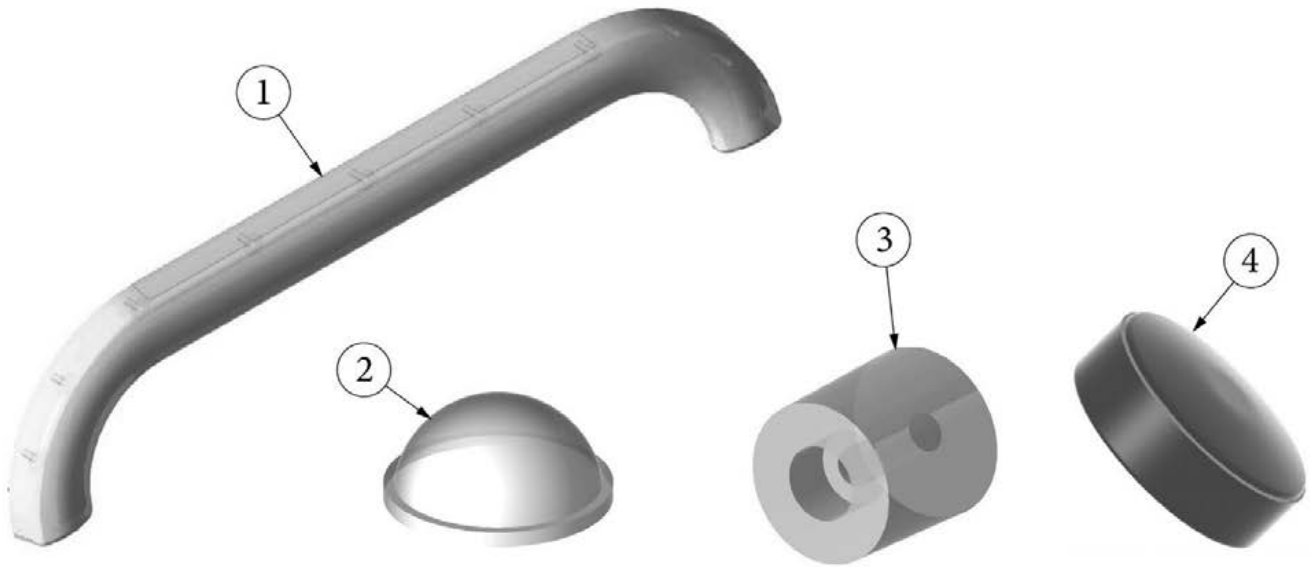

HARDWARE

Head knocker and Rubber Bumpers

1. 382194
2. 381688
3. 381136
4. 382358

Head knocker, White
Bumpon, Clear
Rubber Bumper
Screw Cover, Snap cap, Black