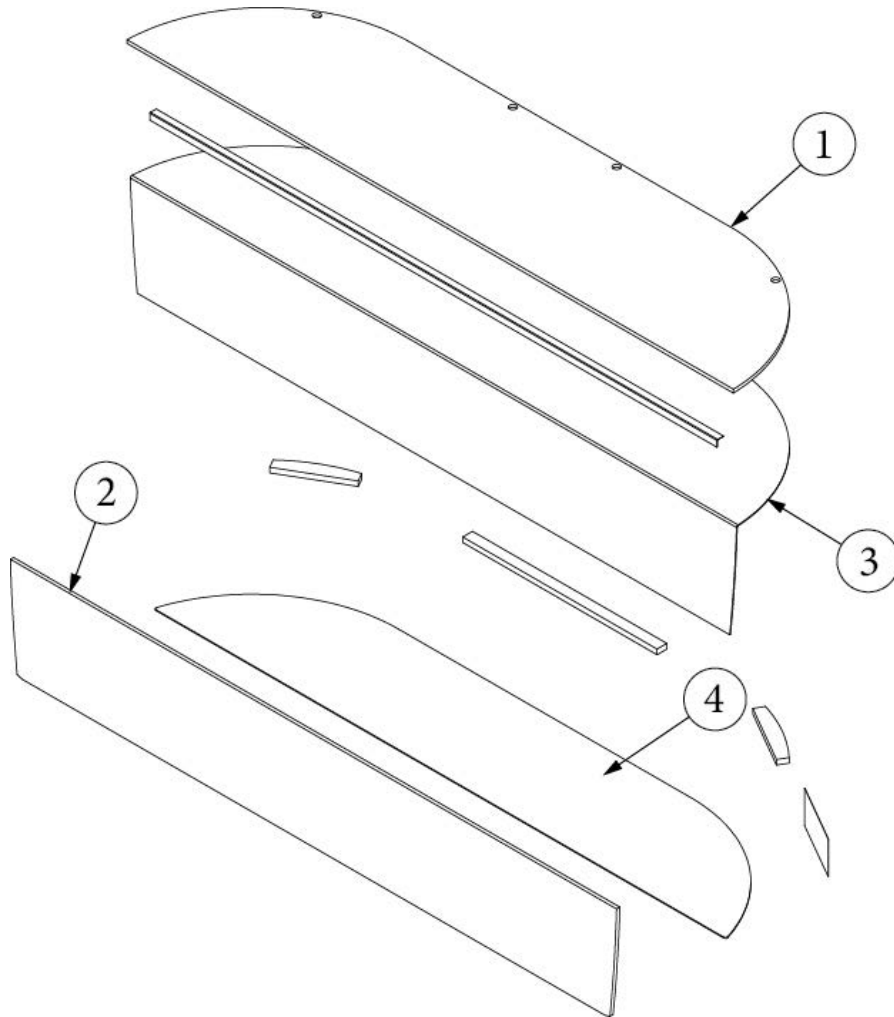

FURNITURE, BEDROOM

Storage Box, Twin, 30RB

969925

Assembly - Front Storage Box

1. 969925&000112BC	Pre laminate, .50 x 21.5 x 93.5"
2. 969925&000212BC	Pre laminate, .50 x 15.13 x 93.5"
3. 701538	Carpet, Ecoliner
4. 112671-02	Liner, Compartment, Black
114812	Aluminum Angle, 1 X 1 X 12"
382057	Knock Down
382057-04	Cap, Knockdown, White, #16387
365429-01	Edgebanding, 5/8, Black Walnut
365426-01	Edgebanding, 5/8, Natural Elm