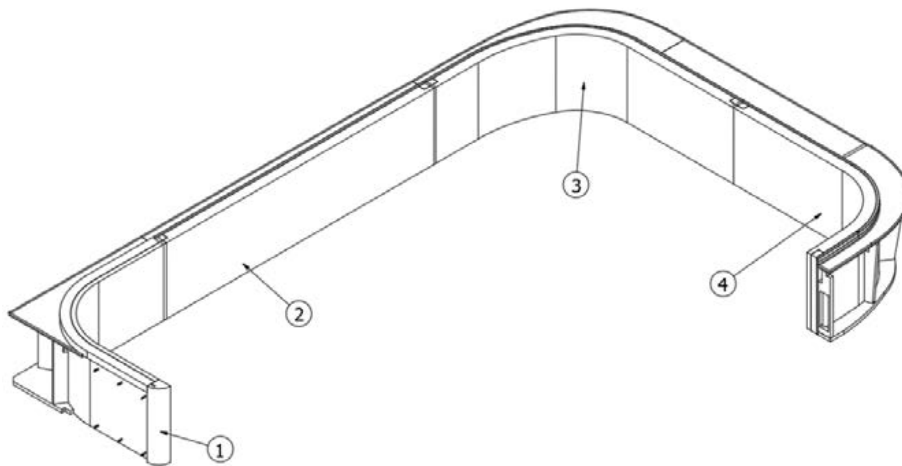

Seat Backs Install, 30RB

1. 969280	Sub-Assembly, Radius Seat Back Dinette
2. 969281	Sub-Assembly, Seat Back Wall
3. 969282	Sub-Assembly, Radius Seat Back Corner
4. 969283	Sub-Assembly, Radius Seat Back Front
998243	Vinyl Fabric/Welt Cord