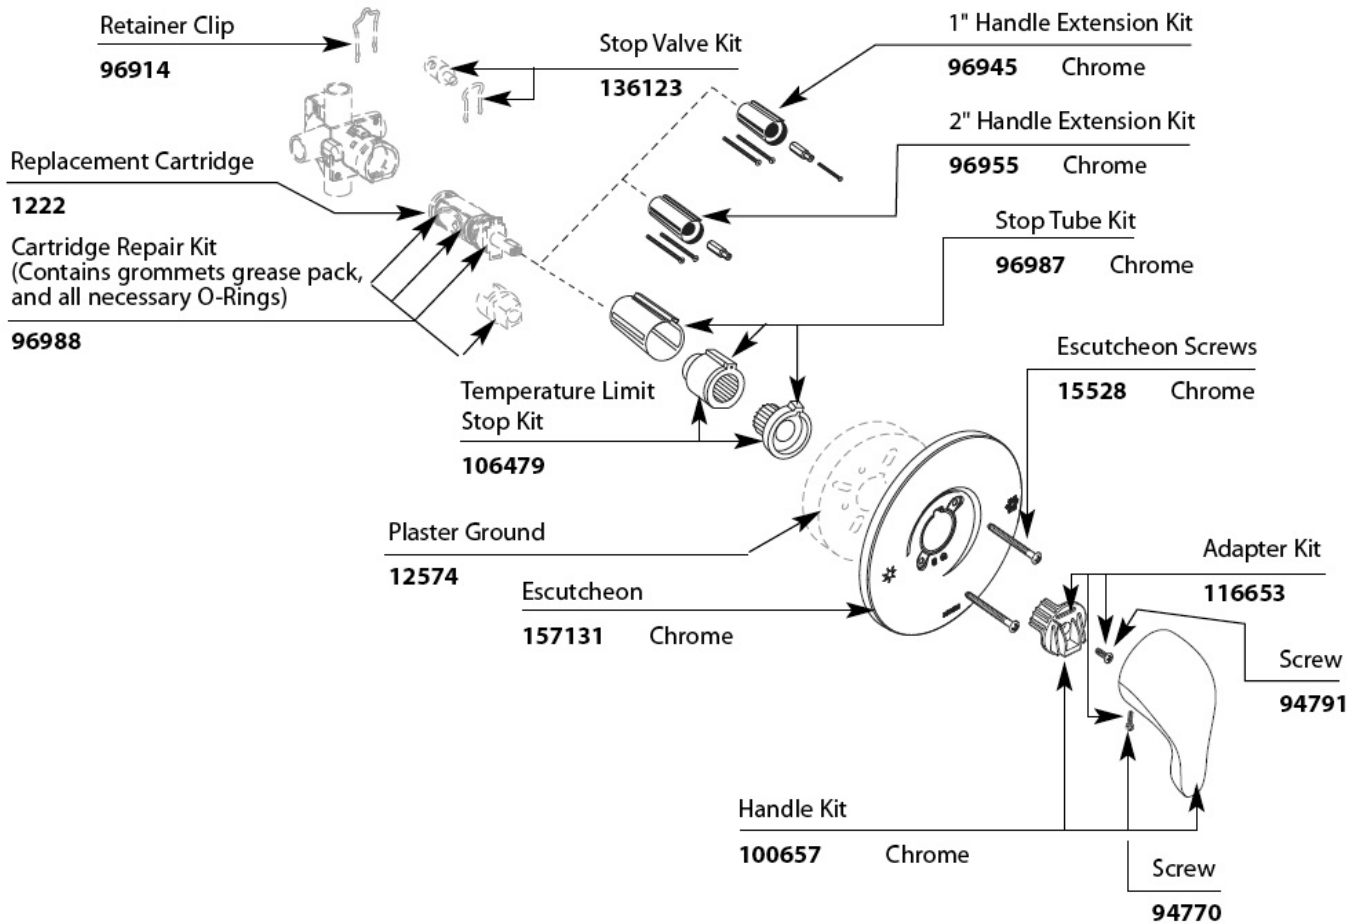

PLUMBING, FRESH WATER SYSTEM

Faucet, Shower

601829 Shower/Faucet handle, Chrome, Moen
601829-100 Stop Valve Kit, for Faucet

Parts Listed in Drawing are Moen Part Numbers