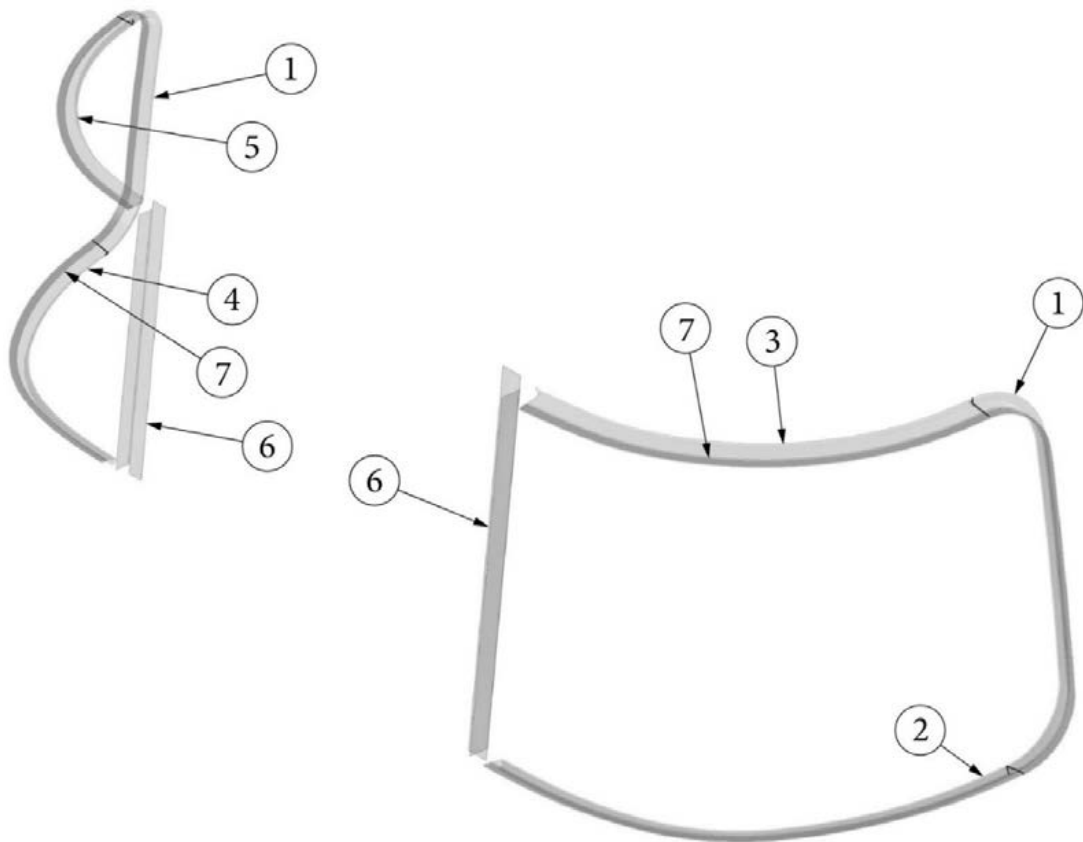

WINDOWS

Window Trim

372269	Trim ring, Inner support, 30"
372270	Trim ring, Inner support, 18"
372267	Trim ring, 30" stack window, Clear
372268	Trim ring, 18" stack window, Clear
203225-01	Trim, Gray flexible

Panoramic Window Trim

135394   Install, Panoramic Trim, CS (not for order/see parts below)
135395   Install, Panoramic Trim, RS (not for order/see parts below)

1. 201578-02	End cap, Trim ring, Aluminum
2. 201579-02	Trim ring, Lower, Aluminum
3. 201581-05	Trim ring, Upper, Aluminum
4. 201580-02	Trim ring, Lower, Aluminum
5. 201581-06	Trim ring, Upper, Aluminum
6. 110900	Trim formed, Aluminum.
7. 203225-01	Trim Lok, Gray, .75" #1375-1/8, G-7