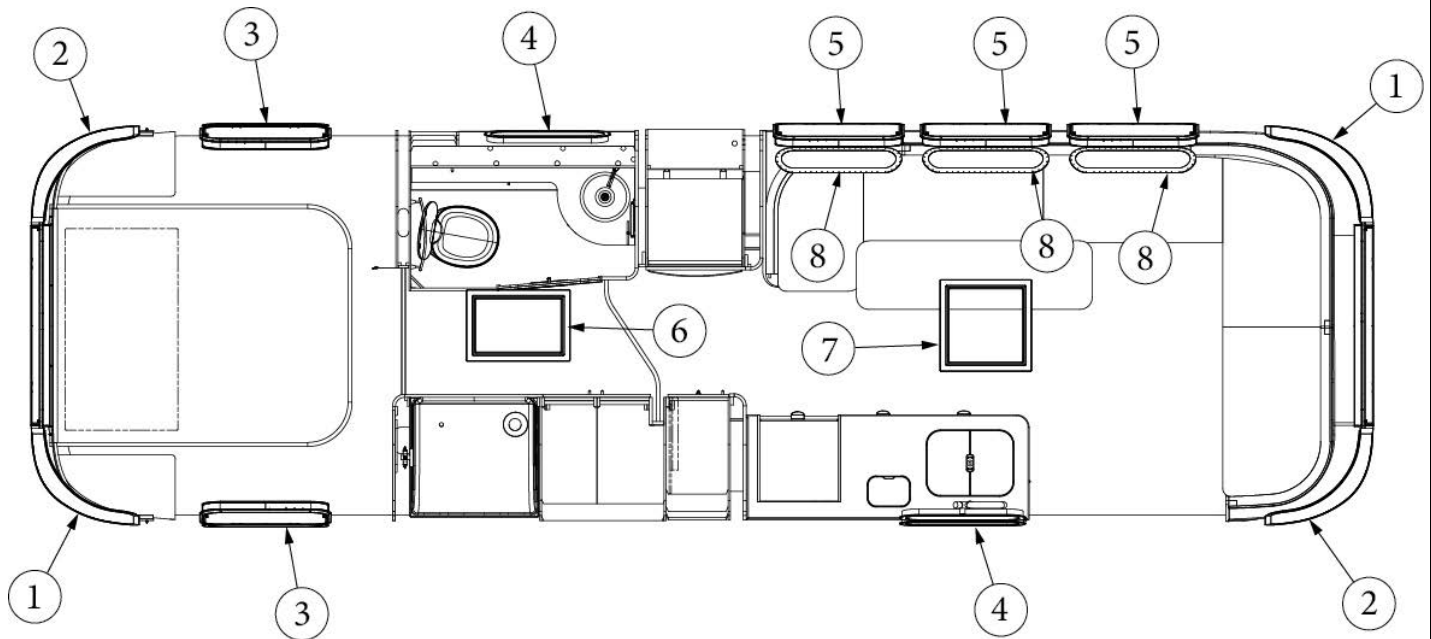

WINDOW COVERINGS

Drapes and Shades, 30RB

135073

Window Coverings Install 30GLO (not for order/see parts below)

1.	998240-02	Panel, Drape, Wrap
2.	998240-01	Panel, Drape, Wrap
3.	998240-03	Panel, Drape, LH Side, Pleated
	998240-04	Panel, Drape, RH Side, Pleated
4.	703700-02	Shade, Oceanaire, 32.5 x 24"
5.	703700-04	Shade, Oceanaire, 29.75 x 34"
6.	704120-01	Shade, Skylight Grey 14.5X22
7.	704120-02	Shade, Skylight Grey 19.25X20
8.	704199-02	Shade, Pull, Ash Grey, 31.25 x 9.5"
	704546	Shade, Fantastic Fan, 13.25 x 13"
	101217	Extrusion Curtain Track
	101225	Extrusion Alum Curtain Track Attach
	700005	Cap, Fasnap
	700006	Socket, Fasnap
	381519	Screw Stud, Fasnap