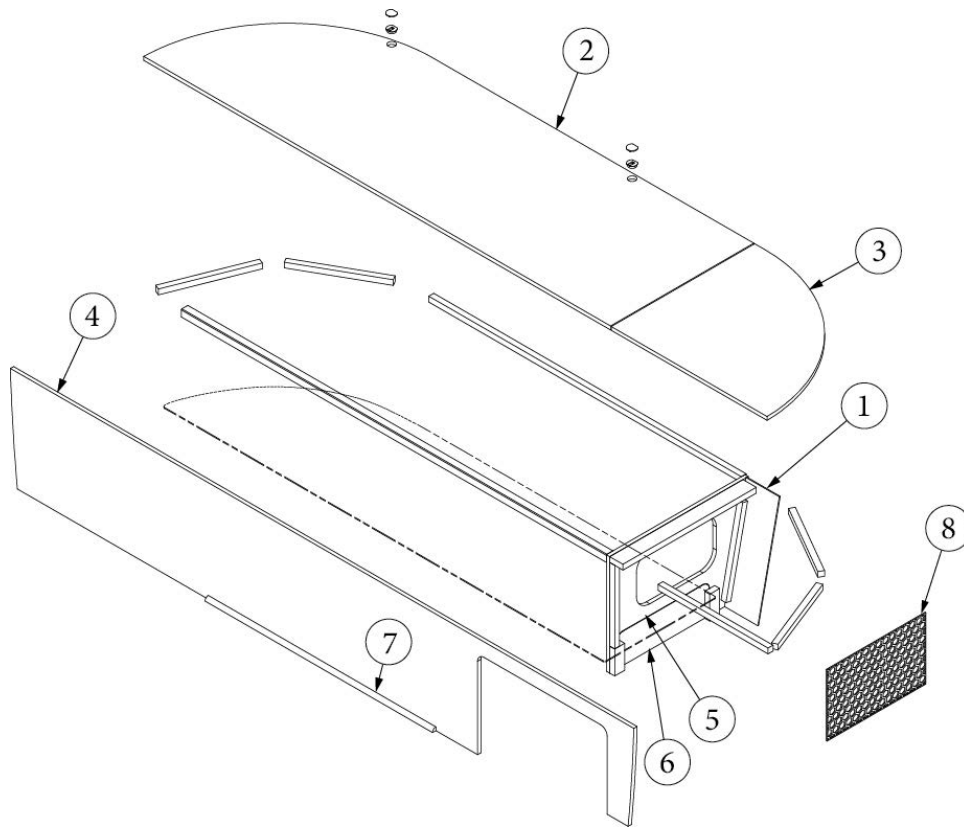

FURNITURE, BEDROOM

Storage Box, Twin, 25FB, 27FB

969912-01

Assembly - Front Storage Box

1. 969912&000103CE	Pre laminate, .125 x 5 x 15.5"
2. 969912&000212BC	Pre laminate, .50 x 21.50 x 70"
3. 969912&000312BC	Pre laminate, .50 x 21.50 x 23.37"
4. 969912&000412BC	Pre laminate, .50 x 15.13 x 93.5"
5. 969912&000512CC	Pre laminate, .50 x 20.81 x 15.13"
6. 969912&000612CC	Pre laminate, .50 x 13.88 x 4.44"
7. 800638-0141	Molding, Quarter Round, Natural Elm, 1/2"
8. 800638-0140	Molding, Quarter Round, Black Walnut, 1/2"
9. 203664-01	Grill, Screen Plastic
382057	Knock Down
382057-04	Cap, Knockdown, White, #16387
365429-01	Edgebanding, 5/8, Black Walnut
365426-01	Edgebanding, 5/8, Natural Elm
365386-01	Edgebanding, Linen .63"
114812	Aluminum Angle, 1 X 1 X 12"
701538	Carpet, Ecoliner