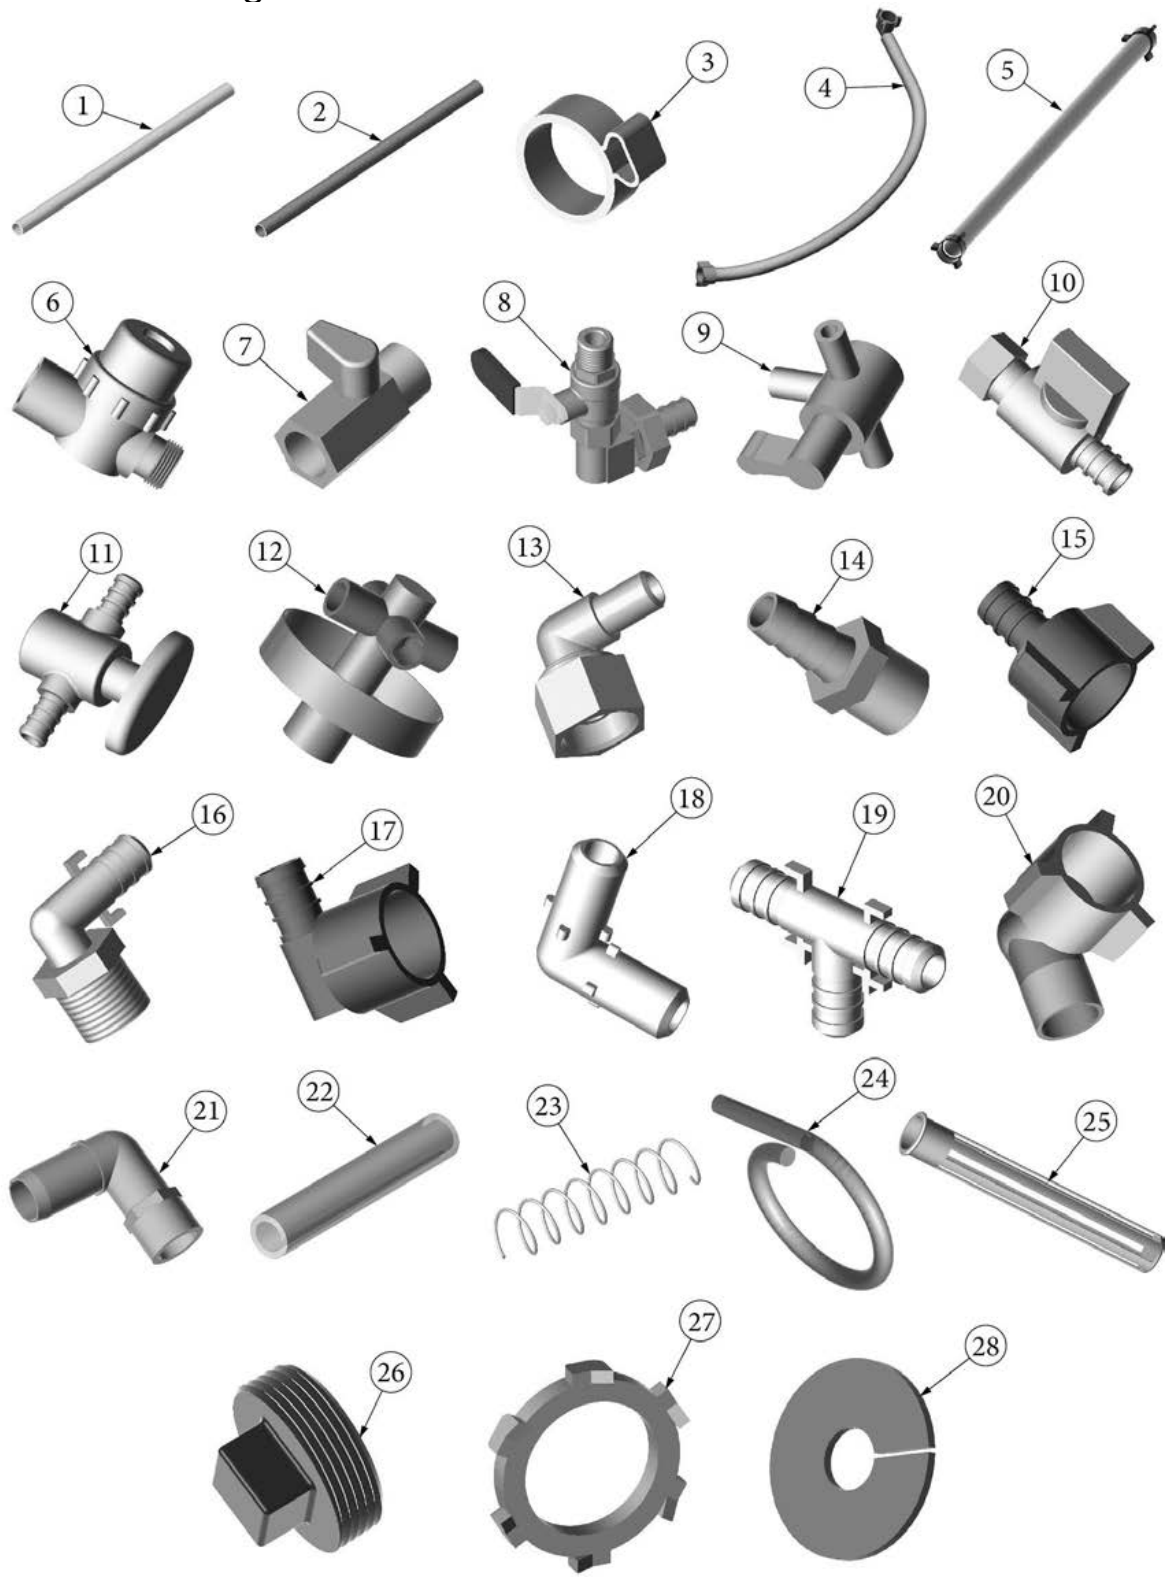

PLUMBING, FRESH WATER SYSTEM

Fresh Water Fittings

Parts Listed on Next Page