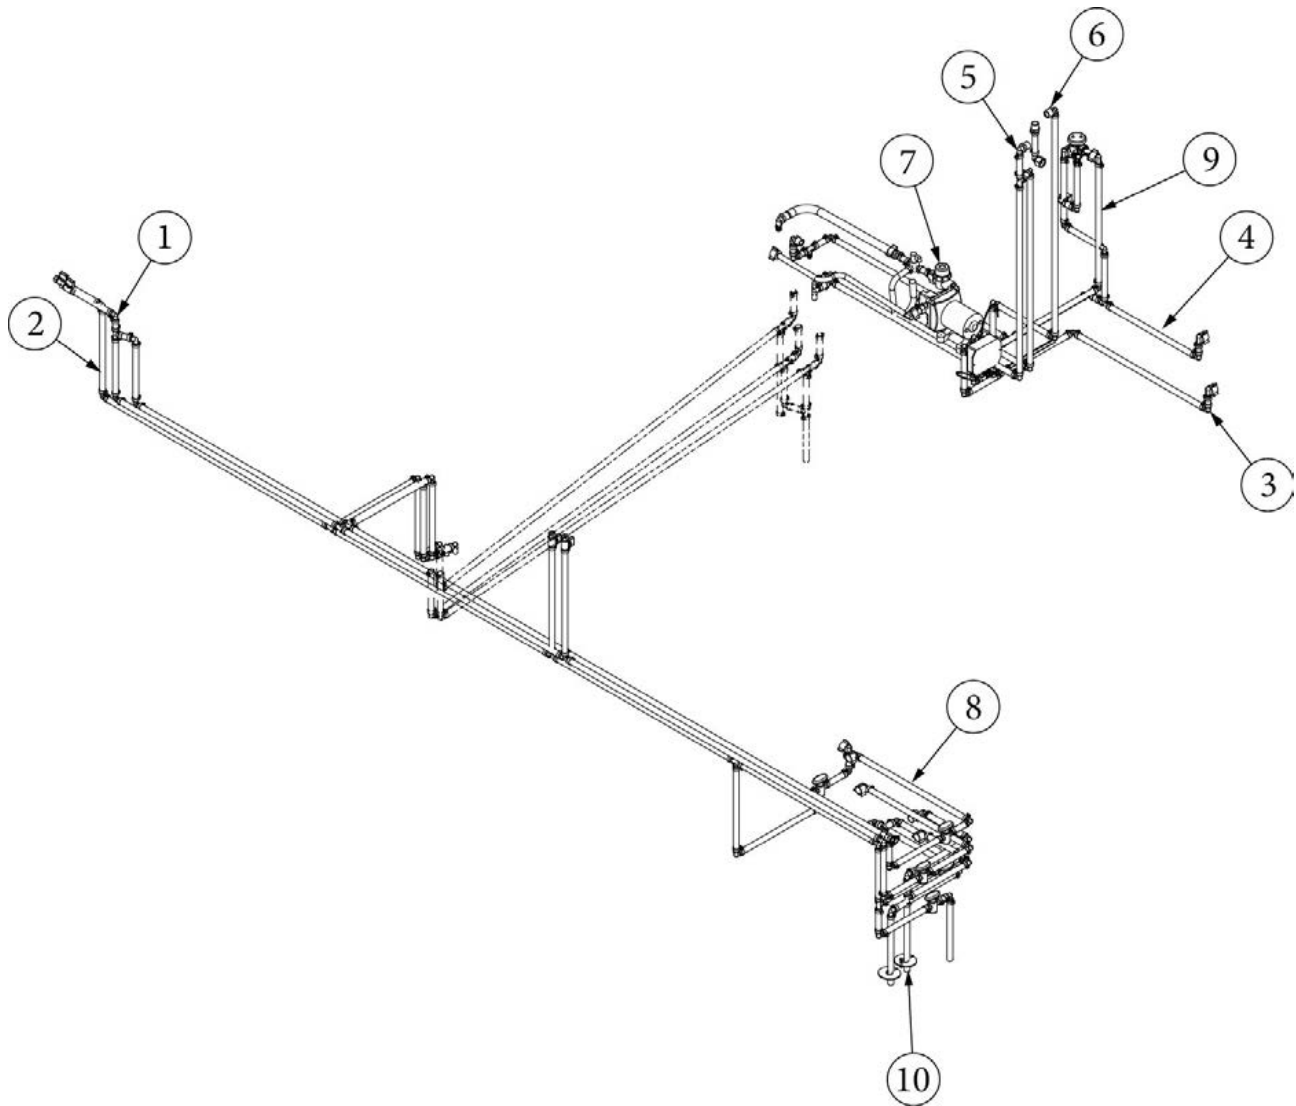

PLUMBING, FRESH WATER SYSTEM

Fresh Water Lines, 25FB

944079

Fresh Water Layout (not for order/see parts below)

1. 944078-01	Layout, CS, Hot
2. 944078-02	Layout, CS, Cold
3. 944078-03	Layout, RS, Hot
4. 944078-04	Layout, RS, Cold
5. 944078-05	Layout, Shower, Hot
6. 944078-06	Layout, Shower, Cold
7. 944078-07	Layout, Water Pump
8. 944078-08	Layout, Water Heater
9. 944078-09	Layout, Tank Flush
10. 944078-10	Layout, Water Heater Drain