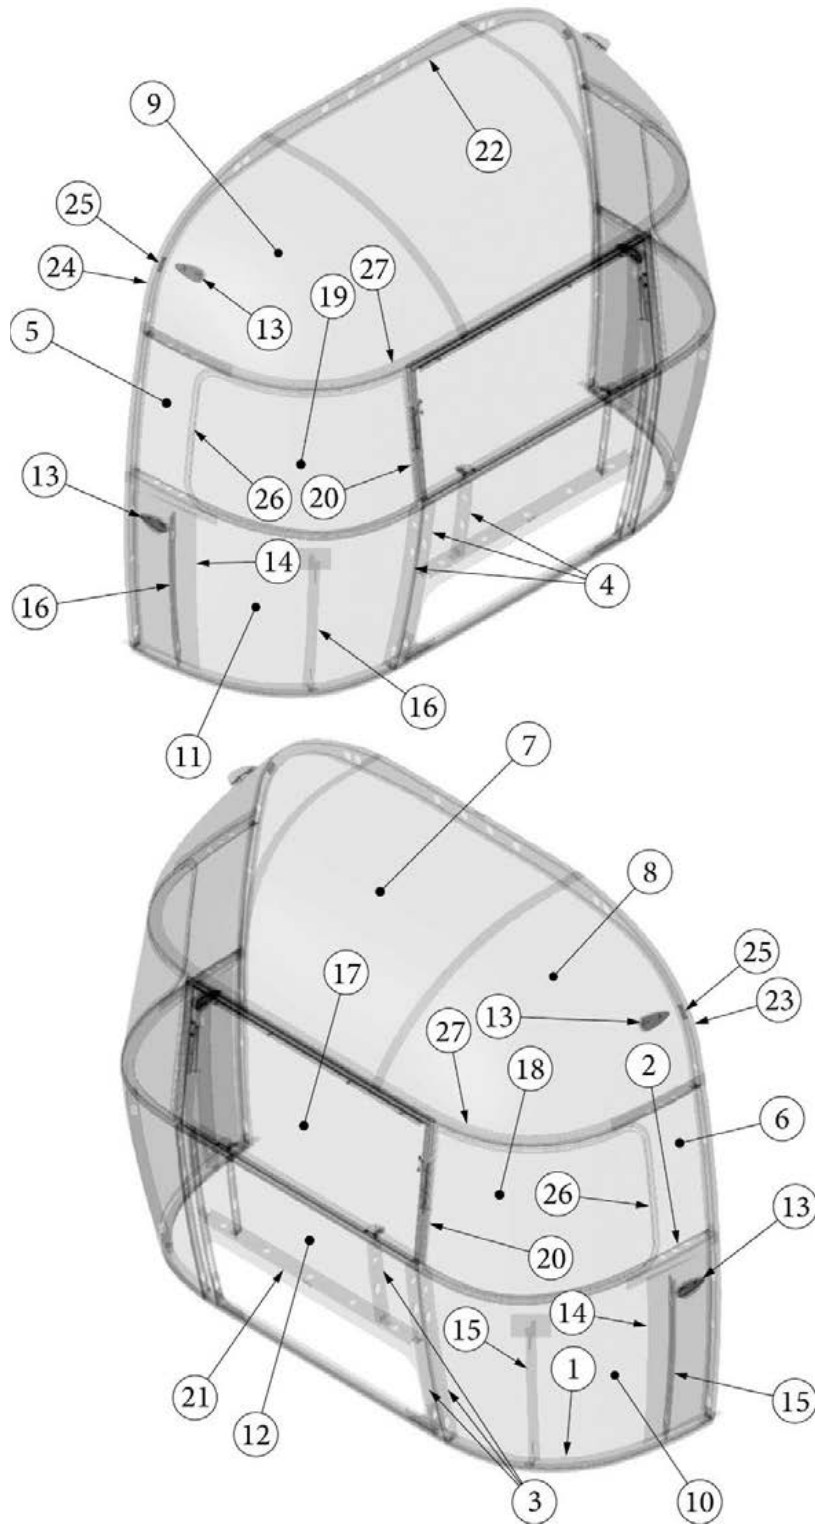

EXTERIOR SHELL

Front End, 25FB Twin, 27FB

Parts Listed on Next Page