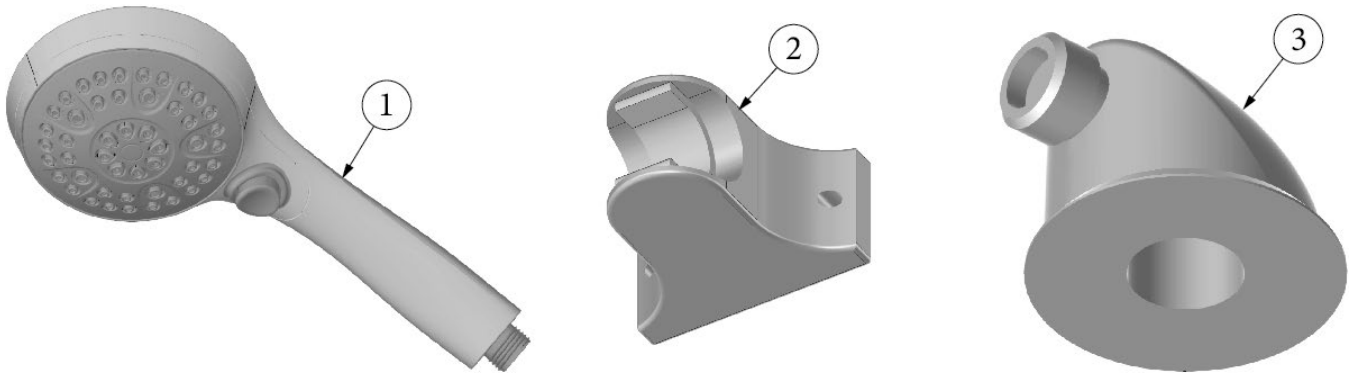

PLUMBING, FRESH WATER SYSTEM

Showerhead, Handheld

602972

Kit, Luxart Universal Shower Assembly

1. 602972-1	3 Function Handshower, Luxart
2. 602972-2	Wall Bracket, Luxart
3. 602972-3	Elbow, Luxart Shower
602972-4	Handshower Hose, Luxart 60"
602972-6	Wall Bracket-Brushed Nickel
602972-7	Shower Elbow-, rused Nickel
602972-9	Flow Regulator, 1.5gpm Rated