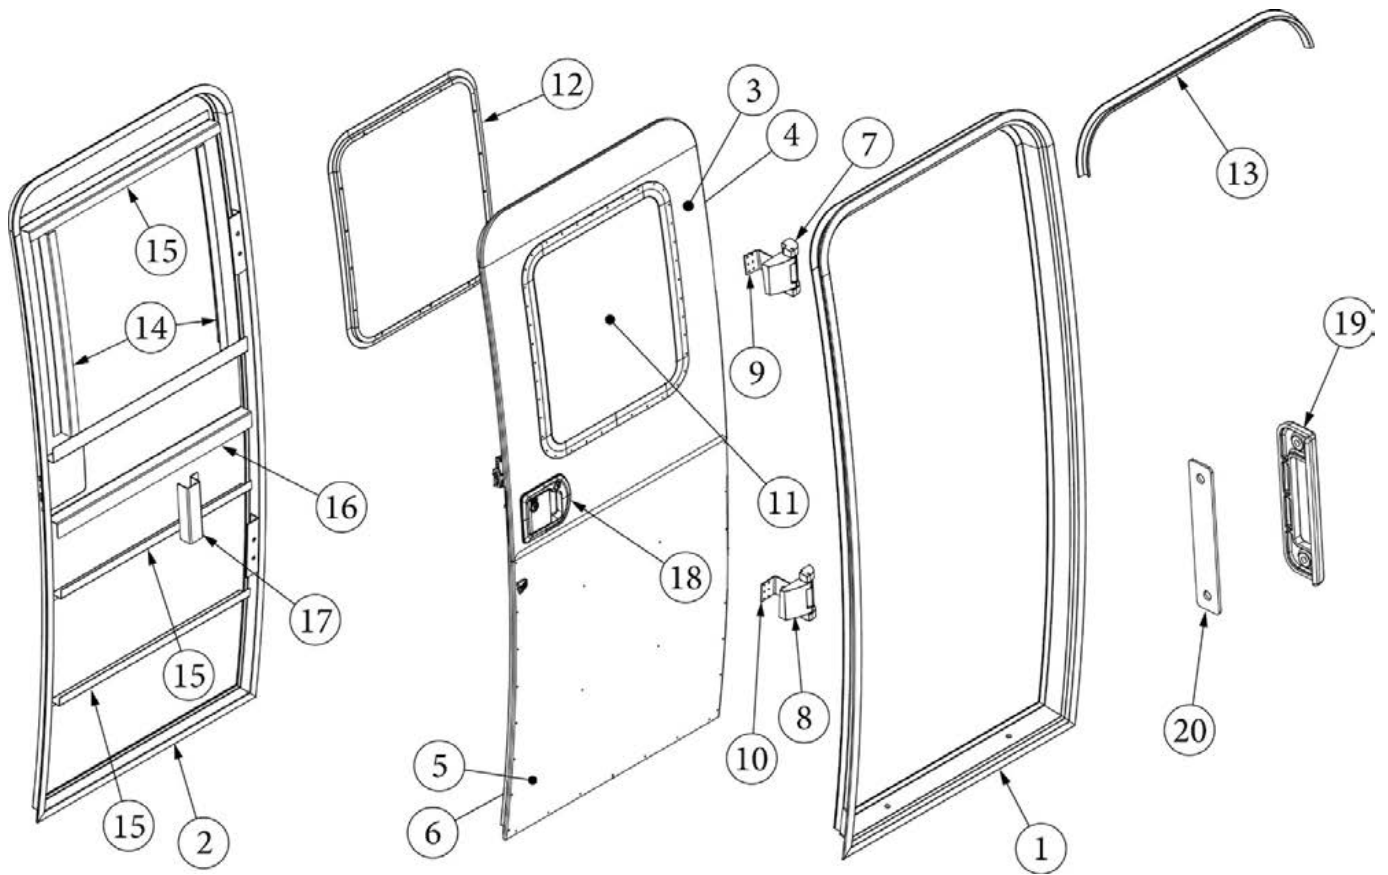

EXTERIOR DOORS

Main Door, RH Hinge

Parts Listed on Next Page