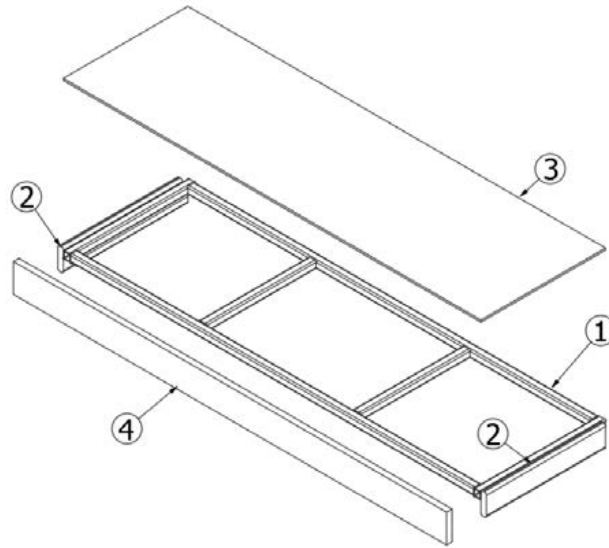

FURNITURE, LOUNGE

Sofa Bed Assembly, 30RB

966971

Assembly Sofa Bed

1. 915708	Weldment-Sofa Bed
2. 381826	Slide-Ball Bearing 16"
3. 800507-02	Lauan, 1/4" X 4' X 8'
4. 966971&000218BC	Pre laminate, 0.75 X 3.88 X 59.13