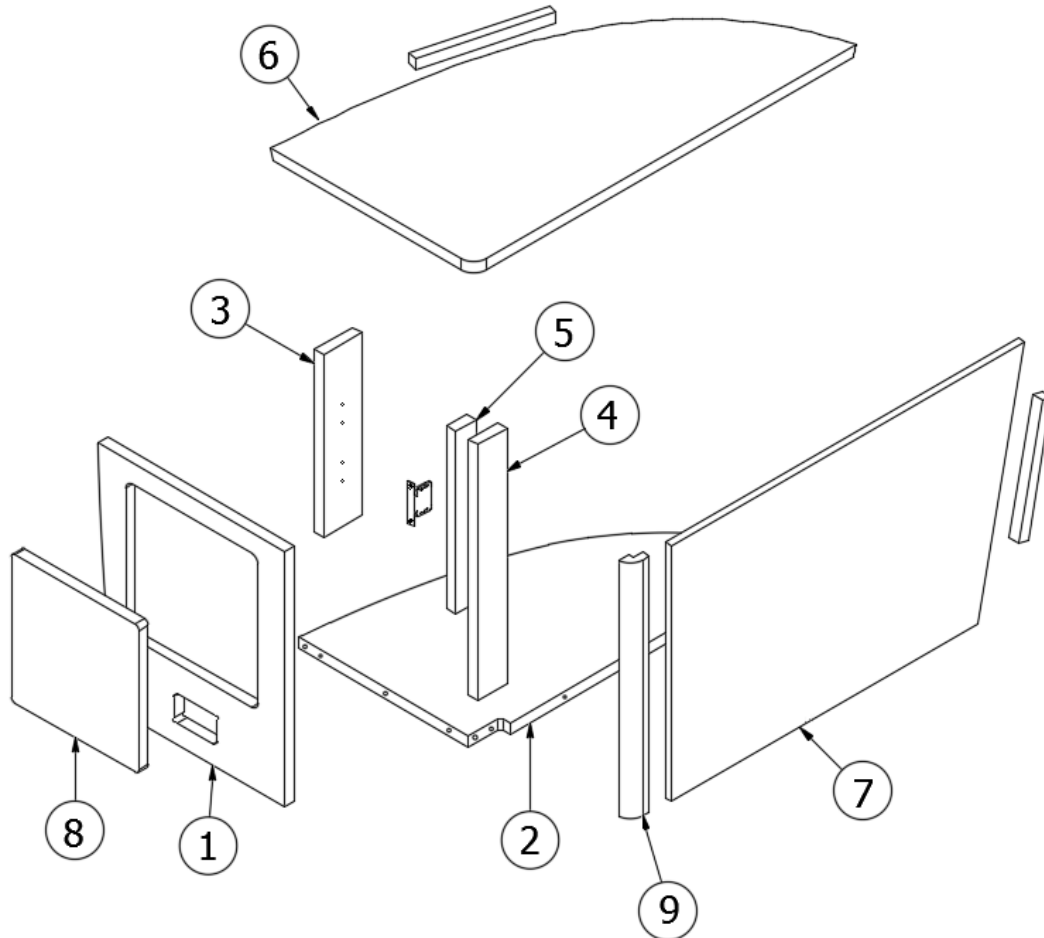

FURNITURE, BEDROOM

Nightstand, LH, 27FB, 30RB

968726

LH Nightstand

1. 968726&000118BC	Panel, 14.69 x 17.38
2. 968726&000218CC	Panel, 14.13 x 25.7
3. 968726&000318CC	Panel, 3 x 12.38
4. 968726&000418CC	Panel, 2.25 x 17.38
5. 968726&000518CC	Panel, 1.63 x 12.38
6. 968726&000618BC	Panel, 16.01 x 30
7. 968726&000712BC	Panel, 27.74 x 17.38
8. 968726&000818BC	Panel, 10 x 10.07
9. 968726&0009T06A	Corner trim, 90°, 1 radius
801706-0040	Corner Trim 90 Deg Rad Blk Walnut
801706-0041	Corner Trim 90deg 1" Rad Nat Elm
382522	Pull, New Haven
381607-11	Hinge, Self-close
381607-12	Baseplate, Hinge, Grass
381228-02	Catch, Grabber door, (5lb Pull)
365429-02	Edgebanding, Black Walnut, 15/16"
365426-02	Edgebanding, Natural Elm, 15/16"