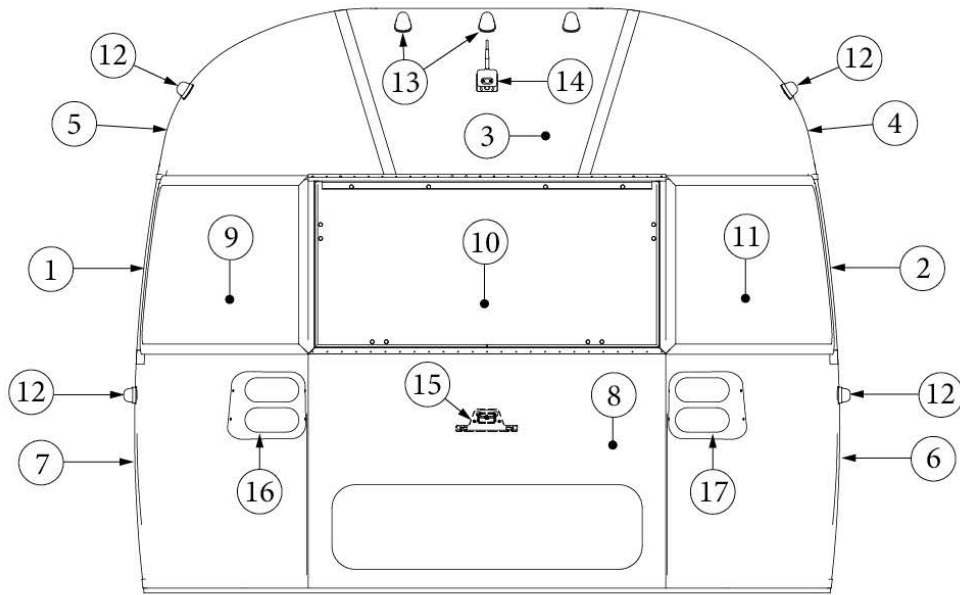

EXTERIOR SHELL

Aft End, 30RB

Parts Listed on Next Page