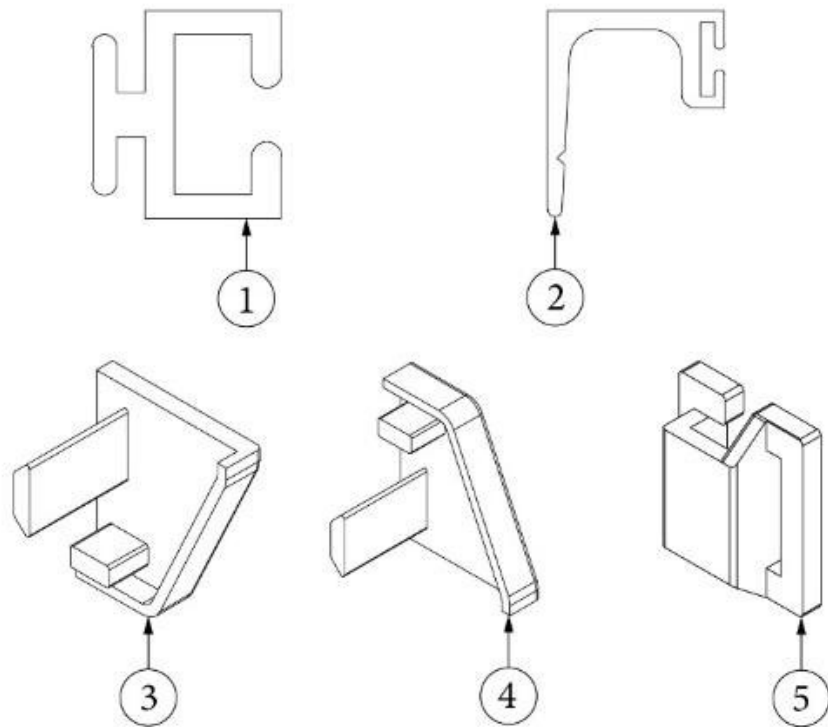

WINDOW COVERINGS

Drapes and Shades Hardware

1. 101217	Track, Curtain
2. 101225	Bracket, Curtain stand off
3. 200785	End, Curtain track, LH
4. 200784	End, Curtain track, RH
5. 700045	Glides w/elastic "G" type
703903	Fabric, Drapery, Wyeth Off White, A2GO
704198	Fabric lining blackout, Ivory White
700005	Fastener, Cap
700006	Fastener, Socket
700020	Pile Velcro
700021	Hook, Velcro, White
381519	Screw Stud, Fasnep