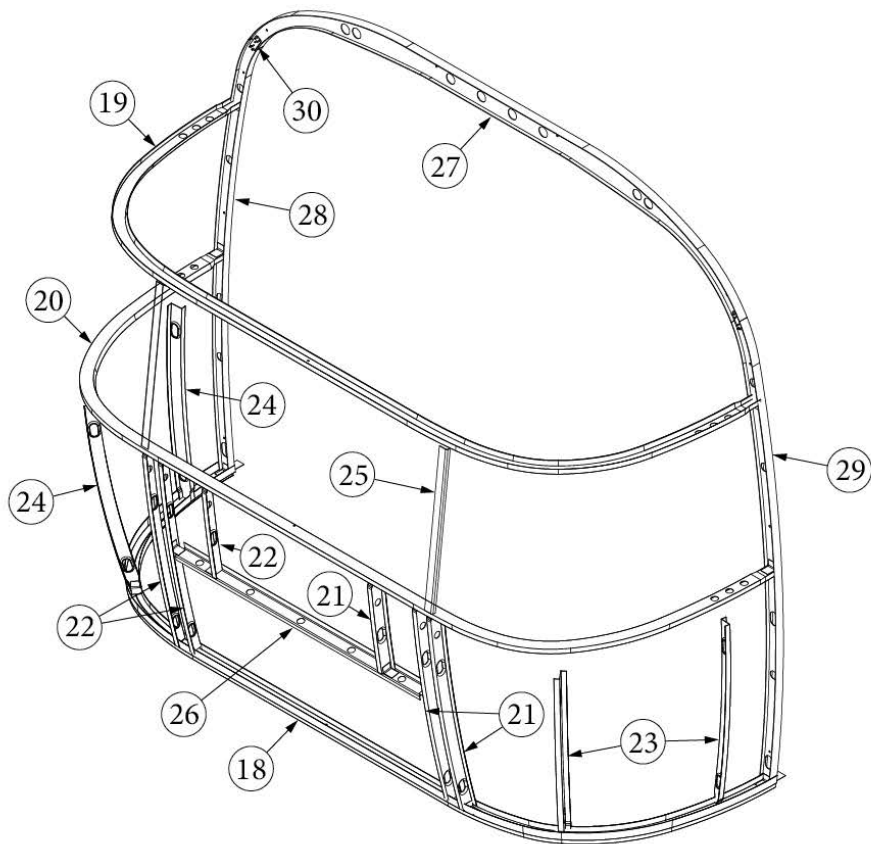

EXTERIOR SHELL

Aft End, 30RB

Parts Listed on Next Page