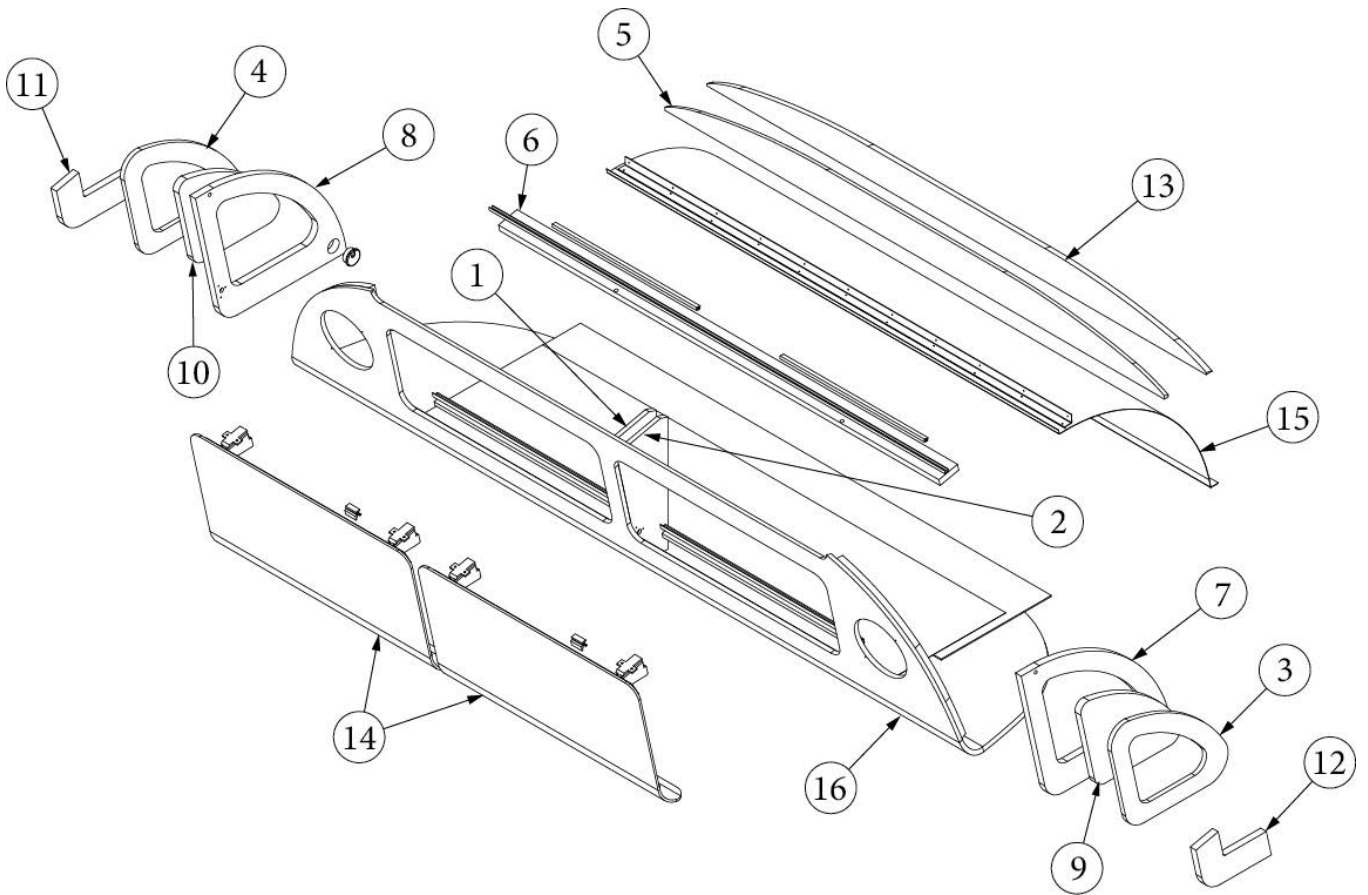

FURNITURE, BEDROOM

Roof Locker, Bedroom, 25FB, 27FB, 30RB

Part Numbers on Next Page