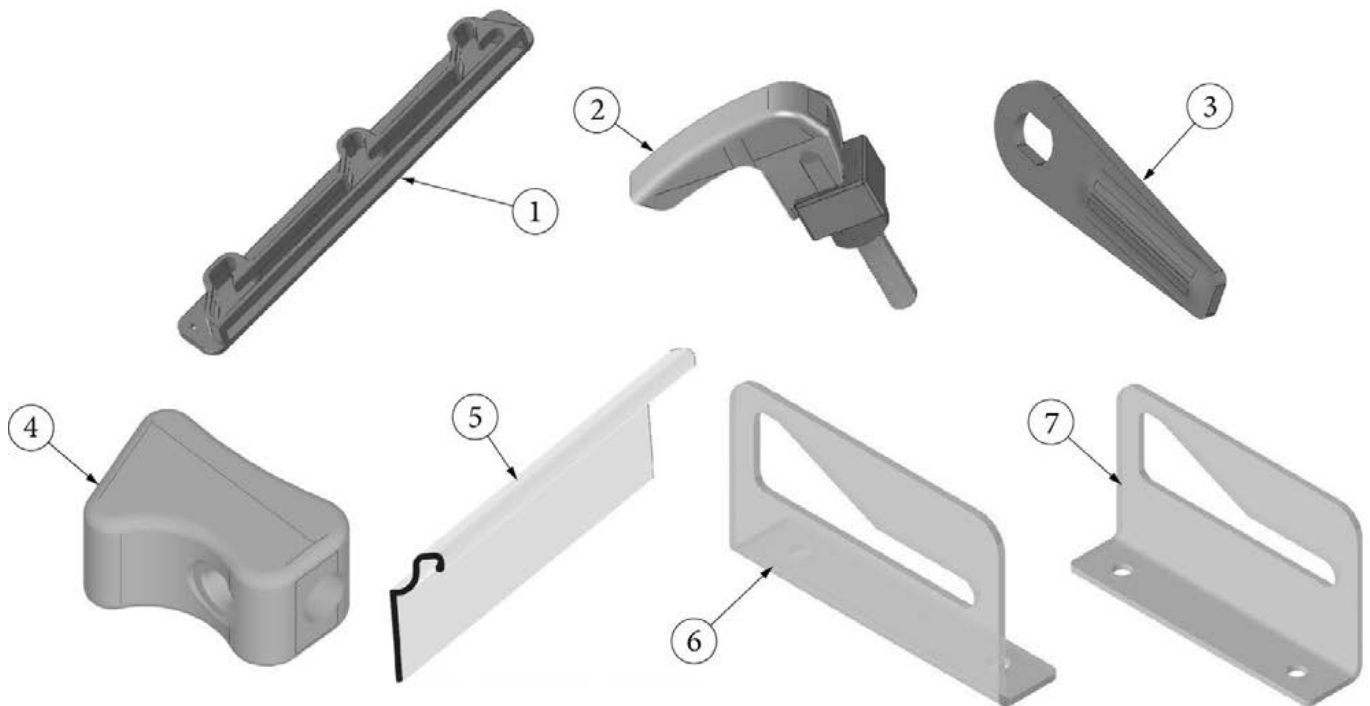

HARDWARE

Window Hardware

1. 382360	Window guide, RH
382359	Window guide, LH
2. 382367-01	Lower window latch, Chrome
382367-02	Lower window latch w/Red handle
3. 115776	Lock paw, Window latch assembly
4. 380230-03	Knob, Window arm, Silver
380230-04	Knob, Window arm, Red
5. 114476	Hinge, Window, 110"
6. 114479-01	Bracket, Window closer, RH
7. 114479-02	Bracket, Window closer, LH