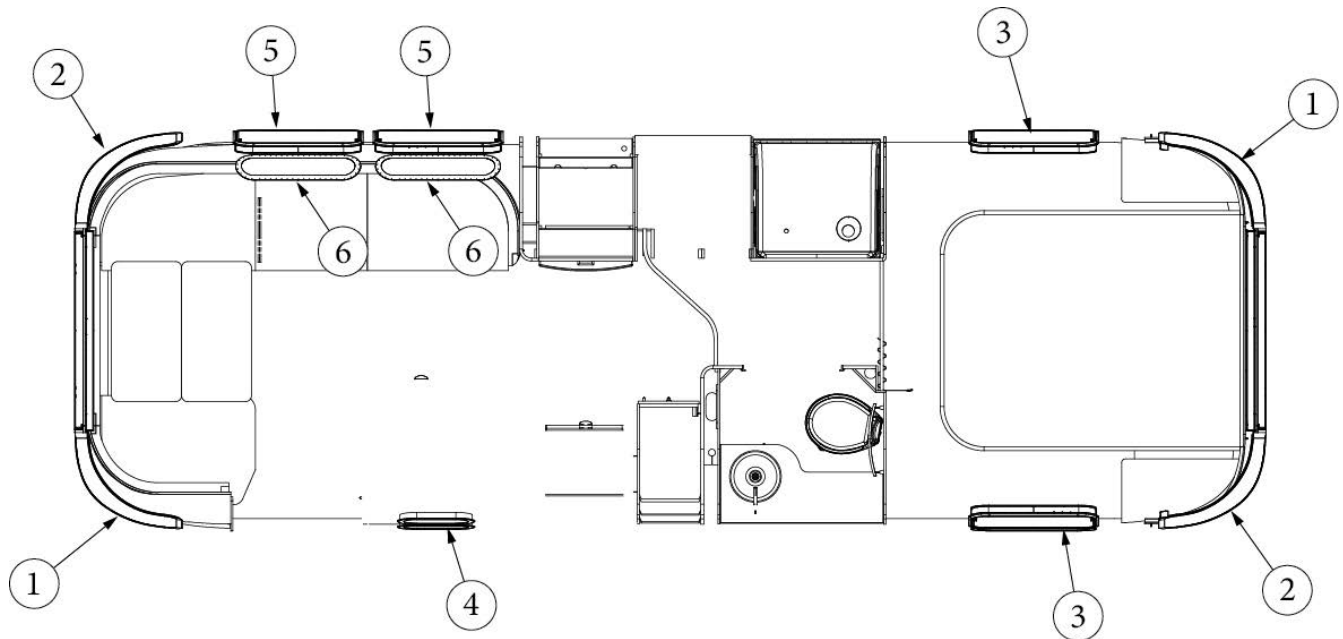

WINDOW COVERINGS

Drapes and Shades, 27FB

135072

135072-01

Coverings, 27FB (not for order/see parts below)

Coverings, 27FB, with 2 A/C (not for order/see parts below)

1. 998240-01

2. 998240-02

3. 998240-03

998240-04

4. 703700-01

5. 703700-04

6. 704199-02

704546

101217

101225

700005

700006

Pleated drape, Front/rear wrap, CS

Pleated drape, Front/rear wrap, RS

Pleated drape, LH side

Pleated drape, RH side

Shade, Oceanaire, 19 x 24"

Shade, Oceanaire, 29.75 x 34"

Shade-Pull VV 31.25 X 9.5 ASH

Shade, Fantastic Fan, 13.25 x 13

Extrusion Curtain Track

Extrusion Alum Curtain Track Attach

Cap, Fasnap

Socket, Fasnap