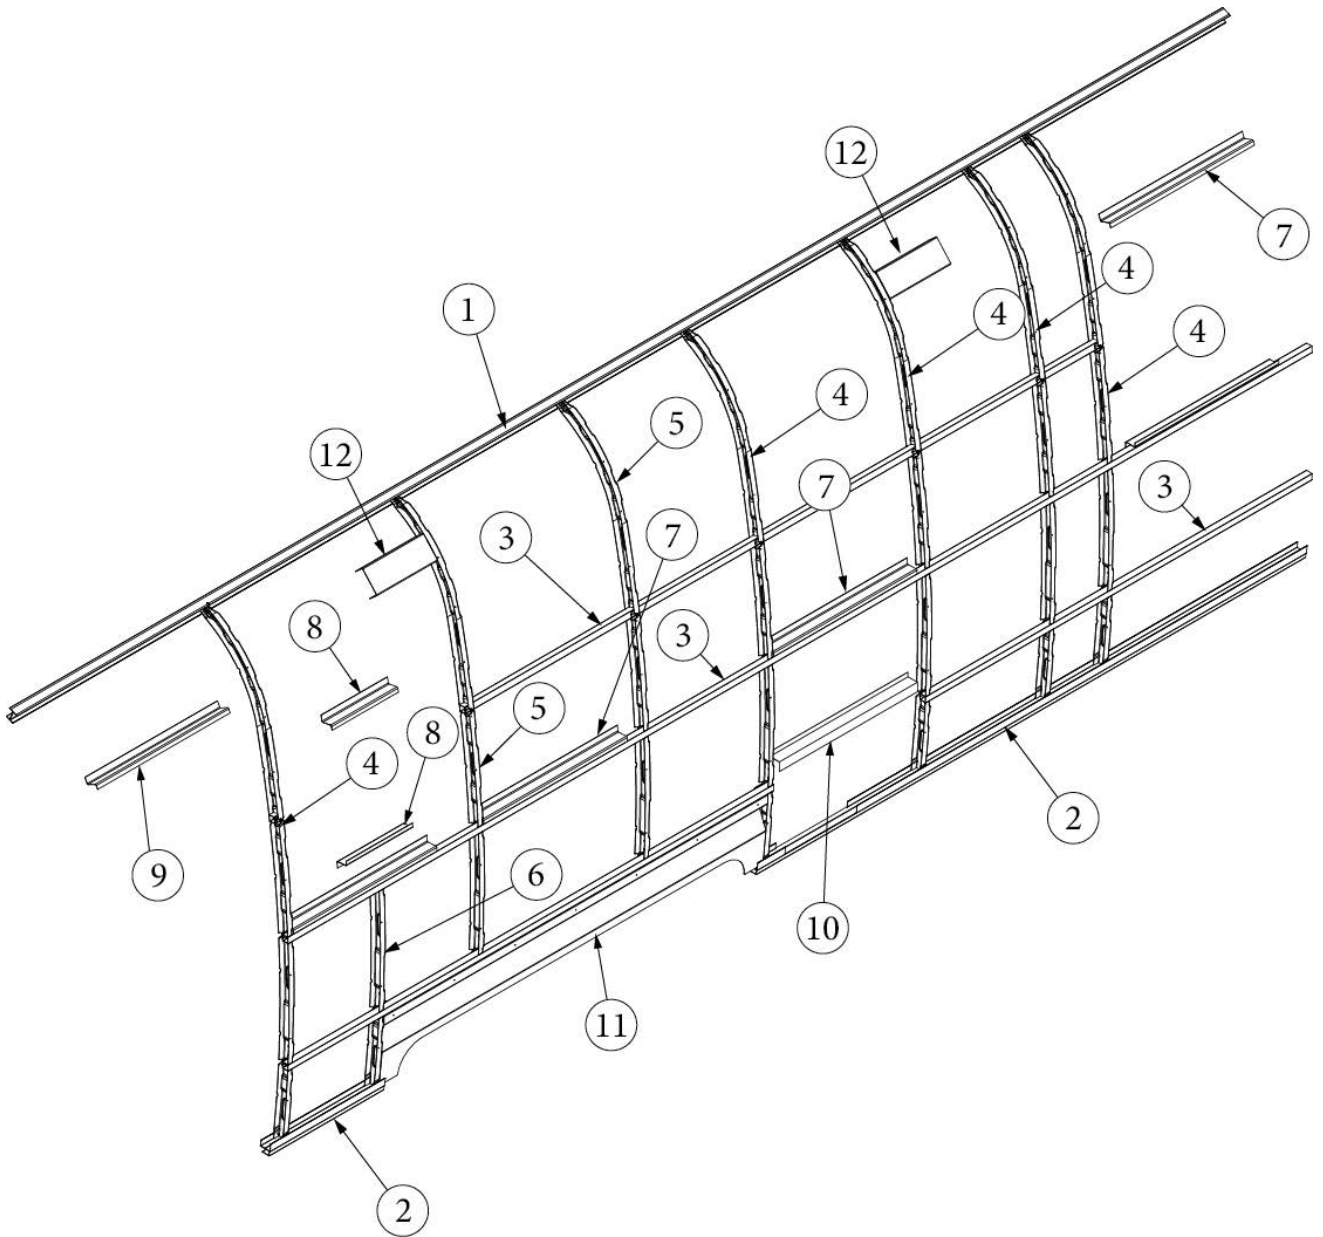

EXTERIOR SHELL

Wall Framing, Curbside, Queen, 27FB

Parts Listed on Next Page