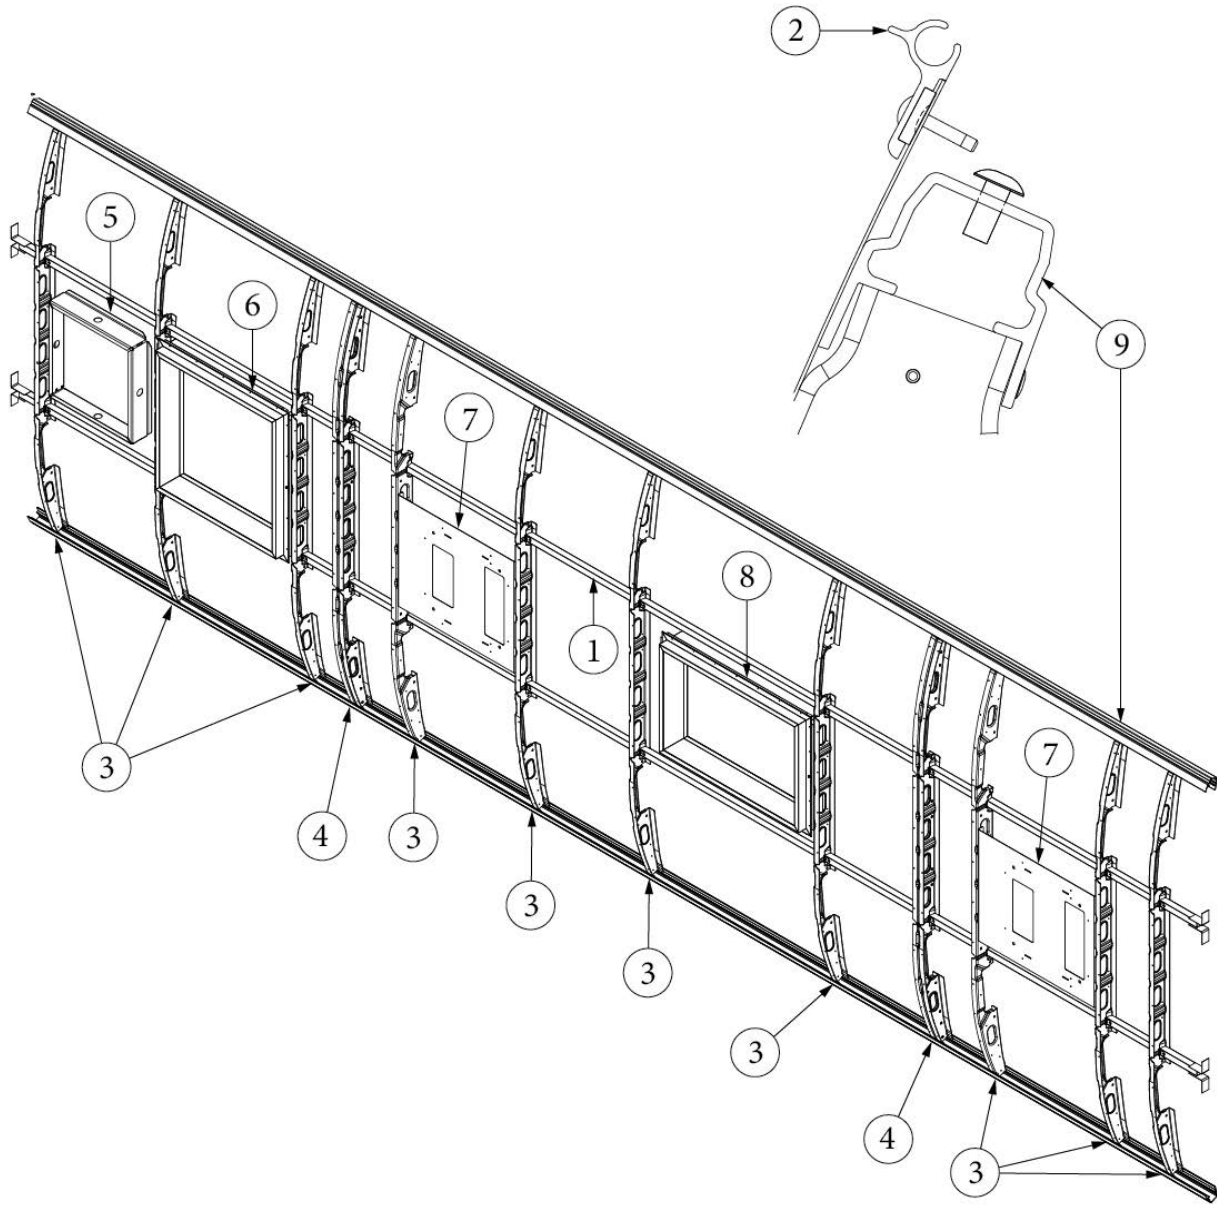

EXTERIOR SHELL

Roof, 27FB, With Two A/C

Parts Listed on Next Page