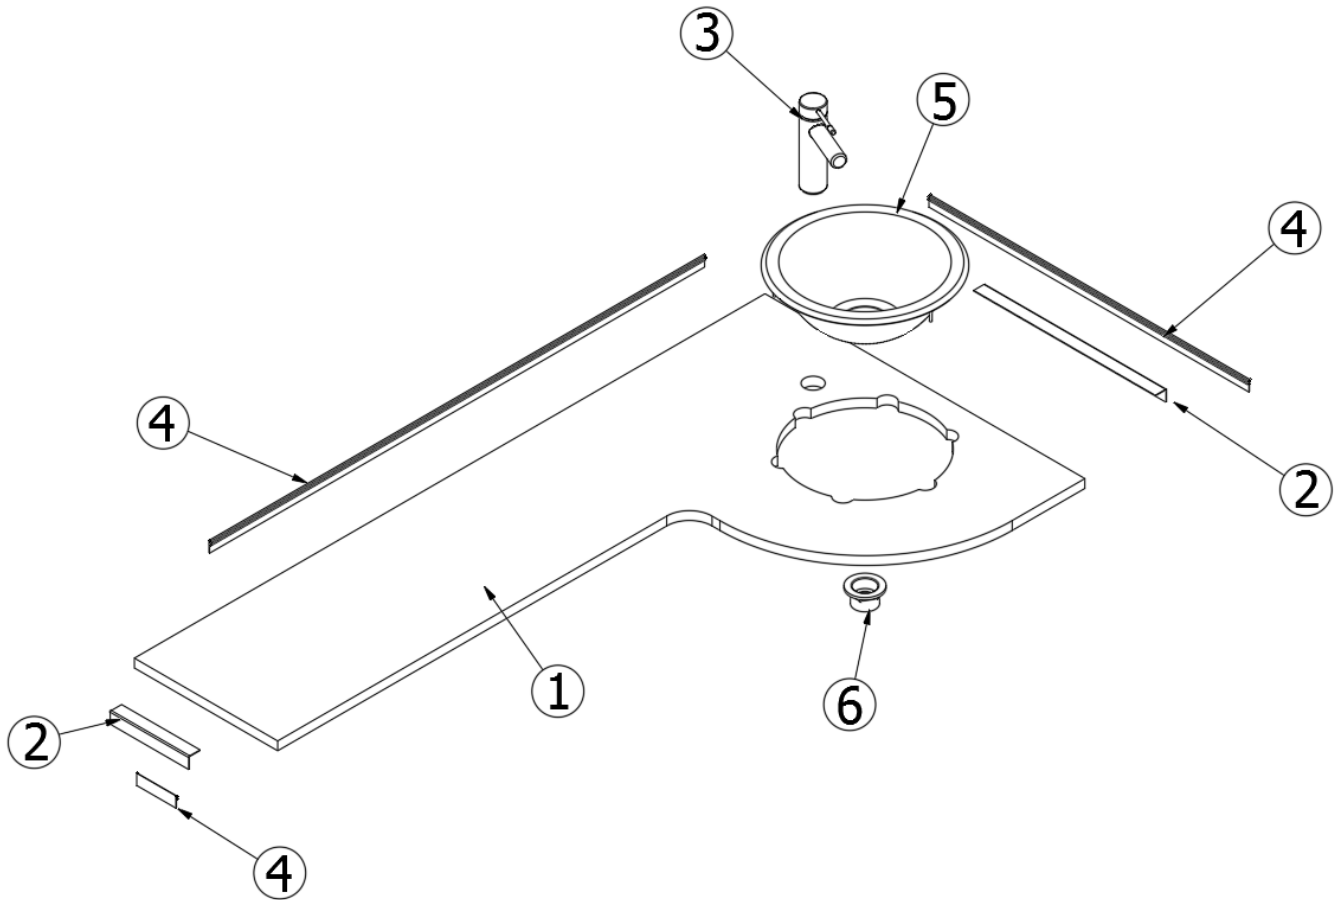

FURNITURE, LAVATORY

Lavatory Top, 30RB

967618

Assembly, Lavy Top

1. 967618&000118JC
2. 114812
3. 602813-01
4. 115064
5. 602489
6. 601813

Panel-28.19 X 55.56
Alum. Angle 1" X 1 "X 12"
Lavy faucet, Single Handle, Moen, 6190
Trim-Alum Counter Top Int
Lavy sink, 12" round, Stainless Steel
Tail Piece-Lift/Turn Drain