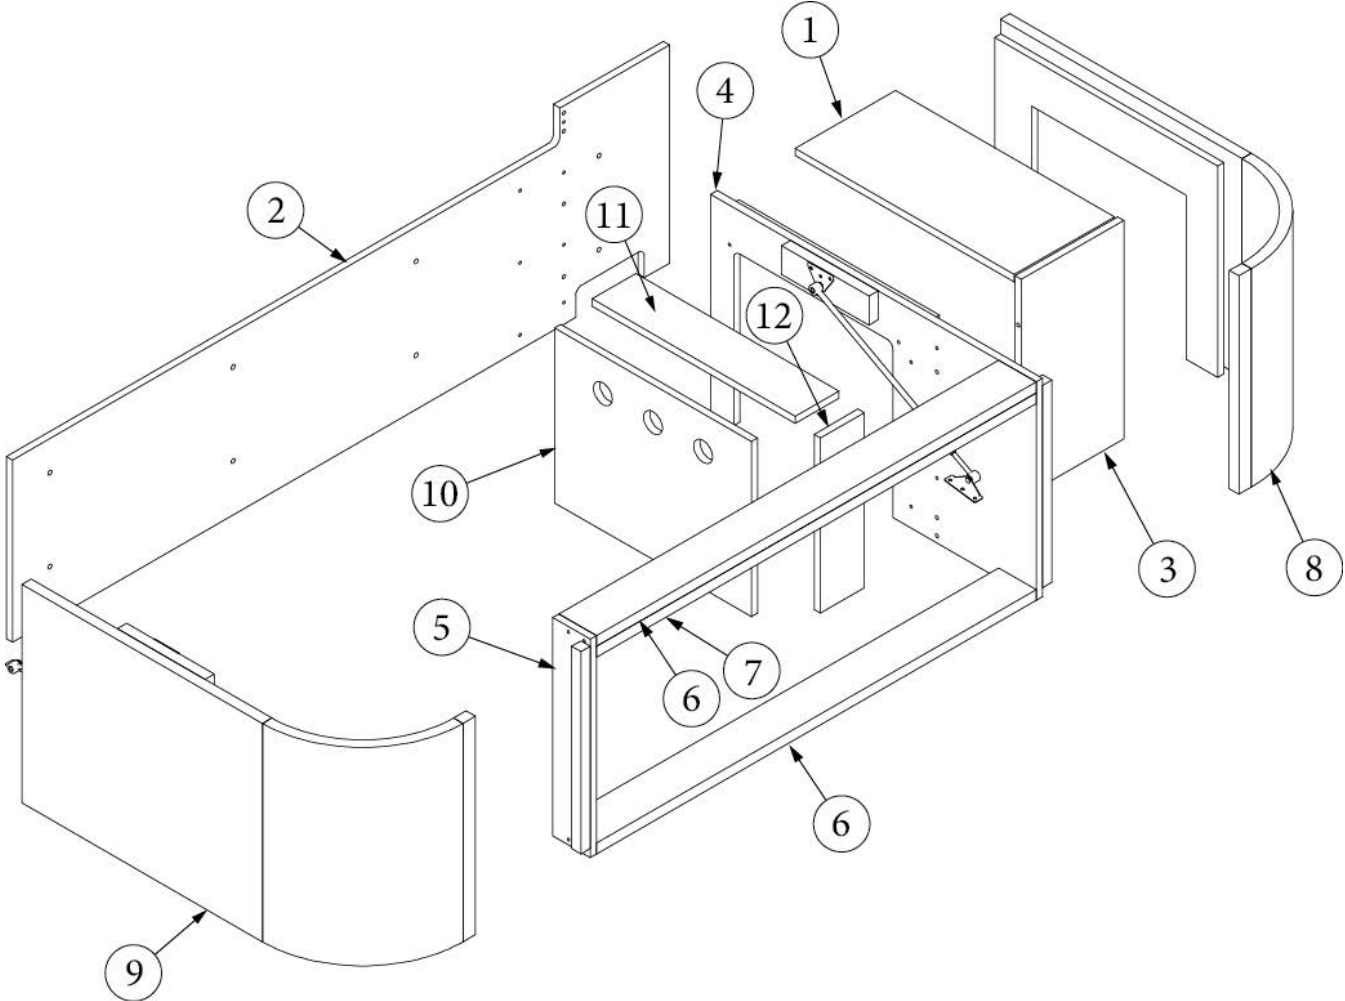

FURNITURE, BEDROOM

Bed, Queen, Foot, 25FB

Parts Listed on Next Page