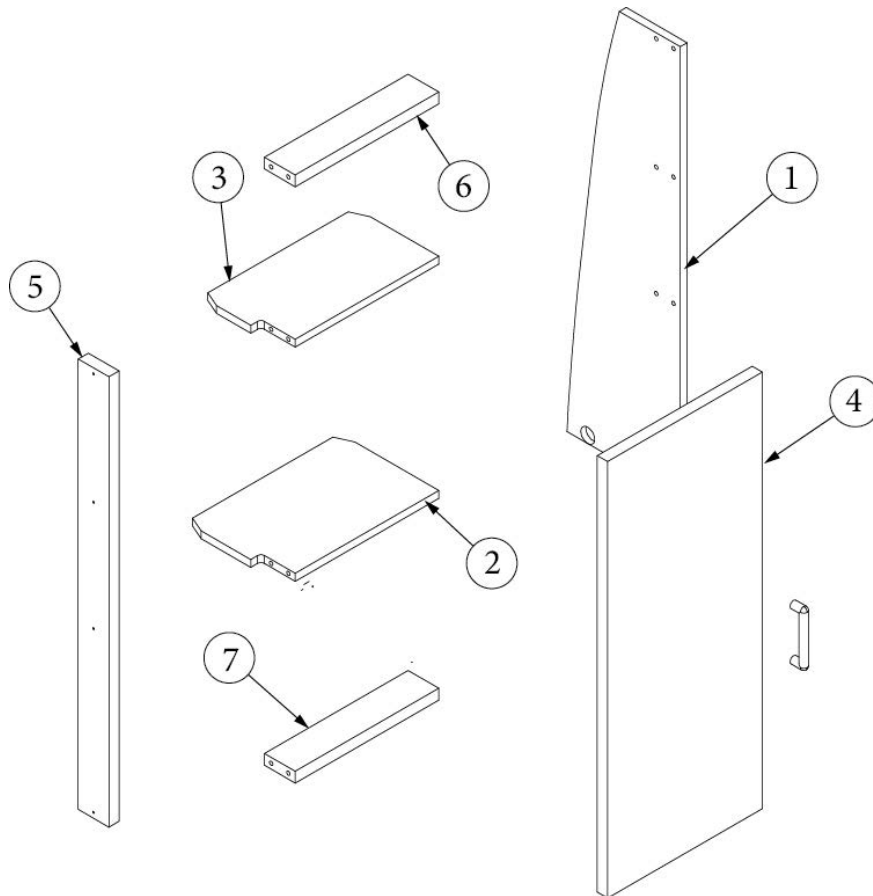

FURNITURE, LAVATORY

Lavatory Upper Cabinet, 30RB

969842-01

Assembly, Upper Lavy Cabinet

1. 969842&010112BC
2. 969842&010212CC
3. 969842&010312CC
4. 969842&010418BC
5. 969842&010518CC
6. 969842&010618CC
7. 969842&010718CC
- 203138-03
- 203138-09
- 381607-11
- 381607-12
- 381228-02
- 382057-04
- 365426-01
- 365426-02
- 365429-01
- 365429-02

1. Pre laminate, 8.29 x 28.5"
   Pre laminate, .50 x 11.25 x 7.25"
   Pre laminate, .500 x 11.25 x 6.13"
   Pre laminate, .75 x 11.31 x 27.63"
   Pre laminate, .75 x 2.25 x 28.5"
   Pre laminate, .75 x 2.25 x 10.5"
   Pre laminate, .75 x 2.25 x 10.5"
   Extrusion, Wall, Plastic, Beige
   Extrusion, Wall, Plastic, Brown
   Hinge, Self-close
   Baseplate, Hinge, Grass
   Catch, Grabber door (5lb Pull)
   Cap, Knockdown, White
   Edgebanding, Natural Elm, 5/8"
   Edgebanding, Natural Elm, 15/16"
   Edgebanding, Black Walnut, 5/8"
   Edgebanding, Black Walnut, 15/16"