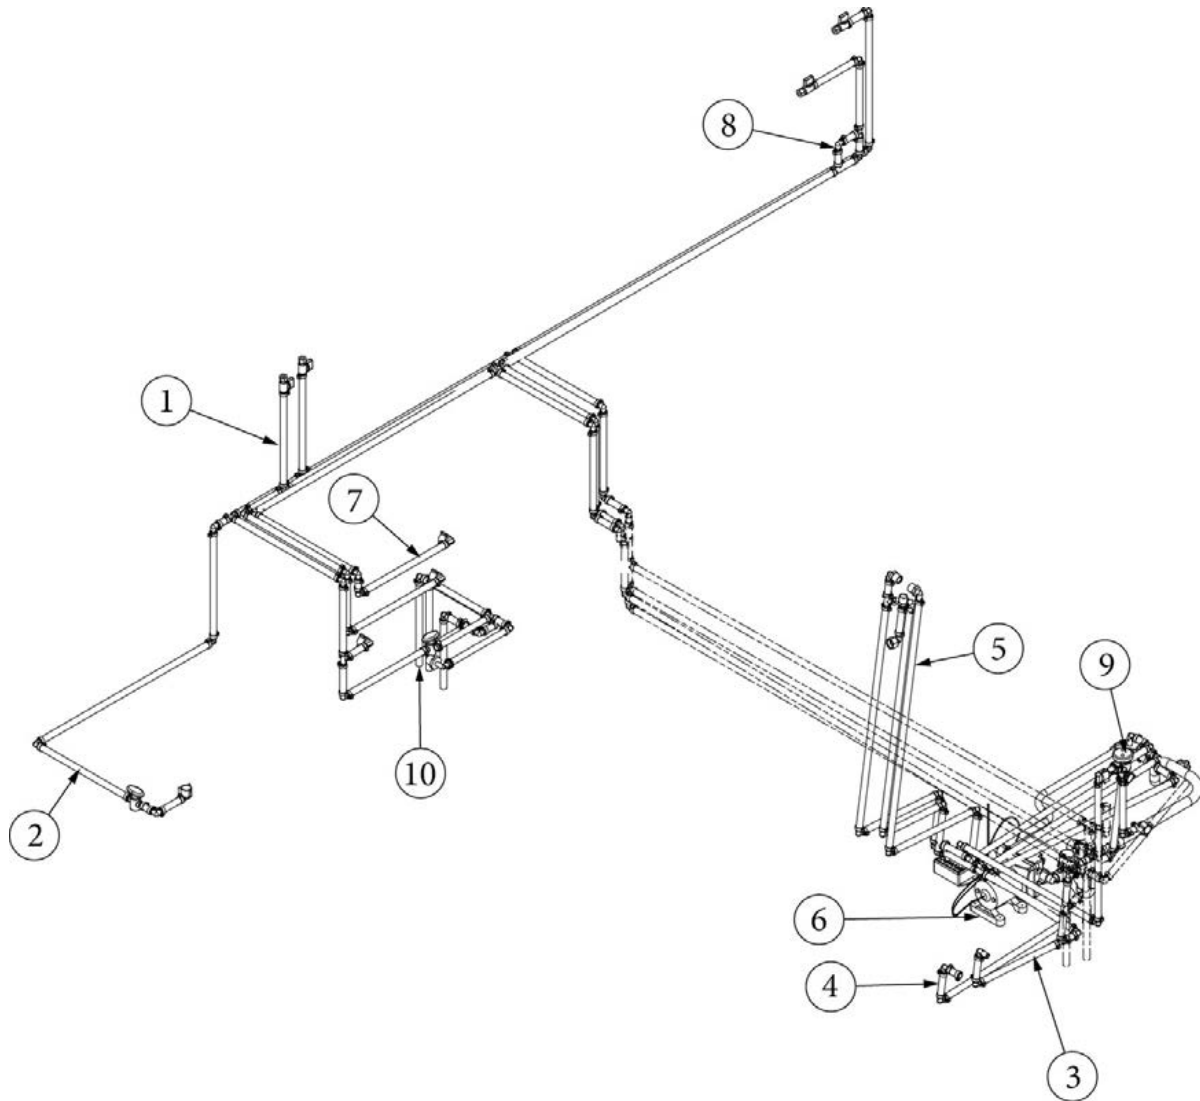

PLUMBING, FRESH WATER SYSTEM

Fresh Water Lines, 27FB

944077

Fresh Water Layout (not for order/see parts below)

1. 944076-01	Layout, CS, Hot
2. 944076-02	Layout, CS, Cold
3. 944076-03	Layout, RS, Cold
4. 944076-04	Layout, RS, Hot
5. 944076-05	Layout, Shower Lines
6. 944076-06	Layout, Water Pump
7. 944076-07	Layout, Water Hook Up
8. 944076-08	Layout, Hot, CS
9. 944076-09	Layout, Tank Flush
10. 944076-10	Layout, Water Heater Drain