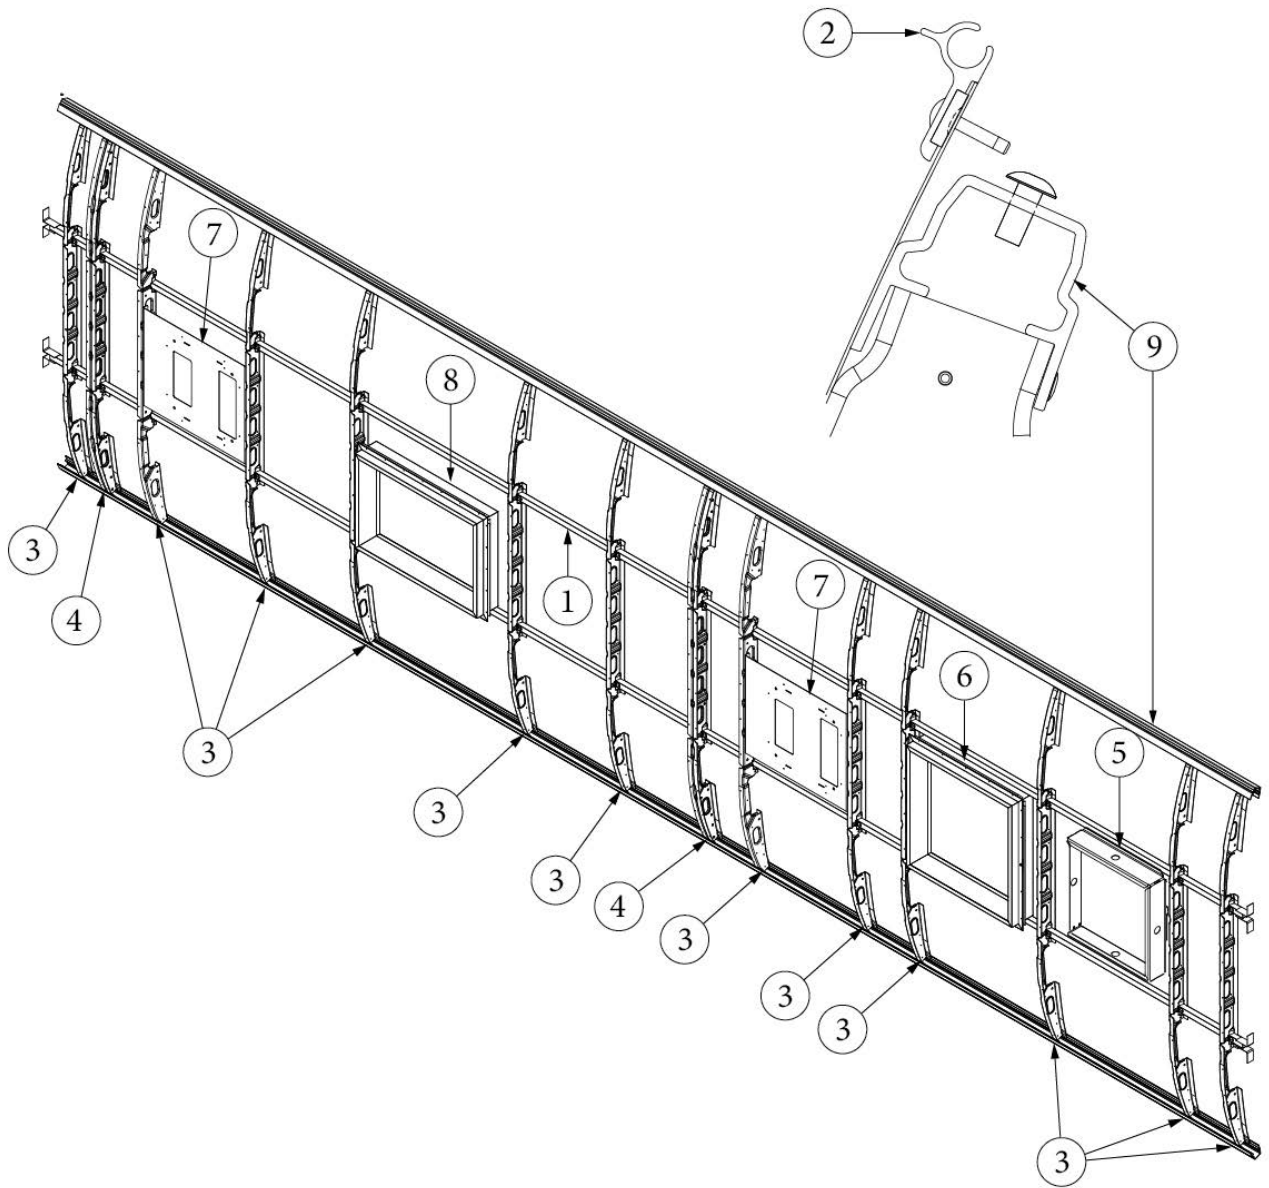

EXTERIOR SHELL

Roof, 30RB

Parts Listed on Next Page