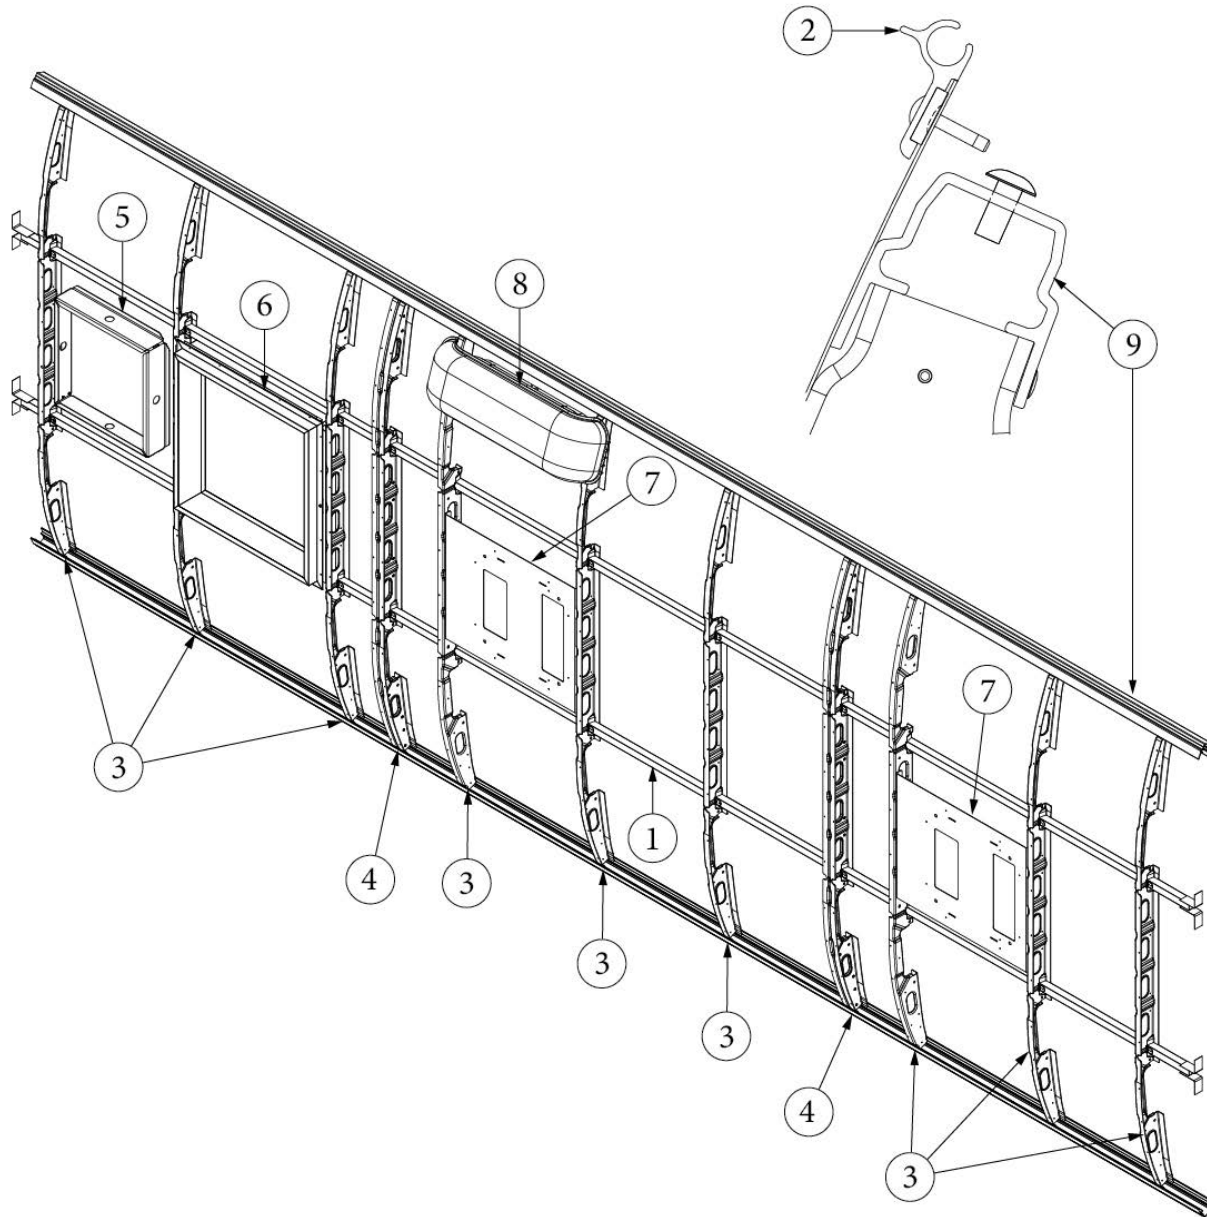

EXTERIOR SHELL

Roof, 25FB, With Two A/C

Parts Listed on Next Page