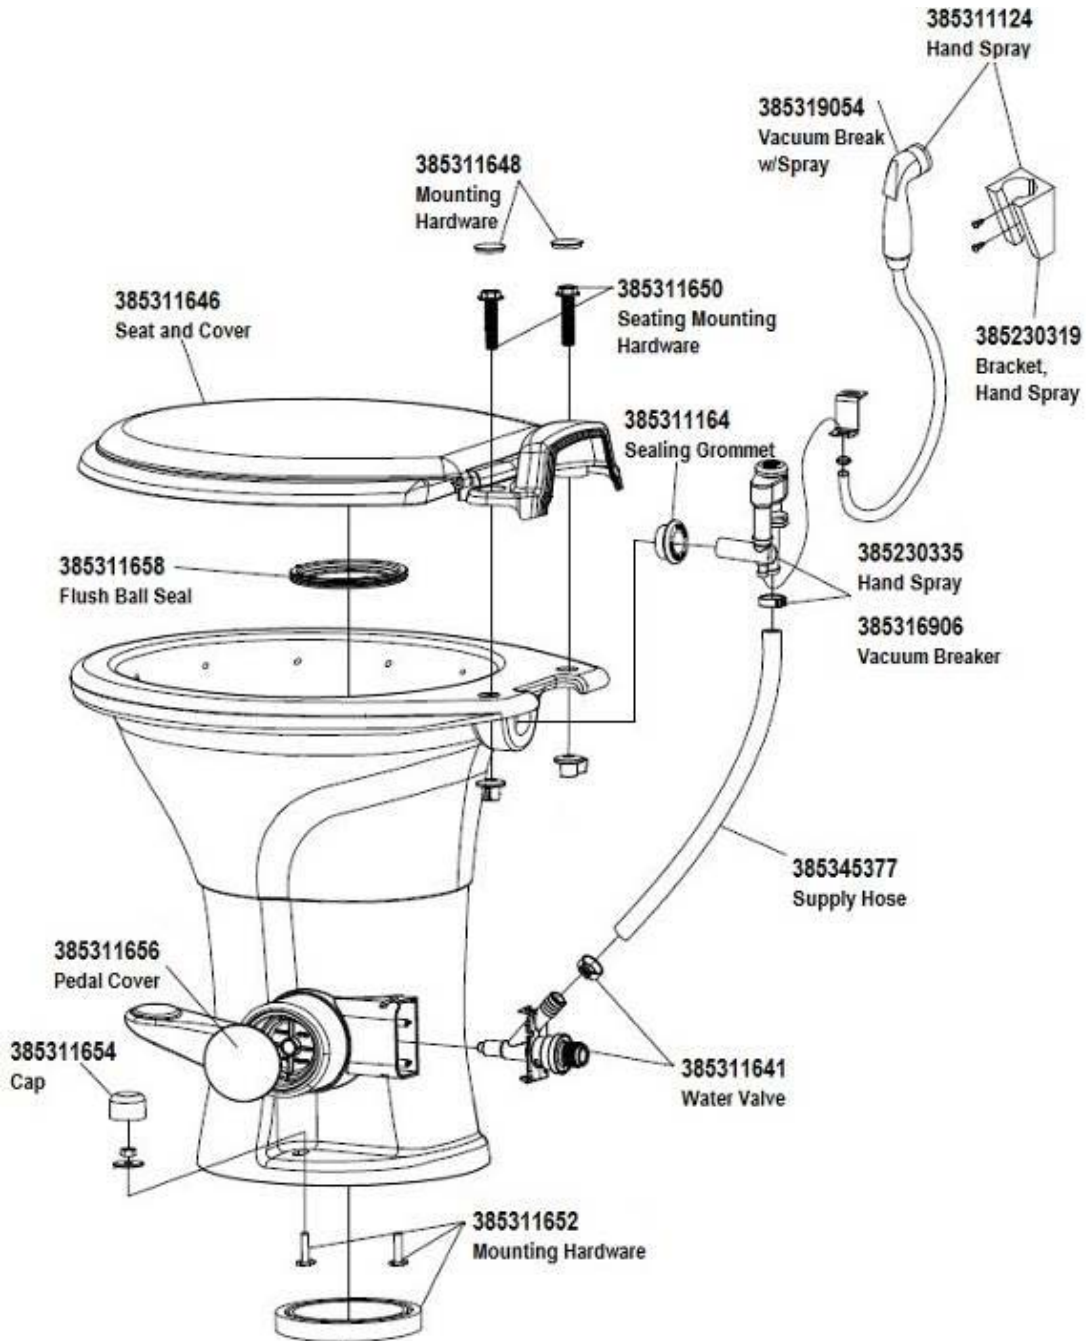

PLUMBING, DRAIN SYSTEM

Toilet, 25FB, 27FB

690621-BOX Toilet, China, Dometic
601266 Toilet flange, Slip fit
602137 Shut off valve

Parts listed in Diagram are Dometic part numbers