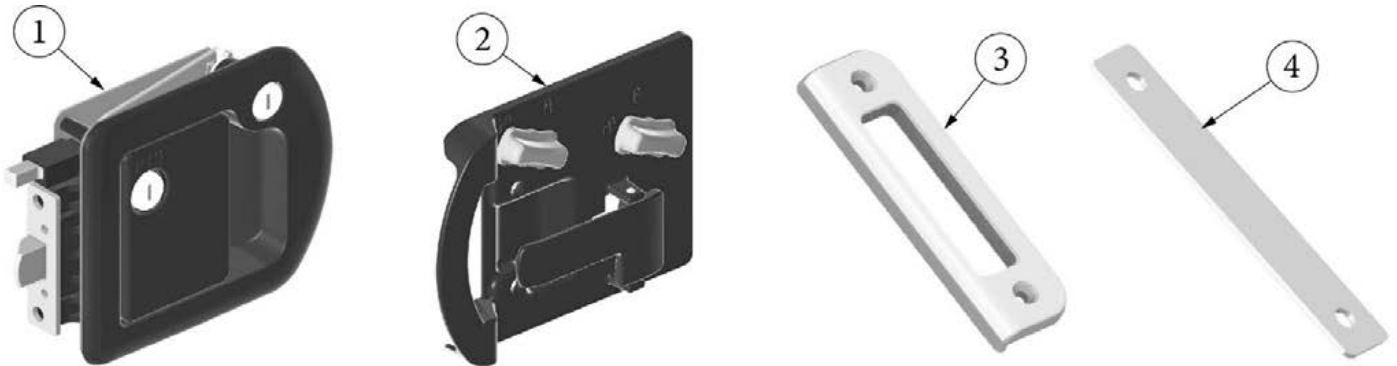

HARDWARE

Main Door Lock

1. 383017-01
2. 383017-02
- 383017-03
3. 116274
4. 116509
6. 382122
- 382311-05
- 115889-190
- 386651-01
- 386651-02

1. Outer Latch Assembly, W/Deadbolt
2. Inner Latch Assembly, W/Deadbolt
3. Screw Kit, Inside Handle Mounting
4. Striker Catch, Main Door
5. Backer Plate, Striker Catch, Main Door
6. Key chain, Airstream logo
7. Key Blank, Door Handle
8. Key Blank, Deadbolt
9. Label, Door Latch Safety, RH
10. Label, Door Latch Safety, LH