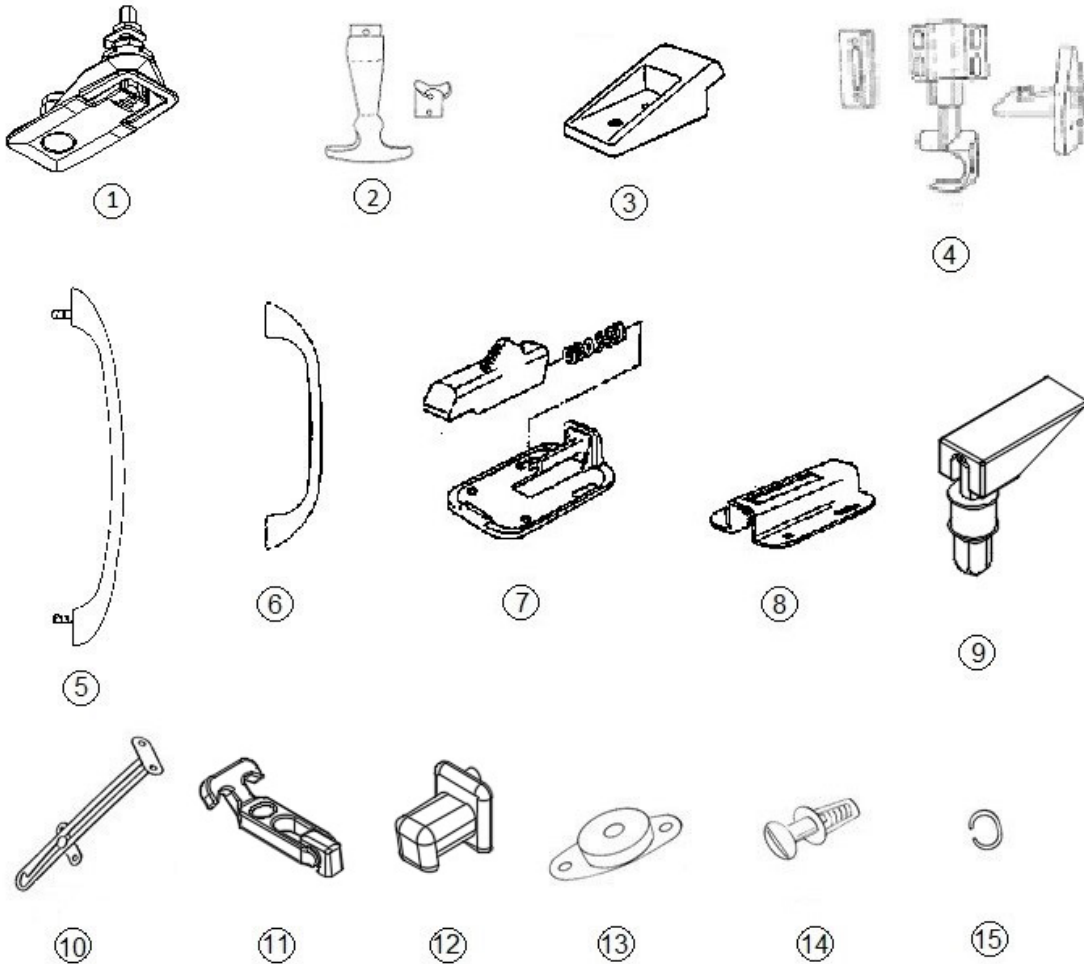

HARDWARE

Exterior Latches, Locks, and Handles

1. 382230-02	Compression latch w/key code
2. 381021-01	Rubber T-handle
3. 201056	Catch, main door hold-back
4. 381454	Latch, Screen door, Bullet
5. 101171-02	Grab handle
6. 380004	Handle, Screen door
7. 380291	Main door hold-back
8. 380290	Latch housing
9. 382456	Swell latch
10. 380024	Support arm, Bumper lid
11. 382562	Latch, Rubber
12. 382562-01	Keeper, Rubber latch
13. 685359	Rubber receptacle, 1/4 turn latch, Southco
14. 685358	Stud, 1/4 turn latch, Southco
15. 685362	Retaining ring, 1/4 turn stud
382074	Gasket, Main door grab handle