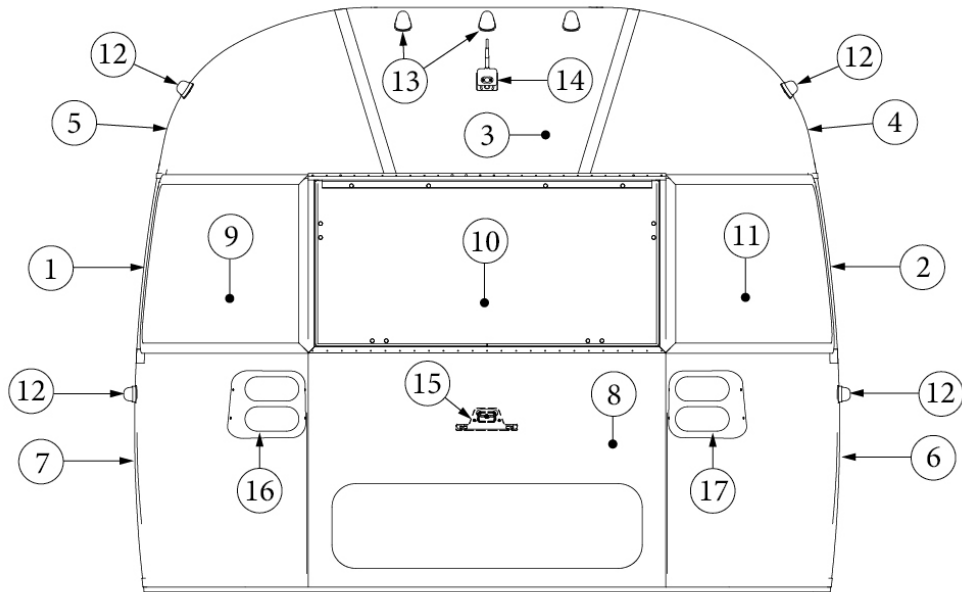

Aft End, 30RB

Parts Listed on Next Page