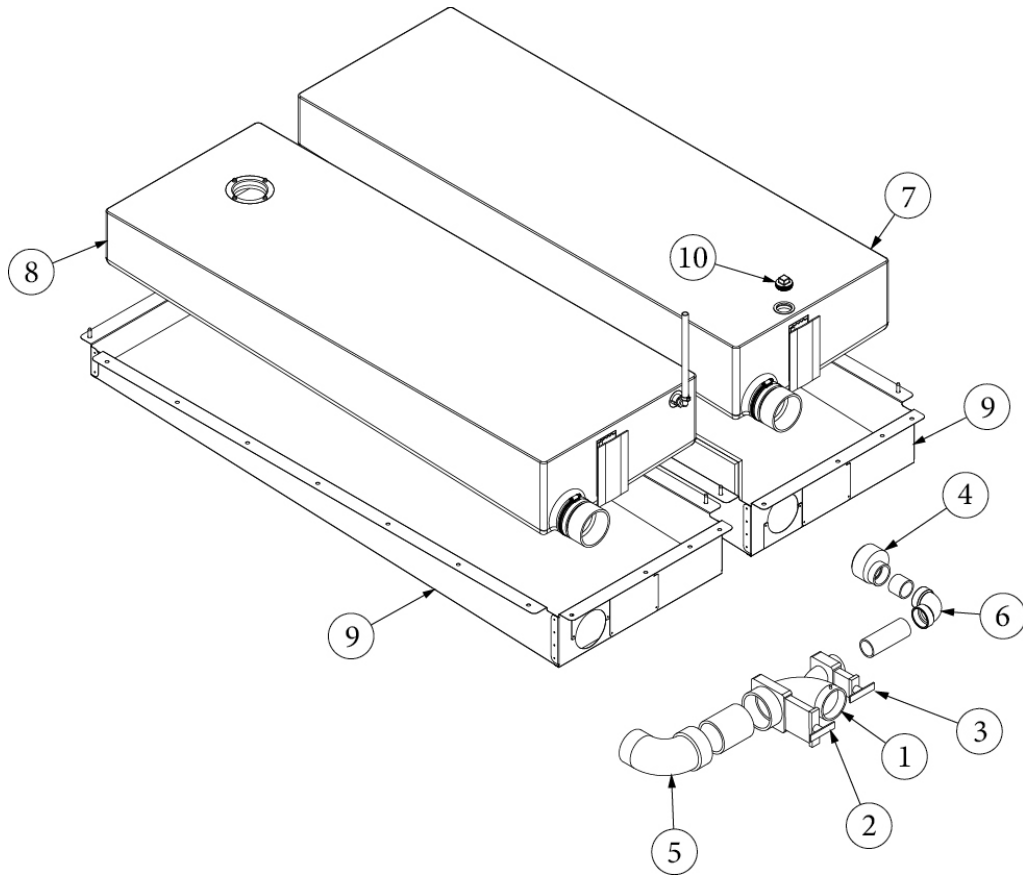

PLUMBING, DRAIN

Dump Valve and Waste Tanks, 25FB, 27FB

113882

Install, Waste Tanks, 25FB, 27FB

1. 601482	Dump Valve, Rotating Assembly
2. 601482-100	Valve Handle, Black, For 601482
3. 601482-102	Valve Handle, Grey For 601482
4. 195329-229	Reducer Adaptor, 3" To 1.5"
5. 601531	Fitting, 90 Degree, 3"
6. 601636	Elbow, 1-1/2" 90 degree
7. 602911-01	Tank, Grey Water
8. 602911-02	Tank, Black Water
9. 602912	Tank Pan, Black and Grey
10. 601295	Plug, 1 1/4", ABS, DVW
514051-09	Sender Pad, 9", Seelevel,
365493	Sensor Pad, Protective Gasket
601482-101	Cap, 3" Termination, W/Strap
601482-103	Strap, Black, For 601482
601160-02	Pipe, ABS DVW, 1-1/2"
601160-02	Pipe, ABS DVW, 3 x 4"
360073	Thread Compound, No. 5