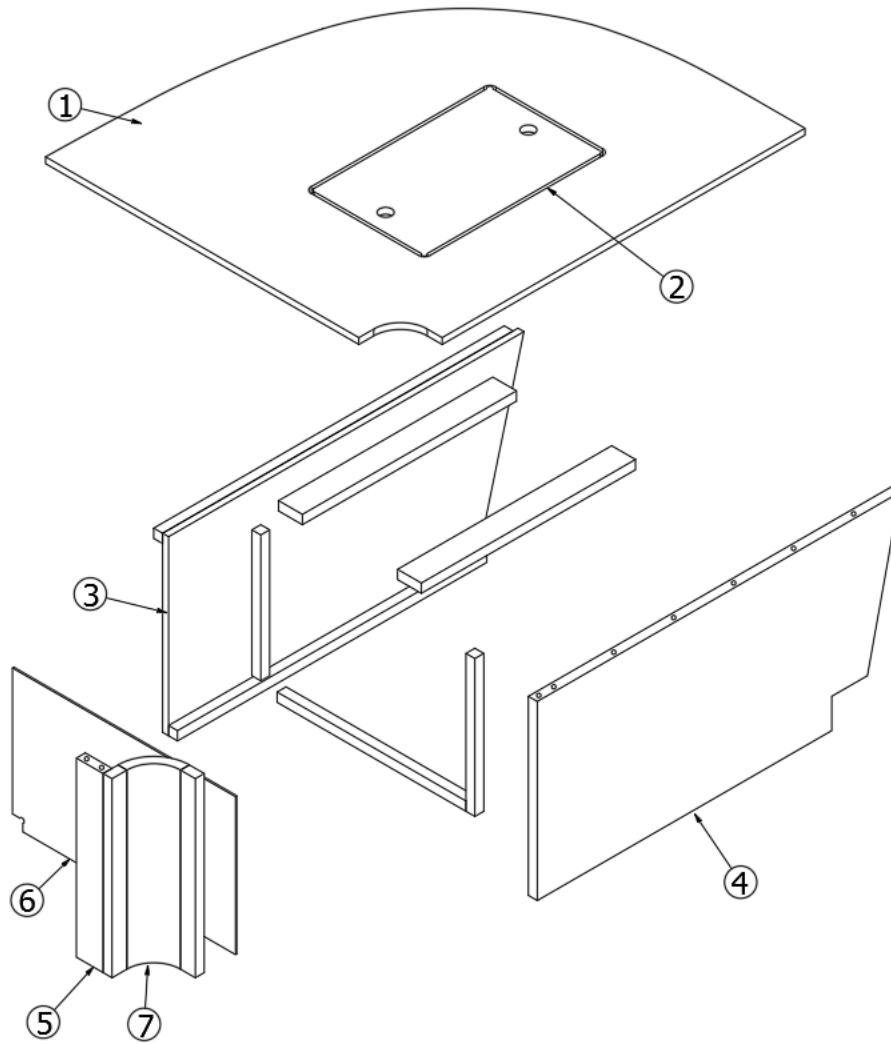

FURNITURE, LOUNGE

Corner Seat Base Assembly, 30RB

969273

Assembly, Corner Seat Base

1. 969273&000112CC	Pre laminate, 0.50 X 34.00 X 29.84
2. 969273&000212CC	Pre laminate, 0.50 X 9.50 X 15.00
3. 969273&000312CC	Pre laminate, 0.50 X 14.50 X 29.88
4. 969273&000418CC	Pre laminate, 0.75 X 14.50 X 31.48
5. 969273&000518CC	Pre laminate, 0.75 X 14.50 X 2.25
6. 969273&000612CE	Pre laminate, .5 X 11.5 X 18.75
7. 969272	Sub-Assembly, Corner Seat Base
365429-02	Edgebanding 15/16: Blk Walnut
365426-02	Edgebanding-15/16" Natl Elm
365429-01	Edgebanding 5/8 Blk Walnut
365426-01	Edbanding-5/8 Natl Elm