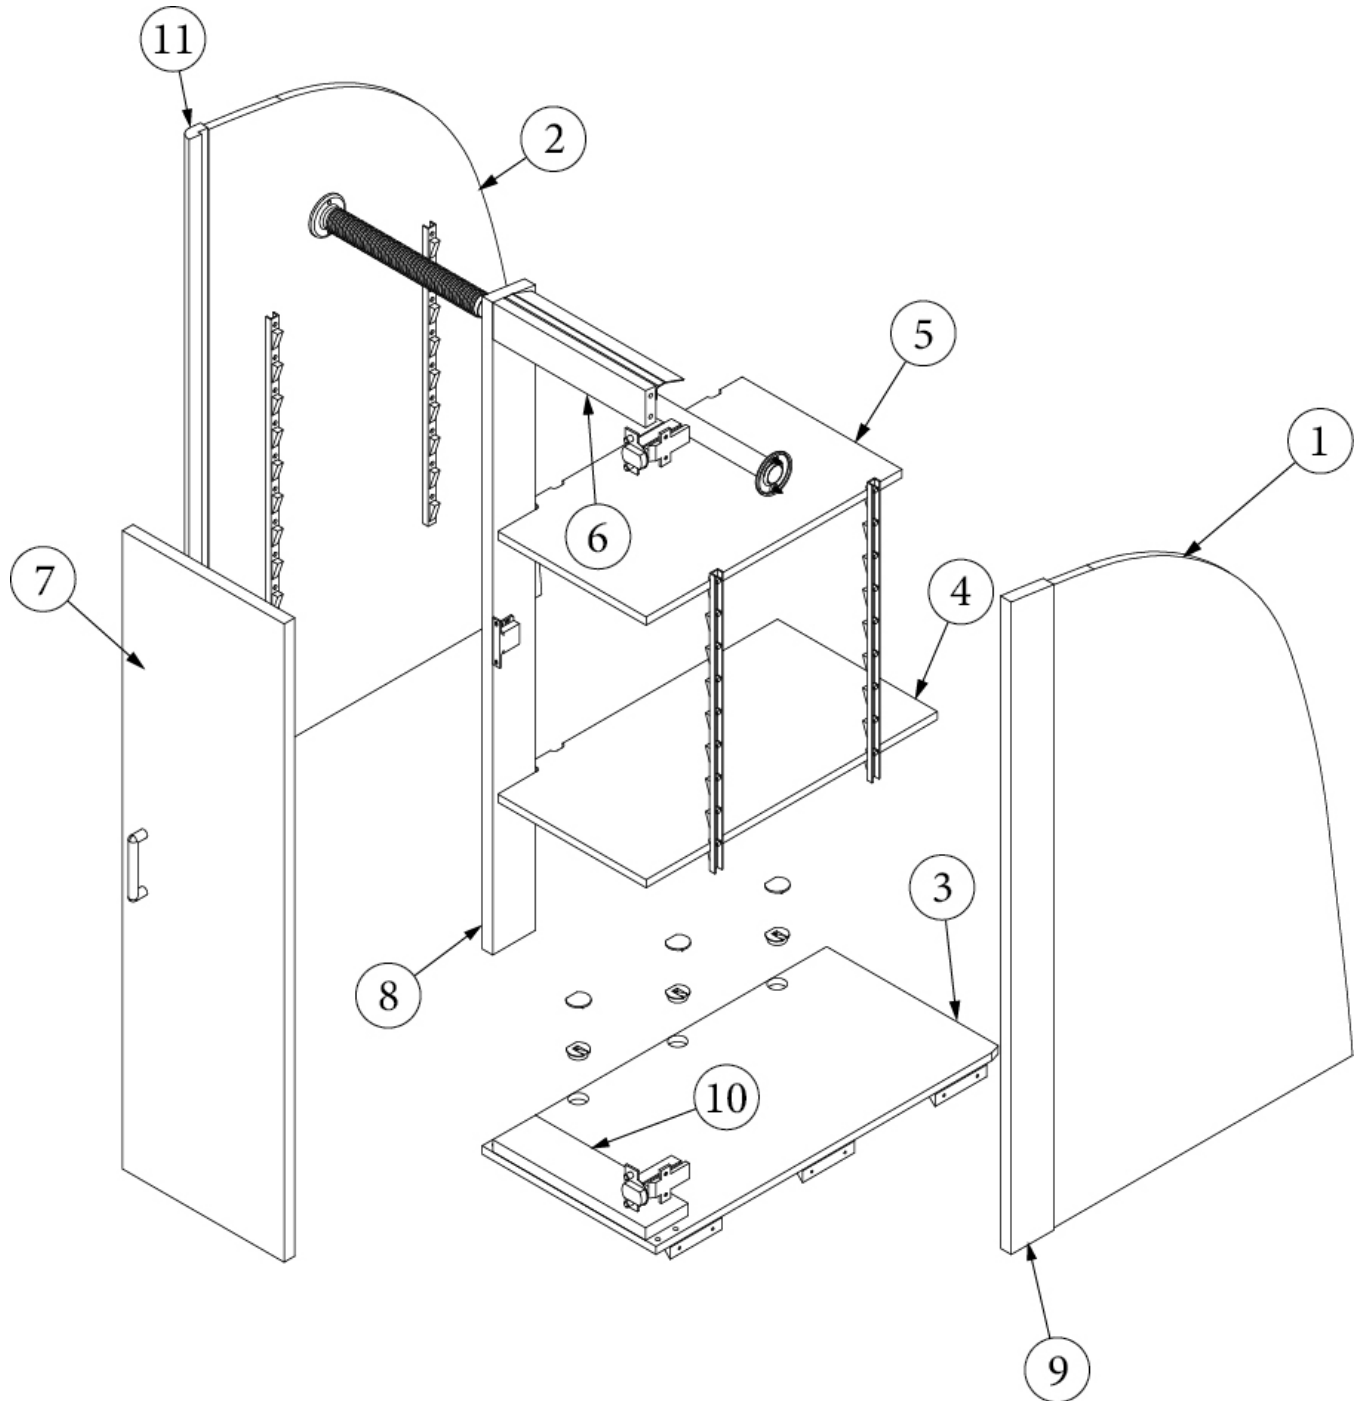

FURNITURE, BEDROOM

Hanging Wardrobe, RS, Twin, 30RB

Parts Listed in Next Page