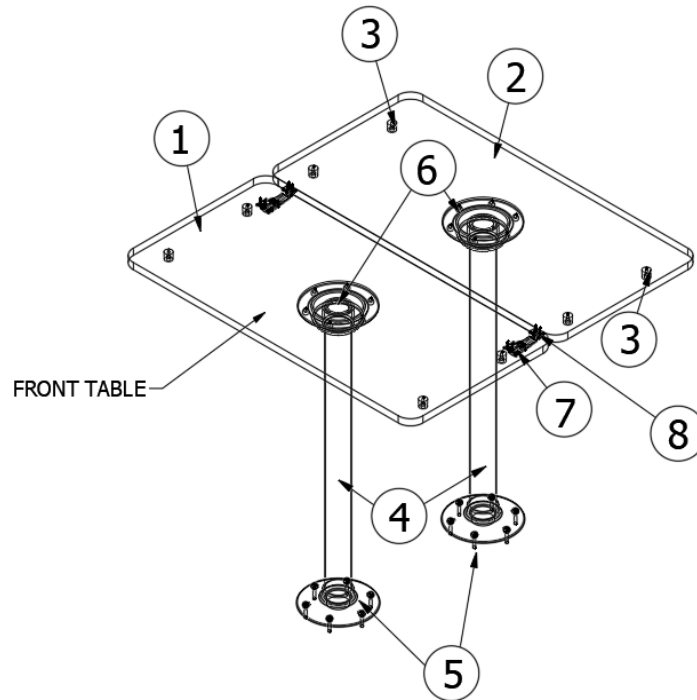

### Dinette Table, 25FB

969477-01

Assembly Dinette Table

1. 969477&000118PC
2. 969477&000218PC
3. 381136
4. 382722-02
5. 382723
6. 382724
7. 382603
8. 382603-01

- Pre Laminate .75 x 35.00 x 17.50  
Pre Laminate .75 x 35.00 x 17.50  
Rubber Bumper  
Leg, Pedestal, 29.88"  
Floor base, Pedestal leg  
Table base, Pedestal leg  
Latch- Interior #91-562-07  
Keeper-Latch #K4-2338-07