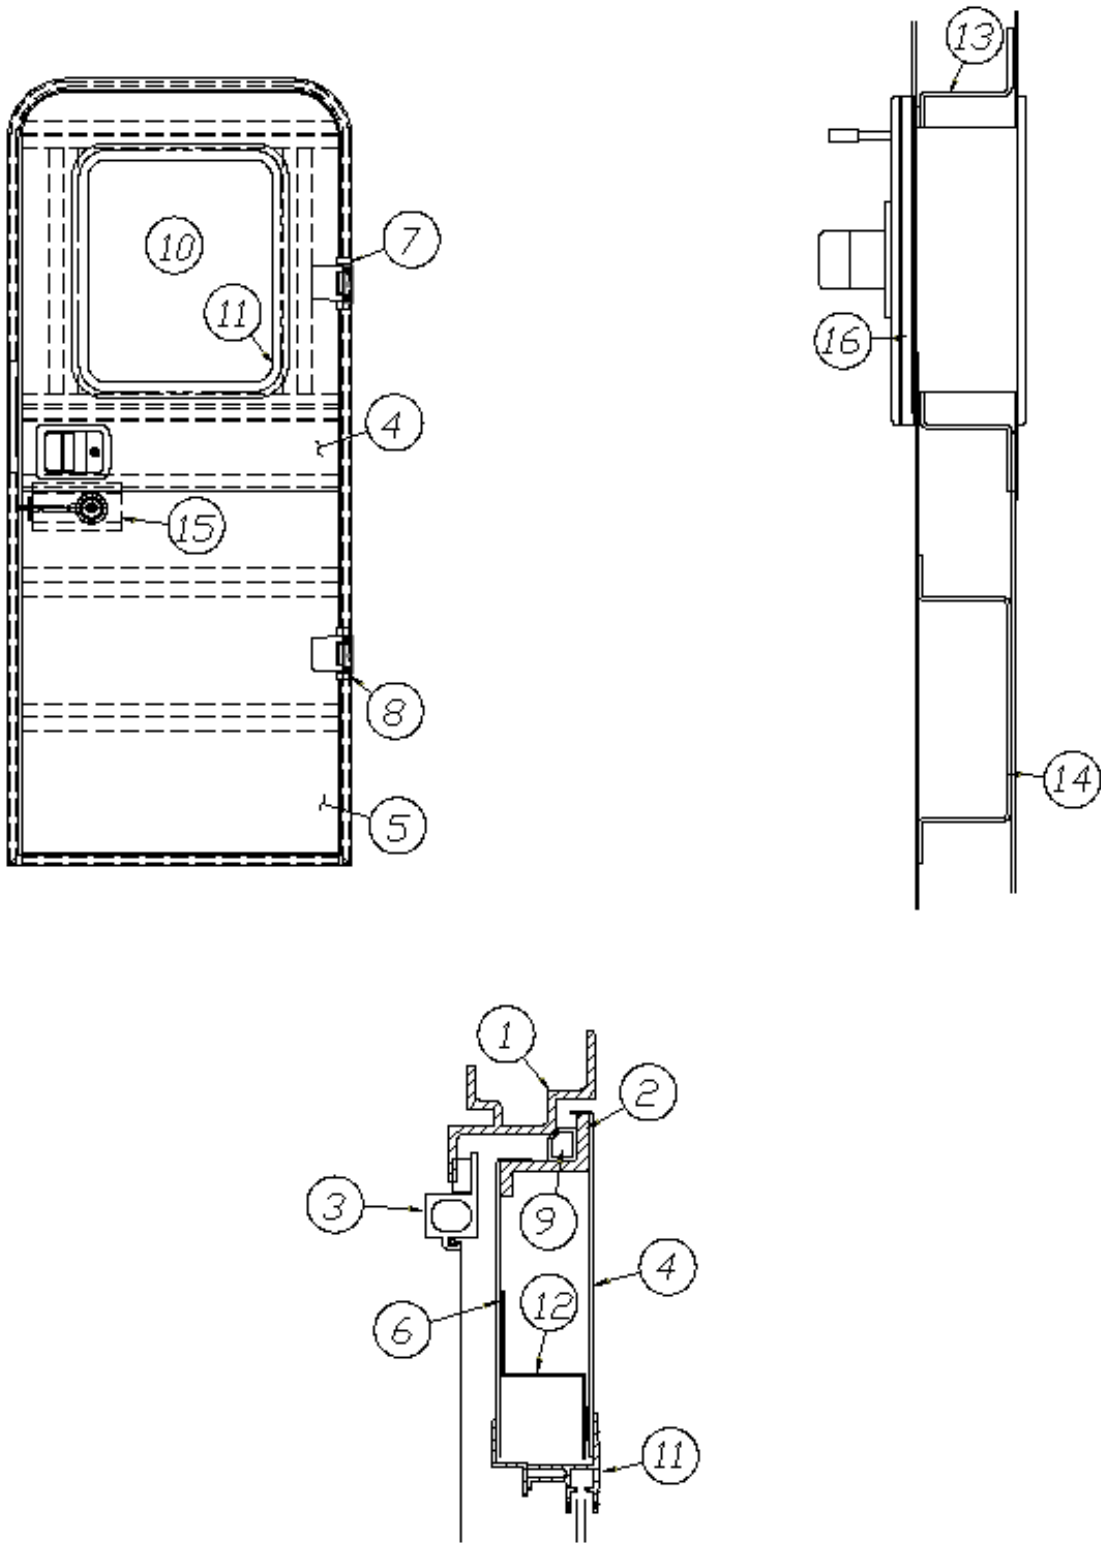

DOORS, EXTERIOR

Main Door, RH Hinge, 25FB, 27FB

Parts Listed on Next Page