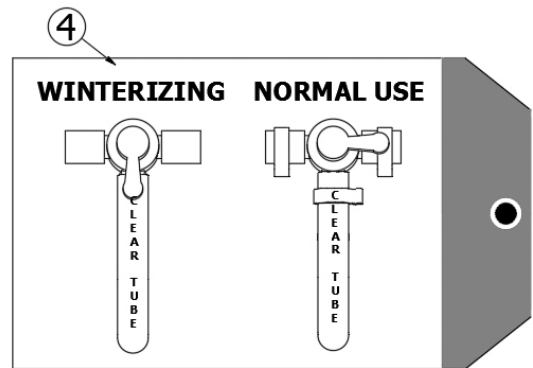

PLUMBING, FRESH WATER

Winterization Kit

112814 Winterization Kit Installation

1. 601240-01	Tubing 1/2 I.D. X 3/32 Wall Thick
2. 602711	Valve-3 Way Bypass .5" PEX #32788
3. 601698-15	1/2 CRIMP RING #14785
4. 365453	Tag-Instruction - Winterization Kit
5. 602801	Cap, 5/8" ID, Winterization Kit