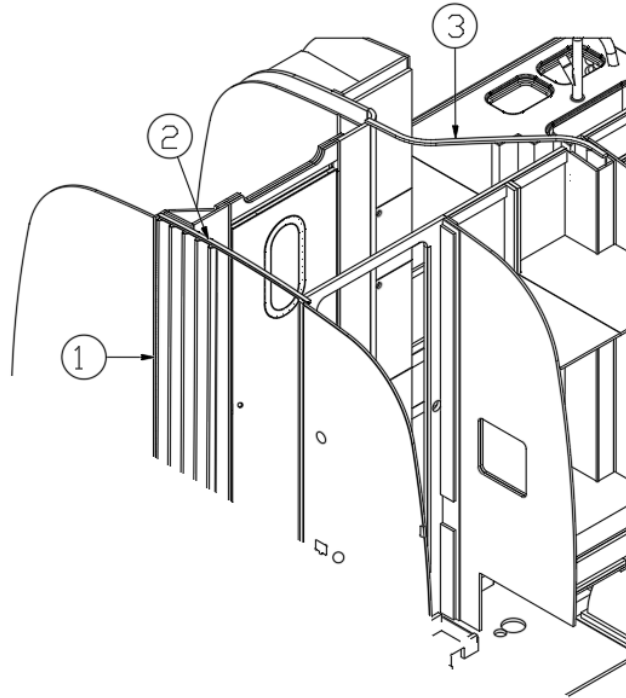

FURNITURE, INTERIOR DOORS AND MIRRORS

Dividing Curtain

1. 704489	Dividing curtain w/tieback, 41 x 77.5, 25FB, 27FB, 30RB
2. 382295	Track, Plastic, Grey
3. 382661	Foldette track, Formed, 30RB
382635	Foldette track, Formed, 25FB
382750-01	Foldette track, Formed, 27FB
381581	Strap, Clear plastic
700005	Fastener, Cap
700006	Fastener, Socket