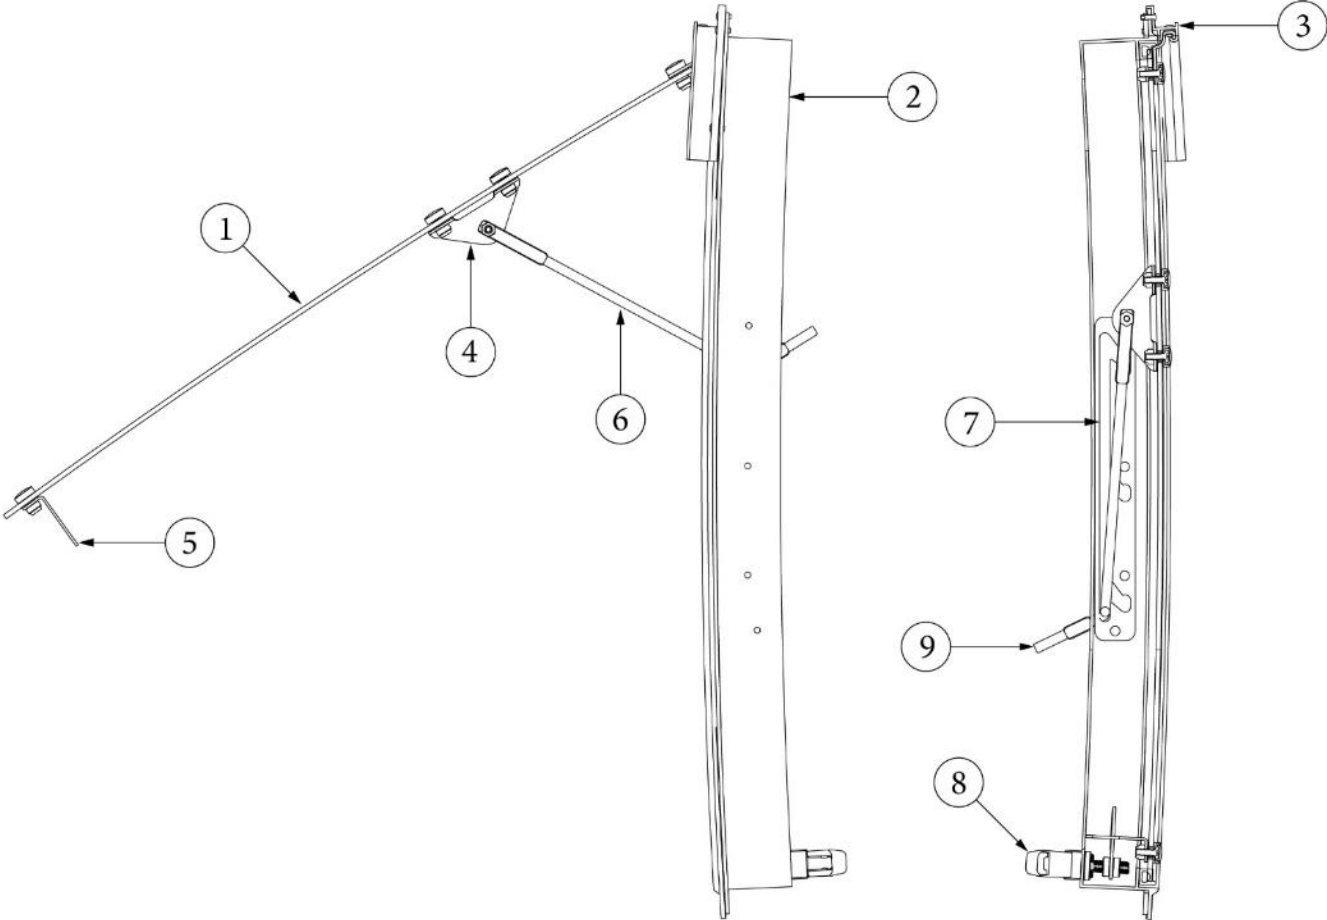

WINDOWS, SCREENS

Window Parts, Opening Windows

Parts Listed on Next Page