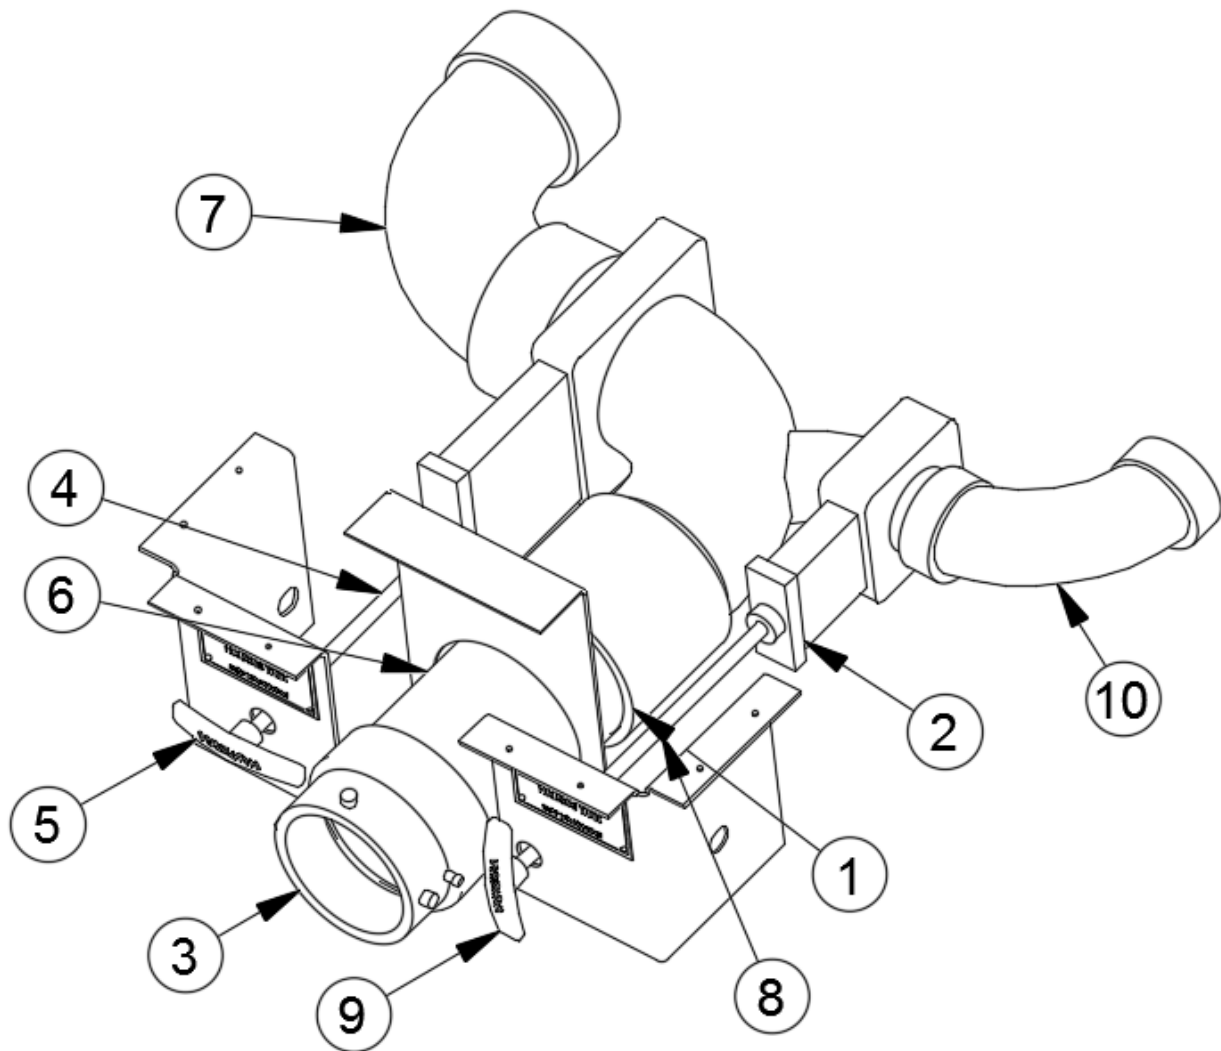

PLUMBING, DRAIN

Dump Valve and Waste Tanks, 30RB

943720

Dump Valve Assembly

1. 600253	Coupler, 3"
2. 601607-16	Dump valve, No handles
3. 601607-06	Termination adaptor
4. 601607-19	Threaded extension, 6"
5. 601607-17	Black tank handle
6. 601160-04	Pipe, ABS DWV, 3"
7. 600820	Single socket, 3", 90°
8. 601607-20	Threaded extension, 8"
9. 601607-18	Grey tank handle
10. 600035	Elbow, 90°, Long sweep
602245-01	Black tank, 39.3 Gallon
602245-02	Grey tank, 39.3 Gallon
602248	Pan Assy-Blk/Grey Tank