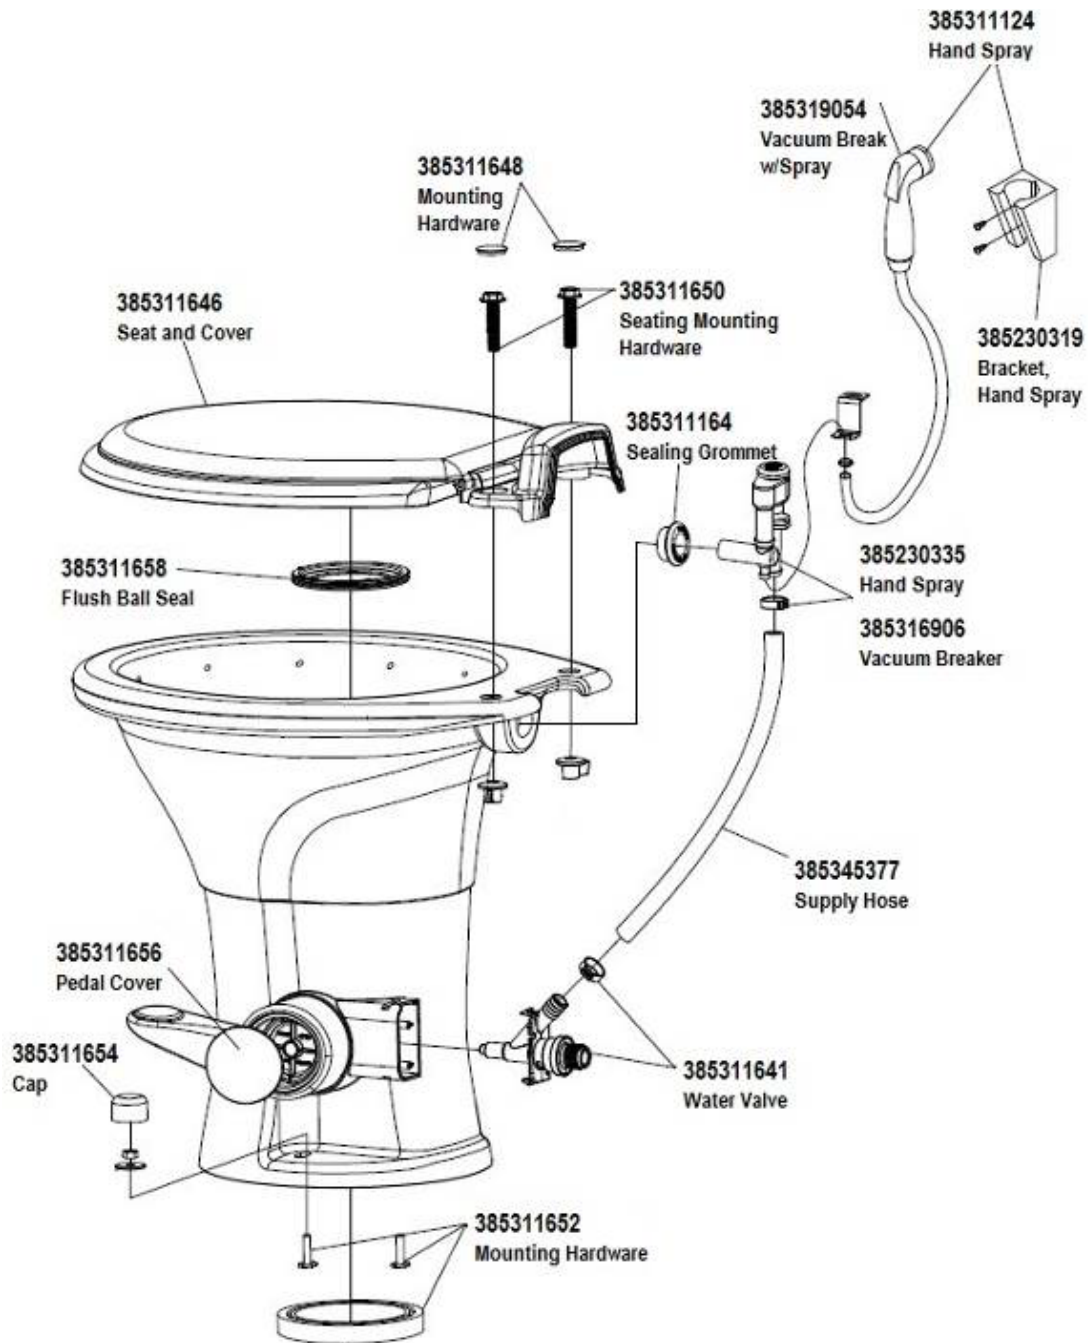

PLUMBING, TOILET

Toilet, 25FB, 27FB

690621-BOX Toilet, China, Dometic
601266 Toilet flange, Slip fit
602137 Shut off valve

Parts listed are Dometic part numbers