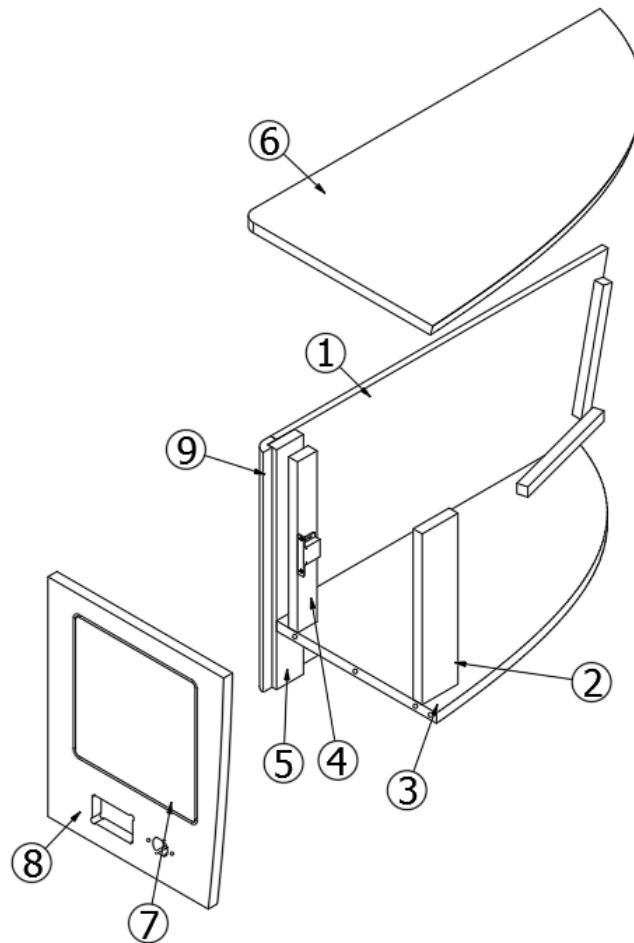

FURNITURE, BEDROOM

Nightstand, RH, 30RB

969287

Assembly, Nightstand RH

1. 969287&000112BC	Pre Laminate- 0.50 X 27.74 X 17.38
2. 969287&000218CC	Pre Laminate- 0.75 X 3.00 X 12.38
3. 969287&000318CC	Pre Laminate- 0.75 X 14.13 X 25.70
4. 969287&000418CC	Pre Laminate- 0.75 X 1.63 X 12.38
5. 969287&000518CC	Pre Laminate- 0.75 X 2.25 X 17.38
6. 969287&000618BC	Pre Laminate- 0.75 X 16.01 X 30.00
7. 969287&000718BC	Pre Laminate- 0.75 X 10.00 X 10.07
8. 969287&000818BC	Pre Laminate- 0.75 X 14.69 X 17.38
9. 801706-0040	Corner Trim 90 Deg Rad Blk Walnut
801706-0041	Corner Trim 90deg 1" Rad Nat Elm
382522	Pull, New Haven
381607-11	Hinge, Self-close
381607-12	Baseplate, Hinge, Grass
381228-02	Catch, Grabber door, (5lb Pull)
203985	Molding-T Flexible 13/16" Hol White