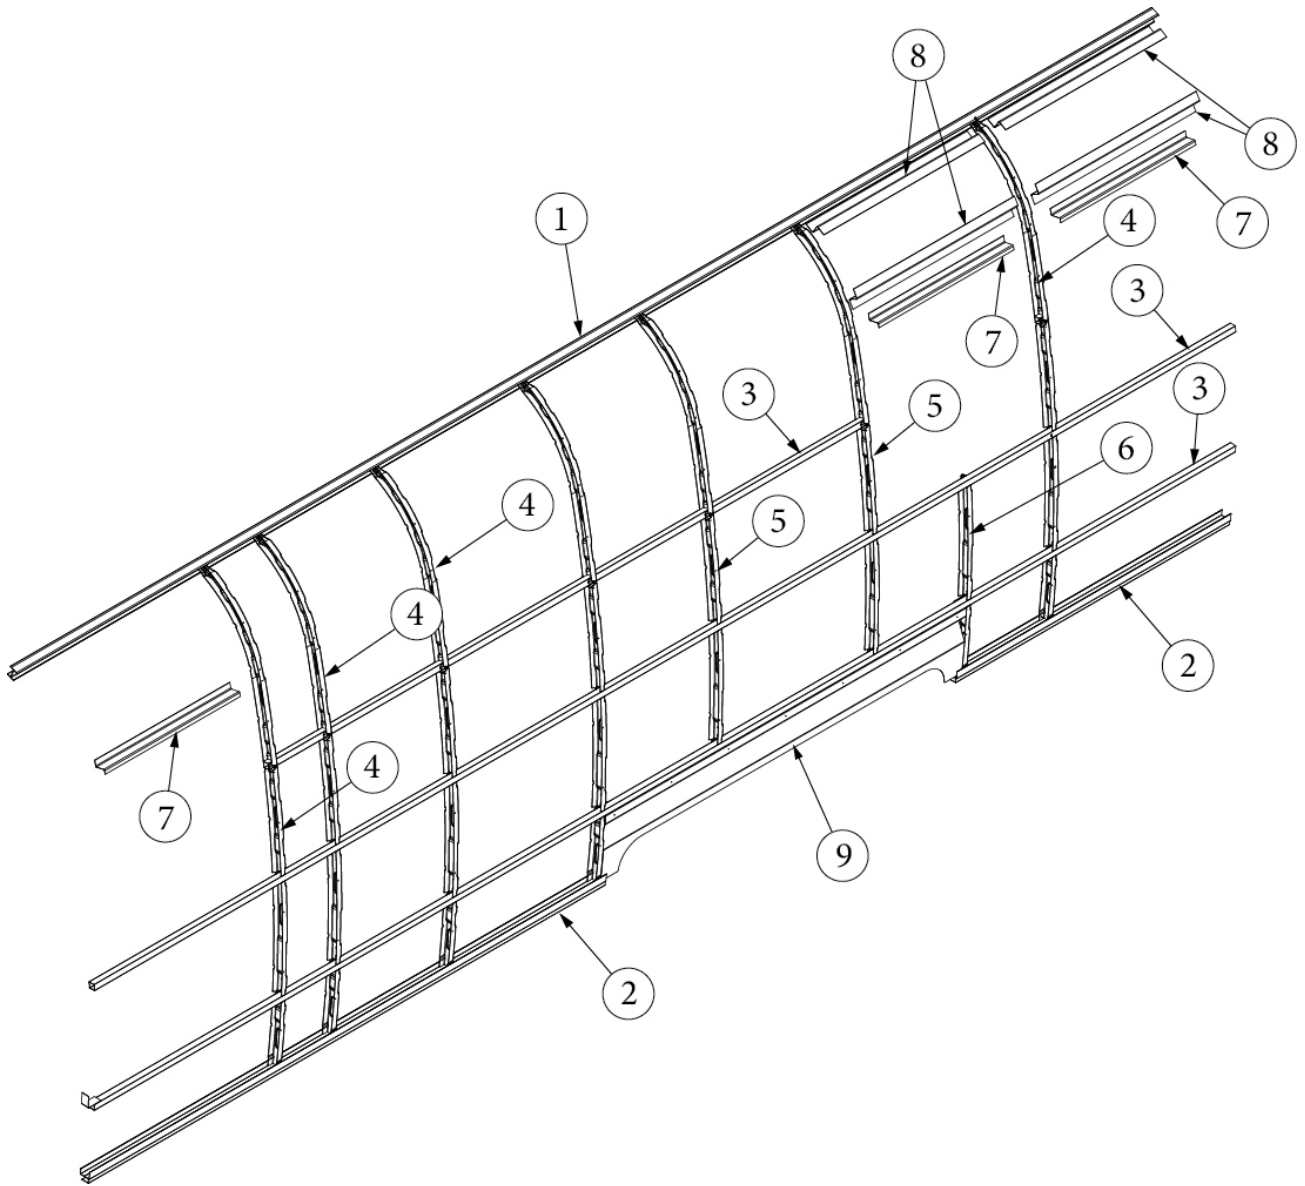

EXTERIOR SHELL

Wall Framing, Roadside, Queen, 27FB

Parts Listed on Next Page