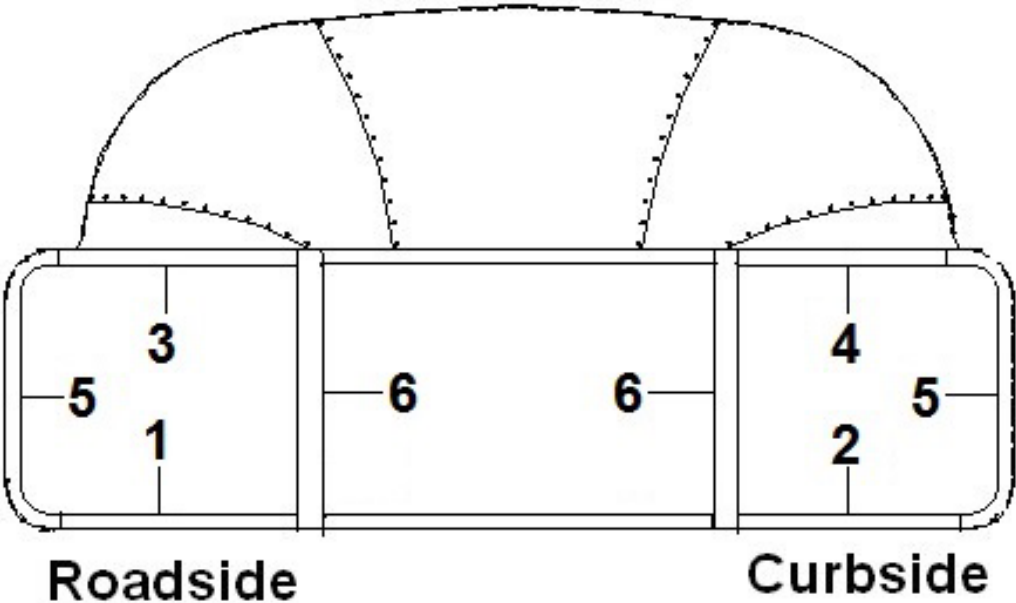

WINDOWS, SCREENS

Window Trim

- 372269   Trim ring, Inner support, 30"
- 372270   Trim ring, Inner support, 18"
- 372267   Trim ring, 30" stack window, Clear
- 372268   Trim ring, 18" stack window, Clear
- 203225-01   Trim, Gray flexible

Panoramic Window Trim

1. 201579-02   Trim ring, Lower, Gray
2. 201580-02   Trim ring, Lower, Gray
3. 201581-05   Trim ring, Upper, Gray
4. 201581-06   Trim ring, Upper, Gray
5. 201578-02   End cap, Trim ring Gray
6. 110900   Trim formed, interior front wrap
- 203225-01   Trim lok, Gray .75"