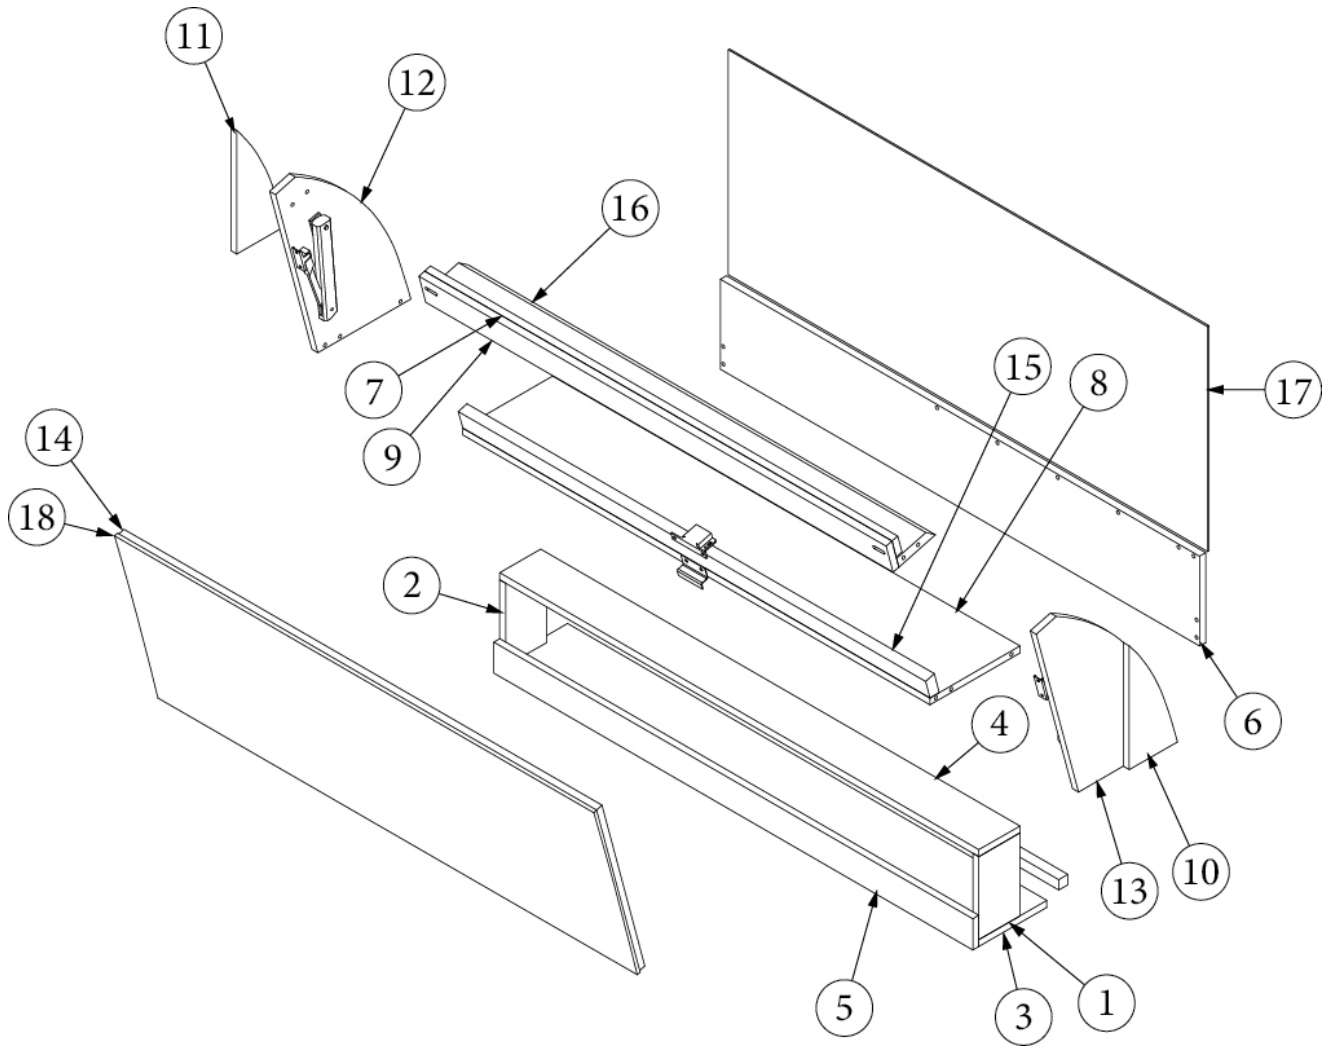

FURNITURE, LAVATORY

Medicine Cabinet, 25FB, 27FB

Parts Listed on Next Page