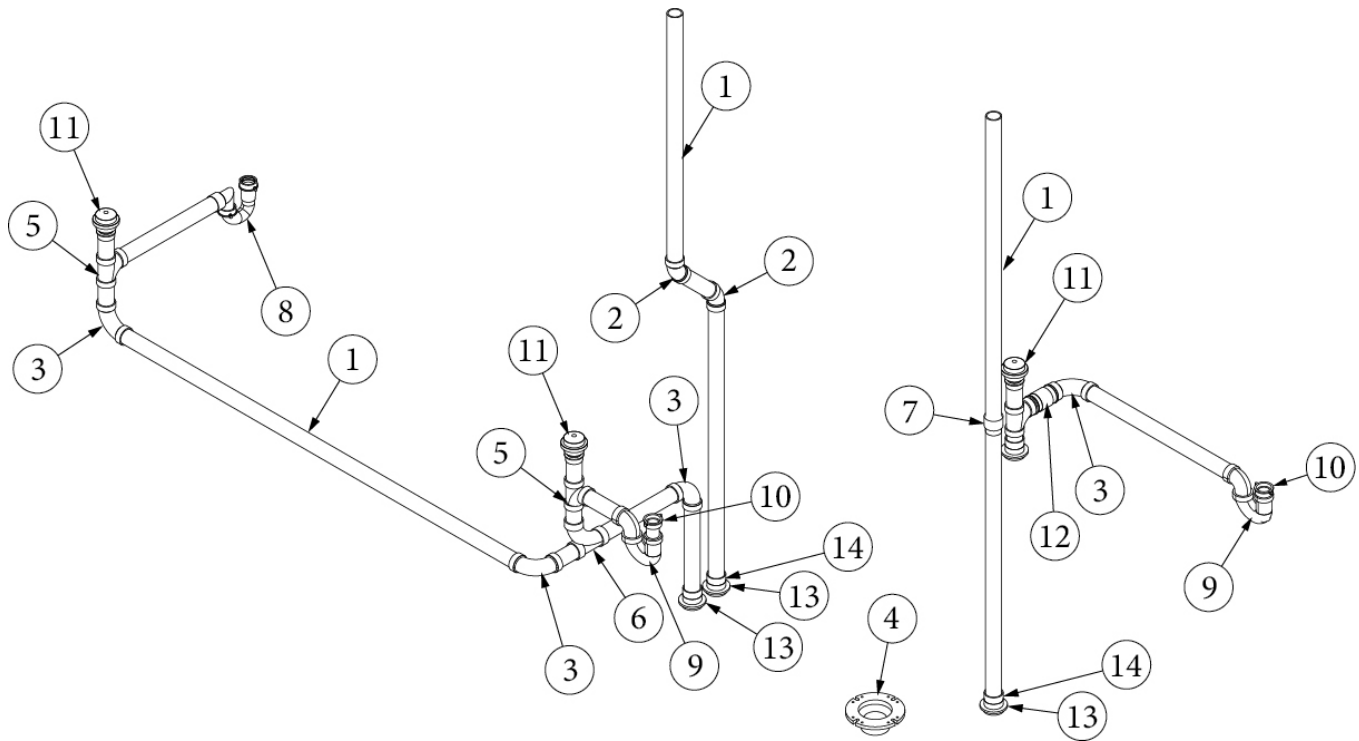

PLUMBING, DRAIN

Drain, Above Floor, 27FB

944036

Above Floor Drain System

1. 601160-02	Pipe, ABS, 1.5"
2. 600030	Ell, ABS, 45°, Long turn
3. 600035	Ell, ABS, Long sweep, 1.5"
4. 600065	Flange, Floor, Threaded
5. 600156	Tee, Sanitary, 1.5"
6. 600182	Wye, 1.5 x 1.5 x 1.5"
7. 600227	Coupling, 1.5"
8. 600622	P-trap, 1.5" w/slip nut & washer
9. 602164-01	P-trap w/compression nut, 1.5"
10. 602164-02	Tailpiece w/nuts & washers, 1.5"
11. 602306	Valve-2" Air Admittance Ayrlett
12. 602201	Coupling, Flexible, 1.5"3
13. 602249	Grommet, Rubber Tank Fitting, 1.5"
14. 602430	Coupler, Barbed, 1.5"