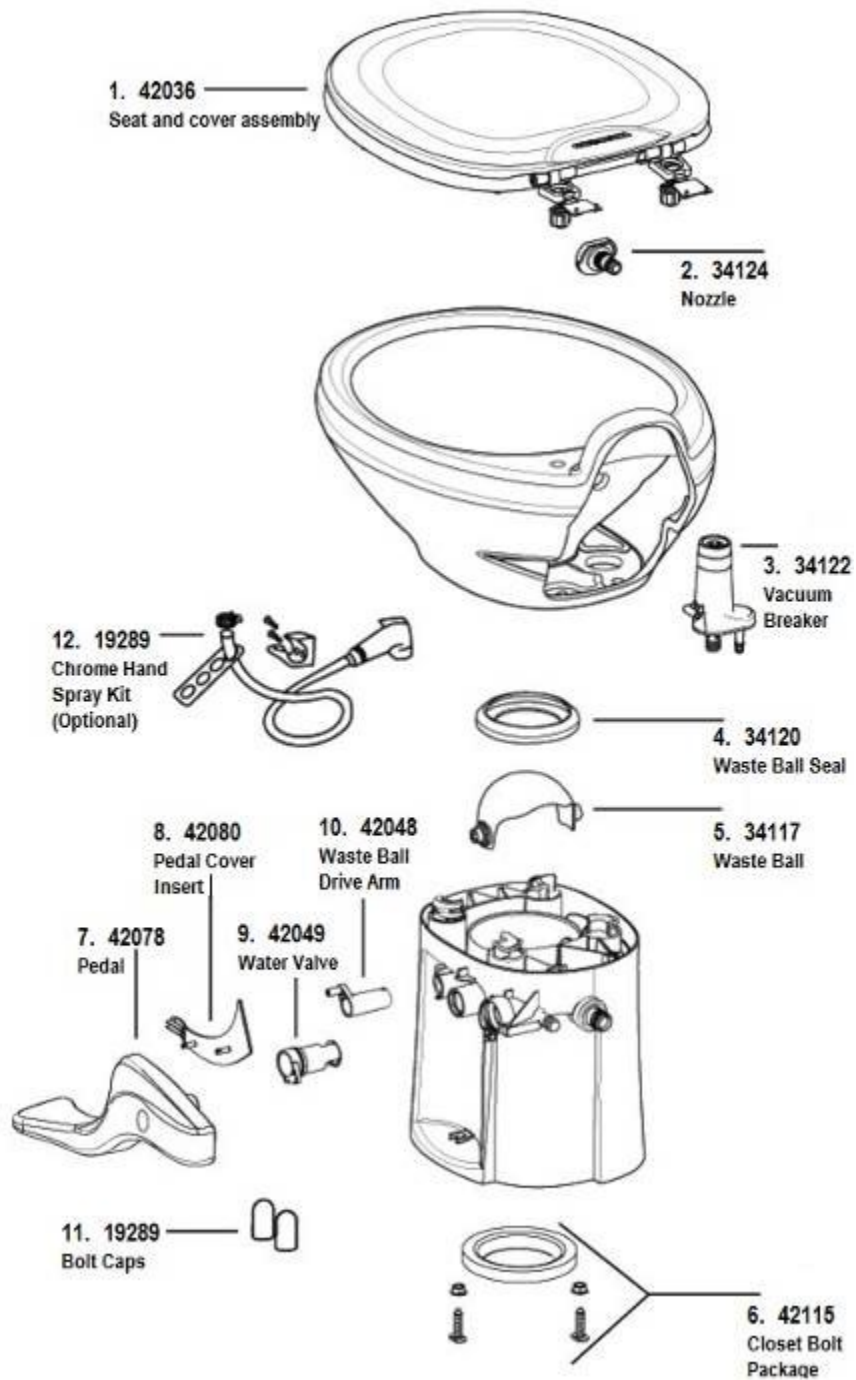

PLUMBING, TOILET

Toilet, 30RB

- 602334 Toilet, Thetford Aqua Magic Style II China
- 601266 Toilet flange, 3" x 4", Slip fit
- 602137 Shut-off valve