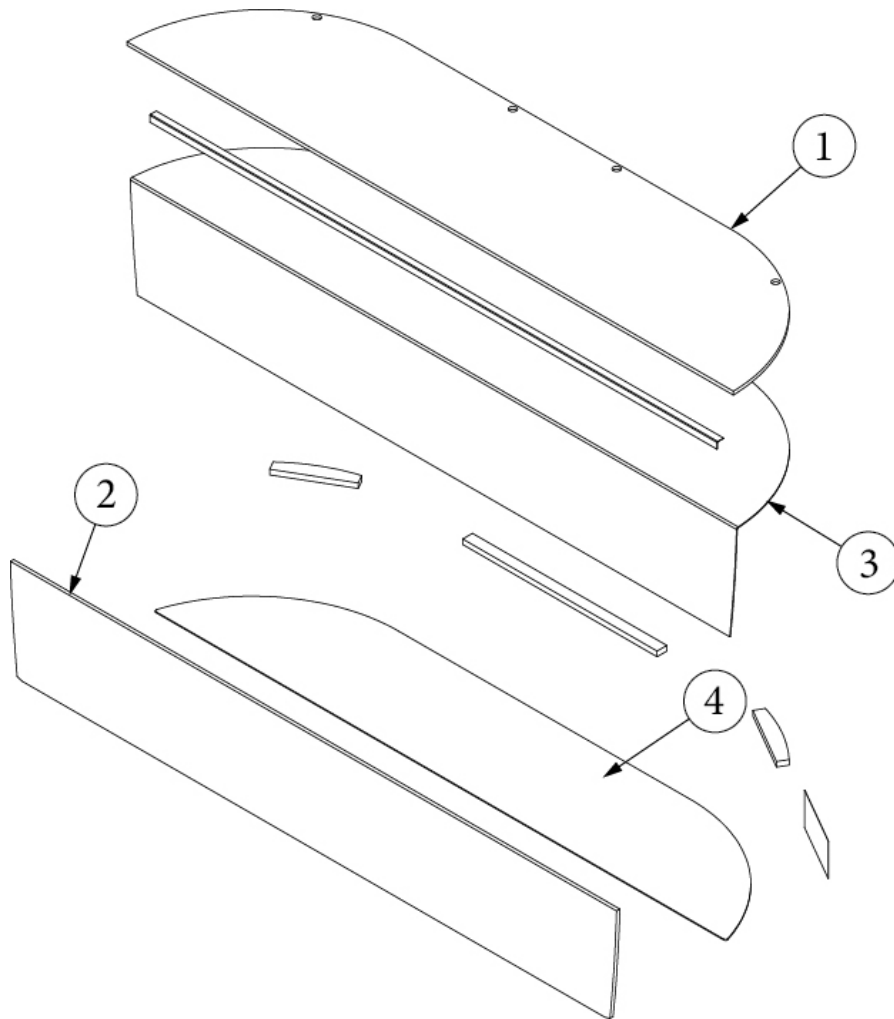

FURNITURE, BEDROOM

Storage Box, Twin, 30RB

969925

Assembly - Front Storage Box

1. 969925&000112BC
2. 969925&000212BC
3. 701538
4. 112671-02
  114812
  382057
  382057-04
  365429-01
  365426-01

Pre laminate, .50 x 21.5 x 93.5"
Pre laminate, .50 x 15.13 x 93.5"
Carpet, Ecoliner
Liner, Compartment, Black
Aluminum Angle, 1 X 1 X 12"
Knock Down
Cap, Knockdown, White, #16387
Edgebanding, 5/8, Black Walnut
Edgebanding, 5/8, Natural Elm