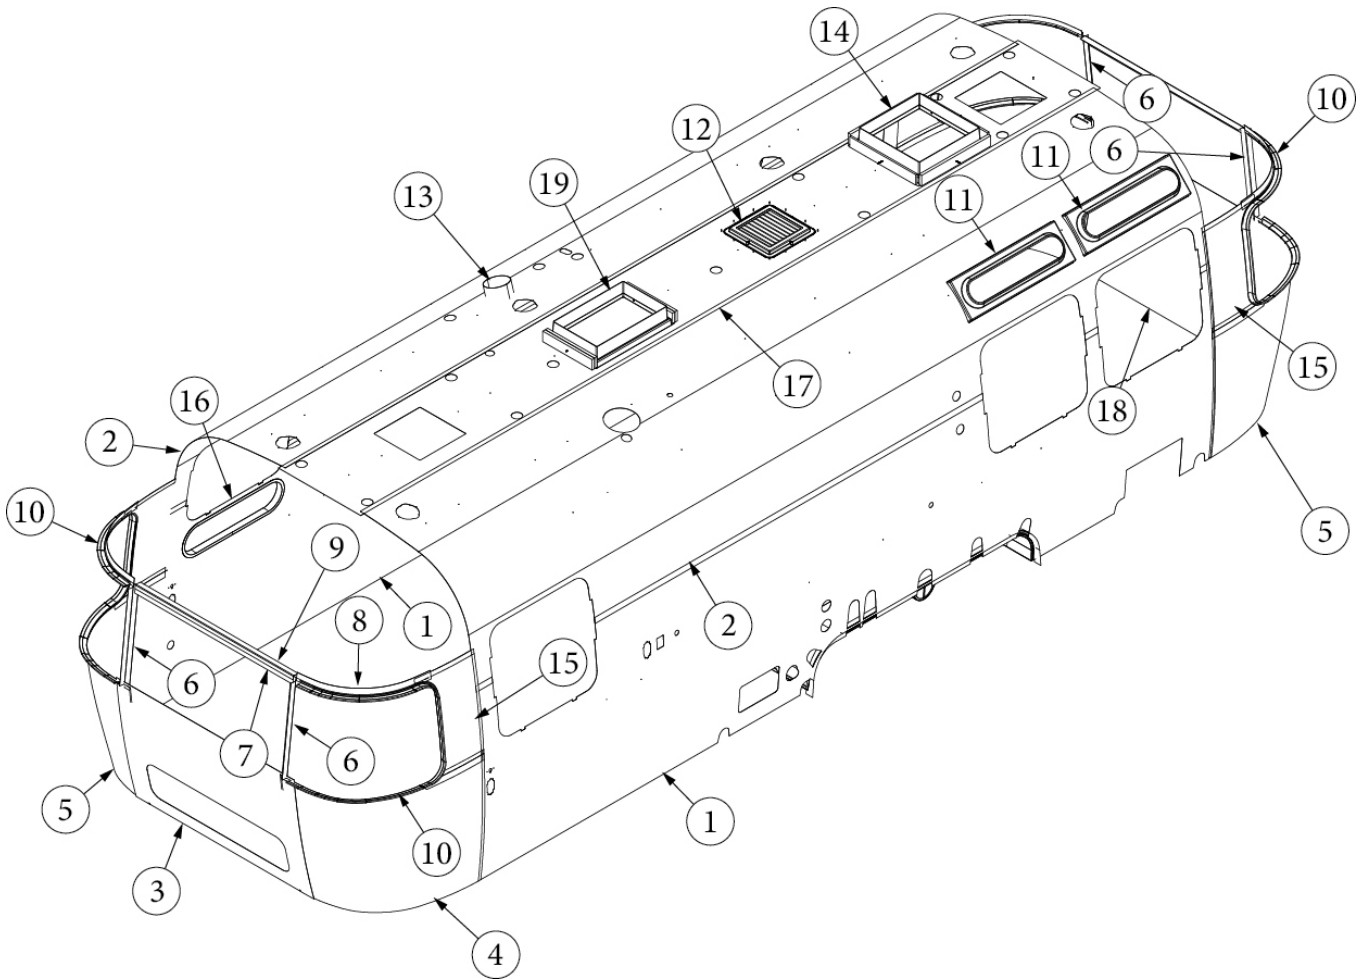

INTERIOR SHELL

Interior Skin, Queen, 27FB

Parts Listed on Next Page