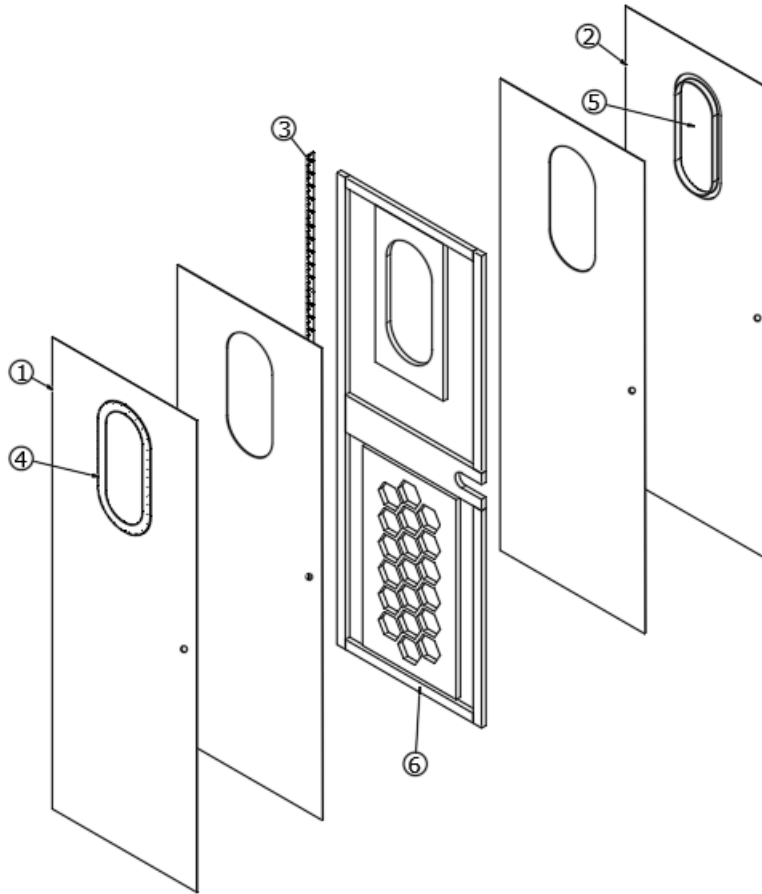

FURNITURE, LAVATORY

Bath Door with Porthole, 30RB

969267

Ass'y Bath Door W/ Porthole 25.50 X 72.00

1. 969267&000701BE
2. 969267&000801BE
3. 380203-01
4. 203761-02
5. 371438
  382523

Laminate-4'X 8'
Lam-4'x8'vert
Piano Hinge 1/8" Pin Clr Anodized
Trim-18" Bath Window 1.02 Thk
Window-Bath Door 9.25X19.31
Kit - Handle-Door Baldacci