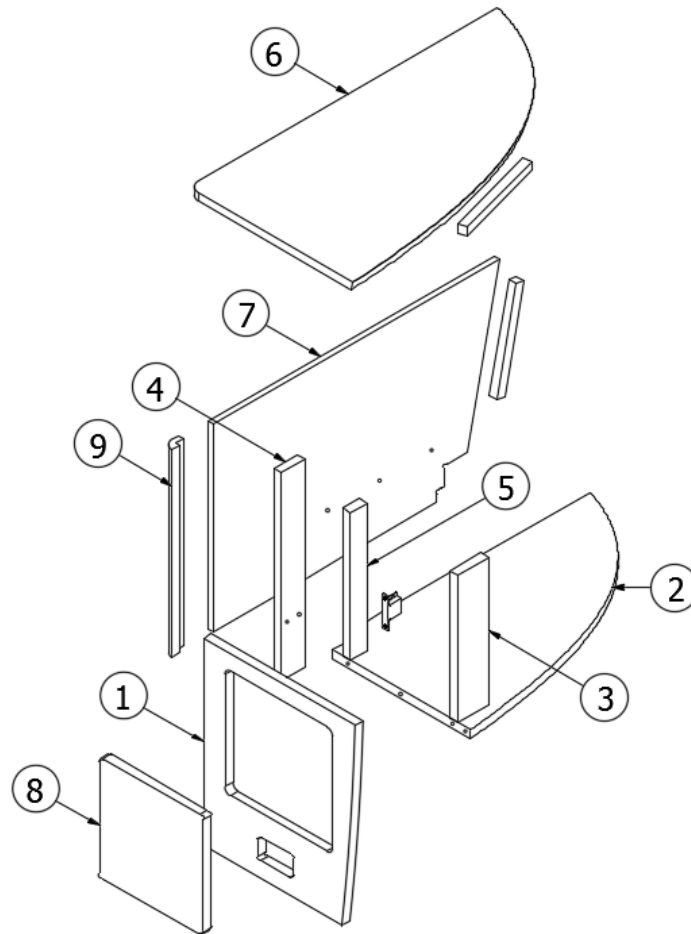

FURNITURE, BEDROOM

Nightstand, RH, 27FB

968727

RH Nightstand

1. 968727&000118BC	Panel, 14.69 x 17.38
2. 968727&000218CC	Panel, 14.13 x 25.7
3. 968727&000318CC	Panel, 3 x 12.38
4. 968727&000418CC	Panel, 2.25 x 17.38
5. 968727&000518CC	Panel, 1.63 x 12.38
6. 968727&000618BC	Panel, 16.01 x 30
7. 968727&000712BC	Panel, 27.74 x 17.38
8. 968727&000818BC	Panel, 10 x 10.07
9. 968727&0009T06A	Corner trim, 90°, 1 radius
801706-0040	Corner Trim 90 Deg Rad Blk Walnut
801706-0041	Corner Trim 90deg 1" Rad Nat Elm
382522	Pull, New Haven
381607-11	Hinge, Self-close
381607-12	Baseplate, Hinge, Grass
381228-02	Catch, Grabber door, (5lb Pull)
365429-02	Edgebanding 15/16: Blk Walnut
365426-02	Edgebanding-15/16" Natl Elm