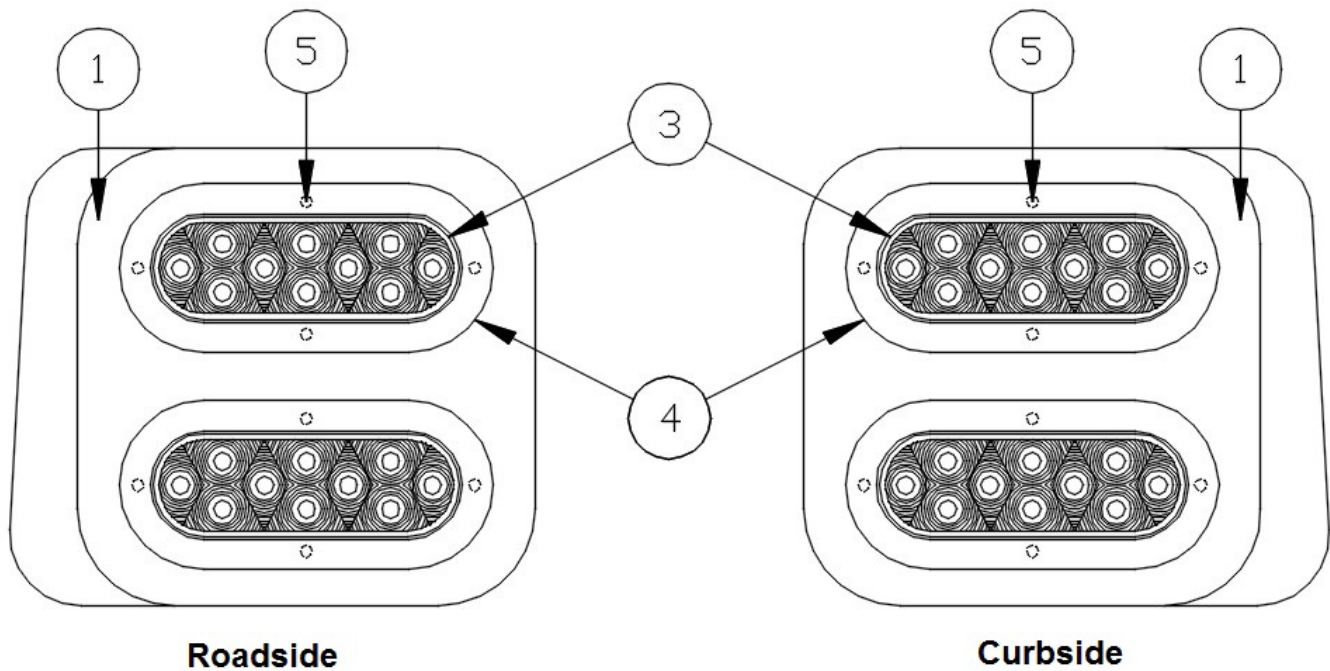

ELECTRICAL, 12 VOLT

Taillight Assembly

952929-01	Taillight Assembly, LED, Roadside
952929-02	Taillight Assembly, LED, Curbside
511664-01	Taillight casting, Roadside
511664-02	Taillight casting, Curbside
512425	6" oval LED taillight kit*
512425-02	Trim ring
345473	Screw, #6 x 3/4", Self-drilling
512425-03	Gasket, Taillight

*512425 Taillight Kit Includes Taillight, Trim Ring & Gasket.