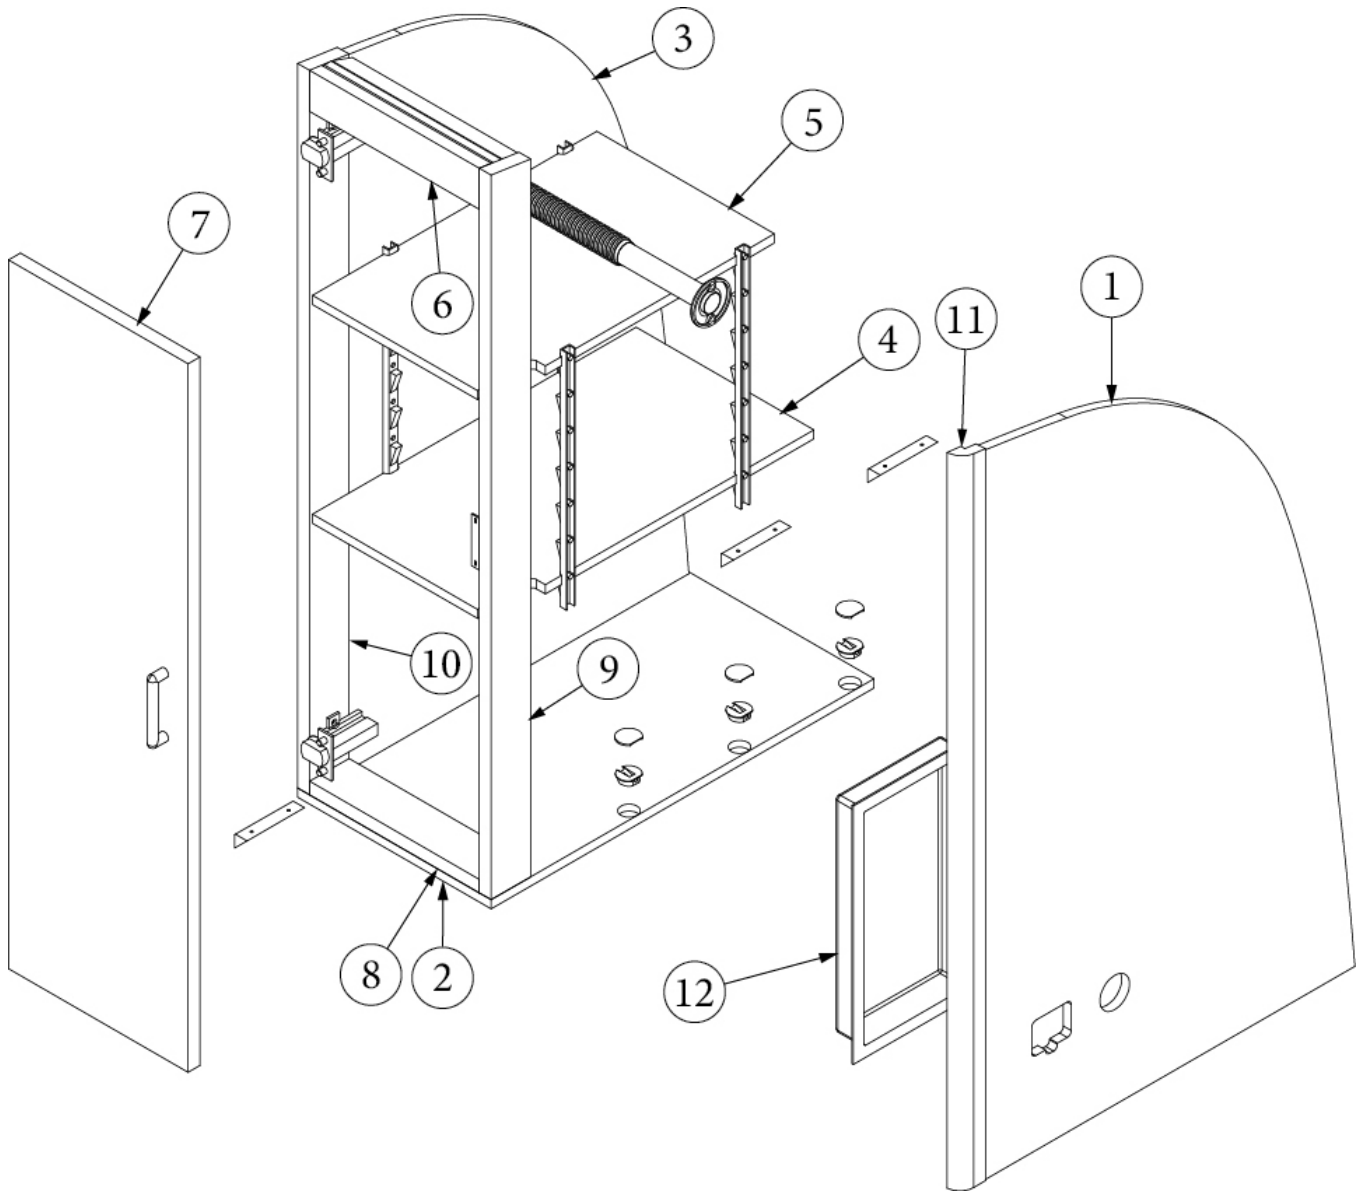

FURNITURE, BEDROOM

Hanging Wardrobe, CS, Twin, 30RB

Parts Listed on the Next Page