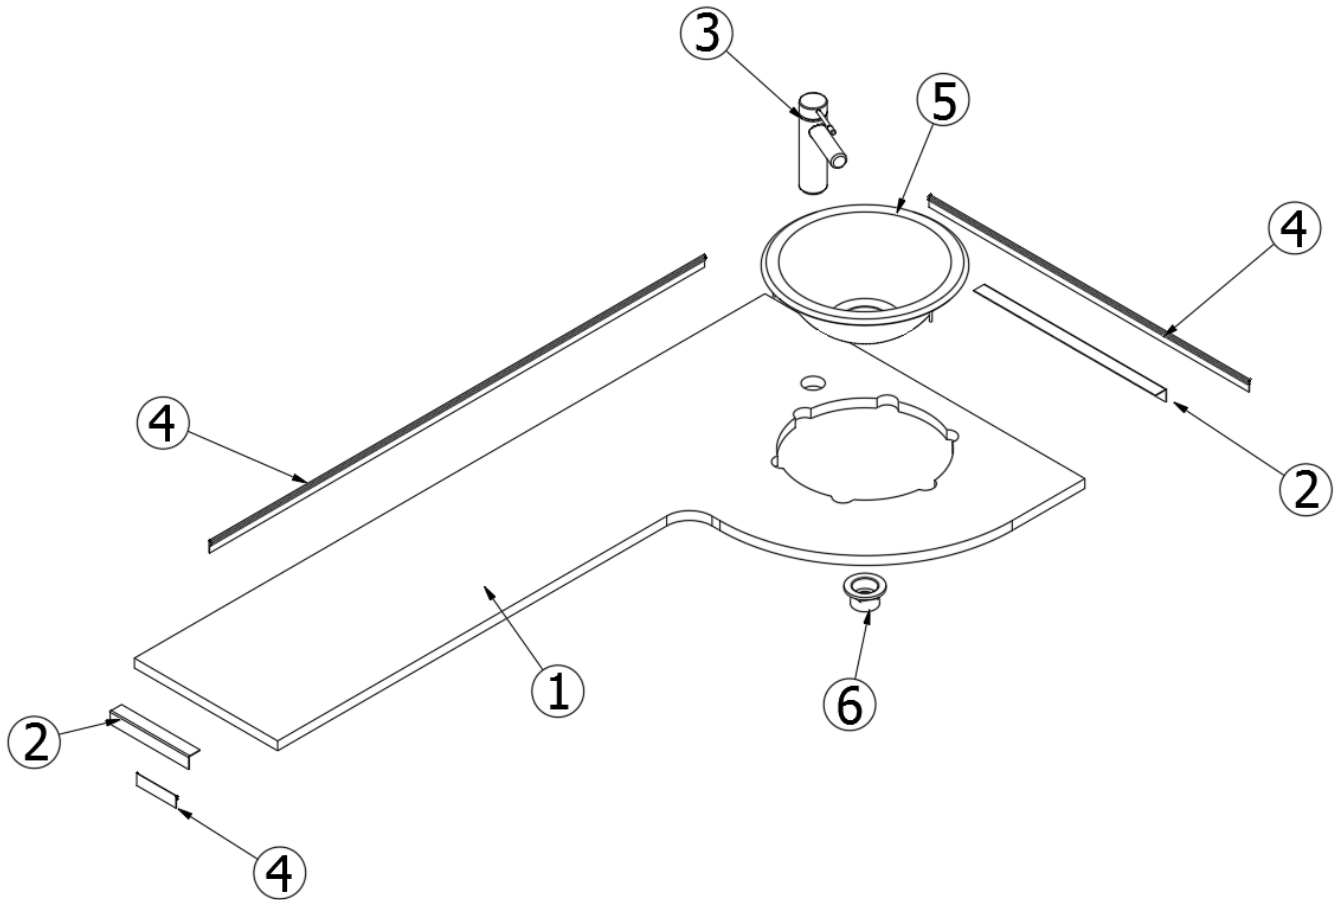

FURNITURE, LAVATORY

Lavatory Top, 30RB

967618

Assembly, Lavy Top

1. 967618&000118JC
2. 114812
3. 602813-01
4. 115064
5. 601804-01
6. 601813

Panel-28.19 X 55.56
Alum. Angle 1" X 1 "X 12"
Lavy faucet, Single Handle, Moen, 6190
Trim-Alum Counter Top Int
Sink 12" SS Round W/Studs
Tail Piece-Lift/Turn Drain