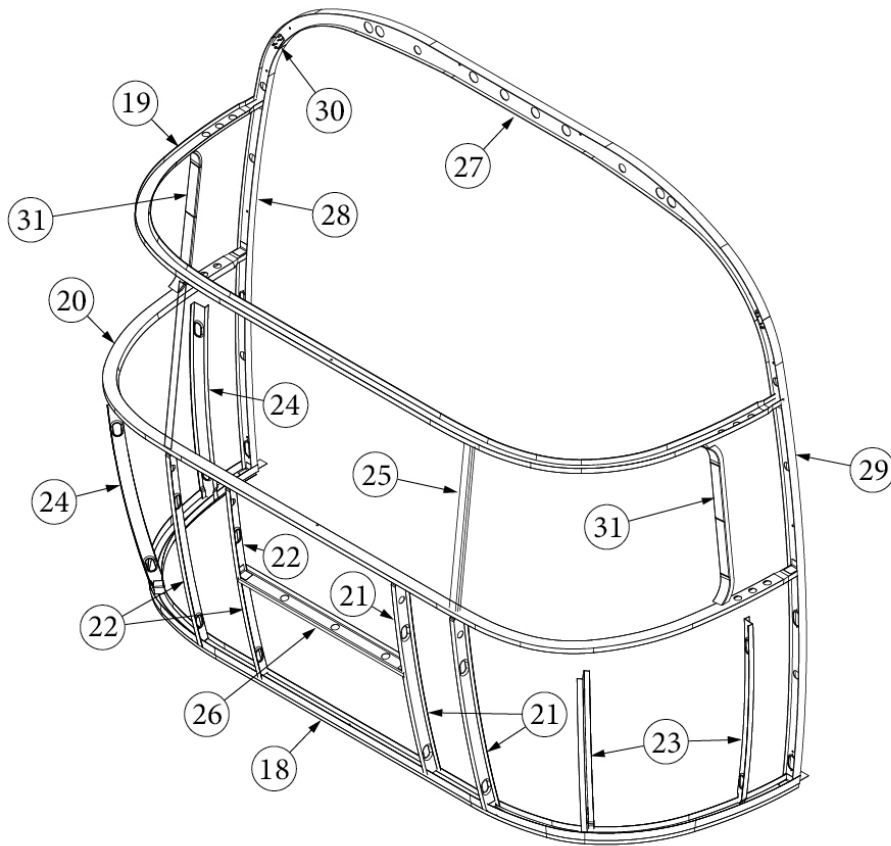

EXTERIOR SHELL

Aft End, 25FB, 27FB

Parts Listed on Next Page