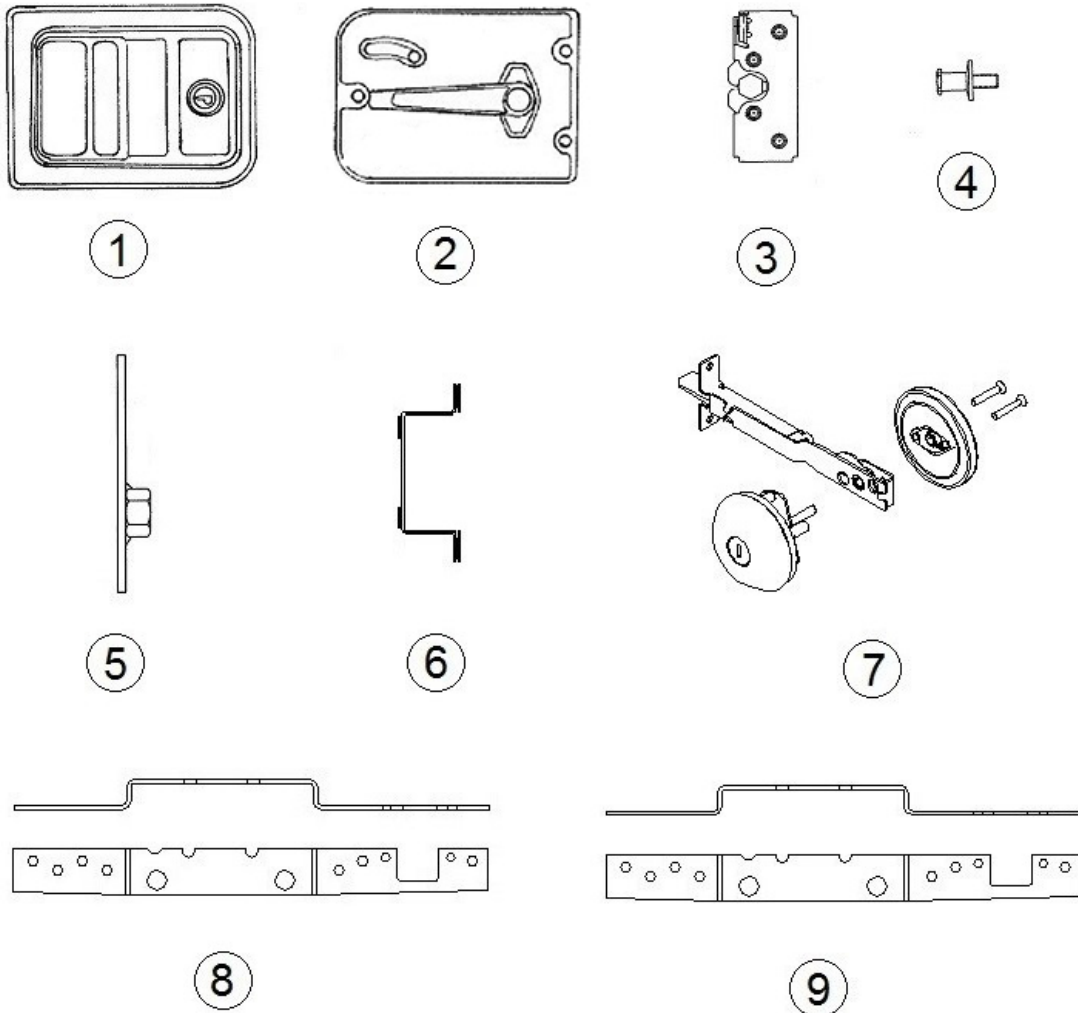

HARDWARE

Main Door Lock, Left Hand Hinge, 30RB

1. 381547-01 2. 381547-07 3. 381547-03 4. 381547-04 5. 381550 6. 115413 7. 382069 8. 382067 9. 382066 382069-100 381547-102 381547-08 385595 382122	- Main door lock, Outside housing - Main door lock, Inside plate - Double rotary latch, Main door - Striker bolt w/washer, Main door lock - Plate, Striker bolt mounting - Door hat section - Deadbolt, Round, Trimark - Outer reinforcement plate, RH/LH hinged door - Inner reinforcement plate, LH hinged door - Deadbolt key, Blank - Main door key, Blank - Screw package, Main door lock - Pocket strike - Key chain, Airstream logo