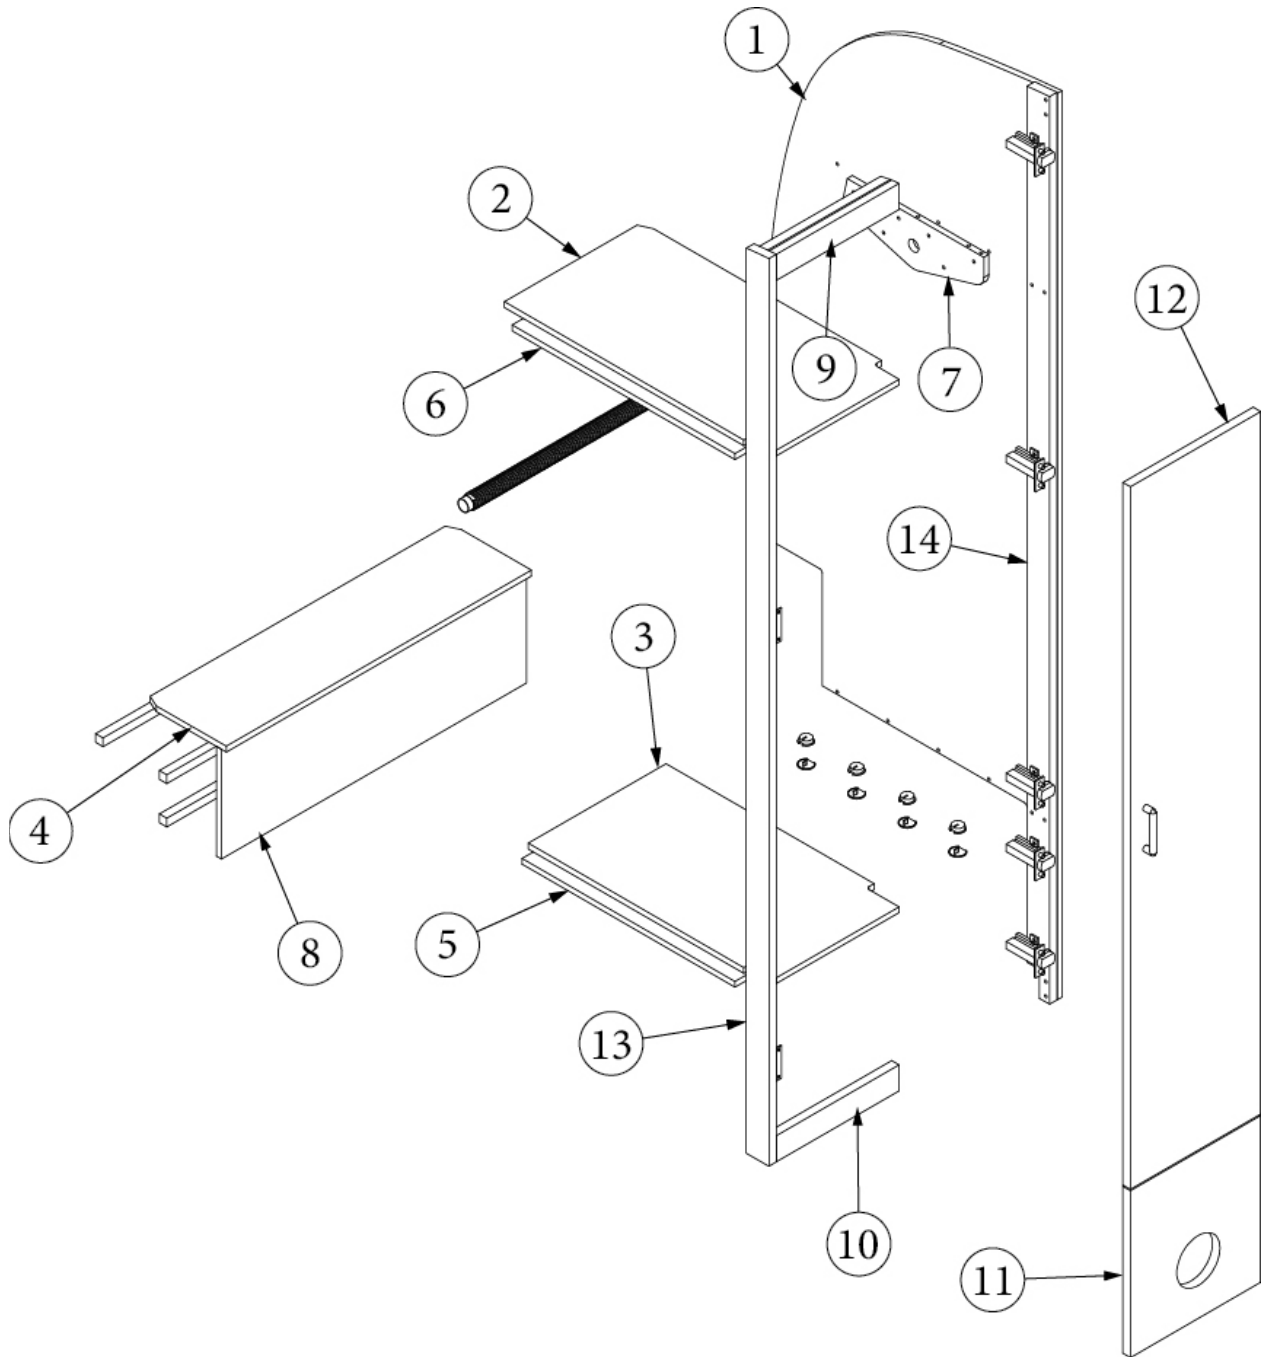

FURNITURE, LAVATORY

Wardrobe, Aft, 30RB

Parts Listed on Next Page