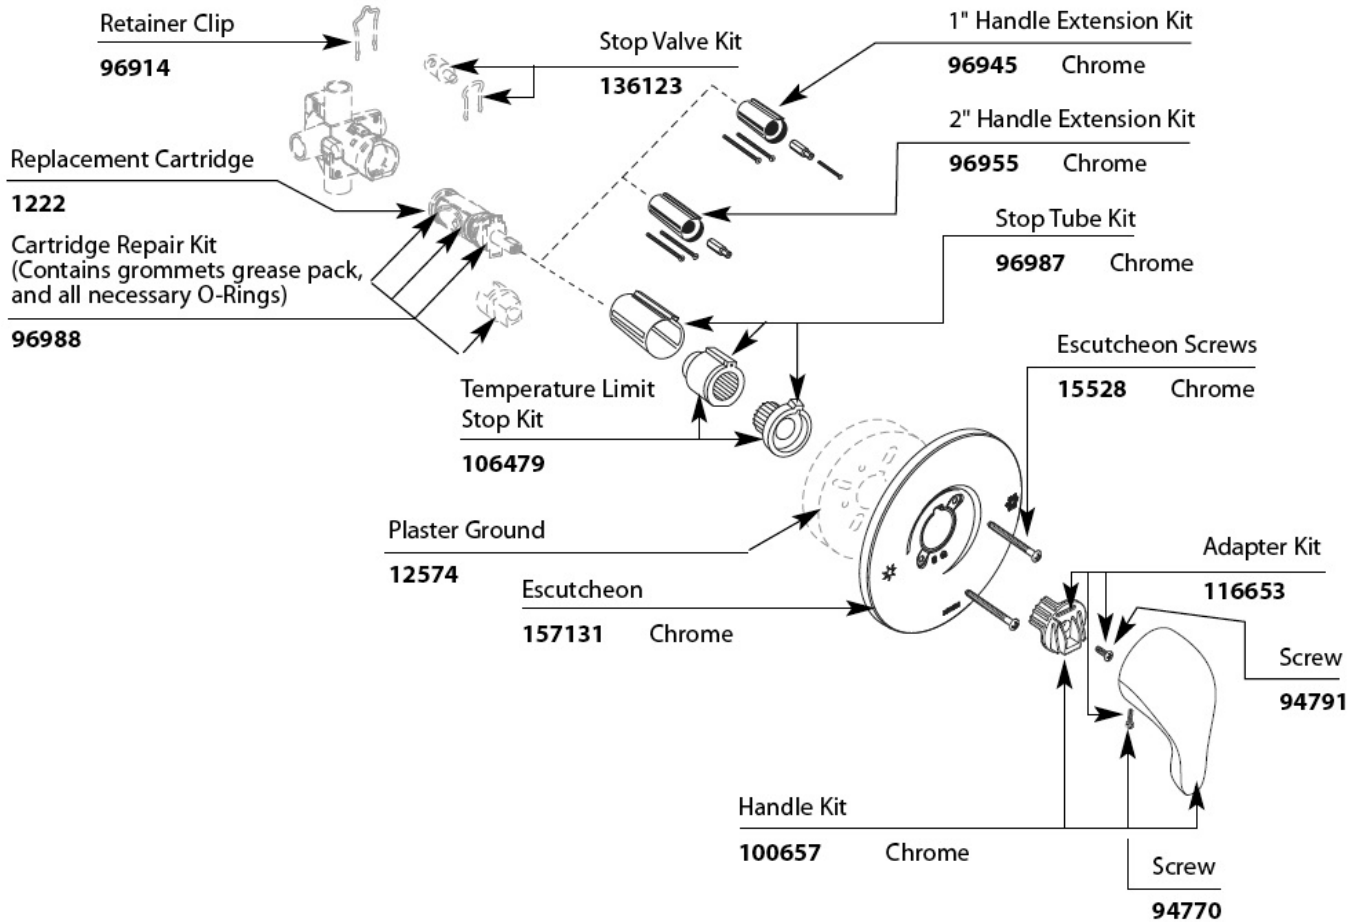

PLUMBING, FRESH WATER

Faucet, Shower

601829 Shower/Faucet handle, Chrome, Moen
601829-100 Stop Valve Kit, for Faucet

Parts Listed in Drawing are Moen Part Numbers