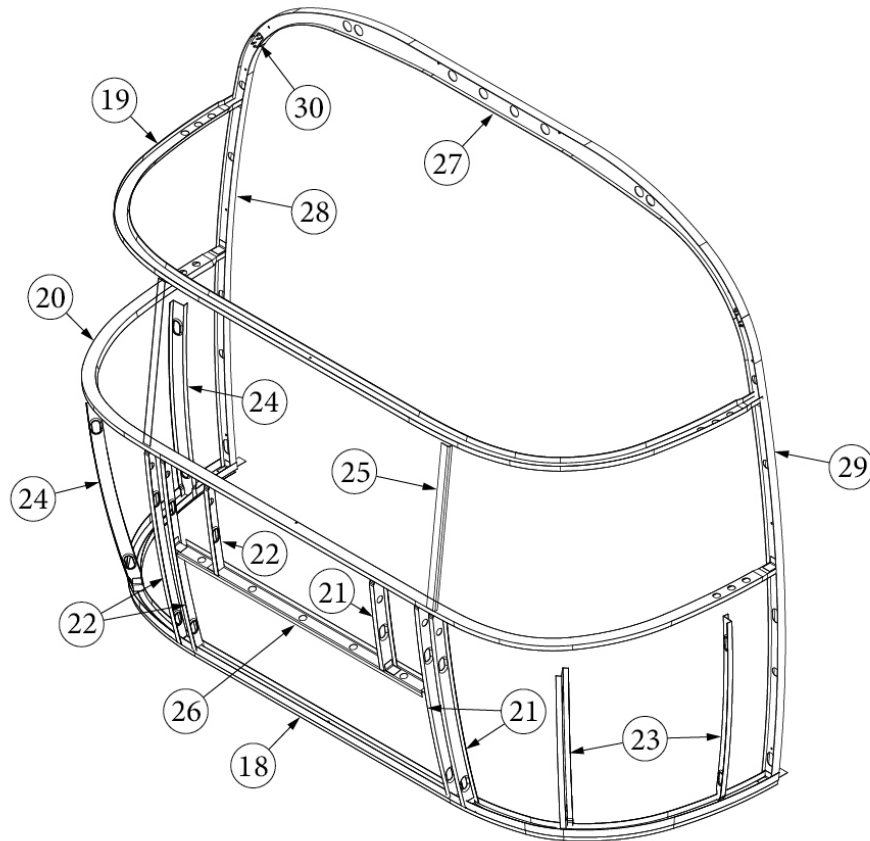

Aft End, 30RB

Parts Listed on Next Page