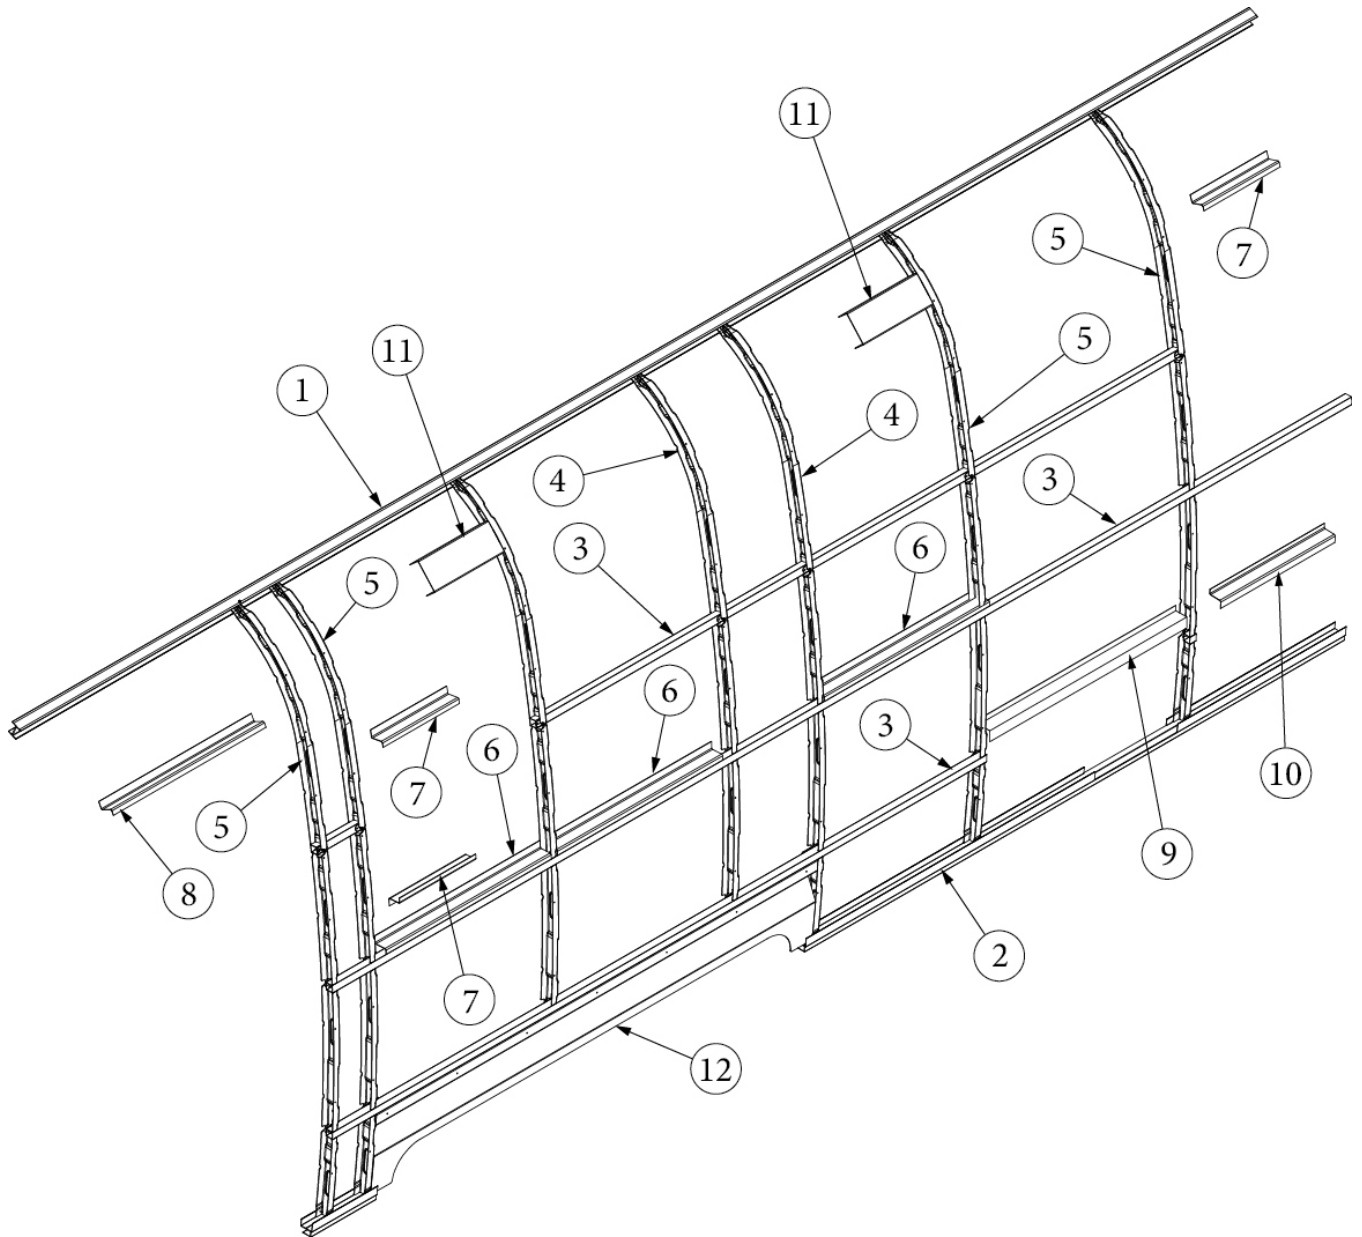

EXTERIOR SHELL

Wall Framing, Curbside, Queen/Twin, 25FB

Parts Listed on Next Page