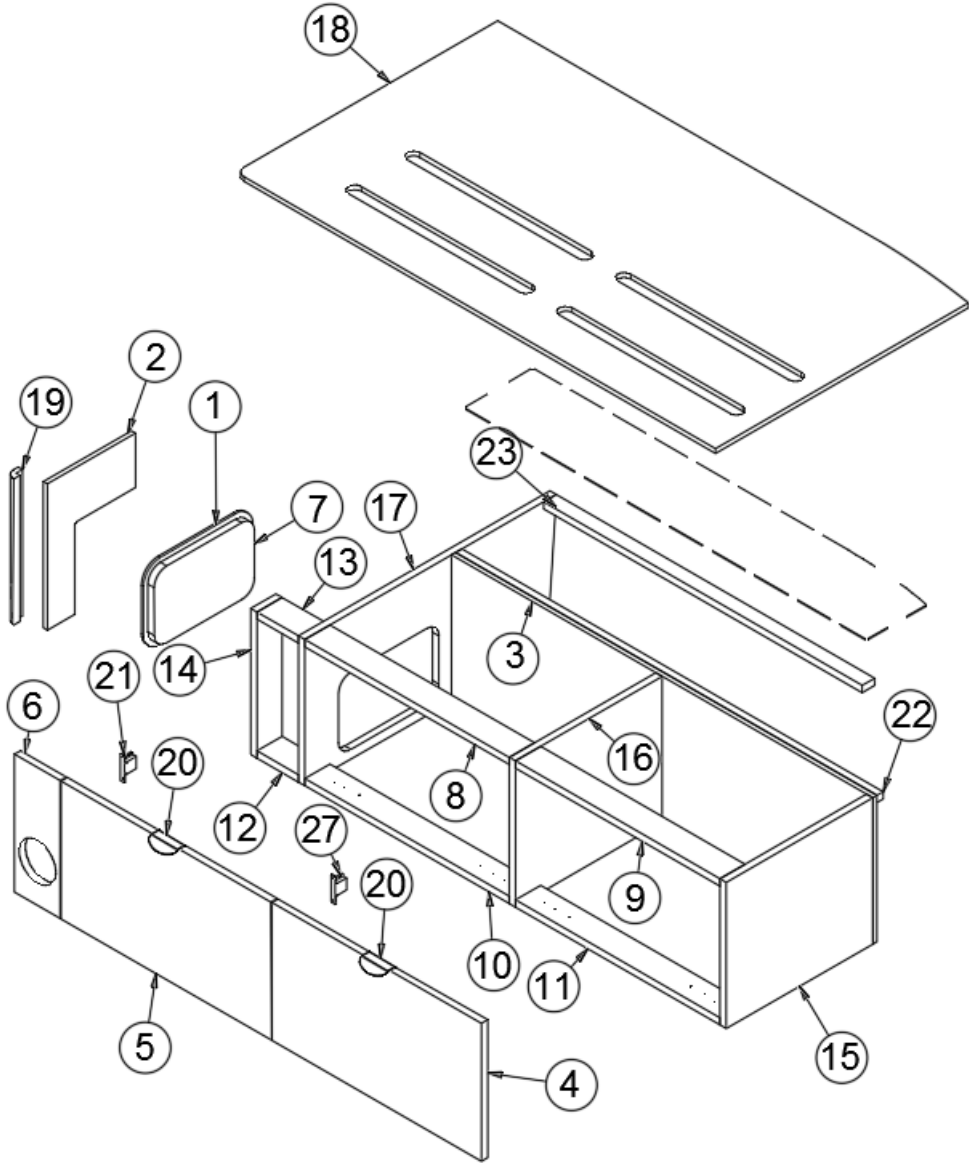

FURNITURE, BEDROOM

Bed, Twin RS, 25FB

Parts Listed on Next Page