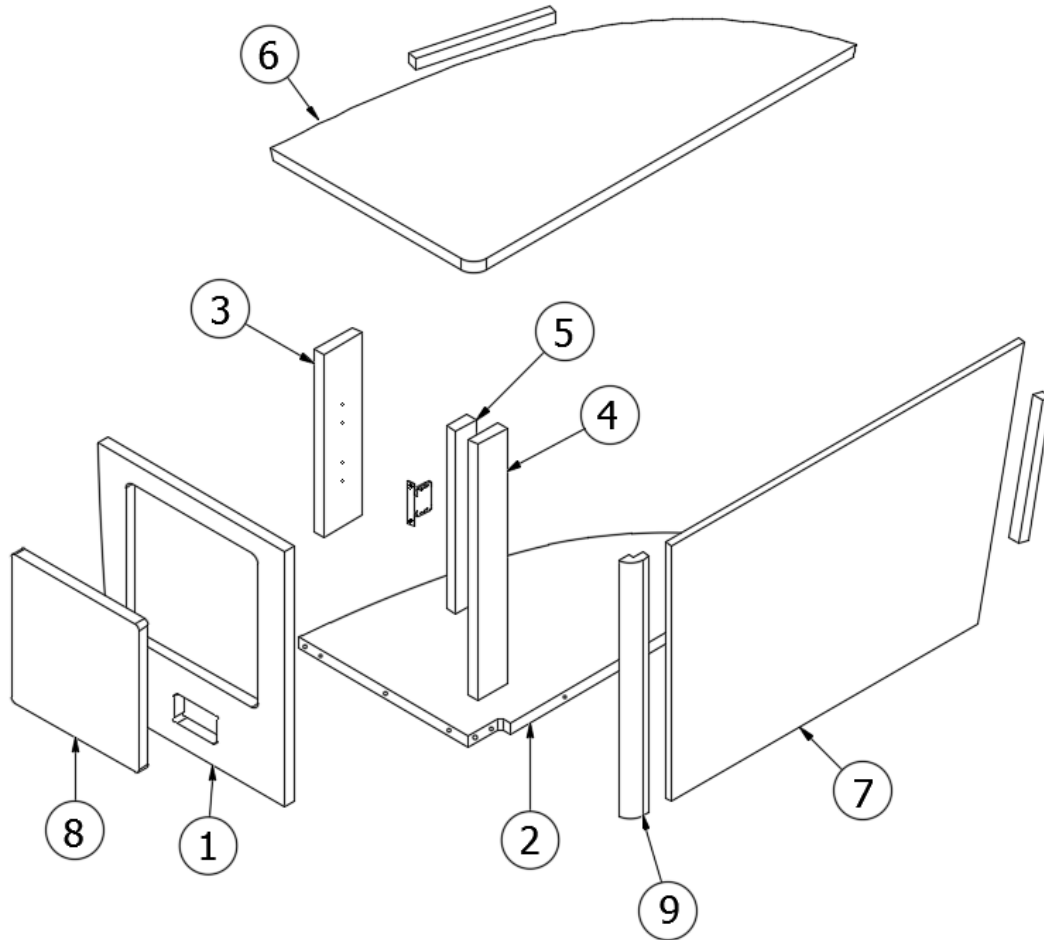

FURNITURE, BEDROOM

Nightstand, LH, 27FB, 30RB

968726

LH Nightstand

1. 968726&000118BC	Panel, 14.69 x 17.38
2. 968726&000218CC	Panel, 14.13 x 25.7
3. 968726&000318CC	Panel, 3 x 12.38
4. 968726&000418CC	Panel, 2.25 x 17.38
5. 968726&000518CC	Panel, 1.63 x 12.38
6. 968726&000618BC	Panel, 16.01 x 30
7. 968726&000712BC	Panel, 27.74 x 17.38
8. 968726&000818BC	Panel, 10 x 10.07
9. 968726&0009T06A	Corner trim, 90°, 1 radius
801706-0040	Corner Trim 90 Deg Rad Blk Walnut
801706-0041	Corner Trim 90deg 1" Rad Nat Elm
382522	Pull, New Haven
381607-11	Hinge, Self-close
381607-12	Baseplate, Hinge, Grass
381228-02	Catch, Grabber door, (5lb Pull)
365429-02	Edgebanding 15/16: Blk Walnut
365426-02	Edgebanding-15/16" Natl Elm