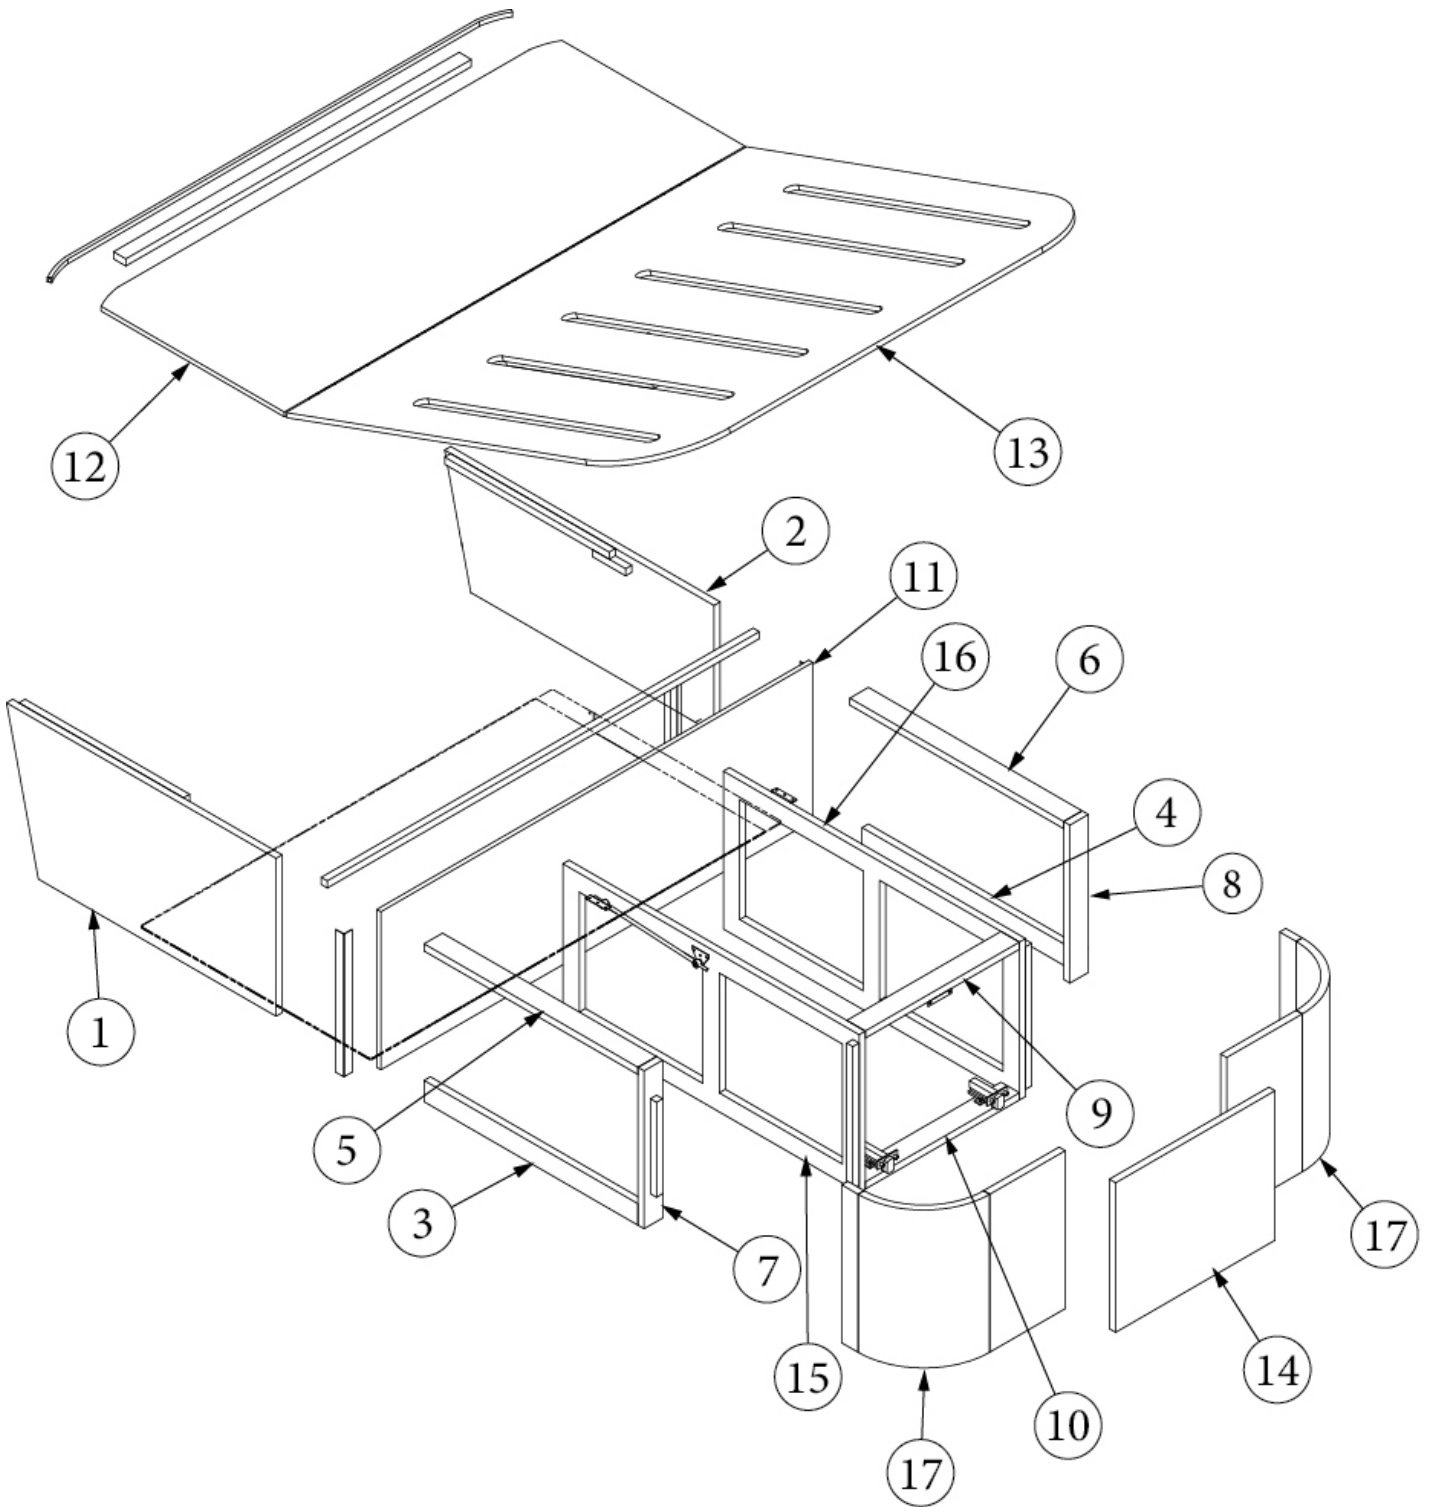

FURNITURE, BEDROOM

Bed, Queen, 30RB

Parts Listed on Next Page