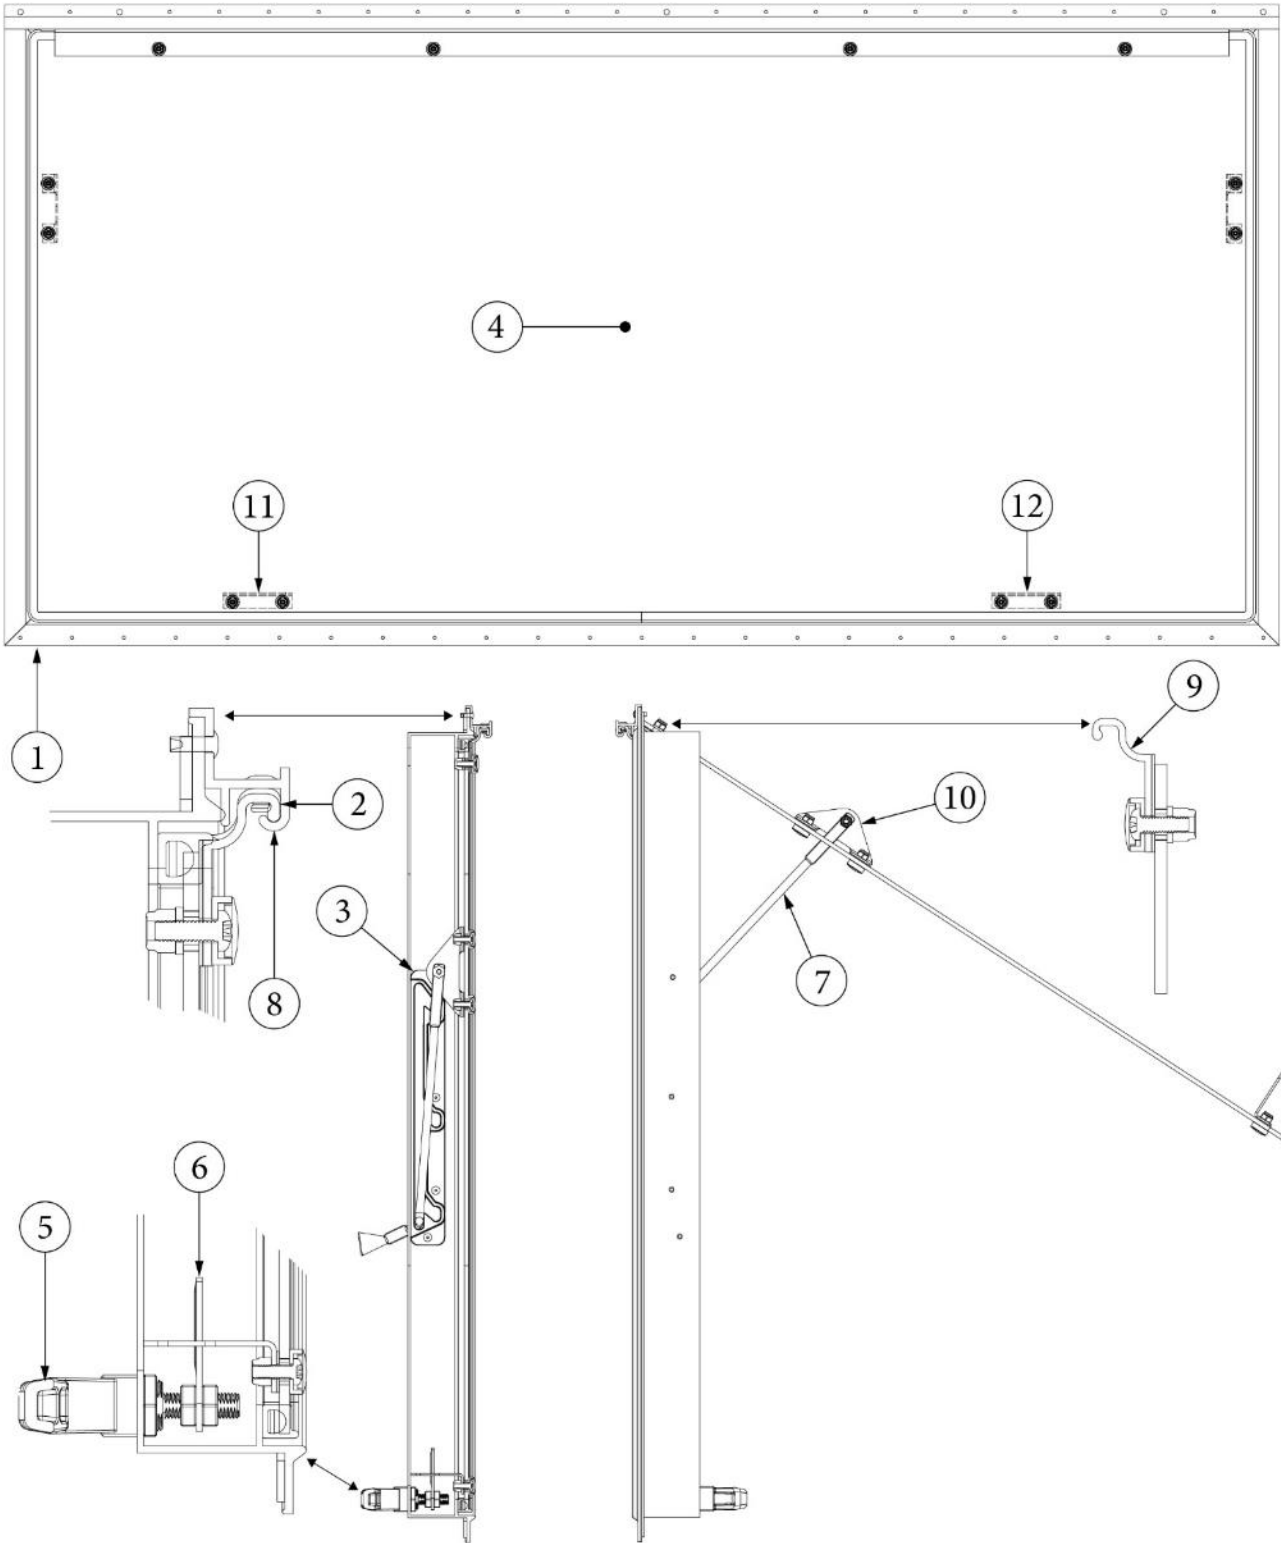

WINDOWS, SCREENS

Windows, Front and Rear, Flat

Parts Listed on Next Page