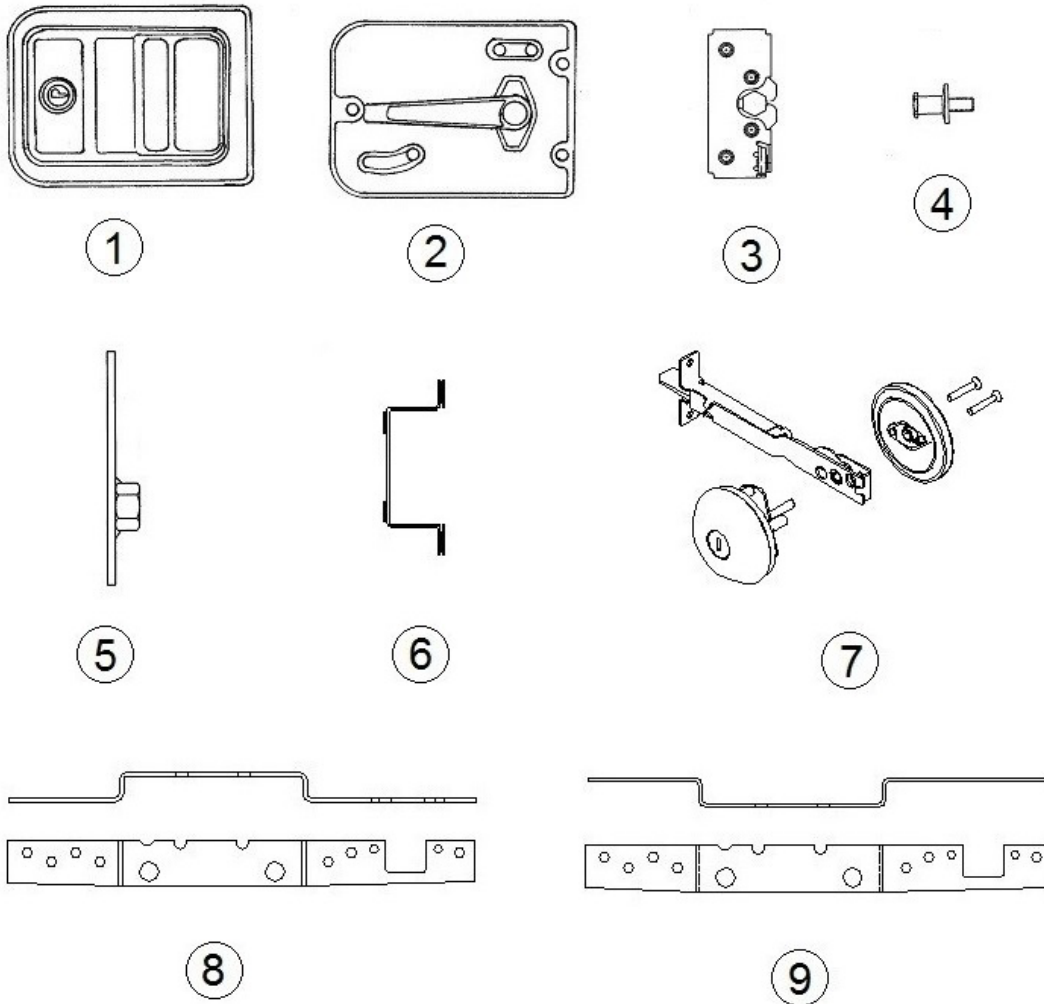

HARDWARE

Main Door Lock, Right Hand Hinge

1. 381547-09 2. 381547-11 3. 381547-10 4. 381547-04 5. 381550 6. 115413 7. 382069 8. 382067 9. 382068	- Main door lock, Outside housing - Main door lock, Inside plate - Double rotary latch, Main door lock - Striker bolt w/washer, Main door lock - Plate, Striker bolt - Door hat section - Deadbolt, Round, Trimark - Outer reinforcement plate, RH/LH hinged door - Inner reinforcement plate, RH hinged door

382069-100 381547-102 381547-08 385595 382122	- Deadbolt key, Blank - Main door key, Blank - Screw package, Main door lock - Pocket strike - Key chain, Airstream logo