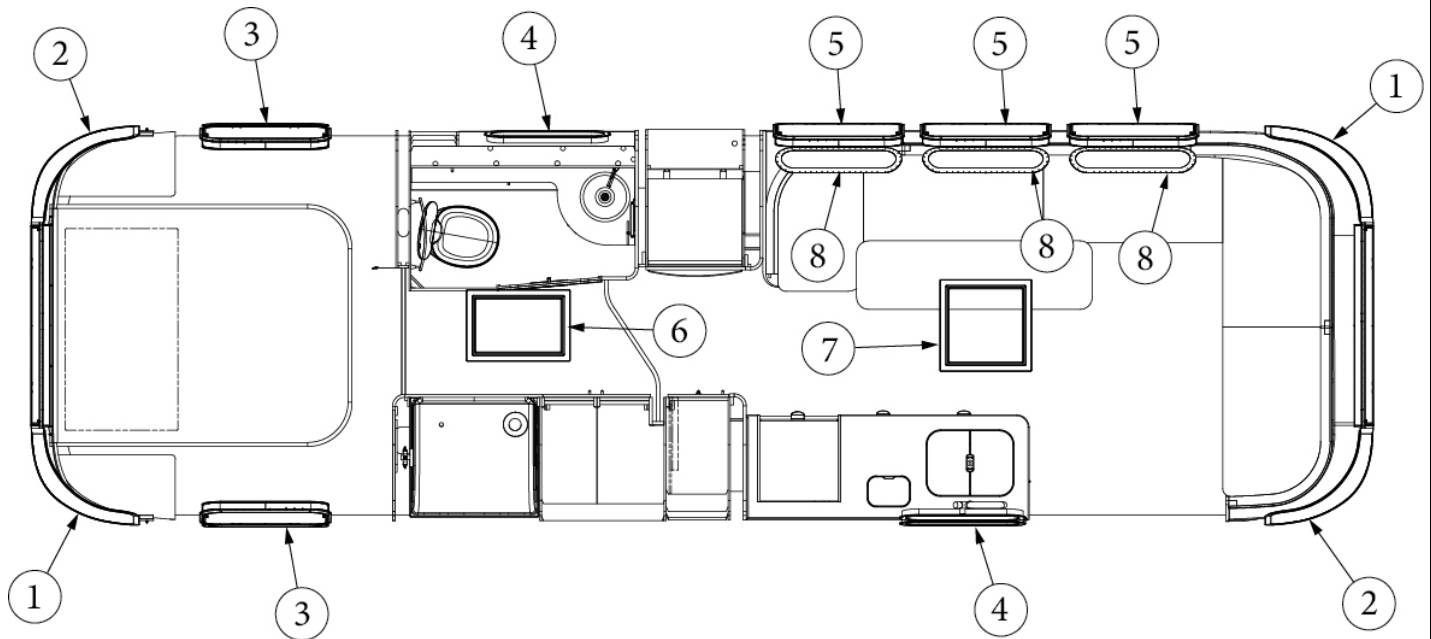

DRAPES AND SHADES

Drapes and Shades, 30RB

135073

Window Coverings Install 30GLO

1. 998240-01	Panel, Drape, RS Front, Wrap
2. 998240-02	Panel, Drape, CS Front, Wrap
3. 998240-03	Panel, Drape, LH Side, Pleated
998240-04	Panel, Drape, RH Side, Pleated
4. 703700-02	Shade, Oceanaire, 32.5 x 24"
5. 703700-04	Shade, Oceanaire, 29.75 x 34"
6. 704120-01	Shade, Skylight Grey 14.5X22
7. 704120-02	Shade, Skylight Grey 19.25X20
8. 704199-02	Shade, Pull, Ash Grey, 31.25 x 9.5"
704546	Shade, Fantastic Fan, 13.25 x 13"
101217	Extrusion Curtain Track
101225	Extrusion Alum Curtain Track Attach
700005	Cap, Fasnep
700006	Socket, Fasnep
381519	Screw Stud, Fasnep