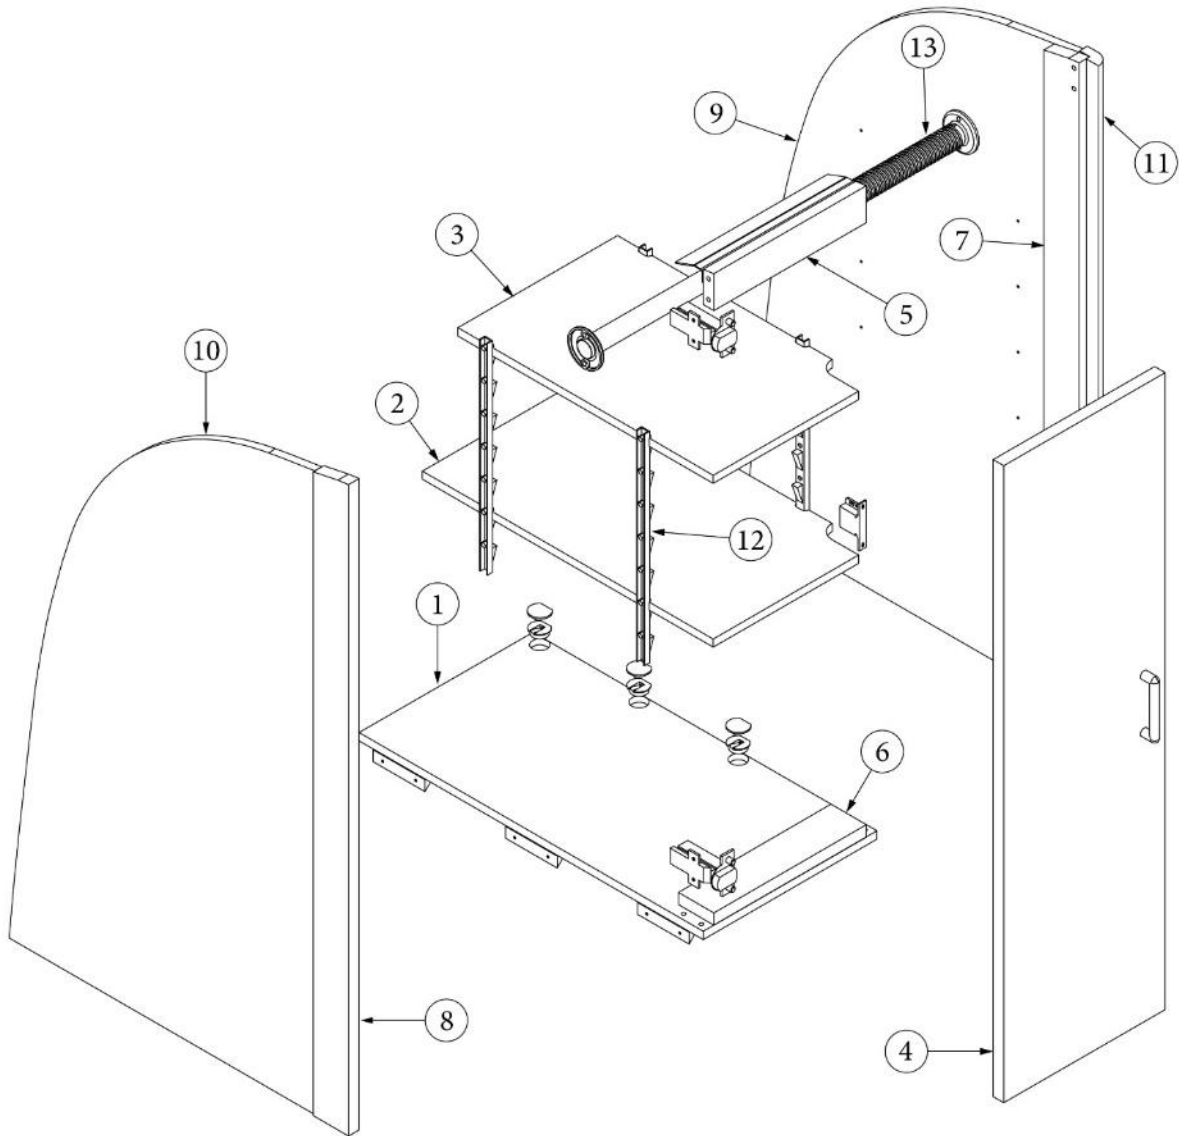

FURNITURE, BEDROOM

Hanging Wardrobe, Curbside

Parts Listed on Next Page