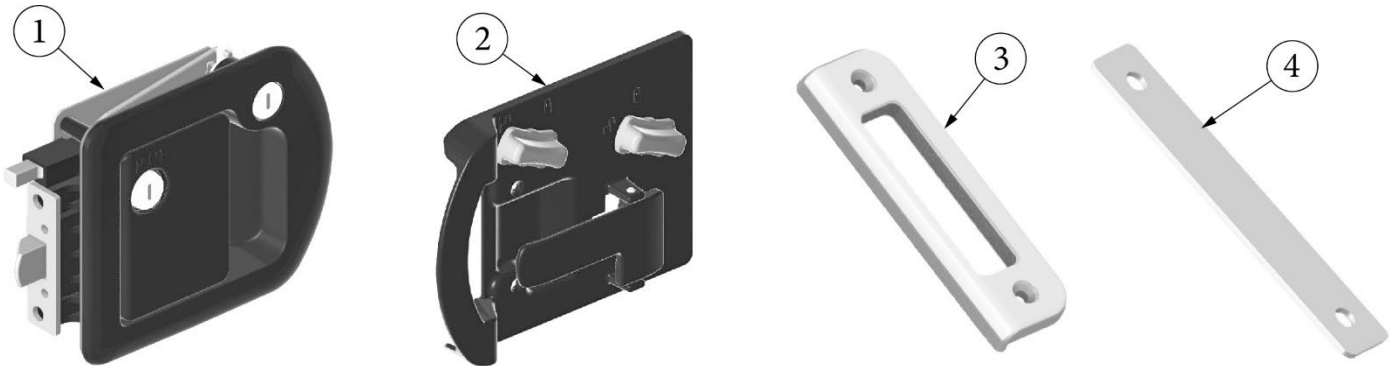

HARDWARE

Main Door Lock, New Style

1. 383017-01
2. 383017-02
  383017-03
3. 116274
4. 116509
  382122
  382311-05
  115889-190

1. Outer Latch Assembly, W/Deadbolt
2. Inner Latch Assembly, W/Deadbolt
3. Screw Kit, Inside Handle Mounting
4. Striker Catch, Main Door
5. Backer Plate, Striker Catch, Main Door
6. Key chain, Airstream logo
7. Key Blank, Door Handle
8. Key Blank, Deadbolt