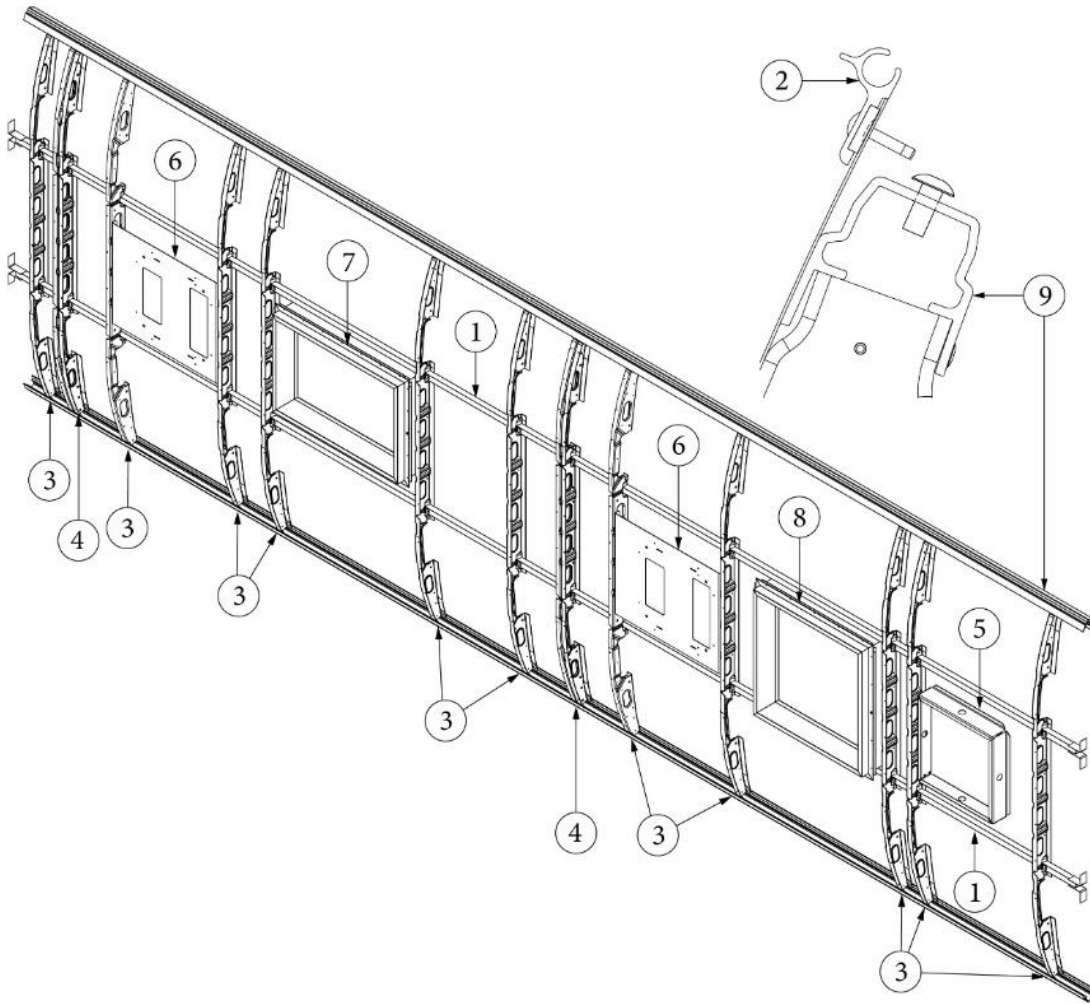

EXTERIOR SHELL

Roof

923539-02

Assembly, Roof

1. 116131 2. 114290-02 3. 116128-02 4. 116368 5. 116217-04 6. 455816 7. 116356 115600-02 115600-03 8. 116355 115600-01 9. 116401-02	- Tube, Shell frame, 1" x 1" x 24' - Extrusion, Awning/drip rail - Roof bow, Wide body - Roof I-beam, Wide body - Assembly, Exhaust fan frame - Mounting plate, AC install - Assembly, Skylight frame, 14" x 20" - Backer plate, Skylight, 17" - Backer plate, Skylight, 26" - Assembly, Skylight frame, 19" x 19" - Backer plate, Skylight, 22" - Extrusion, Roof channel, 258"