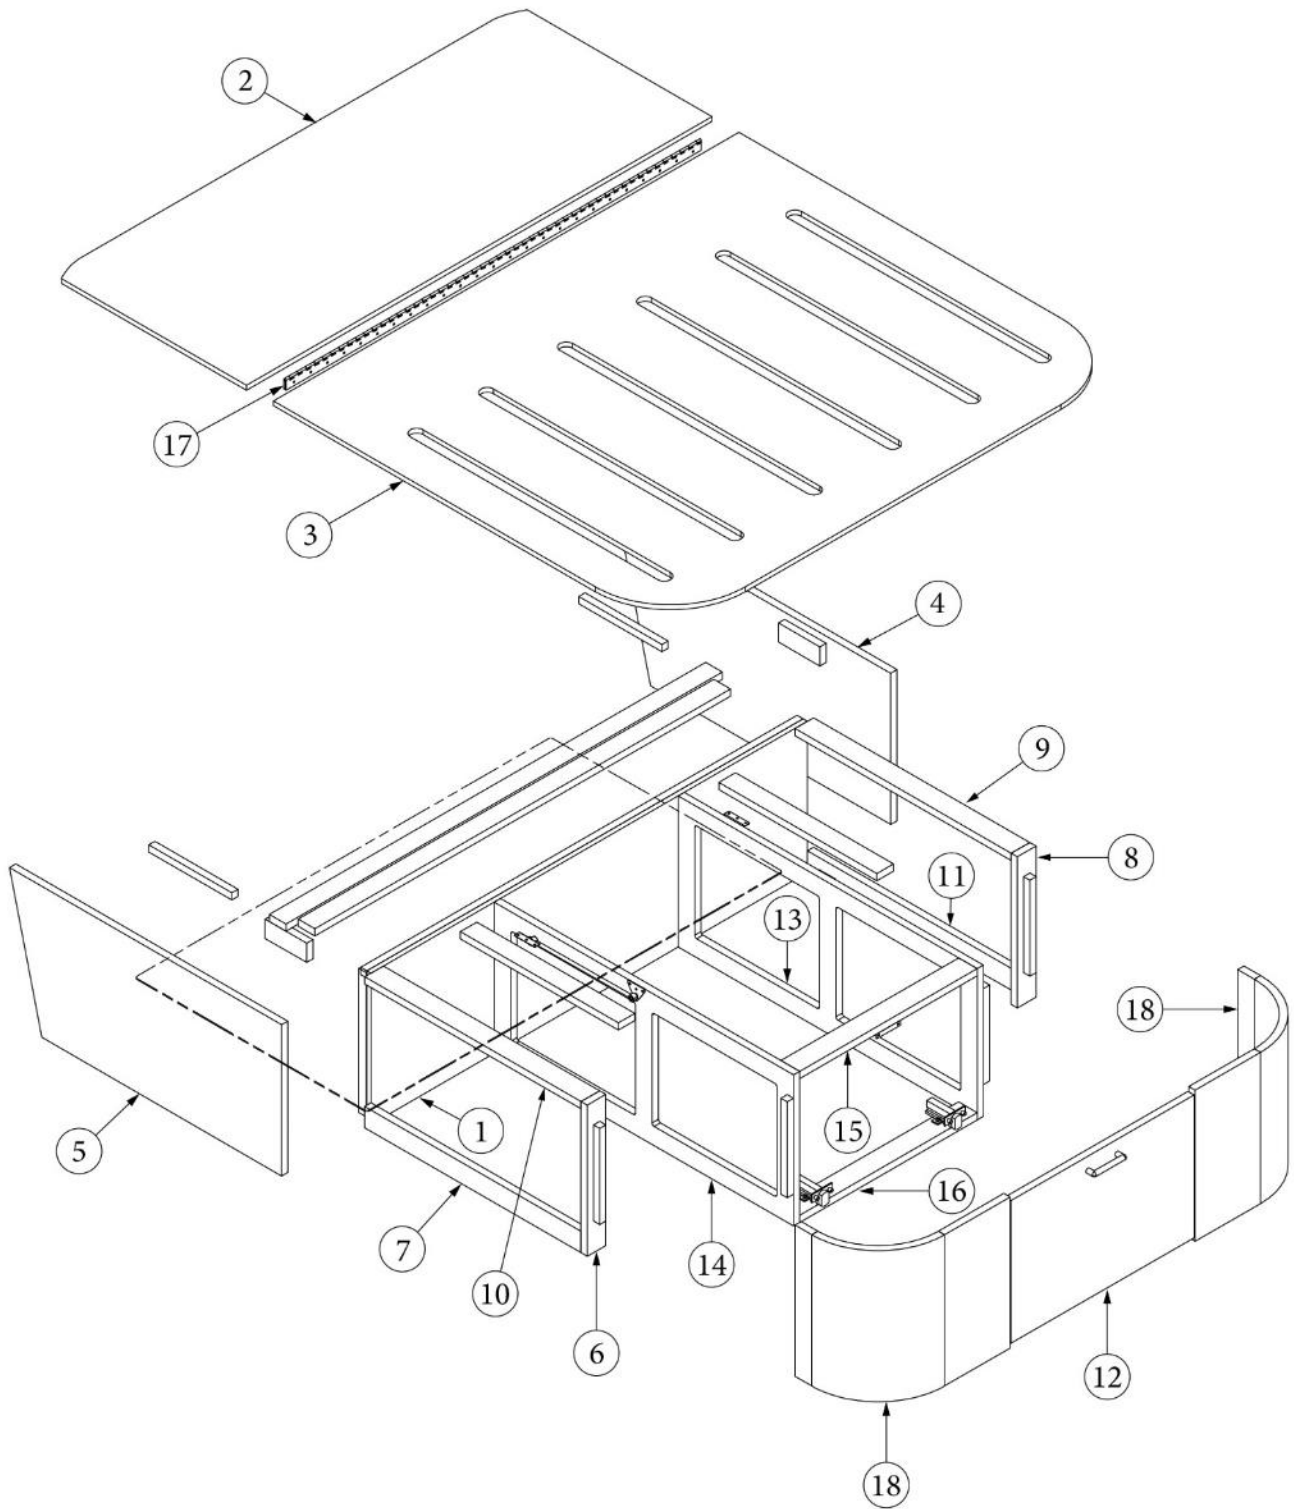

FURNITURE, BEDROOM

Bed, Queen

Parts Listed on Next Page