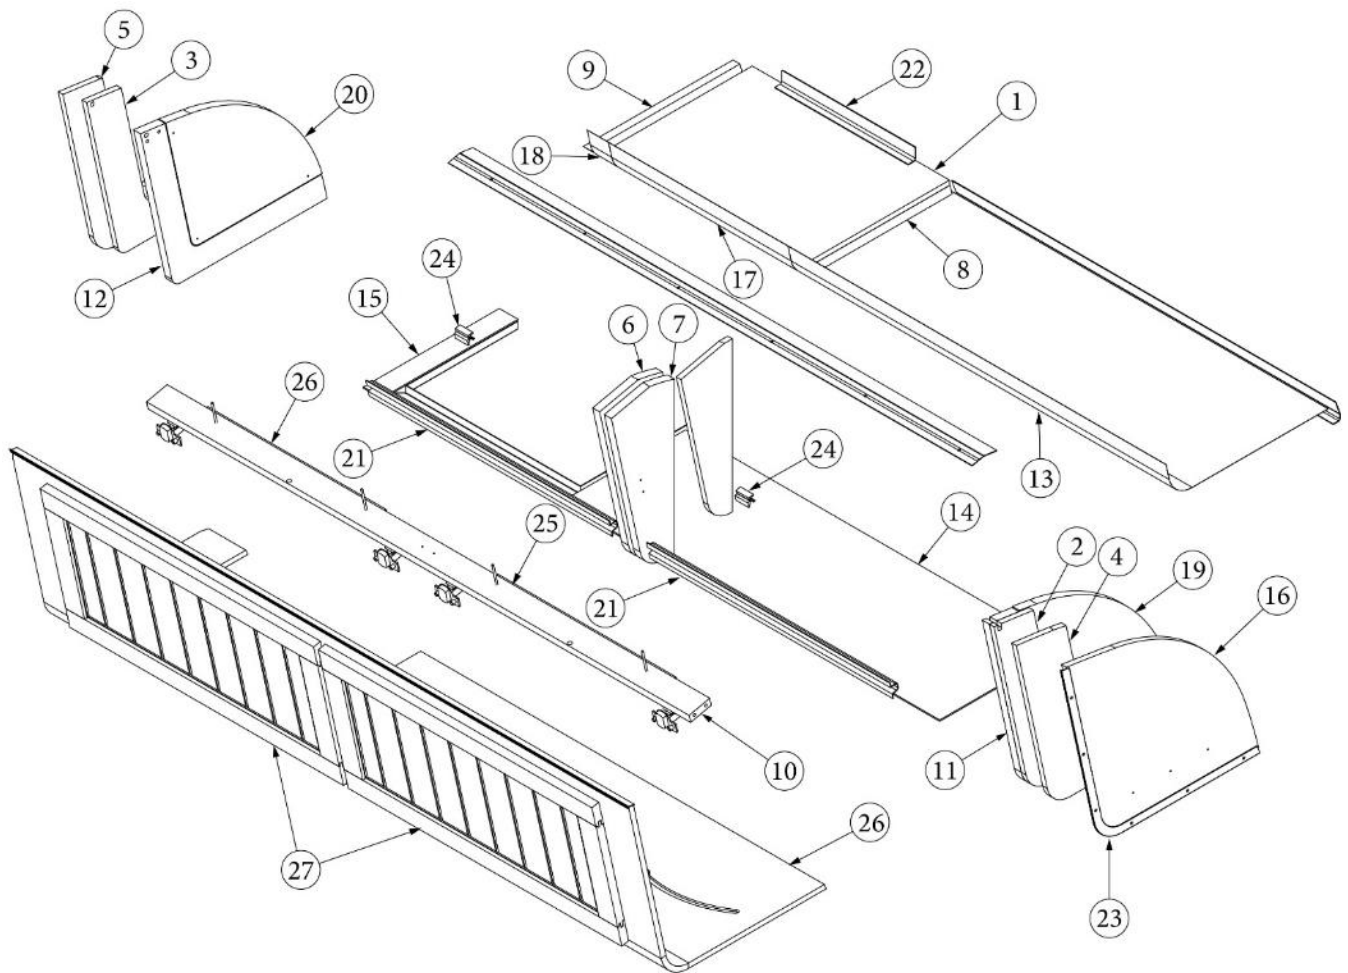

FURNITURE, GALLEY

Roof Locker, Galley

Parts Listed on Next Page