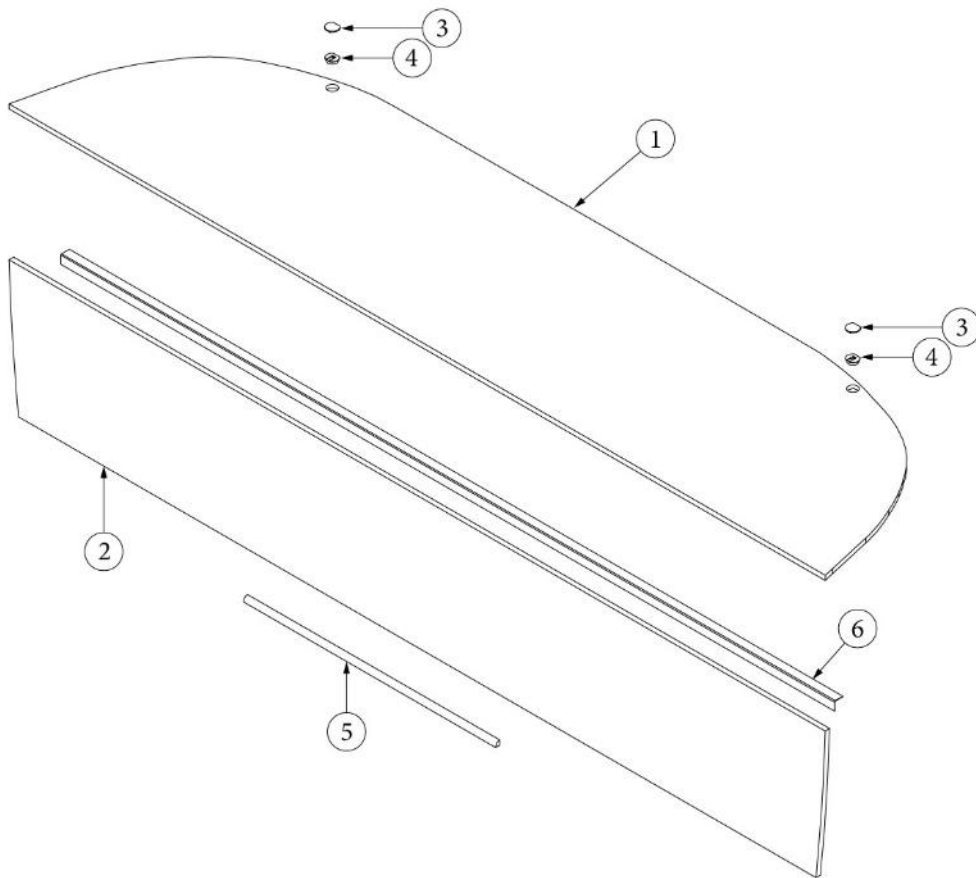

FURNITURE, BEDROOM

Rear Storage Box, Twin

969668-01

Assy, Rear Storage Box, Twin

1. 969668&000112BC
2. 969668&000212BC
3. 382057-04
4. 382057
5. 800638-1008
6. 114812
- 386572-01
- 701538

- Pre laminate, .5 x 22 x 93.88"
- Pre laminate, .5 x 15.13 x 93.88"
- Cover caps, Knockdown
- Knock down, 8mm
- Molding, 1/4" round
- Aluminum angle, 1 x 1 x 89"
- Edgebanding, Planked Urban Oak, 5/8"
- Carpet, Econolier, Velour black