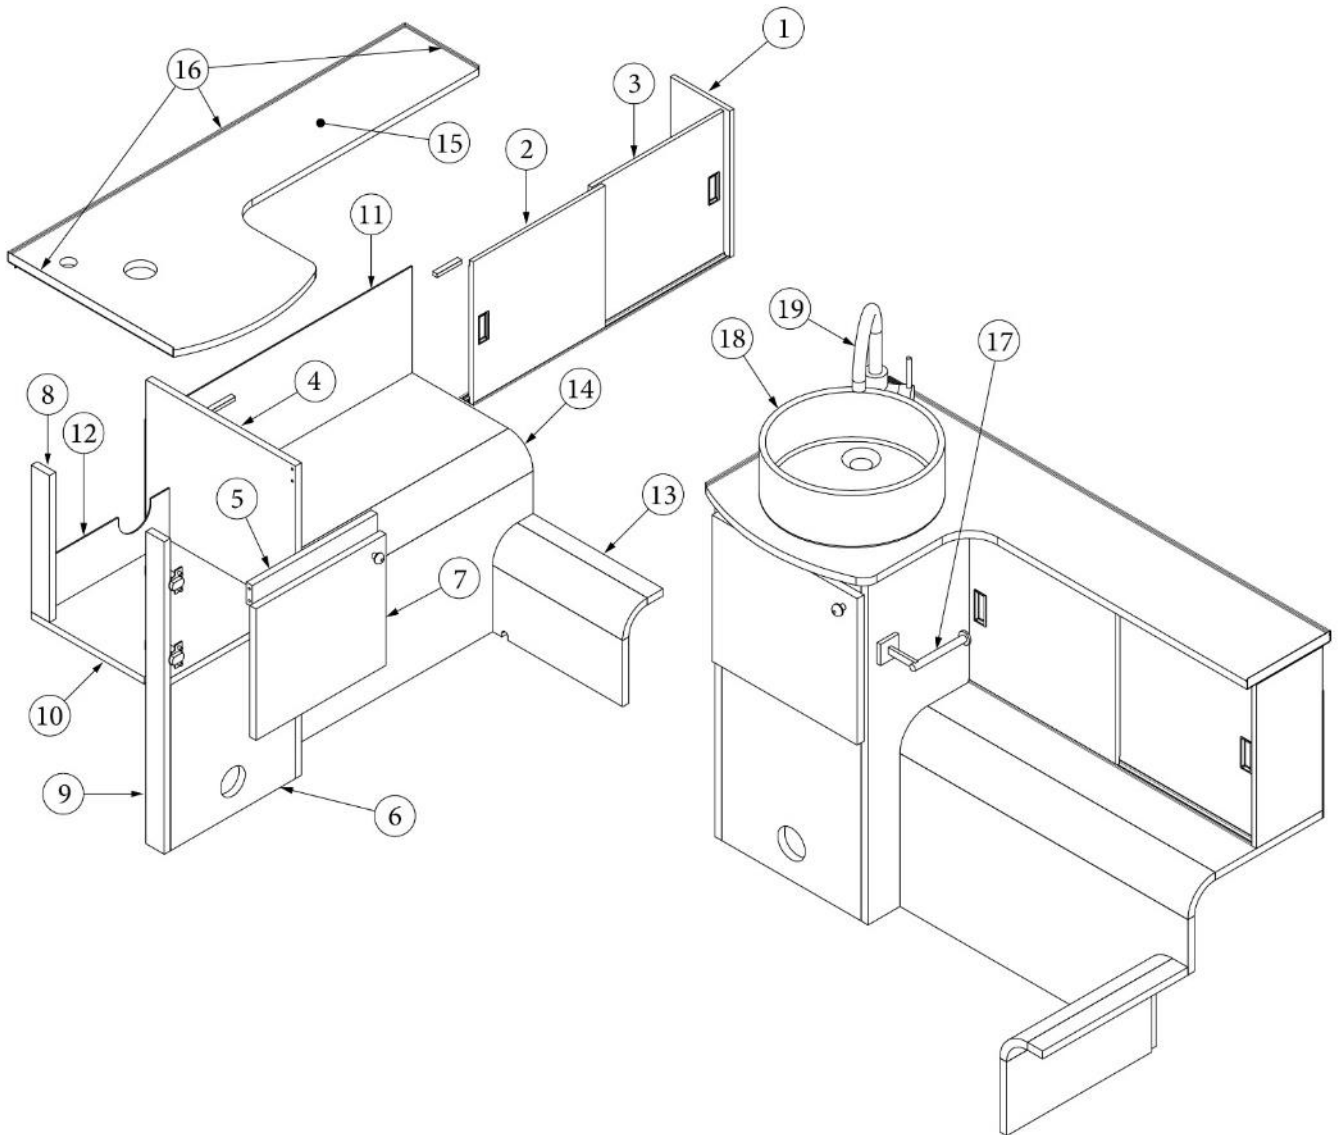

FURNITURE, LAVATORY

Lavatory Cabinet

Parts Listed on Next Page