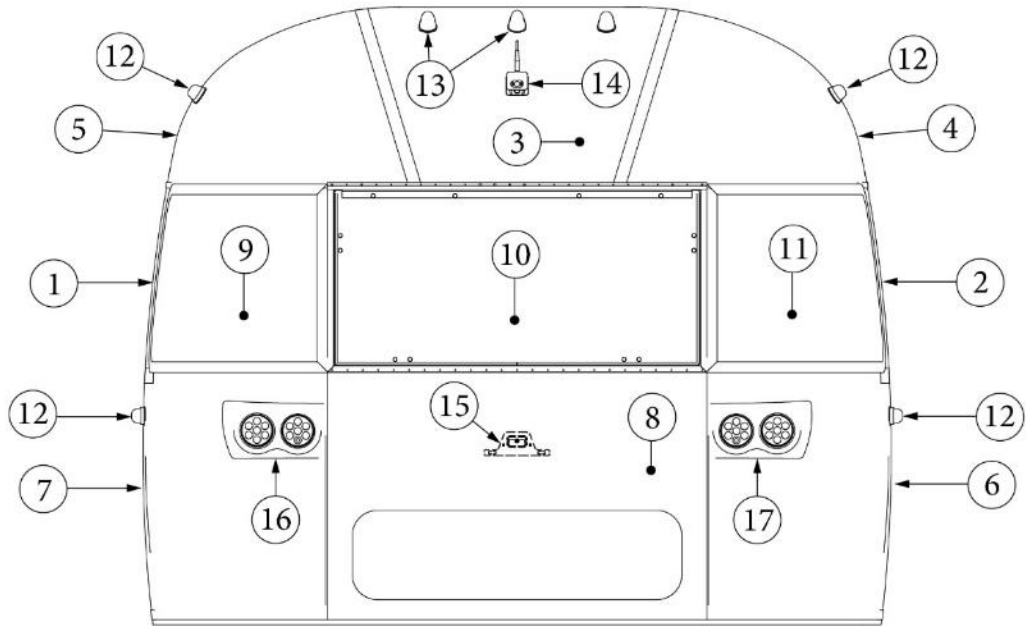

EXTERIOR SHELL

Aft End

Parts Listed on Next Page