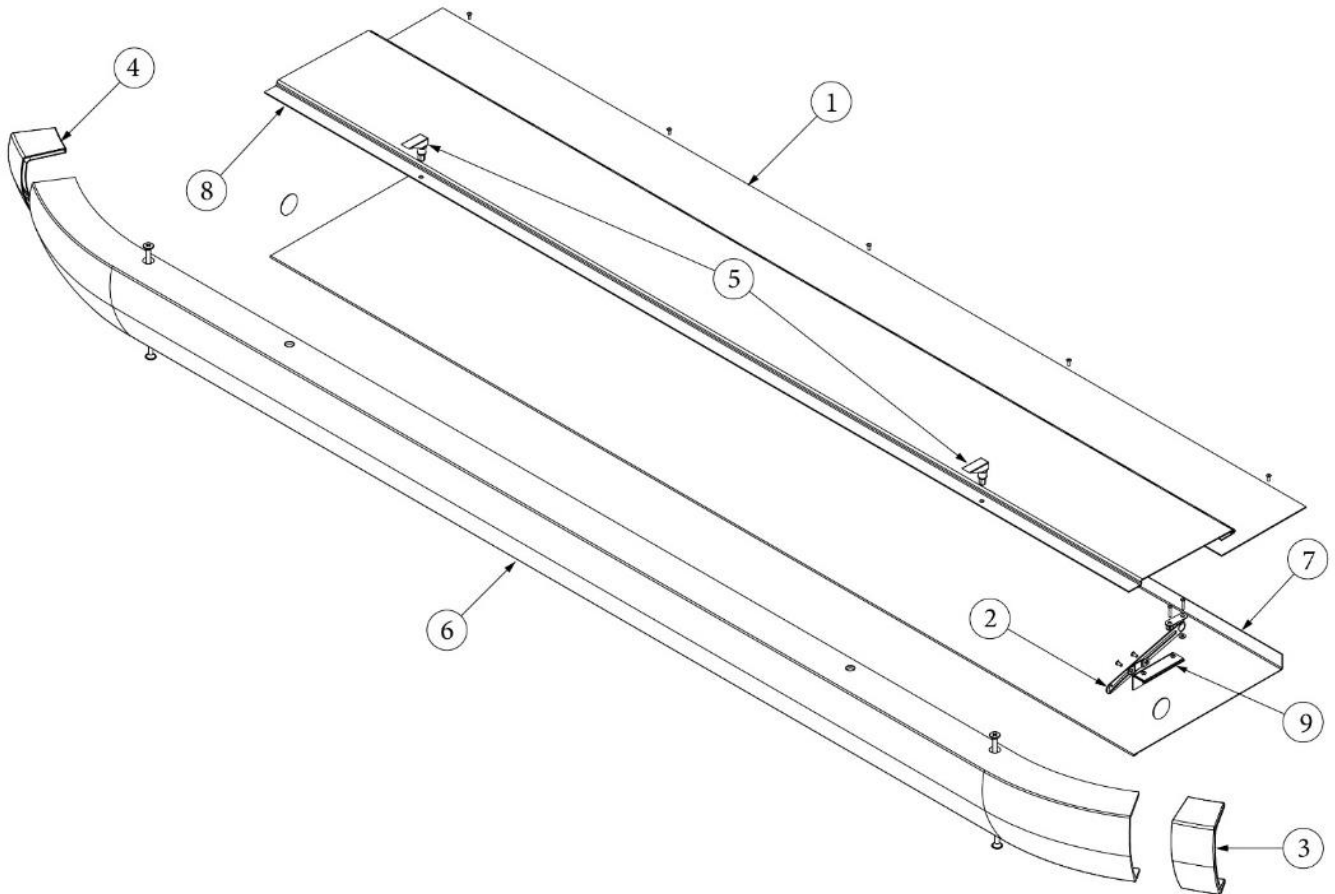

CHASSIS

Bumper and Storage

113696

Install, Trunk and Bumper (not for order/see parts below)

1. 114849-06	Aluminum sheet, .06" x 36" x 8', Black
2. 380024	Arms support, Trunk lid, RH
3. 382289-01	End cap, Bumper, CS
4. 382289-02	End cap, Bumper, RS
5. 382456	Swell latch
6. 411054	Rear bumper
7. 453538	Sewer hose compartment, bottom
8. 453497-01	Lid, Rear hose carrier, Black
380203-02	Piano hinge
9. 114812	Aluminum Angel, 1 x 1 x 3"
112671-12	Vinyl - Compartment Liner