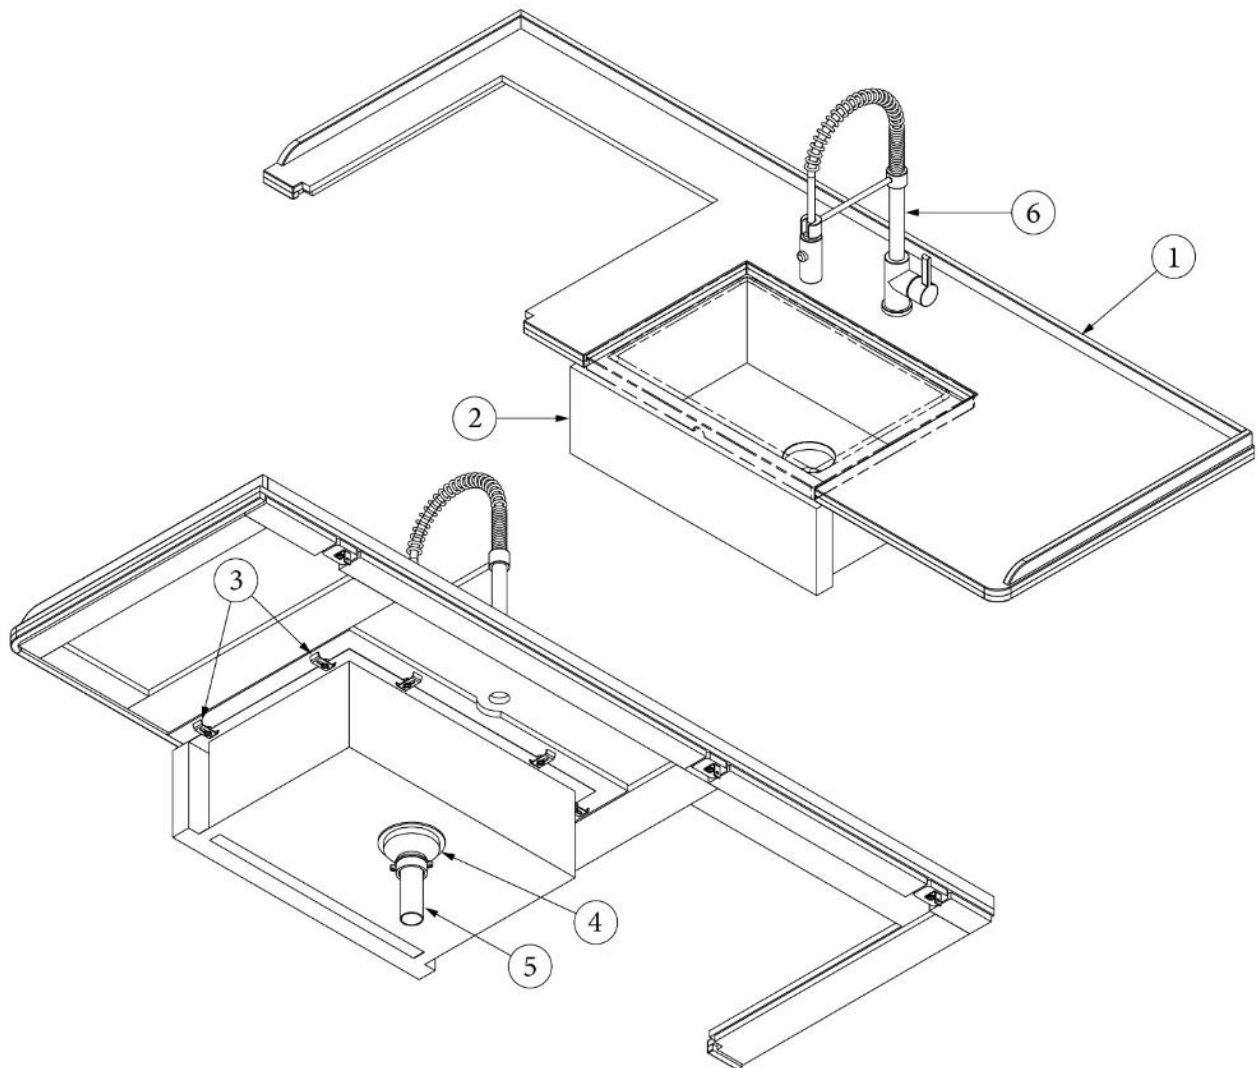

FURNITURE, GALLEY

Galley Top

969631

Assy, Galley Top

1. 602863	Galley top, Corian
2. 602464	Sink, Stainless steel, Farmhouse
3. 602388	Sink clip
4. 602812-02	Drainer basket kit
5. 602164-02	Tailpiece, w/nuts & washers
6. 602868	Galley faucet, Kingston brass