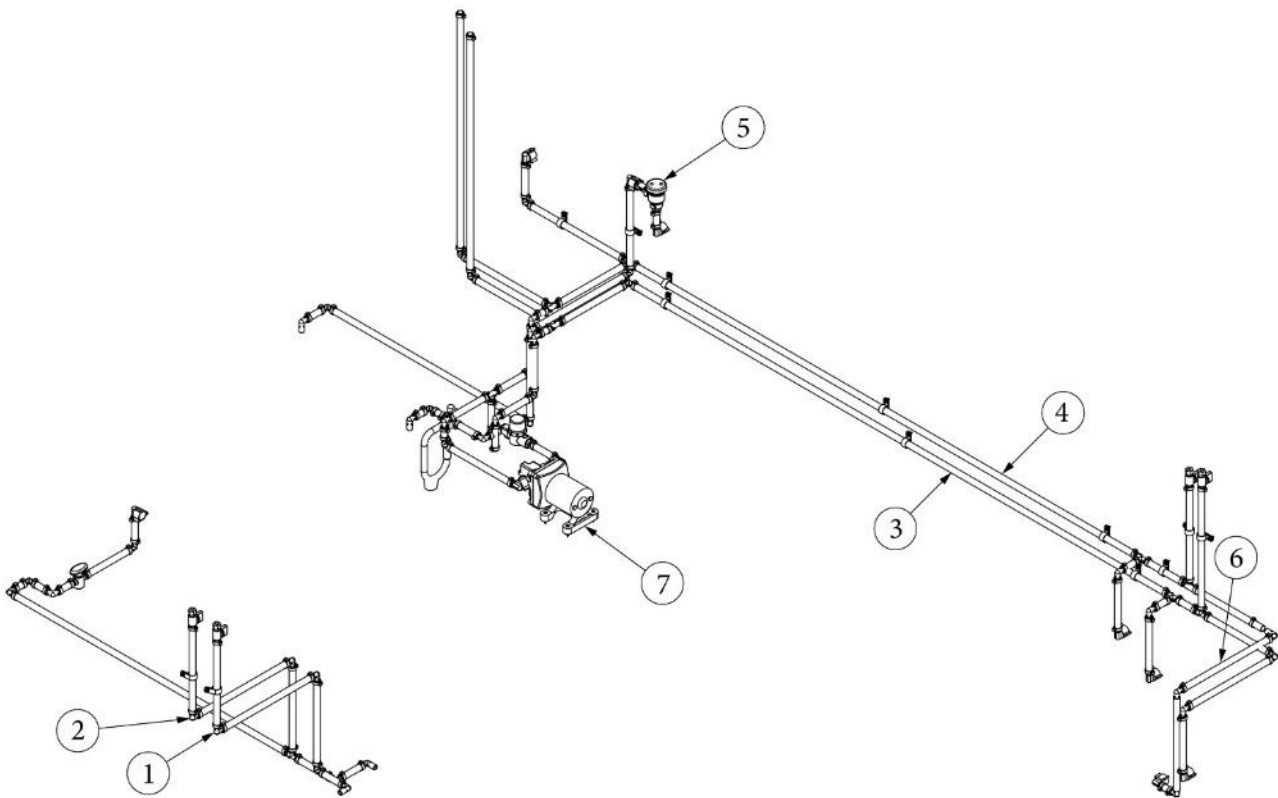

PLUMBING, FRESH WATER SYSTEM

Fresh Water Lines

113651

Install, Water System (not for order/see parts below)

1. 943964	Layout, CS hot
2. 943965	Layout, CS cold
3. 943966	Layout, RS hot
4. 943967	Layout, RS cold
5. 943968	Layout, Tank flush
6. 943969	Layout, Water heater
7. 943970	Layout, Water pump connect
602137	Valve, shut off
602256-22	Valve, Poly, .5" barb x .5" straight
601441-02	Check valve, Breaker, CSA Required
602307	Water pump, Shurflo, 3GPM
601668-01	Vacuum filter, Water pump, Shurflo