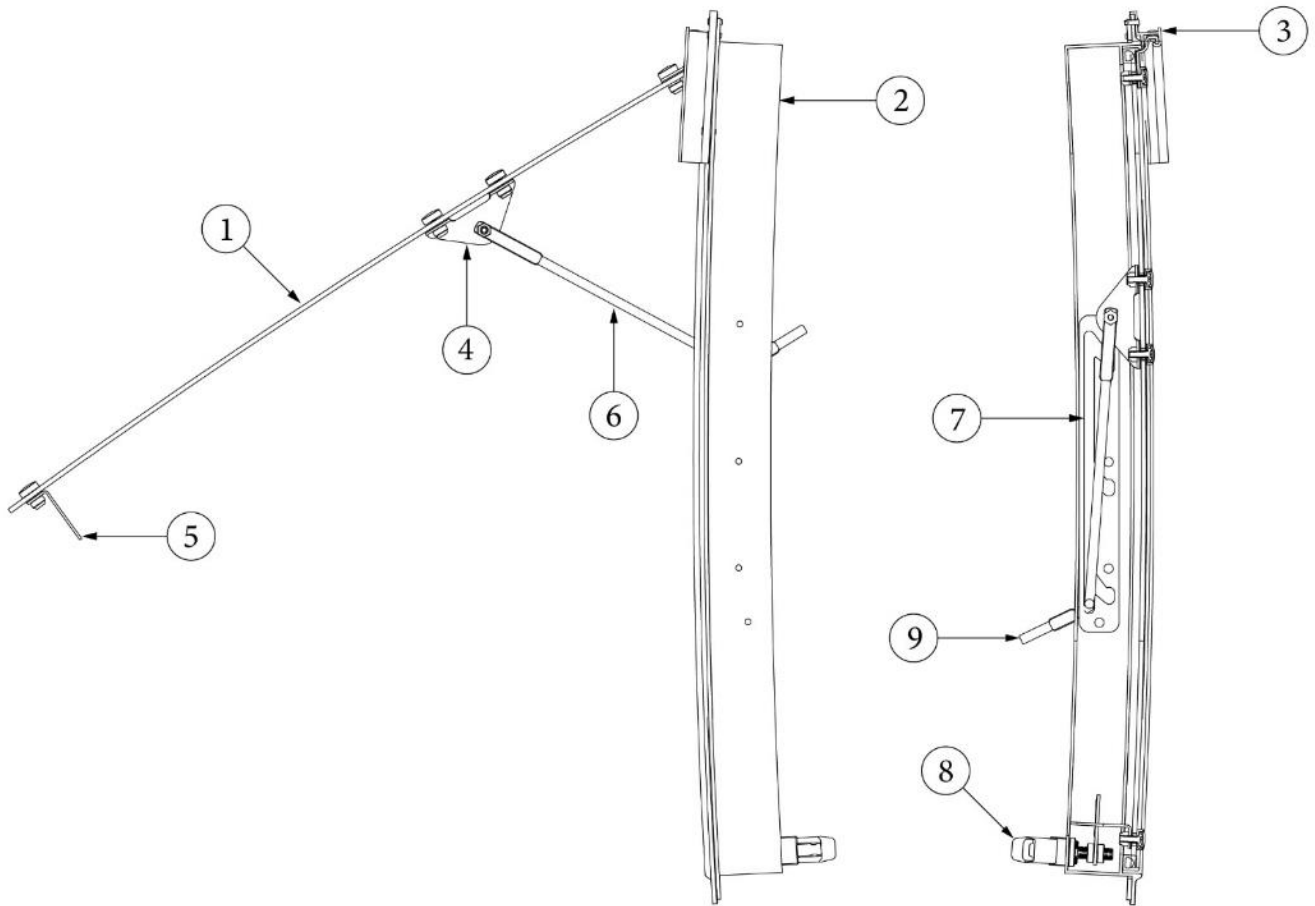

WINDOWS

Window Parts, Opening Windows

Parts Listed on Next Page

WINDOWS

Window Parts, Opening Windows

371323-01	Window, 18", Opening
371324-02	Window, 30", Opening
371380	Window, 30" tall, Opening
1. 195510-12	Glass assembly, 18" window
195510-07	Glass assembly, 30" opening window
195510-93	Glass assembly, 30" tall window
2. 371447-03	Frame assembly, 18" window
371447-02	Frame assembly, 30" window
371447-01	Frame assembly, 30" tall window
3. 371448-07	Extrusion, Window hinge eyebrow, Fixed, 18" window
371448-06	Extrusion, Window hinge eyebrow, Fixed, 30" window
371448-05	Extrusion, Window hinge eyebrow, Fixed, 30" window, Tall
4. 114478	Bracket, Window prop
5. 114479-01	Bracket, Window closer, RH
114479-02	Bracket, Window closer, LH
6. 382362	Opening arm, RH
382361	Opening arm, LH
7. 382360	Window guide, RH
382359	Window guide, LH
8. 382367-01	Latch assembly, Chrome
115780-01	Handle, Chrome
9. 380230-03	Knob, Window arm, Silver
380230-04	Knob, Window arm, Red
115776	Lock paw, Window latch
115770	Hinge stop
115778	Latch body, Zinc die cast
115779	Latch shaft
310030	Drive lock pin, 5/32 x 5/8