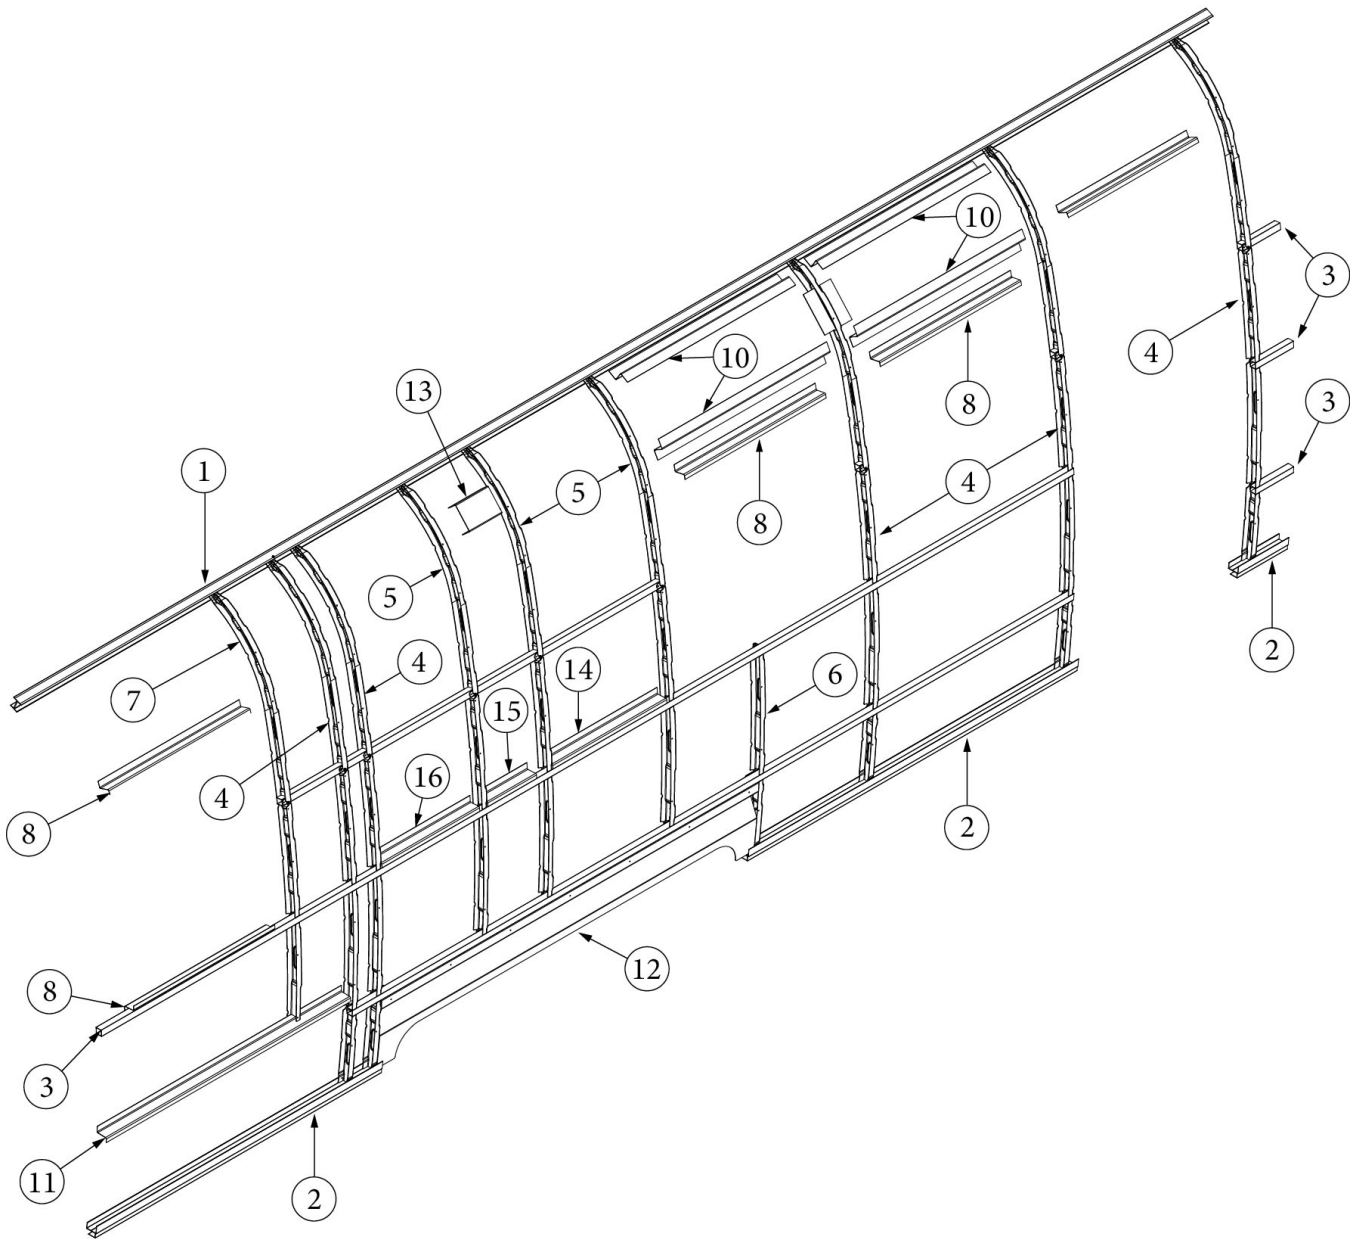

EXTERIOR SHELL

Wall Framing, Curbside, Twin

Parts Listed on Next Page