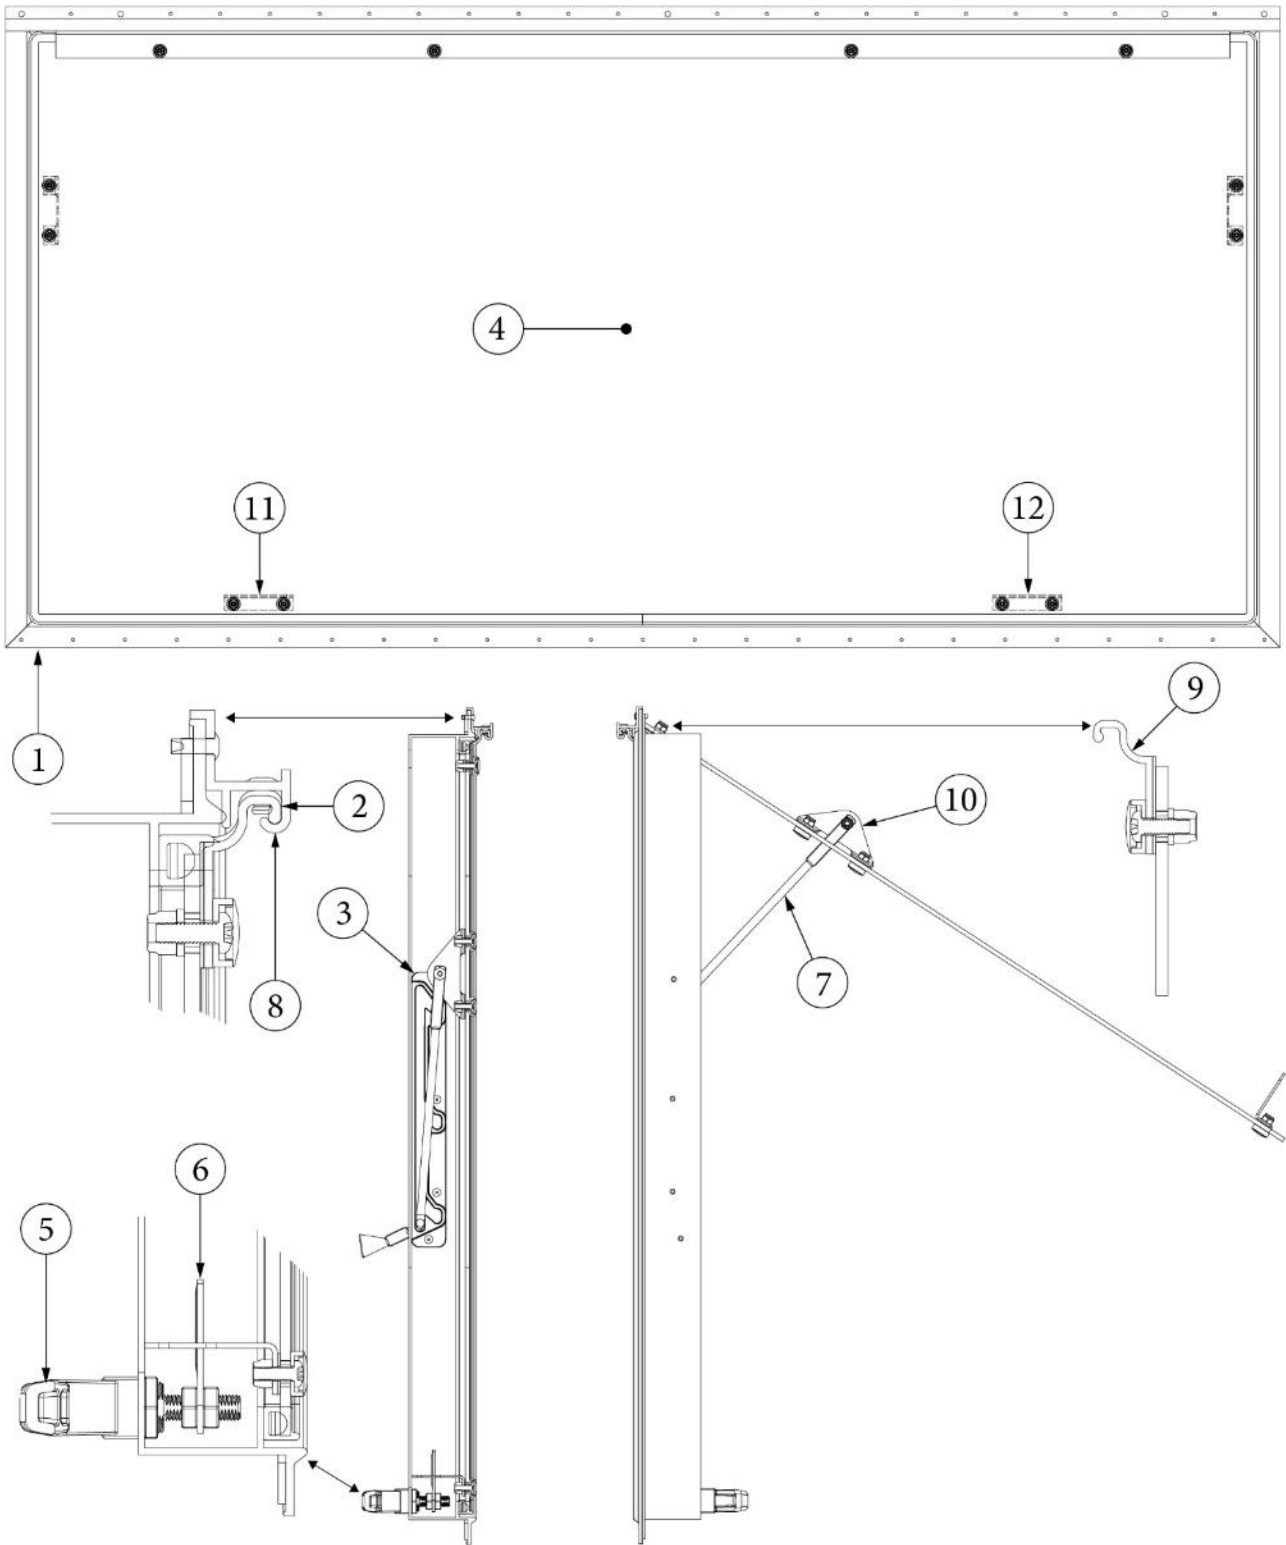

WINDOWS

Window, Flat, Front and Rear

Parts Listed on Next Page