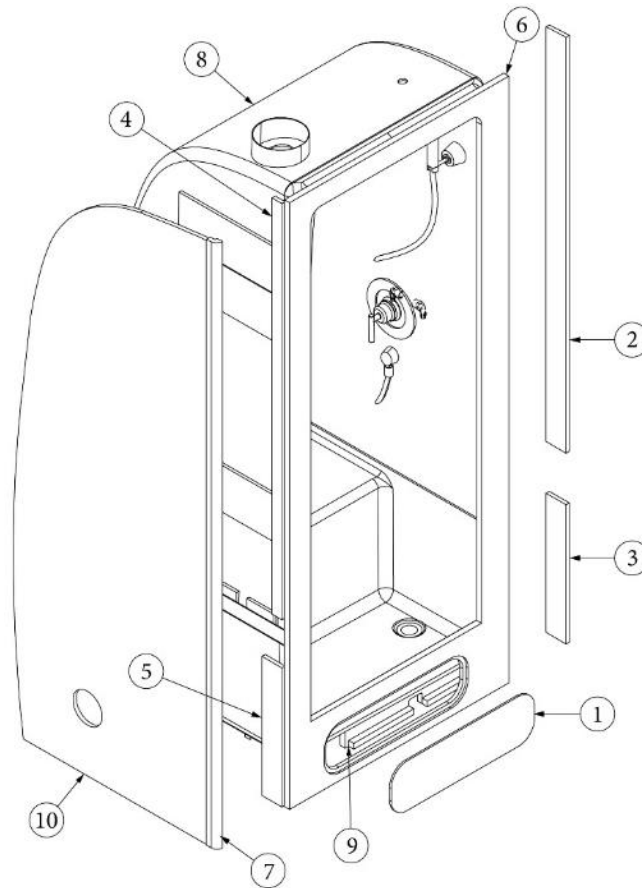

FURNITURE, LAVATORY

Shower Compartment

969648-01

Assy, Shower Compartment

1. 969648&000212BC	Pre laminate, .5 x 21.44 x 6.44"
2. 969648&000312CC	Pre laminate, .5 x 3 x 53.81"
3. 969648&000412CC	Pre laminate, .5 x 3 x 18"
4. 969648&000512CC	Pre laminate, .5 x 1.5 x 53.85"
5. 969648&000612CC	Pre laminate, .5 x 3 x 18"
6. 969648&000718BC	Pre laminate, .75 x 32.75 x 78.5"
7. 801706-1008	Hardwood radius, 78.5"
8. 203081-01	Shower stall
9. 969917	Shower stand assembly
10. 969648&001512BC	Pre laminate, 28.89 x 78.19"
386572-02	Edgebanding, Planked Urban Oak, 15/16"
203138-04	Extrusion, Plastic, oak wall, 1/2"
602896	Assy, Shower hardware, Matte Black
690266-08	Trim ring, Bath exhaust
943882	Shower valve assembly