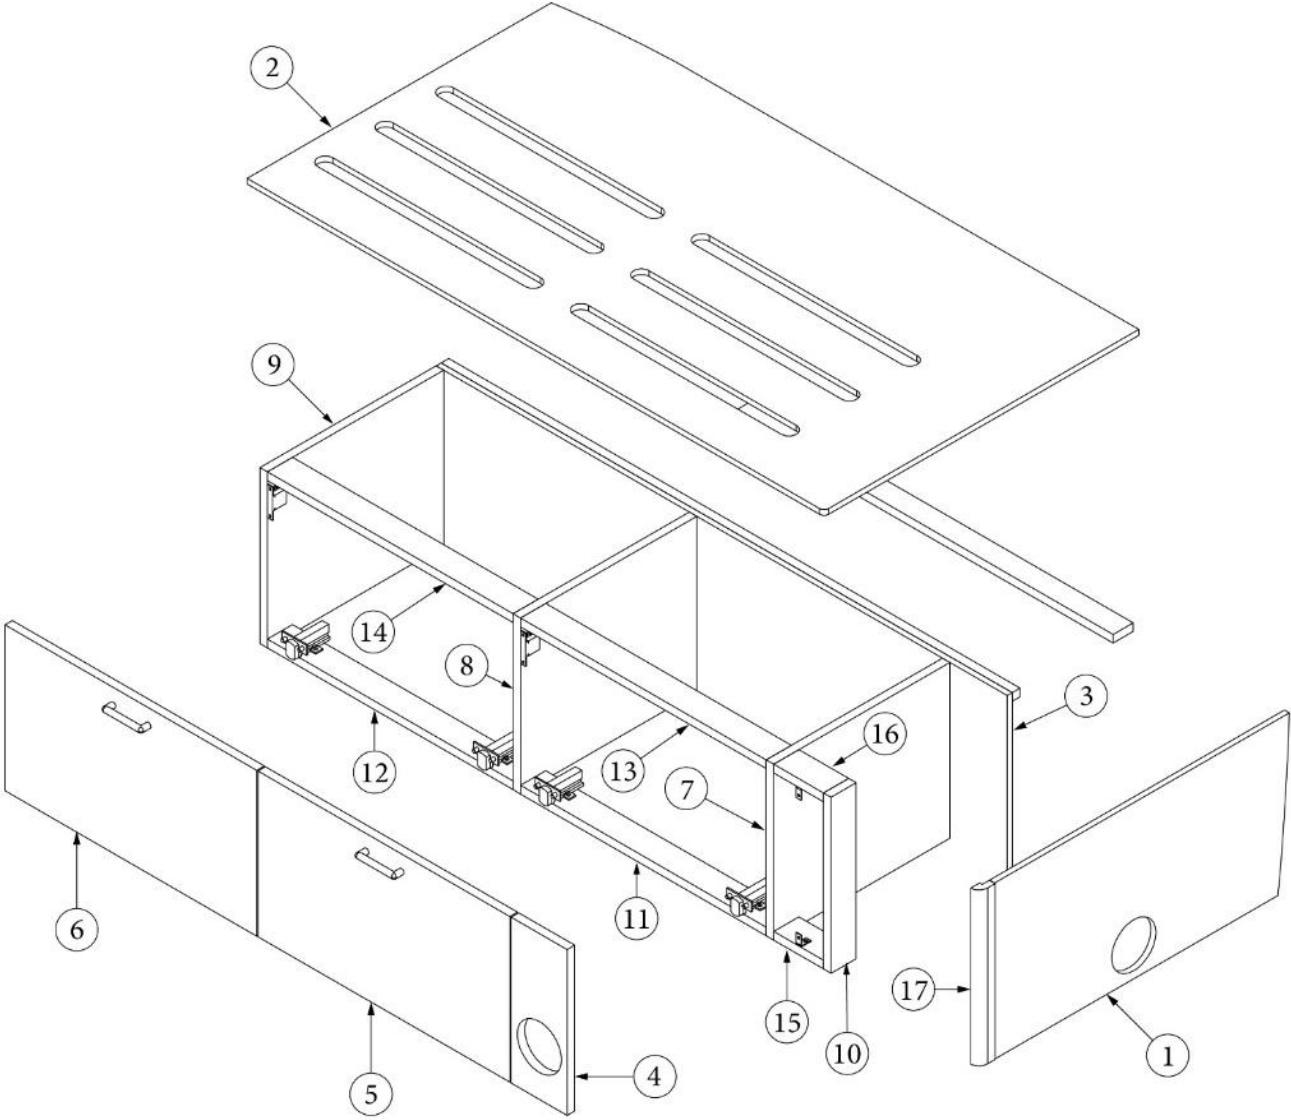

FURNITURE, BEDROOM

Bed, Twin, Roadside

Parts Listed on Next Page