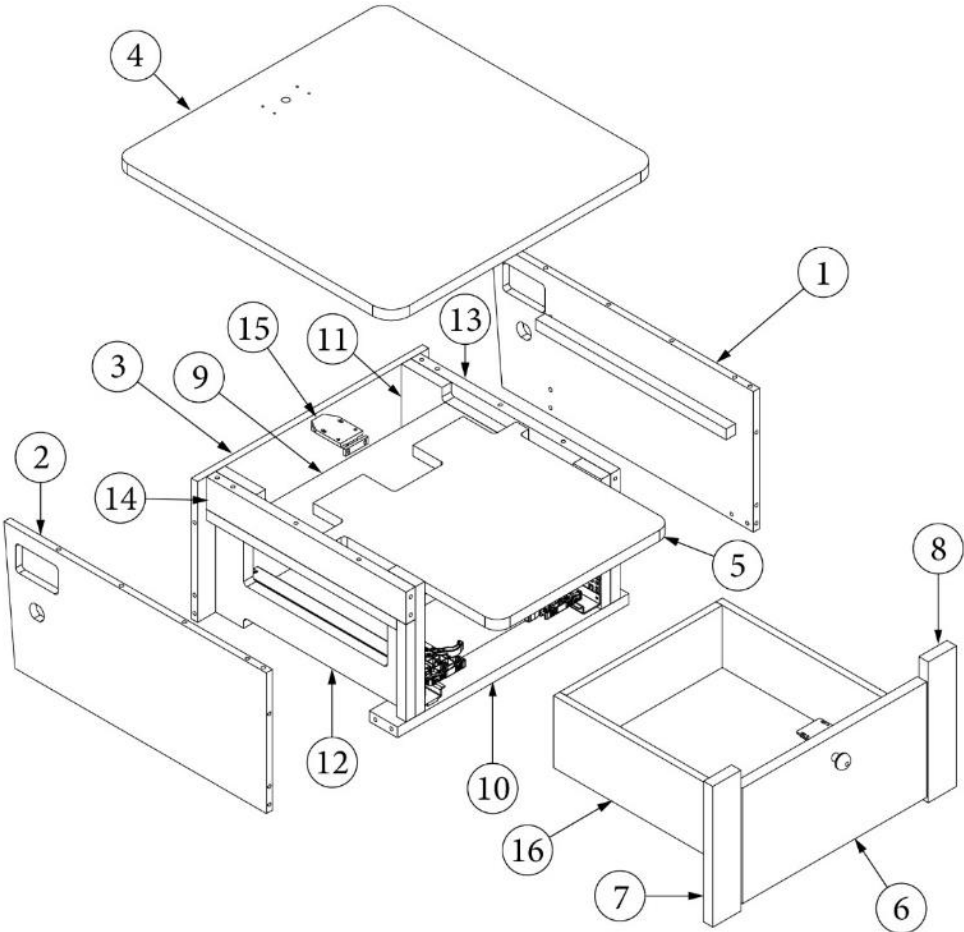

FURNITURE, BEDROOM

Nightstand, Twin

Parts Listed on Next Page