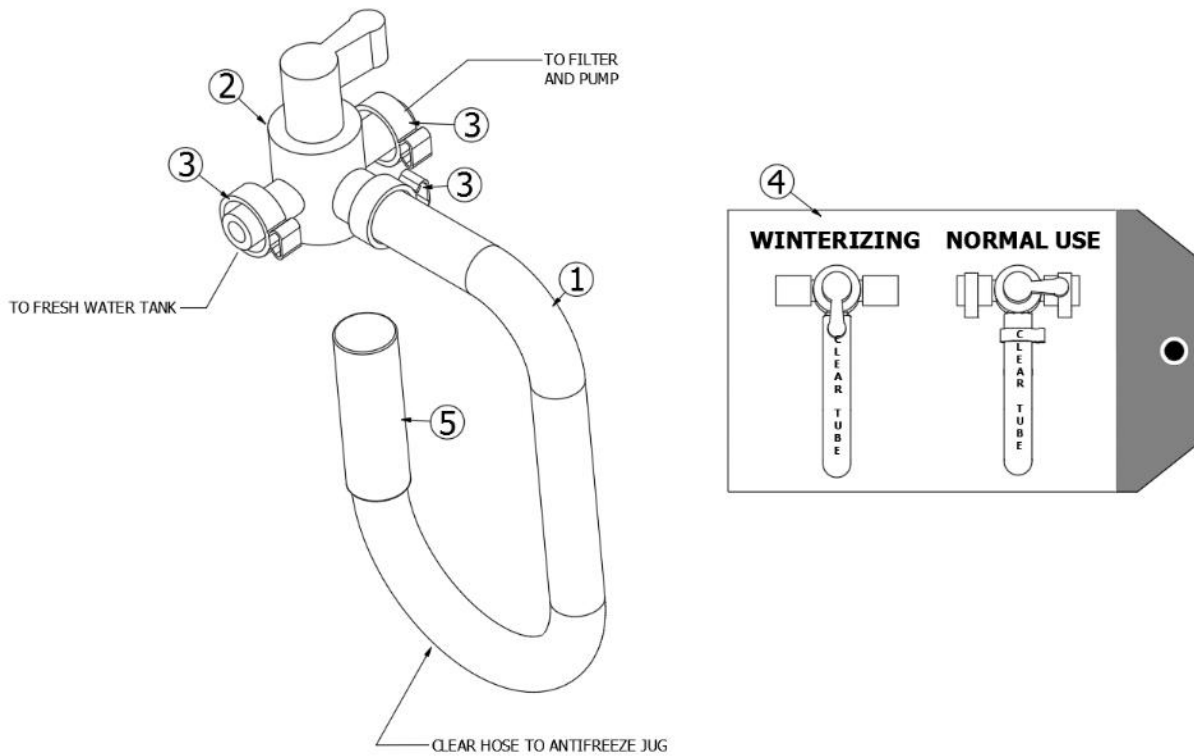

PLUMBING, FRESH WATER SYSTEM

Winterization Kit

112814

Winterization Kit Installation

1. 601240-01
2. 602711
3. 601698-15
4. 365453
5. 602801

Tubing 1/2 I.D. X 3/32 Wall Thick
Valve-3 Way Bypass .5" PEX #32788
1/2 CRIMP RING #14785
Tag-Instruction - Winterization Kit
Cap, 5/8" ID, Winterization Kit