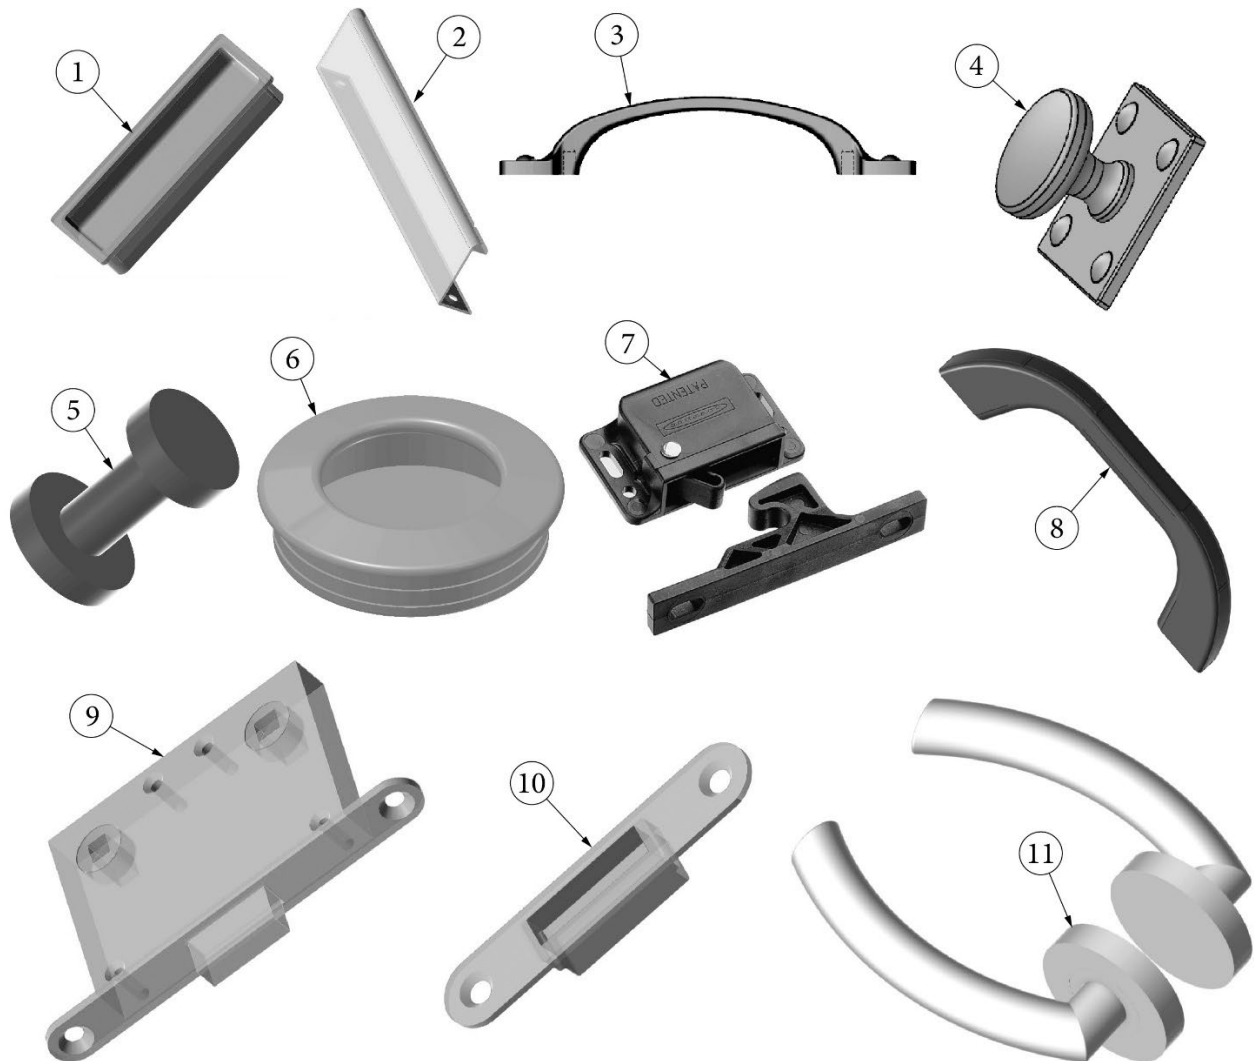

HARDWARE

Interior Latches, Handles, Hooks

1. 382437	Pull, Recessed finger, Black
2. 382785	Pull, Handle, Waterfall, Matte Black
3. 382786	Pull, Matte black
4. 382787	Knob, w/Baseplate, Matte black
5. 382788	Coat hook, Dark bronze
6. 382797	Pull, Finger, Matte black
7. 381228	Catch, grabber door, 10lb
8. 381737-02	Grab bar, Interior, Black
9. 383008	M-Lock Mechanism
10. 383008-01	M-Lock Striker Plate
11. 383010	Handle, Matte Black, Low Profile