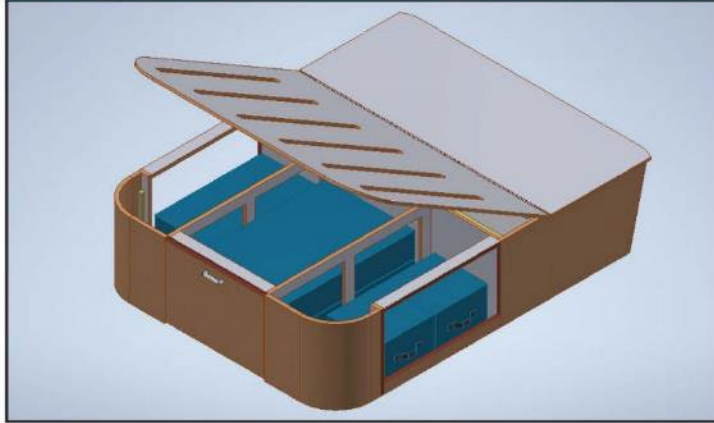

DECOR BOARDS

Decor Board, Bedroom

AIRSTREAM X POTTERY BARN

New Under bed Storage with Canvas Bins

Airstream 'Essential' Canvas Bins:

998263-08 | 12W x 12D x 8HT

998263-09 | 30W x 20D x 5.5HT

SEE: 998263-TAB Pottery Barn Goody Box Kit