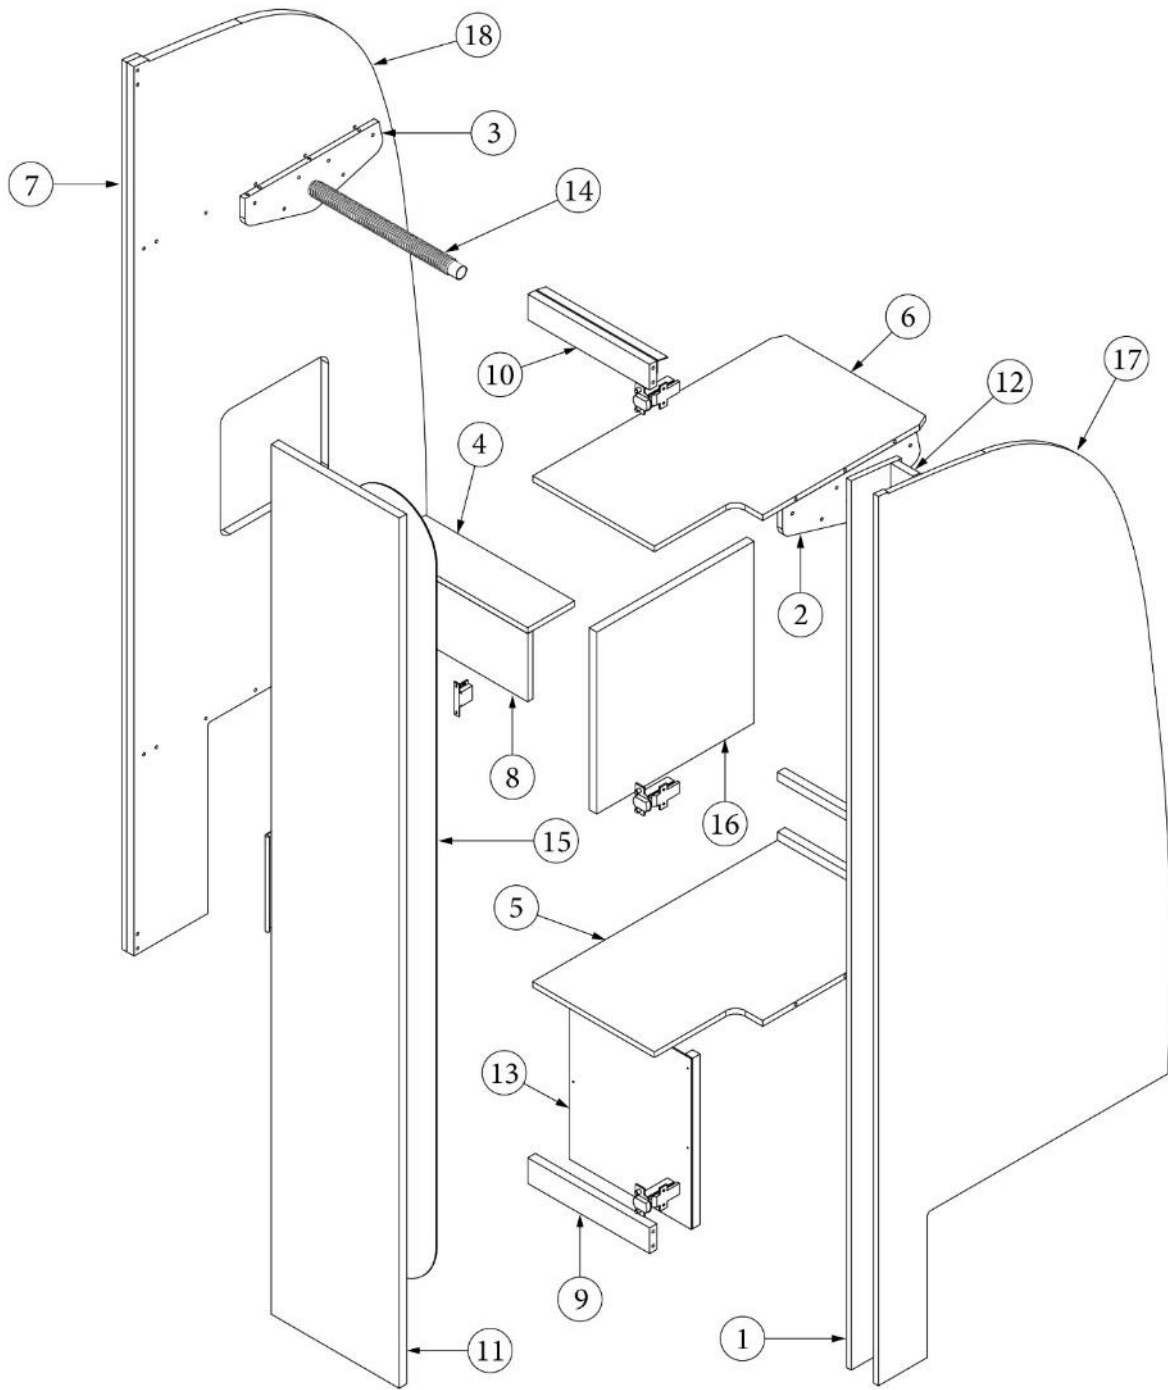

FURNITURE, LAVATORY

Wardrobe

Parts Listed on Next Page