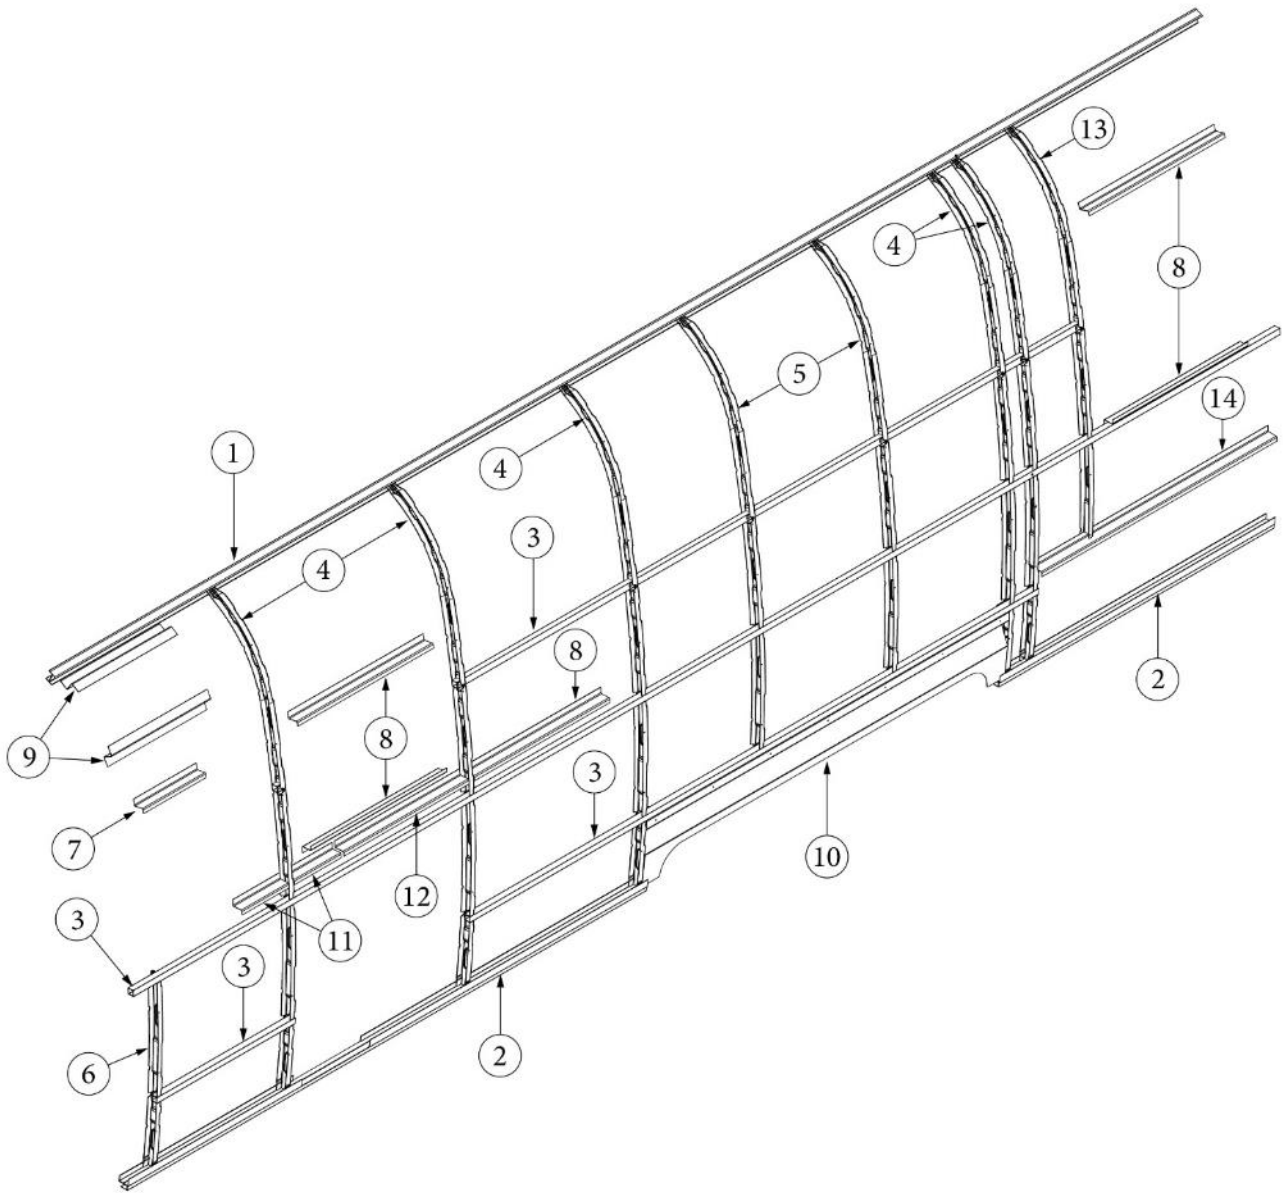

EXTERIOR SHELL

Wall Framing, Roadside, Twin

Parts Listed on Next Page