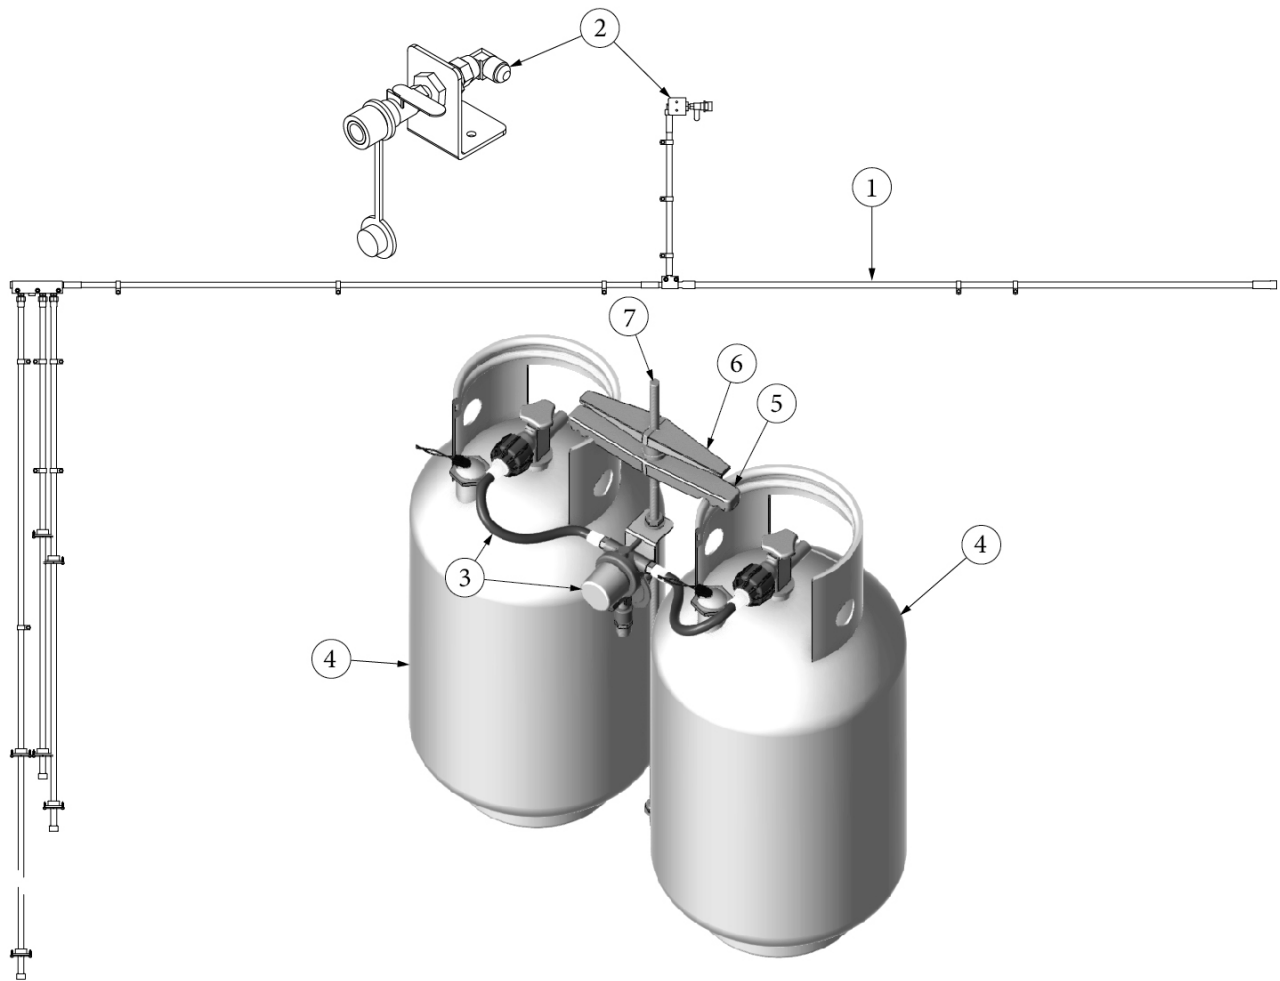

PLUMBING, LPG SYSTEM

LPG System

113653
113718-03

Install, LP System (not for order/see parts below)
Install, LP Tanks/Regulator (not for order/see parts below)

1. 943961	Assy, LP flex line
2. 602465	Exterior propane port assembly
3. 602870	Regulator, LP gas, Dual 11" pigtails
4. 601711	Tank, LP Cylinder, Aluminum, with Gauge
5. 100949	Bracket, Gas Bottle
6. 410238	Wingnut, LP Bottle
7. 345375-08	Threaded Rod, 1/2-13 x 30.5"
350132	Flange nut, Serrated, 1/2-13 UNC
382556	LP closeout
512412	Bushing, Snap-in, .75 ID