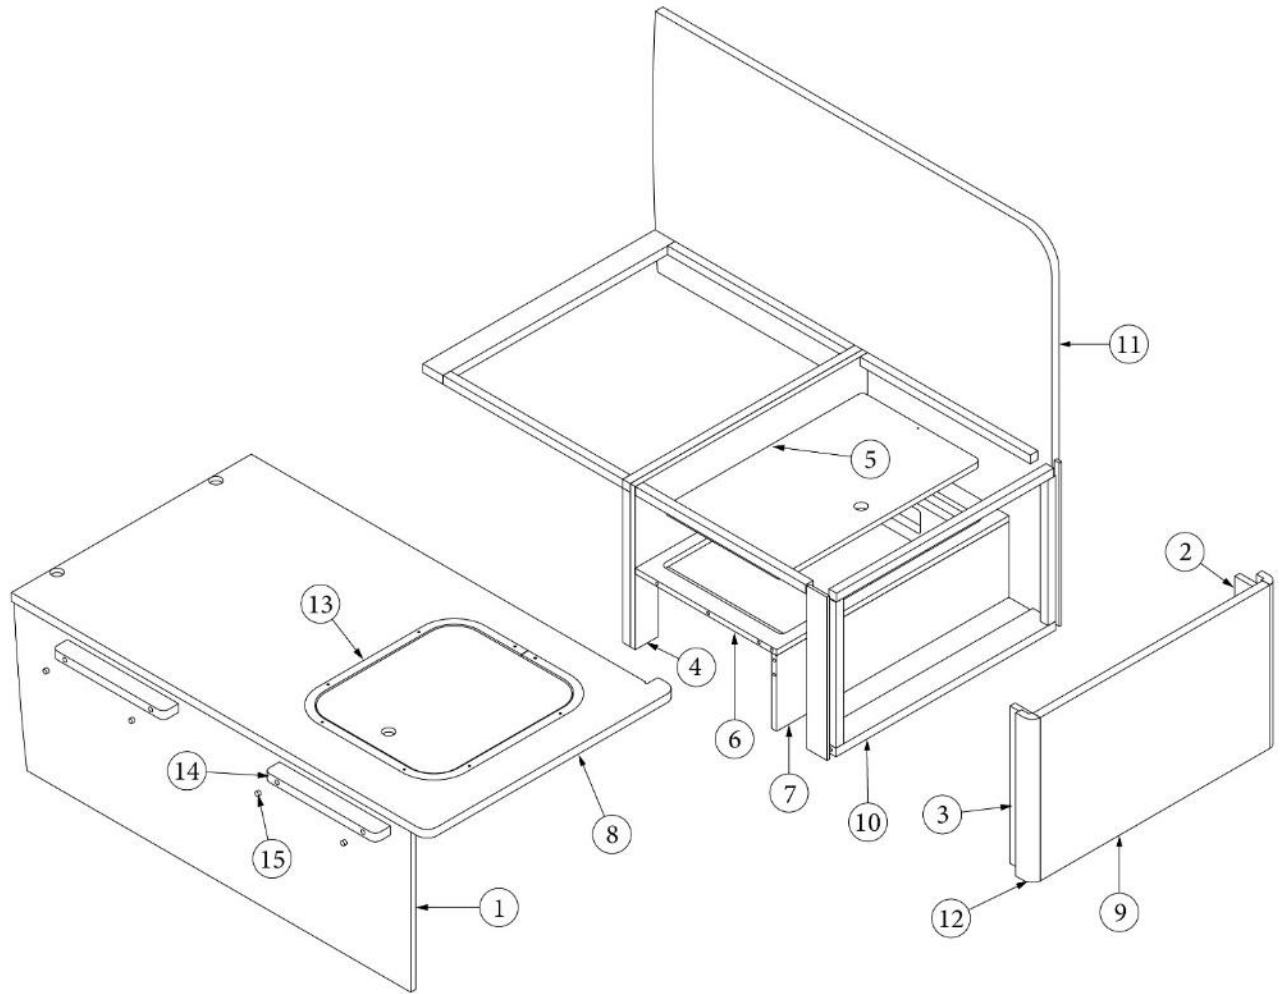

FURNITURE, GALLEY

Dinette Seat, Aft

Parts Listed on Next Page