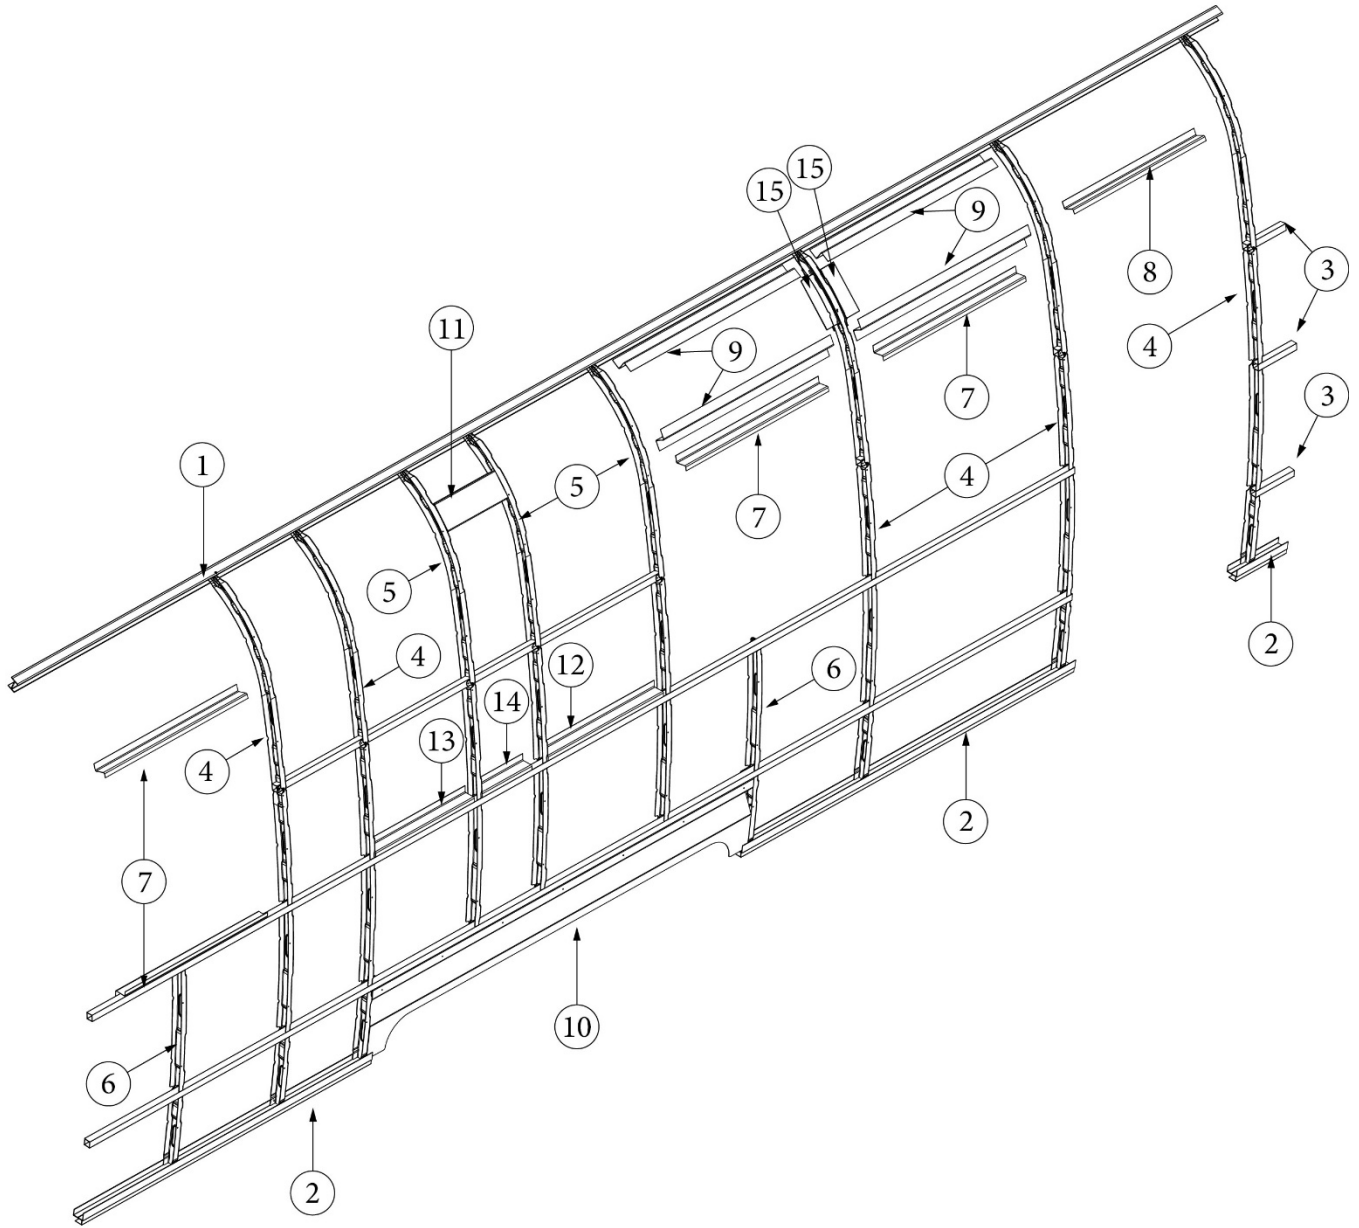

EXTERIOR SHELL

Wall Framing, Curbside, Queen

Parts Listed on Next Page