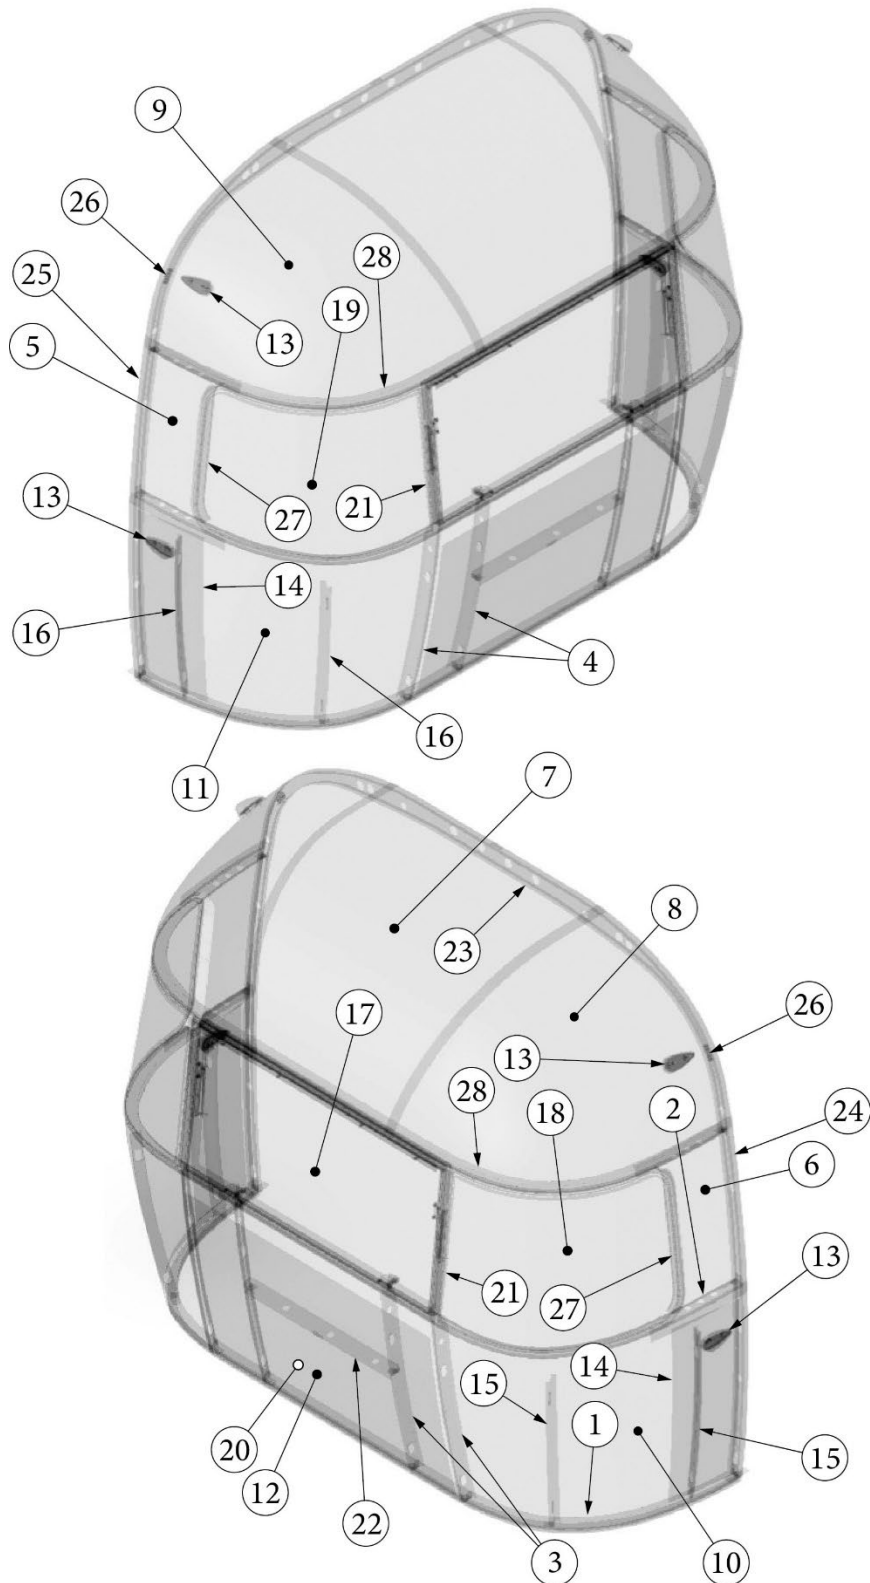

Refrigerator

690771-01	Refrigerator, LH, 8.2CF
969646	Refrigerator stand
969645-01	Refer Panel

EXTERIOR SHELL

Front End

Parts Listed on Next Page

EXTERIOR SHELL

Front End

923506-01	Assembly, Front End Shell
1. 116333	Floor Bow, Wide Body
2. 114677	Bow, lower window
3. 114505-01	Support, lower end shell, LH
4. 114505-02	Support, lower end shell, RH
5. 114888	Segment, Center left
6. 114889	Segment, Center right
7. 114893	Segment, #25
8. 114890	Segment, #26
9. 114891	Segment, #27
10. 114894	Segment, #28
11. 114895	Segment, #29
12. 116344	Exterior plate, Front lower
13. 512859	LED clearance light, Amber
14. 115699	End shell backer plate
15. 101315-01	Brace, vertical rear, LH
16. 101315-02	Brace, vertical rear, RH
17. 371346-02	Center window, Front
18. 372088-101	Panoramic window, RS
19. 372089-101	Panoramic window, CS
20. 116142	Front liner plate, wide body
21. 454910	Support, window wrap
22. 116037-01	Z Bar, horizontal frame, 29.5"
23. 116381-01	0 Bow, Roof
24. 116383-01	0 Bow, Wall, RH
25. 116383-02	0 Bow, Wall, LH
26. 116384-01	0 Bow, Plate
27. 100029	Bow Wrap, Window End
28. 116569-01	Upper Window Bow, Wide Body
114813-01	Angle, 1 x 1.25 x 1.5"
114813-02	Angle, 1.25 x 2 x 2.5"
382389	Gasket, clearance light
455754	End shell support bracket
382225	Grommet, Black, .5"