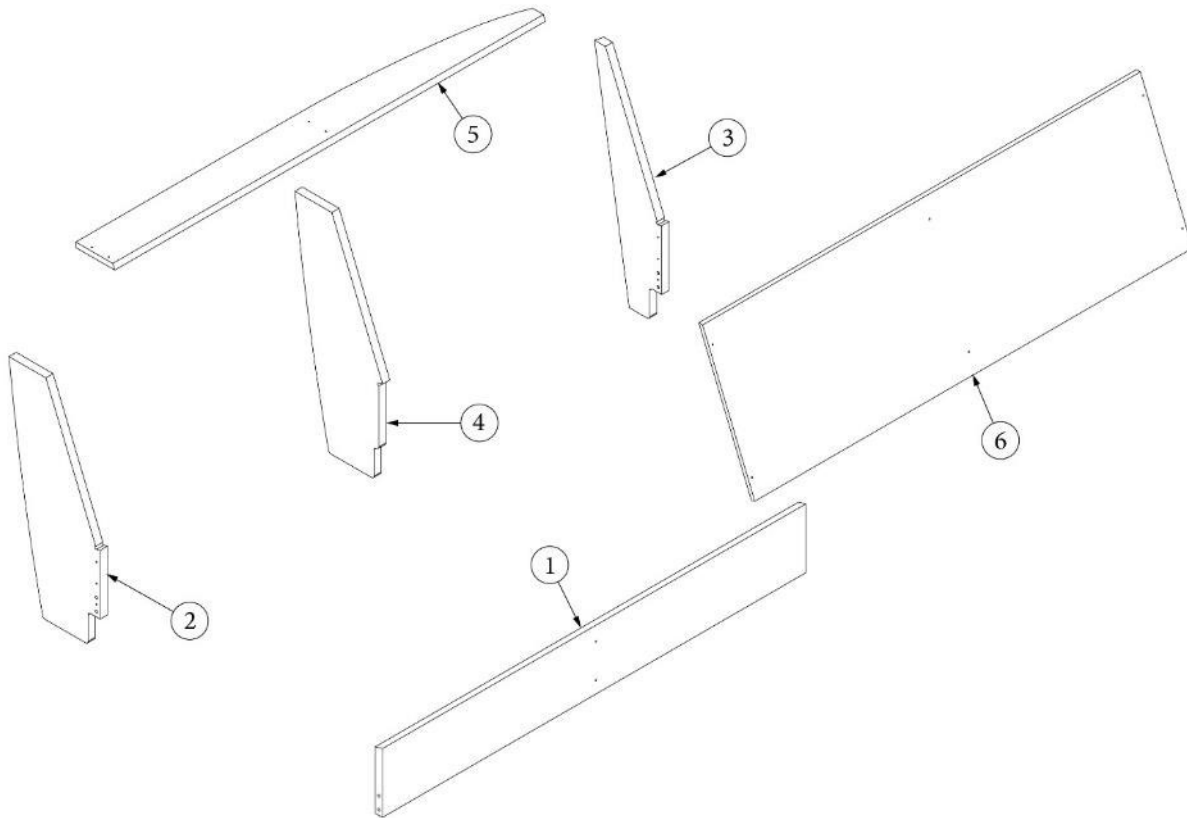

FURNITURE, LOUNGE

Sofa Back, RS

969625

Assy, Sofa Back, RS

1. 969625&000118CE
2. 969625&000218CE
3. 969625&000318CE
4. 969625&000418CE
5. 969625&000512CE
6. 800507-03
  380041

1. Pre laminate, .75 x 6.19 x 44"
2. Pre laminate, .75 x 43 x 32"
3. Pre laminate, .75 x 39 x 32"
4. Pre laminate, .75 x 43 x 32"
5. Pre laminate, .5 x 4.13 x 45.75"
6. Lauan, .38 x 14.37 x 45.5"
   Bracket, 90-degree, 1" x 1"