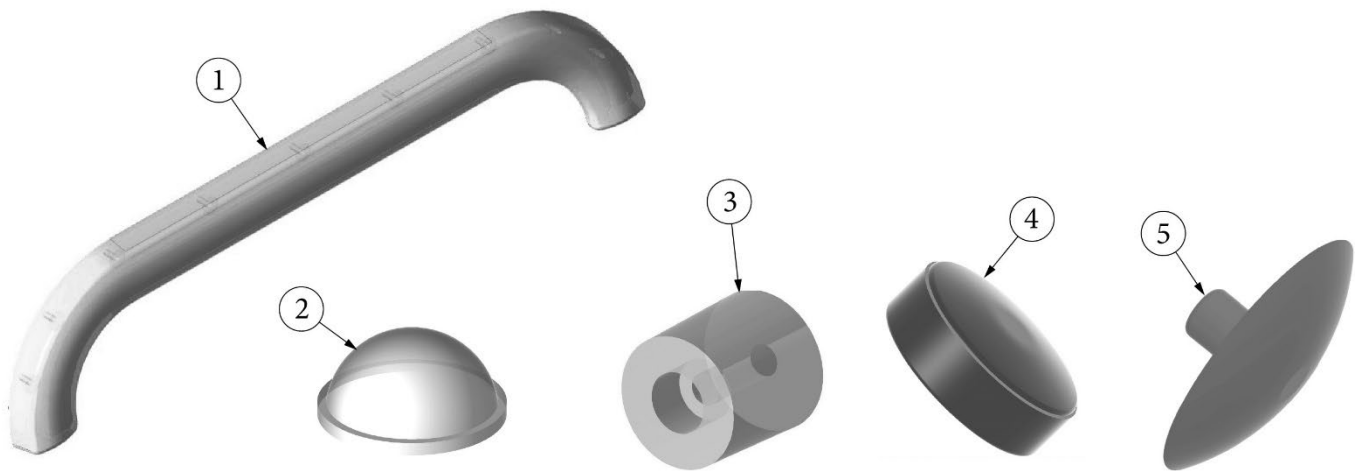

HARDWARE

Head knocker, Bumpers, Screw Caps

1. 382194	Head knocker, White
2. 381688	Bumpon, Clear
3. 381136	Rubber Bumper
4. 382358	Screw Cover, Snap cap, Black
5. 381610-01	Cover cap, Plastic, European White

Exterior Hinges

381552-03	Hinge, Main door, Upper
381552-04	Hinge, Main door, Lower
380203-02	Piano hinge, Hose carrier lid, 72", Black
380988	Hinge, Continuous, Refrigerator access door

Interior Hinges

382518	Piano Hinge, 3" Open, 72"
380203-02	Piano hinge, Black
380988	Hinge, Continuous
381607-11	Hinge, Self-close, 110° overlay
382784	Hinge, Dual axis