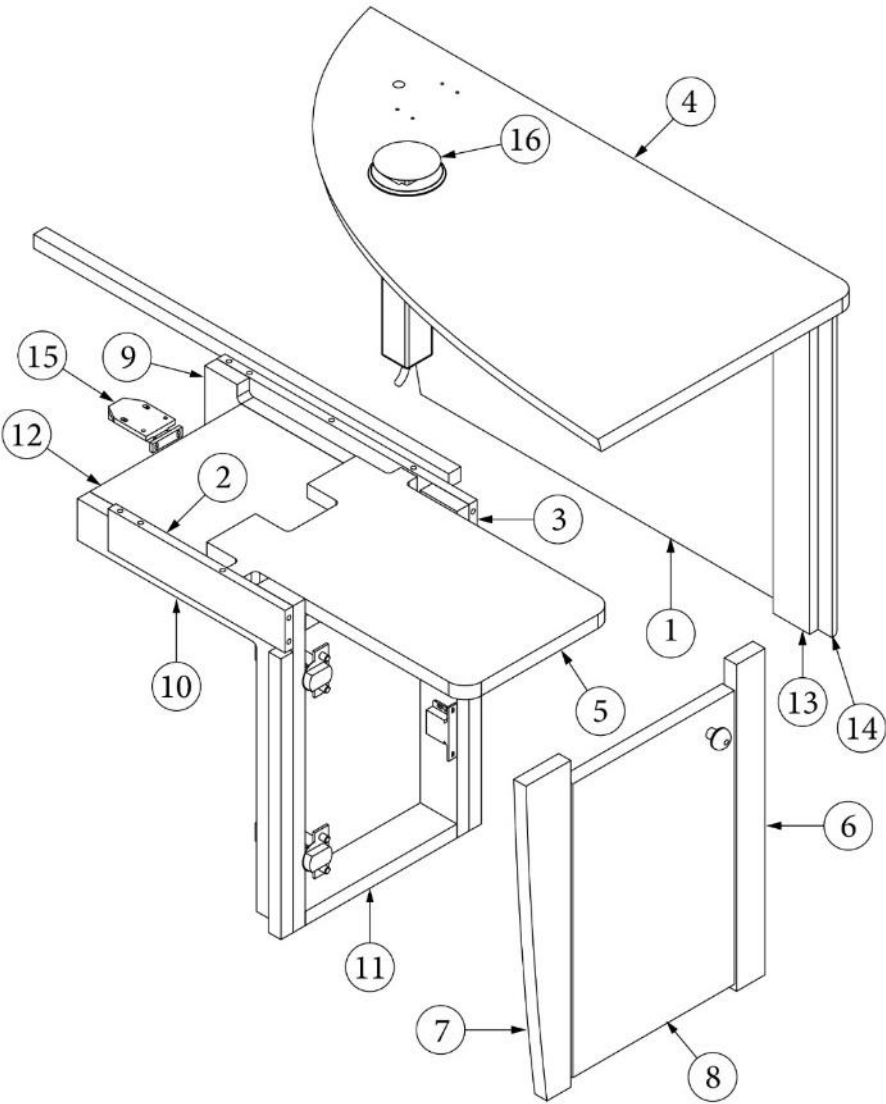

FURNITURE, BEDROOM

Nightstand, Queen, Curbside

Parts Listed on Next Page