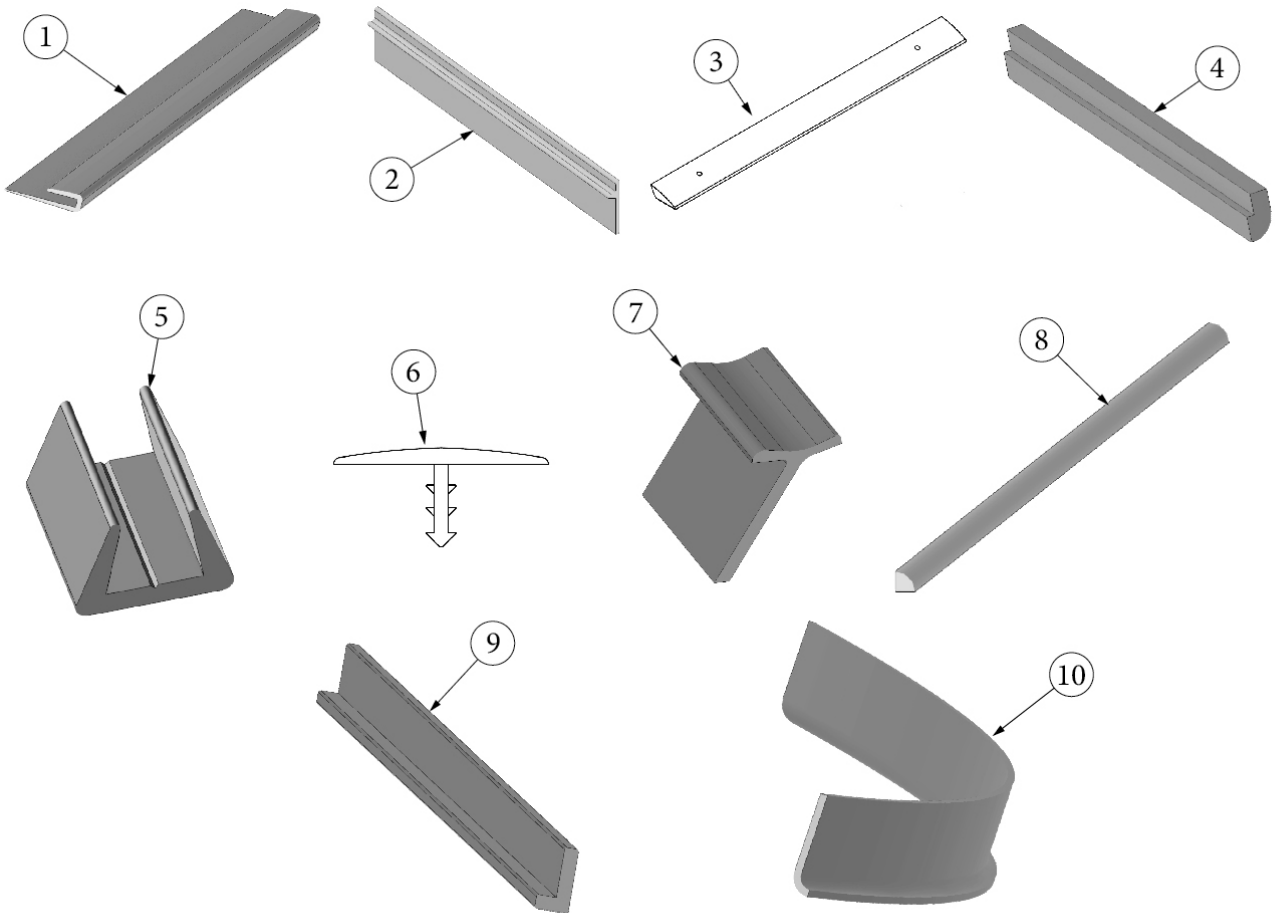

Plywood

800506-04	Plywood, 1/2" x 4' x 8'
800506-06	Plywood, 3/4" x 4' x 8'
801345	Radius plywood, .75" x 3" x 8'
801348	Radius plywood, .75" x 8" x 6'

TRIMS AND TOUCH-UP

Trim

- | | |
|----------------|--|
| 1. 114070 | J-molding, Mill finish |
| 2. 115064 | Trim, Aluminum countertop |
| 3. 203594-02 | Trim, Floor |
| 4. 801706-1008 | Corner trim, 90-degree, 1" |
| 5. 203138-01 | Extrusion, Trim panel, White, .75" |
| 203138-04 | Extrusion, Plastic, Oak, 1/2" |
| 203464-01 | Extrusion, Trim Panel, Oak, .75" |
| 6. 203942-03 | T-Molding, Black, 13/16" |
| 7. 201673 | Reverse cove molding, White |
| 8. 800638-1008 | Molding, Countryside oak, 1/4 round, .5" |
| 9. 801665-1008 | Molding, Door jamb, Oak |
| 10. 114507-03 | Extrusion, Door trim |