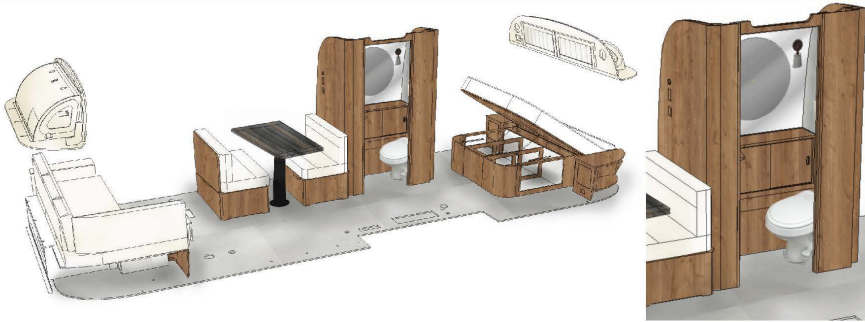

Pulls: 4 galley, 6 bedroom (2 hang wardrobe, 4 bed bases), ***ABOVE REFER changed to Edgepull 382785**
 Knobs: 1 nightstand, 1 lavy cab door

DECOR BOARDS

Decor Board, Bath, Fixtures

AIRSTREAM X POTTERY BARN