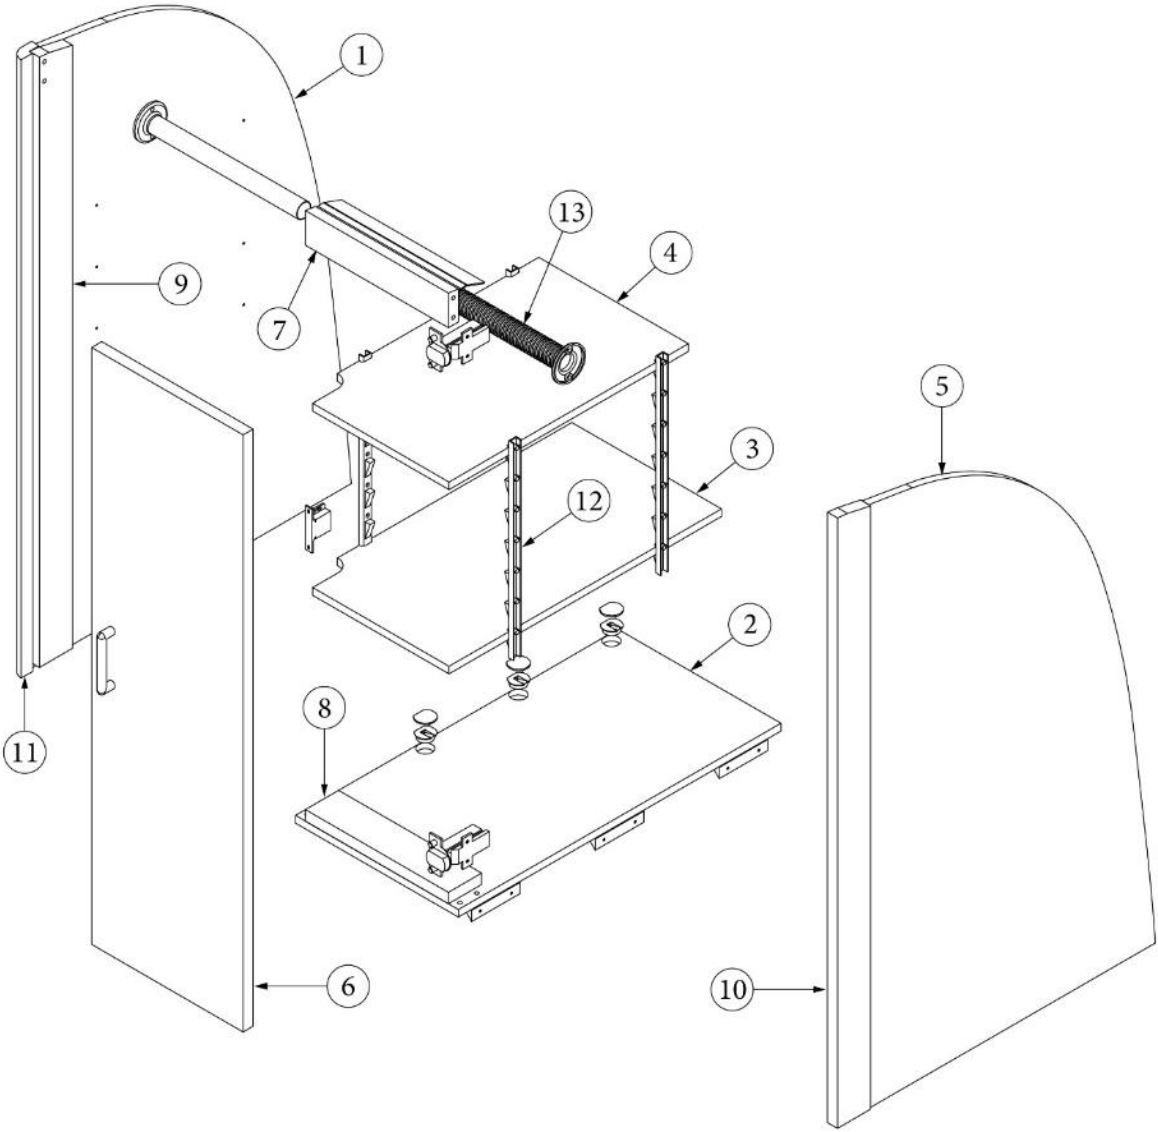

FURNITURE, BEDROOM

Hanging Wardrobe, Roadside

Parts Listed on Next Page

FURNITURE, BEDROOM

Hanging Wardrobe, Roadside

969698-01	Assy, Hanging Wardrobe
1. 969698&000112BC	Pre laminate, 23.45 x 40.04"
2. 969698&000212BC	Pre laminate, .5 x 12.25 x 24.25"
3. 969698&000312CC	Pre laminate, .5 x 11.25 x 20.50"
4. 969698&000412CC	Pre laminate, .5 x 11.25 x 18"
5. 969698&000512CC	Pre laminate, 21.54 x 39.29"
6. 969698&000618BC	Pre laminate, .75 x 11.38 x 38.88"
7. 969698&000718BC	Pre laminate, .75 x 2.25 x 10.75"
8. 969698&000818CC	Pre laminate, .75 x 10.75 x 2.5"
9. 969698&000918CC	Pre laminate, .75 x 2.5 x 39.75"
10. 969698&001018CC	Pre laminate, .75 x 2.5 x 39.75"
11. 801706-1008	Corner trim, 90-degree
12. 381527	Speedy strips, shelf
13. 200975-04	Conduit, Flexible black plastic
382057	Knockdown, 8mm
382057-04	Cap, Knockdown, White
382786	Pull
386572-01	Edgebanding, Planked Urban Oak, 5/8"
386572-02	Edgebanding, Planked Urban Oak, 15/16"
386279	Brace, Corner
381607-11	Hinge, Self-close
381607-12	Baseplate
115085	Aluminum angle
380045	Tubing, 11.36"
380046	Flange, Chrome