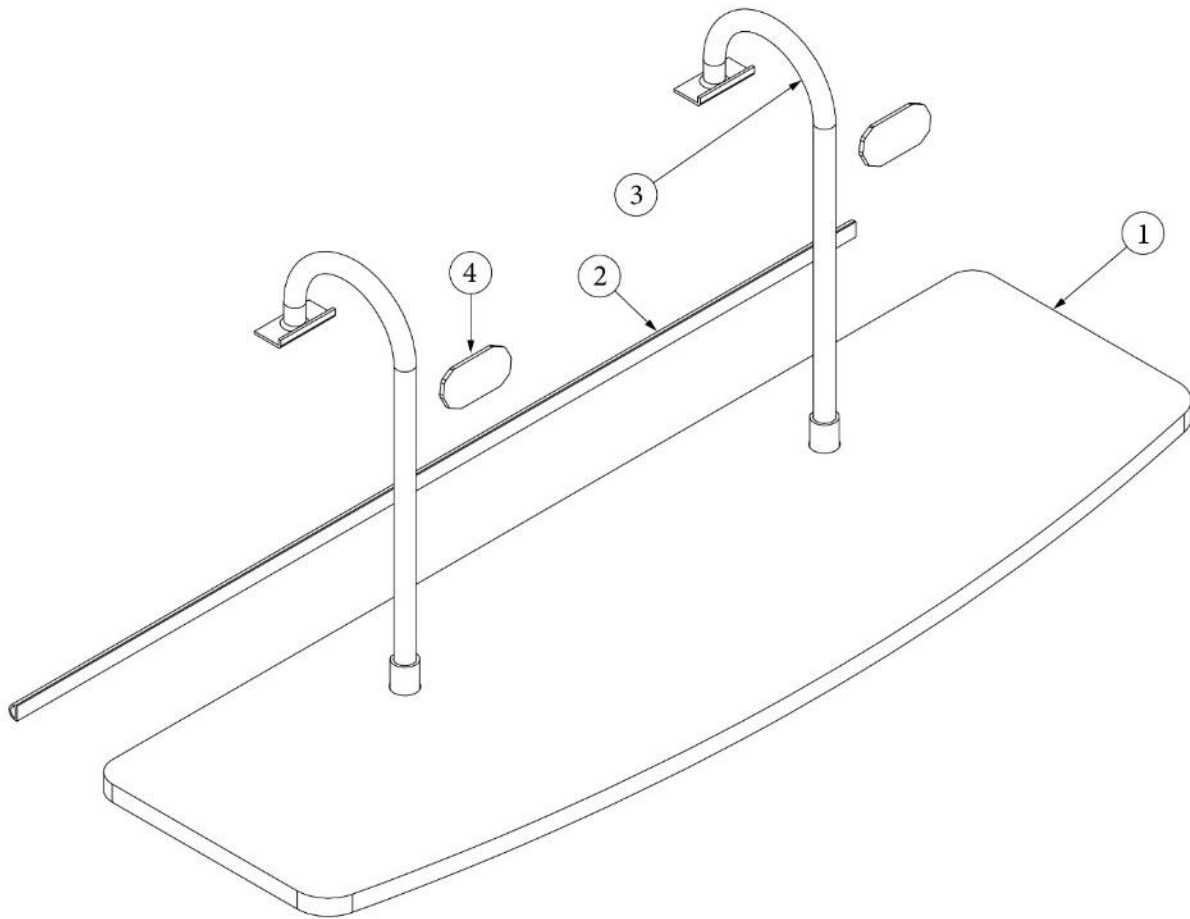

FURNITURE, GALLEY

Party Ledge

113712

Install, Party Ledge (not for order/see parts below)

1. 113712&000118FF	Pre laminate, .75 x 15 x 42"
2. 365458	Rubber seal
3. 455843	Bent arm, Party ledge
4. 365336-07	Foot gasket, Lower awning
365510	Edgebanding, 15/16"
386561	Label, Warning, Shelf capacity
704936	Bag, Party ledge
195617	Foam block, Ledge arm