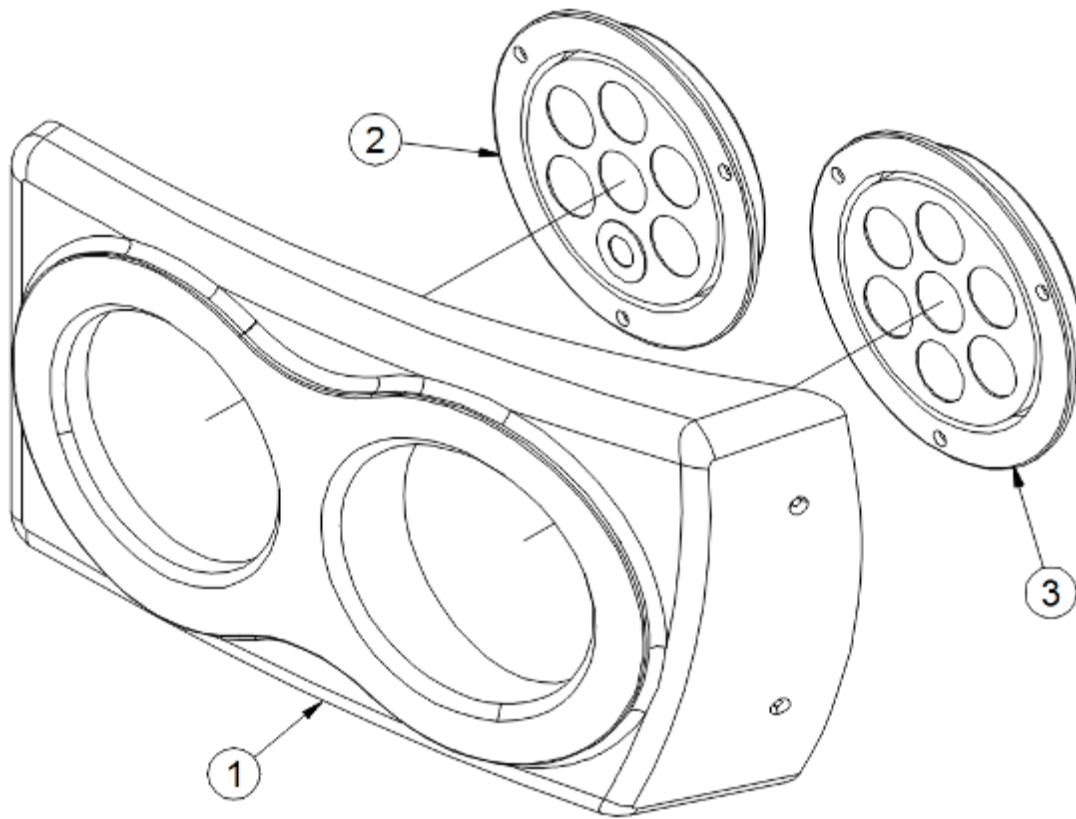

ELECTRICAL, 12 VOLT

Taillights

968188-01
968188-02

Taillight Assembly, RS
Taillight Assembly, CS

1. 115758-01
115758-02

Casting, Taillight, CS
Casting, Taillight, RS

2. 512820

Taillight w/backup lens, 4"

3. 512821

Taillight, 4"

203797-02

Gasket, Taillight, RS

203797-01

Gasket, Taillight, CS

115629

Angle, taillight

115630

Angle, taillight