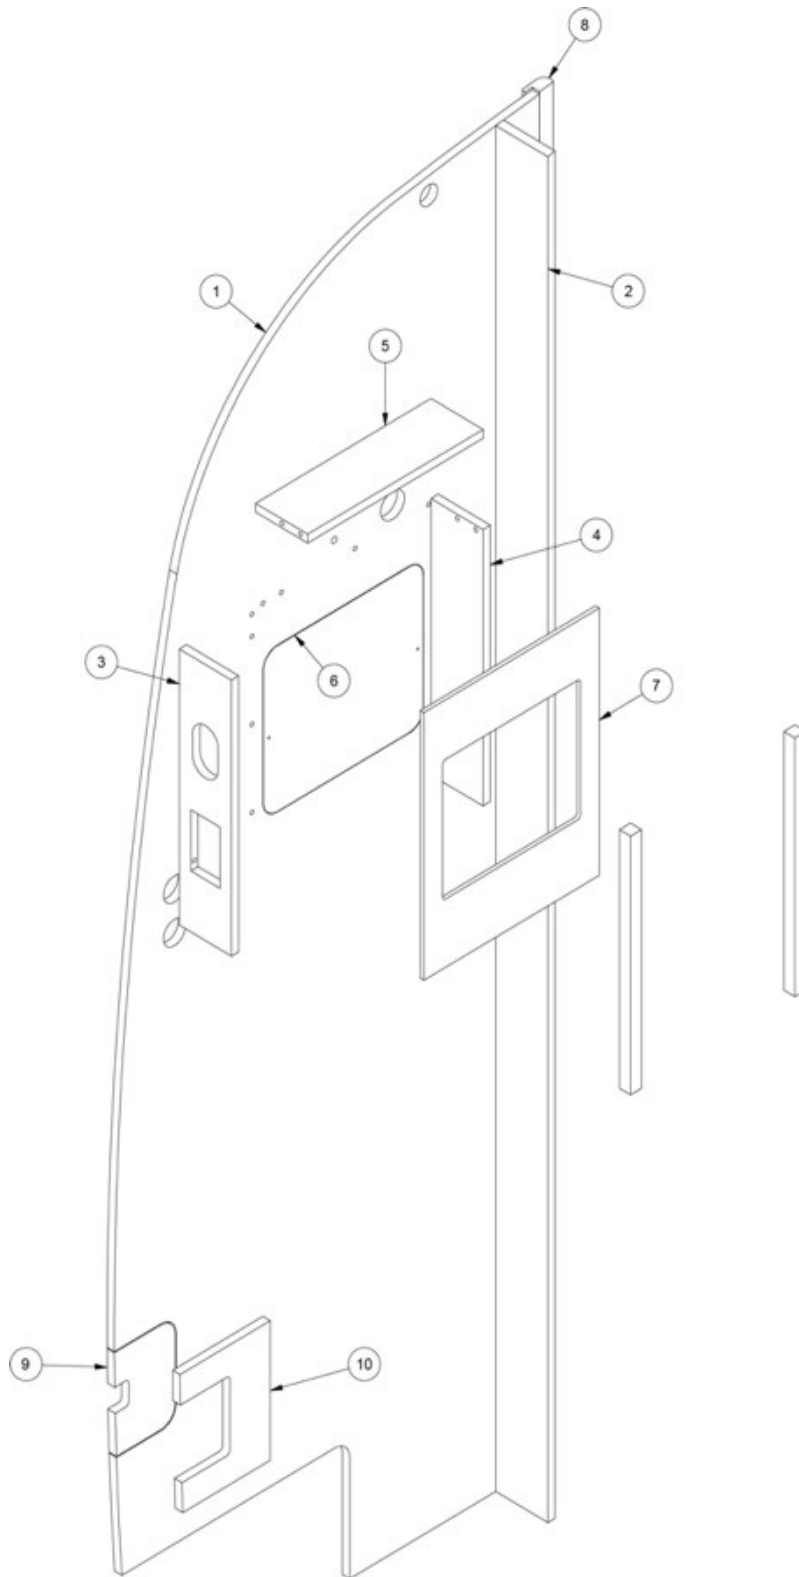

FURNITURE, BEDROOM

Wall, Curbside Twin Bedroom, 30RB

Parts Listed on Next Page