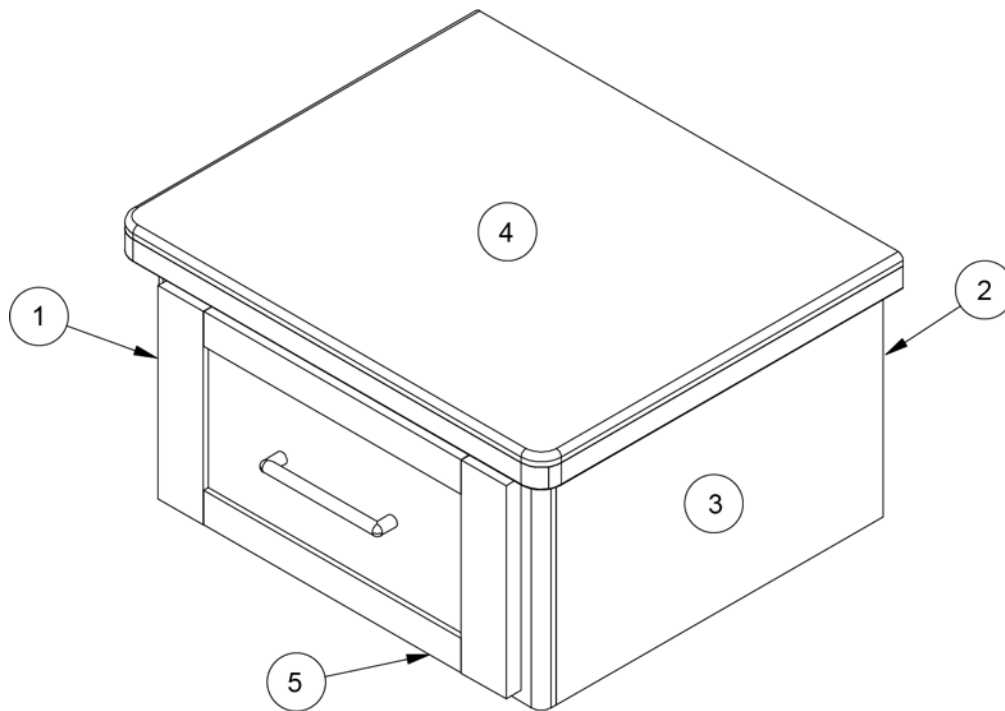

FURNITURE, BEDROOM

Nightstand, Center

968246

Center Nightstand

1. 968246&000112BE	Pre-Laminate, 19.31 X 10.75
2. 968246&000412BE	Pre-Laminate, 18.38 X 10.75
3. 968246&000212BE	Pre-Laminate, 19.31 X 10.75
4. 602536-04	Top, Center nightstand, Limestone
602536-03	Top-Night Stand Center Corian Cosmos Prima
5. 802613-111010	Drawer face, Planked coffee
802463-111002	Drawer Face-17.38 X 9.25 Linen
802017-1010	Face frame, Center nightstand, Planked coffee
802017-1002	Face Frame-Ctr Night Std Linen
969706-05	Drawer box, 5 x 15 x 15.75"
386404-01	Pull, Satin nickel
382807-07	Drawer slide, Self-close, 15"
382807-01	Fixing clip, Left front
382807-02	Fixing clip, Right front
386404-02	Pull-Matte Gold
381228	Catch, Grabber door, 10LB