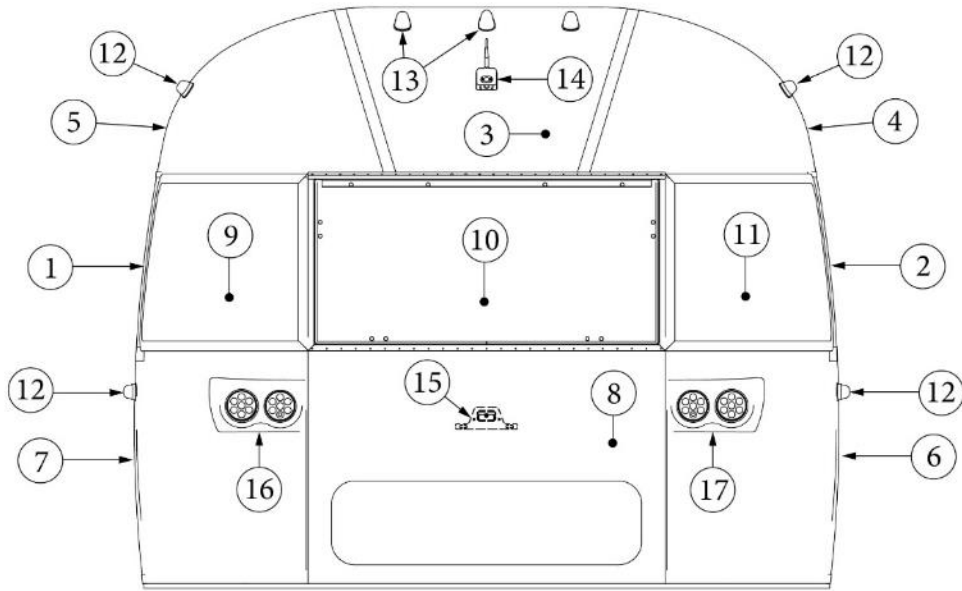

EXTERIOR SHELL

Aft End, 30RB

Parts Listed on Next Page