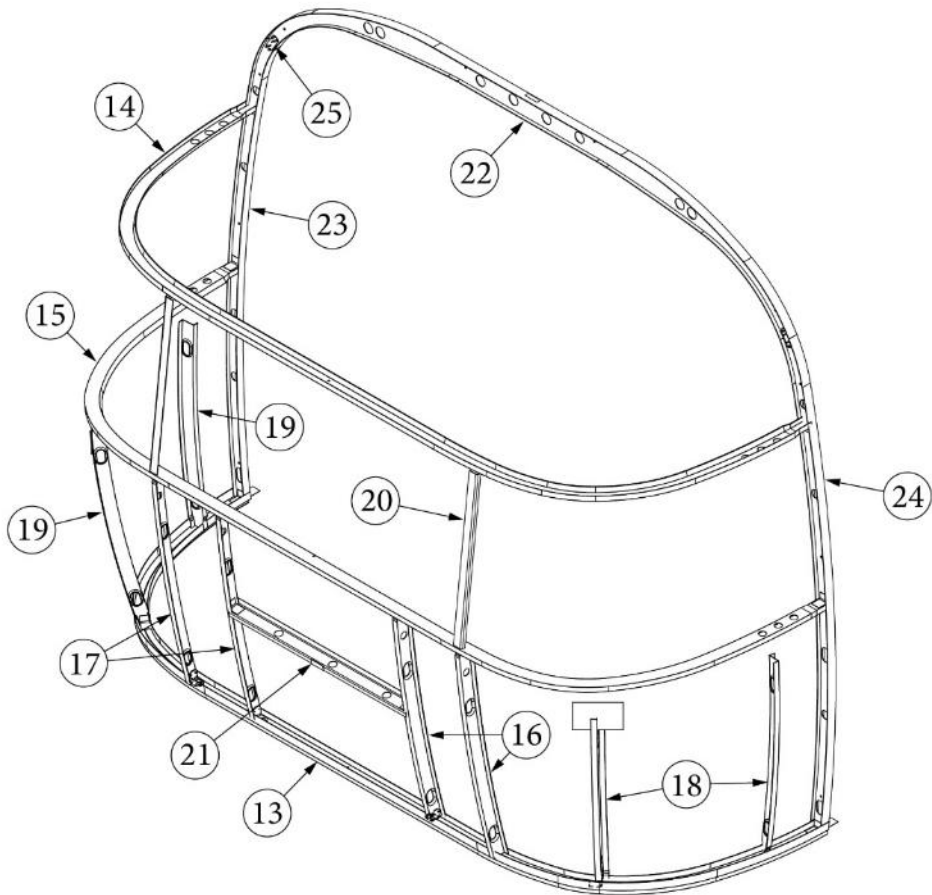

Refrigerator

690735-01 Refrigerator, LH, 9.7CF, 30RB
690735-02 Refrigerator, RH, 9.7CF, 33FB

EXTERIOR SHELL

Front End, 30RB

Parts Listed on Next Page

EXTERIOR SHELL

Front End, 30RB

923506-03	Front End Shell, 30RB
1. 114888	Segment, Center left
2. 114889	Segment, Center right
3. 114893	Segment, #25
4. 114890	Segment, #26
5. 114891	Segment, #27
6. 114894	Segment, #28
7. 114895	Segment, #29
8. 116344	Exterior plate, Front lower
116142	Front liner plate, wide body
9. 372089-101	Panoramic window, CS
10. 371346-02	Center window, Front
11. 372088-101	Panoramic window, RS
12. 512859	LED clearance light, Amber
115563	Casting, Teardrop, Flat
382389	Gasket, clearance light
13. 116333	Bow, floor
14. 116569-01	Bow, upper window
15. 114677	Bow, lower window
16. 114505-01	Support, lower end shell, LH
17. 114505-02	Support, lower end shell, RH
18. 101315-01	Brace, vertical rear, LH
19. 101315-02	Brace, vertical rear, RH
20. 454910	Support, window wrap
21. 116037-01	Z Bar, horizontal frame, 29.5"
22. 116381-01	0 Bow, Roof
23. 116383-01	0 Bow, Wall, RH
24. 116383-02	0 Bow, Wall, LH
25. 116384-01	0 Bow, Plate
114813-01	Angle, 1 x 1.25 x 1.5"
114813-02	Angle, 1.25 x 2 x 2.5"
115699	Backer plate, End shell
455754	End shell support bracket