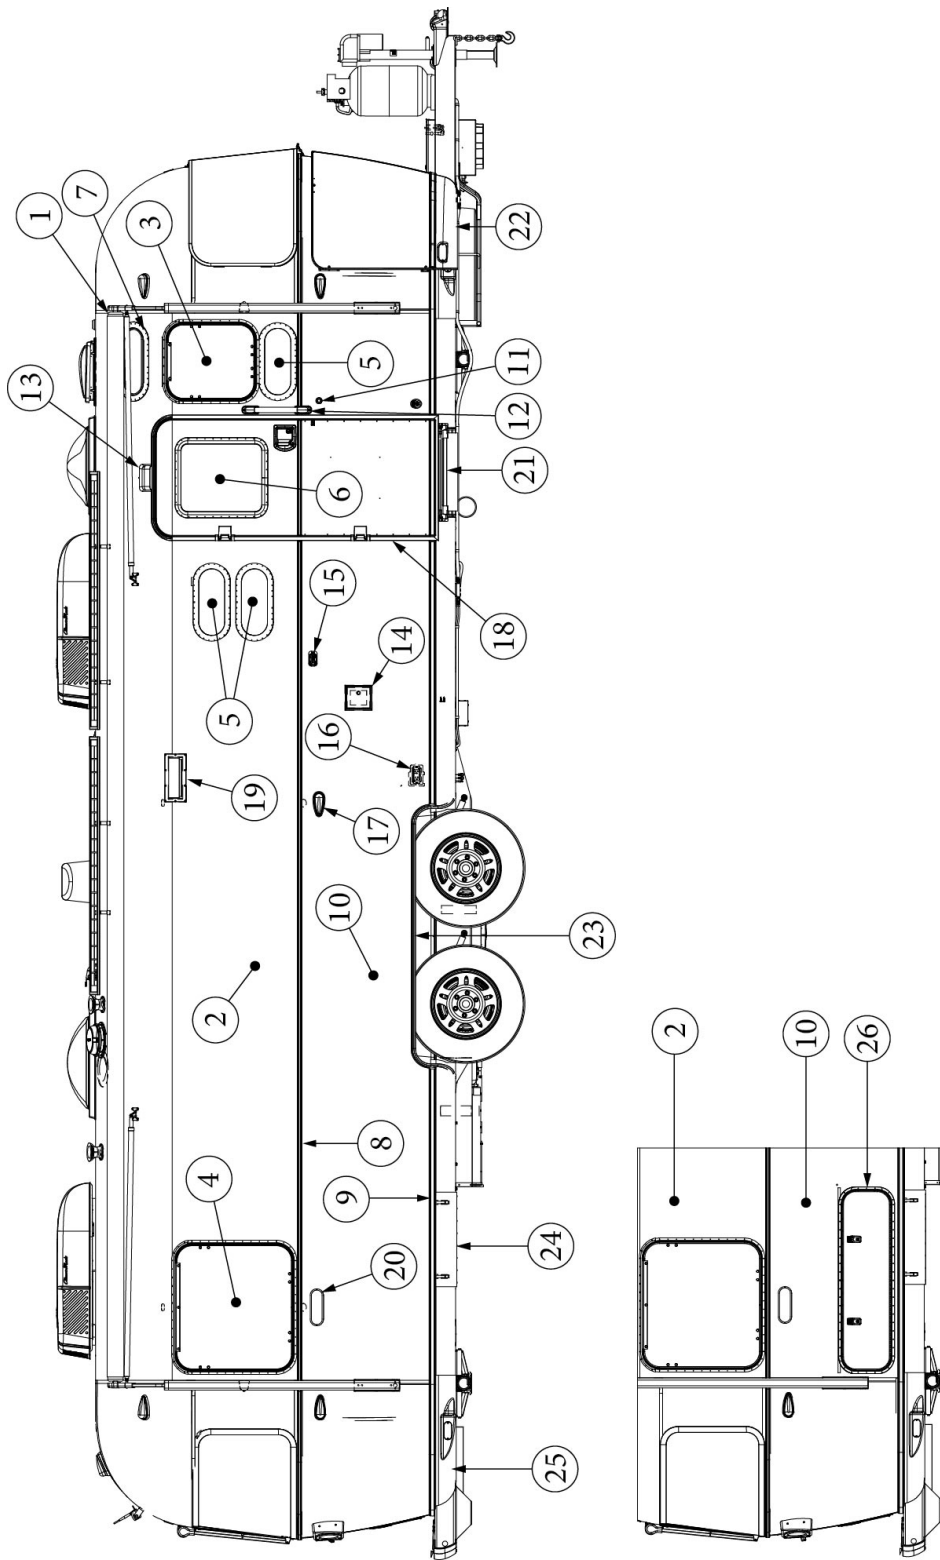

EXTERIOR SHELL

Exterior Components, Curbside, 30RB

Parts Listed on Next Page