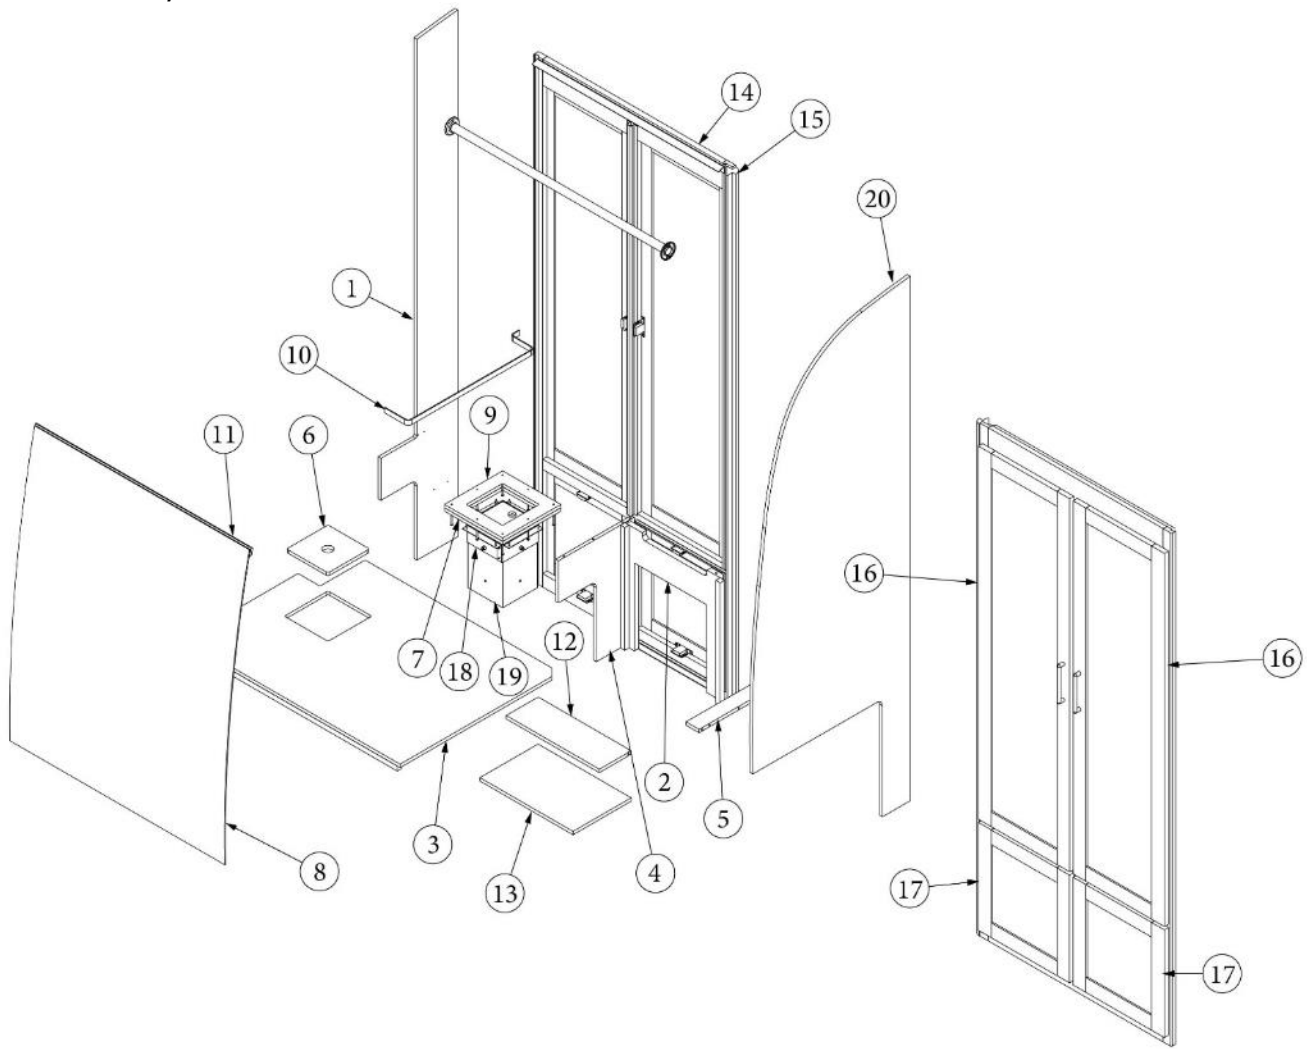

FURNITURE, LAVATORY

Wardrobe, 30RB

Parts Listed on Next Page