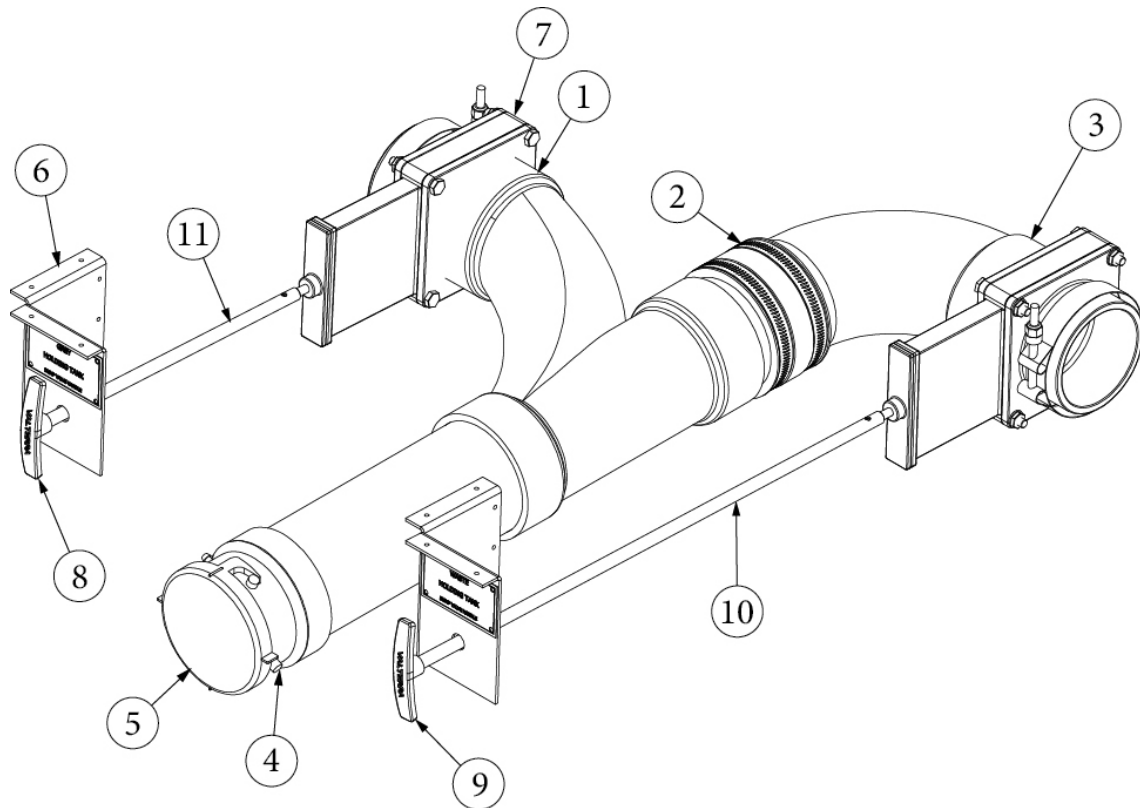

PLUMBING, DRAIN SYSTEM

Dump Valve, 33FB

110191-01

Install, Dump Valve

1. 600187	3"Wye, Comb & 1/8 Bend
2. 600289	Calder Coupling 3in (Rubber)
3. 600820	Single socket, 90 degree, 3"
4. 601607-06	Term. Adaptor - 3" Hub X 3" Ba
5. 601607-07	Termination Cap - 3" Bay
6. 114086	Bracket, Valve handle
7. 601607-11	Valve Assy. 3" Spigot X 3"Spig
8. 601607-17	Handle-Dump Valve Black
9. 601607-18	Handle-Dump Valve Grey
10. 116392-01	Tank Extension Rod 19"
11. 116392-02	Tank Extension Rod, 10.5"
601160-04	Pipe, ABS Dvw, 3" (Csa)
340092	Clamp T-Bolt 3 5/8 To 3 15/16
385099	Tag Main Tank Dump Valve Handl
385101	Tag Aux Tank Dump Valve Handle
360005-01	Cement, Corlon Yellow CSA