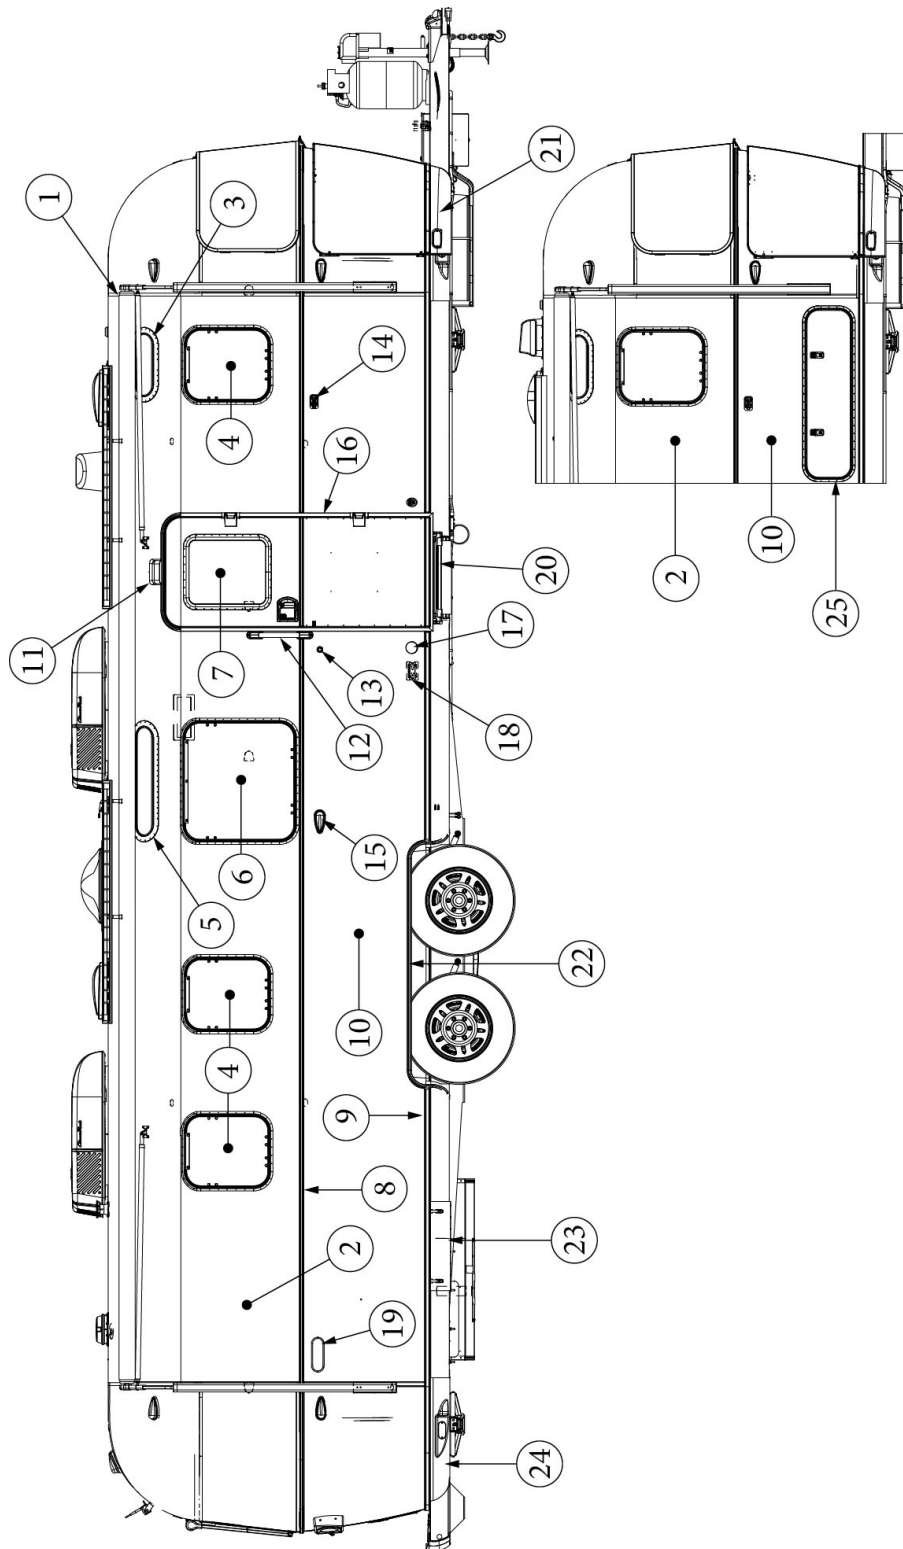

EXTERIOR SHELL

Exterior Components, Curbside, 33FB

Parts Listed on Next Page