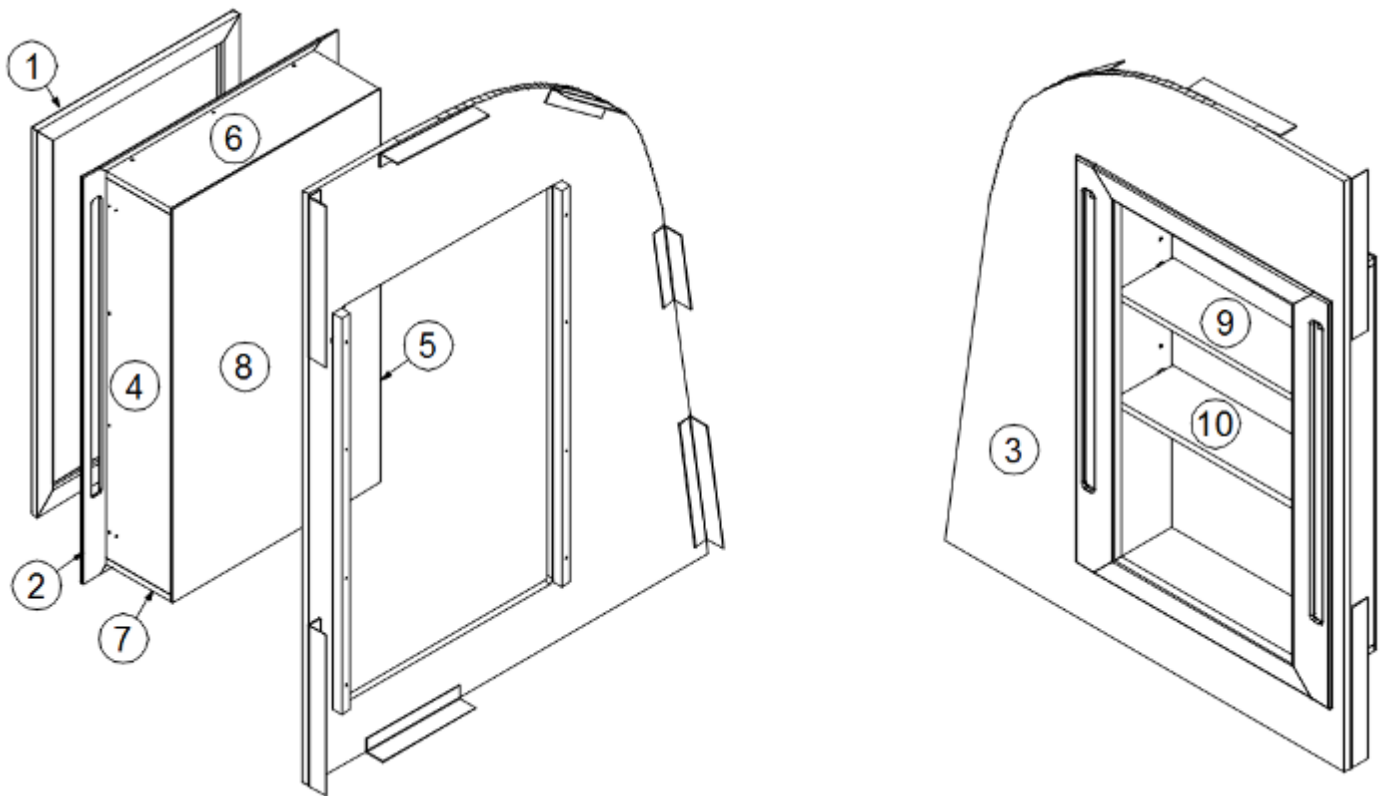

FURNITURE, LAVATORY

Medicine Cabinet, 33FB

968541

Medicine Cabinet

1. 968542	Door, Mirrored
2. 802486-1002 802486-1010	Door-Med Cab Mirror Shaker Linen
3. 968541&000112BE	Door, Medicine cabinet, Shaker, Planked coffee
4. 968541&000212BE	Pre-Laminate, 36 X 44.42
5. 968541&000312BE	Pre-Laminate, 5.63 X 28.38
6. 968541&000412BE	Pre-Laminate, 5.63 X 28.38
7. 968541&000512BE	Pre-Laminate, 5.63 X 18
8. 968541&000603BE	Panel-18 X 29.38
9. 968541&000712BB	Pre-Laminate, 5 X 16.75
10. 968541&000812BB 114813 382237 381228	Pre-Laminate, 5 X 16.75 Aluminum angle, 1 x 1.5 Shelf support, Stainless Steel Catch grabber, 10lb