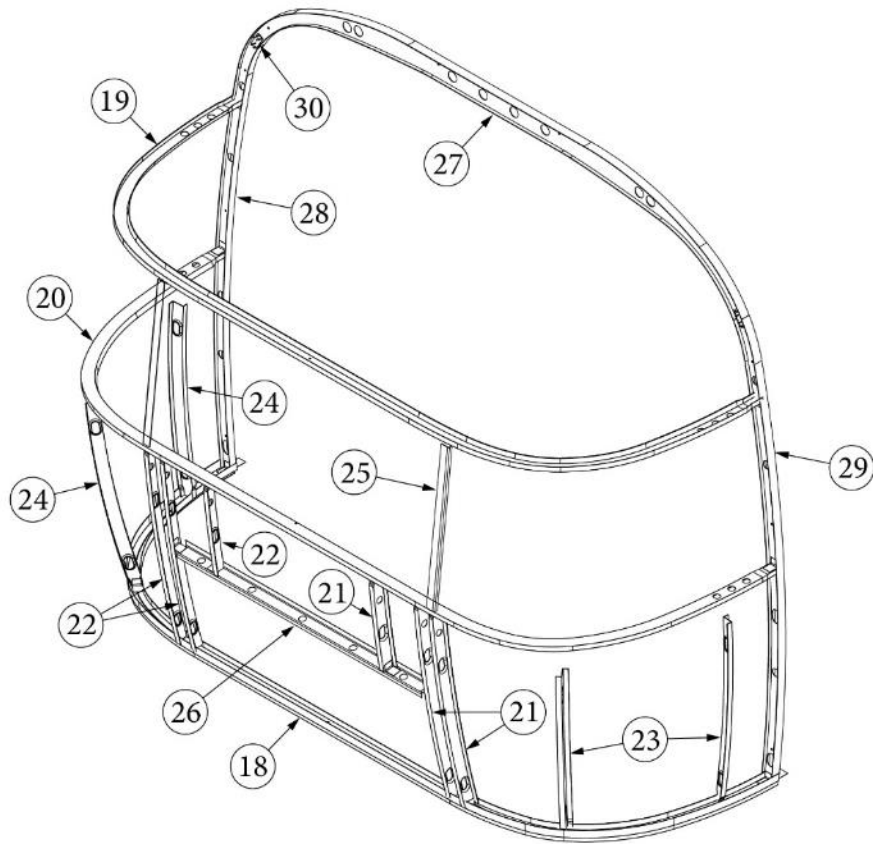

EXTERIOR SHELL

Aft End, 30RB

Parts Listed on Next Page

EXTERIOR SHELL

Aft End, 30RB

923507-03	Aft End Shell, 30RB
1. 114888	Segment, Center left
2. 114889	Segment, Center right
3. 114893	Segment, #25
4. 114890	Segment, #26
5. 114891	Segment, #27
6. 114894	Segment, #28
7. 114895	Segment, #29
8. 116341	Exterior plate, Rear lower, large door
9. 372089-101	Panoramic window, CS (installed RS rear)
10. 371346-01	Center window, Rear
11. 372088-101	Panoramic window, RS (installed CS rear)
12. 512860	Clearance light, Red
115563	Casting, Teardrop light, Flat
13. 512928	Clearance light, Red, Curved bezel
115564	Casting, Teardrop light, Curved
14. 512946-01	Wireless backup camera
365392	Gasket, Wireless backup camera
15. 514065	License plate holder/light
514065-01	Light only, License plate
16. 968188-02	Taillight assembly, RS
17. 968188-01	Taillight assembly, CS
18. 116333	Bow, floor
19. 116569-01	Bow, upper window
20. 114677	Bow, lower window
21. 114505-01	Support, lower end shell, LH
22. 114505-02	Support, lower end shell, RH
23. 101315-01	Brace, vertical rear, LH
24. 101315-02	Brace, vertical rear, RH
25. 454910	Support, window wrap
26. 116038	Z Bar, horizontal frame, 43.5"
27. 116381-01	0 Bow, Roof
28. 116383-01	0 Bow, Wall, RH
29. 116383-02	0 Bow, Wall, LH
30. 116384-01	0 Bow, Plate
114813-01	Angle, 1 x 1.25 x 1.5"
114813-02	Angle, 1.25 x 2 x 2.5"
115699	Backer plate, End shell
382389	Gasket, clearance light