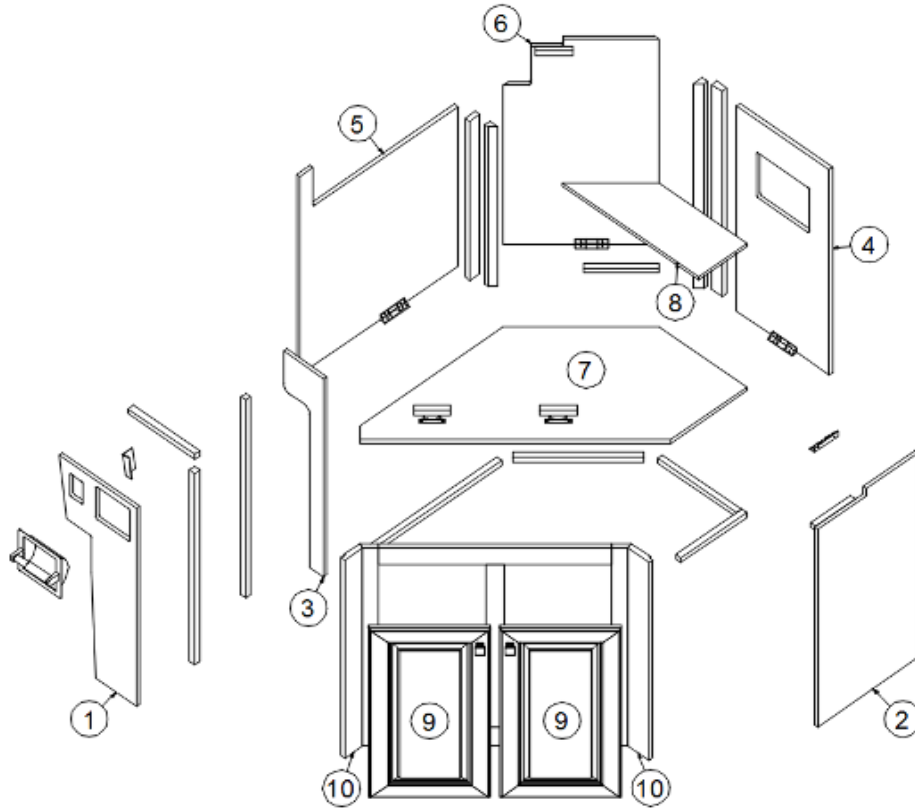

FURNITURE, LAVATORY

Lavatory Cabinet, 33FB

968544

Lavatory Cabinet

1. 968544&00012BE	Pre-Laminate, 11.75 X 30.88
2. 968544&000212BB	Pre-Laminate, 15.25 X 32
3. 968544&000312BE	Pre-Laminate, 6.06 X 30.88
4. 968544&000412BE	Pre-Laminate, 13.99 X 32
5. 968544&000512BE	Pre-Laminate, 24 X 30.88
6. 968544&000612BE	Pre-Laminate, 16.65 X 32
7. 968544&000712BE	Pre-Laminate, 17.57 X 41.42
8. 968544&000812BE	Pre-Laminate, 7.31 X 20.60
9. 802613-181010	Door, Planked coffee, 13 x 26.88"
802462-041002	Door-13 X 26.88 Shaker Linen
10. 802205-1002	Face Frame-Lavy Cab Linen
802205-1010	Face frame, Planked coffee
386404-01	Pull, Satin nickel
386404-02	Pull-Matte Gold
114813	Aluminum angle, 1 x 1.5
381228	Catch grabber, 10lb
382259	Recessed toilet paper dispenser, Stainless Steel
386279	Corner brace
382735	Clip-Restriction Blum Compact 86 Degree