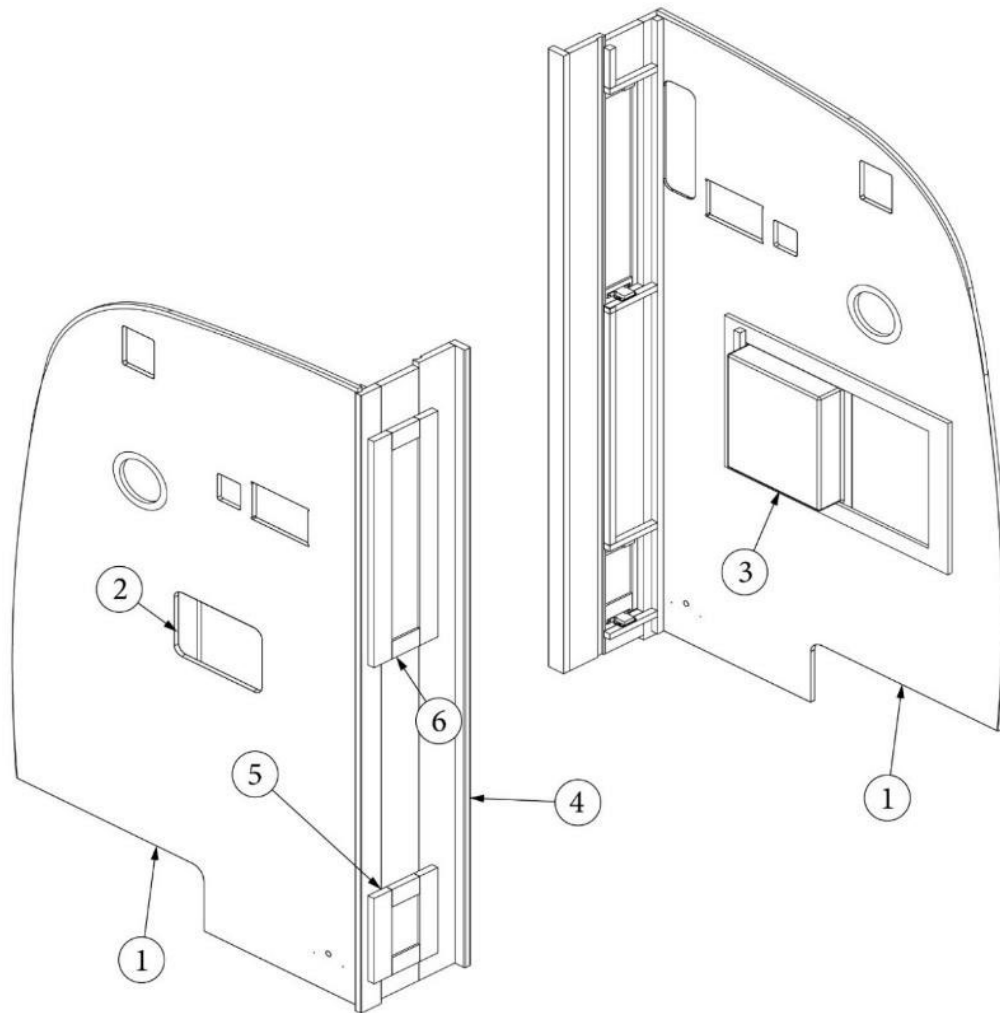

FURNITURE, LAVATORY

Forward Shower Wall, 33FB

969617-01

Assembly, Forward Shower Wall

1. 802834-1002	Sub assy, Forward shower panel, Linen
802834-1010	Sub assy, Forward shower panel, Planked coffee
2. 203445-01	T-trim, white
203445-07	T-trim, Ash grey
3. 203383	Magazine rack, Plastic
4. 802200-1002	Face frame, Hallway shower, Linen
802200-1010	Face frame, Hallway shower, Planked coffee
5. 802462-011002	Door, Shaker, Linen, 8 x 11"
802613-161010	Door, Shaker, Planked coffee, 8 x 11"
6. 802462-021002	Door, Shaker, Linen, 8 x 29.13"
802613-151010	Door, Shaker, Planked coffee, 8 x 29.13"
381228	Catch grabber, 10lb