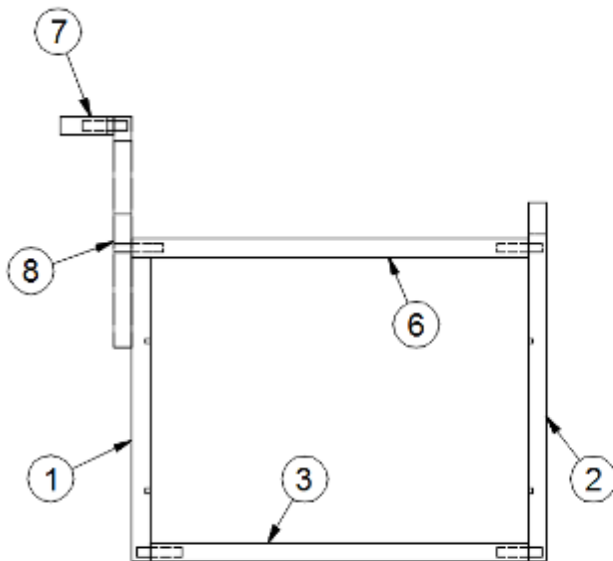

FURNITURE, GALLEY

Galley, Drawer Section, 30RB, 33FB

968190-01

Galley Drawer Section

1. 968190&000112BB	Pre-Laminate, 19X8.38
2. 968190&000212BB	Pre-Laminate, 19X9.88
3. 968190&000312BB	Pre-Laminate, 19 X 10.5
4. 968190&000412BB	Pre-Laminate, 10.75X4
5. 968190&000512BB	Pre-Laminate, 10.75X4
6. 968190&000612BB	Pre-Laminate, 19 X 11
7. 968190&000812BB	Pre-Laminate, 19 X 1.5
968190&000912BB	Pre-Laminate, 19 x 4
969704-05	Drawer box, 2.75 x 18 x 9.75"
382807-08	Drawer slide, Self-close, 18"
968024	Insert, Cutlery drawer
382807-01	Fixing clip, Left front
382807-02	Fixing clip, Right front

Wine Rack, 33FB

802615-1002	Wine rack, Linen
802615-1010	Wine rack, Planked coffee
386562	Label, Notice, Remove bottles for transit