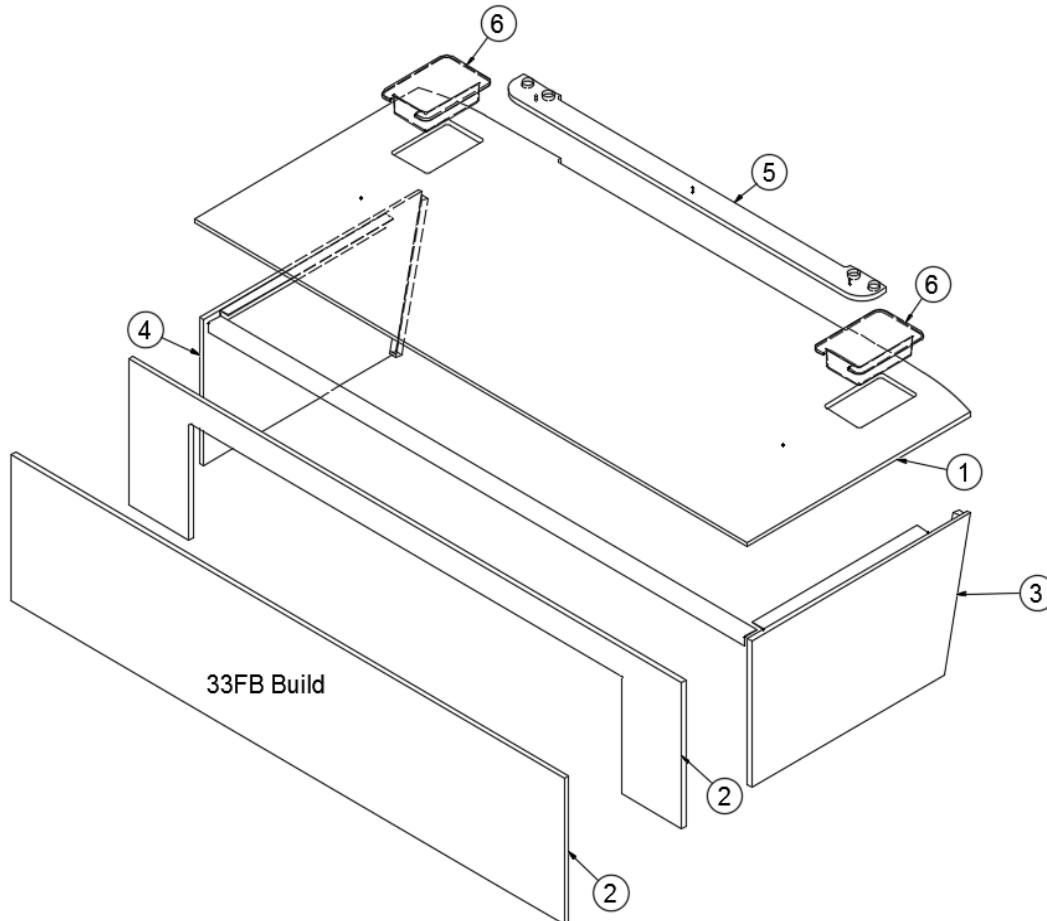

FURNITURE, BEDROOM

Trunk Storage, Queen, 30RB

968480

Trunk Storage

1. 968480&000112BE	Pre-Laminate, 28.70 X 67
2. 968480&000212BE	Pre-Laminate, 15.13 X 67, 30'
968480&001112BE	Pre-Laminate, 67 X 15.13, 33FB
3. 968480&000312BE	Pre-Laminate, 15.13 X 26.75
4. 968480&000412BE	Pre-Laminate, 15.13 X 26.75
5. 968480&000512BE	Pre-Laminate, 3 X 43.63
6. 203798	Hinge cover, Project 2000 bed
203964	Trunk storage lid
101134	Aluminum angle, 1 x 1.5
382057	Knockdown, 8mm
701538	Carpet, Econoliner, Gray
382057-03	Cap cover, Dark Brown
365386-01	Edgebanding, Linen, 5/8"
802612-01	Edgebanding, Planked coffee, 5/8"
382057-04	Cap-Knockdown Wht #16387