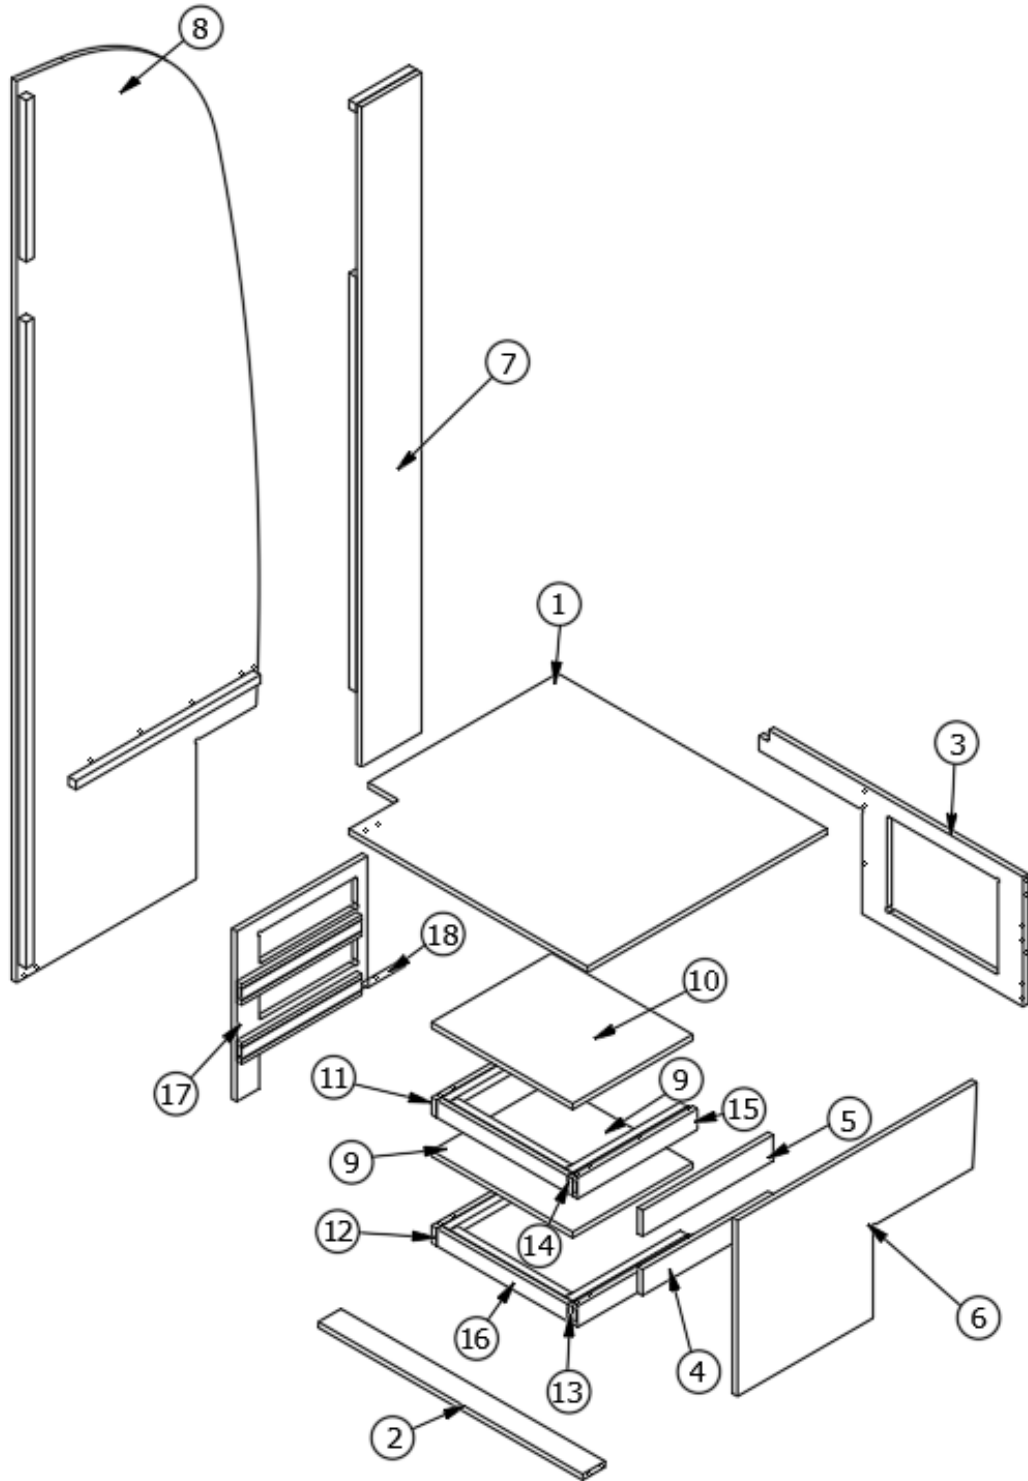

FURNITURE, LAVATORY

Wardrobe, Left, 33FB

Part Numbers Listed on Next Page