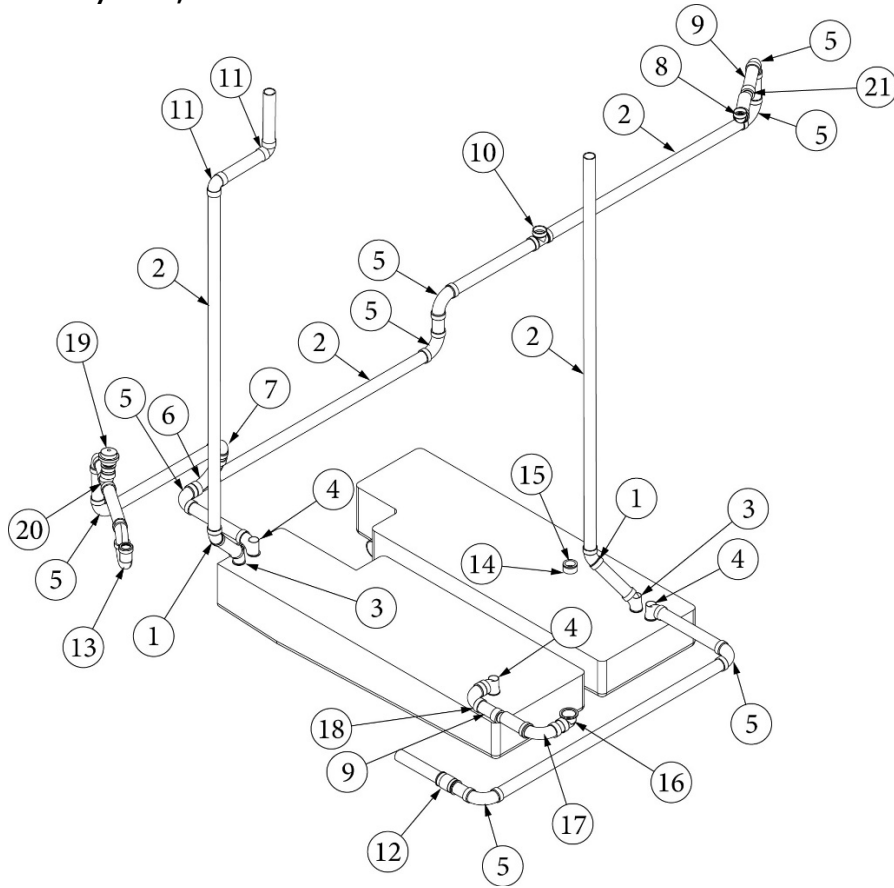

PLUMBING, DRAIN SYSTEM

Drain System Layout, 33FB

943826

Drain System Layout

1. 600030	Elbow, 45°, ABS
2. 601160-02	Pipe, ABS DVW, 1.5"
3. 600027	Elbow, ABS long ST, 45°
4. 600662	Elbow, 1.5", 90°, Short radius
5. 600035	Elbow, 1.5", 90°, Long sweep
6. 600182	Wye, 1.5, ABS
7. 601636	Elbow, 90°, Short sweep
8. 690603-02	Adapter, Angle, Hepvo
9. 690603-03	Waste valve, Hepvo, 1.5" FPT x 1.5" HUB
10. 601318	Tee cleanout, 1.5
11. 600033	Elbow vent, 90°
12. 602201	Coupling, Flexible, 1.5
13. 602164-01	P-trap w/compression nut
14. 601676	Adapter, 1.5" Spigot x 1.5" MPT
15. 602357	Plug, 1.5"
16. 602265	Elbow- 1.5" Tub Shoe ABS CBV
17. 600431	Elbow, 90, 1-1/2 IN
18. 600308	Adapter ABS Female Sloan #2891
19. 602306	Valve-2" Air Admittance Ayrlett
20. 600156	Tee- Sanitary 1.5"
21. 602287-02	Rubber washer, .5", Black
690700-01	Vent pipe cover, White