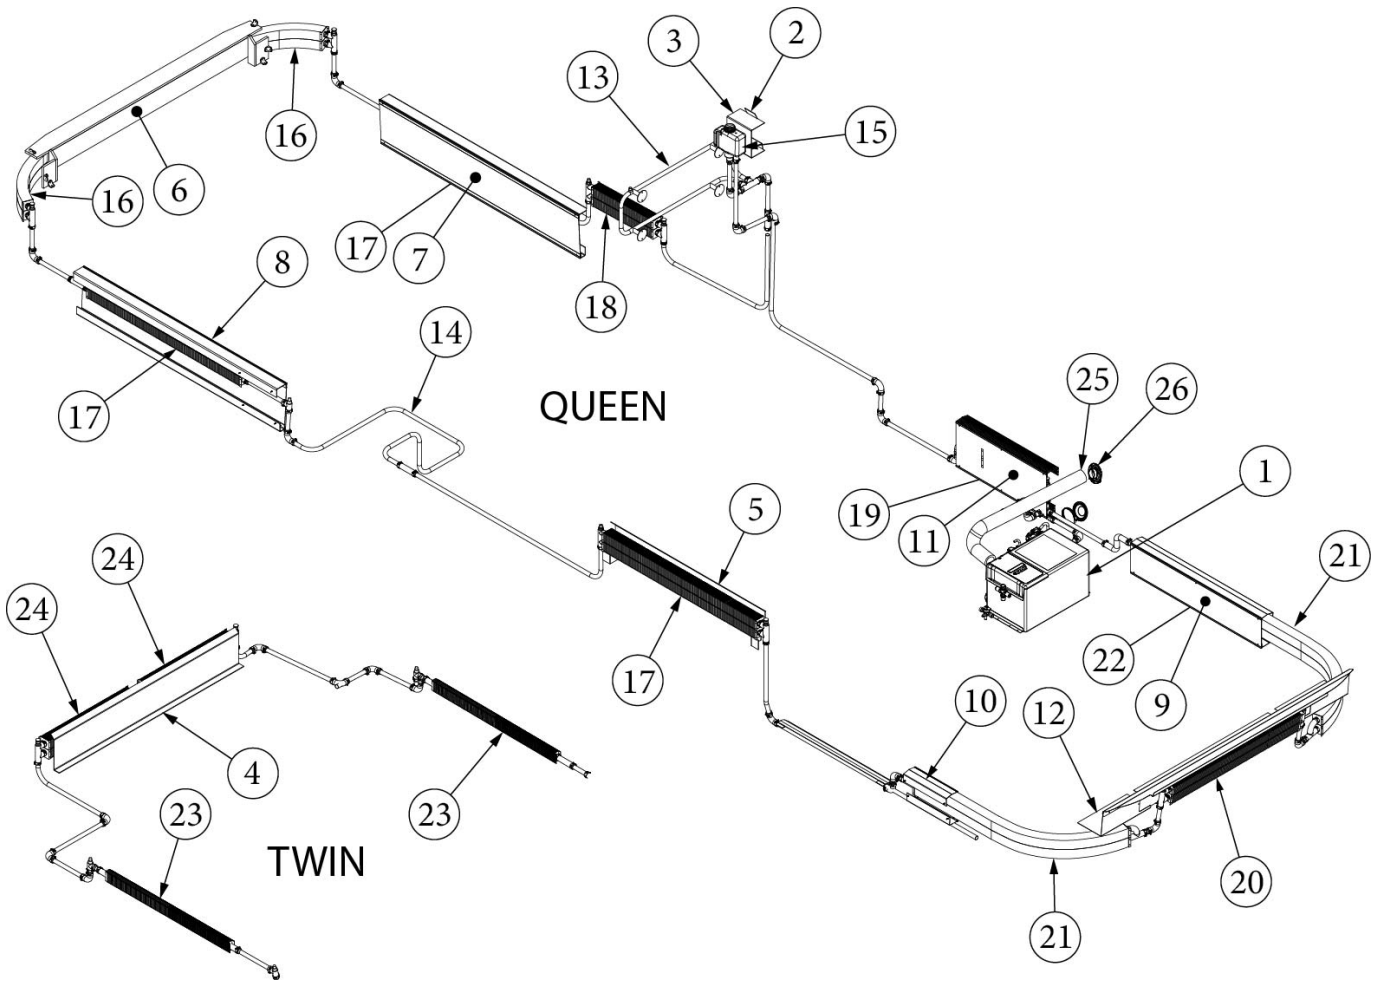

PLUMBING, HEATING SYSTEM

Alde System, Queen/Twin, 30RB

Parts Listed on Next Page