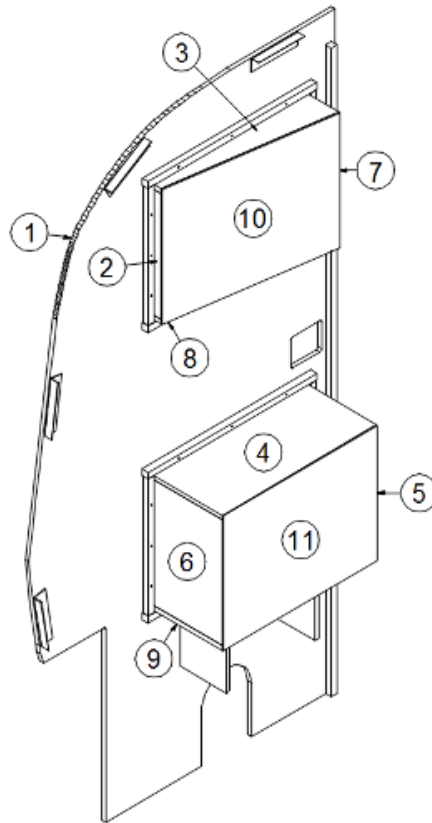

FURNITURE, LAVATORY

Bath Wall Storage, CS, 33FB

968540

CS Bath Wall Storage

1. 968540&000112BE	Pre-Laminate, 48 X 96
2. 968540&000212BE	Pre-Laminate, 2.25 X 14
3. 968540&000312BE	Pre-Laminate, 5.06 X 20.13
4. 968540&000412BE	Pre-Laminate, 10 X 20.13
5. 968540&000512BE	Pre-Laminate, 10 X 14
6. 968540&001012BE	Pre-Laminate, 10 X 14
7. 968540&000712BE	Pre-Laminate, 5 X 14
8. 968540&000812BE	Pre-Laminate, 5.06 X 20.13
9. 968540&000912BE	Pre-Laminate, 10 X 20.13
10. 968540&000603CE	Pre-Laminate, 15 X 20.38
11. 968540&001103CE	Pre-Laminate, 15 X 20.13
968540&002312BE	Pre-Laminate, 8.5 X 6
802484-1002	Door Frame-CS Bath Cab Shaker Linen
802484-1010	Door Frame, CS Bath Cab, Shaker, Planked coffee
802462-031002	Door-9.75 X 14.5 Shaker Linen
802613-171010	Door, Shaker, Planked coffee, 9.69 x 14.5"
386404-01	Pull, Satin nickel
386404-02	Pull-Matte Gold
114813	Alum. Angle .060 X 1 X 1.5
382735	Clip-Restriction Blum Compact 86 Degree