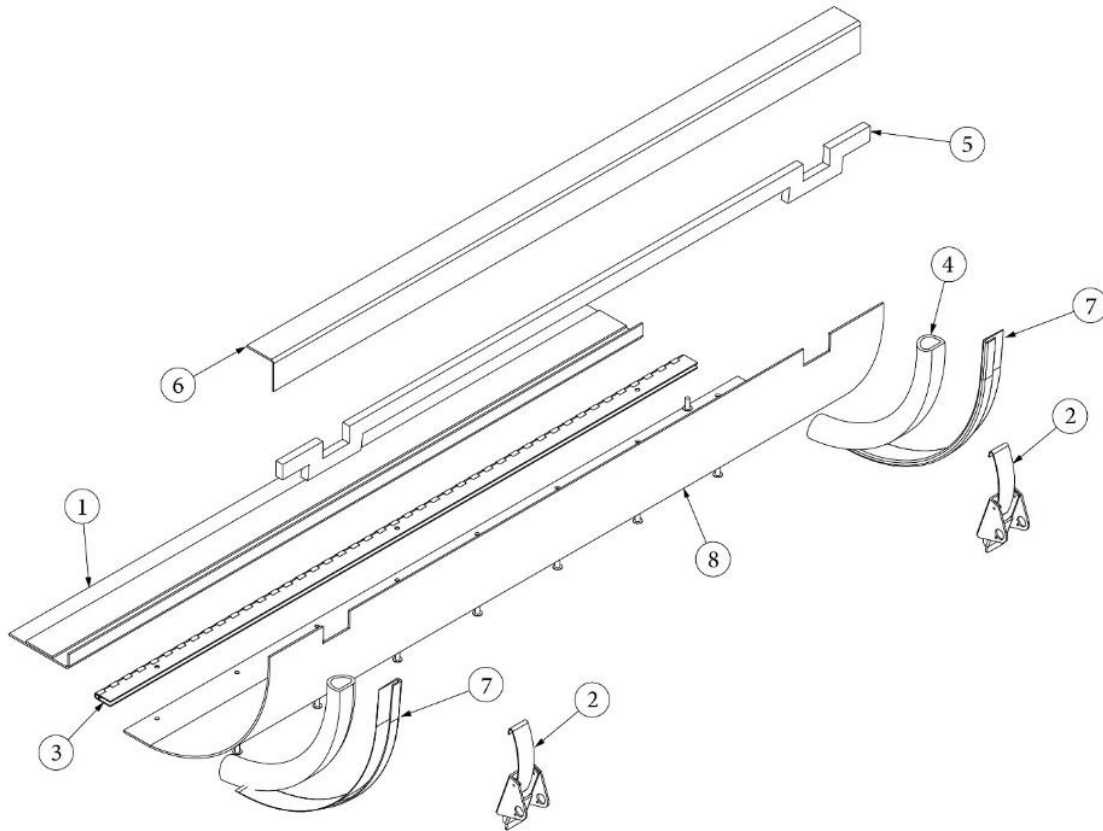

Hitch Coupler

455653	Demco 2 5/16 12.5 K Coupler
455654	Adjustable coupler lock
513905	Tow Cable, 7-Way, Siliconized
410642	Safety Chain, 33"
451324	Loop, Safety Chain

CHASSIS

Utility Storage Doors

113776