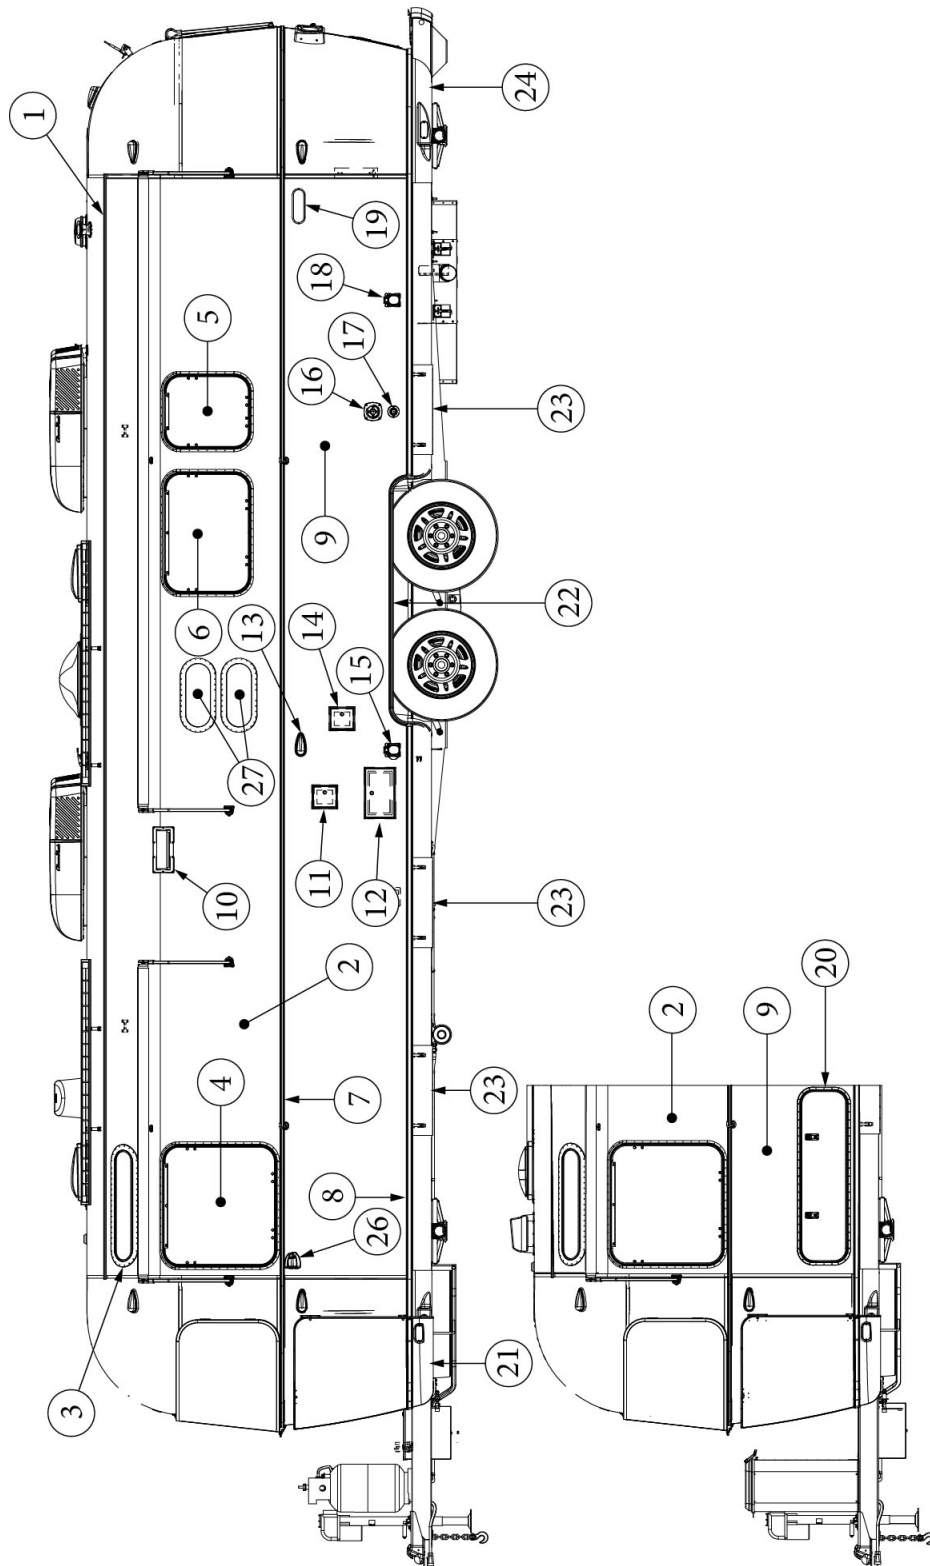

EXTERIOR SHELL

Exterior Components, Roadside, 33FB

Parts Listed on Next Page