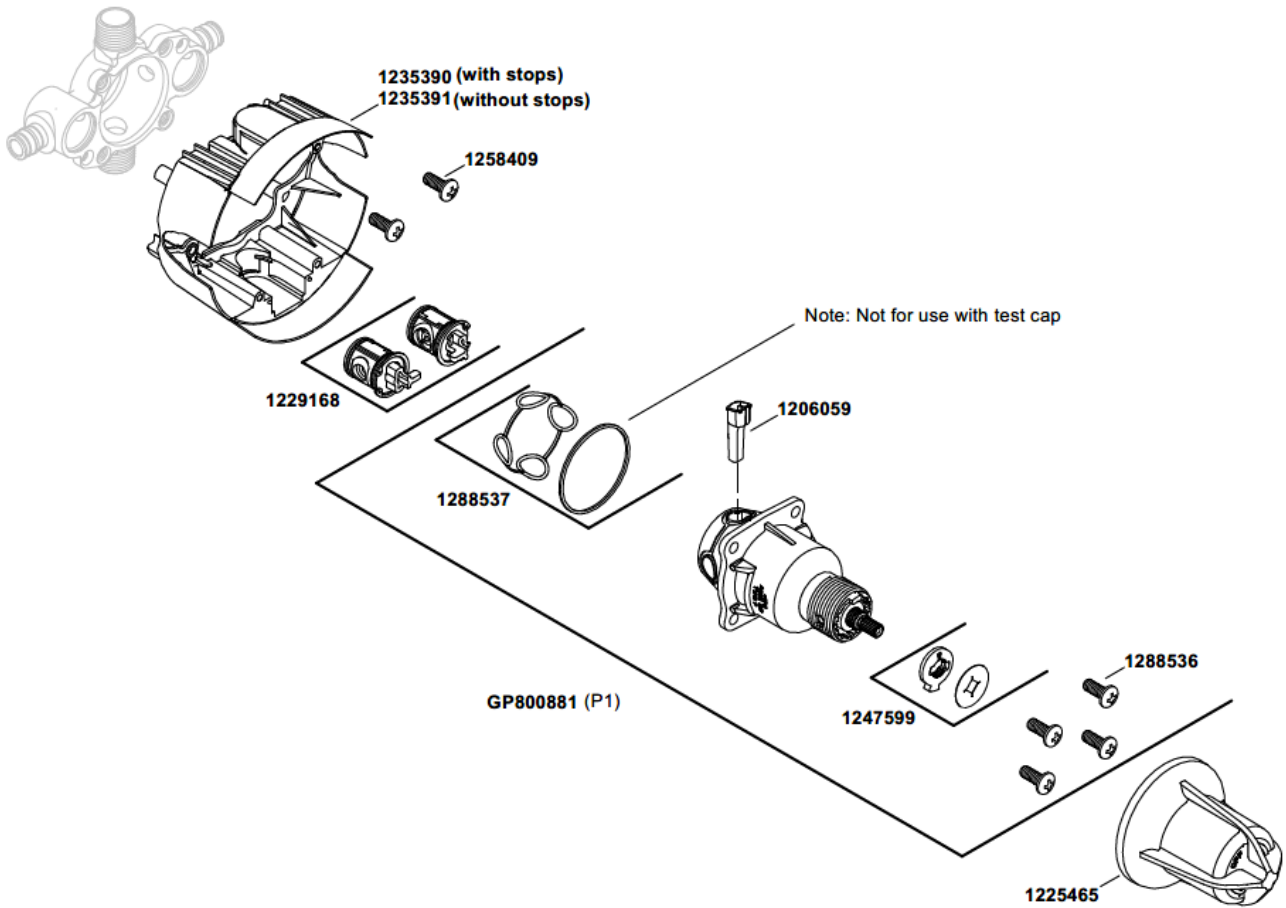

PLUMBING, FRESH WATER SYSTEM

Faucet, Valve

- 602401 Valve, Rite-temp, 1/2" pressure balance
- 602632 Flow controller w/Off switch

Parts Shown are Kohler Part Numbers

Model #K-8304-PX-NA, Valve