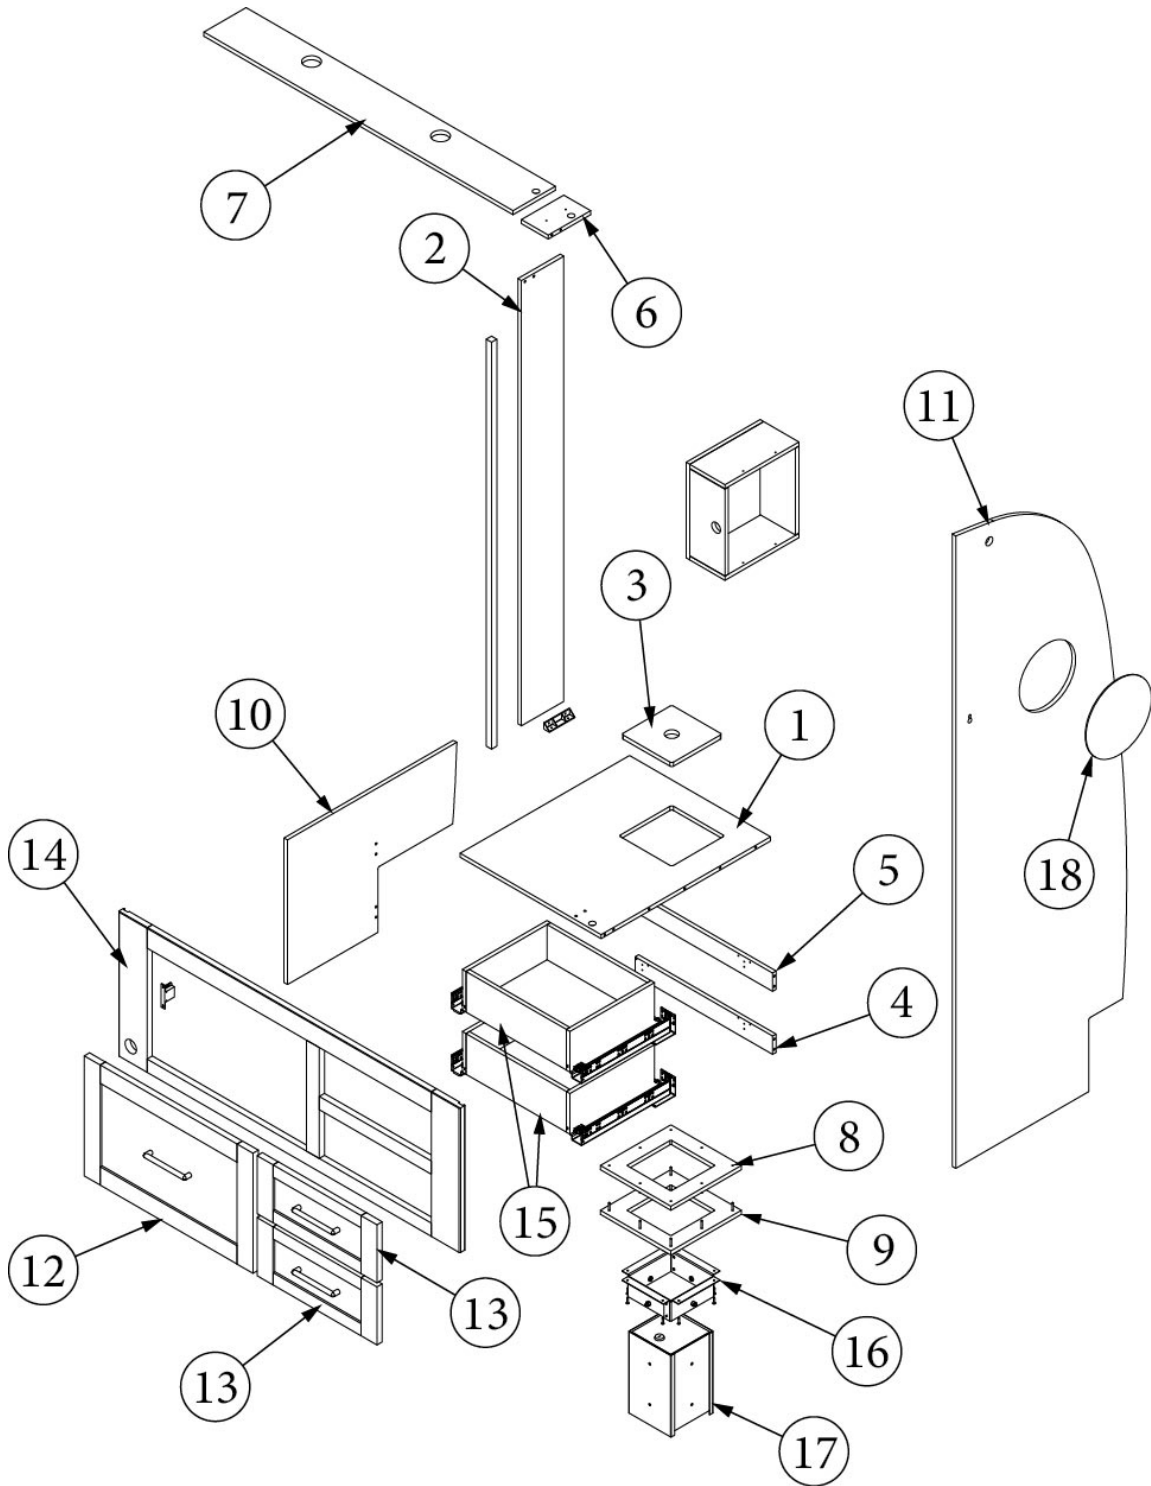

FURNITURE, LAVATORY

Wardrobe, Right, 33FB

Parts Listed on Next Page