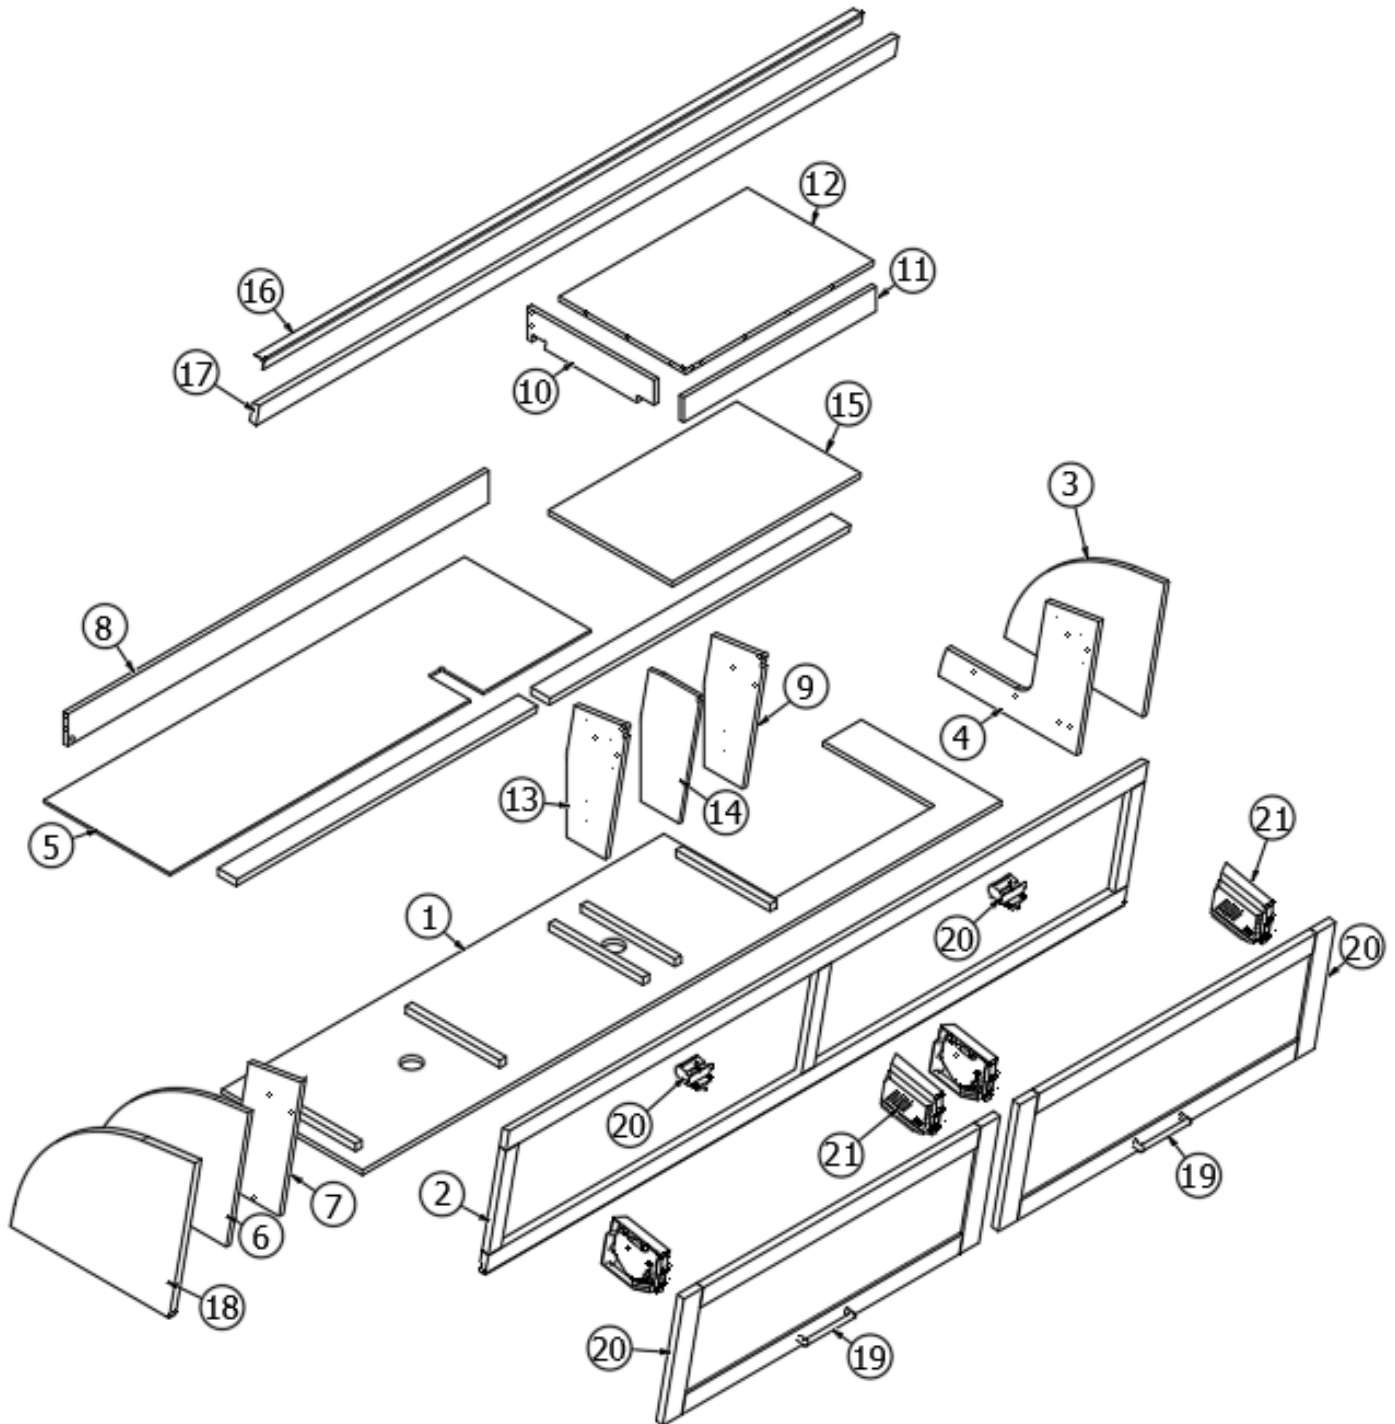

FURNITURE, GALLEY

Roof Locker, Galley, 30RB, 33FB

Parts Listed on Next Page