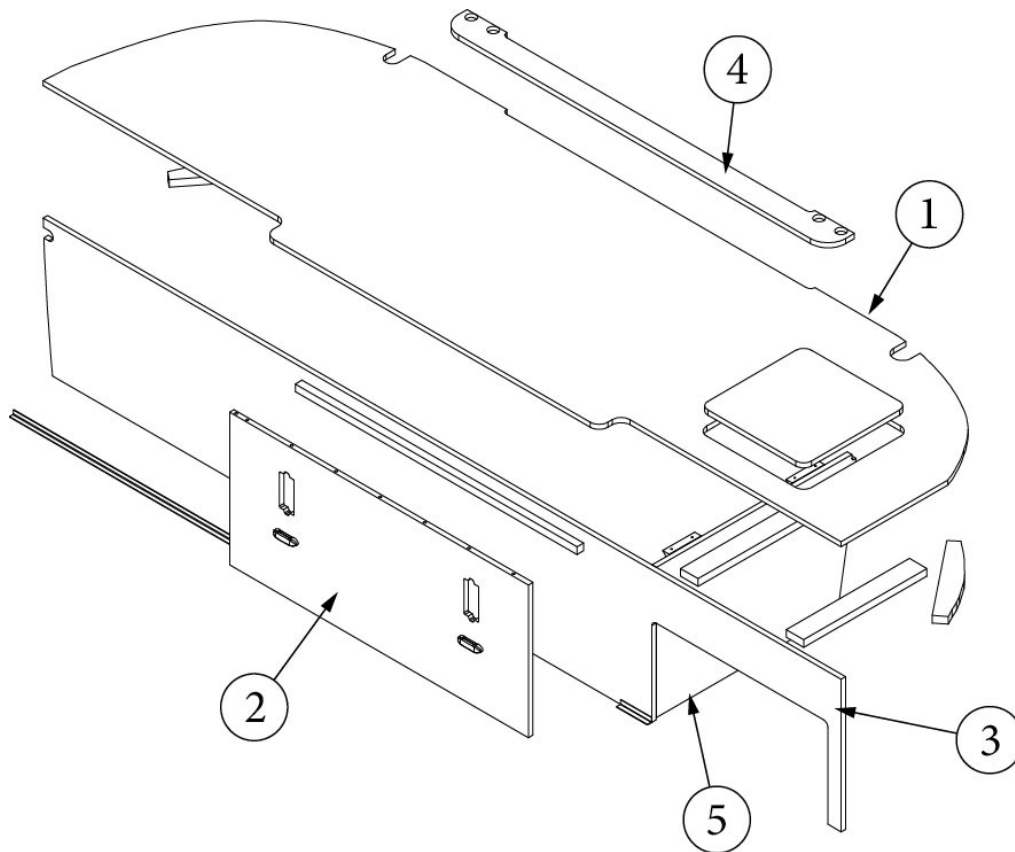

FURNITURE, BEDROOM

Trunk Storage, Queen, 33FB

968879

Assembly Trunk Storage Box, 33'

1. 968879&000112BE	Panel, 26 X 90.63
2. 968879&000212BE	Panel, 15 X 37.96
3. 968879&000412BE	Panel, 15 X 90.63
4. 968879&000612BE	Panel, 3 X 44
5. 801352	Panel, 22.68 x 14.75 x 0.5"
382057-03	Cover Cap, Knockdown Fastener Brown
382057-04	Cap-Knockdown Wht #16387
365386-01	Edgebanding, Linen, 5/8"
802612-01	Edgebanding, Planked coffee, 5/8"
512840	Courtesy Light Wall
386279	Corner Brace
701538-01	Carpet, Charcoal Grey
114811	Aluminum Angle