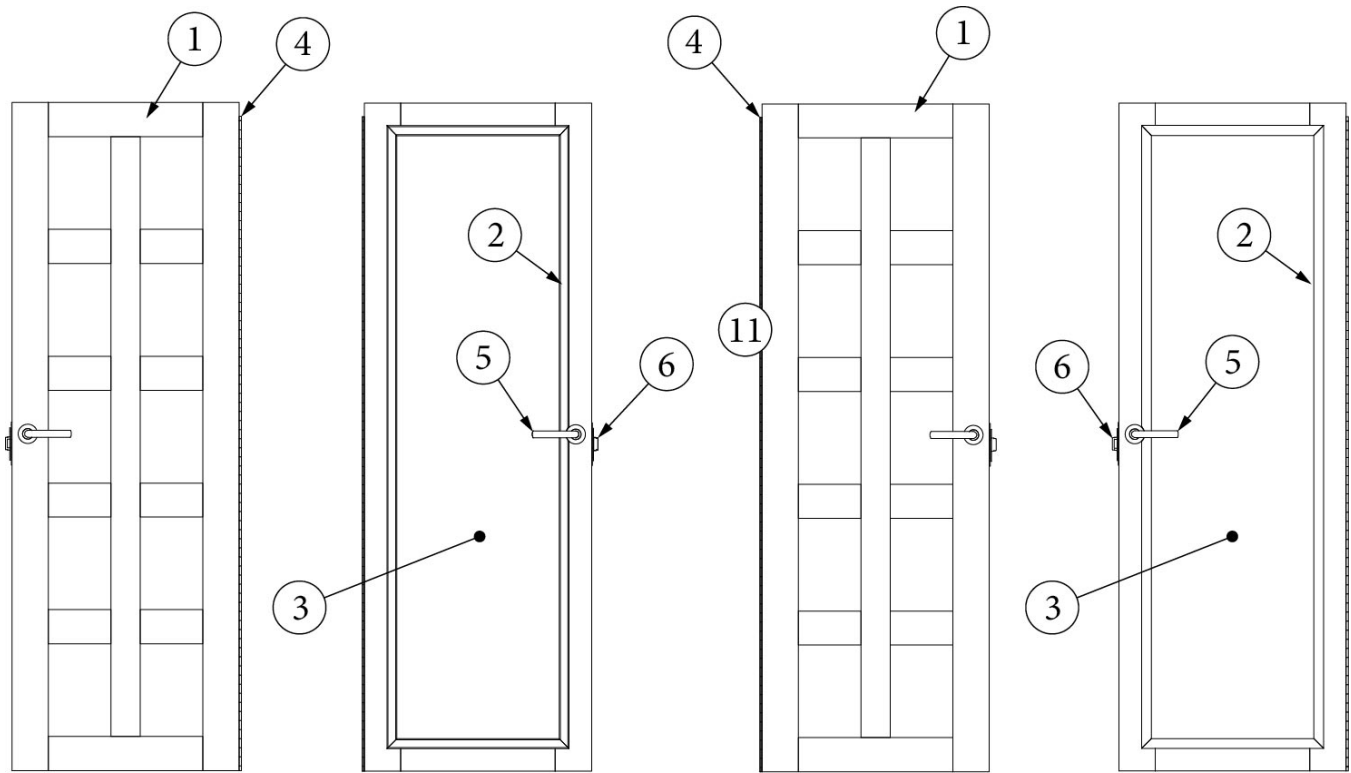

FURNITURE, INTERIOR DOORS AND MIRRORS

Door, Lavatory

30RB

33FB

970393
970393-01

Assembly, Bath Door, Shaker Style, 30RB
Assembly, Bath Door, Shaker Style, 33FB

1. 802806-1002
  802836-1010
2. 802494-1002
  802494-1010
3. 371443
4. 380203-01
5. 383010-01
6. 383008
  383008-01
  381688

Door, Bath, Shaker Style, Linen
Door, Bath, Shaker Style, Planked coffee
Trim, Bath Door Mirror
Trim, Bath door Mirror, Planked coffee
Mirror, Bath Door, 18.63 X 67.13"
Piano Hinge, 1/8" Pin, Clear Anodized
Door Handle, Low Profile, Nickel
M-Lock Mechanism, 8mm
M-Lock Striker Plate
Bumpon, #SJ5303