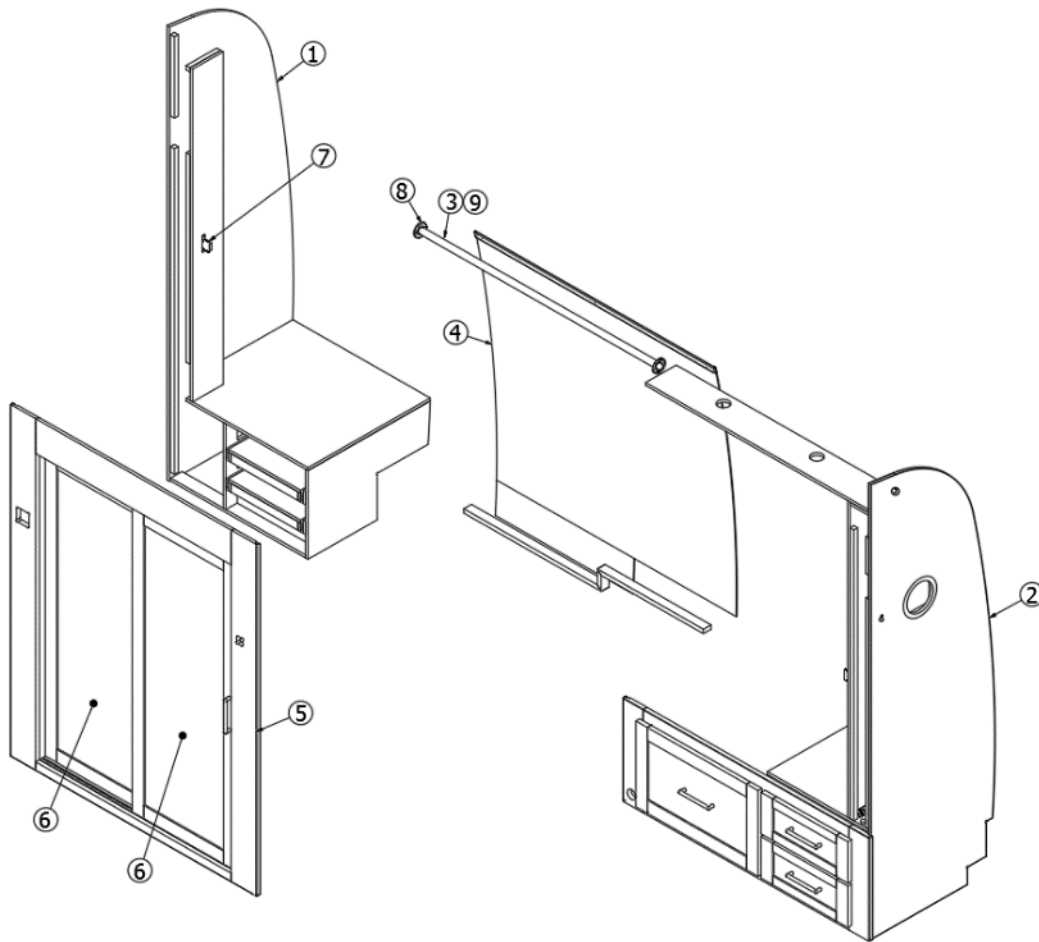

FURNITURE, LAVATORY

Wardrobe, 33FB

112715-01

Wardrobe Install

1. 968867	Assembly, Wardrobe Left
2. 970395	Assembly, Wardrobe right
3. 380045	Tubing 3/4" Elec Metallic
4. 800397-01	Cedar Planked 5/32"
5. 802344-1002	Face frame W/R Upper Linen
6. 968554-01	Assy-Wardrobe Door
7. 381228	Catch Grabber Door C3-810
8. 380046	Flange Chrome
9. 200975-04	Conduit, Flexible Black plastic
800573-1002	Molding-Door Edge Flat Linen
800573-1010	Molding, Door edge, Planked coffee
382439	Brown Plastic Guide Track