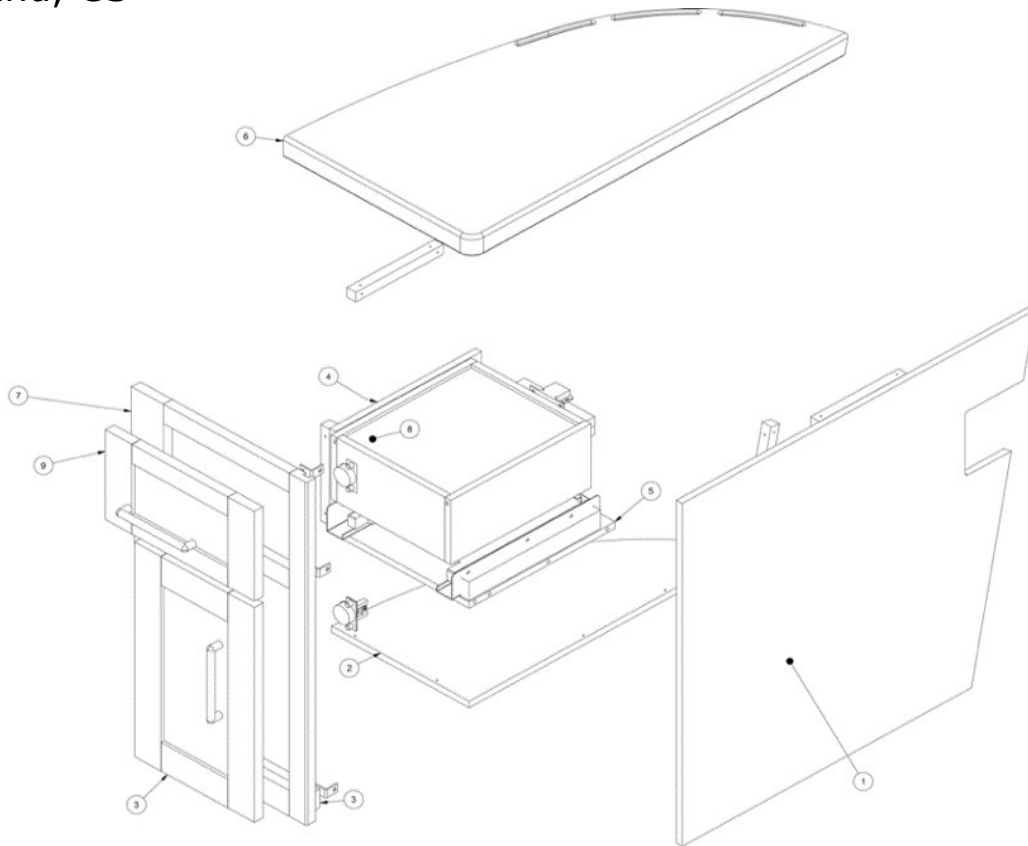

FURNITURE, BEDROOM

Nightstand, CS

968408

CS Nightstand

1. 968408&000112BB	Pre-Laminate, 25.38 X 29.94
2. 968408&000212BE	Pre-Laminate, 11.75 X 23.65
3. 802462-111002	Door-10.25 X 16.75 Shaker Linen
802613-251010	Door, Planked coffee, 10.25 x 16.75"
4. 968408&000412BE	Pre-Laminate, 8.06 X 12.5
5. 968408&000512BE	Pre-Laminate, 11.44 X 12.5
6. 602566-04	Top, Nightstand, RS Corian, Limestone
602565-03	Top-Night Stand CS Corian Cosmos Prima
7. 802105-1010	Face frame, Planked coffee
802104-1002	Face Frame-CS Nightstand Linen
8. 969706-06	Drawer box, 5 x 12 x 10.13"
9. 802613-051010	Drawer face, Planked coffee, 12.75 x 7"
802463-051002	Drwr Face-12.75 X 7 Linen
380041	Corner brace, 1" Stanley
382238	Hinge, 1" overlay
386404-01	Pull, Satin Nickel
386404-02	Pull-Matte Gold
381228	Catch, Grabber door, 10LB