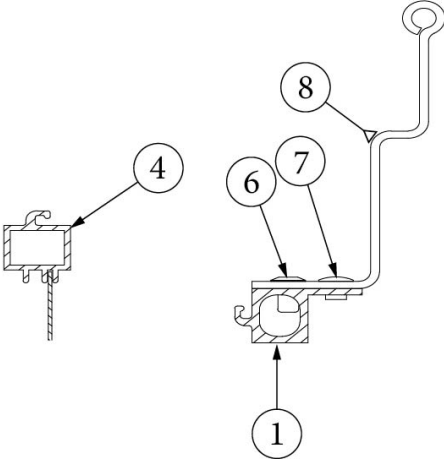

EXTERIOR DOORS

Screen Door

Parts Listed on Next Page