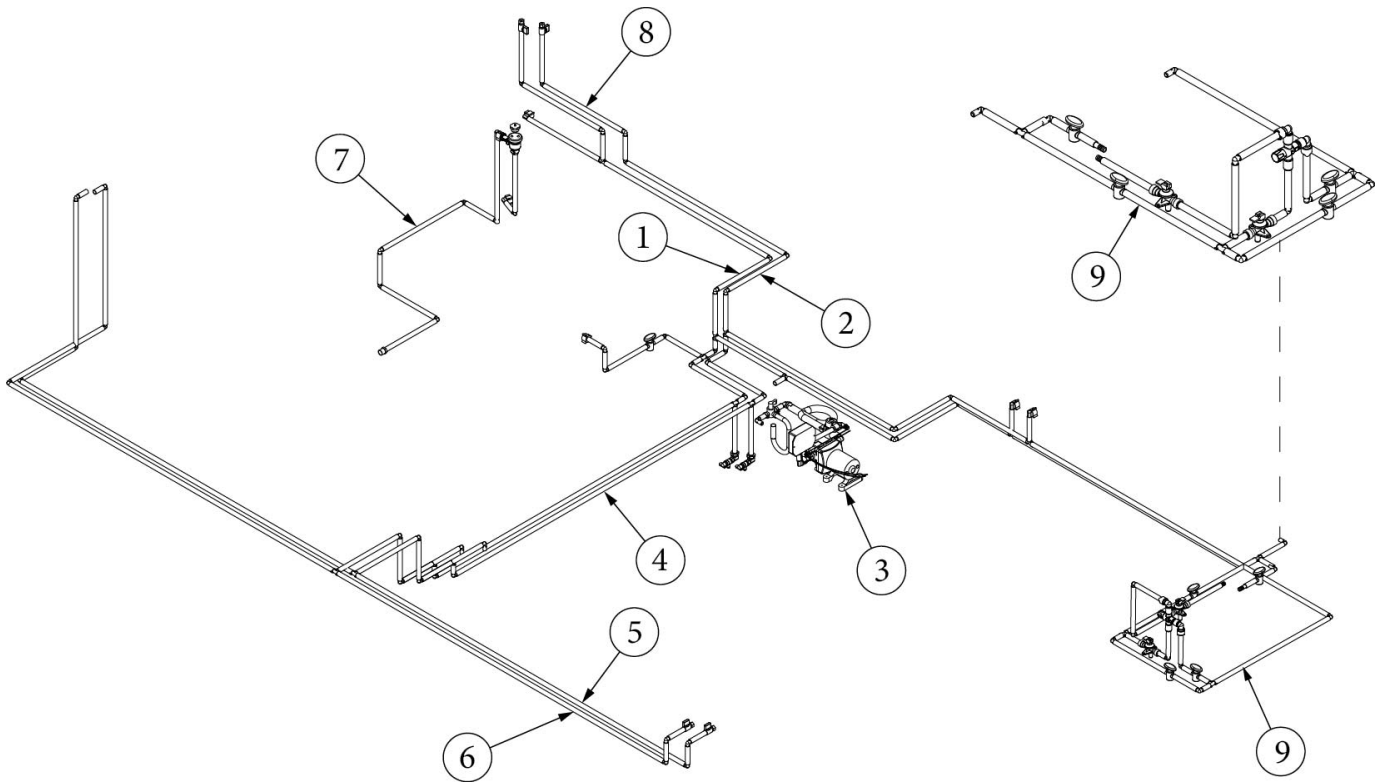

PLUMBING, FRESH WATER SYSTEM

Fresh Water Lines, 30RB

943838

Fresh Water system

1. 943838-01	RS front cold water line
2. 943838-02	RS front hot water line
3. 943838-05	Fresh water tank pick-up
4. 943838-06	Cross-car water lines
5. 943838-07	CS hot water line
6. 943838-08	CS cold water line
7. 943838-09	Tank flush water lines
8. 943838-04	RS rear hot water line
9. 943838-12	Alde plumbing setup