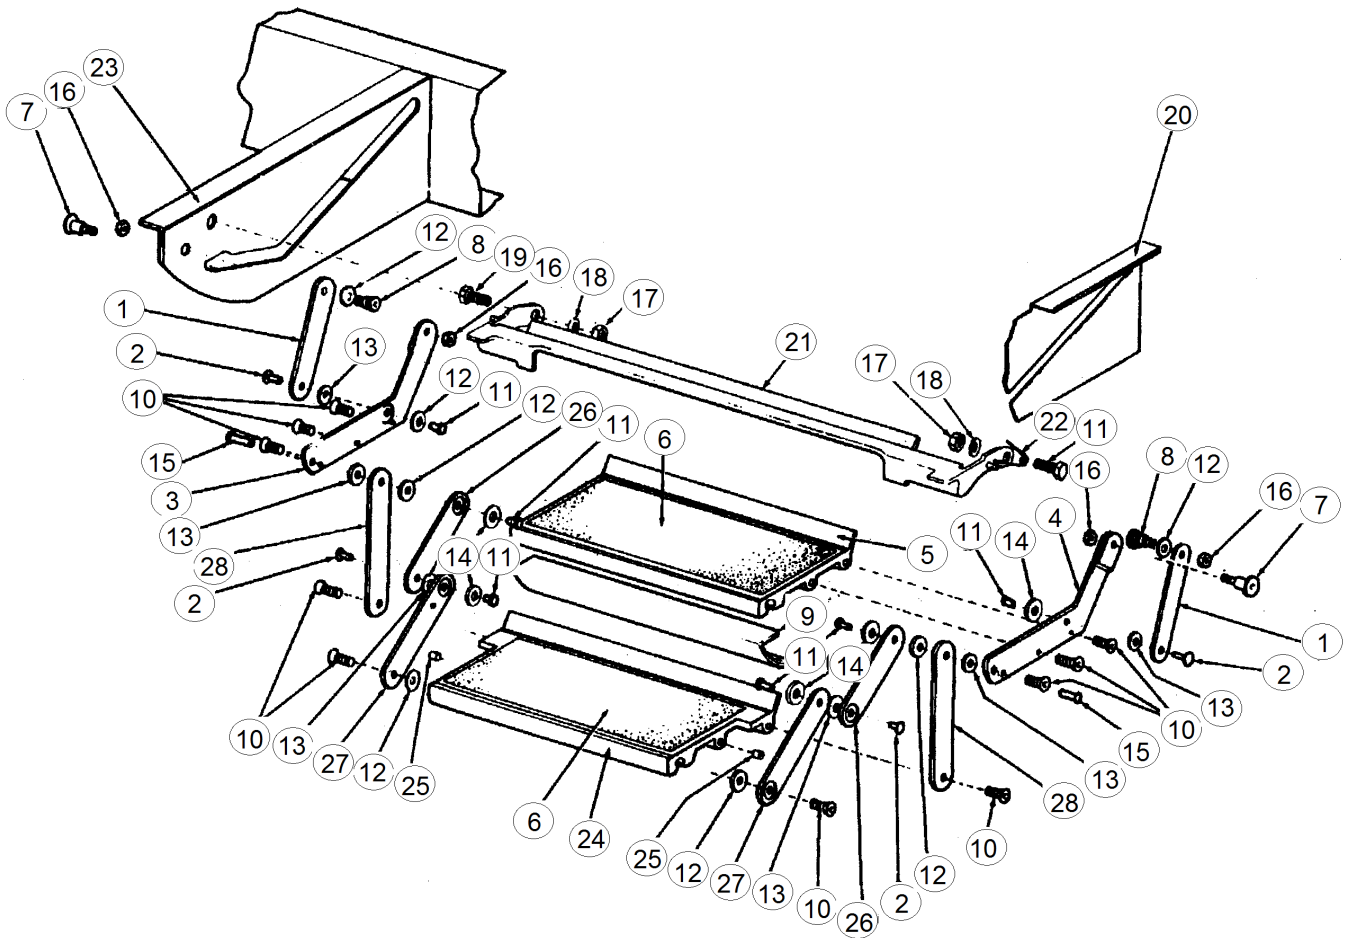

CHASSIS

Step Assembly

Parts Listed on Next Page