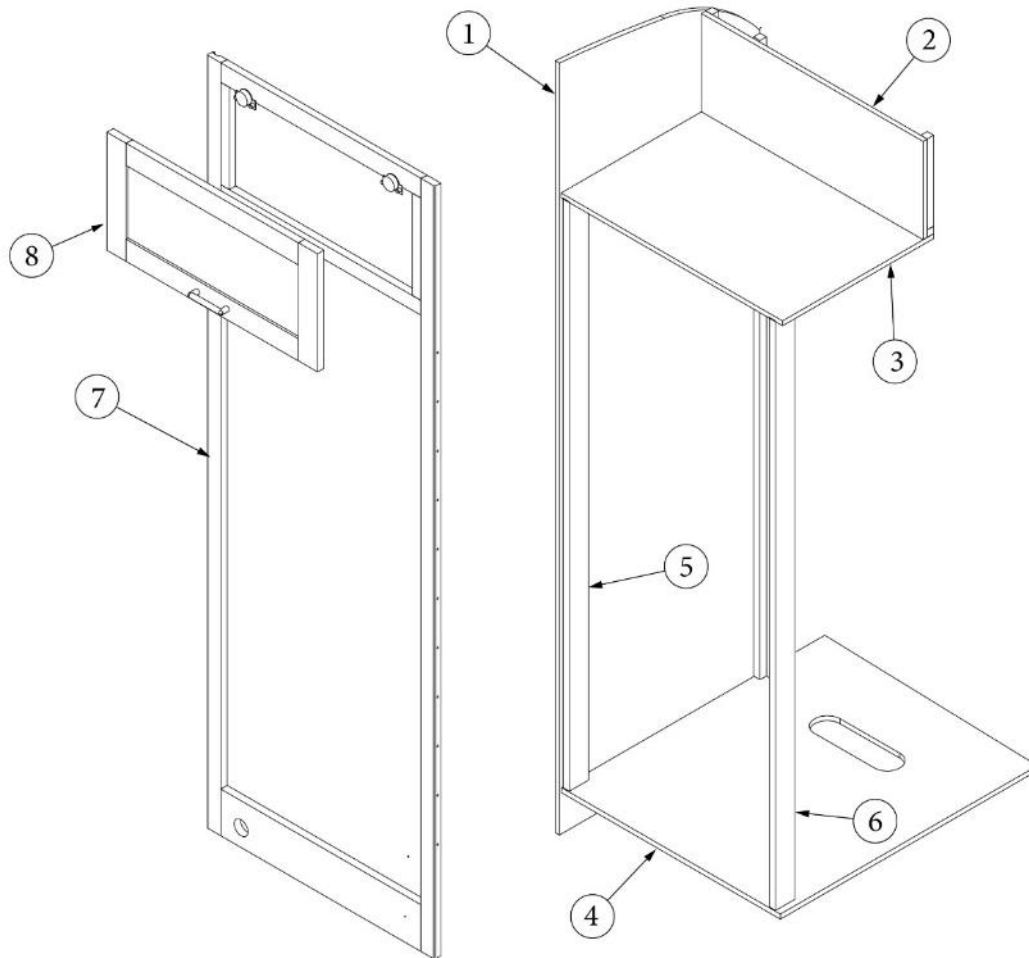

FURNITURE, GALLEY

Refrigerator Cabinet, 33FB

969681-01

Refrigerator Cabinet

1. 969681&001812BB	Pre-Laminate, 31.27 x 78.48"
2. 969681&010212BE	Pre-Laminate, 5 x 26.03 x 10"
3. 969681&010312BB	Pre-Laminate, 5 x 26.03 x 17.75"
4. 969681&010412BE	Pre-Laminate, 5 x 25.72 x 30.2"
5. 969681&010518BE	Pre-Laminate, .75 x 2.25 x 59.94"
6. 969681&010618BE	Pre-Laminate, .75 x 2.25 x 59.94"
7. 802616-1002	Face frame, Refrigerator cabinet, Linen
802616-1010	Face frame, Refrigerator cabinet, Planked coffee
8. 802462-241002	Door, Shaker, Linen, 24.75 x 12
802613-241010	Door, Shaker, Planked coffee, 24.75 x 12
386404-01	Pull, Satin nickel
382238	Hinge, Compact
386404-02	Pull-Matte Gold
365386-01	Edgebanding, Linen, 5/8"
802612-01	Edgebanding, Planked coffee, 5/8"