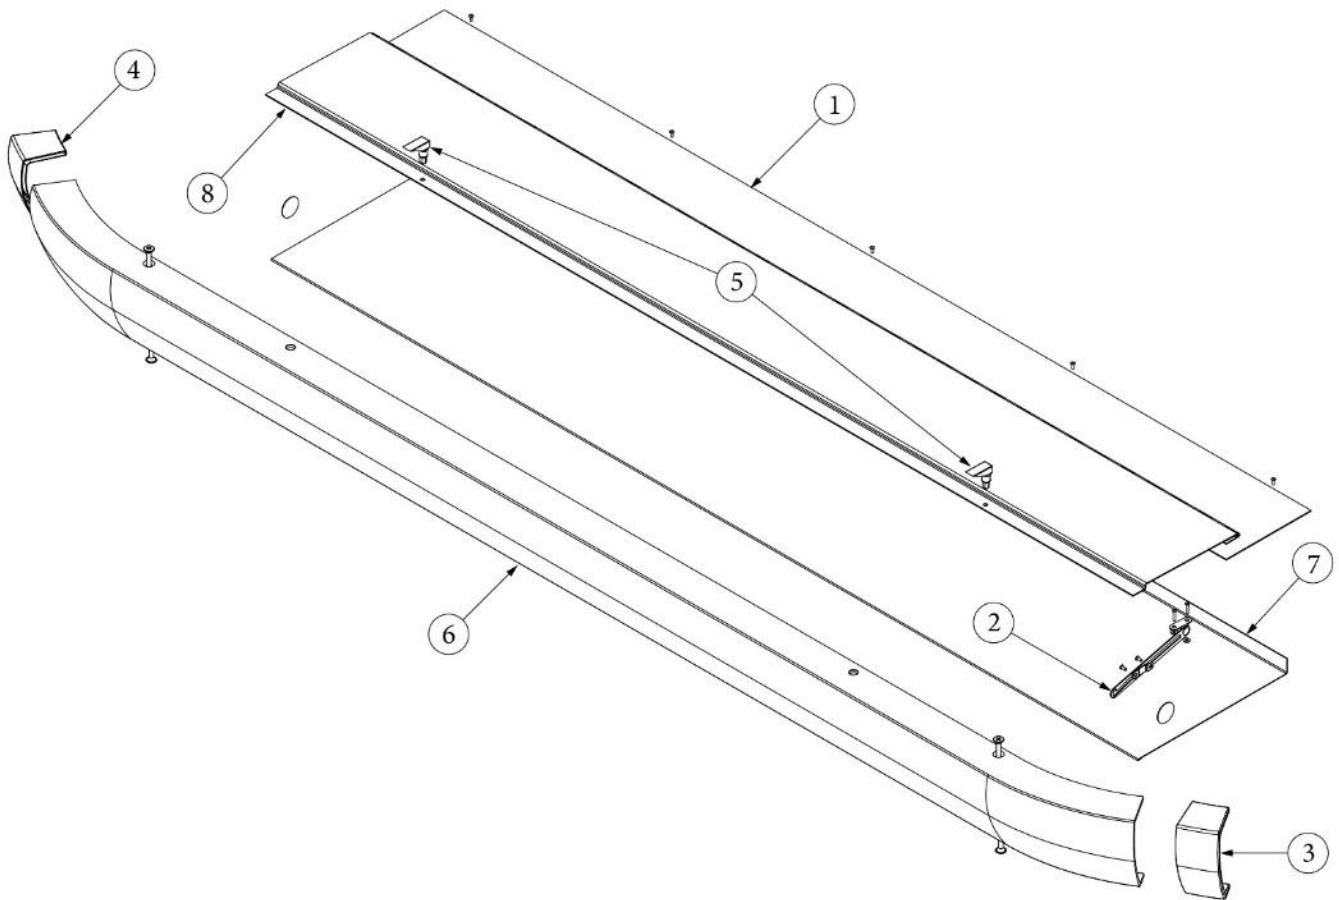

CHASSIS

Bumper and Storage

1. 114849-06	Aluminum sheet, .06" x 36" x 8', Black
2. 380024	Arms support, Trunk lid, RH
3. 382289-01	End cap, Bumper, CS
4. 382289-02	End cap, Bumper, RS
5. 382456	Swell latch
6. 411054	Rear bumper
7. 454147	Sewer hose compartment, bottom
8. 453497-01	Lid, Rear hose carrier, Black
380203-02	Piano hinge
112671-20	Vinyl - Compartment Liner