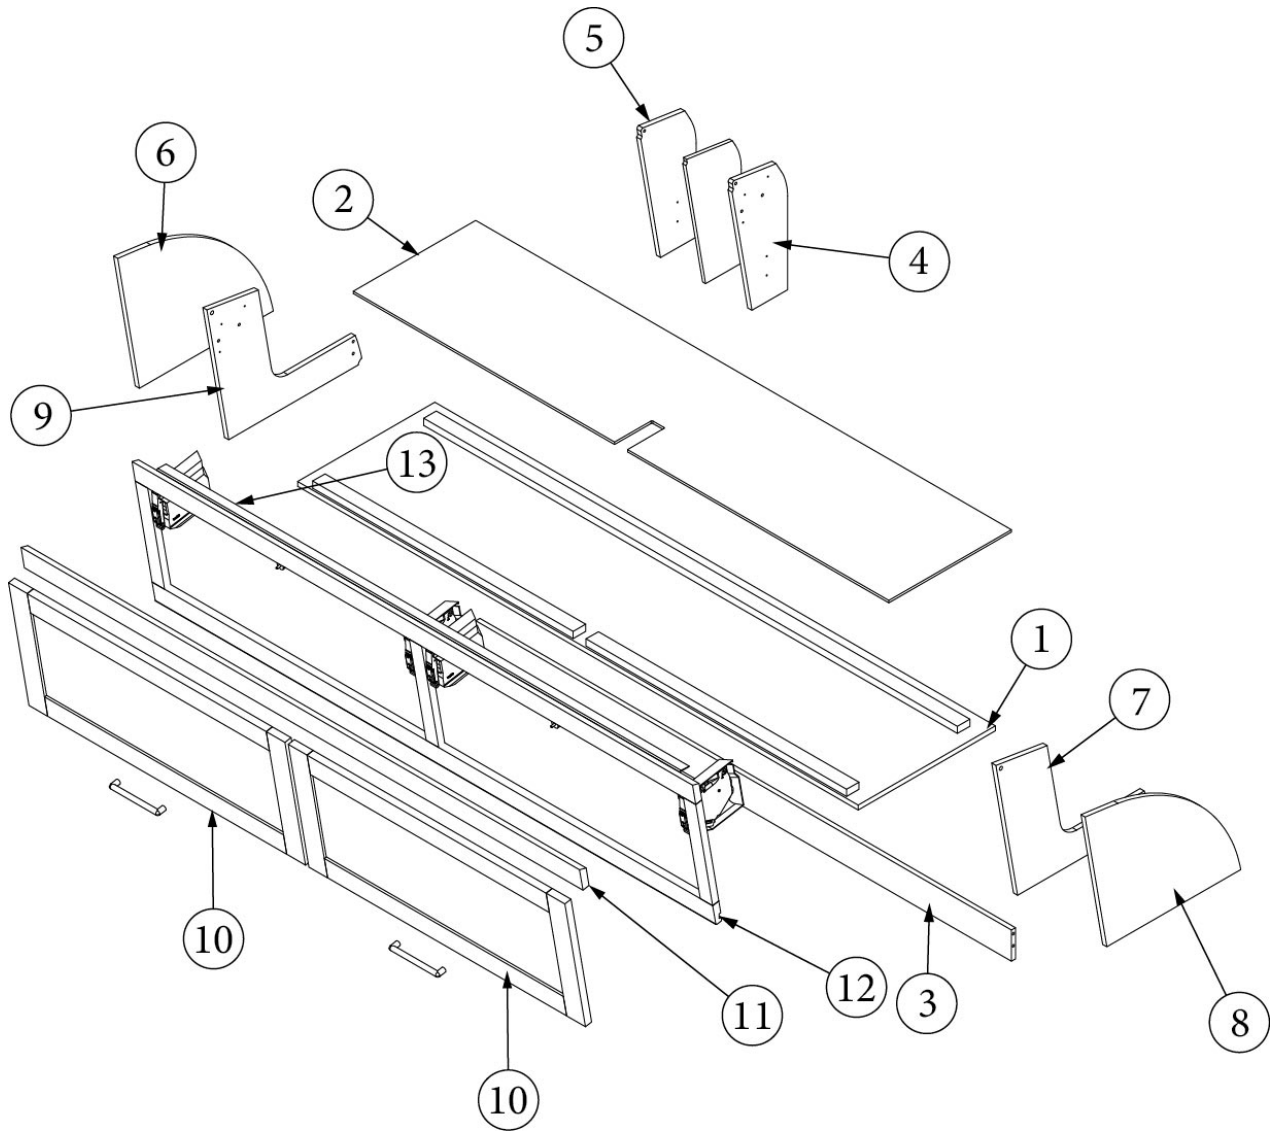

FURNITURE, LOUNGE

Roof Locker, TV Cabinet, 33FB

Parts Listed on Next Page