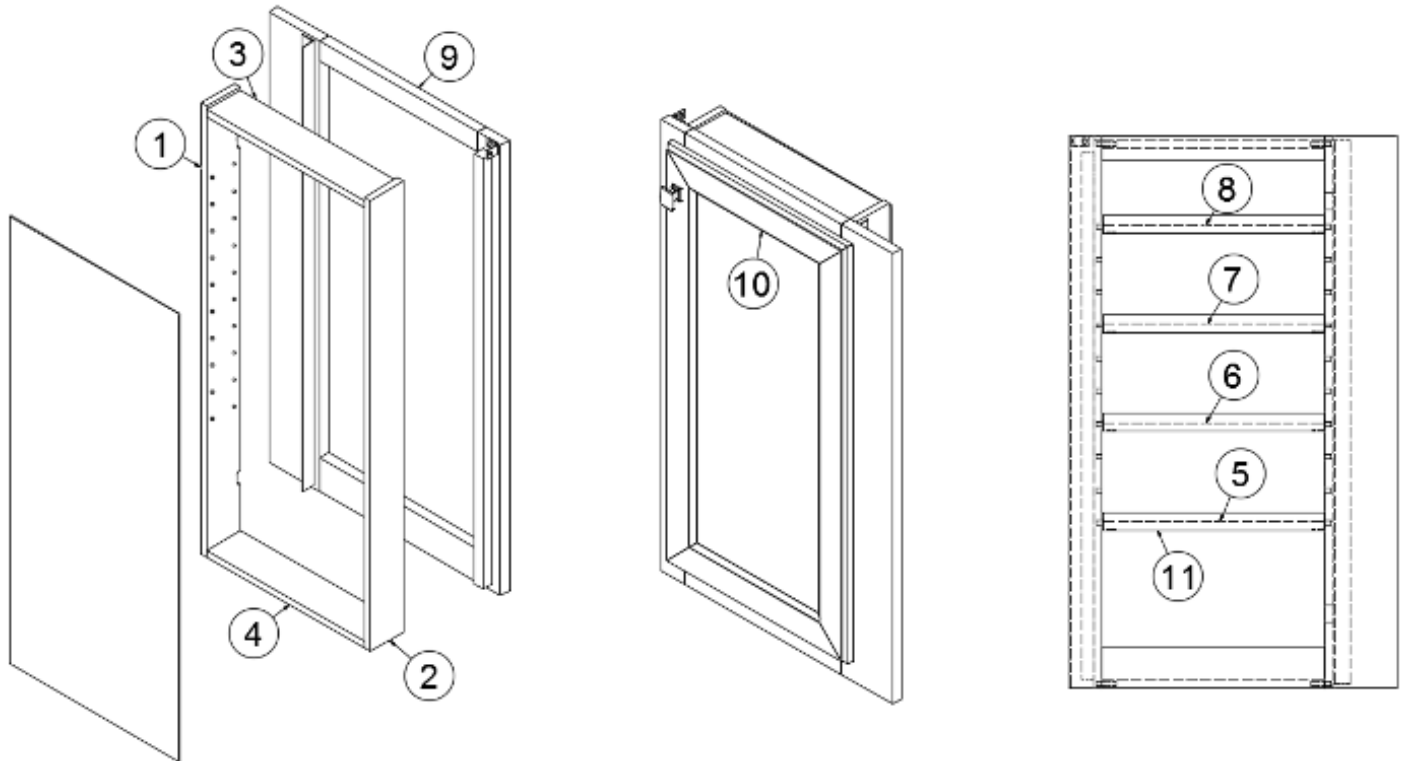

FURNITURE, LAVATORY

Lavatory Cabinet, Aft Section, 30RB

968159

Aft Lavy Cabinet

1. 968159&000112BE	Pre-Laminate, 2.88 X 33.5
2. 968159&000212BE	Pre-Laminate, 2.88 X 33.5
3. 968159&000312BE	Pre-Laminate, 2.88 X 13.5
4. 968159&000412BE	Pre-Laminate, 2.88 X 13.5
5. 968159&000512BB	Pre-Laminate, 2.88 X 13.38
6. 968159&000612BB	Pre-Laminate, 2.88 X 13.38
7. 968159&000712BB	Pre-Laminate, 2.88 X 13.38
8. 968159&000812BB	Pre-Laminate, 2.88 X 13.38
9. 801981-1002	Face Frame-Lavy Aft
801981-1010	Face frame, Planked coffee
10. 802462-191002	Door-15.5 X 31 Shaker Linen
802613-331010	Door face, Planked coffee, 15.5 x 31"
11. 800573-1002	Molding-Door Edge Flat Linen
800573-1010	Molding, Door edge, Planked coffee
382237	Shelf support, Single slotted, SS
382238	Hinge, Compact
381228	Catch grabber, 10lb
386404-01	Pull, Satin nickel
386404-02	Pull-Matte Gold