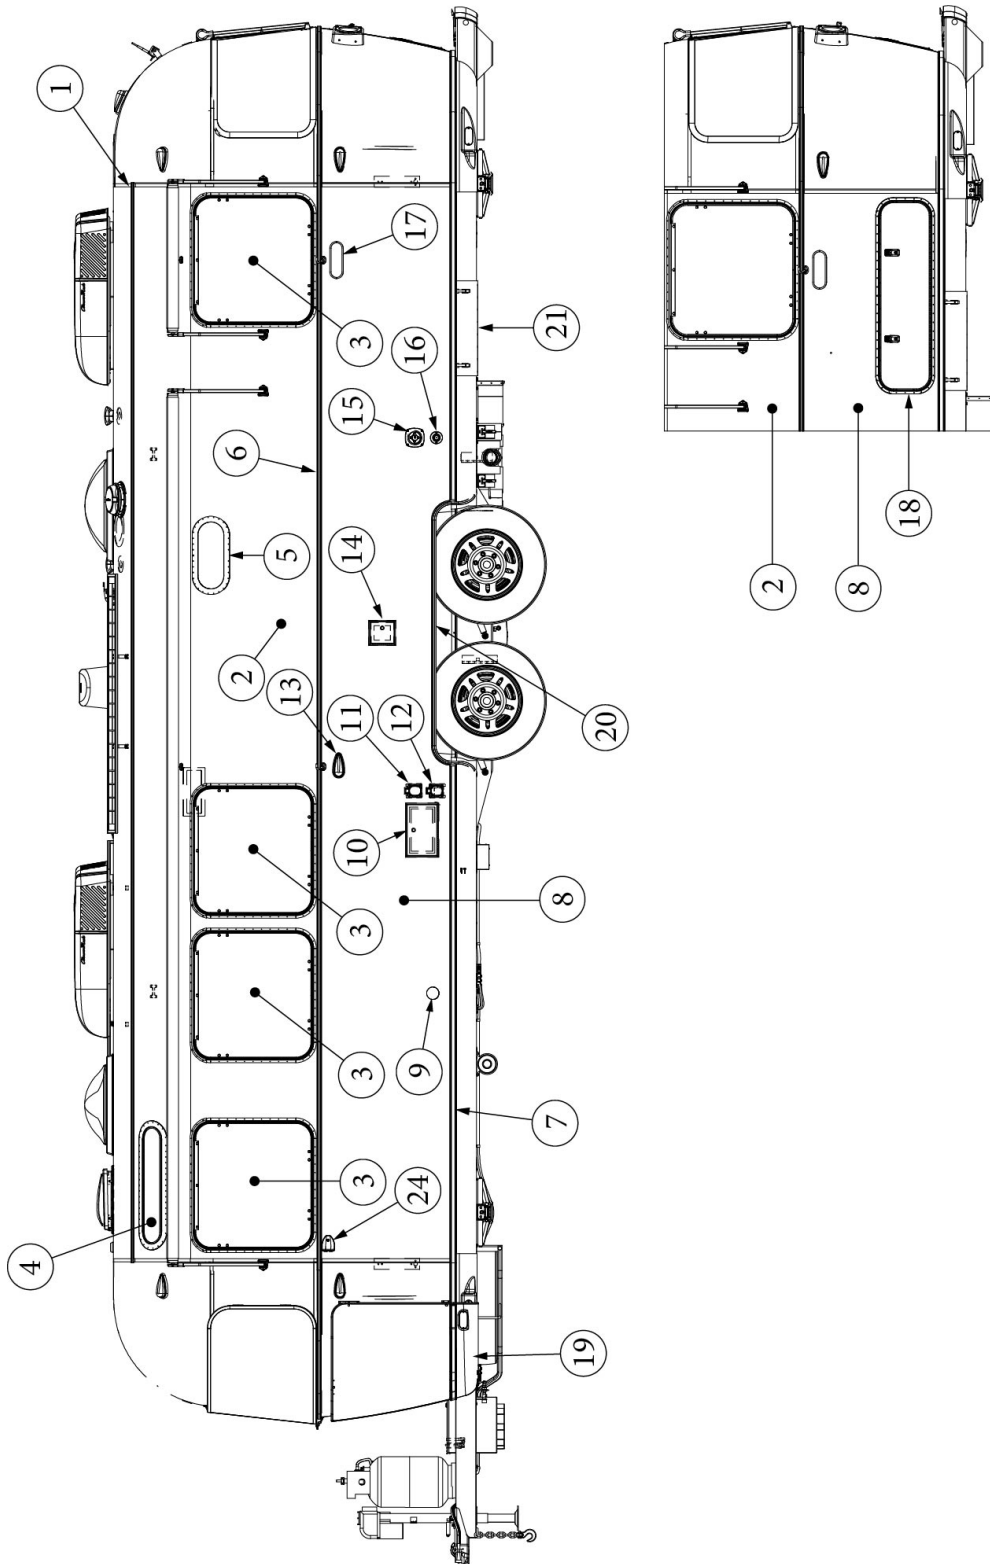

EXTERIOR SHELL

Exterior Components, Roadside, 30RB

Parts Listed on Next Page