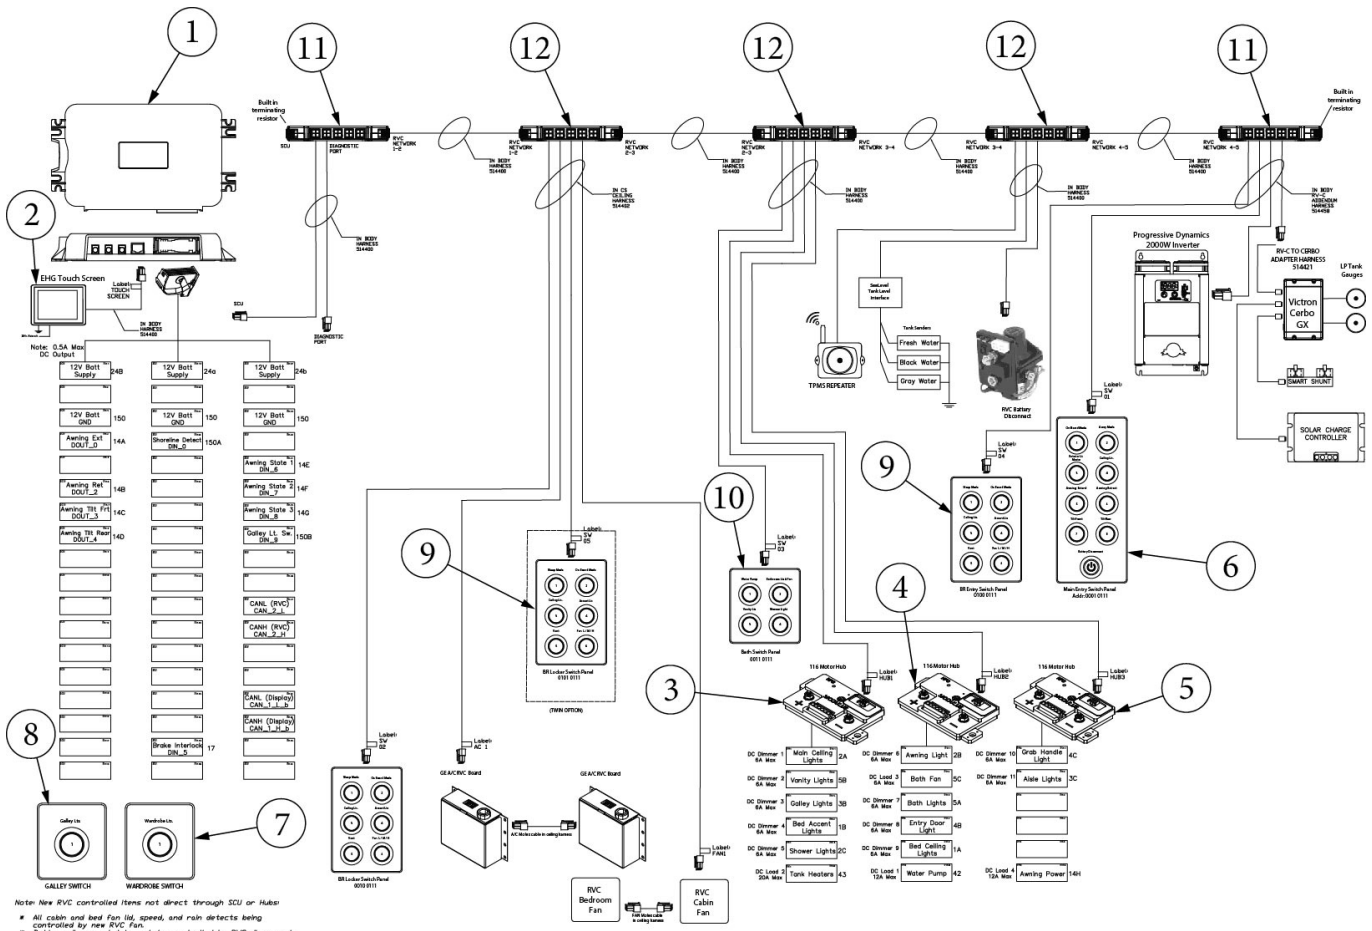

ELECTRICAL, 12 VOLT

MyAirstream Multiplex Network Parts, 33FB

Note: To locate parts that are not labeled with a callout (e.g., RV-C connected Components: battery disconnect, TPMS, AC, fans, etc.), refer to the relevant sections in this parts book. This diagram is only intended to aid in parts identification and is subject to change.

Parts Listed on Next Page