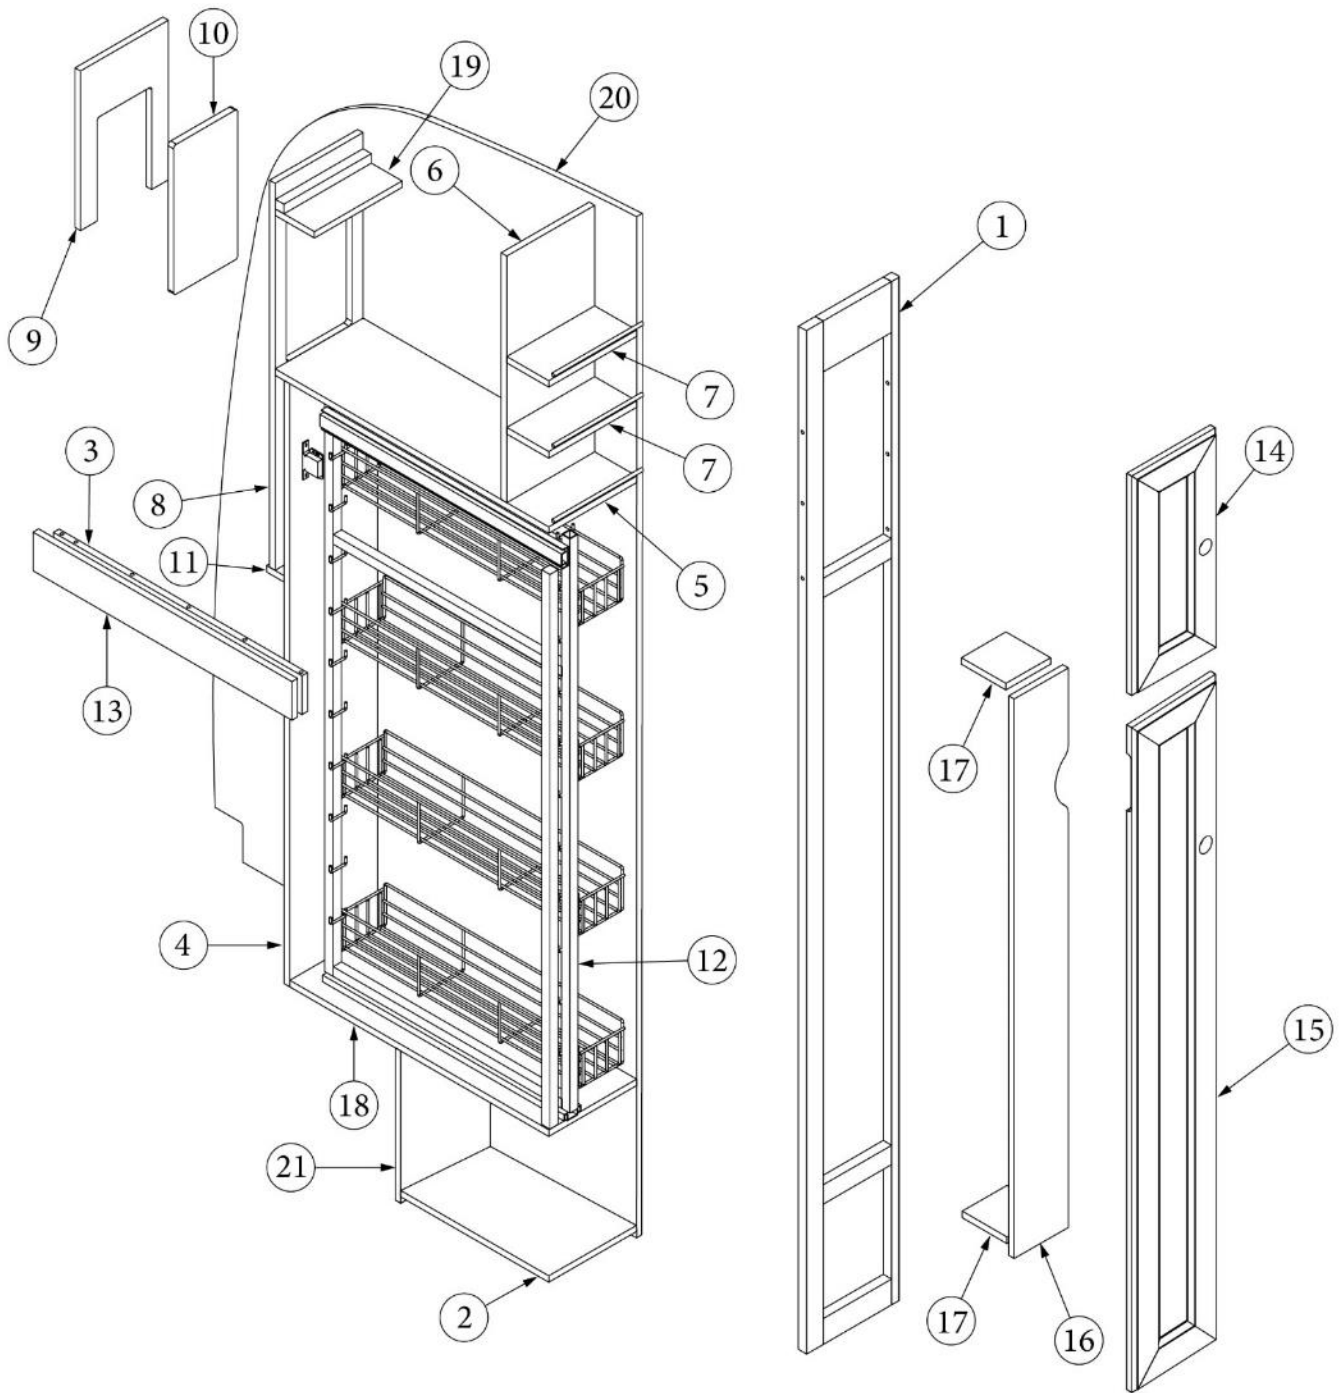

FURNITURE, GALLEY

Pantry, 30RB

Parts Listed on Next Page