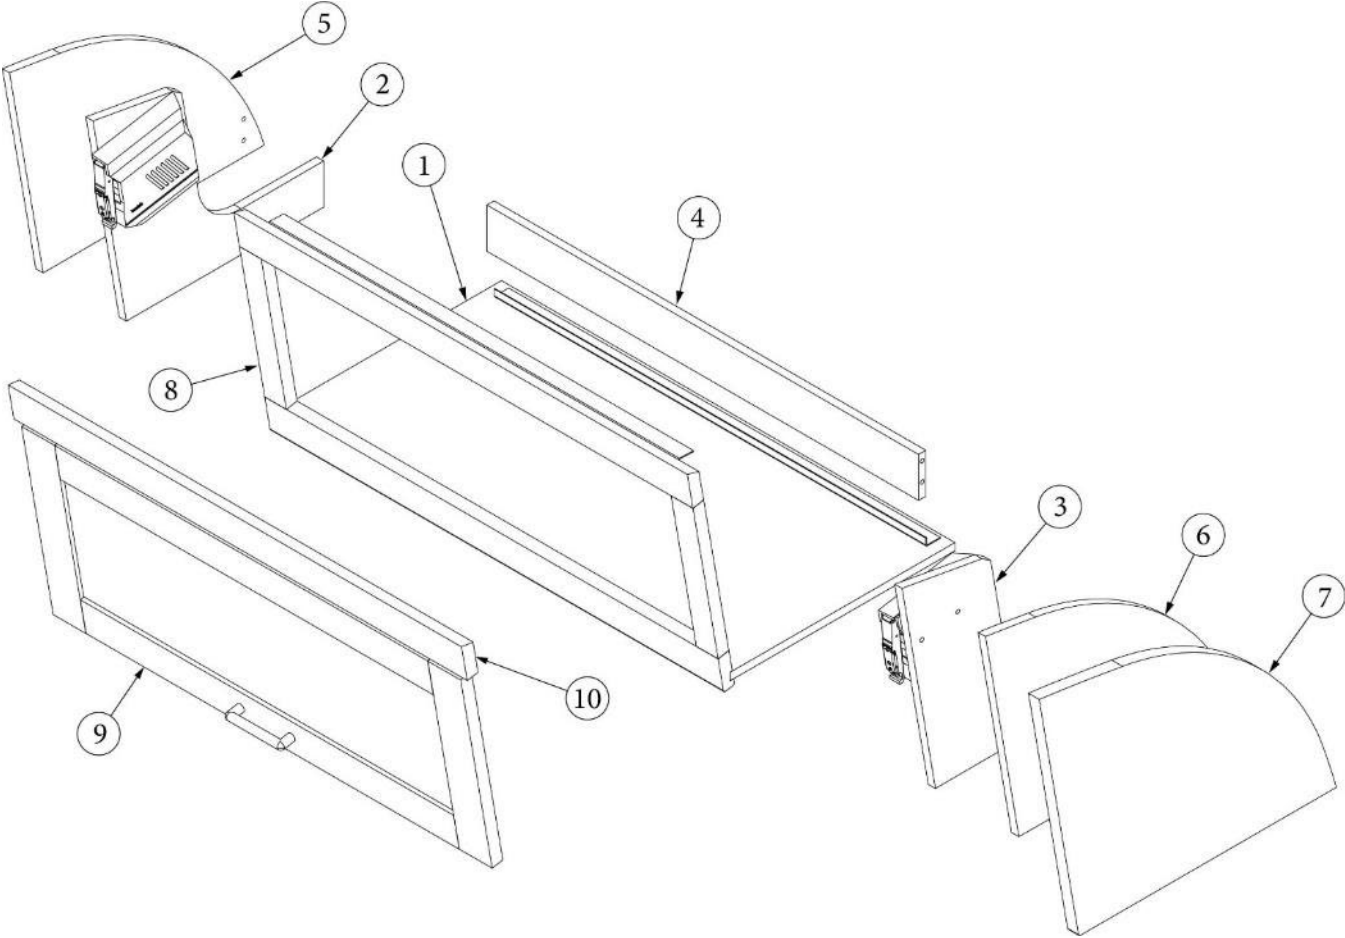

FURNITURE, BEDROOM

Roof Locker, Twin, Roadside and Curbside, 30RB

Parts Listed on Next Page