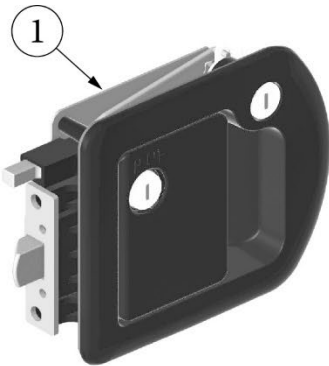

HARDWARE

Main Door Lock

1. 383017-01
2. 383017-02
  383017-03
3. 116274
4. 116509
  382122
  382311-05
  115889-190

1. Outer Latch Assembly, W/Deadbolt
2. Inner Latch Assembly, W/Deadbolt
3. Screw Kit, Inside Handle Mounting
4. Striker Catch, Main Door
5. Backer Plate, Striker Catch, Main Door
6. Key chain, Airstream logo
7. Key Blank, Door Handle
8. Key Blank, Deadbolt