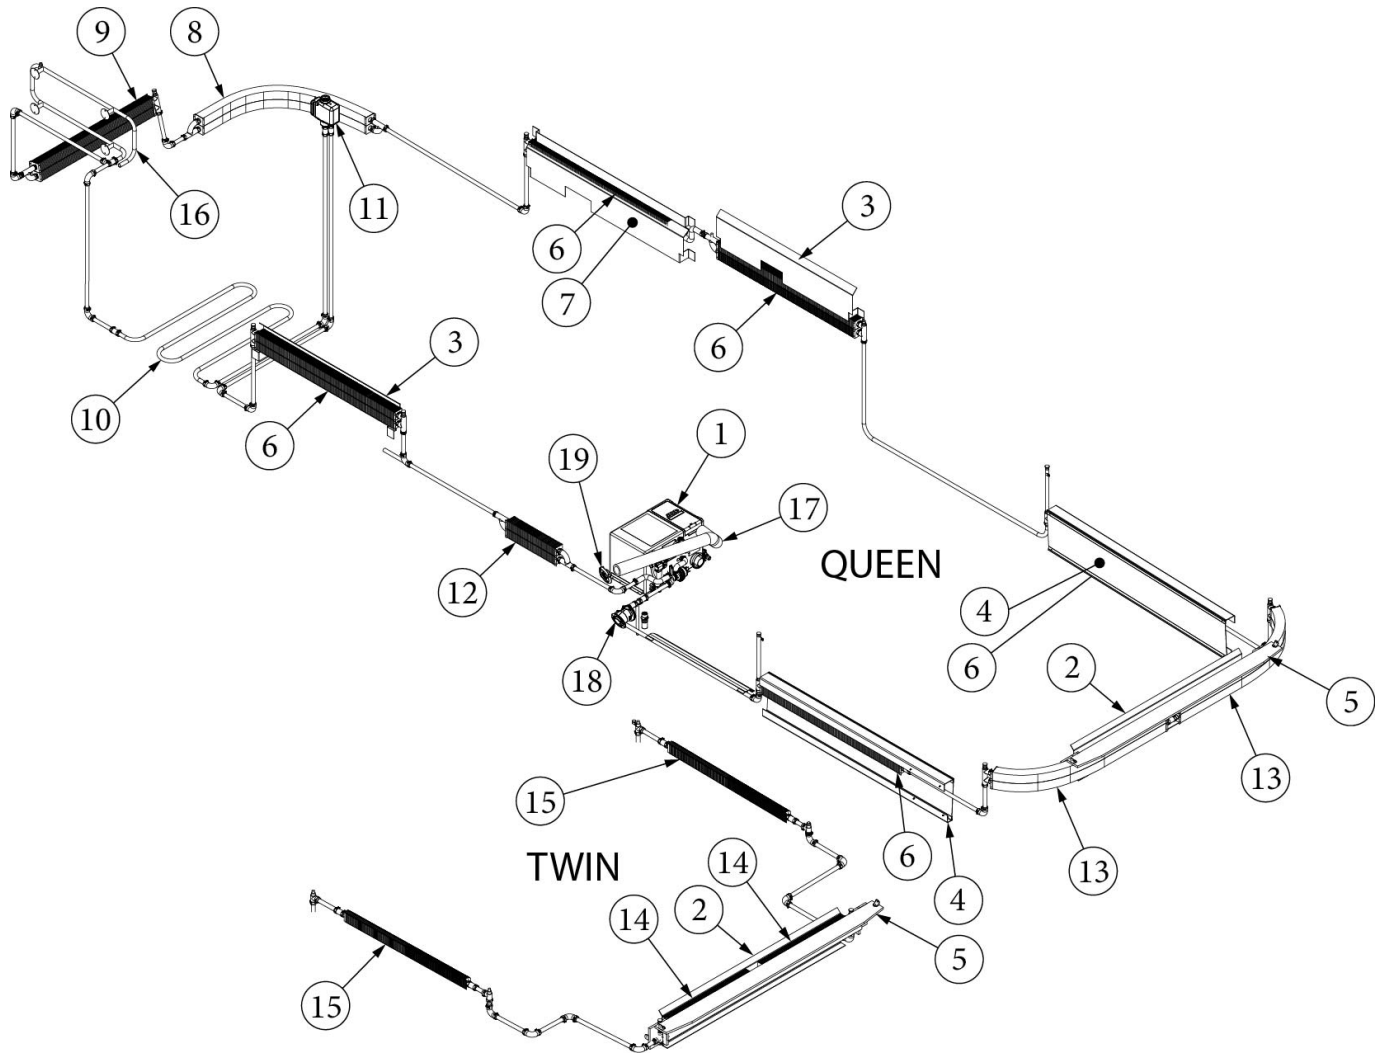

PLUMBING, HEATING SYSTEM

Alde System, Queen/Twin, 33FB

Parts Listed on Next Page