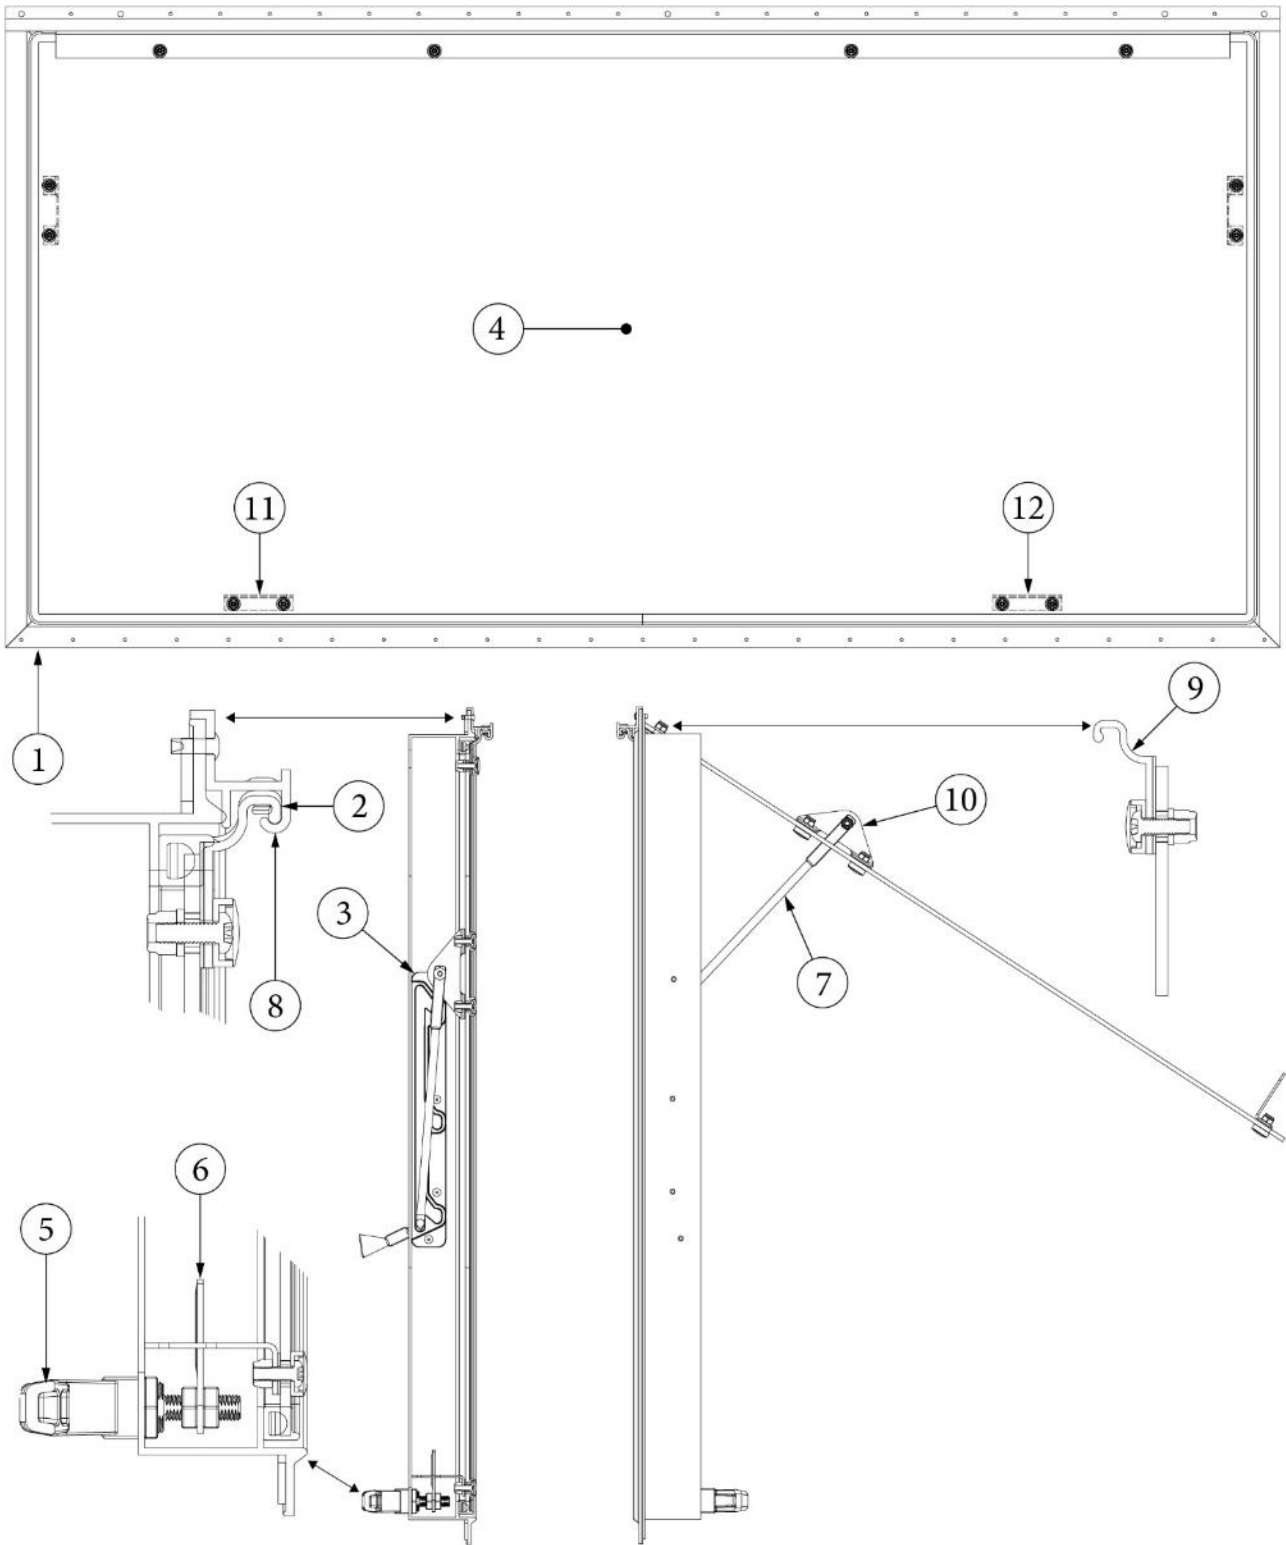

WINDOWS

Windows, Front and Rear 30RB, Front 33FB

Parts Listed on Next Page