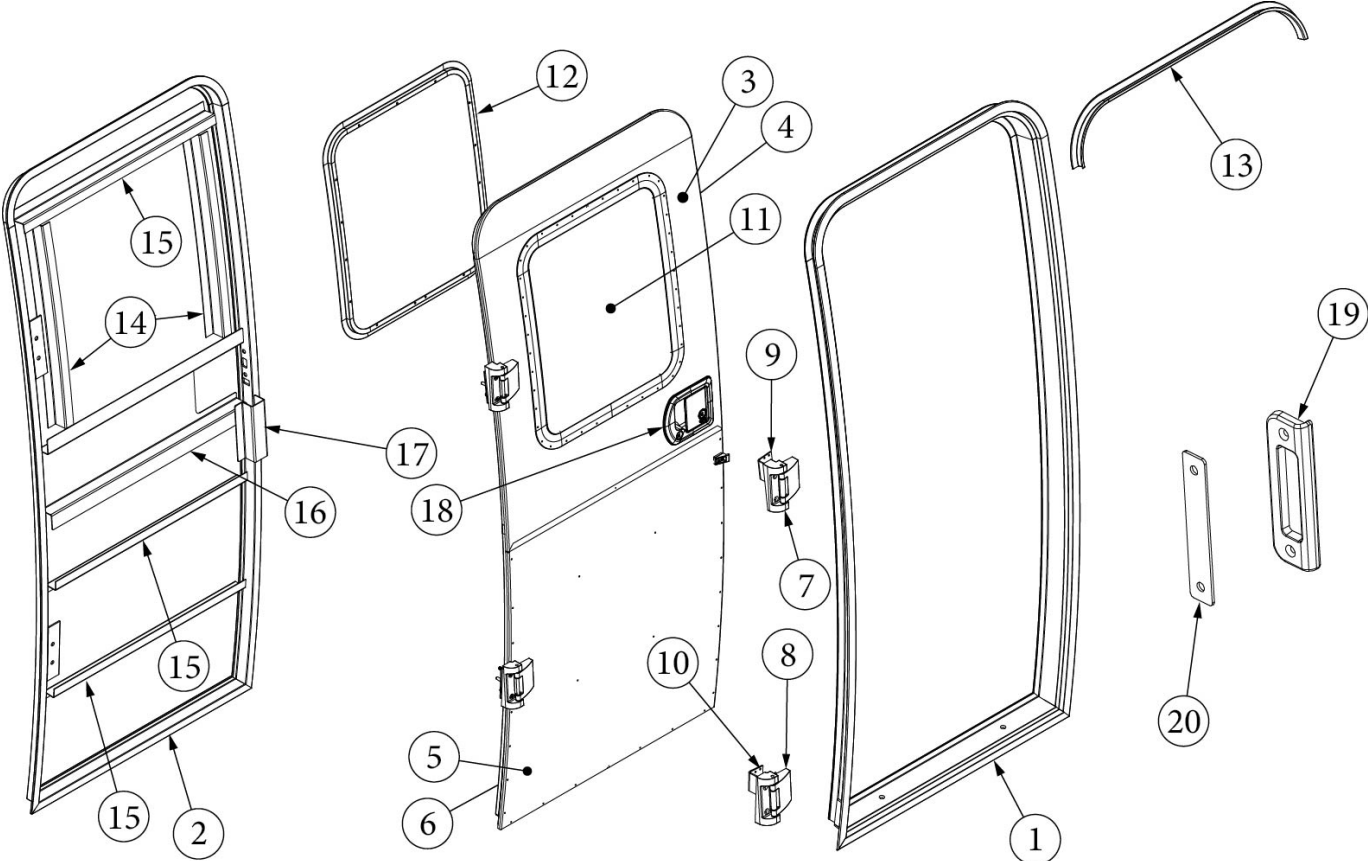

EXTERIOR DOORS

Main Door, LH Hinge

Parts Listed on Next Page