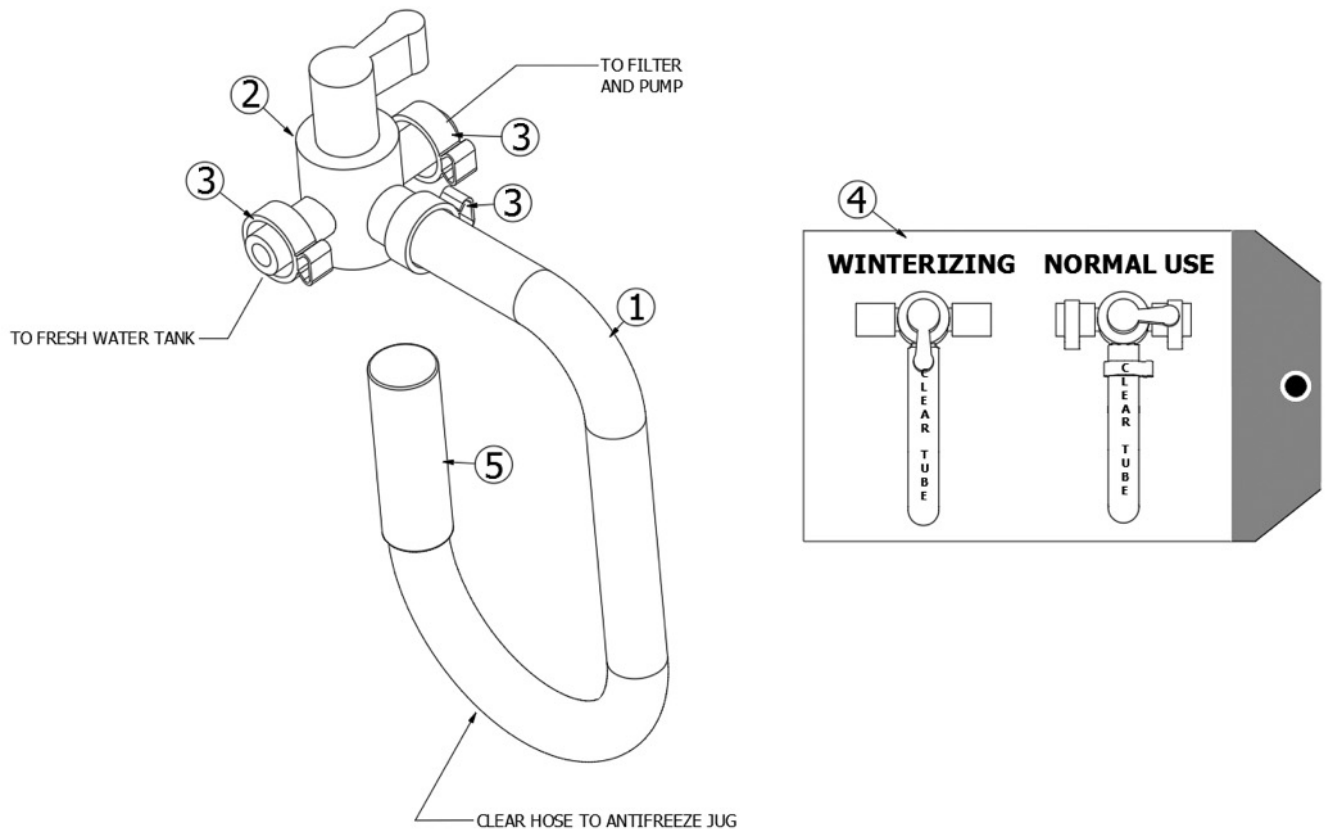

PLUMBING, FRESH WATER SYSTEM

Winterization Kit

112814

Winterization Kit Installation

1. 601240-01
2. 602711
3. 601698-15
4. 365453
5. 602801

Tubing 1/2 I.D. X 3/32 Wall Thick
Valve-3 Way Bypass .5" PEX #32788
1/2 CRIMP RING #14785
Tag-Instruction - Winterization Kit
Cap, 5/8" ID, Winterization Kit