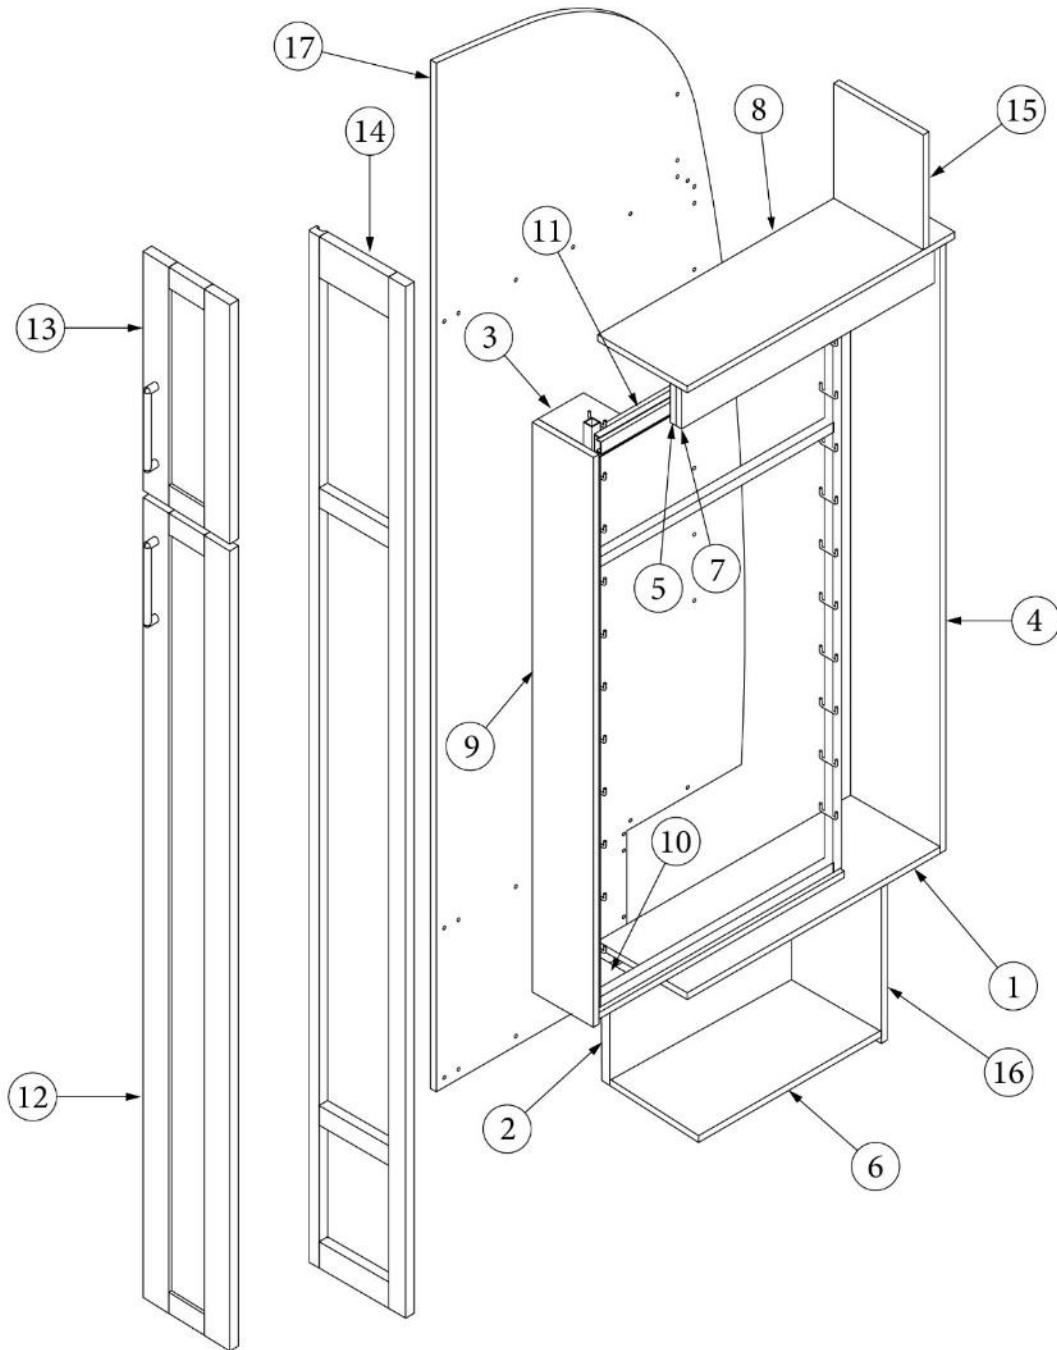

FURNITURE, GALLEY

Pantry, 33FB

Parts Listed on Next Page