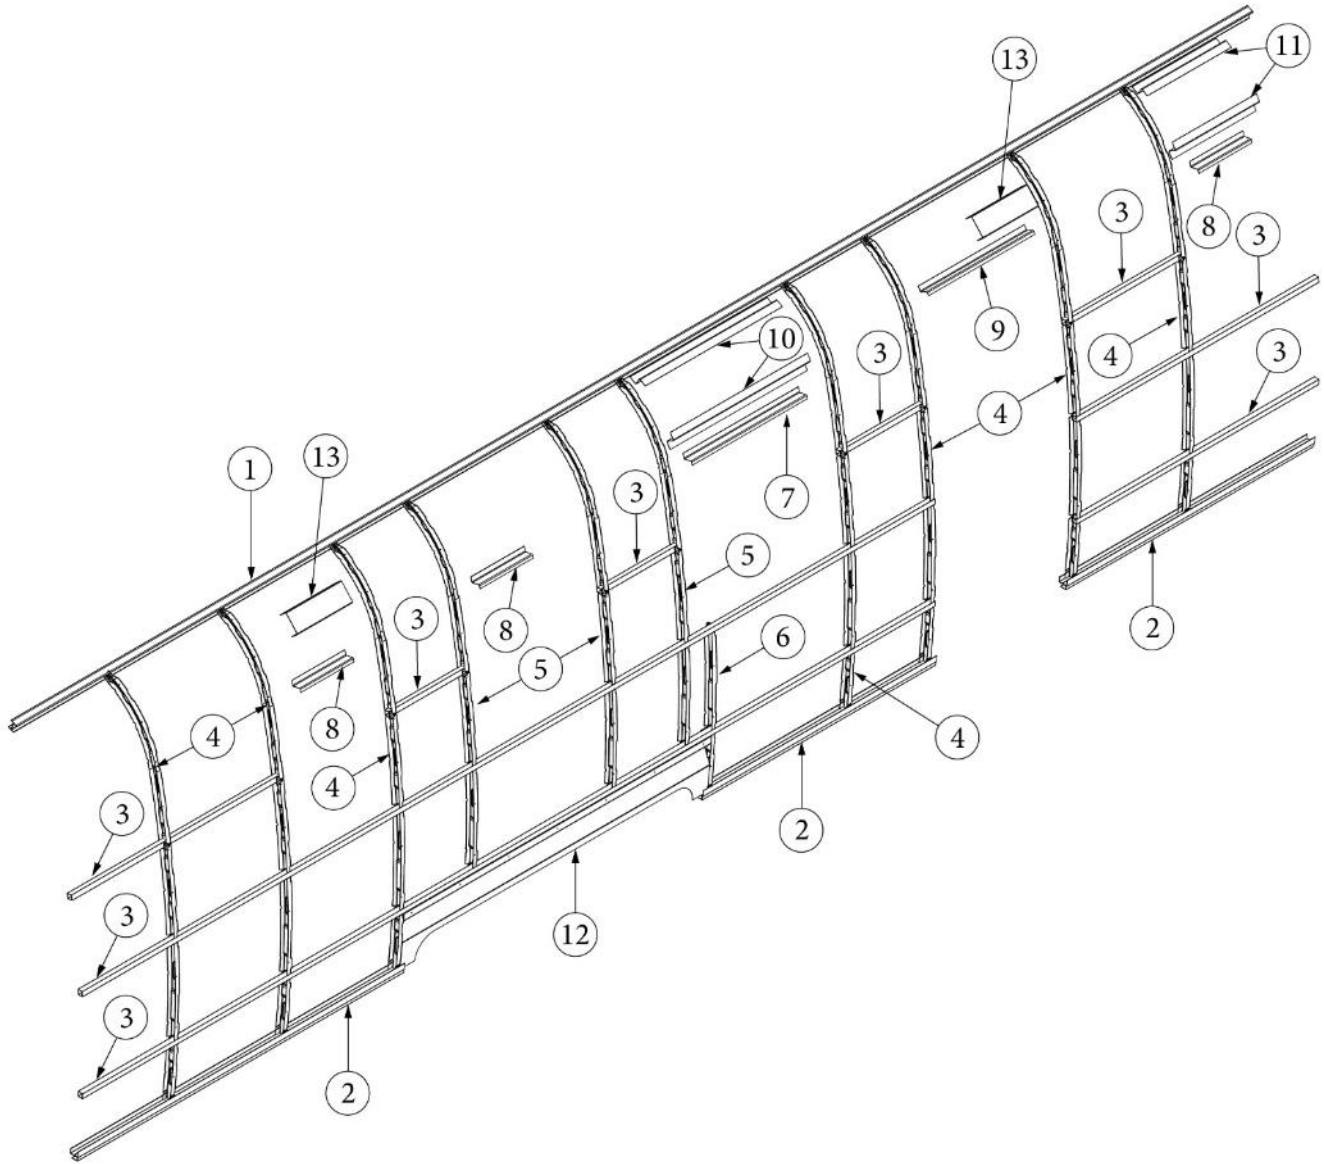

EXTERIOR SHELL

Wall Framing, Curbside, Queen, 33FB

Parts Listed on Next Page

EXTERIOR SHELL

Wall Framing, Curbside, Queen, 33FB

923546-01	Assembly, CS Wall, Queen
1. 104707-01	Extrusion, "I" section, 259"
2. 116221	Extrusion, Floor channel, 192"
3. 116131	Tube, Shell frame, 1" x 1" x 24'
4. 116130-01	Wall bow, Standard
5. 116130-02	Wall bow, Wheel well
6. 116130-04	Wall bow, Window
7. 116219-01	Z Bar, Window header, 26"
8. 116219-02	Z Bar, Window header, 12"
9. 116219-03	Z Bar, Door header
10. 116219-04	Z Bar, Window header, Vista view, 30"
11. 116219-05	Z Bar, Window header, Vista view, 18"
12. 116312-01	Header, Wheel well, dual axle
13. 454931-09	Backer, Side wall, Power awning
114879-02	Aluminum sheet, Lower, .04 x 33 x 284.5"
114880-02	Aluminum sheet, Upper, .04 x 51 x 284.5"
116131-01	Filler tube, Shell frame
114813-03	Angle, 1.13 x 1.5 x 3.5
114813-02	Angle, 1.25 x 2 x 2.5