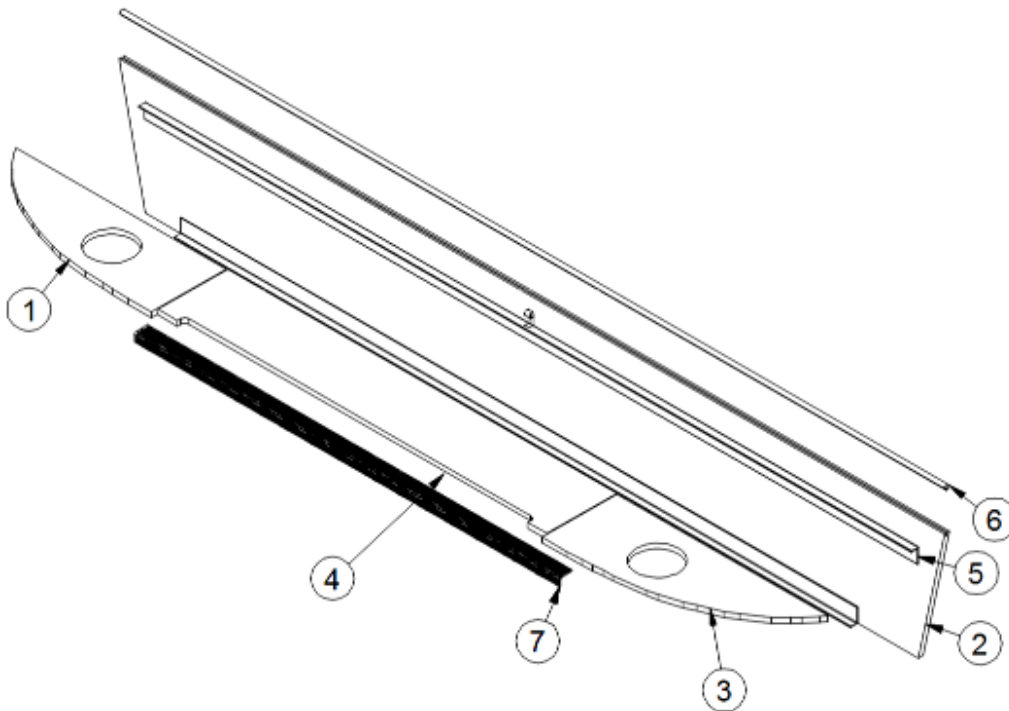

FURNITURE, BEDROOM

Headboard, Twin Bed

968467

Twin Bed Headboard

1. 968467&000112BE
2. 968467&000212BE
3. 968467&000312BE
4. 968467&000412BE
5. 114930
6. 203812-01
7. 115729-01
- 701538-01
- 381581
- 602394-03

- Pre-Laminate, 22.45 X 8.25
- Pre-Laminate, 12.5 X 86.25
- Pre-Laminate, 22.45 X 8.25
- Pre-Laminate, 7.75 X 40.25
- Aluminum extrusion, L-section
- Bumper molding, .5"
- Bracket, Top vents
- Carpet, Econolier w/PSA back
- Strap, Clear plastic
- Register, 4" directional