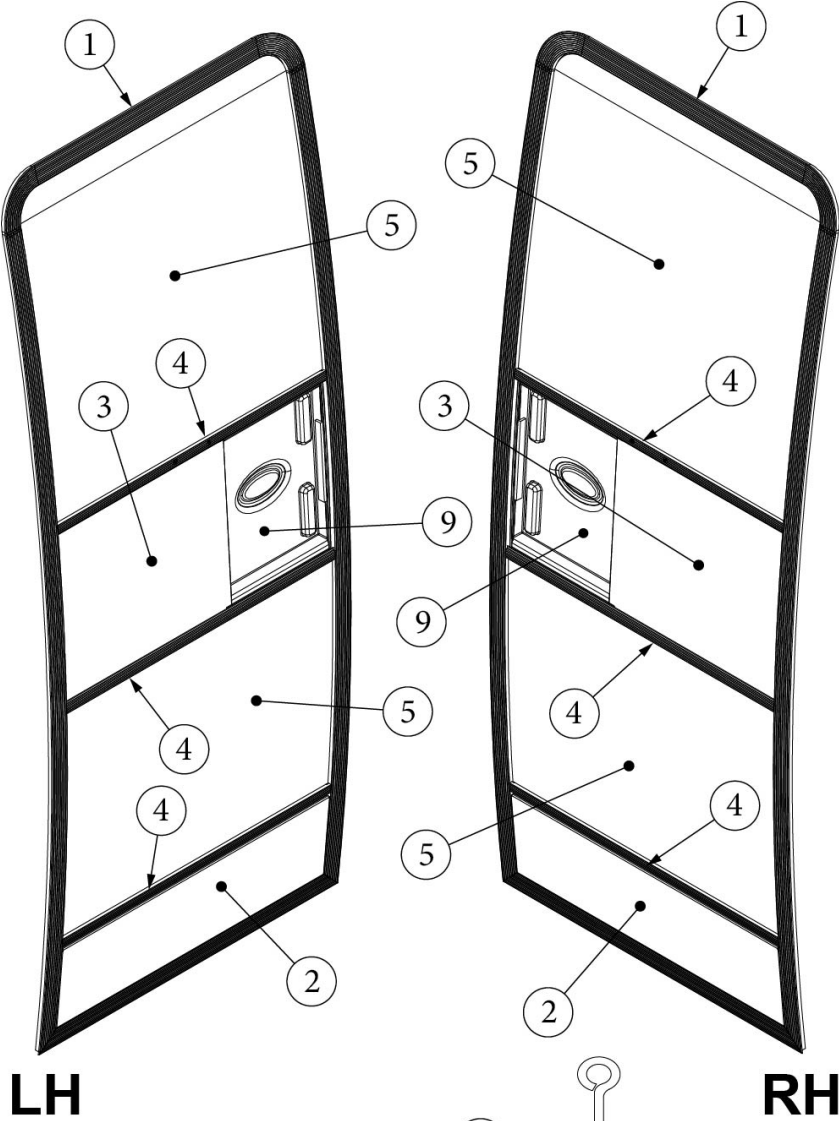

EXTERIOR DOORS

Screen Door

Parts Listed on Next Page