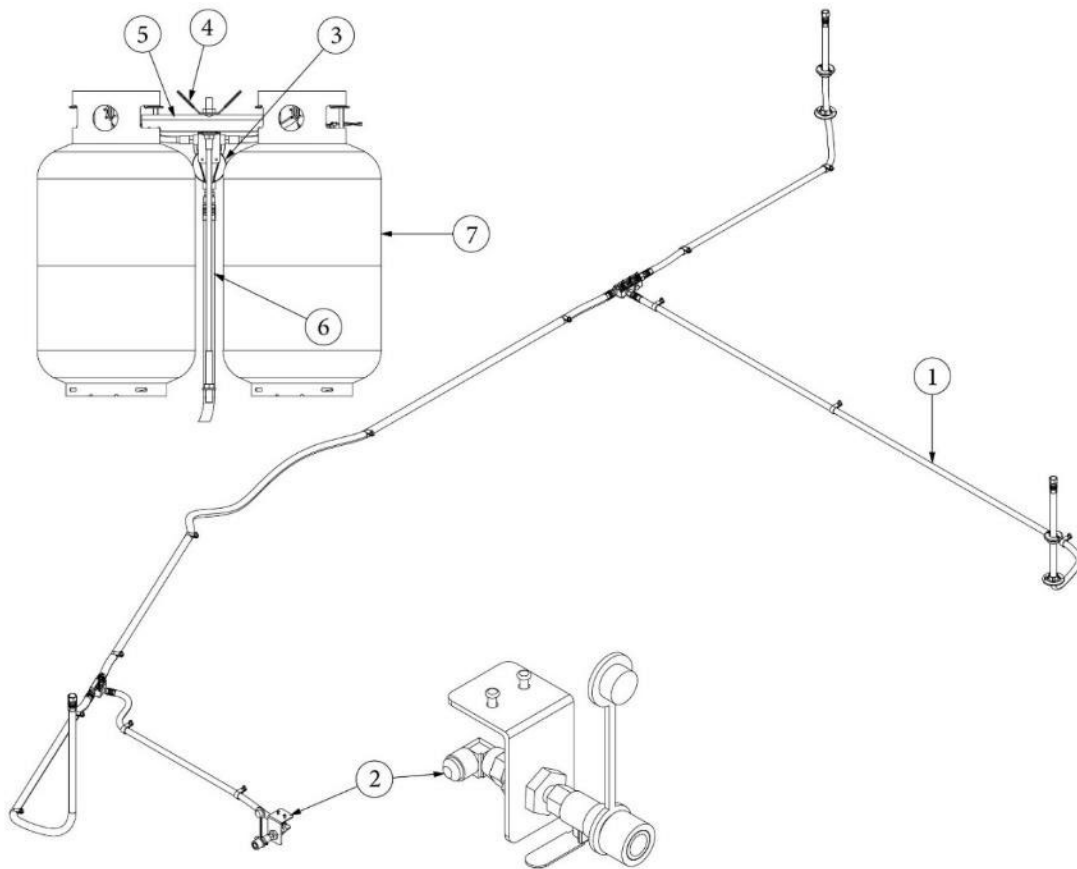

PLUMBING, LPG SYSTEM

LPG System, 30RB

113647
113718-03

Install, LP System
Install, LP Tanks/Regulator, 30lb tank, w/Gauge

1. 943992
2. 602465
3. 602870
4. 410238
5. 100949
6. 345375-08
7. 601711
- 382556
- 382500
- 601711-100

Assembly, LP flex line
Exterior propane port assembly
Regulator, LP gas, Dual 11" pigtails
Handle, Gas rack, (Wing nut)
Hold down Bracket, LP Bottle
Threaded rod, 30.5" x 1/2-13
LP cylinder, Aluminum, 30lb, w/Gauge
LP closeout
Sealing grommet, Press fit, 1/2" pipe
LPG Tank Gauge, Connects to Victron Cerbo