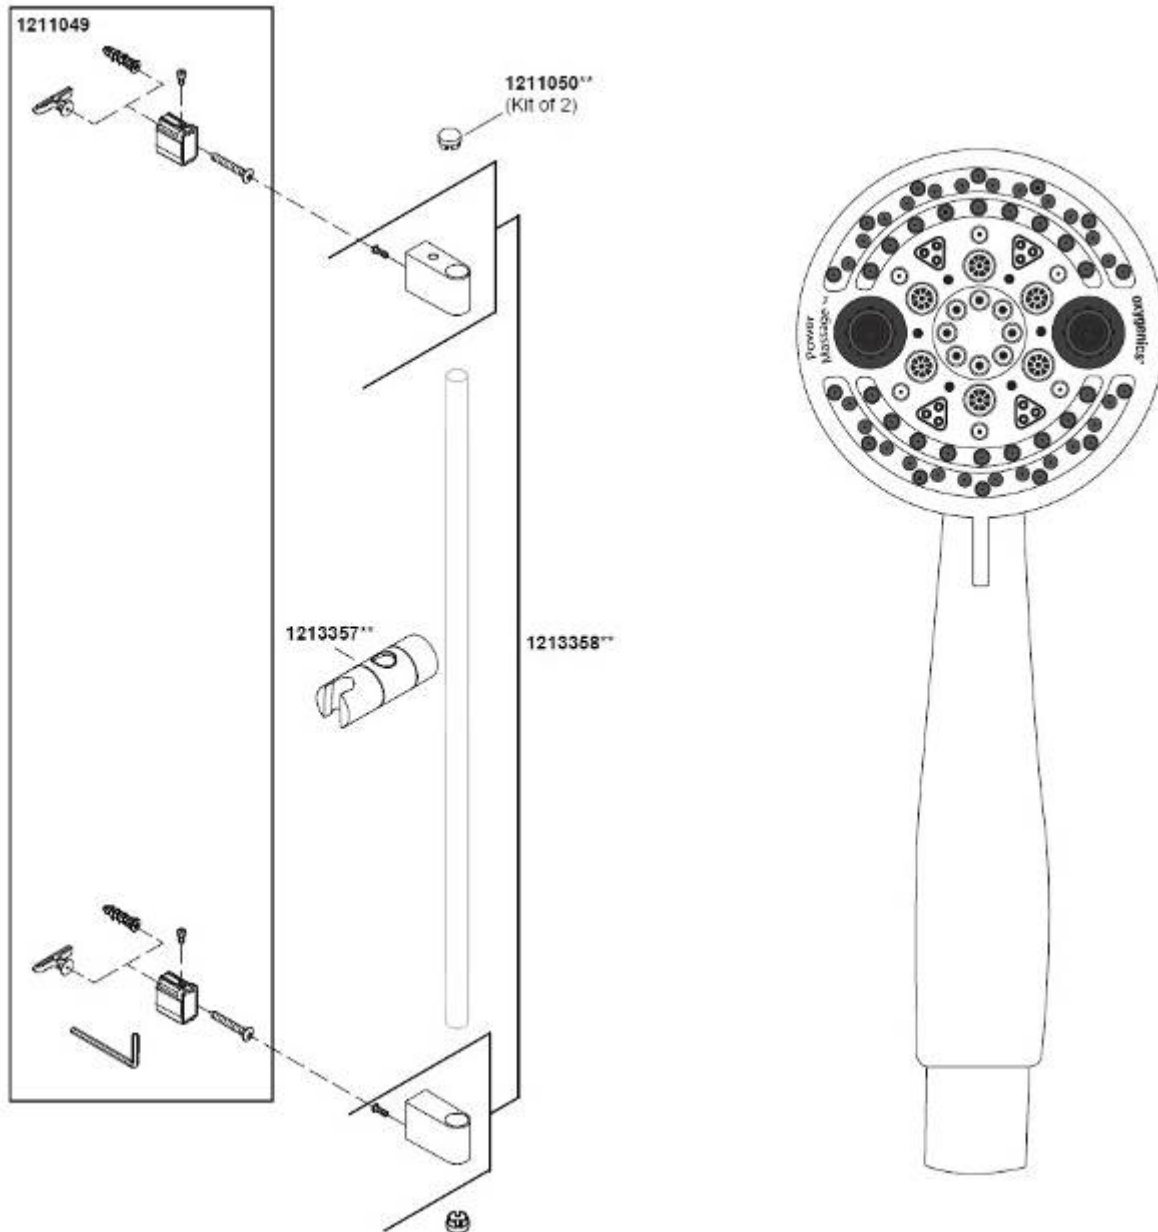

602439

Faucet, Lavy, Single handle, Grohe Concetto, 33FB

PLUMBING, FRESH WATER SYSTEM

Faucet, Hand Shower

- 602675 Hand shower, Brushed Nickel, Oxygenics
- 602405 Shower slide bar, 24"
- 602403 Hose, 60", Brushed Nickel
- 602518 Supply Adapter Assembly