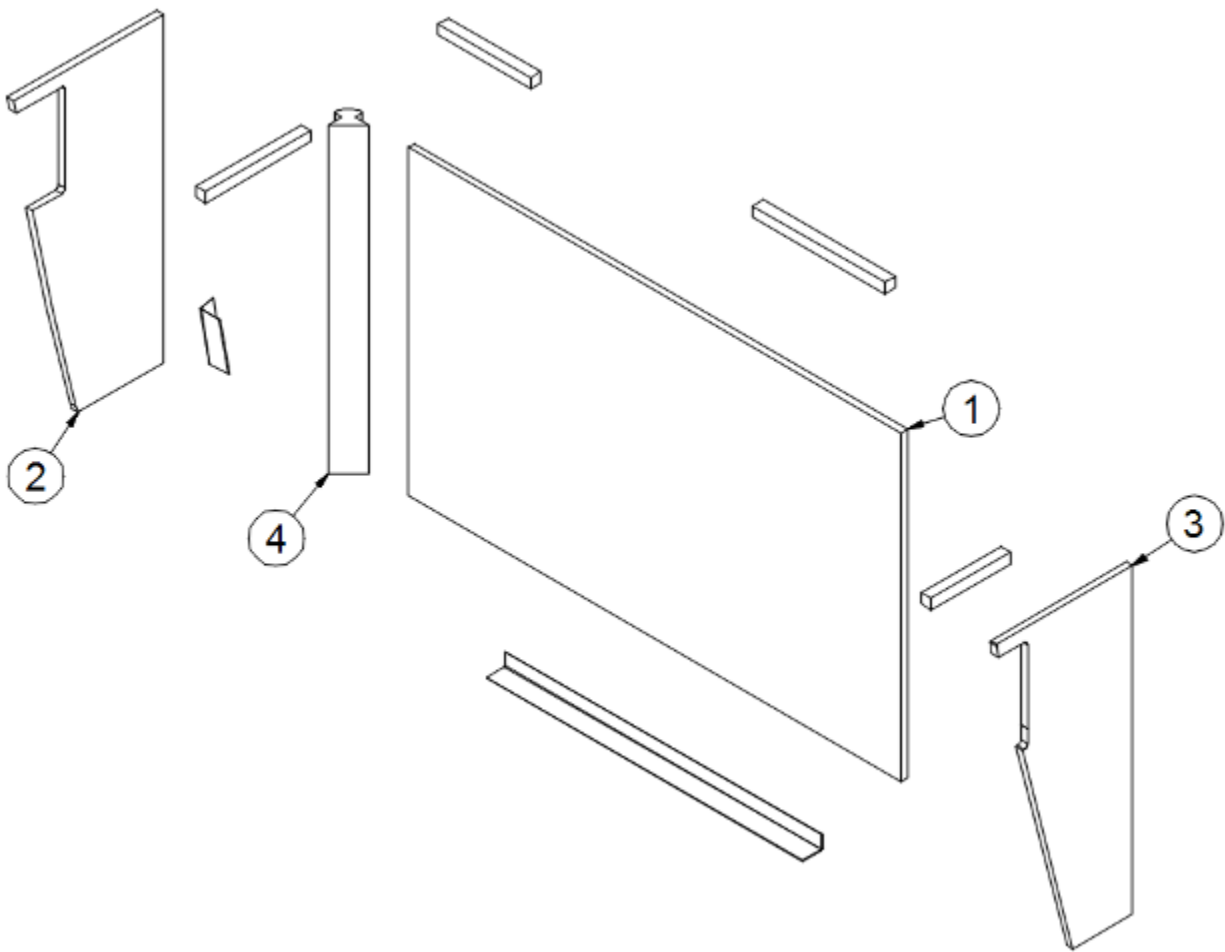

FURNITURE, LAVATORY

Credenza, 33FB

968550

Lavatory Credenza

1. 968550&000112BB
2. 968550&000212BB
3. 968550&000312BB
4. 801415-WH
  801415-1010
  114813

1. Pre-Laminate, 22.88 X 37.43
   Pre-Laminate, 22.88 X 12.5
   Pre-Laminate, 11 X 22.88
   Corner Trim, 1" Radius, White
   Corner trim, 1" radius, Planked coffee
   Aluminum angle, 1 x 1.5