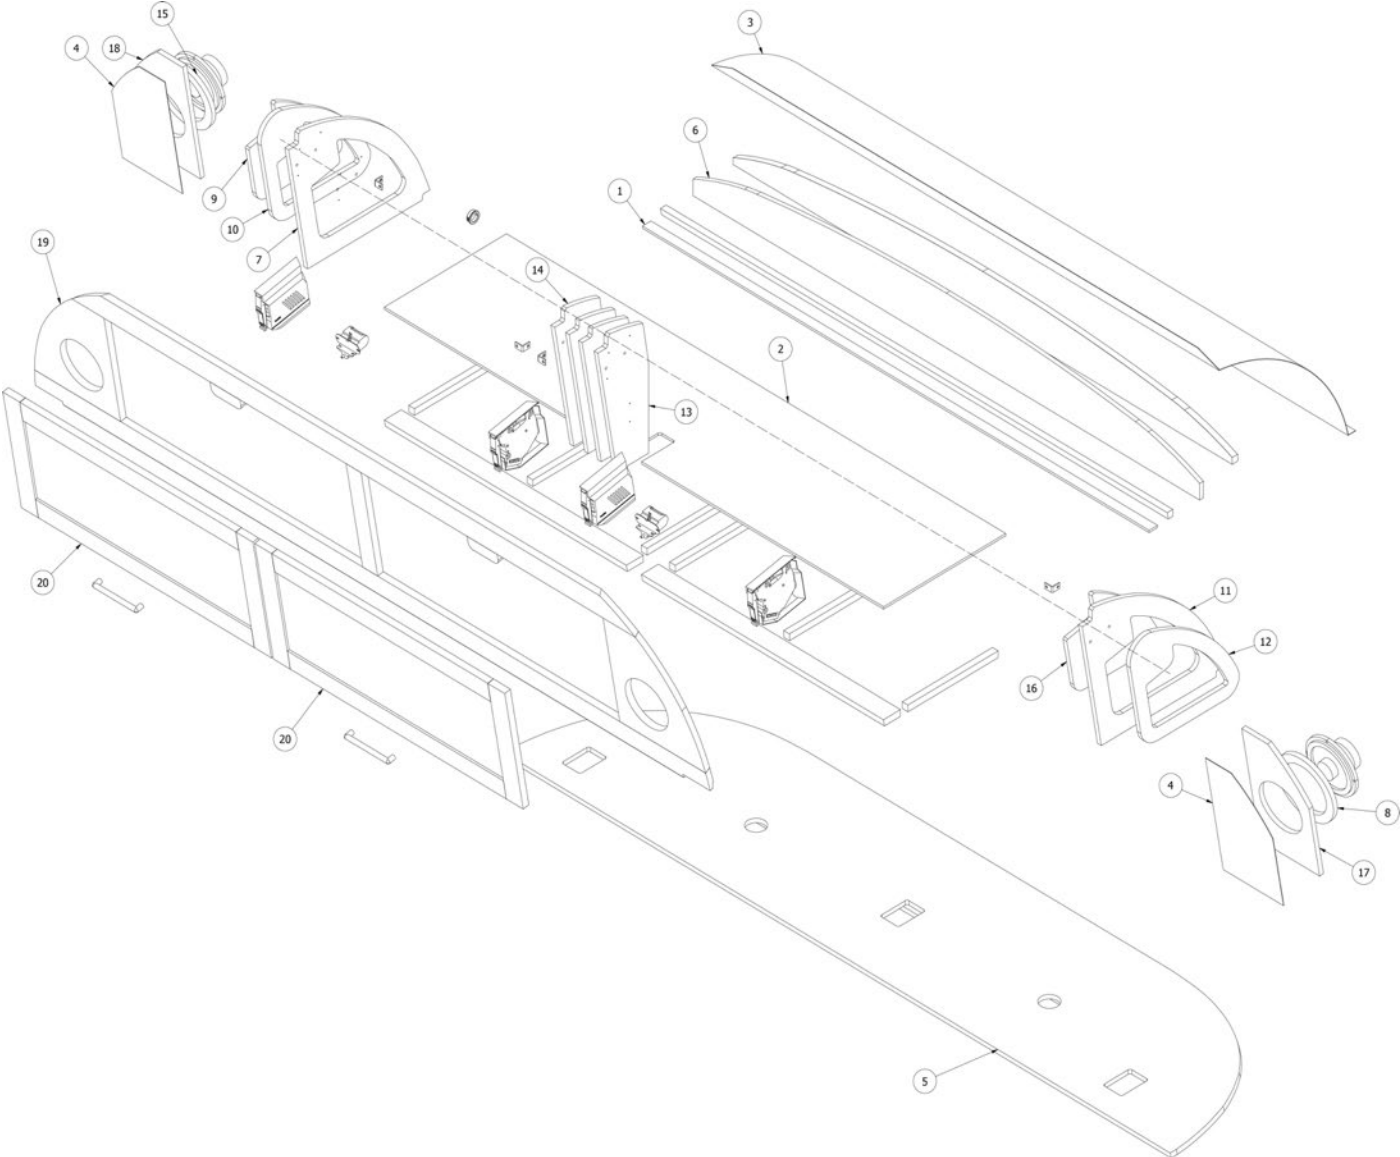

FURNITURE, BEDROOM

Roof Locker, Twin, 30RB

Parts Listed on Next Page