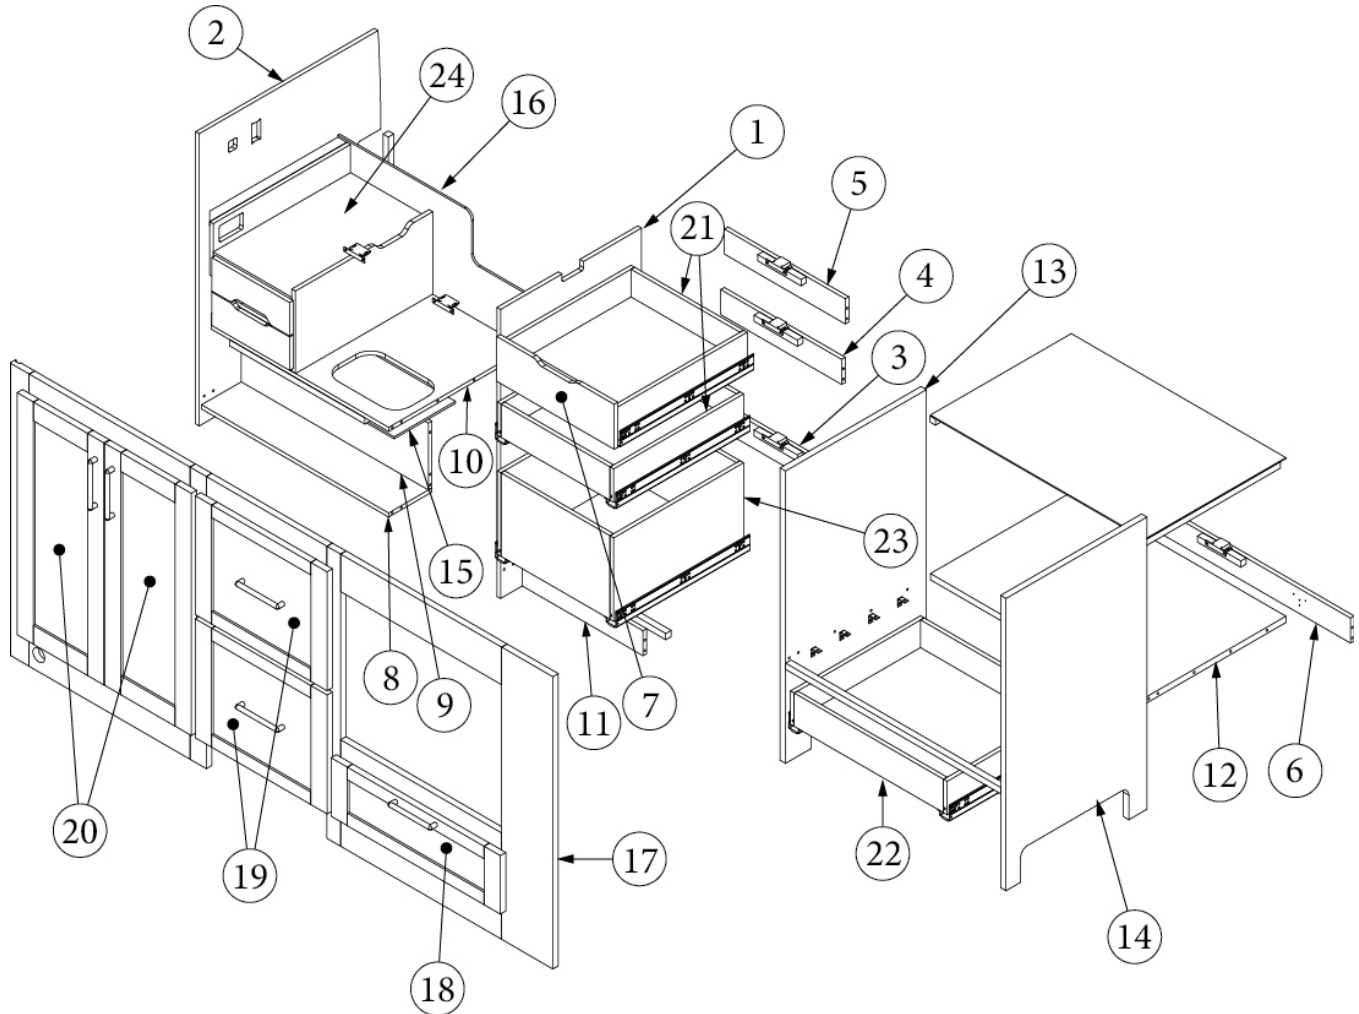

FURNITURE, GALLEY

Galley Cabinet, 33FB

Parts Listed on Next Page

FURNITURE, GALLEY

Galley Cabinet, 33FB

969952-01

Assembly, Galley Cabinet

1. 969952&000112BB	Pre-Laminate, .5 x 19.5 x 34.63"
2. 969952&000212BB	Pre-Laminate, .5 x 25.13 x 35"
3. 969952&000312BB	Pre-Laminate, .5 x 16.72 x 3"
4. 969952&000412BB	Pre-Laminate, .5 x 16.72 x 3"
5. 969952&000512BB	Pre-Laminate, .5 x 16.72 x 3"
6. 969952&000612BB	Pre-Laminate, .5 x 29.72 x 3"
7. 969952&000712BB	Pre-Laminate, .5 x 16.28 x 5.38"
8. 969952&000812BE	Pre-Laminate, .5 x 25.9 x 6"
9. 969952&000912BE	Pre-Laminate, .5 x 25.9 x 8"
10. 969952&001012BE	Pre-Laminate, .5 x 25.9 x 19"
11. 969952&001112BE	Pre-Laminate, .5 x 16.72 x 3"
12. 969952&001218BB	Pre-Laminate, .75 x 29.72 x 19.5"
13. 969952&001318BB	Pre-Laminate, .75 x 19.5 x 35"
14. 969952&001418BE	Pre-Laminate, .75 x 19.5 x 35"
15. 969952&001506BE	Pre-Laminate, .25 x 12 x 8.5"
16. 969952&001606BE	Pre-Laminate, .25 x 26.53 x 13"
17. 802720-1002	Face Frame, Galley oven, Linen
802720-1010	Face frame, Galley oven, Planked coffee
18. 802463-161002	Drawer Face, Linen, 23.48 x 7"
802613-491010	Drawer Face, Planked Coffee, 23.48 x 7"
19. 802463-171002	Drawer Face, Linen, 18.25 x 14.25 x .75"
802613-501010	Drawer Face, Planked Coffee, 7.63 X 56.88"
20. 802462-091002	Door, Linen, 12 x 29"
802613-231010	Door, Planked Coffee, 12 x 29"
21. 969705-10	Drawer Box, 4 x 16.09 x 18"
22. 969705-11	Drawer Box, 4 x 21.69 x 18"
23. 969709-03	Drawer Box, 10 x 16.09 x 18"
24. 968190-01	Drawer section, Galley
381708	Wastebasket, Rubbermaid
701538-01	Carpet, econoliner
968024	Insert, Cutlery drawer
382807-08	Drawer slide, Self-close, 18"
382807-01	Fixing clip, Left front
382807-02	Fixing clip, Right front
382807-04	Bracket, Rear mount
381228	Catch grabber, 10lb
386404-01	Pull, Satin nickel
386404-02	Pull-Matte Gold
382238	Hinge, Compact
365386-01	Edgebanding, Linen, 5/8"
802612-01	Edgebanding, Planked coffee, 5/8"