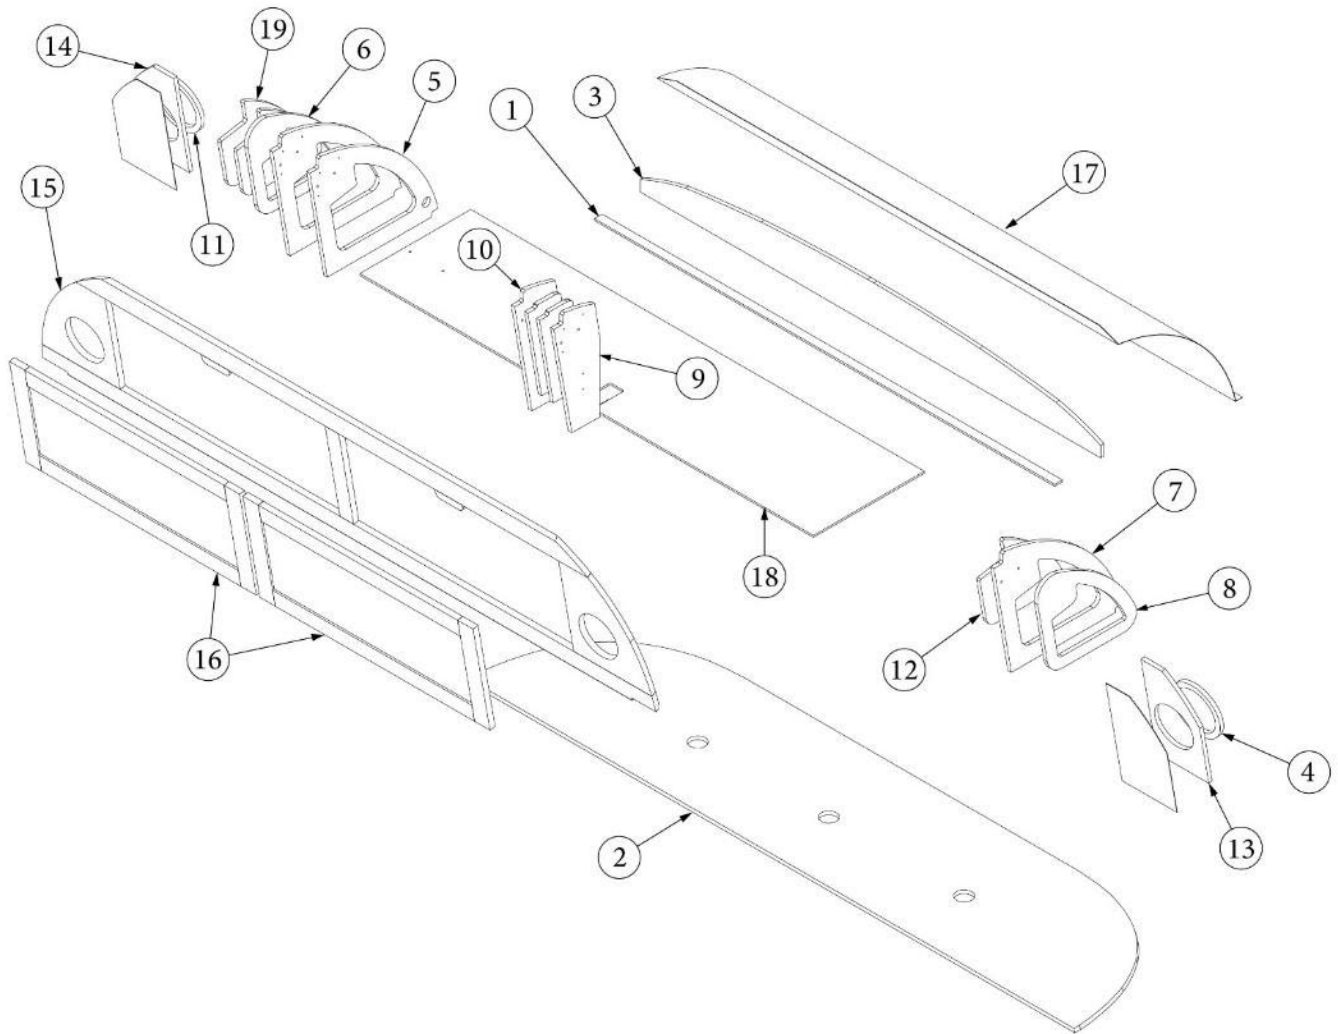

FURNITURE, LOUNGE

Roof Locker, Lounge, 30RB

Parts Listed on Next Page