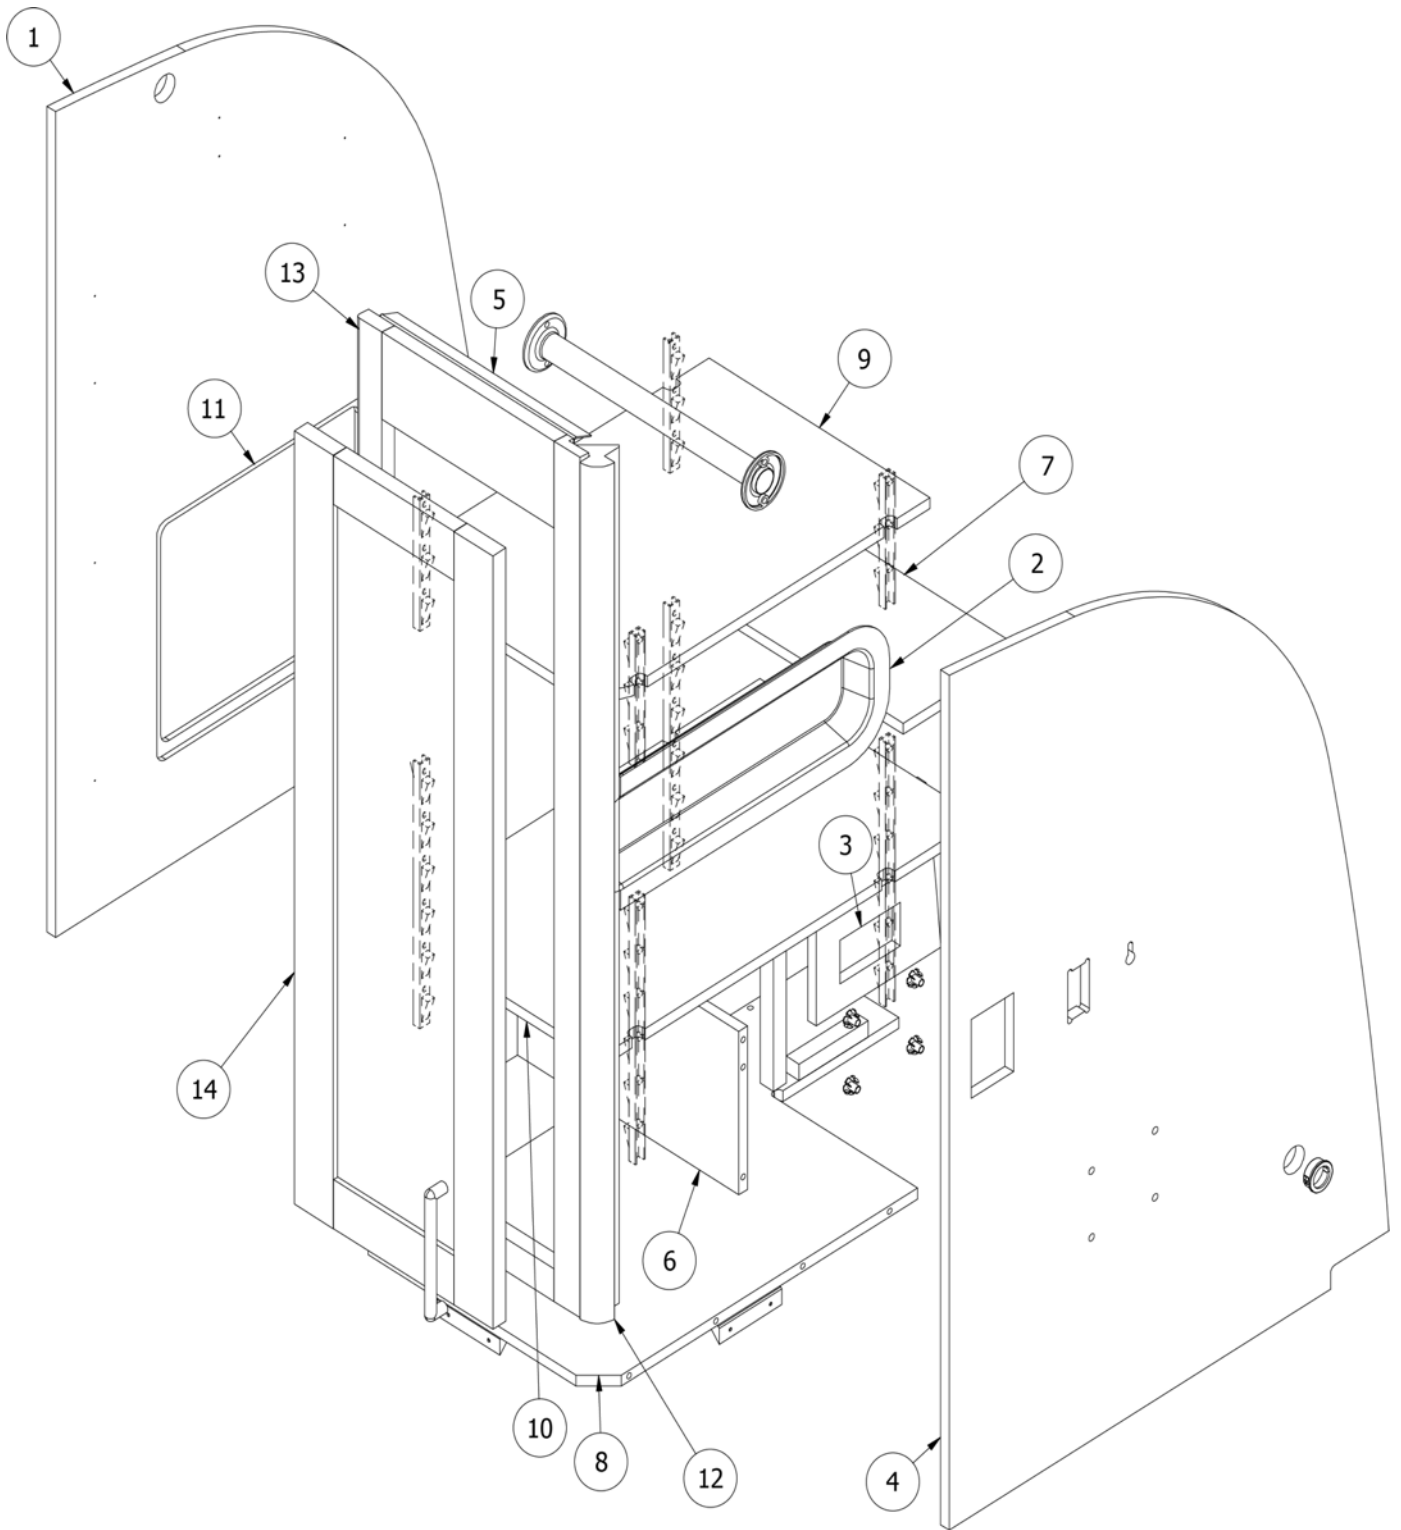

FURNITURE, BEDROOM

Hanging Wardrobe, CS, Twin, 30RB

Parts Listed on Next Page