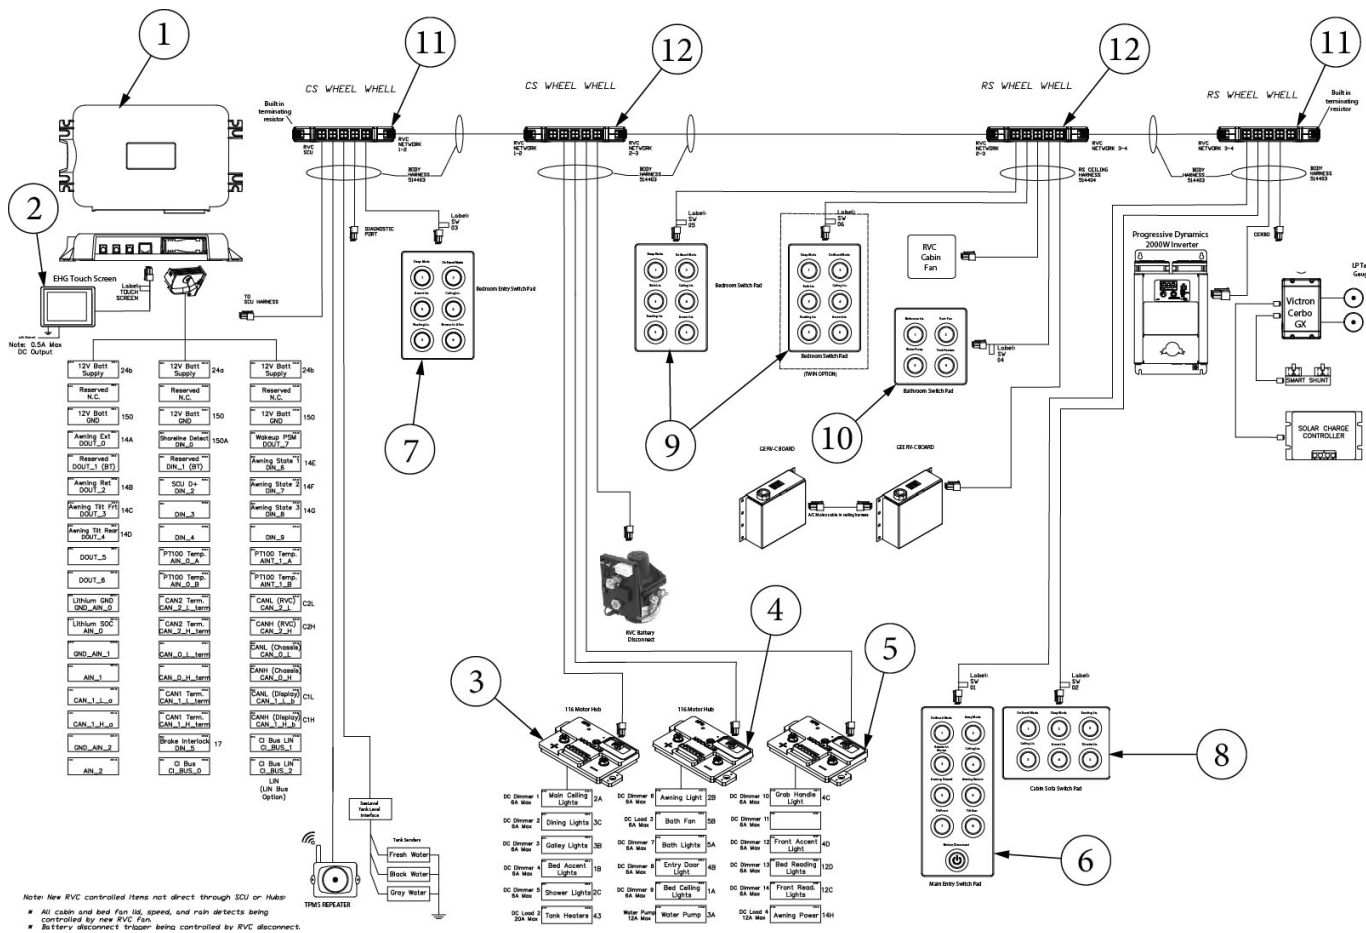

115630

Angle, taillight

ELECTRICAL, 12 VOLT

MyAirstream Multiplex Network Parts, 30RB

Note: To locate parts that are not labeled with a callout (e.g., RV-C connected Components: battery disconnect, TPMS, AC, fans, etc.), refer to the relevant sections in this parts book. This diagram is only intended to aid in parts identification and is subject to change.