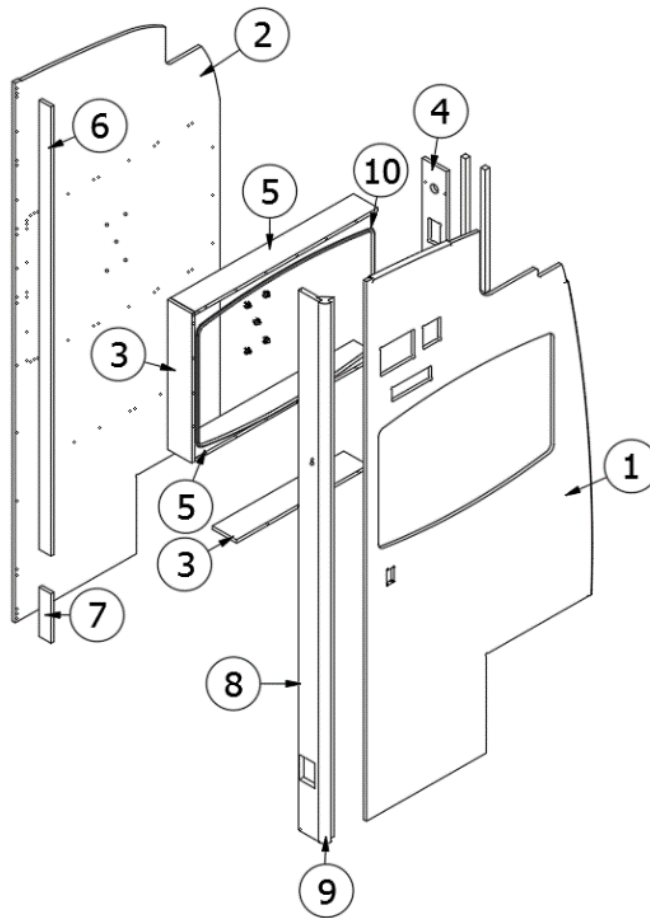

FURNITURE, GALLEY

Forward Refrigerator Wall, 30RB

969153

Forward Refrigerator Wall, TV, Radio

1. 969153&001412HE	Pre-Laminate, 37.58 x 78.74"
2. 969153&001512BE	Pre-Laminate, 33.78 x 78.75"
3. 969153&000312BE	Panel, 4.06 X 22
4. 969153&000412BE	Panel, 4.06 X 22
5. 969153&000512BE	Panel, 4.06 X 30.63
6. 969153&000612BE	Panel, 2 X 66
7. 969153&000712BE	Panel, 2 X 7.25
8. 802025-1002	Style, Forward Refrigerator wall, Linen
802025-1010	Style, Forward Refrigerator wall, Planked coffee
9. 801415-WH	Corner trim, 1" radius, Linen
801415-1010	Corner trim, 1" Radius, Planked coffee
10. 203445-01	T-Molding, White, 9/16"
203445-07	T-Molding, Ash Grey, 9/16"
203138-01	Extrusion-Plastic 1/2" Wall-White
203138-09	Extrusion, Wall, Plastic, Brown, 1/2"