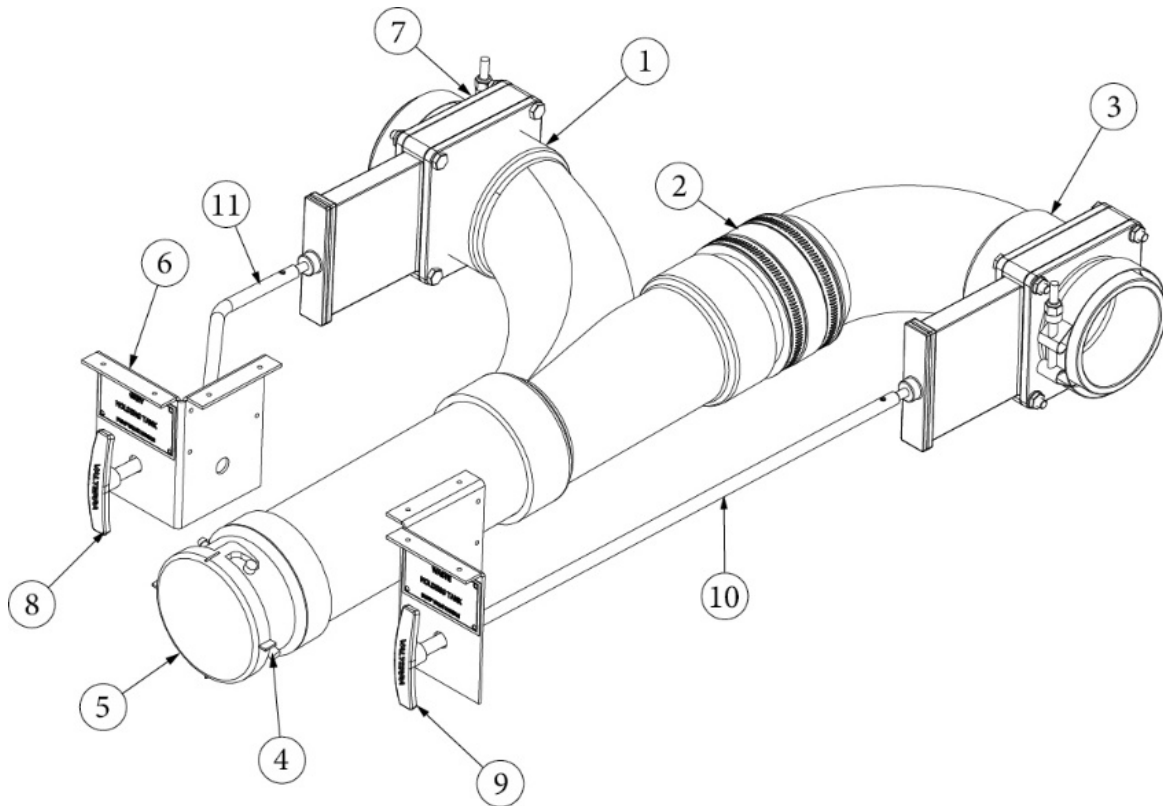

PLUMBING, DRAIN SYSTEM

Dump Valve, 30RB

110191

Install, Dump Valve

1. 600187	3"Wye, Comb & 1/8 Bend
2. 600289	Calder Coupling 3in (Rubber)
3. 600820	Single socket, 90 degree, 3"
4. 601607-06	Term. Adaptor - 3" Hub X 3" Ba
5. 601607-07	Termination Cap - 3" Bay
6. 114086	Bracket, Valve handle
7. 601607-11	Valve Assy. 3" Spigot X 3"Spig
8. 601607-17	Handle-Dump Valve Black
9. 601607-18	Handle-Dump Valve Grey
10. 116392-01	Tank Extension Rod 19"
11. 116392-04	Tank Extension Rod,13" Bent
116392-03	Tank Extension Rod, 13"
601160-04	Pipe, Abs Dvw, 3" (Csa)
340092	Clamp T-Bolt 3 5/8 To 3 15/16
385099	Tag Main Tank Dump Valve Handl
385101	Tag Aux Tank Dump Valve Handle
360005-01	Cement-Corlon Yellow Csa