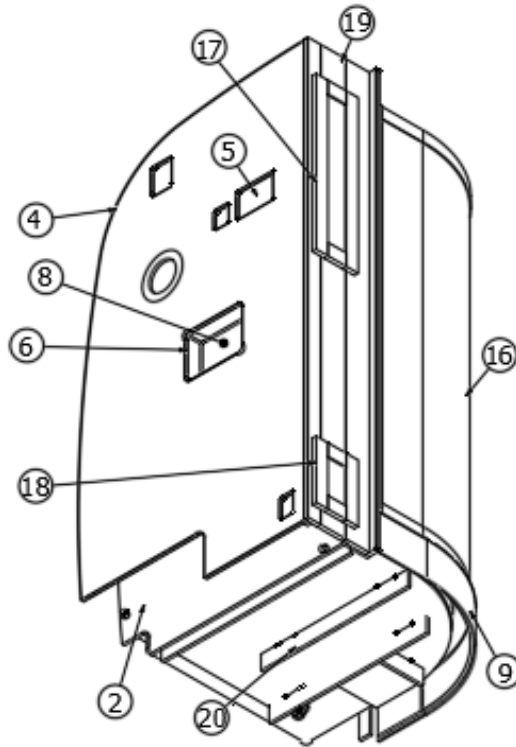

FURNITURE, LAVATORY

Shower Install, 33FB

Parts Listed on Next Page