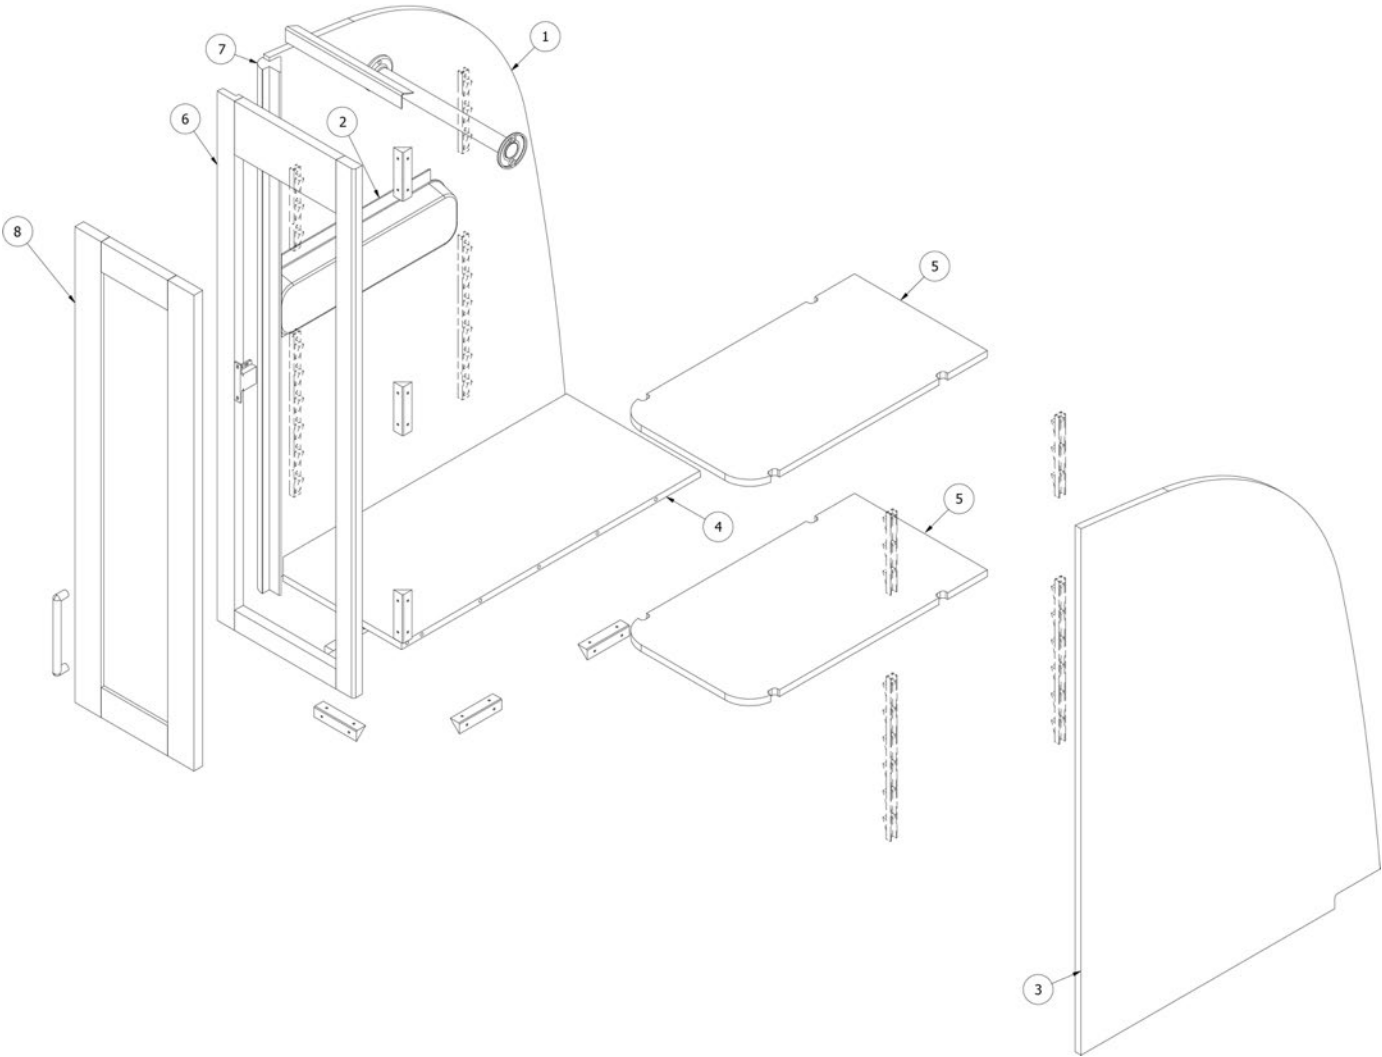

FURNITURE, BEDROOM

Hanging Wardrobe, RS, 30RB

Parts Listed on Next Page

FURNITURE, BEDROOM

Hanging Wardrobe, RS, 30RB

969154-01	Assembly - Hanging Wardrobe RS, 30' Classic
1. 969154&012612BB	Pre-Laminate, 25.59 x 39.25"
2. 200773	Closeout, Reading Light Abs
3. 969154&012712BB	Pre-Laminate, 25.86 x 39.28"
4. 969154&010412BB	Panel, 11.5 x 25.78
5. 969154&010512BB	Panel, 11.44 x 20.5
6. 802018-1002	Face Frame-RS Hang Ward Linen
802018-1010	Face frame, Planked coffee
7. 801415-WH	Corner trim, 1" Radius, Linen
801415-1010	Corner trim, 1" Radius, Planked coffee
8. 802462-131002	Door-10.25 X 35.5 Shaker Linen
802613-271010	Door, Drawer face, Planked coffee 10.25 x 35.5"
386404-01	Pull, Satin nickel
386404-02	Pull, Matte gold
365386-01	Edgebanding, Linen, 5/8"
802612-01	Edgebanding, Planked coffee, 5/8"
203138-06	Wall Extrusion-Plas Ash Grey
380045	Tubing 3/4" Elec Metallic
380046	Flange Chrome
200975-04	Conduit, Flexible Black Plastic
386279	Brace-Corner .75x.75x3.5
104821	Support, Roof locker
114750	Hinge "J" (Rockguard Assy.)
381527	Shelf Strips Speedy
381228	Catch, Grabber door, 10LB
382238	Hinge-Compact 39c Blum Steel Nickel Plated