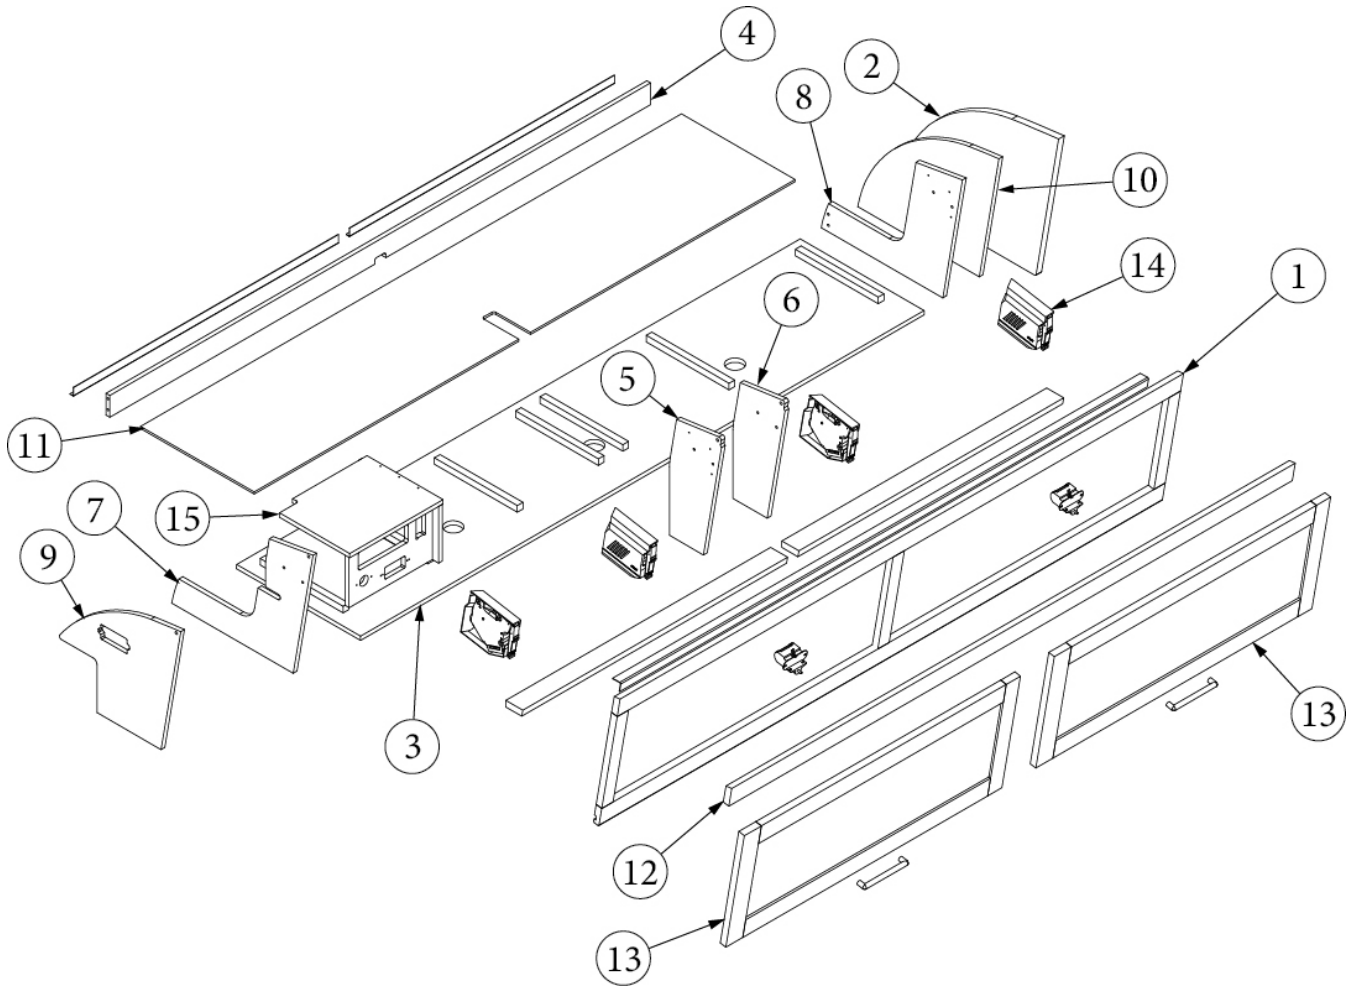

FURNITURE, GALLEY

Roof Locker, Dinette, 30RB

Parts Listed on Next Page