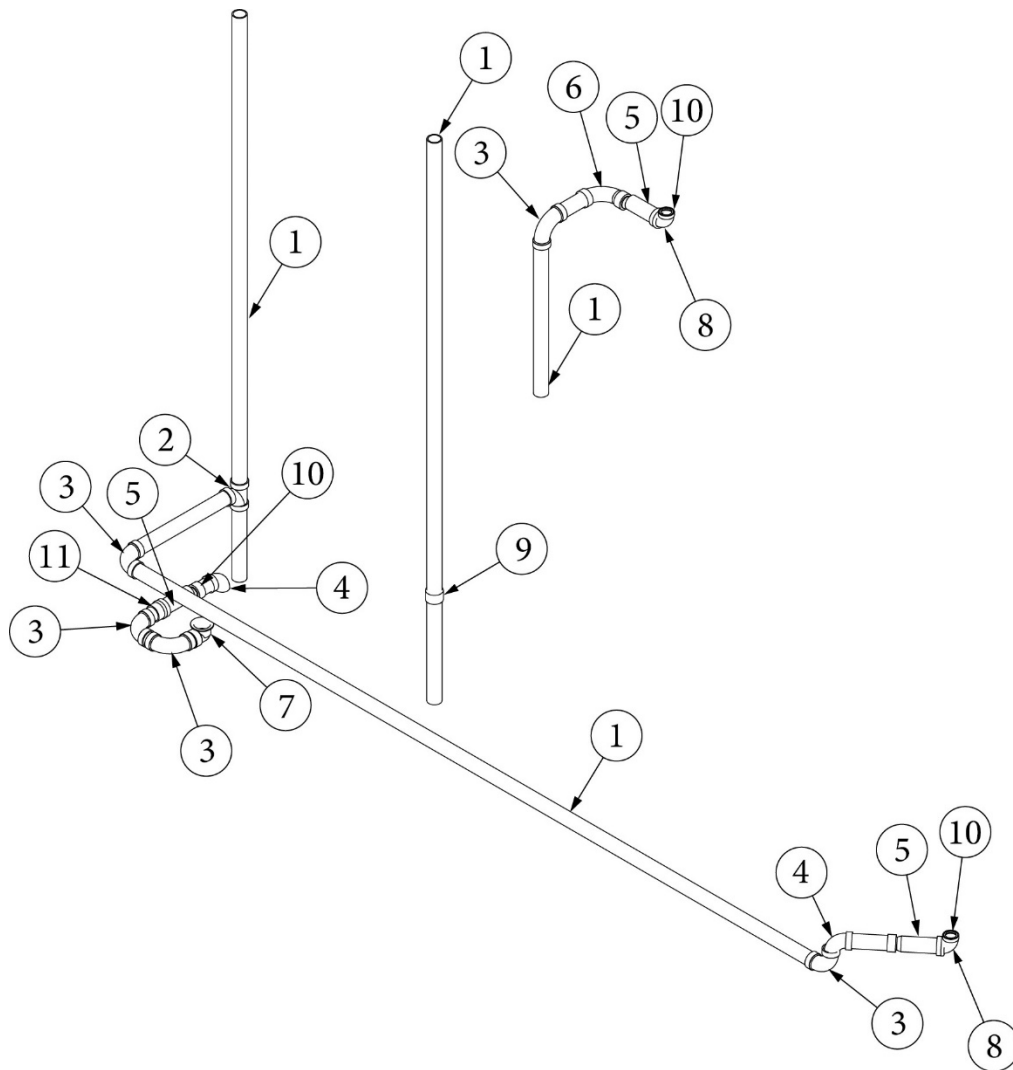

PLUMBING, DRAIN SYSTEM

Drain System Layout, 30RB

943784

Drain System Layout

- | | |
|---------------|---|
| 1. 601160-02 | Pipe, ABS DVW, 1.5" |
| 2. 600156 | Tee, Sanitary |
| 3. 600035 | Elbow, 1.5", 90°, Long sweep |
| 4. 600662 | Elbow, 1.5", 90°, Short radius |
| 5. 690603-03 | Waste valve, Hepvo, 1.5" FPT x 1.5" HUB |
| 6. 600431 | Elbow, 90-degree, long street |
| 7. 602265 | Elbow, 1.5" tub shoe, ABS |
| 8. 690603-02 | Adapter, Angle, Hepvo |
| 9. 600227 | Coupling, 1.5" |
| 10. 602287-02 | Rubber washer, .5", Black |
| 11. 601676 | Adapter, 1.5" Spigot x 1.5" MPT |
| 690700-01 | Vent pipe cover, White |