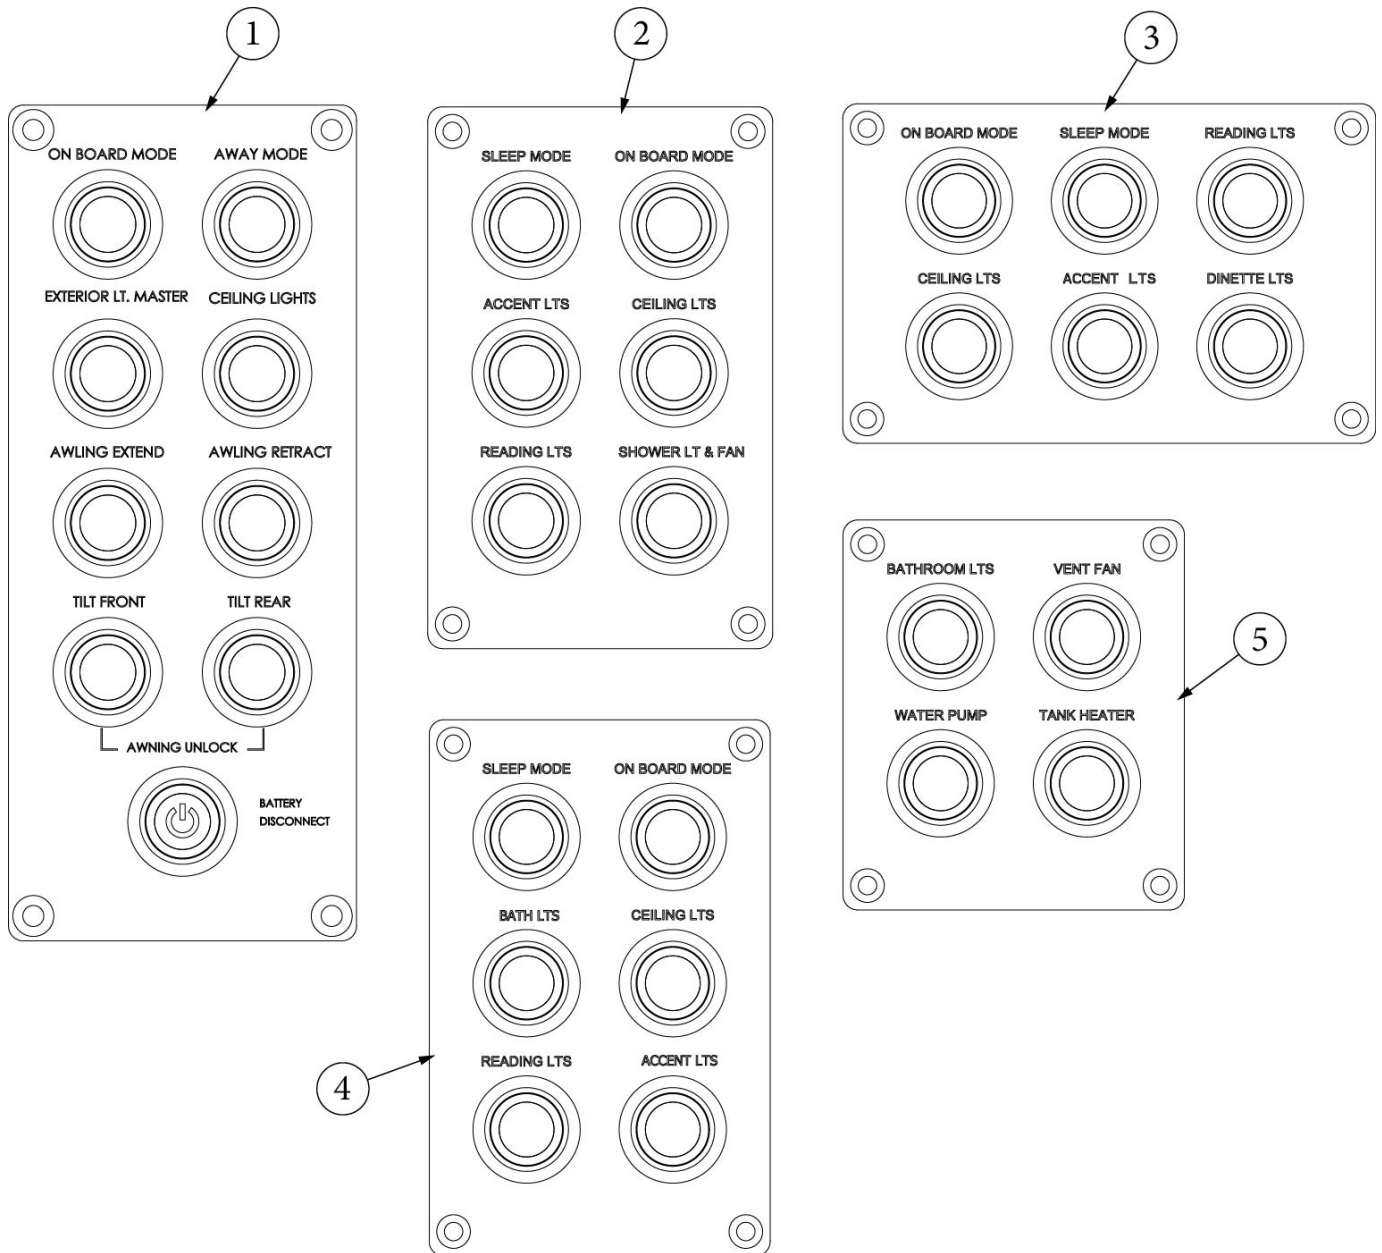

ELECTRICAL, 12 VOLT

MyAirstream Multiplex Switch Pads, 30RB

1. 514432-01
2. 514433-01
3. 514433-02
4. 514433-03
5. 514434-01

- RV-C Switch Pad, 9 Switch, Main Entry
- RV-C Switch Pad, 6 Switch, Bedroom Entry
- RV-C Switch Pad, 6 Switch, Cabin Sofa
- RV-C Switch Pad, 6 Switch, Bedroom
- RV-C Switch Pad, 4 Switch, Bathroom