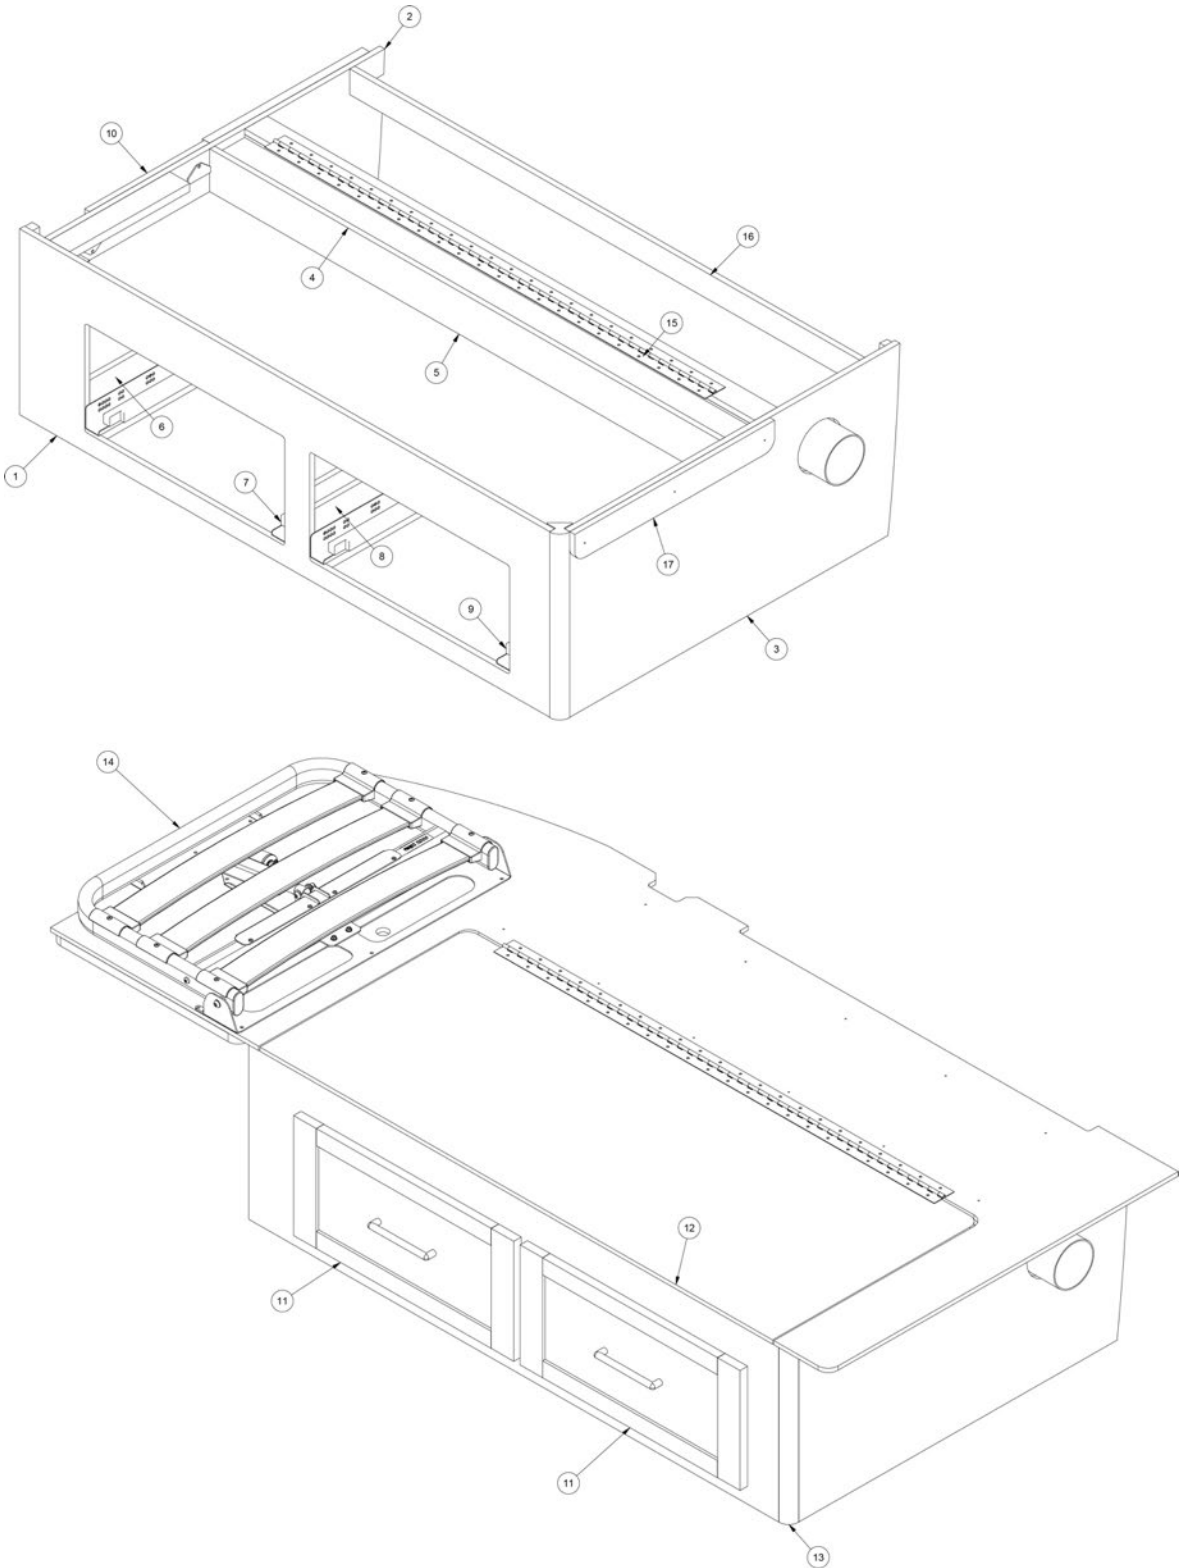

FURNITURE, BEDROOM

Bed, Roadside Twin, 33FB

Parts Listed on Next Page