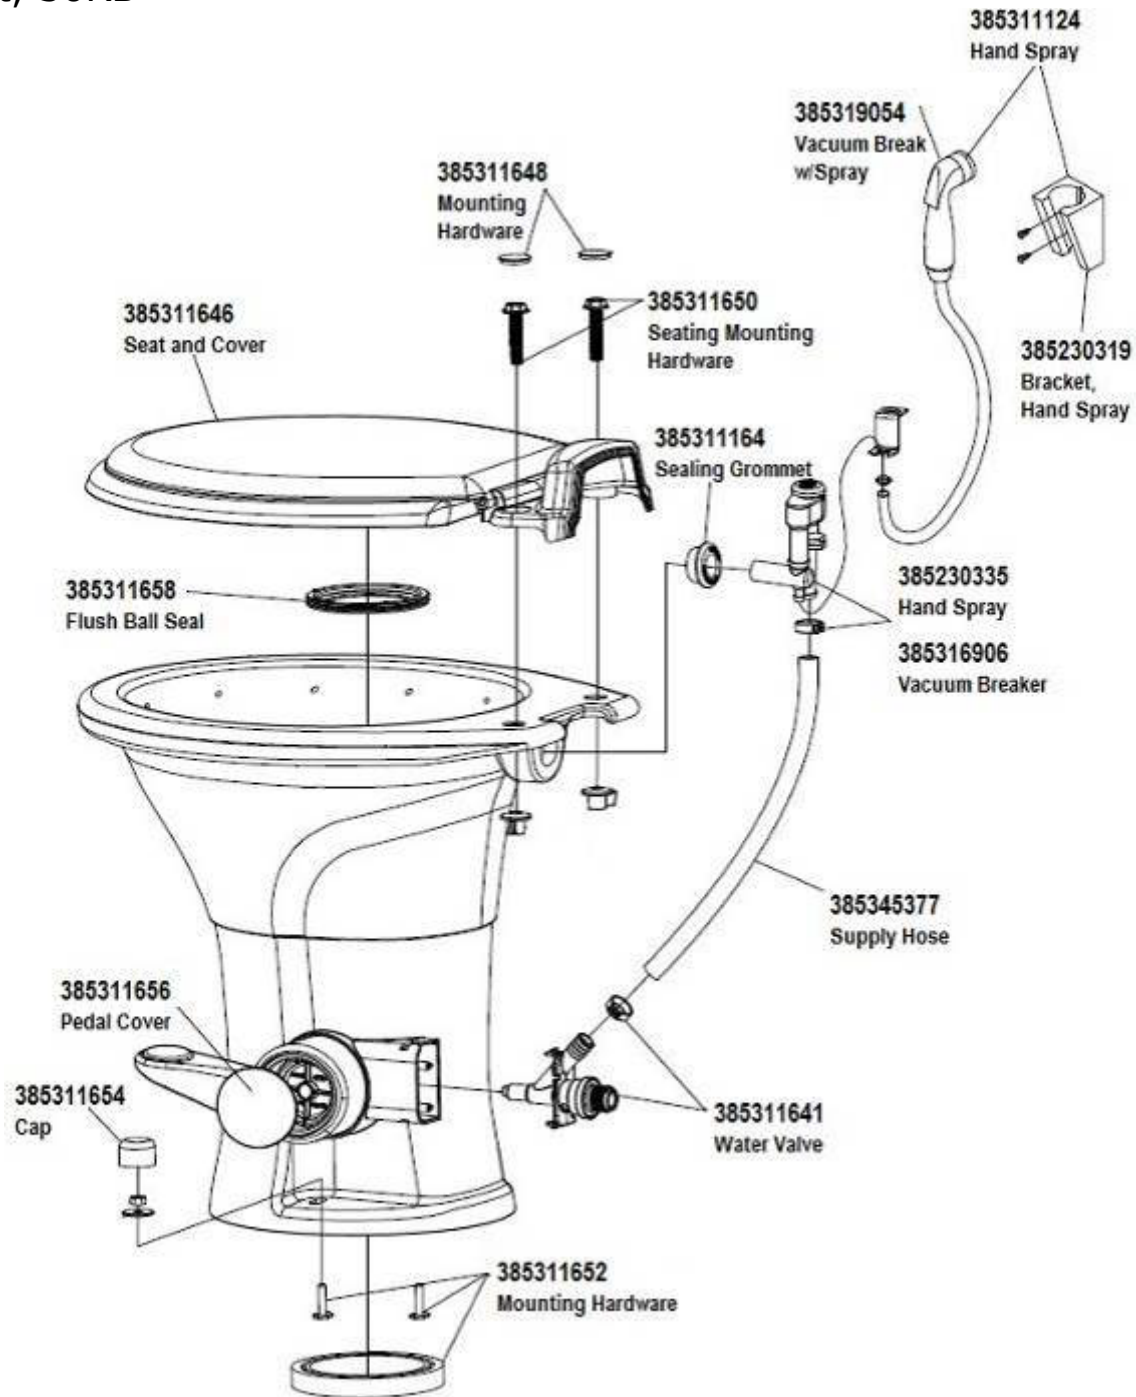

PLUMBING, DRAIN SYSTEM

Toilet, 30RB

690621-BOX
600065
602137

Toilet, China, Dometic
Floor flange, Threaded
Valve, Shut off