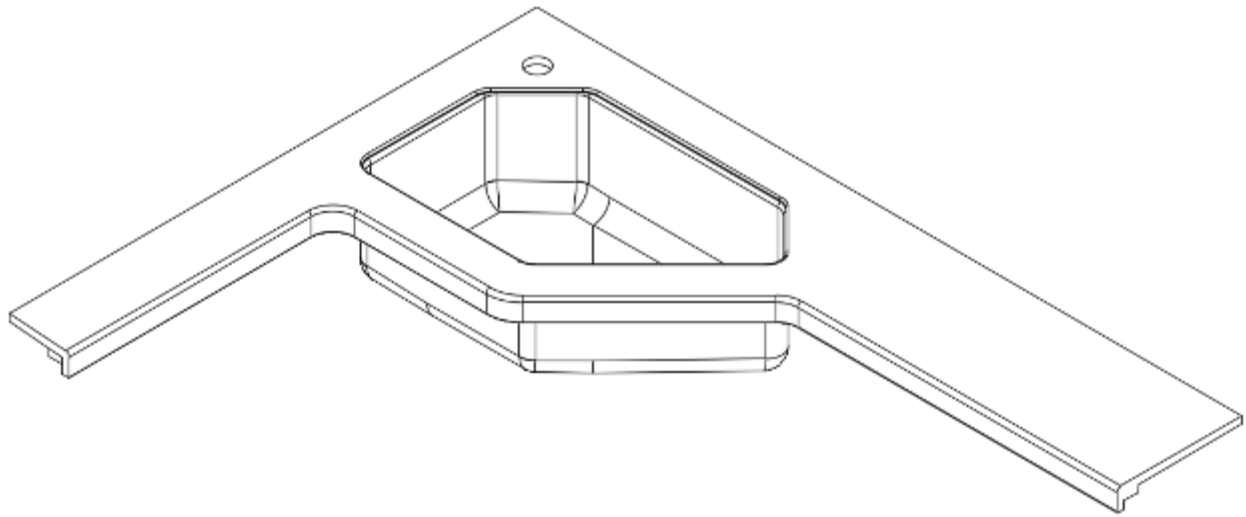

FURNITURE, LAVATORY

Lavatory Top, 30RB

968158	Lavatory Top
602385-03	Lavy Top Corian Cosmos Prima
602385-04	Lavy top, Corian, Limestone
203790	Sink, Undermount, Fiberglass
602813-01	Faucet, Moen Align, Chrome
381635	Sink clip, Undermount
601813	Tail piece, Lift and turn drain