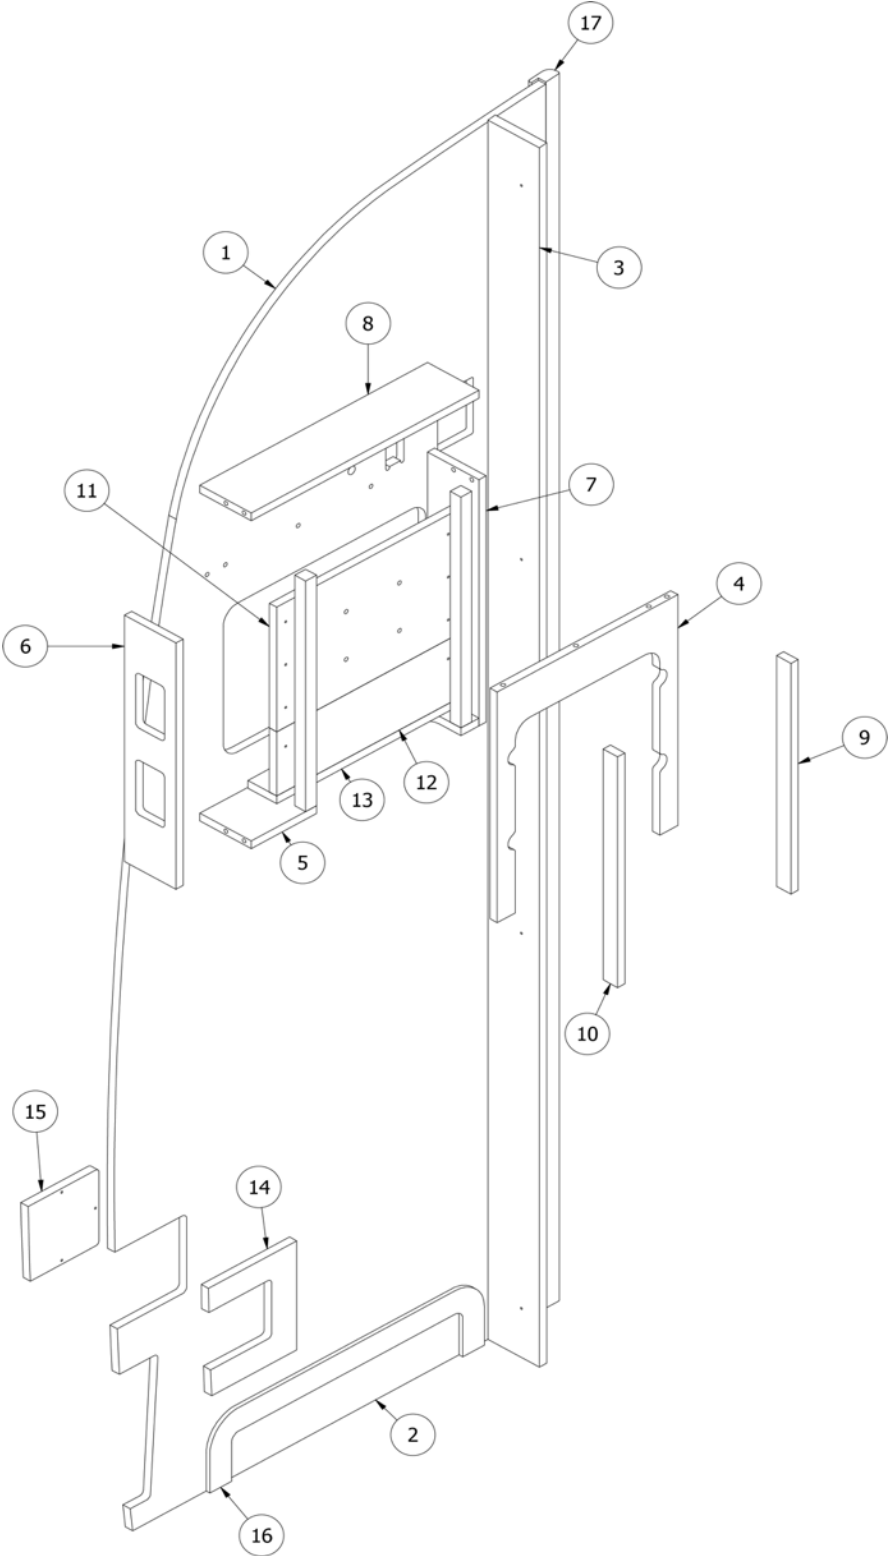

FURNITURE, BEDROOM

Wall, Curbside Queen Bedroom

Parts Listed on Next Page