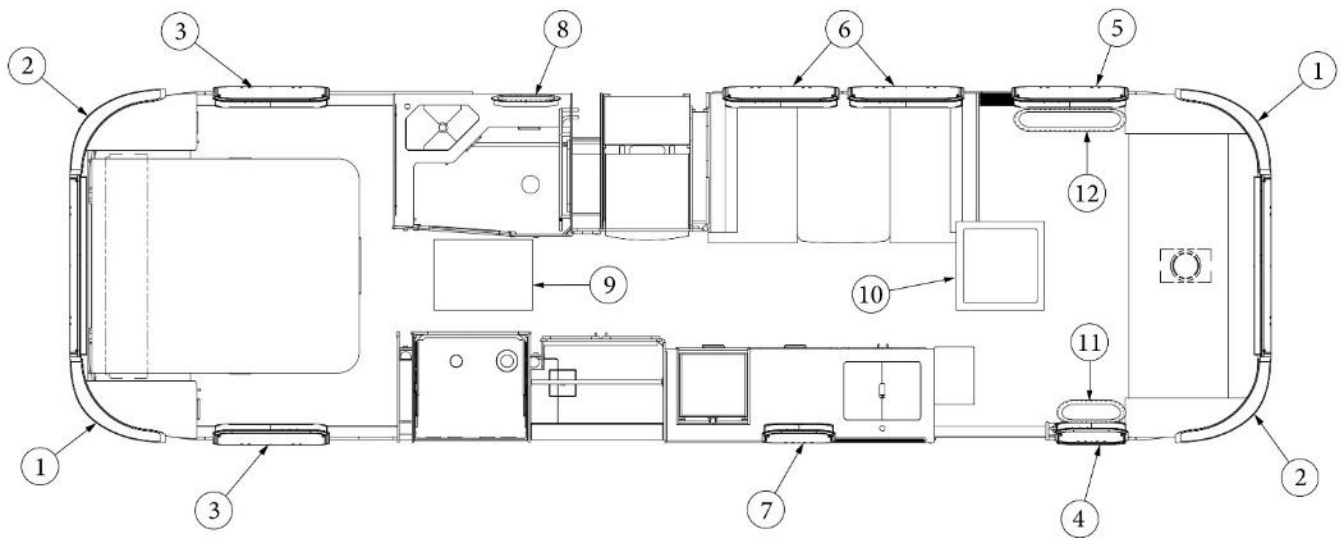

WINDOW COVERINGS

Drapes and Shades, 30RB

113758

Window Coverings, 30RB

1. 998264-01	Drape, Pleated panel, Front/Rear wrap
2. 998264-02	Drape, Pleated panel, Front/Rear wrap
3. 998264-03	Drape, Pleated panel, Side window
4. 704919-02	Roman shade, 25 x 36"
5. 704919-03	Roman shade, 38 x 33"
6. 704919-06	Roman shade, 73 x 31"
7. 704920-01	Roller shade, 21.63 x 20.75"
8. 704920-02	Roller shade, 20.5 x 9.5"
9. 704921-01	Shade, Pleated, Skylight, 14 x 22.75"
10. 704921-02	Shade, Pleated, Skylight, 19.25 x 19.75"
11. 704921-04	Shade, Pleated, Vista, 19.5 x 9.5"
12. 704921-05	Shade, Pleated, Vista, 31 x 9.5"