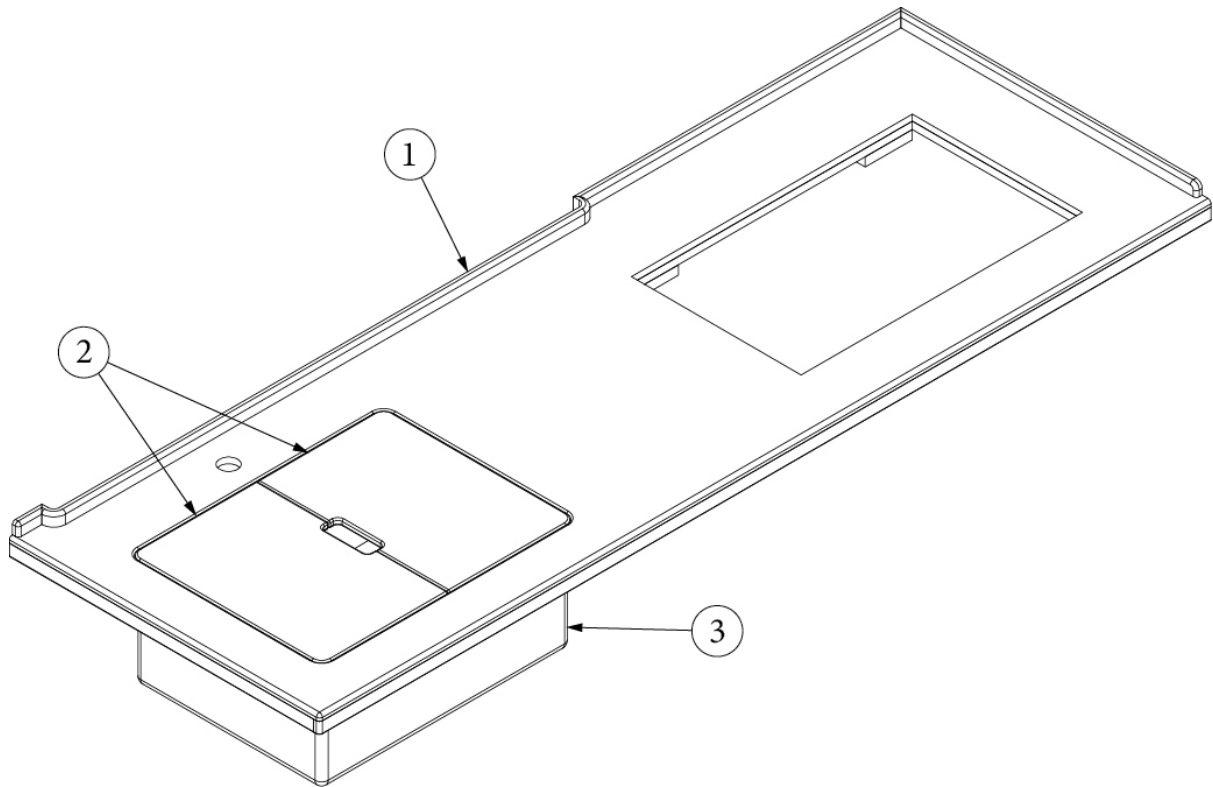

FURNITURE, GALLEY

Galley Top, 30RB

969948

Assembly, Galley Top, 30RB

1. 602949-01 Assy-Galley Top Comos Prima
  602949-02 Assembly, Galley top, Corian, Limestone
2. 602443-01 Cover, Sink Corian, Cosmos Prima
  602443-02 Cover, Sink, Corian, Limestone
3. 602438 Sink, SS Elkay Crosstown
  602392-03 Flip Shelf Assy-Gal Cosmos Prima
  602392-04 Flip shelf, Limestone
  382092 Bracket, Hinged spring
  602437 Faucet-Gal Pull-Out Grohe Minta, Grohe
  801994-1002 Molding-Galley Flip Shelf Linen
  801994-1010 Molding, Galley flip shelf, Planked coffee
  602388 Sink clip