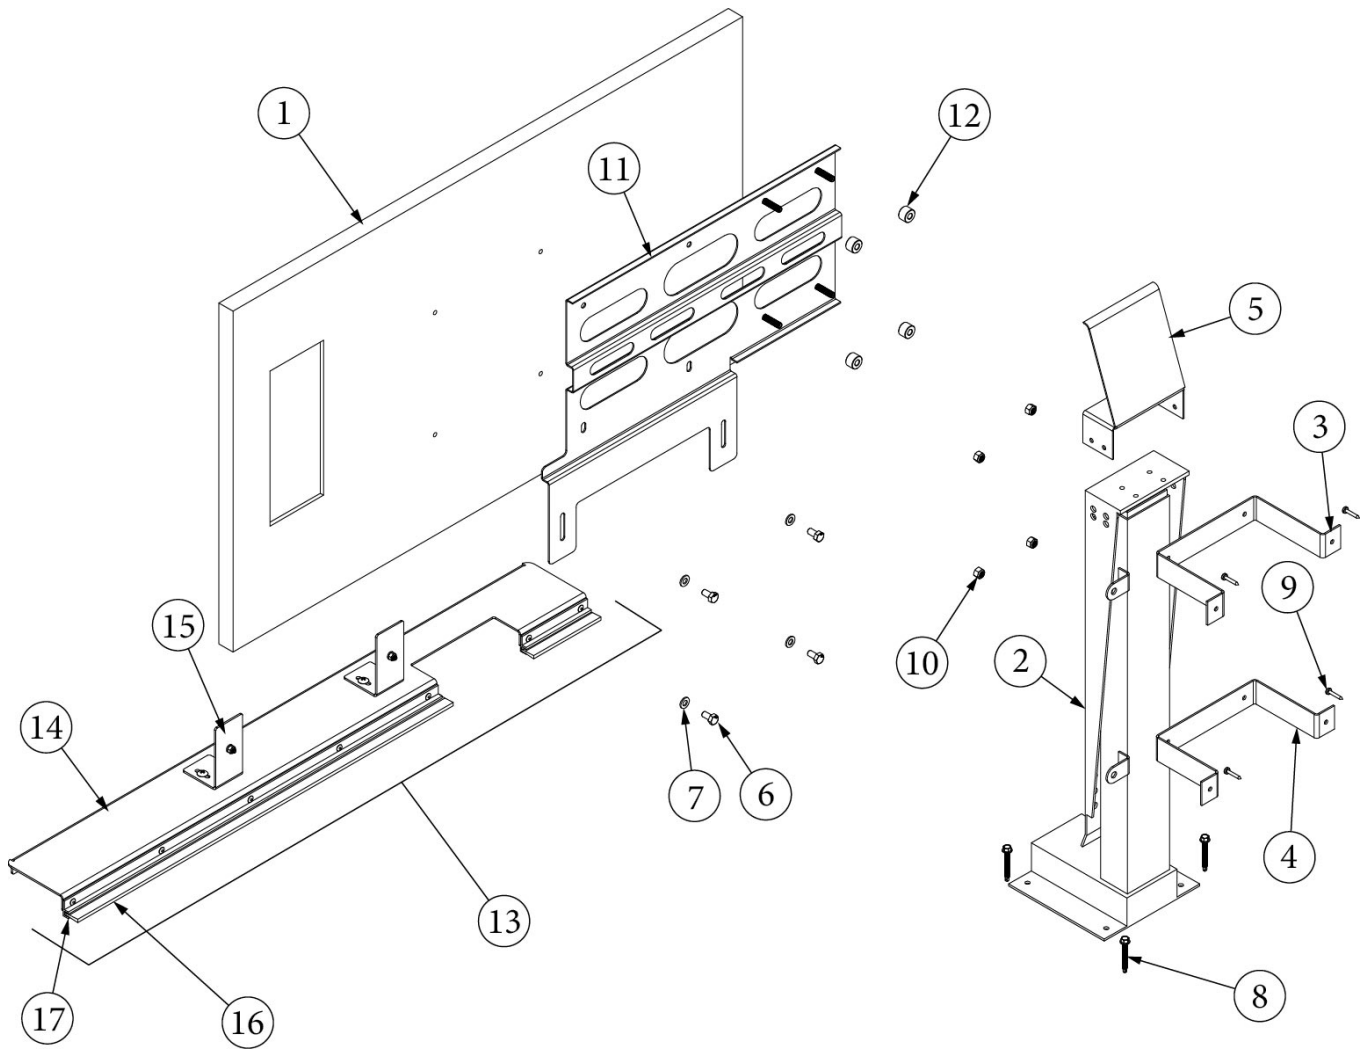

ENTERTAINMENT

TV and TV Lift, Lounge, 33FB

Parts Listed on Next Page