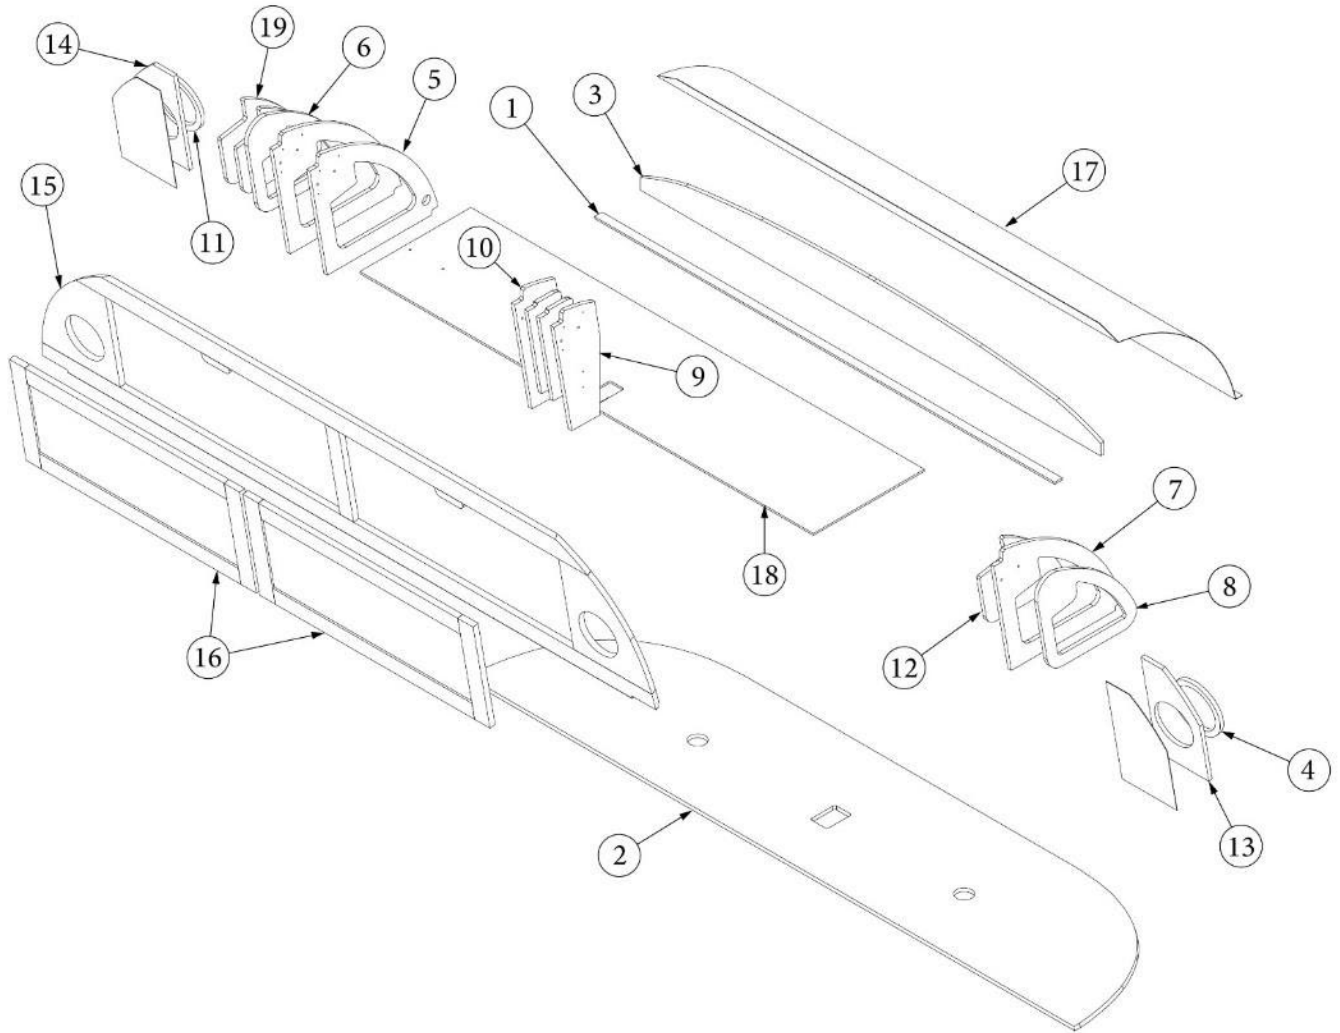

FURNITURE, BEDROOM

Roof Locker, Queen, 33FB

Parts Listed on Next Page