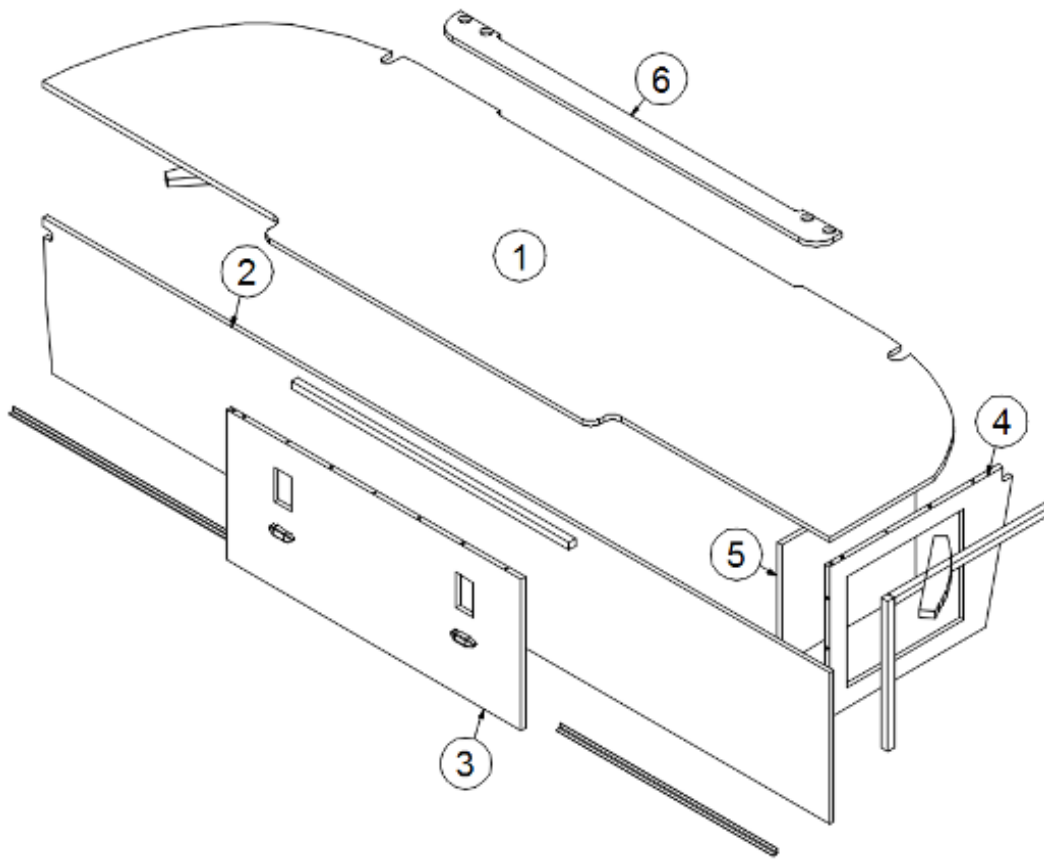

FURNITURE, BEDROOM

Trunk Storage, Twin, 30RB

968430

Trunk Storage Box, 30'

1. 968430&000112BE	Pre-Laminate, 26 x 90.63"
2. 968430&000212BE	Pre-Laminate, 15 x 90.63"
3. 968430&000312BE	Pre-Laminate, 15 x 37.96"
4. 968430&000412BE	Pre-Laminate, 15 x 21.5"
5. 968430&000512BE	Pre-Laminate, 12 x 15.5"
6. 968430&001512BE	Pre-Laminate, 3 x 44"
512840	Courtesy light, Black
114811	Aluminum angle, .5 x .5
386279	Corner brace, 3.5 x .75 x .75
380041	Brace, 1" Stanley corner
701538-01	Carpet, Charcoal Gray
382057-03	Cap cover, Dark Brown
802612-01	Edgebanding, Planked coffee, 5/8"
365386-01	Edgebanding, Linen, 5/8"