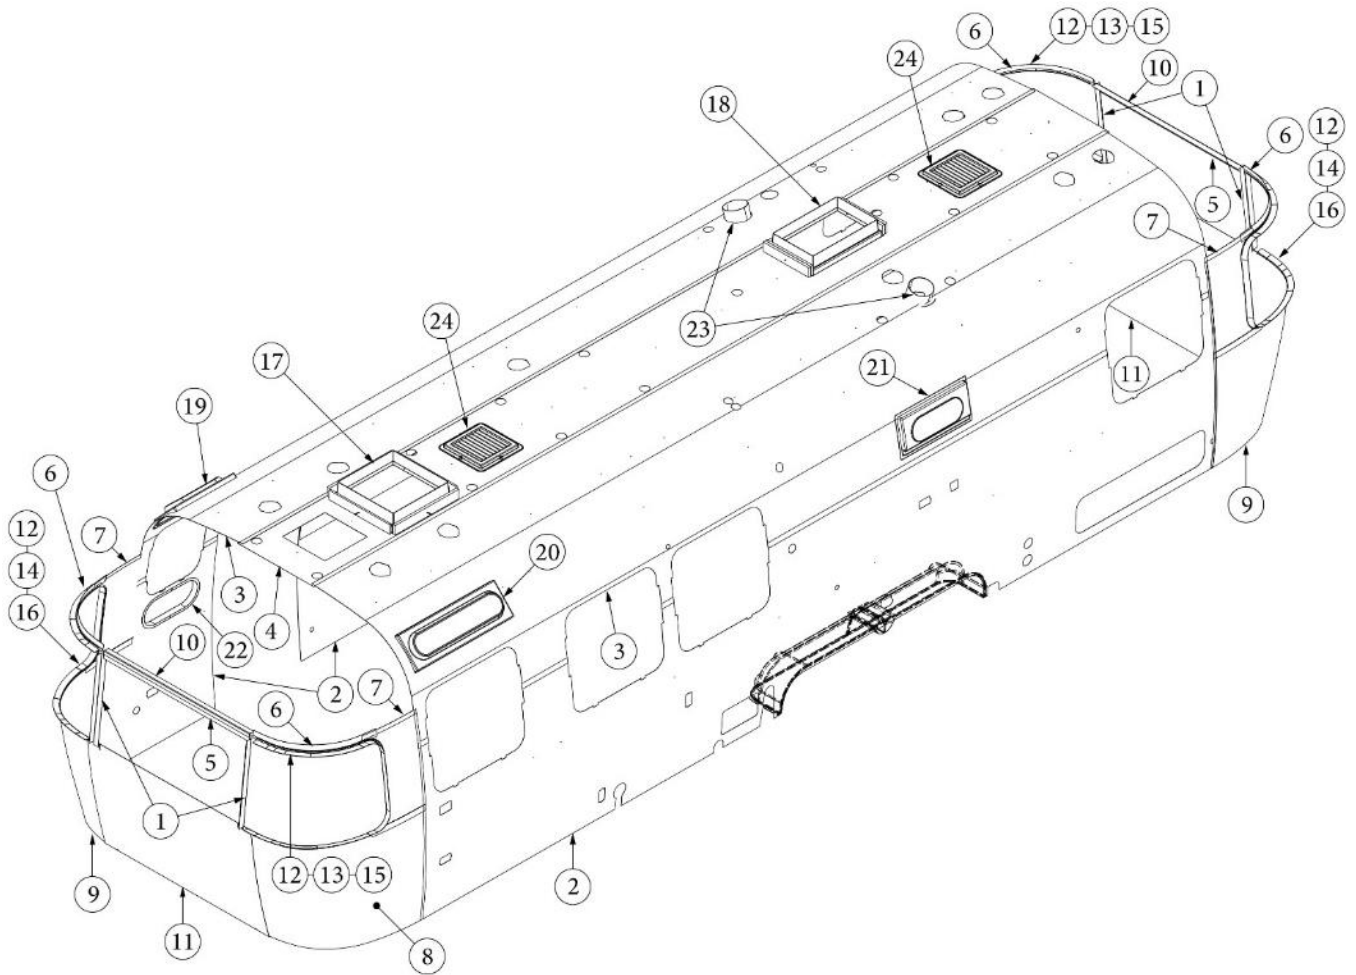

INTERIOR SHELL

Interior Skin, Twin, 30RB

Parts Listed on Next Page