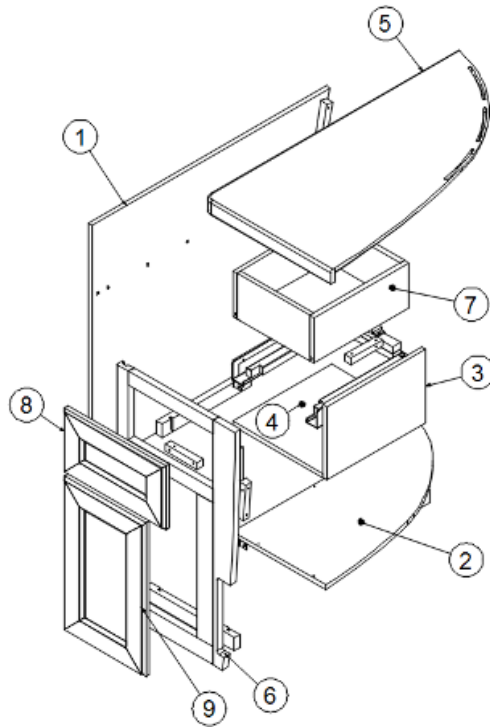

FURNITURE, BEDROOM

Nightstand, RS

968409

RS Nightstand

1. 968409&000112BB	Pre-Laminate, 25.38 X 29.94
2. 968409&000212BE	Pre-Laminate, 11.75 X 23.65
3. 968409&000412BE	Pre-Laminate, 8.06 X 12.5
4. 968409&000512BE	Pre-Laminate, 11.44 X 12.5
5. 602566-04	Top, Nightstand, RS Corian, Limestone
602566-03	Top-Night Stand RS Corian Cosmos Prima
6. 802105-1010	Face frame, Planked coffee
802105-1002	Face Frame-Rs N/S Linen
7. 969706-06	Drawer box, 5 x 12 x 10.13"
8. 802613-051010	Drawer face, 12.75 x 7, Planked coffee
802463-051002	Drwr Face-12.75 X 7 Linen
9. 802462-111002	Door-10.25 X 16.75 Shaker Linen
802613-251010	Door, Planked coffee, 10.25 x 16.75"
380041	Corner brace, 1" Stanley
382238	Hinge, 1" overlay
386404-01	Pull, Satin Nickel
386404-01	Pull, Satin nickel
386404-02	Pull-Matte Gold
381228	Catch, Grabber door, 10LB