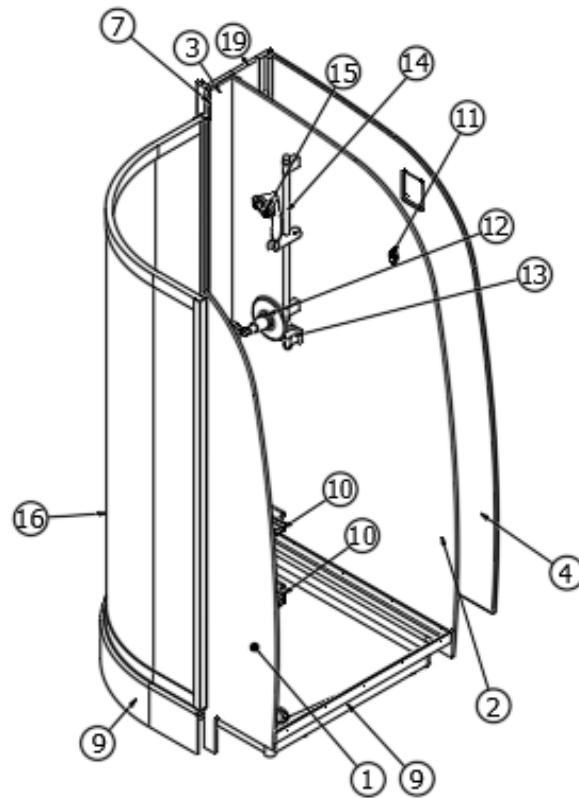

FURNITURE, LAVATORY

Shower Install, 33FB

Parts Listed on Next Page