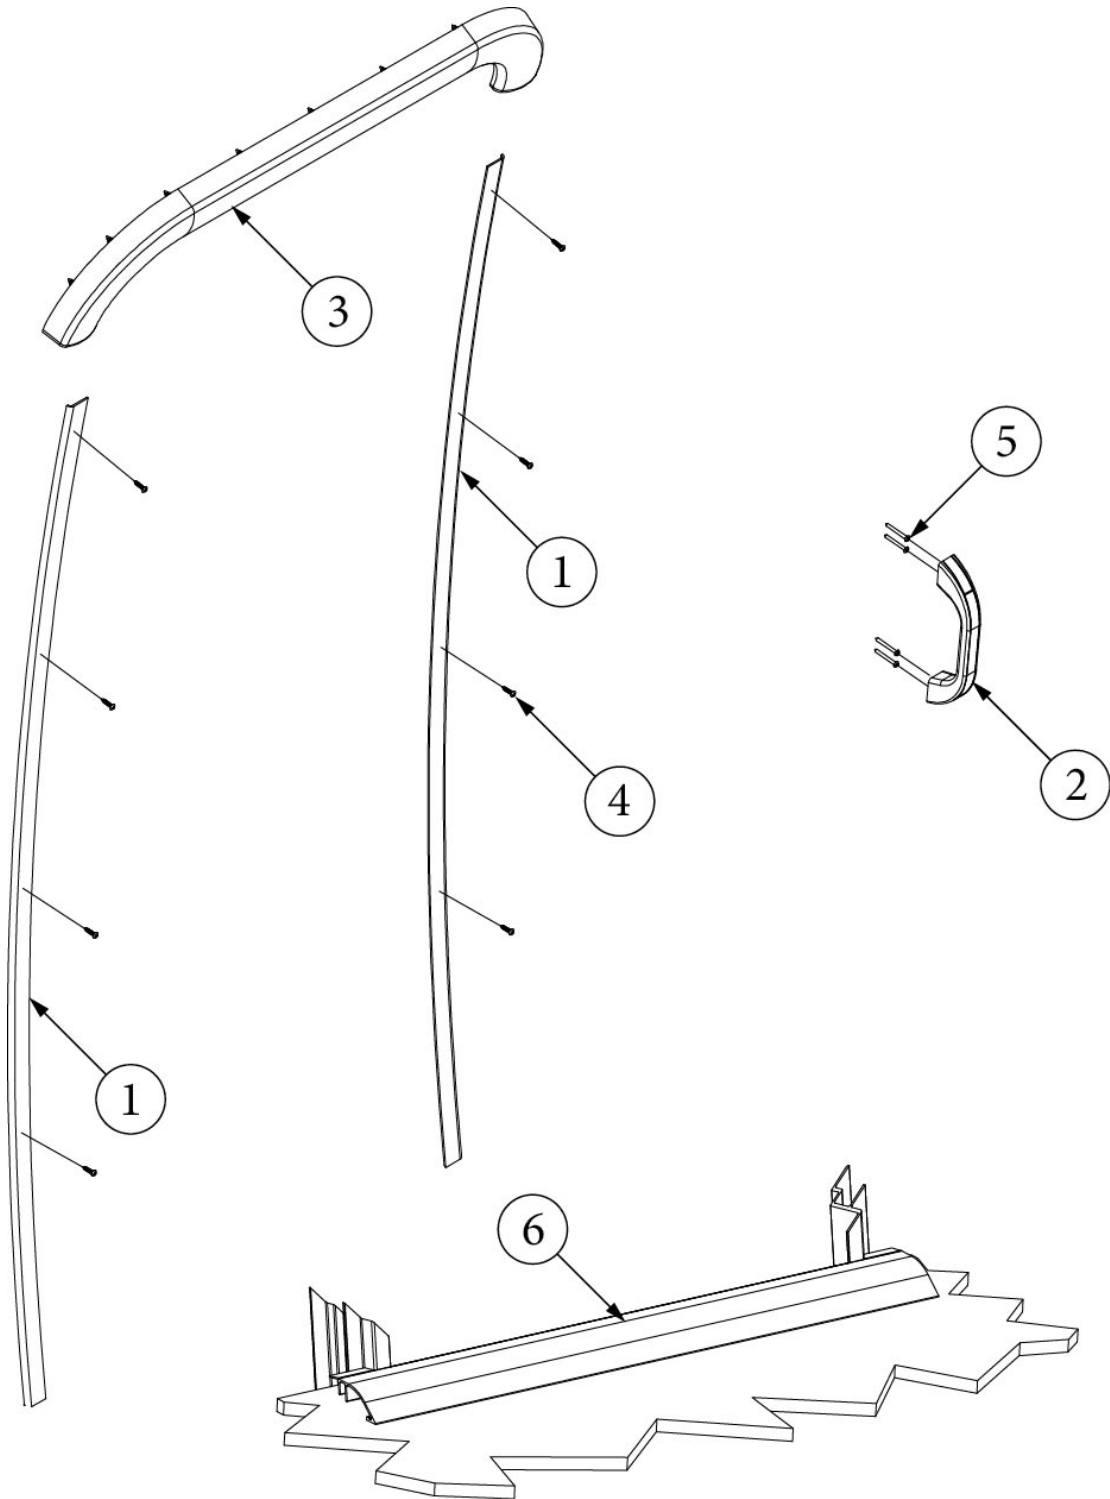

INTERIOR SHELL

Interior Door Trim, Threshold, and Headknocker

Parts Listed on Next Page

INTERIOR SHELL

Interior Door Trim, Threshold, and Headknocker

113559-03	Install, Door Trim, LH (not for order/see parts below)
113559-04	Install, Door Trim, RH (not for order/see parts below)
112329	Install, Threshold (not for order/see parts below)
1. 114507-03	Door Trim, Clear Anodized, 63"
2. 381737-02	Handle, Assist, Molded
3. 382194	Headknocker, Main Door
4. 320006	Screw, Sheet Metal, #8 X 3/4", BH PHI
5. 320060	Screw, #8 X 1 1/2 White
6. 115710	Extrusion, Threshold
702963	Vinyl embossed threshold, 1.75"
115711	Aluminum Angle, .75 x .75"
330126-03	Rivet, Pop SSD44SSBS