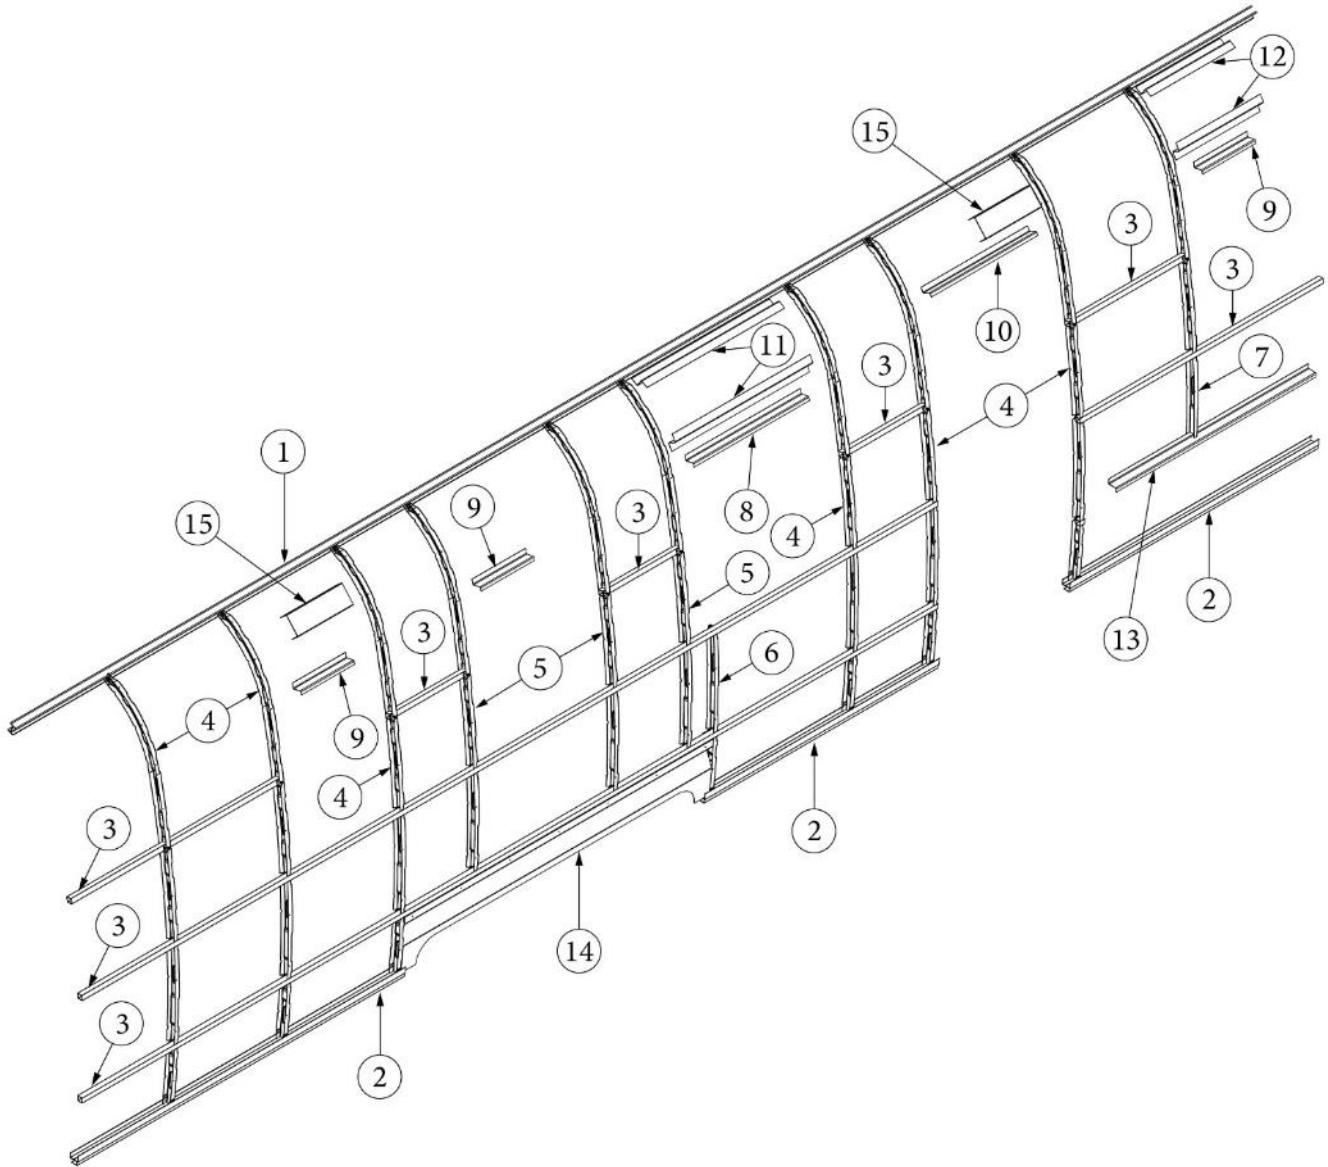

EXTERIOR SHELL

Wall Framing, Curbside, Twin, 33FB

Parts Listed on Next Page