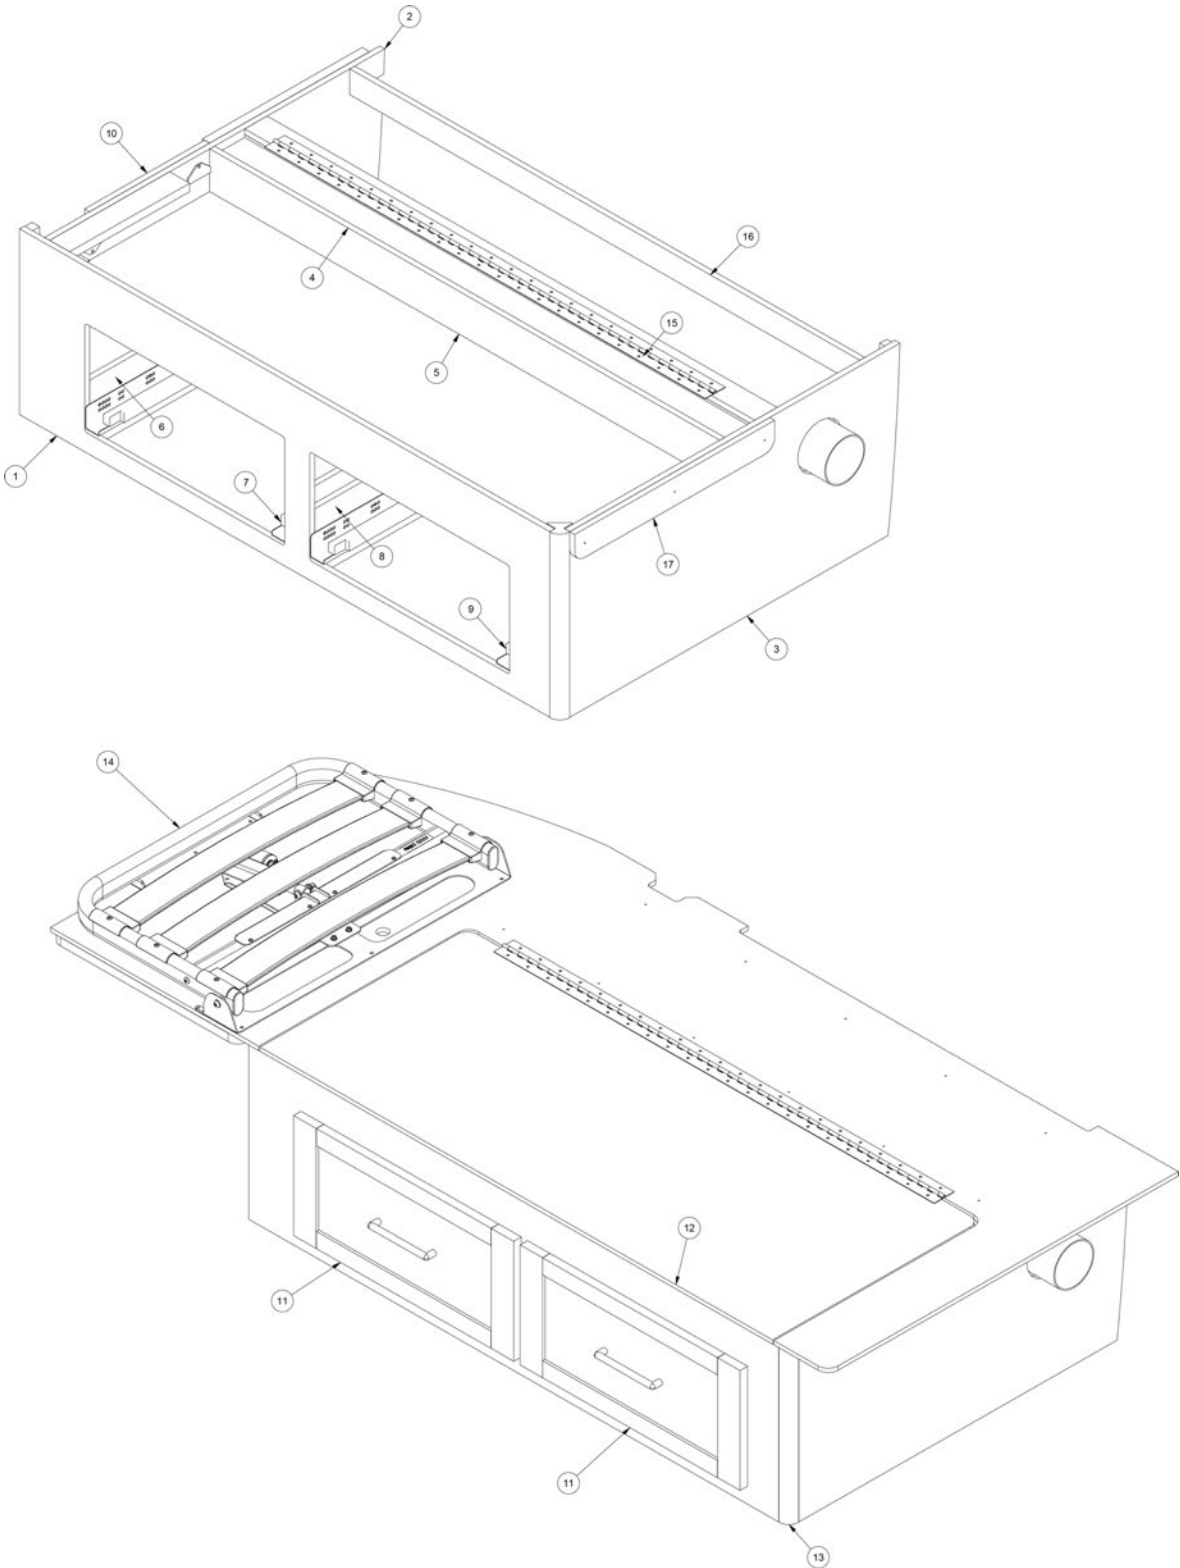

FURNITURE, BEDROOM

Bed, Roadside Twin, 30RB

Parts Listed on Next Page