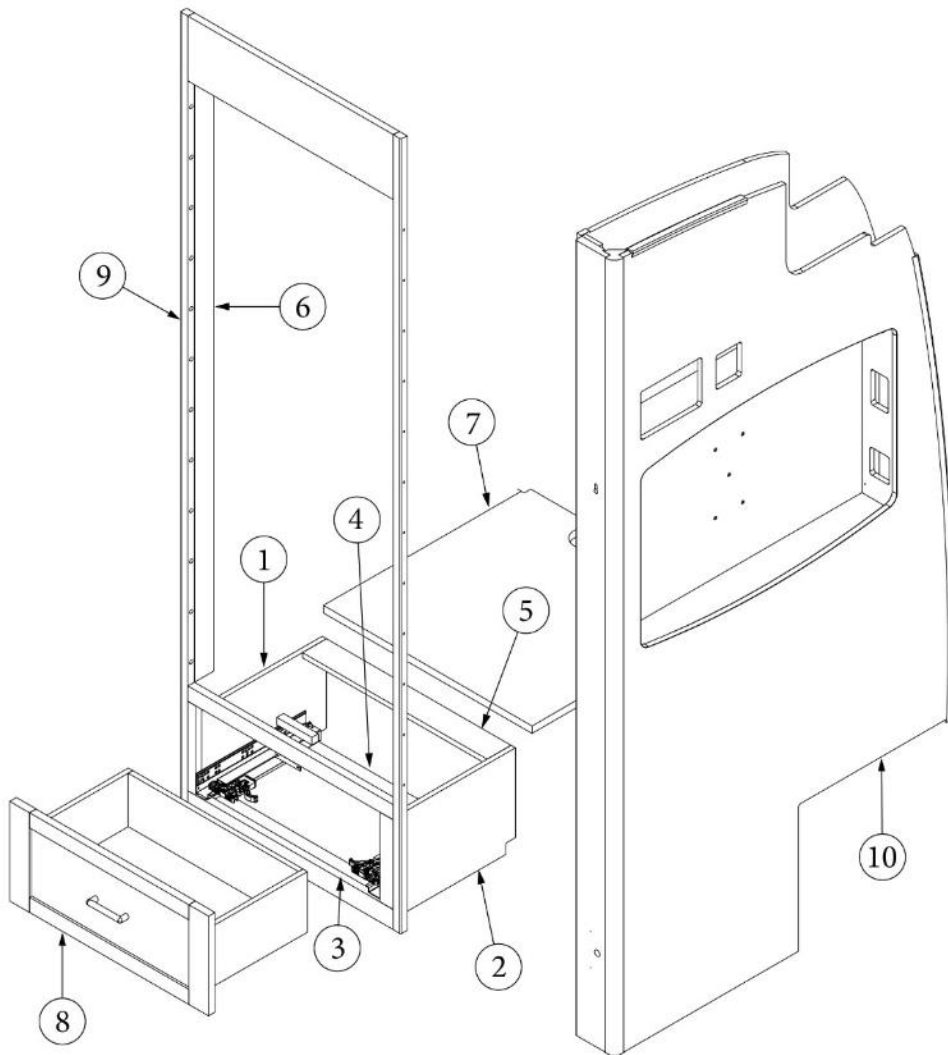

FURNITURE, GALLEY

Refrigerator Cabinet, 30RB

Parts Listed on Next Page