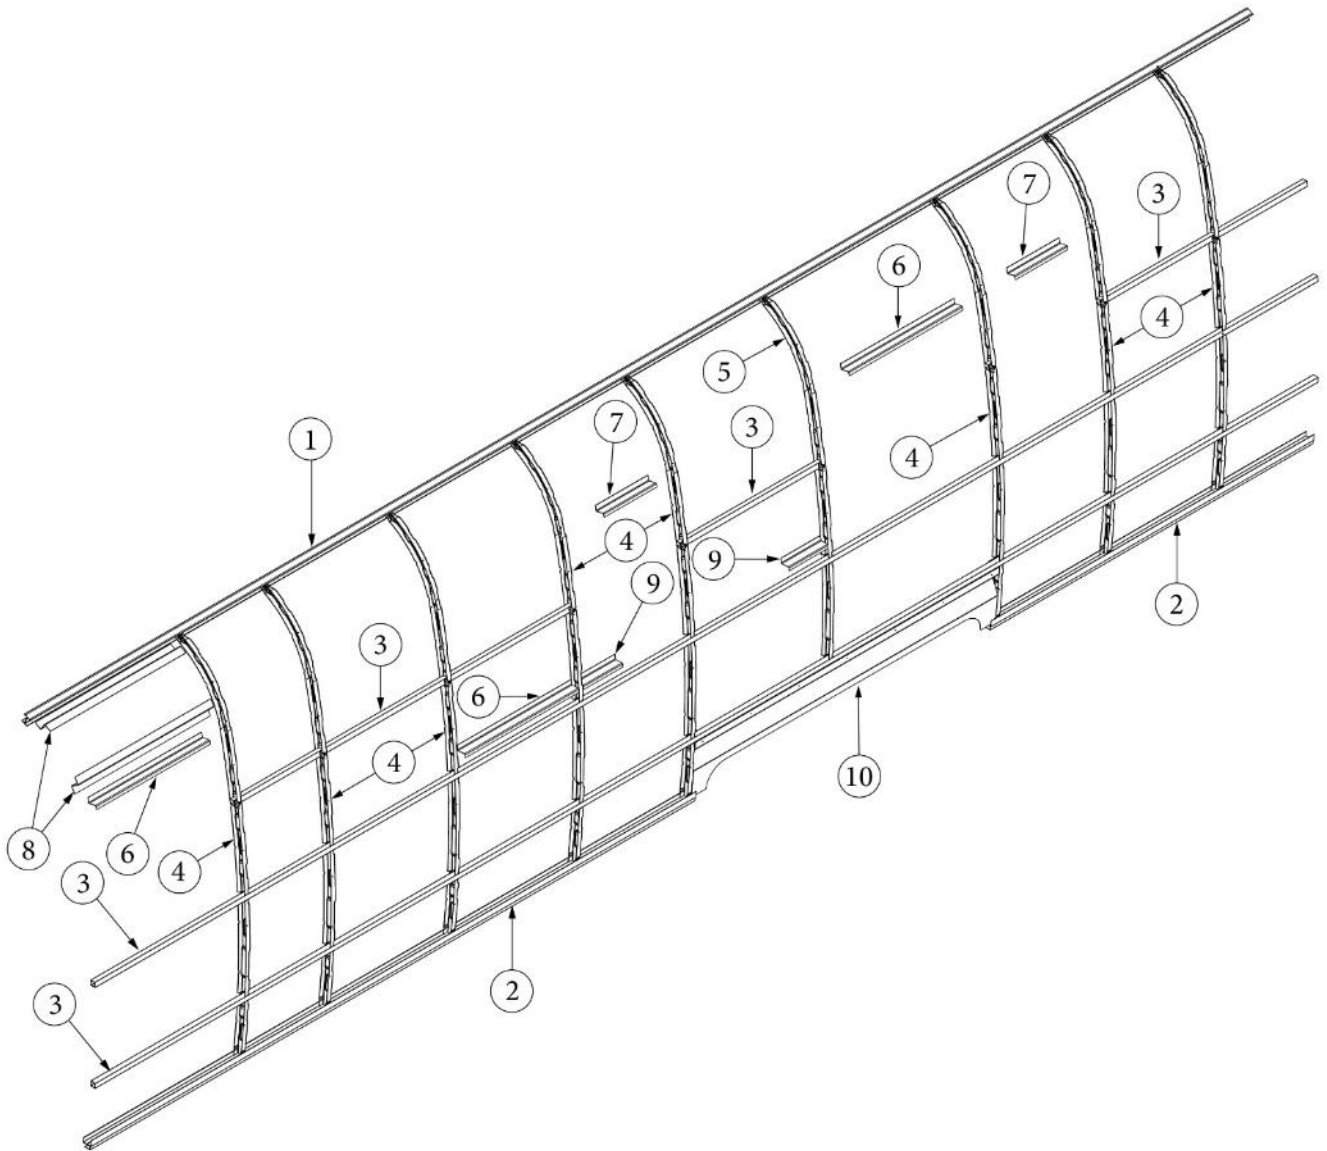

EXTERIOR SHELL

Wall Framing, Roadside, Queen, 33FB

Parts Listed on Next Page