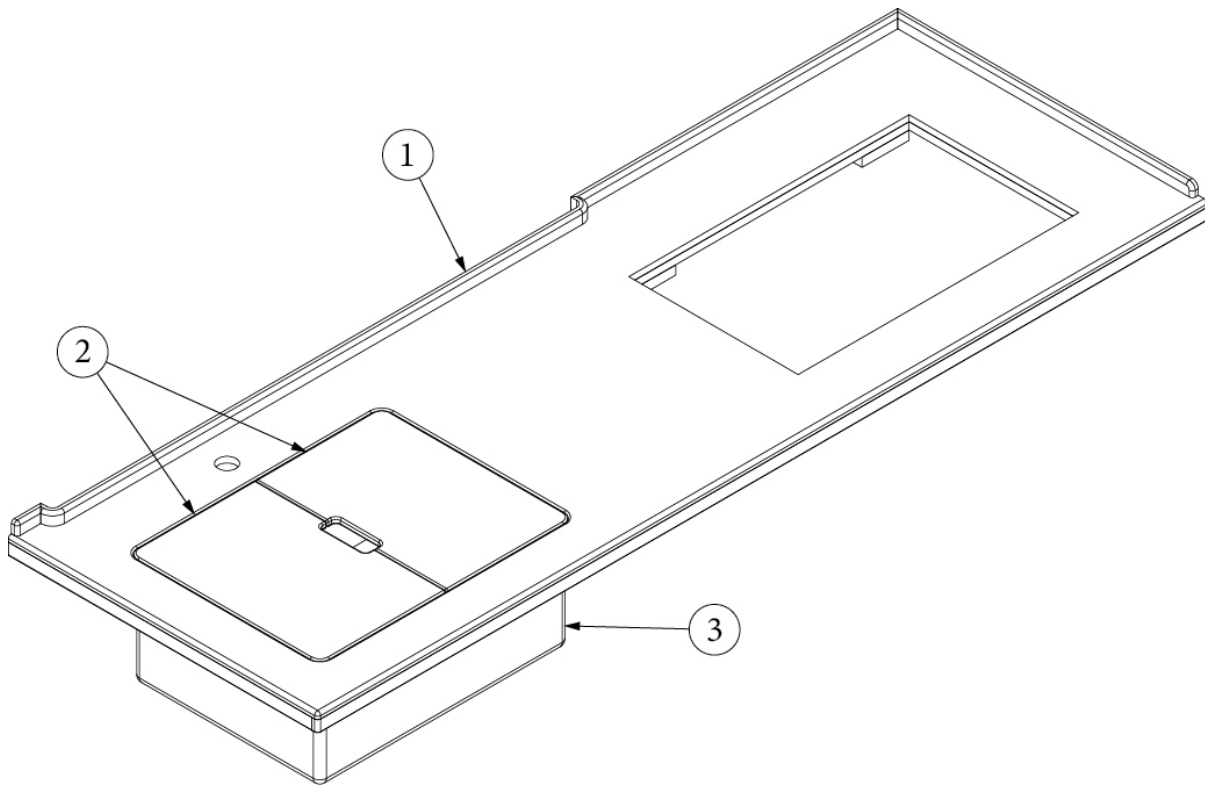

FURNITURE, GALLEY

Galley Top, 33FB

969953

Assembly, Galley Top, 33FB

1. 602950-01	Top, Galley, Corian, Cosmos Prima
602950-02	Top, Galley, Corian, Limestone
2. 602443-01	Cover, Sink, Corian, Cosmos Prima
602443-02	Cover, Sink, Corian, Limestone
3. 602438	Sink, SS Elkay Crosstown
602437	Faucet, Galley Pull-Out, Grohe Minta
600968	4 IN. Plastic Chrome Basket Strainer – Galley
602388	Sink clip