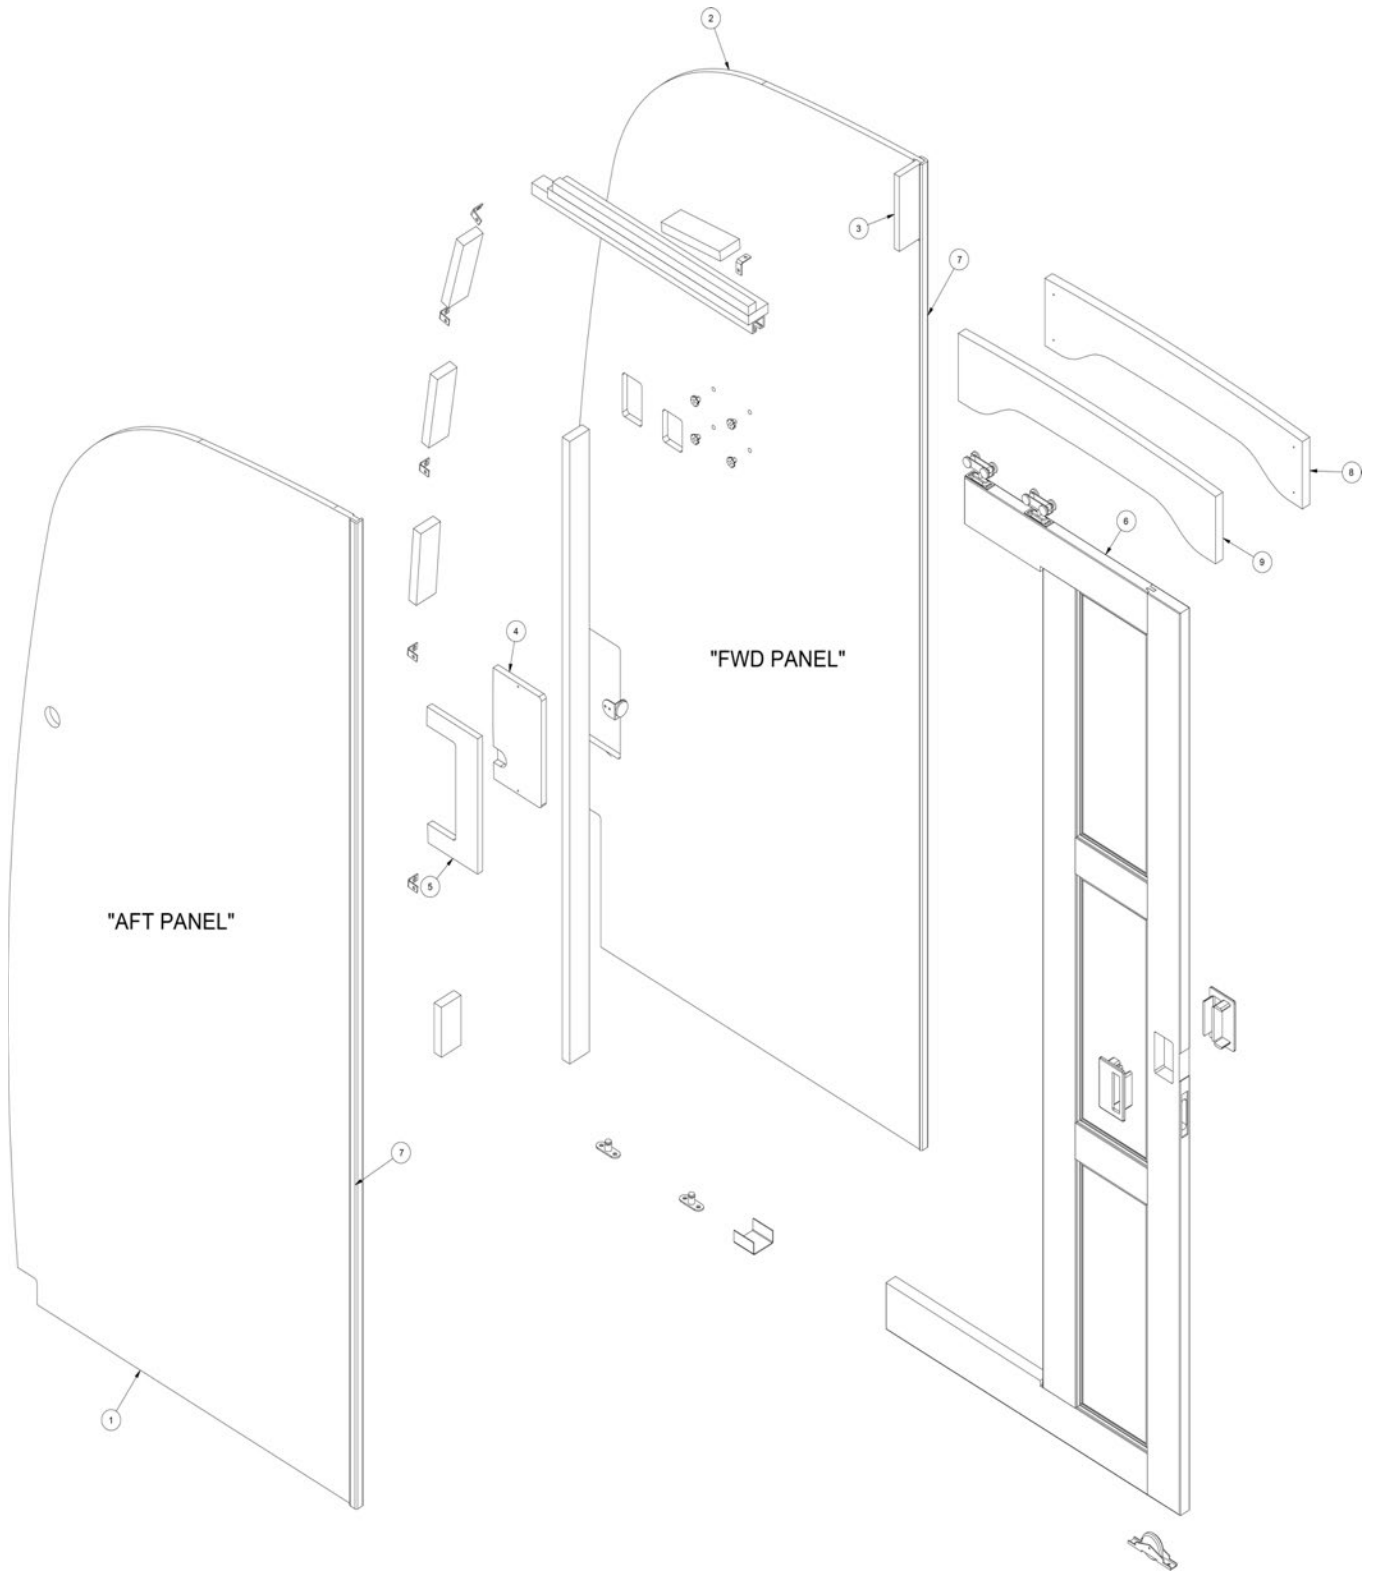

FURNITURE, BEDROOM

Bedroom Pocket Door, RS, 33FB

Parts Listed on Next Page