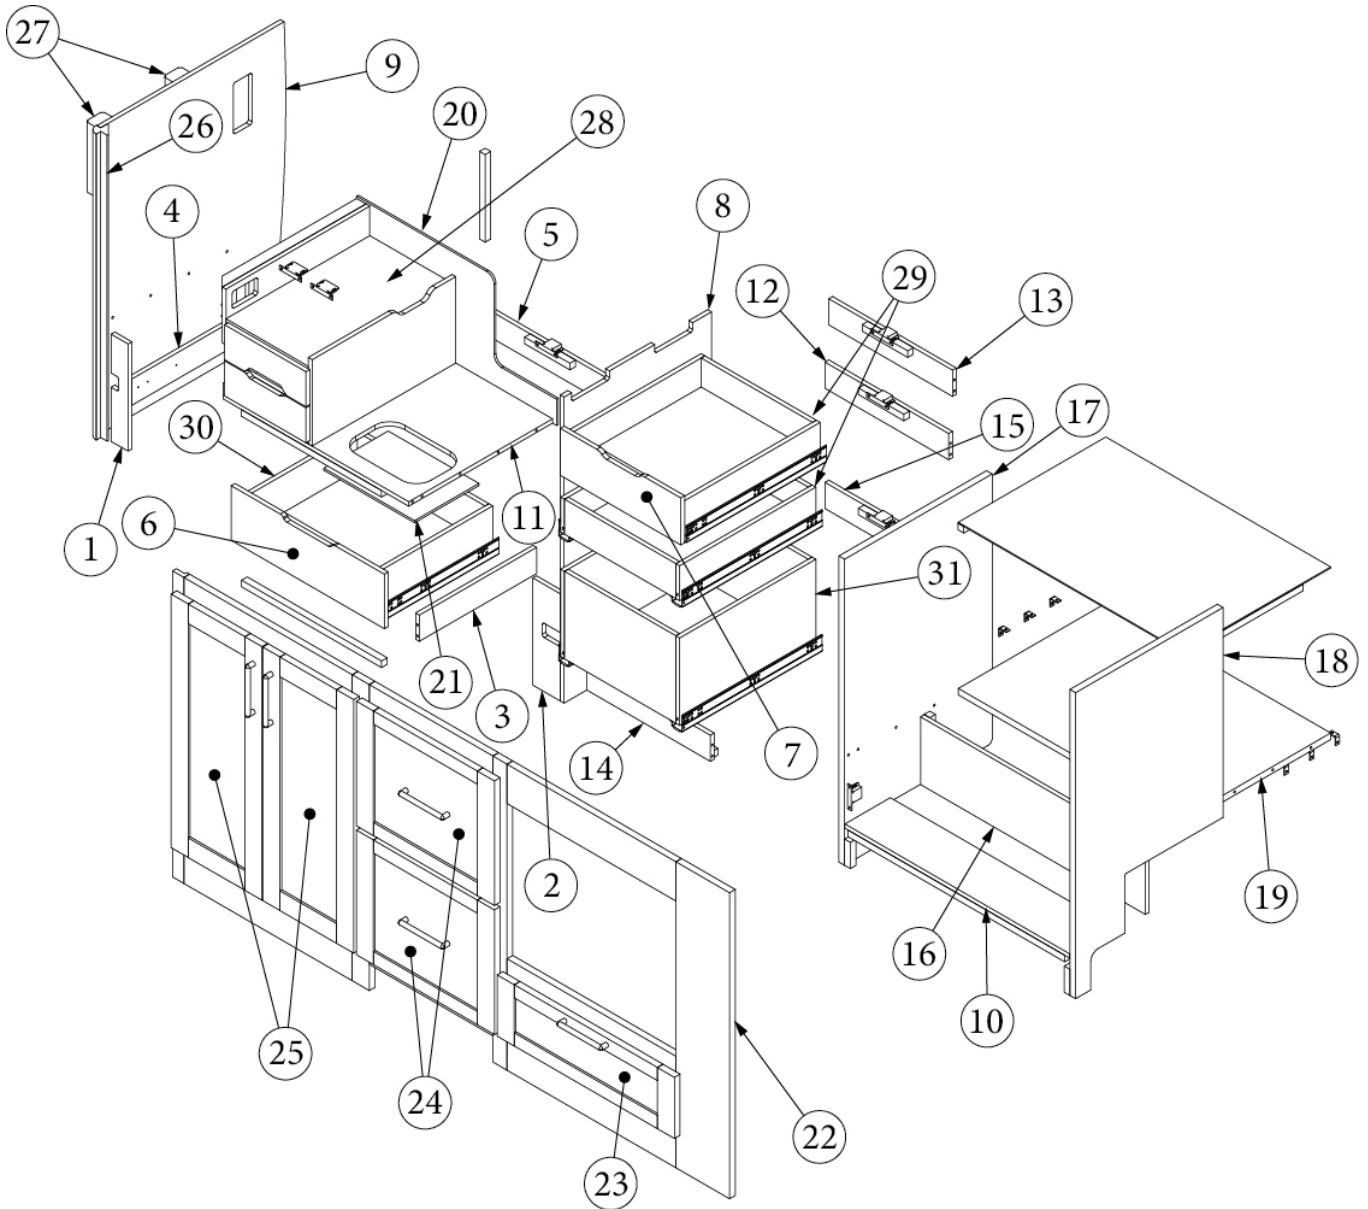

FURNITURE, GALLEY

Galley Cabinet, 30RB

Parts Listed on Next Page