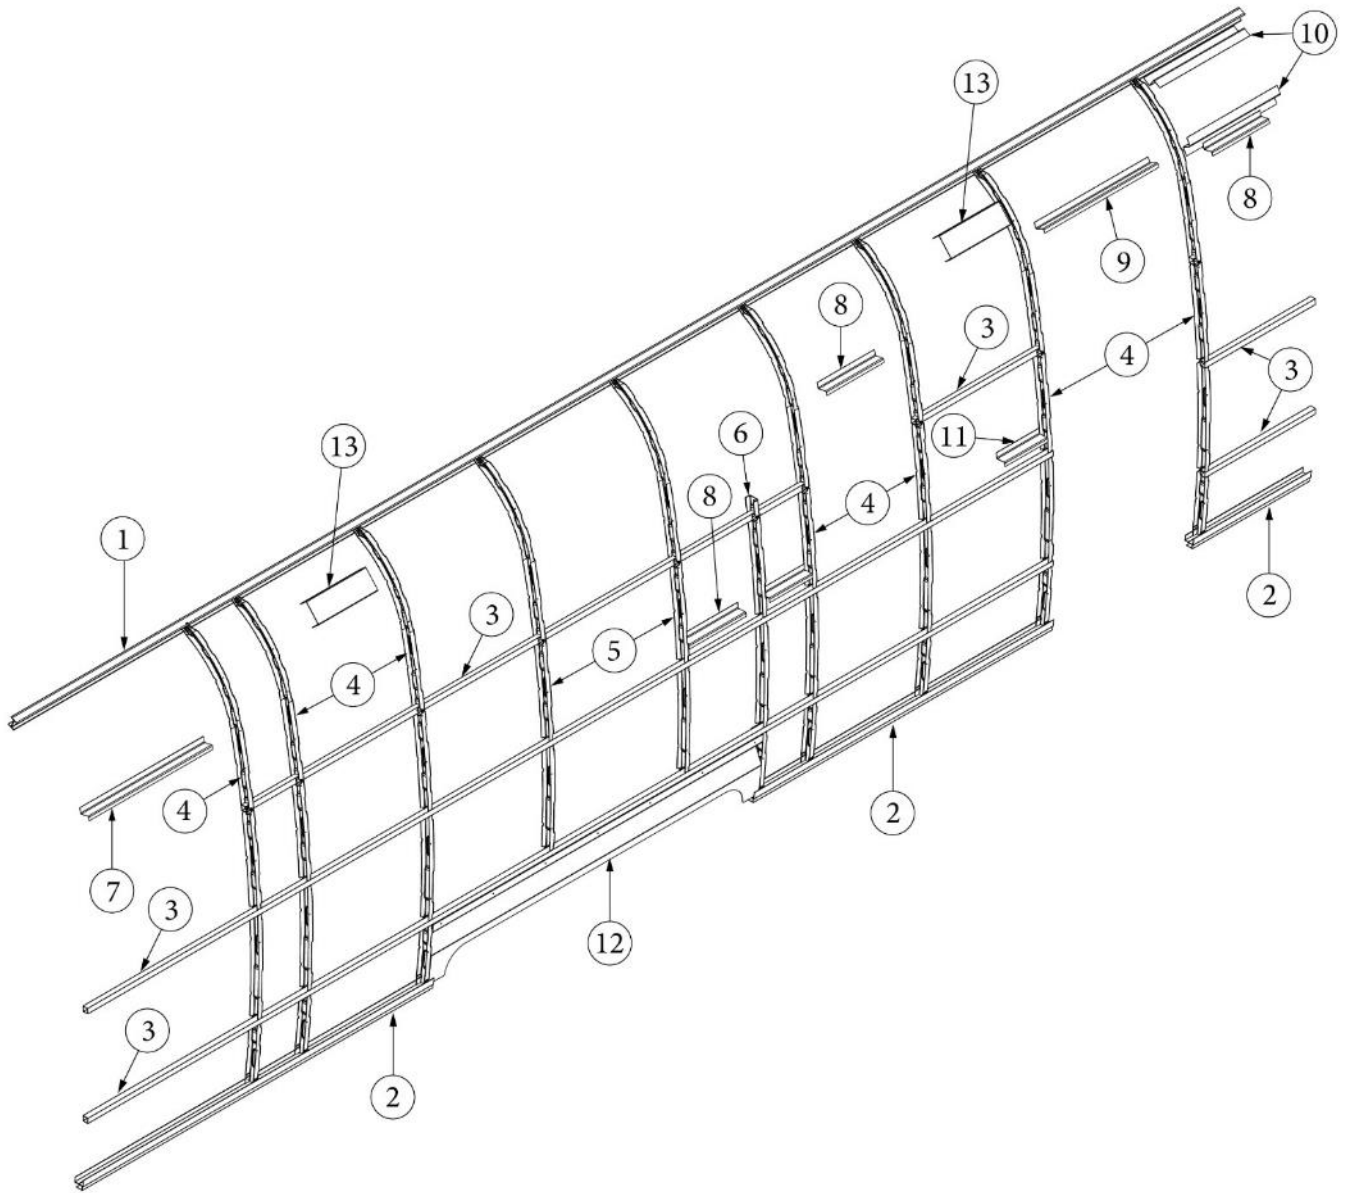

EXTERIOR SHELL

Wall Framing, Curbside, Queen, 30RB

Parts Listed on Next Page

EXTERIOR SHELL

Wall Framing, Curbside, Queen, 30RB

923542-01	Assembly, CS Wall, Queen
1. 104707-01	Extrusion, "I" section, 259"
2. 116221	Extrusion, Floor channel, 192"
3. 116131	Tube, Shell frame, 1" x 1" x 24'
4. 116130-01	Wall bow, Standard
5. 116130-02	Wall bow, Wheel well
6. 116130-03	Wall bow, Range vent
7. 116219-01	Z Bar, Window header, 26"
8. 116219-02	Z Bar, Window header, 12"
9. 116219-03	Z Bar, Door header
10. 116219-05	Z Bar, Window header, Vista view, 18"
11. 116219-09	Z Bar, Countertop backer, 10"
12. 116312-01	Header, Wheel well, dual axle
13. 454931-09	Backer, Side wall, Power awning
114879-02	Aluminum sheet, Lower, .04" x 33" x 284.5"
114880-02	Aluminum sheet, Upper, .04" x 51" x 284.5"
116131-01	Filler tube, Shell frame
114813-03	Angle, 1.13 x 1.5 x 3.5
114813-02	Angle, 1.25 x 2 x 2.5