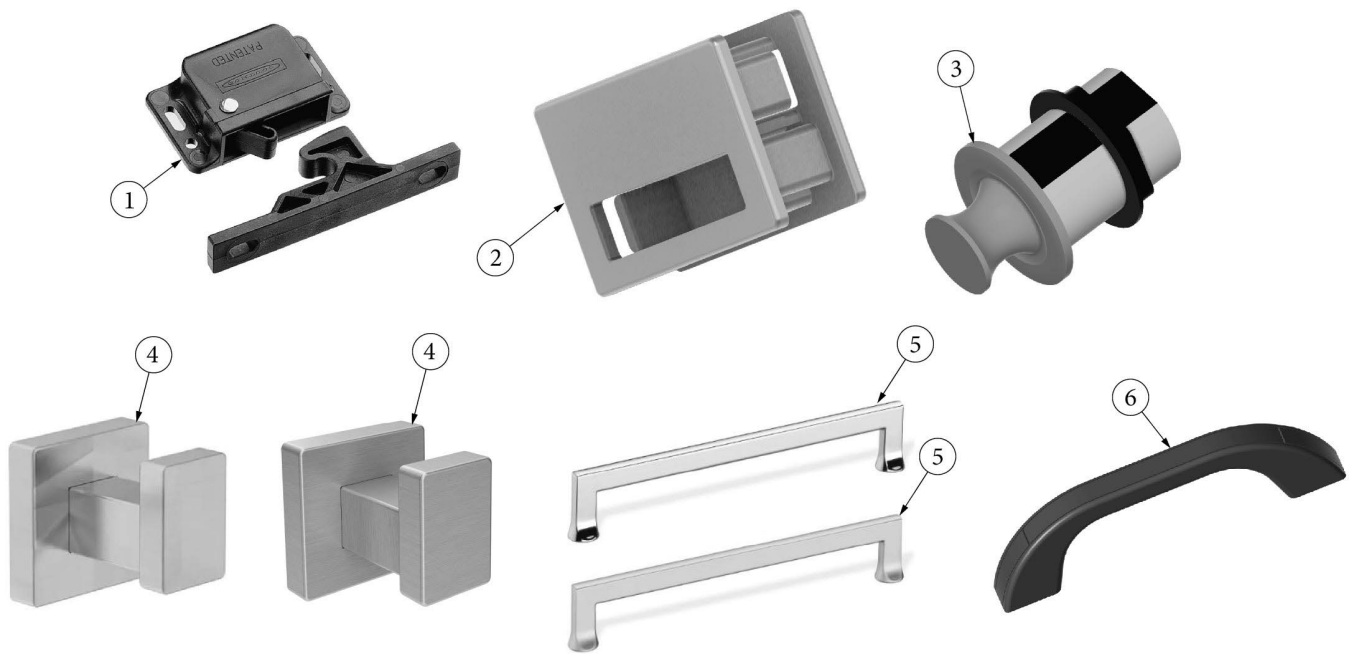

HARDWARE

Interior Latches and Handles

1. 381228	Catch, Grabber door, 10LB
2. 382343	Recessed door handle kit
3. 382449-01	Knob, push/Pull Satin Chrome
4. 382732	Hook, Robe Brushed Bronze
382732-02	Hook, Robe, Satin nickel
5. 386404-01	Pull, Satin nickel
386404-02	Pull, Matte gold
6. 381737-02	Handle assist, Molded, Black