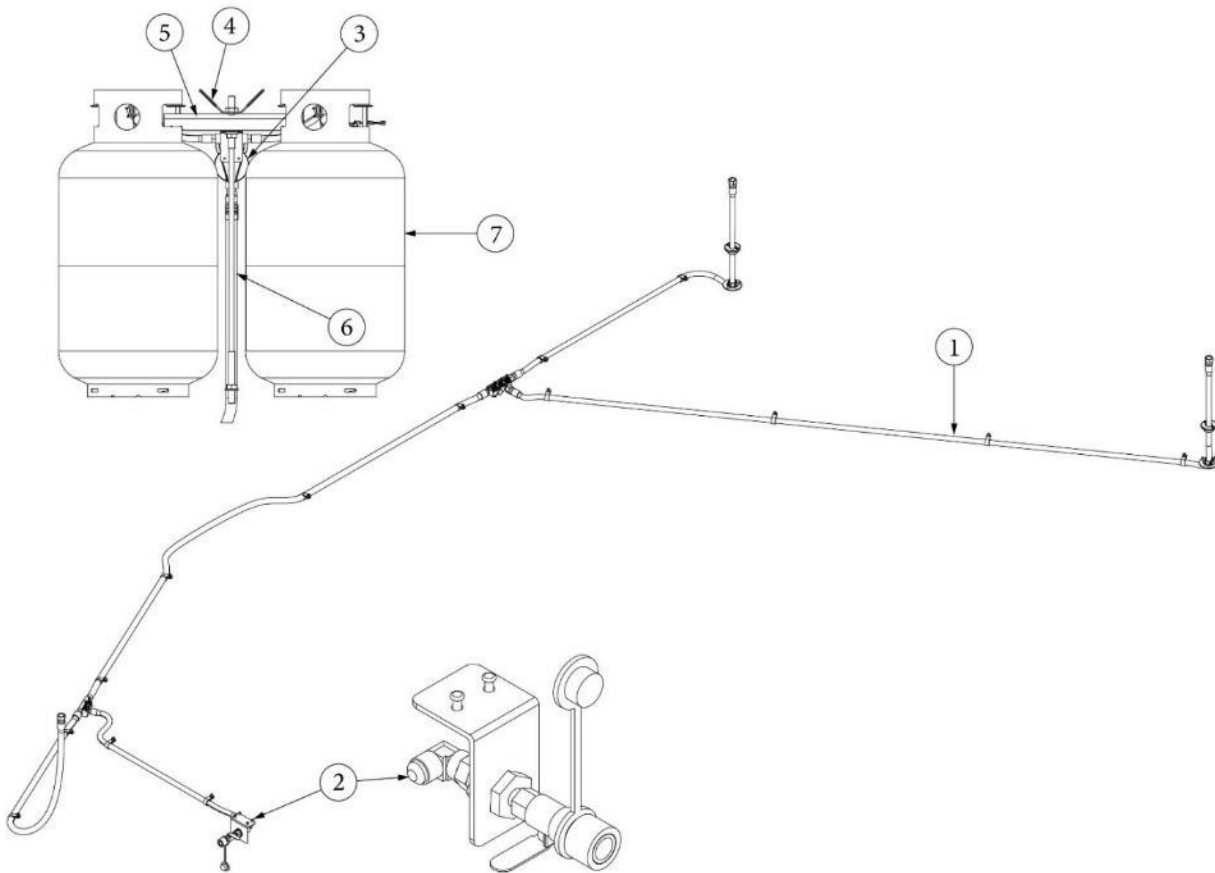

PLUMBING, LPG SYSTEM

LPG System, 33FB

113645
113718-03

Install, LP System
Install, LP Tanks/Regulator, 30lb tank, w/Gauge

1. 943991
2. 602465
3. 602870
4. 410238
5. 100949
6. 345375-08
7. 601711
382556
382500
601711-100

Assembly, LP flex line
Exterior propane port assembly
Regulator, LP gas, Dual 11" pigtails
Handle, Gas rack, (Wing nut)
Hold down Bracket, LP Bottle
Threaded rod, 30.5" x 1/2-13
LP cylinder, Aluminum, 30lb, w/Gauge
LP closeout
Sealing grommet, Press fit, 1/2" pipe
LPG Tank Gauge, Connects to Victron Cerbo