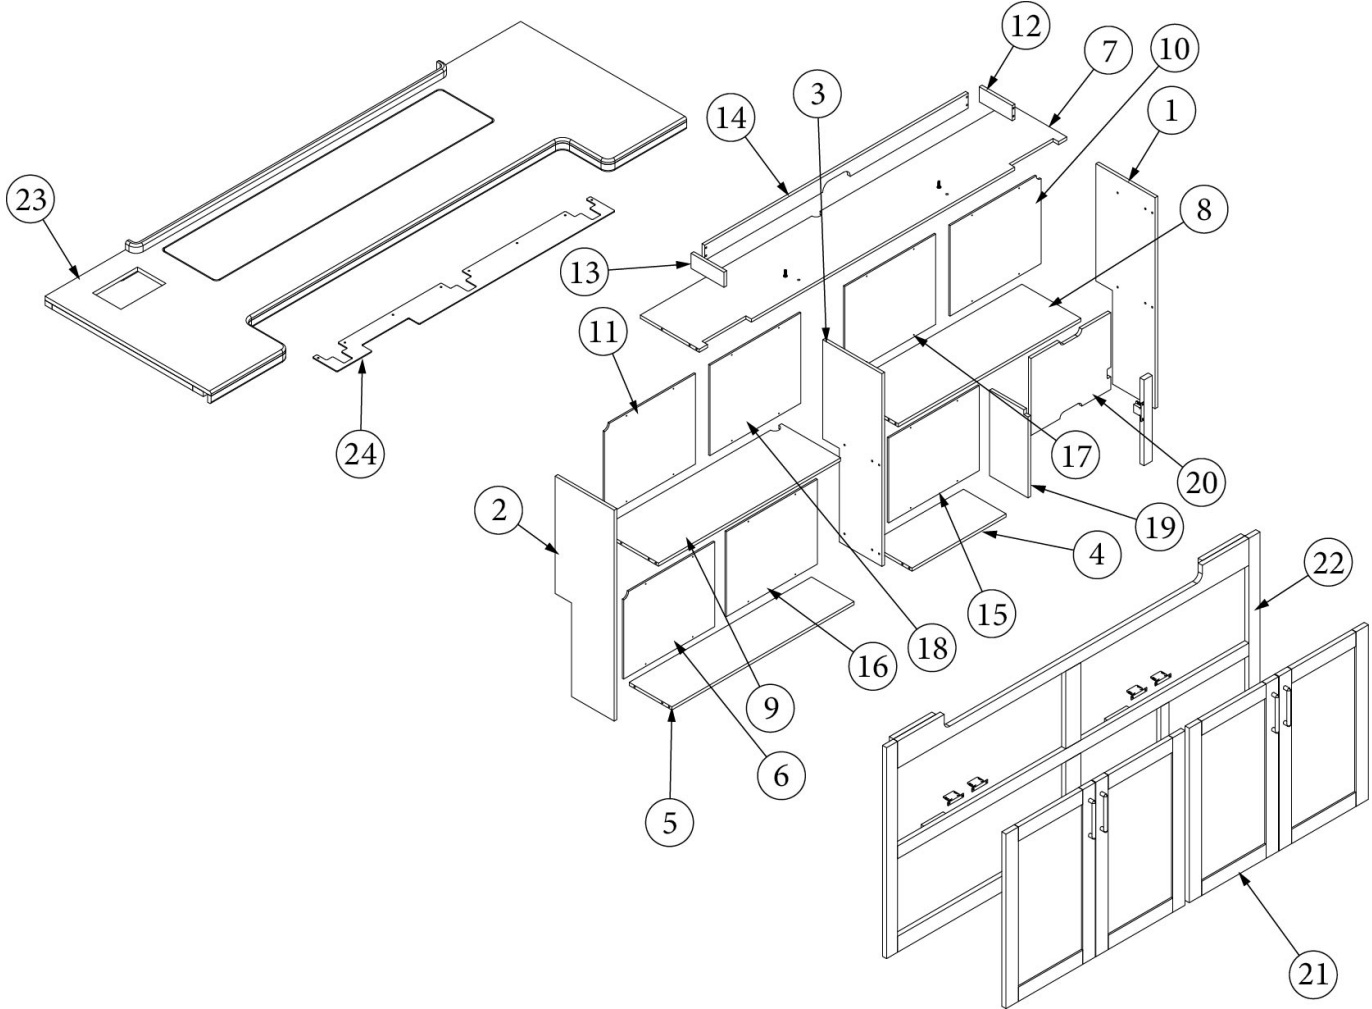

FURNITURE, LOUNGE

TV Cabinet, 33FB

Parts List on Next Page