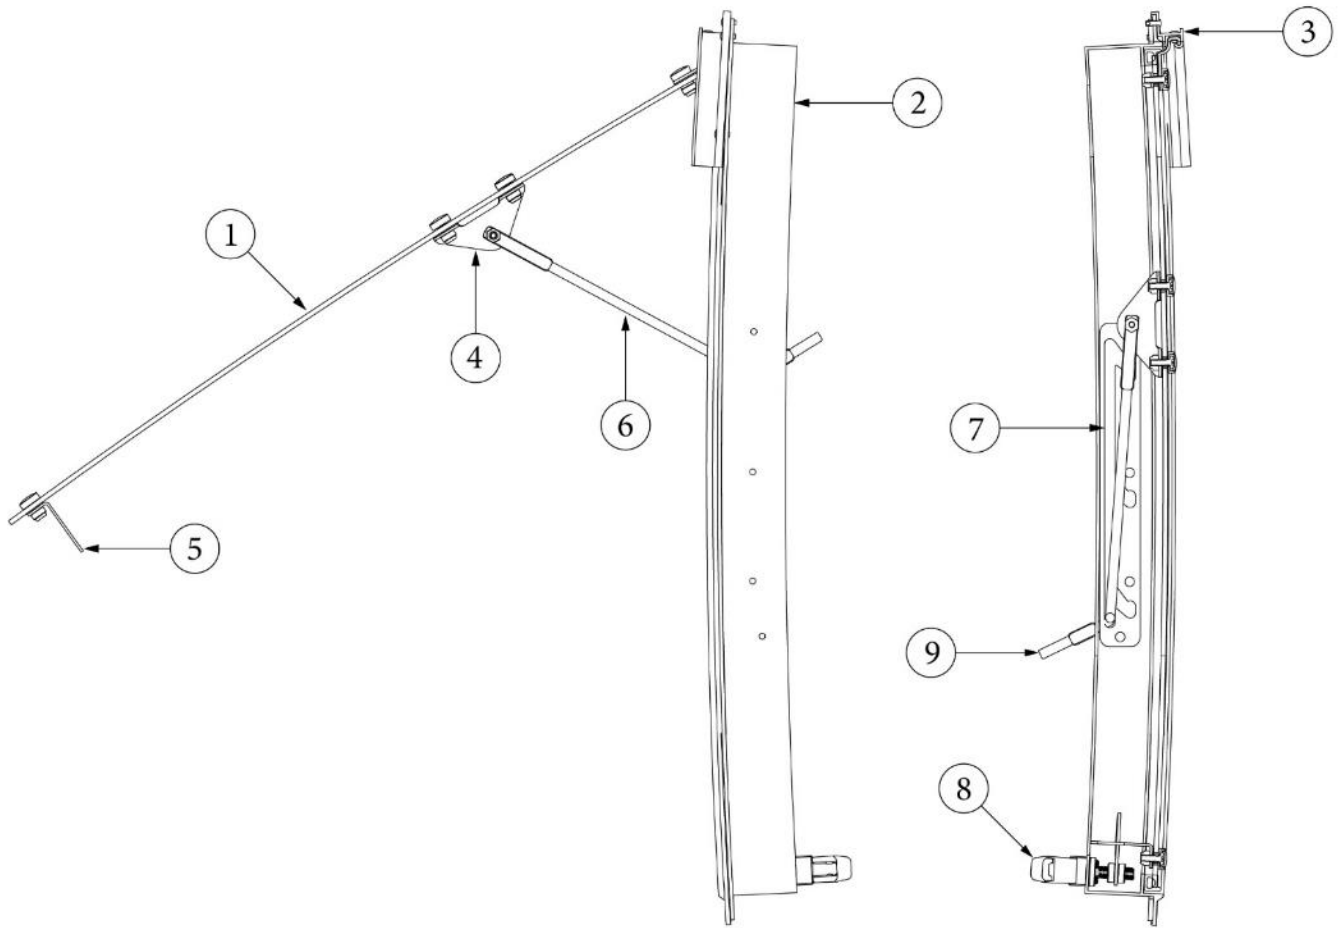

WINDOWS

Window Parts, Opening Windows

Parts Listed on Next Page

WINDOWS

Window Parts, Opening Windows

371323-01	Window, 18", Opening
371324-02	Window, 30", Opening
371380	Window, 30" tall, Opening
1. 195510-12	Glass assembly, 18" window
195510-07	Glass assembly, 30" opening window
195510-93	Glass assembly, 30" tall window
2. 371447-03	Frame assembly, 18" window
371447-02	Frame assembly, 30" window
371447-01	Frame assembly, 30" tall window
3. 371448-07	Extrusion, Window hinge eyebrow, Fixed, 18" window
371448-06	Extrusion, Window hinge eyebrow, Fixed, 30" window
371448-05	Extrusion, Window hinge eyebrow, Fixed, 30" window
4. 114478	Bracket, Window prop
5. 114479-01	Bracket, Window closer, RH
114479-02	Bracket, Window closer, LH
6. 382362	Opening arm, RH
382361	Opening arm, LH
7. 382360	Guide, Operating arm, RH
382359	Guide, Operating arm, LH
8. 382367-01	Latch assembly, Chrome
115780-01	Handle, Chrome
9. 380230-03	Knob, Window arm, Silver
380230-04	Knob, Window arm, Red
115776	Lock paw, Window latch
115770	Hinge stop
115778	Latch body, Zinc die cast
115779	Latch shaft
310030	Drive lock pin, 5/32 x 5/8