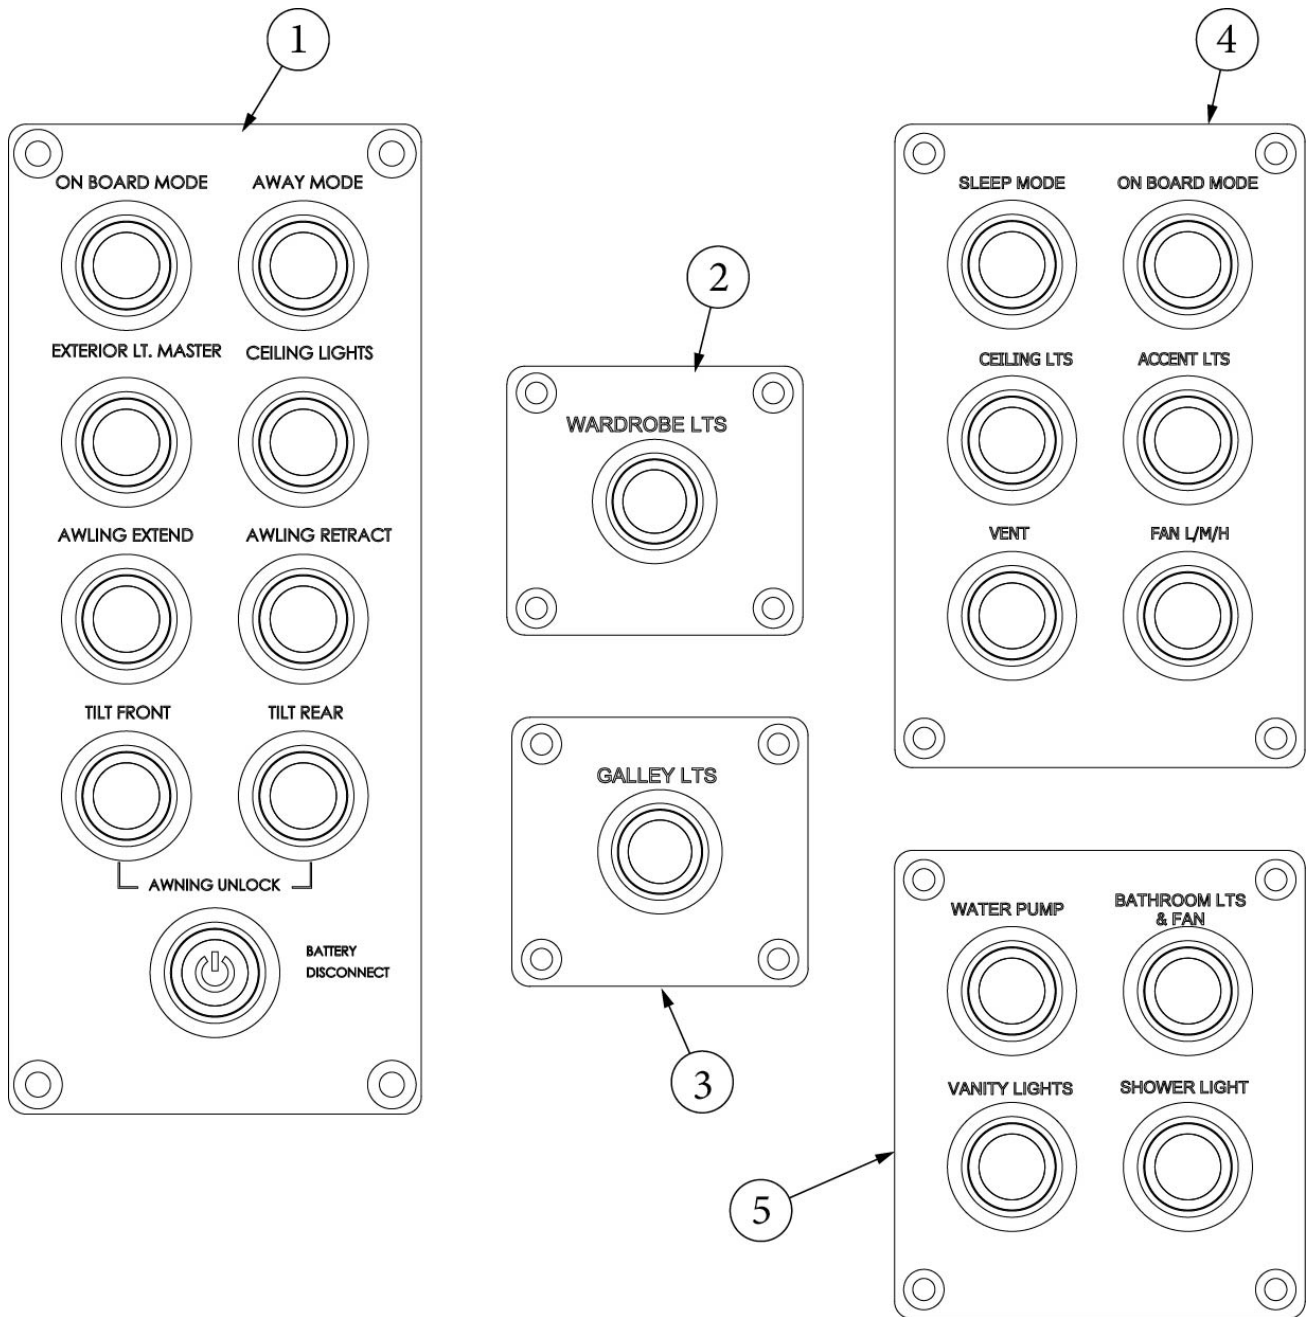

ELECTRICAL, 12 VOLT

MyAirstream Multiplex Switch Pads, 33FB

1. 514432-01
2. 514435-01
3. 514435-02
4. 514433-04
5. 514434-02

1. RV-C Switch Pad, 9 Switch, Main Entry
2. RV-C Switch Pad, Single, Wardrobe Light
3. RV-C Switch Pad, Single, Galley Lights
4. RV-C Switch Pad, 6 Switch, Bedroom
5. RV-C Switch Pad, 4 Switch, Bathroom