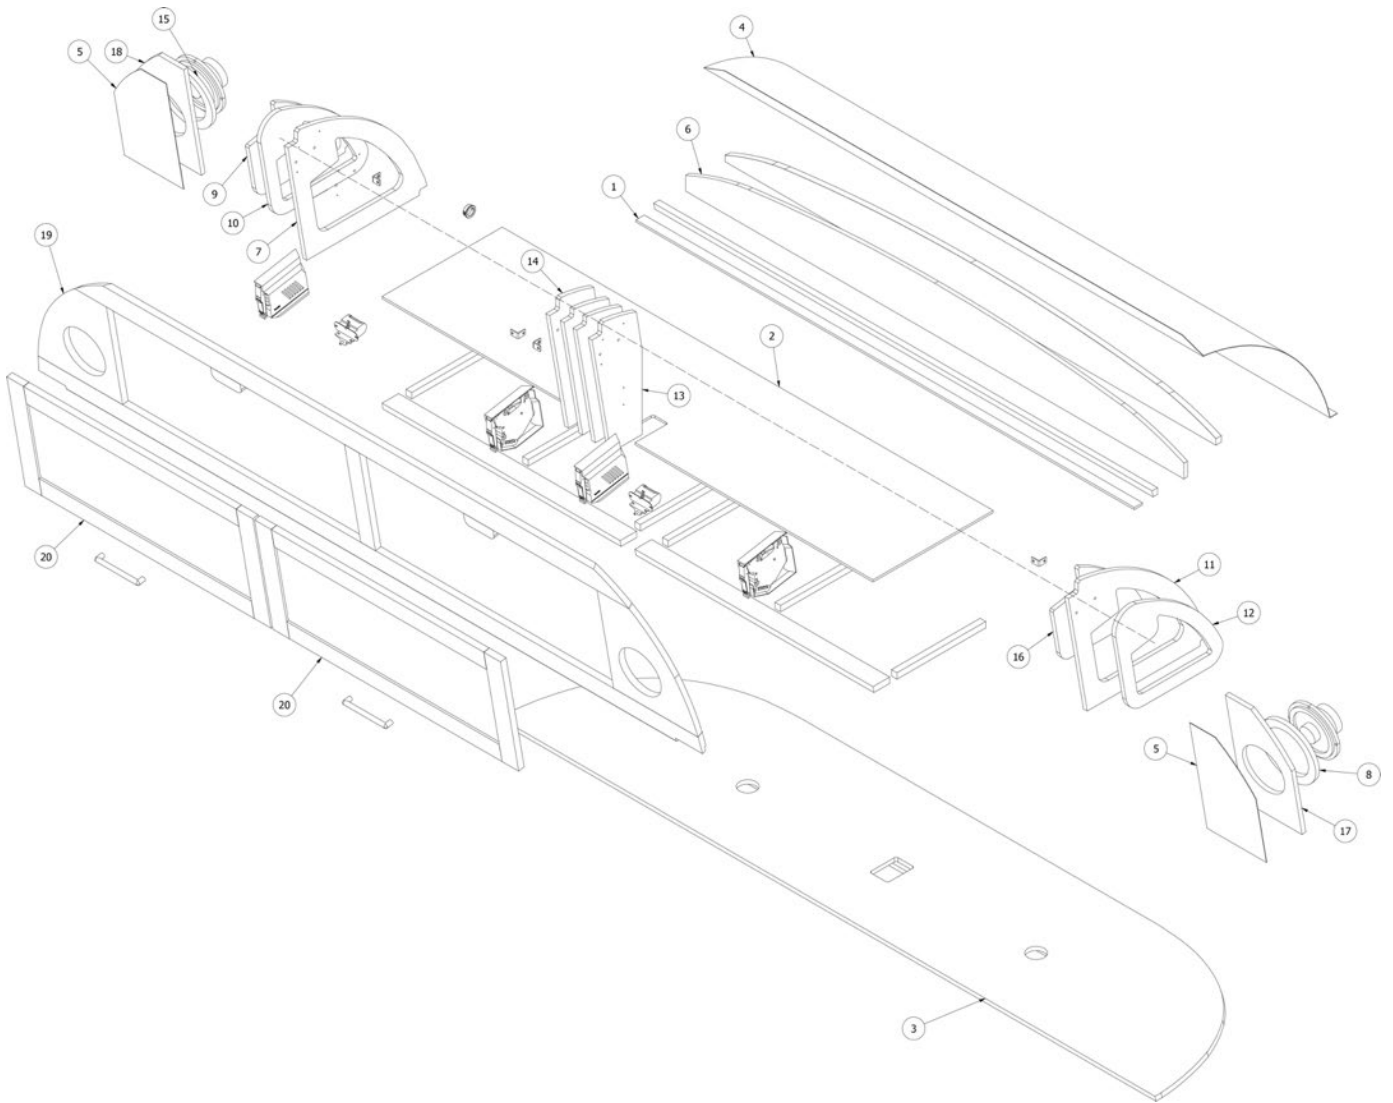

FURNITURE, BEDROOM

Roof Locker, Queen, 30RB, 30RB CSA

Parts Listed on Next Page