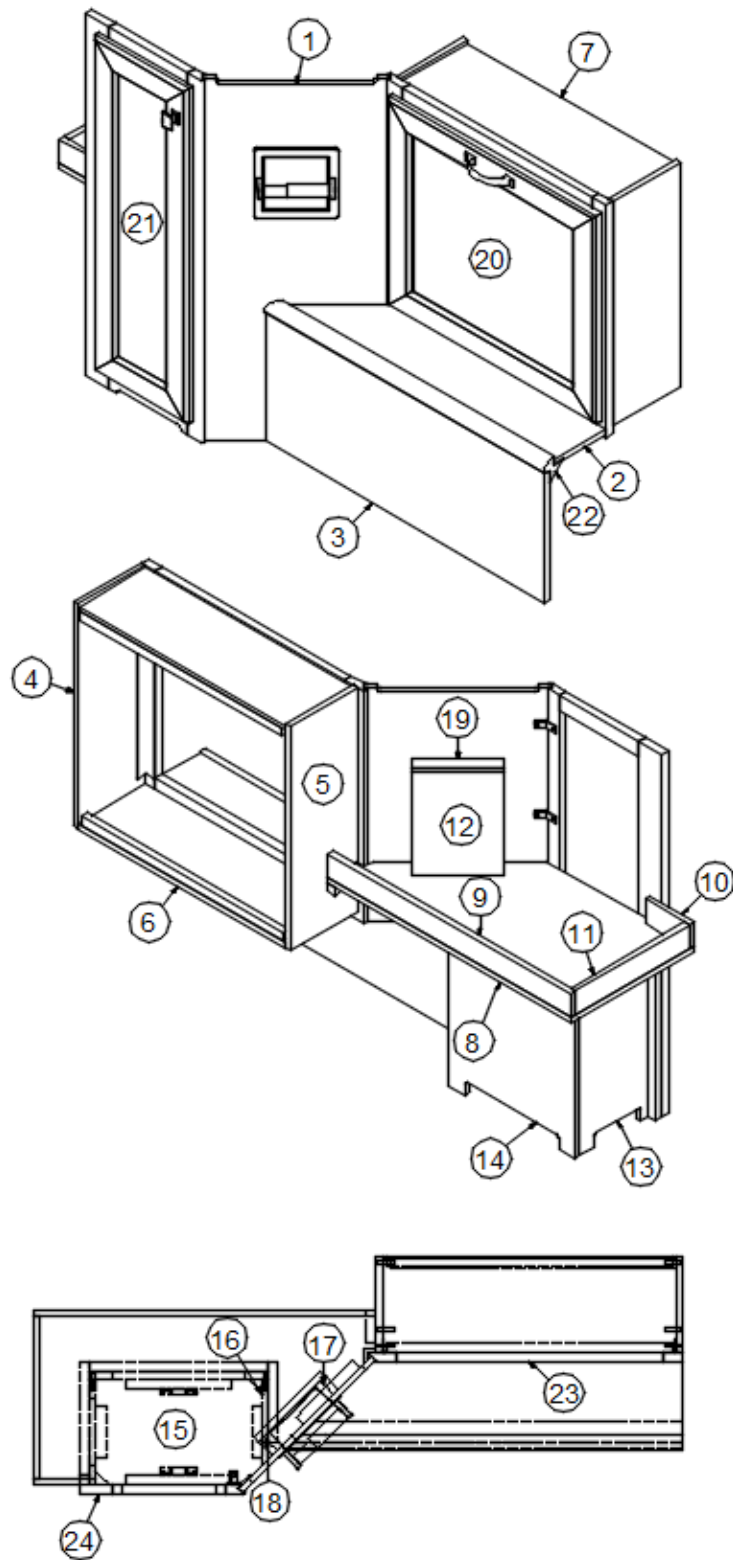

FURNITURE, LAVATORY

Lavatory Cabinet, Forward Section, 30RB

Parts Listed on Next Page

FURNITURE, LAVATORY

Lavatory Cabinet, Forward Section, 30RB

968464 Forward Lavy Cabinet

- | | |
|---------------------|---|
| 1. 968464&000112BB | Pre-Laminate, 14.13 X 33.5 |
| 2. 968464&000212BE | Pre-Laminate, 28.82 X 5.5 |
| 3. 968464&000312BE | Pre-Laminate, 29.81 X 11.89 |
| 4. 968464&000412BE | Pre-Laminate, 7.25 X 20.75 |
| 5. 968464&000512BB | Pre-Laminate, 7.25 X 20.75 |
| 6. 968464&000612BE | Pre-Laminate, 7.25 X 22.13 |
| 7. 968464&000712BE | Pre-Laminate, 7.25 X 22.13 |
| 8. 968464&000812BB | Pre-Laminate, 26.13 X 13.25 |
| 9. 968464&000912BE | Pre-Laminate, 26.13 X 2.25 |
| 10. 968464&001012BE | Pre-Laminate, 5 X 2.25 |
| 11. 968464&001112BE | Pre-Laminate, 12.25 X 2.25 |
| 12. 968464&001212BE | Pre-Laminate, 7 X 9.5 |
| 13. 968464&001312BE | Pre-Laminate, 8 X 17 |
| 14. 968464&001412BE | Pre-Laminate, 13.5 X 17 |
| 15. 968464&001512BE | Pre-Laminate, 8 X 12.5 |
| 16. 968464&001612BE | Pre-Laminate, 6.48 X 15.75 |
| 17. 968464&001712BE | Pre-Laminate, 1.38 X 9 |
| 18. 968464&001812BE | Pre-Laminate, 1.38 X 900 |
| 19. 968464&002012BE | Pre-Laminate, 7 X 1.38 |
| 20. 802462-181002 | Door-22.13 X 19.25 Shaker Linen |
| 802613-321010 | Door face, Planked coffee, 22.13 x 19.25" |
| 21. 802462-171002 | Door-10 X 31 Shaker Linen |
| 802613-311010 | Door face, Planked coffee, 10 x 31" |
| 22. 801415-WH | Corner trim, 1" radius, Linen |
| 23. 801980-1002 | Face Frame-Lavy Fwd |
| 801980-1010 | Face frame, Planked coffee |
| 24. 802122-1002 | Face Frame-Lavy-Mid Linen |
| 802122-1010 | Face framer, Lavy, Planked coffee |
| 968163 | Lavy storage box assembly |
| 382259 | Recessed toilet paper dispenser, Satin |
| 114812 | Aluminum angle, 1 x 1 |
| 386404-01 | Pull, Satin nickel |
| 386404-02 | Pull-Matte Gold |
| 382238 | Hinge, Compact |
| 380041 | Stanley corner brace, 1" |
| 365386-01 | Edgebanding, Linen, 5/8" |
| 802612-01 | Edgebanding, Planked coffee, 5/8" |