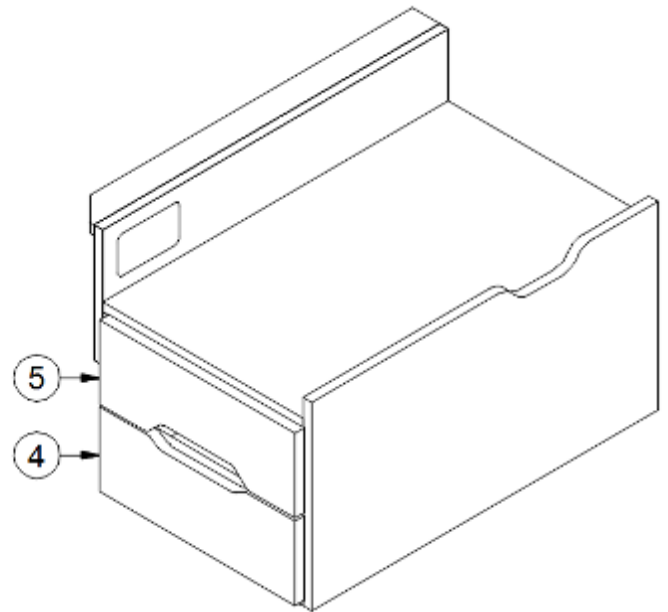

FURNITURE, GALLEY

Galley, Drawer Section, 30RB, 33FB

968190-01

Galley Drawer Section

1. 968190&000112BB	Pre-Laminate, 19X8.38
2. 968190&000212BB	Pre-Laminate, 19X9.88
3. 968190&000312BB	Pre-Laminate, 19 X 10.5
4. 968190&000412BB	Pre-Laminate, 10.75X4
5. 968190&000512BB	Pre-Laminate, 10.75X4
6. 968190&000612BB	Pre-Laminate, 19 X 11
7. 968190&000812BB	Pre-Laminate, 19 X 1.5
968190&000912BB	Pre-Laminate, 19 x 4
969704-05	Drawer box, 2.75 x 18 x 9.75"
382807-08	Drawer slide, Self-close, 18"
968024	Insert, Cutlery drawer
382807-01	Fixing clip, Left front
382807-02	Fixing clip, Right front

Wine Rack, 33FB

802615-1002	Wine rack, Linen
802615-1010	Wine rack, Planked coffee
386562	Label, Notice, Remove bottles for transit