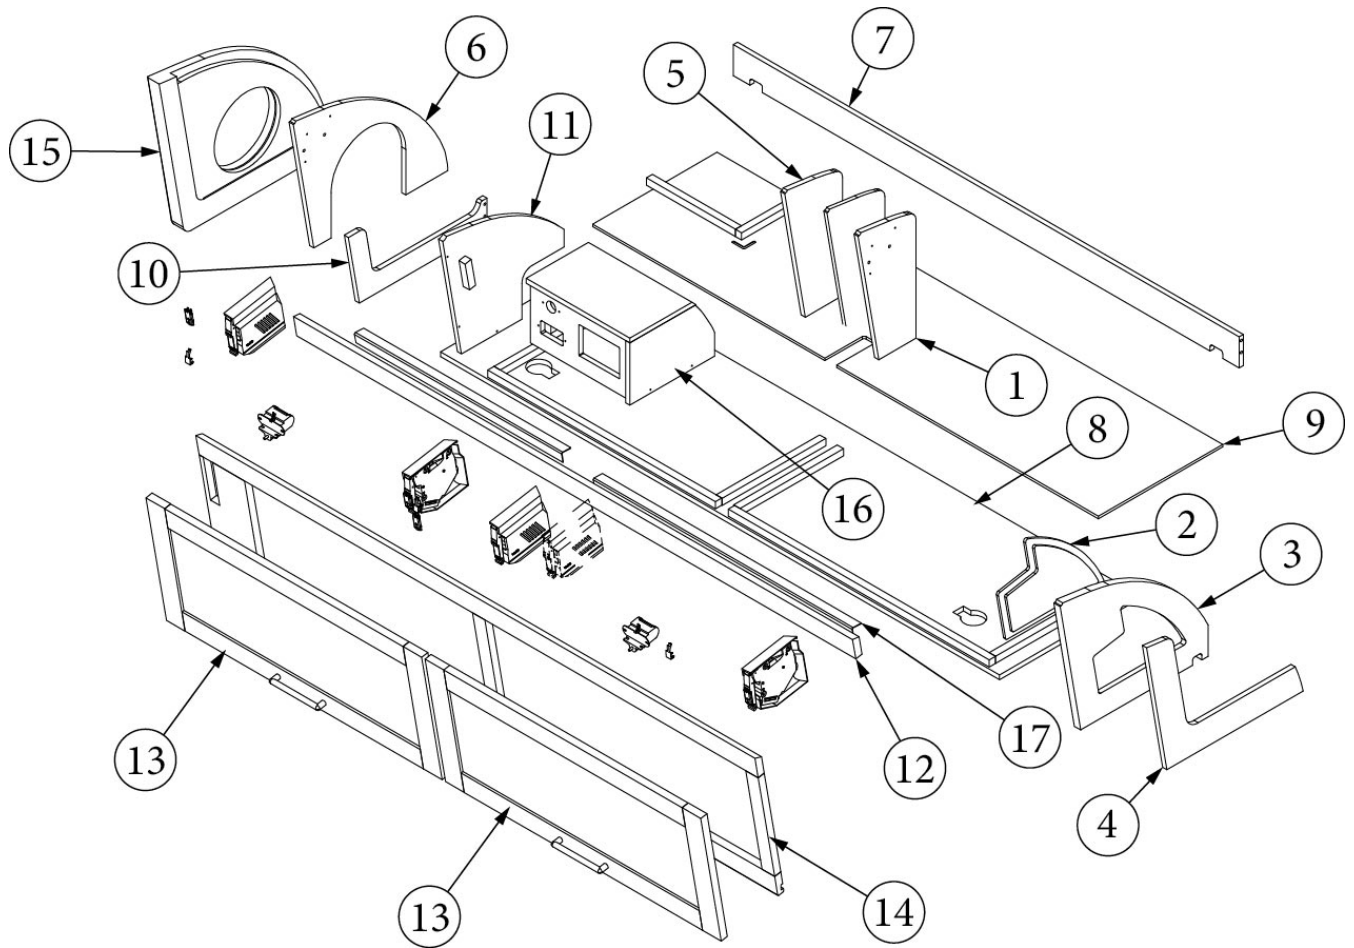

FURNITURE, LOUNGE

Roof Locker, Lounge, 33FB

Parts Listed on Next Page