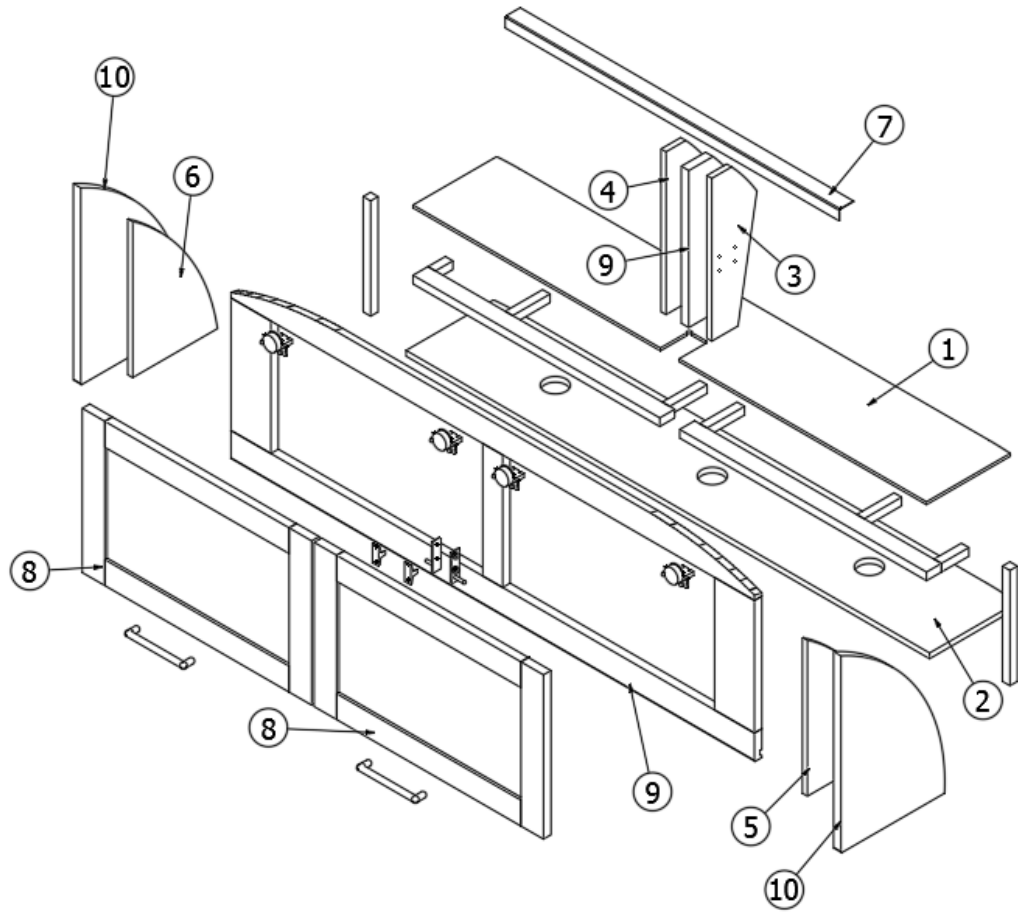

FURNITURE, LAVATORY

Roof Locker, Lavatory, 33FB

Parts Listed on Next Page