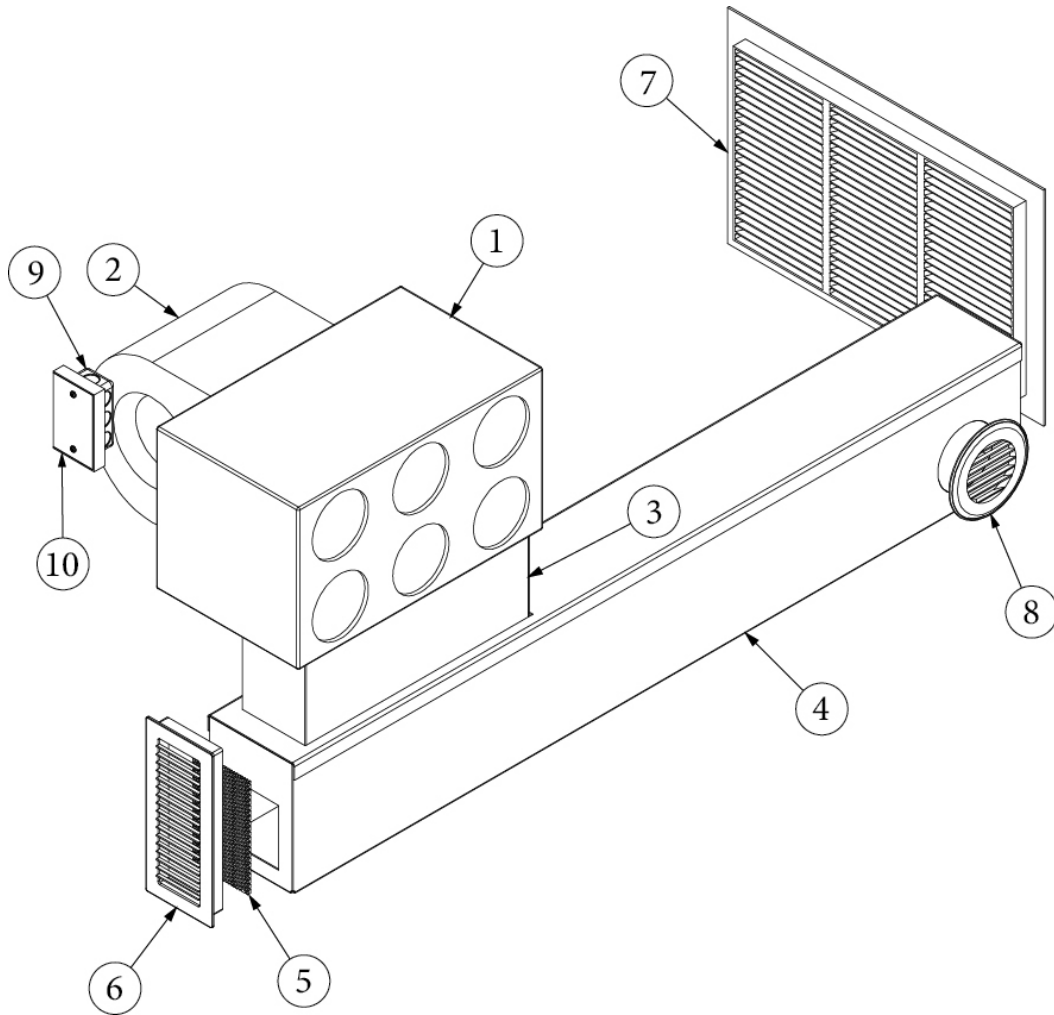

TRIMS AND TOUCH-UP75

TRIM75
TOUCH-UP75

APPLIANCES

Furnace

APPLIANCES

Furnace

- 998257 Electric Furnace Install (not for order/see parts below)
1. 690756 Furnace, Cheap Heat, Kit w/out Fan Switch Relay
 - 690756-04 Furnace, Cheap Heat, Kit, w/Fan Switch Relay
 - 690756-01 Furnace Cabinet, SAL
 - 690756-02 Controller, Cheap Heat, CH50
 - 690756-03 Heater Element, DH18-37-50
 - 690756-05 Aux Fan Relay, AF4-SAL
 - 690757-01 Blower, Dayton, 115V, AC Furnace
 2. 382699 Furnace Connection Assembly
 3. 382700 Furnace Plenum, Wardrobe
 4. 116145-08 Perforated Vent, Metal, 4 x 7"
 5. 382702 Register, 4" X 10", White
 6. 382704 Louvered Return Air Grill, White
 7. 602394-01 Register-P. White, 4"
 8. 511283 Box, Handy, 2" X 4", Metal
 9. 511260 Cover, Weatherproof, Single Gang
 - 600526 Flange, 4"
 - 513427 Fan, Muffin, 115V, Low Speed Cooling Fan
 - 514231 Harness, Ceiling