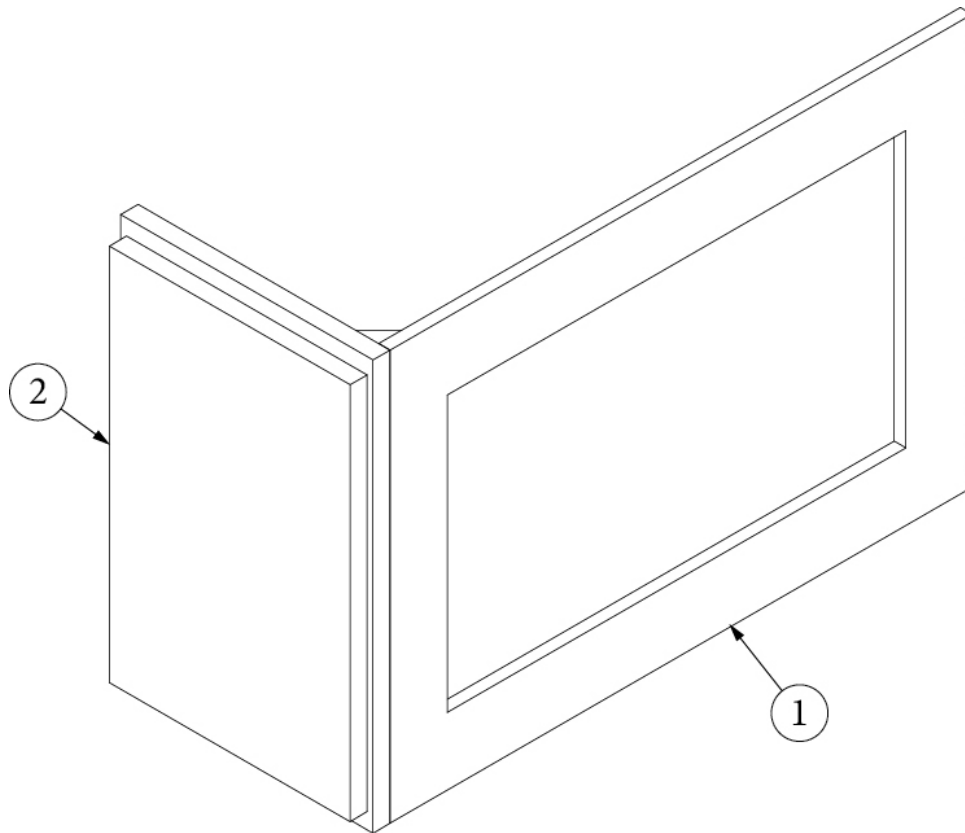

FURNITURE, LOUNGE

Lounge Cabinet

1. 969344
2. 969344-01
- 382321
- 602573

Cabinet, Lounge
Door Face, Lounge Cabinet
Finger Pull, Cabinet, Satin Black
Top, Corian, Lounge Table