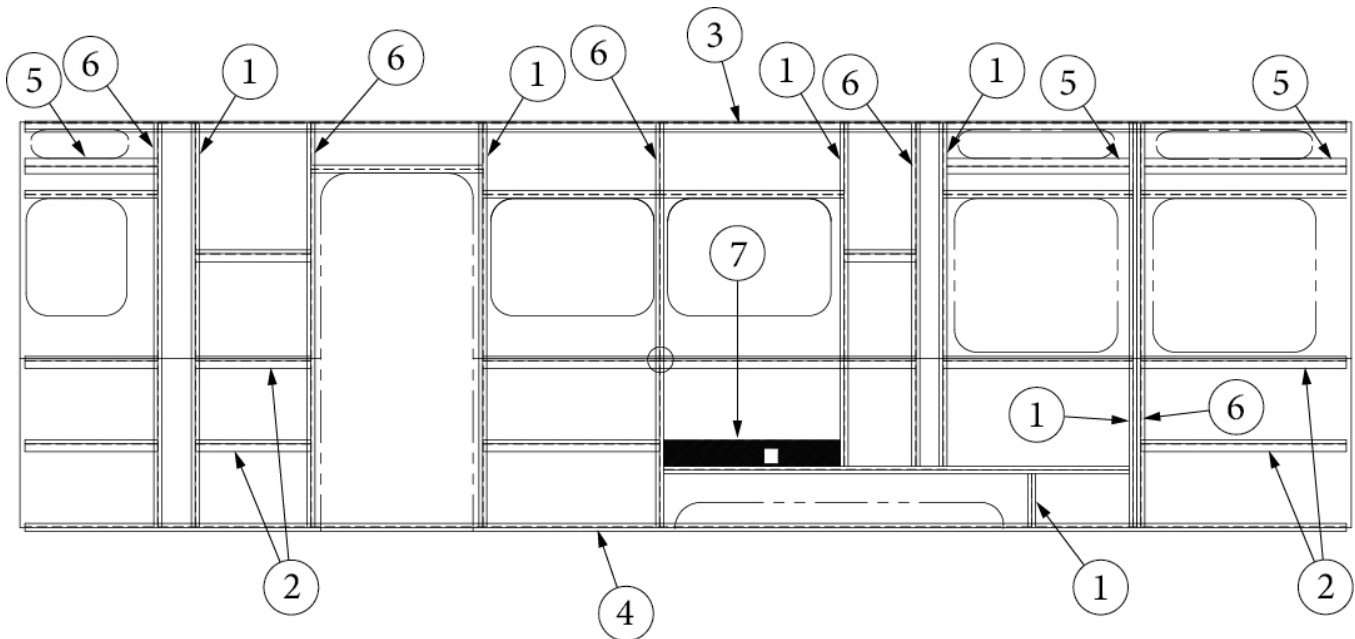

EXTERIOR SHELL

Wall Framing, Curbside

923664

Assembly, CS Wall

1. 114387-02	Bow, Z-Rib, LH
2. 100034	Z-Bar, Horizontal Frame Member
3. 104707-01	Extrusion, "I" Section, 303.5" 6063-T4
4. 100986	Extrusion, Floor Channel
5. 115509	Z Bar-Trim, Support, Vista View
6. 114387-01	Bow, Z-Rib, RH 114387-01
7. 455124	Hat Section, Water Heater
116379	Inlet Backing Plate
114414	Angle Formed, 1 X 1 X 1.5
365222	Tape, Double Coated, .08 x.75" x 36Y
685510	Seam Tape, Black, Rubber, 1/32 x 7/8 x 2"
365334	Tape, Sealfoam, 7#, W/PSA, One Side
365001	Tape, Double Coated, Foam, 1/16 Thick, 34" Wide