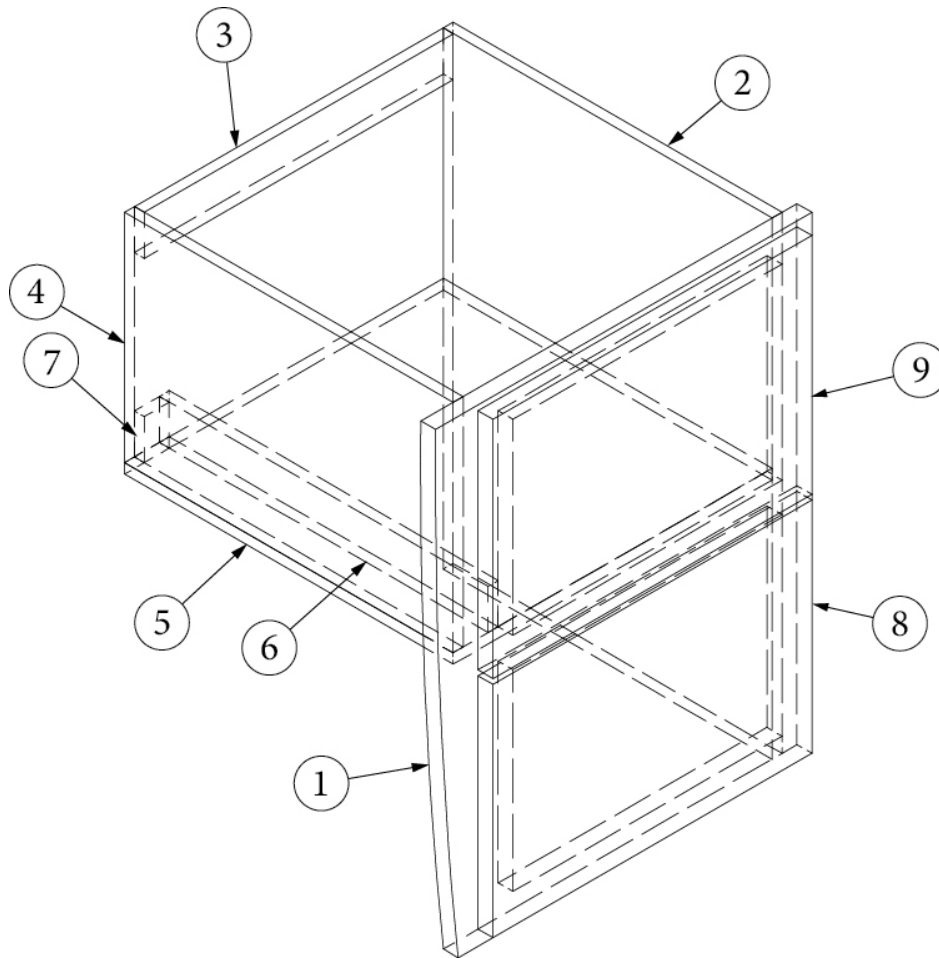

FURNITURE, BEDROOM

Dresser, Roadside

968929

Assembly, Dresser Cabinet, RS

1. 968929-01	Face Frame
2. 968929-02	Right Side Panel
3. 968929-03	Rear Panel
4. 968929-04	Left Side Panel
5. 968929-05	Shelf Panel
6. 968929-06	Drawer Support 1
7. 968929-07	Drawer Support 2
8. 968929-08	Lower Panel
9. 968929-09	Drawer Face, RS Dresser
968929-10	Drawer Box, 13 x 12 x 8"
602546	Top, Corian, Forward RS Bed Cabinet
602607	Panel, Corian, RS Cabinet
382321	Finger Pull, Cabinet, Satin Black