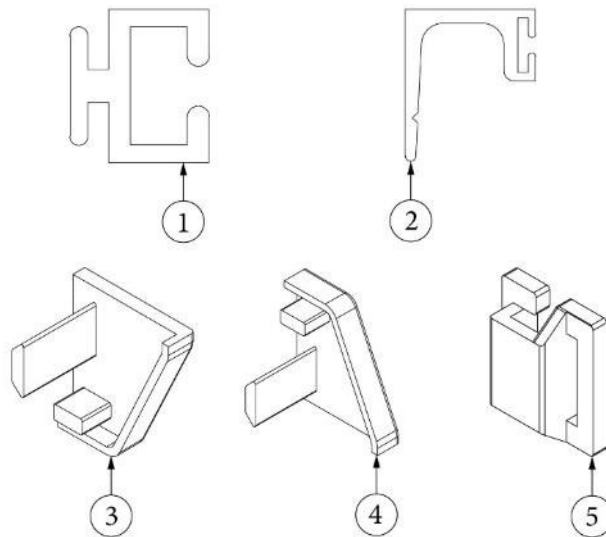

WINDOW COVERINGS

Drapes and Shades, Hardware

1. 101217	Track, Curtain
2. 101220	Track, Stand off, Curtain
3. 200785	End, Curtain track, LH
4. 200784	End, Curtain track, RH
5. 700045	Glides w/elastic "G" type
703700-13	Toggle Catch, CS, Grey
703700-14	Toggle, AC-RSH
703700-103	End Caps for Oceanair Shades, Pair
381519	Screw Stud, Fasnap
700005	Fastener, Cap
700006	Fastener, Socket
700020	Pile Velcro
700021	Hook, Velcro, White
704505	Fabric only, Window Duet Snow
704198	Fabric lining Blackout, Ivory White
700013	Tape, Perma, 3", 100 Yard Roll
700045	Glides w/elastic "G" type
700473	Drapery Lining, Marline White