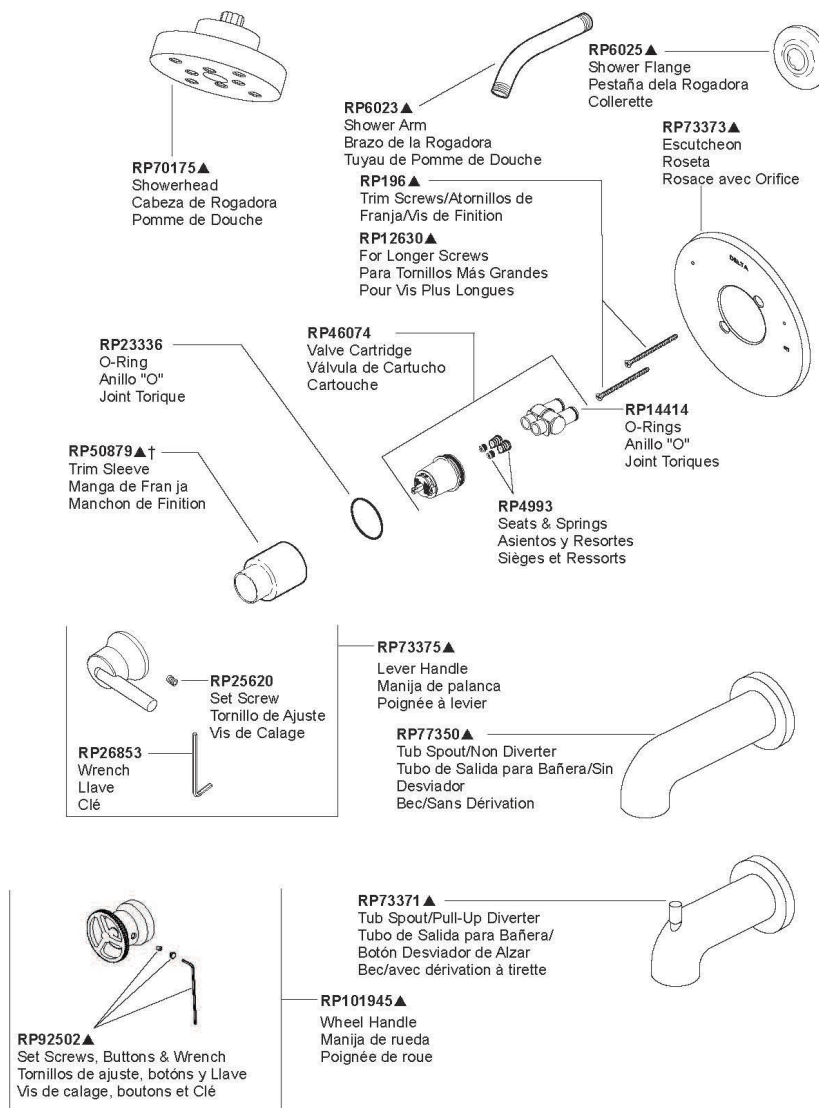

PLUMBING, FRESH WATER SYSTEM

Faucet, Shower

1. 602791 Shower Kit Control, w/Handle, L
   602792 Shower Head, Delta
   602764 Shower Valve, Delta, Brass, R10000-UNBX

Models/Modelos/Modèles
T14059, T14159, T14259, T14459,
T14058, T14158, T14258 & T14458
Series/Series/Seria
Trinsic®

† Designates the accent color on split finish models.
† Designa el color para acentuar los modelos con acabados divididos.
† Désigne la couleur contrastante sur les modèles à deux finis

Parts Listed in Diagram are Delta Part Numbers