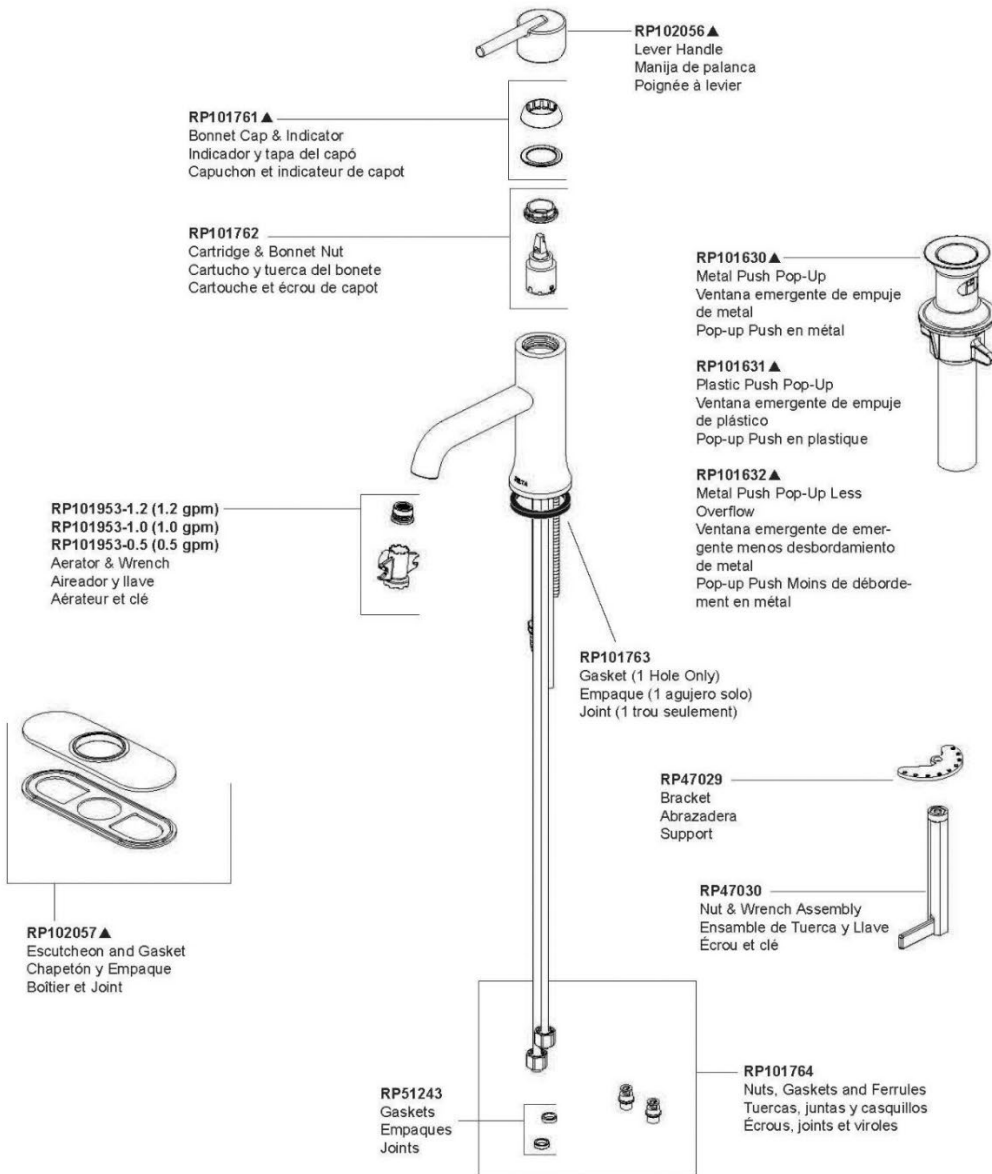

PLUMBING, FRESH WATER SYSTEM

Faucet, Galley

602747

Galley faucet, Delta Trinsic, 4159-BL-DST

Models/Modelos/Modèles
4159-DST
 Series/Series/Seria
TRINSIC™

Parts Listed in Diagram are Delta Part Numbers

PLUMBING, FRESH WATER SYSTEM

Parts Listed in Diagram are Delta Part Numbers

PLUMBING, FRESH WATER SYSTEM

Faucet, Shower

- 602791 Shower Kit Control, w/Handle, L
 602792 Shower Head, Delta
 602764 Shower Valve, Delta, Brass, R10000-UNBX