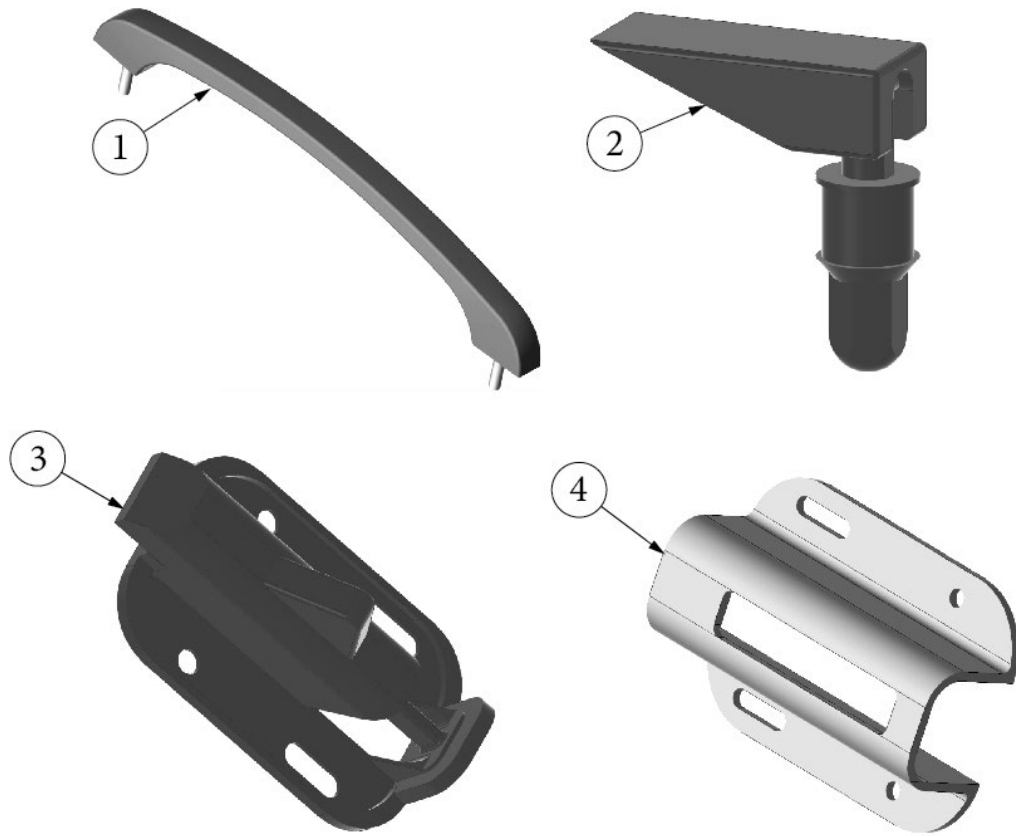

HARDWARE

Exterior Latches, Locks, and Handles

- 1. 101171-02
382074
- 2. 382456
- 3. 380291
203494
- 4. 380290

- Grab handle
- Gasket, Main door grab handle
- Swell latch, Bumper
- Main door hold-back
- Base Plate, Main Door Hold-Back
- Latch housing