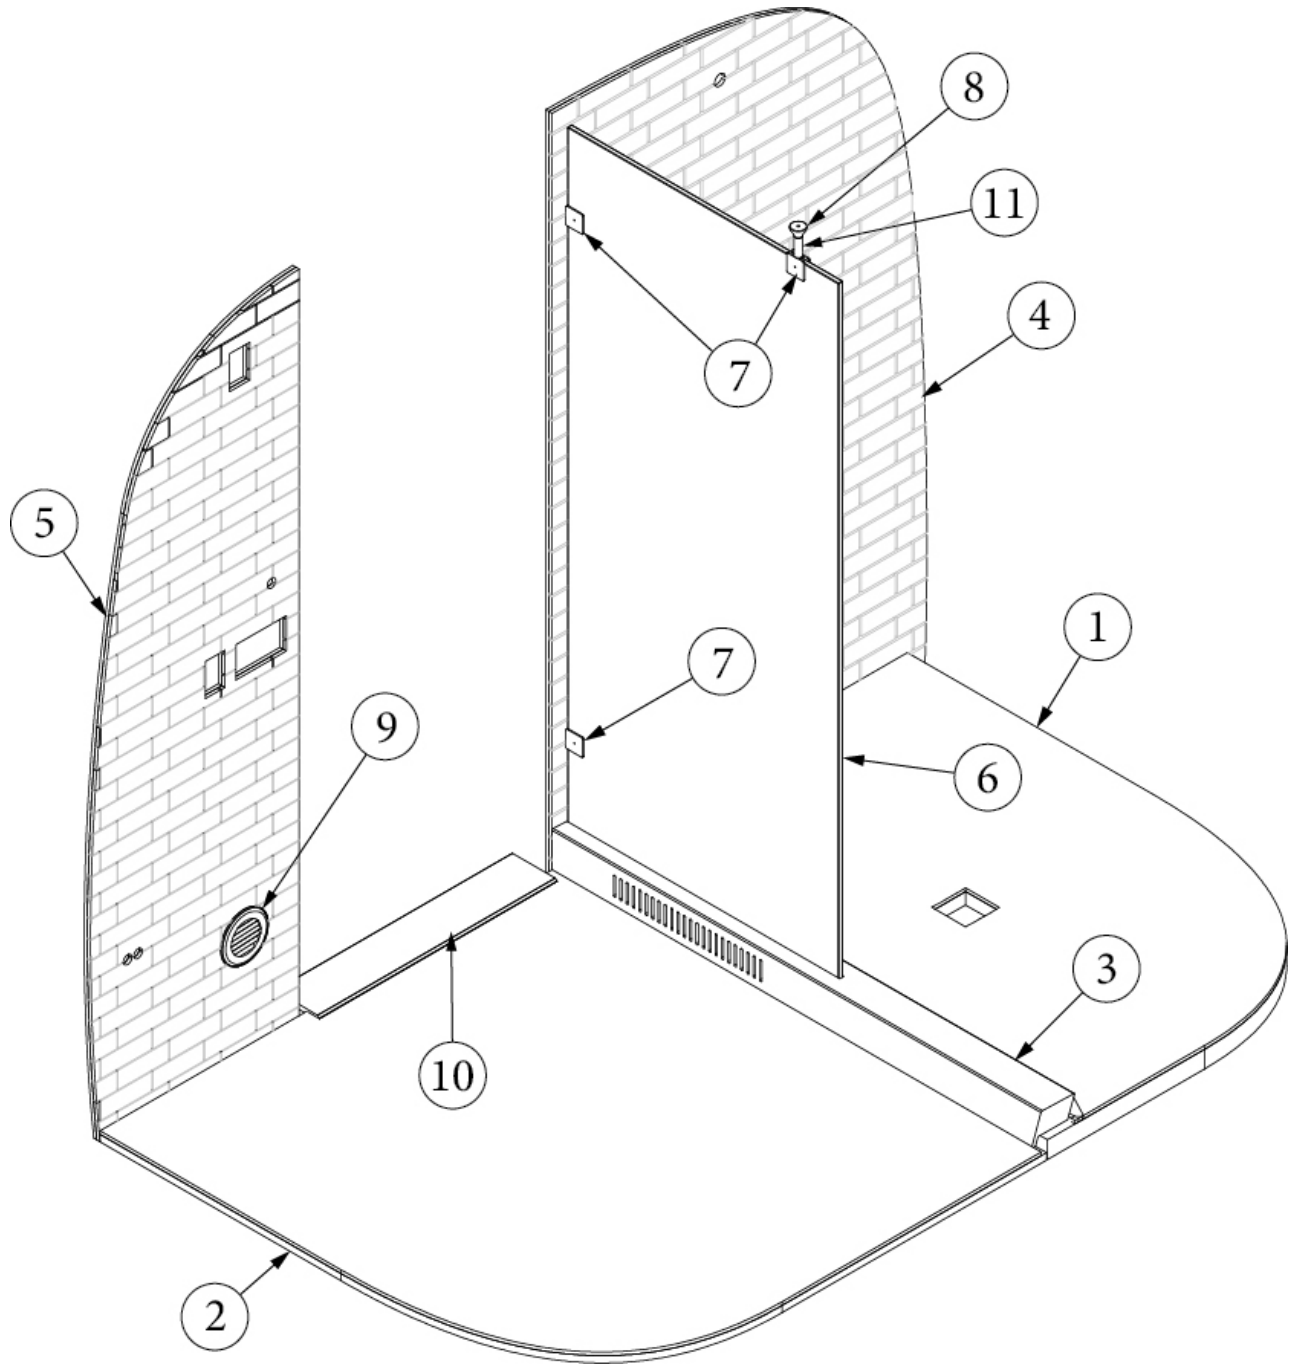

FURNITURE, LAVATORY

Bathroom Lavy and Shower Assembly

Parts Listed on Next Page