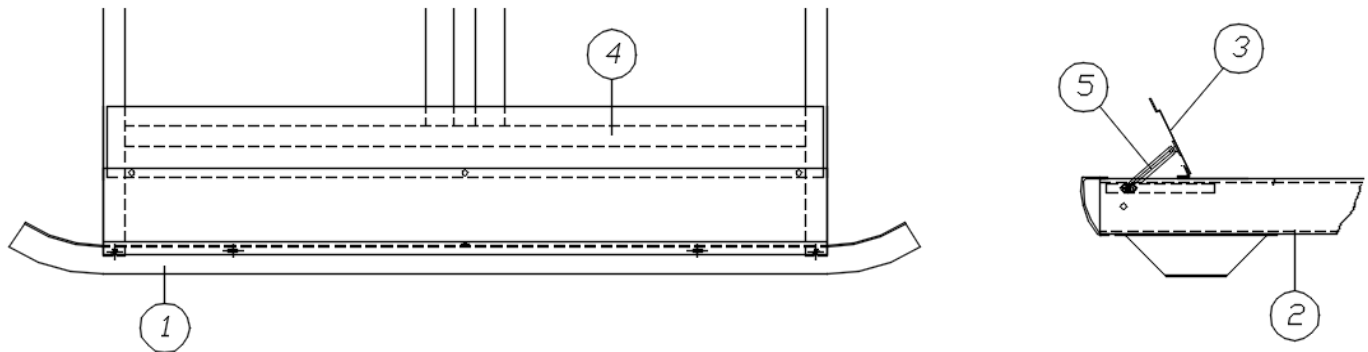

CHASSIS

Bumper and Storage

112495-02

Door Install, Rear Bumper Access

1. 411054 2. 454147 112671-20 3. 453497-01 4. 114849-06 5. 380024 382289-01 382289-02 454909 380203-02 382456 703938	- Rear bumper - Bottom, Storage compartment - Vinyl - Compartment Liner - Lid, Rear hose carrier, Black - Aluminum sheet, .06" x 36" x 8', Black - Arms support, RH - End Cap, Bumper, RH - End Cap, Bumper, LH - Bracket, Bumper support - Piano hinge - Swell latch - Mat-Airstream Rear Door

Bumper End Caps

382289-01 382289-02	- End Cap, Bumper, RH - End Cap, Bumper, LH