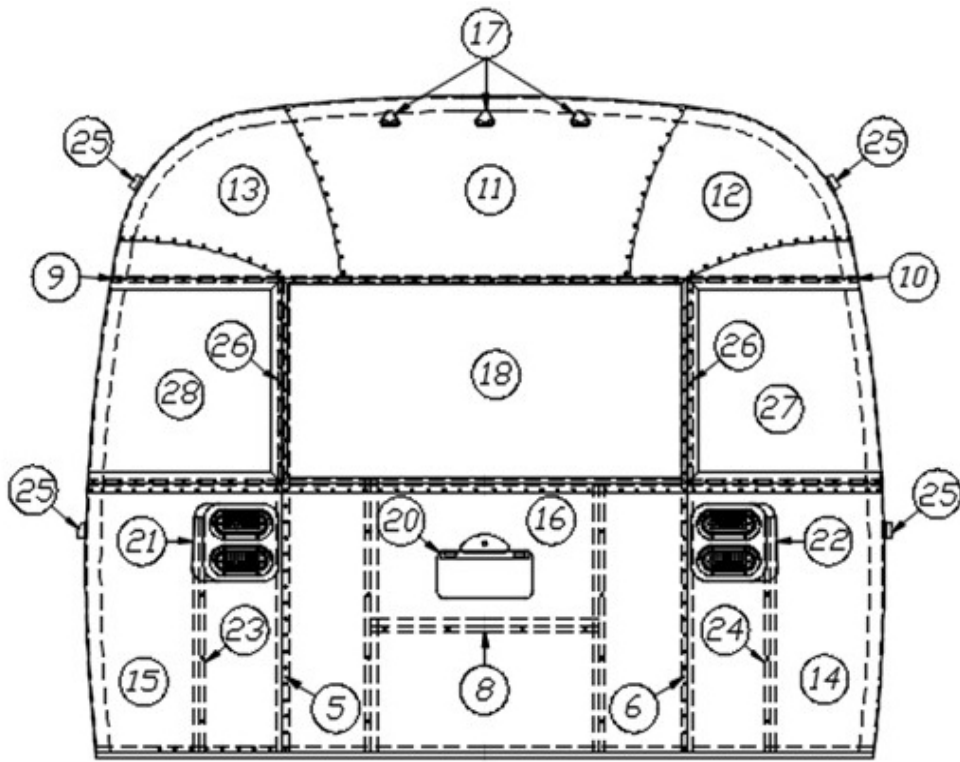

EXTERIOR SHELL

Aft End

Parts Listed on Next Page