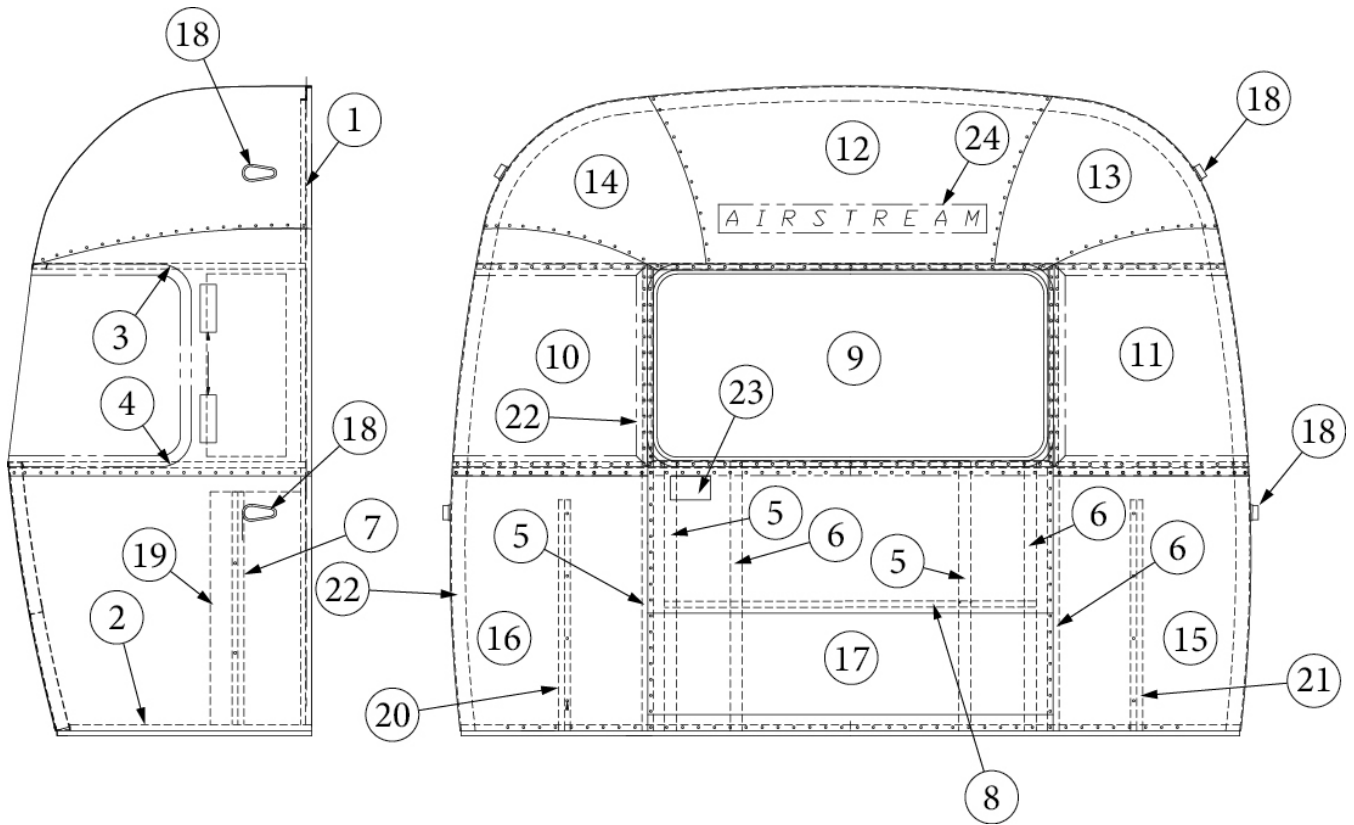

EXTERIOR SHELL

Front End

Parts Listed on Next Page