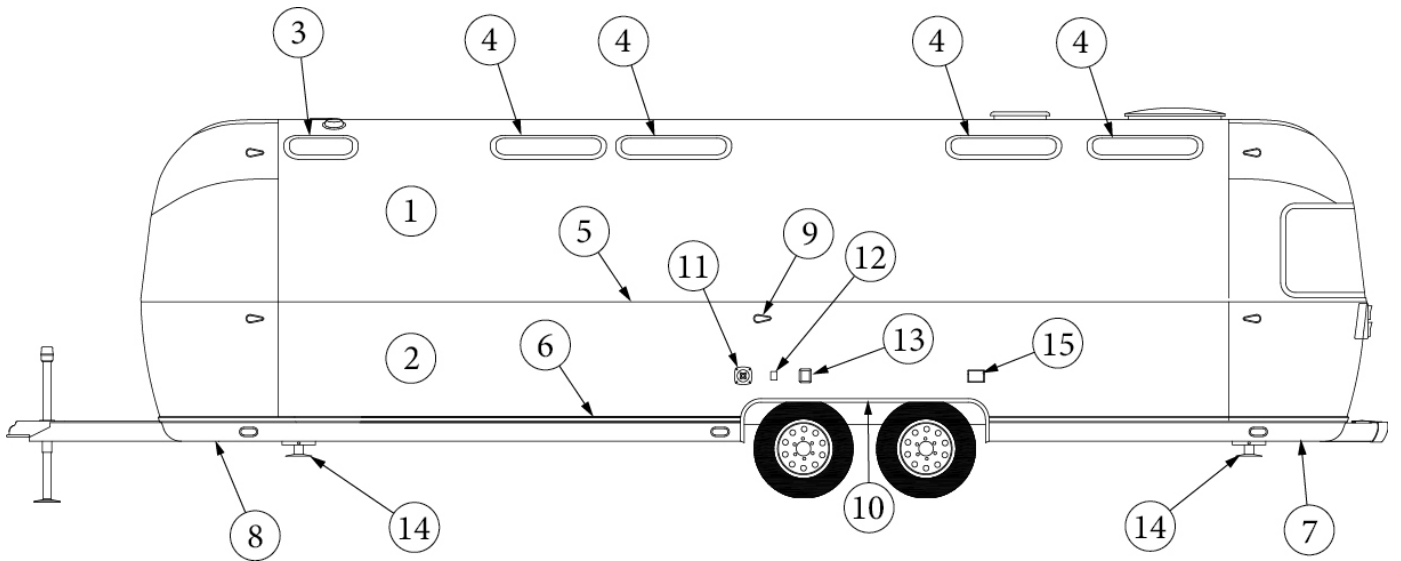

EXTERIOR SHELL

Exterior Components, Roadside

Parts Listed on Next Page