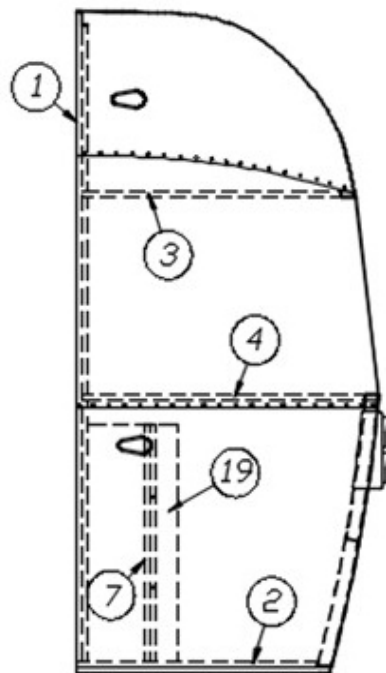

EXTERIOR SHELL

Aft End

Parts Listed on Next Page

EXTERIOR SHELL

Aft End

922677-03	Aft End Shell
1. 114993	End bow
2. 114676	Floor bow
3. 116569-01	Upper Window Bow, WB
4. 114677	Lower window bow
5. 114505-01	Support, Lower end, LH
6. 114505-02	Support, Lower end, RH
7. 101315	Brace, Vertical rear
8. 104408	Z-rib
9. 114888	Segment, Center left
10. 114889	Segment, Center right
11. 114893	Segment, #25
12. 114890	Segment, #26
13. 114891	Segment, #27
14. 114894	Segment, #28
15. 114895	Segment, #29
16. 116342	Exterior plate, Lower Rear
17. 512928	Curved bezel w/gasket, Required for 3 top lights
18. 371346-03C	Window, 48.97", Flat, Rear Egress
19. 115699	Backer Plate, End Shell
20. 514065	License plate Holder/Light
514065-01	Light only, License Plate
382837	Gasket, License Plate Light
21. 952929-01	Taillight assembly, RS
22. 952929-02	Taillight assembly, CS
23. 101315-01	Vertical brace, Rear, LH
24. 101315-02	Vertical brace, Rear, RH
25. 512860	LED clearance light, Red
26. 454910	Support, Wrap window
27. 372088-101	Panoramic window, CS rear
28. 372089-101	Panoramic window, RS rear
100029	Trim, Wrap-around window
386272	Decal, Airstream, Black Chrome
500095	Reflector, Red, Oblong Oval
382389	Gasket, Clearance Light
380019	Bushing, Snap, 1/4", SB-375-4, Black
382225	Gromet, Black, .5" OD, x .26", TK #DGB-4, License Plate
116387-01	End Shell Brace, LH
116387-02	End Shell Brace, RH