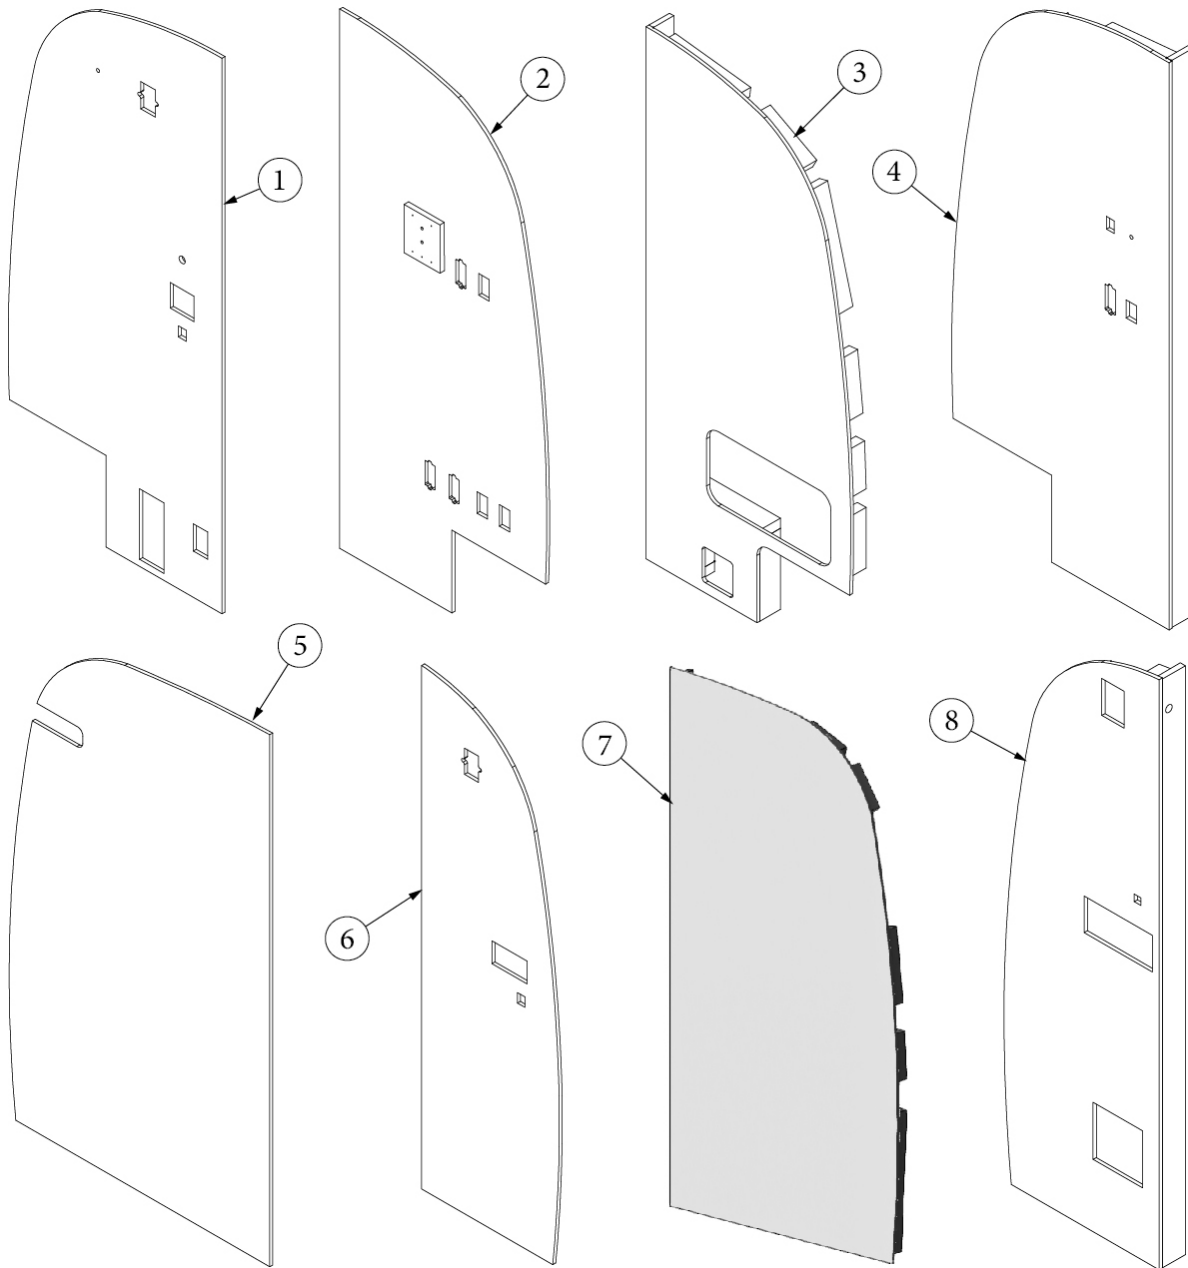

INTERIOR SHELL

Interior Walls

1. 969345	Roadside Bedroom Wall
2. 968441-01	Curbside Bedroom Wall
3. 969346	Roadside Wardrobe Wall
4. 969347	Laminated Galley Wall
5. 968444-02	Roadside Lounge Wall
6. 969348	Curbside Lounge Wall
7. 968444-01	Roadside Shower Wall
8. 969349	Curbside Vanity Wall