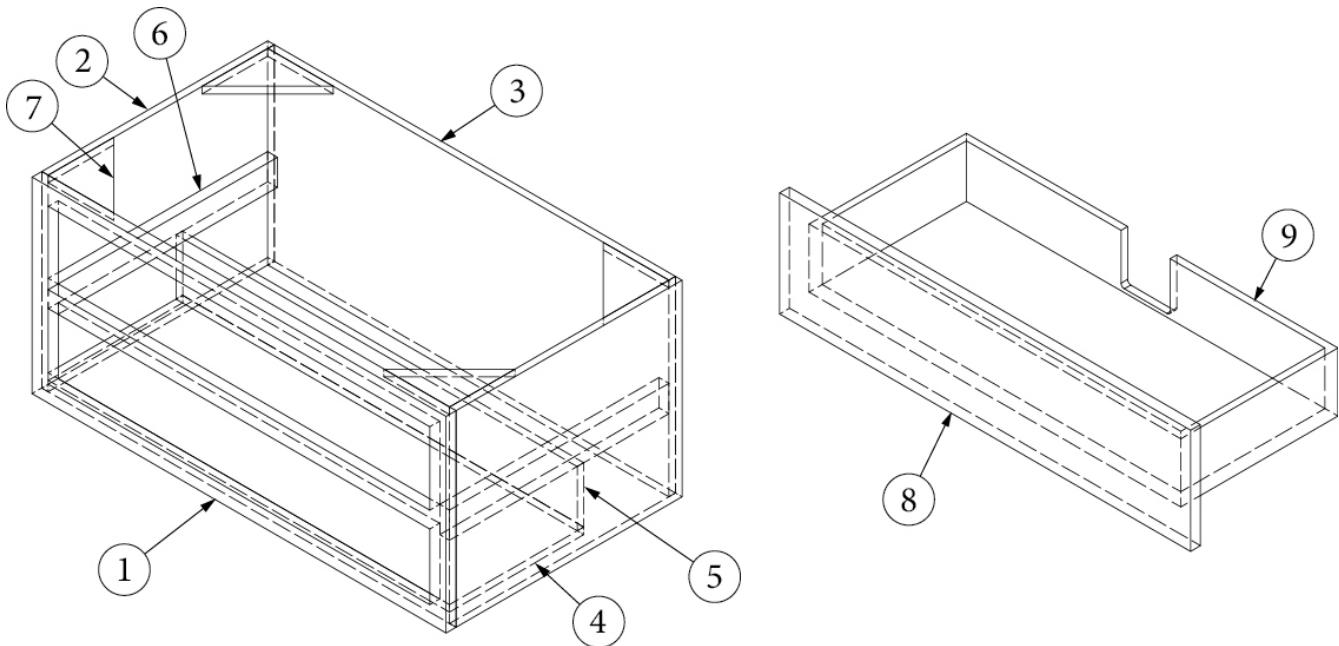

FURNITURE, LAVATORY

Vanity

968931

Vanity

1. 968931-01	Face Frame
2. 968931-02	Side Panels
3. 968931-03	Rear Panel
4. 968931-04	Bottom Panel
5. 968931-05	Backer Panel
6. 968931-06	Drawer Support
7. 968931-07	Corner Support
8. 968931-08	Drawer Face, Vanity
9. 968931-09	Drawer Box, Vanity
602781	Vanity Top, W/Sink Designer White
382315	Leg, Bathroom Vanity
382321	Finger Pull, Cabinet, Satin Black

Shelves

382602-01	Shelves, Bathroom
382602-02	Mounting Bracket, Shelf