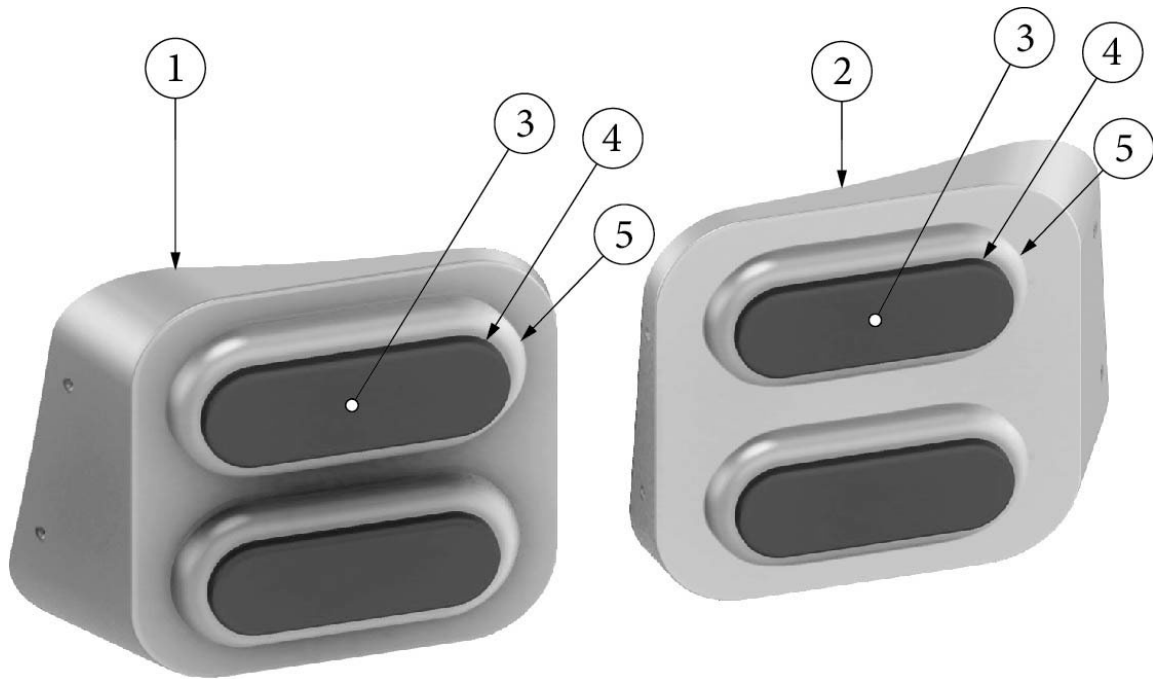

ELECTRICAL, 12 VOLT

Taillights

952929-01	Taillight Assembly, LED, Roadside
952929-02	Taillight Assembly, LED, Curbside
511664-01	Taillight Casting, Roadside
511664-02	Taillight Casting, Curbside
512425*	Kit, 6" Oval LED Taillight
512425-01	Taillight w/Pigtail
512425-02	Trim Ring
345473	Screw, #6 X 3/4", Self-Drilling
512425-03	Gasket, Taillight
115073-01	Bracket, Roadside Taillight
115073-02	Bracket, Curbside Taillight
115074	Bracket, Center Taillight

*512425 Taillight Kit Includes Taillight, Trim Ring & Gasket.