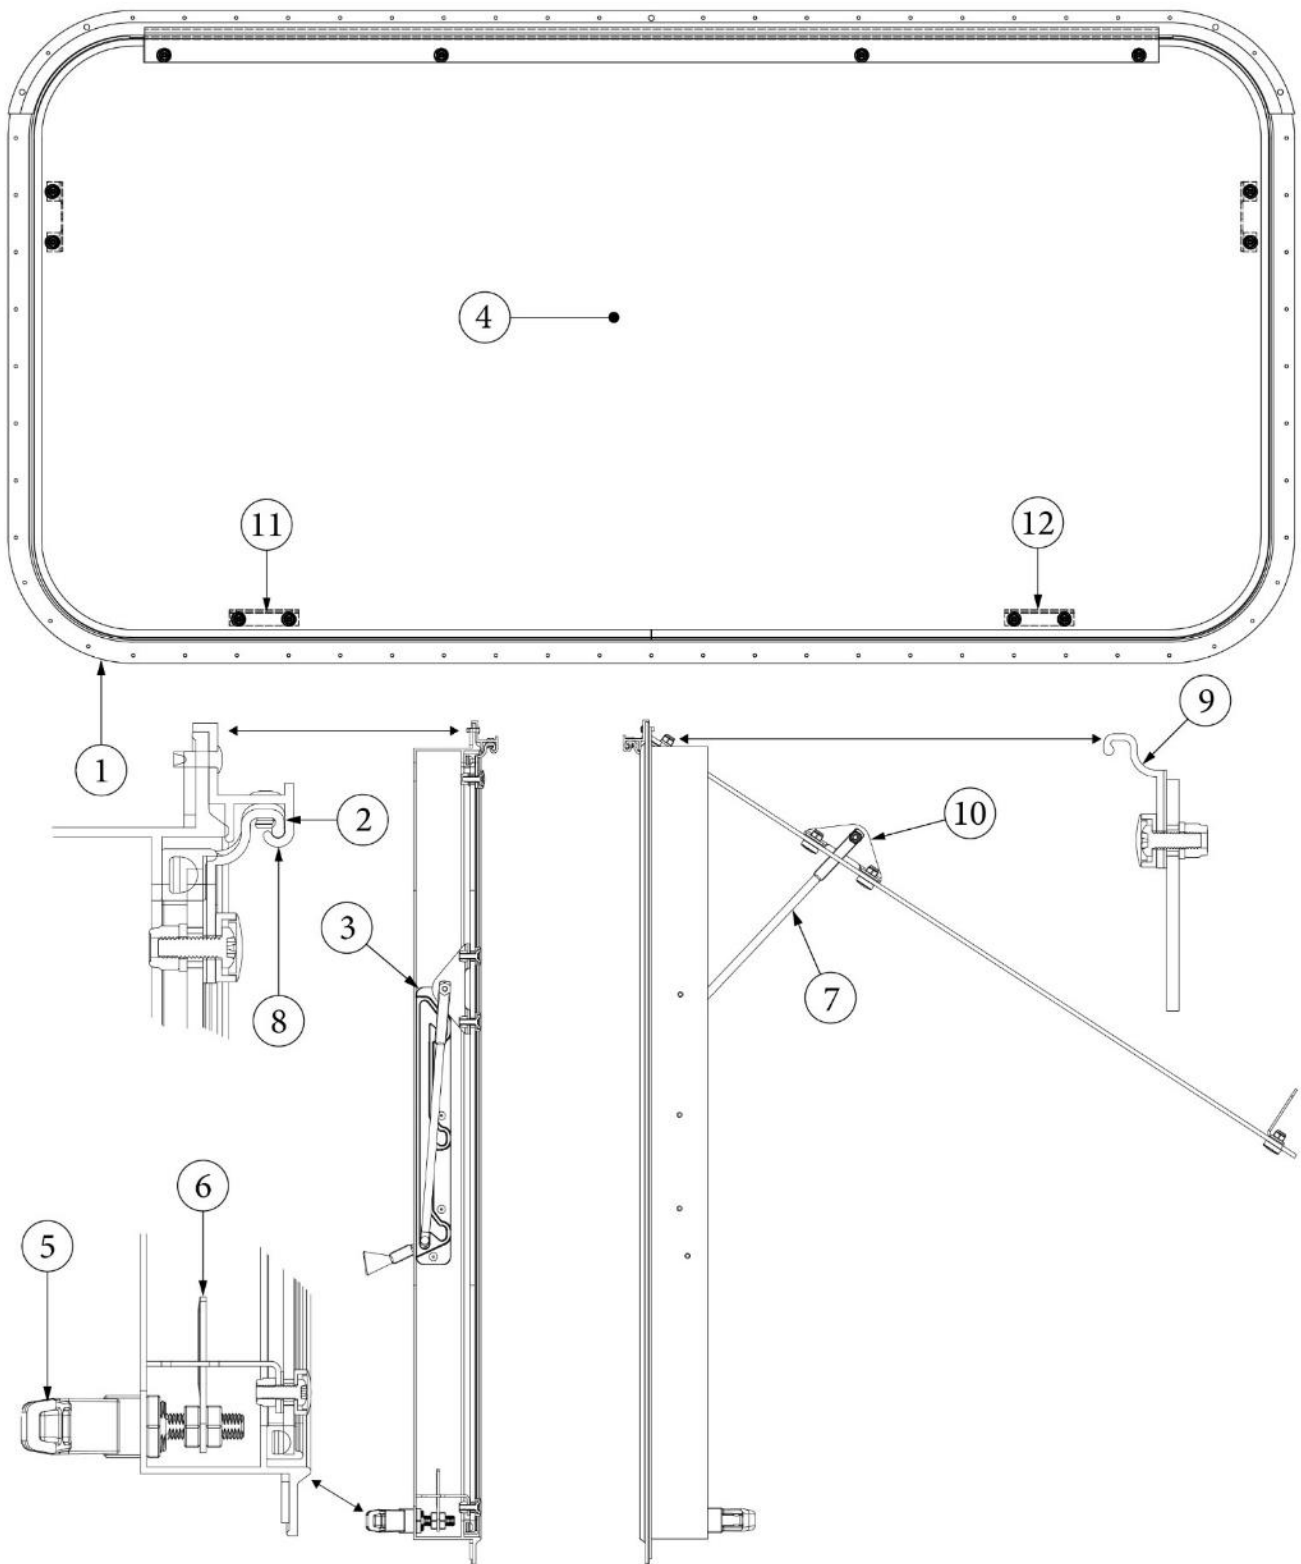

WINDOWS

Window, Front

Parts Listed on Next Page

WINDOWS

Window, Front

371348-03CF

Window, Rear, Opening

1. 371445-01 Extrusion, Exterior window frame
2. 115770 Hinge stop
3. 382359 Opening window guide, LH, Black Nylon
- 382360 Opening window guide, RH, Black Nylon
4. 195510-29CF Assembly, Rear window glass
5. 382367-01 Assembly, Window latch (non-emergency)
- 382367-02 Assembly, Window latch (emergency)
6. 115776 Lock Paw, Window latch assembly
7. 382361 Window opening arm, LH
- 382362 Window opening arm, RH
8. 371448-01 Extrusion, Window hinge, Fixed, 51"
9. 371450-05 Extrusion, Window hinge, Glass, 47"
10. 114478 Bracket, Window prop
11. 114479-01 Bracket, Window closer, Right
12. 114479-02 Bracket, Window closer, Left
- 371354 Glass only, Flat window
- 115780-01 Latch handle (non-emergency)
- 115780-02 Latch handle (emergency)
- 115779 Latch shaft
- 310030 Drive lock pin (latch shaft)
- 115778 Latch body
- 382356 Latch spring
- 382358 Snap cap, Screw cover
- 380230-03 Knob, Window arm, plastic, Silver
- 380230-04 Knob, Window arm, plastic, Red
- 382117 Gasket, Rectangle, 11.38'