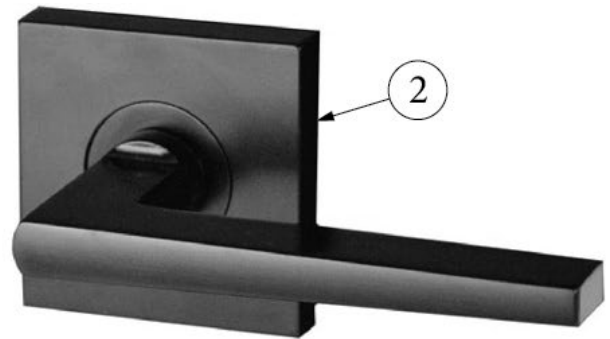

HARDWARE

Interior Latches, Handles, Hooks

1. 382321	Door Pull, Cabinet, Black, AutoCamp
2. 382318	Door Latch Bedroom Iron Black
3. 381228	Catch, grabber door, 10lb
381228-02	Catch, grabber door, 5lb
4. 381737-02	Assist Handle, Entry Door, Interior, Black
382627	Robe Hook