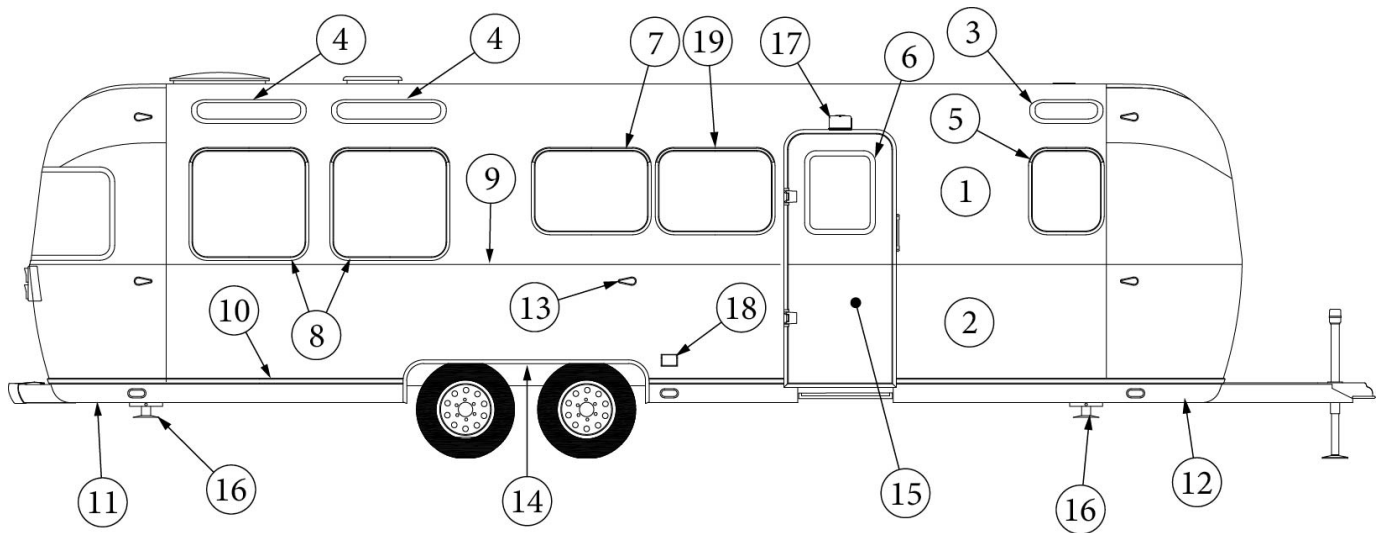

EXTERIOR SHELL

Exterior Components, Curbside

Parts Listed on Next Page