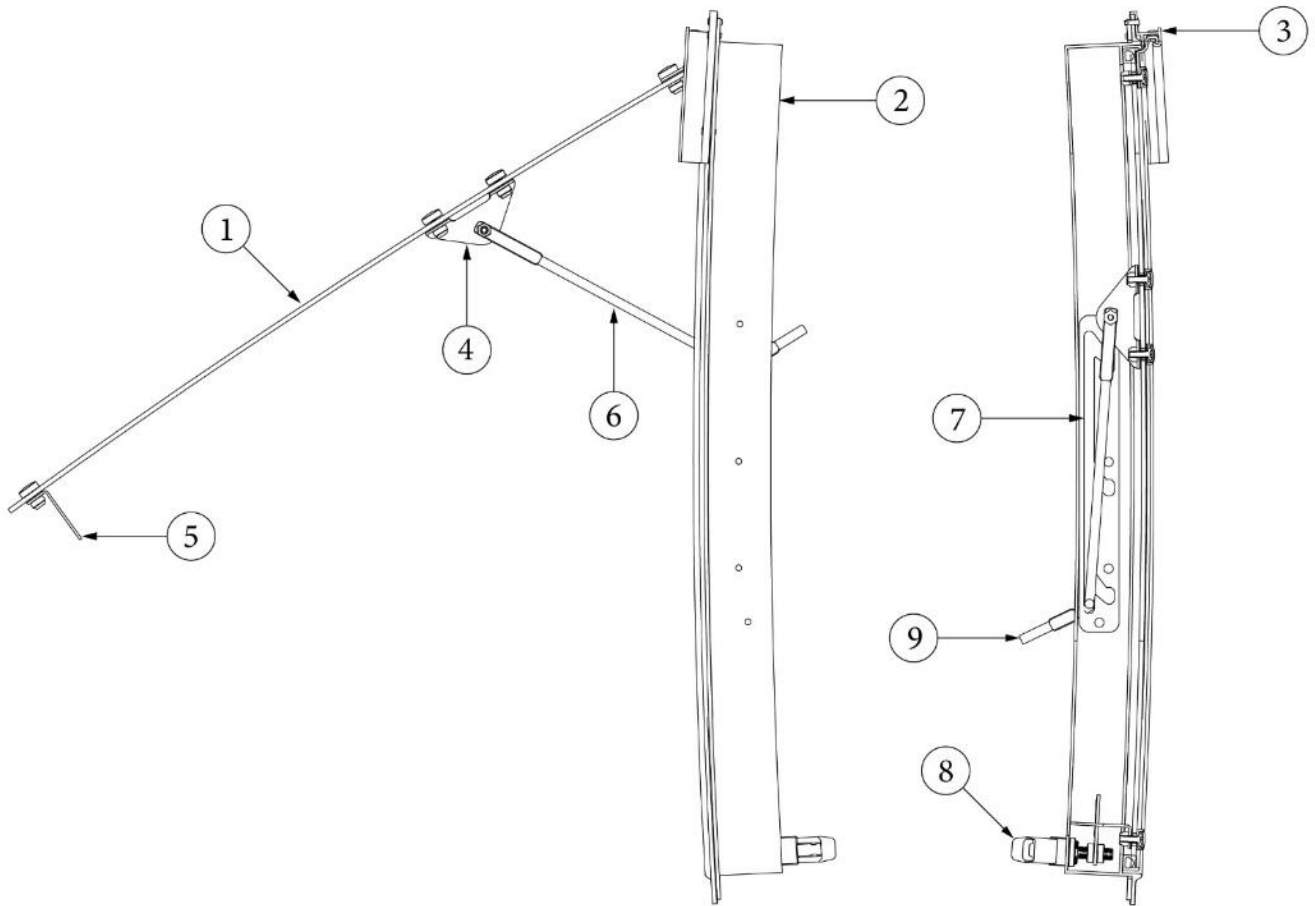

WINDOWS

Window Parts, Opening Windows

Parts Listed on Next Page

WINDOWS

Window Parts, Opening Windows

371323-01CF	Window, Opening, 18"
371324-02C	Window, Opening, 30"
371380C	Window, Opening, Tall, 30"
1. 195510-12CF	Glass assembly, 18" window, Frost
195510-07C	Glass assembly, 30" opening window, Clear
195510-93C	Glass assembly, 30" tall window, Clear
2. 371447-03	Frame assembly, 18" window
371447-02	Frame assembly, 30" window
371447-01	Frame assembly, 30" tall window
3. 371448-07	Extrusion, Window hinge eyebrow, Fixed, 18" window
371448-06	Extrusion, Window hinge eyebrow, Fixed, 30" window
371448-05	Extrusion, Window hinge eyebrow, Fixed, 30" window, Tall
4. 114478	Bracket, Window prop
5. 114479-01	Bracket, Window closer, RH
114479-02	Bracket, Window closer, LH
6. 382362	Opening arm, RH
382361	Opening arm, LH
7. 382360	Window guide, RH
382359	Window guide, LH
8. 382367-01	Latch assembly, Chrome
115780-01	Handle, Chrome
9. 380230-03	Knob, Window arm, Silver
380230-04	Knob, Window arm, Red
115776	Lock paw, Window latch
115770	Hinge stop
115778	Latch body, Zinc die cast
115779	Latch shaft
310030	Drive lock pin, 5/32 x 5/8"