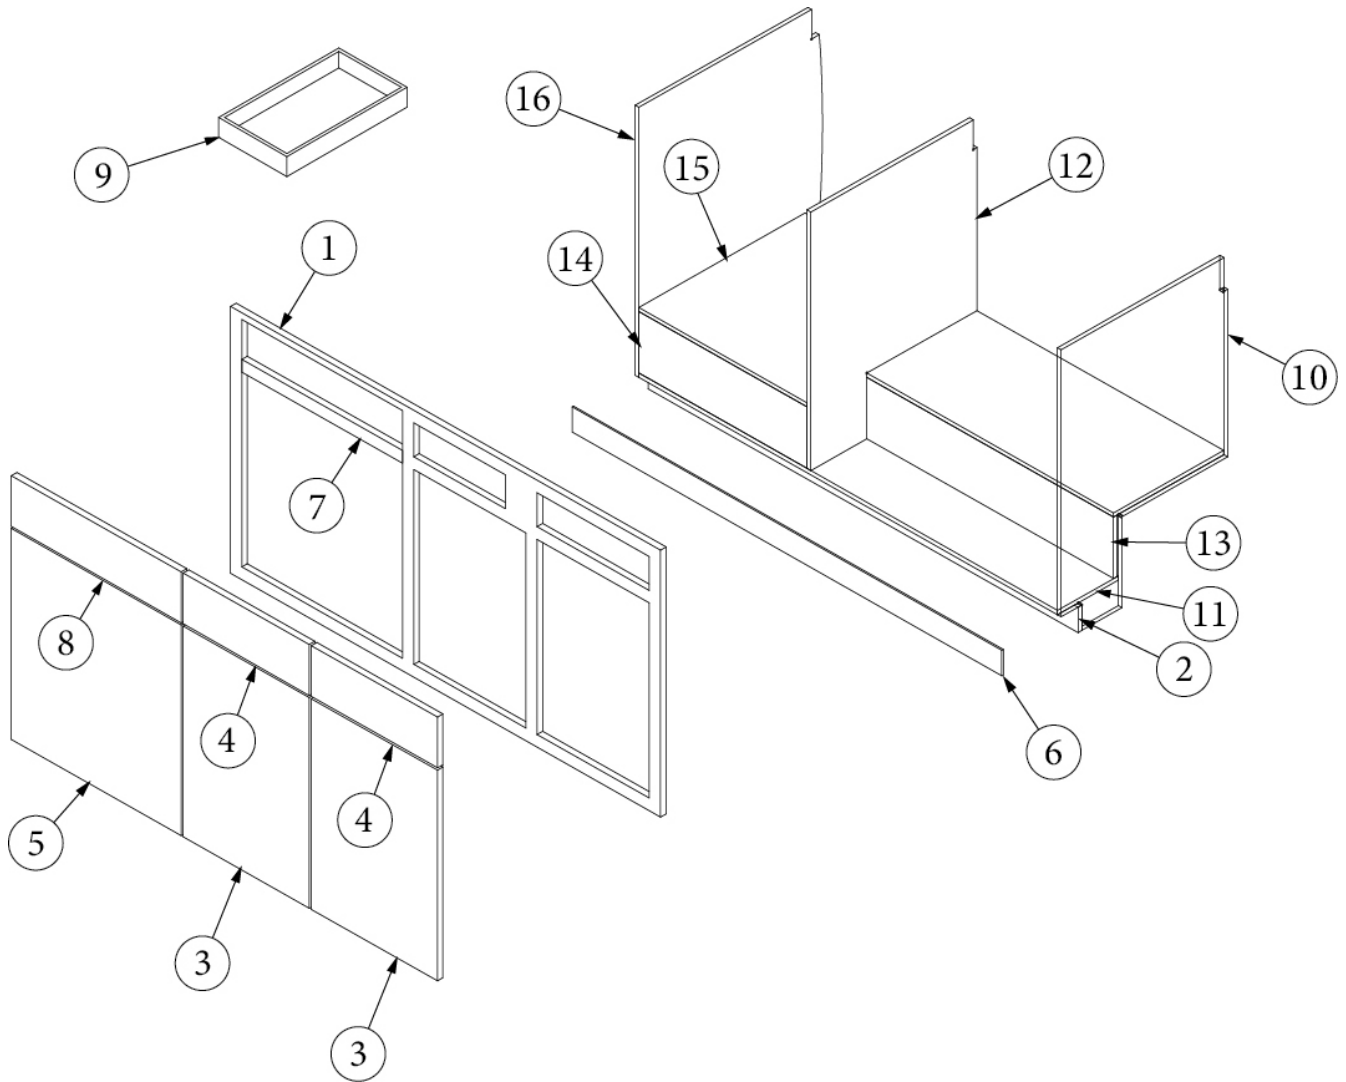

FURNITURE, GALLEY

Galley Cabinet

Parts Listed on Next Page