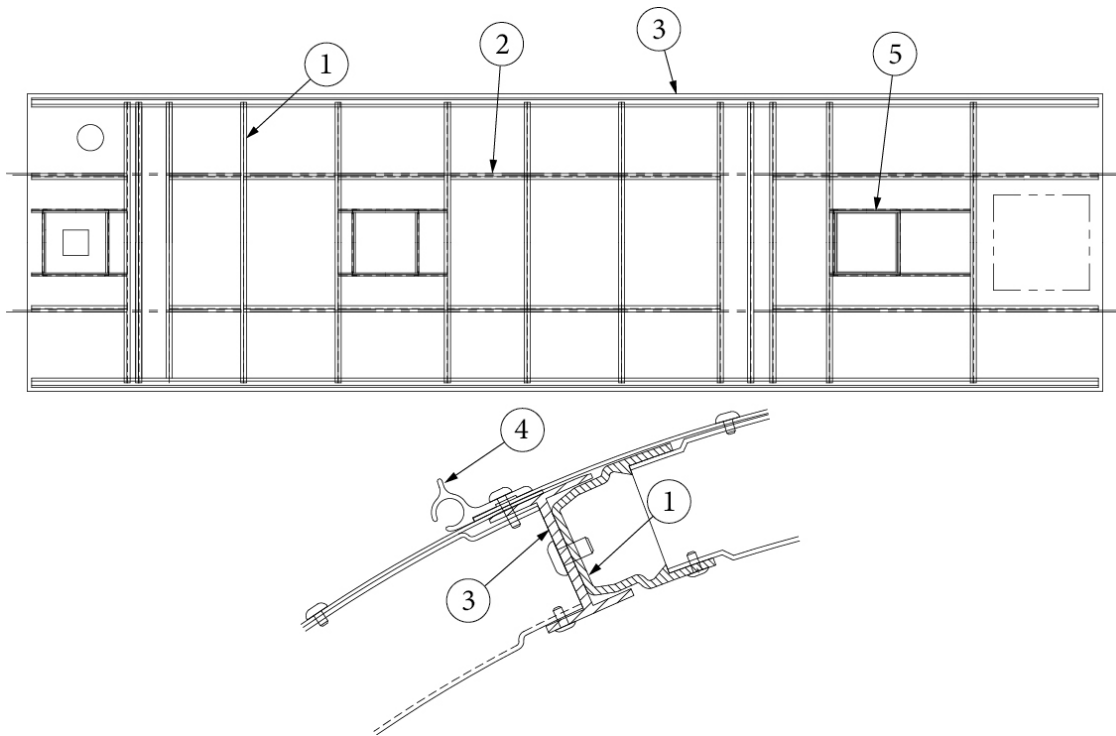

EXTERIOR SHELL

Roof

923393

Assembly, Roof

1.	114668	Assembly, W/B Trailer Roof Bow
2.	104408	Extrusion, Z Rib, Die No. 240572
3.	114987-02	Extrusion, Roof Corners, 258"
4.	114290-02	Extrusion, Awning/Drip Rail
5.	101828	Extrusion, Alum Window Stiffen
	115727-03	Aluminum Sheet, Roof, .032 x 72 x 285"
	114414	Angle Formed, 1 X 1 X 1.5
	345793	Screw, #9-15 x 1", UNS HWH BND W
	330139-01	Rivet, Magnalok, SS, 1/4"
	325003-01	Rivet, Anodized Clear, 1/8 X 7/1
	330126-03	Rivet, Pop, SSD44SSBS
	325002-03	Rivet, 1/8 X 3/8, P. White
	360209	Seam Sealant, SM5504, Aluminum
	365222	Tape, Double Coated, .08x.75x36y
	365330-01	Seal, RTV Silicone, White #4552
	365001	Tape, Double Coated, Foam
	365330-03	Sealant, Adseal, Alum Grey, #455-3