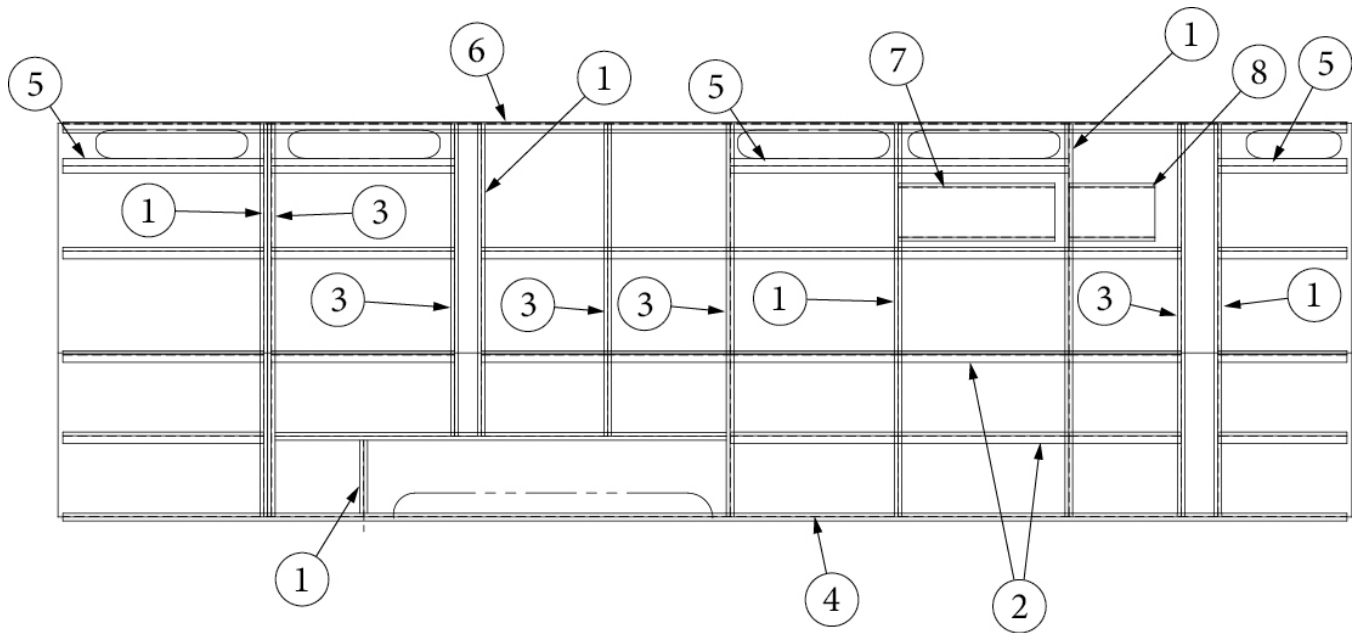

EXTERIOR SHELL

Wall Framing, Roadside

923521

Assembly, RS Wall

1.	114387-02	Bow, Z-Rib, LH
2.	100034	Z-Bar, Horizontal Frame Member
3.	114387-01	Bow, Z-Rib, RH 114387-01
4.	100986	Extrusion, Floor Channel
5.	115509	Z Bar-Trim, Support, Vista View
6.	104707-01	Extrusion, "I" Section, 303.5" 6063-T4
7.	969992-01	Assembly, Hat Section, Mini-Splt, 31"
8.	969992-02	Assembly, Hat Section, Mini-Split, 17"
	116379	Inlet Backing Plate
	114414	Angle Formed, 1 X 1 X 1.5
	365222	Tape, Double Coated, .08 x.75" x 36Y
	685510	Seam Tape, Black, Rubber, 1/32 x 7/8 x 2"
	365334	Tape, Sealfoam, 7#, W/PSA, One Side
	365001	Tape, Double Coated, Foam, 1/16 Thick, 34" Wide