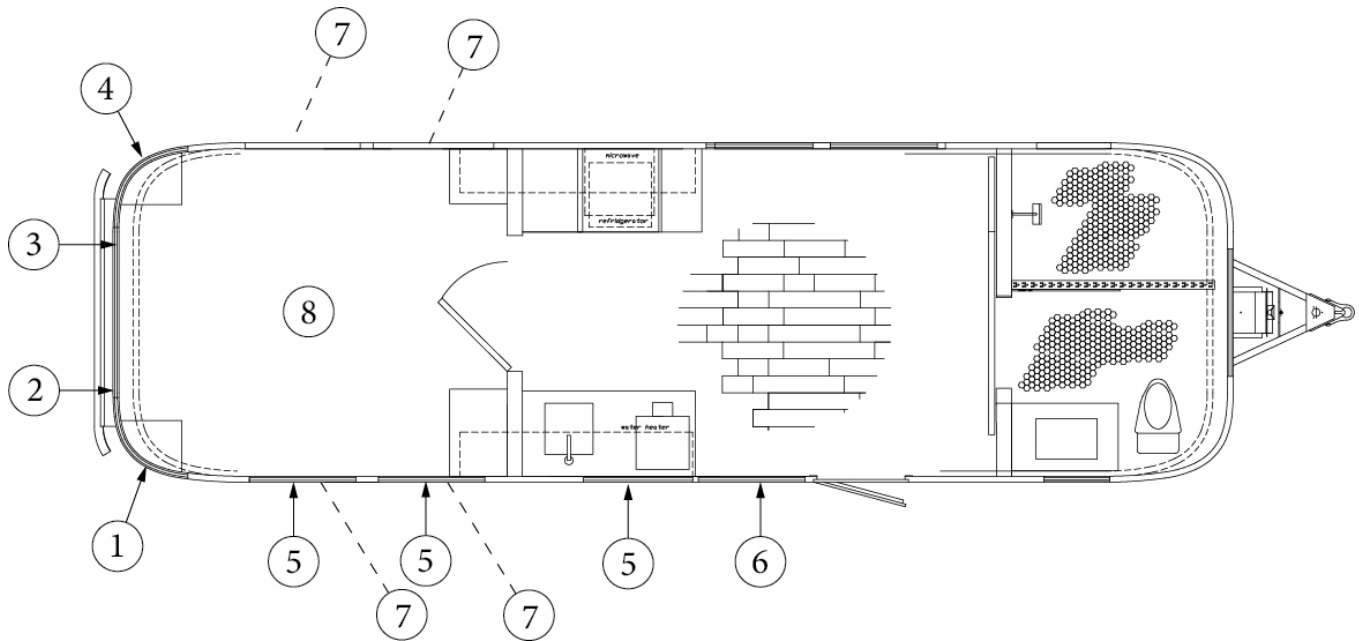

WINDOW COVERINGS

Drapes and Shades

112321

Install, Drapes and Shades

- | | |
|--------------|--------------------------------------|
| 1. 998144-09 | Drape, CS side panel, 37" x 25.5" |
| 2. 998144-05 | Drape, CS front panel, 27" x 29" |
| 3. 998144-07 | Drape, RS front panel, 27" x 29" |
| 4. 998144-11 | Drape, RS panel, 40" x 25.5" |
| 5. 703700-04 | Shade, 29.75" x 34", Oceanair |
| 6. 703700-02 | Shade, 32.5" x 24", Oceanair |
| 7. 704199-05 | Shade, Vista View, 31.25" x 9.5", |
| 8. 704120-03 | Shade, Skylight, Snow, With Blackout |
| 704120-02 | Shade, Skylight, Grey, 19.25 x 20" |