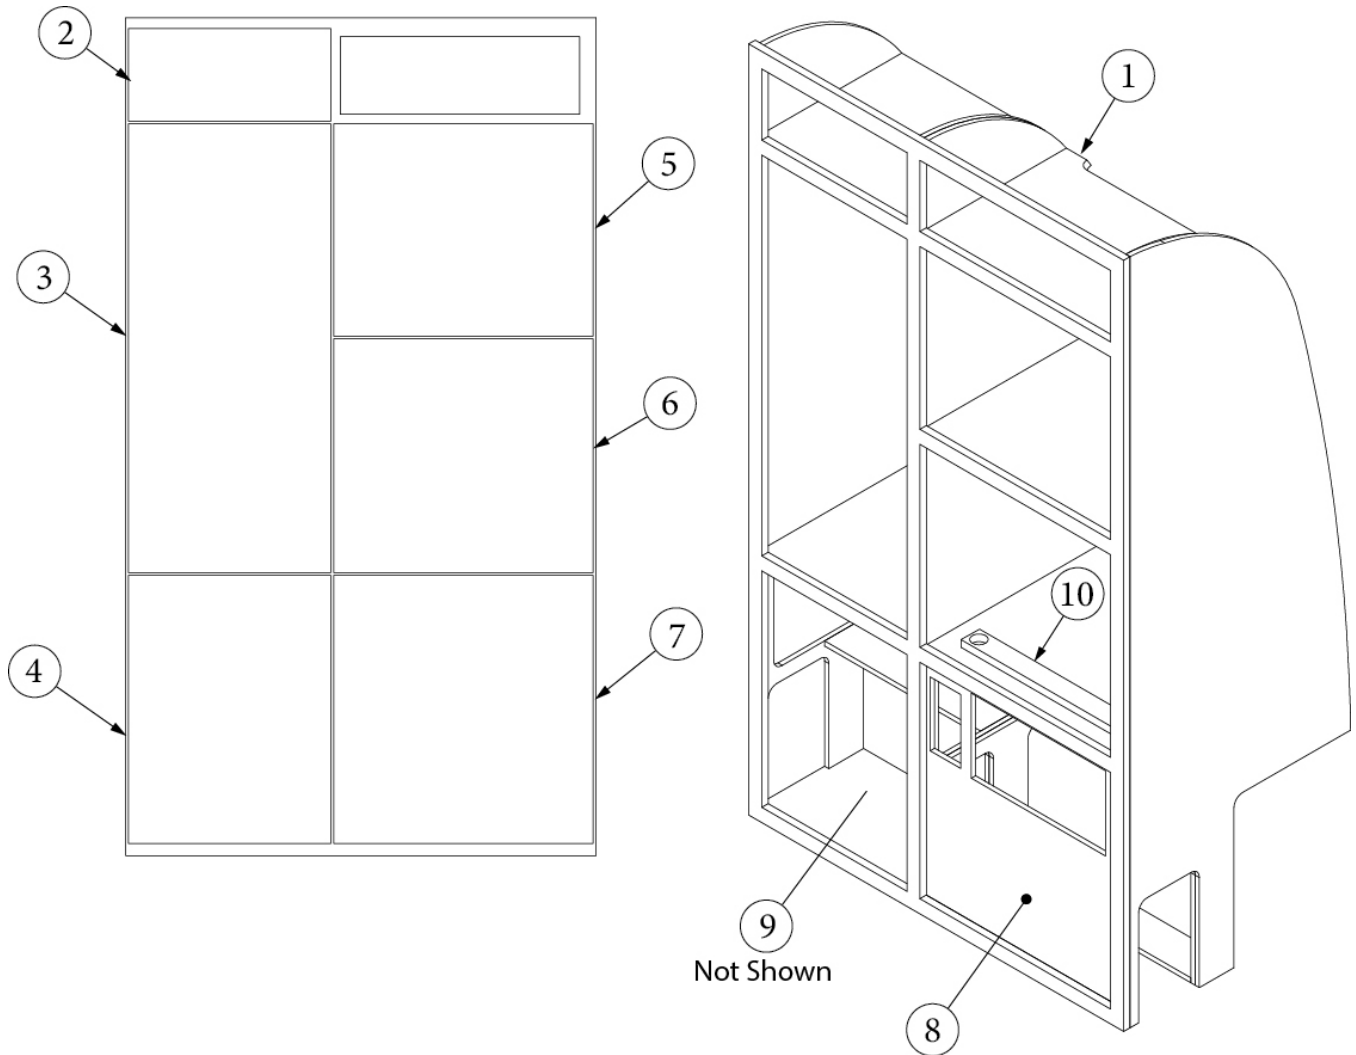

FURNITURE, LOUNGE

Wardrobe Cabinet

- | | |
|---------------|-----------------------------------|
| 1. 969328 | Cabinet, Wardrobe |
| 2. 969328-01 | Door, Upper Left, Wardrobe |
| 3. 969328-02 | Door, Center Left, Wardrobe |
| 4. 969328-03 | Door, Lower Left, Wardrobe |
| 5. 969328-04 | Door, Upper Right, Wardrobe |
| 6. 969328-05 | Door, Center Right, Wardrobe |
| 7. 969328-06 | Door, Lower Right, Wardrobe |
| 8. 969328-08 | Access Panel, Right Side |
| 9. 969328-09 | Panel, Closeout, Heater |
| 10. 969328-10 | Support Piece, Fridge |
| 382321 | Finger Pull, Cabinet, Satin Black |
| 382317 | Clothes Rod, 1 5/16", Black |