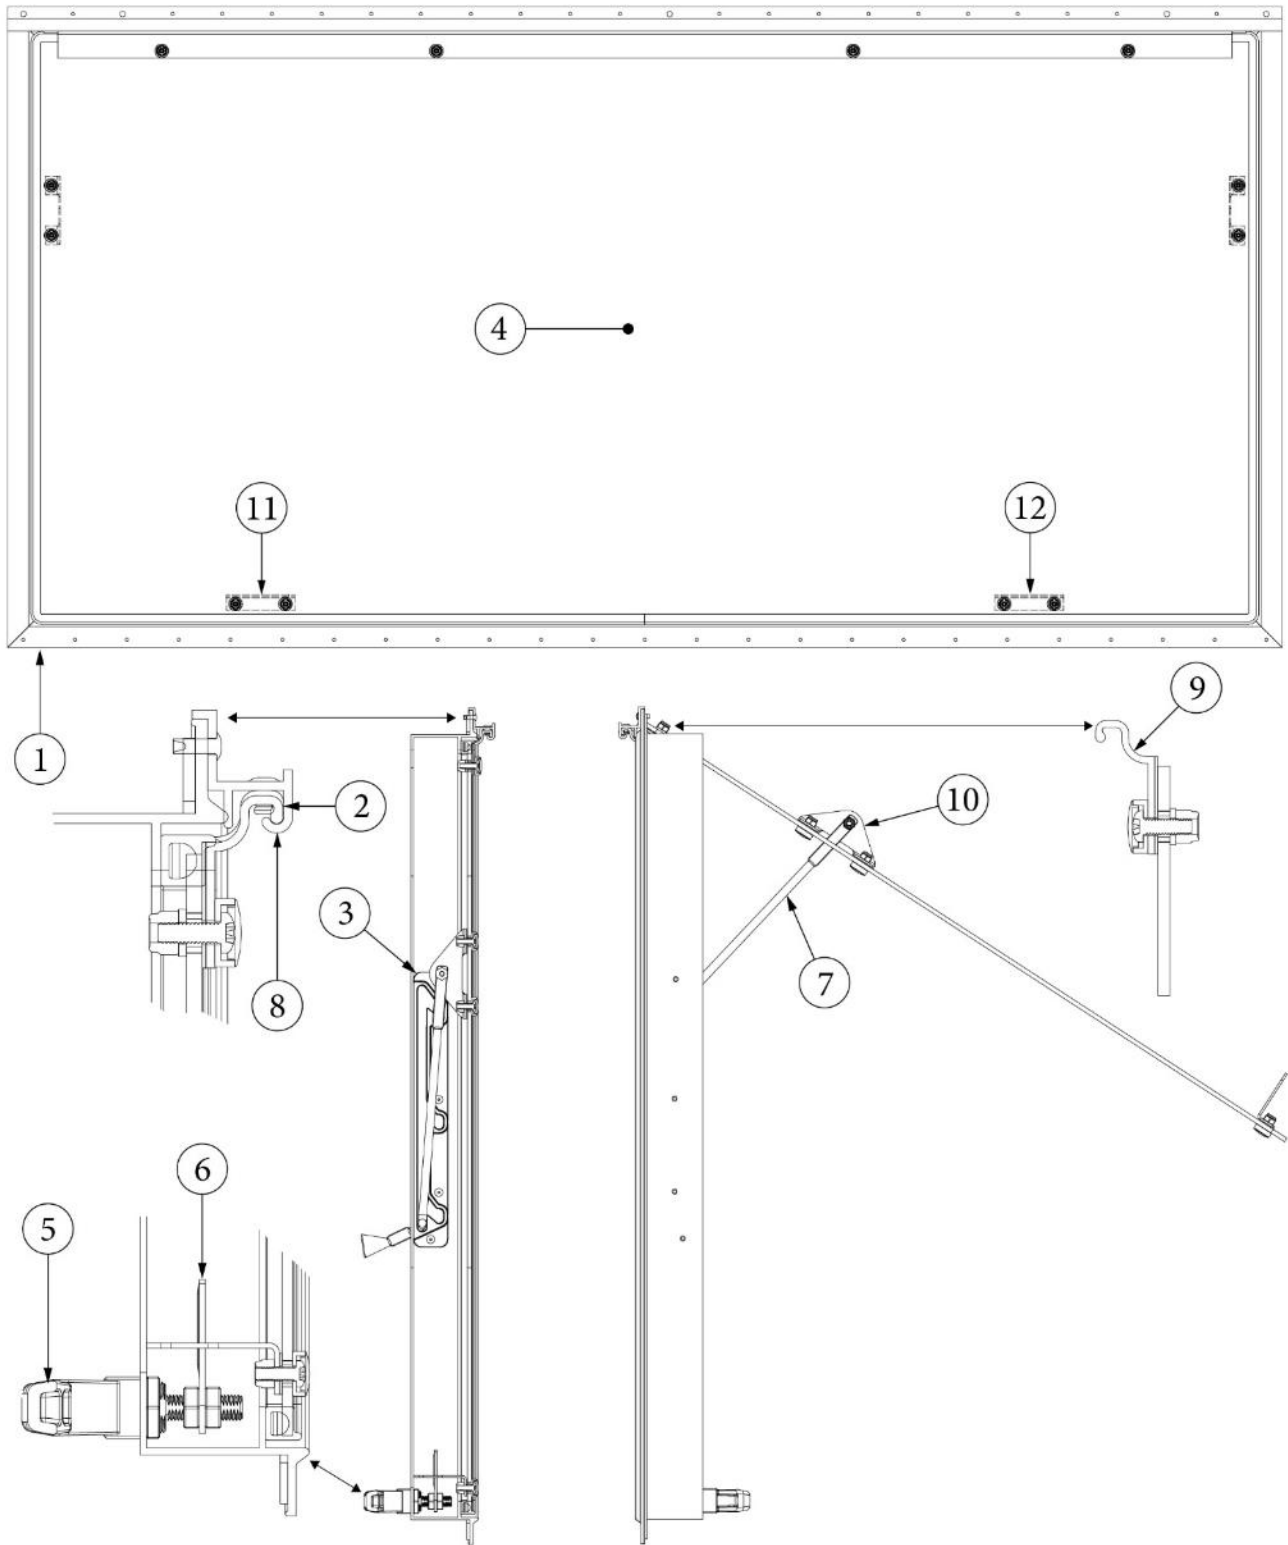

WINDOWS

Window, Rear Center

Parts Listed on Next Page