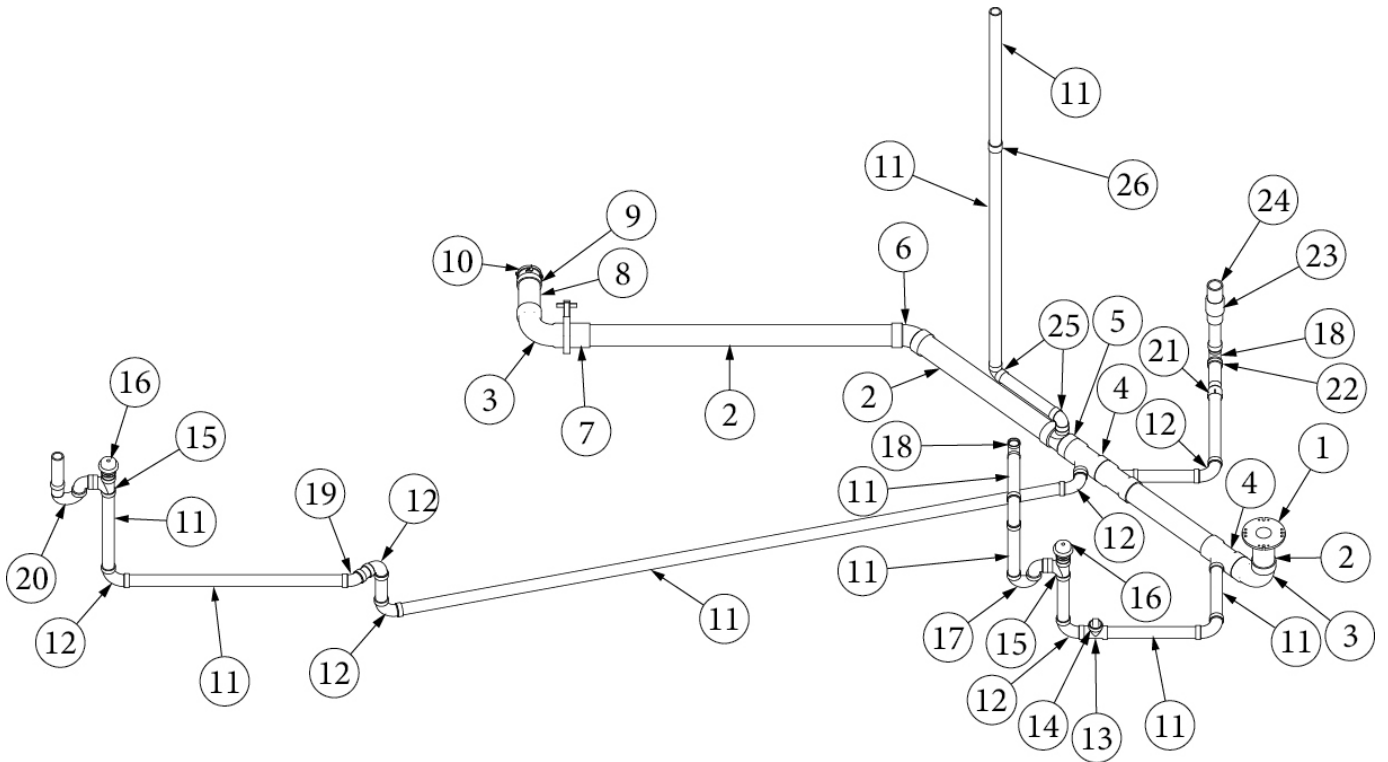

PLUMBING, DRAIN SYSTEM

Drain System

Parts Listed on Next Page