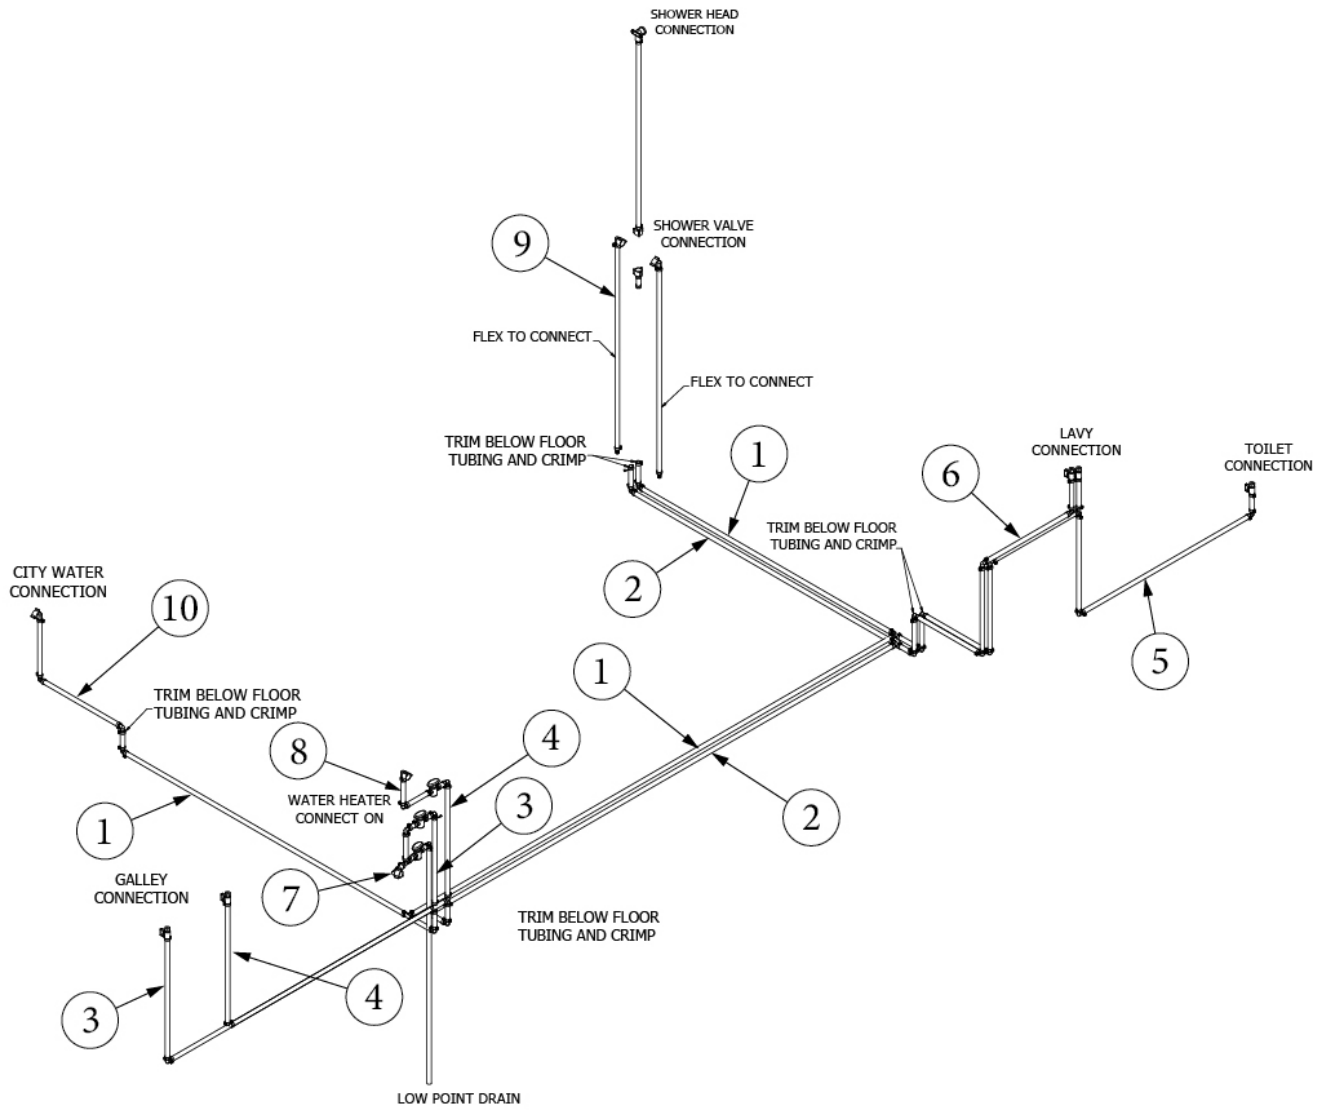

Parts Listed in Diagram are Delta Part Numbers

PLUMBING, FRESH WATER SYSTEM

Fresh Water Lines

Parts Listed on Next Page

PLUMBING, FRESH WATER SYSTEM

Fresh Water Lines

944040	Layout, Fresh Water System
944040-01	Layout, Cold, Below Floor
944040-02	Layout, Hot, Below Floor
944040-03	Layout, Cold, Galley
944040-04	Layout, Hot, Galley / Water Heater
944040-05	Layout, Cold, Lavy / Toilet
944040-06	Layout, Hot, Lavy
944040-07	Layout, Cold, Water Heater
944040-08	Layout, Hot, Water Heater
944040-09	Layout, Cold / Hot, Shower
944040-10	Layout, City Water
602137	Valve, Shut-Off, 1/2" Barb X 3/8" Comp
602256-22	Valve Straight, .5" Barb X.5" Barb #1406
601698-12	Pex Pipe, White, 3/4" X 20'
601698-01	E-Pex Tubing, White, 1/2"
601698-21	E-Pex Tubing, Red, 1/2"
602848	Sharkbite, 3/4" X 3/4", MNPT Adapter
602256-10	Elbow, Poly, .5" Barb
602256-11	Tee, Poly, .5" Barb
601698-15	1/2" Crimp Ring, #14785
340085-06	Clamp, Loop, Steel W/ Rubber, 3/4"