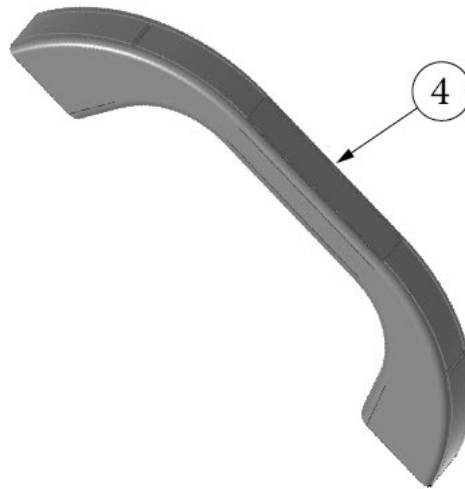

HARDWARE

Interior Latches, Handles, Hooks

1. 382321	Door Pull, Cabinet, Black, AutoCamp
2. 382318	Door Latch Bedroom Iron Black
3. 381228	Catch, grabber door, 10lb
381228-02	Catch, grabber door, 5lb
4. 381737-02	Assist Handle, Entry Door, Interior, Black
382627	Robe Hook