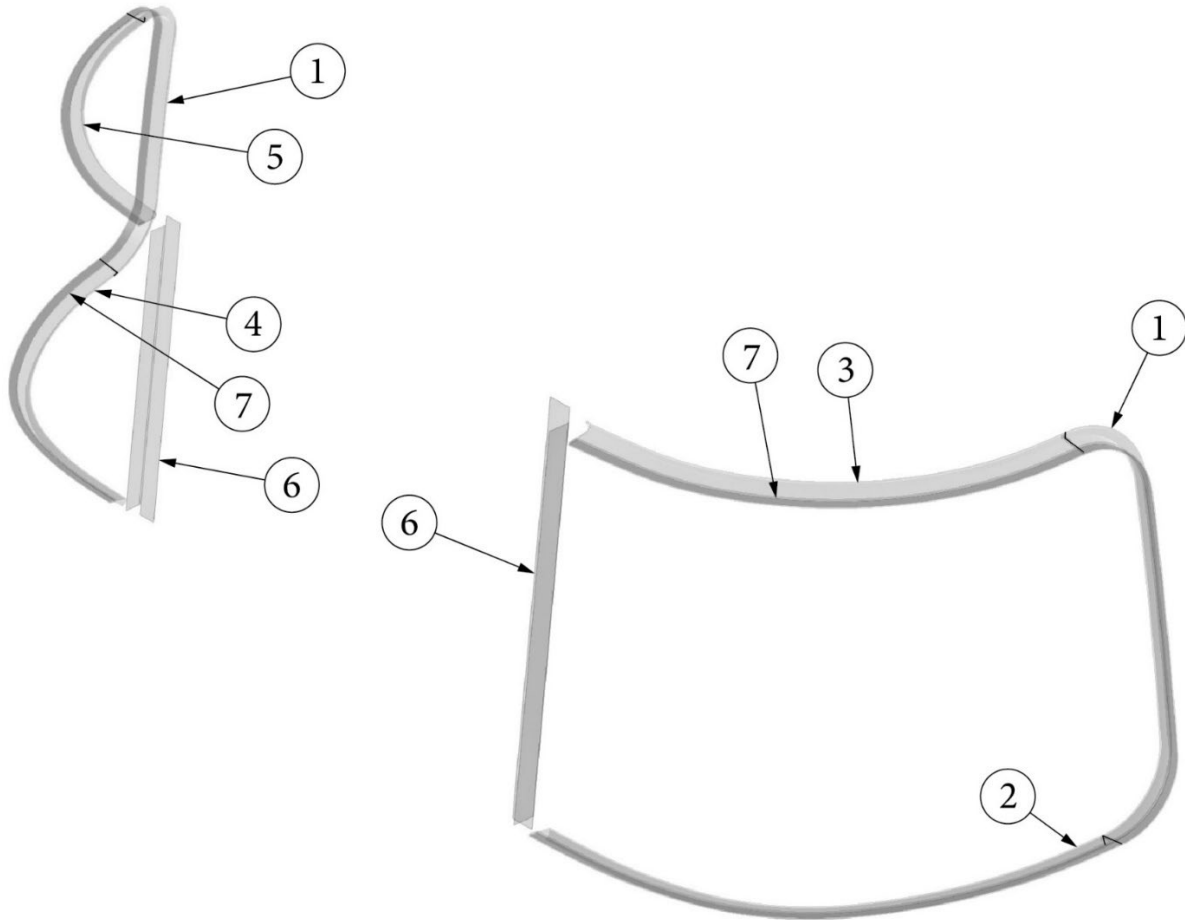

WINDOWS

Main Door Window Trim Ring

115208 Trim ring, Main door window

Panoramic Window Trim

135394
135395

Install, Panoramic Window Trim, CS
Install, Panoramic Window Trim, RS

1. 201578-02	End cap, Trim ring, Aluminum
2. 201579-02	Trim ring, Lower, Aluminum
3. 201581-05	Trim ring, Upper, Aluminum
4. 201580-02	Trim ring, Lower, Aluminum
5. 201581-06	Trim ring, Upper, Aluminum
6. 110900	Trim formed, Aluminum
7. 203225-01	Trim Lok, Gray, .75" #1375-1/8, G-7