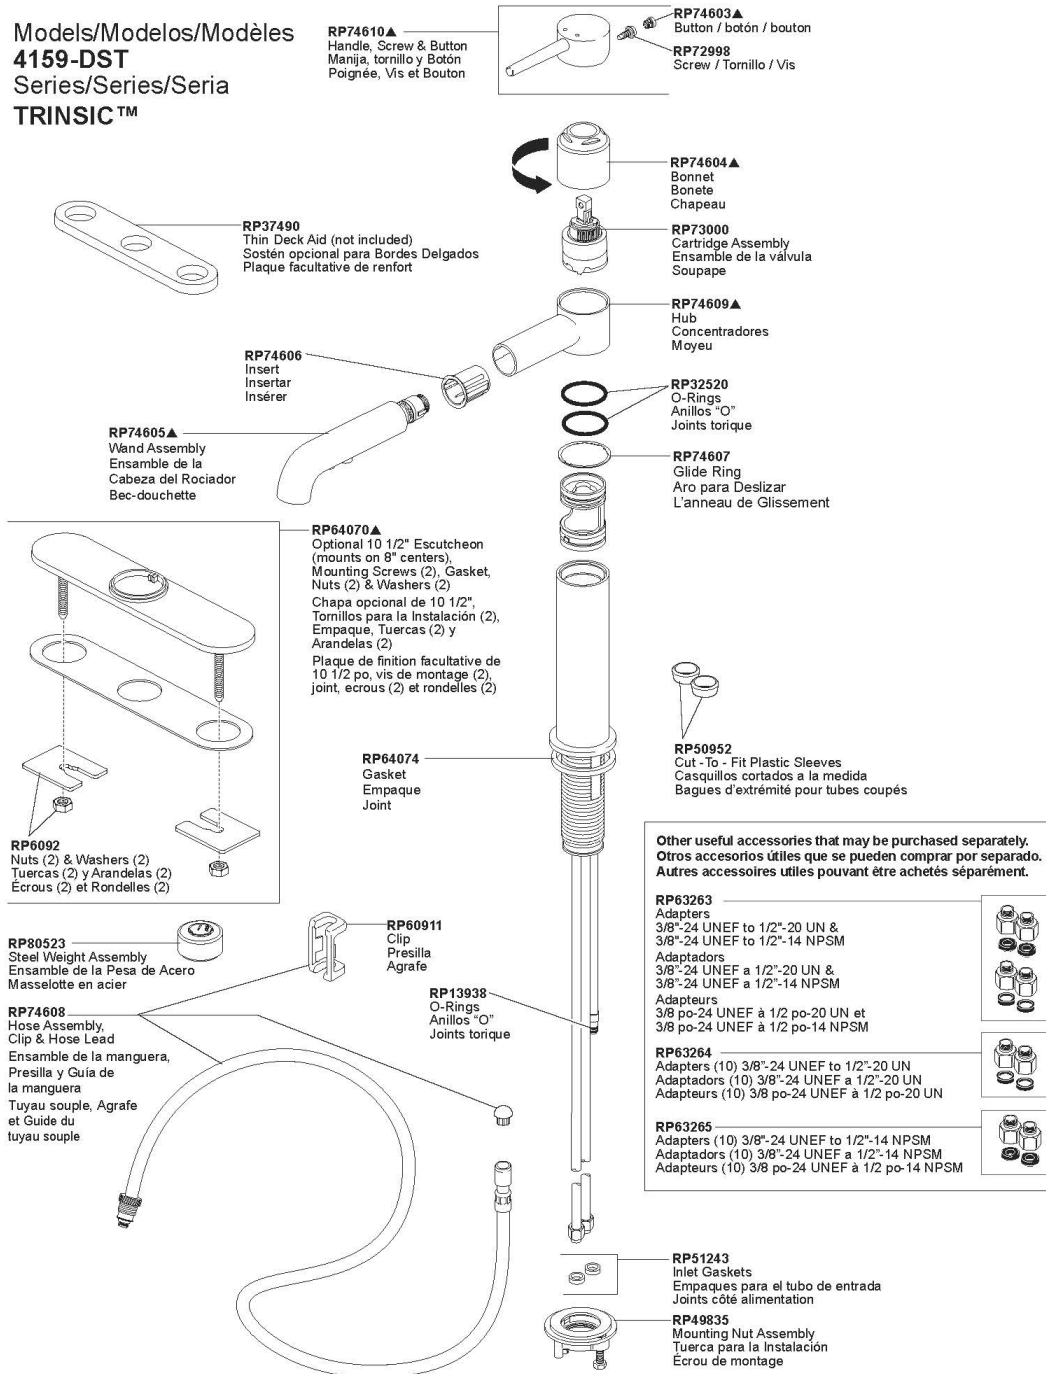

PLUMBING, FRESH WATER SYSTEM

Faucet, Galley

602747

Galley faucet, Delta Trinsic, 4159-BL-DST

Models/Modelos/Modèles
4159-DST
Series/Series/Seria
TRINSIC™

Parts Listed in Diagram are Delta Part Numbers