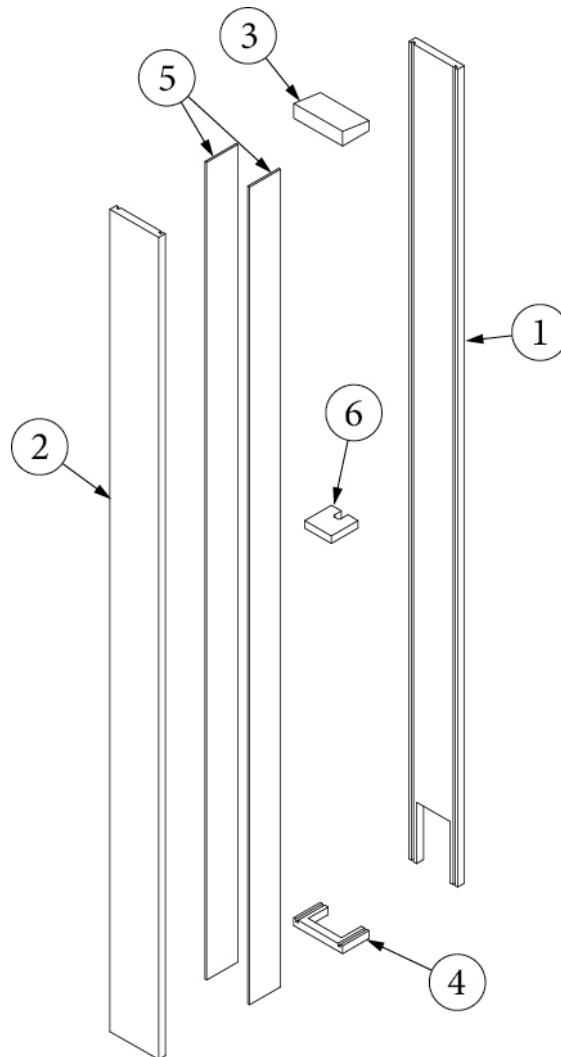

FURNITURE, LOUNGE

Column, Illuminated

968932

Lighted Wall Assembly

1. 968932-01	Rear Side, Walnut, 5.5 x 80"
2. 968932-02	Front Side, Walnut, 5.5 x 80"
3. 968932-03	Top Cap
4. 968932-04	Bottom Cap
5. 968932-05	Plastic Insert
6. 968932-06	Center Spacer