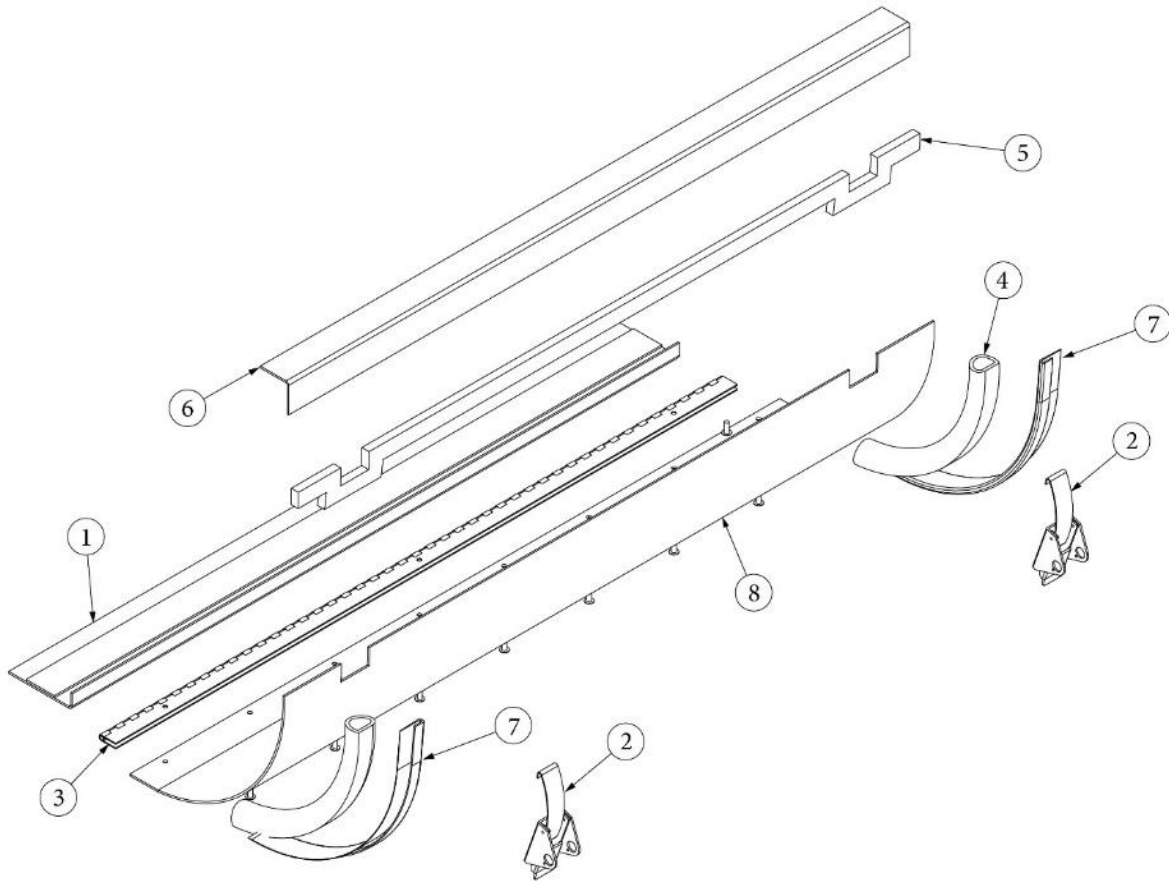

CHASSIS

Utility Storage Doors

113776

Install, Utility Storage Door

1. 113776-01	Aluminum angle, 2.25 x .5 x 21.75"
2. 382561	Latch, Compartment door, Black
3. 380988	Hinge, Continuous
4. 365232	Seal, Baggage door
5. 365013	Low density foam, Tape, Charcoal
365001	Tape, Foam, Double-sided, White
6. 114812	Aluminum angle, 1 x 1 x 22"
7. 114070	Extrusion, J-trim, Aluminum
8. 114849-02	Lid, Utility storage

Utility Storage Boxes

116390	Utility storage box, 24"
116390-02	Utility storage box, 52"
116390-01	Utility storage box, 75"
113776-01	Aluminum angle, 2.25 x .5 x 21.75"