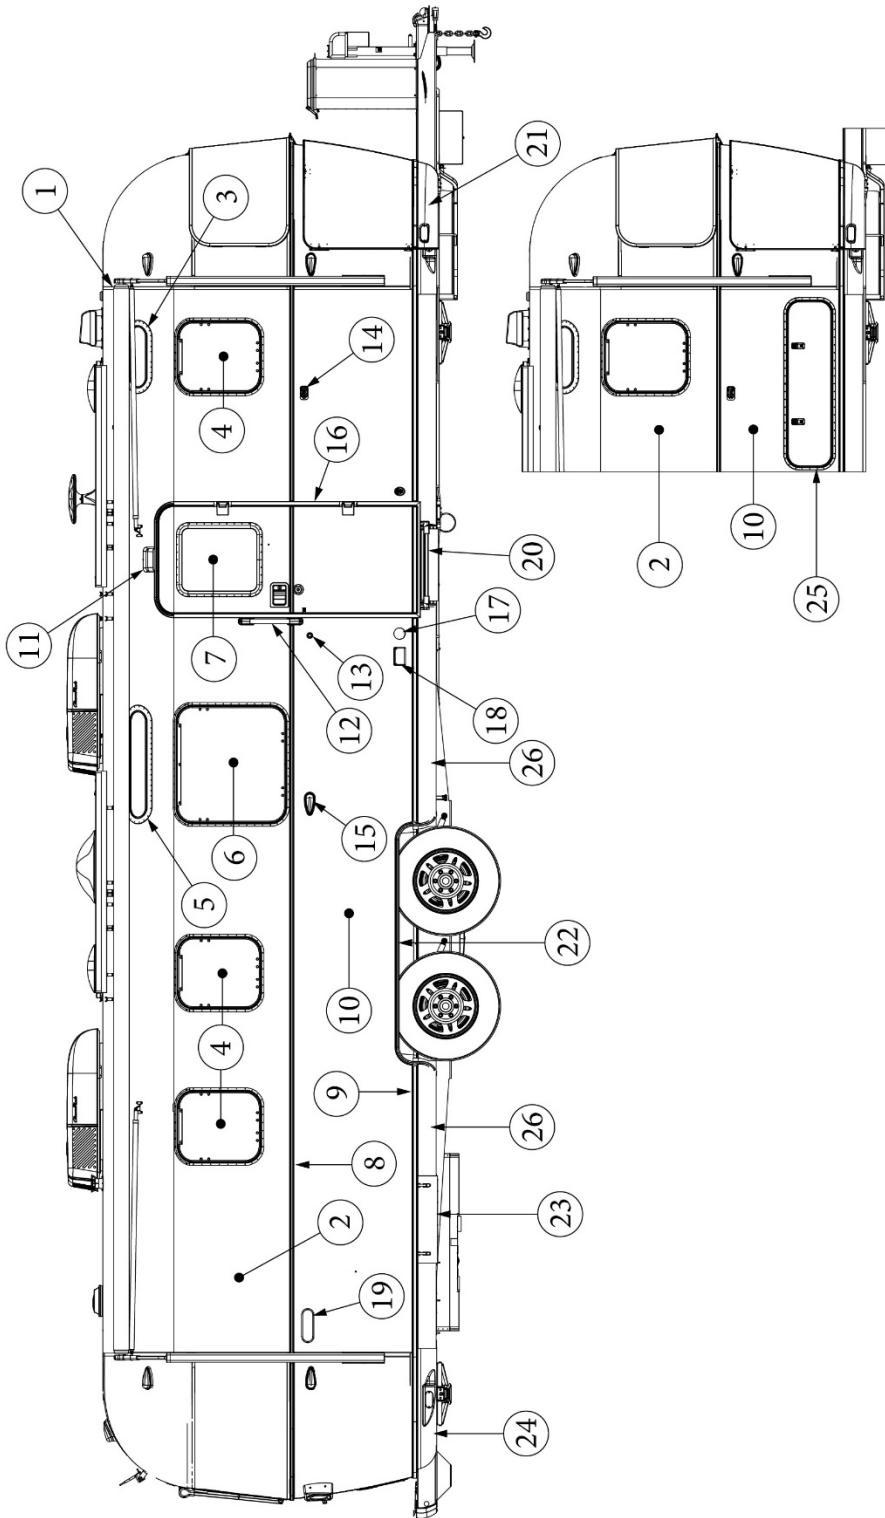

EXTERIOR SHELL

Exterior Components, Curbside, 33FB

Parts Listed on Next Page