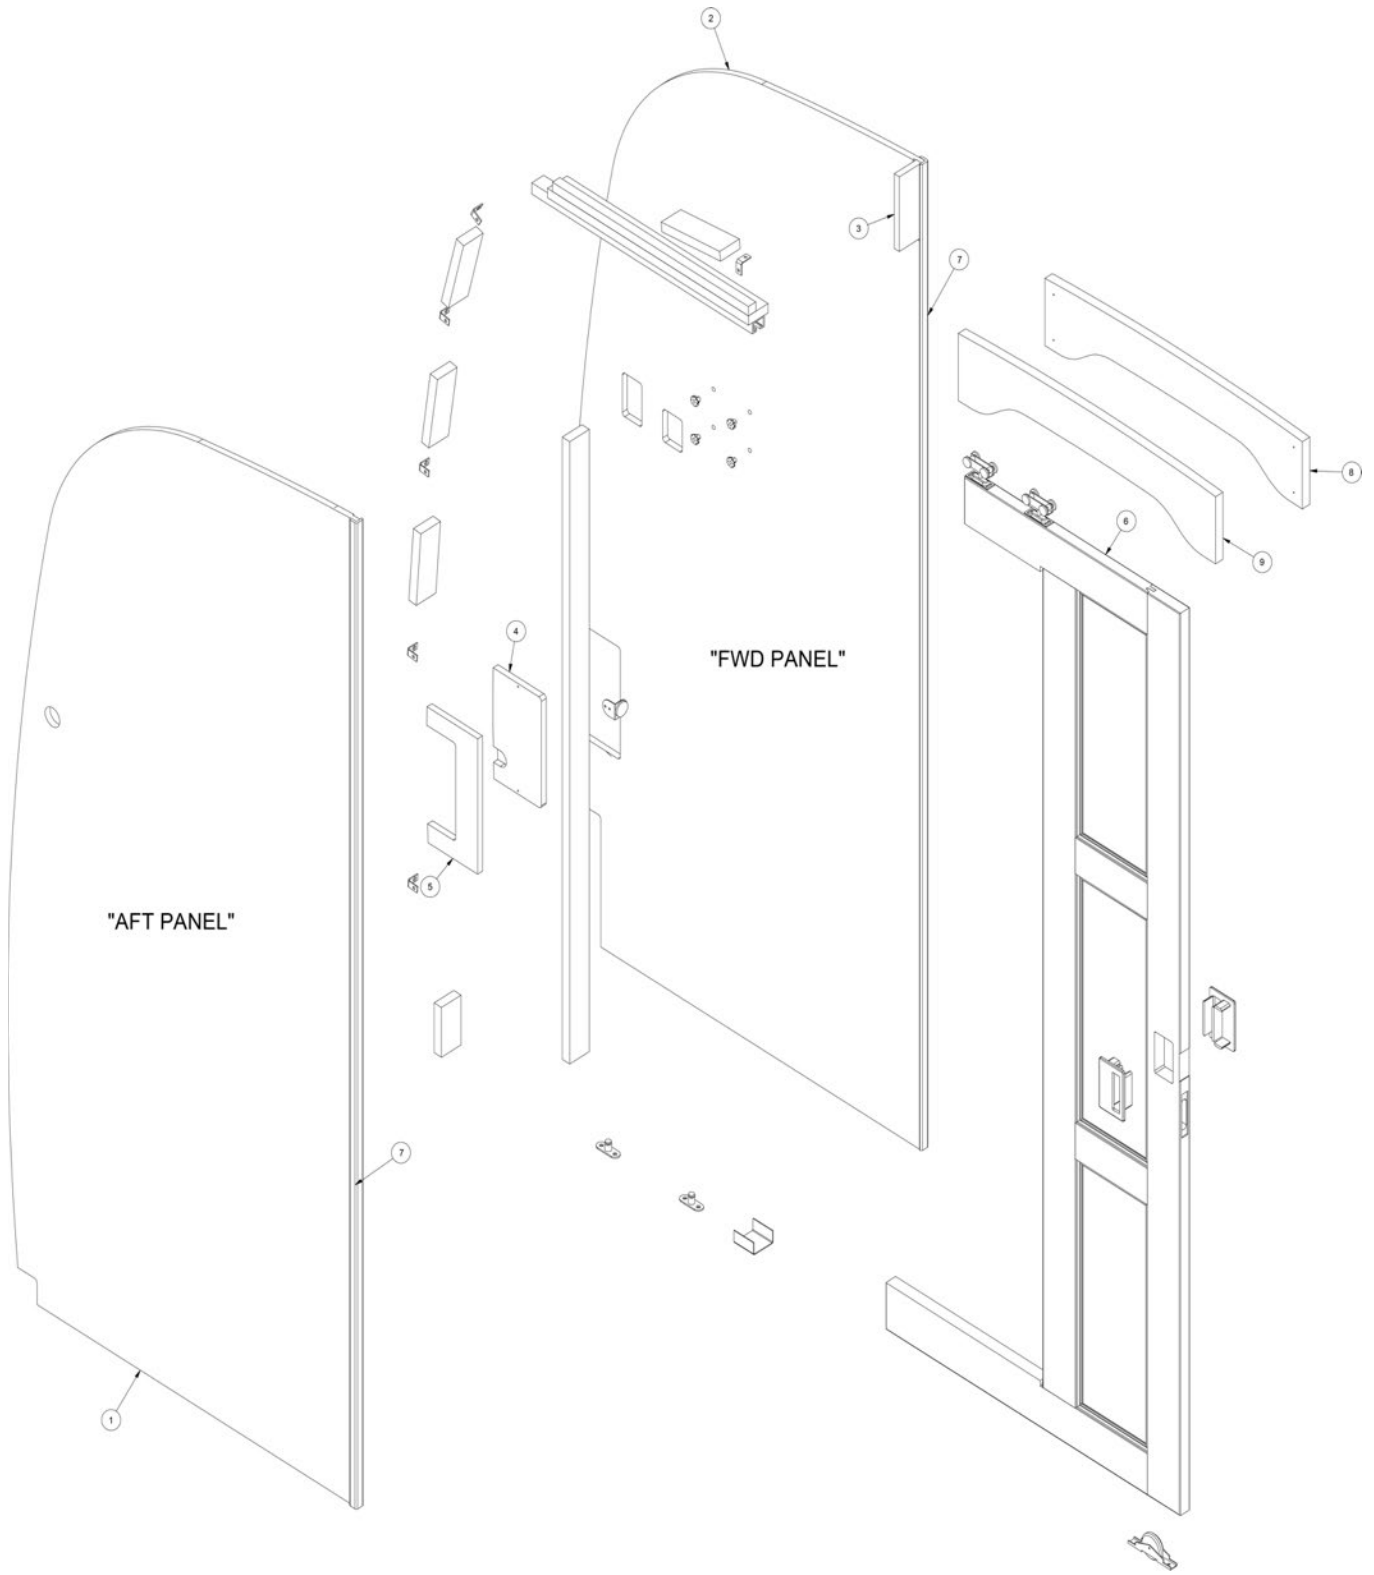

FURNITURE, BEDROOM

Bedroom Pocket Door, RS, 33FB

Parts Listed on Next Page