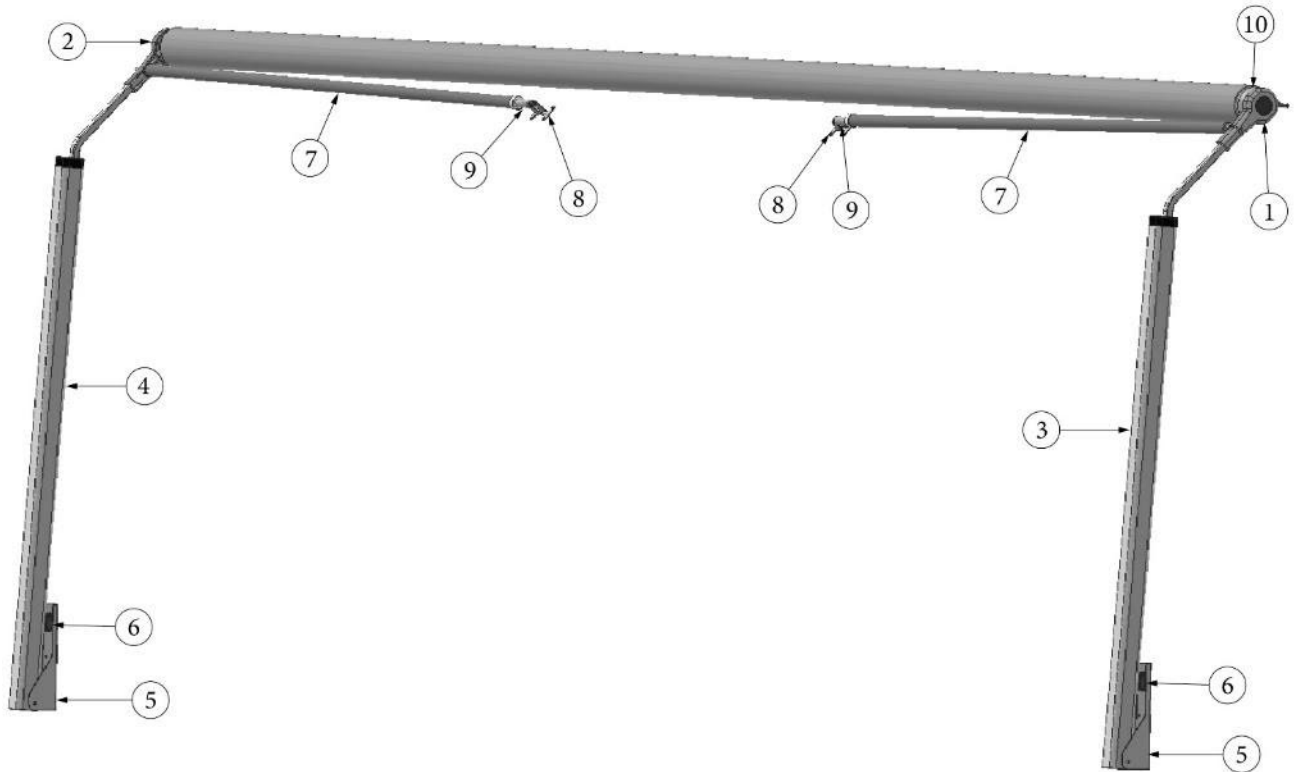

HARDWARE

Awning Hardware, Power Awning

704825-01

Awning Hardware Kit

704049-111

Head casting, Front

704049-110

Head casting, Rear

704049-100

Arm assembly, Front

704049-101

Arm assembly, Rear

704049-102

Hinge assembly

704049-115

Tubus Bumper, 6mm mount hole

704049-108

Gas rafter assembly

704049-108B

Bracket, New style

704049-114

Universal joint

704049-106

Motor assembly, w/Drive adapter

704049-119

Control board, Wired w/enclosure

704049-109

Control board only, Wired

704049-116

Spring change

704049-112

Emergency kit, Power awning

704049-113

Hex head tool

512649-02

Ethernet patch cable, Cat5e, 2'