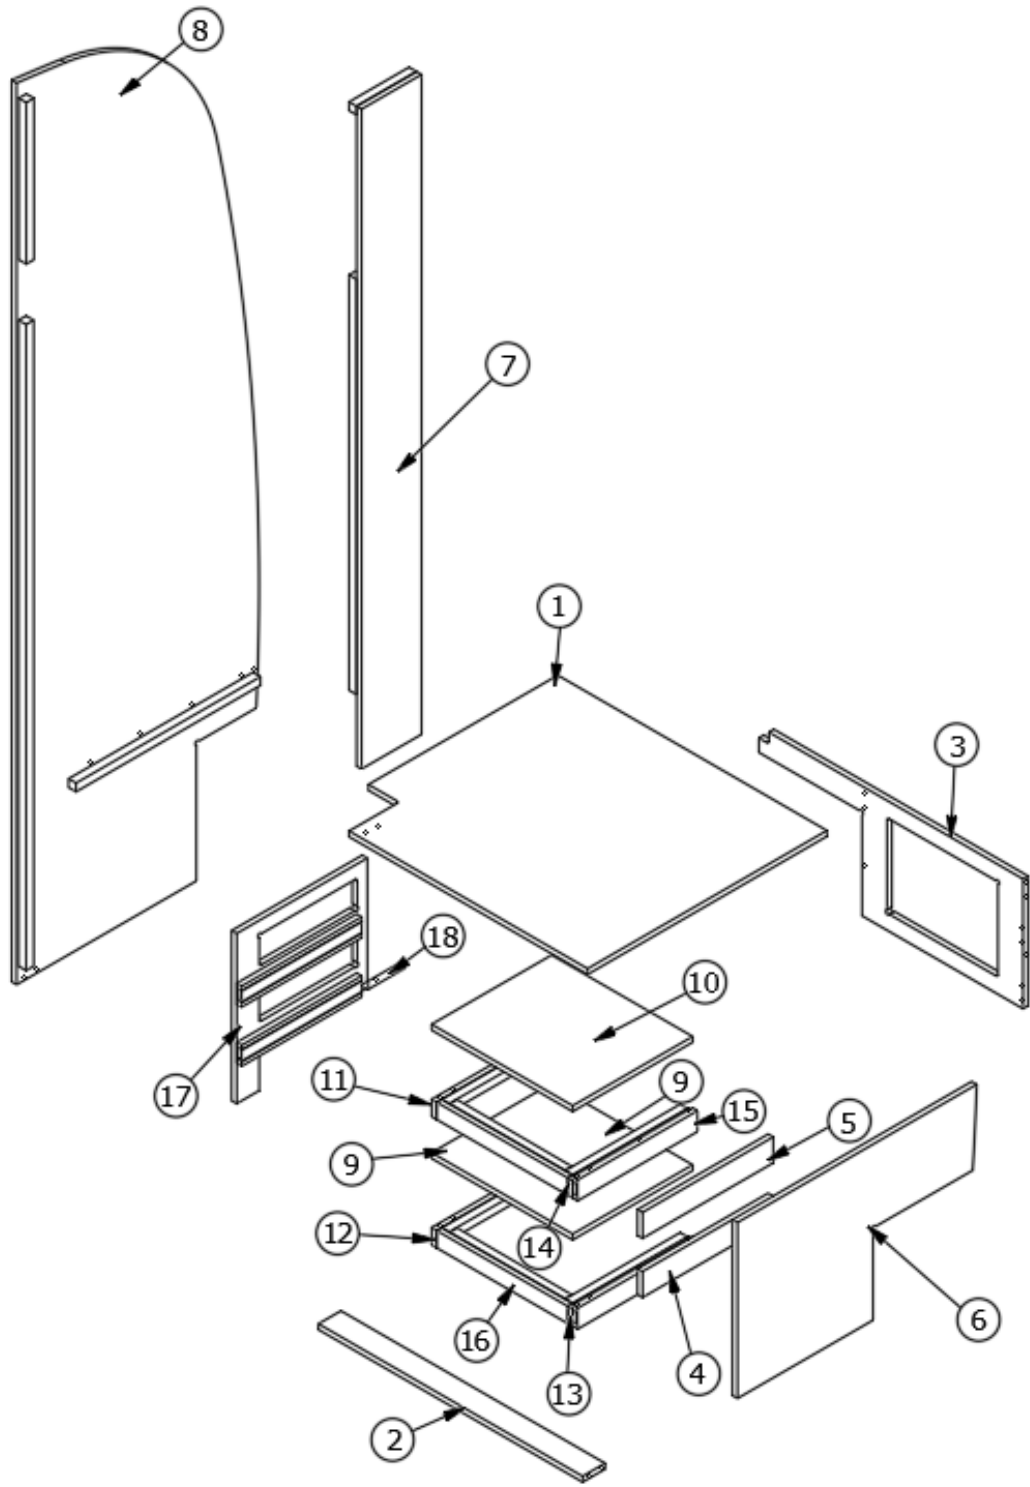

FURNITURE, LAVATORY

Wardrobe, Left, 33FB

Part Numbers Listed on Next Page