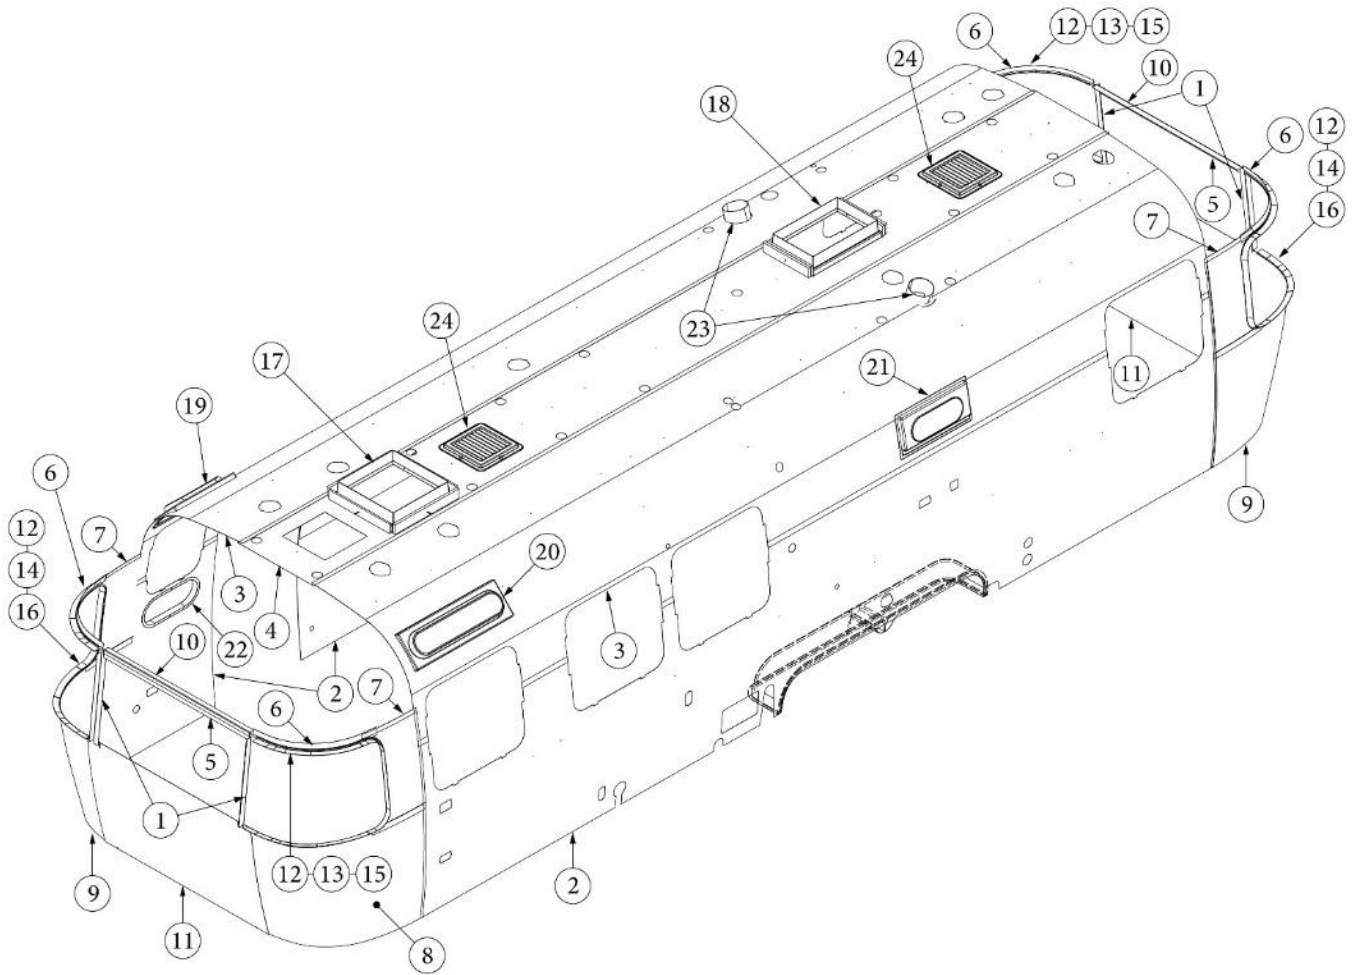

INTERIOR SHELL

Interior Skin, Queen, 30RB

Parts Listed on Next Page