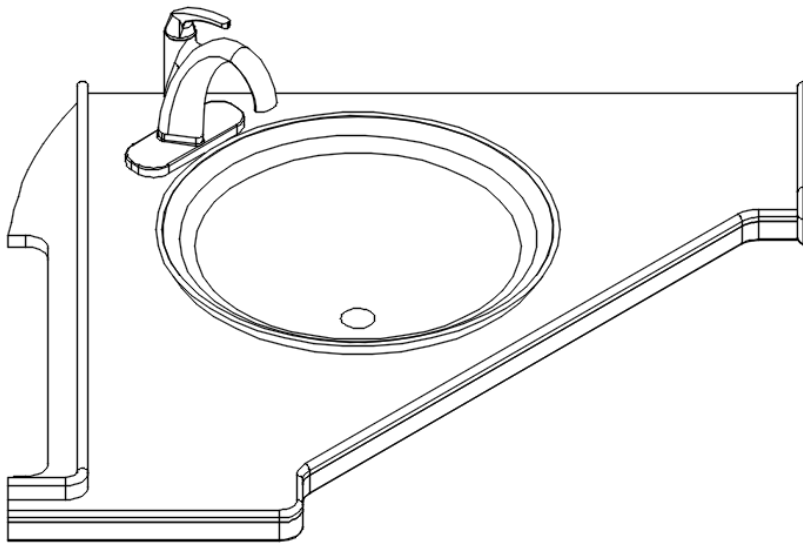

FURNITURE, LAVATORY

Lavatory Top, 33FB

968543-03	Lavatory Top Assembly
602441-01	Top-Lavy Corian Comos Prima, Linen
602441-02	Top, Lavy, Corian, Limestone
602440	Sink, Conical Bell, Vessel, Kohler
602439	Faucet, Lavy, Grohe, Concetto
381635	Sink clip, Undermount
602676	Drain, Pop-up, Brushed Nickel