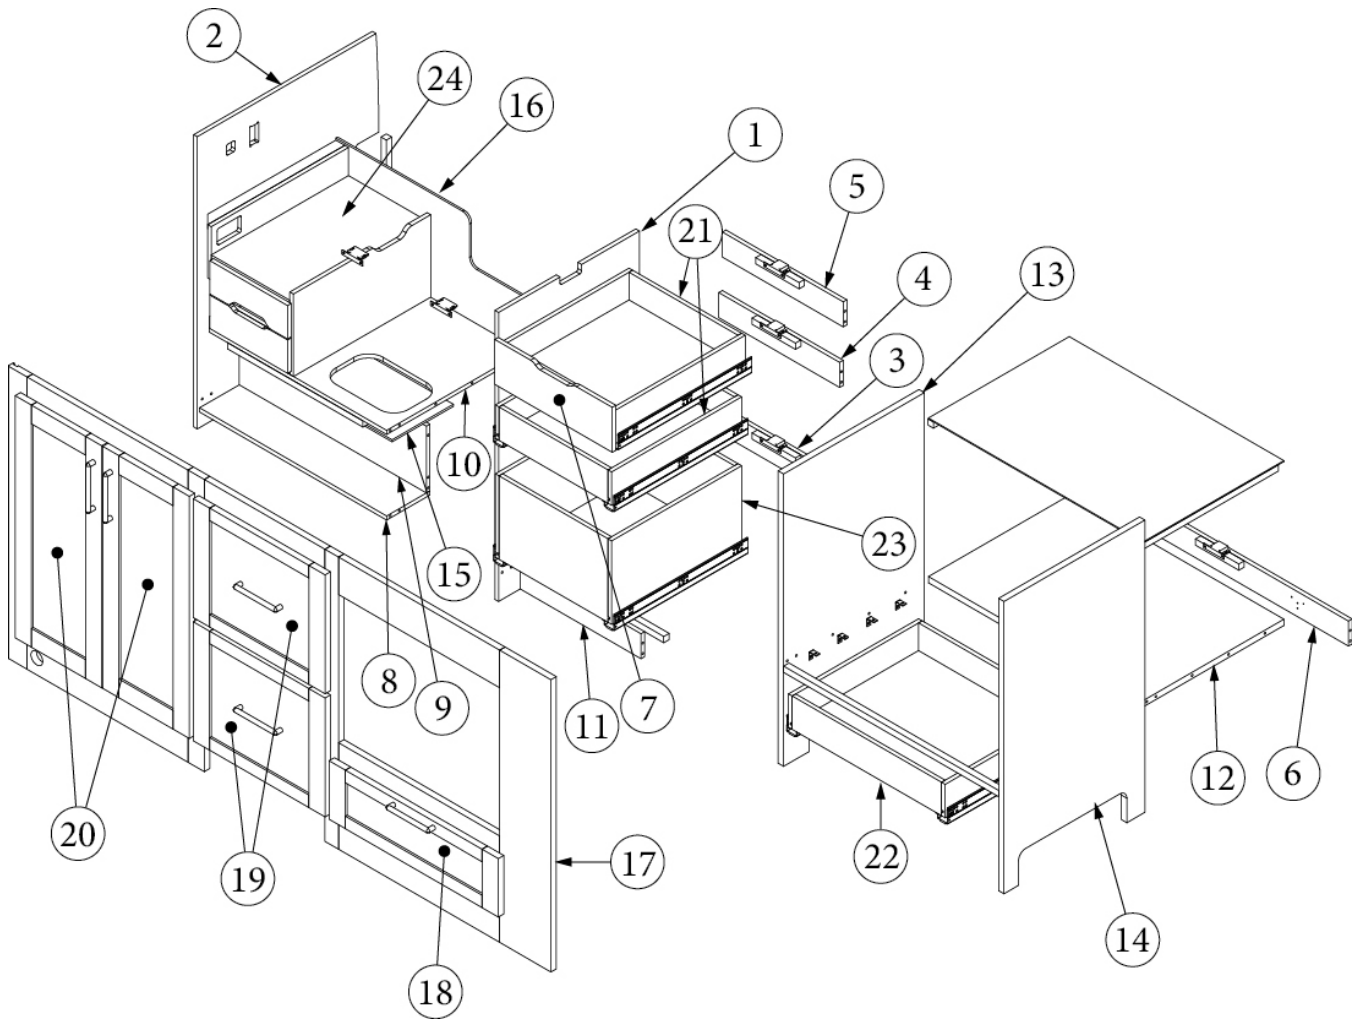

FURNITURE, GALLEY

Galley Cabinet, 33FB

Parts Listed on Next Page