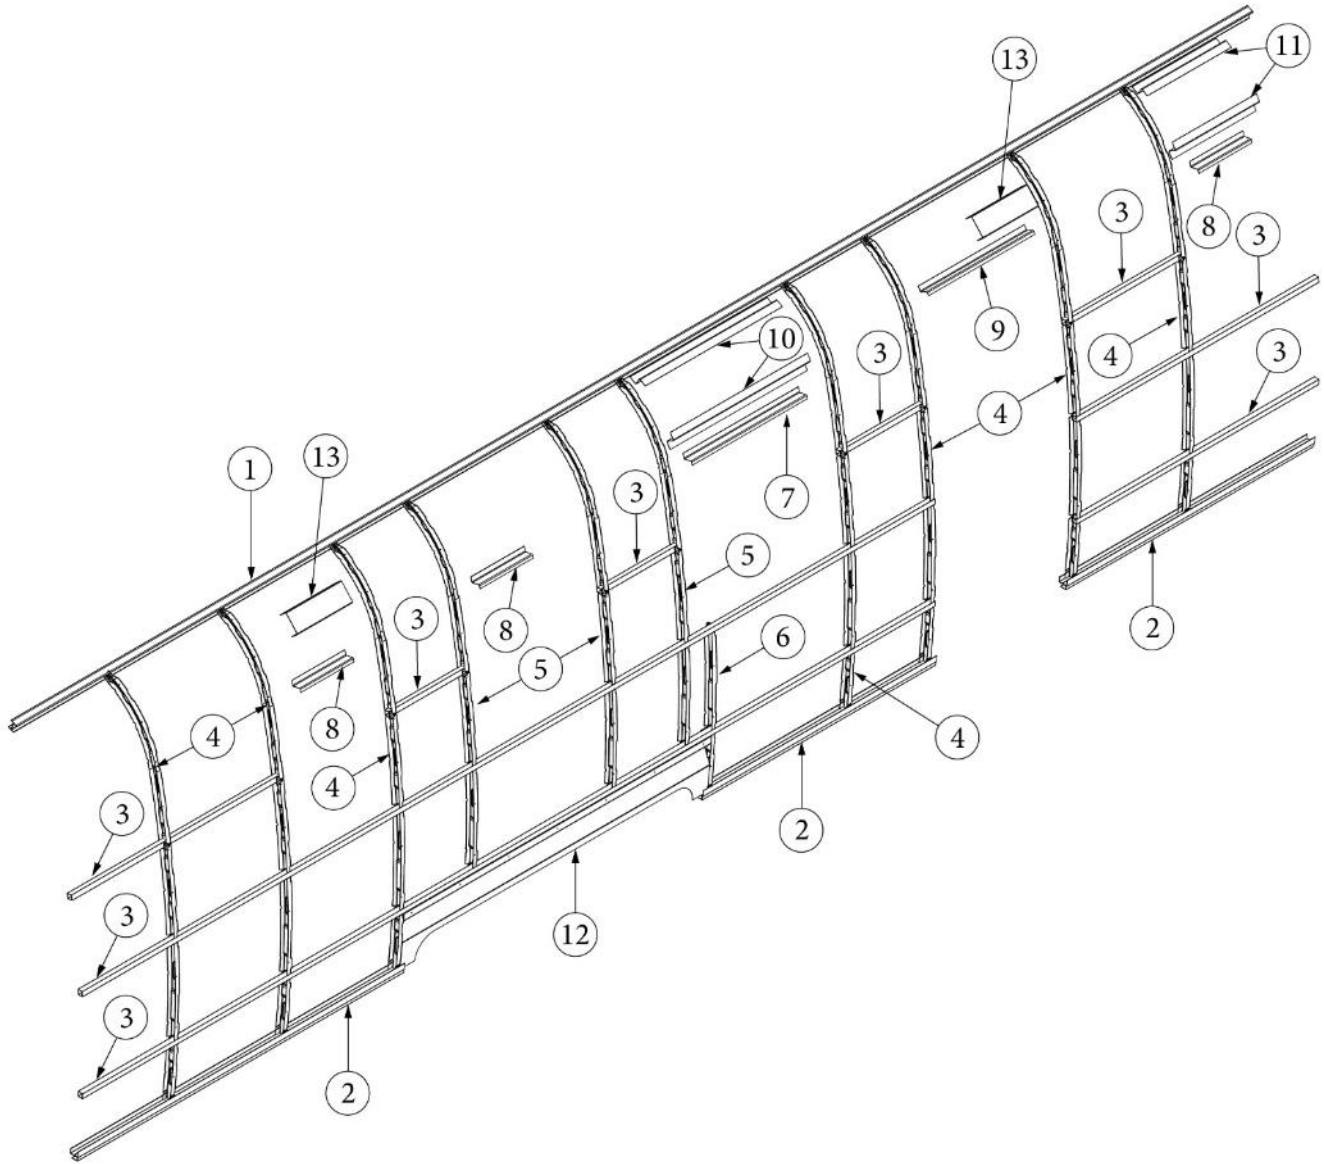

EXTERIOR SHELL

Wall Framing, Curbside, Queen, 33FB

Parts Listed on Next Page