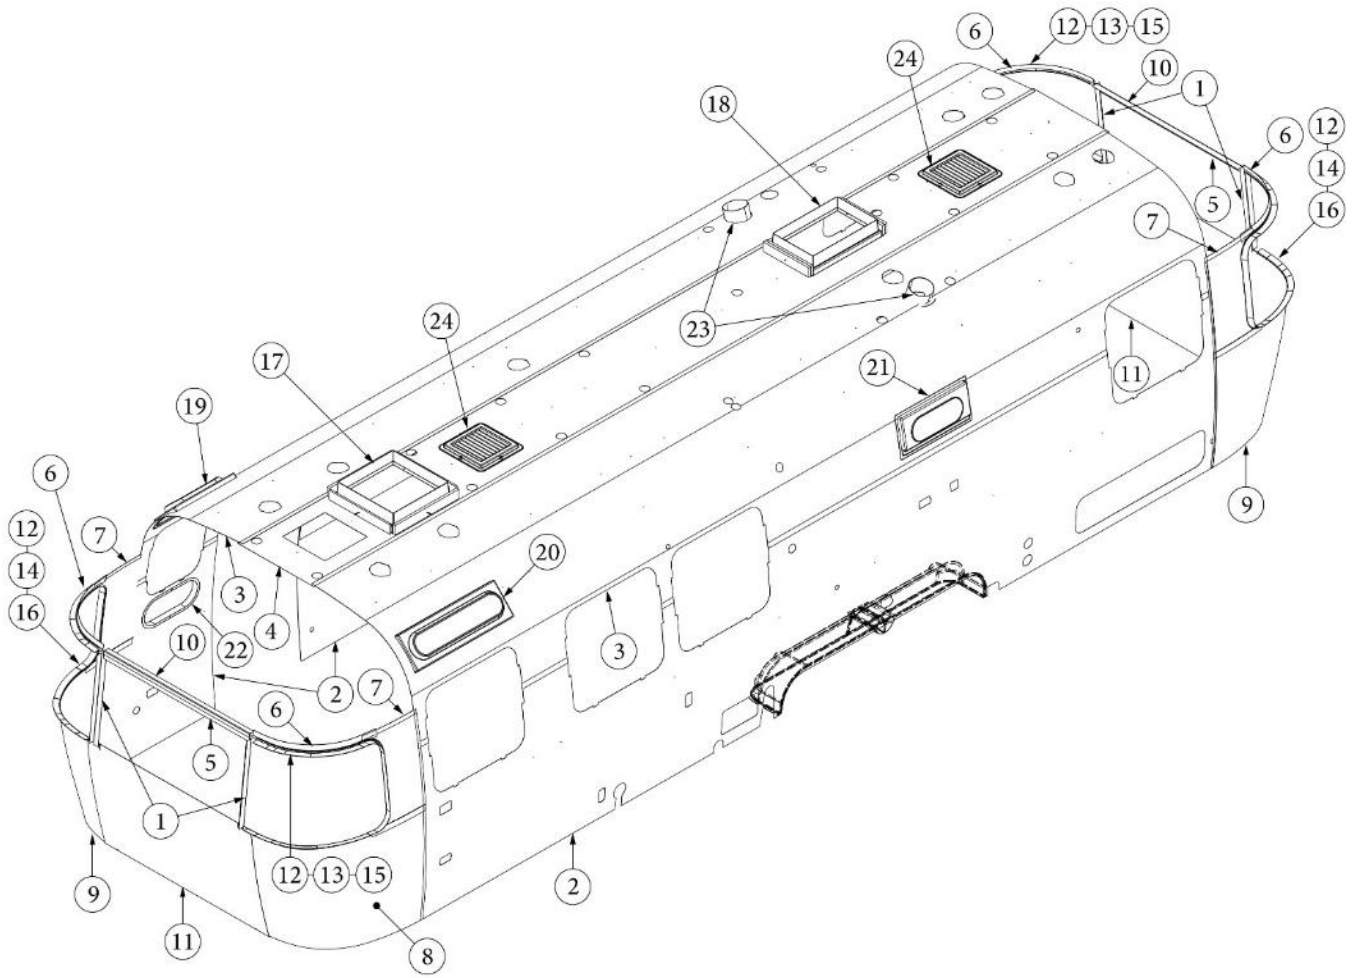

INTERIOR SHELL

Interior Skin, Twin, 30RB

Parts Listed on Next Page