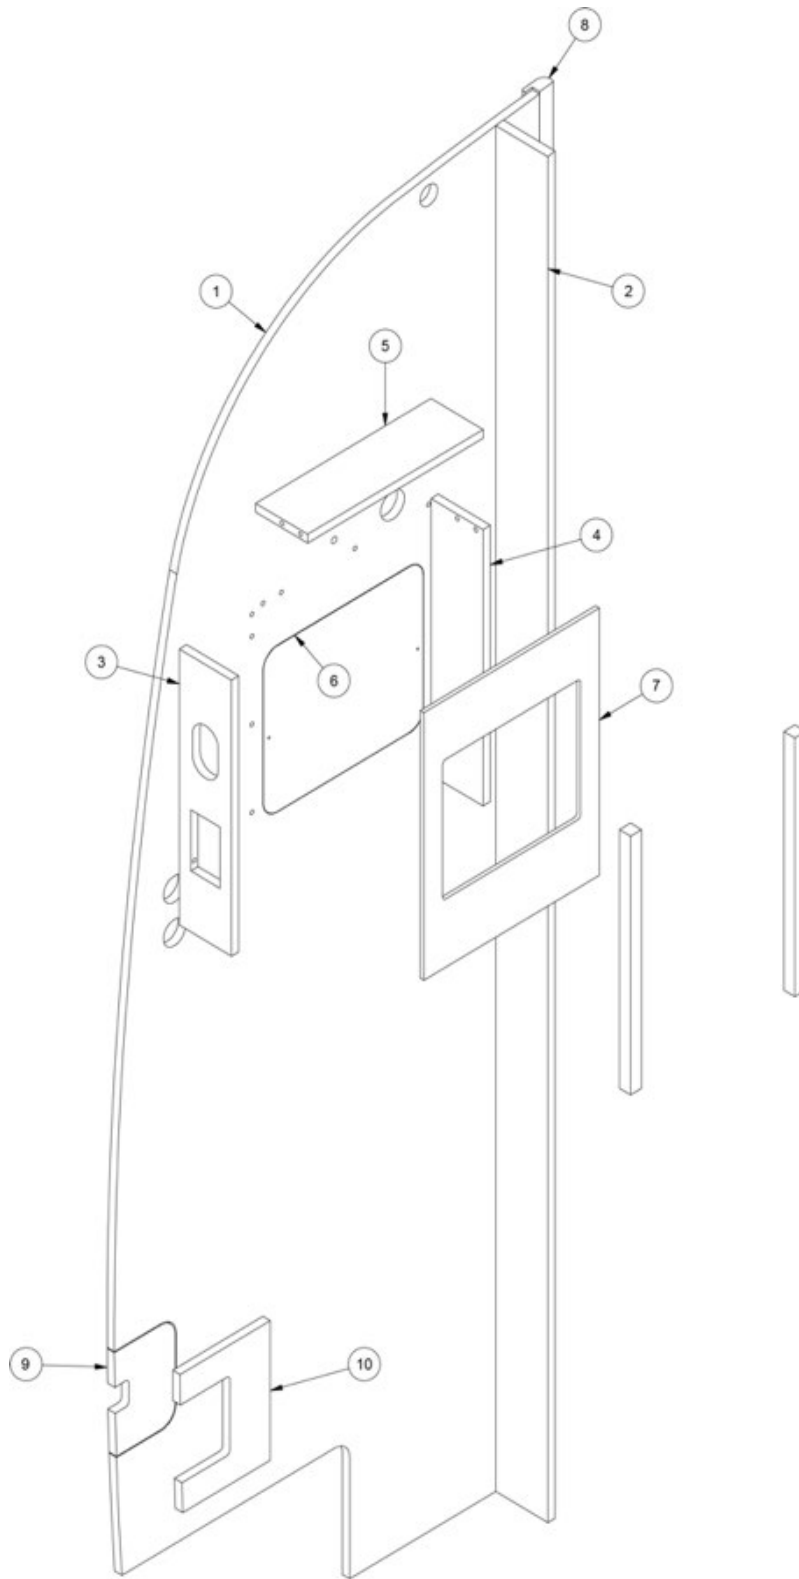

FURNITURE, BEDROOM

Wall, Curbside Twin Bedroom, 30RB

Parts Listed on Next Page