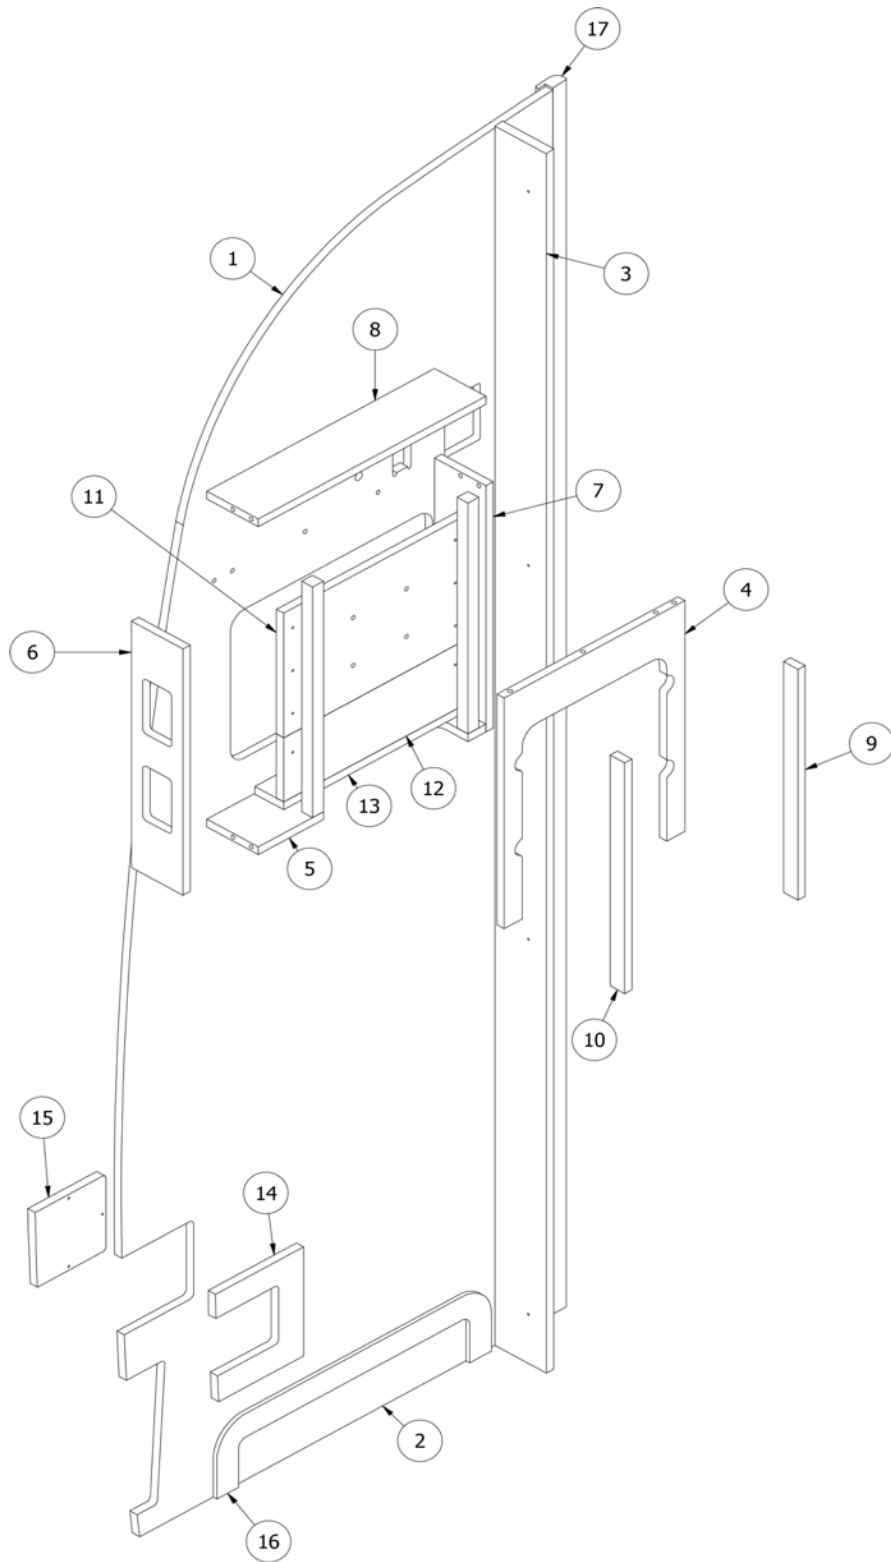

FURNITURE, BEDROOM

Wall, Curbside Queen Bedroom

Parts Listed on Next Page