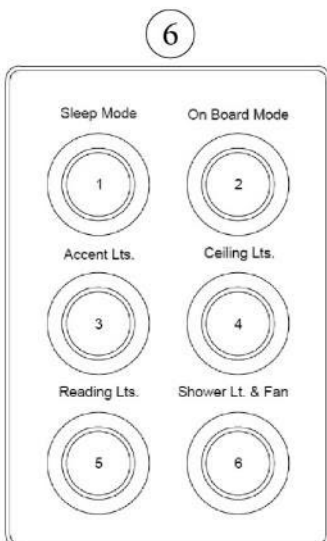

ELECTRICAL, 12 VOLT

CZone Switch Controls 30RB

Main Entry Switch Panel

Cabin Sofa Switch Panel

Bathroom

Battery Disconnect

WiFi Switch Panel

Bedroom Entry Switch Panel