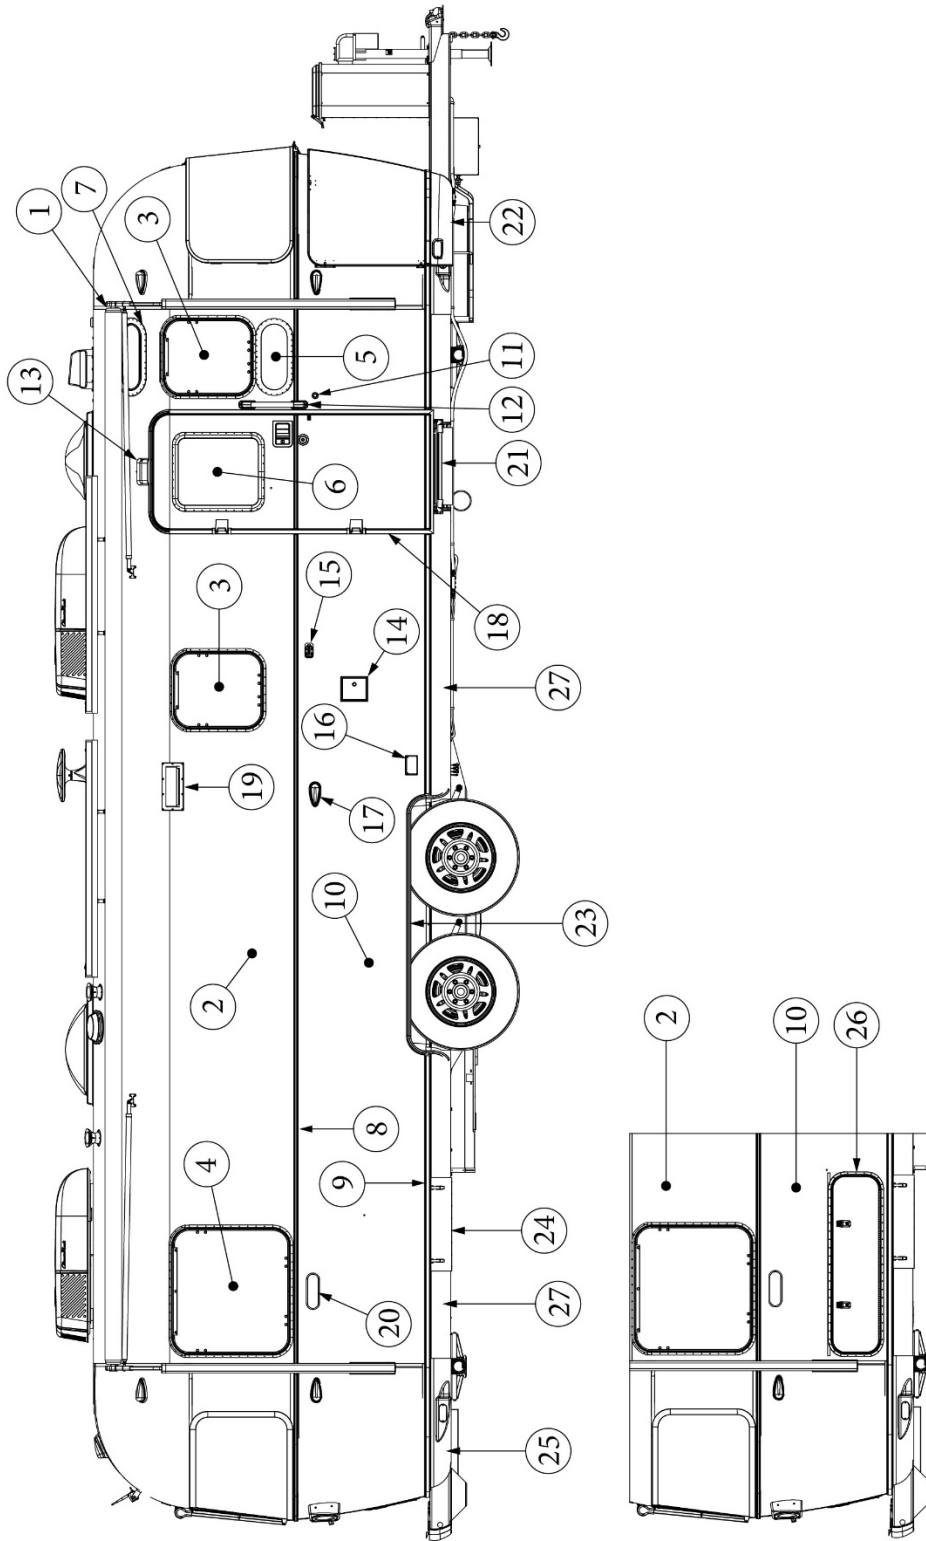

EXTERIOR SHELL

Exterior Components, Curbside, 30RB

Parts Listed on Next Page