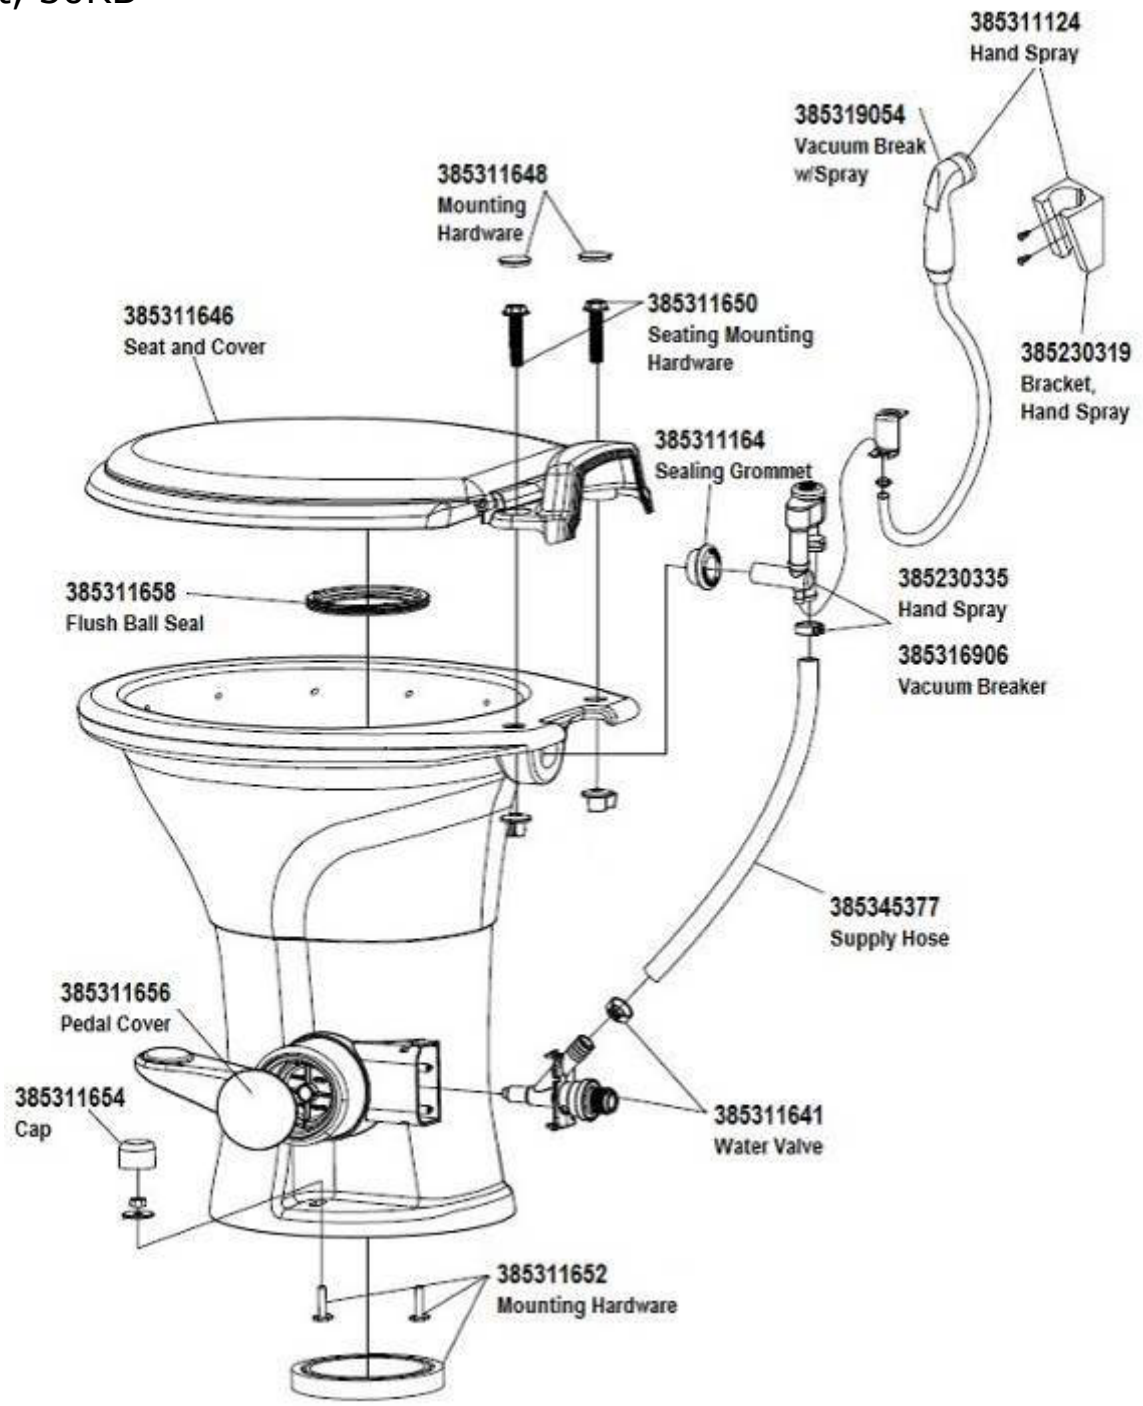

PLUMBING, DRAIN SYSTEM

Toilet, 30RB

690621-BOX
600065
602137

Toilet, China, Dometic
Floor flange, Threaded
Valve, Shut off