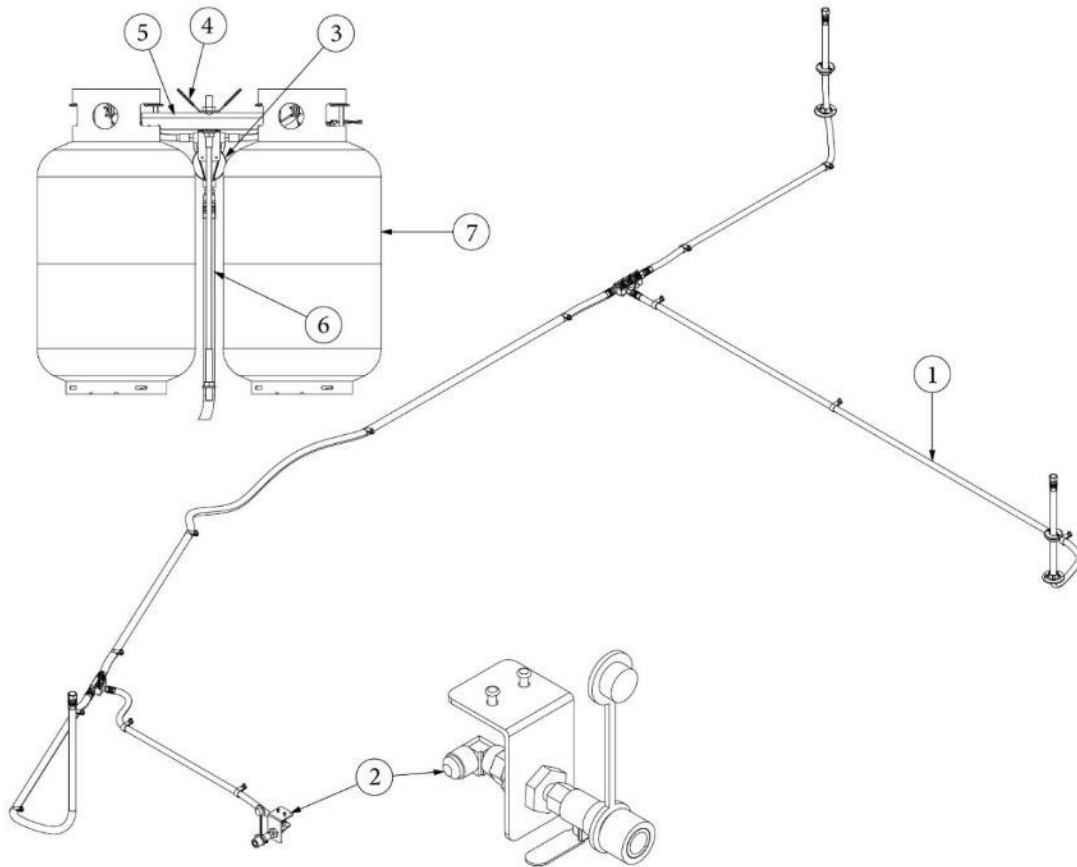

PLUMBING, LPG SYSTEM

LPG System, 30RB

113647
113718-03

Install, LP System
Install, LP Tanks/Regulator, 30lb tank, w/Gauge

1. 943992
2. 602465
3. 602870
4. 410238
5. 100949
6. 345375-08
7. 601711
- 382556
- 382500

Assy, LP flex line
Exterior propane port assembly
Regulator, LP gas, Dual 11" pigtails
Handle, Gas rack, (Wing nut)
Hold down Bracket, LP Bottle
Threaded rod, 30.5" x 1/2-13
LP cylinder, Aluminum, 30lb, w/Gauge
LP closeout
Sealing grommet, Press fit, 1/2" pipe