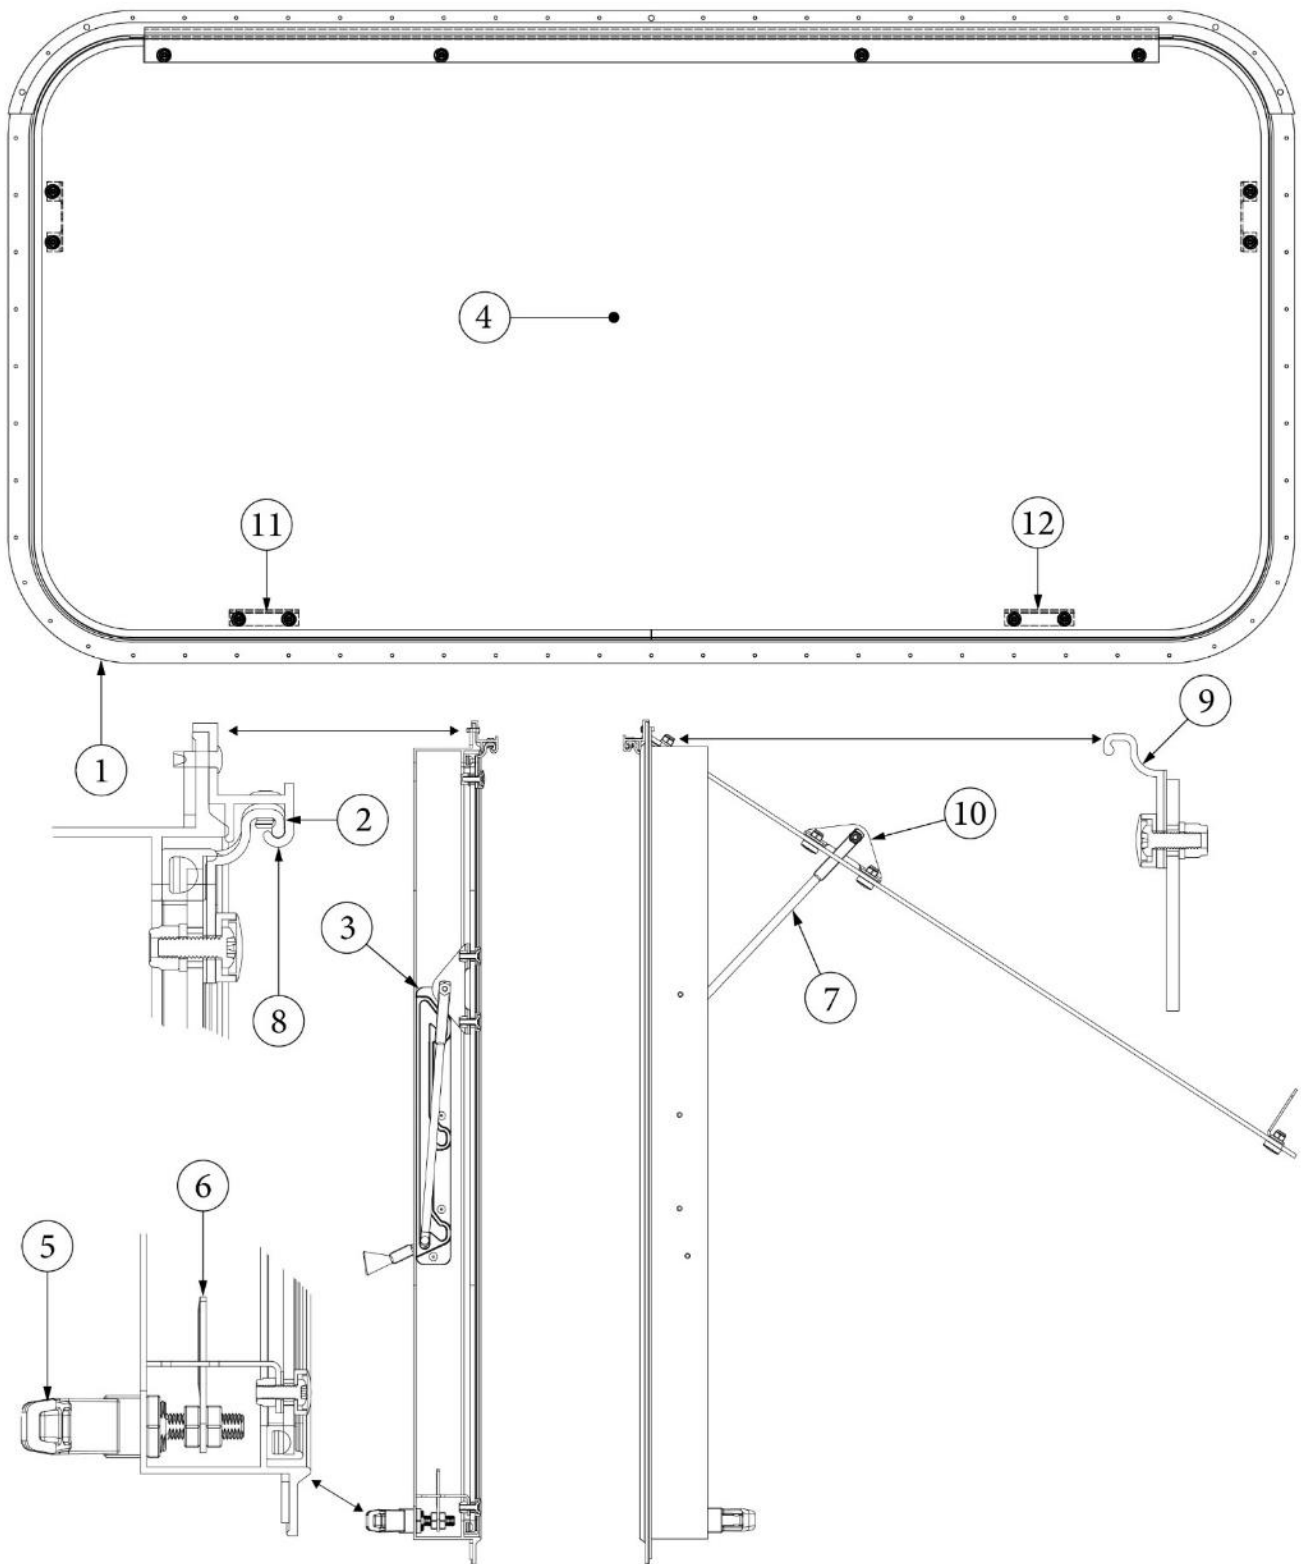

WINDOWS

Window, Rear, 33FB

Parts Listed on Next Page