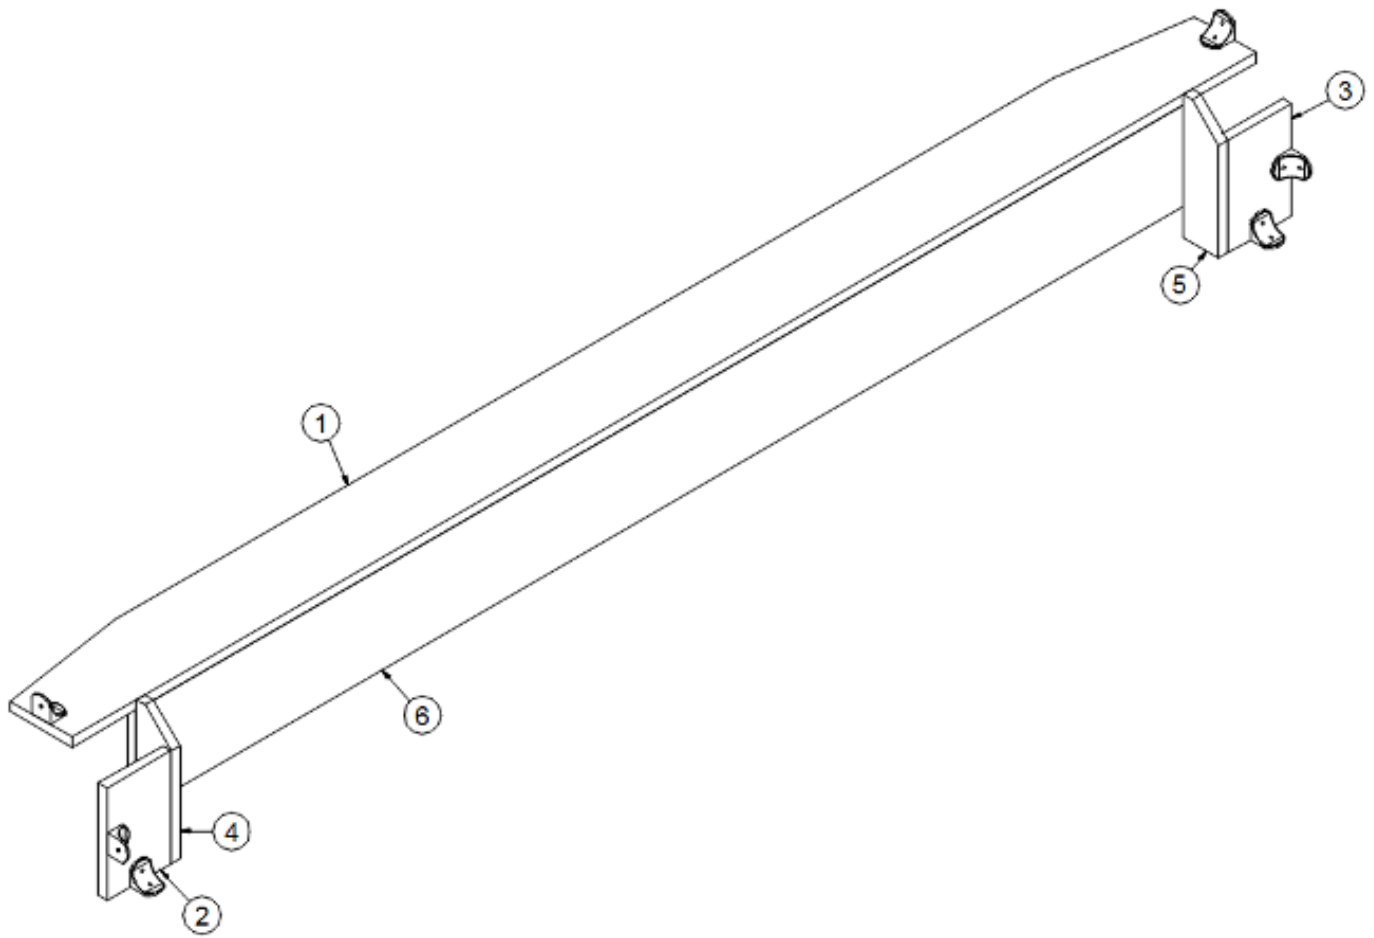

FURNITURE, BEDROOM

Convactor Cover, Bedroom

968415-01

Bedroom Convactor Cover

1. 968415-1	Panel, 4.5 x 67
2. 968415-2	Panel, 5.5 x 3.63
3. 968415-3	Panel, 5.5 x 3.63
4. 968415-4	Panel, 7 x 2
5. 968415-5	Panel, 7 x 2
6. 968415-6	Panel, 5 x 59.75
385963	Bracket, Mounting angle
700414	Foam
704723	Fabric-UL Brisa Ash, Earl Grey
704724	Fabric-UF Brisa Shiitake, Café Latte