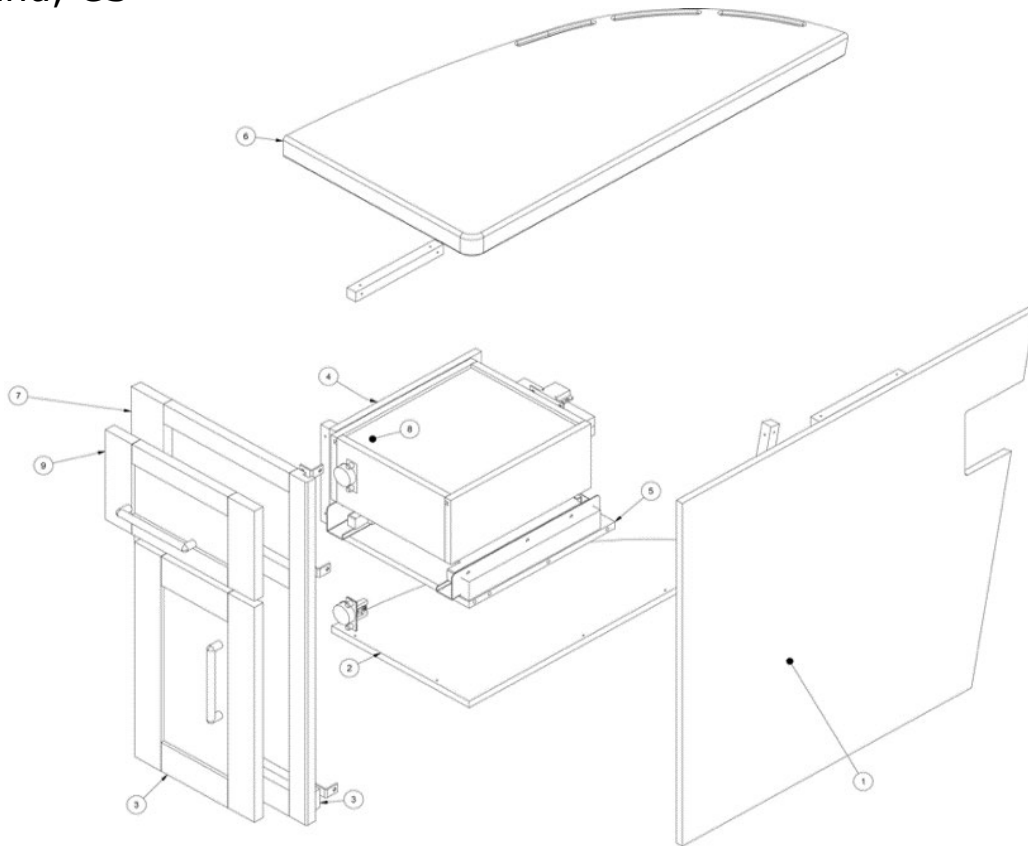

FURNITURE, BEDROOM

Nightstand, CS

968408

CS Nightstand

1. 968408&000112BB	Pnl-Prelam 25.38 X 29.94
2. 968408&000212BE	Pnl-Prelam 11.75 X 23.65
3. 802462-111002	Door-10.25 X 16.75 Shaker Linen
802613-251010	Door, Planked coffee, 10.25 x 16.75"
4. 968408&000412BE	Pnl-Prelam 8.06 X 12.50
5. 968408&000512BE	Pnl-Prelam 11.44 X 12.50
6. 602566-04	Top, Nightstand, RS Corian, Limestone
602565-03	Top-Night Stand CS Corian Cosmos Prima
7. 802105-1010	Face frame, Planked coffee
802104-1002	Face Frame-CS Nightstand Linen
8. 969706-06	Drawer box, 5 x 12 x 10.13"
9. 802613-051010	Drawer face, Planked coffee, 12.75 x 7"
802463-051002	Drwr Face-12.75 X 7.00 Linen
380041	Corner brace, 1" Stanley
382238	Hinge, 1" overlay
382253-02	Pull, Antique Silver, 5"
386404-01	Pull, Satin nickel
386404-02	Pull-Matte Gold
381228-02	Catch, Grabber door, 5LB