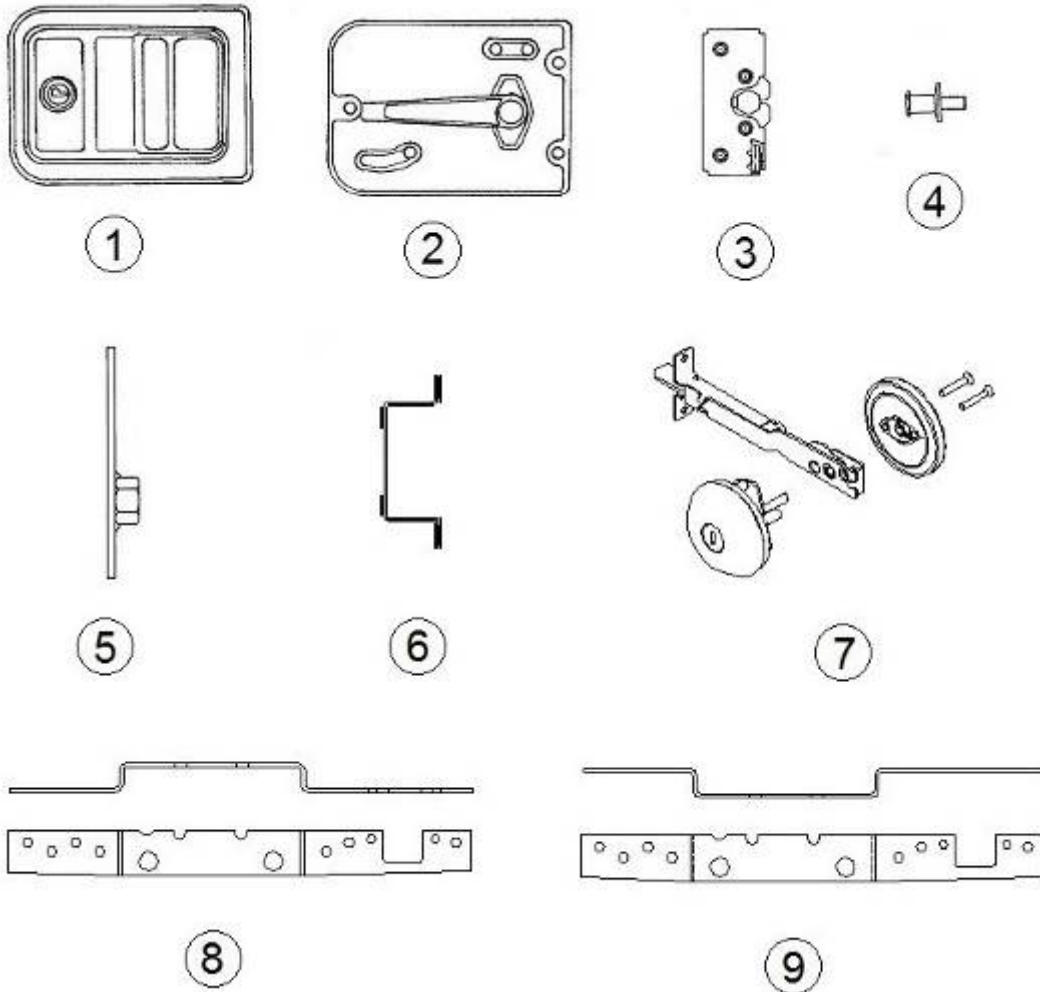

HARDWARE

Main Door Lock, RH, Old Style

1. 381547-09 2. 381547-11 3. 381547-10 4. 381547-04 5. 381550 6. 115413 7. 382069 8. 382067 9. 382068 381547-08 385595	- Main door lock, Outside housing - Main door lock, Inside plate - Double rotary latch, Main door lock - Striker bolt w/washer, Main door lock - Plate, Striker bolt - Door hat section - Deadbolt, Round, Trimark - Outer reinforcement plate, RH/LH hinged door - Inner reinforcement plate, RH hinged door - Screw package, Main door lock - Pocket strike