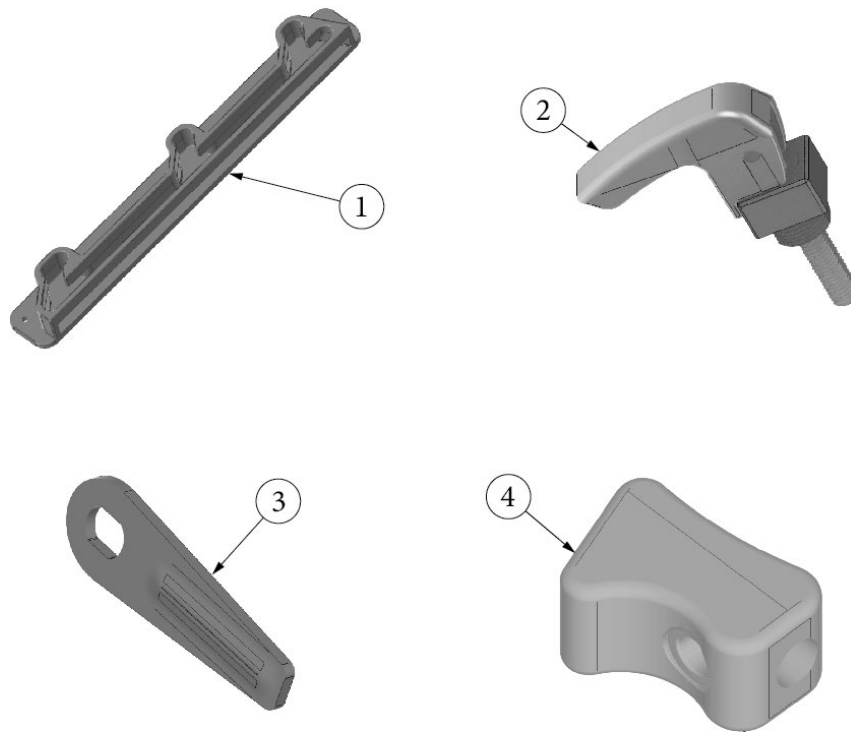

HARDWARE

Windows Hardware

1. 382360	Window guide, RH
382359	Window guide, LH
2. 382367-01	Lower window latch, Chrome
382367-02	Lower window latch w/Red handle
3. 115776	Lock paw, Window latch assembly
4. 380230-03	Knob, Window arm, Silver
380230-04	Knob, Window arm, Red
382116-03	Cap-Screw Rubber 5/32 X .5'

Hinges

381552-03	Hinge, Main door, Upper
381552-04	Hinge, Main door, Lower
381531-01	Hinge, Screen door, Upper
381531-02	Hinge, Screen door, Lower
380988	Hinge, Continuous
380203-01	Piano hinge, 1/8", Clear Anodized
380203-02	Piano hinge, 72", Black Anodized
381605-03	Piano hinge, Wrap protectors
382238	Hinge, Compact, Steel Nickel Plated
114749	Y-hinge, Rockguard
114750	J-hinge, Rockguard