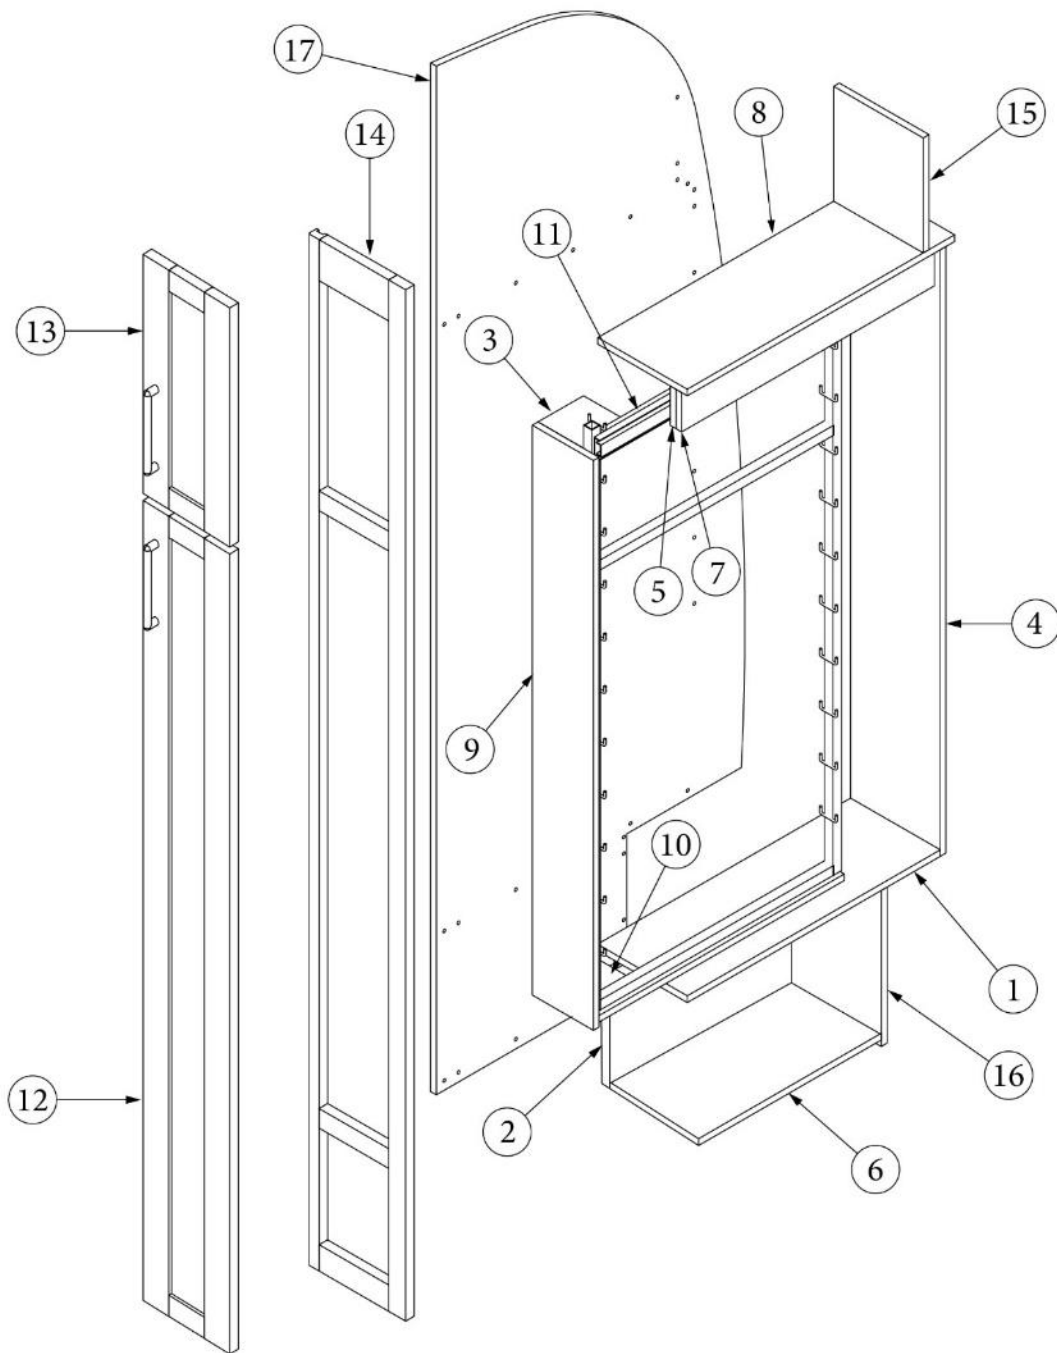

FURNITURE, GALLEY

Pantry, 33FB

Parts Listed on Next Page