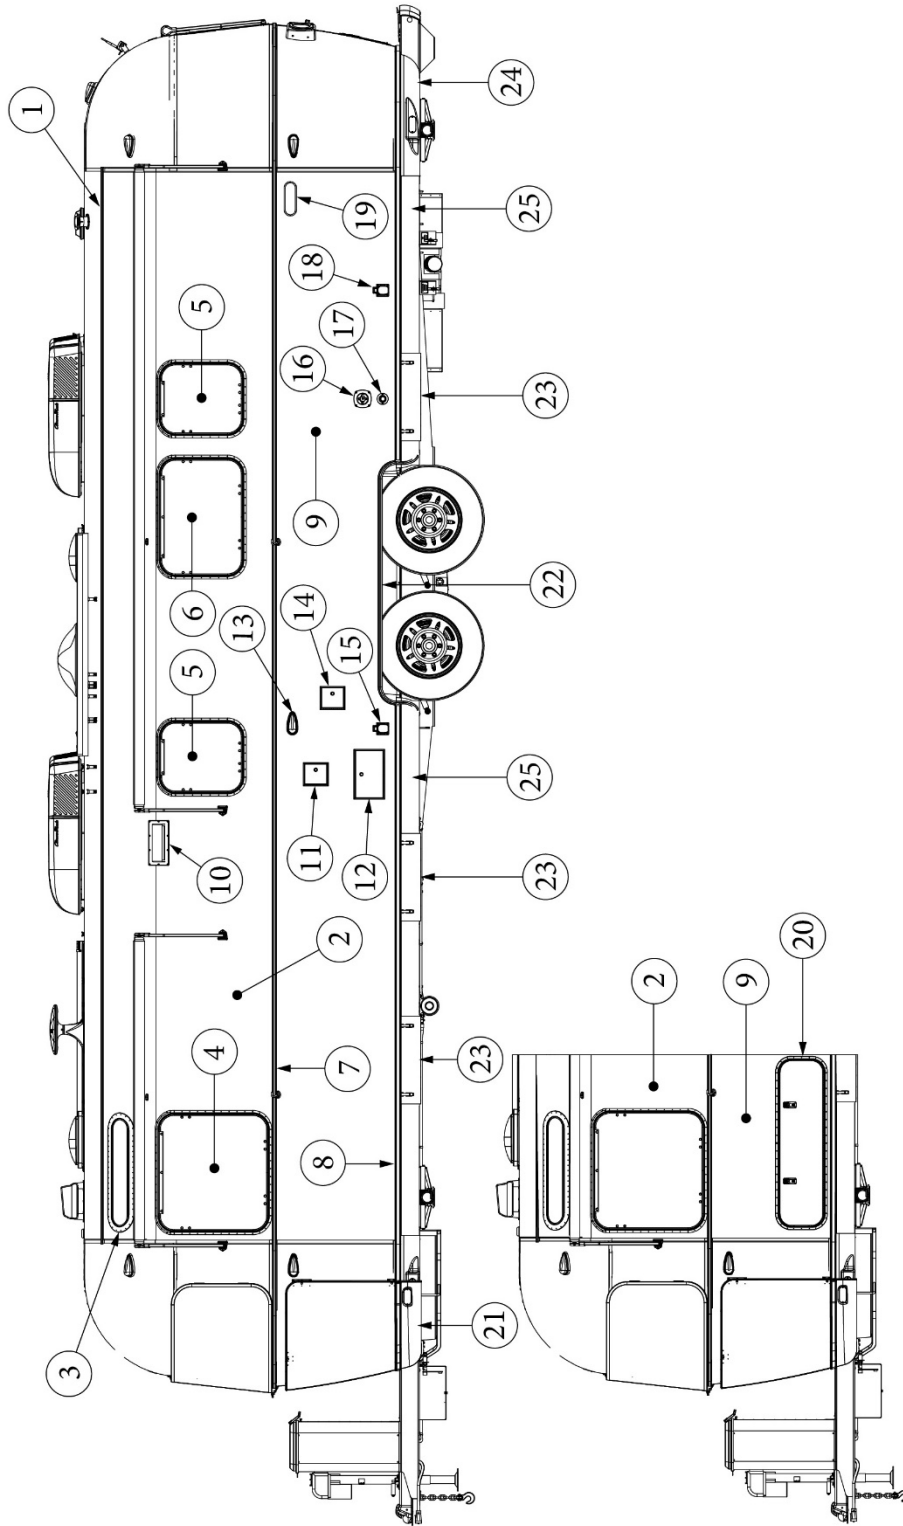

EXTERIOR SHELL

Exterior Components, Roadside, 33FB

Parts Listed on Next Page