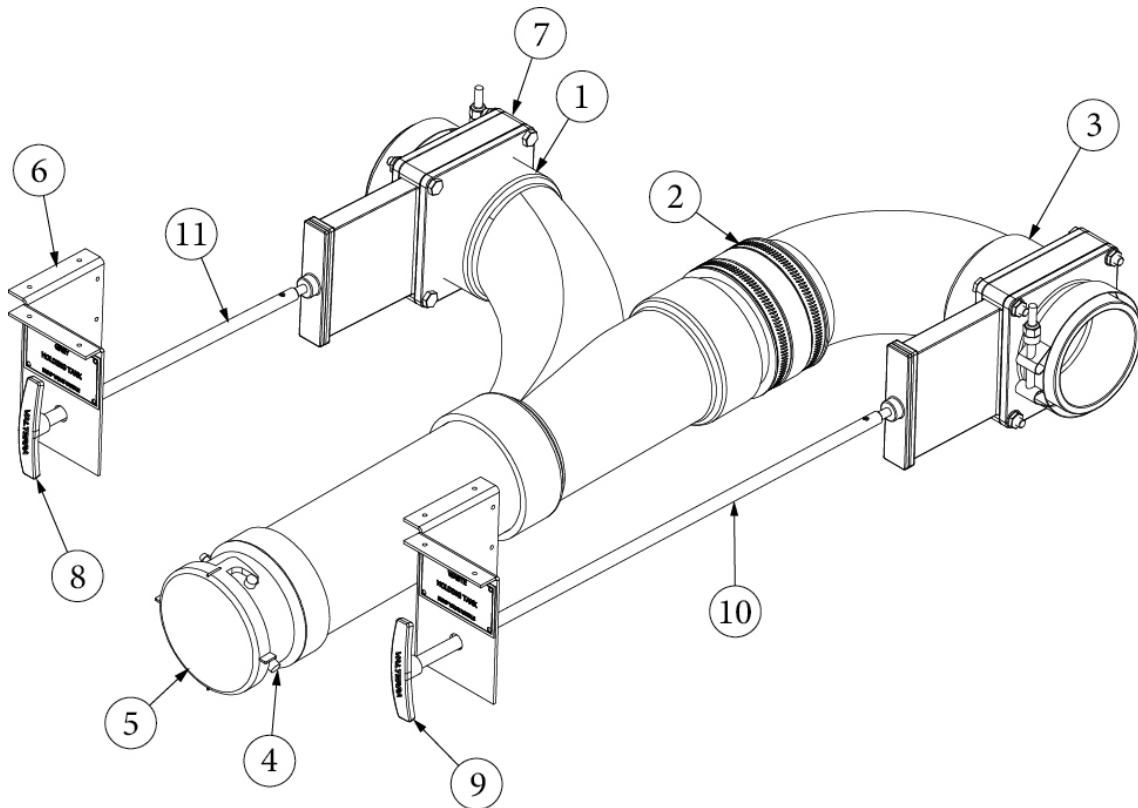

PLUMBING, DRAIN SYSTEM

Dump Valve, 33FB

110191-01

Install, Dump Valve

1. 600187	3"Wye, Comb & 1/8 Bend
2. 600289	Calder Coupling 3in (Rubber)
3. 600820	Single socket, 90 degree, 3"
4. 601607-06	Term. Adaptor - 3" Hub X 3" Ba
5. 601607-07	Termination Cap - 3" Bay
6. 114086	Bracket, Valve handle
7. 601607-11	Valve Assy. 3" Spigot X 3"Spig
8. 601607-17	Handle-Dump Valve Black
9. 601607-18	Handle-Dump Valve Grey
10. 116392-01	Tank Extension Rod 19.00"
11. 116392-02	Tank Extension Rod, 10.5"
601160-04	Pipe, ABS Dvw, 3" (Csa)
340092	Clamp T-Bolt 3 5/8 To 3 15/16
385099	Tag Main Tank Dump Valve Handl
385101	Tag Aux Tank Dump Valve Handle
360005-01	Cement, Corlon Yellow CSA