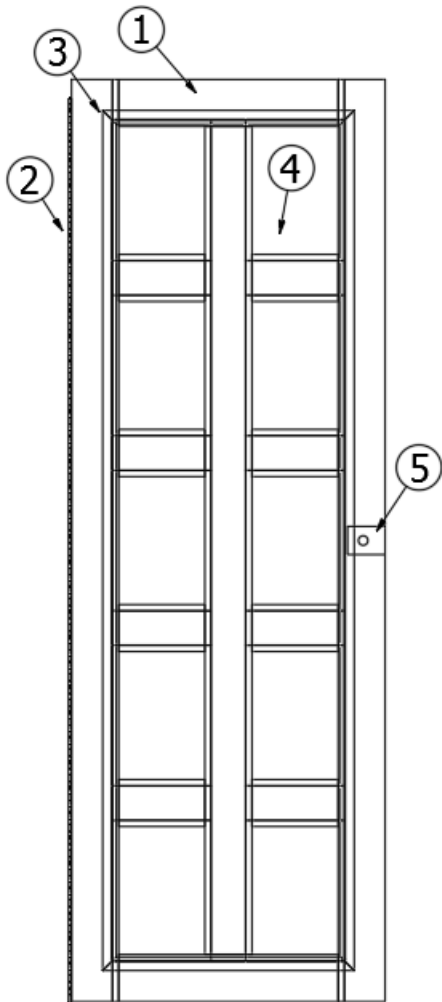

FURNITURE, LAVATORY

Lavatory Door

(-01)
33FB CLASSIC