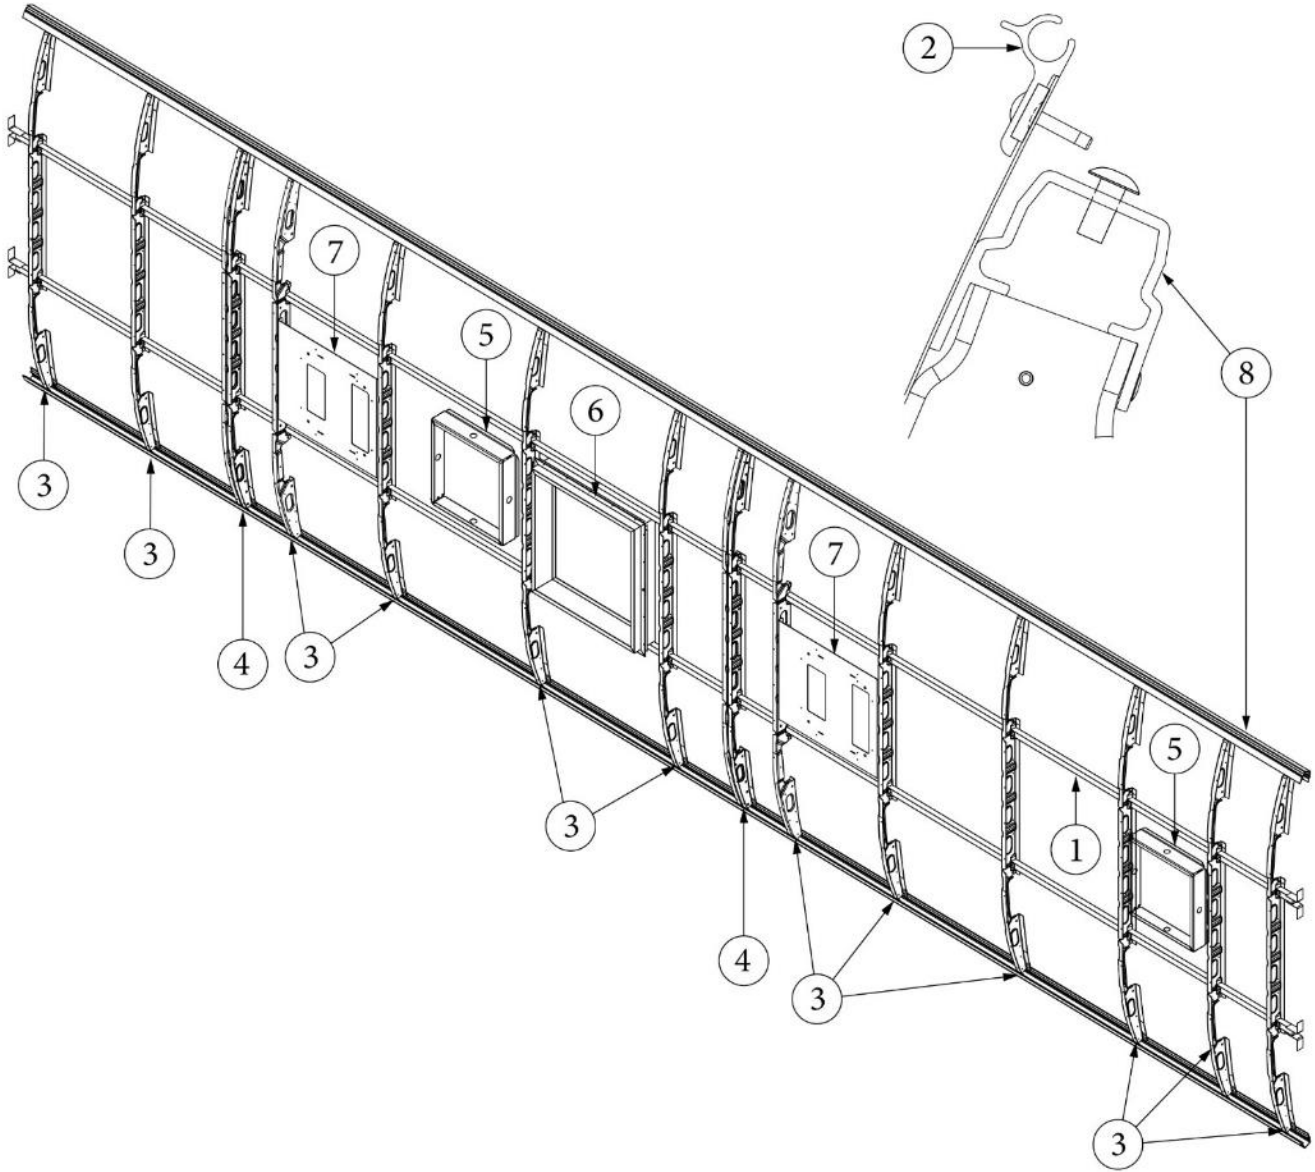

EXTERIOR SHELL

Roof, 33FB

Parts Listed on Next Page