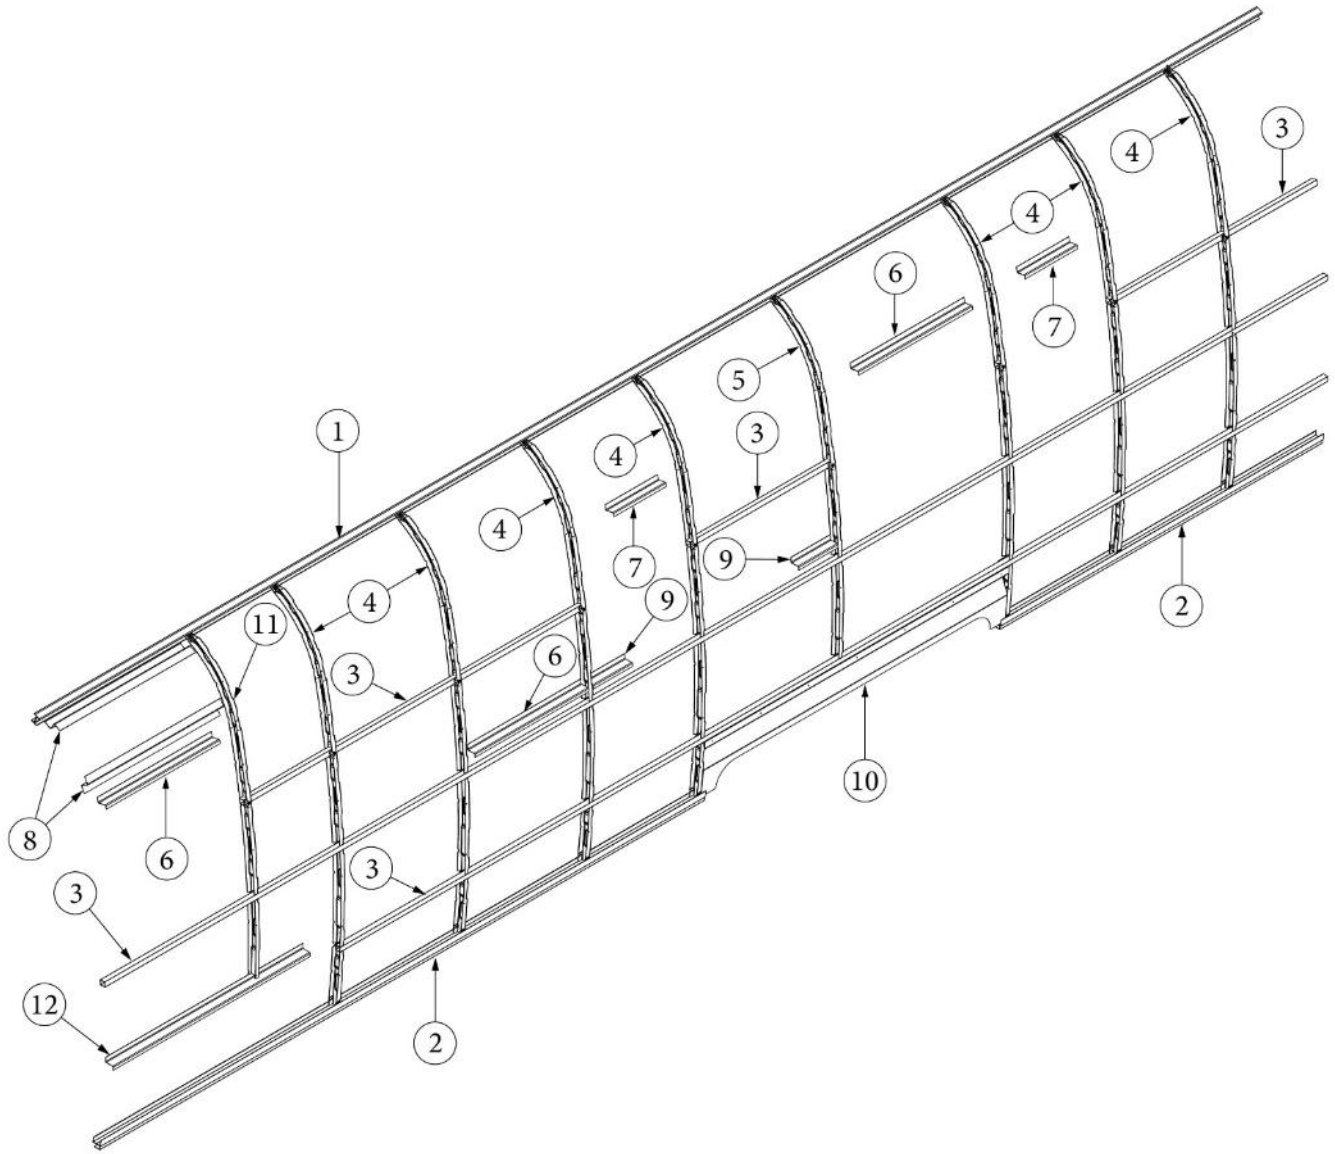

EXTERIOR SHELL

Wall Framing, Roadside, Twin, 33FB

Parts Listed on Next Page