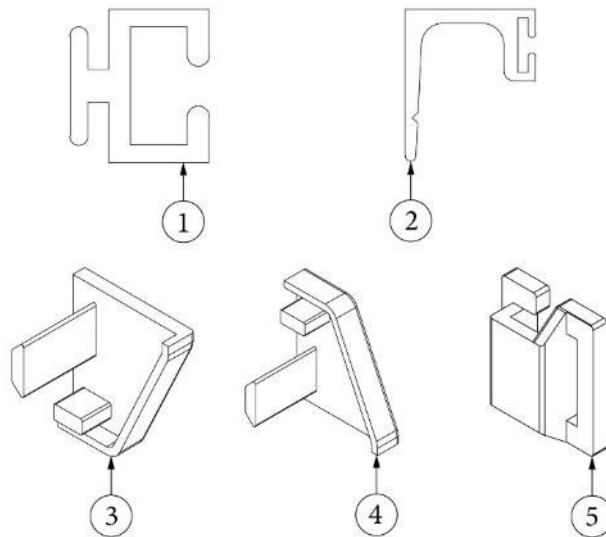

WINDOW COVERINGS

Drapes and Shades, Hardware

1. 101217 Track, Curtain, 132"
2. 101225 Bracket, Curtain standoff, 126"
3. 200785 End, Curtain track, LH
4. 200784 End, Curtain track, RH
5. 700045 Glides w/elastic "G" type
- 115623-01 Bracket, Blind retainer, RH
- 115623-02 Bracket, Blind retainer, LH
8. 704906 Fabric, Window Treatment, Allover, Pebble
9. 704198 Fabric lining blackout, Ivory White
10. 700005 Fastener, Cap
11. 700006 Fastener, Socket
12. 700020 Pile Velcro
13. 700021 Hook, Velcro, White
- 704907-01 Tape, Fabric, Window Treatment, Haze, Tencel, 2.5"