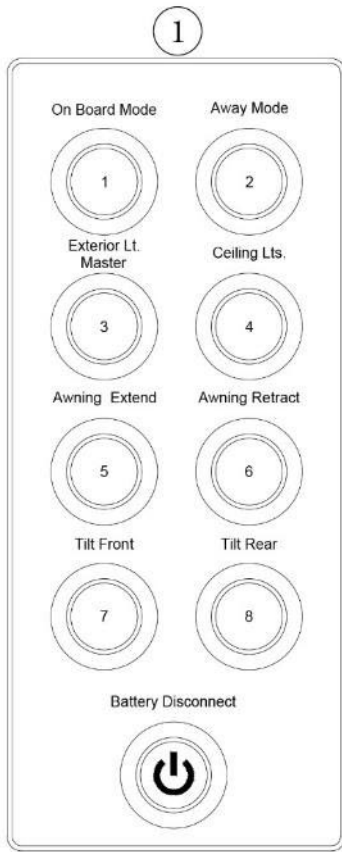

ELECTRICAL, 12 VOLT

CZone Switch Controls 30RB

Main Entry Switch Panel