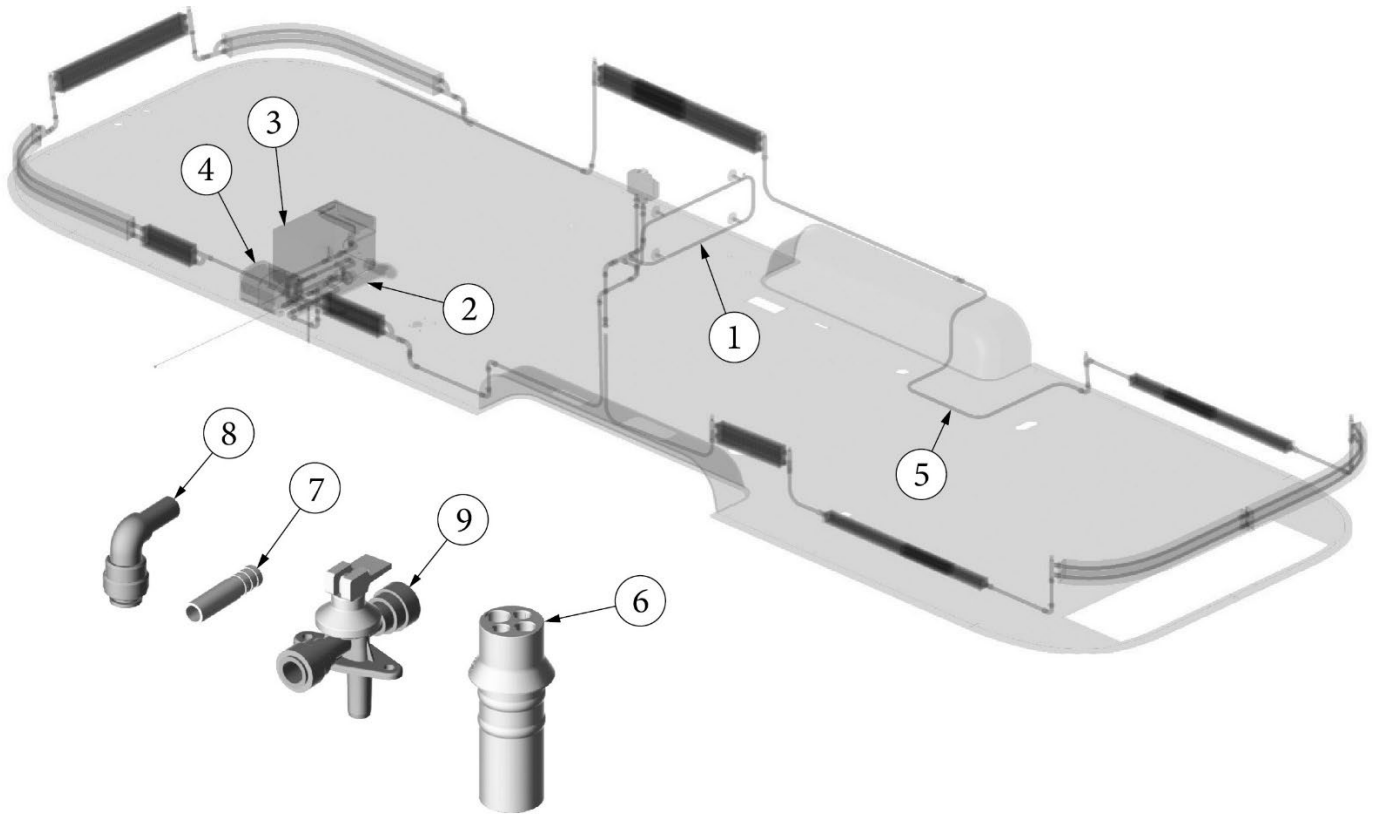

PLUMBING, HEATING SYSTEM

Alde System, Queen, 30RB

Parts Listed on Next Page