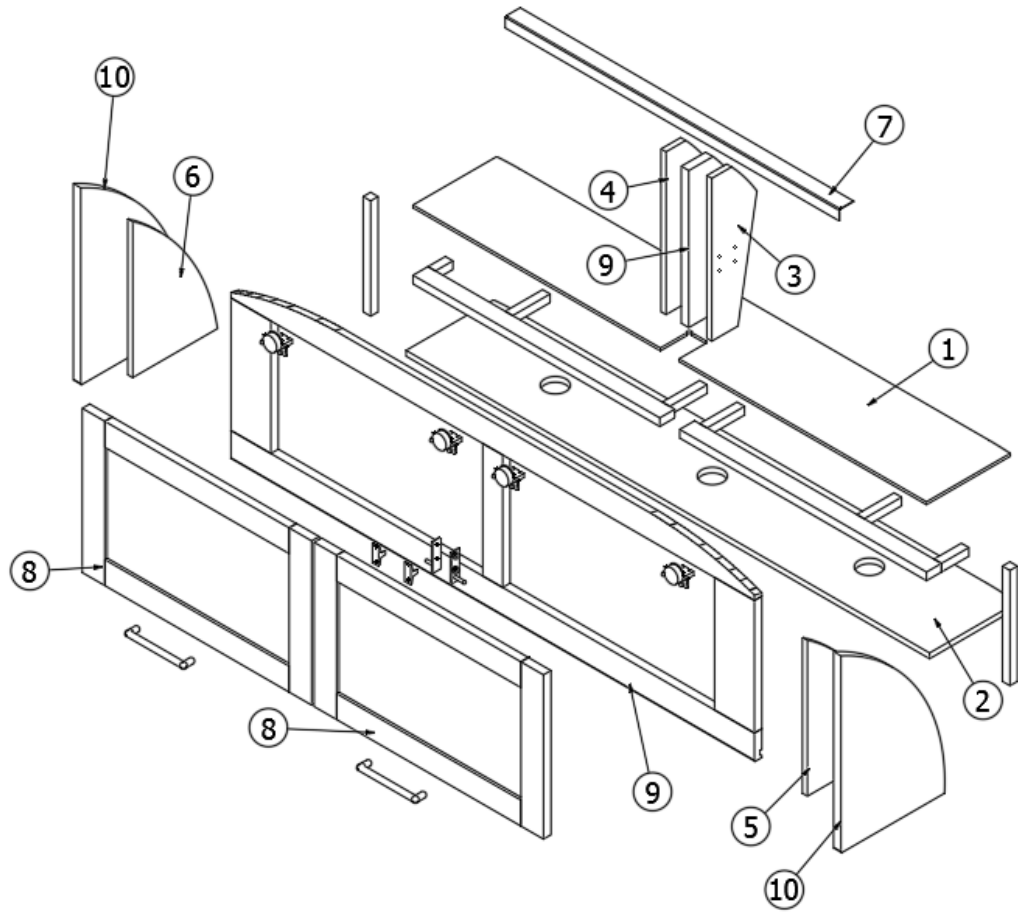

FURNITURE, LAVATORY

Roof Locker, Lavatory, 33FB

Parts Listed on Next Page