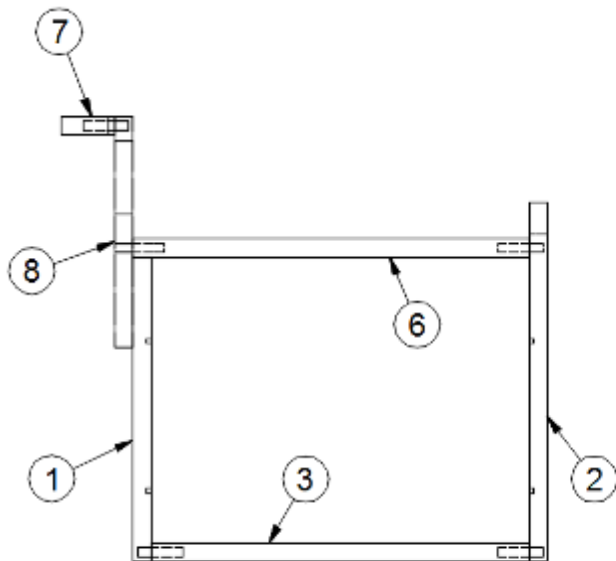

FURNITURE, GALLEY

Galley, Drawer Section, 30RB, 33FB

968190-01

Galley Drawer Section

1. 968190&000112BB
2. 968190&000212BB
3. 968190&000312BB
4. 968190&000412BB
5. 968190&000512BB
6. 968190&000612BB
7. 968190&000812BB
- 968190&000912BB
- 969704-05
- 382807-08
- 968024
- 382807-01
- 382807-02

- Panel-Prelam 19.00X8.38
- Panel-Prelam 19.00X9.88
- Panel-Prelam 19.00 X 10.50
- Panel-Prelam 10.75X4.00
- Panel-Prelam 10.75X4.00
- Panel-Prelam 19.00 X 11.00
- Panel-Prelam 19.00 X 1.50
- Panel-Prelam 19 x 4
- Drawer box, 2.75 x 18 x 9.75"
- Drawer slide, Self-close, 18"
- Insert, Cutlery drawer
- Fixing clip, Left front
- Fixing clip, Right front

Wine Rack, 33FB

- 802615-1002
- 802615-1010
- 386562

- Wine rack, Linen
- Wine rack, Planked coffee
- Label, Notice, Remove bottles for transit