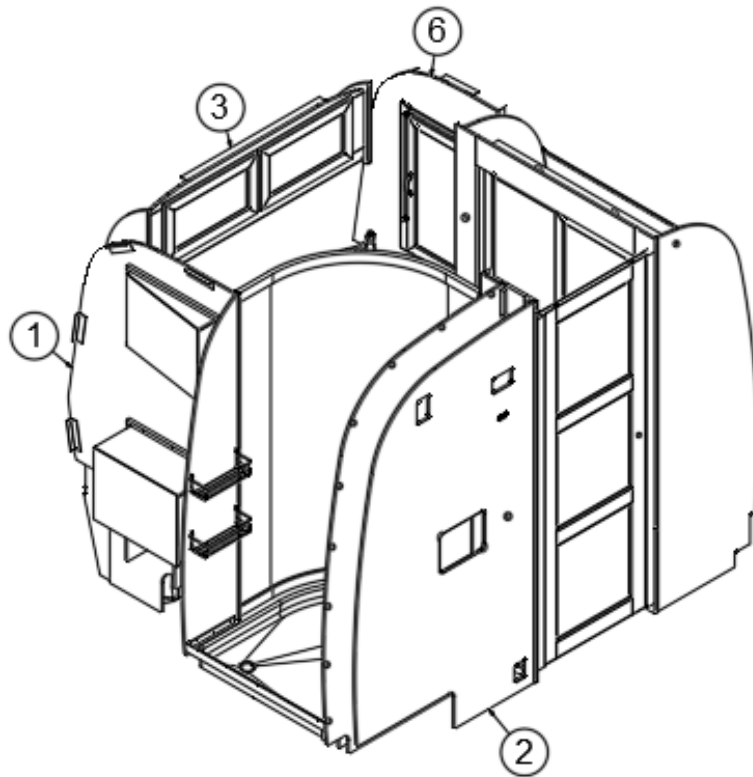

FURNITURE, LAVATORY

Bath Module, 33FB

Parts Listed on Next Page