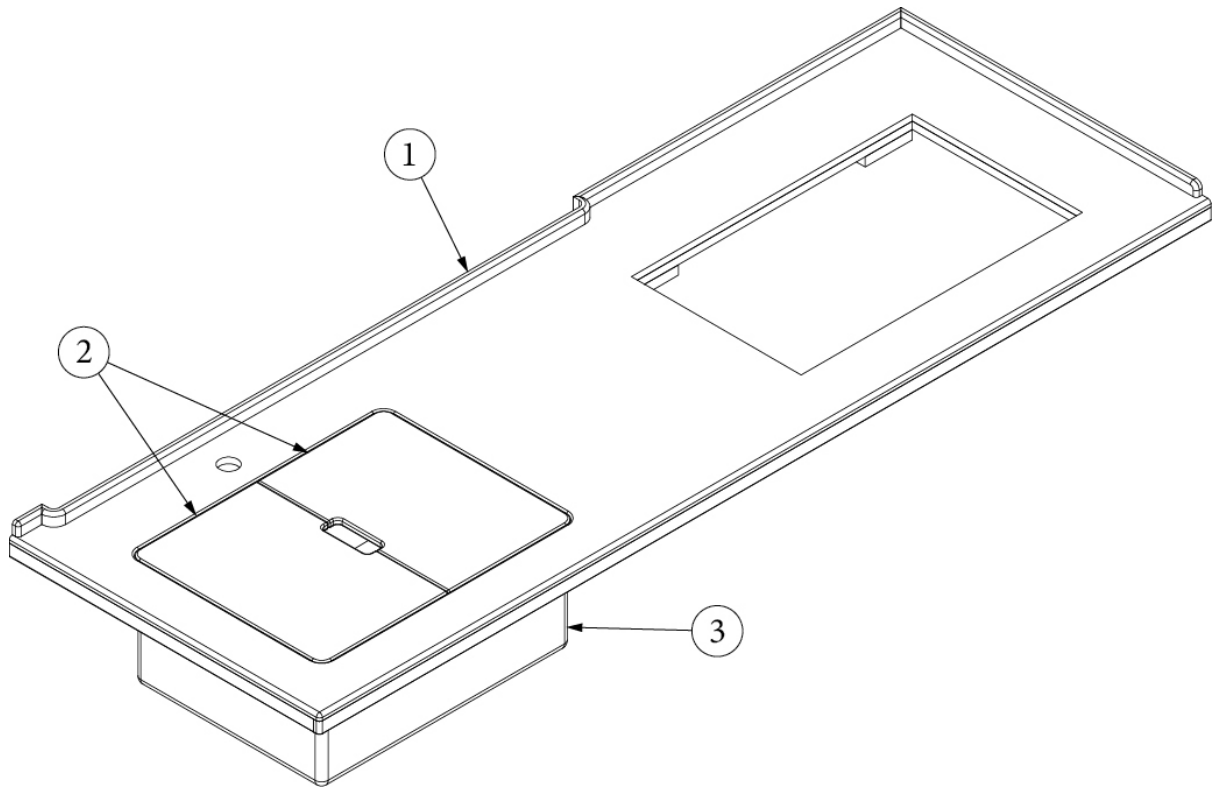

FURNITURE, GALLEY

Galley Top, 30RB

969948

Assembly, Galley Top, 30RB

1. 602949-01 Assy-Galley Top Comos Prima
  602949-02 Assy, Galley top, Corian, Limestone
2. 602443-01 Cover, Sink Corian, Cosmos Prima
  602443-02 Cover, Sink, Corian, Limestone
3. 602438 Sink, SS Elkay Crosstown
  602392-03 Flip Shelf Assy-Gal Cosmos Prima
  602392-04 Flip shelf, Limestone
  382092 Bracket, Hinged spring
  602437 Faucet-Gal Pull-Out Grohe Minta, Grohe
  801994-1002 Molding-Galley Flip Shelf Linen
  801994-1010 Molding, Galley flip shelf, Planked coffee
  602388 Sink clip