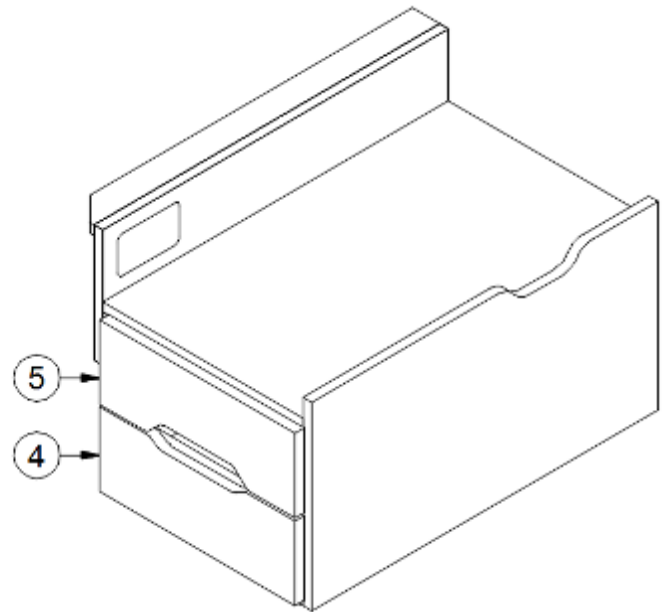

FURNITURE, GALLEY

Galley, Drawer Section, 30RB, 33FB

968190-01

Galley Drawer Section

1. 968190&000112BB
2. 968190&000212BB
3. 968190&000312BB
4. 968190&000412BB
5. 968190&000512BB
6. 968190&000612BB
7. 968190&000812BB
- 968190&000912BB
- 969704-05
- 382807-08
- 968024
- 382807-01
- 382807-02

- Panel-Prelam 19.00X8.38
- Panel-Prelam 19.00X9.88
- Panel-Prelam 19.00 X 10.50
- Panel-Prelam 10.75X4.00
- Panel-Prelam 10.75X4.00
- Panel-Prelam 19.00 X 11.00
- Panel-Prelam 19.00 X 1.50
- Panel-Prelam 19 x 4
- Drawer box, 2.75 x 18 x 9.75"
- Drawer slide, Self-close, 18"
- Insert, Cutlery drawer
- Fixing clip, Left front
- Fixing clip, Right front

Wine Rack, 33FB

- 802615-1002
- 802615-1010
- 386562

- Wine rack, Linen
- Wine rack, Planked coffee
- Label, Notice, Remove bottles for transit