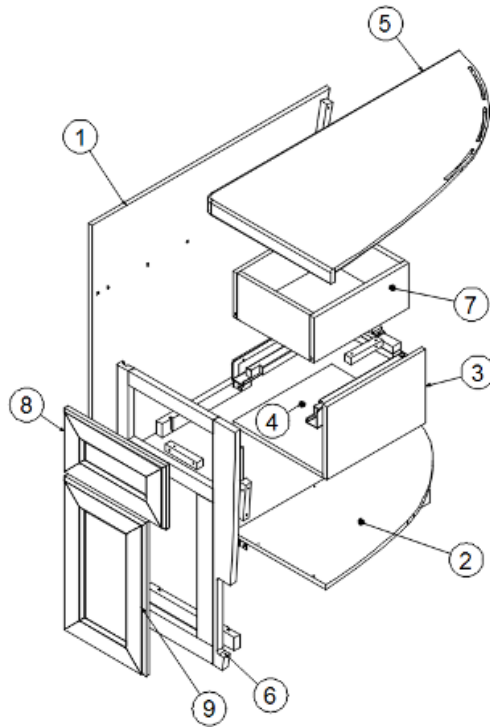

FURNITURE, BEDROOM

Nightstand, RS

968409

RS Nightstand

1. 968409&000112BB	Pnl-Prelam 25.38 X 29.94
2. 968409&000212BE	Pnl-Prelam 11.75 X 23.65
3. 968409&000412BE	Pnl-Prelam 8.06 X 12.50
4. 968409&000512BE	Pnl-Prelam 11.44 X 12.50
5. 602566-04	Top, Nightstand, RS Corian, Limestone
602566-03	Top-Night Stand RS Corian Cosmos Prima
6. 802105-1010	Face frame, Planked coffee
802105-1002	Face Frame-Rs N/S Linen
7. 969706-06	Drawer box, 5 x 12 x 10.13"
8. 802613-051010	Drawer face, 12.75 x 7, Planked coffee
802463-051002	Drwr Face-12.75 X 7 Linen
9. 802462-111002	Door-10.25 X 16.75 Shaker Linen
802613-251010	Door, Planked coffee, 10.25 x 16.75"
380041	Corner brace, 1" Stanley
382238	Hinge, 1" overlay
382253-02	Pull, Antique Silver, 5"
386404-01	Pull, Satin nickel
386404-02	Pull-Matte Gold
381228-02	Catch, Grabber door, 5LB