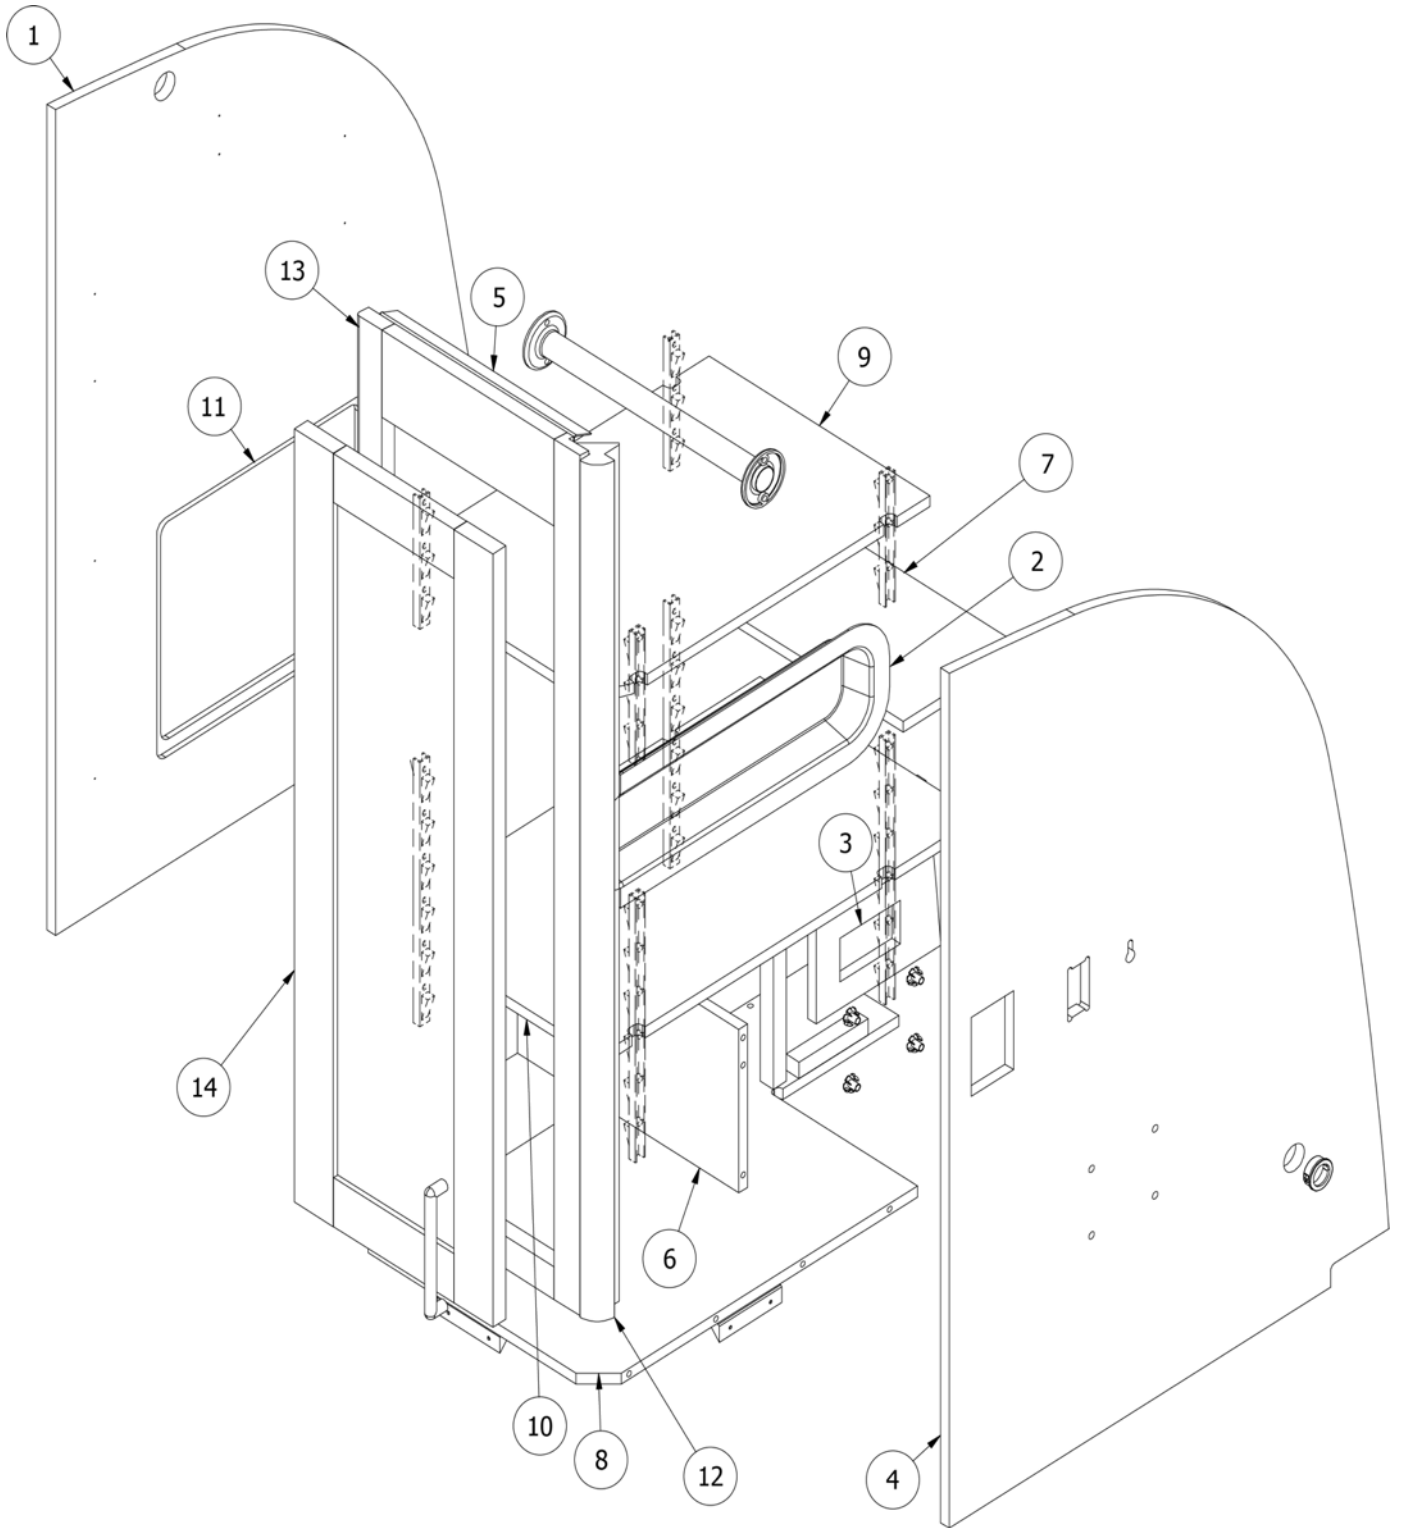

FURNITURE, BEDROOM

Hanging Wardrobe, CS, Twin, 30RB

Parts Listed on Next Page