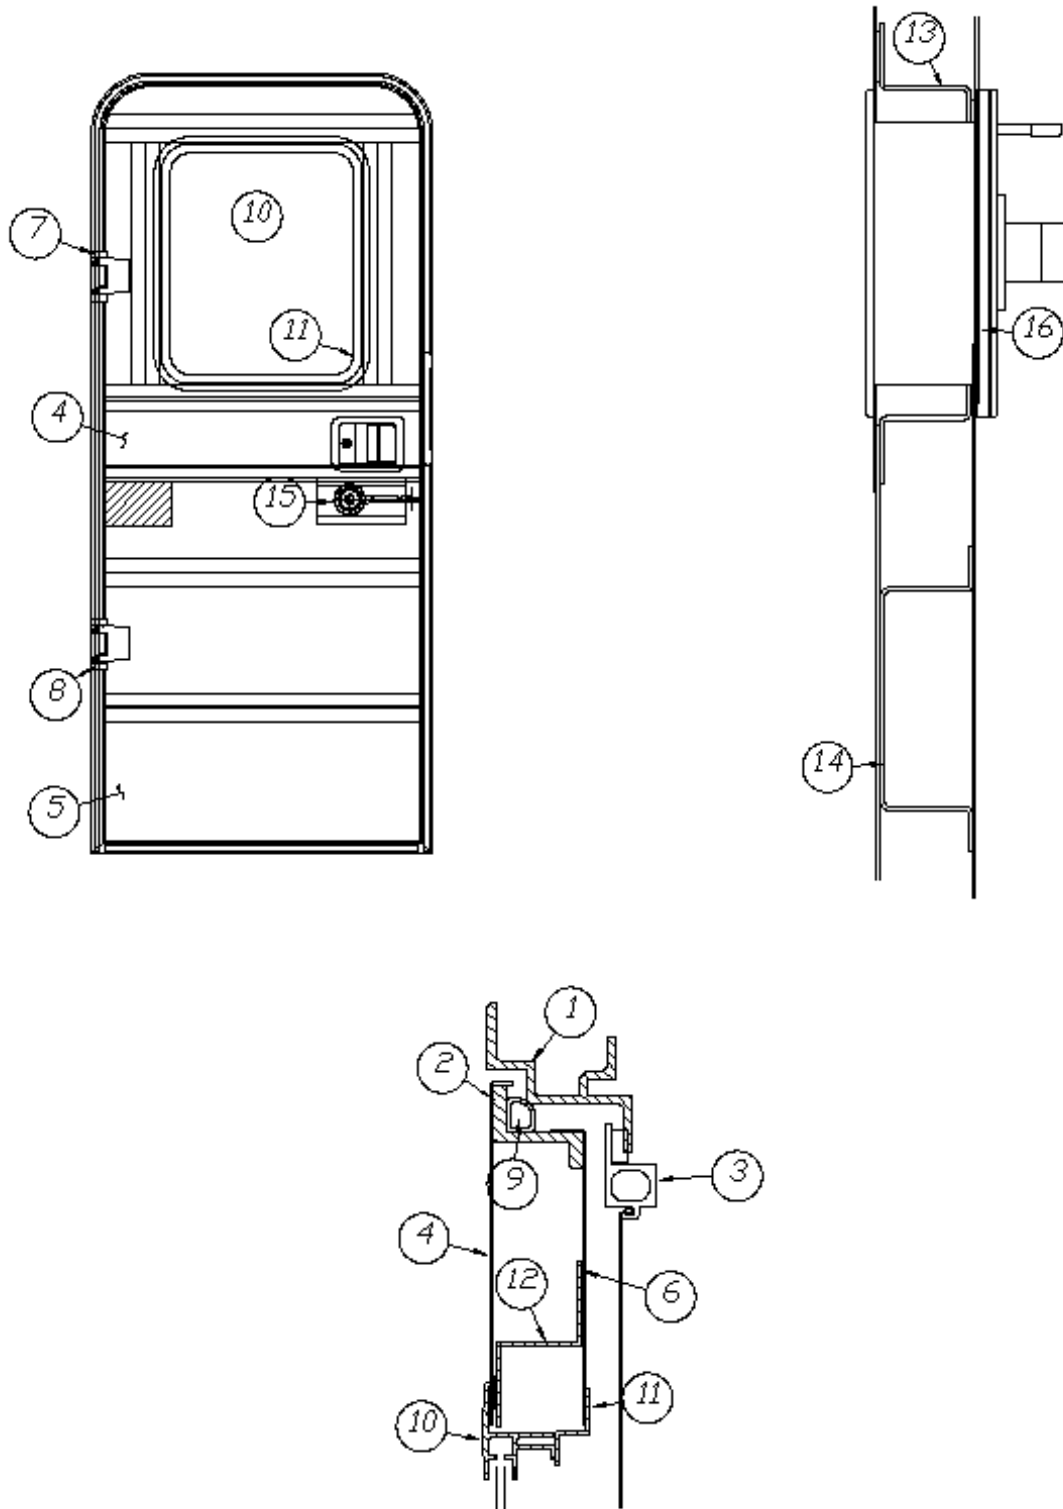

EXTERIOR DOORS

Main Door, LH Hinge, Old Style

Parts Listed on Next Page