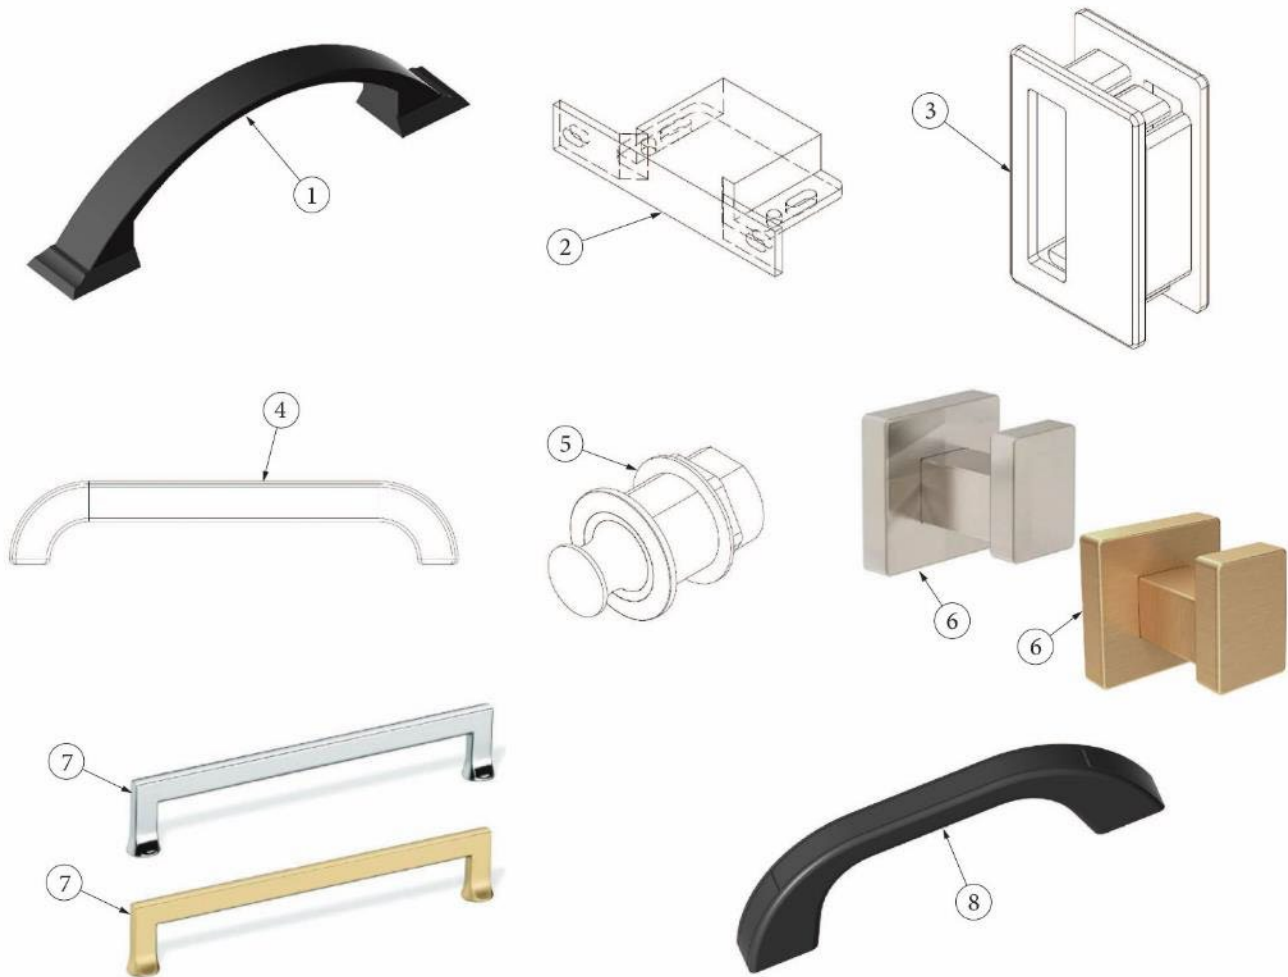

HARDWARE

Interior Latches and Handles

1. 382253-02	Pull, Antique Silver, 5"
2. 381228	Catch, Grabber door, 10LB
381228-02	Catch, Grabber door, 5LB
3. 382343	Recessed door handle kit
4. 382194	Head knocker, White, Interior door jamb
5. 382449-01	Knob- Push/Pull Satin Chrome
6. 382732	Hook, Robe Brushed Bronze
382732-02	Hook, Robe, Satin nickel
7. 386404-01	Pull, Satin nickel
386404-02	Pull, Matte gold
8. 381737-02	Handle assist, Molded, Black