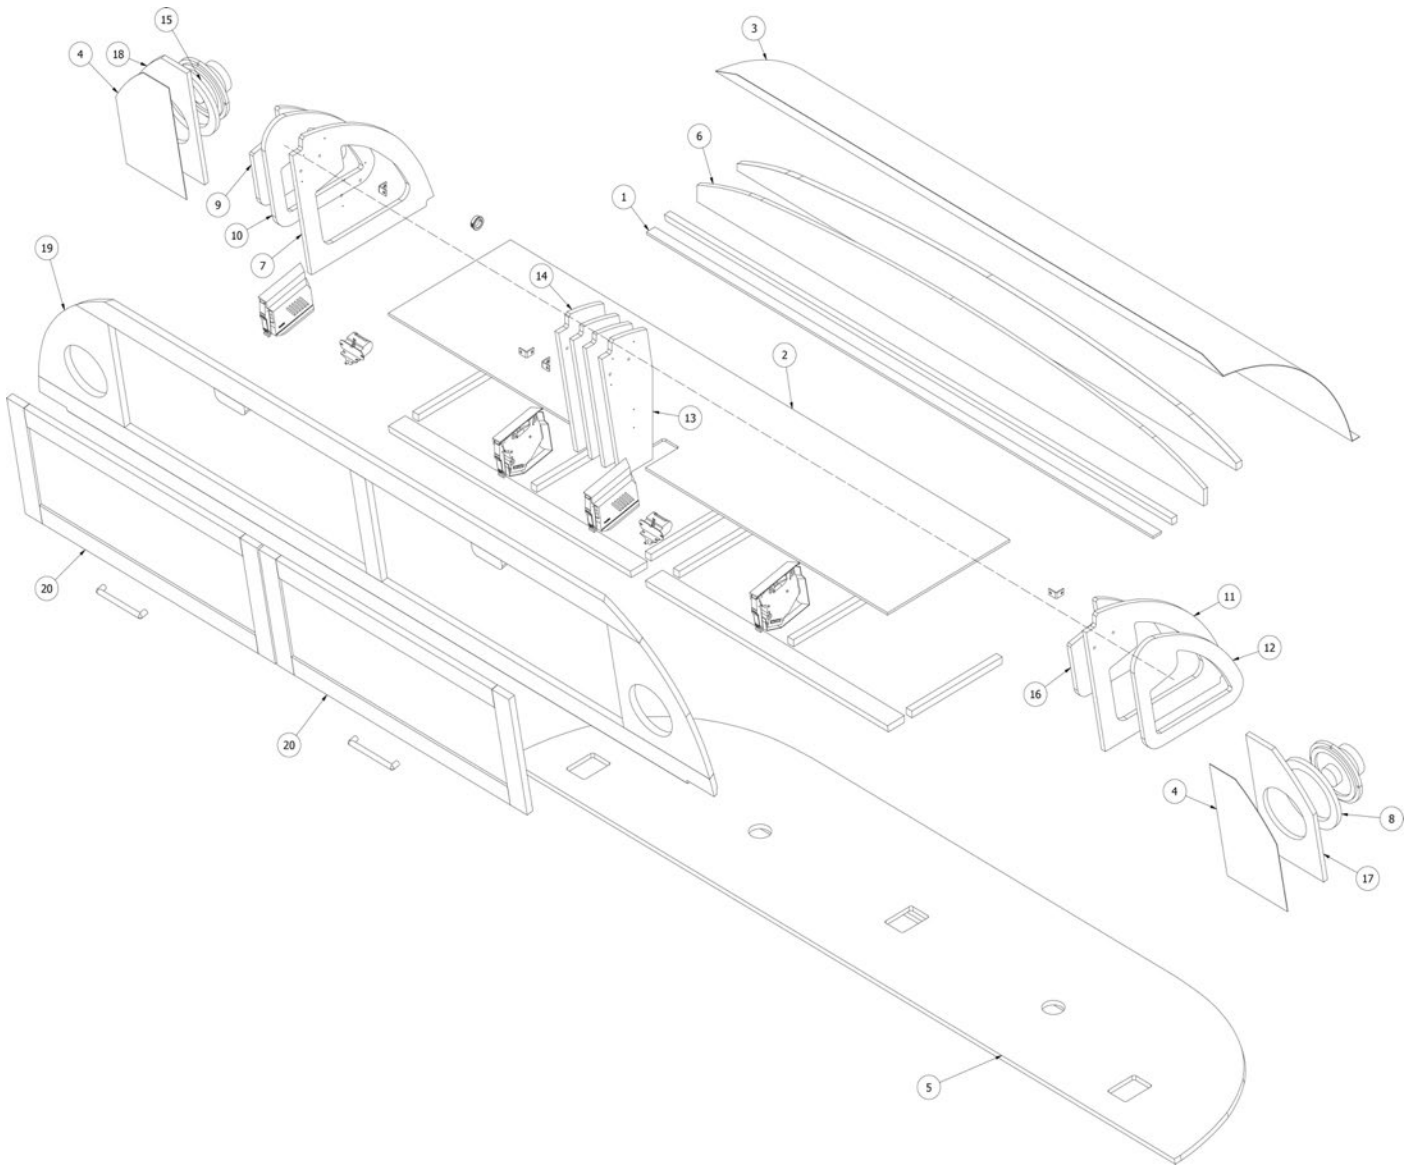

FURNITURE, BEDROOM

Roof Locker, Twin, 30RB, 30RB CSA, 33FB CSA

Parts Listed on Next Page