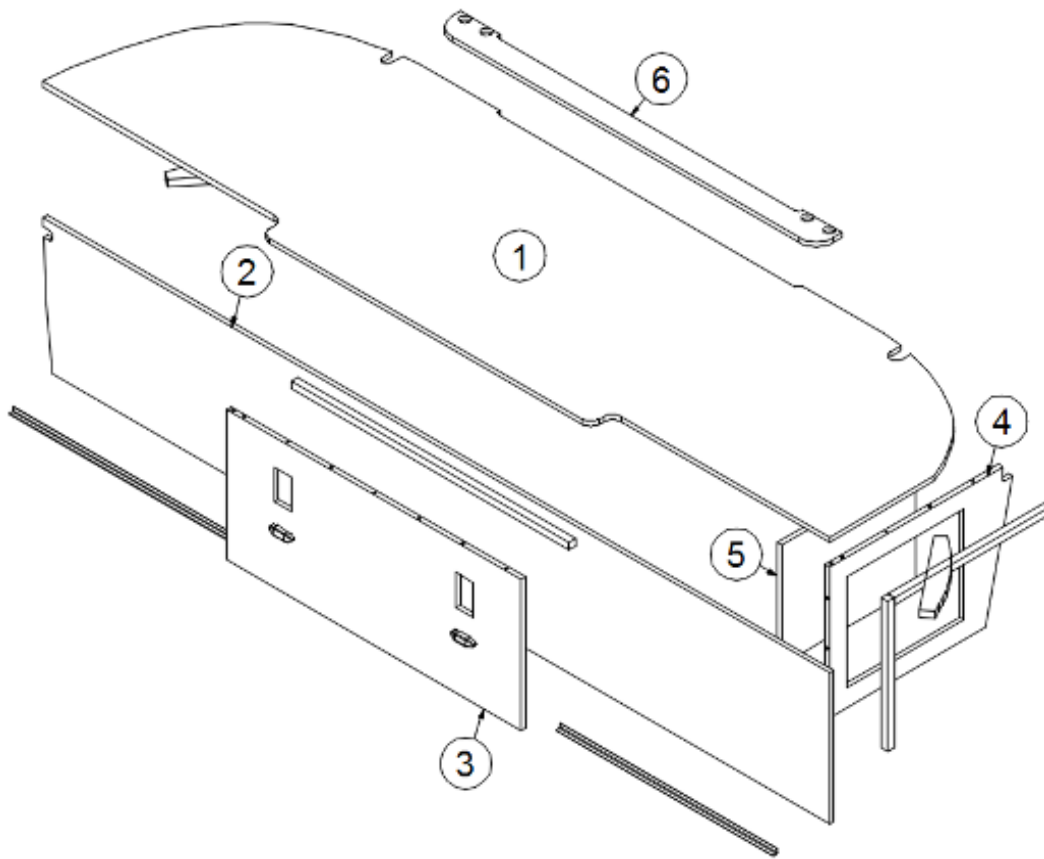

FURNITURE, BEDROOM

Trunk Storage, Twin, 30RB

968430

Trunk Storage Box, 30'

1. 968430&000112BE	Pre laminate, 26 x 90.63"
2. 968430&000212BE	Pre laminate, 15 x 90.63"
3. 968430&000312BE	Pre laminate, 15 x 37.96"
4. 968430&000412BE	Pre laminate, 15 x 21.5"
5. 968430&000512BE	Pre laminate, 12 x 15.5"
6. 968430&001512BE	Pre laminate, 3 x 44"
512840	Courtesy light, Black
114811	Aluminum angle, .5 x .5
386279	Corner brace, 3.5 x .75 x .75
380041	Brace, 1" Stanley corner
701538-01	Carpet, Charcoal Gray
382057-03	Cap cover, Dark Brown
802612-01	Edgebanding, Planked coffee, 5/8"
365386-01	Edgebanding, Linen, 5/8"