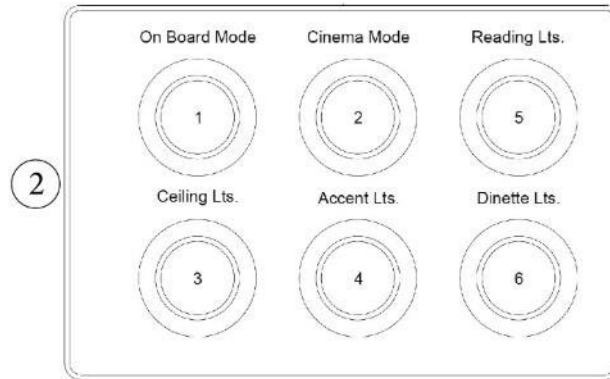

Cabin Sofa Switch Panel