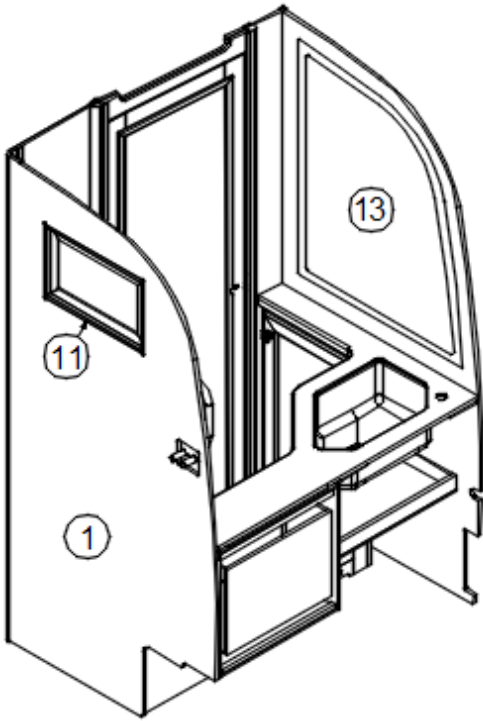

FURNITURE, LAVATORY

Bath Module, 30RB

Parts Listed on Next Page

FURNITURE, LAVATORY

Bath Module, 30RB

112318-01	Install, Bathroom Module, Queen
112318-02	Install, Bathroom Module, Twin
1. 112318&004912BB	Pre laminate, 39.08 x 78.63"
2. 112318&005012BH	Pre laminate, Queen, 37.17 x 78.86"
112318&005112BH	Pre laminate, Twin, 37.17 x 78.86"
3. 112318&010312BB	Panel, 16.50 X 79.41
4. 112318&010412BB	Panel, 6.89 X 79.32
5. 112318&010512BB	Panel, 25.38 X 3.40
6. 112318&010612BB	Panel, 25.38 X 3.38
7. 112318&010712BE	Panel, 3.25 X 79.39
8. 801415-WH	Corner trim, 1" Radius, Linen
801415-1010	Corner trim, 1" Radius, Planked coffee
9. 801665-1002	Molding-Door Jamb Linen
801665-1010	Molding, Door jamb, Planked coffee
10. 801977-1002	Corner Trim Bathroom Linen
801977-1010	Corner trim, Bathroom, Planked coffee
11. 802485-1002	Door frame Fwd Bath Wall Linen
802485-1010	Door frame, Forward bath wall, Planked coffee
12. 968420	Lavy cabinet
13. 371440-01	Mirror, Contoured
14. 802462-161002	Door-20.00 X 13.00 Shaker Linen
802613-301010	Door, Planked coffee, 20 x 13"
15. 800573-1002	Molding-Door Edge Flat Linen
800573-1010	Molding, Door edge, Planked coffee
16. 801997-1002	Trim, Outside corner, Linen, .75"
801997-1010	Trim, Outside corner, Planked coffee, .75"
382238	Hinge, Compact
381228-02	Catch, Grabber door, 5LB
386404-01	Pull, Satin nickel
386404-02	Pull-Matte Gold
382295	Track, Straight, Gray
454614	Strike plate
602518	Supply adapter assembly
455092	Cover plate, Towel bar, Stainless Steel
602632	Flow controller w/Off switch
382732	Hook-Robe Brushed Bronze
382732-02	Robe hook, Satin nickel
969343	Assy-Bath Door Mirror