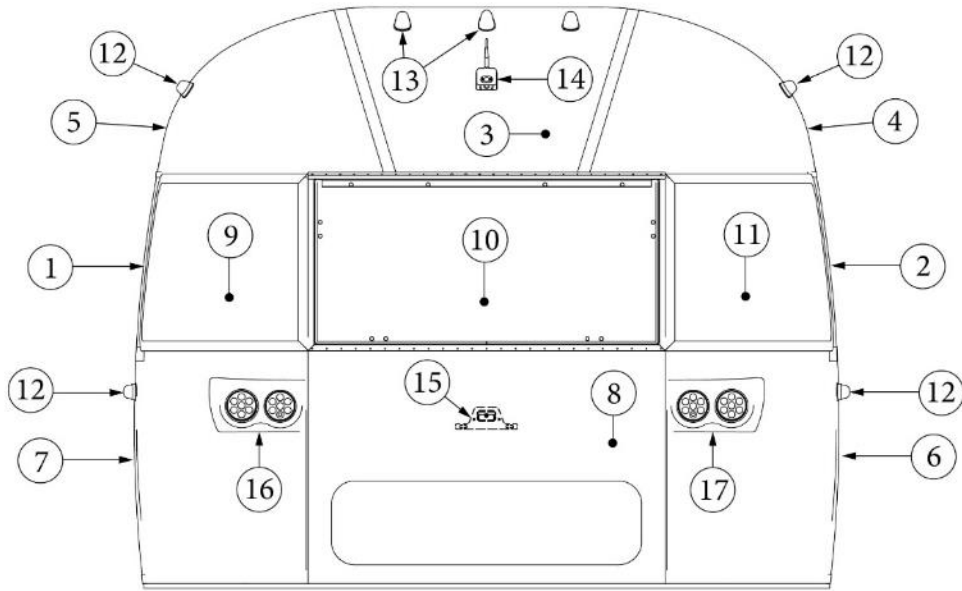

EXTERIOR SHELL

Aft End, 30RB

Parts Listed on Next Page

EXTERIOR SHELL

Aft End, 30RB

923507-03	Aft End Shell, 30RB
1. 114888	Segment, Center left
2. 114889	Segment, Center right
3. 114893	Segment, #25
4. 114890	Segment, #26
5. 114891	Segment, #27
6. 114894	Segment, #28
7. 114895	Segment, #29
8. 116341	Exterior plate, Rear lower, large door
9. 372089-101	Panoramic window, CS (installed RS rear)
10. 371346-01	Center window, Rear
11. 372088-101	Panoramic window, RS (installed CS rear)
12. 512860	Clearance light, Red
115563	Casting, Teardrop light, Flat
13. 512928	Clearance light, Red, Curved bezel
115564	Casting, Teardrop light, Curved
14. 512946-01	Wireless backup camera
365392	Gasket, Wireless backup camera
15. 514065	License plate holder/light
514065-01	Light only, License plate
16. 968188-02	Taillight assembly, RS
17. 968188-01	Taillight assembly, CS
18. 116333	Bow, floor
19. 114678	Bow, upper window
20. 114677	Bow, lower window
21. 114505-01	Support, lower end shell, LH
22. 114505-02	Support, lower end shell, RH
23. 101315-01	Brace, vertical rear, LH
24. 101315-02	Brace, vertical rear, RH
25. 454910	Support, window wrap
26. 116038	Z Bar, horizontal frame, 43.5"
27. 116381-01	0 Bow, Roof
28. 116383-01	0 Bow, Wall, RH
29. 116383-02	0 Bow, Wall, LH
30. 116384-01	0 Bow, Plate
114813-01	Angle, 1 x 1.25 x 1.5"
114813-02	Angle, 1.25 x 2 x 2.5"
115699	Backer plate, End shell
382389	Gasket, clearance light