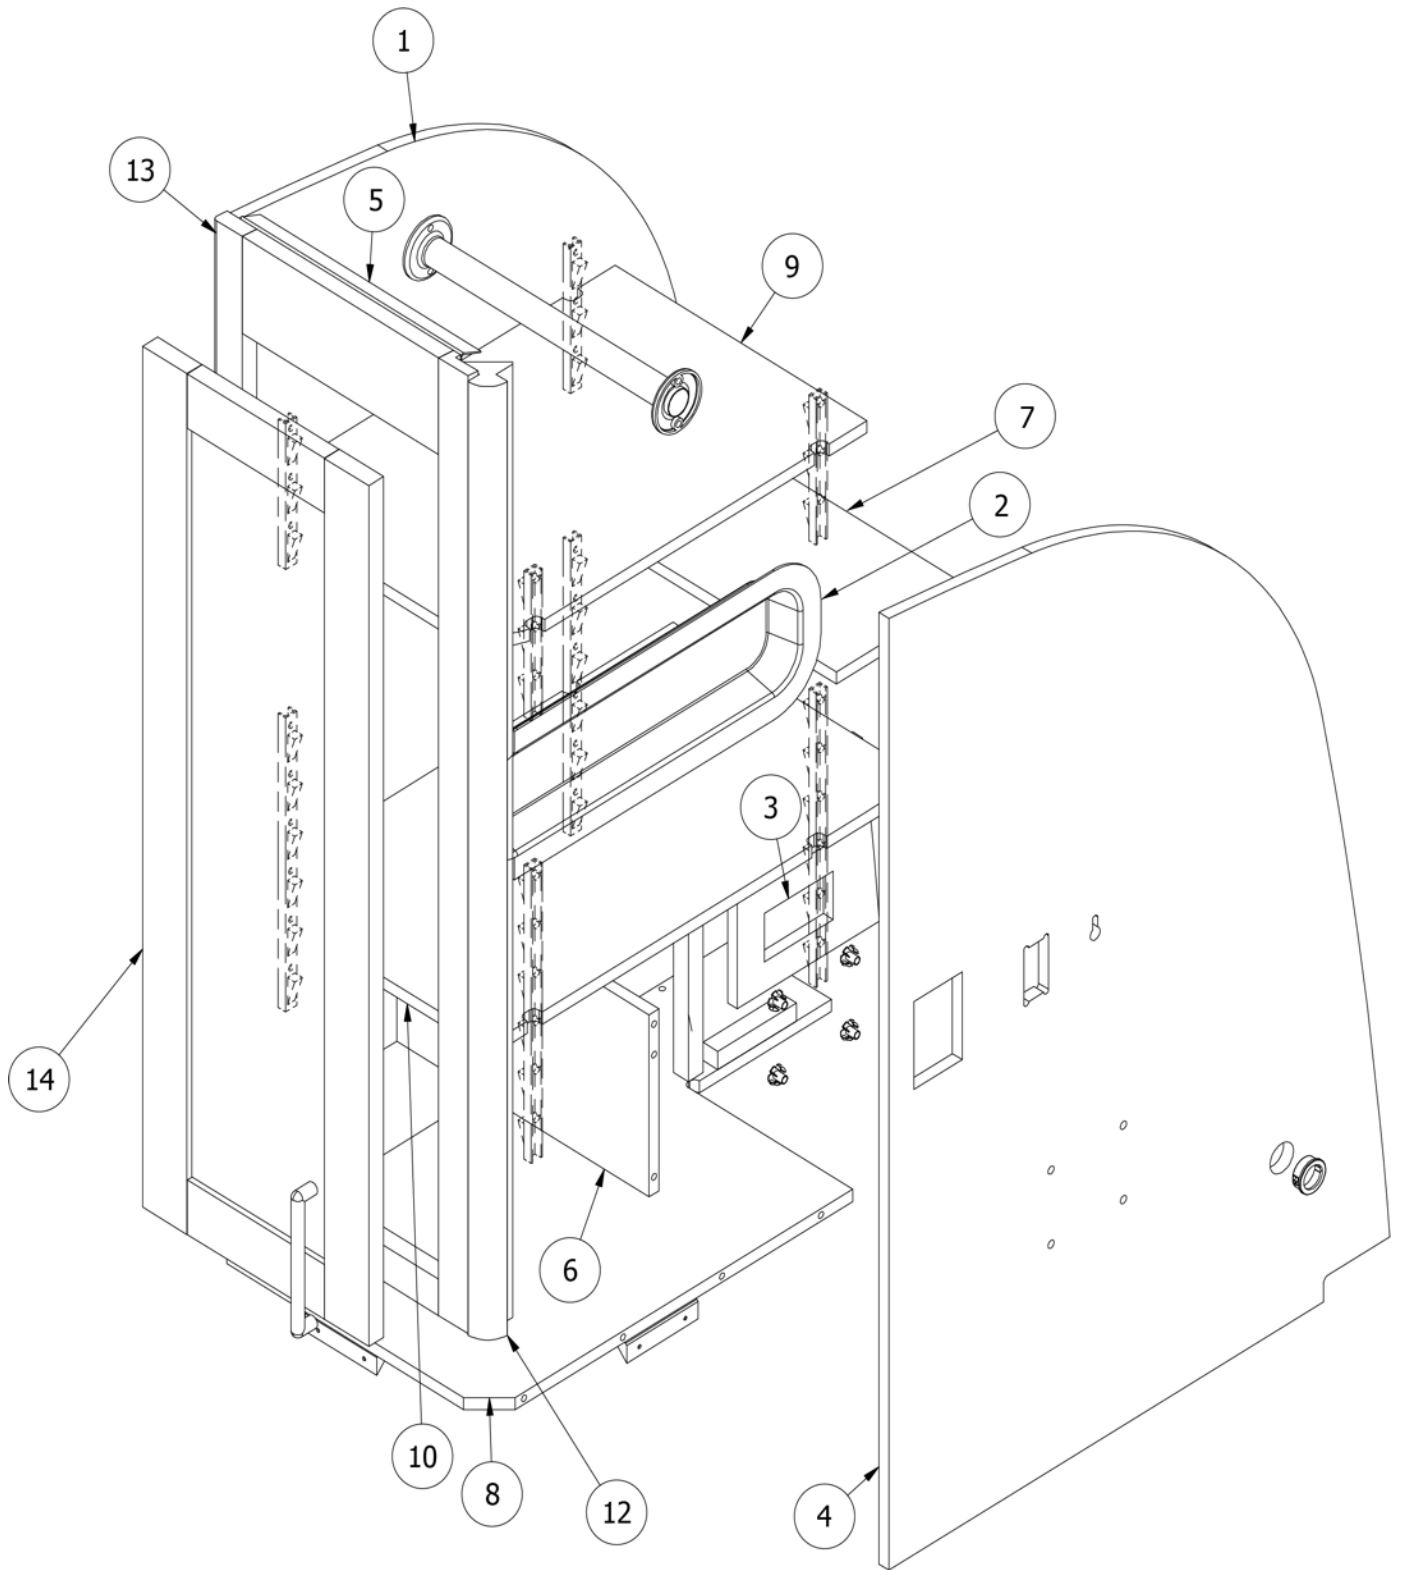

FURNITURE, BEDROOM

Hanging Wardrobe, CS, Twin, 33FB

Parts Listed on Next Page