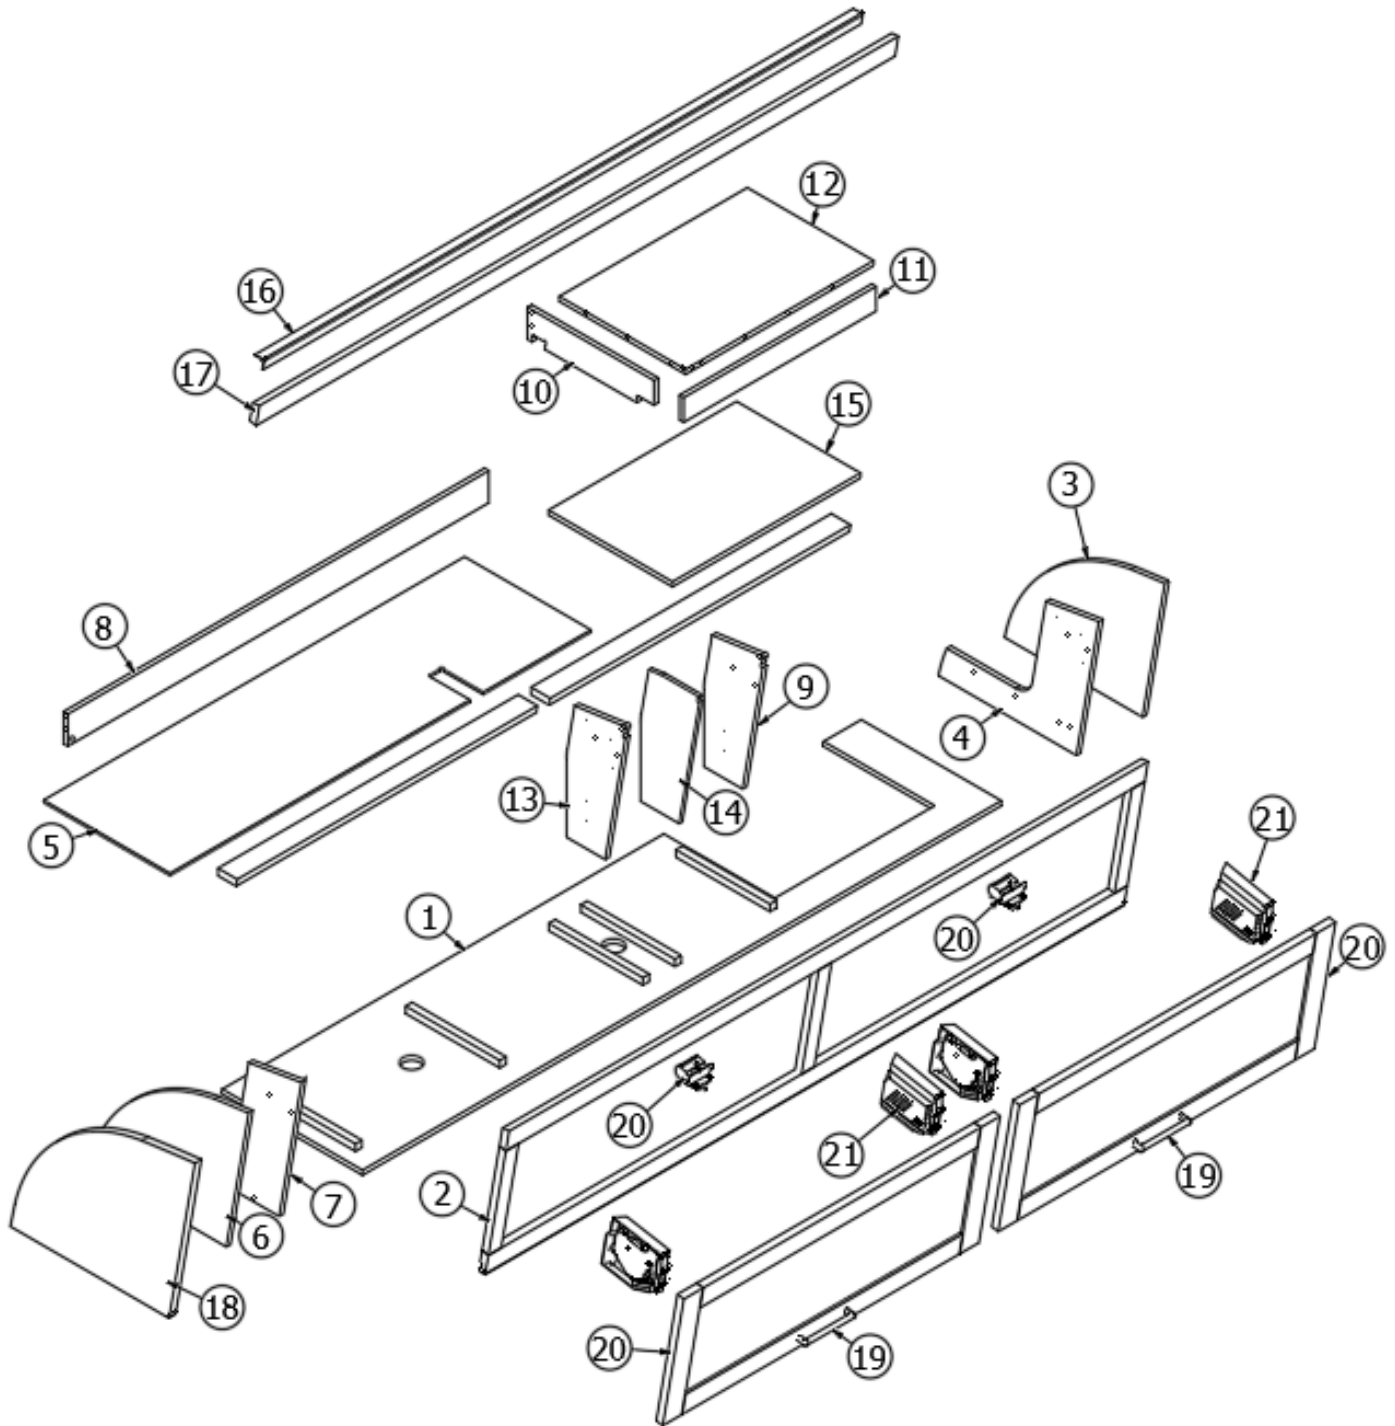

FURNITURE, GALLEY

Roof Locker, Galley, 30RB, 33FB

Parts Listed on Next Page