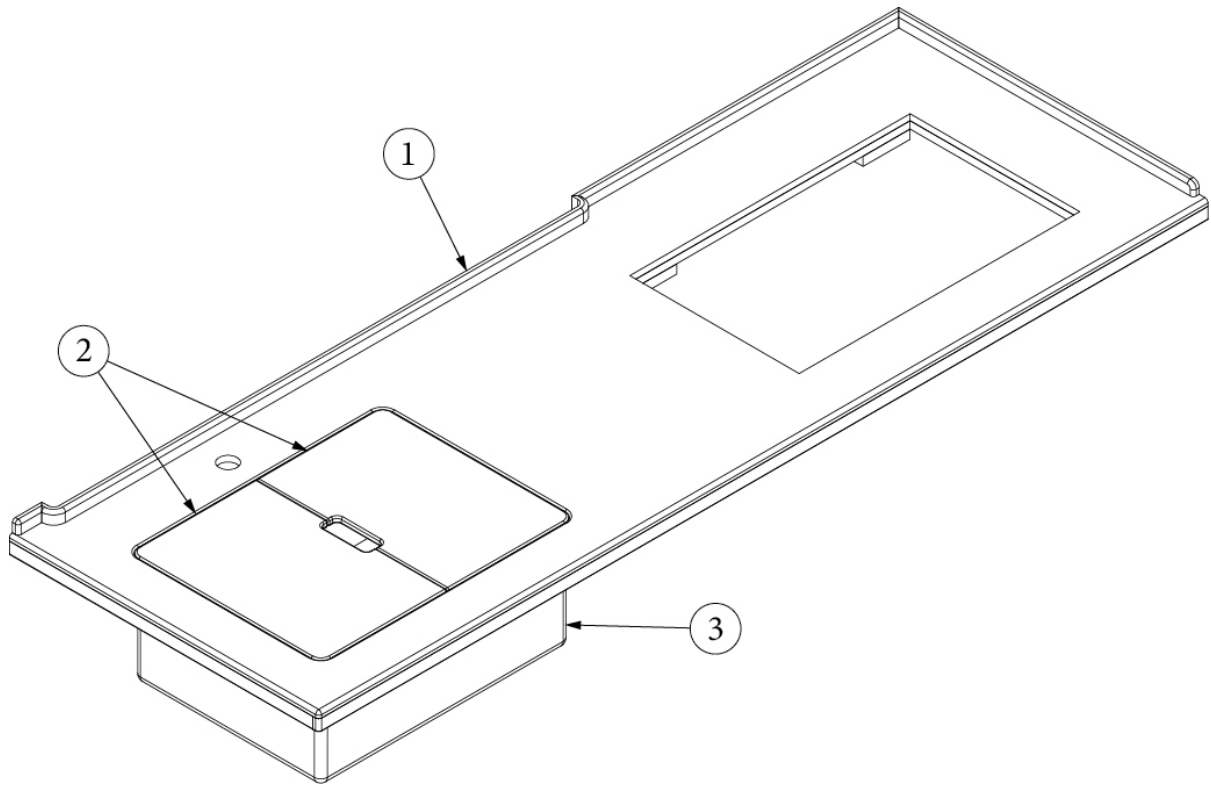

FURNITURE, GALLEY

Galley Top, 33FB

969953

Assembly, Galley Top, 33FB

1. 602950-01	Top, Galley, Corian, Cosmos Prima
602950-02	Top, Galley, Corian, Limestone
2. 602443-01	Cover, Sink, Corian, Cosmos Prima
602443-02	Cover, Sink, Corian, Limestone
3. 602438	Sink, SS Elkay Crosstown
602437	Faucet, Galley Pull-Out, Grohe Minta
600968	4 IN. Plastic Chrome Basket Strainer – Galley
602388	Sink clip
115729-02	Bracket, Top vents