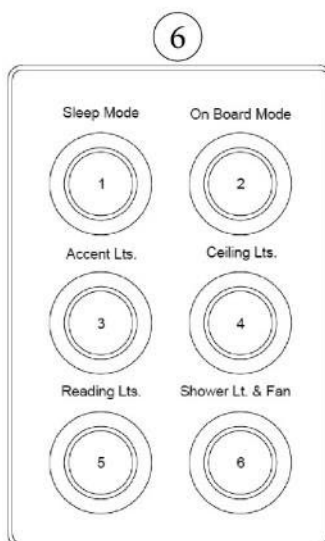

ELECTRICAL, 12 VOLT

CZone Switch Controls 30RB

Main Entry Switch Panel

Cabin Sofa Switch Panel

Bathroom

Battery Disconnect

WiFi Switch Panel

Bedroom Entry Switch Panel