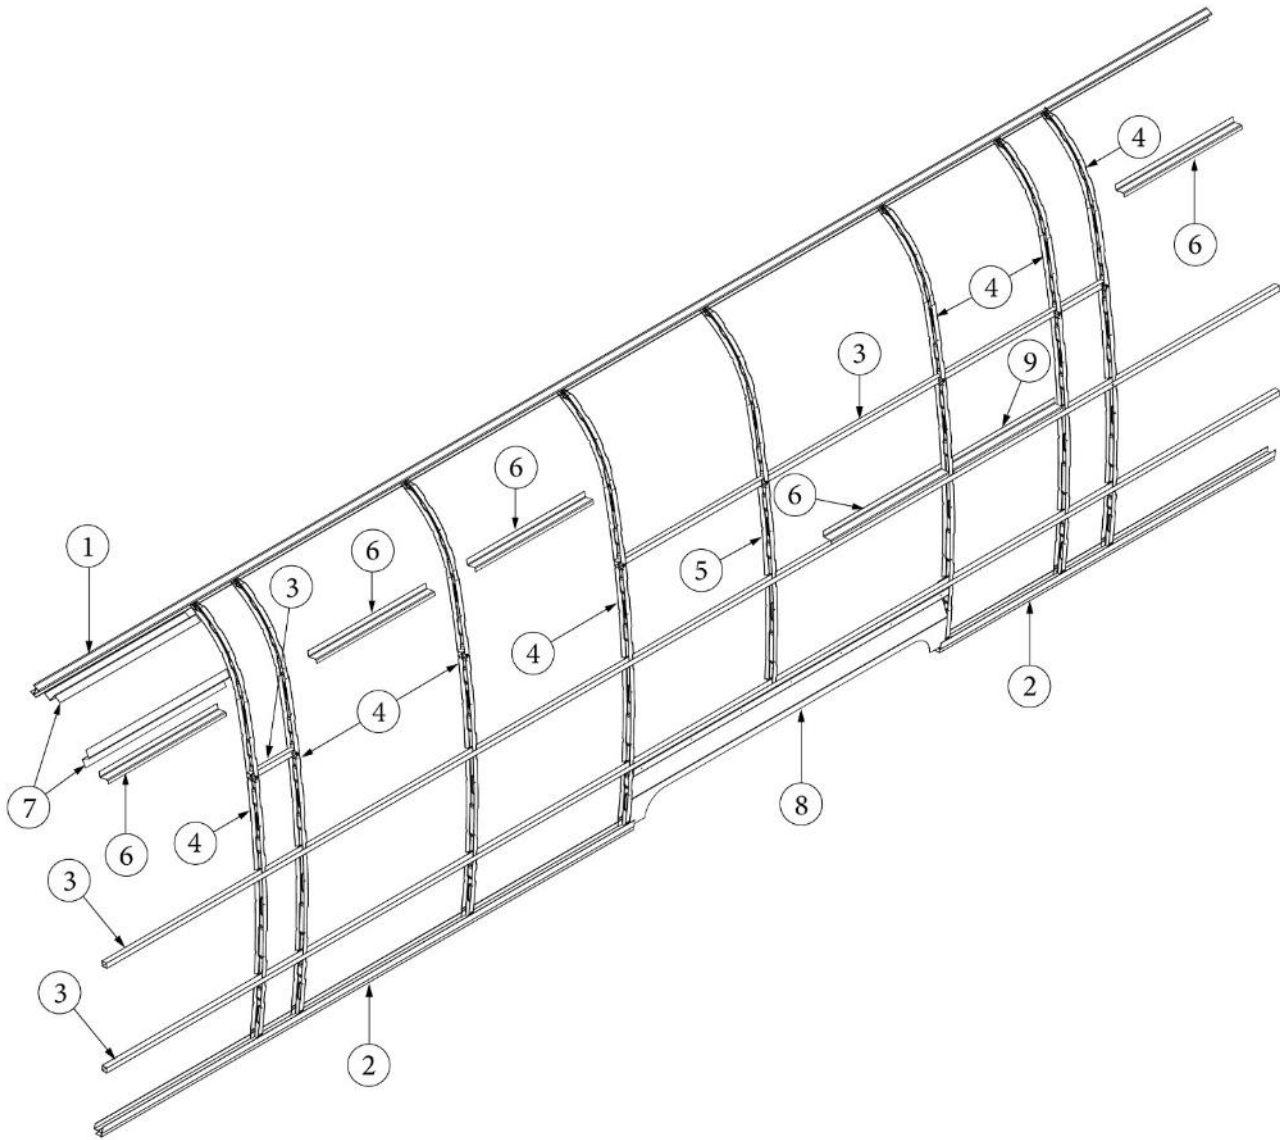

EXTERIOR SHELL

Wall Framing, Roadside, Queen, 30RB

Parts Listed on Next Page