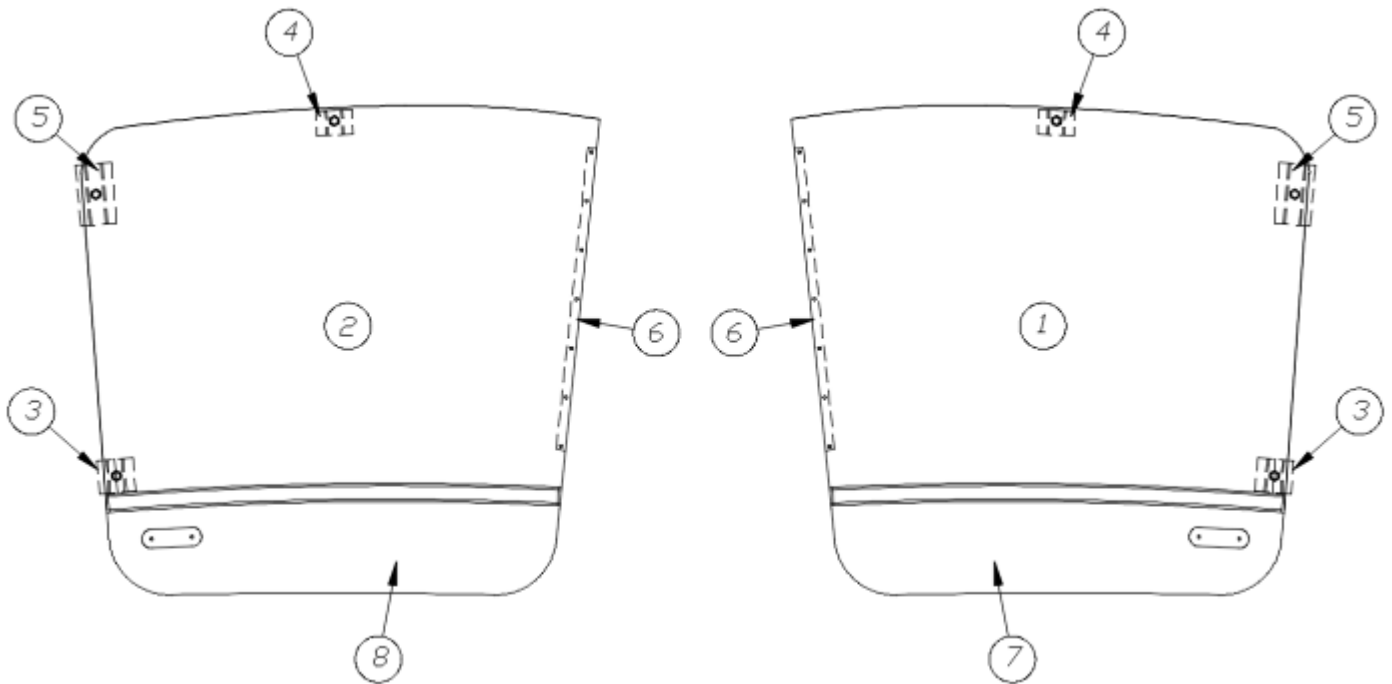

EXTERIOR SHELL

Wrap Protector

1. 969333	RS wrap protector
2. 969332	CS wrap protector
3. 114819-04	Wrap protector hold back, 2"
4. 114819-02	Wrap protector hold back, 2"
5. 114819-03	Wrap protector hold back, 5"
6. 381605-03	Piano hinge, Stainless Steel
7. 200542-02	Underbelly wrap, Front RS, Black
8. 200543-02	Underbelly wrap, Front CS, Black
100742-01	Extrusion, Wrap trim protector
114465-01	Casting, Rub rail, RH
114465-02	Casting, Rub rail, LH
500096	Reflector, Amber
685343	Gusset, Corner wrap protector