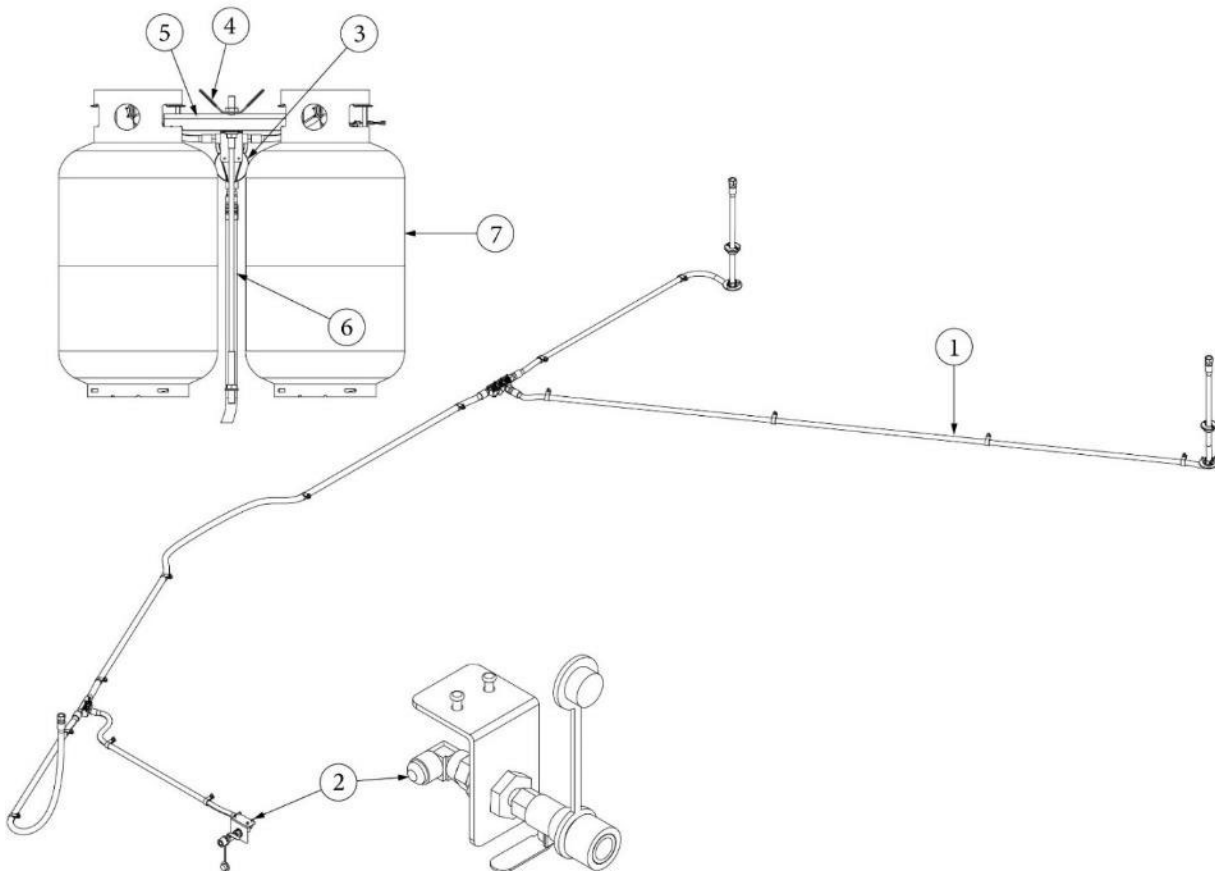

PLUMBING, LPG SYSTEM

LPG System, 33FB

113645
113718-03

Install, LP System
Install, LP Tanks/Regulator, 30lb tank, w/Gauge

1. 943991
2. 602465
3. 602870
4. 410238
5. 100949
6. 345375-08
7. 601711
- 382556
- 382500

Assy, LP flex line
Exterior propane port assembly
Regulator, LP gas, Dual 11" pigtails
Handle, Gas rack, (Wing nut)
Hold down Bracket, LP Bottle
Threaded rod, 30.5" x 1/2-13
LP cylinder, Aluminum, 30lb, w/Gauge
LP closeout
Sealing grommet, Press fit, 1/2" pipe