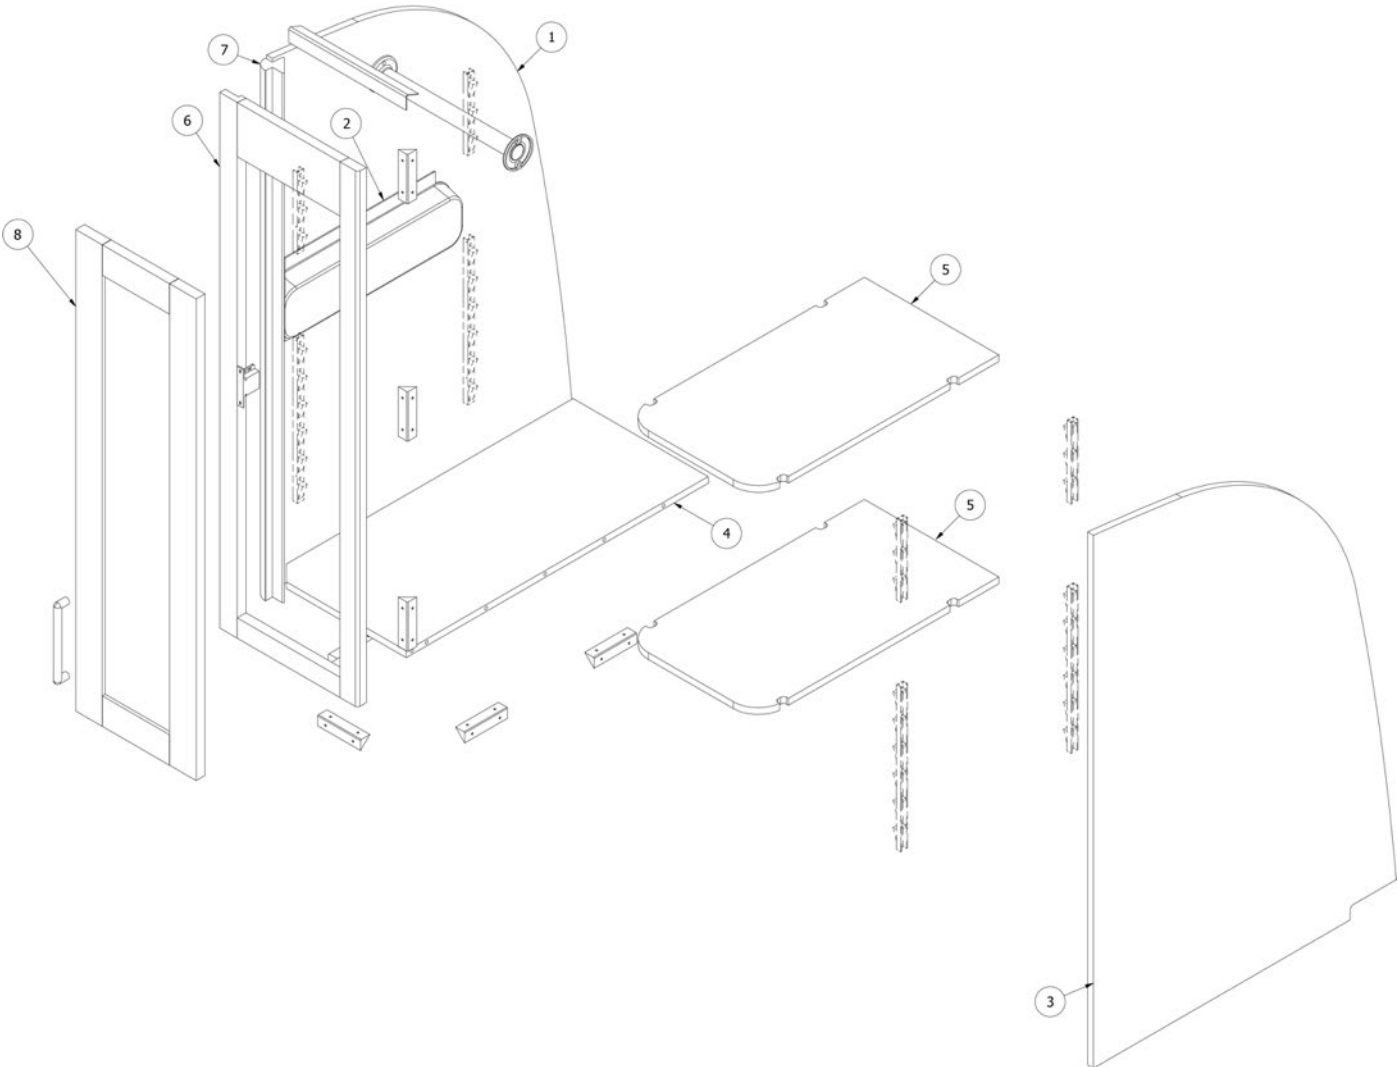

FURNITURE, BEDROOM

Hanging Wardrobe, RS, 33FB

Parts Listed on Next Page