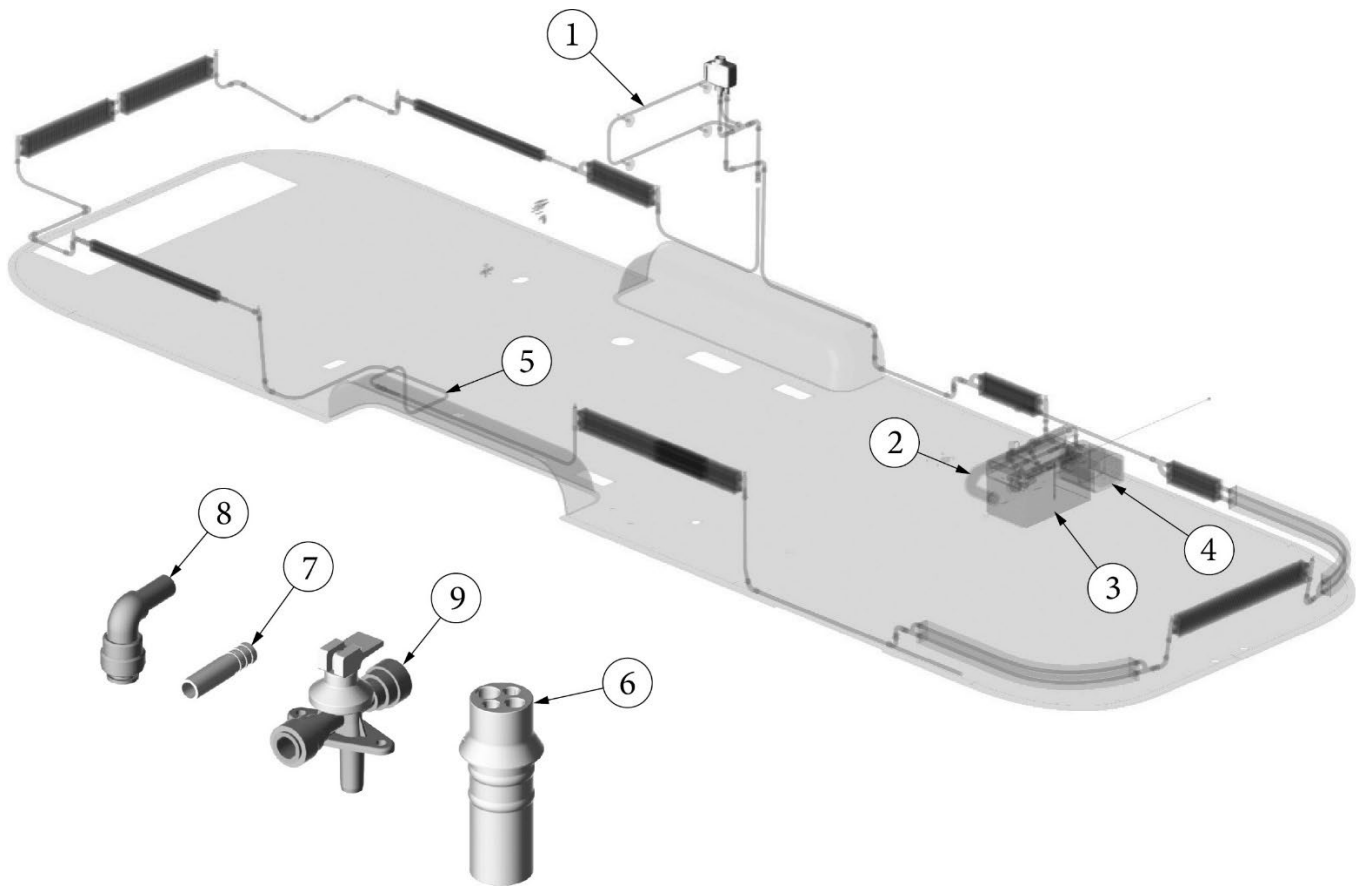

PLUMBING, HEATING SYSTEM

Alde System, Twin, 30RB

Parts Listed on Next Page