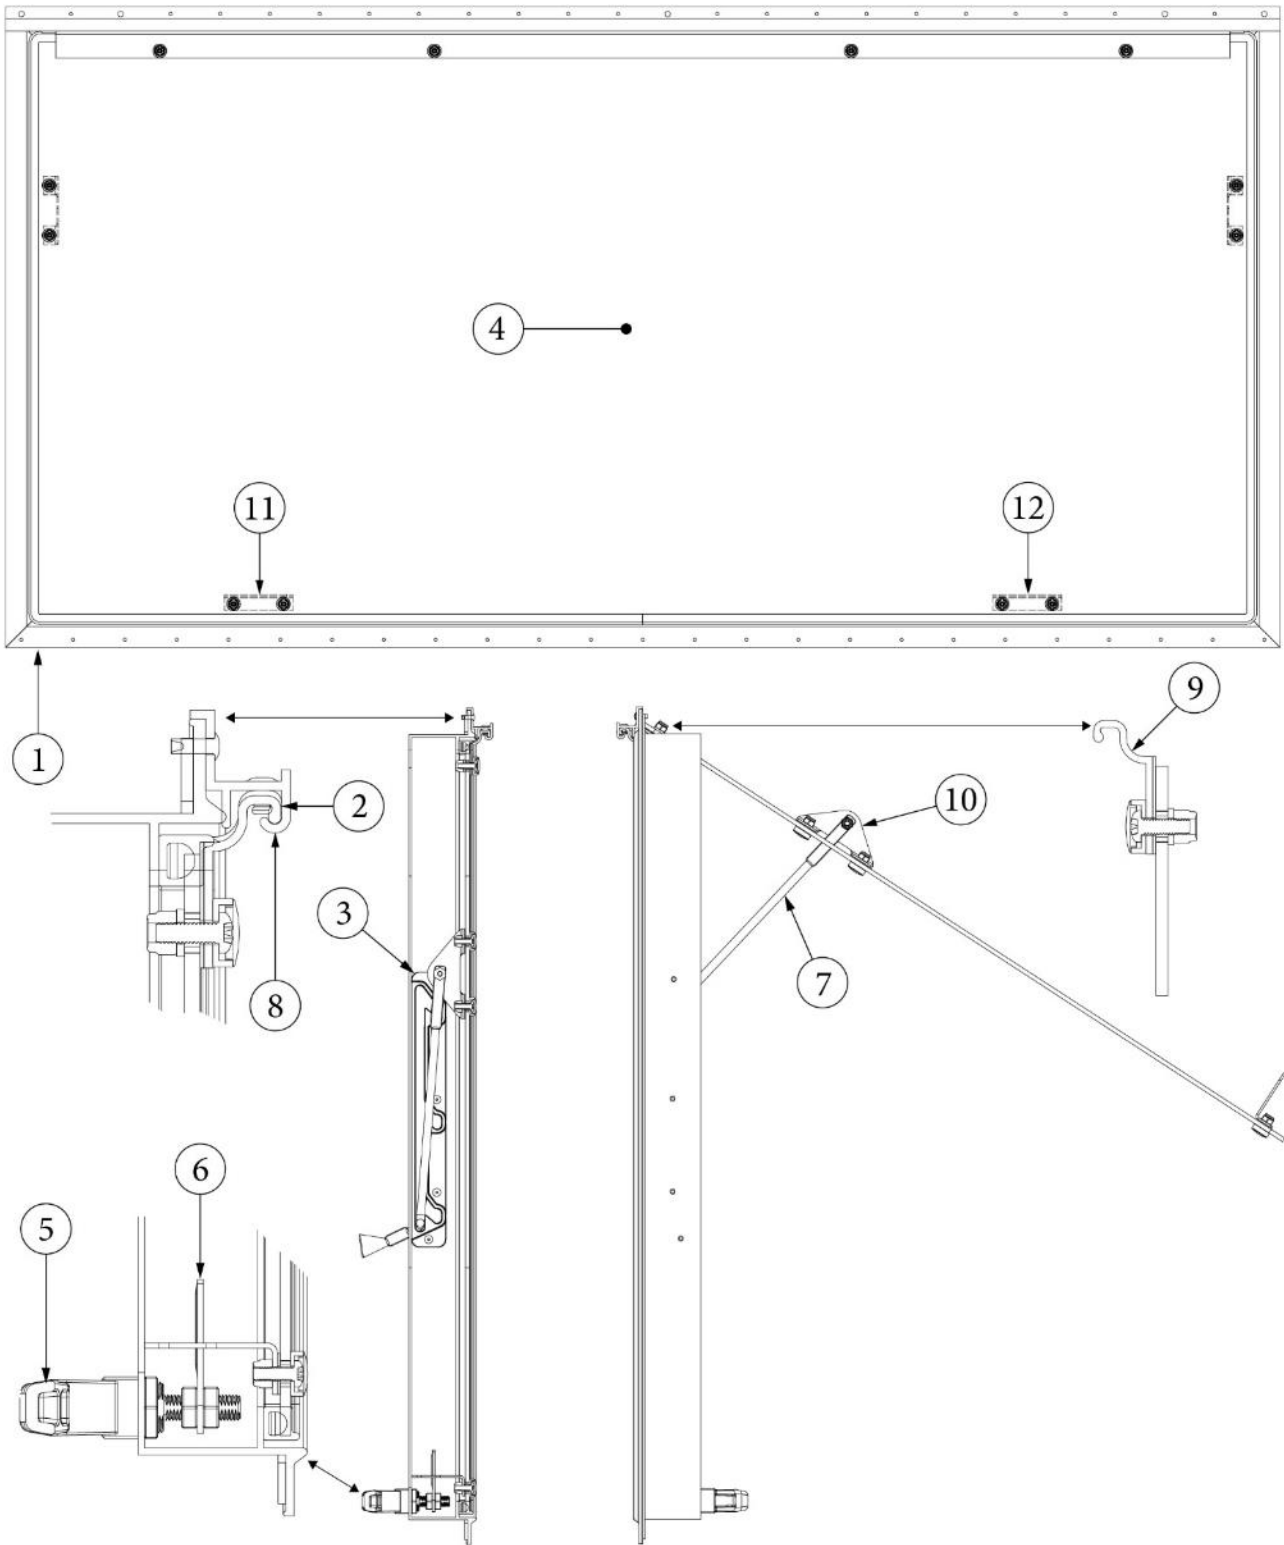

WINDOWS

Windows, Front and Rear 30RB, Front 33FB

Parts Listed on Next Page