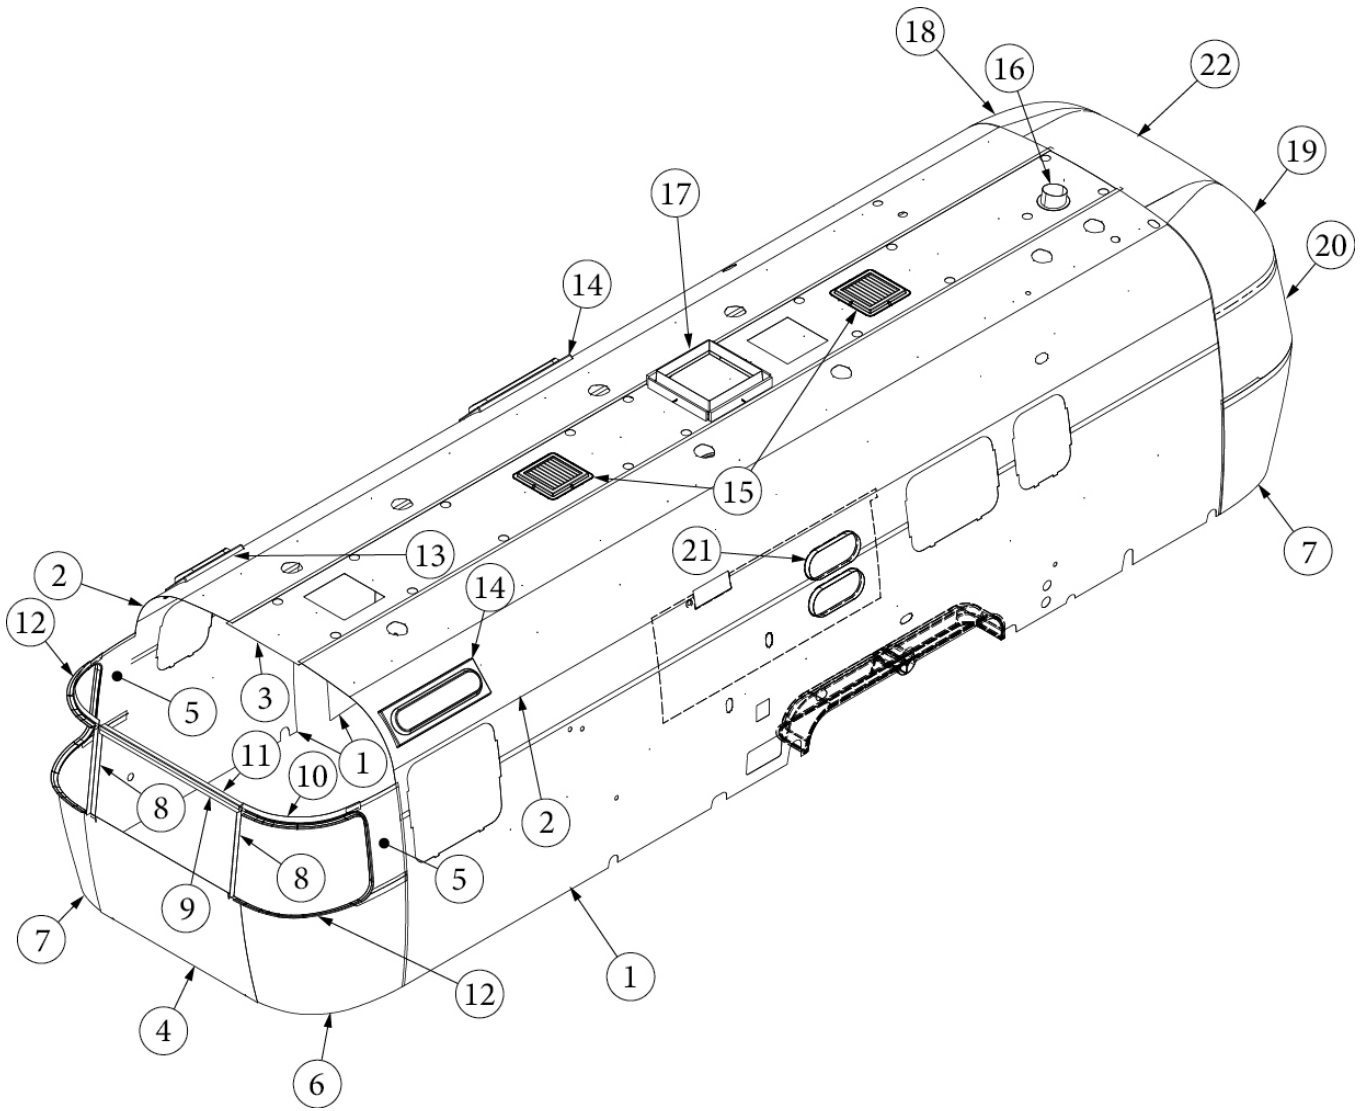

INTERIOR SHELL

Interior Skin, Queen, 33FB

Parts Listed on Next Page