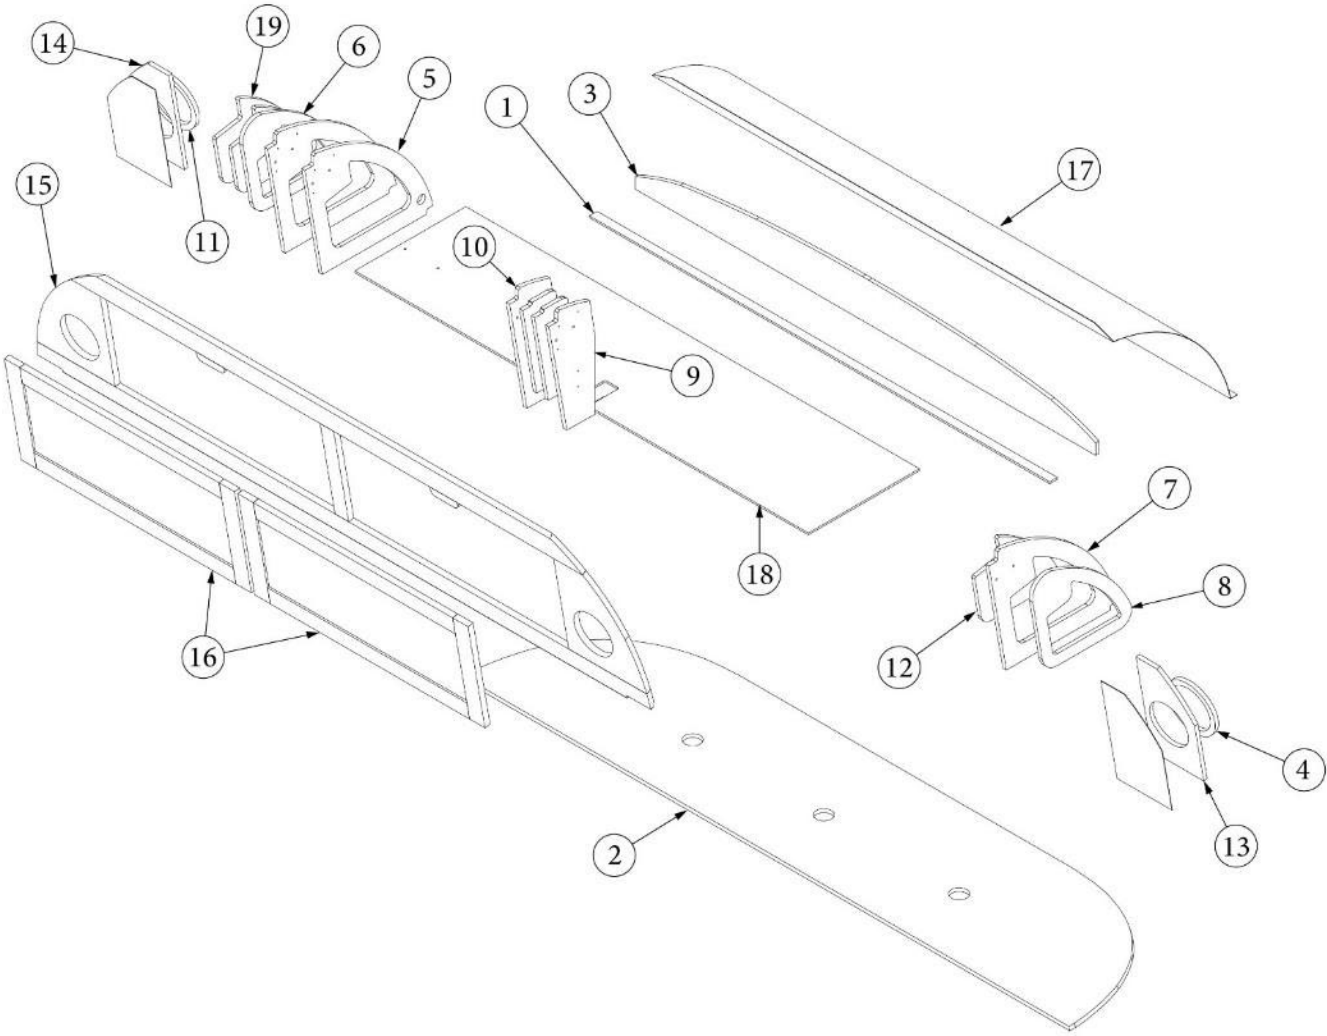

FURNITURE, LOUNGE

Roof Locker, Lounge, 30RB, 30RB CSA

Parts Listed on Next Page