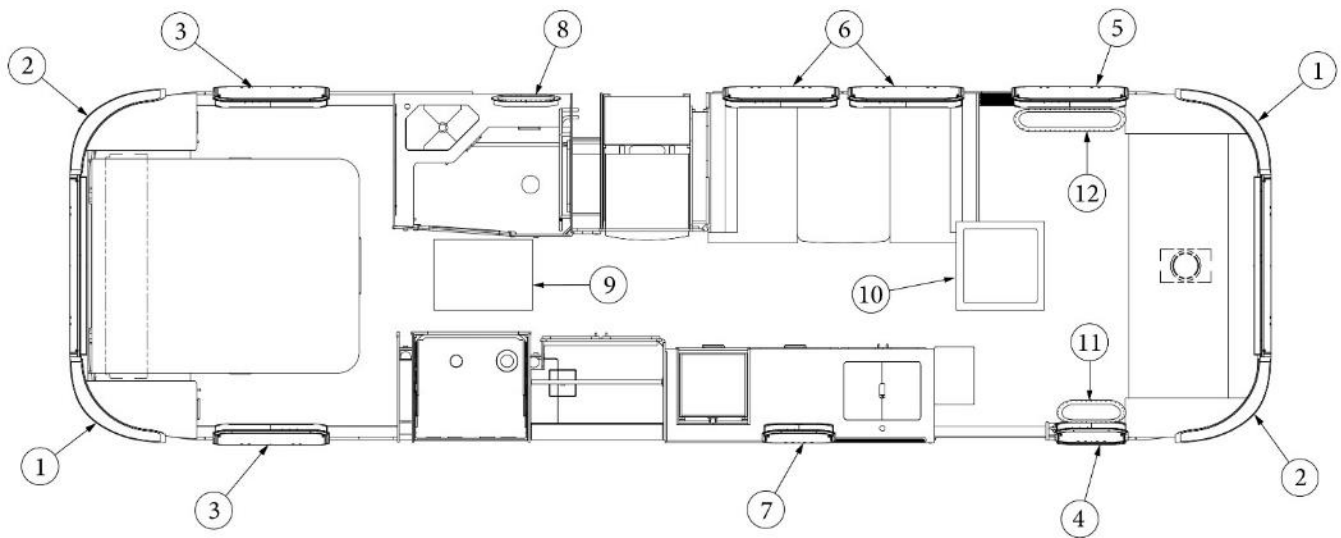

WINDOW COVERINGS

Drapes and Shades, 30RB

113758

Window Coverings, 30RB

1. 998264-01	Drape, Pleated panel, Front/Rear wrap
2. 998264-02	Drape, Pleated panel, Front/Rear wrap
3. 998264-03	Drape, Pleated panel, Side window
4. 704919-02	Roman shade, 25 x 36"
5. 704919-03	Roman shade, 38 x 33"
6. 704919-06	Roman shade, 73 x 31"
7. 704920-01	Roller shade, 21.63 x 20.75"
8. 704920-02	Roller shade, 20.5 x 9.5"
9. 704921-01	Shade, Pleated, Skylight, 14 x 22.75"
10. 704921-02	Shade, Pleated, Skylight, 19.25 x 19.75"
11. 704921-04	Shade, Pleated, Vista, 19.5 x 9.5"
12. 704921-05	Shade, Pleated, Vista, 31 x 9.5"