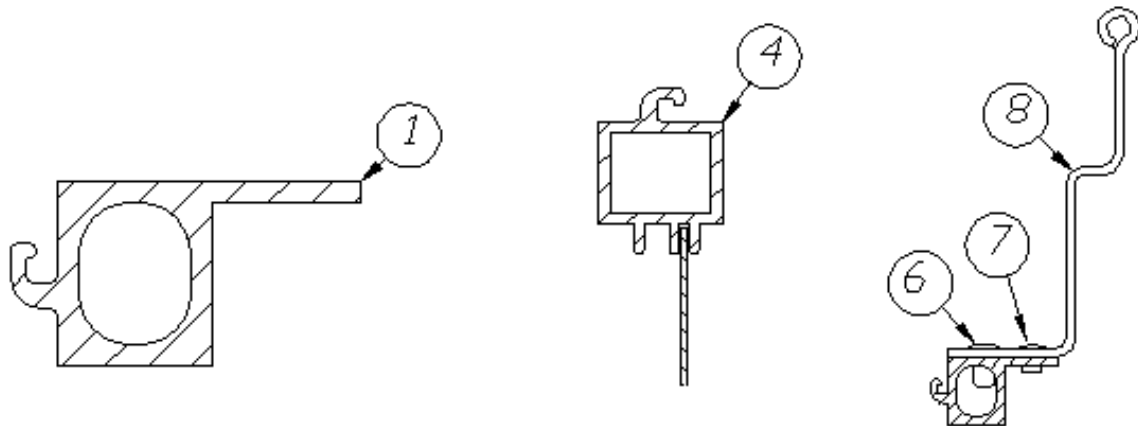

EXTERIOR DOORS

Screen Door, Old Style

Parts Listed on Next Page