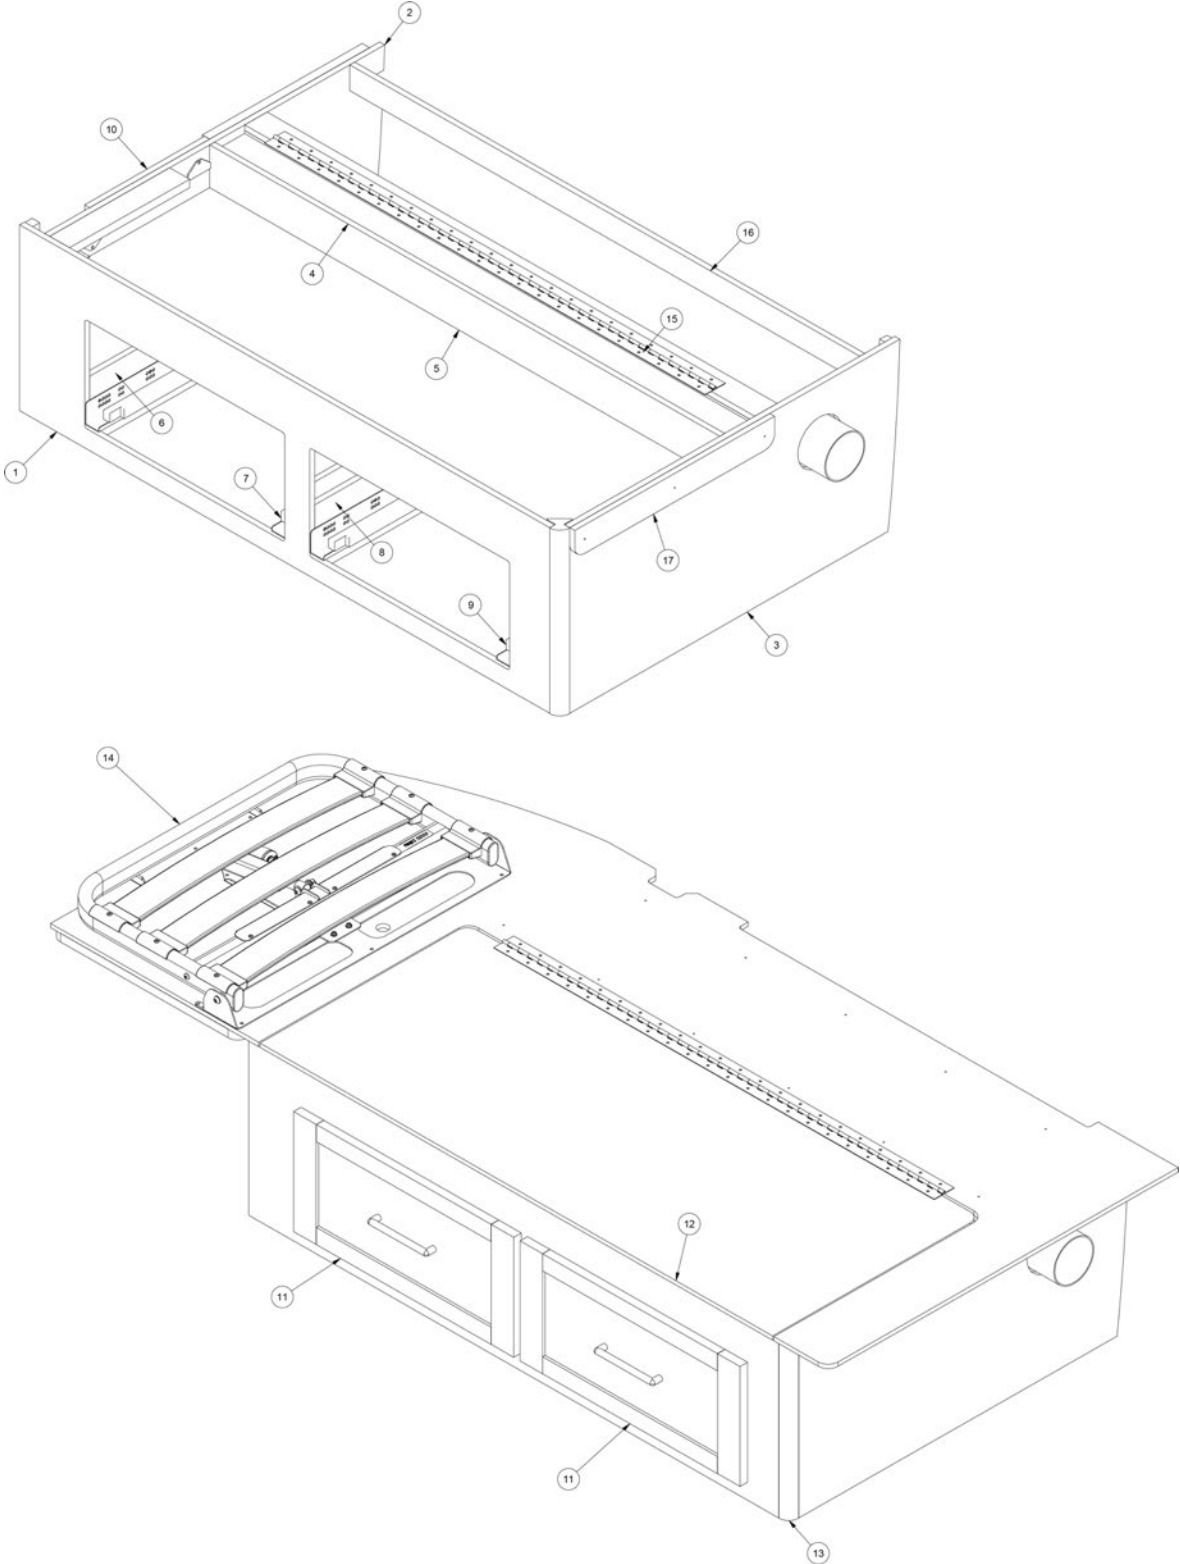

FURNITURE, BEDROOM

Bed, Roadside Twin, 30RB

Parts Listed on Next Page