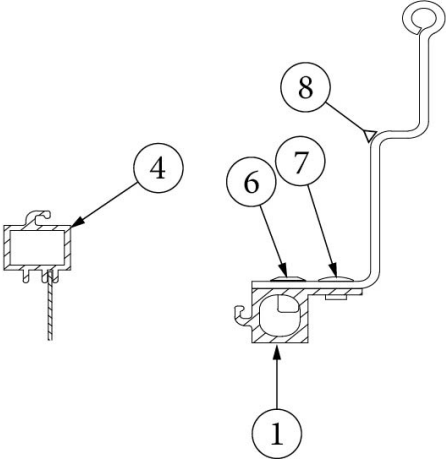

Parts Listed on Next Page