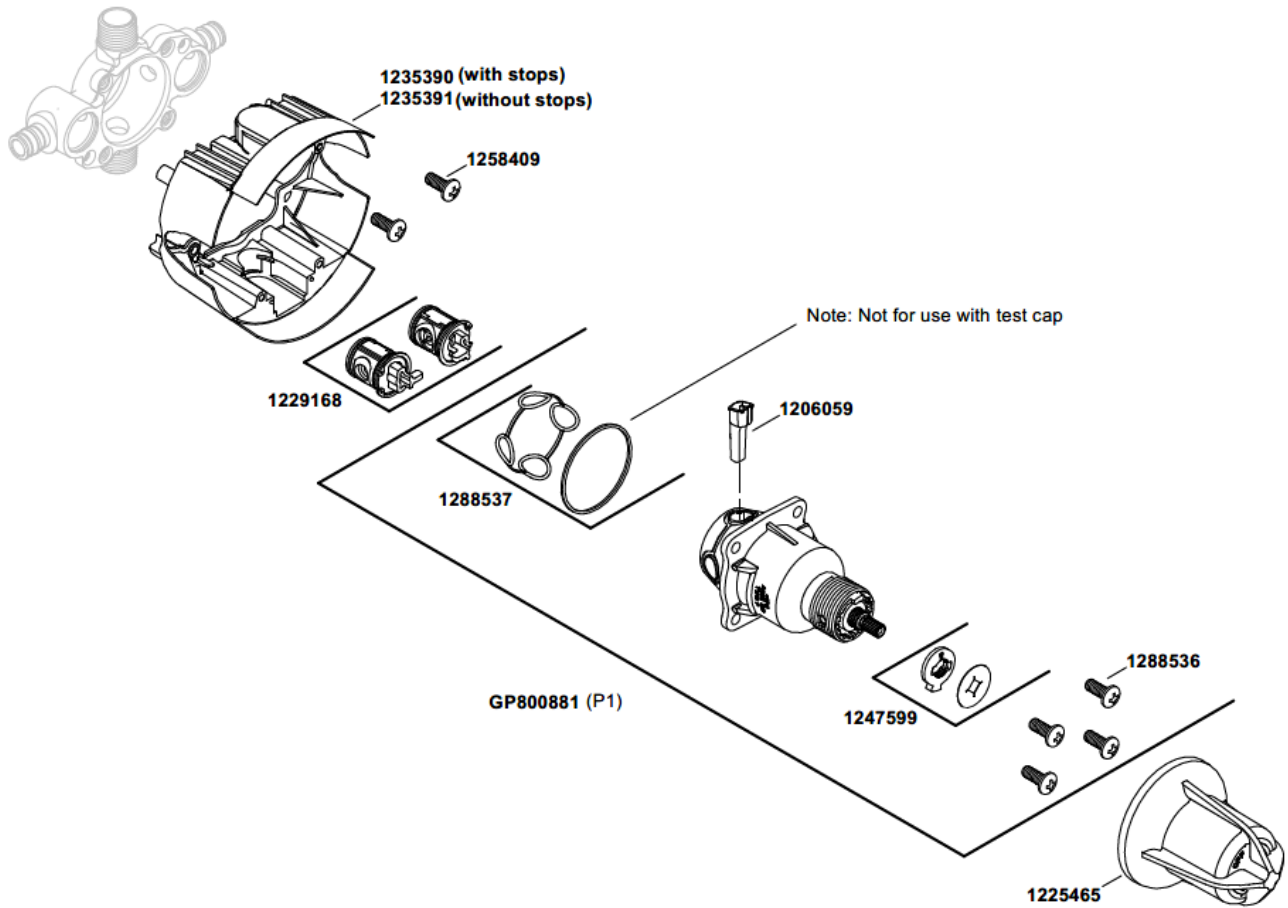

PLUMBING, FRESH WATER SYSTEM

Faucet, Valve

- 602401 Valve, Rite-temp, 1/2" pressure balance
- 602632 Flow controller w/Off switch

Parts Shown are Kohler Part Numbers

Model #K-8304-PX-NA, Valve