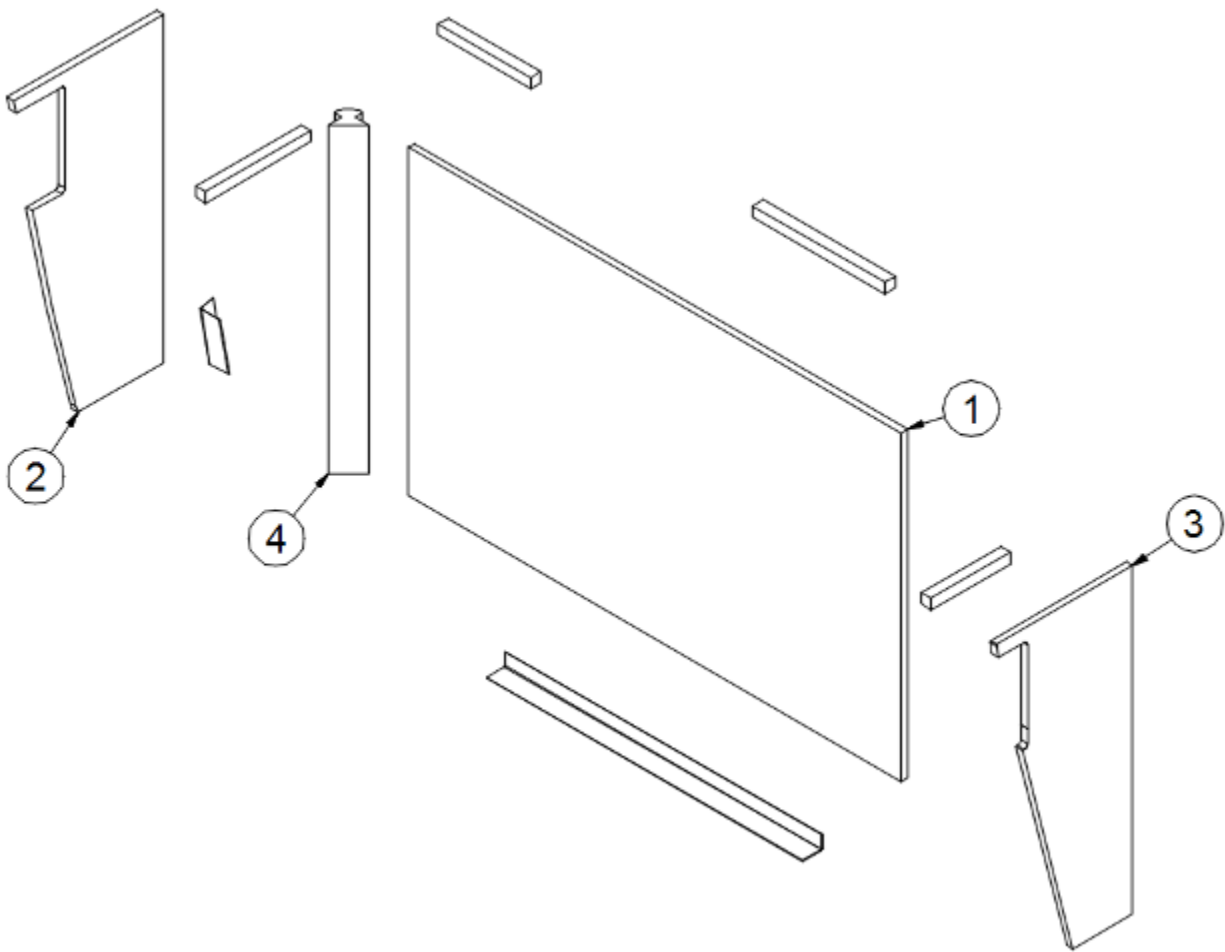

FURNITURE, LAVATORY

Credenza, 33FB

968550

1. 968550&000112BB
2. 968550&000212BB
3. 968550&000312BB
4. 801415-WH
  801415-1010
  114813

Lavatory Credenza

- Panel-Prelam 22.88 X 37.43
- Panel-Prelam 22.88 X 12.50
- Panel-Prelam 11.00 X 22.88
- Corner Trim, 1" Radius, White
- Corner trim, 1" radius, Planked coffee
- Aluminum angle, 1 x 1.5