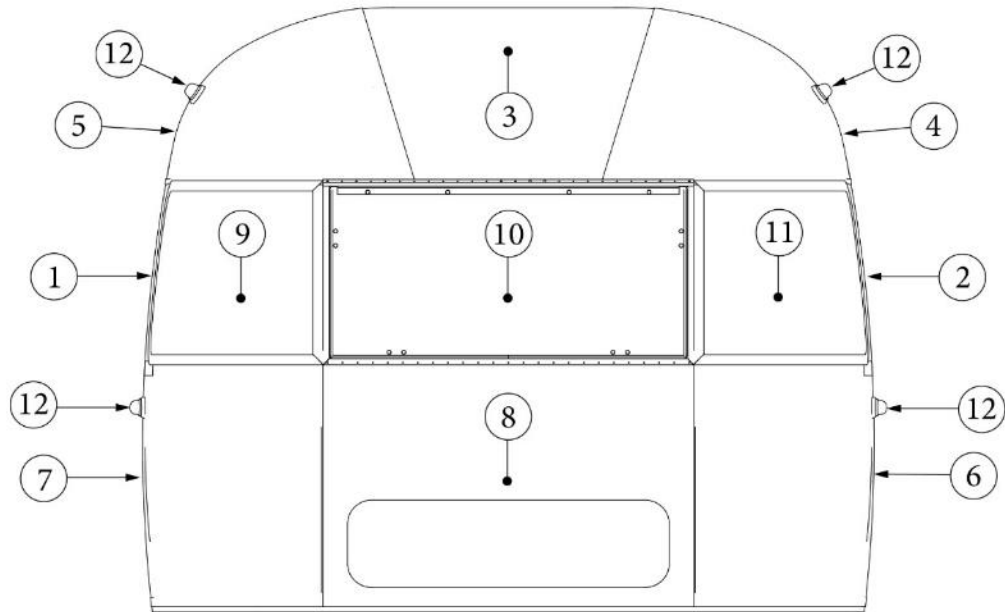

EXTERIOR SHELL

Front End, 33FB

Parts Listed on Next Page