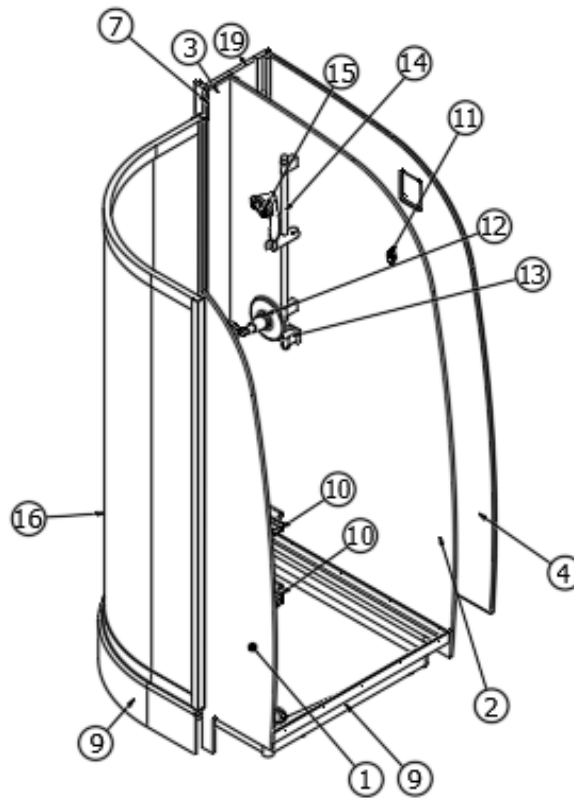

FURNITURE, LAVATORY

Shower Install, 33FB

Parts Listed on Next Page