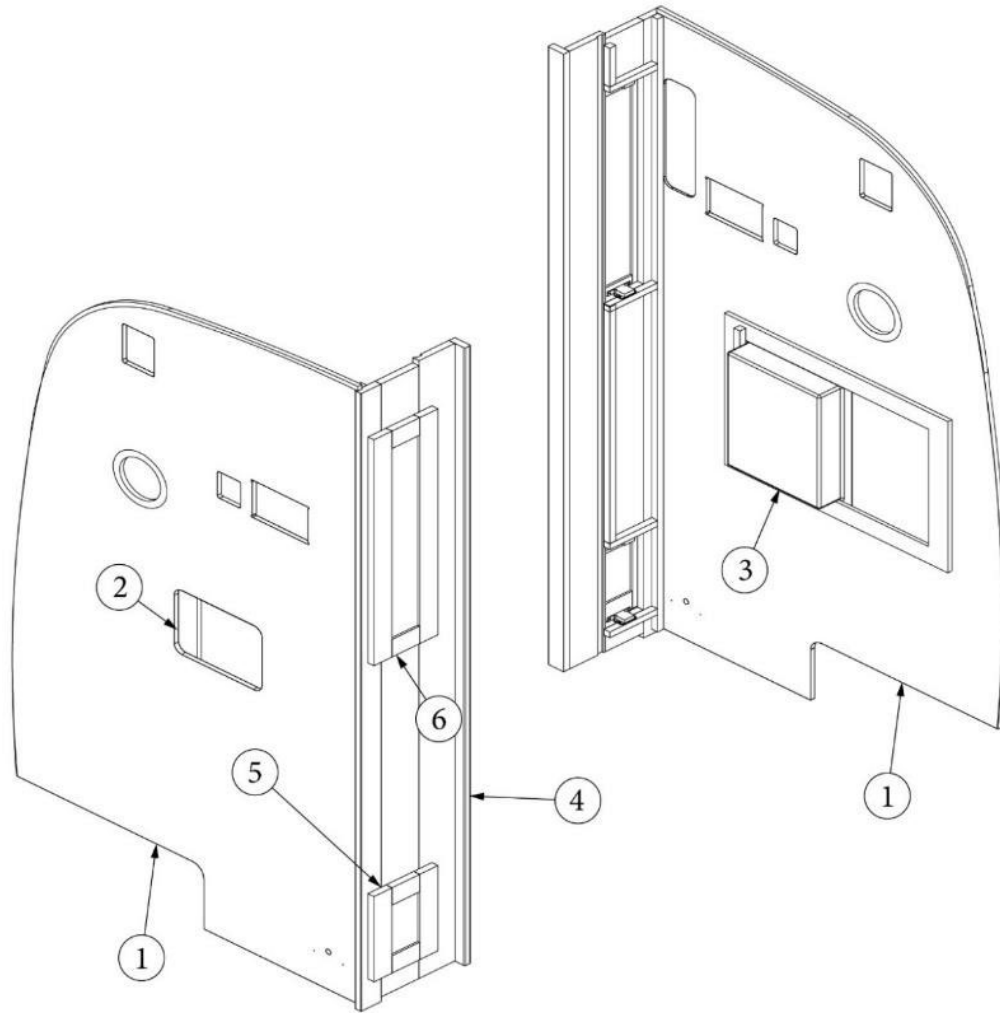

FURNITURE, LAVATORY

Forward Shower Wall, 33FB

969617-01

Assy, Forward Shower Wall

1. 802632-1002	Sub assy, Forward shower panel, Linen
802632-1010	Sub assy, Forward shower panel, Planked coffee
2. 203445-01	T-trim, white
203445-07	T-trim, Ash grey
3. 203383	Magazine rack, Plastic
4. 802200-1002	Face frame, Hallway shower, Linen
802200-1010	Face frame, Hallway shower, Planked coffee
5. 802462-011002	Door, Shaker, Linen, 8 x 11"
802613-161010	Door, Shaker, Planked coffee, 8 x 11"
6. 802462-021002	Door, Shaker, Linen, 8 x 29.13"
802613-151010	Door, Shaker, Planked coffee, 8 x 29.13"
381228-02	Catch grabber, 5lb