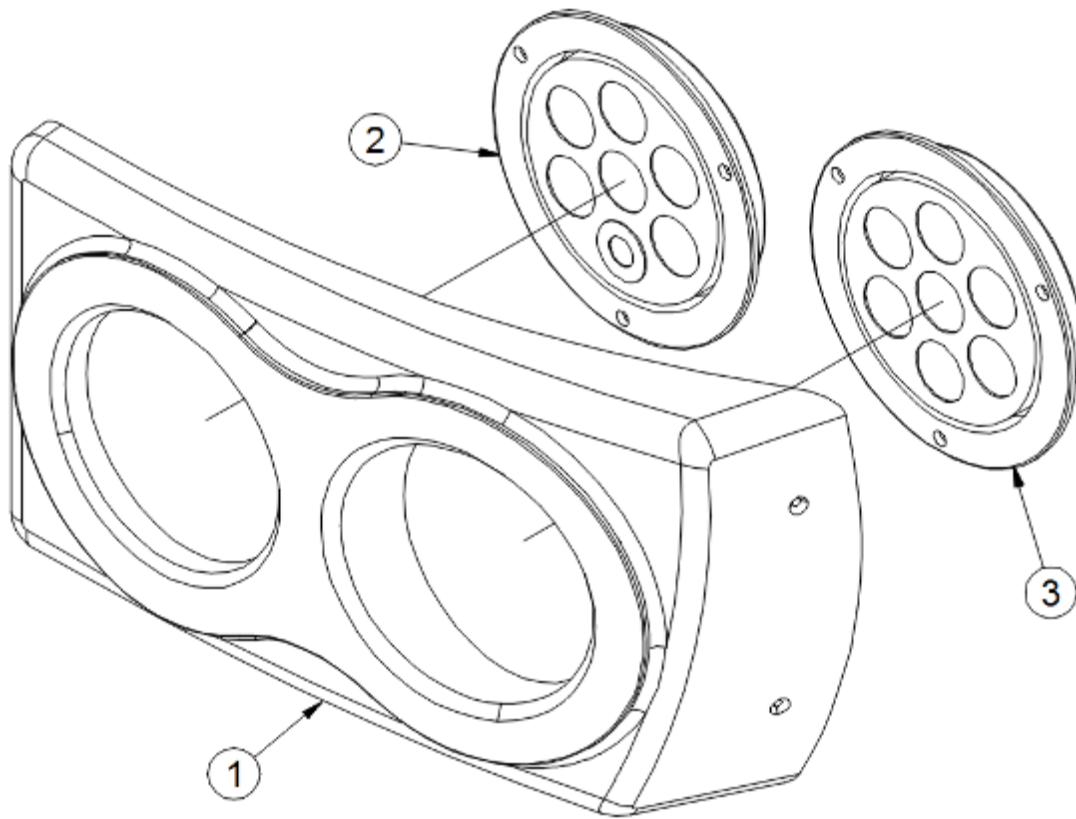

ELECTRICAL, 12 VOLT

Taillights

968188-01
968188-02

Tail Light Assembly, RS
Tail Light Assembly, CS

1. 115758-01
115758-02

Casting, Taillight, CS
Casting, Taillight, RS

2. 512820

Taillight w/backup lens, 4"

3. 512821

Taillight, 4"

203797-02

Gasket, Taillight, RS

203797-01

Gasket, Taillight, CS

115629

Angle, taillight

115630

Angle, taillight