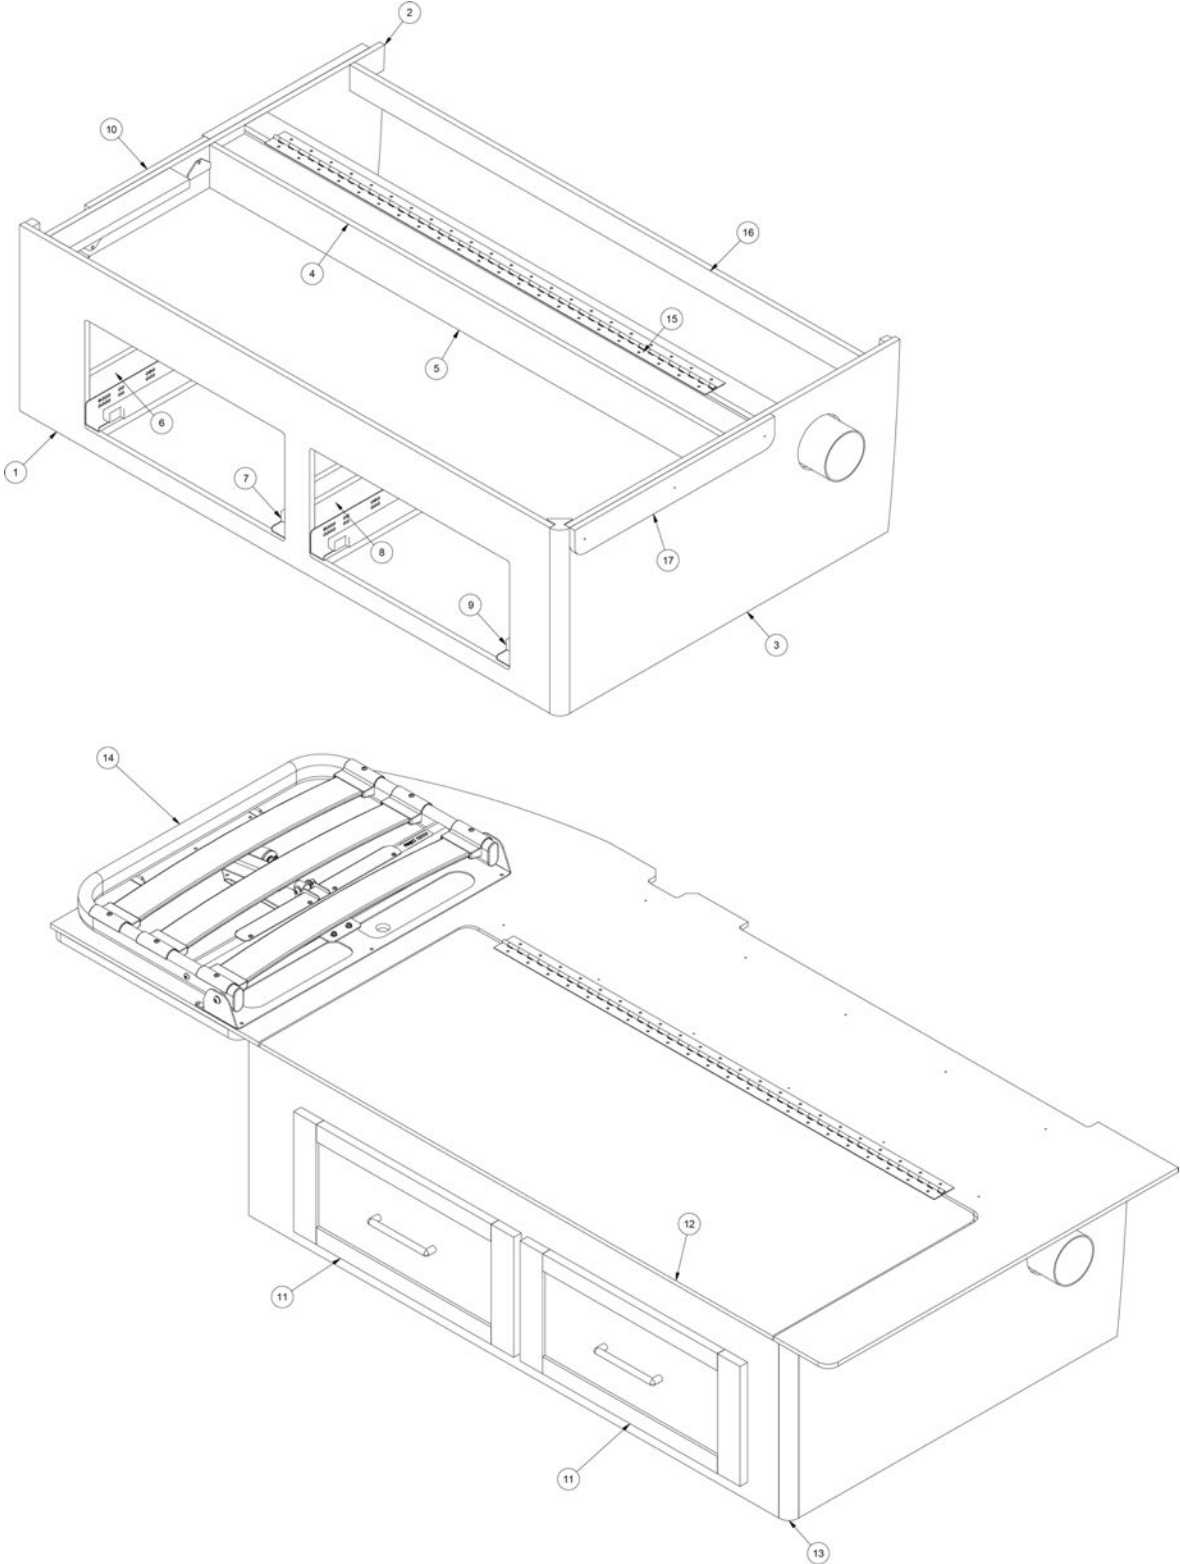

FURNITURE, BEDROOM

Bed, Roadside Twin, 33FB

Parts Listed on Next Page