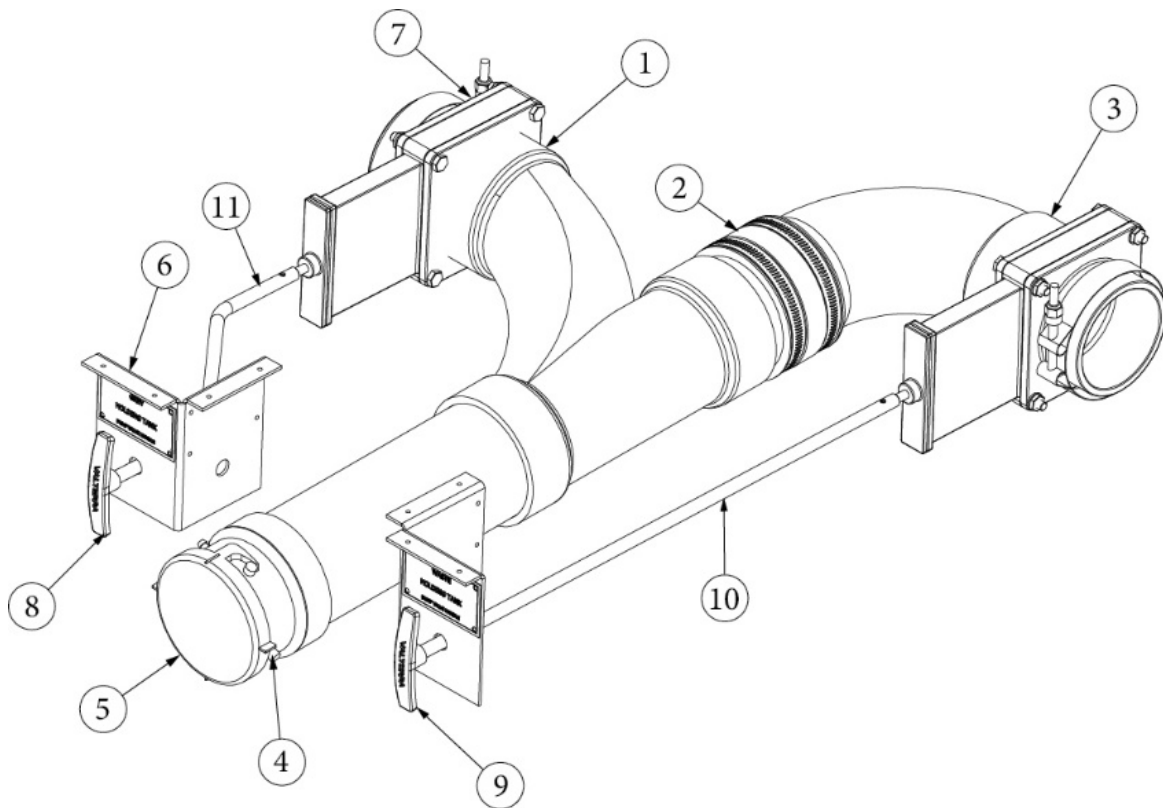

PLUMBING, DRAIN SYSTEM

Dump Valve, 30RB

110191

Install, Dump Valve

1. 600187	3"Wye, Comb & 1/8 Bend
2. 600289	Calder Coupling 3in (Rubber)
3. 600820	Single socket, 90 degree, 3"
4. 601607-06	Term. Adaptor - 3" Hub X 3" Ba
5. 601607-07	Termination Cap - 3" Bay
6. 114086	Bracket, Valve handle
7. 601607-11	Valve Assy. 3" Spigot X 3"Spig
8. 601607-17	Handle-Dump Valve Black
9. 601607-18	Handle-Dump Valve Grey
10. 116392-01	Tank Extension Rod 19.00"
11. 116392-04	Tank Extension Rod,13.00" Bent
116392-03	Tank Extension Rod, 13.00"
601160-04	Pipe, Abs Dvw, 3" (Csa)
340092	Clamp T-Bolt 3 5/8 To 3 15/16
385099	Tag Main Tank Dump Valve Handl
385101	Tag Aux Tank Dump Valve Handle
360005-01	Cement-Corlon Yellow Csa