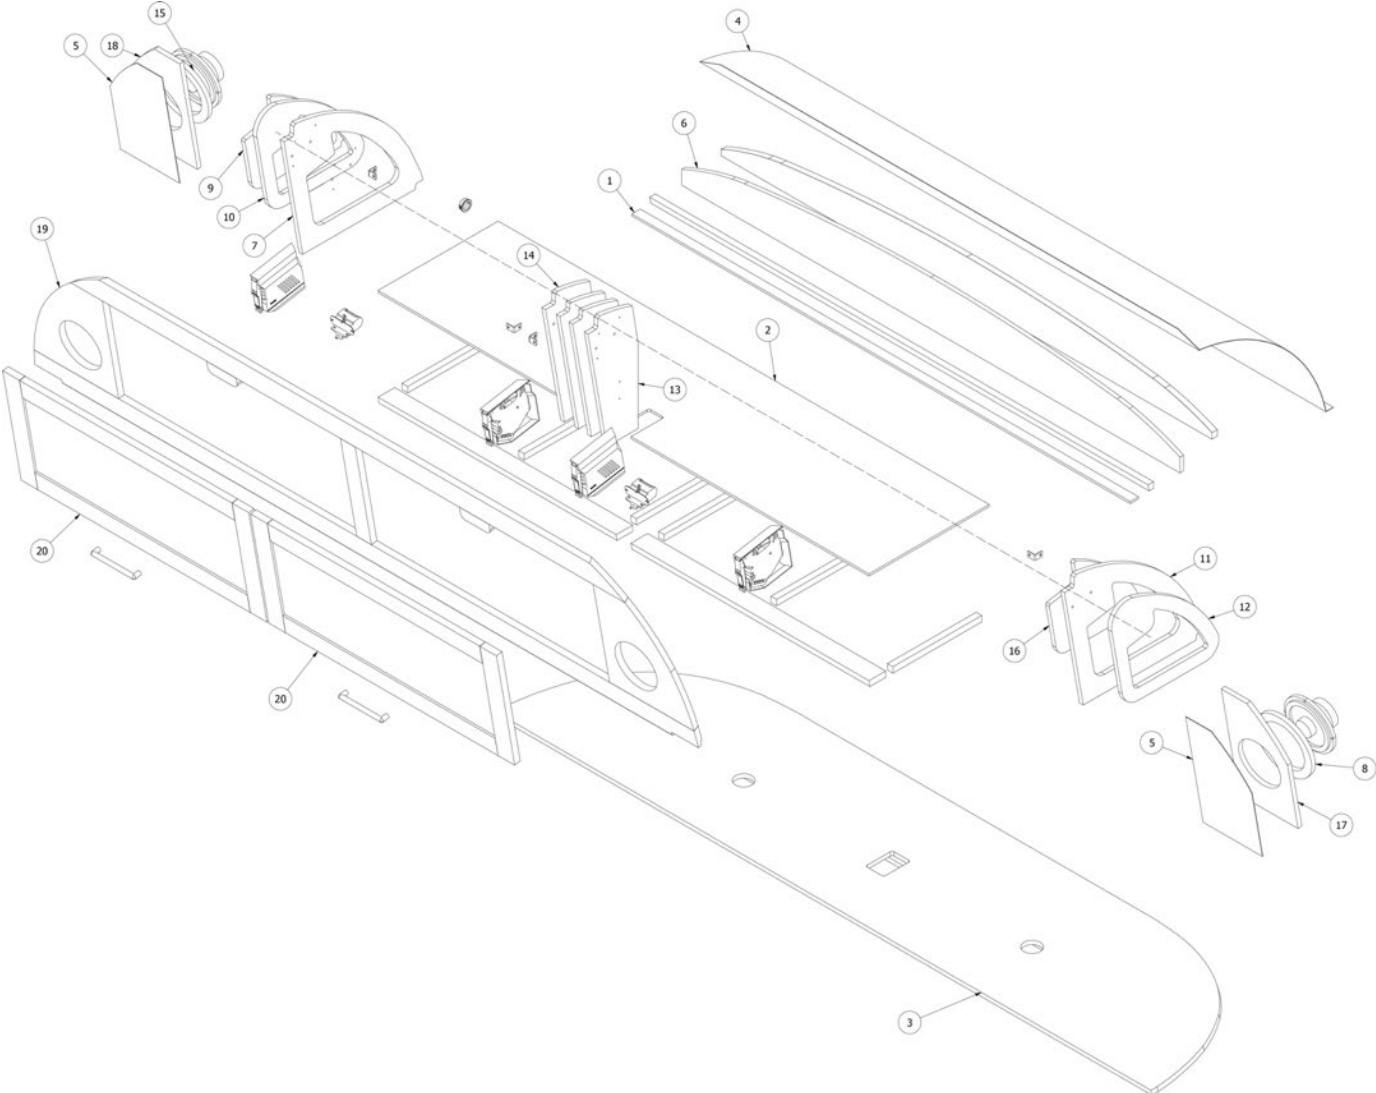

FURNITURE, BEDROOM

Roof Locker, Queen, 30RB, 30RB CSA, 33FB CSA

Parts Listed on Next Page