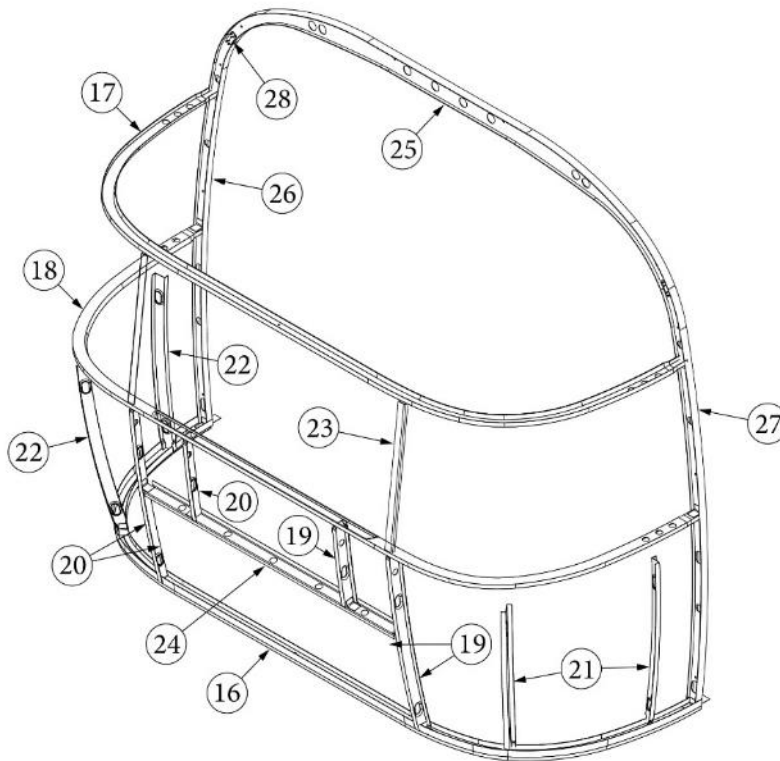

EXTERIOR SHELL

Aft End, 33FB

Parts Listed on Next Page