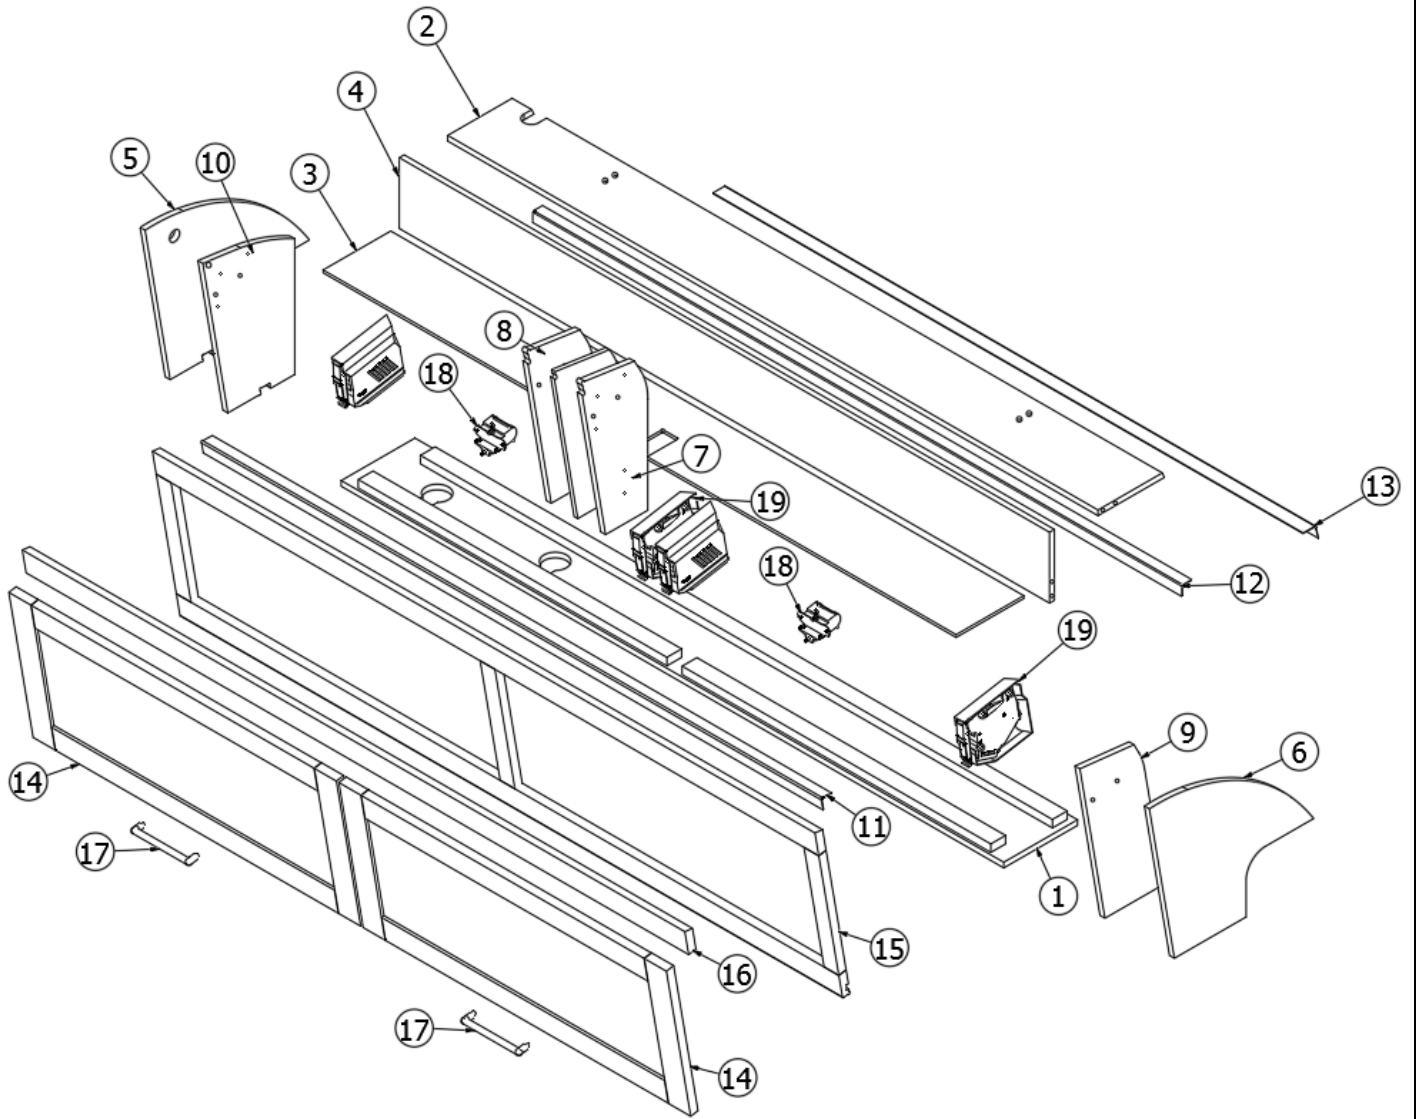

FURNITURE, LOUNGE

Roof Locker, Desk, 33FB

Parts Listed on Next Page