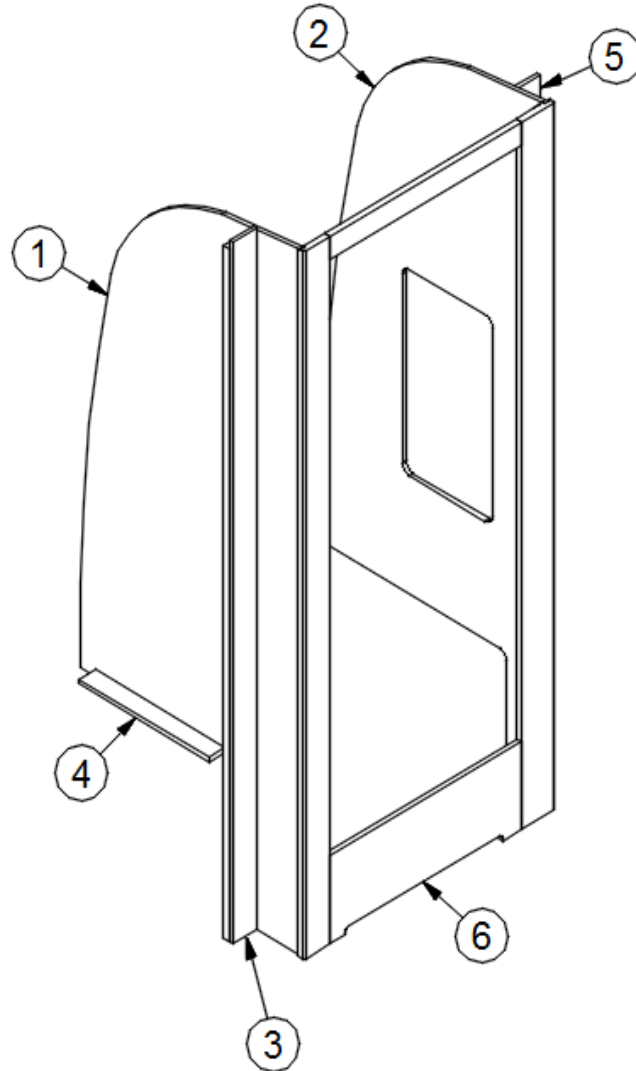

FURNITURE, LAVATORY

Shower Compartment, 30RB

968148

Shower Compartment

1. 968148&001512BE
2. 968148&001612BE
3. 968148&000312BE
4. 968148&000412BE
5. 968148&000512BE
6. 801970-1002
- 801970-1010
- 381610-02
- 381610-01
- 203081-02
- 703989-01

- Pre laminate, 30.3 x 78.37
- Pre laminate, 30.3 x 78.37
- Pnl-Prelam 3.19 X 78.03
- Pnl-Prelam 2.25 X 17.50
- Pnl-Prelam 3.50 X 77.50
- Face Frame-Shower, Linen
- Face frame, Shower, Planked coffee
- Cover cap, Plastic, Brown
- Cover Cap, White
- Shower Stall-2-piece Fiberglass
- Shower Door, Adjustable, Reeded glass