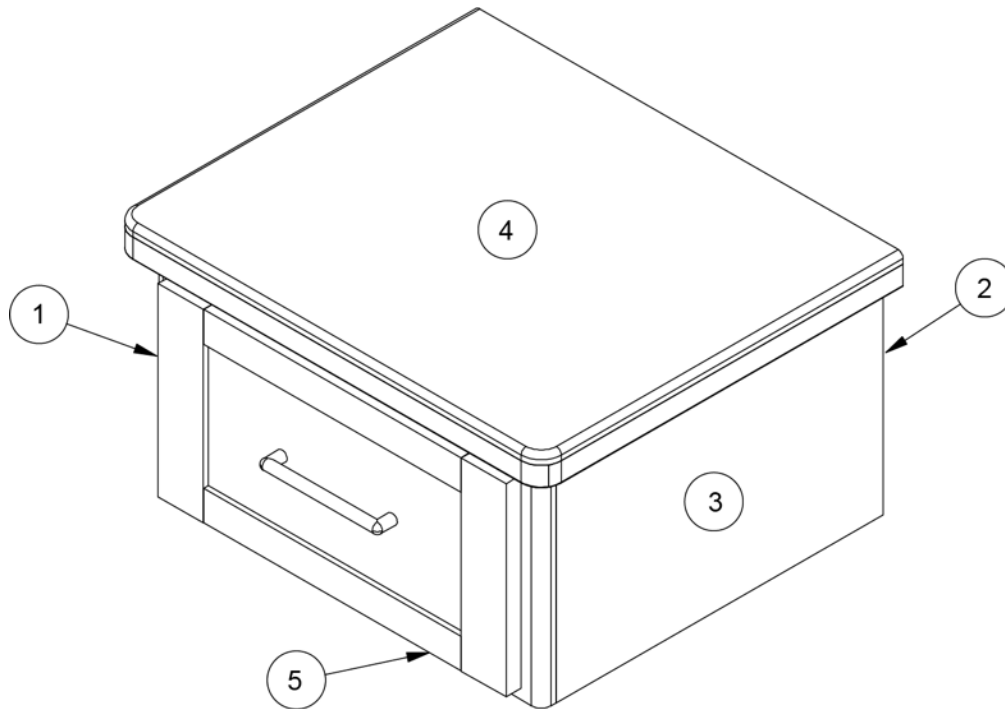

FURNITURE, BEDROOM

Nightstand, Center

968246

Center Nightstand

1. 968246&000112BE	Pnl-Prelam 19.31 X 10.75
2. 968246&000412BE	Pnl-Prelam 18.38 X 10.75
3. 968246&000212BE	Pnl-Prelam 19.31 X 10.75
4. 602536-04	Top, Center nightstand, Limestone
602536-03	Top-Night Stand Center Corian Cosmos Prima
5. 802613-111010	Drawer face, Planked coffee
802463-111002	Drawer Face-17.38 X 9.25 Linen
802017-1010	Face frame, Center nightstand, Planked coffee
802017-1002	Face Frame-Ctr Night Std Linen
969706-05	Drawer box, 5 x 15 x 15.75"
386404-01	Pull, Satin nickel
382807-07	Drawer slide, Self-close, 15"
382807-01	Fixing clip, Left front
382807-02	Fixing clip, Right front
386404-02	Pull-Matte Gold
381228-02	Catch, Grabber door, 5LB