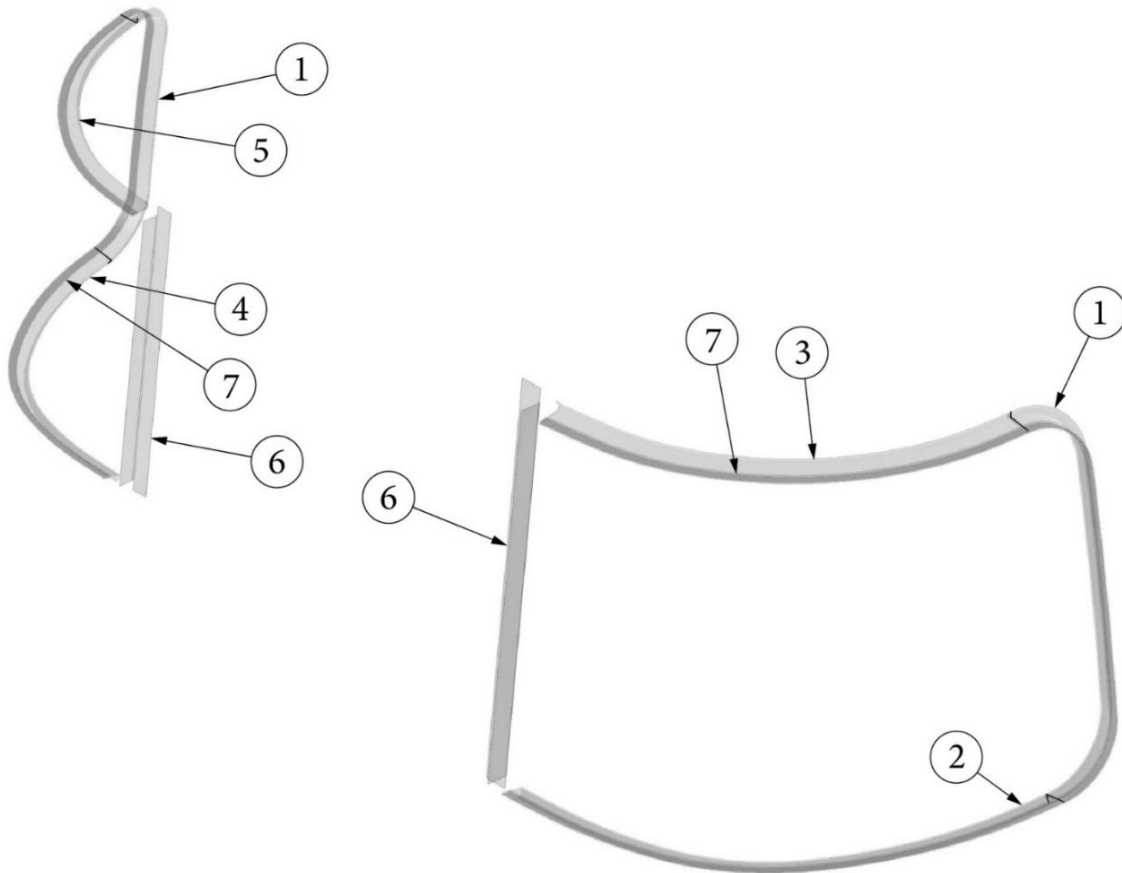

WINDOWS

Window Trim

372268	Trim ring, 18", Stacked, Aluminum
372270	Trim ring, Inner support, 18"
115208	Trim ring, Main door window
203796	Trim ring, Bath window

Panoramic Window Trim

135394	Install, Panoramic Window Trim, CS
135395	Install, Panoramic Window Trim, RS

1. 201578-02	End cap, Trim ring, Aluminum
2. 201579-02	Trim ring, Lower, Aluminum
3. 201581-05	Trim ring, Upper, Aluminum
4. 201580-02	Trim ring, Lower, Aluminum
5. 201581-06	Trim ring, Upper, Aluminum
6. 110900	Trim formed, Aluminum.
7. 203225-01	Trim Lok, Gray, .75" #1375-1/8, G-7