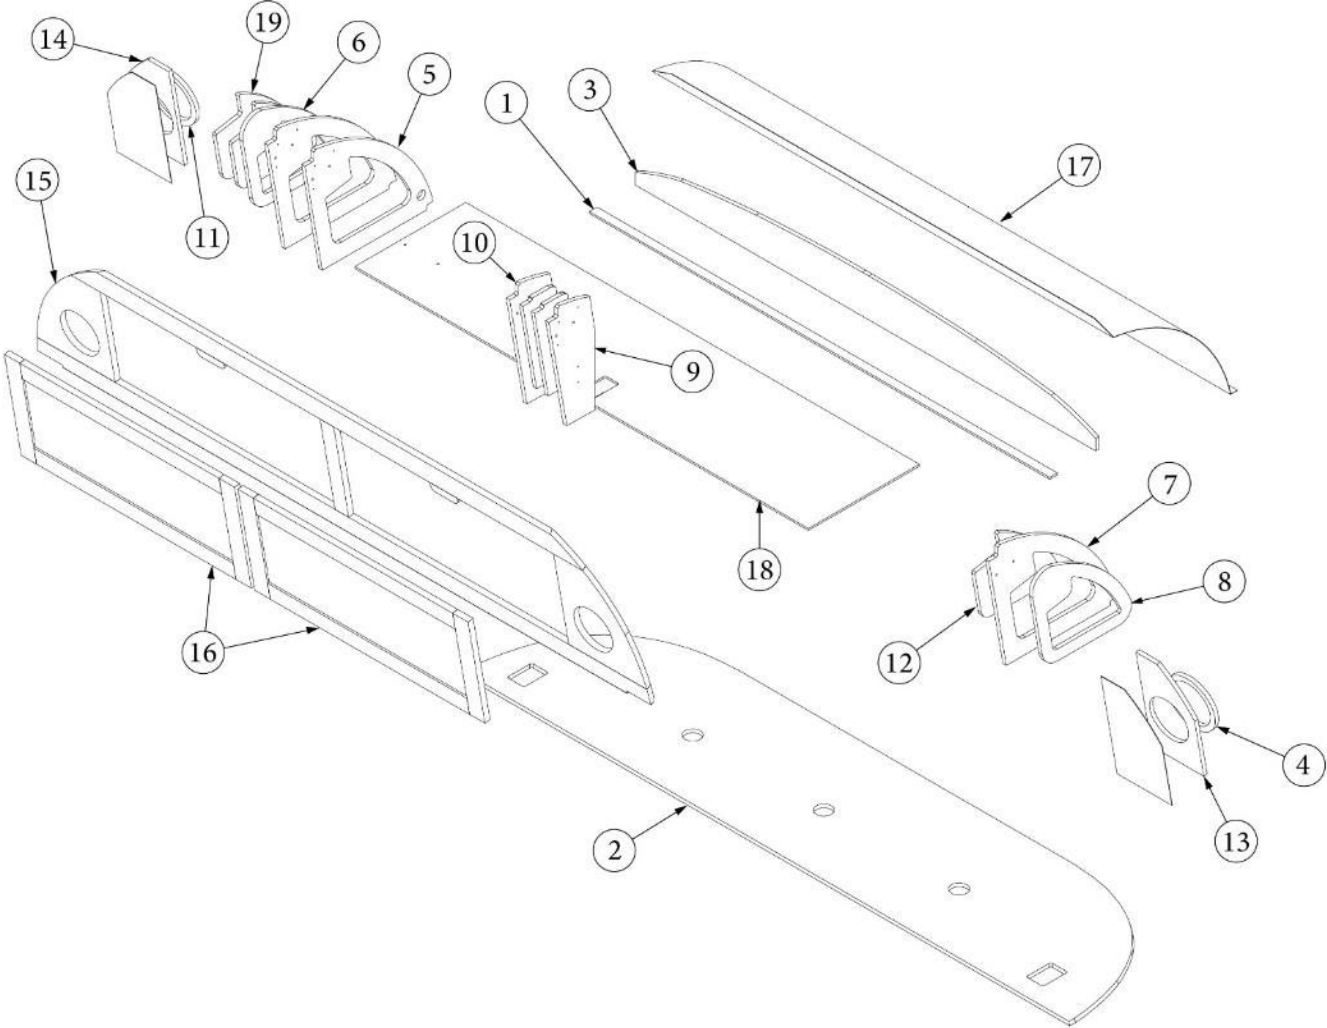

FURNITURE, BEDROOM

Roof Locker, Twin, 33FB

Parts Listed on Next Page