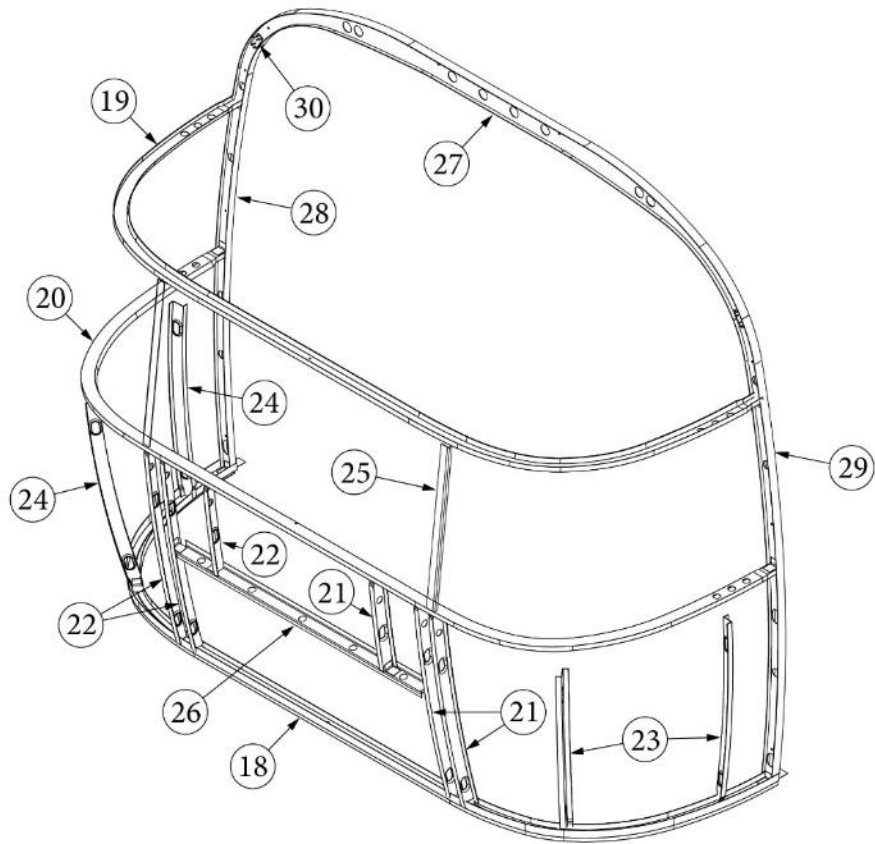

EXTERIOR SHELL

Aft End, 30RB

Parts Listed on Next Page

EXTERIOR SHELL

Aft End, 30RB

923507-03	Aft End Shell, 30RB
1. 114888	Segment, Center left
2. 114889	Segment, Center right
3. 114893	Segment, #25
4. 114890	Segment, #26
5. 114891	Segment, #27
6. 114894	Segment, #28
7. 114895	Segment, #29
8. 116341	Exterior plate, Rear lower, large door
9. 372089-101	Panoramic window, CS (installed RS rear)
10. 371346-01	Center window, Rear
11. 372088-101	Panoramic window, RS (installed CS rear)
12. 512860	Clearance light, Red
115563	Casting, Teardrop light, Flat
13. 512928	Clearance light, Red, Curved bezel
115564	Casting, Teardrop light, Curved
14. 512946-01	Wireless backup camera
365392	Gasket, Wireless backup camera
15. 514065	License plate holder/light
514065-01	Light only, License plate
16. 968188-02	Taillight assembly, RS
17. 968188-01	Taillight assembly, CS
18. 116333	Bow, floor
19. 114678	Bow, upper window
20. 114677	Bow, lower window
21. 114505-01	Support, lower end shell, LH
22. 114505-02	Support, lower end shell, RH
23. 101315-01	Brace, vertical rear, LH
24. 101315-02	Brace, vertical rear, RH
25. 454910	Support, window wrap
26. 116038	Z Bar, horizontal frame, 43.5"
27. 116381-01	0 Bow, Roof
28. 116383-01	0 Bow, Wall, RH
29. 116383-02	0 Bow, Wall, LH
30. 116384-01	0 Bow, Plate
114813-01	Angle, 1 x 1.25 x 1.5"
114813-02	Angle, 1.25 x 2 x 2.5"
115699	Backer plate, End shell
382389	Gasket, clearance light