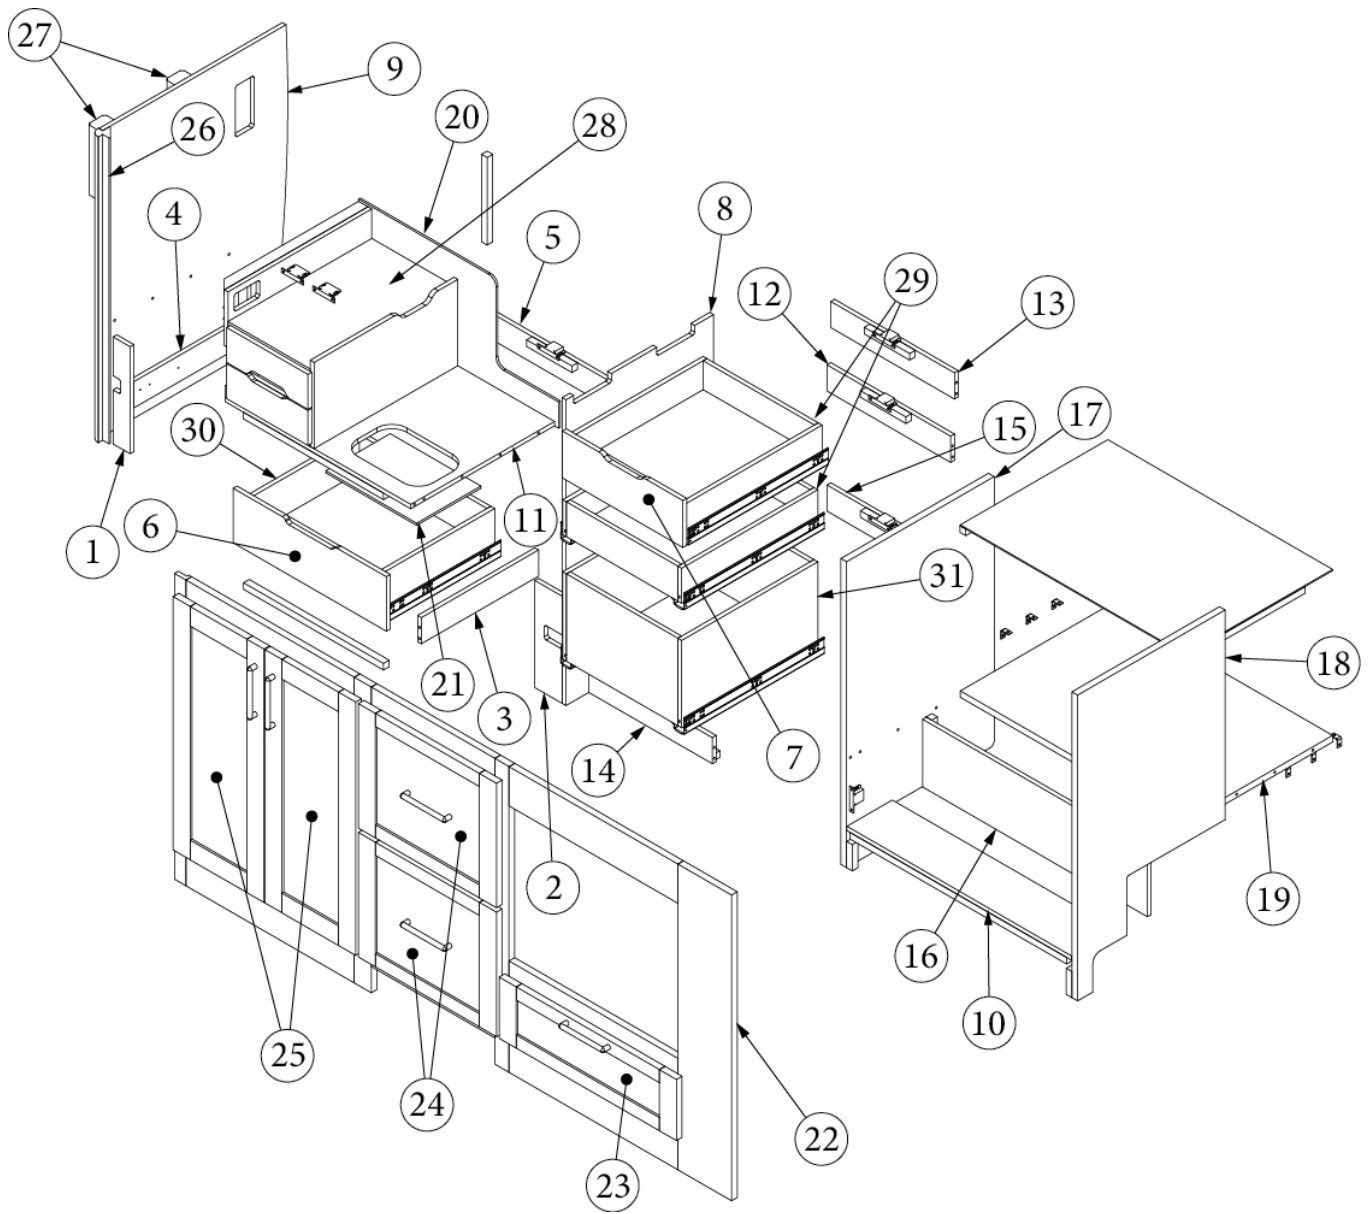

FURNITURE, GALLEY

Galley Cabinet, 30RB

Parts Listed on Next Page