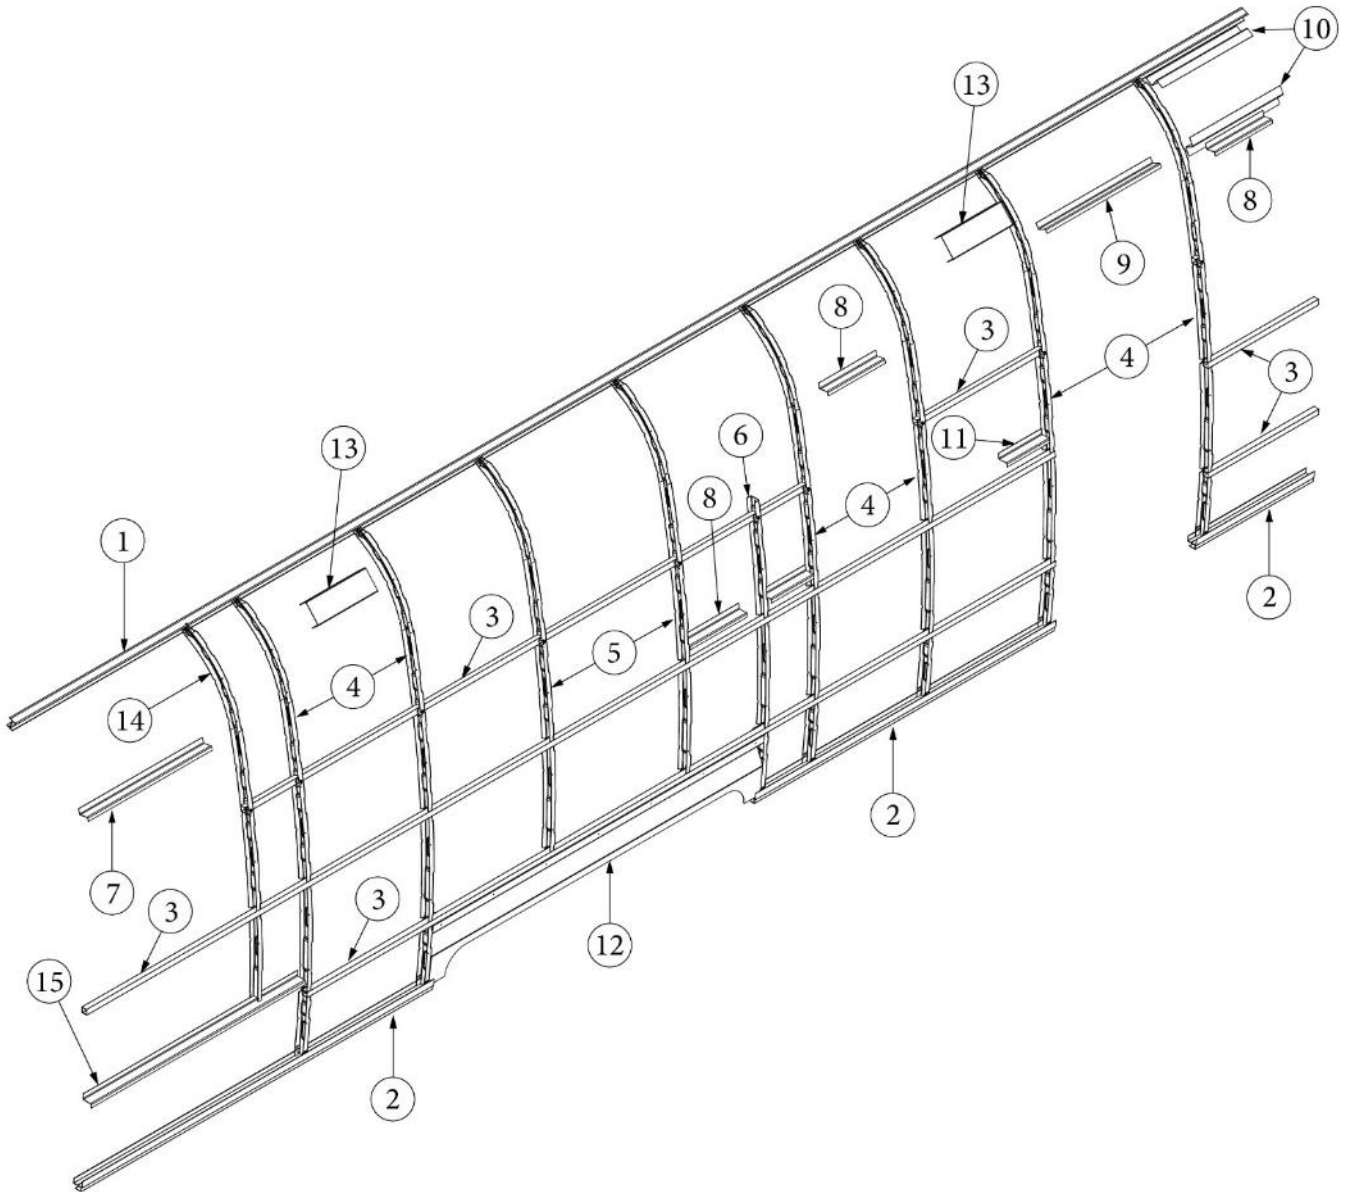

EXTERIOR SHELL

Wall Framing, Curbside, Twin, 30RB

Parts Listed on Next Page