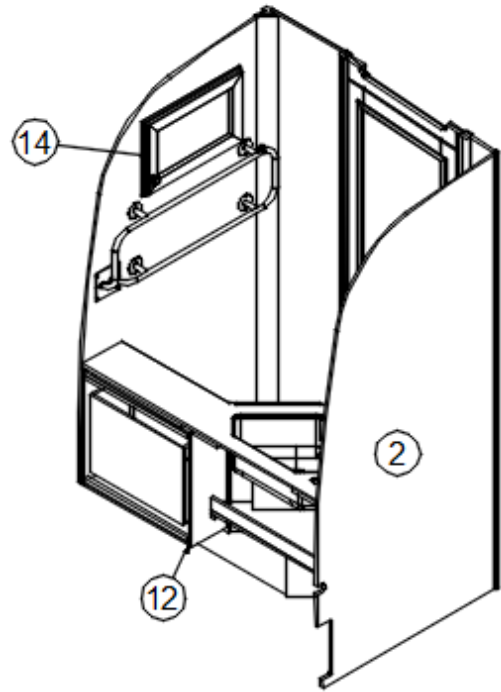

FURNITURE, LAVATORY

Bath Module, 30RB

Parts Listed on Next Page

FURNITURE, LAVATORY

Bath Module, 30RB

112318-01	Install, Bathroom Module, Queen
112318-02	Install, Bathroom Module, Twin
1. 112318&004912BB	Pre laminate, 39.08 x 78.63"
2. 112318&005012BH	Pre laminate, Queen, 37.17 x 78.86"
112318&005112BH	Pre laminate, Twin, 37.17 x 78.86"
3. 112318&010312BB	Panel, 16.50 X 79.41
4. 112318&010412BB	Panel, 6.89 X 79.32
5. 112318&010512BB	Panel, 25.38 X 3.40
6. 112318&010612BB	Panel, 25.38 X 3.38
7. 112318&010712BE	Panel, 3.25 X 79.39
8. 801415-WH	Corner trim, 1" Radius, Linen
801415-1010	Corner trim, 1" Radius, Planked coffee
9. 801665-1002	Molding-Door Jamb Linen
801665-1010	Molding, Door jamb, Planked coffee
10. 801977-1002	Corner Trim Bathroom Linen
801977-1010	Corner trim, Bathroom, Planked coffee
11. 802485-1002	Door frame Fwd Bath Wall Linen
802485-1010	Door frame, Forward bath wall, Planked coffee
12. 968420	Lavy cabinet
13. 371440-01	Mirror, Contoured
14. 802462-161002	Door-20.00 X 13.00 Shaker Linen
802613-301010	Door, Planked coffee, 20 x 13"
15. 800573-1002	Molding-Door Edge Flat Linen
800573-1010	Molding, Door edge, Planked coffee
16. 801997-1002	Trim, Outside corner, Linen, .75"
801997-1010	Trim, Outside corner, Planked coffee, .75"
382238	Hinge, Compact
381228-02	Catch, Grabber door, 5LB
386404-01	Pull, Satin nickel
386404-02	Pull-Matte Gold
382295	Track, Straight, Gray
454614	Strike plate
602518	Supply adapter assembly
455092	Cover plate, Towel bar, Stainless Steel
602632	Flow controller w/Off switch
382732	Hook-Robe Brushed Bronze
382732-02	Robe hook, Satin nickel
969343	Assy-Bath Door Mirror