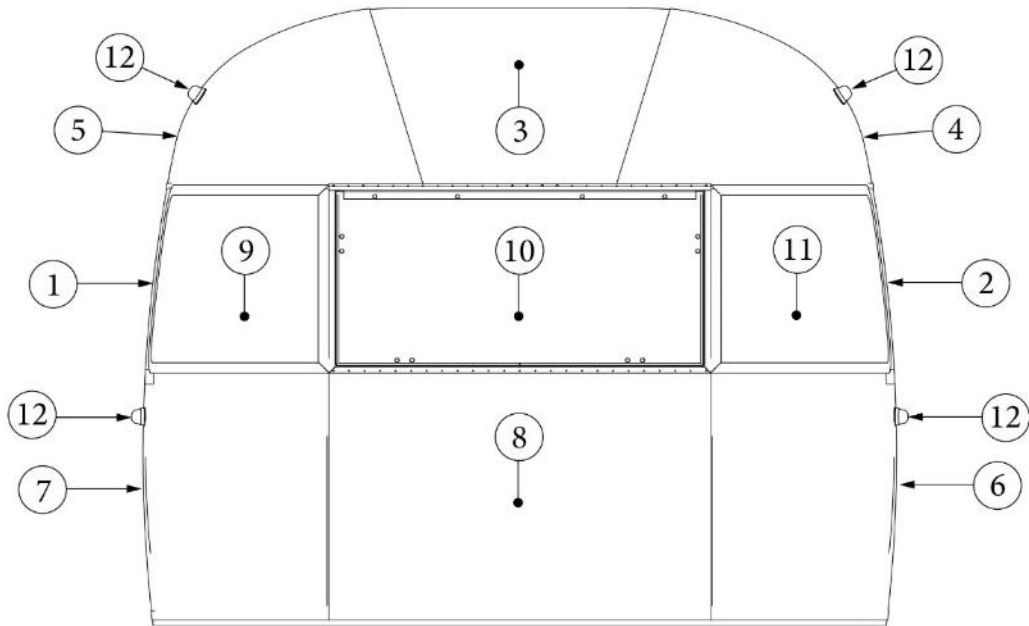

Refrigerator

690735-01 Refrigerator, LH, 9.7CF, 30RB
690735-02 Refrigerator, RH, 9.7CF, 33FB

EXTERIOR SHELL

Front End, 30RB

Parts Listed on Next Page

EXTERIOR SHELL

Front End, 30RB

923506-03	Front End Shell, 30RB
1. 114888	Segment, Center left
2. 114889	Segment, Center right
3. 114893	Segment, #25
4. 114890	Segment, #26
5. 114891	Segment, #27
6. 114894	Segment, #28
7. 114895	Segment, #29
8. 116344	Exterior plate, Front lower
116142	Front liner plate, wide body
9. 372089-101	Panoramic window, CS
10. 371346-02	Center window, Front
11. 372088-101	Panoramic window, RS
12. 512859	LED clearance light, Amber
115563	Casting, Teardrop, Flat
382389	Gasket, clearance light
13. 116333	Bow, floor
14. 114678	Bow, upper window
15. 114677	Bow, lower window
16. 114505-01	Support, lower end shell, LH
17. 114505-02	Support, lower end shell, RH
18. 101315-01	Brace, vertical rear, LH
19. 101315-02	Brace, vertical rear, RH
20. 454910	Support, window wrap
21. 116037-01	Z Bar, horizontal frame, 29.5"
22. 116381-01	0 Bow, Roof
23. 116383-01	0 Bow, Wall, RH
24. 116383-02	0 Bow, Wall, LH
25. 116384-01	0 Bow, Plate
114813-01	Angle, 1 x 1.25 x 1.5"
114813-02	Angle, 1.25 x 2 x 2.5"
115699	Backer plate, End shell
455754	End shell support bracket