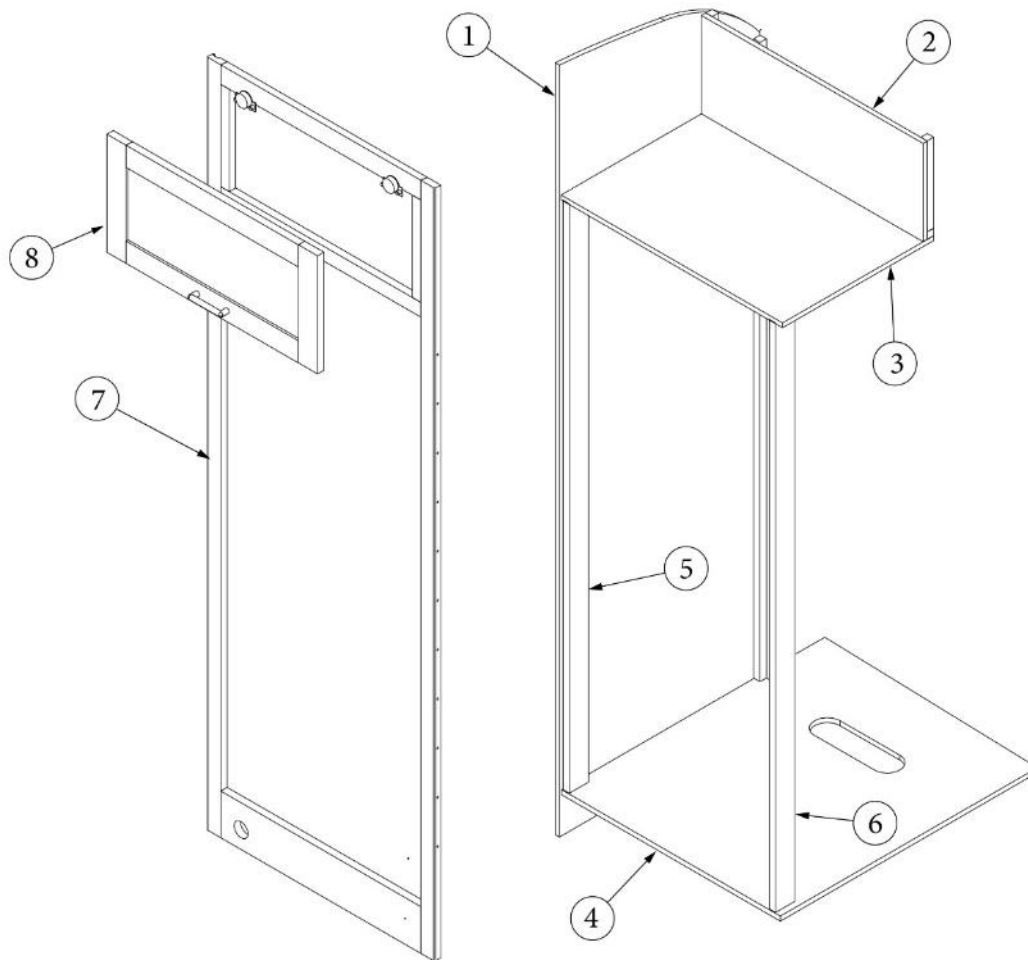

FURNITURE, GALLEY

Refrigerator Cabinet, 33FB

969681-01

Refrigerator Cabinet

1. 969681&001812BB	Pre laminate, 31.27 x 78.48"
2. 969681&010212BE	Pre laminate, 5 x 26.03 x 10"
3. 969681&010312BB	Pre laminate, 5 x 26.03 x 17.75"
4. 969681&010412BE	Pre laminate, 5 x 25.72 x 30.2"
5. 969681&010518BE	Pre laminate, .75 x 2.25 x 59.94"
6. 969681&010618BE	Pre laminate, .75 x 2.25 x 59.94"
7. 802616-1002	Face frame, Refrigerator cabinet, Linen
802616-1010	Face frame, Refrigerator cabinet, Planked coffee
8. 802462-241002	Door, Shaker, Linen, 24.75 x 12
802613-241010	Door, Shaker, Planked coffee, 24.75 x 12
386404-01	Pull, Satin nickel
382238	Hinge, Compact
386404-02	Pull-Matte Gold
365386-01	Edgebanding, Linen, 5/8"
802612-01	Edgebanding, Planked coffee, 5/8"