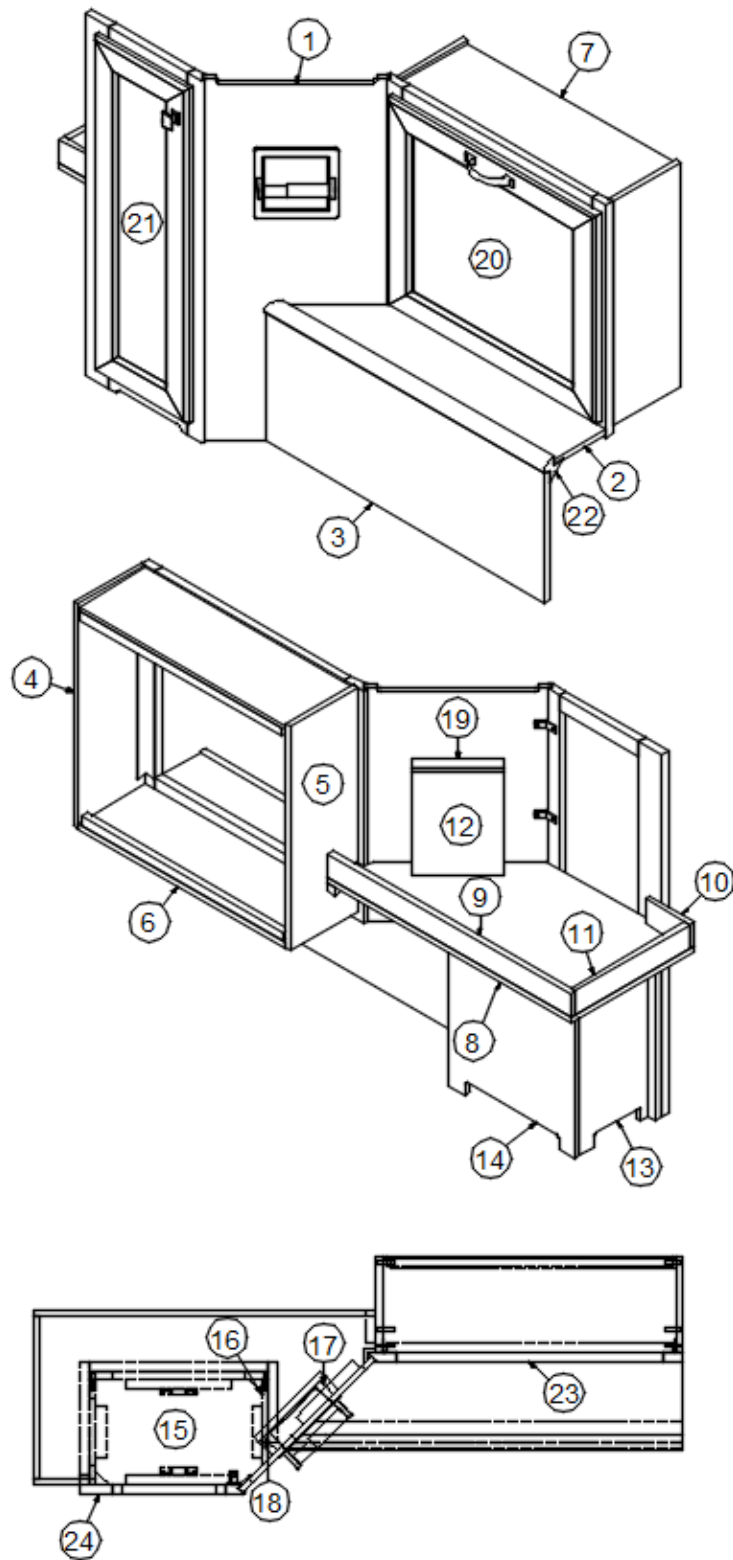

FURNITURE, LAVATORY

Lavatory Cabinet, Forward Section, 30RB

Parts Listed on Next Page