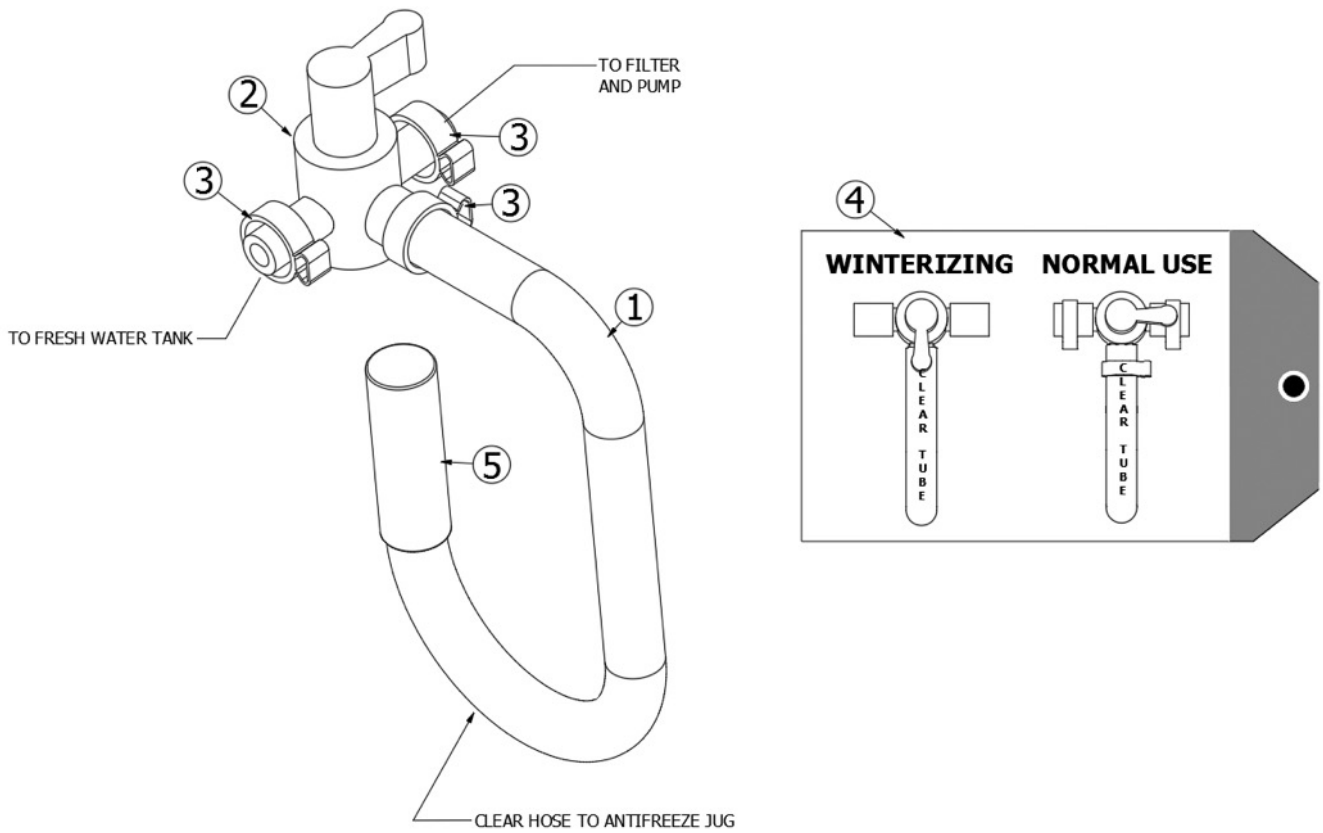

PLUMBING, FRESH WATER SYSTEM

Winterization Kit

112814

Winterization Kit Installation

1. 601240-01
2. 602711
3. 601698-15
4. 365453
5. 602801

Tubing 1/2 I.D. X 3/32 Wall Thick
Valve-3 Way Bypass .5" PEX #32788
1/2 CRIMP RING #14785
Tag-Instruction - Winterization Kit
Cap, 5/8" ID, Winterization Kit