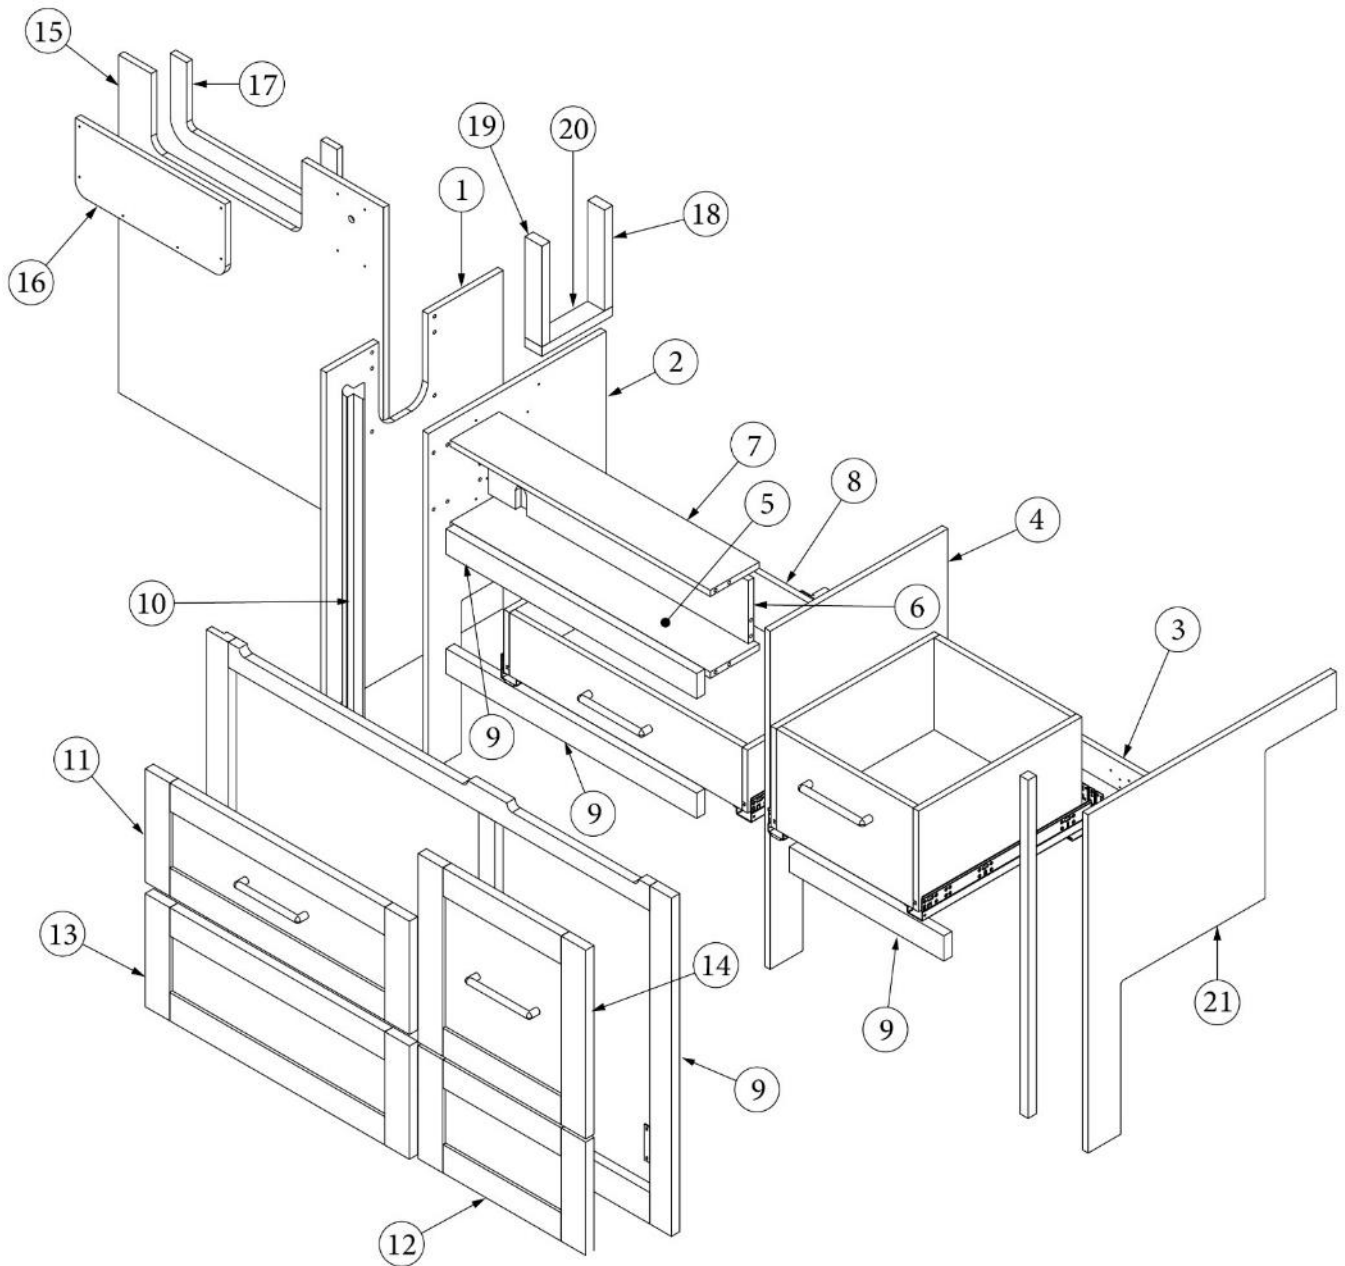

FURNITURE, LOUNGE

Entertainment Desk, 33FB

Parts Listed on Next Page