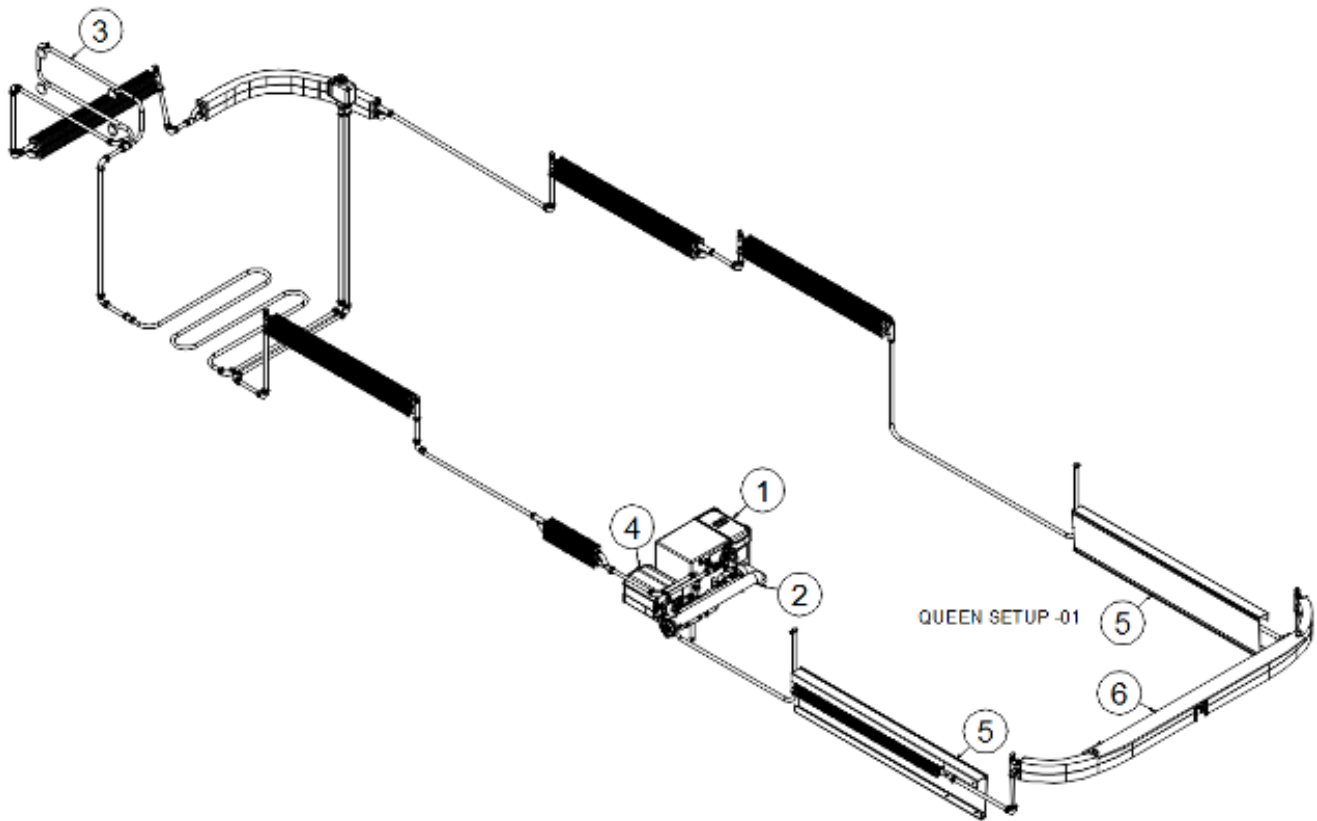

PLUMBING, HEATING SYSTEM

Alde System, Queen, 33FB

943939-01

Alde System Install, Queen

1.	602541-46	Alde 3020 heater w/pump
2.	602541-15	Alde insulation hose
3.	602541-14	Alde towel bar
4.	602541-47	Alde flow system
5.	968404-02	Alde convector cover
6.	968415	Convector cover, Bedroom
	602541-43	Alde control panel
	602541-45	Option board
	602541-22	Remote sensor
	602541-23	flue cap, Medium Grey
	602541-27	Floor inlet
	602541-29	Wall flue
	602541-59	Alde high temp mixing valve
	602541-31	Safety drain valve
	602541-36	Adapter
	360371	Alde Glycol fluid, USA only – 55 Gallon Drum
	360371-201C	Glycol fluid, New formula, 5 gallon
	360371-301C	Glycol fluid, New formula, 1 gallon