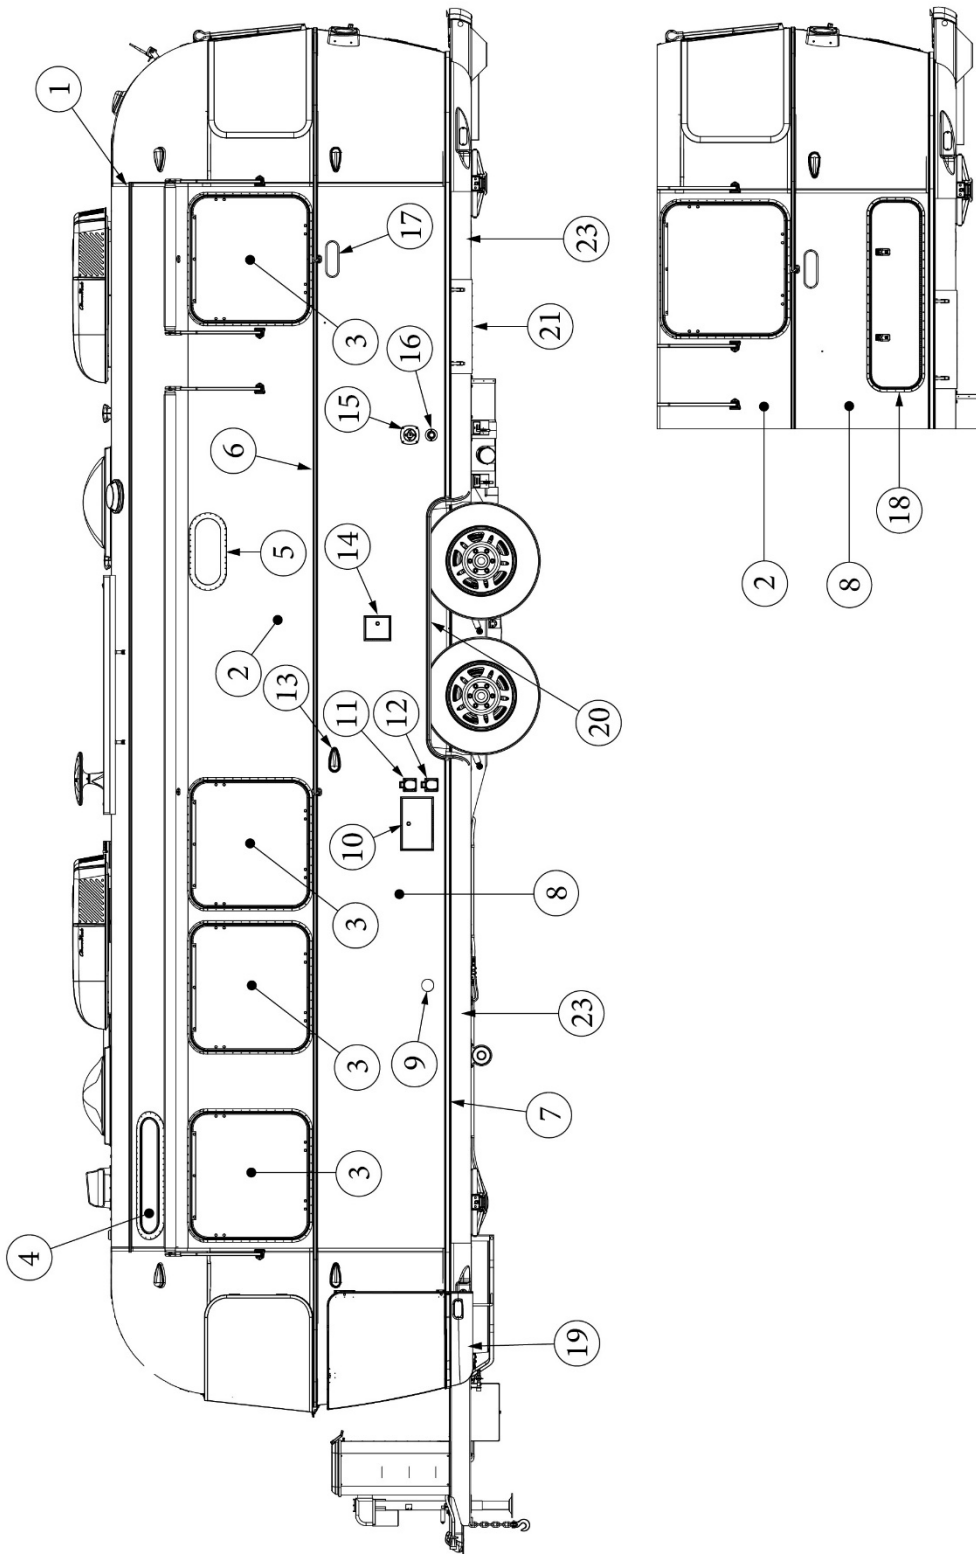

EXTERIOR SHELL

Exterior Components, Roadside, 30RB

Parts Listed on Next Page