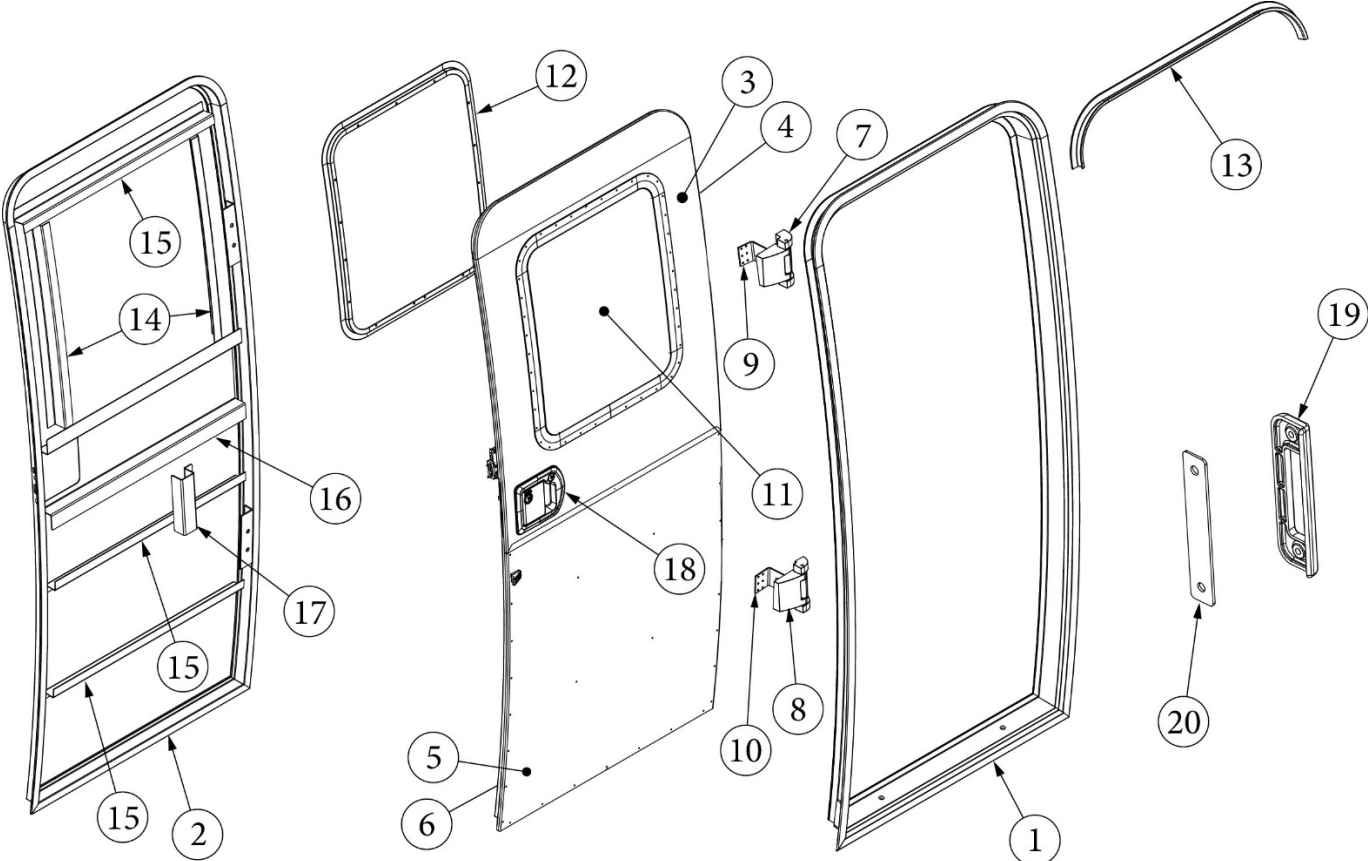

EXTERIOR DOORS

Main Door, RH Hinge, New Style

Parts Listed on Next Page