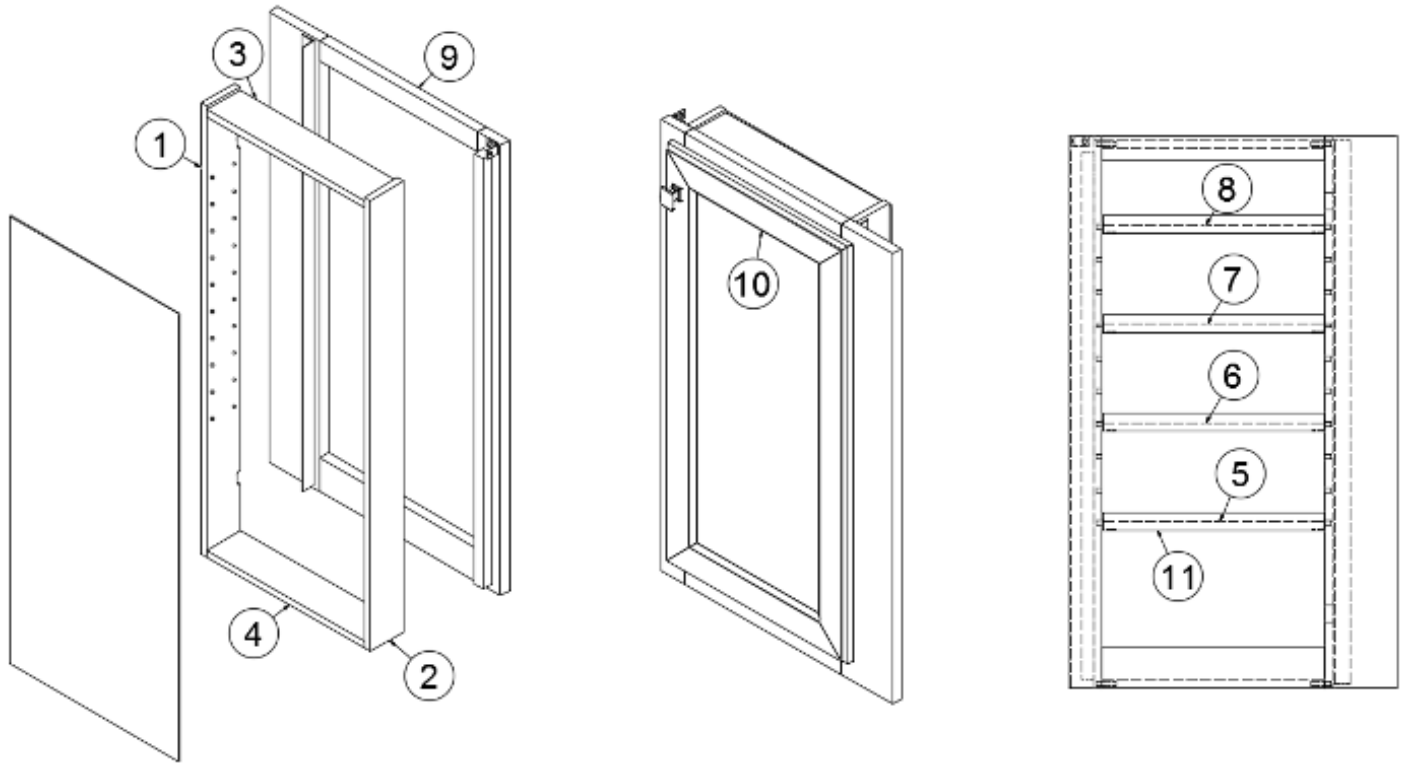

FURNITURE, LAVATORY

Lavatory Cabinet, Aft Section, 30RB

968159

Aft Lavy Cabinet

1. 968159&000112BE	Panel-Prelam 2.88 X 33.50
2. 968159&000212BE	Panel-Prelam 2.88 X 33.50
3. 968159&000312BE	Panel-Prelam 2.88 X 13.50
4. 968159&000412BE	Panel-Prelam 2.88 X 13.50
5. 968159&000512BB	Panel-Prelam 2.88 X 13.38
6. 968159&000612BB	Panel-Prelam 2.88 X 13.38
7. 968159&000712BB	Panel-Prelam 2.88 X 13.38
8. 968159&000812BB	Panel-Prelam 2.88 X 13.38
9. 801981-1002	Face Frame-Lavy Aft
801981-1010	Face frame, Planked coffee
10. 802462-191002	Door-15.50 X 31.00 Shaker Linen
802613-331010	Door face, Planked coffee, 15.5 x 31"
11. 800573-1002	Molding-Door Edge Flat Linen
800573-1010	Molding, Door edge, Planked coffee
382237	Shelf support, Single slotted, SS
382238	Hinge, Compact
381228-02	Catch, Grabber door, 5LB
386404-01	Pull, Satin nickel
386404-02	Pull-Matte Gold