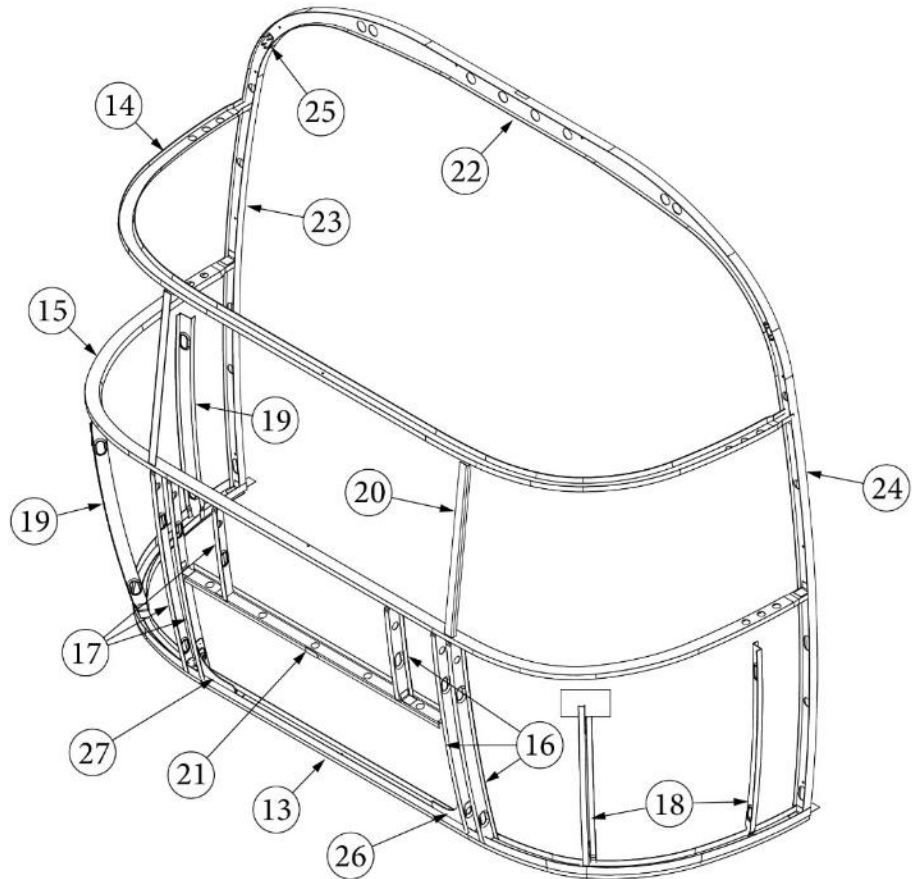

EXTERIOR SHELL

Front End, 33FB

Parts Listed on Next Page