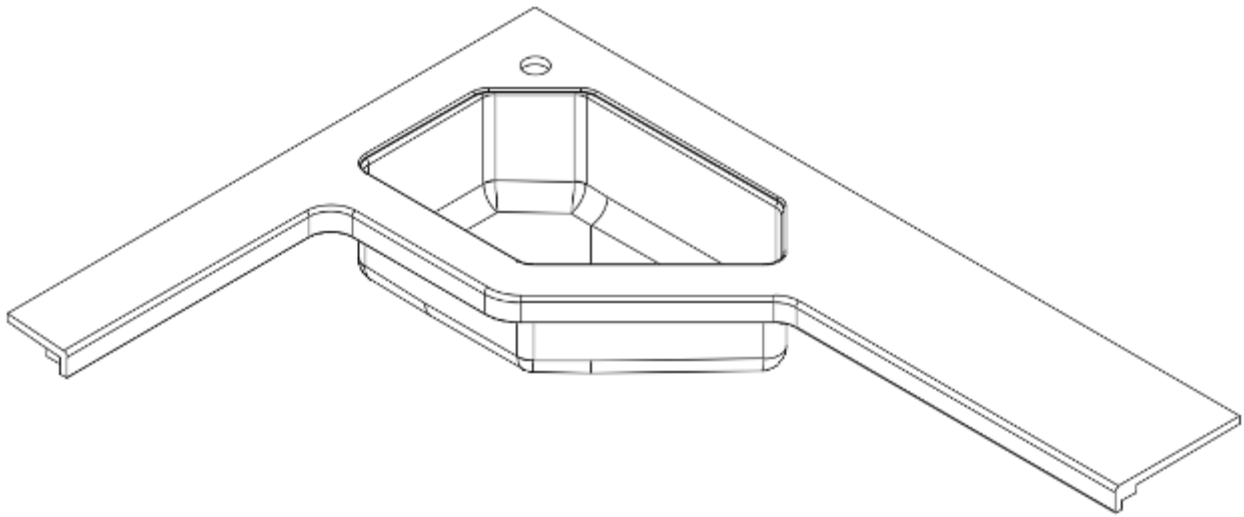

FURNITURE, LAVATORY

Lavatory Top, 30RB

968158	Lavatory Top
602385-03	Lavy Top Corian Cosmos Prima
602385-04	Lavy top, Corian, Limestone
203790	Sink, Undermount, Fiberglass
602813-01	Faucet, Moen Align, Chrome
381635	Sink clip, Undermount
601813	Tail piece, Lift and turn drain