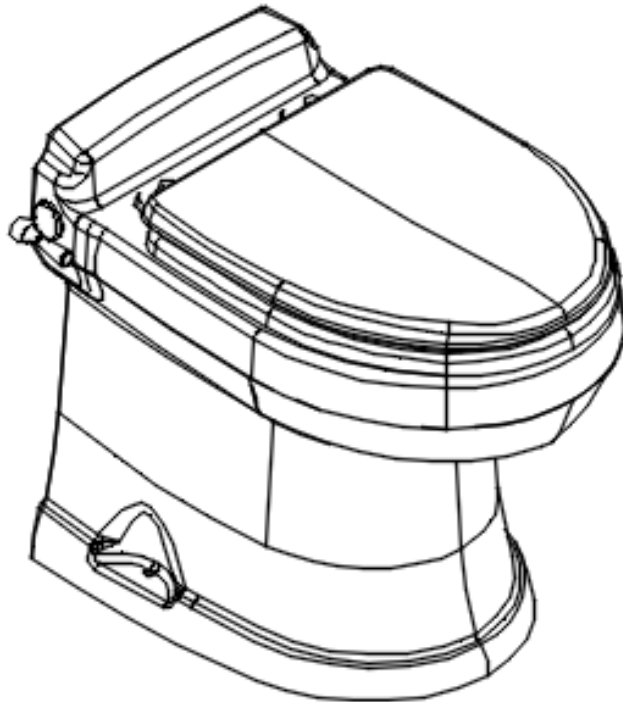

PLUMBING, DRAIN SYSTEM

Toilet, 33FB

602659

Toilet, Macerator, Dometic

602659-100

Seat & Lid, White

602659-101

Macerator Pump Assembly

602659-102

Kit, Water Valve Assembly, 12V

602659-103

Junction Box W/Control Board

602659-104

Vacuum Breaker Kit

602659-105

Discharge Tube Replacement Kit

602659-106

Water Supply Hose

602659-107

Flush Handle Assembly