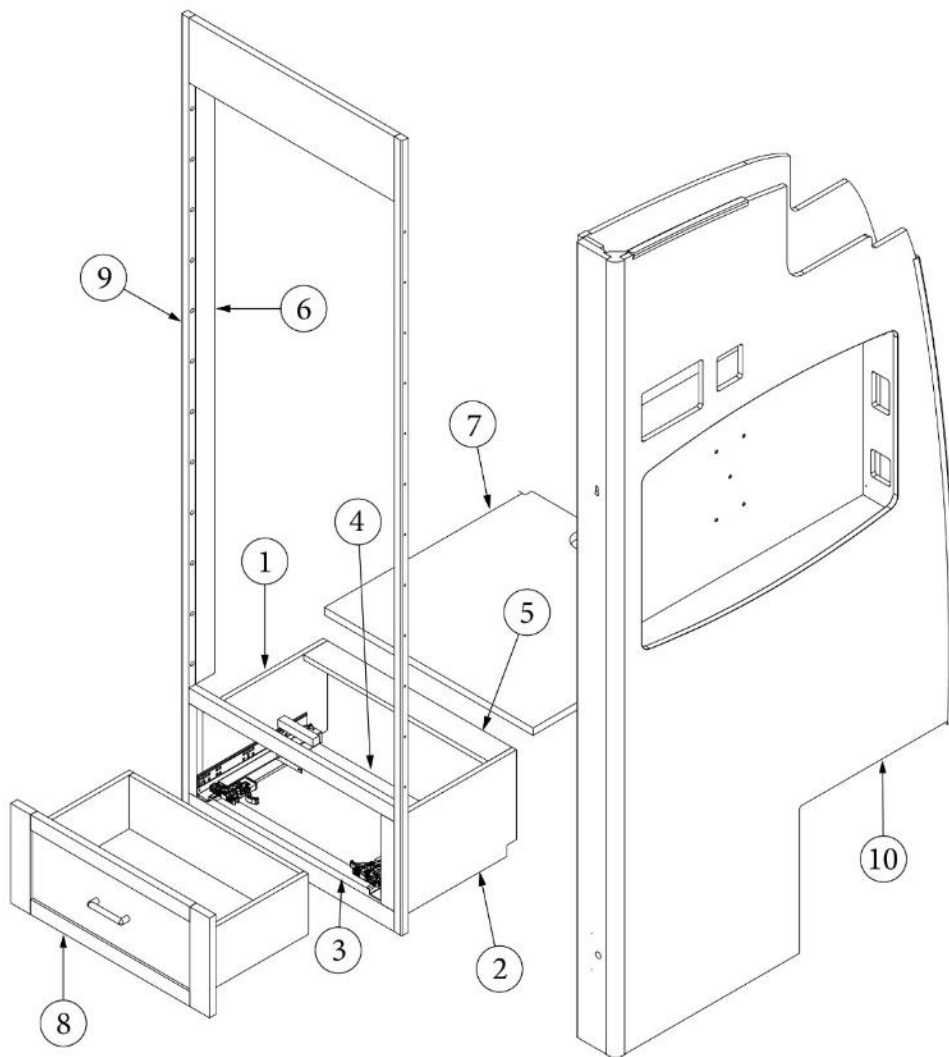

FURNITURE, GALLEY

Refrigerator Cabinet, 30RB

Parts Listed on Next Page