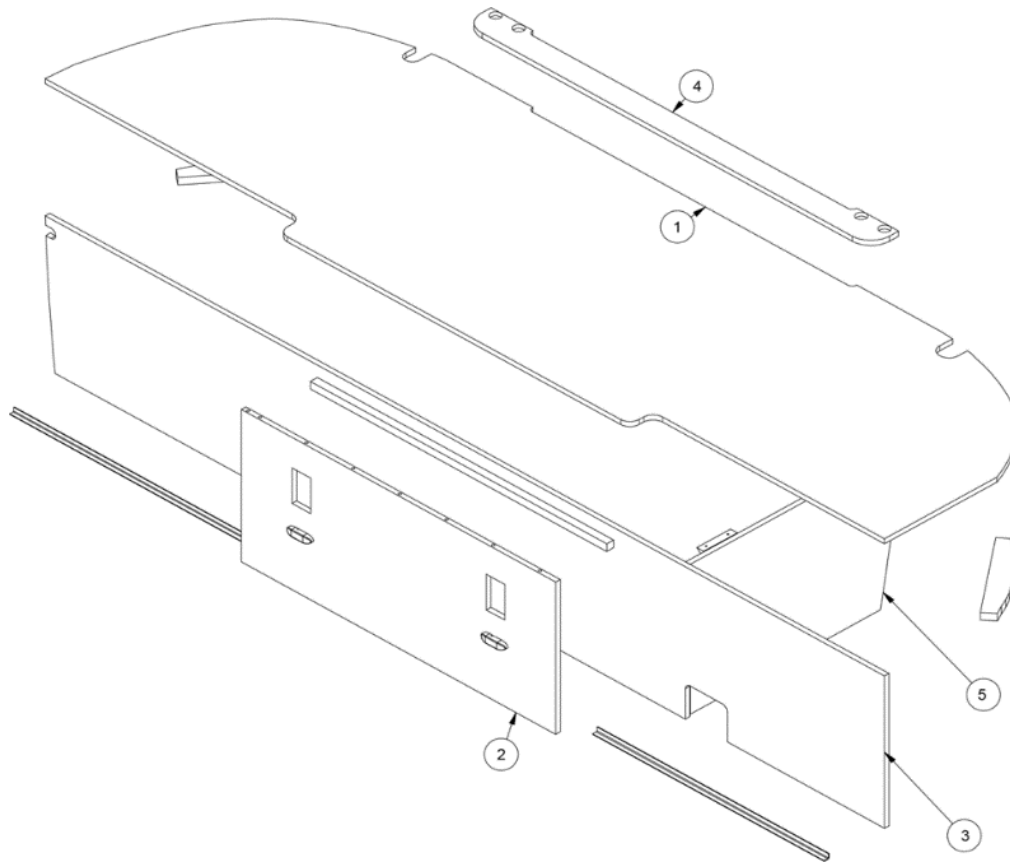

FURNITURE, BEDROOM

Trunk Storage, Queen, 33FB

968879

Assembly Trunk Storage Box, 33'

1. 968879&000112BE	Panel, 26.00 X 90.63
2. 968879&000212BE	Panel, 15.00 X 37.96
3. 968879&000412BE	Panel, 15.00 X 90.63
4. 968879&000612BE	Panel, 3.00 X 44.00
5. 801352	Panel, 22.68 x 14.75 x 0.5"
382057-03	Cover Cap, Knockdown Fastener Brown
382057-04	Cap-Knockdown Wht #16387
365386-01	Edgebanding, Linen, 5/8"
802612-01	Edgebanding, Planked coffee, 5/8"
512840	Courtesy Light Wall
386279	Corner Brace
701538-01	Carpet, Charcoal Grey
114811	Aluminum Angle