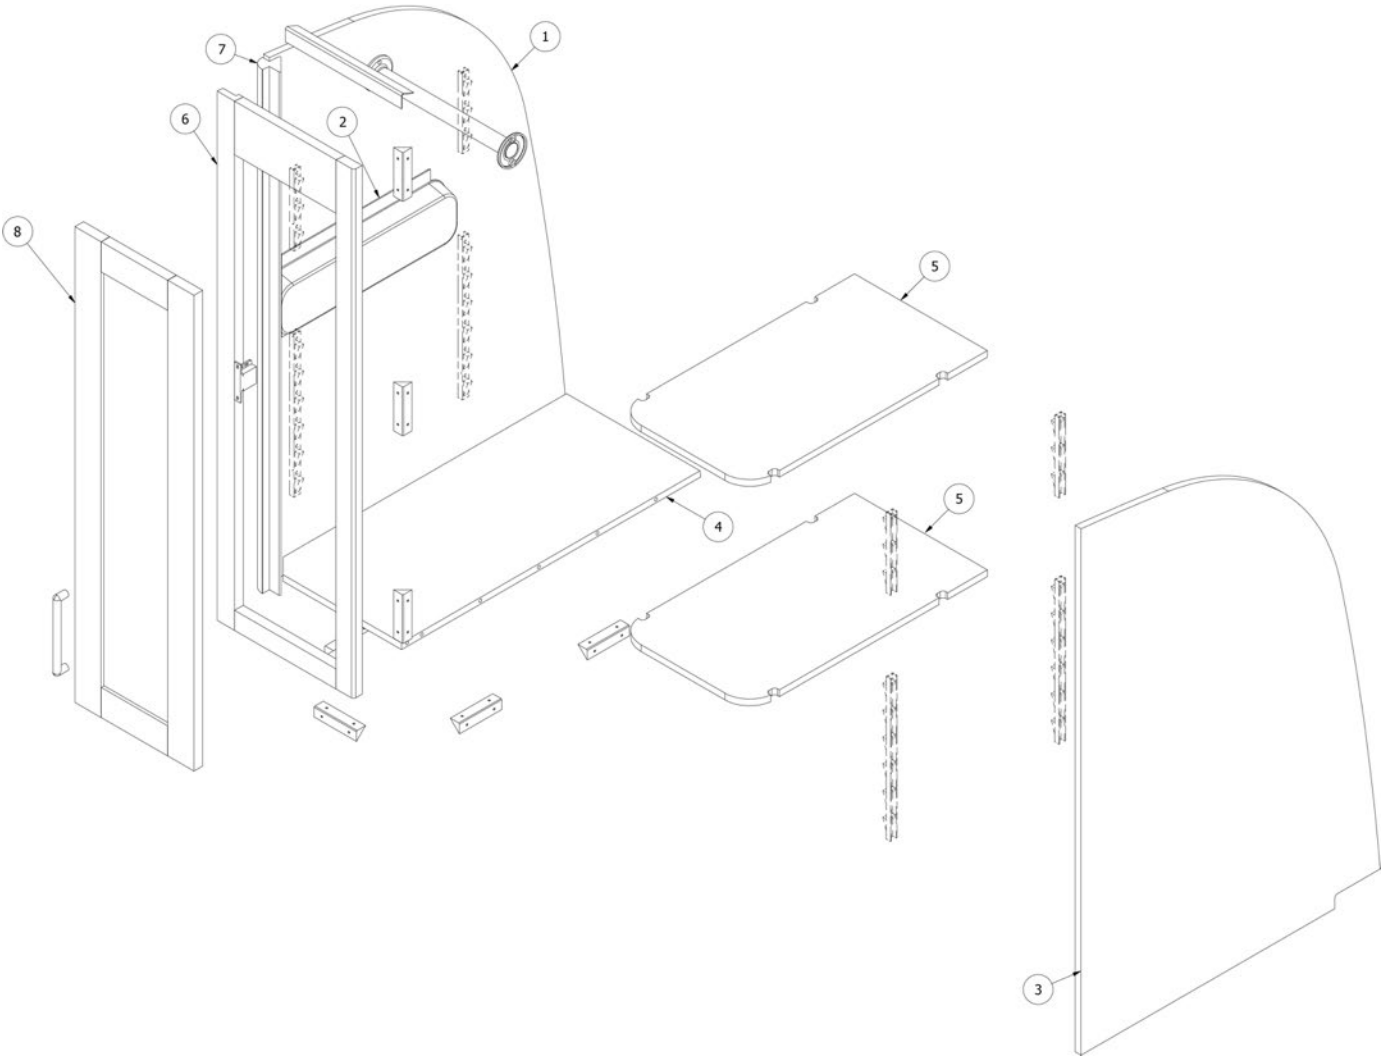

FURNITURE, BEDROOM

Hanging Wardrobe, RS, 30RB

Parts Listed on Next Page

FURNITURE, BEDROOM

Hanging Wardrobe, RS, 30RB

969154-01	Assembly - Hanging Wardrobe RS, 30' Classic
1. 969154&012612BB	Pre laminate, 25.59 x 39.25"
2. 200773	Closeout, Reading Light Abs
3. 969154&012712BB	Pre laminate, 25.86 x 39.28"
4. 969154&010412BB	Panel, 11.50 x 25.78
5. 969154&010512BB	Panel, 11.44 x 20.50
6. 802018-1002	Face Frame-RS Hang Ward Linen
802018-1010	Face frame, Planked coffee
7. 801415-WH	Corner trim, 1" Radius, Linen
801415-1010	Corner trim, 1" Radius, Planked coffee
8. 802462-131002	Door-10.25 X 35.50 Shaker Linen
802613-271010	Door, Drawer face, Planked coffee 10.25 x 35.5"
382253-02	Pull-Antique Silver 5 3/16"
386404-01	Pull, Satin nickel
386404-02	Pull, Matte gold
365386-01	Edgebanding, Linen, 5/8"
802612-01	Edgebanding, Planked coffee, 5/8"
203138-06	Wall Extrusion-Plas Ash Grey
380045	Tubing 3/4" Elec Metallic
380046	Flange Chrome
200975-04	Conduit, Flexible Black Plastic
386279	Brace-Corner .75x.75x3.5
104821	Support, Roof locker
114750	Hinge "J" (Rockguard Assy.)
381527	Shelf Strips Speedy
381228-02	Catch Grabber Door C3-805 5#
382238	Hinge-Compact 39c Blum Steel Nickel Plated