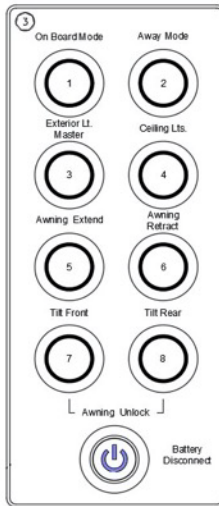

ELECTRICAL, 12 VOLT

CZone Switch Controls, 33FB

AS Classic CZ Switchpad 4W Bathroom
0011 0111

BR Entry Switch Panel
0100 0111

Main Entry Switch Panel
0001 0111

AS Classic CZ Switchpad
6W Bedroom
(TWIN OPTION)
0101 0111