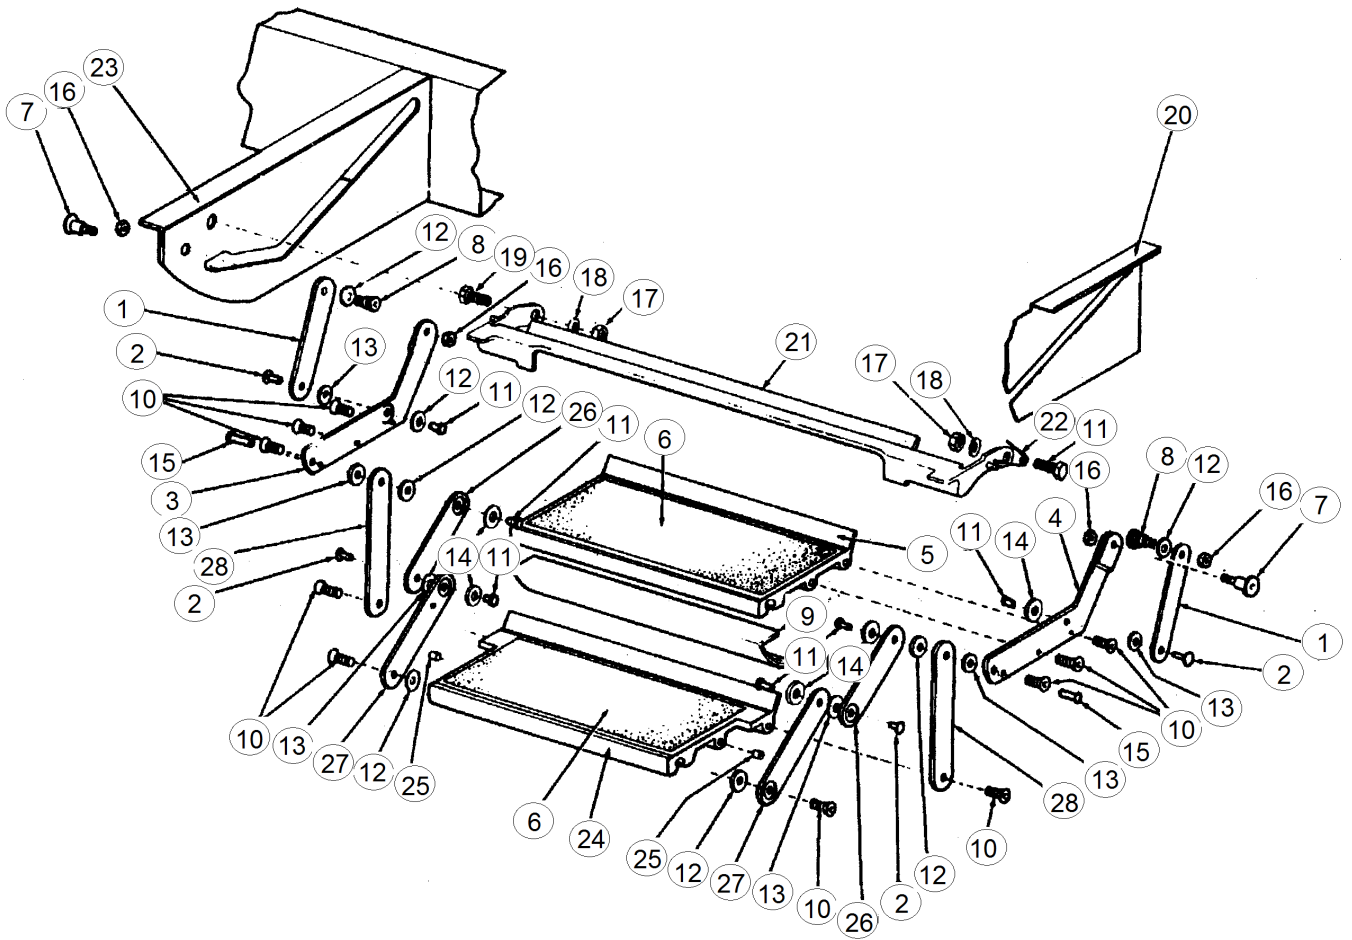

CHASSIS

Step Assembly

Parts Listed on Next Page