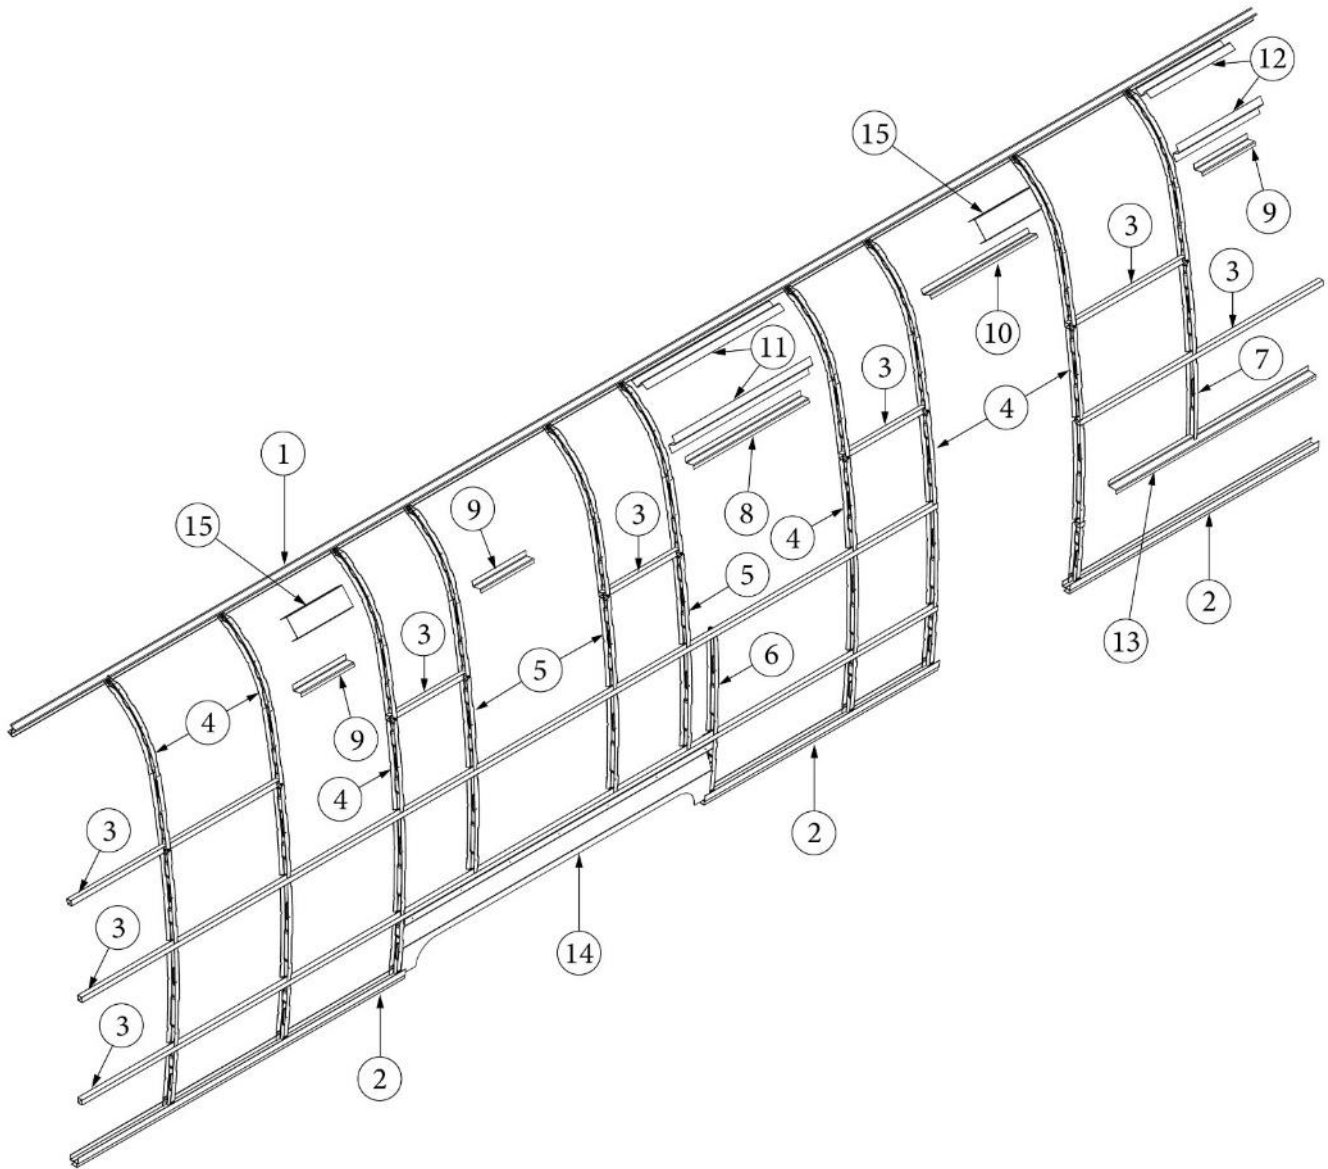

EXTERIOR SHELL

Wall Framing, Curbside, Twin, 33FB

Parts Listed on Next Page