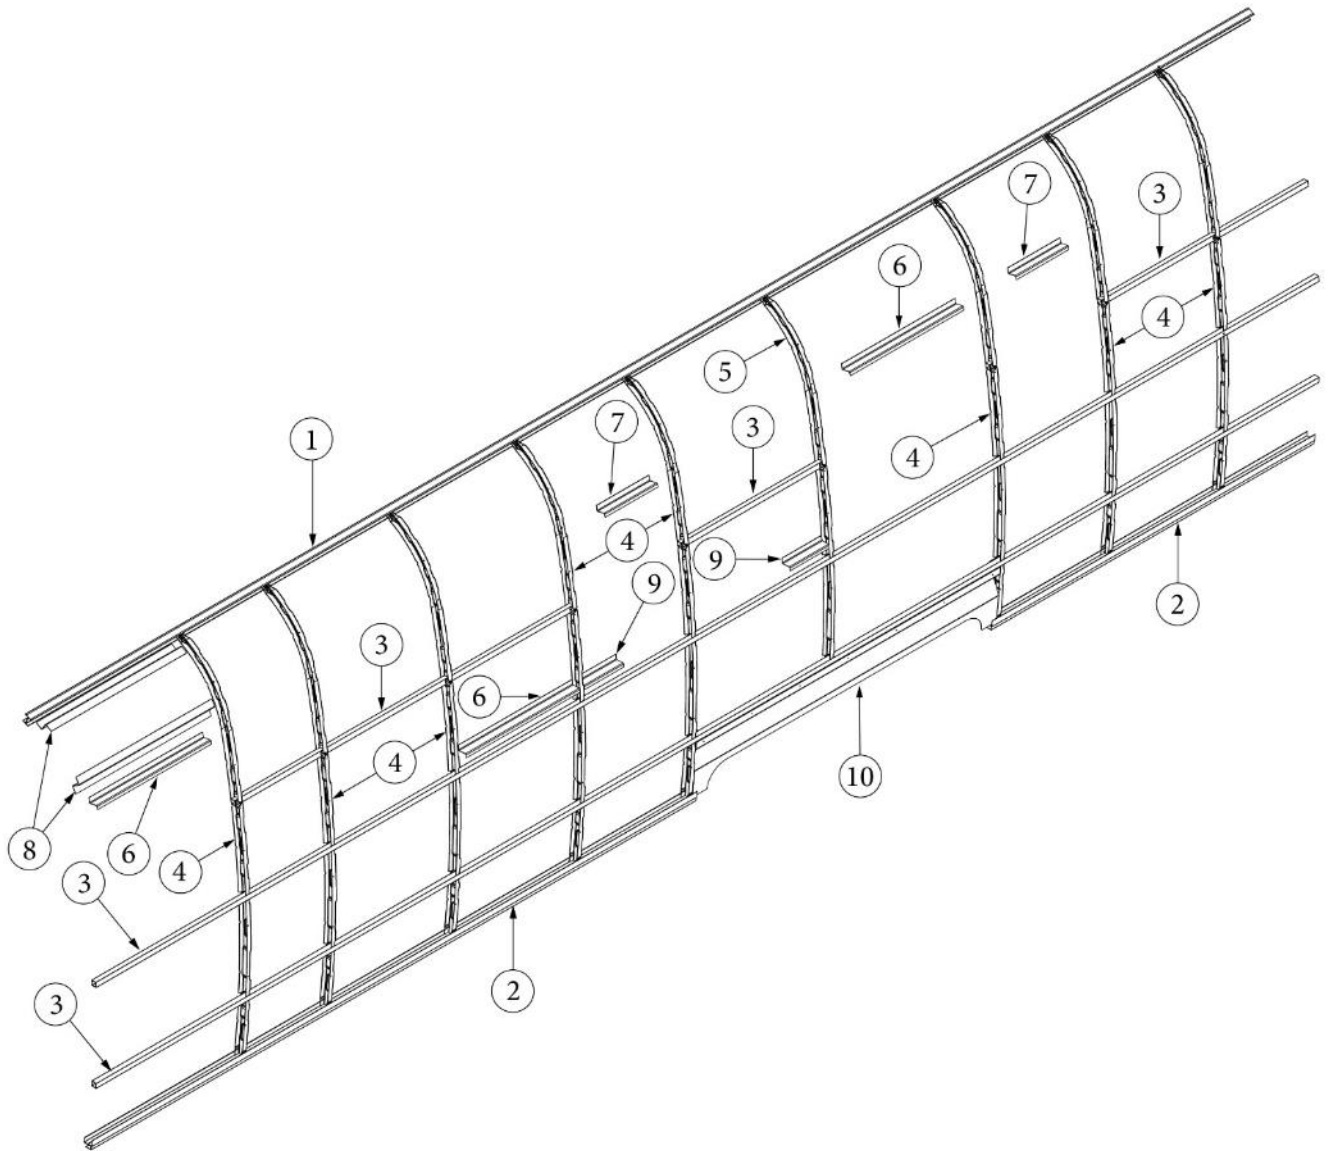

EXTERIOR SHELL

Wall Framing, Roadside, Queen, 33FB

Parts Listed on Next Page