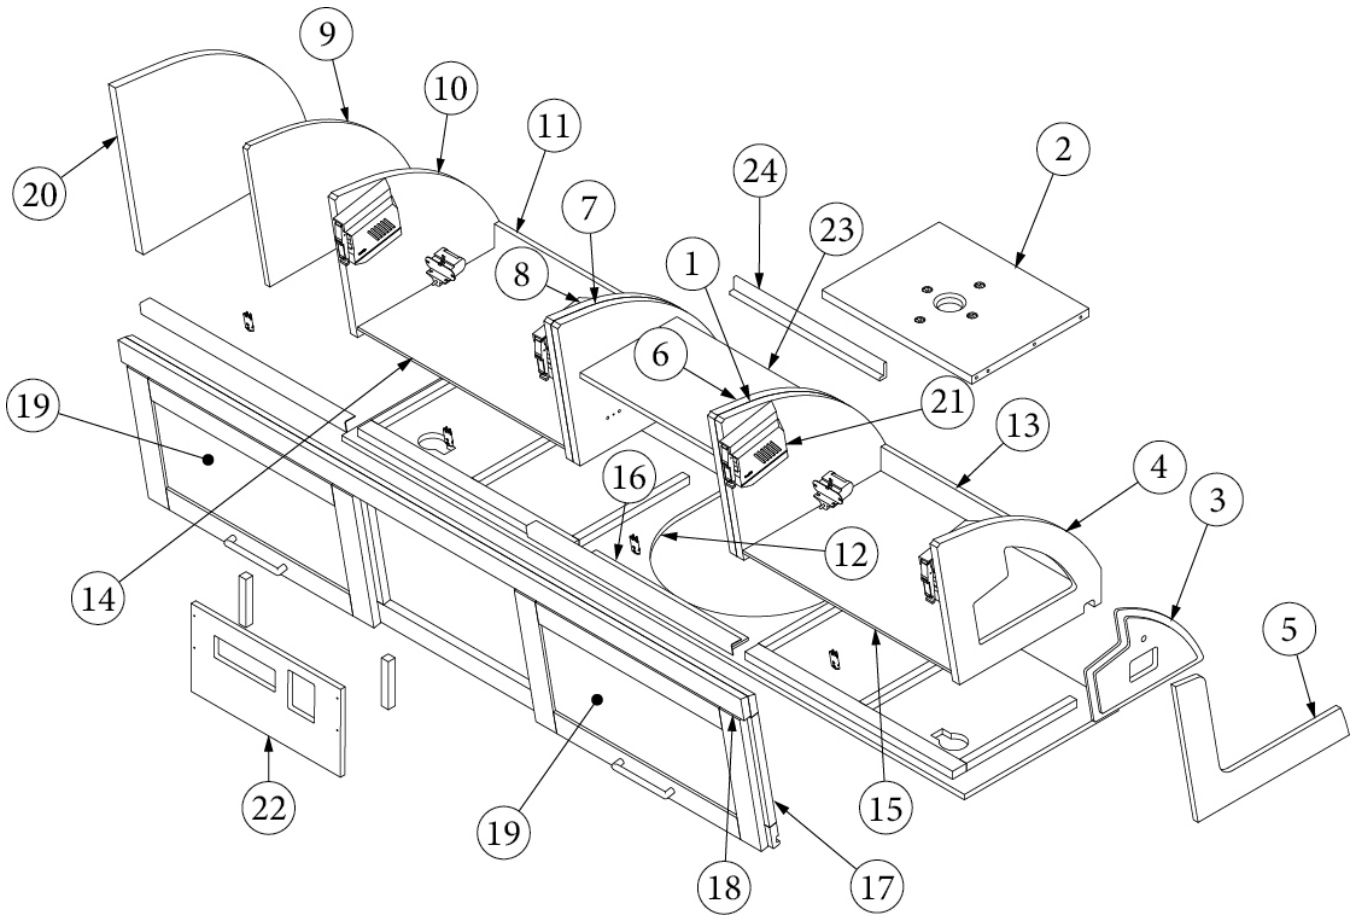

FURNITURE, LOUNGE

Roof Locker, Lounge, Projector, 33FB

Parts Listed on Next Page