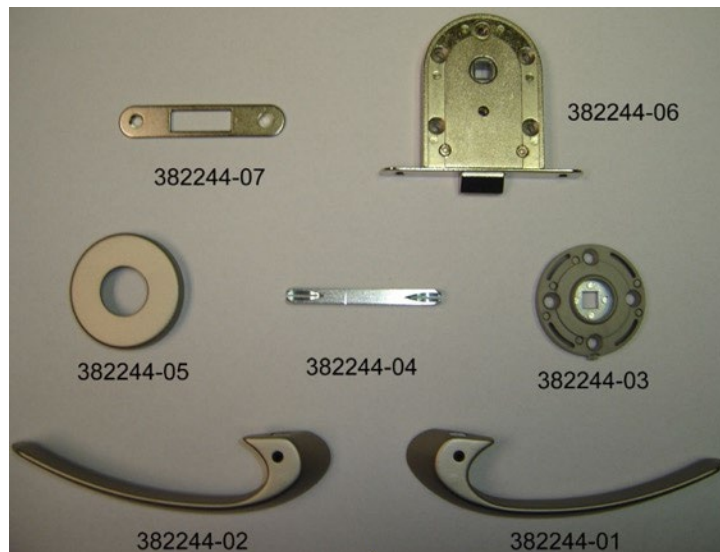

HARDWARE

Pocket Door Hardware

- 1. 382444-01 Pocket door edge pull
- 2. 382444-02 Track, 36"
- 3. 382444-03 Roller hardware kit
- 4. 382444-04 Track stop

HARDWARE

Bath Door Hardware

382244	Bath door latch kit
382244-01	Door handle, Right, Never nickel
382244-02	Door handle, Left, Never nickel
382244-03	Rosette, Never nickel
382244-04	Spindle
382244-05	Cover, Never nickel
382244-06	Door latch, Matte nickel
382244-07	Striker plate, Matte nickel

HARDWARE

Bath Accessories

382259	Recessed toilet paper holder
600594-01	Drain, Sink with plug
602541-14	Towel bar, Alde
455092	Cover plate, Towel bar, Stainless Steel
382732	Hook-Robe Brushed Bronze
382732-02	Hook, Robe, Satin nickel