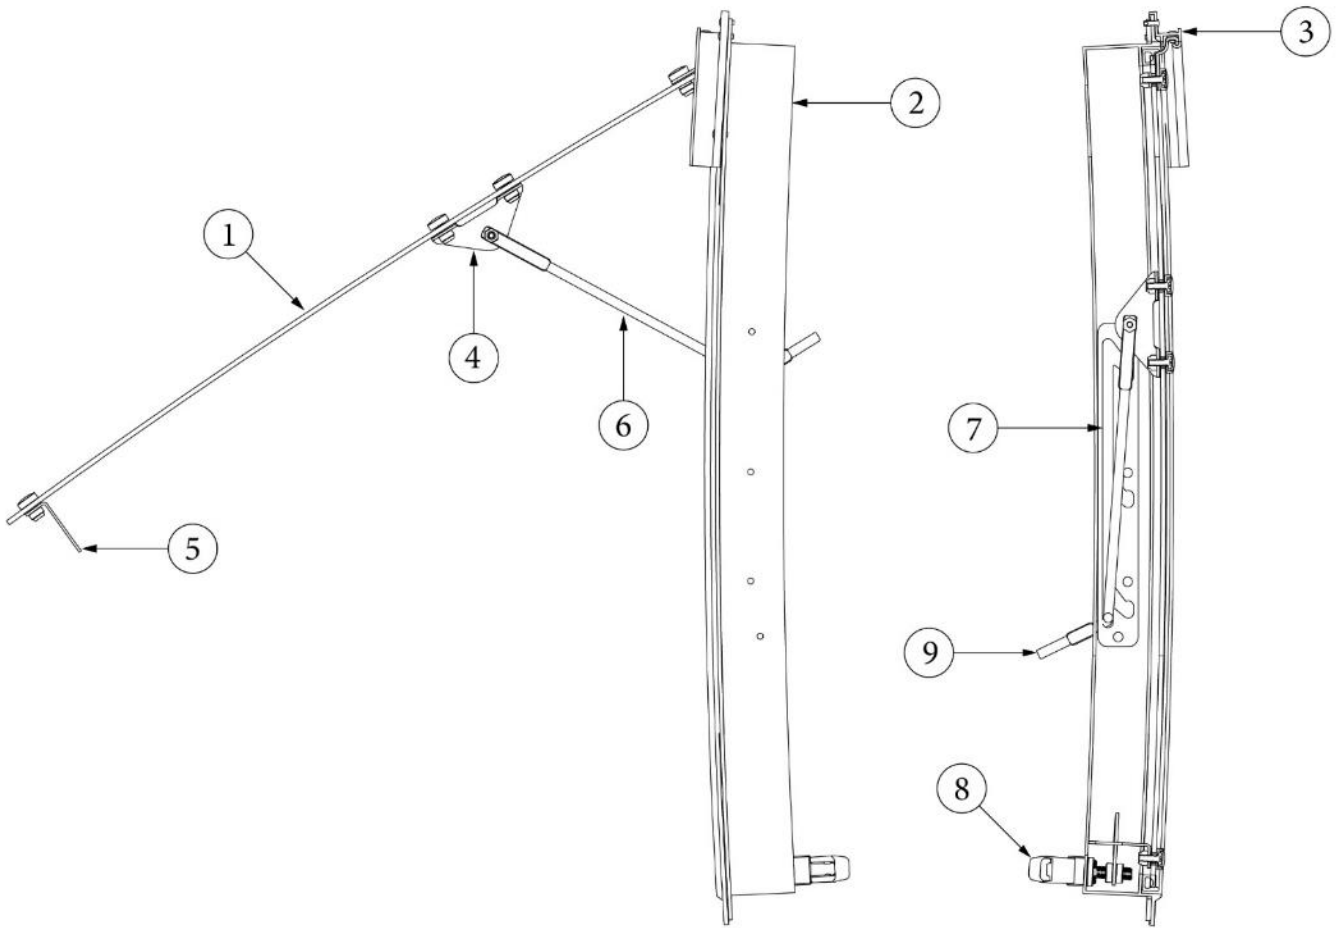

WINDOWS

Window Parts, Opening Windows

Parts Listed on Next Page

WINDOWS

Window Parts, Opening Windows

371323-01	Window, 18", Opening
371324-02	Window, 30", Opening
371380	Window, 30" tall, Opening
1. 195510-12	Glass assembly, 18" window
195510-07	Glass assembly, 30" opening window
195510-93	Glass assembly, 30" tall window
2. 371447-03	Frame assembly, 18" window
371447-02	Frame assembly, 30" window
371447-01	Frame assembly, 30" tall window
3. 371448-07	Extrusion, Window hinge eyebrow, Fixed, 18" window
371448-06	Extrusion, Window hinge eyebrow, Fixed, 30" window
371448-05	Extrusion, Window hinge eyebrow, Fixed, 30" window
4. 114478	Bracket, Window prop
5. 114479-01	Bracket, Window closer, RH
114479-02	Bracket, Window closer, LH
6. 382362	Opening arm, RH
382361	Opening arm, LH
7. 382360	Guide, Operating arm, RH
382359	Guide, Operating arm, LH
8. 382367-01	Latch assembly, Chrome
115780-01	Handle, Chrome
9. 380230-03	Knob, Window arm, Silver
380230-04	Knob, Window arm, Red
115776	Lock paw, Window latch
115770	Hinge stop
115778	Latch body, Zinc die cast
115779	Latch shaft
310030	Drive lock pin, 5/32 x 5/8