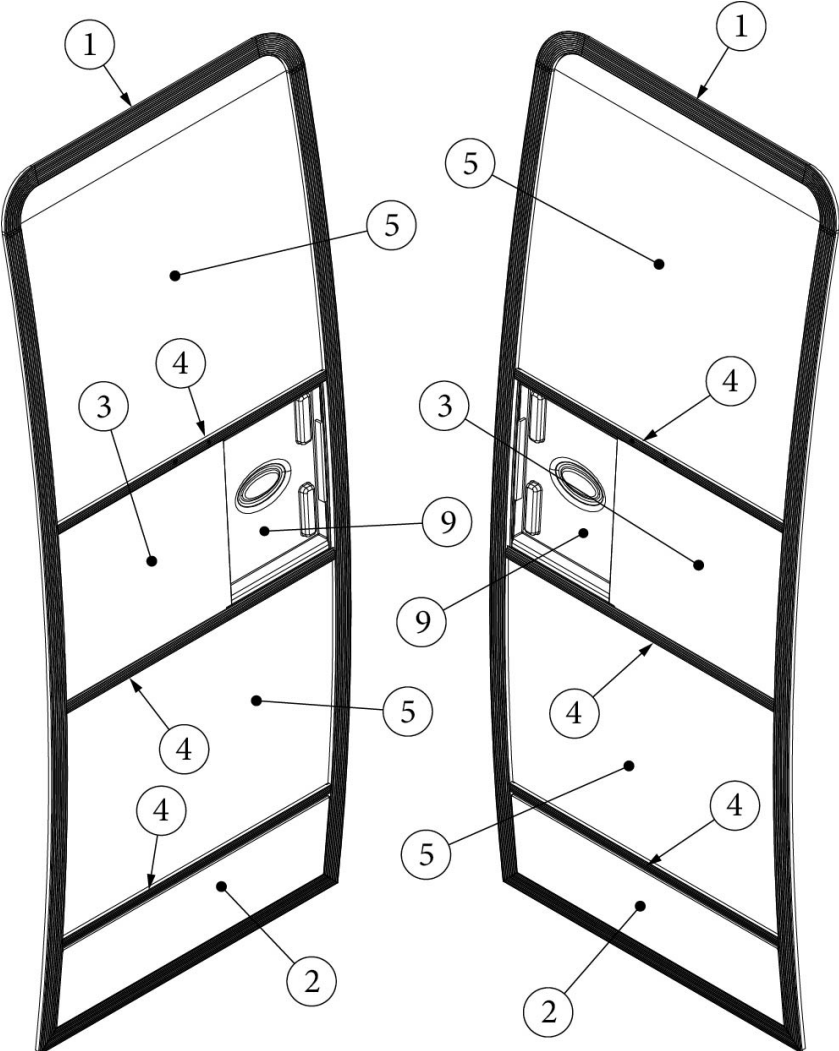

EXTERIOR DOORS

Screen Door, New Style

LH

RH