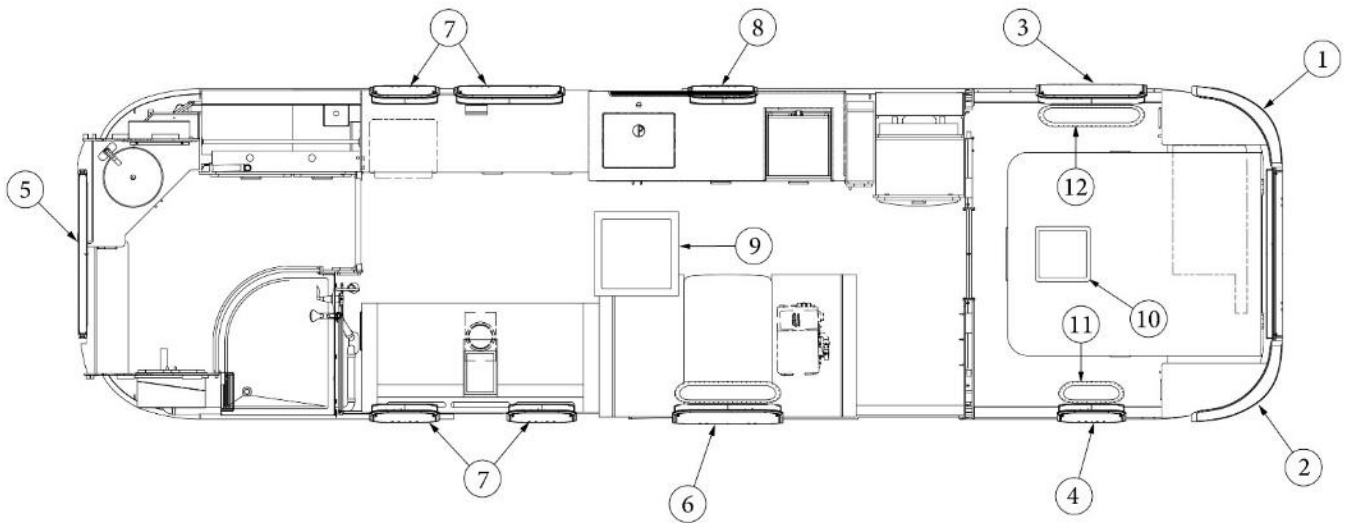

WINDOW COVERINGS

Drapes and Shades, 33FB

113748

Window Coverings, 33FB

1. 998264-01	Drape, Pleated panel, Front/Rear wrap
2. 998264-02	Drape, Pleated panel, Front/Rear wrap
3. 998264-03	Drape, Pleated panel, Side window
4. 998264-04	Drape, Pleated panel, Side window
5. 704920-03	Roller shade, Window rail, 48 x 24"
6. 704919-04	Roman shade, 40 x 31.5"
7. 704919-05	Roman shade, 64 x 26"
8. 704920-01	Roller shade, 21.63 x 20.75"
9. 704921-02	Shade, Pleated, Skylight, 19.25 x 19.75"
10. 704921-03	Shade, Pleated, Skylight, 12.75 x 13.13"
11. 704921-04	Shade, Pleated, Vista, 19.5 x 9.5"
12. 704921-05	Shade, Pleated, Vista, 31 x 9.5"