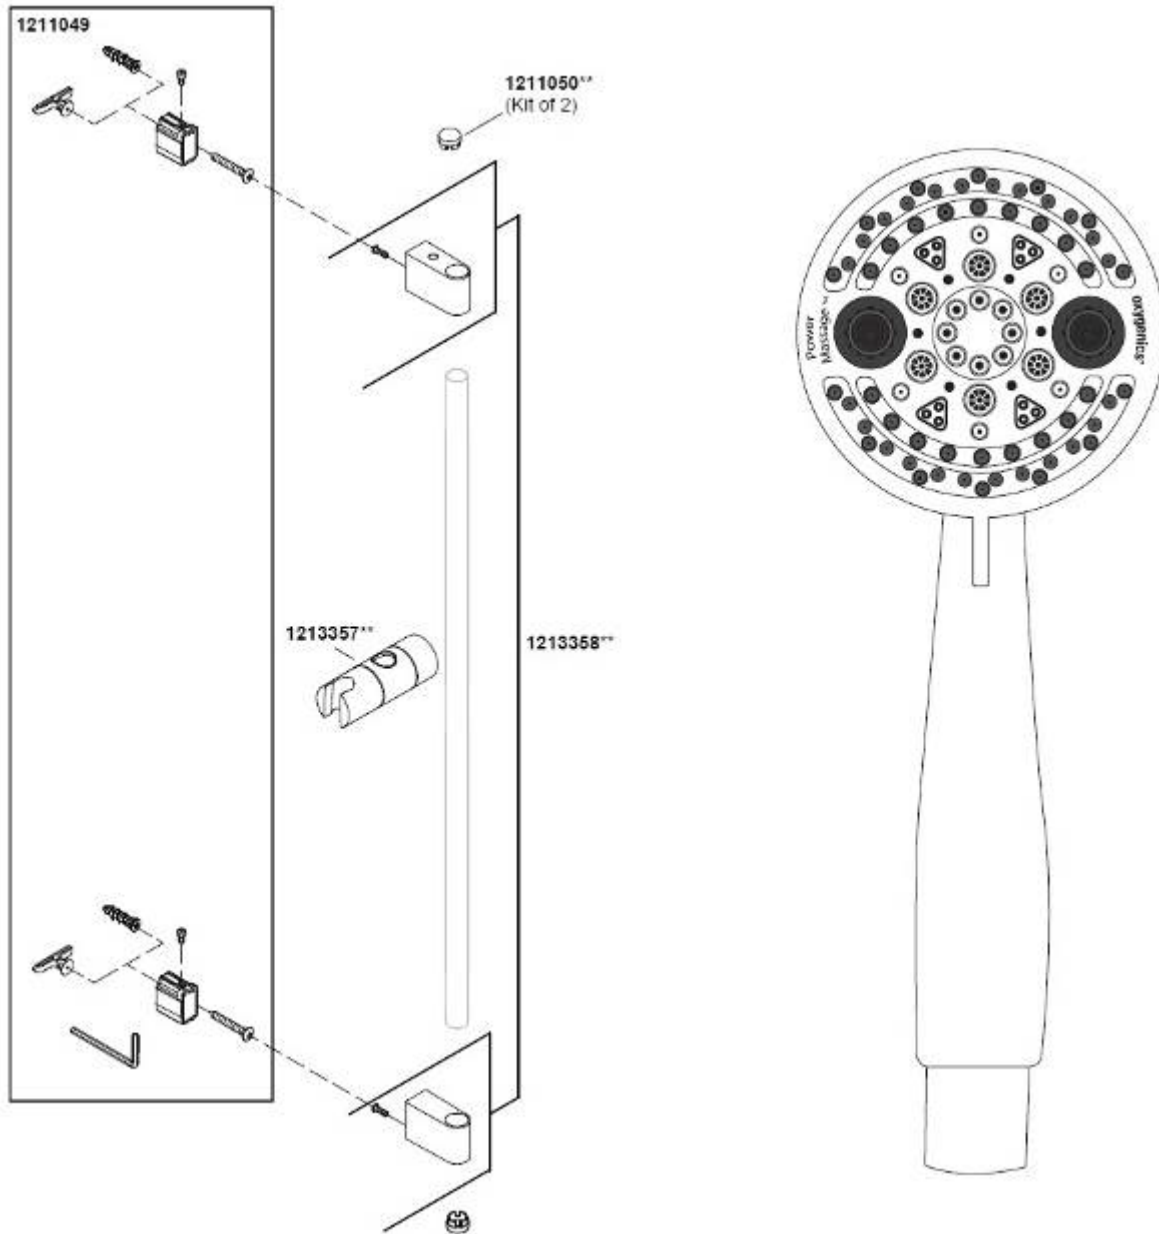

602439

Faucet, Lavy, Single handle, Grohe Concetto, 33FB

PLUMBING, FRESH WATER SYSTEM

Faucet, Hand Shower

- 602675 Hand shower, Brushed Nickel, Oxygenics
- 602405 Shower slide bar, 24"
- 602403 Hose, 60", Brushed Nickel
- 602518 Supply Adapter Assembly