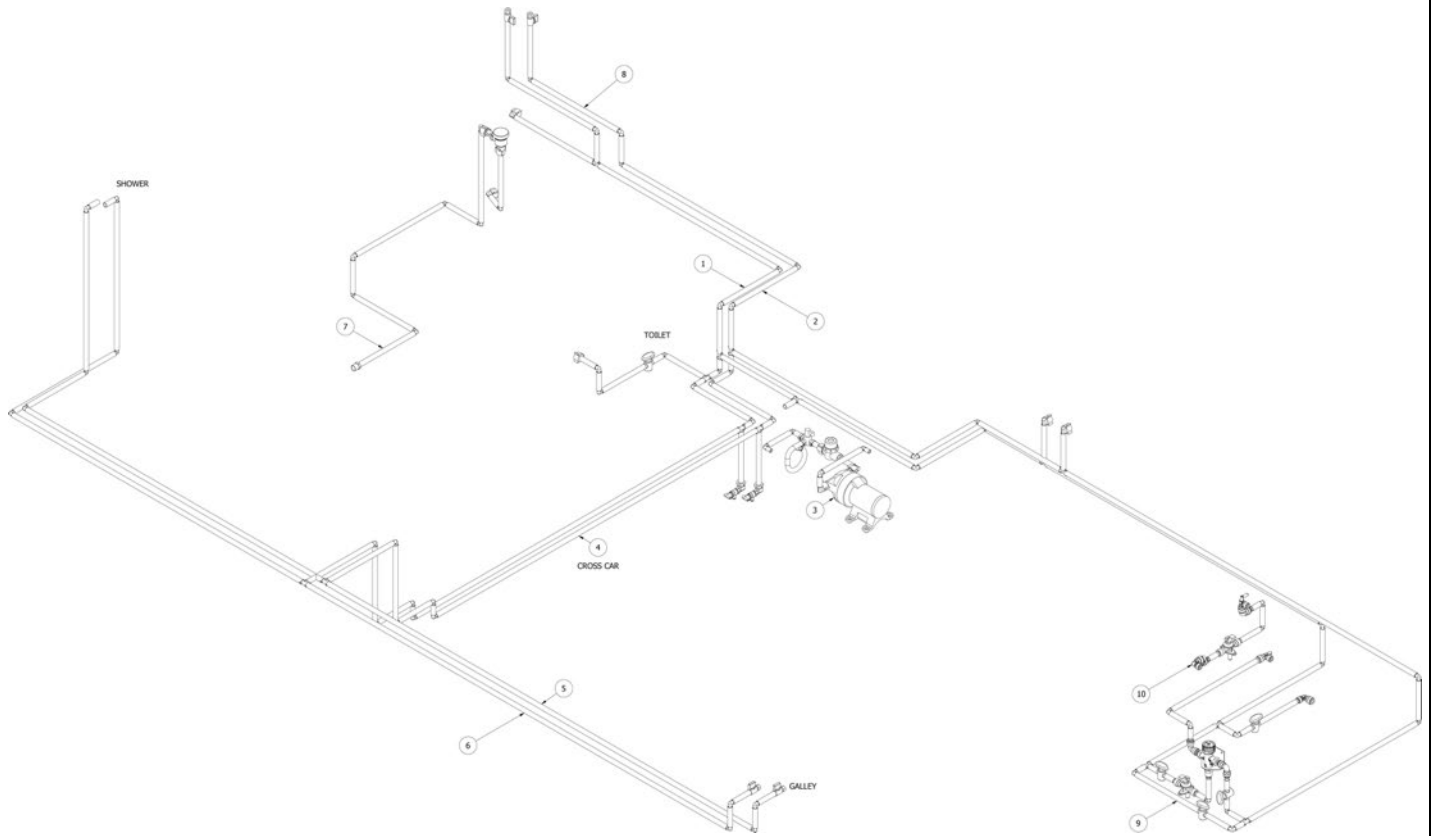

PLUMBING, FRESH WATER SYSTEM

Fresh Water Lines, 30RB

943838

Fresh Water system

1. 943838-01	RS front cold water line
2. 943838-02	RS front hot water line
3. 943838-05	Fresh water tank pick-up
4. 943838-06	Cross-car water lines
5. 943838-07	CS hot water line
6. 943838-08	CS cold water line
7. 943838-09	Tank flush water lines
8. 943838-04	RS rear hot water line
9. 943838-10	Alde plumbing setup
10. 943838-11	Alde boiler to flow connection