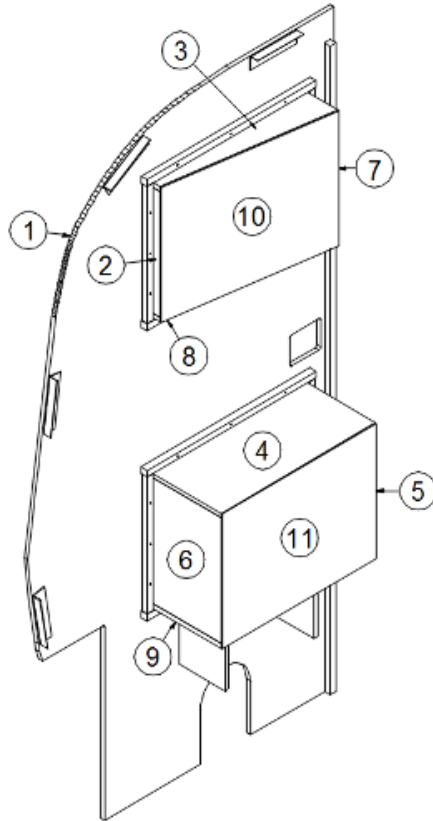

FURNITURE, LAVATORY

Bath Wall Storage, CS, 33FB

968540

CS Bath Wall Storage

1. 968540&000112BE	Panel-Prelam 48.00 X 96.00
2. 968540&000212BE	Panel-Prelam 2.25 X 14.00
3. 968540&000312BE	Panel-Prelam 5.06 X 20.13
4. 968540&000412BE	Panel-Prelam 10.00 X 20.13
5. 968540&000512BE	Panel-Prelam 10.00 X 14.00
6. 968540&001012BE	Panel-Prelam 10.00 X 14.00
7. 968540&000712BE	Panel-Prelam 5.00 X 14.00
8. 968540&000812BE	Panel-Prelam 5.06 X 20.13
9. 968540&000912BE	Panel-Prelam 10.00 X 20.13
10. 968540&000603CE	Panel-Prelam 15.00 X 20.38
11. 968540&001103CE	Panel-Prelam 15.00 X 20.13
968540&002312BE	Panel-Prelam 8.50 X 6.00
802484-1002	Door Frame-CS Bath Cab Shaker Linen
802484-1010	Door Frame, CS Bath Cab, Shaker, Planked coffee
802462-031002	Door-9.75 X 14.50 Shaker Linen
802613-171010	Door, Shaker, Planked coffee, 9.69 x 14.5"
386404-01	Pull, Satin nickel
386404-02	Pull-Matte Gold
114813	Alum. Angle .060 X 1.00 X 1.50
382735	Clip-Restriction Blum Compact 86 Degree