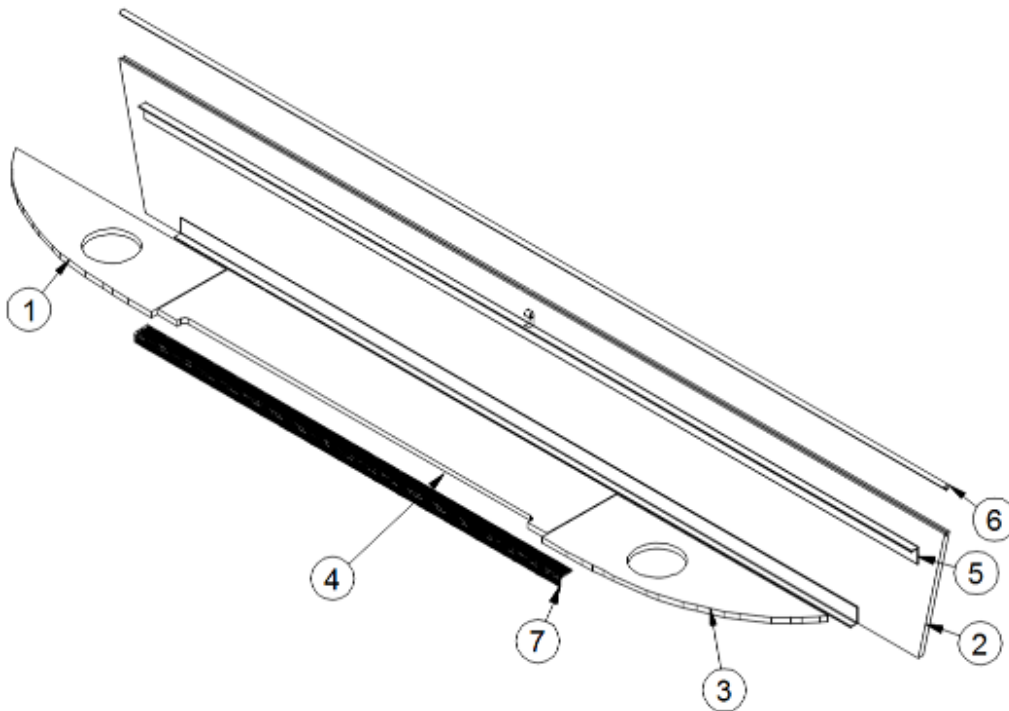

FURNITURE, BEDROOM

Headboard, Twin Bed

968467

Twin Bed Headboard

1. 968467&000112BE
2. 968467&000212BE
3. 968467&000312BE
4. 968467&000412BE
5. 114930
6. 203812-01
7. 115729-01
- 701538-01
9. 381581
- 602394-03

1. Pnl-Prelam 22.45 X 8.25
2. Pnl-Prelam 12.50 X 86.25
3. Pnl-Prelam 22.45 X 8.25
4. Pnl-Prelam 7.75 X 40.25
5. Aluminum extrusion, L-section
6. Bumper molding, .5"
7. Bracket, Top vents
8. Carpet, Econolier w/PSA back
9. Strap, Clear plastic
10. Register, 4" directional