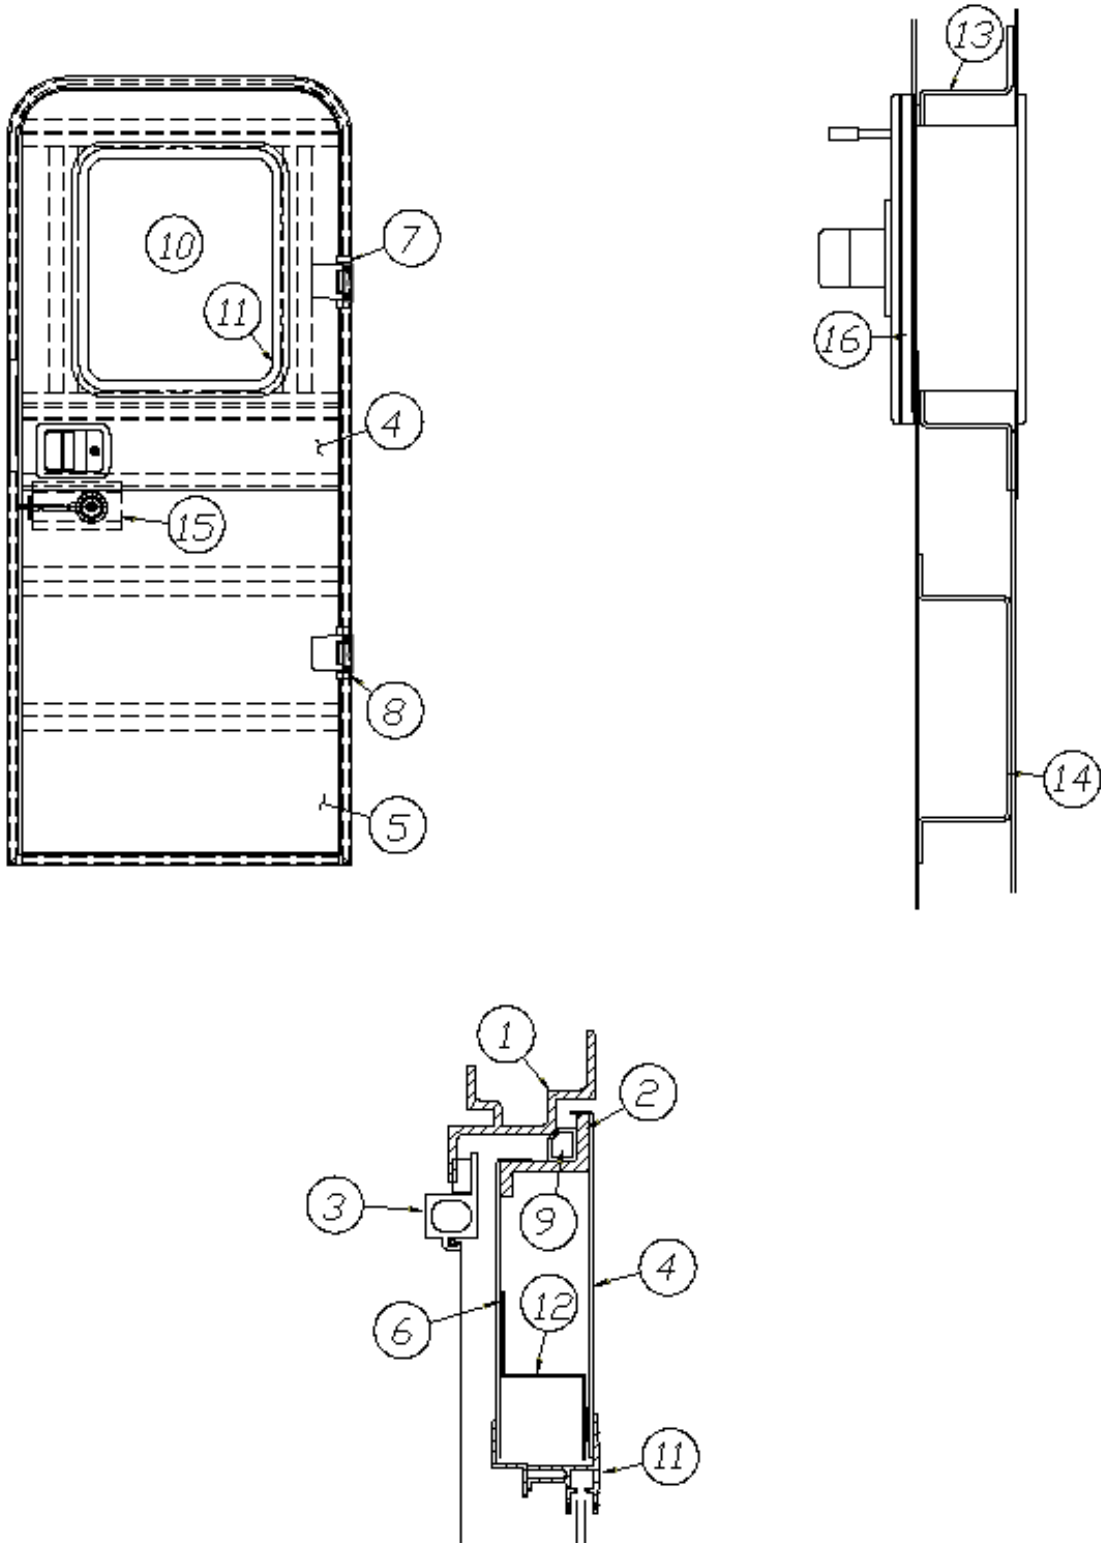

EXTERIOR DOORS

Main Door, RH Hinge, Old Style

Parts Listed on Next Page