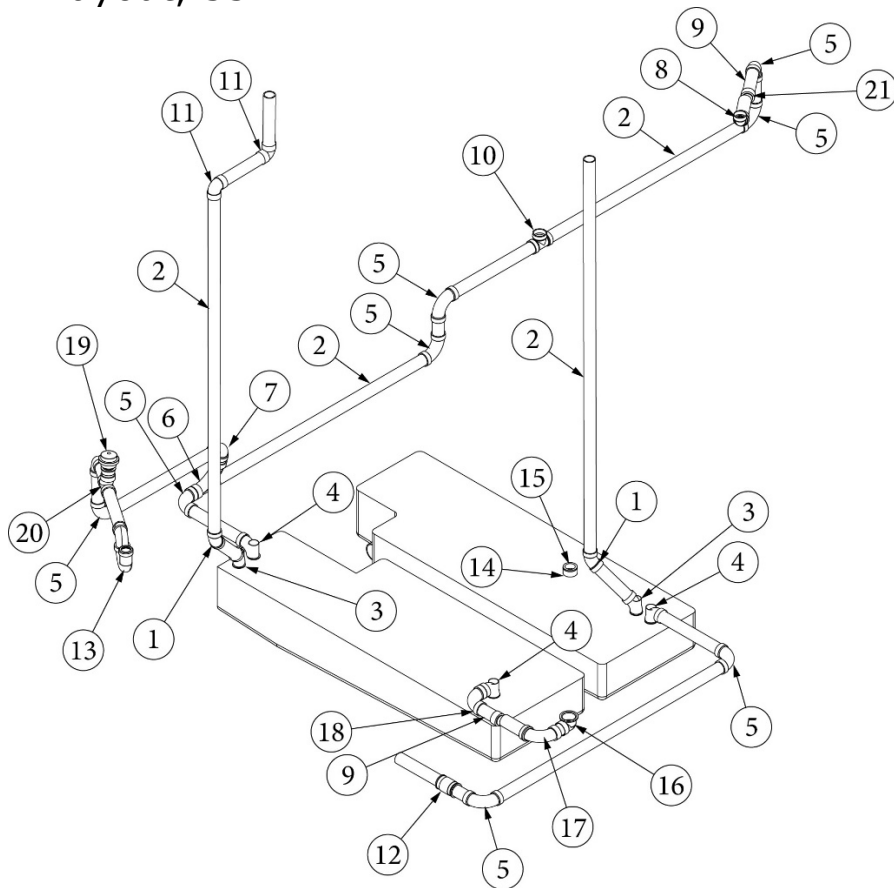

PLUMBING, DRAIN SYSTEM

Drain System Layout, 33FB

943826

Drain System Layout

1. 600030	Elbow, 45°, ABS
2. 601160-02	Pipe, ABS DVW, 1.5"
3. 600027	Elbow, ABS long ST, 45°
4. 600662	Elbow, 1.5", 90°, Short radius
5. 600035	Elbow, 1.5", 90°, Long sweep
6. 600182	Wye, 1.5, ABS
7. 601636	Elbow, 90°, Short sweep
8. 690603-02	Adapter, Angle, Hepvo
9. 690603-03	Waste valve, Hepvo, 1.5" FPT x 1.5" HUB
10. 601318	Tee cleanout, 1.5
11. 600033	Elbow vent, 90°
12. 602201	Coupling, Flexible, 1.5
13. 602164-01	P-trap w/compression nut
14. 601676	Adapter, 1.5" Spigot x 1.5" MPT
15. 602357	Plug, 1.5"
16. 602265	Elbow- 1.5" Tub Shoe ABS CBV
17. 600431	Elbow, 90, 1-1/2 IN
18. 600308	Adapter ABS Female Sloan #2891
19. 602306	Valve-2" Air Admittance Ayrlett
20. 600156	Tee- Sanitary 1.5"
21. 602287-02	Rubber washer, .5", Black
690700-01	Vent pipe cover, White