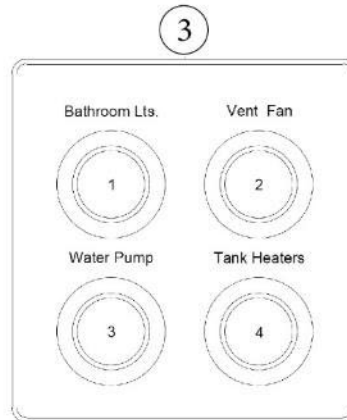

ELECTRICAL, 12 VOLT

CZone Switch Controls 30RB

Main Entry Switch Panel

Cabin Sofa Switch Panel

Bathroom

Battery Disconnect

WiFi Switch Panel

Bedroom Entry Switch Panel