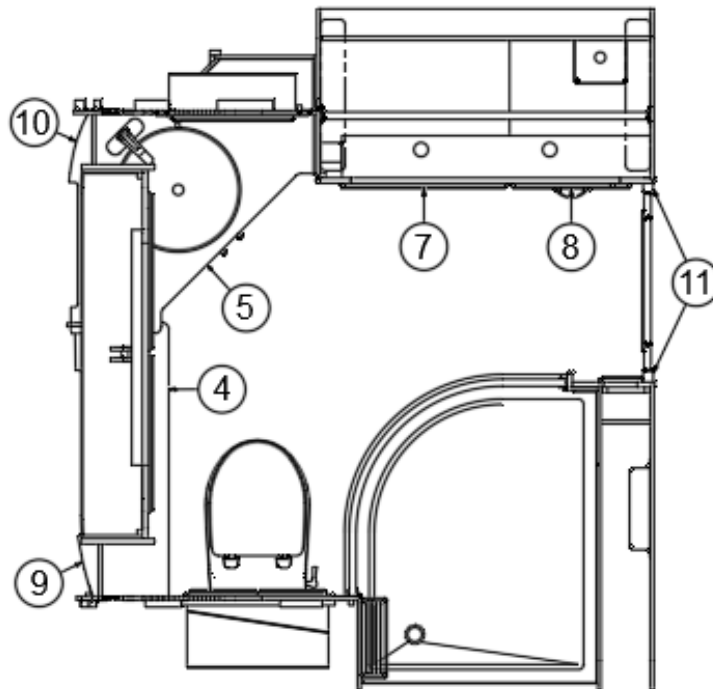

FURNITURE, LAVATORY

Bath Module, 33FB

Parts Listed on Next Page