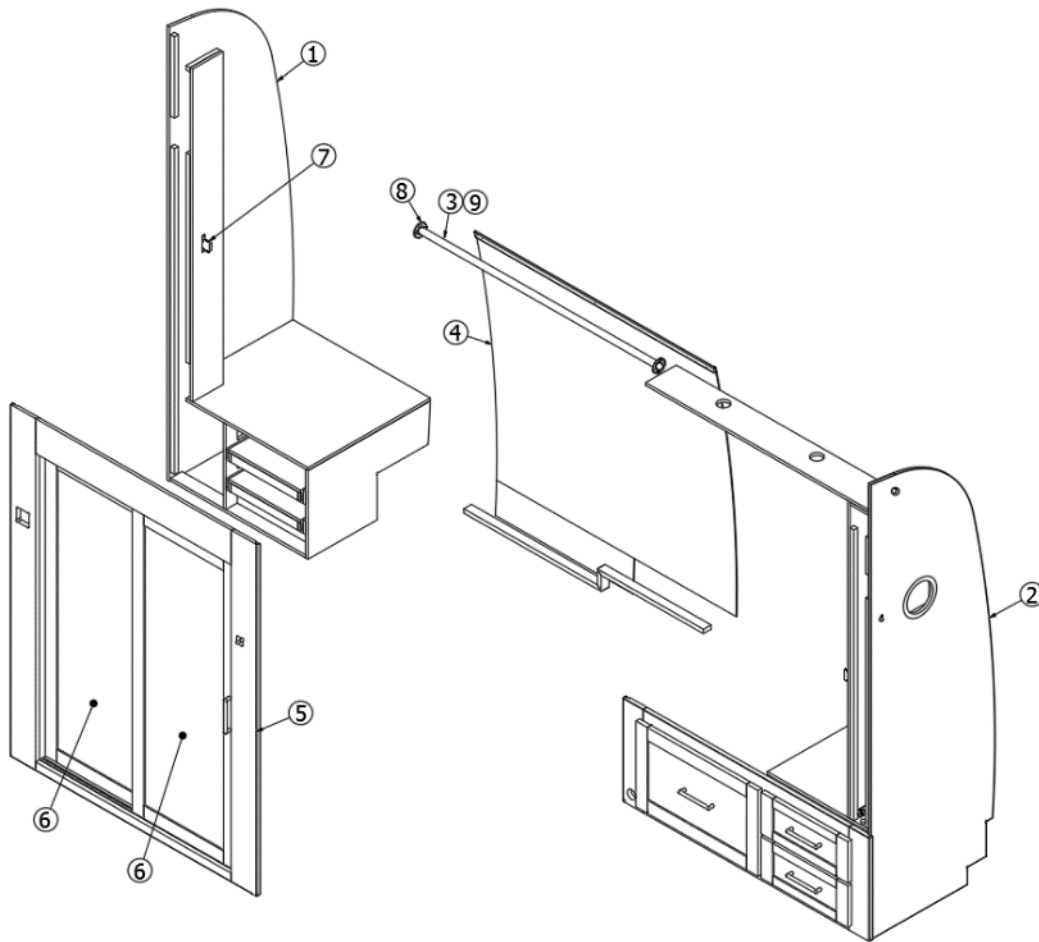

FURNITURE, LAVATORY

Wardrobe, 33FB

112715-01

Wardrobe Install

1. 968867	Ass'y - Wardrobe Left
2. 968868-01	Assy, Wardrobe right
3. 380045	Tubing 3/4" Elec Metallic
4. 800397-01	Cedar Planked 5/32"
5. 802344-1002	Face frame W/R Upper Linen
6. 968554-01	Assy-Wardrobe Door
7. 381228	Catch Grabber Door C3-810
8. 380046	Flange Chrome
9. 200975-04	Conduit, Flexible Black plastic
800573-1002	Molding-Door Edge Flat Linen
800573-1010	Molding, Door edge, Planked coffee
382439	Brown Plastic Guide Track