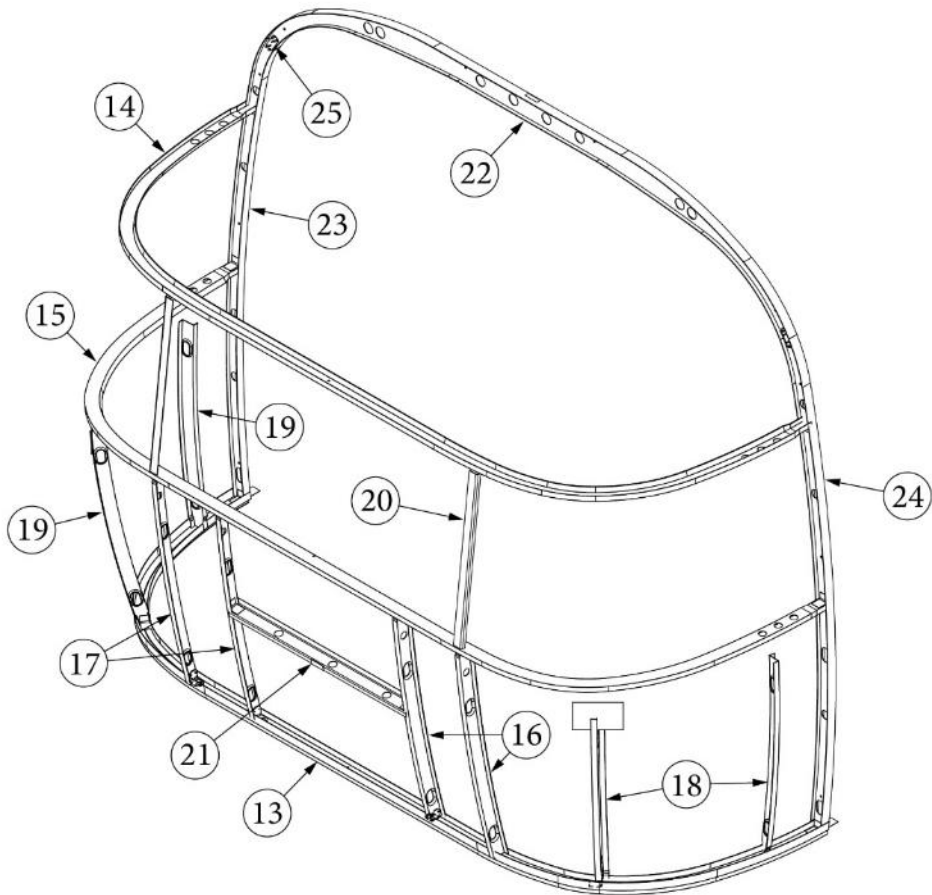

Refrigerator

690735-01 Refrigerator, LH, 9.7CF, 30RB
690735-02 Refrigerator, RH, 9.7CF, 33FB

EXTERIOR SHELL

Front End, 30RB

Parts Listed on Next Page

EXTERIOR SHELL

Front End, 30RB

923506-03	Front End Shell, 30RB
1. 114888	Segment, Center left
2. 114889	Segment, Center right
3. 114893	Segment, #25
4. 114890	Segment, #26
5. 114891	Segment, #27
6. 114894	Segment, #28
7. 114895	Segment, #29
8. 116344	Exterior plate, Front lower
116142	Front liner plate, wide body
9. 372089-101	Panoramic window, CS
10. 371346-02	Center window, Front
11. 372088-101	Panoramic window, RS
12. 512859	LED clearance light, Amber
115563	Casting, Teardrop, Flat
382389	Gasket, clearance light
13. 116333	Bow, floor
14. 114678	Bow, upper window
15. 114677	Bow, lower window
16. 114505-01	Support, lower end shell, LH
17. 114505-02	Support, lower end shell, RH
18. 101315-01	Brace, vertical rear, LH
19. 101315-02	Brace, vertical rear, RH
20. 454910	Support, window wrap
21. 116037-01	Z Bar, horizontal frame, 29.5"
22. 116381-01	0 Bow, Roof
23. 116383-01	0 Bow, Wall, RH
24. 116383-02	0 Bow, Wall, LH
25. 116384-01	0 Bow, Plate
114813-01	Angle, 1 x 1.25 x 1.5"
114813-02	Angle, 1.25 x 2 x 2.5"
115699	Backer plate, End shell
455754	End shell support bracket