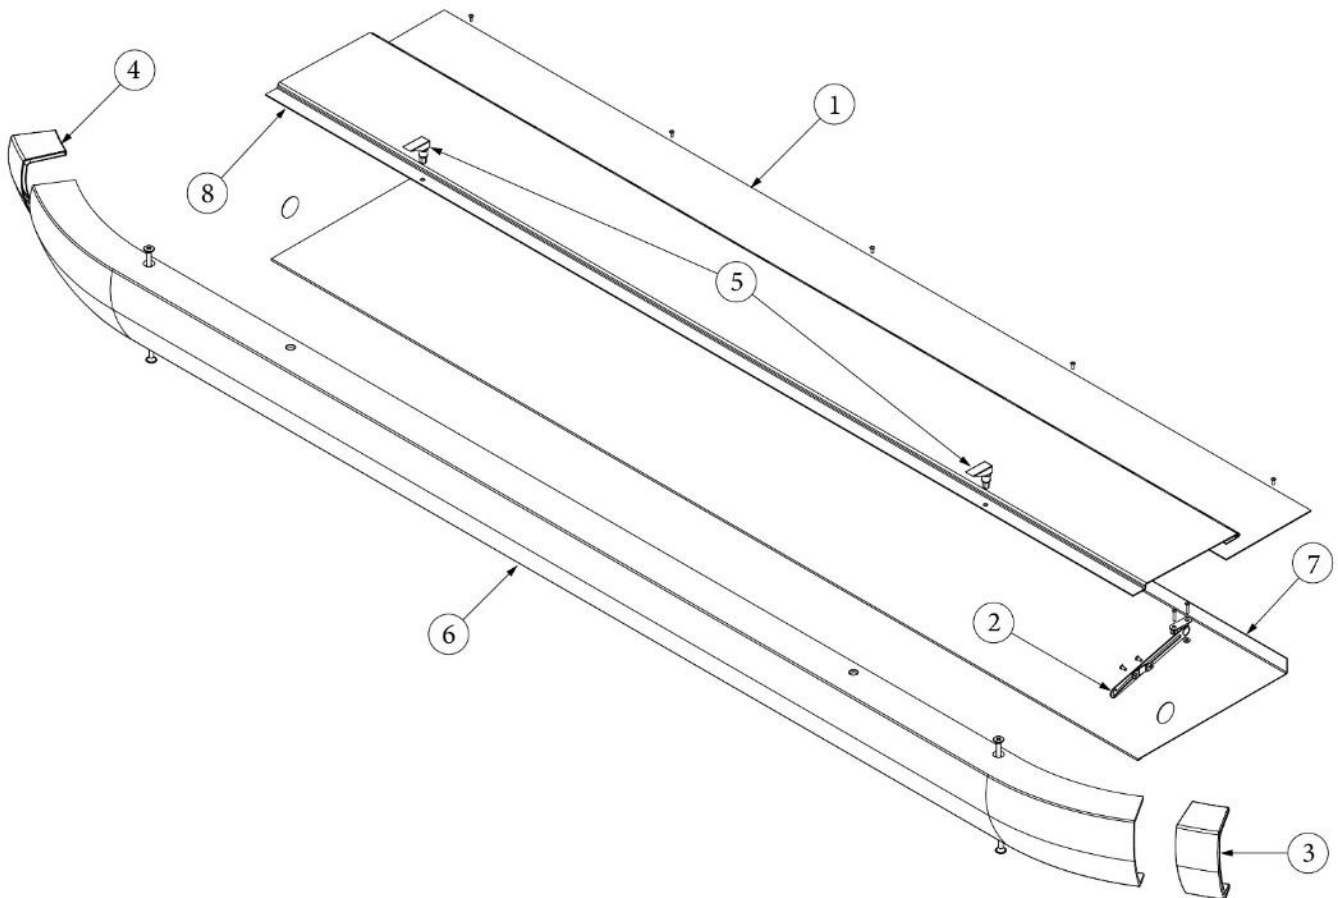

CHASSIS

Bumper and Storage

1. 114849-06	Aluminum sheet, .06" x 36" x 8', Black
2. 380024	Arms support, Trunk lid, RH
3. 382289-01	End cap, Bumper, CS
4. 382289-02	End cap, Bumper, RS
5. 382456	Swell latch
6. 411054	Rear bumper
7. 454147	Sewer hose compartment, bottom
8. 453497-01	Lid, Rear hose carrier, Black
380203-02	Piano hinge
112671-20	Vinyl - Compartment Liner