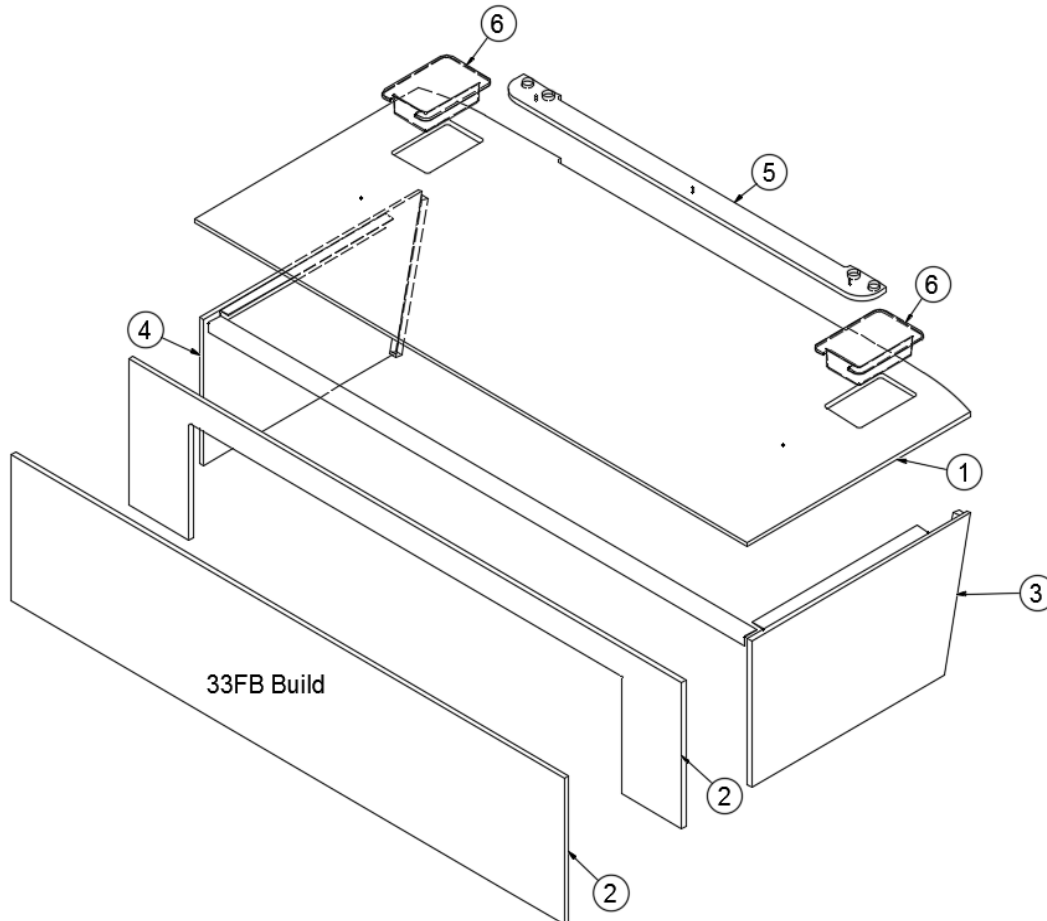

FURNITURE, BEDROOM

Trunk Storage, Queen, 30RB

968480

Trunk Storage

1. 968480&000112BE	Panel-Prelam 28.70 X 67.00
2. 968480&000212BE	Panel-Prelam 15.13 X 67.00, 30'
968480&001112BE	Panel-Prelam 67.00 X 15.13, 33FB
3. 968480&000312BE	Panel-Prelam 15.13 X 26.75
4. 968480&000412BE	Panel-Prelam 15.13 X 26.75
5. 968480&000512BE	Panel-Prelam 3.00 X 43.63
6. 203798	Hinge cover, Project 2000 bed
203964	Trunk storage lid
101134	Aluminum angle, 1 x 1.5
382057	Knockdown, 8mm
701538	Carpet, Econoliner, Gray
382057-03	Cap cover, Dark Brown
365386-01	Edgebanding, Linen, 5/8"
802612-01	Edgebanding, Planked coffee, 5/8"
382057-04	Cap-Knockdown Wht #16387