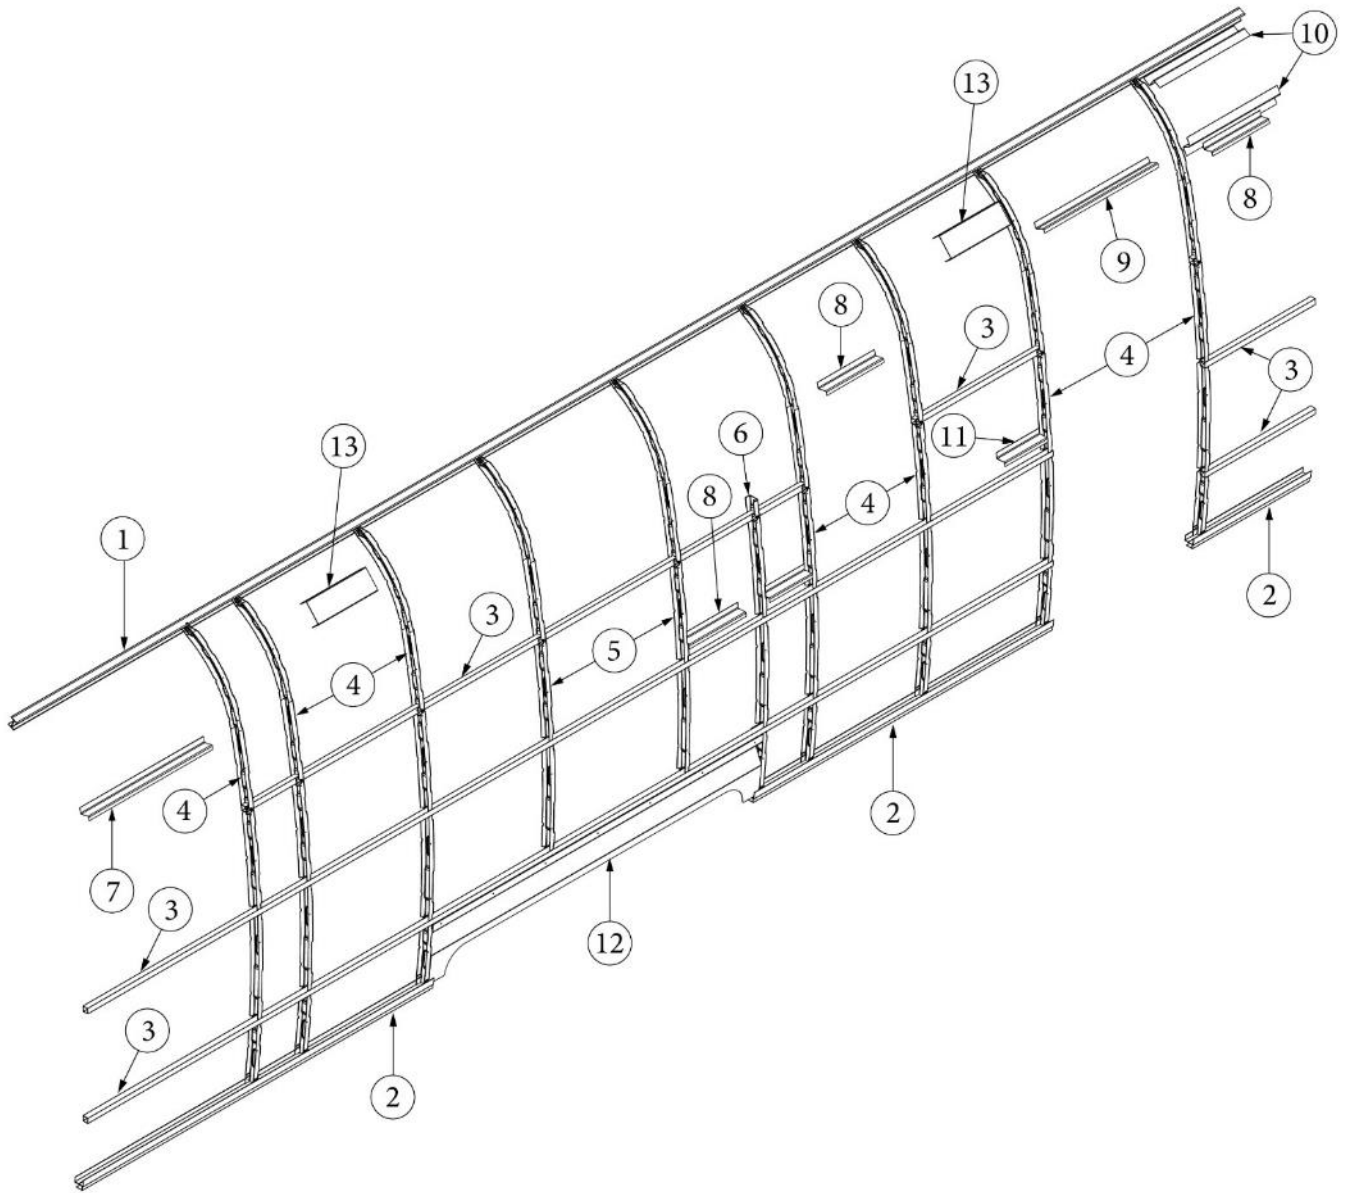

EXTERIOR SHELL

Wall Framing, Curbside, Queen, 30RB

Parts Listed on Next Page