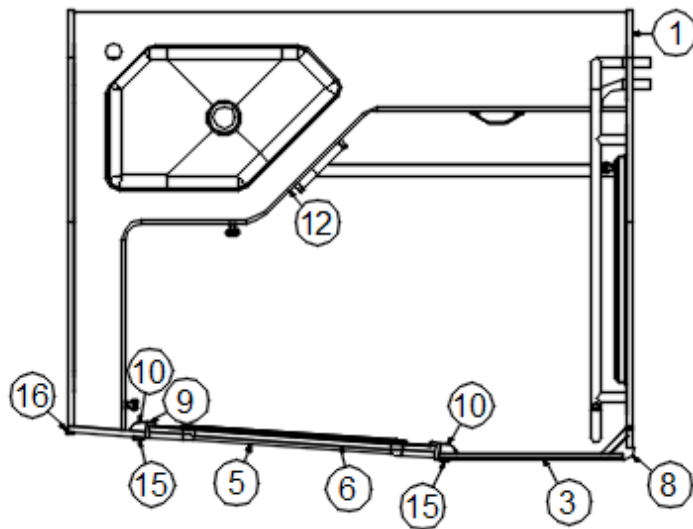

FURNITURE, LAVATORY

Bath Module, 30RB

Parts Listed on Next Page