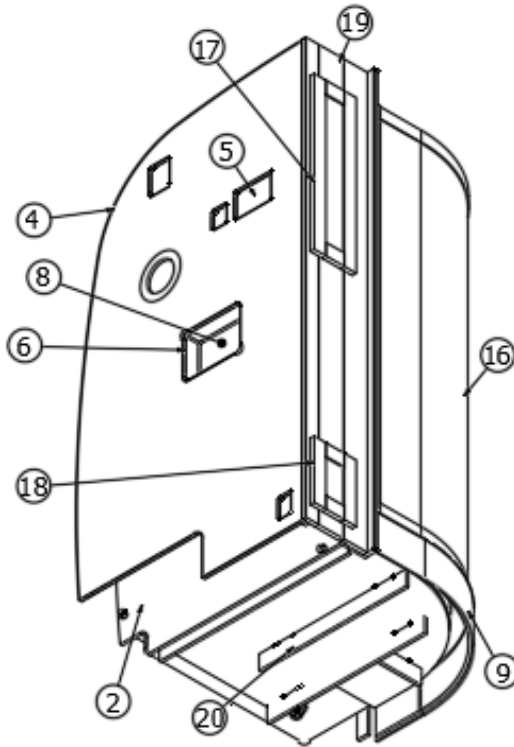

FURNITURE, LAVATORY

Shower Install, 33FB

Parts Listed on Next Page