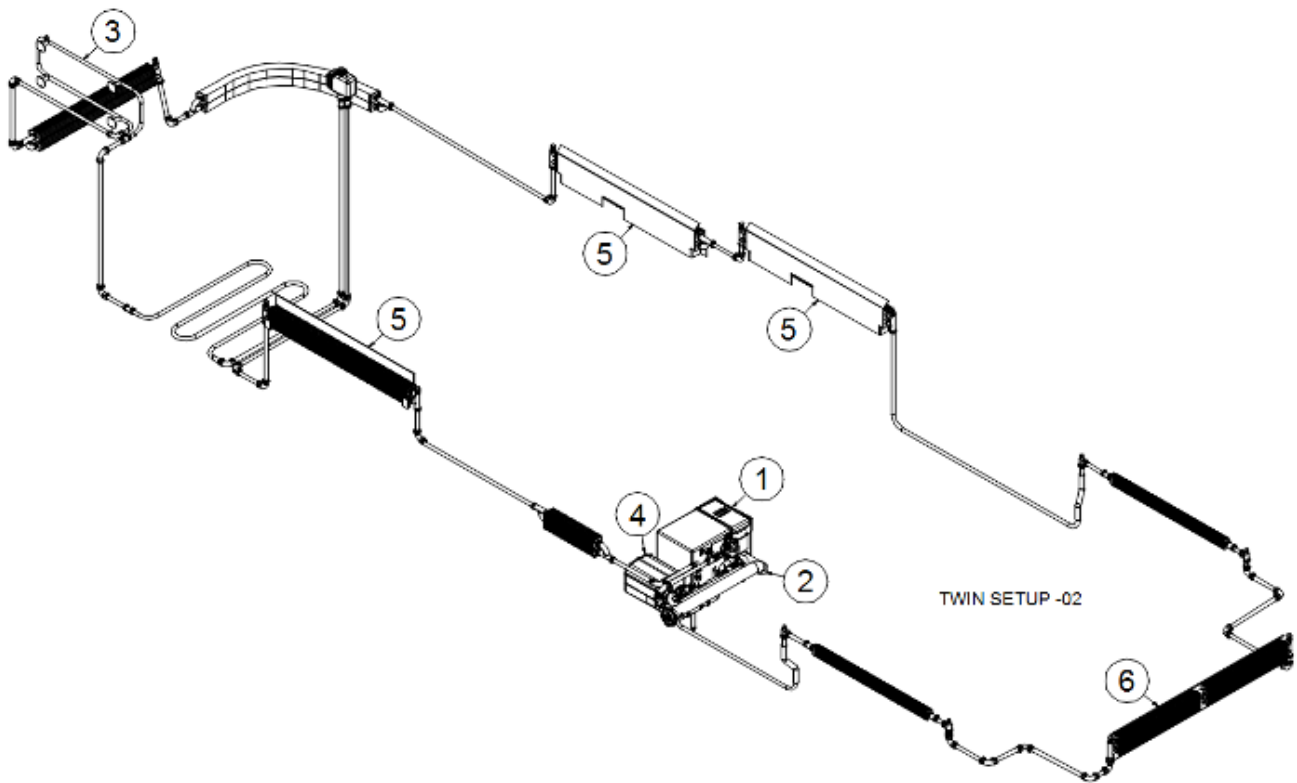

PLUMBING, HEATING SYSTEM

Alde System, Twin, 33FB

943939-02

Alde System Install, Twin

1. 602541-46	Alde 3020 heater w/pump
2. 602541-15	Alde insulation hose
3. 602541-14	Alde towel bar
4. 602541-47	Alde flow system
5. 115792	Bracket, Convactor cover galley
6. 115782	Bracket, Convactor cover, Headboard
340085-06	Loop clamp, Steel w/rubber
602541-43	Alde control panel
602541-45	Option board
602541-22	Remote sensor
602541-23	flue cap, Medium Grey
602541-27	Floor inlet
602541-29	Wall flue
602541-59	Alde high temp mixing valve
602541-31	Safety drain valve
602541-36	Adapter
360371	Alde Glycol fluid, USA only – 55 Gallon Drum
360371-201C	Glycol fluid, New formula, 5 gallon
360371-301C	Glycol fluid, New formula, 1 gallon