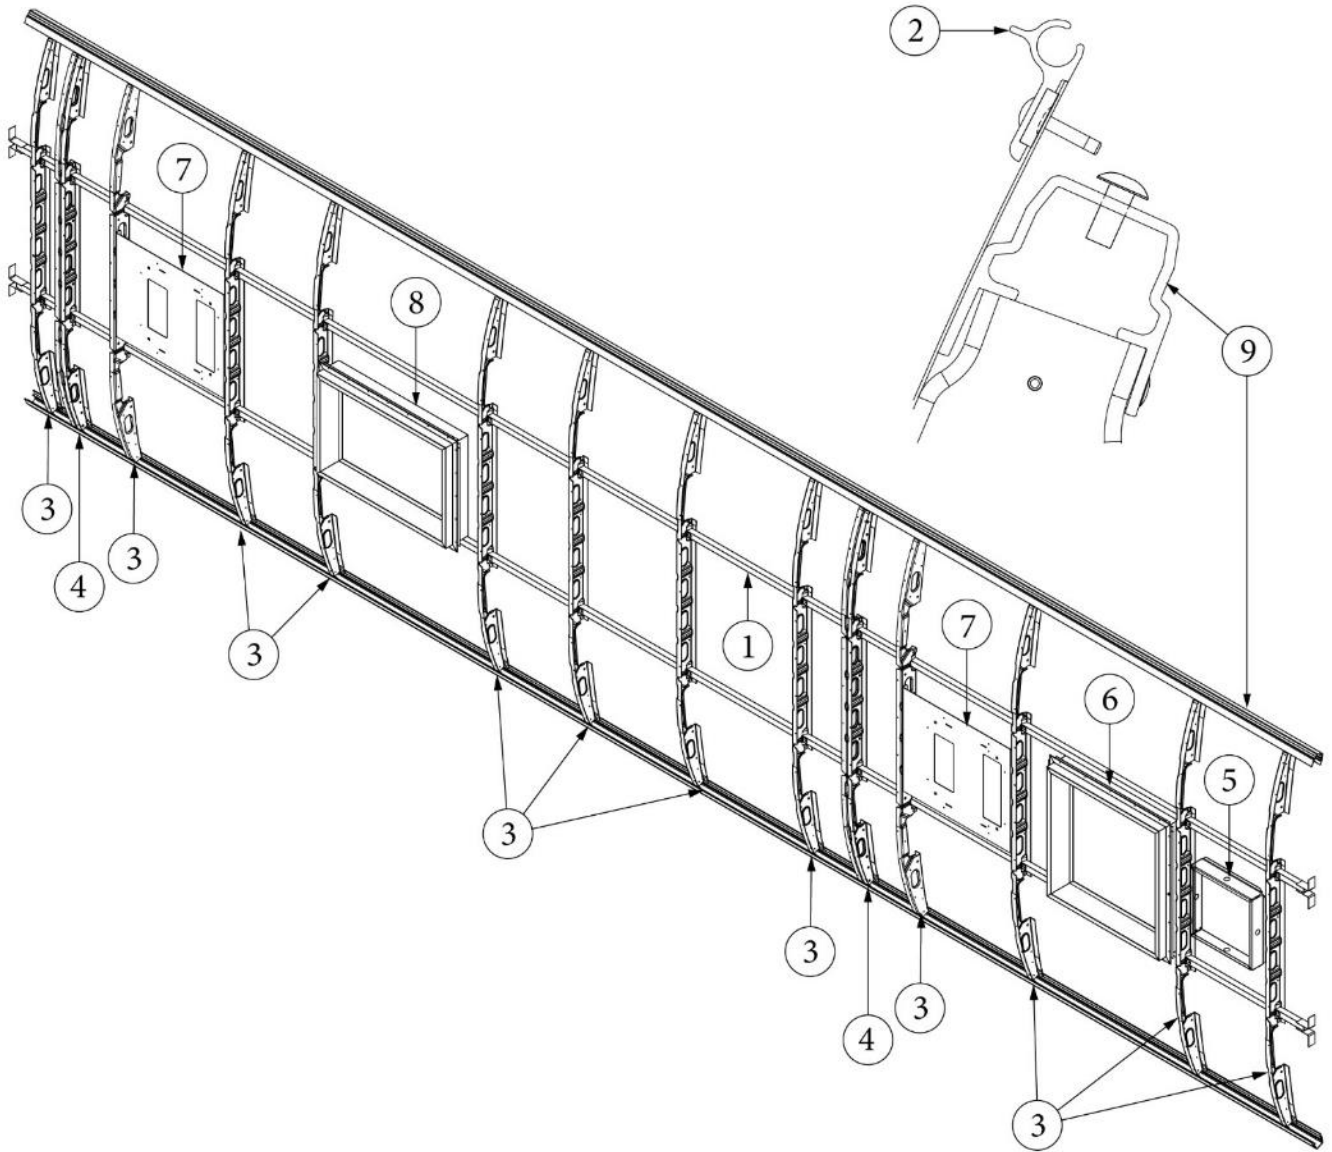

EXTERIOR SHELL

Roof, 30RB

Parts Listed on Next Page