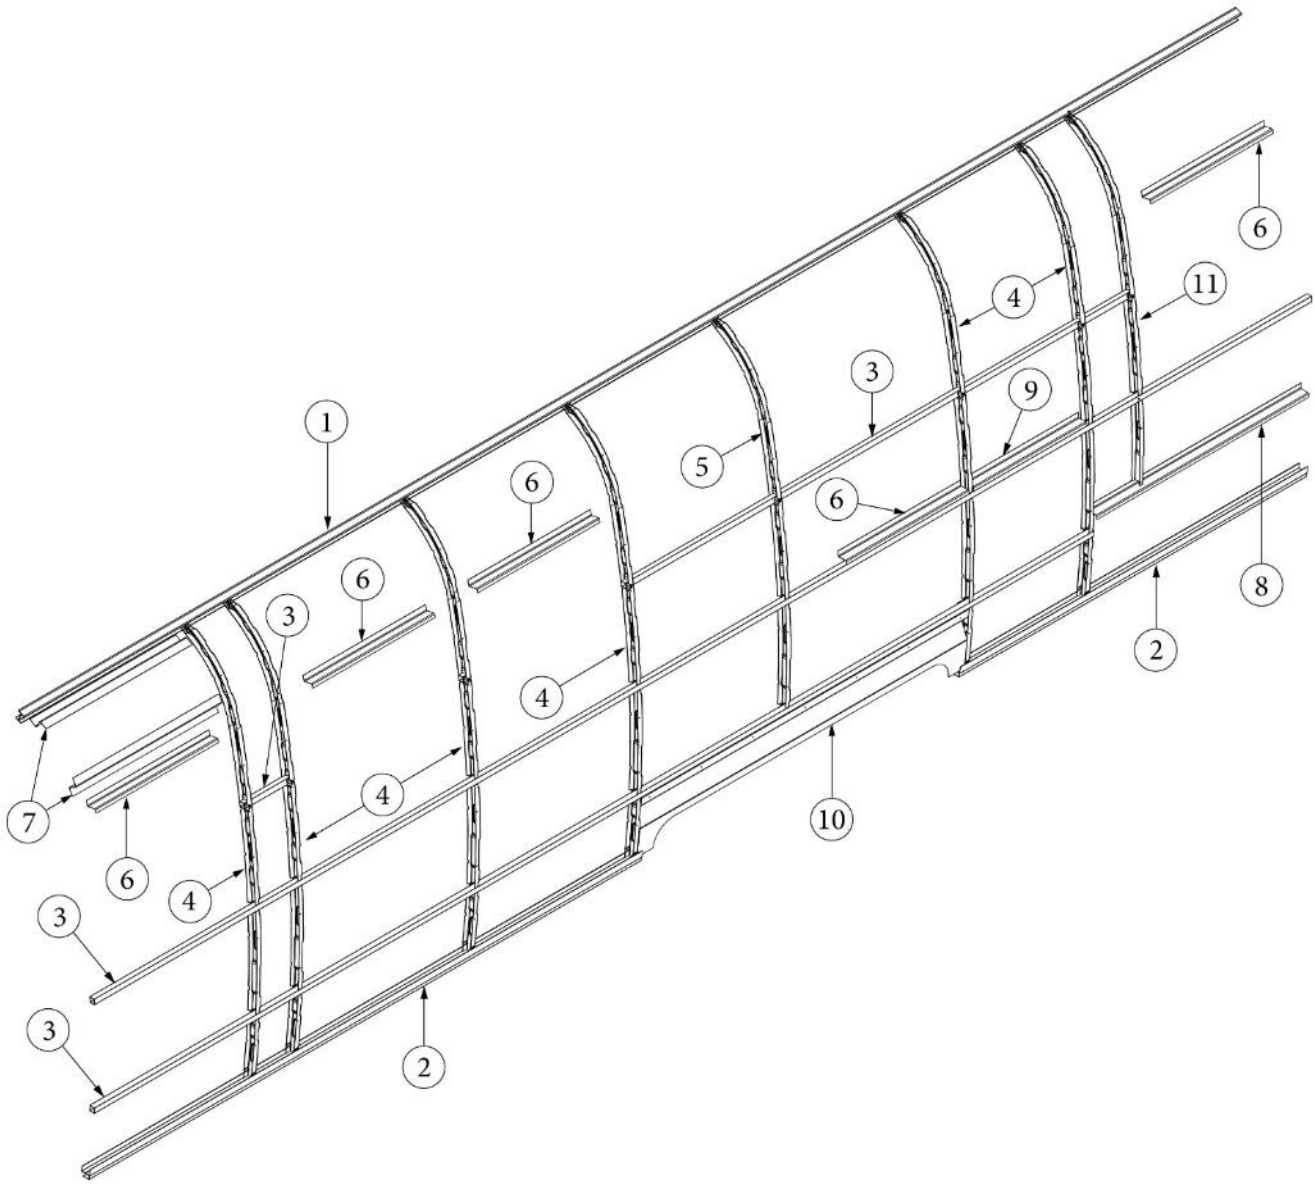

EXTERIOR SHELL

Wall Framing, Roadside, Twin, 30RB

Parts Listed on Next Page