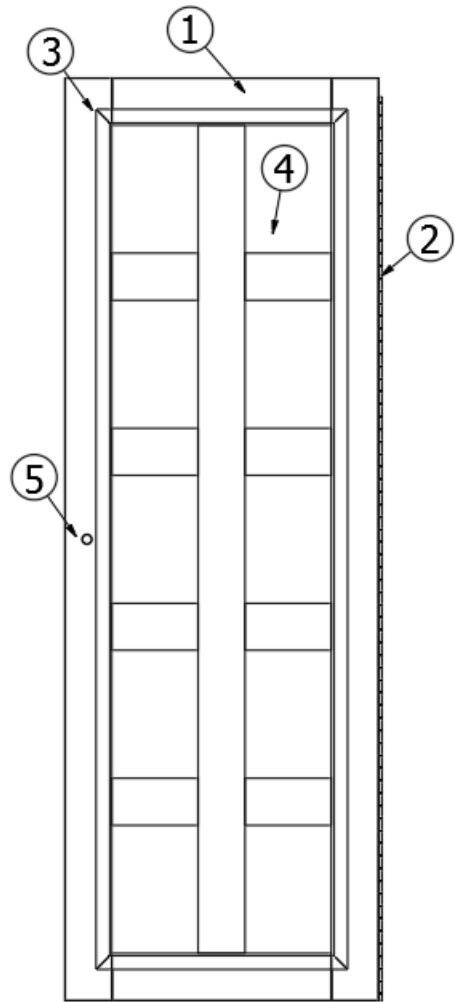

(BASE)
30 CLASSIC

Parts Listed on Next Page