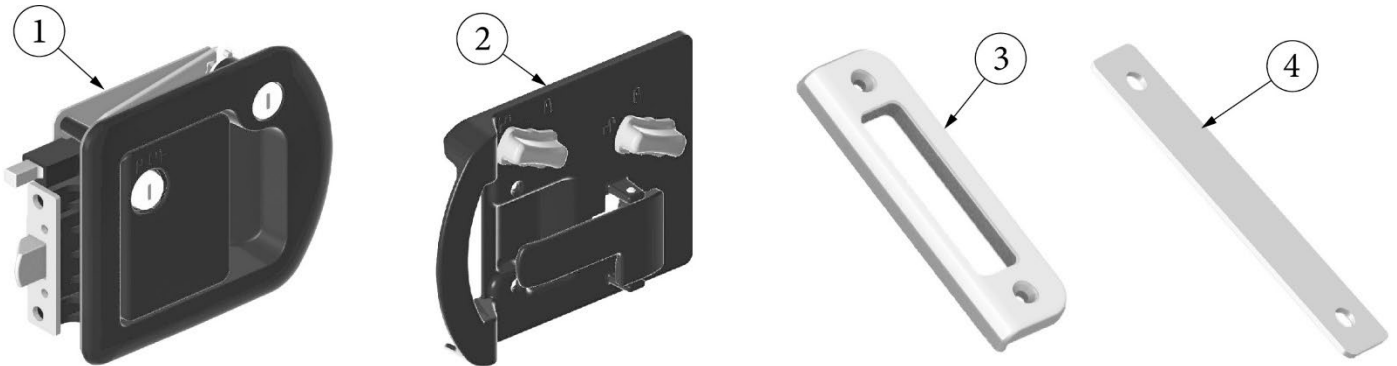

HARDWARE

Main Door Lock, New Style

1. 383017-01
2. 383017-02
- 383017-03
3. 116274
4. 116509
6. 382122

1. Outer Latch Assembly, W/Deadbolt
2. Inner Latch Assembly, W/Deadbolt
3. Screw Kit, Inside Handle Mounting
4. Striker Catch, Main Door
5. Backer Plate, Striker Catch, Main Door
6. Key chain, Airstream logo