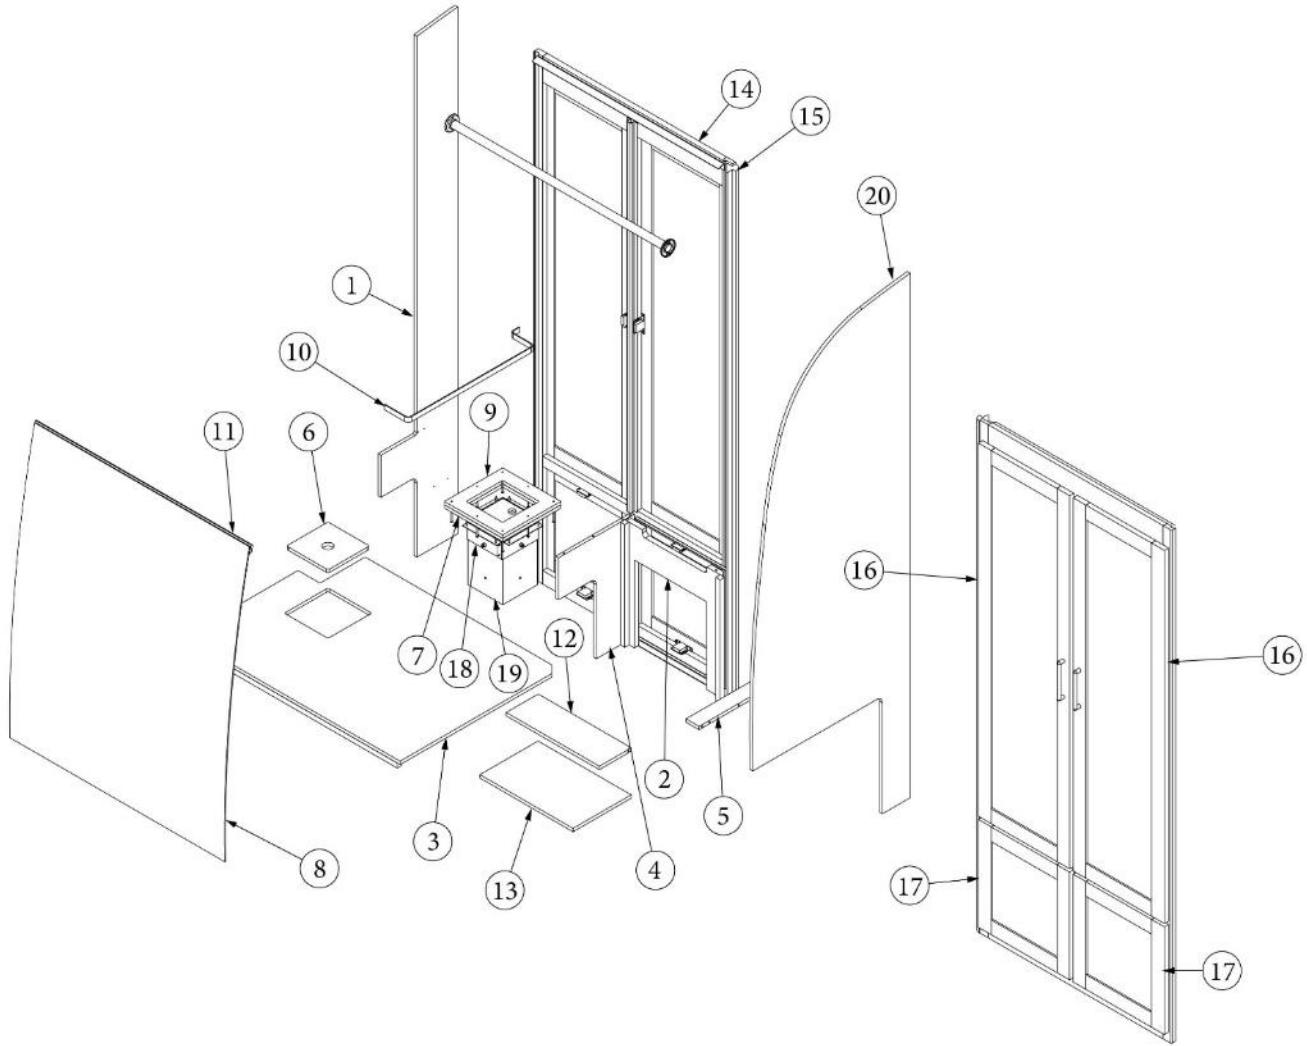

FURNITURE, LAVATORY

Wardrobe, 30RB

Parts Listed on Next Page

FURNITURE, LAVATORY

Wardrobe, 30RB

968888	Assembly – Wardrobe
1. 968888&000212BB	13.19 X 78.35
2. 968888&000312BB	17.13 X 18.25
3. 968888&000412BB	37.31 X 27.38
4. 968888&000512BB	13.00 X 18.25
5. 968888&000612BB	18.00 X 2.25
6. 968888&000712BE	7.13 X 7.13
7. 968888&000812BE	10.00 X 10.00
8. 800397	Cedar, Planked, 4' x 8' Sheet
9. 968888&001012BE	10.00 X 10.00
10. 381581	Strap, Clear Plastic
11. 800573-1002	Molding-Door Edge Flat Linen
800573-1010	Molding, Door edge, Planked coffee
12. 968888&001612BB	Pre laminate, .5 x 16 x 5.5"
13. 968888&001712BB	Pre Lam- 0.50 X 16.00 X 10.00
14. 801964-1002	Face Frame-Wardrobe Cab Linen
801964-1010	Face frame, Wardrobe cabinet, Planked coffee
15. 801415-WH	Corner trim, White linen, 1" radius
801415-1010	Corner trim, Planked Coffee, 1" radius
16. 802462-141002	Door-16.13 X 57.13 Shaker Linen
802613-281010	Door, Planked coffee, 16.13 x 57.13"
17. 802462-151002	Door-16.13 X 16.50 Shaker Linen
802613-291010	Door, Planked coffee, 16.13 x 16.5"
18. 115656	Collar, Classic Safe
19. 382292	Safe, 6 x 6 x 10
20. 968888&004912BB	Pre laminate, 27.11 x 78.05"
380046	Flange, Chrome
104821	Support, Roof locker, 74"
114811	Aluminum angle, .5 x .5 x 16
114810	Aluminum angle, .5 x 1 x 16
386404-01	Pull, Satin nickel
386404-02	Pull, Matte gold
386279	Corner brace, 3.5 x .75 x .75
382238	Hinge, Compact
381228-02	Catch, Grabber door, 5LB
381228	Catch, Grabber door, 10LB
512831	Cabinet light
101401	Extrusion, Door latch housing
203138-06	Wall Extrusion-Plas Ash Grey
200975-04	Conduit, Flexible Black Plastic
701538-01	Carpet Ecoliner
380045	Tubing, ¾"