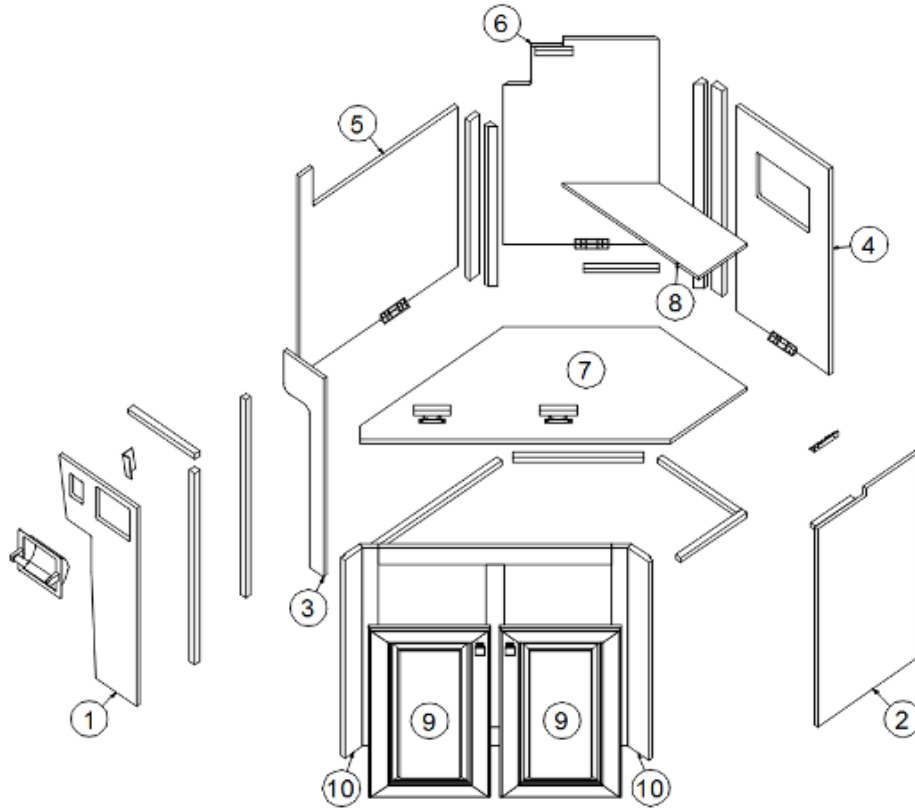

FURNITURE, LAVATORY

Lavatory Cabinet, 33FB

968544

Lavatory Cabinet

1. 968544&00012BE	Panel-Prelam 11.75 X 30.88
2. 968544&000212BB	Panel-Prelam 15.25 X 32.00
3. 968544&000312BE	Panel-Prelam 6.06 X 30.88
4. 968544&000412BE	Panel-Prelam 13.99 X 32.00
5. 968544&000512BE	Panel-Prelam 24.00 X 30.88
6. 968544&000612BE	Panel-Prelam 16.65 X 32.00
7. 968544&000712BE	Panel-Prelam 17.57 X 41.42
8. 968544&000812BE	Panel-Prelam 7.31 X 20.60
9. 802613-181010	Door, Planked coffee, 13 x 26.88"
802462-041002	Door-13.00 X 26.88 Shaker Linen
10. 802205-1002	Face Frame-Lavy Cab Linen
802205-1010	Face frame, Planked coffee
386404-01	Pull, Satin nickel
386404-02	Pull-Matte Gold
114813	Aluminum angle, 1 x 1.5
381228	Catch Grabber Door C3-810
382259	Recessed toilet paper dispenser, Stainless Steel
386279	Corner brace
382735	Clip-Restriction Blum Compact 86 Degree