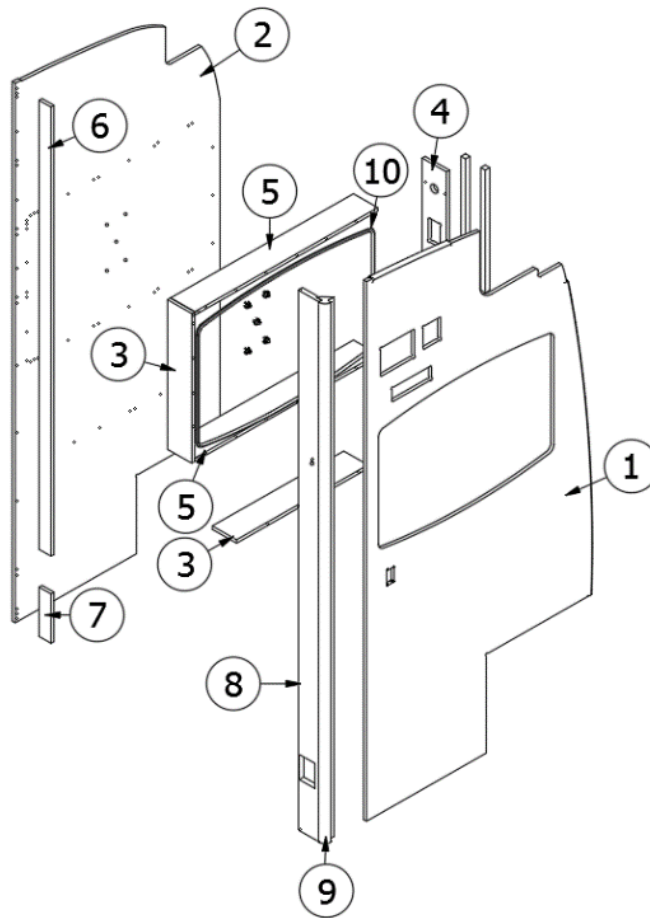

FURNITURE, GALLEY

Forward Refrigerator Wall, TV, Radio, 30RB

969153

Forward Refrigerator Wall, TV, Radio

1. 969153&001412HE	Pre laminate, 37.58 x 78.74"
2. 969153&001512BE	Pre laminate, 33.78 x 78.75"
3. 969153&000312BE	Panel, 4.06 X 22.00
4. 969153&000412BE	Panel, 4.06 X 22.00
5. 969153&000512BE	Panel, 4.06 X 30.63
6. 969153&000612BE	Panel, 2.00 X 66.00
7. 969153&000712BE	Panel, 2.00 X 7.25
8. 802025-1002	Style, Forward Refrigerator wall, Linen
802025-1010	Style, Forward Refrigerator wall, Planked coffee
9. 801415-WH	Corner trim, 1" radius, Linen
801415-1010	Corner trim, 1" Radius, Planked coffee
10. 203445-01	T-Molding, White, 9/16"
203445-07	T-Molding, Ash Grey, 9/16"
203138-01	Extrusion-Plastic 1/2" Wall-White
203138-09	Extrusion, Wall, Plastic, Brown, 1/2"