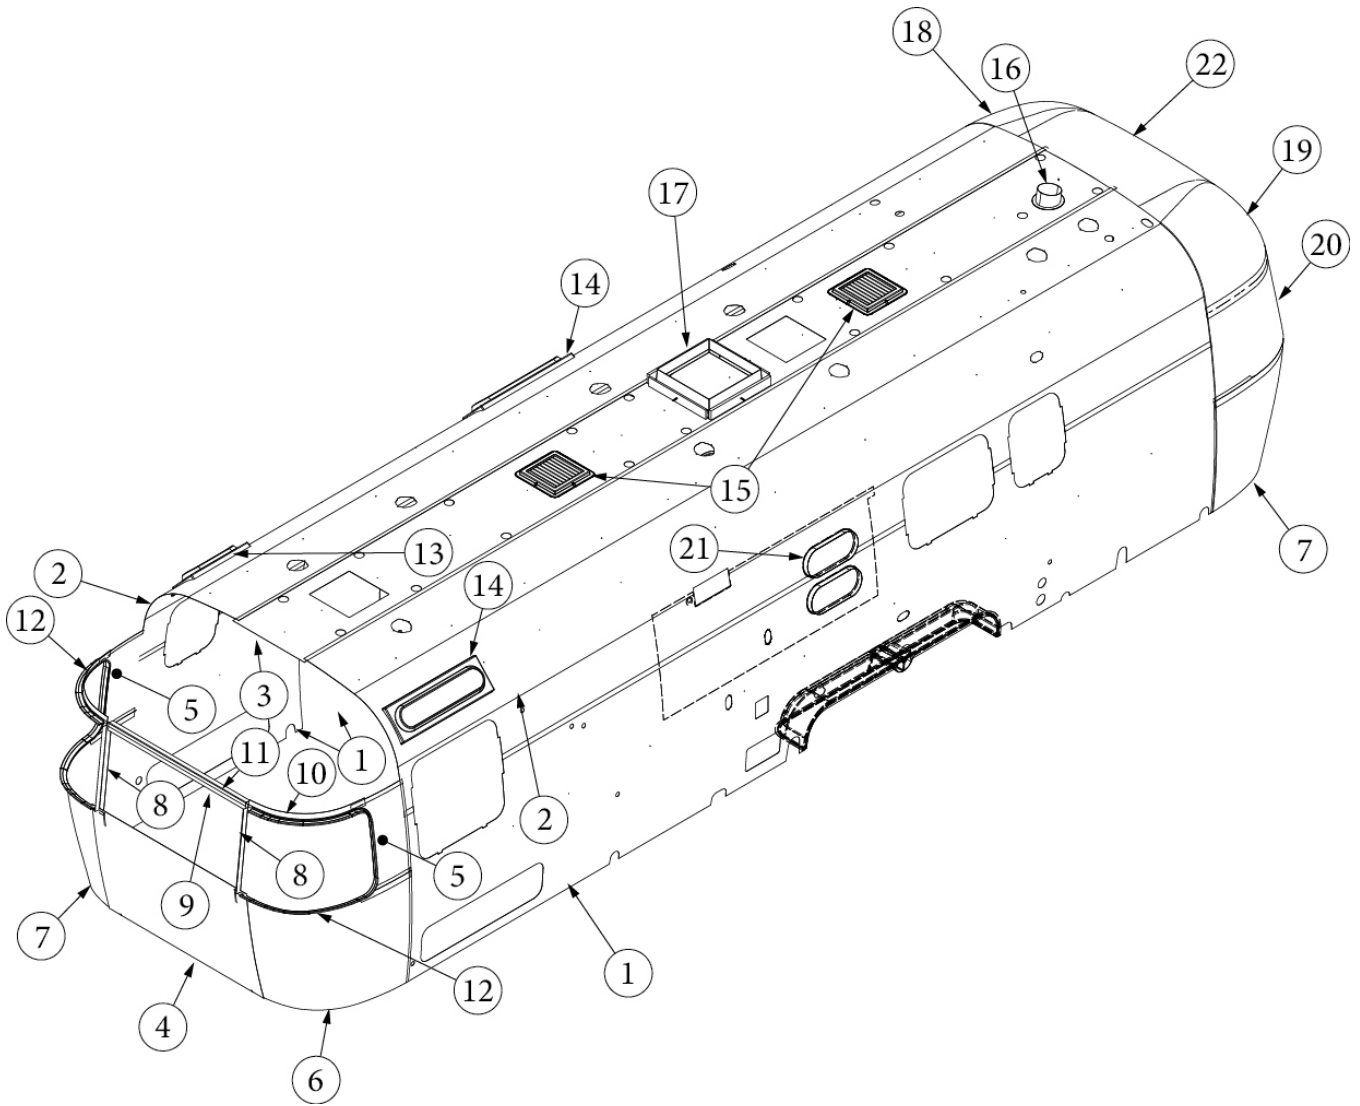

INTERIOR SHELL

Interior Skin, Twin, 33FB

Parts Listed on Next Page