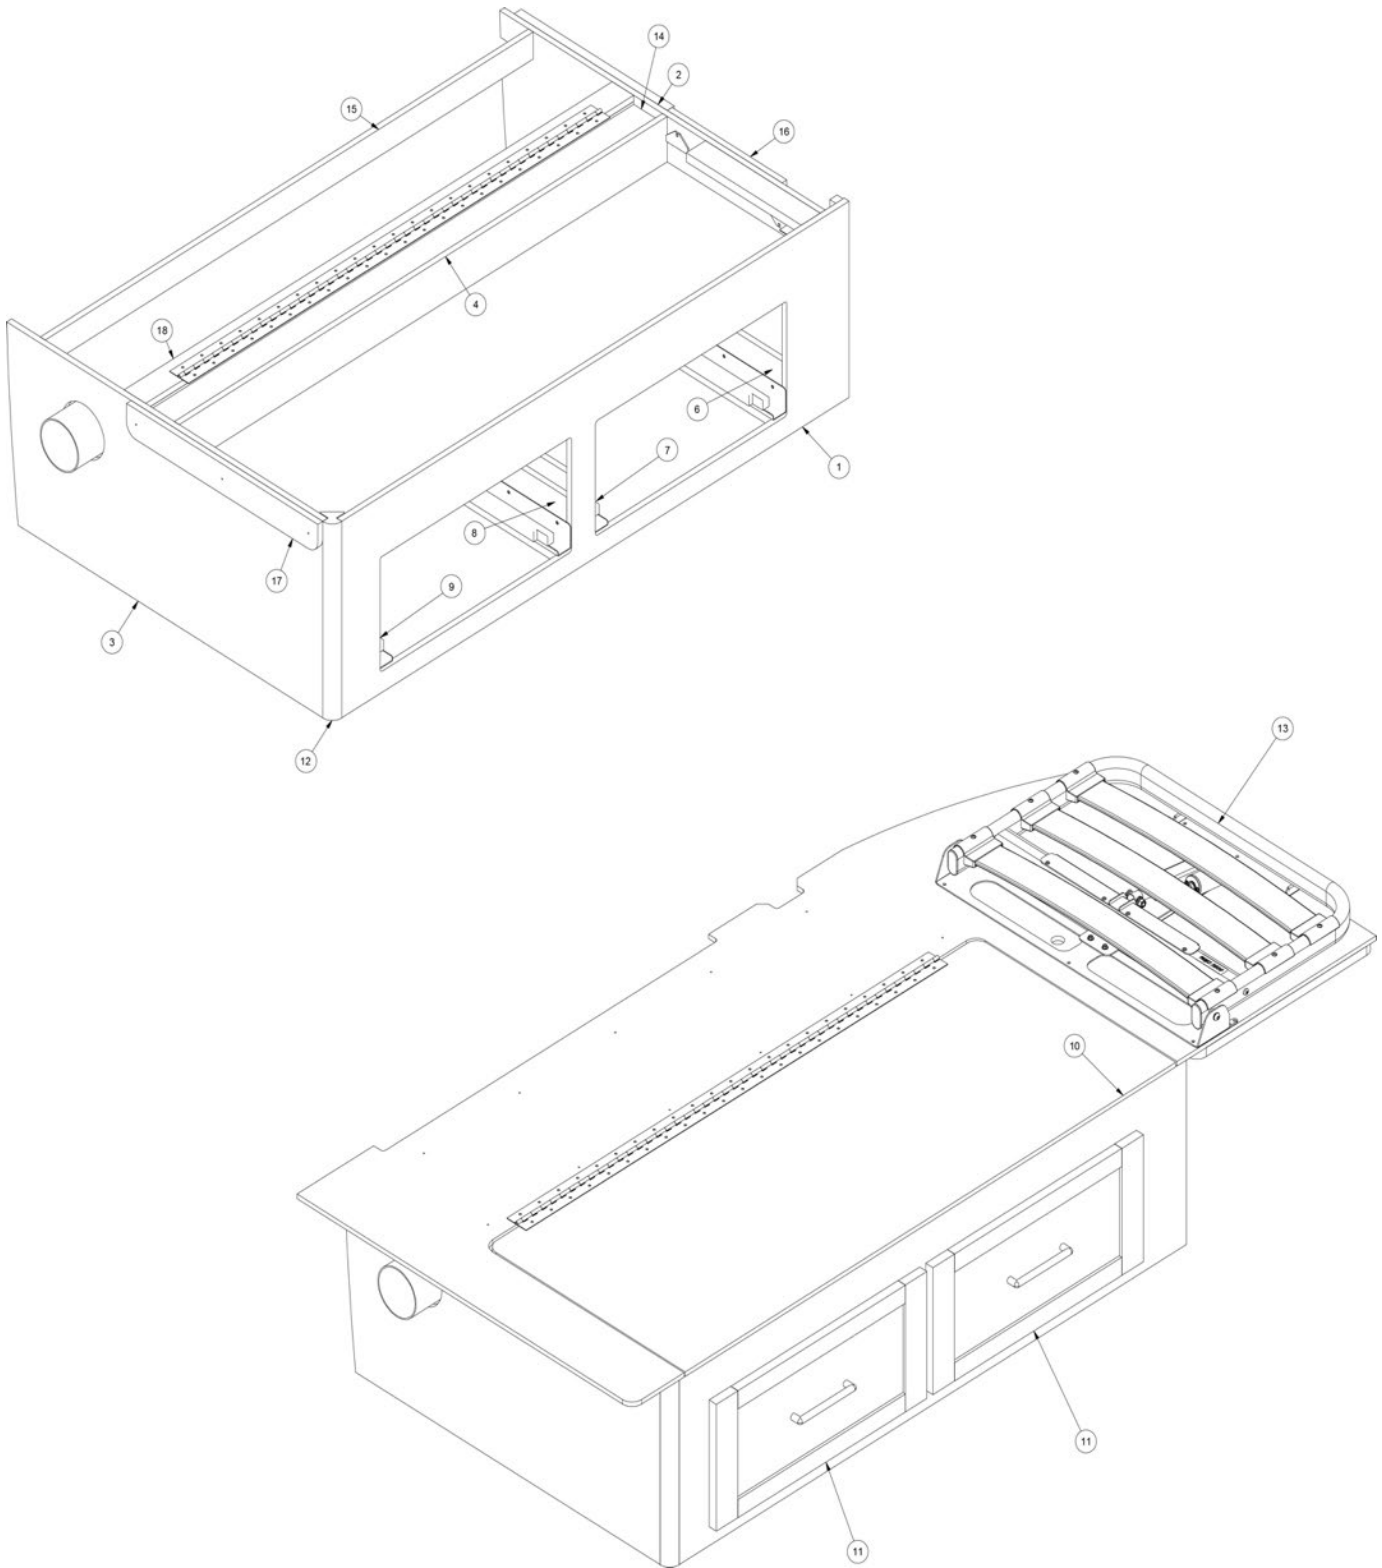

FURNITURE, BEDROOM

Bed, Curbside Twin, 30RB, 33FB

Parts Listed on Next Page