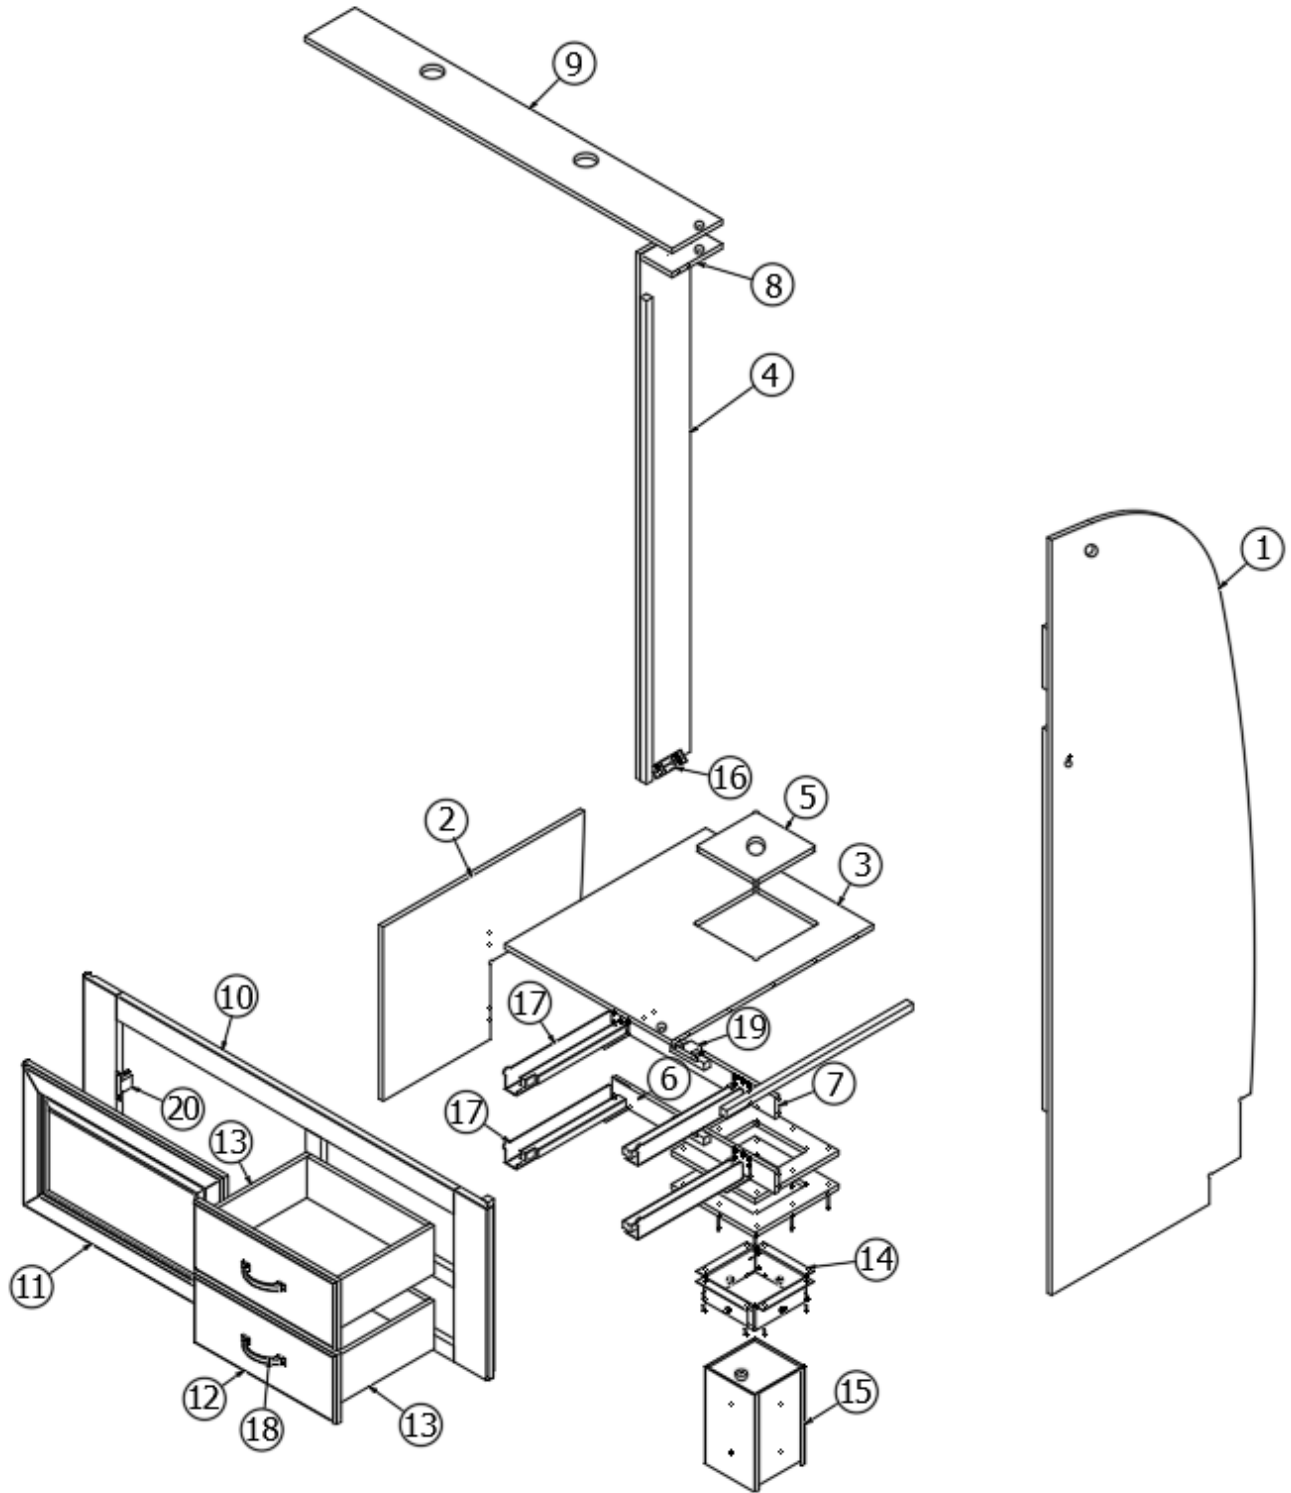

FURNITURE, LAVATORY

Wardrobe, Right, 33FB

Parts Listed on Next Page