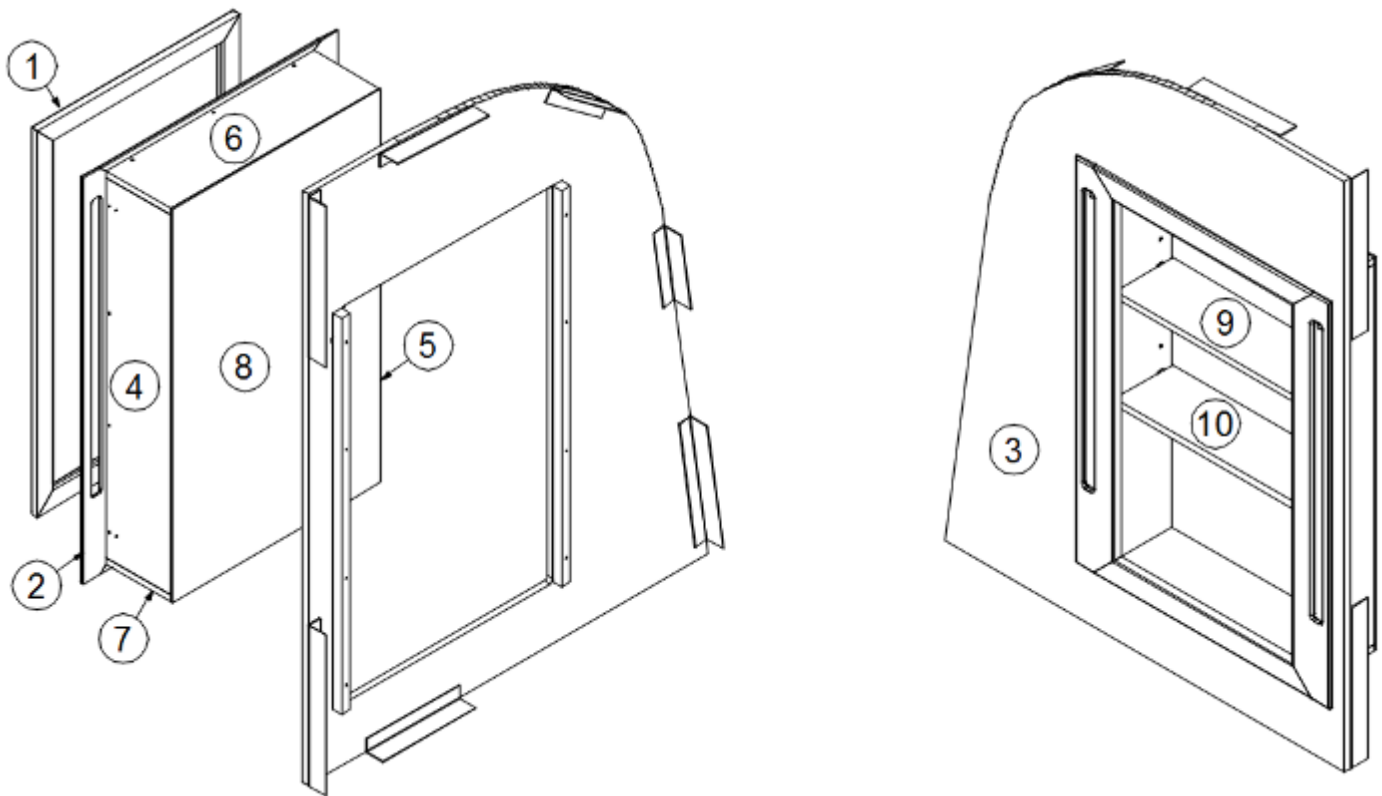

FURNITURE, LAVATORY

Medicine Cabinet, 33FB

968541

Medicine Cabinet

1. 968542	Door, Mirrored
2. 802486-1002 802486-1010	Door-Med Cab Mirror Shaker Linen Door, Medicine cabinet, Shaker, Planked coffee
3. 968541&000112BE	Panel-Prelam 36.00 X 44.42
4. 968541&000212BE	Panel-Prelam 5.63 X 28.38
5. 968541&000312BE	Panel-Prelam 5.63 X 28.38
6. 968541&000412BE	Panel-Prelam 5.63 X 18.00
7. 968541&000512BE	Panel-Prelam 5.63 X 18.00
8. 968541&000603BE	Panel-18.00 X 29.38
9. 968541&000712BB	Panel-Prelam 5.00 X 16.75
10. 968541&000812BB 114813 382237 381228-02	Panel-Prelam 5.00 X 16.75 Aluminum angle, 1 x 1.5 Shelf support, Stainless Steel Catch, Grabber door, 5LB