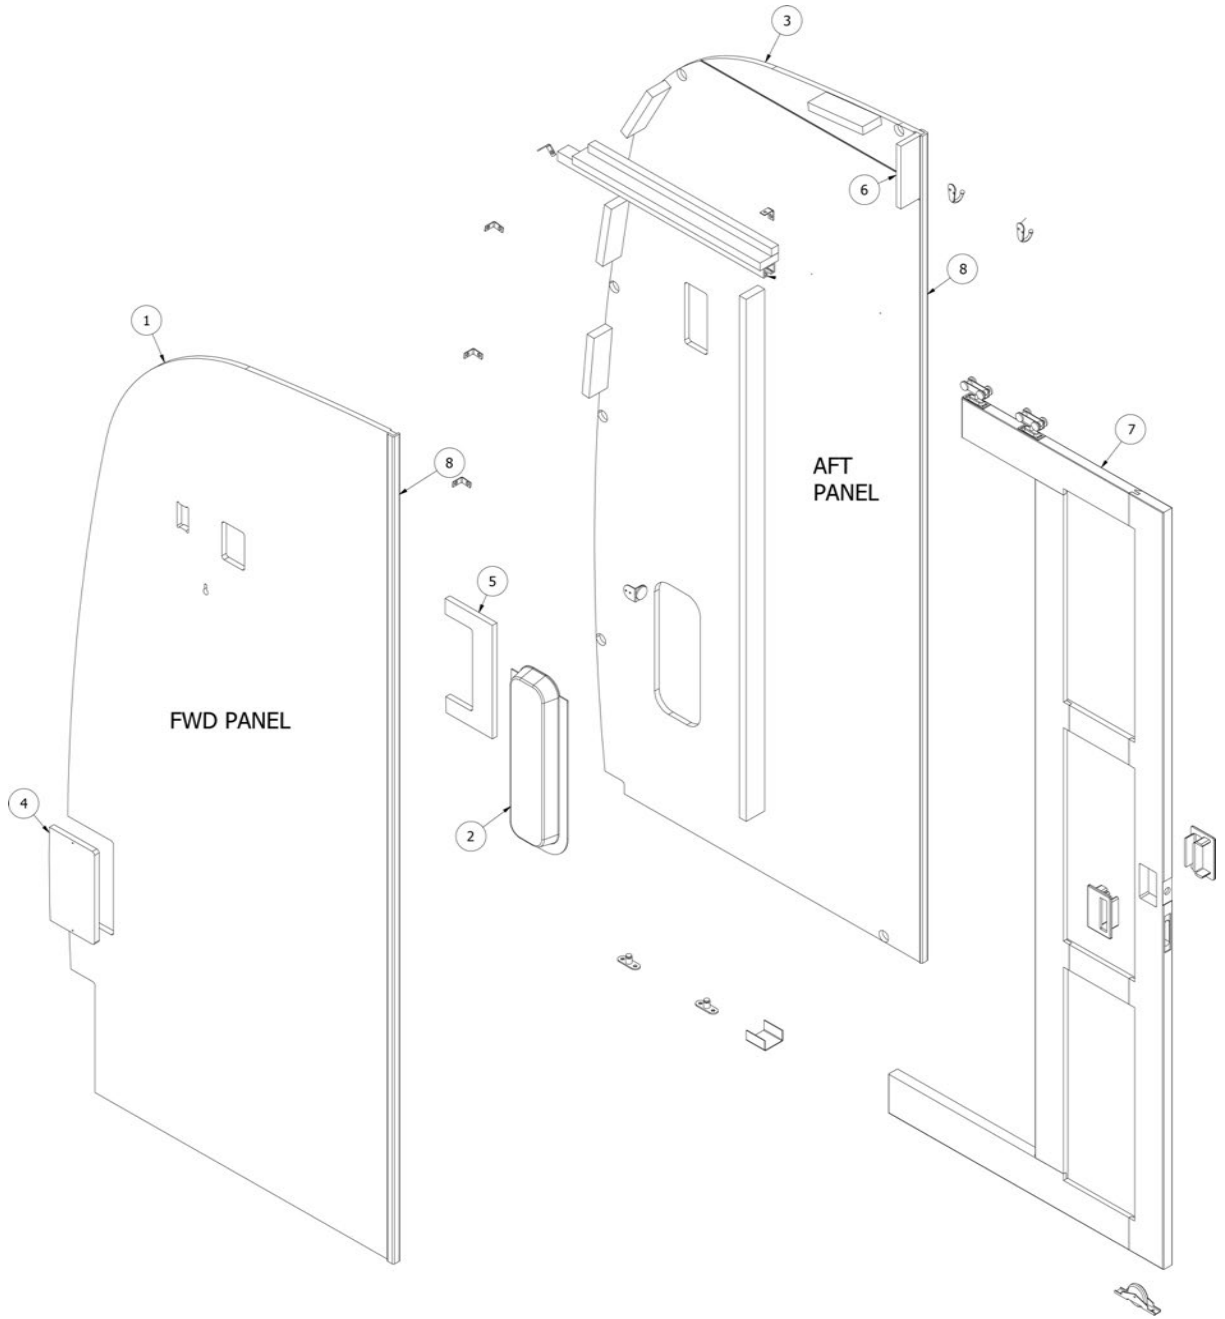

FURNITURE, BEDROOM

Bedroom Pocket Door, CS, 33FB

Parts Listed on Next Page