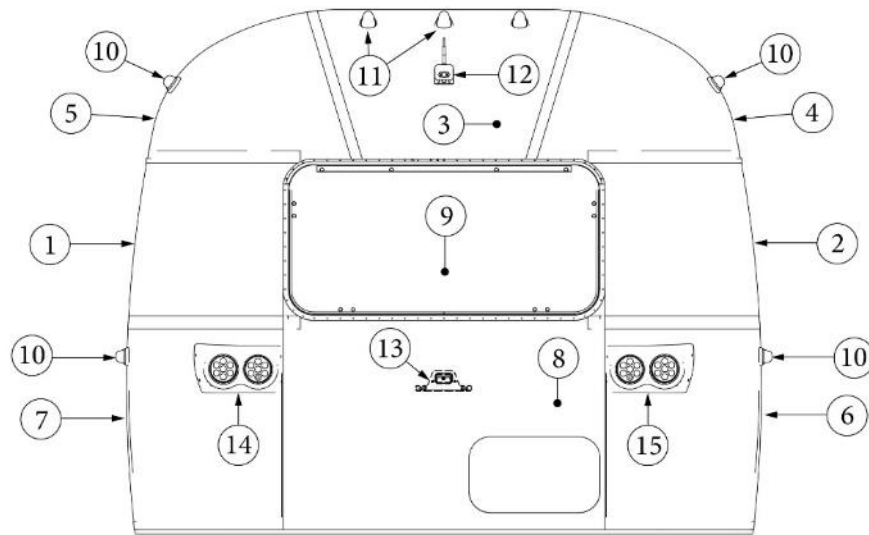

EXTERIOR SHELL

Aft End, 33FB

Parts Listed on Next Page