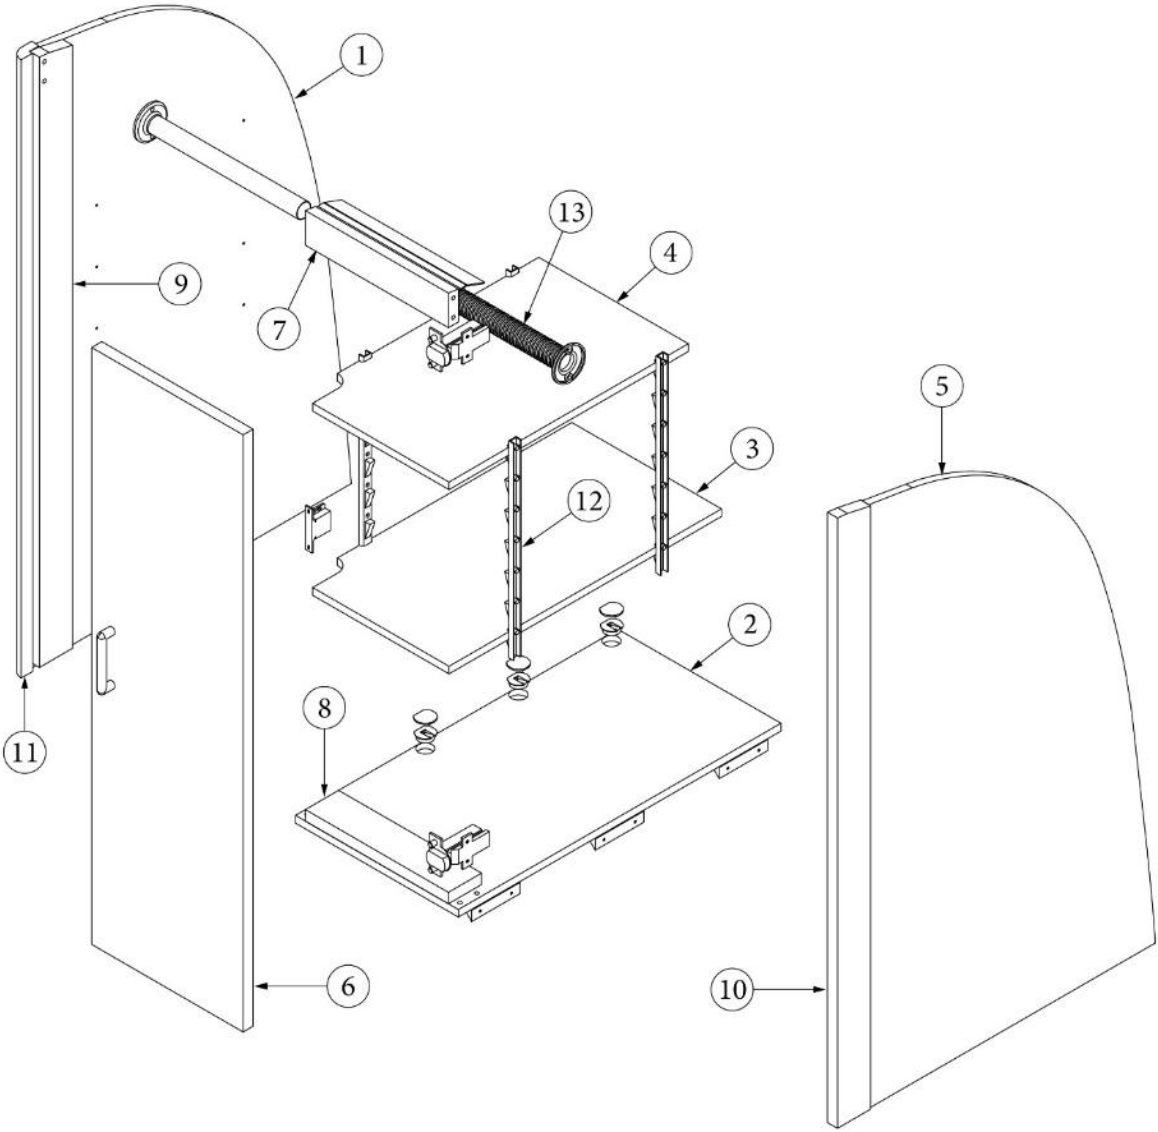

FURNITURE, BEDROOM

Hanging Wardrobe, Roadside

Parts Listed on Next Page