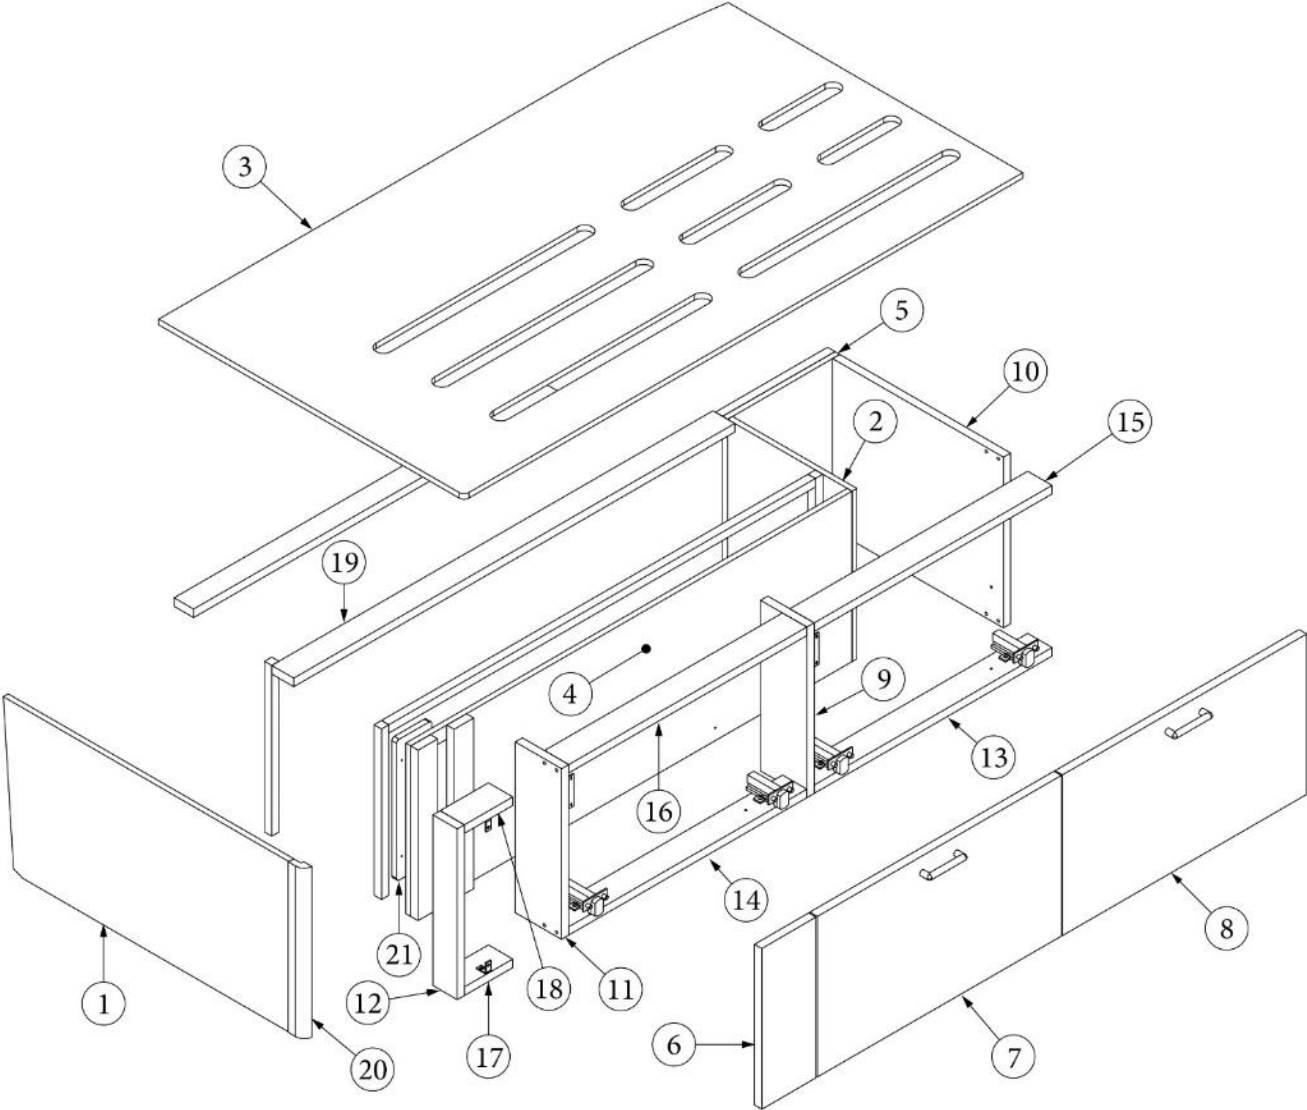

FURNITURE, BEDROOM

Bed, Twin, Curbside

Parts Listed on Next Page