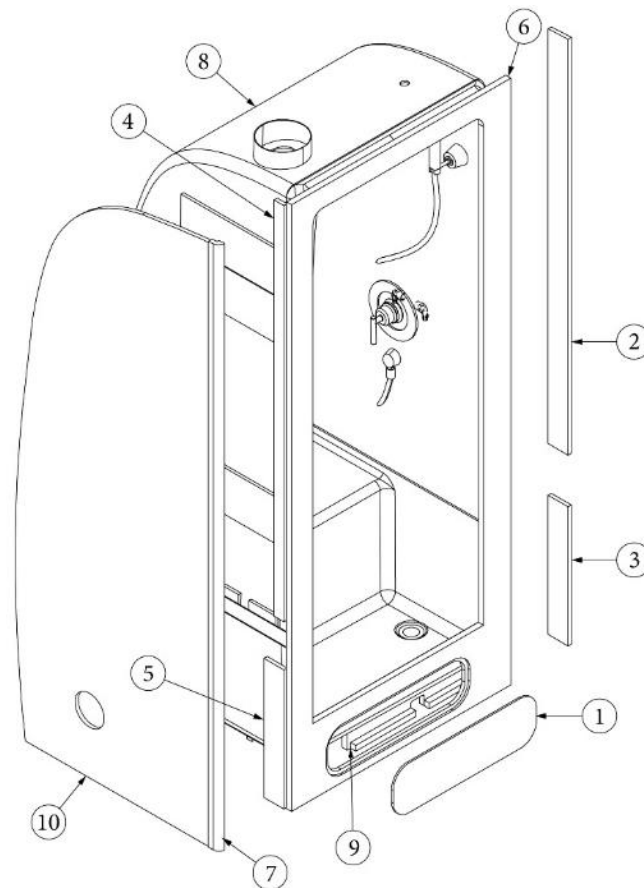

FURNITURE, LAVATORY

Shower Compartment

969648-01

Assy, Shower Compartment

1. 969648&000212BC	Pre laminate, .5 x 21.44 x 6.44"
2. 969648&000312CC	Pre laminate, .5 x 3 x 53.81"
3. 969648&000412CC	Pre laminate, .5 x 3 x 18"
4. 969648&000512CC	Pre laminate, .5 x 1.5 x 53.85"
5. 969648&000612CC	Pre laminate, .5 x 3 x 18"
6. 969648&000718BC	Pre laminate, .75 x 32.75 x 78.5"
7. 801706-1008	Hardwood radius, 78.5"
8. 203081-01	Shower stall
9. 969917	Shower stand assembly
10. 969648&001512BC	Pre laminate, 28.89 x 78.19"
386572-02	Edgebanding, Planked Urban Oak, 15/16"
203138-04	Extrusion, Plastic, oak wall, 1/2"
602896	Assy, Shower hardware, Matte Black
690266-08	Trim ring, Bath exhaust
943882	Shower valve assembly