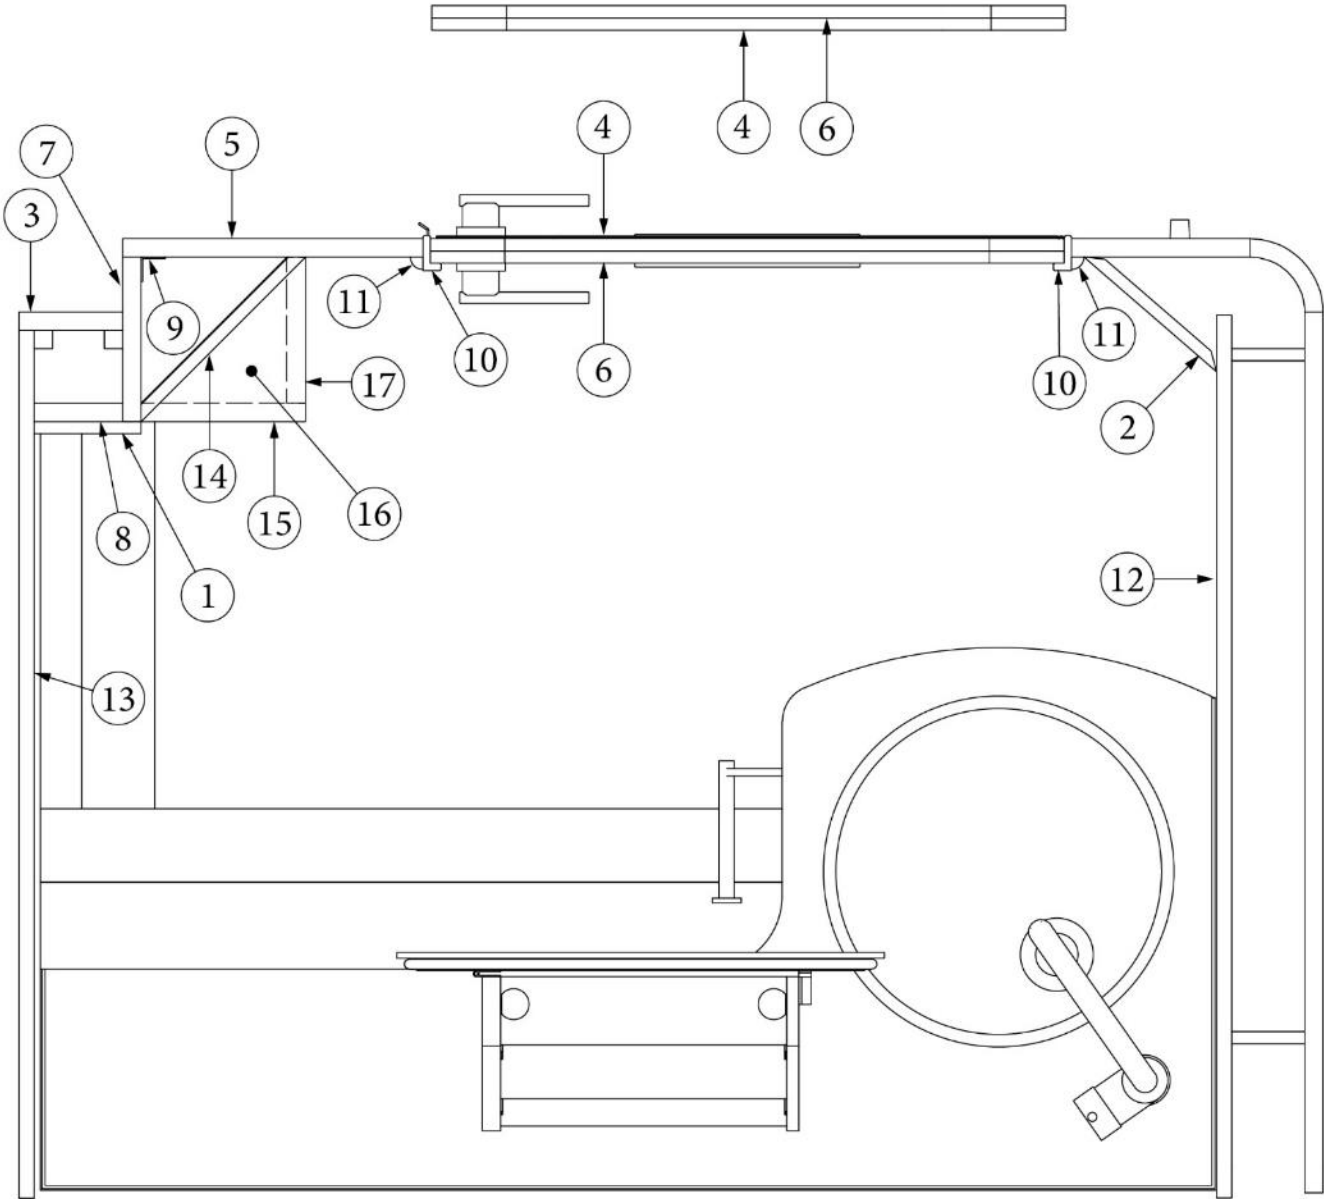

FURNITURE, LAVATORY

Bath Module

Parts Listed on Next Page