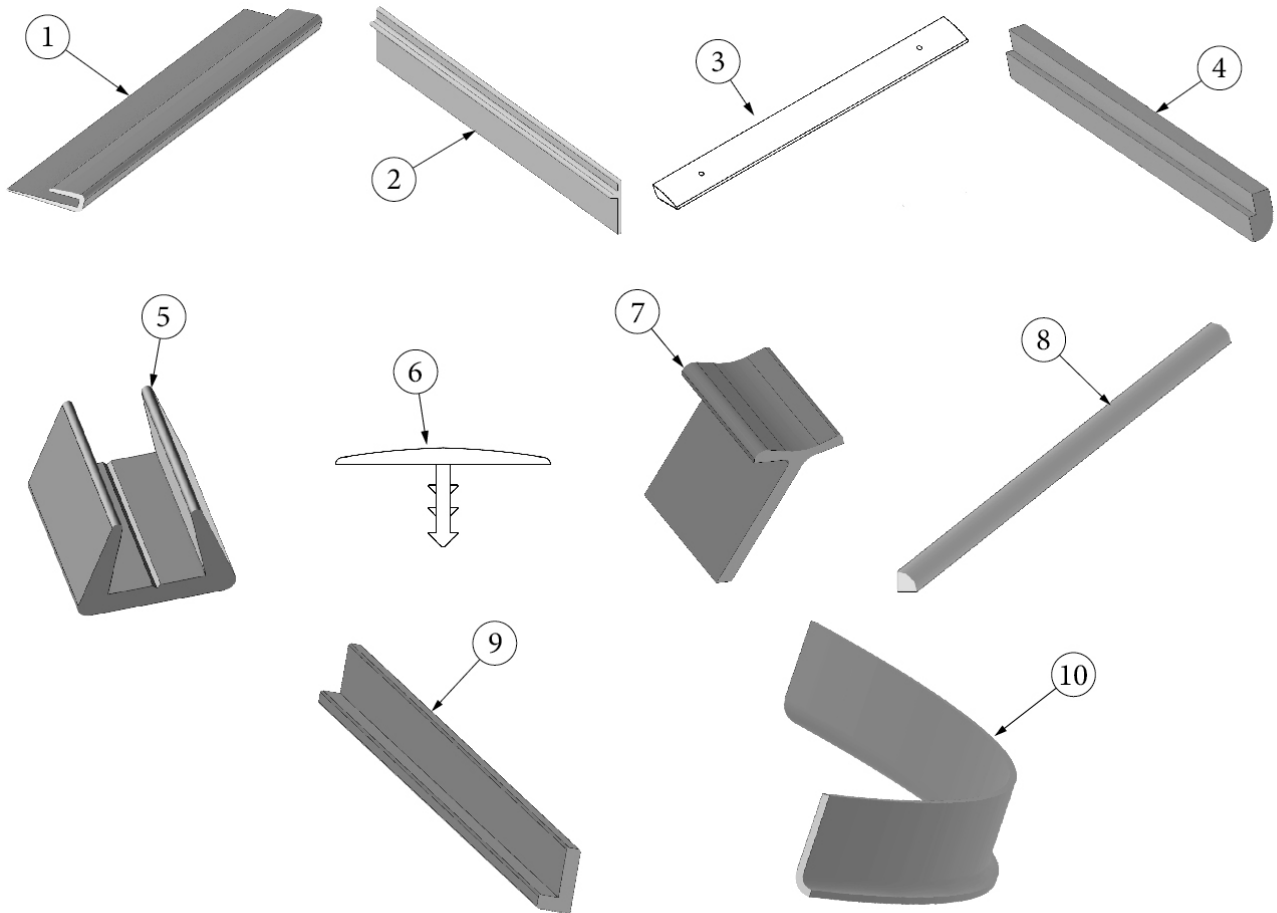

Plywood

800506-04	Plywood, 1/2" x 4' x 8'
800506-06	Plywood, 3/4" x 4' x 8'
801345	Radius plywood, .75" x 3" x 8'
801348	Radius plywood, .75" x 8" x 6'

TRIMS AND TOUCH-UP

Trim

- | | |
|----------------|--|
| 1. 114070 | J-molding, Mill finish |
| 2. 115064 | Trim, Aluminum countertop |
| 3. 203594-02 | Trim, Floor |
| 4. 801706-1008 | Corner trim, 90-degree, 1" |
| 5. 203138-01 | Extrusion, Trim panel, White, .75" |
| 203138-04 | Extrusion, Plastic, Oak, 1/2" |
| 203464-01 | Extrusion, Trim Panel, Oak, .75" |
| 6. 203942-03 | T-Molding, Black, 13/16" |
| 7. 201673 | Reverse cove molding, White |
| 8. 800638-1008 | Molding, Countryside oak, 1/4 round, .5" |
| 9. 801665-1008 | Molding, Door jamb, Oak |
| 10. 114507-03 | Extrusion, Door trim |