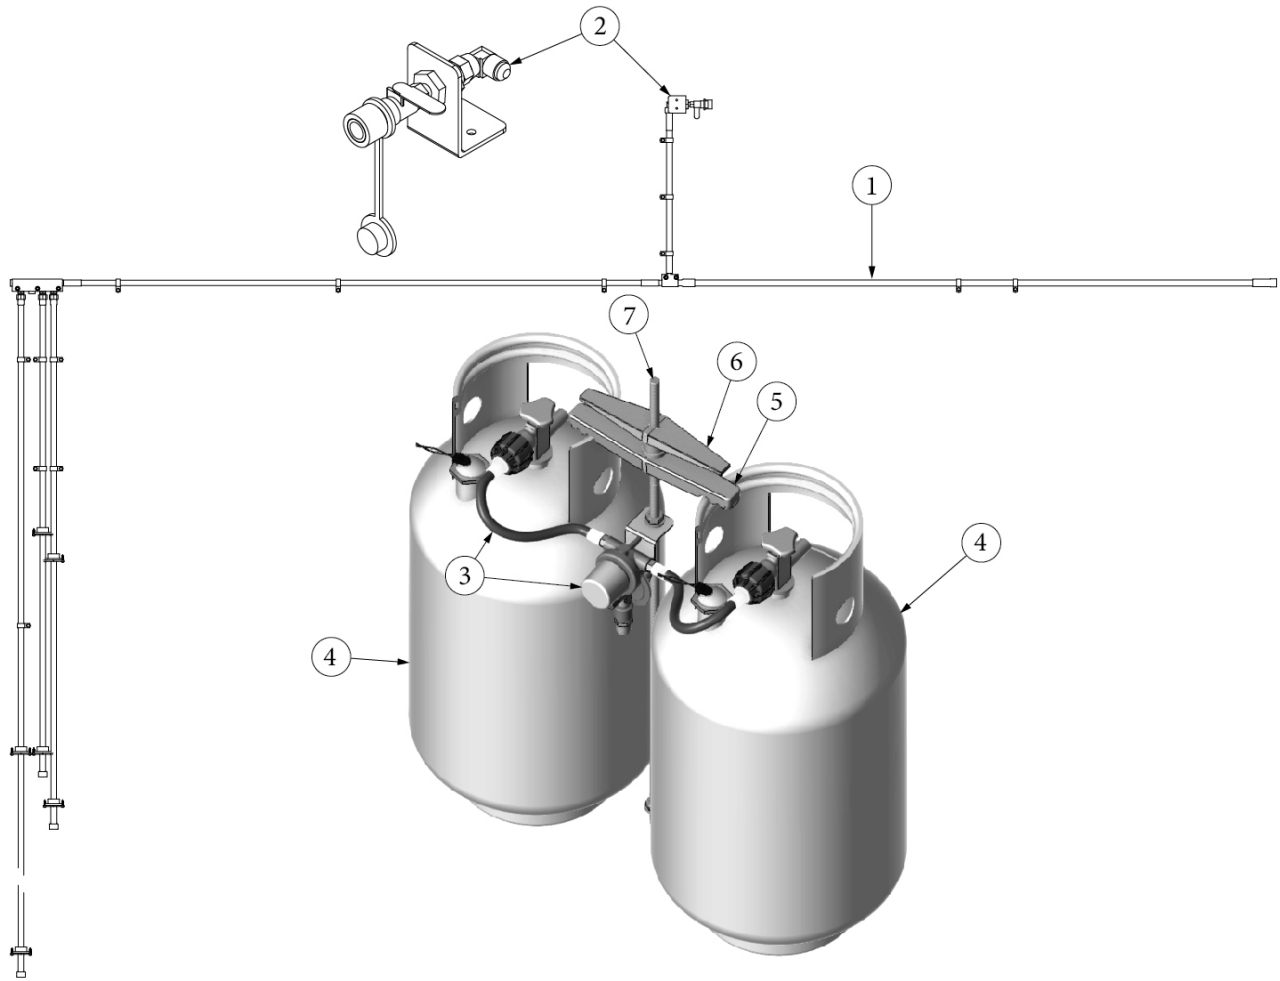

PLUMBING, LPG SYSTEM

LPG System

113653
113718-03

Install, LP System (not for order/see parts below)
Install, LP Tanks/Regulator (not for order/see parts below)

1. 943961	Assy, LP flex line
2. 602465	Exterior propane port assembly
3. 602870	Regulator, LP gas, Dual 11" pigtails
4. 601711	Tank, LP Cylinder, Aluminum, with Gauge
5. 100949	Bracket, Gas Bottle
6. 410238	Wingnut, LP Bottle
7. 345375-08	Threaded Rod, 1/2-13 x 30.5"
350132	Flange nut, Serrated, 1/2-13 UNC
382556	LP closeout
512412	Bushing, Snap-in, .75 ID