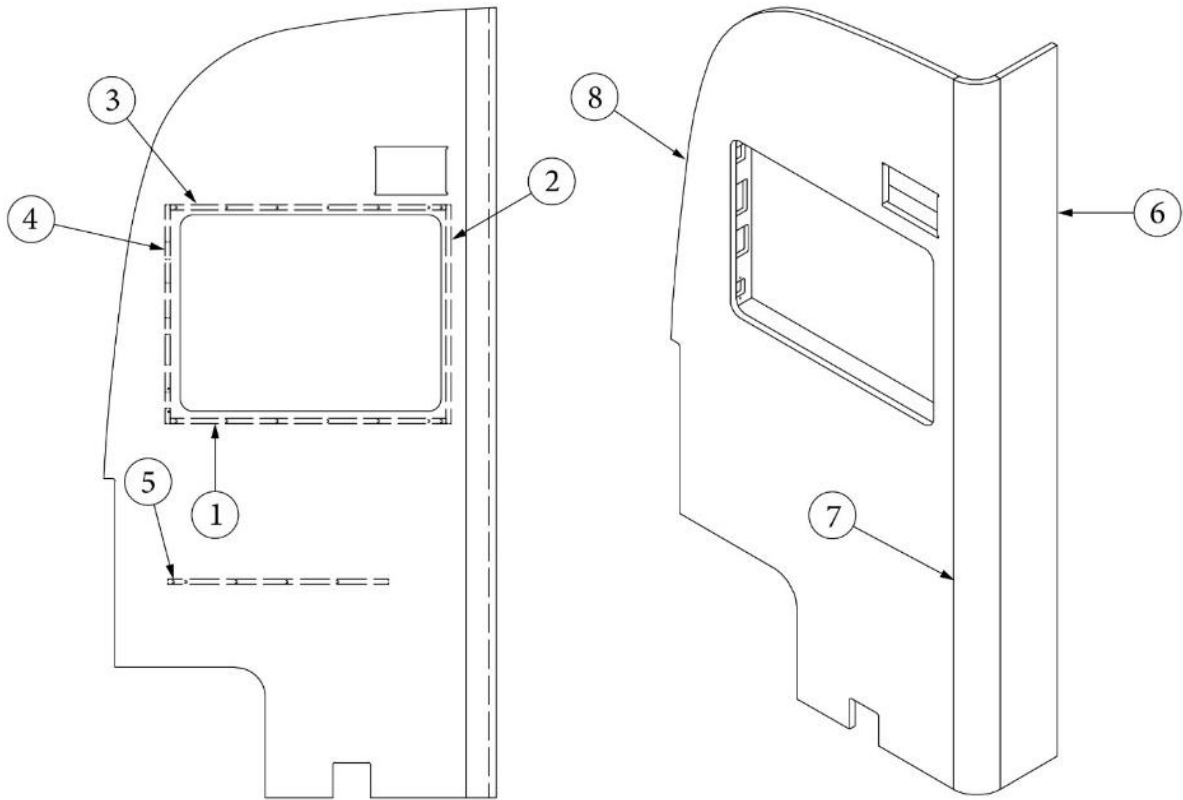

FURNITURE, LAVATORY

Bath, Forward Wall

969660-01

Assy, Forward Bath Wall

1. 969660&010112BC	Pre laminate, 27.5 x 3"
2. 969660&010212BC	Pre laminate, 3 x 21.75"
3. 969660&010312BC	Pre laminate, 27.5 x 3"
4. 969660&010412BC	Pre laminate, .5 x 3 x 21.75"
5. 969660&010512CC	Pre laminate, 22 x 3"
6. 969660&010718CE	Pre laminate, .75 x 7.32 x 78.63"
7. 801345	Radius, Plywood, .75 x 3 x 78.63"
8. 969660&001118CE	Pre laminate, 36.33 x 78.5"
801809	Laminate, White liner, 4' x 8'
801868-01	Laminate Backer, 4' x 8'
203942-03	T-Molding, Black, 13/16"