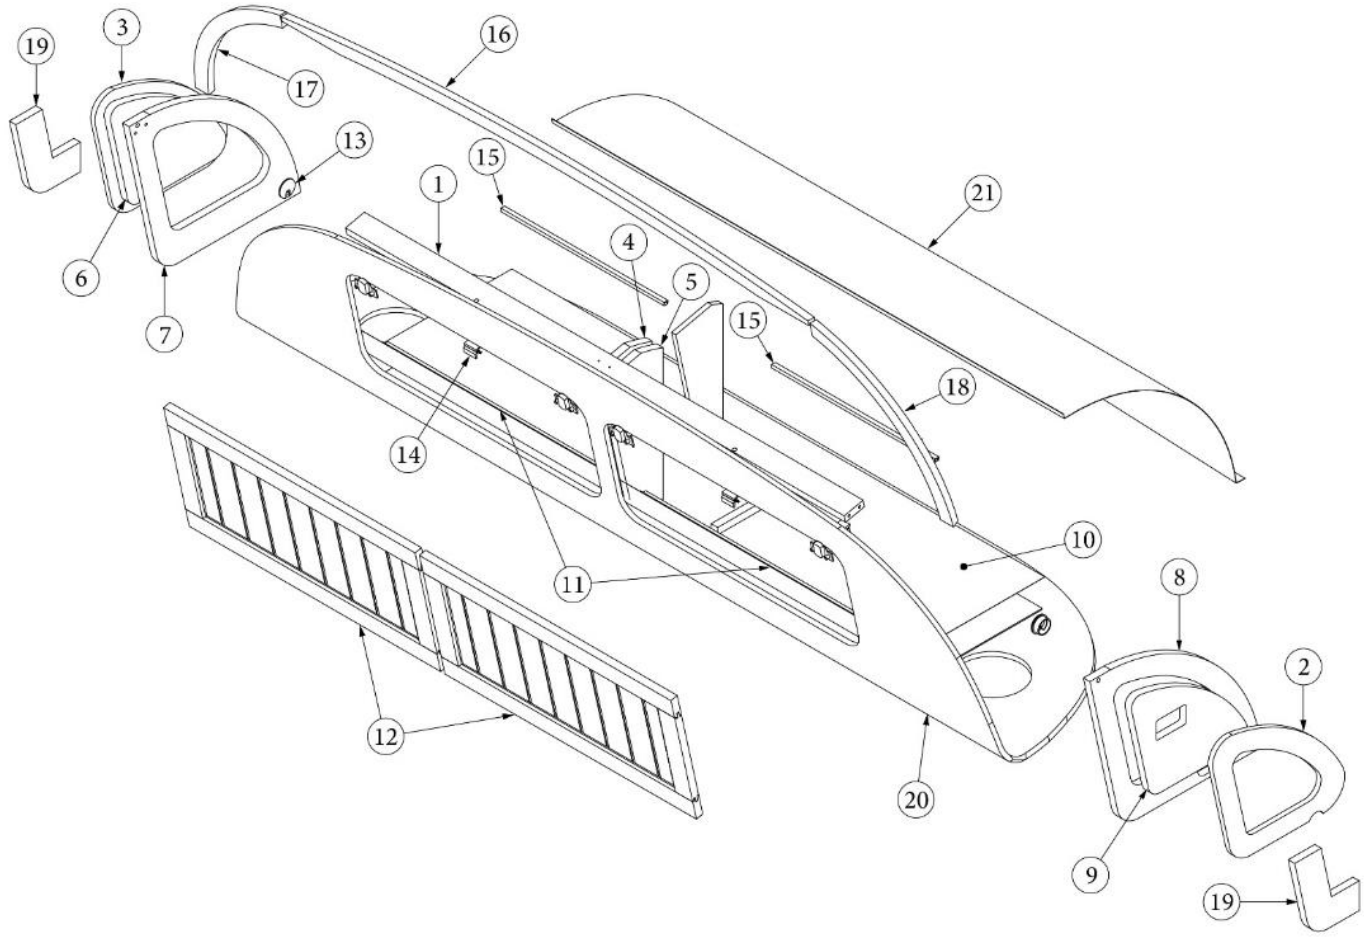

FURNITURE, LOUNGE

Roof Locker, Lounge

Parts Listed on Next Page