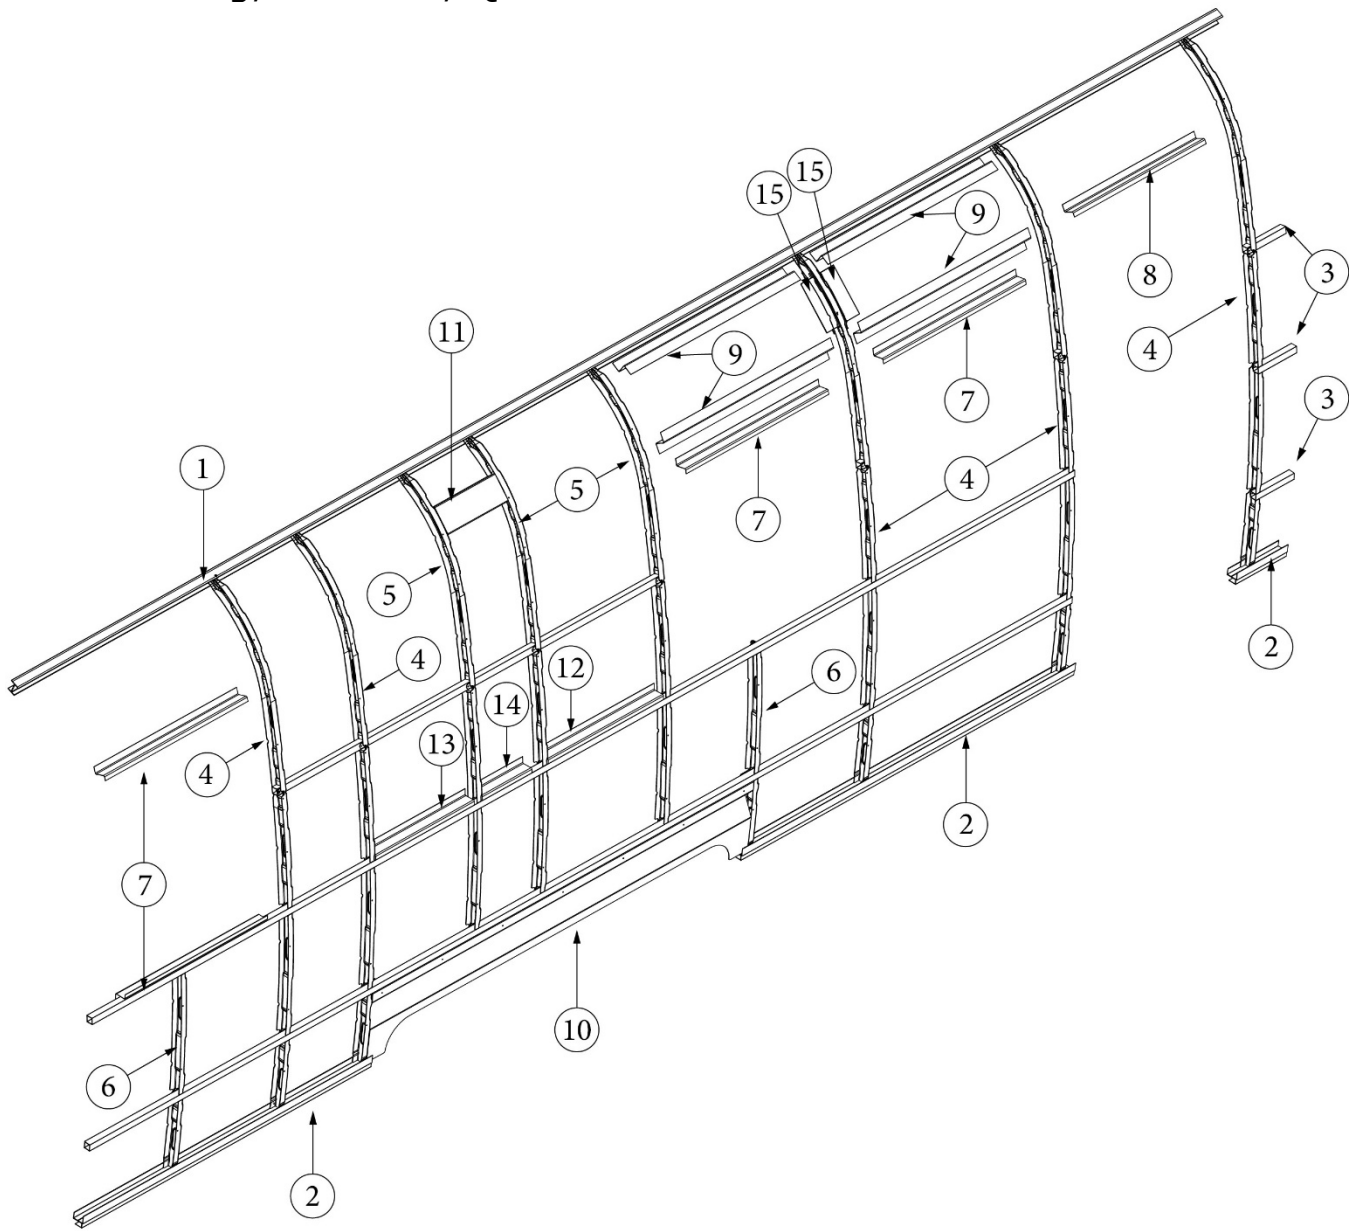

EXTERIOR SHELL

Wall Framing, Curbside, Queen

Parts Listed on Next Page