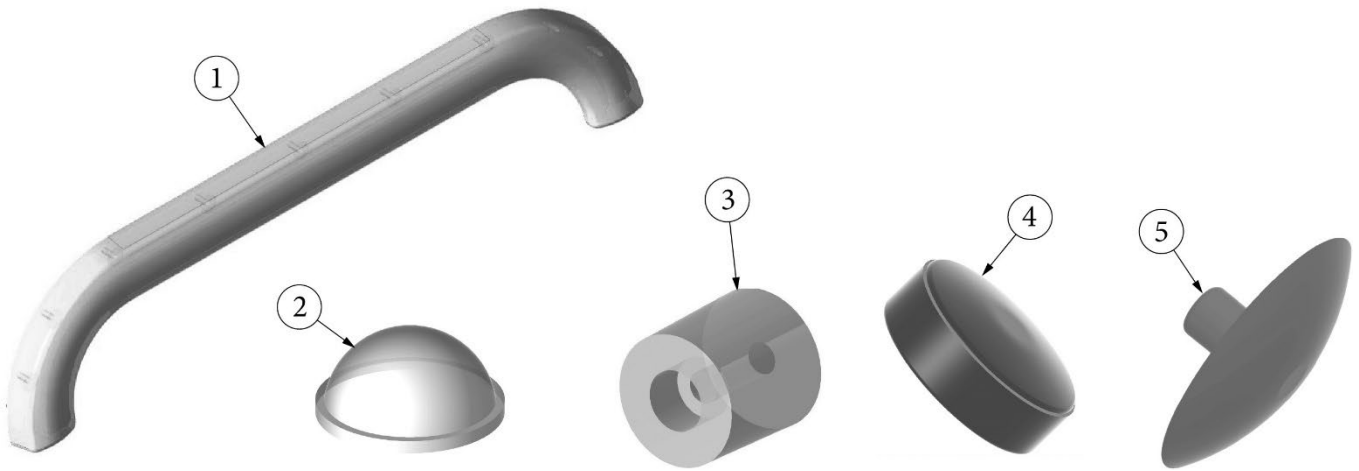

HARDWARE

Head knocker, Bumpers, Screw Caps

1. 382194	Head knocker, White
2. 381688	Bumpon, Clear
3. 381136	Rubber Bumper
4. 382358	Screw Cover, Snap cap, Black
5. 381610-01	Cover cap, Plastic, European White

Exterior Hinges

381552-03	Hinge, Main door, Upper
381552-04	Hinge, Main door, Lower
380203-02	Piano hinge, Hose carrier lid, 72", Black
380988	Hinge, Continuous, Refrigerator access door

Interior Hinges

382518	Piano Hinge, 3" Open, 72"
380203-02	Piano hinge, Black
380988	Hinge, Continuous
381607-11	Hinge, Self-close, 110° overlay
382784	Hinge, Dual axis