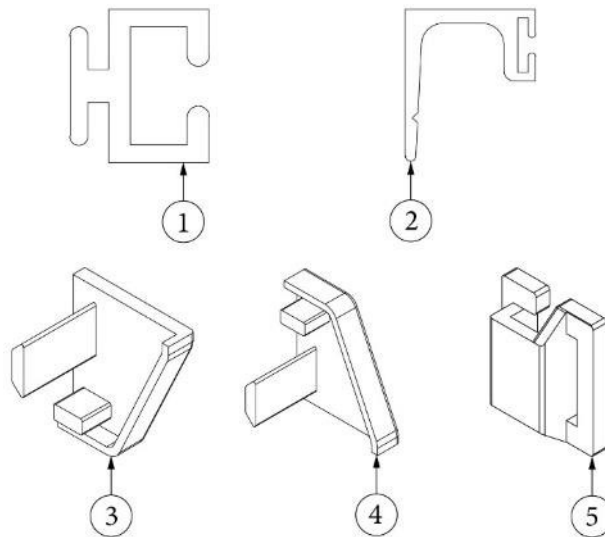

WINDOW COVERINGS

Drapes and Shades, Hardware

1. 101217	Track, Curtain
2. 101225	Bracket, Curtain stand off
3. 200785	End, Curtain track, LH
4. 200784	End, Curtain track, RH
5. 700045	Glides w/elastic "G" type
704896	Fabric, Emery Drape, Oatmeal
704198	Fabric lining blackout, Ivory White
700005	Fastener, Cap
700006	Fastener, Socket
700020	Pile Velcro
700021	Hook, Velcro, White

Valances

969693-01	Valance assembly, Dinette
969693-02	Valance assembly, Bedroom
969693-03	Valance assembly, Lounge