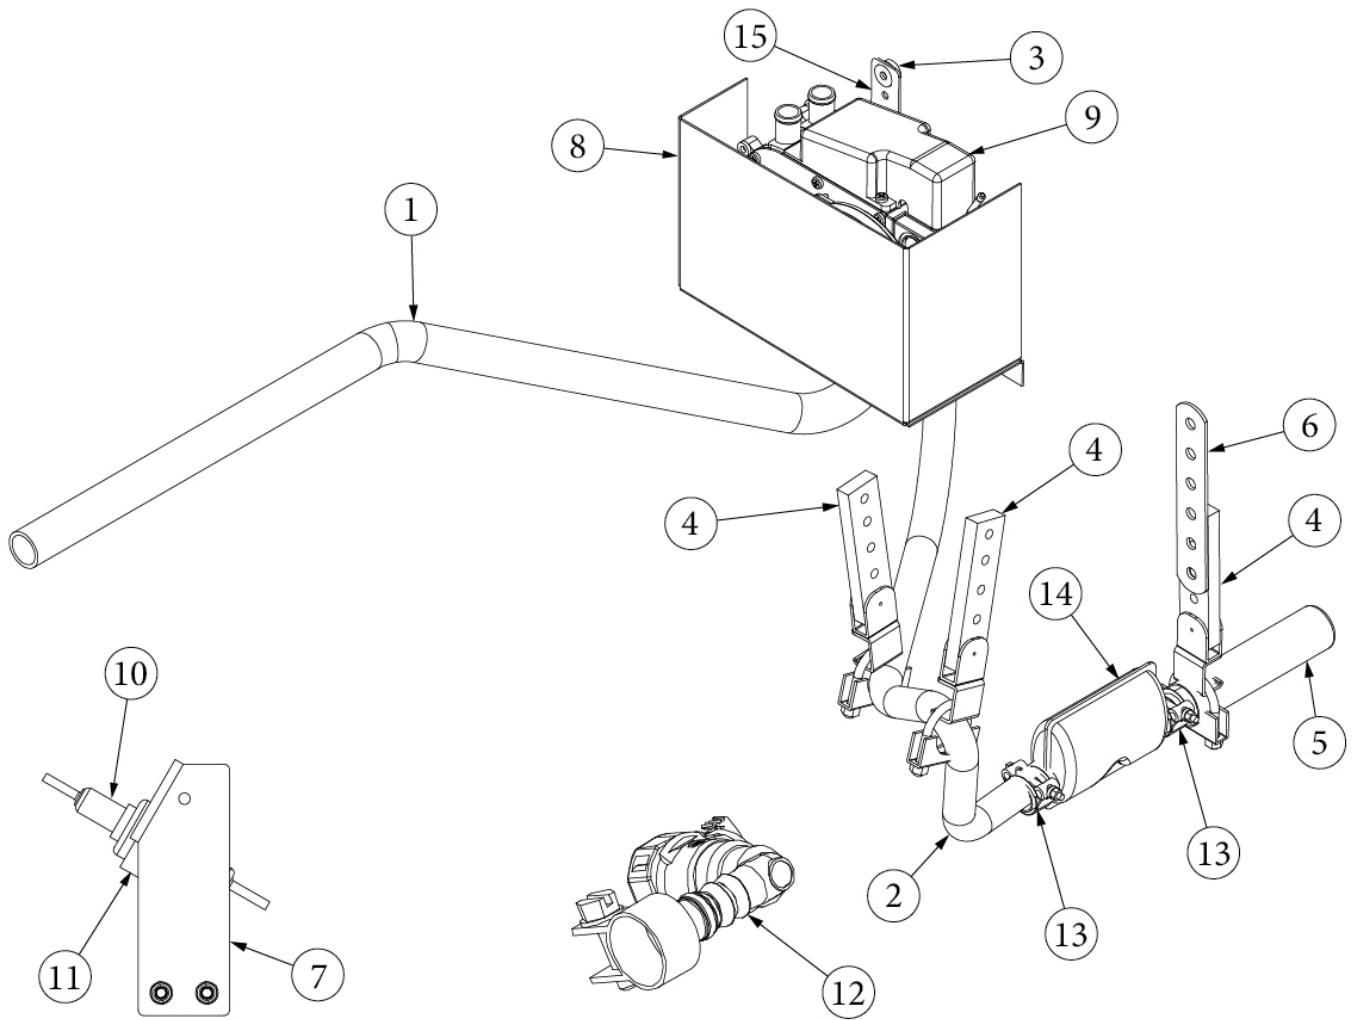

APPLIANCES

Hydronic System, Below Floor, GT, E1 Package Option

Parts Listed on Next Page