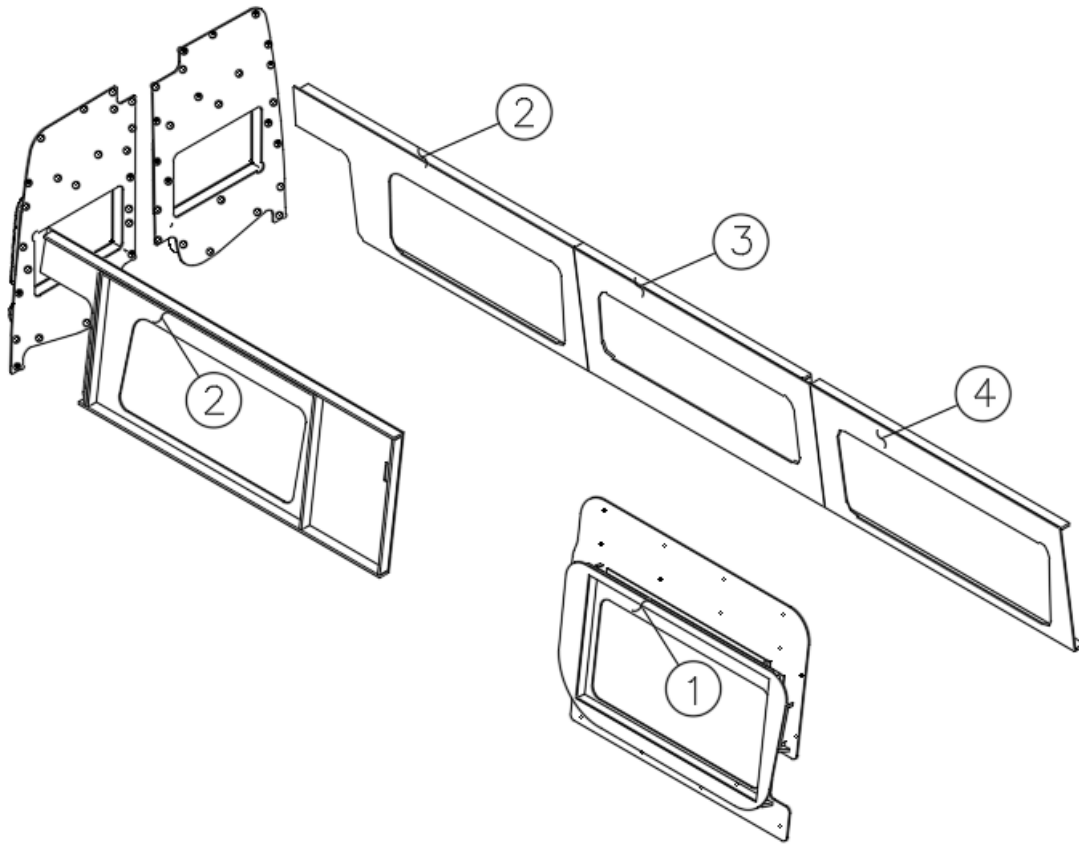

WINDOW COVERINGS

Shades, GL

1. 704681-01	Power Roller, 41.25 X 23.25, Formal Black
704681-05	Power Roller, 41.25 X 23.25, Soil, Modern Greige/Classic Canyon
2. 704681-02	Power Roller, 39 X 26, Formal Black
704681-06	Power Roller, 39 X 26, Soil, Modern Greige/Classic Canyon
3. 704681-03	Power Roller, 45.5 X 17, Formal Black
704681-07	Power Roller, 45.5 X 17, Soil, Modern Greige/Classic Canyon
4. 704681-04	Power Roller, 47.75 X 26, Formal Black
704681-08	Power Roller, 47.75 X 26, Soil, Modern Greige/Classic Canyon