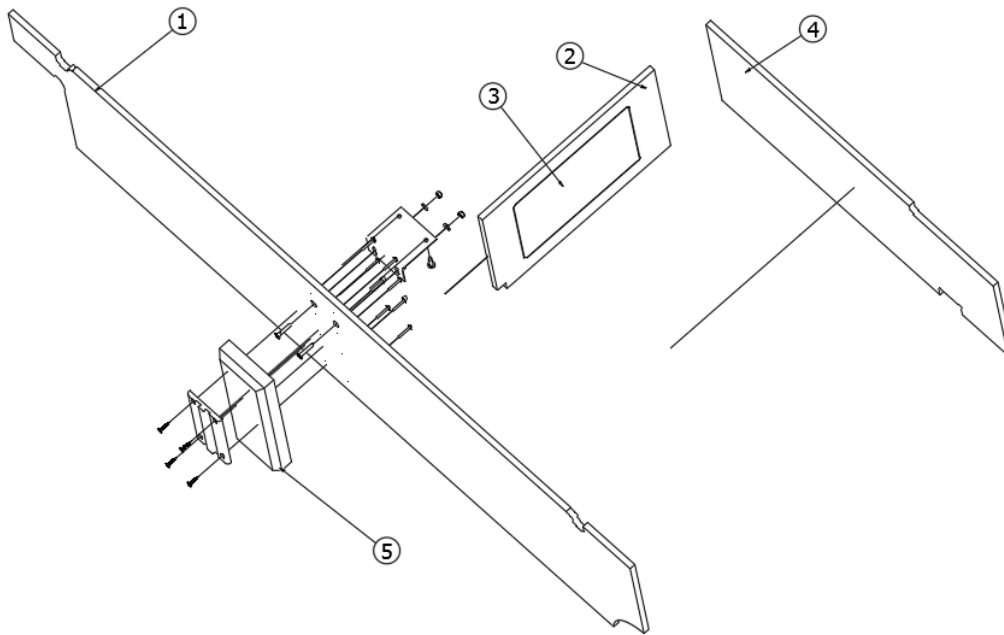

FURNITURE, LOUNGE

Sofa Base/Closeout, GT

113114
969248
969311
969928

Install, Sofa, GT (not for order/see parts below)
Assembly, Rear Sofa Base, GT
Assembly, Closeout, Sofa
Assembly, Mount, Pedestal Table

1. 969248&000112BB
2. 969248&000412BB
3. 969248&000512BB
4. 969248&000612BB
5. 382862-02
802454-1000
802454-1012
703966
385963
969311&000112BB
969311&000212BB
382095
454721
382294
116021

Pre laminate, 14.25 X 69.58"
Pre laminate, 12 X 18"
Pre laminate, 13.5 X 9.88"
Pre laminate, 12 X 32"
Mounting Plate, Pedestal Table
Mount, GT Pedestal Table, Grey Cedar
Mount, GT Pedestal Table, Classic Canyon
Cargo Cover
Bracket, Mounting, Angle, Lambrequin
Pre laminate, Closeout, 8 X 8"
Pre laminate, Closeout, 20 X 8"
Knob, Knurled, 1/4-20 x .50"
Bracket, Pedestal Table Storage
Bumper, Rubber, Black, .75"
Bracket, Closeout support