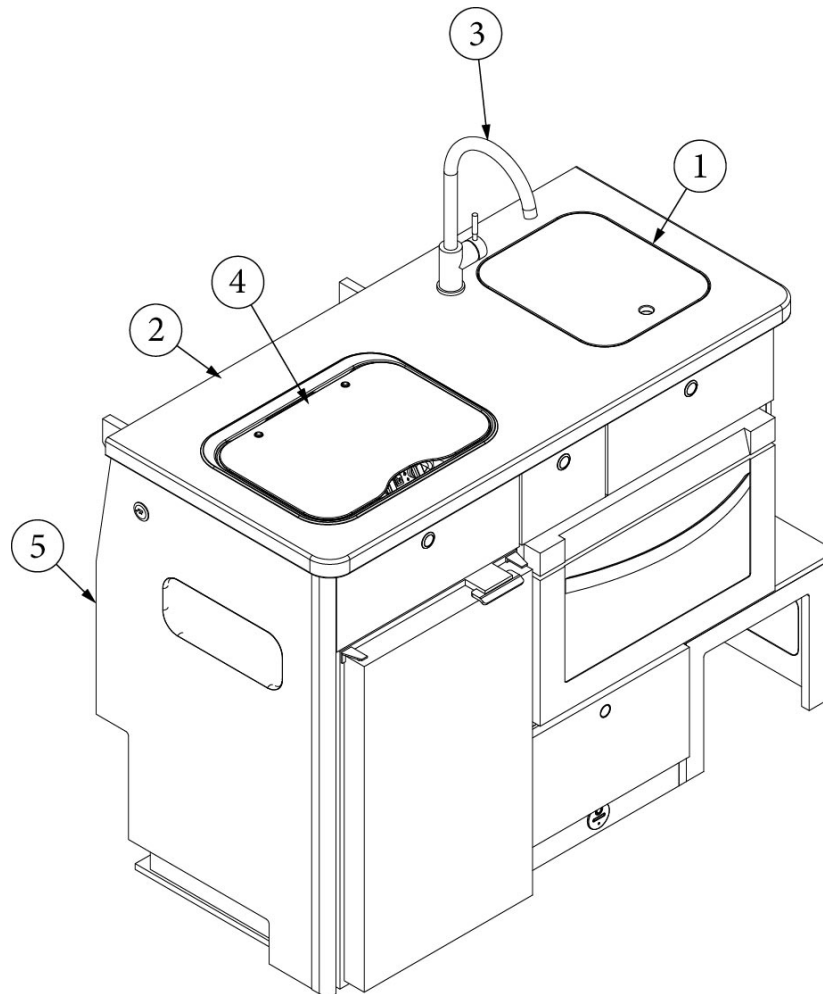

FURNITURE, GALLEY

Galley Install, GL

113162
113777

Galley, Install (not for order/see parts below)
Countertop, Install (not for order/see parts below)

204010-01
602872-01
602872-02
602898
690816-01*
970493
602260
512659-01
513750

Sink Cover, Black FDA
Countertop, Solid surface, Deep night sky
Countertop, Solid surface, Verano white
Faucet, Stainless steel, Dehco
Cooktop, Two Burner, Suburban 3725AST
Assembly, Galley Cabinet
Sink, Stainless steel
Tape Light, Adhesive Back
Light, Under cabinet

*690816-01 (3725AST) replaces 690816 (3036AST) mid-model year 2025