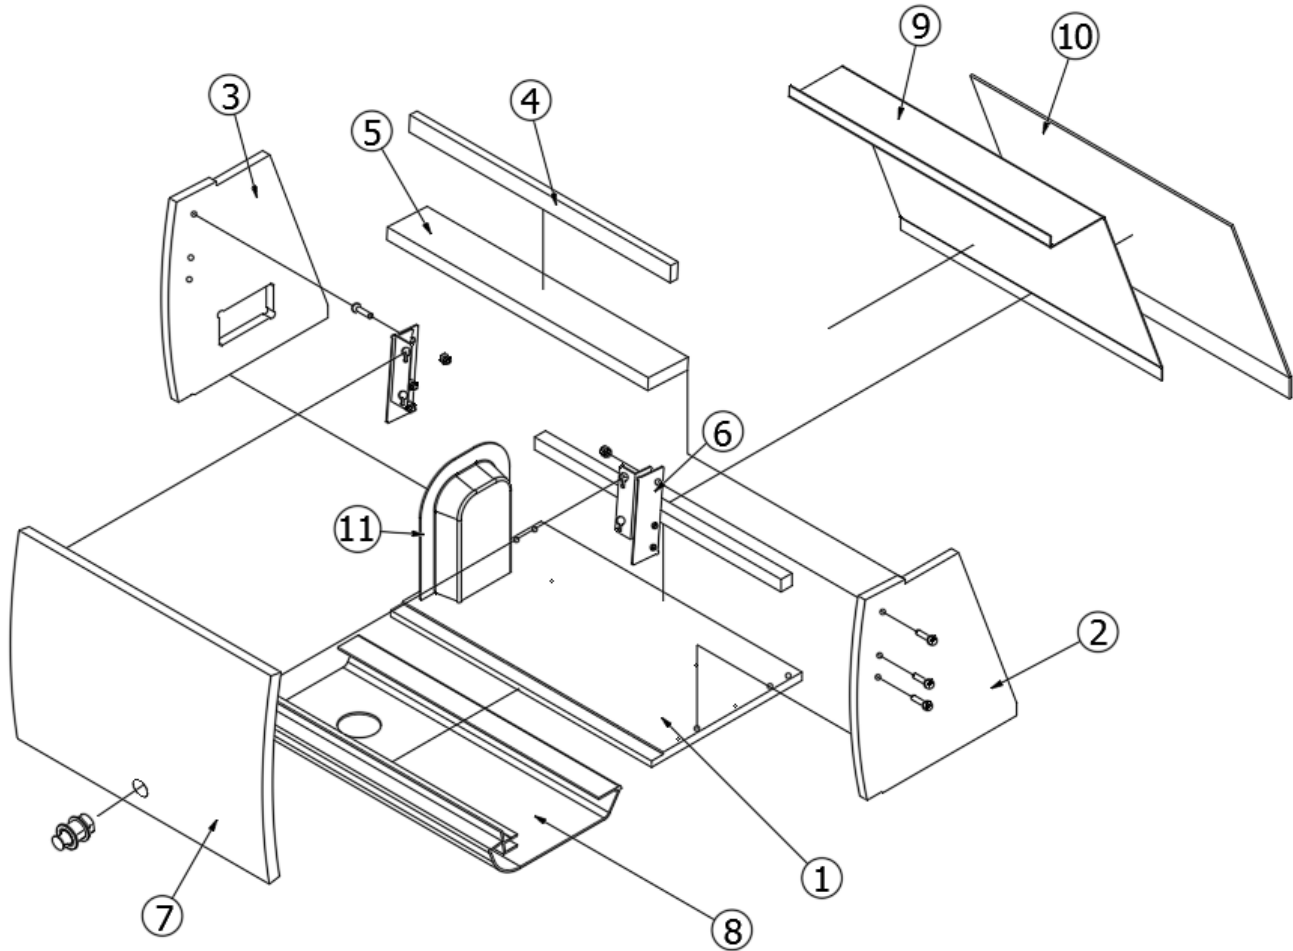

FURNITURE, LOUNGE

Roof Locker, CS Forward, GL

969223

CS Forward Roof Locker

1. 969223&000112BB	Pre laminate, 10.38 X 18
2. 969223&000212BB	Pre laminate, 11 X 12.12
3. 969223&000312BB	Pre laminate, 11 X 12.12
4. 969223&000412BB	Pre laminate, 1 X 18
5. 969223&000618BB	Pre laminate, 2.75 X 18
6. 382227	Hinge-O/H Spring Nickel Van
7. 802298-121000	Door, Grey Cedar, 12.38 x 17.38"
802298-121012	Door, Field Elm, 12.38 x 17.38"
8. 116393-16	Aluminum extrusion
9. 115636-02	Cabinet Back-Alum Rooflocker 18"
10. 968290	Padded Back Assembly, Rooflocker
11. 200773	Closeout, Reading Light ABS
701538-01	Carpet-Econolier W/PSA Back
382836	Whisper Latch Assembly, Brushed Nickel
969263	End Cap - Rooflocker