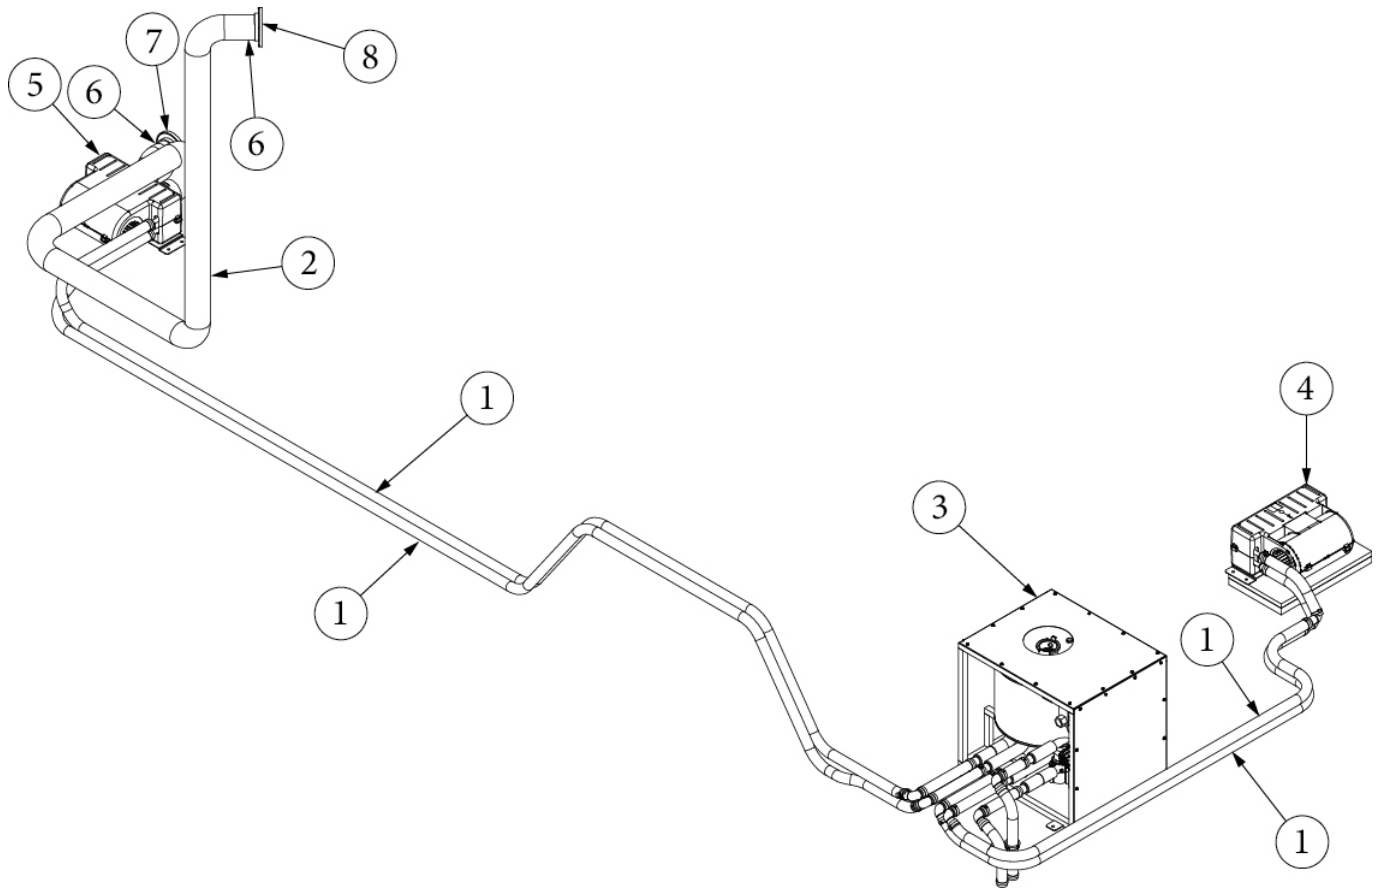

APPLIANCES

Hydronic System, Above Floor, GT, E1 Package Option

113866-01

Install, Hydronic, Above Floor (not for order/see parts below)

1. 602854 2. 690797-25 3. 690797-01 4. 690797-22 5. 690797-23 6. 690797-24 7. 690797-33 8. 690797-34 690797-19 690797-10 690797-11 690797-28 690797-13 382758 602913 360431	- Hose, Heater, 0.75" ID 60mm Ducting, 20m Roll, Timberline - Module, 2.0, Timberline - OZ Air Handler, Timberline - Oz Air Handler, Ducted, Timberline - Outlet Flange, 60mm, Timberline - Grill, 60mm Slanted, Timberline - Grill, 60mm, Adjustable, Timberline - Touch Screen, PU-36, Timberline - Room Temp Sensor, Timberline - Cover, Room Temp Sensor, Timberline - Harness, A/S, Timberline - Spring Clamp, 27mm Hose, Timberline - Grommet, Locking, 1 - 11/64" ID - Elbow, 90 degree, For 3/4" Hose - Antifreeze, Century Chemical, 55 Gallon Drum