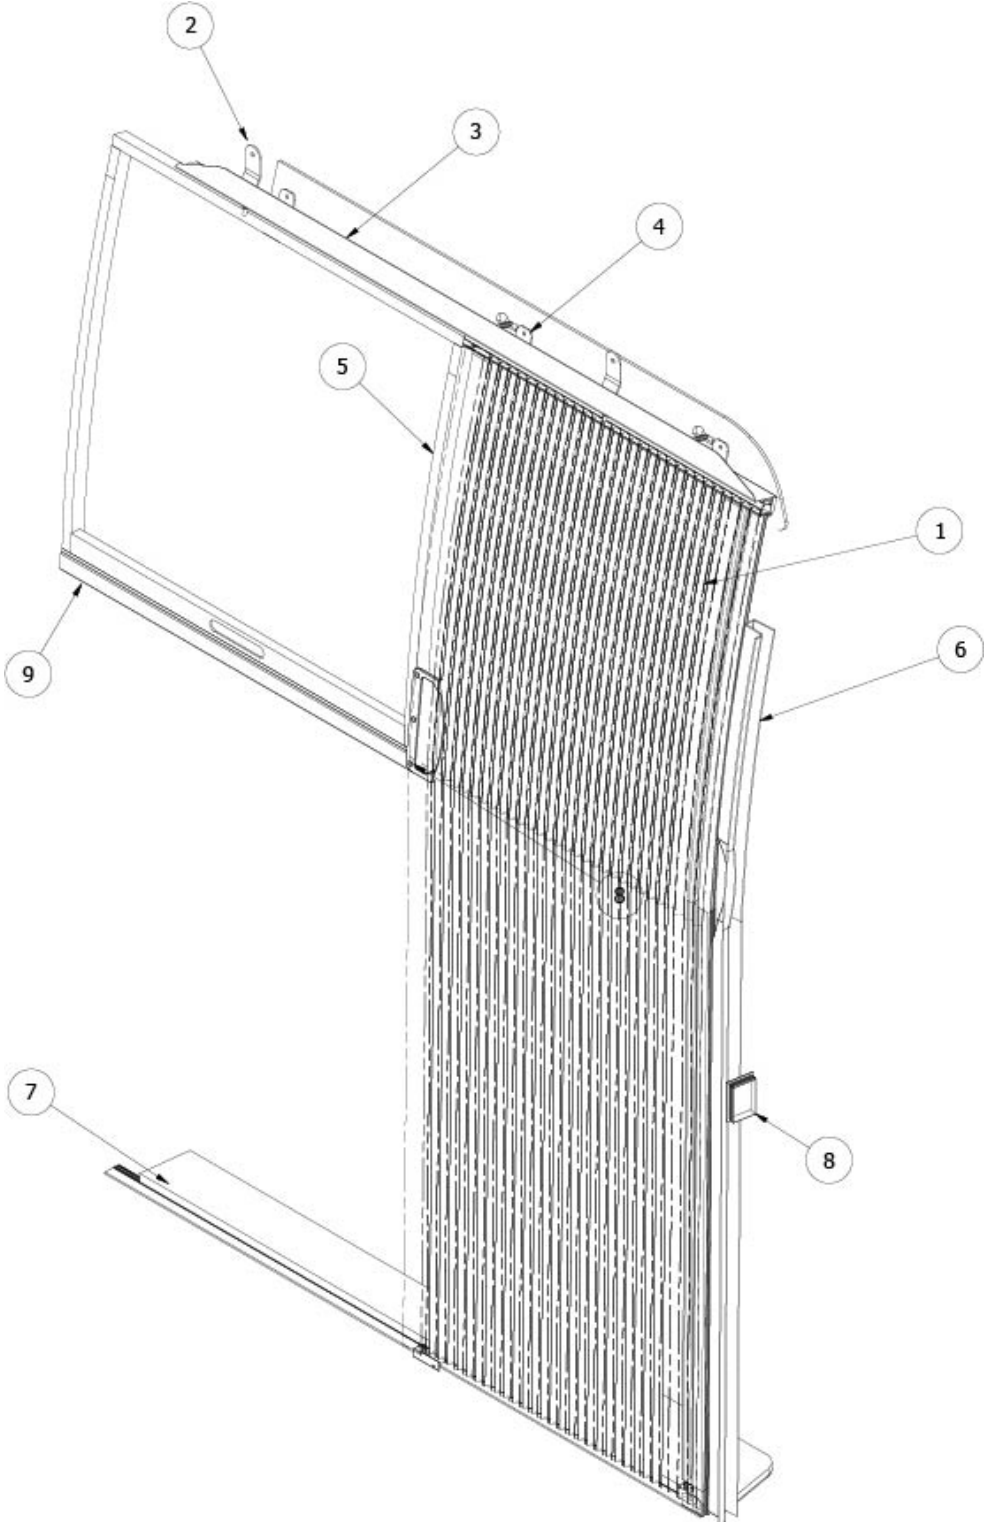

EXTERIOR DOORS

Screen Door, GT

Parts Listed on Next Page