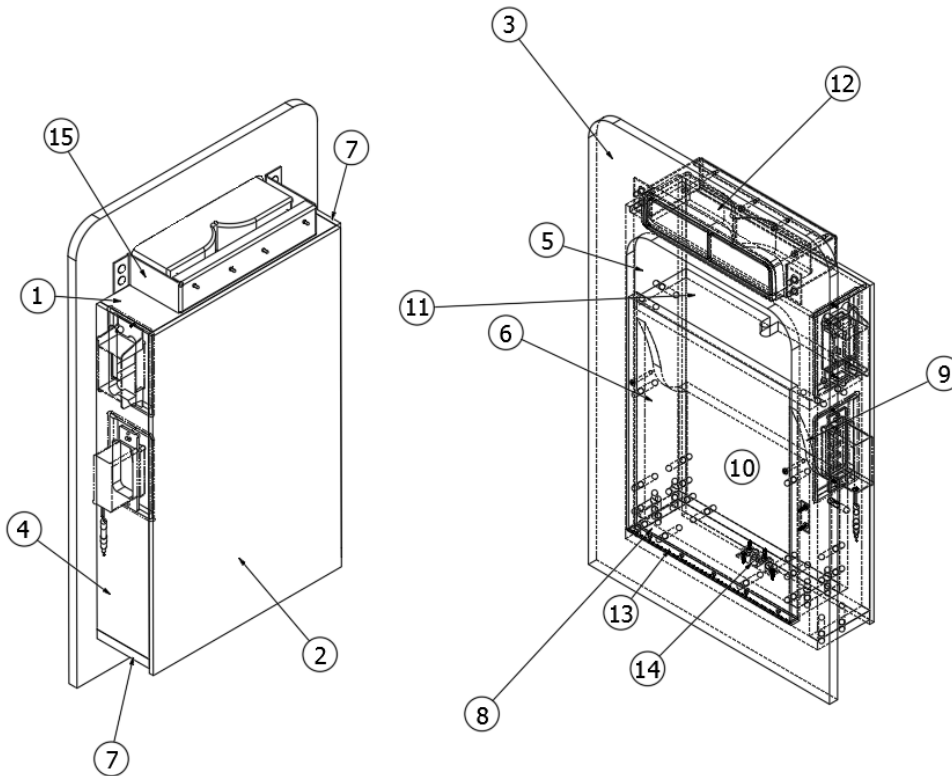

INTERIOR SHELL

Cubby/Charging Station

969288

Assembly, Cubby/Charging Station

1.	969288&000306BE	Panel, 3.25" X 11.44"
2.	455698	Rear cover plate, Cubby
3.	969288&000212BB	Panel, .50" X 15" X 24.50"
4.	969288&000412BB	Panel,.50" X 3.25" X 17.75
5.	969288&000712BB	Panel,.50" X 3.25" X 17.75
6.	969288&000812BB	Panel,.50" X 2.63" X 11.13"
7.	969288&001012BB	Panel,.50" x 3.25" x 11.813
8.	969288&001212BB	Panel,.50" X 10" X 12.50"
9.	969288&001312BB	Panel,.50" X 2.63" X 11.13"
10.	969288&001512BB	Panel, 10" X 6.09"
11.	969288&001612BB	Panel,.50" X 3.25" X 10.813"
12.	204137	Cupholder Double Flip Out
13.	382694	1" Piano Hinge - Black W/ Holes
14.	382695	Grab Catch, Multidirectional Brass
15.	455691	Bracket-Cup Holder
16.	203445	T-Molding Black Flexible Poly .5
	365479-01	Edgebanding, Grey Cedar, .63"
	386575-01	Edgebanding, Field Elm, 5/8"
	969288&001412BB	Panel,.50" X 2.625" X 9
	511912	Plate-Recept SS