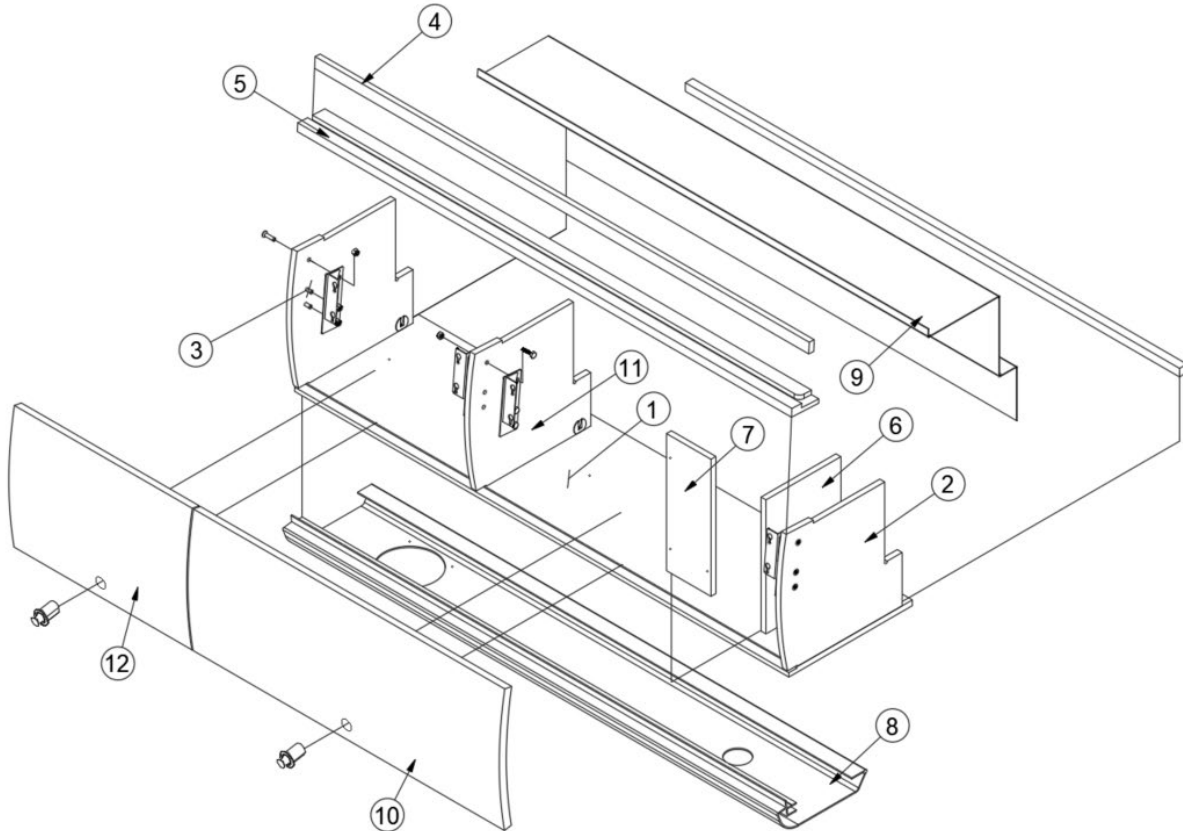

FURNITURE, LOUNGE

Roof Locker, RS, Extra Seat Option, GT

968210

Assembly, RS Rooflocker

1. 968210&000112BB	12.50" X 50
2. 968210&000212BB	12.28" X 12.12"
3. 968210&000312BB	12.28" X 12.12"
4. 968210&000412BB	1" X 50
5. 968210&000518BB	2.75" X 50"
6. 968210&000712BB	9.34" X 11.73
7. 968210&000812BB	4.50" X 12"
8. 116393-14	Aluminum extrusion
9. 115473-18	Back-Alum R/L Cab 45.57 X 6.84
10. 802298-111000	Door, Grey Cedar, 12.38 X 31.5"
802298-111012	Door, Field Elm, 12.38 X 31.5"
11. 968210&001712BB	12.28" X 12.12"
12. 802298-171000	Door, Grey Cedar, 12.38 x 18"
802298-171012	Door, Field Elm, 12.38 x 18"
365479-01	Edgebanding, Grey Cedar, .63"
386575-01	Edgebanding, Field Elm, 5/8"
365479-02	Edgebanding, Grey Cedar, .93"
386575-02	Edgebanding, Field Elm, 15/16"
382836	Whisper Latch Assembly, Brushed Nickel
382227	Hinge-O/H Spring Nickel Van