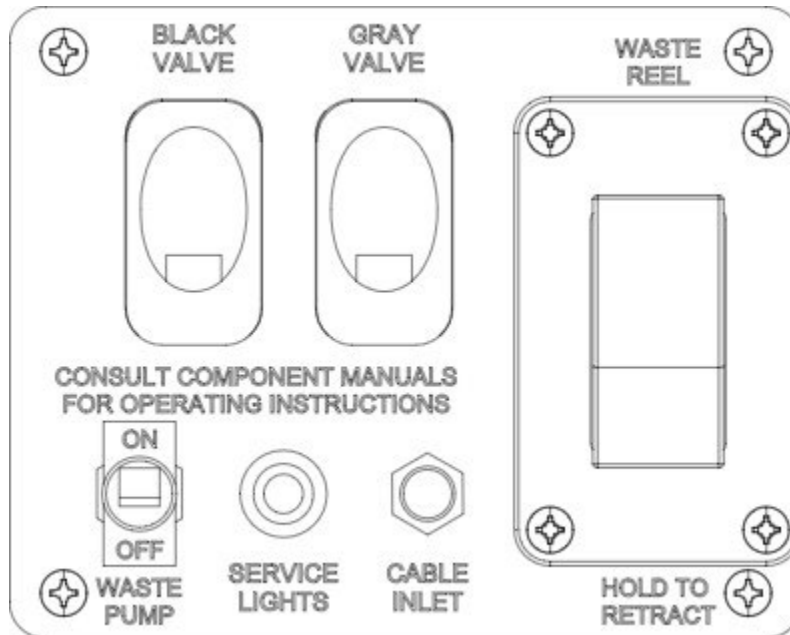

ELECTRICAL, 12 VOLT

Exterior Utility Compartment Switch Panel

112790	Install, Switch panel (not for order/see parts below)
382083-9775	Hatch, Electrical switches, Iridium Silver
382083T	Hatch, Electrical switch, Tenorite Grey Metallic
386360	Panel, Labeled
513128	Switch, Dump Valve
602205-01	Switch, Toggle, Macerator, 20A
510658	Switch, w/Weatherproof boot, Service lights, Black
510658-01	Switch, Push button, Black
510658-02	Boot, Push Button, Black
510623	Coax connection
510623-01	Coax connector locking nut
513550	Switch, Water hose reel