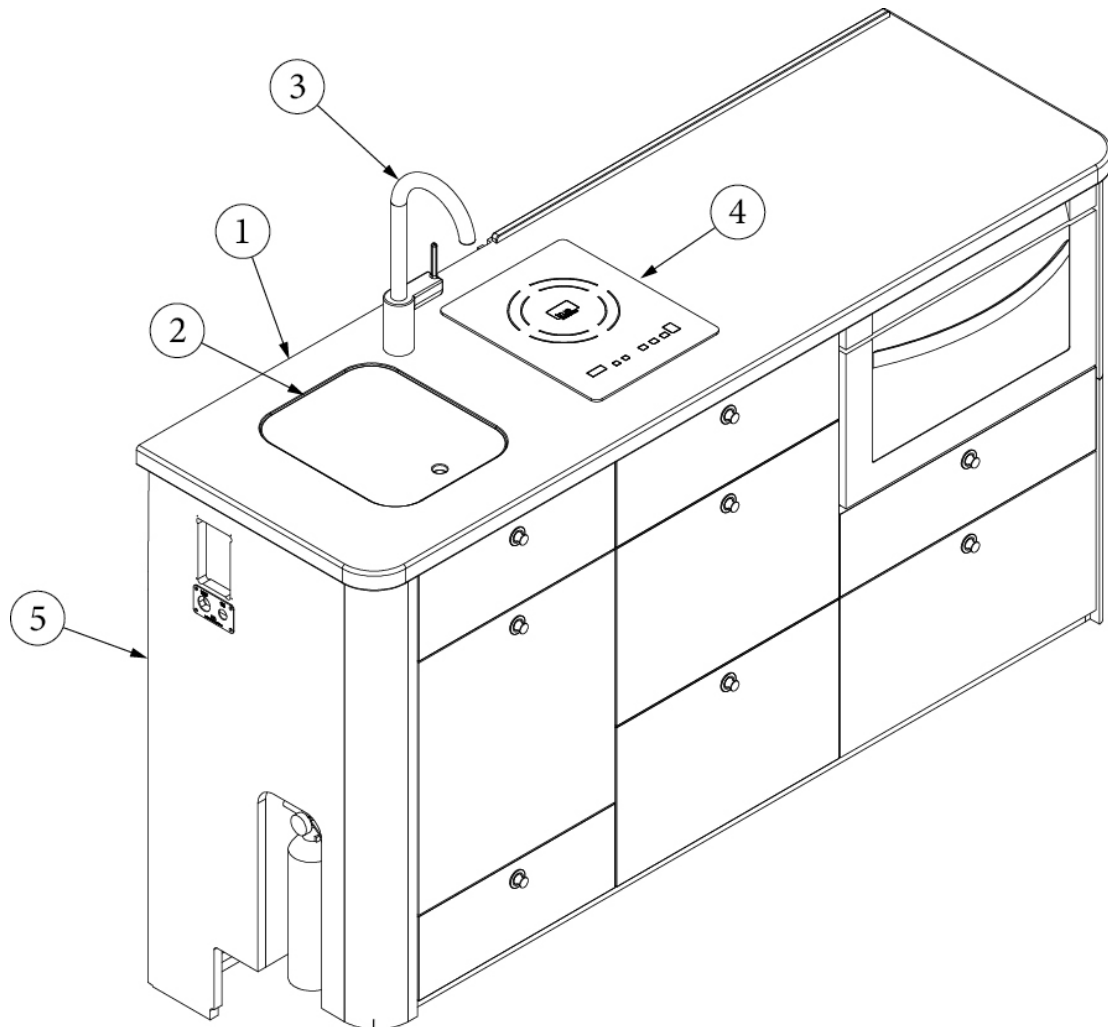

FURNITURE, GALLEY

Galley Install, GT, E1 Package Option

113867

Install, Galley (not for order/see parts below)

1. 602909-01	Galley Top, GT, Verano White
602909-02	Galley Top, GT, Deep Night Sky
2. 204010-01	Sink Cover, Black FDA
3. 602849	Faucet, Moen, Stainless Steel
4. 514023	Cooktop, Induction, Single Burner, 1000W
5. 970490-01	Galley Cabinet, GT, E1 Package Option
602260	Sink, Stainless steel
513728	Light, Illustra, 20 x 70 x 20, 3K
512659-01	Channel, Black Tape Light, 6'
386573-03	Plate, Decorative, Battery Power & Step Hold