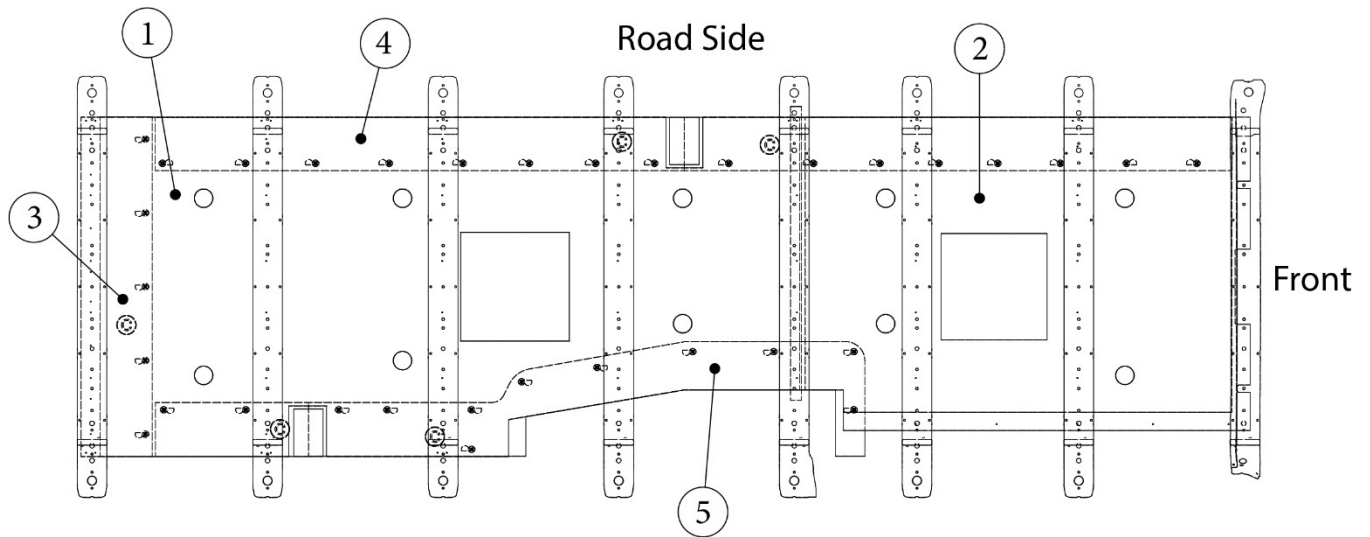

INTERIOR SHELL

Ceiling Panels, GL

113113

Ceiling Panels, GL (not for order/see parts below)

1. 923217-01	Aluminum ceiling panel, Rear
2. 923217-02	Aluminum ceiling panel, Front
3. 923217-04	Ceiling panel, Rear
4. 923217-05	Ceiling panel, RS
5. 923217-08	Ceiling panel, CS
701764	Foam, 1/4"
701538-01	Carpet-Econolier W/PSA Back