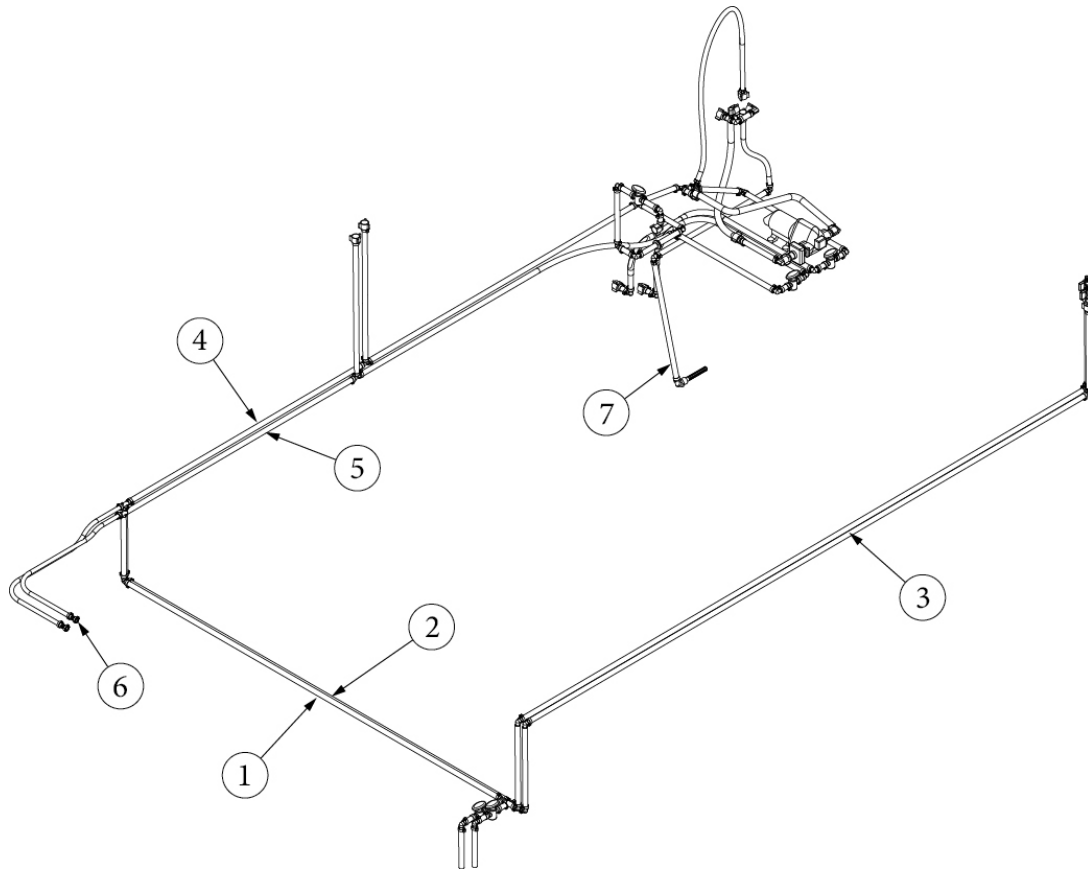

PLUMBING, FRESH WATER SYSTEM

Fresh Water Lines, GT, E1 Package Option

944027

Layout, GT, E1 Package Option (not for order/see parts below)

1. 944027-01	Cross Car Water Lines, Cold
2. 944027-02	Cross Car Water Lines, Hot
3. 944027-03	CS Water Lines
4. 944027-04	RS Water Lines, Cold
5. 944027-05	RS Water Lines, Hot
6. 944027-06	Layout, Hot Water Bypass
7. 944027-07	Layout, Water Pump
602177-01	Water Pump, Flojet
602177-02	Strainer, Mini
602177-04	Quick connect, .5"
602186	Flex hose, 20"
601723	Filter Screen, Water
602217	Rubber washer, Exterior shower
382101	Grommet, Rubber, 5/8"