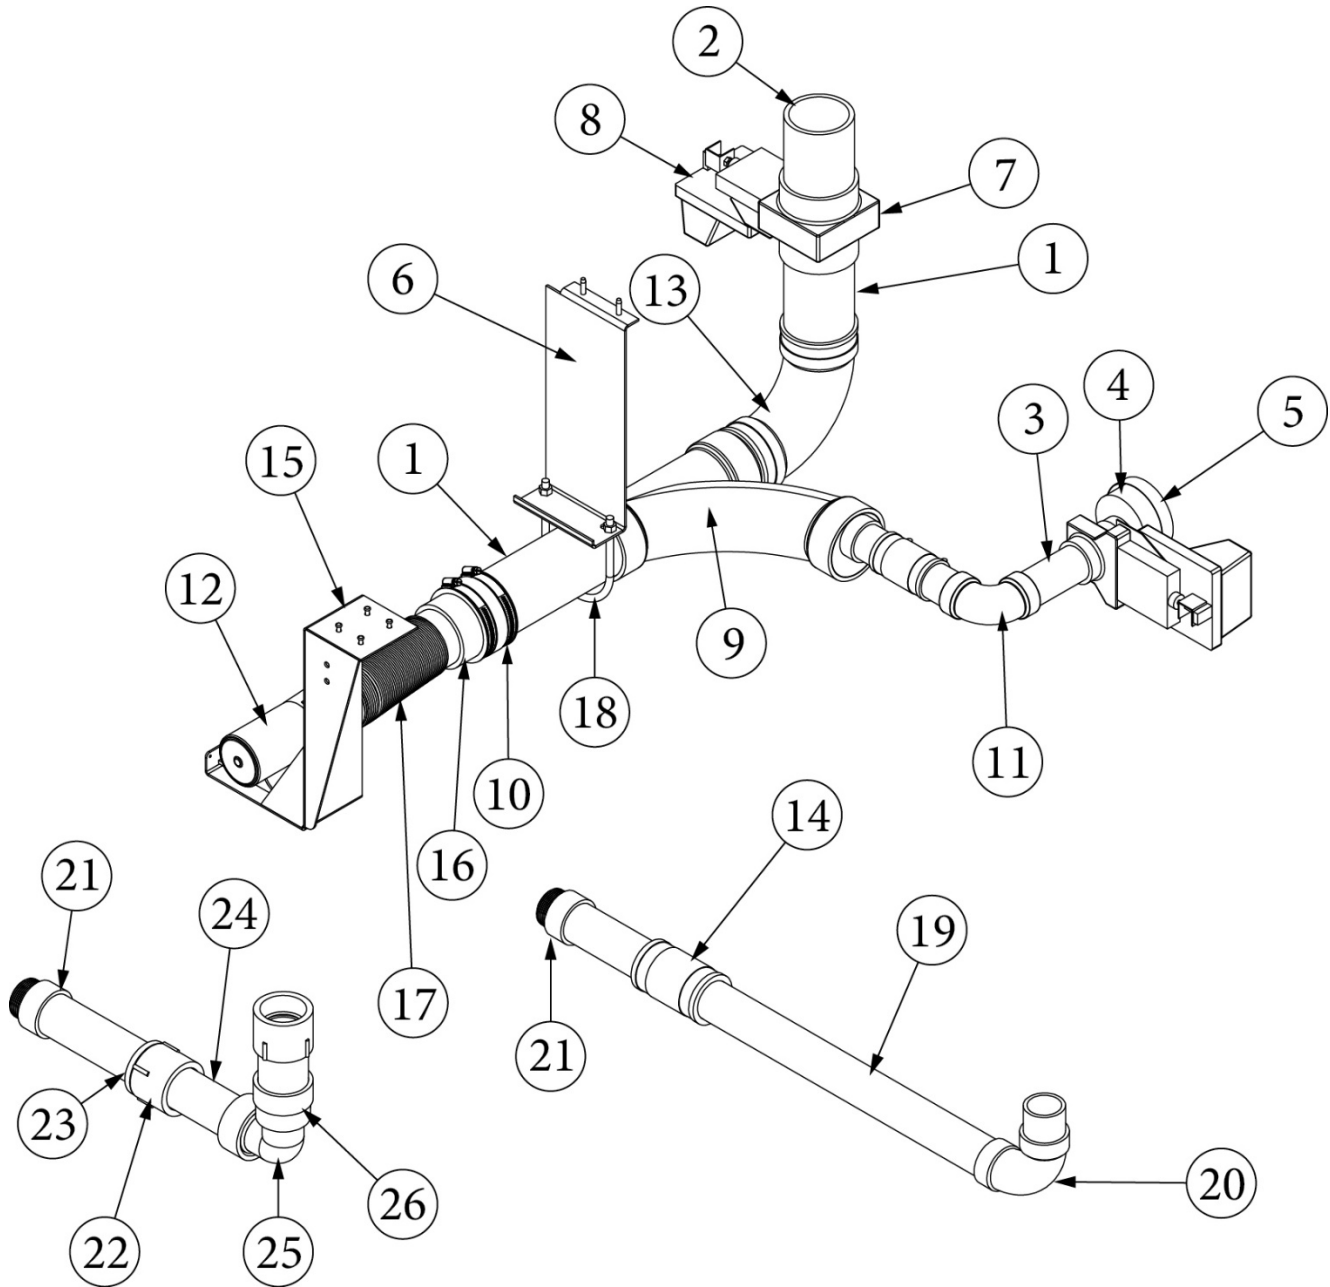

PLUMBING, DRAIN SYSTEM

Drain System, Below Floor, GL

Parts Listed on Next Page

PLUMBING, DRAIN SYSTEM

Drain System, Below Floor, GL

944066	Install, Below Floor Drain (not for order/see parts below)
944066-01	Drain, from Tanks to Pumps
944066-02	Drain, Below Floor from Galley
944066-03	Drain, Below Floor from Shower
1. 601160-04	Pipe, ABS, 3"
2. 601267-04	Nipple, 3" diameter, Threaded one end, 10" long
3. 601160-02	Pipe, ABS, 1.5"
4. 195329-229	Reducer Adaptor 3" To 1.5" 407
5. 340092	Clamp, T-bolt, 3-5/8" x 3-15/16"
6. 454692	Bracket, Below floor
7. 512411	Waste valve, Electric
8. 513374	Dump Valve-1.5" Electric#24140
9. 600187	3" Wye, Comb and 1/8 bend
10. 600289	Coupling, Calder, Rubber, 3"
11. 601636	Elbow 1-1/2" 90 degree
12. 602176	Pump, Macerator Flojet
13. 602181	Elbow, 3" flexible
14. 602200	Coupling, Flexible, 1.25"
15. 602205-02	Mounting bracket, Macerator
16. 602205-04	Adaptor for 3" connection hose
17. 602205-05	Flexible connection hose, w/2 clamps, 3" x 3' long
18. 340073-13	Clamp, Muffler, 4"
19. 601161-01	Pipe, ABS, 1.25"
20. 602236	Elbow, 90-degree, Large turn, 1.25"
21. 602194	Adapter, PVC, 1.25"
22. 602212	Adapter, Slip, PVC, 1.5" FPT x 1.5" Slip
23. 602215	Bushing, PVC, 1.5" x 1.25"
24. 690753-01	Trap, Low profile, Utopia Uniguard
25. 690753-02	Elbow, Utopia Uniguard
26. 602214	Adapter, PVC, 1.5" MPT x 1.5" Slip
602205-10	Valve, drip proof, w/two adapters for reel hose