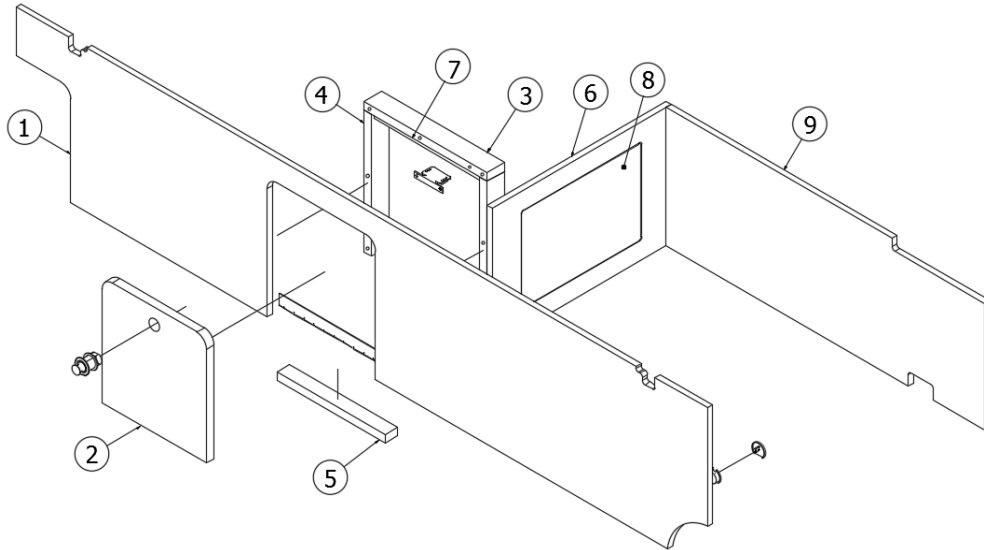

FURNITURE, LOUNGE

Sofa Base/Closeout, GL

112567
968613
969311

Install, Sofa, GL (not for order/see parts below)
Assembly, Rear Sofa Seat Base
Assembly, Closeout, Sofa

1. 968613&000112BB
2. 968613&000218BB
3. 968613&000318BB
4. 968613&000418BB
5. 968613&000518BB
6. 968613&000712BB
7. 968613&000812BB
8. 968613&000912BB
9. 968613&001012BB

Pre laminate, 14.25 x 69.58"
Pre laminate, 10.5 x 10.88"
Pre laminate, 1.75 x 12.38"
Pre laminate, 1.75 x 12.31"
Pre laminate, 1.25 x 10.88"
Pre laminate, 12 x 18"
Pre laminate, 1.5 x 10.88"
Pre laminate, 13.5 x 9.88"
Pre laminate, 12 x 32"

703966

Cargo Cover

381228

Catch, Grabber door, 10LB

382125

Piano hinge, Anodized

382836

Whisper Latch Assembly, Brushed Nickel

382057

Knockdown

382057-02

Cap Knockdown, Grey

969311&000112BB

Pre laminate, Closeout, 8 X 8"

969311&000212BB

Pre laminate, Closeout, 20 X 8"

382095

Knob, Knurled, 1/4-20 x .50"

454721

Bracket, Pedestal Table Storage

382294

Bumper, Rubber, Black, .75"

365479-01

Edgebanding, Grey Cedar, .63"

386575-01

Edgebanding, Field Elm, 5/8"

365479-02

Edgebanding, Grey Cedar, .93"

386575-02

Edgebanding, Field Elm, 15/16"