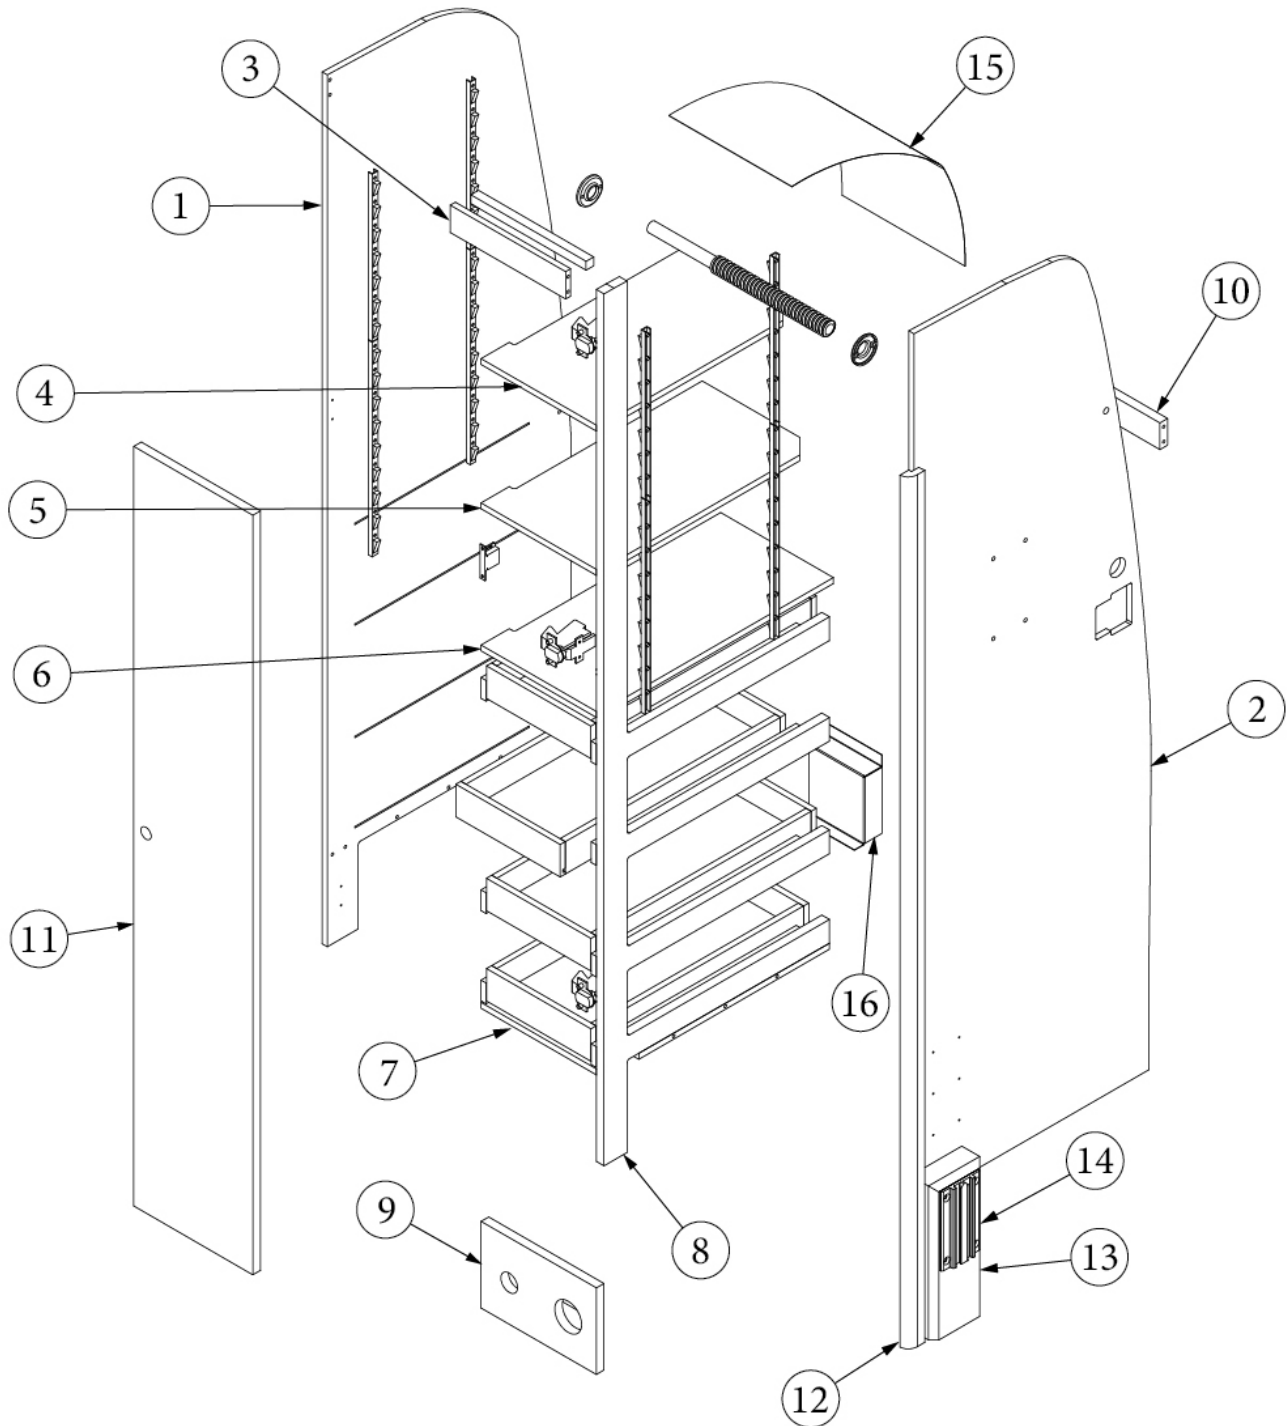

FURNITURE, GALLEY

Pantry/Wardrobe, RS, GT, E1 Package Option

Parts Listed on Next Page