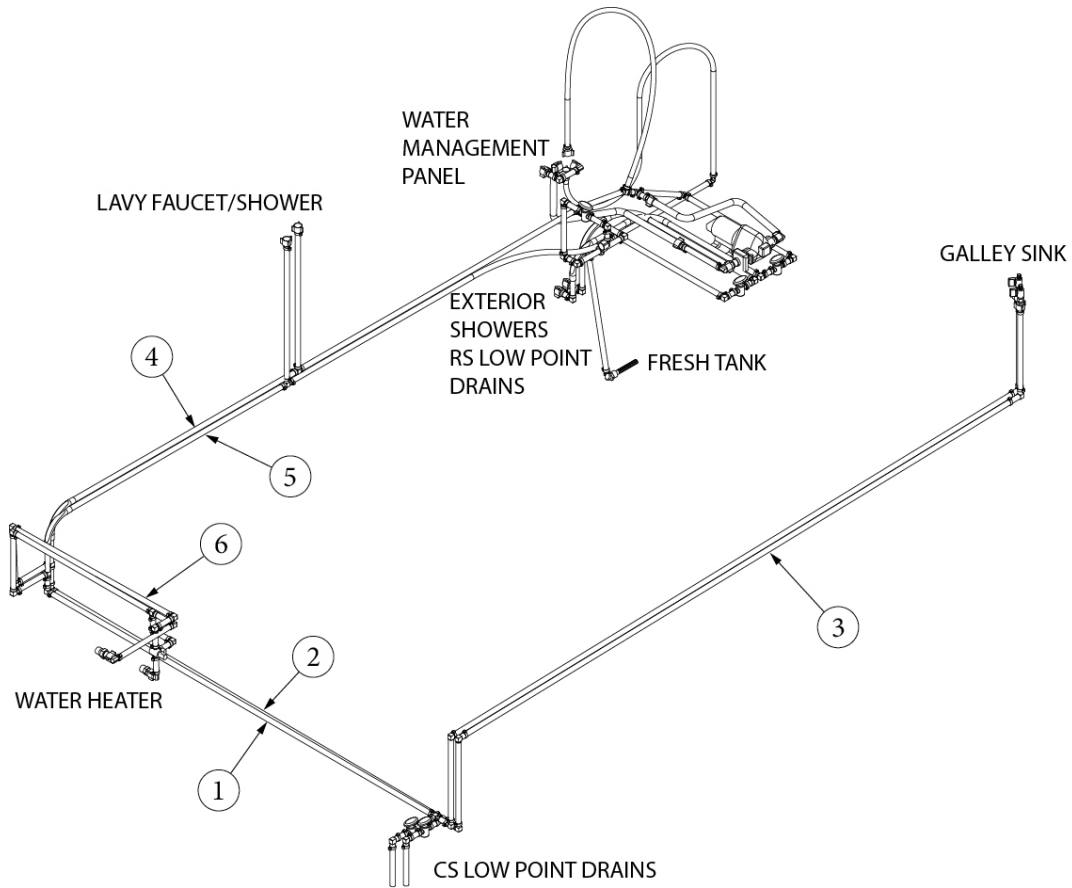

PLUMBING, FRESH WATER SYSTEM

Fresh Water Lines, GT

943857

Fresh Water Layout (not for order/see parts below)

1. 943857-03	Cross car, Cold
2. 943857-04	Cross car, Hot
3. 943857-05	CS water lines
4. 943857-06	RS water lines, Cold
5. 943857-07	RS water lines, Hot
6. 943857-08	Hot water bypass
602177-01	Pump, Water Flojet
602177-02	Strainer, Mini assembly
602177-04	Quick connect, Pump, .5"
602186	Flex hose, 20", Swivel connection
601723	Filter Screen, Water