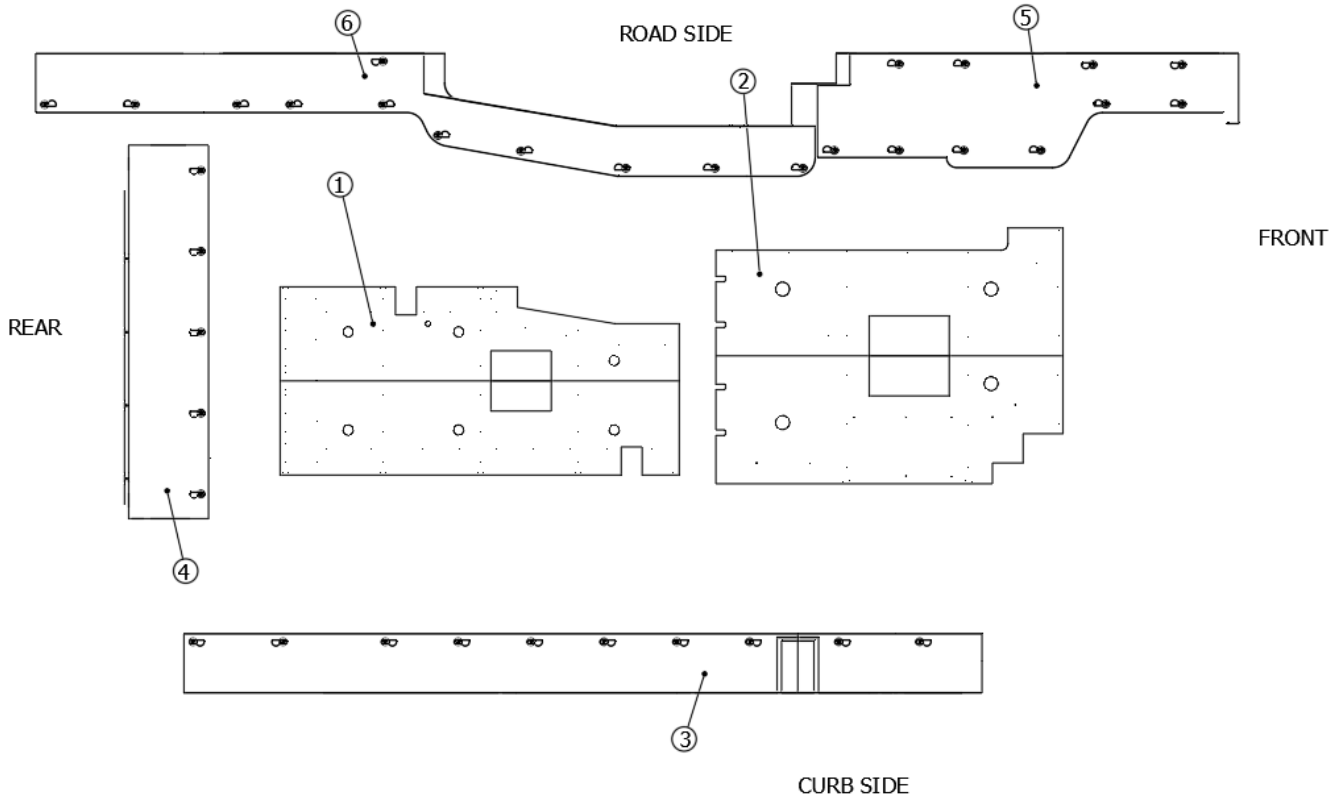

INTERIOR SHELL

Ceiling Panels, GT

923203

Ceiling Panels Layout (not for order/see parts below)

1. 923203-01	Aluminum panel, Rear
2. 923203-02	Aluminum panel, Front
3. 923203-03	Ceiling panel, CS
4. 923203-04	Ceiling panel, Rear
5. 923203-06	Ceiling panel, RS front
6. 923203-08	Ceiling panel, RS rear, Extra seat option
382062	Fastener, Finned, .25"