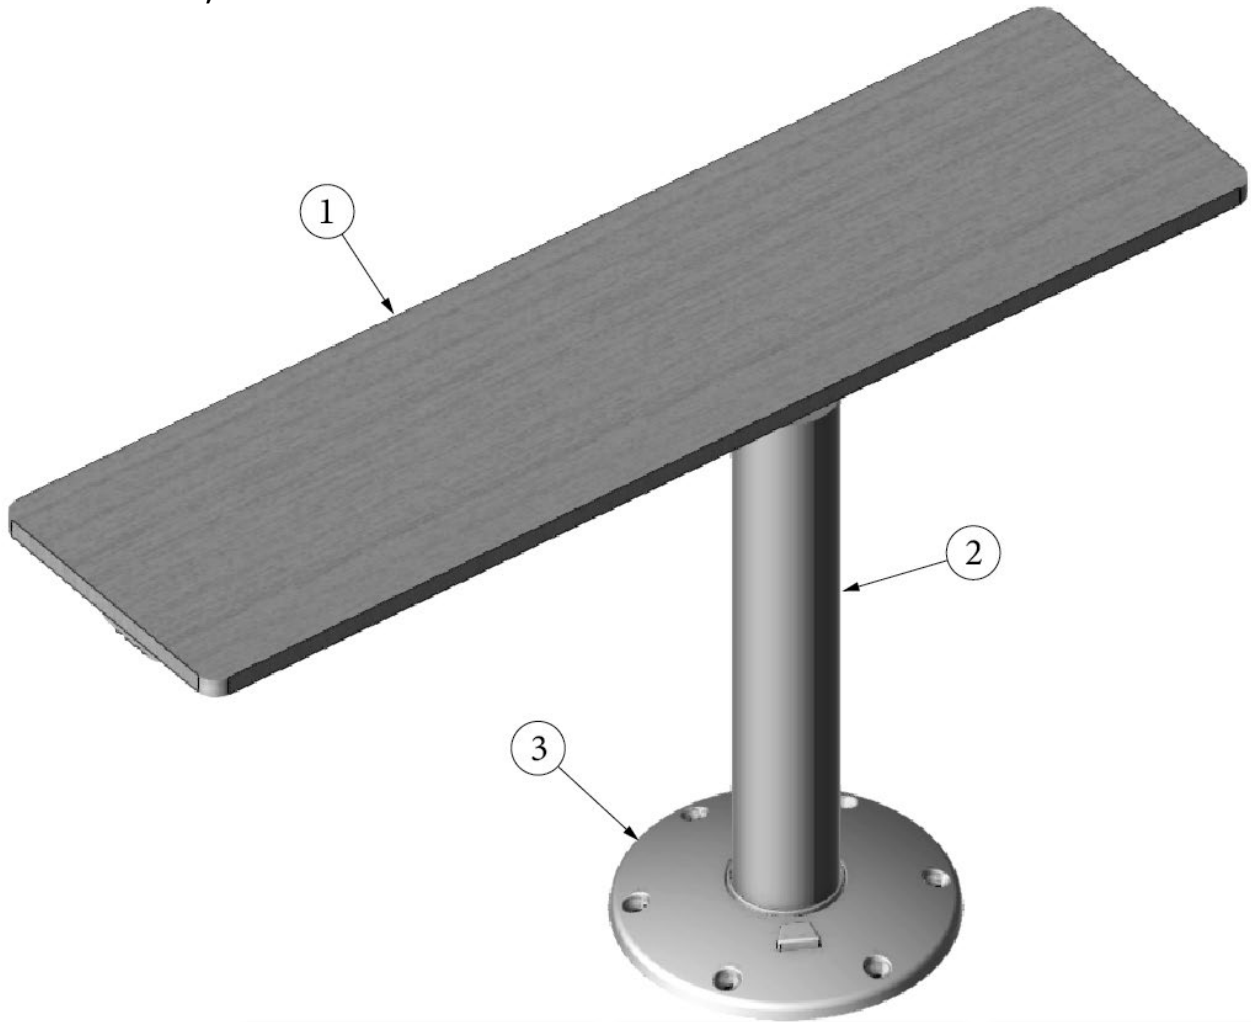

FURNITURE, LOUNGE

Pedestal Table, Rear

135005
969923

Install, Rear Table (not for order/see parts below)
Assembly, Pedestal Table, Rear

1. 969923&000112BB
2. 382863-02
3. 382863-03
  320035

Pre laminate, .5 x 8 x 30"
MOD table assembly, 18.7"
Floor Base, Silver
Screw, Phillips, 8 x 1/2"