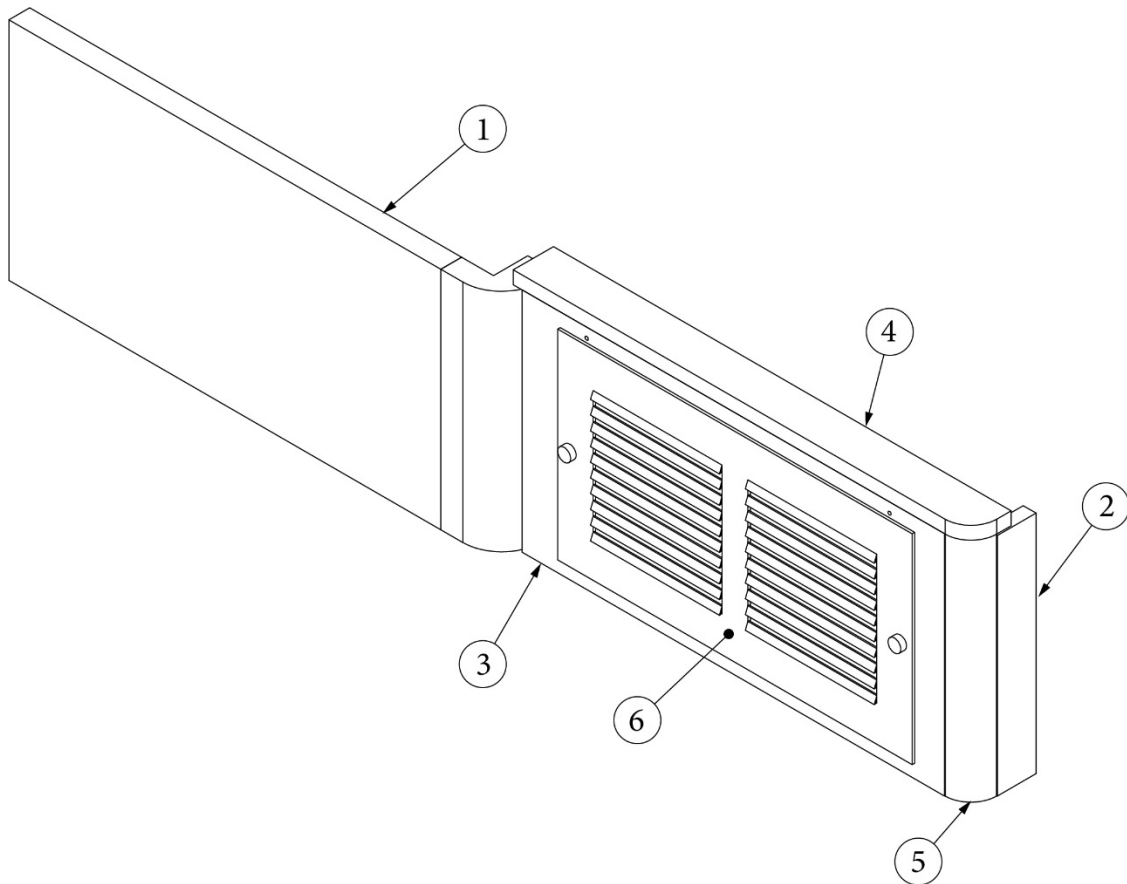

FURNITURE, LAVATORY

Waste Tank Cover, Lavatory

112171

Install, Waste Tank Cover (not for order/see parts below)

1. 968170-1000

968170-1012

2. 112171&000412BB

3. 112171&000512BB

4. 112171&001012BB

5. 801415-1000

801415-1012

6. 382298-01

350201

345539

Waste tank cover assembly, Grey Cedar

Waste tank cover assembly, Classic Canyon

1.5 x 8.75"

16.38 x 8.81"

17.56 x 1.06"

Corner radius, Grey Cedar, 1"

Corner radius, Papyrus, 1"

Grill, Black, 12 x 6"

Tee nut, 8-32 x 1/4"

Thumb screw, Black plastic head, 8-32 x 7/8"