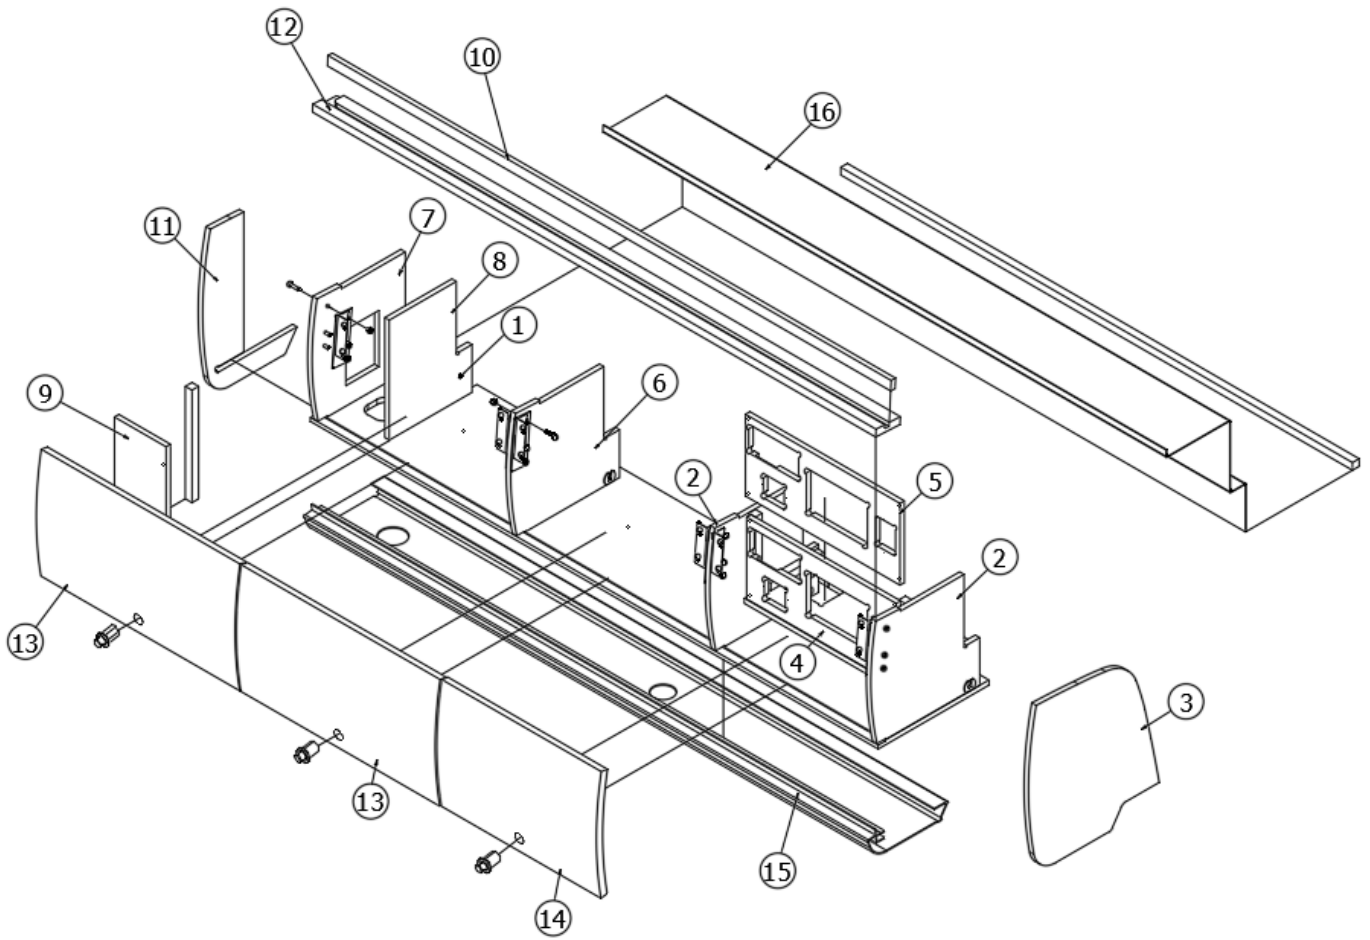

FURNITURE, LOUNGE

Roof Locker, RS Forward, GL

Parts Listed on Next Page