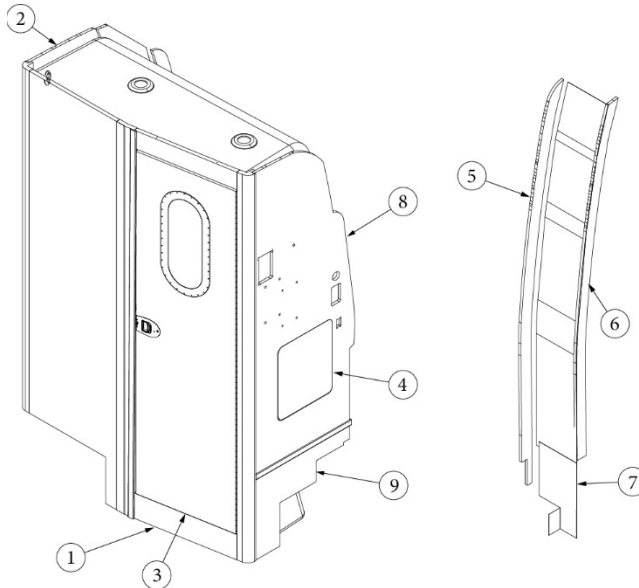

Mirrors

371423-01 Retainer Clip, Mirror 1.88"
371423-02 Mirror, Wall mount, Chrome, 8"
203963 Mirror, Vanity visor

FURNITURE, LAVATORY

Wet Bath Module, GL

112237

Wet Bath Module (not for order/see parts below)