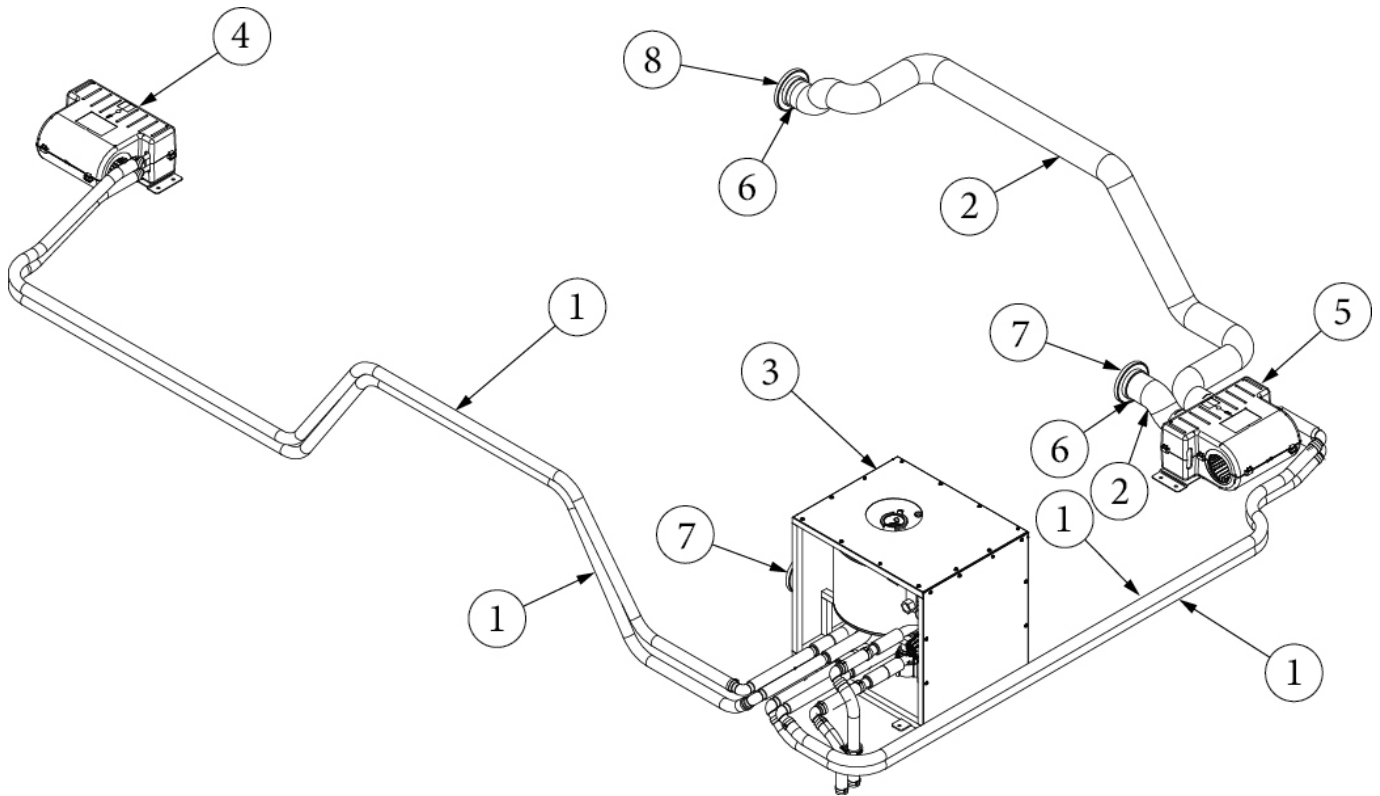

APPLIANCES

Hydronic System, Above Floor, GL, E1 Package Option

113913-01

Install, Hydronic, Above Floor (not for order/see parts below)

- | | |
|--|--|
| <ul style="list-style-type: none"> 1. 602854 2. 690797-25 3. 690797-01 4. 690797-22 5. 690797-23 6. 690797-24 7. 690797-33 8. 690797-34 690797-19 690797-10 690797-11 690797-13 690797-29 382758 602913 360431 | <ul style="list-style-type: none"> Hose, Heater, 0.75" ID 60mm Ducting, 20m Roll, Timberline Module, 2.0, Timberline OZ Air Handler, Timberline OZ Air Handler, Ducted, Timberline Outlet Flange, 60mm, Timberline Grill, 60mm Slanted, Timberline Grill, 60mm, Adjustable, Timberline Touch Screen, PU-36, Timberline Room Temp Sensor, Timberline Cover, Room Temp Sensor, Timberline Spring Clamp, 27mm Hose, Timberline Harness, Timberline Grommet, Locking, 1 - 11/64" ID Elbow, 90 degree, For 3/4" Hose Antifreeze, Century Chemical, 55 Gallon Drum |
|--|--|