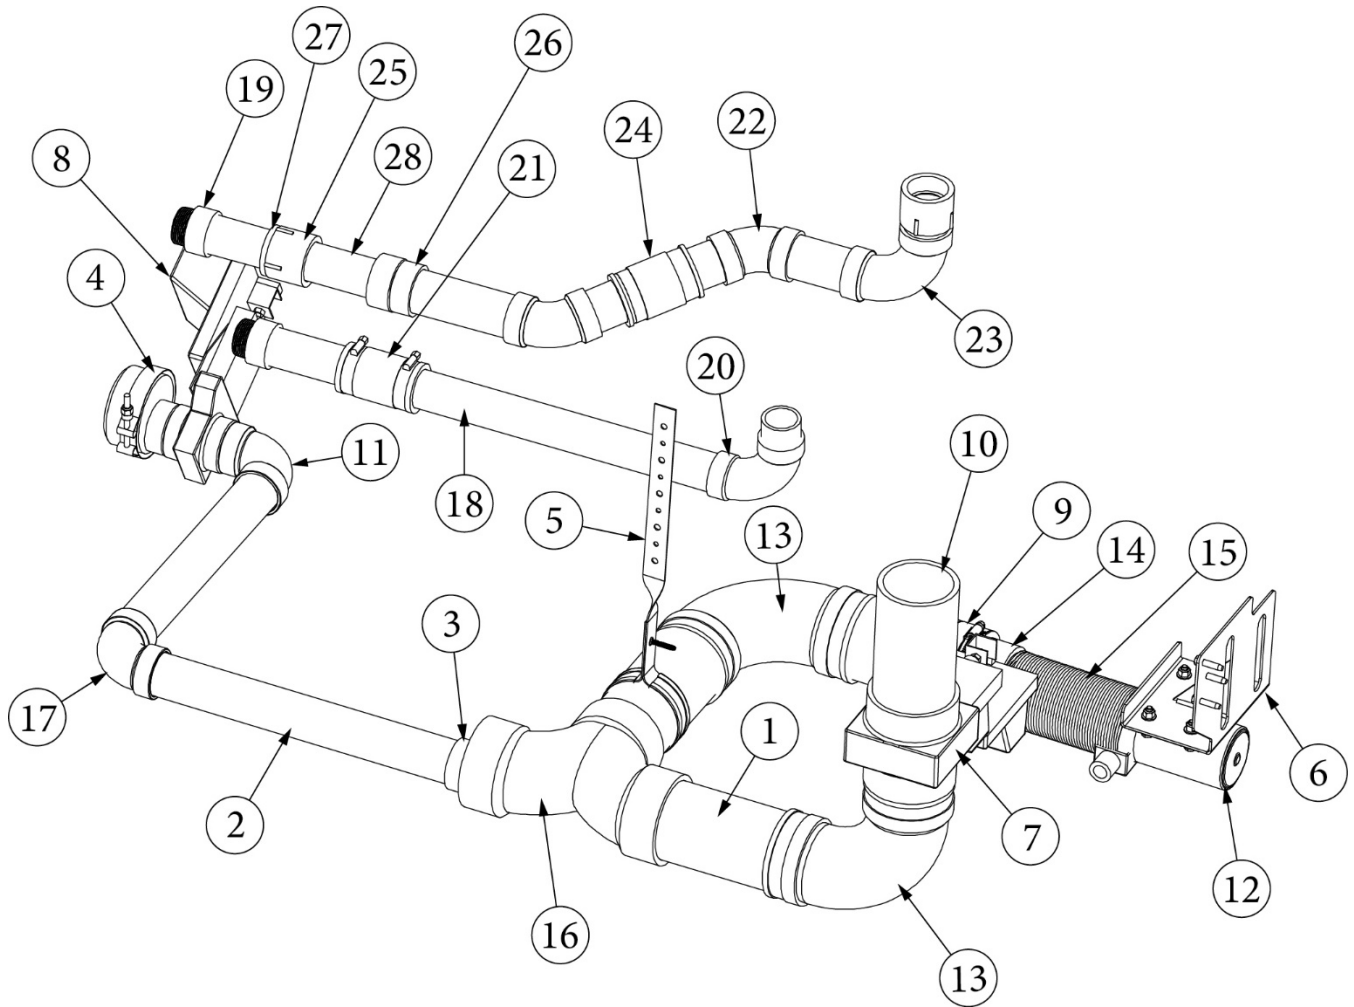

PLUMBING, DRAIN SYSTEM

Drain System, Below Floor, GT

Parts Listed on Next Page