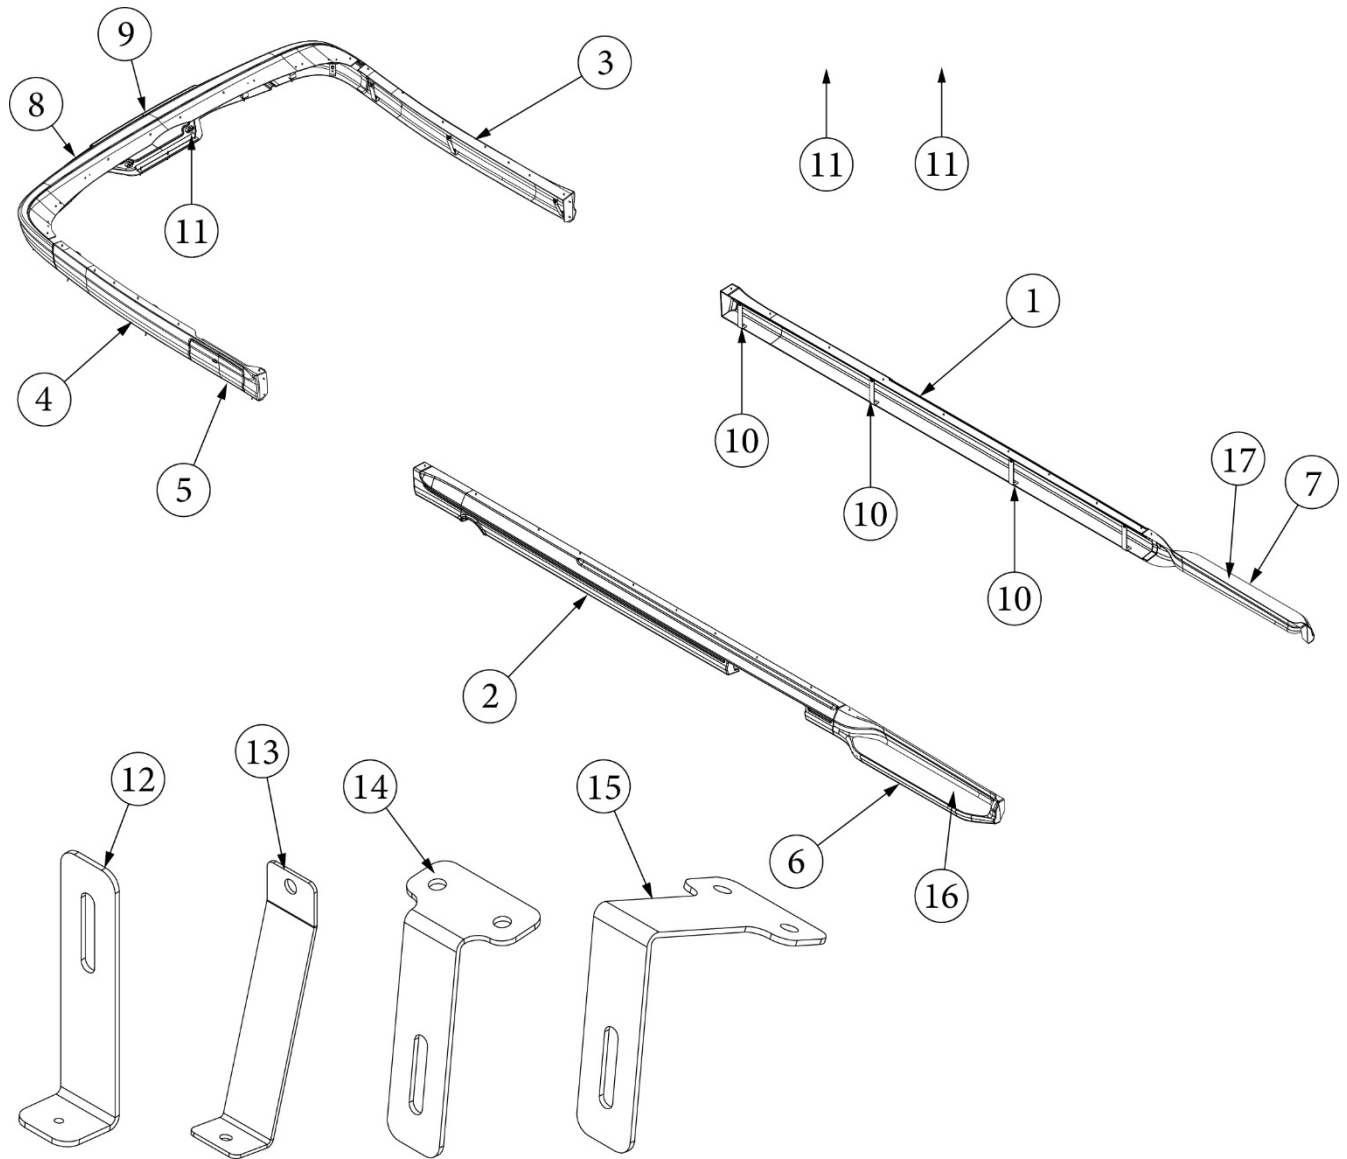

EXTERIOR SHELL

Body Kit

Parts Listed on Next Page