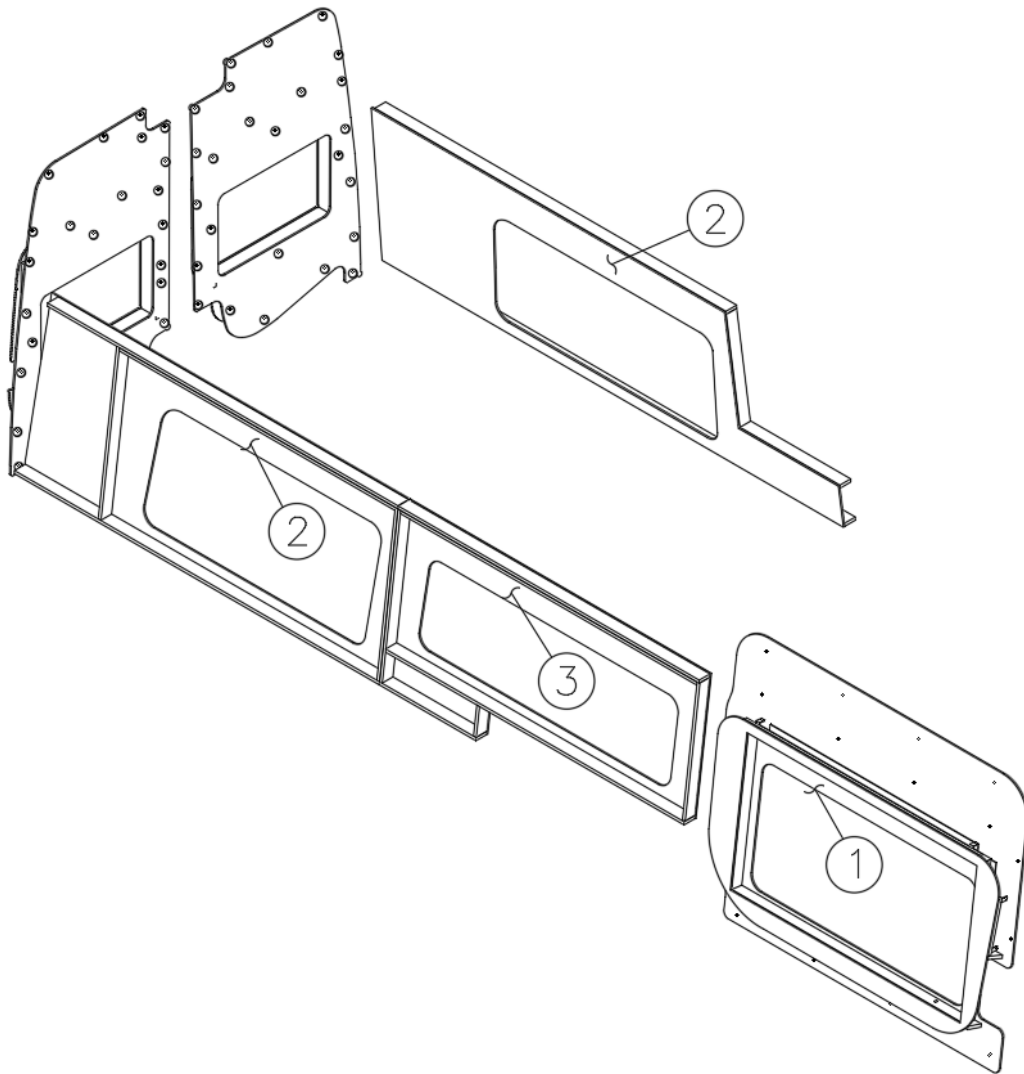

WINDOW COVERINGS

Shades, GT

1. 704681-01	Power Roller, 41.25 X 23.25, Formal Black
704681-05	Power Roller, 41.25 X 23.25, Soil, Modern Greige/Classic Canyon
2. 704681-02	Power Roller, 39 X 26, Formal Black
704681-06	Power Roller, 39 X 26, Soil, Modern Greige/Classic Canyon
3. 704681-03	Power Roller, 45.5 X 17, Formal Black
704681-07	Power Roller, 45.5 X 17, Soil, Modern Greige/Classic Canyon