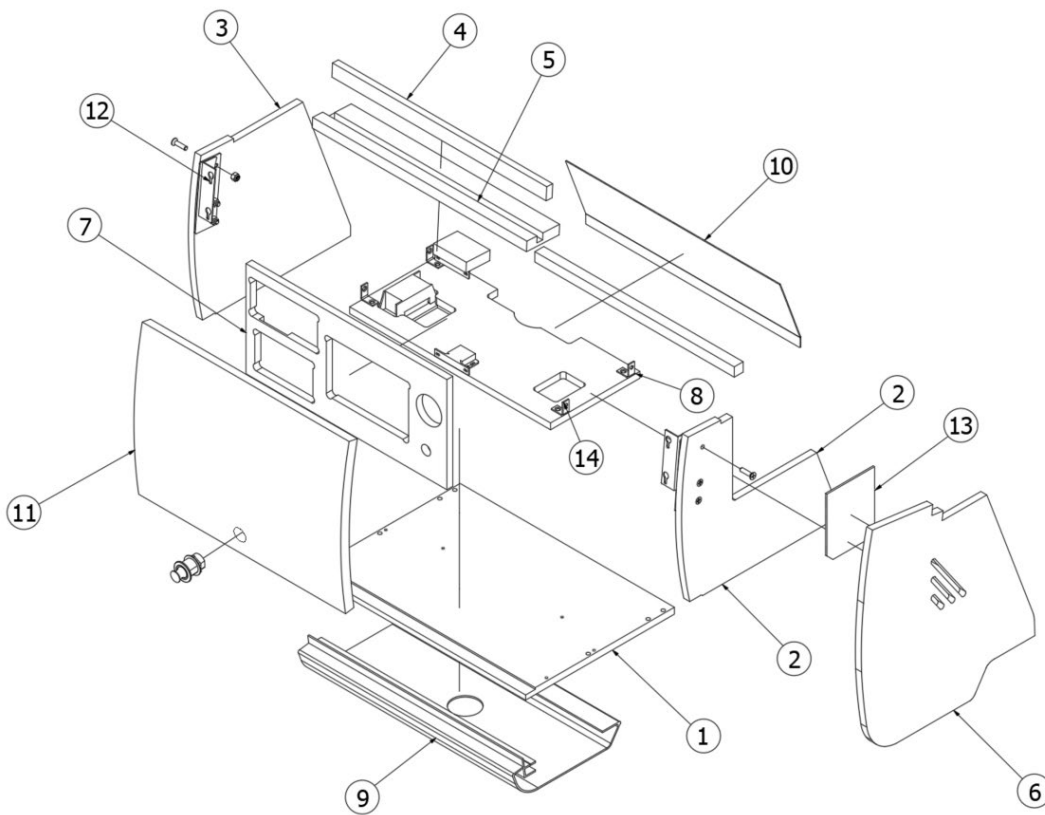

FURNITURE, LOUNGE

Roof Locker, RS Forward, GT

Parts Listed on Next Page