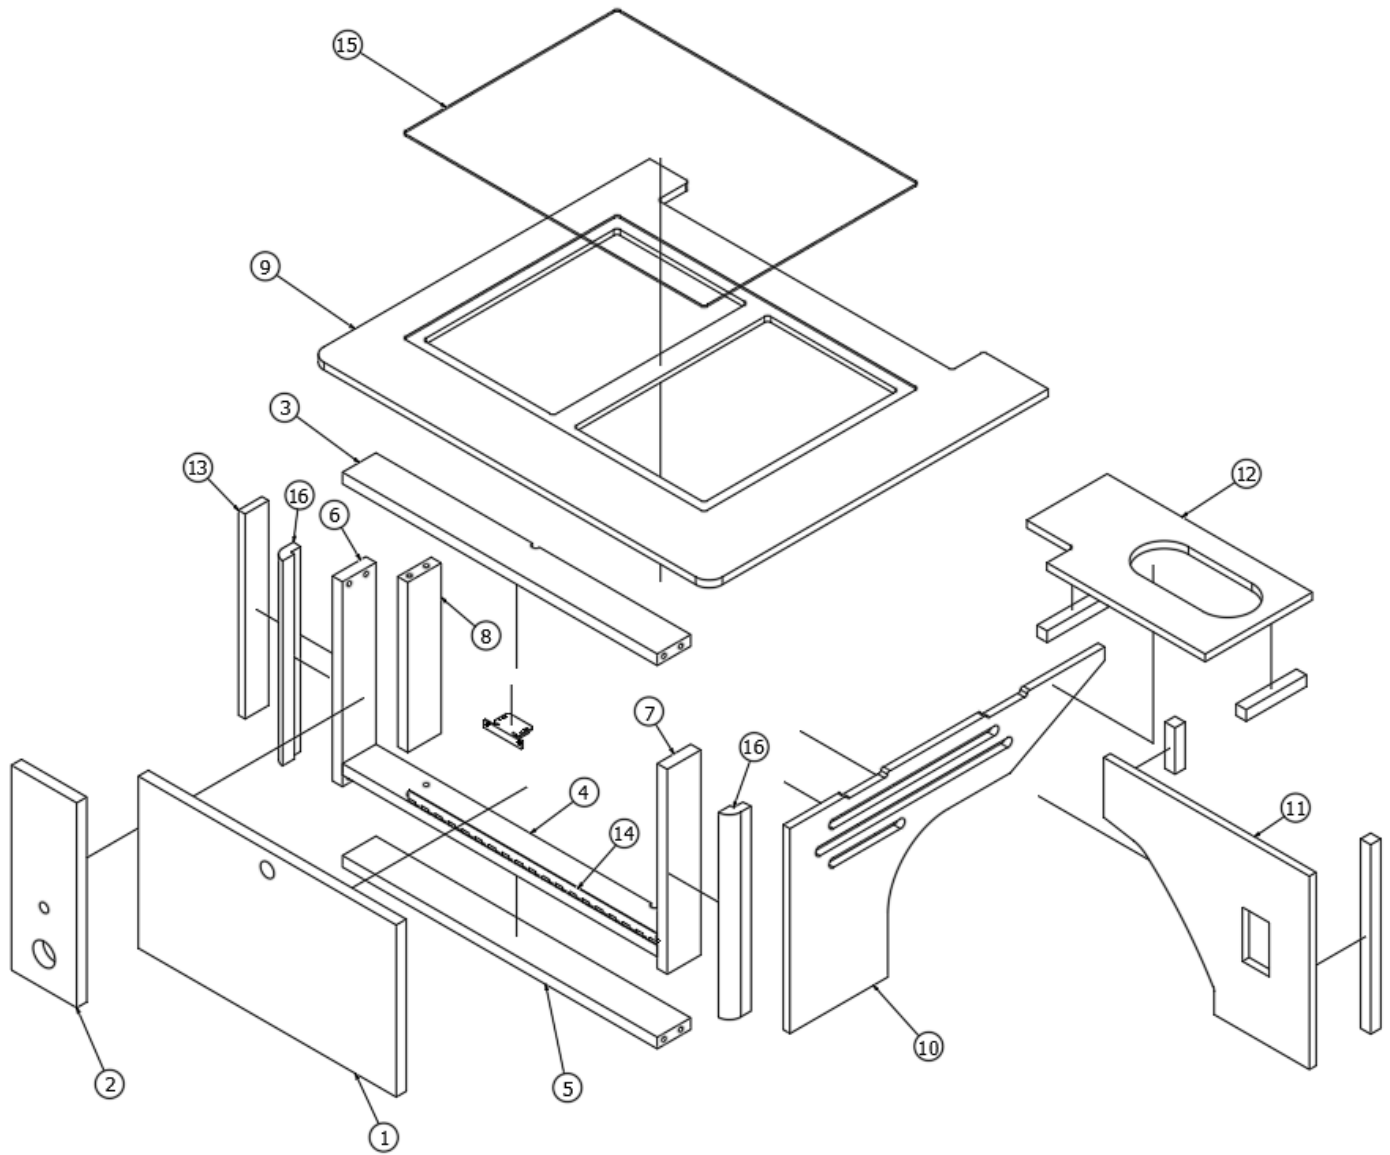

FURNITURE, LOUNGE

Dinette Seat, CS

Parts Listed on Next Page