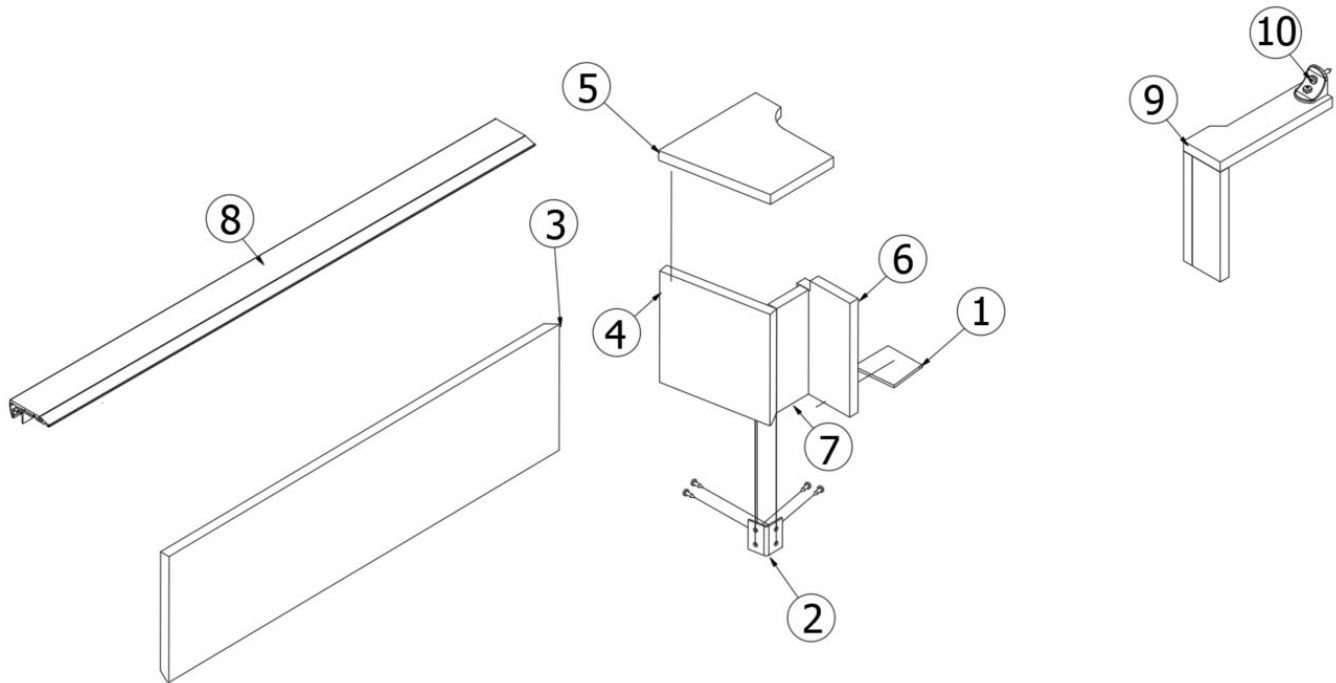

INTERIOR SHELL

Step Close-out Assembly, GT

969196

Assembly, Closeouts-Stepwell & Screen

1. 204108	Cover-Step Closeout Black
2. 455634	Bracket 100 Degree
3. 969196&000212BB	Pre Laminate- 0.50 X 23.63 X 6.5
4. 969196&000312BB	Pre Laminate- 0.50 X 5.63 X 5.75
5. 969196&000412BB	Pre Laminate- 0.50 X 5.88 X 5.63
6. 969196&000512BB	Pre Laminate- 0.50 X 2.69 X 5.06
7. 969196&000612BB	Pre Laminate- 0.50 X 2 X 4.55
8. 115960	Nosing-Silver Anodized Led Stair 2M
9. 969297	Assembly, Screen Door Closeout-GT
10. 385963	Bracket Mtg. Angle Lambrequin