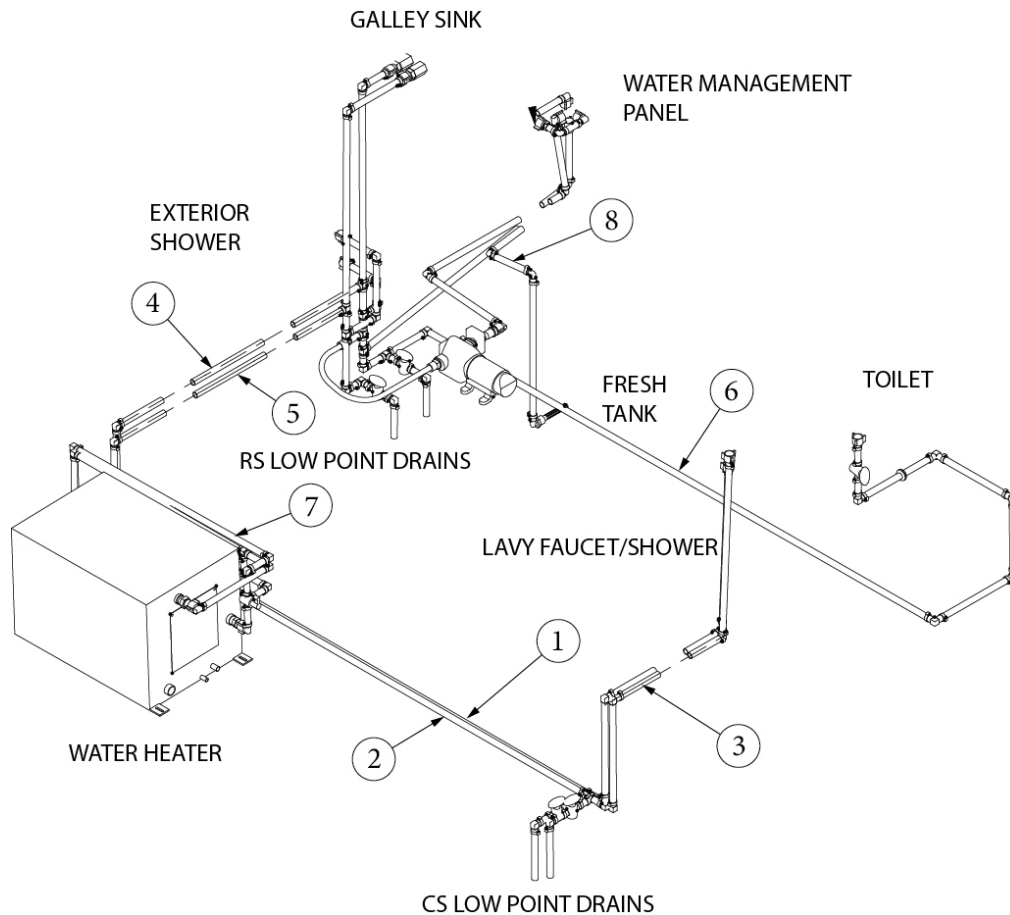

PLUMBING, FRESH WATER SYSTEM

Fresh Water Lines, GL

943856

Fresh Water Layout (not for order/see parts below)

1. 943856-03	Cross car, Cold
2. 943856-04	Cross car, Hot
3. 943856-05	CS water lines
4. 943856-06	RS water lines, Cold
5. 943856-07	RS water lines, Hot
6. 943856-08	Cross car, Toilet
7. 943856-09	Hot water bypass
602177-01	Water pump, Flojet
602177-02	Strainer, Mini
602177-04	Quick connect, .5"
602186	Flex hose, 20"
601723	Filter Screen, Water
602217	Rubber washer, Exterior shower
382101	Grommet, Rubber, 5/8"