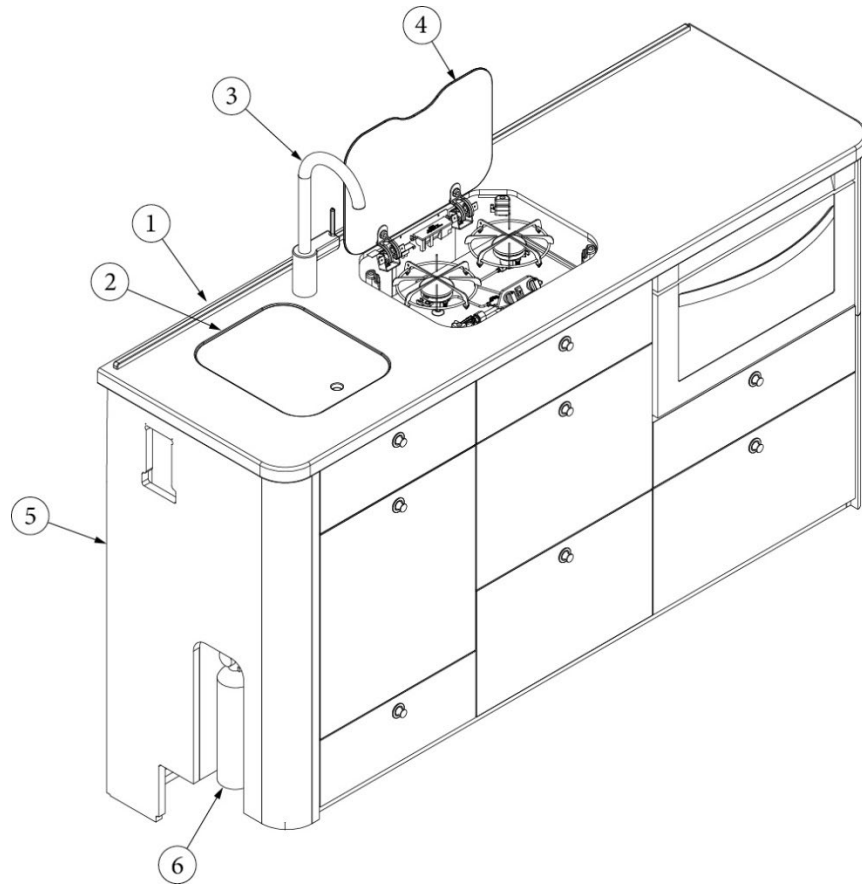

FURNITURE, GALLEY

Galley Install, GT

113732
113771

Install, Galley (not for order/see parts below)
Install, Countertop, GT (not for order/see parts below)

1. 602474-01	Galley Top, GT, Verano White
602474-02	Galley Top, GT, Deep Night Sky
2. 204010-01	Sink Cover, Black FDA
3. 602849	Faucet, Moen, Stainless Steel
4. 690816-01*	Cooktop, Two Burner, Suburban 3725AST
5. 970490	Galley Cabinet, GT
6. 690381-02	Fire extinguisher
602260	Sink, Stainless steel
513728	Light, Illustra, 20 x 70 x 20, 3K
512659-01	Channel, Black Tape Light, 6'

*690816-01 (3725AST) replaces 690816 (3036AST) mid-model year 2025