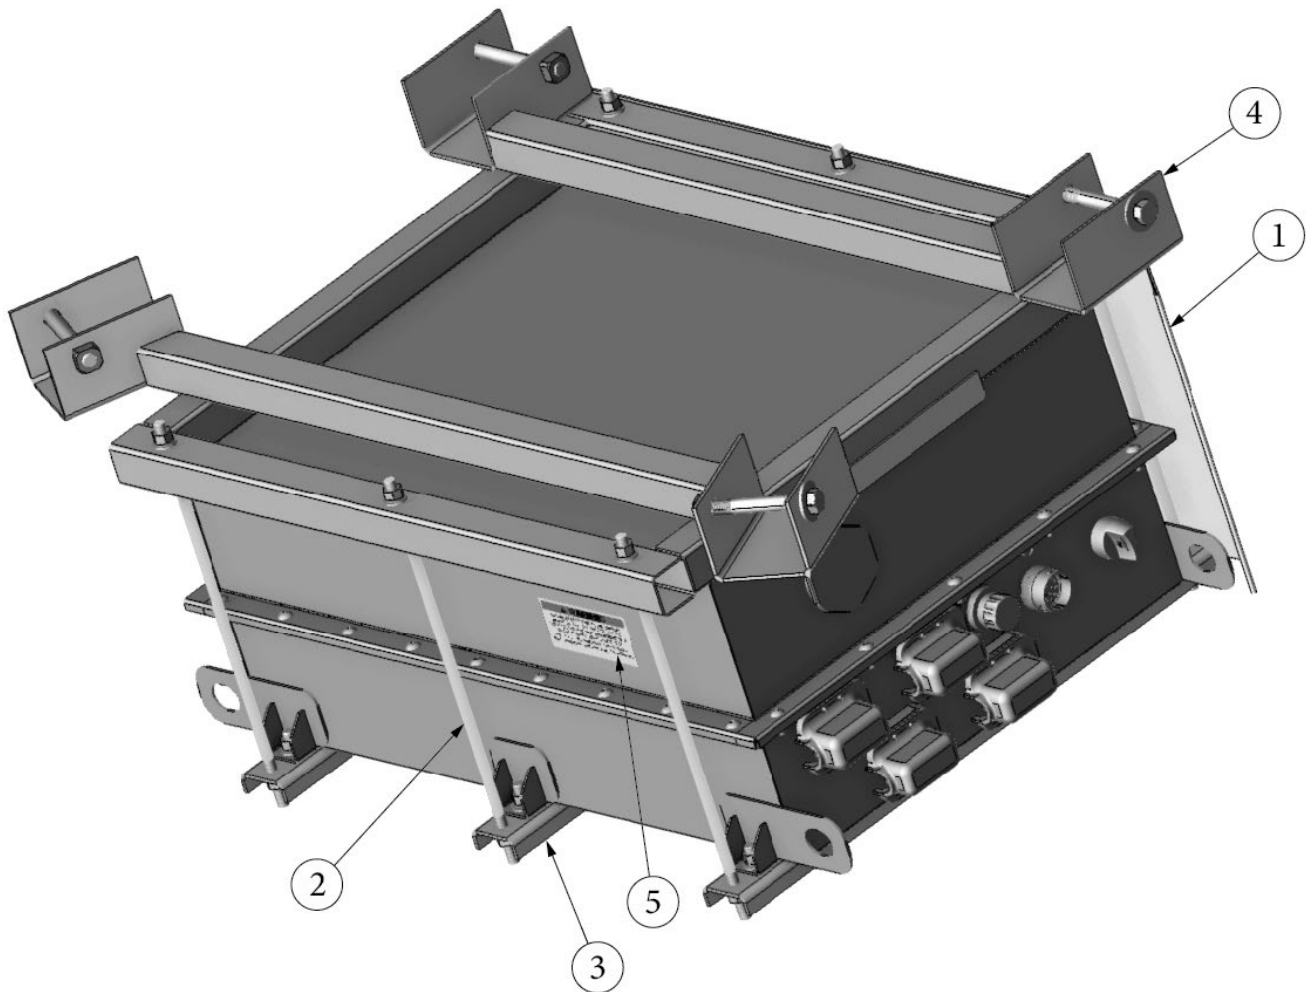

CHASSIS

Battery Cradle, E1 Package Option

113918

Install, Battery Cradle (not for order/see parts below)

1. 116431	Shield, Battery, Volta
2. 345810	Screw, 3/8"-16 x 14" Hex Cap Grade 8
3. 455896	Channel, Volta Cradle
4. 455903	Weldment, Volta Battery Cradle
5. 386581	Label, Volta Battery
300147	Washer, Flat ID 0.53", OD 1.10"
300111-37	Washer, Flat, 3/8"
345369-04	Bolt, Hex Gr.5, 1/2-13 X 4"
345272-05	Bolt, Hex, 3/8-16 X 1.25"
300072-06	Washer, Lock, 3/8"
350228	Hex Nut, 3/8-16
382426	Screw, 1/4"-20, Phillips 3/4"
360389	Undercoating, 3M, 16 Oz #03584