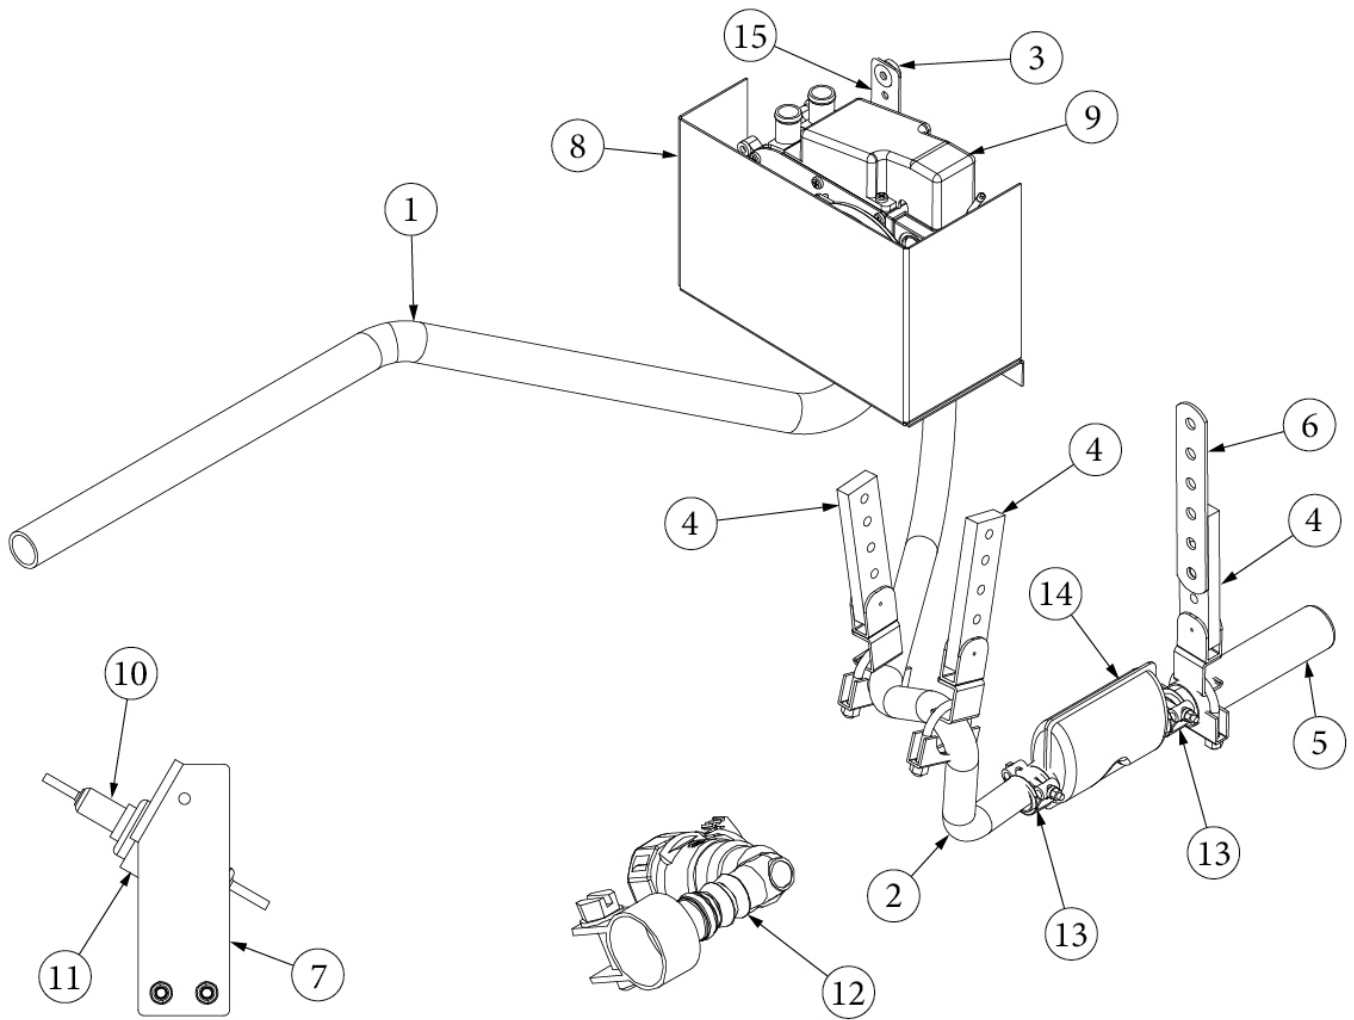

APPLIANCES

Hydronic System, Below Floor, GL, E1 Package Option

Parts Listed on Next Page