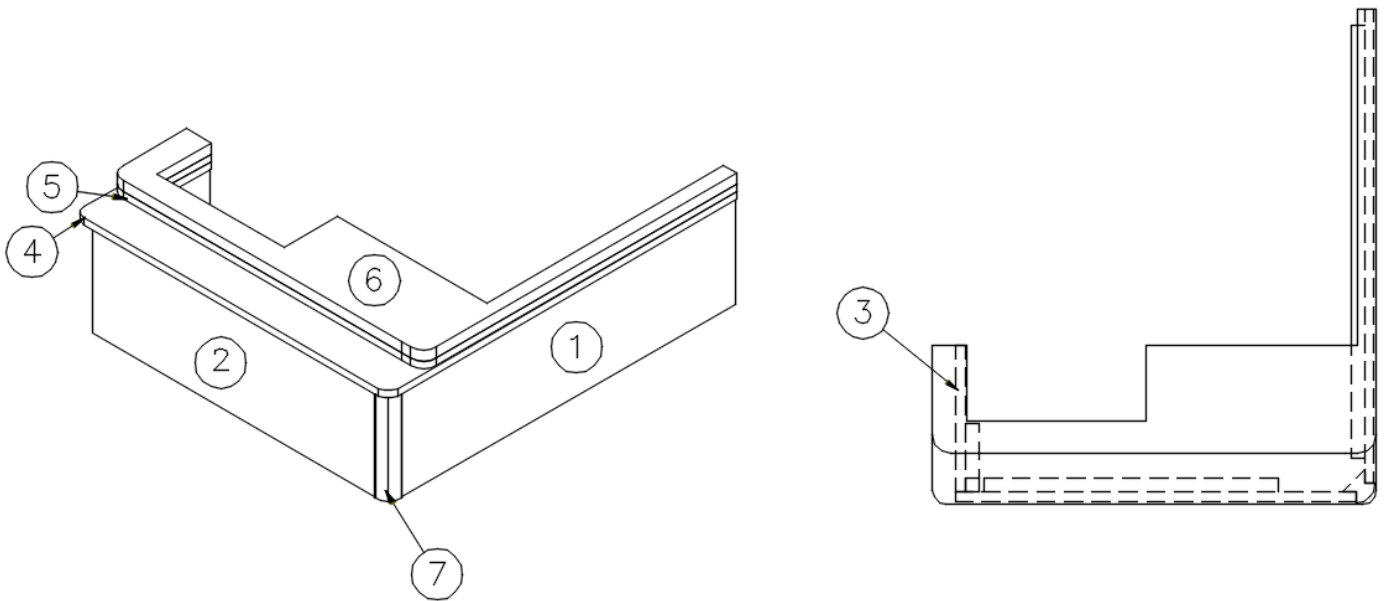

PLUMBING, DRAIN SYSTEM

Waste Tank Cover

968272

Waste Tank Cover

1. 968272&000112BB	Pre Laminate- 0.50 X 25.75 X 7
2. 968272&000212BB	Pre Laminate- 0.50 X 21.82 X 7
3. 968272&000312BB	Pre Laminate- 0.50 X 7.50 X 13
4. 968272&000412BB	Pre Laminate- 0.50 X 26.88 X 2
5. 968272&000512BB	Pre Laminate- 0.50 X 24.13 X 2
6. 968272&000618BB	Pre Laminate- 0.75 X 24.13 X 2
7. 801415-1000	Trim-Corner 1" Radius Grey Cedar
801415-1012	Corner Trim, 1" Radius, Papyrus