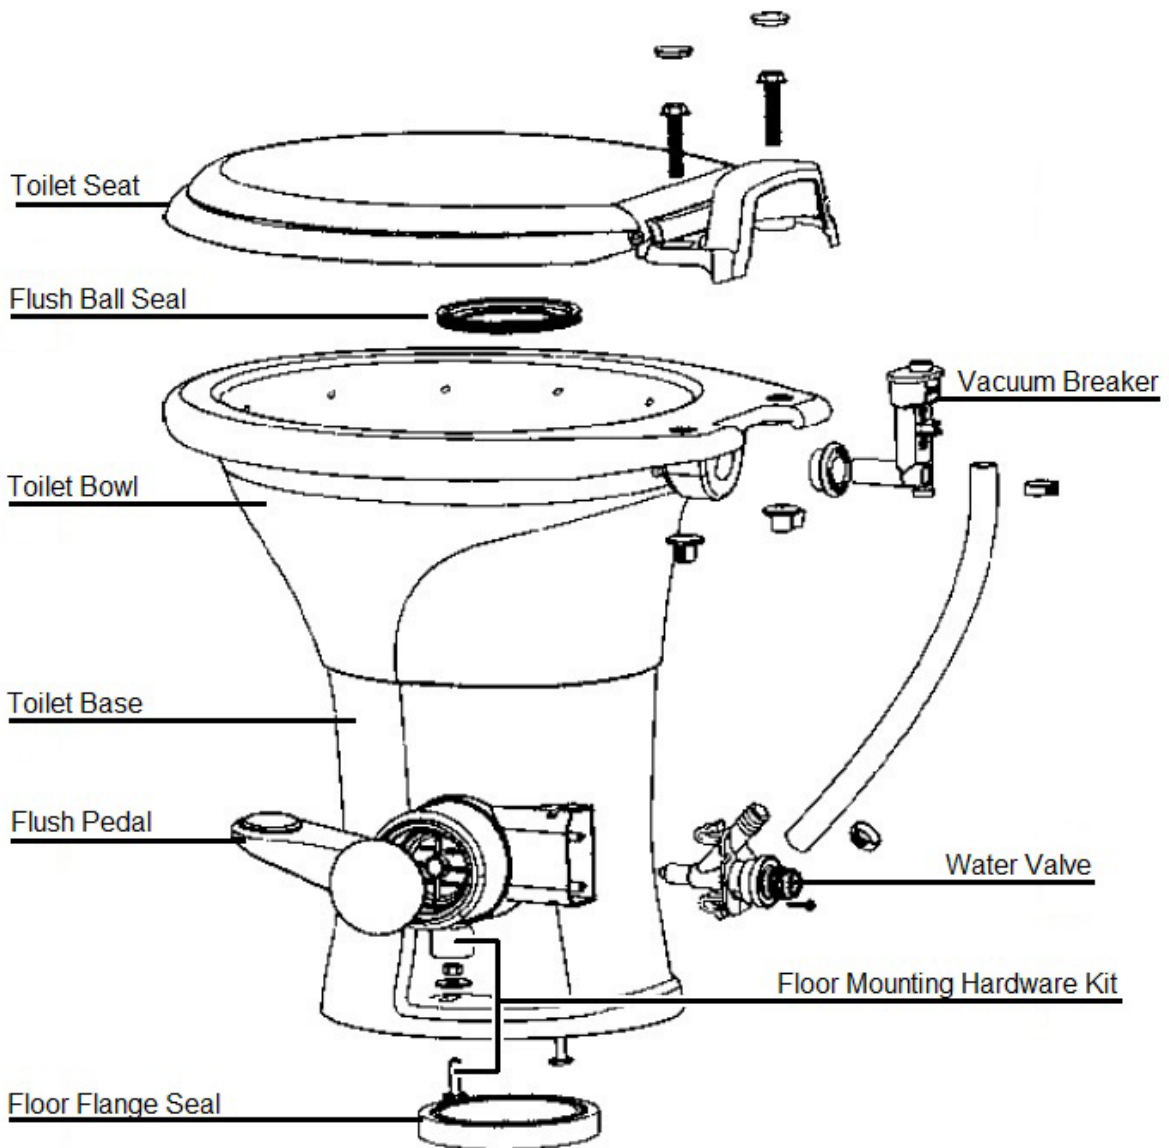

PLUMBING, DRAIN SYSTEM

Toilet

690707 Toilet, Dometic 301, Short height, White