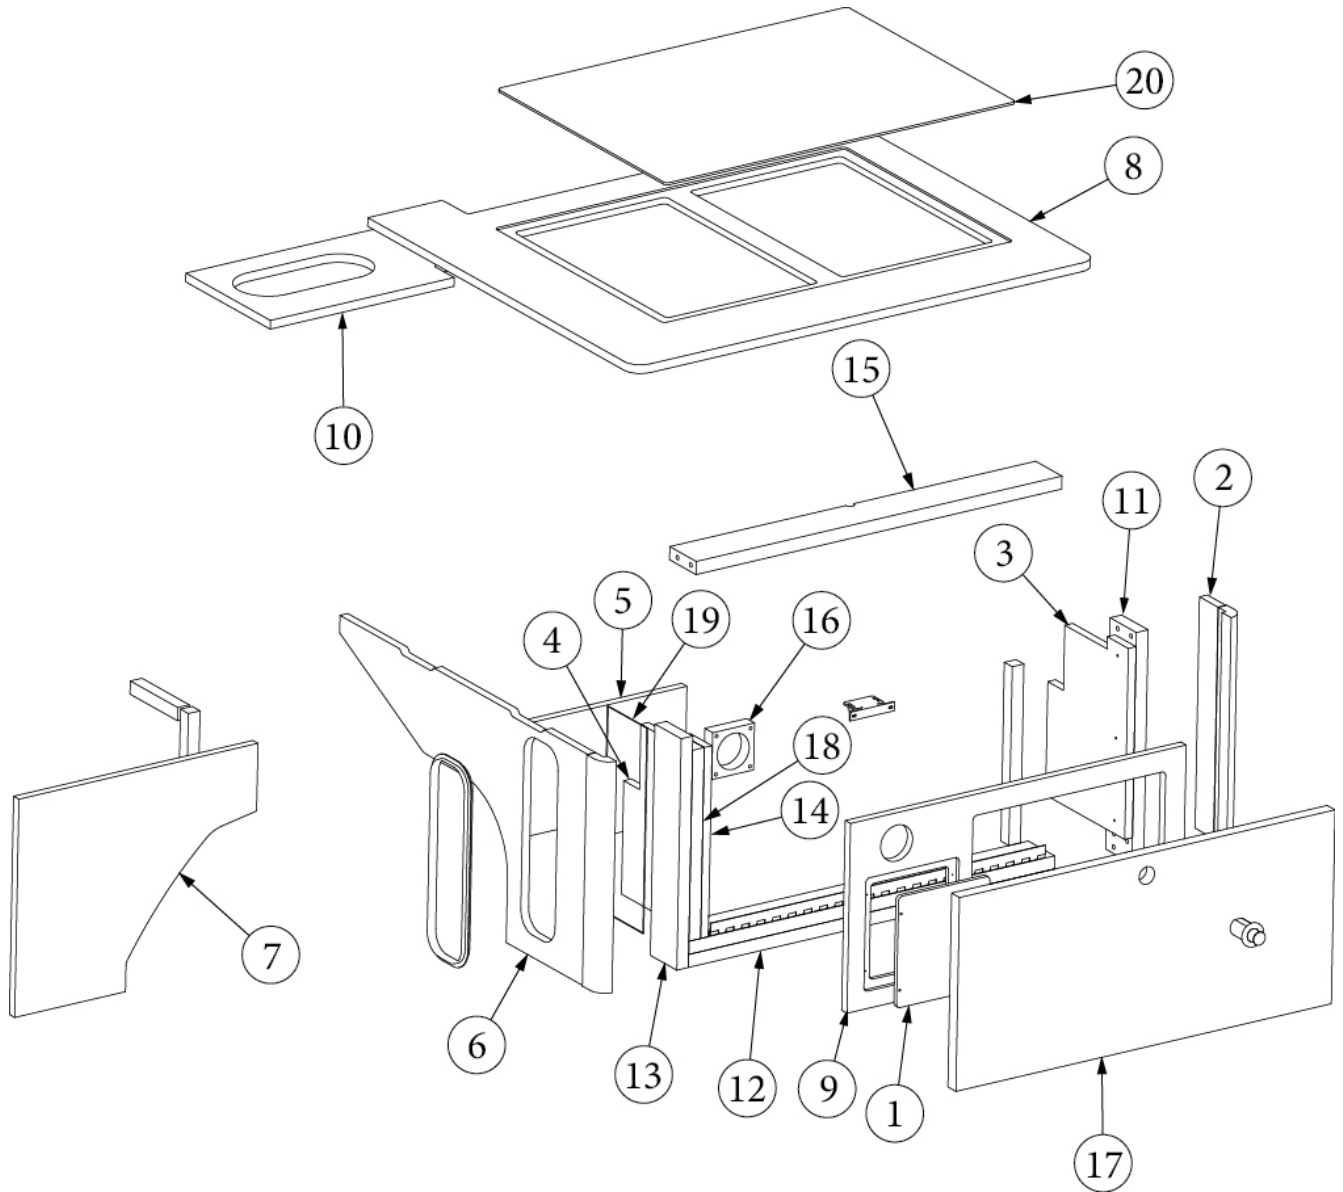

FURNITURE, LOUNGE

Dinette Seat, RS

Parts Listed on Next Page