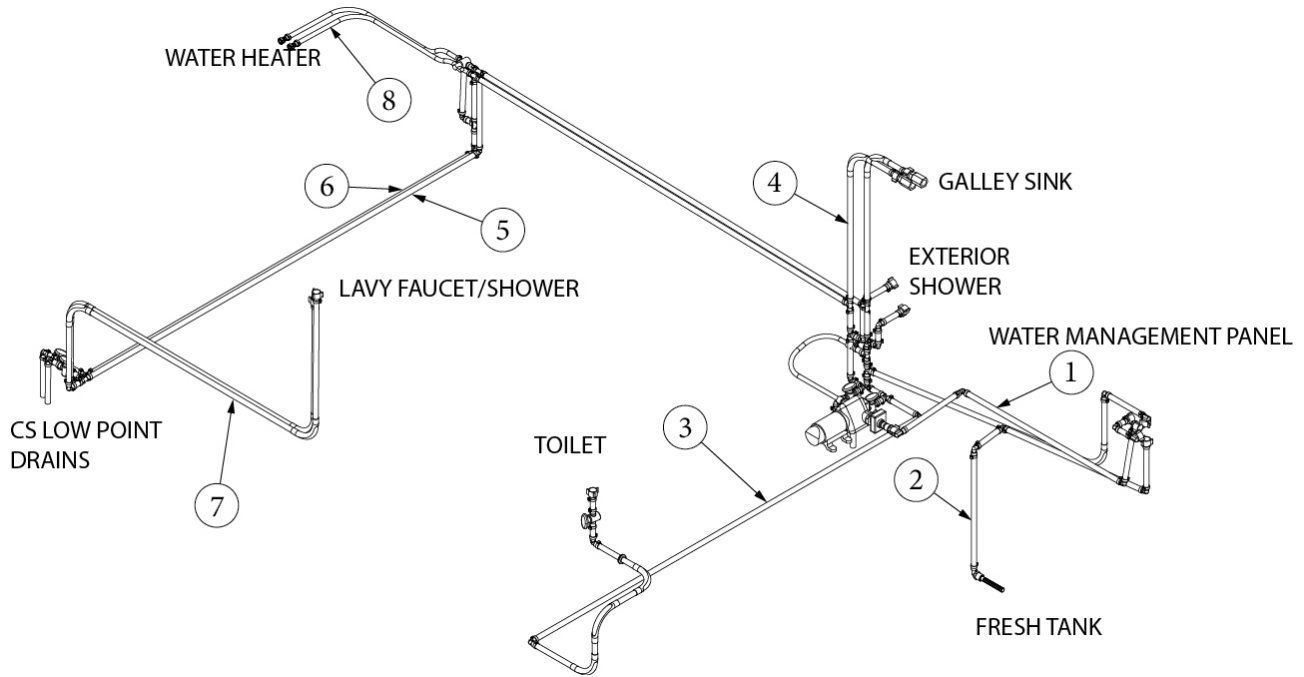

PLUMBING, FRESH WATER SYSTEM

Fresh Water Lines, GL, E1 Package Option

944035

Layout, GL, E1 Package Option (not for order/see parts below)

1. 944035-01	Layout, Fresh Water
2. 944035-02	Rs Water Lines, Cold
3. 944035-03	Toilet Cross-Car
4. 944035-04	Rs Water Lines, Hot
5. 944035-05	Cross Car Water Lines, Cold
6. 944035-06	Cross Car Water Lines, Hot
7. 944035-07	CS Water Lines
8. 944035-08	Layout, Hot Water Bypass
602177-01	Water Pump, Flojet
602177-02	Strainer, Mini
602177-04	Quick connect, .5"
602186	Flex hose, 20"
601723	Filter Screen, Water
602217	Rubber washer, Exterior shower
382101	Grommet, Rubber, 5/8"