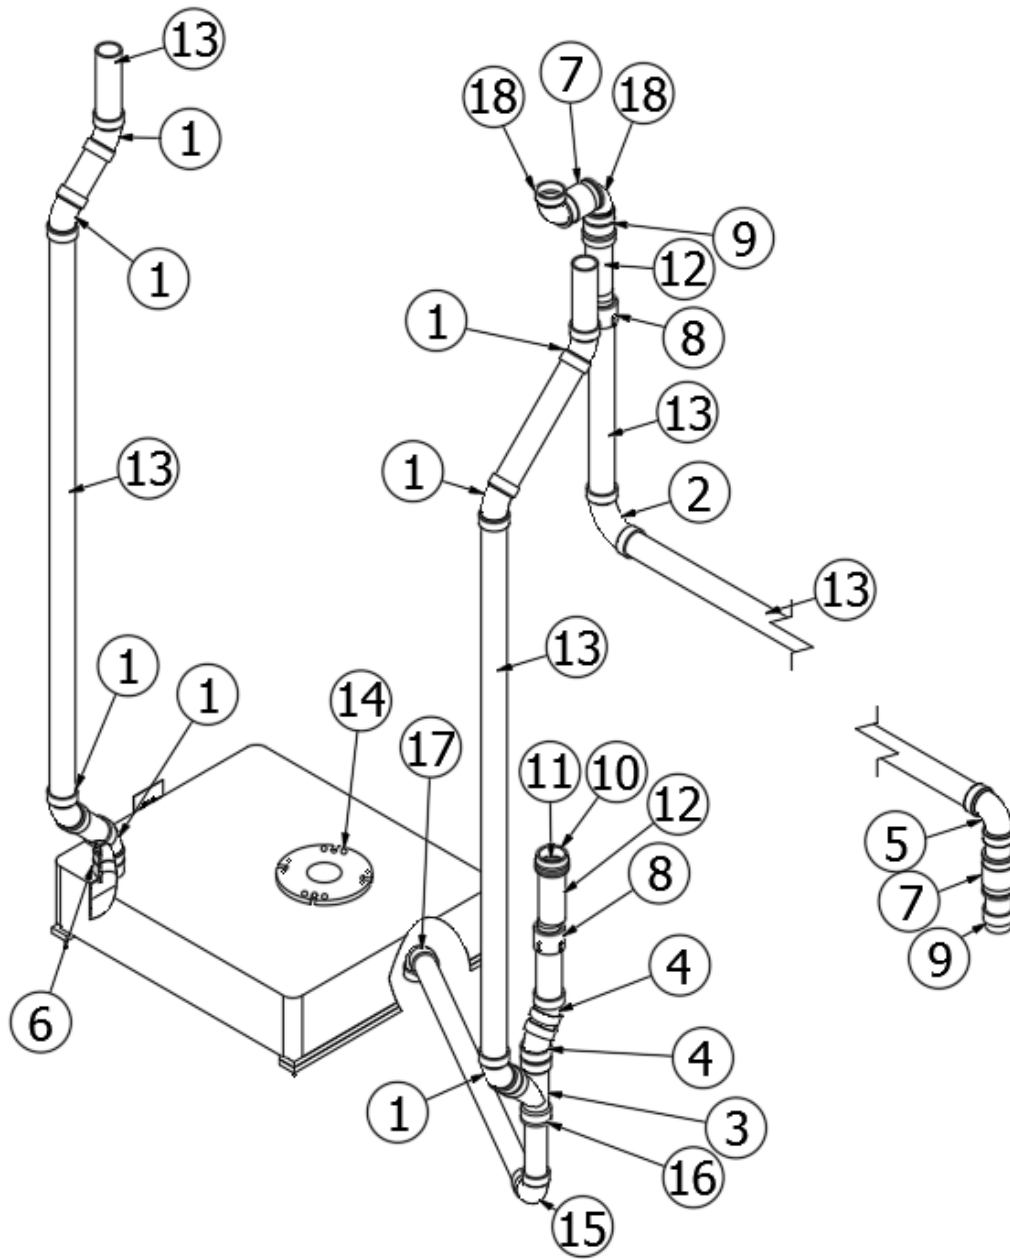

PLUMBING, DRAIN SYSTEM

Drain System, Above Floor, GT

Parts Listed on Next Page