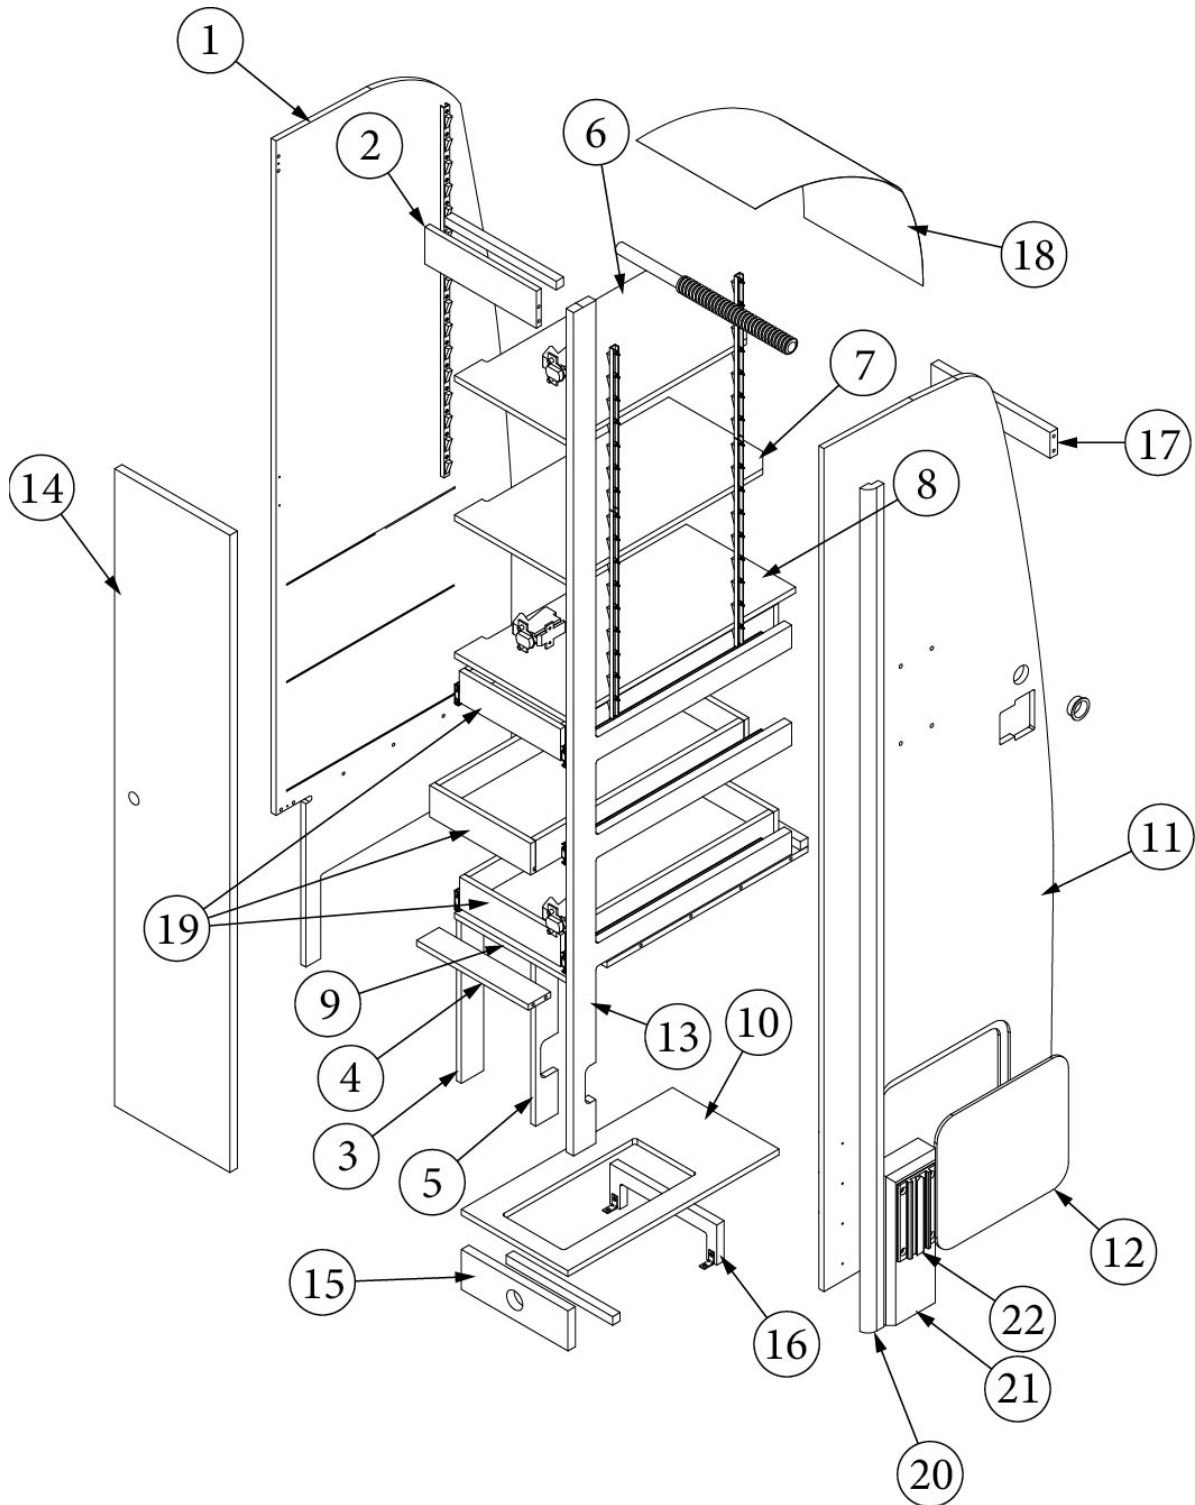

FURNITURE, GALLEY

Pantry/Wardrobe, RS, GT

Parts Listed on Next Page