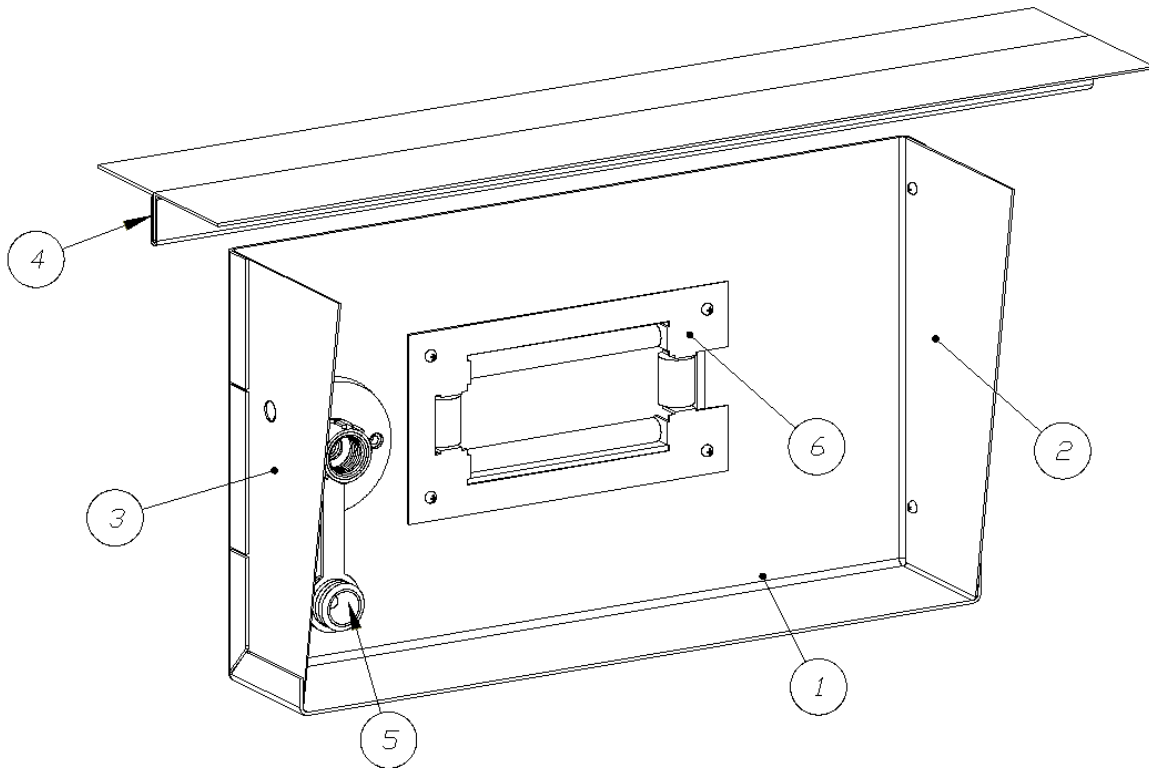

PLUMBING, DRAIN SYSTEM

Macerator Pump System

111814

Macerator Pump Closeout (not for order/see parts below)

1. 203666	Closeout, Macerator compartment
2. 454724-01	Side closeout, Macerator compartment
3. 454724-02	Side closeout, Macerator compartment
4. 203225-01	Trim lok, Gray, .75"
5. 602940	Blank Tank Flush, No Fuss Flush System
6. 512934-02	Roller guide
512909-05	LED pin light, Warm White
512909-03	Bezel-Nickel #69515BZ-NI
513314	Black/Gray tank waste water hose reel
455039	Hose reel mounting bracket
602176	Macerator pump
602205-10	Valve, Drip proof w/2 adaptor for reel hose
204056	Macerator Reel Cover, Modified
204055	Macerator Reel Cover
204057	Macerator Reel Cover, Cap