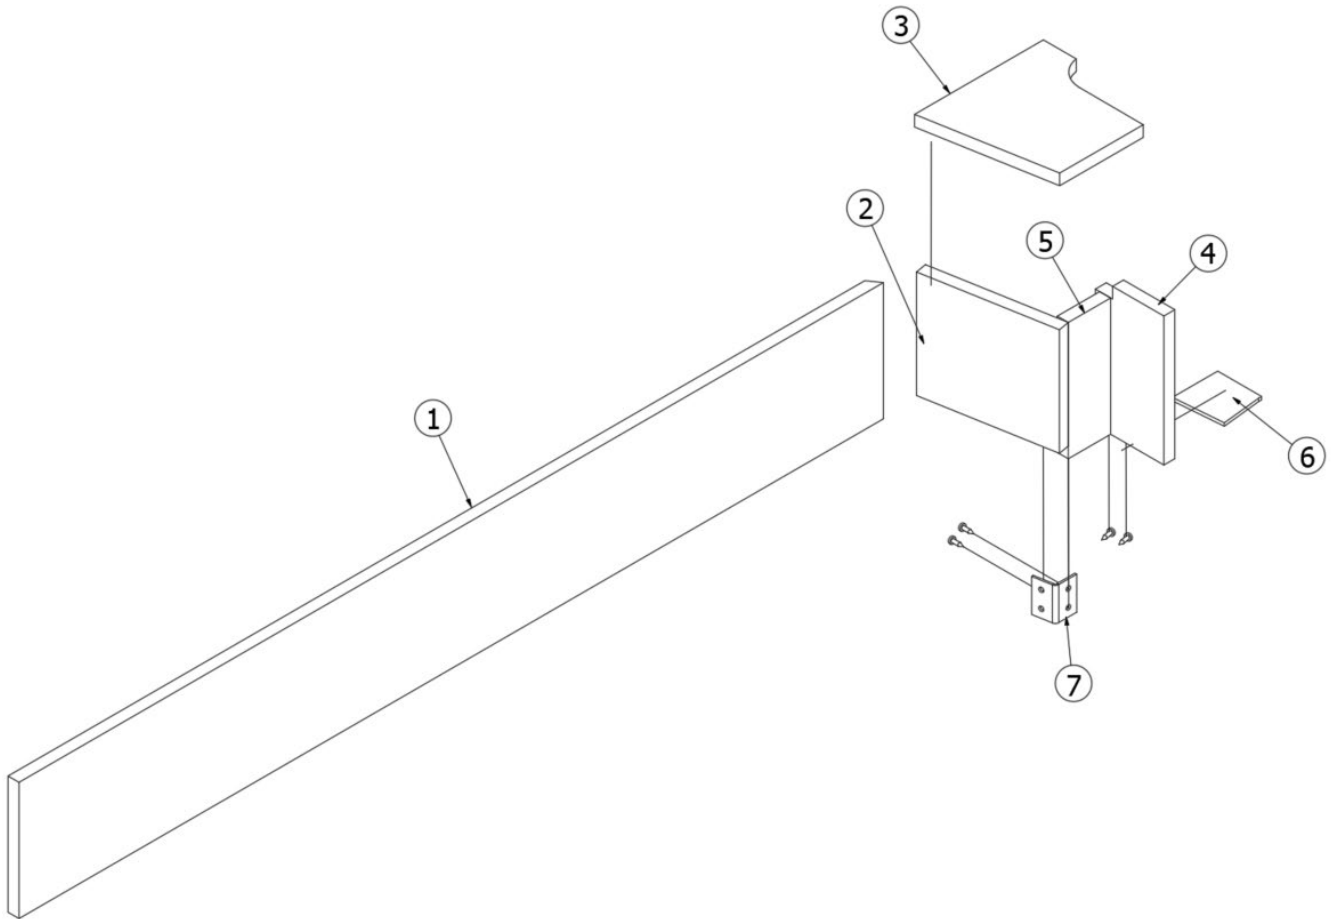

INTERIOR SHELL

Step Close-out Assembly, GL

969242

Assembly, Step Close-Out

1. 969242&000112BB	Panel-Prelam 21.07 X 5.63
2. 969242&000212BB	Panel-Prelam 5.63 X 4.88
3. 969242&000312BB	Panel-Prelam 5.63 X 5.88
4. 969242&000412BB	Panel-Prelam 2.69 X 5.88
5. 969242&000512BB	Panel-Prelam 2 X 4.55
6. 204108	Cover-Step Closeout Black
7. 455634	Bracket 100 Degree
365479-01	Edgebanding, Grey Cedar, .63"
386575-01	Edgebanding, Field Elm, 5/8"