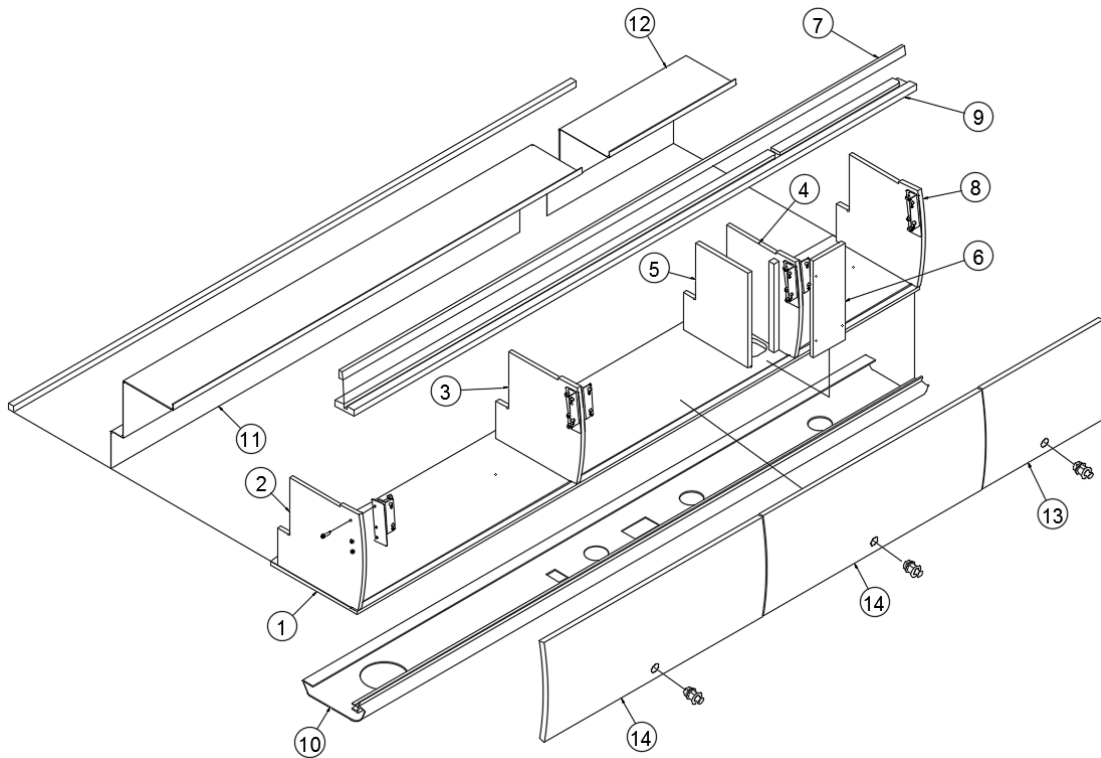

FURNITURE, LOUNGE

Roof Locker, RS Aft, GL

968611

Roadside Aft Roof Locker

1. 968611&000112BB	Pre laminate, 12.5 x 81.17
2. 968611&000212BB	Pre laminate, 12.28 x 12.12
3. 968611&000312BB	Pre laminate, 12.28 x 12.12
4. 968611&000412BB	Pre laminate, 12.28 x 12.12
5. 968611&000512BB	Pre laminate, 9.34 x 11.73
6. 968611&000612BB	Pre laminate, 4.5 x 12
7. 968611&000712BB	Pre laminate, 1 x 81.17
8. 968611&000812BB	Pre laminate, 12.28 x 12.12
9. 968611&000918BB	Pre laminate, 2.75 x 81.17
10. 116393-12	Roof locker Extrusion X 81.17"
11. 115473-06	Aluminum back, 59"
12. 115473-12	Aluminum back, 18.25"
13. 802298-121000	Door, Grey Cedar, 12.38 x 17.38"
802298-121012	Door, Field Elm, 12.38 x 17.38"
14. 802298-111000	Door, Grey Cedar, 12.38 X 31.5"
802298-111012	Door, Field Elm, 12.38 X 31.5"
382836	Whisper Latch Assembly, Brushed Nickel
382227	Hinge, Overhead spring, Nickel