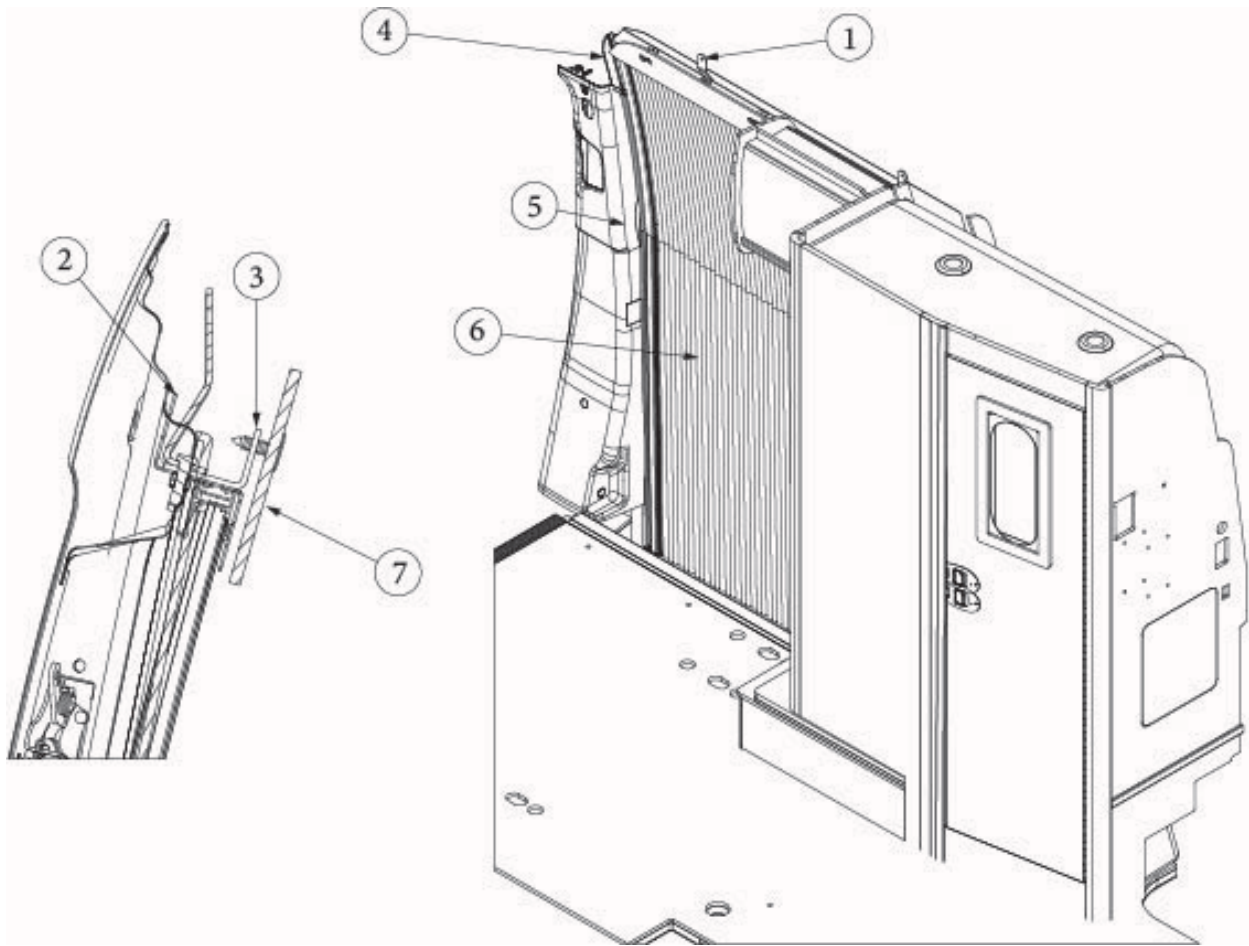

EXTERIOR DOORS

Screen Door, GL

112351
112395

Install, Folding Screen Assembly (not for order/see parts below)
Install, Screen Bracket Assembly (not for order/see parts below)

1. 455243	Hanger/weldnut assembly
2. 455186	Bracket, Screen header
3. 455189	Bracket, Padded header mounting
4. 203865-01	Trim, Header upper
5. 203866-01	Door trim, B Pillar
6. 704309	Folding screen door assembly
7. 969386	Headknocker
704854	Carpet, C pillar, Shower close-out
704367	Closeout, Folding screen door rear
382386	Handle, Folding screen door
386311	Label, Folding screen warning