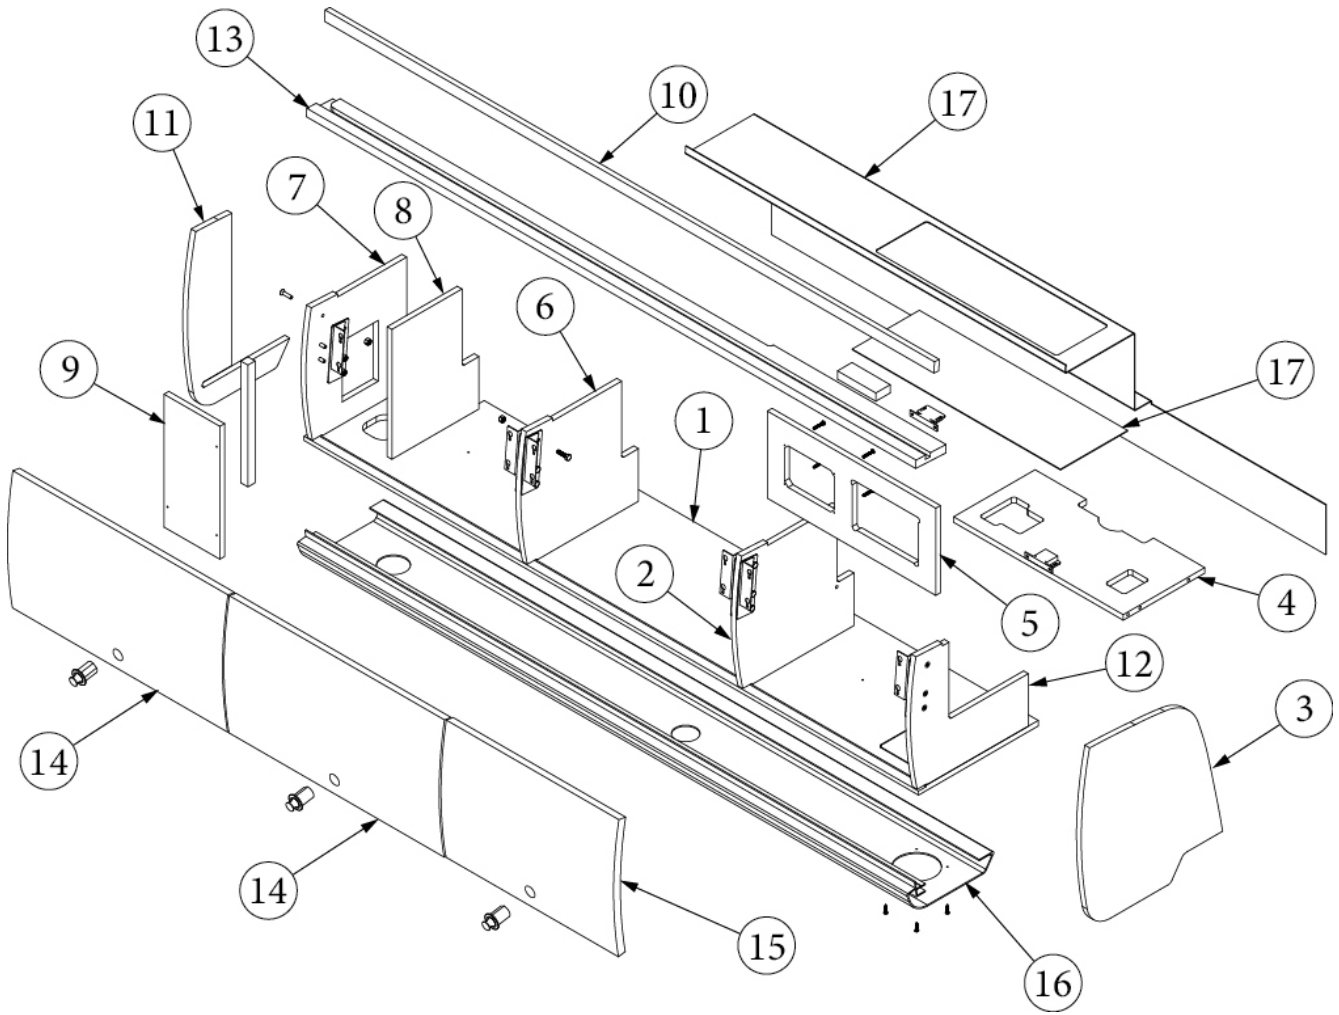

FURNITURE, LOUNGE

Roof Locker, RS Forward, GL, E1 Package Option

Parts Listed on Next Page

FURNITURE, LOUNGE

Roof Locker, RS Forward, GL, E1 Package Option

969887

Assembly, Roof Locker, RS Forward

- | | |
|--|--|
| <ol style="list-style-type: none"> 1. 969887&000112BB 2. 969887&000212BB 3. 969887&000312BB 4. 969887&000412BB 5. 969887&000512BB 6. 969887&000612BB 7. 969887&000712BB 8. 969887&000812BB 9. 969887&000912BB 10. 969887&001012BB 11. 969887&001112BB 12. 969887&001212BB 13. 969887&001318BB 14. 802298-141000
802298-141012 15. 802298-171000
802298-171012 16. 116393-17 17. 114849-06
382836
381228-02
382227
204147
704854
365479-01
386575-01
365479-02
386575-02 | <p>Pre laminate, .50 x 12.50 x 64.09"</p> <p>Pre laminate, .50 x 12.28 x 12.12"</p> <p>Pre laminate, .50 x 14.75 x 16.44"</p> <p>Pre laminate, .50 x 6.75 x 17.63"</p> <p>Pre laminate, .50 x 17.63 x 6.38"</p> <p>Pre laminate, .50 x 12.28 x 12.12"</p> <p>Pre laminate, .50 x 12.28 x 12.12"</p> <p>Pre laminate, .50 x 9.34 x 11.73"</p> <p>Pre laminate, .50 x 5.82 x 12"</p> <p>Pre laminate, .50 x 1 x 63.56"</p> <p>Pre laminate, .50 x 10.65 x 16.5"</p> <p>Pre laminate, .50 x 12.28 x 12.12"</p> <p>Pre laminate, .75 x 3.13 x 63.56"</p> <p>Door, Grey Cedar, 12.38 x 22.44"</p> <p>Door, Field Elm, 12.38 x 22.44"</p> <p>Door, Grey Cedar, 12.38 x 18"</p> <p>Door, Field Elm, 12.38 x 18"</p> <p>Roof Locker Extrusion</p> <p>Aluminum Sheet, .060 x 36 x 96"</p> <p>Whisper Latch Assembly, Brushed Nickel</p> <p>Catch Grabber Door C3-805</p> <p>Hinge, Overhead Spring, Nickel</p> <p>Mesh, Stretchable Plastic</p> <p>Carpet-Black-Psa W/ Liner</p> <p>Edgebanding, Grey Cedar, .63</p> <p>Edgebanding, Field Elm, 5/8"</p> <p>Edgebanding, Grey Cedar, .93"</p> <p>Edgebanding, Field Elm, 15/16"</p> |
|--|--|