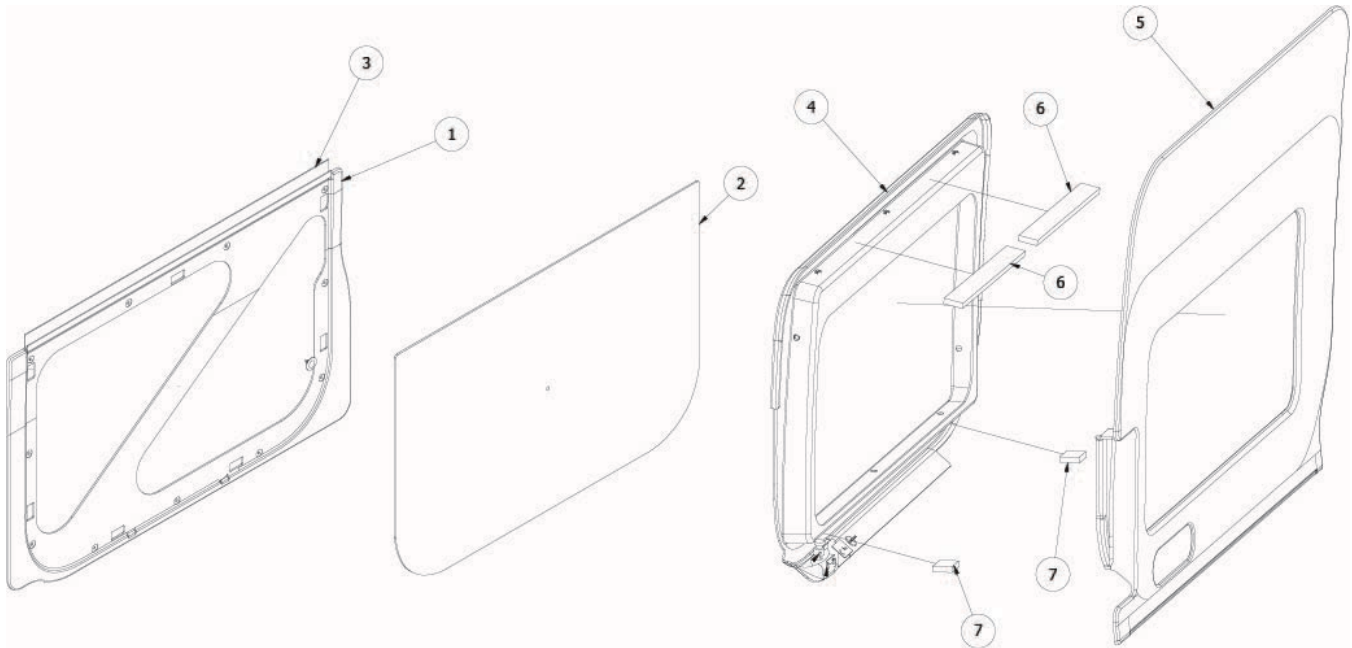

EXTERIOR DOORS

Door Panels, Sliding Door

113507

113534

Install, Lower Door Panel (not for order/see parts below)

Install, Upper Door Panel (not for order/see parts below)

1. 204224

2. 204293-1000

204293-1012

3. 116320

4. 204226

5. 204227-1001

6. 113534&000412BB

382678

386391

386237

382511

Lower door panel, Sliding door

Door panel insert, Lower, Gray CE, .093"

Door panel insert, Lower, Classic Canyon, .093"

Extrusion, Lower, Sliding door, for 204224

Upper panel, Sliding door

Cover, Sliding door upper panel

Pre laminate, 1.75 x 15

Fastener, Finned

Label, Sliding door emergency release

Label, Lock/Unlock

Knob, Sliding door lock