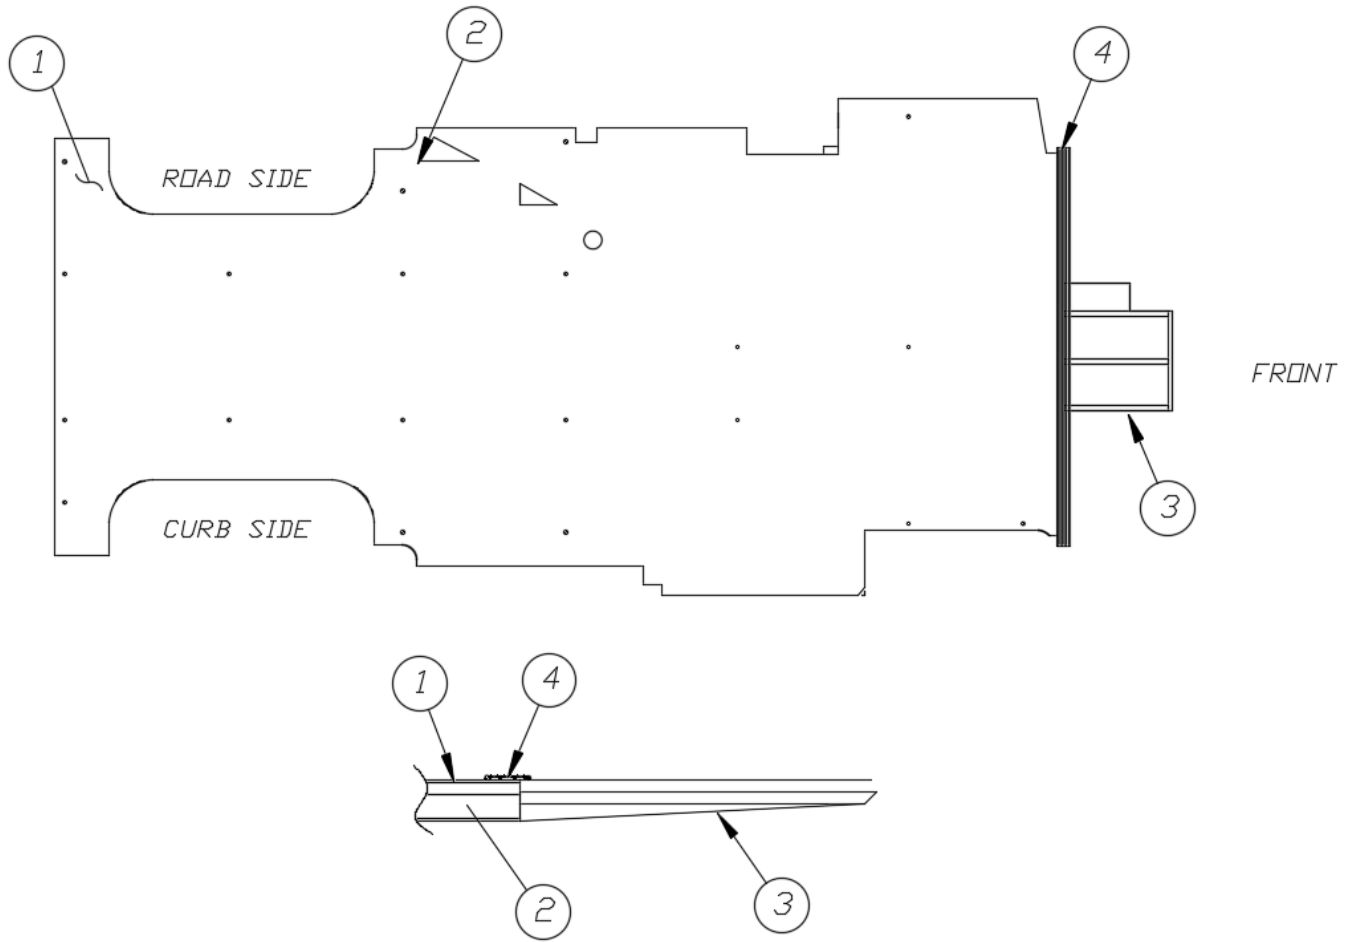

INTERIOR SHELL

Floor Assembly, GT

113098

Floor Install (not for order/see parts below)

1. 704593-01 704594 2. 969686 3. 923012 4. 114869 5. 365376 802075-02 705020	- Flooring-Woven-Frosted Mink - Flooring-Woven-Stallion Black - Floor, GT - Cab to main floor transition - Extrusion, Threshold compartment - Tape, Two sided, 3" - Transition spacer, Cab to main floor, 18" - Flooring, LINO