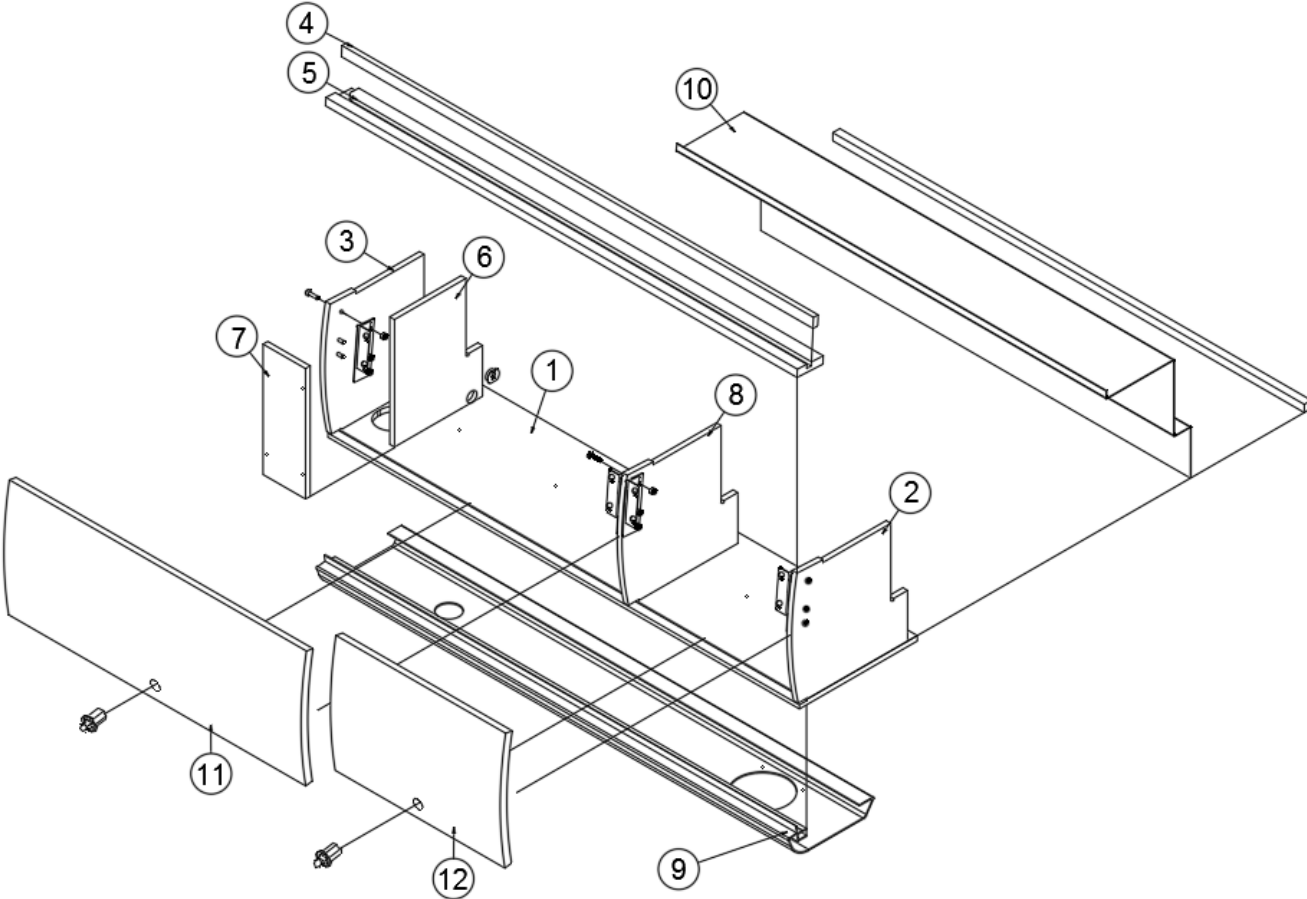

FURNITURE, LOUNGE

Roof Locker, Curbside, GL

Parts Listed on Next Page