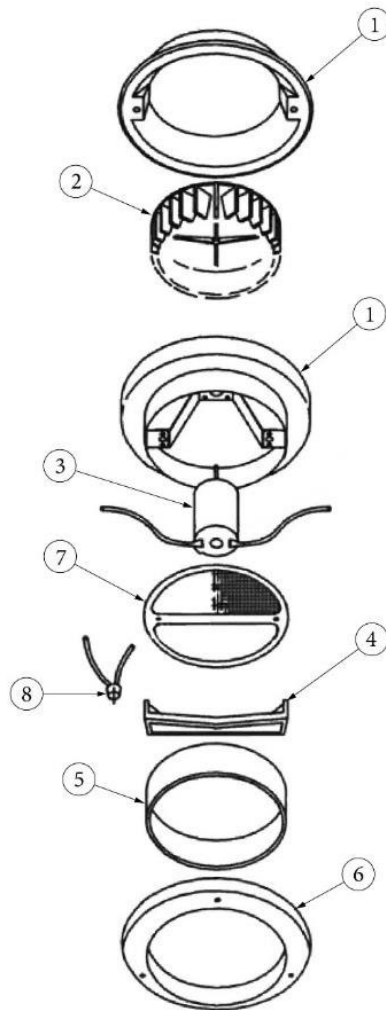

VENTS AND FANS

Exhaust Fan, Bath

690266-01

Power ventilator, 12V, white

1. 682182-01

Dome assembly, Roof, Clear

2. 682181-01

Blade, Fan

3. 682179

Motor, Fan

4. 682180

Handle

5. 690754-01

Shower vent ring, 4.25"

6. 690266-05

Garnish, Ceiling vent, 4"

7. 682183-03

Screen for ventilator

8. 682185

Switch, w/nut, ventilator fan, Red

690266-07

Trim ring, Bath exhaust, White

690266-08

Trim ring, Bath exhaust, Silver

203639

Ceiling spacer, Bath vent

690754

Shower Vent Ring Extension