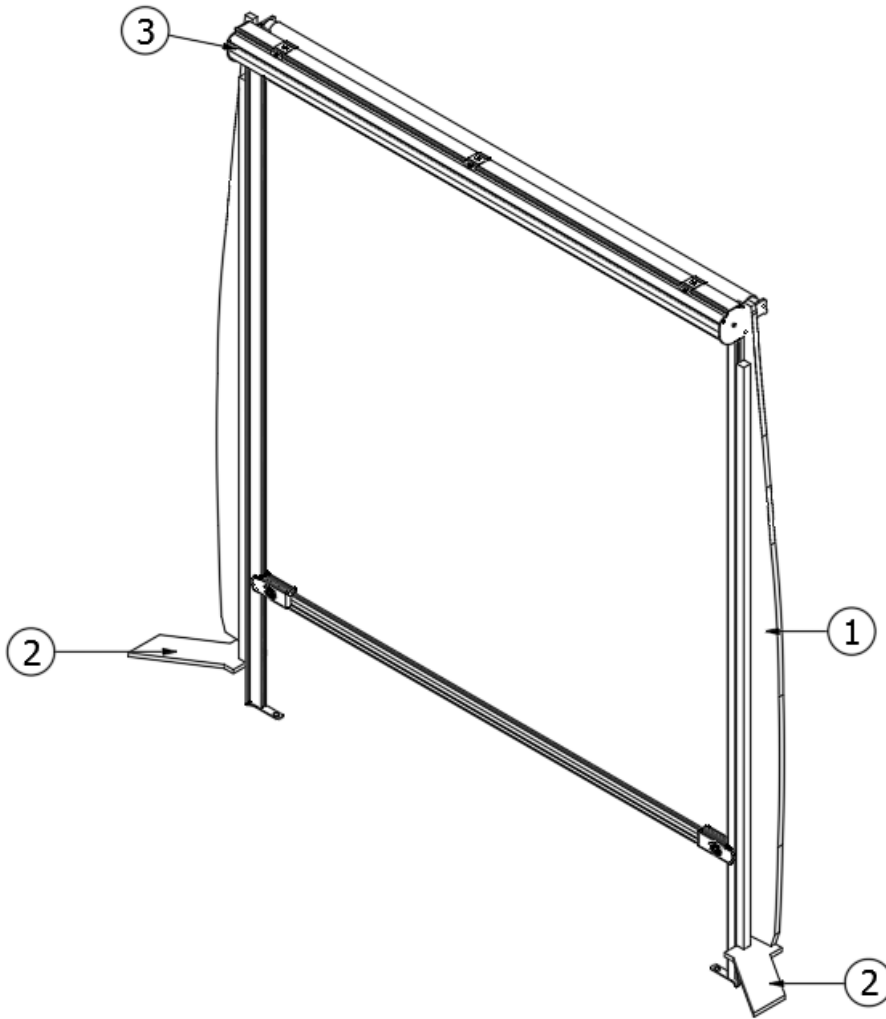

EXTERIOR DOORS

Screen Door, Rear Power Kit

113174

Install Screen Door (not for order/see parts below)

1. 113174&000112BB
2. 113174&000312BB
3. 704686
  701538-01

Panel-Prelam 3.39 X 61.31
Panel-Prelam 7.38 X 7.76
Power Screen Rear Door Kit
Carpet-Econolier W/Psa Back