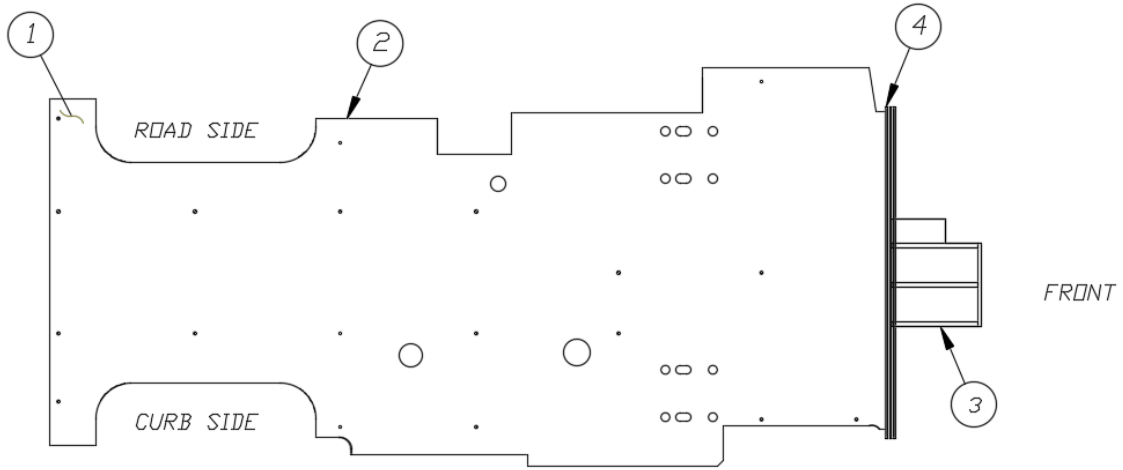

INTERIOR SHELL

Floor Assembly, GL

112560

Floor Install (not for order/see parts below)

1. 704593-01
  704594
2. 969687
3. 923012
4. 114869
  365376
  802075-02
  705019

Flooring-Woven-Frosted Mink
Flooring-Woven-Stallion Black
Assembly, Main Floor-GL
Cab to main floor transition
Extrusion, Threshold compartment
Tape, Two sided, 3"
Transition spacer, Cab to main floor, 18"
Flooring, LINO