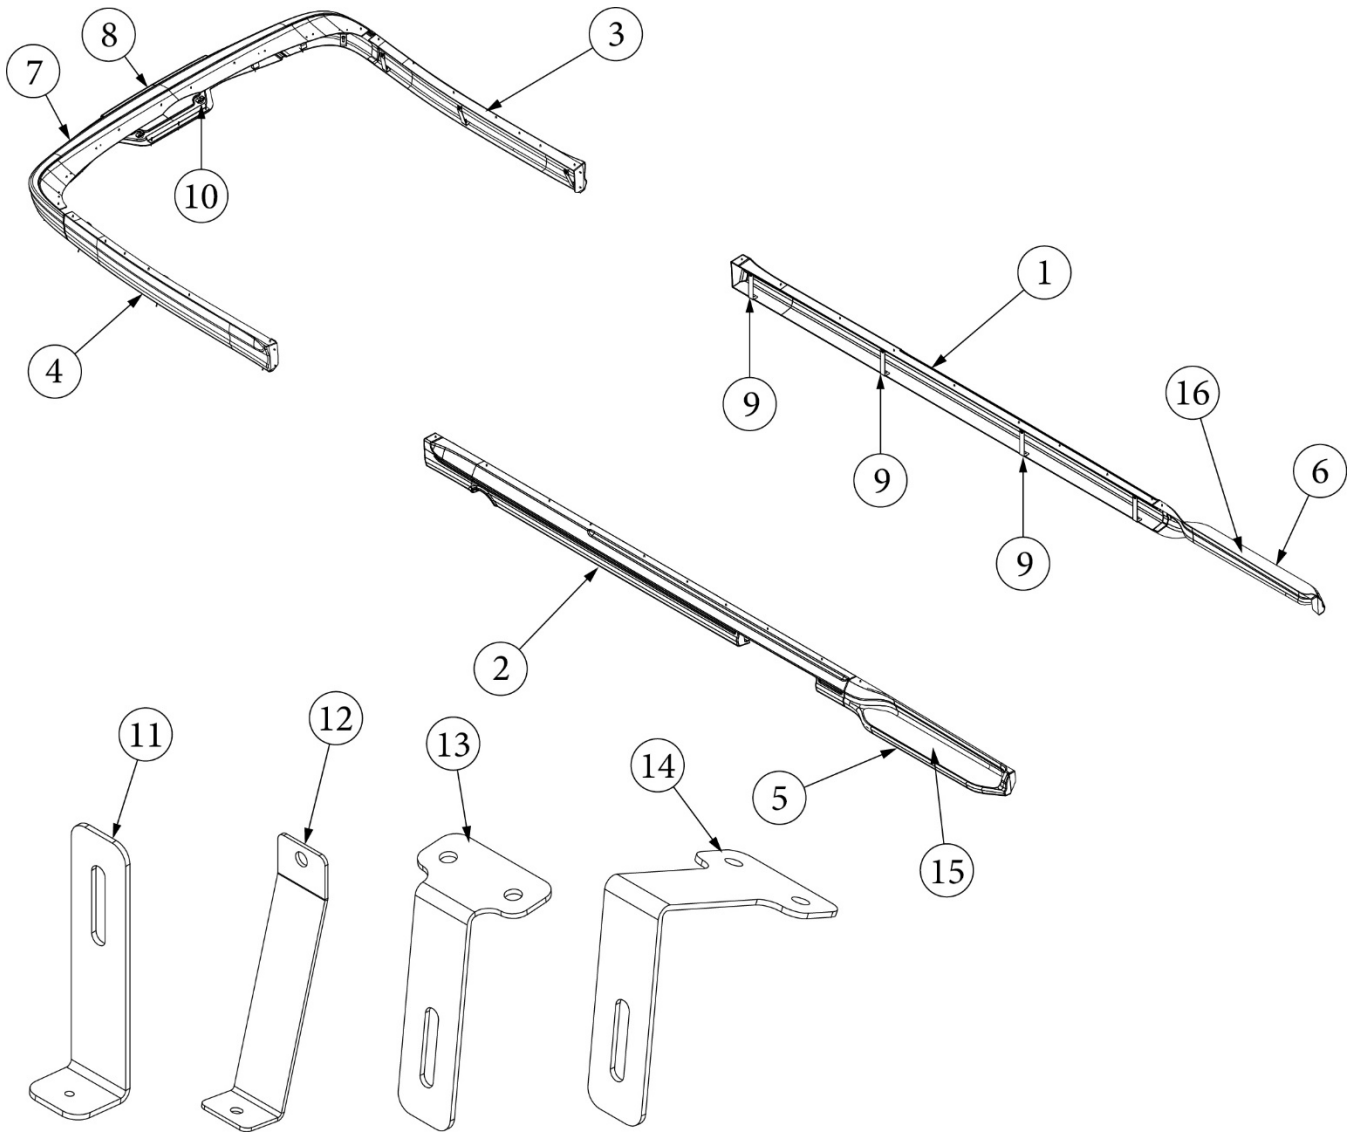

EXTERIOR SHELL

Body Kit, E1 Package Option

Parts Listed on Next Page