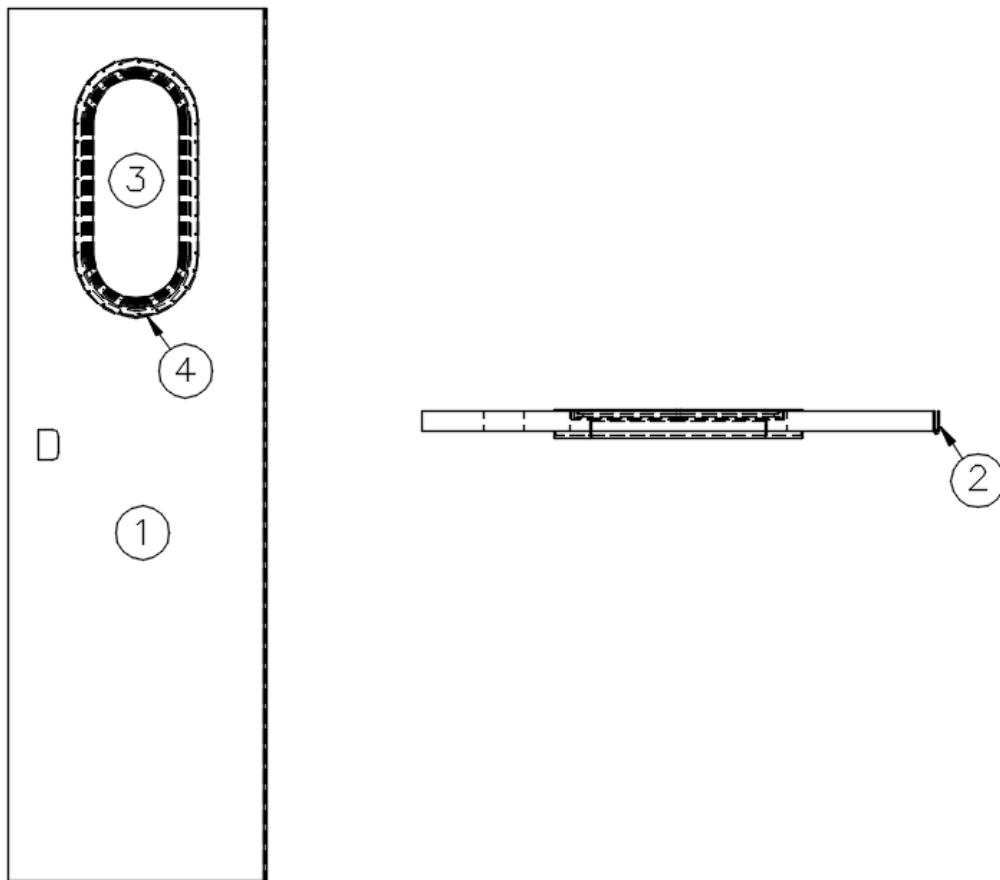

FURNITURE, LAVATORY

Lavatory Door, Aft

967218 Assembly, Aft bath Door

1. 967218&000118BB Panel-Prelam 18.90 x 65.15
2. 382125 Hinge-Piano Clear 1.25" x 72"
3. 371438 Window, Bath door
4. 203761-01 Window trim, 18"
  203333-02 Glass, Bath door window
  382055 Privacy latch, Omni
  382061 Striker, Omni flat latch