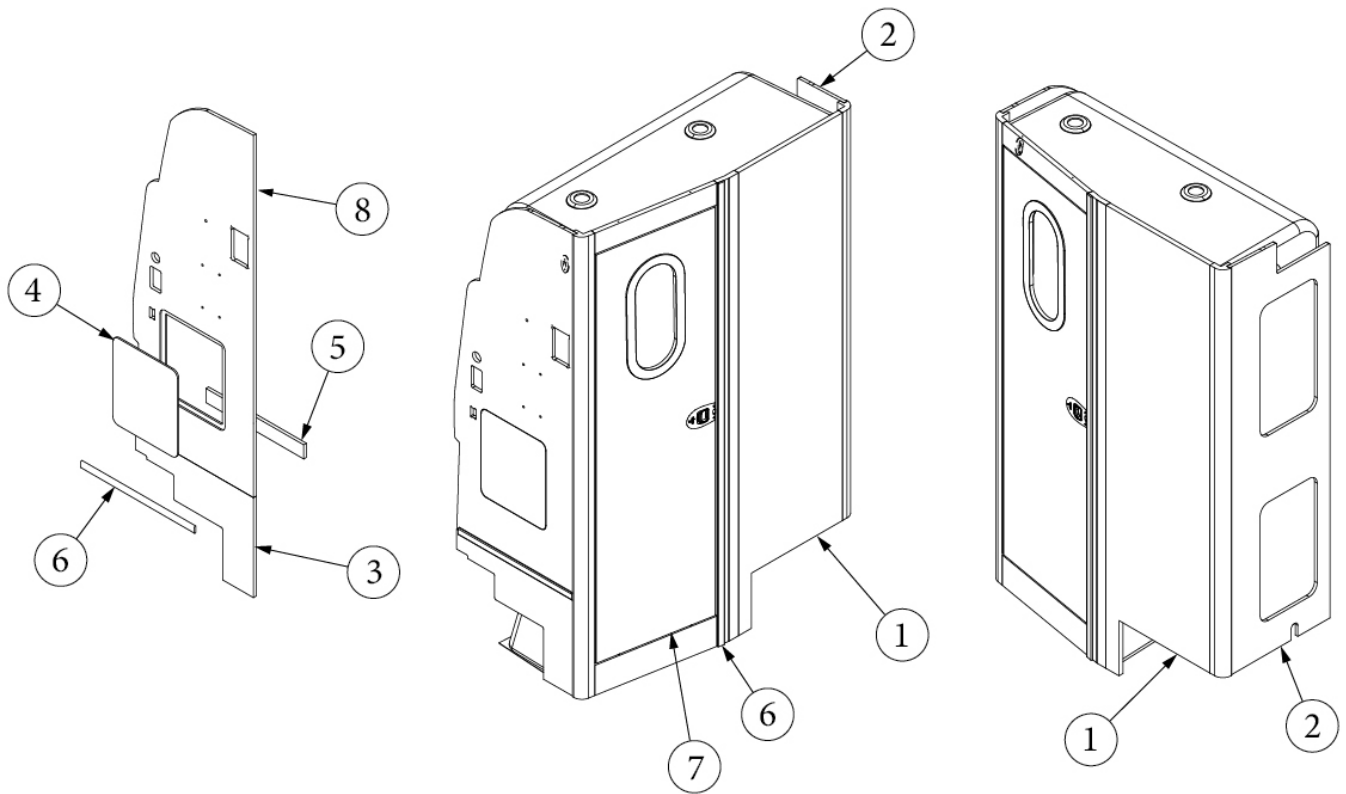

FURNITURE, LAVATORY

Wet Bath Module, GT

Parts Listed on Next Page