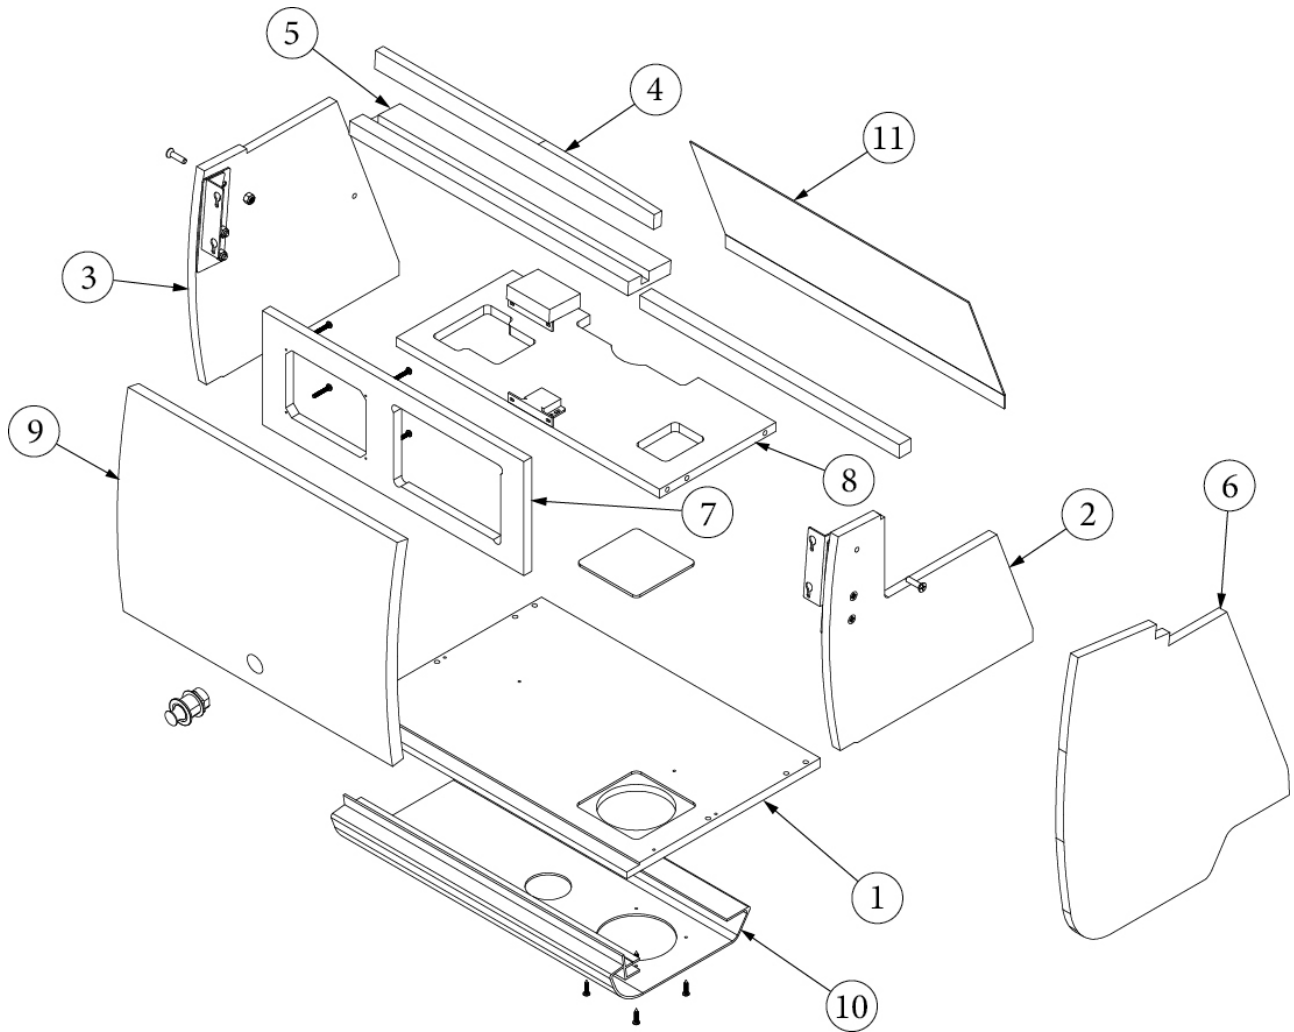

FURNITURE, LOUNGE

Roof Locker, RS Forward, GT, E1 Package Option

Parts Listed on Next Page

FURNITURE, LOUNGE

Roof Locker, RS Forward, GT, E1 Package Option

969807	Assembly, Roof Locker, RS Forward
1. 969807&000112BB	Pre laminate, 12.5 x 18"
2. 969807&000212BB	Pre laminate, 13.13 x 12.12"
3. 969807&000312BB	Pre laminate, 13.13 x 12.12"
4. 969807&000412BB	Pre laminate, 1 x 18"
5. 969807&000518BB	Pre laminate, 2.75 x 18"
6. 969807&001012BB	Pre laminate, 12.91 x 16.31"
7. 969807&001112BB	Pre laminate, 16.88 x 6.38"
8. 969807&001212BB	Pre laminate, 7.50 x 17"
9. 802298-121000	Door, Grey Cedar, 12.38 x 17.38"
802298-121012	Door, Field Elm, 12.38 x 17.38"
10. 116393-15	Aluminum Extrusion
11. 114849-06	Aluminum Sheet, .060 x 36 x 96"
382227	Hinge, O/H Spring Nickel Van
381228	Catch Grabber Door C3-810
365479-01	Edgebanding, Grey Cedar, .63
386575-01	Edgebanding, Field Elm, 5/8"
365479-02	Edgebanding, Grey Cedar, .93"
386575-02	Edgebanding, Field Elm, 15/16"
701538-01	Carpet, Econolier, W/PSA Back
382836	Whisper Latch Assembly, Brushed Nickel
204147	Mesh, Stretchable Plastic