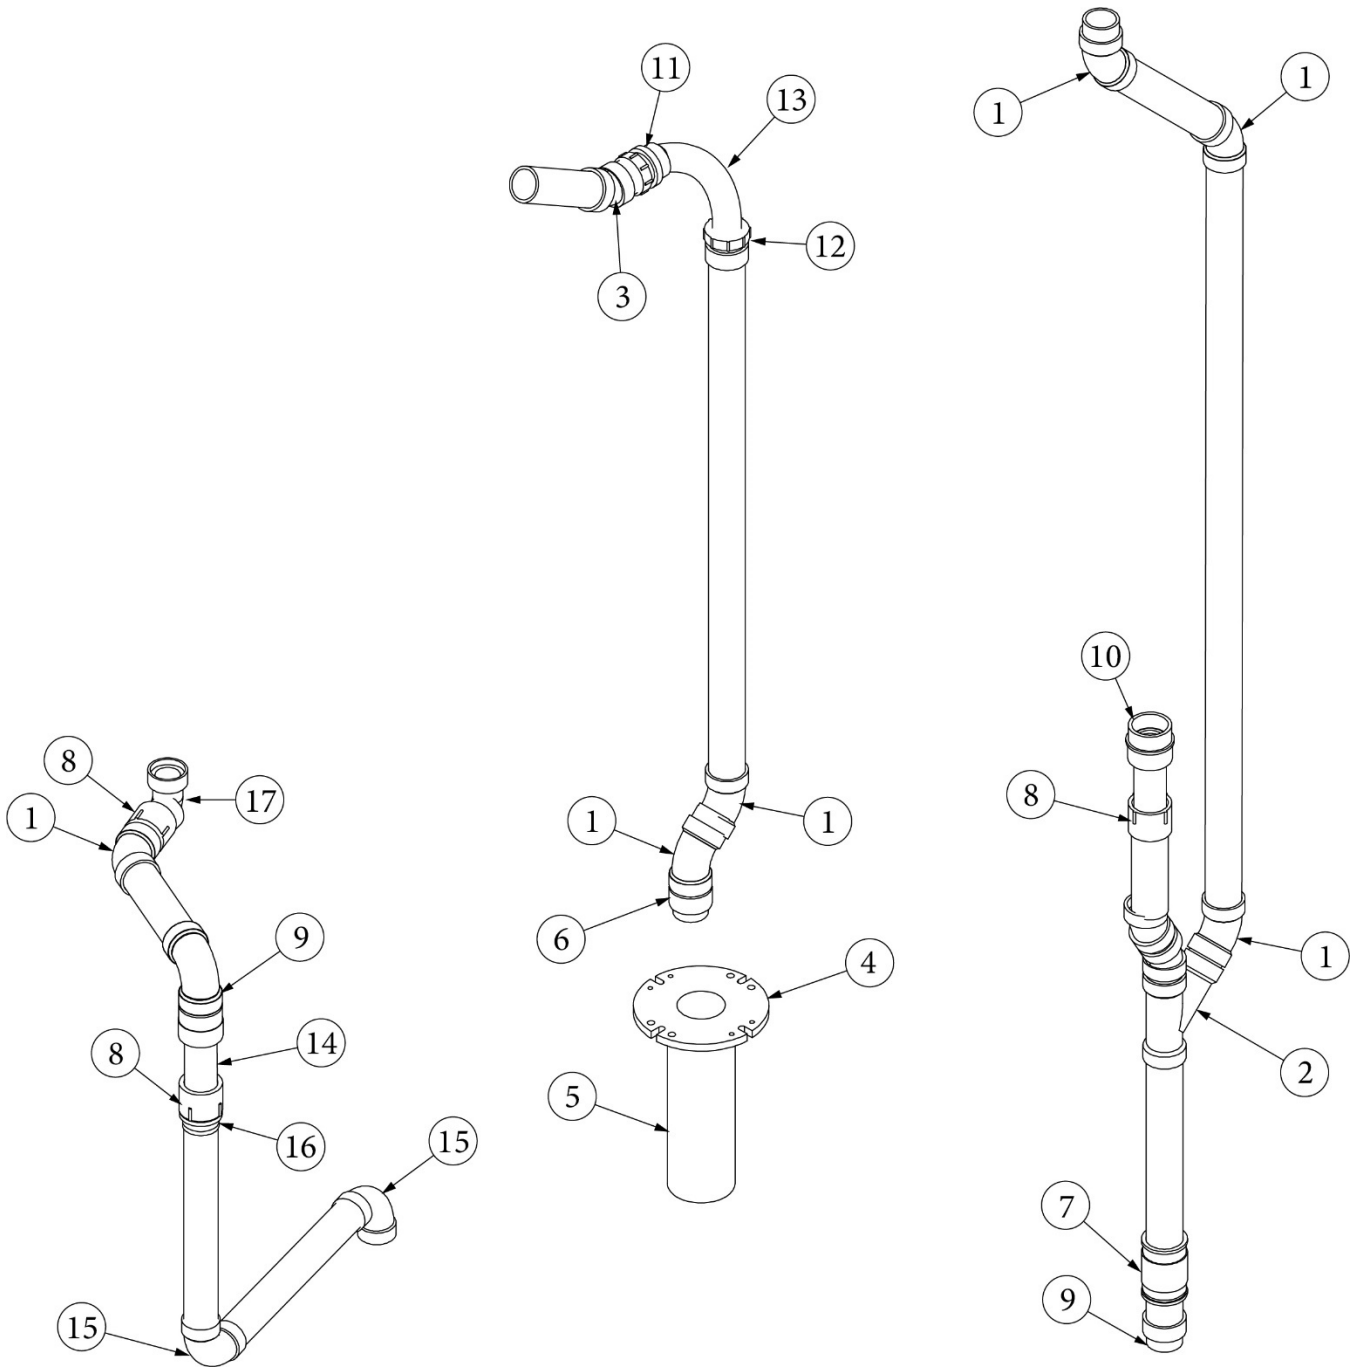

PLUMBING, DRAIN SYSTEM

Drain System, Above Floor, GL

Parts Listed on Next Page