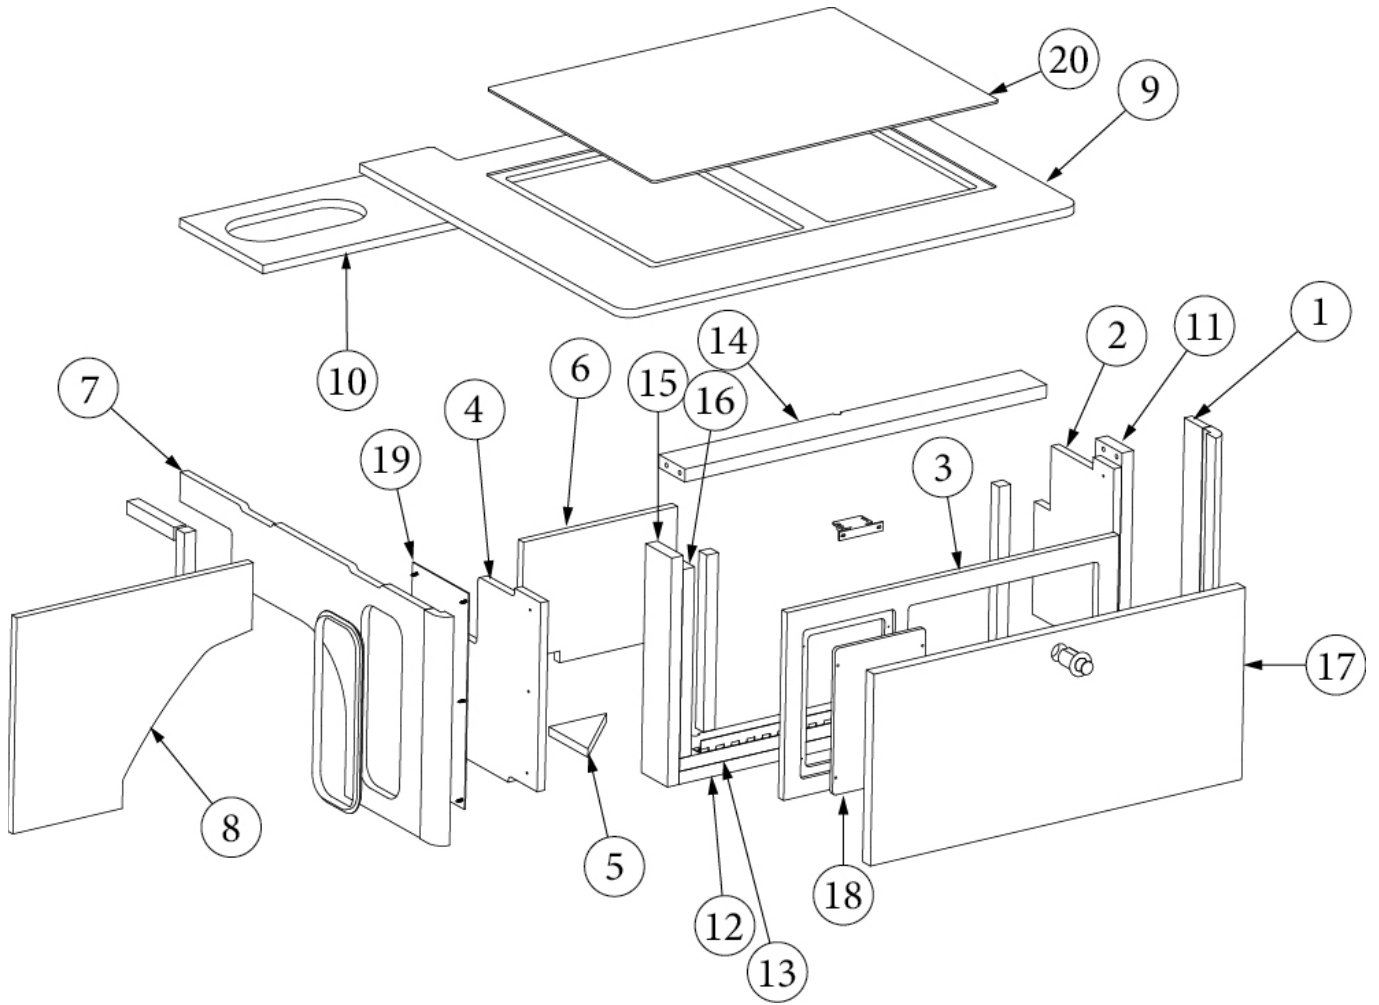

FURNITURE, LOUNGE

Dinette Seat, RS, E1 Package Option

Parts Listed on Next Page