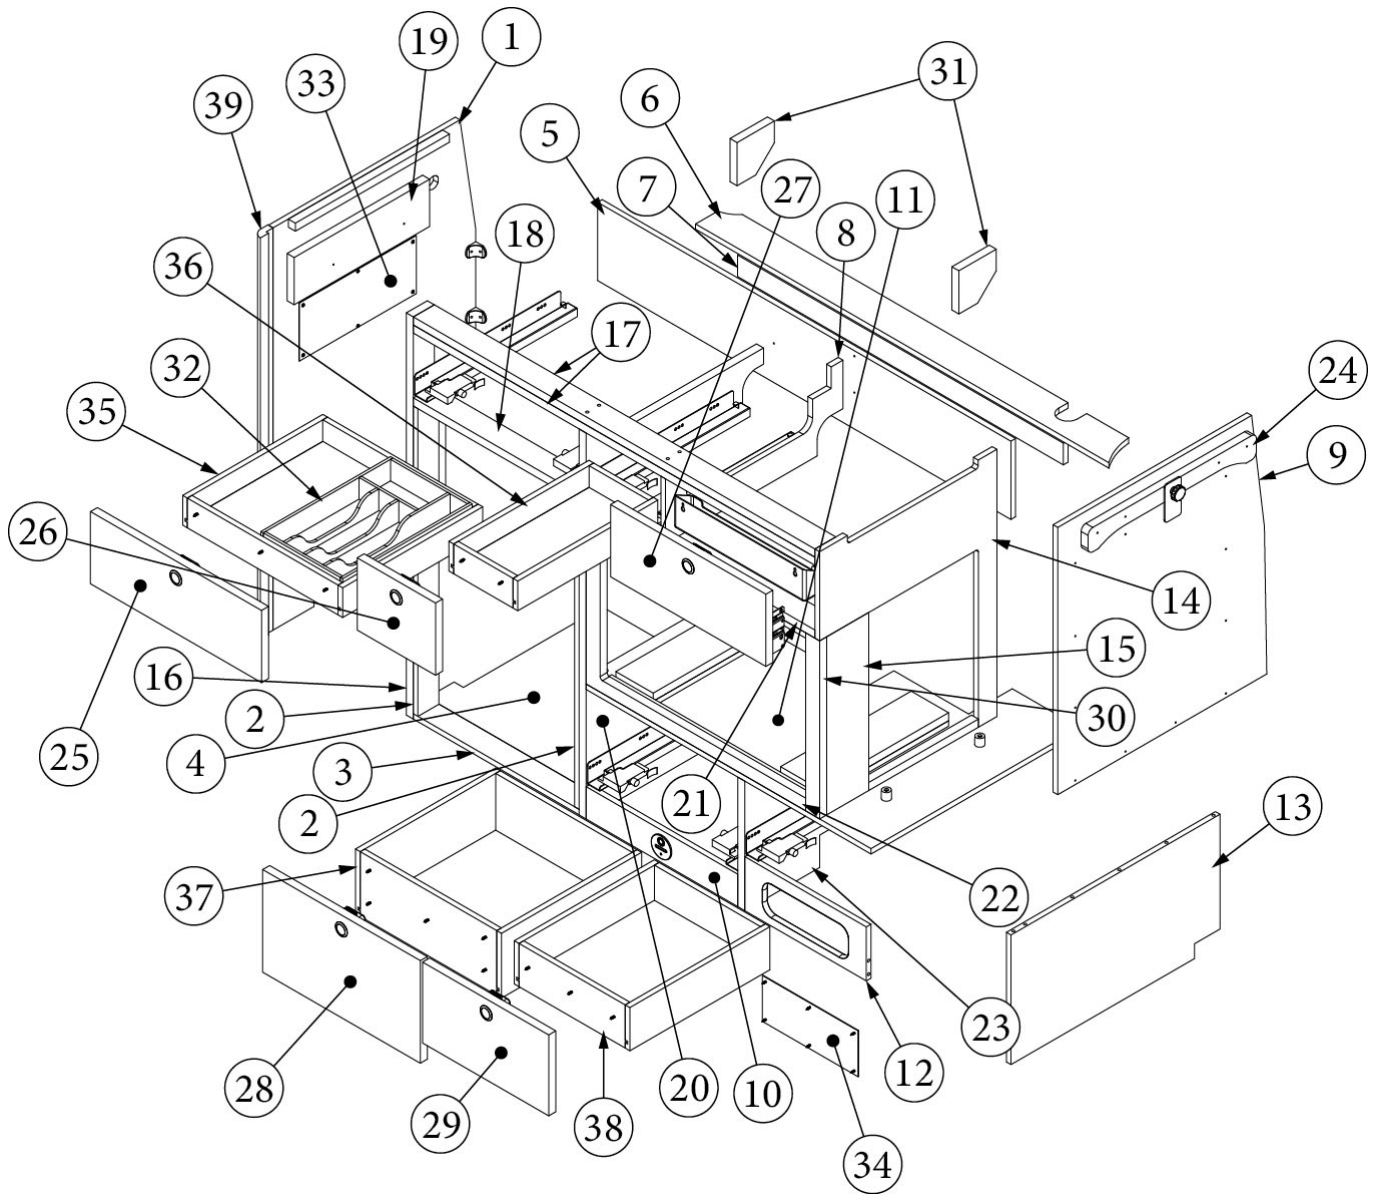

FURNITURE, GALLEY

Galley Cabinet, GL, E1 Package Option

Parts Listed on Next Page

FURNITURE, GALLEY

Galley Cabinet, GL, E1 Package Option

970495

Assembly, Galley Cabinet, E1 Package Option

1. 970495&000112BB	Pre-Laminate, .5 X 21.75 X 37.25"
2. 970495&000212BB	Pre-Laminate, .5 X 2.25 X 28.50"
3. 970495&000312BB	Pre-Laminate, .5 X 2.25 X 17.75"
4. 970495&000412BB	Pre-Laminate, .5 X 17.75 X 18.5"
5. 970495&000512BB	Pre-Laminate, .5 X 7.25 X 44.25"
6. 970495&000612BB	Pre-Laminate, .5 X 3.37 X 44.25"
7. 970495&000712BB	Pre-Laminate, .5 X 2 X 34.88"
8. 970495&000812BB	Pre-Laminate, .5 X 19 X 7.50"
9. 970495&000912BB	Pre-Laminate, .5 X 22.38 X 24.75"
10. 970495&001012BB	Pre-Laminate, .5 X 16.25 X 3"
11. 970495&001112BB	Pre-Laminate, .5 X 22.38 X 31.25"
12. 970495&001212BB	Pre-Laminate, .5 X 13 X 5"
13. 970495&001312BB	Pre-Laminate, .5 X 22.38 X 12"
14. 970495&001412BB	Pre-Laminate, .5 X 18.98 X 24.75"
15. 970495&001512BB	Pre-Laminate, .5 X 4.50 X 16.5"
16. 970495&001618BB	Pre-Laminate, .75 X 2.25 X 37.25"
17. 970495&001718BB	Pre-Laminate, .75 X 2.25 X 43"
18. 970495&001818BB	Pre-Laminate, .75 X 2.25 X 17.75"
19. 970495&001918BB	Pre-Laminate, .75 X 4.38 X 14.50"
20. 970495&002018BB	Pre-Laminate, .75 X 19 X 35.75"
21. 970495&002118BB	Pre-Laminate, .75 X 2.25 X 24.50"
22. 970495&002218BB	Pre-Laminate, .75 X 23.50 X 16.50"
23. 970495&002318BB	Pre-Laminate, .75 X 18 X 12"
24. 970495&002418BB	Pre-Laminate, .75 X 18 X 2.25"
25. 970495&002518BB	Pre-Laminate, .75 X 18.31 X 6.69"
26. 970495&002618BB	Pre-Laminate, .75 X 8.38 X 6.69"
27. 970495&002718BB	Pre-Laminate, .75 X 16.63 X 6.69"
28. 970495&002818BB	Pre-Laminate, .75 X 16.88 X 9.50"
29. 970495&002918BB	Pre-Laminate, .75 X 13.50 X 7.50"
30. 970495&003018BB	Pre-Laminate, .75 X 1.50 X 16.50"
31. 970495&003118BB	Pre-Laminate, .75 X 4 X 4"
32. 968024	Insert, Cutlery Drawer
33. 116464	Aluminum Vent 12.5 X 5.38"
34. 116465	Aluminum Vent 10.25 X 4.25"
35. 968021-18	Drawer Box Assembly, 2.75 x 17.13 x 15"
36. 968021-19	Drawer Box Assembly, 2.75 x 17.13 x 15"
37. 968022-24	Drawer Box 6 x 15.63 x 15"
38. 968224-08	Drawer Box Assembly, 9.35 X 12"
39. 801706-1000	Corner Trim, Grey Cedar, 90°
801706-1012	Corner Trim, Classic Canyon, 90°