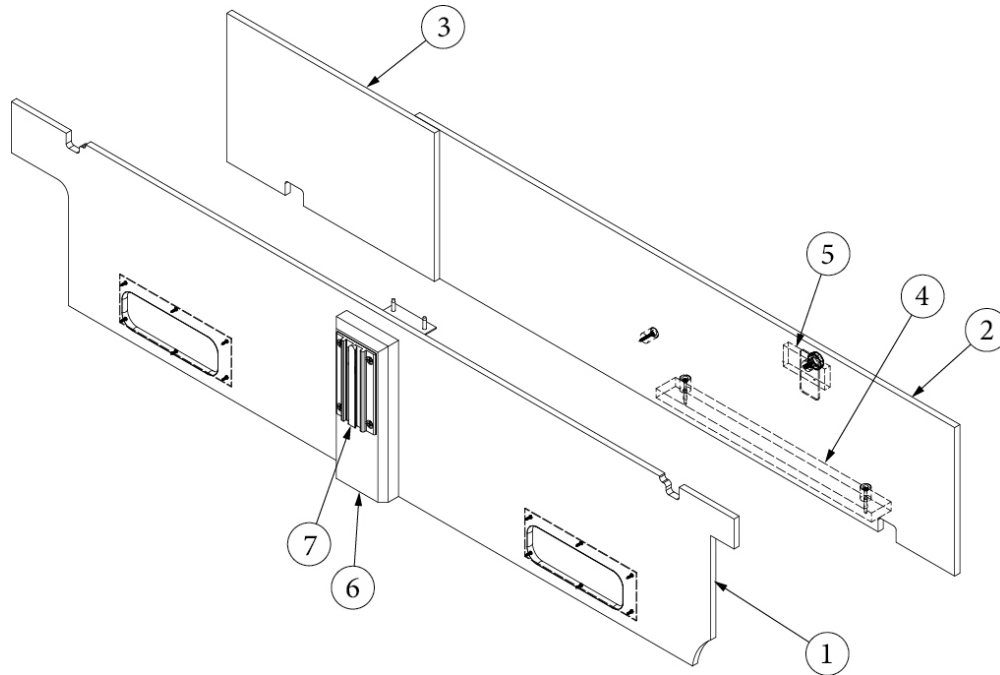

FURNITURE, LOUNGE

Sofa Base/Closeout, GT, E1 Package Option

113865
969790
969928

Install, Sofa, GT, E1 Package (not for order/see parts below)
Assembly, Closeout, Sofa
Assembly, Mount, Pedestal Table

1. 969790&000112BB	Pre laminate, .5 x 14.25 x 69.58"
2. 969790&000212BB	Pre laminate, .5 x 12.38 x 52"
3. 969790&000612BB	Pre laminate, .5 x 12.38 x 20"
4. 969790&001018BB	Pre laminate, .75 x 1.88 x 24"
5. 969790&001112BB	Pre laminate, .5 x 1.75 x 4"
6. 802454-1000	Mount, GT Pedestal Table, Cedar
802454-1012	Mount, GT Pedestal Table, Classic Canyon
7. 382862-02	Mounting Plate, Pedestal Table
703966	Cargo Cover
382095	Knob, Knurled, 1/4-20 x .50"
454721	Bracket, Pedestal Table Storage
203445	T-Trim, Black, Flexible Poly, .56"
115855	Alum, Perforated, .063 x 48 x 120"
382294	Bumper, Rubber, Black, .75"
365479-01	Edgebanding, Grey Cedar, .63"
386575-01	Edgebanding, Field Elm, 5/8"
365479-02	Edgebanding, Grey Cedar, .93"
386575-02	Edgebanding, Field Elm, 15/16"
116021	Bracket, Closeout support