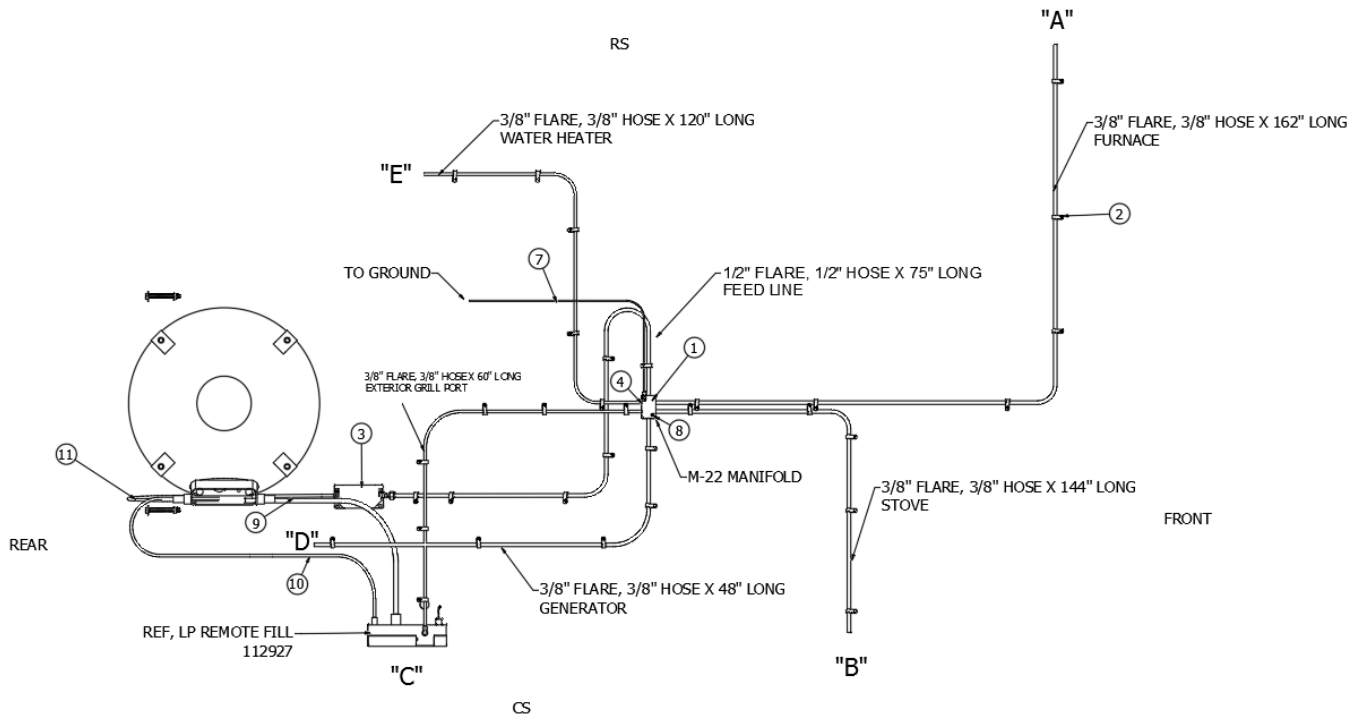

PLUMBING, LPG SYSTEM

LPG System, GT

LOCATION	APPLIANCE	MAX BTU	HOSE I.D.	HOSE LENGTH
"A"	FURNACE - SUBURBAN NT	16,000	.38"	162"
"B"	2 BURNER COOK TOP - SMEV	8,600	.38"	144"
"C"	EXTERIOR GRILL PORT	10,000	.38"	60"
"D"	GENERATOR - ONAN CUMMINS 2.8KW	54,000	.38"	48"
"E"	WATER HEATER - SUBURBAN	60,000	.38"	120"