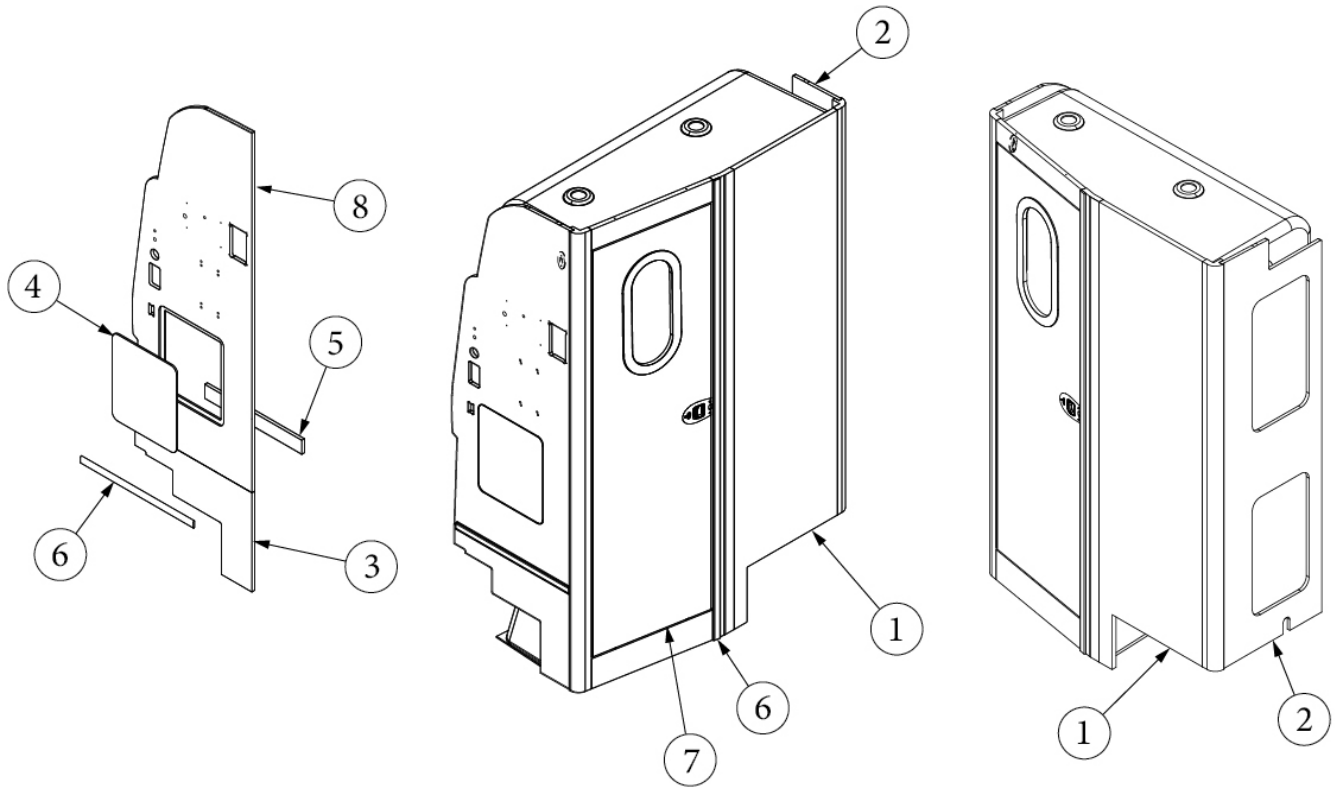

FURNITURE, LAVATORY

Wet Bath Module, GT, E1 Package Option

Parts Listed on Next Page