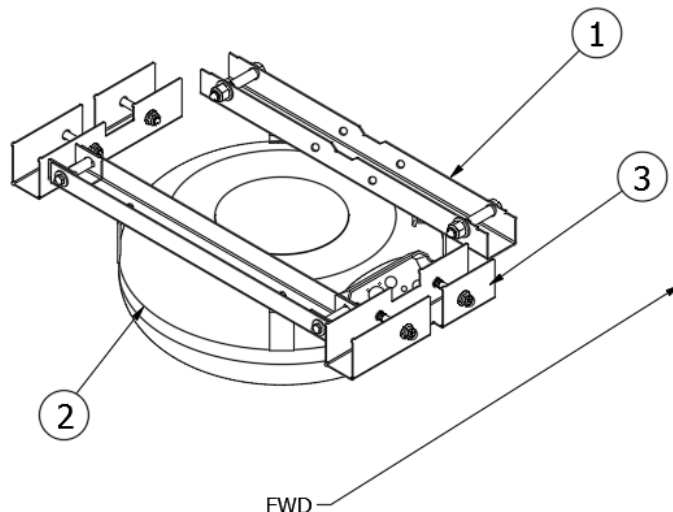

PLUMBING, LPG SYSTEM

Toroidal LPG Tank

113172 Install, LP Tank, Toroidal (not for order/see parts below)

1. 455684 Bracket - Mtg Toroidal Lp Tank Fwd
2. 602417 Tank-Propane Toroidal 14.6 GAL
3. 455685 Bracket - Aft Toroidal LP Tank
- 455688 Cover - Toroidal LP Tank
- 455641 Bracket-LP Regulator

LPG Remote Fill

112927 Install, Remote Fill (not for order/see parts below)

- 455591 LP Remote Fill assembly
- 454680-100 Filler Vent, LP, Brass, 1/4"
- 454680-101 Union, 1/4" X 1/4"
- 454680-102 Cap, Yellow, For Filler Valve
- 454680-103 Fitting, Brass, 1/2" Flare x 3/4"
- 454680-104 Filler Valve, Acme, W/Cap
- 455590 Bracket, Remote LP fill
- 602109-01 Coupler, Quick disconnect
- 386373 Decal, ON/OFF Remote Fill
- 512434 Switch Heavy Duty 25amp
- 386383 Label, LPG Systems
- 455563 LP Fill Cover Bracket