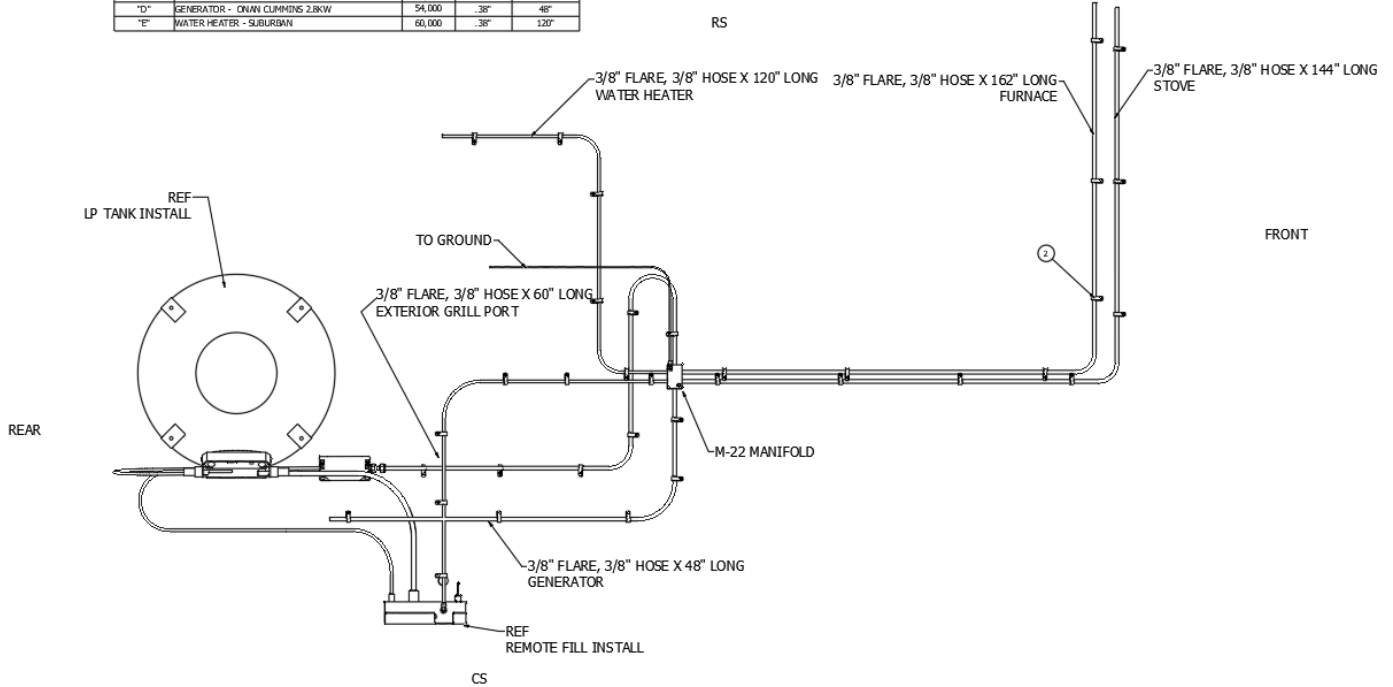

PLUMBING, LPG SYSTEM

LPG System, GL

LOCATION	APPLIANCE	MAX BTU	HOSE I.D.	HOSE LENGTH
"A"	FURNACE - SUBURBAN HT	16,000	.38"	162"
"B"	2 BURNER COOK TOP - SNEV	8,600	.38"	144"
"C"	EXTERIOR GRILL PORT	10,000	.38"	60"
"D"	GENERATOR - ONAN CUMMINS 2.8KW	54,000	.38"	48"
"E"	WATER HEATER - SUBURBAN	60,000	.38"	120"

943929

LP System (not for order/see parts below)

1. 602445	Flex-Tech LP
2. 340085-06	Clamp, 5/8" Dia
602977	Cover, Regulator, Black
350158-01	Washer, Lock Tooth(Int-Ext)-1/4
943833	LP regulator and fittings assembly
500038	Lug, Ground
500839	Wire, 8 gauge, Bare Copper
320210	Screw-Self Tapping HX HD 1/4-14
602448	Hose-1/2x36 Type III LP 1/2 FLR
602772	Hose, Type III, LP, 3/8" x 48"
602603	Hose-1/4x60 Type III LP 1/4 FLR
455591	LP remote fill
512434	Switch, toggle, heavy duty, 25A
386373	Plate, toggle switch legend
386383	Label, LPG Systems