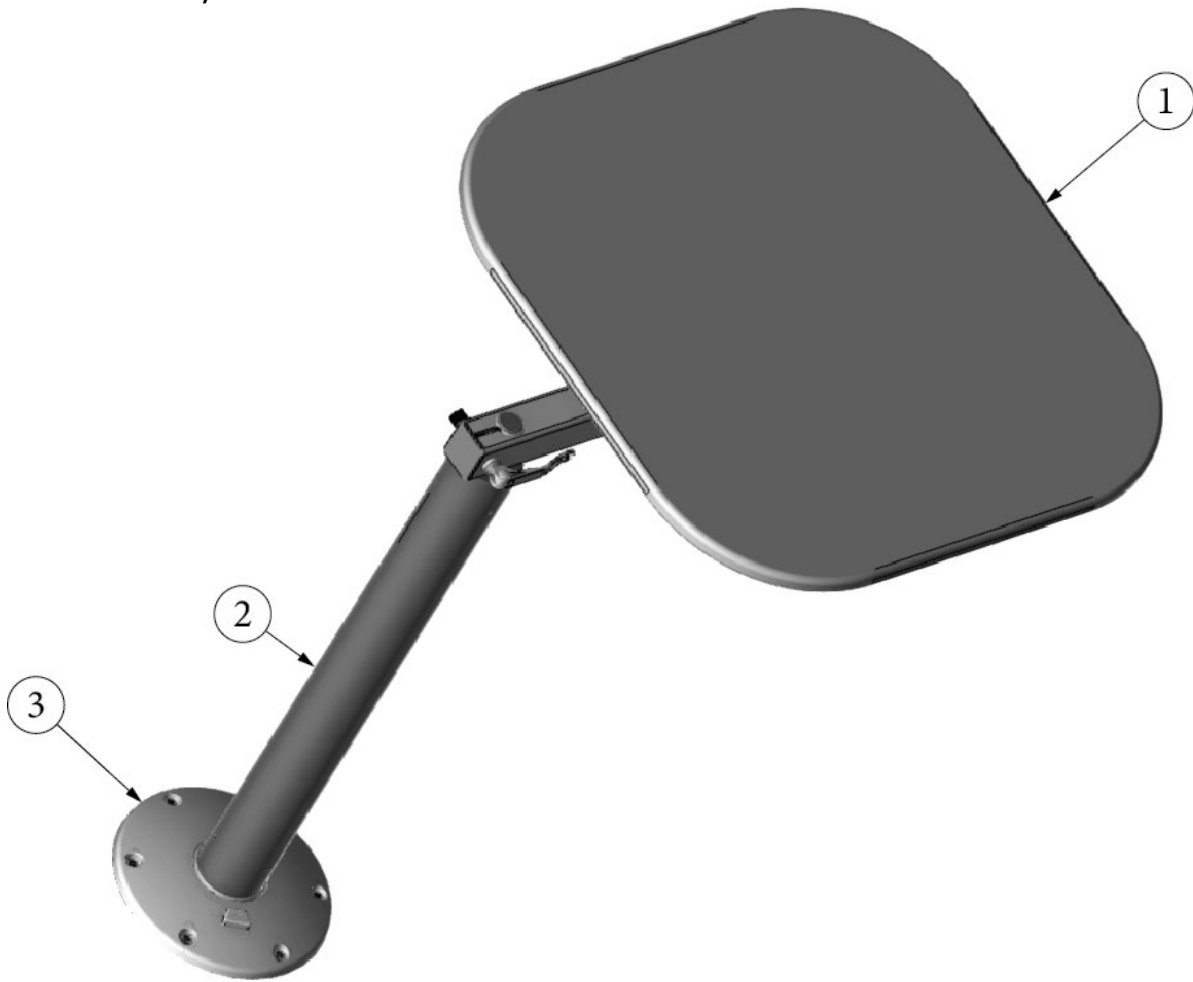

FURNITURE, LOUNGE

Pedestal Table, GL

969924

Assembly, Pedestal Table

1. 602789 Pedestal Table-Solid Surface Snowfall
2. 382863-01 MOD table assembly, 29.25"
  382863-02 MOD table assembly, 18.7"
3. 382863-03 Floor Base, Silver
- 345326-03 Screw, Tapping, #10 X .63" Ss Ph
- 345298-02 Screw, Wood, #14x1" Pan Ph