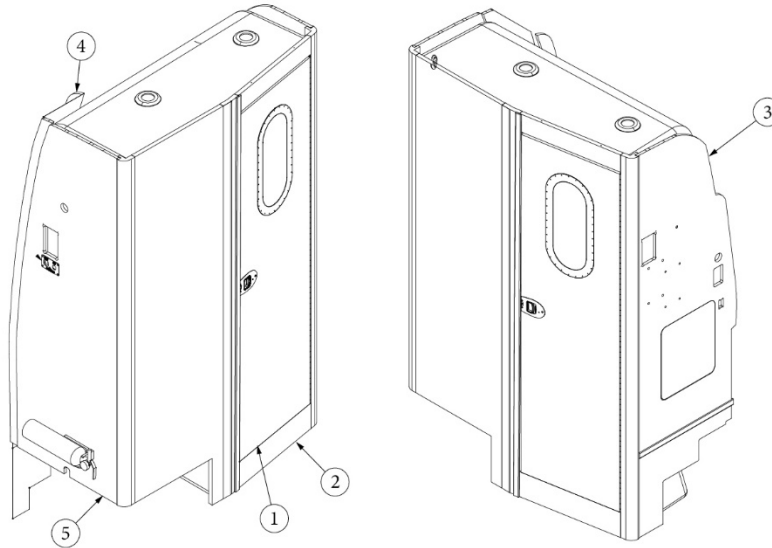

FURNITURE, LAVATORY

Wet Bath Module, GL, E1 Package Option

135002

Wet Bath Module (not for order/see parts below)

1. 967218	Bath door assembly
2. 968251-1000	Face Frame, Wet Bath, Grey Cedar
968251-1012	Face Frame, Wet Bath, Classic Canyon
3. 969889-01	Assembly, Back Wet Bath Module Panel
4. 969889-02	Assembly, Side Wet Bath Module Panel
5. 969889-03	Assembly, Front Wet Bath Module Panel
116167-02	Aluminum, .024 x 22.5"
969260	Panel, Shower Aft
998202	Shower curtain assembly
203799	Shower stall, Fiberglass
690707	Toilet, Dometic 301, White
602251	Faucet, Pull-out, Chrome
602480	Shower head mount, Adjustable
371423-02	Mirror, Wall mount, Chrome
602175	Toilet paper holder
382098	Towel bar handle, 14.25", Gloss Chrome
203625-02	Under sink access panel
382063	Retractable clothesline
701538-01	Carpet, Econolier
201666-01	J-molding, 3/16", Plastic, White
203641	Trim-Shower Upper NCV3
203642	Trim-Shower Lower NCV3
800573-1000	Molding-Flat Door Edge Grey Cedar
800573-1012	Molding, Flat, Door Edge, Papyrus
801818-1000	Plug-Wood .375" Gray Cedar
801818-1012	Plug, Wood, Field Elm, .375"
968332	Closeout, Toilet Plumbing
382686	Soap Dispenser-Chrome 500ML X 3 Chambers