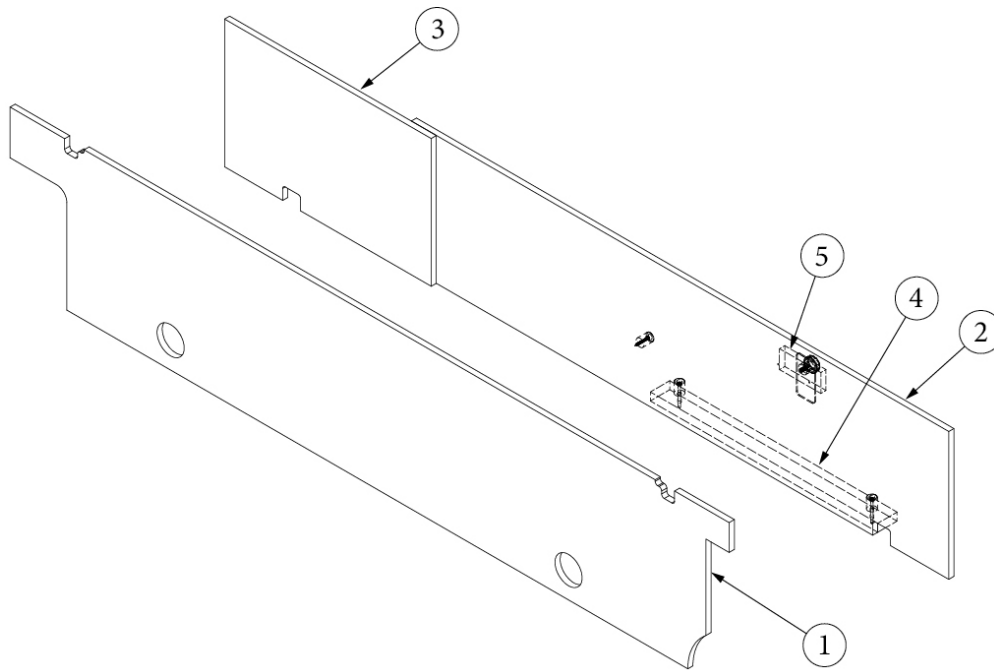

386575-01

Edgebanding, Field Elm, 5/8"

365479-02

Edgebanding, Grey Cedar, .93"

386575-02

Edgebanding, Field Elm, 15/16"

FURNITURE, LOUNGE

Sofa Base/Closeout, GL, E1 Package Option