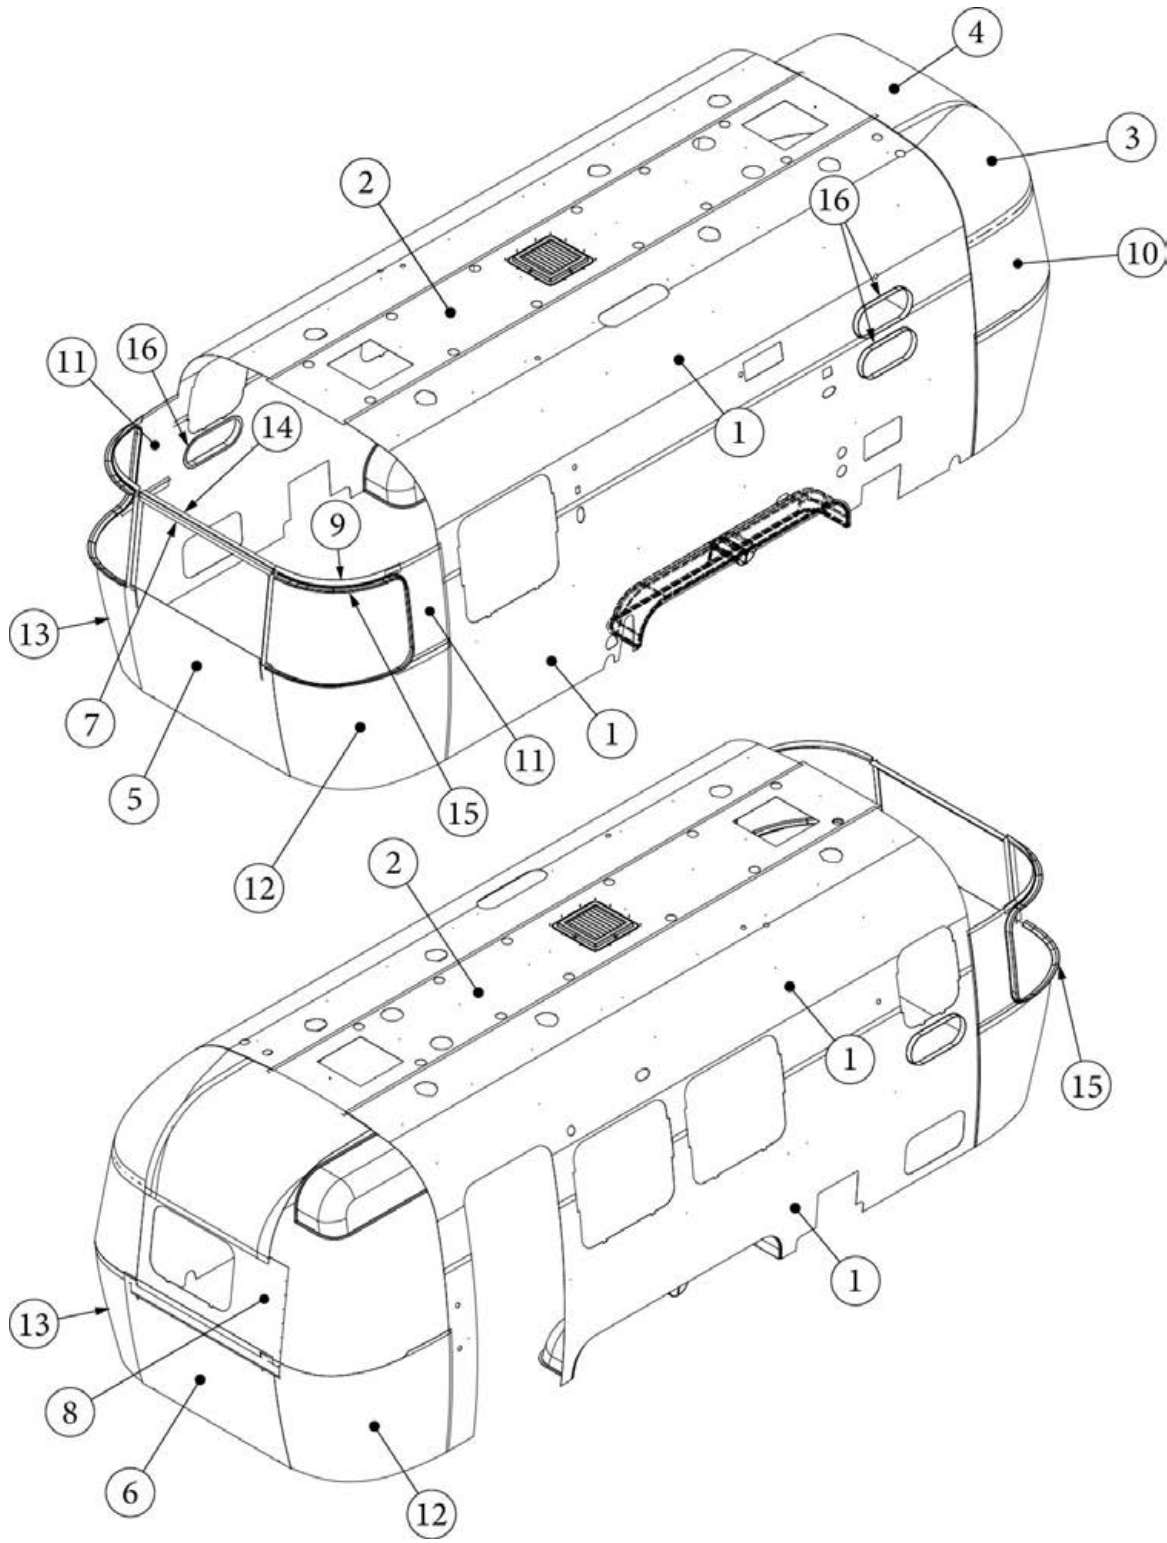

INTERIOR SHELL

Interior Skin, Queen, 23FB

Parts Listed on Next Page