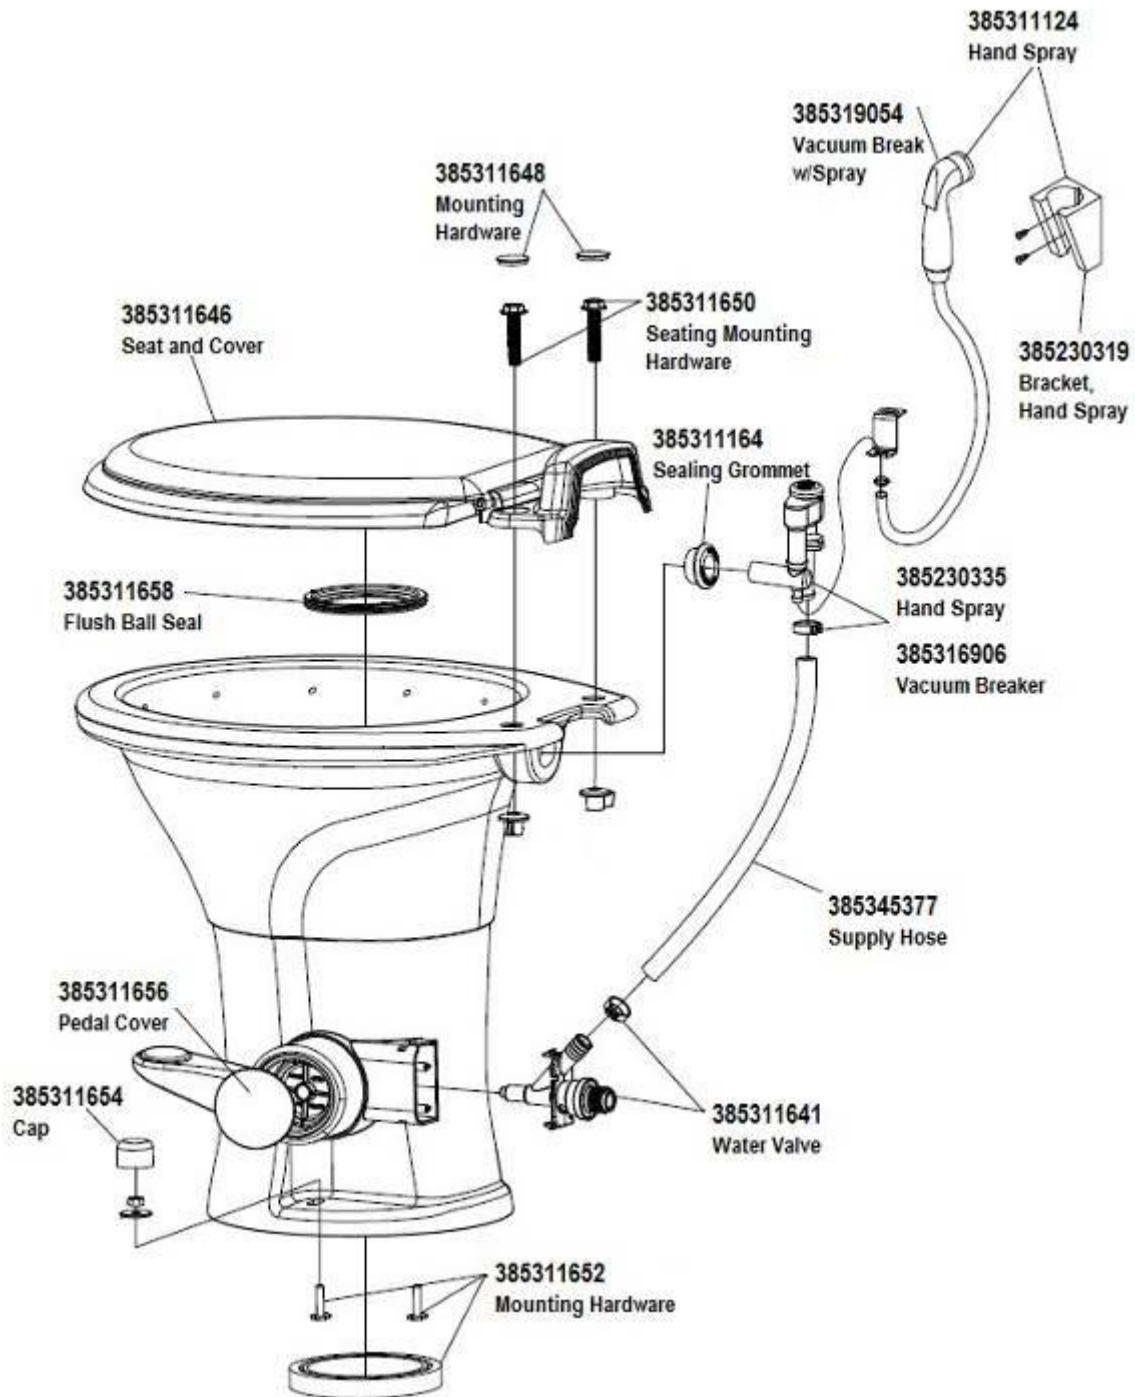

PLUMBING, DRAIN SYSTEM

Toilet, 25FB, 27FB, 28RB, 30RB

690621-BOX Toilet, China, Dometic
601266 Toilet flange, Slip fit
602137 Shut off valve

Parts Shown in Diagram are Thetford Part Numbers