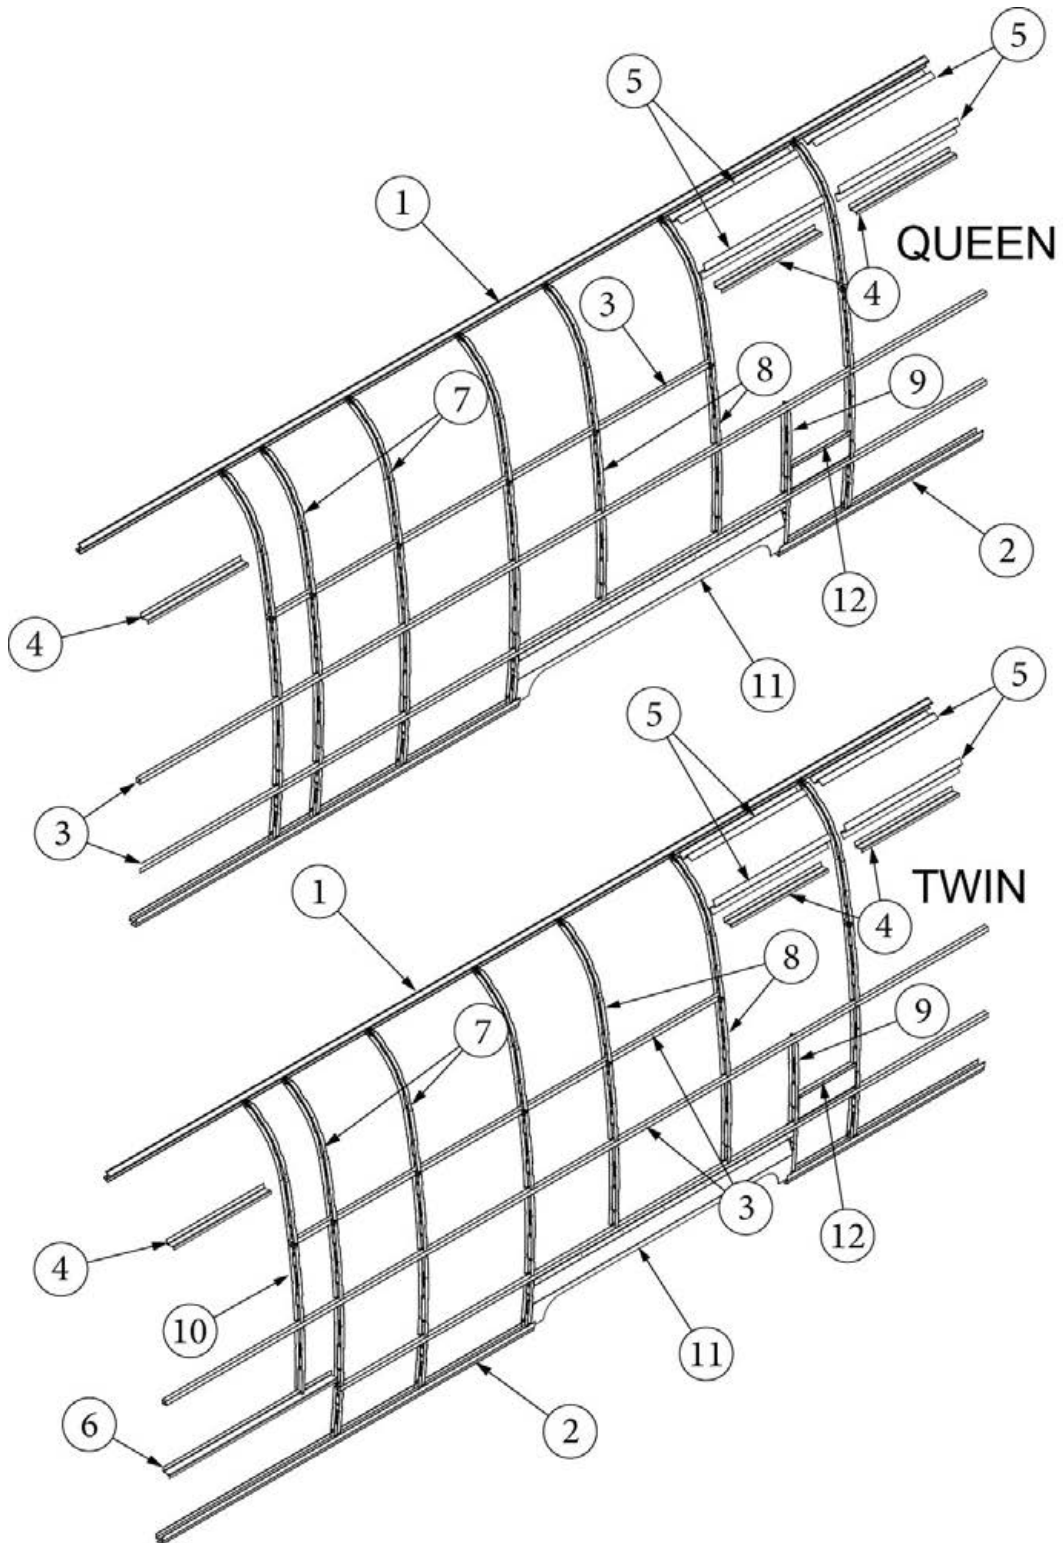

EXTERIOR SHELL

Wall Framing, Roadside, 27FB

Parts Listed on Next Page