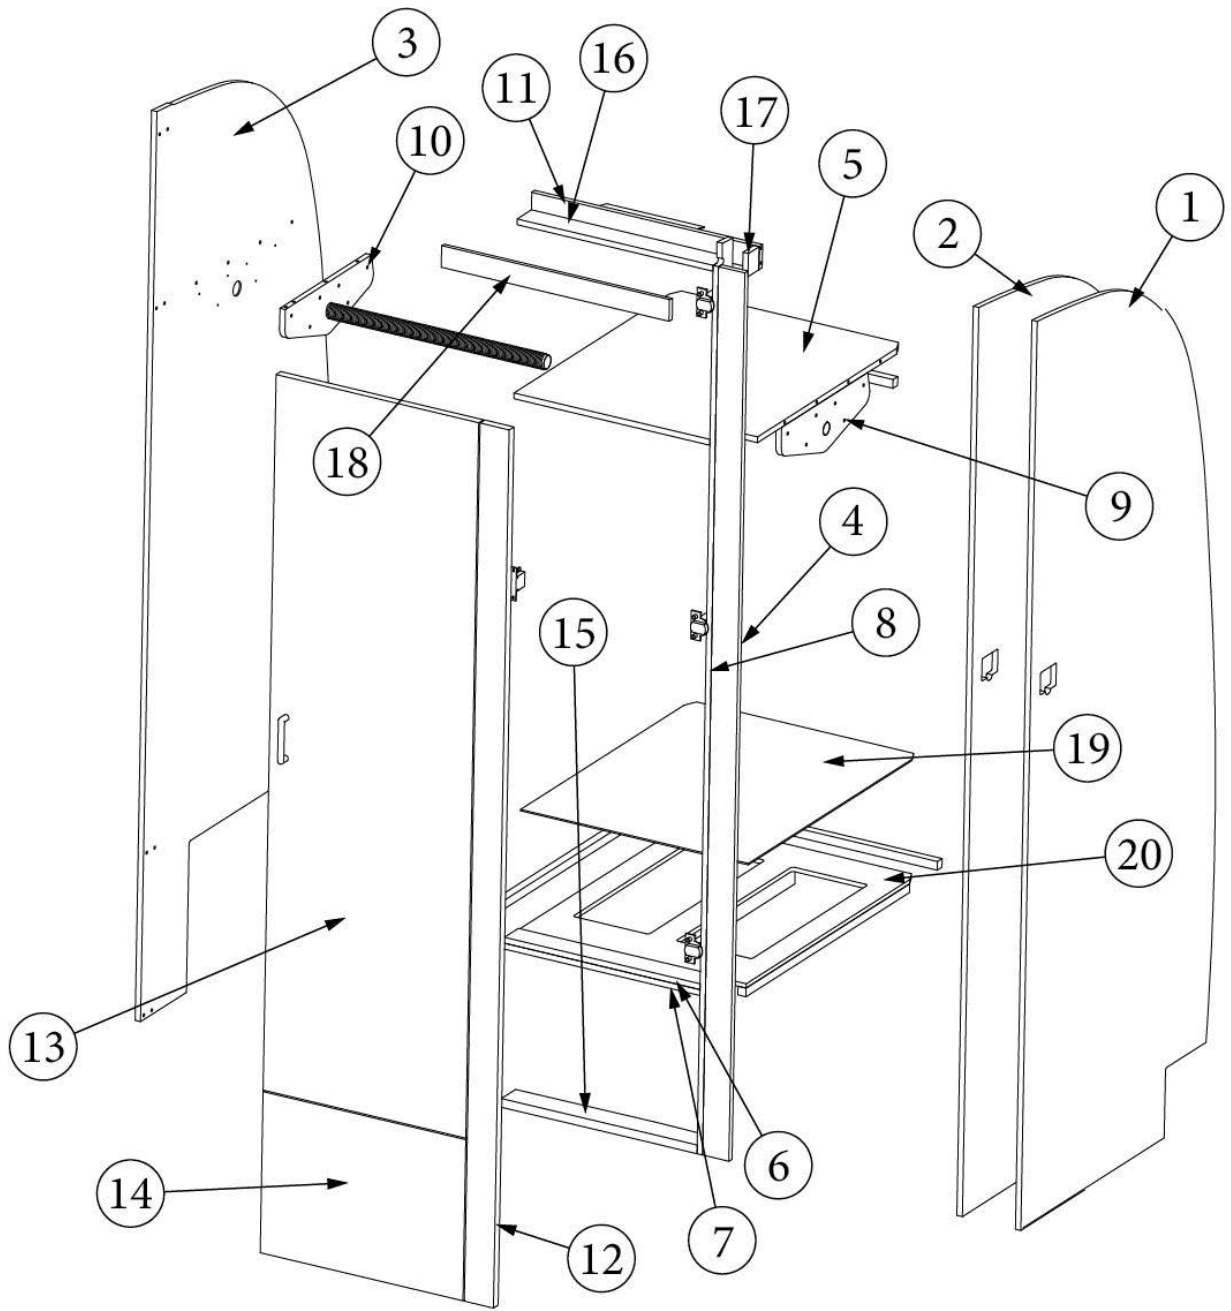

FURNITURE, BEDROOM

Wardrobe, Roadside, 23FB

Parts Listed on Next Page