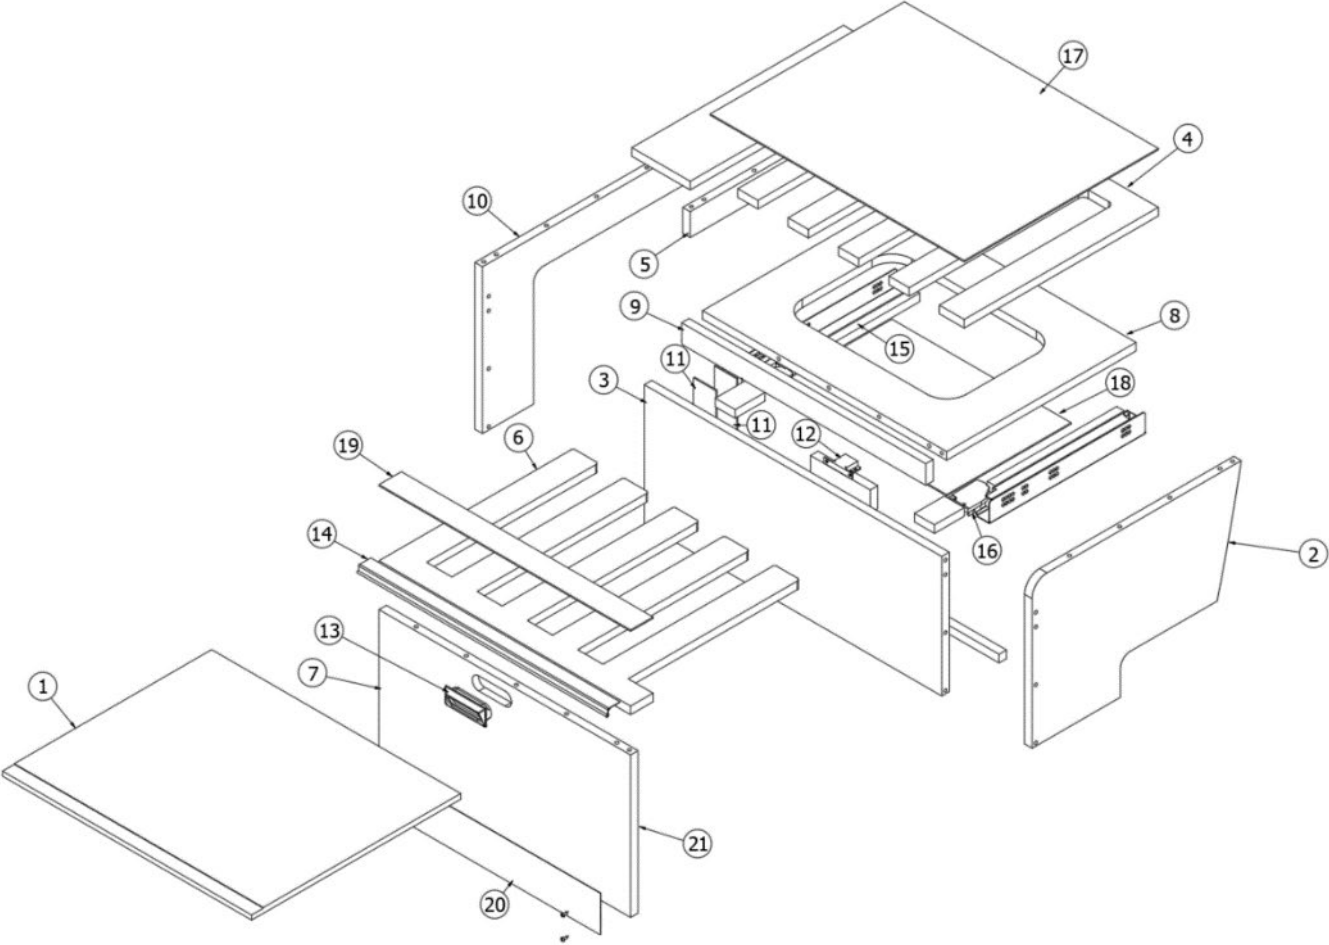

FURNITURE, LOUNGE

Bench/Bed Slide-Out, 30FB Office

Parts Listed on Next Page