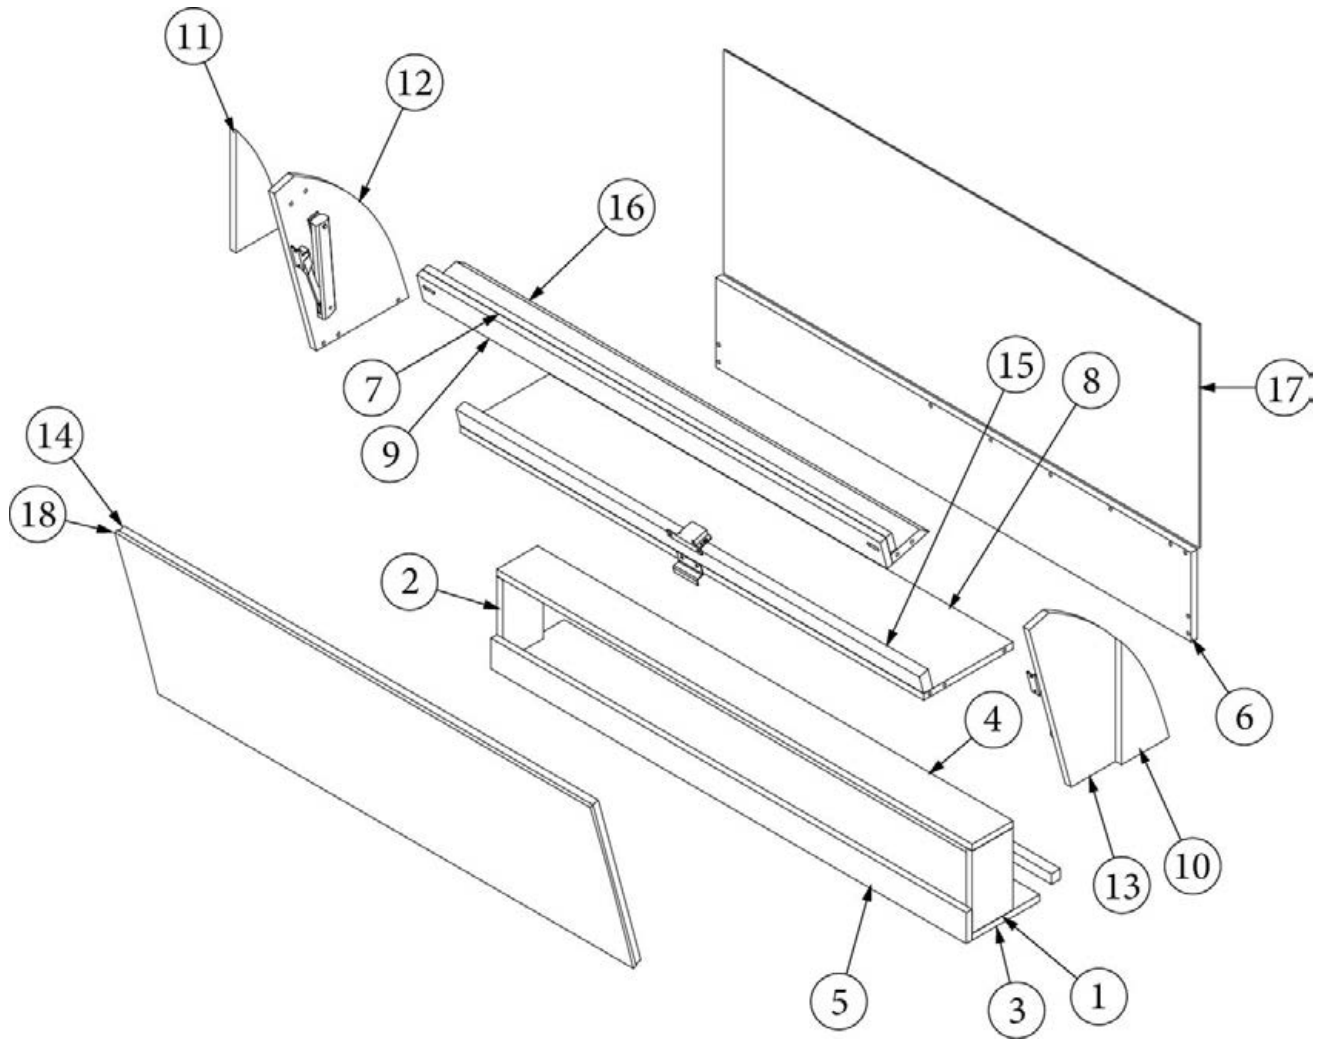

FURNITURE, LAVATORY

Medicine Cabinet, 25FB, 27FB

Parts Listed on Next Page

FURNITURE, LAVATORY

Medicine Cabinet, 25FB, 27FB

969833-01

Medicine Cabinet Assembly

1. 969833&010112BB Pre laminate, .5 x 5.67 x 40"
2. 969833&010212BC Pre laminate, .5 x 3.42 x 6"
3. 969833&010312BC Pre laminate, .5 x 3.42 x 6"
4. 969833&010412BC Pre laminate, .5 x 3.42 x 40"
5. 969833&010512BC Pre laminate, .5 x 2.25 x 40"
6. 969833&010612BC Pre laminate, .5 x 6.5 x 40"
7. 969833&010712CC Pre laminate, .5 x 1.38 x 39"
8. 969833&010812CC Pre laminate, .5 x 39 x 7.5"
9. 969833&010912CC Pre laminate, .5 x 2.25 x 39"
10. 969833&011012CC Pre laminate, 4.02 x 8.94"
11. 969833&011112CC Pre laminate, 4.02 x 8.94"
12. 969833&011212CC Pre laminate, 11.29 x 13.62"
13. 969833&011312CC Pre laminate, 11.29 x 13.62"
14. 969833&011412CC Pre laminate, .5 x 39.88 x 13.88"
15. 969833&011518CC Pre laminate, .75 x 1.63 x 39"
16. 969833&011618CC Pre laminate, .75 x 3.16 x 39"
17. 969833&011703CE Pre laminate, .13 x 16.25 x 40"
18. 372203-33 Mirror, Safety glass, 14" x 40"
- 385940-02 Mirror pull, Chrome
- 382466-01 Lid stay, Compartment door
- 382466-02 Lid stay, Side bracket
- 382466-03 Lid stay, Door bracket
- 382159 Pivot hinge, Nickel
- 381228 Catch, Grabber door (10lb Pull)
- 365386-01 Edgebanding, Linen, 5/8"
- 365386-02 Edgebanding, White Linen, .94"
- 386410-01 Edgebanding, Waxed Maple, 5/8"
- 386410-02 Edgebanding, Waxed Maple, 15/16"