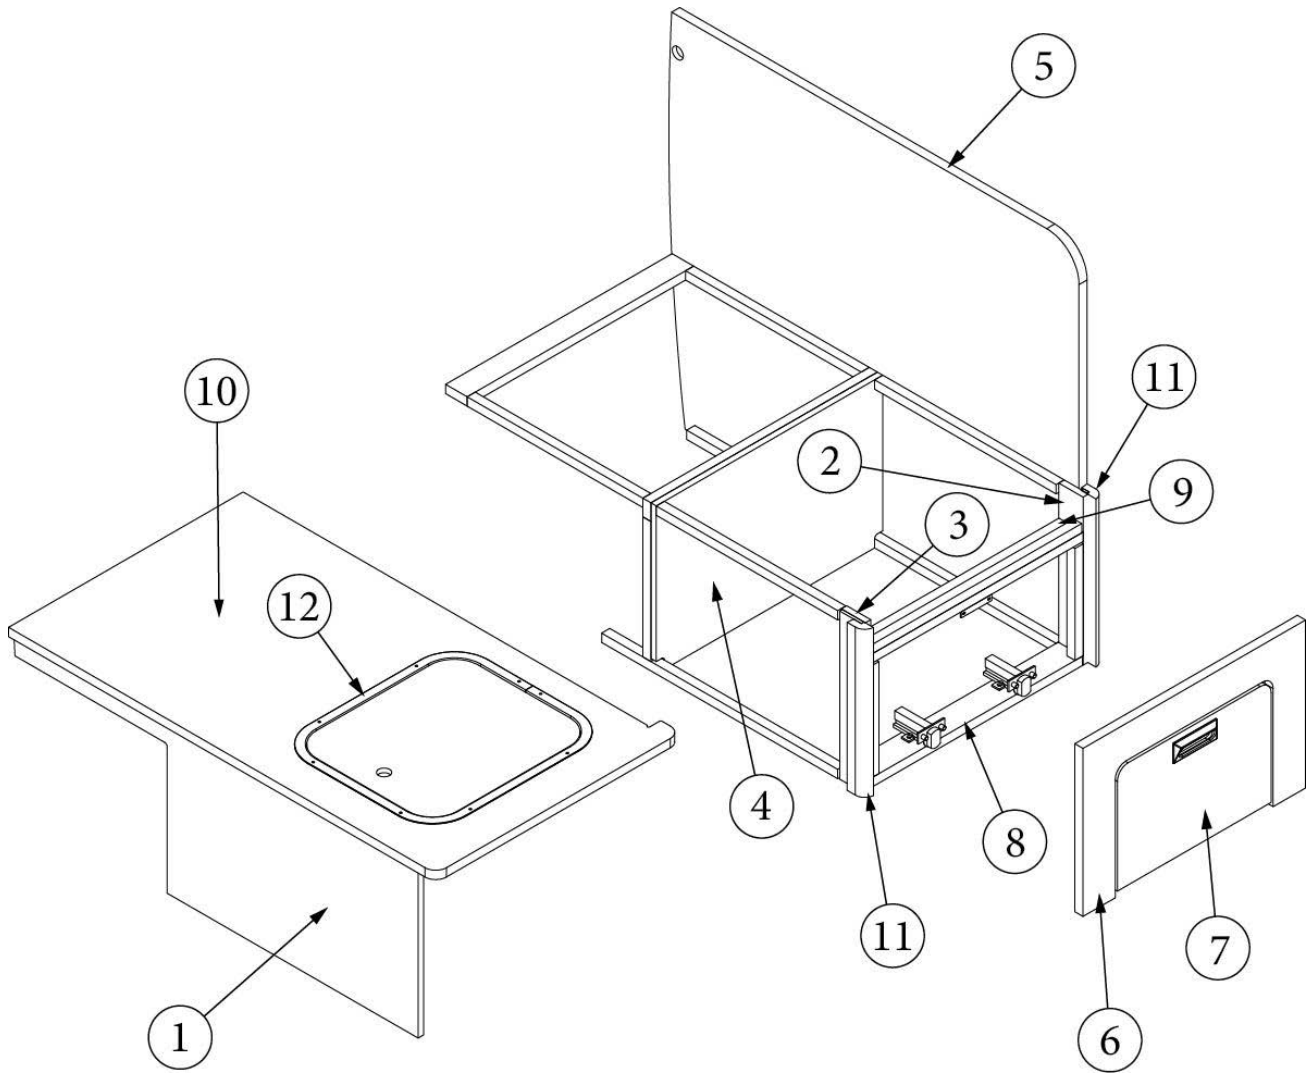

FURNITURE, GALLEY

Dinette Seat, RH, 23FB

Parts Listed on Next Page