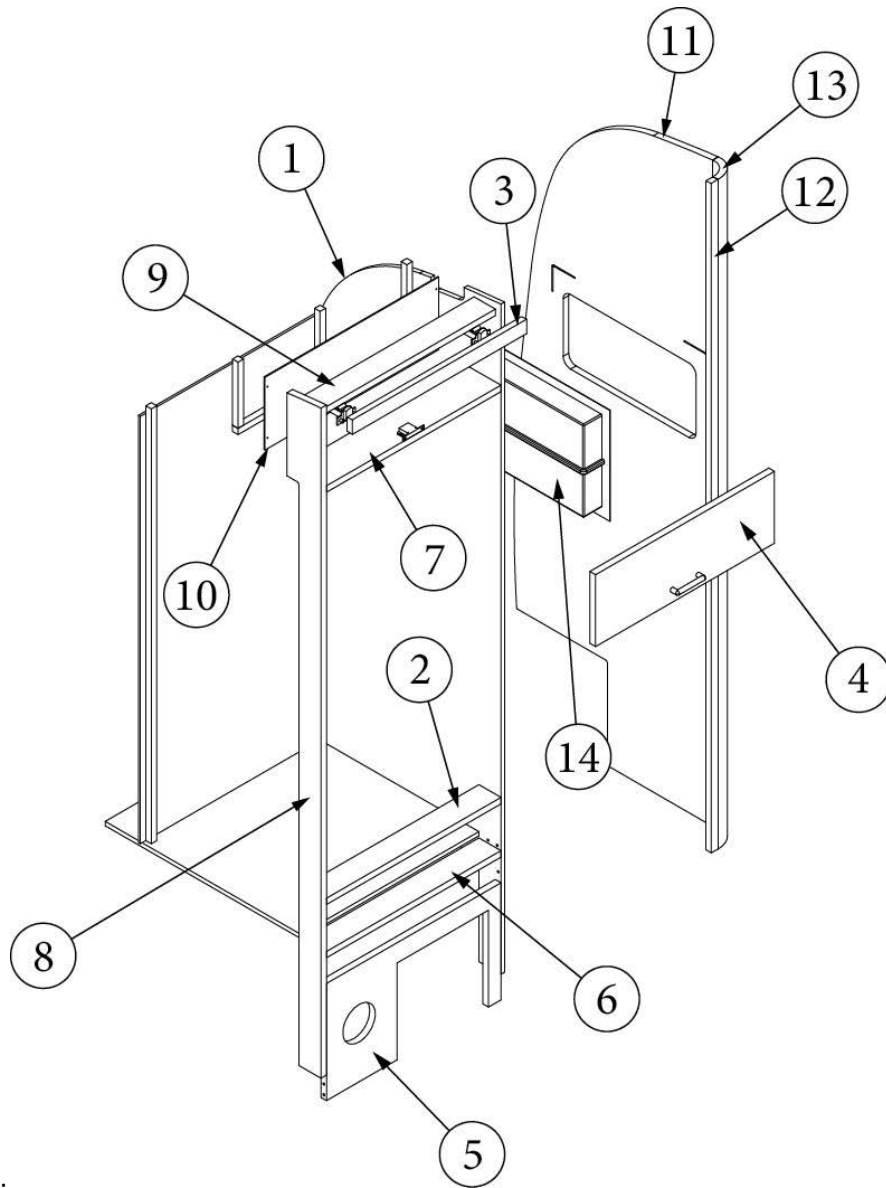

FURNITURE, GALLEY

Refrigerator Cabinet, 28RB

Parts Listed on Next Page