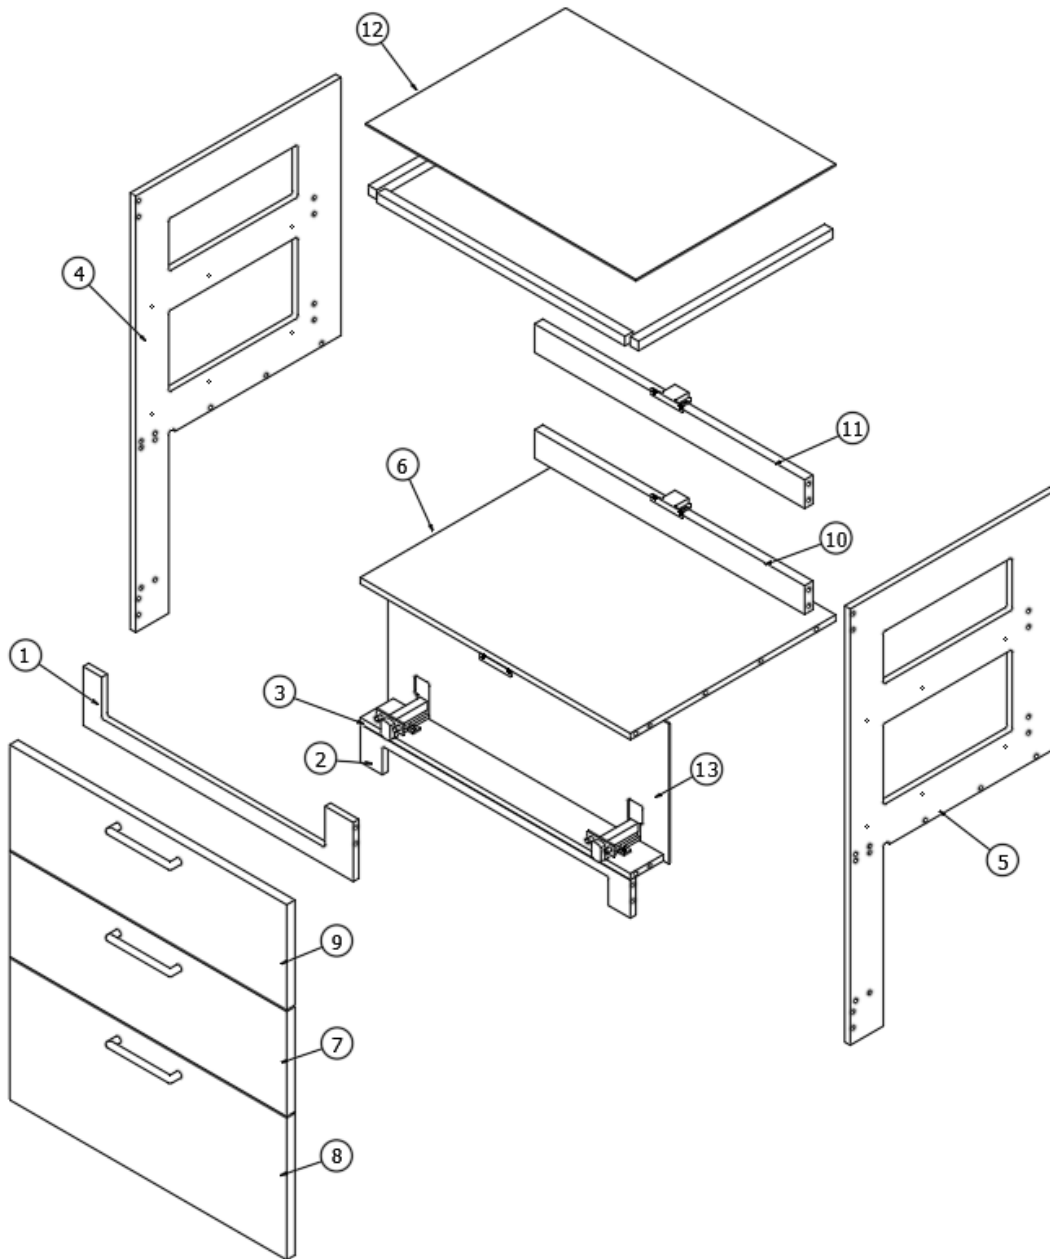

FURNITURE, GALLEY

Galley, Cook Side, Cooktop w/Convection Microwave, 30RB

Parts Listed on Next Page