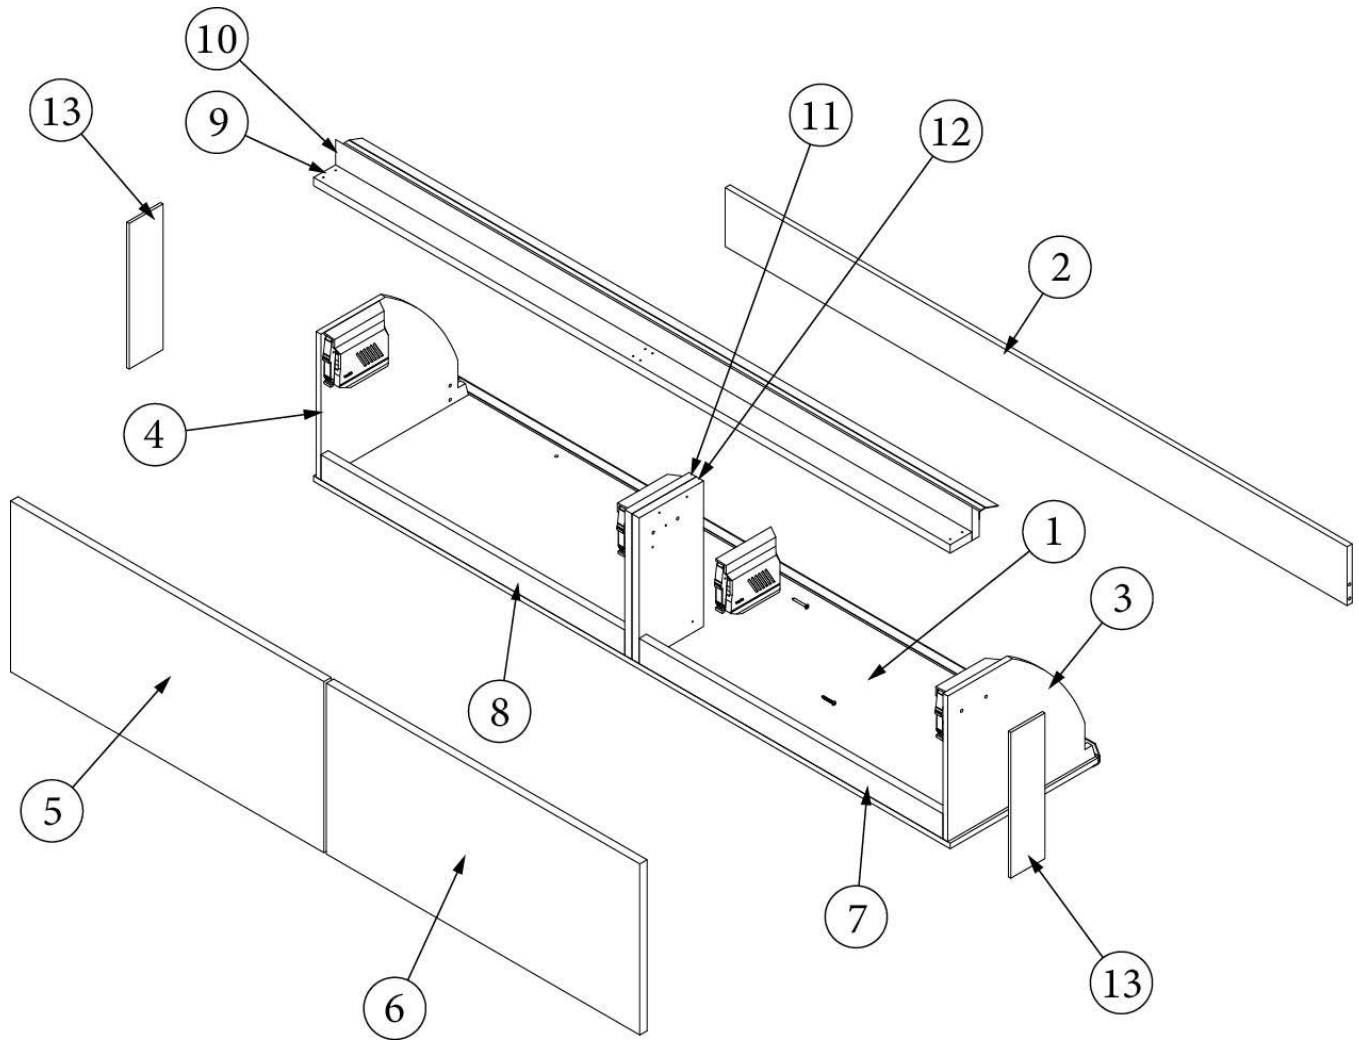

FURNITURE, GALLEY

Roof locker, Galley, 23FB

Parts Listed on Next Page