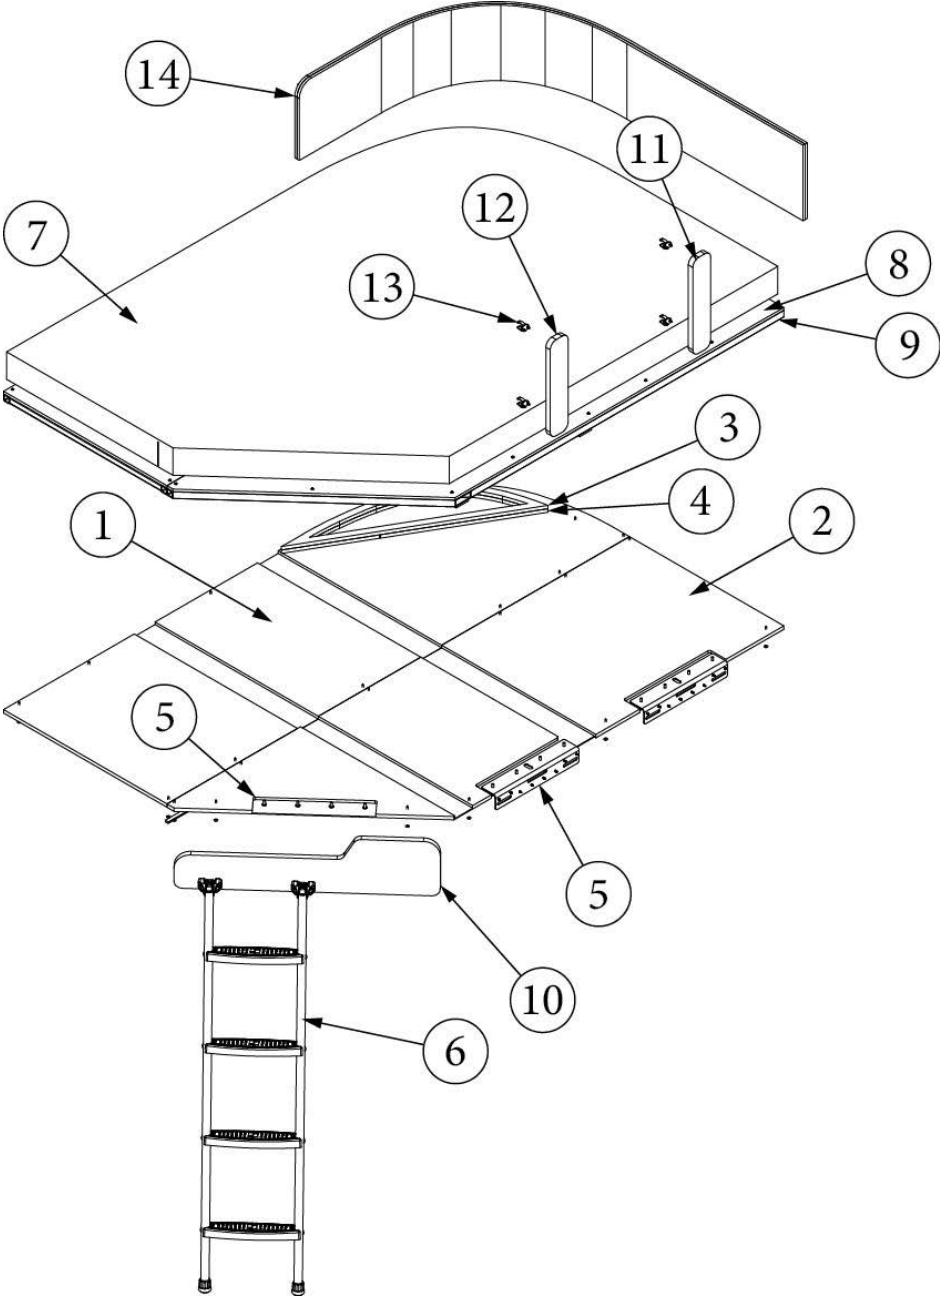

FURNITURE, BEDROOM

Bunk Bed, Upper, 30FB Bunk

Parts Listed on Next Page