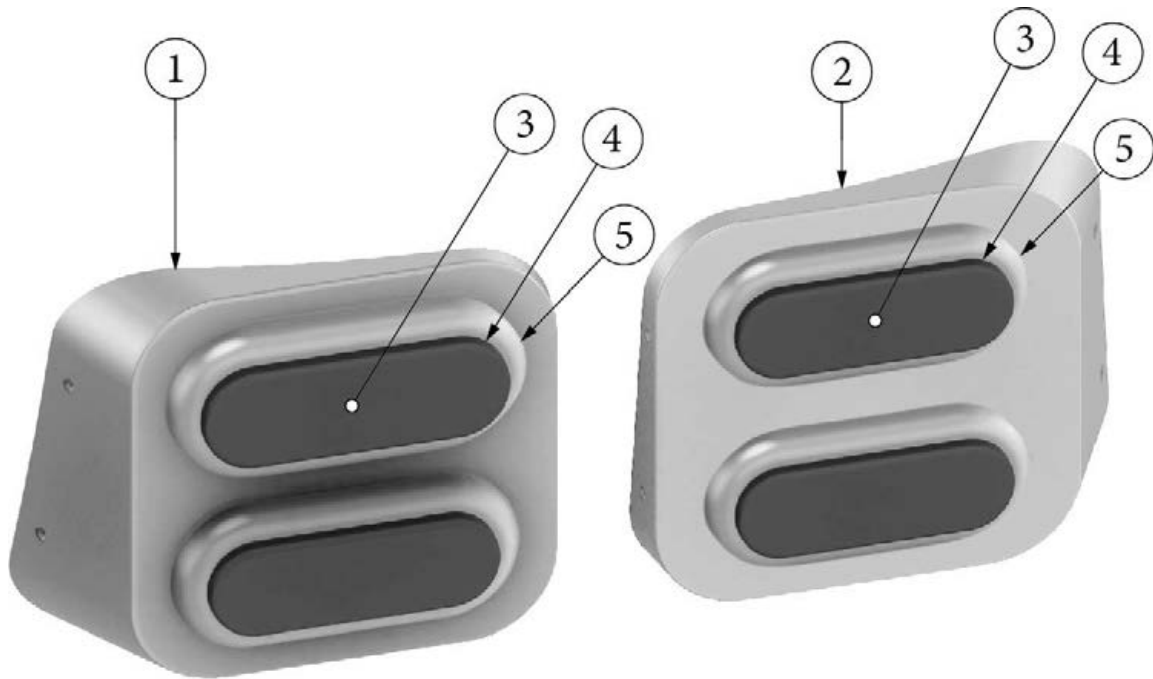

ELECTRICAL, 12 VOLT

Taillight Assembly

952929-01
952929-02

Taillight Assembly, LED, Roadside
Taillight Assembly, LED, Curbside

1. 511664-01	Taillight casting, Roadside
2. 511664-02	Taillight casting, Curbside
3. 512425*	Kit, 6" oval LED taillight
4. 512425-01	Taillight w/Pigtail
5. 512425-02	Trim ring
345473	Screw, #6 x 3/4", Self-drilling
512425-03	Gasket, Taillight
115073-01	Bracket, Roadside taillight
115073-02	Bracket, Curbside taillight
115074	Bracket, Center taillight

*512425 Taillight Kit Includes Taillight, Trim Ring & Gasket.