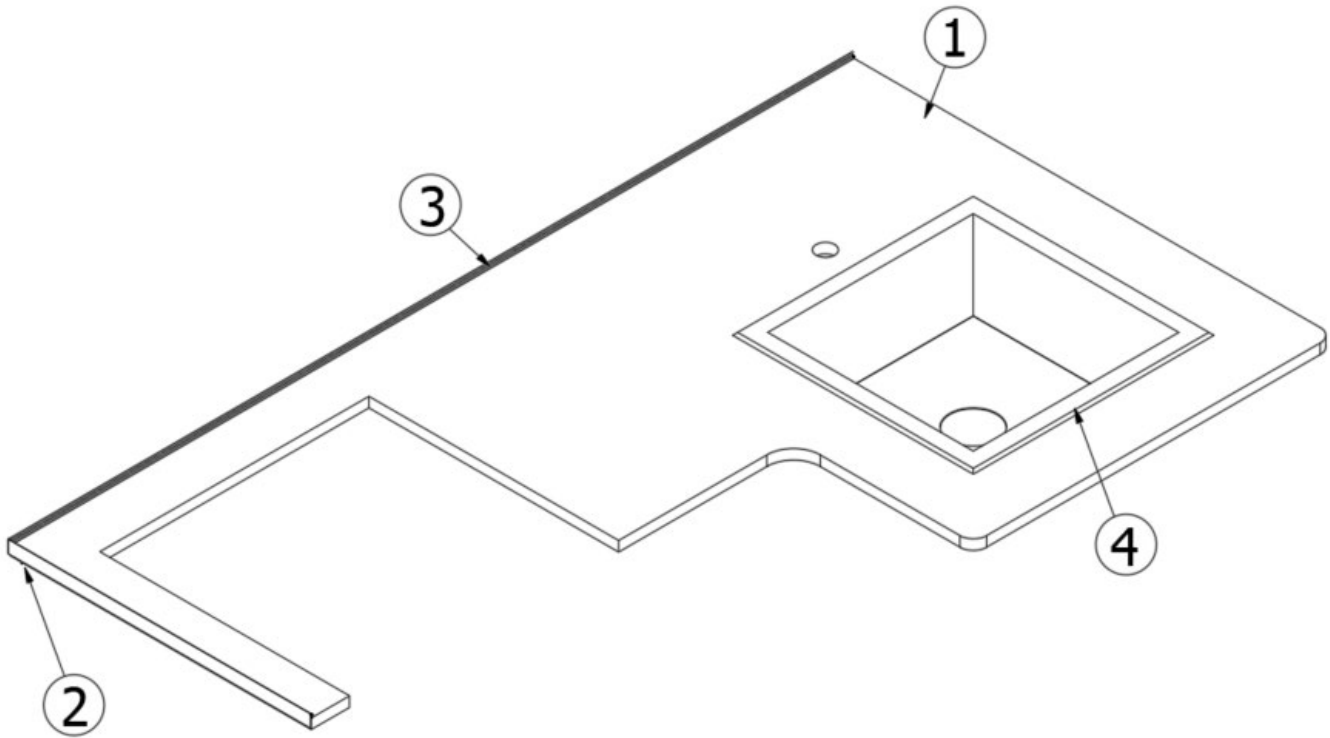

FURNITURE, GALLEY

Galley Top, 25FB

969458

Assembly, Galley Top 25FB FC

1. 969458&000118JC
2. 114812
3. 115064
4. 602455
  602453
  602164-02
  602455-01

Pre laminate, 36.13X63.04
Alum. Angle 1.0 X 1.0
Trim-Alum Counter Top
Sink-Galley 18 X 18
Faucet-1-Handle Pull Down Bar/Prep
Tailpiece W/Nuts & Washers 1.5"
Sink Clips, Kit, (4 clips, 4 studs, 4 wing nuts)