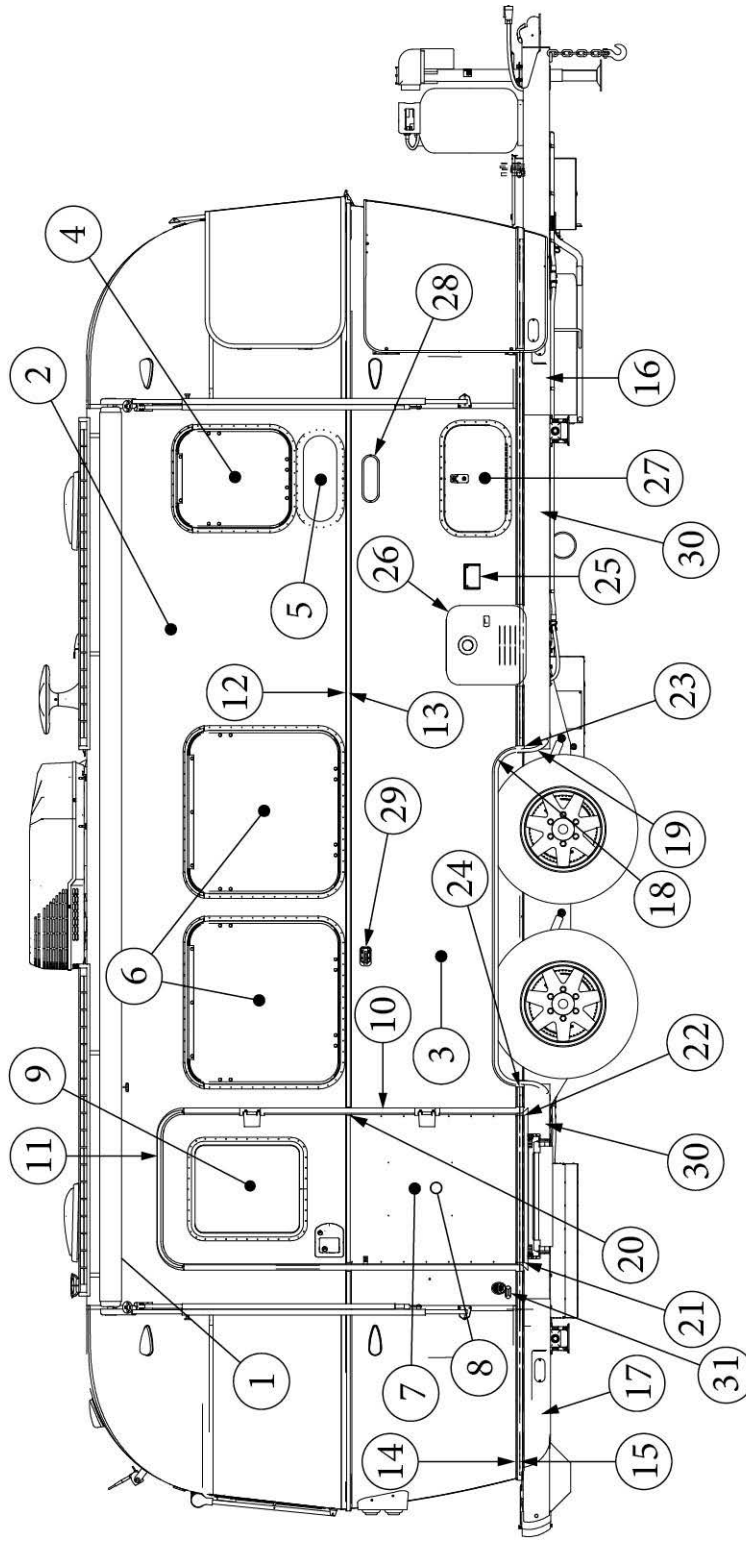

EXTERIOR SHELL

Exterior Components, Curbside, 23FB

Parts Listed on Next Page