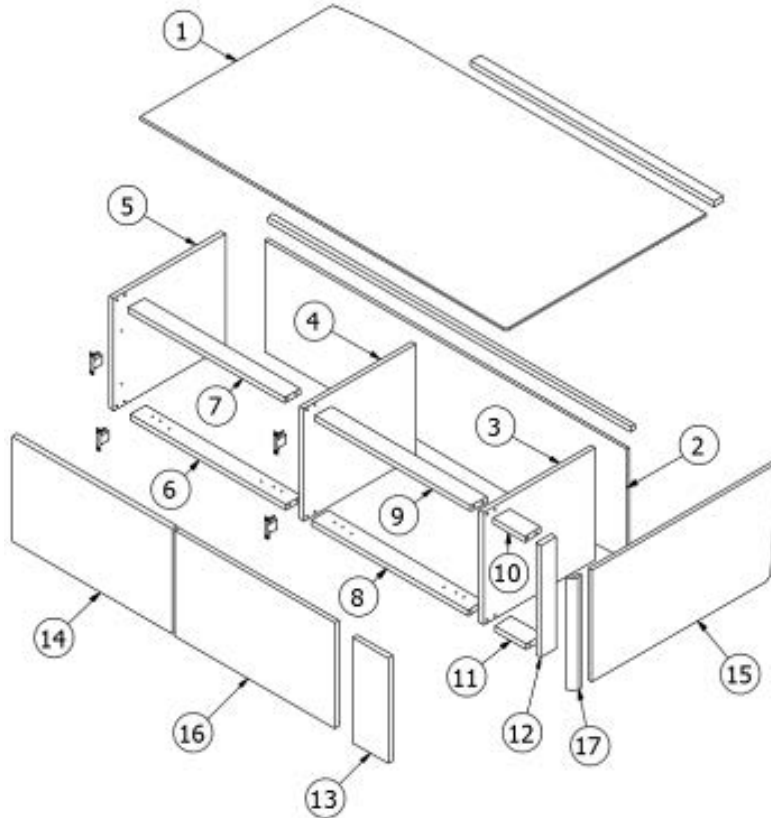

FURNITURE, BEDROOM

Bed, Twin, Roadside, 30RB

966856

Twin Bed

1. 800507-03	Top, Lauan, 3/8" x 4' x 8'
2. 966856&000212CC	Pre laminate, 56.69 X 15.13
3. 966856&000318CC	Pre laminate, 17.5 X 15.13
4. 966856&000418CC	Pre laminate, 17.5 X 15.13
5. 966856&000518CC	Pre laminate, 17.5 X 15.13
6. 966856&000618CC	Pre laminate, 24.38 X 2.5
7. 966856&000718CC	Pre laminate, 24.38 X 2.5
8. 966856&000818CC	Pre laminate, 24.38 X 2.5
9. 966856&000918CC	Pre laminate, 24.38 X 2.5
10. 966856&001018CC	Pre laminate, 4.94 X 2.5
11. 966856&001118CC	Pre laminate, 4.94 X 2.5
12. 966856&001218CC	Pre laminate, 2.5 X 15.13
13. 966856&001318BC	Pre laminate, 5.56 X 14.25
14. 966856&001718BC	Door, 25 x 14.25
15. 966856&002212BC	Pre laminate, 29.13 x 15.13
16. 966856&002518BC	Door, 25 x 14.25
17. 801706-1003	Corner Trim 90 Deg 1"Rad Waxed Maple
381607-11	Hinge, Self-close
386439	Bar Pull-5 3/8" X 3"
381228-02	Catch, Grabber door