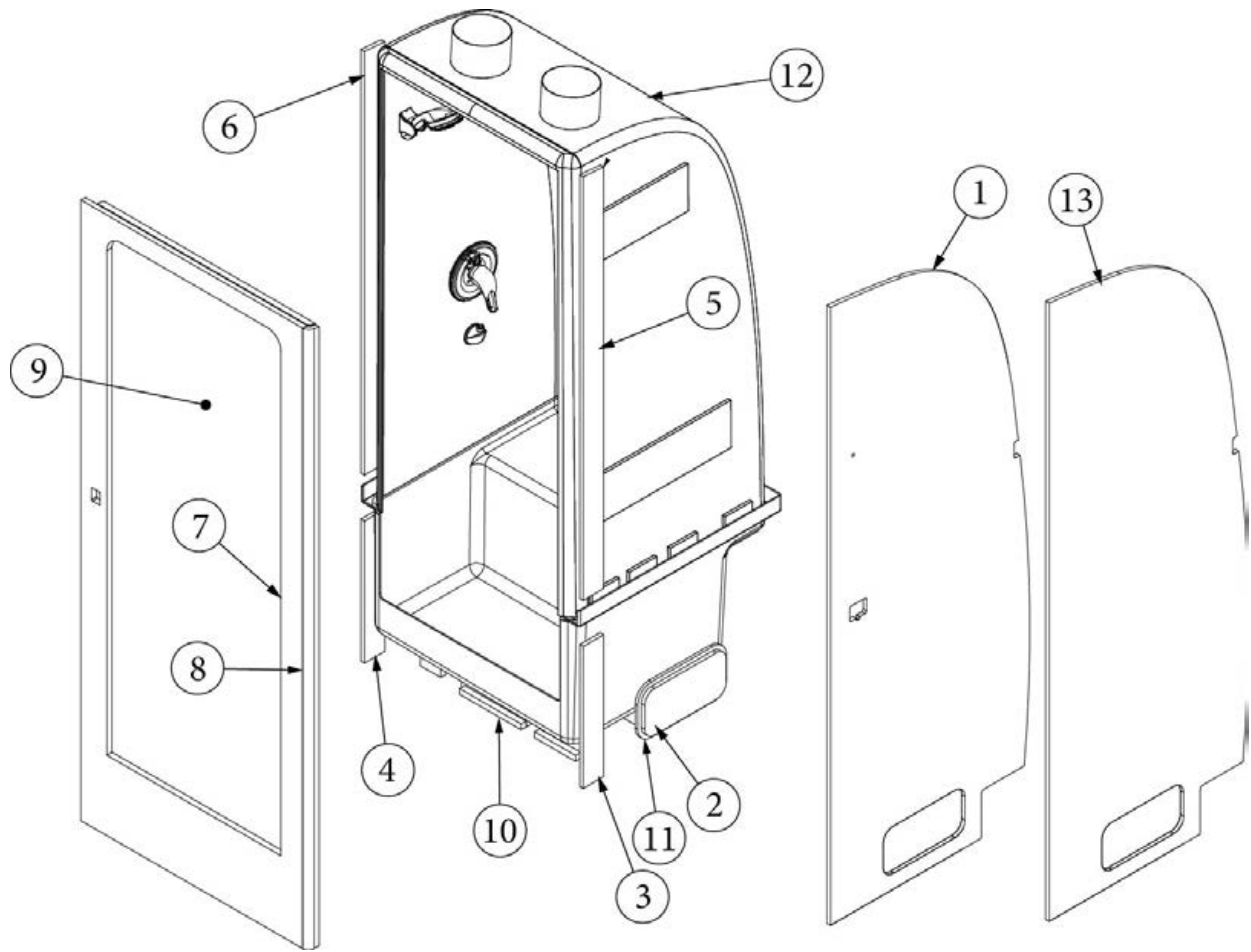

FURNITURE, LAVATORY

Shower Compartment, 25FB, 27FB

Parts Listed on Next Page