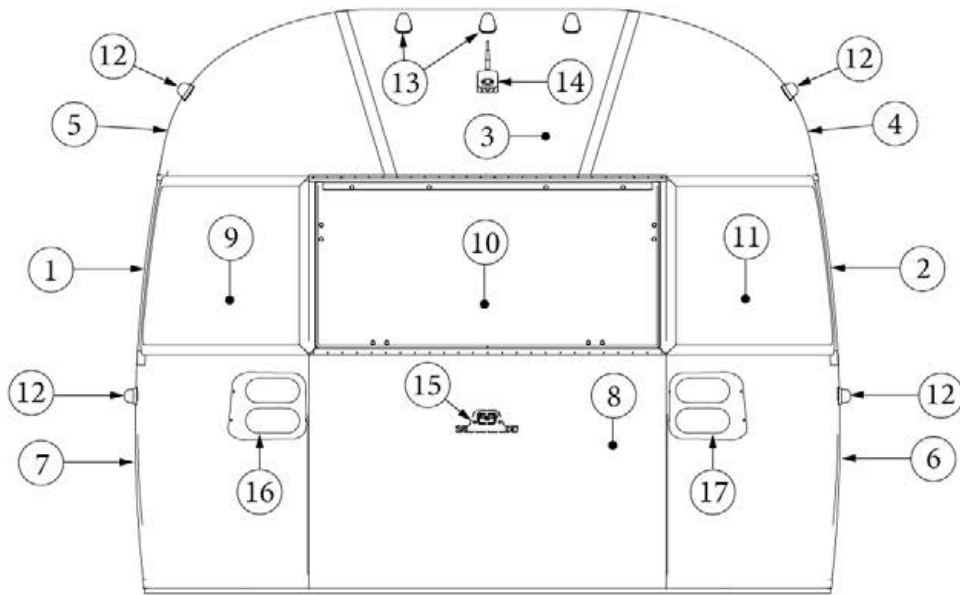

EXTERIOR SHELL

Aft End, 25FB, 27FB

Parts Listed on Next Page