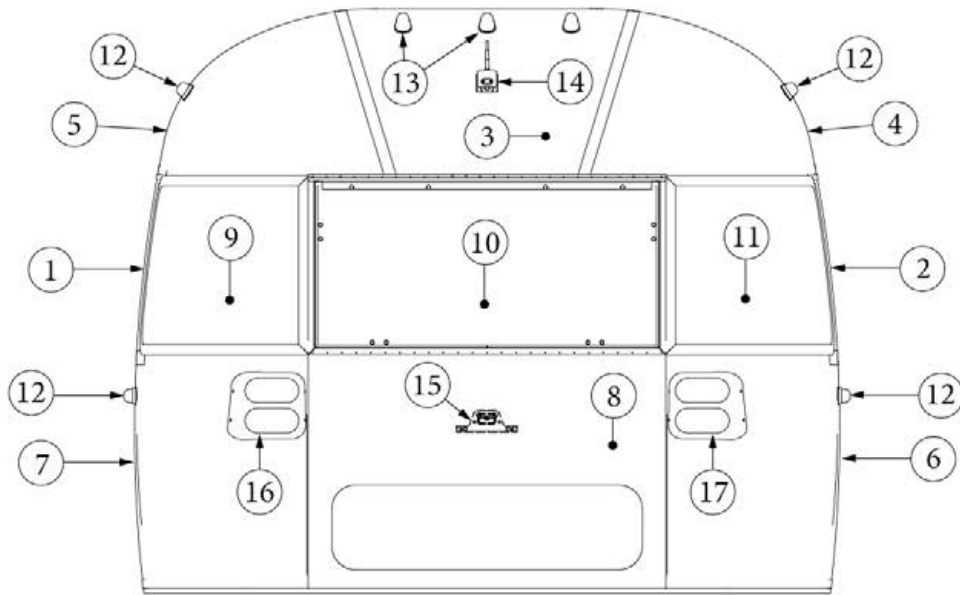

EXTERIOR SHELL

Aft End, 28RB, 30RB

Parts Listed on Next Page