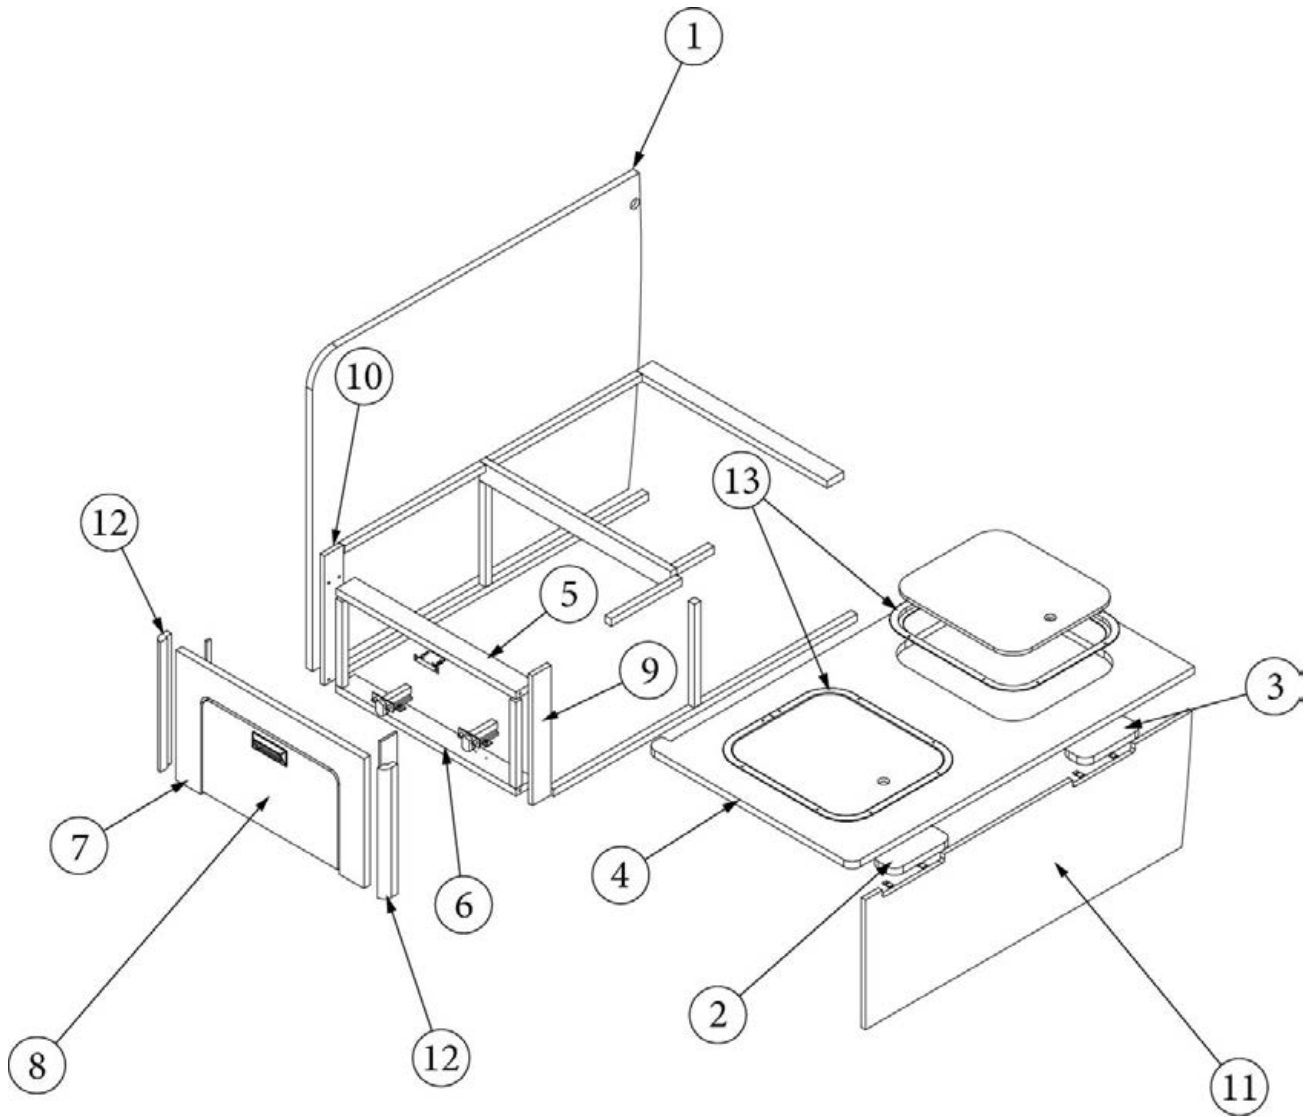

FURNITURE, GALLEY

Dinette Seats, LH, 28RB

Parts Listed on Next Page