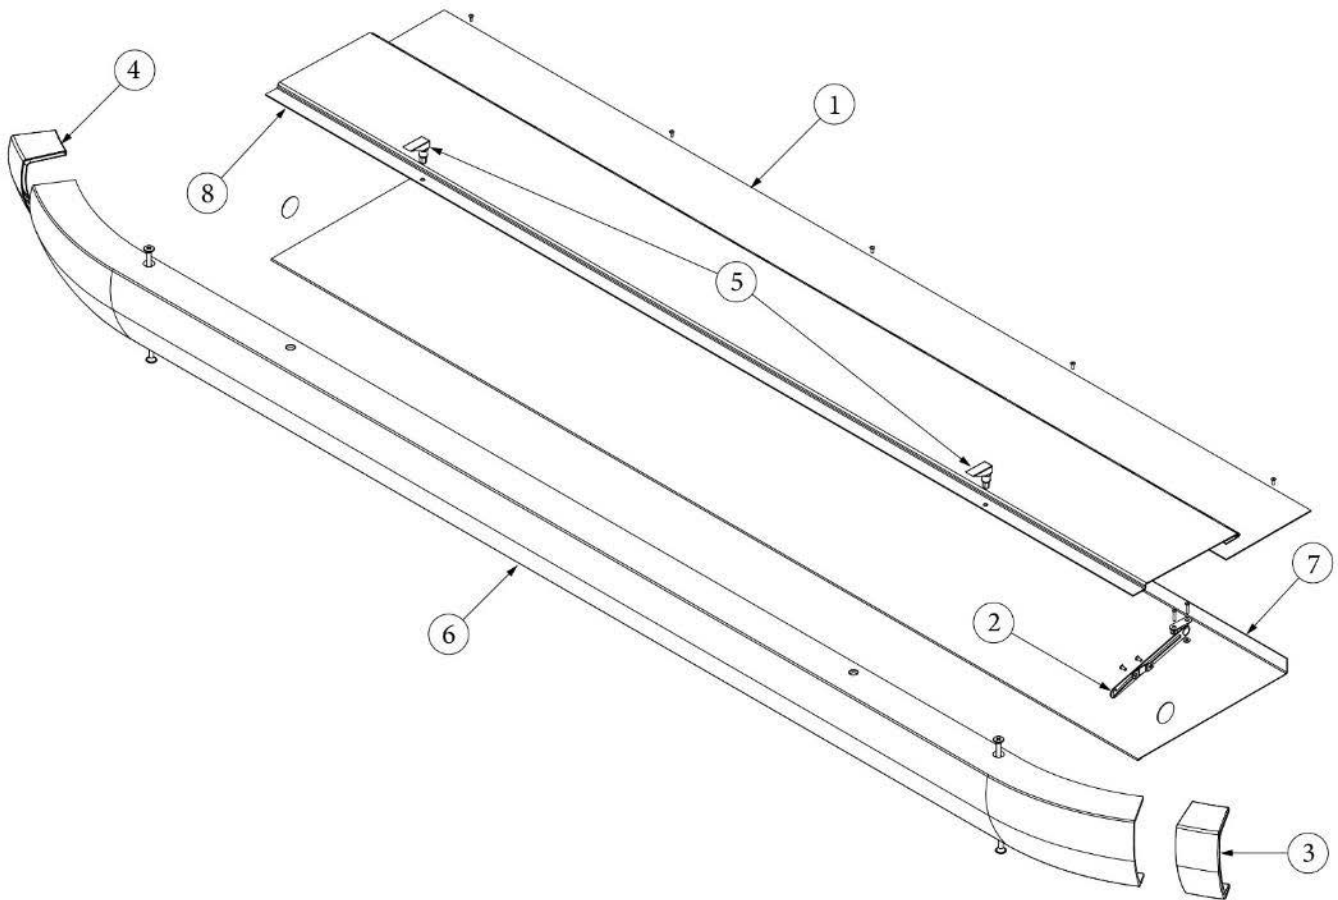

CHASSIS

Bumper and Storage, 25FB, 27FB, 28RB, 30RB

113696
113696-01

Install (not for order/see parts below)
Install (not for order/see parts below)

1. 114849-06	Aluminum sheet, .06" x 36" x 8', Black
2. 380024	Arms support, Trunk lid, RH
3. 382289-01	End cap, Bumper, CS
4. 382289-02	End cap, Bumper, RS
5. 382456	Swell latch
6. 411054	Rear bumper
7. 453538	Sewer hose compartment, bottom
8. 453497-01	Lid, Rear hose carrier, Black
380203-02	Piano hinge
112671-19	Compartment Liner, Vinyl, 66.5 x 11.5"
704518	Vinyl, Compartment Liner, Roll, 8' x 60'
382261	Decal, Hole Cover