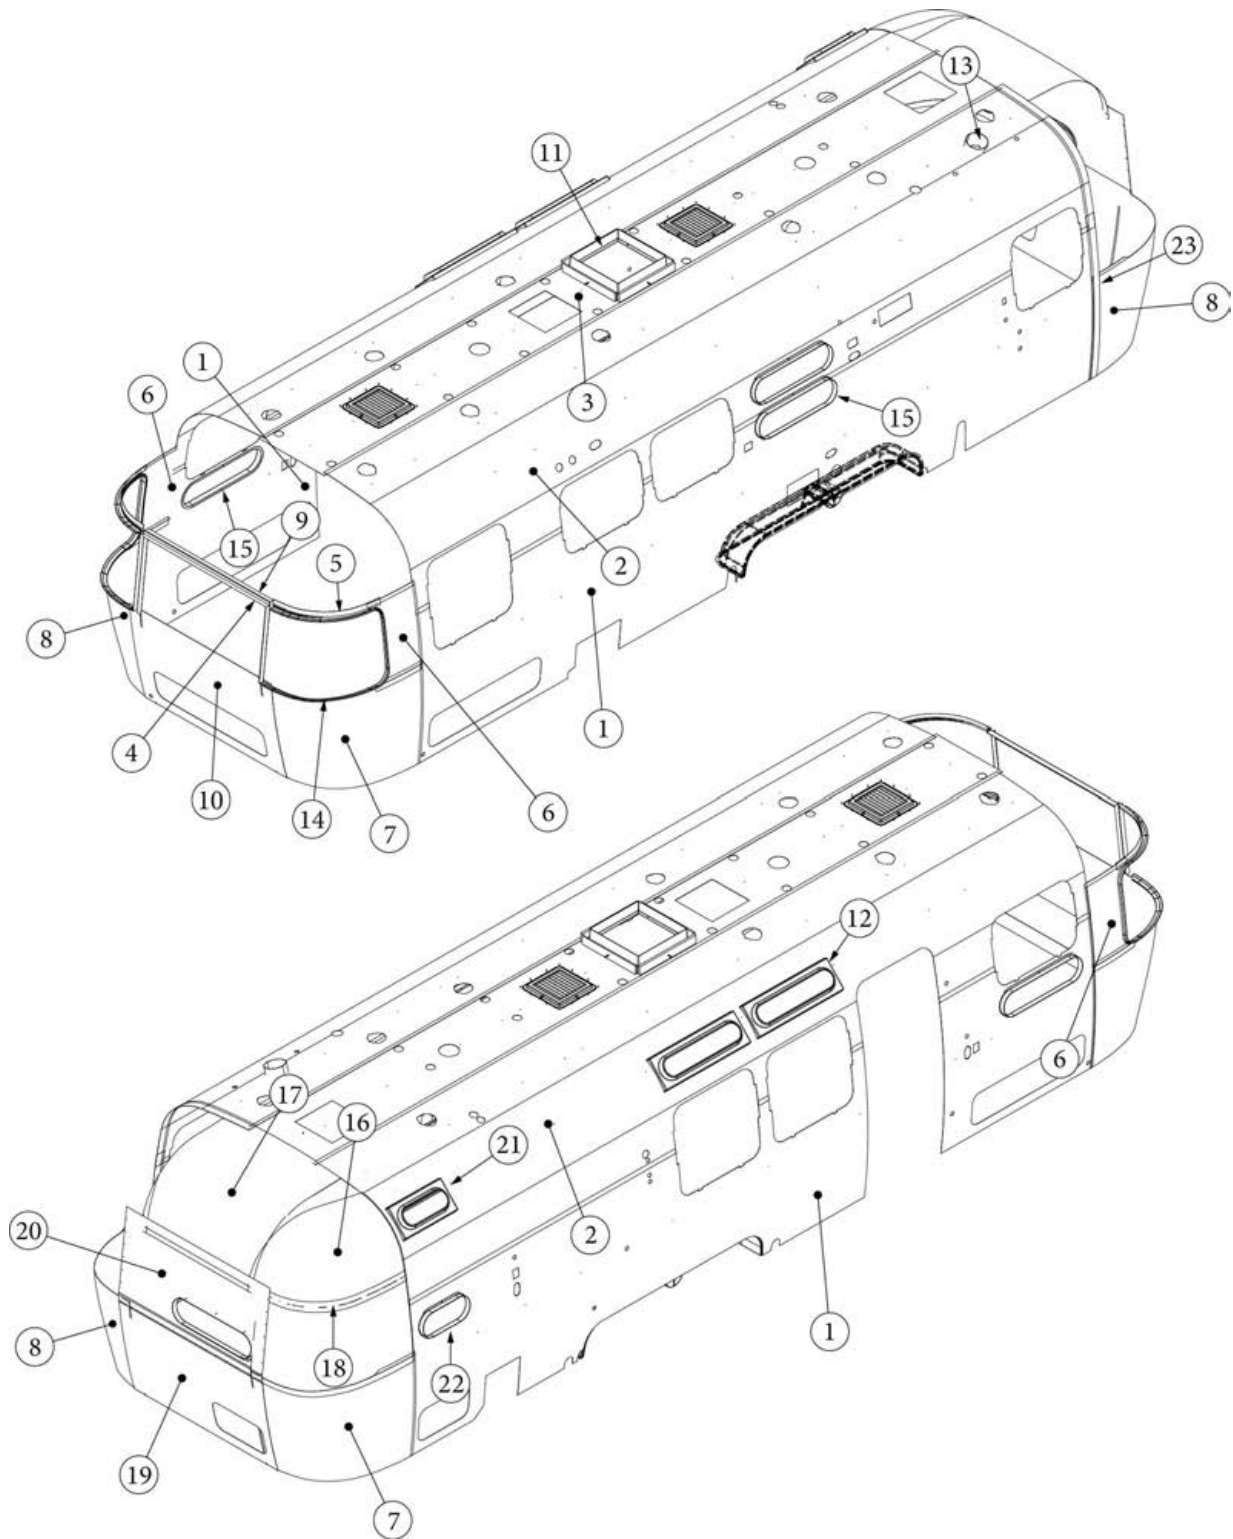

INTERIOR SHELL

Interior Skin, Twin, 30FB Bunk

Parts Listed on Next Page