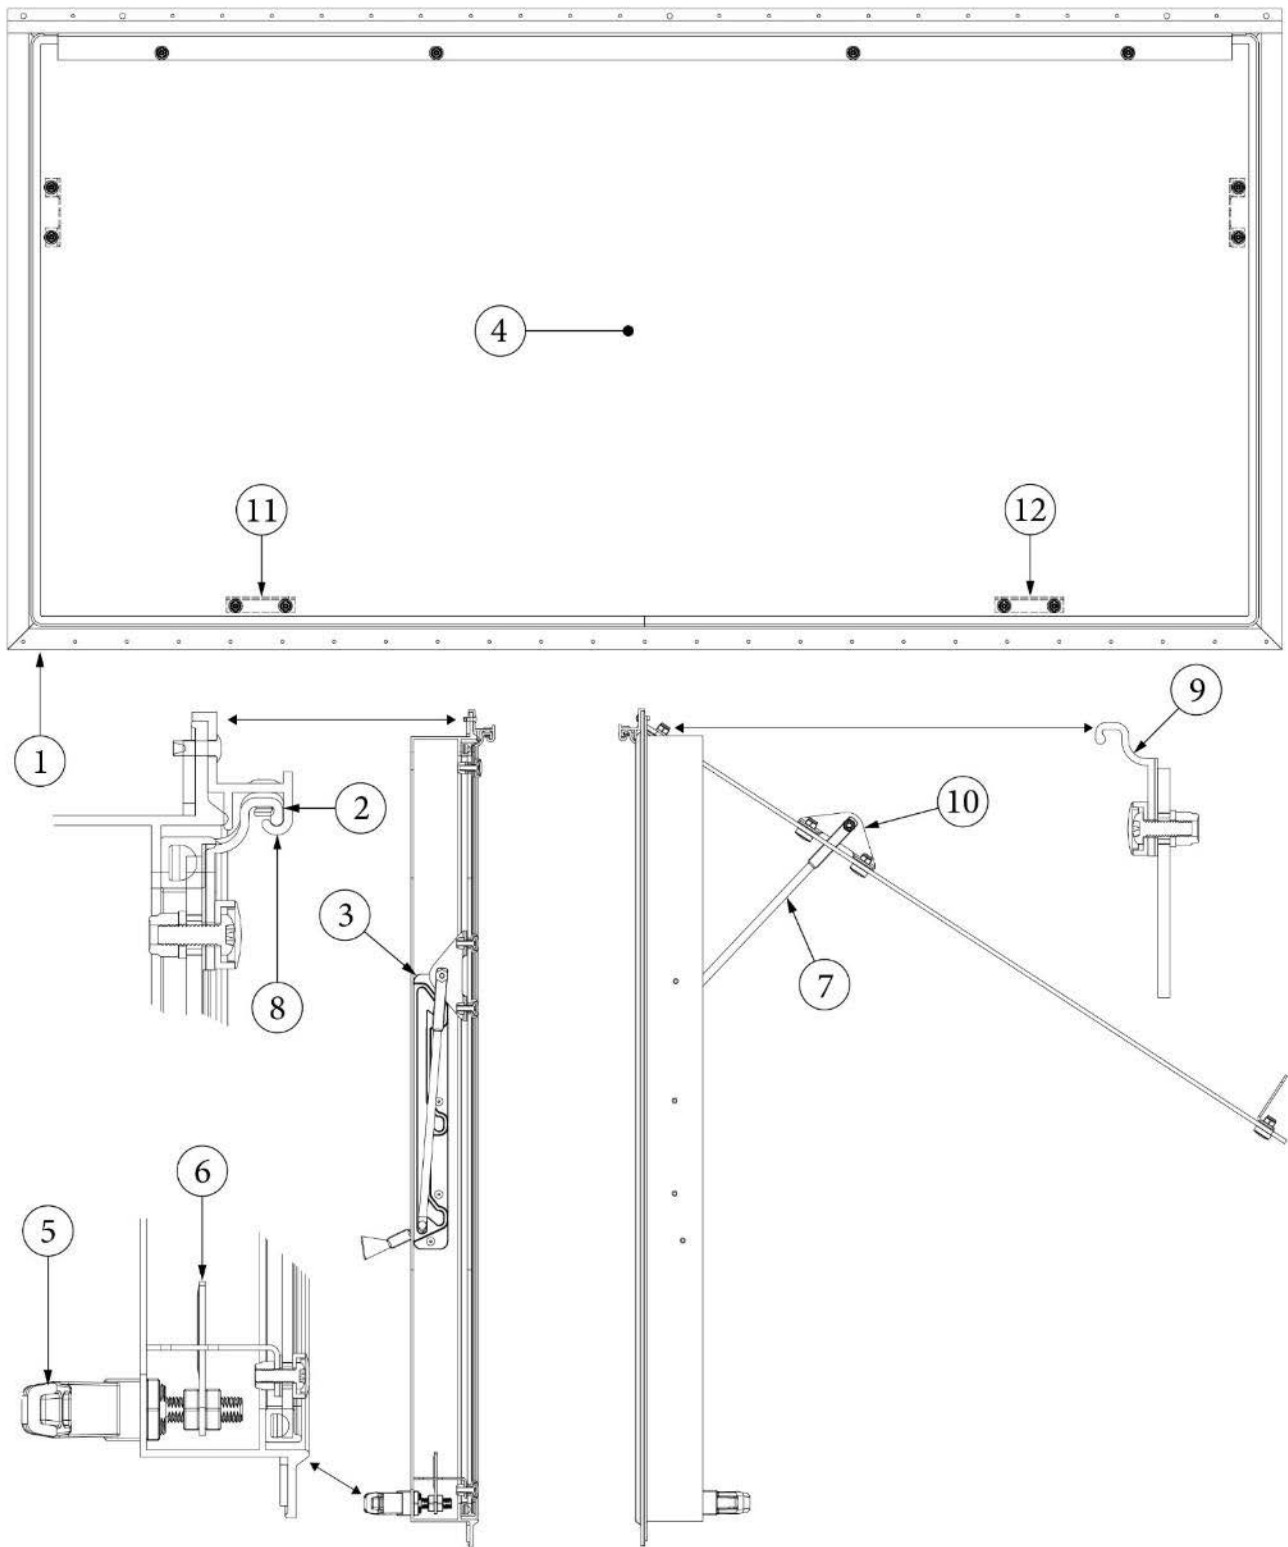

WINDOWS

Windows, Front/Rear, and Rear Hatch Option

Parts Listed on Next Page