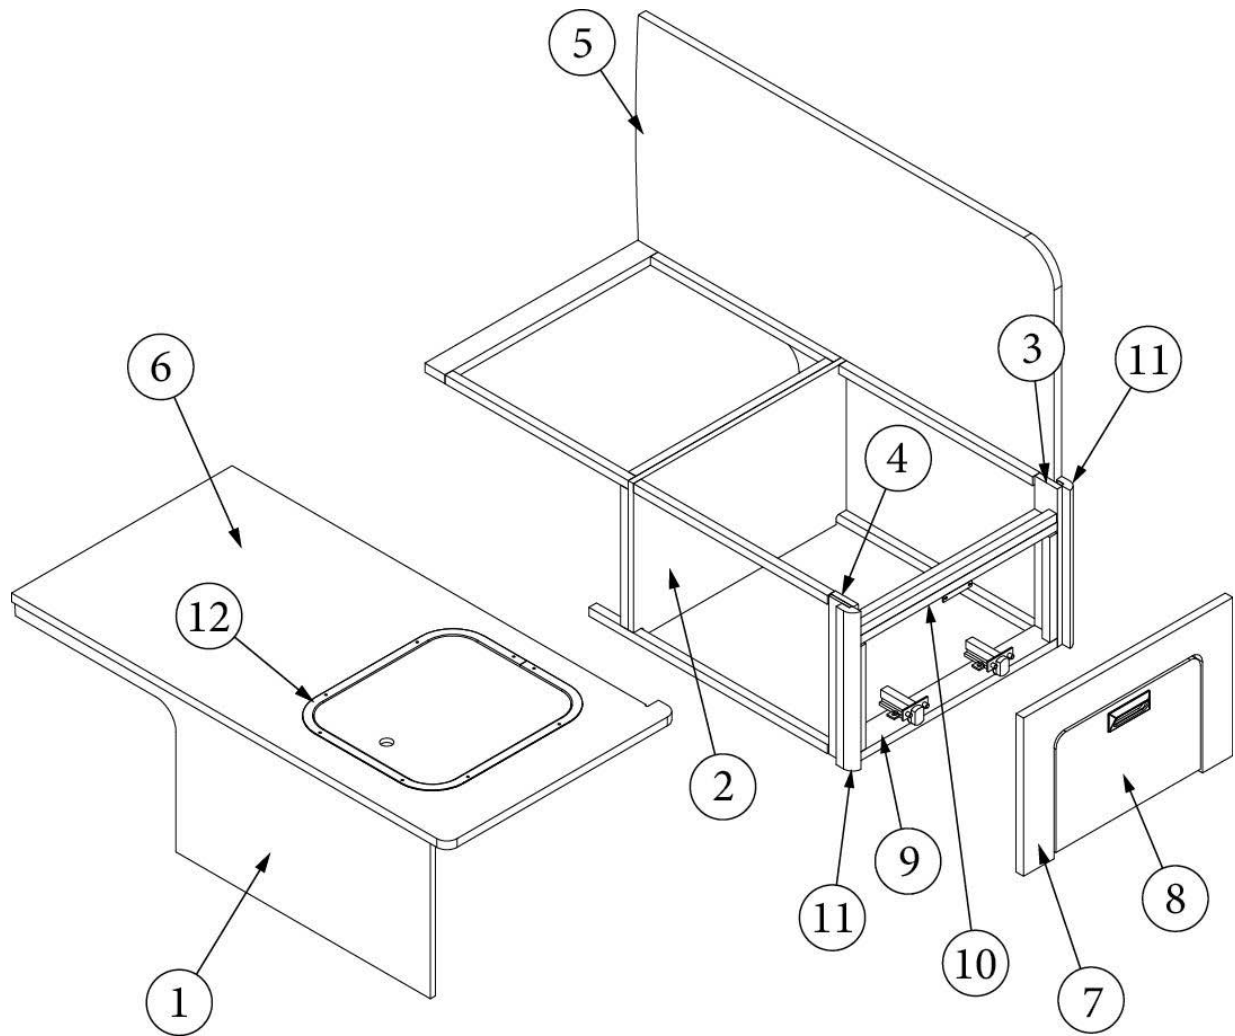

FURNITURE, LOUNGE

Dinette Seat, RH, 30FB Bunk and Office

Parts Listed on Next Page