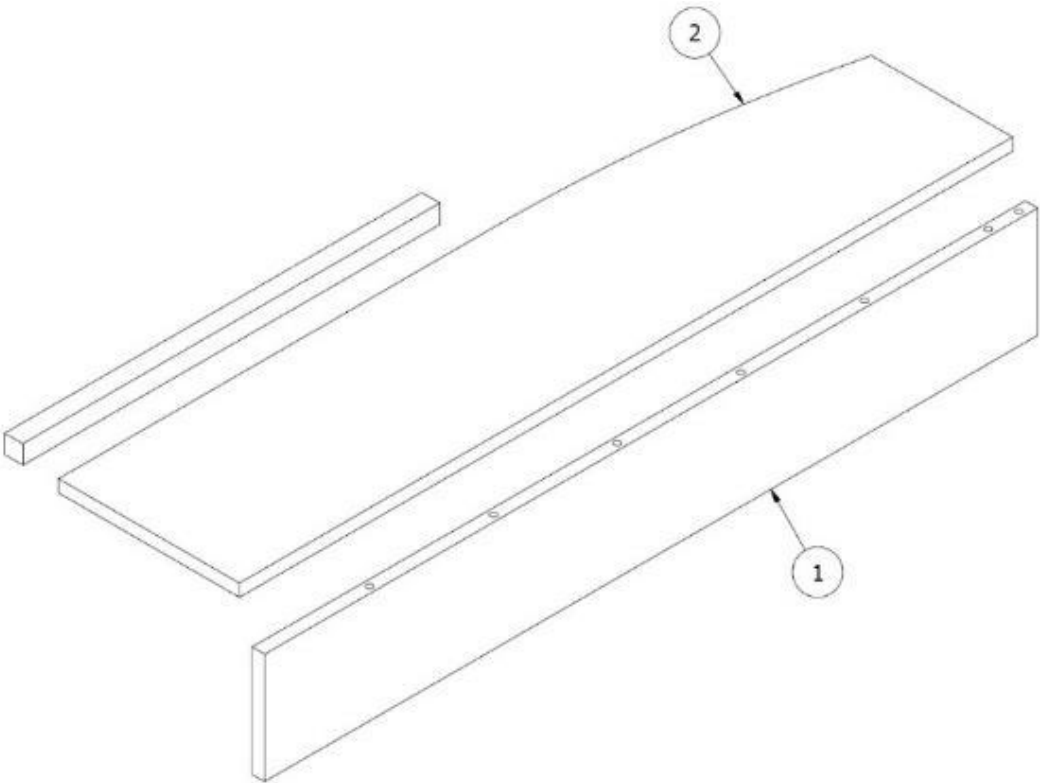

FURNITURE, LOUNGE

Desk Close Out, 30FB Office

969638

Assembly, Desk Close Out

- 1. 969638&000112BC
- 2. 969638&000212BC

Pre laminate, 5.28 X 30.5"
Pre laminate, 7 X 30.5"

FURNITURE, LOUNGE

Desktop, 30FB Office