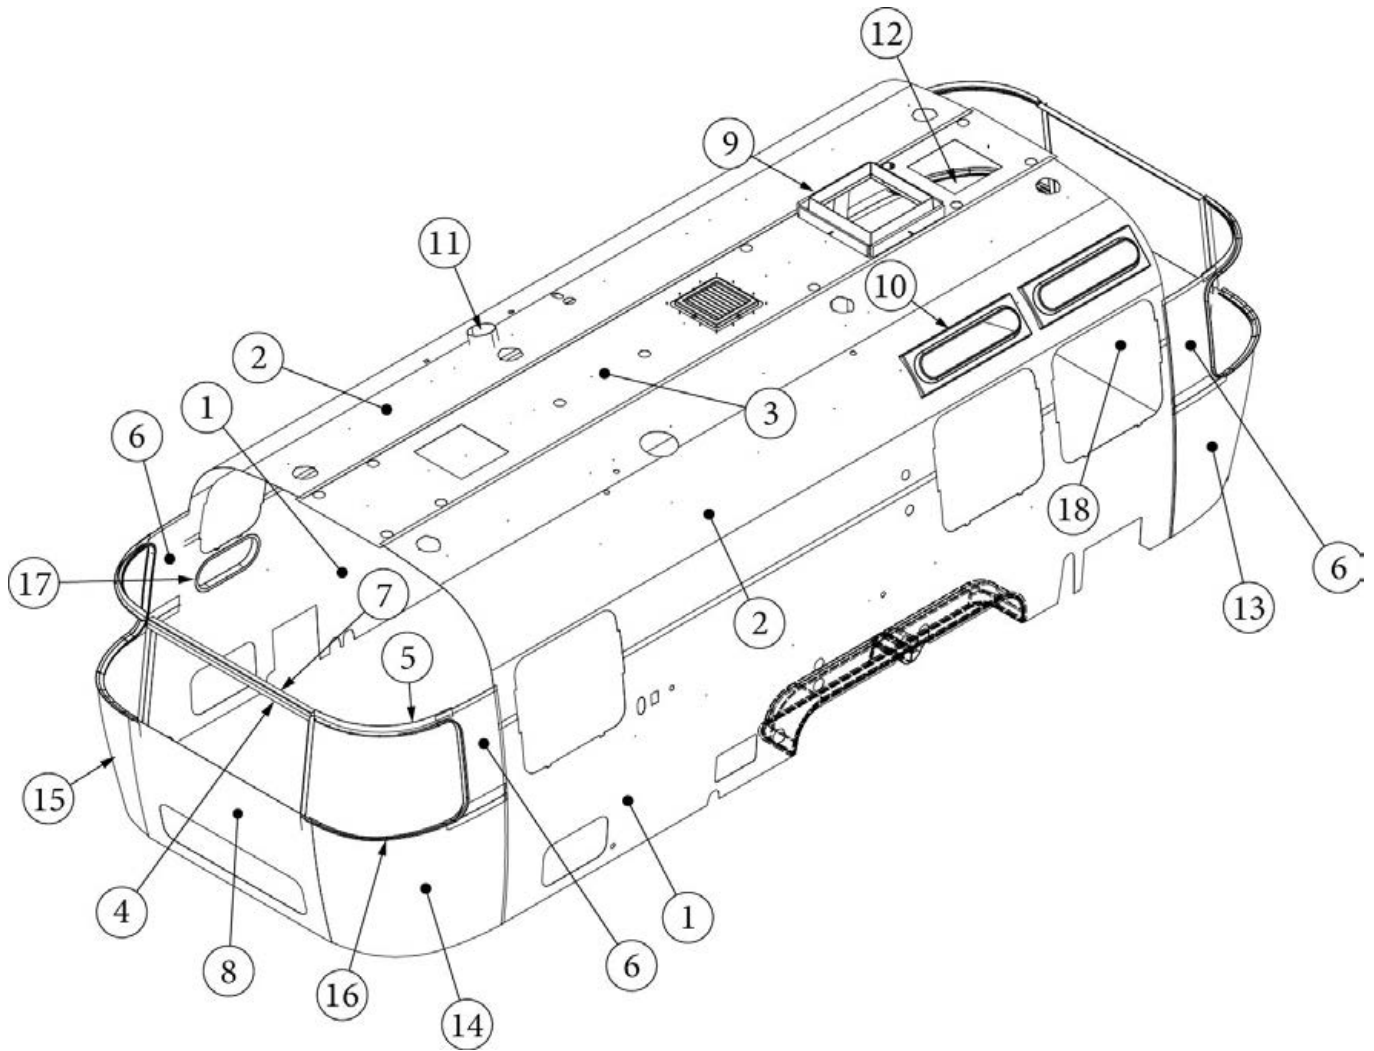

INTERIOR SHELL

Interior Skin, Twin, 25FB

Parts Listed on Next Page