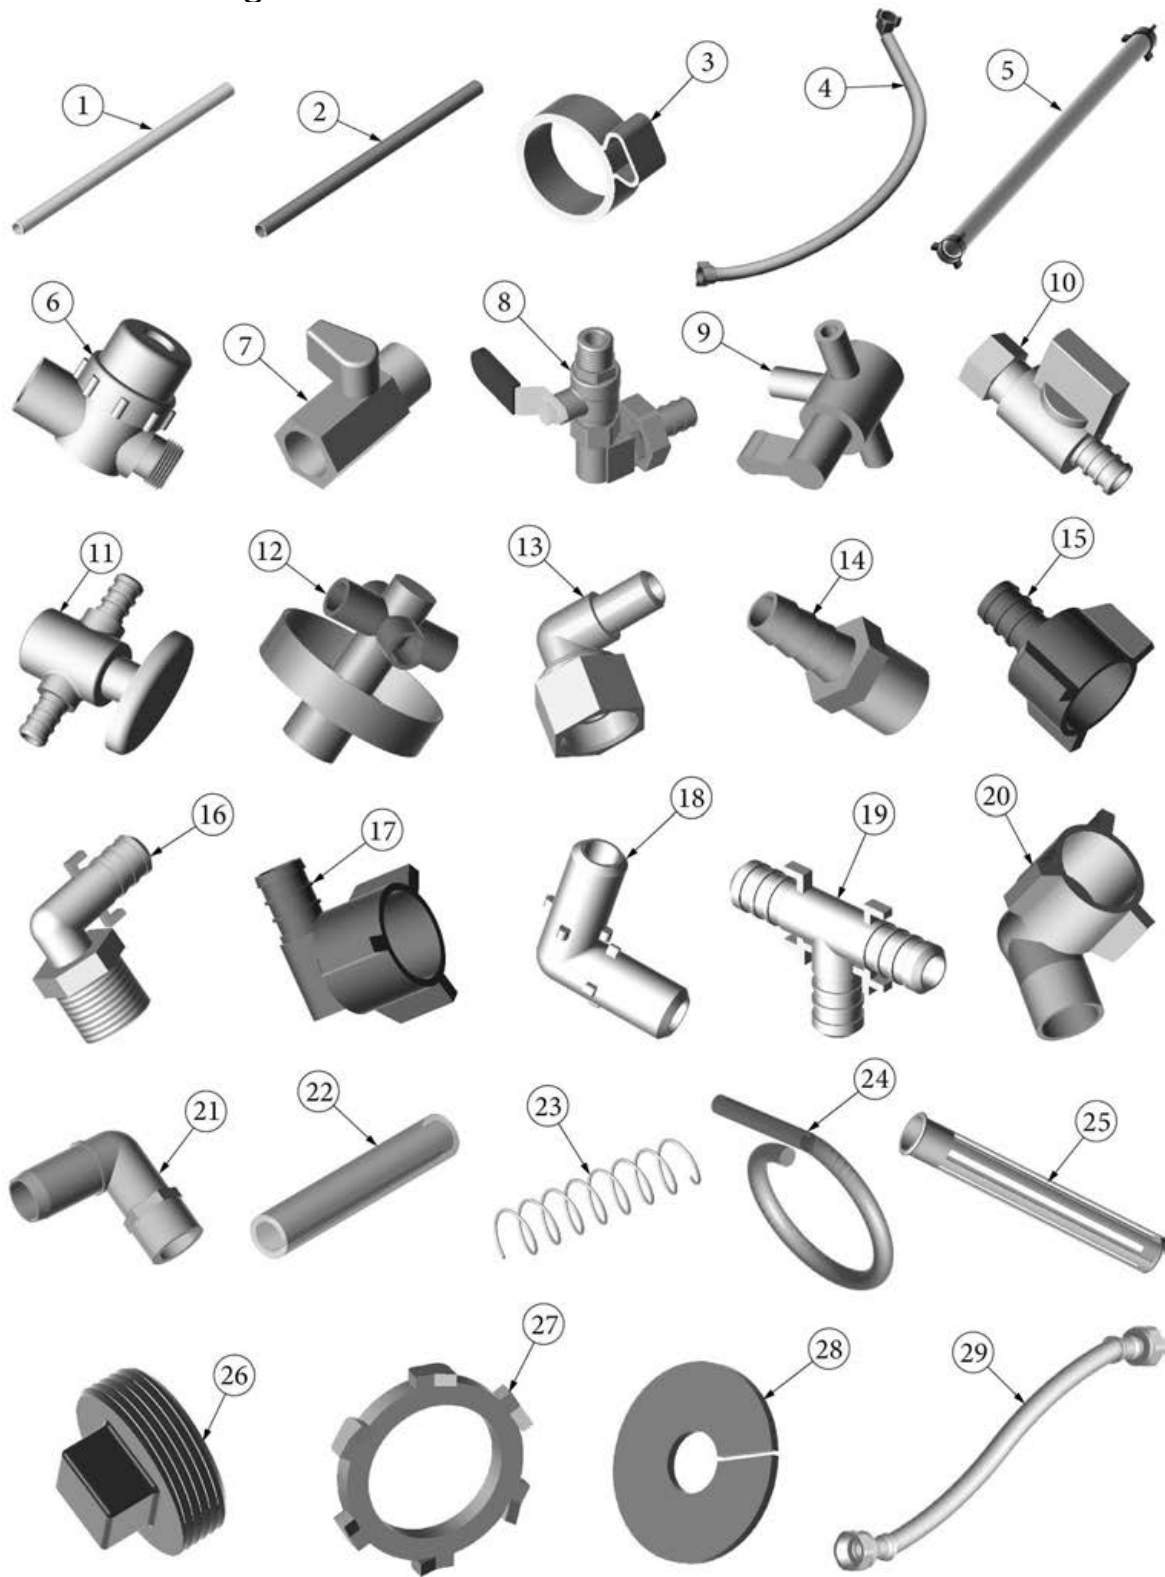

PLUMBING, FRESH WATER SYSTEM

Fresh Water Fittings

Parts Listed on Next Page