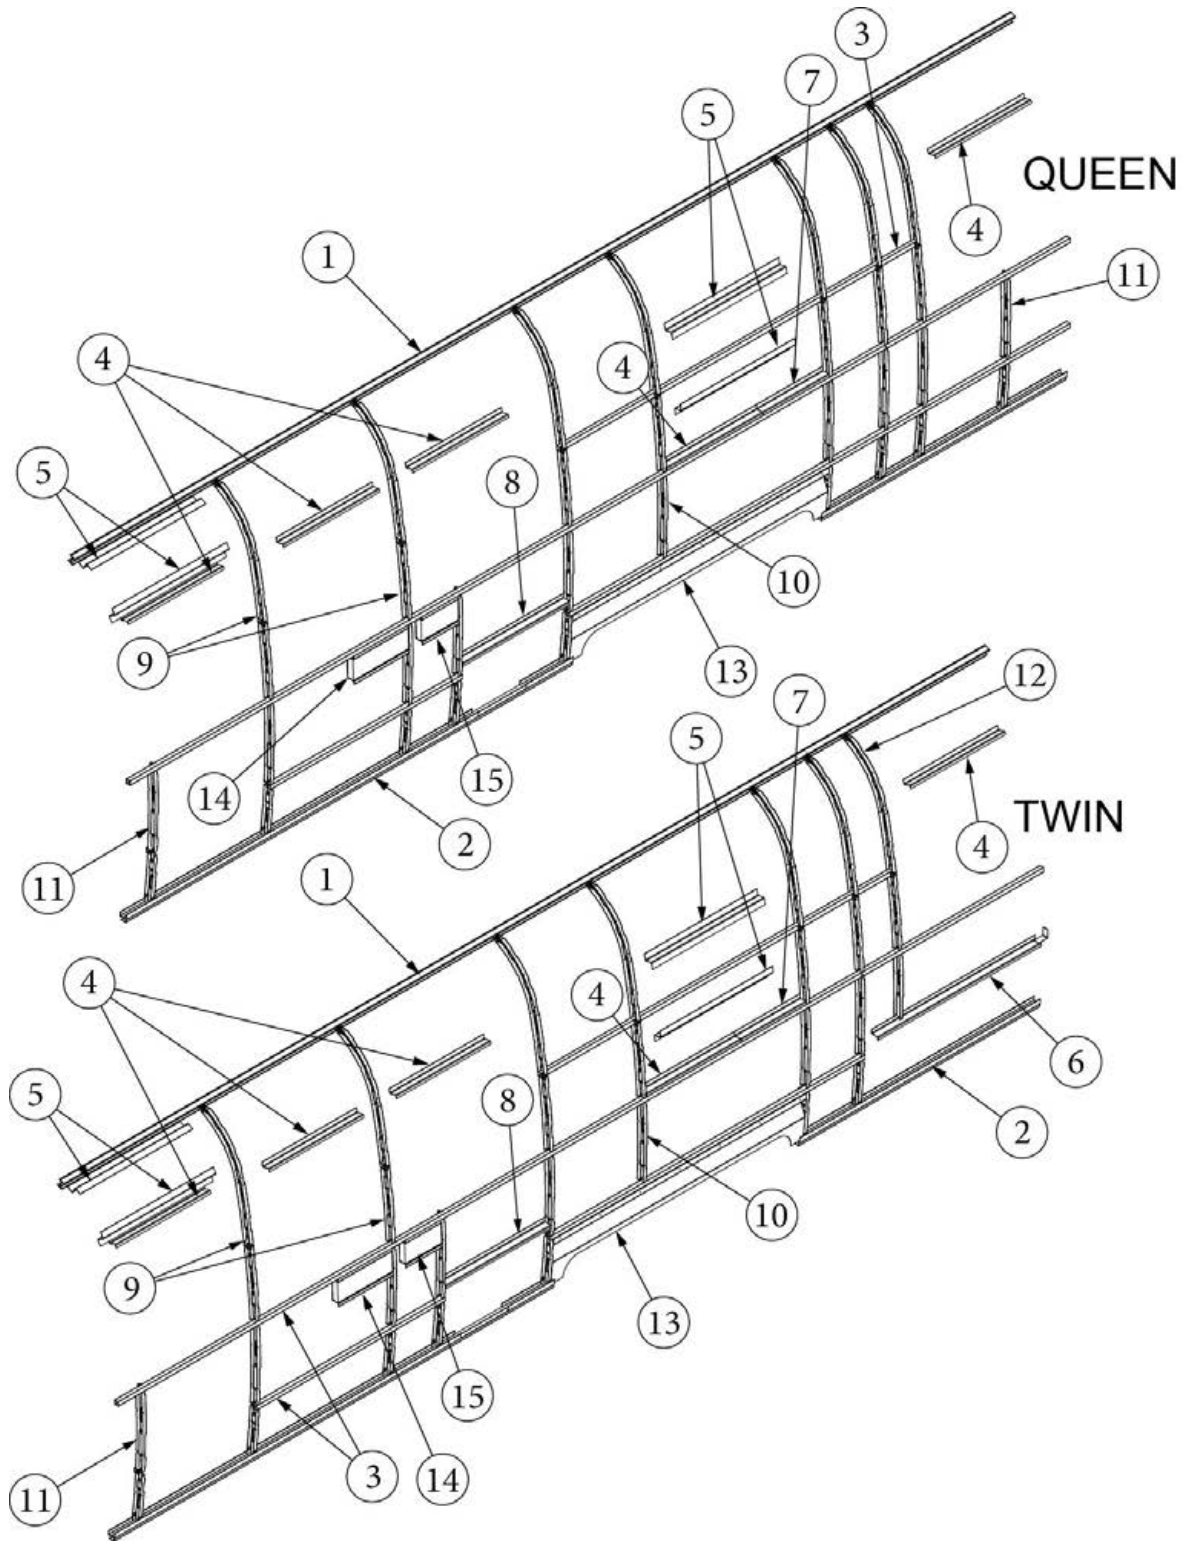

EXTERIOR SHELL

Wall Framing, Roadside, 30RB

Parts Listed on Next Page