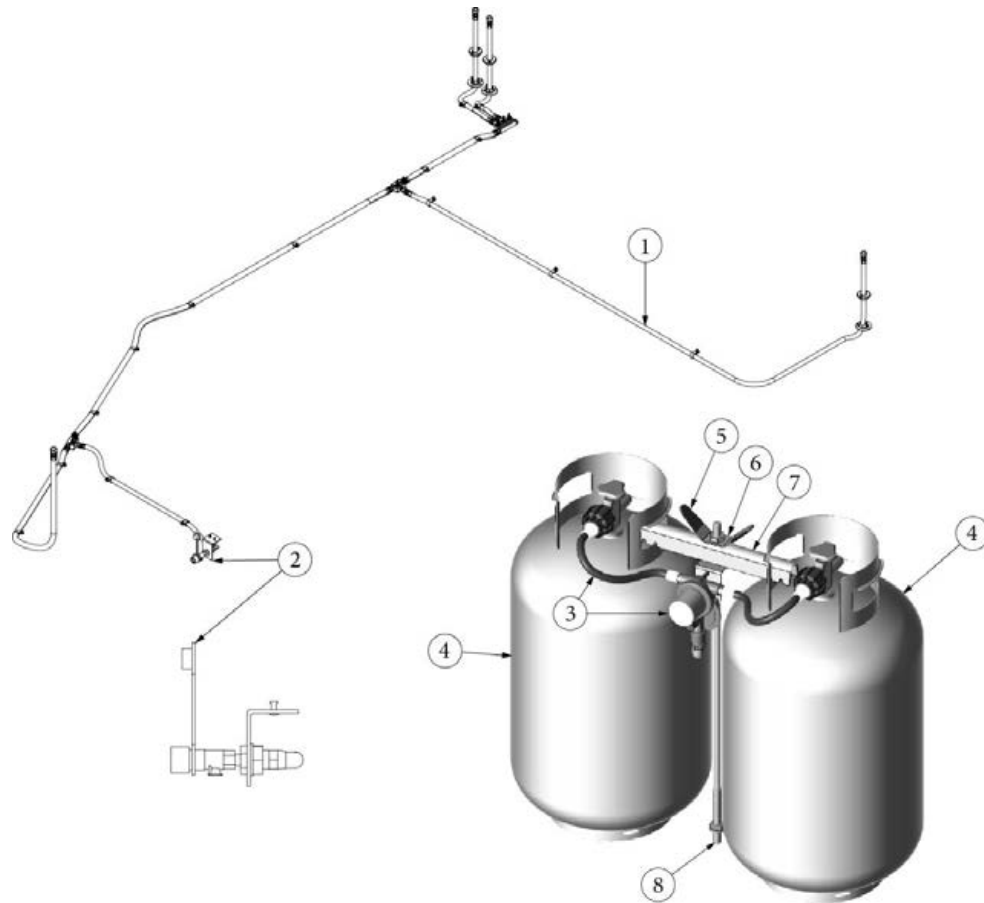

PLUMBING, LPG SYSTEM

LPG System, 27FB

113936
113718-01

Install, LP System, 27FB (not for order/see parts below)
Install, LP Tanks/Regulator, 30lb (not for order/see parts below)

1. 943997	Assembly, LP flex line
2. 602465	Exterior propane port assembly
3. 602870	Regulator, LP gas, Dual 11" pigtails
4. 601710-01	Tank, LP Cylinder, Steel, 30LB
5. 381613	Plastisol Cover, LP Wing Handle
6. 455841	Wingnut, LP Bottle
7. 455842	Hold-down, VTD0046
8. 345764	Threaded Rod, 23.5", 1/2-13 4" each end
350132	Flange nut, Serrated, 1/2-13 UNC
386250	Label, LPG service port
365330-04	Sealant, Adseal, RTV #4553
382500	Grommet, .5" Pipe, Press Fit, Sealing
382556	Closeout, 2.38", D LP Assembly BC
512412	Bushing, Snap In, .75" ID
382160	Grommet, Flexible Vinyl