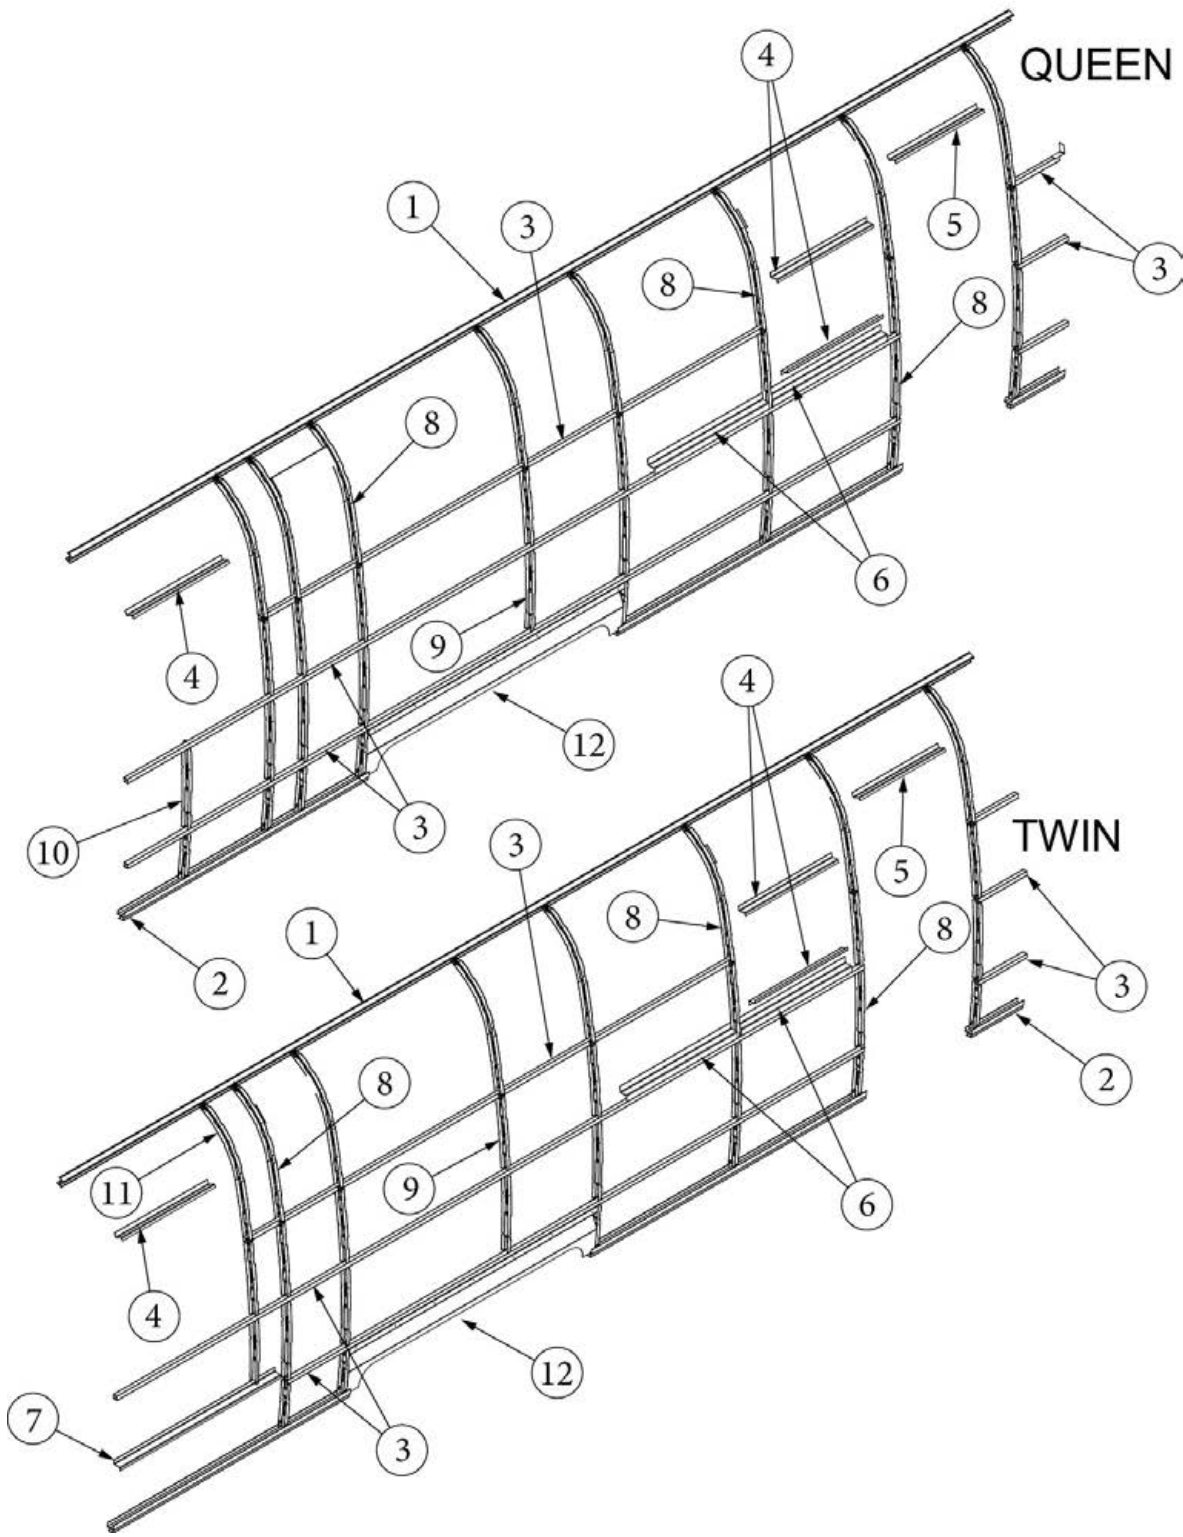

EXTERIOR SHELL

Wall Framing, Curbside, 30RB

Parts Listed on Next Page