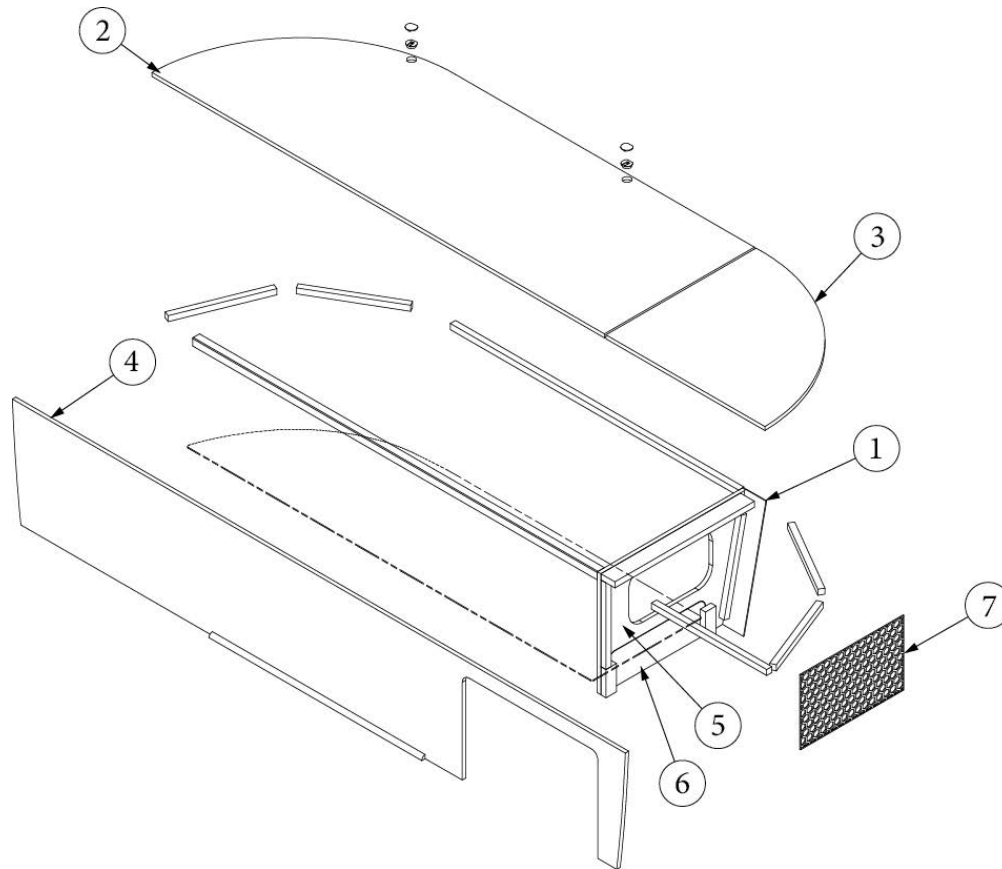

FURNITURE, BEDROOM

Storage Box, 27FB, 30FB Bunk and Office

969921-01

Storage Box, 27FB

1. 969921&000103CE	Pre laminate, .125 x 5 x 15.38"
2. 969921&000212BC	Pre laminate, .5 x 21.5 x 70"
3. 969921&000312BC	Pre laminate, .5 x 21.5 x 23.38"
4. 969921&000412BC	Pre laminate, .5 x 15 x 93.5"
5. 969921&000512CC	Pre laminate, .5 x 20.81 x 15"
6. 969921&000612CC	Pre laminate, .5 x 13.88 x 4.44"
7. 203664-01	Grill, Screen Plastic 9.25 x 14.8"
114812	Alum. Angle 1 X 1 X 12"
112671-34	Vinyl, Under Bed Storage
365386-01	Edgebanding, Linen, .63"
382057-04	Cap, Knockdown, White, #16387
382057	Knockdown, 8mm, #16289b
800638-1003	Molding, 1/2", Round, Waxed Maple
386410-01	Edgebanding, 5/8", Waxed Maple
701538	Carpet, Econolier, Velour Black