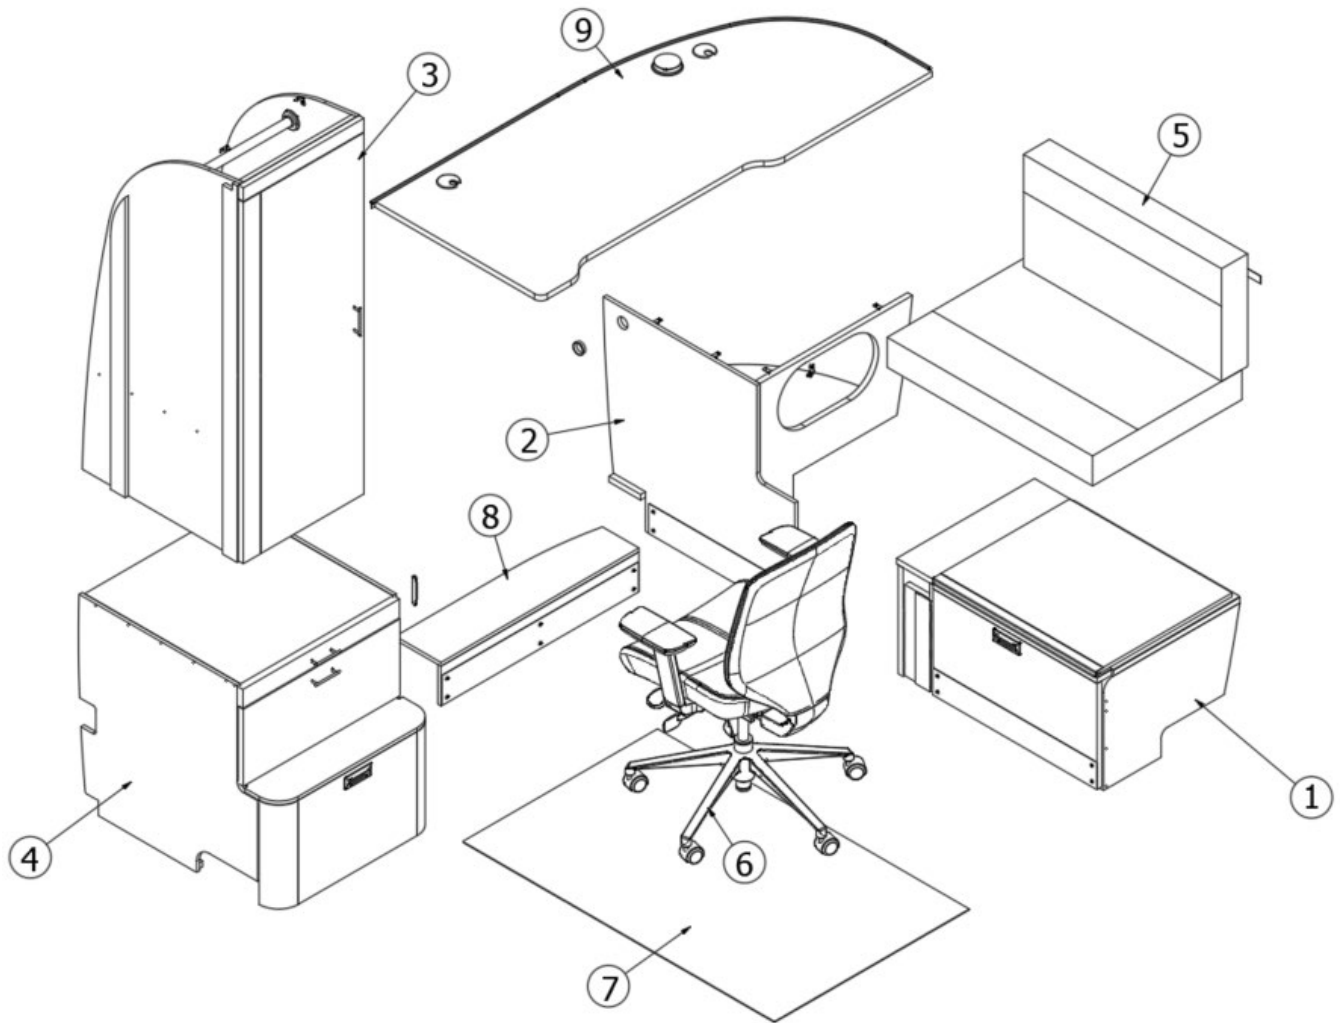

FURNITURE, LOUNGE

Desk/Bed, 30FB Office

1. 969610	Assembly, Bench/Bed Slide Out
2. 969609	Assembly Right Side Desk Storage
3. 970304	Assembly, Upper Left Side Desk Storage
4. 970303	Assembly, Lower Left Side Desk Storage
5. 704871CC 704871SM	Cushion Kit,Rear Bed,Carolina Clay Cushion Kit,Rear Bed, Seattle Mist
6. 704872	Preface Office Chair
7. 704873	Office Chairmat 30" X 48"
8. 969638	Assembly, Desk Close Out
9. 969639 381194	Assembly, Desktop Bushing, Snap-in, 1-5/16 x 1-1/2"