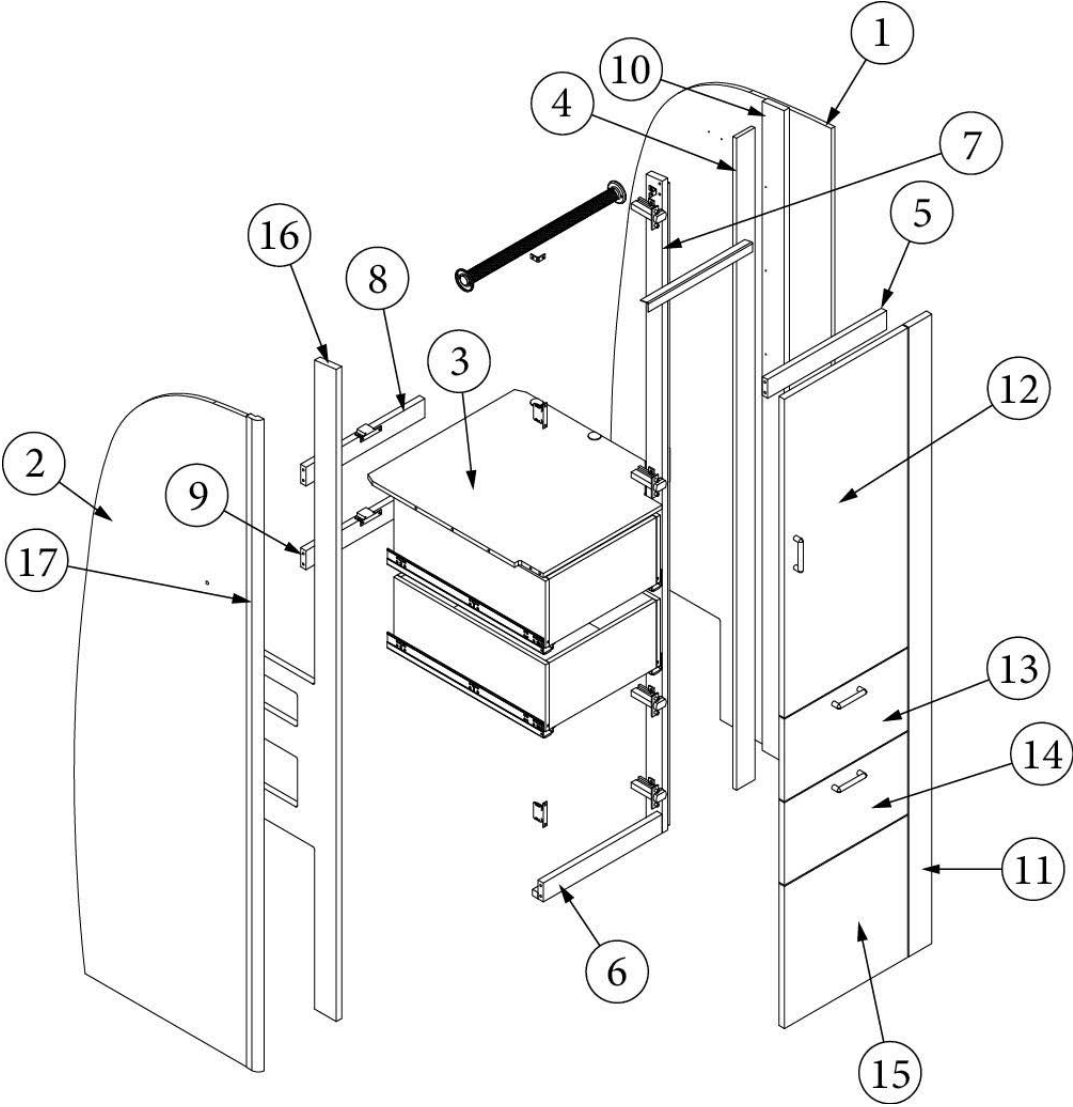

FURNITURE, BEDROOM

Wardrobe, Queen, 23FB

Part Numbers Listed on Next Page

FURNITURE, BEDROOM

Wardrobe, Queen, 23FB

969989

Wardrobe Assembly

1. 969989&000112HB	Pre laminate, 30.47 X 78.35"
2. 969989&000212BC	Pre laminate, 23.86 X 77.69"
3. 969989&000312CC	Pre laminate, 21.25 X 24"
4. 969989&000412BC	Pre laminate, 2.56 X 77.96"
5. 969989&000518BC	Pre laminate, 2.25 X 16.44"
6. 969989&000618BC	Pre laminate, 2.25 X 16.44"
7. 969989&000718CC	Pre laminate, 22.56 X 77.96"
8. 969989&000818CC	Pre laminate, 16.44 X 2.25"
9. 969989&000918CC	Pre laminate, 16.44 X 2.25"
10. 969989&001018CC	Pre laminate, 3 X 77.96"
11. 969989&001118BC	Pre laminate, 3.19 X 75.25"
12. 969989&001218BC	Pre laminate, 17.06 X 38.13"
13. 969989&001318BC	Pre laminate, 17.06 X 9.88"
14. 969989&001418BC	Pre laminate, 17.06 X 9.88"
15. 969989&001518BC	Pre laminate, 17.06 X 17"
16. 969989&001618CC	Pre laminate, 22.56 X 77.96"
17. 969989&001703CE	Pre laminate, 4 X 3.31"
18. 801706-1003	Corner Trim, 80 Degree, 1" Radius, Waxed Maple
386410-01	Edgebanding, Waxed Maple, 5/8"
386410-02	Edgebanding, Waxed Maple, 15/16"
969708-02	Drawer Box, 8 X 21 X 15.82"
203138-03	Extrusion, Plastic, Wall, Beige
380045	Tubing ,3/4", Metallic
200975-04	Conduit, Flexible, Black Plastic
104821	Bracket, Angle, 1.18 X 1.18 X 71"
382057-04	Cap, Knockdown, White, #16387
382807-09	Drawer Slide, 21", Self-Close
382807-01	Left Front Fixing Clip
382807-02	Right Front Fixing Clip
386439	Bar Pull, 5 3/8" X 3"
380046	Flange, Chrome
381228	Catch Grabber, Door C3-810, 10LB
382057	Knockdown, 8mm, #16289b
380041	Brace, 1", Stanley, Corner
381607-11	Hinge, Self-Close Overlay 110d
381607-12	Baseplate, Grass 9.5x37/32