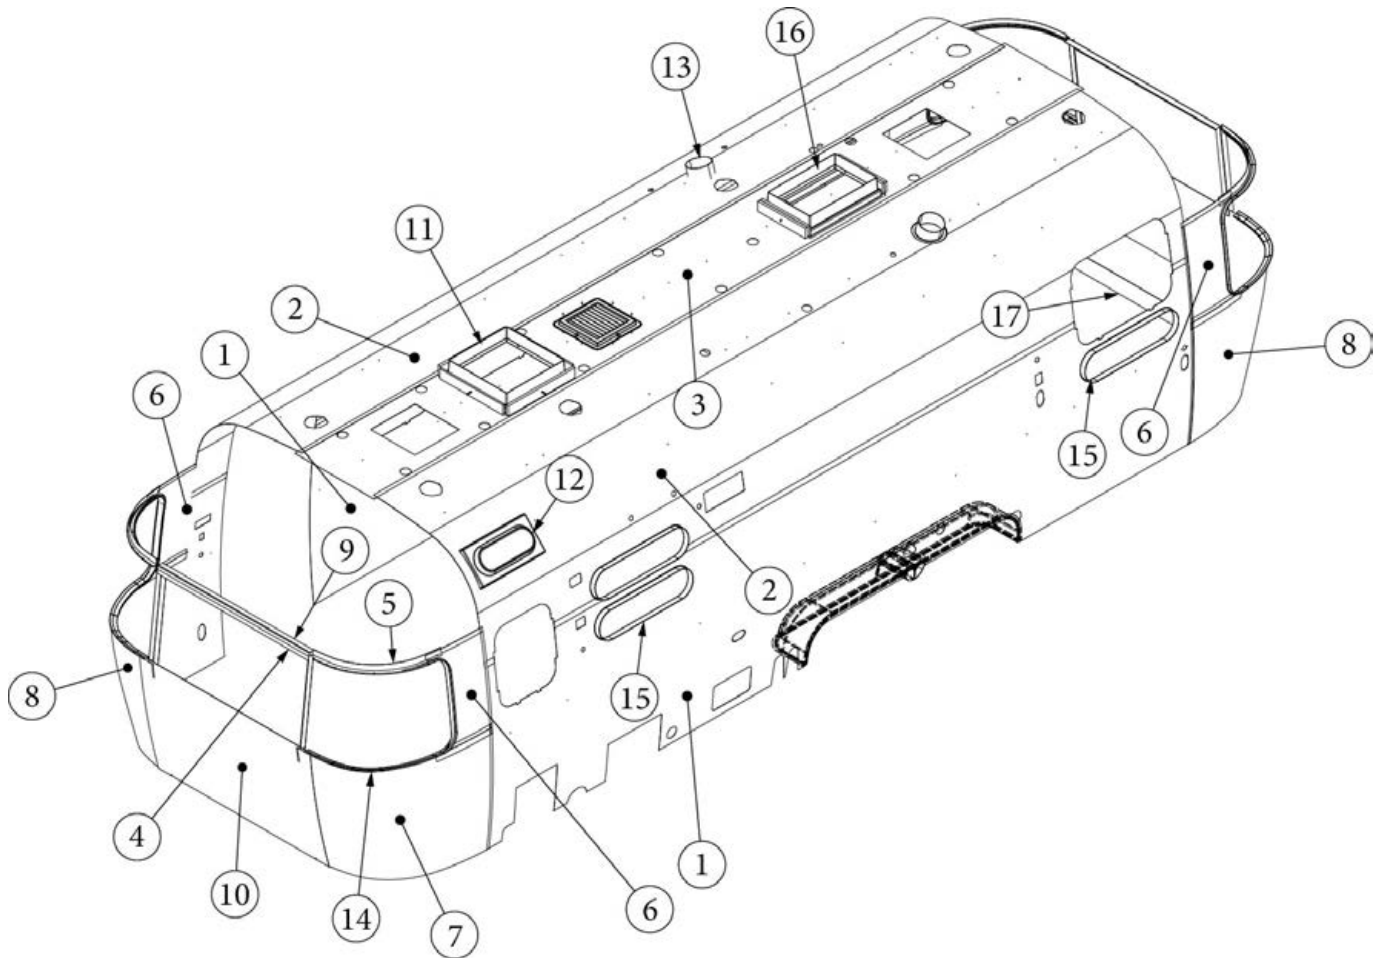

INTERIOR SHELL

Interior Skin, Queen, 28RB

Parts Listed on Next Page