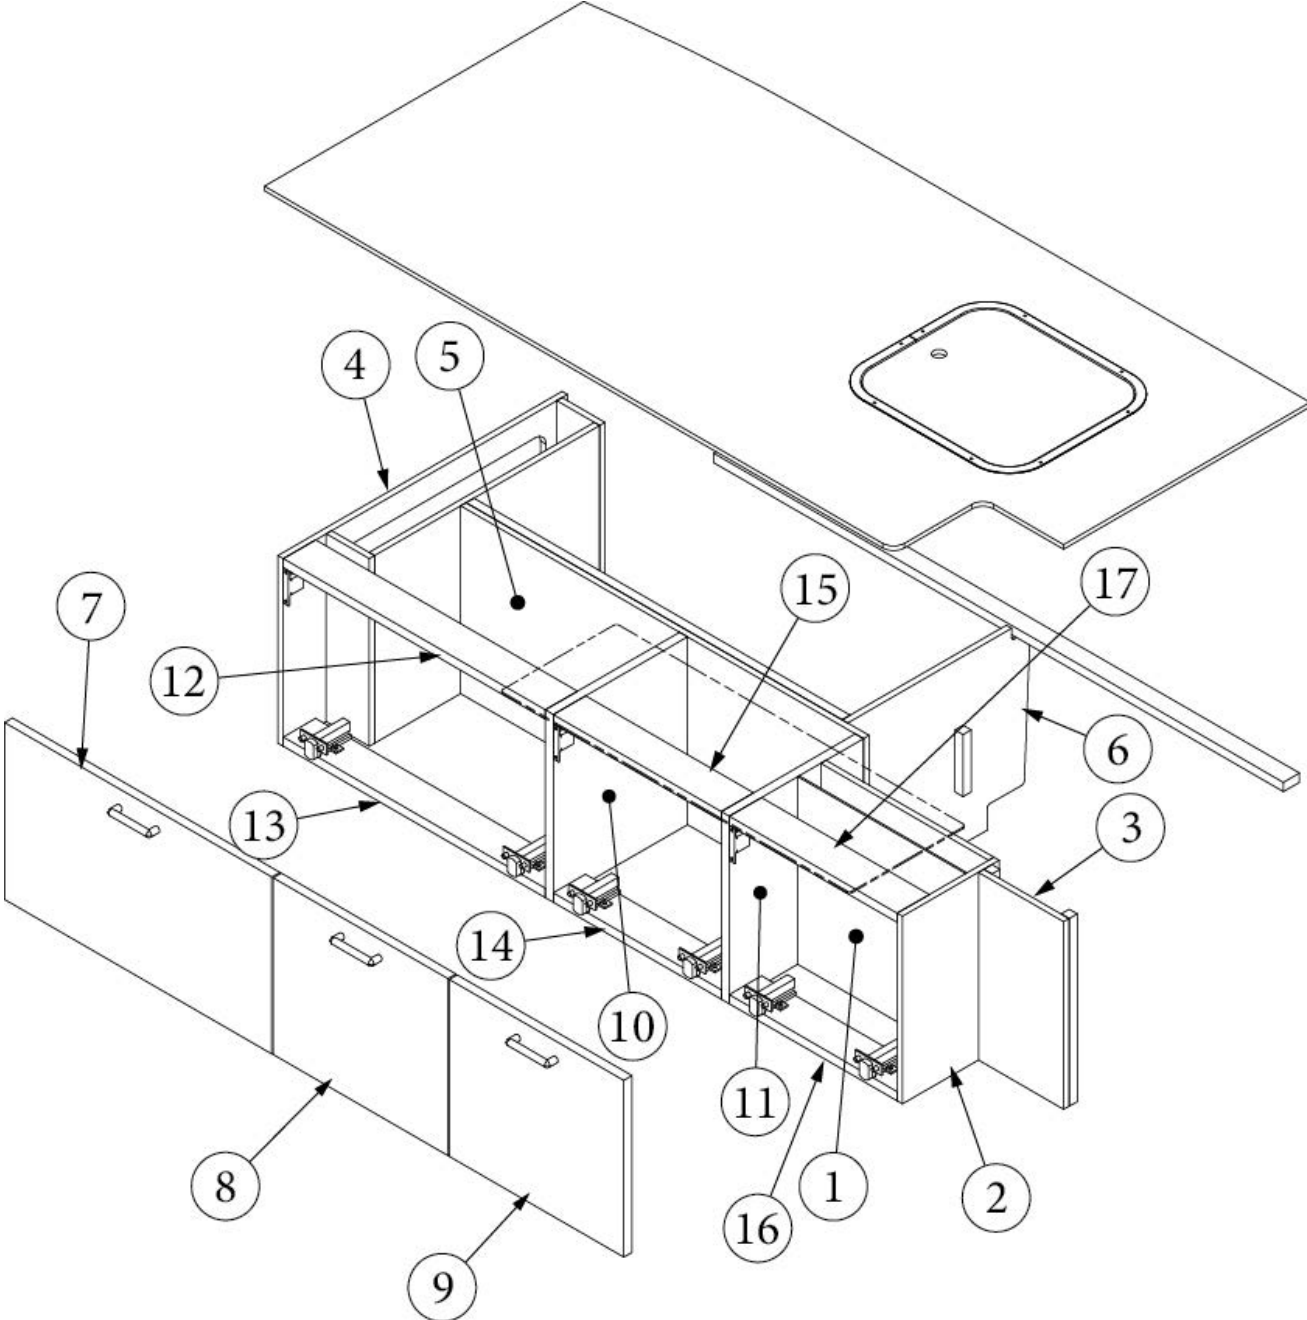

FURNITURE, BEDROOM

Bed, Twin, Curbside, 23FB

Parts Listed on Next Page