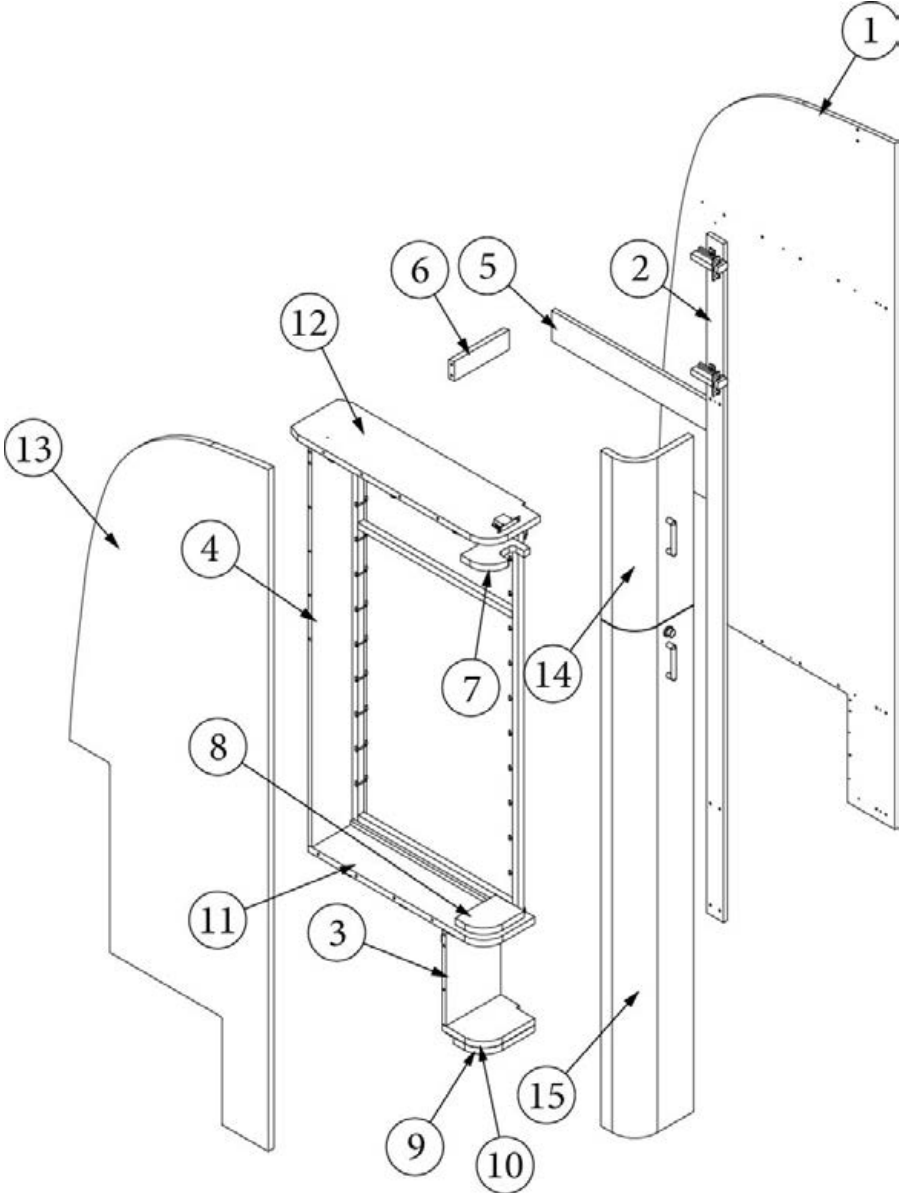

FURNITURE, GALLEY

Pantry, Slide-Out, 30RB

Parts Listed on Next Page