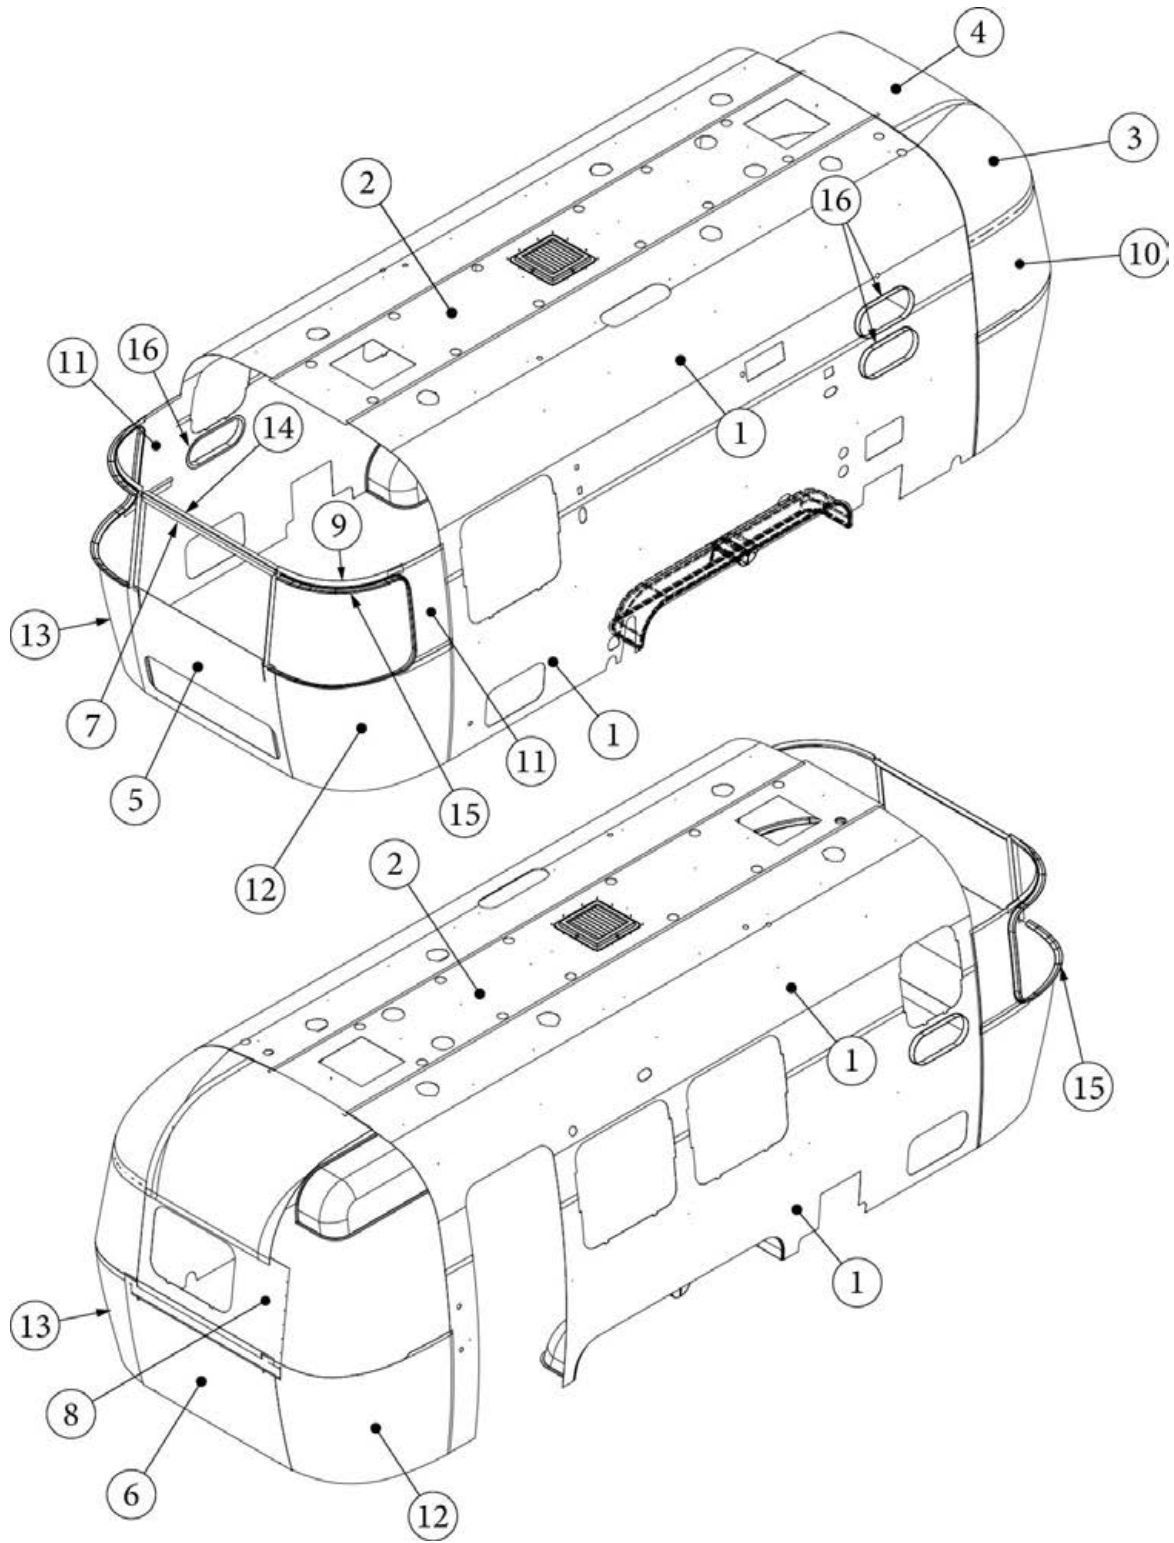

INTERIOR SHELL

Interior Skin, Twin, 23FB

Parts Listed on Next Page