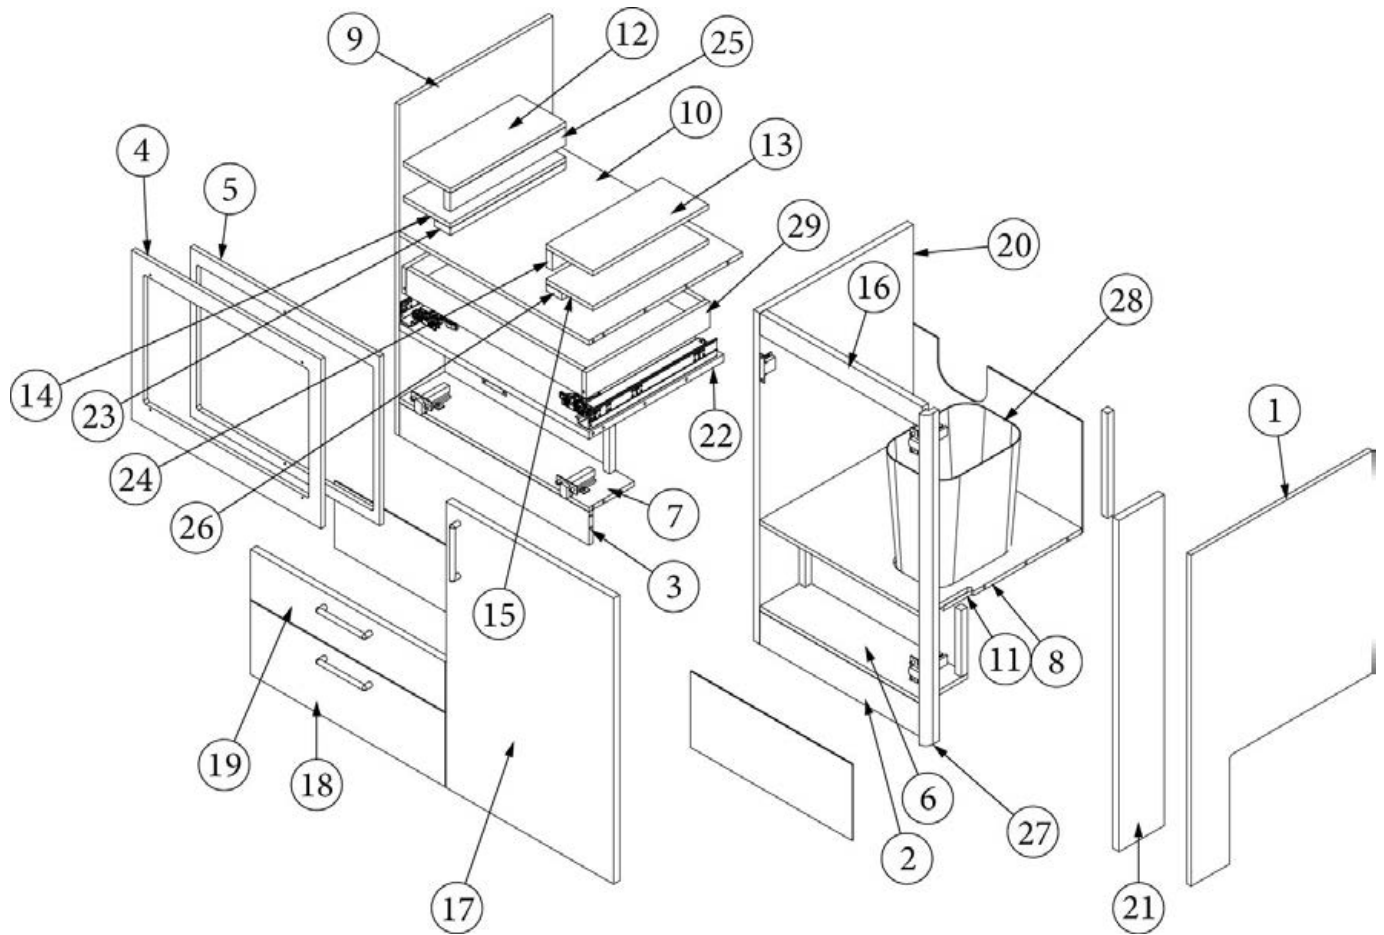

FURNITURE, GALLEY

Galley, Sink Side, 30FB Bunk and Office

Parts Listed on Next Page