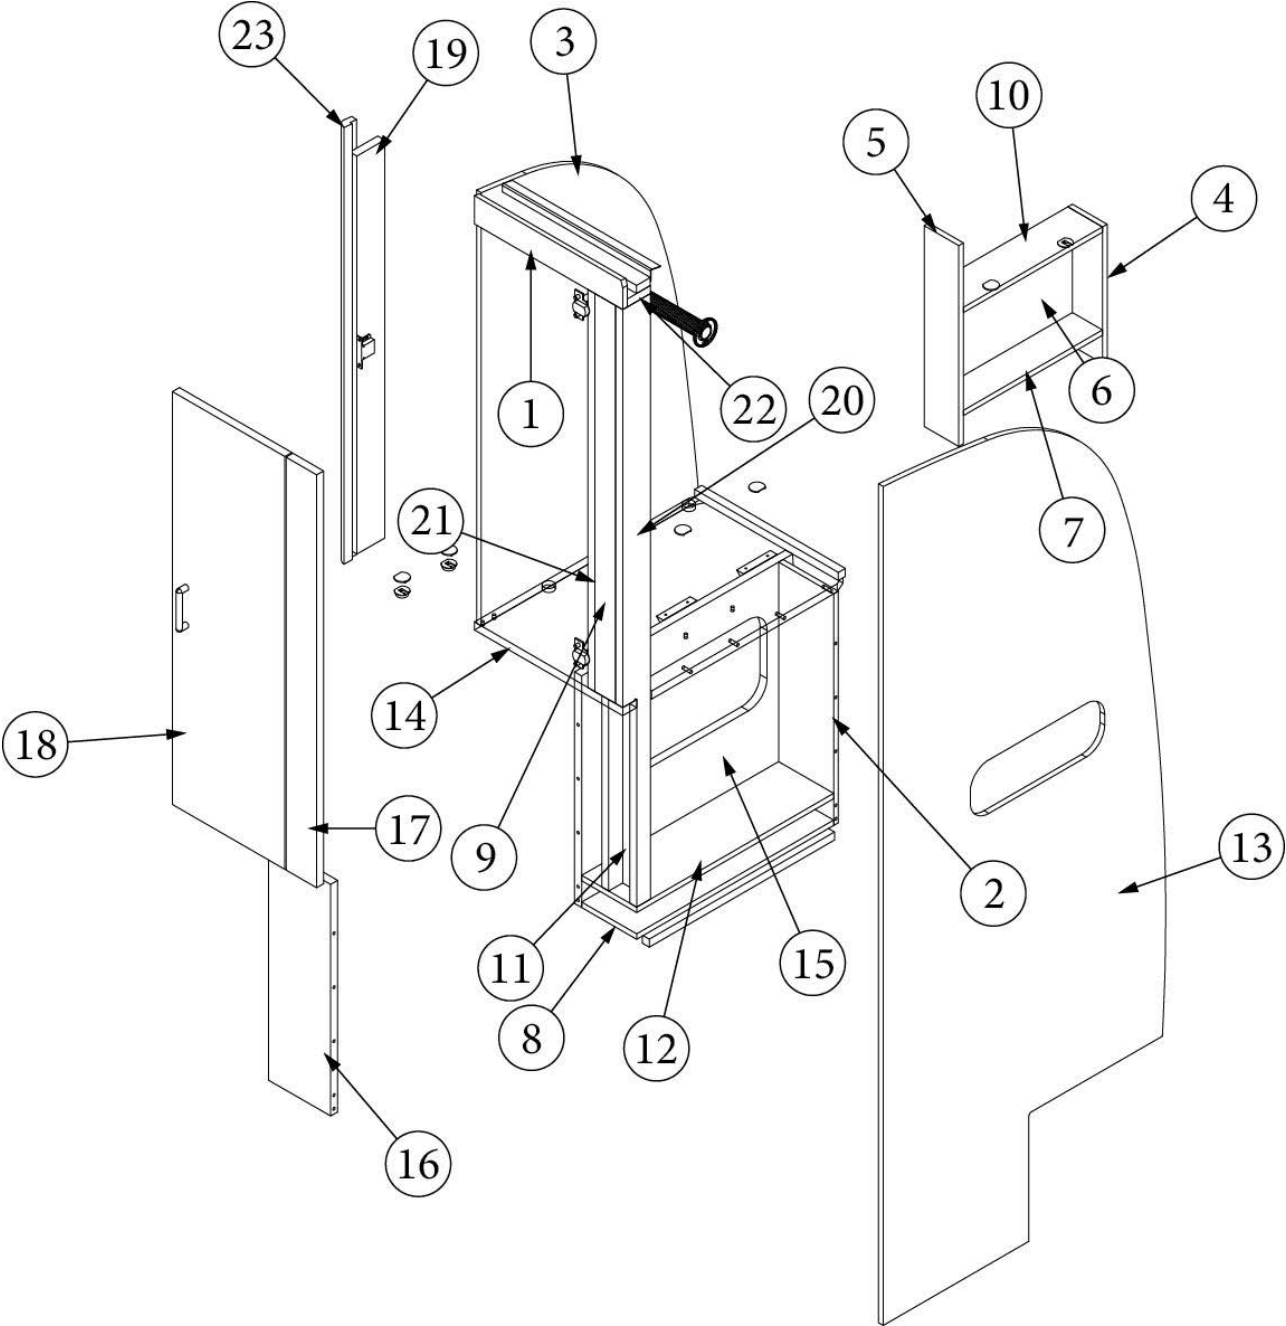

FURNITURE, BEDROOM

Hanging Wardrobe, Twin, 23FB

Part Numbers Listed on Next Page