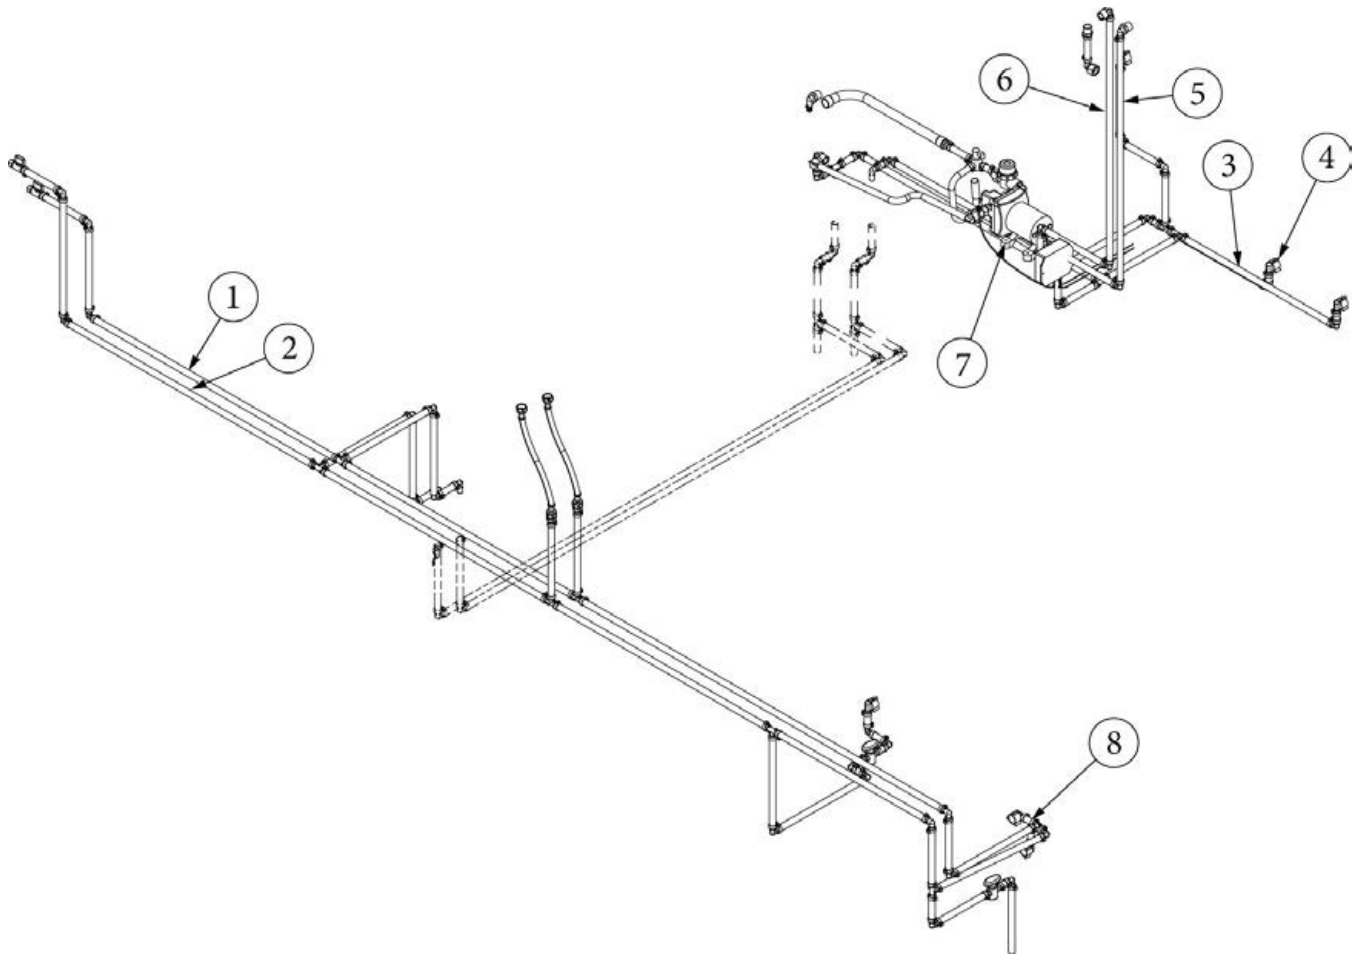

PLUMBING, FRESH WATER SYSTEM

Fresh Water Lines, 25FB

944056

Install, Fresh Water Layout (not for order/see parts below)

1. 944055-01	CS, Hot Water
2. 944055-02	CS, Cold Layout
3. 944055-03	RS, Hot Layout Forward
4. 944055-04	RS, Cold Layout
5. 944055-05	Layout, Shower, Hot
6. 944055-06	Layout, Shower, Cold
7. 944055-07	Layout, Water Pump
8. 944055-08	Layout, Water Heater