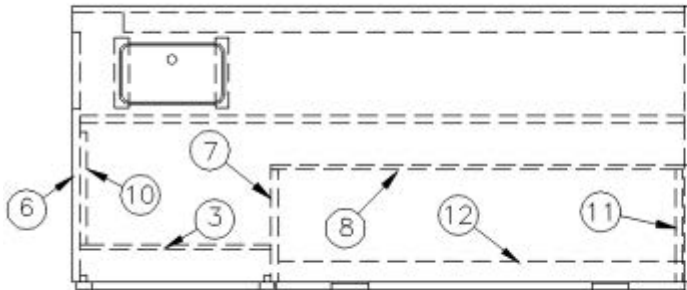

FURNITURE, LOUNGE

Sofa, 25FB, 27FB

966887

Sofa

1. 966888	Sofa Bed Assembly, 27FB
2. 966887&000212CE	Pre laminate, 29.5X66.19
3. 966887&000312BC	Pre laminate, 20.5 X 5
4. 966887&000418BC	Pre laminate, 9.88X43.88
5. 966887&000518BC	Pre laminate, 9.88X21.13
6. 966887&000618BC	Pre laminate, 14.13X26.75
7. 966887&000718BC	Pre laminate, 10.13X12
8. 966887&000812CC	Pre laminate, 10.13 X 44.19
9. 966887&000918CC	Pre laminate, 14.13X29.5
10. 966887&001018CC	Pre laminate, 2.25X12
11. 966887&001118CC	Pre laminate, 2.25X12
12. 966887&001518CC	Pre laminate, 2.25X43.44
966887&002512CE	Pre laminate, 10.75 X 6
381775	Drawer pull, Flush Satin
381072-01	Hinge, 3 x 2", Open
381228	Catch, Grabber door (10lb Pull)
382057	Knockdown
382057-04	Cap, Knockdown, White
365009	Foam Urethane Insulation 1 X 1 (25' Rolls)
386410-01	Edgebanding-5/8" Waxed Maple
386410-02	Edgebanding-15/16" Waxed Maple