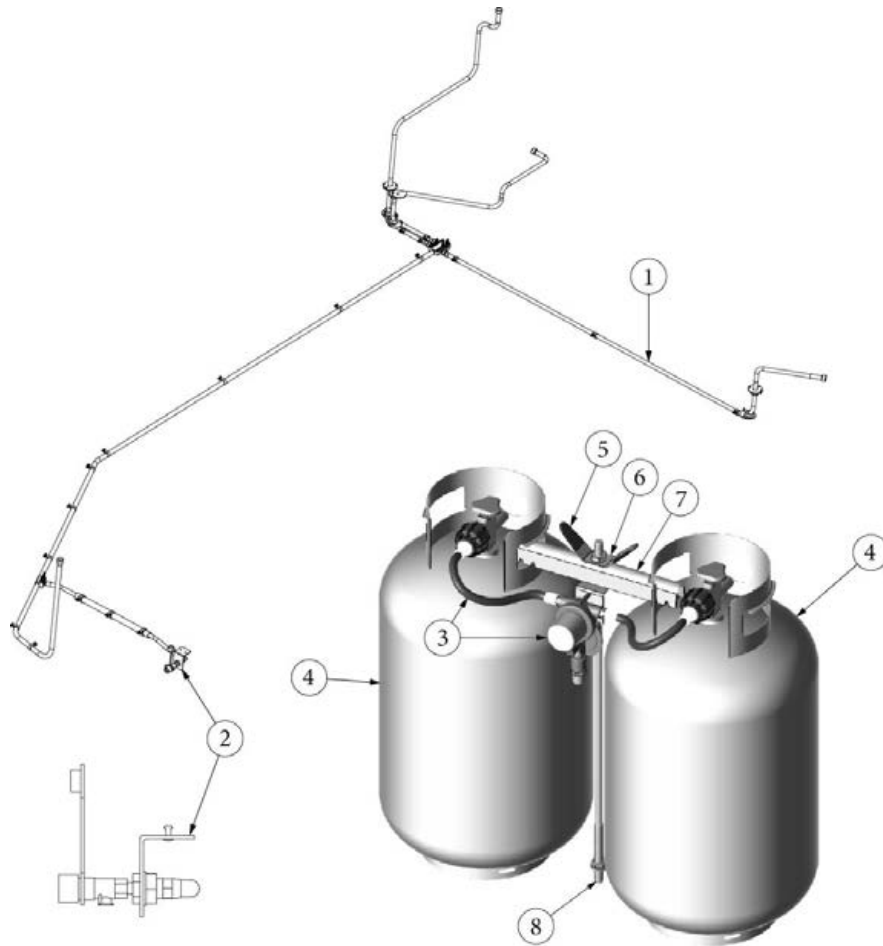

PLUMBING, LPG SYSTEM

LPG System, 30RB

113183
113718-01

Install, LP System, 30RB (not for order/see parts below)
Install, LP Tanks/Regulator, 30lb (not for order/see parts below)

1. 944000	Assembly, LP flex line
2. 602465	Exterior propane port assembly
3. 602870	Regulator, LP gas, Dual 11" pigtails
4. 601710-01	Tank, LP Cylinder, Steel, 30LB
5. 381613	Plastisol Cover, LP Wing Handle
6. 455841	Wingnut, LP Bottle
7. 455842	Hold-down, VTD0046
8. 345764	Threaded Rod, 23.5", 1/2-13 4" each end
350132	Flange nut, Serrated, 1/2-13 UNC
386250	Label, LPG service port
365330-04	Sealant, Adseal, RTV #4553
382500	Grommet, .5" Pipe, Press Fit, Sealing
382556	Closeout, 2.38", D LP Assembly BC
512412	Bushing, Snap In, .75" ID
382160	Grommet, Flexible Vinyl