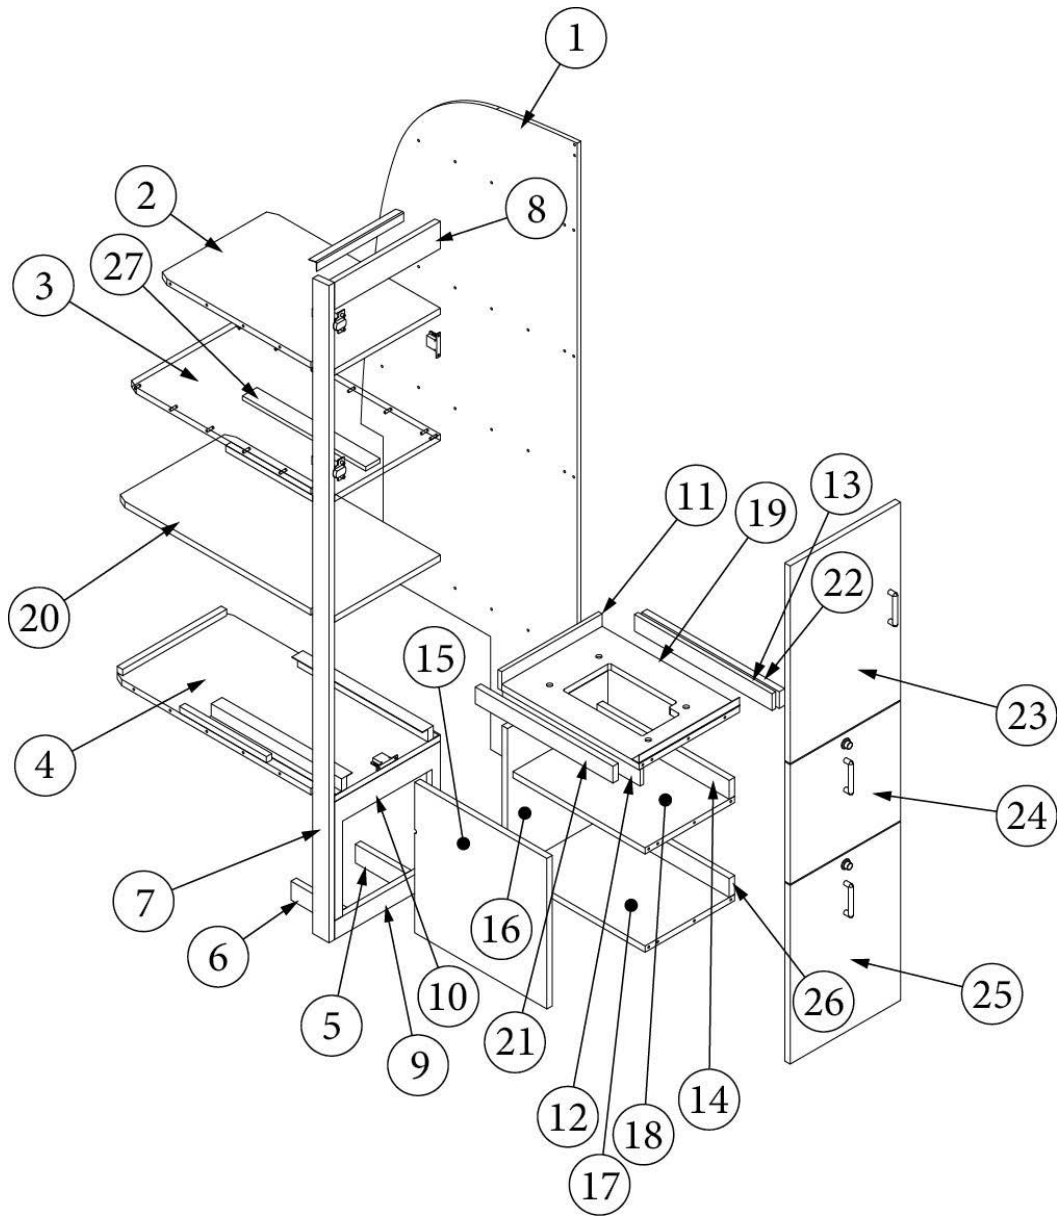

FURNITURE, GALLEY

Pantry, w/Microwave, 27FB

Parts Listed on Next Page