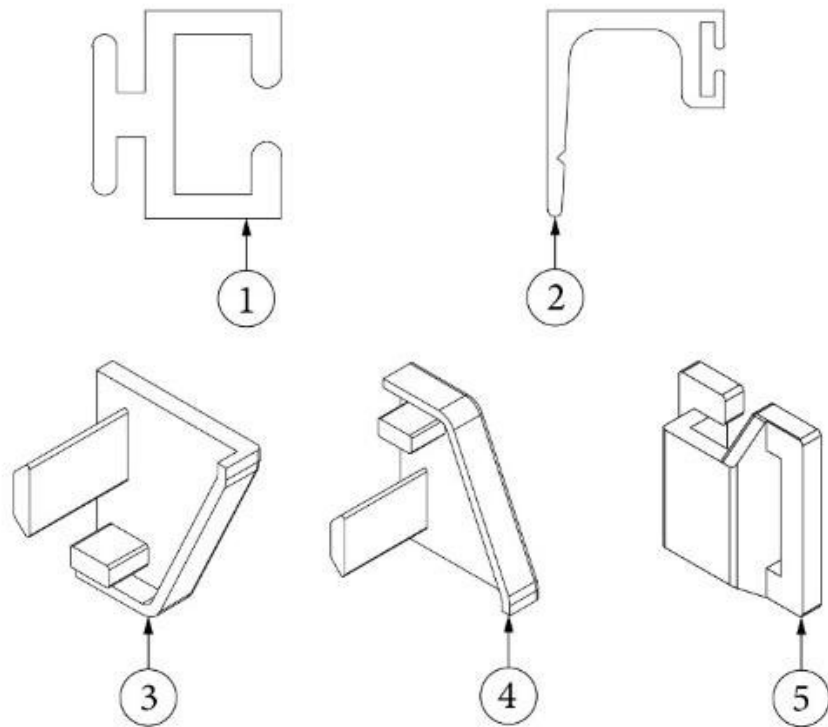

WINDOW COVERINGS

Drapes and Shades Hardware

- | | |
|-----------|---|
| 1. 101217 | Track, Curtain |
| 2. 101225 | Bracket, Curtain stand off |
| 3. 200785 | End, Curtain track, LH |
| 4. 200784 | End, Curtain track, RH |
| 5. 700045 | Glides w/elastic "G" type |
| 100099 | Extrusion, Aluminum, Curtain track, Top |
| 700005 | Fastener cap |
| 700006 | Fastener socket |
| 700020 | Pile, Velcro |
| 700021 | Hook, Velcro, White |
| 381519 | Screw Stud, Fasnap |