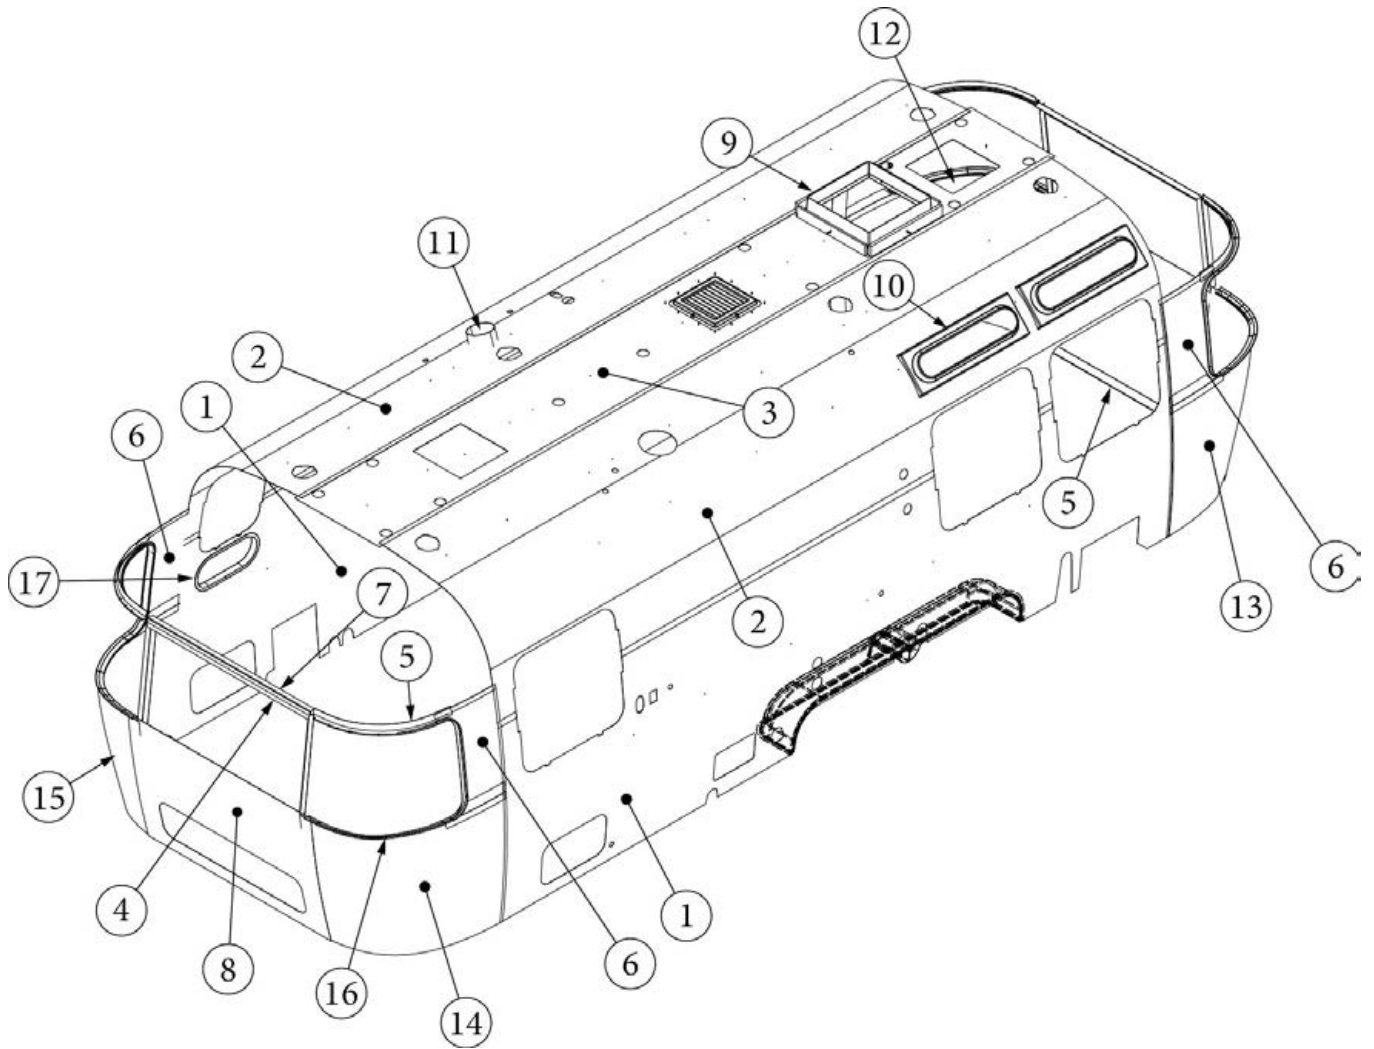

INTERIOR SHELL

Interior Skin, Twin, Hatch Option, 25FB

Parts Listed on Next Page