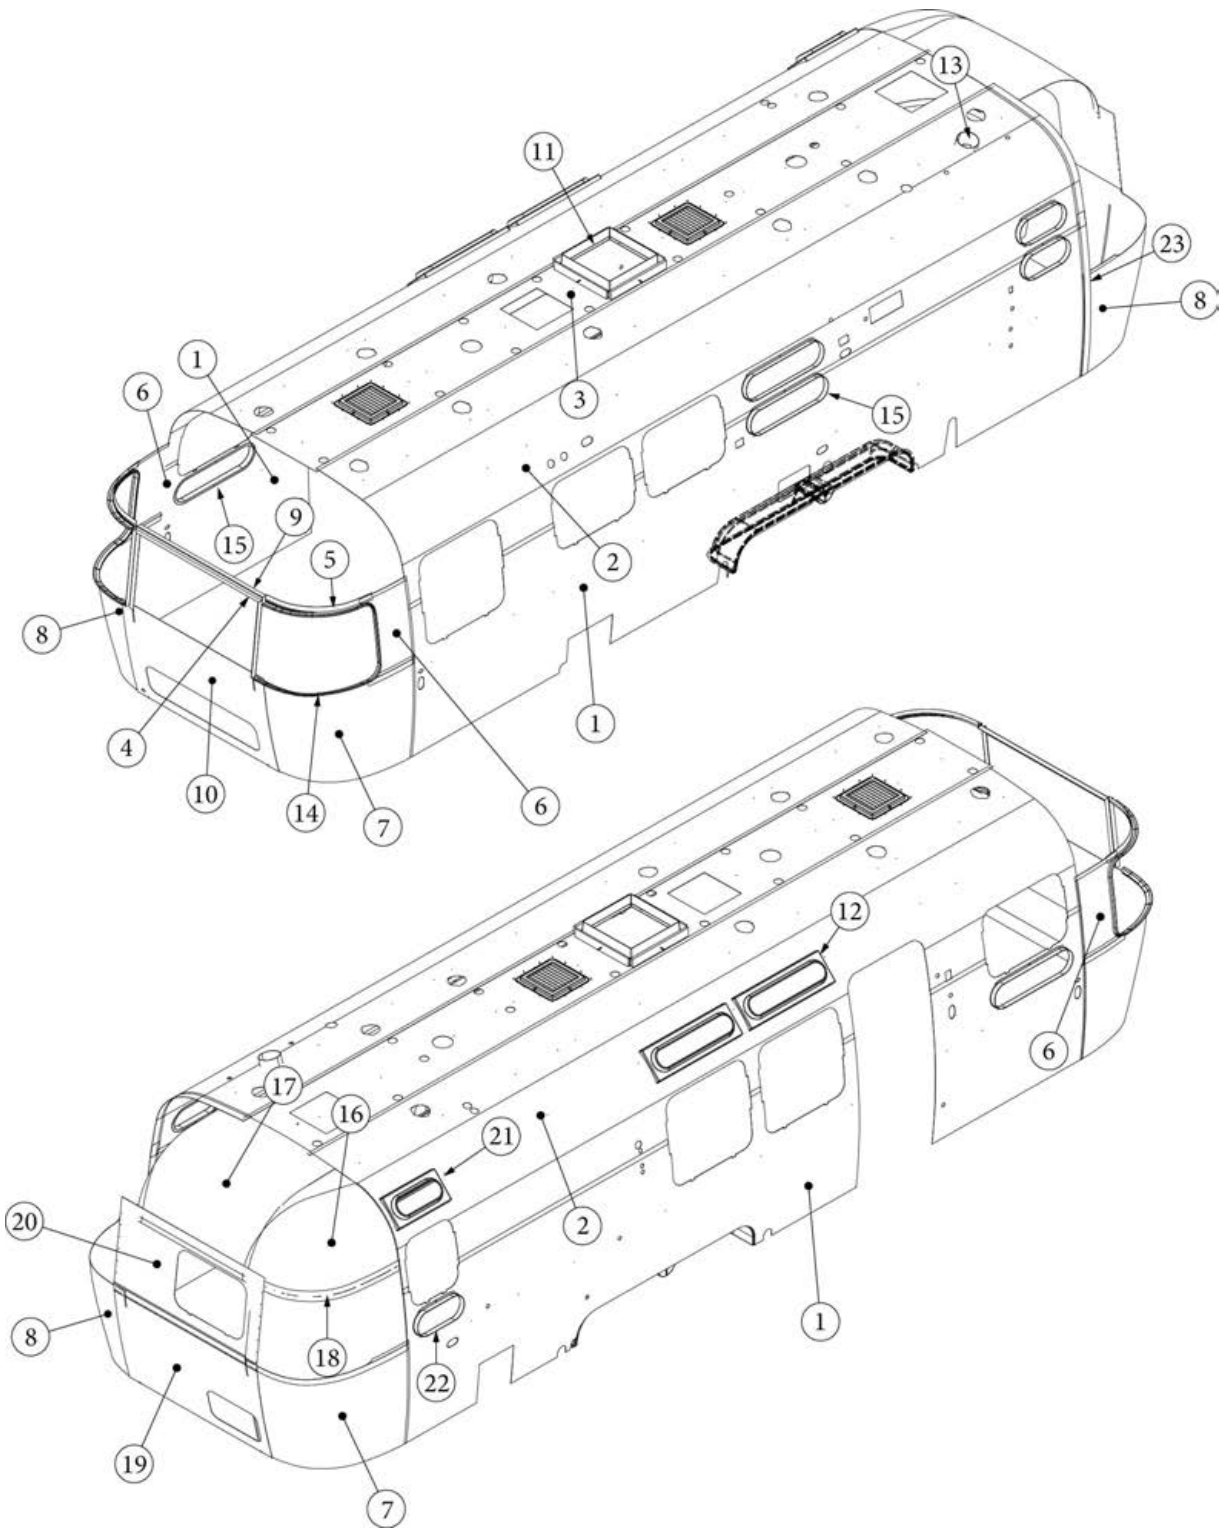

INTERIOR SHELL

Interior Skin, Queen, 30FB Office

Parts Listed on Next Page