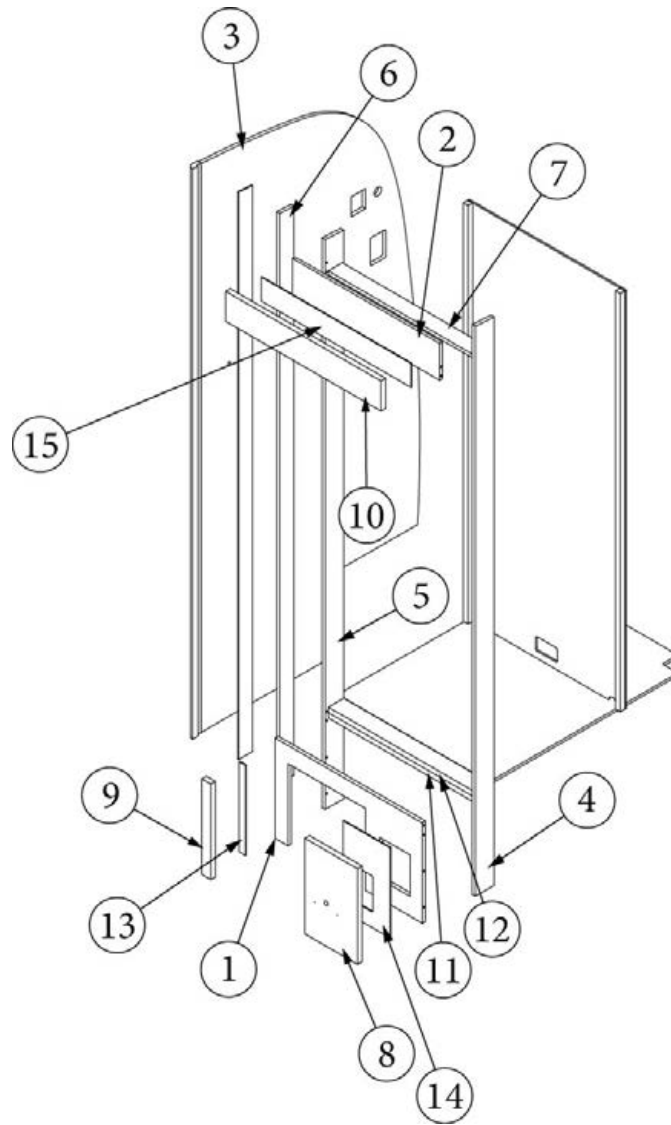

FURNITURE, GALLEY

Refrigerator Cabinet, 30FB Bunk and Office

Parts Listed on Next Page