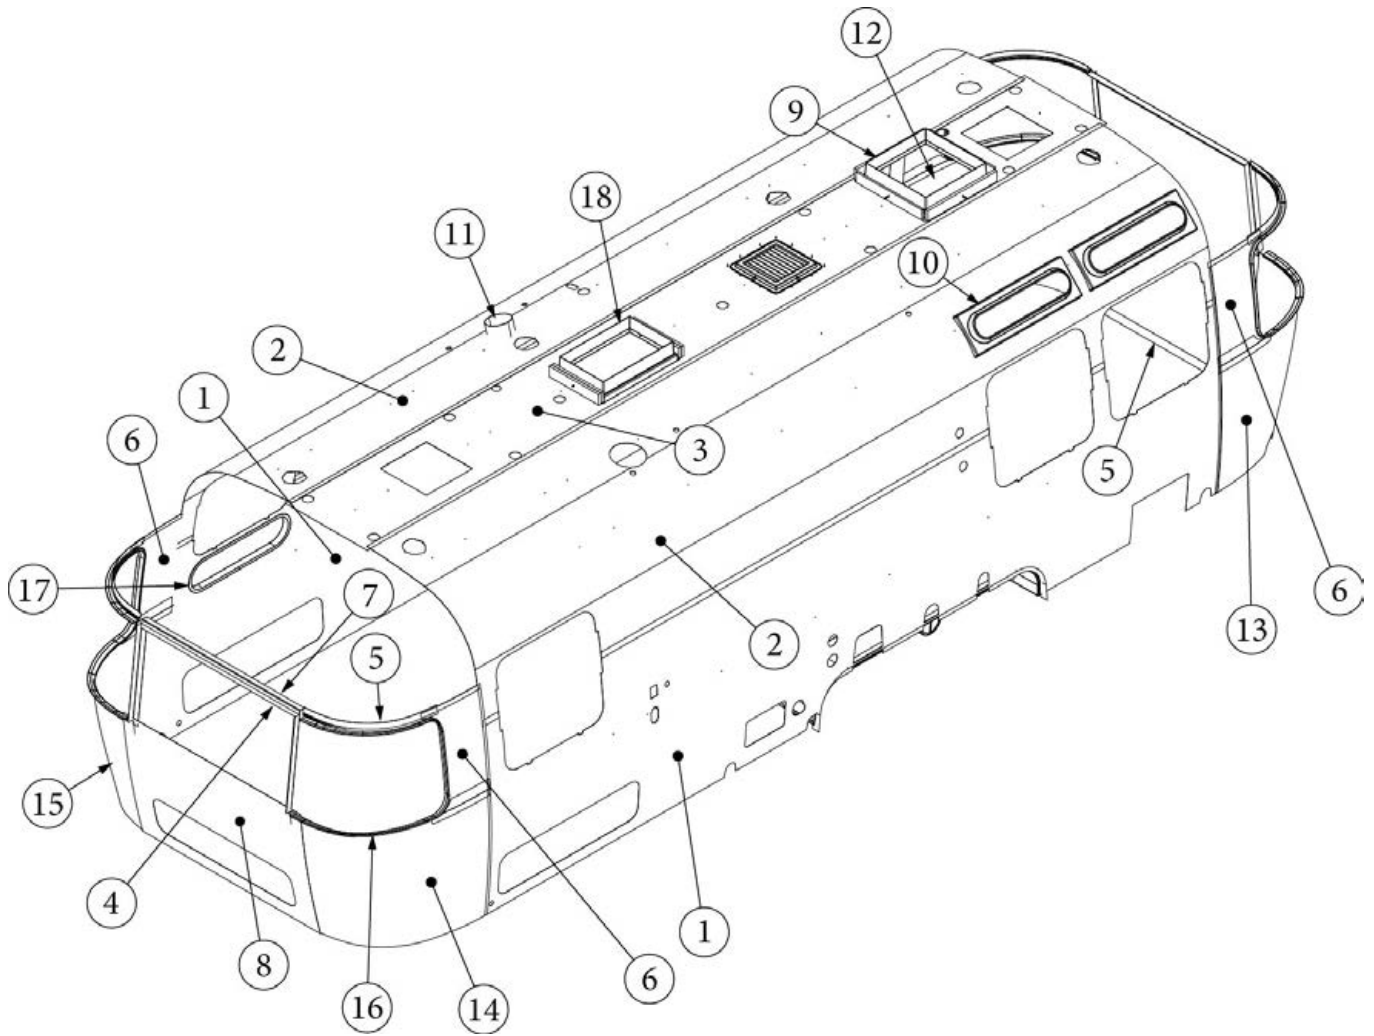

INTERIOR SHELL

Interior Skin, Twin, Hatch Option, 27FB

Parts Listed on Next Page