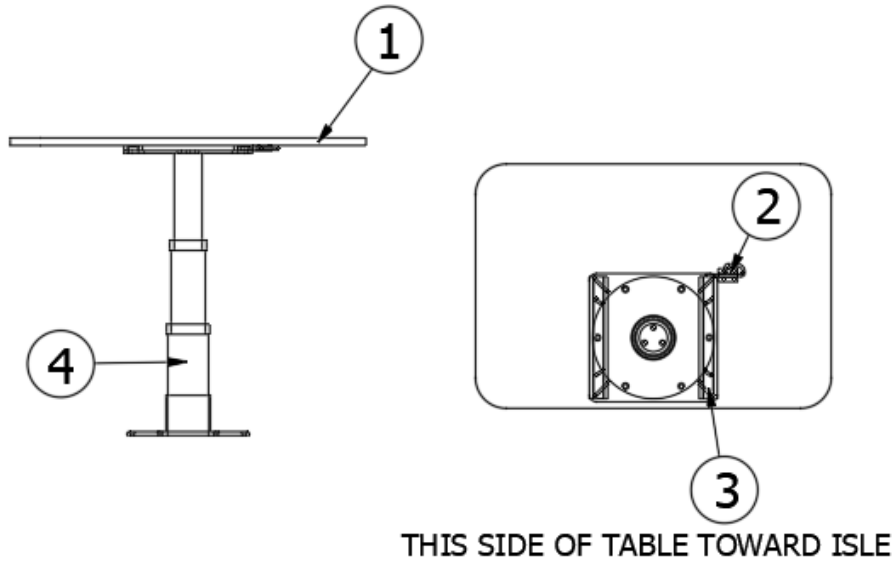

FURNITURE, LOUNGE

Dinette Table, 30FB Bunk and Office

969399

Assembly, Sliding Ped. Table

1. 969399&000118PC
2. 381109-01
3. 381400-01
4. 382073-01
  386414-02

Pre laminate, .75 X 35 X 24
Bunk Latch-W/Flat U Strike Antique English
Drawer Slide, 12" Pair
Bracket-Pedestal Table
Edgebanding-15/16" Smokey Skies