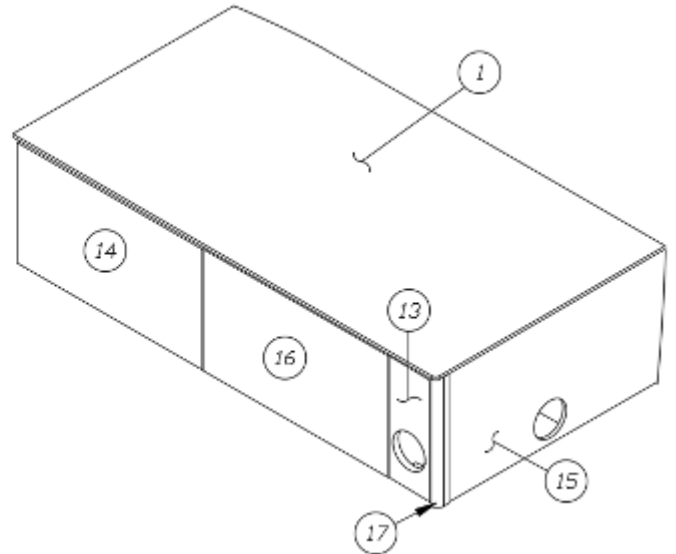

FURNITURE, BEDROOM

Bed, Twin, Roadside, 28RB

967856

RS Twin Bed

1. 967856&000212CC	Pre laminate, 15.13 X 56.69
2. 967856&000318CC	Pre laminate, 17.5 X 15.13
3. 967856&000418CC	Pre laminate, 17.5 X 15.13
4. 967856&000518CC	Pre laminate, 17.5 X 15.13
5. 967856&000618CC	Pre laminate, 2.5 X 24.38
6. 967856&000718CC	Pre laminate, 2.5 X 24.38
7. 967856&000818CC	Pre laminate, 2.5 X 24.38
8. 967856&000918CC	Pre laminate, 2.5 X 24.38
9. 967856&001018CC	Pre laminate, 2.5 X 4.94
10. 967856&001118CC	Pre laminate, 2.5 X 4.94
11. 967856&001218CC	Pre laminate, 2.5 X 15.13
12. 967856&001318BC	Pre laminate, 5.56 x 14.25
13. 967856&001718BC	Door 25X14.25
14. 967856&002212BC	Pre laminate, 29.30 X 15.13
15. 967856&002518BC	Door 25 X 14.25
16. 801706-1003	Corner Trim 90 Deg 1"Rad Waxed Maple
967857	Closeout, Twin
386439	Bar Pull-5 3/8" X 3"
381607-11	Hinge, Self-close
381607-12	Baseplate, Grass, 9.5 x 37/32
381228-02	Catch, Grabber door, 5LB
386410-02	Edgebanding-15/16" Waxed Maple