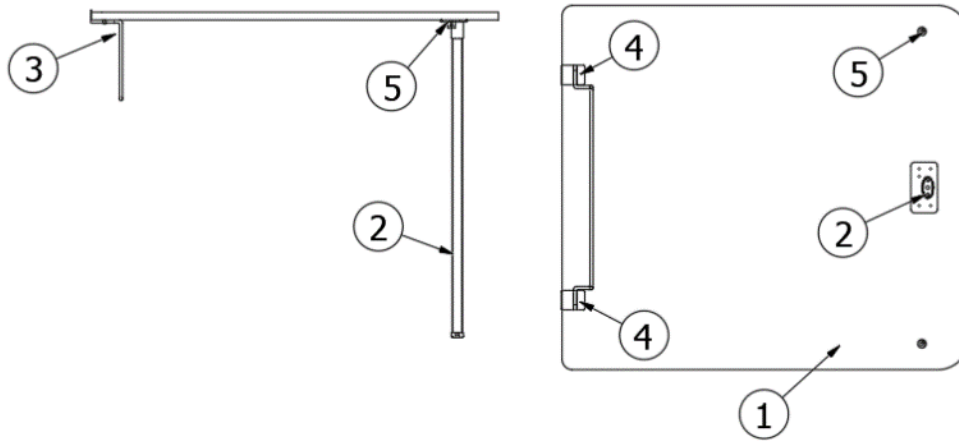

FURNITURE, LOUNGE

Dinette Table, 25FB, 27FB

969401

Assembly, Dinette Table

1. 969401&000118PC
2. 382177
3. 380284-02
4. 380284-03-1
5. 381136
380284-06

- Pre laminate, .75 X 35 X 3
Leg, Folding table
Bracket, Table hinge assembly kit
Table hinge brackets
Rubber bumper
Catch plate, J-1