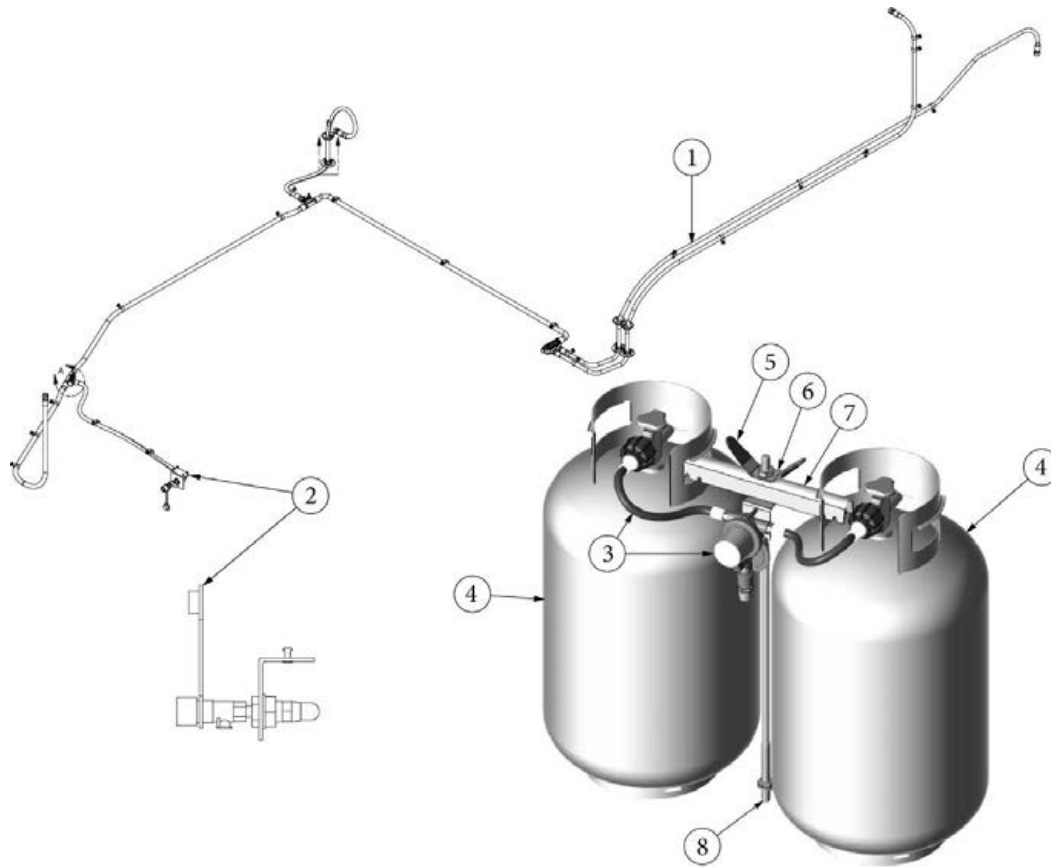

PLUMBING, LPG SYSTEM

LPG System, 23FB

113938
113718-01

Install, LP System (not for order/see parts below)
Install, LP Tanks/Regulator, 30lb (not for order/see parts below)

1. 944096	LPG Flex Line Assembly
2. 602465	Exterior propane port assembly
454901	Bracket, LP Port
602109-01	Coupler, Quick Connect
3. 602870	Regulator, LP gas, Dual 11" pigtails
4. 601710-01	Tank, LP Cylinder, Steel, 30LB
5. 381613	Plastisol Cover, LP Wing Handle
6. 455841	Wingnut, LP Bottle
7. 455842	Hold-down, VTD0046
8. 345764	Threaded Rod, 23.5", 1/2-13 4" each end
350132	Flange nut, Serrated, 1/2-13 UNC
386250	Label, LPG service port
365330-04	Sealant, Adseal, RTV #4553
382500	Grommet, .5" Pipe, Press Fit, Sealing
382556	Closeout, 2.38", D LP Assembly BC
512412	Bushing, Snap In, .75" ID
382160	Grommet, Flexible Vinyl