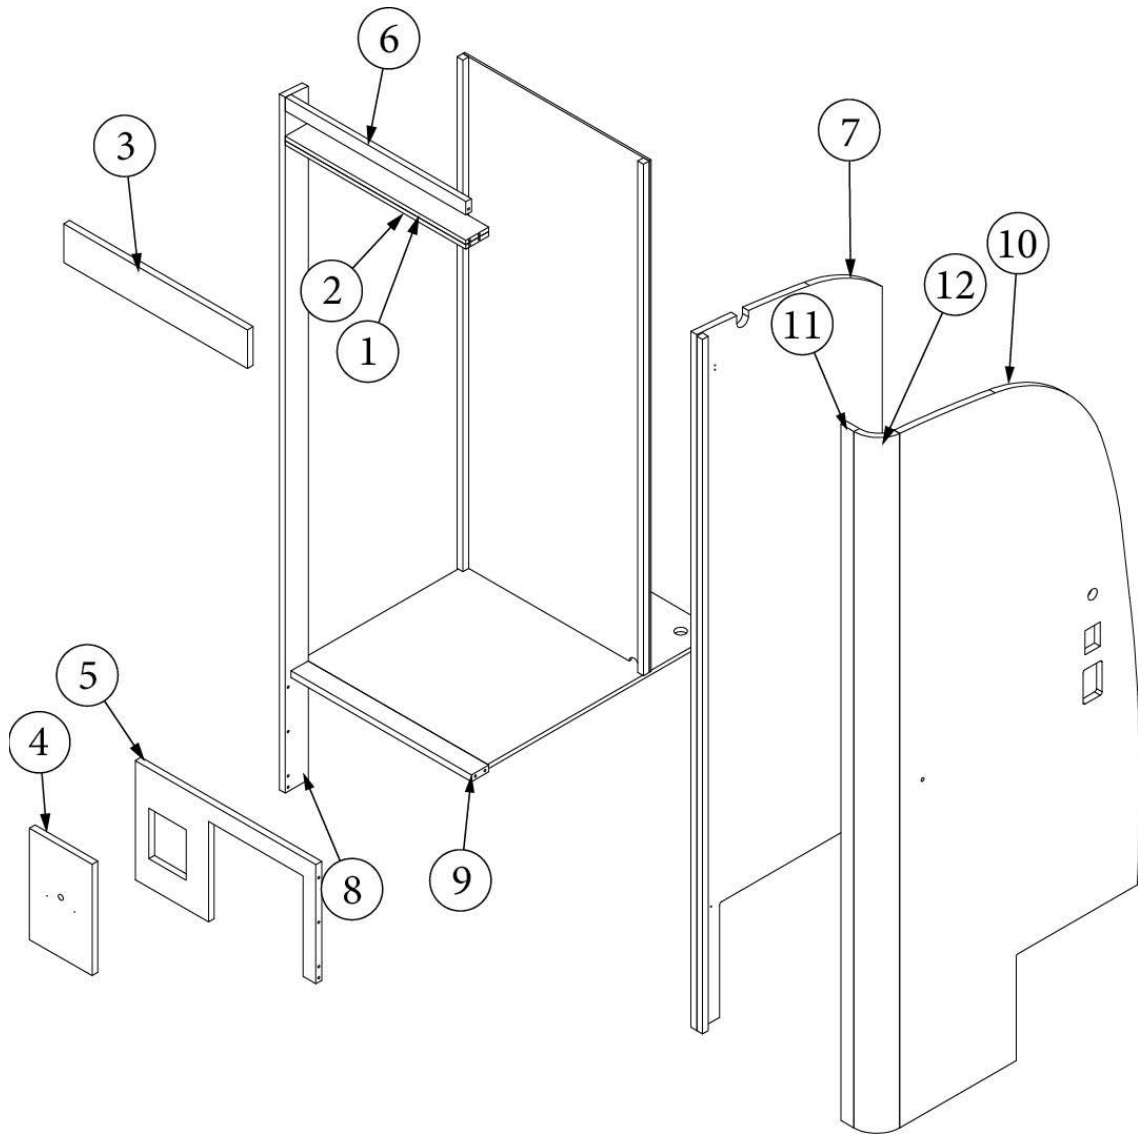

FURNITURE, GALLEY

Refrigerator Cabinet, 30RB

Parts Listed on Next Page