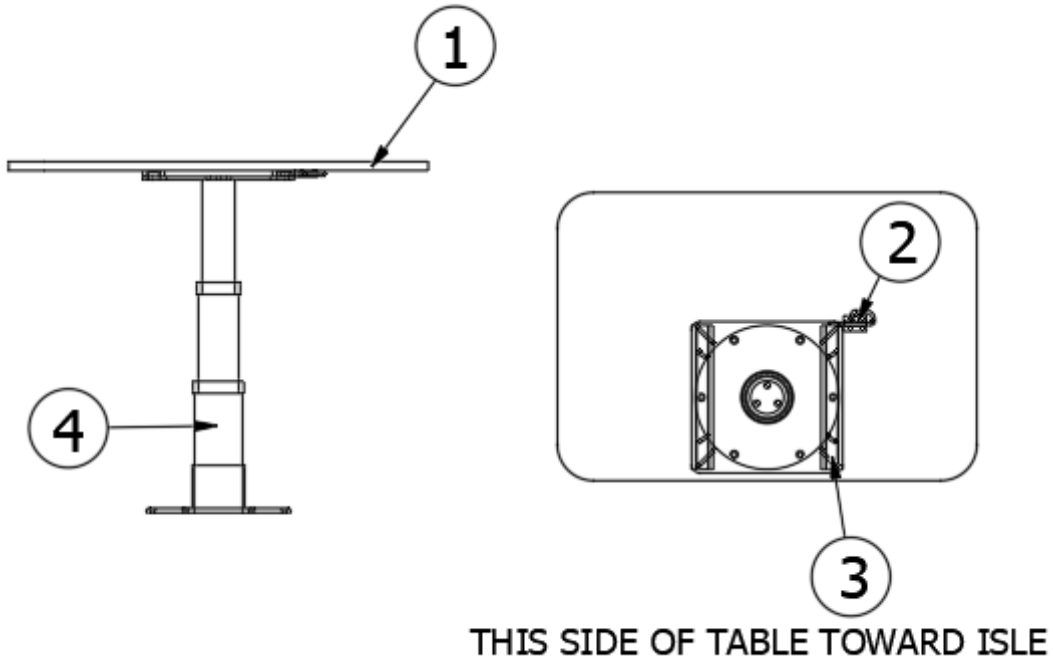

FURNITURE, GALLEY

Dinette Table, 23FB

969399

Assembly, Sliding Ped. Table

1. 969399&000118PC
2. 381109-01
3. 381400-01
4. 382073-01
386414-02

Pre laminate, .75 X 35 X 24
Bunk Latch-W/Flat U Strike Antique English
Drawer Slide, 12" Pair
Bracket-Pedestal Table
Edgebanding-15/16" Smokey Skies