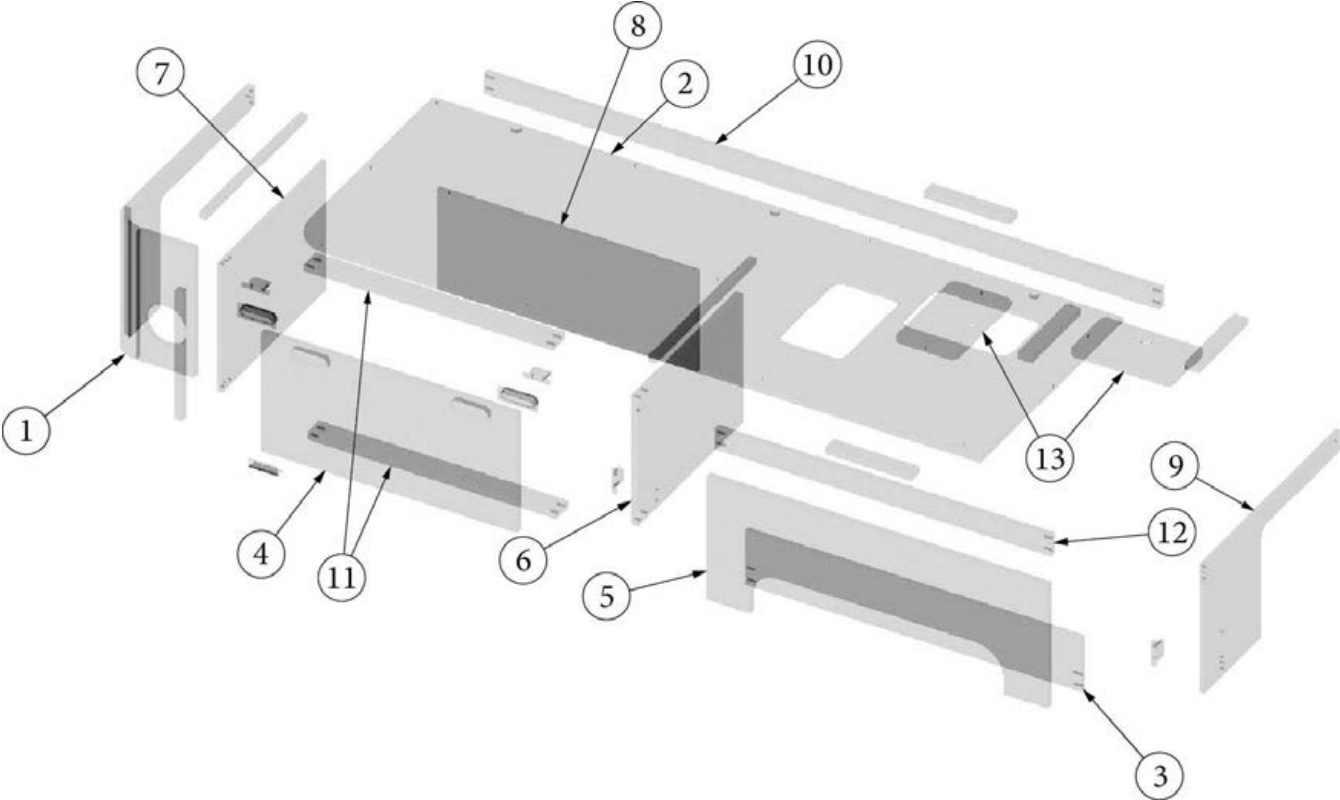

FURNITURE, LOUNGE

Sofa, 30FB Bunk and Office

Parts Listed on Next Page