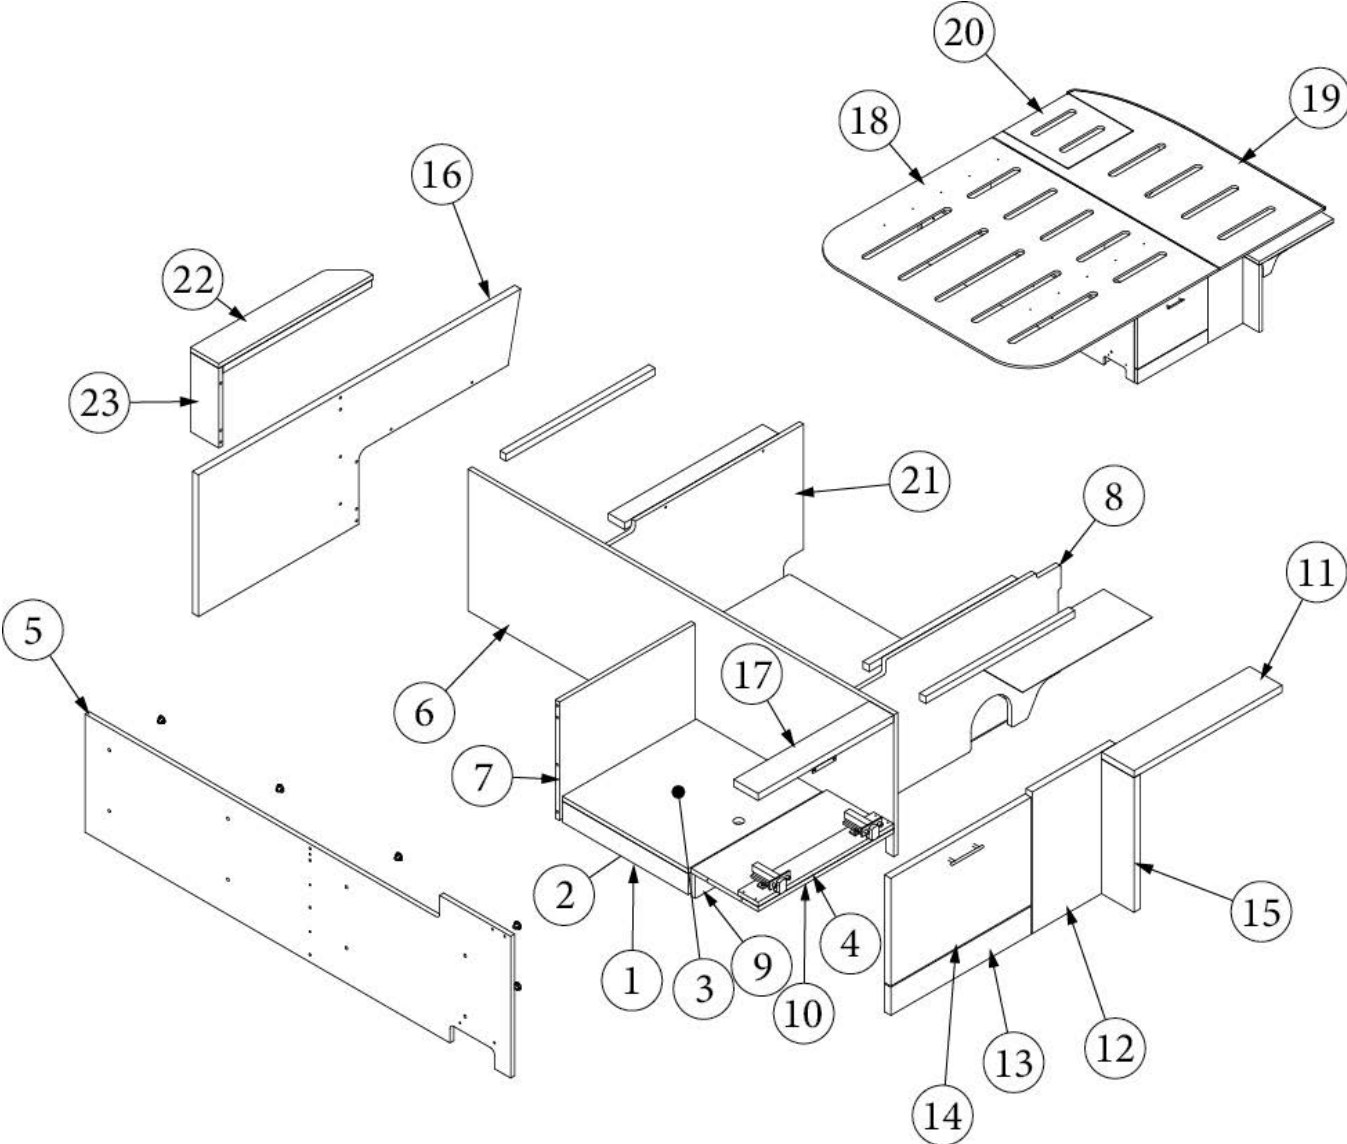

FURNITURE, BEDROOM

Bed, Queen, Head, 25FB

Parts Listed on Next Page