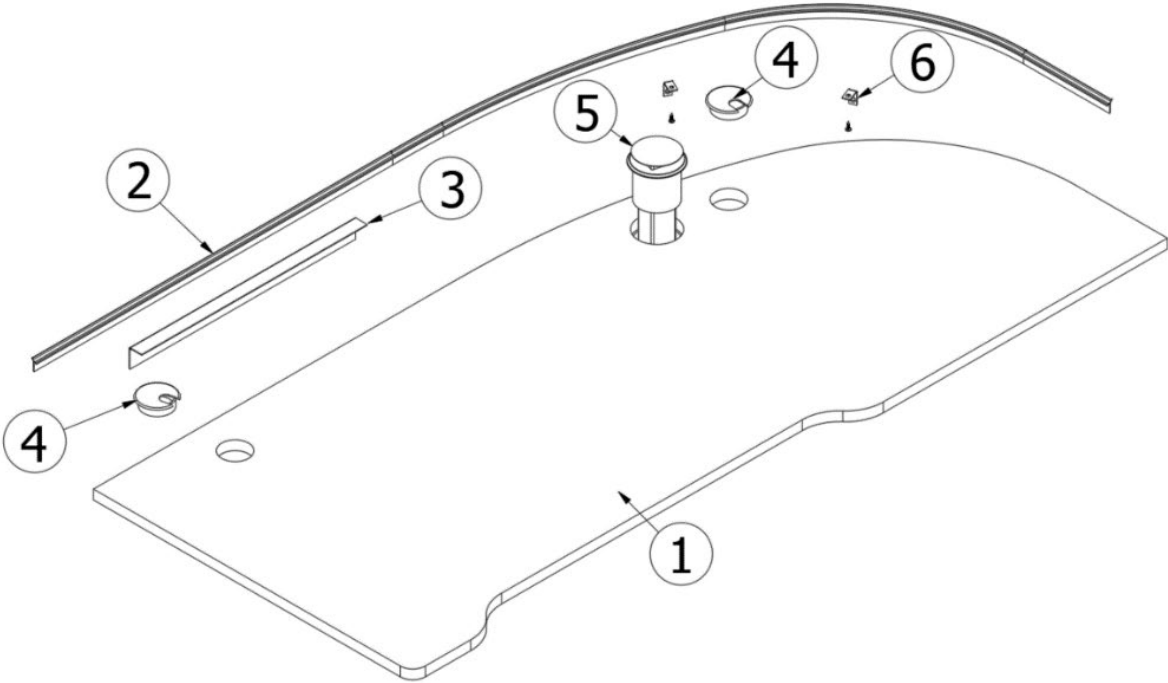

FURNITURE, LOUNGE

Desk Close Out, 30FB Office

969638

Assembly, Desk Close Out

- 1. 969638&000112BC
- 2. 969638&000212BC

Pre laminate, 5.28 X 30.5"
Pre laminate, 7 X 30.5"

FURNITURE, LOUNGE

Desktop, 30FB Office