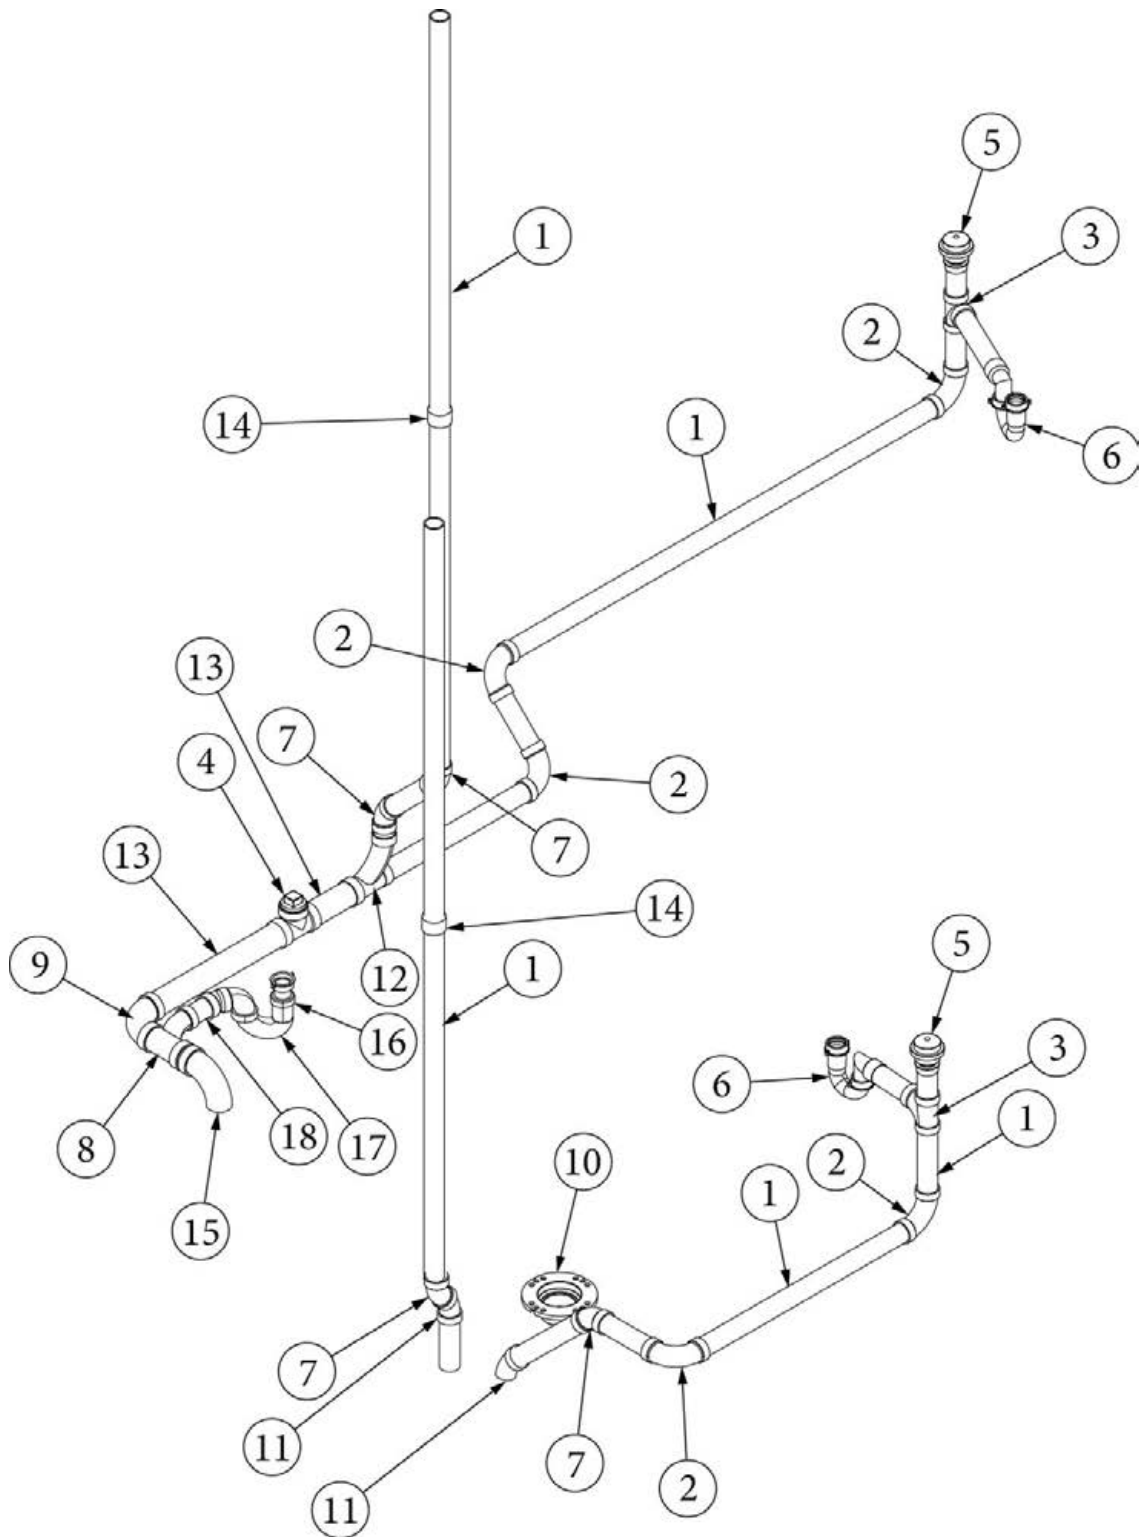

PLUMBING, DRAIN SYSTEM

Drain, Above Floor, 28RB

Parts Listed on Next Page