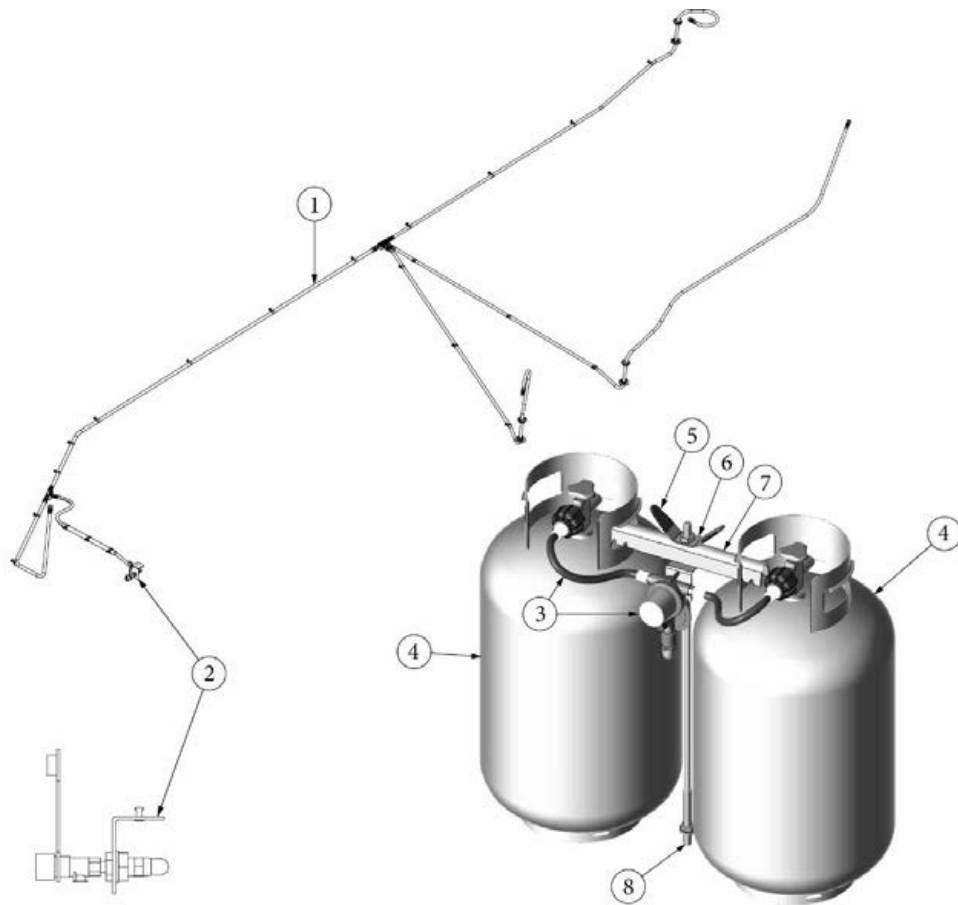

PLUMBING, LPG SYSTEM

LPG System, 30FB Bunk and Office

944046
113718-01

Install, LP System (not for order/see parts below)
Install, LP Tanks/Regulator, 30lb (not for order/see parts below)

1. 944048	LPG Flex Line Assembly
2. 602465	Exterior propane port assembly
3. 602870	Regulator, LP gas, Dual 11" pigtails
4. 601710-01	Tank, LP Cylinder, Steel, 30LB
5. 381613	Plastisol Cover, LP Wing Handle
6. 455841	Wingnut, LP Bottle
7. 455842	Hold-down, VTD0046
8. 345764	Threaded Rod, 23.5", 1/2-13 4" each end
350132	Flange nut, Serrated, 1/2-13 UNC
386250	Label, LPG service port
365330-04	Sealant, Adseal, RTV #4553
382500	Grommet, .5" Pipe, Press Fit, Sealing
382556	Closeout, 2.38", D LP Assembly BC
512412	Bushing, Snap In, .75" ID
382160	Grommet, Flexible Vinyl