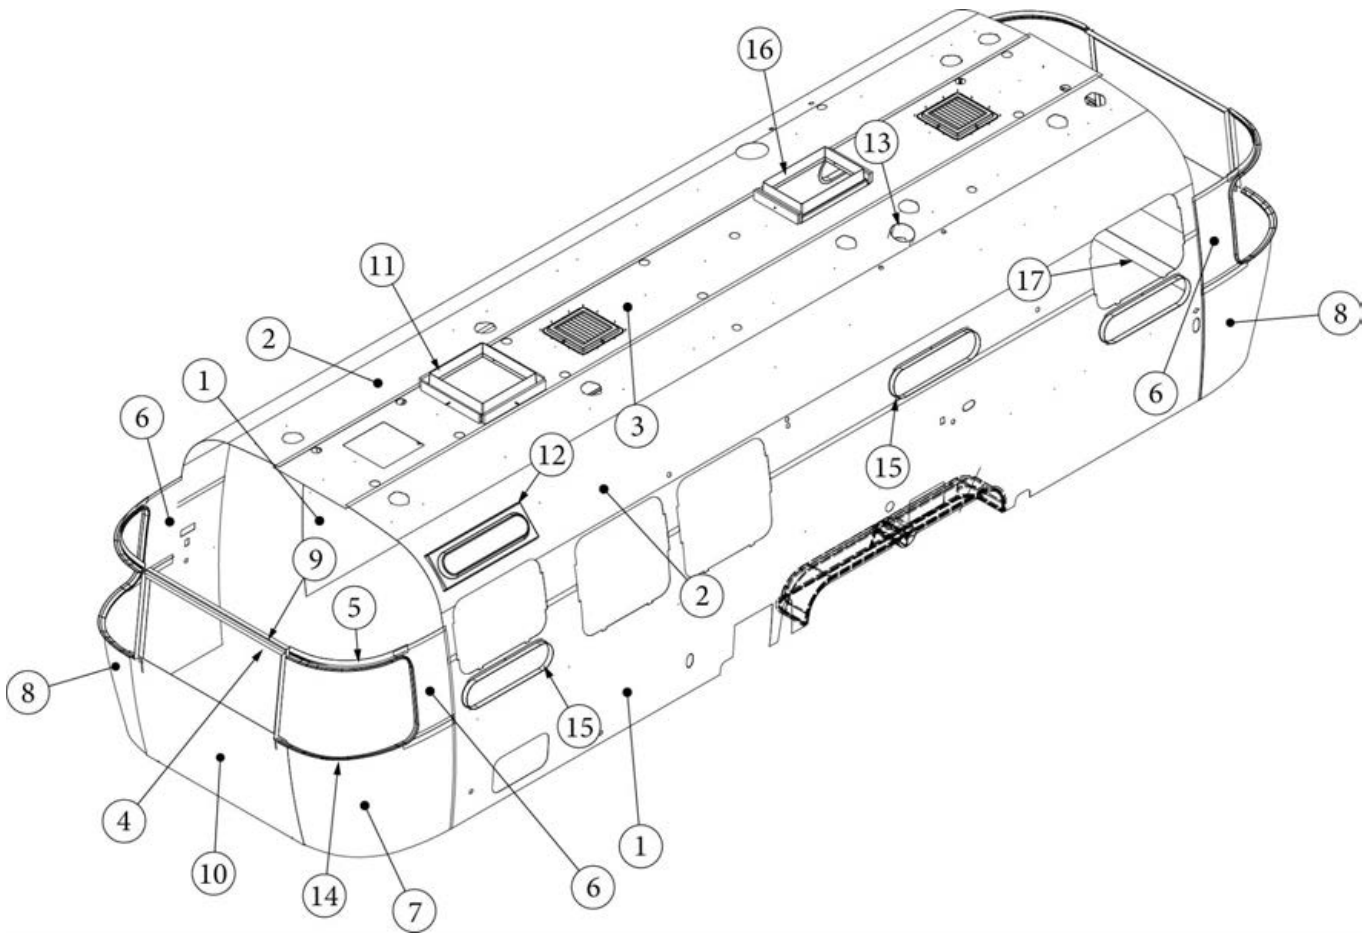

INTERIOR SHELL

Interior Skin, Queen, 30RB

Parts Listed on Next Page