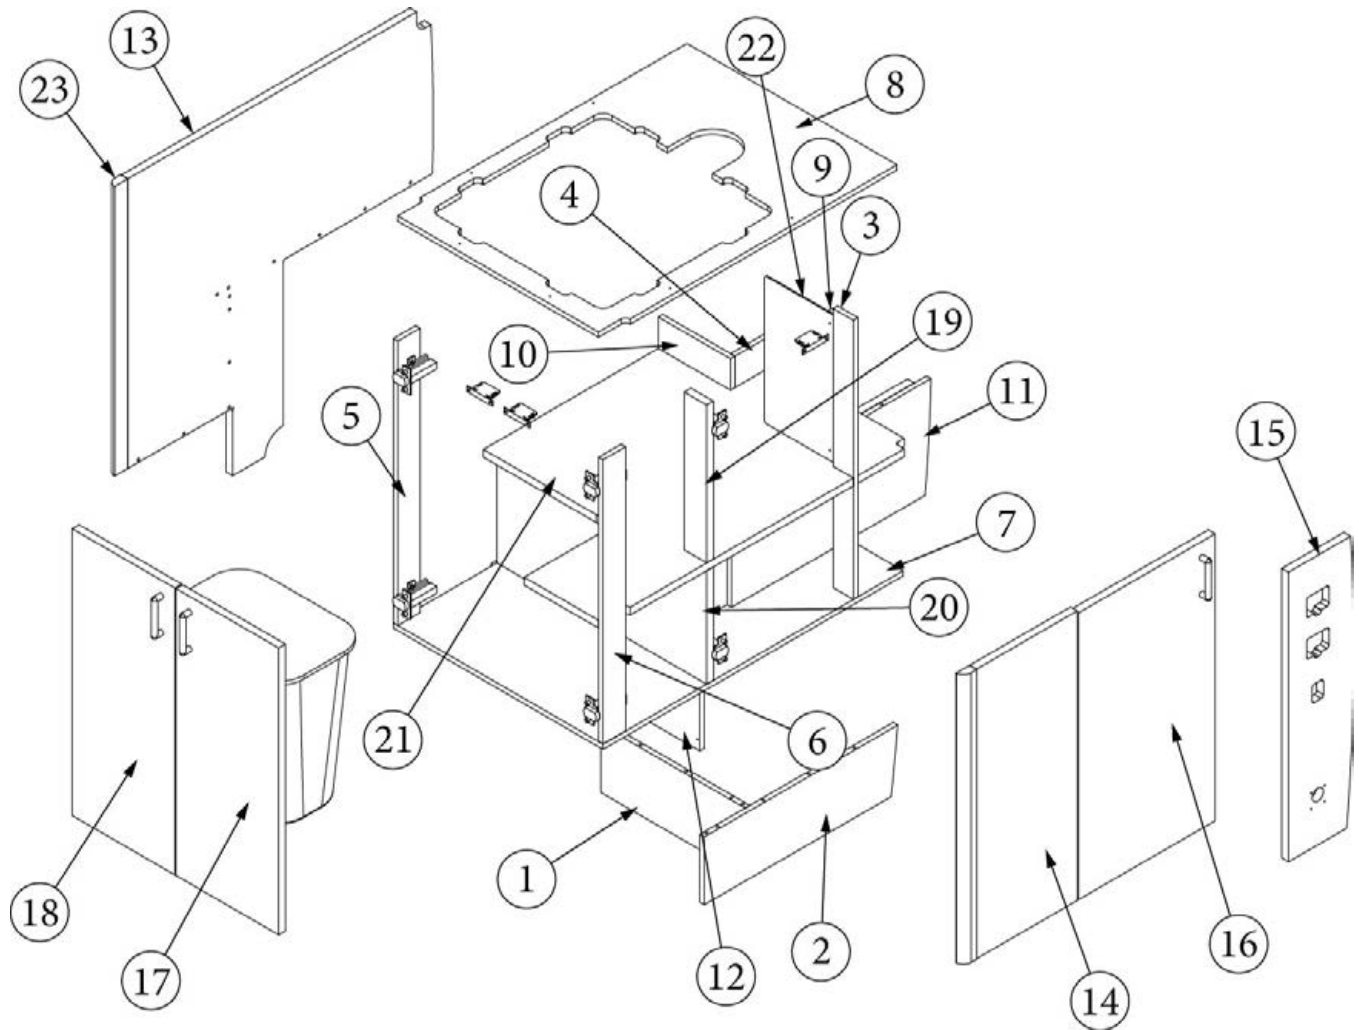

FURNITURE, GALLEY

Galley, Sink Side, 25FB

Parts Listed on Next Page