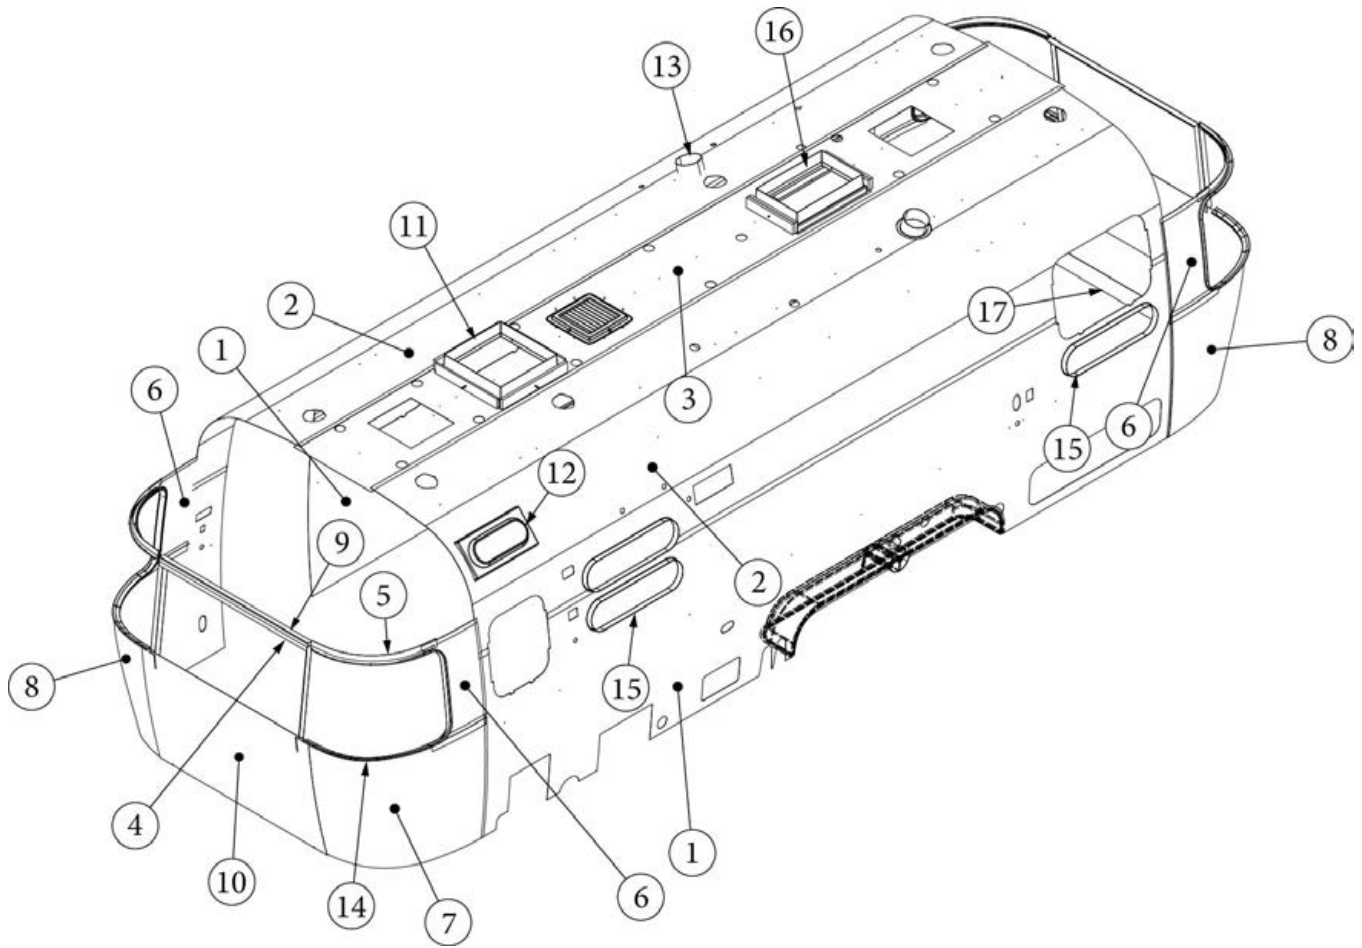

INTERIOR SHELL

Interior Skin, Twin, 28RB

Parts Listed on Next Page