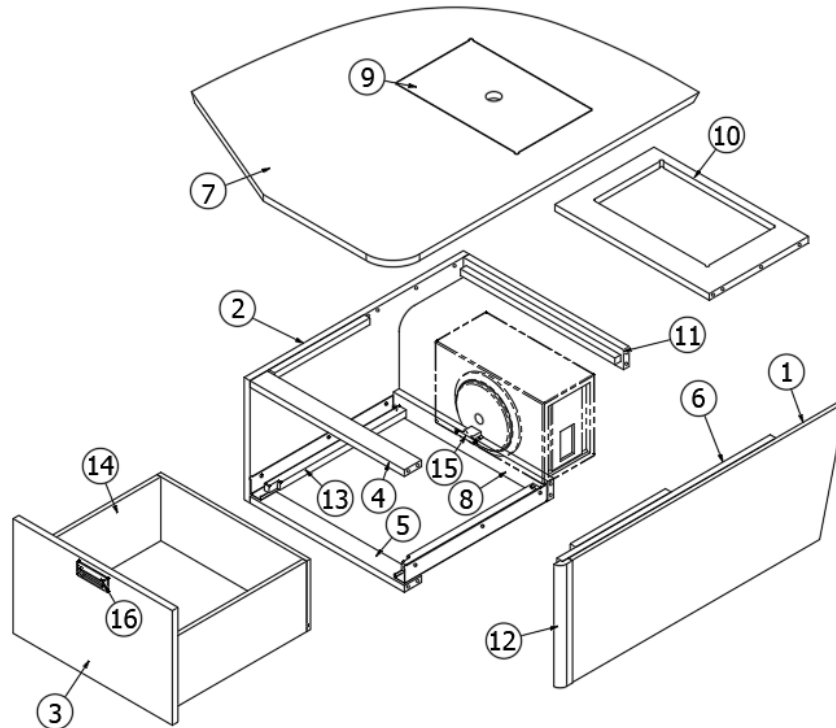

FURNITURE, LOUNGE

Dinette Seat, Curbside, 25FB, 27FB

969396

Assembly, CS Dinette Seat

1. 969396&000112BC	Pre laminate, 35.93 X 13.88
2. 969396&000218BC	Pre laminate, 28.74 X 13.88
3. 969396&000318BC	Pre laminate, .75 X 20.88 X 13
4. 969396&000418CC	Pre laminate, .75 X 2.25 X 20.25
5. 969396&000518CC	Pre laminate, .75 X 2.25 X 20.25
6. 969396&000618CC	Pre laminate, .75 X 27.99 X 13.88
7. 969396&000718CC	Pre laminate, .75 X 33.37 X 40.18
8. 969396&000818CC	Pre laminate, .75 X 2.25 X 20.25
9. 969396&000918CC	Pre laminate, .75 X 9.88 X 15.88
10. 969396&001018CC	Pre laminate, .75 X 13 X 20.25
11. 969396&001118CC	Pre laminate, 21 X 2.25
12. 801706-1003	Corner Trim, 90 deg Waxed Maple
13. 382807-08	Drawer Slide, 18", Self-Close
382807-01	Left Front Fixing Clip
382807-02	Right Front Fixing Clip
14. 969708-01	Drawer box, 8 x 18 x 19.63"
15. 381228	Catch Grabber Door C3-810
16. 381775	Drawer pull
386410-01	Edgebanding-5/8" Waxed Maple
386410-02	Edgebanding-15/16" Waxed Maple
204262	Fire Extinguisher Holder
380041	Brace 1" Stanley Corner