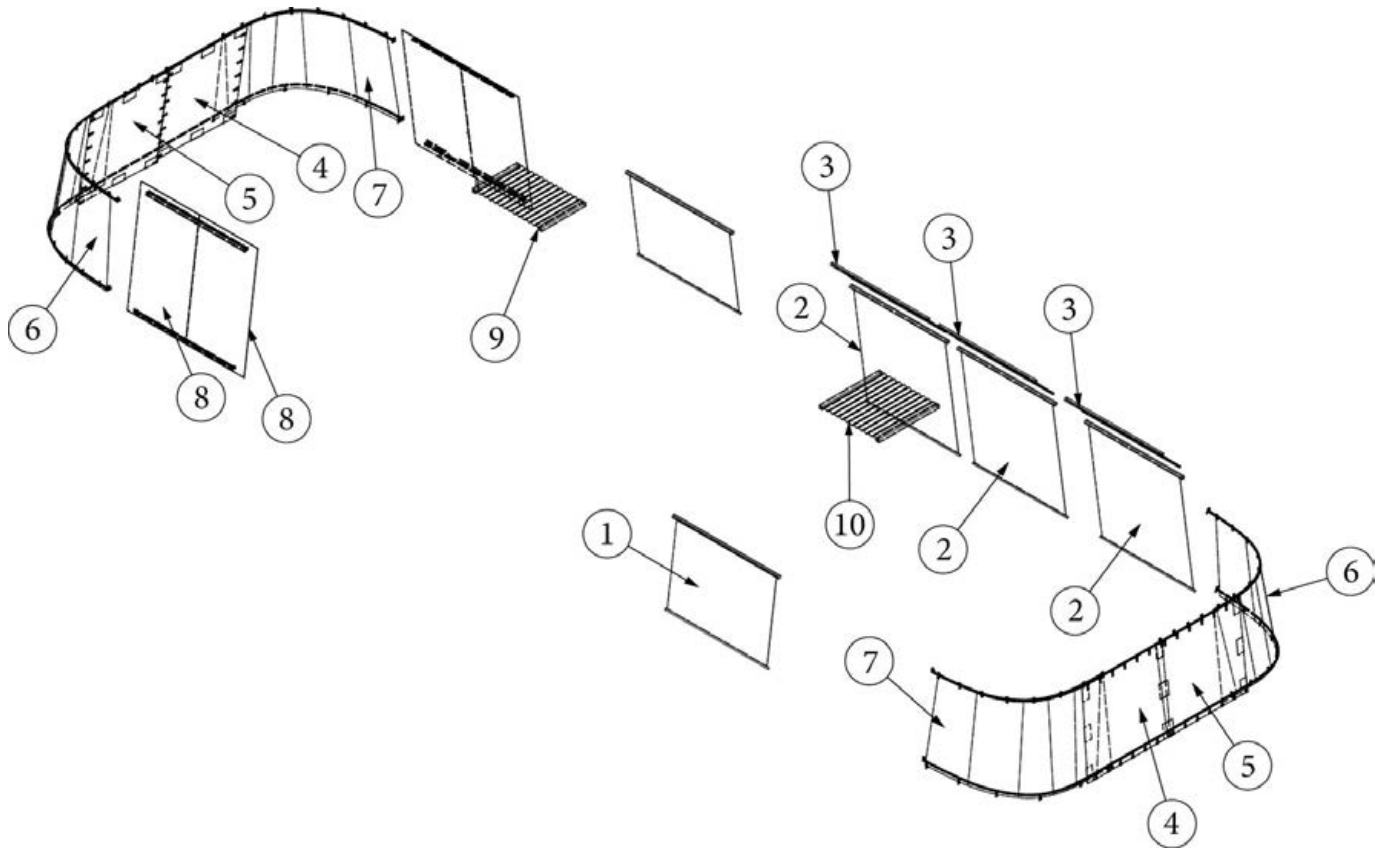

WINDOW COVERINGS

Drapes and Shades, 30RB

135345

Window Coverings Install (not for order/see parts below)

1.	703700-02	Shade, 32.5 x 24, Oceanair
2.	703700-04	Shade, 29.75 x 34, Oceanair
3.	704199-02	Shade-Pull VV 31.25 X 9.5 Ash
4.	998144-05	Drape-CS Frt Pnl 27"X 25.5"
5.	998144-07	Drape-RS Frt Pnl 27"X 25.5"
6.	998144-09	Drape-CS Side Panel 37" X 25.5"
7.	998144-11	Drape-Rs Side Panel 37" X 25.5"
8.	998171-20	Pull Curtain, 19" x 34.5"
9.	704120-01	Shade, Skylight, 14.5 x 22, Grey
10.	704120-02	Shade, Skylight, 19.25 x 20, Grey