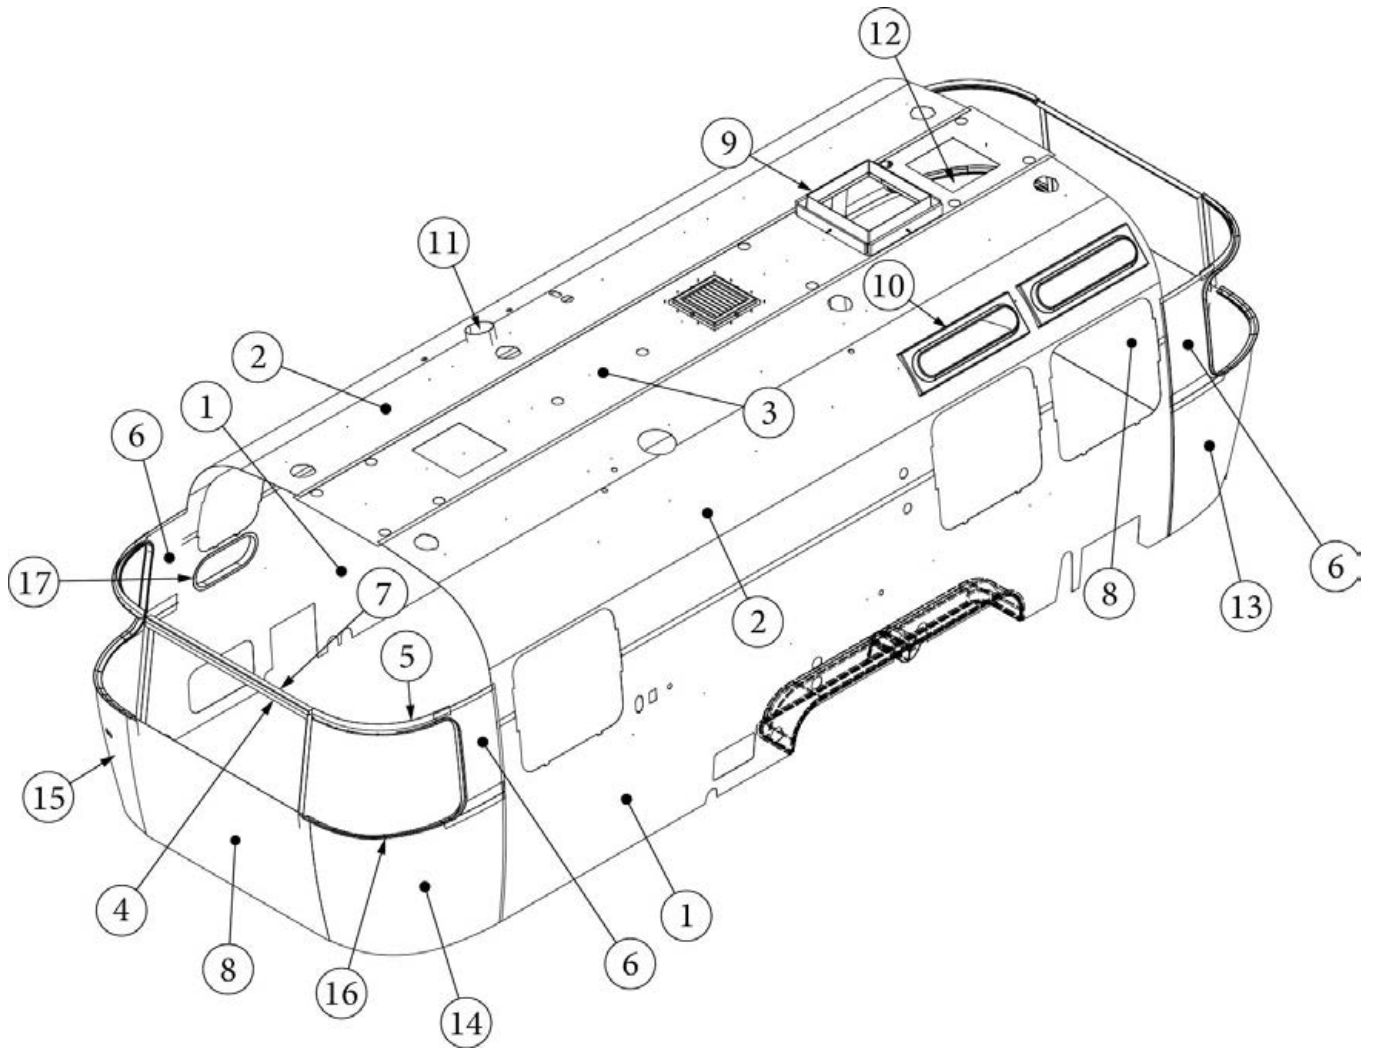

INTERIOR SHELL

Interior Skin, Queen, 25FB

Parts Listed on Next Page