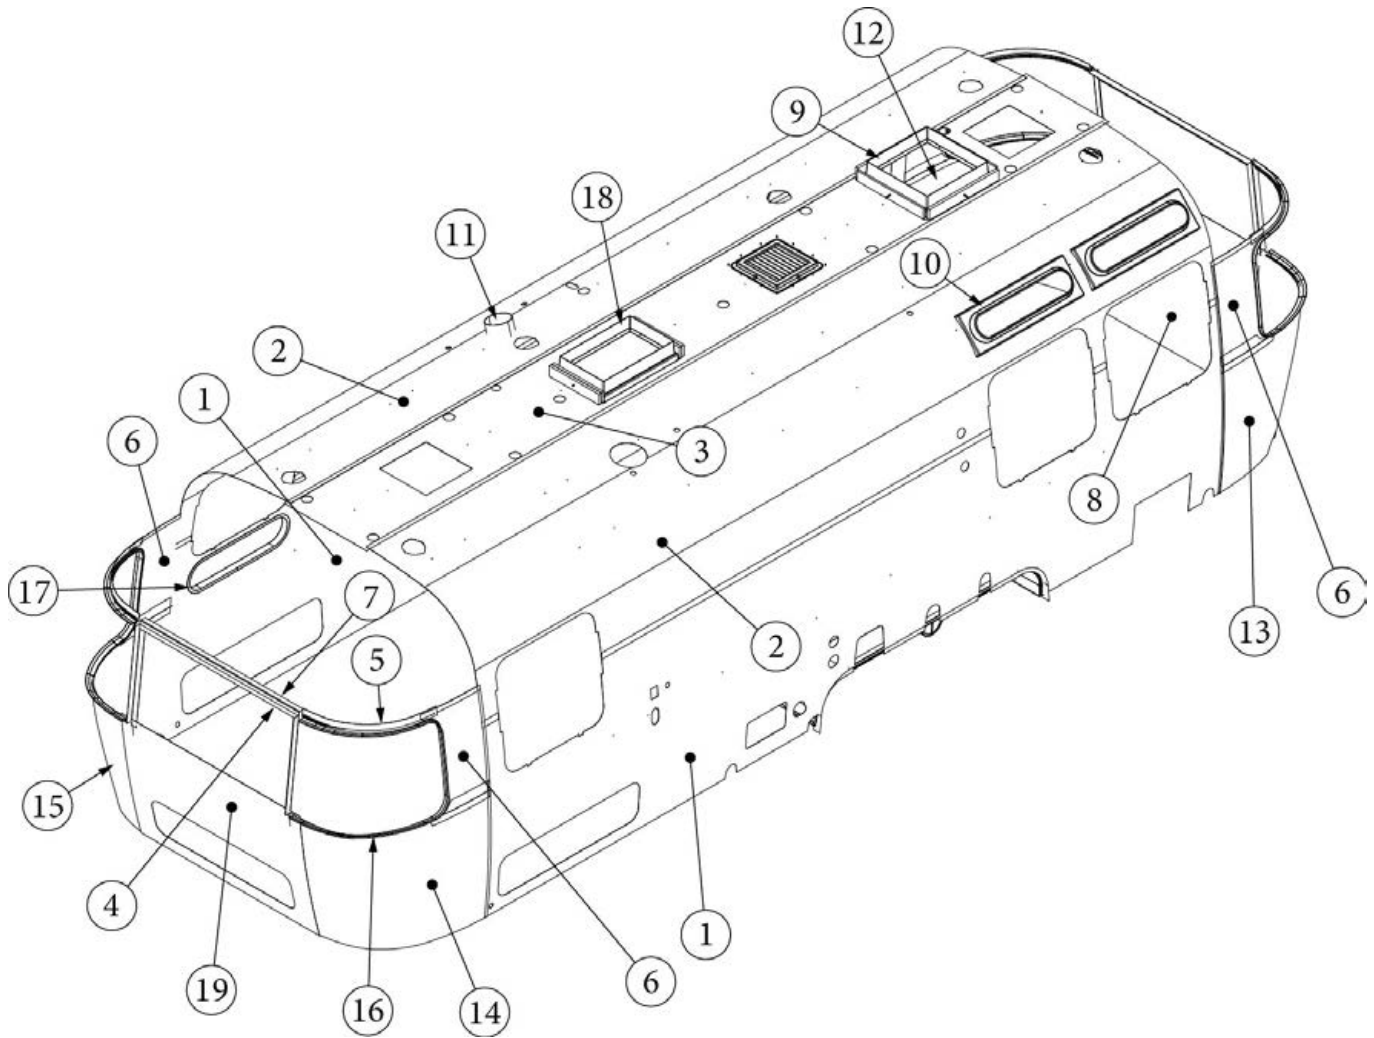

INTERIOR SHELL

Interior Skin, Twin, 27FB

Parts Listed on Next Page