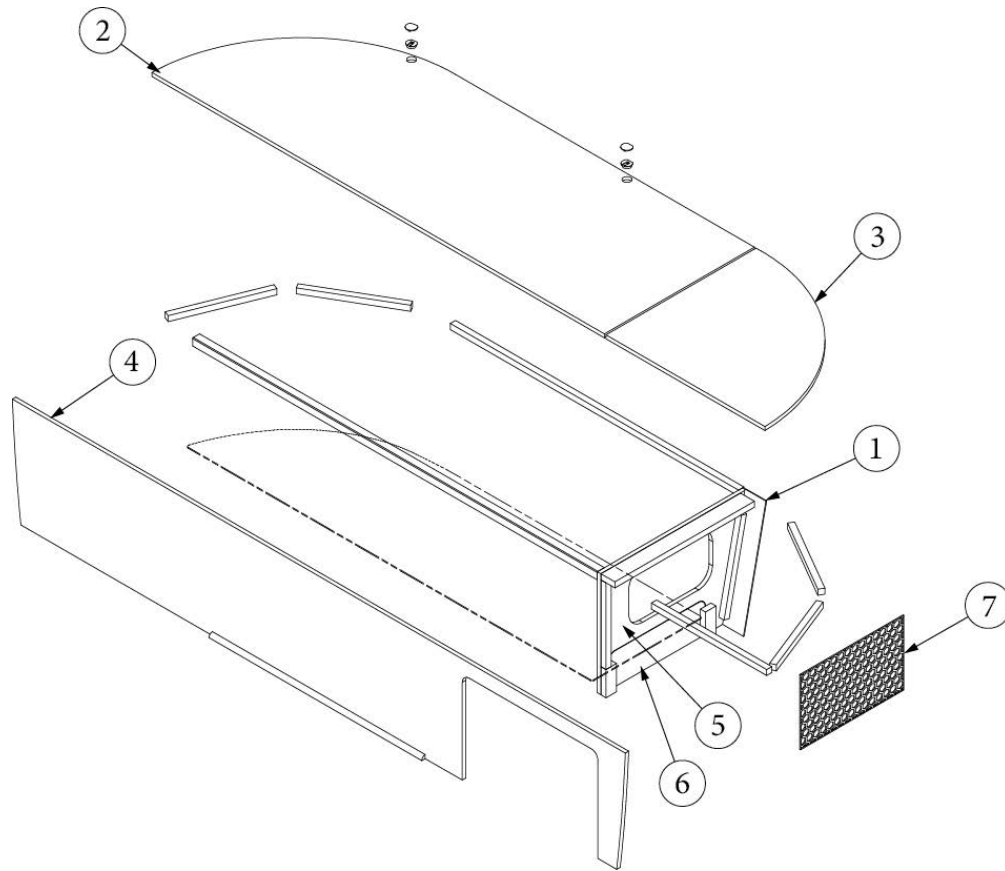

FURNITURE, BEDROOM

Storage Box, 23FB

969897-01

Storage Box, 23FB

1. 969897&000103CE	Pre laminate, .125 x 3 x 15.5"
2. 969897&000212BC	Pre laminate, .5 x 21.5 x 64.81"
3. 969897&000312BC	Pre laminate, .5 x 21.5 x 22.75"
4. 969897&000412BC	Pre laminate, .5 x 15 x 87.81"
5. 969897&000512CC	Pre laminate, .5 x 20.81 x 15"
6. 969897&001912CC	Pre laminate, .5 x 13.88 x 4.44"
7. 203664-01	Grill, Screen Plastic 9.25 x 14.8"
114812	Alum. Angle 1 X 1 X 12"
112671-34	Vinyl, Under Bed Storage
365386-01	Edgebanding, Linen, .63"
382057-04	Cap, Knockdown, White, #16387
382057	Knockdown, 8mm, #16289b
800638-1003	Molding, 1/2", Round, Waxed Maple
386410-01	Edgebanding, 5/8", Waxed Maple
701538	Carpet, Econolier, Velour Black