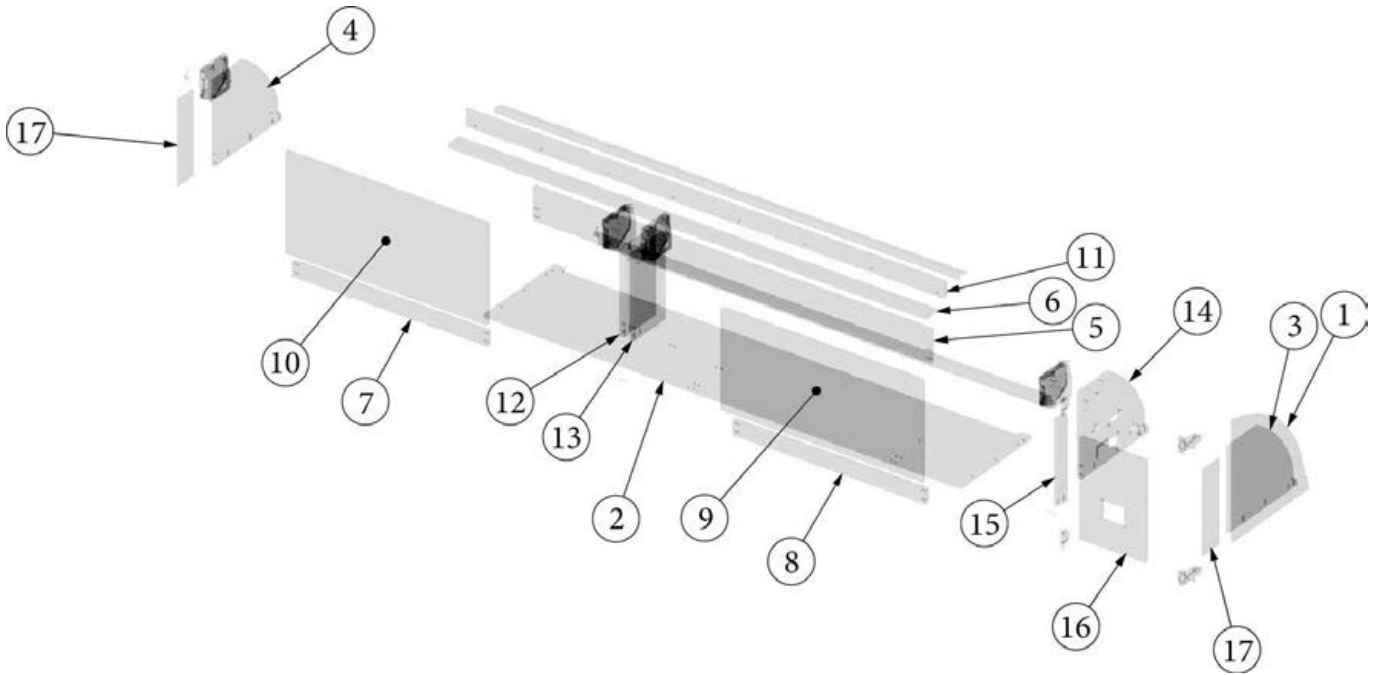

FURNITURE, GALLEY

Roof Locker, Dinette, w/Radio, 23FB

Parts Listed on Next Page