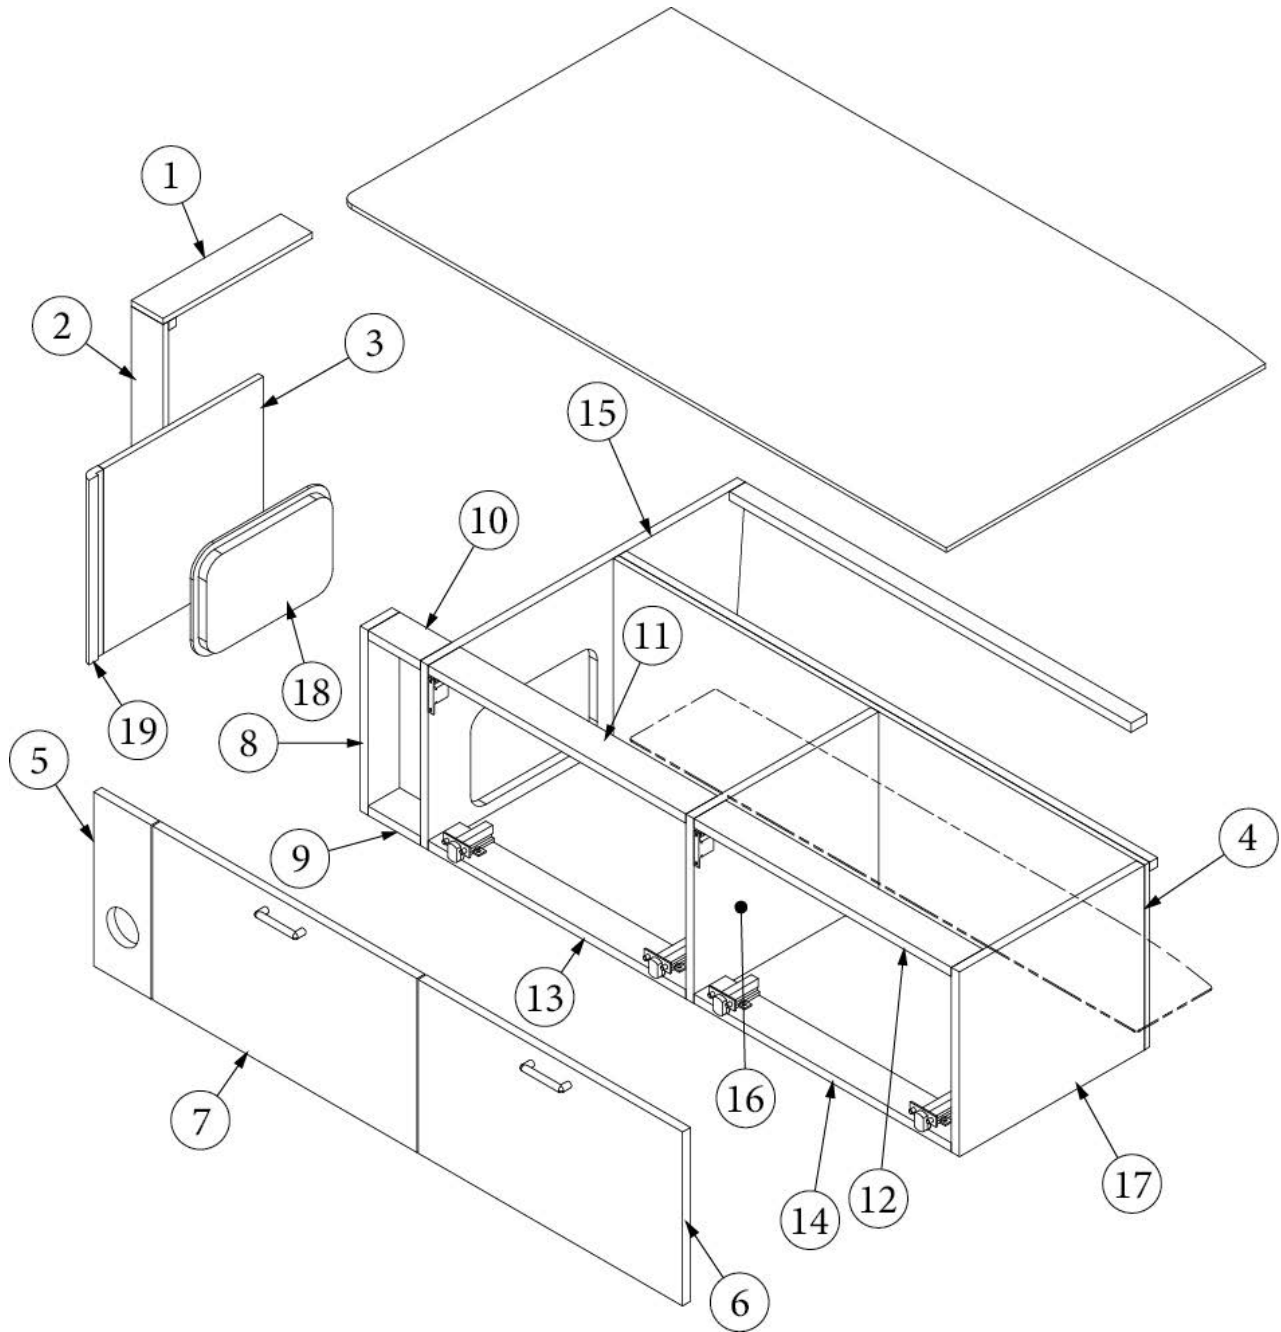

FURNITURE, BEDROOM

Bed, Twin, Roadside, 23FB

Parts Listed on Next Page