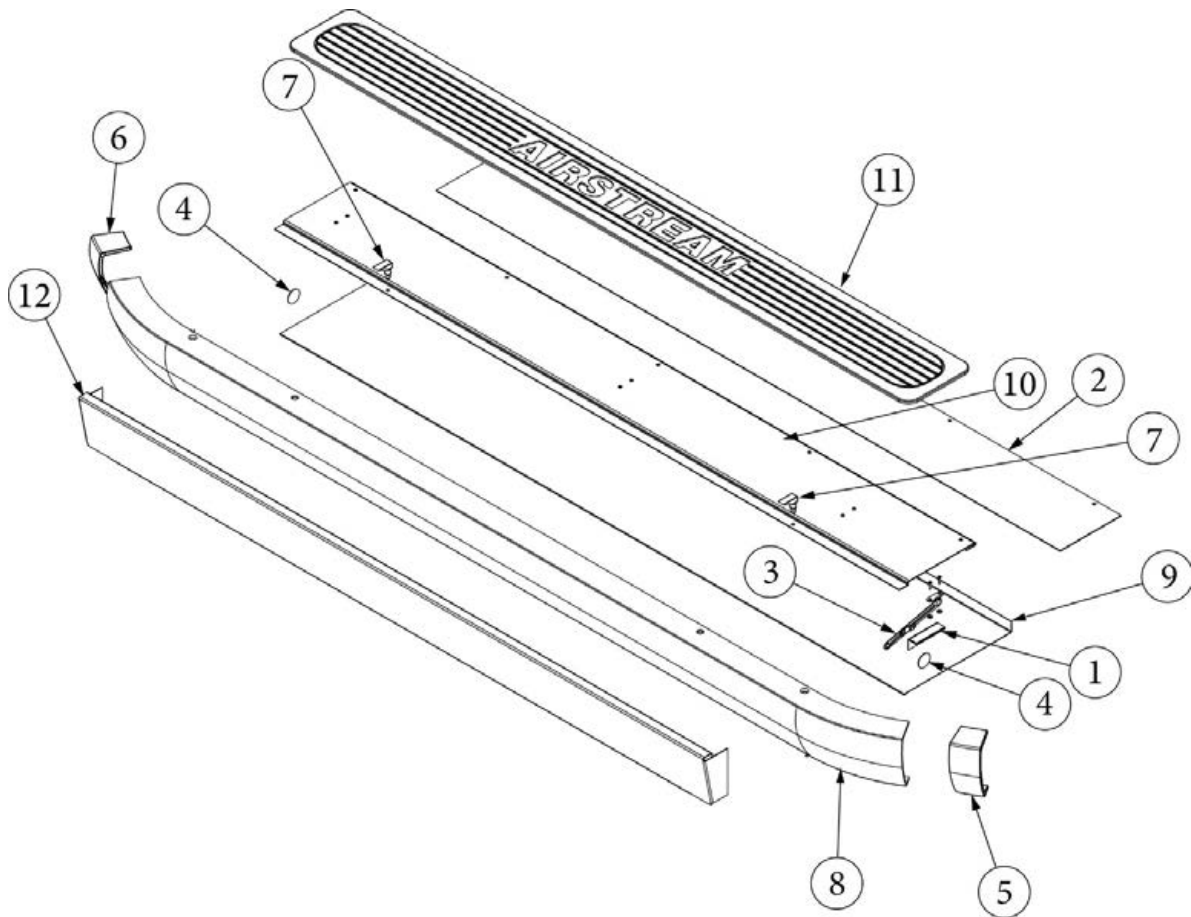

CHASSIS

Bumper and Storage, 25FB and 27FB w/Hatch Option

113696-02

Install, Hatch Option (not for order/see parts below)

1. 114812	Aluminum Angle, 1 X 1 X 12"
2. 114849-06	Aluminum sheet, .06" x 36" x 8', Black
3. 380024	Arms support, Trunk lid, RH
4. 382261	Decal, Hole Cover, Black, 1.25"
5. 382289-01	End cap, Bumper, CS
6. 382289-02	End cap, Bumper, RS
7. 382456	Swell latch
8. 411054	Rear bumper
9. 453538	Sewer hose compartment, bottom
10. 453497-01	Lid, Rear hose carrier, Black
11. 703938	Step Mat, w/Airstream Logo
12. 454909	Bracket, Bumper Support
380203-02	Piano hinge
112671-19	Compartment Liner, Vinyl, 66.5 x 11.5"
704518	Vinyl, Compartment Liner, Roll, 8' x 60'