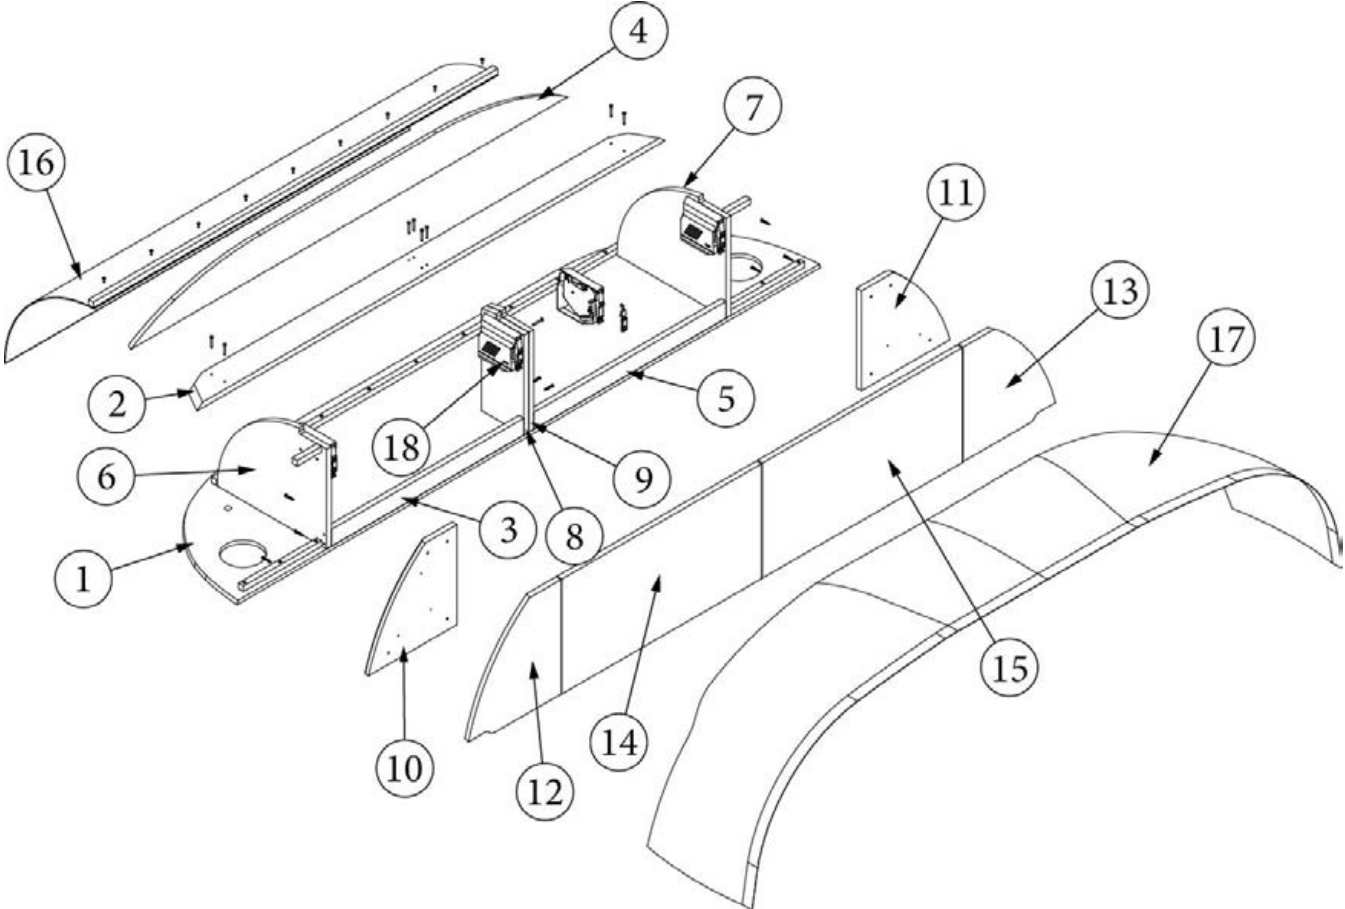

FURNITURE, BEDROOM

Roof Locker, 28RB, 30RB

Parts Listed on Next Page