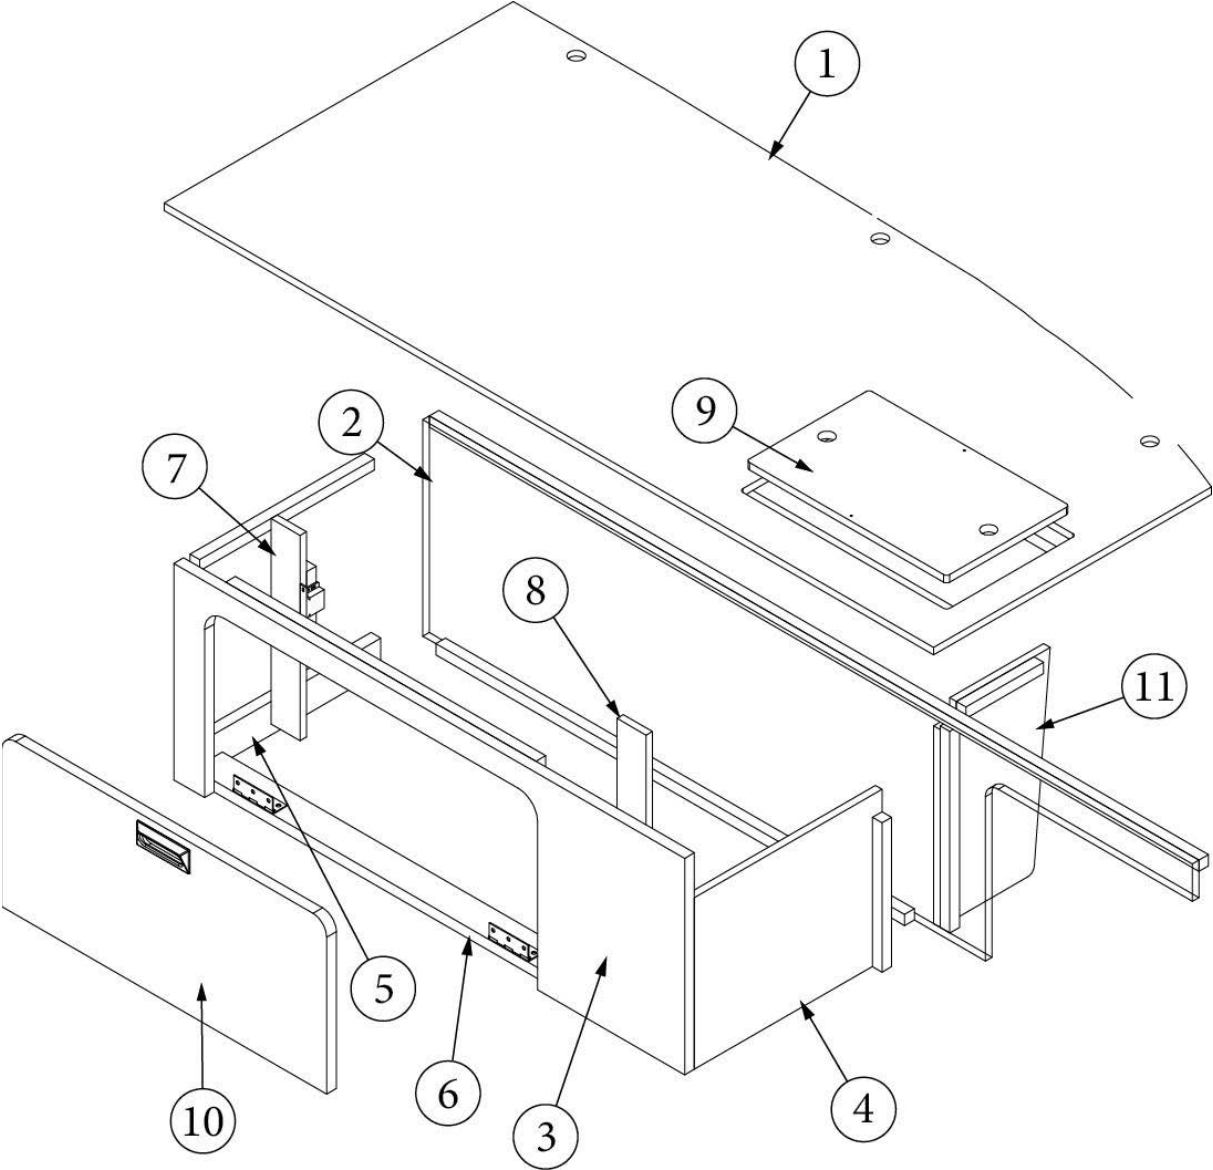

FURNITURE, LOUNGE

Sofa, L-Section, 30RB

Parts Listed on Next Page