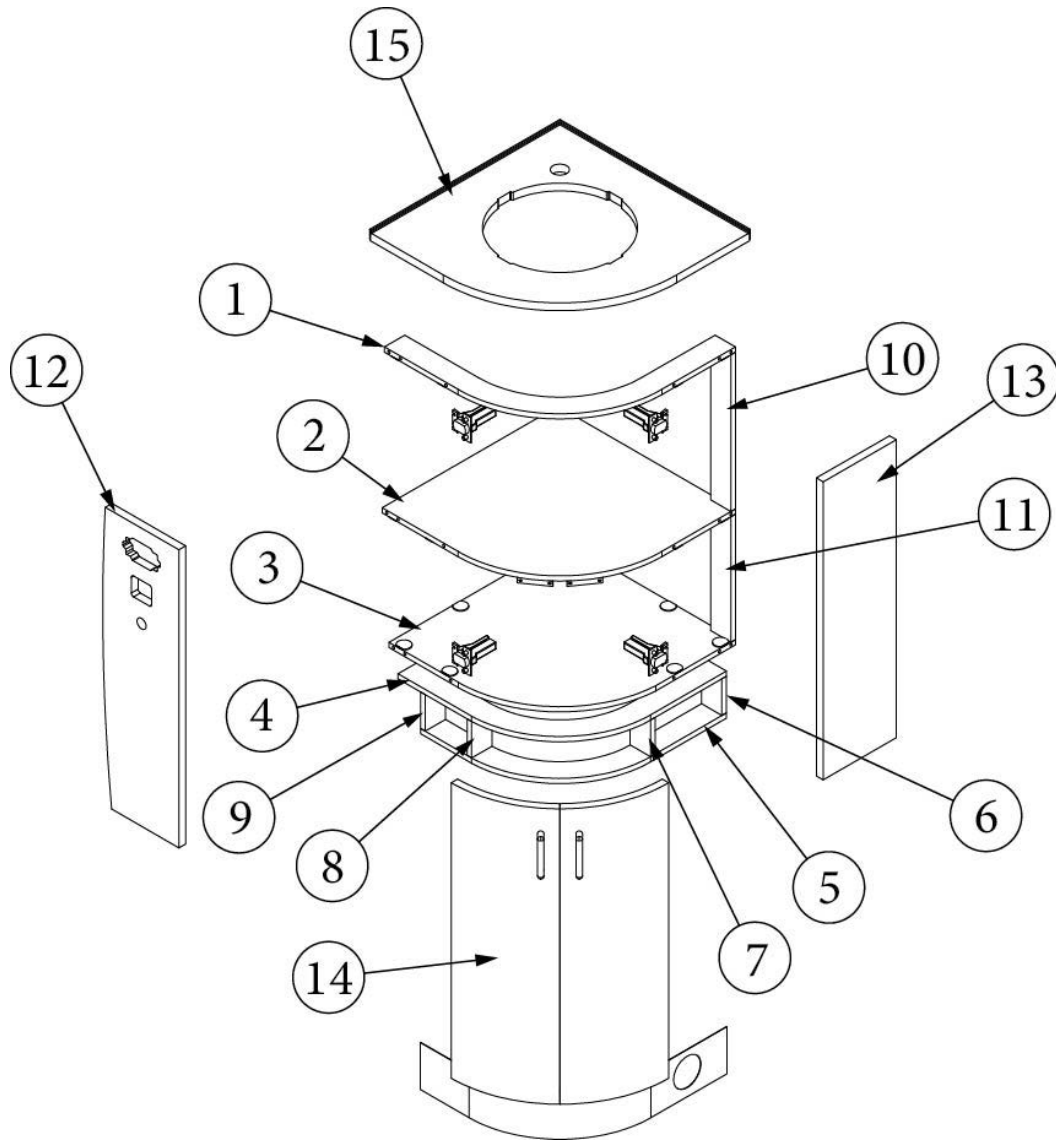

FURNITURE, LAVATORY

Lavatory Cabinet, 30FB Bunk and Office

Parts Listed on Next Page