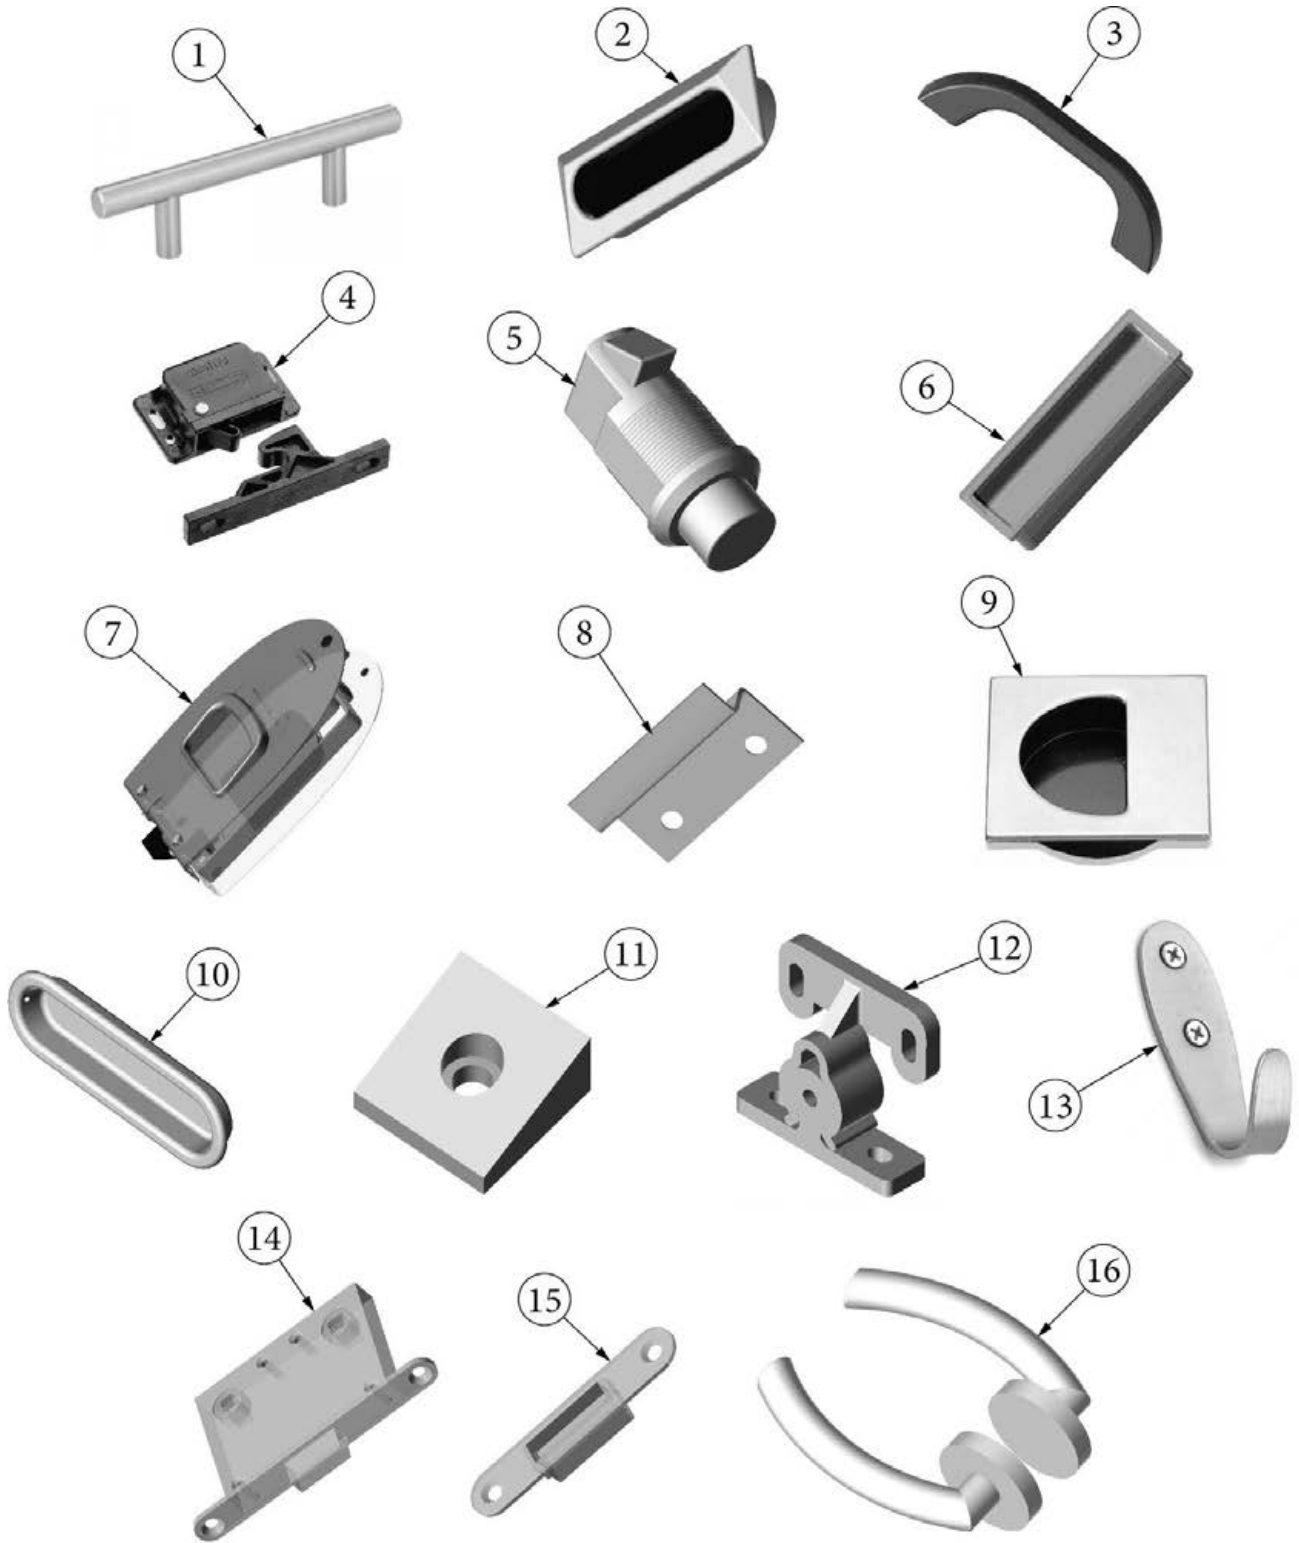

HARDWARE

Interior Latches and Handles

Parts Listed on Next Page