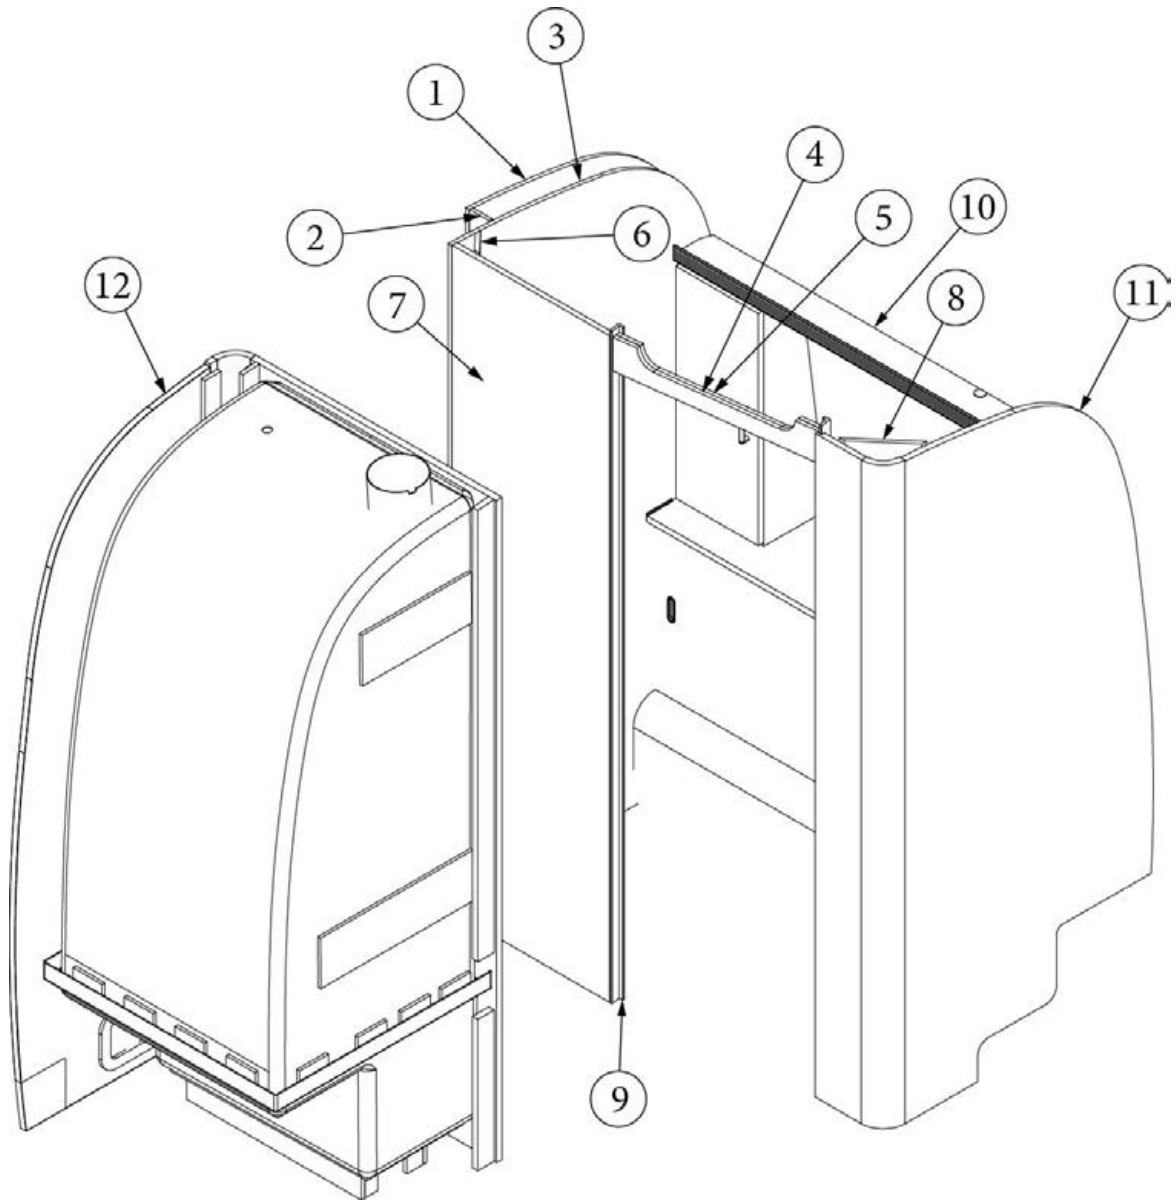

FURNITURE, LAVATORY

Bath Module, 30RB

Parts Listed on Next Page