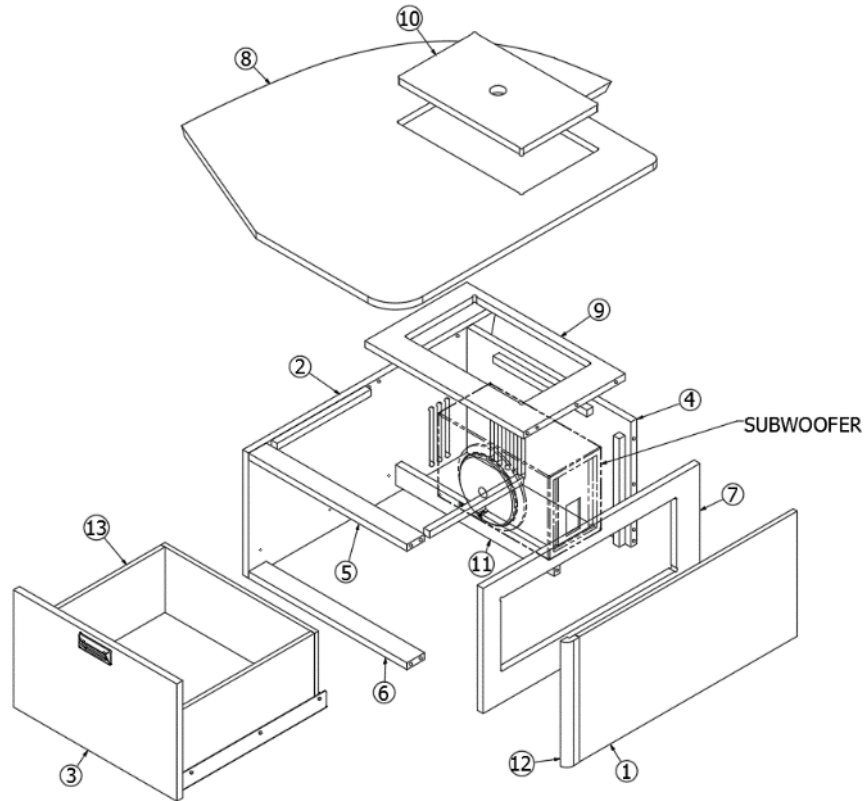

FURNITURE, LOUNGE

Dinette Seat, Curbside, Hatch Option, 27FB

969159

Assembly, Dinette Seat CS

1. 969159&000112BC	Pre laminate, .5 X 27.91 X 13.88
2. 969159&000218BC	Pre laminate, .75 X 31.60 X 13.88
3. 969159&000318BC	Pre laminate, .75 X 20.88 X 13
4. 969159&000418BC	Pre laminate, .75 X 21 X 13.88
5. 969159&000518CC	Pre laminate, .75 X 2.25 X 20.25
6. 969159&000618CC	Pre laminate, .75 X 2.25 X 20.25
7. 969159&000718CC	Pre laminate, .75 X 27.72 X 13.88
8. 969159&000818CC	Pre laminate, .75 X 33.37 X 39.38
9. 969159&000918CC	Pre laminate, .75 X 13 X 20.25
10. 969159&001018CC	Pre laminate, .75 X 9.88 X 15.88
11. 969159&001118CC	Pre laminate, .75 X 2.25 X 20.25
12. 801706-1003	Corner Trim 90 Deg 1"Rad Waxed Maple
13. 969708-01	Drawer box, 8 x 18 x 19.63"
386410-01	Edgebanding-5/8" Waxed Maple
386410-02	Edgebanding-15/16" Waxed Maple
381775	Drawer Pull-Flush Satin
381228-02	Catch Grabber Door C3-805
382807-08	Drawer Slide, 18", Self-Close
382807-01	Left Front Fixing Clip
382807-02	Right Front Fixing Clip
204262	Fire Extinguisher Support
380041	Corner Brace, Stanley, 1"