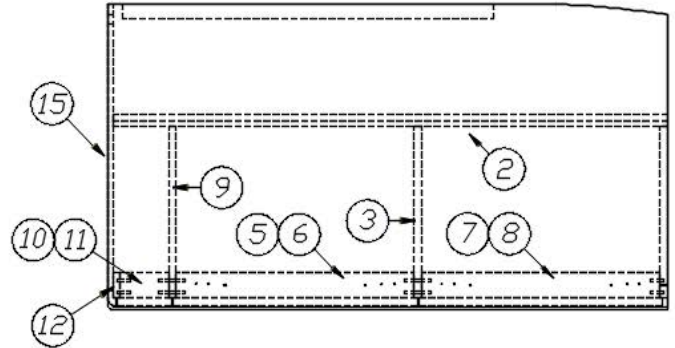

FURNITURE, BEDROOM

Bed, Twin, Curbside, 28RB

967925

CS Twin Bed

1. 800507-03	Top, Lauan, 3/8" x 4' x 8'
2. 967925&000212CC	Pre laminate, 15.13 X 56.69
3. 967925&000318CC	Pre laminate, 17.5 X 15.13
4. 967925&000418CC	Pre laminate, -17.5 X 15.13
5. 967925&000518CC	Pre laminate, 2.5 X 24.38
6. 967925&000618CC	Pre laminate, 2.5 X 24.38
7. 967925&000718CC	Pre laminate, 2.5X24.38
8. 967925&000818CC	Pre laminate, 2.5 X 24.38
9. 967925&000918CC	Pre laminate, 17.5 X 15.13
10. 967925&001018CC	Pre laminate, 2.5 X 4.94
11. 967925&001118CC	Pre laminate, 2.5 X 4.94
12. 967925&001218CC	Pre laminate, 2.5 X 15.13
13. 967925&001318BC	Pre laminate, 5.56 X 14.25 EB9-B02
14. 967925&001718BC	Door-Twin 25 X 14.25
15. 967925&002212BC	Pre laminate, 29.5 X 15.13
16. 967925&002618BC	Door-25 X 14.25
17. 801706-1003	Corner Trim 90 Deg 1"Rad Waxed Maple
386439	Bar Pull-5 3/8" X 3"
381607-11	Hinge, Self-close
381607-12	Baseplate, Grass, 9.5 x 37/32
381228-02	Catch, Grabber door, 5LB
386410-02	Edgebanding-15/16" Waxed Maple