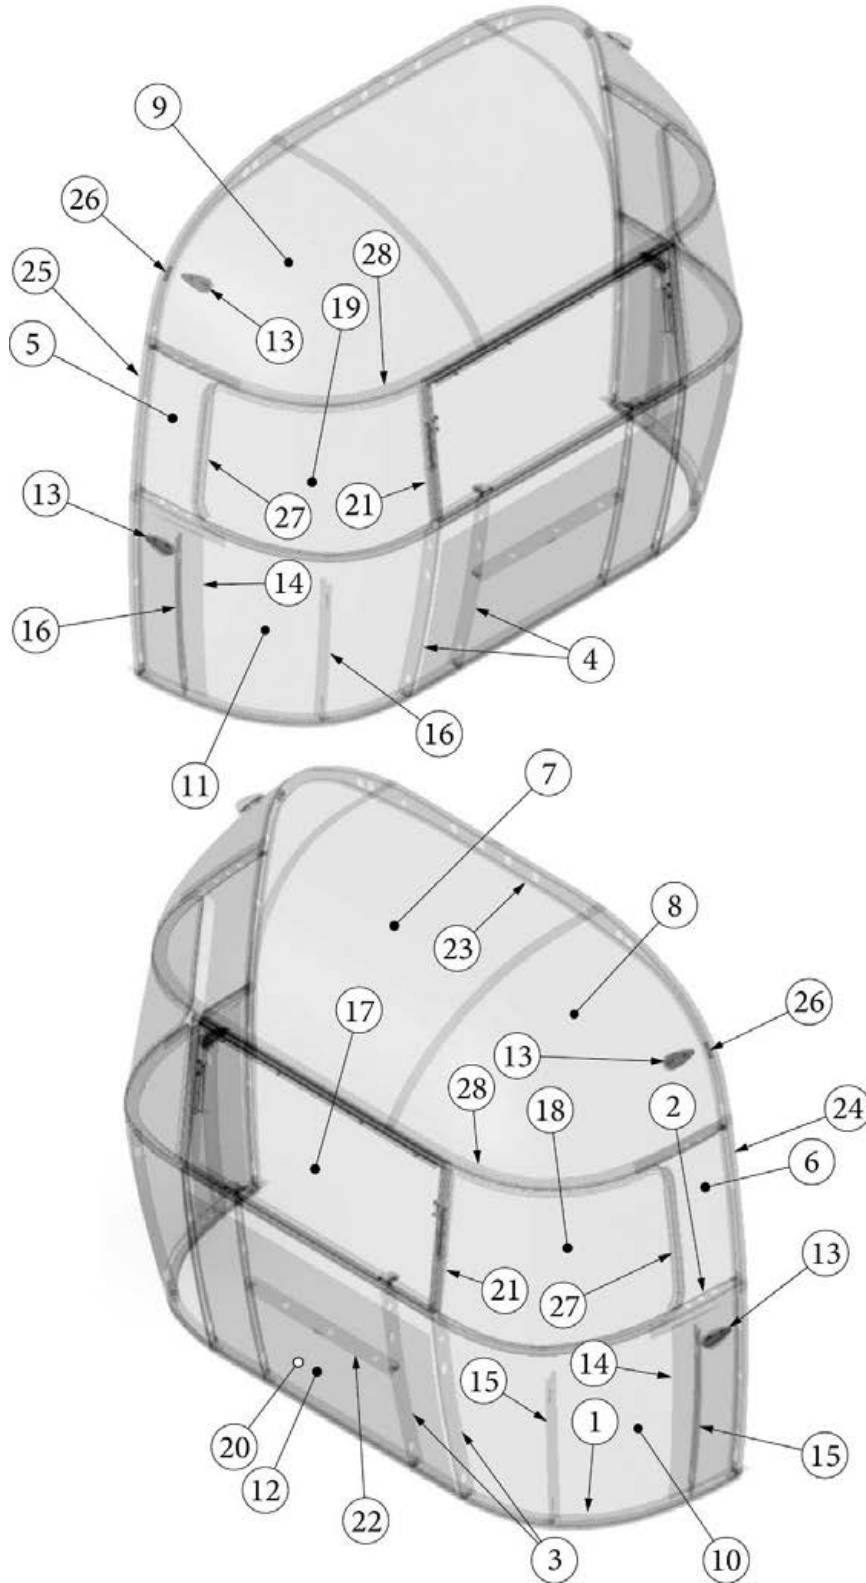

EXTERIOR SHELL

Front End, Queen/Twin, 28RB, 30RB

Parts Listed on Next Page