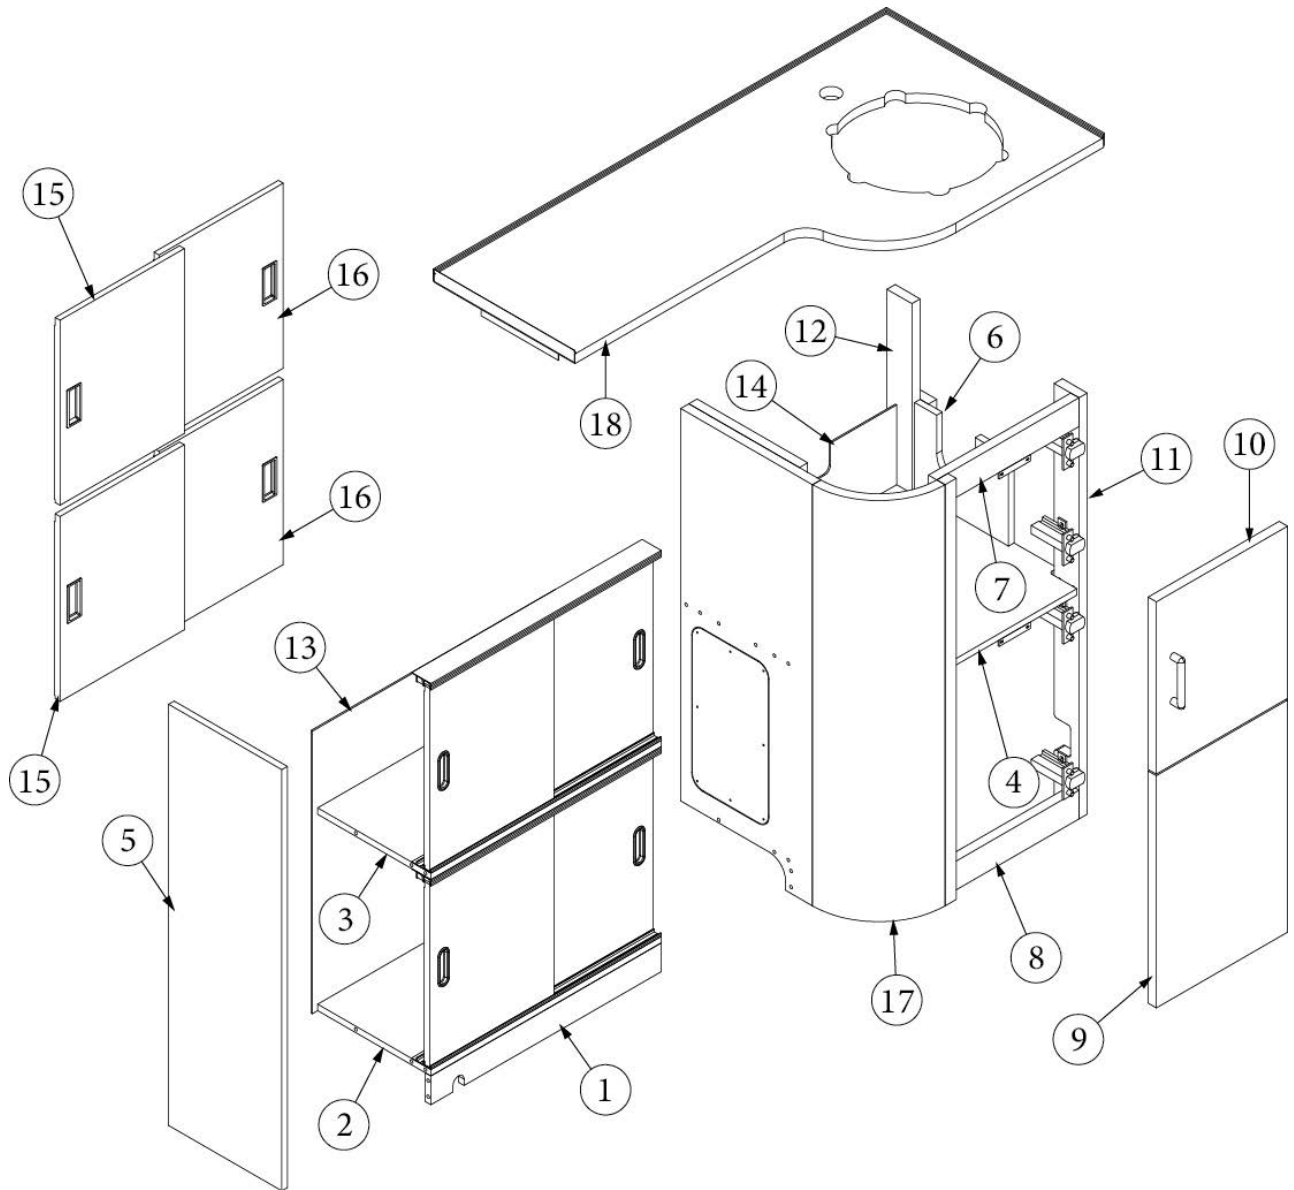

FURNITURE, LAVATORY

Lavatory Cabinet, 27FB

Parts Listed on Next Page