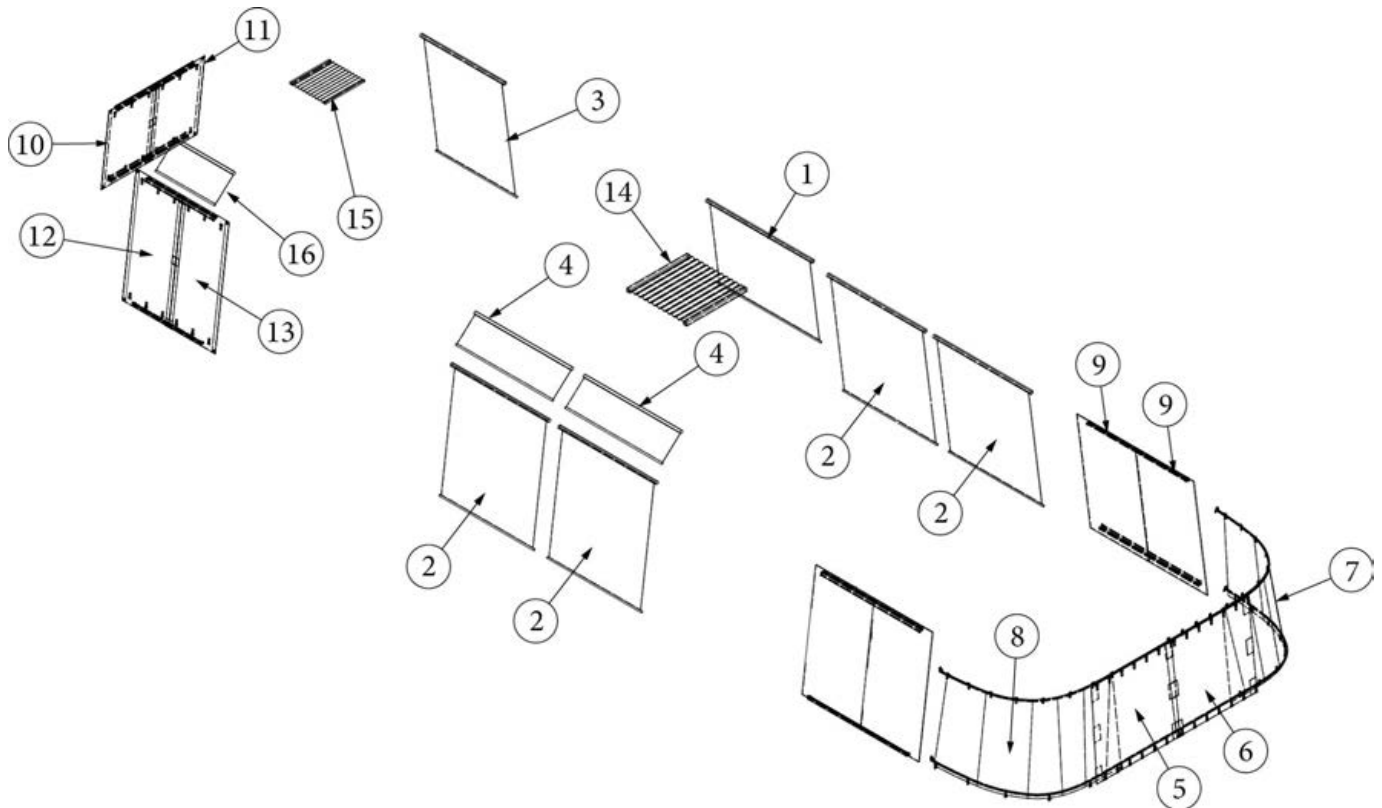

WINDOW COVERINGS

Drapes and Shades, 30FB Office

135344

Window Coverings Install (not for order/see parts below)

1.	703700-02	Shade, 32.5 x 24, Oceanair
2.	703700-04	Shade, 29.75 x 34, Oceanair
3.	703700-03	Shade, Window Rail, Oceanair, 25.25 x 34"
4.	704199-02	Shade-Pull VV 31.25 X 9.5 Ash
5.	998144-05	Drape-CS Frt Pnl 27"X 25.5"
6.	998144-07	Drape-RS Frt Pnl 27"X 25.5"
7.	998144-09	Drape-CS Side Panel 37" X 25.5"
8.	998144-11	Drape-Rs Side Panel 37" X 25.5"
9.	998171-20	Pull Curtain, 19" x 34.5"
10.	998261-01	Assembly, Drapes Rear Desk Left
11.	998261-02	Assembly, Drapes Rear Desk Right
12.	998262-01	Assembly, Drapes CS Desk Left
13.	998262-02	Assembly, Drapes CS Desk Right
14.	704120-02	Shade, Skylight, 19.25 x 20, Grey
15.	704546	Shade, Fantastic Fan
16.	704199-01	Shade, 19.25 x 9.5, 1" rail, Ash Grey