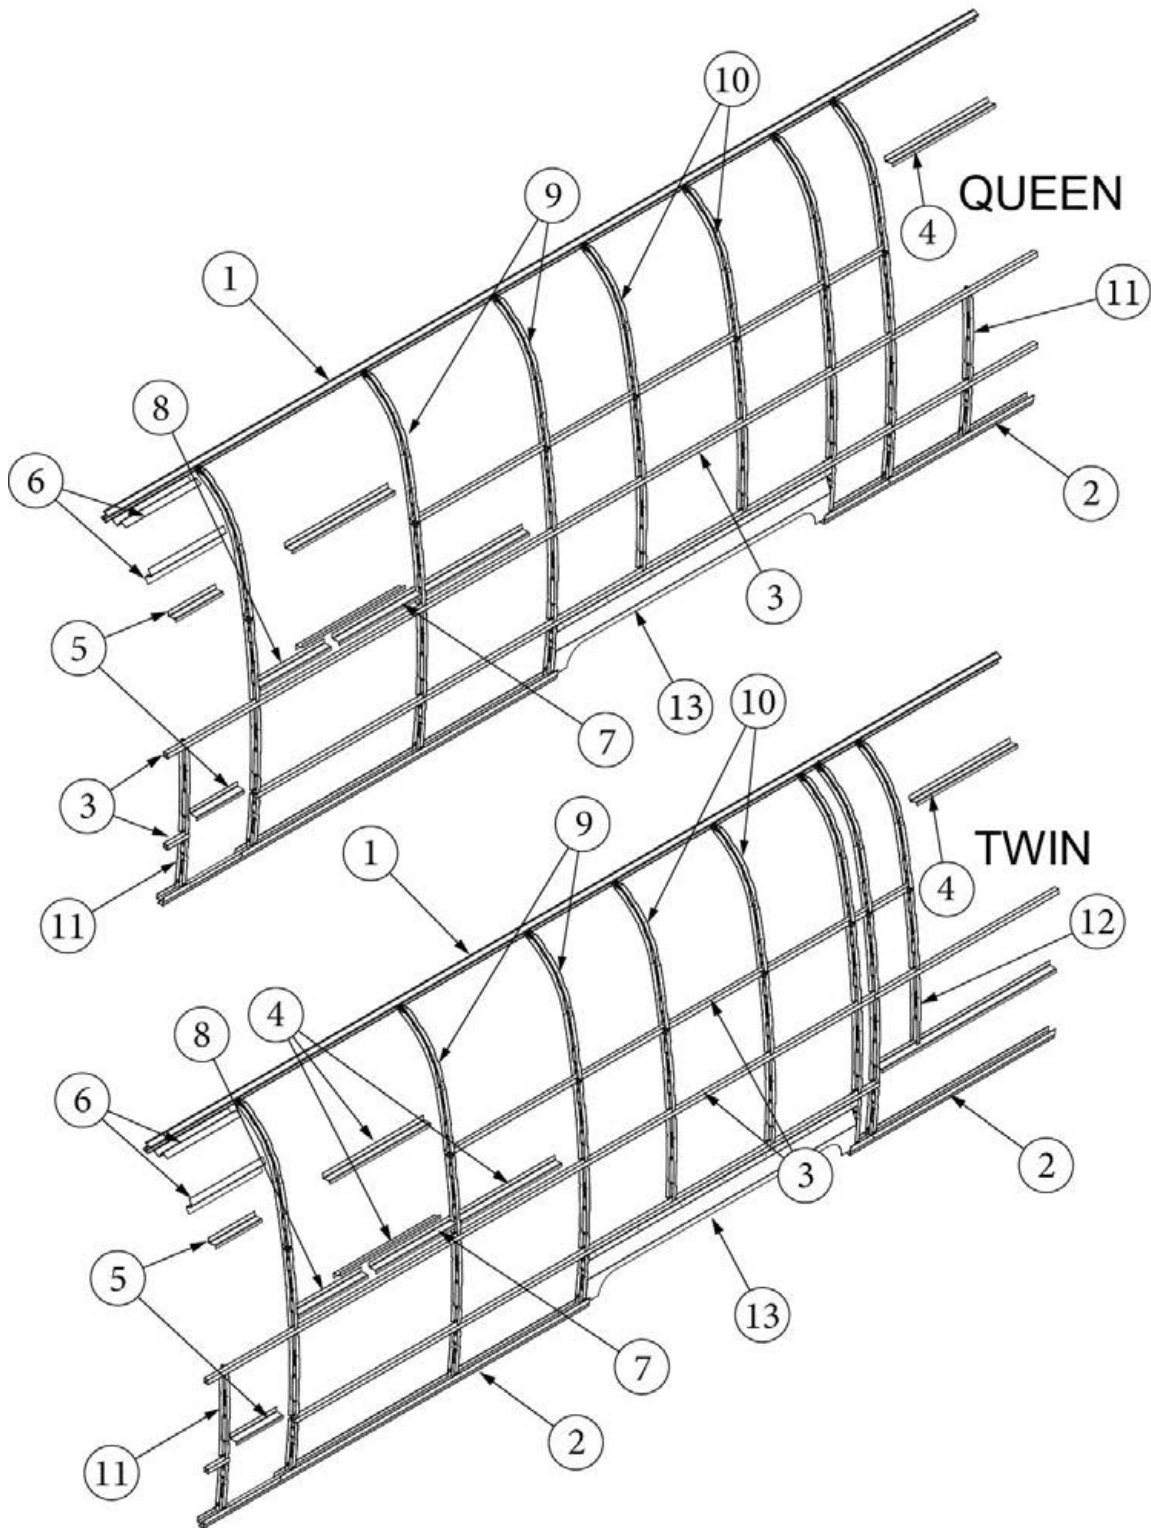

EXTERIOR SHELL

Wall Framing, Roadside, 28RB

Parts Listed on Next Page