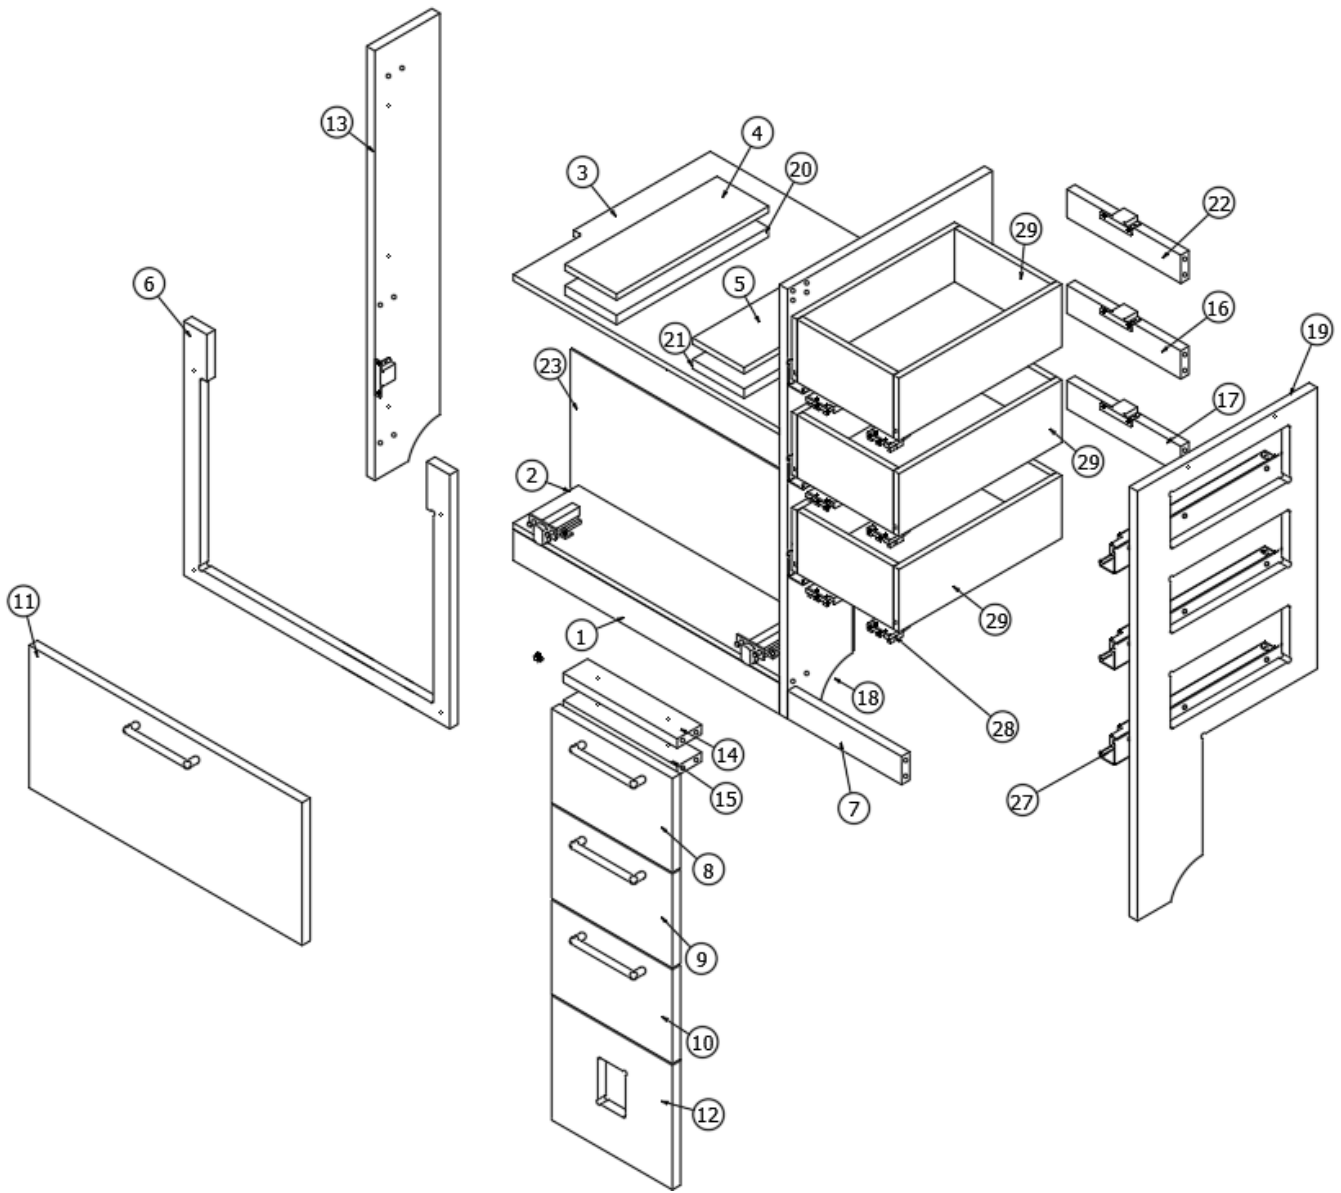

FURNITURE, GALLEY

Galley, Cook Side, Cooktop w/Convection Microwave, 25FB

Parts Listed on Next Page