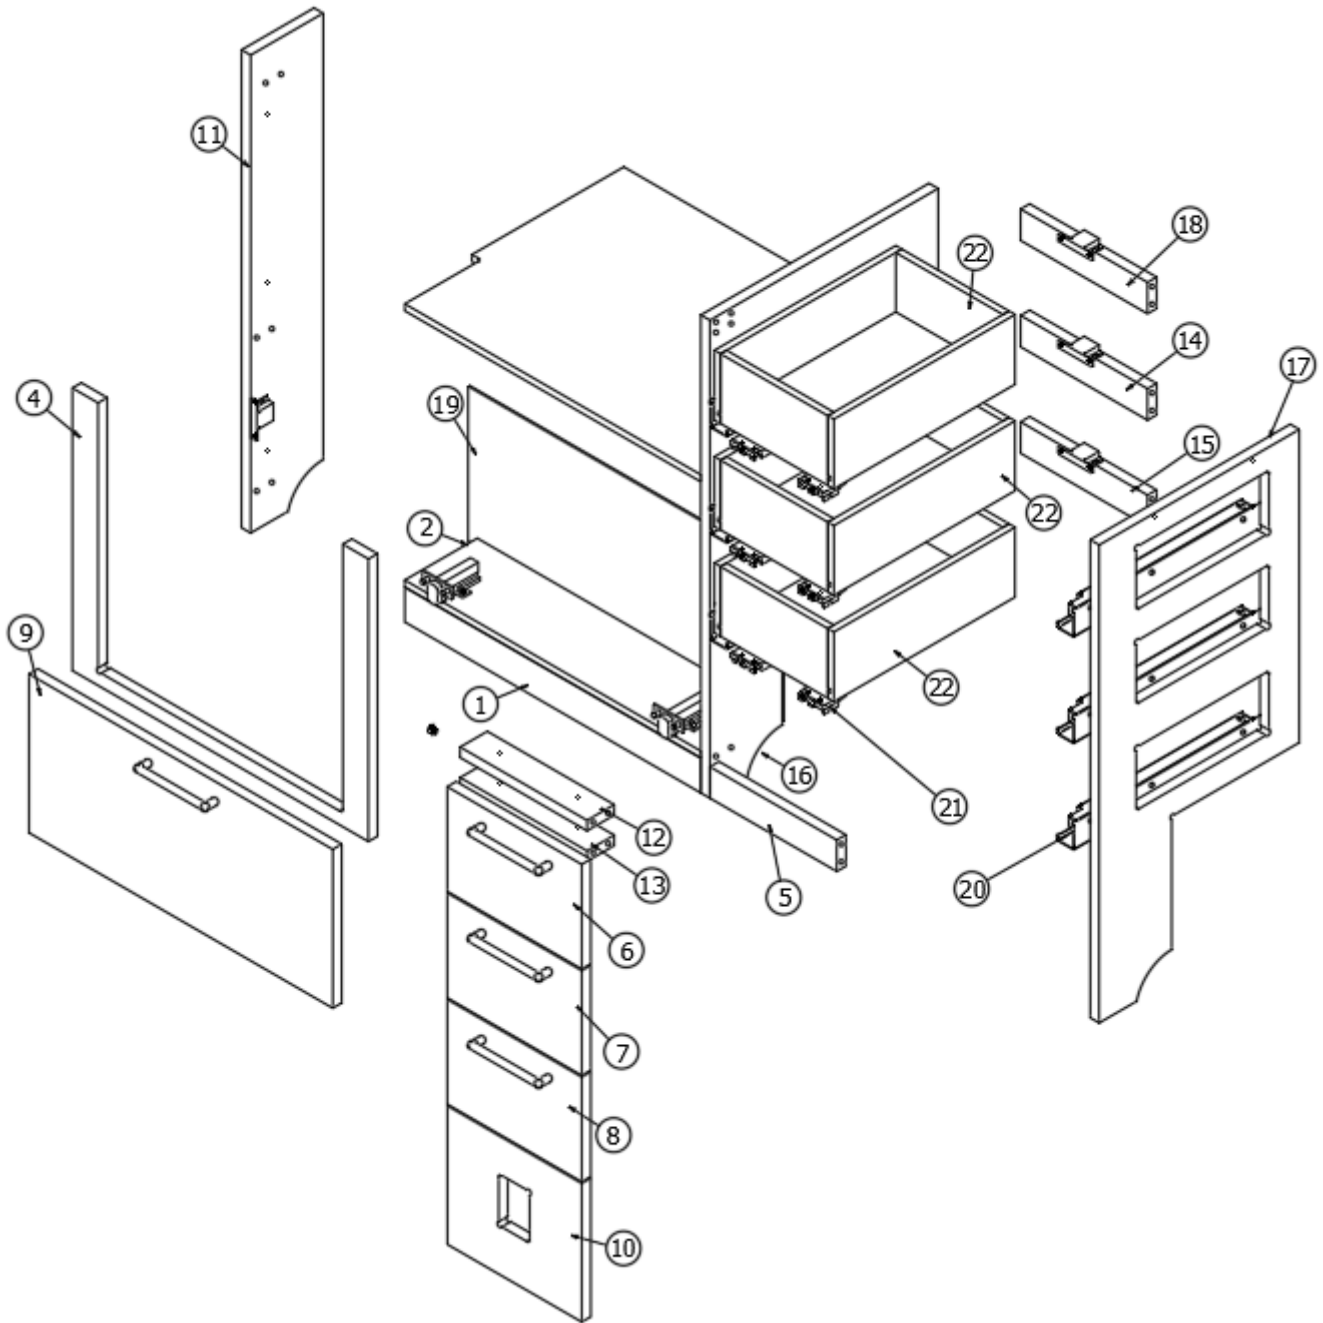

FURNITURE, GALLEY

Galley, Cook Side, Range w/Microwave, 25FB

Parts Listed on Next Page