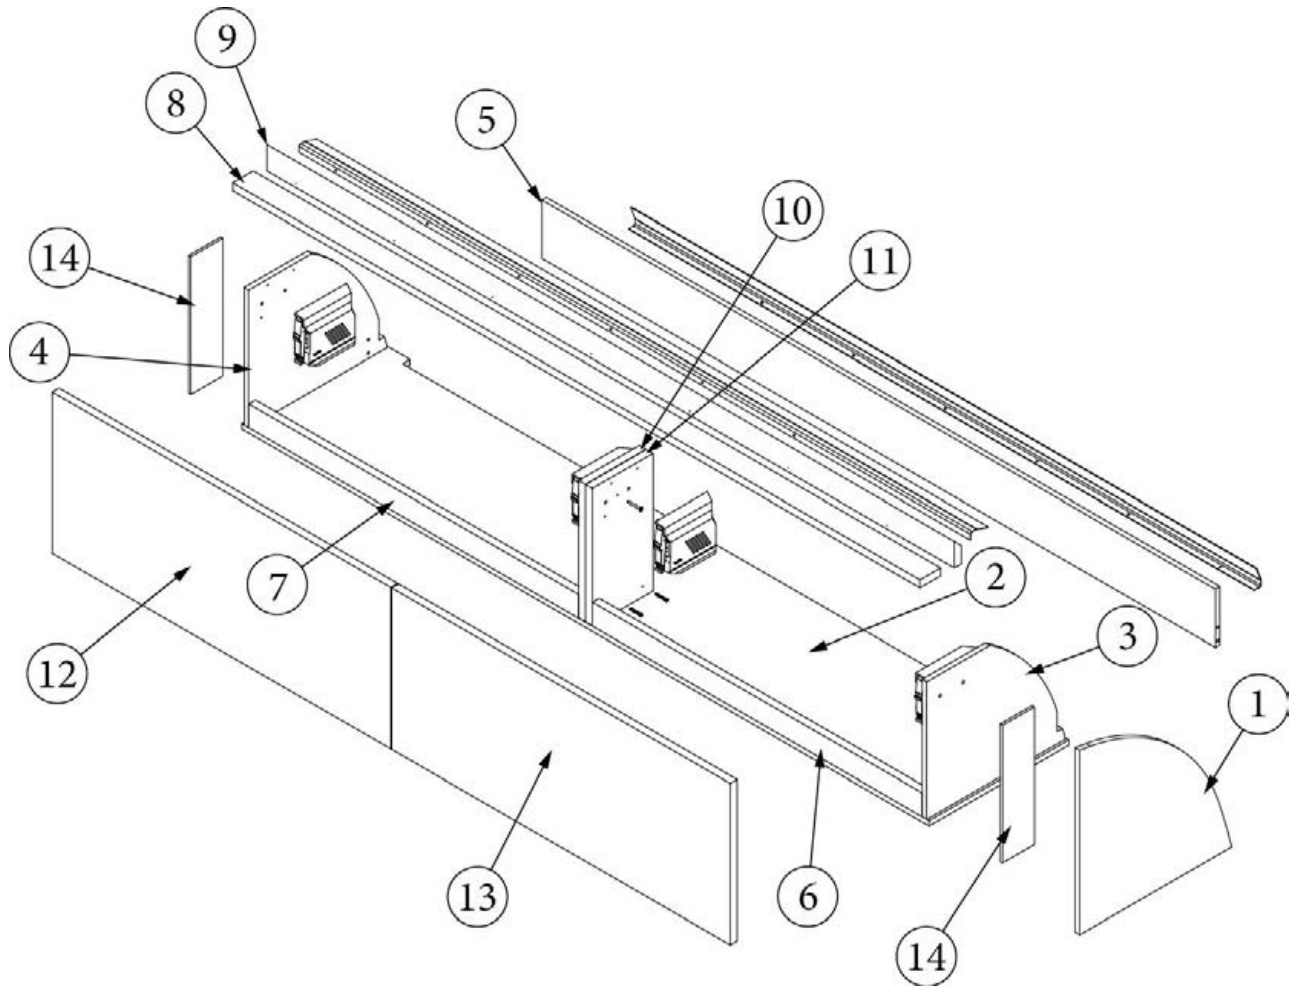

FURNITURE, GALLEY

Roof Locker, Dinette, 28RB, 30RB

Parts Listed on Next Page