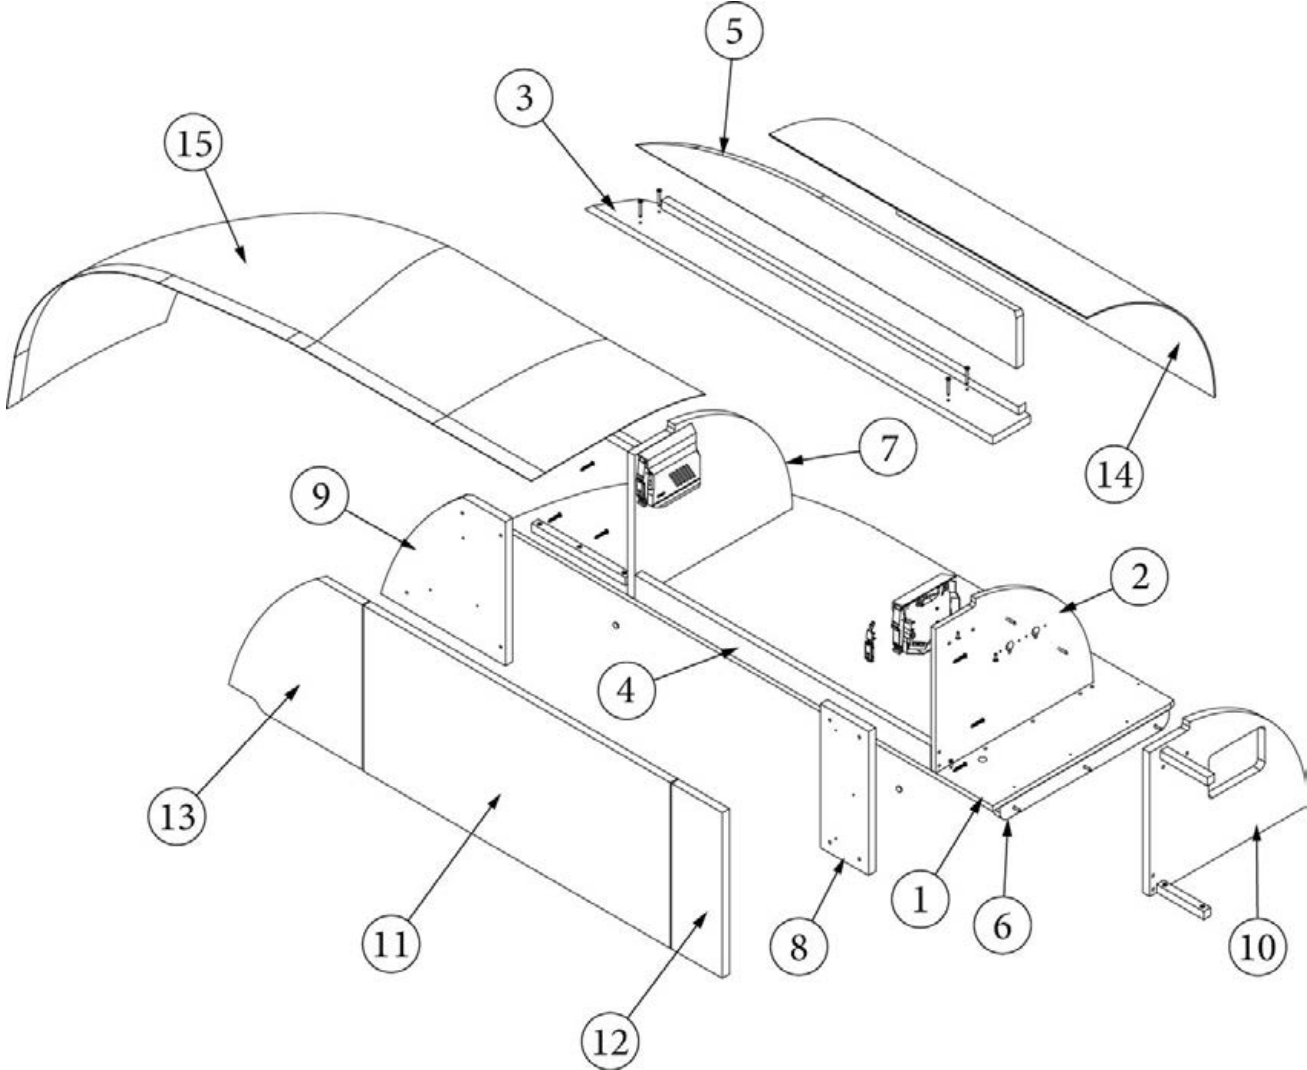

FURNITURE, LOUNGE

Rear Roof Locker, Lounge, 30FB Office

Part Listed on Next Page