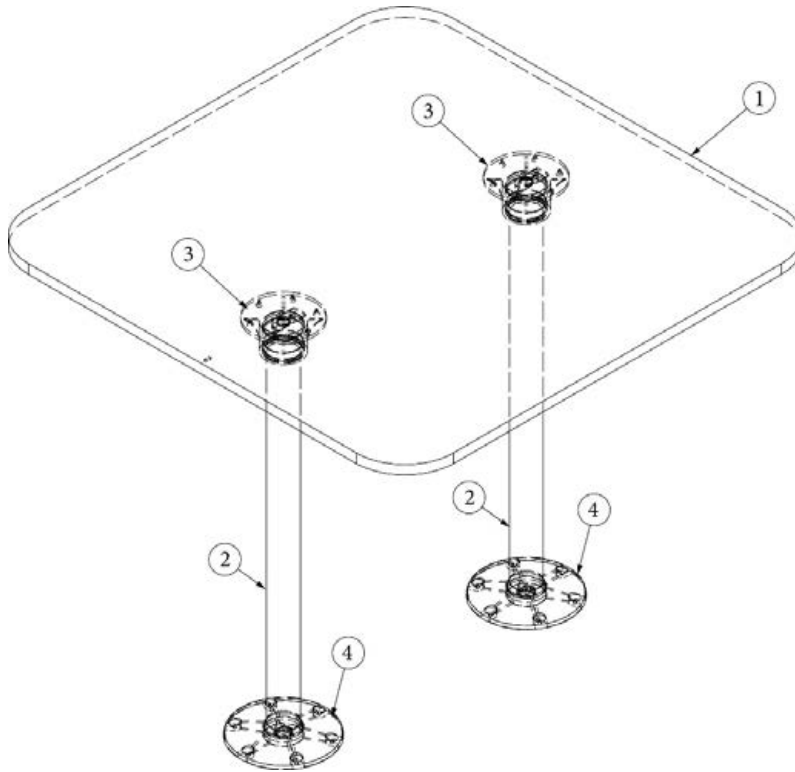

FURNITURE, LOUNGE

Dinette Table, 25FB, 27FB, Hatch Option

969161-03

Assembly Dinette Table FC

1. 969161&010118PC
  2. 382722-02
  3. 382724
  4. 382723
2. 969161&0204J04
   381136
   700005
   700006
   381581

1. Pre laminate, .75 x 35 x 35
   Pedestal leg, 29.88"
   Table base, Pedestal leg
   Floor base, Pedestal leg
   Edgebanding, 15/16"
   Rubber bumper
   Fastener, Cap
   Fastener Socket
   Strap Clear Plastic .75"