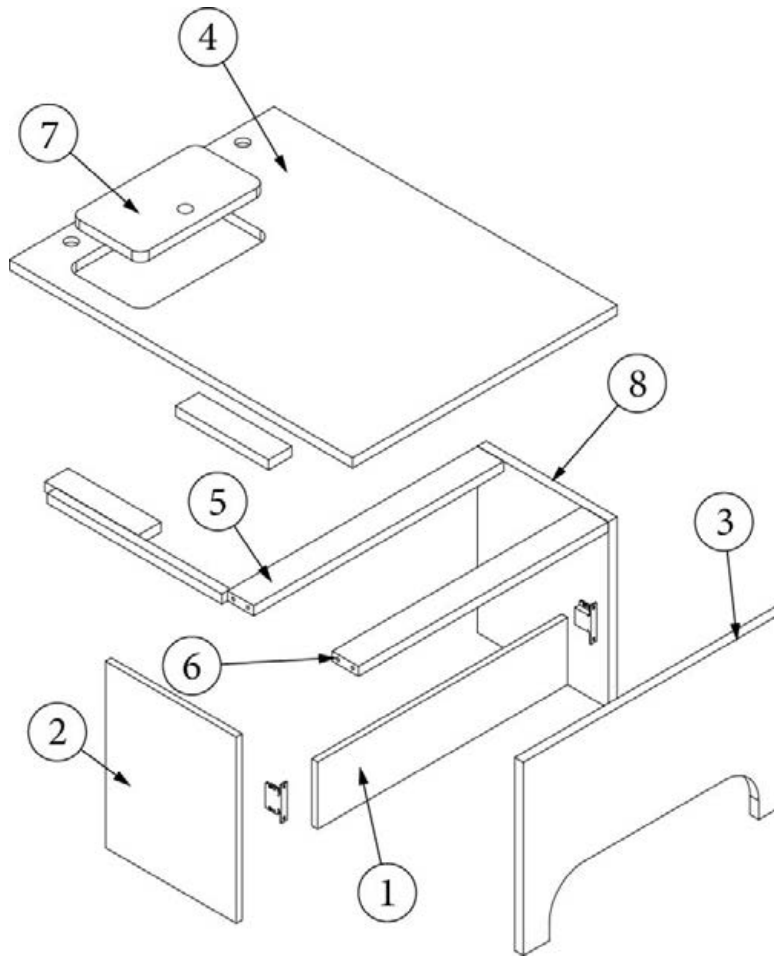

FURNITURE, LOUNGE

Dinette Seat, Roadside, Desk Option, 25FB, 27FB

969676

RS Dinette Furnace Seat

1. 969676&000112BC	Pre laminate, .5 X 21.5 X 5"
2. 969676&000212CC	Pre laminate, .5 X 11.25 X 13.88"
3. 969676&000318BC	Pre laminate, .75X14.38X22.5"
4. 969676&000418CC	Pre laminate, .75X29.5X22.75"
5. 969676&000518CC	Pre laminate, .75X2.25X21.5"
6. 969676&000618CC	Pre laminate, .75X2.25X21.5"
7. 969676&000718CC	Pre laminate, 75X6X10.75"
8. 969676&000818CC	Pre laminate, .75X11.25X13.88"
386410-01	Edgebanding, Waxed maple, 5/8"
386410-02	Edgebanding, Waxed Maple, 15/16"
382057	Knockdown, 8MM
382057-04	Cap, Knockdown, White, #16387
381228	Catch Grabber, Door C3-810, 10LB