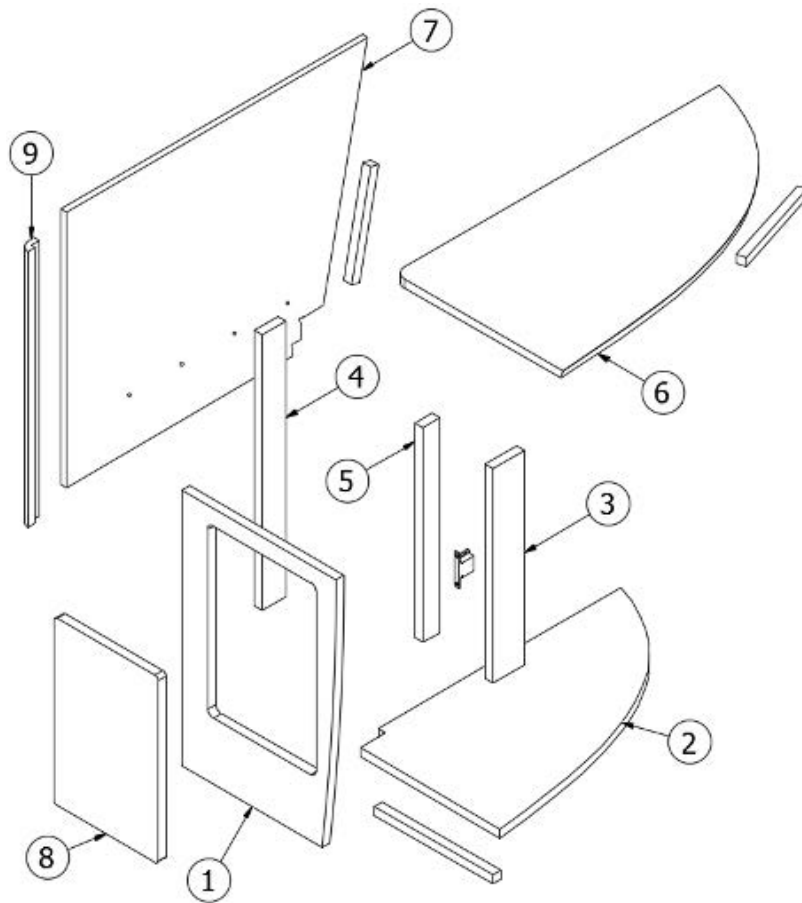

FURNITURE, BEDROOM

Nightstand, CS 27FB, CS 30FB Bunk and Office

966851

CS Nightstand

1. 966851&000118BC	Pre laminate, 14.78 X 22.75
2. 966851&000218CC	Pre laminate, 14.13 X 25.70
3. 966851&000318CC	Pre laminate, 3 X 17.75
4. 966851&000418CC	Pre laminate, 2.25 X 22.75
5. 966851&000518CC	Pre laminate, 1.63 X 17.75
6. 966851&000618JC	Pre laminate, 16.09 X 31.06
7. 966851&000712BC	Pre laminate, 28.84 X 22.75
8. 966851&000818BC	Pre laminate, 10 X 15.44
9. 801706-1003	Corner Trim 90 Deg 1"Rad Waxed Maple
969252	Closeout, Between Nightstand and Bed
386439	Bar Pull-5 3/8" X 3"
381607-11	Hinge, Self-close
381228-02	Catch, Grabber door, 5LB
201673-03	Cove Molding-Ash Grey
203138-03	Extrusion Plastic 1/2" Wall Beige