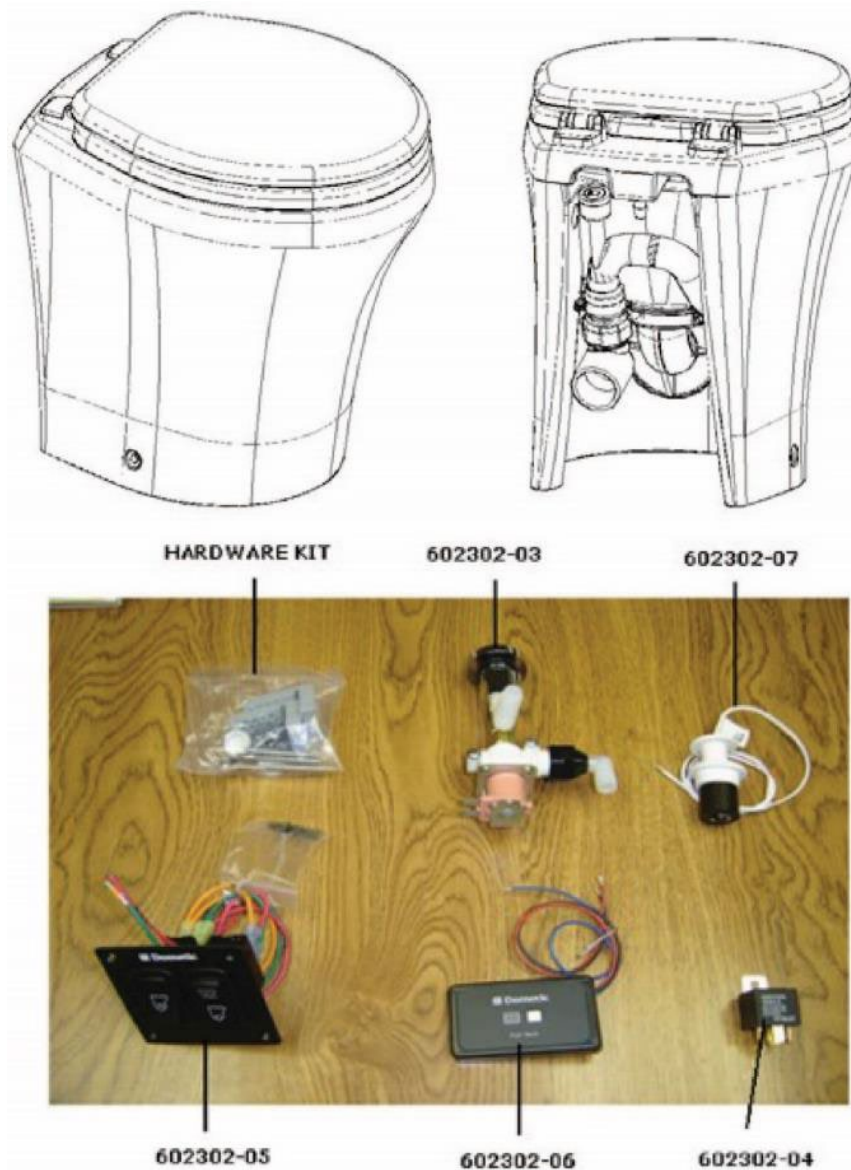

Toilet, 25FB, 27FB, 28RB, 30RB

690621-BOX Toilet, China, Dometic
601266 Toilet flange, Slip fit
602137 Shut off valve

Parts Shown in Diagram are Thetford Part Numbers

PLUMBING, DRAIN SYSTEM

Toilet, 30FB Bunk and Office