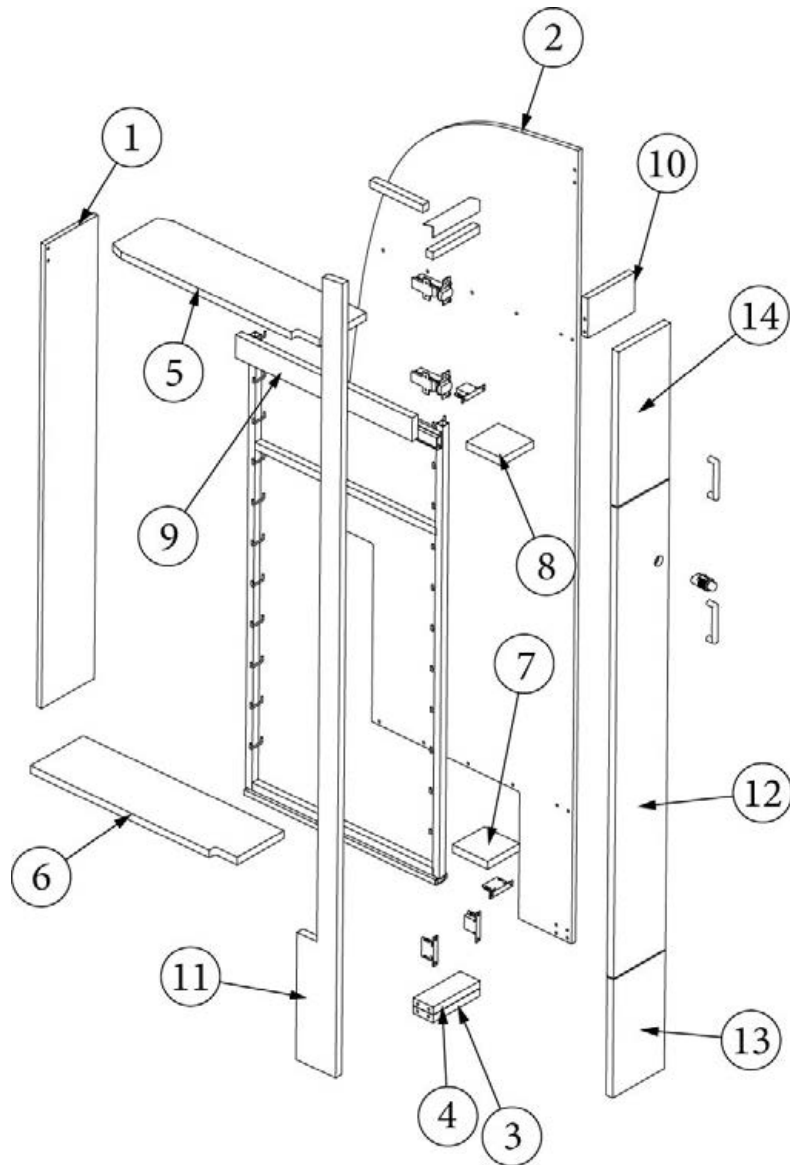

FURNITURE, GALLEY

Pantry, 23FB

Parts Listed on Next Page

FURNITURE, GALLEY

Pantry, 23FB

969998

Pantry Cabinet

1. 969998&000112CC	Pre laminate, 6.63 X 45.63"
2. 969998&000312BC	Pre laminate, 26.74 X 78.03"
3. 969998&000418CC	Pre laminate, 2.25 X 5.88"
4. 969998&000518CC	Pre laminate, 2.25 X 5.88"
5. 969998&000618CC	Pre laminate, 6.63 X 23.19"
6. 969998&000718CC	Pre laminate, 6.63 X 22.75"
7. 969998&000818CC	Pre laminate, 4 X 4"
8. 969998&000918CC	Pre laminate, 4 X 4"
9. 969998&001018CC	Pre laminate, 2.25 X 20"
10. 969998&001118BC	Pre laminate, 3.89 X 5.88"
11. 969998&001218BC	Pre laminate, 4.5 X 78.14"
12. 969998&001318RC	Pre laminate, 6.5 X 46.25"
13. 969998&001418RC	Pre laminate, 6.5 X 11.63"
14. 969998&001518RC	Pre laminate, 6.5 X 15.25"
104821	Support, Angle Bracket, 1.18 x 1.18 x 71"
386410-01	Edgebanding, Waxed maple, 5/8"
386410-02	Edgebanding, Waxed maple, 15/16"
203138-03	Extrusion, Plastic, Wall, Beige, 1/2"
386439	Bar Pull, 5-3/8" x 3"
381408	Lock, Push button style, Black
381551-01	Pantry pull-out
381607-11	Hinge, Self-close
381607-12	Baseplate, Hinge, Grass
380041	Corner Brace, Stanley, 1"