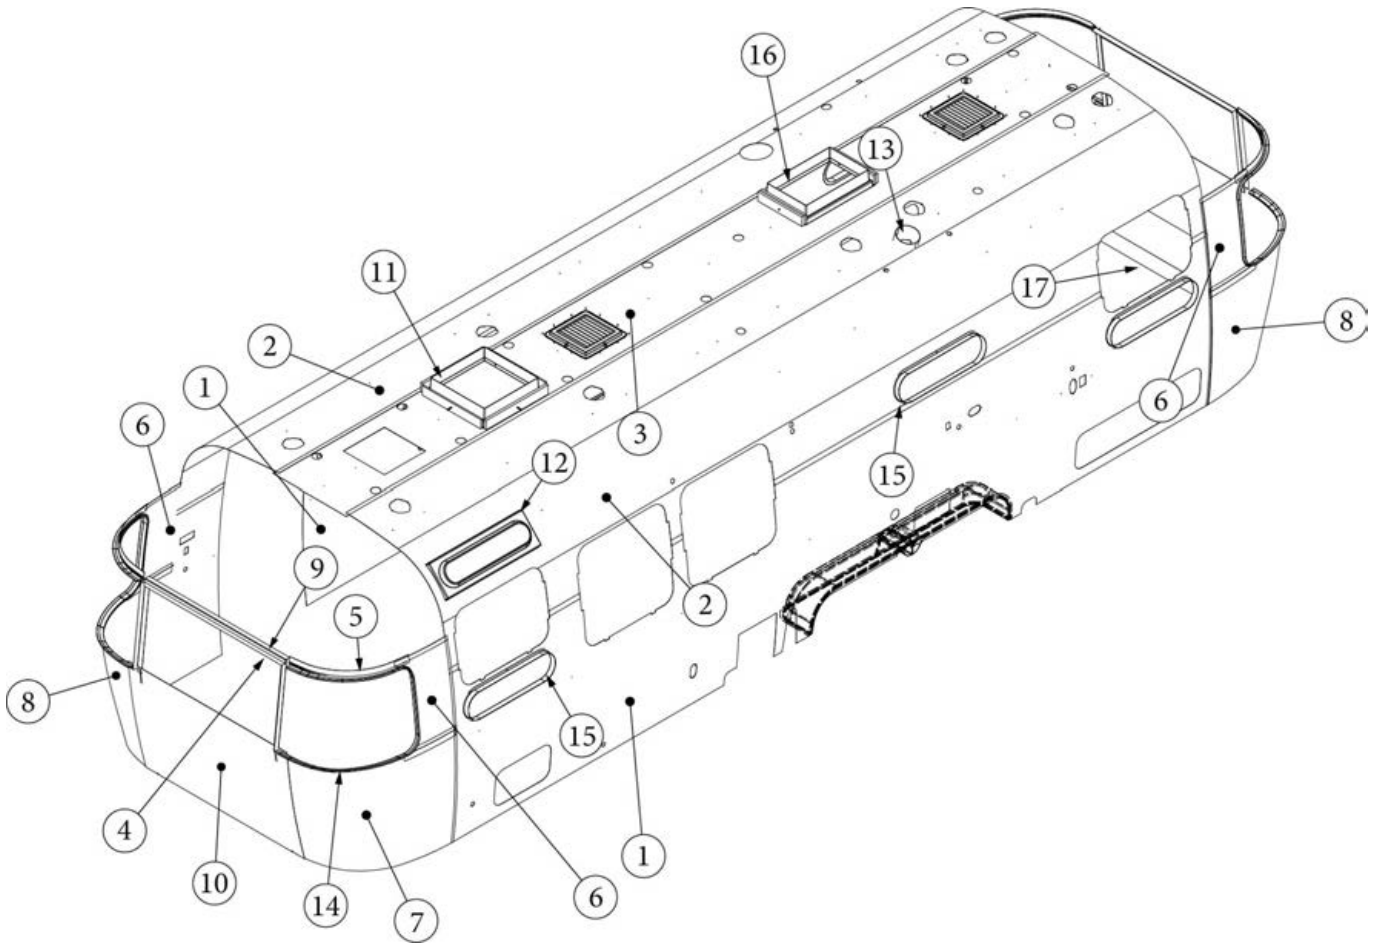

INTERIOR SHELL

Interior Skin, Twin, 30RB

Parts Listed on Next Page