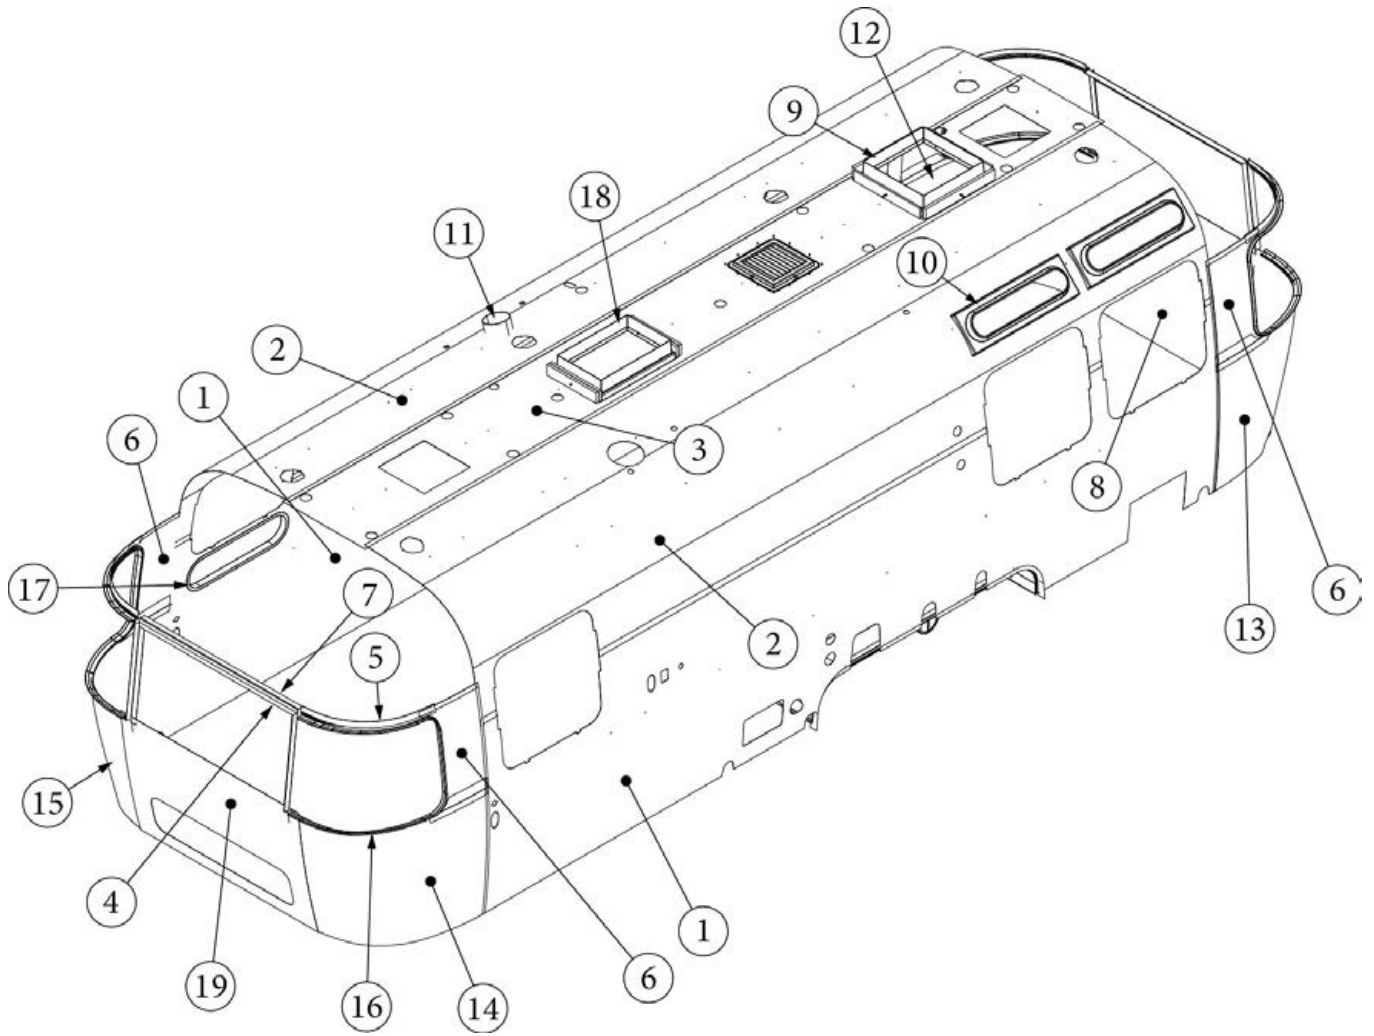

INTERIOR SHELL

Interior Skin, Queen, 27FB

Parts Listed on Next Page