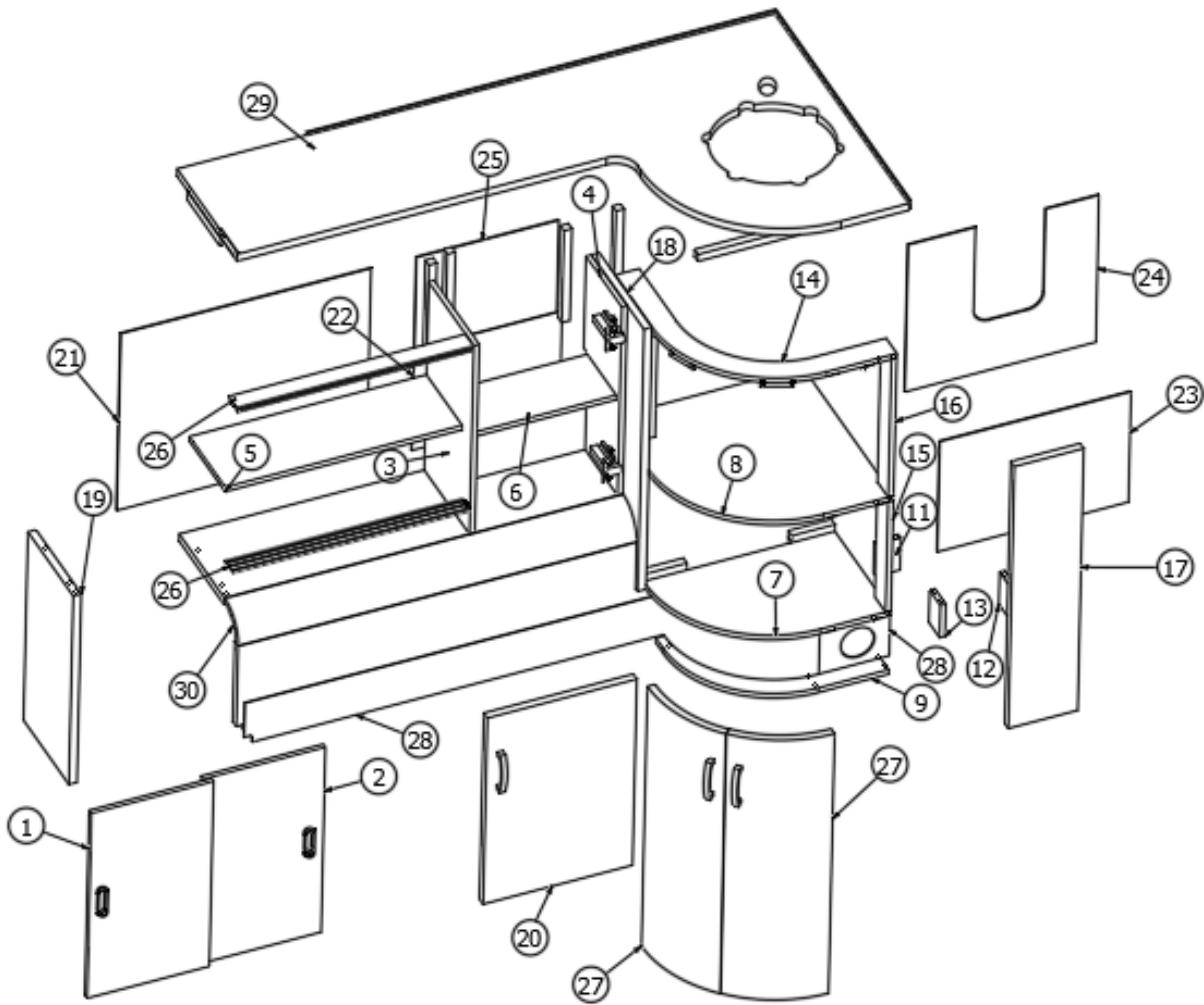

FURNITURE, LAVATORY

Lavatory Cabinet, 30RB

Parts Listed on Next Page