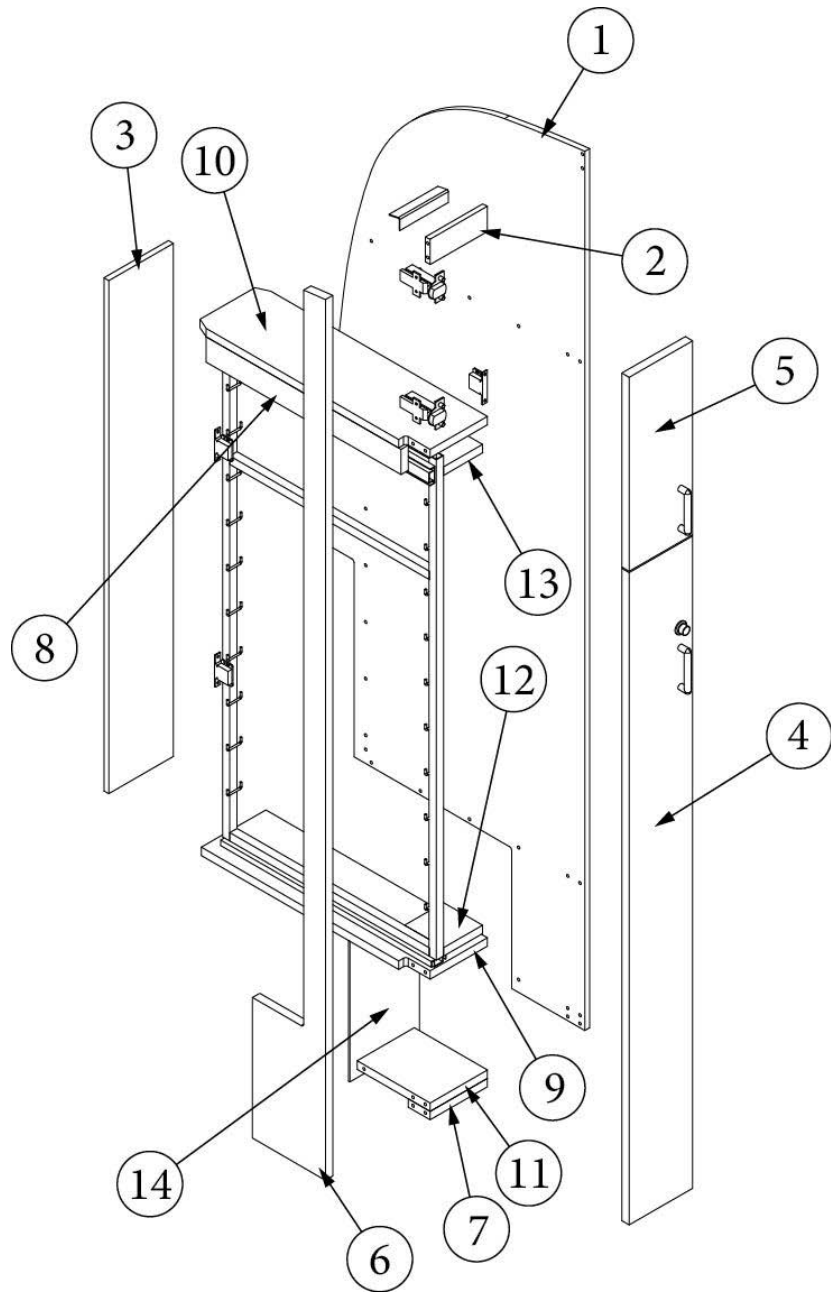

FURNITURE, GALLEY

Pantry, 25FB

Parts Listed on Next Page