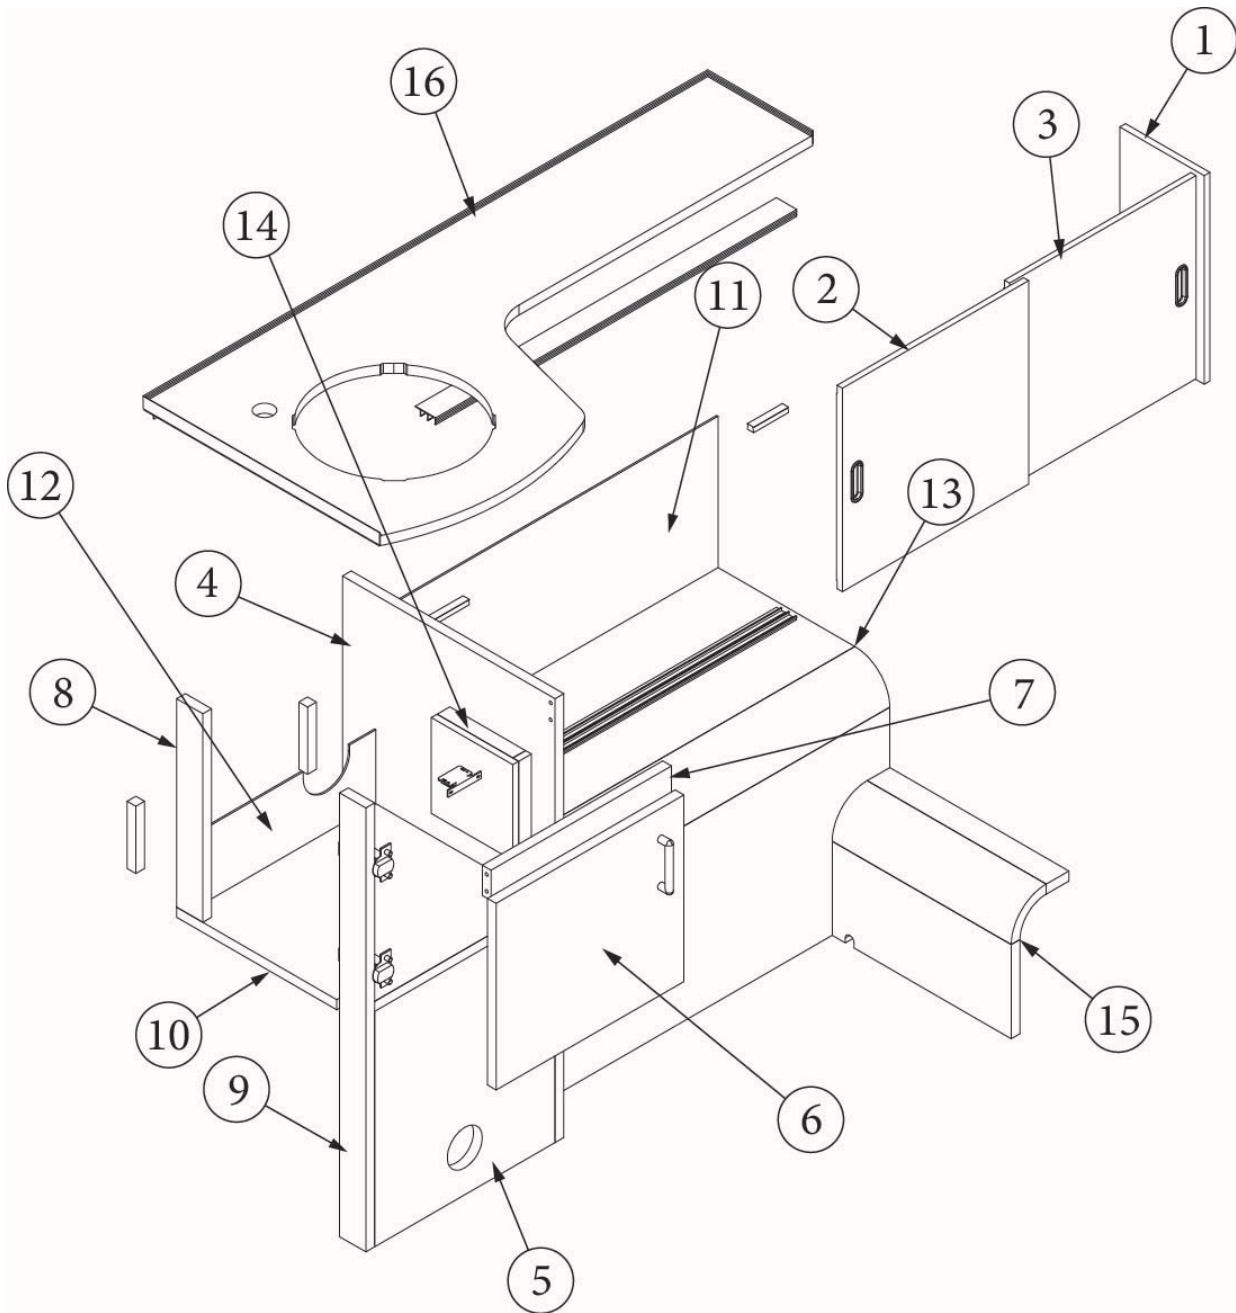

FURNITURE, LAVATORY

Lavatory Cabinet, 28RB

Parts Listed on Next Page

FURNITURE, LAVATORY

Lavatory Cabinet, 28RB

970366

Lavy Cabinet Assembly, 28RB

1. 970366&000112BC Pre laminate, 7.25 X 15.5"
2. 970366&000212BC Pre laminate, 16 X 15.13"
3. 970366&000312BC Pre laminate, 16 X 15.13"
4. 970366&000418BC Pre laminate, 18.25 X 33"
5. 970366&000518BC Pre laminate, 15.5 X 17.5"
6. 970366&000618BC Pre laminate, 16.13X13.88"
7. 970366&000718BC Pre laminate, 15.5 X 2.25"
8. 970366&000818CC Pre laminate, 2.25 X 15.5"
9. 970366&000918CC Pre laminate, 2.25 X 33"
10. 970366&001018CC Pre laminate, 16.25 X 15.5"
11. 970366&001103CE Pre laminate, 32.13 X 12"
12. 970366&001203CE Pre laminate, 15.5 X 5.5"
13. 969504-01 Closeout Assembly, Base
14. 969505-01 Closeout Assembly, Paper Holder
15. 969506-01 Closeout Assembly, Plumbing, Lavy
16. 970367 Lavy Top Assembly
 - 801345 Radius Plywood, .75" X " X 8'
 - 115374 Extrusion, Sliding Door Track, .5"
 - 386439 Bar Pull, 5 3/8" X 3"
 - 386410-01 Edgebanding, Waxed Maple, 5/8"
 - 386410-02 Edgebanding, Waxed Maple, 15/16"
 - 381607-11 Hinge, Self-Close, Overlay, 110 °
 - 381607-12 Baseplate, Grass, 9.5 x 37/32
 - 381228 Catch Grabber, 10LB
 - 382030 Pull, Recessed Finger
 - 365386-01 Edgebanding, Linen, .63"