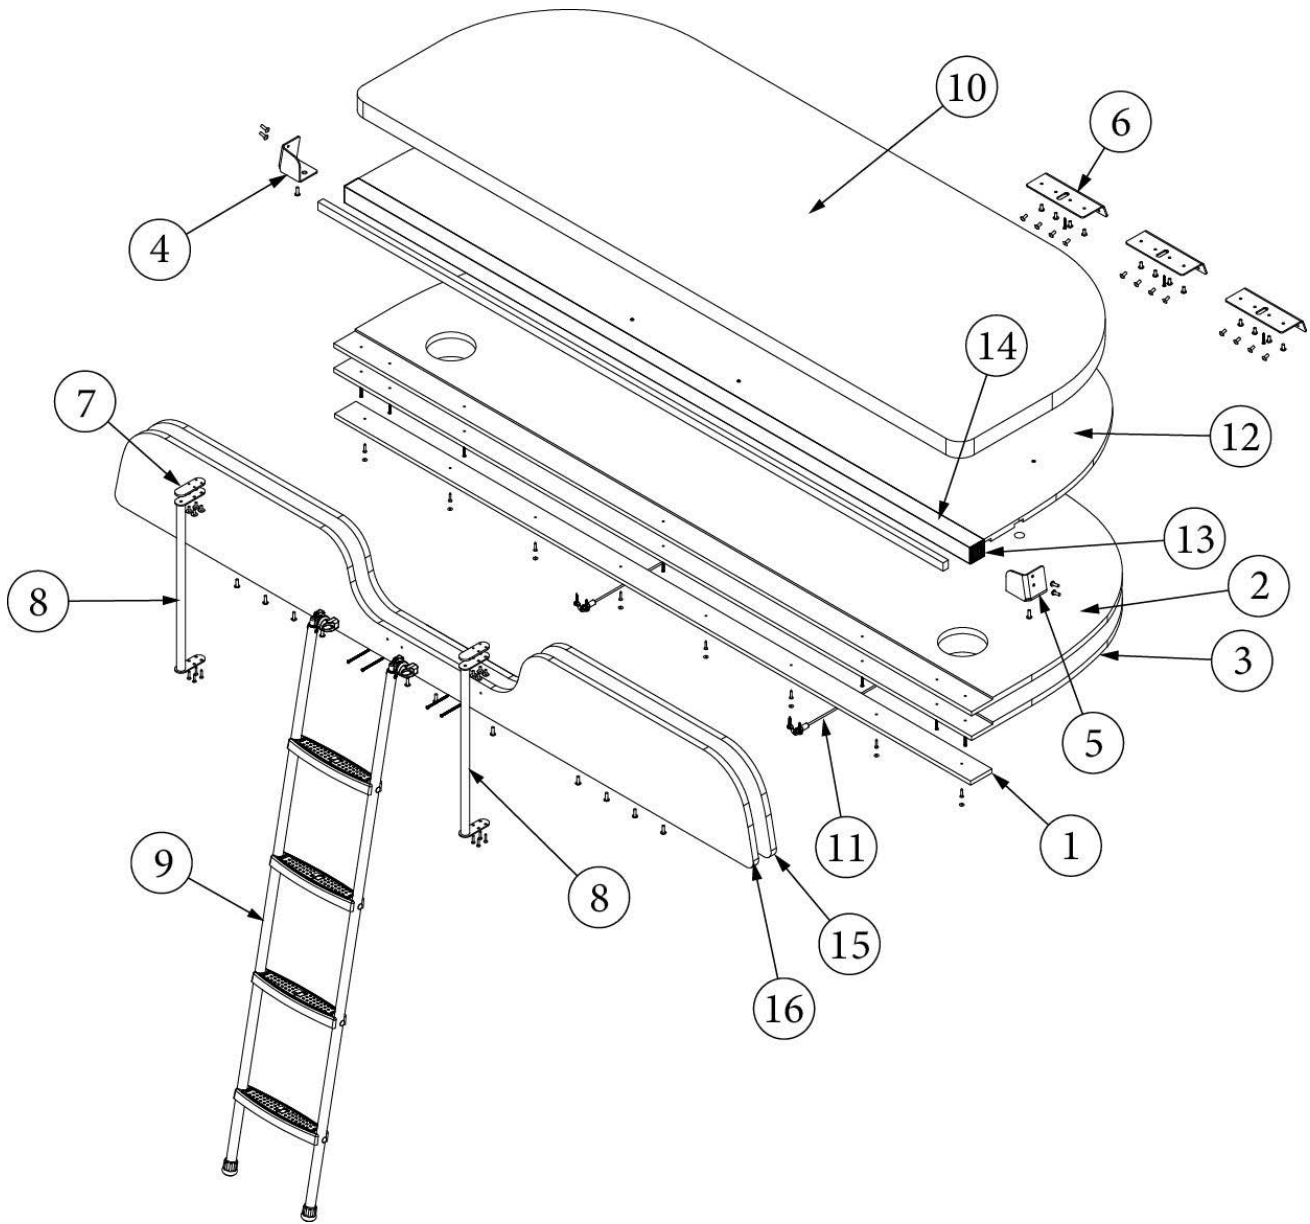

FURNITURE, BEDROOM

Bunk Bed, 25FB, 27FB

Parts Listed on Next Page