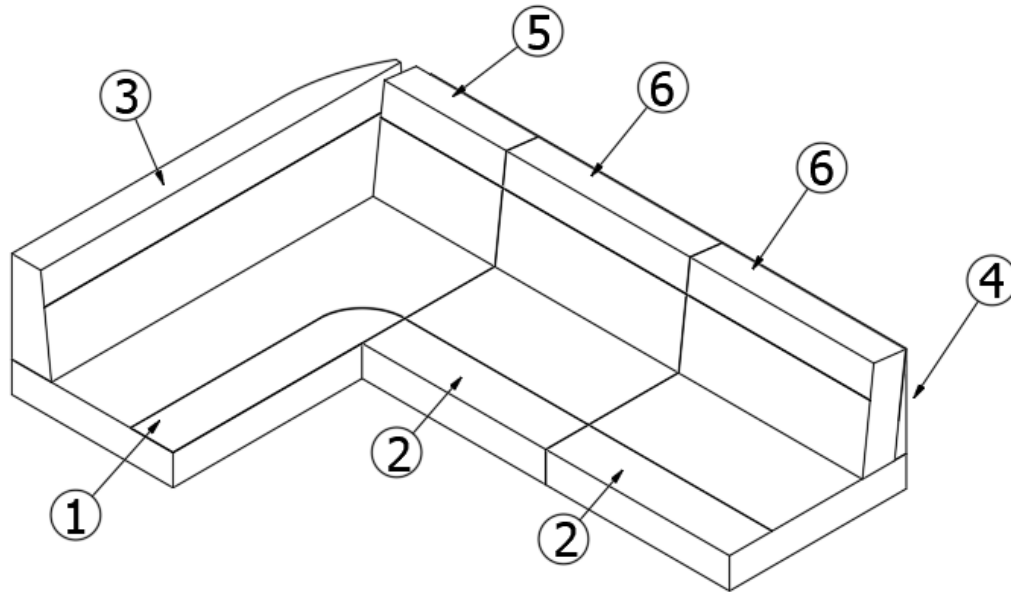

UPHOLSTERY

L-Lounge Cushions, 30RB

704809-SM
704809CC

Cushion Kit, Lounge, Seattle Mist
Cushion Kit, Lounge, Carolina Clay

1. 704809-SM-1
  704809CC-1
2. 704809-SM-2
  704809CC-2
3. 704809-SM-3
  704809CC-3
4. 704809-SM-4
  704809CC-4
5. 704809-SM-5
  704809CC-5
6. 704809-SM-6
  704809CC-6

RS Cushion Seat, Seattle Mist
RS Cushion Seat, Carolina Clay
Front Cushion Seat, Seattle Mist
Front Cushion Seat, Carolina Clay
RS Cushion Back, Seattle Mist
RS Cushion Back, Carolina Clay
Cushion Wedge, Seattle Mist
Cushion Wedge, Carolina Clay
Rear Cushion Back, Seattle Mist
Rear Cushion Back, Carolina Clay
Front Cushion Back, Seattle Mist
Front Cushion Back, Carolina Clay