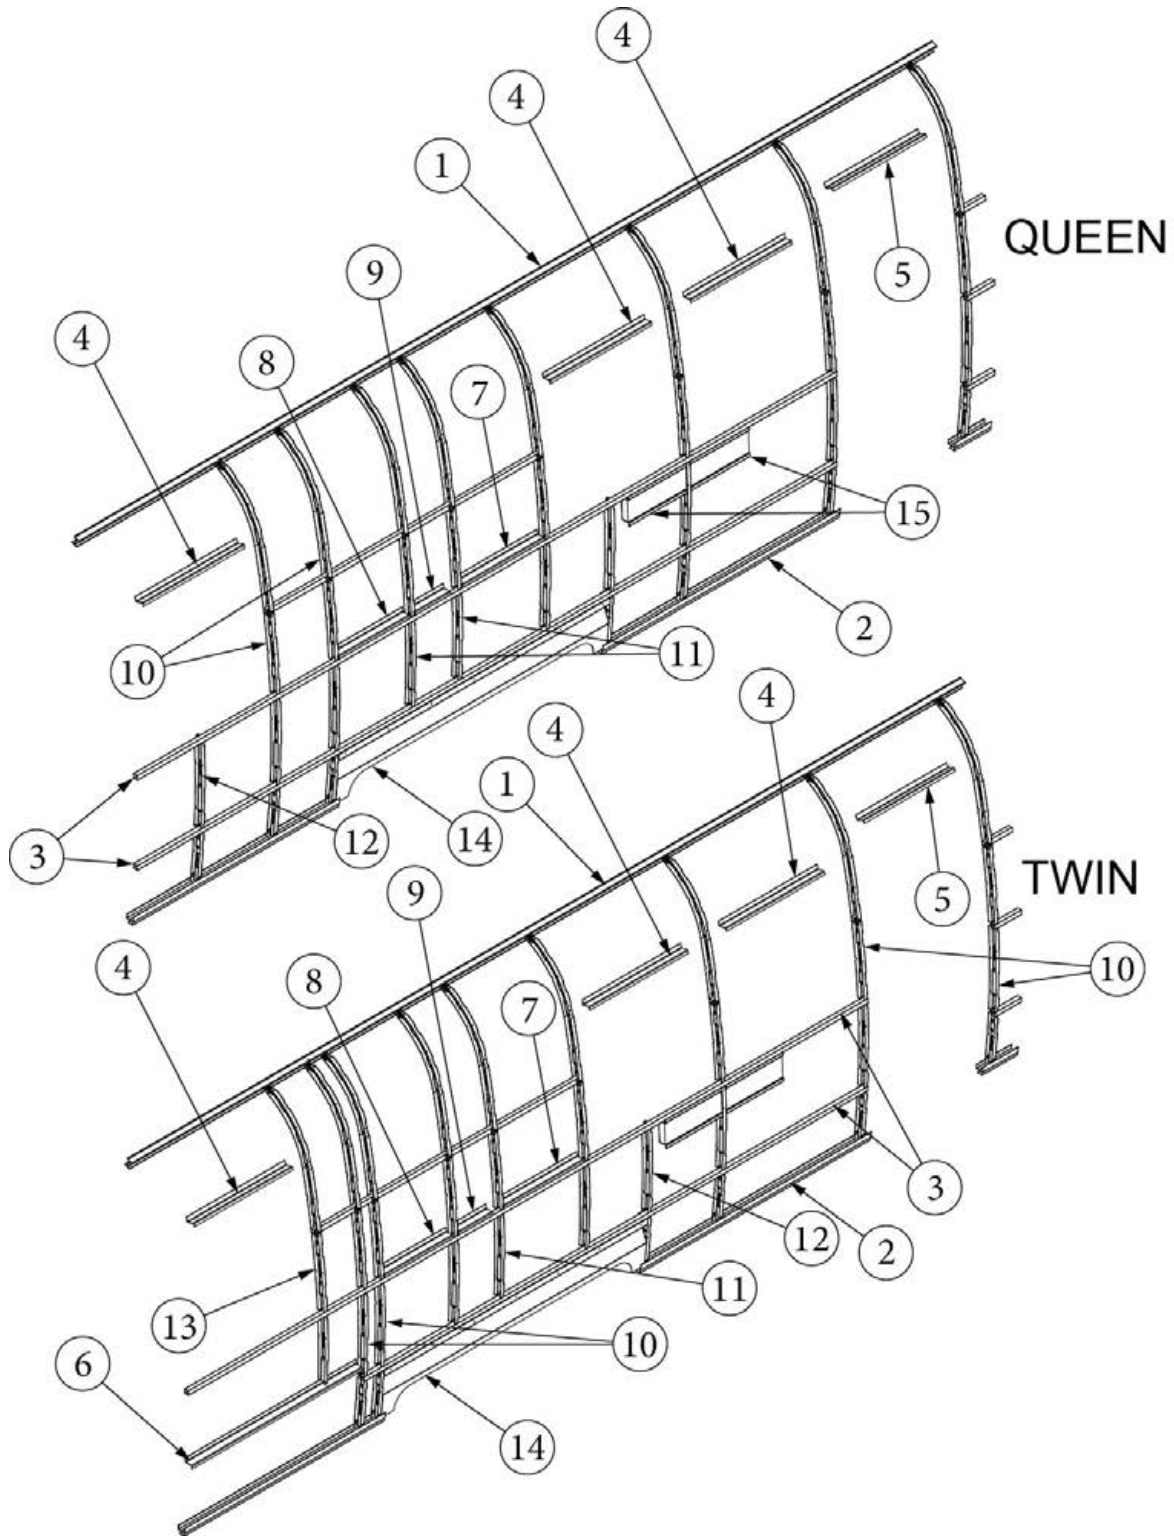

EXTERIOR SHELL

Wall Framing, Curbside, 28RB

Parts Listed on Next Page