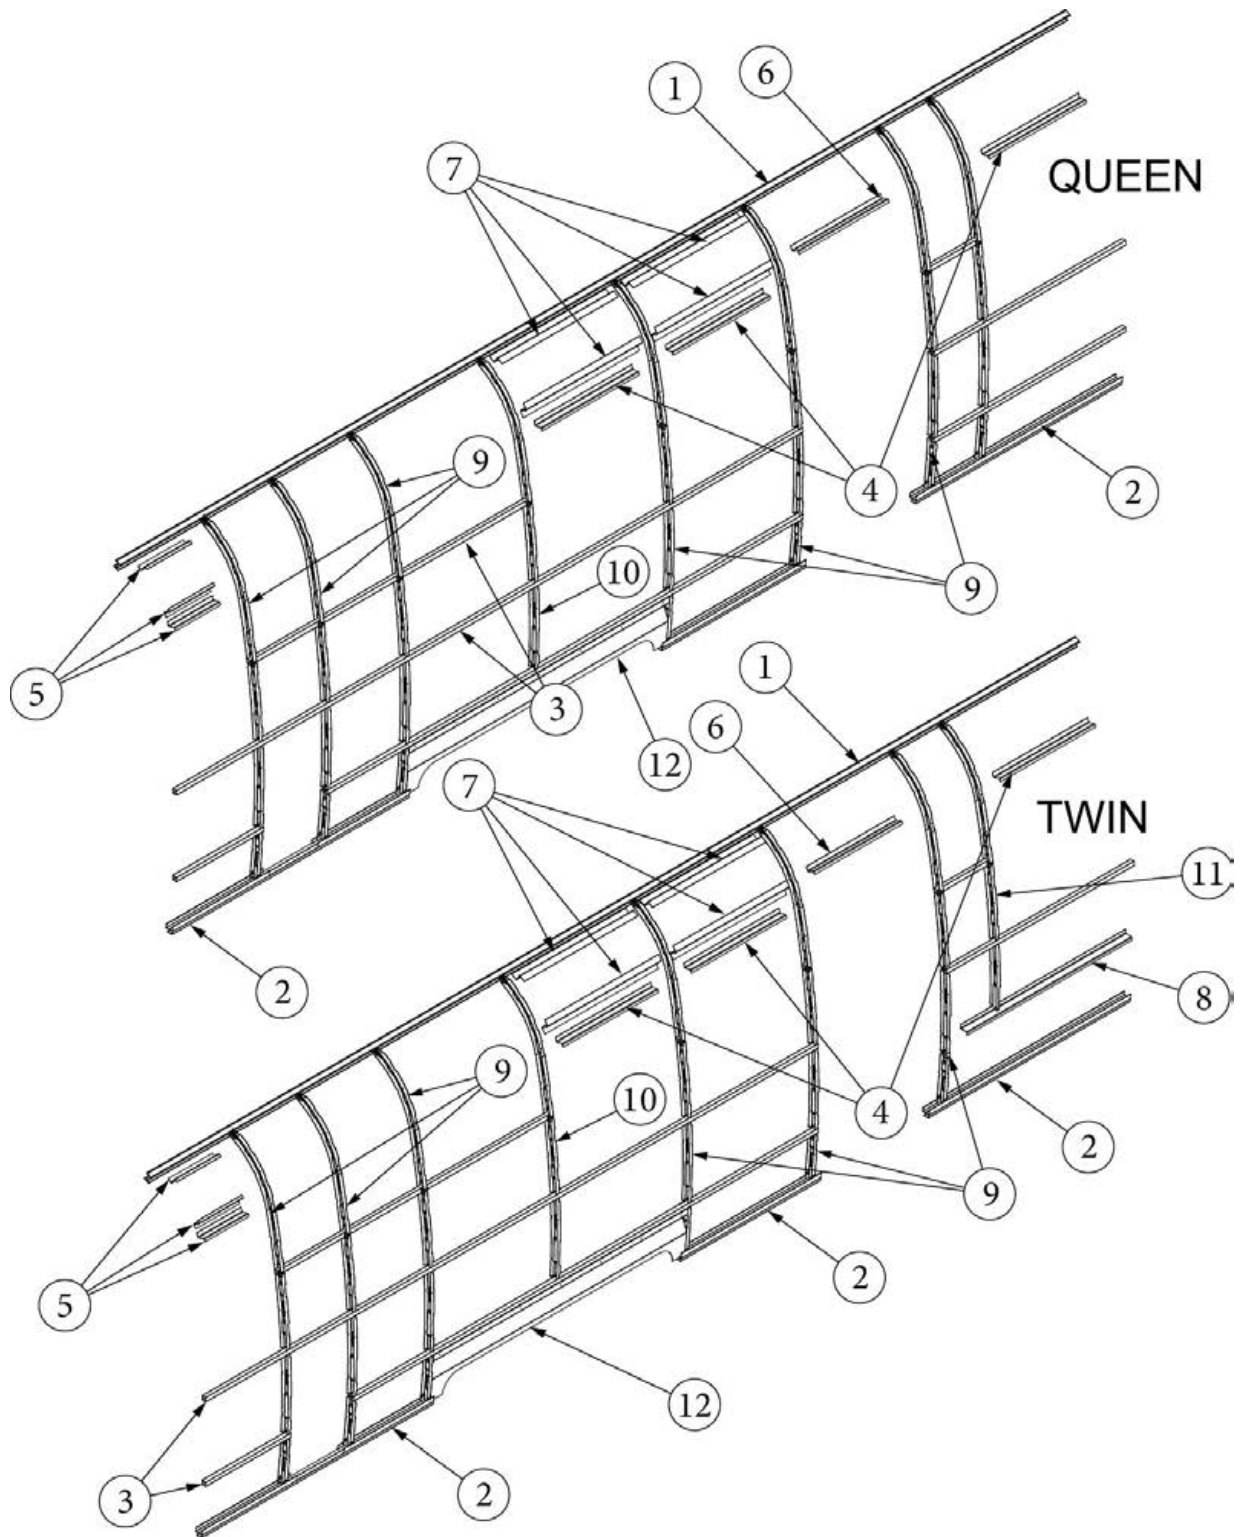

EXTERIOR SHELL

Wall Framing, Curbside, 30FB Office

Parts Listed on Next Page