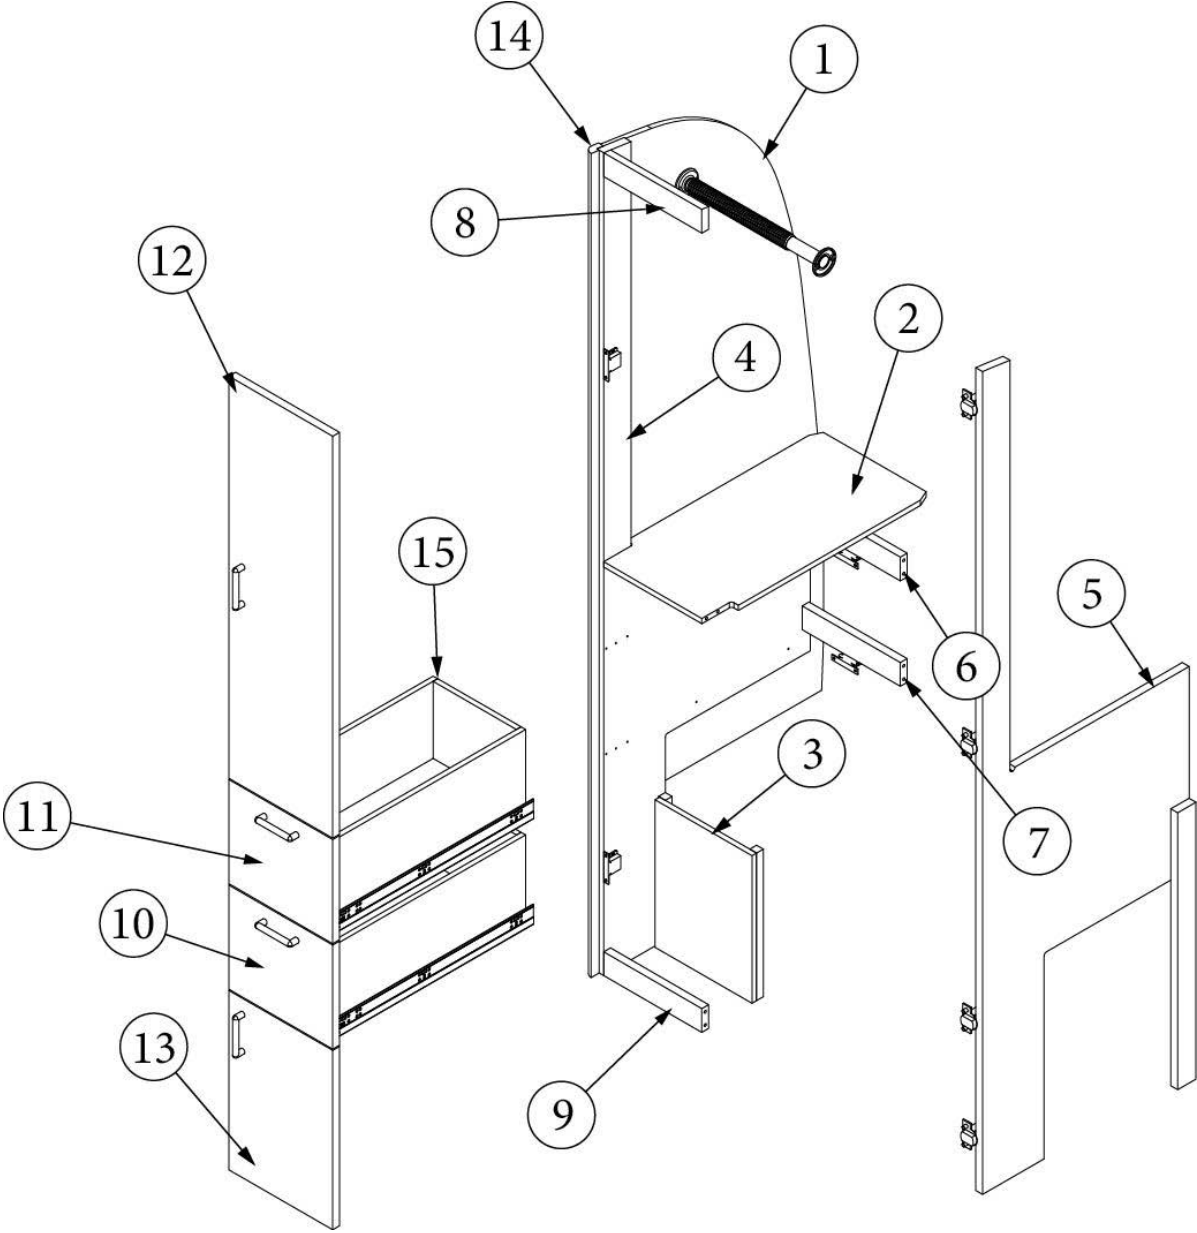

FURNITURE, BEDROOM

Wardrobe, Queen, 25FB

Parts Listed on Next Page

FURNITURE, BEDROOM

Wardrobe, Queen, 25FB

969973-01

Wardrobe, Queen

- | | |
|--|--|
| <ol style="list-style-type: none"> 1. 969973&000112BC 2. 969973&000212CC 3. 969973&000312CC 4. 969973&000418CC 5. 969973&000518CC 6. 969973&000618CC 7. 969973&000718CC 8. 969973&000818BC 9. 969973&000918BC 10. 969973&001018BC 11. 969973&001118BC 12. 969973&001218BC 13. 969973&001318BC 14. 801706-1003 15. 969708-13 | <p>Pre laminate, 24.11 X 77.81"</p> <p>Pre laminate, 12.25 X 24.31"</p> <p>Pre laminate, 10.63 X 14"</p> <p>Pre laminate, 22.63 X 78.03"</p> <p>Pre laminate, 22.63 X 78.03"</p> <p>Pre laminate, 10.75 X 2.25"</p> <p>Pre laminate, 10.75 X 2.25"</p> <p>Pre laminate, 10.75 X 2.25"</p> <p>Pre laminate, 10.75 X 2.25"</p> <p>Pre laminate, 11.38 X 9.88"</p> <p>Pre laminate, 11.38 X 9.88"</p> <p>Pre laminate, 11.38 X 38.13"</p> <p>Pre laminate, 11.38 X 17"</p> <p>Corner Trim, 80 Degree, 1" Radius, Waxed Maple</p> <p>Drawer Box, 8 X 21 X 10.13"</p> <p>Conduit, Flexible, Black Plastic</p> <p>Drawer Slide, 21", Self-Close</p> <p>Left Front Fixing Clip</p> <p>Right Front Fixing Clip</p> <p>Bar Pull, 5 3/8" X 3"</p> <p>Edgebanding, Waxed Maple, 5/8"</p> <p>Edgebanding, Waxed Maple, 15/16"</p> <p>Extrusion, Plastic, Wall, Beige</p> <p>Hinge, Self-Close Overlay 110d</p> <p>Baseplate, Grass 9.5x37/32</p> <p>Flange, Chrome</p> <p>Catch Grabber, Door C3-810, 10LB</p> |
|--|--|