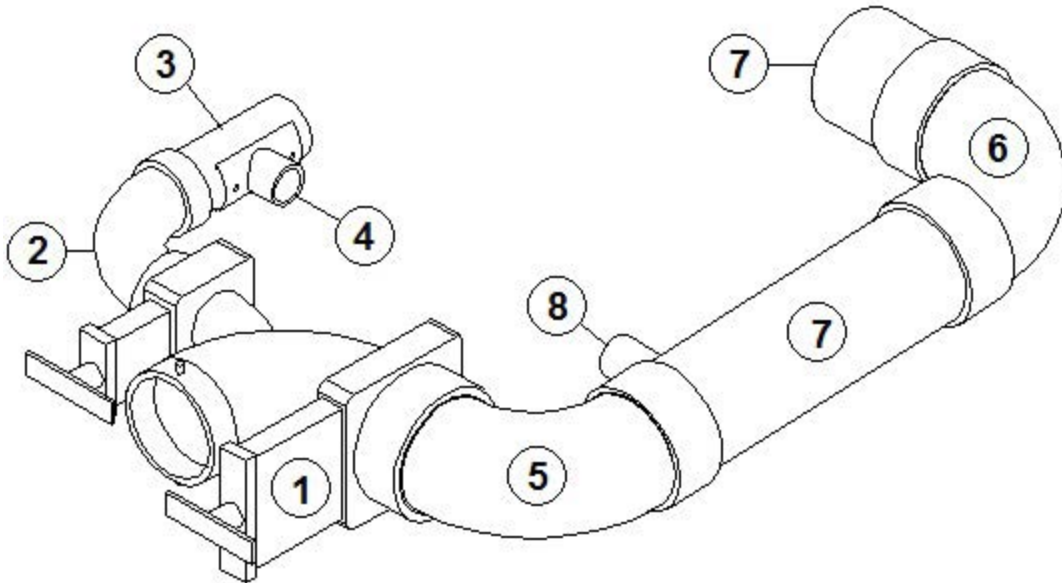

PLUMBING, DRAIN SYSTEM

Dump Valve, 28RB

943621

Dump Valve Assembly

1. 601482	Dump valve rotating assembly
2. 600431	Elbow, 90°, 1.5"
3. 601160-02	Pipe, ABS DVW, 1.5"
4. 601845	Adaptor, 1.5", pipe, Catcon
5. 600820	Single socket, 3", 90°
6. 600183	Ell, long sweep, ABS, 3"
7. 601160-04	Pipe, ABS DVW, 3"
8. 601846	Adaptor, 3" pipe, Catcon
200954	Slope pad, Holding tanks
601482-100	Valve Handle, Black, For 601482
601482-101	Cap, 3", Termination, W/Strap
601482-102	Valve Handle, Grey, For 601482
601482-103	Strap, Black, For 601482