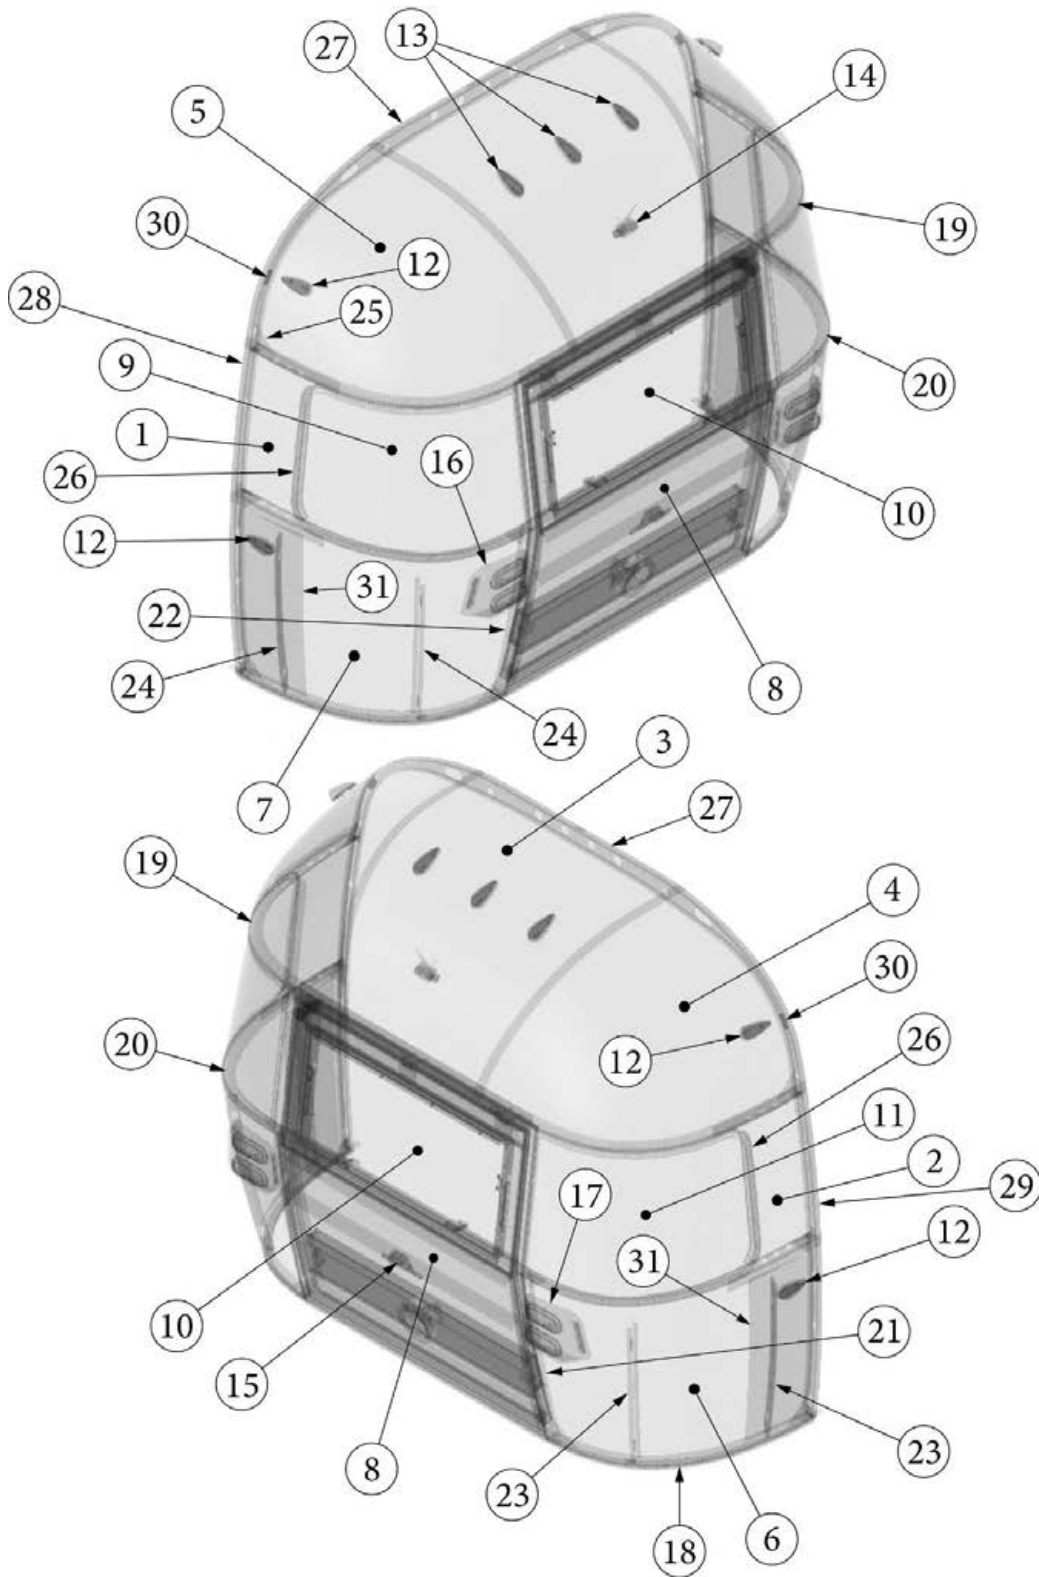

EXTERIOR SHELL

Aft End, Hatch Option, 25FB, 27FB

Parts Listed on Next Page