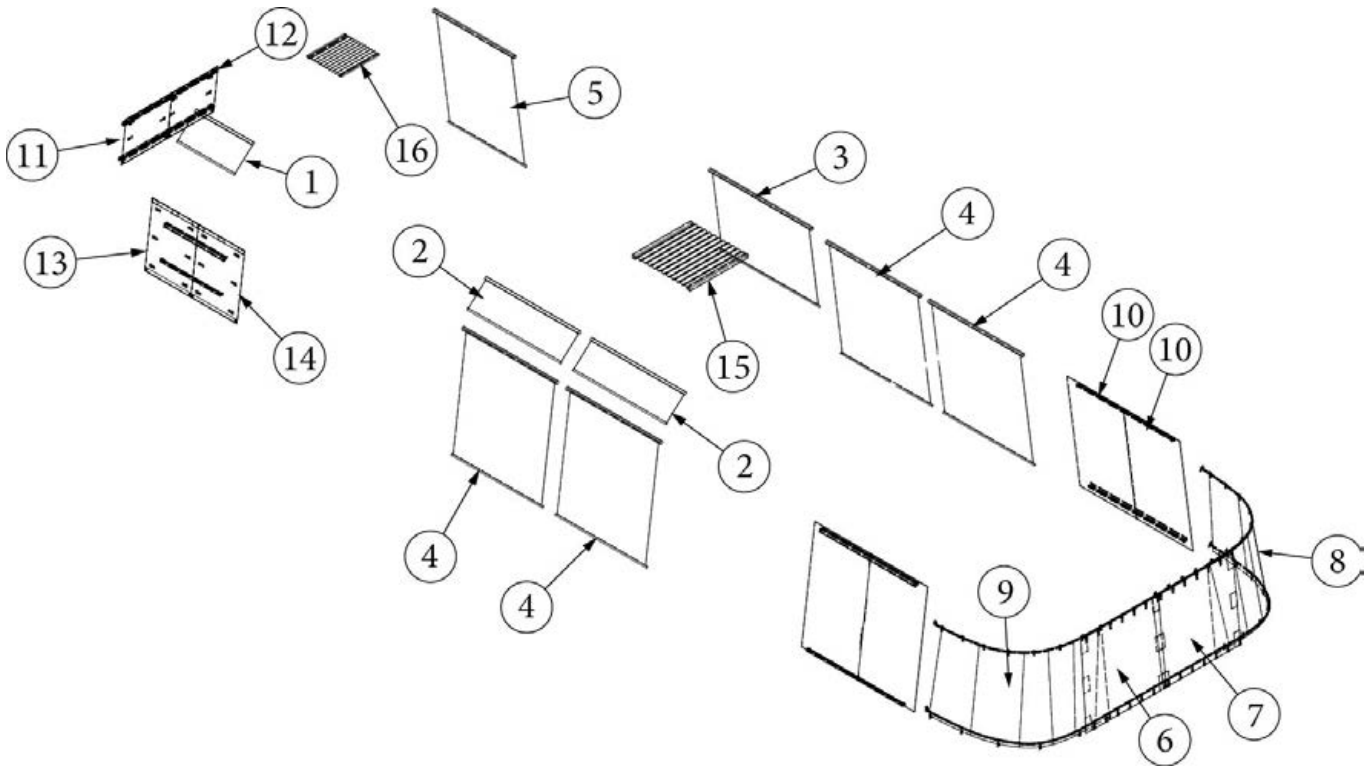

WINDOW COVERINGS

Drapes and Shades, 30FB Bunk

135315

Window Coverings Install (not for order/see parts below)

1. 704199-01	Shade, 19.25 x 9.5, 1" rail, Ash Grey
2. 704199-02	Shade-Pull VV 31.25 X 9.5 Ash
3. 703700-02	Shade, 32.5 x 24, Oceanair
4. 703700-04	Shade, 29.75 x 34, Oceanair
5. 703700-03	Shade, Window Rail, Oceanair, 25.25 x 34"
6. 998144-05	Drape-CS Frt Pnl 27"X 25.5"
7. 998144-07	Drape-RS Frt Pnl 27"X 25.5"
8. 998144-09	Drape-CS Side Panel 37" X 25.5"
9. 998144-11	Drape-Rs Side Panel 37" X 25.5"
10. 998171-20	Pull Curtain, 19" x 34.5"
11. 998267-01	Drapes, Rear Bunk
12. 998267-02	Drapes, Rear Bunk
13. 998268-01	Drapes, CS Bunk
14. 998268-02	Drapes, CS Desk
15. 704120-02	Shade, Skylight, 19.25 x 20, Grey
16. 704546	Shade, Fantastic Fan