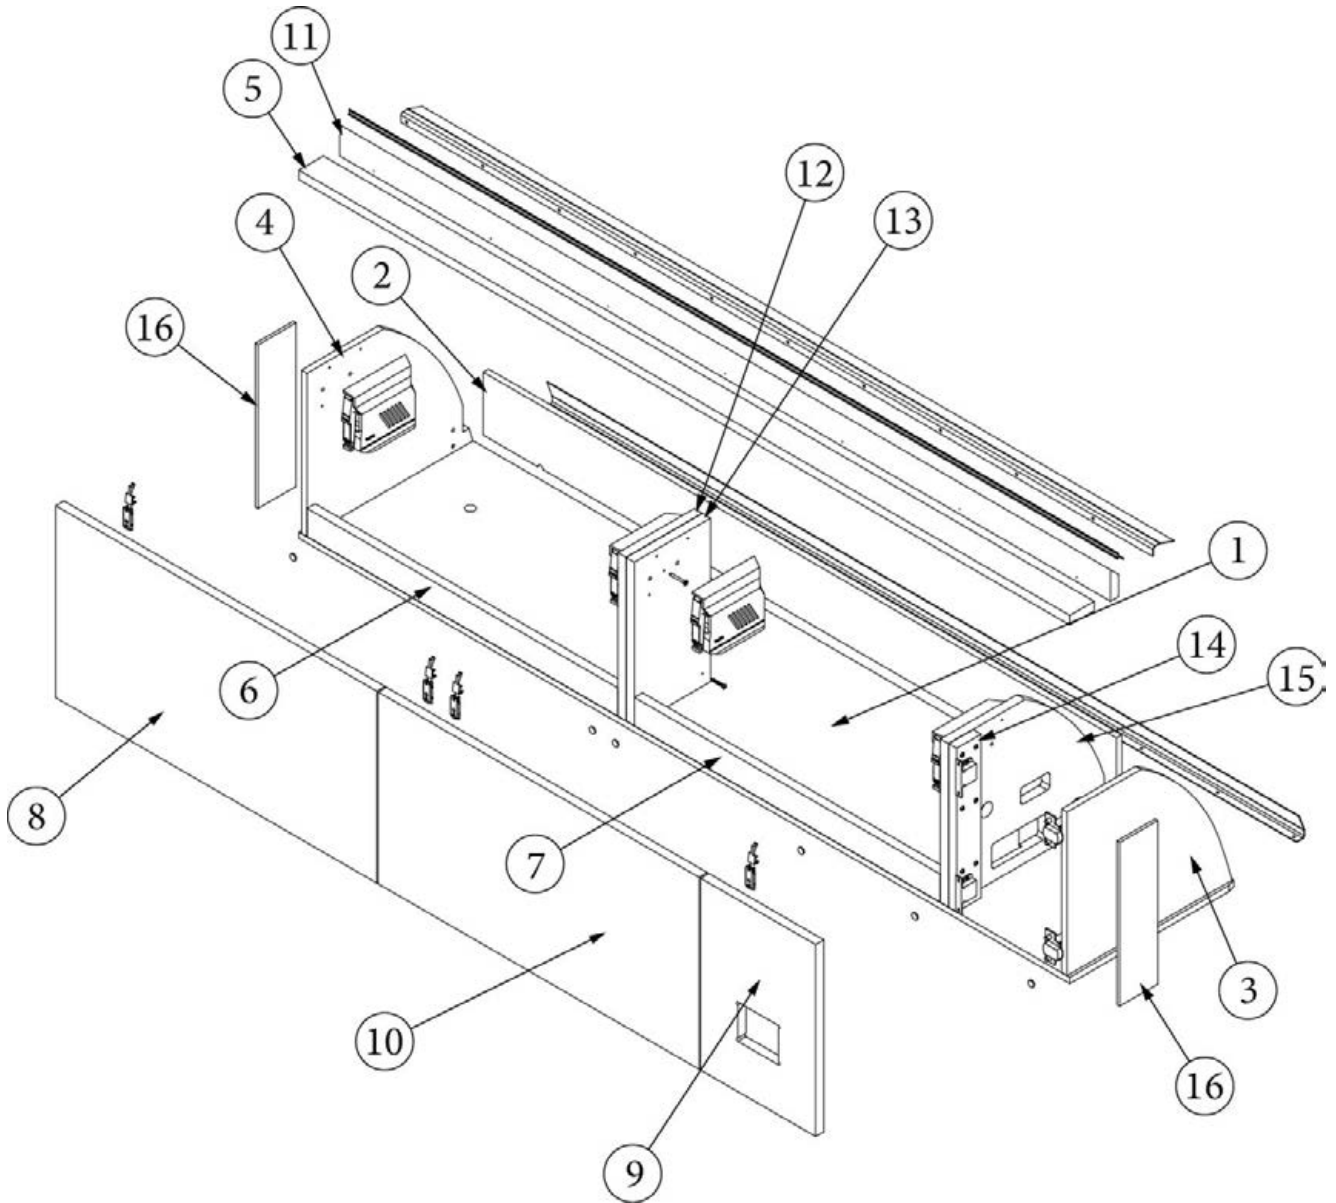

FURNITURE, LOUNGE

Roof Locker, Lounge, 30FB Bunk and Office

Parts Listed on Next Page