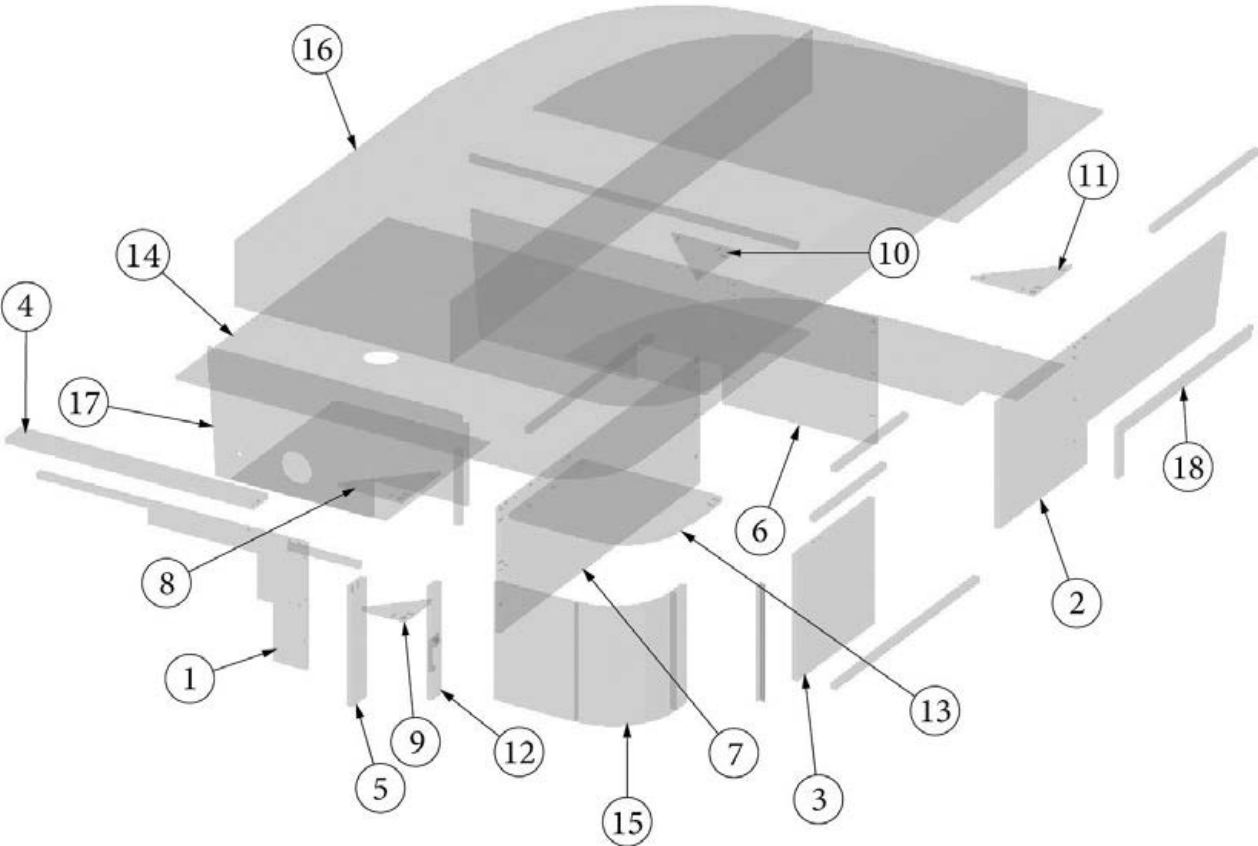

FURNITURE, BEDROOM

Bunk Bed, Lower, 30FB Bunk

Parts Listed on Next Page