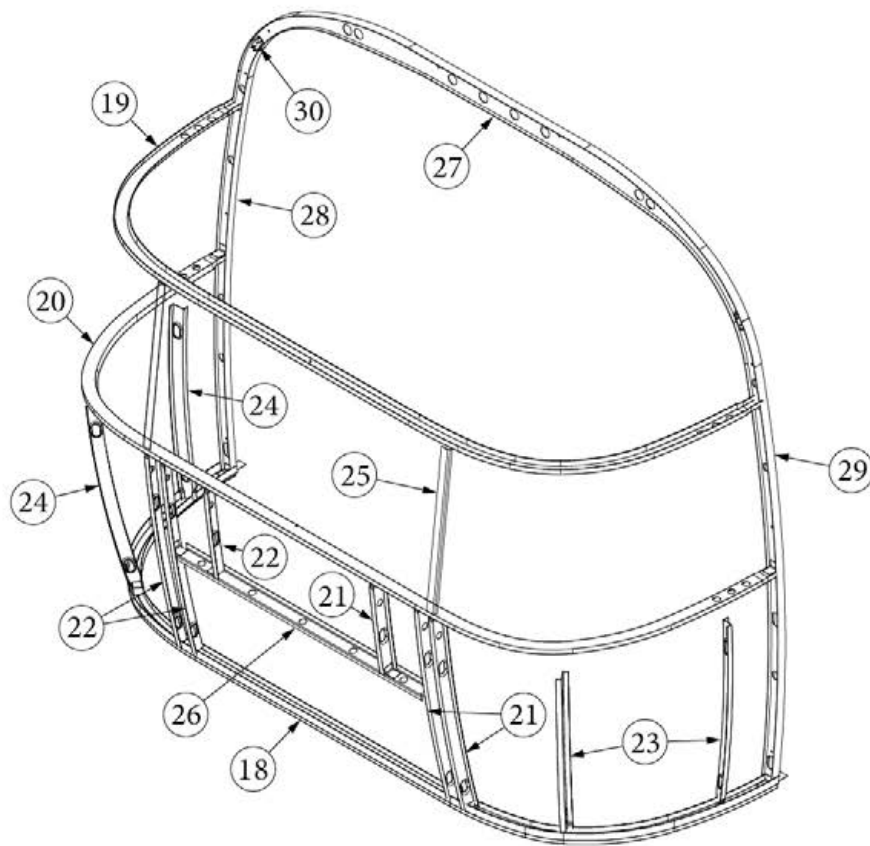

EXTERIOR SHELL

Aft End, 28RB, 30RB

Parts Listed on Next Page