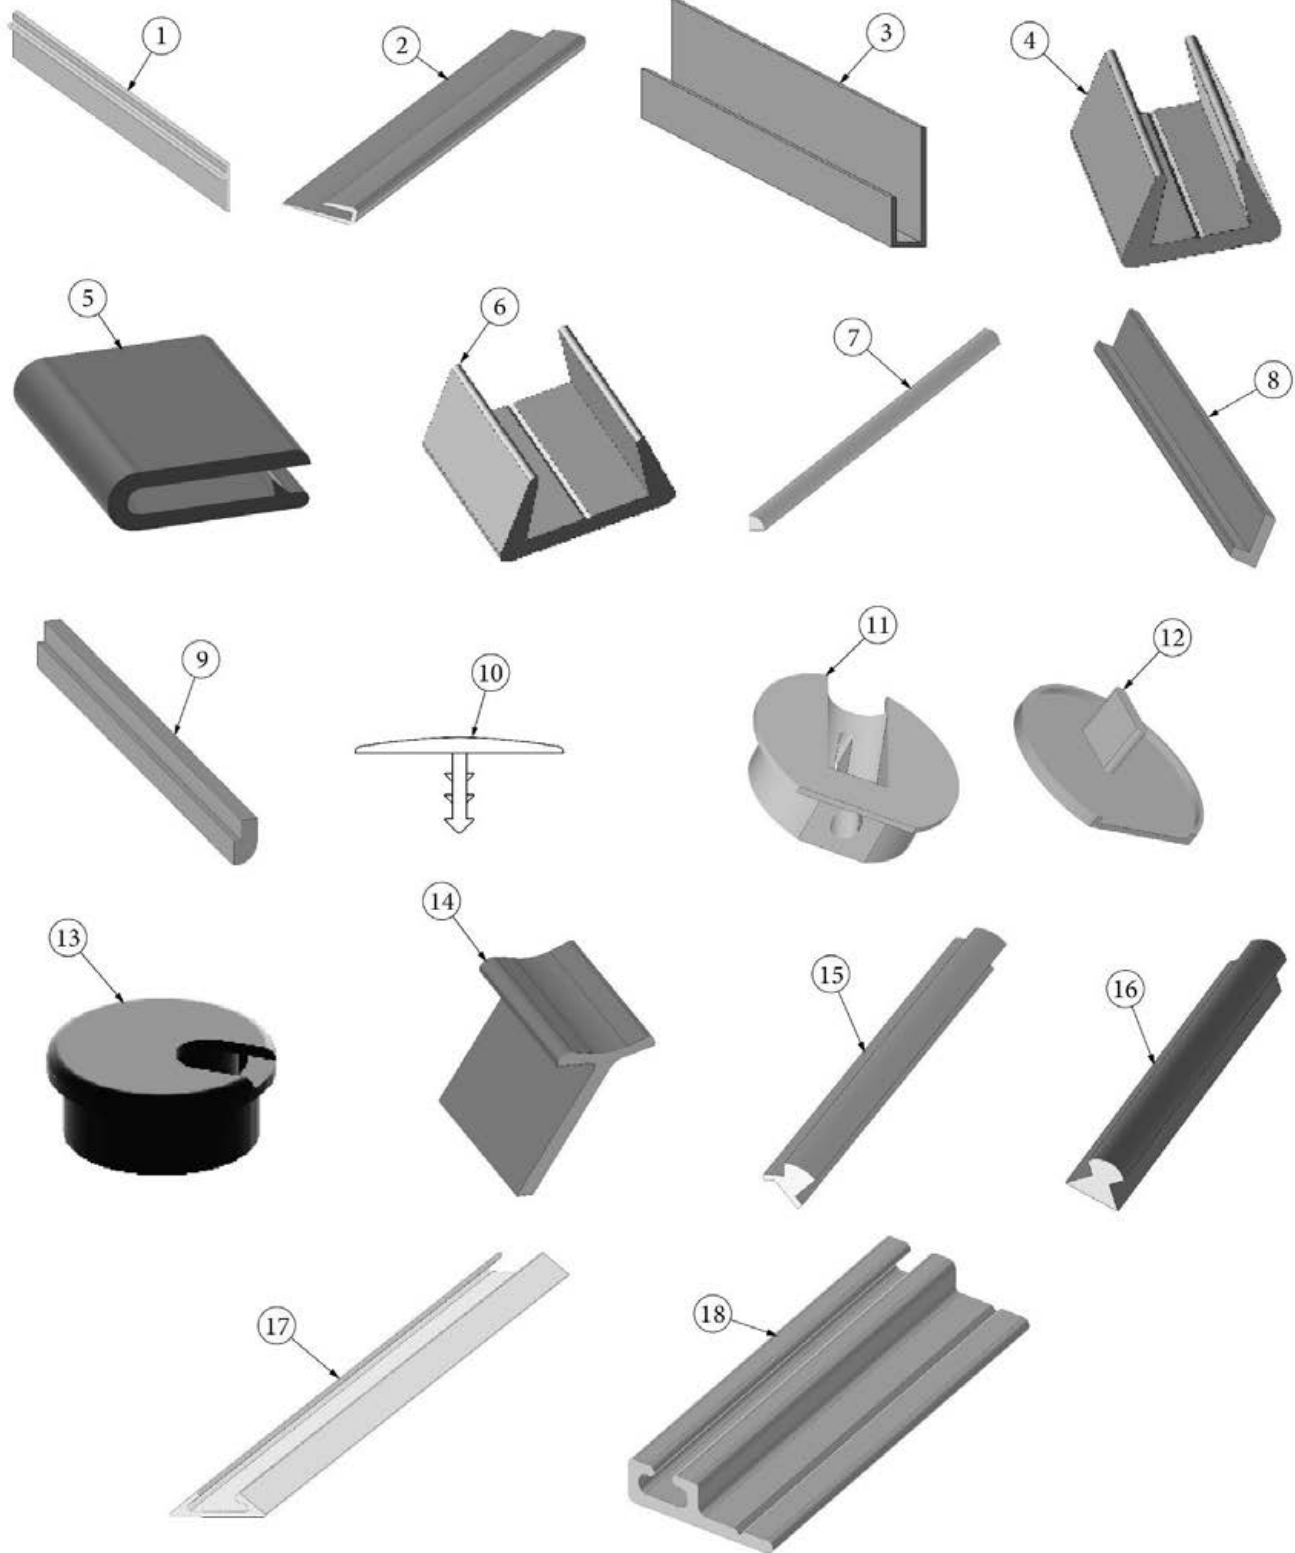

TRIMS AND TOUCH-UP

Trim

Parts Listed on Next Page