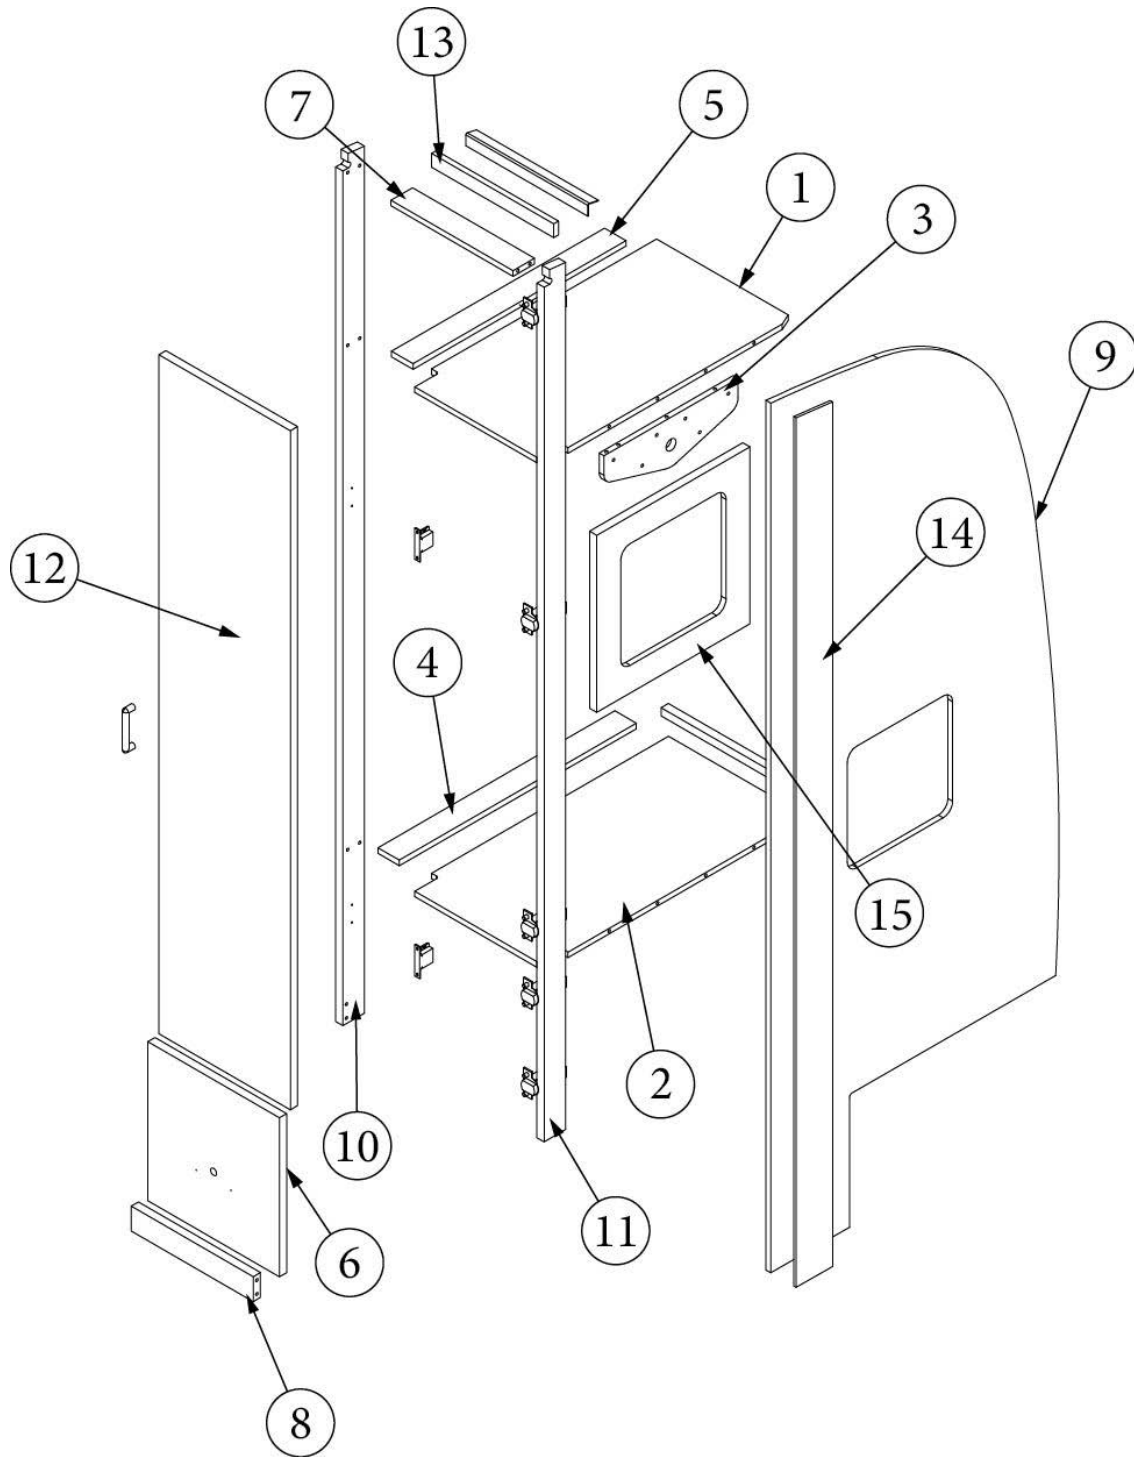

FURNITURE, LAVATORY

Wardrobe, Forward, 27FB

Parts Listed on Next Page