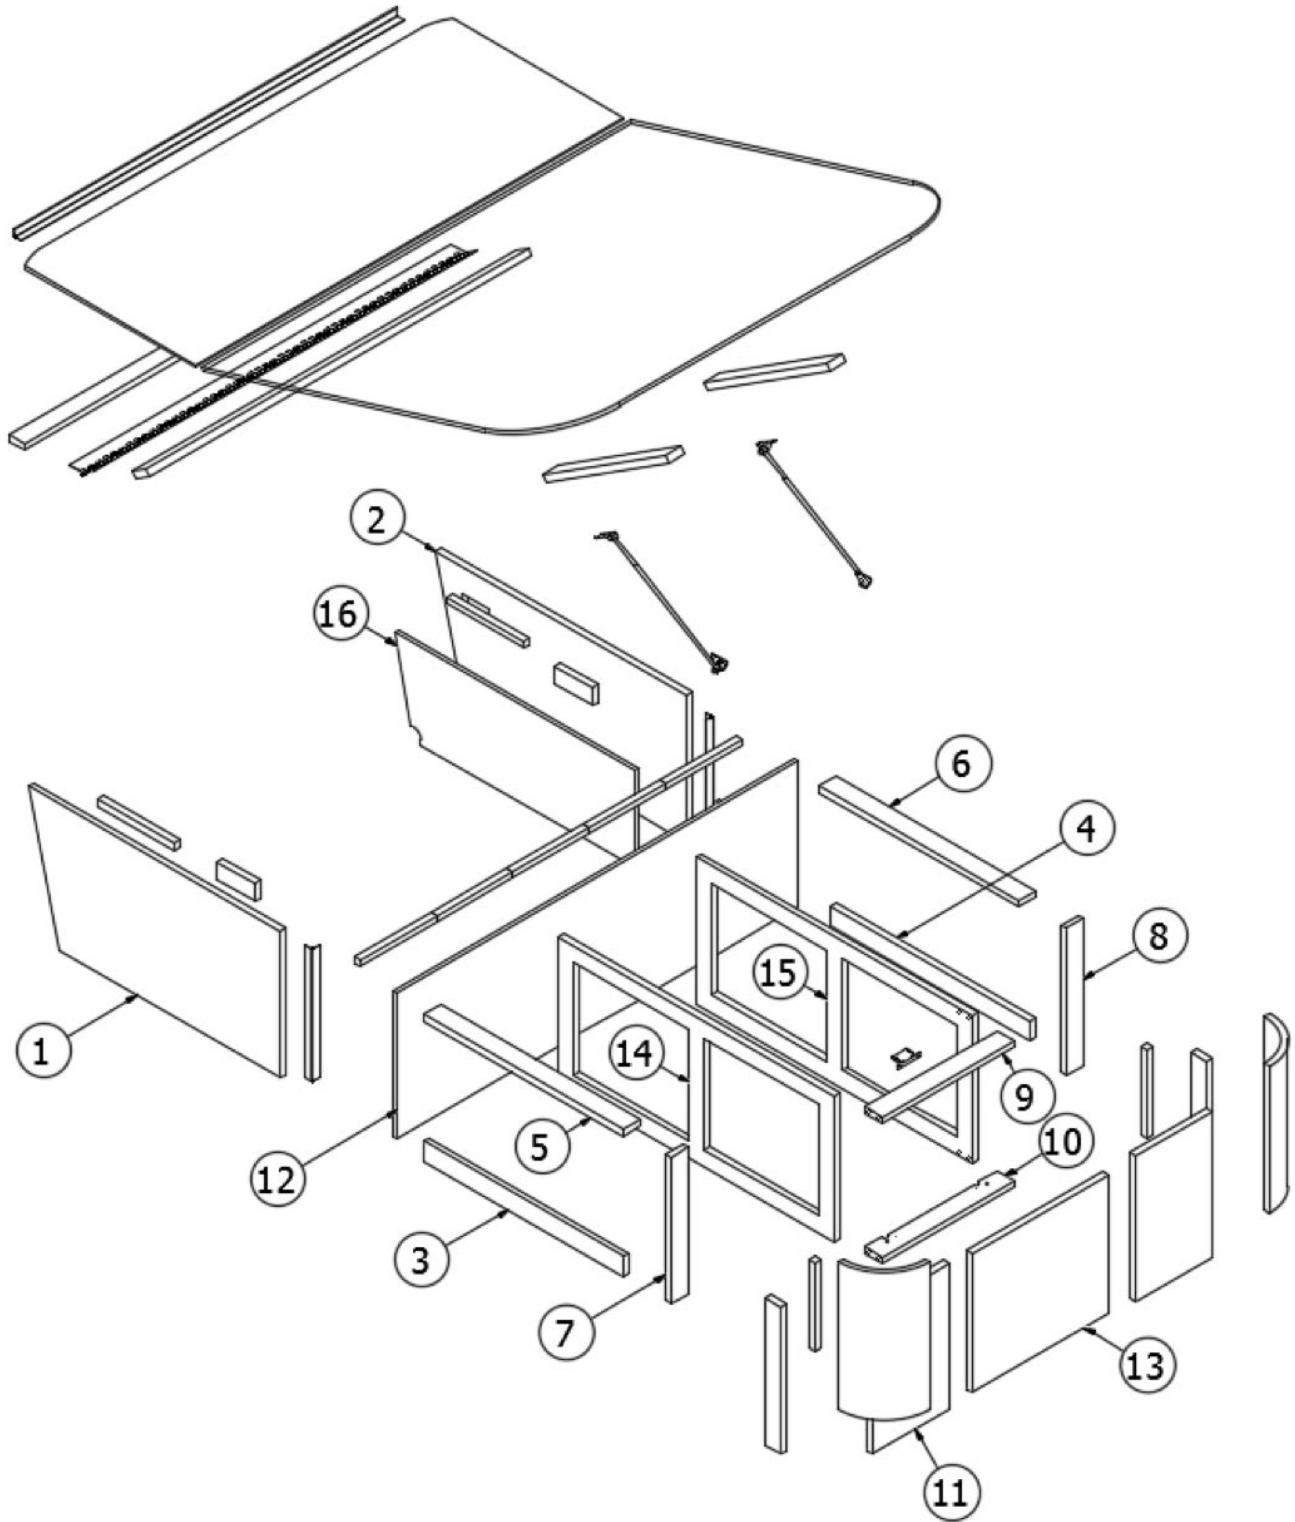

FURNITURE, BEDROOM

Bed, Queen, 27FB, 28RB, 30RB, 30FB Bunk and Office

Parts Listed on Next Page