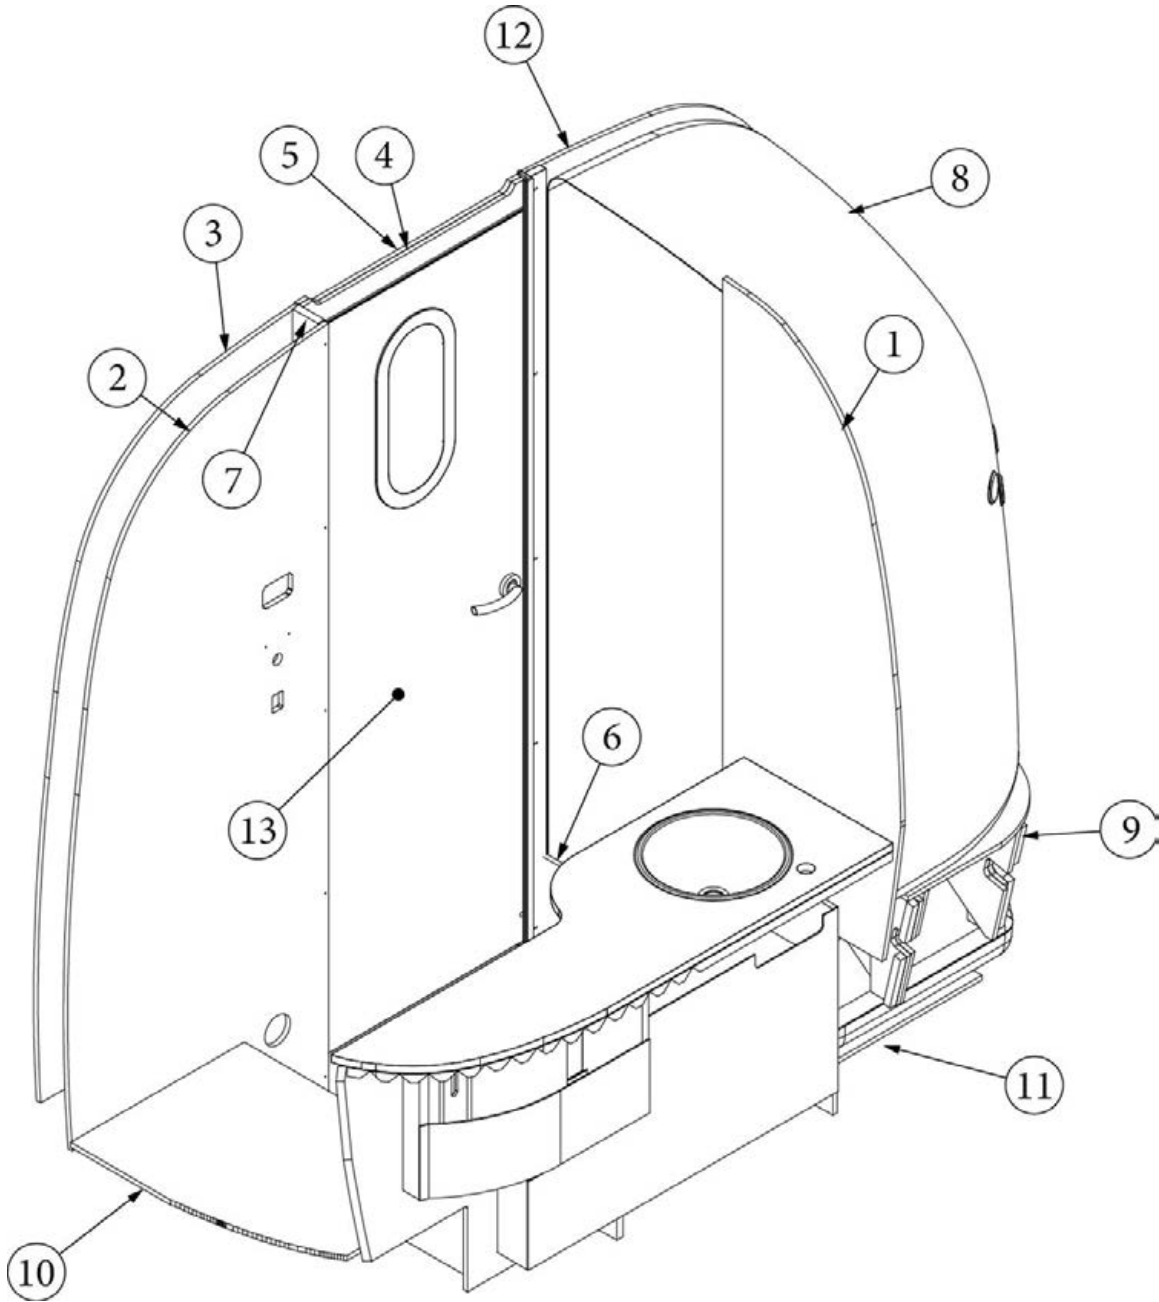

FURNITURE, LAVATORY

Bath Module, 23FB

Parts Listed on Next Page

FURNITURE, LAVATORY

Bath Module, 23FB

135399-01	Install, Bath (not for order/see parts below)
135227-01	Install, Bath Module (not for order/see parts below)
1. 135227&000112BC	Pre laminate, 20.92 X 78.08"
2. 135227&000212BC	Pre laminate, 30.64 X 78.36"
3. 135227&000312BC	Pre laminate, 30.64 X 78.36"
4. 135227&000412BC	Pre laminate, 26.12 X 2.76"
5. 135227&000512BC	Pre laminate, 26.12 X 2.76"
6. 135227&000612BC	Pre laminate, 21.5 X 8.75"
7. 135227&000718BC	Pre laminate, 3 X 78.5"
8. 203615	Shower
9. 967114	Shower Seat Support
10. 967455	Stand Assembly, Toilet
11. 967113	Assembly, Shower Stand
12. 970206-02	Assembly, Shower Wall
13. 970372	Bath Door
382143	P-Gasket W/H2 Adhesive
203138-03	Extrusion, Plastic, Wall, Beige
380034	Toilet Paper Holder, Chrome
602489	Sink, Hamat, SS, 12" Round
602871	Faucet, Nickle
601813	Tail Piece, Lift and Turn Drain
381688	Bumpons
386410-01	Edgebanding, Waxed Maple, 5/8"
386410-02	Edgebanding, Waxed Maple, 15/16"
382063	Clothesline, Retractable