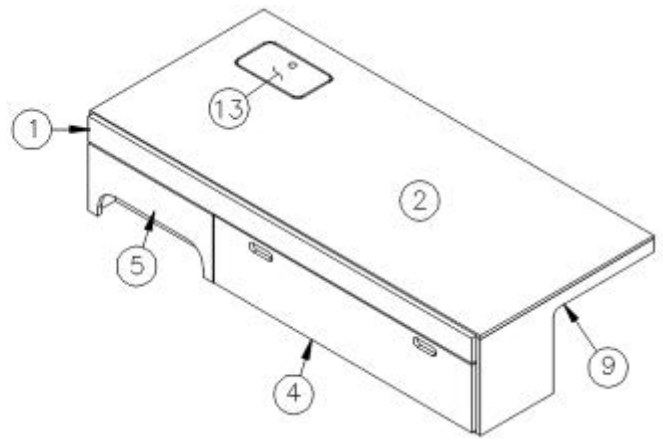

FURNITURE, LOUNGE

Sofa, 25FB, 27FB

966887

Sofa

1. 966888	Sofa Bed Assembly, 27FB
2. 966887&000212CE	Pre laminate, 29.5X66.19
3. 966887&000312BC	Pre laminate, 20.5 X 5
4. 966887&000418BC	Pre laminate, 9.88X43.88
5. 966887&000518BC	Pre laminate, 9.88X21.13
6. 966887&000618BC	Pre laminate, 14.13X26.75
7. 966887&000718BC	Pre laminate, 10.13X12
8. 966887&000812CC	Pre laminate, 10.13 X 44.19
9. 966887&000918CC	Pre laminate, 14.13X29.5
10. 966887&001018CC	Pre laminate, 2.25X12
11. 966887&001118CC	Pre laminate, 2.25X12
12. 966887&001518CC	Pre laminate, 2.25X43.44
966887&002512CE	Pre laminate, 10.75 X 6
381775	Drawer pull, Flush Satin
381072-01	Hinge, 3 x 2", Open
381228	Catch, Grabber door (10lb Pull)
382057	Knockdown
382057-04	Cap, Knockdown, White
365009	Foam Urethane Insulation 1 X 1 (25' Rolls)
386410-01	Edgebanding-5/8" Waxed Maple
386410-02	Edgebanding-15/16" Waxed Maple