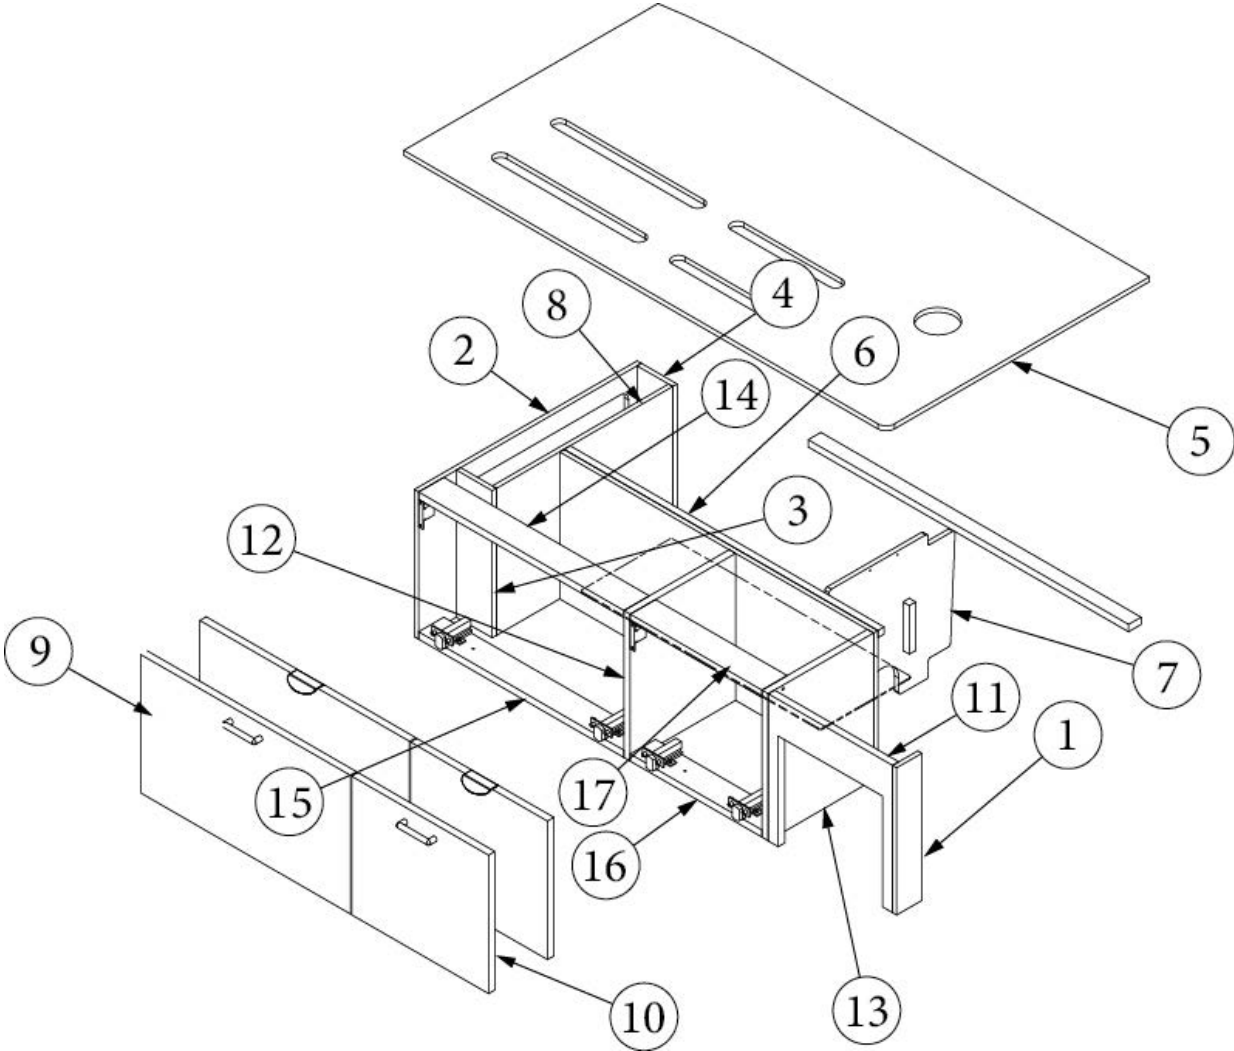

FURNITURE, BEDROOM

Bed, Twin, Curbside, 25FB

Parts Listed on Next Page