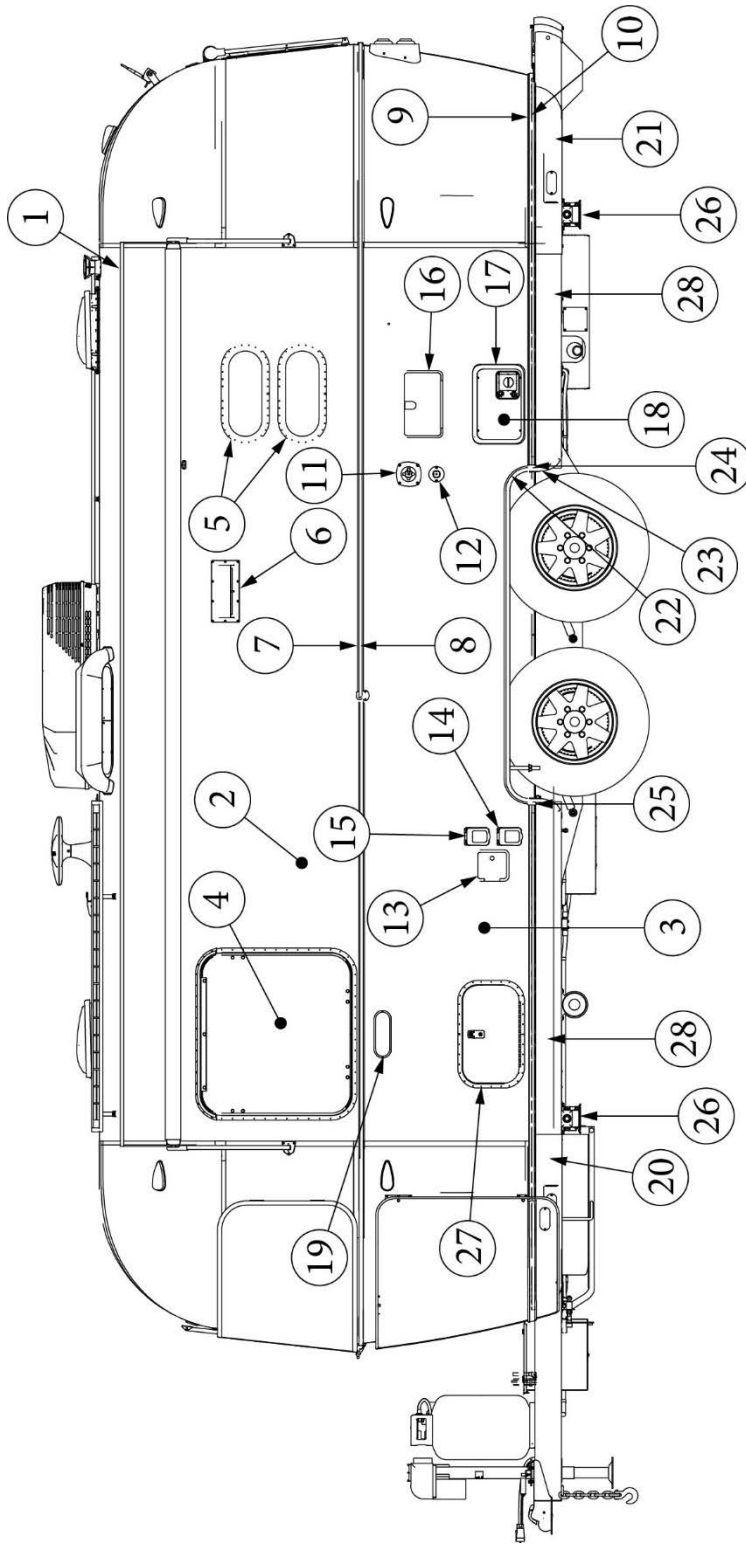

EXTERIOR SHELL

Exterior Components, Roadside, 23FB

Parts Listed on Next Page