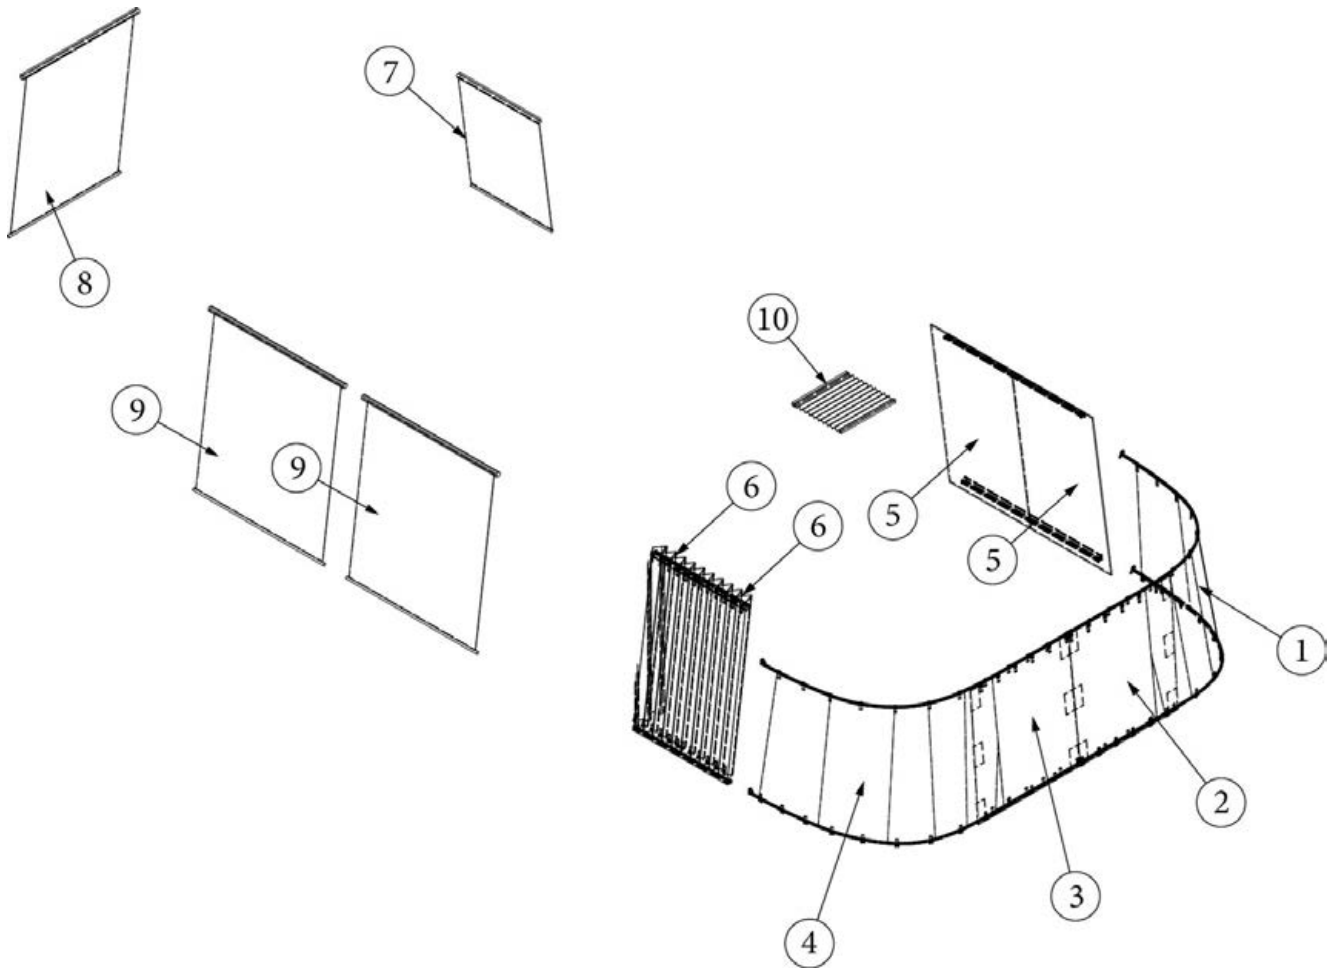

WINDOW COVERINGS

Drapes and Shades, 23FB

135278-01

Window Coverings Install (not for order/see parts below)

1.	998144-09	Drape, CS side panel, 37 x 25.5
2.	998144-10	Drape, CS front panel, 23 x 25.5
3.	998144-12	Drape, RS front panel, 23 x 25.5
4.	998144-11	Drape, RS side panel, 37 x 25.5
5.	998171-20	Curtain Assembly, 19 x 34.5"
6.	998171-18	Curtain Assembly, 14 x 34.5"
7.	704699-03	Shade, Window Rail, Double Pull, Oceanair
8.	703700-03	Shade, 25.25 x 34, Oceanair
9.	703700-04	Shade, 29.75 x 34, Oceanair
10.	704546	Shade, Fantastic Fan