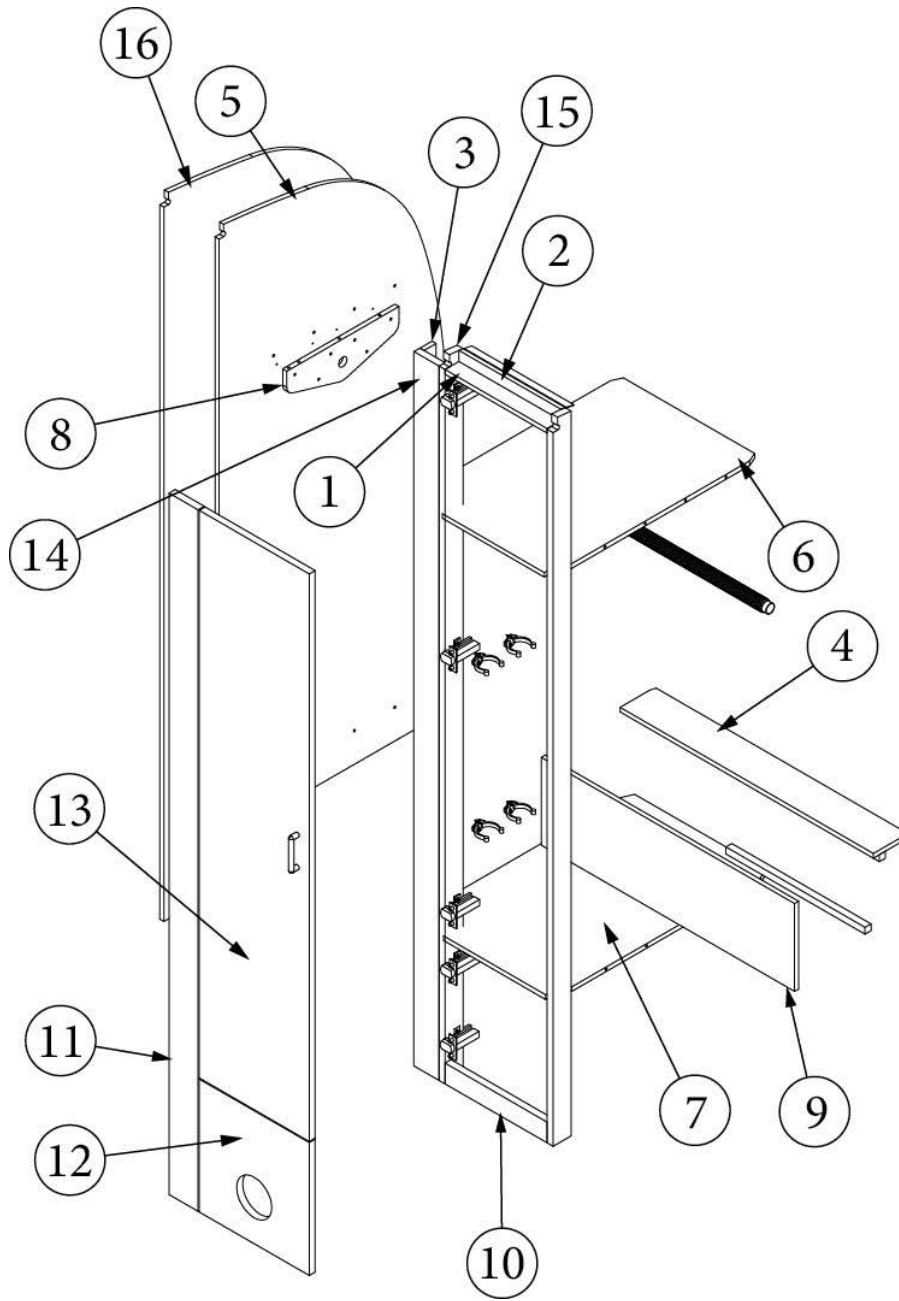

FURNITURE, LAVATORY

Wardrobe, Aft, 27FB, 27FB w/Hatch Option

Parts Listed on Next Page