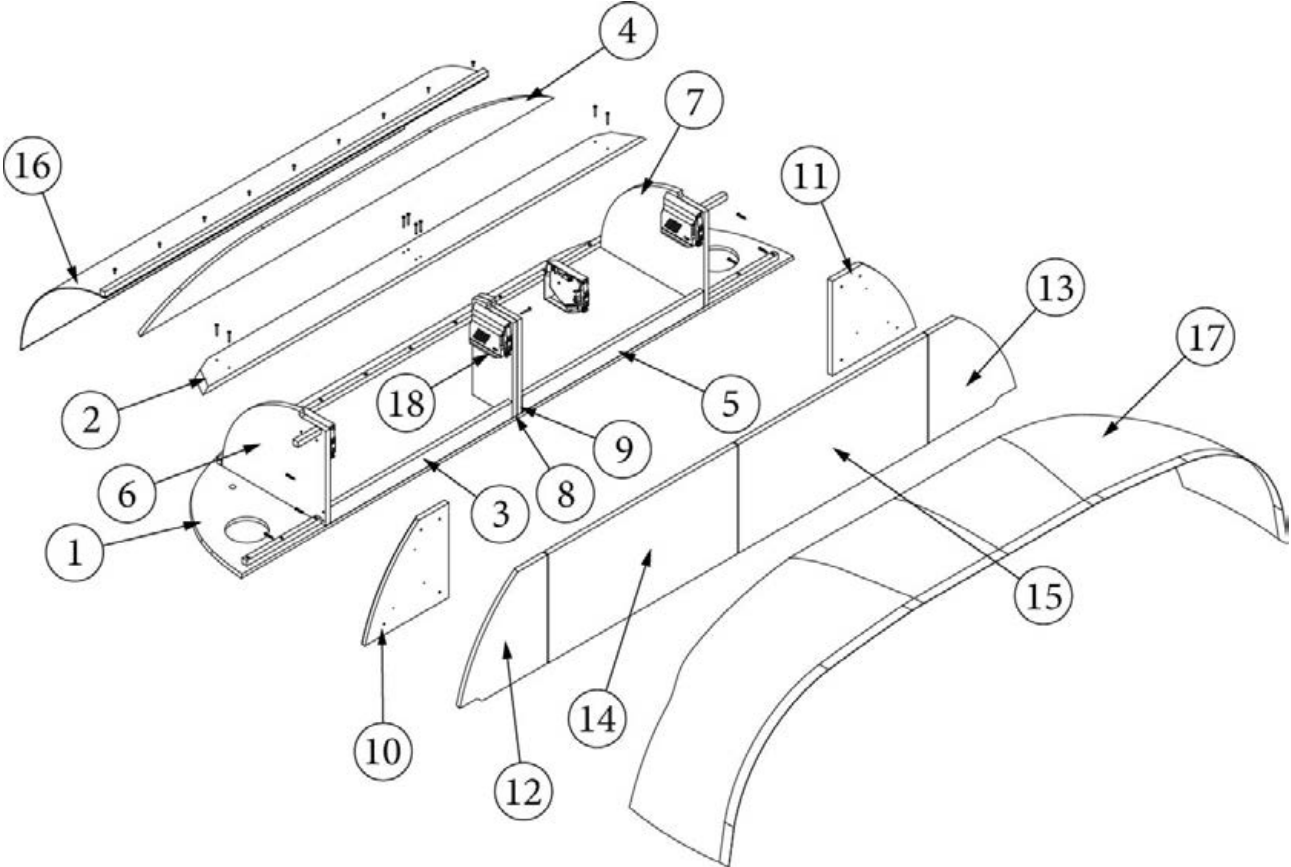

FURNITURE, BEDROOM

Roof Locker, 27FB, 30FB Bunk and Office

Parts Listed on Next Page