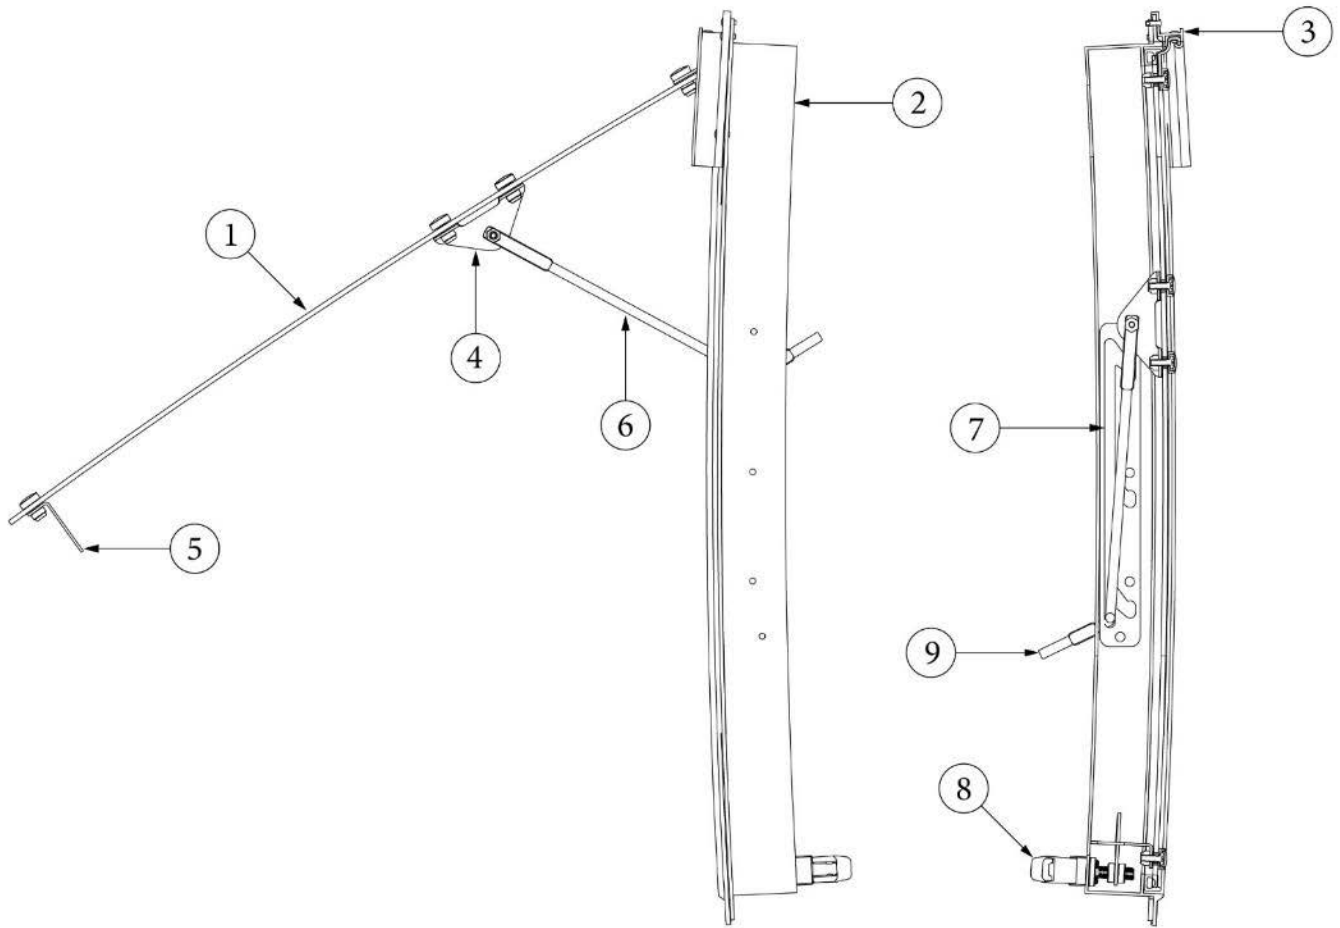

Window Parts, Opening Windows

Parts Listed on Next Page

WINDOWS

Window Parts, Opening Windows

371323-01	Window, 18", Opening
371484-02	Window, 26", Opening, Tinted, Egress
371324-02	Window, 30", Opening, Chrome Handle, Tinted
371380	Window, 30" tall, Opening
1. 195510-12	Glass assembly, 18" window
195510-07	Glass assembly, 30", Opening, Chrome Handle, Tinted
195510-98	Glass assembly, 26", Opening, Tinted, Egress
195510-93	Glass assembly, 30" tall window
2. 371447-03	Frame assembly, 18" window
371447-02	Frame assembly, 30" window
371447-01	Frame assembly, 30" tall window
3. 371448-07	Extrusion, Window hinge eyebrow, Fixed, 18" window
371448-06	Extrusion, Window hinge eyebrow, Fixed, 30" window
371448-05	Extrusion, Window hinge eyebrow, Fixed, 30" window, Tall
4. 114478	Bracket, Window prop
5. 114479-01	Bracket, Window closer, RH
114479-02	Bracket, Window closer, LH
6. 382362	Opening arm, RH
382361	Opening arm, LH
7. 382360	Window guide, RH
382359	Window guide, LH
8. 382367-01	Latch assembly, Chrome
382367-02	Latch assembly, Egress, Red
9. 115780-01	Handle, Chrome
10. 380230-03	Knob, Window arm, Silver
380230-04	Knob, Window arm, Red
115776	Lock paw, Window latch
115770	Hinge stop
115778	Latch body, Zinc die cast
115779	Latch shaft
310030	Drive lock pin, 5/32 x 5/8