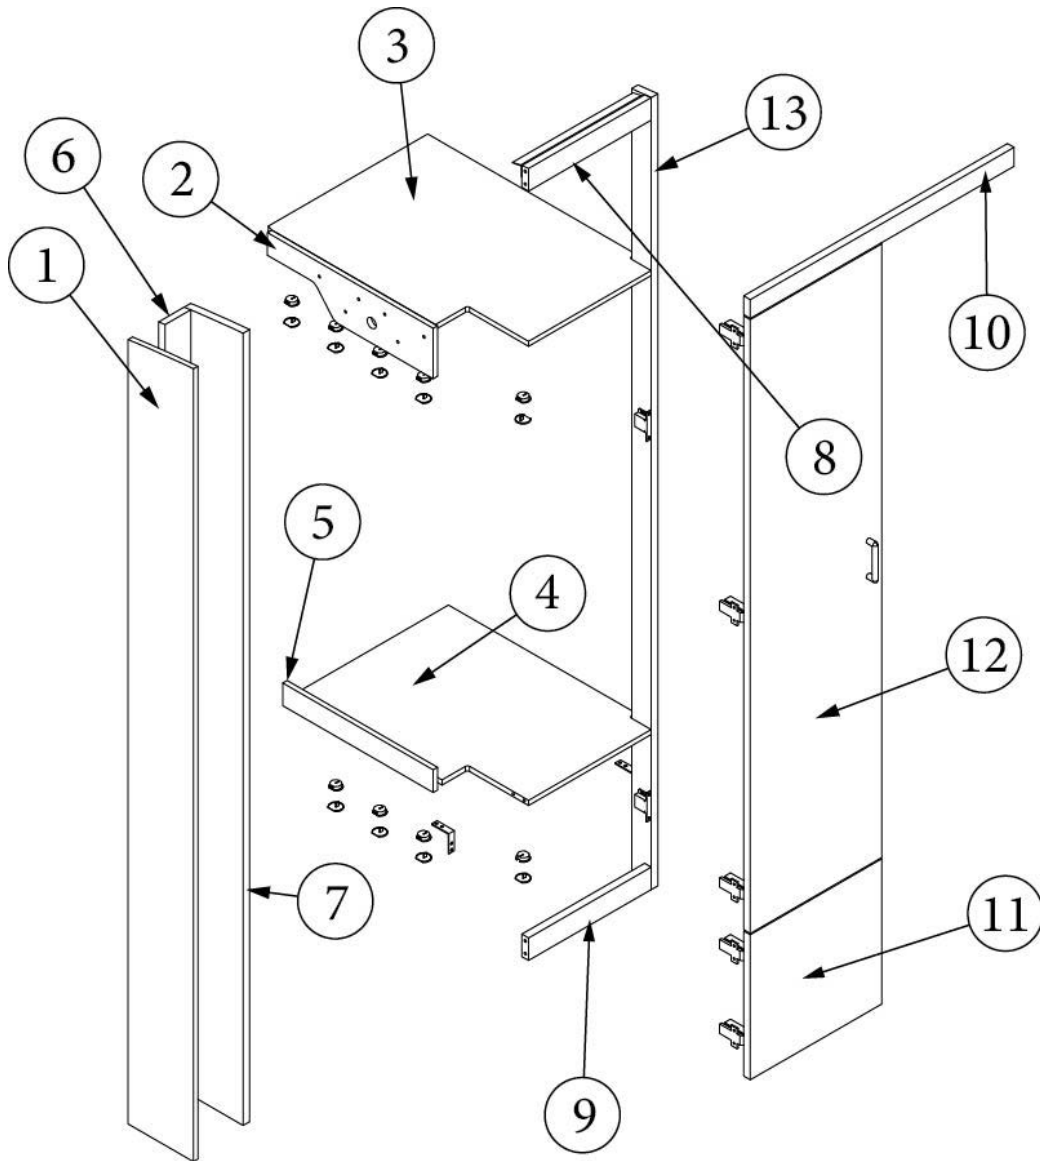

FURNITURE, LAVATORY

Wardrobe, Forward, 30RB

Parts Listed on Next Page

FURNITURE, LAVATORY

Wardrobe, Forward, 3ORB

970295-01	Forward Wardrobe
1. 970295&000112BC	Pre laminate, 7.5 X 78.74"
2. 970295&000212CC	Pre laminate, 5 X 19.01"
3. 970295&000312CC	Pre laminate, 18.5 X 26.38"
4. 970295&000412CC	Pre laminate, 18.5 X 24"
5. 970295&000512CC	Pre laminate, 17.25 X 2.25"
6. 970295&000618BC	Pre laminate, 2.94 X 78"
7. 970295&000718BC	Pre laminate, 6.75 X 78.67"
8. 970295&000818BC	Pre laminate, 14.06 X 2.25"
9. 970295&000918BC	Pre laminate, 14.06 X 2.25"
10. 970295&001018BC	Pre laminate, 1.88 X 30.25"
11. 970295&001118BC	Pre laminate, 15.06 X 14.41"
12. 970295&001218BC	Pre laminate, 15.06 X 60.95"
13. 970295&001318CC	Pre laminate, 2.25 X 78.67"
382057	Knockdown, 8mm, #16289B
382057-04	Cap, Knockdown, White, #16387
386439	Bar Pull-5 3/8" X 3"
365386-01	Edgebanding, Linen, 5/8"
386410-01	Edgebanding, Waxed Maple, 5/8"
386410-02	Edgebanding, Waxed Maple, 15/16"
381607-11	Hinge, Self-close
381607-12	Baseplate, Hinge, Grass
381228	Catch, Grabber door (10lb Pull)
380264	Corner Bracket, #997, 2in