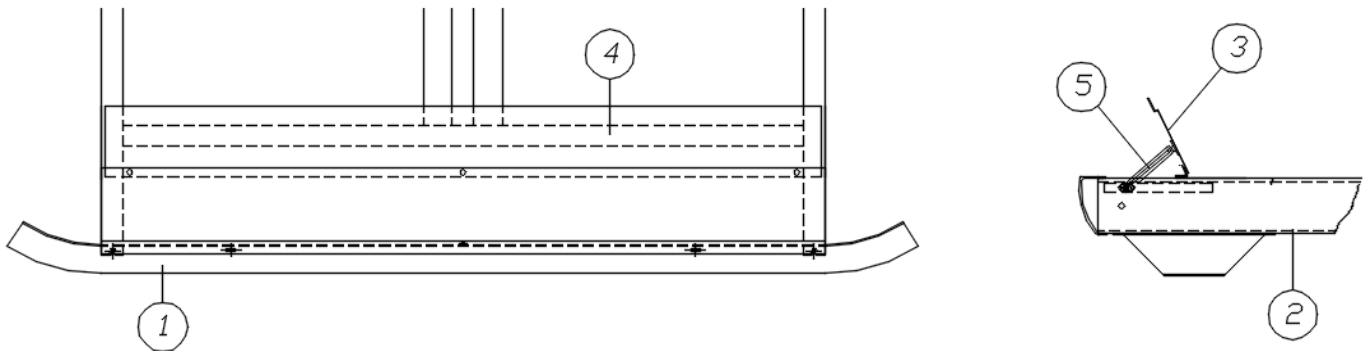

CHASSIS

Bumper and Storage, 23FB, 30FB Bunk and Office

112495-TAB
112495-02
112495-04

Install, (not for order/see parts below), Multiple
Install, (not for order/see parts below), 30FB
Install, (not for order/see parts below), 23FB

1.	411054 411055	Bumper, Wide Body, 30FB Bunk/Office Bumper, Narrow Body, 23FB
2.	454147 454314	Bottom, Sewer hose compartment, 30FB Bunk/Office Bottom, Sewer hose compartment, 23FB
3.	453497-01 454214-01	Lid, Rear hose carrier, Black, 30FB Bunk/Office Lid, Rear hose carrier, Black, 23FB
4.	114849-06	Aluminum sheet, .06" x 36" x 8', Black
5.	380024 380203-01 380203-02 382456	Arms support, RH Piano Hinge, Clear Anodized, 71" Length Piano hinge, Black Anodized, 72" Length Swell latch