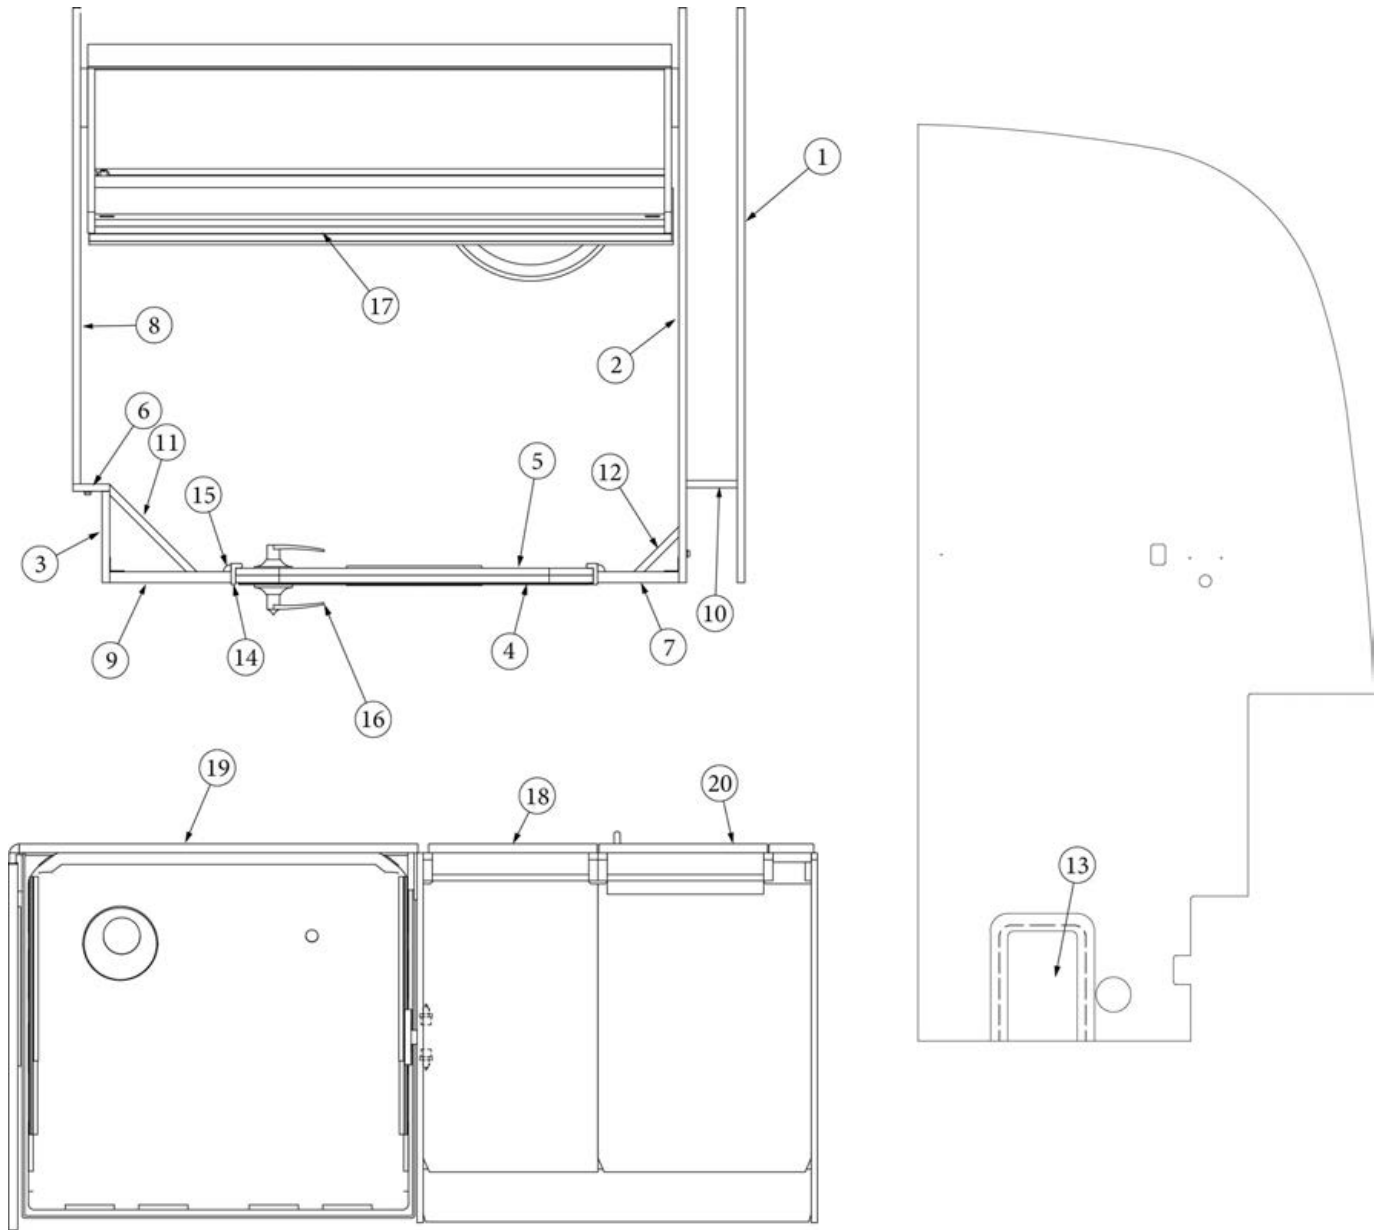

FURNITURE, LAVATORY

Bath Module, 27FB, 27FB w/Hatch Option

Parts Listed on Next Page