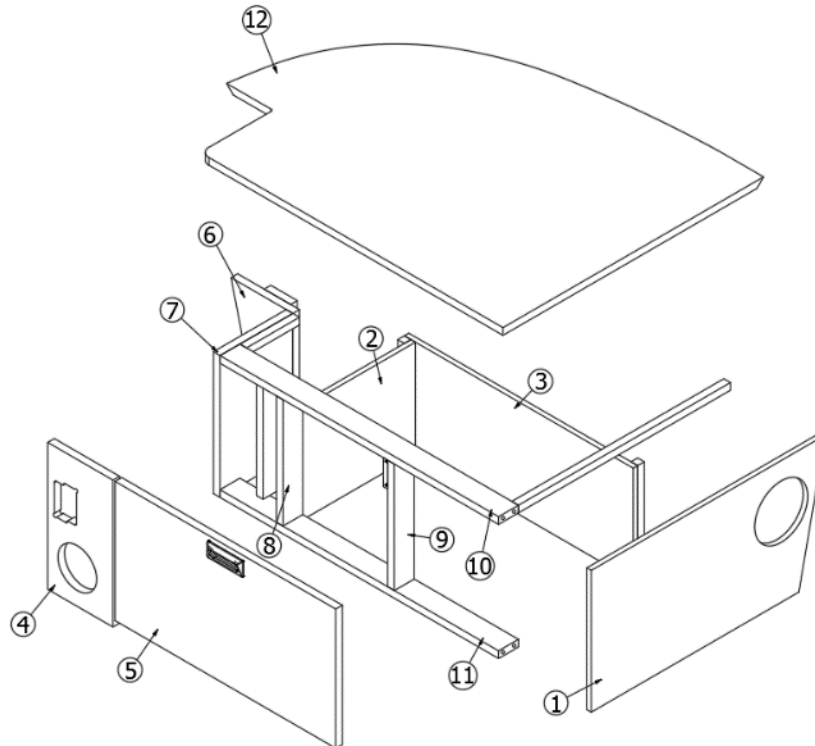

FURNITURE, LOUNGE

Dinette Seat, Roadside, Hatch Option, 27FB

969158

Assembly, Dinette Seat RS

1. 969158&000112CC	Pre laminate, .5 X 26.5 X 11
2. 969158&000212CC	Pre laminate, .5 X 13 X 11
3. 969158&000312CC	Pre laminate, .5 X 26.31 X 11
4. 969158&000418BC	Pre laminate, .75 X 14.38 X 7.38
5. 969158&000518BC	Pre laminate, .75 X 13.63 X 24.98
6. 969158&000618BC	Pre laminate, .75 X 13.88 X 7
7. 969158&000718BC	Pre laminate, .75 X 8.25 X 13.88
8. 969158&000818CC	Pre laminate, .75 X 2.25 X 12.38
9. 969158&000918CC	Pre laminate, .75 X 2.25 X 12.38
10. 969158&001018CC	Pre laminate, .75 X 2.25 X 31.54
11. 969158&001118CC	Pre laminate, .75 X 2.25 X 31.54
12. 969158&001218CC	Pre laminate, .75 X 29.5 X 40.18
13. 381072-01	Hinge-3" X 2" Fixed Pin
381228-02	Catch Grabber Door C3-805
381775	Drawer Pull-Flush Satin
386410-01	Edgebanding-5/8" Waxed Maple
386410-02	Edgebanding-15/16" Waxed Maple