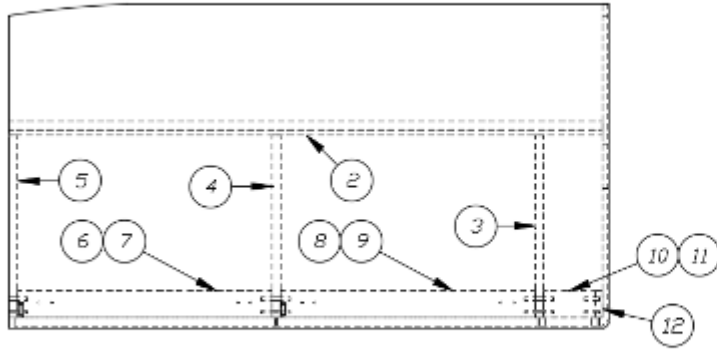

FURNITURE, BEDROOM

Bed, Twin, Roadside, 28RB

967856

RS Twin Bed

1. 967856&000212CC	Pre laminate, 15.13 X 56.69
2. 967856&000318CC	Pre laminate, 17.5 X 15.13
3. 967856&000418CC	Pre laminate, 17.5 X 15.13
4. 967856&000518CC	Pre laminate, 17.5 X 15.13
5. 967856&000618CC	Pre laminate, 2.5 X 24.38
6. 967856&000718CC	Pre laminate, 2.5 X 24.38
7. 967856&000818CC	Pre laminate, 2.5 X 24.38
8. 967856&000918CC	Pre laminate, 2.5 X 24.38
9. 967856&001018CC	Pre laminate, 2.5 X 4.94
10. 967856&001118CC	Pre laminate, 2.5 X 4.94
11. 967856&001218CC	Pre laminate, 2.5 X 15.13
12. 967856&001318BC	Pre laminate, 5.56 x 14.25
13. 967856&001718BC	Door 25X14.25
14. 967856&002212BC	Pre laminate, 29.30 X 15.13
15. 967856&002518BC	Door 25 X 14.25
16. 801706-1003	Corner Trim 90 Deg 1"Rad Waxed Maple
967857	Closeout, Twin
386439	Bar Pull-5 3/8" X 3"
381607-11	Hinge, Self-close
381607-12	Baseplate, Grass, 9.5 x 37/32
381228-02	Catch, Grabber door, 5LB
386410-02	Edgebanding-15/16" Waxed Maple