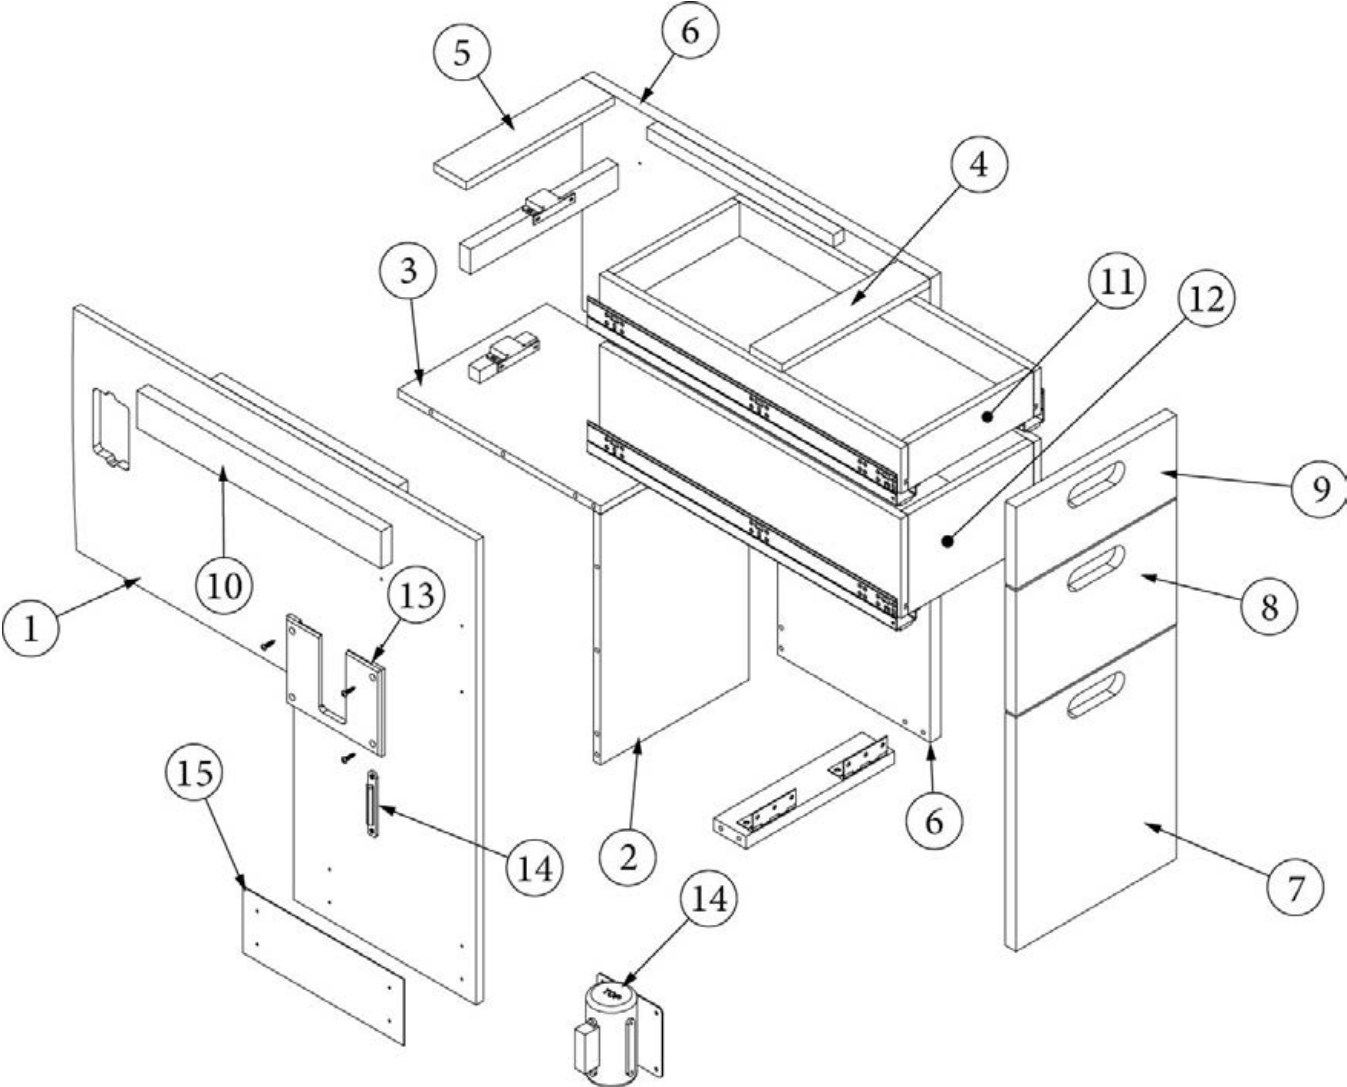

FURNITURE, LOUNGE

File Cabinet, 25FB, 27FB Office

Parts Listed on Next Page