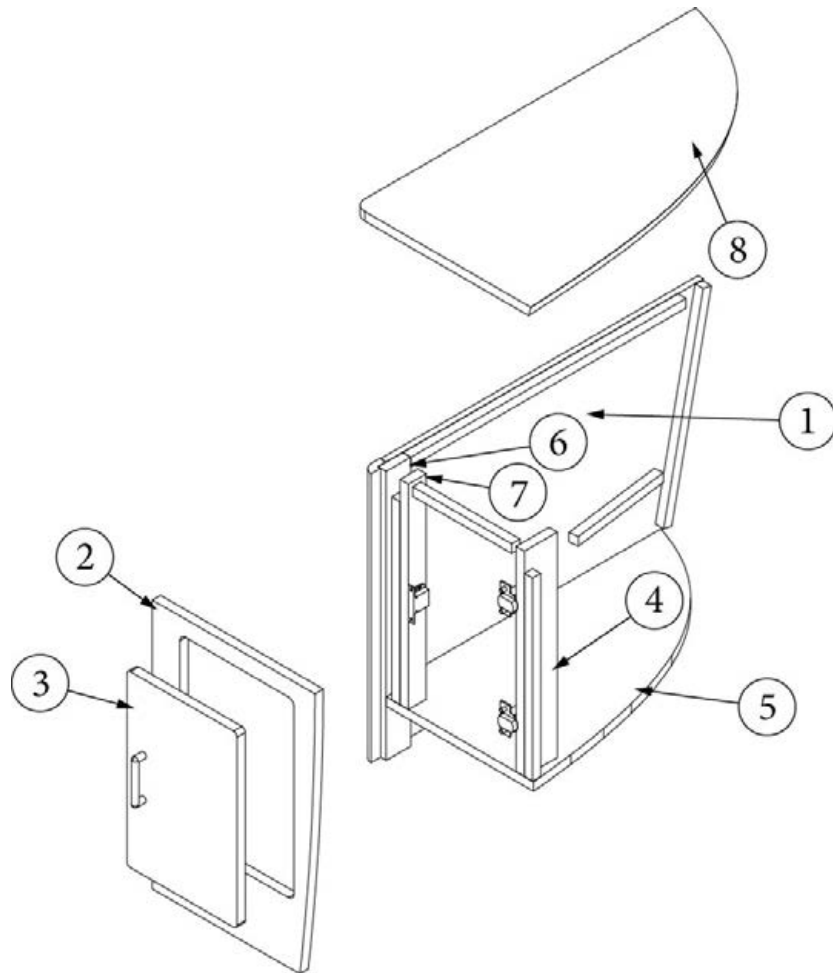

FURNITURE, BEDROOM

Nightstand, RS 28RB, RS 30RB

969937-01

RS Nightstand

1. 969937&000218BC	Pre laminate, 14.78 X 22.75"
2. 969937&000318BC	Pre laminate, 10 X 15.44"
3. 969937&000418CC	Pre laminate, 3 X 17.75"
4. 969937&000518CC	Pre laminate, 14.13 X 25.70"
5. 969937&000618CC	Pre laminate, 2.25 X 22.75"
6. 969937&000718CC	Pre laminate, 1.63 X 17.75"
7. 969937&000818JC	Pre laminate, 16.09 X 31.06"
8. 801706-1003	Corner Trim 90 Deg 1"Rad Waxed Maple
386410-01	Edgebanding, Waxed Maple, 5/8"
386410-02	Edgebanding, Waxed Maple, 15/16"
201673-03	Cove Molding, Ash Grey
203464-02	Trim, .75", Beige, PVC
381607-11	Hinge, Self-Close Overlay 110D
381607-12	Baseplate, Grass 9.5x37/32
381228	Catch Grabber, Door C3-810, 10LB