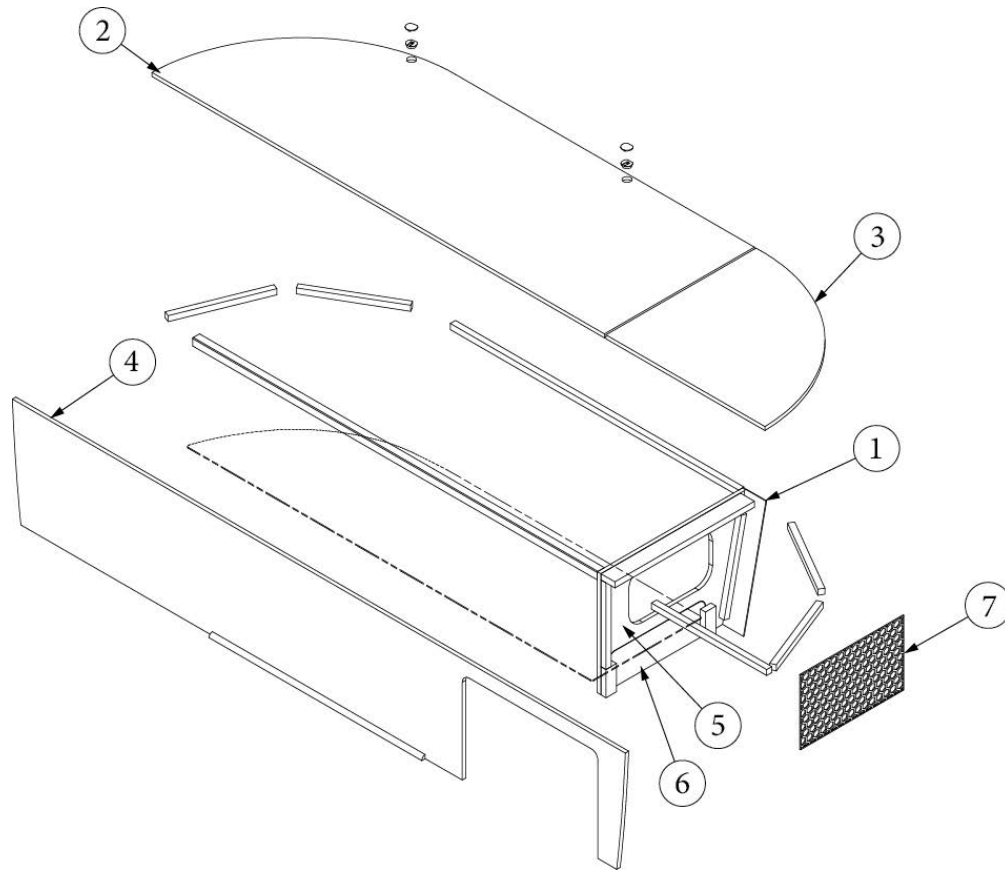

FURNITURE, BEDROOM

Storage Box, 25FB

969912-01

Storage Box, 25FB

1. 969912&000103CE	Pre laminate, .125 x 5 x 15.5"
2. 969912&000212BC	Pre laminate, .5 x 21.5 x 70"
3. 969912&000312BC	Pre laminate, .5 x 21.5 x 23.37"
4. 969912&000412BC	Pre laminate, .5 x 15.13 x 93.5"
5. 969912&000512CC	Pre laminate, .5 x 20.81 x 15.13"
6. 969912&000612CC	Pre laminate, .5 x 13.88 x 4.44"
7. 203664-01	Grill, Screen Plastic 9.25 x 14.8"
114812	Alum. Angle 1 X 1 X 12"
112671-34	Vinyl, Under Bed Storage
365386-01	Edgebanding, Linen, .63"
382057-04	Cap, Knockdown, White, #16387
382057	Knockdown, 8mm, #16289b
800638-1003	Molding, 1/2", Round, Waxed Maple
386410-01	Edgebanding, 5/8", Waxed Maple
701538	Carpet, Econolier, Velour Black