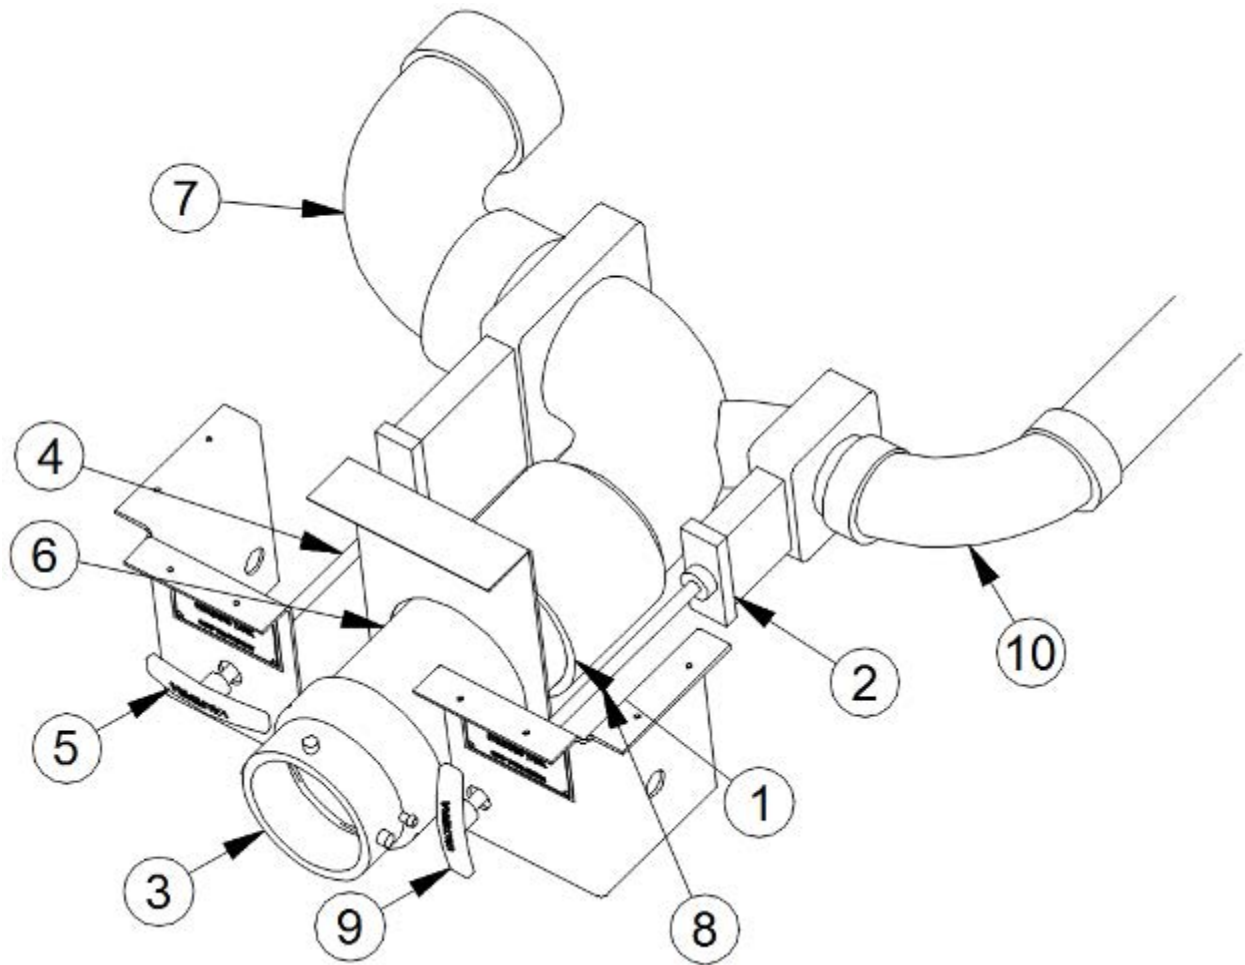

PLUMBING, DRAIN SYSTEM

Dump Valve, 30RB

943720

Dump Valve Assembly

1. 600253	Coupler, 3"
2. 601607-16	Dump valve, No handles
3. 601607-06	Termination adaptor
4. 601607-19	Threaded extension, 6"
5. 601607-17	Black tank handle
6. 601160-04	Pipe, ABS DWV, 3"
7. 600820	Single socket, 3", 90°
8. 601607-20	Threaded extension, 8"
9. 601607-18	Grey tank handle
10. 600035	Elbow, 90°, Long sweep