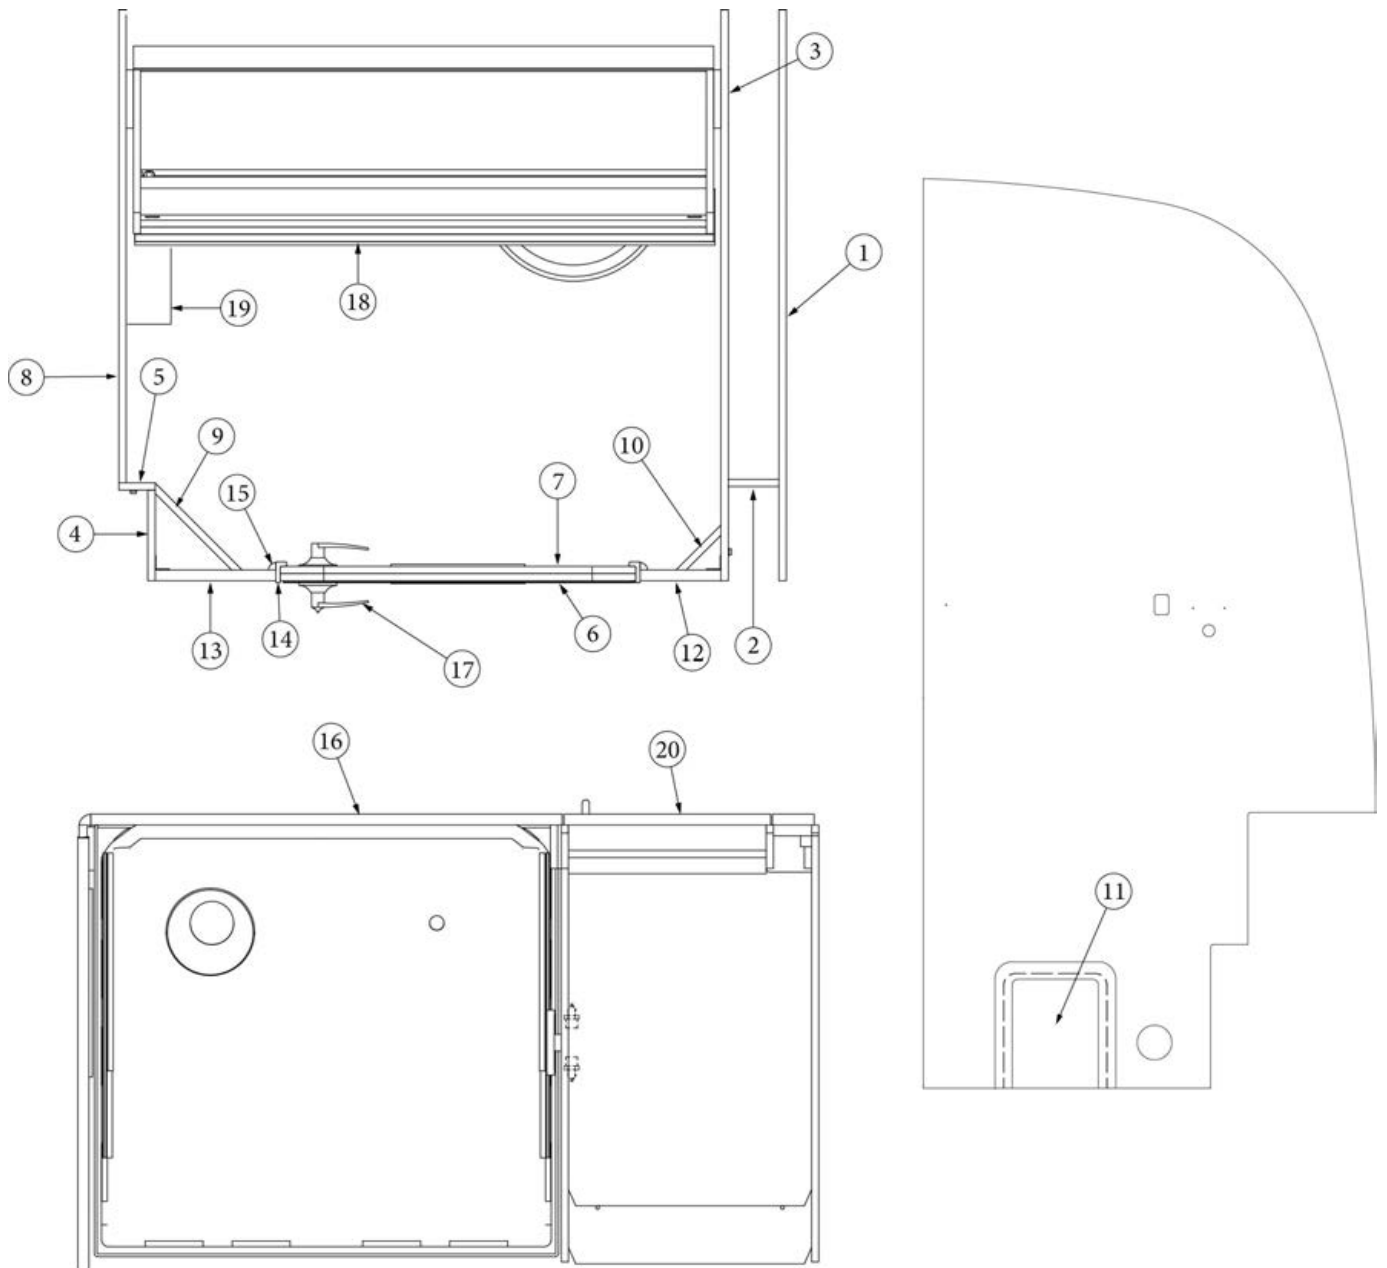

FURNITURE, LAVATORY

Bath Module, 25FB, 25FB w/Hatch Option

Parts Listed on Next Page