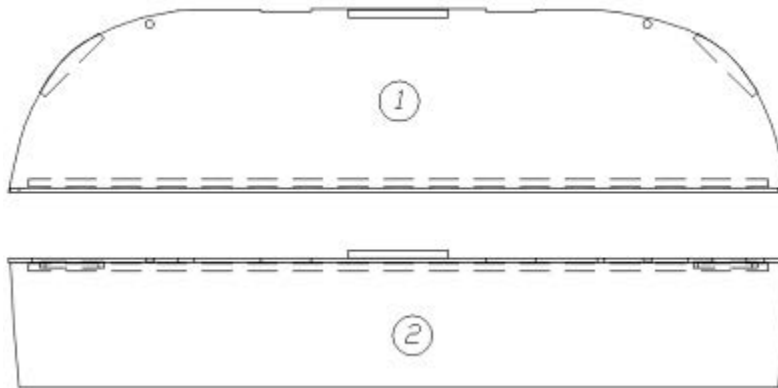

FURNITURE, BEDROOM

Storage Box, Rear, Twin, 28RB, 30RB

967769

Rear Storage Box

1. 967769&000112BC
  2. 967769&000212BC
2. 114812
   701538
   382057
   112671-02

Pre laminate, 22 X 93.88
Pre laminate, 15 X 93.5
Aluminum angle
Carpet, Econolier Velour Black
Knockdown
Vinyl - Under Bed Storage