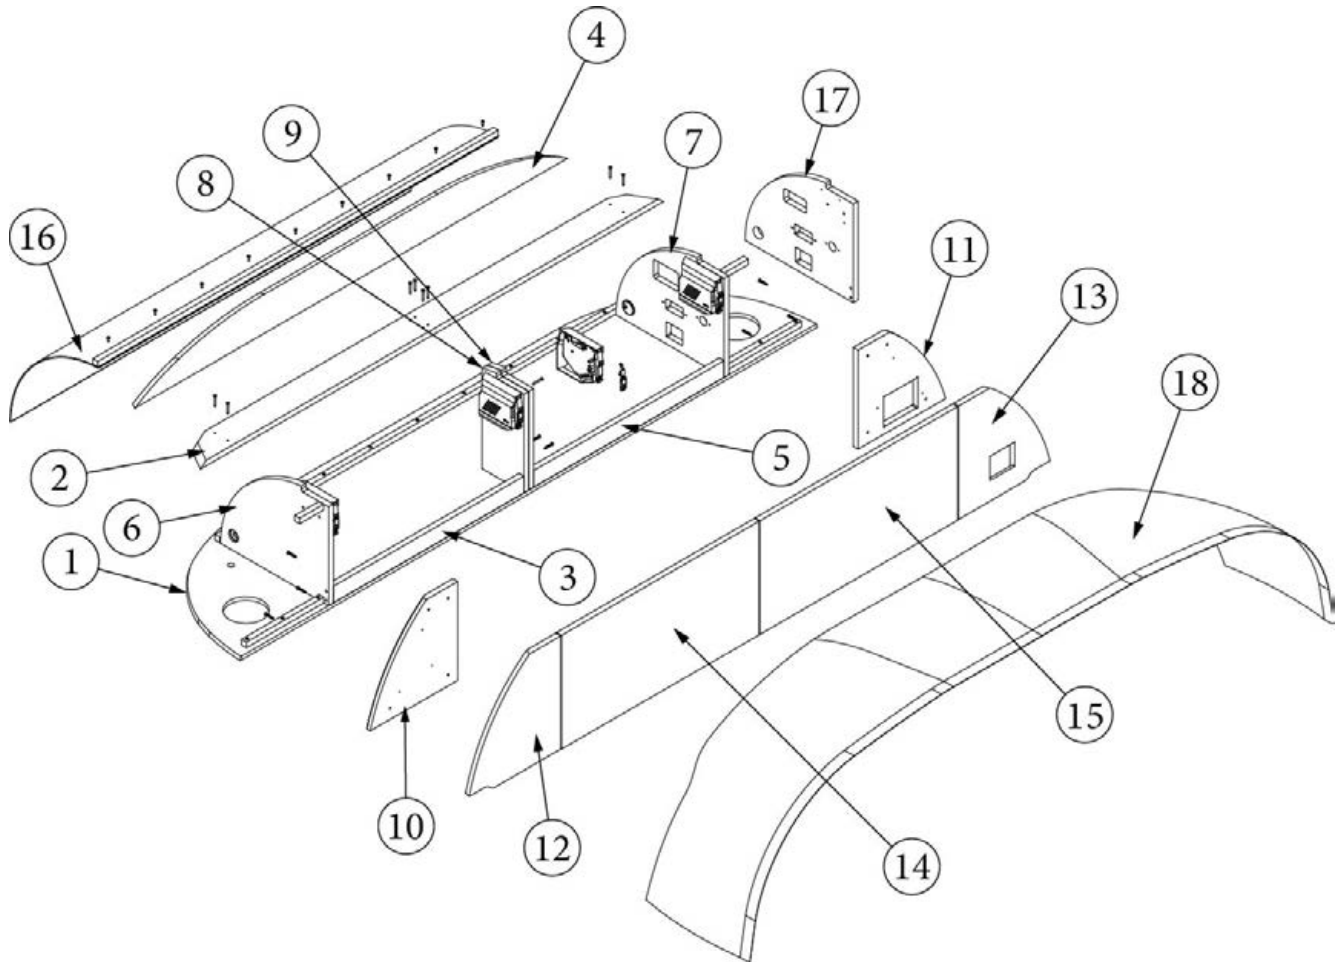

FURNITURE, LOUNGE

Roof Locker, Lounge, Endliner w/Radio, 28RB, 30RB

Parts Listed on Next Page