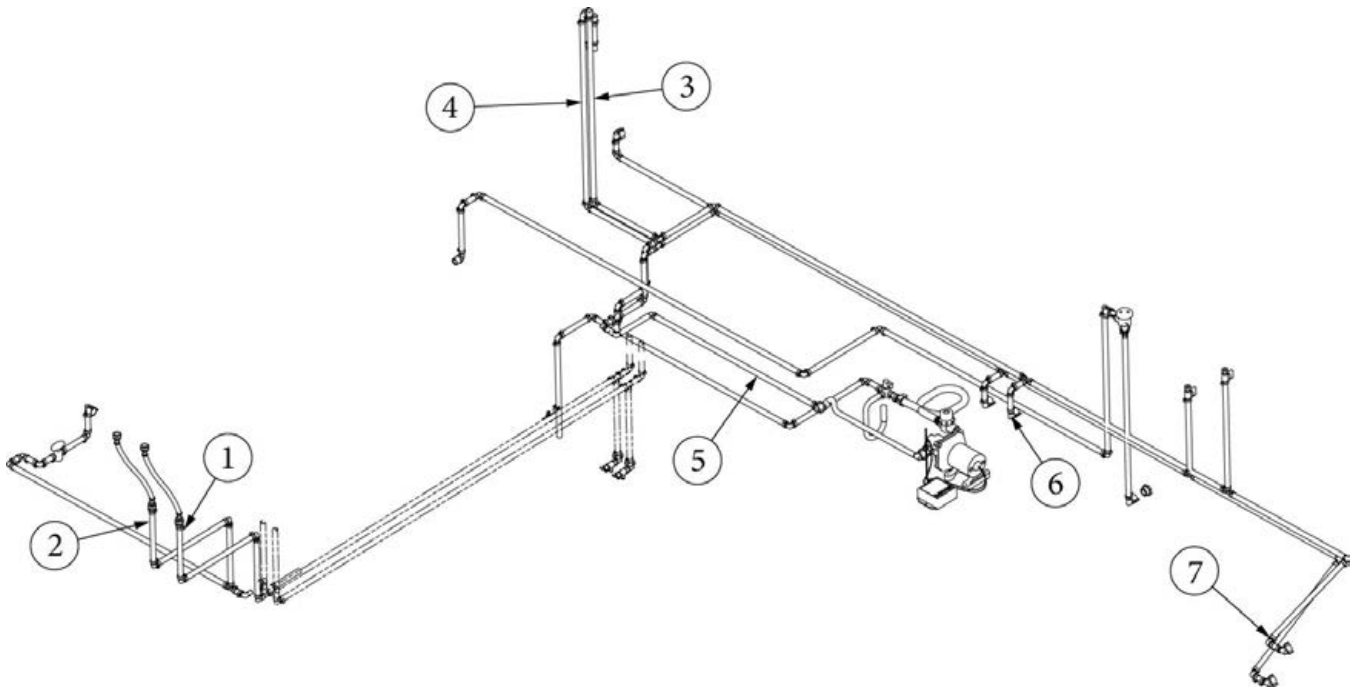

PLUMBING, FRESH WATER SYSTEM

Fresh Water Lines, 28RB

944050-01

Install, Fresh Water Layout (not for order/see parts below)

1. 944049-01	Layout, CS, Hot
2. 944049-02	Layout, CS, Cold
3. 944049-03	Layout, RS, Hot
4. 944049-04	Layout, RS, Cold
5. 944049-05	Layout, Water Pump Connect
6. 944049-08	Layout, Tank Flush
7. 944049-09	Layout, Water Heater, Hot & Cold