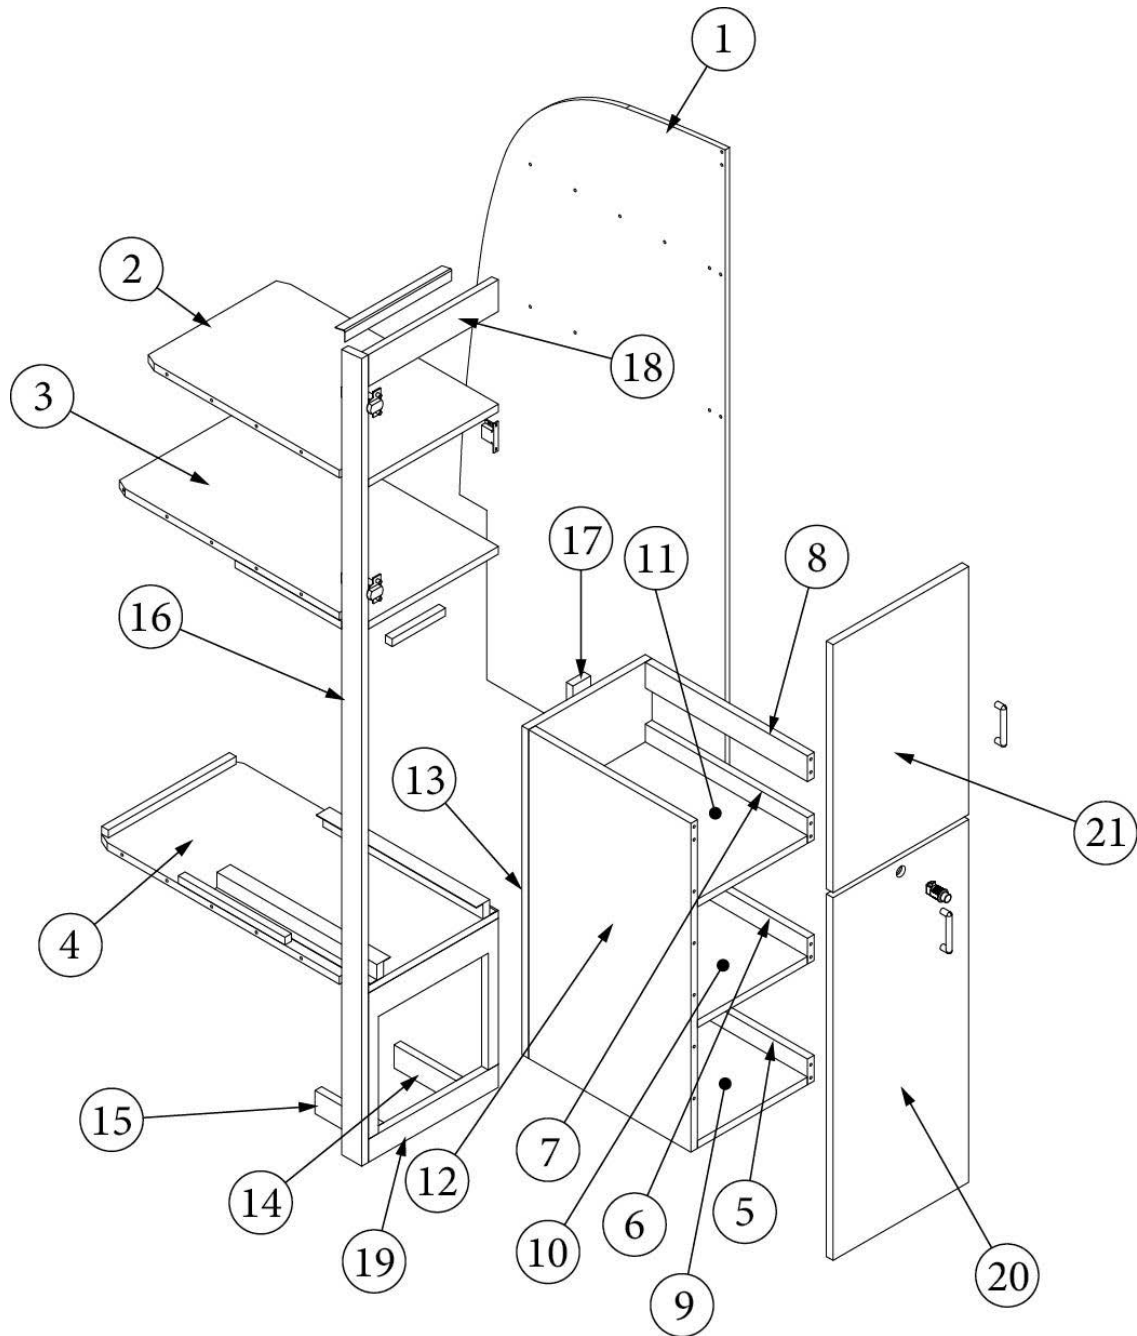

FURNITURE, GALLEY

Pantry, w/o Microwave, 27FB

Parts Listed on Next Page