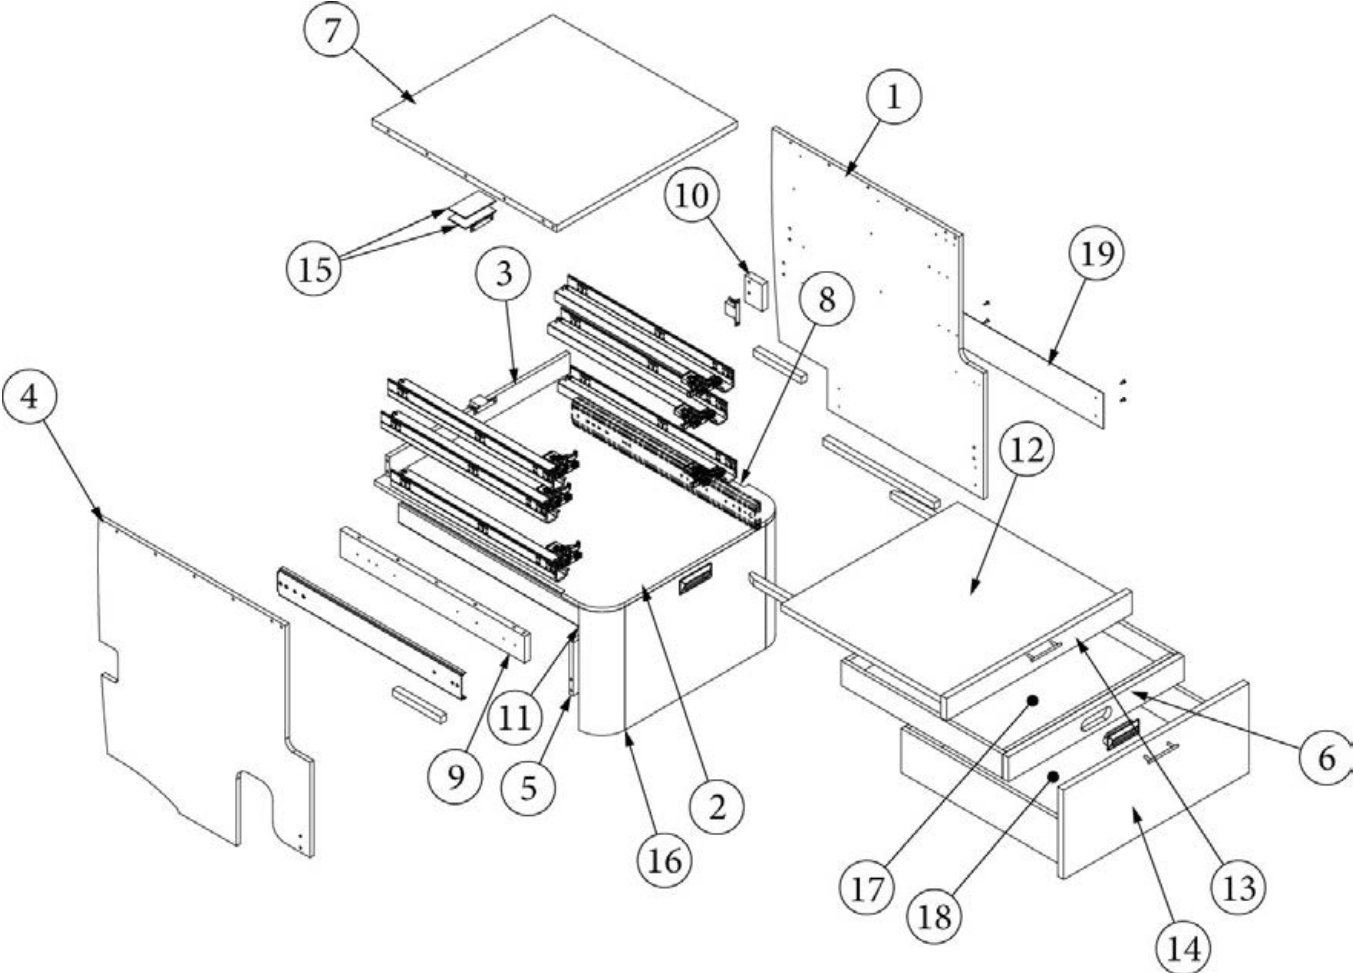

FURNITURE, LOUNGE

Lower Left Side Desk Storage, 30FB Office

Parts Listed on Next Page