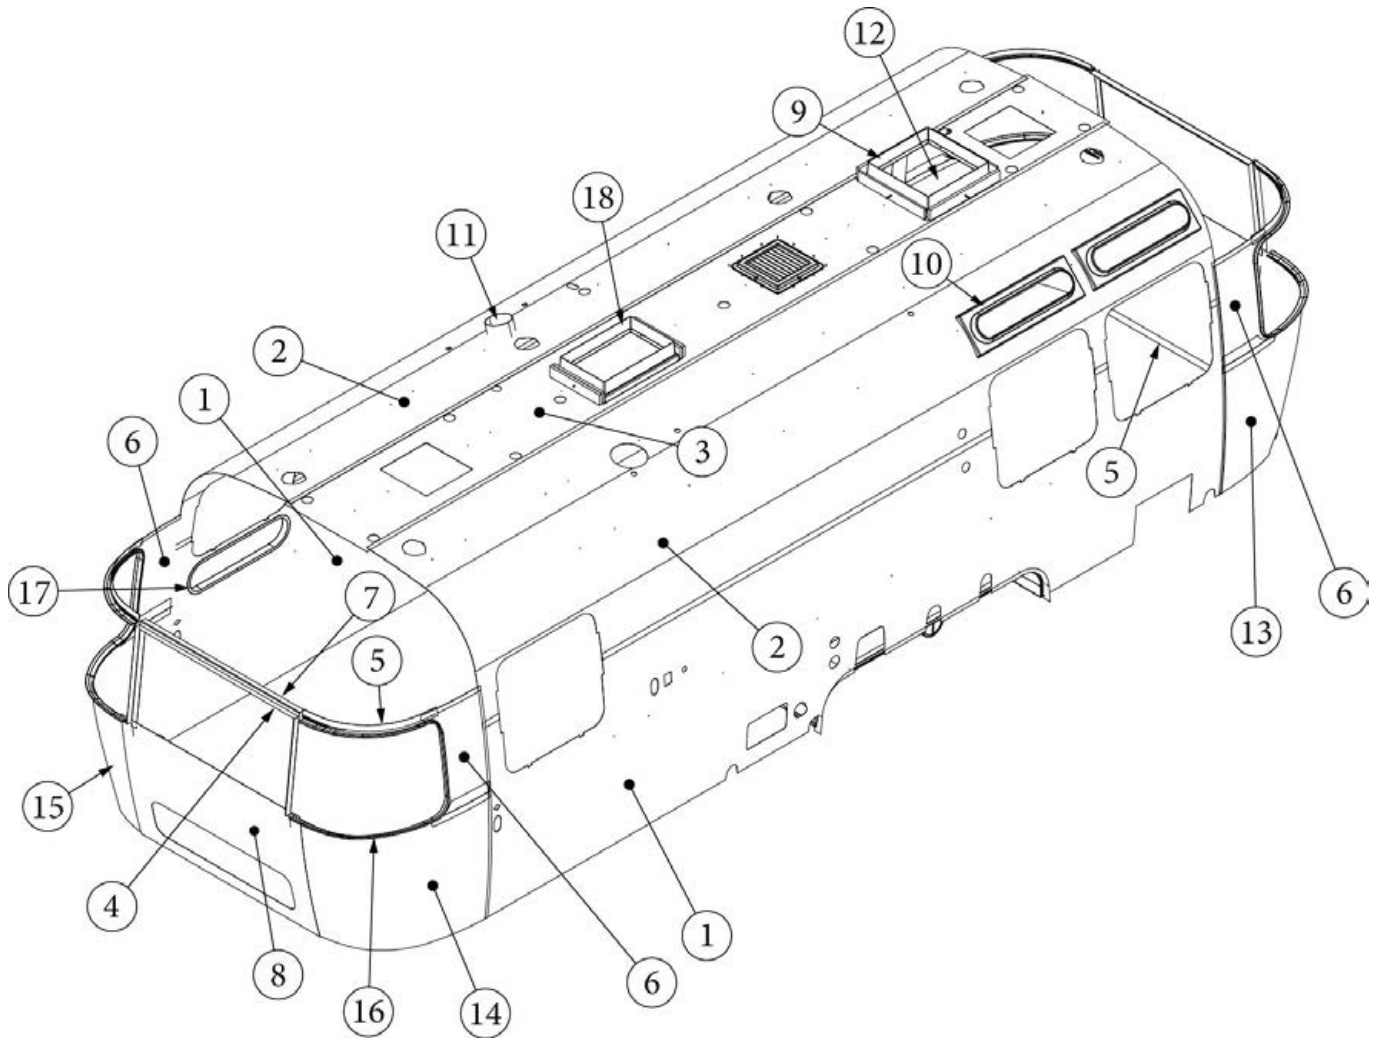

INTERIOR SHELL

Interior Skin, Queen, Hatch Option, 27FB

Parts Listed on Next Page