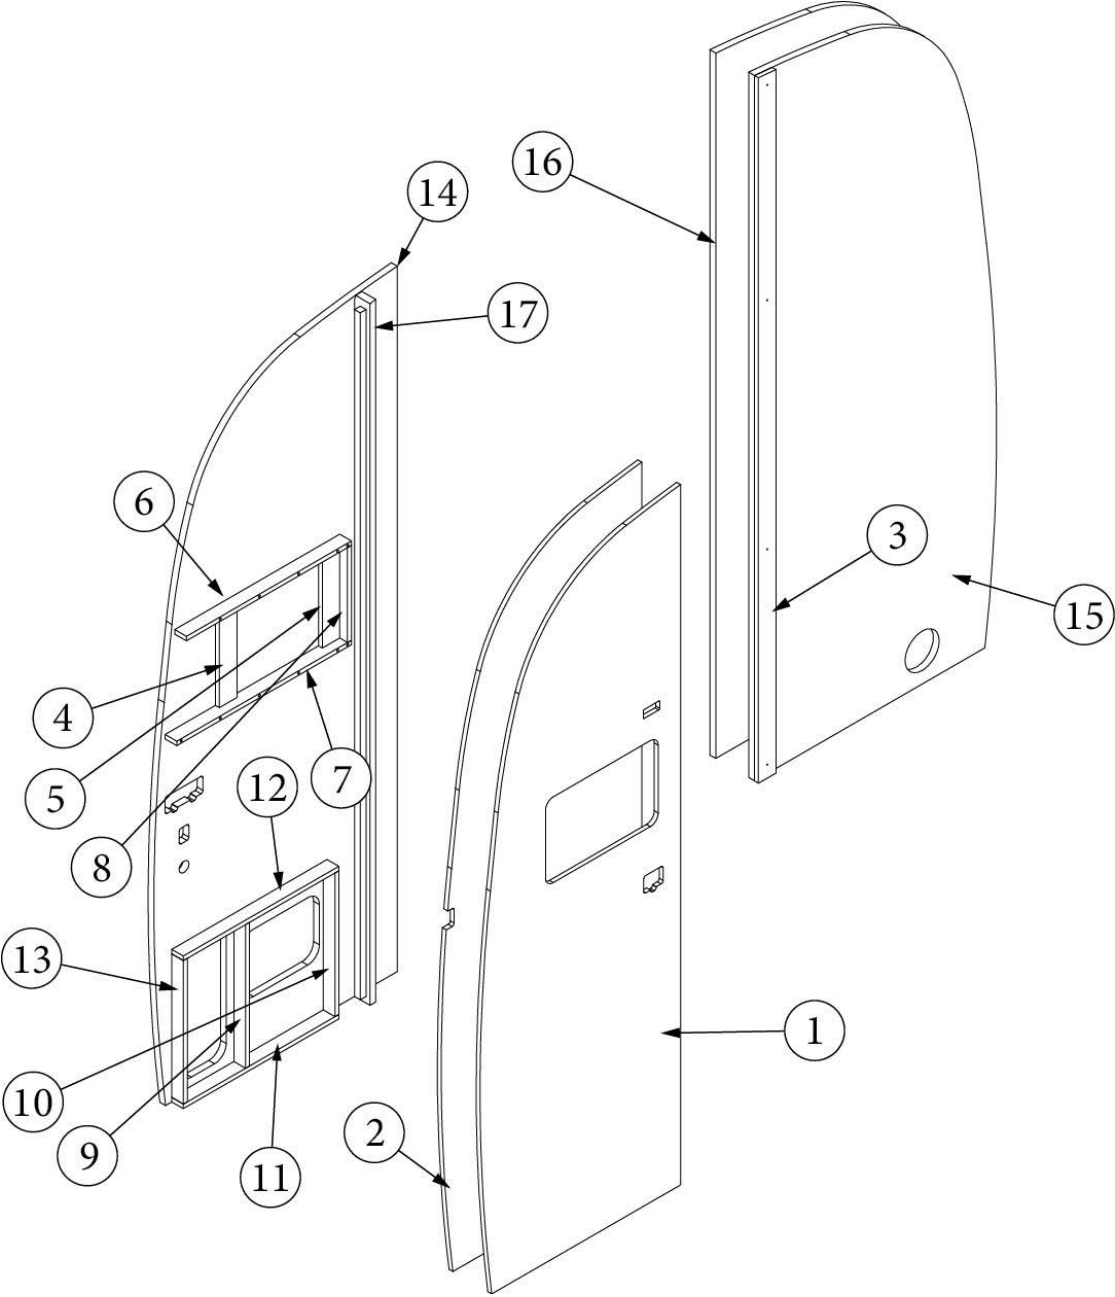

FURNITURE, BEDROOM

Wall Panels, 30FB Bunk and Office

Parts Listed on Next Page