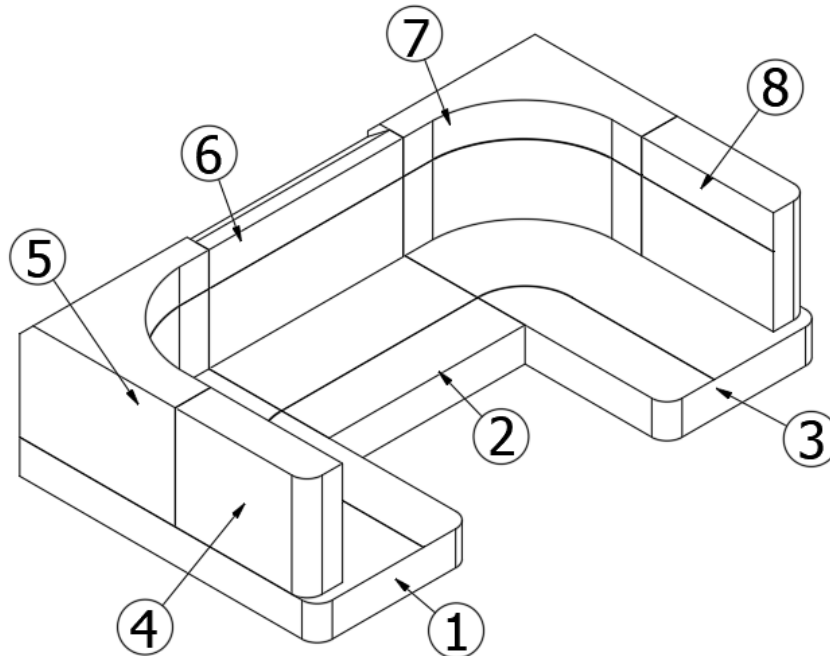

UPHOLSTERY

Dinette Cushions, 30FB Bunk and Office

704807-SM
704807CC
704011

Cushion Kit, Dinette, Seattle Mist
Cushion Kit, Dinette, Carolina Clay
Kit, Foam

1. 704807-SM-1 704807CC-1	Cushion Seat Aft, Seattle Mist Cushion Seat Aft, Carolina Clay
2. 704807-SM-2 704807CC-2	Cushion Seat Center, Seattle Mist Cushion Seat Center, Carolina Clay
3. 704807-SM-3 704807CC-3	Cushion Seat Forward, Seattle Mist Cushion Seat Forward, Carolina Clay
4. 704807-SM-4 704807CC-4	Cushion Back Aft, Seattle Mist Cushion Back Aft, Carolina Clay
5. 704807-SM-5 704807CC-5	Cushion Corner Aft, Seattle Mist Cushion Corner Aft, Carolina Clay
6. 704807-SM-6 704807CC-06	Cushion Back Center, Seattle Mist Cushion Back Center, Carolina Clay
7. 704807-SM-7 704807CC-7	Cushion Corner Forward, Seattle Mist Cushion Corner Forward, Carolina Clay
8. 704807-SM-8 704807CC-8	Cushion Back Forward, Seattle Mist Cushion Back Forward, Carolina Clay