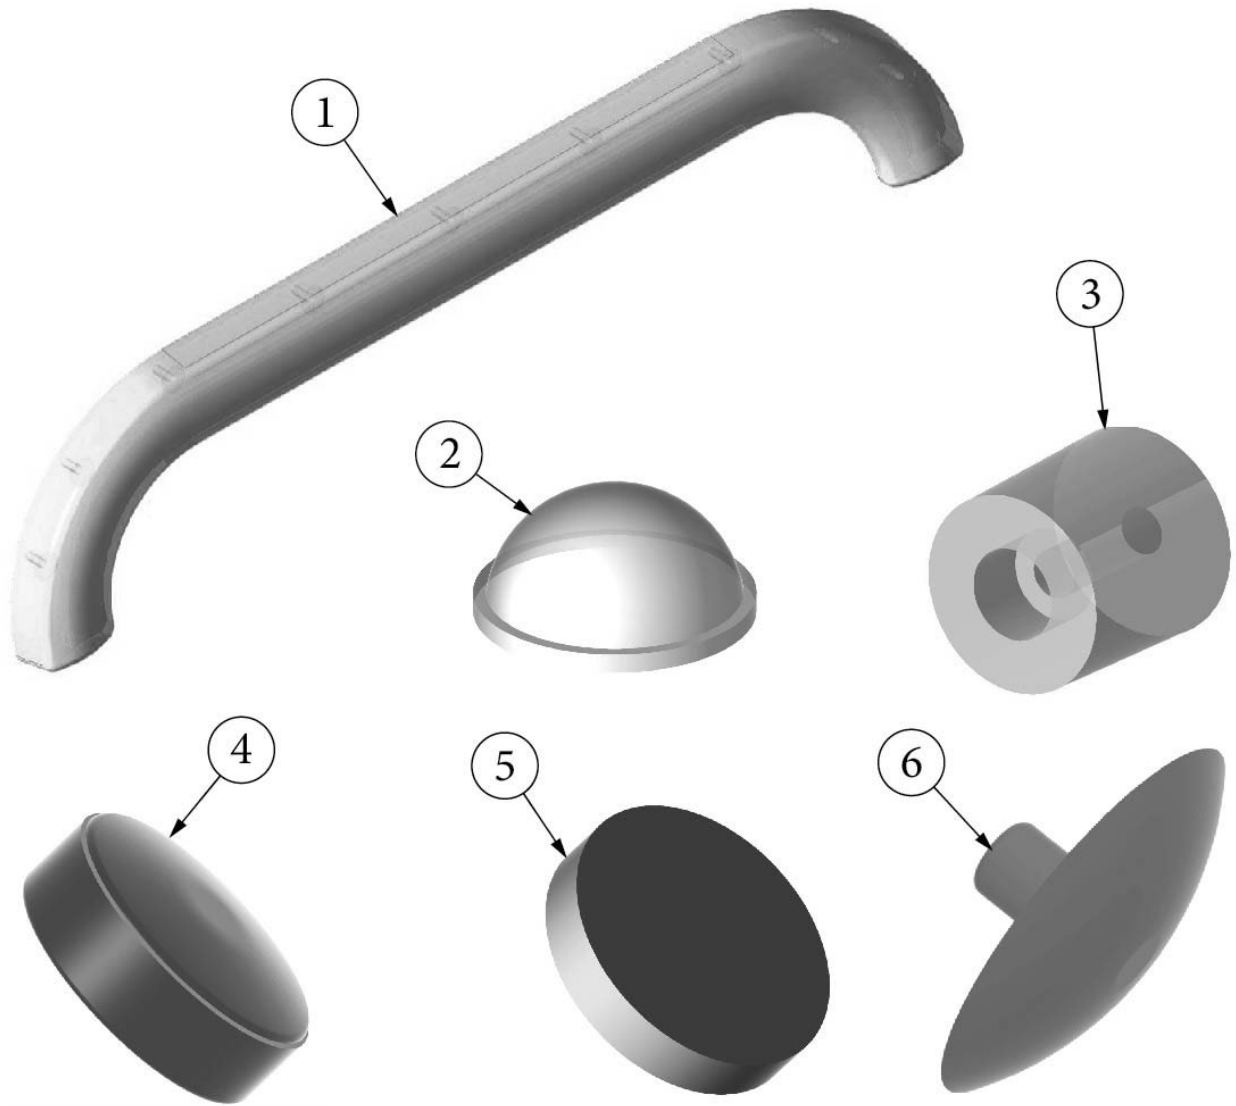

HARDWARE

Head knocker, Rubber Bumpers, and Caps

1. 382194	Head knocker, White
2. 381688	Bumpon, Clear
3. 381136	Rubber Bumper
4. 382358	Screw Cover, Snap cap, Black
5. 382070	Dots, Non-Skid, Rubber, w/Adhesive
6. 381610-01	Cover cap, Plastic, European White
381610-02	Cover Cap, Plastic, European Brown
381610-05	Cover cap, Plastic, Almond