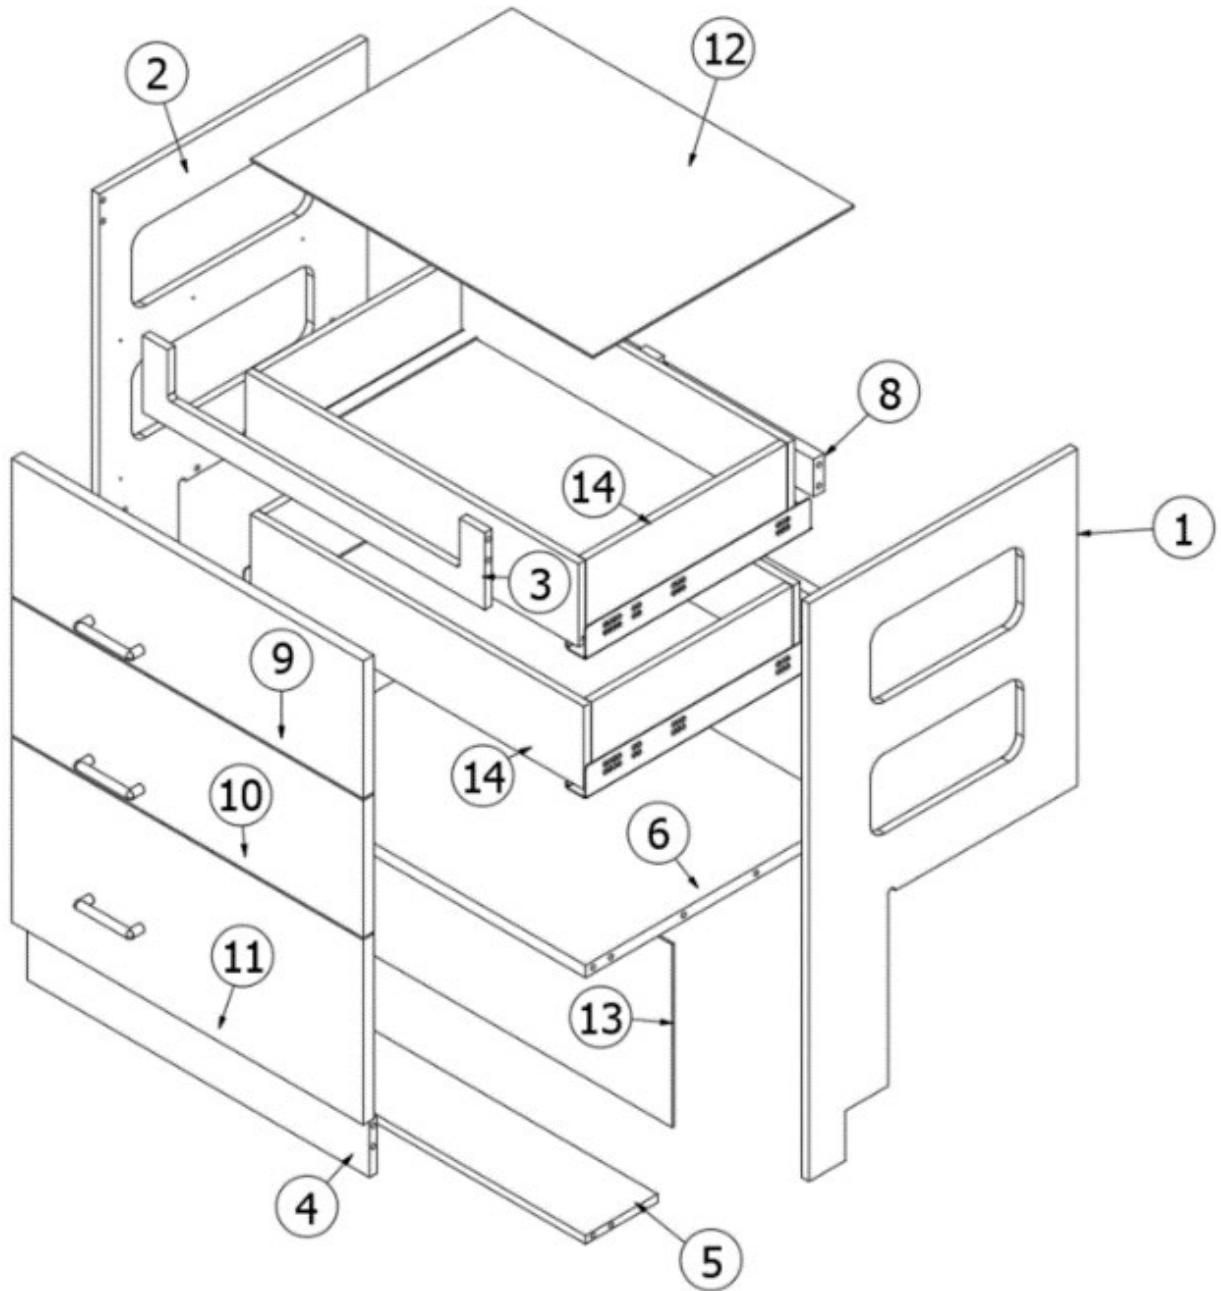

FURNITURE, GALLEY

Galley, Cook Side, Cooktop w/Convection Microwave, 30FB Bunk and Office

Parts Listed on Next Page