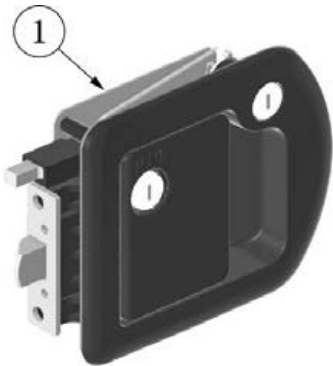

HARDWARE

Main Door Lock

1. 383017-01
2. 383017-02
383017-03
3. 116274
4. 116509
382122
382311-05
115889-190

- Outer Latch Assembly, W/Deadbolt
- Inner Latch Assembly, W/Deadbolt
- Screw Kit, Inside Handle Mounting
- Striker Catch, Main Door
- Backer Plate, Striker Catch, Main Door
- Key chain, Airstream logo
- Key Blank, Door Handle
- Key Blank, Deadbolt