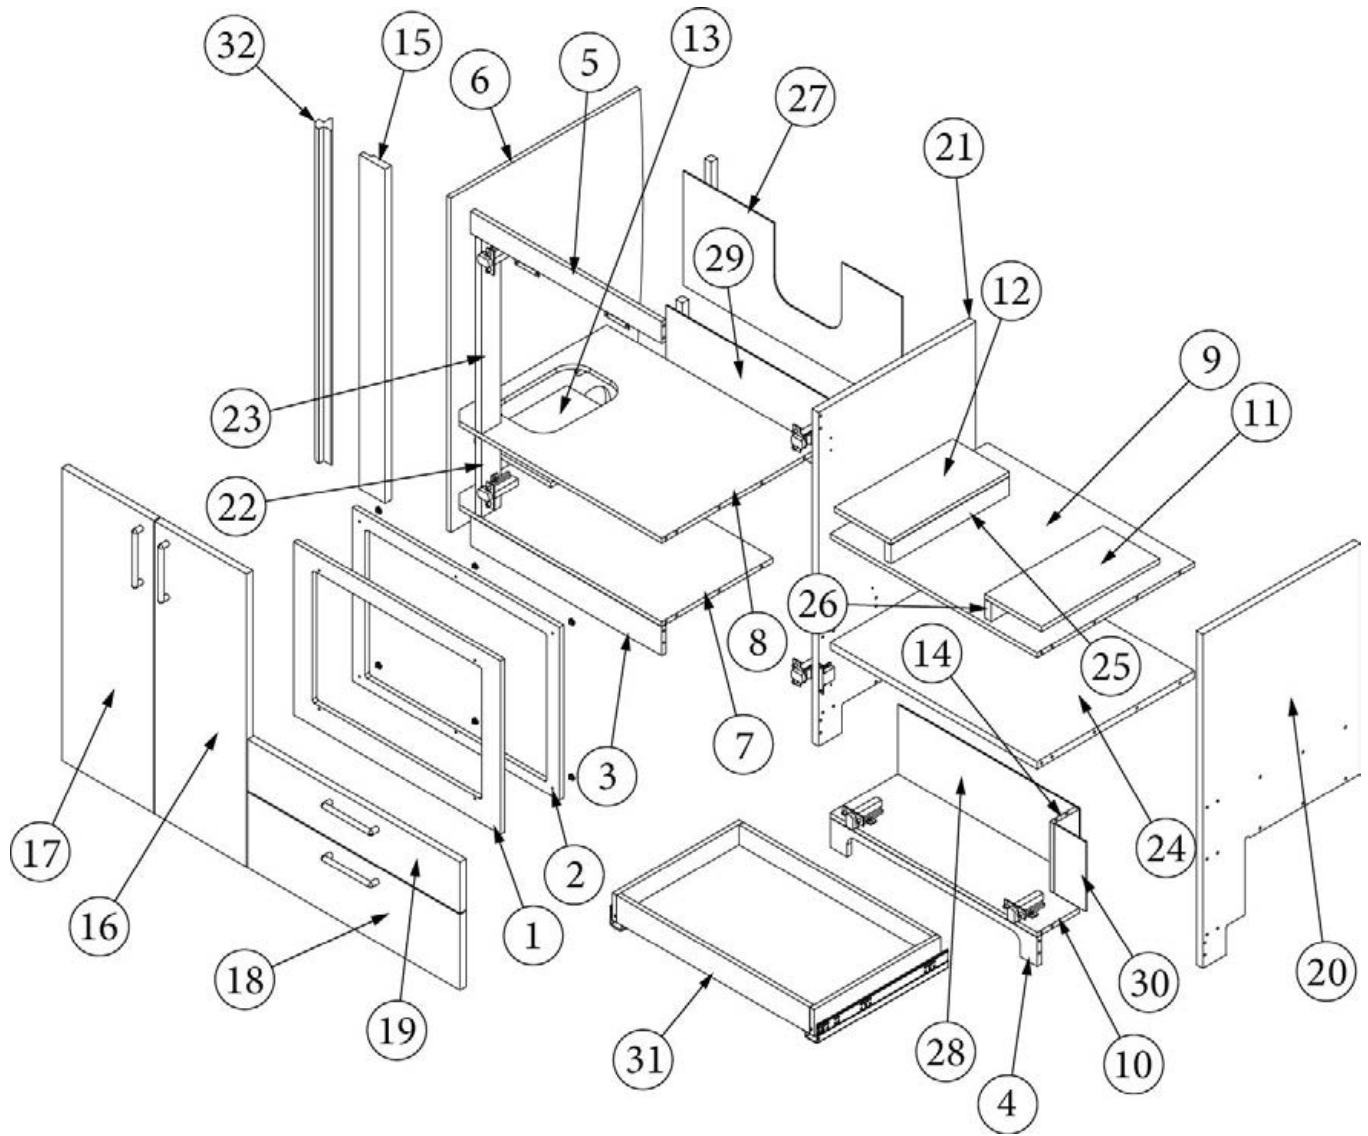

FURNITURE, GALLEY

Galley, Sink Side, 30RB

Parts Listed on Next Page