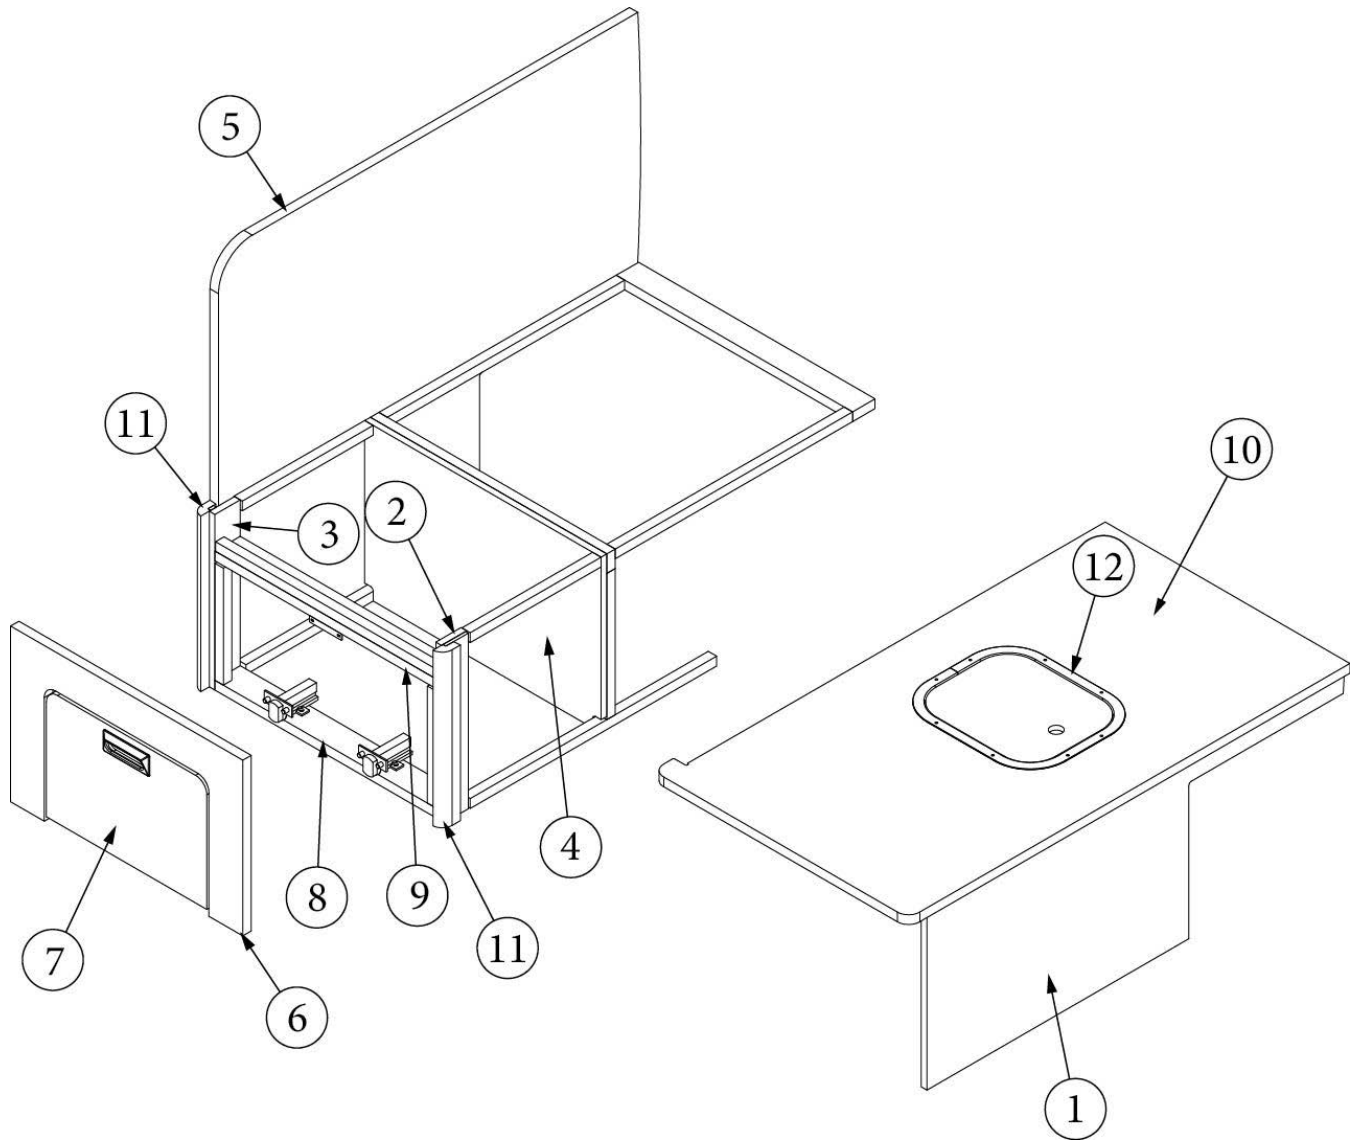

FURNITURE, GALLEY

Dinette Seat, LH, 23FB

Parts Listed on Next Page