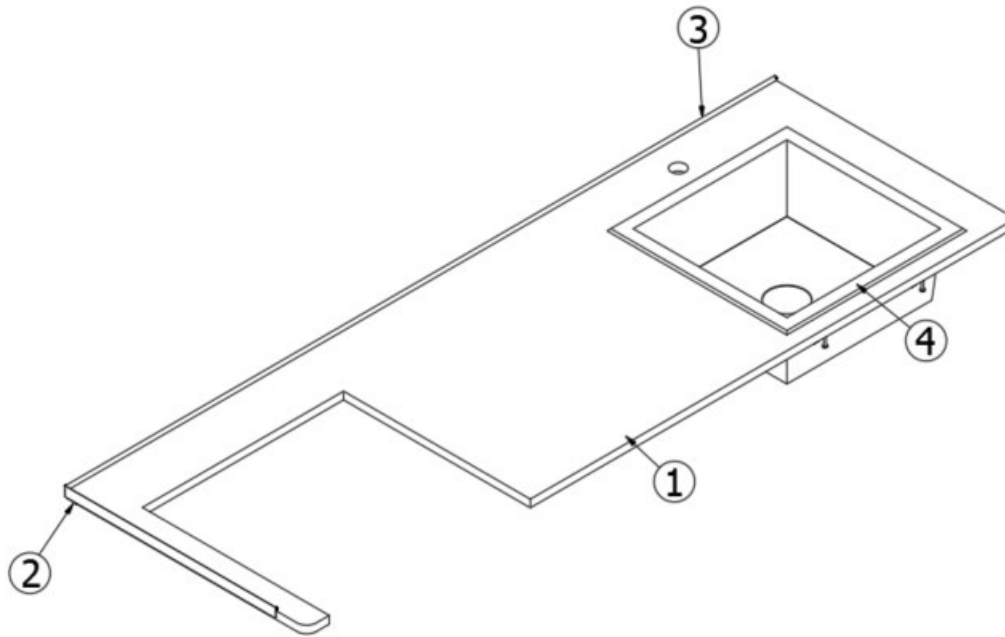

FURNITURE, GALLEY

Galley Top, 30FB Bunk and Office

969462

Assembly, Galley Top 30FBB FC

1. 969462&000118JC
2. 114812
3. 115064
4. 602455
  602453
  602164-02
  602455-01

Pre laminate, 24.06X70.94
Alum. Angle 1.0 X 1.0
Trim-Alum Counter Top
Sink-Galley 18 X 18
Faucet-1-Handle Pull Down Bar/Prep
Tailpiece W/Nuts & Washers 1.5"
Sink Clips, Kit, (4 clips, 4 studs, 4 wing nuts)