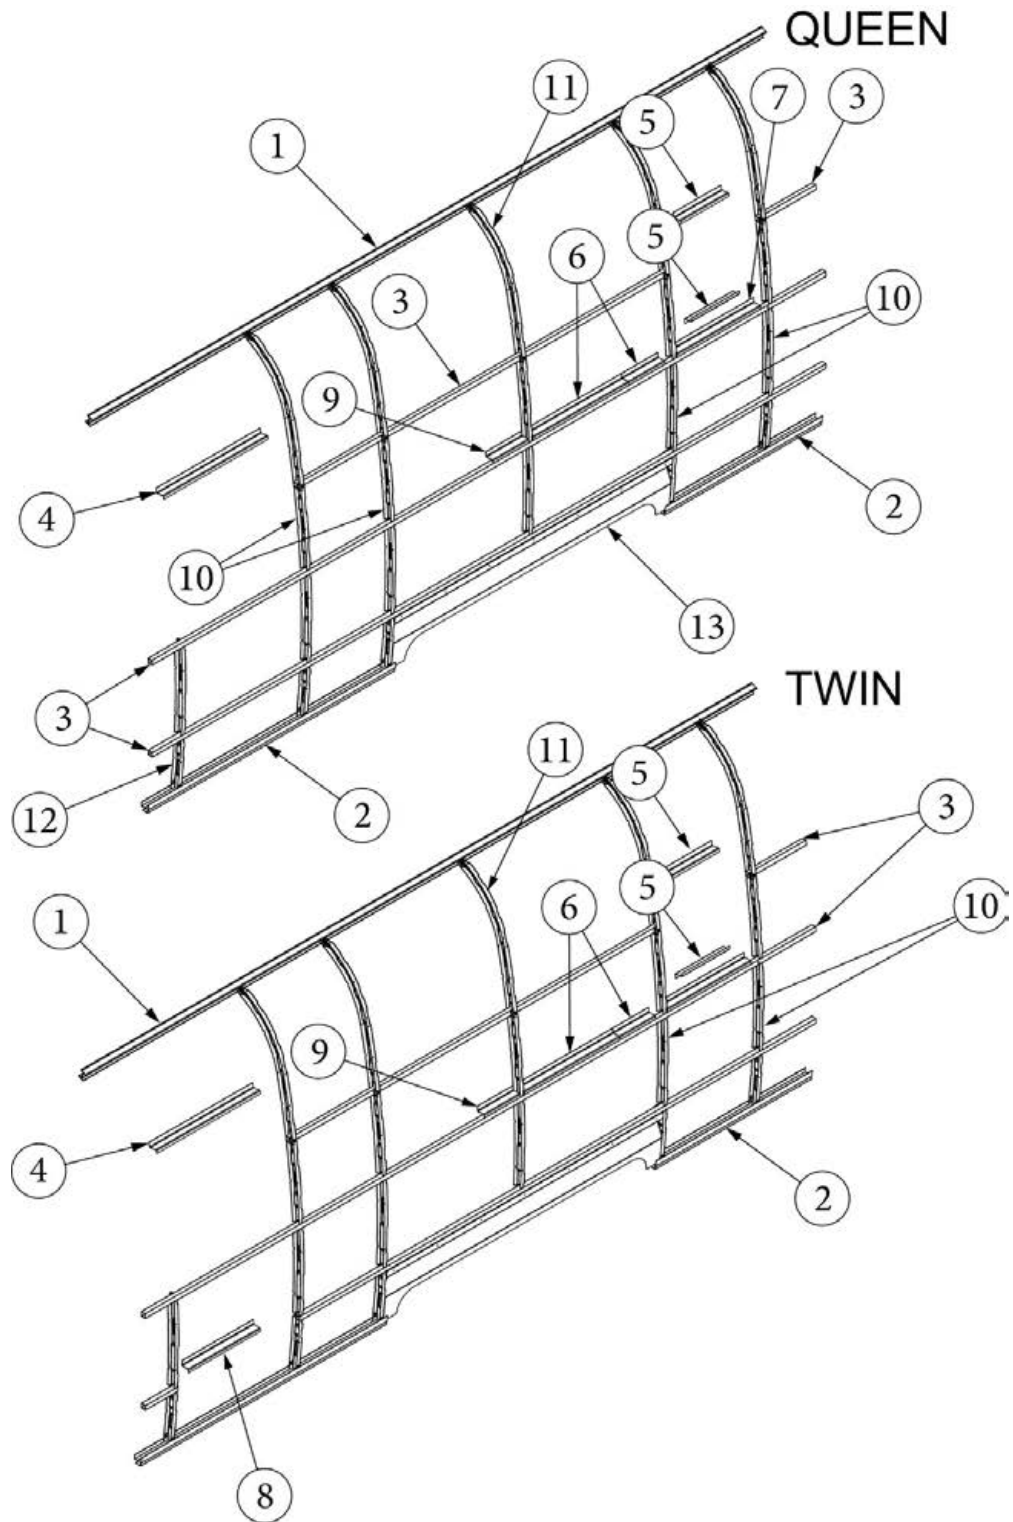

EXTERIOR SHELL

Wall Framing, Roadside, 23FB

Parts Listed on Next Page