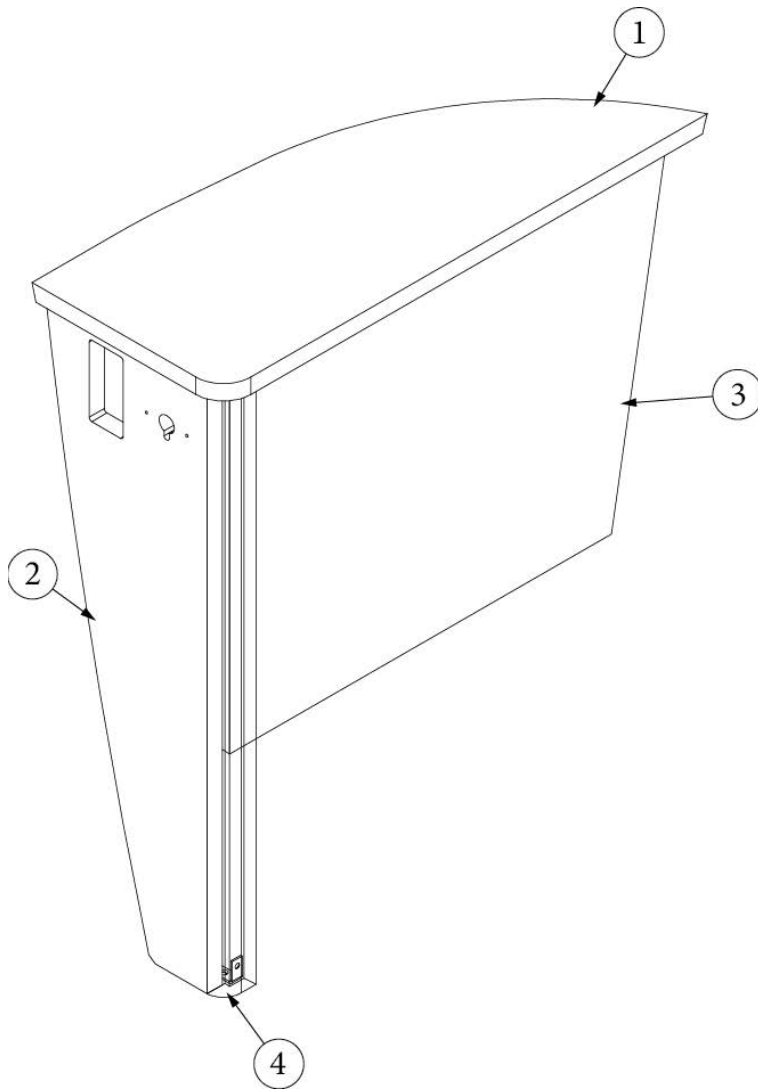

FURNITURE, BEDROOM

Nightstand, 23FB, 25FB

969751-01

Nightstand

1. 969751&000118JC
2. 969751&000218BC
3. 969751&000312BC
- 801706-1003
- 380041
- 386421-02
- 201673-03

Pre laminate, .75 X 24 X 9.5"
Pre laminate, .75 X 8 X 26"
Pre laminate, .5 X 21.75 X 16"
Corner Trim, 90 Deg, 1", Radius, Waxed Maple
Brace. 1", Stanley. Corner
Edgebanding, 15/16", Smokey Skies
Cove Molding, Ash Grey