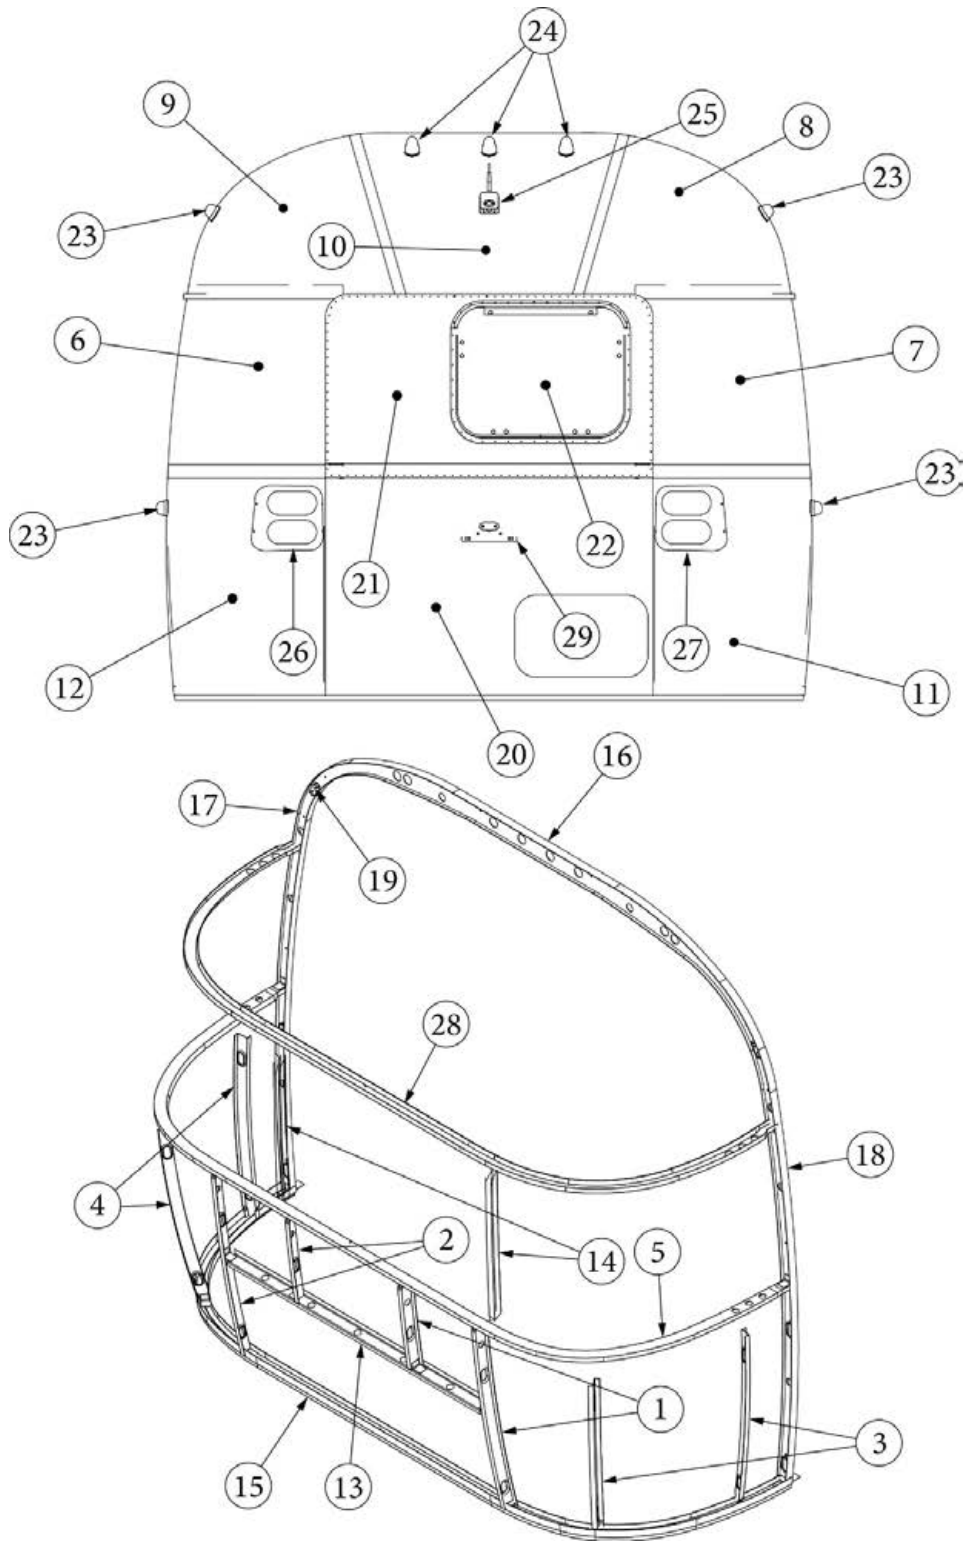

EXTERIOR SHELL

Aft End, 30FB Office

Parts Listed on Next Page