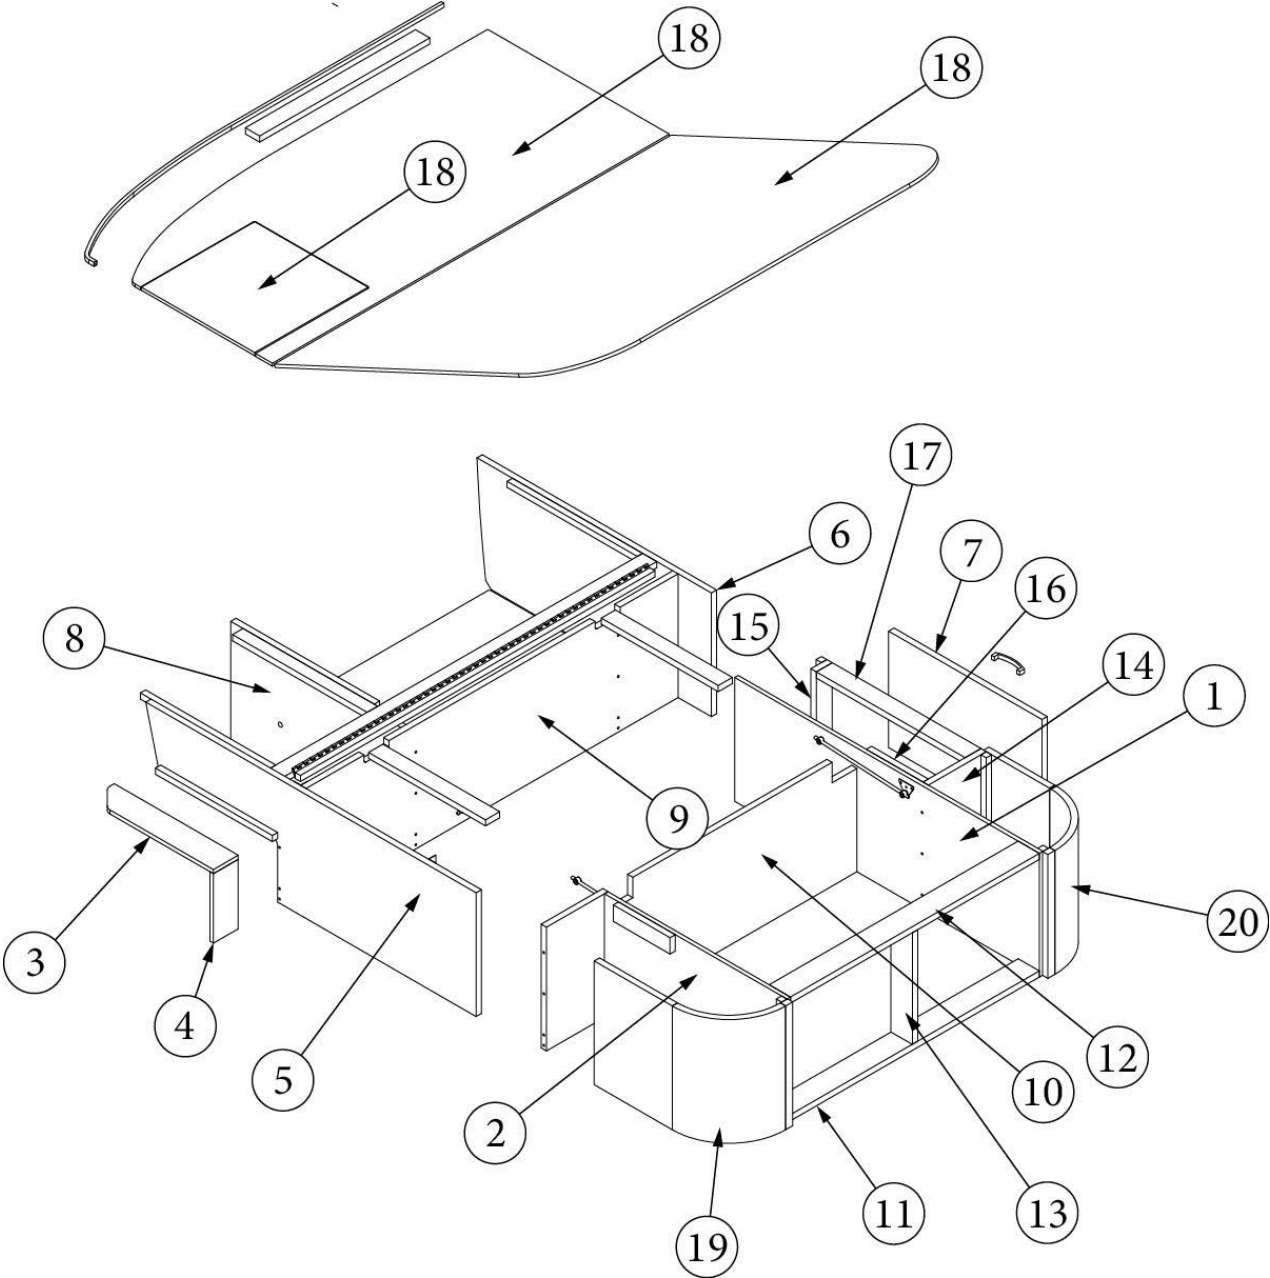

FURNITURE, BEDROOM

Bed, Queen, 23FB

Parts Listed on Next Page