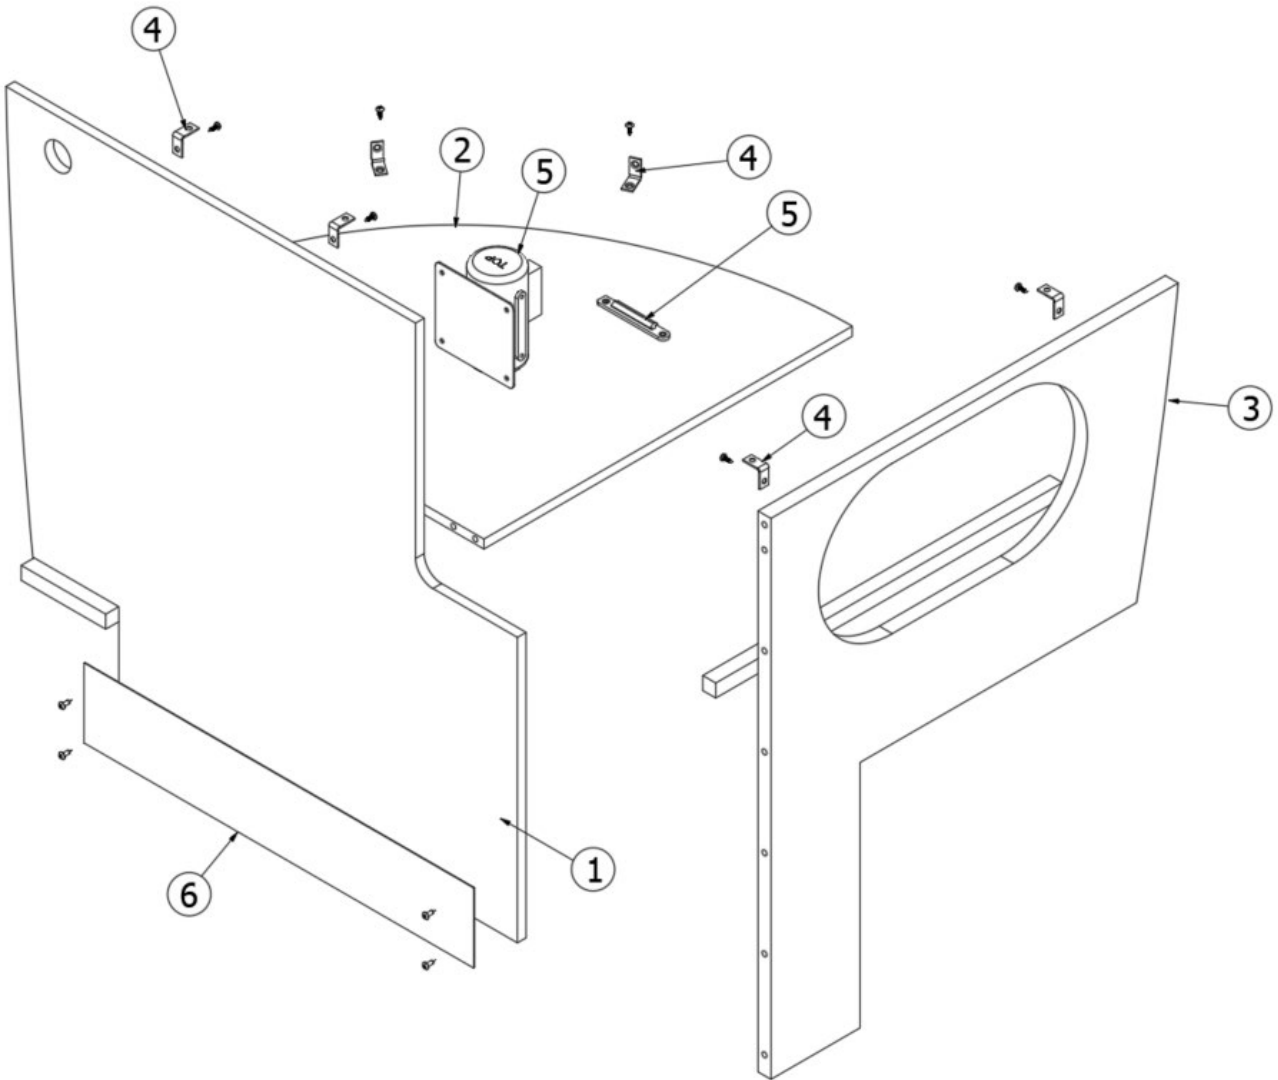

FURNITURE, LOUNGE

Right Side Desk Storage, 30FB Office

969609

Assembly, Right Side Desk Storage

1. 969609&000212BC
2. 969609&000412CC
3. 969609&000518BC
4. 380041
5. 386452
6. 116363-03
  386410-01
  204213

Pre laminate, .5 X 32.08 X 28"
Pre laminate, 22.25 X 21.75"
Pre laminate, 23.5 x 28"
Corner Brace, Stanley, 1"
Wall Mount Retract Belt Barrier
Toe Kick, Aluminum
Edgebanding, 5/8", Waxed Maple
T-Molding, Beige