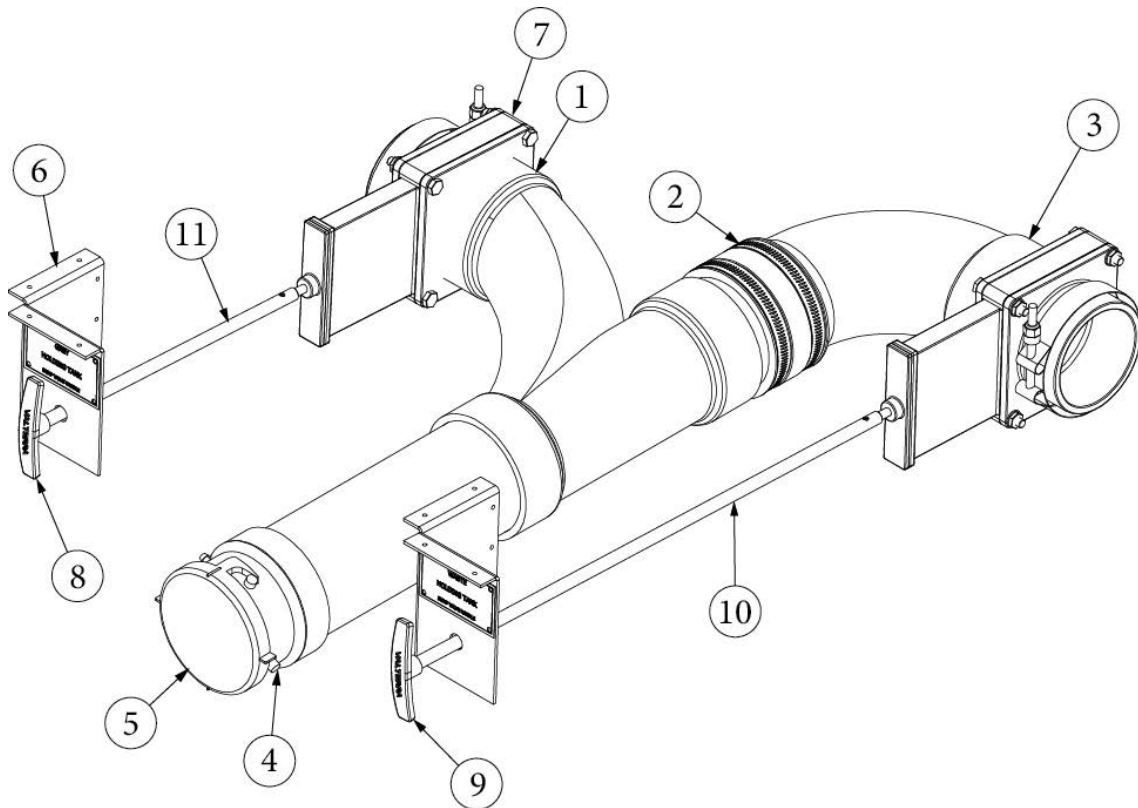

PLUMBING, DRAIN SYSTEM

Dump Valve, 30FB Bunk and Office

110191-01

Install, Dump Valve (not for order/see parts below)

1. 600187	3"Wye, Comb & 1/8 Bend
2. 600289	Calder Coupling 3in (Rubber)
3. 600820	Single socket, 90 °, 3"
4. 601607-06	Term. Adaptor - 3" Hub X 3" Ba
5. 601607-07	Termination Cap - 3" Bay
6. 114086	Bracket, Valve handle
7. 601607-11	Valve Assy. 3" Spigot X 3"Spig
8. 601607-17	Handle-Dump Valve Black
9. 601607-18	Handle-Dump Valve Grey
10. 116392-01	Tank Extension Rod 19"
11. 116392-02	Tank Extension Rod, 10.5"
601160-04	Pipe, ABS Dvw, 3" (Csa)
340092	Clamp T-Bolt 3 5/8 To 3 15/16
385099	Tag Main Tank Dump Valve Handl
385101	Tag Aux Tank Dump Valve Handle
360005-01	Cement, Corlon Yellow CSA