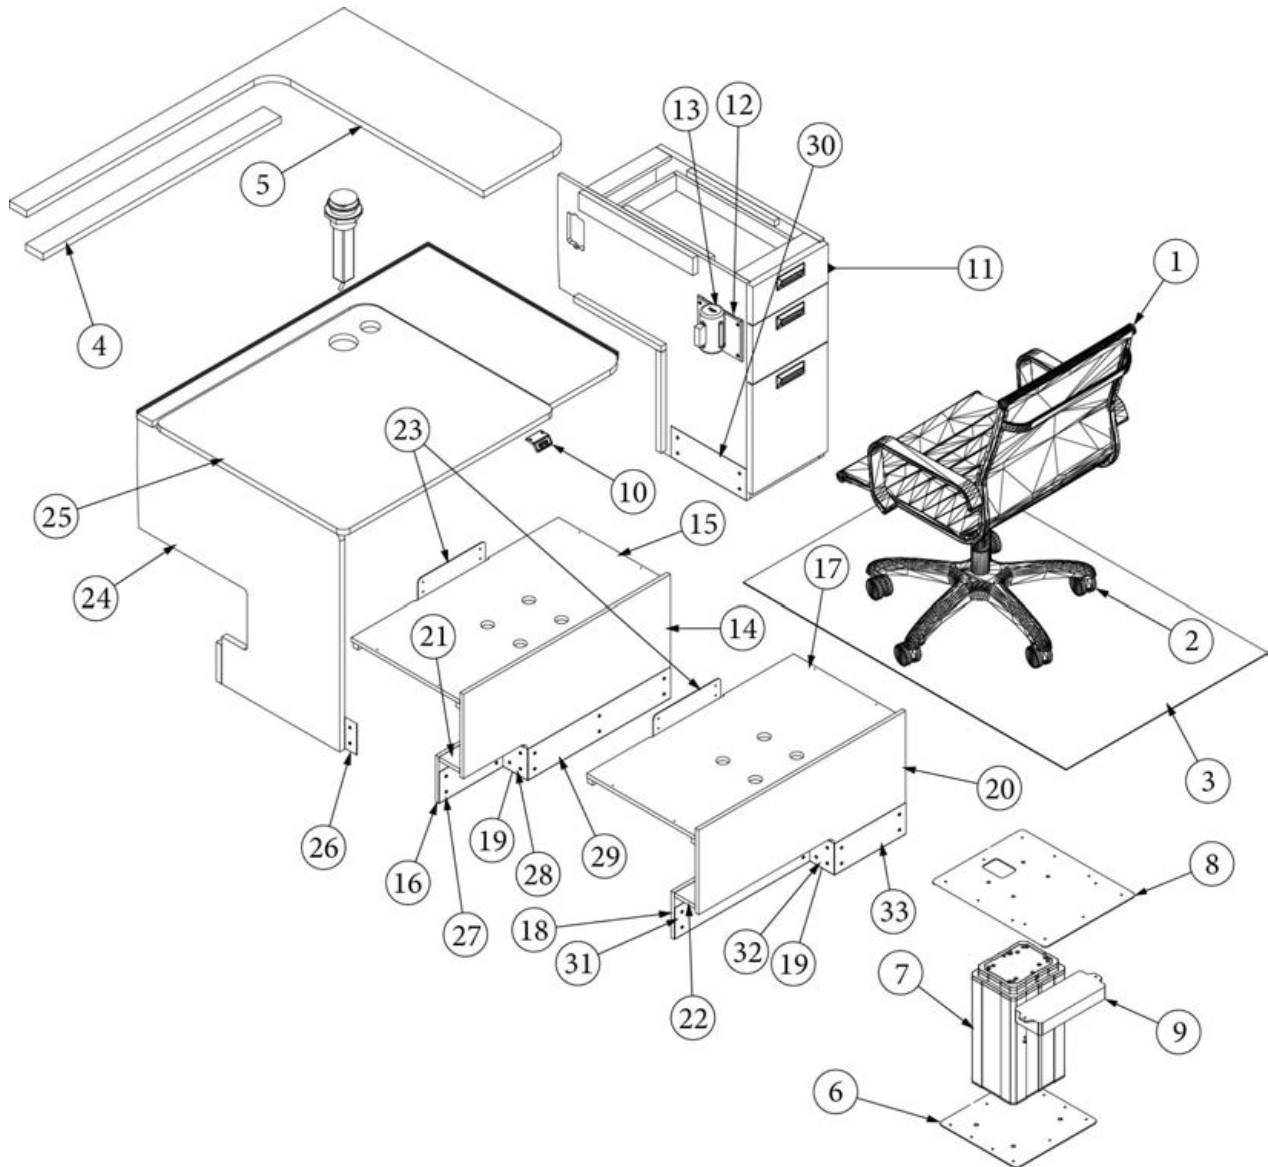

FURNITURE, LOUNGE

Desk, 25FB, 27FB Office

135367-01
135367-02

Install, Desk, 25FB (not for order/see parts below)
Install, Desk, 27FB (not for order/see parts below)

969679-01
969679-02
969692
970213
969677

Assembly, Closeout, 25FB
Assembly, Closeout, 27FB
Assembly, Desktop, L-Shaped, 25FB, 27FB
Assembly, Desktop and Sidewall, 25FB, 27FB
Assembly, Desk Lift, 25FB, 27FB

Parts Listed on Next Page