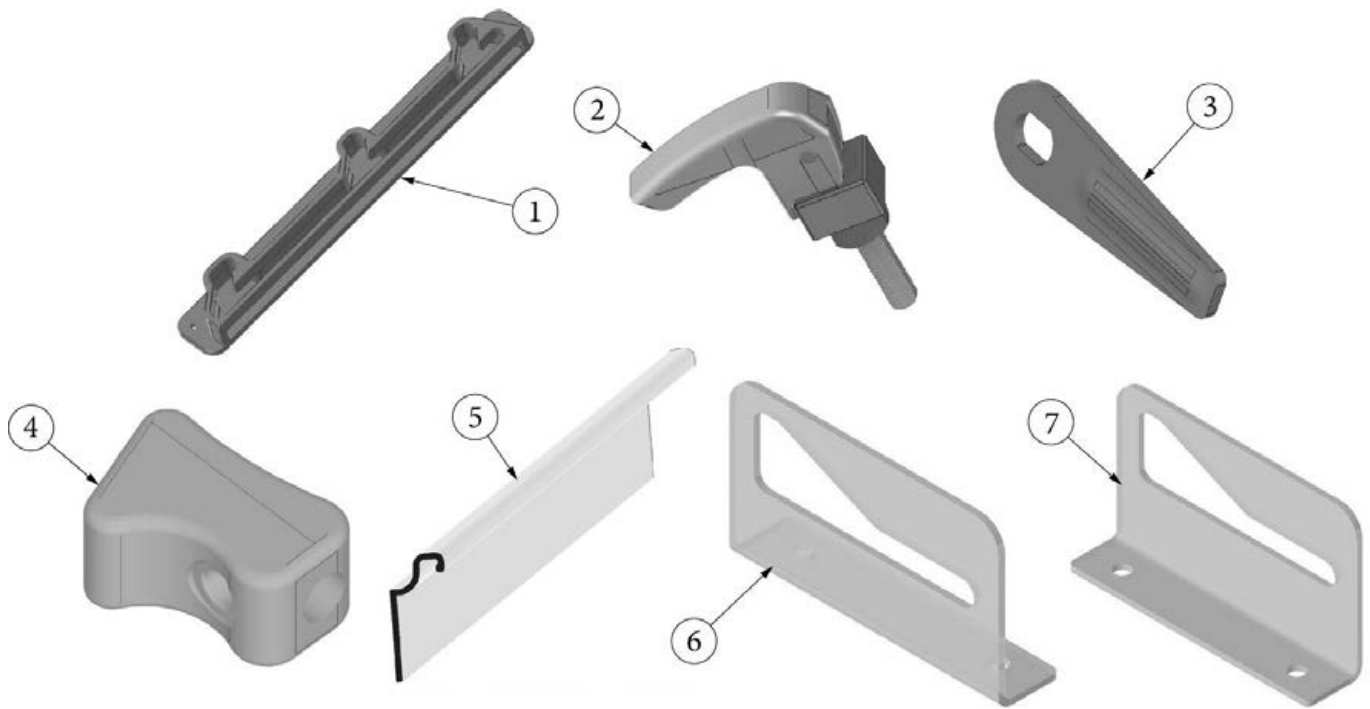

HARDWARE

Window Hardware

1. 382360	Window guide, RH
382359	Window guide, LH
2. 382367-01	Lower window latch, Chrome
382367-02	Lower window latch w/Red handle
3. 115776	Lock paw, Window latch assembly
4. 380230-03	Knob, Window arm, Silver
380230-04	Knob, Window arm, Red
5. 114476	Hinge, Window, 110"
6. 114479-01	Bracket, Window closer, RH
7. 114479-02	Bracket, Window closer, LH