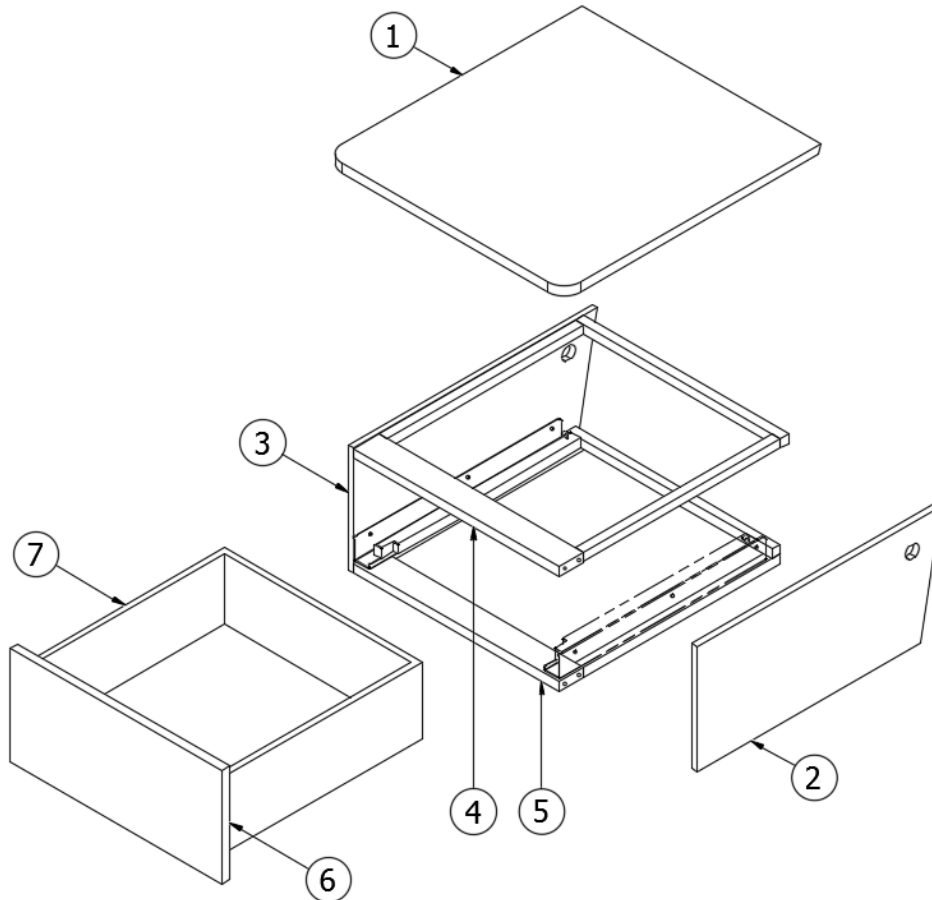

FURNITURE, BEDROOM

Nightstand, Twin, 25FB, 27FB, 28RB, 30RB, 30FB Bunk and Office

968030

Nightstand Assy

1. 966860	Top Assembly, Nightstand
2. 968030&000212BC	Pre laminate, 22X9.75
3. 968030&000312BC	Pre laminate, 22X9.75
4. 968030&000418CC	Pre laminate, 2.25X18.5
5. 968030&000518CC	Pre laminate, 2.25X18.5
6. 968030&000718BC	Pre laminate, 19.13X8.88
7. 969707-01	Drawer box, 6 x 18 x 17.88"
386439	Bar Pull-5 3/8" X 3"
381228-02	Catch, Grabber door (5lb Pull)
382807-08	Drawer Slide, 18", Self-Close
382807-01	Left Front Fixing Clip
382807-02	Right Front Fixing Clip
320166-01	Screw, #8 X .5"
320005	Screw, Sheet Metal, #8 X 1"
386410-01	Edgebanding-5/8" Waxed Maple
386410-02	Edgebanding-15/16" Waxed Maple