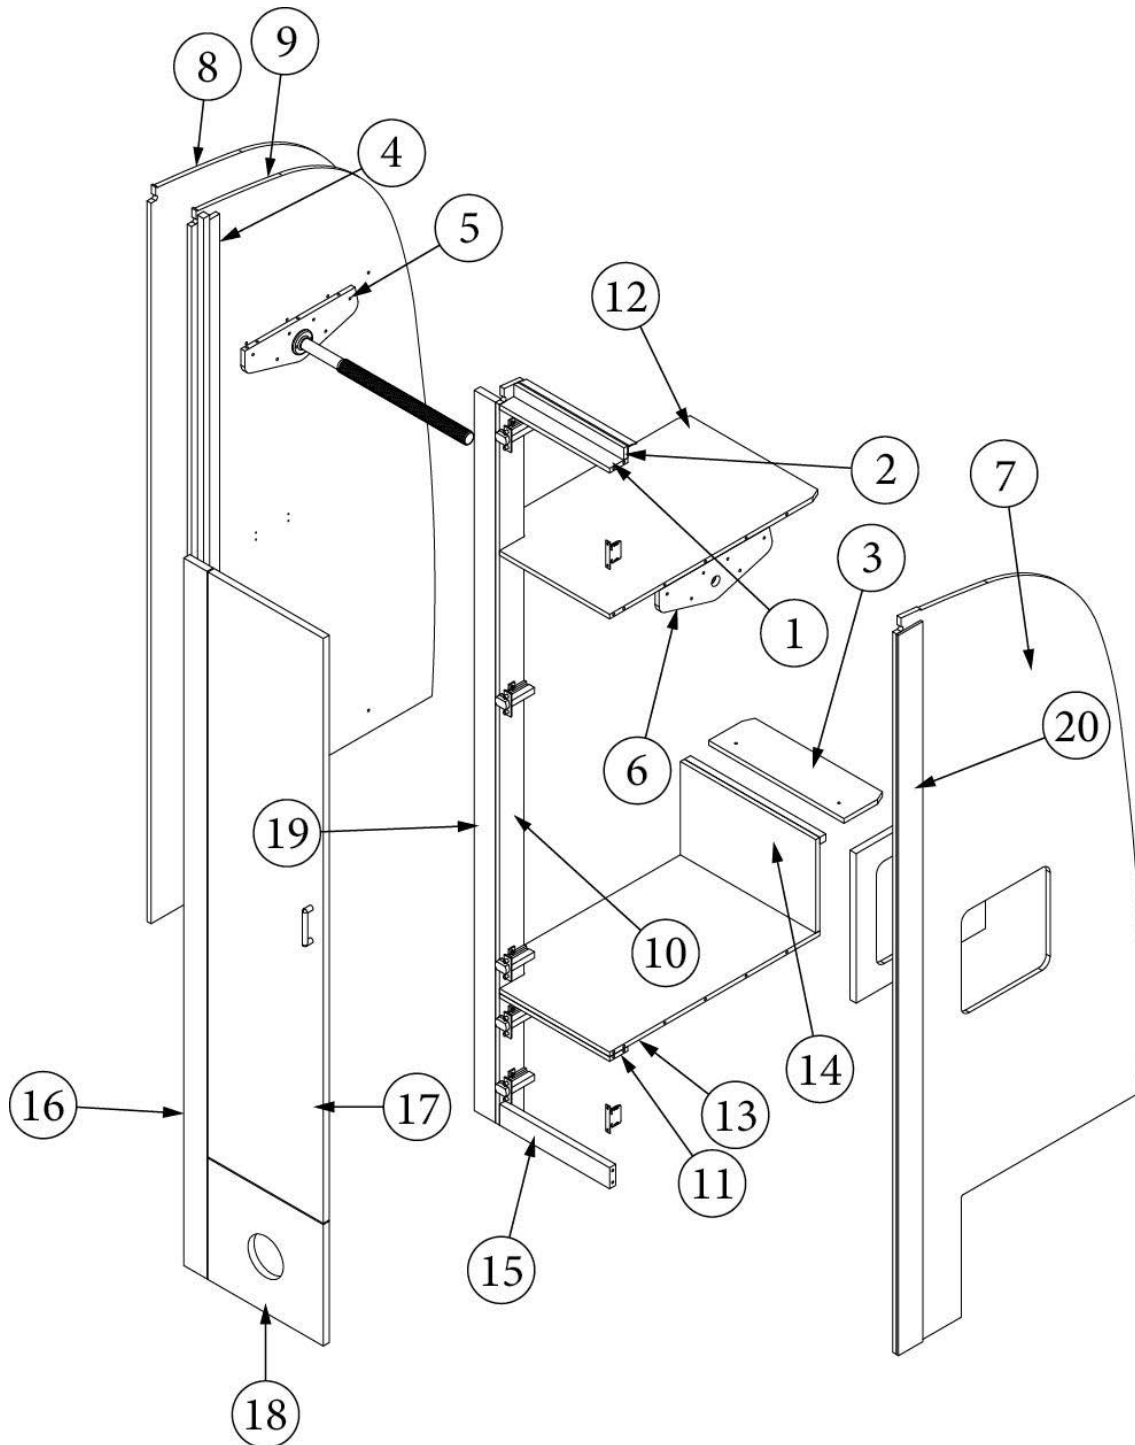

FURNITURE, LAVATORY

Wardrobe, 25FB, 25FB w/Hatch Option

Parts Listed on Next Page