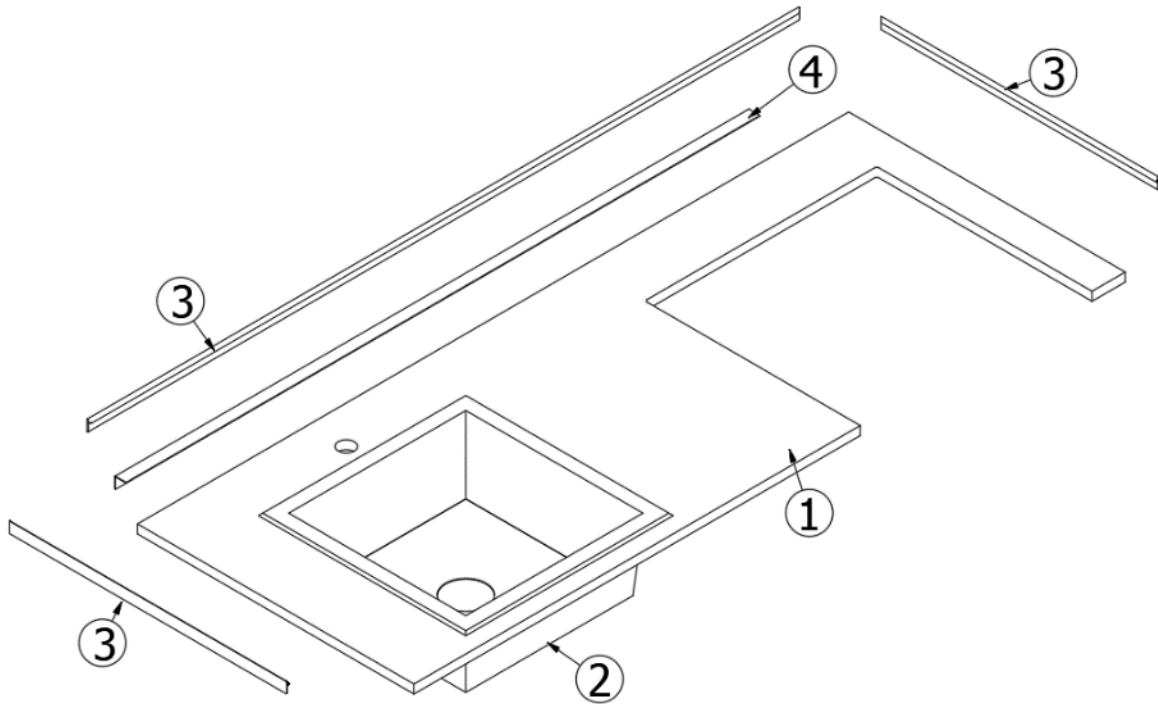

FURNITURE, GALLEY

Galley Top, 23FB

969732

Galley Top

1. 969732&000118JC	Pre laminate, .75 x 24 x 65.44
2. 602455	Galley sink, Stainless steel
3. 115064	Aluminum Counter Molding
4. 114812	Aluminum Angle
204209	Sink Cover
602164-02	Tail Piece W/Nuts and Washers
602453	Galley faucet w/spray, Moen Camerist
386414-02	Edgebanding, Smokey skies, 15/16"
602455-01	Sink Clips, Kit, (4 clips, 4 studs, 4 wing nuts)