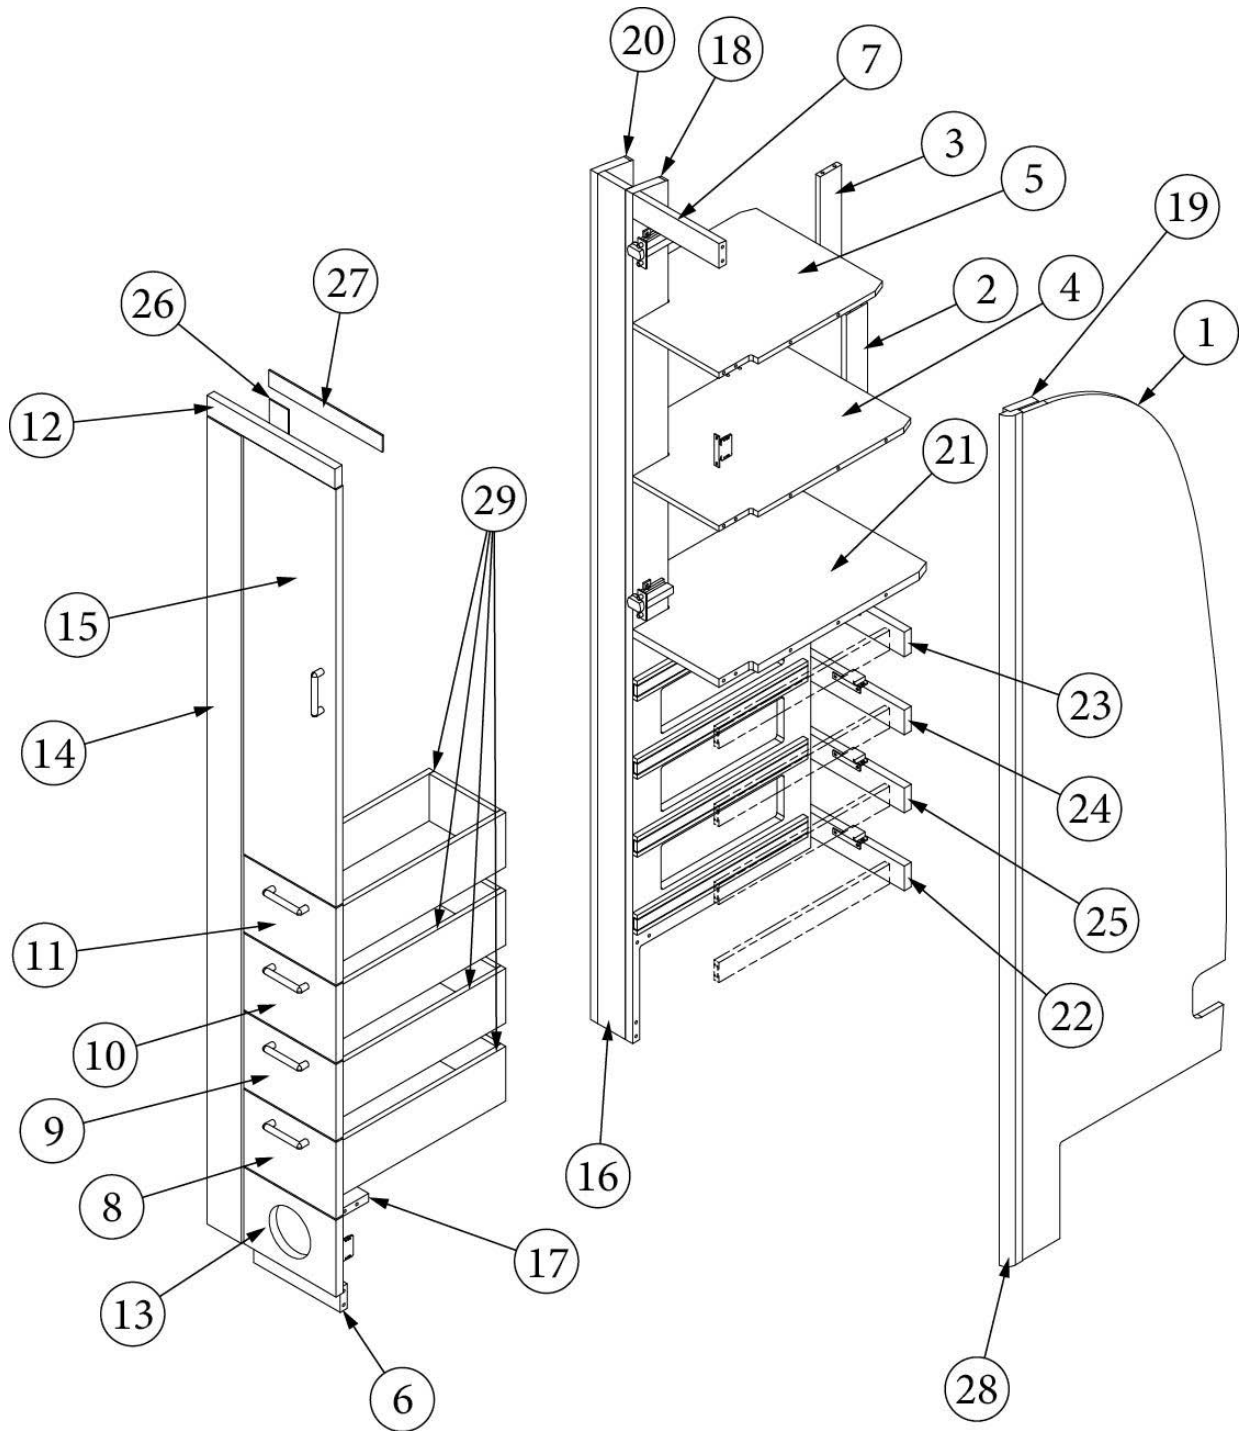

FURNITURE, GALLEY

Pantry, 30FB Bunk and Office

Parts Listed on Next Page

FURNITURE, GALLEY

Pantry, 30FB Bunk and Office

969983

Pantry Cabinet

1. 969983&000112BC	Pre laminate, 21.58 X 77.43"
2. 969983&000212CC	Pre laminate, 2.25 X 13.5"
3. 969983&000312CC	Pre laminate, 2.25 X 13.5"
4. 969983&000412CC	Pre laminate, 14.31 X 20"
5. 969983&000512CC	Pre laminate, 14.31 X 17"
6. 969983&000618BC	Pre laminate, 2.25 X 9.13"
7. 969983&000718BC	Pre laminate, 2.25 X 9.13"
8. 969983&000818BC	Pre laminate, 9.75 X 7"
9. 969983&000918BC	Pre laminate, 9.75 X 7"
10. 969983&001018BC	Pre laminate, 9.75 X 7"
11. 969983&001118BC	Pre laminate, 9.75 X 7"
12. 969983&001218BC	Pre laminate, 13.5 X 1.82"
13. 969983&001318BC	Pre laminate, 9.75 X 7"
14. 969983&001418BC	Pre laminate, 3.63 X 73.78"
15. 969983&001518BC	Pre laminate, 9.75X38.16"
16. 969983&001618BC	Pre laminate, 2.94 X 77.67"
17. 969983&001718CC	Pre laminate, 3 X 9.13"
18. 969983&001818CC	Pre laminate, 18.81 X 77.67"
19. 969983&001918CC	Pre laminate, 18.81 X 77.67"
20. 969983&002018CC	Pre laminate, 3.75 X 77.67"
21. 969983&002118CC	Pre laminate, 14.31 X 21.63"
22. 969983&002218CC	Pre laminate, 2.25 X 10.63"
23. 969983&002318CC	Pre laminate, 2.25 X 10.63"
24. 969983&002418CC	Pre laminate, 2.25 X 10.63"
25. 969983&002518CC	Pre laminate, 2.25 X 10.63"
26. 969983&002603CE	Pre laminate, 2 X 72"
27. 969983&002703CE	Pre laminate, 1.5 X 12"
28. 801706-1003	Corner Trim, 90 Degree, Waxed Maple, 1" Radius
29. 969706-03	Drawer Box, 5 X 18 X 8.07"
386439	Bar Pull-5 3/8" X 3"
365386-01	Edgebanding, Linen, .63"
386410-01	Edgebanding, Waxed maple, 5/8"
386410-02	Edgebanding, Waxed maple, 15/16"
203434	Spacer, Plastic, .75", Door Slide
203462-01Z	Screw Cap Cover, PVC
381607-11	Hinge, Self-Close
381607-12	Baseplate, Grass, 9.5x37/32
381192	Slide, Drawer, 18"
381228	Catch, Grabber door (10lb Pull)