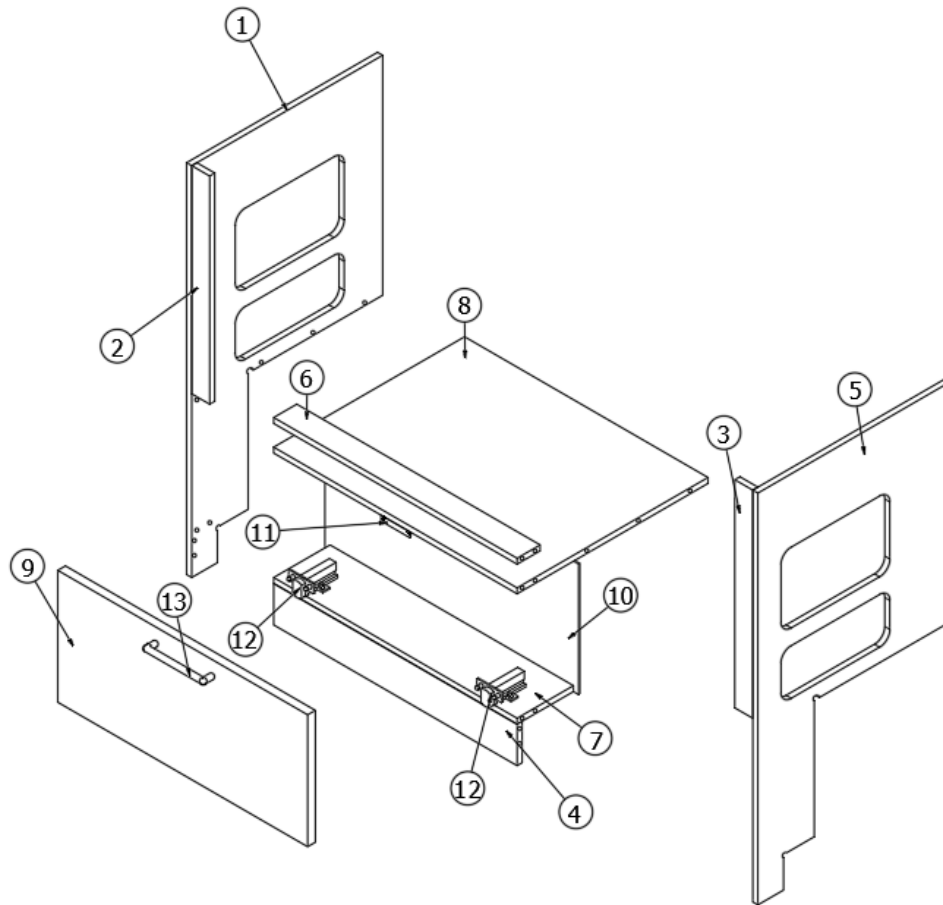

FURNITURE, GALLEY

Galley, Cook Side, Range w/Microwave, 30FB Bunk and Office

Parts Listed on Next Page