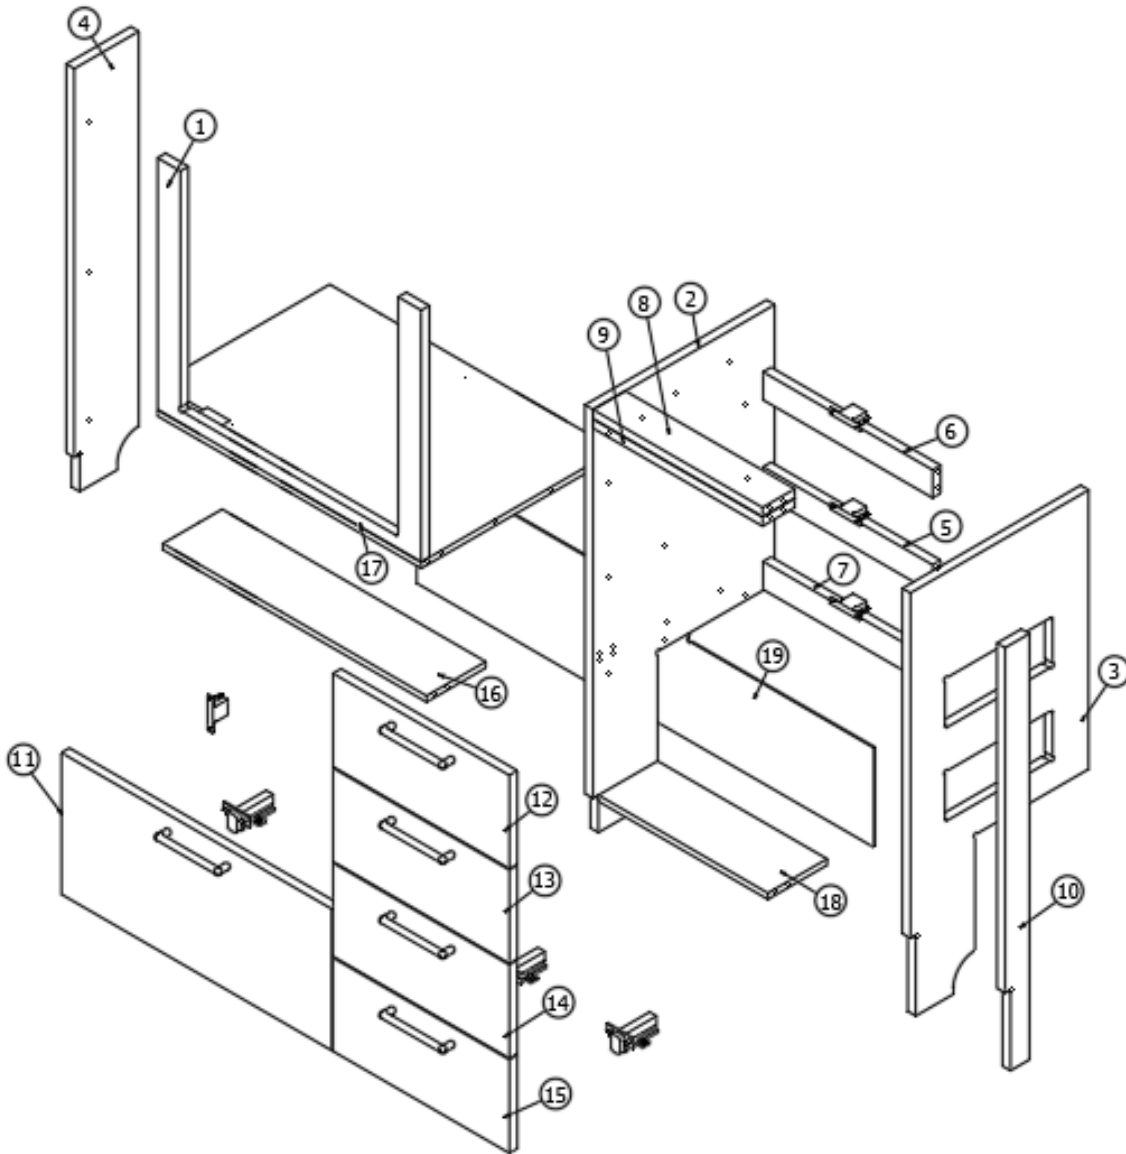

FURNITURE, GALLEY

Galley, Cook Side, Range w/Microwave, 27FB

Parts Listed on Next Page