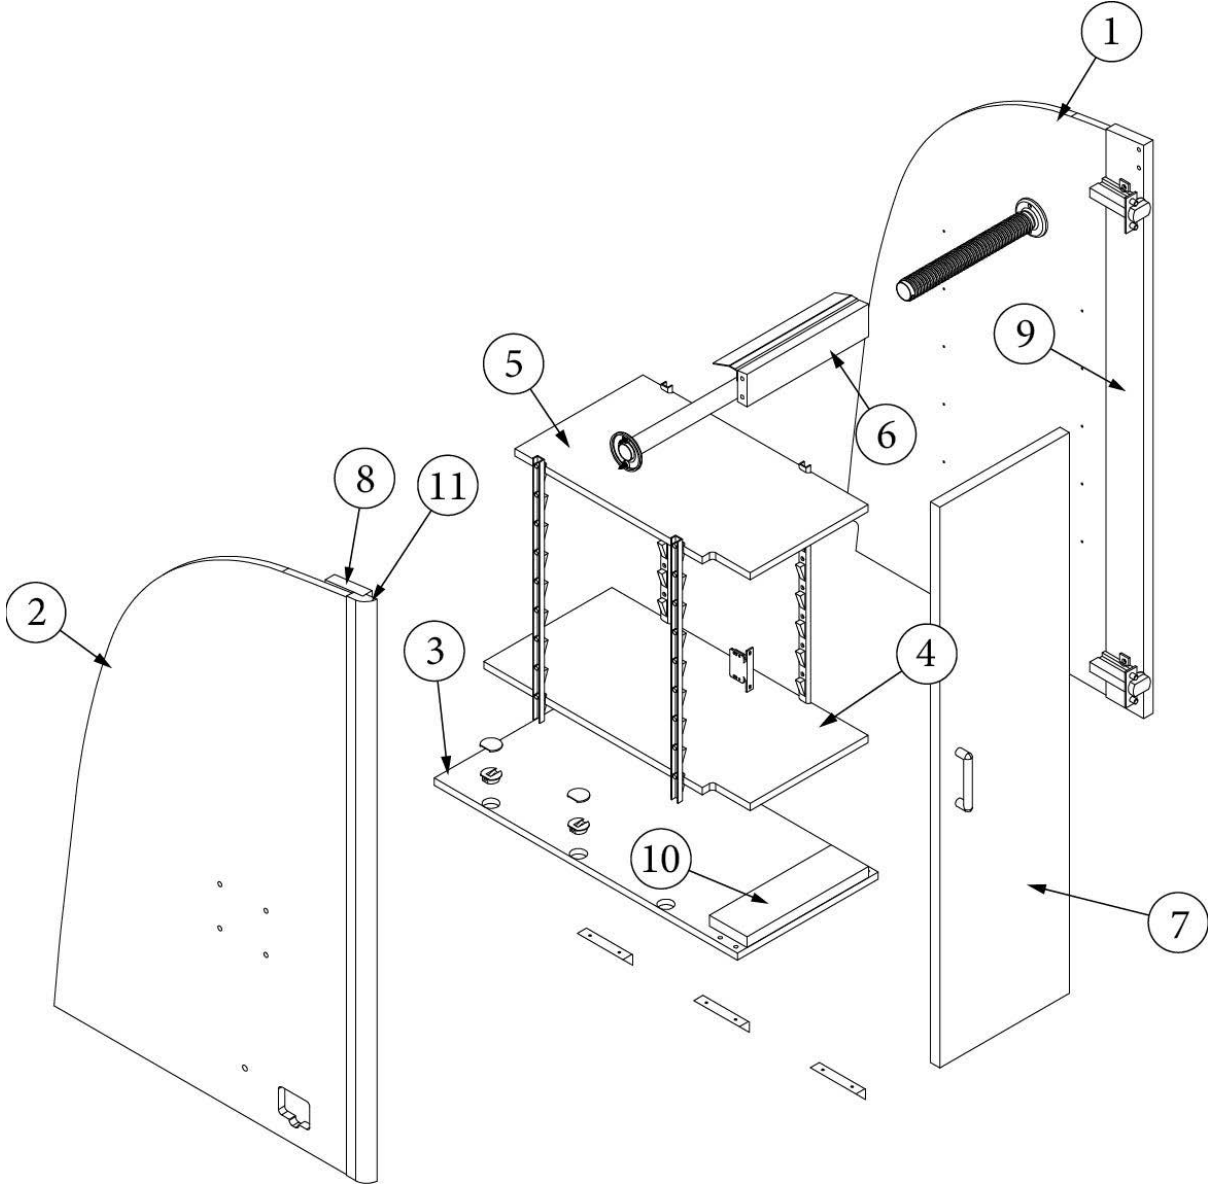

FURNITURE, BEDROOM

Hanging Wardrobe, Twin, CS 30FB Bunk and Office

Part numbers on next page