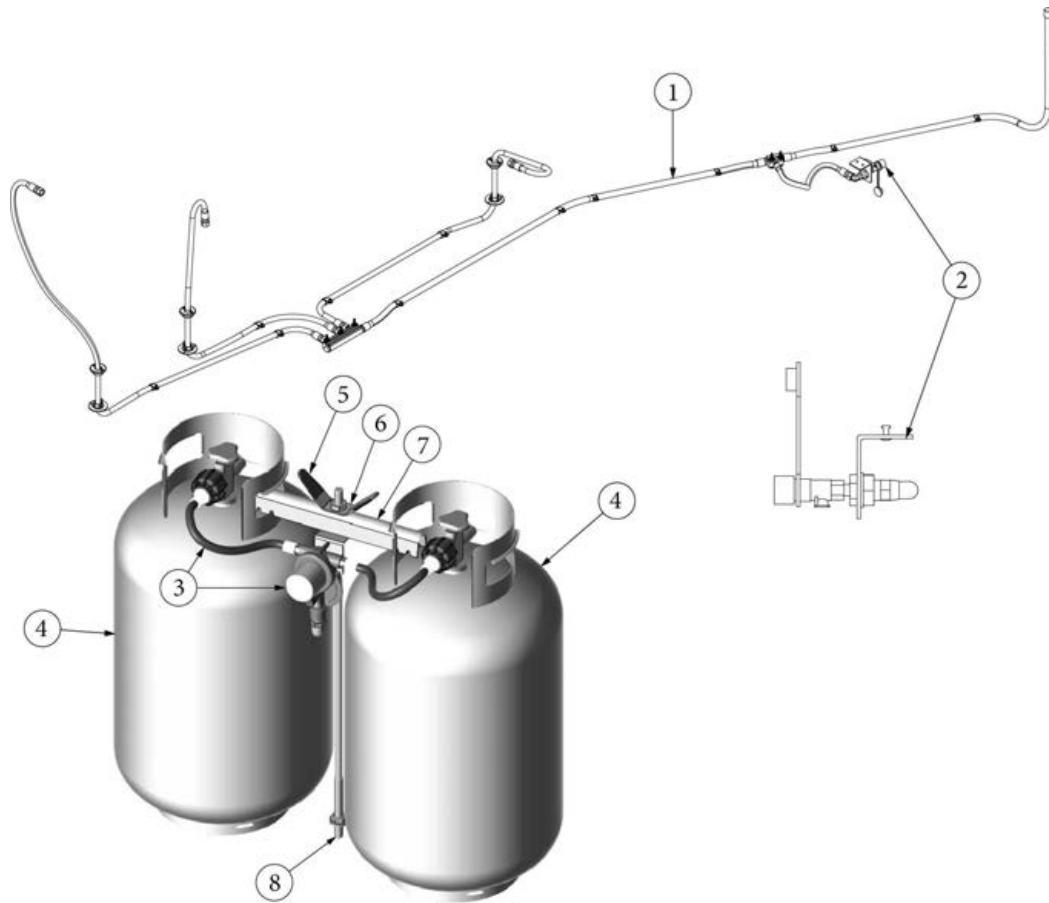

PLUMBING, LPG SYSTEM

LPG System, 28RB

944054
113718-01

Install, LP System (not for order/see parts below)
Install, LP Tanks/Regulator, 30lb (not for order/see parts below)

1. 943998	LPG Flex Line Assembly
2. 602465	Exterior propane port assembly
3. 602870	Regulator, LP gas, Dual 11" pigtails
4. 601710-01	Tank, LP Cylinder, Steel, 30LB
5. 381613	Plastisol Cover, LP Wing Handle
6. 455841	Wingnut, LP Bottle
7. 455842	Hold-down, VTD0046
8. 345764	Threaded Rod, 23.5", 1/2-13 4" each end
350132	Flange nut, Serrated, 1/2-13 UNC
386250	Label, LPG service port
365330-04	Sealant, Adseal, RTV #4553
382500	Grommet, .5" Pipe, Press Fit, Sealing
382556	Closeout, 2.38", D LP Assembly BC
512412	Bushing, Snap In, .75" ID
382160	Grommet, Flexible Vinyl