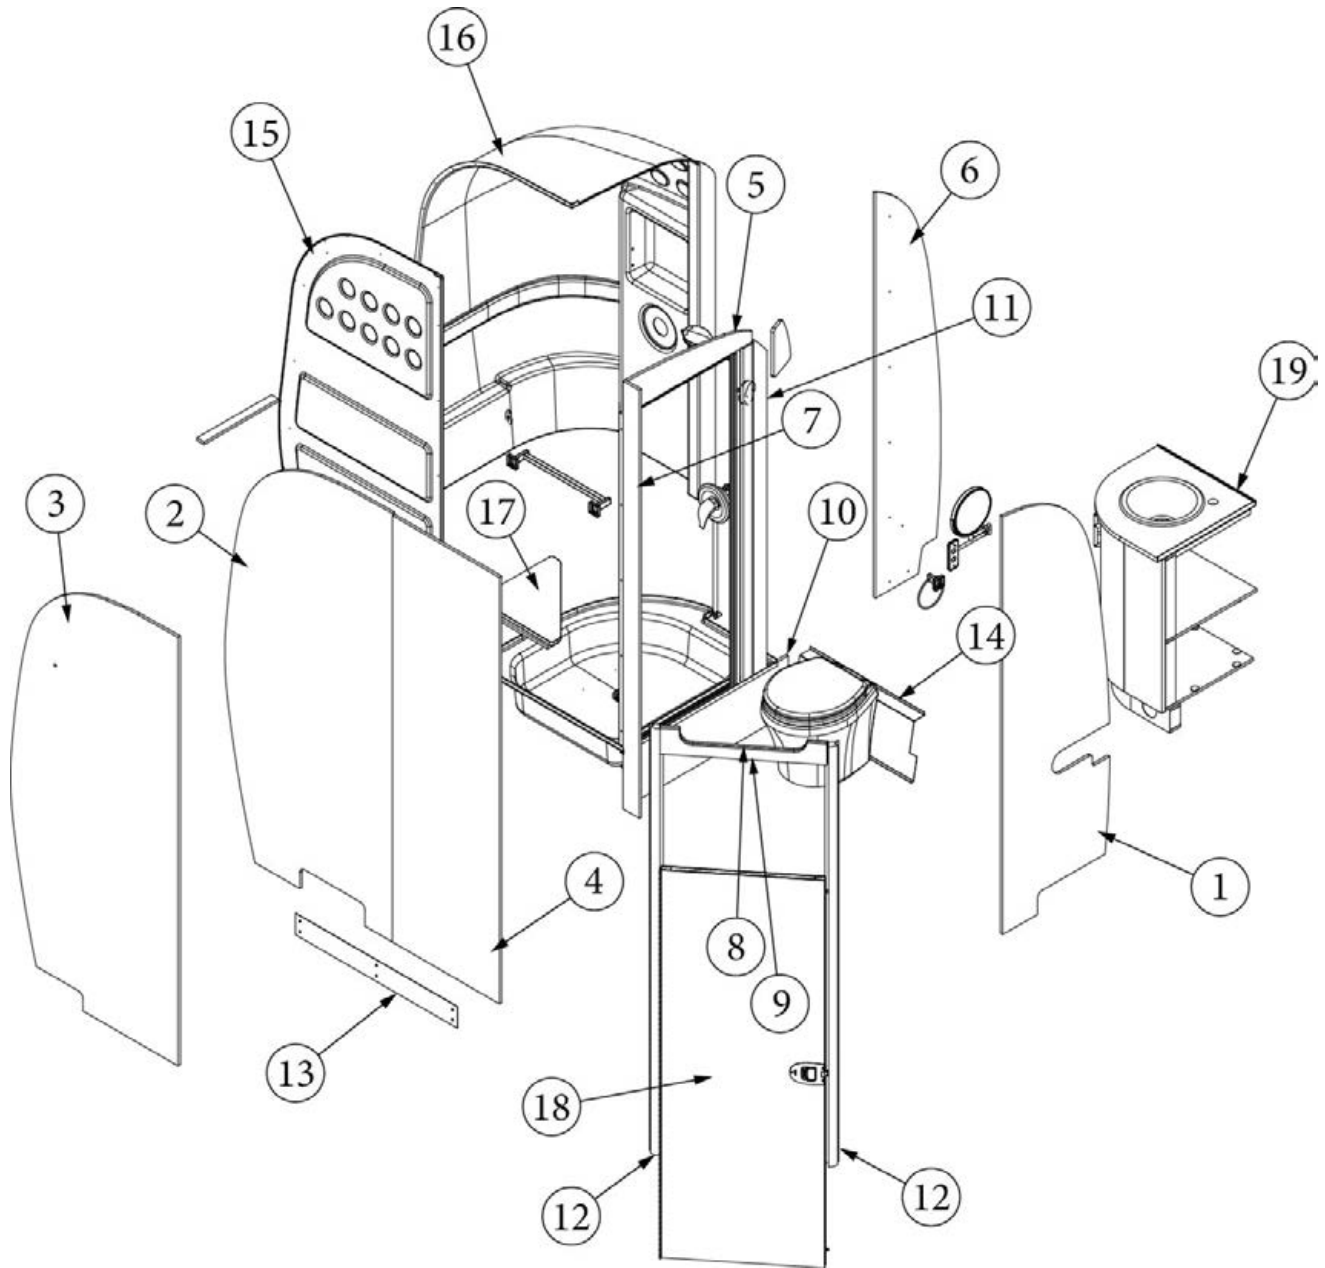

FURNITURE, LAVATORY

Bath Module, 30FB Bunk and Office

Parts Listed on Next Page