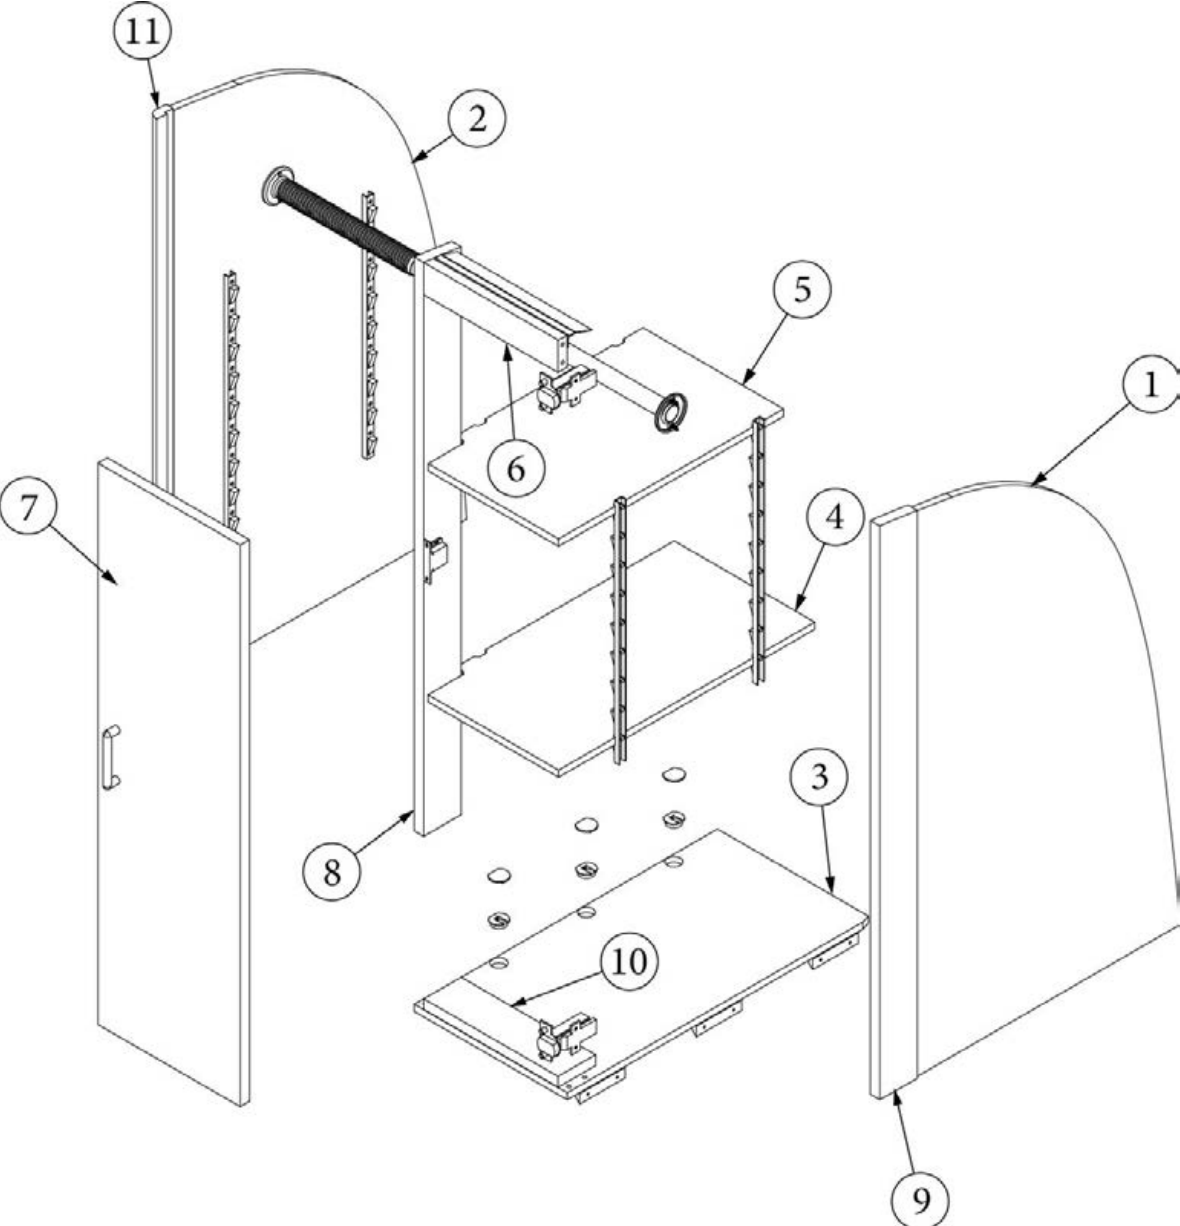

FURNITURE, BEDROOM

Hanging Wardrobe, Twin, CS 25FB & 27FB

Part Numbers Listed on Next Page