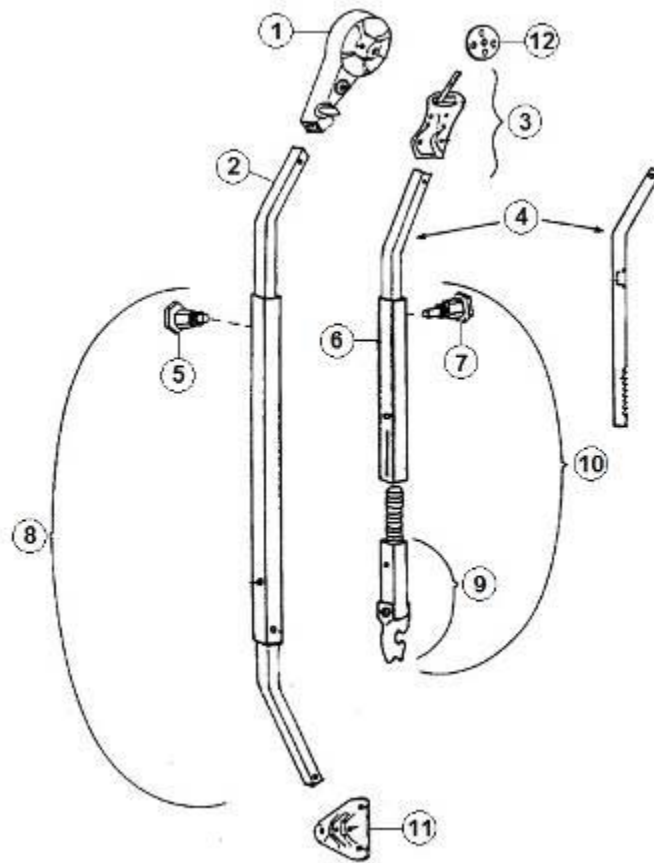

HARDWARE

Awning Hardware

704824-01

Awning Hardware

1. 74043W-06	Front head
74043W-07	Rear head
2. 74047W-11	Front main arm bar
74047W-12	Rear main arm bar
3. 74056W	Clamp, Front, Curved
74056W-01	Clamp, Rear, Curved
4. 74061WS-08	Rafter arm bar, Satin
5. 74054W	Snap stud
6. 74063W-04	Rafter arm tube, Satin
7. 74072W	Ratchet stud
8. 74048WS-15	Front main arm tube
74048WS-16	Rear main arm tube
9. 74068W-04	Claw bar
10. 74048WS-17	Rafter arm
11. 74055W	Base hinge, Rib mount
12. 74060W	Clamp wheel
74041W-01	Zip Dee hook, Pull rod, 52"