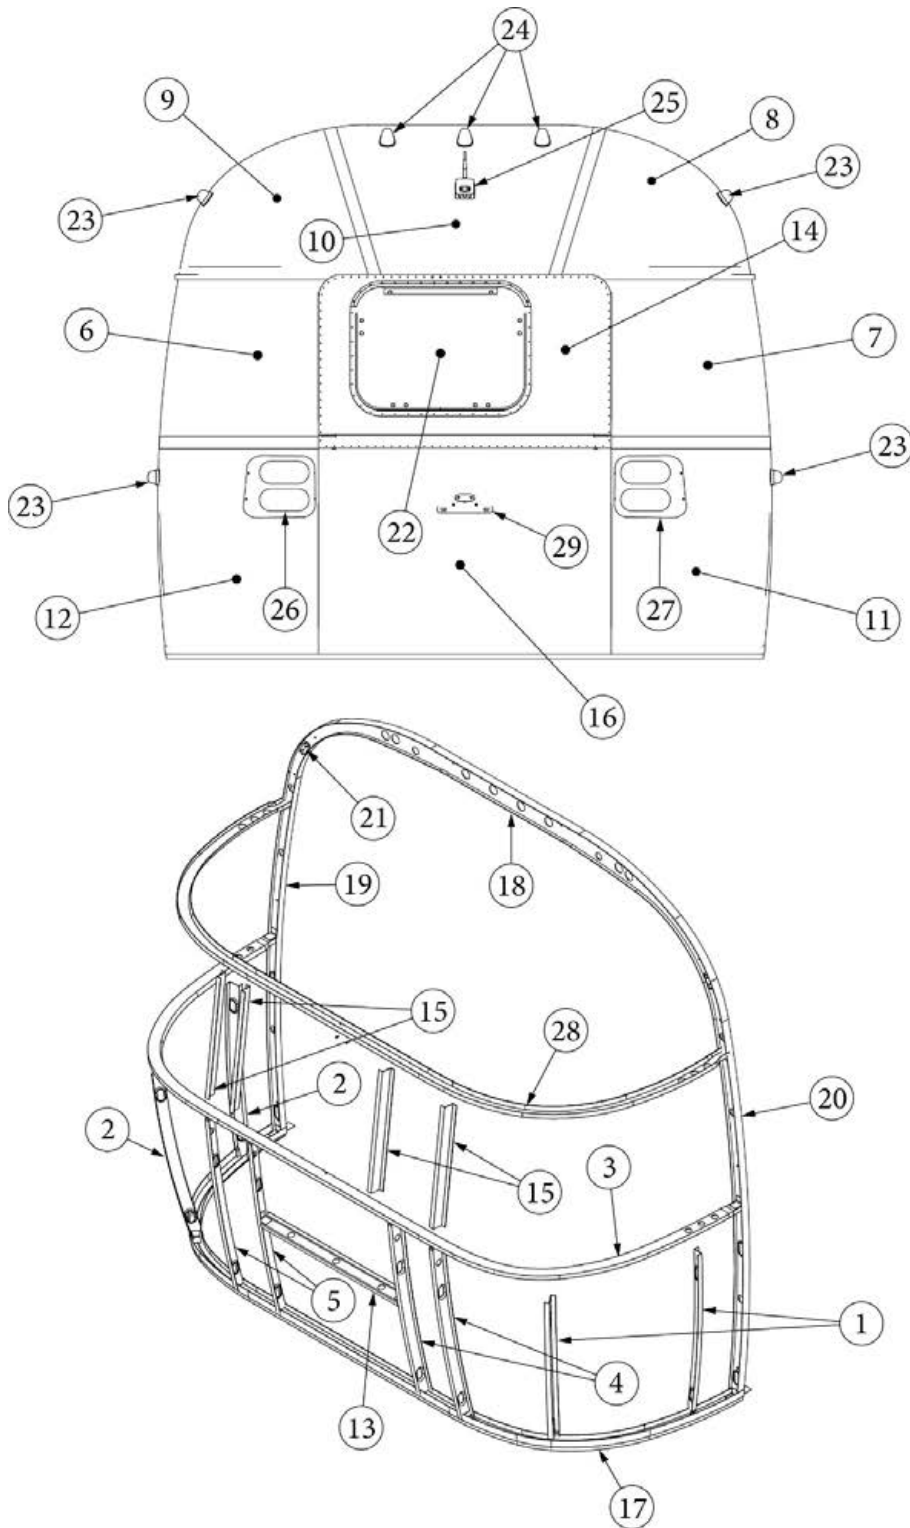

EXTERIOR SHELL

Aft End, 23FB

Parts Listed on Next Page