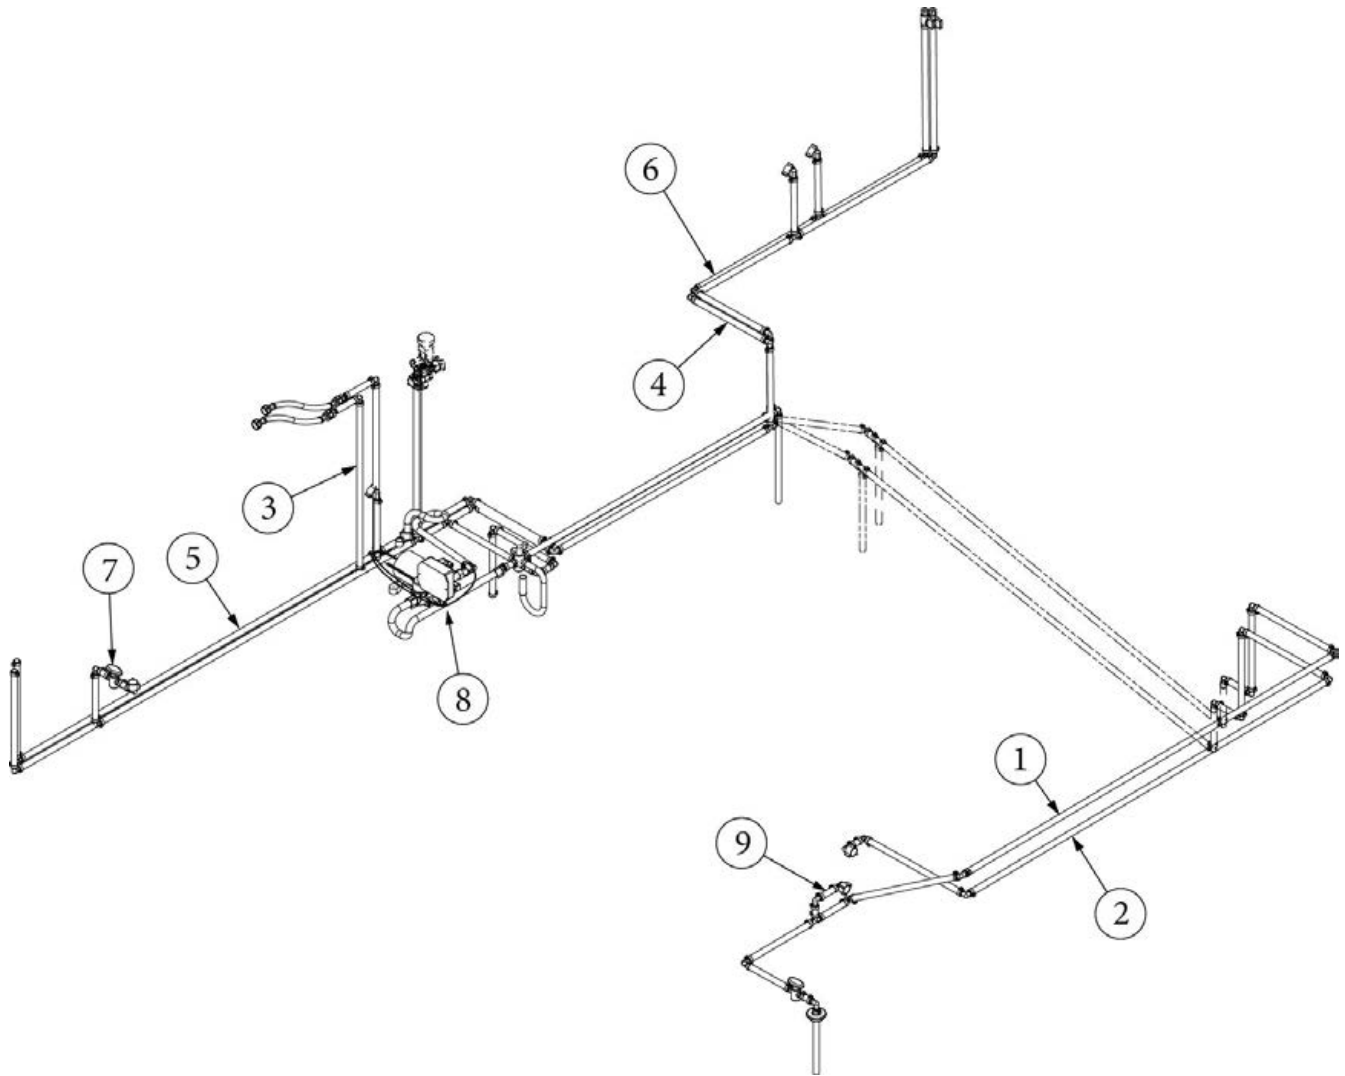

PLUMBING, FRESH WATER SYSTEM

Fresh Water Lines, 30FB Bunk and Office

944052

Install, Fresh Water Layout (not for order/see parts below)

1. 944051-01	CS, Cold Layout
2. 944051-02	CS, Hot Layout
3. 944051-03	RS, Cold Layout
4. 944051-04	RS, Cold Layout Forward
5. 944051-05	RS, Hot Layout
6. 944051-06	RS, Hot Layout Forward
7. 944051-07	Toilet Feed, Layout
8. 944051-08	Layout, Water Pump Connect
9. 944051-09	Layout, Water Heater