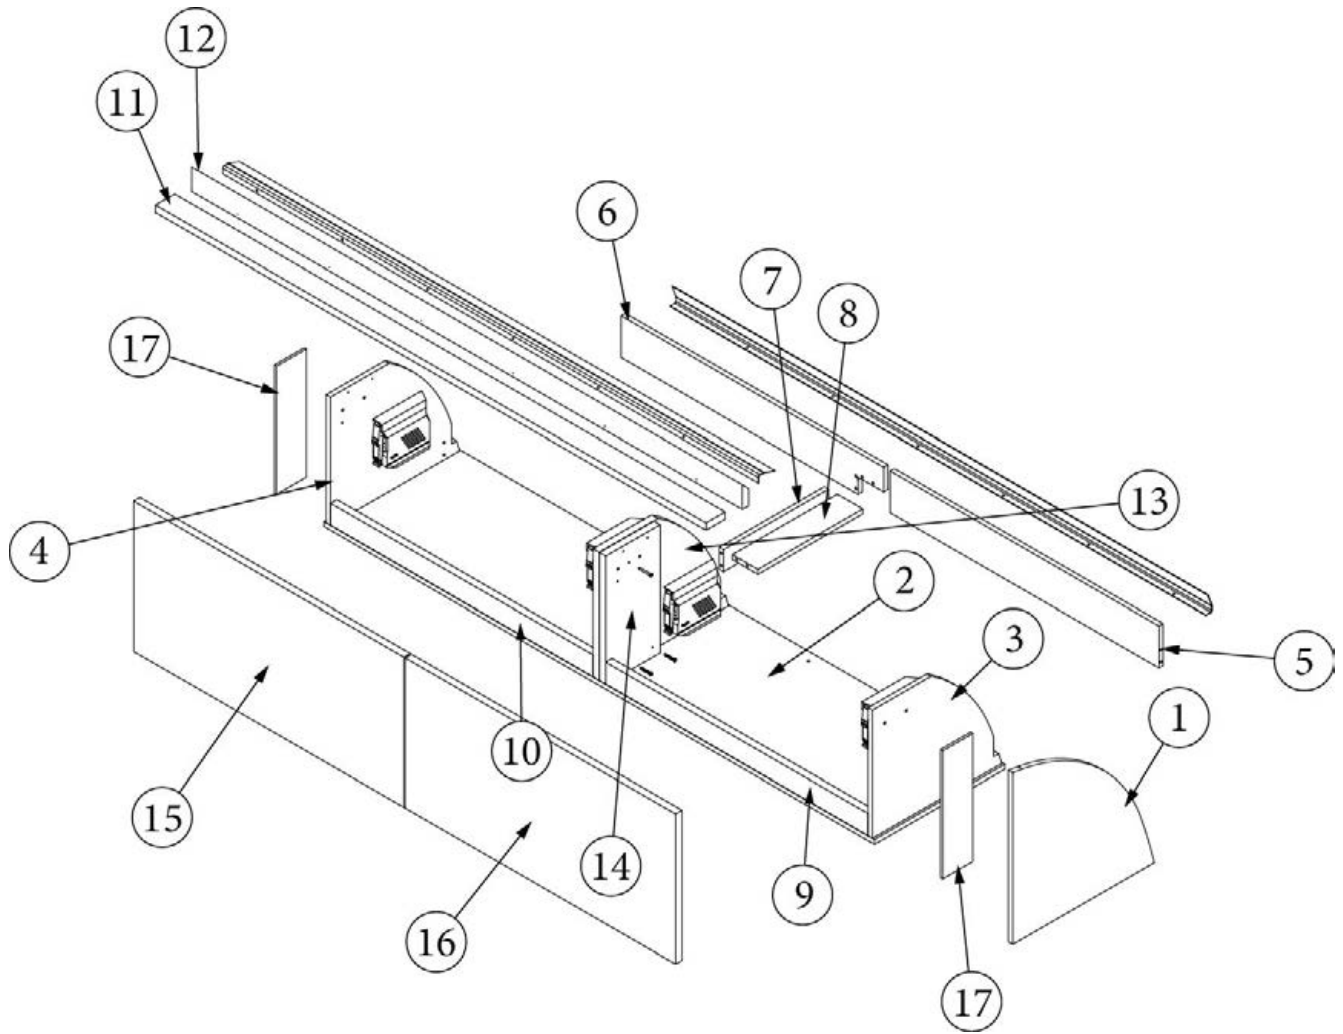

FURNITURE, GALLEY

Roof Locker, Galley, 28RB

Parts Listed on Next Page