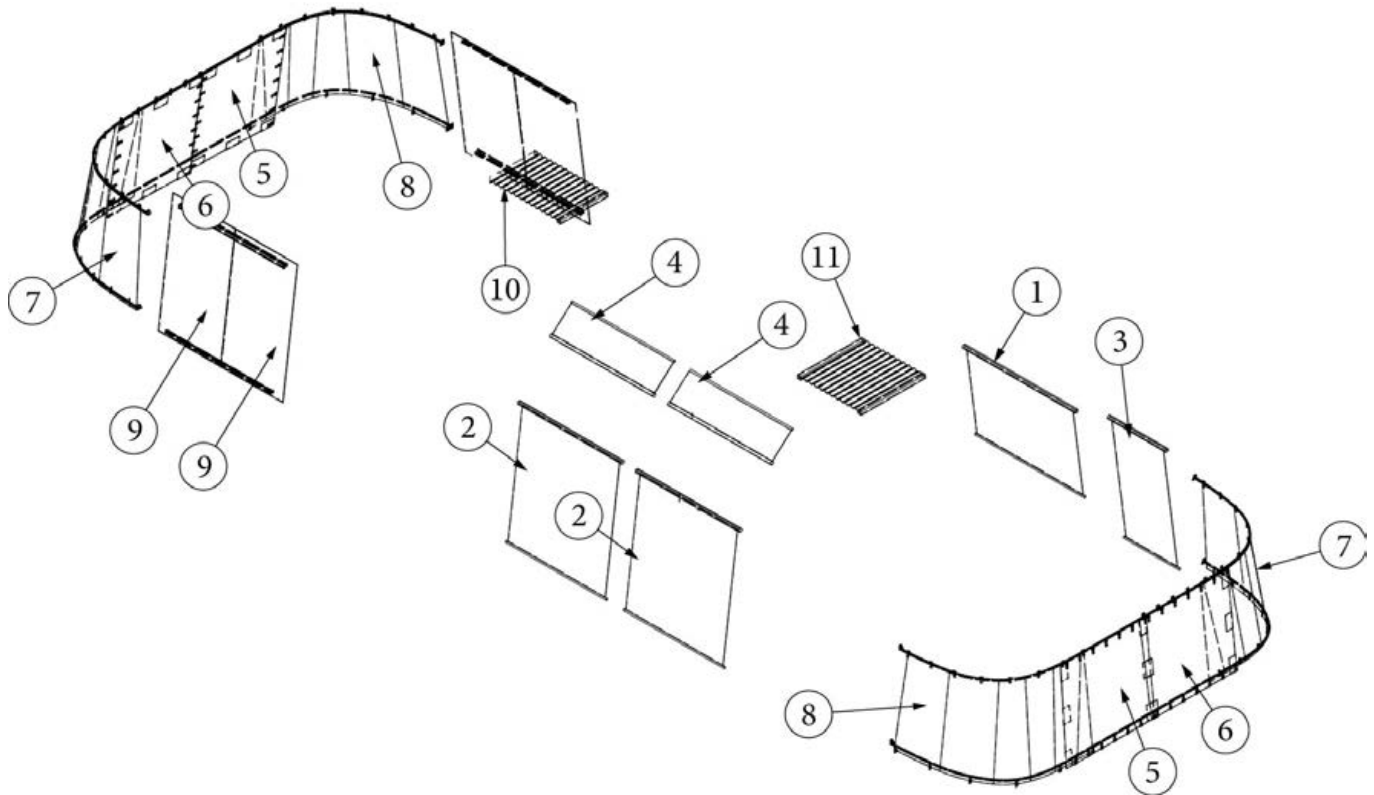

WINDOW COVERINGS

Drapes and Shades, 28RB

135291

Install, Window Coverings (not for order/see parts below)

- | | | |
|-----|-----------|---------------------------------------|
| 1. | 703700-02 | Shade, 32.5 x 24, Oceanair |
| 2. | 703700-04 | Shade, 29.75 x 34, Oceanair |
| 3. | 703700-07 | Shade, 17.75 x 34, Oceanair |
| 4. | 704199-02 | Shade, Pull, Vista View, 32.25 x 9.5" |
| 5. | 998144-05 | Drape, CS front panel, 27 x 29 |
| 6. | 998144-07 | Drape, RS front panel, 27 x 29 |
| 7. | 998144-09 | Drape, CS side panel, 37 x 25.5 |
| 8. | 998144-11 | Drape, RS Side Panel 37" X 25.5" |
| 9. | 998171-20 | Panel Curtain 19" X 34.5" OB |
| 10. | 704120-01 | Shade, Skylight, 14.5 x 22, Grey |
| 11. | 704120-02 | Shade, Skylight, 19.25 x 20, Grey |
| | 704546 | Shade, Fantastic Fan |