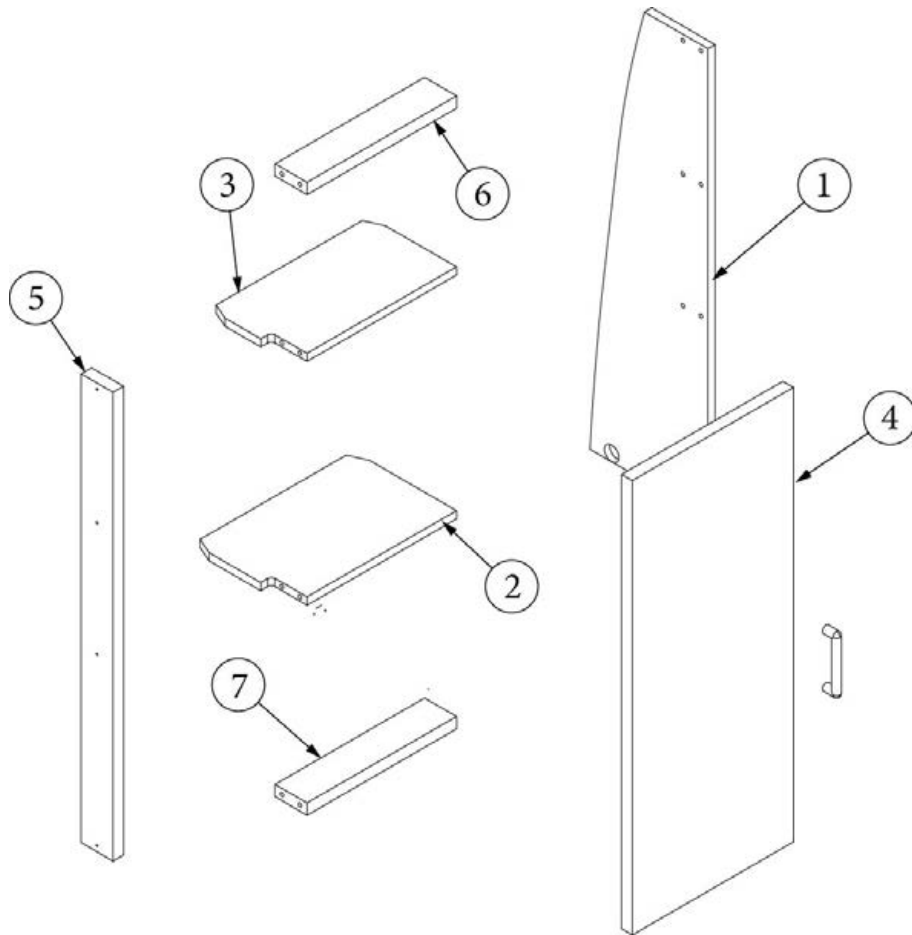

FURNITURE, LAVATORY

Lavatory Cabinet, Upper, 30RB

969842-02

Upper Lavy Cabinet

1. 969842&010112BC
  2. 969842&010212CC
  3. 969842&010312CC
  4. 969842&010418BC
  5. 969842&010518CC
  6. 969842&010618CC
  7. 969842&010718CC
2. 382057
   382057-04
   203138-03
   381607-11
   381607-12
   381228
   386439

1. Pre laminate, 8.29 x 28.5"
   Pre laminate, .5 x 11.25 x 7.25"
   Pre laminate, .50 x 11.25 x 6.13"
   Pre laminate, .75 x 11.31 x 27.63"
   Pre laminate, .75 x 2.25 x 28.5"
   Pre laminate, .75 x 2.25 x 10.5"
   Pre laminate, .75 x 2.25 x 10.5"
   Knockdown, 8MM
   Cap, Knockdown, White, #16387
   Extrusion, Wall, Plastic, Beige
   Hinge, Self-close
   Baseplate, Hinge, Grass
   Catch Grabber Door, 10LB
   Bar Pull-5 3/8" X 3"