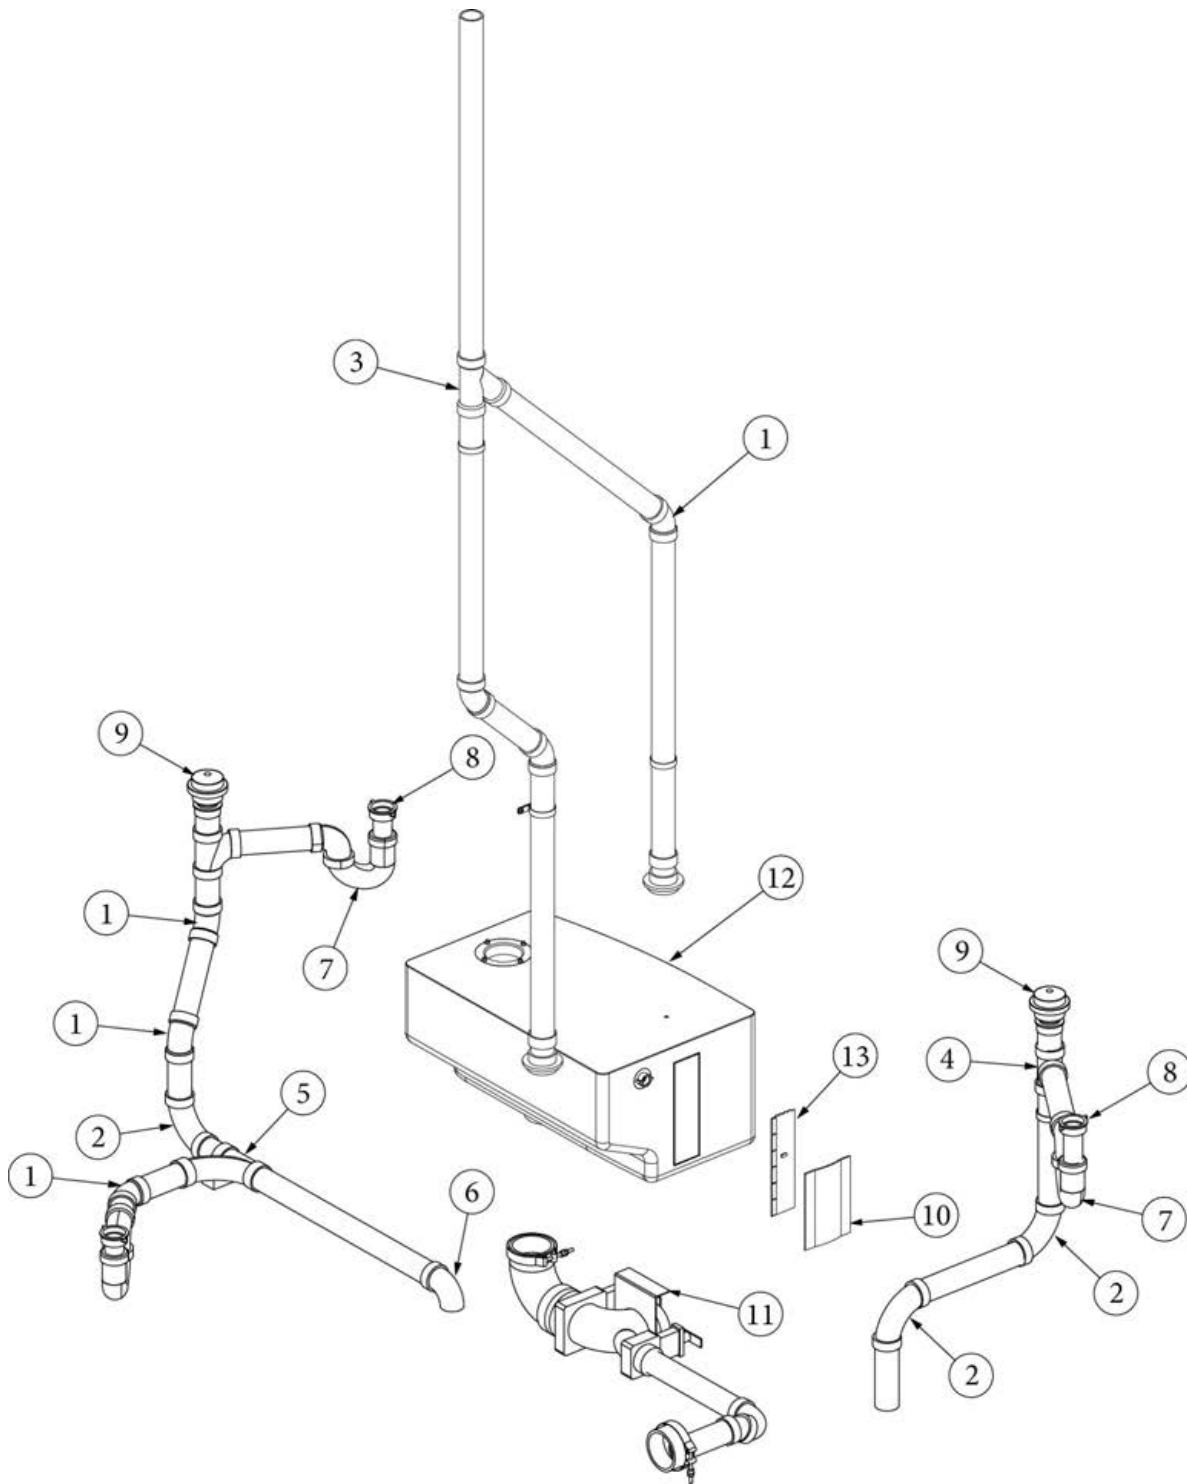

PLUMBING, DRAIN SYSTEM

Drain, Above Floor, 23FB

Parts Listed on Next Page