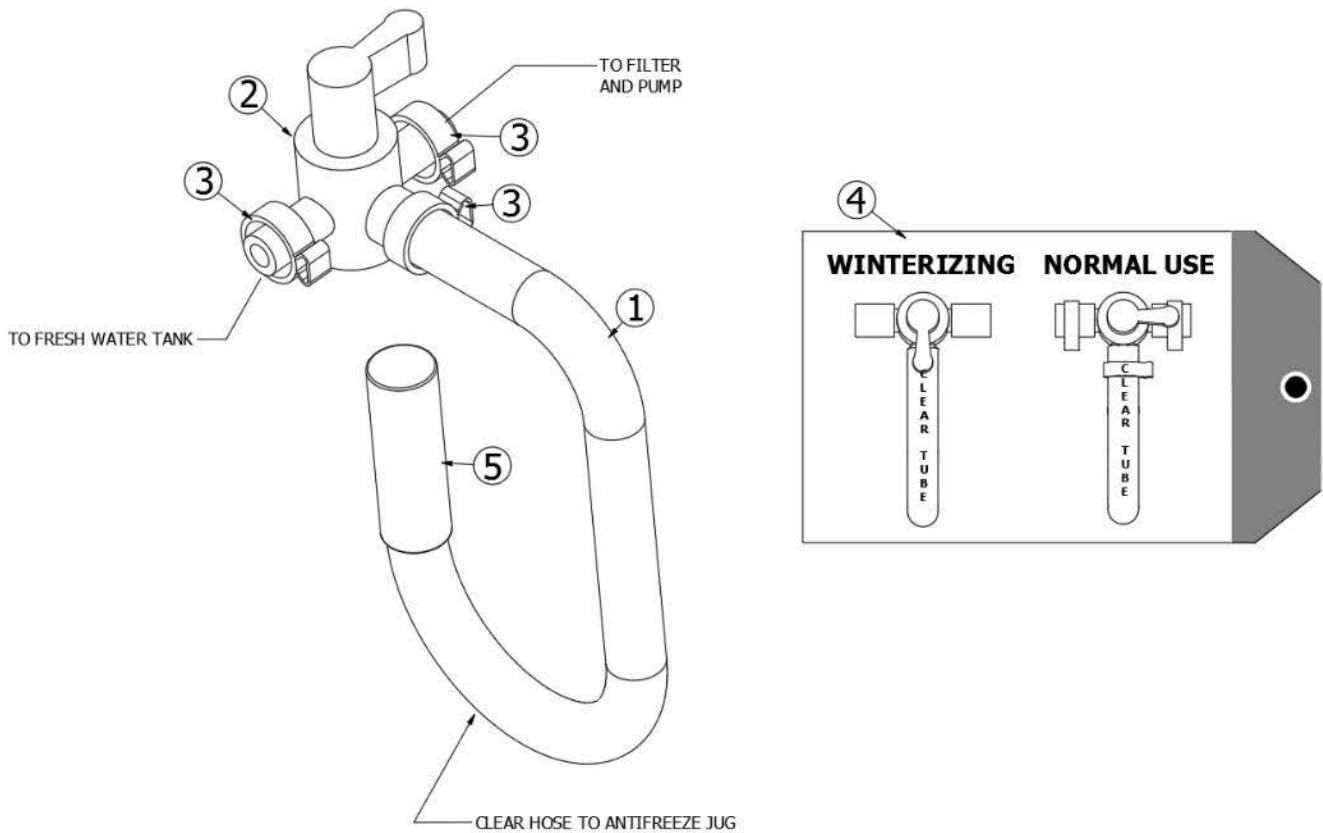

PLUMBING, FRESH WATER SYSTEM

Winterization Kit

112814

Winterization Kit Installation (not for order/see parts below)

1. 601240-01
2. 602711
3. 601698-15
4. 365453
5. 602801

Tubing 1/2 I.D. X 3/32 Wall Thick
Valve-3 Way Bypass .5" PEX #32788
1/2 CRIMP RING #14785
Tag-Instruction - Winterization Kit
Cap, 5/8" ID, Winterization Kit