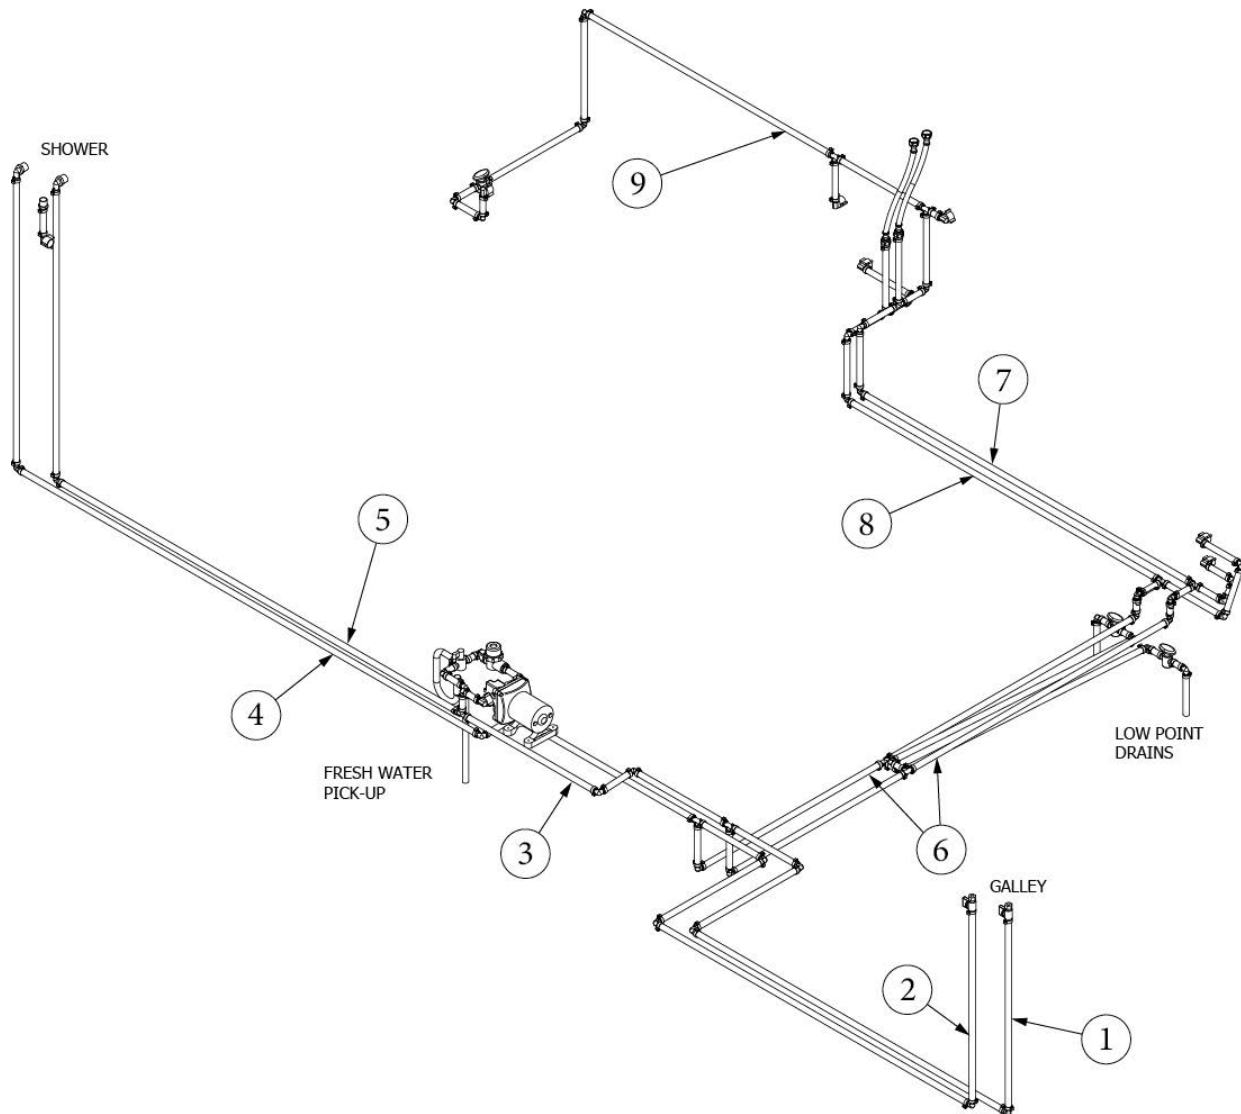

PLUMBING, FRESH WATER SYSTEM

Fresh Water Lines, 30RB

135052-02

Fresh Water System (not for order/see parts below)

1. 944039-01	Galley Cold Water Line
2. 944039-02	Galley Hot Water Line
3. 944039-03	Pickup Cold Water Line
4. 944039-04	Shower Hot Water Lines
5. 944039-05	Shower Cold Water Lines
6. 944039-06	Cross-Car Water Lines
7. 944039-09	RS Hot Water Lines
8. 944039-10	RS Cold Water Lines
9. 944039-11	Tank Flush Water Lines