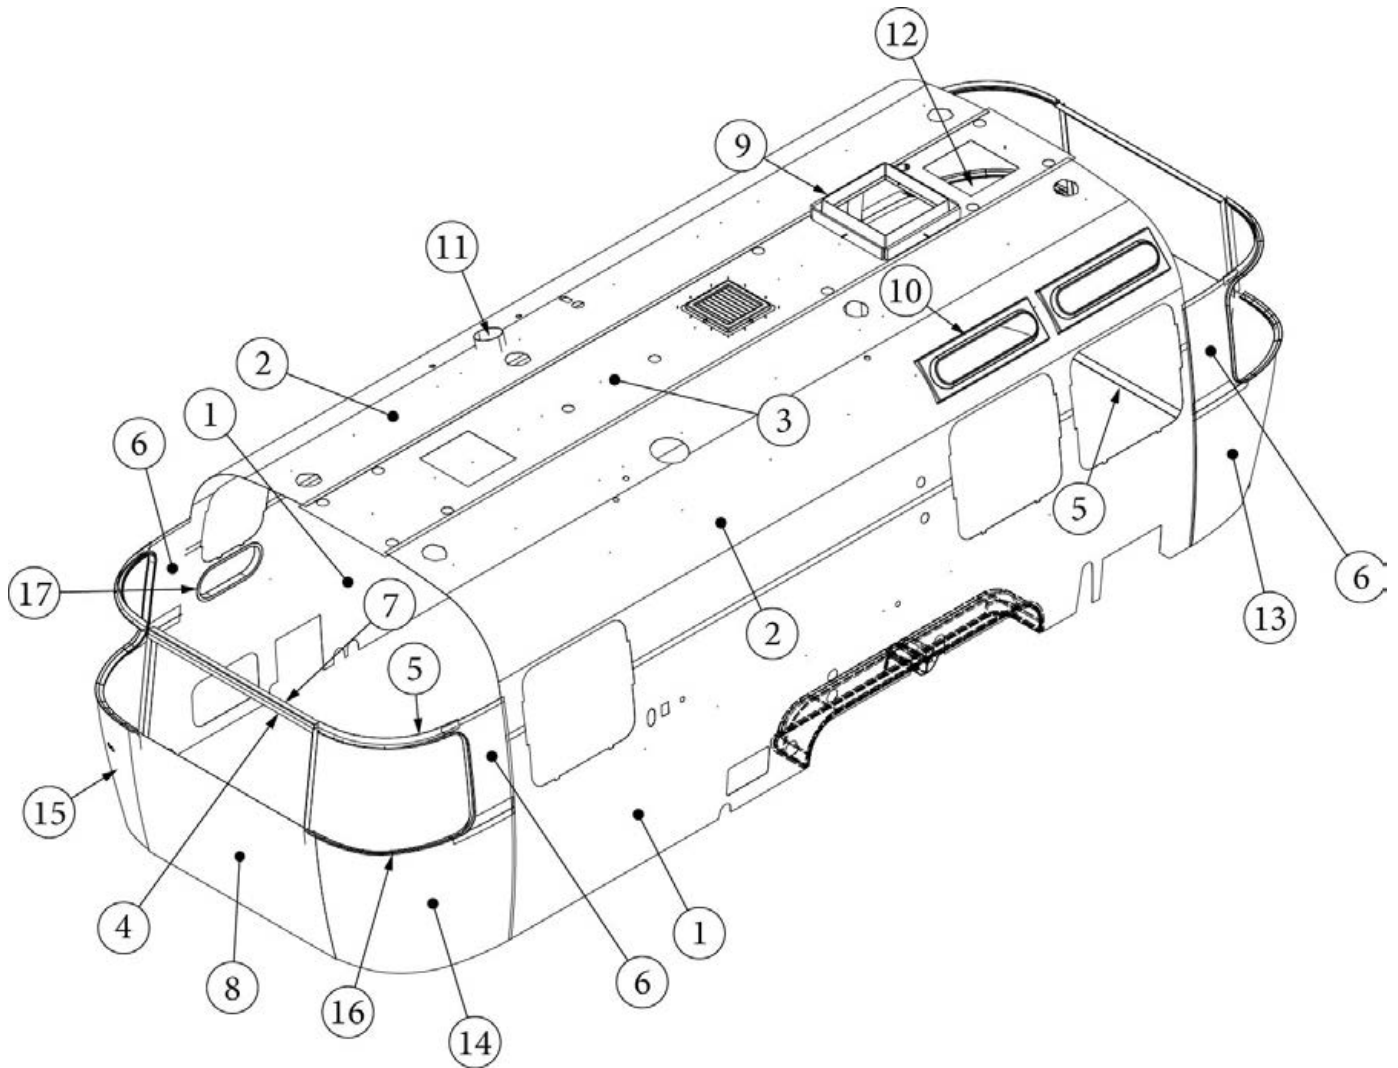

INTERIOR SHELL

Interior Skin, Queen, Hatch Option, 25FB

Parts Listed on Next Page