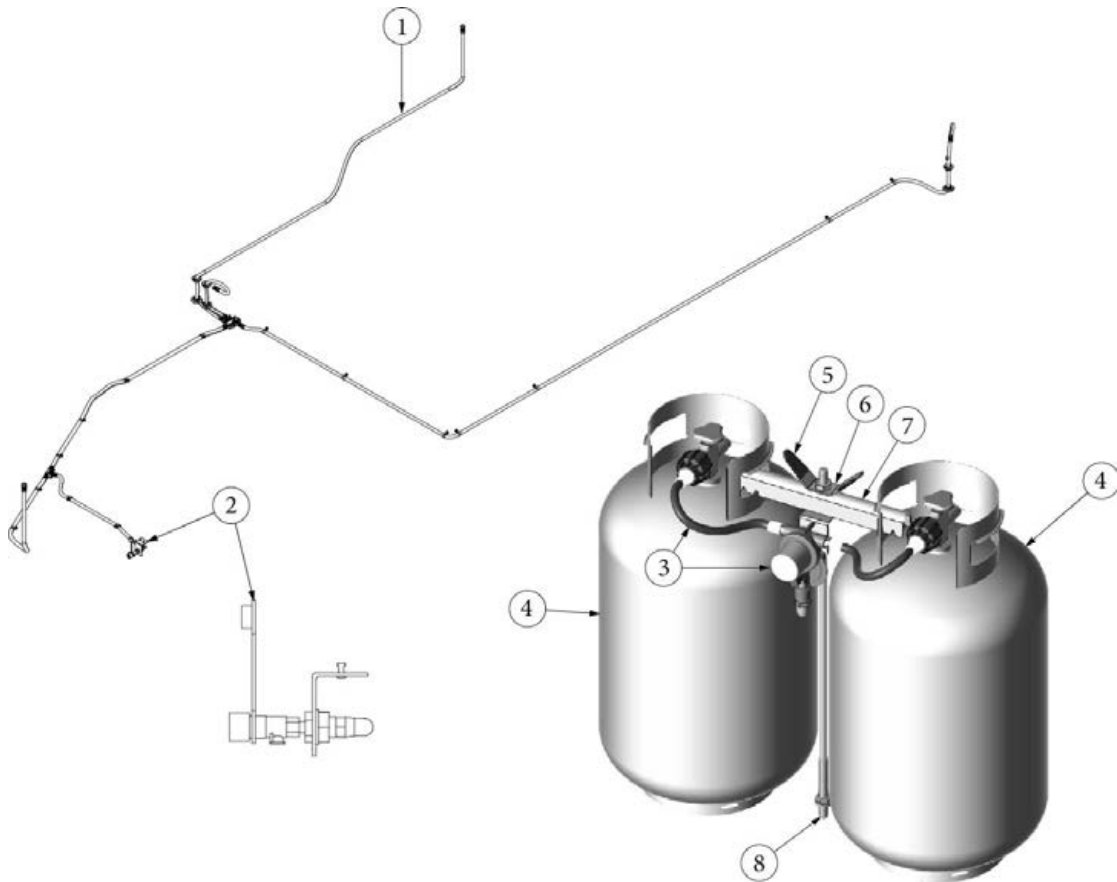

PLUMBING, LPG SYSTEM

LPG System, 25FB

113937
113718-01

Install, LP System, 25FB (not for order/see parts below)
Install, LP Tanks/Regulator, 30lb (not for order/see parts below)

1. 943995	Assembly, LP flex line
2. 602465	Exterior propane port assembly
3. 602870	Regulator, LP gas, Dual 11" pigtails
4. 601710-01	Tank, LP Cylinder, Steel, 30LB
5. 381613	Plasticsol Cover, LP Wing Handle
6. 455841	Wingnut, LP Bottle
7. 455842	Hold-down, VTD0046
8. 345764	Threaded Rod, 23.5", 1/2-13 4" each end
350132	Flange nut, Serrated, 1/2-13 UNC
386250	Label, LPG service port
365330-04	Sealant, Adseal, RTV #4553
382500	Grommet, .5" Pipe, Press Fit, Sealing
382556	Closeout, 2.38", D LP Assembly BC
512412	Bushing, Snap In, .75" ID
382160	Grommet, Flexible Vinyl