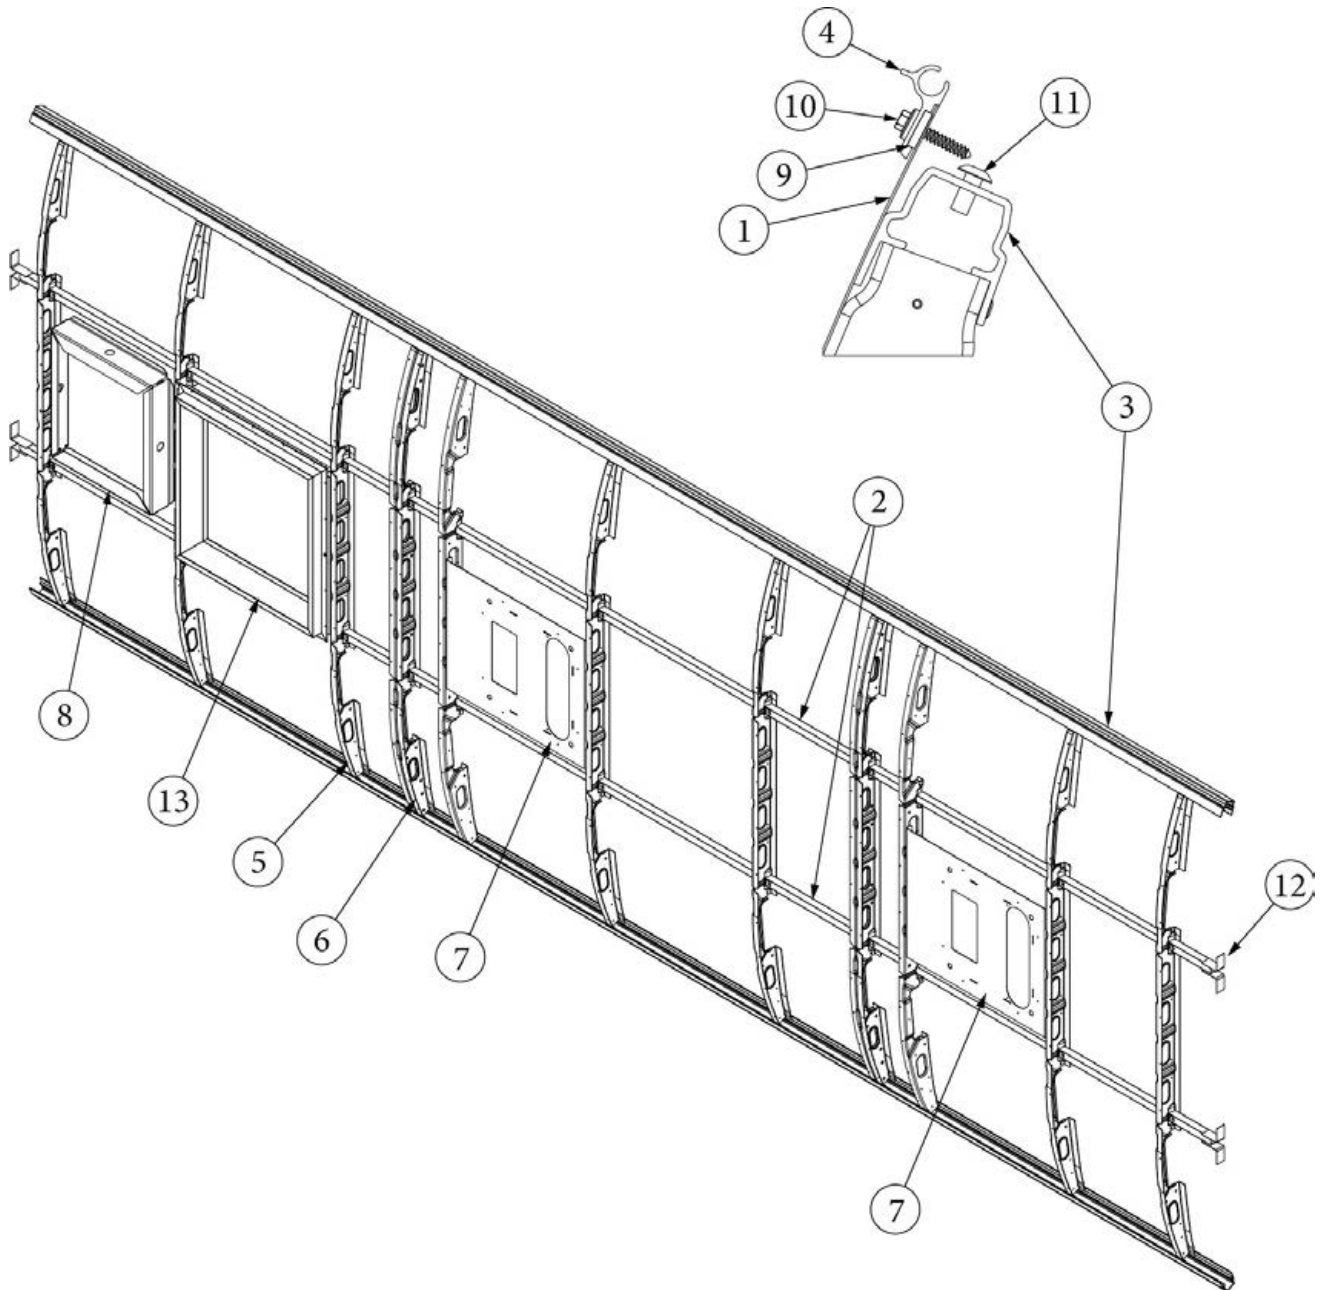

EXTERIOR SHELL

Roof, 2AC Units, 25FB

Parts Listed on Next Page