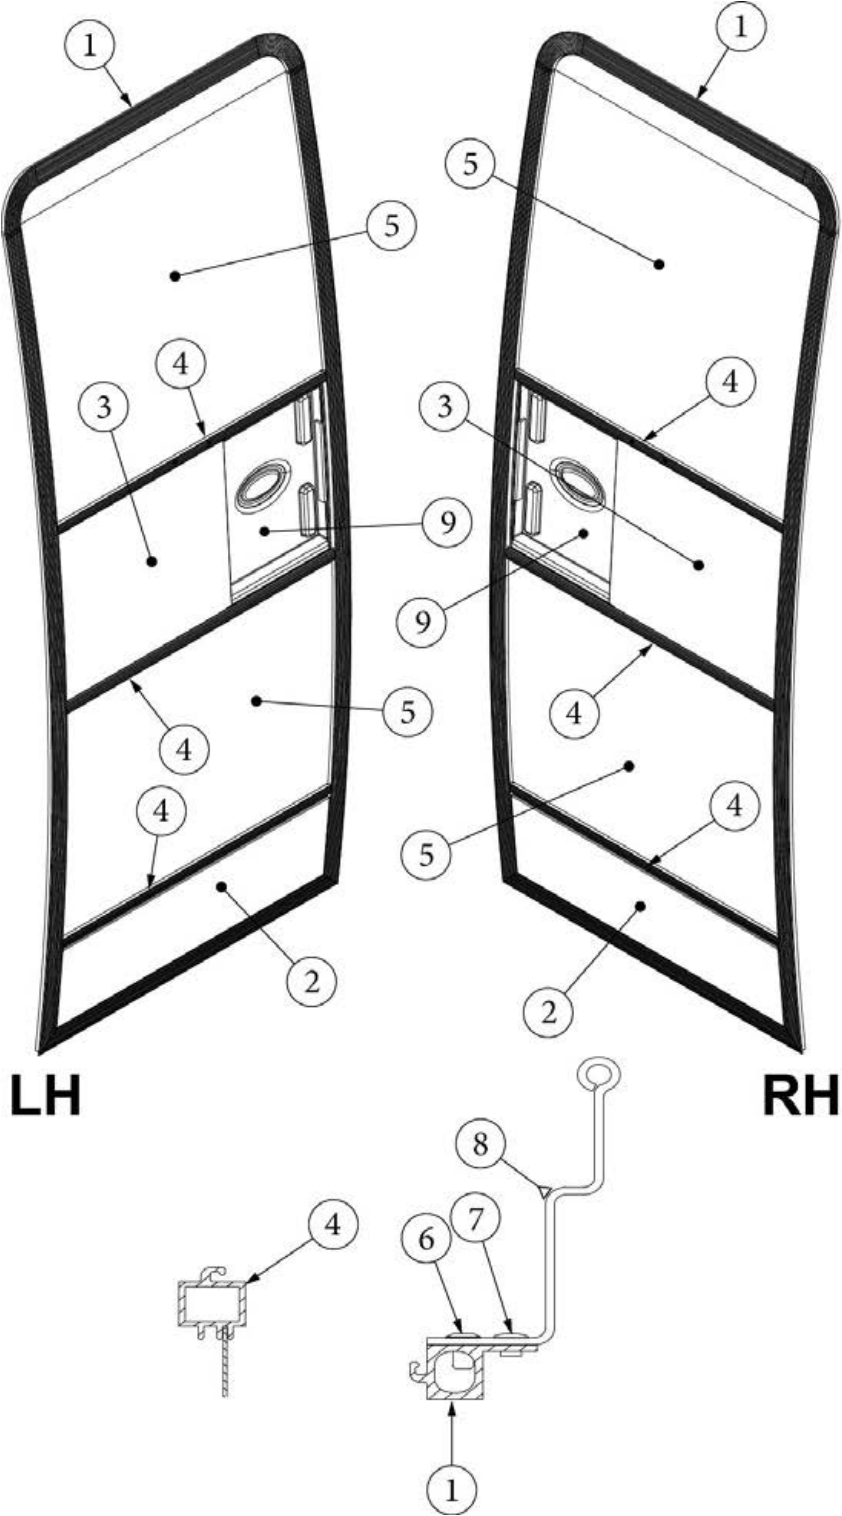

EXTERIOR DOORS

Screen Door

Parts Listed on Next Page