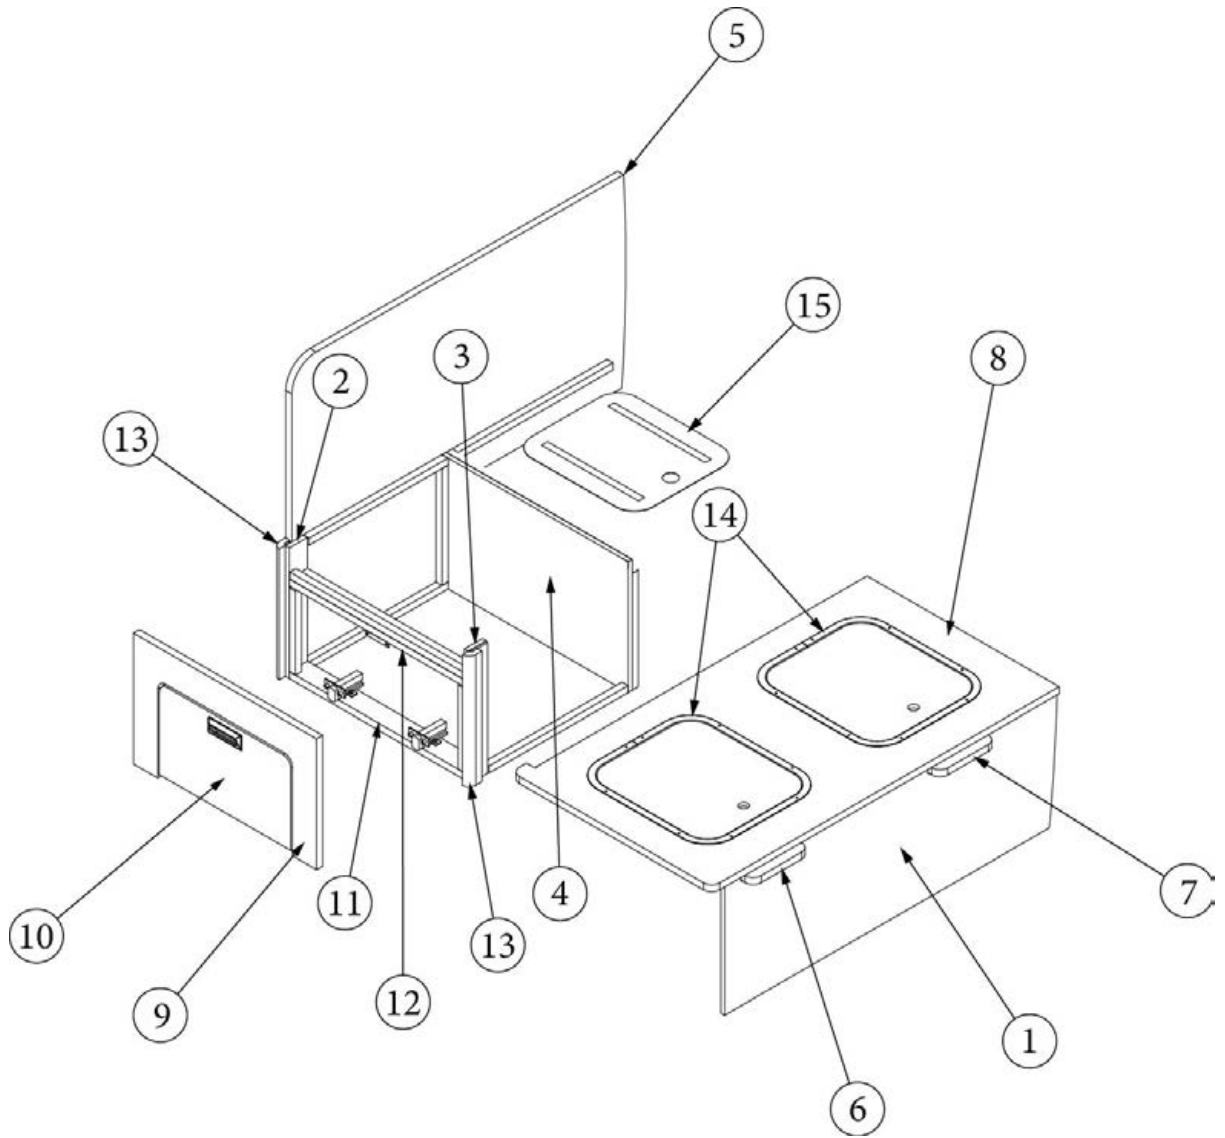

FURNITURE, GALLEY

Dinette Seat, LH, 30RB

Parts Listed on Next Page