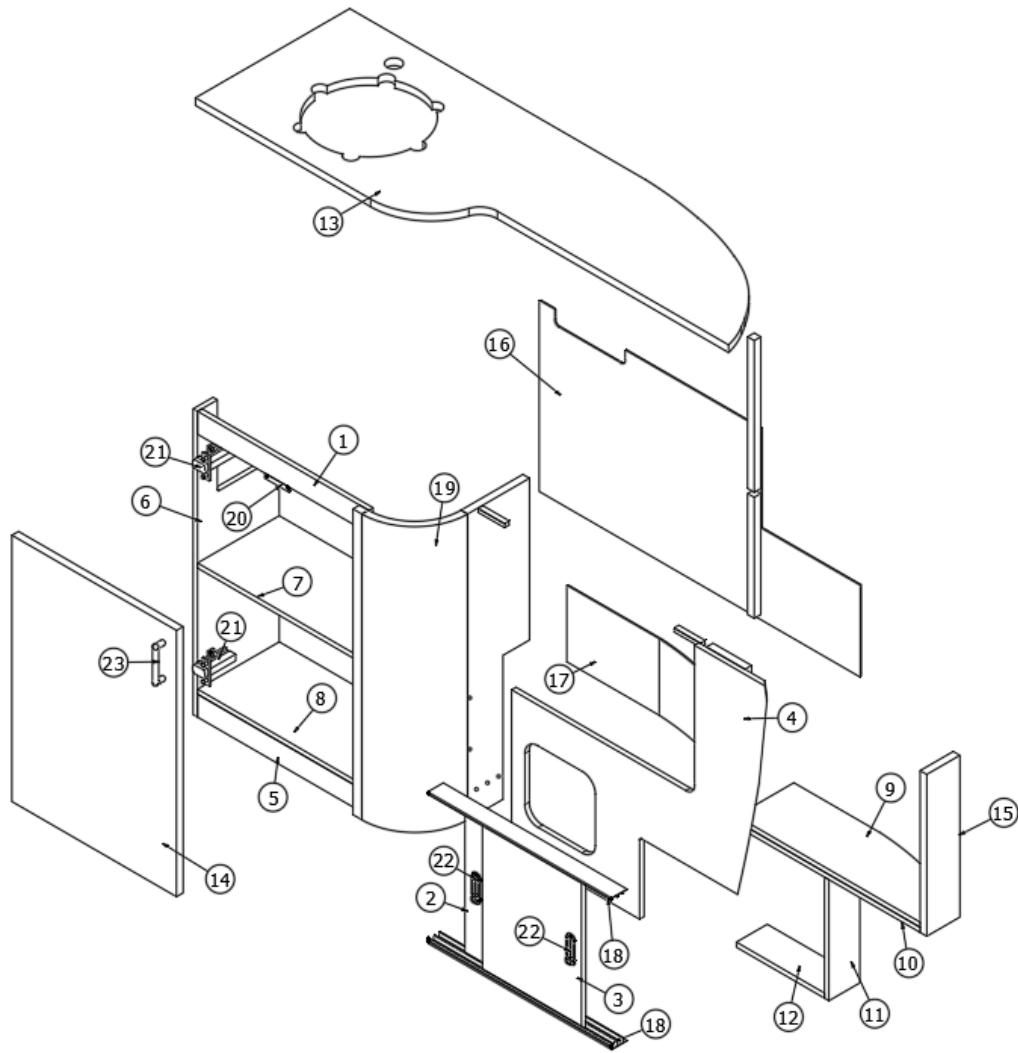

FURNITURE, LAVATORY

Lavatory Cabinet, 23FB

Parts Listed on Next Page