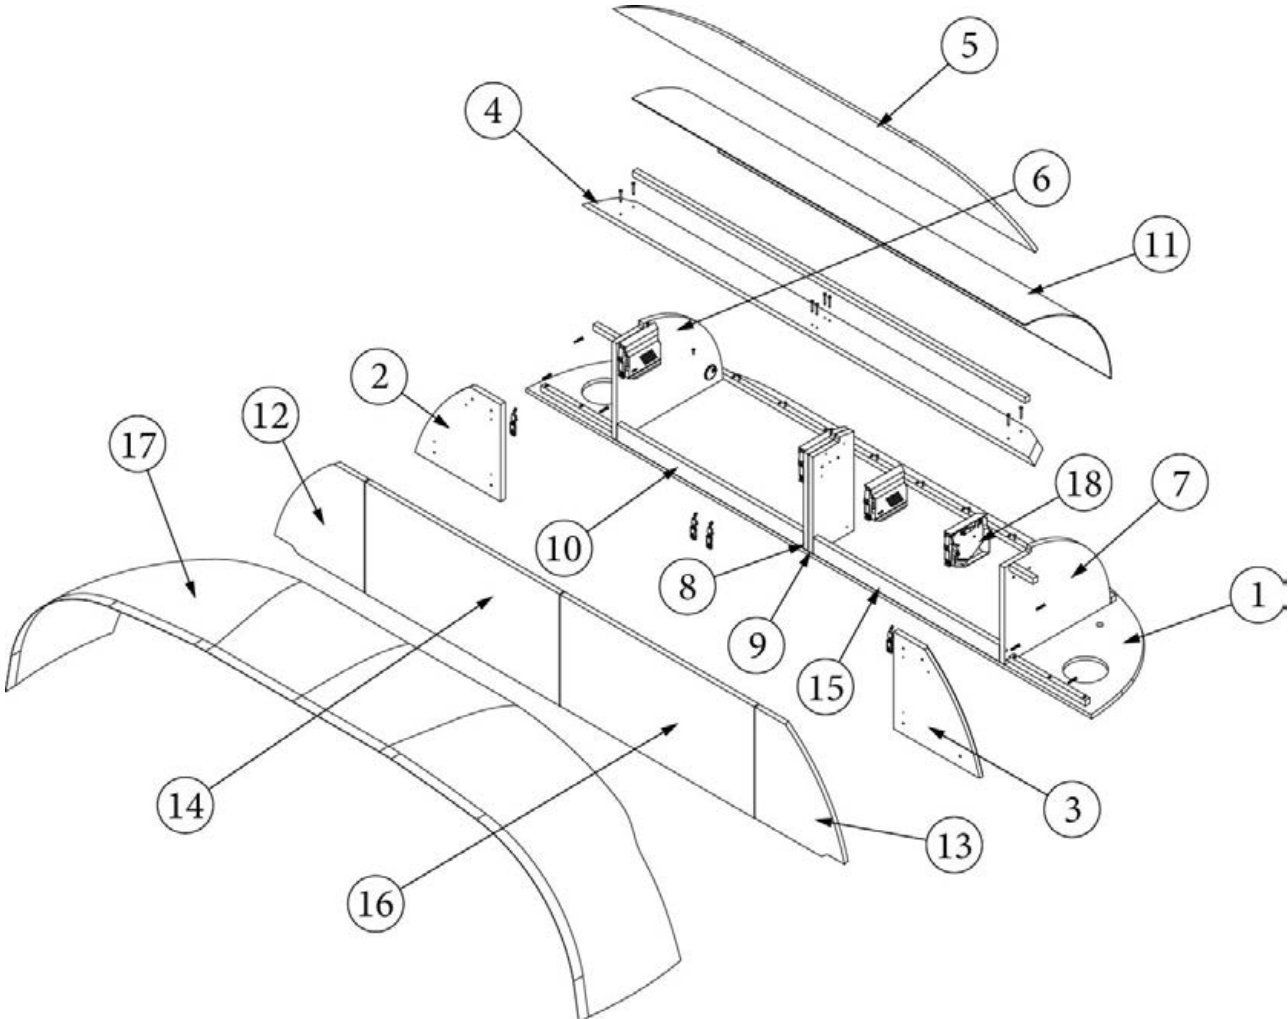

FURNITURE, BEDROOM

Roof Locker, 25FB

Parts Listed on Next Page