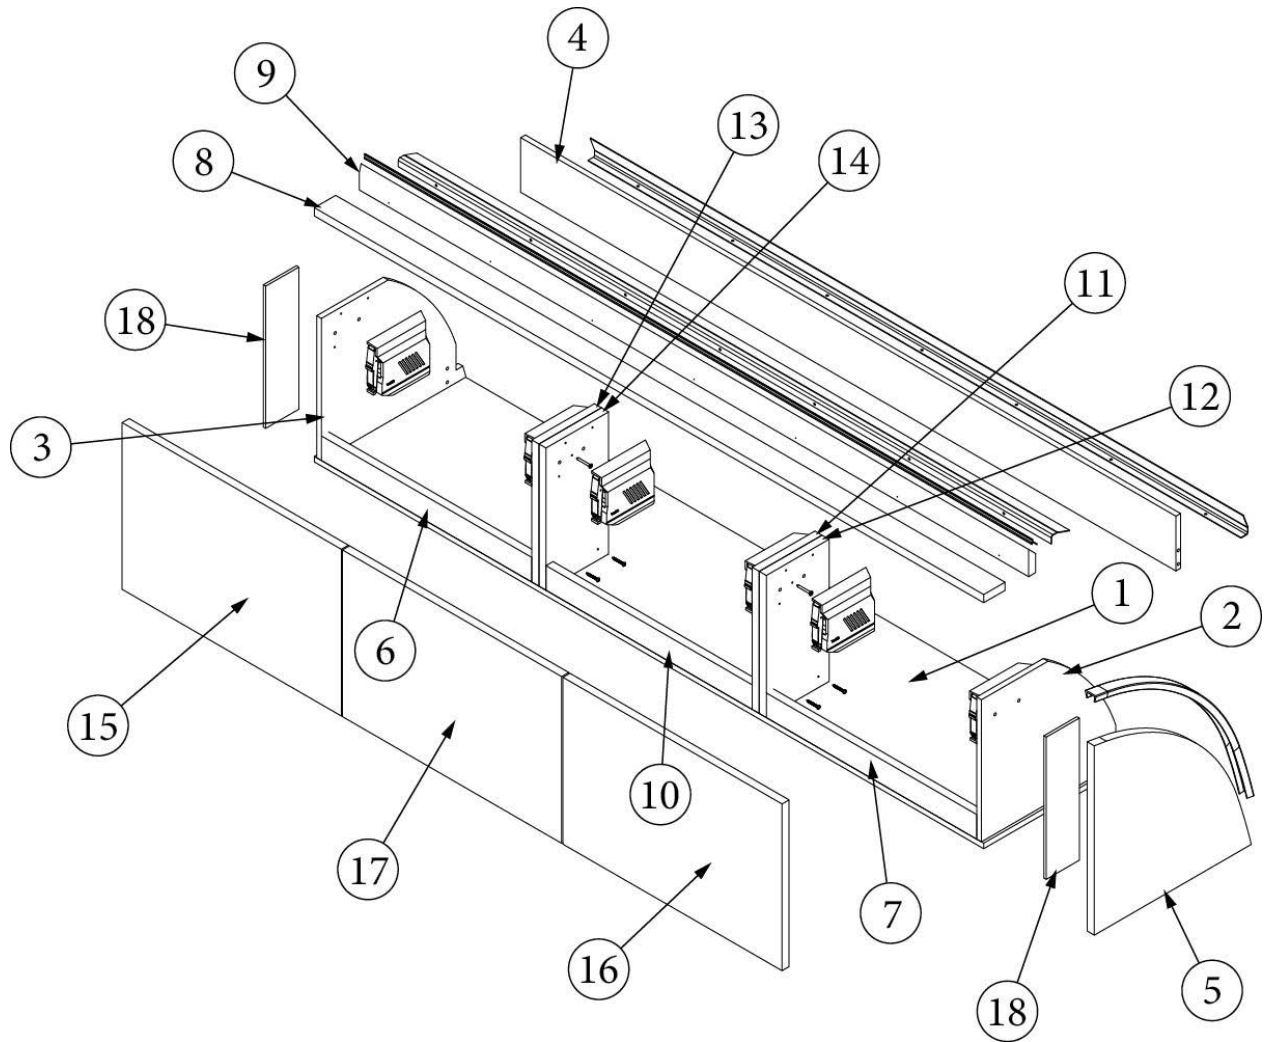

FURNITURE, GALLEY

Roof Locker, Galley, 30FB Bunk and Office

Parts Listed on Next Page