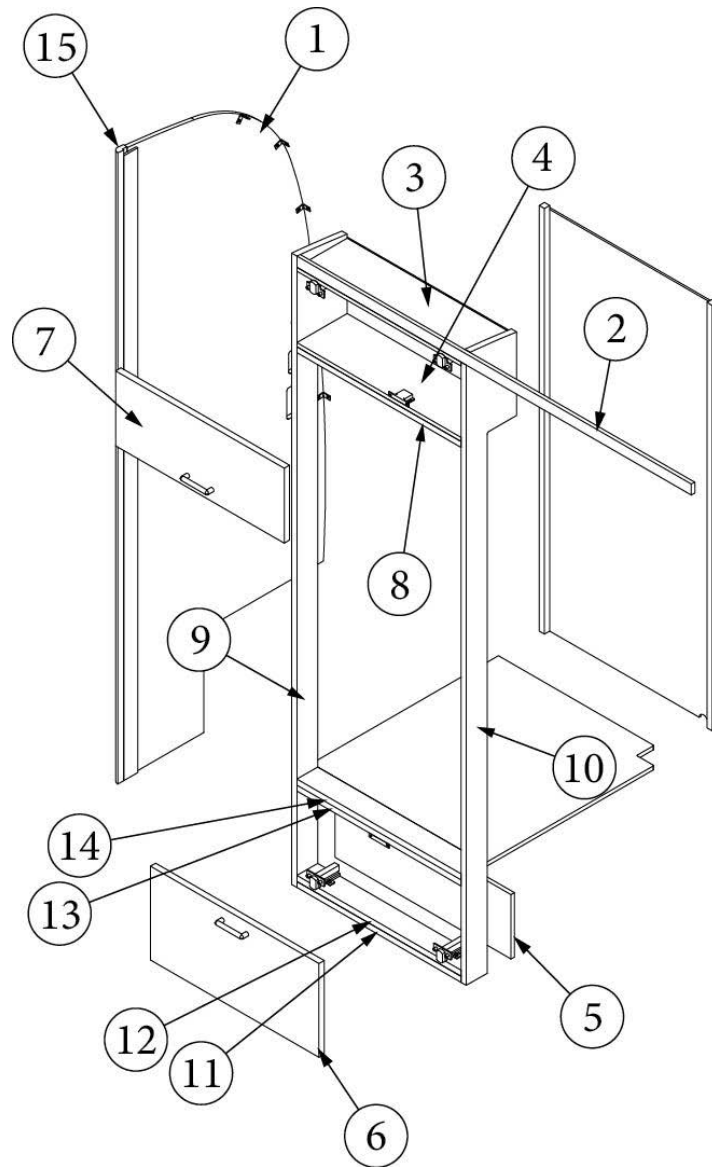

FURNITURE, GALLEY

Refrigerator Cabinet, 27FB

Parts Listed on Next Page