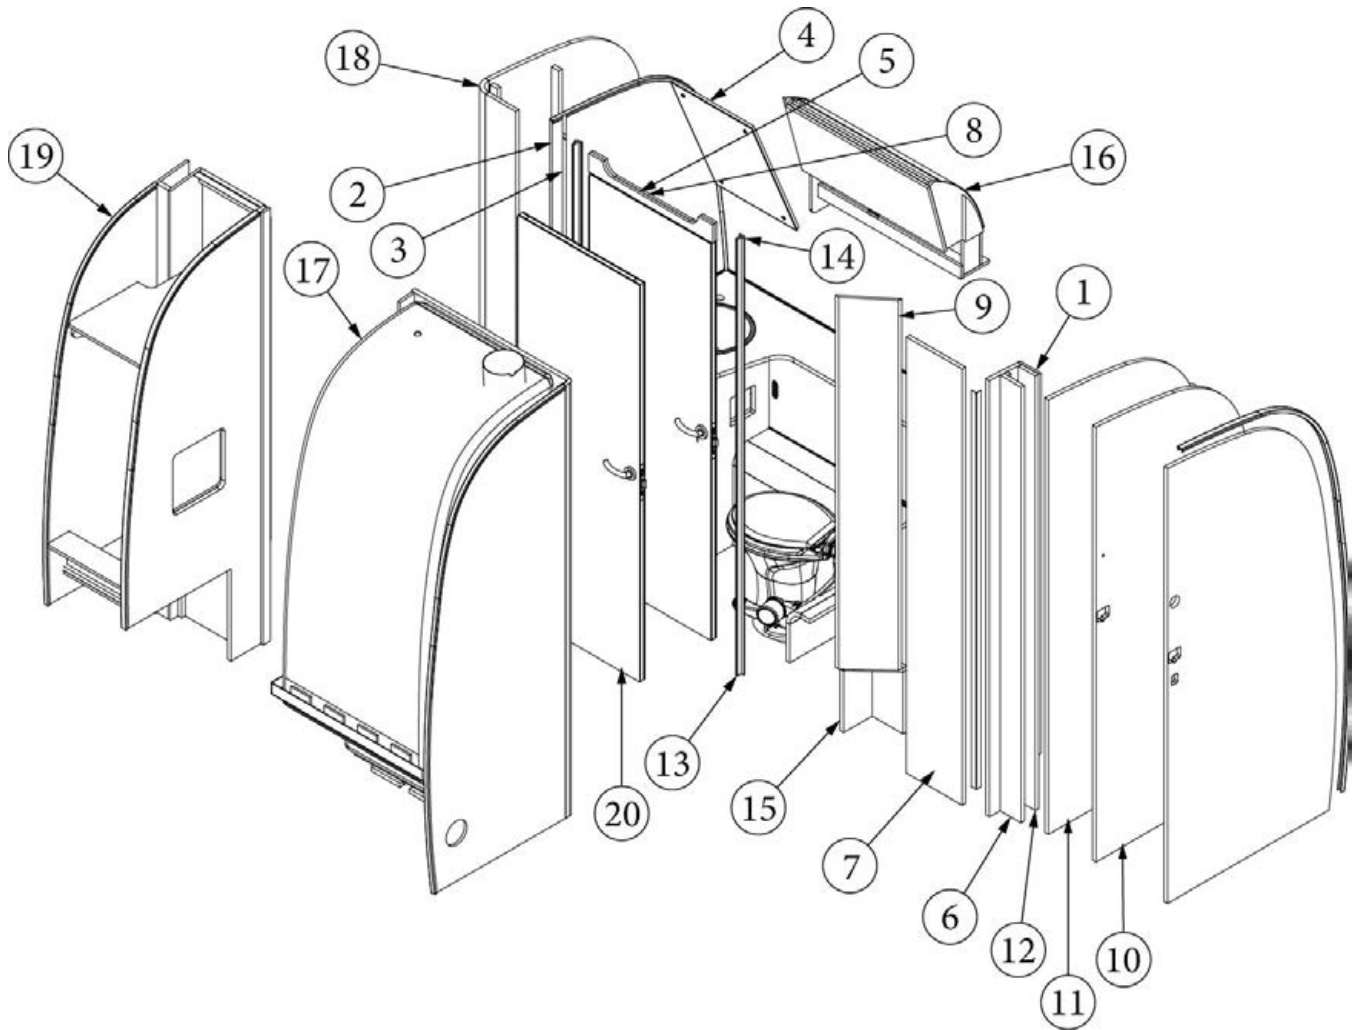

FURNITURE, LAVATORY

Bath Module, 28RB

Parts Listed on Next Page