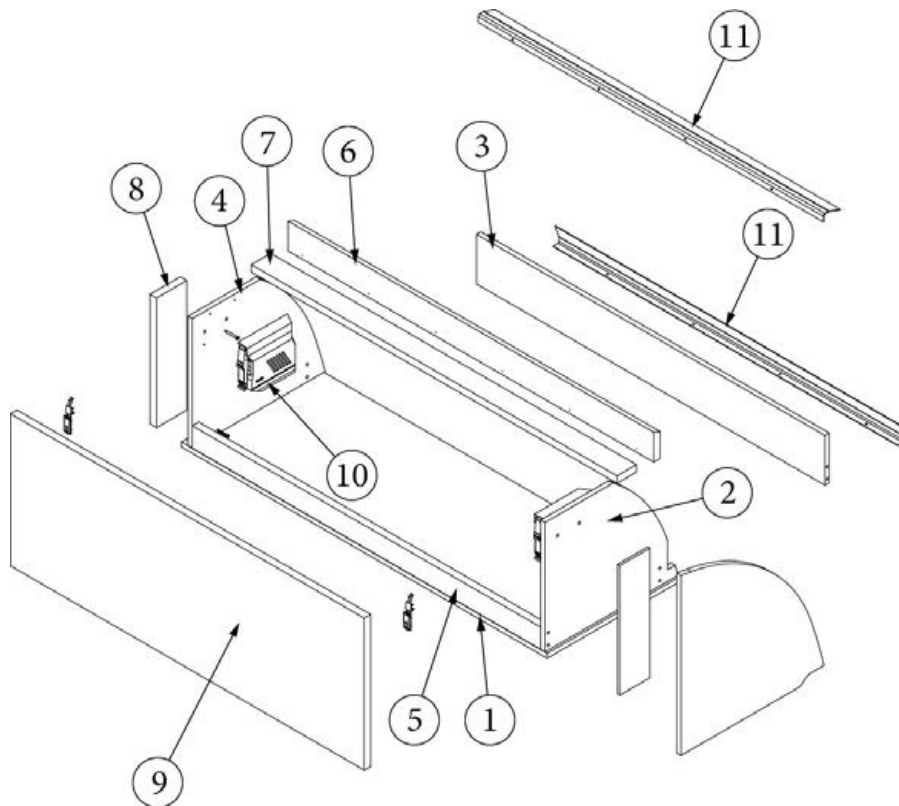

FURNITURE, BEDROOM

Roof Locker, Twin Bedroom, 25FB

970306

Roof Locker, Twin

1. 970306&000112BC	Pre laminate, 15.25 X 42.38"
2. 970306&000212CC	Pre laminate, 15.39 X 13"
3. 970306&000312CC	Pre laminate, 5 X 40.38"
4. 970306&000412CC	Pre laminate, 15.39 X 13"
5. 970306&000518BC	Pre laminate, 2.25 X 40.38"
6. 970306&000618BC	Pre laminate, 3 X 42.38"
7. 970306&000718BC	Pre laminate, 2.25 X 42.38"
8. 970306&000818CC	Pre laminate, 3.5 X 13"
9. 970306&000918FC	Pre laminate, 41 X 15.25"
10. 382213	Mechanism, Blum, Lift, O/V Door
11. 115085-03	Angle Aluminum, 40"
382733	Plate, Mounting, Door, Blum, HK-S
382734	Clip, Restriction, Blum, HK-S 100
386410-01	Edgebanding, Waxed Maple, 5/8"
386410-02	Edgebanding, Waxed Maple, 15/16"
386570-02	Edgebanding, Grey, 15/16"
201673-06	Cove Molding, Reverse, Magnolia