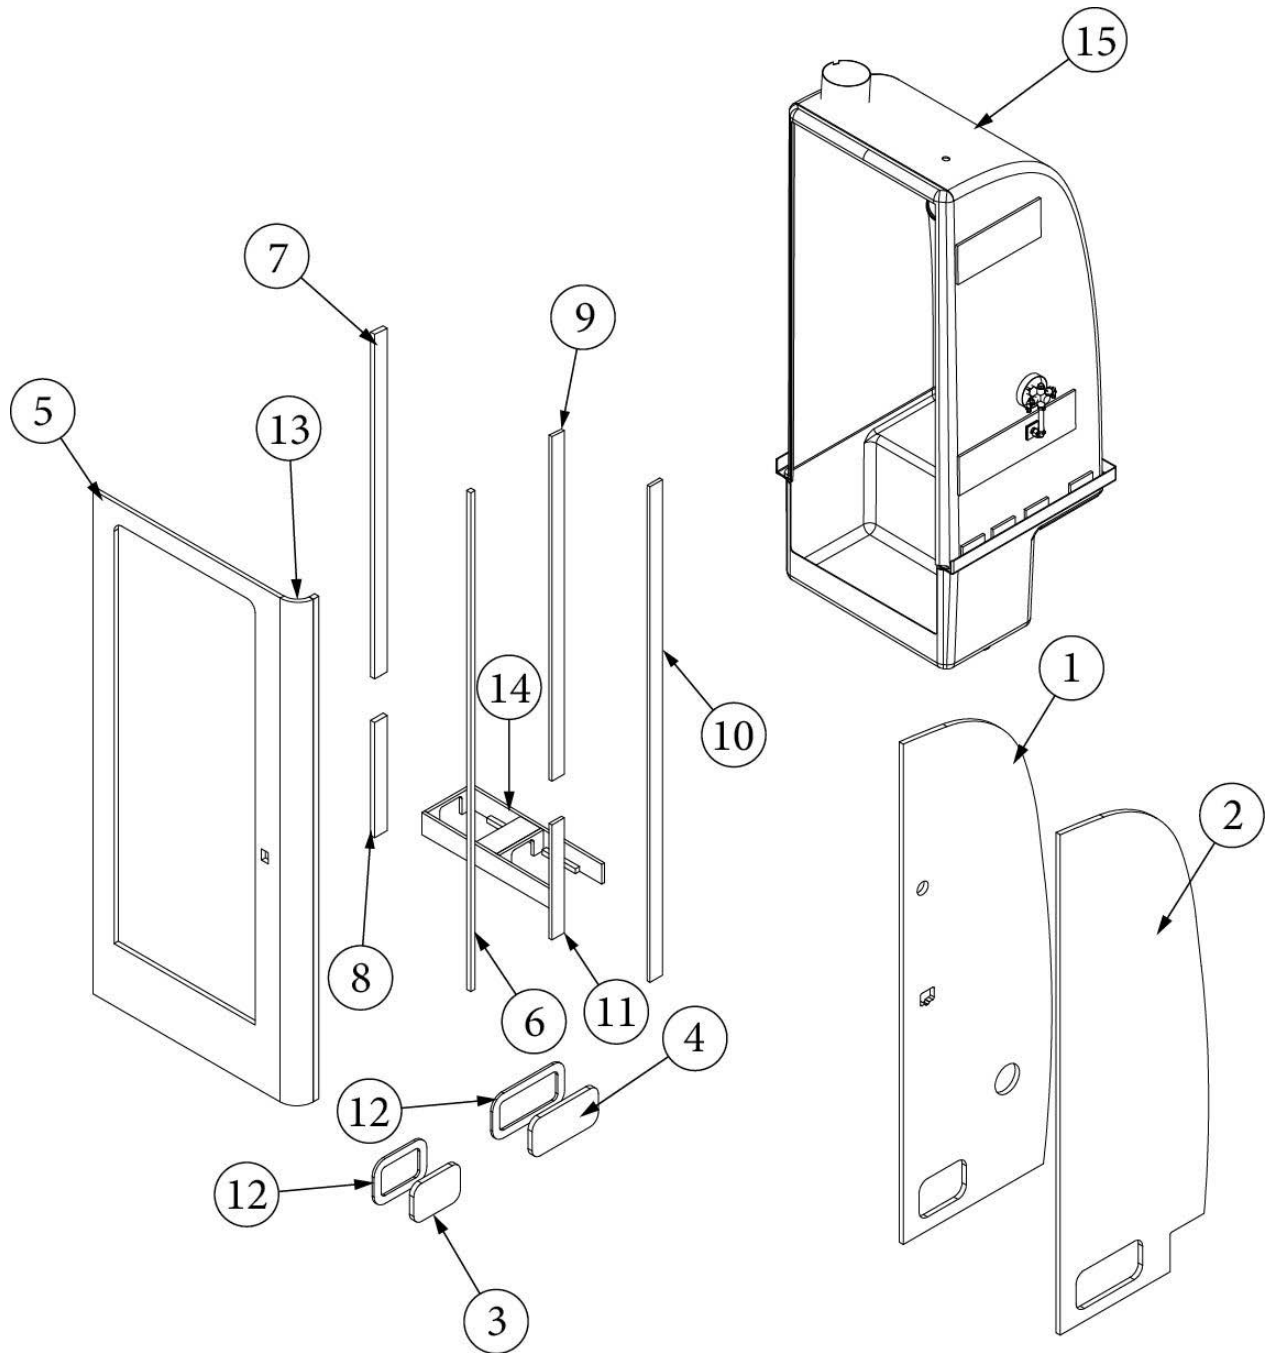

FURNITURE, LAVATORY

Shower Compartment, 30RB

Parts Listed on Next Page