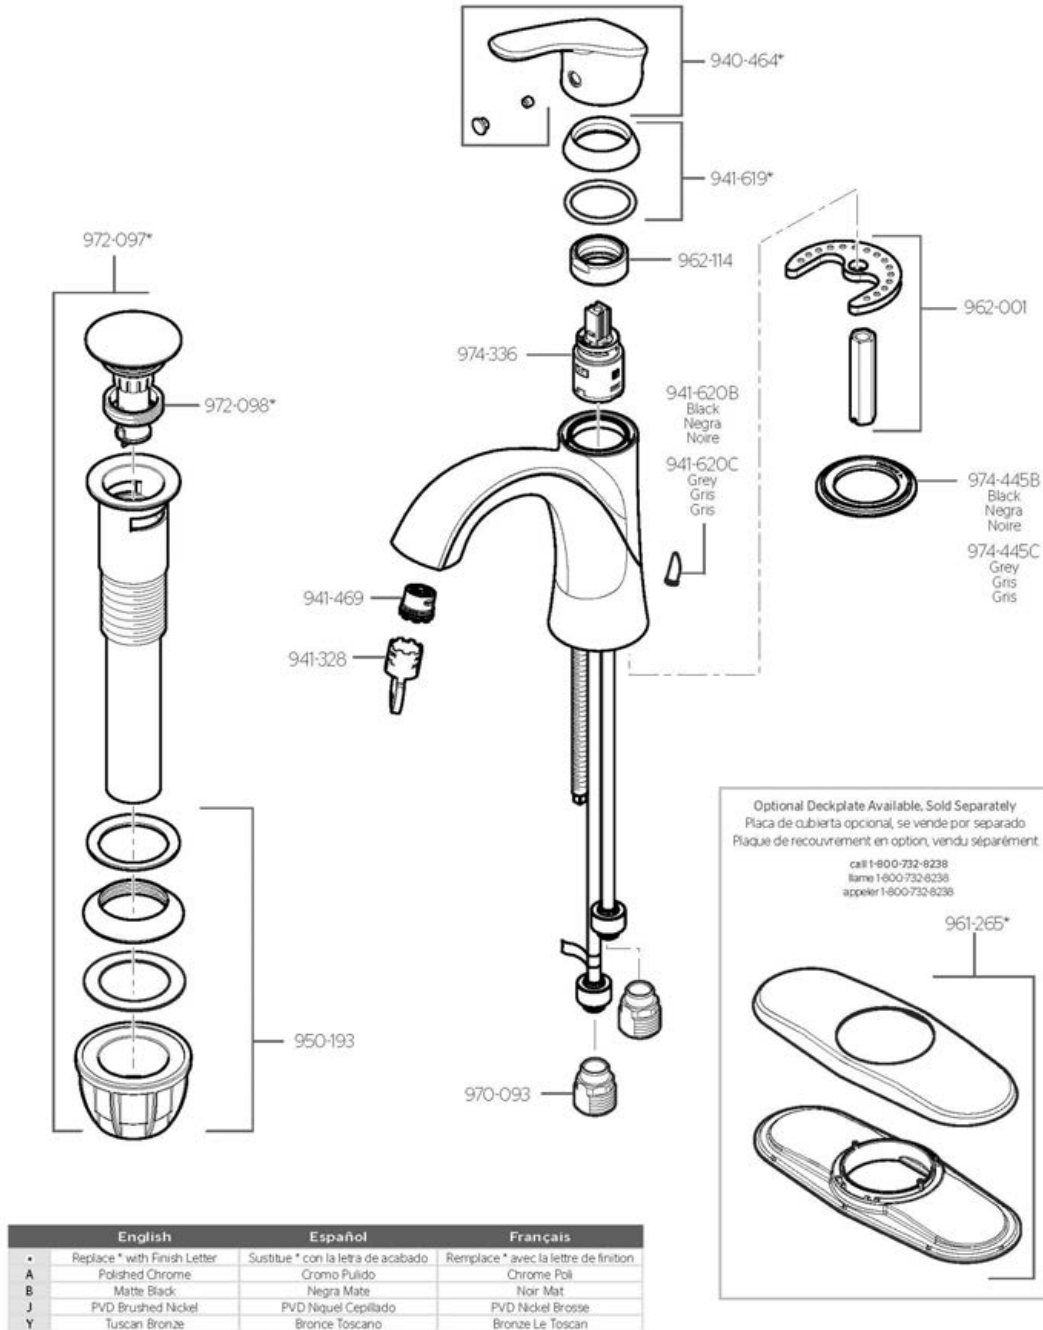

PLUMBING, FRESH WATER SYSTEM

Faucet, Lavatory

602871

Faucet, Lavy, Single-Handle, Pfister Weller LG42-WROK

LG42-WRO • Parts Explosion • Despiece de Piezas • Vue Éclatée des Pièces

Parts Listed in Drawing are Pfister Part Numbers