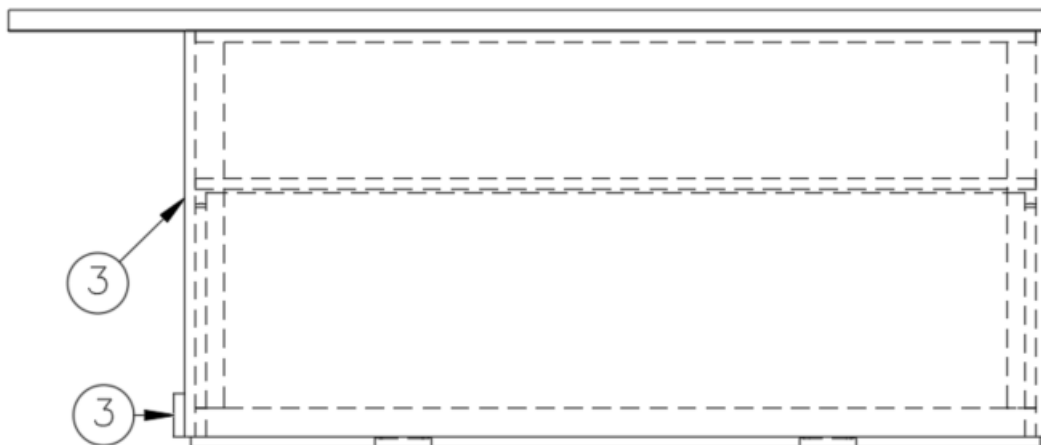

FURNITURE, LOUNGE

Sofa, 28RB, 30RB

966970

Sofa

1. 966971	Bed assembly
2. 966970&000212CE	Pre laminate, 60 X 28.25
3. 801351	Lite Ply-18mm (.75") 4'x 8' (Sold In A 32 Sf Sheet)
4. 966970&000618BC	Door-10.25 X 59.13
386439	Bar Pull-5 3/8" X 3"
381607-11	Hinge, Self-close
381228-02	Catch, Grabber door (5lb Pull)
114809	Aluminum angle, 1.5 x 1.5
382057	Knockdown
382057-04	Cap, Knockdown, White