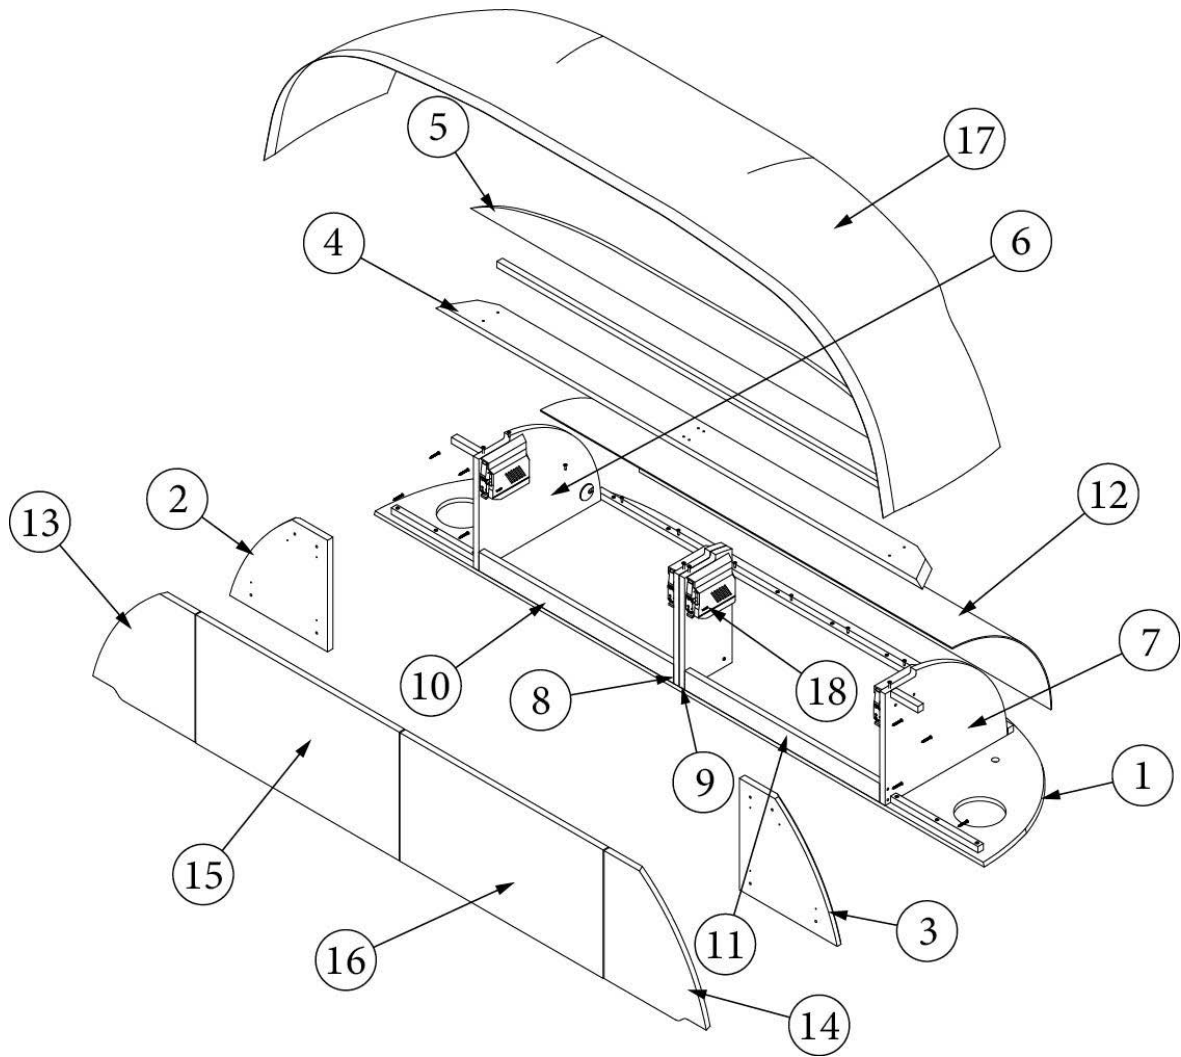

FURNITURE, BEDROOM

Roof Locker, 23FB

Parts Listed on Next Page