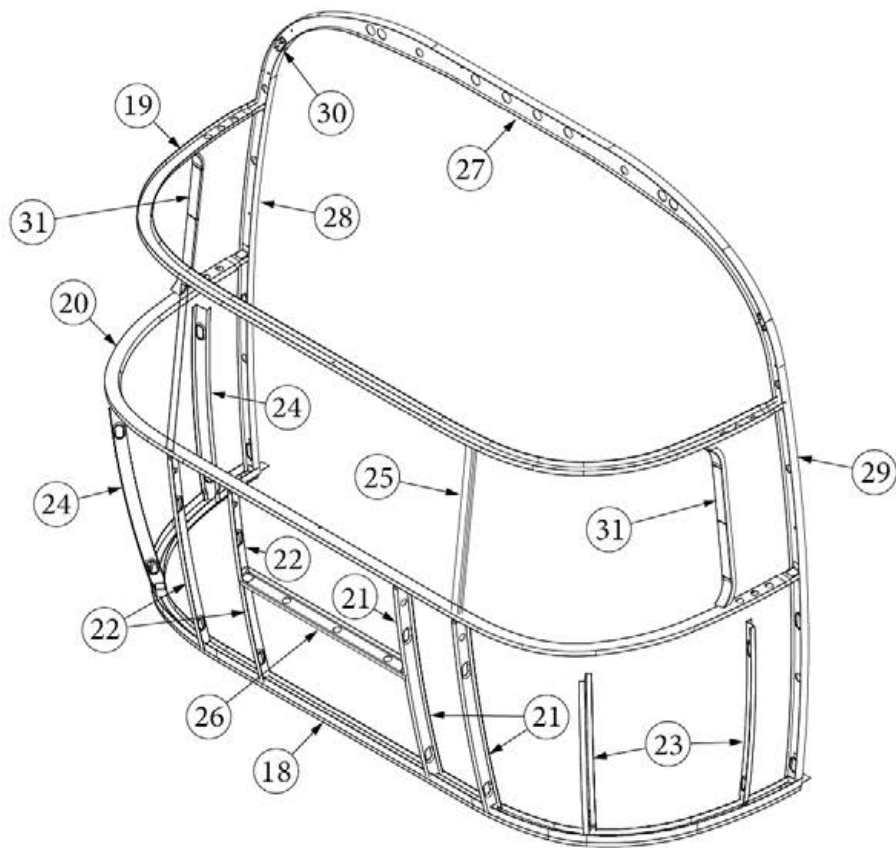

EXTERIOR SHELL

Aft End, 25FB, 27FB

Parts Listed on Next Page