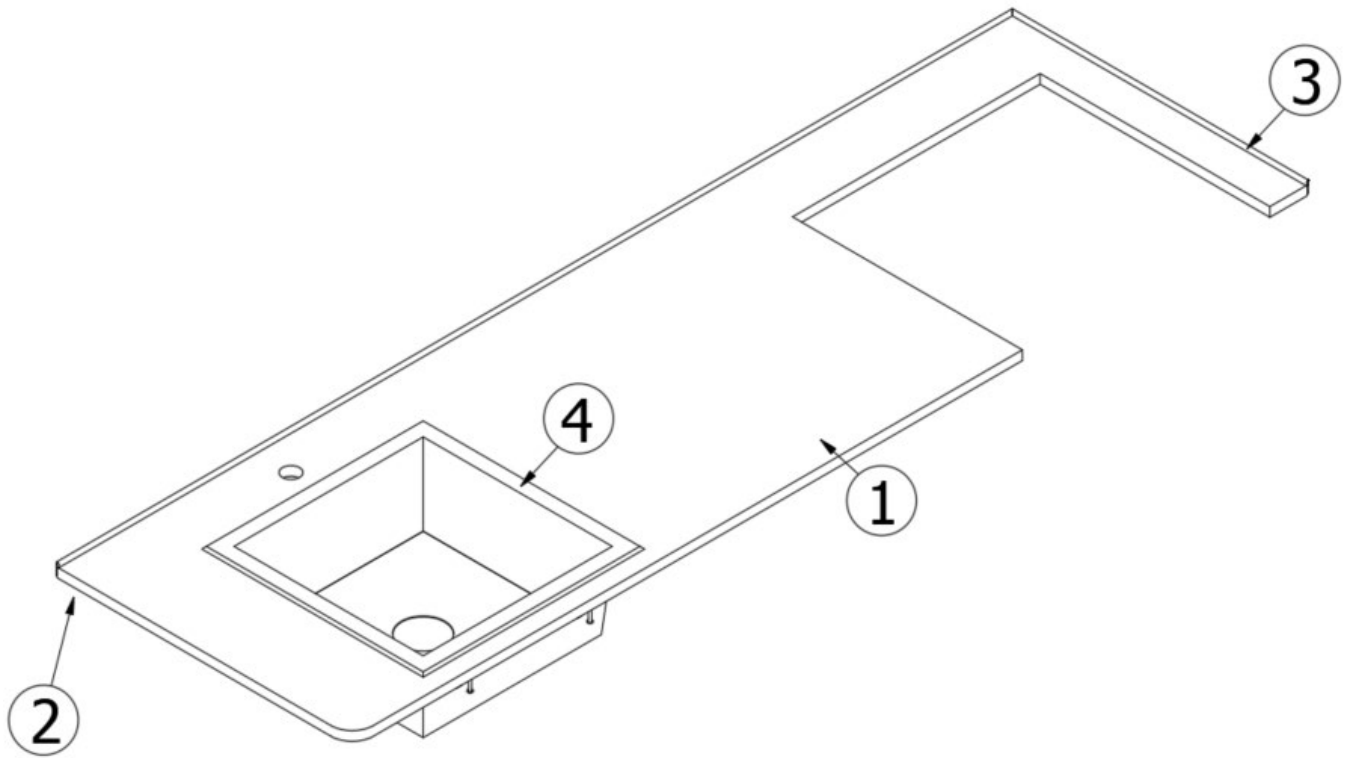

FURNITURE, GALLEY

Galley Top, 30RB

969463

Assembly, Galley Top 30RB FC

1. 969463&000118JC
2. 114812
3. 115064
4. 602455
  602453
  602164-02
  602455-01

Pre laminate, 24X77.69
Alum. Angle 1.0 X 1.0
Trim-Alum Counter Top
Sink-Galley 18 X 18
Faucet-1-Handle Pull Down Bar/Prep
Tailpiece W/Nuts & Washers 1.5"
Sink Clips, Kit, (4 clips, 4 studs, 4 wing nuts)