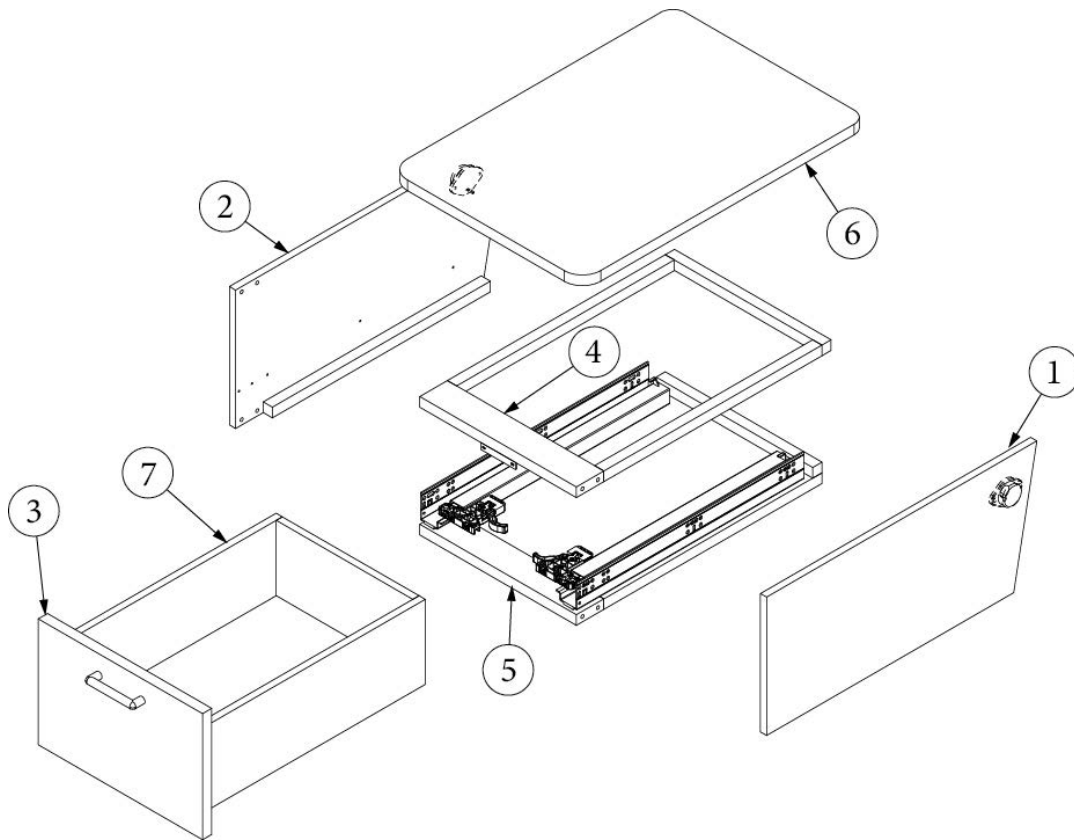

FURNITURE, BEDROOM

Nightstand, 23FB

969899-01

Nightstand

1. 969899&000112BC	Pre laminate, .5X9.75X22"
2. 969899&000212BC	Pre laminate, .5X9.75X22"
3. 969899&000318BC	Pre laminate, .75X8.88X13.38"
4. 969899&000418CC	Pre laminate, .75X12.75X2.25"
5. 969899&000518CC	Pre laminate, .75X12.75X2.25"
6. 969899&000618JC	Pre laminate, .75X23.13X15.75"
7. 969707-11	Drawer Box, 6 X 18 X 12.13"
382807-08	Drawer Slide, 18", Self-Close
382807-01	Left Front Fixing Clip
382807-02	Right Front Fixing Clip
320166-01	Screw, #8 X .5"
320005	Screw, Sheet Metal, #8 X 1"
386439	Bar Pull, 5 3/8" X 3"
386410-01	Edgebanding, 5/8", Waxed Maple
386410-02	Edgebanding, 15/16", Waxed Maple
386421-02	Edgebanding, 15/16", Smokey Skies
381228-02	Catch Grabber, Door, C3-805, 5LB