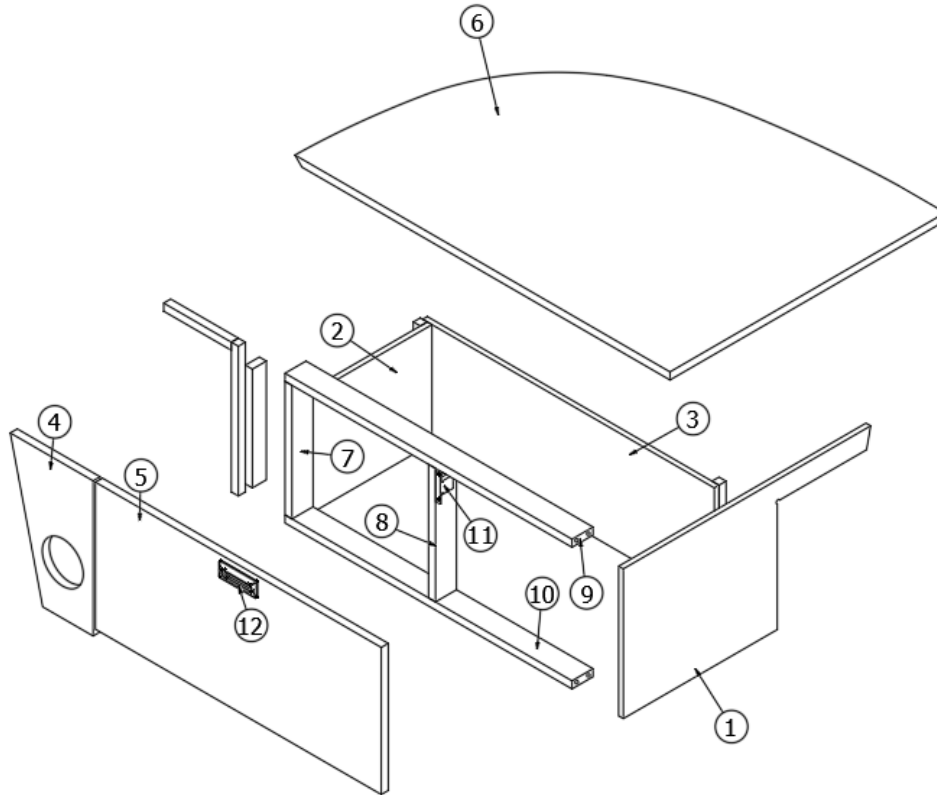

FURNITURE, LOUNGE

Dinette Seat, Roadside, 25FB, 27FB

969394

Assembly, RS Dinette Seat

1. 969394&000112CC	Pre laminate, .5 X 26.5 X 13.88
2. 969394&000212CC	Pre laminate, .5 X 13 X 11
3. 969394&000312CC	Pre laminate, .5 X 31.25 X 11
4. 969394&000418BC	Pre laminate, .75 X 14.38 X 8.88
5. 969394&000518BC	Pre laminate, .75 X 13.63 X 30.63
6. 969394&000618CC	Pre laminate, .75 X 29.5 X 40.18
7. 969394&000718CC	Pre laminate, .75 X 2.25 X 12.38
8. 969394&000818CC	Pre laminate, .75 X 2.25 X 12.38
9. 969394&000918CC	Pre laminate, .75 X 2.25 X 30.75
10. 969394&001018CC	Pre laminate, .75 X 2.25 X 30.75
11. 381228-02	Catch, Grabber door (5lb pull)
12. 381775	Drawer Pull – Flush Satin
386410-01	Edgebanding-5/8" Waxed Maple
386410-02	Edgebanding-15/16" Waxed Maple
381072-01	Hinge, 3 x 2", Open