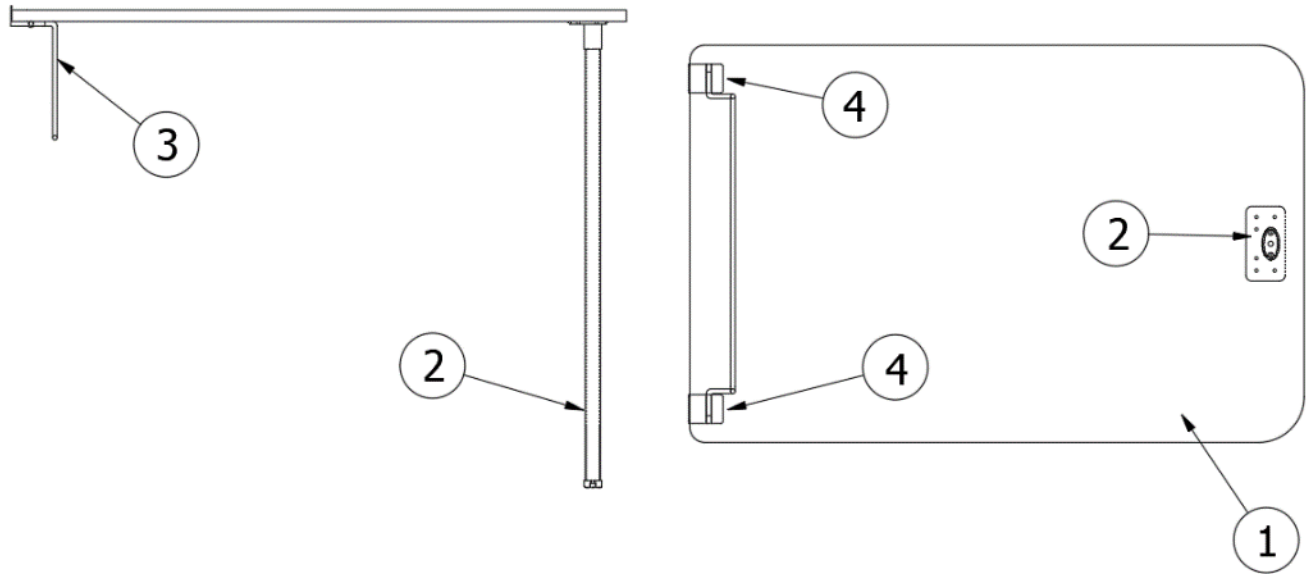

FURNITURE, GALLEY

Dinette Table, 28RB

969434-01

Dinette Table Assembly, 28RB FC

1. 969434&000118PC
2. 382177
3. 380284-02
4. 380284-03-1
  380284-06
  386414-02

Pre laminate, 26X40.25
Leg, Folding table
Bracket, Table hinge assembly kit
Table hinge brackets
Catch plate, J-1
Edgebanding-15/16" Smokey Skies