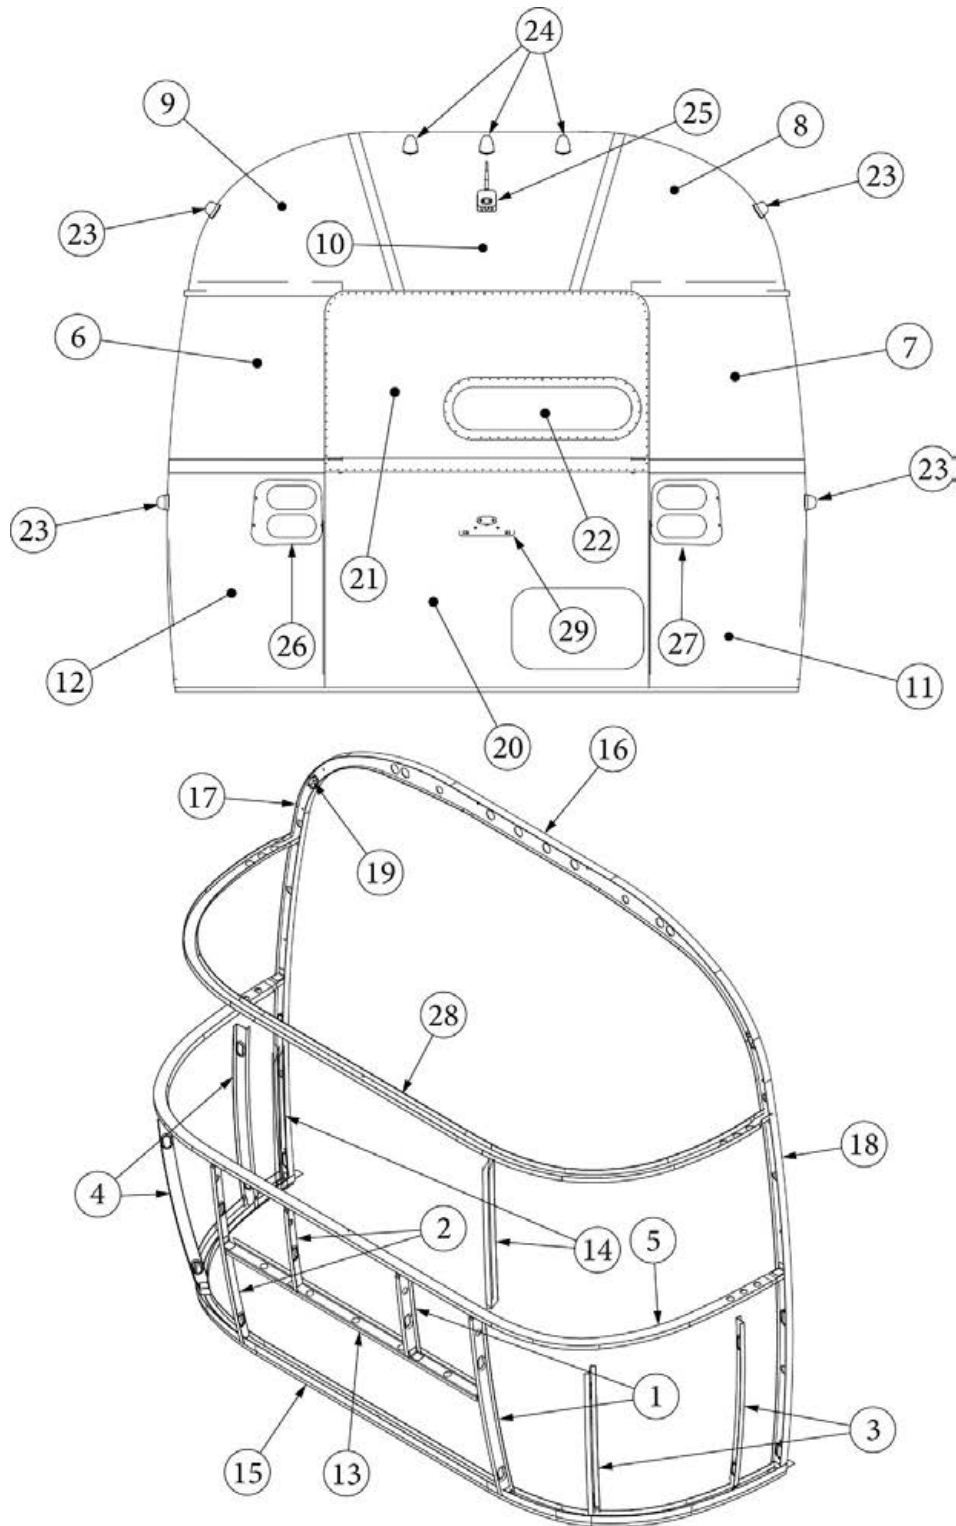

EXTERIOR SHELL

Aft End, 30FB Bunk

Parts Listed on Next Page