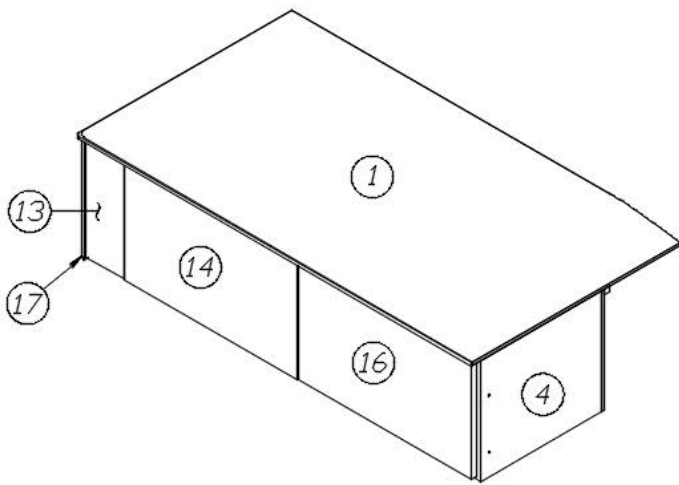

FURNITURE, BEDROOM

Bed, Twin, Curbside, 28RB

967925

CS Twin Bed

1. 800507-03	Top, Lauan, 3/8" x 4' x 8'
2. 967925&000212CC	Pre laminate, 15.13 X 56.69
3. 967925&000318CC	Pre laminate, 17.5 X 15.13
4. 967925&000418CC	Pre laminate, -17.5 X 15.13
5. 967925&000518CC	Pre laminate, 2.5 X 24.38
6. 967925&000618CC	Pre laminate, 2.5 X 24.38
7. 967925&000718CC	Pre laminate, 2.5X24.38
8. 967925&000818CC	Pre laminate, 2.5 X 24.38
9. 967925&000918CC	Pre laminate, 17.5 X 15.13
10. 967925&001018CC	Pre laminate, 2.5 X 4.94
11. 967925&001118CC	Pre laminate, 2.5 X 4.94
12. 967925&001218CC	Pre laminate, 2.5 X 15.13
13. 967925&001318BC	Pre laminate, 5.56 X 14.25 EB9-B02
14. 967925&001718BC	Door-Twin 25 X 14.25
15. 967925&002212BC	Pre laminate, 29.5 X 15.13
16. 967925&002618BC	Door-25 X 14.25
17. 801706-1003	Corner Trim 90 Deg 1"Rad Waxed Maple
386439	Bar Pull-5 3/8" X 3"
381607-11	Hinge, Self-close
381607-12	Baseplate, Grass, 9.5 x 37/32
381228-02	Catch, Grabber door, 5LB
386410-02	Edgebanding-15/16" Waxed Maple