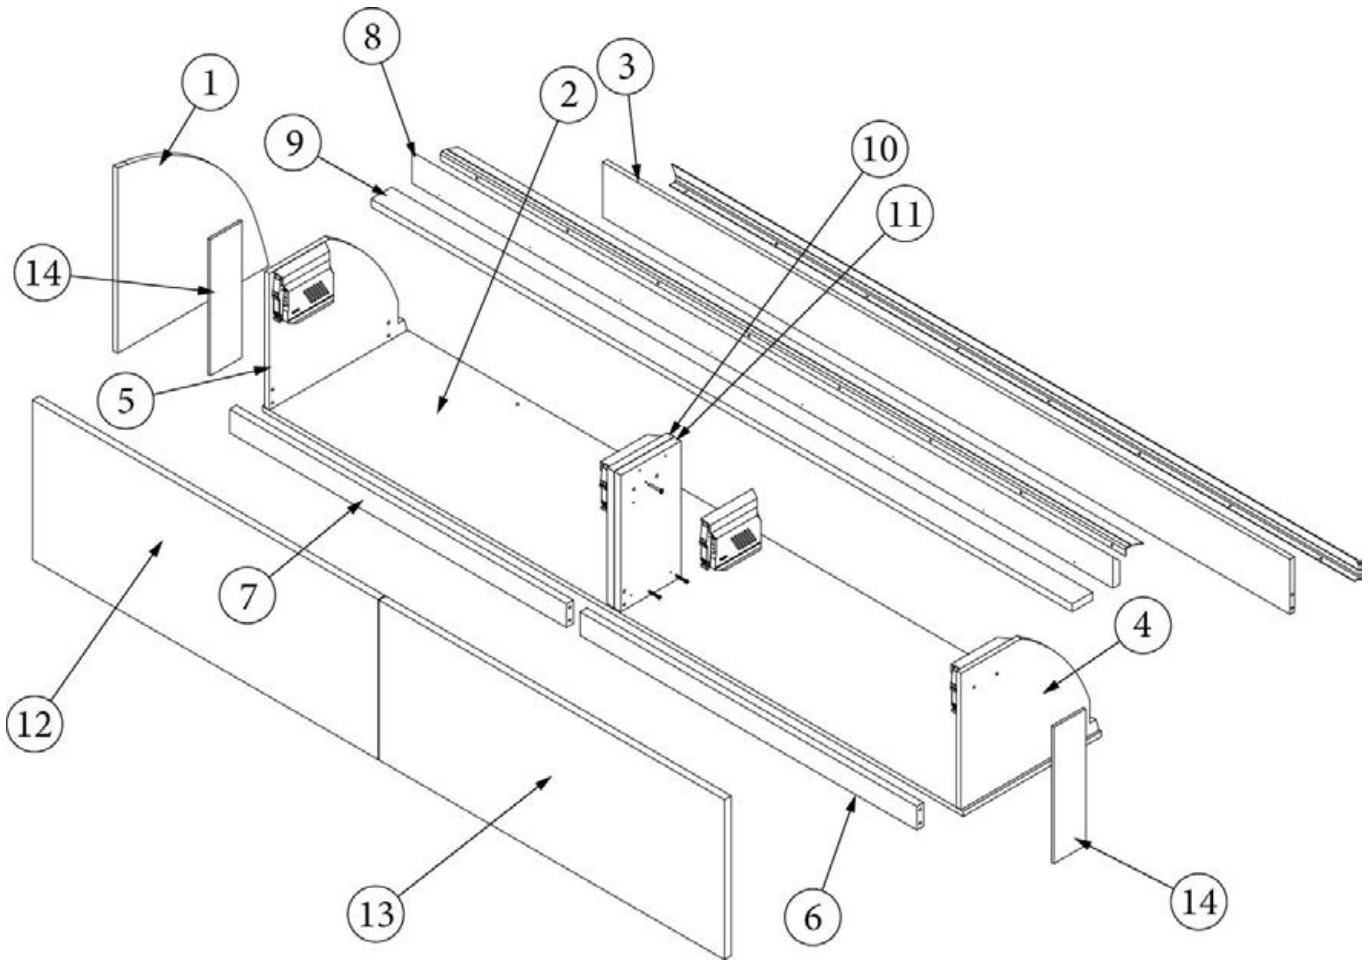

FURNITURE, GALLEY

Roof Locker, Galley, 30RB

Parts Listed on Next Page