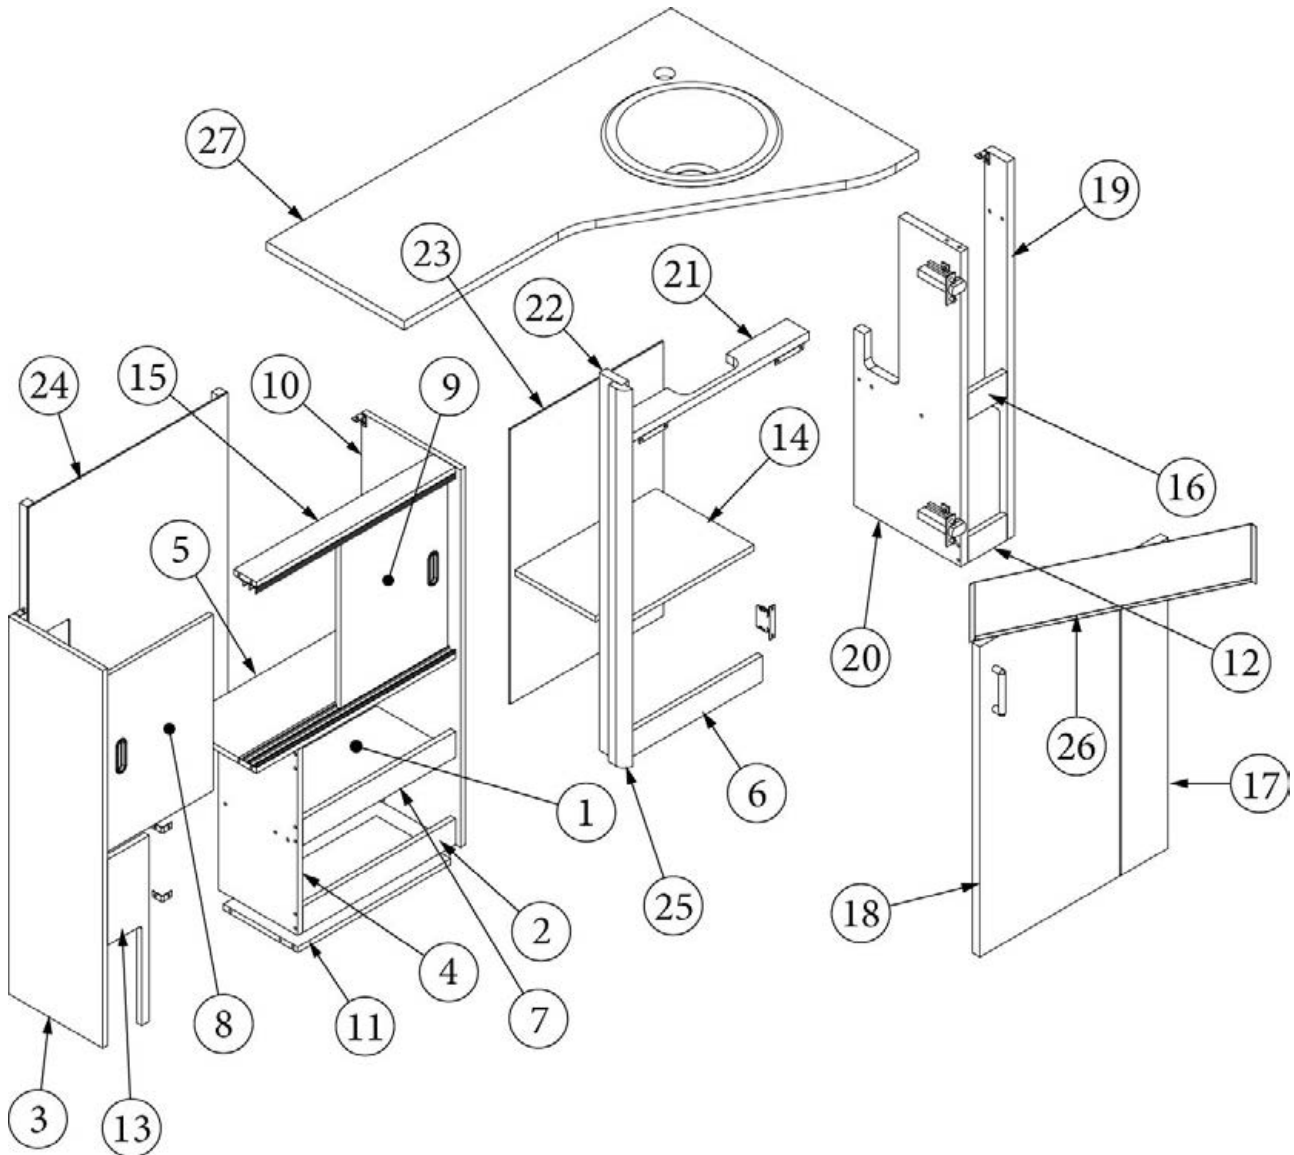

FURNITURE, LAVATORY

Lavatory Cabinet, 25FB

Parts Listed on Next Page