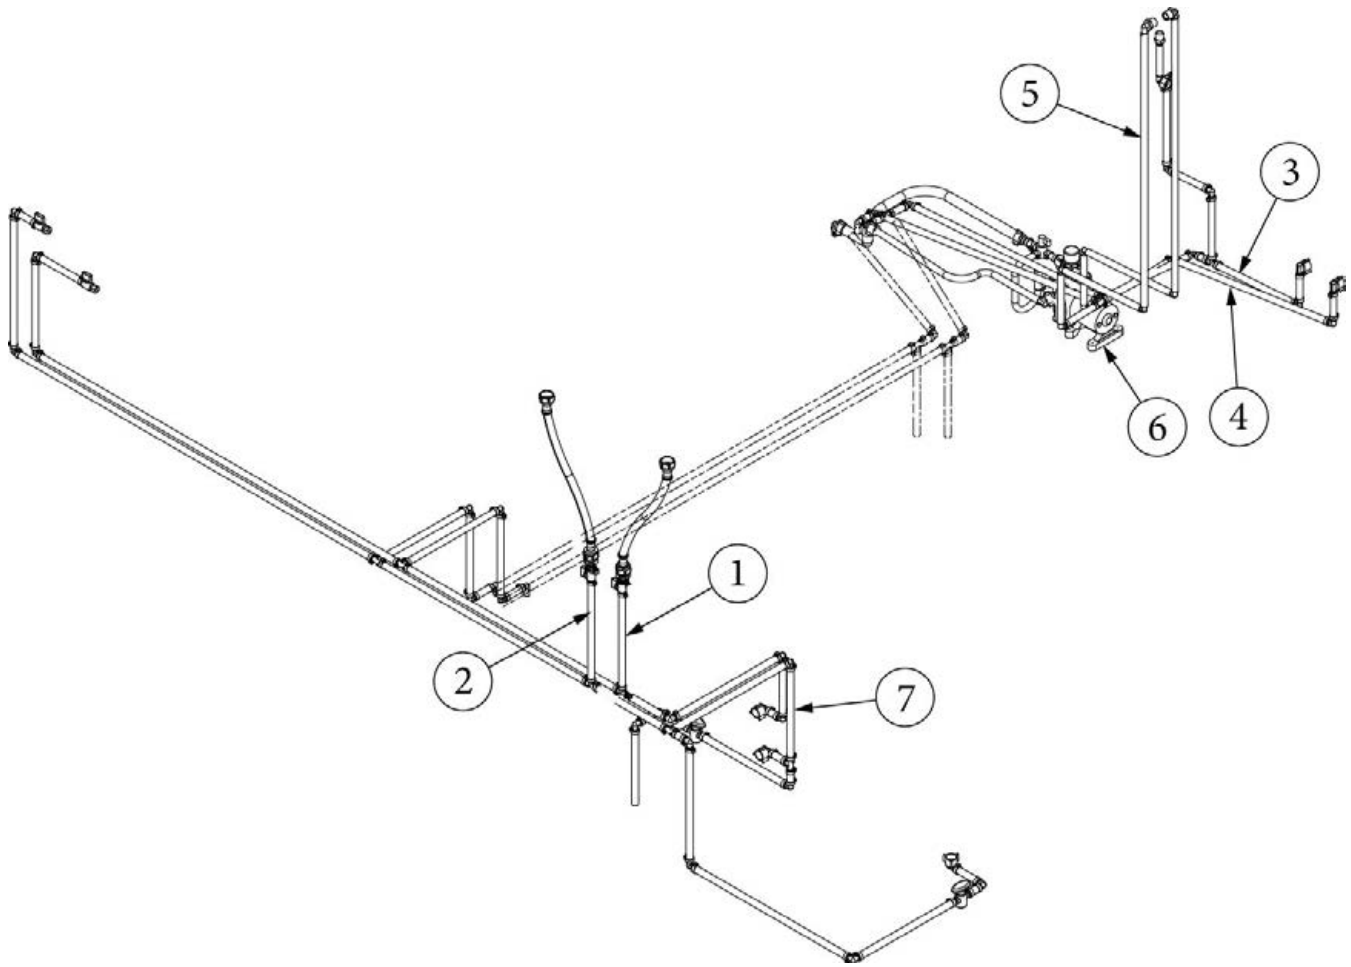

PLUMBING, FRESH WATER SYSTEM

Fresh Water Lines, 27FB

944062-01

Install, Fresh Water Layout (not for order/see parts below)

1. 944061-01	Layout, CS Hot
2. 944061-03	Layout, CS Cold
3. 944061-05	Layout, RS Cold
4. 944061-06	Layout, RS, Hot, Forward
5. 944061-07	Layout, Shower Lines
6. 944061-08	Layout, Water Pump
7. 944061-09	Layout, Water Heater