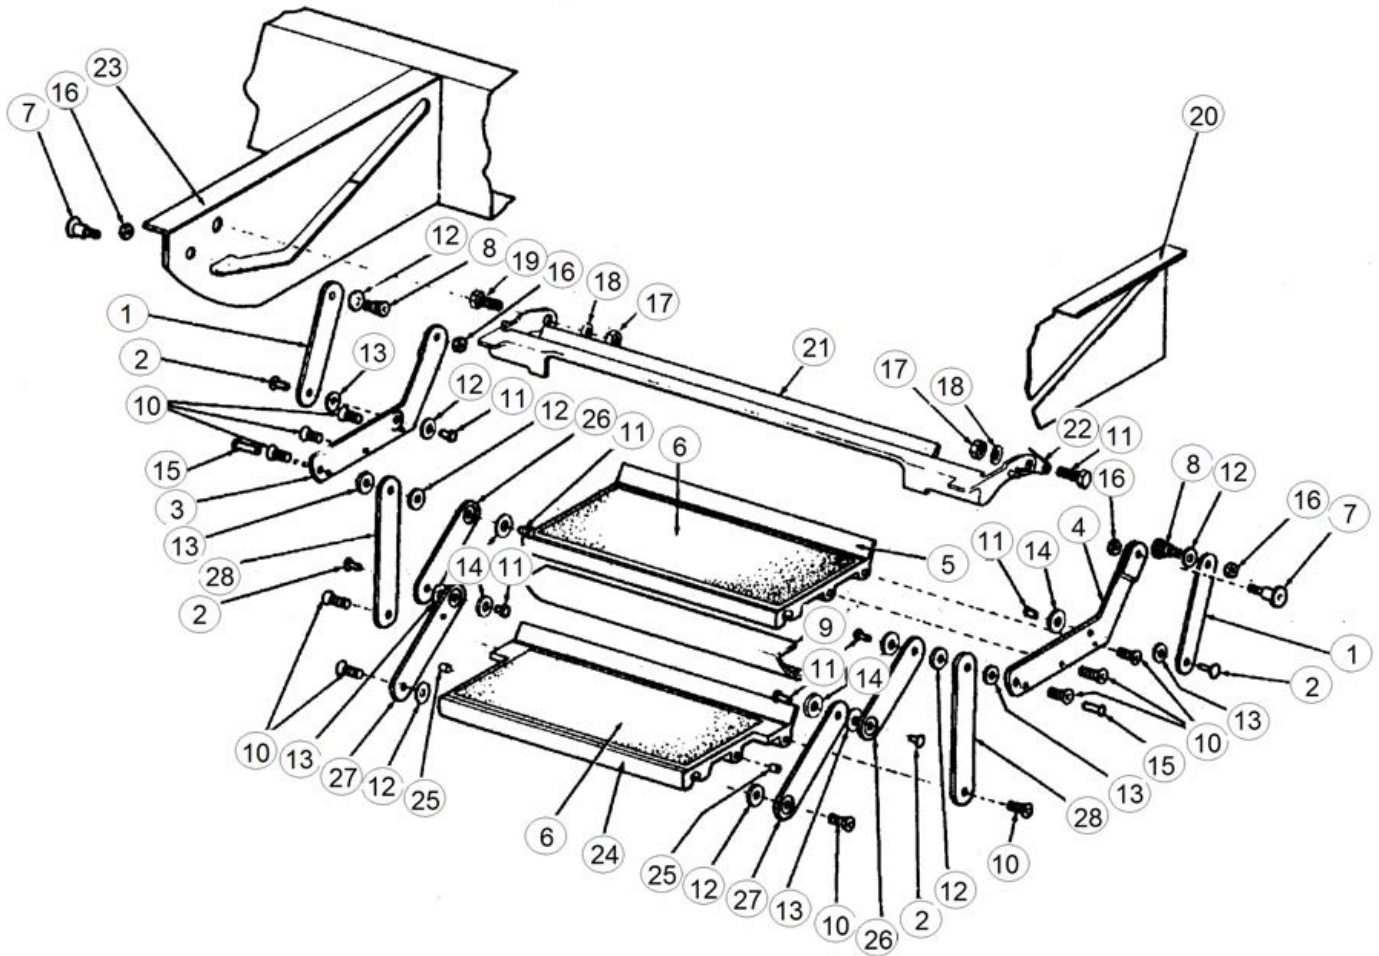

CHASSIS

Step Assembly

Parts Listed on Next Page