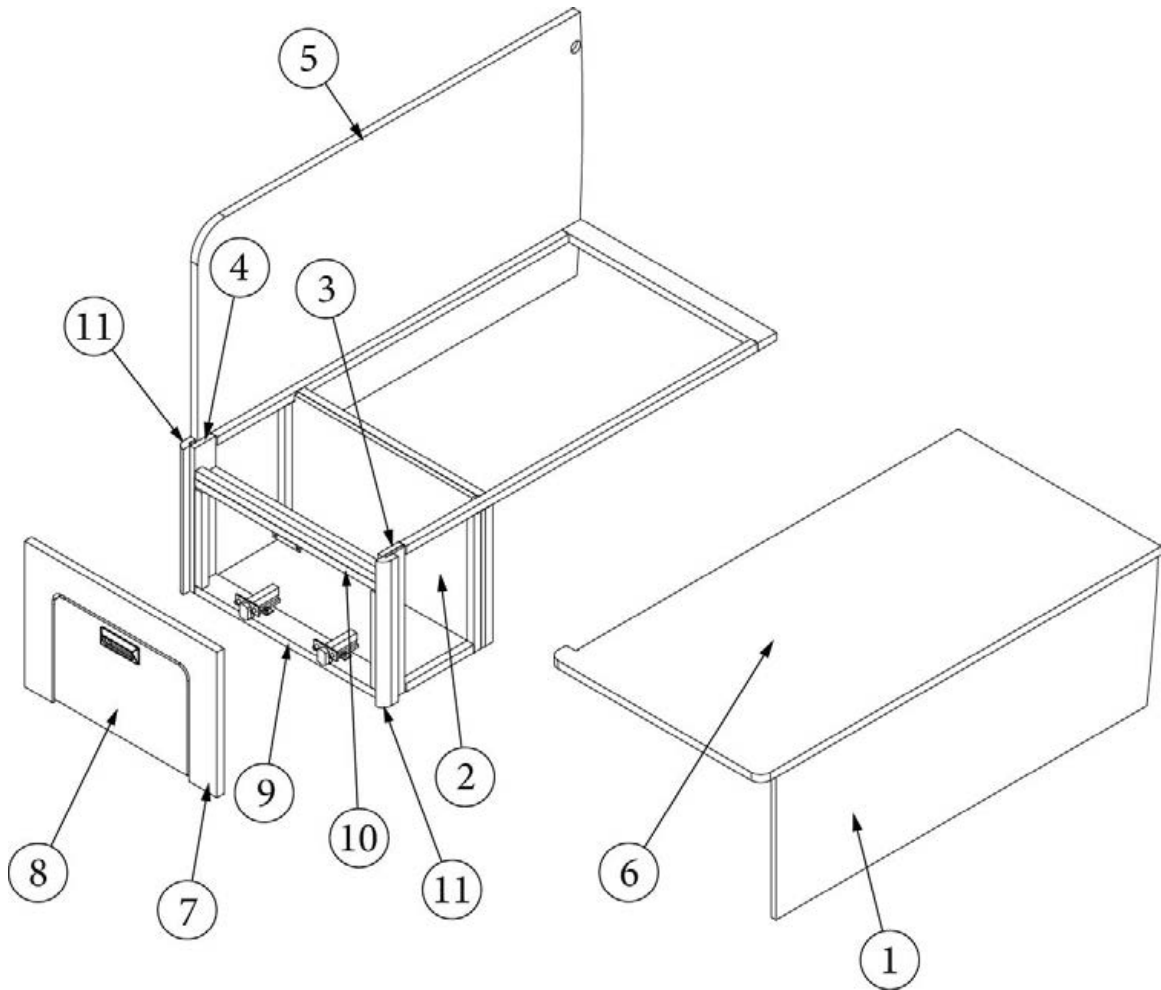

FURNITURE, LOUNGE

Dinette Seat, LH, 30FB Bunk and Office

Parts Listed on Next Page