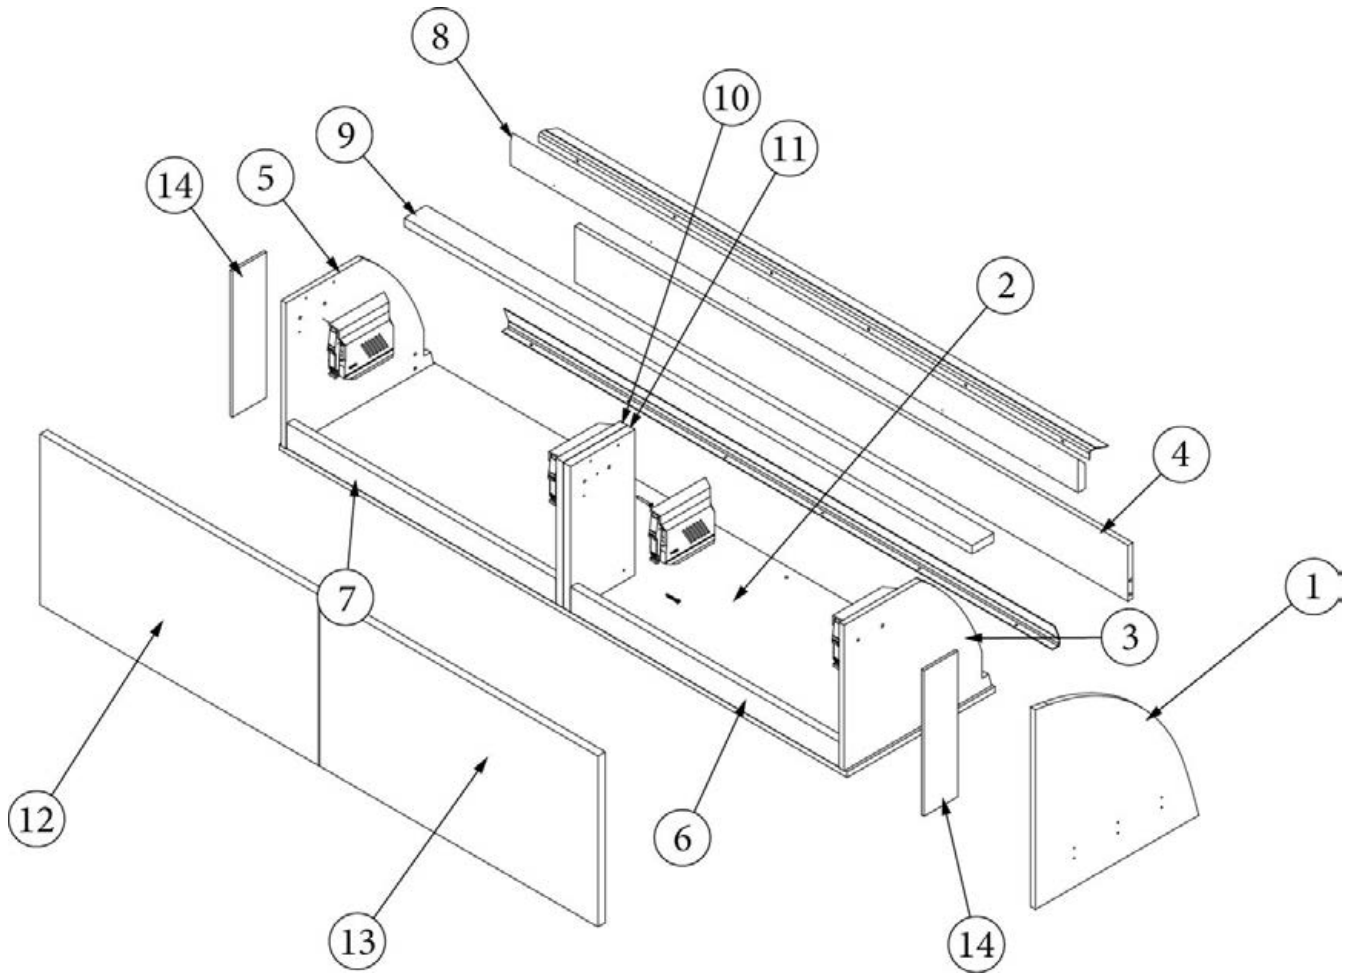

FURNITURE, GALLEY

Roof Locker, Galley, 25FB

Parts Listed on Next Page