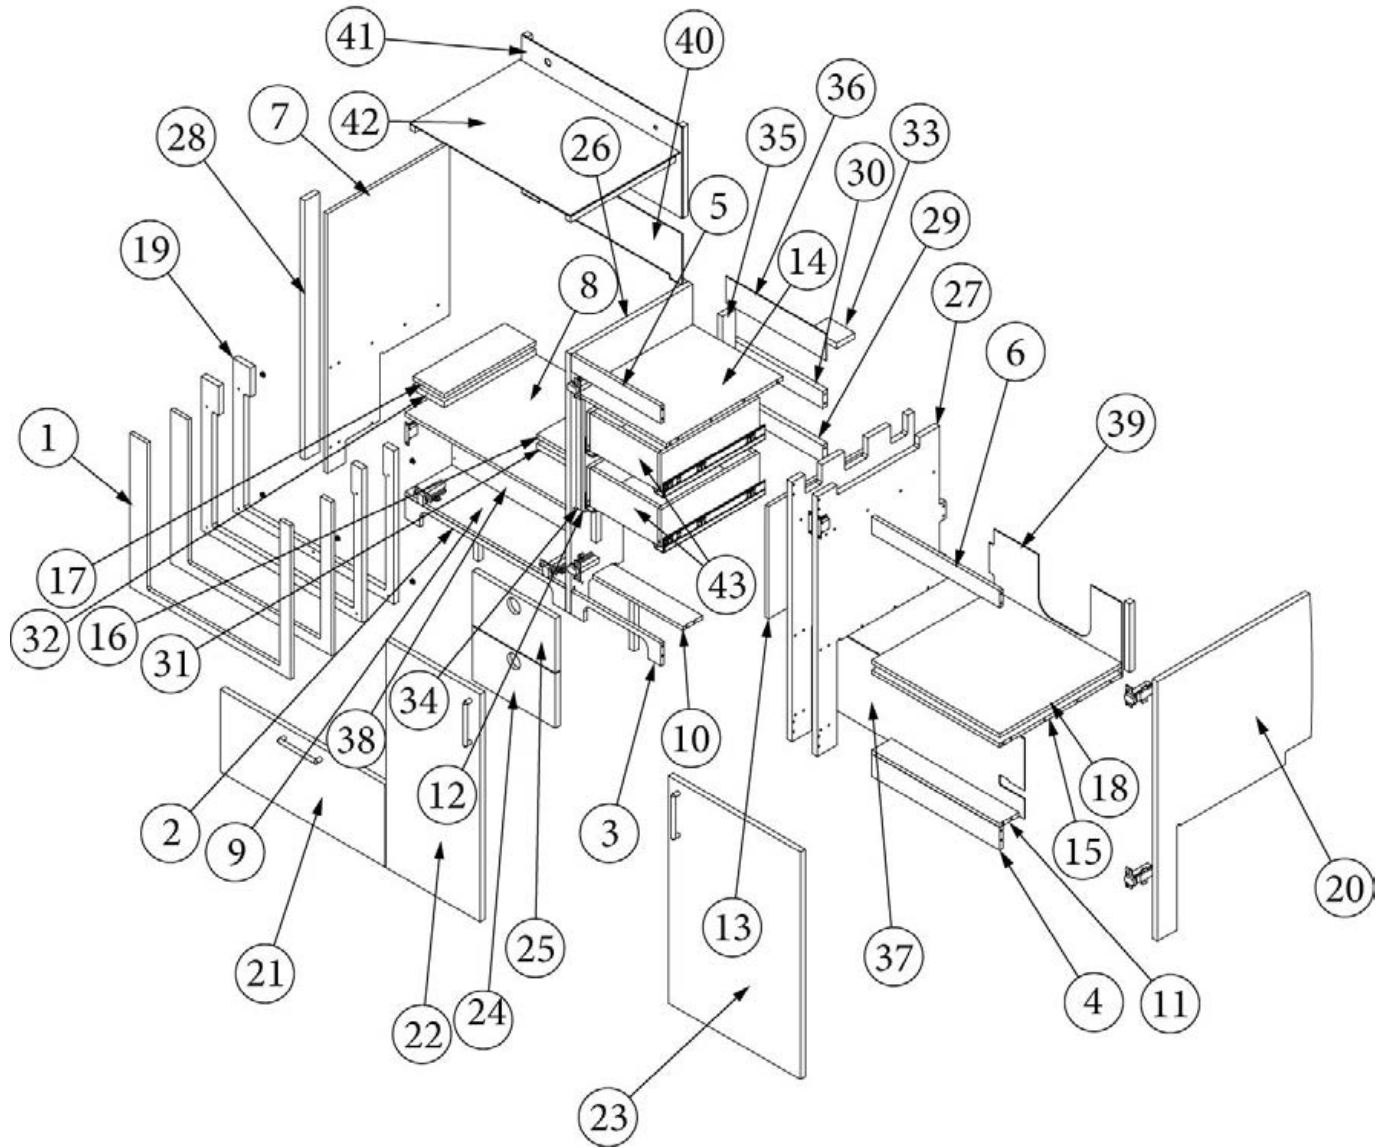

FURNITURE, GALLEY

Galley, 28RB

Parts Listed on Next Page