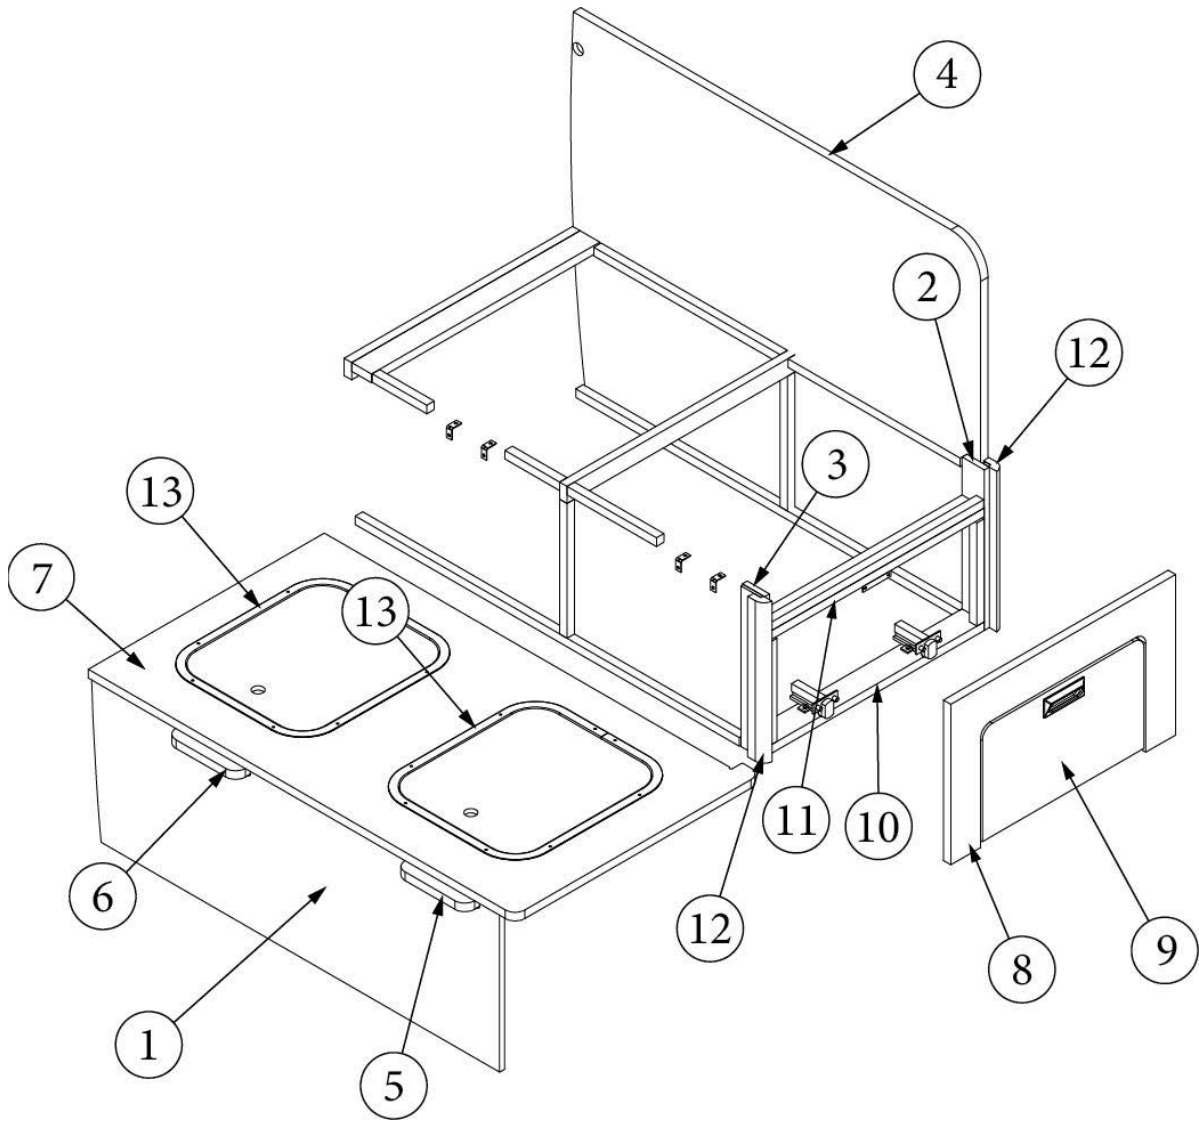

FURNITURE, GALLEY

Dinette Seat, RH, 30RB

Parts Listed on Next Page