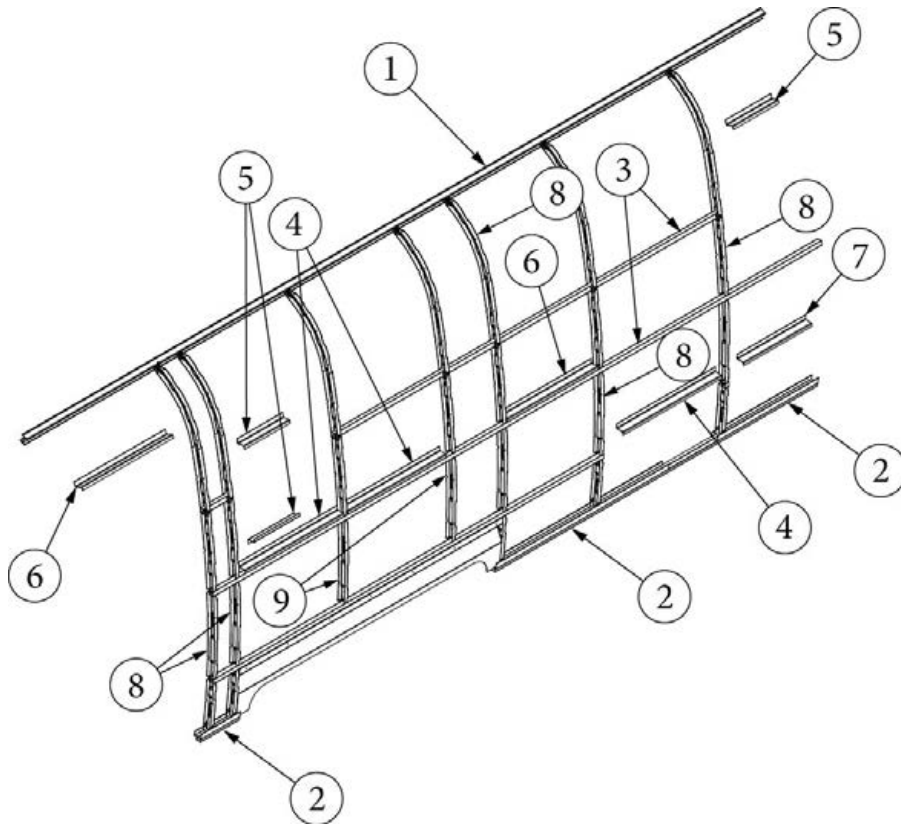

EXTERIOR SHELL

Wall Framing, Curbside, 25FB

923688-01

Assembly, CS Wall, Queen/Twin

1.	104707-05	Extrusion, "I" section, 195"
2.	116221	Extrusion, Floor channel, 192"
3.	116131	Tube, Shell Frame, 1" x 1" x 24'
4.	116219-01	Z Bar, Window Header, 26"
5.	116219-02	Z Bar, Window Header, 12"
6.	116219-03	Z Bar, Door Header
7.	116219-08	Z Bar, Countertop Backer, 18"
8.	116130-01	Wall bow, Standard
9.	116130-02	Wall Bow, Wheel Well
10.	116130-04	Wall Bow, Window
11.	116312-01	Header, Wheel Well, Dual Axle
	114880-04	Aluminum sheet, Upper, .04 x 51 x 201"
	114879-04	Aluminum sheet, Lower, .04" x 33" x 199.25"
	116131-01	Filler tube, Shell frame
	114813-02	Angle, 1.25 x 2 x 2.5"
	114813-03	Angle, 1.1 x 1.5 x 3.5"