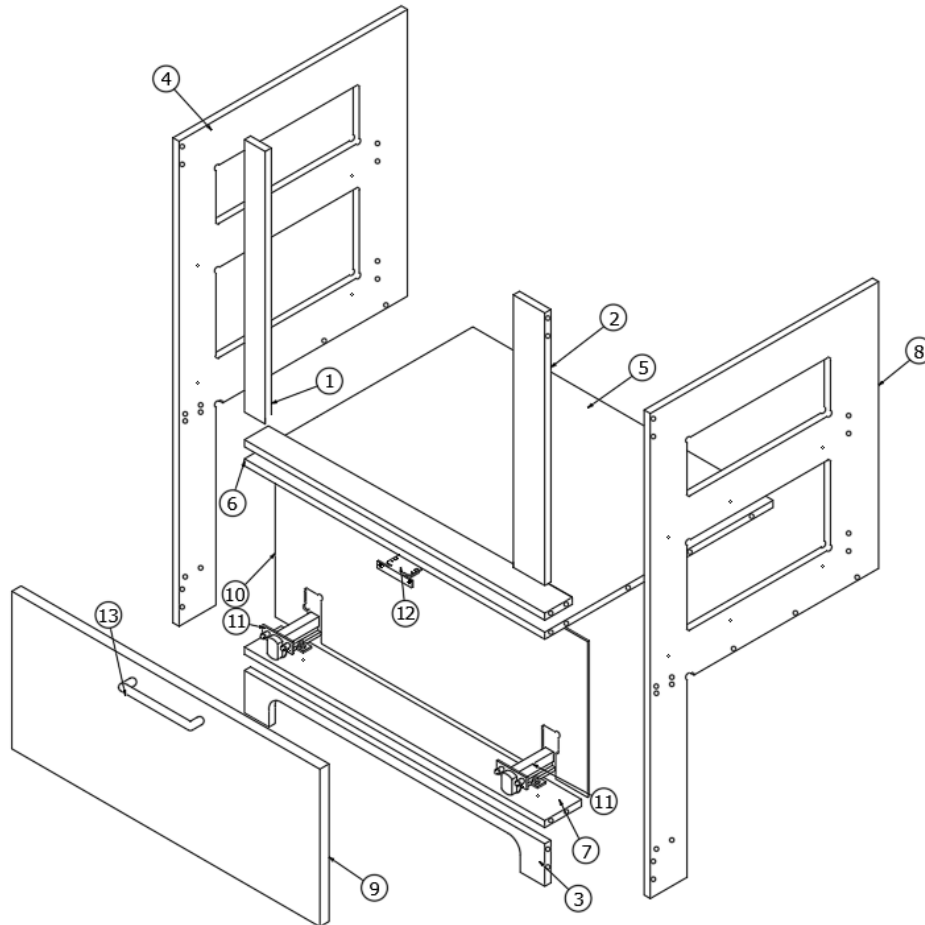

FURNITURE, GALLEY

Galley, Cook Side, Range w/Microwave, 30RB

969431-01

Gal Base Assembly, Oven 30RB FC

1. 969431&010112BC	Pre laminate, .5 X 1.69 X 19.25
2. 969431&010212BC	Pre laminate, .5 X 19.25 X 2.56
3. 969431&010312BC	Pre laminate, 3 X 24.5
4. 969431&010412CC	Pre laminate, .5 X 18.63 X 34.25
5. 969431&010512CC	Pre laminate, 24.5 X 18.63
6. 969431&010612CC	Pre laminate, 2.25 X 24.5
7. 969431&010712CC	Pre laminate, 3 X 24.5
8. 969431&010812CC	Pre laminate, .5 X 18.63 X 34.25
9. 969431&010918BC	Pre laminate, .75 X 25.13 X 11.13
10. 969431&011103CE	Lauan- 0.13 X 25.5 X 11
11. 381607-11	Hinge, Self-Close, Overlay, 110 Degree
381607-12	Baseplate, Grass, 9.5 x 37/32
12. 381228-02	Catch Grabber Door C3-805
13. 381775	Drawer pull
386410-01	Edgebanding-5/8" Waxed Maple
386410-02	Edgebanding-15/16" Waxed Maple
203776	Plug-Sq Finishing Ribbed #ST11