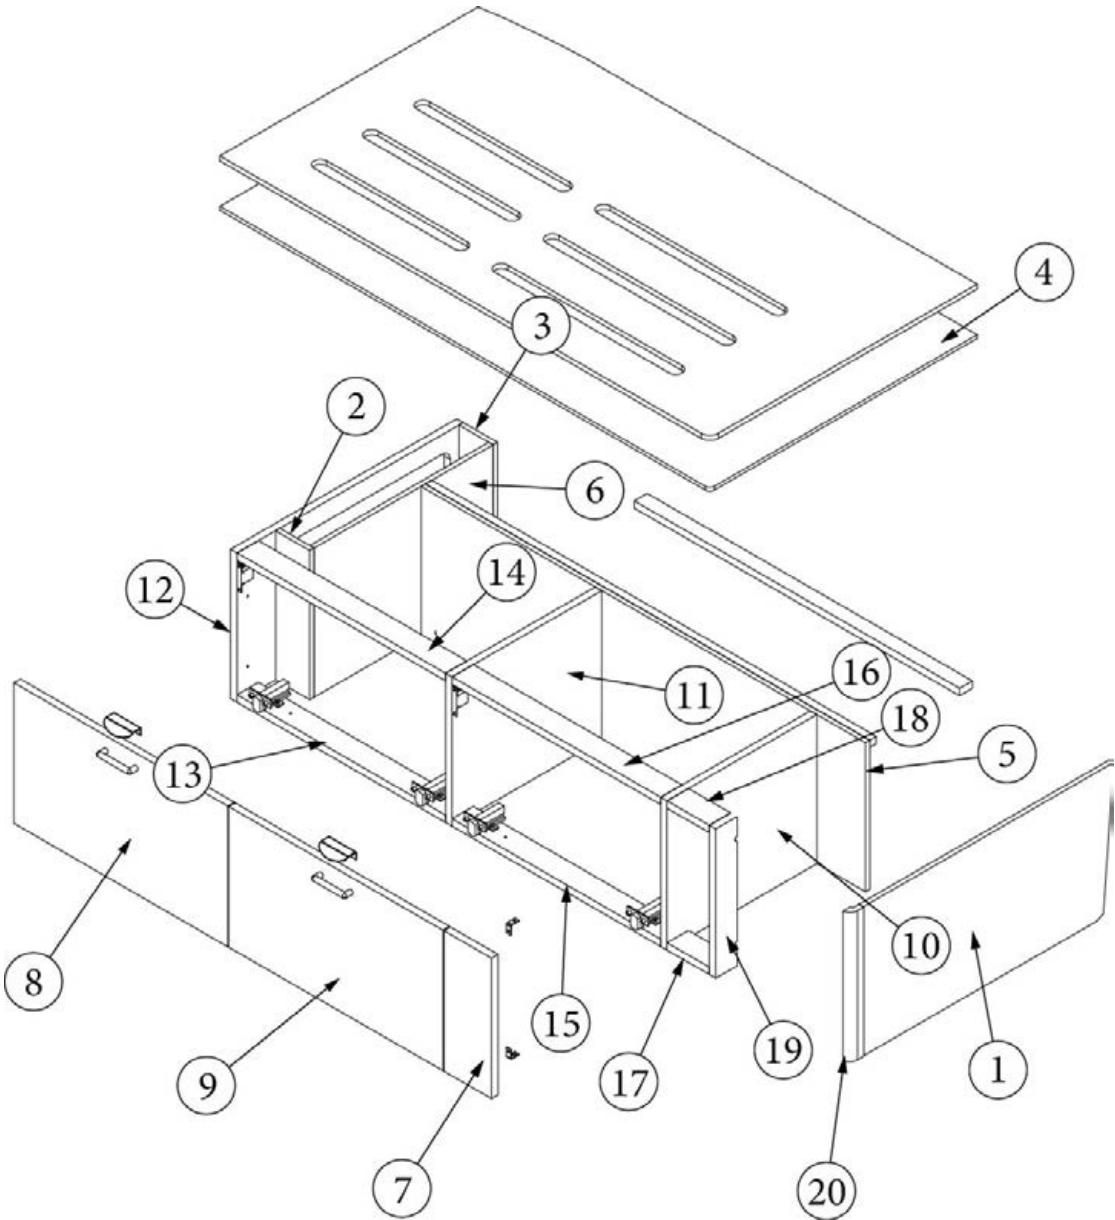

FURNITURE, BEDROOM

Bed, Twin, CS 27FB, CS 30FB Bunk and Office

Parts Listed on Next Page