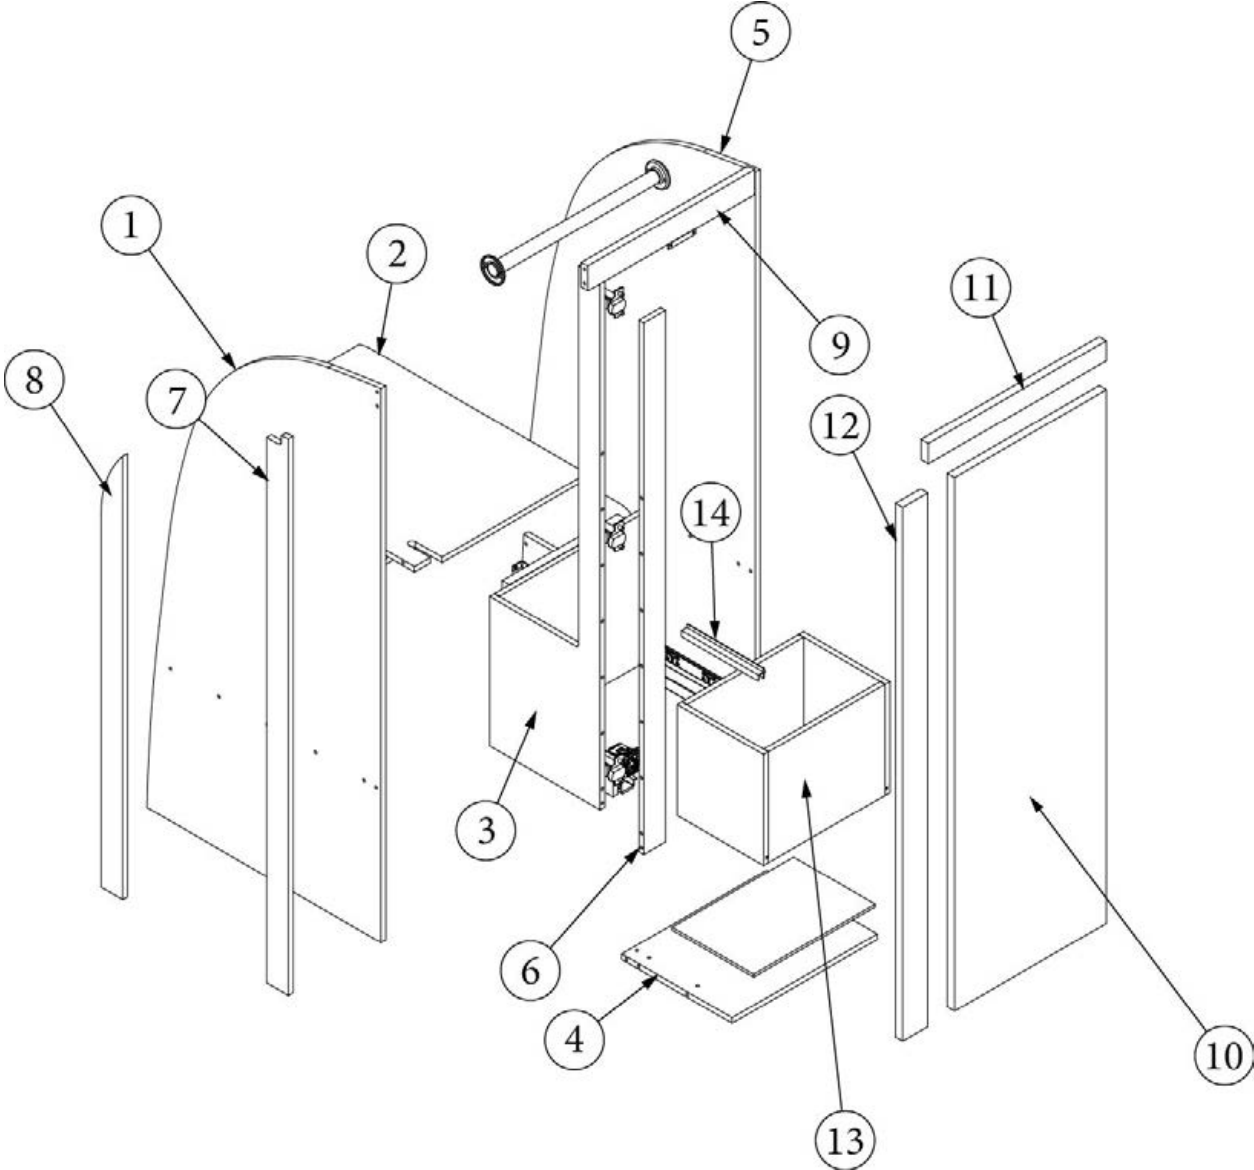

FURNITURE, LOUNGE

Upper Left Side Desk Storage, 30FB Office

Parts Listed on Next Page