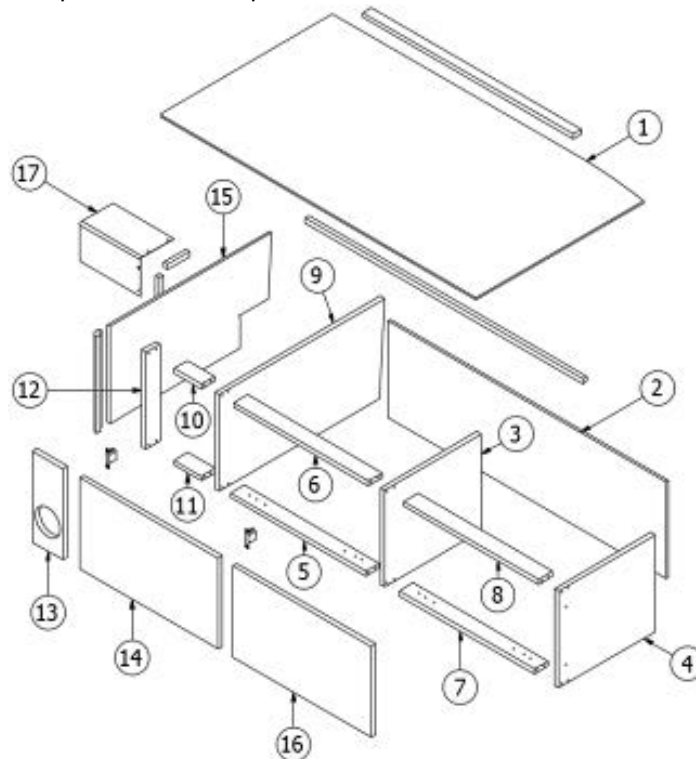

FURNITURE, BEDROOM

Bed, Twin, RS 27FB, CS 30RB, RS 30FB Bunk and Office

966857

Twin Bed

1. 800507-03	Top, 3/8" x 4' x 8'
2. 966857&000212CC	Pre laminate, 50.25 X 15.13
3. 966857&000318CC	Pre laminate, 17.5 X 15.13
4. 966857&000418CC	Pre laminate, 17.5 X 15.13
5. 966857&000518CC	Pre laminate, 24.38 X 2.5
6. 966857&000618CC	Pre laminate, 24.38 X 2.5
7. 966857&000718CC	Pre laminate, 24.38 X 2.5
8. 966857&000818CC	Pre laminate, 24.38 X 2.5
9. 966857&000918CC	Pre laminate, 30 X 15.13
10. 966857&001018CC	Pre laminate, 4.94 X 2.5
11. 966857&001118CC	Pre laminate, 4.94 X 2.5
12. 966857&001218CC	Pre laminate, 2.5 X 15.13
13. 966857&001318BC	Pre laminate, 5.56 X 14.25
14. 966857&001718BC	Door, 25 x 14.25
15. 966857&002212BC	Pre laminate, 29.5 x 15.13
16. 966857&002618BC	Door, 25 x 14.25
17. 115905-01	Closeout, Bed base
386439	Bar Pull-5 3/8" X 3"
381607-11	Hinge, Self-close
381228-02	Catch, Grabber door
801706-1003	Corner Trim 90 Deg 1"Rad Waxed Maple