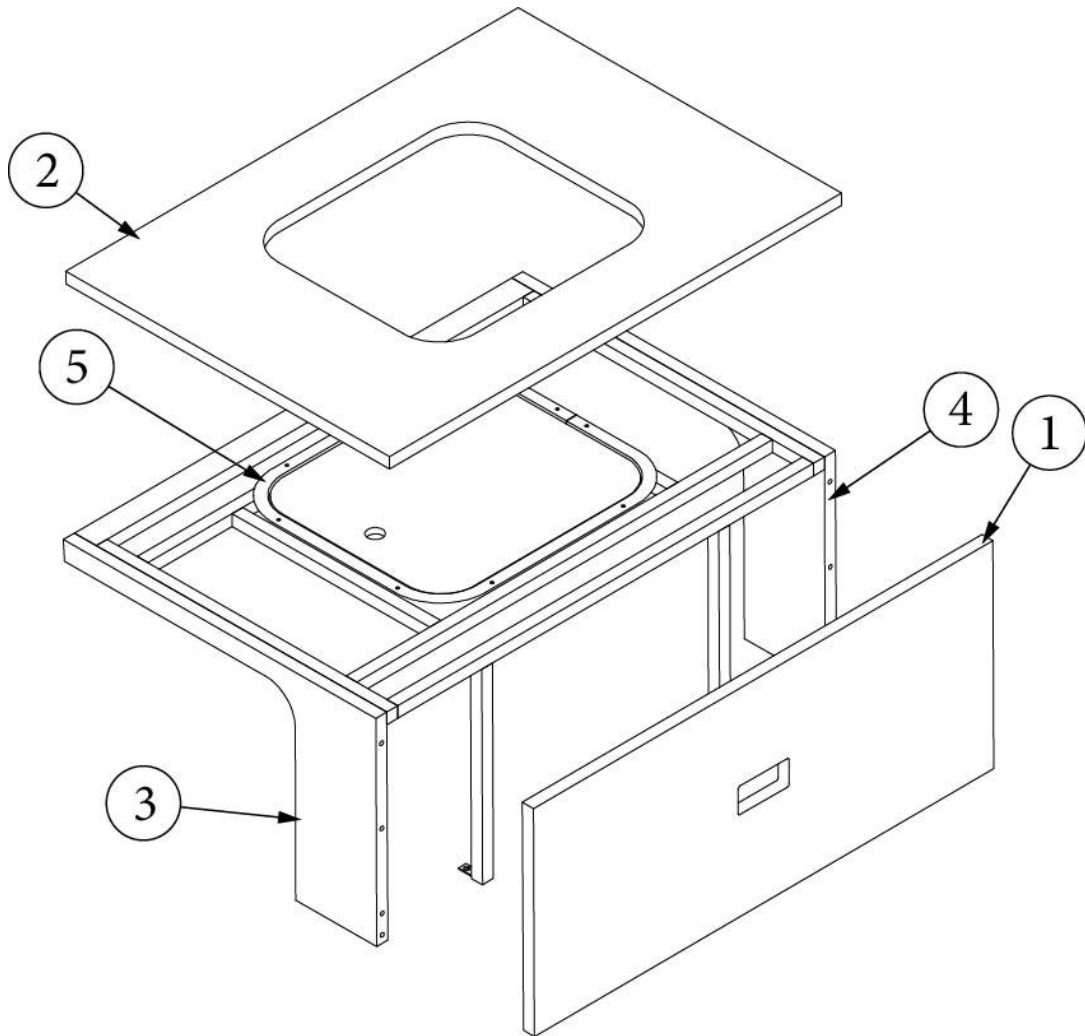

FURNITURE, LOUNGE

Dinette Seat, Center, 30FB Bunk and Office

969980

Dinette Seat Assembly, Center

1. 969980&000118BC	Pre laminate, 31.5 X 13.5"
2. 969980&000218BC	Pre laminate, 31 X 22.08"
3. 969980&000318CC	Pre laminate, 21.33 X 13.5"
4. 969980&000418CC	Pre laminate, 21.33 X 13.5"
5. 115812	Trim Ring, Dinette Seat
380041	Corner Brace, Stanley, 1"
800507-03	Lauan, 3/8" X 4' x 8'
386410-02	Edgebanding-15/16" Waxed Maple