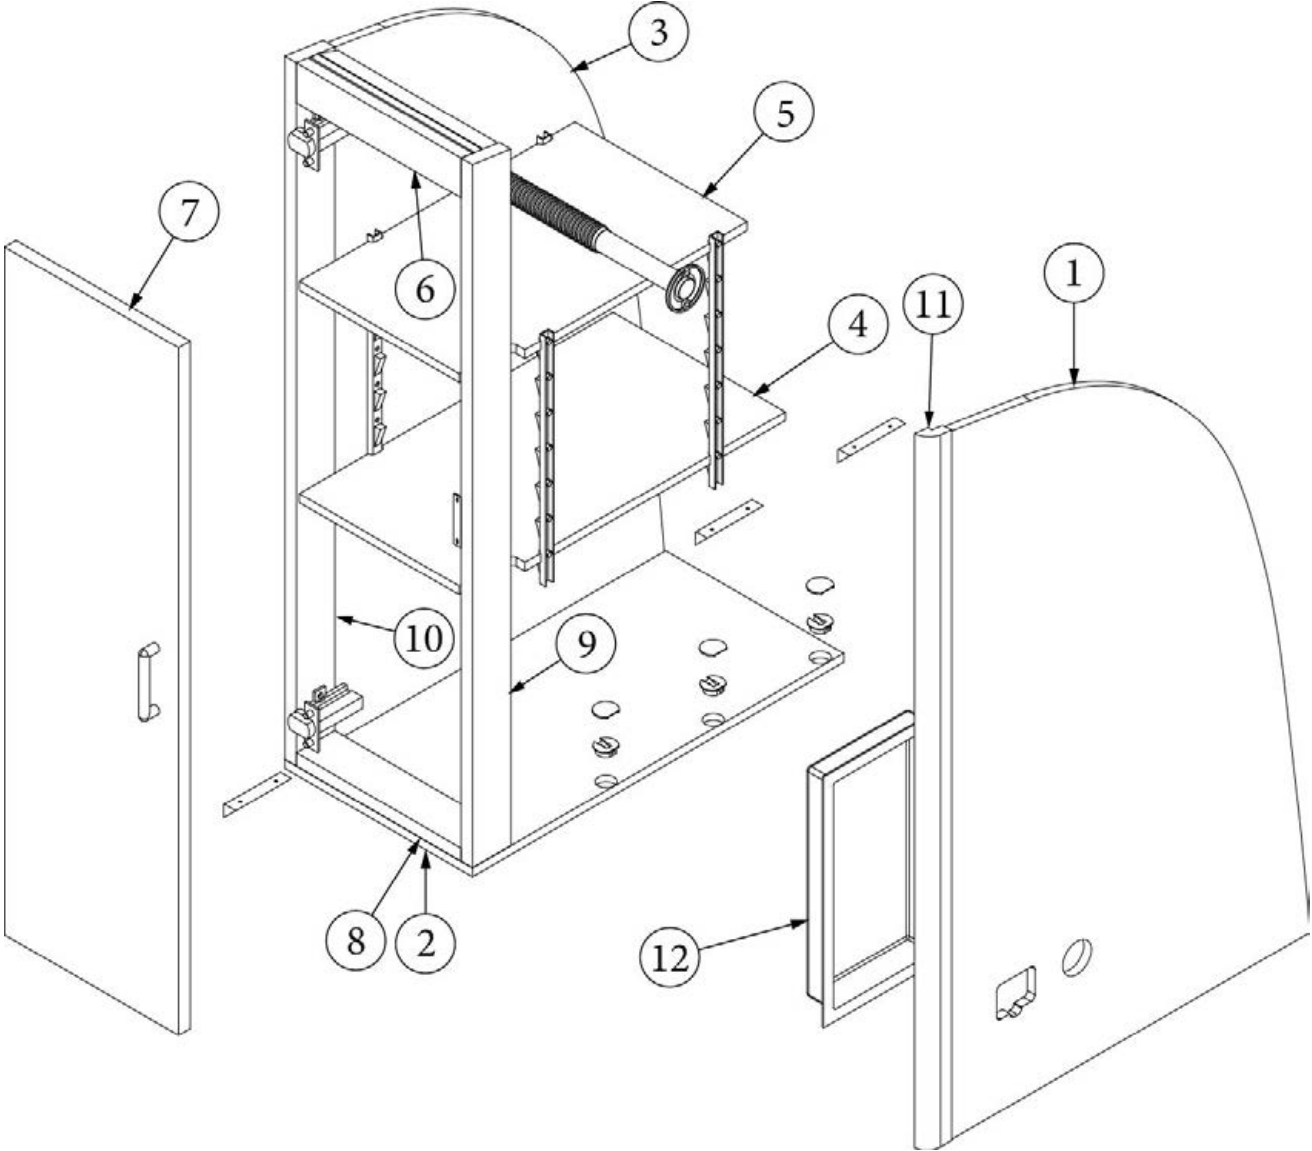

FURNITURE, BEDROOM

Hanging Wardrobe, Twin, RS 30FB Bunk and Office

Part numbers on next page