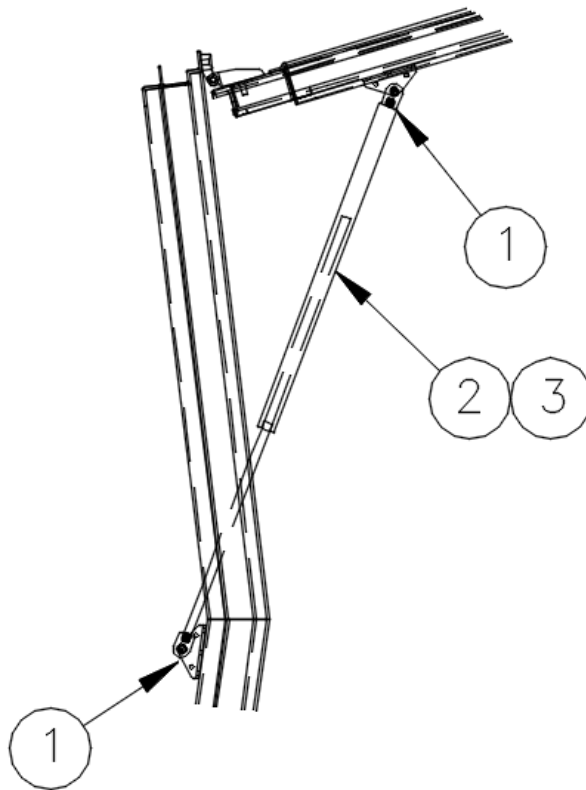

EXTERIOR DOORS

Hatch Door Struts

111935

Install, Struts, Hatch Door (not for order/see parts below)

1. 382462

Bracket, Prop w/ball

2. 382084-01

Gas spring, 175LB

3. 382084-02

Socket, Gas rod, Nylon

382808

Bracket, Hatch Door, 10mm Ball Socket

330031-01

Rivet, 3/16 x 5/8, SSD68SSBS

Screen Door, Rear

111933

Install, Rear Screen Door (not for order/see parts below)

382150

Screen, Pull-down retractable

454859

Closeout, Rear screen door

203138-03

Extrusion Plastic 1/2" Beige

365232

Seal, Baggage door

382151

Plug, Snap-in, .5" Dia., Black