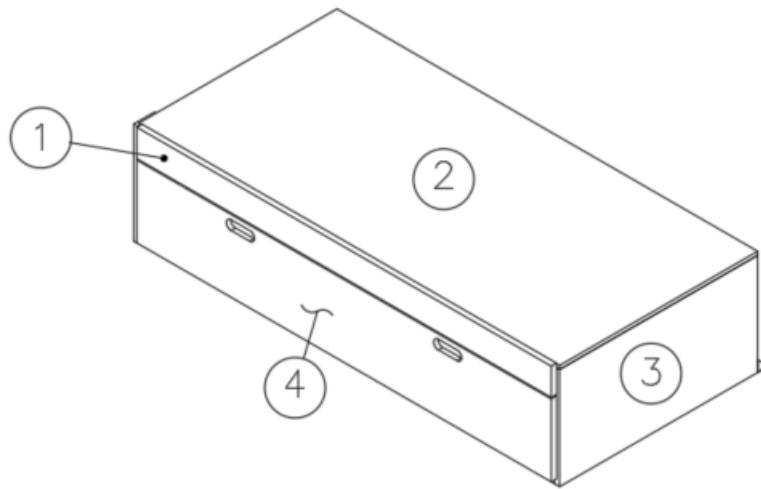

FURNITURE, LOUNGE

Sofa, 28RB, 30RB

966970

Sofa

1. 966971	Bed assembly
2. 966970&000212CE	Pre laminate, 60 X 28.25
3. 801351	Lite Ply-18mm (.75") 4'x 8' (Sold In A 32 Sf Sheet)
4. 966970&000618BC	Door-10.25 X 59.13
386439	Bar Pull-5 3/8" X 3"
381607-11	Hinge, Self-close
381228-02	Catch, Grabber door (5lb Pull)
114809	Aluminum angle, 1.5 x 1.5
382057	Knockdown
382057-04	Cap, Knockdown, White