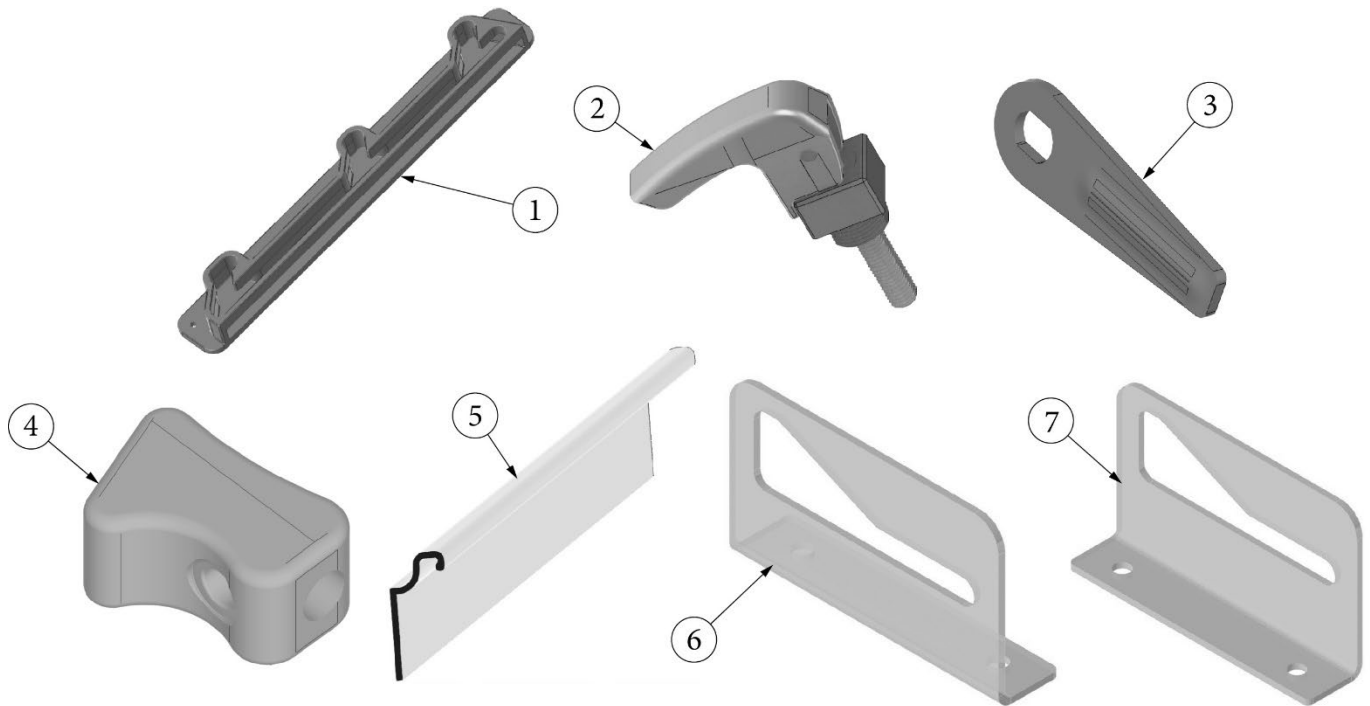

HARDWARE

Window Hardware

1. 382360	Window guide, RH
382359	Window guide, LH
2. 382367-01	Lower window latch, Chrome
382367-02	Lower window latch w/Red handle
3. 115776	Lock paw, Window latch assembly
4. 380230-03	Knob, Window arm, Silver
380230-04	Knob, Window arm, Red
5. 114476	Hinge, Window, 110"
6. 114479-01	Bracket, Window closer, RH
7. 114479-02	Bracket, Window closer, LH