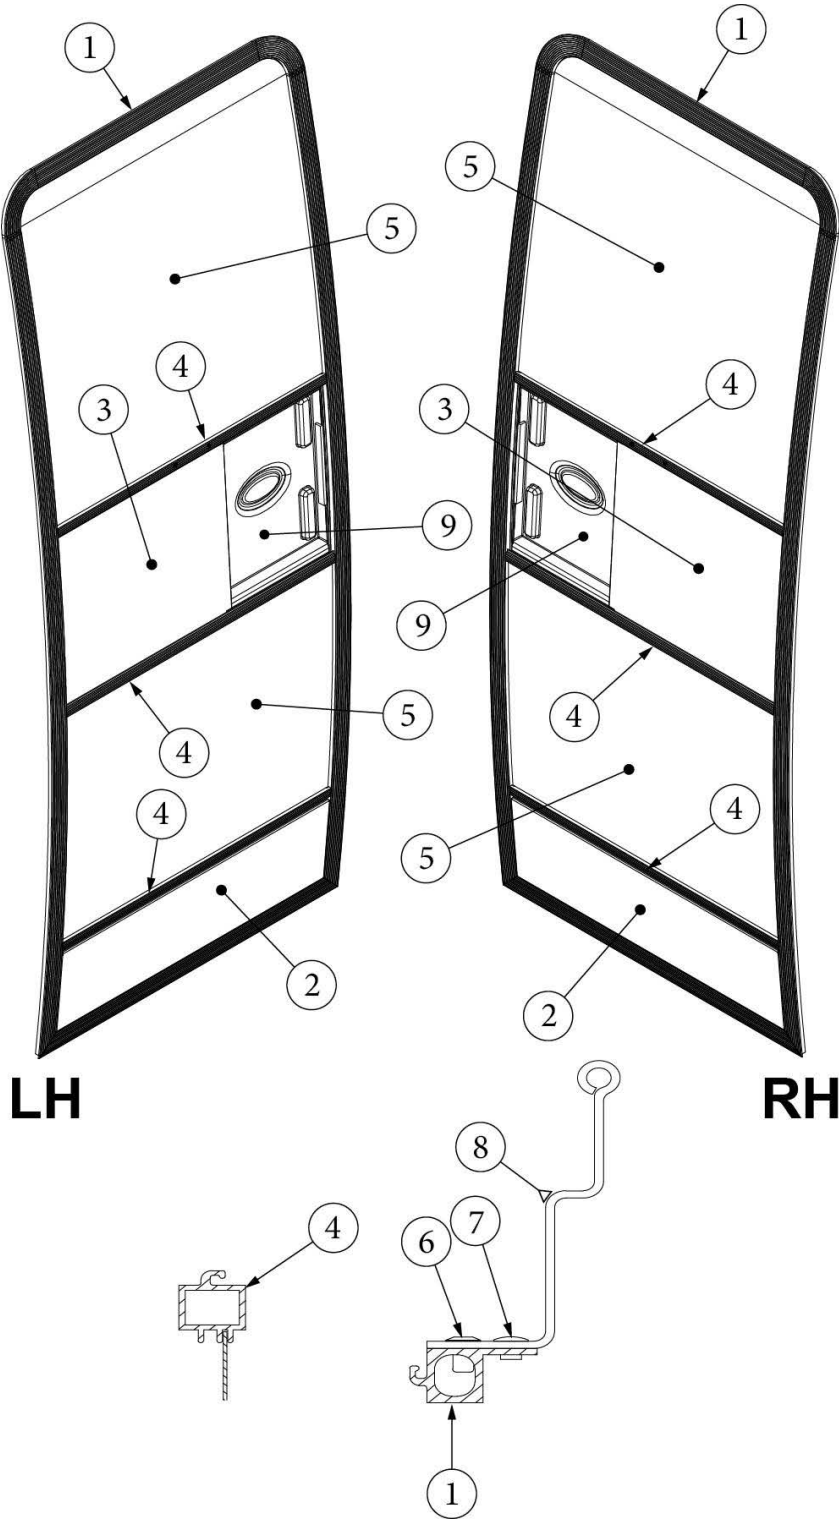

EXTERIOR DOORS

Screen Door

Parts Listed on Next Page