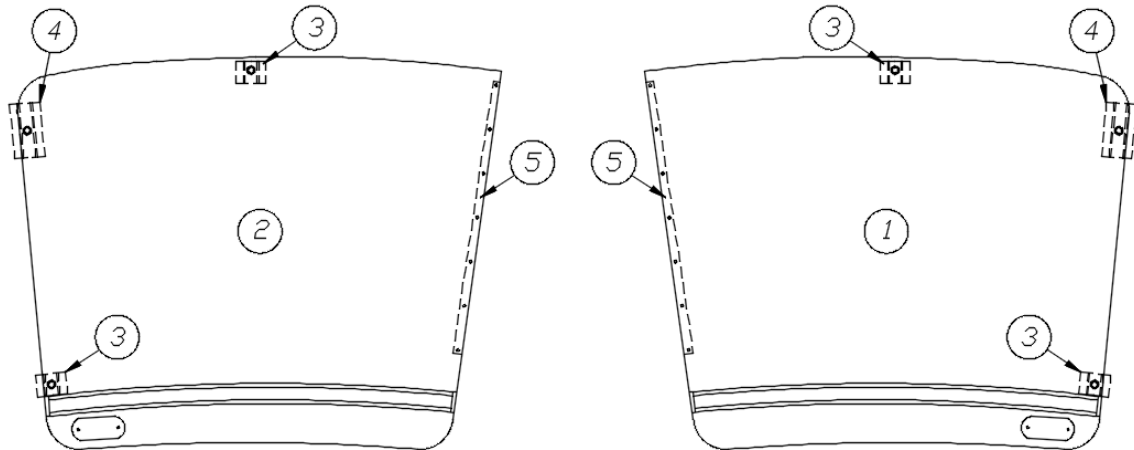

EXTERIOR SHELL

Wheel Wells

204222-01	Wheel Well, Outer Liner, 1 Axle
204222-02	Wheel Well, Inner Liner, 1 Axle
204223-01	Insulation, Wheel Well, 1 Axle

Underbelly Skin and Wraps

115684	Underbelly, Aluminum, .035 x 65.75"
116167-01	Underbelly Skin, Aluminum, .023 X 30 X 144"
116167-02	Underbelly Skin, Aluminum, .023 X 30 X 160"
204061-1	Banana Wrap, CS Front
204061-2	Banana Wrap, RS Front
204061-6	Banana Wrap, RS Rear
204061-7	Banana Wrap, CS Rear

Body and Wrap Protectors

1. 966277	RS protector, Tall, 16RB
2. 966276	CS protector, Tall, 16RB
3. 114819-02	Wrap protector hold back, 2"
4. 114819-03	Wrap protector hold back, 5"
5. 381605-03	Piano hinge, Stainless Steel
100742-01	Extrusion, Mirror trim
116421	Extrusion, Rub rail
201912-100	Molding, Beltline insert, Chrome
114465-01	Casting, Rub rail, RH
114465-02	Casting, Rub rail, LH
685343	Gusset, Corner
500096	Reflector, Amber