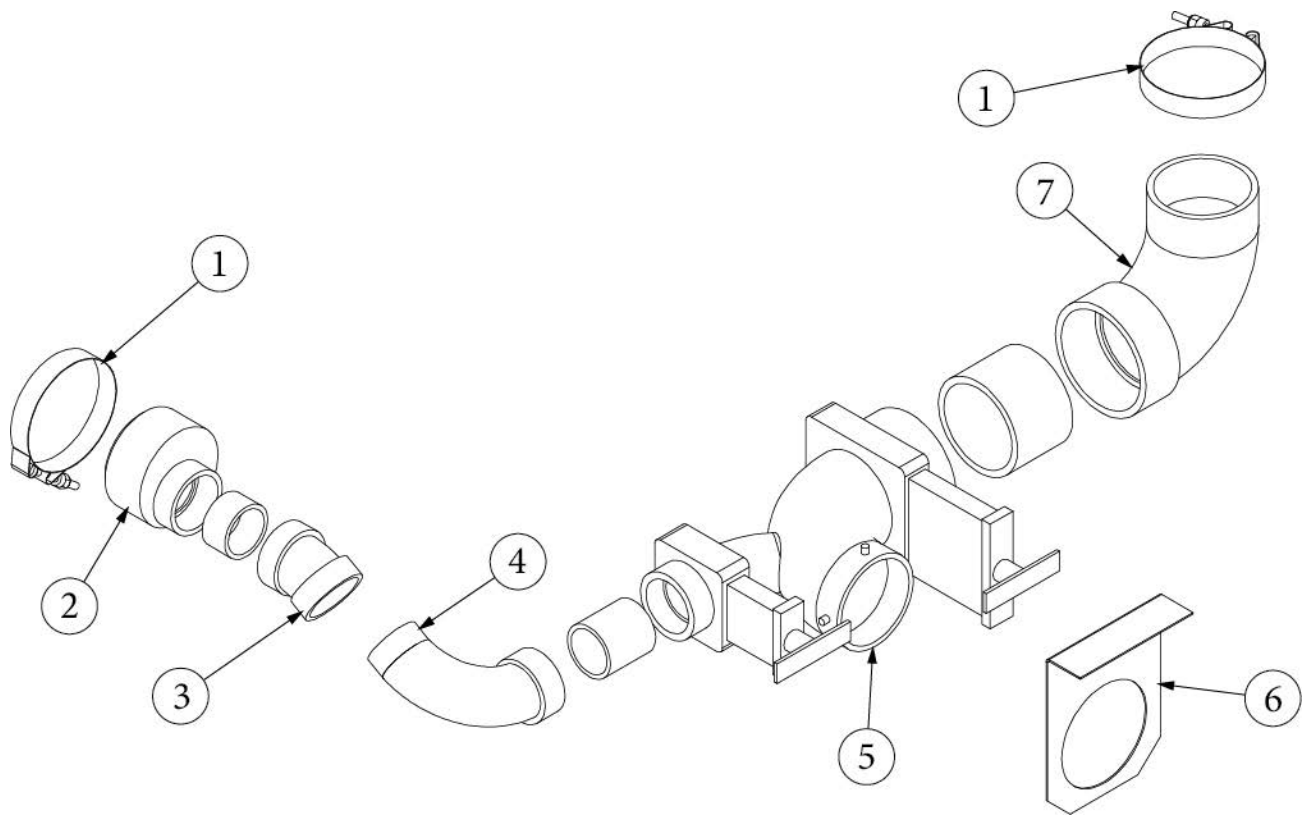

PLUMBING, DRAIN SYSTEM

Tank Drain, 20FB

943914

Assembly, Dump Valve

1. 340092	Clamp, T-Bolt
2. 195329-229	Reducer Adapter, 3" to 1 1/2"
3. 600116	1 1/2" Corlon, 22 1/2° Elbow
4. 600431	Elbow, 90° Street, ABS
5. 601482	Dump Valve Rotating
6. 115555	Bracket, Dump valve
7. 601531	Elbow 90° 3" DWV Street
601160-02	Pipe, ABS DWV 1 1/2"
601160-04	Pipe, ABS DWV 3"