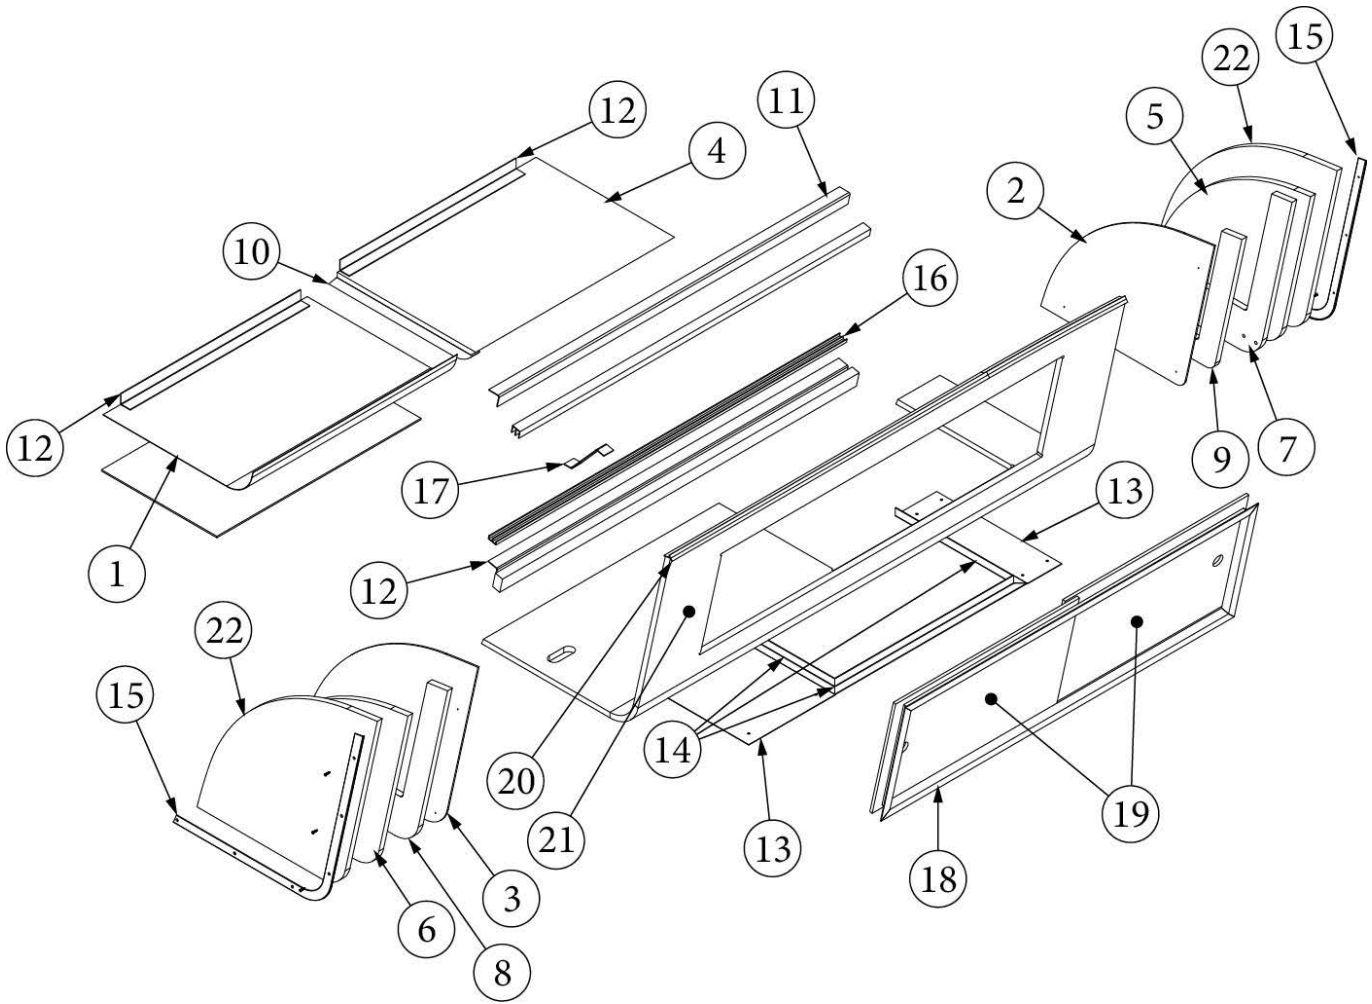

FURNITURE, GALLEY

Roof Locker, Galley, 20FB

Parts Listed on Next Page