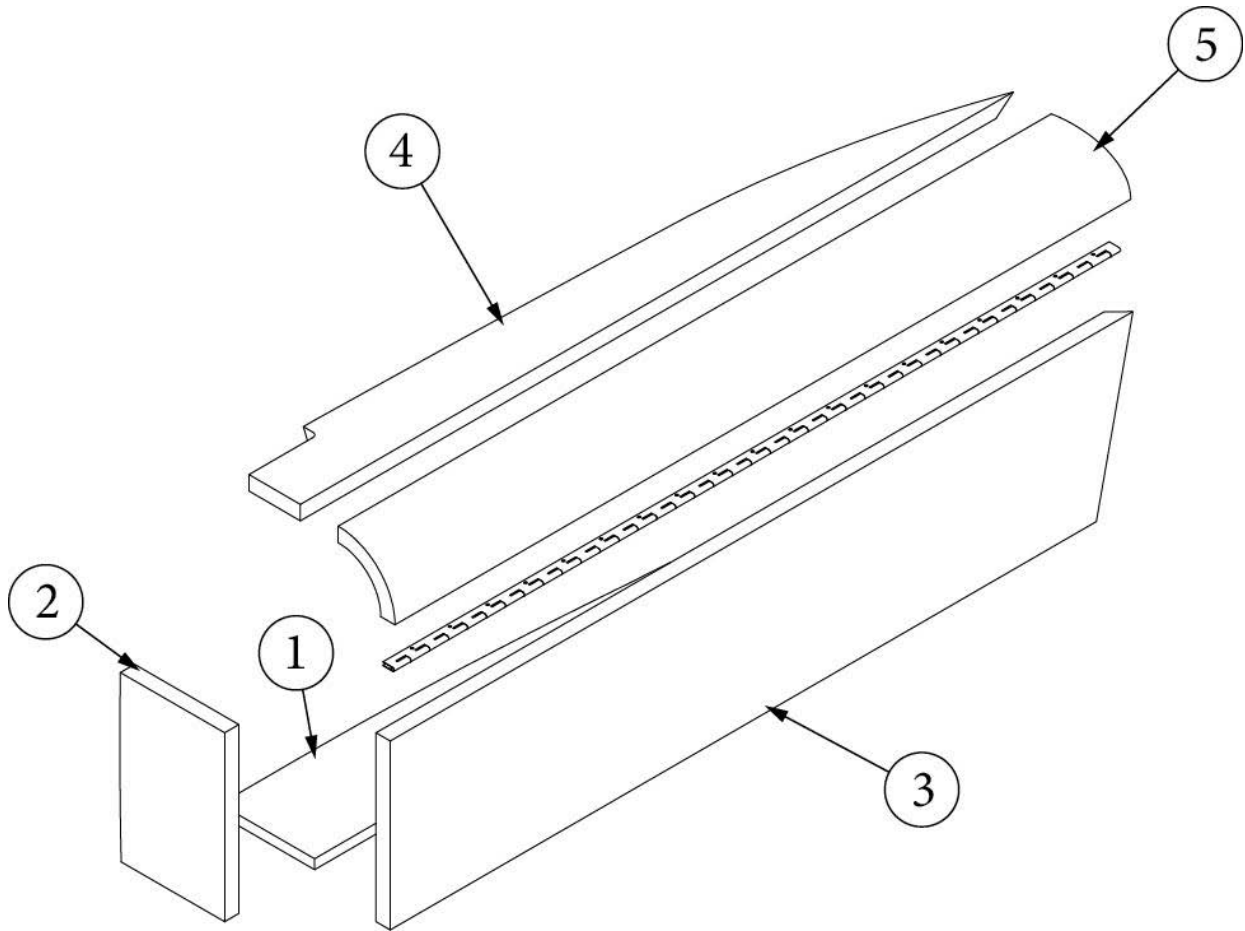

FURNITURE, BEDROOM

Hamper, RS, 20FB

970404

RS Hamper Assembly

1. 970404&000112CC	Pre-Laminate, 5 X 36.57"
2. 970404&000218CC	Pre-Laminate, 5.54 X 8.63"
3. 970404&000318CE	Pre-Laminate, 39.25 X 8.63"
4. 970404&000418CE	Pre-Laminate, 3.47 X 37.68"
5. 801345	Radius Plywood .75" x 3" x 8'
380458	Hinge, Piano, Copper Metallic, Baked Enamel
701538-01	Carpet, Econoline, w/PSA Backing
704233	Vinyl, Aries Soft White, w/.75" Foam
365386-02	Edgebanding, Linen, .94"
201673-08	Reverse Cove Molding, Plastic, Shadow