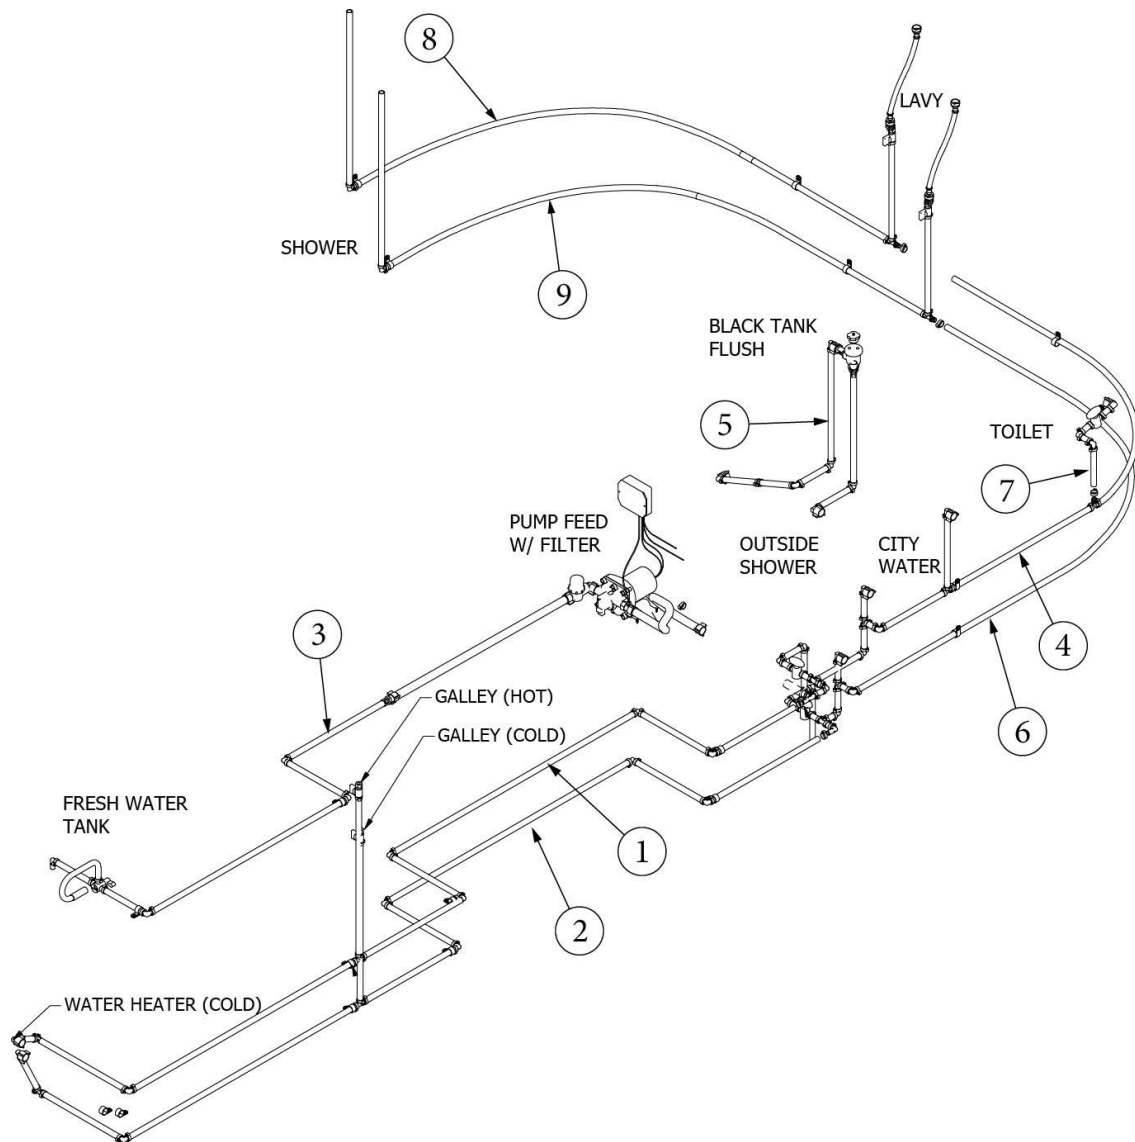

PLUMBING, FRESH WATER SYSTEM

Fresh Water Lines, 22FB

112964-02

Fresh Water Layout (not for order/see parts below)

1. 943903-02	Layout, Galley Cold
2. 943903-03	Layout, Galley Hot
3. 943903-04	Layout, Fresh Water Feed
4. 943903-15	Layout, LPD, Exterior Shower, Toilet
5. 943903-06	Layout, Waste Tank Flush
6. 943903-07	Layout, Rear RS Hot
7. 943903-14	Layout, Toilet Line
8. 943903-08	Layout, Cold CS
9. 943903-09	Layout, Hot CS