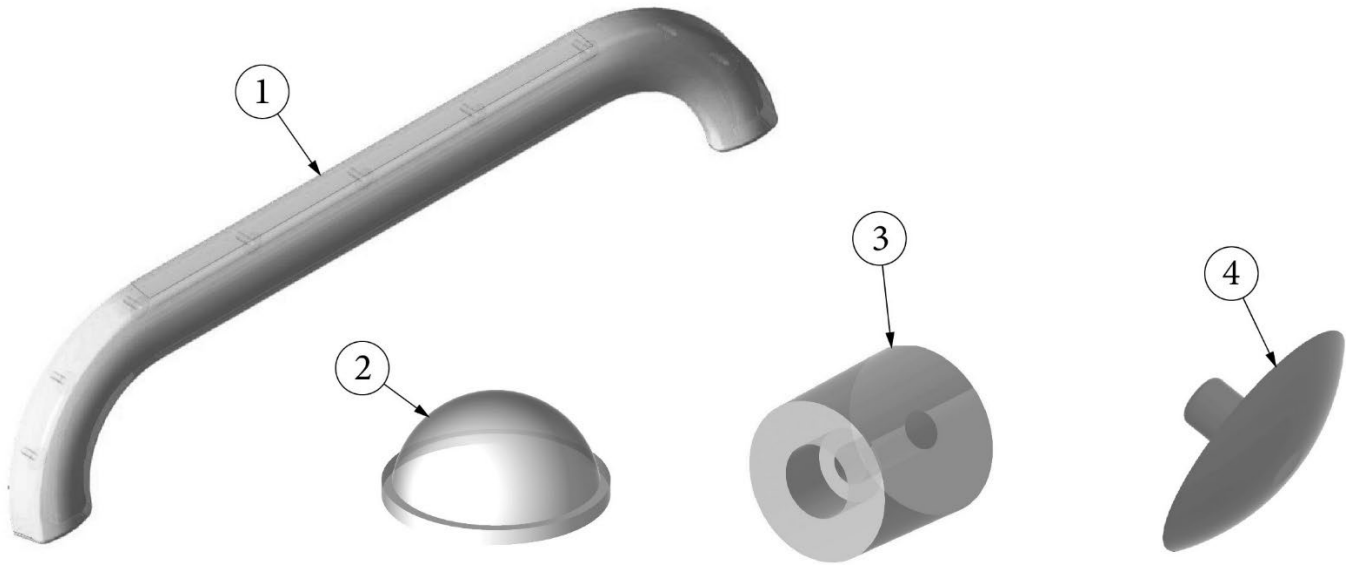

HARDWARE

Head knocker, Rubber Bumpers, and Screw Caps

1. 382194
2. 381688
3. 381136
4. 381610-01

Head knocker, White
Bumpon, Clear
Rubber Bumper
Cover cap, Plastic, European White