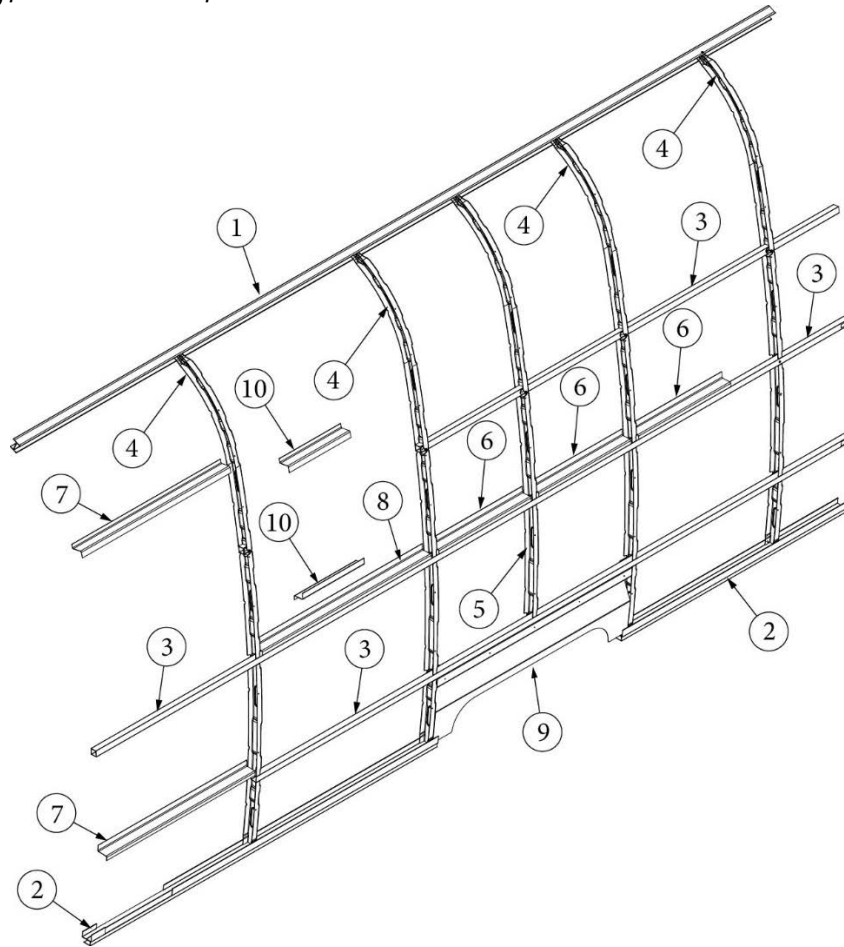

EXTERIOR SHELL

Wall Framing, Roadside, 22FB

923756-01

Assembly, RS Wall

1.	104707-05	Extrusion, "I" section, 195"
2.	116221	Extrusion, Floor channel, 192"
3.	116131	Tube, Shell Frame, 1" x 1" x 24'
4.	116130-01	Wall bow, Standard
5.	116130-02	Wall Bow, Wheel Well
6.	116219-08	Z Bar, Countertop Backer, 18"
7.	116219-11	Z Bar, Window Header, 29"
8.	116219-12	Z Bar, Window Header, 33"
9.	116312-02	Header, Wheel Well, Single Axle
10.	116219-02	Z Bar, Window Header, 12"
	116131-01	Filler Tube, Shell frame
	114880-06	Aluminum Sheet, Upper, .04 X 51 X 152.5"
	114879-06	Aluminum Sheet, Lower, .04 X 33 X 152.5"
	114813-02	Angle, 1.25 x 2 x 2.5"
	114813-03	Angle, 1.13 x 1.5 x 3.5"