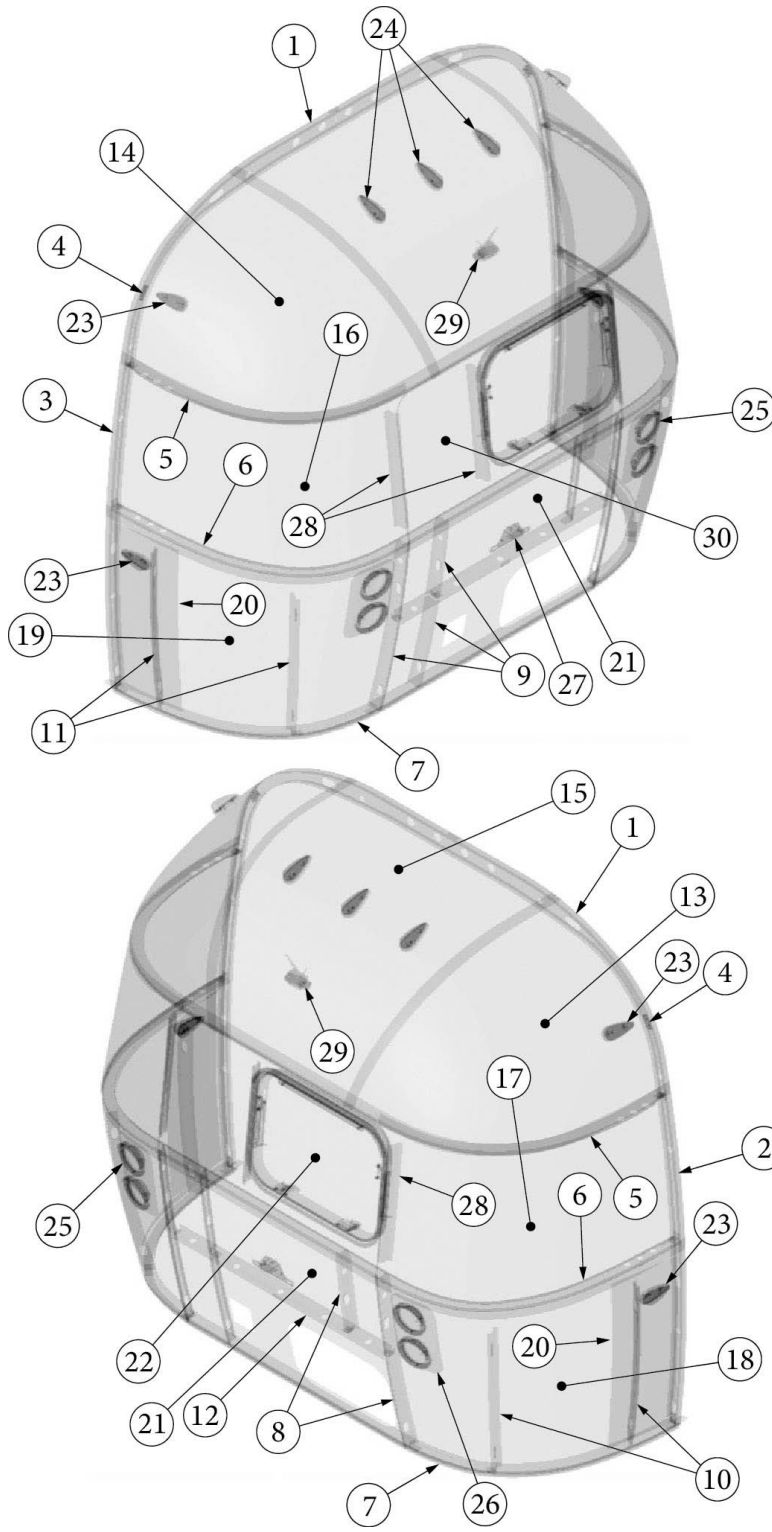

EXTERIOR SHELL

Aft End, 20FB

Parts Listed on Next Page