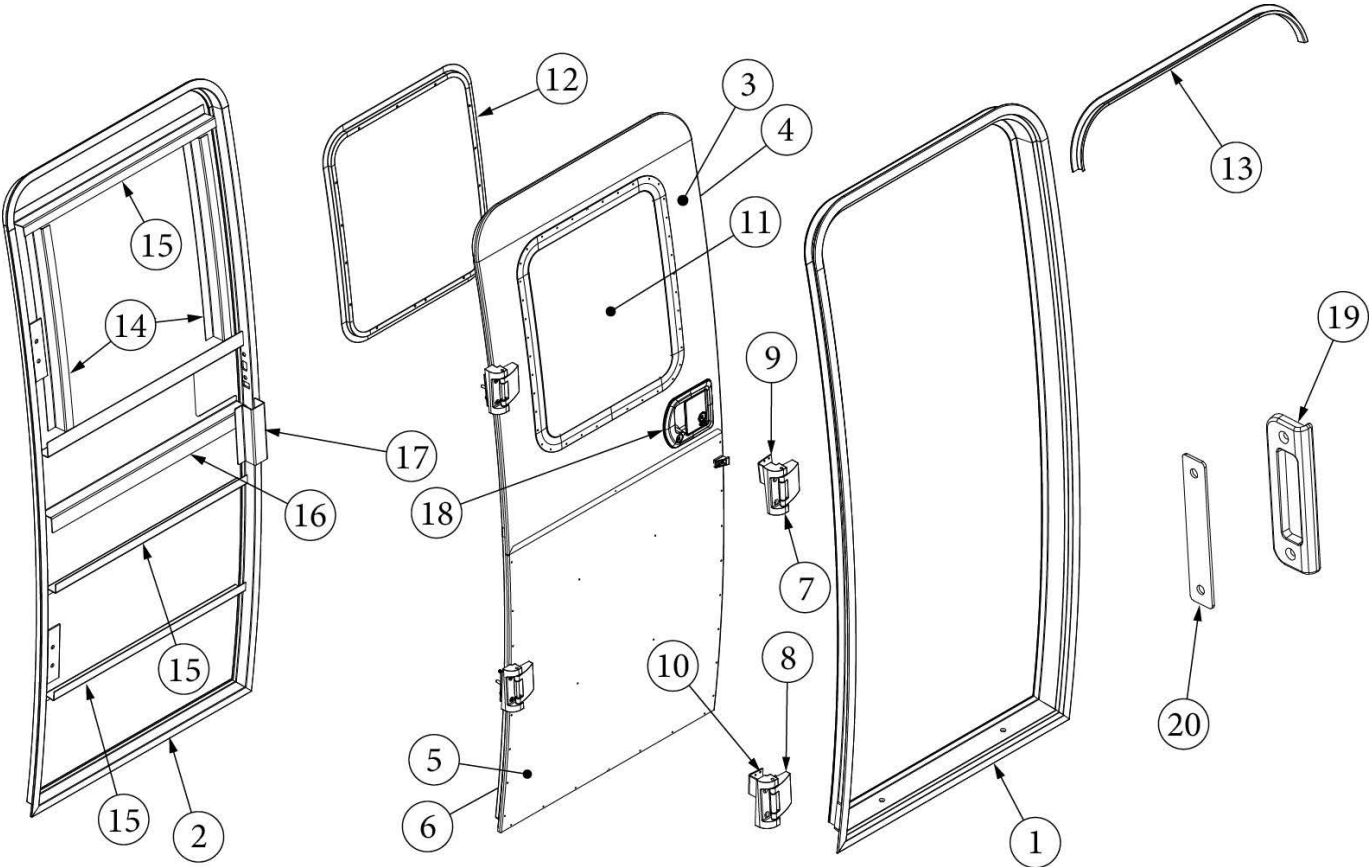

EXTERIOR DOORS

Main Door, LH Hinge, 16RB, 20FB

Parts Listed on Next Page