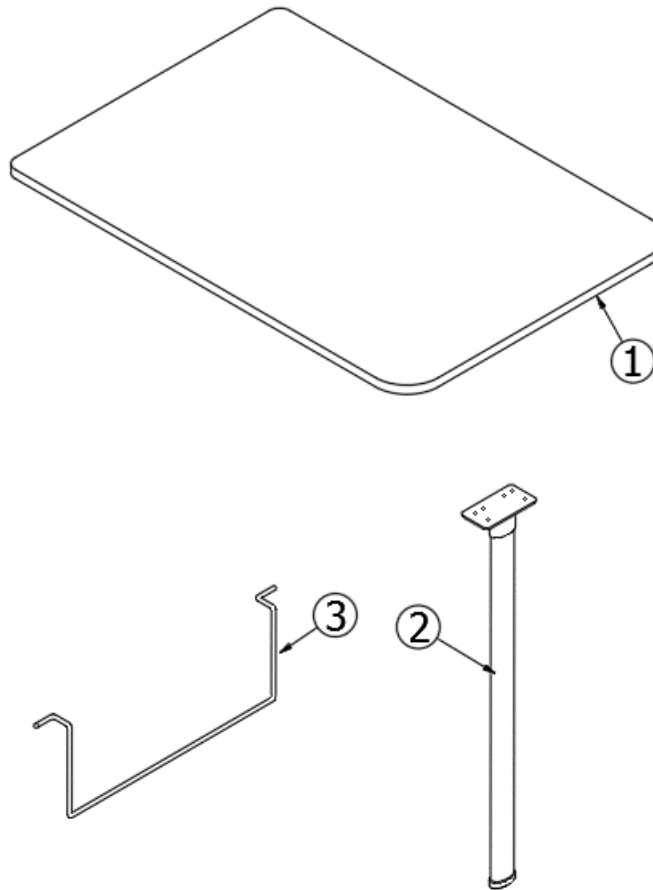

FURNITURE, LOUNGE

Dinette Table, 16RB, 20FB

969034

Dinette Table Assembly

1. 969034&000118JC
2. 382177
3. 380284-02
  380284-03-1
  365524-02

Pre-Laminate, .75 x 26 x 38
Table Leg, Folding
Bracket, Table Hinge Assembly Kit
Table Hinge Brackets
Edgebanding, Hebron White, 2mm, 15/16"