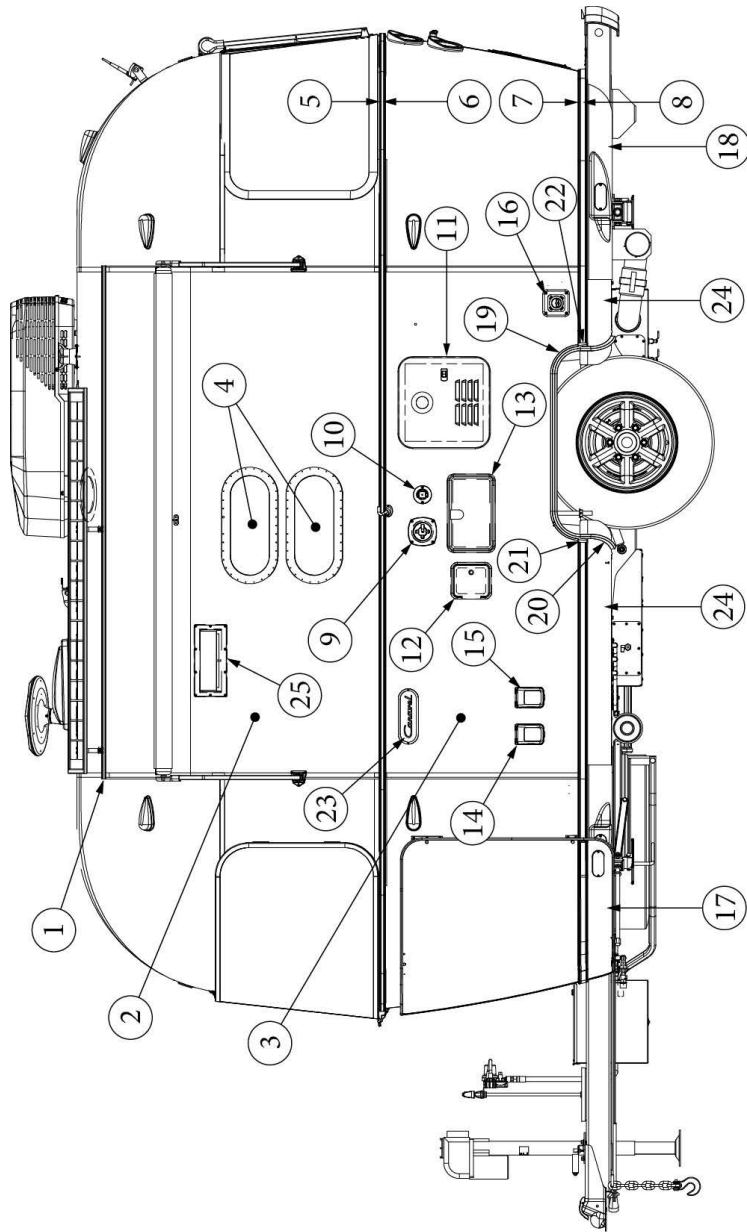

EXTERIOR SHELL

Exterior Components, Roadside, 16RB

Parts Listed on Next Page