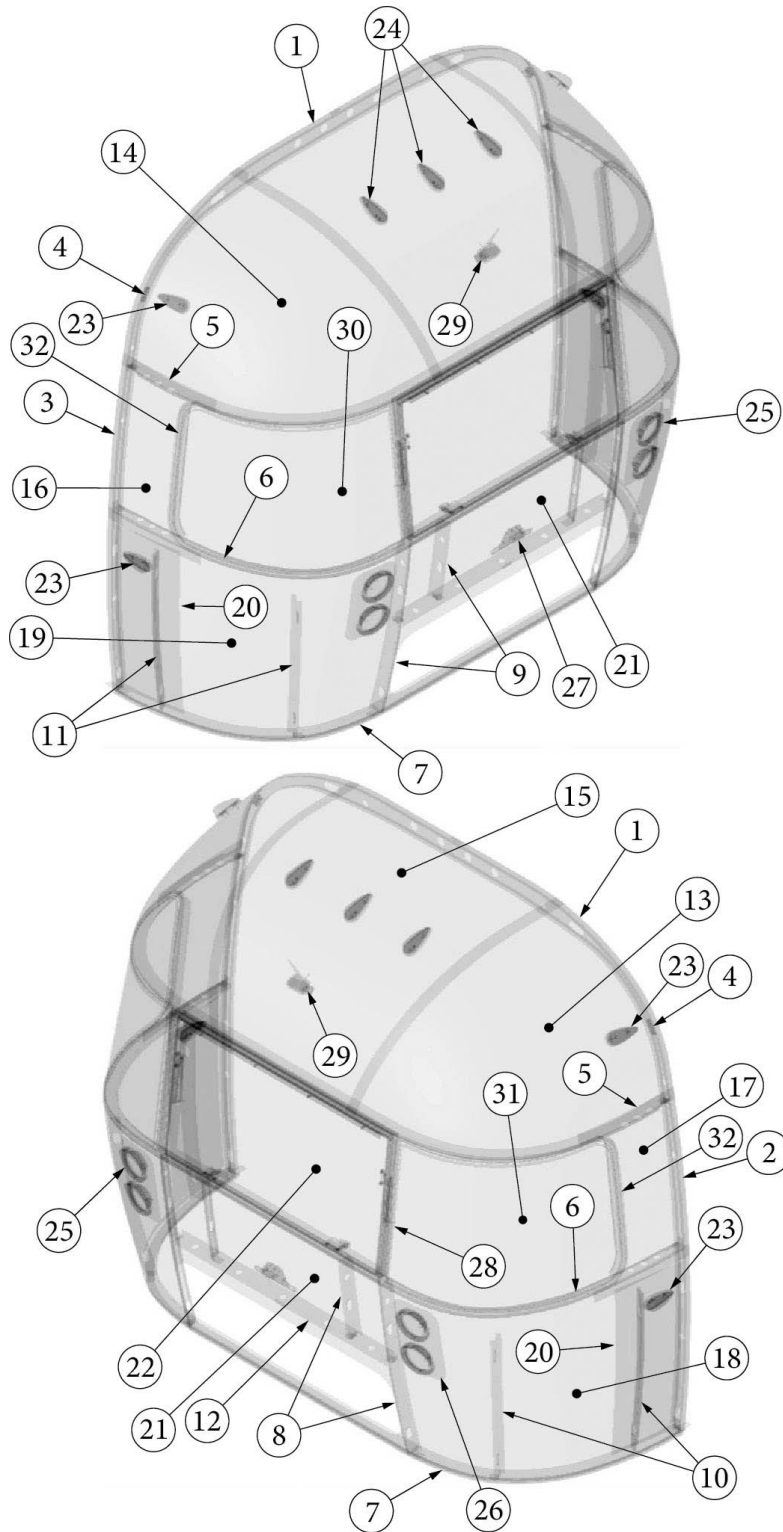

EXTERIOR SHELL

Aft End, 16RB

Parts Listed on Next Page