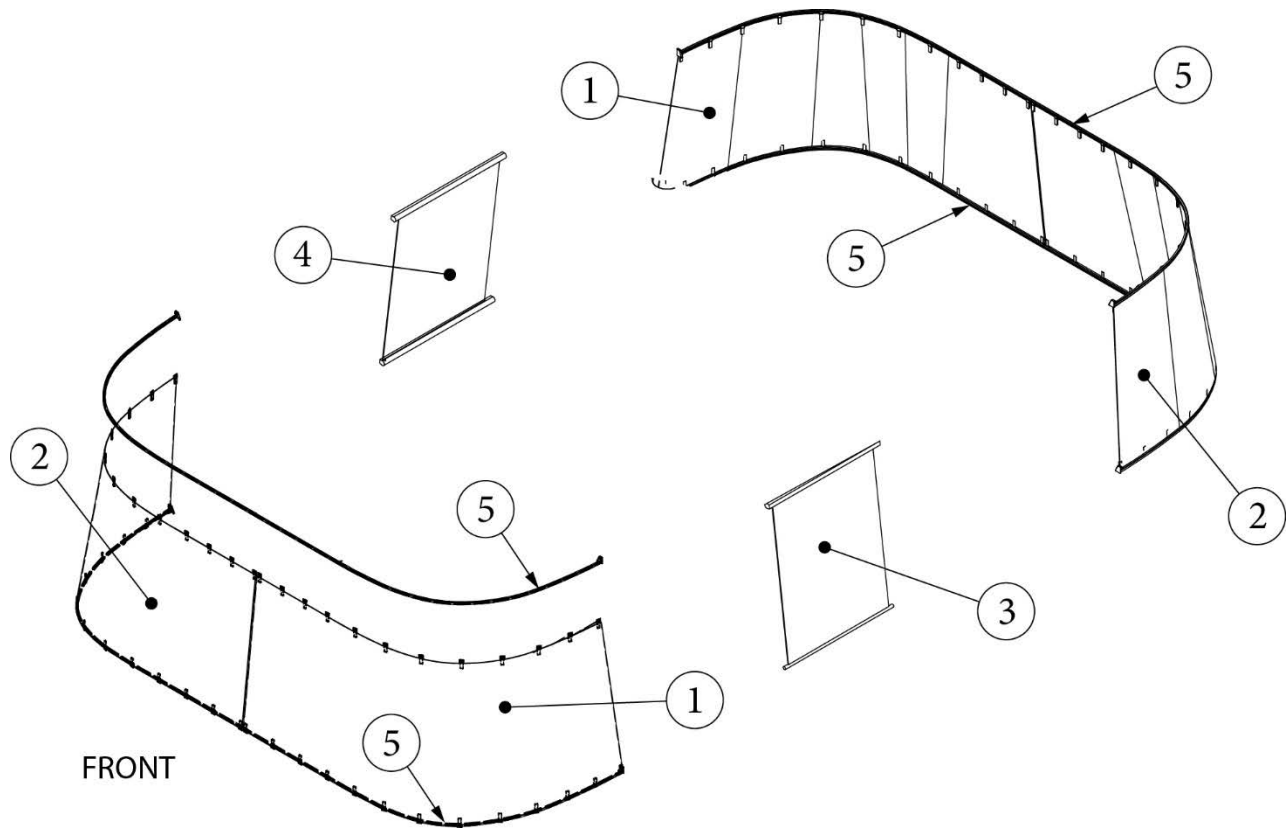

WINDOW COVERINGS

Curtains and Shades, 16RB

112983

Window Covering Install (not for order/see parts below)

1. 998227-01	Panel-Curtain Blackout (Wrap Window)
2. 998227-02	Panel-Curtain Blackout (Wrap Window)
3. 705061-06	Toggle Roller Shade, White/Silver, 19.75 x 26"
4. 705061-01	Toggle Roller Shade, White/Silver, 21.5 x 26"
5. 101217 382683	Curtain Track, Extrusion, Aluminum, 11' Peg Kit, Pull Shade, 2 grey Pegs, caps, and screws.