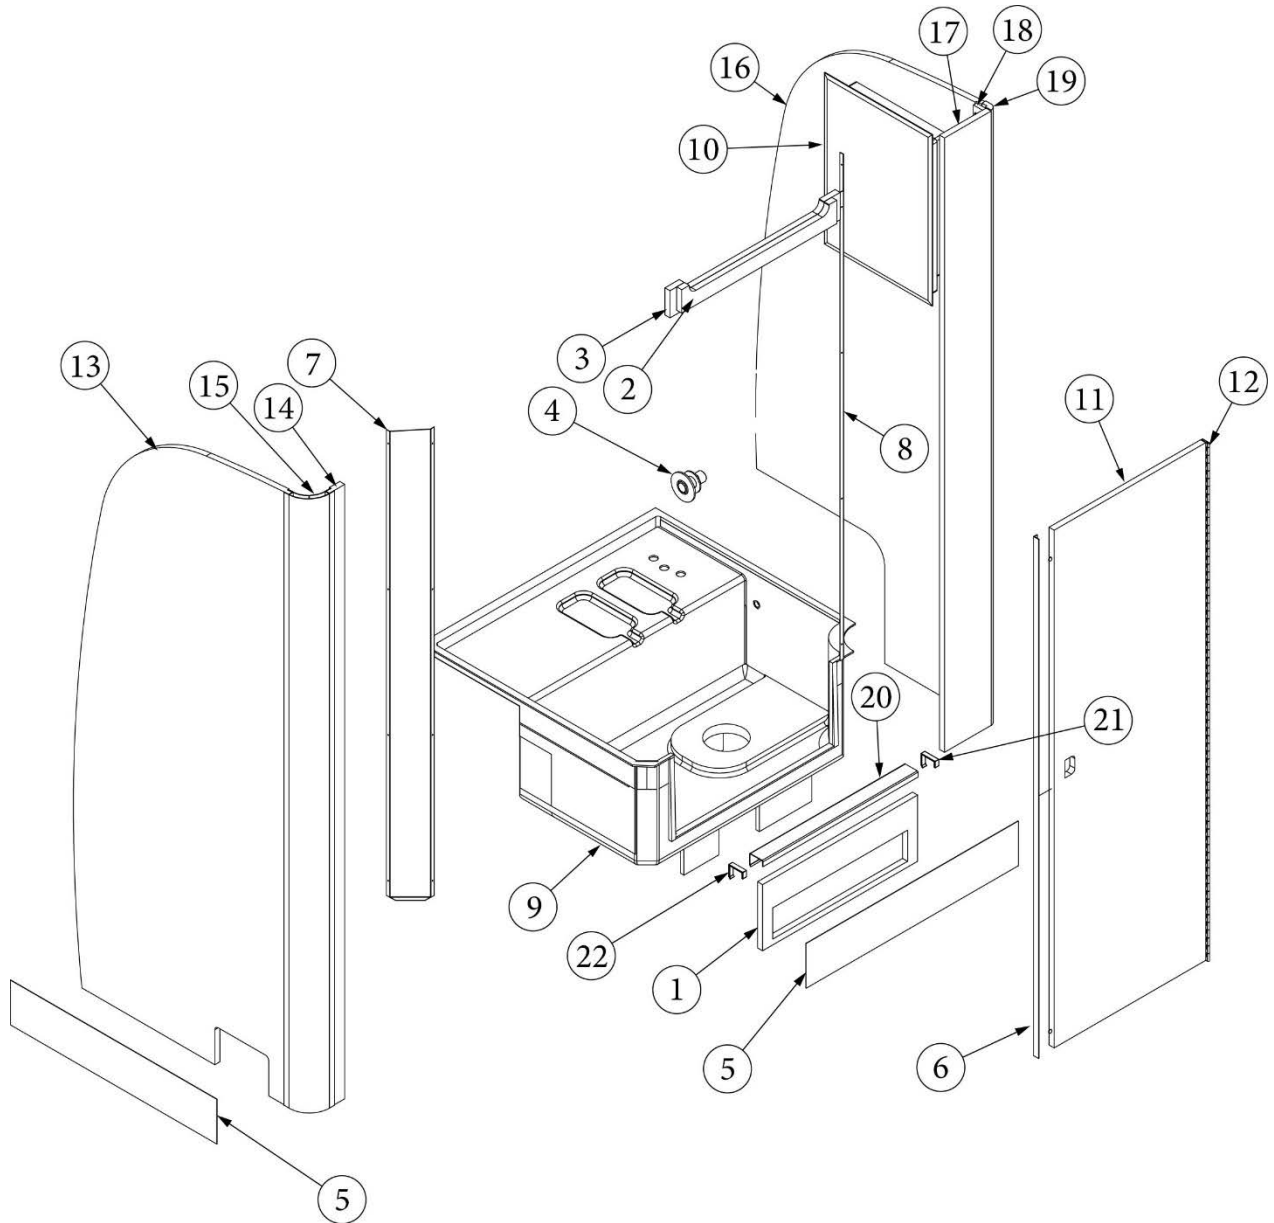

FURNITURE, LAVATORY

Bath Module, 16RB

Parts Listed on Next Page