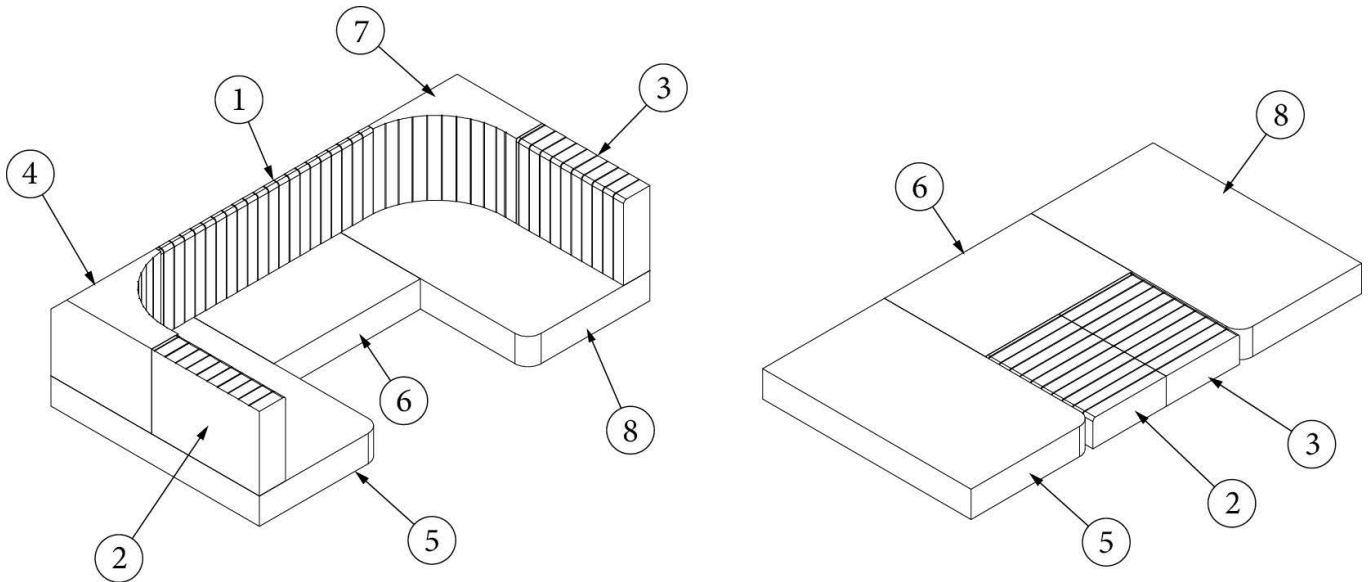

UPHOLSTERY

Dinette Seat Cushions, 22FB

705121-01
705121-02

Kit, Dinette Cushions, Pebble, Light Grey
Kit, Dinette Cushions, Driftwood, Brown

1. 705121-01-1	Cushion, Mid Back Rest, Pebble
705121-02-1	Cushion, Mid Back Rest, Driftwood
2. 705121-01-2	Cushion, Side Back Rest, Forward, Pebble
705121-02-2	Cushion, Side Back Rest, Forward, Driftwood
3. 705121-01-3	Cushion, Side Back Rest, Aft, Pebble
705121-02-3	Cushion, Side Back Rest, Aft, Driftwood
4. 705121-01-4	Cushion, Corner Back Rest, Aft, Pebble
705121-02-4	Cushion, Corner Back Rest, Aft, Driftwood
5. 705121-01-5	Cushion, Seat Bottom, Forward, Pebble
705121-02-5	Cushion, Seat Bottom, Forward, Driftwood
6. 705121-01-6	Cushion, Seat Bottom, Center, Pebble
705121-02-6	Cushion, Seat Bottom, Center, Driftwood
7. 705121-01-7	Cushion, Corner Back Rest, Forward, Pebble
705121-02-7	Cushion, Corner Back Rest, Forward, Driftwood
8. 705121-01-8	Cushion, Seat Bottom, Aft, Pebble
705121-02-8	Cushion, Seat Bottom, Aft, Driftwood