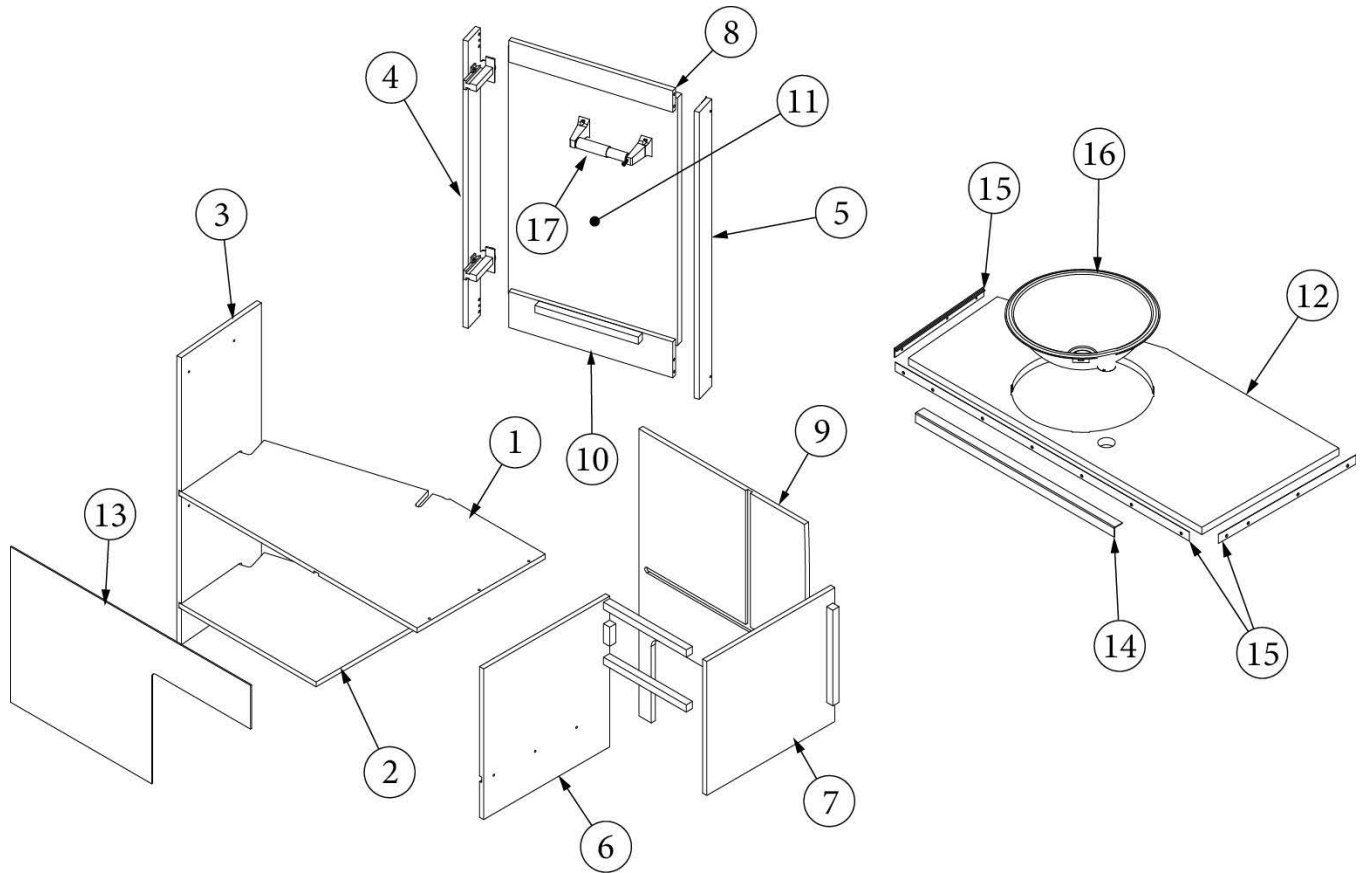

FURNITURE, LAVATORY

Lavatory Cabinet, 20FB

Parts Listed on Next Page