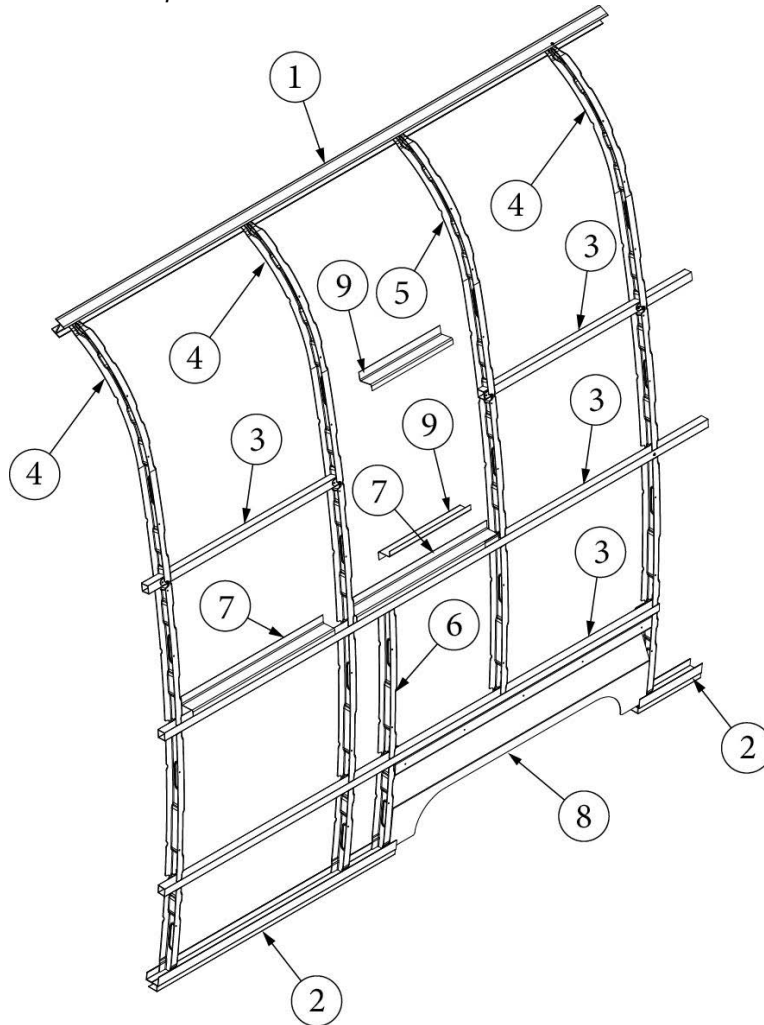

EXTERIOR SHELL

Wall Framing, Roadside, 16RB

923740-01

Assembly, RS Wall

1. 104707-05 2. 116221 3. 116131 4. 116130-01 5. 116130-02 6. 116130-04 7. 116219-07 8. 116312-02 9. 116219-02 114880-05 114879-05 114813-02 114813-03	- Extrusion, "I" section, 195" - Extrusion, Floor channel, 192" - Tube, Shell Frame, 1" x 1" x 24' - Wall bow, Standard - Wall Bow, Wheel Well - Wall Bow, Window - Z Bar, Countertop Backer, 21" - Header, Wheel Well, Single Axle - Z Bar, Window Header, 12" - Aluminum Sheet, Upper, .04" x 51" x 173.5" - Aluminum Sheet, Lower, .04" x 33" x 173.5" - Angle, 1.25 x 2 x 2.5" - Angle, 1.13 x 1.5 x 3.5"