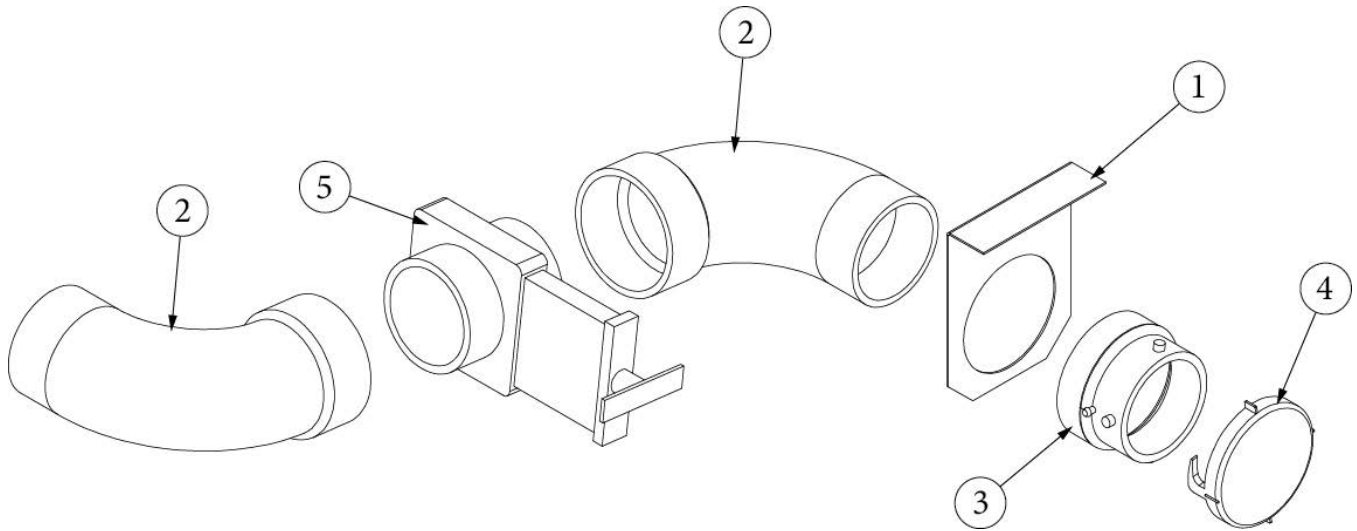

PLUMBING, DRAIN SYSTEM

Tank Drain, 16RB

112891

Assembly, Dump Valve

1. 115555	Bracket-Dump Valve
2. 600820	3" Single Socket 90 degree
3. 601607-06	Term. Adaptor - 3" Hub x 3" Bay
4. 601607-07	Termination Cap - 3" Bay
5. 601607-14	Valve Assy-3"SPIG x 3"SPIG #T40A