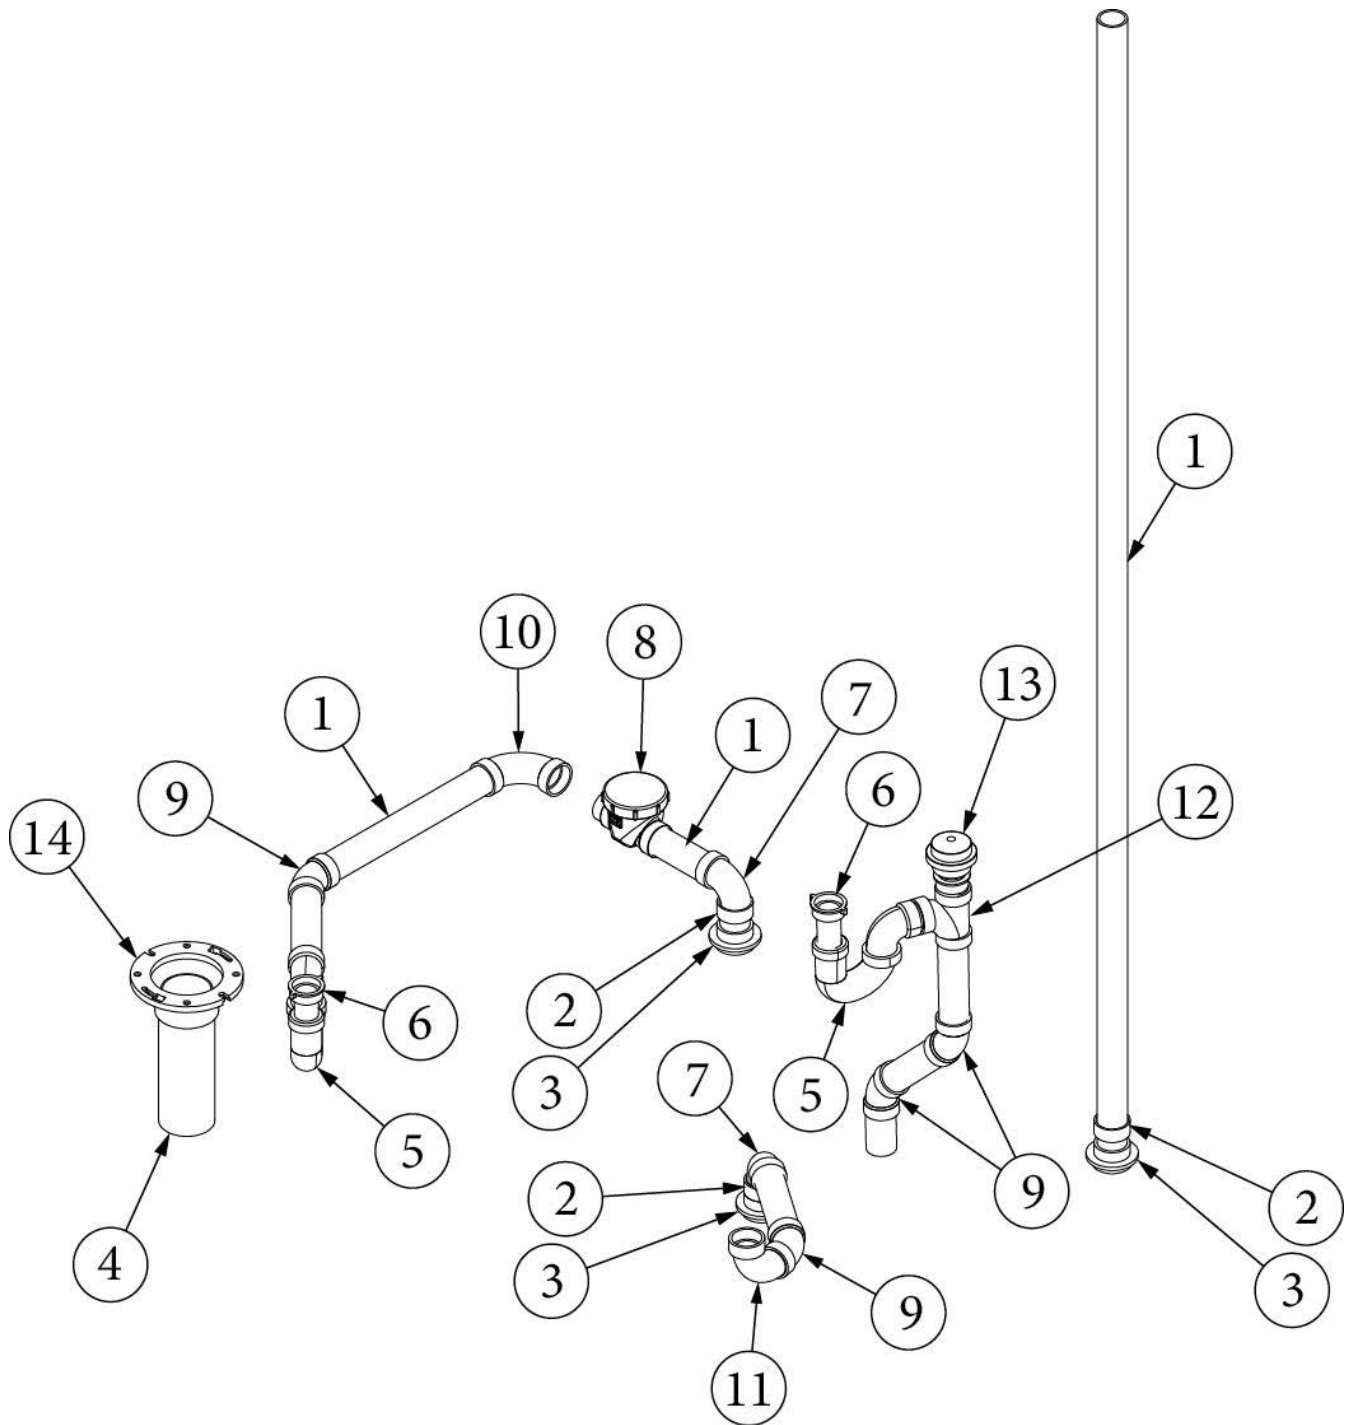

PLUMBING, DRAIN SYSTEM

Drain, Above Floor, 16RB

Parts Listed on Next Page