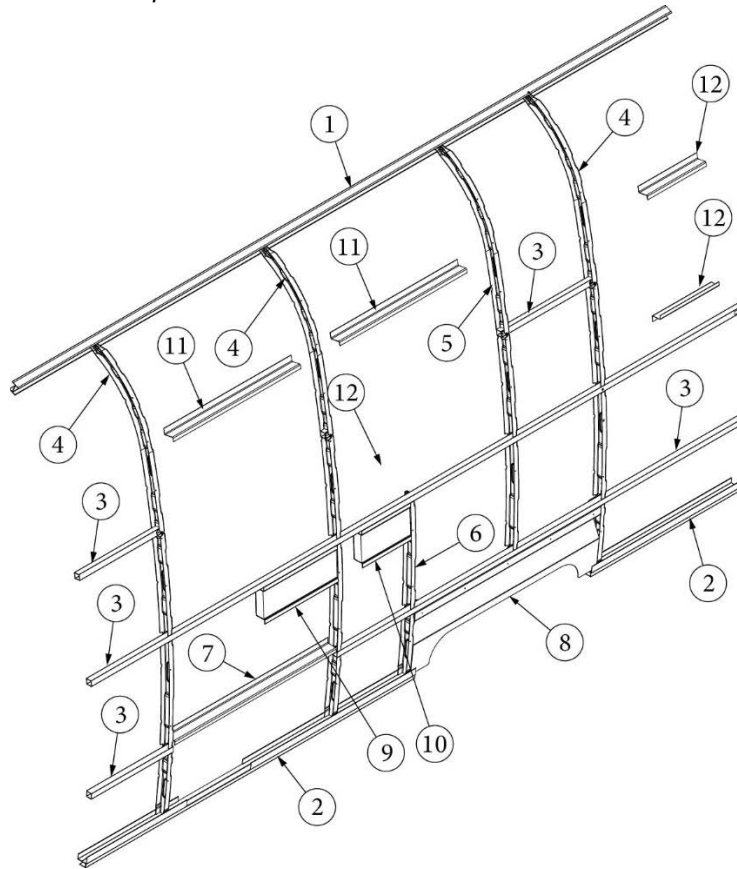

EXTERIOR SHELL

Wall Framing, Roadside, 20FB

923748-01

Assembly, RS Wall

1.	104707-05	Extrusion, "I" section, 195"
2.	116221	Extrusion, Floor channel, 192"
3.	116131	Tube, Shell Frame, 1" x 1" x 24'
4.	116130-01	Wall bow, Standard
5.	116130-02	Wall Bow, Wheel Well
6.	116130-04	Wall Bow, Window
7.	116219-12	Z Bar, Window Header, 33"
8.	116312-02	Header, Wheel Well, Single Axle
9.	453629-01	Hat Section, Table Support, 15"
10.	453629-03	Hat Section, Table Support, 10"
11.	116219-01	Z Bar, Window Header, 26"
12.	116219-02	Z Bar, Window Header, 12"
	116131-01	Filler tube, Shell frame
	114880-06	Aluminum Sheet, Upper, .04 X 51 X 152.5"
	114879-06	Aluminum Sheet, Lower, .04 X 33 X 152.5"
	114813-02	Angle, 1.25 x 2 x 2.5"
	114813-03	Angle, 1.13 x 1.5 x 3.5"