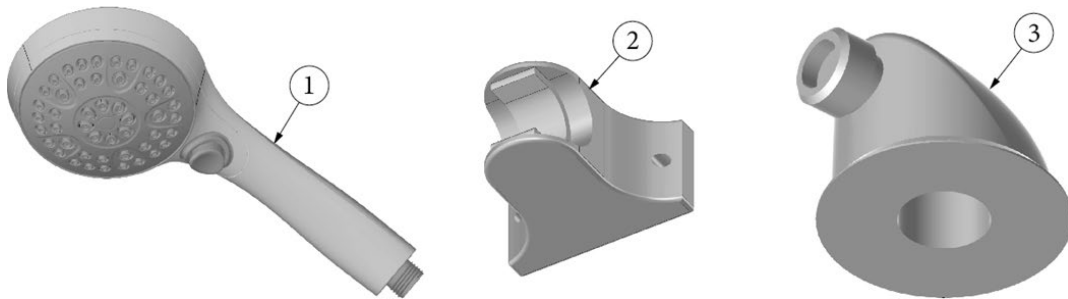

602972

Shower Head Unit, Chrome (Head, Hose, Etc.)

1. 602972-1 Hand shower head, Luxart, 3 Function,
 2. 602972-2 Wall Bracket
 3. 602972-3 Shower Elbow
- 602972-01 Universal Shower Assy, Brushed
602972-4 Hand shower Hose, 60"
602972-6 Wall Bracket-Brushed Nickel
602972-7 Shower Elbow-, rused Nickel
602972-9 Flow Regulator, 1.5gpm Rated
604877-01 Shower valve w/flat washer, 16RB
601829 Shower valve, Chrome, 20FB and 22FB