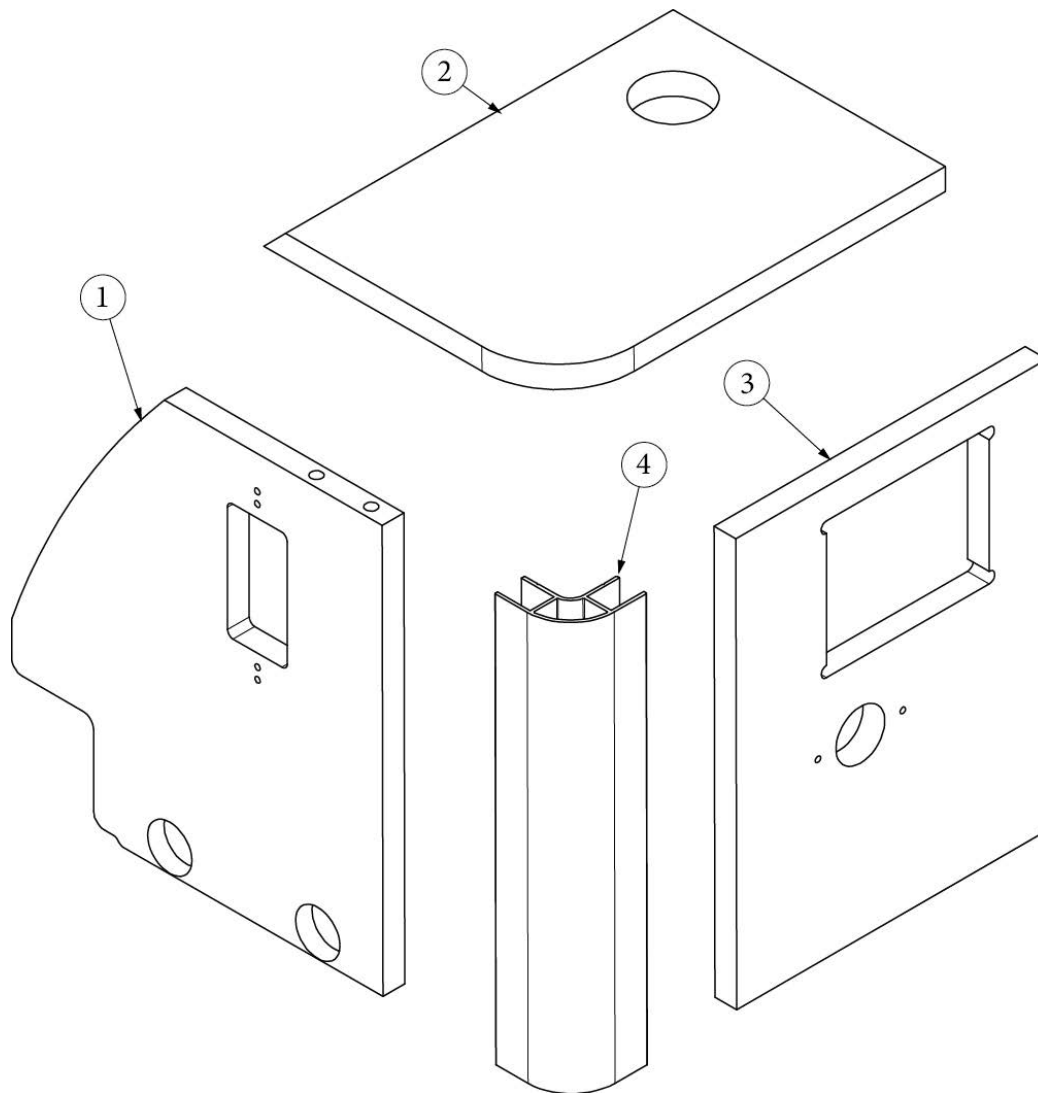

FURNITURE, LOUNGE

Radio Box, Dinette Roof Locker, 20FB

969871

Assembly, Radio Box, 20FB

1. 969871&000112CC
2. 969871&000212CC
3. 969871&000312CC
4. 116395-01
  513656
  365386-01
  382057
  382057-04
  381209-01
  385963

1. Pre-Laminate, .5 x 10 x 10.07"
   Pre-Laminate, .5 x 6.76 x 8.34"
   Pre-Laminate, .5 x 9.38 x 6.59"
   Extrusion, Aluminum, Corner, 1" Radius
   Device, Radio Source Unit, JL Audio
   Edgebanding, Linen, .63"
   Knockdown, 8mm
   Cap, Knockdown, White
   Grommet, W/Cap, Black, 1.5" Hole
   Bracket, Mounting, 90 Degree