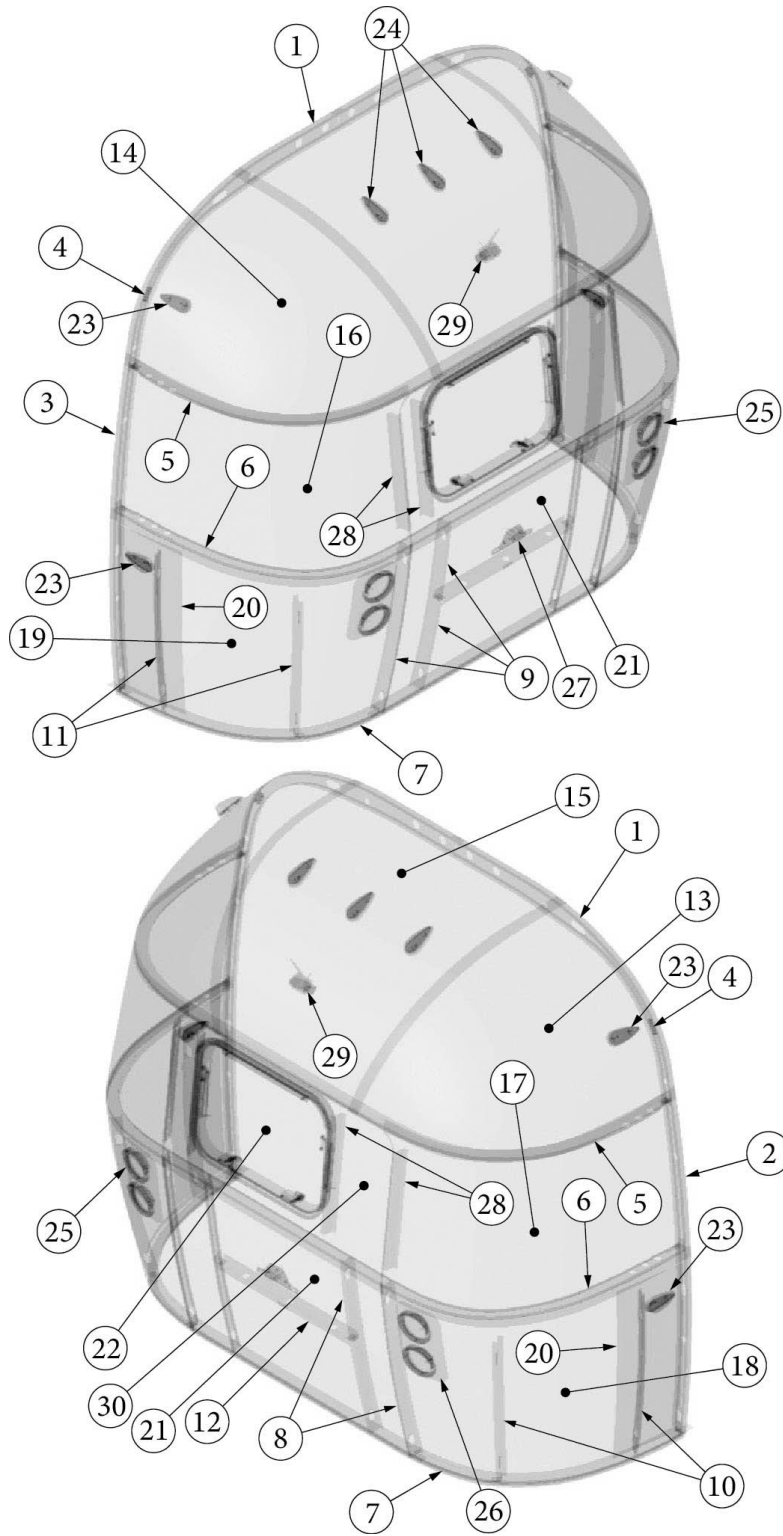

EXTERIOR SHELL

Aft End, 22FB

Parts Listed on Next Page