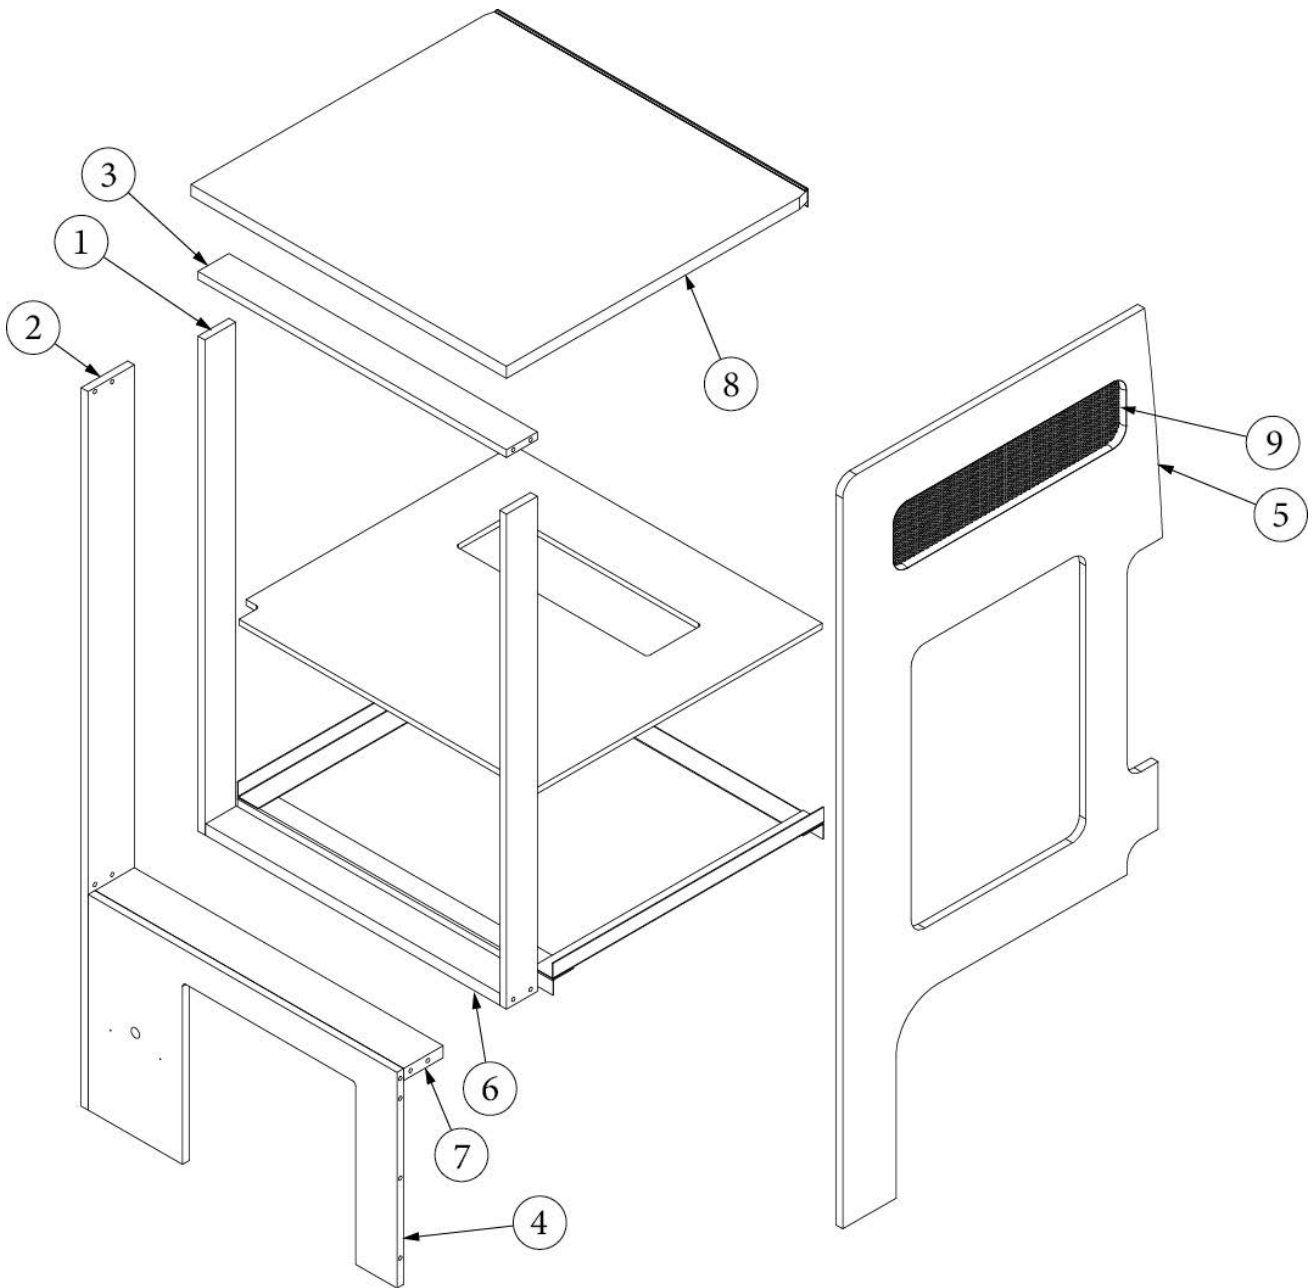

FURNITURE, GALLEY

Refrigerator Cabinet, 22FB

Parts Listed on Next Page