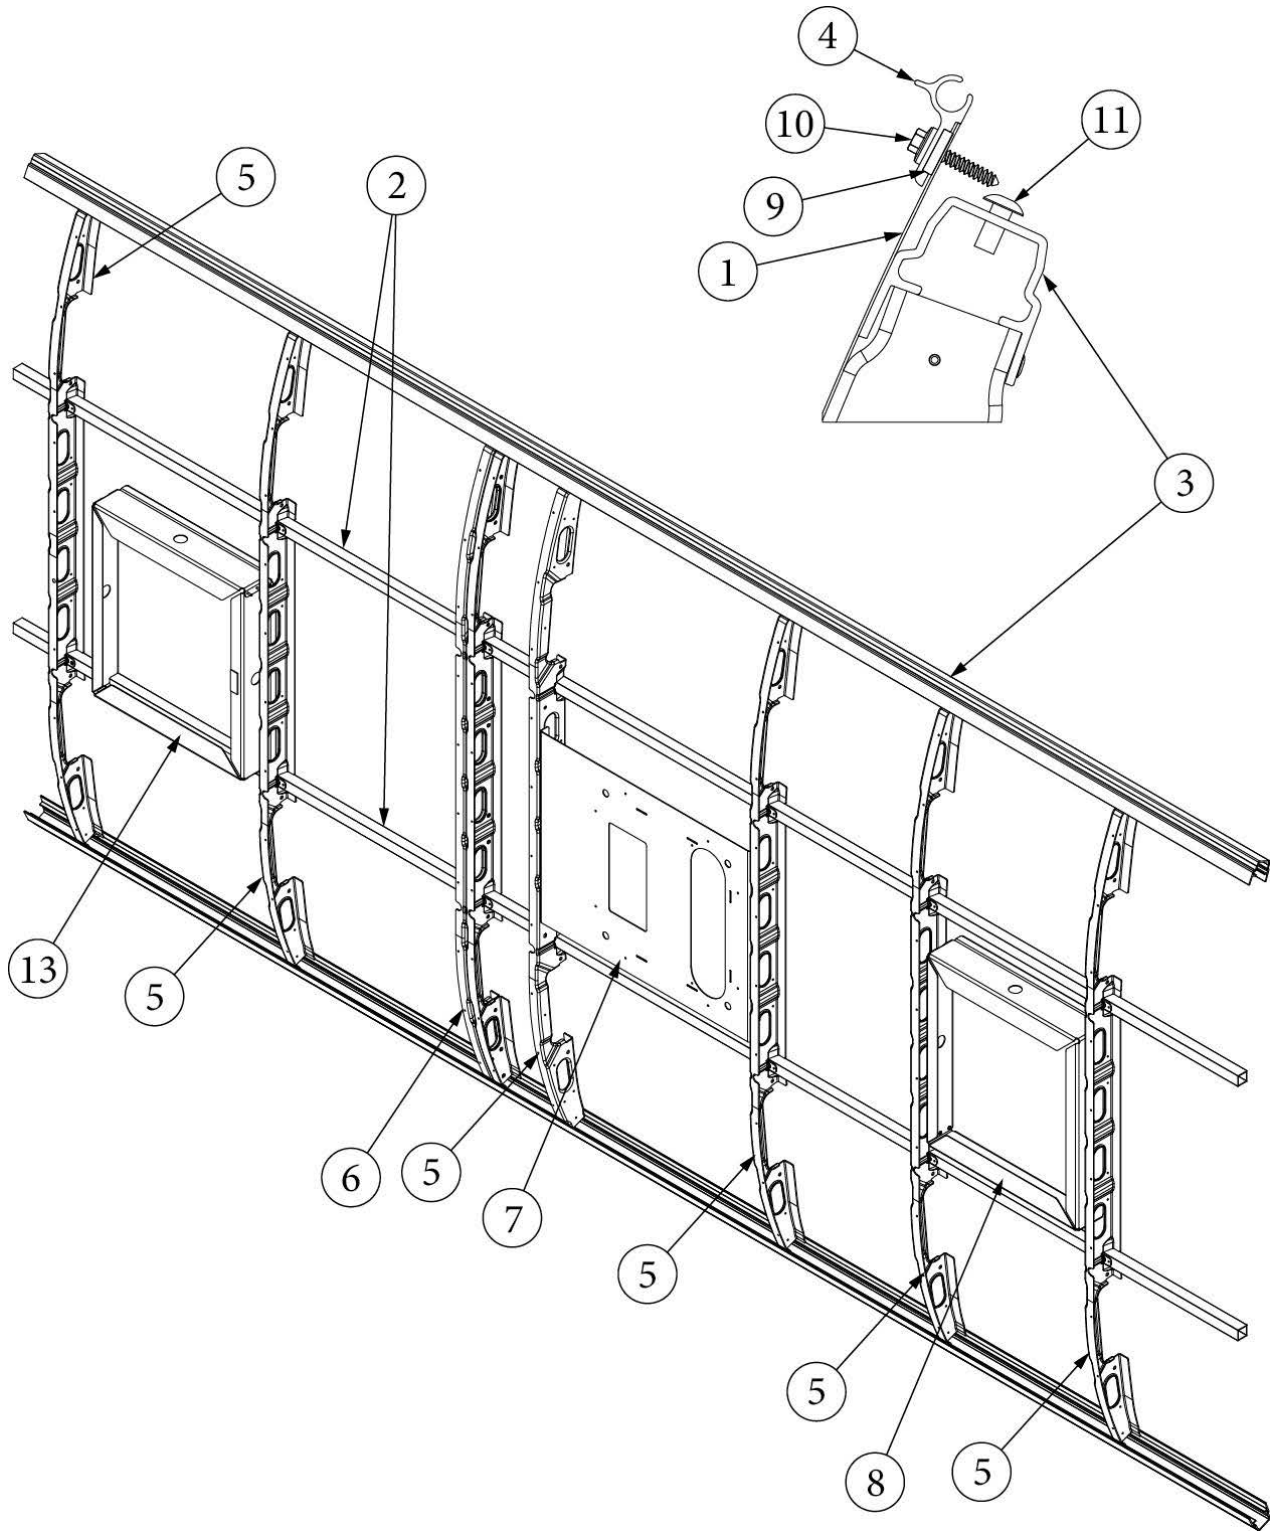

EXTERIOR SHELL

Roof, 20FB

Parts Listed on Next Page