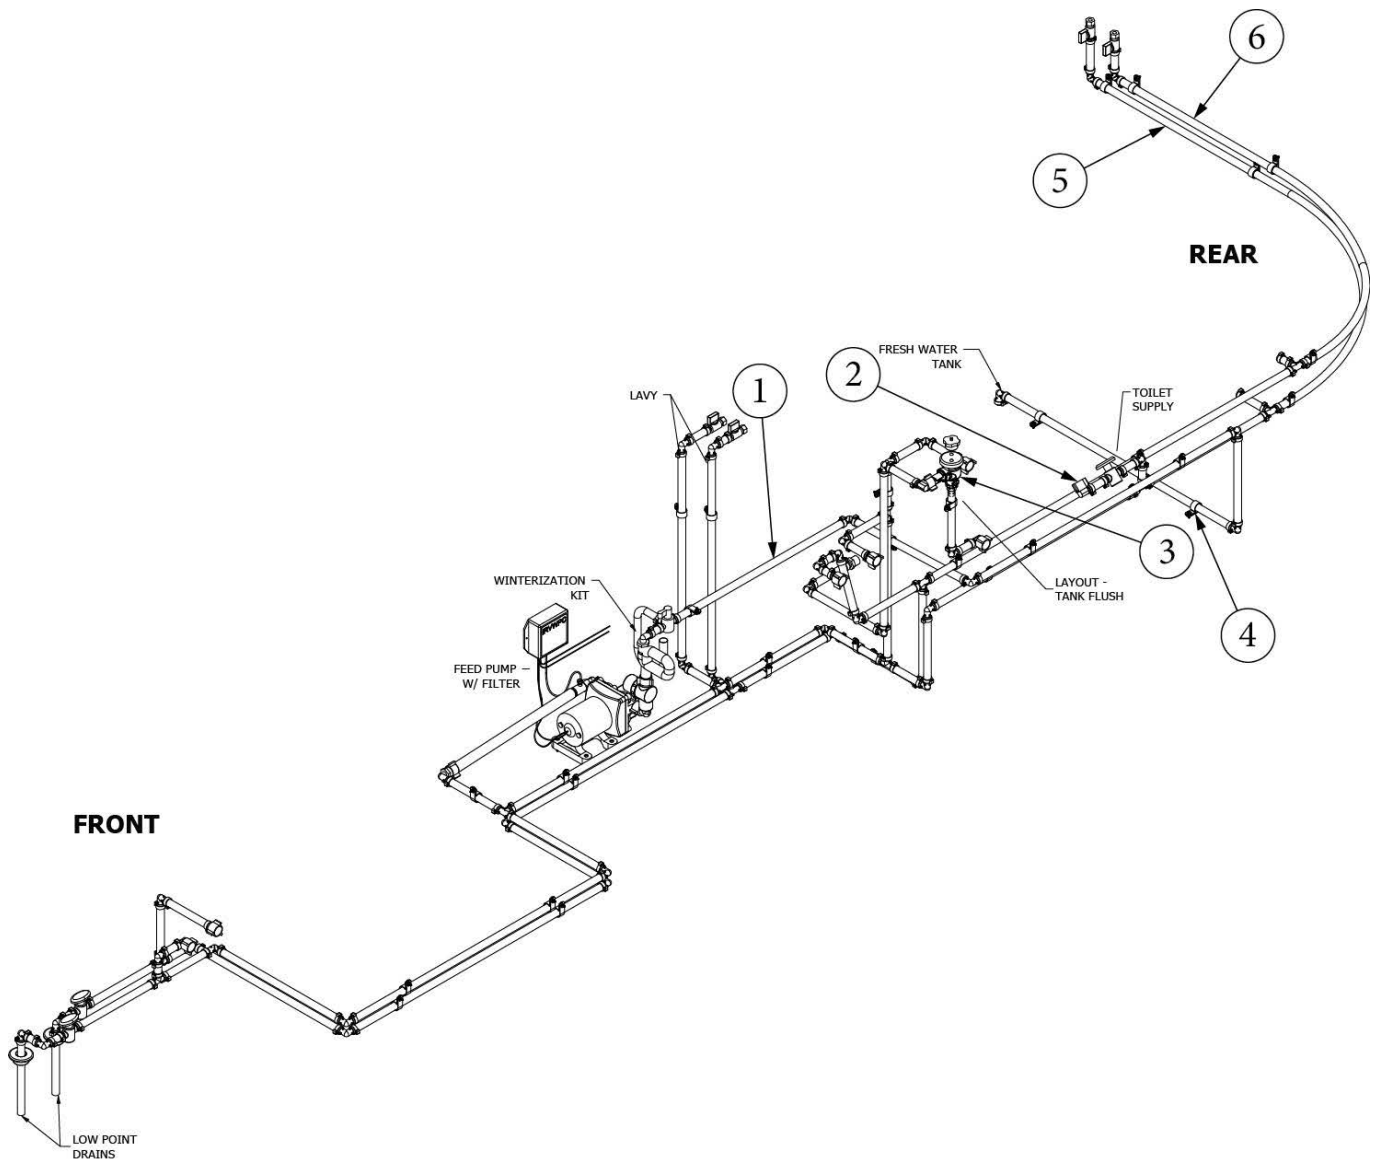

PLUMBING, FRESH WATER SYSTEM

Fresh Water Lines, 20FB

113295-02

Fresh Water Layout (not for order/see parts below)

- | | |
|--------------|--------------------------------|
| 1. 943935-03 | Layout, Tank/Pump Supply |
| 2. 943935-05 | Layout, Toilet Supply |
| 3. 943935-08 | Layout, Tank Flush |
| 4. 943935-09 | Layout, Water Heater Connector |
| 5. 943935-01 | Layout, Cold Water Supply |
| 6. 943935-02 | Layout, Hot Water Supply |