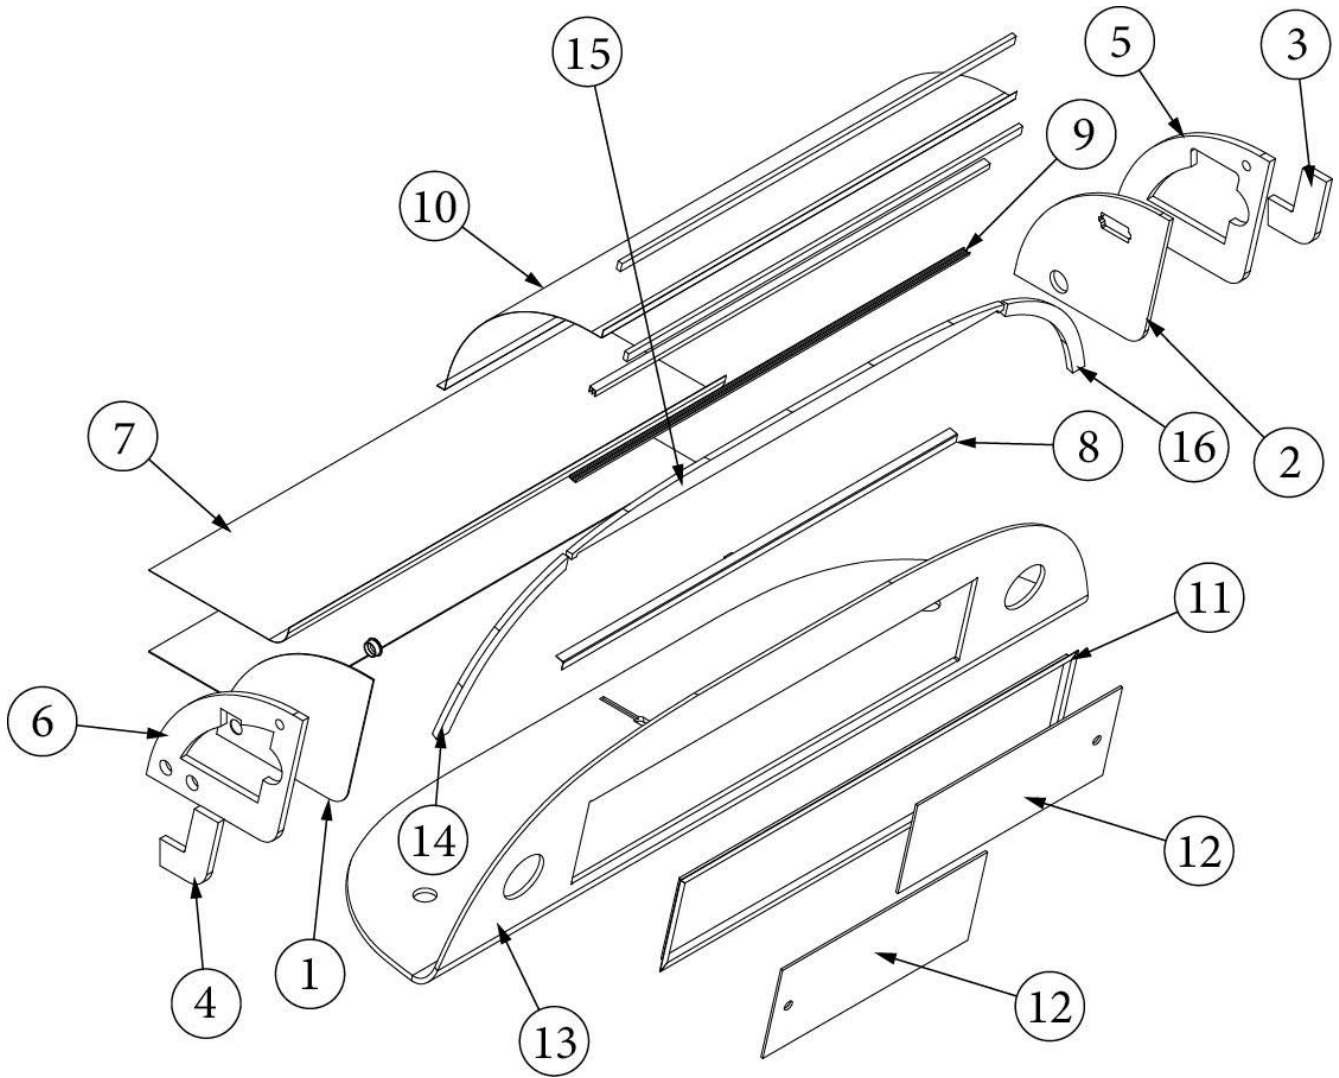

FURNITURE, LOUNGE

Roof Locker, Dinette, 16RB

Parts Listed on Next Page