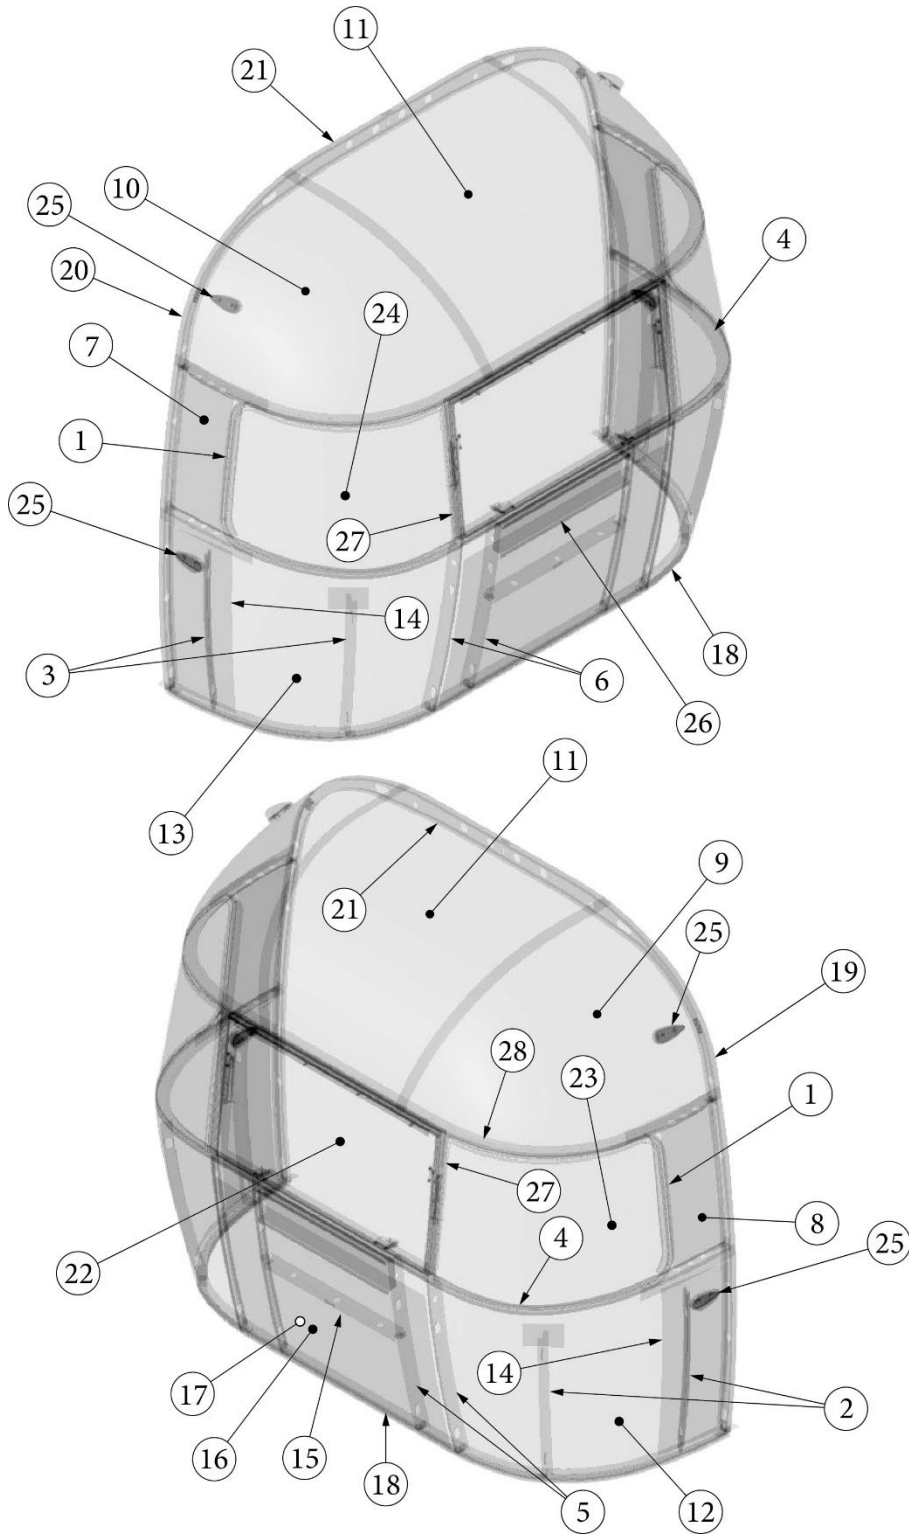

EXTERIOR SHELL

Front End, 16RB, 20FB, and 22FB

Parts Listed on Next Page