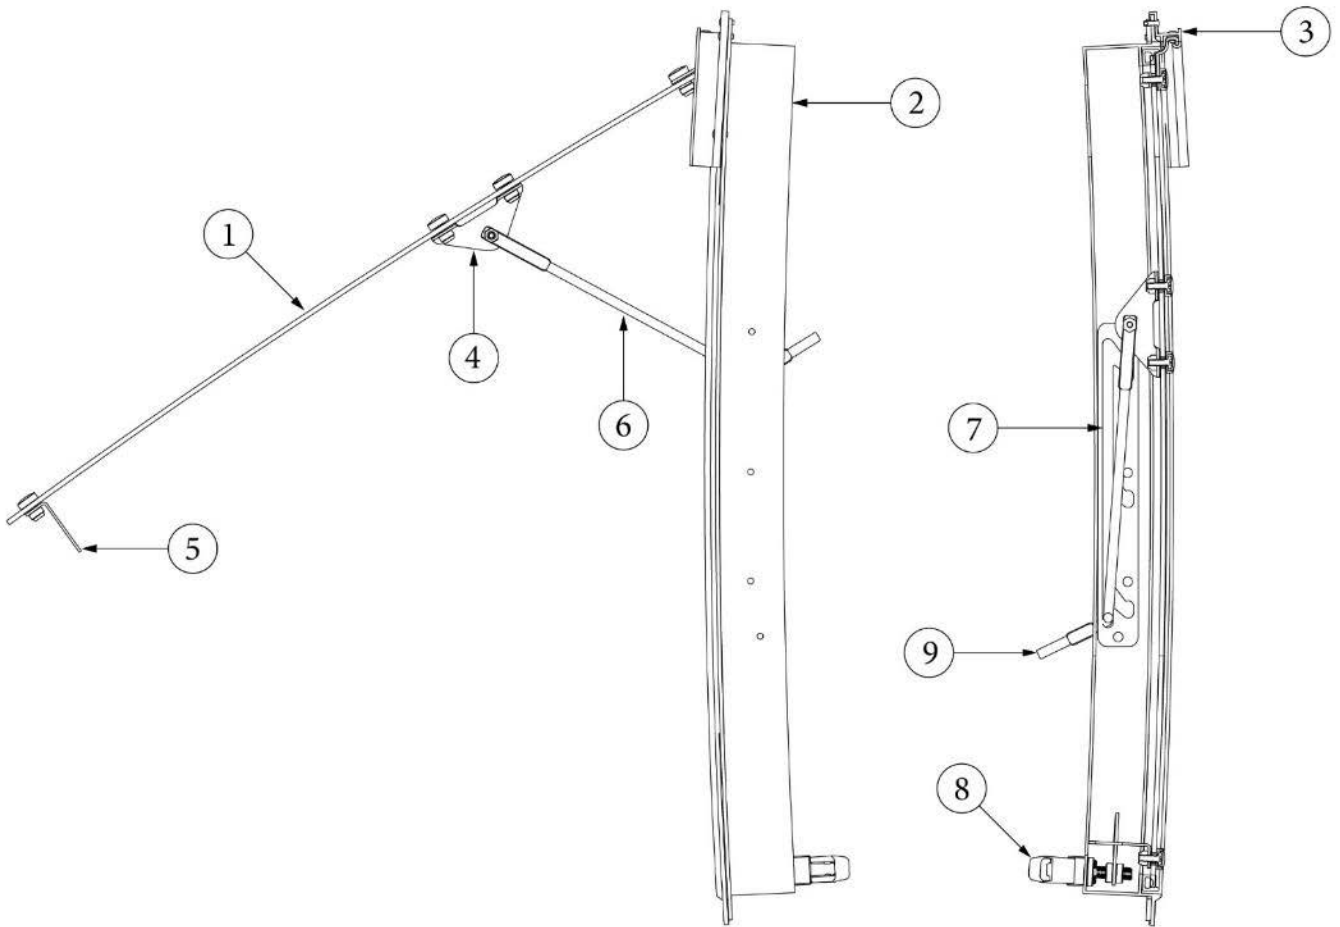

WINDOWS

Window Parts, Opening Windows

Diagram is for all Rear (Flat) and Side (Curved) Opening Windows

Parts Listed on Next Page

WINDOWS

Window Parts, Opening Windows

372218	Window, Flat Opening, Rear 20FB and 22FB
371380	Window, Opening, Tall, 30"
371380-01	Window, Opening, Tall, Egress, 30"
371470	Window, Tall, Tinted, 26"
371470-01	Window, Tall, Tinted, Egress, 26"
1. 371470-05	Glass Assembly, Opening Window, 26"
371471-1	Glass Only, Opening Window, 26"
987172-78	Glass Assembly, Flat Rear Window, 20FB/22FB
372219	Glass Only, Flat Rear Window, 20FB/22FB
195510-93	Glass Assembly, Tall Opening Window, 30"
371379	Glass Only, Tall Opening Window, 30"
2. 371447-04	Frame assembly, Opening Window, 26"
371445-04	Frame assembly, Flat Rear Window, 20FB/22FB
371447-01	Frame assembly, Tall Opening Window, 30"
3. 371448-08	Extrusion, Window Hinge Eyebrow, Fixed, 26" Window
371448-04	Extrusion, Hinge Eyebrow, Flat Rear Window, 20FB/22FB
371448-05	Extrusion, Window Hinge Eyebrow, Fixed, 30" Window
4. 114478	Bracket, Window prop
5. 114479-01	Bracket, Window closer, RH
114479-02	Bracket, Window closer, LH
6. 382362	Opening arm, RH
382361	Opening arm, LH
7. 382360	Guide, Operating arm, RH
382359	Guide, Operating arm, LH
8. 382367-01	Latch assembly, Chrome
382367-02	Latch assembly, Red, Egress
115780-01	Handle, Chrome
115780-02	Handle, Red
9. 380230-03	Knob, Window arm, Silver
380230-04	Knob, Window arm, Red
382358	Snap Cap, Screw Cover
382116-03	Screw Cap, Rubber, 5/32 x .5"
115776	Lock paw, Window latch
115770	Hinge stop
115778	Latch body, Zinc die cast
115779	Latch shaft
310030	Drive lock pin, 5/32 x 5/8
1300-0001	Decal, "Exit - Pull To Remove"