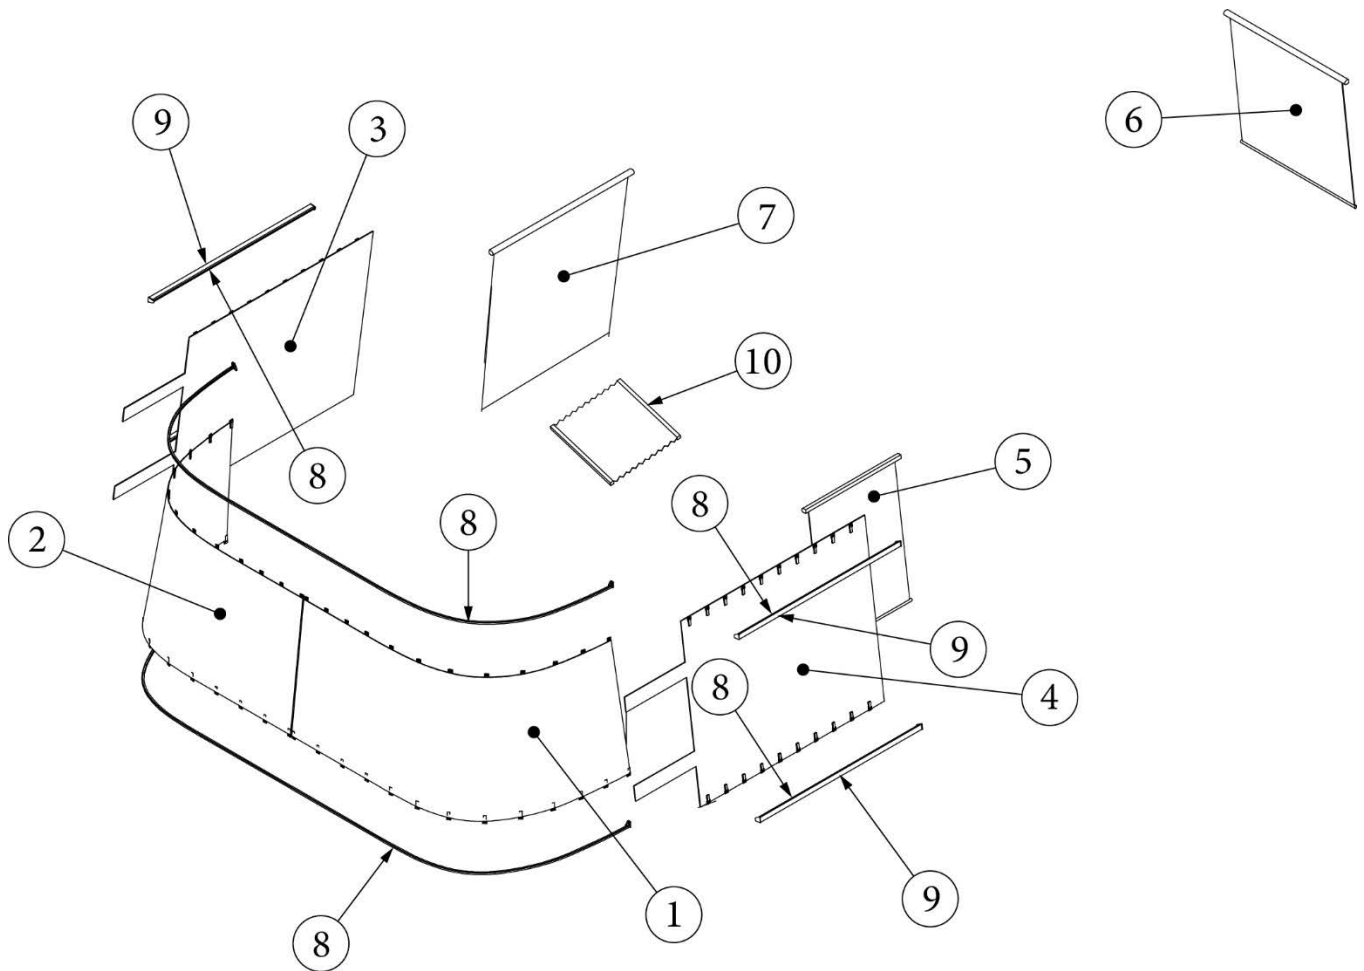

WINDOW COVERINGS

Curtains and Shades, 22FB

112925

Install, Window Coverings, 22FB (not for order/see parts below)

1.	998227-01	Panel Assembly, Curtain, Blackout (Wrap Window)
2.	998227-02	Panel Assembly, Curtain, Blackout (Wrap Window)
3.	998144-15	Drape-Bedroom Panel CS
4.	998144-16	Drape-Bedroom Panel RS
5.	705061-02	Toggle Roller Shade, White/Silver, 21.5 x 26"
6.	705061-04	Toggle Roller Shade, White/Silver, 27 x 26"
7.	705061-05	Toggle Roller Shade, White/Silver, 31.5 x 34"
8.	101217	Curtain Track, Extrusion, Aluminum, 11'
9.	101225	Curtain Track Attach, Extrusion, Aluminum, 10.5'
10.	704546	Shade, Fantastic Fan, 13.25 x 13.25