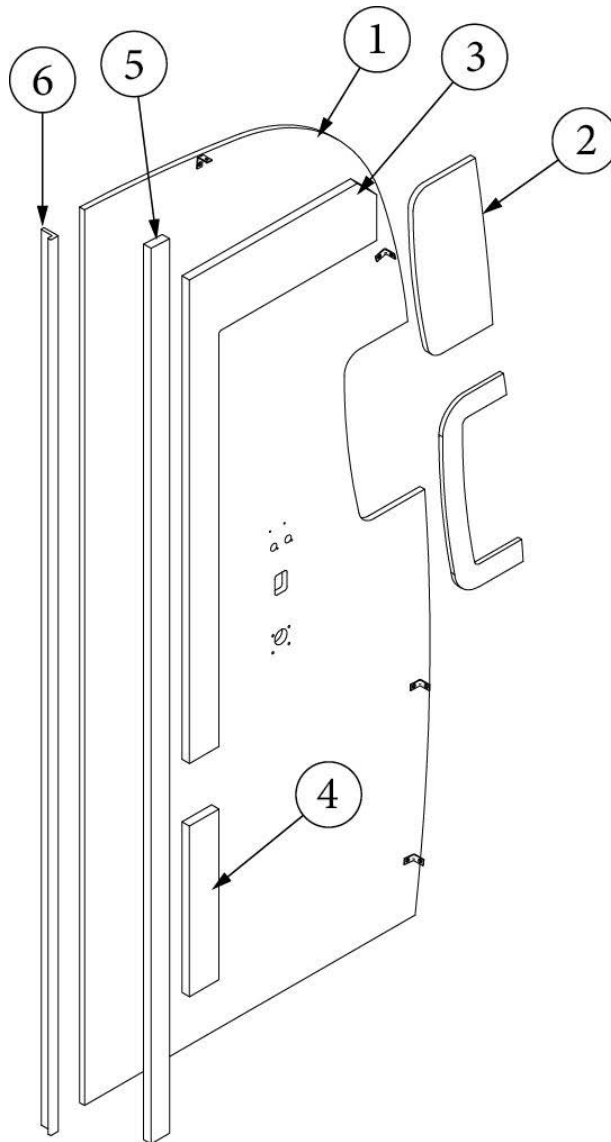

FURNITURE, LAVATORY

Forward Shower Wall Panel, 22FB

970416-02

Forward Shower Panel Assembly

1. 970416&000212HC
2. 970416&000312HC
3. 970416&000418BC
4. 970416&000518BC
5. 970416&000618DD
6. 801665-1016
  800507-03
  380041

1. Pre-Laminate, 35 X 78.74"
2. Pre-Laminate, 8.07 X 15.5"
3. Pre-Laminate, 19 X 42.5"
4. Pre-Laminate, 3 X 15"
5. Pre-Laminate, 1.88 X 79"
6. L-Molding, Door Jamb, Shadow, 80"
  Lauan, 3/8" x 4' x 8'
  Brace, Corner, Stanley, 90°, 1"