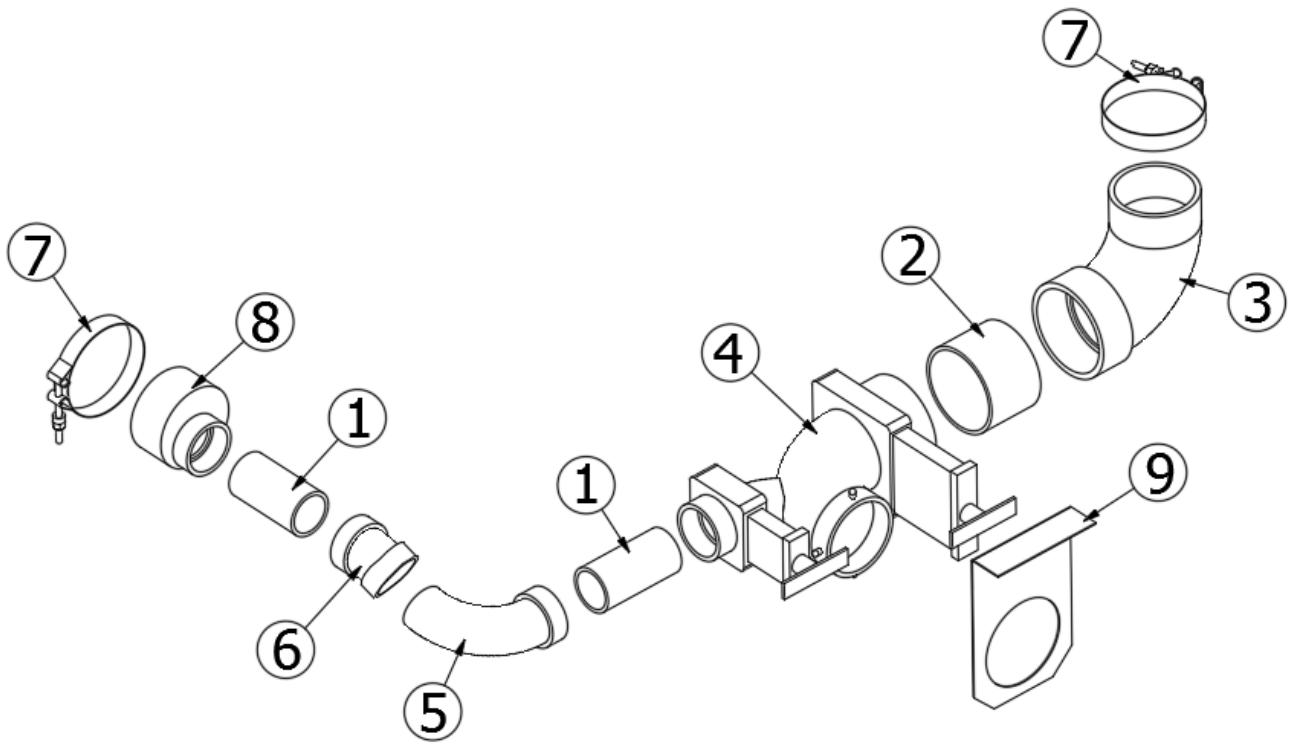

PLUMBING, DRAIN SYSTEM

Tank Drain, 22FB

943887

Assembly, Dump Valve

1. 601160-02	Pipe, ABS DWV 1 1/2"
2. 601160-04	Pipe, ABS DWV 3"
3. 601531	Elbow 90° 3" DWV Street
4. 601482	Dump Valve Rotating
5. 600431	Elbow, 90° Street, ABS
6. 600116	1 1/2" Corlon, 22 1/2° Elbow
7. 340092	Clamp, T-Bolt
8. 195329-229	Reducer Adapter, 3" to 1 1/2"
9. 115555	Bracket, Dump valve