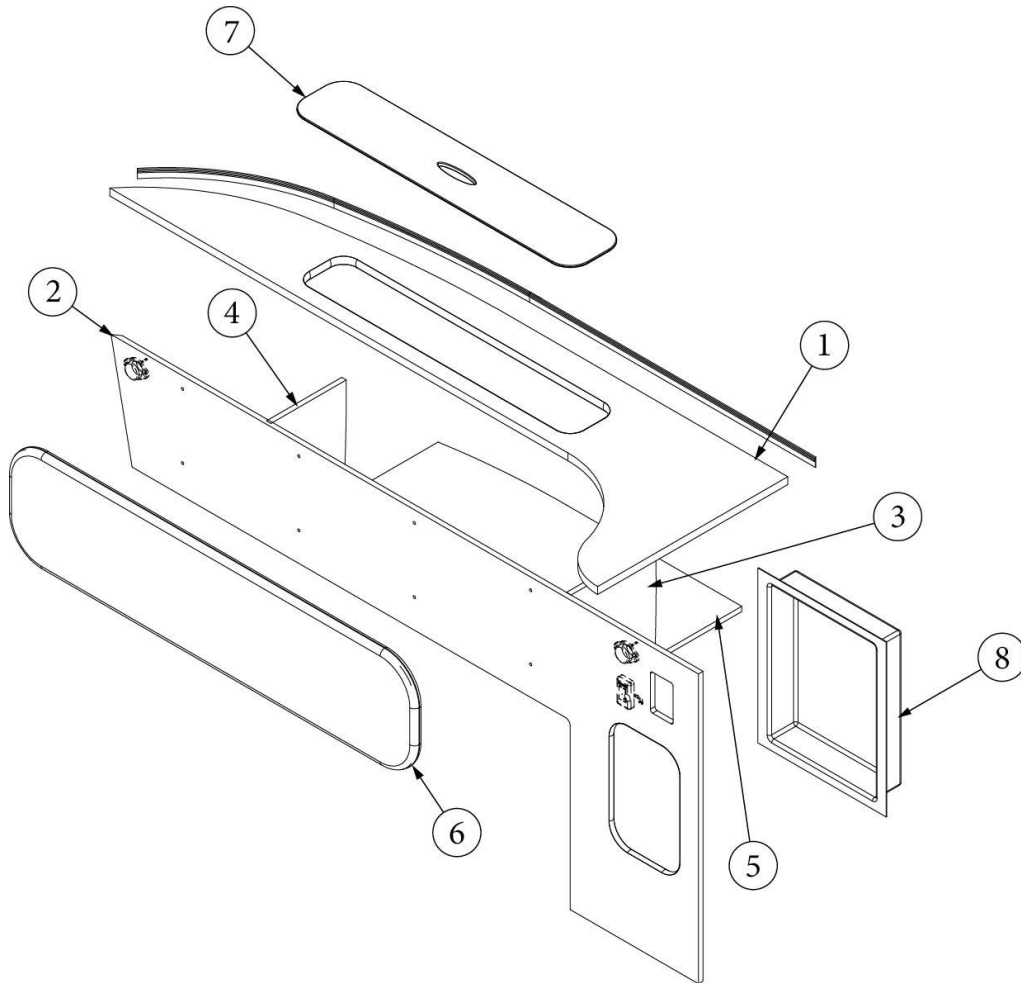

FURNITURE, BEDROOM

Hamper and Headboard, CS, 22FB

970472

Hamper Assembly

1. 970472&000118BC	Pre-Laminate, .75 X 17.88 X 64"
2. 970472&000212BC	Pre-Laminate, .5 X 64.13 X 29"
3. 970472&000312BC	Pre-Laminate, .5 X 9.5 X 11"
4. 970472&000412BC	Pre-Laminate, .5 X 8.5 X 11"
5. 970472&000512BC	Pre-Laminate, .5 X 9.13 X 32"
6. 968982	Bed Headrest
7. 204081	Lid, Hamper, Acrylic
8. 203383	Rack, Magazine, ABS
116833	Countertop Trim, Aluminum, Satin
201673-08	Reverse Cove Molding, Plastic, Shadow
203445-10	T-Trim, Shadow, .5625"
204421	T-Trim, Shadow, 13/16"
386570-02	Edgebanding, 1500 Grey, 15/16"