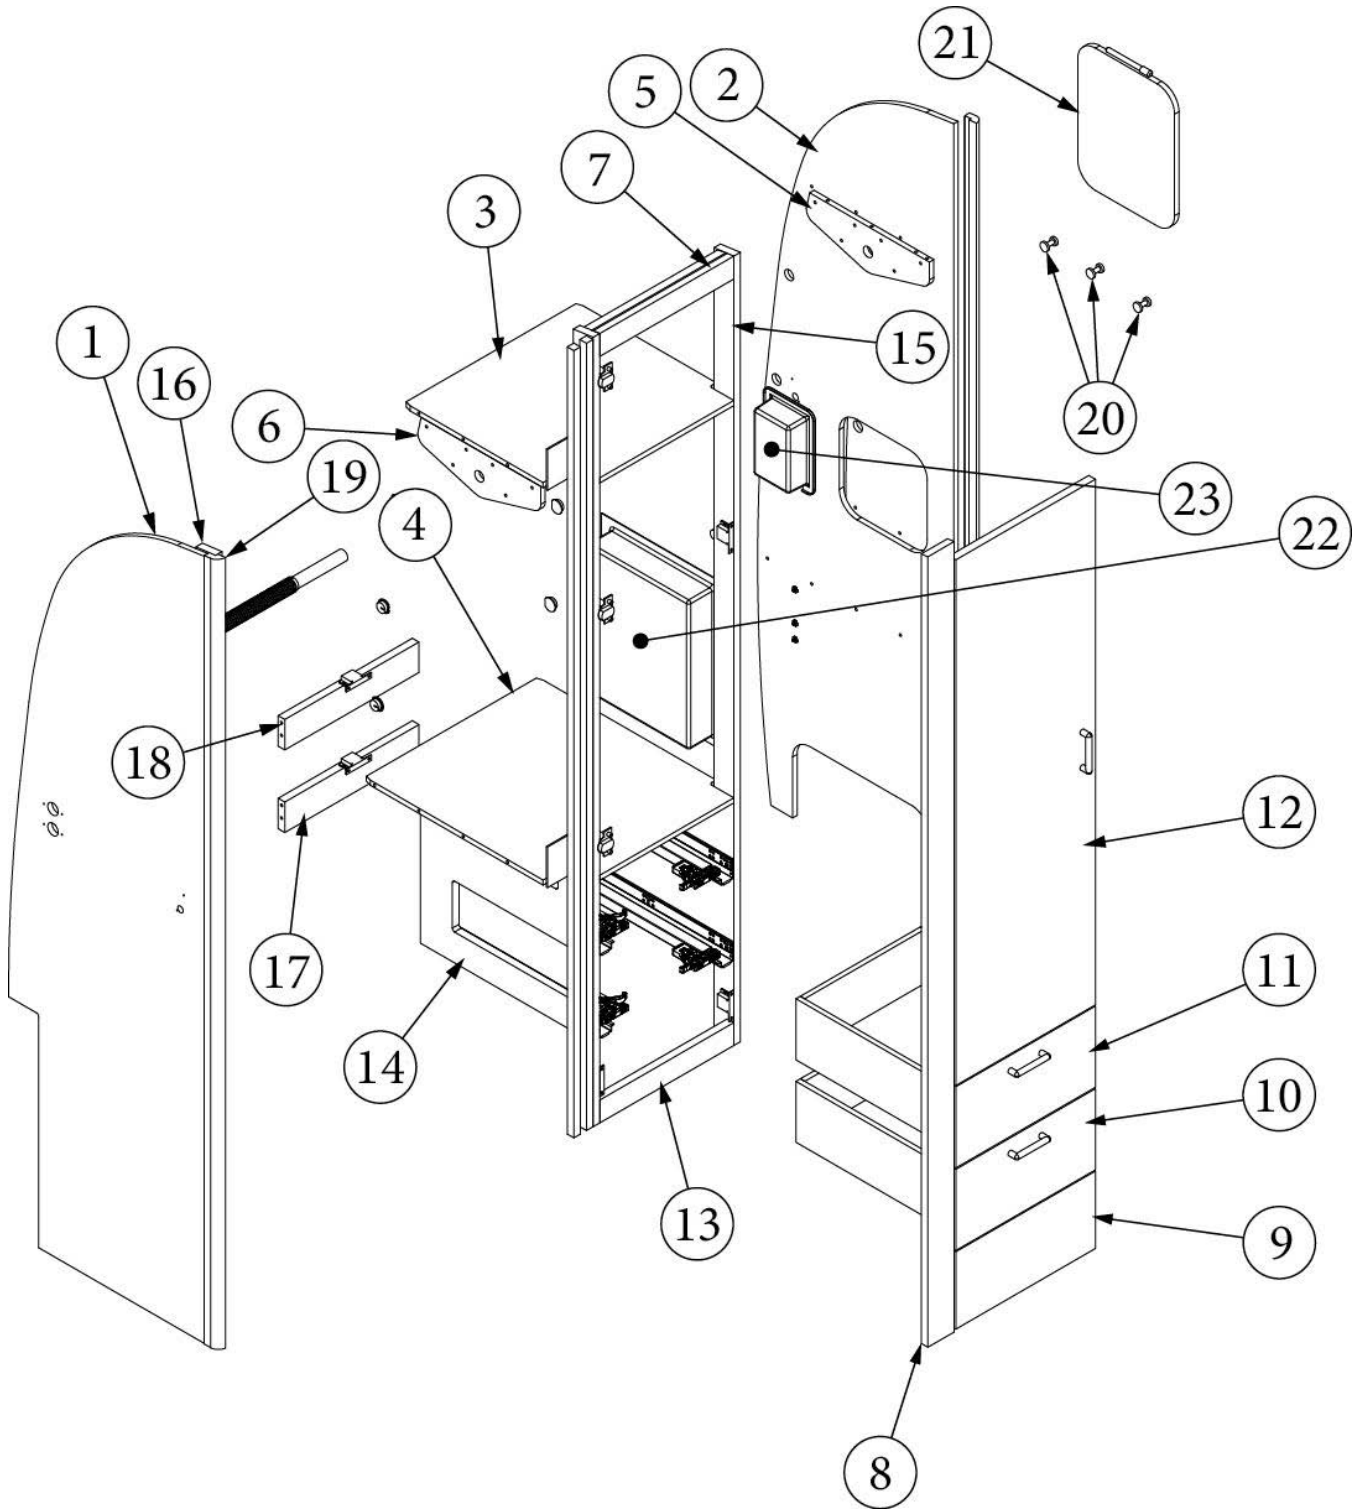

FURNITURE, BEDROOM

Wardrobe, 20FB

Parts Listed on Next Page