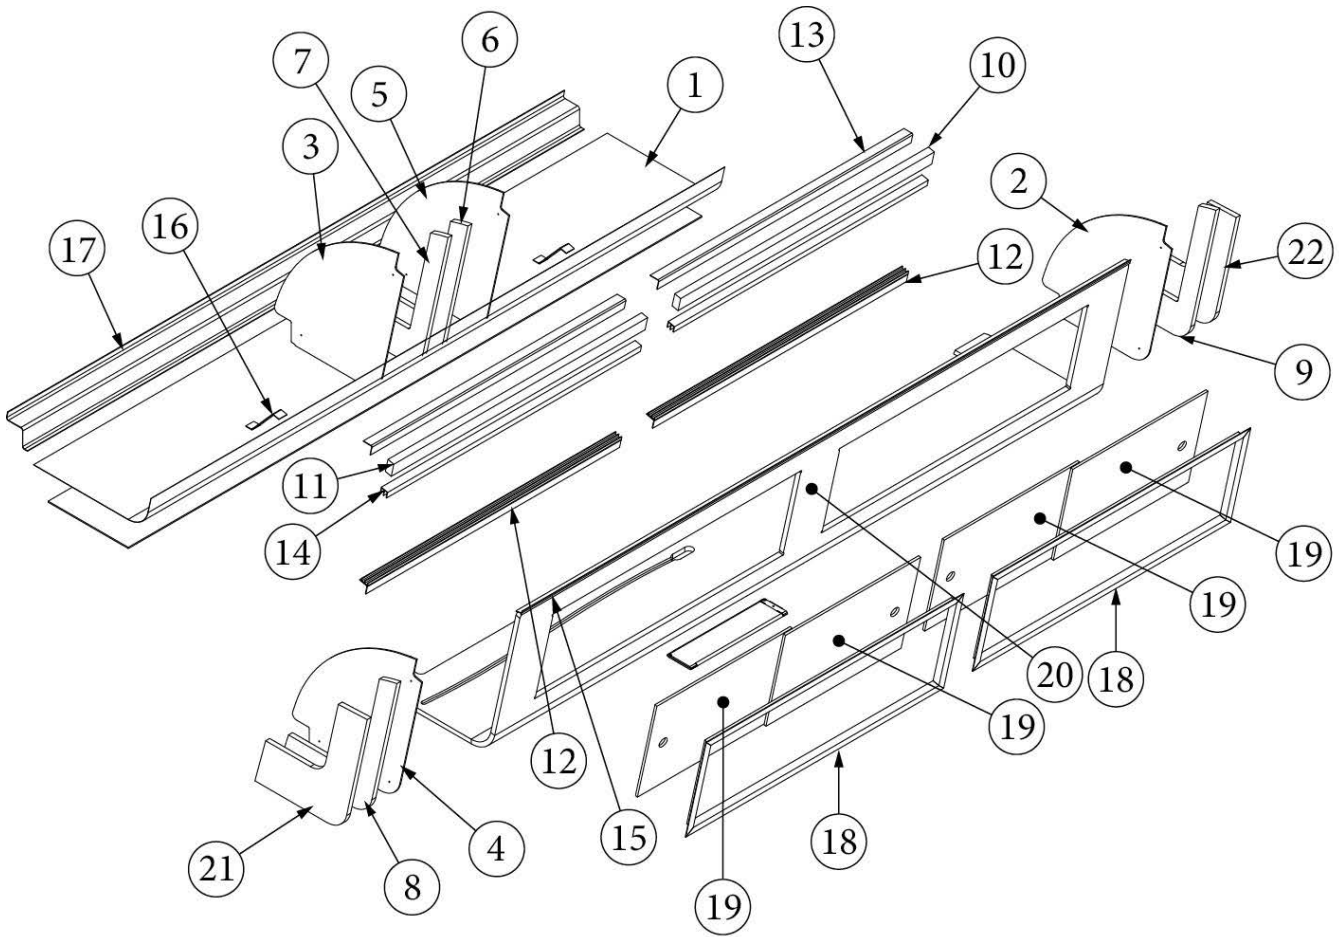

FURNITURE, LOUNGE

Roof Locker, Dinette, 20FB

Parts Listed on Next Page