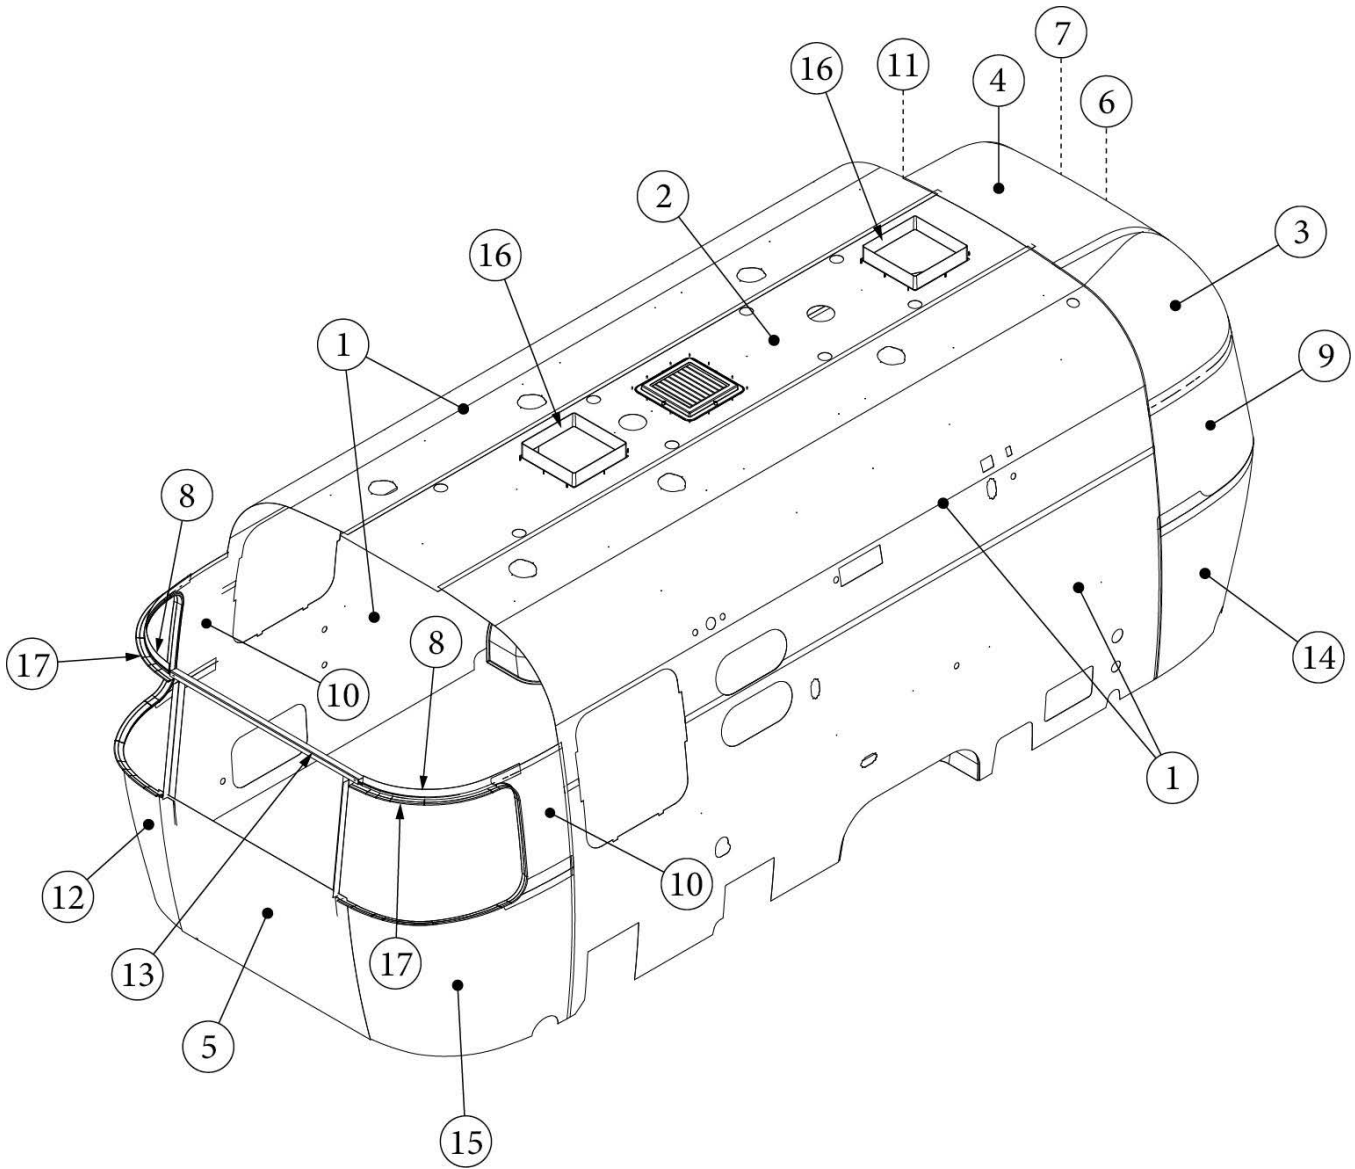

INTERIOR SHELL

Interior Skin, 22FB

Parts Listed on Next Page