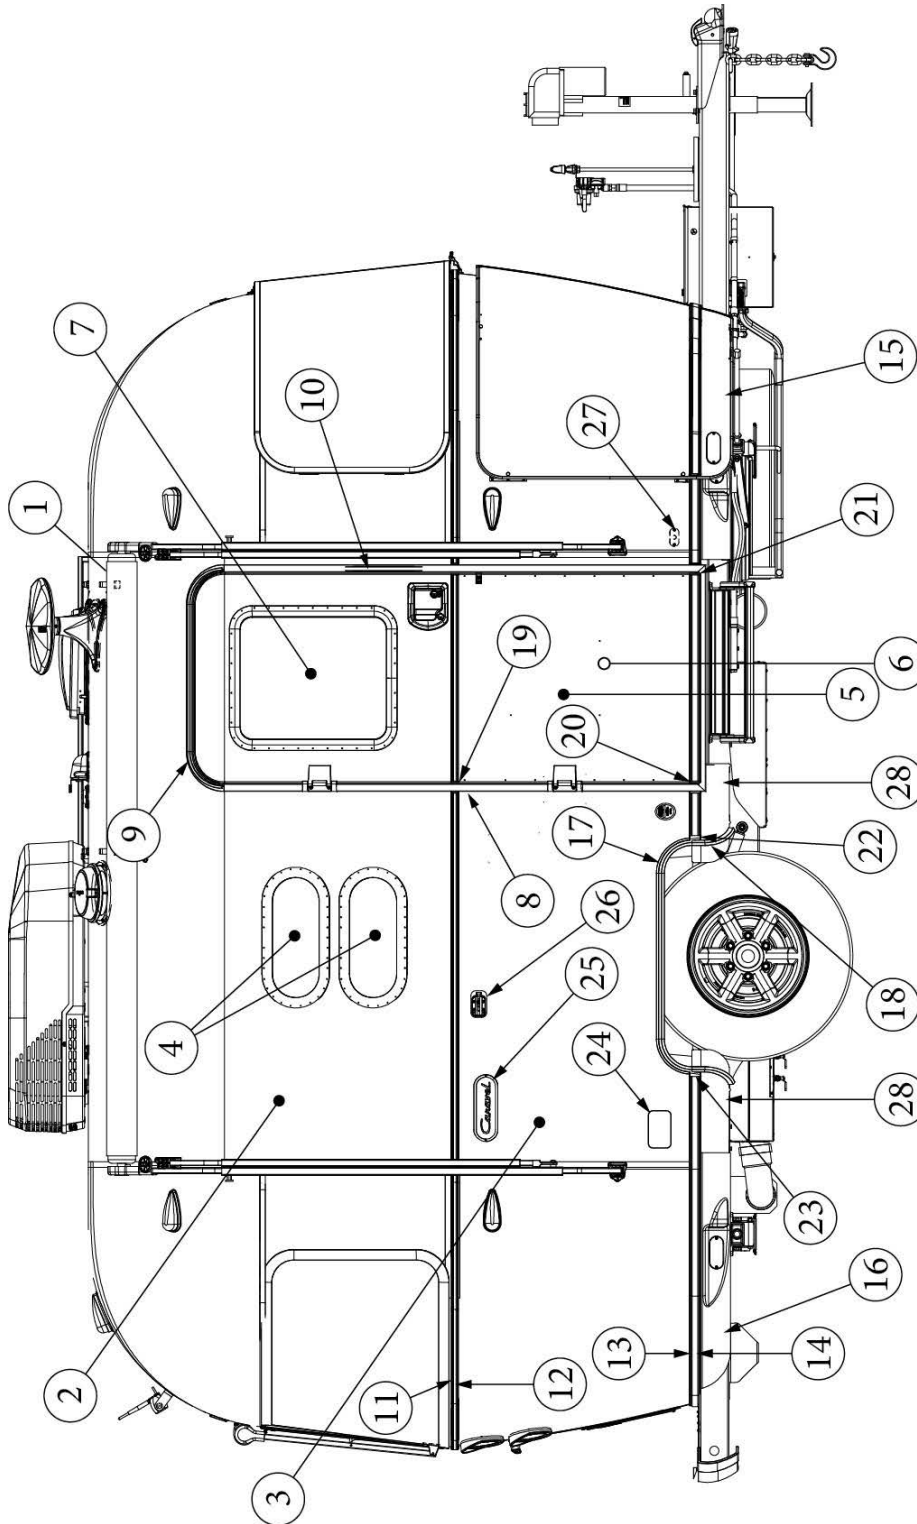

EXTERIOR SHELL

Exterior Components, Curbside, 16RB

Parts Listed on Next Page