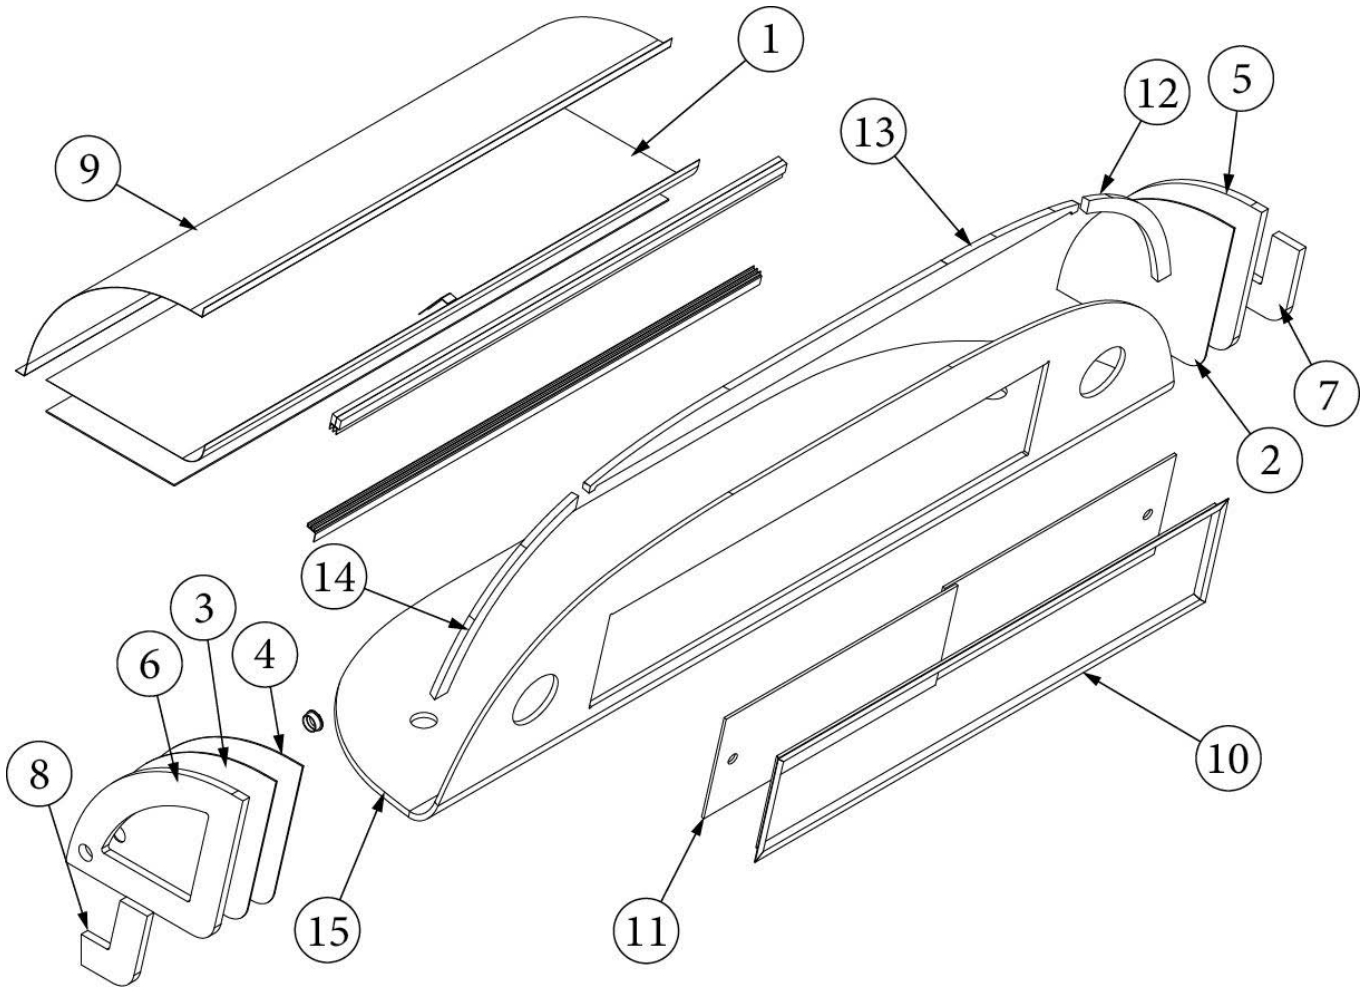

FURNITURE, BEDROOM

Roof Locker, Bedroom, 16RB, 20FB, and 22FB

Parts Listed on Next Page