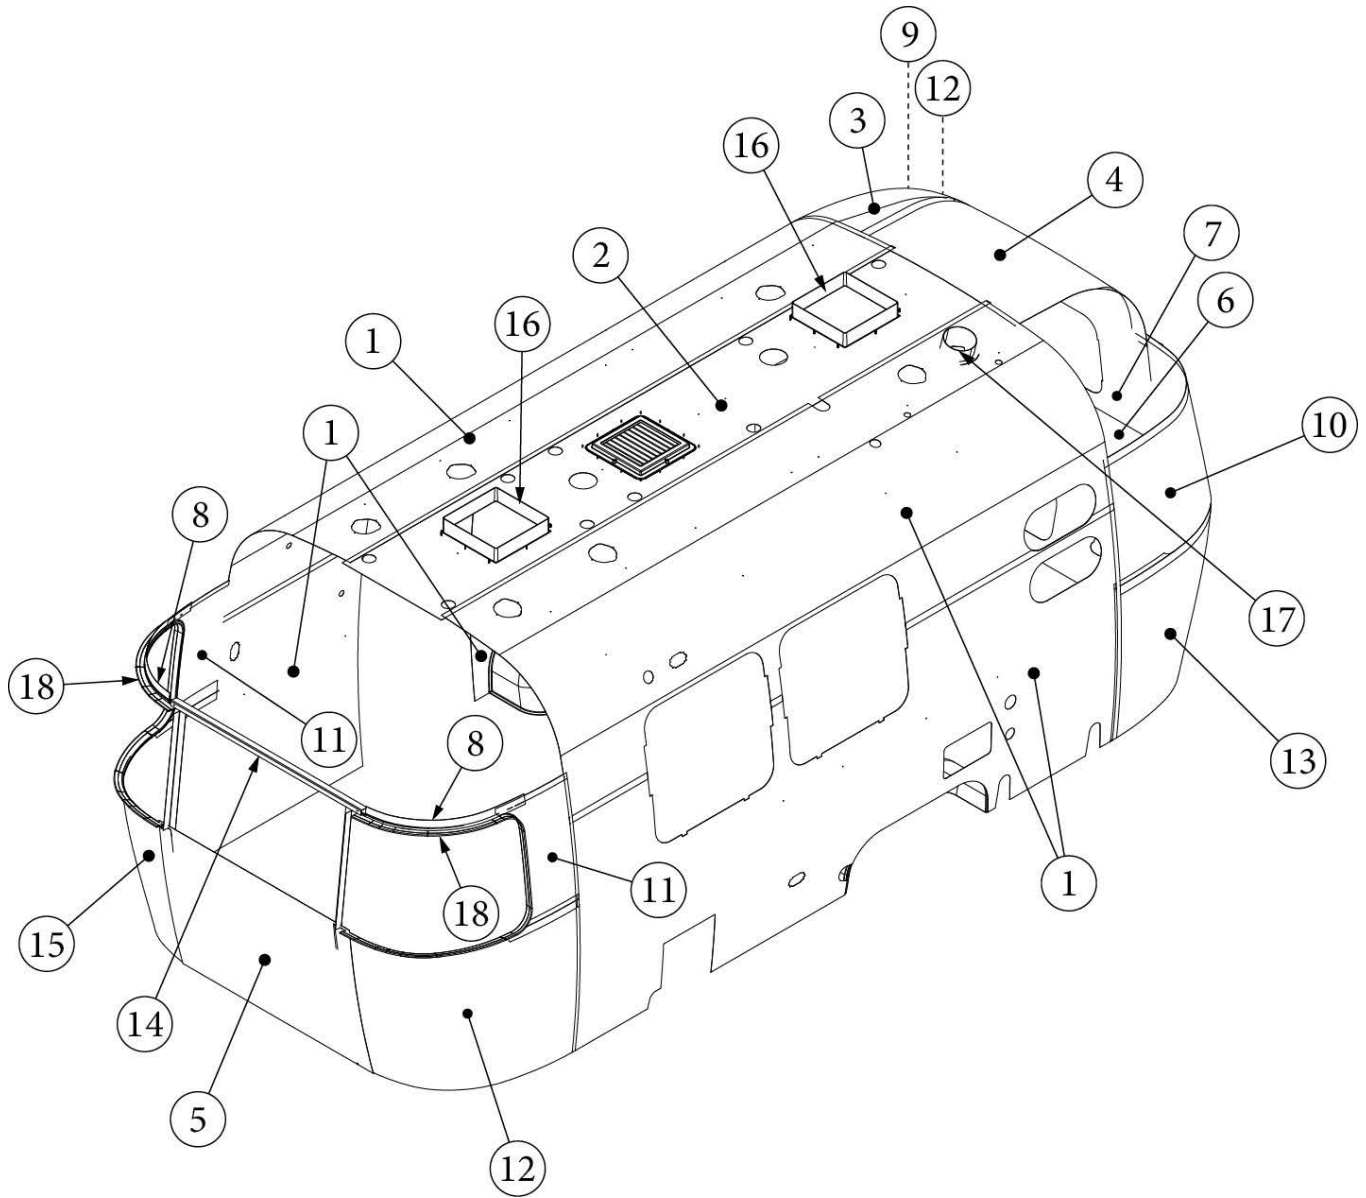

INTERIOR SHELL

Interior Skin, 20FB

Parts Listed on Next Page