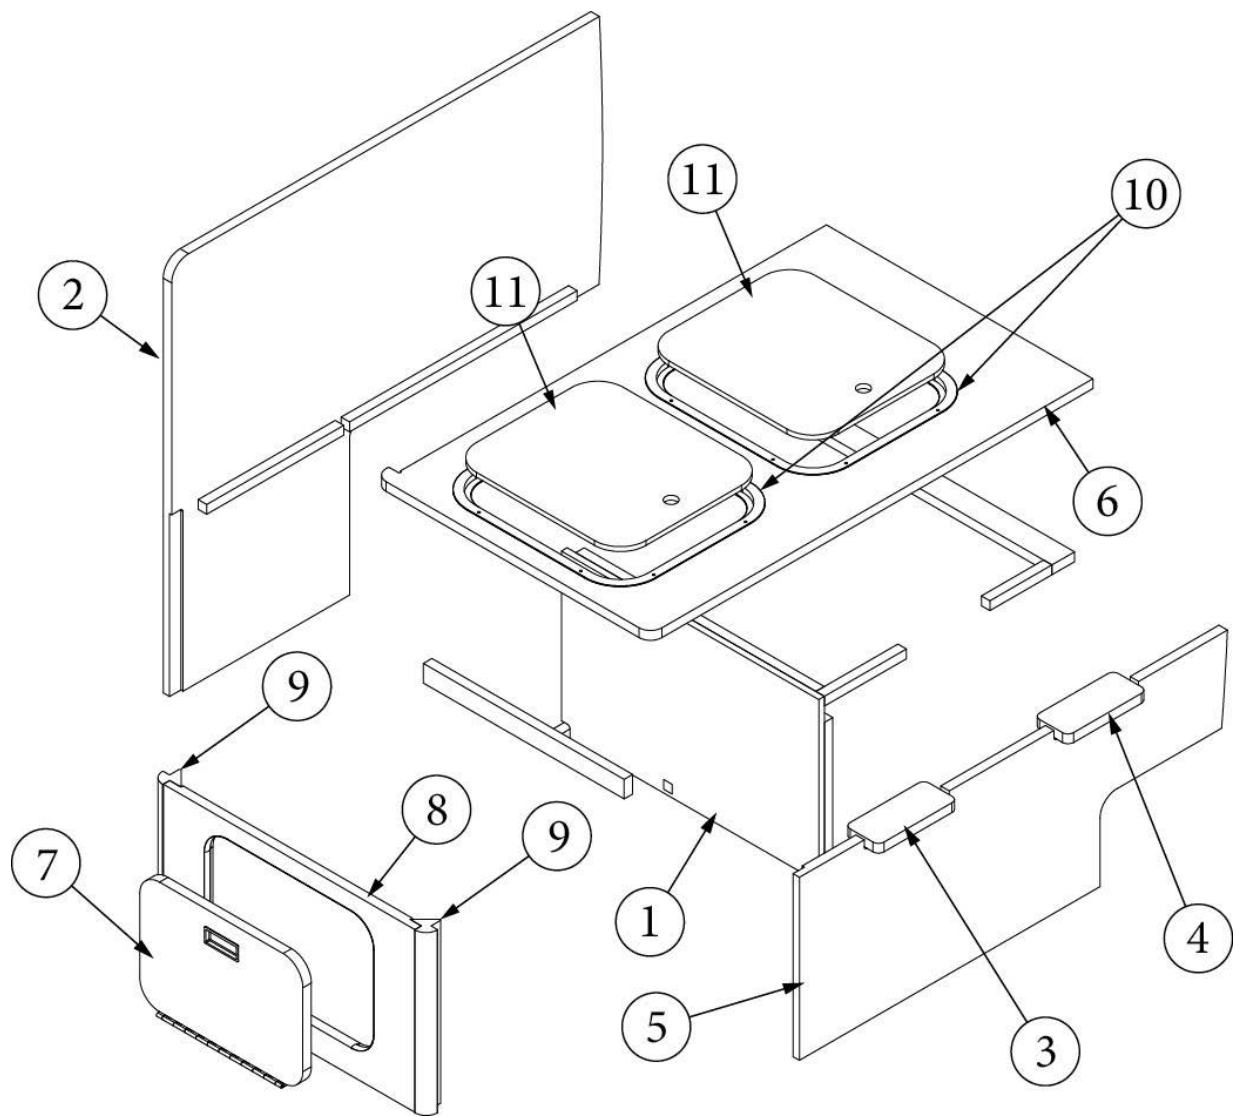

FURNITURE, LOUNGE

Dinette Seat, LH, 20FB

Parts Listed on Next Page