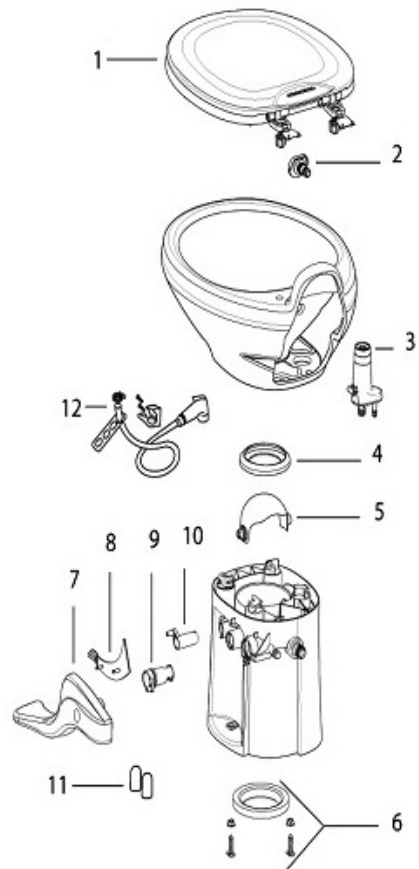

PLUMBING, DRAIN SYSTEM

Toilet, 16RB

602329	Toilet w/o Hand Spray, Aqua Magic Style II Thetford, White
601266	Flange, 3 x 4, Slip fit
602137	Shut-off valve

Note: The following are Thetford part numbers identified in the diagram above: