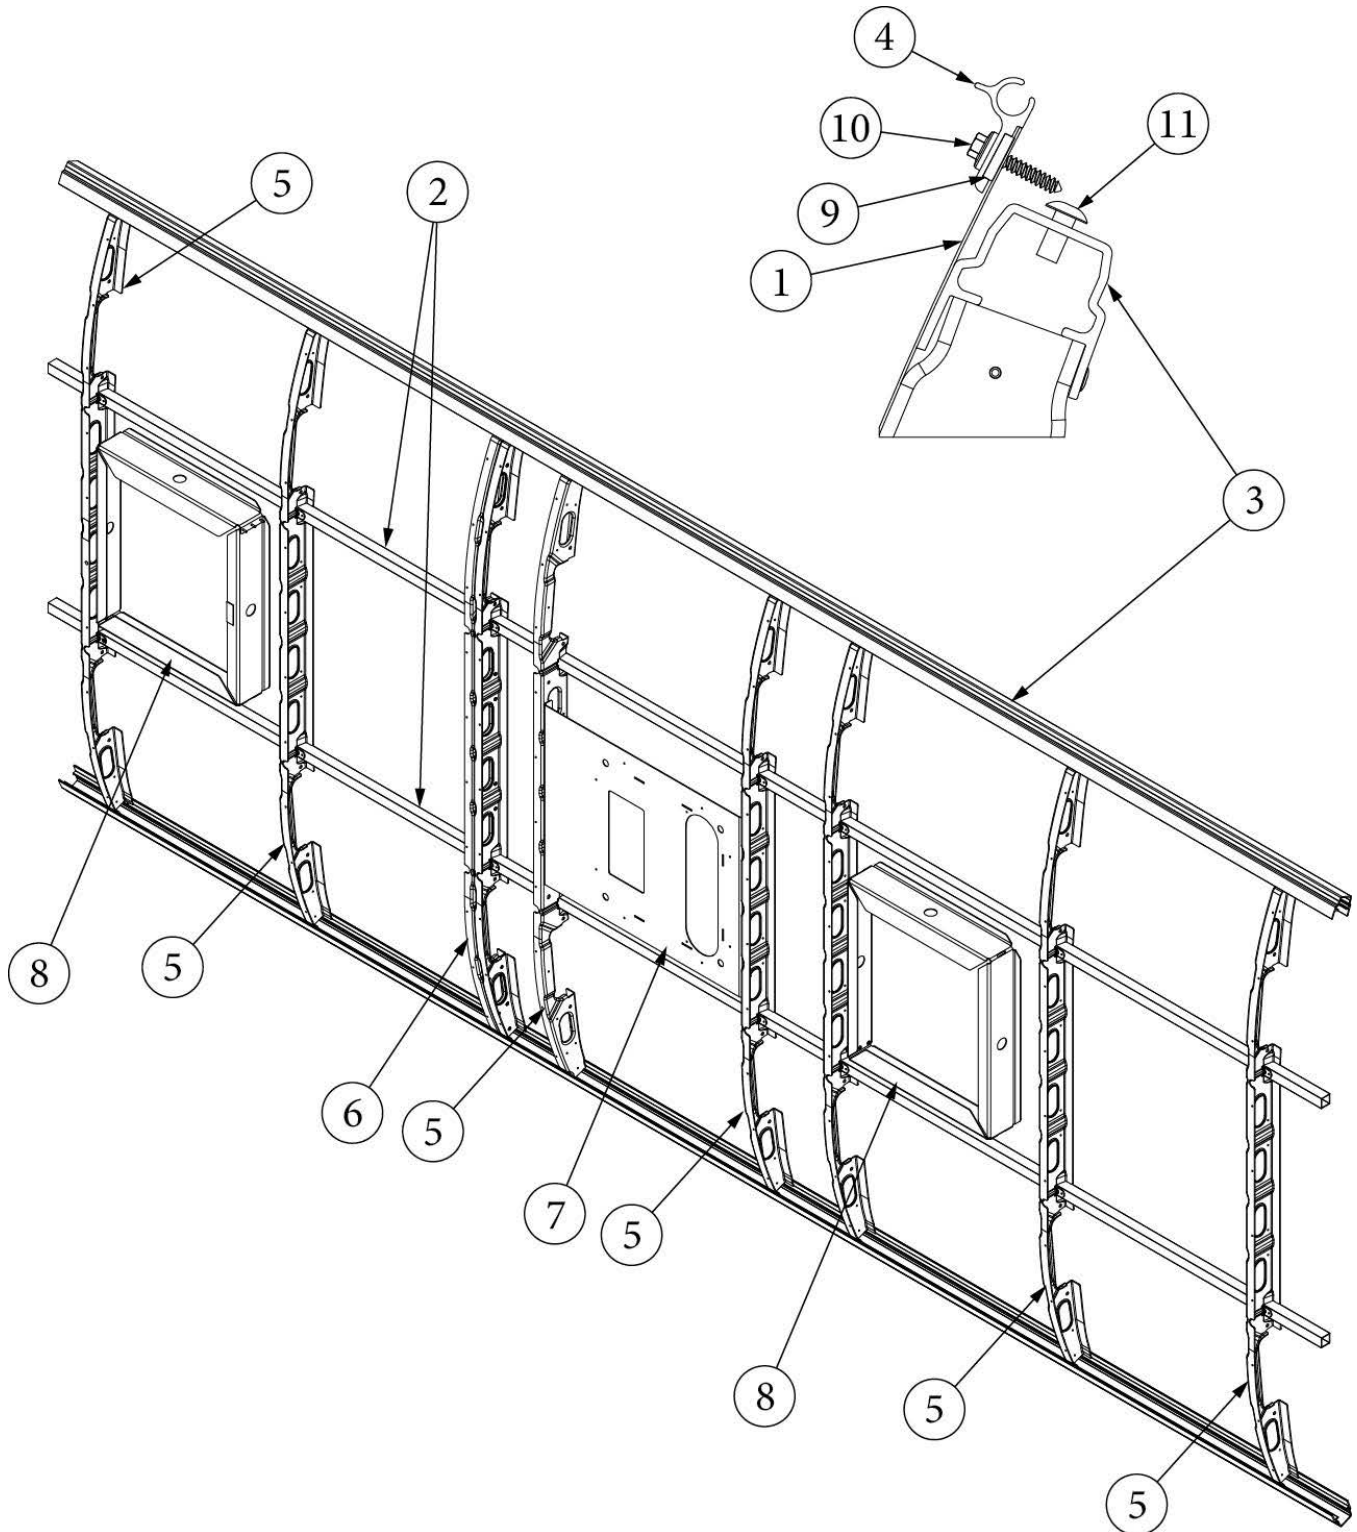

EXTERIOR SHELL

Roof, 22FB

Parts Listed on Next Page