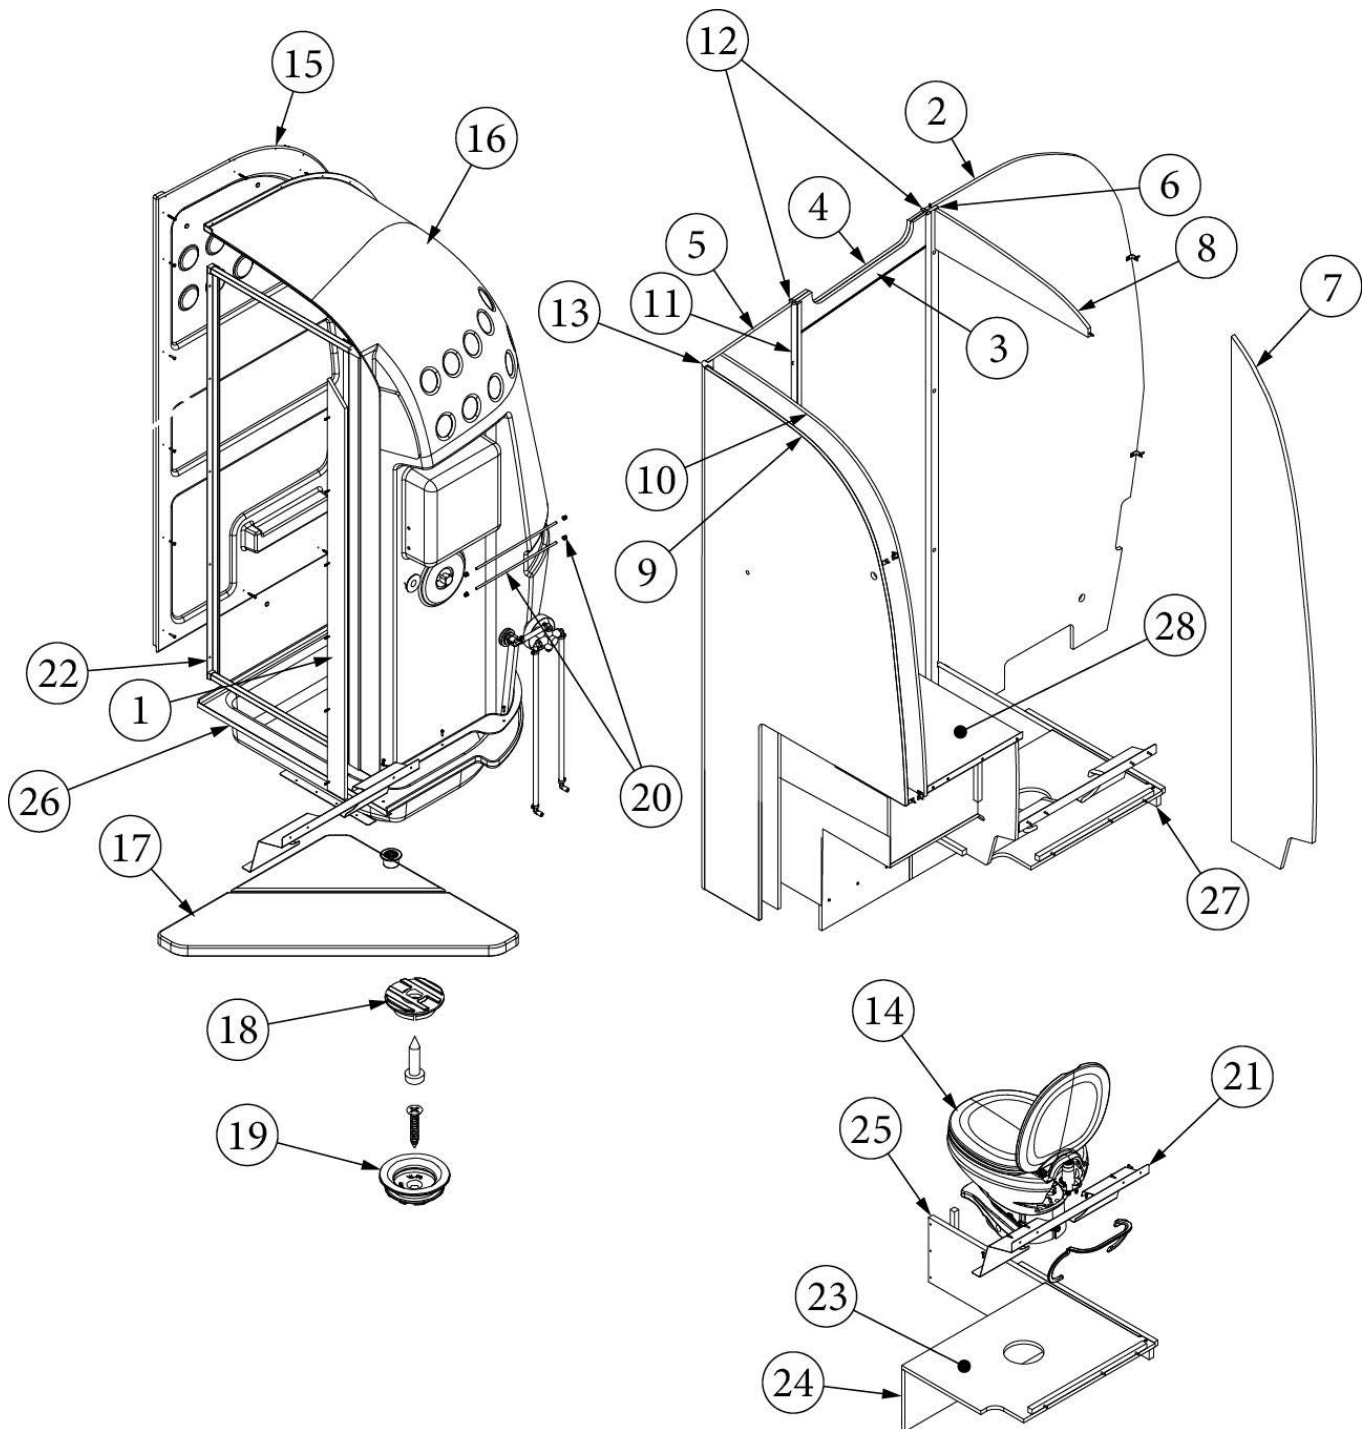

FURNITURE, LAVATORY

Bath Module, 20FB

Parts Listed on Next Page