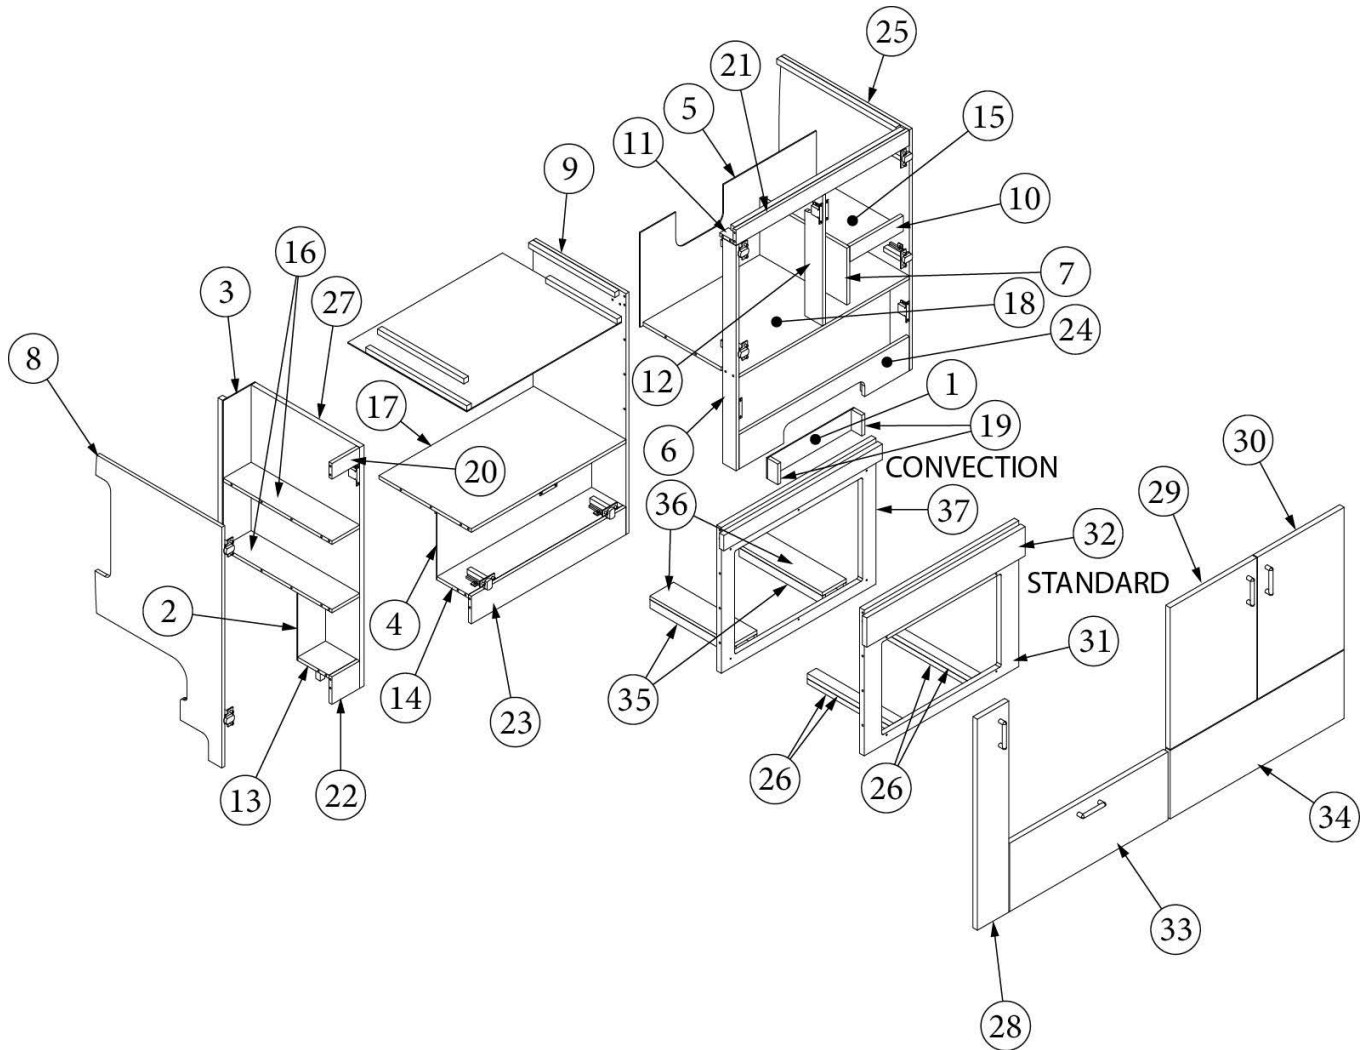

FURNITURE, GALLEY

Galley Cabinet, 22FB

Parts Listed on Next Page