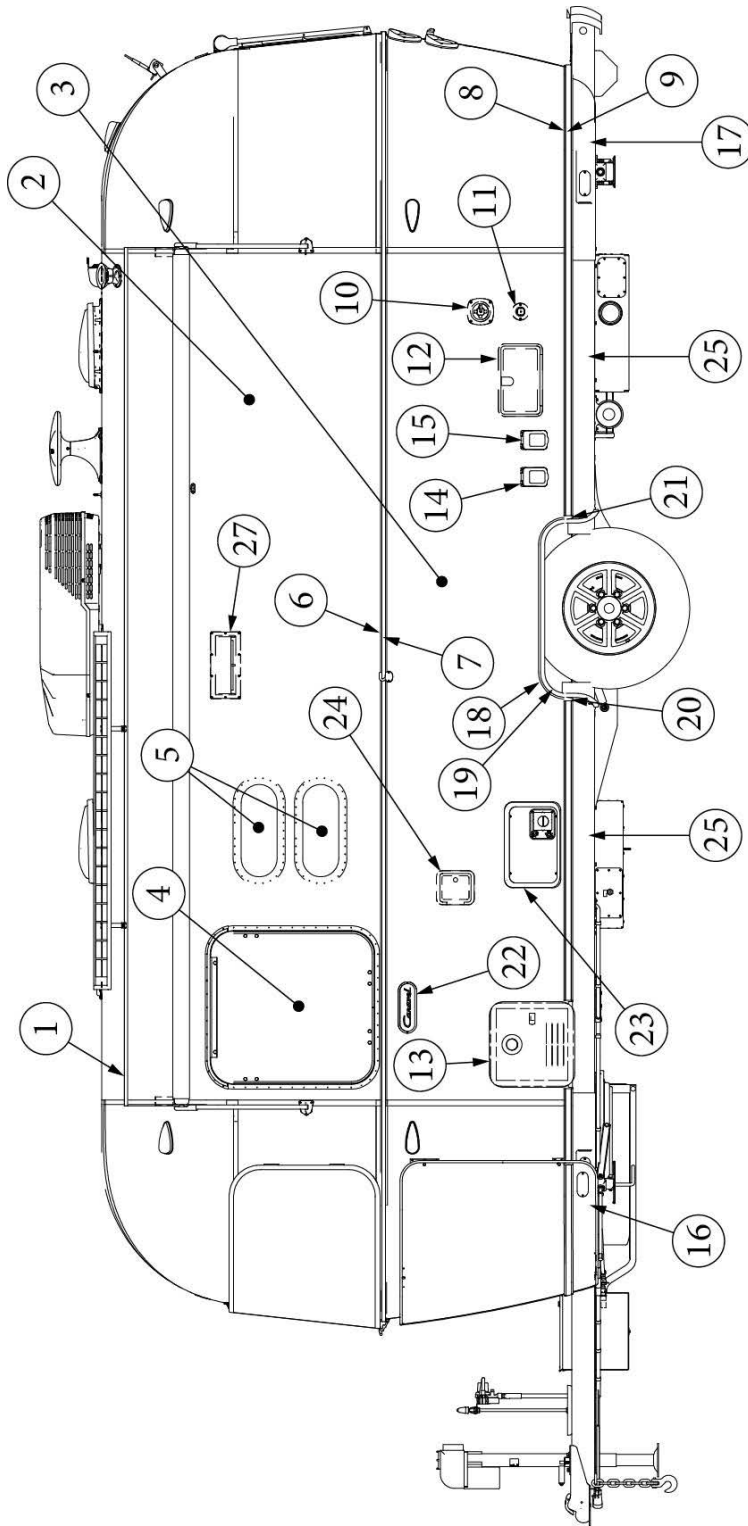

EXTERIOR SHELL

Exterior Components, Roadside, 22FB

Parts Listed on Next Page