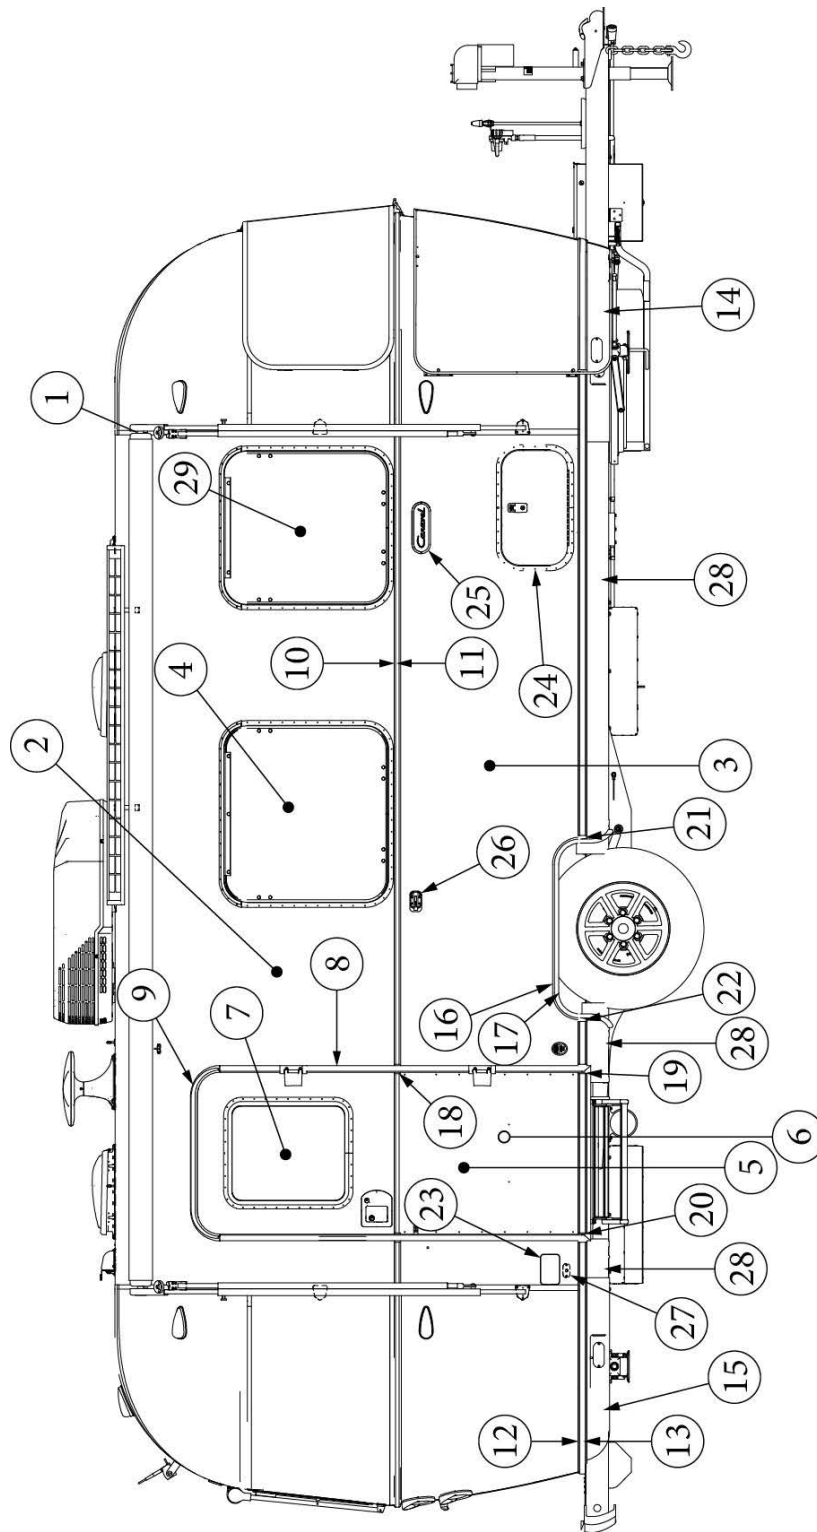

EXTERIOR SHELL

Exterior Components, Curbside, 22FB

Parts Listed on Next Page