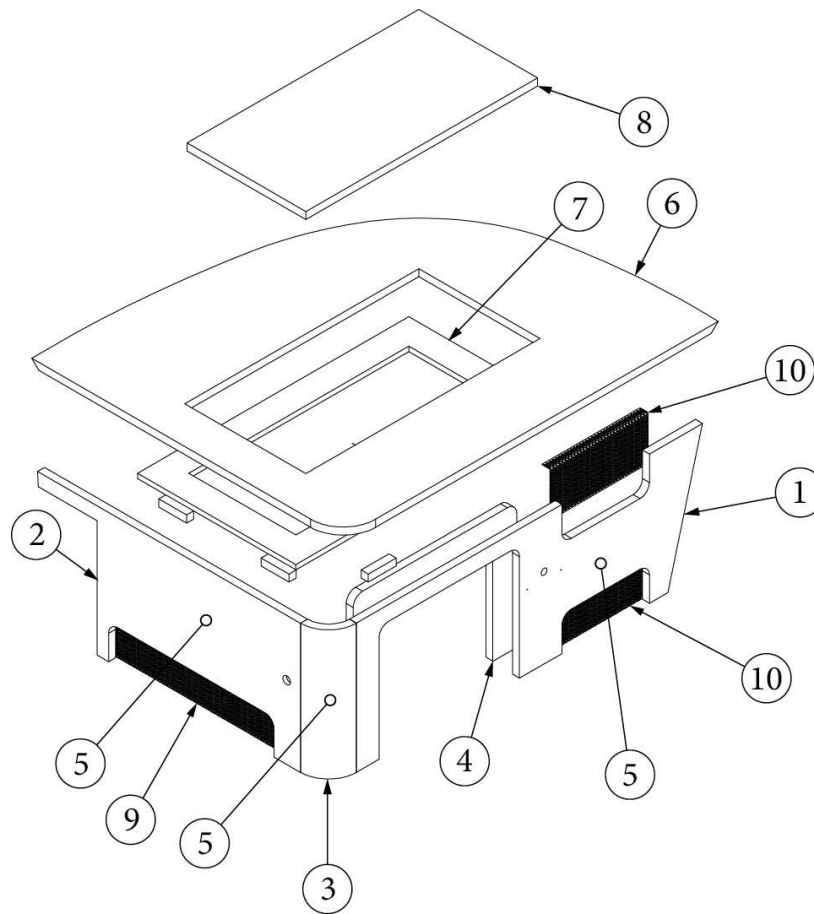

FURNITURE, LOUNGE

Dinette Seat, Roadside, 16RB

970458
970459

RS Dinette Seat Assembly
Sub Assembly, Base

1.	970459&000118CE	Pre-Laminate, 13.88 x 37.16
2.	970459&000218CE	Pre-Laminate, 28.26 x 13.88
3.	801345	Radius Plywood, .75" x 3" x 8'
4.	970459&000618CE	Pre-Laminate, 13.5 x 15.8"
5.	970459&000401BE	Laminate Wrap, Dinette Base
6.	970458&000218CC	Pre-Laminate, 33.44 x 40.29"
7.	970458&000812CC	Lite Ply-17 x 29.13
8.	970458&000918CC	Lite Ply-12.75 x 24.88
9.	116587	Vent, Perforated, 5.52 x 19.5"
10.	116370	Vent, Perforated, Angle, 5.52 x 10.5"
	386570-01	Edgebanding, 1500 Grey, 5/8"
	386570-02	Edgebanding, 1500 Grey, 15/16"
	701538-01	Carpet, Trunk Liner
	203445-10	T-Trim, Shadow, .5625"