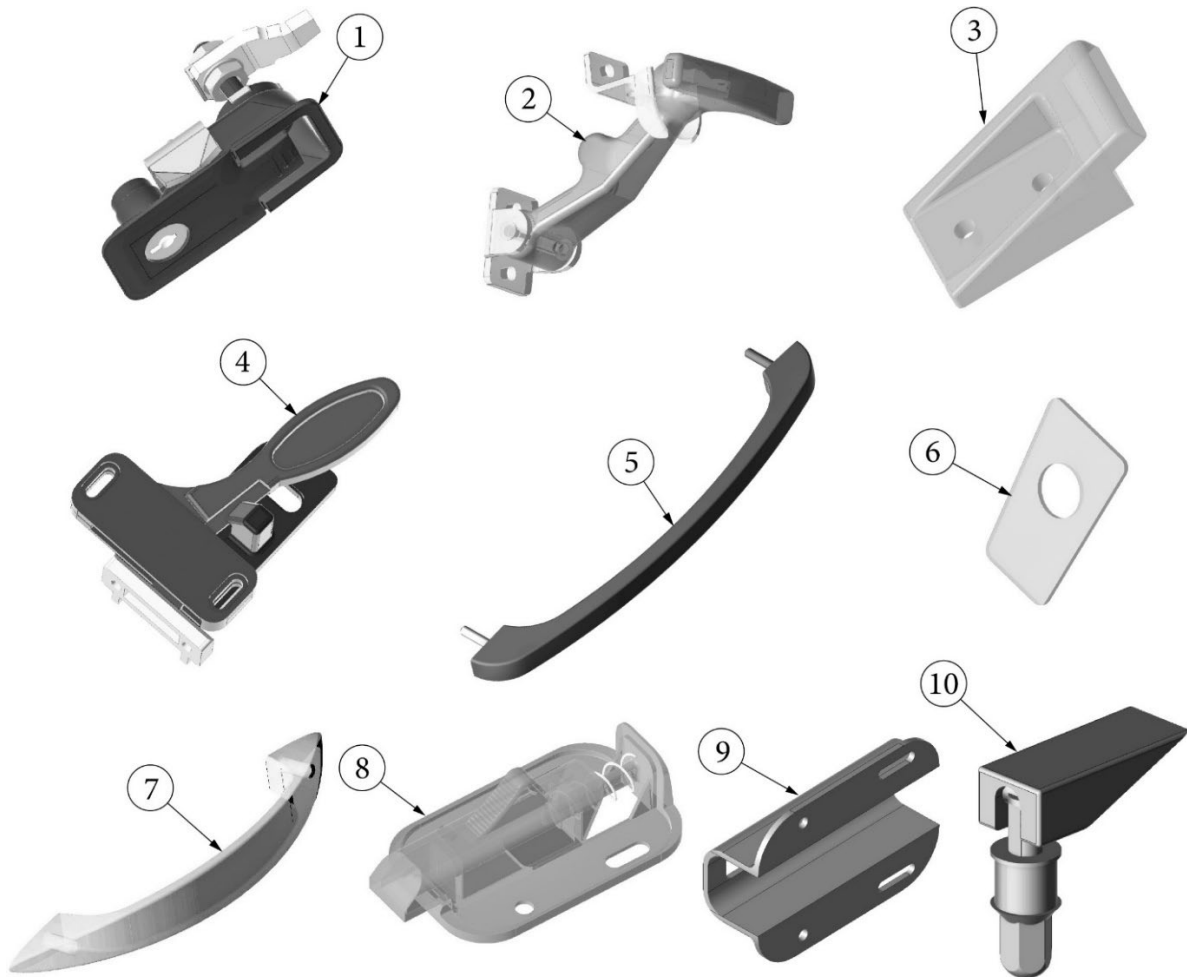

HARDWARE

Exterior Latches, Locks, and Handles

1.	382230-03	Latch, Compression, Locking
2.	381021-01	Rubber T handle
3.	201056 203620	Catch, Main door hold-back Spacer, Striker, main door hold-back
4.	383024 383025 383026	Latch, Screen Door, RH Latch, Screen Door, LH Striker Plate, Screen Door
5.	101171-02 101171-03	Grab handle, Cast Aluminum, silver painted. Grab handle, Raw Aluminum
6.	382074	Gasket, Main door grab handle
7.	380004	Handle, Screen door
8.	380291 203494	Main door hold-back Base Plate, Hold-Back
9.	380290	Latch housing
10.	382456	Swell latch