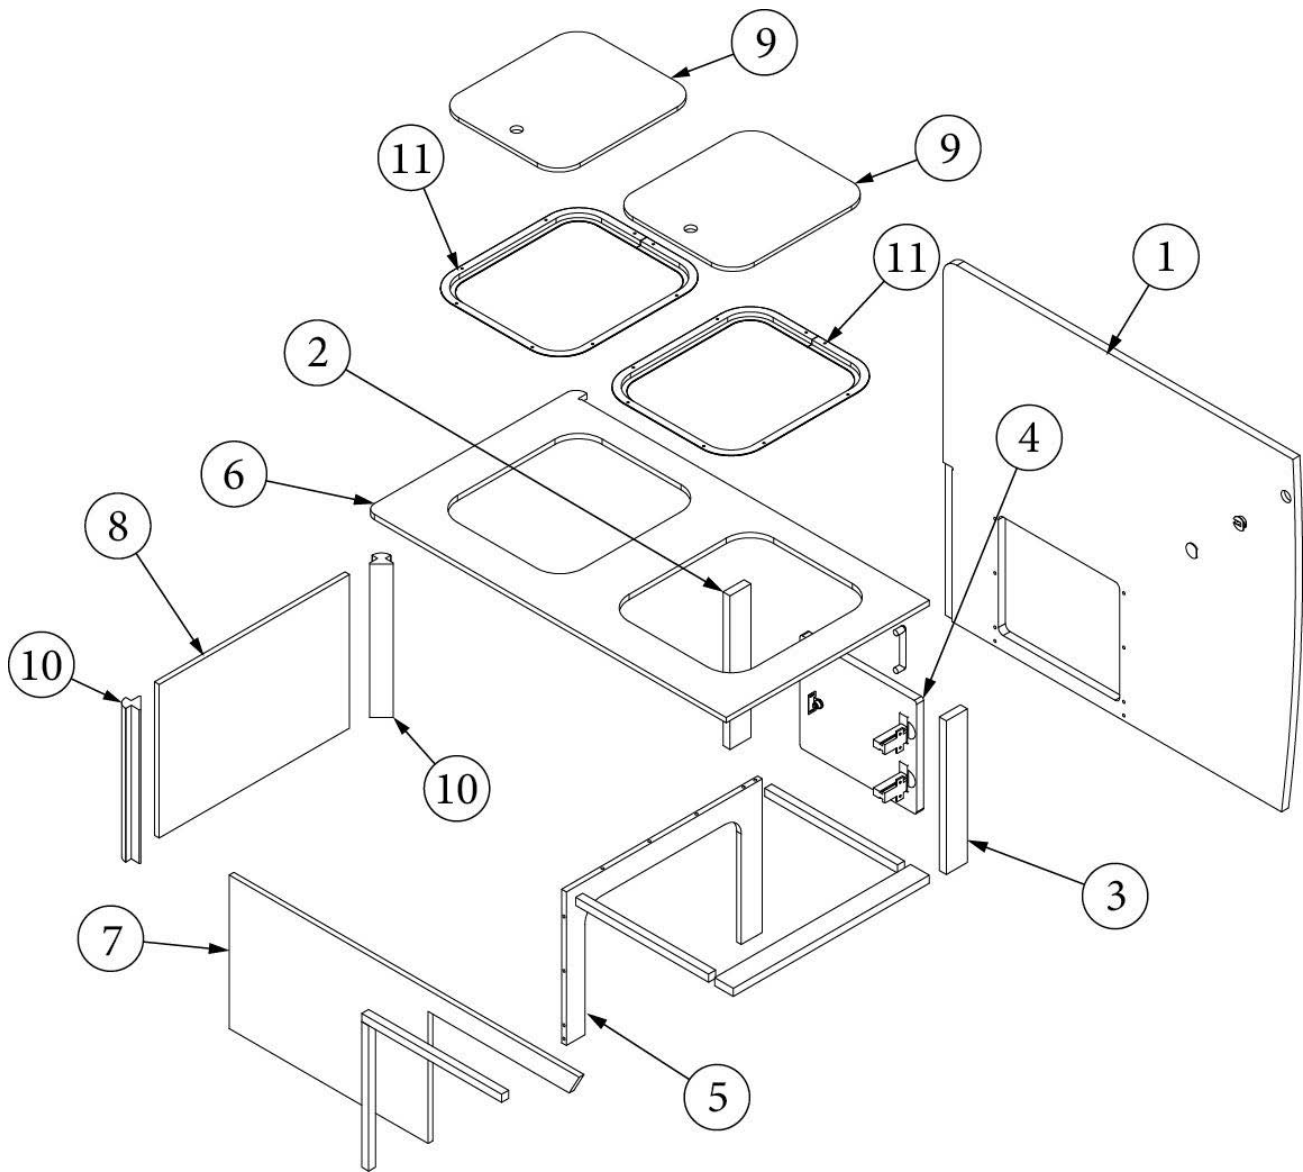

FURNITURE, LOUNGE

Dinette Seat, Forward, 22FB

Parts Listed on Next Page