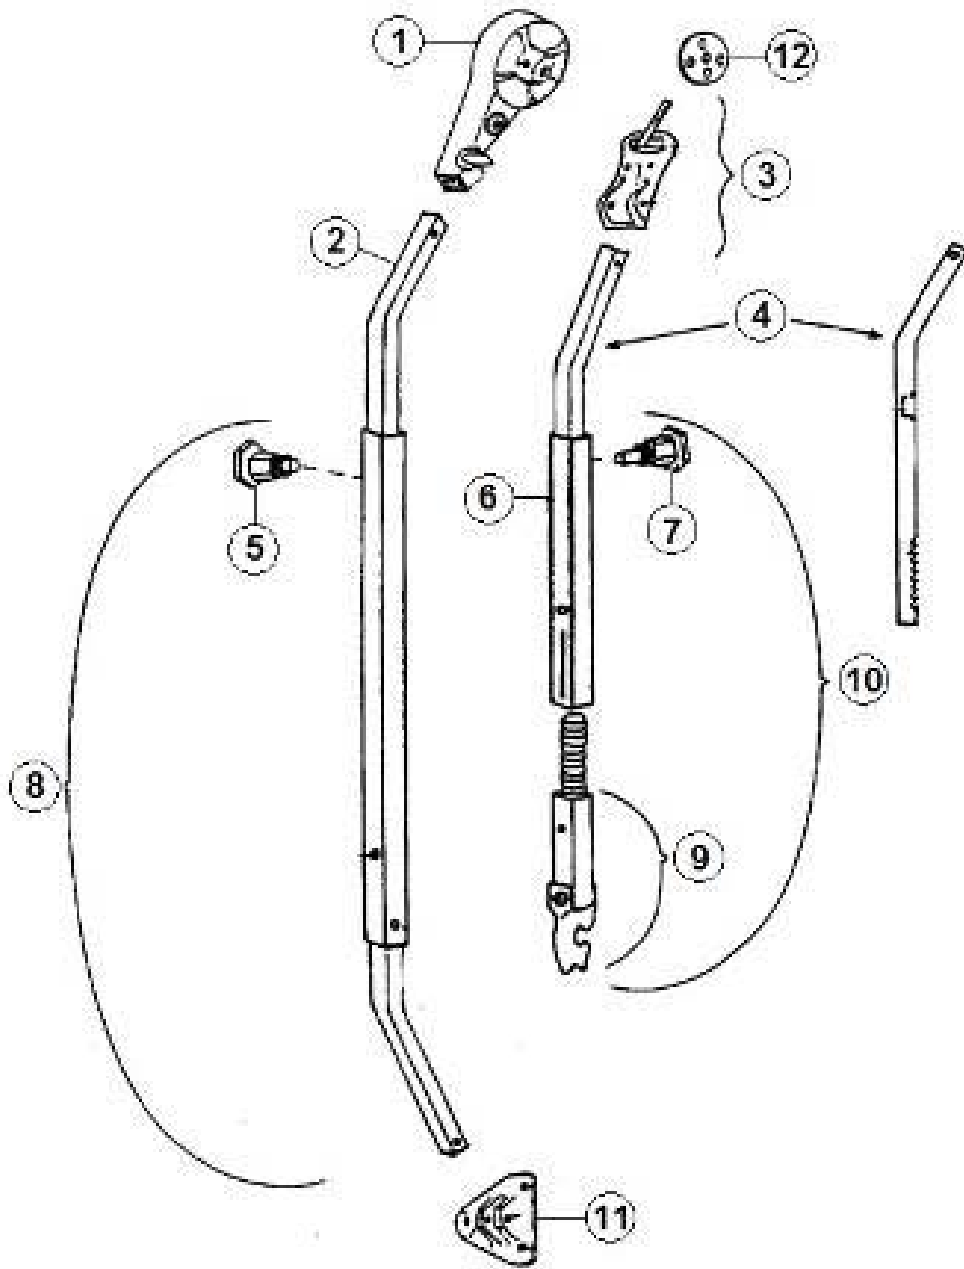

Erase Board and Hooks

381945 Board, Dry-Erase, Magnetic, 11" x 14"
382788-1 Hook, Coat, Satin Nickel

HARDWARE

Awning Hardware

Parts Listed on Next Page

HARDWARE

Parts Continued from Previous Page

Awning Hardware