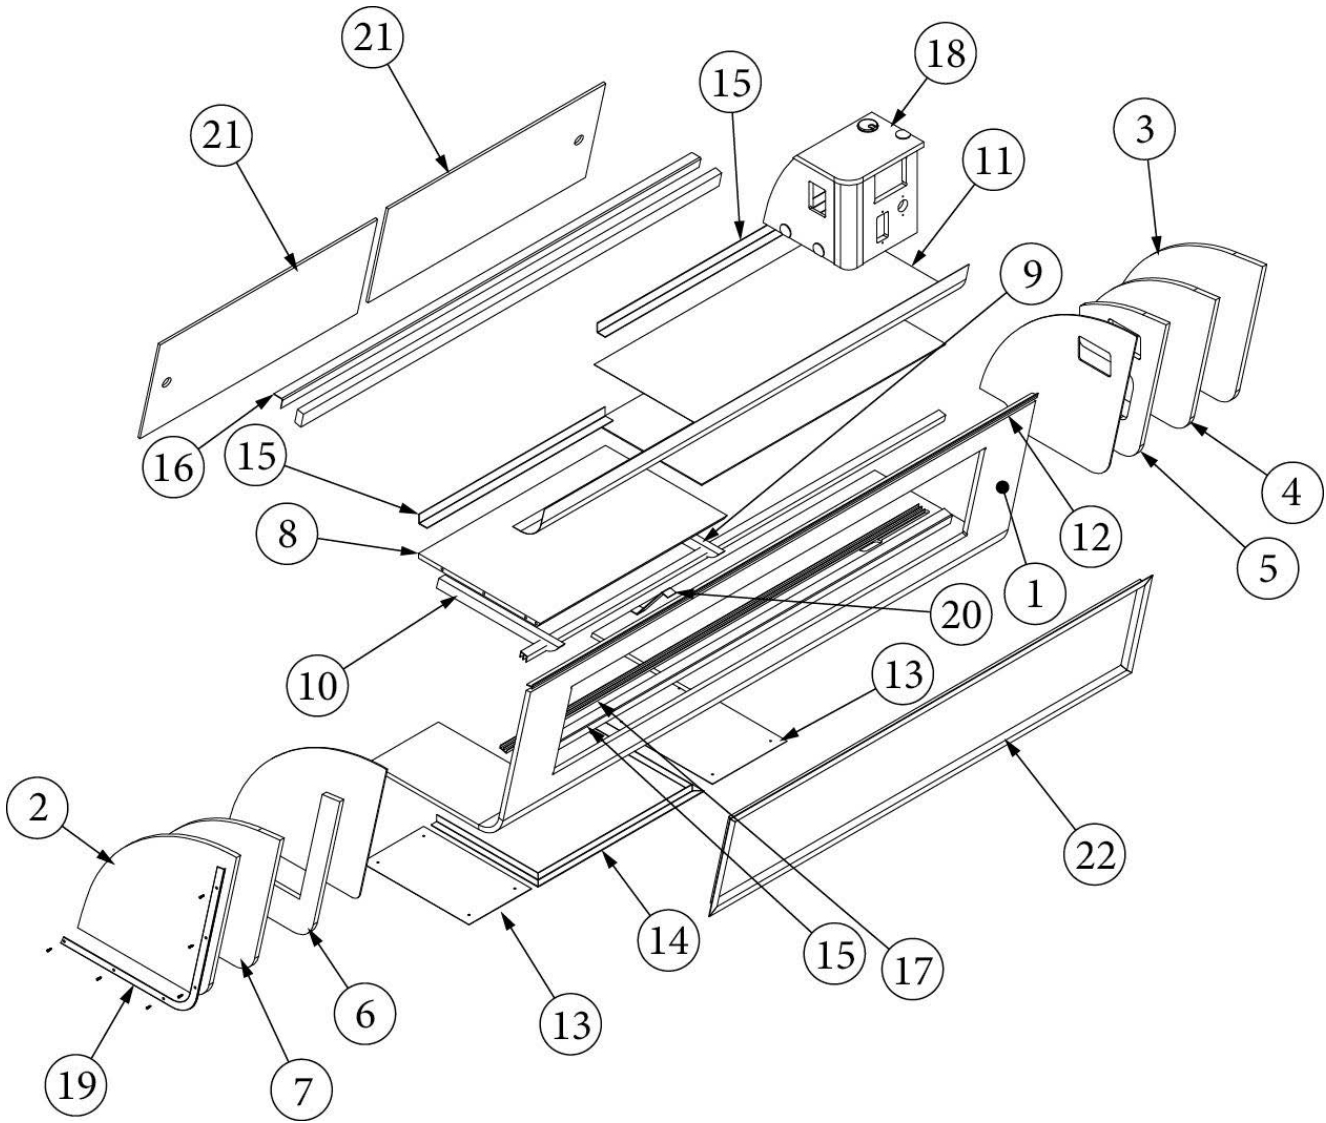

FURNITURE, GALLEY

Roof Locker, Galley, 22FB

Parts Listed on Next Page