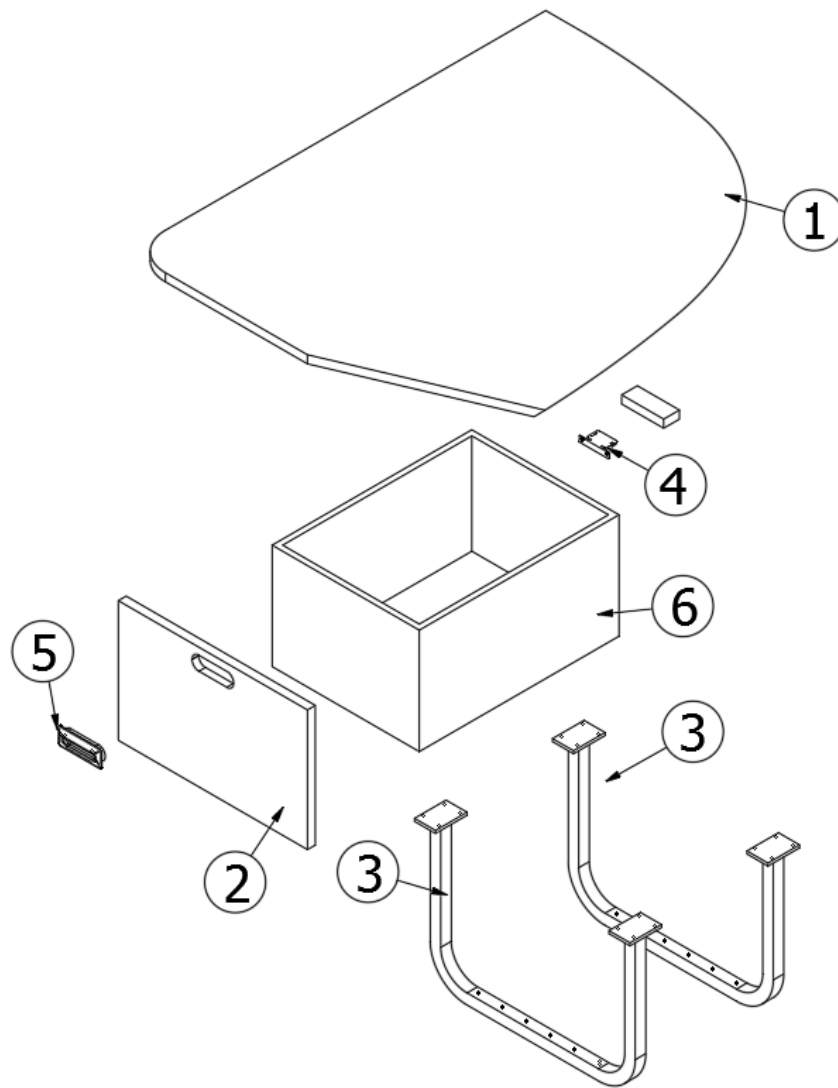

FURNITURE, LOUNGE

Dinette Seat, Curbside, 16RB

969033

Assembly – CS Dinette Base

1. 969033&000118CC
2. 969033&000218BC
3. 454177
4. 381228
5. 382437-1
6. 964909-11
  381833-01

Pre-Laminate, 39.68 x 32.88
Pre-Laminate, 18 x 11.5
Leg-Dinette Aluminum
Catch Grabber, Door C3-810, 10lb
Pull, Recessed finger
Drawer box assembly, 10"
Drawer slide, Under shelf, 18"