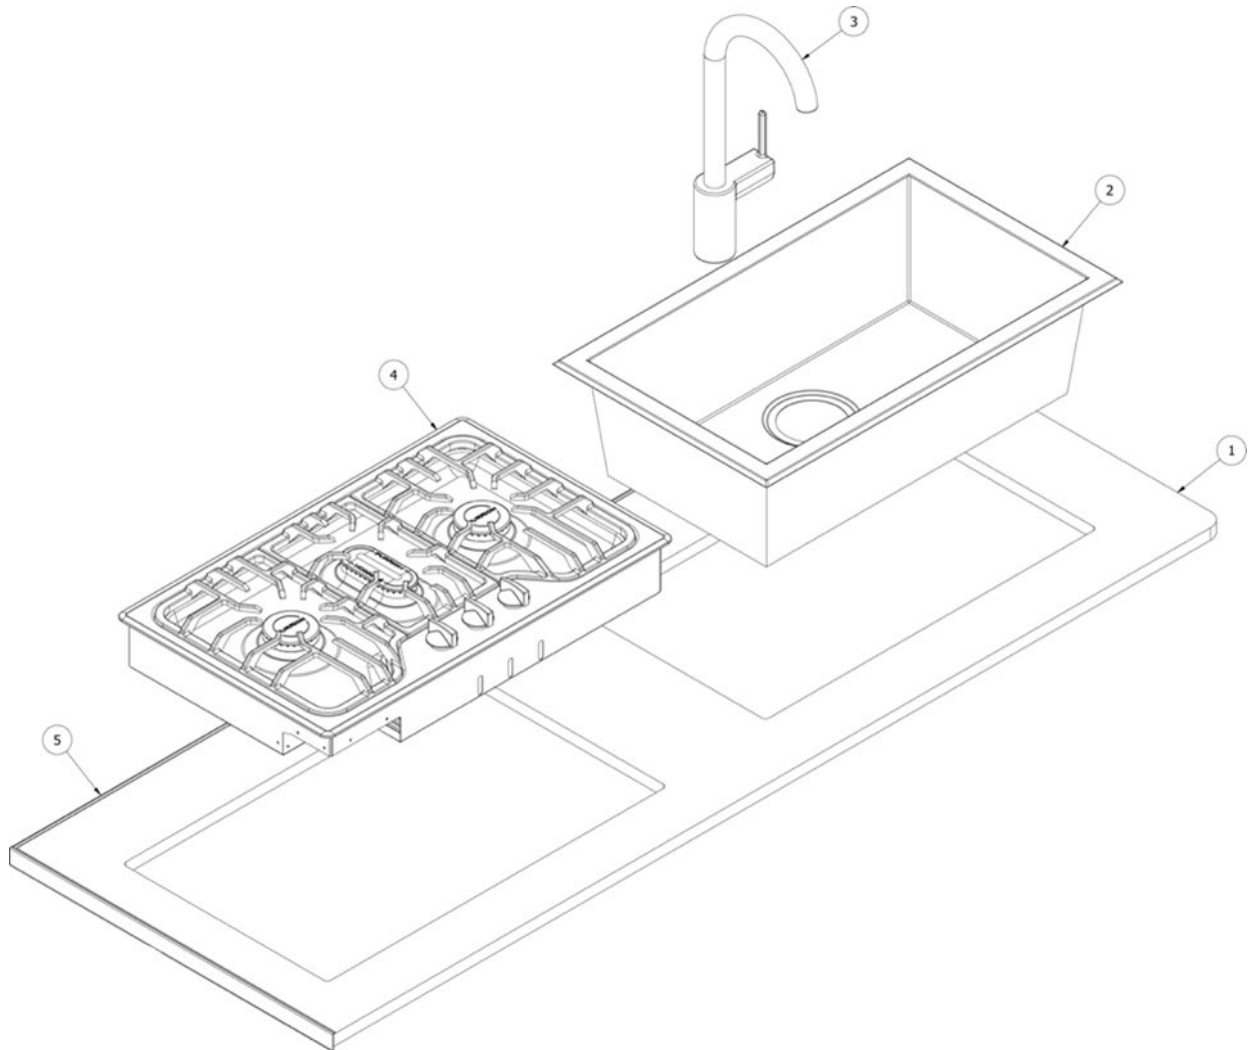

FURNITURE, GALLEY

Galley Top, 22FB

135470-01

Galley Top Install (not for order/see parts below)

1. 970500-01
2. 602825
3. 602849
4. 690739
5. 116833
  204092

Galley top assembly
Sink, SS Single Bowl 15 x 25 x 7
Faucet, Moen 7565RS
Cooktop, Drop-in, 3 Burner
Countertop Trim, Aluminum, Satin
Sink Cover