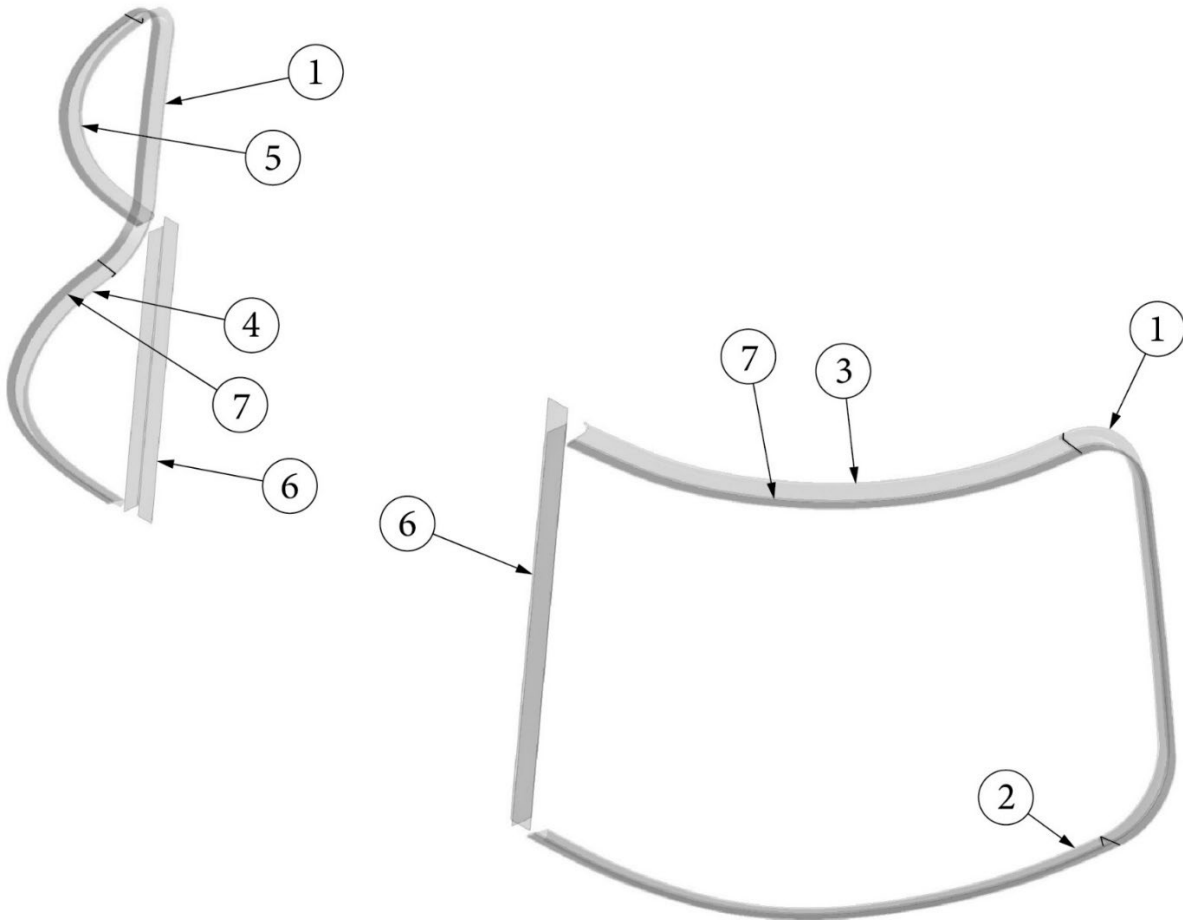

WINDOWS

Window Trim

- 372270 Trim ring, Inner Support, 18"
- 372268 Trim ring, Stacked, 18"
- 115208 Trim ring, Main door window

Panoramic Window Trim

- 135394 Panoramic Window Trim, CS (not for order/see parts below)
- 135395 Panoramic Window Trim, RS (not for order/see parts below)

1. 201578-02 End cap, Trim ring, Aluminum
2. 201579-02 Trim ring, Lower, Aluminum
3. 201581-05 Trim ring, Upper, Aluminum
4. 201580-02 Trim ring, Lower, Aluminum
5. 201581-06 Trim ring, Upper, Aluminum
6. 110900 Trim formed, Aluminum
7. 203225-01 Trim Lok, Gray, .75" #1375-1/8, G-7