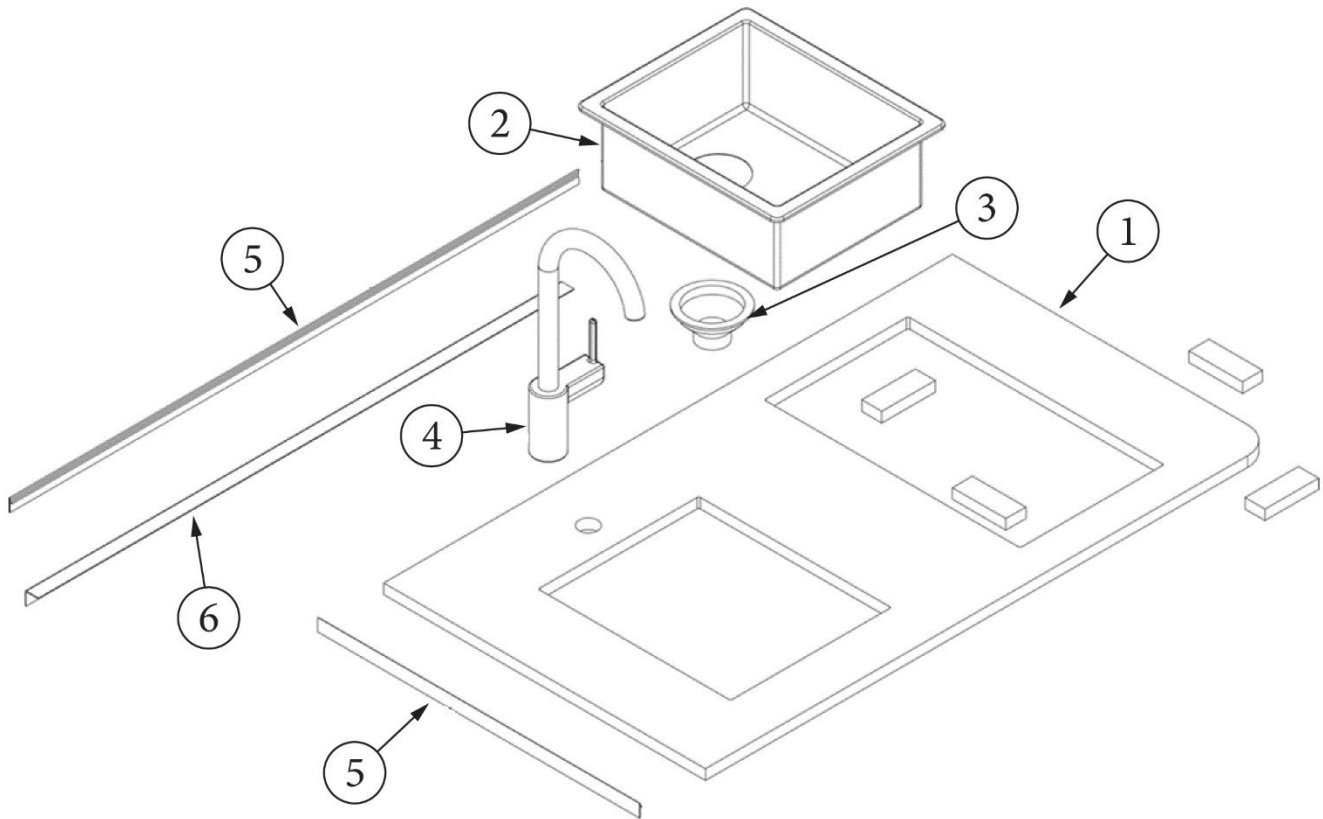

FURNITURE, GALLEY

Galley Top, 16RB

969036

Galley Top Assembly

1. 969036&000118JC
  2. 602812
  3. 602812-02
  4. 602849
  5. 116833
  6. 114812
2. 690738
   204097
   602812-01

1. Pre-Laminate, .75 x 24.5 x 42.5
   Sink, SS Single Bowl
   Strainer Basket
   Faucet, Moen 7565RS
   Countertop Trim, Aluminum, Satin
   Aluminum angle, 1 x 1 x 40
   Cooktop Stove
   Sink Cover 1/2" Natural - 16RB Caravel
   Strainer rack