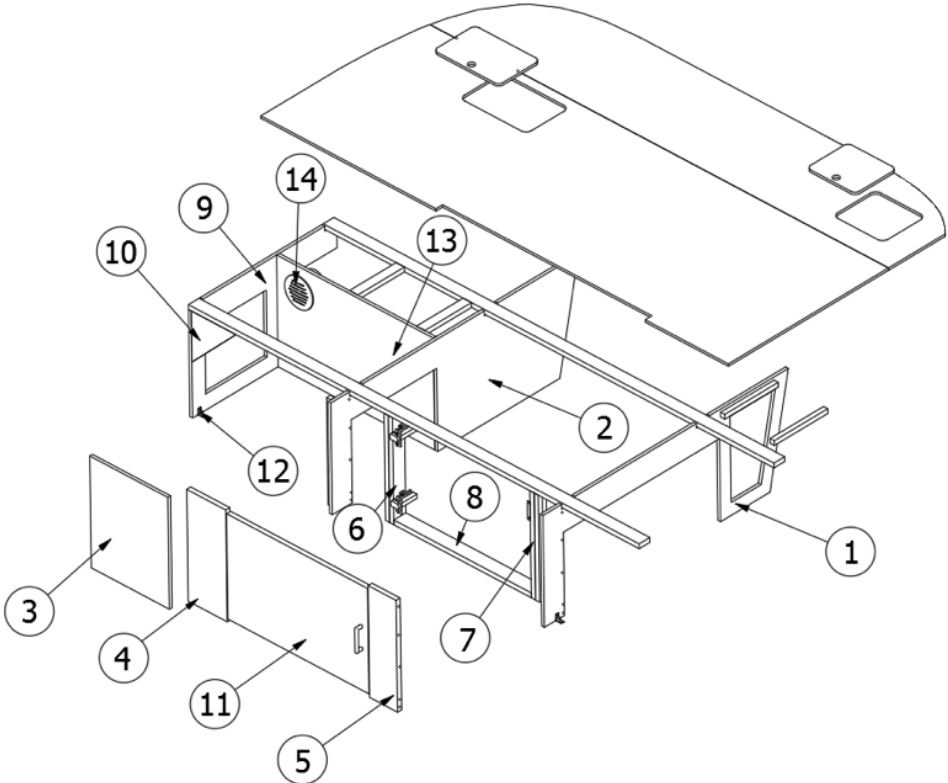

FURNITURE, BEDROOM

Bed, 20FB

Parts Listed on Next Page