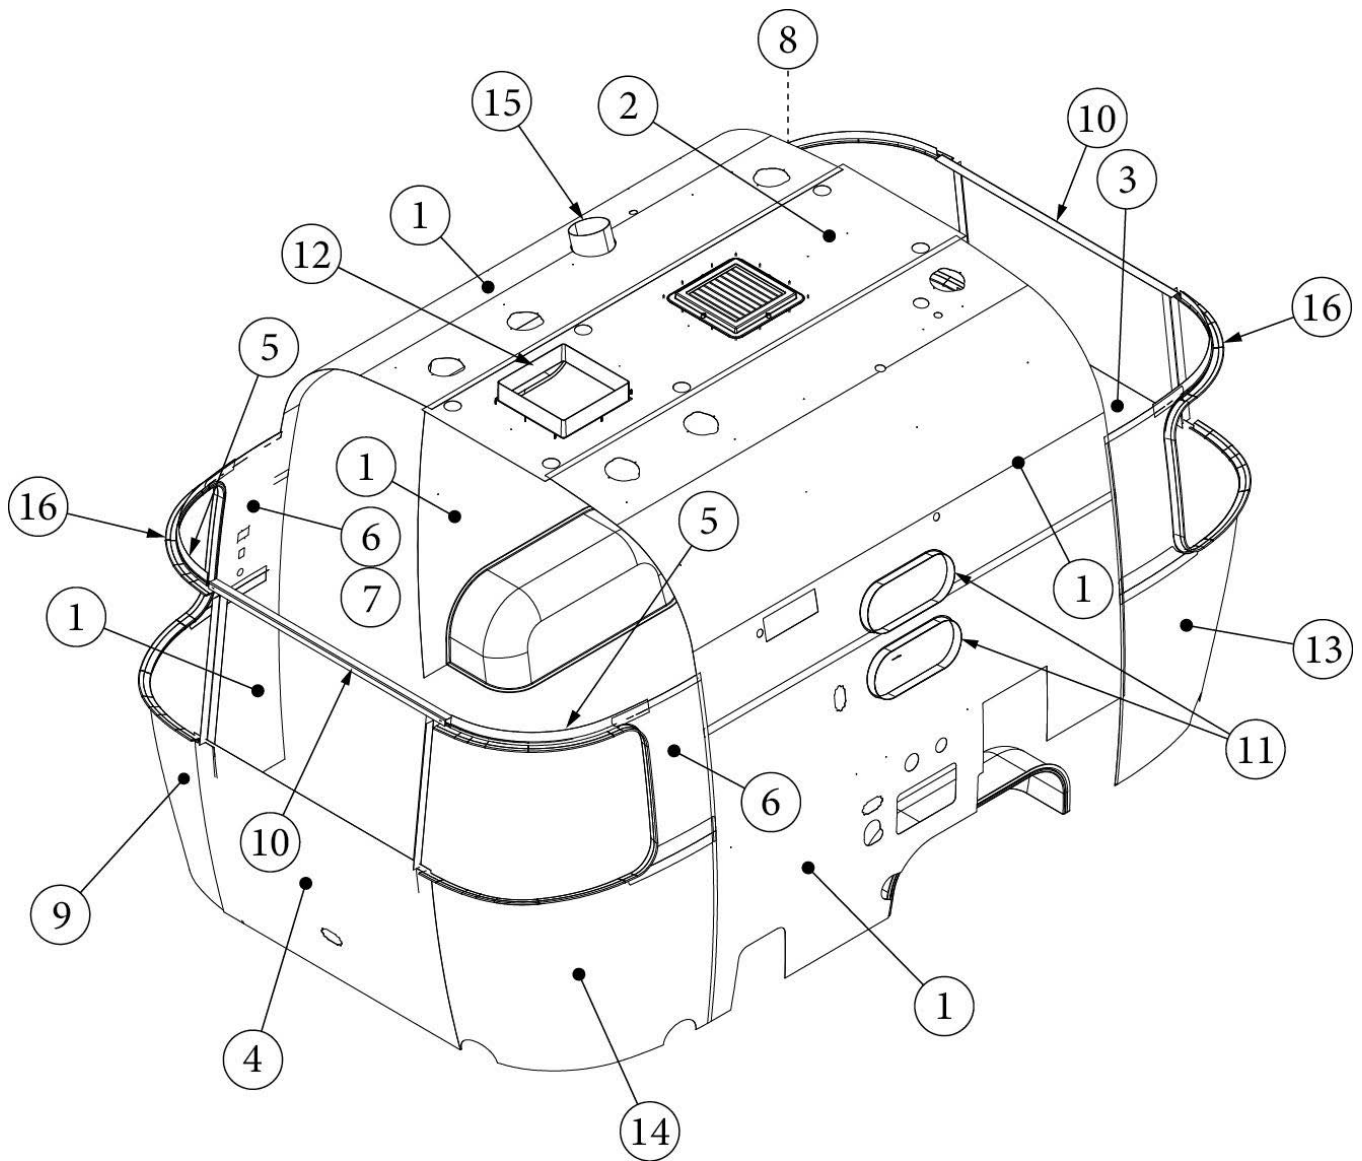

INTERIOR SHELL

Interior Skin, 16RB

Parts Listed on Next Page