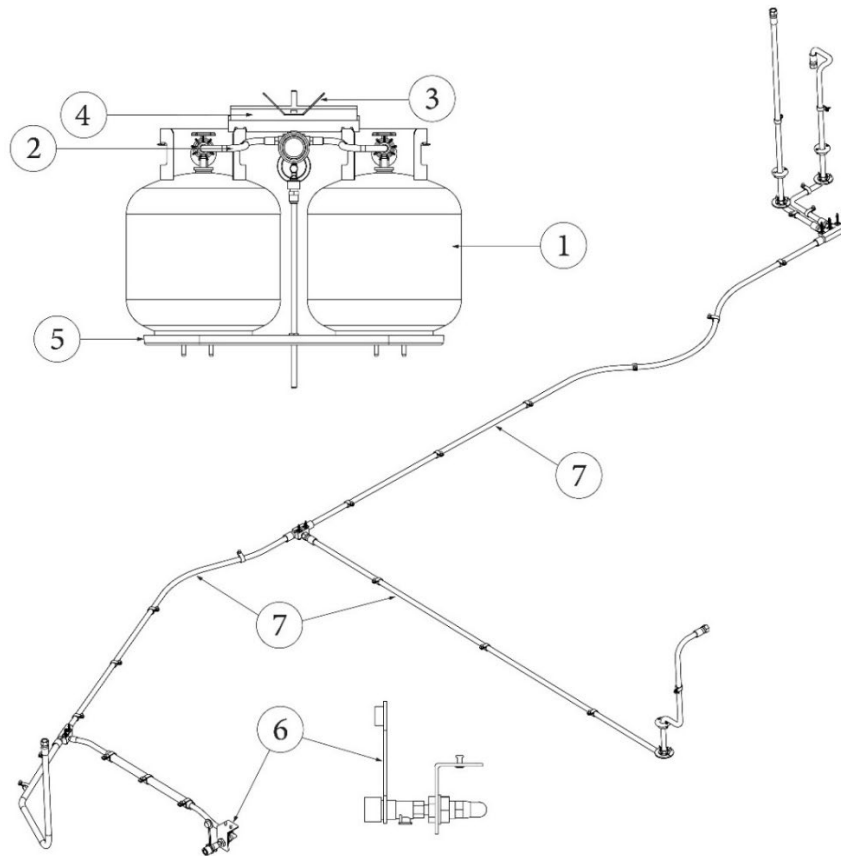

PLUMBING, LPG SYSTEM

LPG System, 20FB

112898

LP System Install, 20FB (not for order/see parts below)

1. 601781	LP Tank-20LB Steel
2. 602870	LP Regulator
3. 455841	LP bottle wing nut
381613	Plastisol cover (for wing nut)
4. 455842	LP bottle hold down
5. 602332-02	Pan Kit, Black
6. 602465	Exterior propane port assembly
454901	Bracket, LP Port
602109-01	Coupler, Quick Connect
7. 943975	LP flex line assembly, 20FB
382500	Grommet- .5" Pipe Press Fit Sealing
340085-07	Clamp-Loop W/Rub.1"
201267-11	Convolute Conduit 1"
340085-06	Clamp, Loop, Steel W/Rubber, .75 DIA
382556	Closeout- 2.38" D LP ASSY BC
512412	Bushing-Snap IN .75" ID