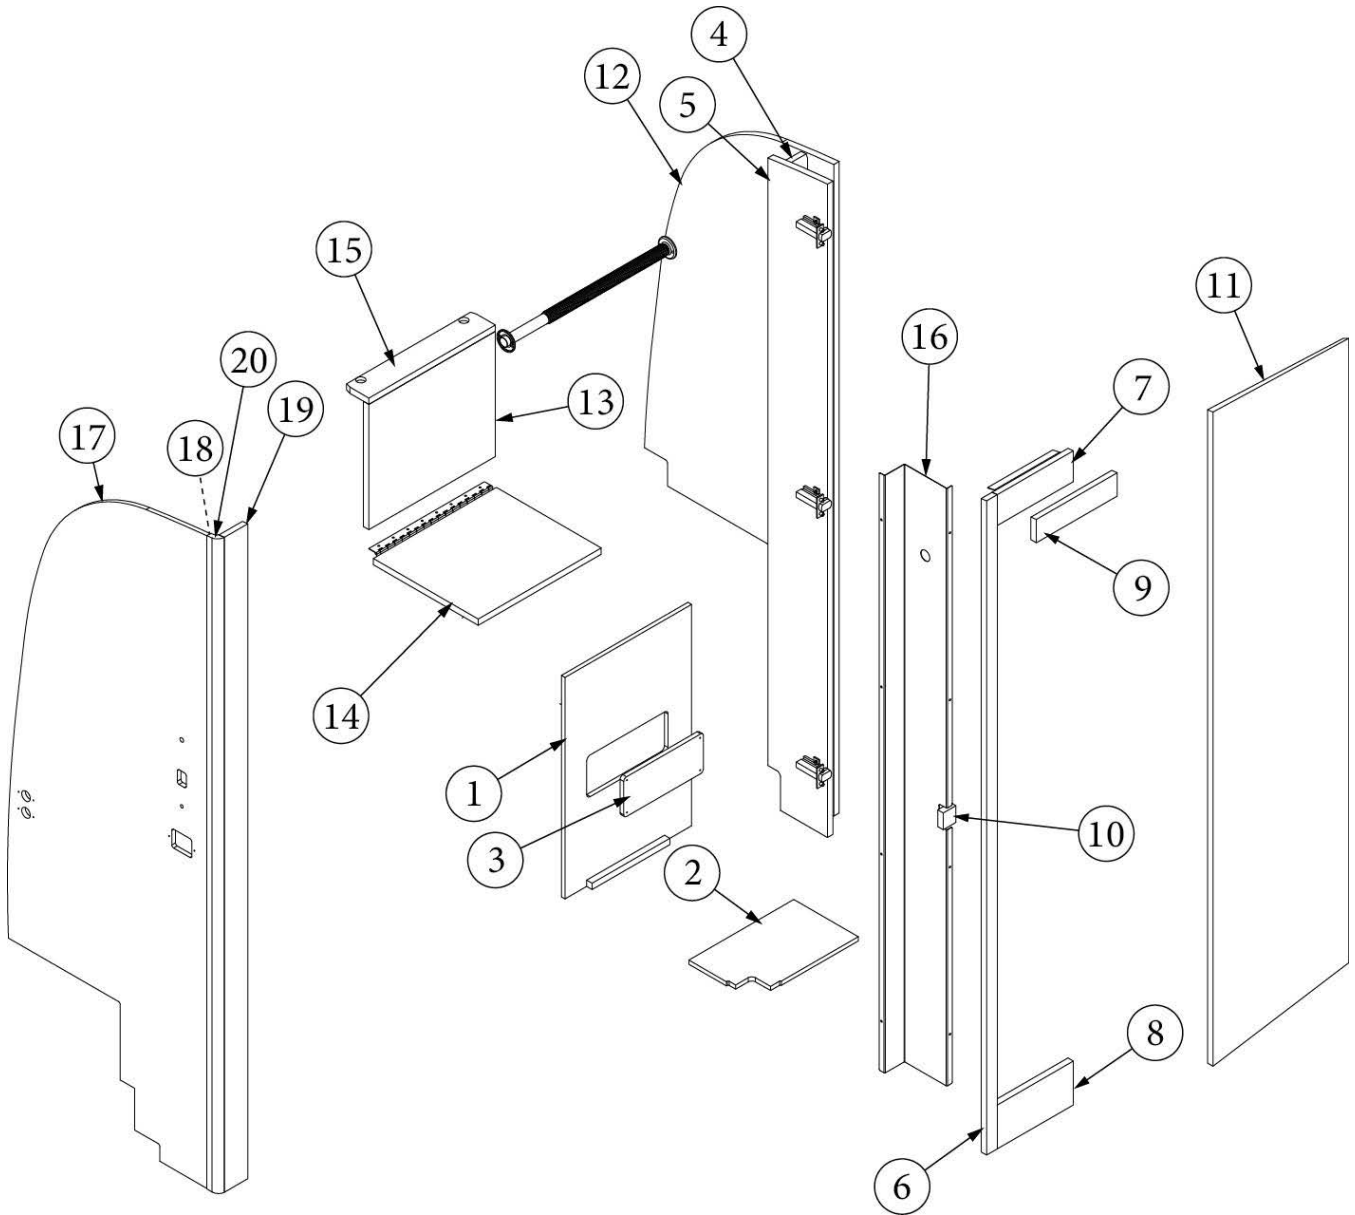

FURNITURE, BEDROOM

Wardrobe, Roadside, 16RB

Parts Listed on Next Page