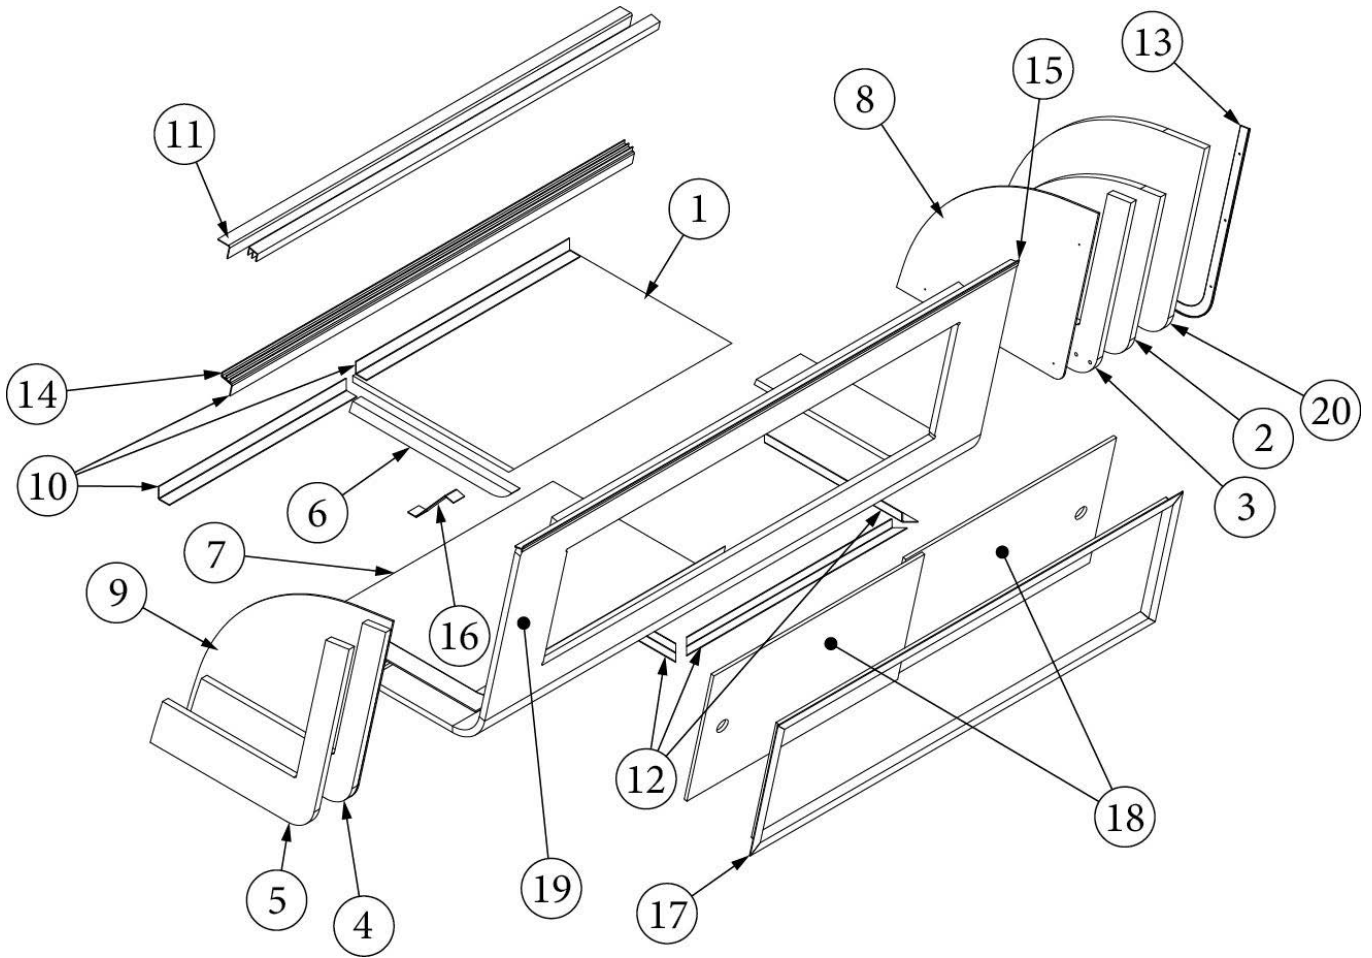

FURNITURE, GALLEY

Roof Locker, Galley, 16RB

Parts Listed on Next Page