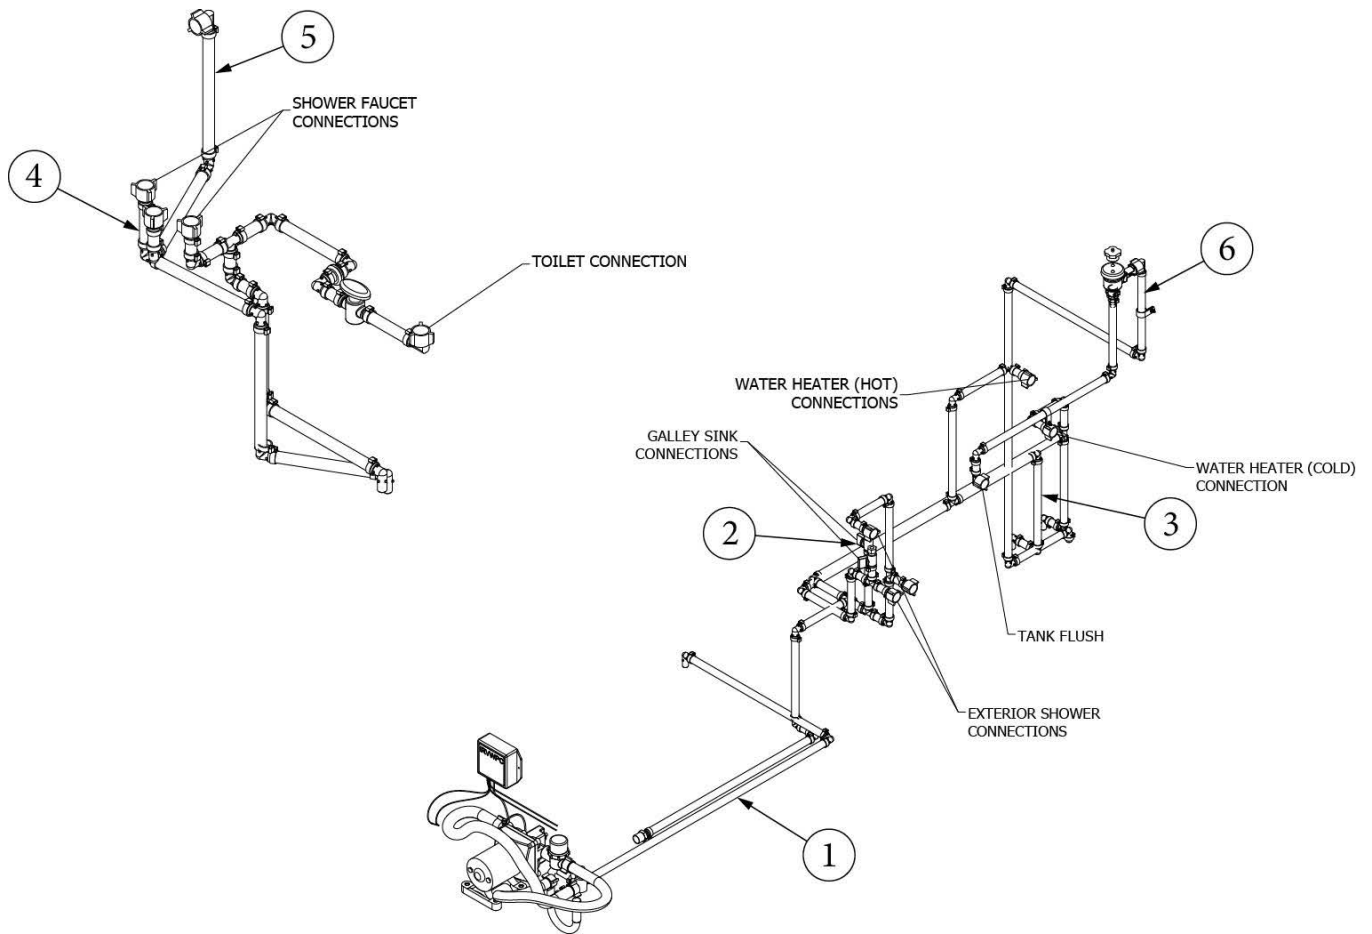

PLUMBING, FRESH WATER SYSTEM

Fresh Water Lines, 16RB

944087

Fresh Water Layout (not for order/see parts below)

1. 944088-01	Layout, Fresh Tank
2. 944088-02	Layout, Galley Cold Supply
3. 944088-03	Layout, Galley Hot Supply
4. 944088-04	Layout, Wetbath Hot Supply
5. 944088-05	Layout, Wetbath Cold Supply
6. 944088-06	Layout, Tank Flush