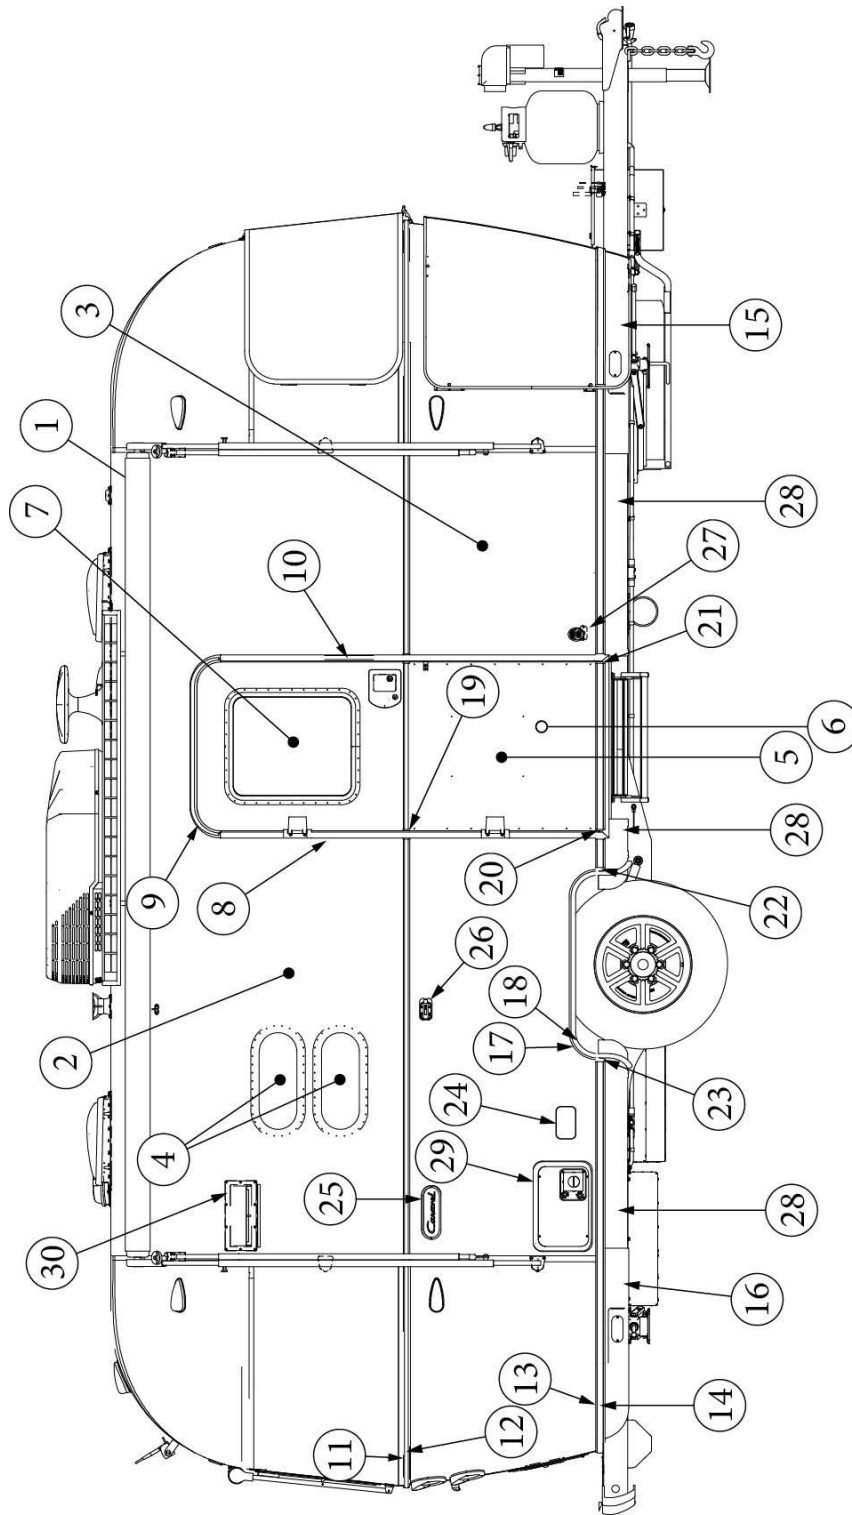

EXTERIOR SHELL

Exterior Components, Curbside, 20FB

Parts Listed on Next Page