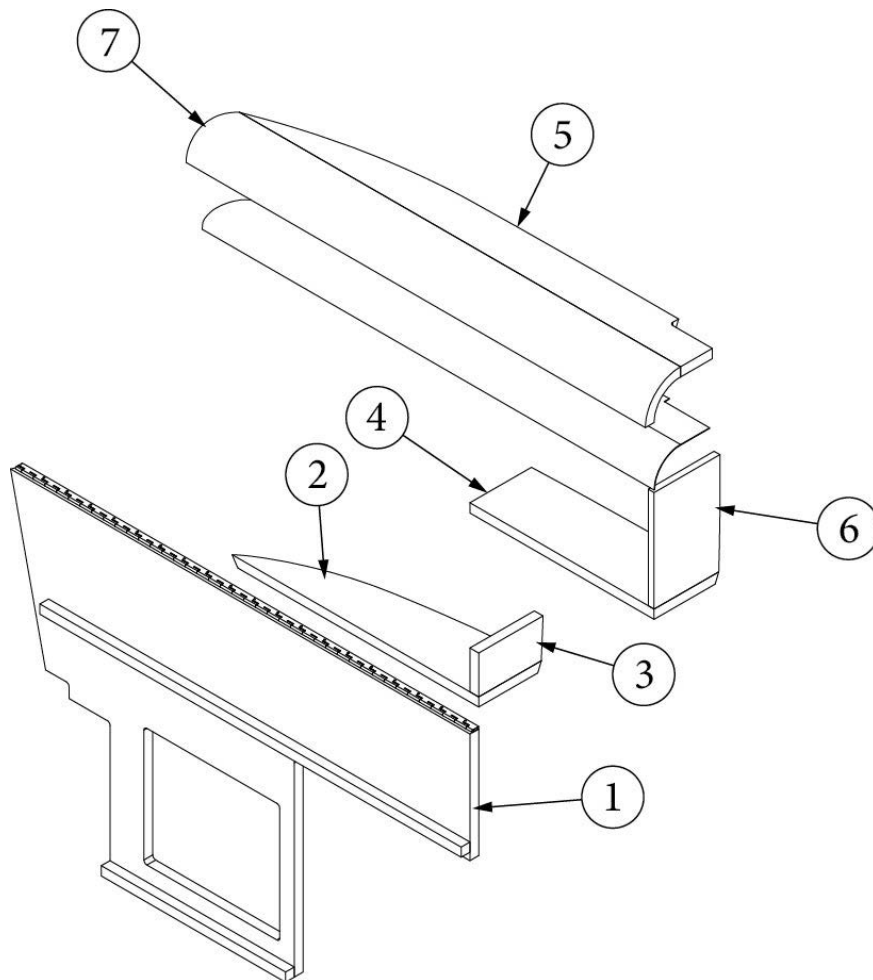

FURNITURE, BEDROOM

Hamper, RS 16RB, CS 20FB

970369

RS Hamper Assembly

1. 970369&000118CC	Pre-Laminate, 25.5 x 39.25"
2. 970369&000218CC	Pre-Laminate, 5.36 x 21.07"
3. 970369&000318CC	Pre-Laminate, 5.5 x 3.25"
4. 970369&000418CC	Pre-Laminate, 5.52 x 15.75"
5. 970369&000518CC	Pre-Laminate, 3.47 x 37.68"
6. 970369&000612CC	Pre-Laminate, 5.63 x 8.63"
7. 801345	Radius Plywood .75" x 3" x 8'
380458	Hinge, Piano, Copper Metallic, Baked Enamel
701538-01	Carpet, Econoline, w/PSA Backing
704233	Vinyl, Aries Soft White, w/.75" Foam
365386-02	Edgebanding, Linen, .94"