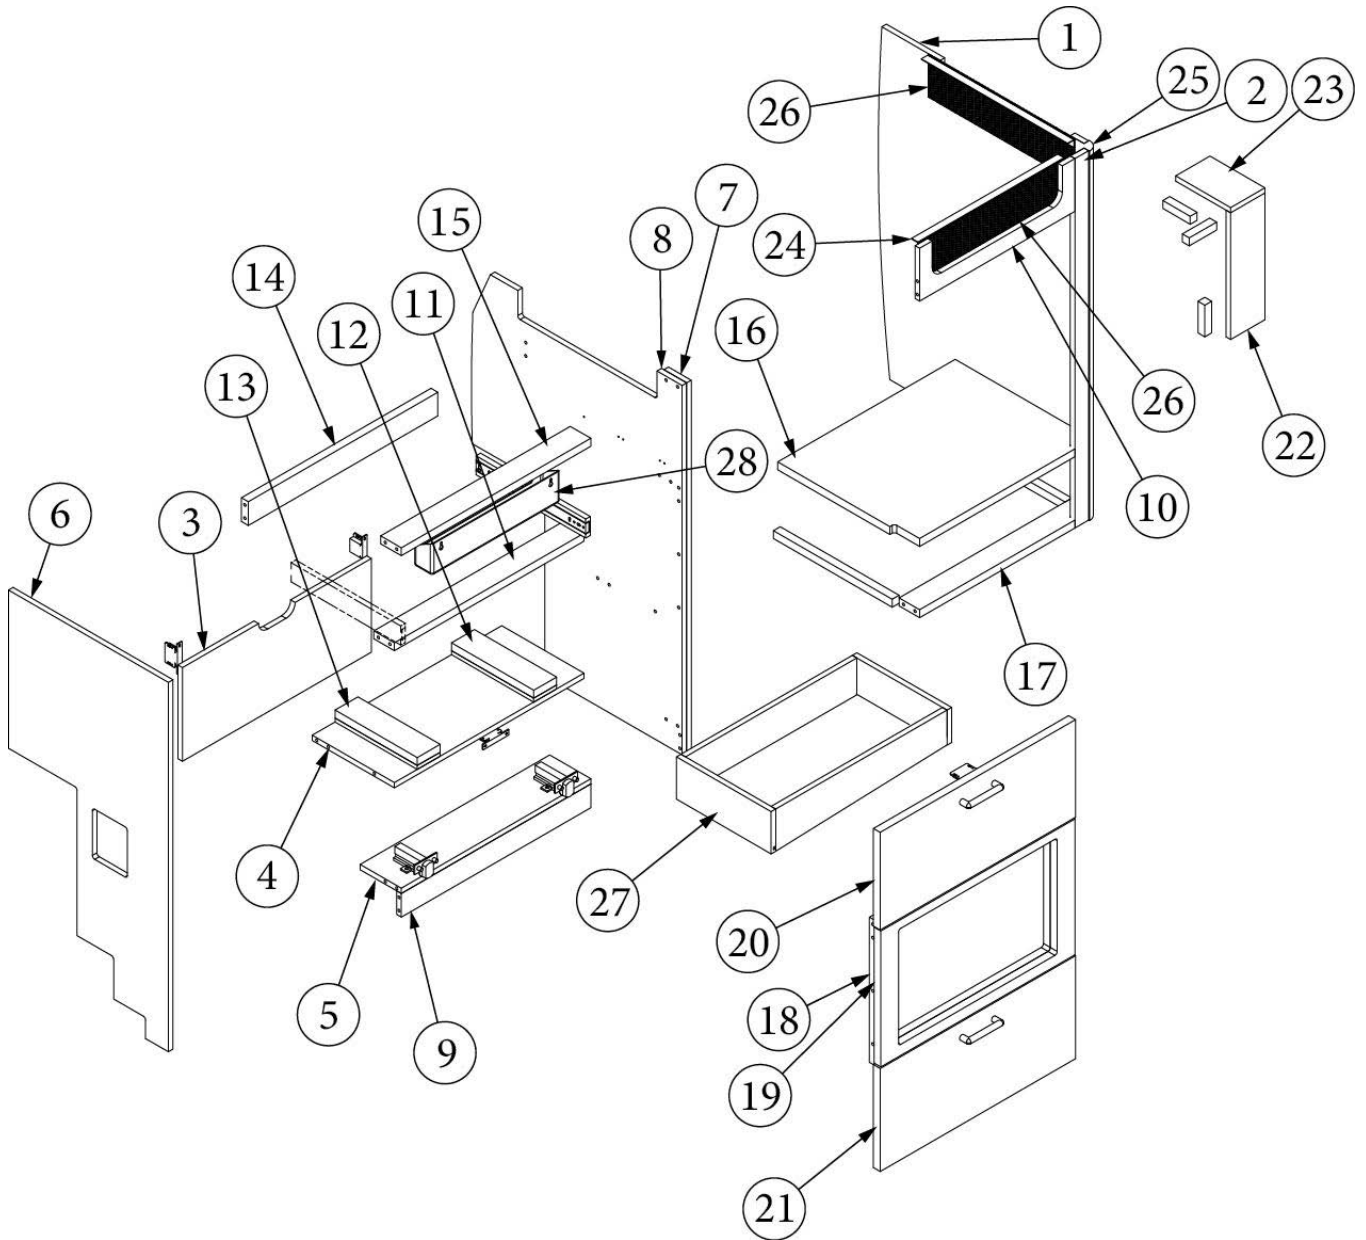

FURNITURE, GALLEY

Galley Cabinet, 16RB

Parts Listed on Next Page