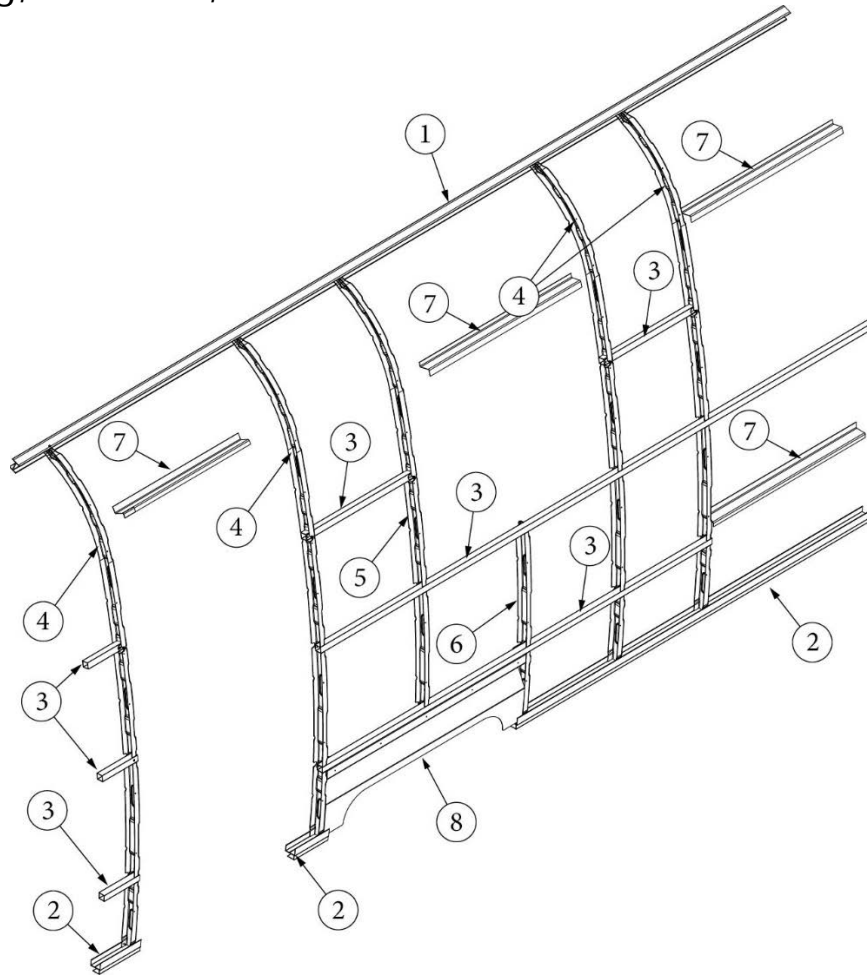

EXTERIOR SHELL

Wall Framing, Curbside, 22FB

923757-01

Assembly, CS Wall

1. 104707-05 2. 116221 3. 116131 4. 116130-01 5. 116130-02 6. 116130-04 7. 116219-03 8. 116312-02 116219-11 115578 114880-06 114879-06 114813-02 114813-03	- Extrusion, "I" section, 195" - Extrusion, Floor channel, 192" - Tube, Shell Frame, 1" x 1" x 24' - Wall bow, Standard - Wall Bow, Wheel Well - Wall Bow, Window - Z Bar, Door Header - Header, Wheel Well, Single Axle - Z Bar, Window Header, 29" - Doubler Plate, Awning - Aluminum Sheet, Upper, .04 X 51 X 152.5" - Aluminum Sheet, Lower, .04 X 33 X 152.5" - Angle, 1.25 x 2 x 2.5" - Angle, 1.13 x 1.5 x 3.5"