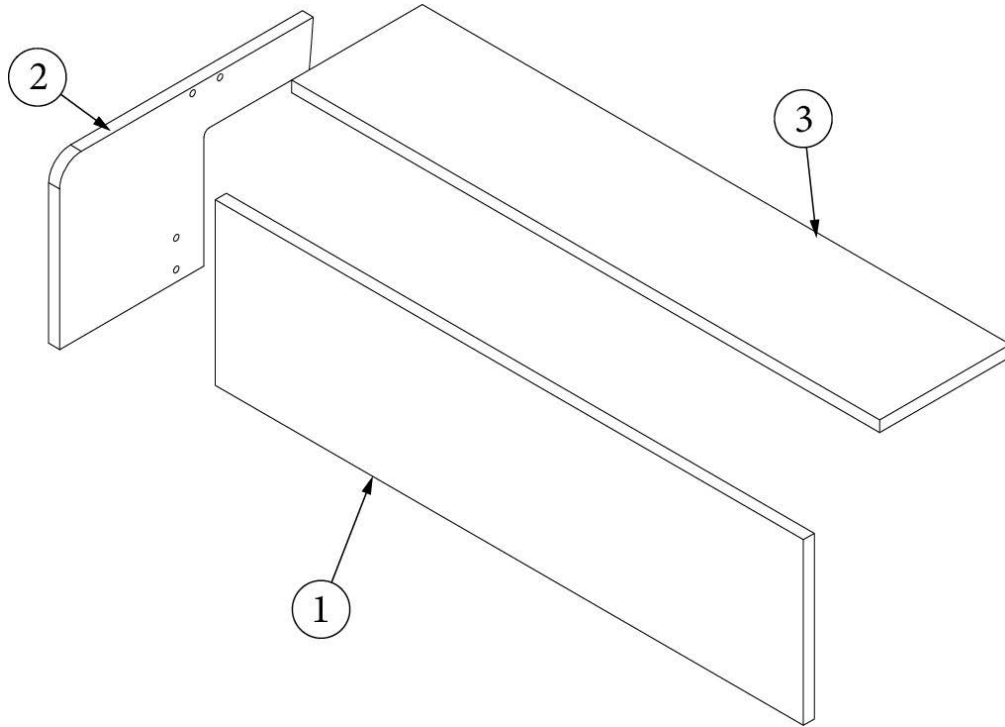

FURNITURE, LOUNGE

Closeout, Dinette Seats, 20FB

970428

Closeout Assembly

1. 970428&000112BC
  2. 970428&000212BC
  3. 970428&000312BC
- 386570-01

Pre-Laminate, 27 X 6"
Pre-Laminate, 11.0 X 6.88"
Pre-Laminate, 27 X 6"
Edgebanding, 1500 Grey, 5/8"