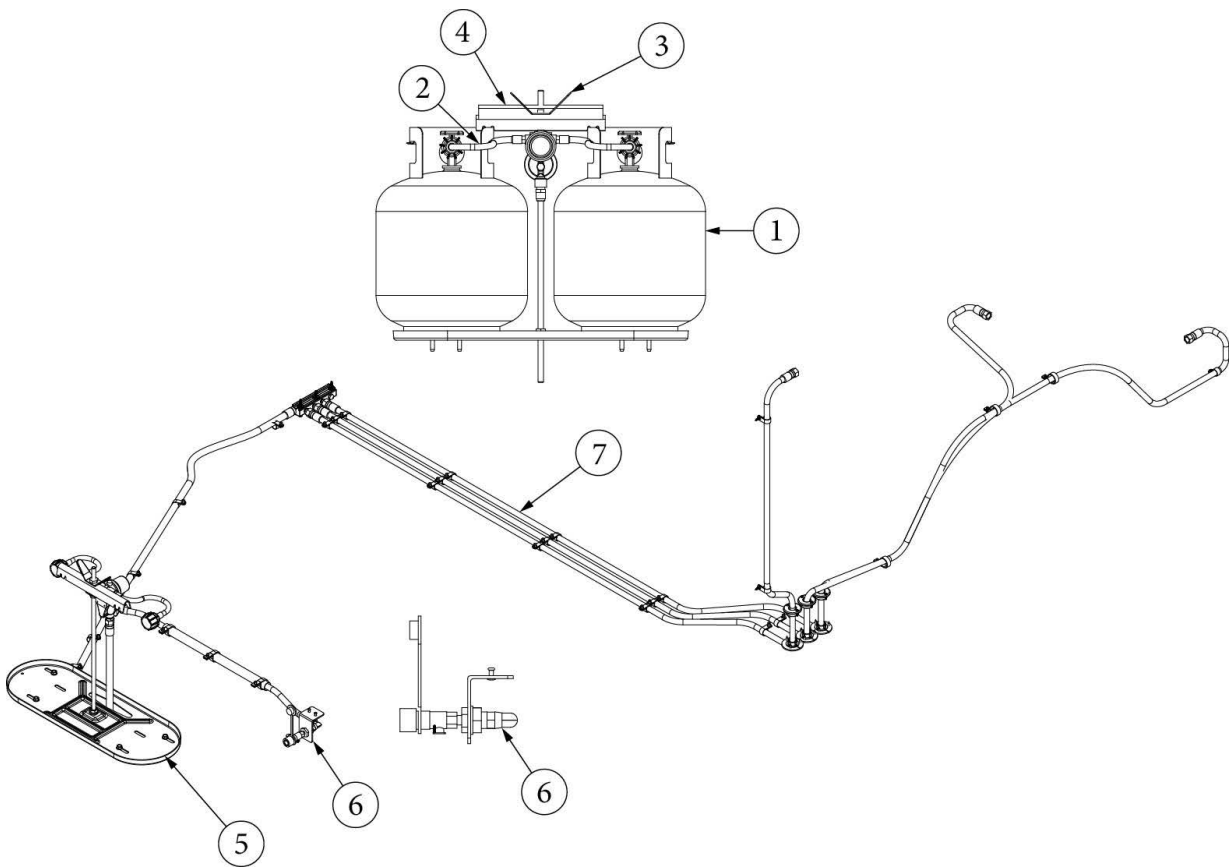

PLUMBING, LPG SYSTEM

LPG System, 16RB

135526

LP System Install, 16RB (not for order/see parts below)

1. 601781	LP Tank-20LB Steel
2. 602870	LP Regulator
3. 455841	LP bottle wing nut
381613	Plastisol cover (for wing nut)
4. 455842	LP bottle hold down
5. 602332-02	Pan Kit, Black
6. 602465	Exterior propane port assembly
454901	Bracket, LP Port
602109-01	Coupler, Quick Connect
7. 943973	LP Flex Hose Assy, 16RB
382500	Grommet- .5" Pipe Press Fit Sealing
340085-07	Clamp-Loop W/Rub.1"
201267-11	Convoluted Conduit 1"
340085-06	Clamp, Loop, Steel W/Rubber, .75 DIA
382556	Closeout- 2.38"D LP ASSY BC
512412	Bushing-Snap IN .75"ID