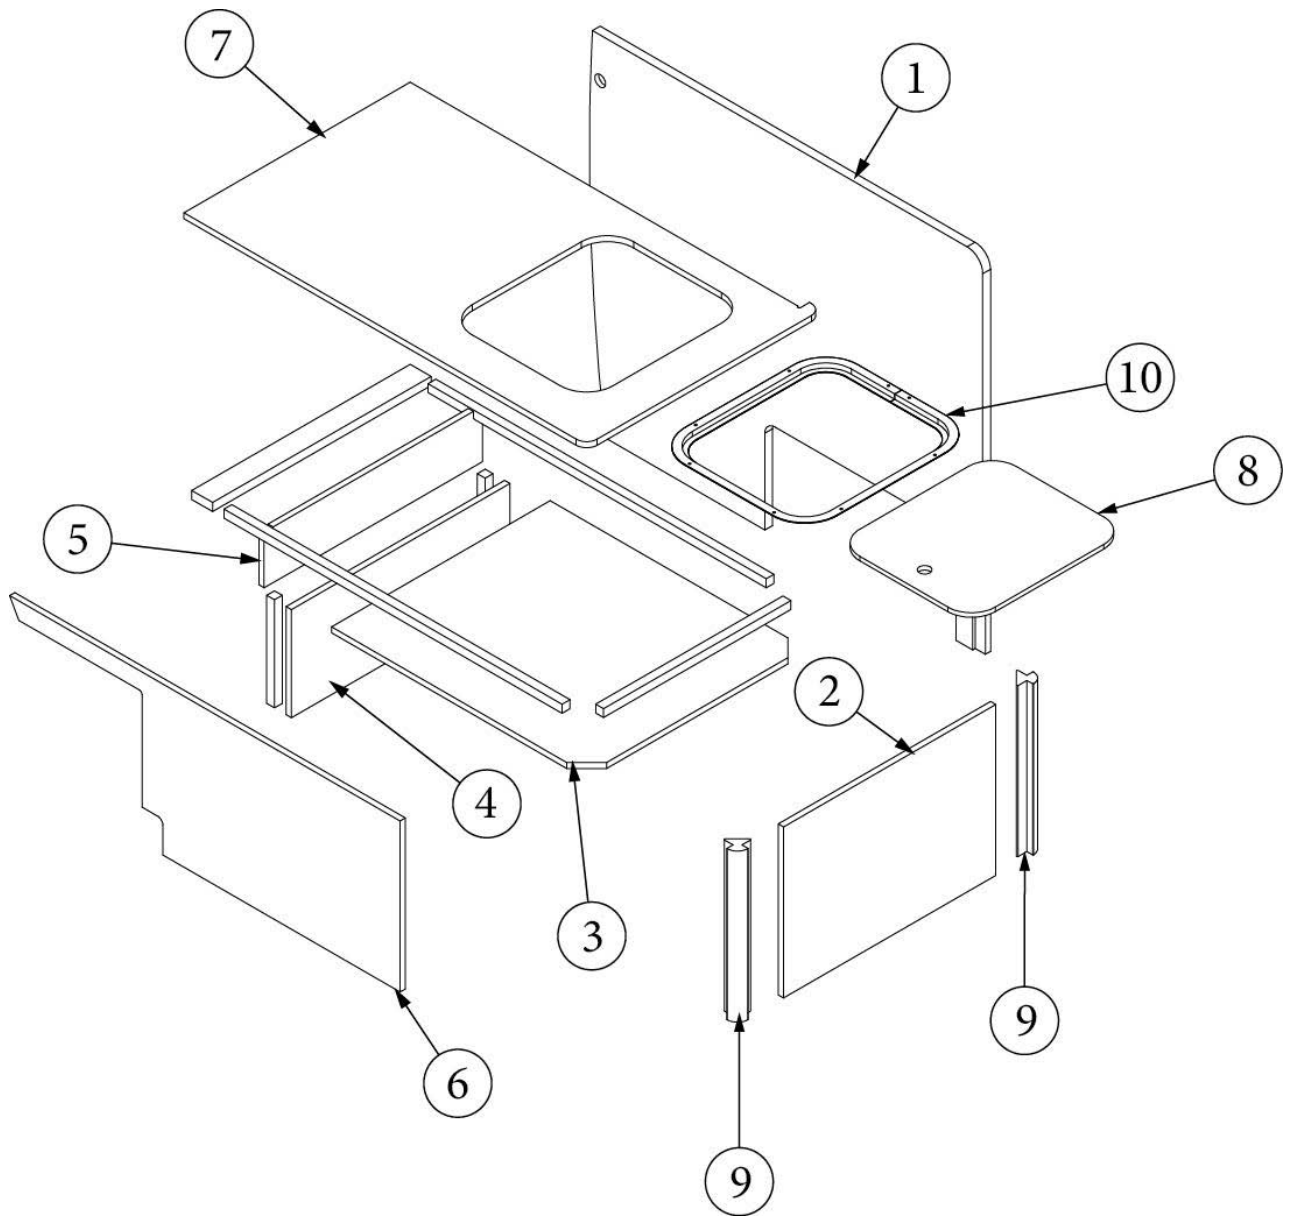

FURNITURE, LOUNGE

Dinette Seat, Rear, 22FB

Parts Listed on Next Page