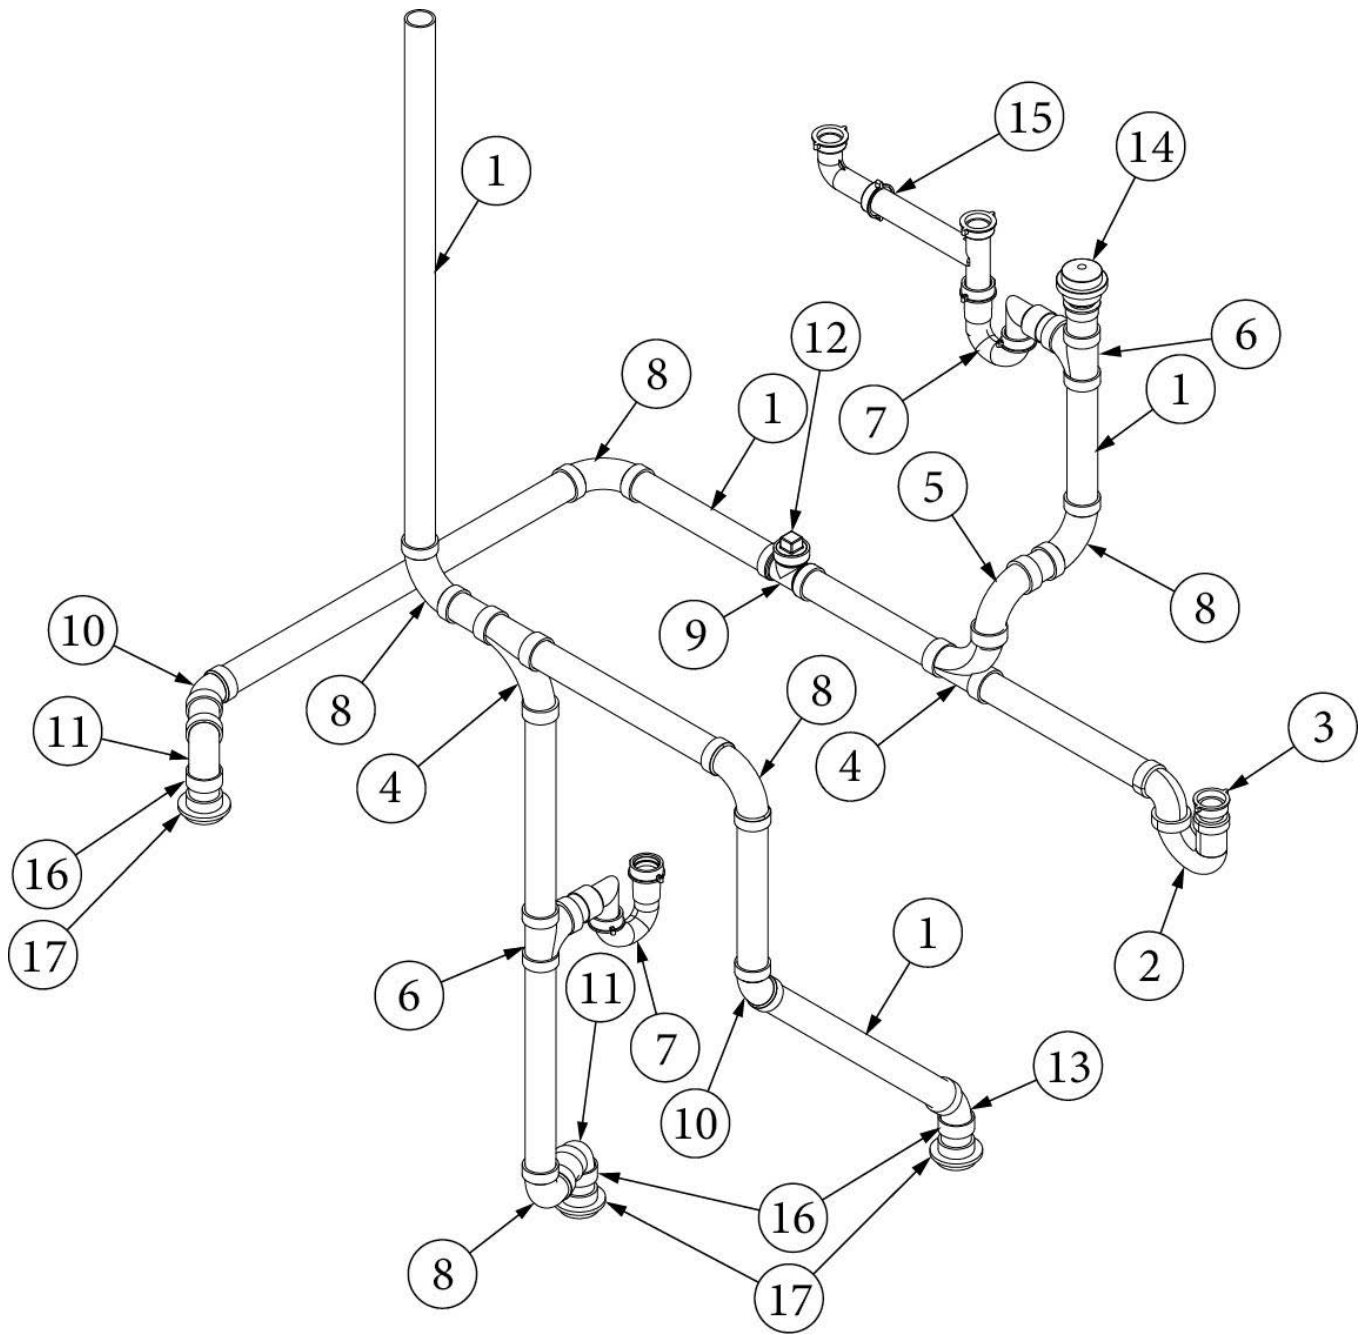

PLUMBING, DRAIN SYSTEM

Drain, Above Floor, 20FB

Parts Listed on Next Page