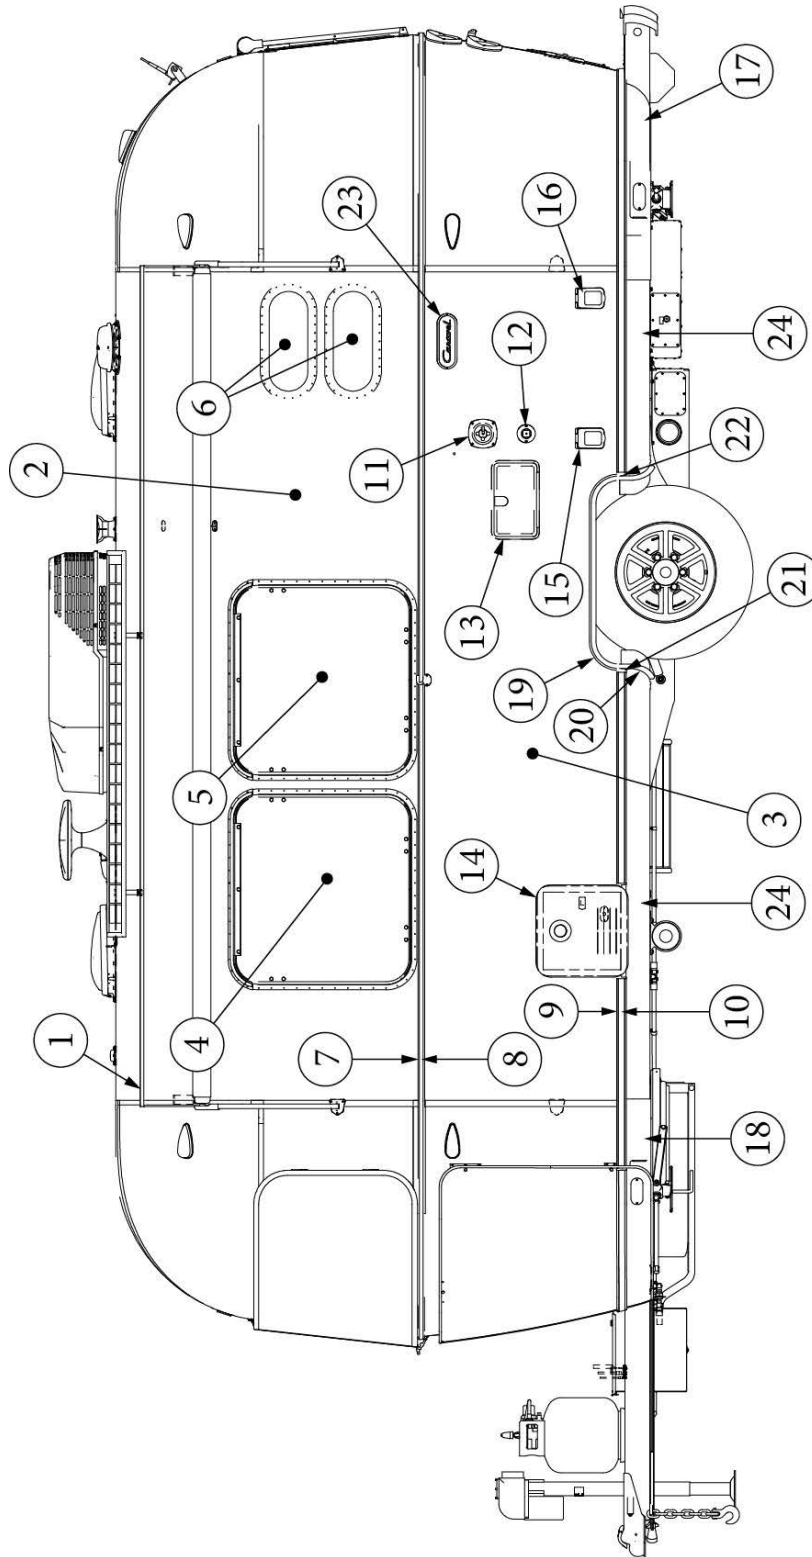

EXTERIOR SHELL

Exterior Components, Roadside, 20FB

Parts Listed on Next Page