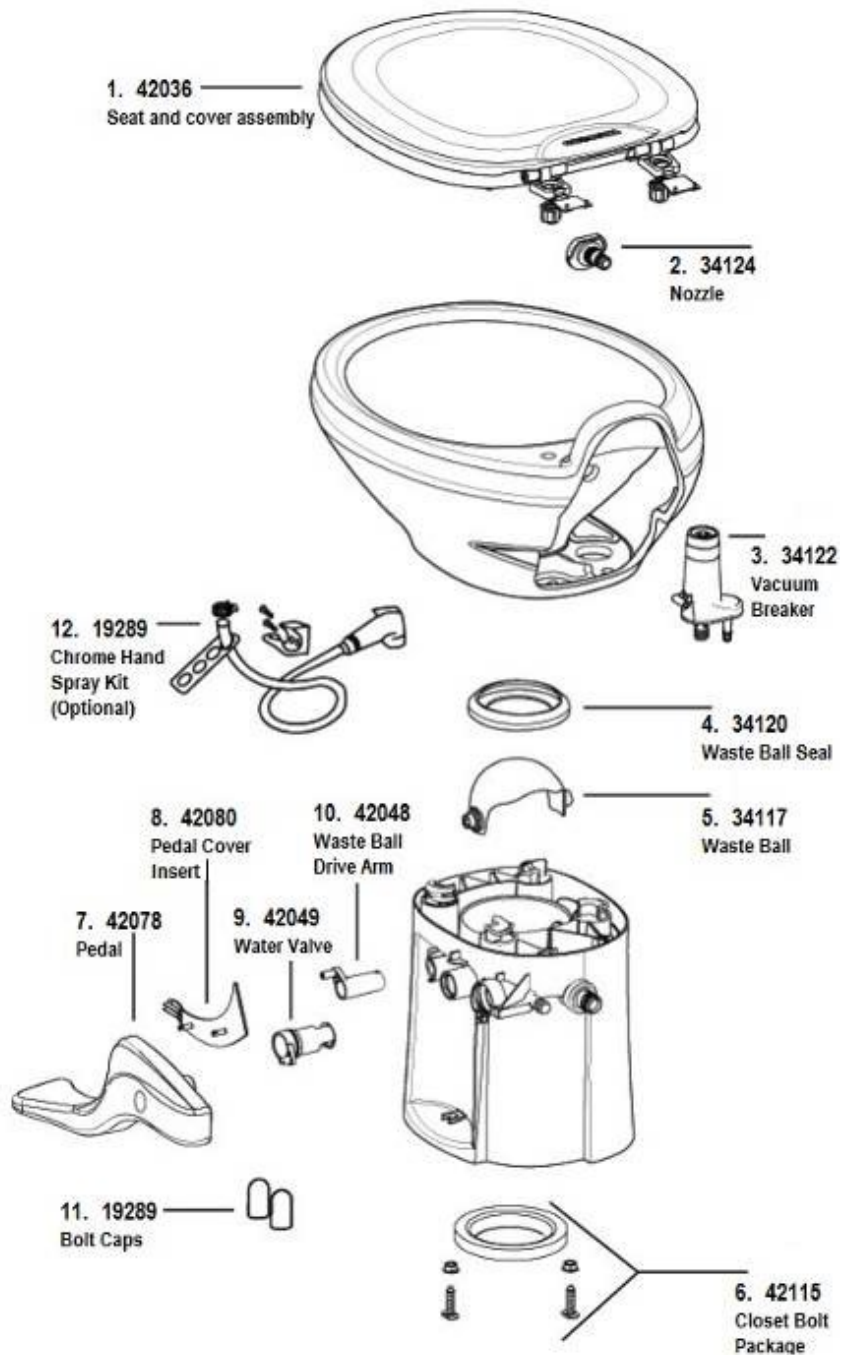

PLUMBING, DRAIN SYSTEM

Toilet, 20FB and 22FB

602334
601266
602137

Toilet, Thetford Aqua Magic Style II China
Toilet flange, 3" x 4", Slip fit
Shut-off Valve

Parts listed in Diagram are Thetford part numbers