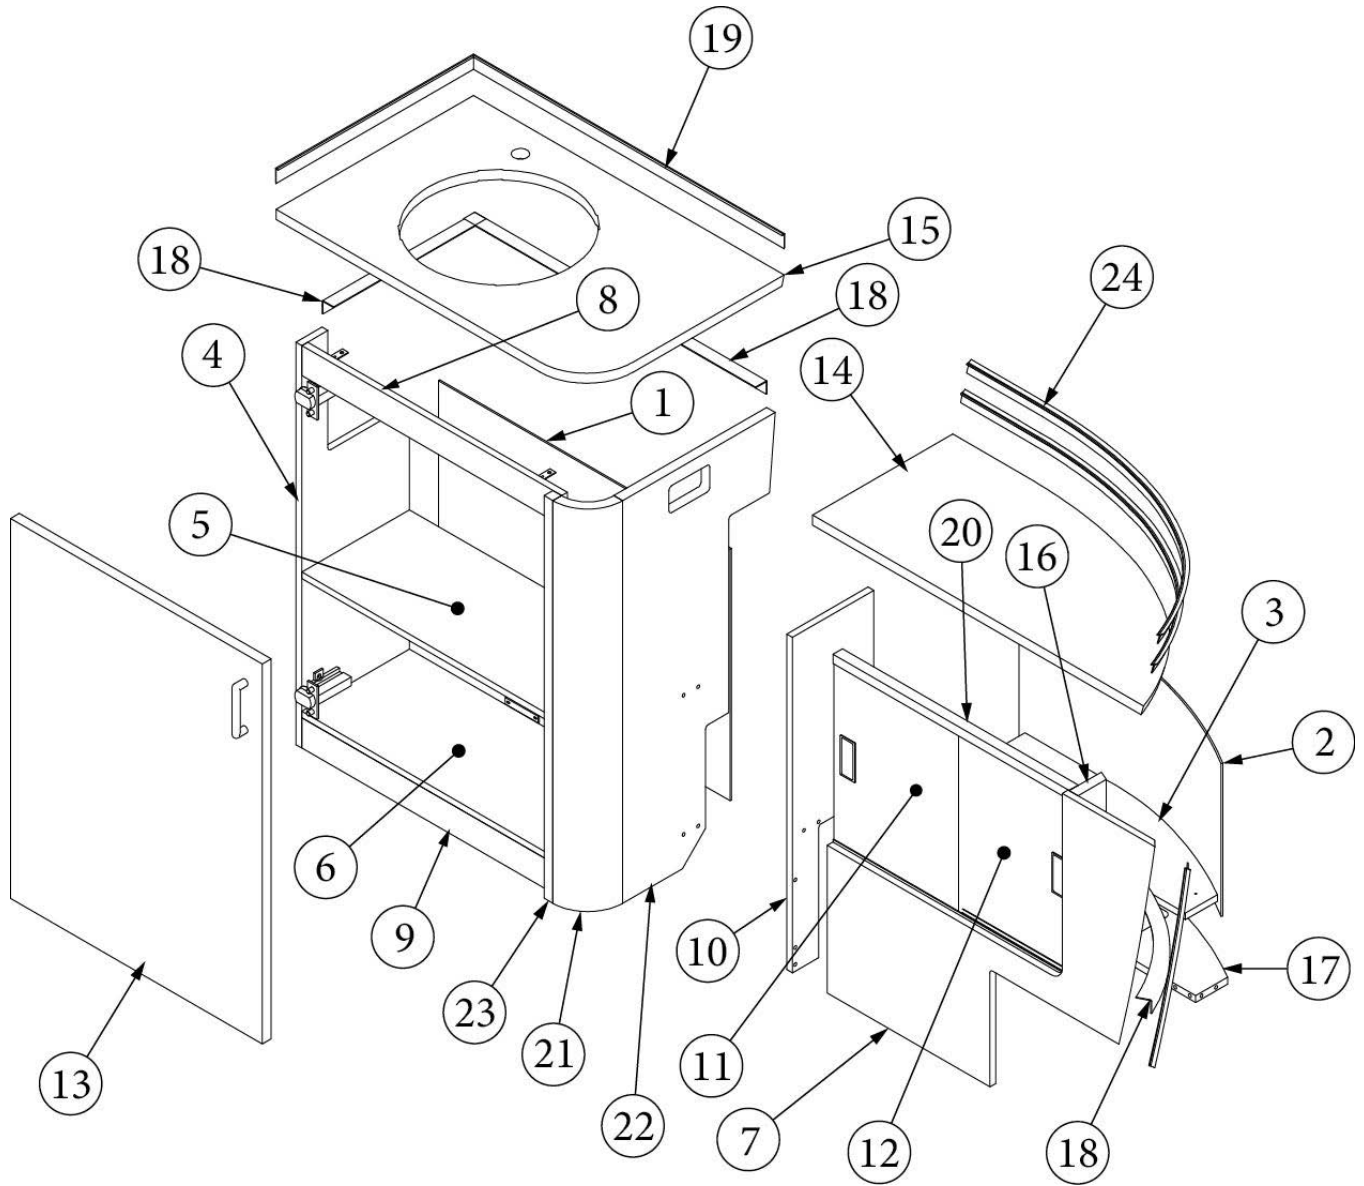

FURNITURE, LAVATORY

Lavatory Cabinet, 22FB

Parts Listed on Next Page