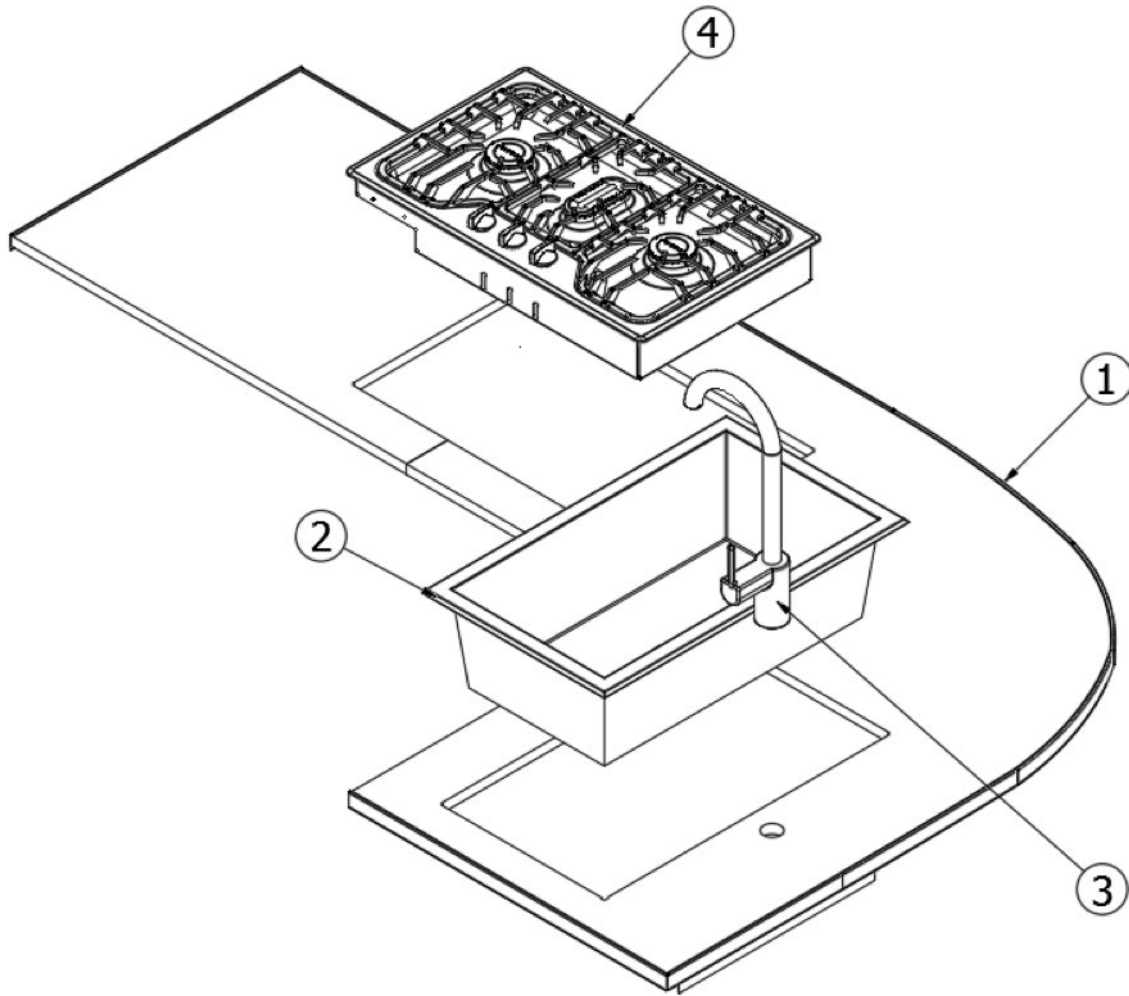

FURNITURE, GALLEY

Galley Top, 20FB

112998

Galley Top Install (not for order/see parts below)

1. 969900-02
2. 602825
3. 602849
4. 690739
5. 116833
- 602164-02
- 602812-01
- 602812-02

Galley Top Assy - 20FB CVL
Sink-SS Single Bowl-15x25x7 - 20FB,22FBCVL
Faucet, Moen 7565RS
Cooktop - Drop In 3 Burner - 20, 22 CVL
Countertop Trim, Aluminum, Satin
Tailpiece, with nuts and washers, 1-1/2"
Strainer rack
Drainer basket kit