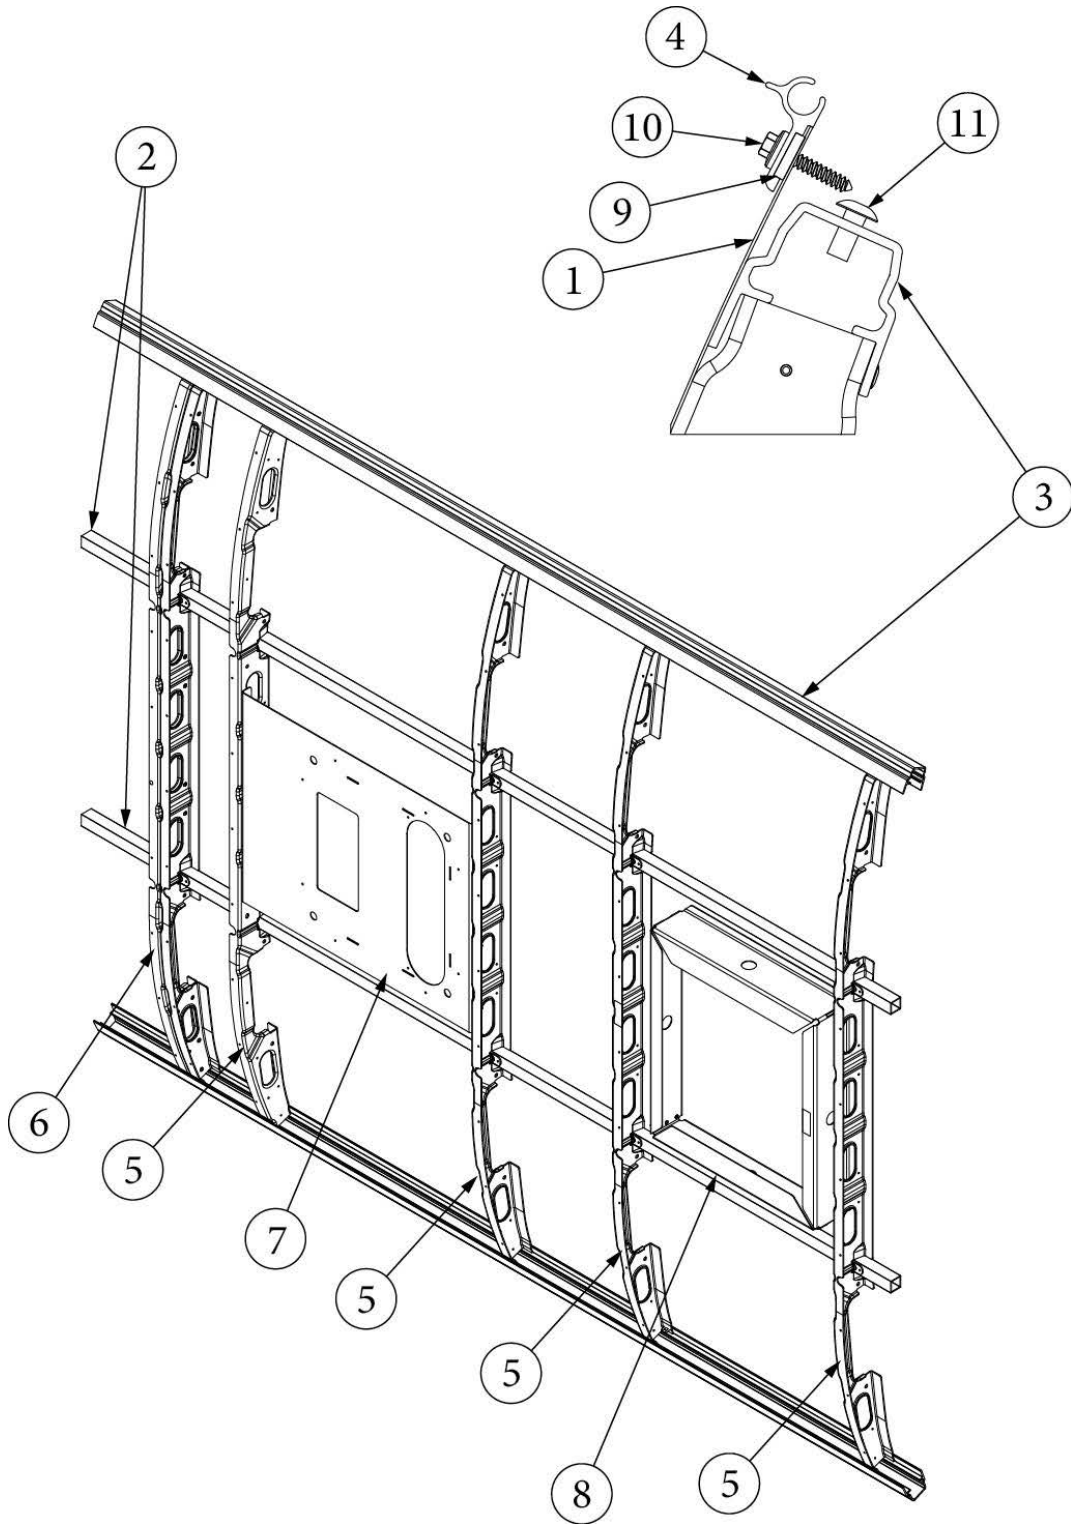

EXTERIOR SHELL

Roof, 16RB

Parts Listed on Next Page