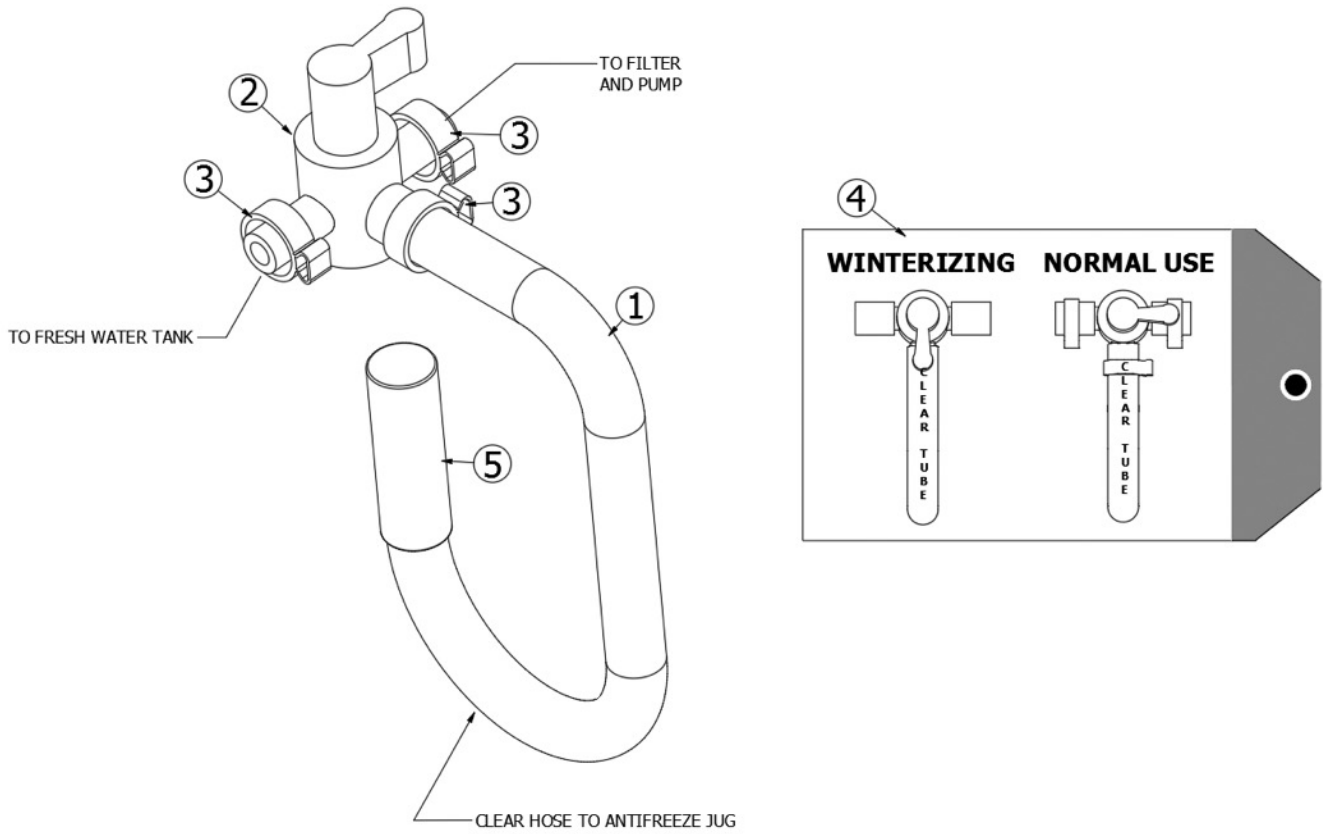

PLUMBING, FRESH WATER SYSTEM

Winterization Kit

112814

Winterization Kit Installation

1. 601240-01
2. 602711
3. 601698-15
4. 365453
5. 602801

Tubing 1/2 I.D. x 3/32 Wall Thick
Valve-3 Way Bypass .5" PEX #32788
1/2 CRIMP RING #14785
Tag-Instruction - Winterization Kit
Cap, 5/8" ID, Winterization Kit