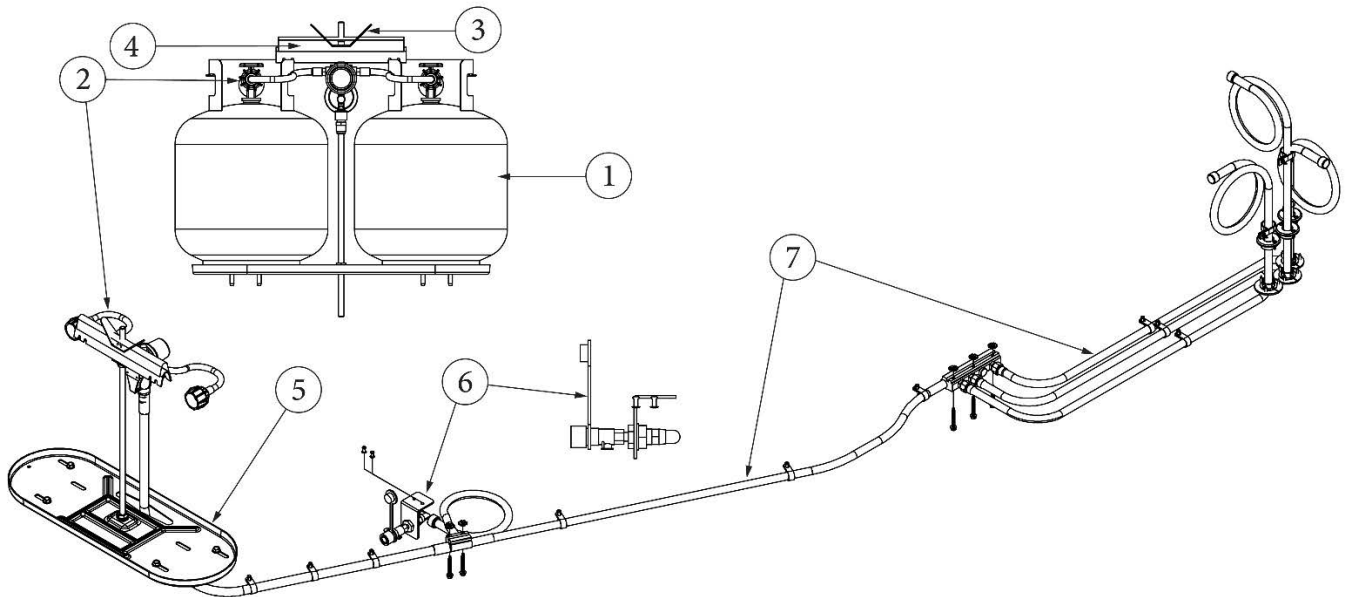

PLUMBING, LPG SYSTEM

LPG System, 22FB

112928

LP System Install, 22FB (not for order/see parts below)

1. 601781	LP Tank-20LB Steel
2. 602870	LP Regulator
3. 455841	LP bottle wing nut
381613	Plastisol cover (for wing nut)
4. 455842	LP bottle hold down
5. 602332-02	Pan Kit, Black
6. 602465	Exterior propane port assembly
454901	Bracket, LP Port
602109-01	Coupler, Quick Connect
7. 943976	LP flex line assembly, 22FB
382500	Grommet- .5" Pipe Press Fit Sealing
340085-07	Clamp-Loop W/Rub.1"
201267-11	Convuluted Conduit 1"
340085-06	Clamp, Loop, Steel W/Rubber, .75 DIA
382556	Closeout- 2.38" D LP ASSY BC
512412	Bushing-Snap IN .75" ID