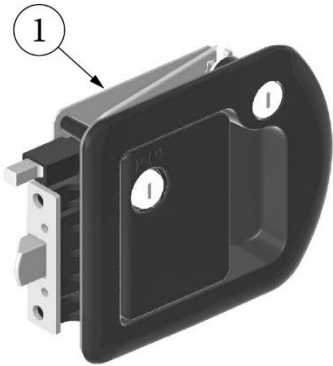

HARDWARE

Main Door Lock

1. 383017-01
2. 383017-02
  383017-03
3. 116274
4. 116509
  382122
  382311-05
  115889-190

1. Outer Latch Assembly, W/Deadbolt
2. Inner Latch Assembly, W/Deadbolt
   Screw Kit, Inside Handle Mounting
3. Striker Catch, Main Door
4. Backer Plate, Striker Catch, Main Door
   Key chain, Airstream logo
   Key Blank, Door Handle
   Key Blank, Deadbolt