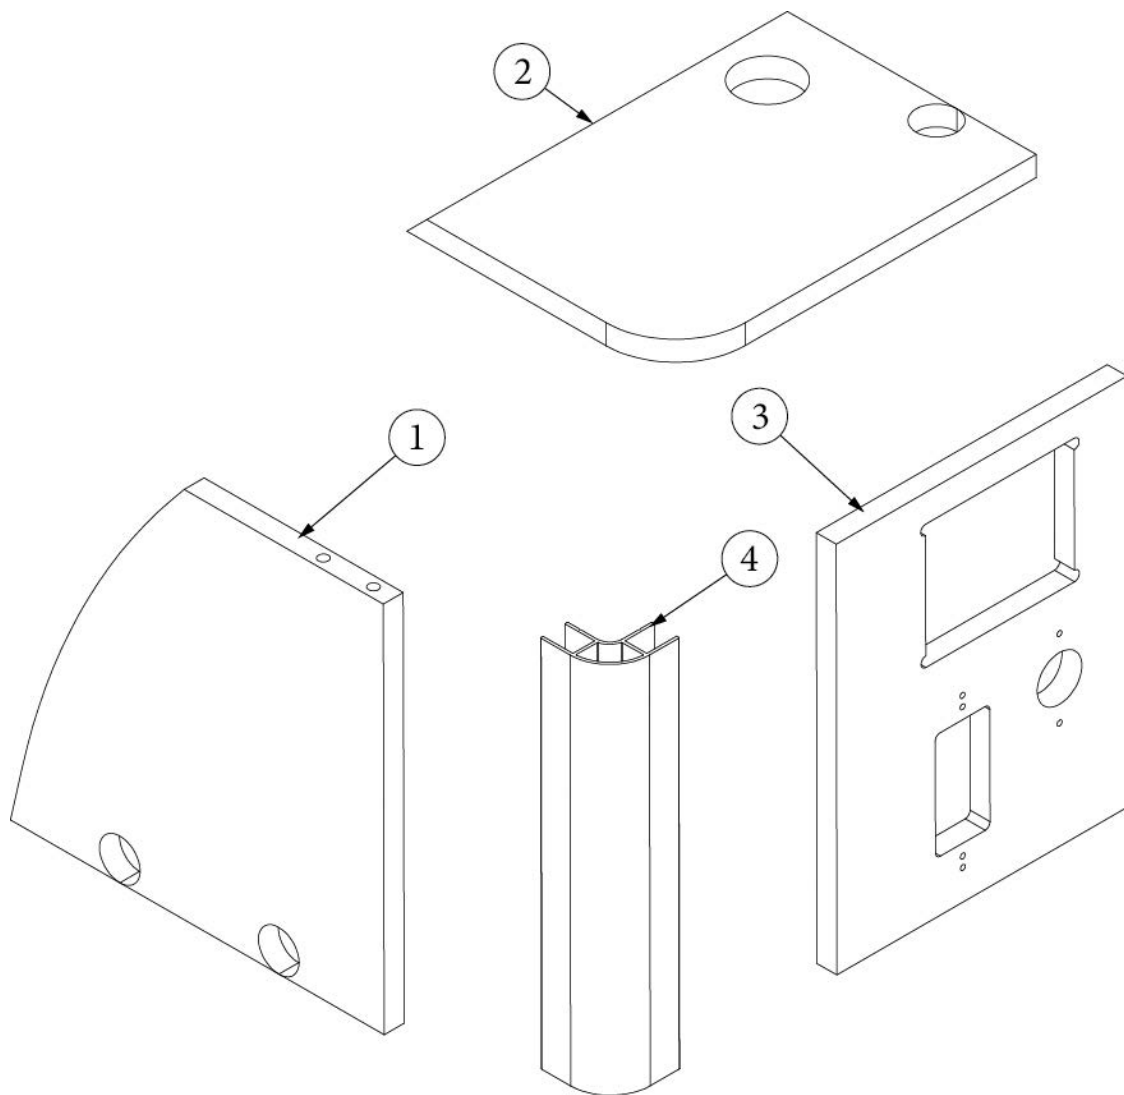

FURNITURE, GALLEY

Radio Box, Galley Roof Locker, 22FB

969873

Assembly, Radio Box, 16RB, 22FB

1. 969873&000212CC
2. 969873&000312CC
3. 969873&000412CC
4. 116395-01
  513656
  365386-01
  382057
  382057-04
  381209-01

Pre-Laminate, .5 x 10 x 10.07
Pre-Laminate, .5 x 6.76 x 8.34
Pre-Laminate, .5 x 9.38 x 7.33
Extrusion, Aluminum, Corner, 1" Radius
Device, Radio Source Unit, JL Audio
Edgebanding, Linen, .63"
Knockdown, 8mm
Cap, Knockdown, White
Grommet, W/Cap, Black, 1.5" Hole