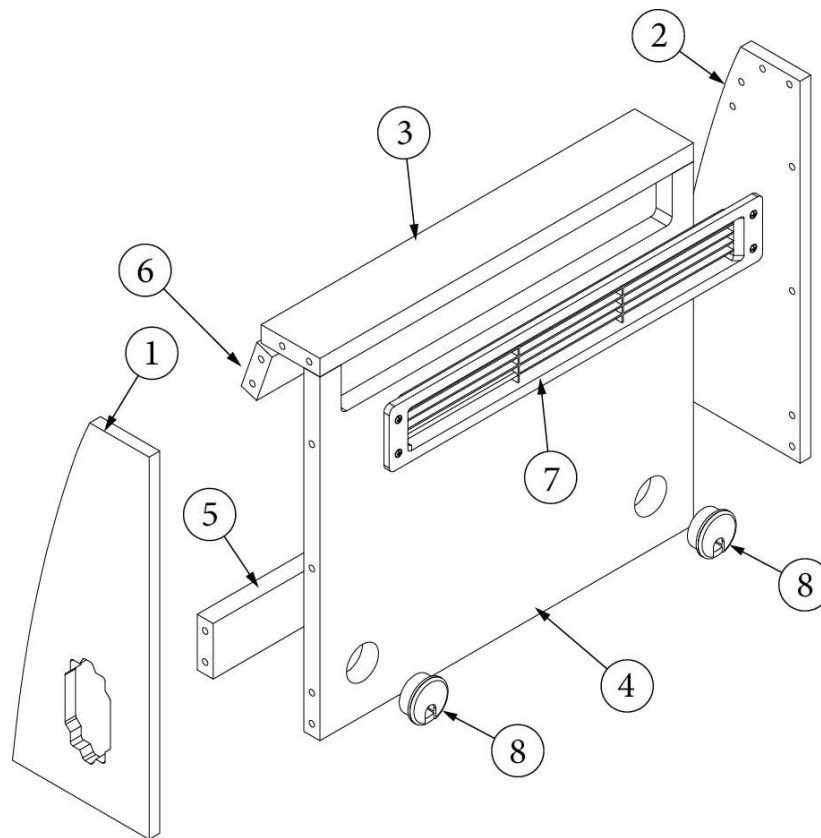

FURNITURE, GALLEY

TV Support, 20FB

970403

TV Support Assembly

- | | |
|--------------------|------------------------------------|
| 1. 970403&000112BC | Pre-Laminate, 6.41 X 15.5" |
| 2. 970403&000212BC | Pre-Laminate, 6.41 X 15.5" |
| 3. 970403&000318BC | Pre-Laminate, 17.5 X 2.75" |
| 4. 970403&000418BC | Pre-Laminate, 17.5 X 14.75" |
| 5. 970403&000518CC | Pre-Laminate, 17.5 X 2.25" |
| 6. 970403&000618CC | Pre-Laminate, 17.5 X 2.25" |
| 7. 386206 | Vent, Louvered, 2.63 x 17.5" Black |
| 8. 381209 | Grommet & Cap |
| 386570-01 | Edgebanding, 1500 Grey, 5/8" |
| 386570-02 | Edgebanding, 1500 Grey, 15/16" |
| 203138-10 | Extrusion, Plastic, Wall, Shadow |
| 345580-01 | Screw, #6-5/8", Oval Black |
| 512499-01 | Cable, Mini Coax, 64" |
| 340300 | Clip, Cable Holder, 1.5" |
| 382184 | Sleeving, .75", Flexo Braided |
| 345468-01 | Screw, #12 x .625" |