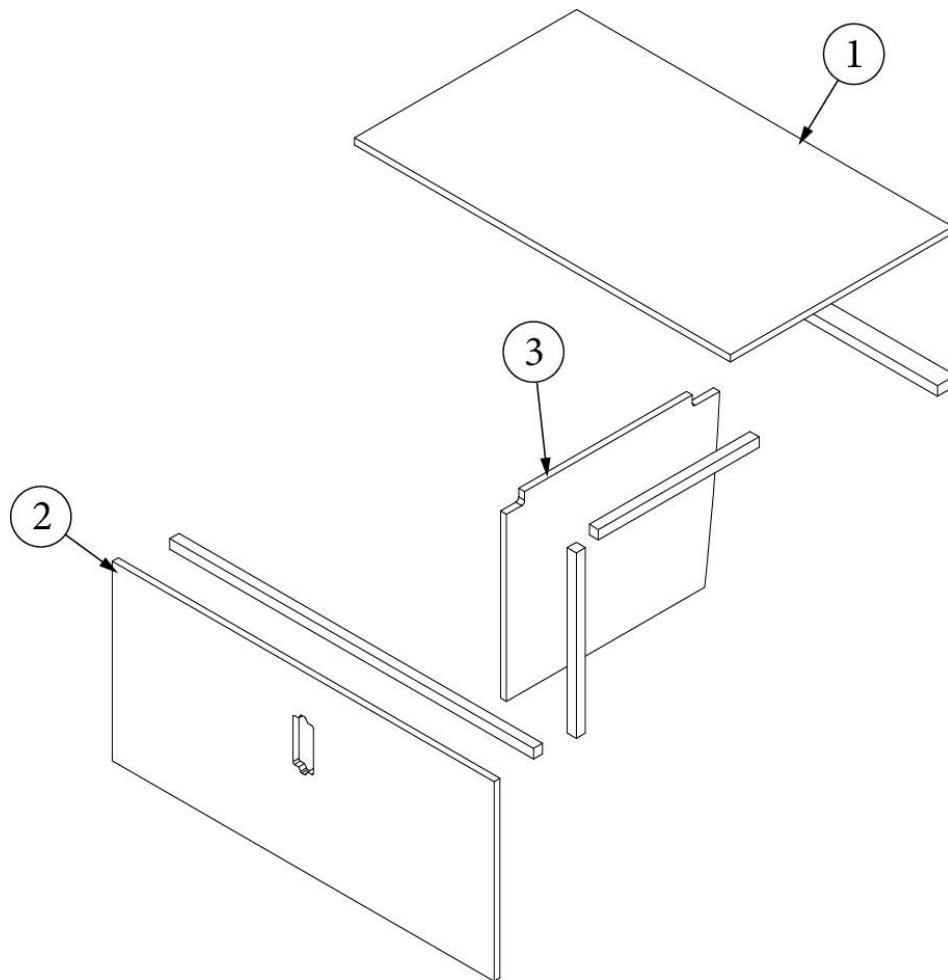

FURNITURE, LOUNGE

Dinette Seat, Middle, 22FB

970426-01

Middle Dinette Seat Assembly

1. 970426&000112BC

Pre-Laminate, 18.33 X 31"

2. 970426&000212BC

Pre-Laminate, 31.5 X 14.25"

3. 970426&000312BC
386570-01

Pre-Laminate, 17.58 X 14.25"
Edgebanding, 1500 Grey, 5/8"