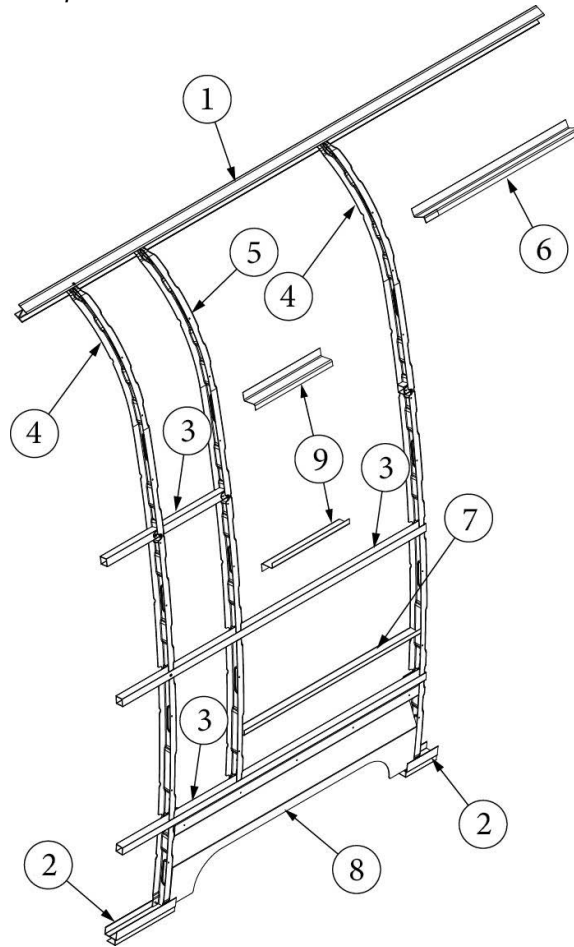

EXTERIOR SHELL

Wall Framing, Curbside, 16RB

923741-01

Assembly, CS Wall

1. 104707-05 2. 116221 3. 116131 4. 116130-01 5. 116130-02 6. 116219-03 7. 116219-10 8. 116312-02 9. 116219-02 115578 116131-01 114880-05 114879-05 114813-02 114813-03	- Extrusion, "I" section, 195" - Extrusion, Floor channel, 192" - Tube, Shell Frame, 1" x 1" x 24' - Wall bow, Standard - Wall Bow, Wheel Well - Z Bar, Door Header - Z Bar, Window Header, 27.5" - Header, Wheel Well, Single Axle - Z Bar, Window Header, 12" - Doubler Plate, Awning - Filler tube, Shell frame - Aluminum Sheet, Upper, .04" x 51" x 173.5" - Aluminum Sheet, Lower, .04" x 33" x 173.5" - Angle, 1.25 x 2 x 2.5" - Angle, 1.13 x 1.5 x 3.5"