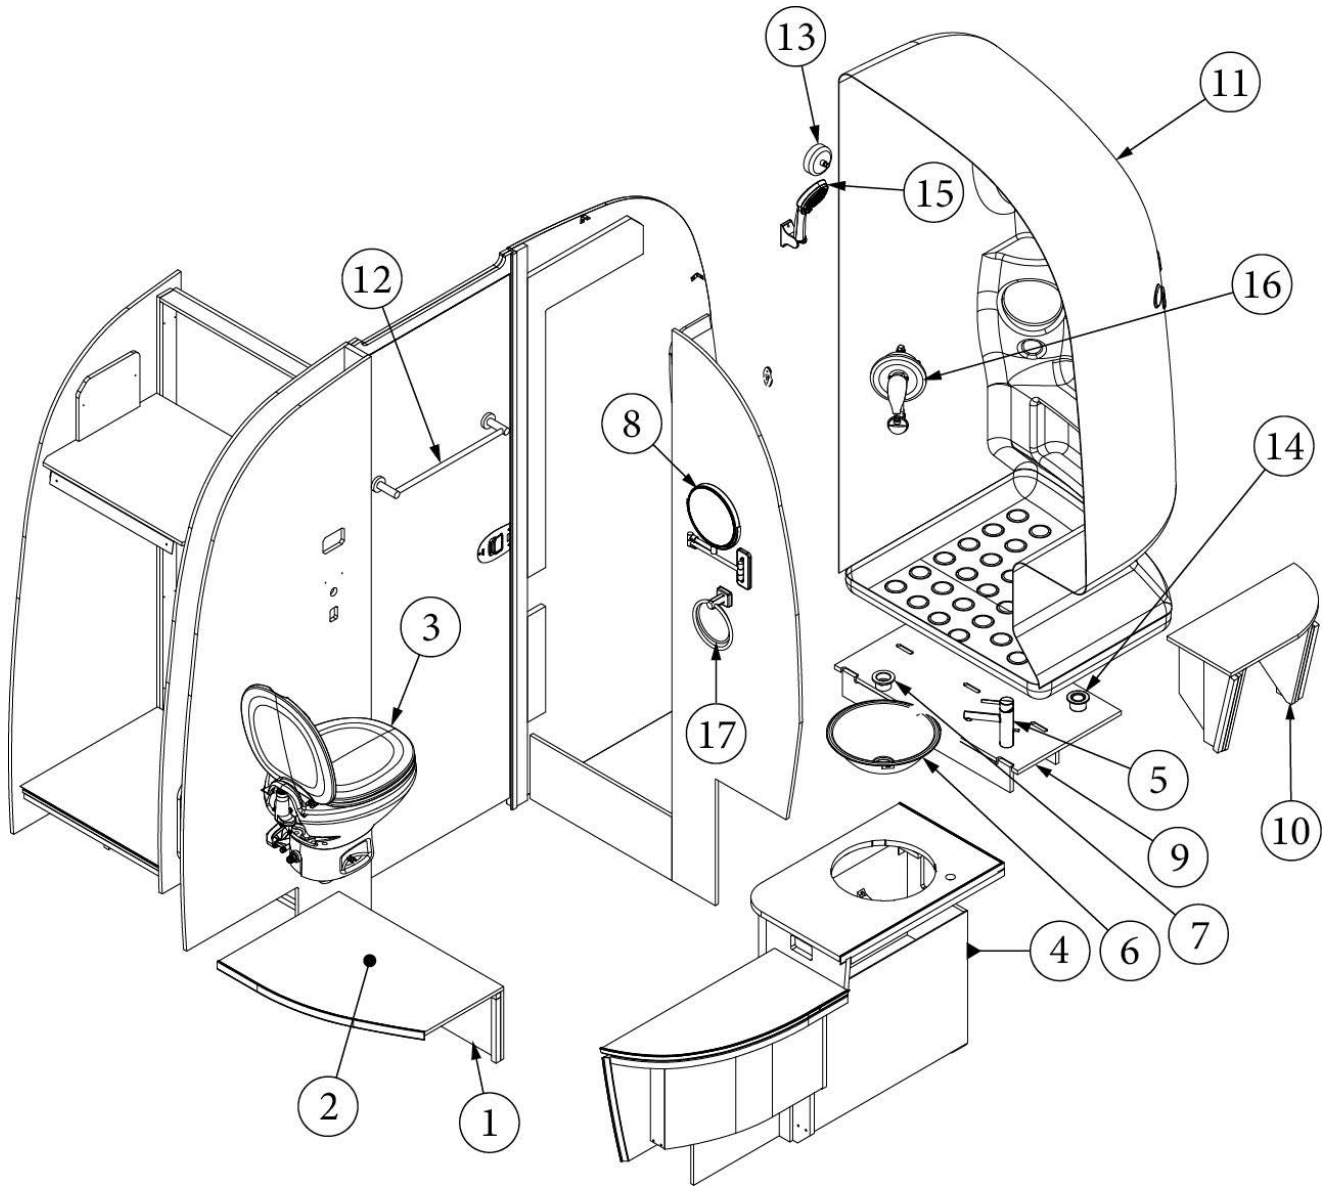

FURNITURE, LAVATORY

Bath Module, 22FB

Parts Listed on Next Page

FURNITURE, LAVATORY

Bath Module, 22FB

135488-02

Bath Module Install, (not for order/see parts below)

1. 969101&000112BC Pre-Laminate, 27 x 9.75"
2. 969101&000212BC Pre-Laminate, 27.75 x 19.88"
3. 602334 Toilet, Low profile, White, Thetford, Aqua Magic II
4. 968951-01 Assembly, Lavy
5. 602813-02 Faucet, Moen, 6190 BN Finish
6. 602489 Sink, Hamat, SS, Round, 12"
7. 601813 Tail Piece, Drain, Lift/Turn, Sink
8. 371423-04 Mirror, Wall Mount, Brushed Nickel
9. 968957 Shower Stand Assembly
10. 968984 Shower Seat Support
11. 203615 Shower
12. 386648 Towel Bar Handle, Satin Nickel, 18"
13. 382063 Clothesline, Retractable, #Dry-01101
14. 600594-01 Drain, Shower, w/White Rubber Stop
15. 602972-01 Shower Head Unit, Brushed, (Head, Hose, Etc.)
16. 601829 Shower Valve Assembly, Chrome
17. 386649 Towel Ring, Satin Nickel
- 201666-01 J-molding, 3/16", Plastic, White
- 381610-01 Cover Cap, Plastic, European White
- 703989-02 Shower Door
- 201673-08 Reverse Cove Molding, Plastic, Shadow
- 386570-01 Edgebanding, 1500 Grey, 5/8"