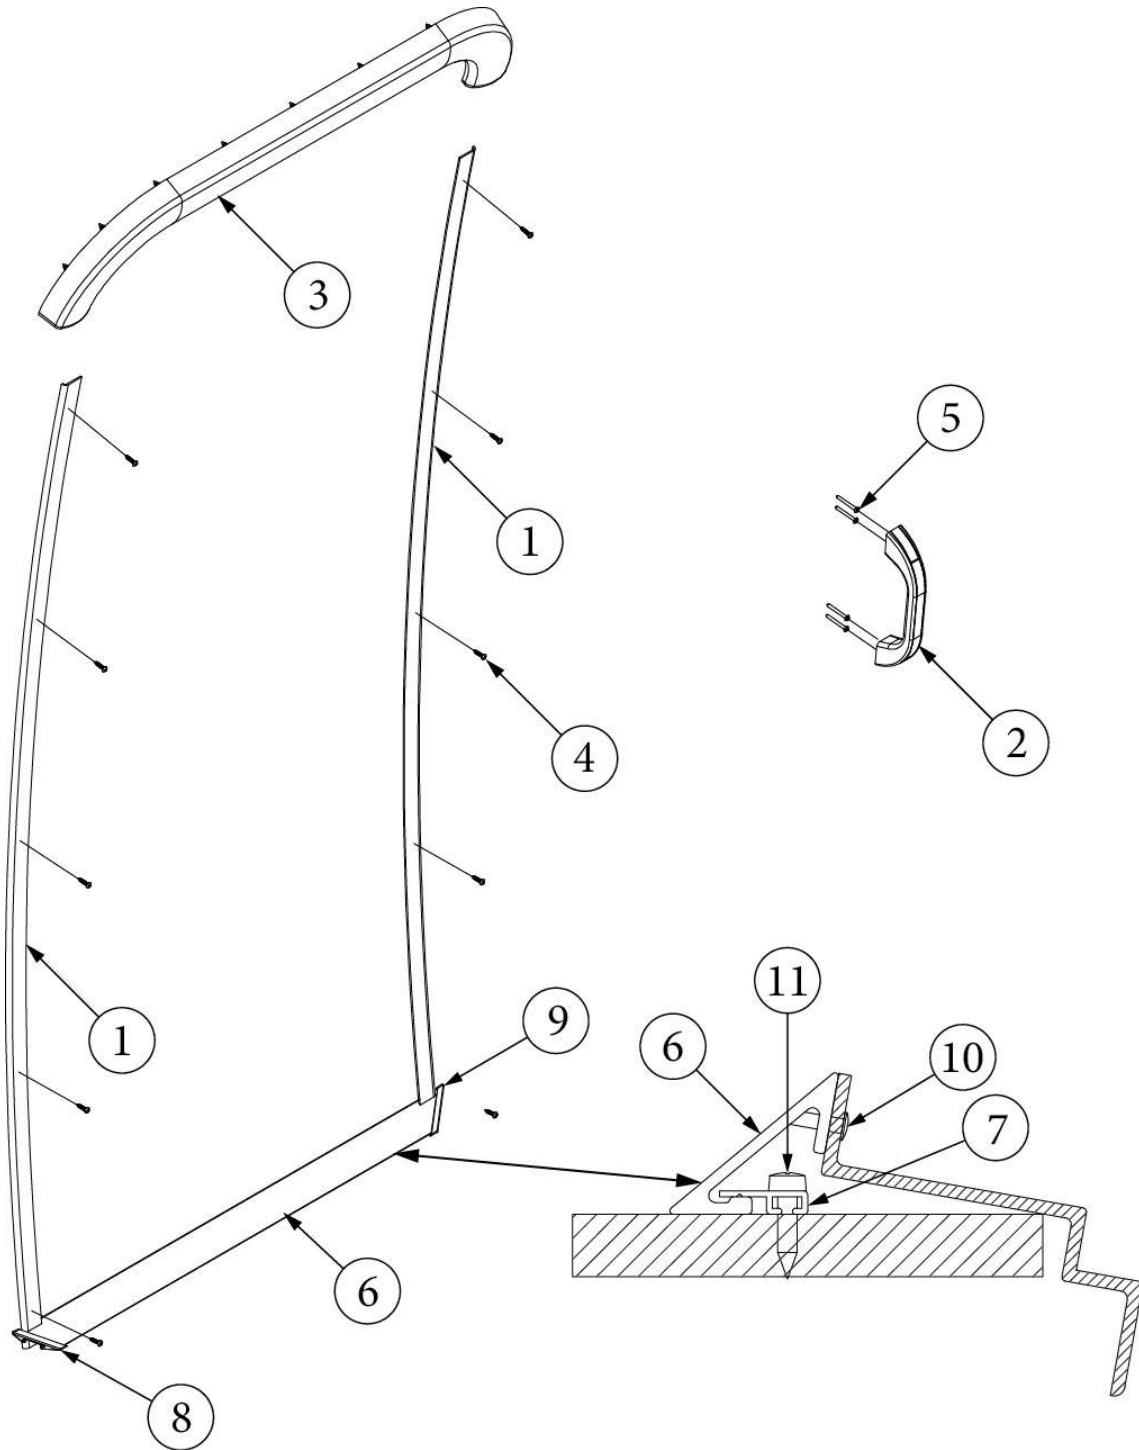

INTERIOR SHELL

Interior Door Trim, Threshold, and Headknocker

Parts Listed on Next Page