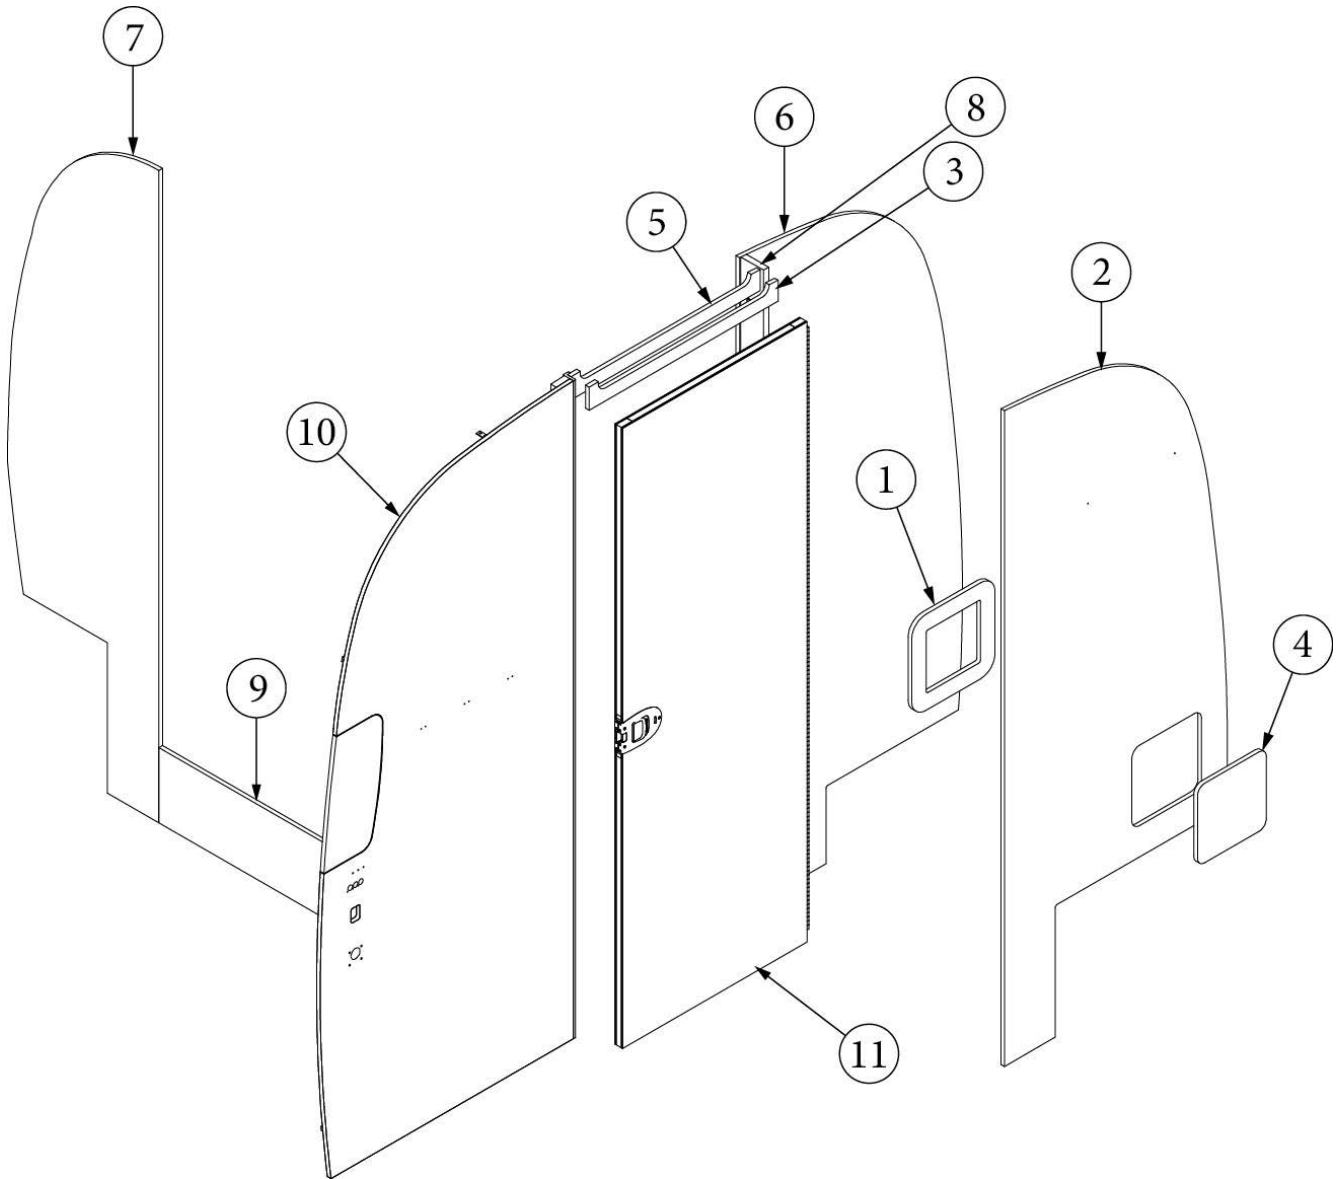

FURNITURE, LAVATORY

Bath Module Panels, 22FB

Parts Listed on Next Page