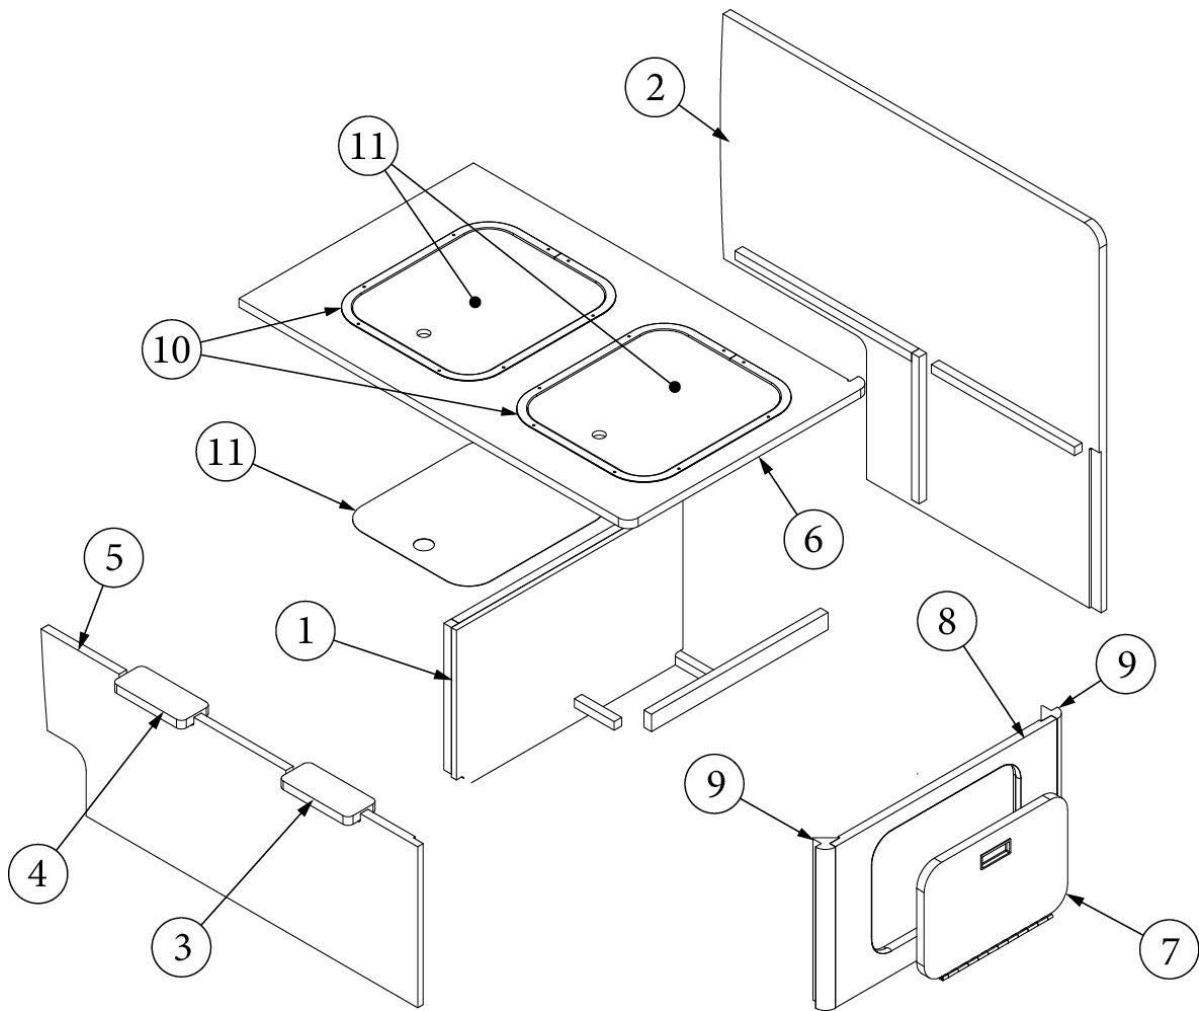

FURNITURE, LOUNGE

Dinette Seat, RH, 20FB

Parts Listed on Next Page

FURNITURE, LOUNGE

Dinette Seat, RH, 20FB

970402

RH Dinette Seat Assembly

1. 970402&000112CC Pre-Laminate, 22.75 X 14"
2. 970402&000218BB Pre-Laminate, 38.09 X 33.25"
3. 970402&000318BB Pre-Laminate, 7 X 3"
4. 970402&000418BB Pre-Laminate, 7 X 3"
5. 970402&000518BC Pre-Laminate, 37.85 X 14"
6. 970402&000618BC Pre-Laminate, 39.13 X 24.38"
7. 970402&000718BC Pre-Laminate, 14.42 X 9.92"
8. 970402&000818BC Pre-Laminate, 22.25 X 14"
9. 801415-1016 Corner Trim, 1" Radius, Shadow
10. 115812 Trim Ring, Dinette Seat
11. 116331 Access Door Cover, Aluminum
- 800507-03 Lauan, 3/8" x 4' x 8'
- 382437-1 Pull, Recessed finger
- 365001 Tape, Double Coated Foam
- 380203-01 Piano Hinge, Clear Anodized, 72"
- 204421 T-molding, Shadow, 13/16"
- 386570-02 Edgebanding, 1500 Grey, 15/16"
- 380041 Brace, Corner, Stanley, 90°, 1"
- 381074 Catch, Bulldog