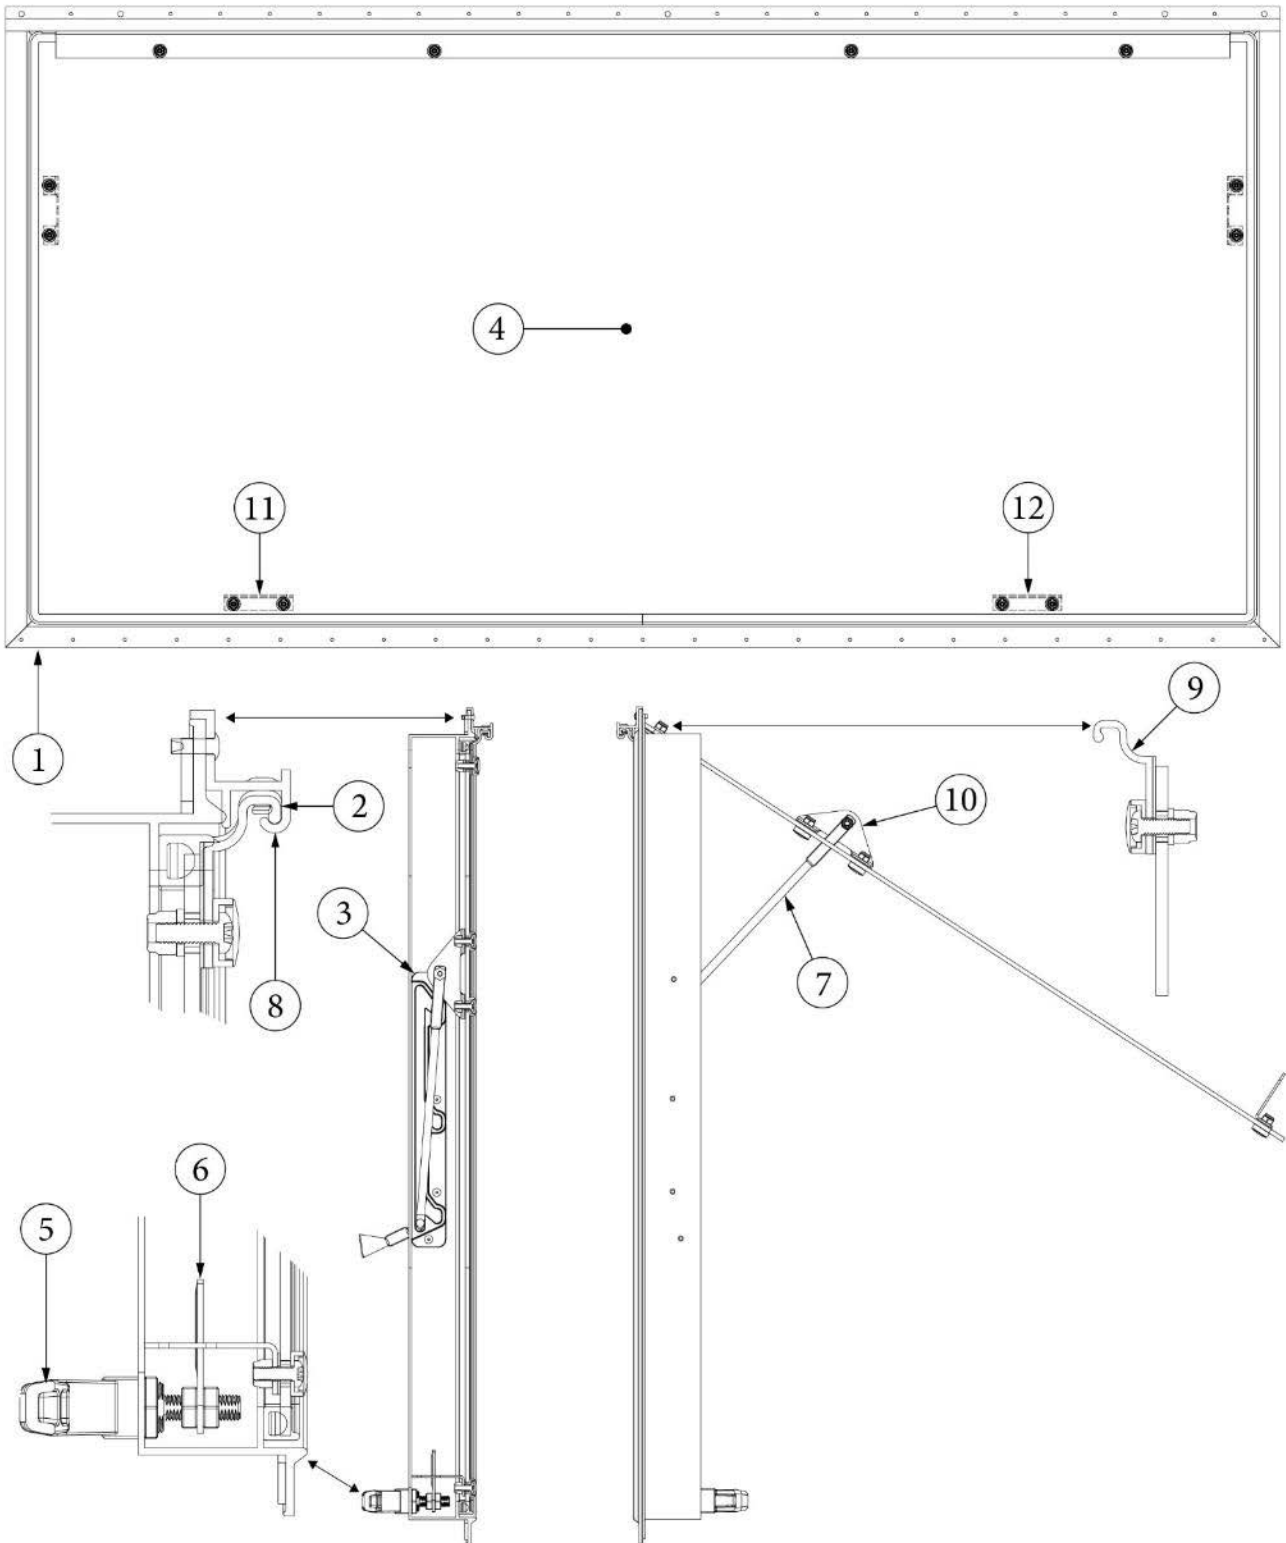

WINDOWS

Window Parts, Front and Rear

Parts Listed on Next Page