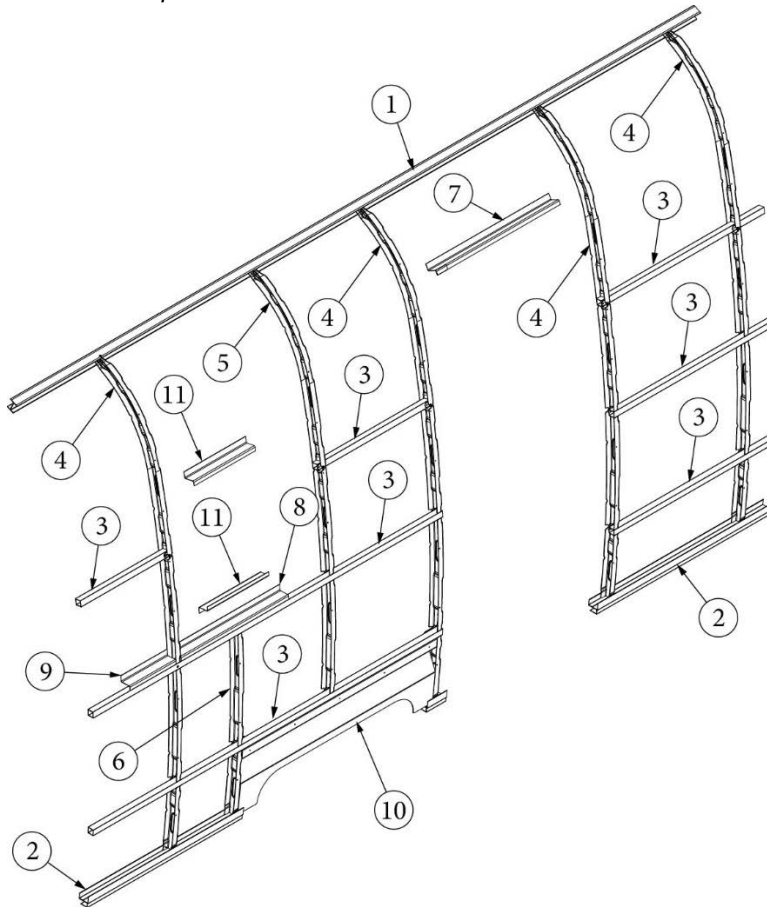

EXTERIOR SHELL

Wall Framing, Curbside, 20FB

923748-01

Assembly, CS Wall

1.	104707-05	Extrusion, "I" section, 195"
2.	116221	Extrusion, Floor channel, 192"
3.	116131	Tube, Shell Frame, 1" x 1" x 24'
4.	116130-01	Wall bow, Standard
5.	116130-02	Wall Bow, Wheel Well
6.	116130-04	Wall Bow, Window
7.	116219-03	Z Bar, Door Header
8.	116219-07	Z Bar, Countertop Backer, 21"
9.	116219-09	Z Bar, Countertop Backer, 10"
10.	116312-02	Header, Wheel Well, Single Axle
11.	116219-02	Z Bar, Window Header, 12"
	115578	Doubler Plate, Awning
	114880-06	Aluminum Sheet, Upper, .04 X 51 X 152.5"
	114879-06	Aluminum Sheet, Lower, .04 X 33 X 152.5"
	114813-02	Angle, 1.25 x 2 x 2.5"
	114813-03	Angle, 1.13 x 1.5 x 3.5"