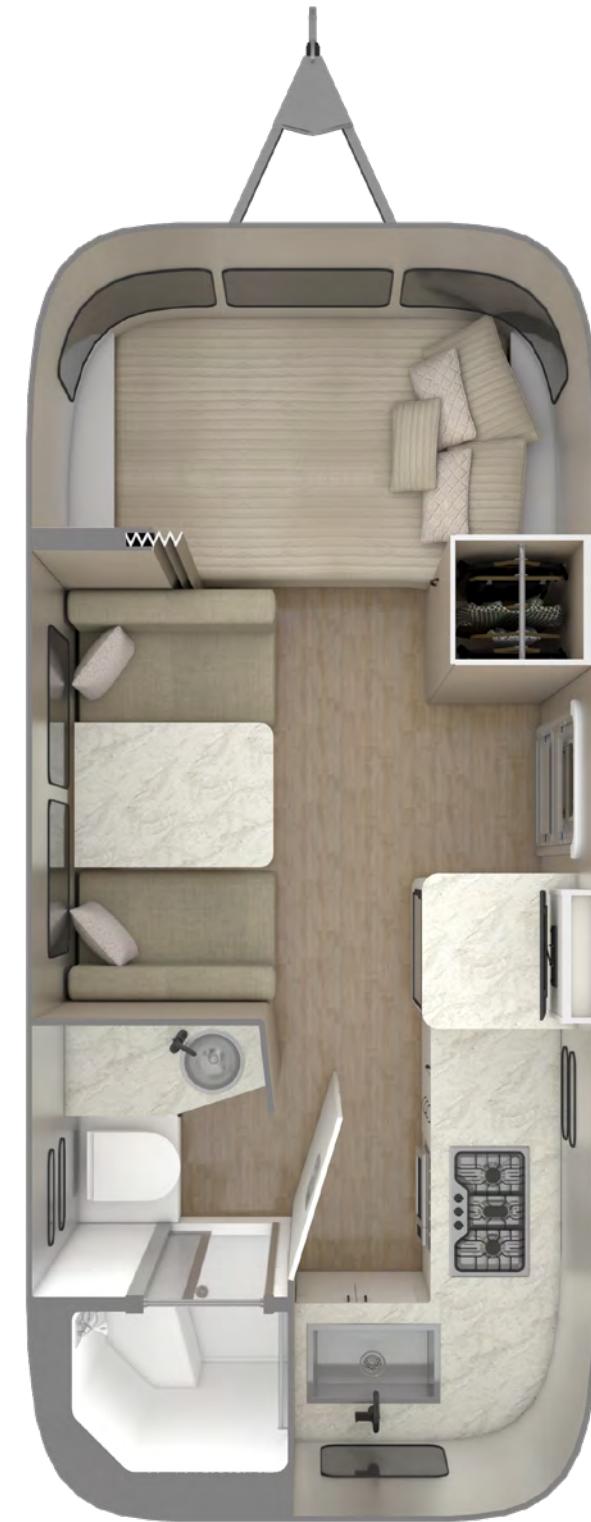

## Caravel Travel Trailer Floor Plan Comparison

Caravel's three elegantly efficient floor plans pack all the comforts of home into smaller, single-axle trailers. Available in 16RB, 20FB and 22FB models, Caravel has everything you need, including the right amount of space for your adventure style, whether it's weekend getaways or open-ended journeys.

### 16RB

Base Weight: 3,450 lbs.  
Exterior Length: 16 ft. 7 in.  
GVWR: 4,300 lbs.  
Sleeps up to 4

### 20FB

Base Weight: 4,100 lbs.  
Exterior Length: 21 ft.  
GVWR: 5,000 lbs.  
Sleeps up to 4

## Key Points

- Notice that 20FB and 22FB both feature roomy bathrooms with standalone showers in the rear. The space-efficient 16RB has a wet bath in the midsection.
- The 20FB and 22FB support longer adventures with more room for meal prep. The 20FB's wraparound rear galley and the 22FB's midsection galley both offer added counter space and 4.1 cubic foot refrigerators, up from the 3.1 cubic foot unit in the 16RB.
- The 16RB's convertible dinette is located below the front panoramic window, adding a side of outdoor views to every meal. The convertible dinettes in the 20FB and 22FB are set in the midsection, serving as the centers of activity. The 22FB's dinette sports a roomy U-shape.
- Storage space is abundant in even the most compact Caravel.