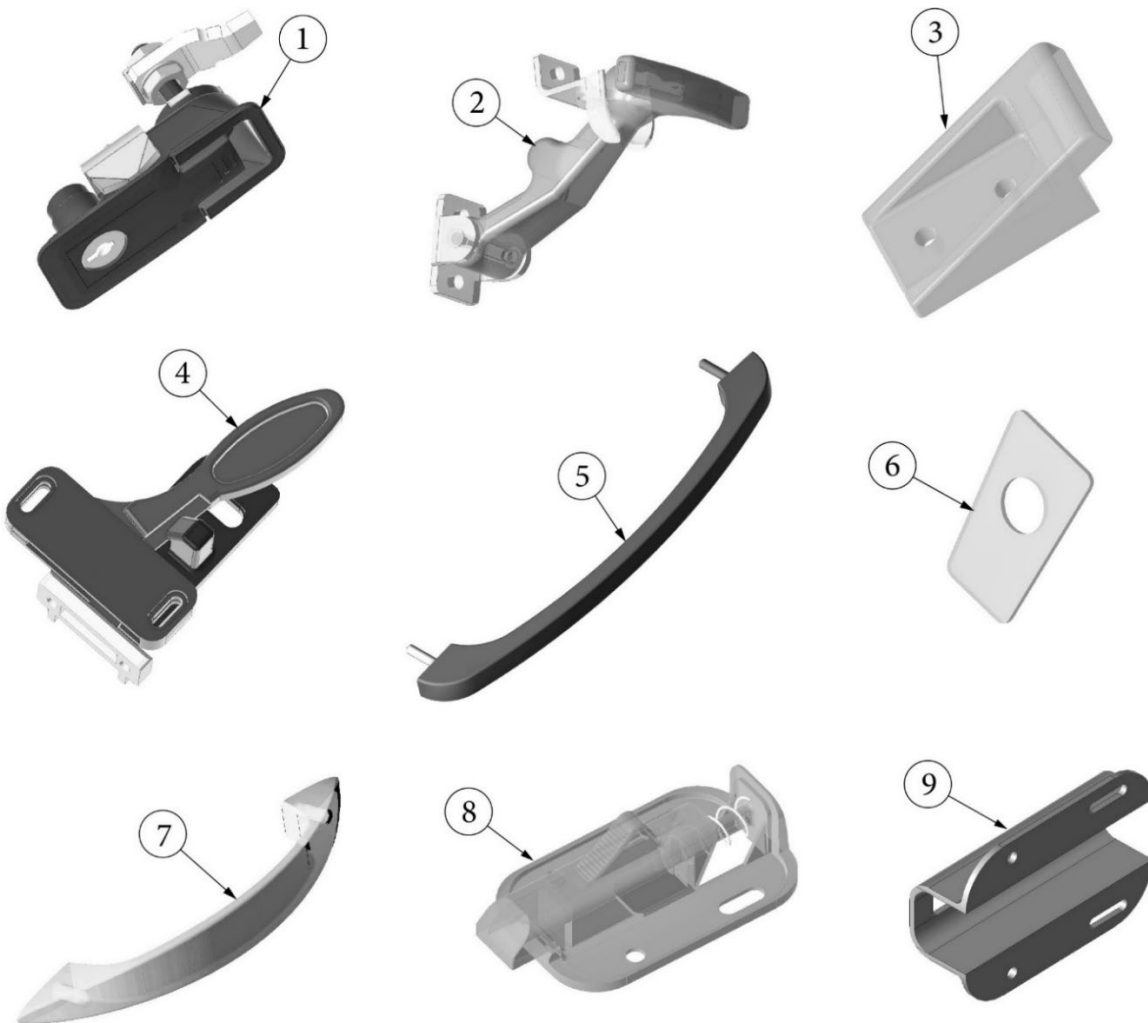

HARDWARE

Exterior Latches, Locks, and Handles

1. 382230-03	Latch, Compression, Locking
2. 381021-01	Rubber T handle
3. 201056 203620	Catch, Main door hold-back Spacer, Striker, main door hold-back
4. 383024 383025 383026	Latch, Screen Door, RH Latch, Screen Door, LH Striker Plate, Screen Door
5. 101171-02 101171-03	Grab handle, Cast Aluminum, silver painted. Grab handle, Raw Aluminum
6. 382074	Gasket, Main door grab handle
7. 380004	Handle, Screen door
8. 380291 203494	Main door hold-back Base Plate, Hold-Back
9. 380290	Latch housing