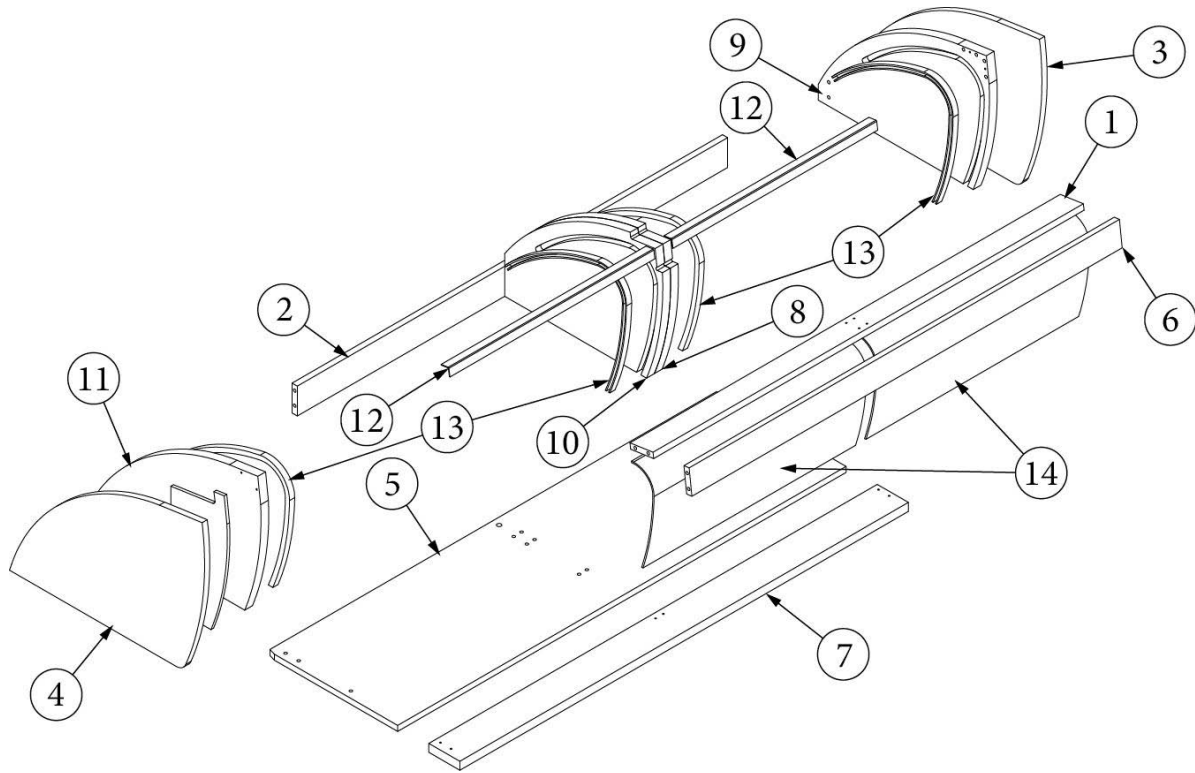

FURNITURE, GALLEY

Roof Locker, Galley, 20FB

Parts Listed on Next Page