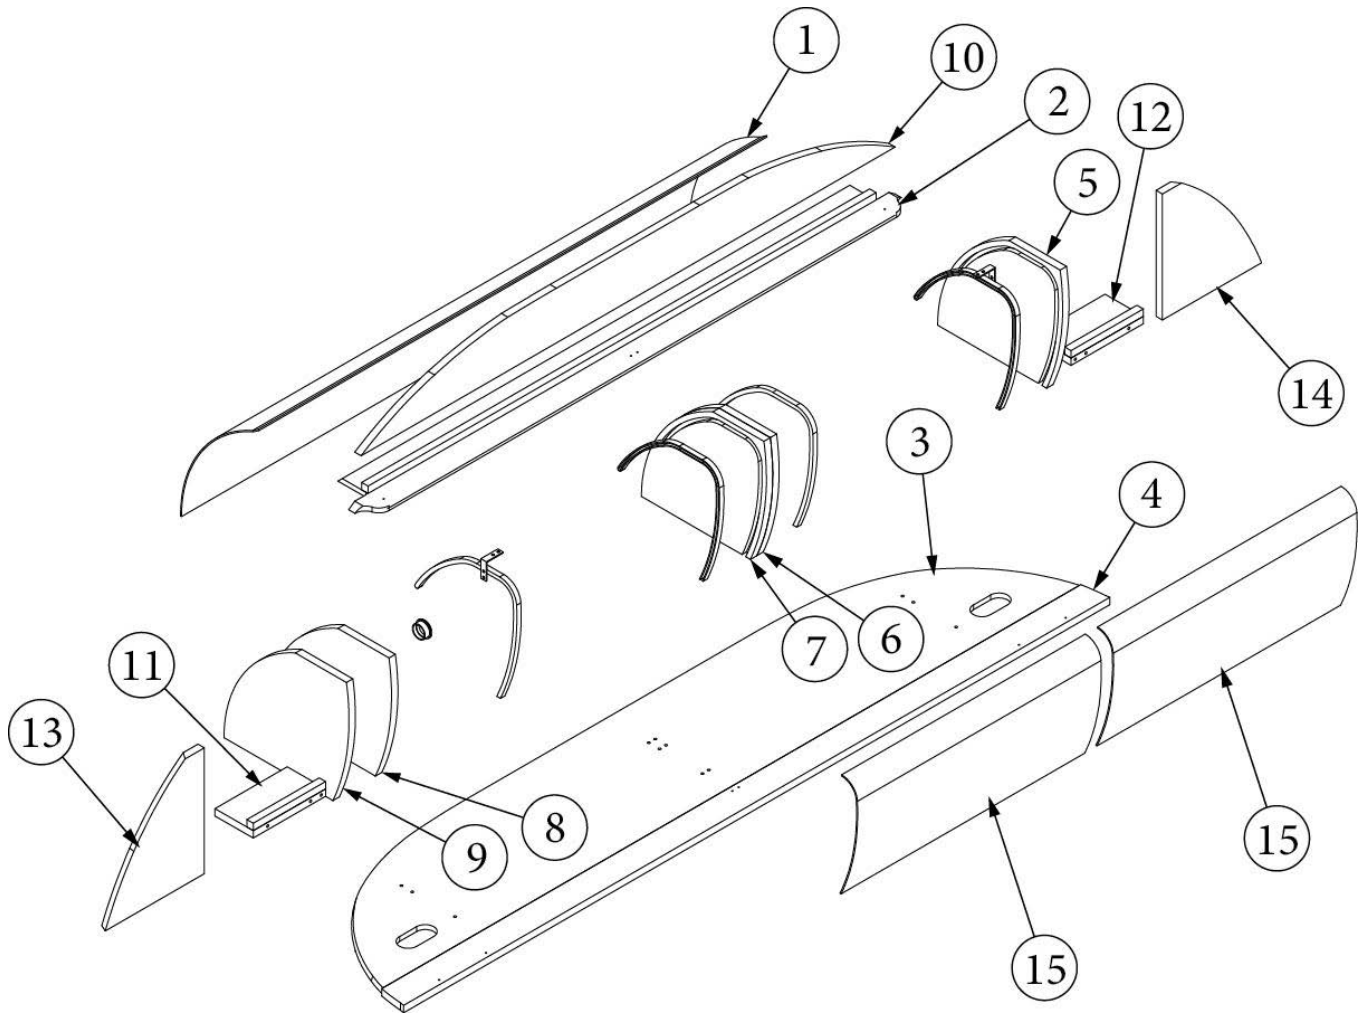

FURNITURE, BEDROOM

Roof Locker, Bedroom, 16RB, 20FB, 22FB

Parts Listed on Next Page