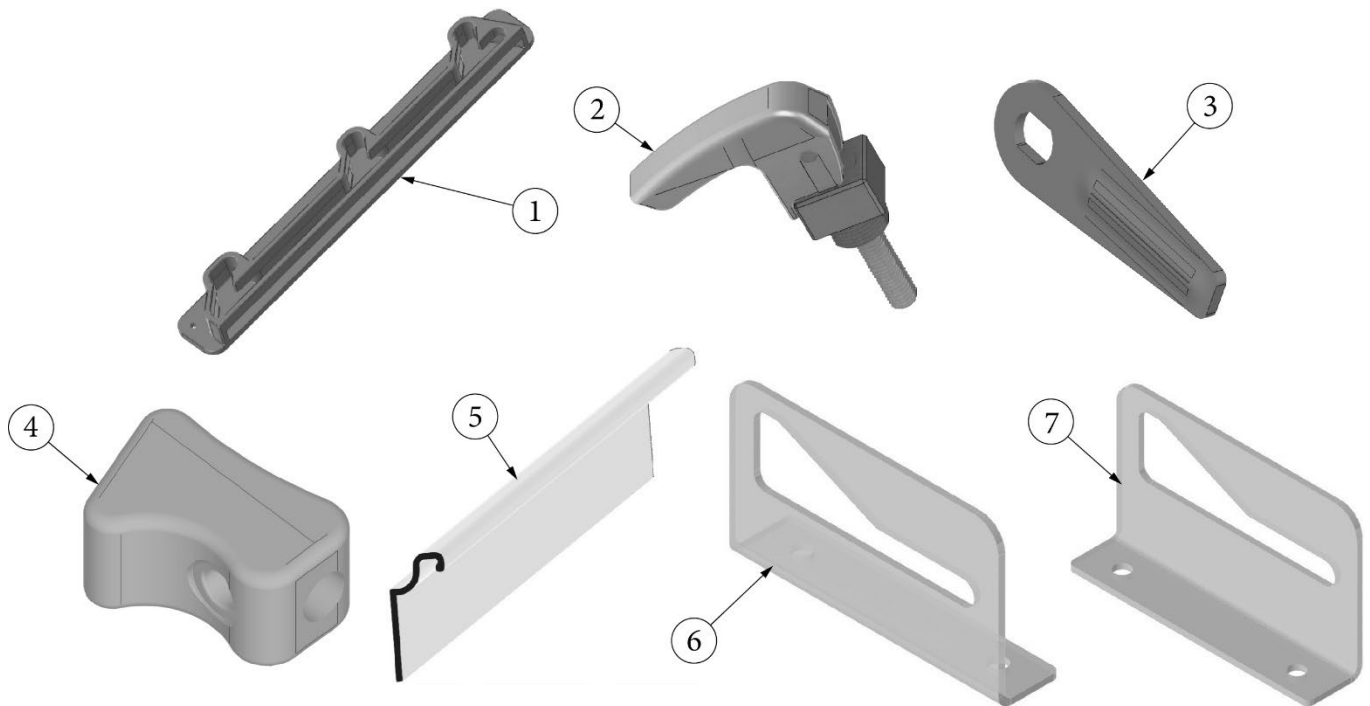

HARDWARE

Window Hardware

1. 382360	Window guide, RH
382359	Window guide, LH
2. 382367-01	Lower window latch, Chrome
382367-02	Lower window latch w/Red handle
3. 115776	Lock paw, Window latch assembly
4. 380230-03	Knob, Window arm, Silver
380230-04	Knob, Window arm, Red
5. 114476	Hinge, Window, 110"
6. 114479-01	Bracket, Window closer, RH
7. 114479-02	Bracket, Window closer, LH