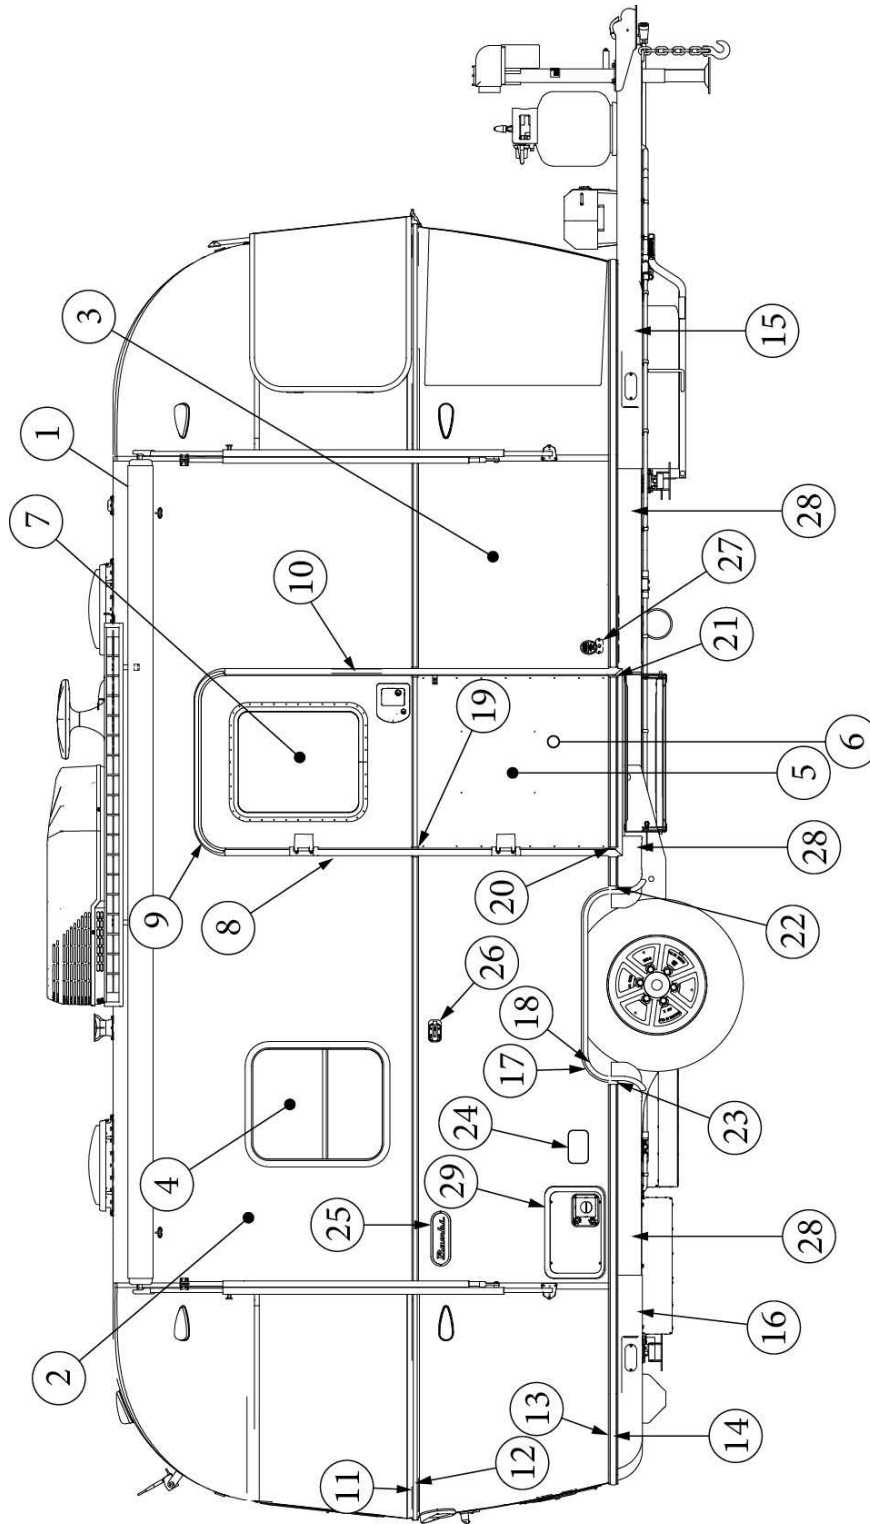

EXTERIOR SHELL

Exterior Components, Curbside, 20FB

Parts Listed on Next Page