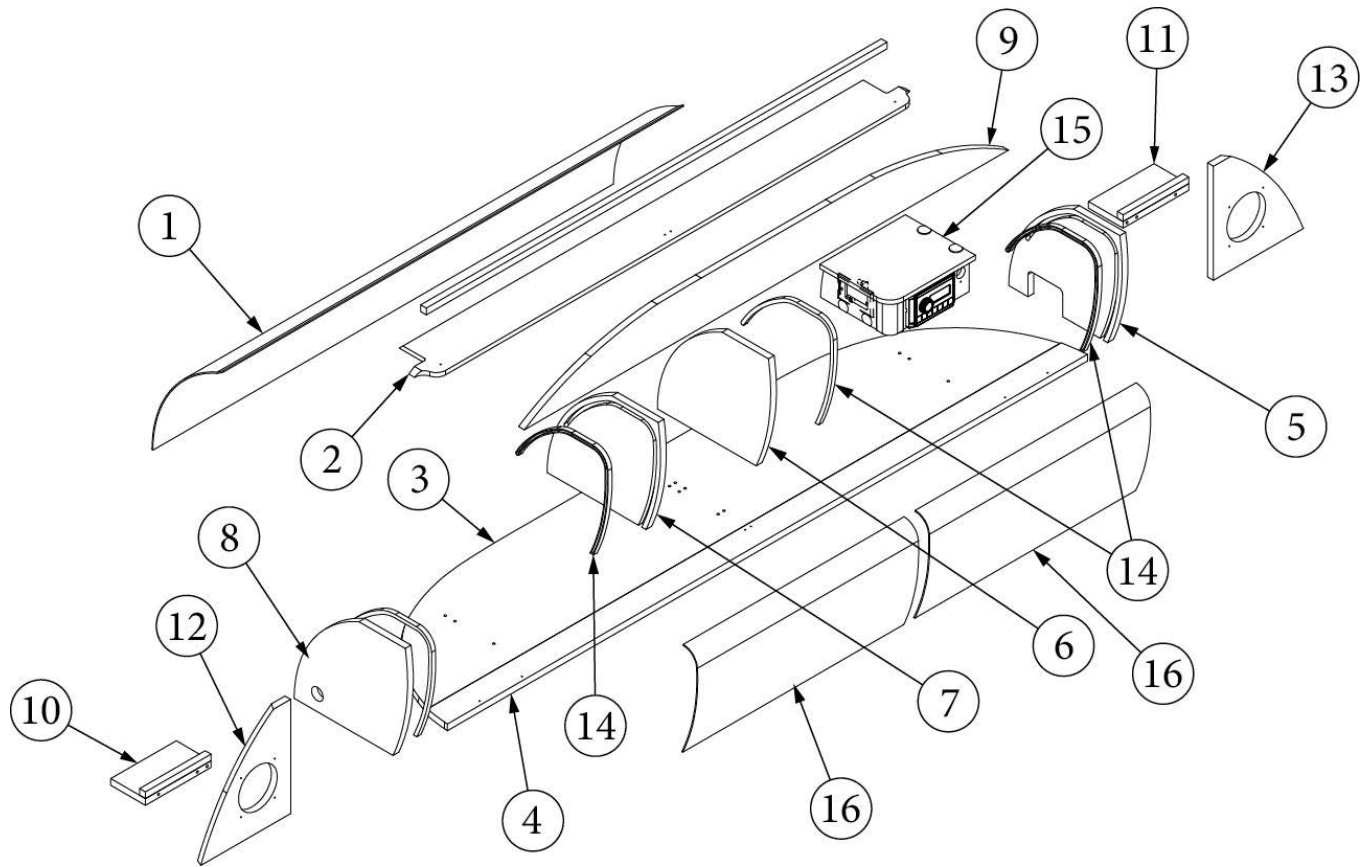

FURNITURE, LOUNGE

Roof Locker, Dinette, 16RB

Parts Listed on Next Page