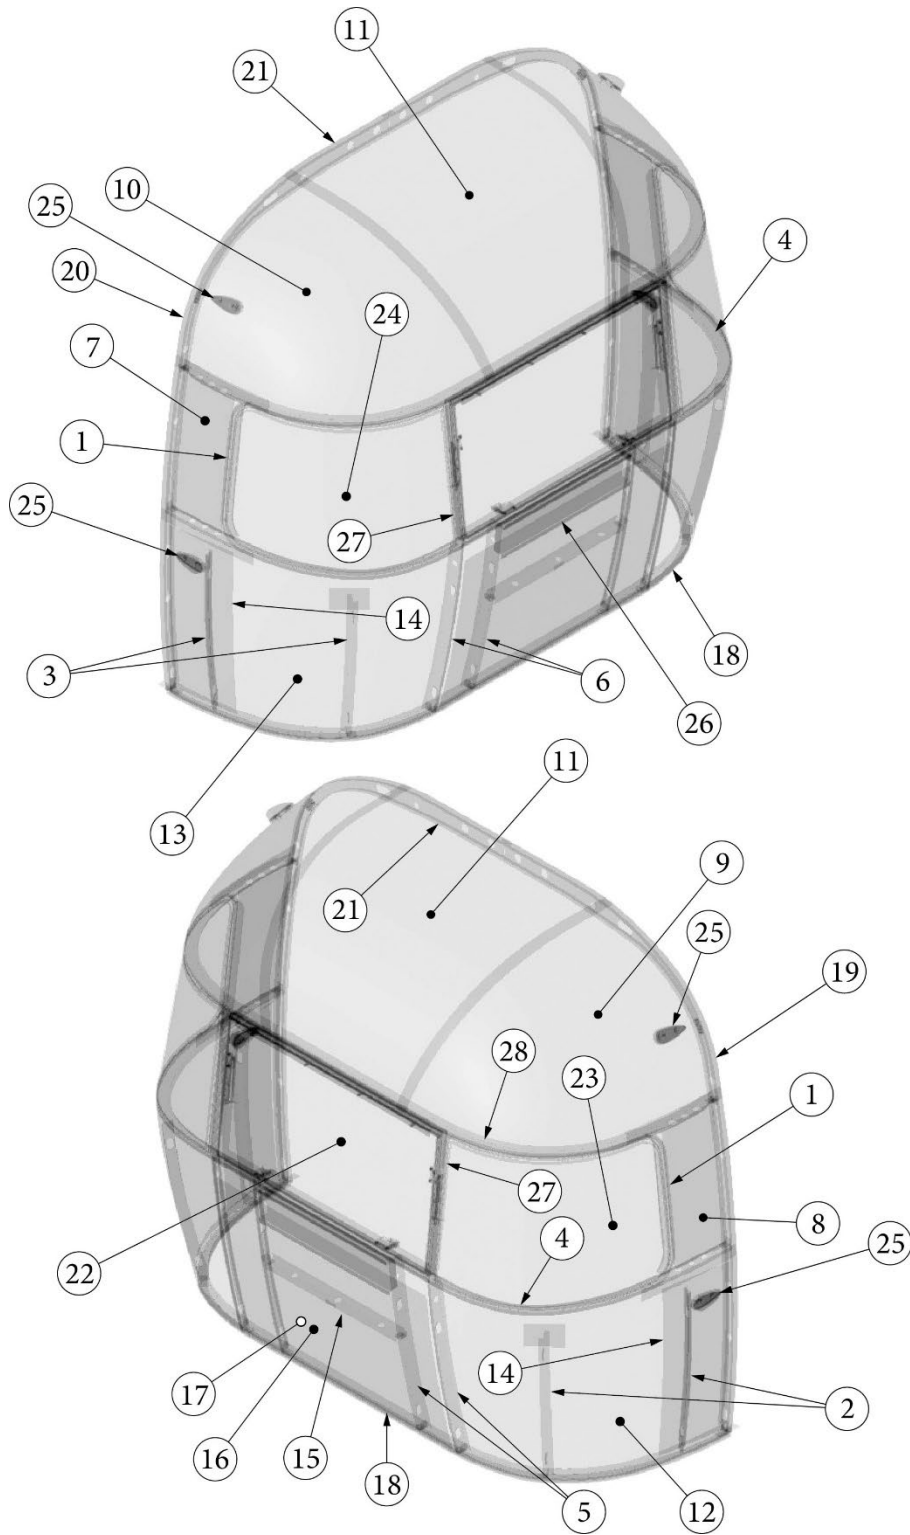

EXTERIOR SHELL

Front End, 16RB, 20FB, 22FB

Parts Listed on Next Page