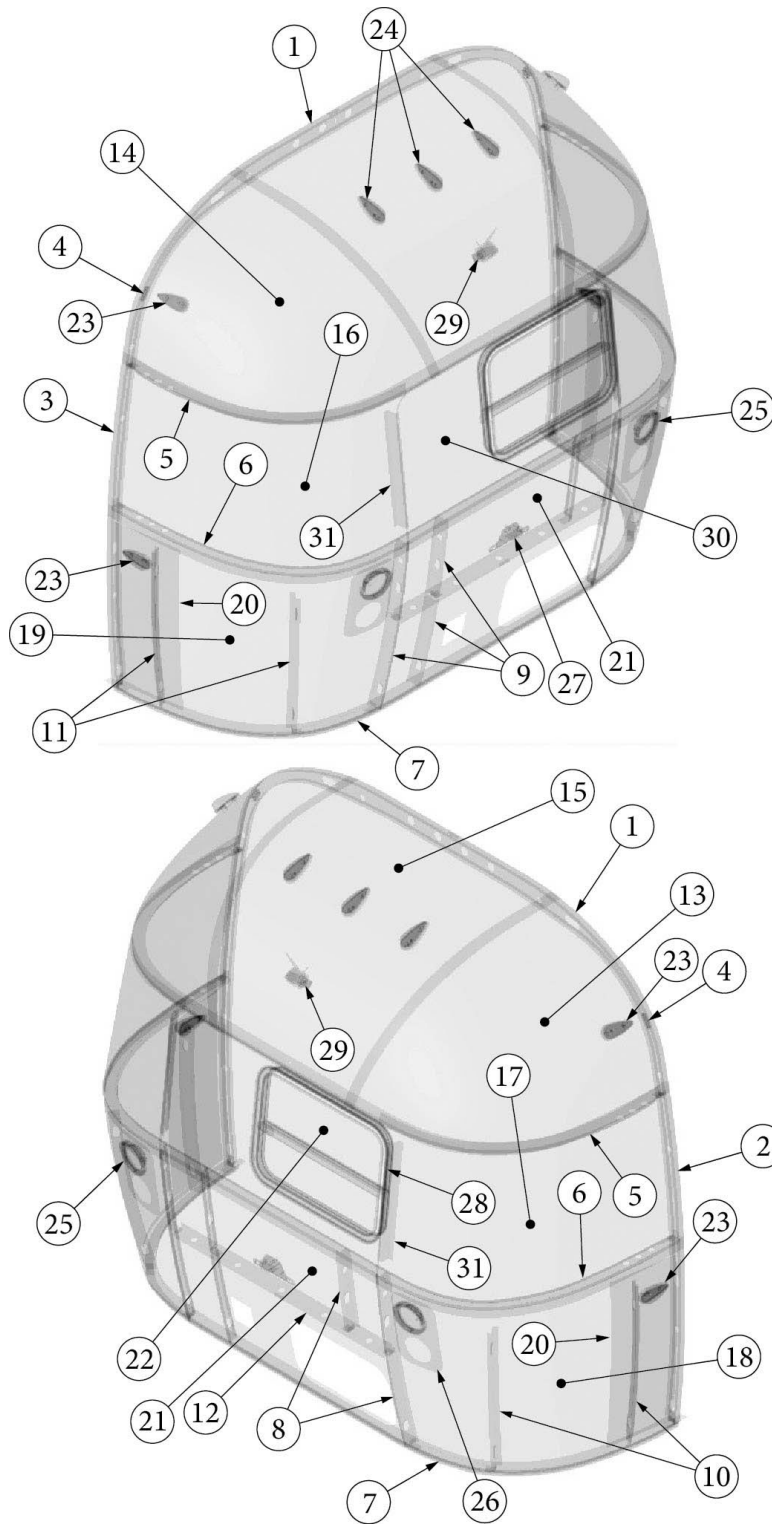

EXTERIOR SHELL

Aft End, 20FB

Parts Listed on Next Page