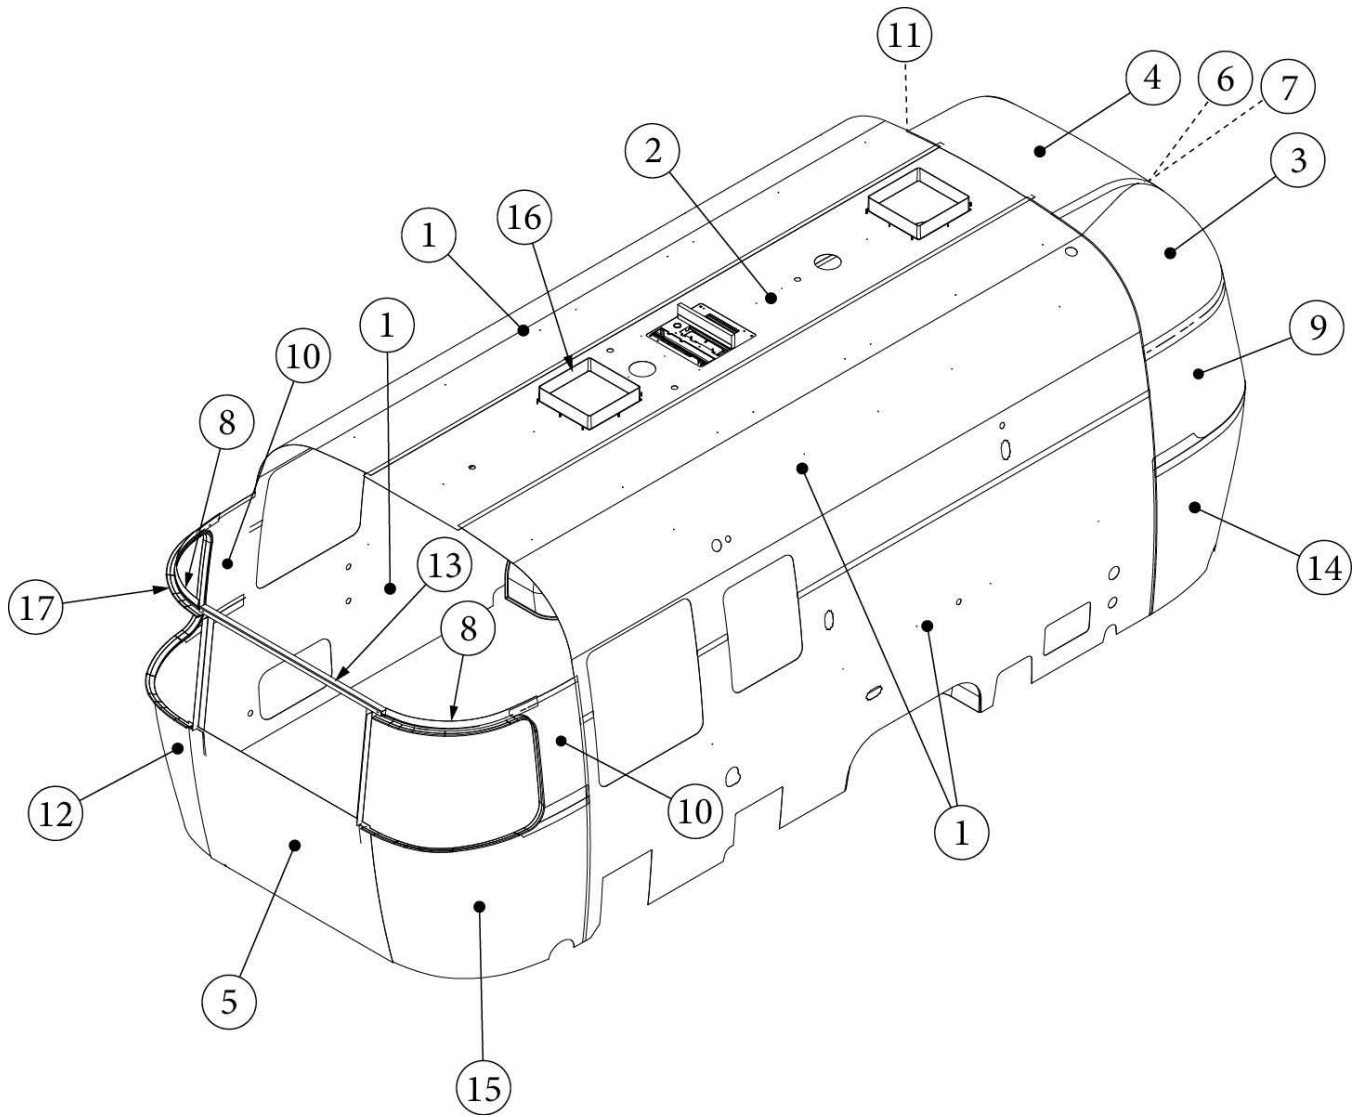

INTERIOR SHELL

Interior Skin, 22FB

Parts Listed on Next Page