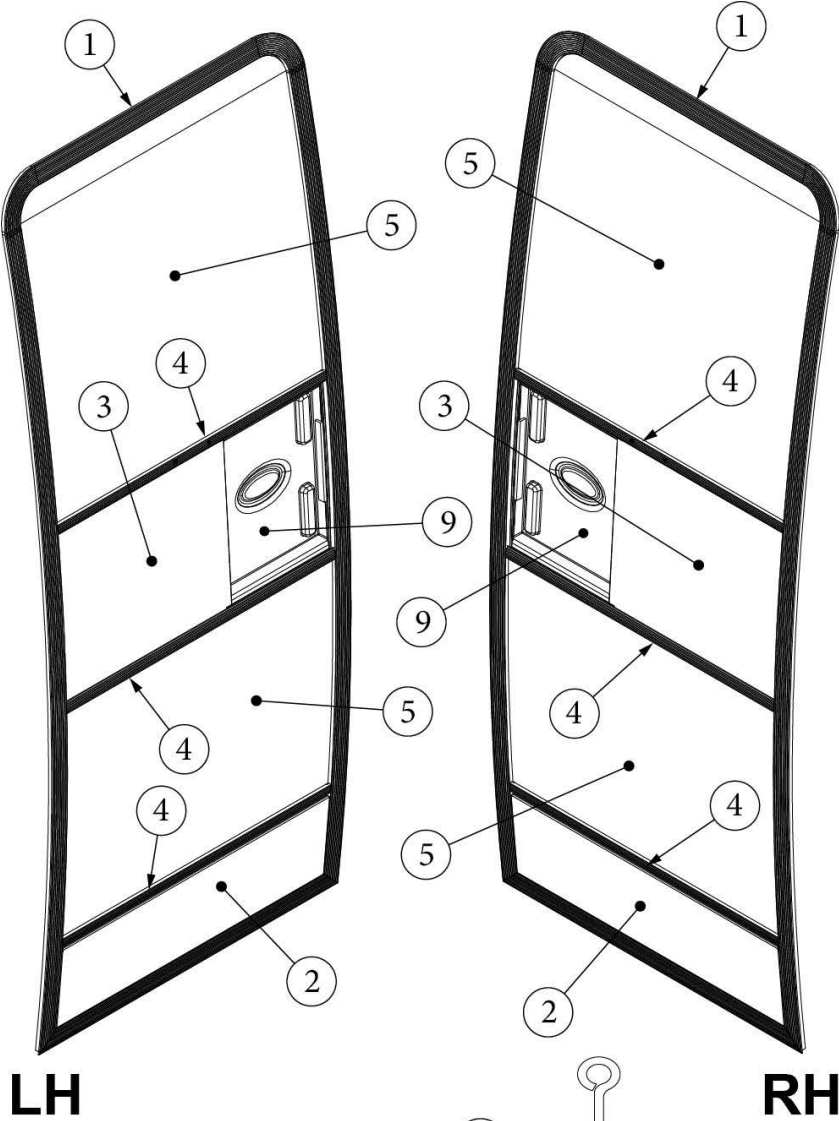

EXTERIOR DOORS

Screen Door

Parts Listed on Next Page