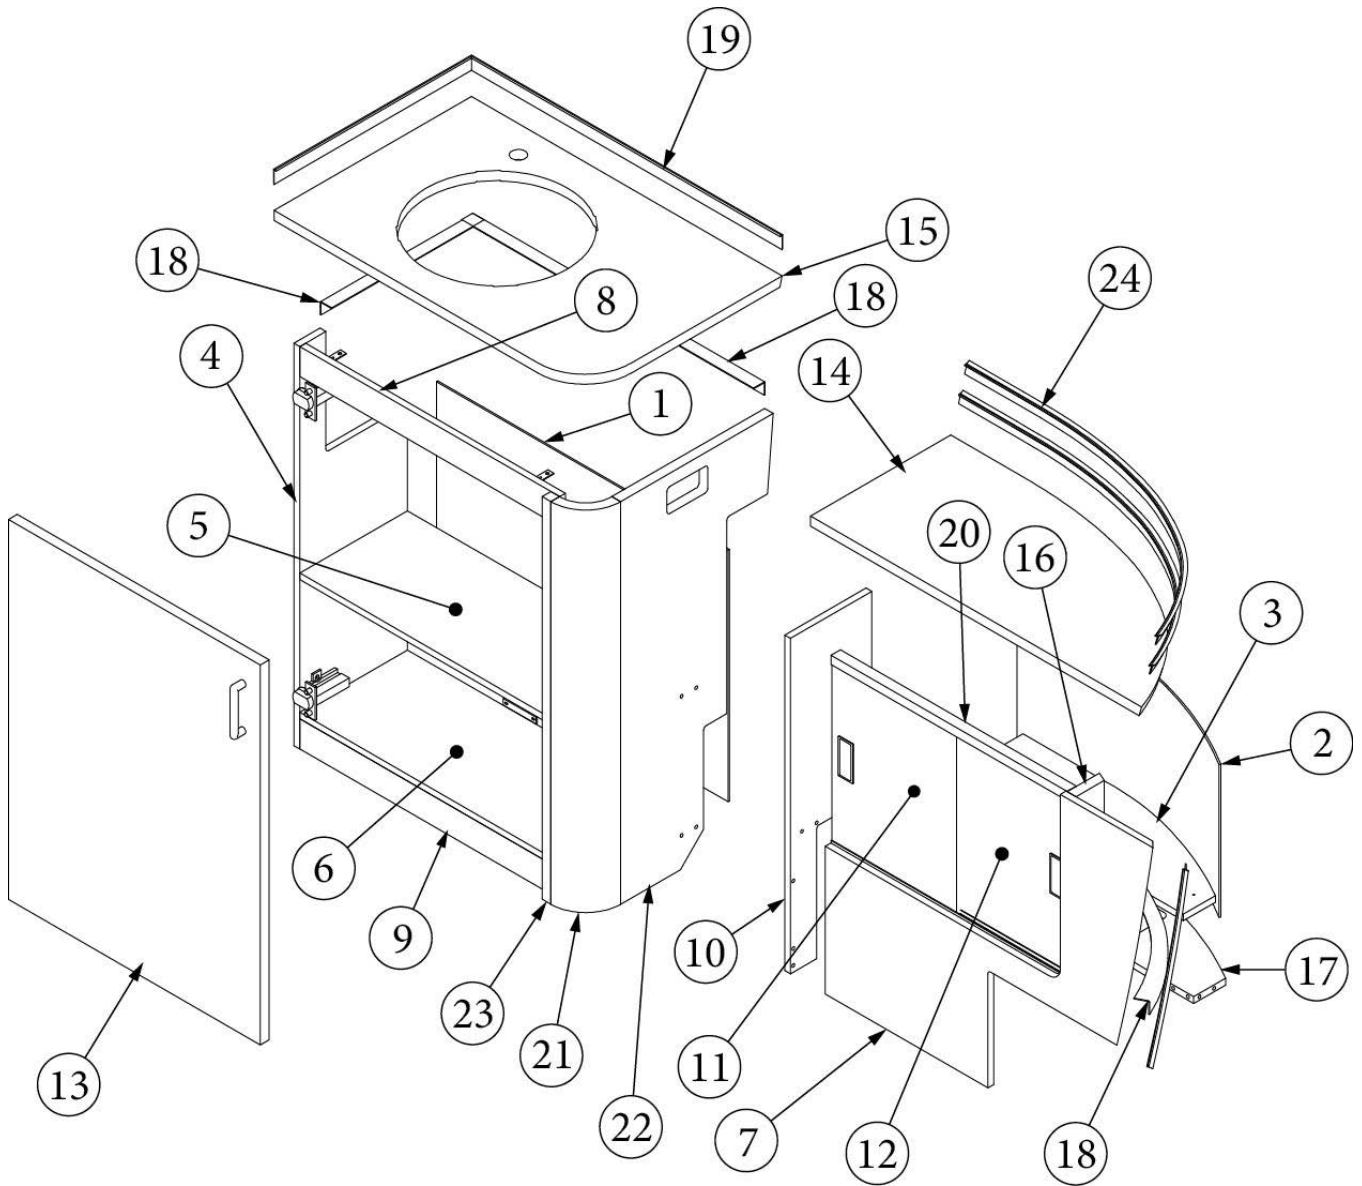

FURNITURE, LAVATORY

Lavatory Cabinet, 22FB

Parts Listed on Next Page