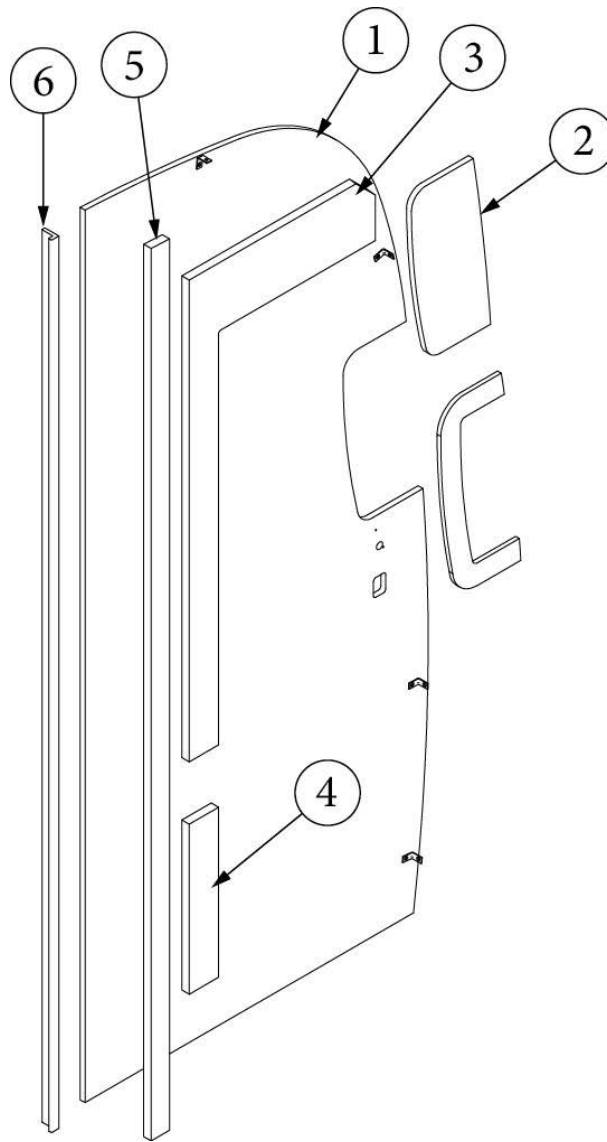

FURNITURE, LAVATORY

Forward Shower Wall Panel, 22FB

970416-01

Forward Shower Panel Assembly

1. 970416&000112HC	Pre-Laminate, 35 X 78.74"
2. 970416&000312HC	Pre-Laminate, 8.07 X 15.5"
3. 970416&000418BC	Pre-Laminate, 19 X 42.5"
4. 970416&000518BC	Pre-Laminate, 3 X 15"
5. 970416&000618DD	Pre-Laminate, 1.88 X 79"
6. 801665-WH	L-Molding, Door Jamb, White, 80"
800507-03	Lauan, 3/8" x 4' x 8'
380041	Brace, Corner, Stanley, 90°, 1"