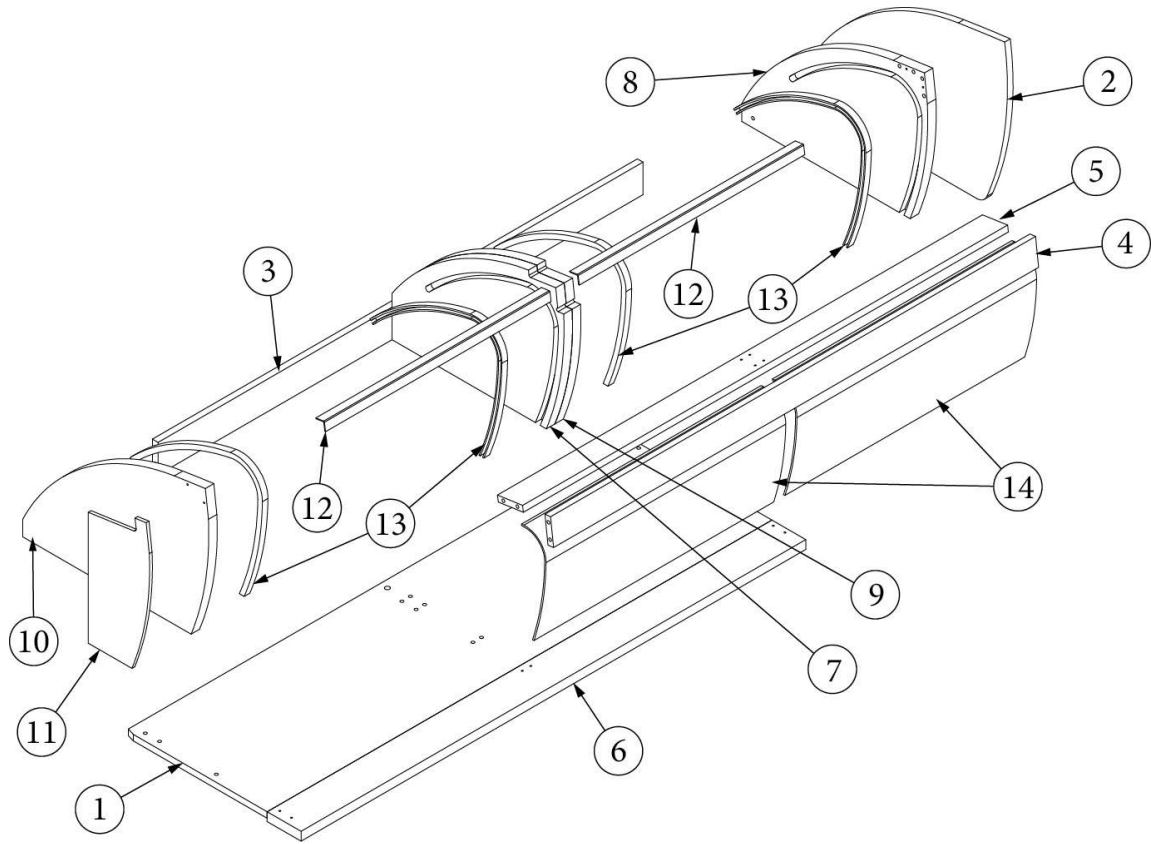

FURNITURE, GALLEY

Roof Locker, Galley, 16RB

Parts Listed on Next Page