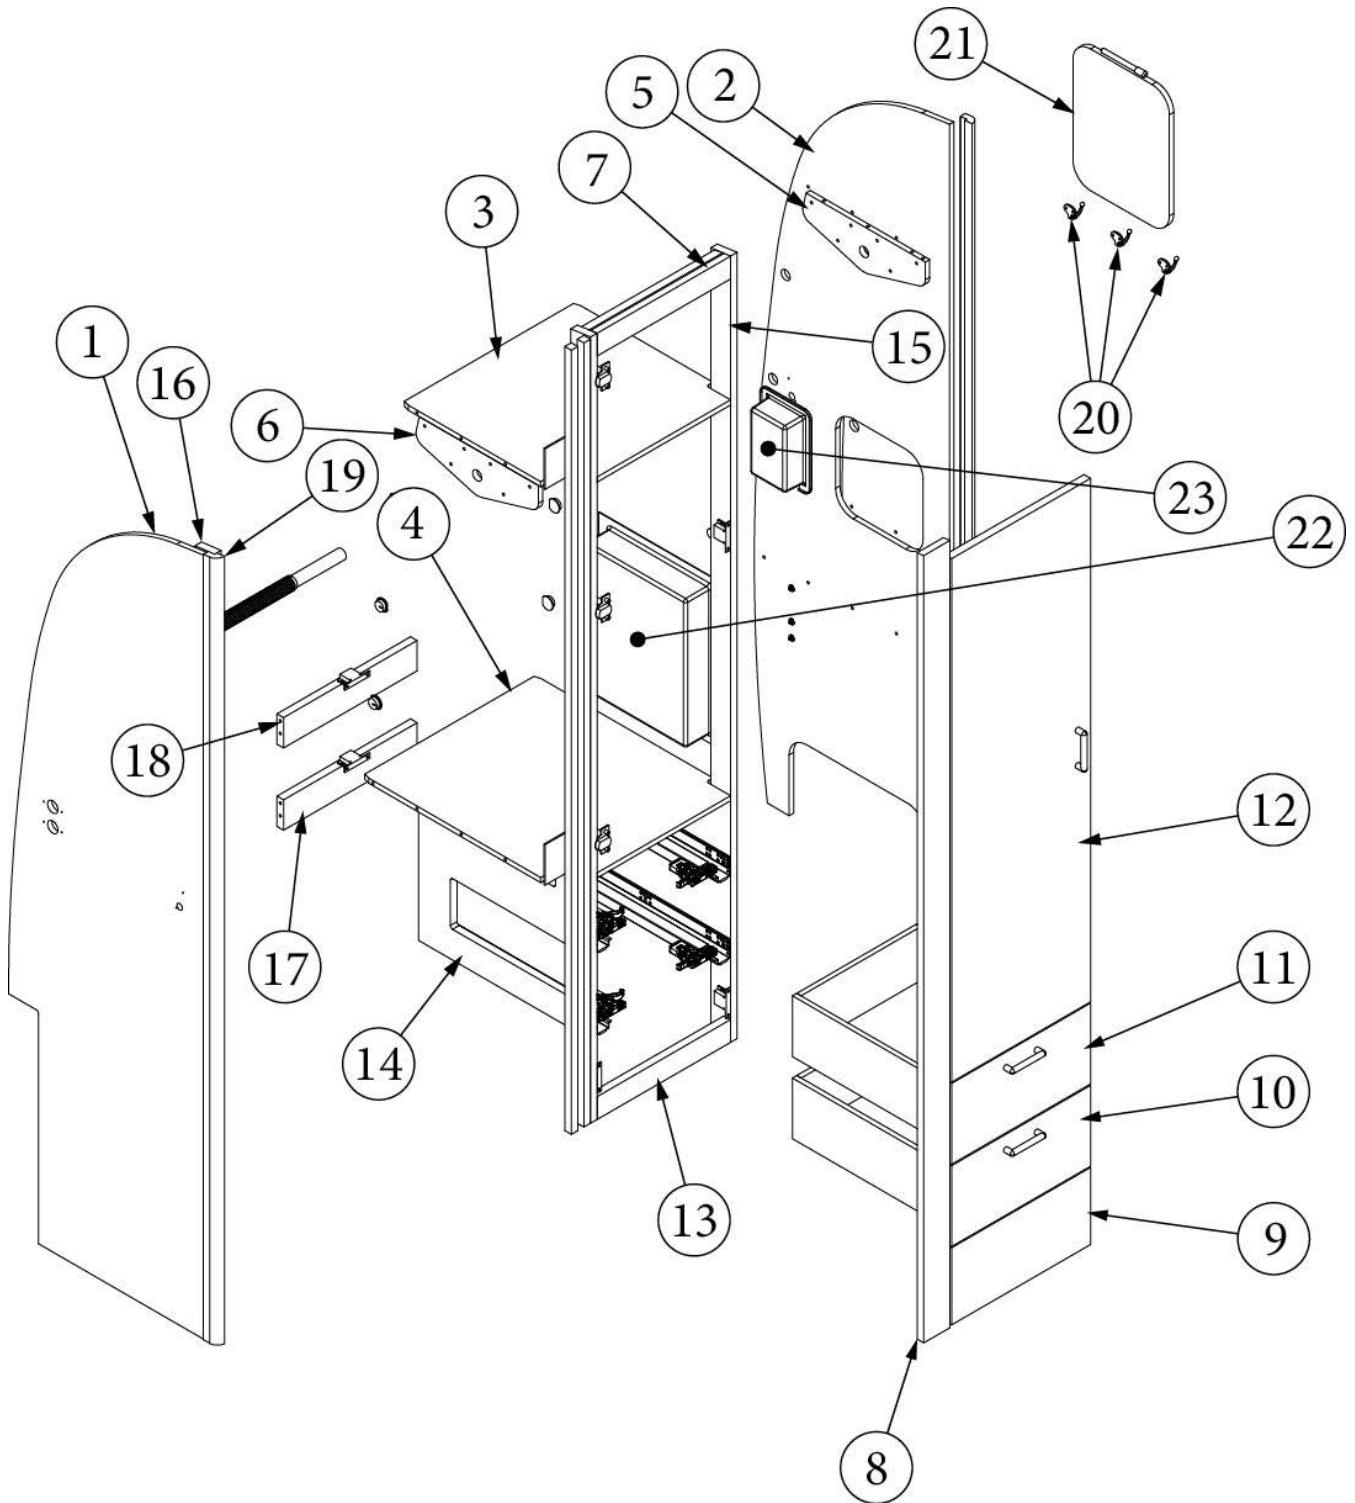

FURNITURE, BEDROOM

Wardrobe, 20FB

Parts Listed on Next Page