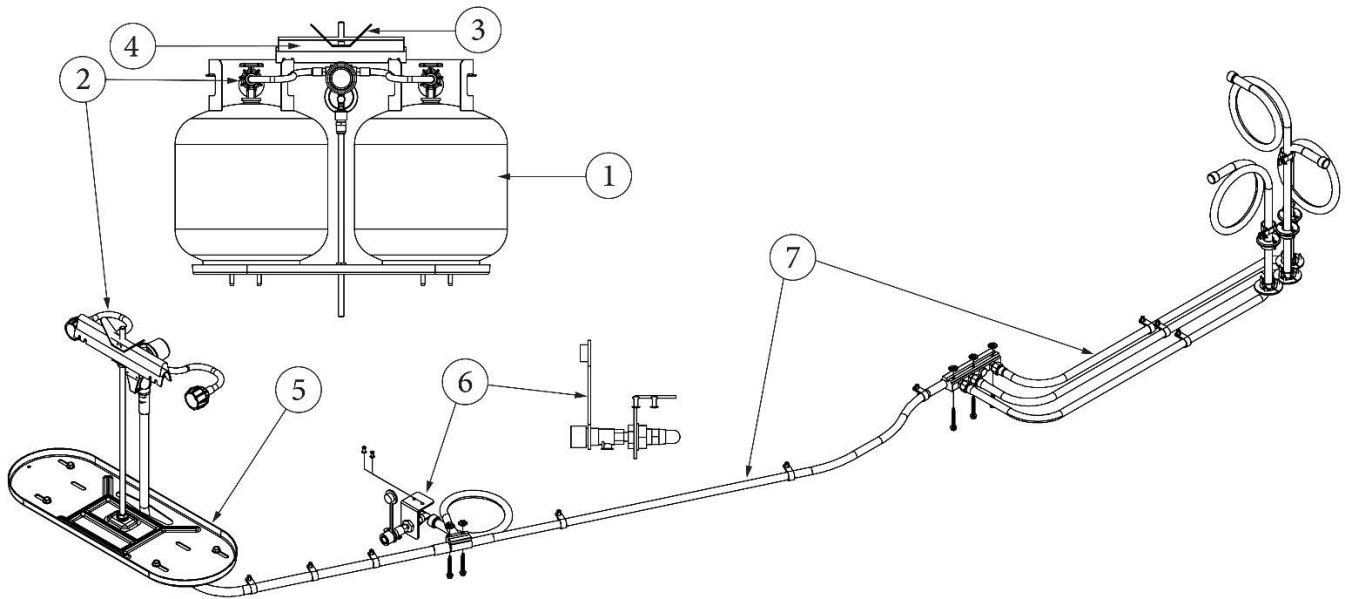

PLUMBING, LPG SYSTEM

LPG System, 22FB

112928

LP System Install, 22FB (not for order/see parts below)

1. 601781	LP Tank-20LB Steel
2. 602870	LP Regulator
3. 455841	LP bottle wing nut
381613	Plastisol cover (for wing nut)
4. 455842	LP bottle hold down
5. 602332-02	Pan Kit, Black
6. 602465	Exterior propane port assembly
454901	Bracket, LP Port
602109-01	Coupler, Quick Connect
7. 943976	LP flex line assembly, 22FB
382500	Grommet- .5" Pipe Press Fit Sealing
340085-07	Clamp-Loop W/Rub.1"
201267-11	Convoluted Conduit 1"
340085-06	Clamp, Loop, Steel W/Rubber,.75 DIA
382556	Closeout- 2.38" D LP ASSY BC
512412	Bushing-Snap IN .75" ID