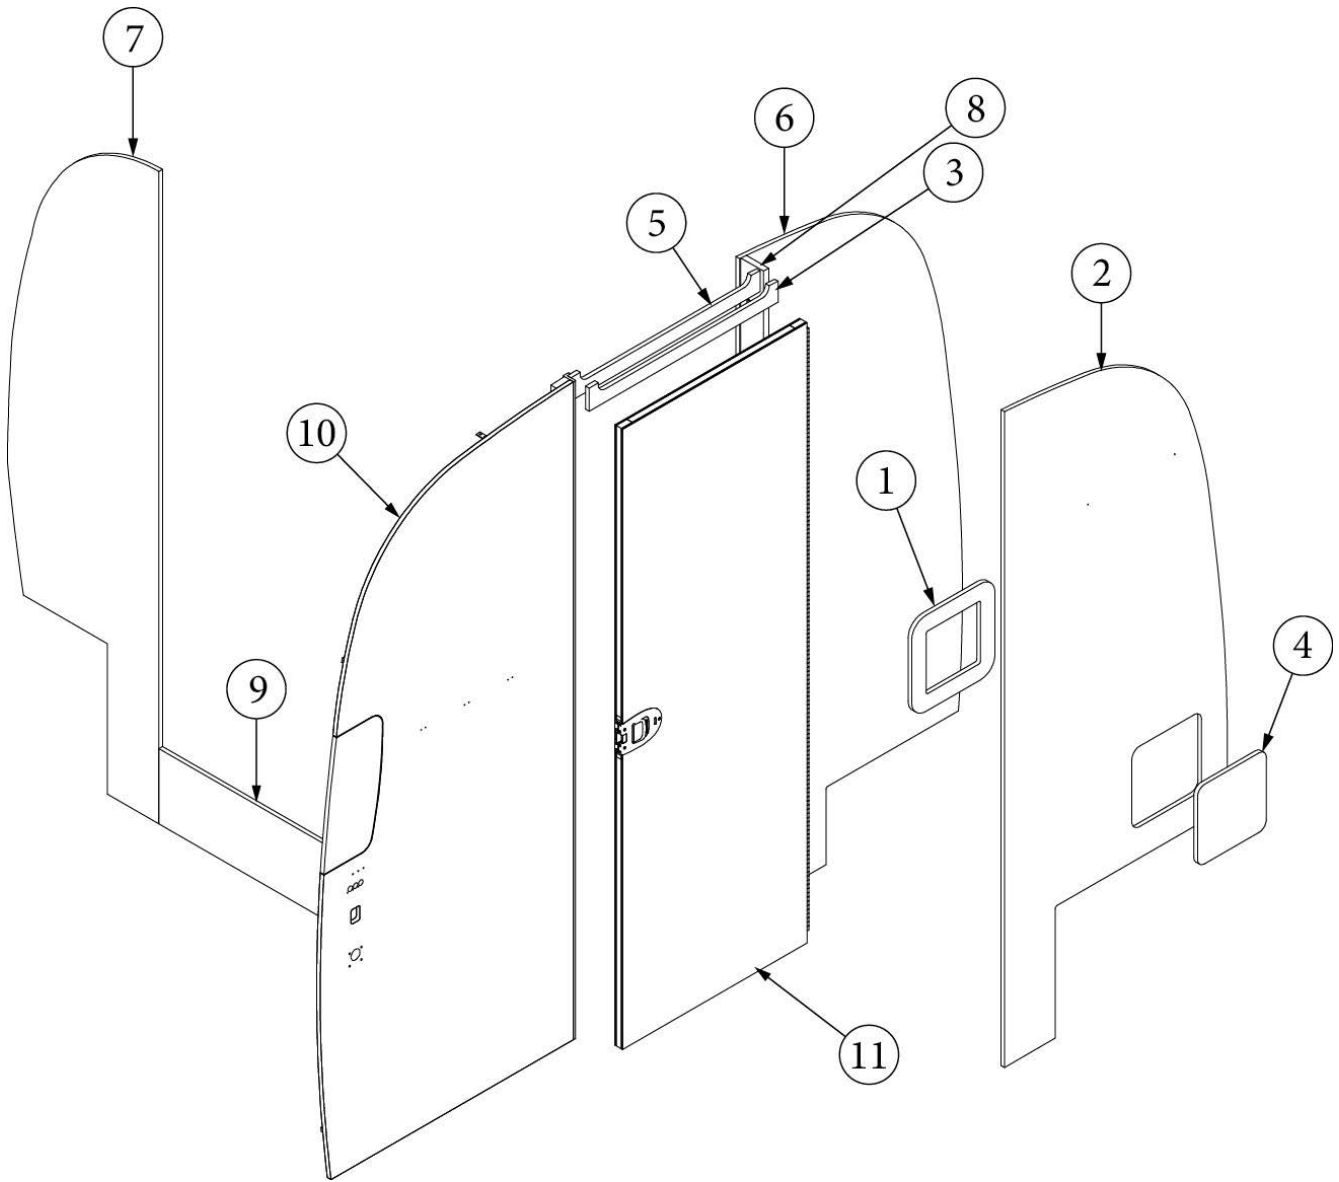

FURNITURE, LAVATORY

Bath Module Panels, 22FB

Parts Listed on Next Page