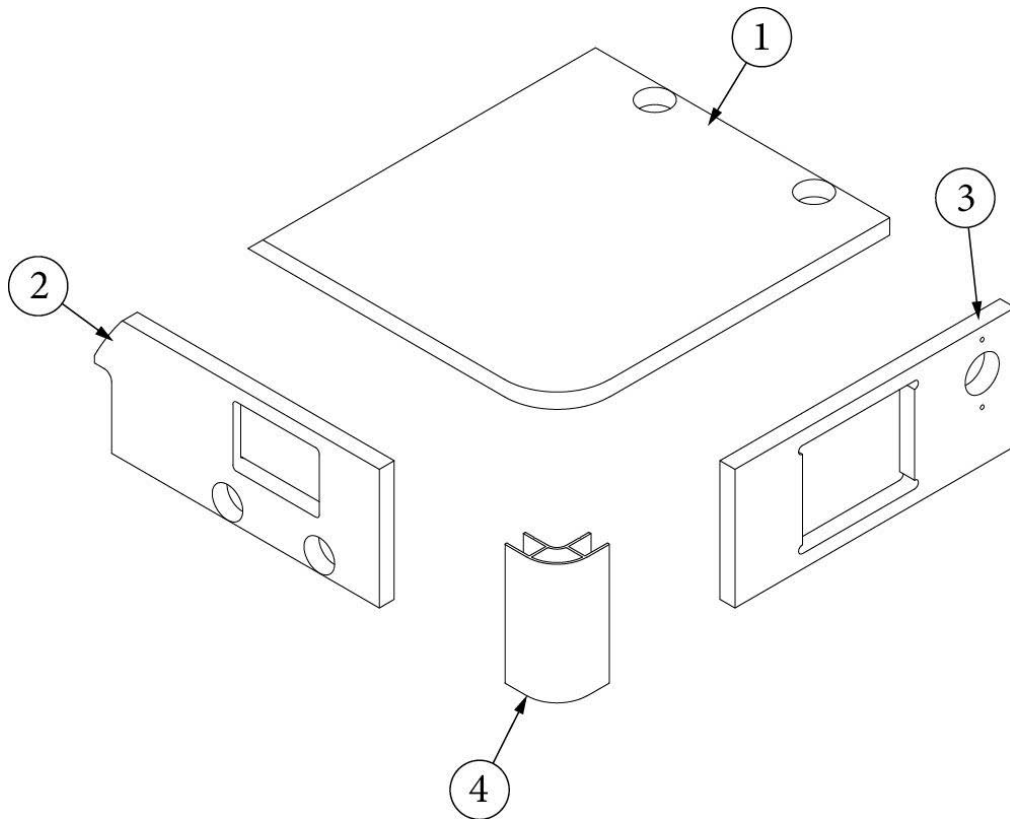

FURNITURE, LOUNGE

Radio Box, Dinette Roof Locker, 16RB

969941

Assembly, Radio Box, 16RB

1. 969941&000112CC
2. 969941&000212CC
3. 969941&000312CC
4. 116395-01
  514048
  365386-01
  382057
  382057-04

Pre-Laminate, .5 x 9.1 x 11.09"
Pre-Laminate, .5 x 4 x 8.06"
Pre-Laminate, .5 x 4 x 9.34"
Extrusion, Aluminum, Corner, 1" Radius
Clarion Radio
Edgebanding, Linen, .63"
Knockdown, 8mm
Cap, Knockdown, White