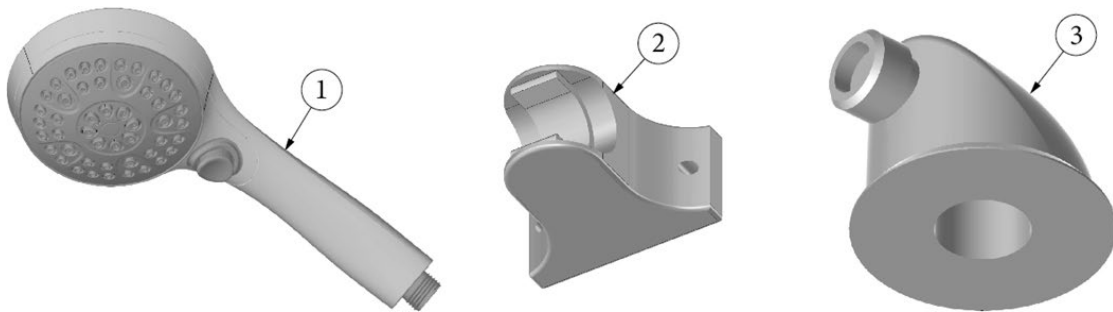

PLUMBING, FRESH WATER SYSTEM

Faucet, Galley

602243   Faucet, Single handle, Moen, Chrome

Faucet, Lavatory

602859   Faucet Pfister Parisa & Braided

Faucet, Shower

602972   Shower Head Unit, Chrome (Head, Hose, Etc.)

1. 602972-1   Hand shower head, Luxart, 3 Function,
  2. 602972-2   Wall Bracket
  3. 602972-3   Shower Elbow
- 602972-01   Universal Shower Assy, Brushed
  602972-4   Hand shower Hose, 60"
  602972-6   Wall Bracket-Brushed Nickel
  602972-7   Shower Elbow-, rused Nickel
  602972-9   Flow Regulator, 1.5gpm Rated
  604877-01   Shower valve

City Water Hook-Up

601392-06   City water fill w/regulator, 50 PSI, Chrome
601392-01   Plastic screw in cap
365478   Decal, City Water Inlet

Fresh Water Tank Fill

601194   Water fill w/lock, Gray
601194-02   Cap, cable, & spout
601239-01   Tubing, 1.375" ID, Flexible, Water fill hose