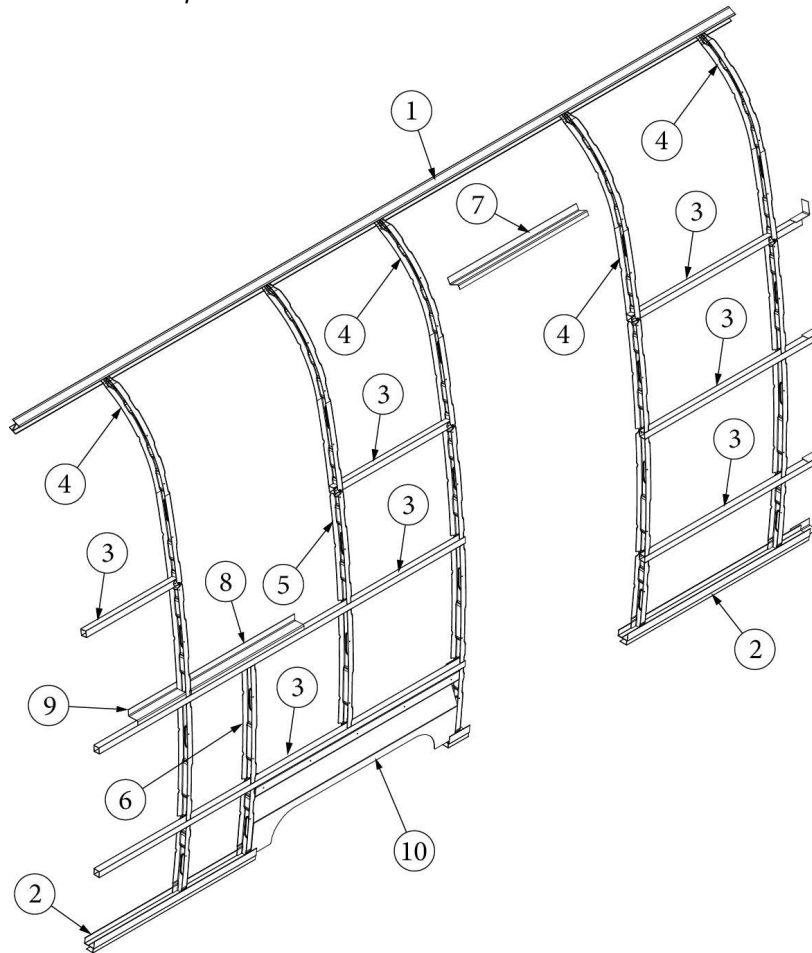

EXTERIOR SHELL

Wall Framing, Curbside, 20FB

923745-01

Assembly, CS Wall

1.	104707-05	Extrusion, "I" section, 195"
2.	116221	Extrusion, Floor channel, 192"
3.	116131	Tube, Shell Frame, 1" x 1" x 24'
4.	116130-01	Wall bow, Standard
5.	116130-02	Wall Bow, Wheel Well
6.	116130-04	Wall Bow, Window
7.	116219-03	Z Bar, Door Header
8.	116219-07	Z Bar, Countertop Backer, 21"
9.	116219-09	Z Bar, Countertop Backer, 10"
10.	116312-02	Header, Wheel Well, Single Axle
	115578	Doubler Plate, Awning
	114880-06	Aluminum Sheet, Upper, .04 X 51 X 152.5"
	114879-06	Aluminum Sheet, Lower, .04 X 33 X 152.5"
	114813-02	Angle, 1.25 x 2 x 2.5"
	114813-03	Angle, 1.13 x 1.5 x 3.5"