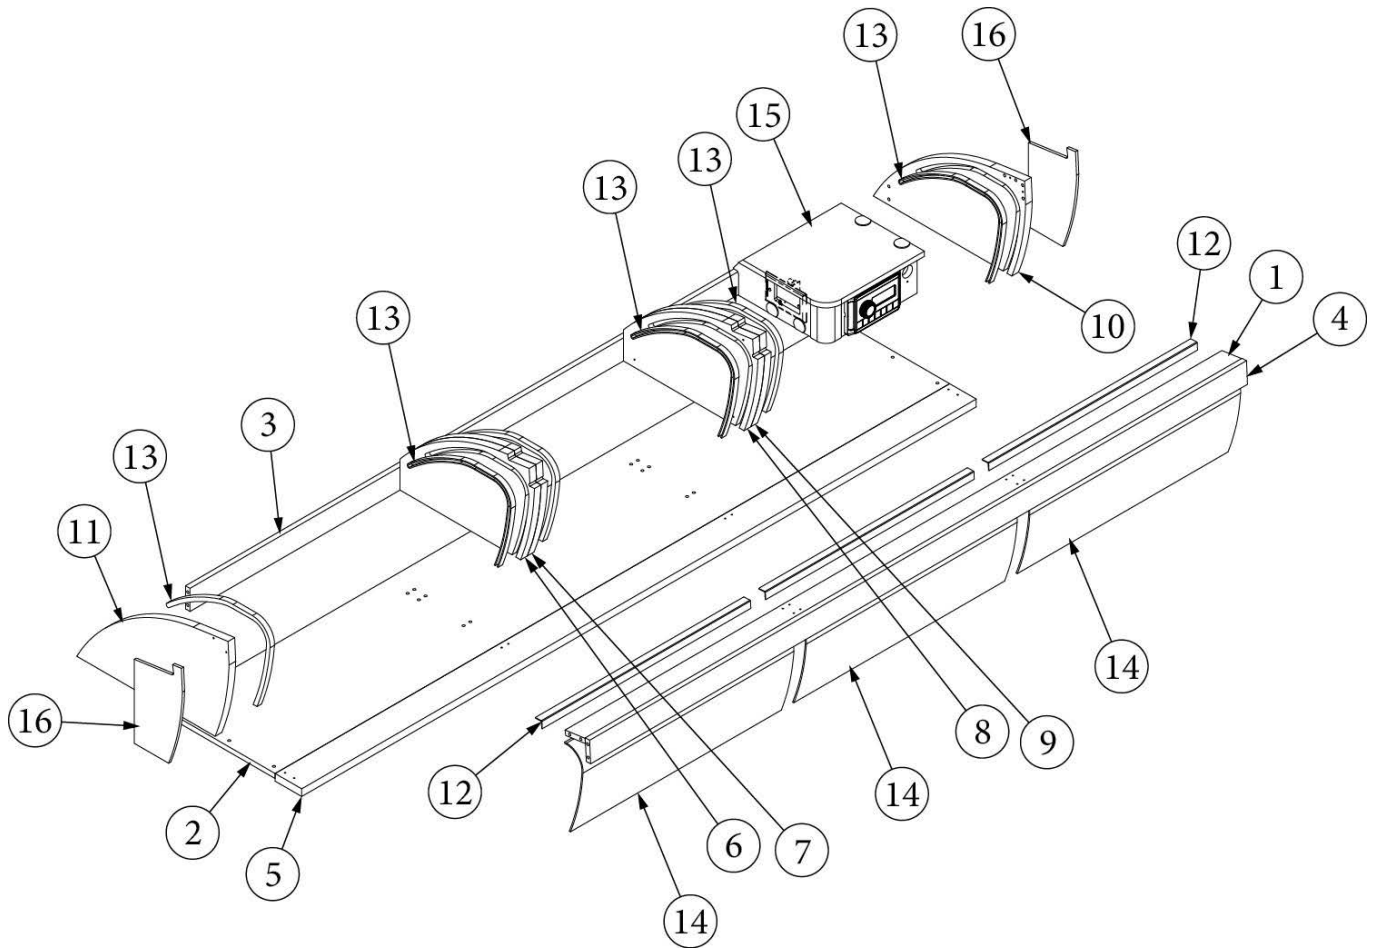

FURNITURE, LOUNGE

Roof Locker, Dinette, 20FB

Parts Listed on Next Page