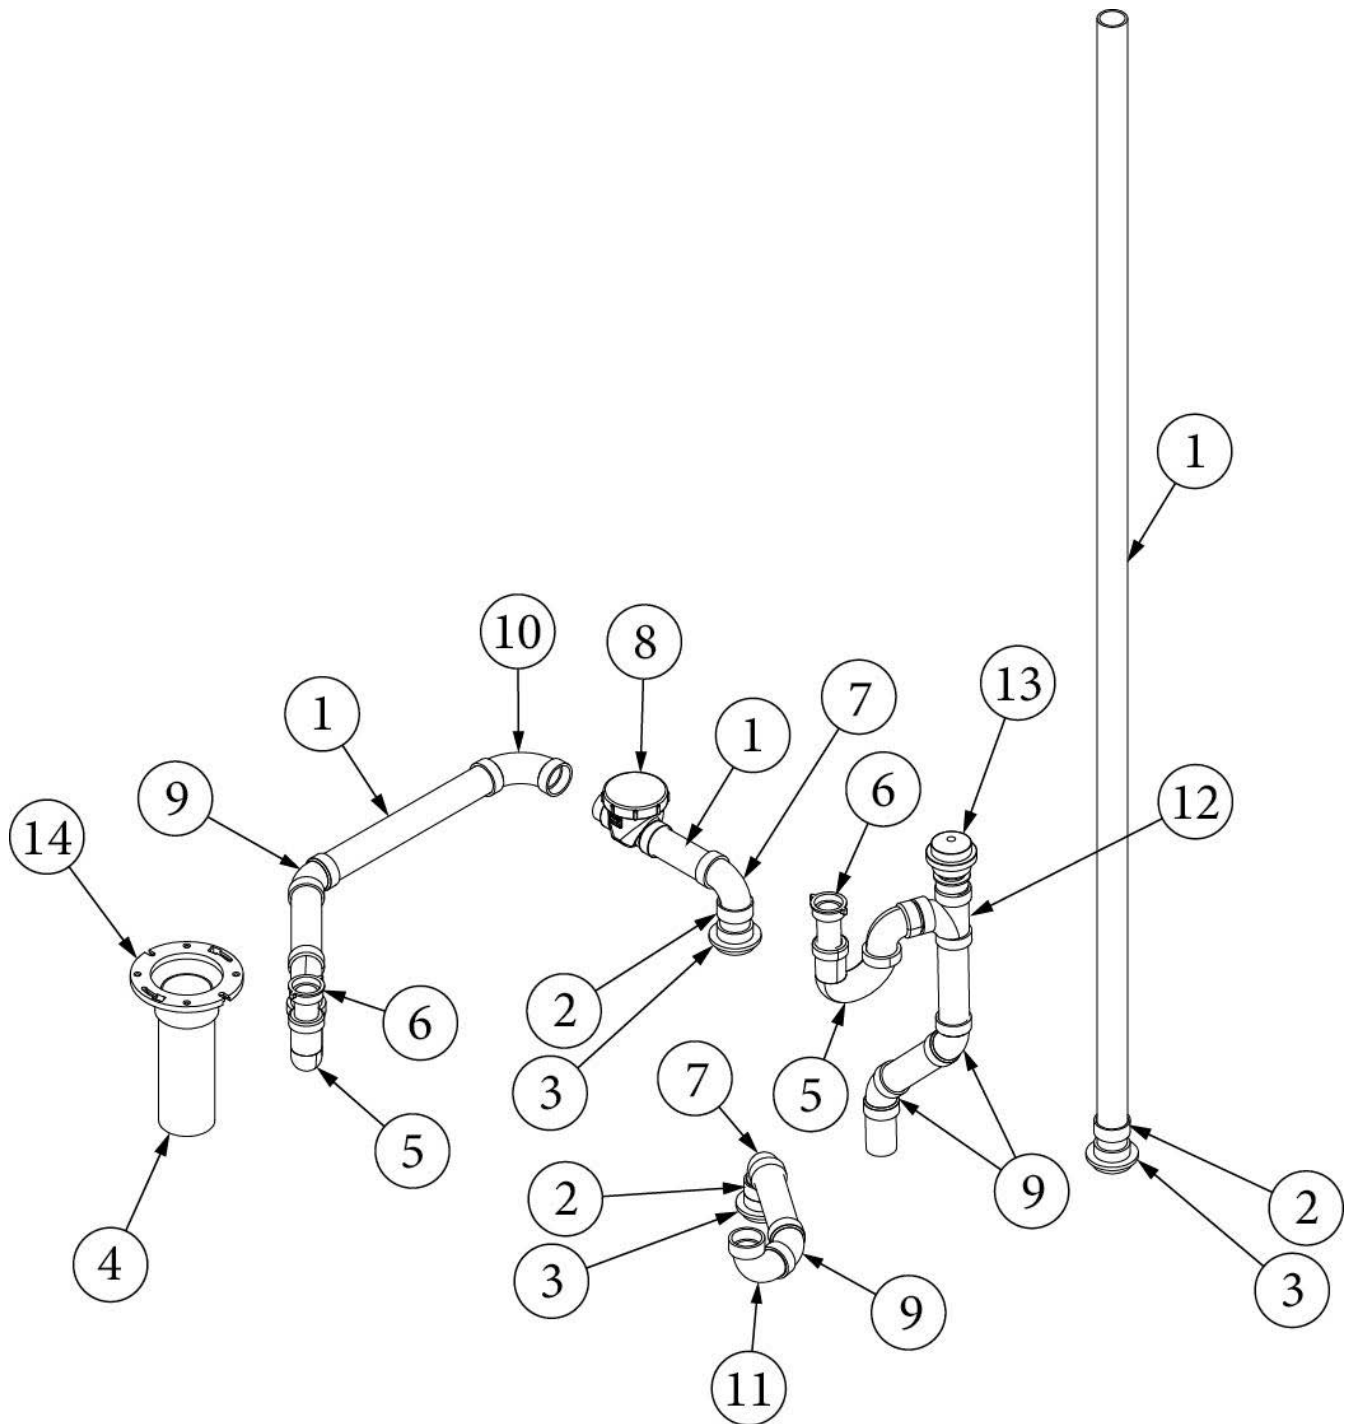

PLUMBING, DRAIN SYSTEM

Drain, Above Floor, 16RB

Parts Listed on Next Page