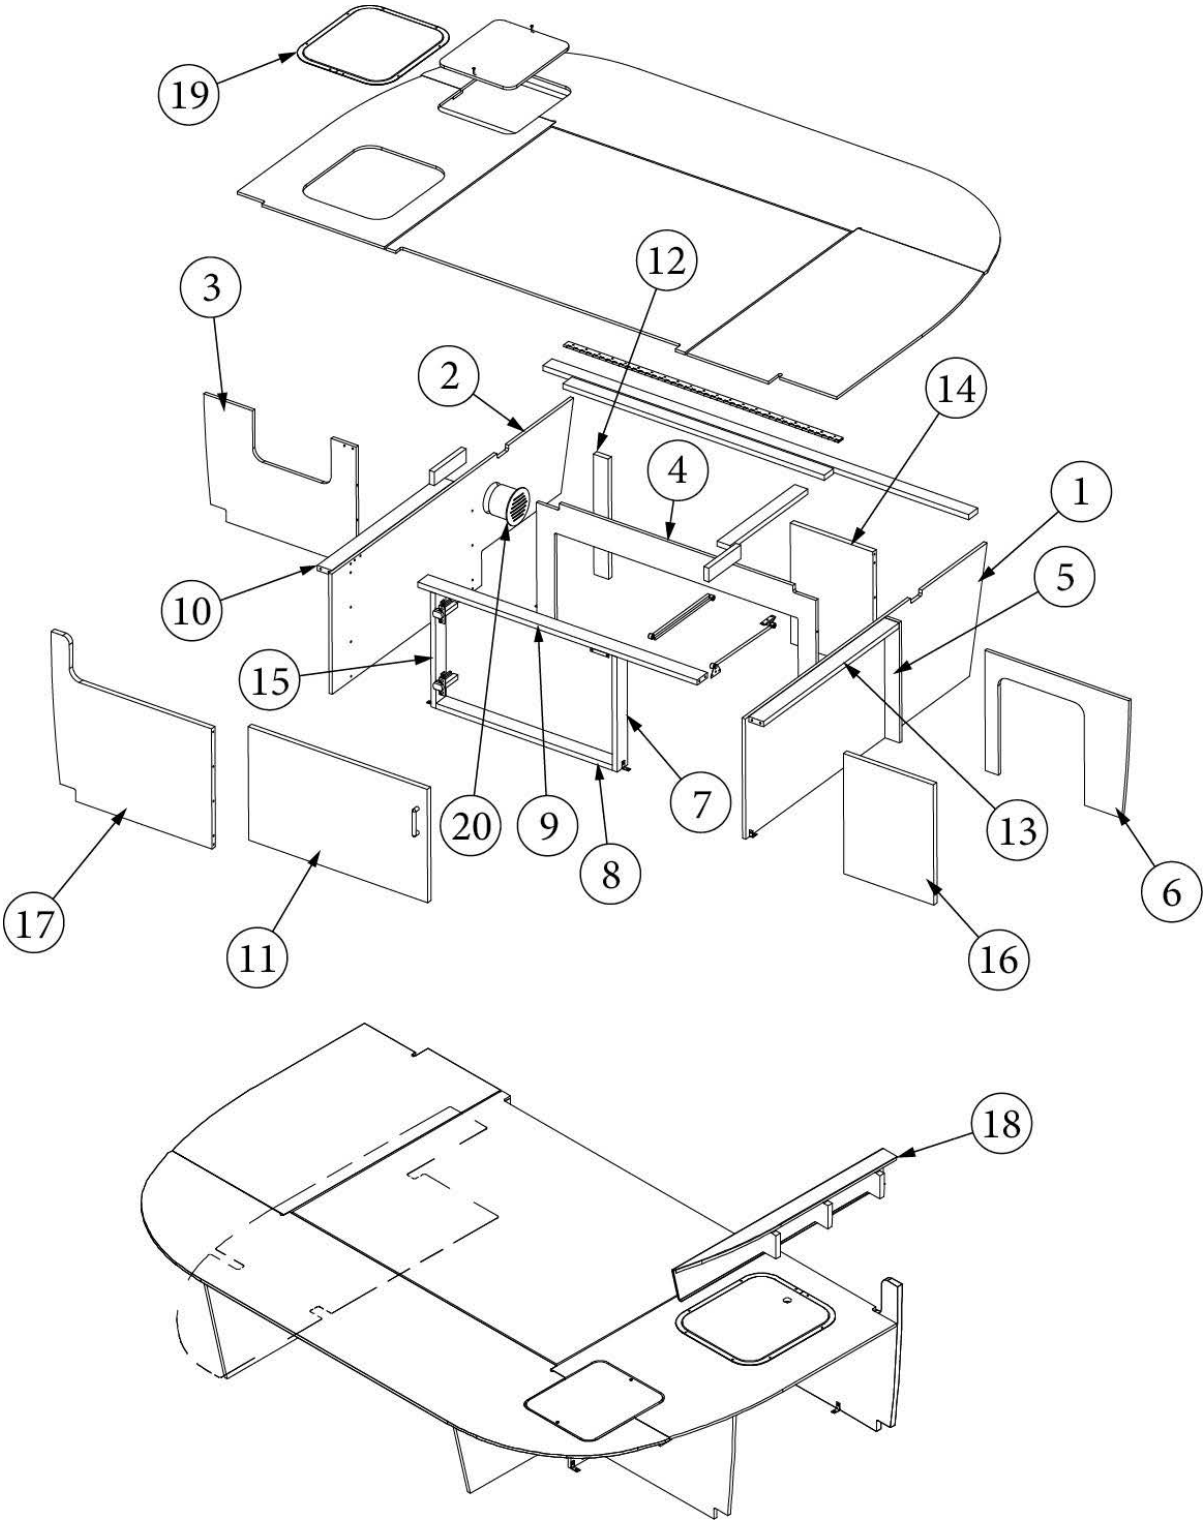

FURNITURE, BEDROOM

Bed, 22FB

Parts Listed on Next Page