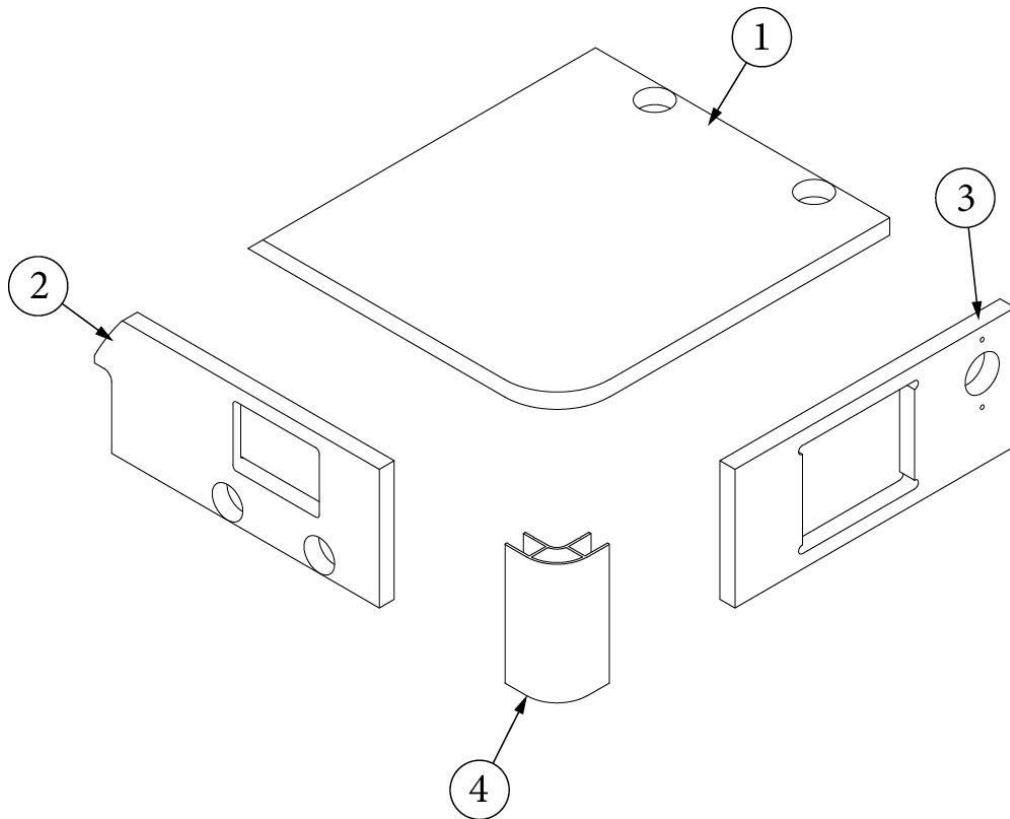

FURNITURE, GALLEY

Radio Box, Galley Roof Locker, 22FB

969944

Assembly, Radio Box, 22FB

1. 969944&000112CC
2. 969944&000212CC
3. 969944&000312CC
4. 116395-01
  514048
  365386-01
  382057
  382057-04

Pre-Laminate, .5 x 10 x 11.09"
Pre-Laminate, .5 x 4.5 x 9.5"
Pre-Laminate, .5 x 4 x 9.34"
Extrusion, Aluminum, Corner, 1" Radius
Clarion Radio
Edgebanding, Linen, .63"
Knockdown, 8mm
Cap, Knockdown, White