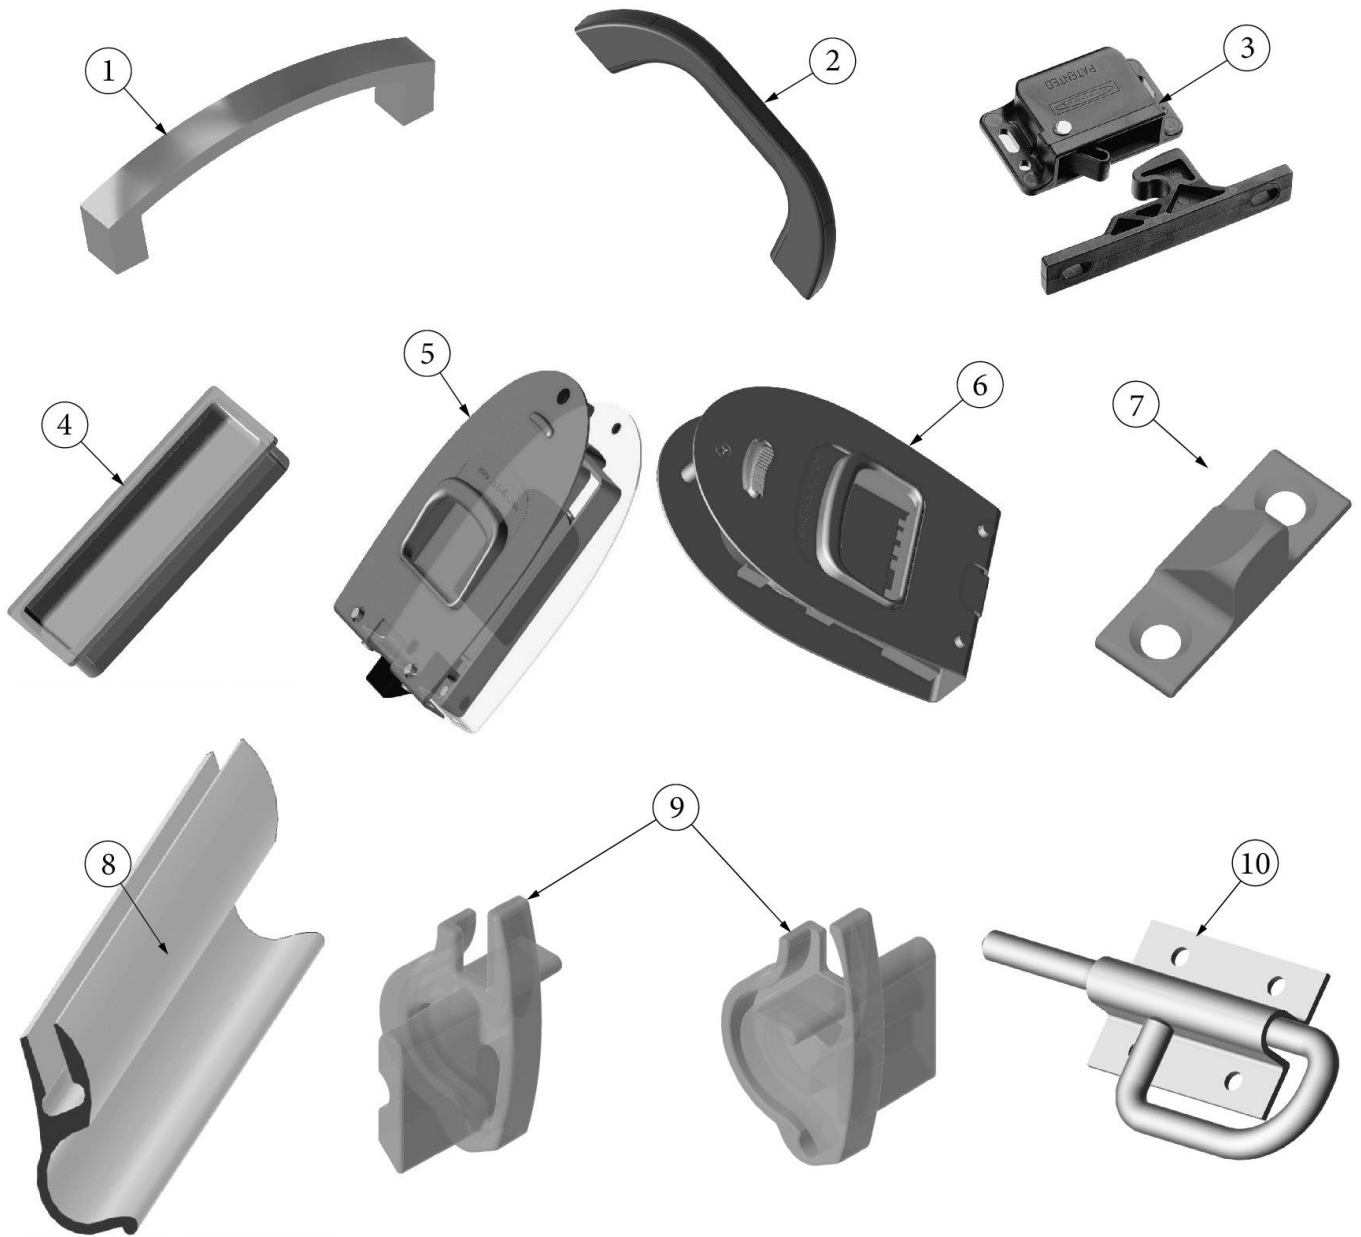

HARDWARE

Interior Latches and Handles

Parts Listed on Next Page