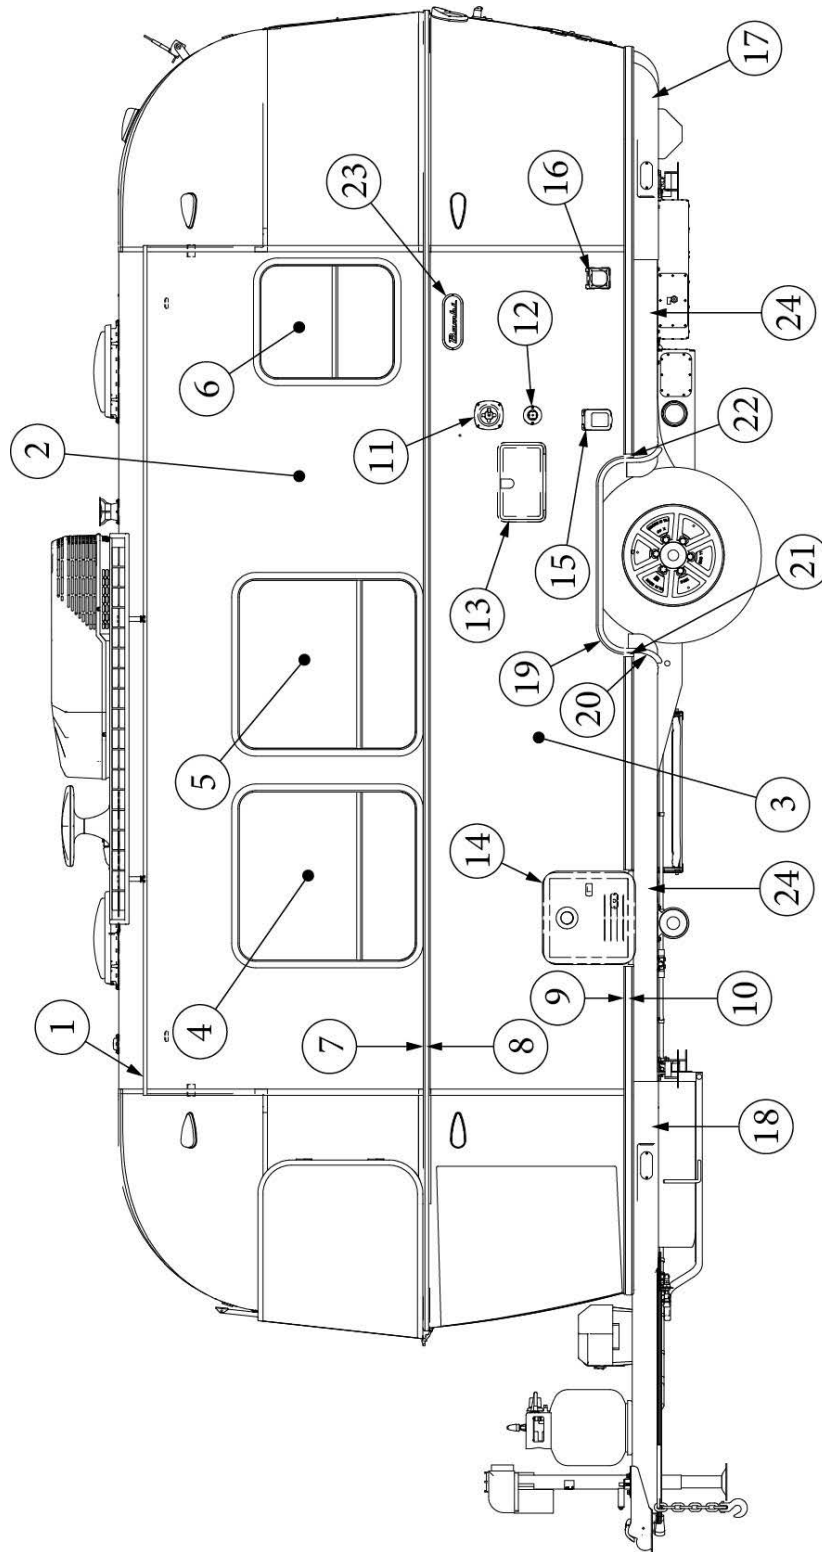

EXTERIOR SHELL

Exterior Components, Roadside, 20FB

Parts Listed on Next Page