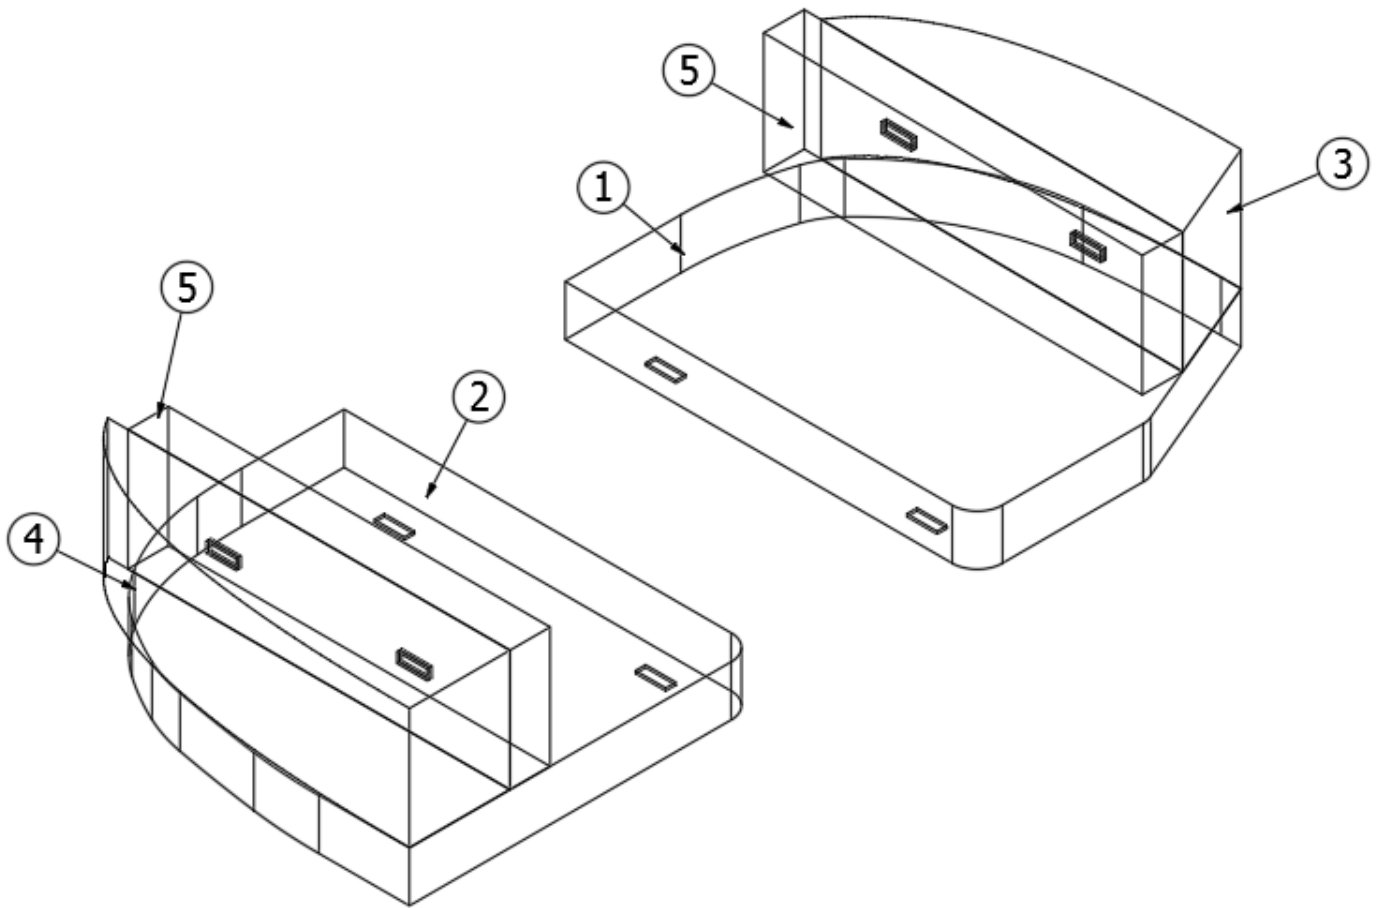

Mattress

704128	Mattress, Pillowtop, Foam core, 47.5" x 78", 16RB, 20FB
704606	Mattress, Pillow Top, 54 x 79.65"

UPHOLSTERY

Dinette Seat Cushion Kits, 16RB

704667C
704667D

Kit-Foam/UL-Dinette Cushions - Ocean
Kit-Foam/UL -Dinette Cushions- Dune