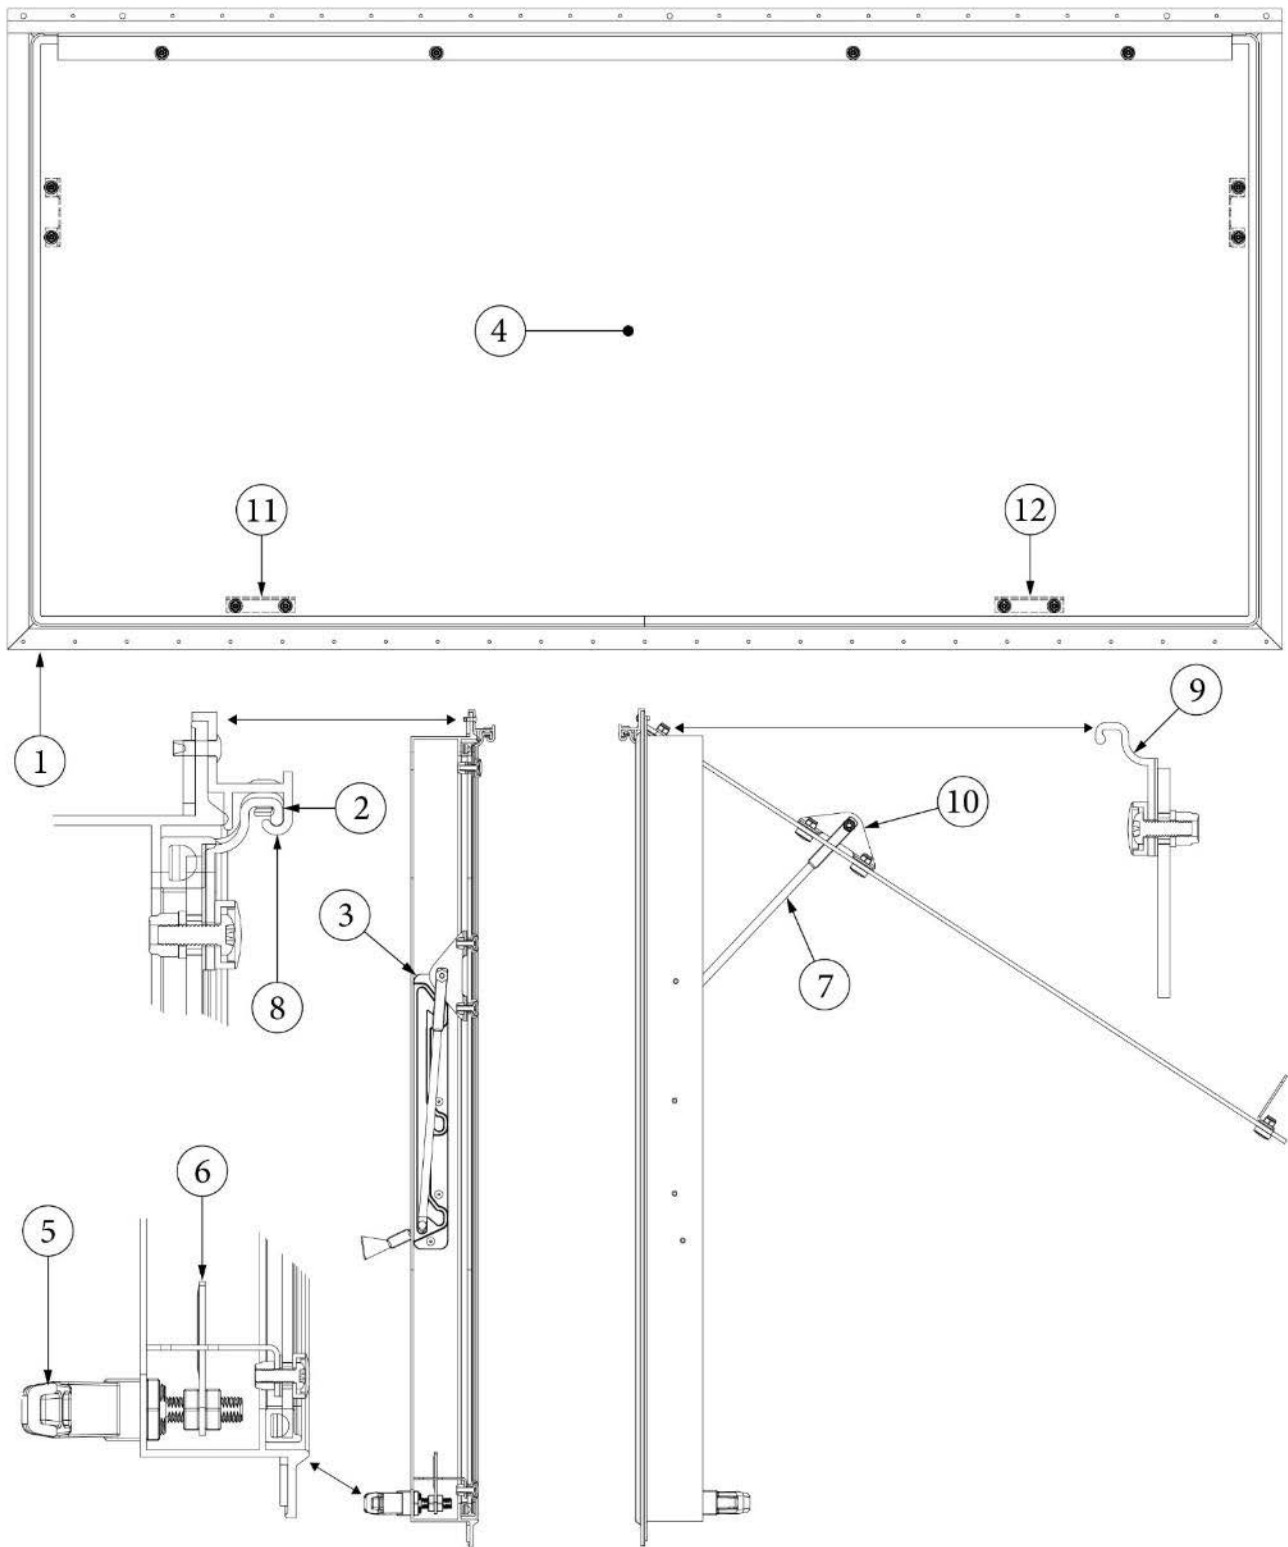

WINDOWS

Window Parts, Narrow Body, Front

Parts Listed on Next Page

WINDOWS

Window Parts, Narrow Body, Front

371328	Window, Front
1. 371446-04	Extrusion, Exterior Window Frame
2. 115770	Hinge stop
3. 382359	Opening window guide, LH, Black Nylon
382360	Opening window guide, RH, Black Nylon
4. 195510-34	Assembly, Window Glass
371327	Glass Only, Front Window
5. 382367-01	Assembly, Window latch (non-emergency)
382367-02	Assembly, Window latch (emergency)
6. 115776	Lock Paw, Window latch assembly
7. 382361	Window opening arm, LH
382362	Window opening arm, RH
8. 371449-04	Extrusion, Window hinge, Fixed, 45.38"
9. 371450-10	Extrusion, Window hinge, Glass, 40.25"
10. 114478	Bracket, Window prop
11. 114479-01	Bracket, Window closer, Right
12. 114479-02	Bracket, Window closer, Left
115780-01	Latch handle (non-emergency)
115780-02	Latch handle (emergency)
115779	Latch shaft
310030	Drive lock pin (latch shaft)
115778	Latch body
382356	Latch Spring
382358	Snap Cap, Screw Cover
382116-03	Screw Cap, Rubber, 5/32 x .5"
380230-03	Knob, Window arm, plastic, Silver
380230-04	Knob, Window arm, plastic, Red
382833	Gasket Extrusion, Window
360339	Weather Strip and Gasket Adhesive, 3M
360367	Grease, Window