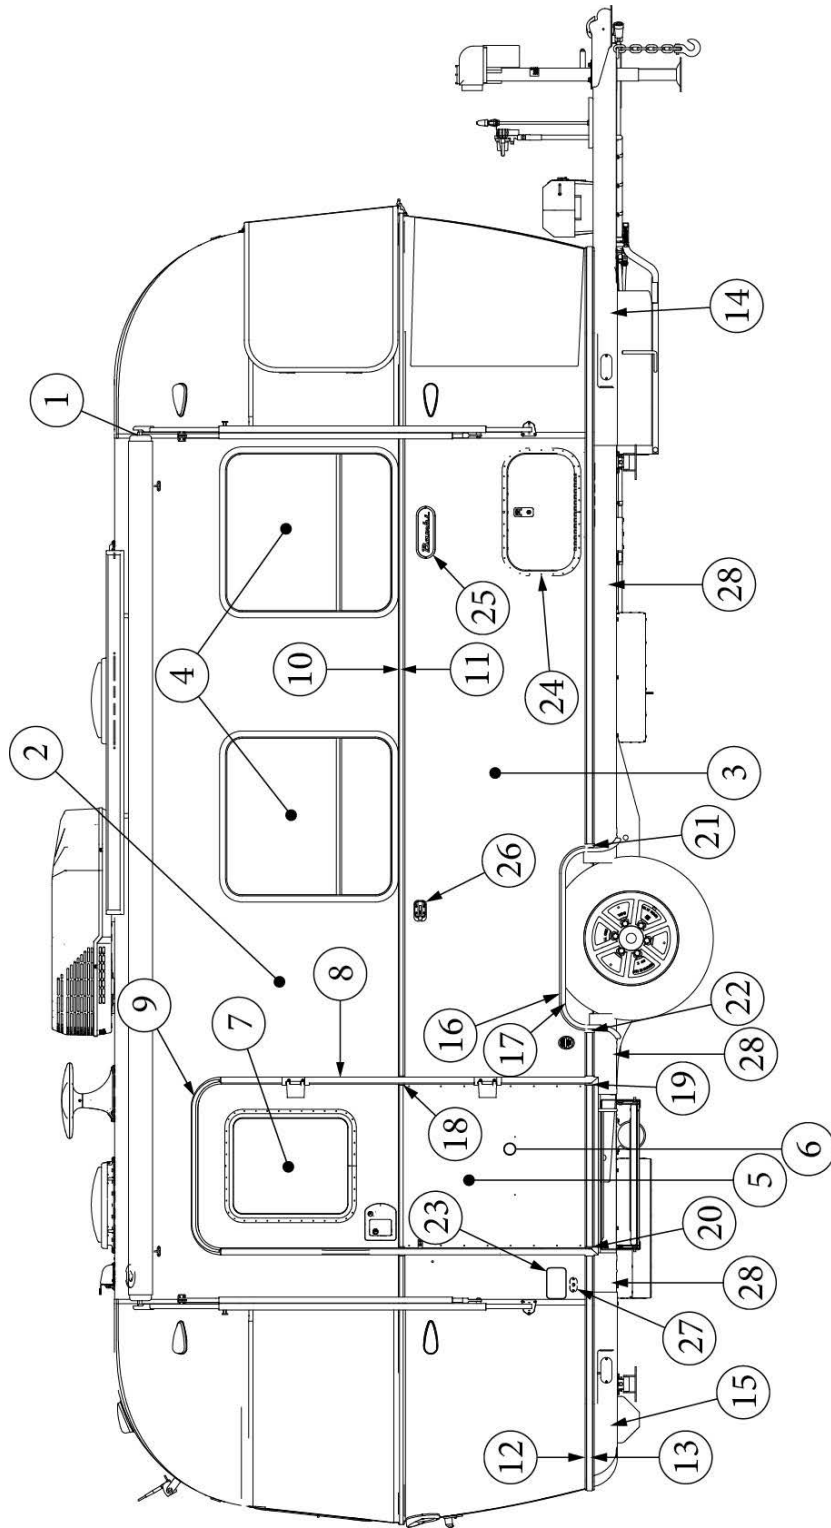

EXTERIOR SHELL

Exterior Components, Curbside, 22FB

Parts Listed on Next Page