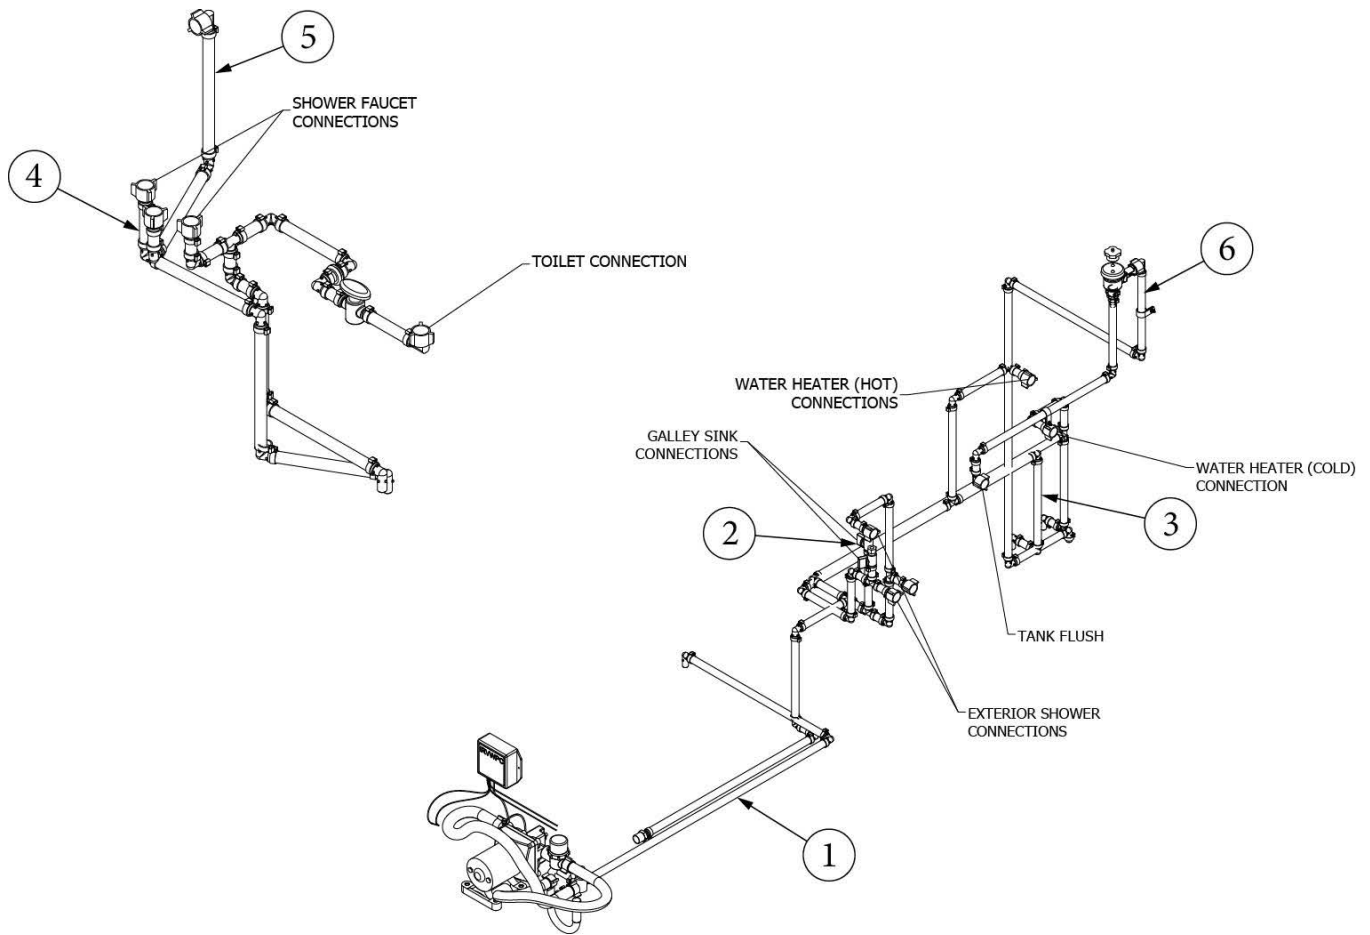

PLUMBING, FRESH WATER SYSTEM

Fresh Water Lines, 16RB

944087

Fresh Water Layout (not for order/see parts below)

1. 944088-01	Layout, Fresh Tank
2. 944088-02	Layout, Galley Cold Supply
3. 944088-03	Layout, Galley Hot Supply
4. 944088-04	Layout, Wetbath Hot Supply
5. 944088-05	Layout, Wetbath Cold Supply
6. 944088-06	Layout, Tank Flush