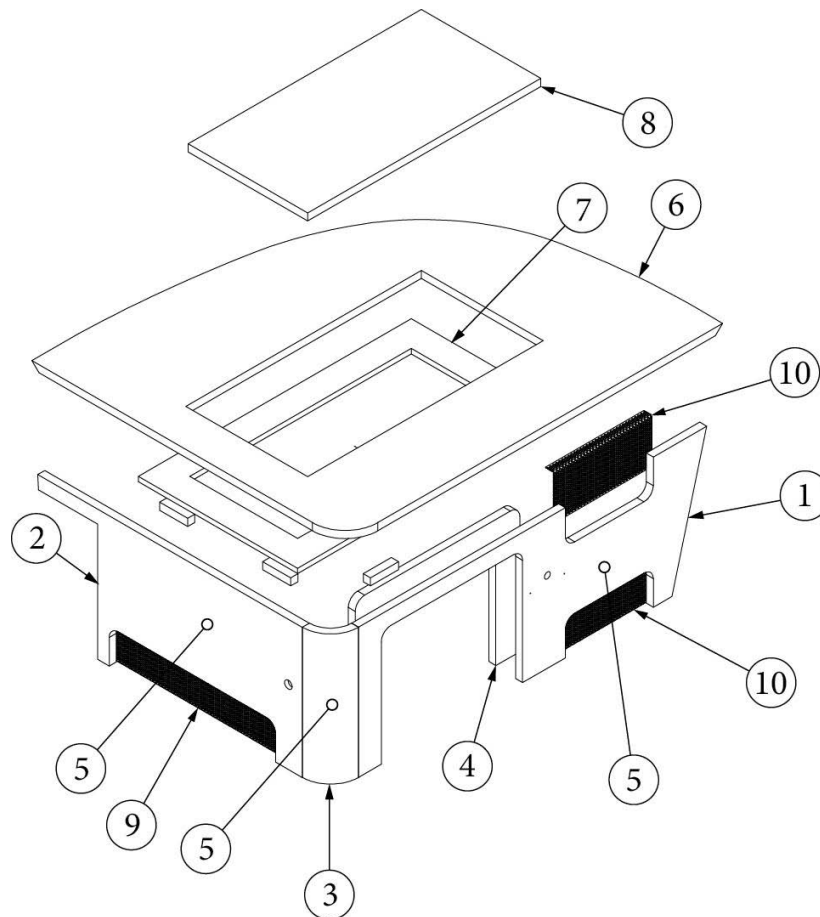

FURNITURE, LOUNGE

Dinette Seat, Roadside, 16RB

970458
970459

RS Dinette Seat Assembly
Sub Assembly, Base

1.	970459&000118CE	Pre-Laminate, 13.88 x 37.16
2.	970459&000218CE	Pre-Laminate, 28.26 x 13.88
3.	801345	Radius Plywood, .75" x 3" x 8'
4.	970459&000618CE	Pre-Laminate, 13.5 x 15.8"
5.	970459&000401BE	Laminate Wrap, Dinette Base
6.	970458&000218CC	Pre-Laminate, 33.44 x 40.29"
7.	970458&000812CC	Lite Ply-17 x 29.13
8.	970458&000918CC	Lite Ply-12.75 x 24.88
9.	116587	Vent, Perforated, 5.52 x 19.5"
10.	116370	Vent, Perforated, Angle, 5.52 x 10.5"
	365385-01	Edgebanding, White Cypress, 5/8"
	365385-02	Edgebanding, White Cypress, 15/16"
	701538-01	Carpet, Trunk Liner
	203445-01	T-molding, 9/16", White