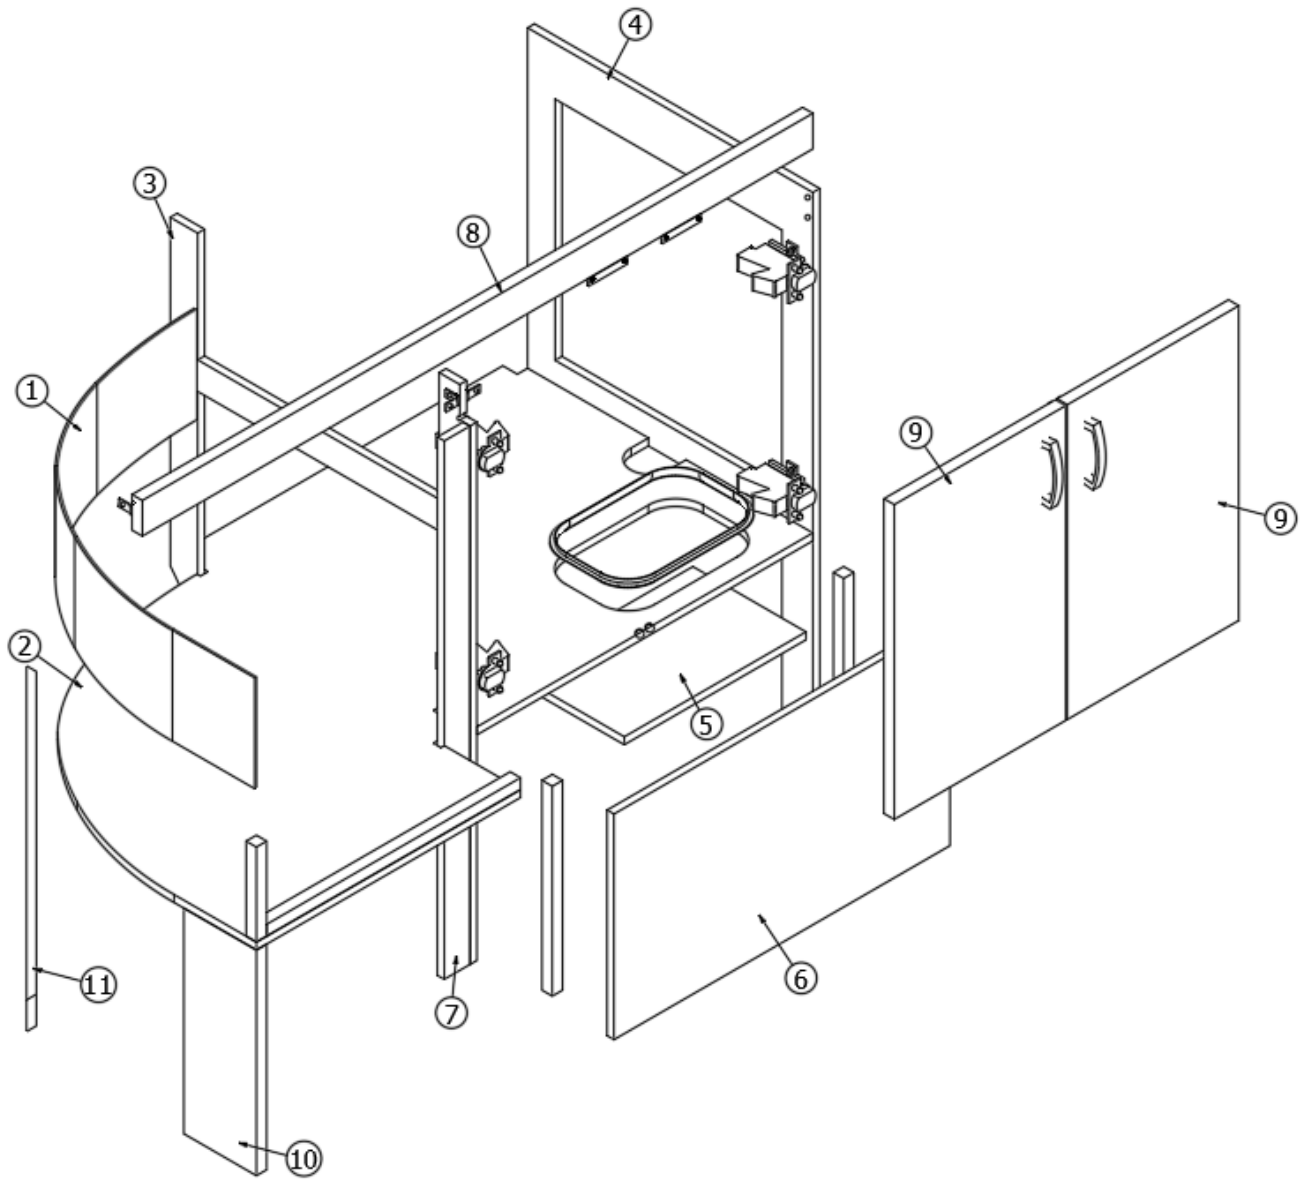

FURNITURE, GALLEY

Galley Cabinet, Aft, 20FB

Parts Listed on Next Page