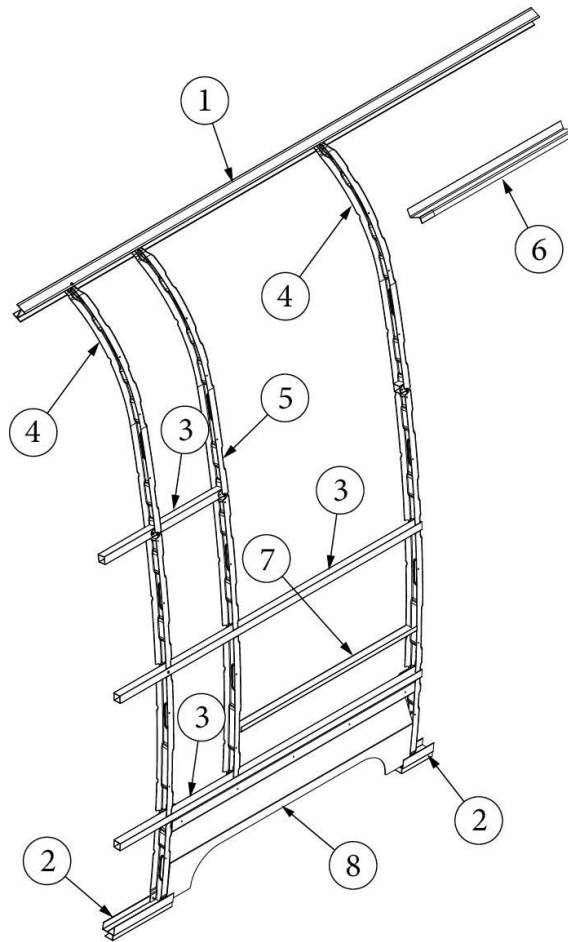

EXTERIOR SHELL

Wall Framing, Curbside, 16RB

923737-01

Assembly, CS Wall

1.	104707-05	Extrusion, "1" section, 195"
2.	116221	Extrusion, Floor channel, 192"
3.	116131	Tube, Shell Frame, 1" x 1" x 24'
4.	116130-01	Wall bow, Standard
5.	116130-02	Wall Bow, Wheel Well
6.	116219-03	Z Bar, Door Header
7.	116219-10	Z Bar, Window Header, 27.5"
8.	116312-02	Header, Wheel Well, Single Axle
	115578	Doubler Plate, Awning
	116131-01	Filler tube, Shell frame
	114880-05	Aluminum Sheet, Upper, .04" x 51" x 173.5"
	114879-05	Aluminum Sheet, Lower, .04" x 33" x 173.5"
	114813-02	Angle, 1.25 x 2 x 2.5"
	114813-03	Angle, 1.13 x 1.5 x 3.5"