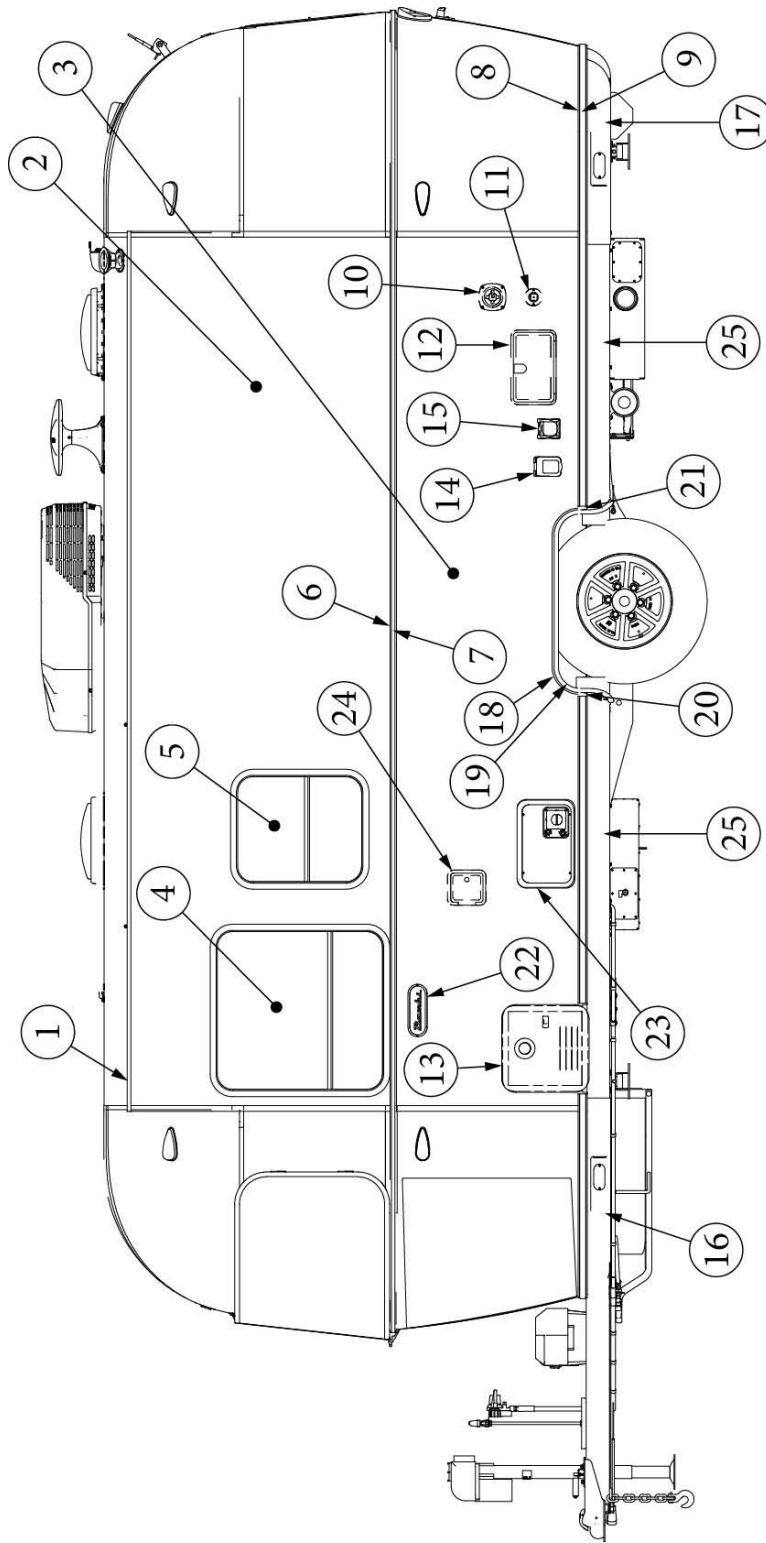

EXTERIOR SHELL

Exterior Components, Roadside, 22FB

Parts Listed on Next Page