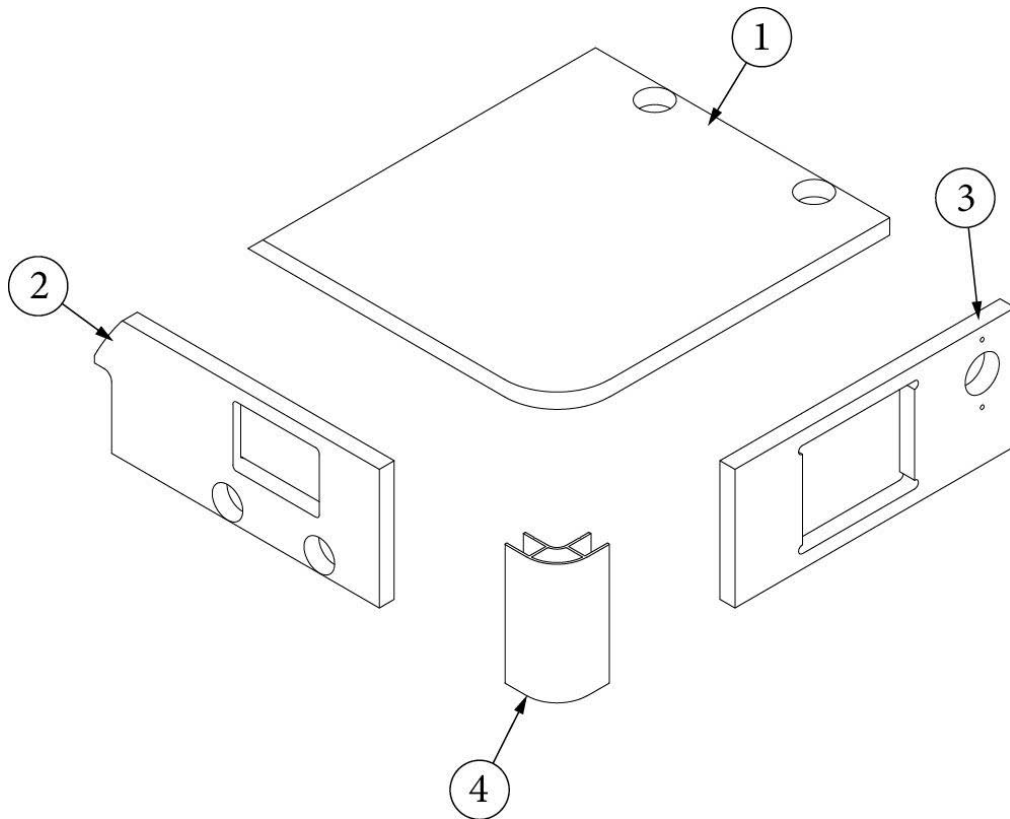

FURNITURE, LOUNGE

Radio Box, Dinette Roof Locker, 20FB

969945

Assembly, Radio Box, 20FB

1. 969945&000112CC

Pre-Laminate, .5 x 9.88 x 11.09"

2. 969945&000212CC

Pre-Laminate, .5 x 4.5 x 9.5"

3. 969945&000312CC

Pre-Laminate, .5 x 4 x 9.34"

4. 116395-01

Extrusion, Aluminum, Corner, 1" Radius

514048

Clarion Radio

365386-01

Edgebanding, Linen, .63"

382057

Knockdown, 8mm

382057-04

Cap, Knockdown, White