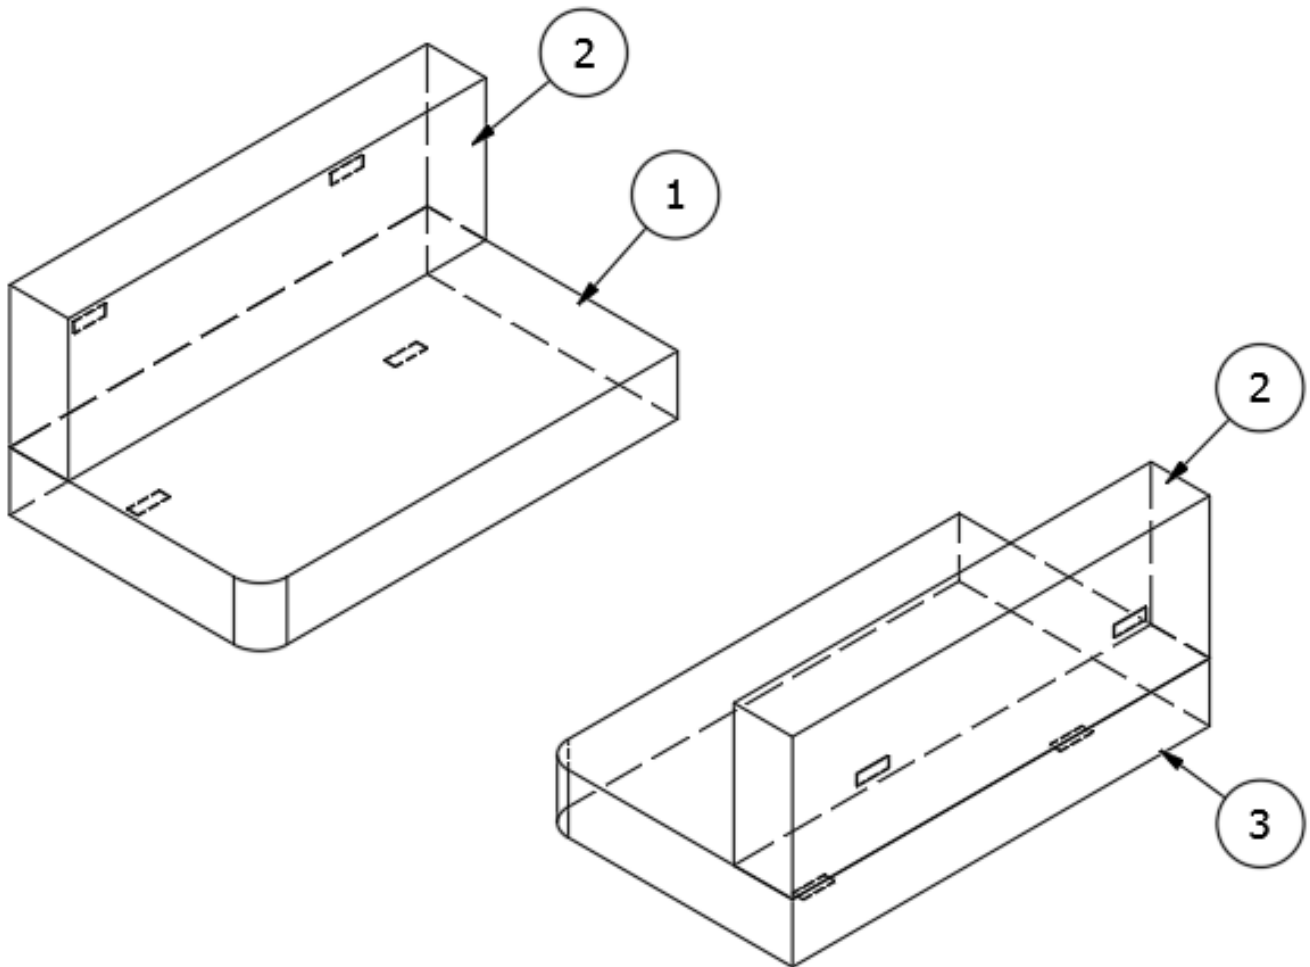

UPHOLSTERY

Dinette Seat Cushion Kit, 20FB

704666D
704666O

Kit-Foam/Perfortex -Dinette- Dune
Kit-Foam/Perfortex -Dinette- Ocean

1. 704666D-1	Seat Bottom Rear - Dune
704666O-1	Seat Bottom Rear- Ocean
2. 704666D-2	Backrest - Dune
704666O-2	Backrest - Ocean
3. 704666D-3	Seat Bottom Front- Dune
704666O-3	Seat Bottom Front- Ocean