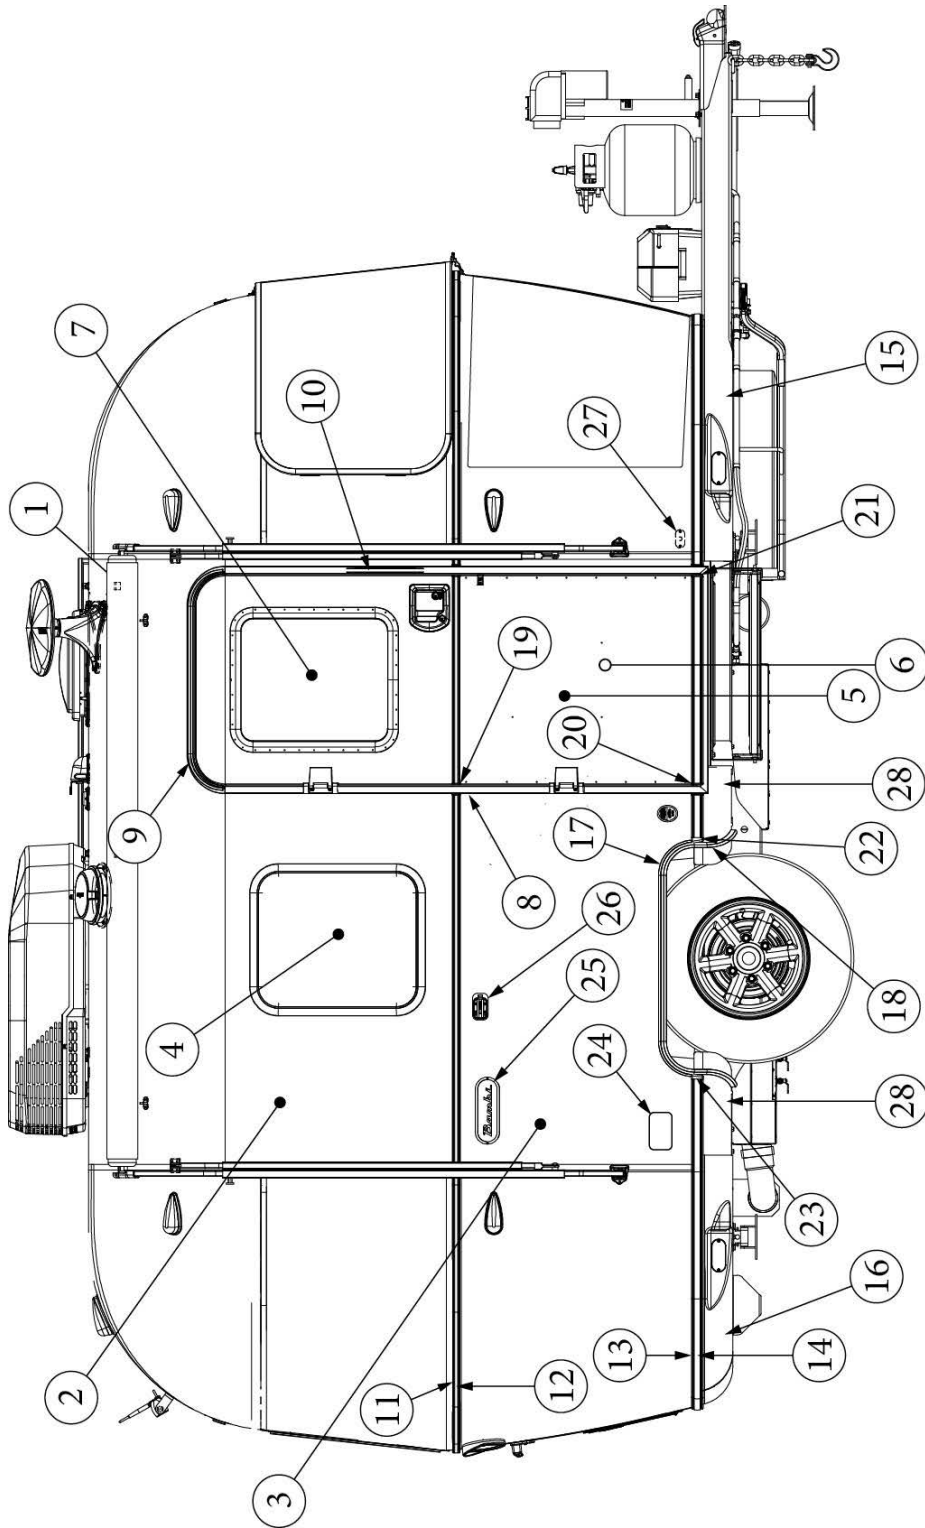

EXTERIOR SHELL

Exterior Components, Curbside, 16RB

Parts Listed on Next Page