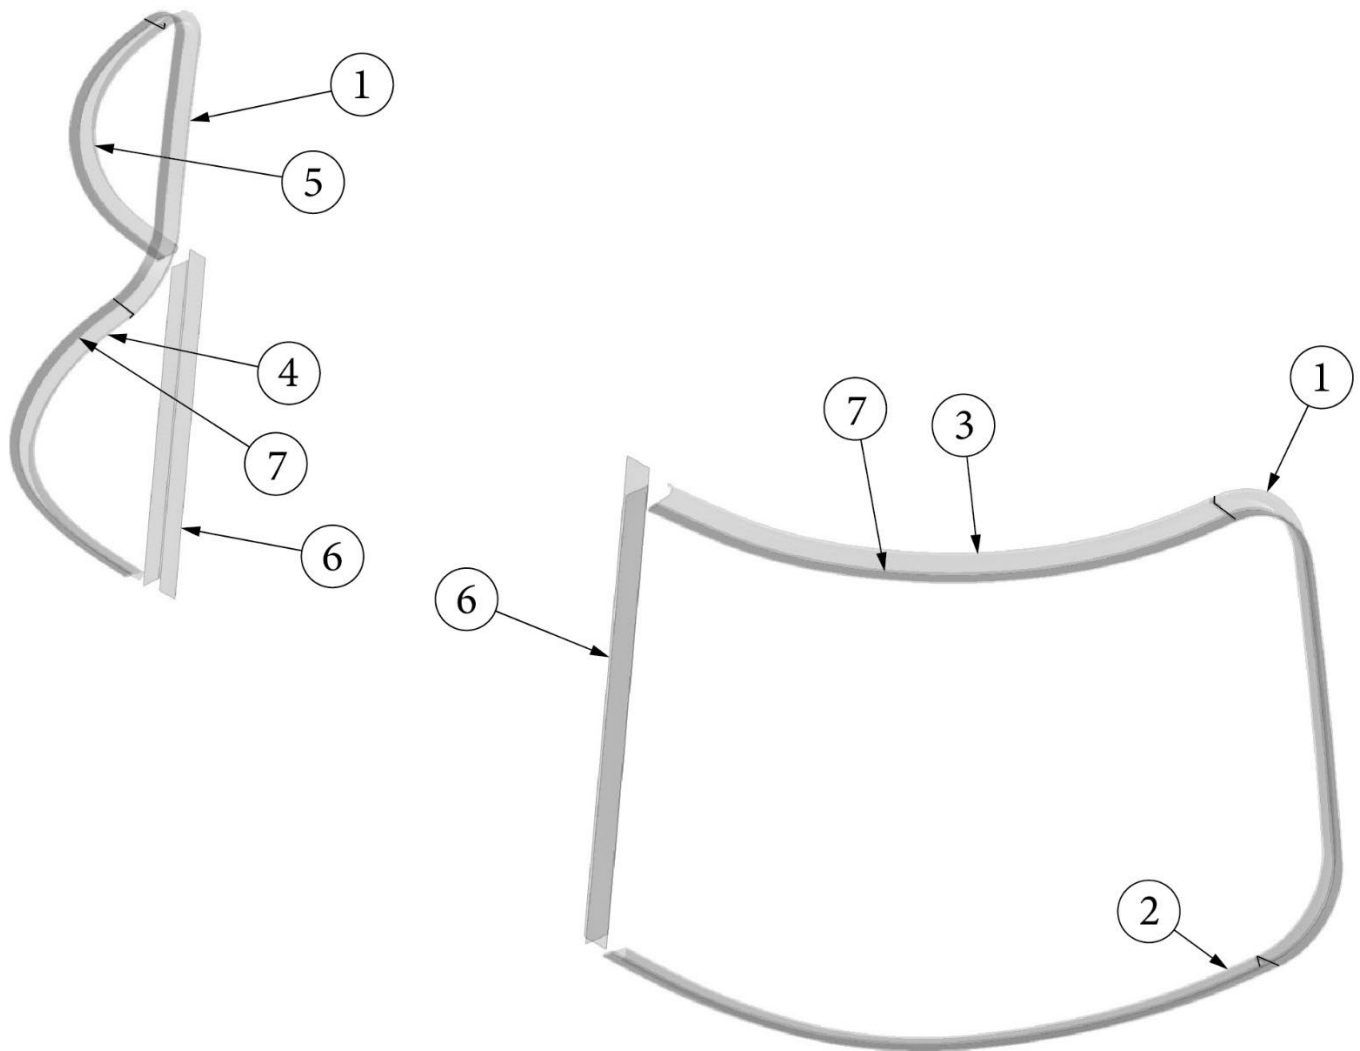

WINDOWS

Panoramic Window Trim

135394
135395

Panoramic Window Trim, CS (not for order/see parts below)
Panoramic Window Trim, RS (not for order/see parts below)

1. 201578-02
2. 201579-02
3. 201581-05
4. 201580-02
5. 201581-06
6. 110900
7. 203225-01

- End cap, Trim ring, Aluminum
- Trim ring, Lower, Aluminum
- Trim ring, Upper, Aluminum
- Trim ring, Lower, Aluminum
- Trim ring, Upper, Aluminum
- Trim formed, Aluminum
- Trim Lok, Gray, .75" #1375-1/8, G-7