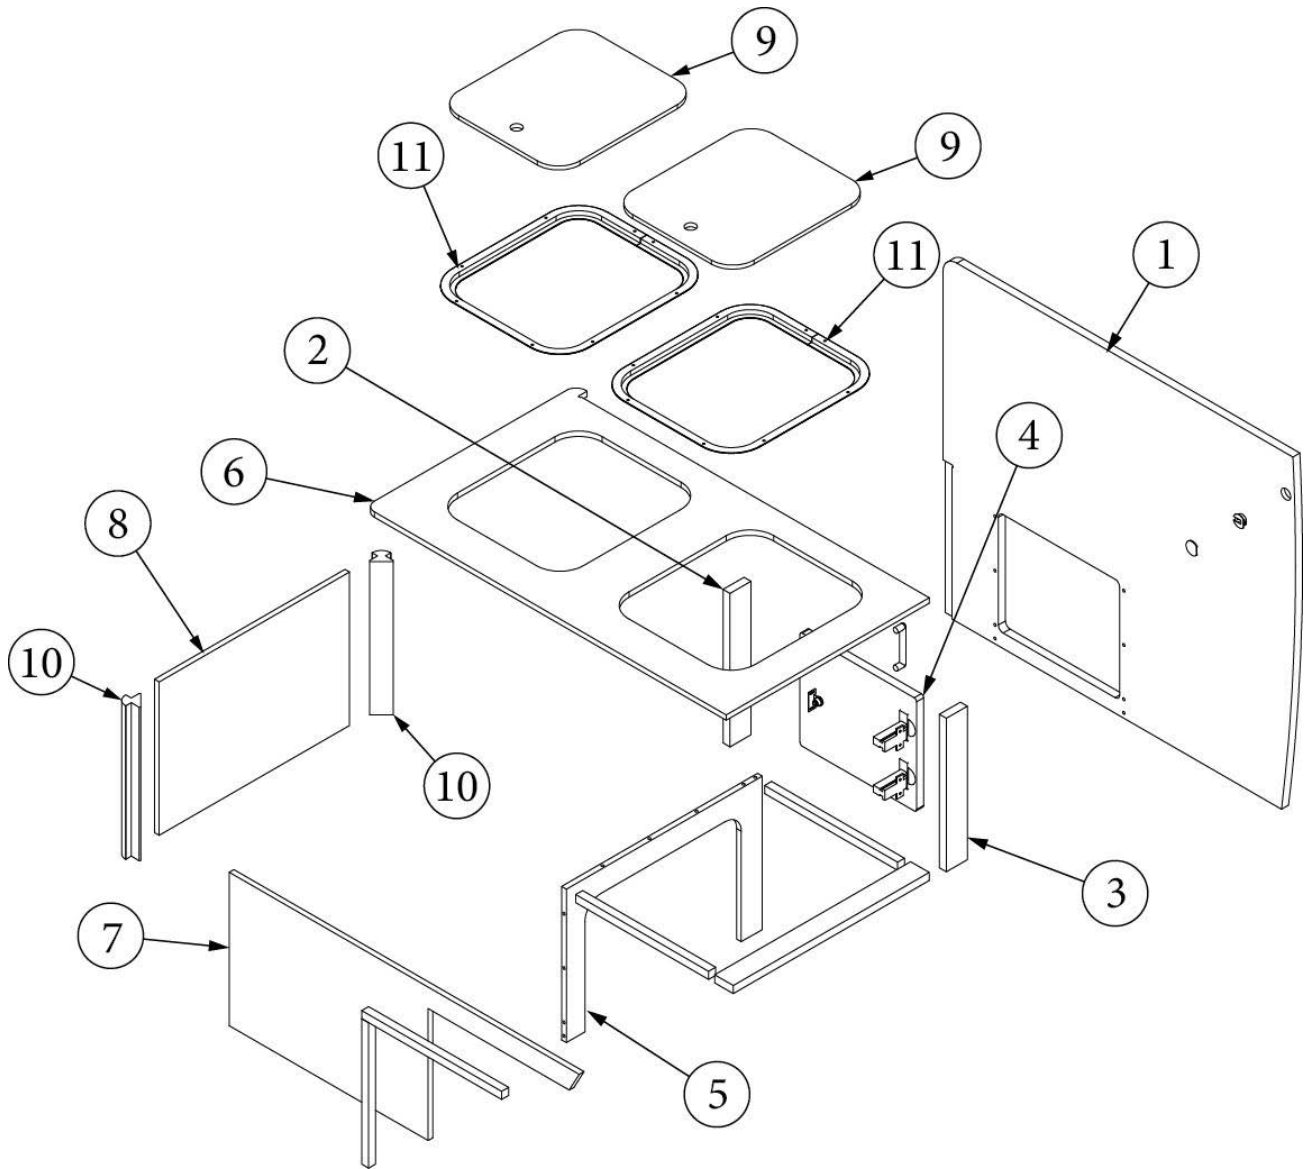

FURNITURE, LOUNGE

Dinette Seat, Forward, 22FB

Parts Listed on Next Page