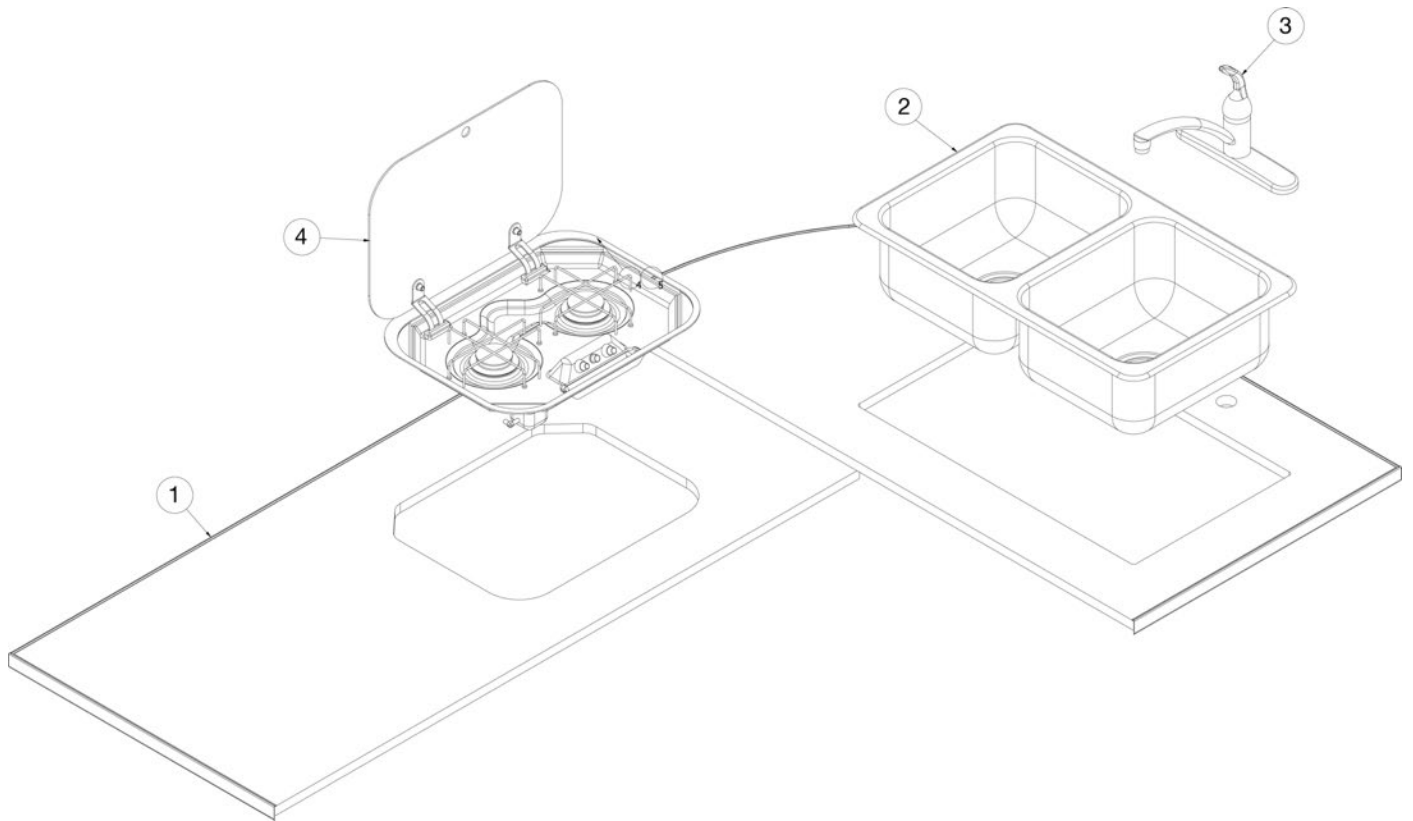

FURNITURE, GALLEY

Galley Top, 20FB

112999

Galley Top Install (not for order/see parts below)

1. 969900-01	Galley Top Assy - 20FB Bambi
2. 602492	Sink-Stainless Steel 16" x 27"
3. 602243	Faucet-Galley Chateau - One Handle Chrome
4. 690816-01*	Cooktop, Two Burner, Suburban, 3725AST
602164-02	Tailpiece, w/nuts & washers
600968	Basket Strainer
115064	Trim, Aluminum, Countertop
365491-02	Edgebanding, 15/16 - 2mm, Linen

*690816-01 (3725AST) replaces 690816 (3036AST) mid-model year 2025