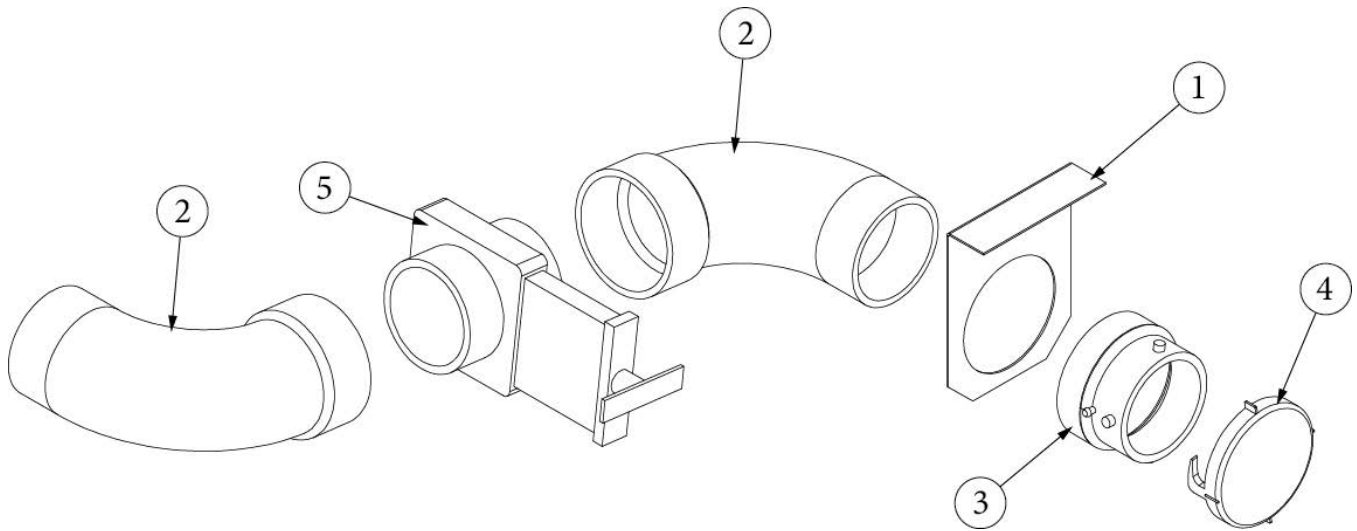

PLUMBING, DRAIN SYSTEM

Tank Drain, 16RB

112891

Assembly, Dump Valve

1. 115555	Bracket-Dump Valve
2. 600820	3" Single Socket 90 degree
3. 601607-06	Term. Adaptor - 3" Hub x 3" Bay
4. 601607-07	Termination Cap - 3" Bay
5. 601607-14	Valve Assy-3"SPIG x 3"SPIG #T40A