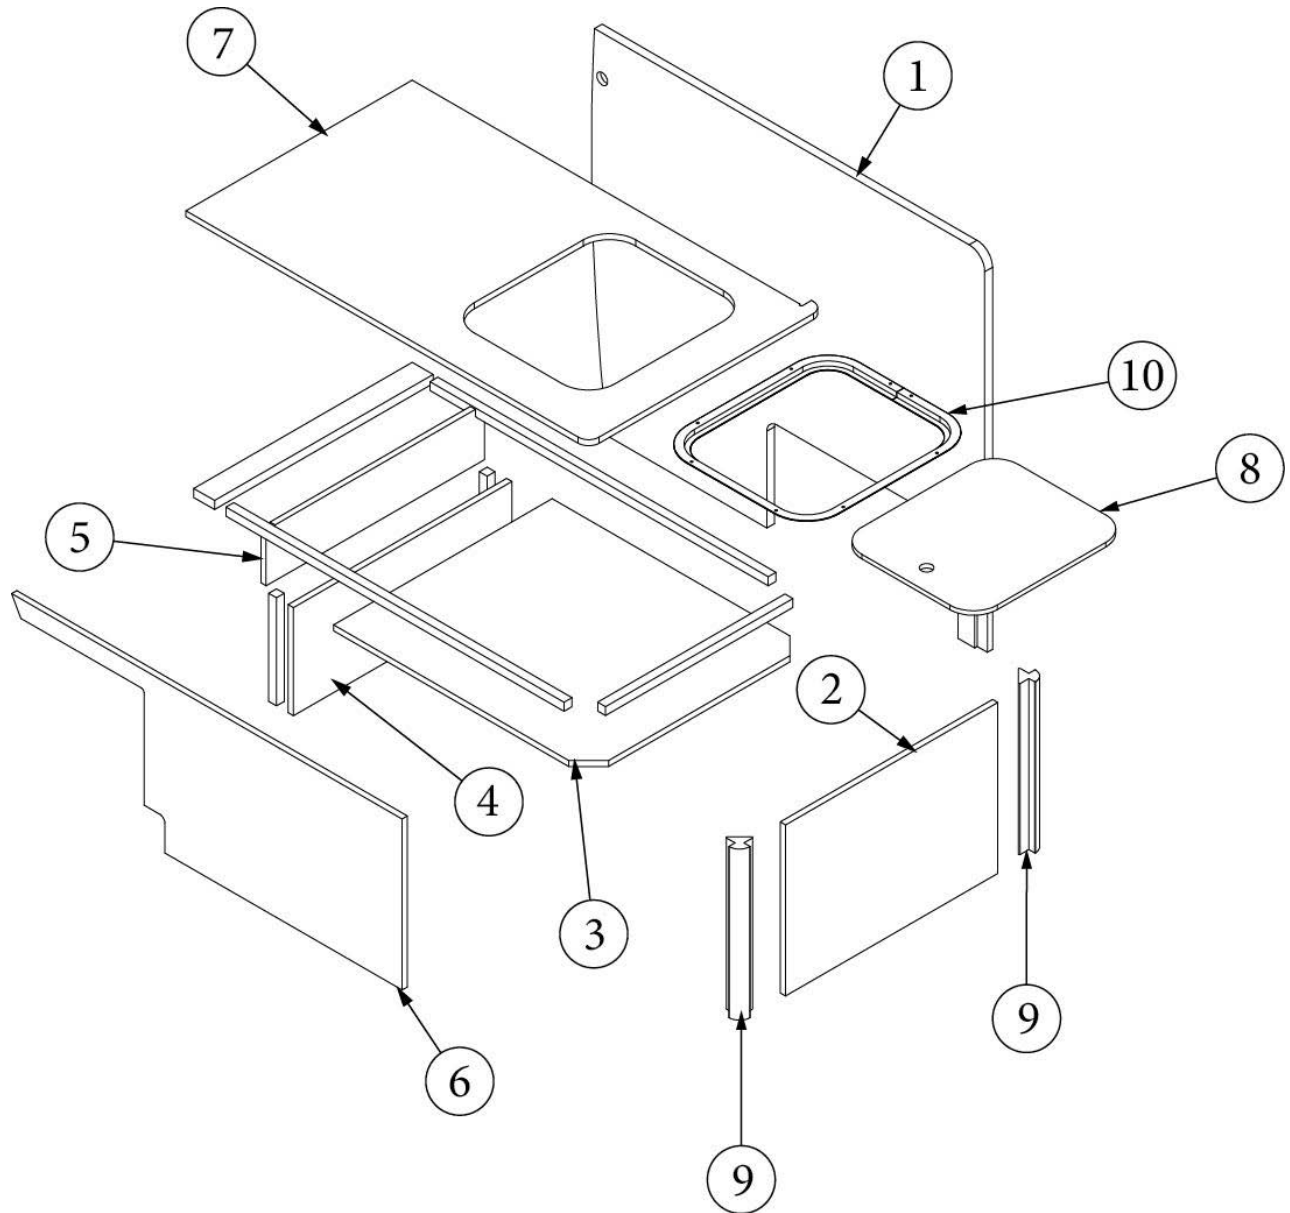

FURNITURE, LOUNGE

Dinette Seat, Rear, 22FB

Parts Listed on Next Page