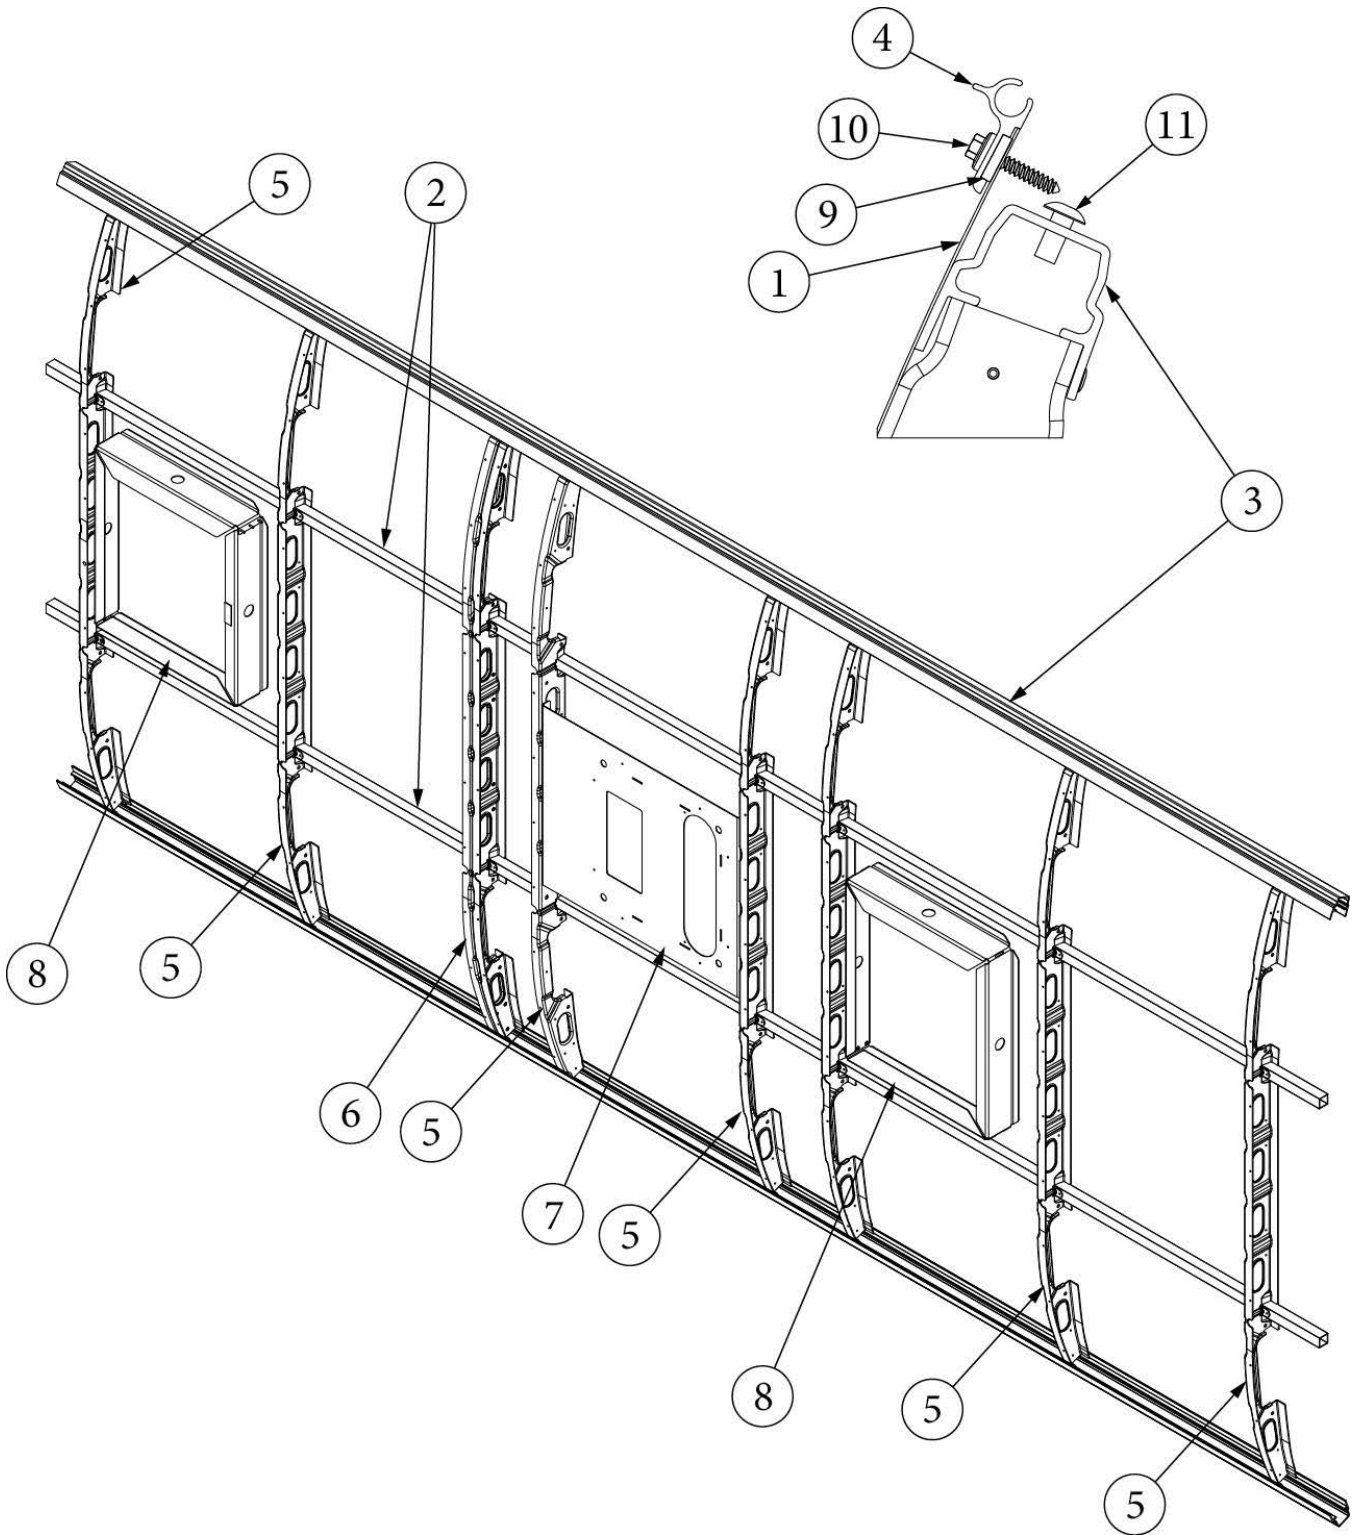

EXTERIOR SHELL

Roof, 22FB

Parts Listed on Next Page