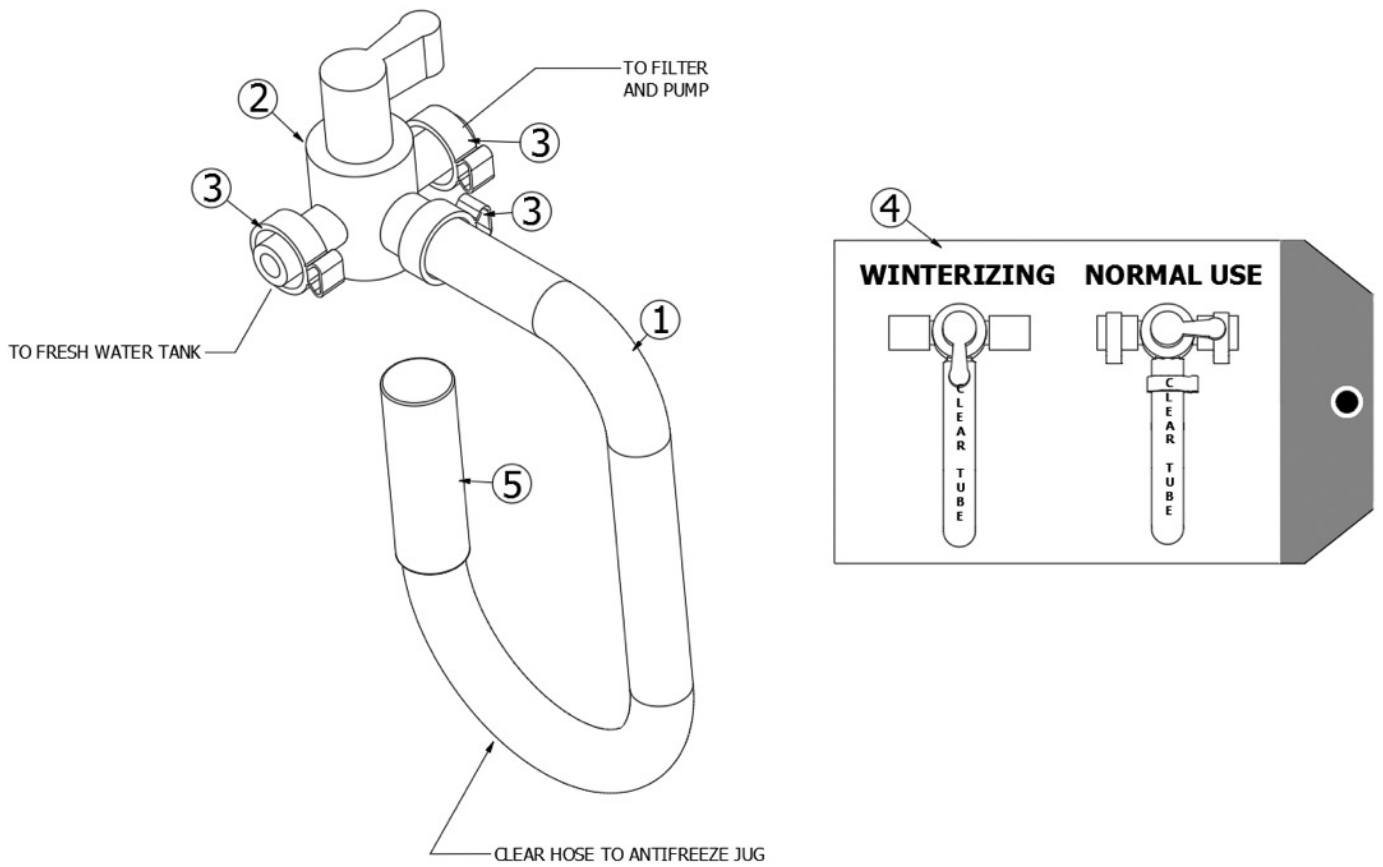

PLUMBING, FRESH WATER SYSTEM

Winterization Kit

112814

Winterization Kit Installation

1. 601240-01
2. 602711
3. 601698-15
4. 365453
5. 602801

Tubing 1/2 I.D. x 3/32 Wall Thick
Valve-3 Way Bypass .5" PEx #32788
1/2 CRIMP RING #14785
Tag-Instruction - Winterization Kit
Cap, 5/8" ID, Winterization Kit