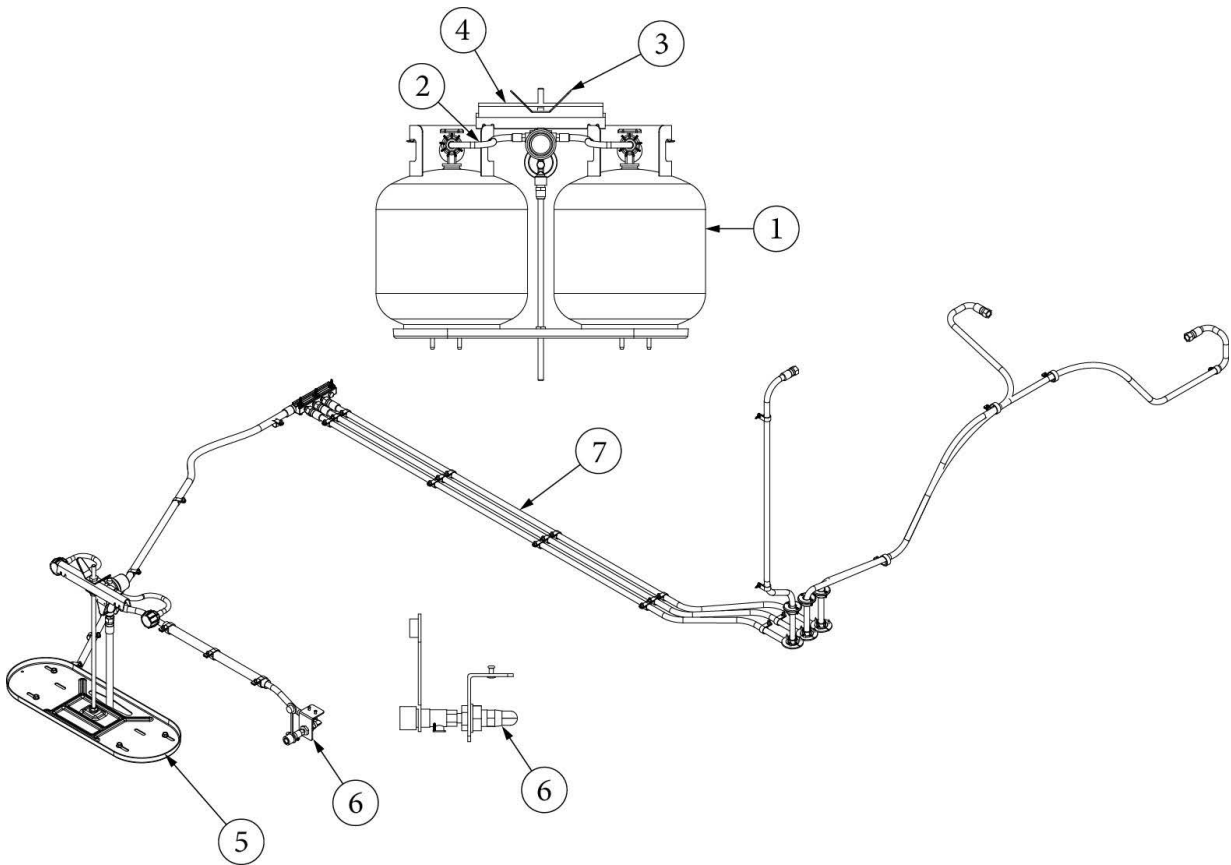

PLUMBING, LPG SYSTEM

LPG System, 16RB

135526

LP System Install, 16RB (not for order/see parts below)

1. 601781	LP Tank-20LB Steel
2. 602870	LP Regulator
3. 455841	LP bottle wing nut
381613	Plastisol cover (for wing nut)
4. 455842	LP bottle hold down
5. 602332-02	Pan Kit, Black
6. 602465	Exterior propane port assembly
454901	Bracket, LP Port
602109-01	Coupler, Quick Connect
7. 943973	LP Flex Hose Assy, 16RB
382500	Grommet- .5" Pipe Press Fit Sealing
340085-07	Clamp-Loop W/Rub.1"
201267-11	Convoluted Conduit 1"
340085-06	Clamp, Loop, Steel W/Rubber, .75 DIA
382556	Closeout- 2.38"D LP ASSY BC
512412	Bushing-Snap IN .75"ID