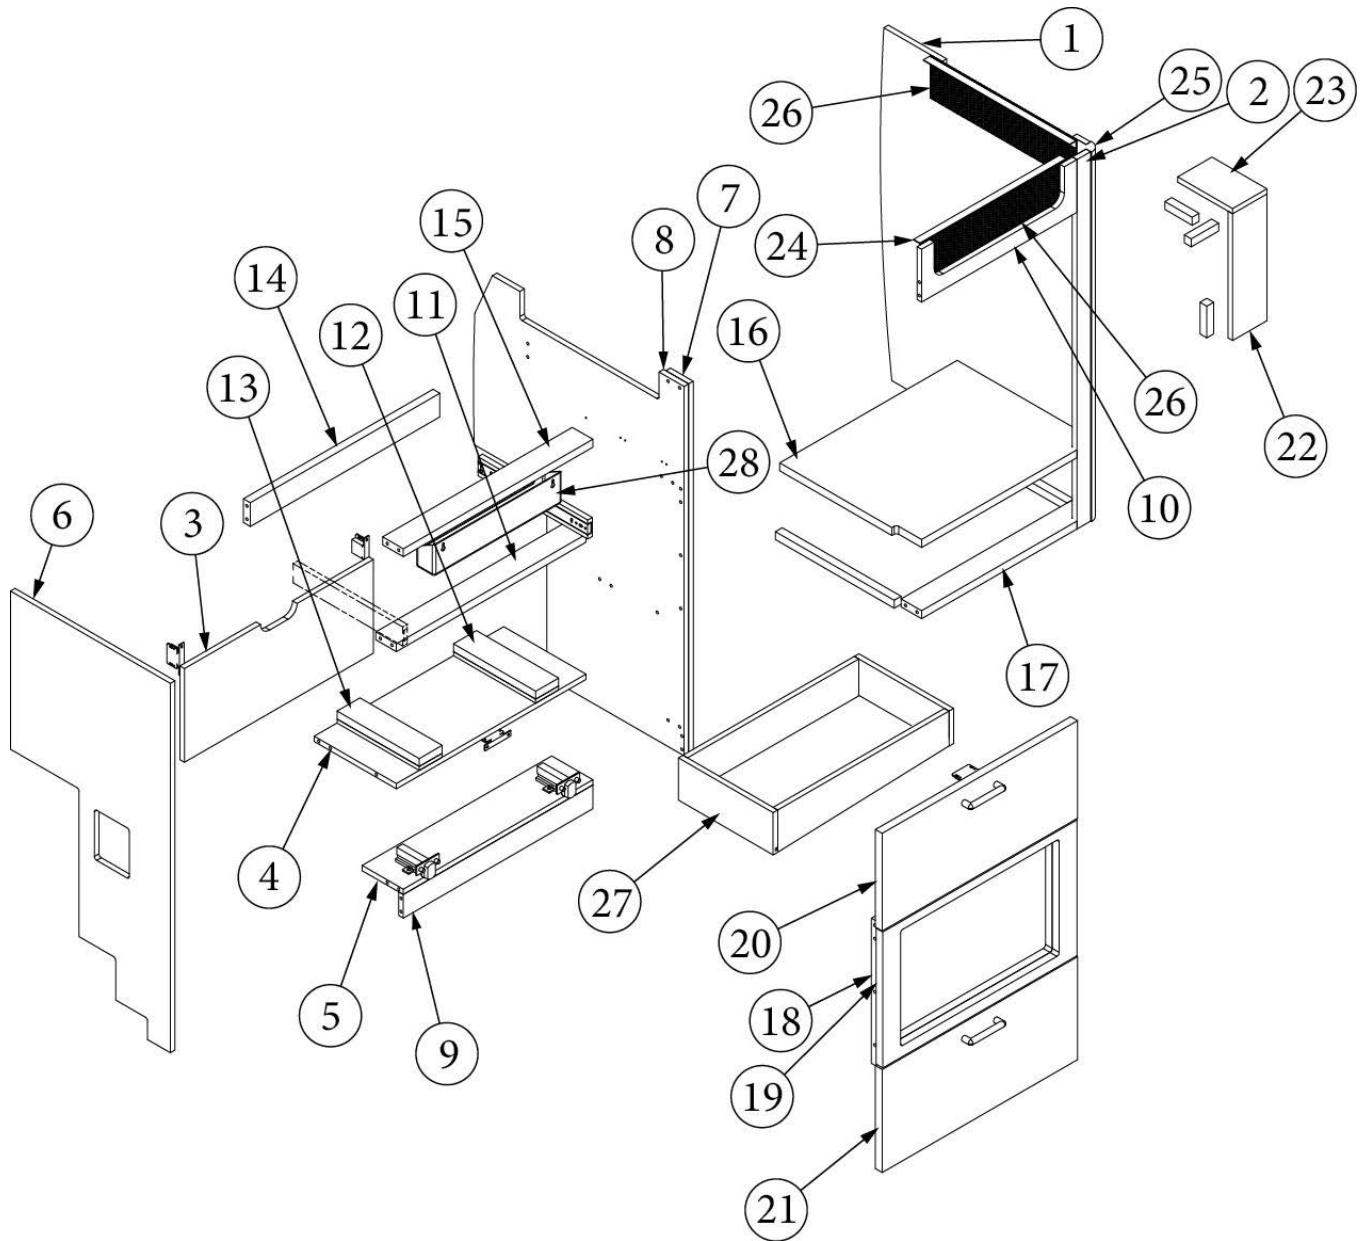

FURNITURE, GALLEY

Galley Cabinet, 16RB

Parts Listed on Next Page