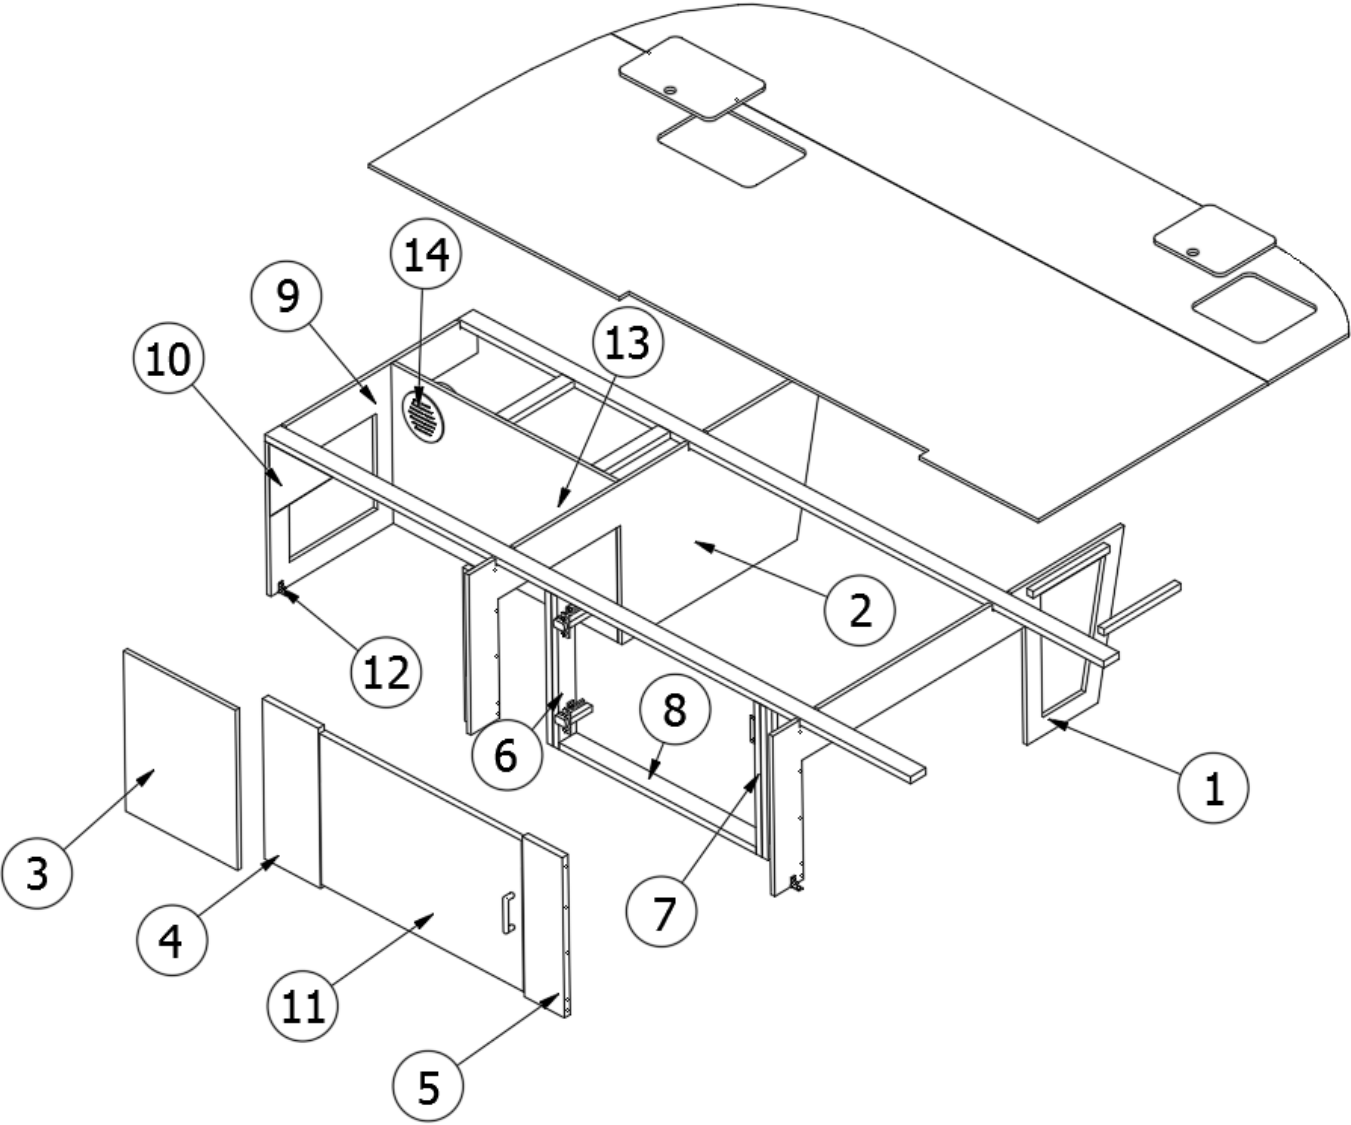

FURNITURE, BEDROOM

Bed, 20FB

Parts Listed on Next Page