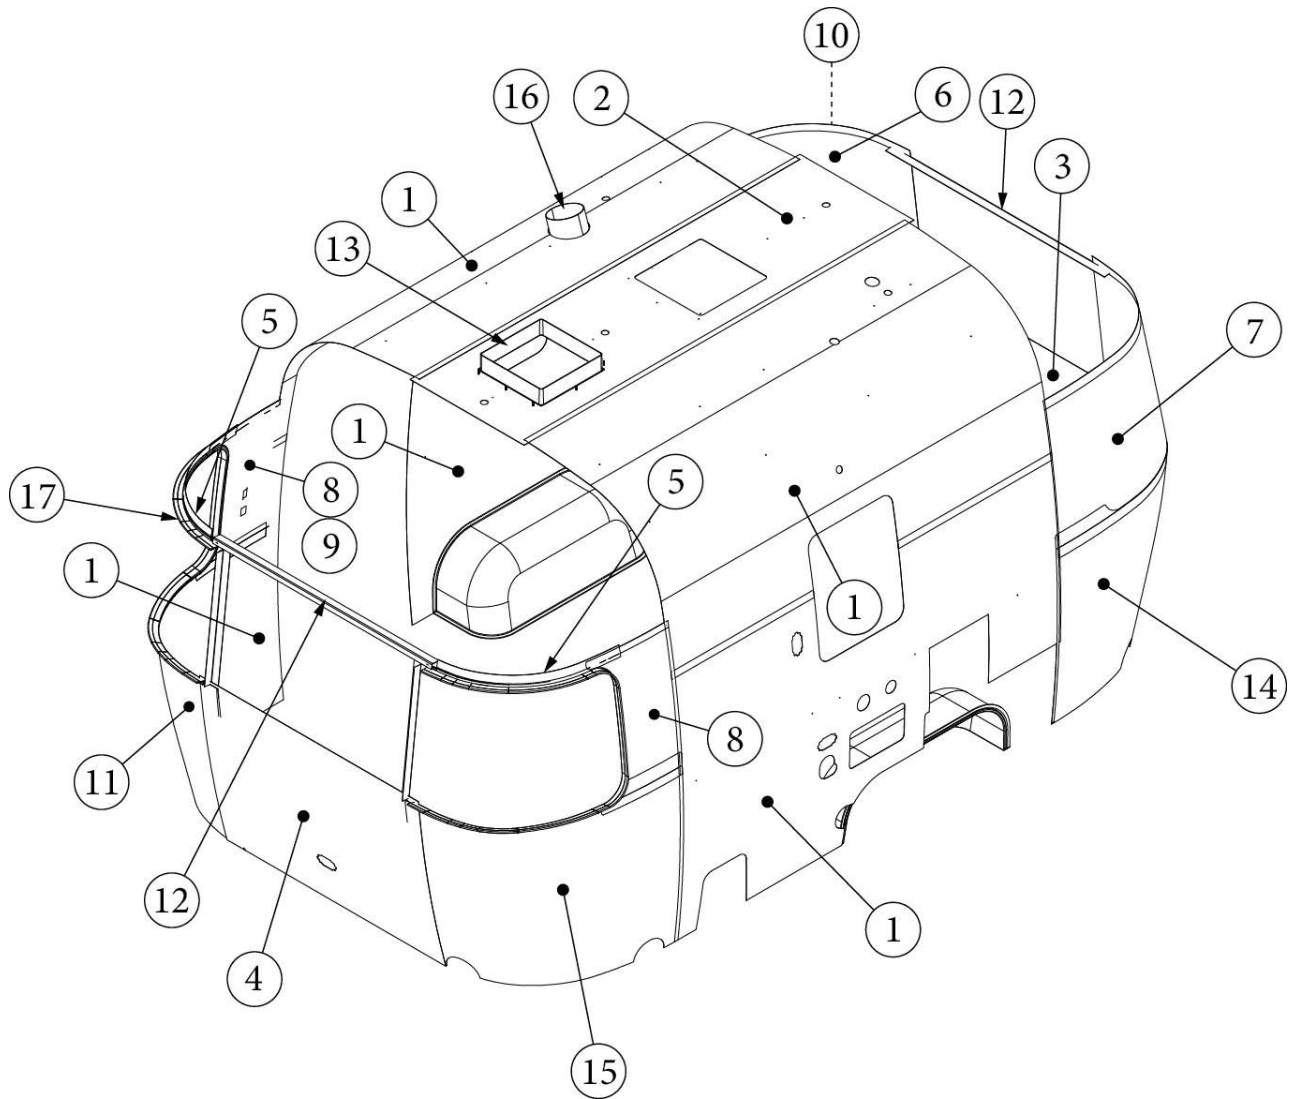

INTERIOR SHELL

Interior Skin, 16RB

Parts Listed on Next Page