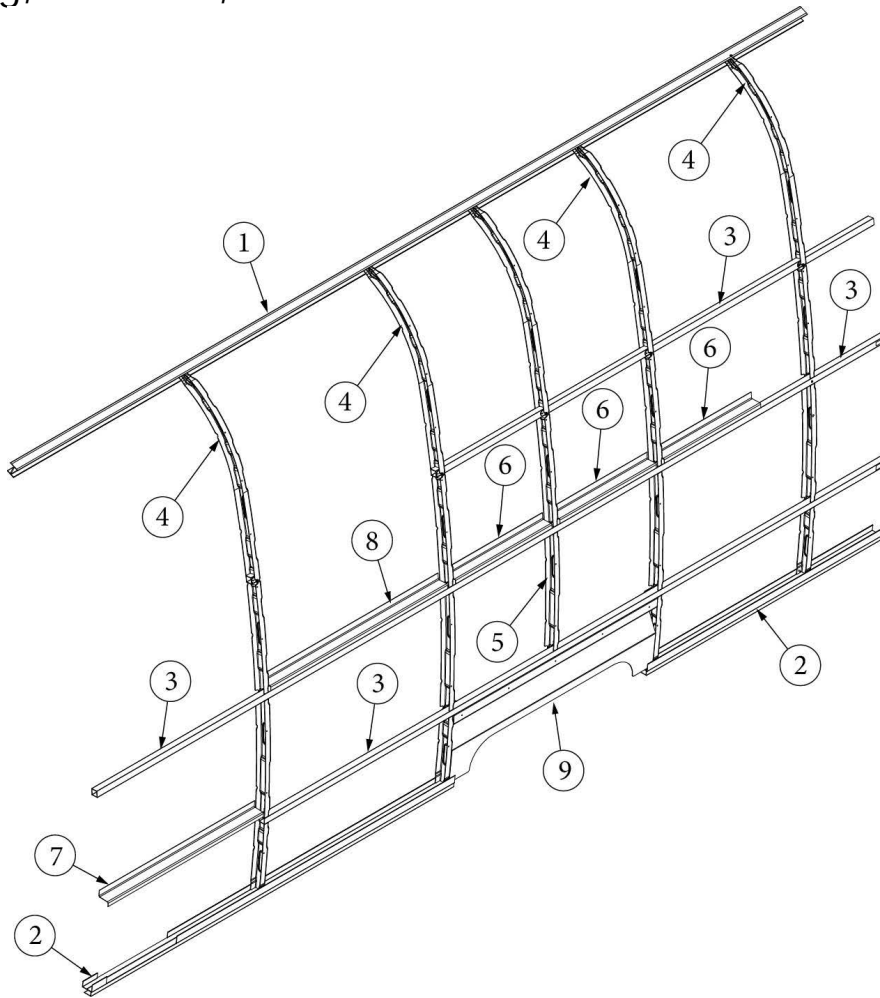

EXTERIOR SHELL

Wall Framing, Roadside, 22FB

923752-01

Assembly, RS Wall

1. 104707-05 2. 116221 3. 116131 4. 116130-01 5. 116130-02 6. 116219-08 7. 116219-11 8. 116219-12 9. 116312-02 116131-01 114880-06 114879-06 114813-02 114813-03	- Extrusion, "I" section, 195" - Extrusion, Floor channel, 192" - Tube, Shell Frame, 1" x 1" x 24' - Wall bow, Standard - Wall Bow, Wheel Well - Z Bar, Countertop Backer, 18" - Z Bar, Window Header, 29" - Z Bar, Window Header, 33" - Header, Wheel Well, Single Axle - Filler Tube, Shell frame - Aluminum Sheet, Upper, .04 X 51 X 152.5" - Aluminum Sheet, Lower, .04 X 33 X 152.5" - Angle, 1.25 x 2 x 2.5" - Angle, 1.13 x 1.5 x 3.5"