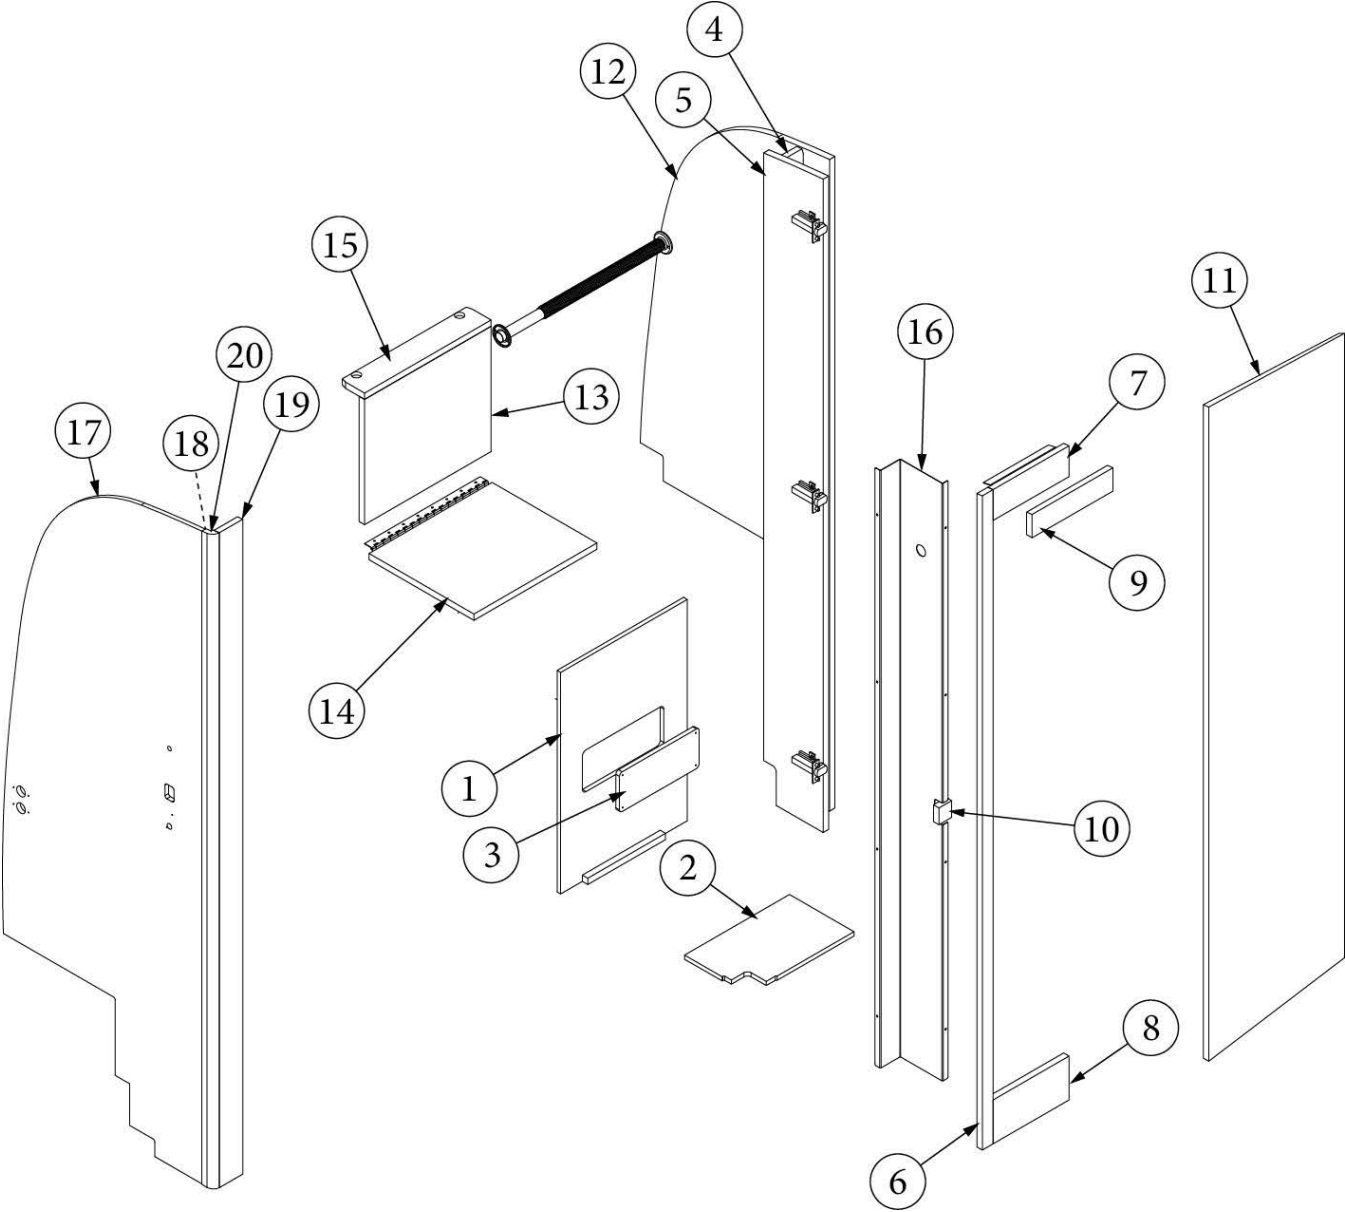

FURNITURE, BEDROOM

Wardrobe, Roadside, 16RB

Parts Listed on Next Page