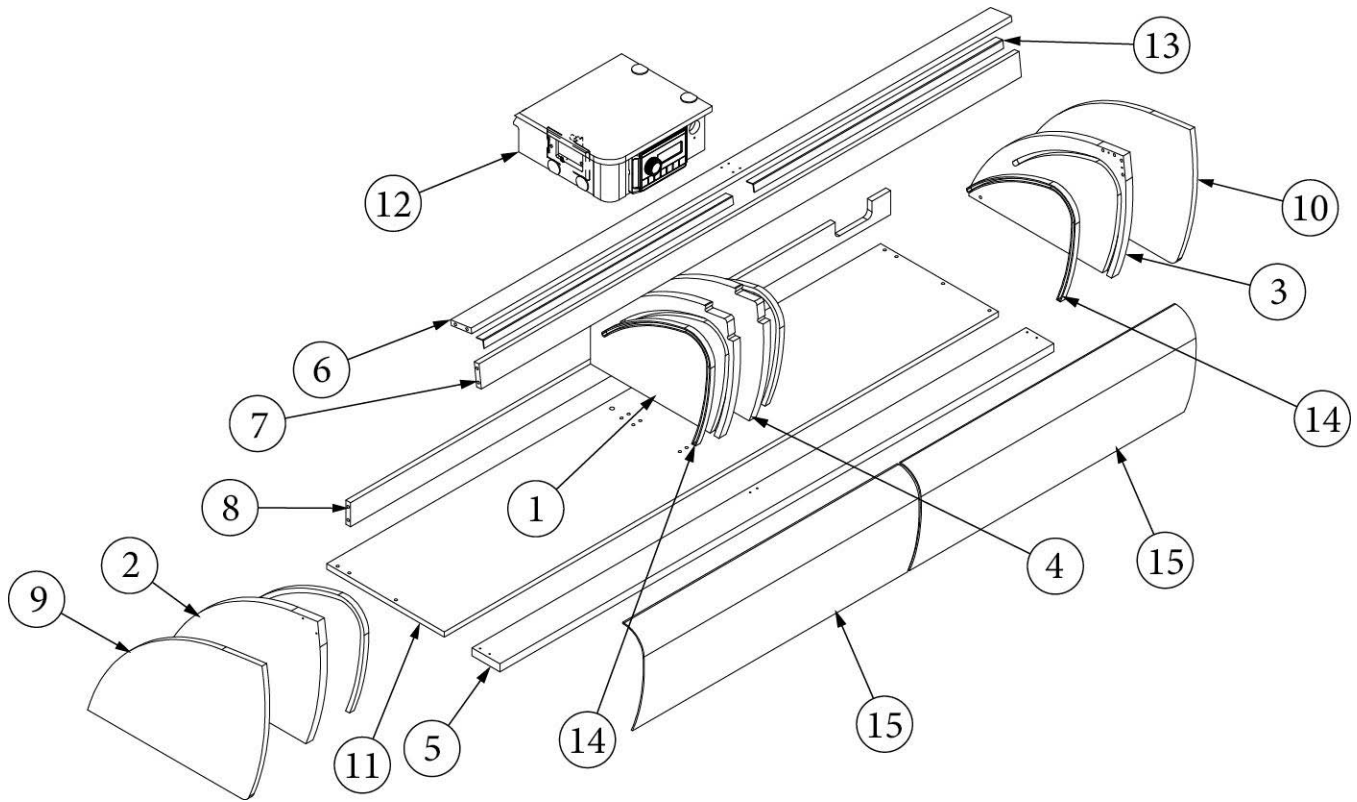

FURNITURE, GALLEY

Roof Locker, Galley, 22FB

Parts Listed on Next Page