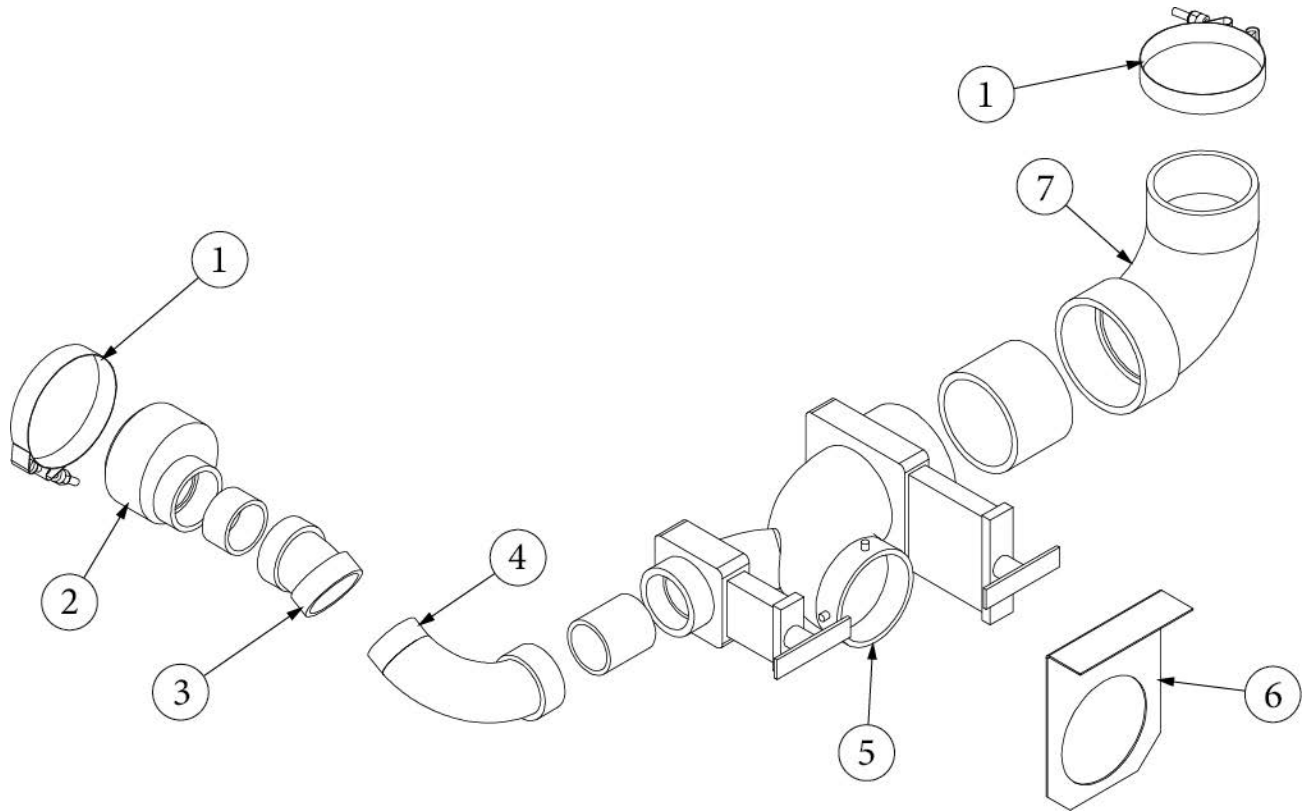

PLUMBING, DRAIN SYSTEM

Tank Drain, 20FB

943914

Assembly, Dump Valve

1. 340092	Clamp, T-Bolt
2. 195329-229	Reducer Adapter, 3" to 1 1/2"
3. 600116	1 1/2" Corlon, 22 1/2° Elbow
4. 600431	Elbow, 90° Street, ABS
5. 601482	Dump Valve Rotating Bracket, Dump valve
6. 115555	Bracket, Dump valve
7. 601531	Elbow 90° 3" DWV Street
601160-02	Pipe, ABS DWV 1 1/2"
601160-04	Pipe, ABS DWV 3"