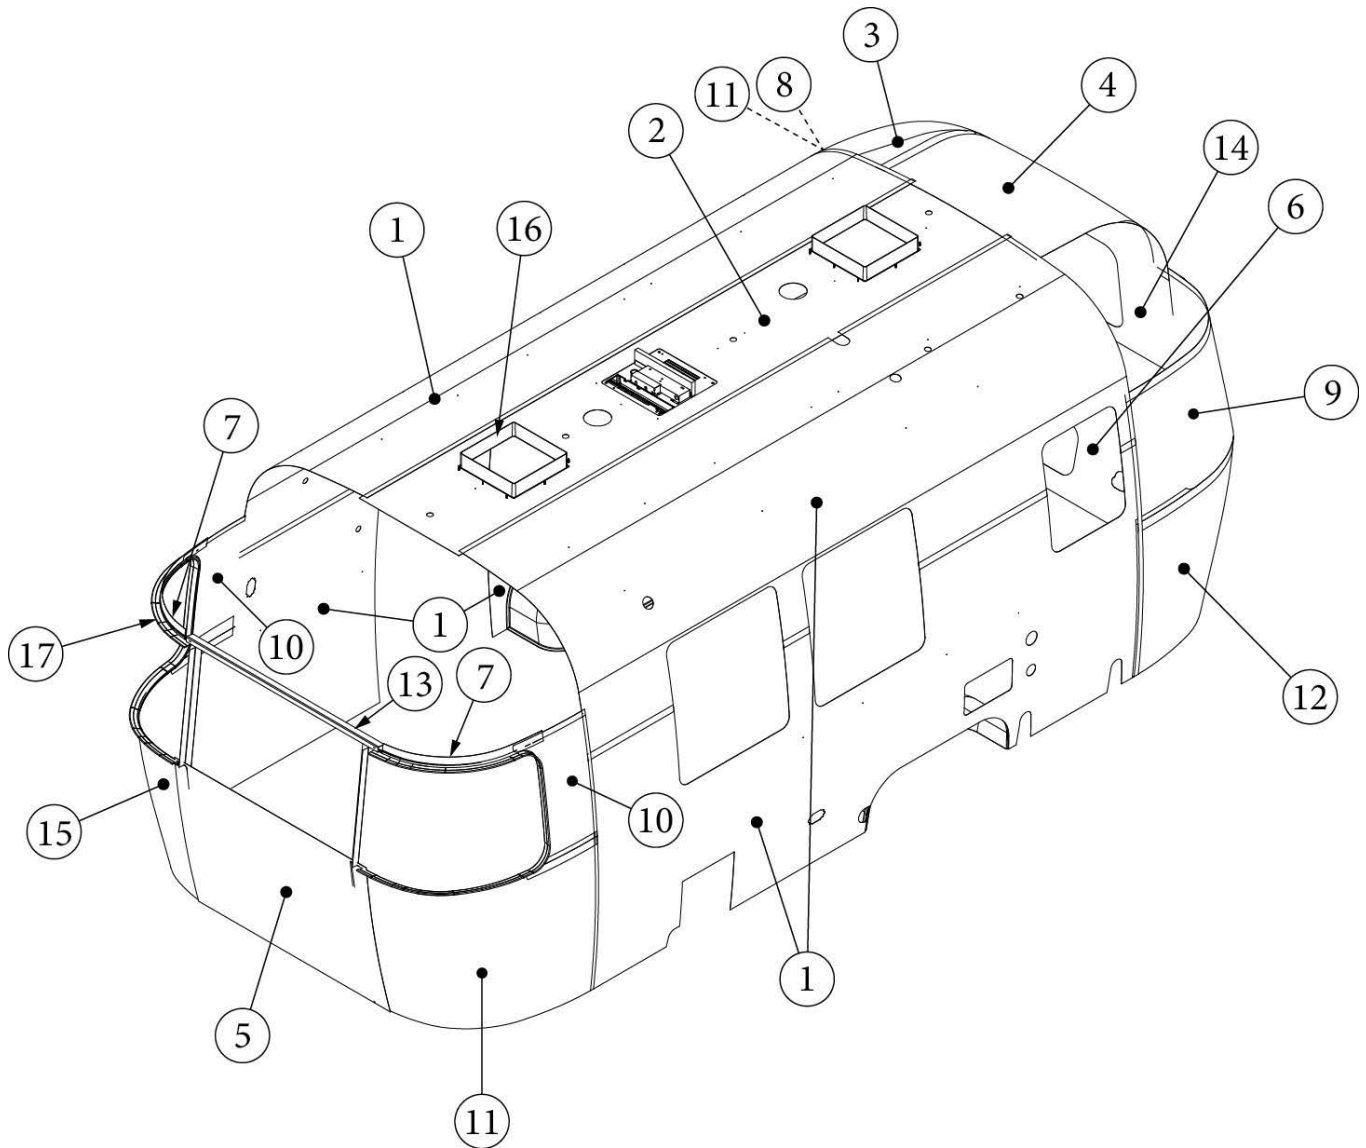

INTERIOR SHELL

Interior Skin, 20FB

Parts Listed on Next Page