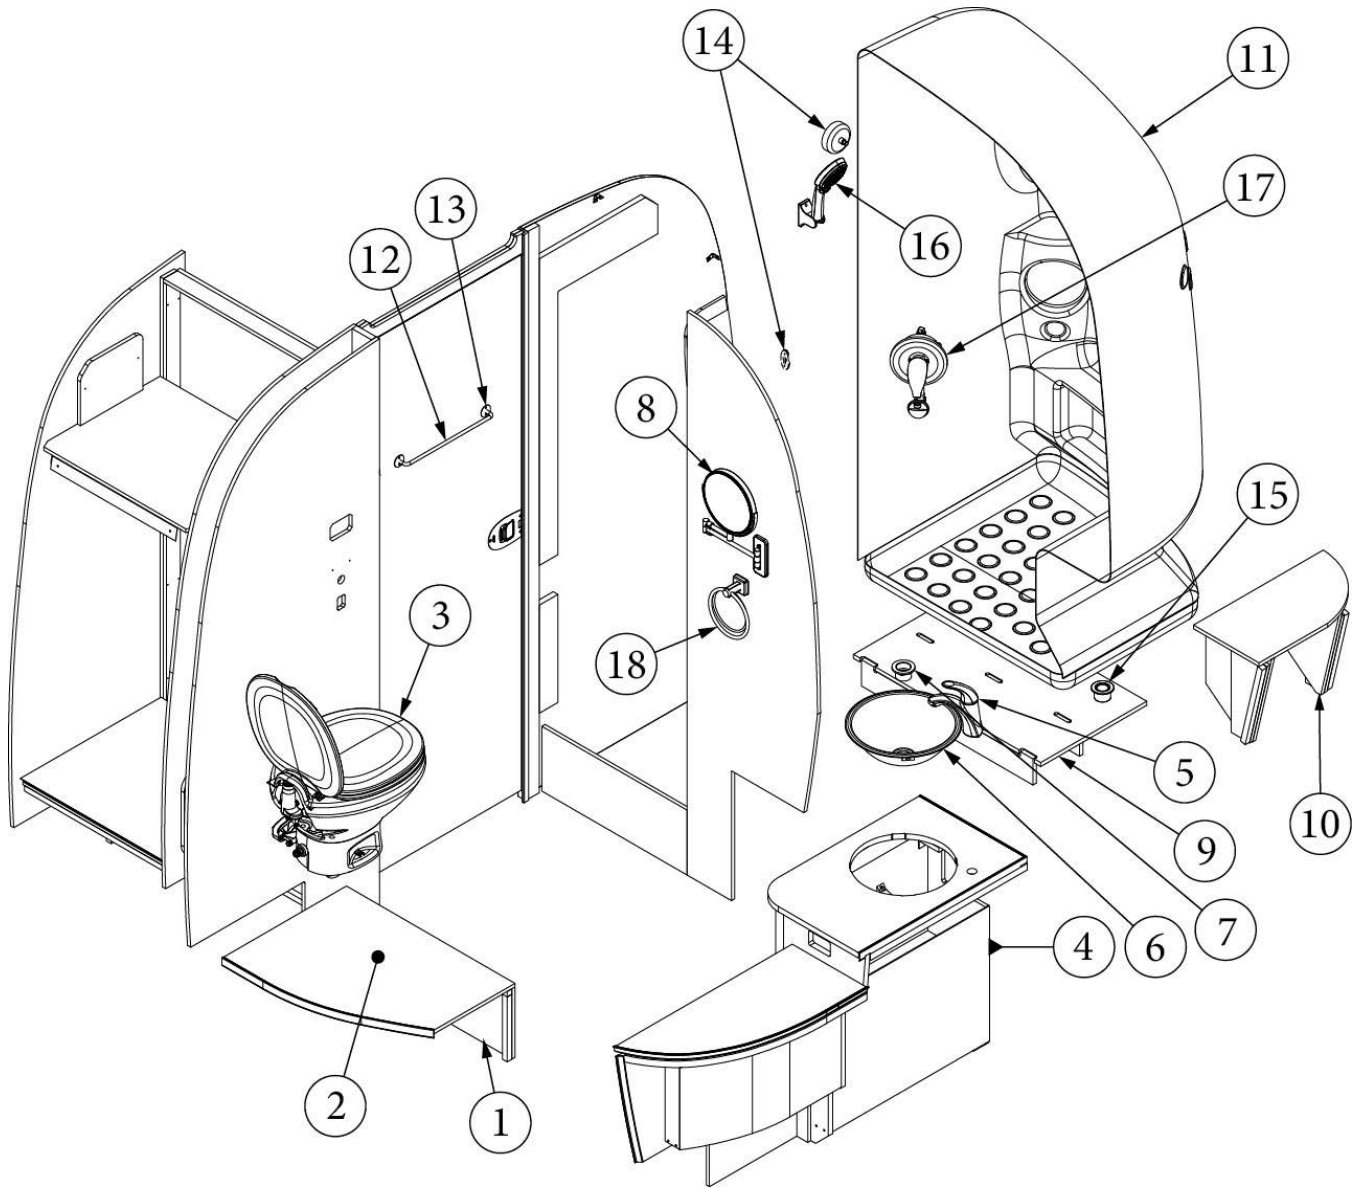

FURNITURE, LAVATORY

Bath Module, 22FB

Parts Listed on Next Page

FURNITURE, LAVATORY

Bath Module, 22FB

135488-01	Bath Module Install, (not for order/see parts below)
1. 969101&000112BC	Pre-Laminate, 27 x 9.75"
2. 969101&000212BC	Pre-Laminate, 27.75 x 19.88"
3. 602334	Toilet, Low profile, White, Thetford, Aqua Magic II
4. 968951	Assembly, Lavy
5. 602859	Faucet, Pfister, Parisa & Braided
6. 602489	Sink, Hamat, SS, Round, 12"
7. 601813	Tail Piece, Drain, Lift/Turn, Sink
8. 371423-02	Mirror, Wall Mount Chrome
9. 968957	Shower Stand Assembly
10. 968984	Shower Seat Support
11. 203615	Shower
12. 382098	Towel Bar Handle, Gloss Chrome, 14.25"
13. 300140-01	Washer, for Towel Bar, 1.5" OD
14. 382063	Clothesline, Retractable, #Dry-01101
15. 600594-01	Drain, Shower, w/White Rubber Stop
16. 602972-01	Shower Head Unit, Brushed, (Head, Hose, Etc.)
17. 601829	Shower Valve Assembly, Chrome
18. 382551	Towel Ring, 5.51", #1209281
201666-01	J-molding, 3/16", Plastic, White
381610-01	Cover Cap, Plastic, European White
703989-02	Shower Door
201673	Cove Molding, Ivory, Plastic
365385-01	Edgebanding, White Cypress, 5/8"