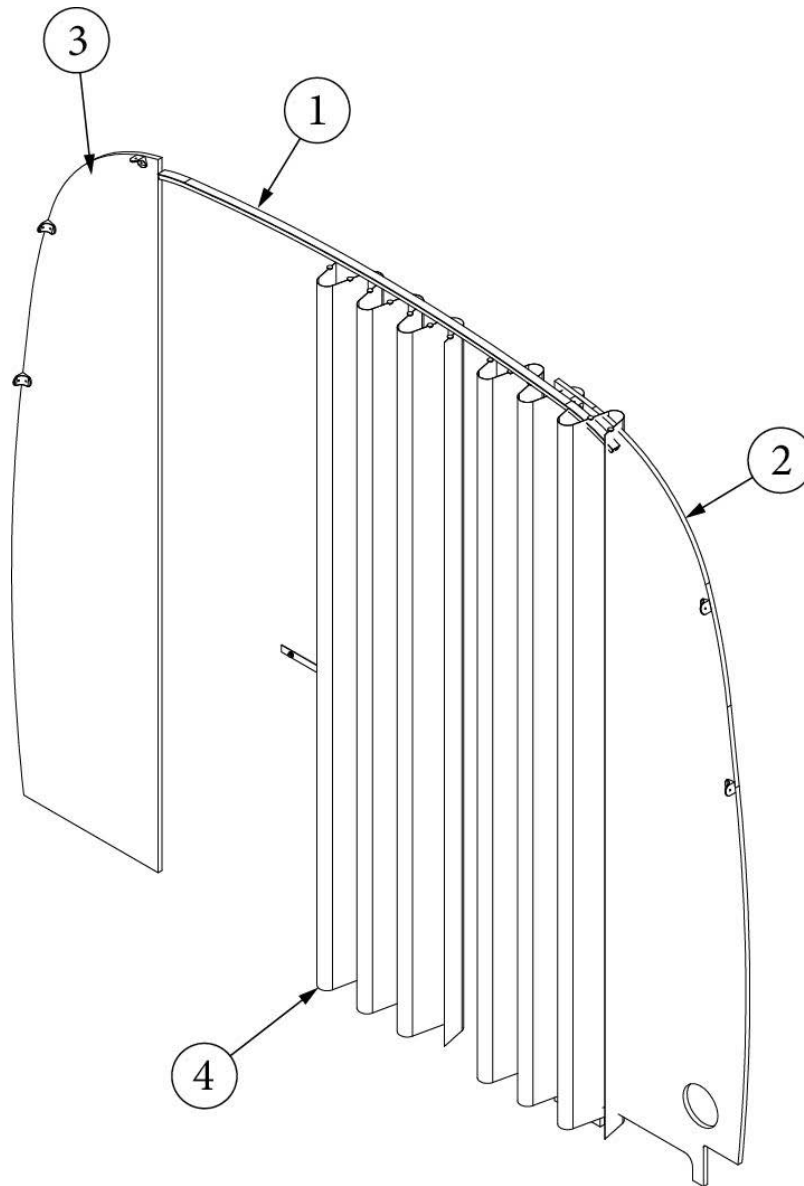

FURNITURE, BEDROOM

Privacy Panels, 22FB

113002-01

Privacy Panels Install (not for order/see parts below)

1. 382295
2. 113002&000212BB
3. 113002&000412BB
4. 704657
  385963
  203138-03

Track, 40", Plastic, Gray
Pre-Laminate, Panel Divider, CS
Pre-Laminate, Panel Divider, RS
Curtain, Dividing, 72" x 76", w/Tie Back
Angle Bracket, Lambrequin
Extrusion, Plastic, Wall, Beige