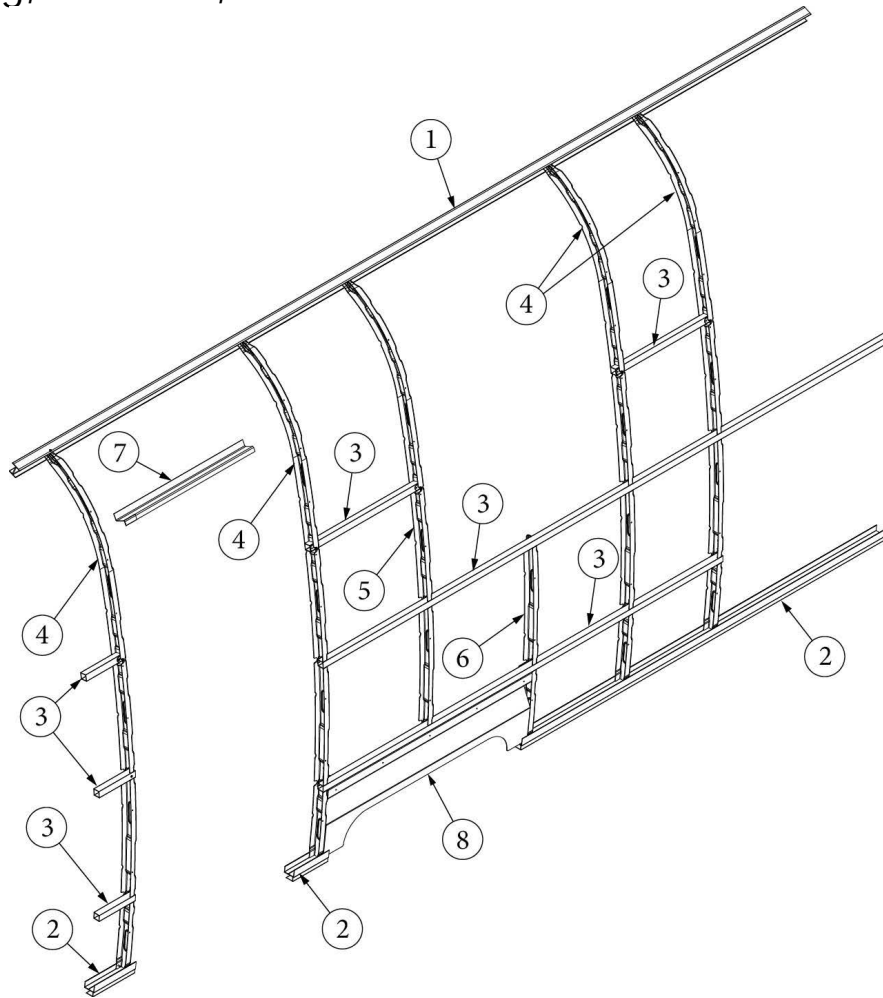

EXTERIOR SHELL

Wall Framing, Curbside, 22FB

923753-01

Assembly, CS Wall

1. 104707-05 2. 116221 3. 116131 4. 116130-01 5. 116130-02 6. 116130-04 7. 116219-03 8. 116312-02 116219-11 115578 114880-06 114879-06 114813-02 114813-03	- Extrusion, "I" section, 195" - Extrusion, Floor channel, 192" - Tube, Shell Frame, 1" x 1" x 24' - Wall bow, Standard - Wall Bow, Wheel Well - Wall Bow, Window - Z Bar, Door Header - Header, Wheel Well, Single Axle - Z Bar, Window Header, 29" - Doubler Plate, Awning - Aluminum Sheet, Upper, .04 X 51 X 152.5" - Aluminum Sheet, Lower, .04 X 33 X 152.5" - Angle, 1.25 x 2 x 2.5" - Angle, 1.13 x 1.5 x 3.5"