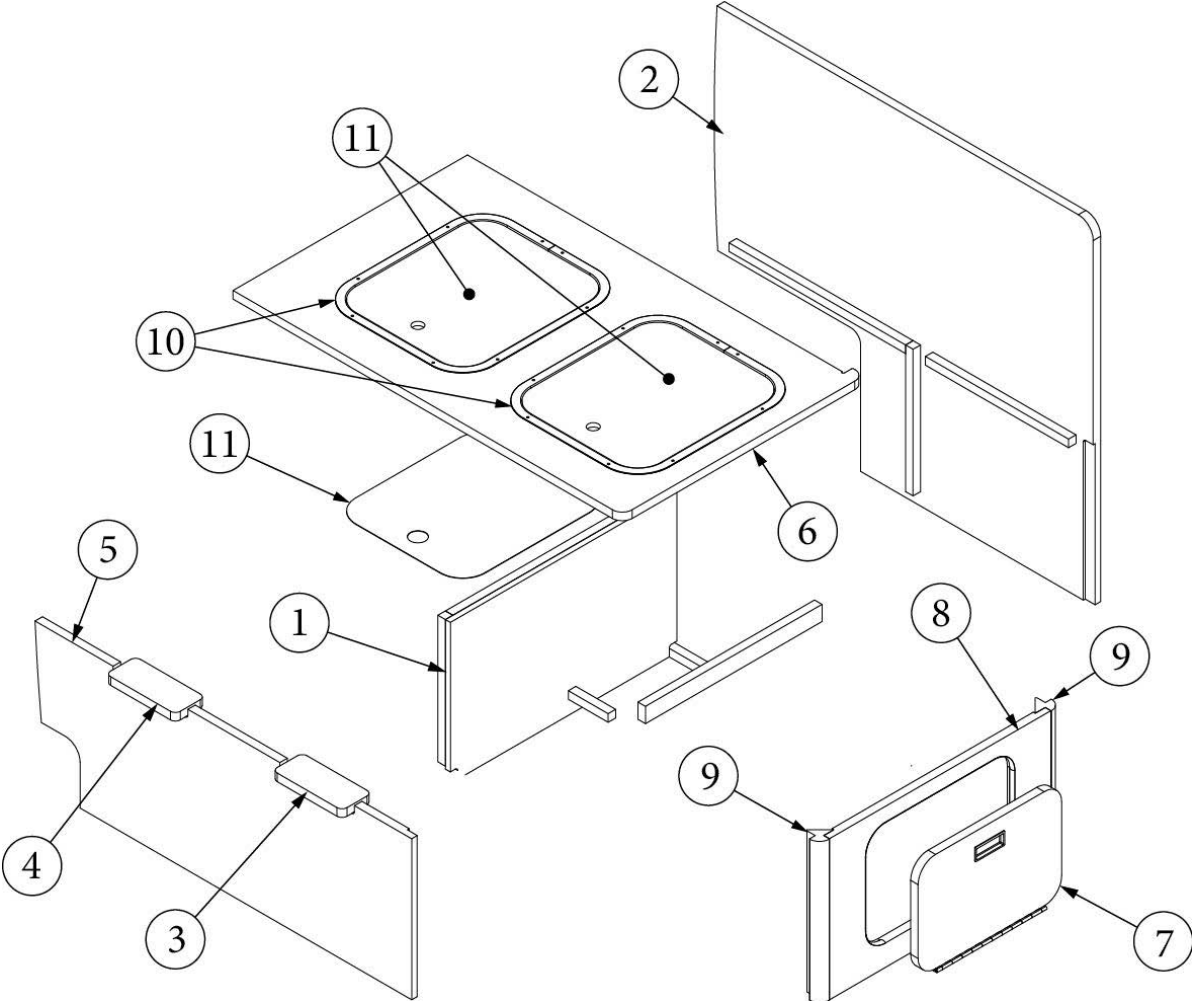

FURNITURE, LOUNGE

Dinette Seat, RH, 20FB

Parts Listed on Next Page