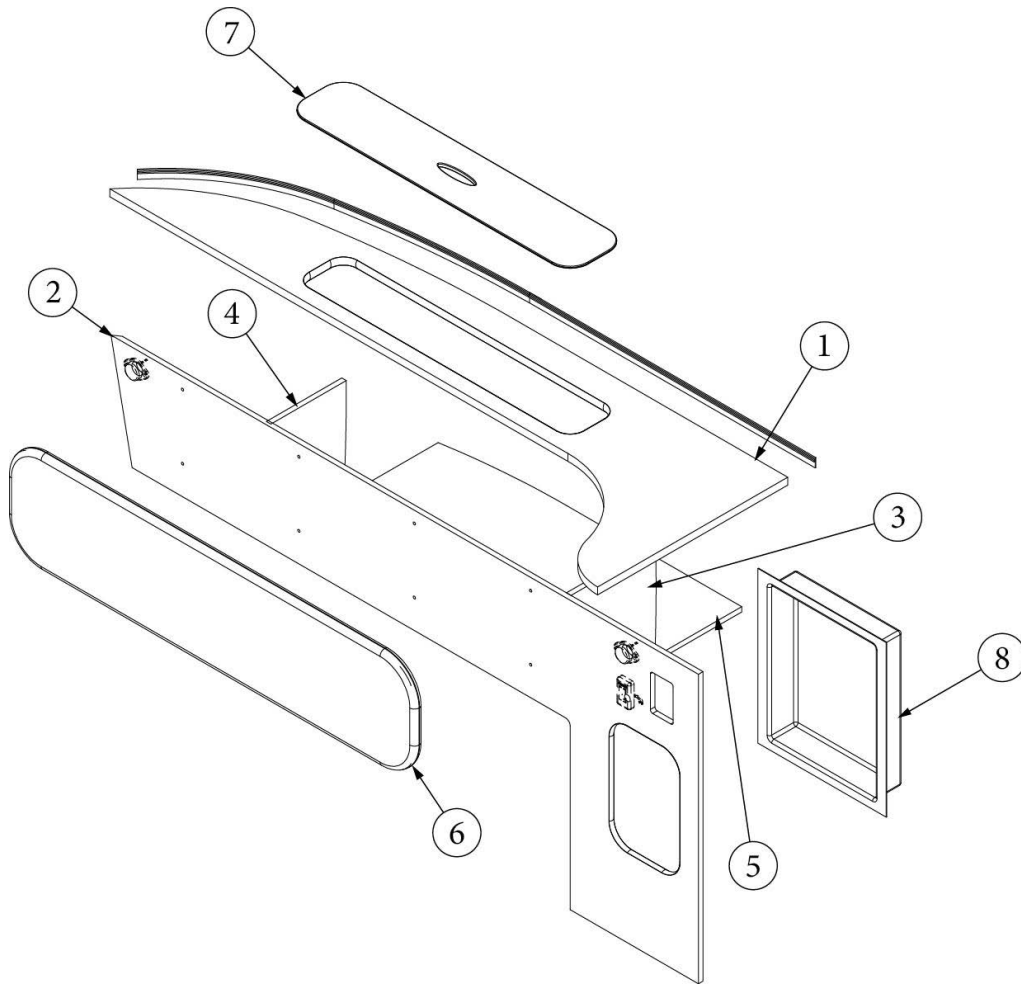

FURNITURE, BEDROOM

Hamper and Headboard, CS, 22FB

970472

Hamper Assembly

1. 970472&000118BC	Pre-Laminate, .75 X 17.88 X 64"
2. 970472&000212BC	Pre-Laminate, .5 X 64.13 X 29"
3. 970472&000312BC	Pre-Laminate, .5 X 9.5 X 11"
4. 970472&000412BC	Pre-Laminate, .5 X 8.5 X 11"
5. 970472&000512BC	Pre-Laminate, .5 X 9.13 X 32"
6. 968982	Bed Headrest
7. 204081	Lid, Hamper, Acrylic
8. 203383	Rack, Magazine, ABS
115064	Countertop Trim, Aluminum
201673	Reverse Cove Molding, White, Plastic
203445-01	T-Molding, White, .5625"
203597	T Molding, White, 13/16"
365386-02	Edgebanding, Linen, .94"