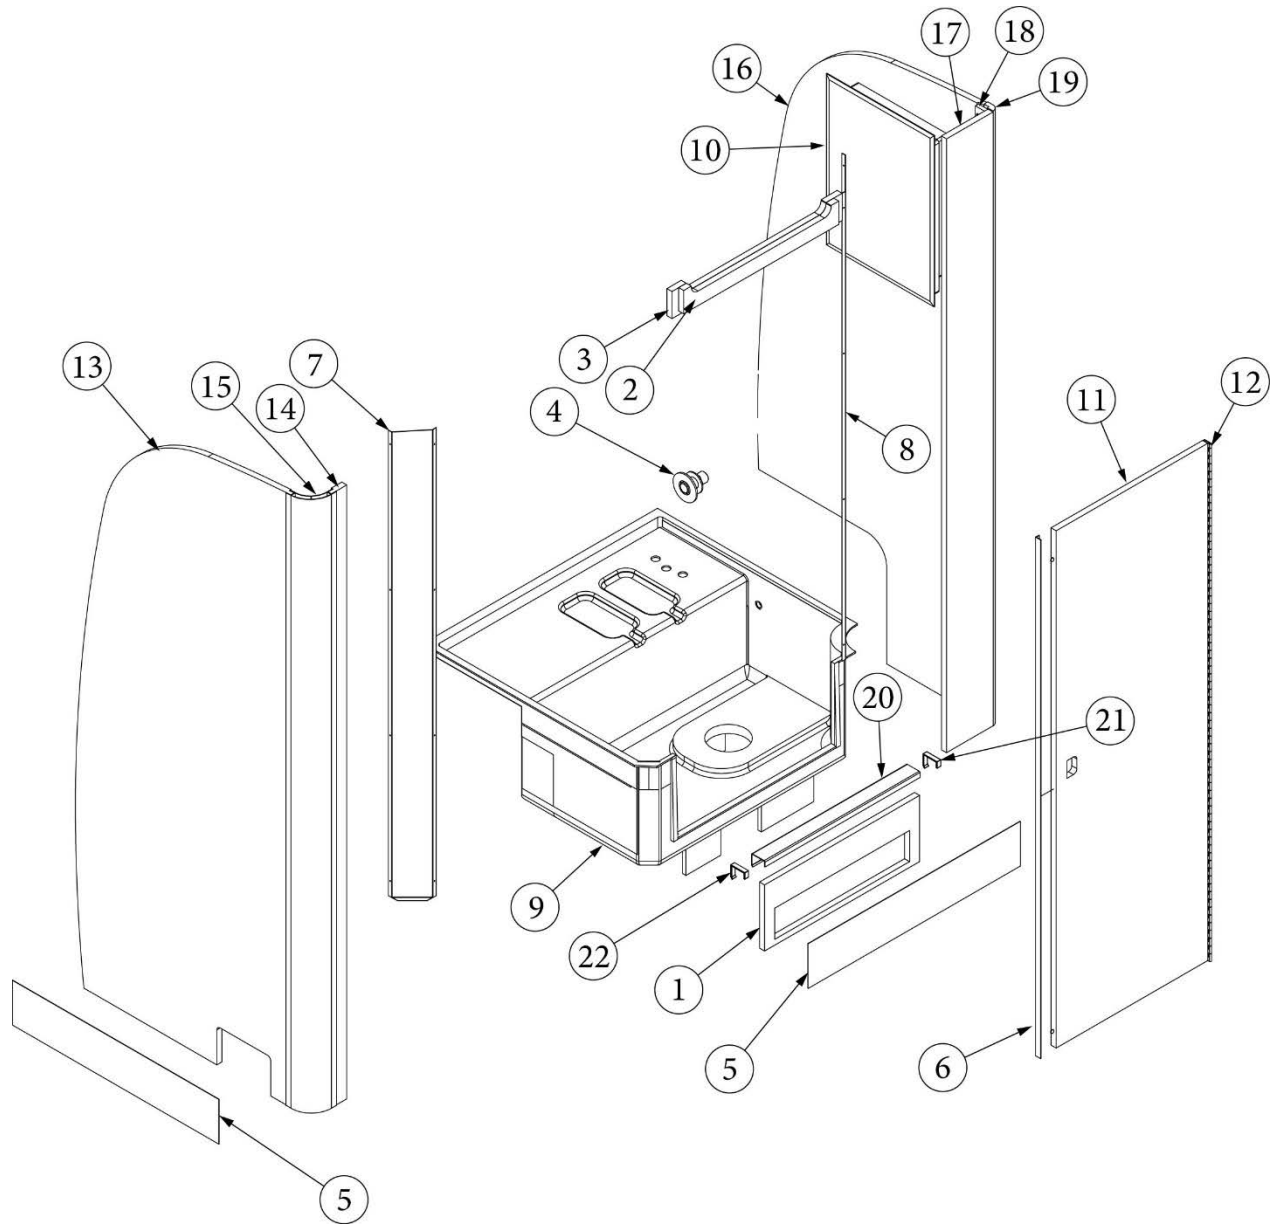

FURNITURE, LAVATORY

Bath Module, 16RB

Parts Listed on Next Page