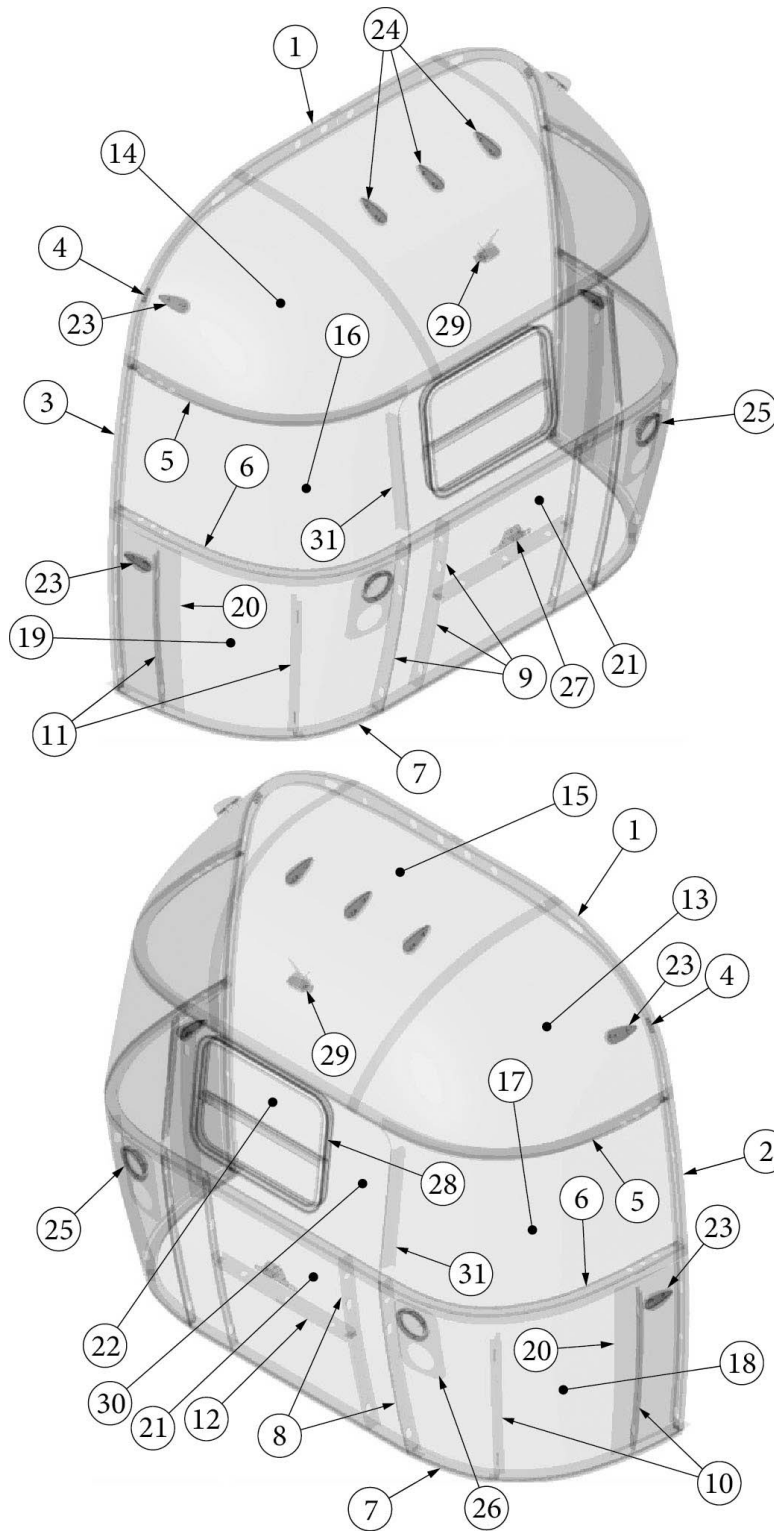

EXTERIOR SHELL

Aft End, 22FB

Parts Listed on Next Page