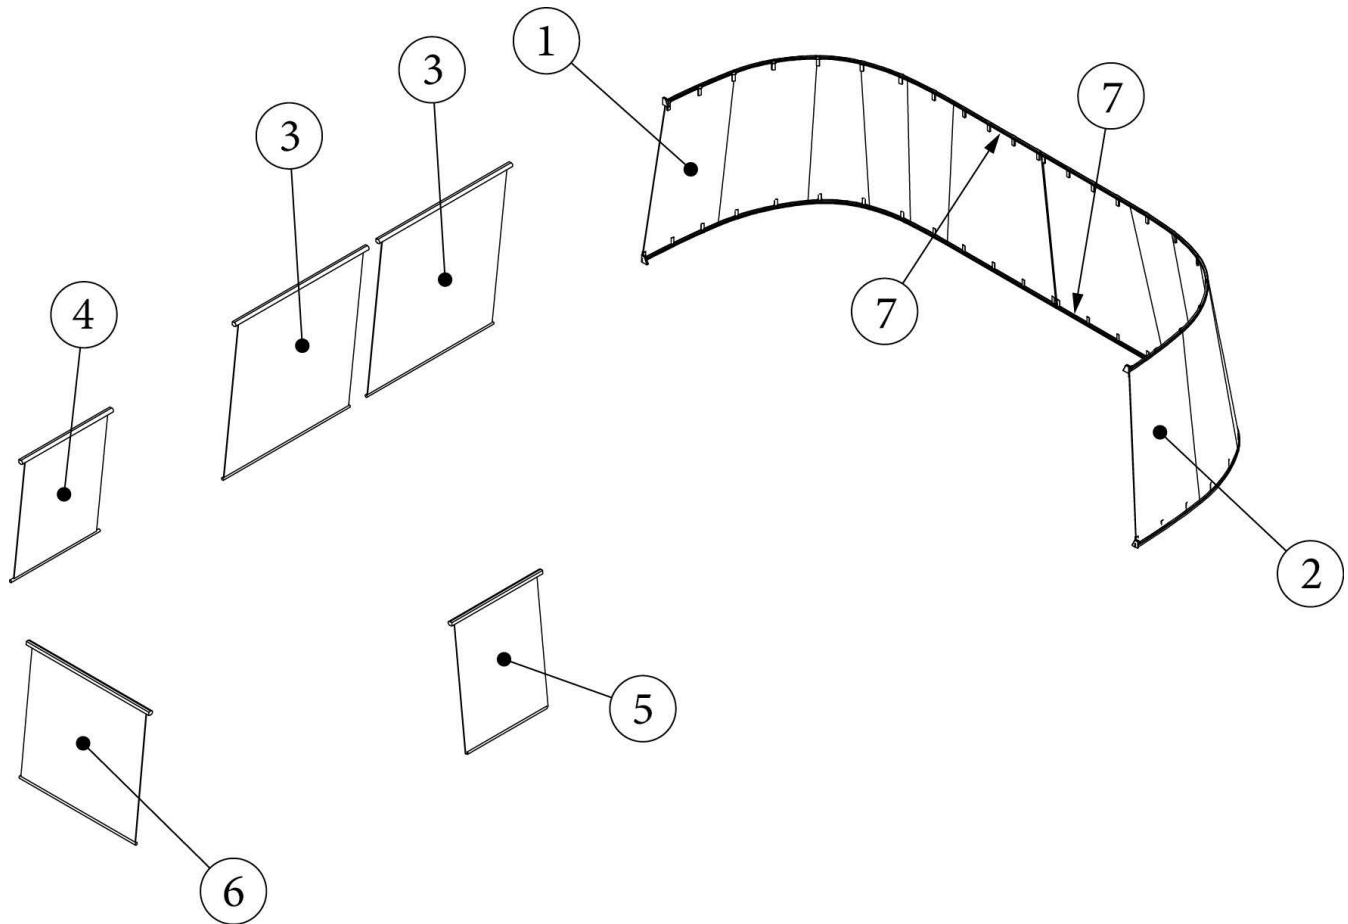

WINDOW COVERINGS

Curtains and Shades, 20FB

135504

Install, Window Coverings, 20FB (not for order/see parts below)

1. 998227-01	Panel Assembly, Curtain, Blackout (Wrap Window)
2. 998227-02	Panel Assembly, Curtain, Blackout (Wrap Window)
3. 705060-05	Toggle Roller Shade, White, 31.5 x 34"
4. 705060-01	Toggle Roller Shade, White, 21.5 x 26"
5. 705060-02	Toggle Roller Shade, White, 21.5 x 26"
6. 705060-03	Toggle Roller Shade, White, 29 x 26"
7. 101217	Curtain Track, Extrusion, Aluminum, 11'