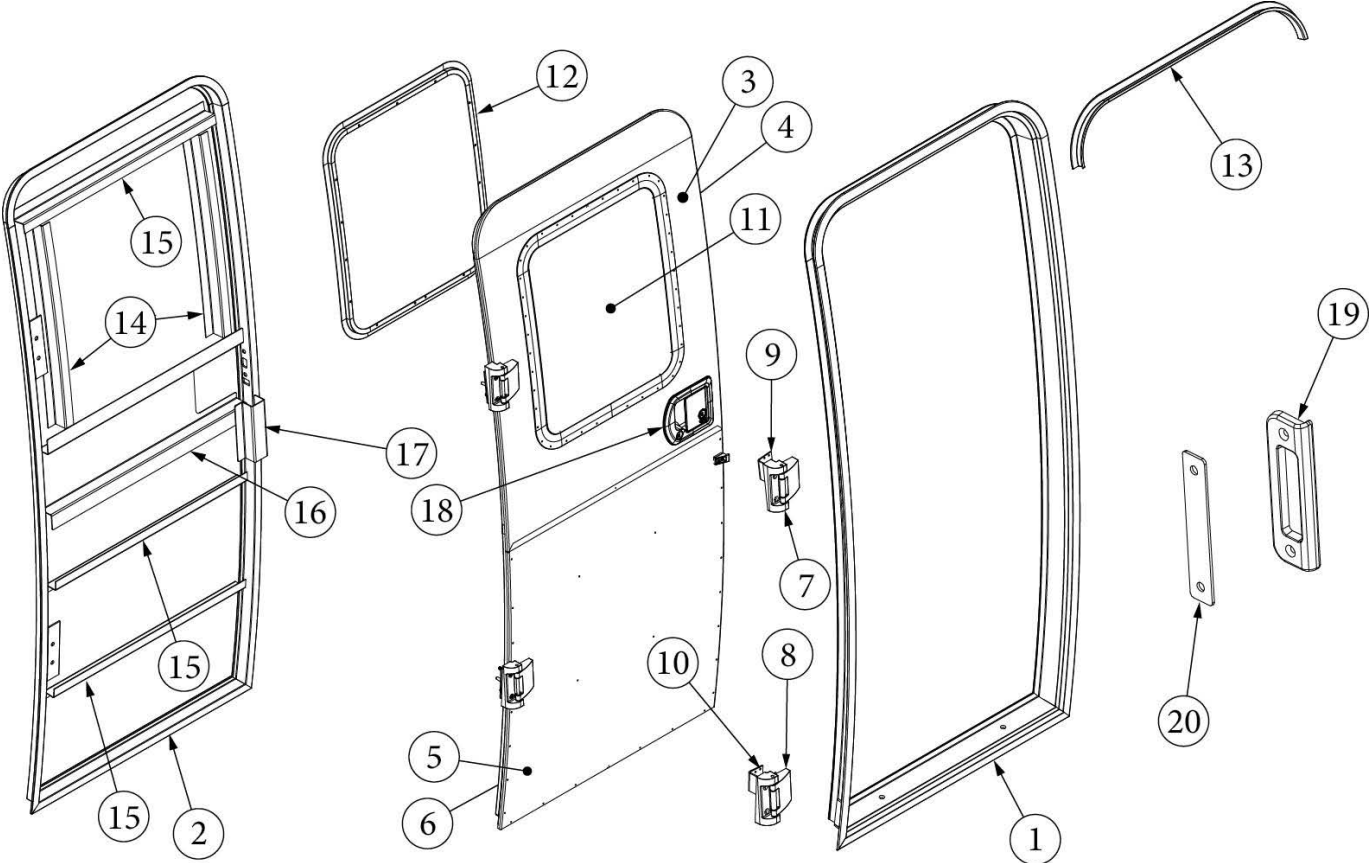

EXTERIOR DOORS

Main Door, LH Hinge, 16RB and 20FB

Parts Listed on Next Page