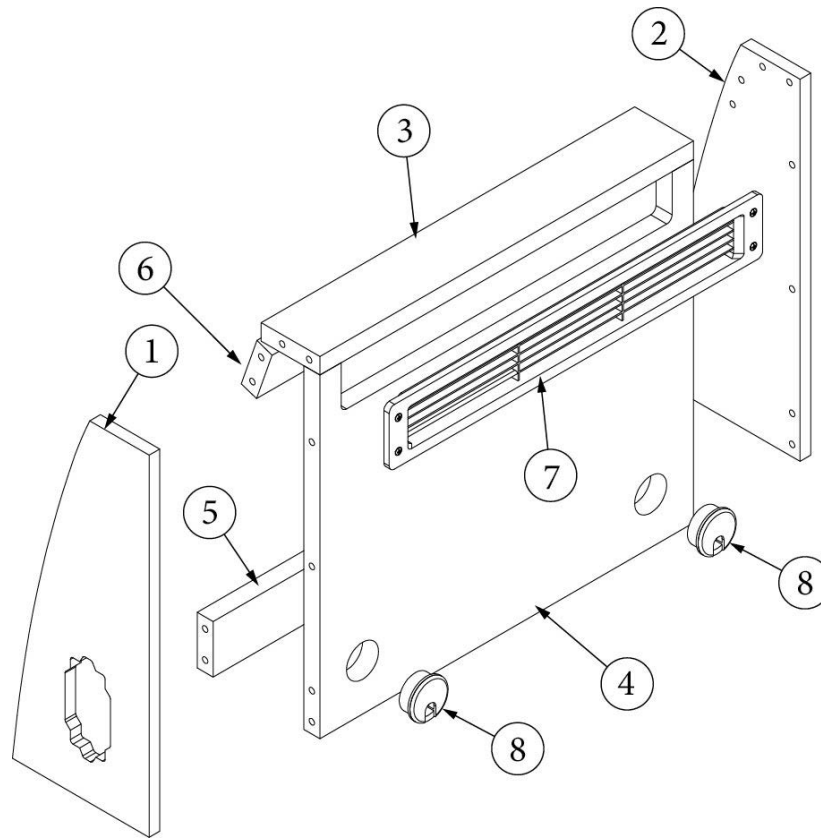

FURNITURE, GALLEY

TV Support, 20FB

970403

TV Support Assembly

- | | | |
|----|-----------------|------------------------------------|
| 1. | 970403&000112BC | Pre-Laminate, 6.41 X 15.5" |
| 2. | 970403&000212BC | Pre-Laminate, 6.41 X 15.5" |
| 3. | 970403&000318BC | Pre-Laminate, 17.5 X 2.75" |
| 4. | 970403&000418BC | Pre-Laminate, 17.5 X 14.75" |
| 5. | 970403&000518CC | Pre-Laminate, 17.5 X 2.25" |
| 6. | 970403&000618CC | Pre-Laminate, 17.5 X 2.25" |
| 7. | 386206 | Vent, Louvered, 2.63 x 17.5" Black |
| 8. | 381209 | Grommet & Cap |
| | 365385-01 | Edgebanding, White Cypress, 5/8" |
| | 365385-02 | Edgebanding, White Cypress, 15/16" |
| | 203138-01 | Extrusion, Plastic Wall, White |
| | 345580-01 | Screw, #6-5/8", Oval Black |
| | 512499-01 | Cable, Mini Coax, 64" |
| | 340300 | Clip, Cable Holder, 1.5" |
| | 382184 | Sleeving, .75", Flexo Braided |
| | 345468-01 | Screw, #12 x .625" |