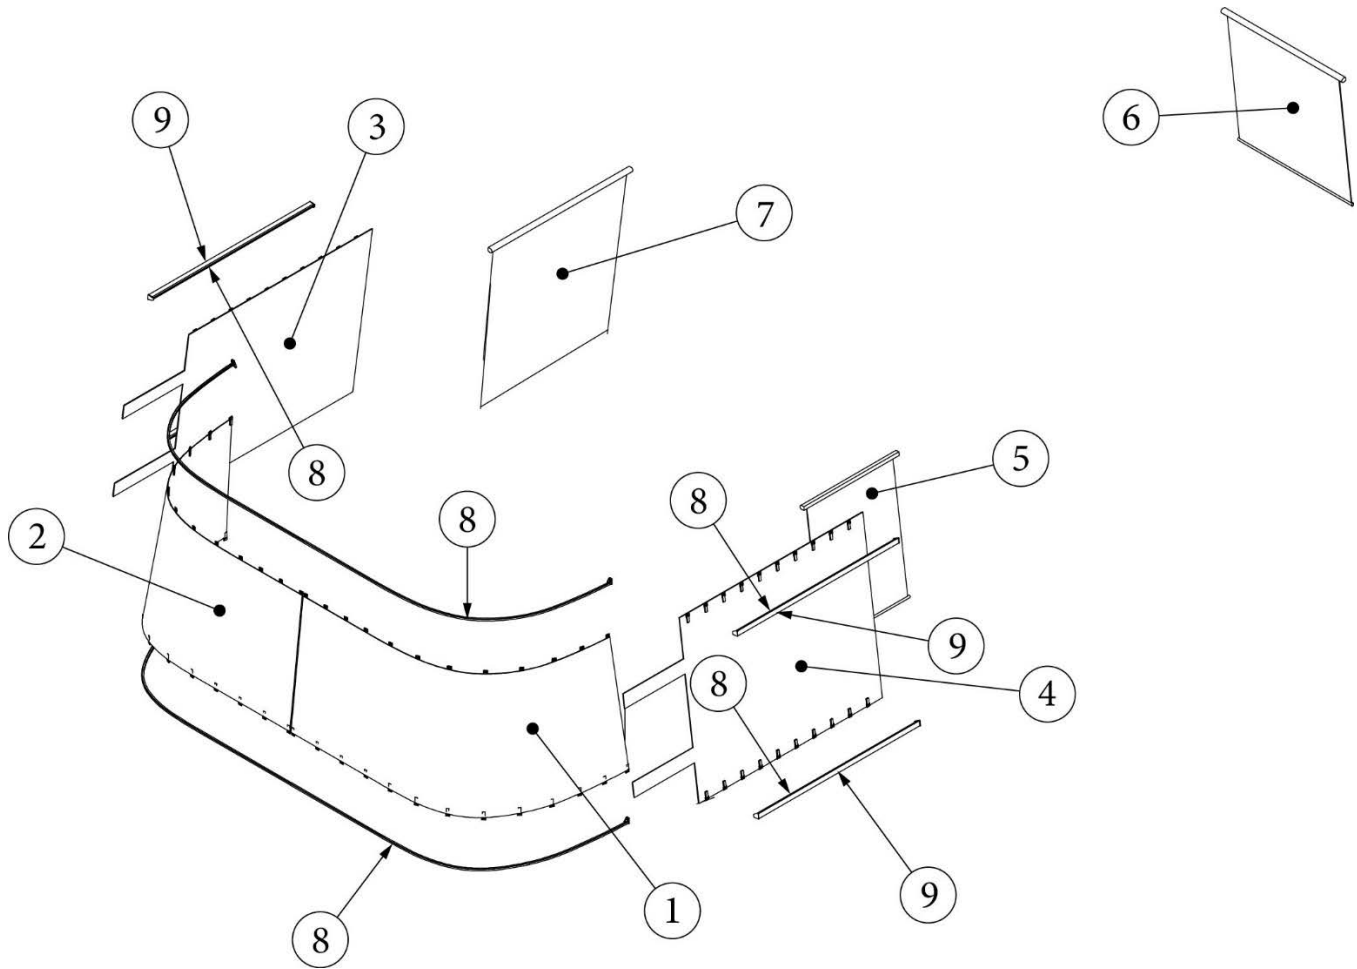

WINDOW COVERINGS

Curtains and Shades, 22FB

135518

Install, Window Coverings, 22FB (not for order/see parts below)

1. 998227-01	Panel Assembly, Curtain, Blackout (Wrap Window)
2. 998227-02	Panel Assembly, Curtain, Blackout (Wrap Window)
3. 998144-15	Drape-Bedroom Panel CS
4. 998144-16	Drape-Bedroom Panel RS
5. 705060-02	Toggle Roller Shade, White, 21.5 x 26"
6. 705060-04	Toggle Roller Shade, White, 27 x 26"
7. 705060-05	Toggle Roller Shade, White, 31.5 x 34"
8. 101217	Curtain Track, Extrusion, Aluminum, 11'
9. 101225	Curtain Track Attach, Extrusion, Aluminum, 10.5'