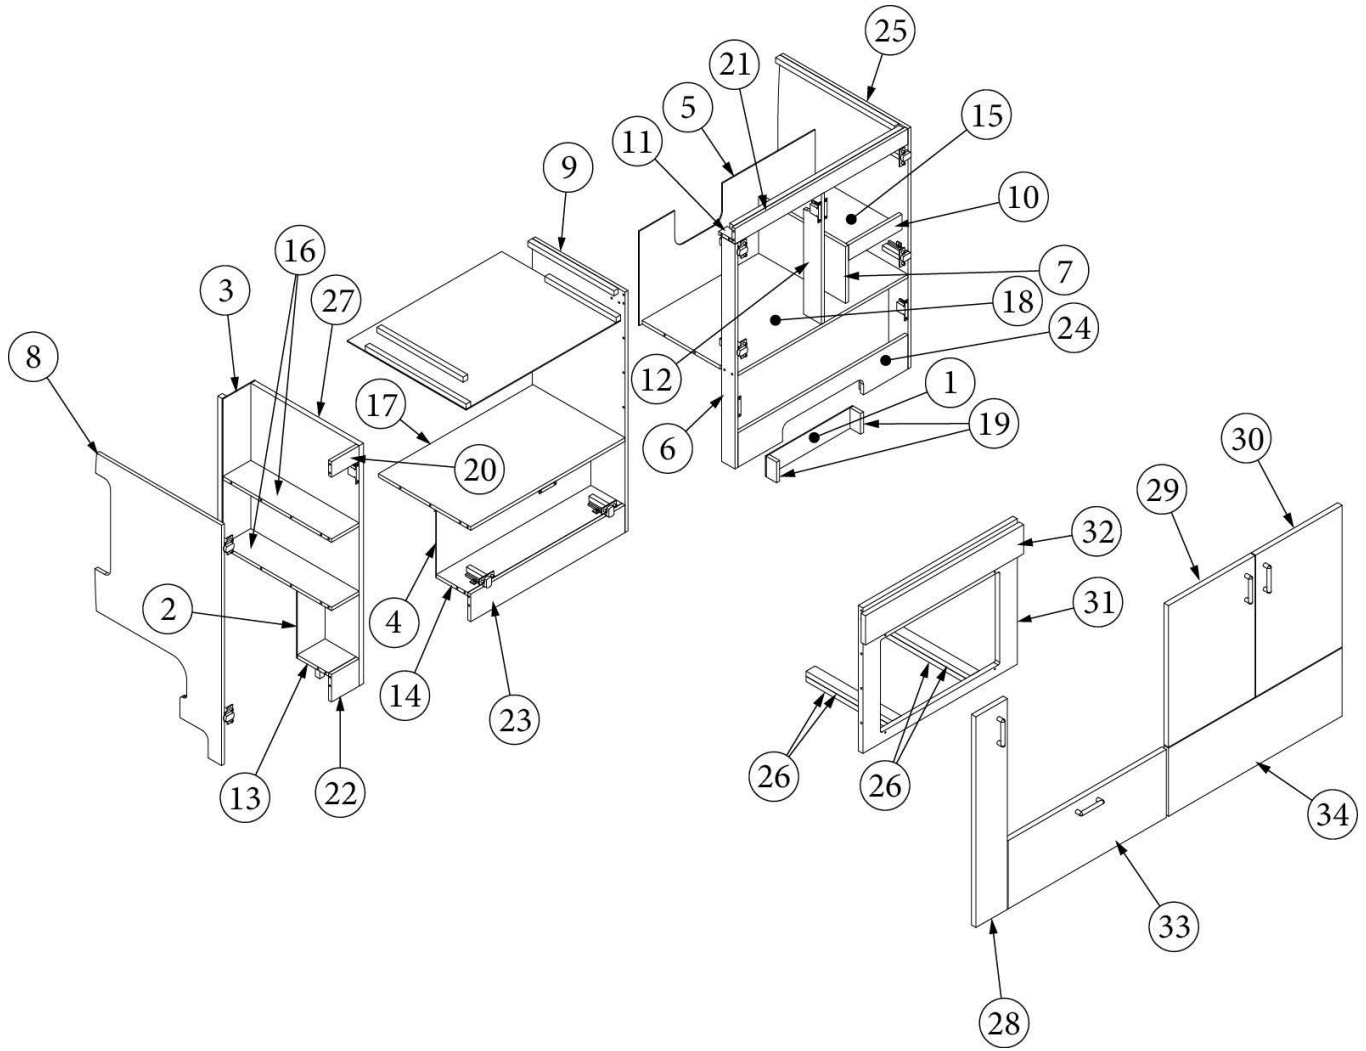

FURNITURE, GALLEY

Galley Cabinet, 22FB

Parts Listed on Next Page