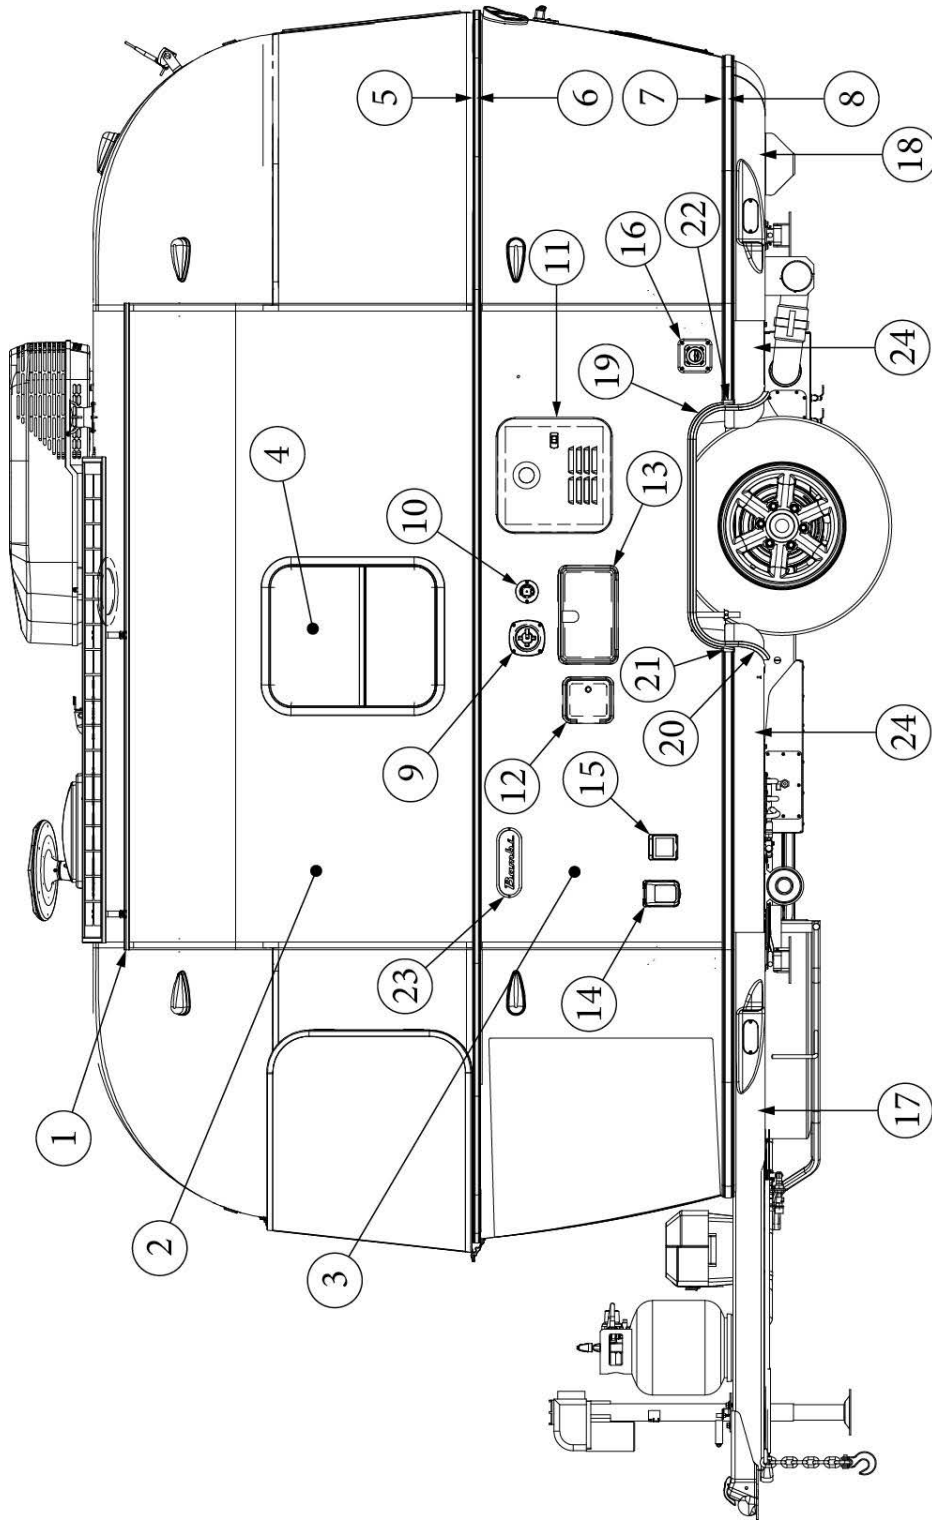

EXTERIOR SHELL

Exterior Components, Roadside, 16RB

Parts Listed on Next Page