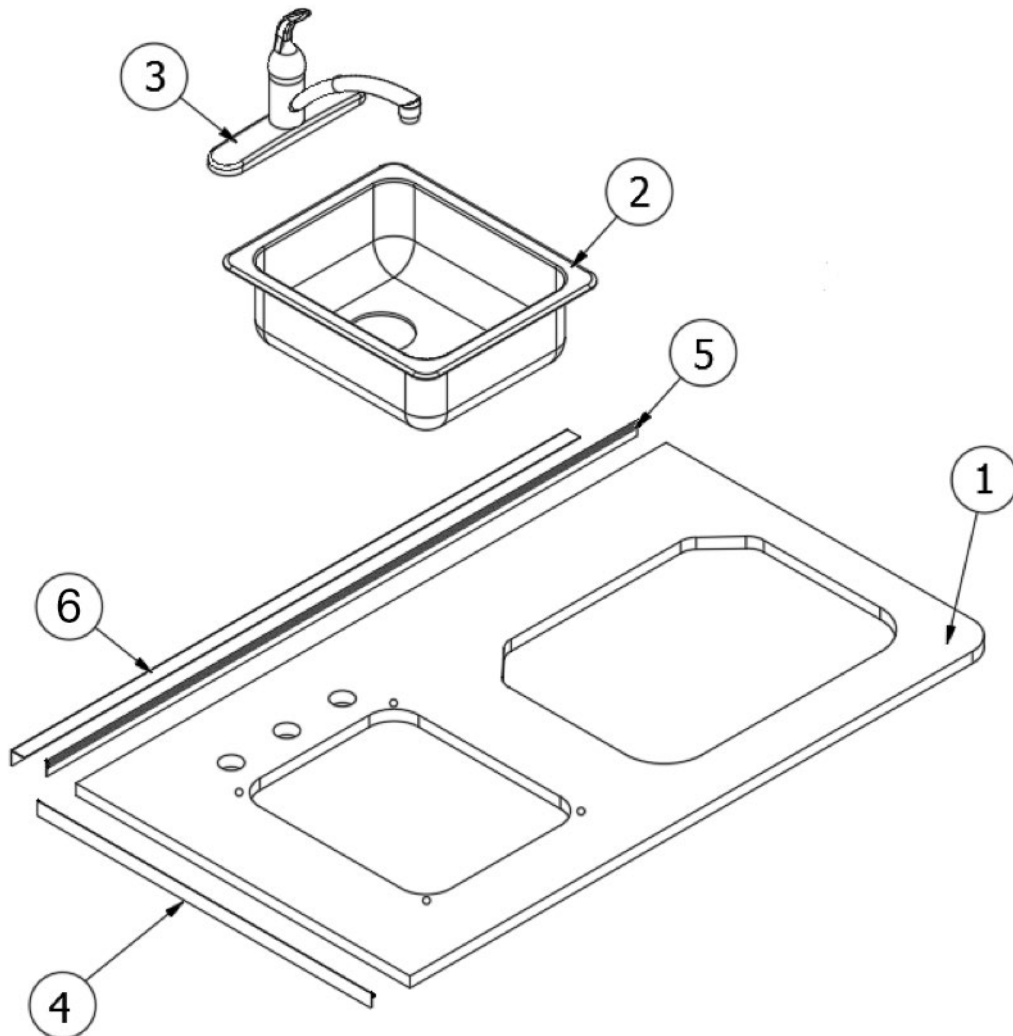

FURNITURE, GALLEY

Galley Top, 16RB

969162

Galley Top Assembly

1. 969162&009618JC

Pre-Laminate, .75 x 24.5 x 42.5

2. 602827

Sink, SS Single Bowl, 13x15

3. 602243

Faucet-Galley Chateau - One Handle Chrome

4. 115064

Trim-Alum Countertop

5. 969162&0003T02B

Aluminum counter molding

6. 114812

Aluminum angle, 1" x 1 "x 40

600968

Drainer basket kit