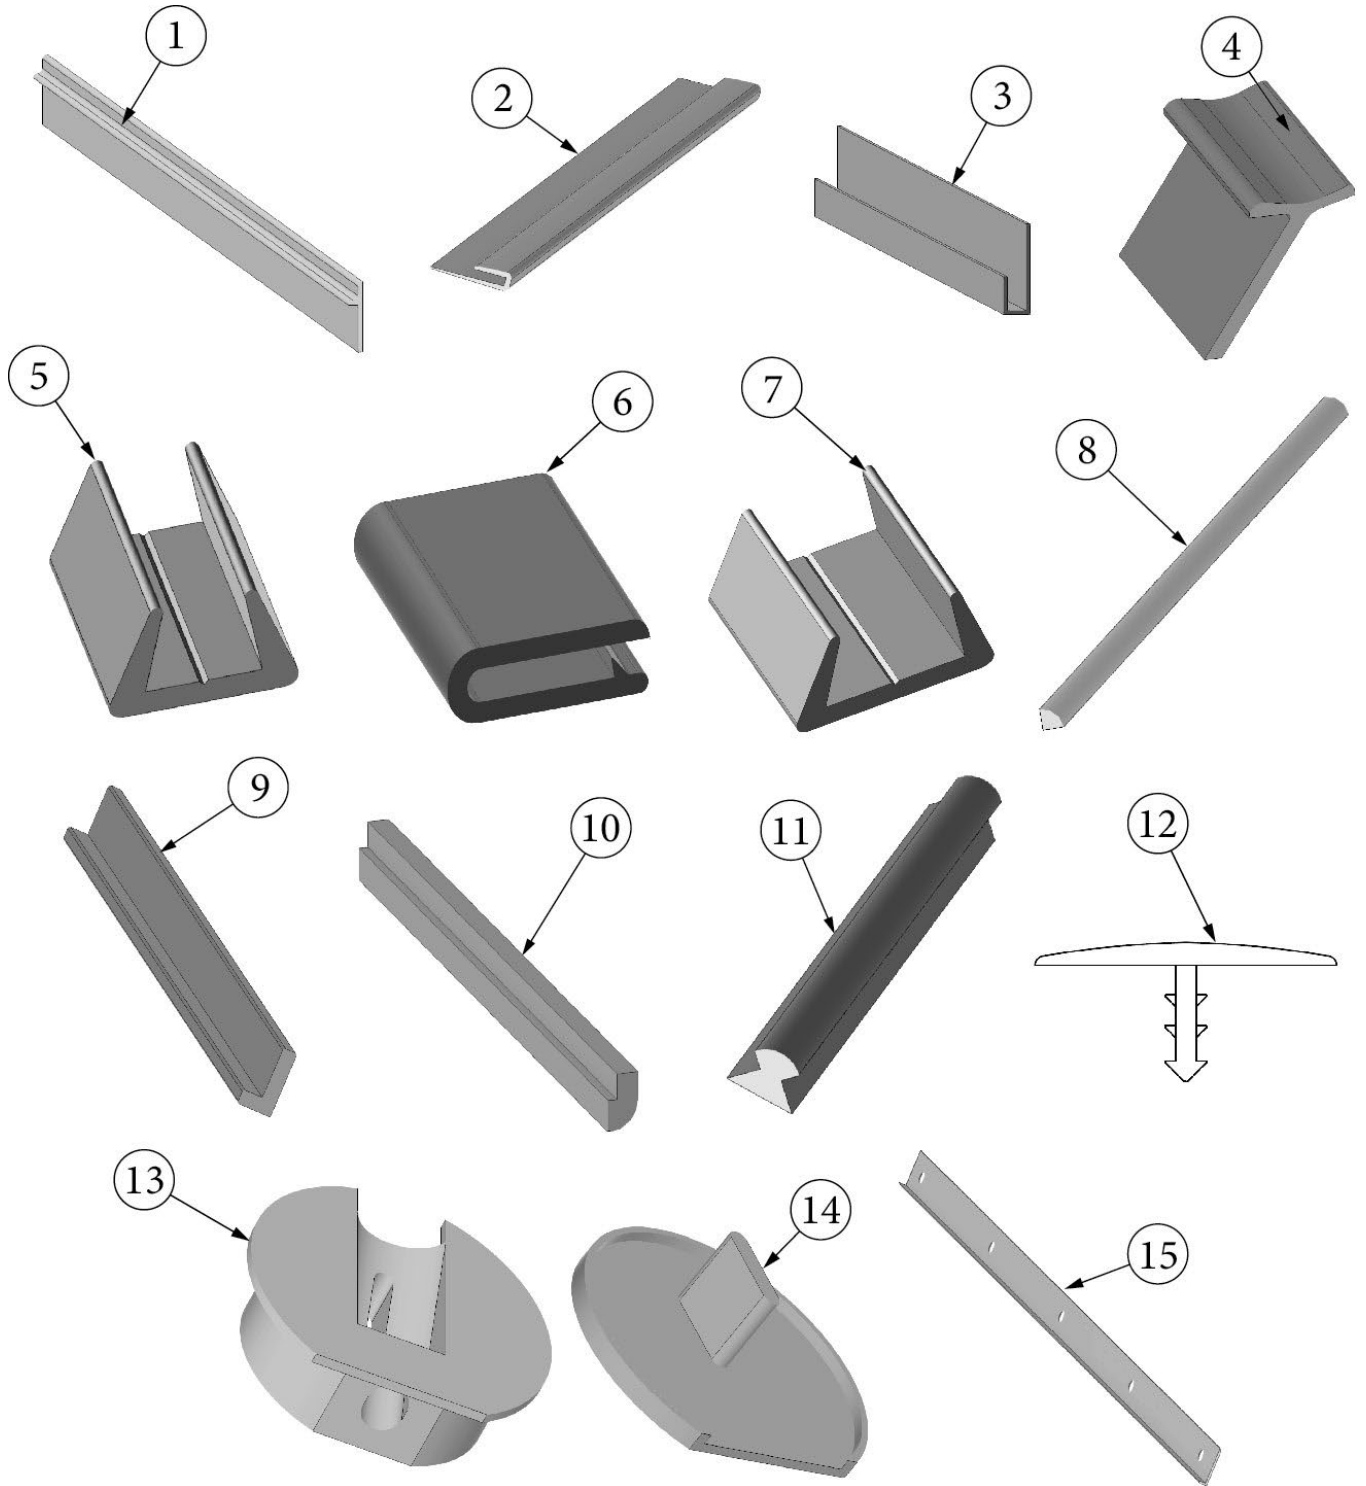

Lauan

800507-01	Lauan, 1/8 x 4' x 8'
800507-02	Lauan, 1/4" x 4' x 8'
800507-03	Lauan, 3/8" x 4' x 8'
800507-06	Lauan, .75" x 4' x 8'

TRIMS AND TOUCH-UP

Trim

Parts Listed on Next Page

TRIMS AND TOUCH-UP

Trim