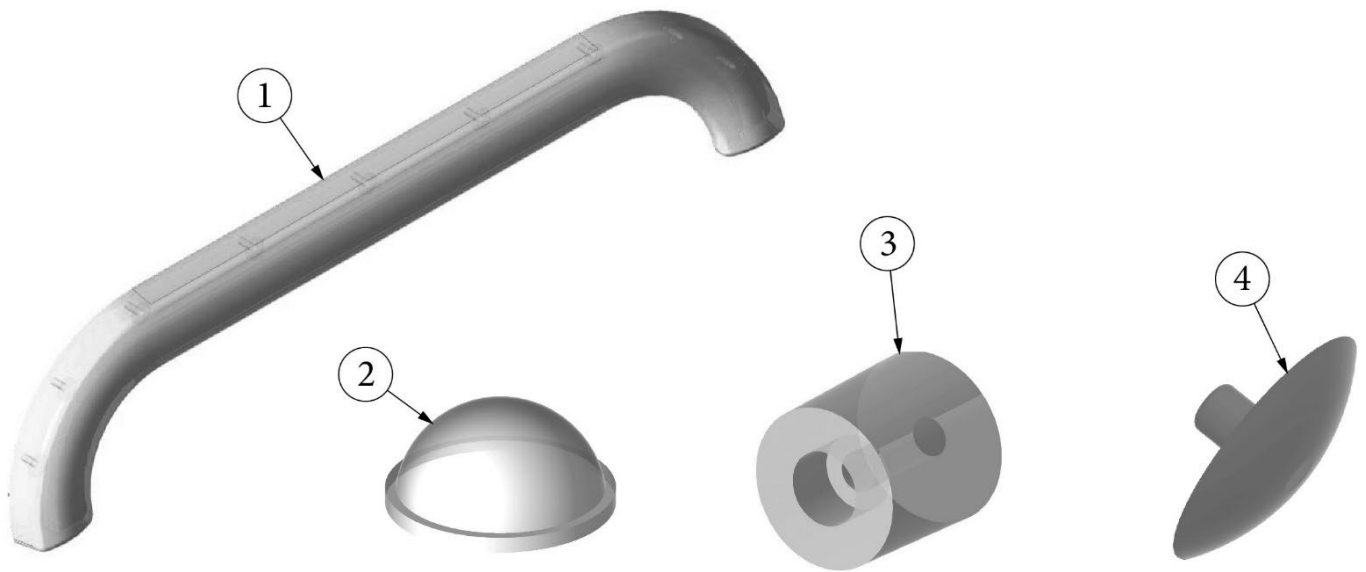

HARDWARE

Head knocker, Rubber Bumpers, and Screw Caps

1. 382194
2. 381688
3. 381136
4. 381610-01

Head knocker, White
Bumpon, Clear
Rubber Bumper
Cover cap, Plastic, European White