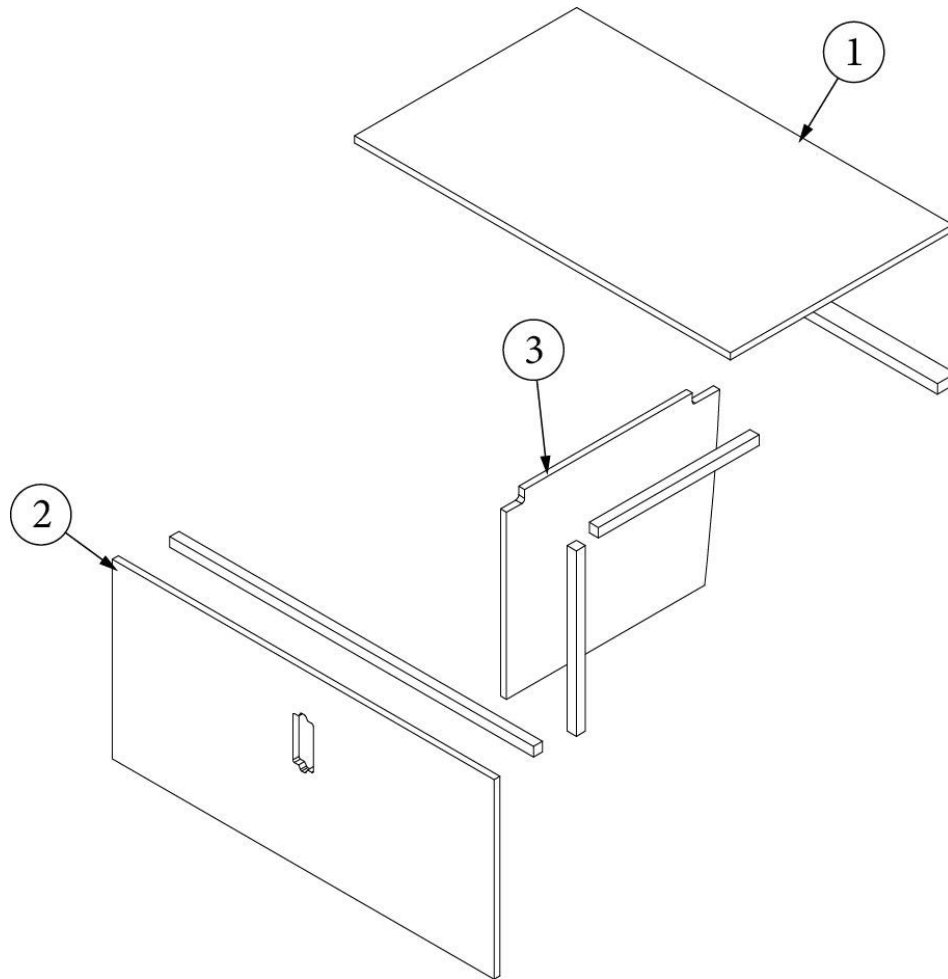

FURNITURE, LOUNGE

Dinette Seat, Middle, 22FB

970426-01

Middle Dinette Seat Assembly

1. 970426&000112BC

Pre-Laminate, 18.33 X 31"

2. 970426&000212BC

Pre-Laminate, 31.5 X 14.25"

3. 970426&000312BC

Pre-Laminate, 17.58 X 14.25"

365385-01

Edgebanding, White Cypress, 5/8"