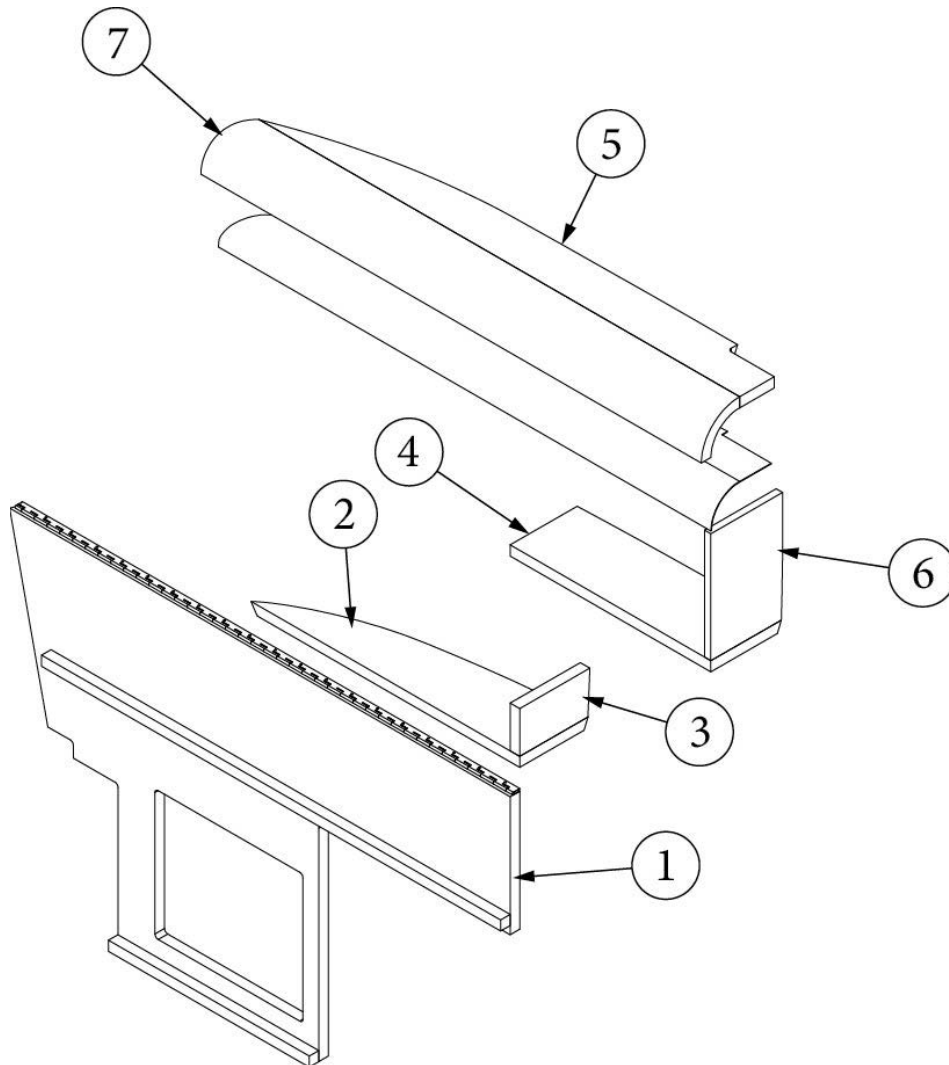

FURNITURE, BEDROOM

Hamper, RS 16RB, CS 20FB

970369

RS Hamper Assembly

1. 970369&000118CC	Pre-Laminate, 25.5 x 39.25"
2. 970369&000218CC	Pre-Laminate, 5.36 x 21.07"
3. 970369&000318CC	Pre-Laminate, 5.5 x 3.25"
4. 970369&000418CC	Pre-Laminate, 5.52 x 15.75"
5. 970369&000518CC	Pre-Laminate, 3.47 x 37.68"
6. 970369&000612CC	Pre-Laminate, 5.63 x 8.63"
7. 801345	Radius Plywood .75" x 3" x 8'
380458	Hinge, Piano, Copper Metallic, Baked Enamel
701538-01	Carpet, Econoline, w/PSA Backing
704233	Vinyl, Aries Soft White, w/.75" Foam
365386-02	Edgebanding, Linen, .94"