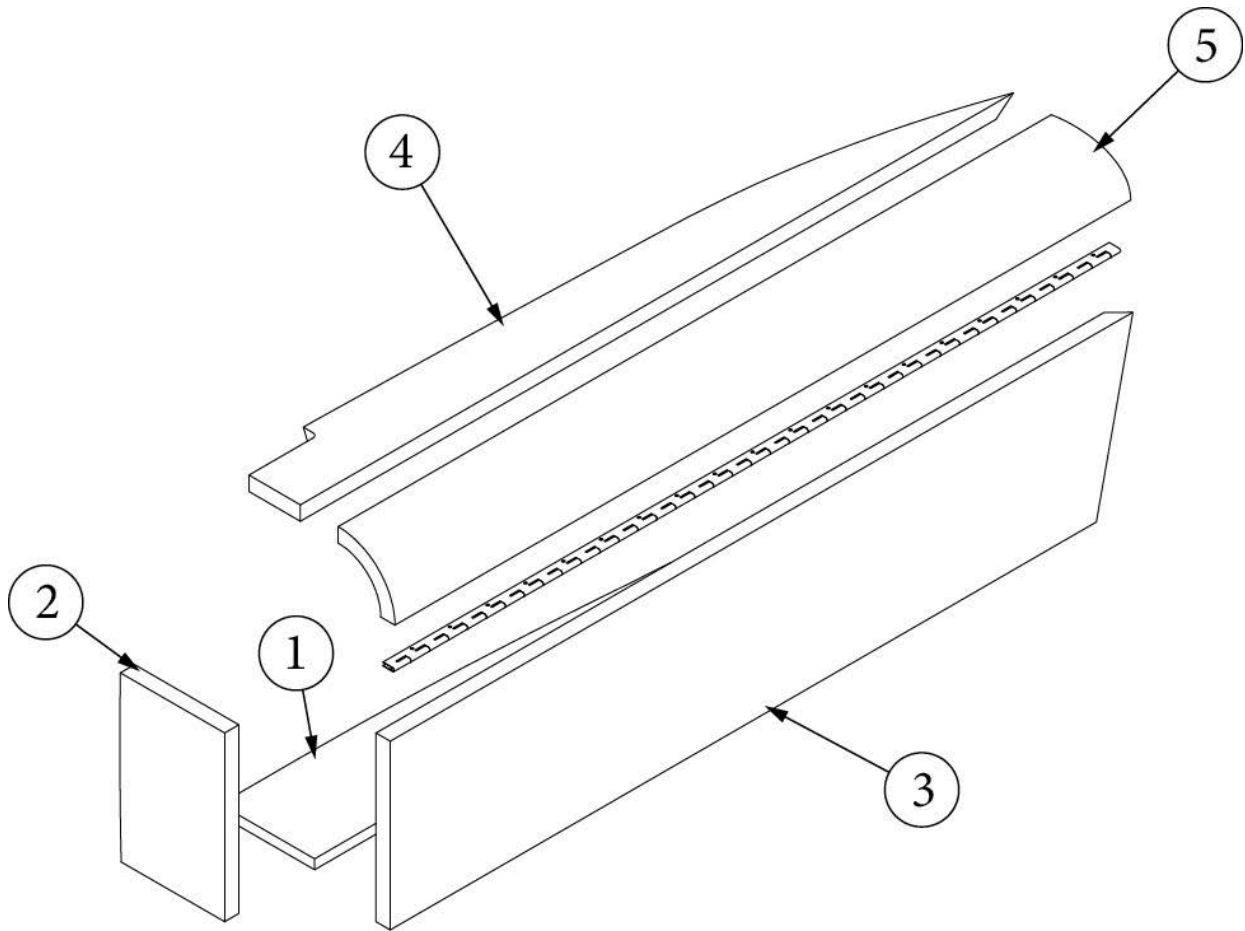

FURNITURE, BEDROOM

Hamper, RS, 20FB

970404

RS Hamper Assembly

1. 970404&000112CC	Pre-Laminate, 5 X 36.57"
2. 970404&000218CC	Pre-Laminate, 5.54 X 8.63"
3. 970404&000318CE	Pre-Laminate, 39.25 X 8.63"
4. 970404&000418CE	Pre-Laminate, 3.47 X 37.68"
5. 801345	Radius Plywood .75" x 3" x 8'
380458	Hinge, Piano, Copper Metallic, Baked Enamel
701538-01	Carpet, Econoline, w/PSA Backing
704233	Vinyl, Aries Soft White, w/.75" Foam
365386-02	Edgebanding, Linen, .94"
201673	Reverse Cove Molding, White, Plastic