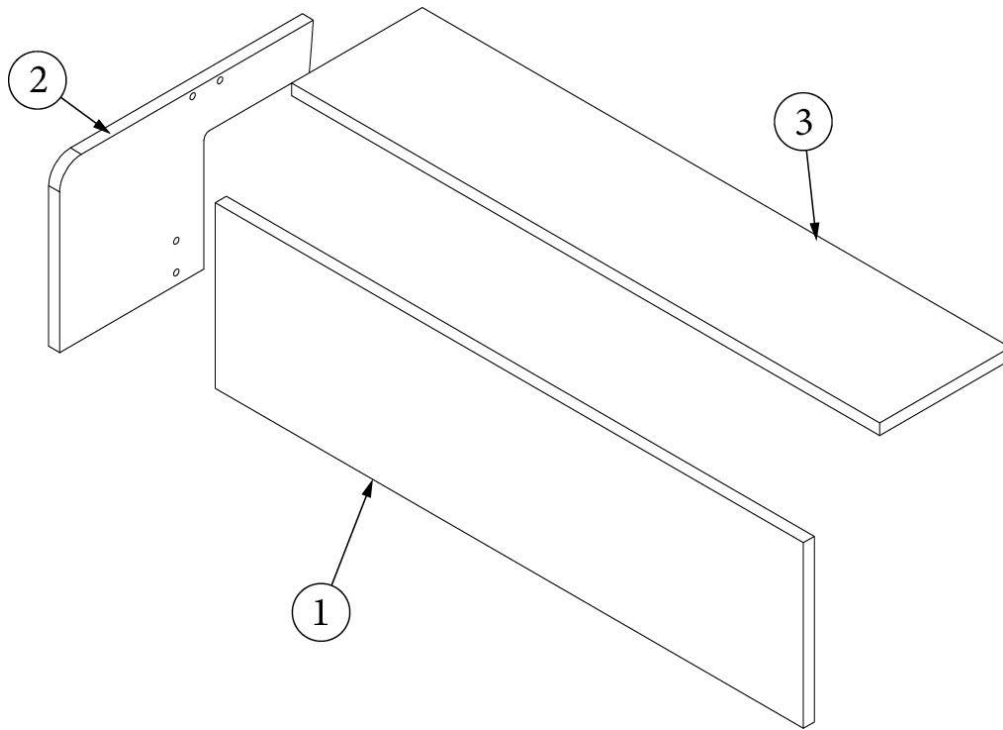

FURNITURE, LOUNGE

Closeout, Dinette Seats, 20FB

970428

Closeout Assembly

1. 970428&000112BC
2. 970428&000212BC
3. 970428&000312BC
  365385-01

Pre-Laminate, 27 X 6"
Pre-Laminate, 11.0 X 6.88"
Pre-Laminate, 27 X 6"
Edgebanding, White Cypress, 5/8"