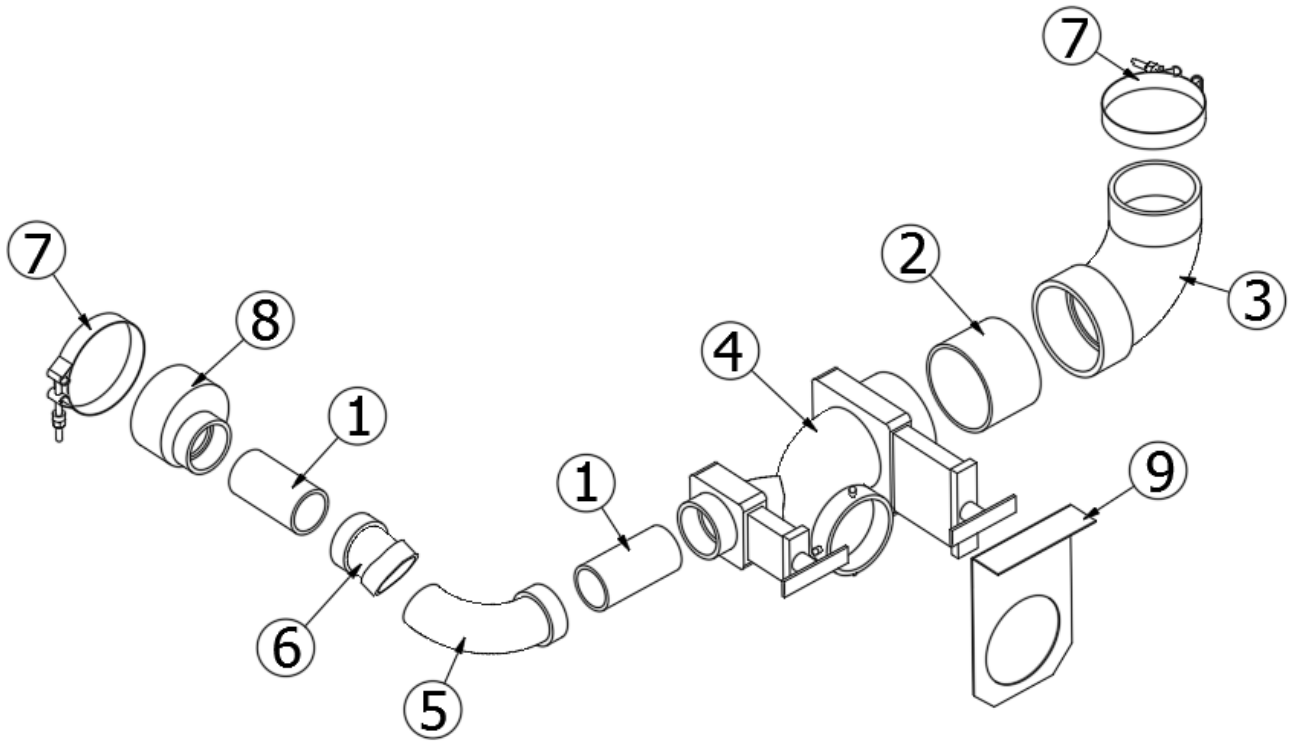

PLUMBING, DRAIN SYSTEM

Tank Drain, 22FB

943887

Assembly, Dump Valve

1. 601160-02	Pipe, ABS DWV 1 1/2"
2. 601160-04	Pipe, ABS DWV 3"
3. 601531	Elbow 90° 3" DWV Street
4. 601482	Dump Valve Rotating
5. 600431	Elbow, 90° Street, ABS
6. 600116	1 1/2" Corlon, 22 1/2° Elbow
7. 340092	Clamp, T-Bolt
8. 195329-229	Reducer Adapter, 3" to 1 1/2"
9. 115555	Bracket, Dump valve