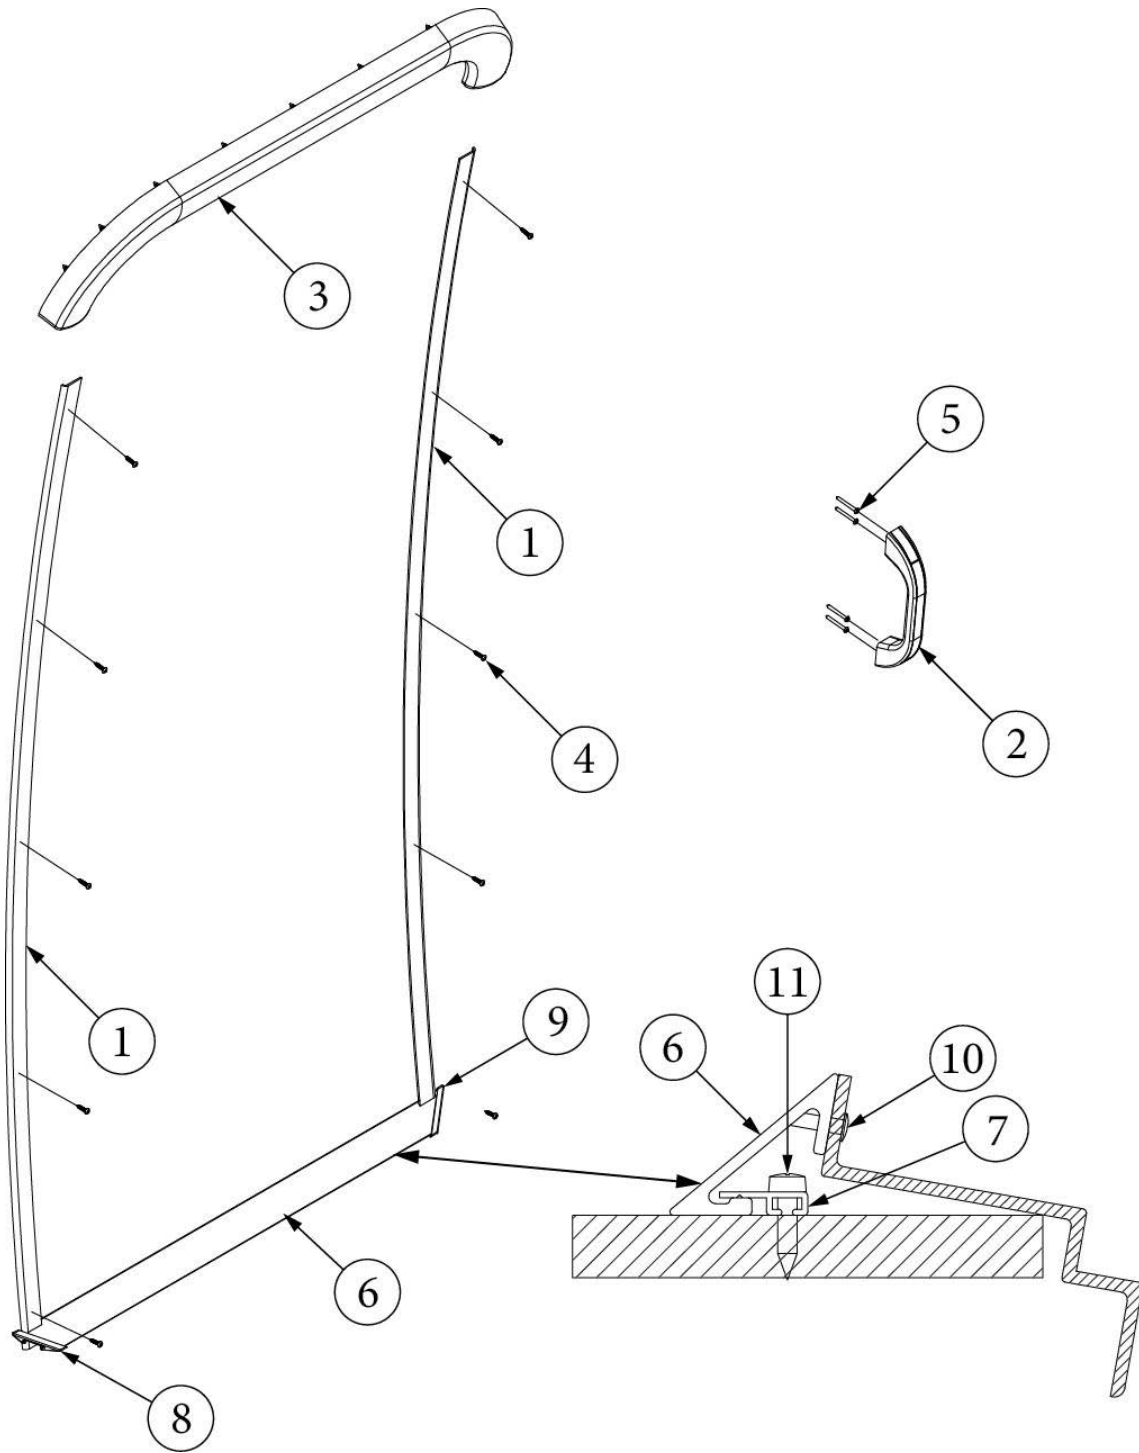

INTERIOR SHELL

Interior Door Trim, Threshold, and Headknocker

Parts Listed on Next Page