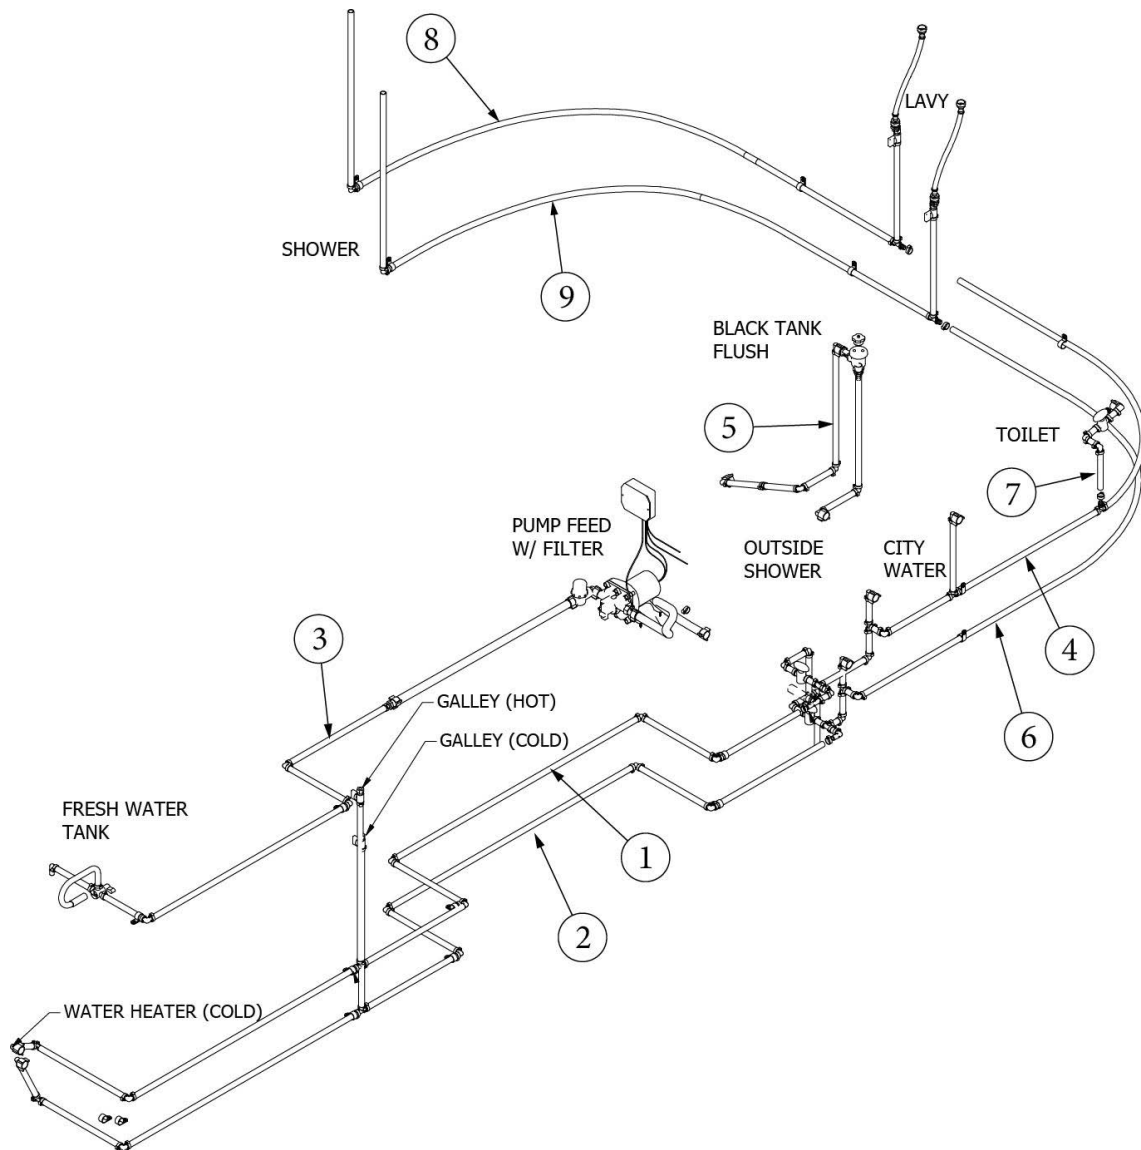

PLUMBING, FRESH WATER SYSTEM

Fresh Water Lines, 22FB

112964-01

Fresh Water Layout (not for order/see parts below)

1. 943903-02	Layout, Galley Cold
2. 943903-03	Layout, Galley Hot
3. 943903-04	Layout, Fresh Water Feed
4. 943903-05	Layout, LPD, Exterior Shower, Toilet
5. 943903-06	Layout, Waste Tank Flush
6. 943903-07	Layout, Rear RS Hot
7. 943903-14	Layout, Toilet Line
8. 943903-18	Layout, Cold CS
9. 943903-19	Layout, Hot CS