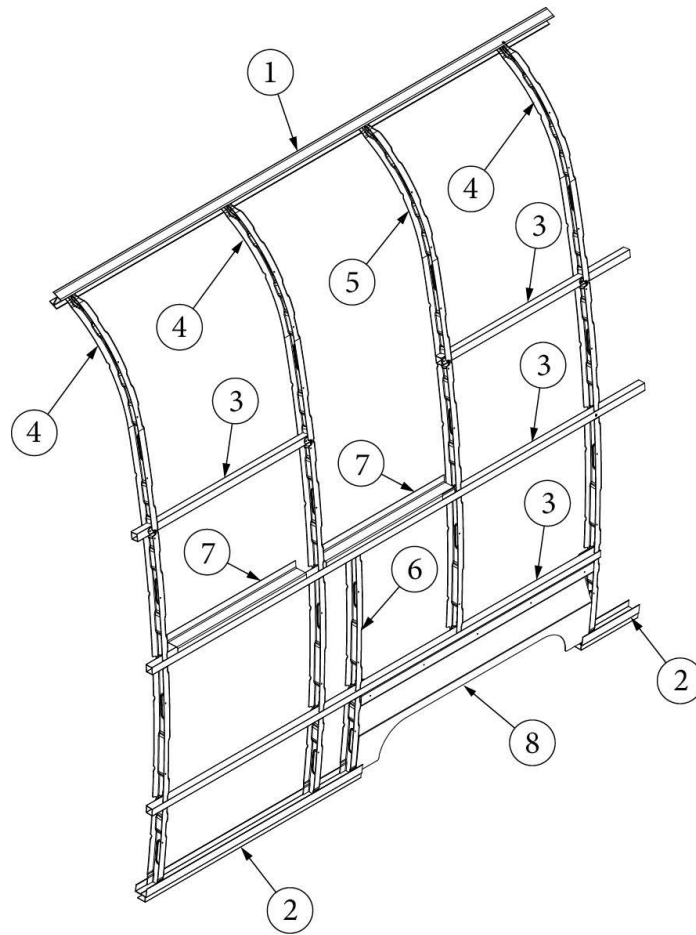

EXTERIOR SHELL

Wall Framing, Roadside, 16RB

923736-01

Assembly, RS Wall

1. 104707-05 2. 116221 3. 116131 4. 116130-01 5. 116130-02 6. 116130-04 7. 116219-07 8. 116312-02 114880-05 114879-05 114813-02 114813-03	- Extrusion, "I" section, 195" - Extrusion, Floor channel, 192" - Tube, Shell Frame, 1" x 1" x 24' - Wall bow, Standard - Wall Bow, Wheel Well - Wall Bow, Window - Z Bar, Countertop Backer, 21" - Header, Wheel Well, Single Axle - Aluminum Sheet, Upper, .04" x 51" x 173.5" - Aluminum Sheet, Lower, .04" x 33" x 173.5" - Angle, 1.25 x 2 x 2.5" - Angle, 1.13 x 1.5 x 3.5"