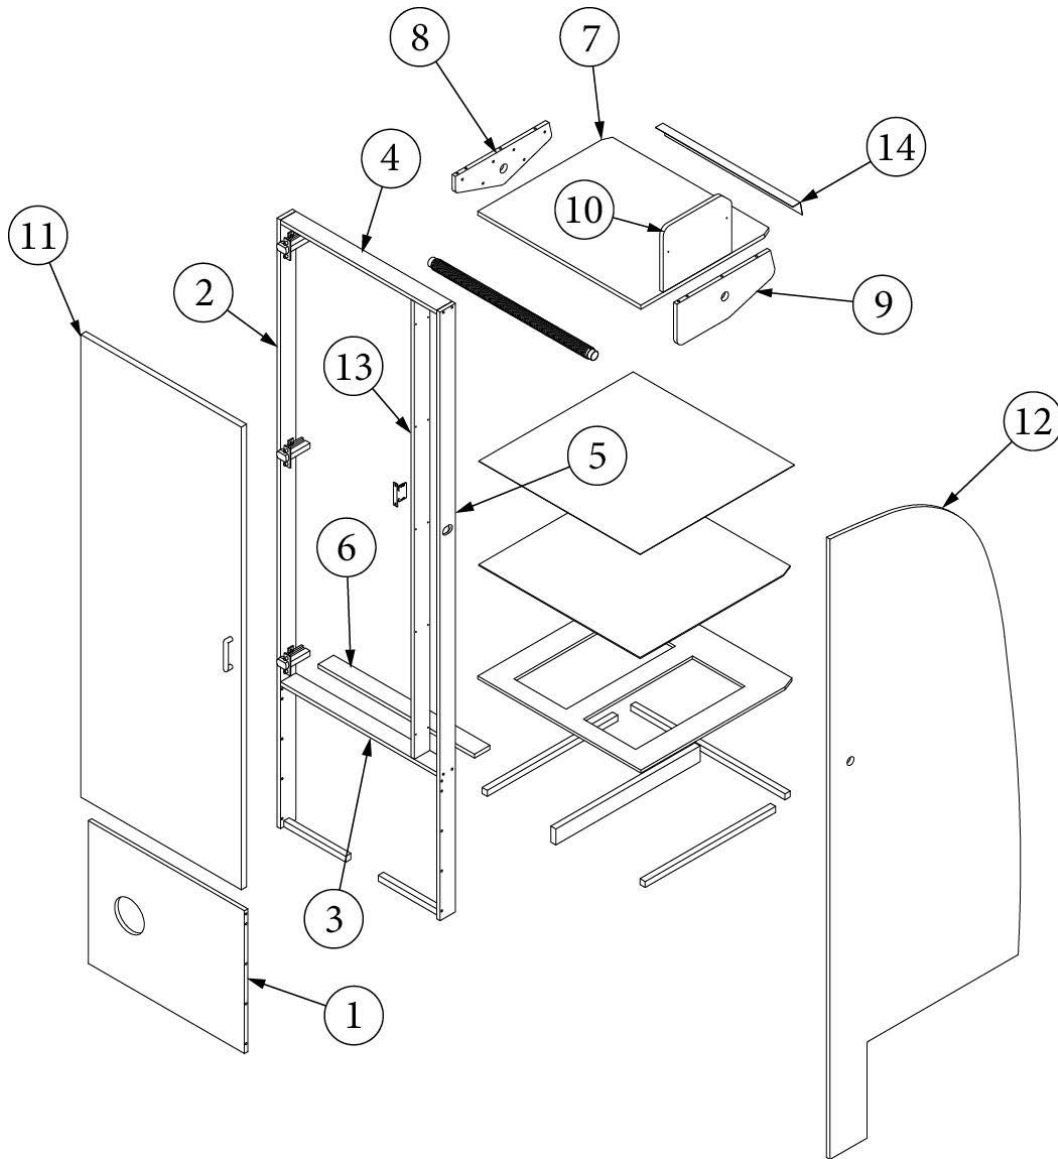

FURNITURE, LAVATORY

Storage Cabinet, RS, 22FB

Parts Listed on Next Page