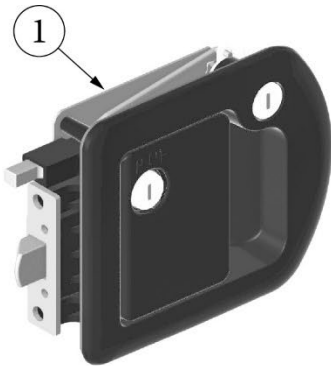

382057

Knockdown, 8mm

382057-04

Cap, Knockdown, White

HARDWARE

Main Door Lock

1. 383017-01
2. 383017-02
383017-03
3. 116274
4. 116509
382122
382311-05
115889-190

- Outer Latch Assembly, W/Deadbolt
- Inner Latch Assembly, W/Deadbolt
- Screw Kit, Inside Handle Mounting
- Striker Catch, Main Door
- Backer Plate, Striker Catch, Main Door
- Key chain, Airstream logo
- Key Blank, Door Handle
- Key Blank, Deadbolt