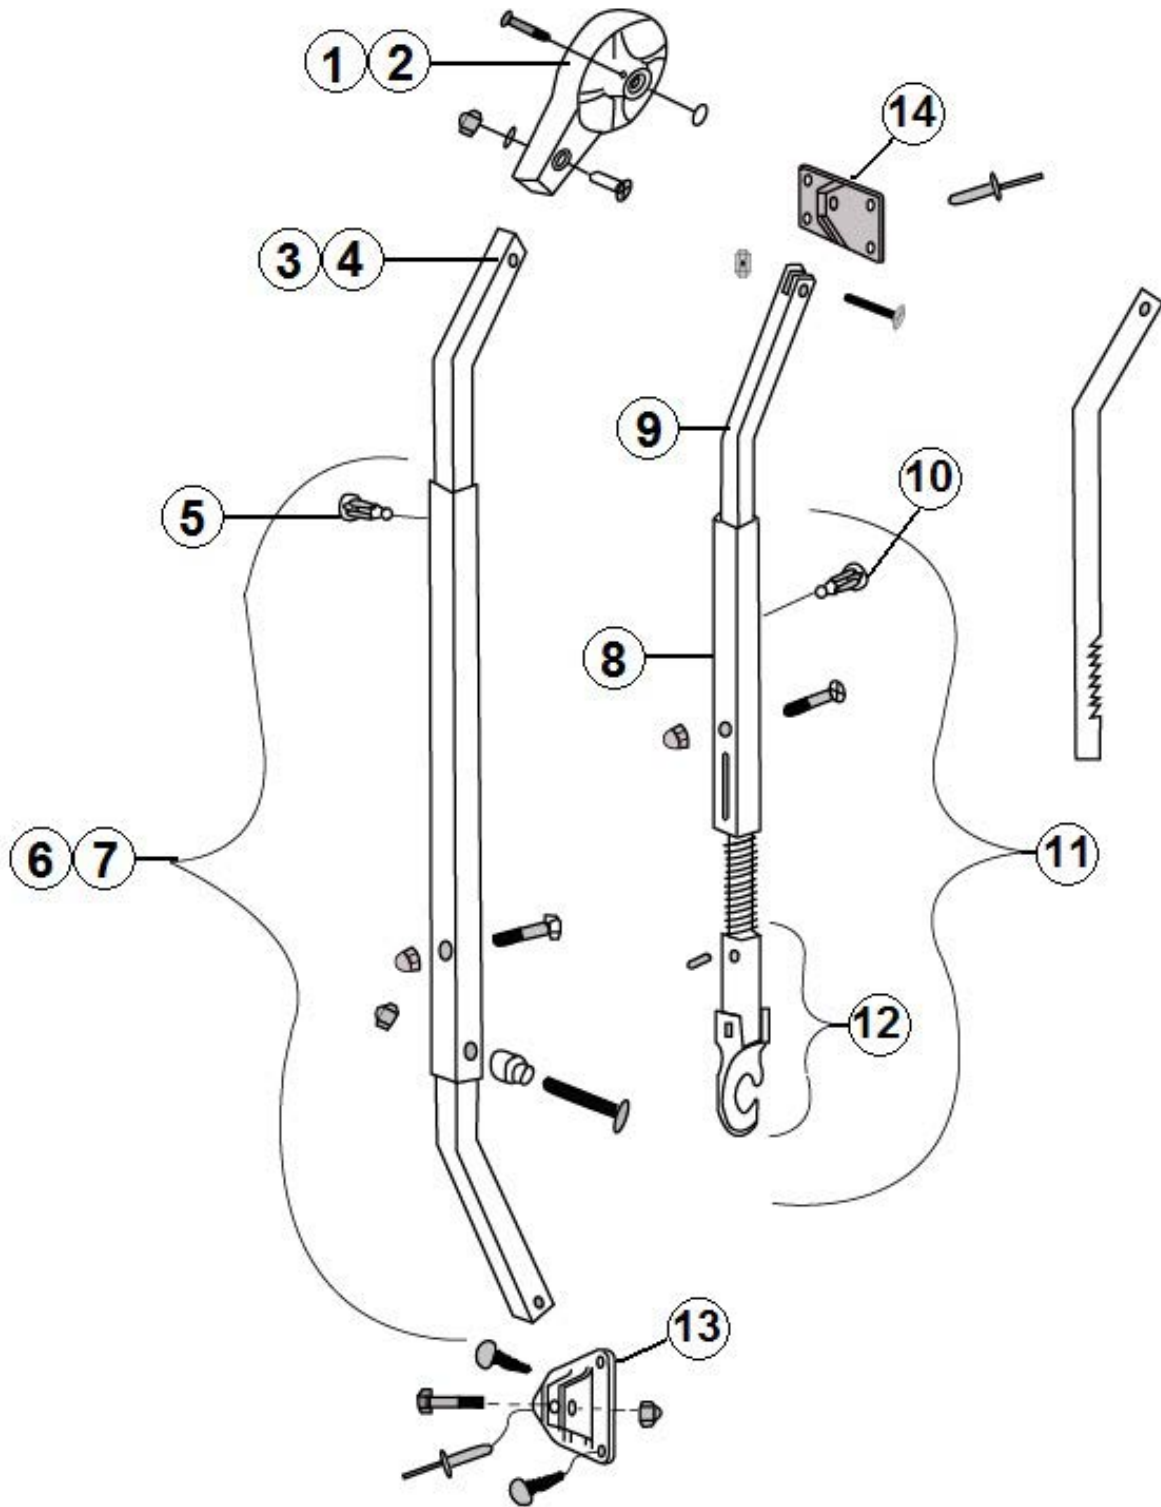

385229 Key holder, Plastic, Airstream Blue

Dry-Erase Board and Hooks

381945 Board, Dry-Erase, Magnetic, 11" x 14"

381834 Hook, Coat Aluminum #1760A1

HARDWARE

Awning Hardware, Patio

Parts Listed on Next Page