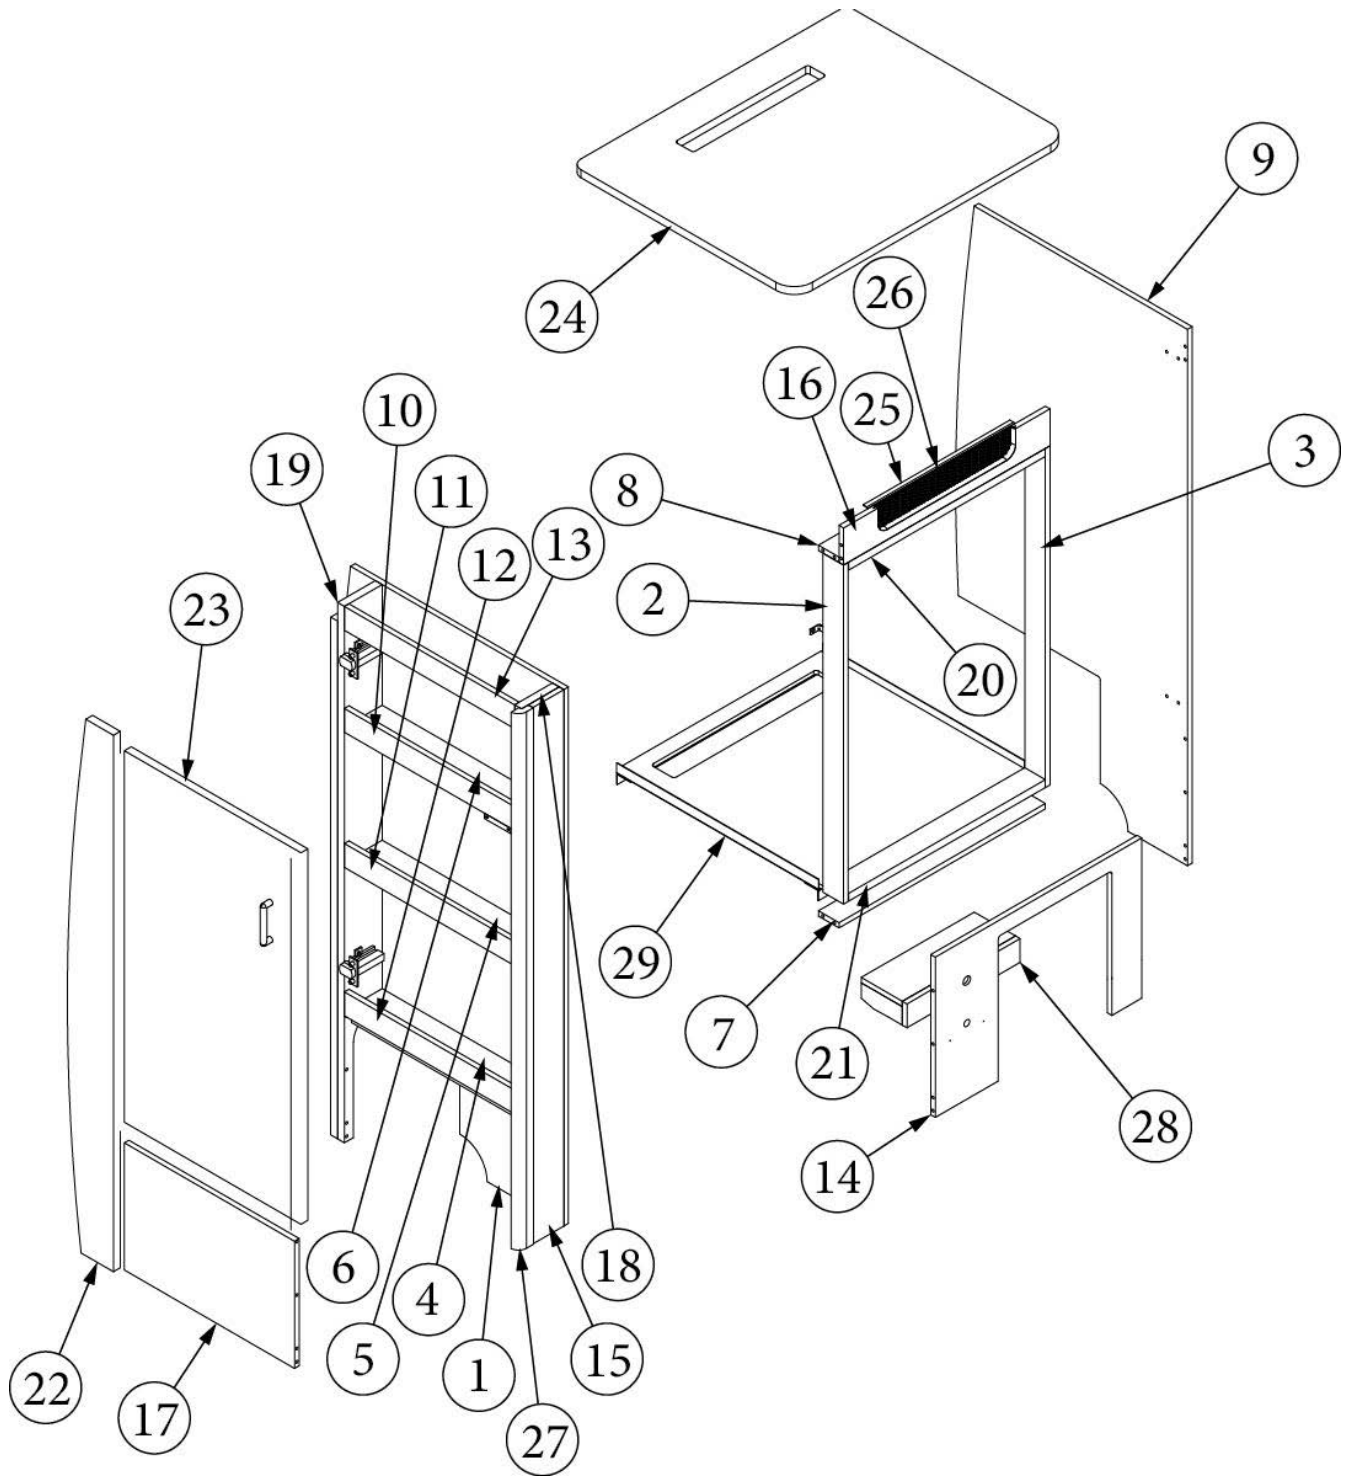

FURNITURE, GALLEY

Refrigerator Cabinet, 20FB

Parts Listed on Next Page