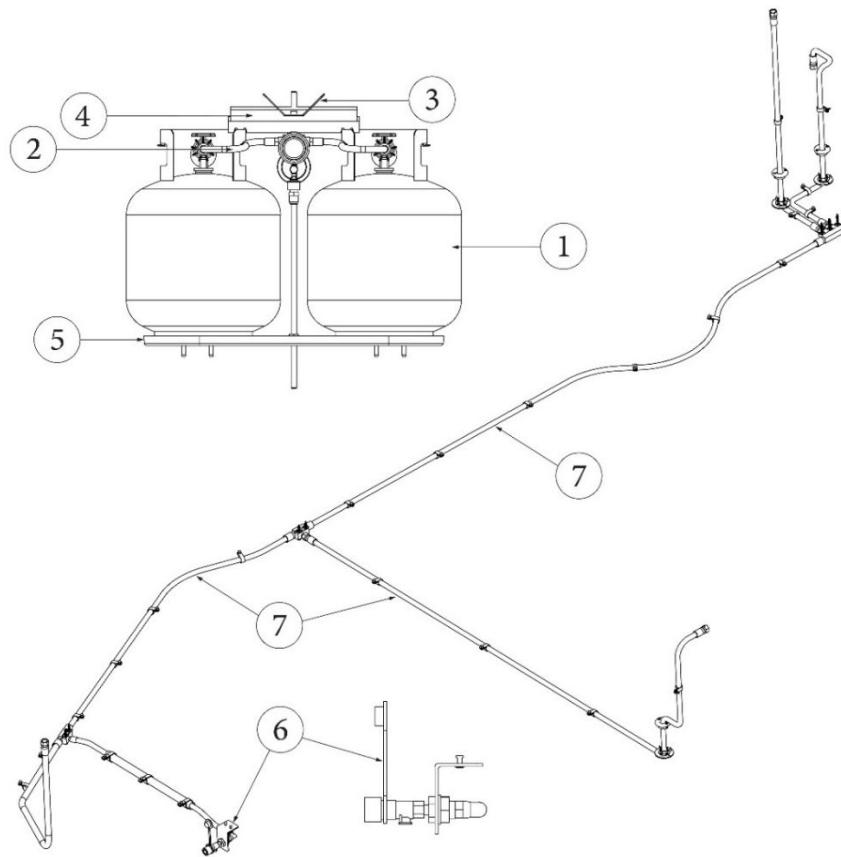

PLUMBING, LPG SYSTEM

LPG System, 20FB

112898

LP System Install, 20FB (not for order/see parts below)

1.	601781	LP Tank-20LB Steel
2.	602870	LP Regulator
3.	455841	LP bottle wing nut
	381613	Plastisol cover (for wing nut)
4.	455842	LP bottle hold down
5.	602332-02	Pan Kit, Black
6.	602465	Exterior propane port assembly
	454901	Bracket, LP Port
	602109-01	Coupler, Quick Connect
7.	943975	LP flex line assembly, 20FB
	382500	Grommet- .5" Pipe Press Fit Sealing
	340085-07	Clamp-Loop W/Rub.1"
	201267-11	Convuluted Conduit 1"
	340085-06	Clamp, Loop, Steel W/Rubber, .75 DIA
	382556	Closeout- 2.38" D LP ASSY BC
	512412	Bushing-Snap IN .75" ID