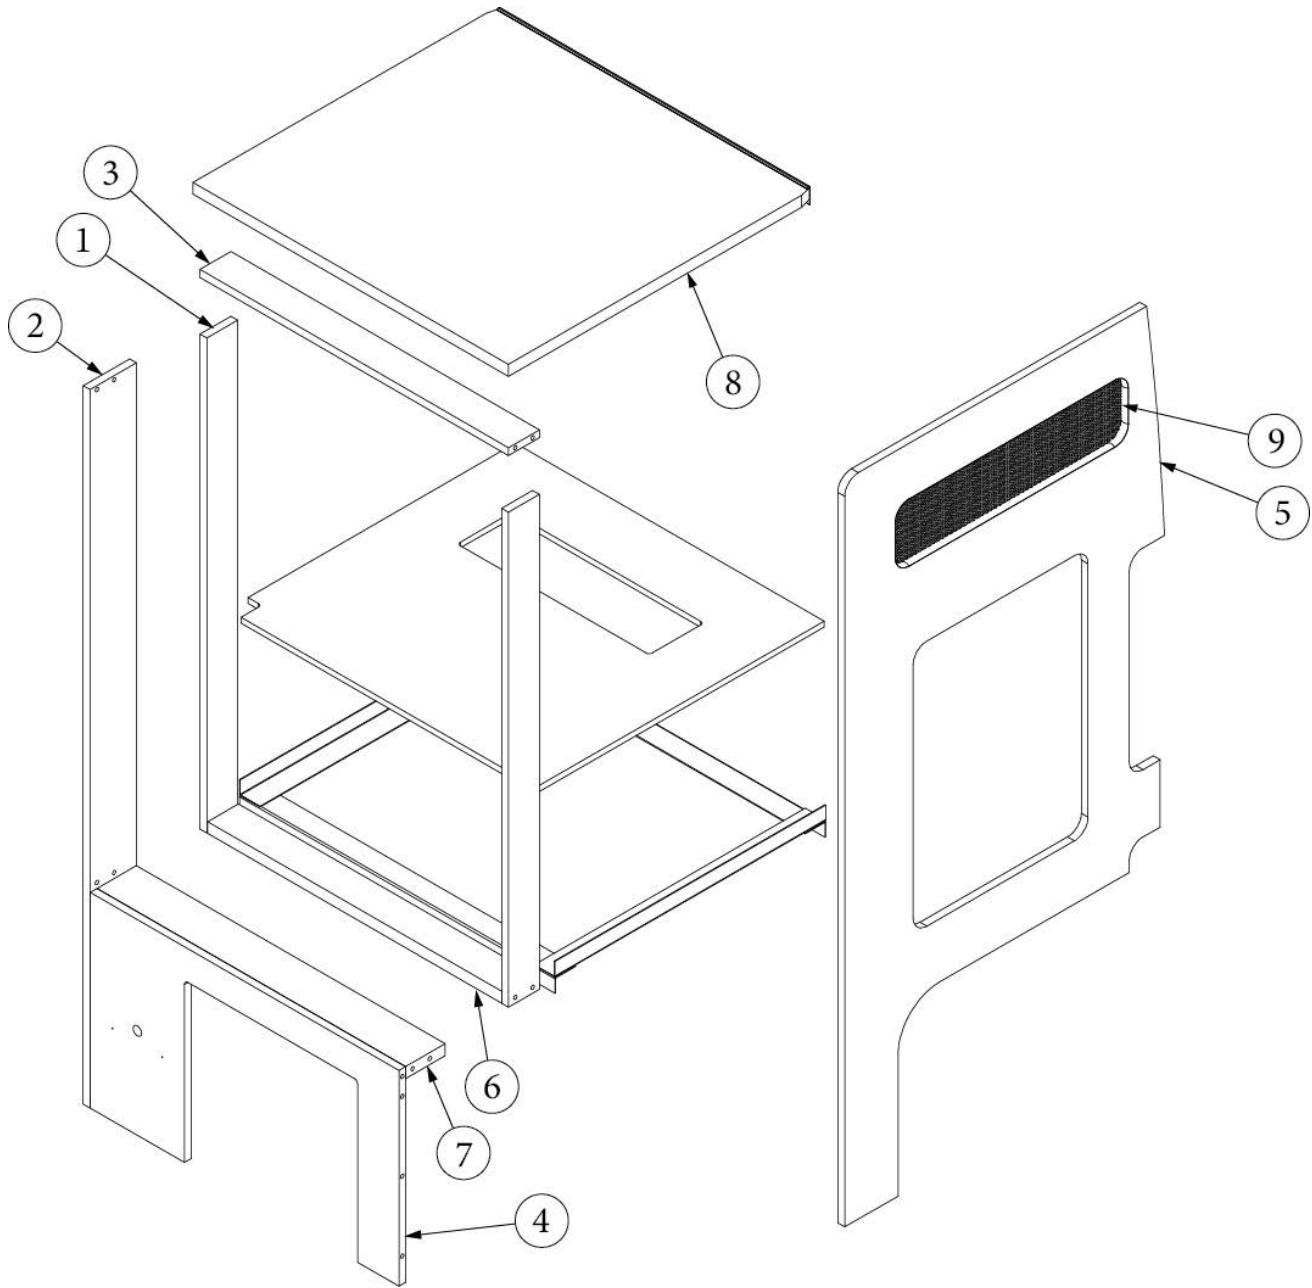

FURNITURE, GALLEY

Refrigerator Cabinet, 22FB

Parts Listed on Next Page