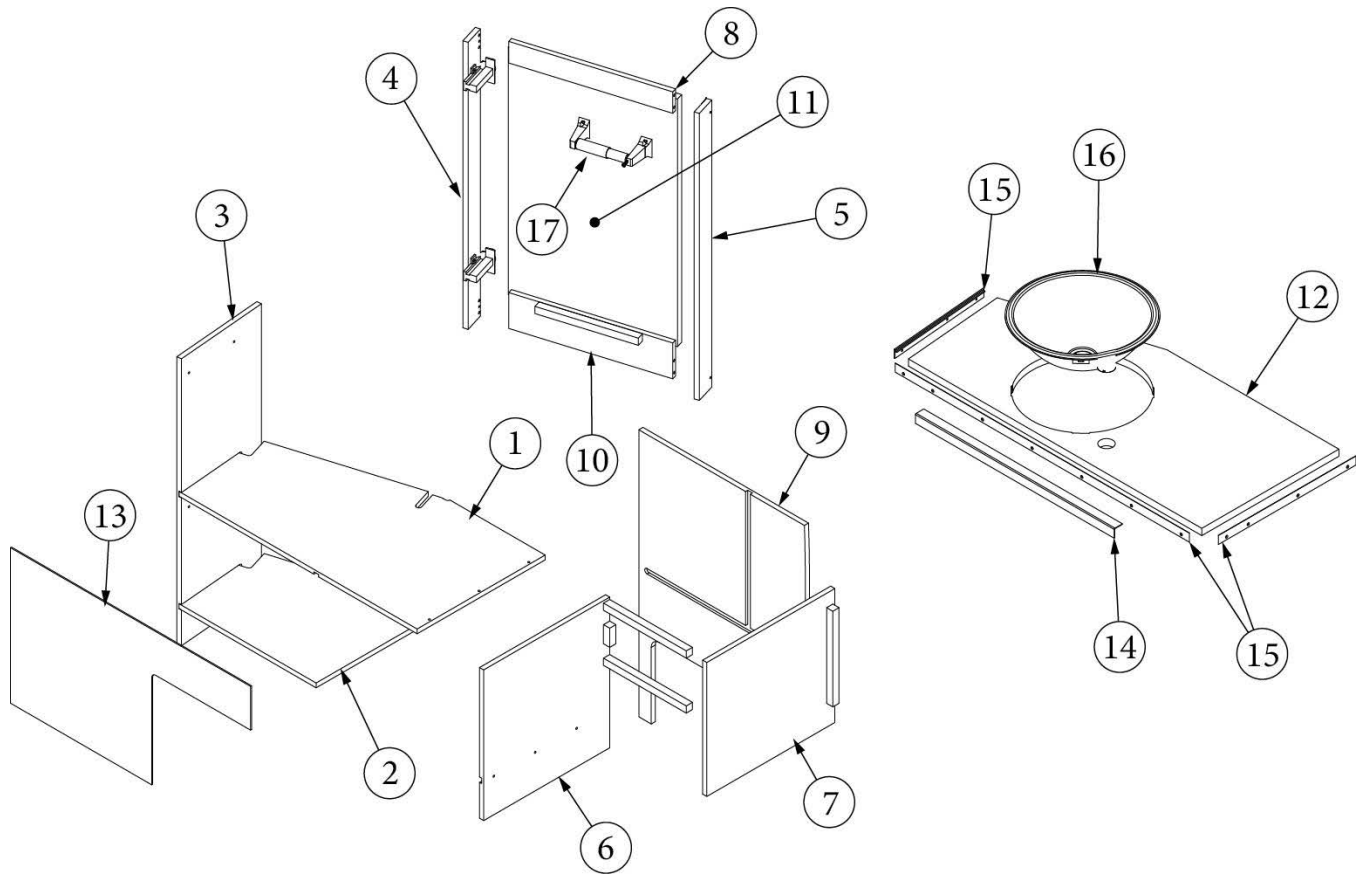

FURNITURE, LAVATORY

Lavatory Cabinet, 20FB

Parts Listed on Next Page