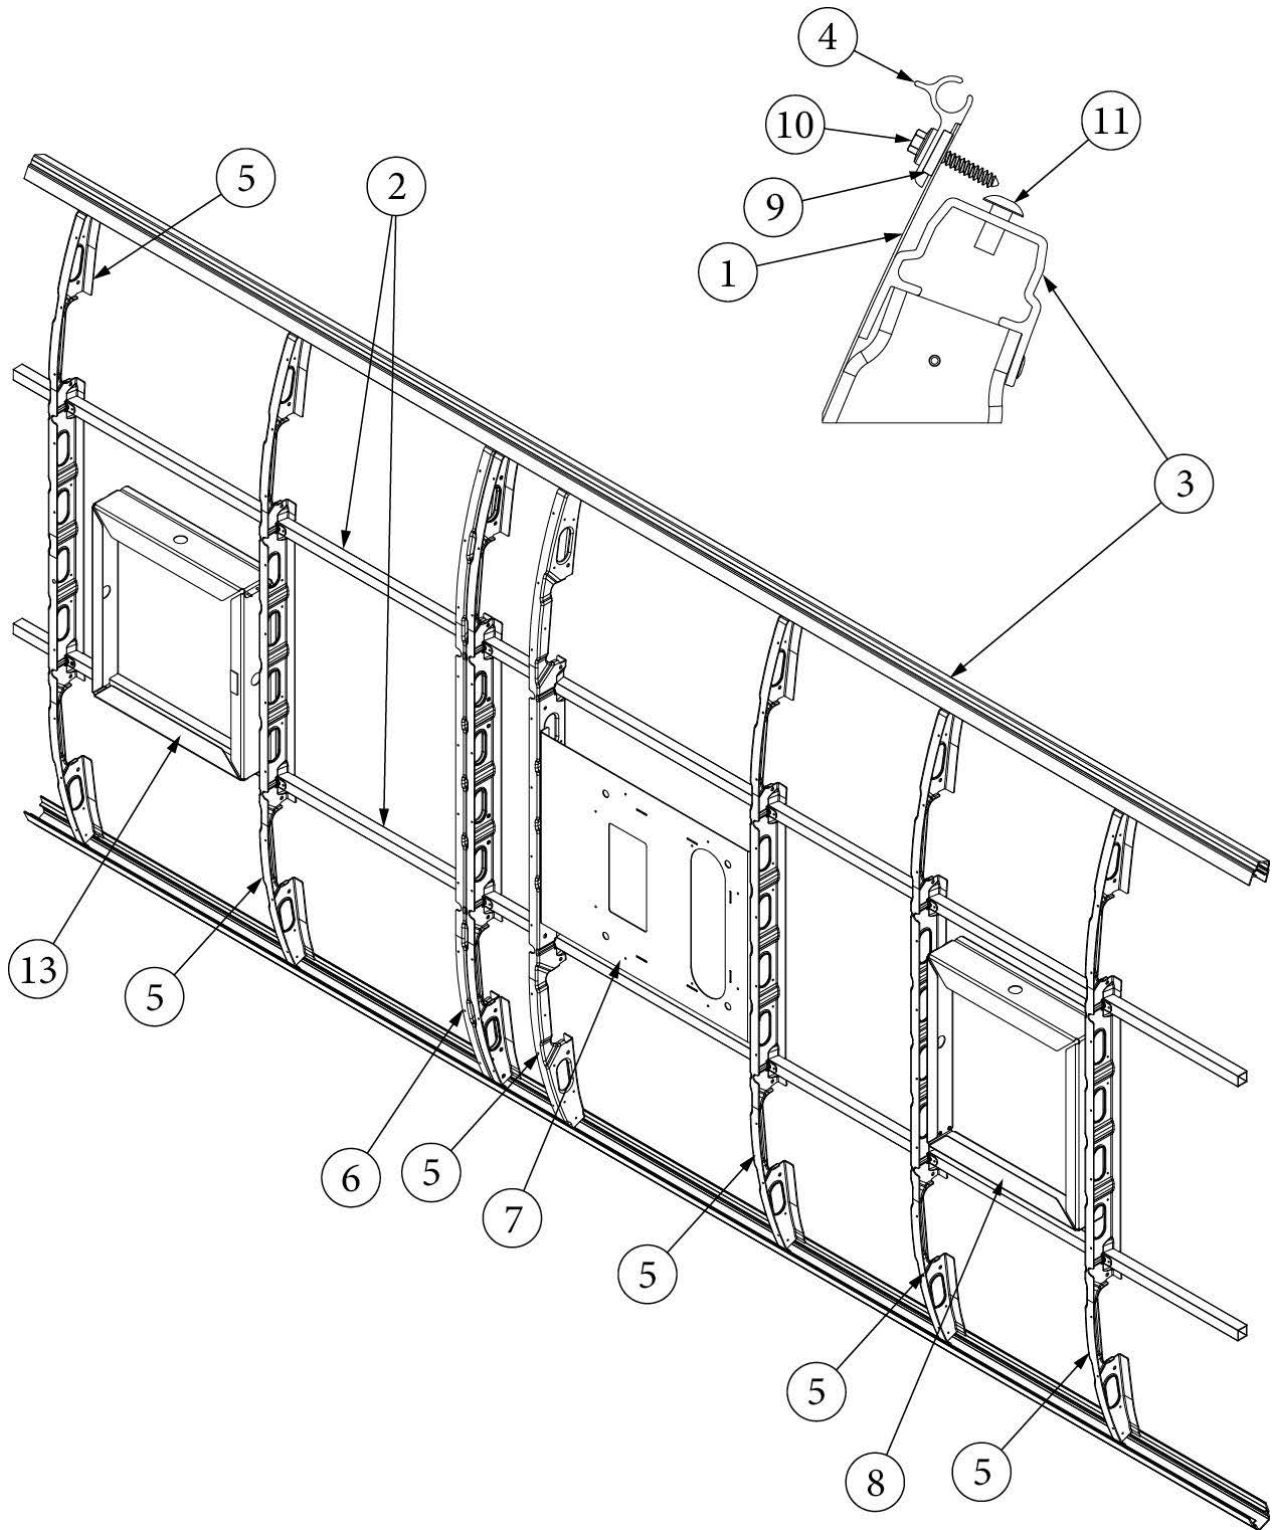

EXTERIOR SHELL

Roof, 20FB

Parts Listed on Next Page