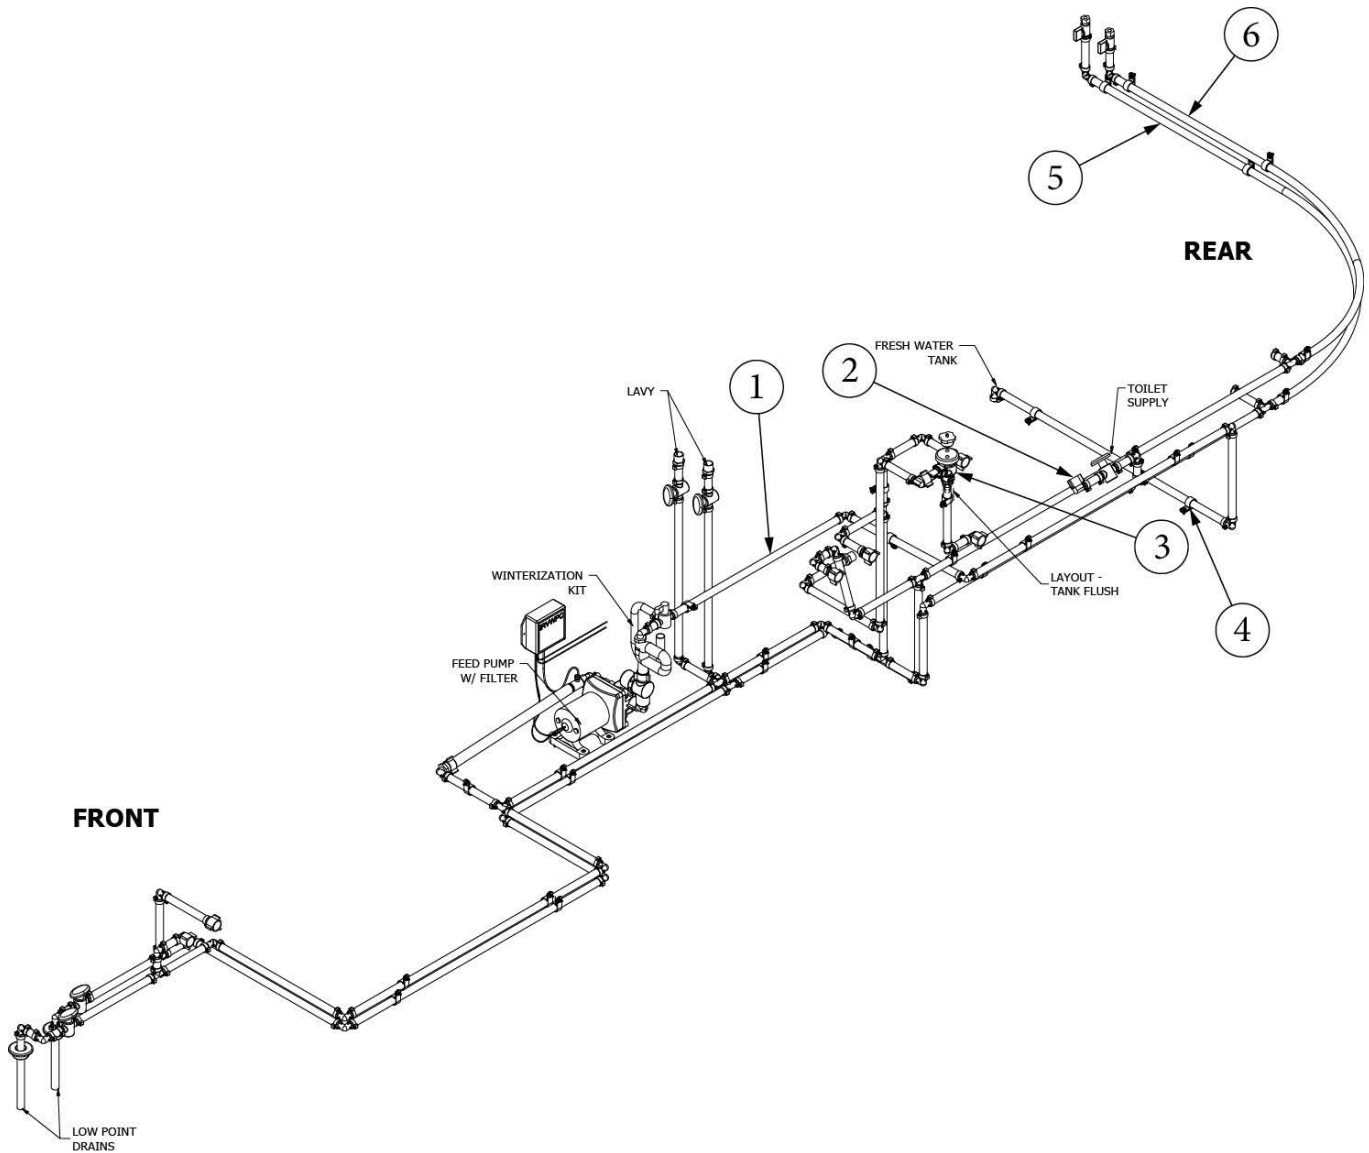

PLUMBING, FRESH WATER SYSTEM

Fresh Water Lines, 20FB

113295-01

Fresh Water Layout (not for order/see parts below)

- | | |
|--------------|--------------------------------|
| 1. 943935-03 | Layout, Tank/Pump Supply |
| 2. 943935-05 | Layout, Toilet Supply |
| 3. 943935-08 | Layout, Tank Flush |
| 4. 943935-09 | Layout, Water Heater Connector |
| 5. 943962 | Layout, Cold Water Supply |
| 6. 943963 | Layout, Hot Water Supply |