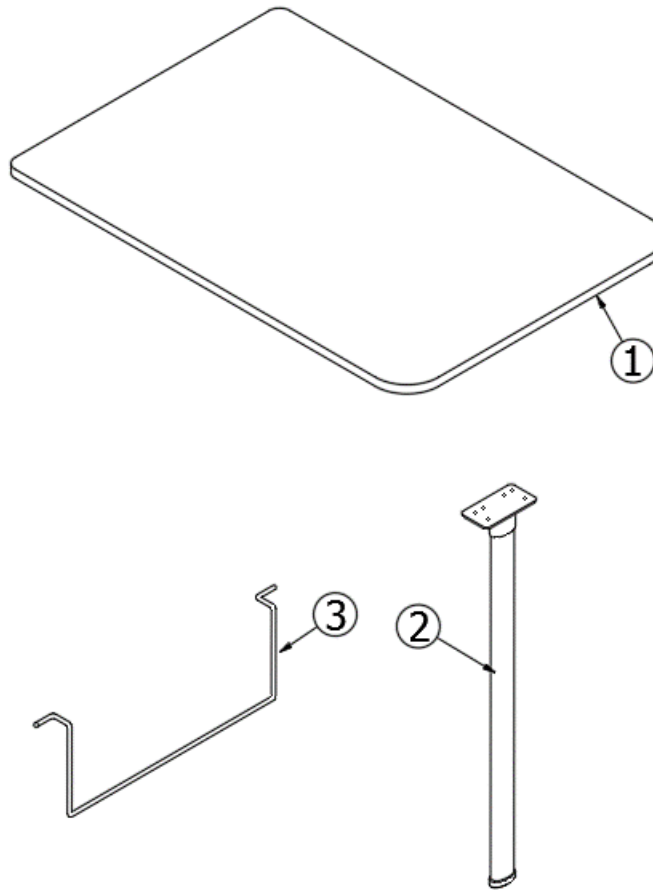

3. 970426&000312BC

Pre-Laminate, 17.58 X 14.25"

365385-01

Edgebanding, White Cypress, 5/8"

FURNITURE, LOUNGE

Dinette Table, 16RB, 20FB

969034

Dinette Table Assembly