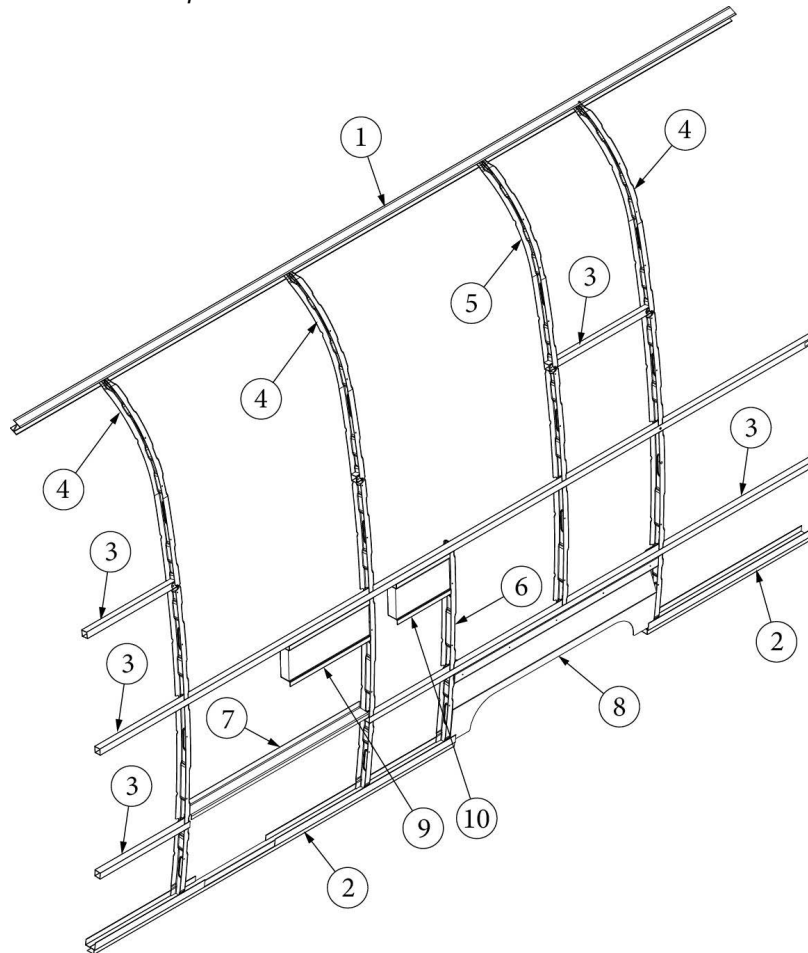

EXTERIOR SHELL

Wall Framing, Roadside, 20FB

923744-01

Assembly, RS Wall

1.	104707-05	Extrusion, "I" section, 195"
2.	116221	Extrusion, Floor channel, 192"
3.	116131	Tube, Shell Frame, 1" x 1" x 24'
4.	116130-01	Wall bow, Standard
5.	116130-02	Wall Bow, Wheel Well
6.	116130-04	Wall Bow, Window
7.	116219-12	Z Bar, Window Header, 33"
8.	116312-02	Header, Wheel Well, Single Axle
9.	453629-01	Hat Section, Table Support, 15"
10.	453629-03	Hat Section, Table Support, 10"
	116131-01	Filler tube, Shell frame
	114880-06	Aluminum Sheet, Upper, .04 X 51 X 152.5"
	114879-06	Aluminum Sheet, Lower, .04 X 33 X 152.5"
	114813-02	Angle, 1.25 x 2 x 2.5"
	114813-03	Angle, 1.13 x 1.5 x 3.5"