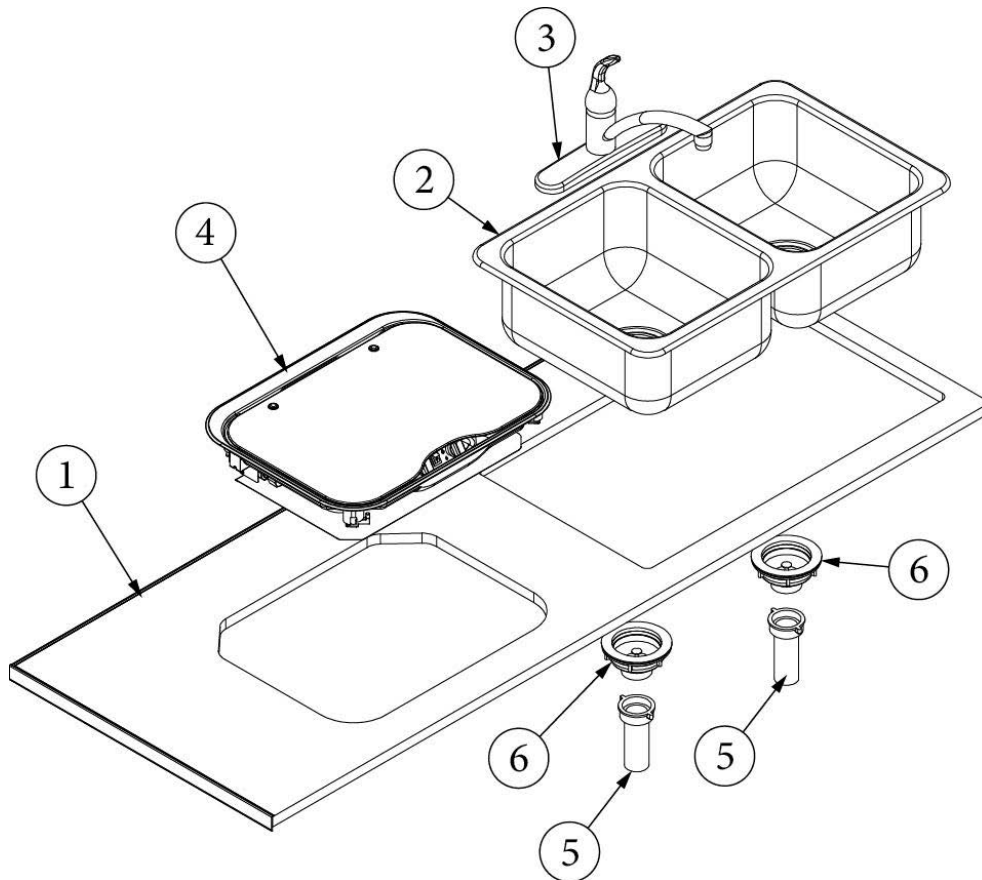

FURNITURE, GALLEY

Galley Top, 22FB

135507-01

Galley Top Install (not for order/see parts below)

1. 970500-02	Galley Countertop
2. 602492	Sink-Stainless Steel 16" x 27"
3. 602243	Galley faucet, Chateau, Moen, Bambi
4. 690816-01*	Cooktop, Two Burner, Suburban, 3725AST
5. 602164-02	Tailpiece, w/nuts & washers
6. 600968	Basket Strainer

*690816-01 (3725AST) replaces 690816 (3036AST) mid-model year 2025