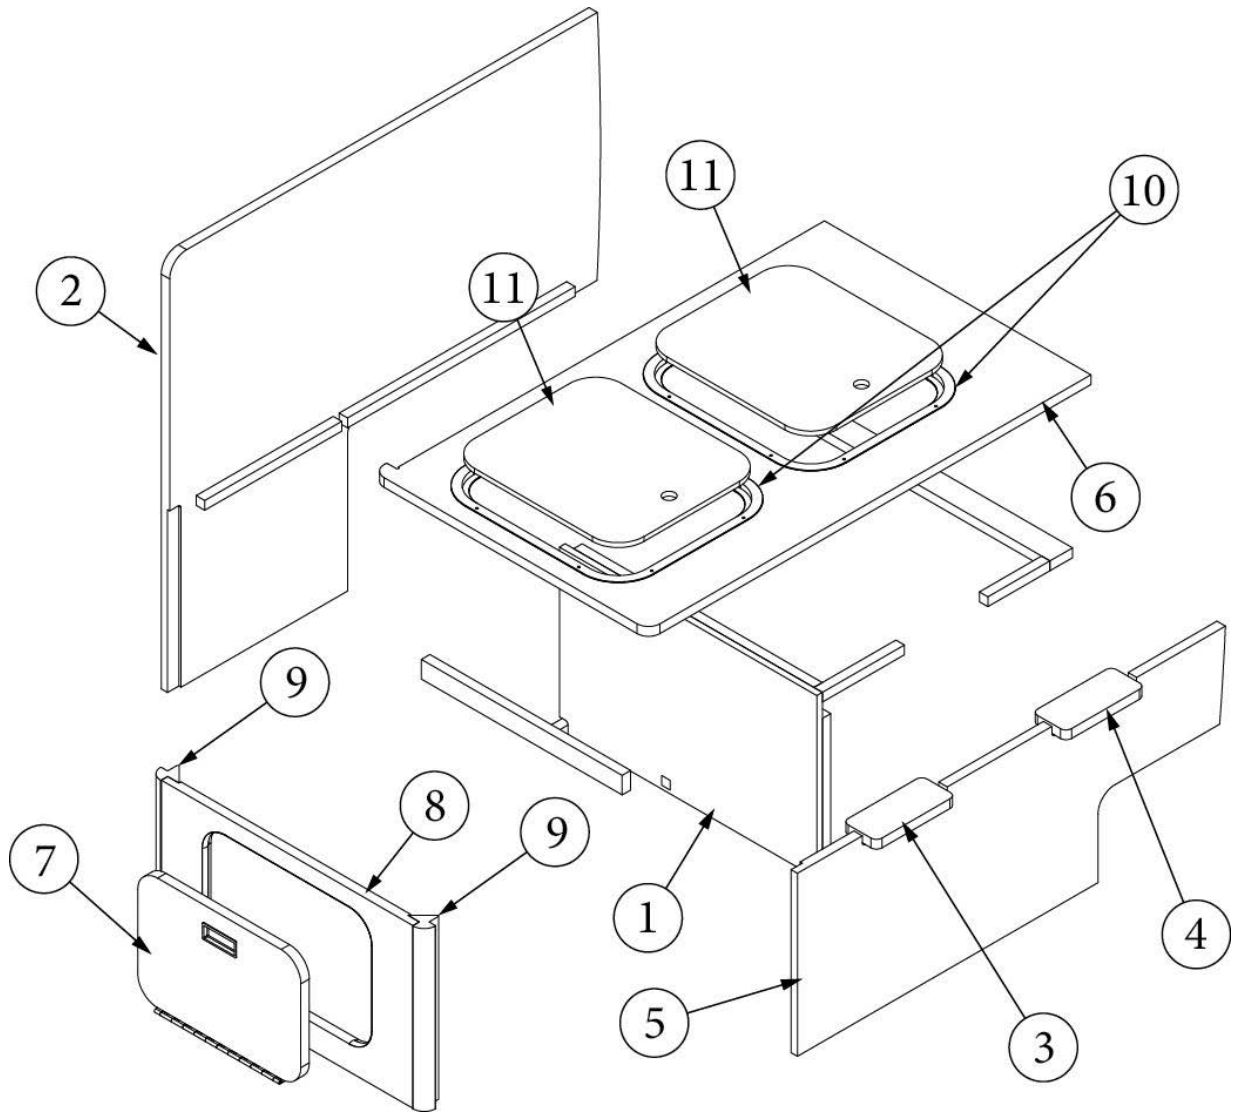

FURNITURE, LOUNGE

Dinette Seat, LH, 20FB

Parts Listed on Next Page