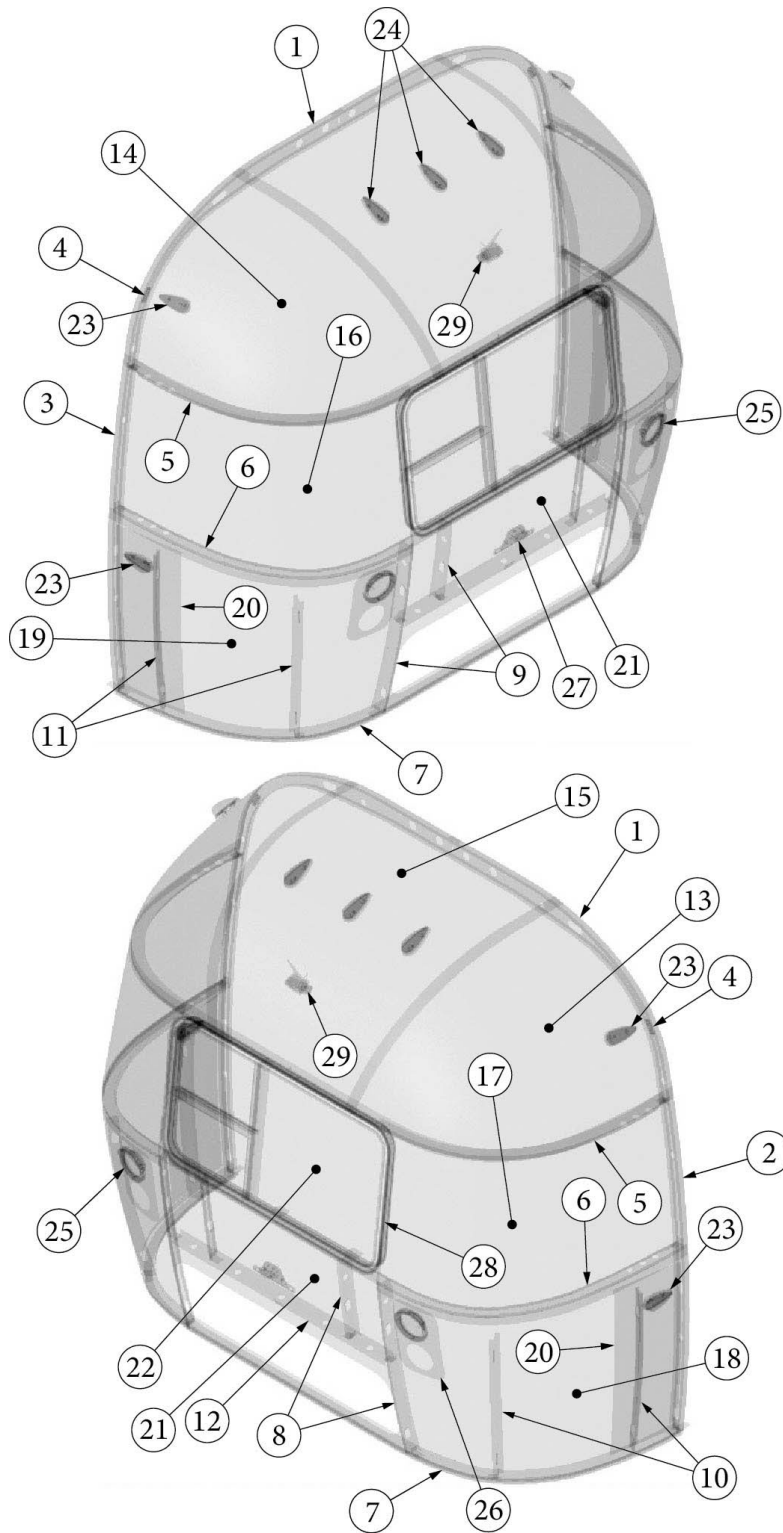

EXTERIOR SHELL

Aft End, 16RB

Parts Listed on Next Page