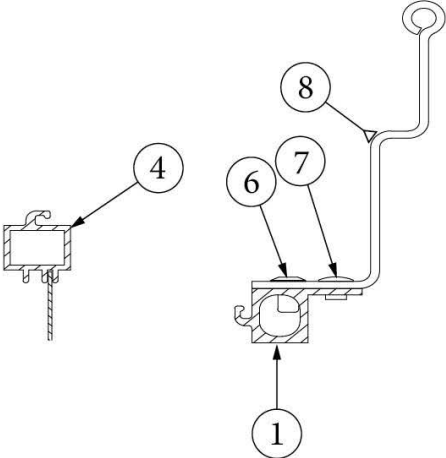

EXTERIOR DOORS

Screen Door

Parts Listed on Next Page