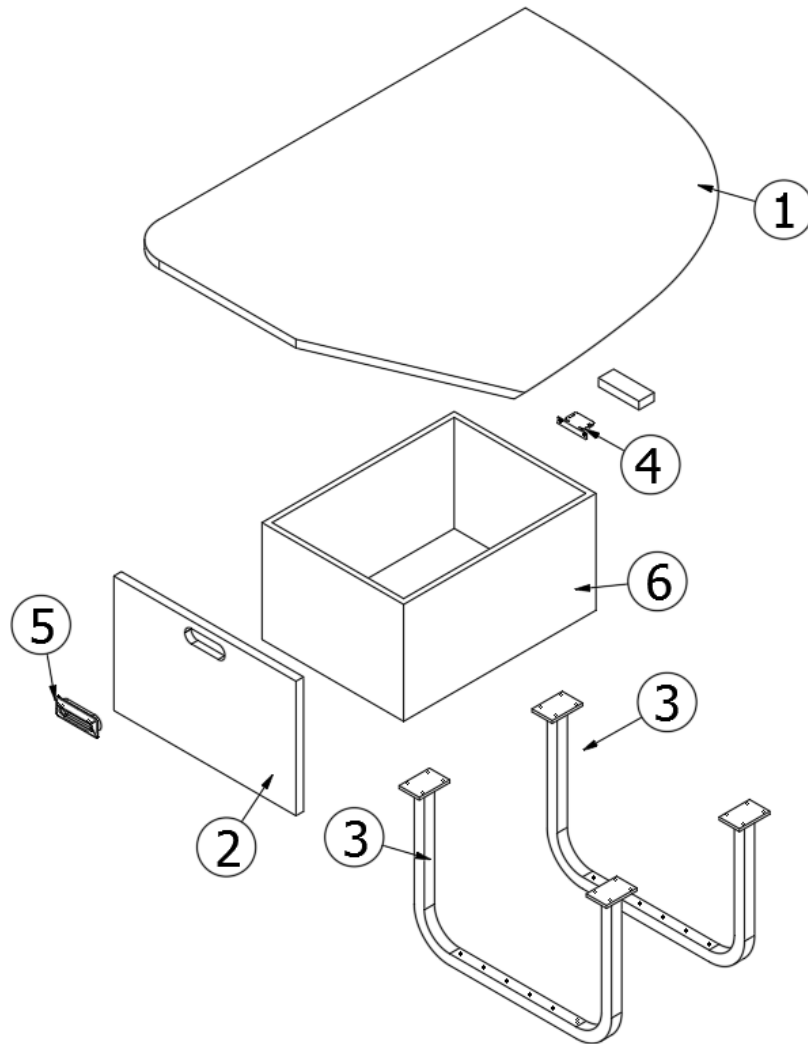

FURNITURE, LOUNGE

Dinette Seat, Curbside, 16RB

969033

CS Dinette Seat Assembly

- 1. 969033&000118CC
- 2. 969033&000218BC
- 3. 454177
- 4. 381228
- 5. 382437-1
- 6. 964909-11
381833-01

- Panel, 39.68 x 32.88
- Panel, 18 x 11.5
- Leg-Dinette Aluminum
- Catch Grabber, Door C3-810, 10lb
- Pull-Recessed Finger-Pol. Nickel
- Drawer box assembly, 14 x 19"
- Drawer slide, Under shelf, 18"