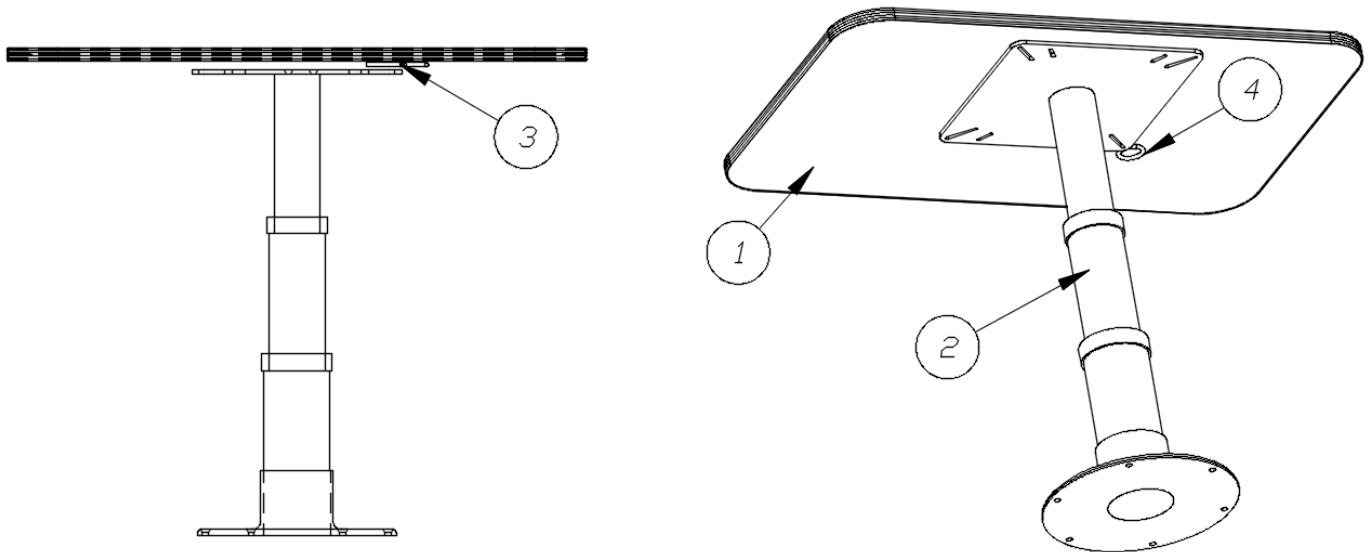

FURNITURE, LOUNGE

Dinette Table, 22FB

969015

Dinette Table Assembly

1. 969015&000118JC
2. 382073-01
3. 381400-01
4. 381109-01
- 365484-02
6. 350196
7. 381136

1. Pre-Laminate, .75 x 21 x 35
   Bracket, Pedestal table
   Drawer slide, 12"
   Bunk latch w/flat U strike
   Edgebanding - 15/16 - 2MM Citadel
   Acorn nut, Self-locking
   Rubber Bumper