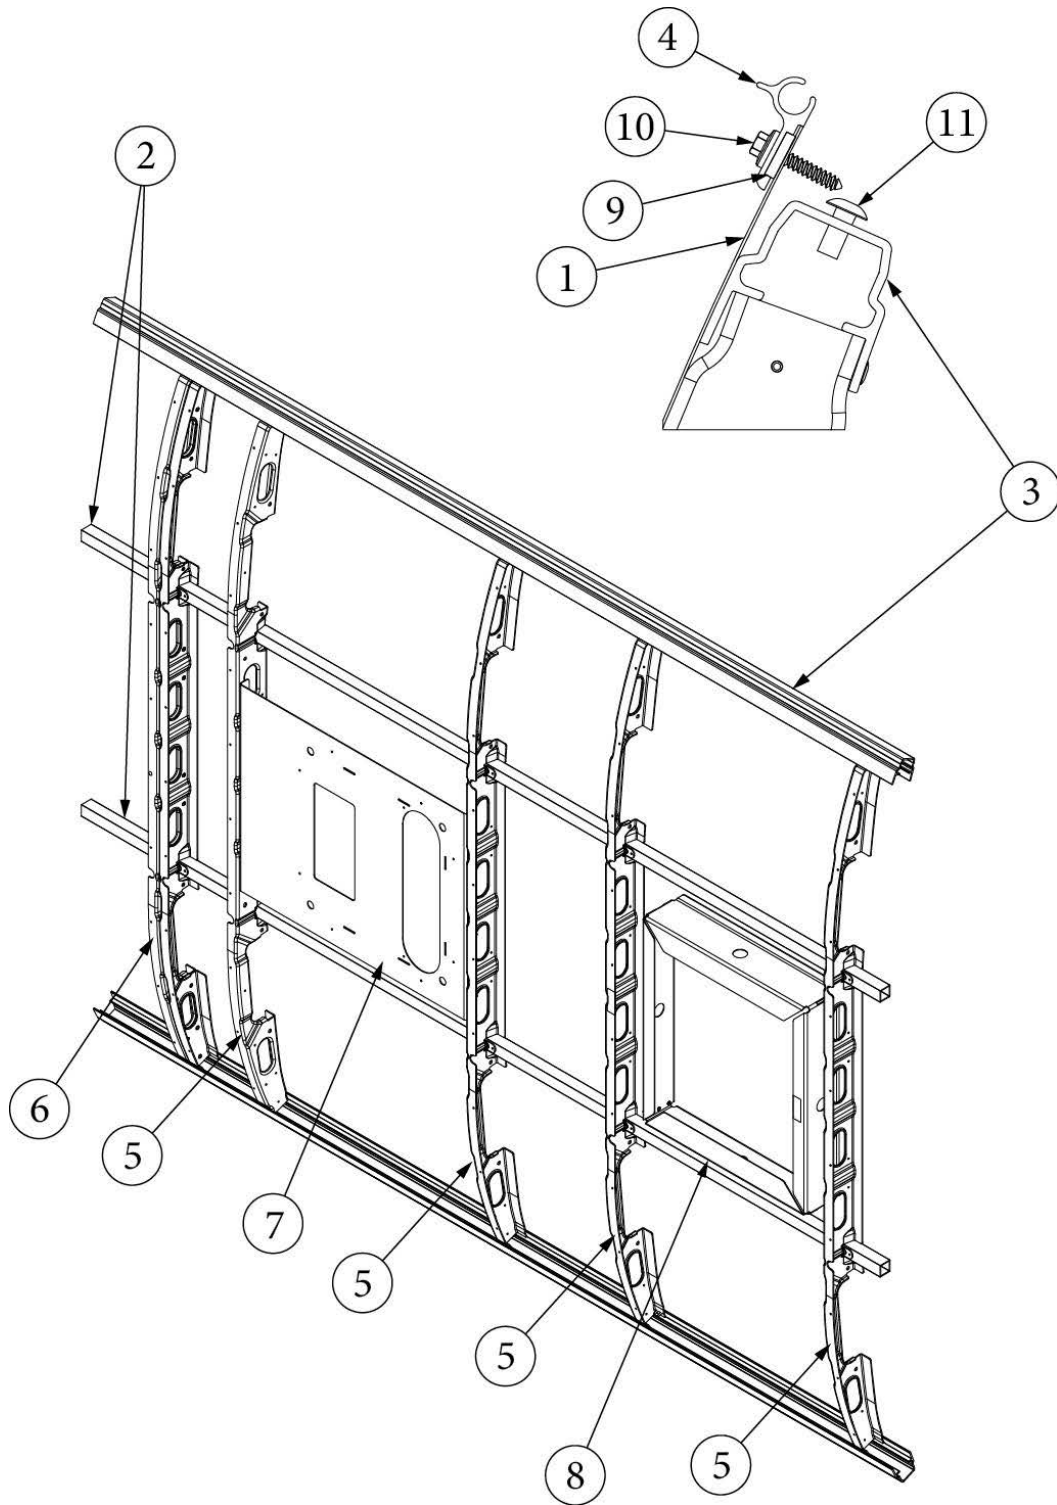

EXTERIOR SHELL

Roof, 16RB

Parts Listed on Next Page