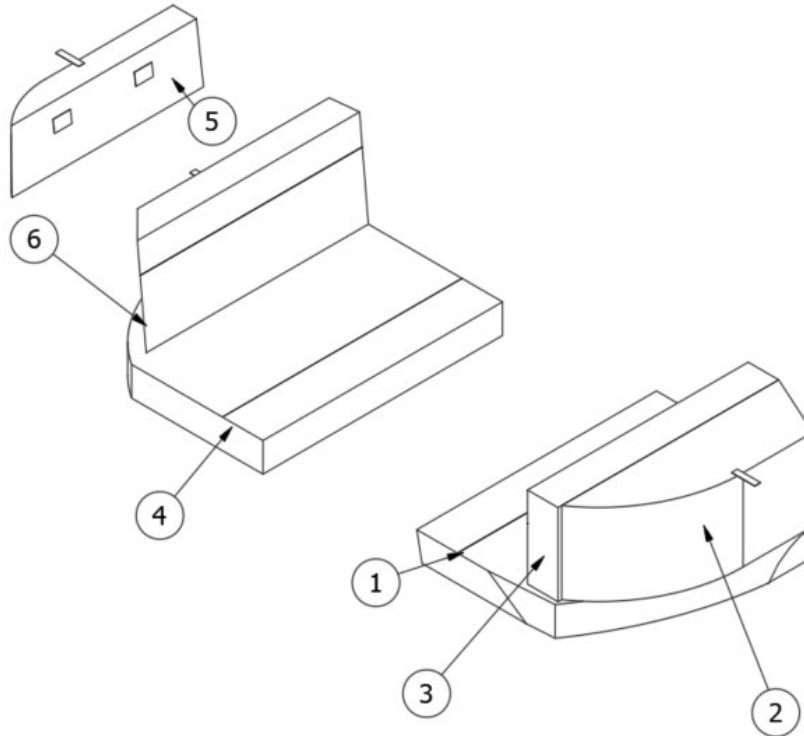

UPHOLSTERY

Dinette Cushions, 25FB, 27FB

704909-SM
704909CC

Cushion Kit, Dinette, Seattle Mist
Cushion Kit, Dinette, Carolina Clay

1. 704909-SM-01 704909CC-01	Dinette Seat, CS, Seattle Mist Dinette Seat, CS, Carolina Clay
2. 704909-SM-02 704909CC-02	Dinette Filler, CS, Seattle Mist Dinette Filler, CS, Carolina Clay
3. 704909-SM-03 704909CC-03	Dinette Back, CS, Seattle Mist Dinette Back, CS, Carolina Clay
4. 704909-SM-04 704909CC-04	Dinette Seat, RS, Seattle Mist Dinette Seat, RS, Carolina Clay
5. 704909-SM-05 704909-CC-05	Back Filler, Forward, RS, Seattle Mist Back Filler, Forward, RS, Carolina Clay
6. 704909-SM-06 704909CC-06	Dinette Back, RS, Seattle Mist Dinette Back, RS, Carolina Clay