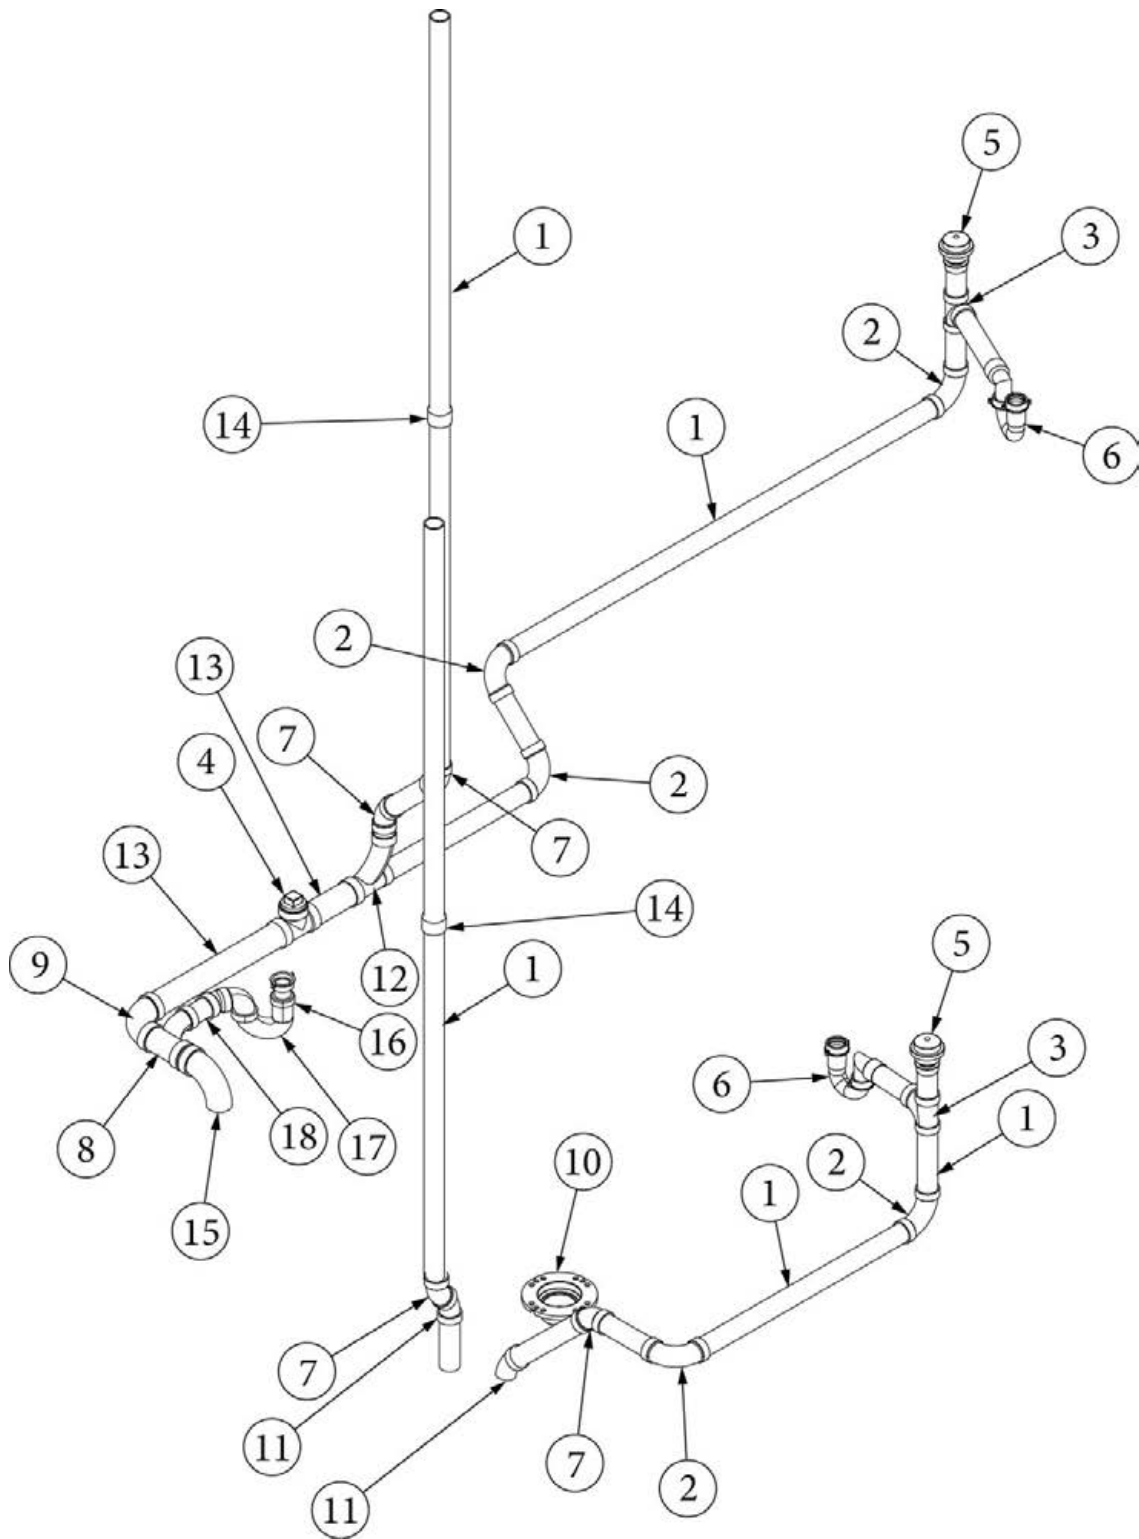

PLUMBING, DRAIN SYSTEM

Drain, Above Floor, 28RB

Parts Listed on Next Page