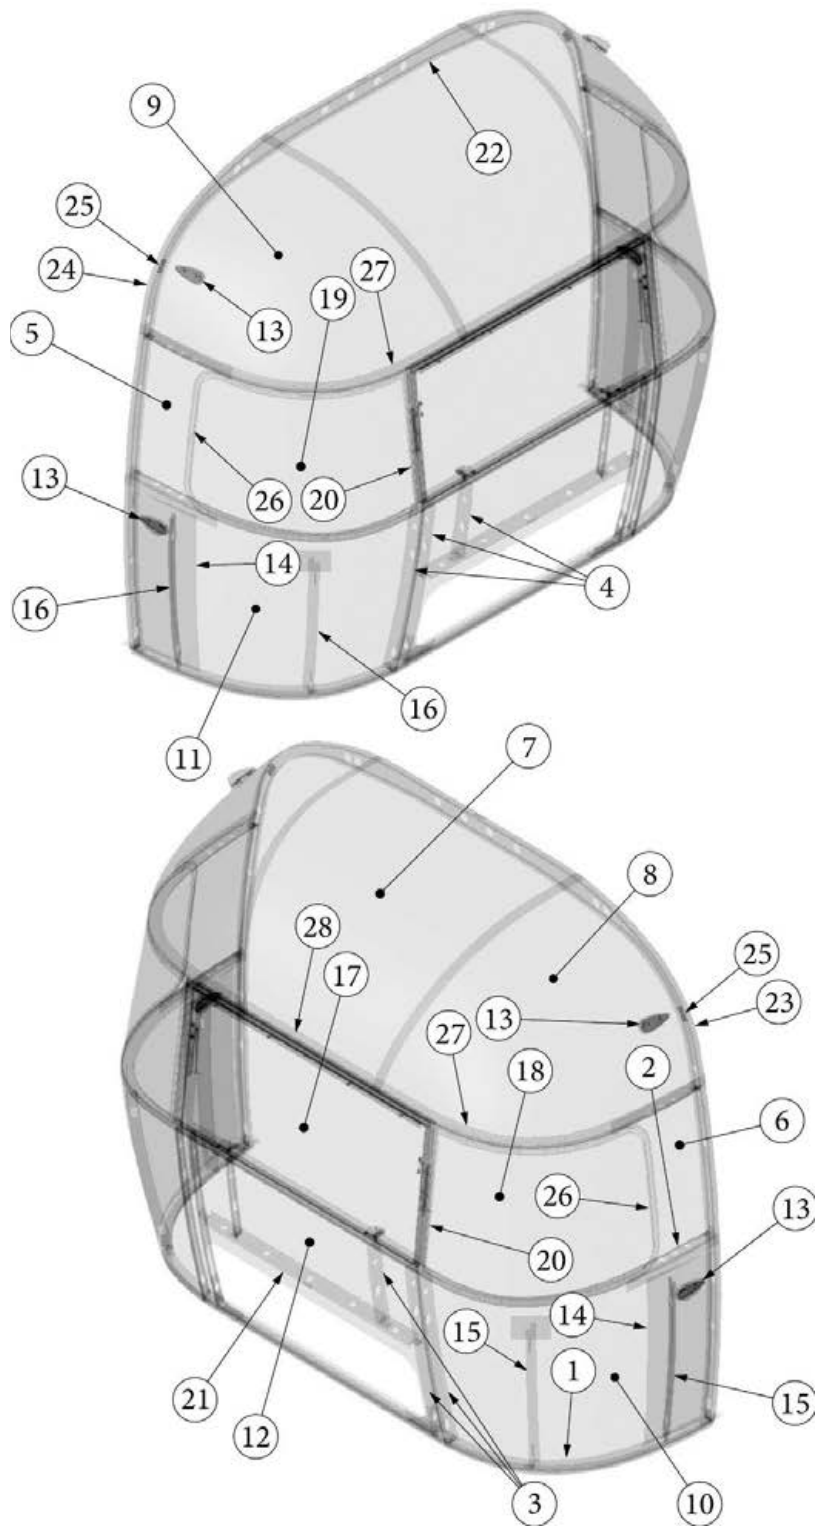

EXTERIOR SHELL

Front End, w/Bunk, 27FB

Parts Listed on Next Page