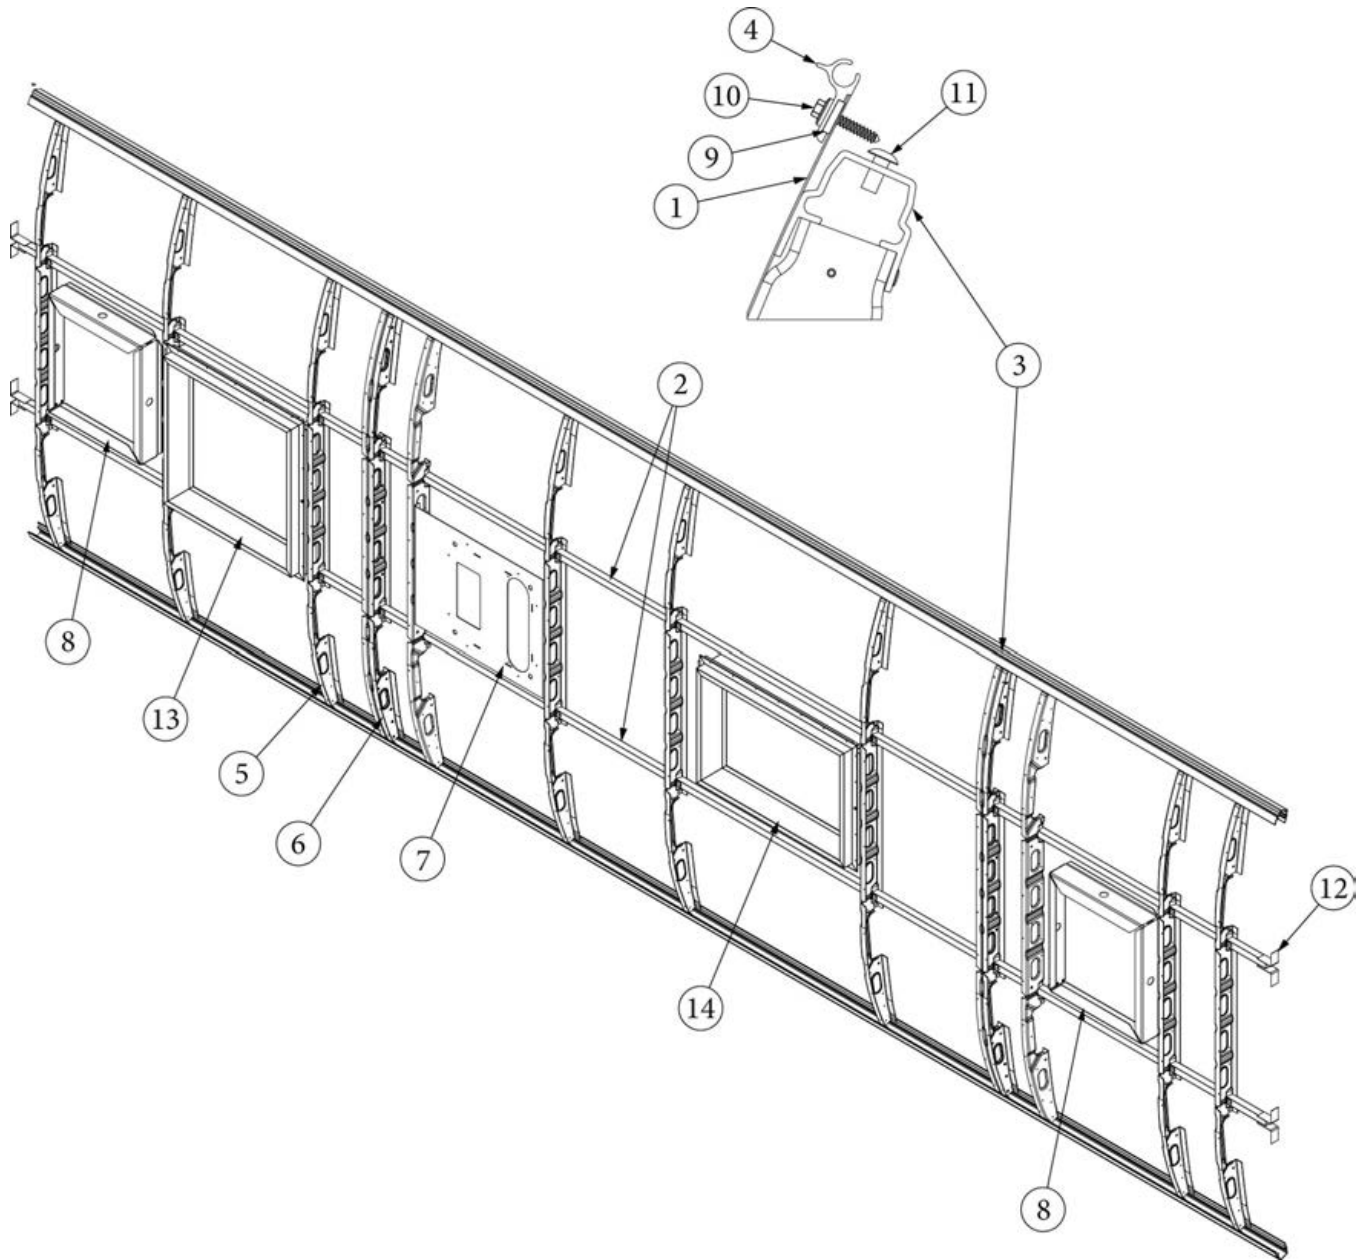

EXTERIOR SHELL

Roof, 1AC Unit, 27FB

Parts Listed on Next Page