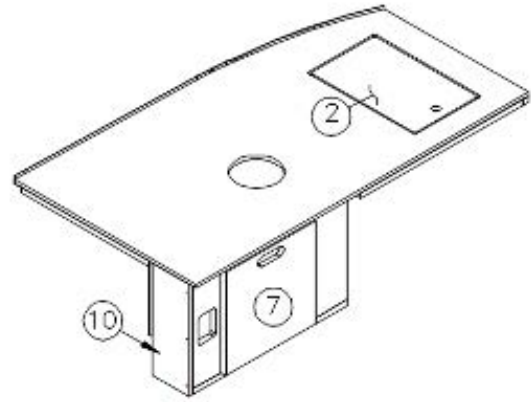

FURNITURE, LOUNGE

Sofa, L-Section, 28RB

Parts Listed on Next Page