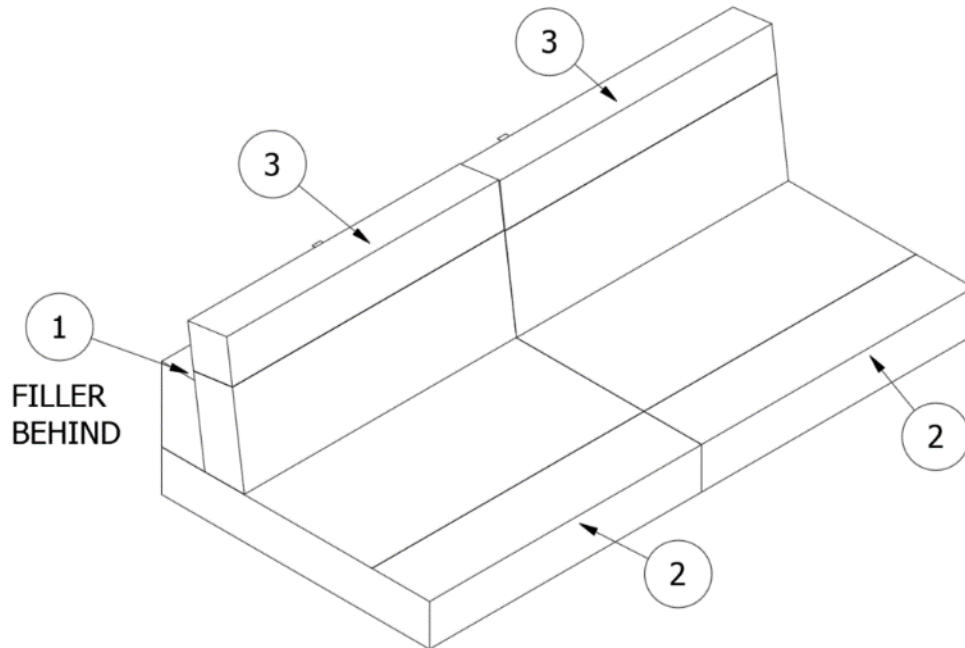

UPHOLSTERY

Sofa Cushions, 25FB, 27FB, Hatch Option

704913-SM
704913CC

Sofa, Cushion Kit, Hatch Option, Seattle Mist
Sofa, Cushion Kit, Hatch Option, Carolina Clay

1. 704913-SM-01
  704913CC-1
2. 704913-SM-02
  704913CC-2
3. 704913-SM-03
  704913CC-3

RS Lounge Filler Aft, Seattle Mist
RS Lounge Filler Aft, Carolina Clay
RS Lounge Seat, Seattle Mist
RS Lounge Seat, Carolina Clay
RS Lounge Back Aft, Seattle Mist
RS Lounge Back Aft, Carolina Clay