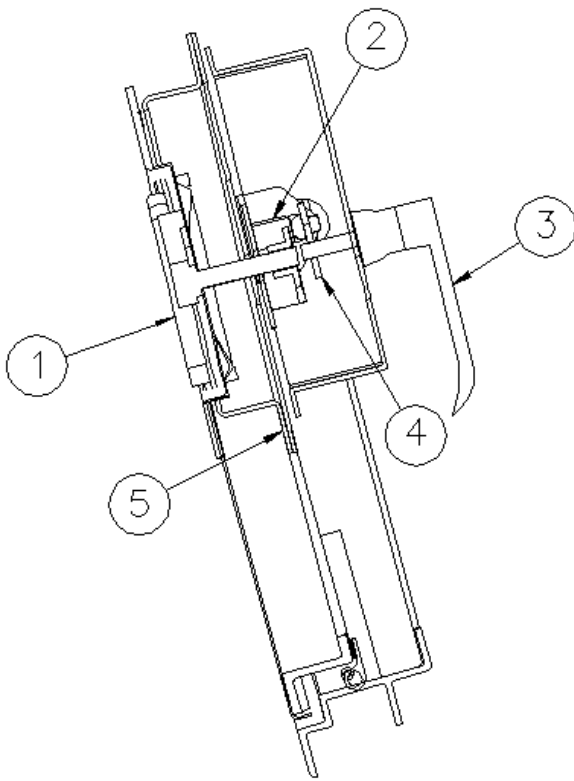

HARDWARE

Hatch Door Lock and Hinge

1. 382018-10	Handle, locking D-ring
2. 382018-04	Center case w/override
3. 382018-08	Handle-L, Non-locking
4. 454577	Adaptor, Latch release
5. 115522	Plate, Latch cover 45.81"
6. 382065	Hinge, Rear hatch door