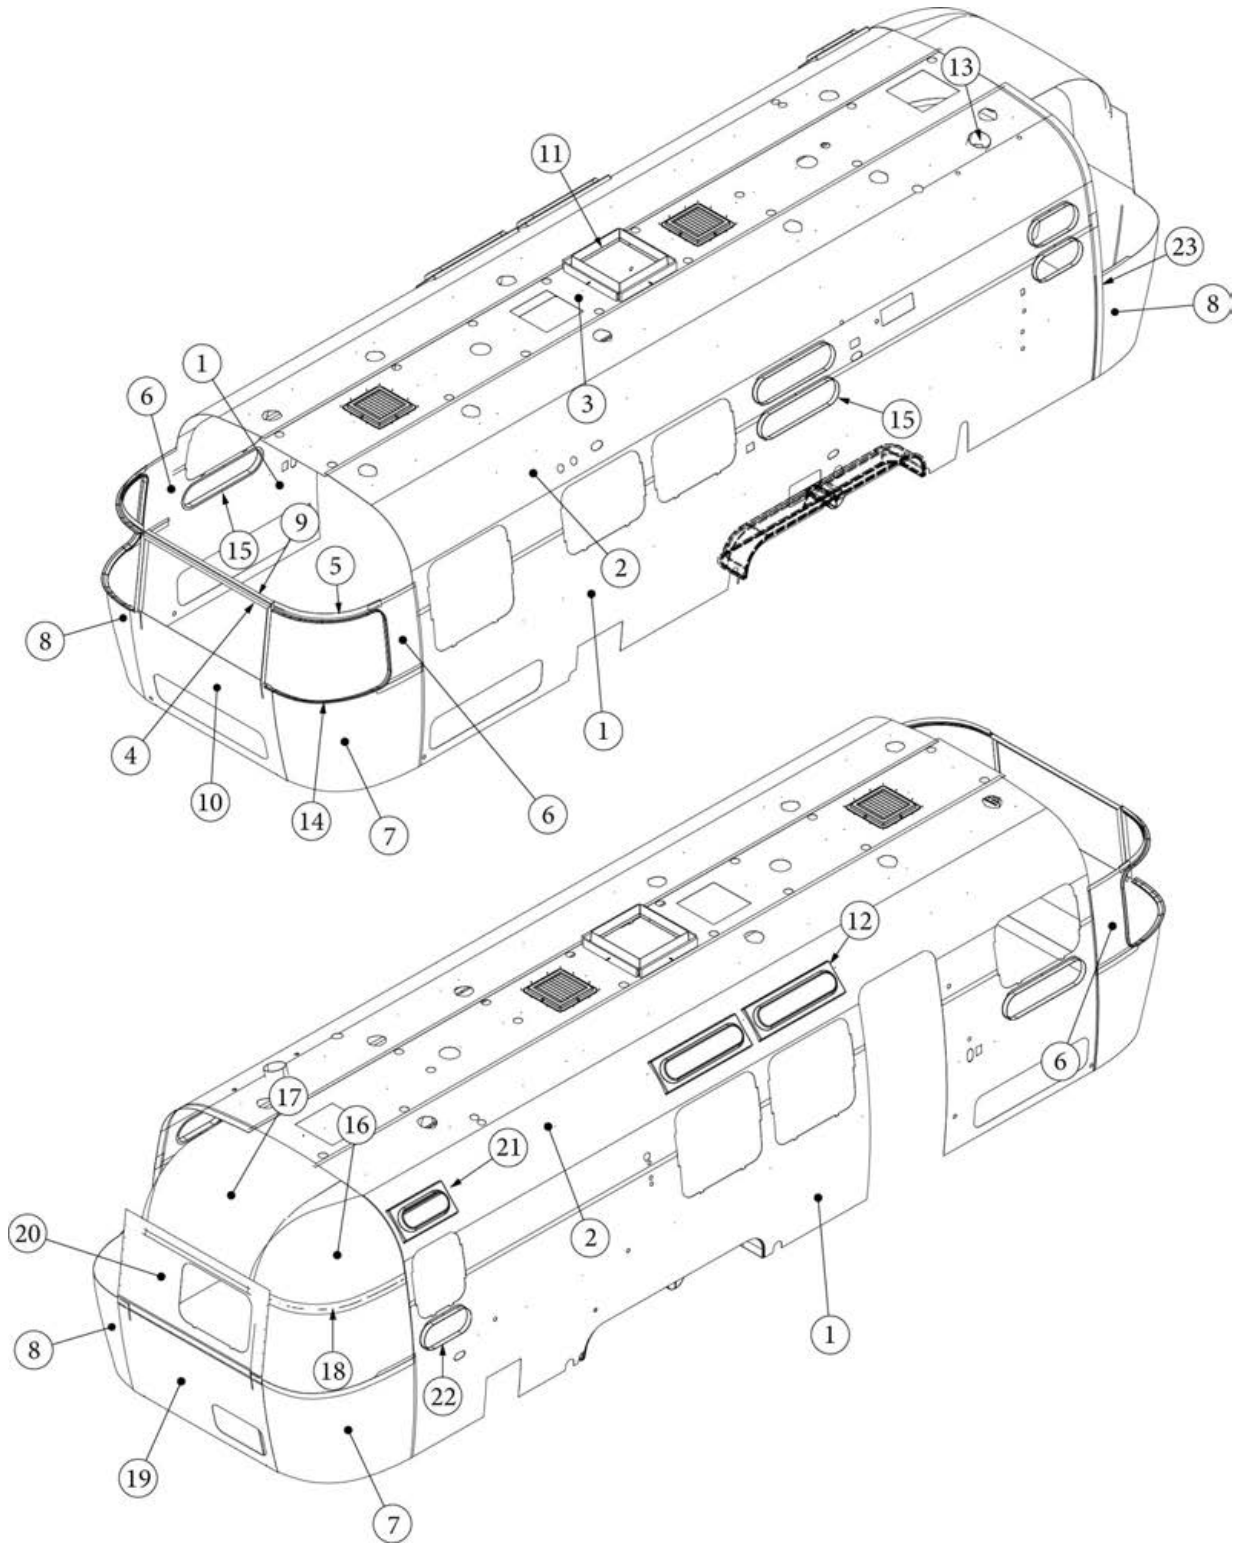

INTERIOR SHELL

Interior Skin, Twin, 30FB Office

Parts Listed on Next Page