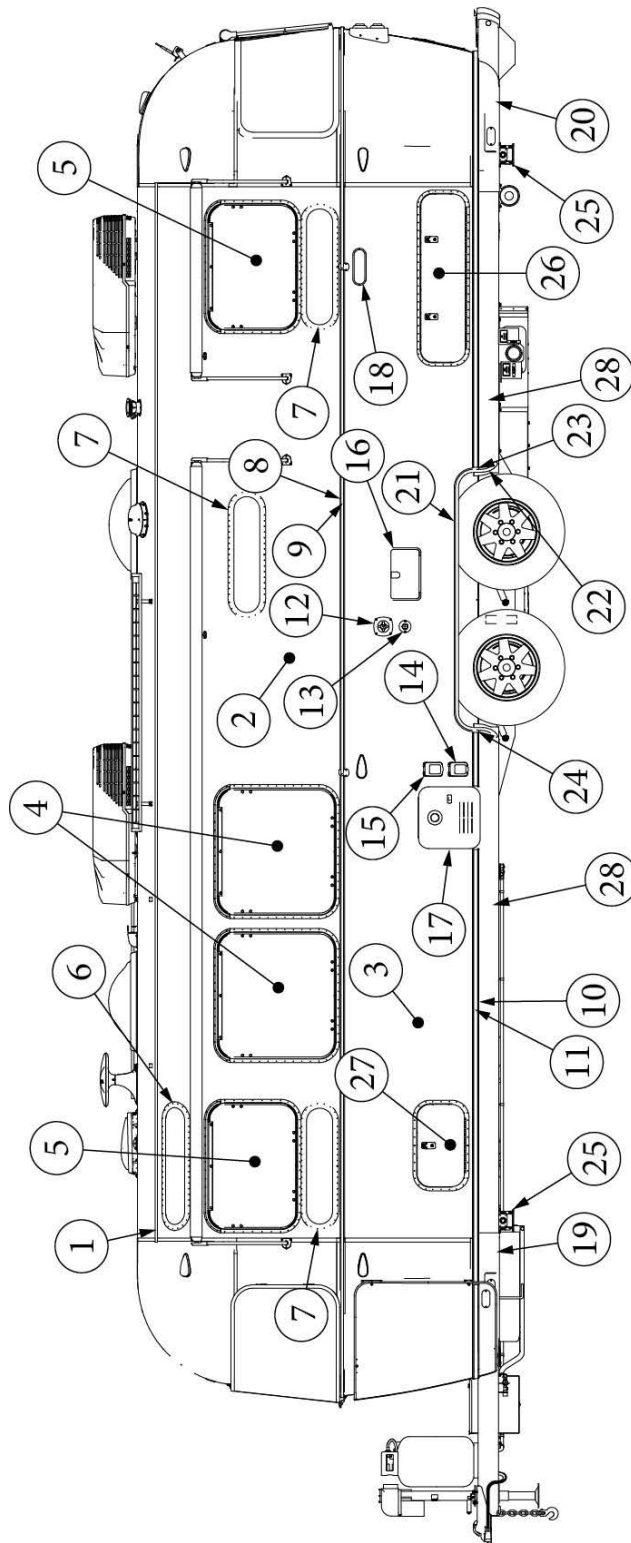

EXTERIOR SHELL

Exterior Components, Roadside, 30RB

Parts Listed on Next Page