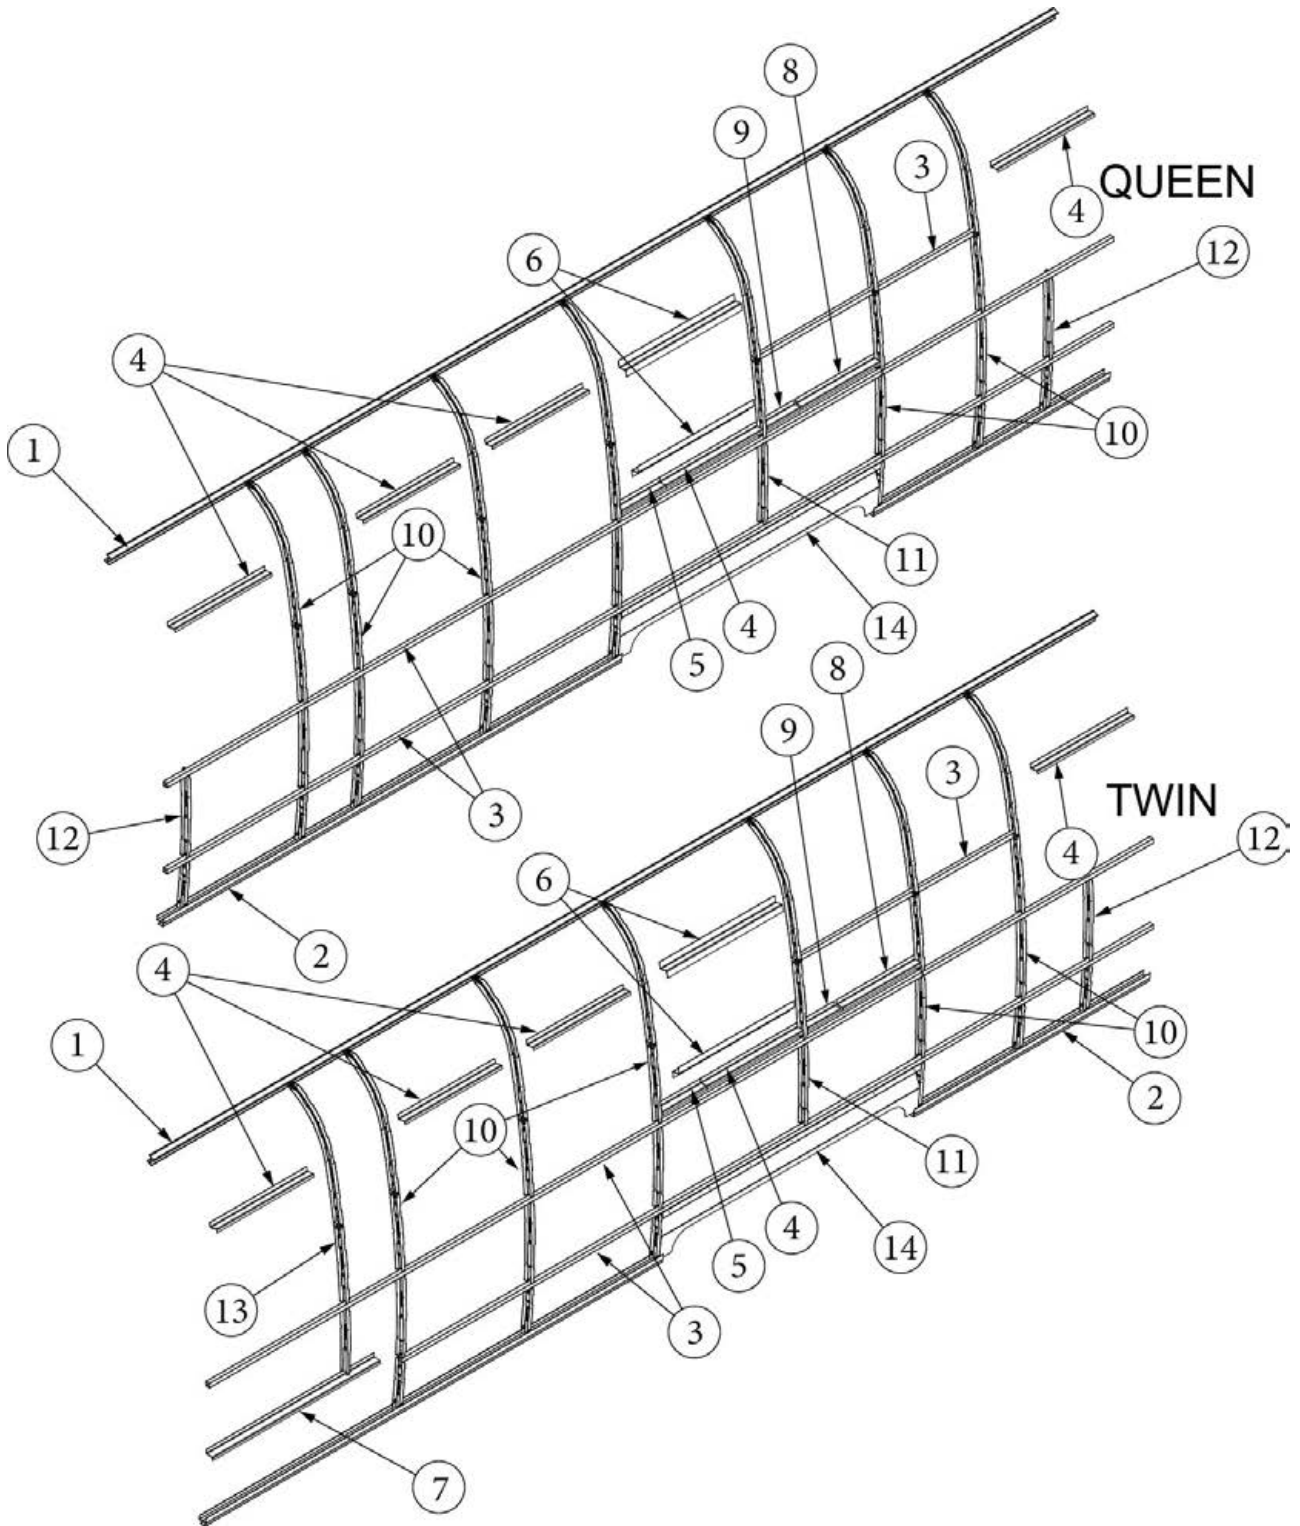

EXTERIOR SHELL

Wall Framing, Roadside, 30FB Bunk

Parts Listed on Next Page