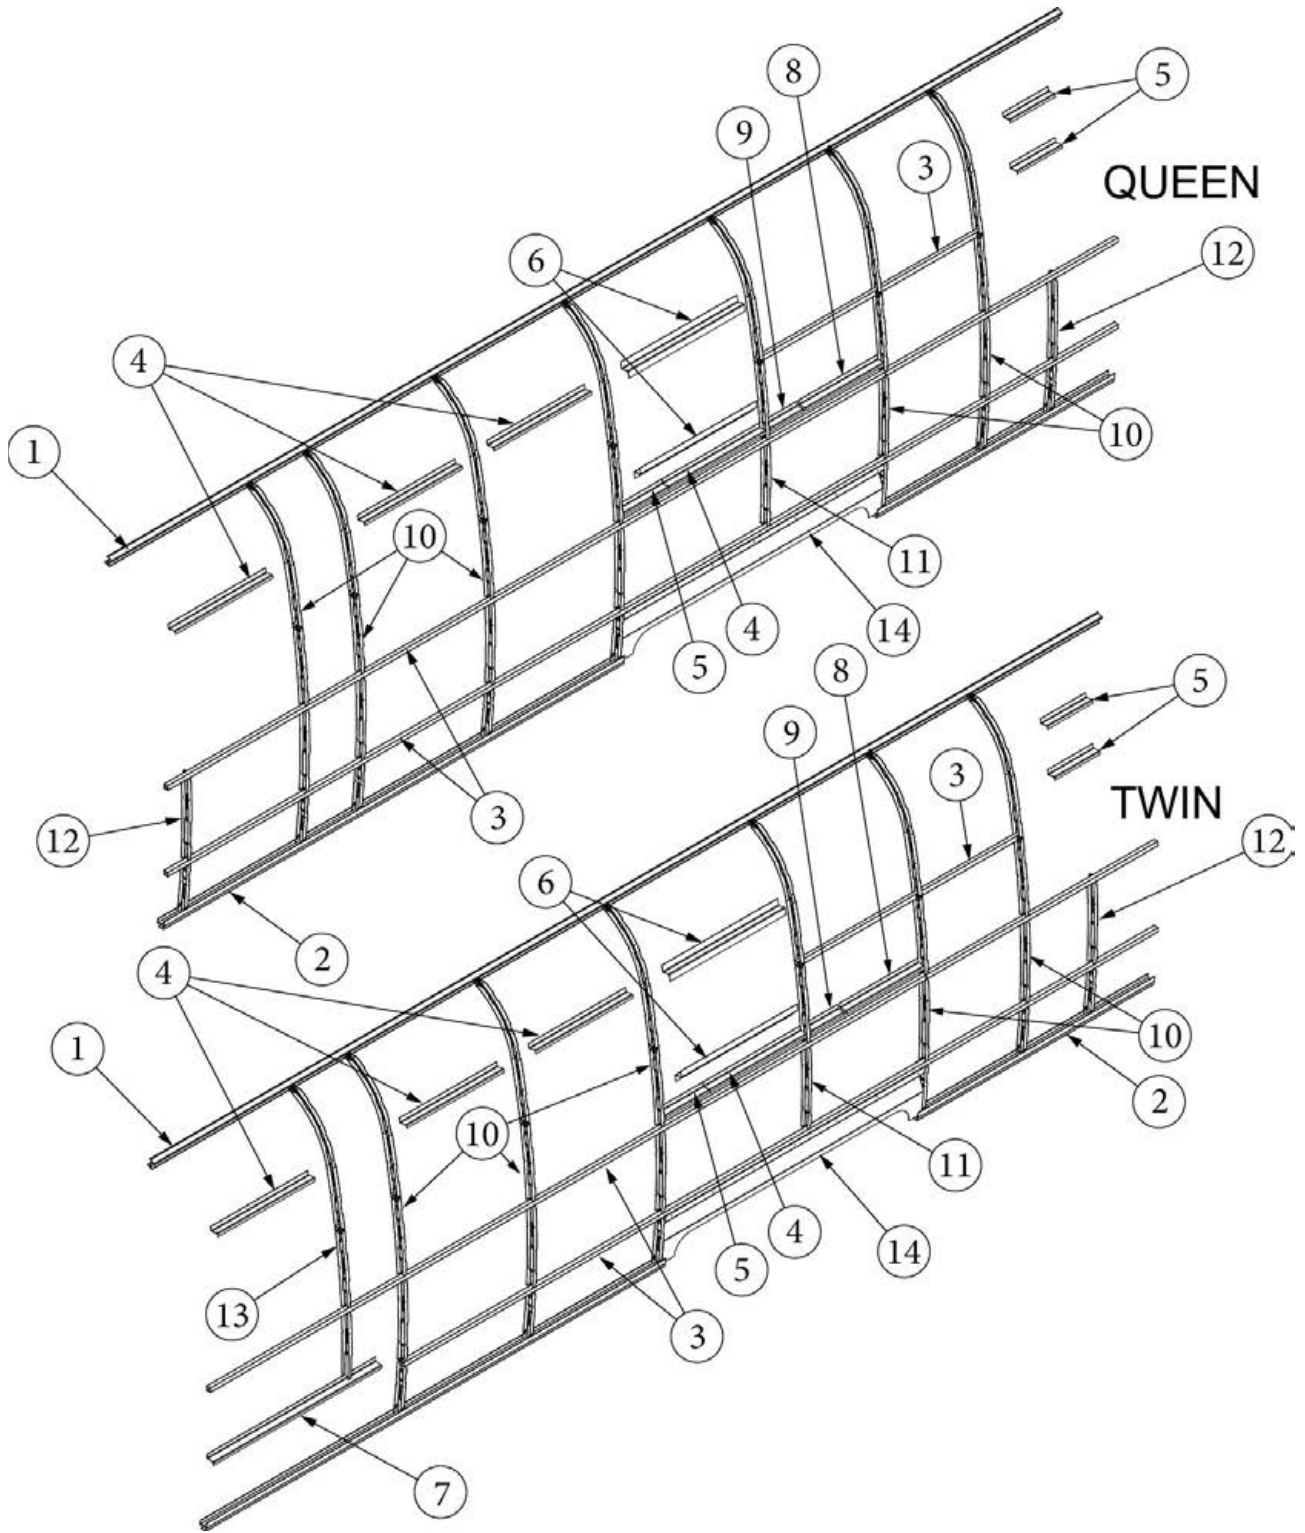

EXTERIOR SHELL

Wall Framing, Roadside, 30FB Office

Parts Listed on Next Page