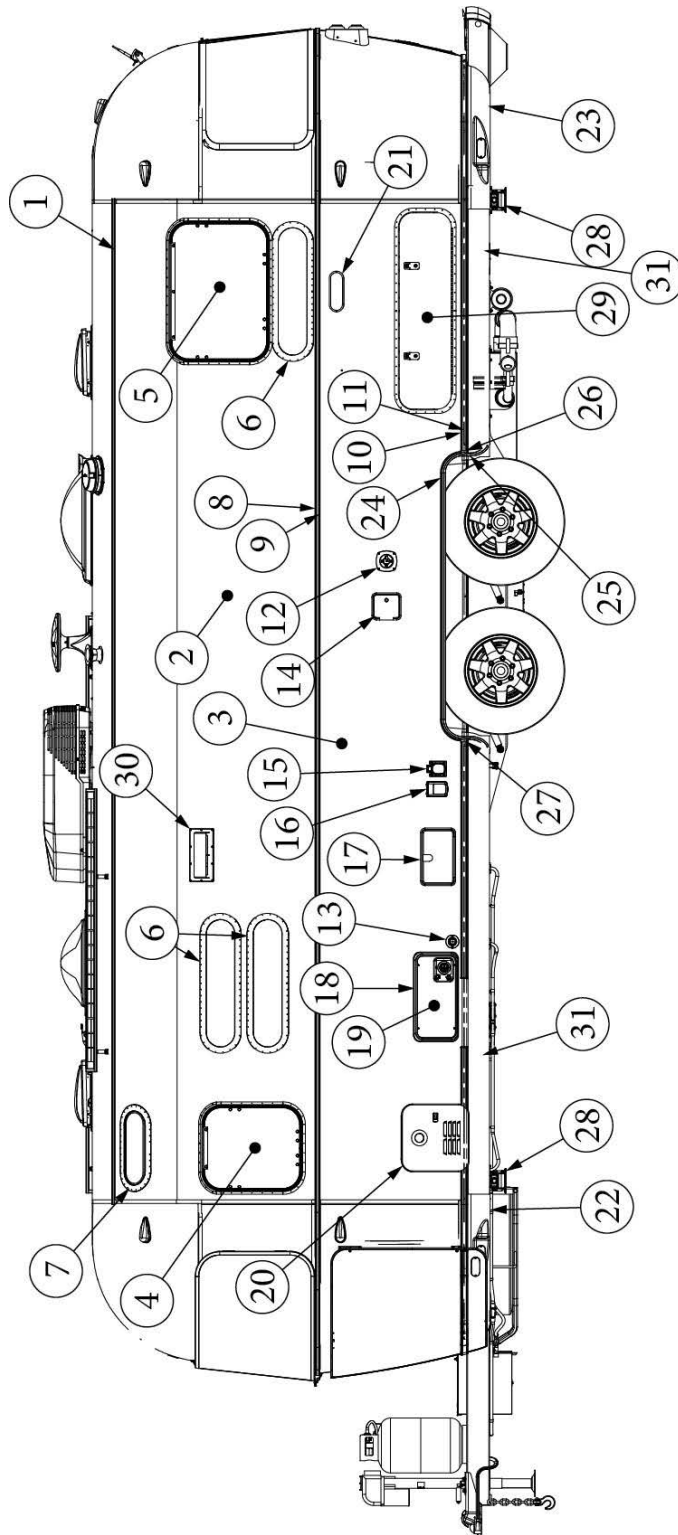

EXTERIOR SHELL

Exterior Components, Roadside, 28RB

Parts Listed on Next Page