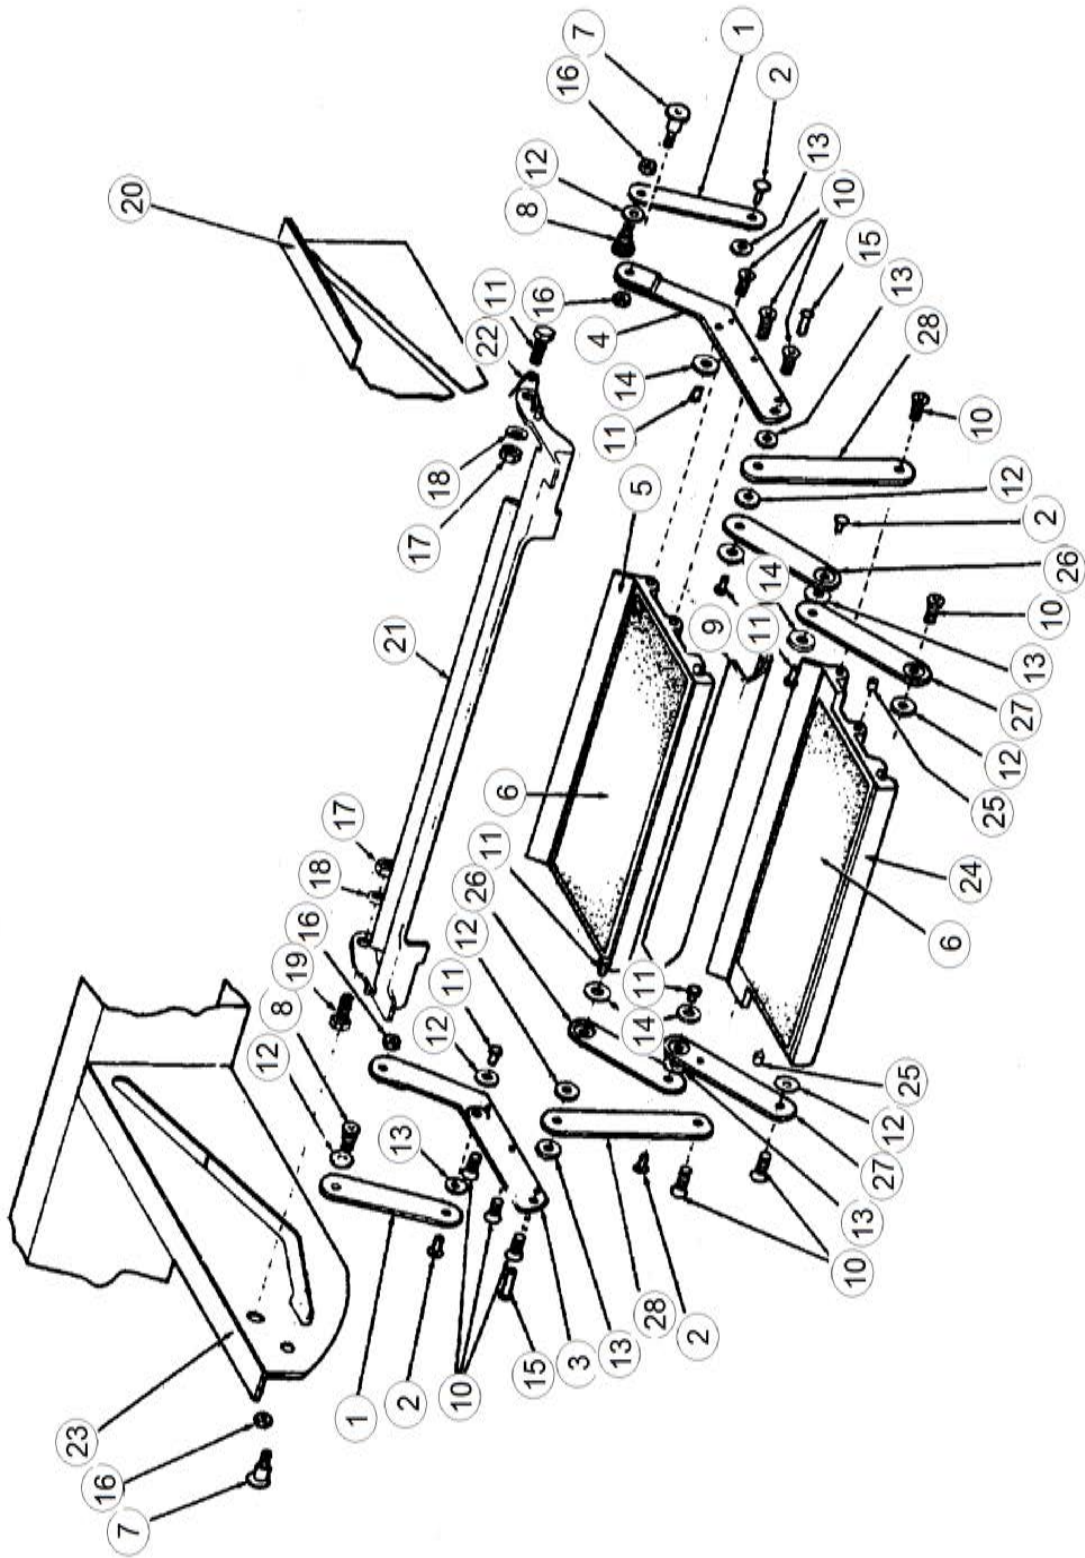

CHASSIS

Step Assembly

Parts Listed on Next Page