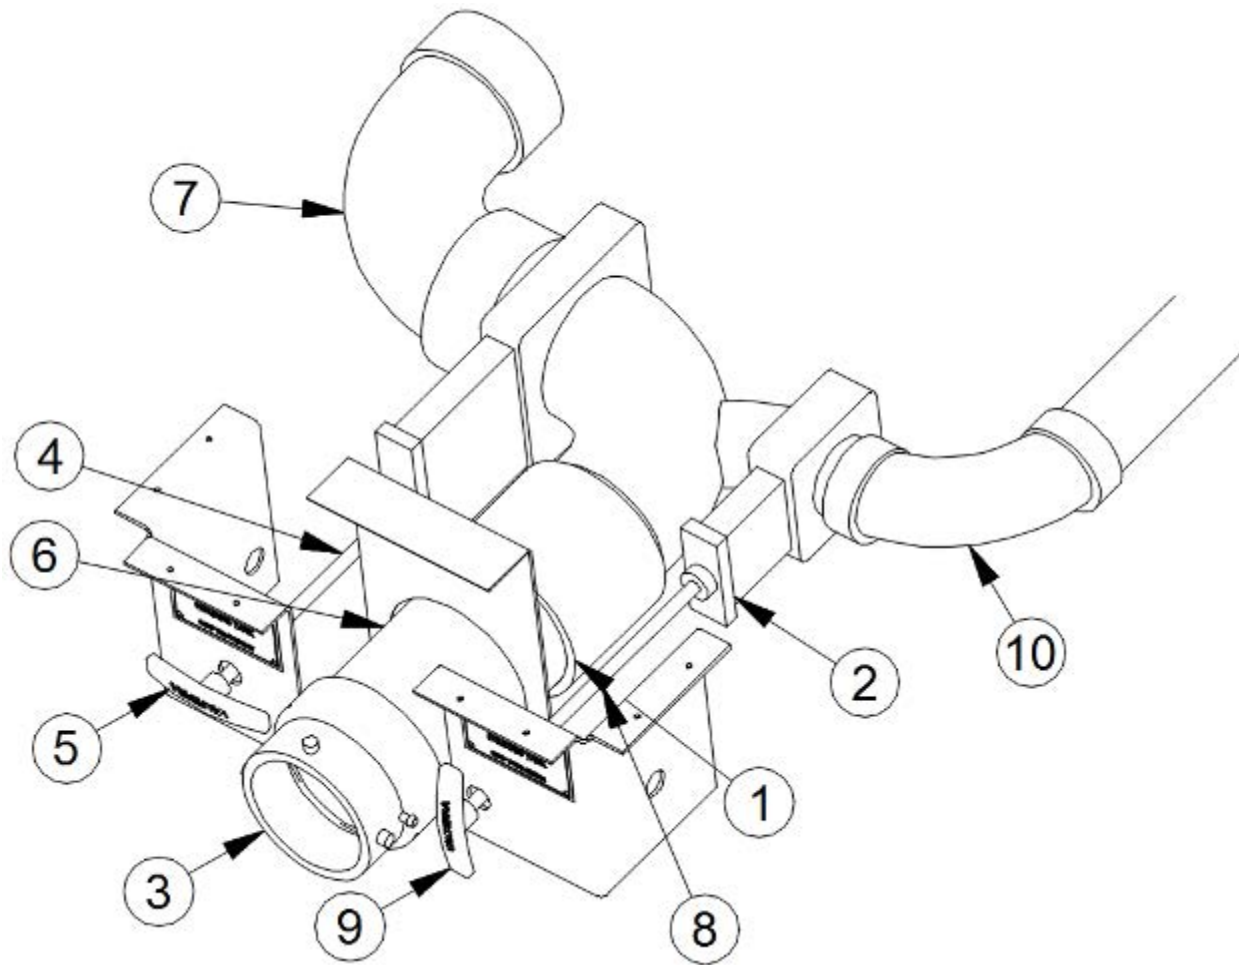

PLUMBING, DRAIN SYSTEM

Dump Valve, 30RB

943720

Dump Valve Assembly

1. 600253	Coupler, 3"
2. 601607-16	Dump valve, No handles
3. 601607-06	Termination adaptor
4. 601607-19	Threaded extension, 6"
5. 601607-17	Black tank handle
6. 601160-04	Pipe, ABS DWV, 3"
7. 600820	Single socket, 3", 90°
8. 601607-20	Threaded extension, 8"
9. 601607-18	Grey tank handle
10. 600035	Elbow, 90°, Long sweep