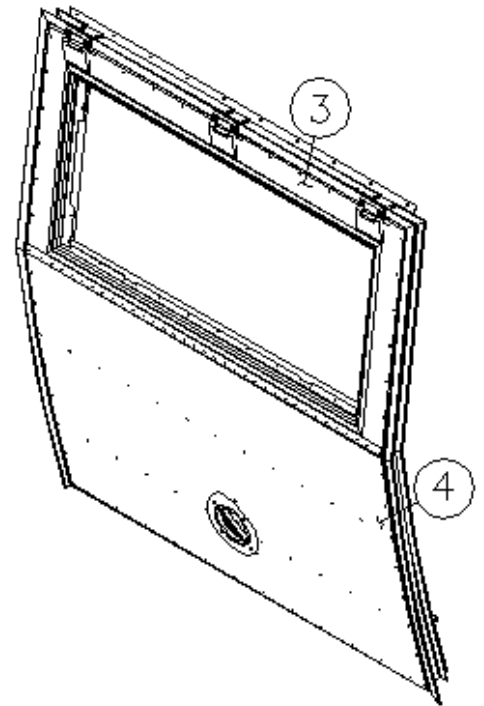

EXTERIOR DOORS

Hatch Door

Parts Listed on Next Page