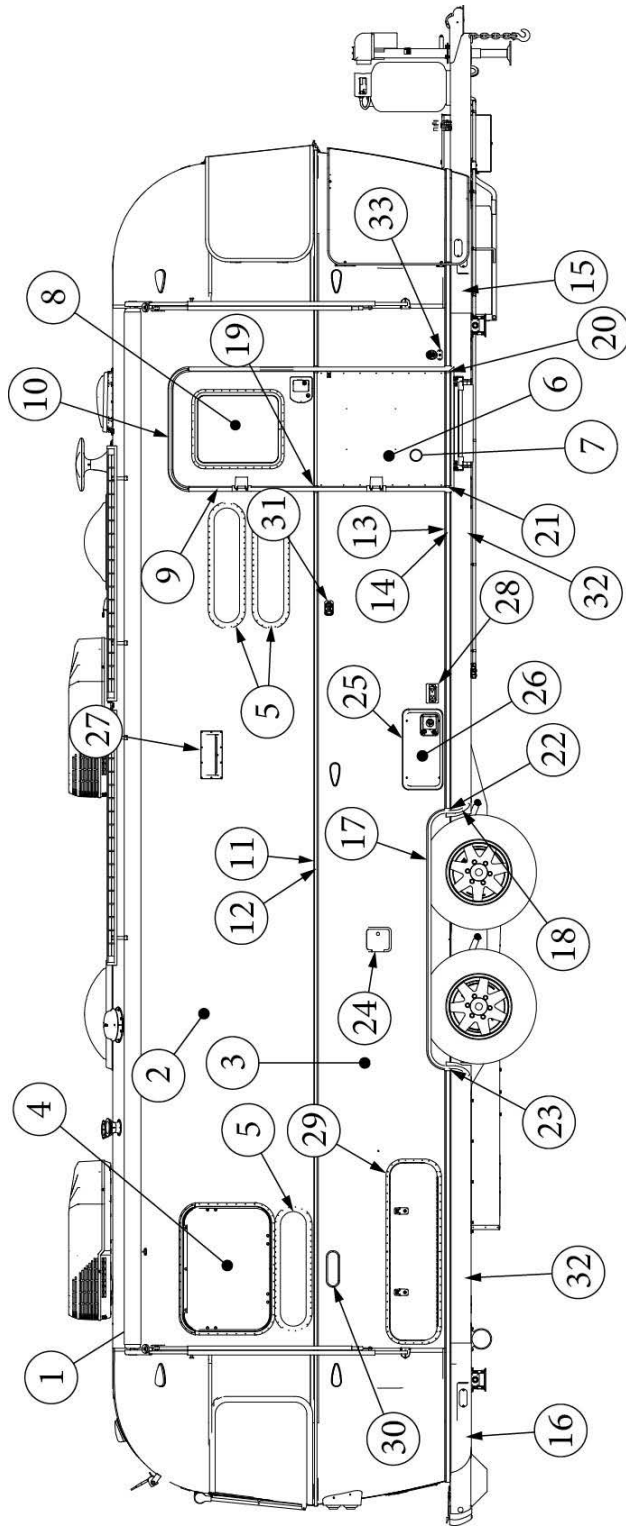

EXTERIOR SHELL

Exterior Components, Curbside, 30RB

Parts Listed on Next Page