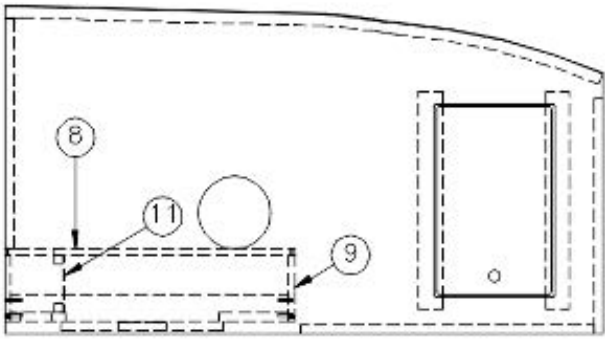

FURNITURE, LOUNGE

Sofa, L-Section, 28RB

Parts Listed on Next Page