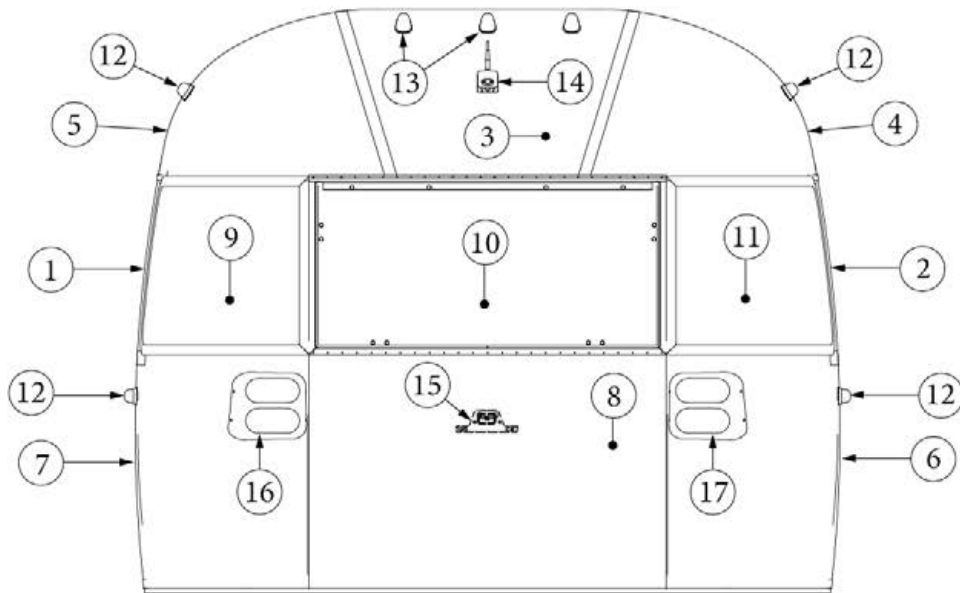

EXTERIOR SHELL

Aft End, 25FB, 27FB

Parts Listed on Next Page