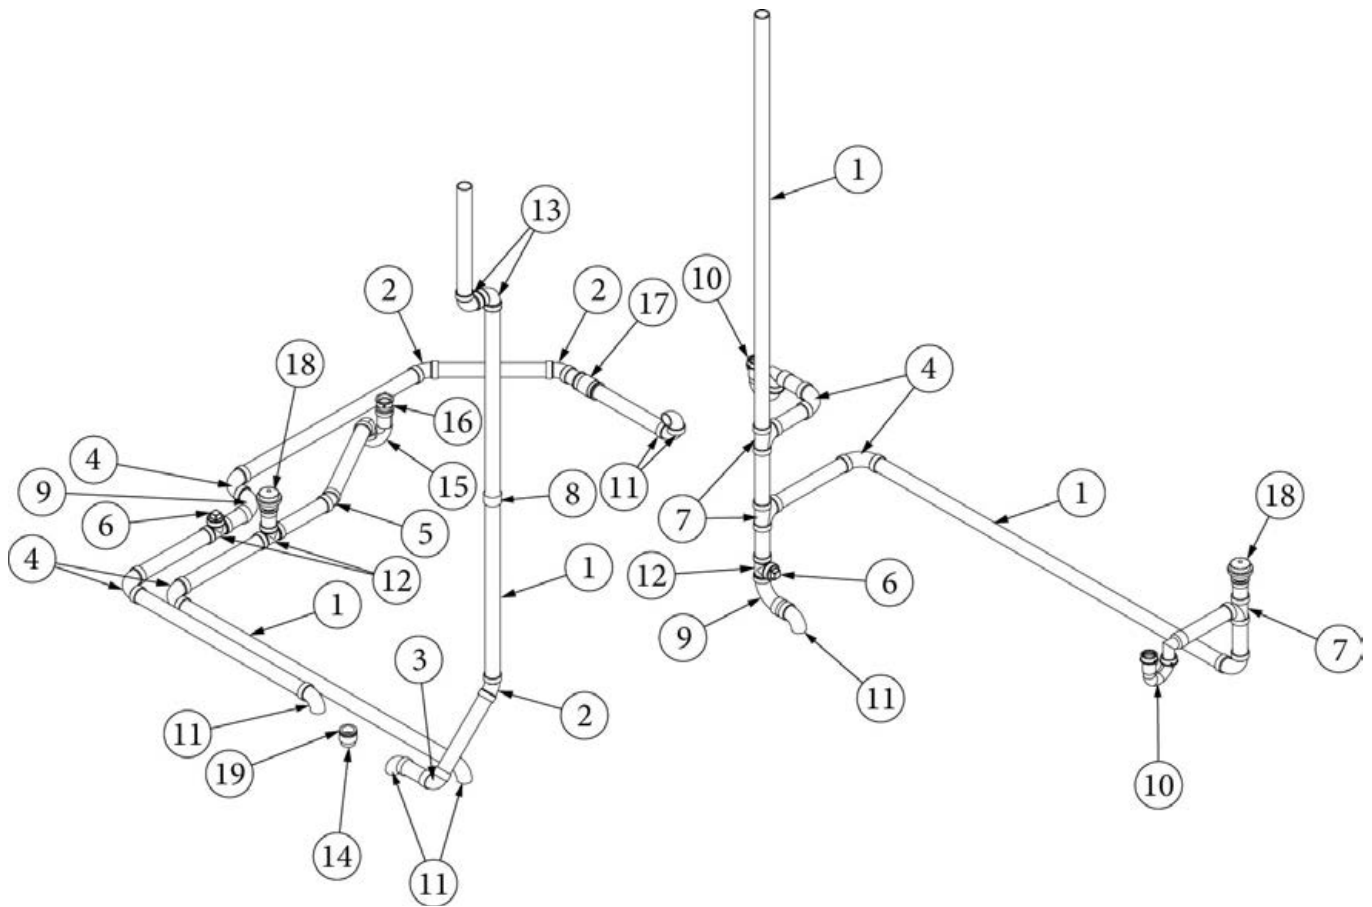

PLUMBING, DRAIN SYSTEM

Drain, Above Floor, 30FB Bunk and Office

Parts Listed on Next Page