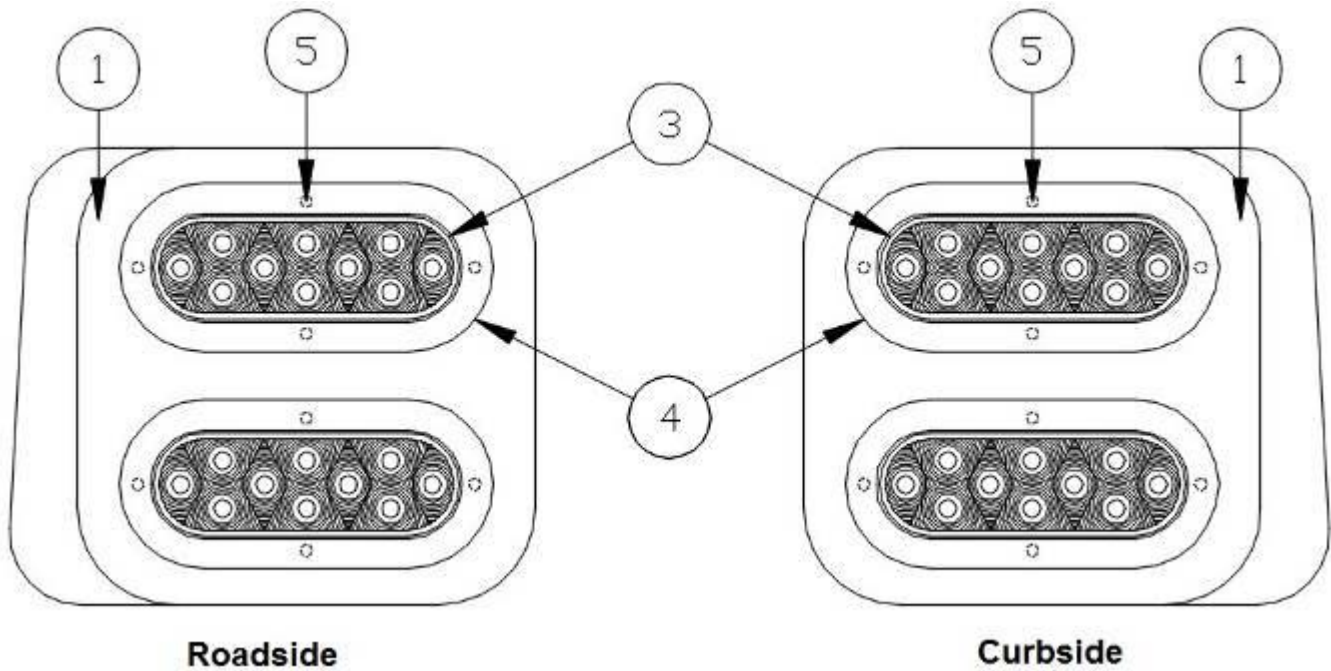

ELECTRICAL, 12 VOLT

Taillight Assembly

952929-01
952929-02

LED Taillight Assembly, Roadside
LED Taillight Assembly, Curbside

1. 511664-01	Taillight casting, Roadside
2. 511664-02	Taillight casting, Curbside
3. *512425	6" oval LED taillight kit
4. 512425-02	Trim ring
5. 345473	Screw, #6 x 3/4", Self-drilling
512425-03	Gasket, Taillight
115073-01	Bracket, Roadside taillight
115073-02	Bracket, Curbside taillight
115074	Bracket, Center taillight

*512425 Taillight Kit Includes Taillight, Trim Ring & Gasket.