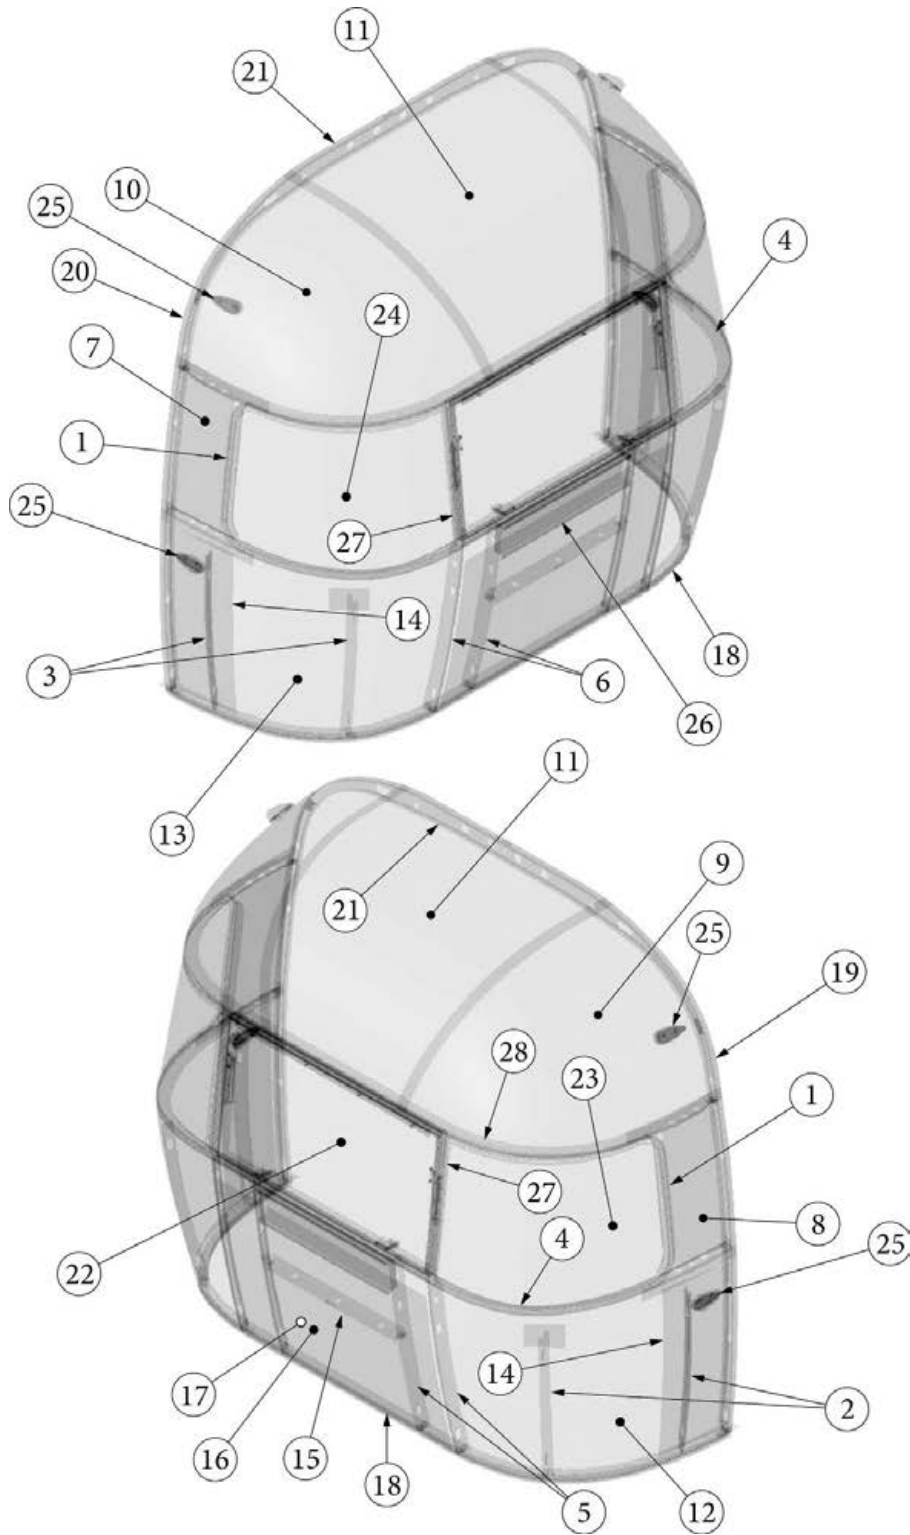

EXTERIOR SHELL

Front End, Queen, 23FB

Parts Listed on Next Page