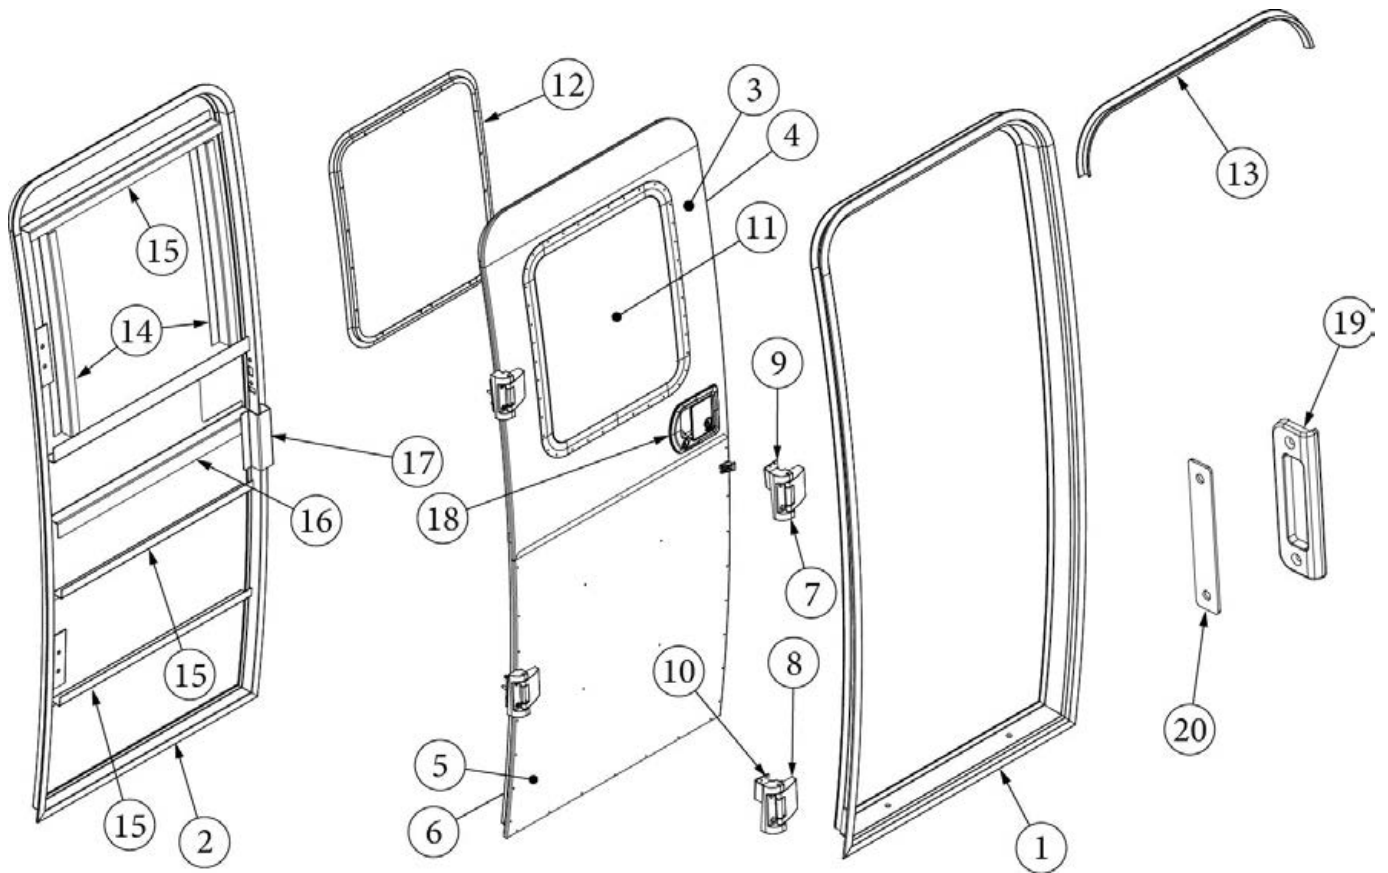

EXTERIOR DOORS

Main Door, LH Hinge, New Style

Parts Listed on Next Page