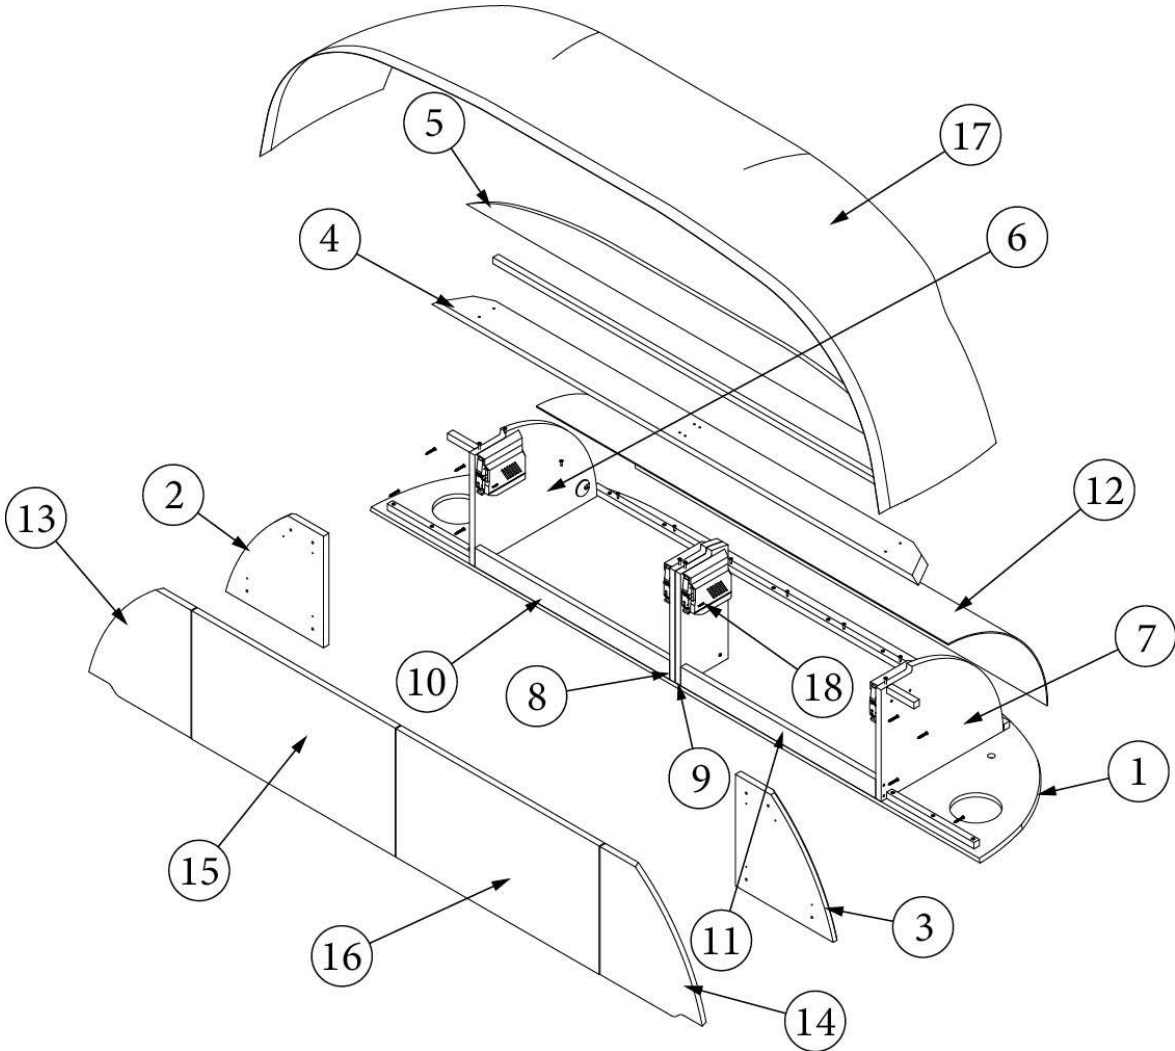

FURNITURE, BEDROOM

Roof Locker, 23FB

Parts Listed on Next Page