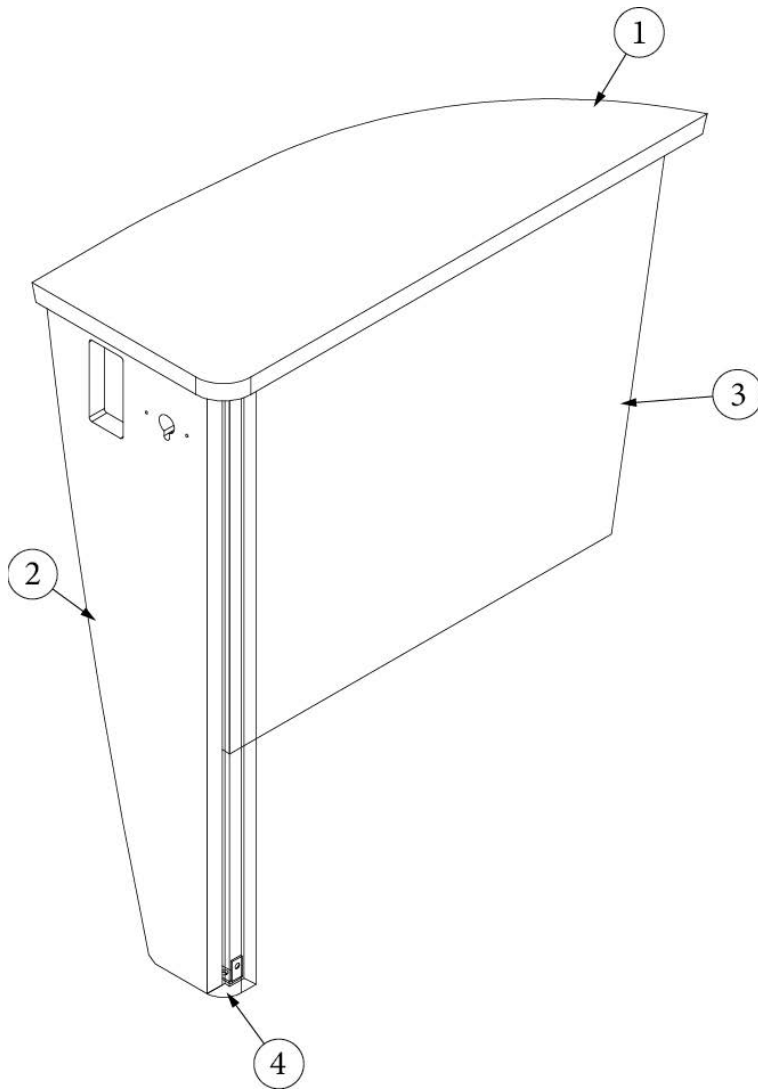

FURNITURE, BEDROOM

Nightstand, 23FB, 25FB

969751-01

Nightstand

1. 969751&000118JC

Pre laminate, .75 X 24 X 9.5"

2. 969751&000218BC

Pre laminate, .75 X 8 X 26"

3. 969751&000312BC

Pre laminate, .50 X 21.75 X 16"

801706-1003

Corner Trim, 90 Deg, 1", Radius, Waxed Maple

380041

Brace. 1", Stanley. Corner

386421-02

Edgebanding, 15/16", Smokey Skies

201673-03

Cove Molding, Ash Grey