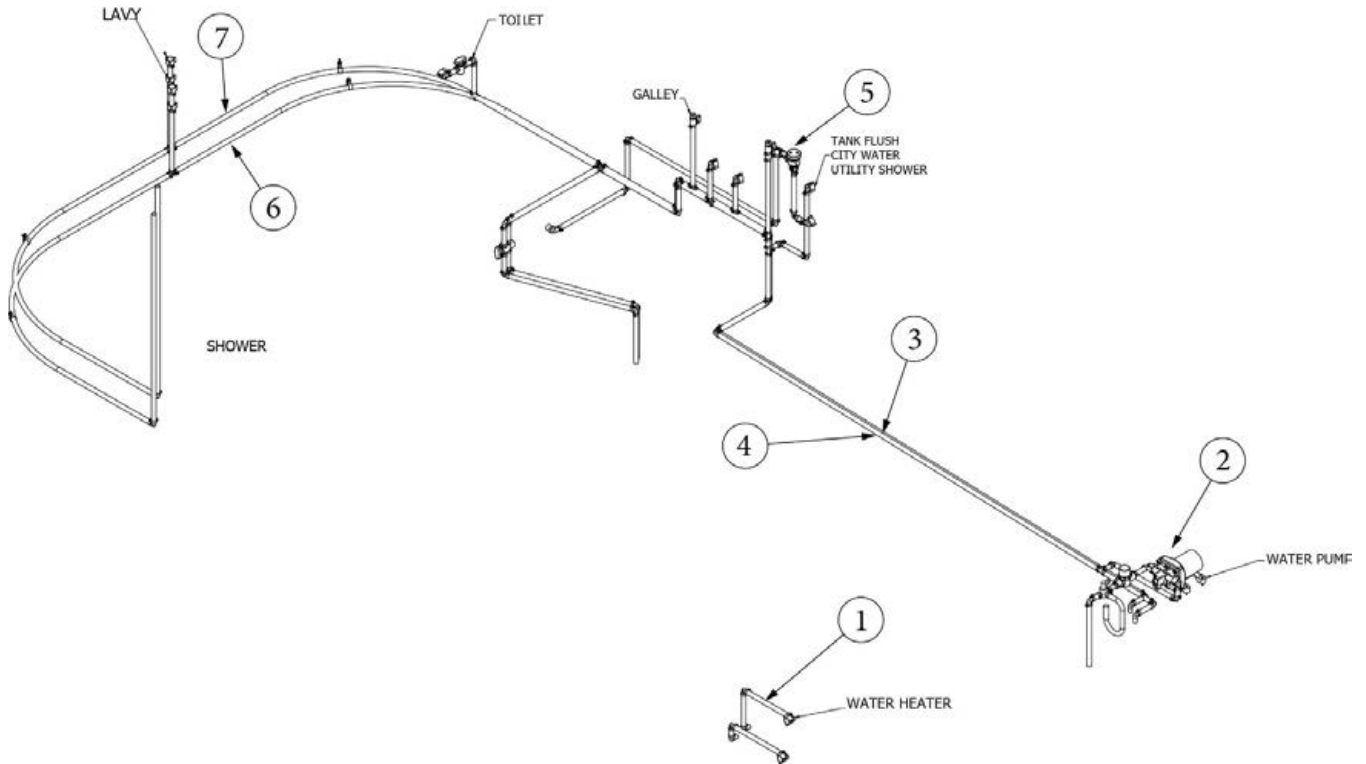

PLUMBING, FRESH WATER SYSTEM

Fresh Water Lines, 23FB

113837-01

Fresh Water Layout, 23FB (not for order/see parts below)

1. 944022-01	Water heater hook up
2. 944022-02	Water pump lines
3. 944022-04	Layout, RS hot water lines
4. 944022-07	Layout, RS cold water lines
5. 944022-08	Layout, Tank flush
6. 944022-05	Layout, Rear hot water lines
7. 944022-06	Layout, Rear cold water lines