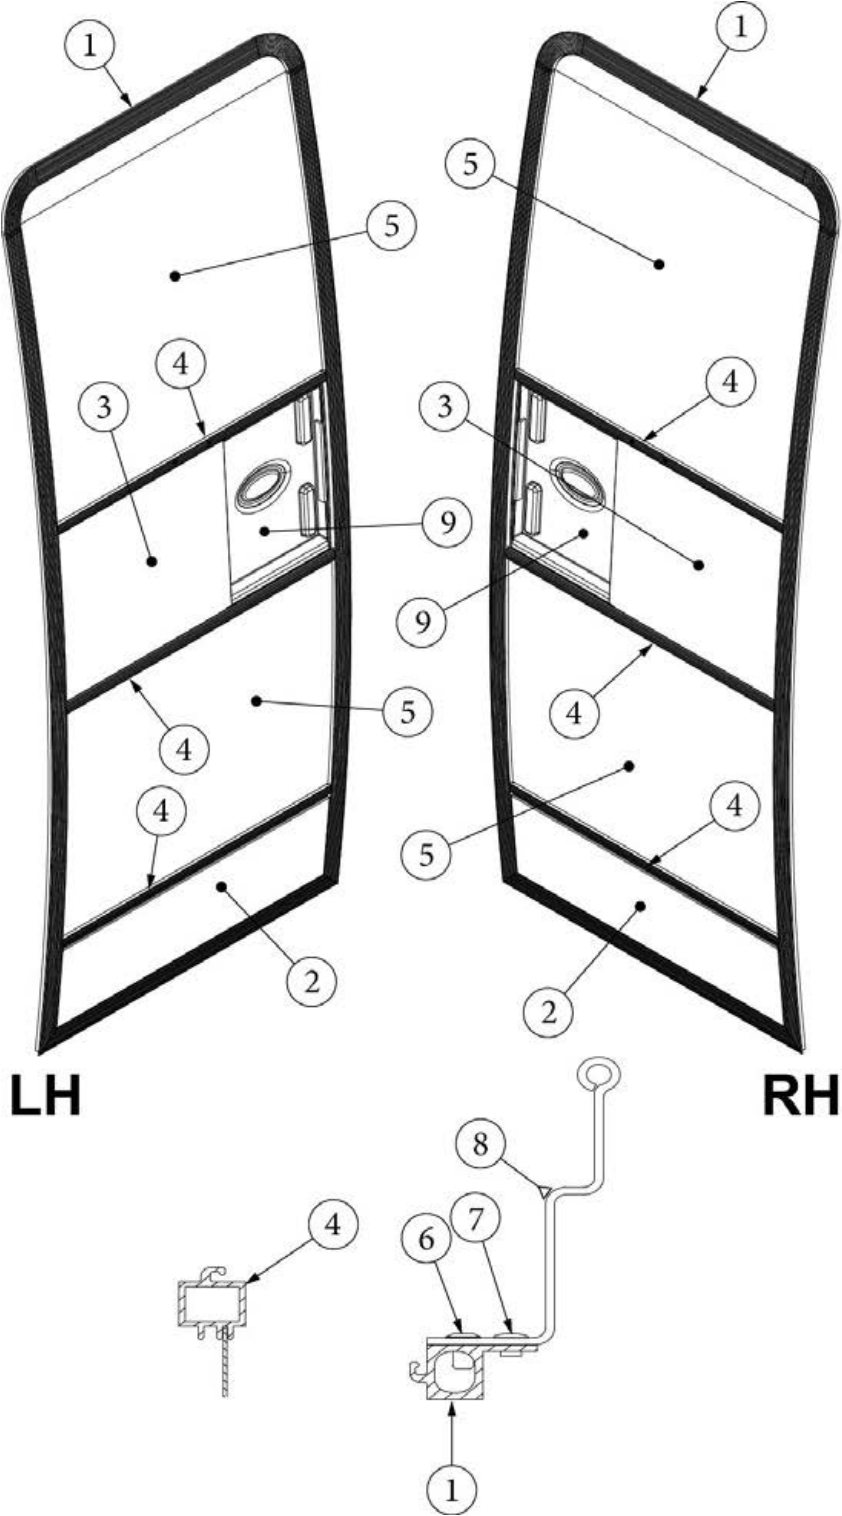

EXTERIOR DOORS

Screen Door, New Style

Parts Listed on Next Page