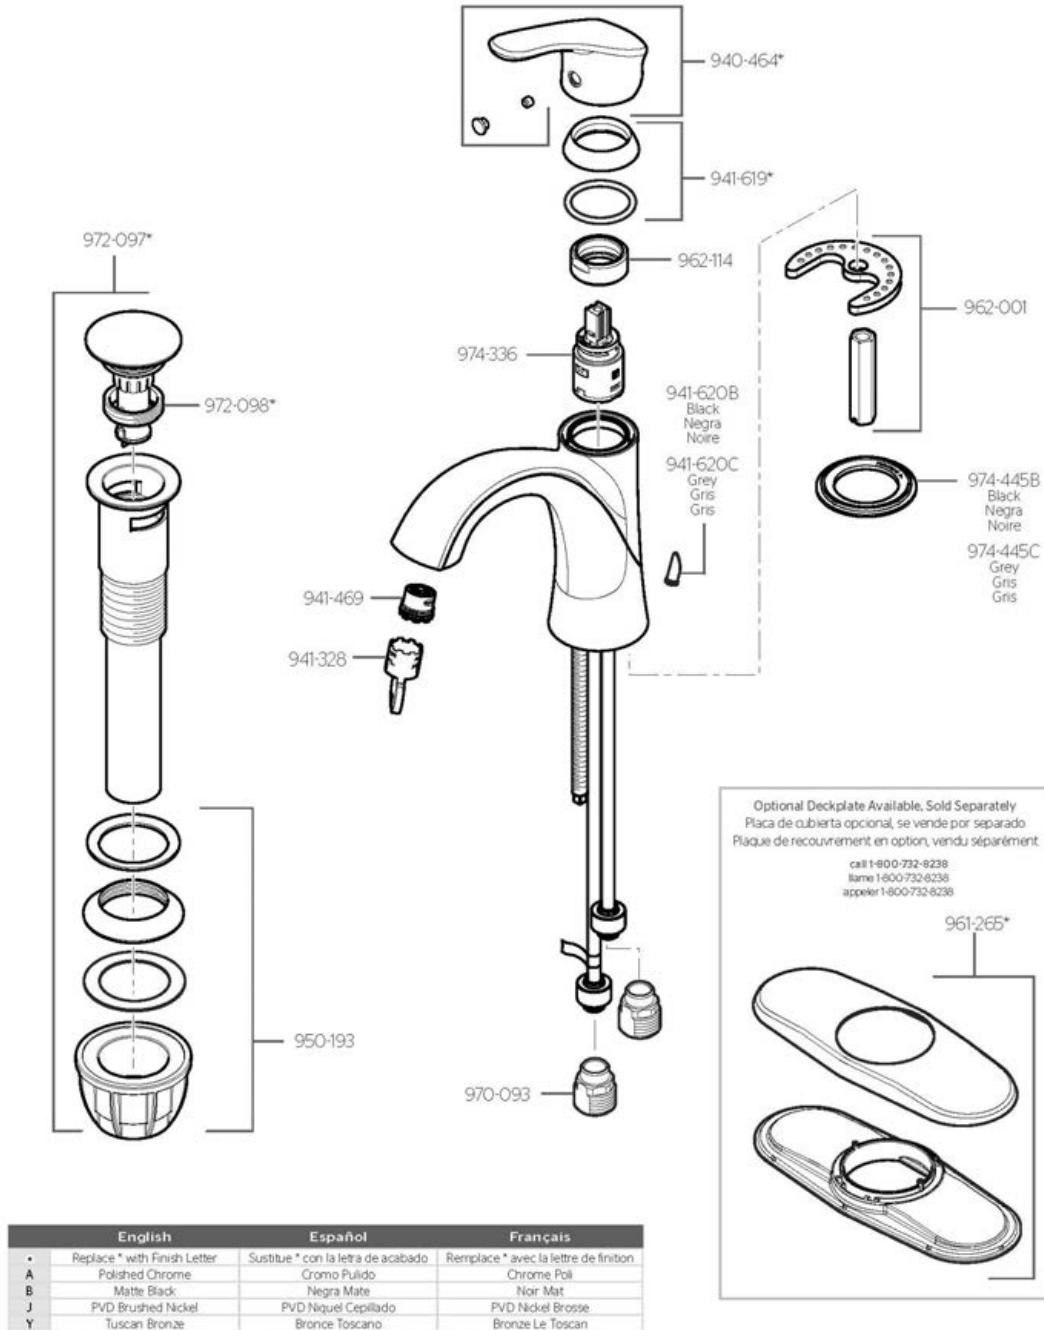

PLUMBING, FRESH WATER SYSTEM

Faucet, Lavatory

602871

Faucet, Lavy, Single-Handle, Pfister Weller LG42-WROK

LG42-WRO • Parts Explosion • Despiece de Piezas • Vue Éclatée des Pièces

Parts Listed in Drawing are Pfister Part Numbers