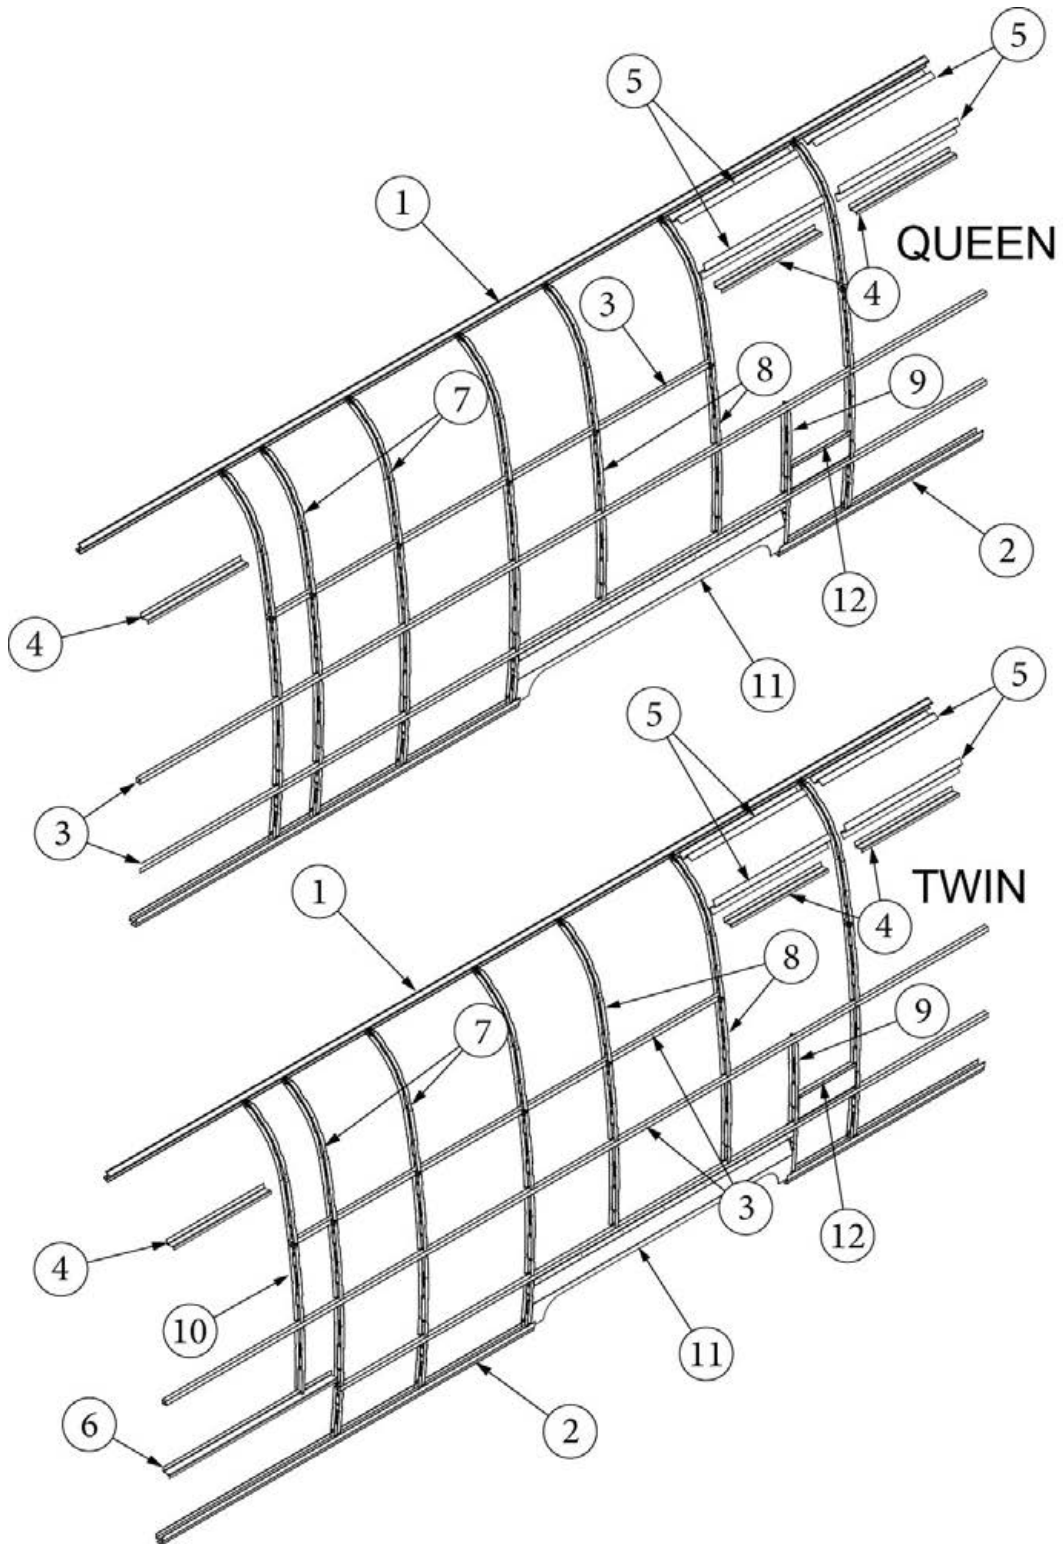

EXTERIOR SHELL

Wall Framing, Roadside, 27FB

Parts Listed on Next Page