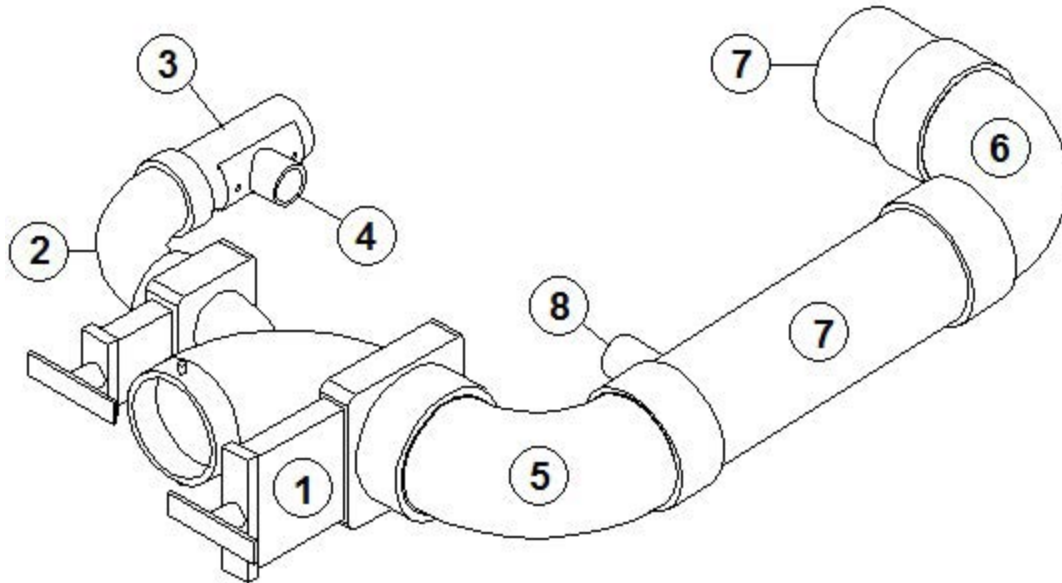

PLUMBING, DRAIN SYSTEM

Dump Valve, 28RB

943621

Dump Valve Assembly

1. 601482	Dump valve rotating assembly
2. 600431	Elbow, 90°, 1.5"
3. 601160-02	Pipe, ABS DVW, 1.5"
4. 601845	Adaptor, 1.5", pipe, Catcon
5. 600820	Single socket, 3", 90°
6. 600183	Ell, long sweep, ABS, 3"
7. 601160-04	Pipe, ABS DVW, 3"
8. 601846	Adaptor, 3" pipe, Catcon
200954	Slope pad, Holding tanks
601482-100	Valve Handle, Black, For 601482
601482-101	Cap, 3", Termination, W/Strap
601482-102	Valve Handle, Grey, For 601482
601482-103	Strap, Black, For 601482