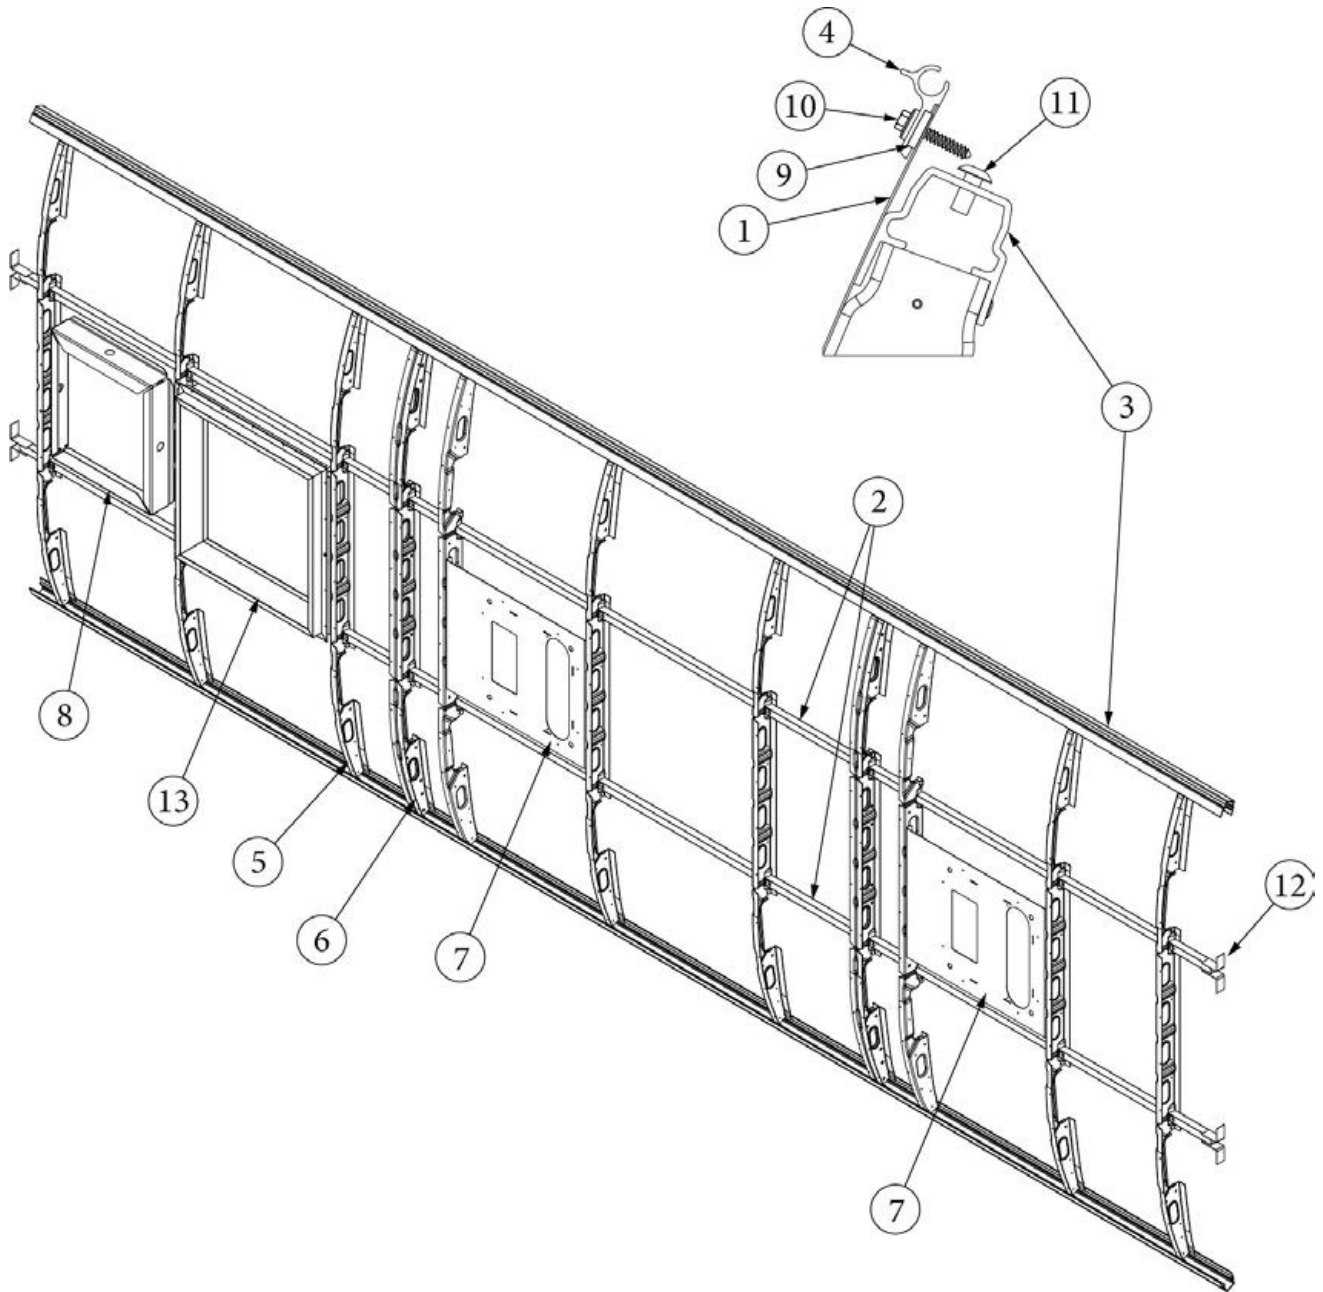

EXTERIOR SHELL

Roof, 2AC Units, 25FB

Parts Listed on Next Page