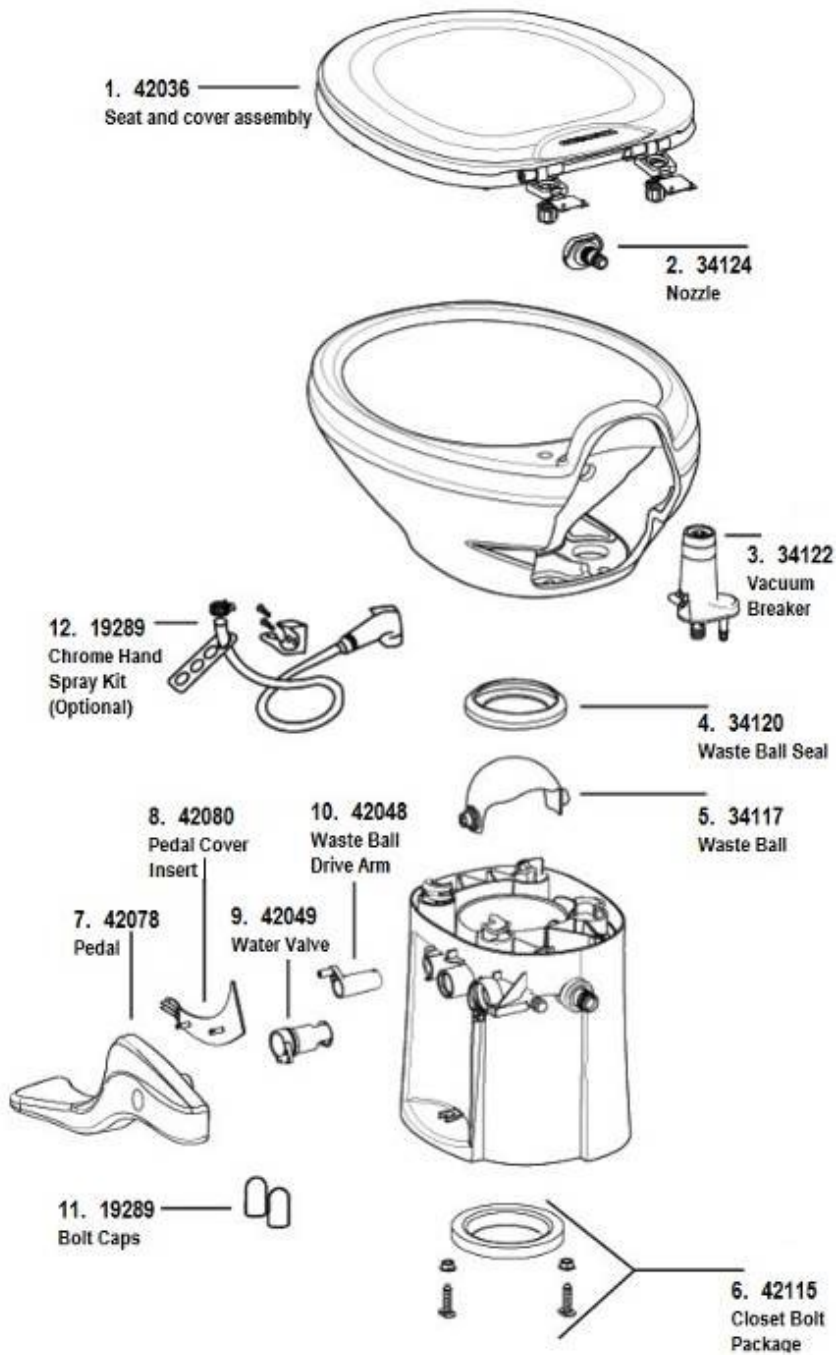

PLUMBING, DRAIN SYSTEM

Toilet, 23FB

602334 Toilet, Thetford Aqua Magic Style II China
601266 Toilet flange, 3" x 4", Slip fit
602137 Shut-off valve

Parts Shown in Diagram are Thetford Part Numbers