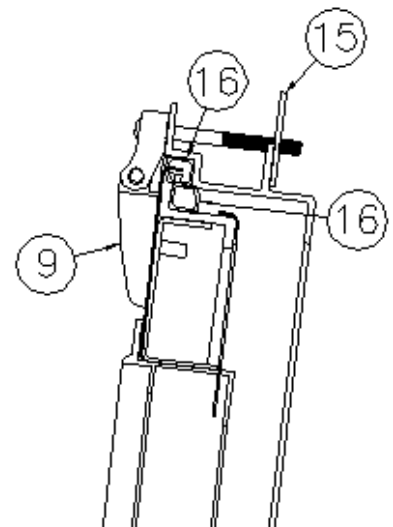

EXTERIOR DOORS

Hatch Door

Parts Listed on Next Page