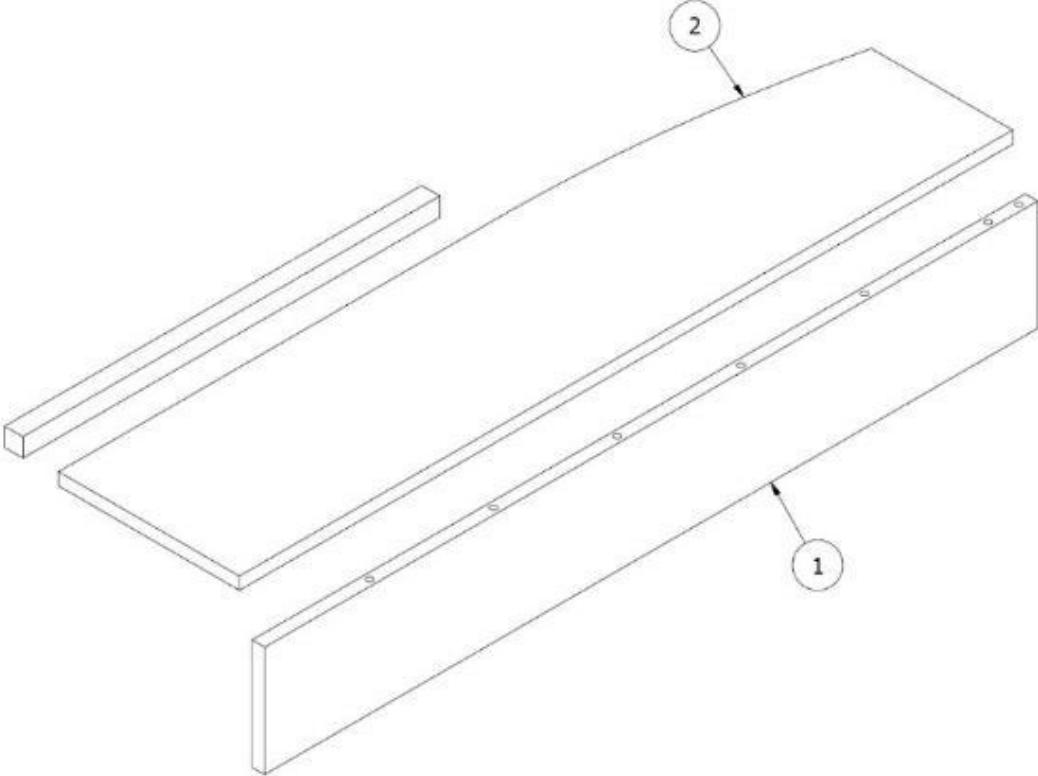

FURNITURE, LOUNGE

Desk Close Out, 30FB Office

969638

Assembly, Desk Close Out

- 1. 969638&000112BC
- 2. 969638&000212BC

Pre laminate, 5.28 X 30.5"  
Pre laminate, 7.00 X 30.5"

FURNITURE, LOUNGE

Desktop, 30FB Office