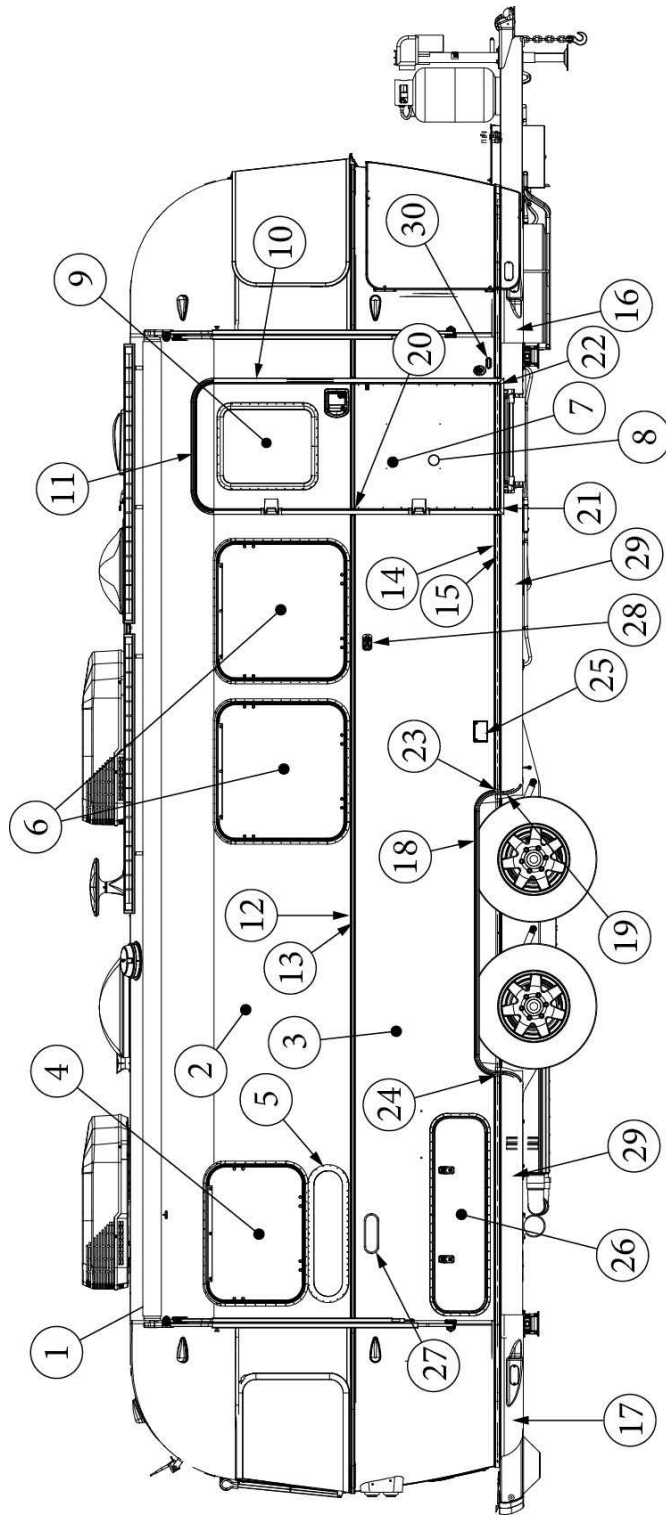

EXTERIOR SHELL

Exterior Components, Curbside, 28RB

Parts Listed on Next Page