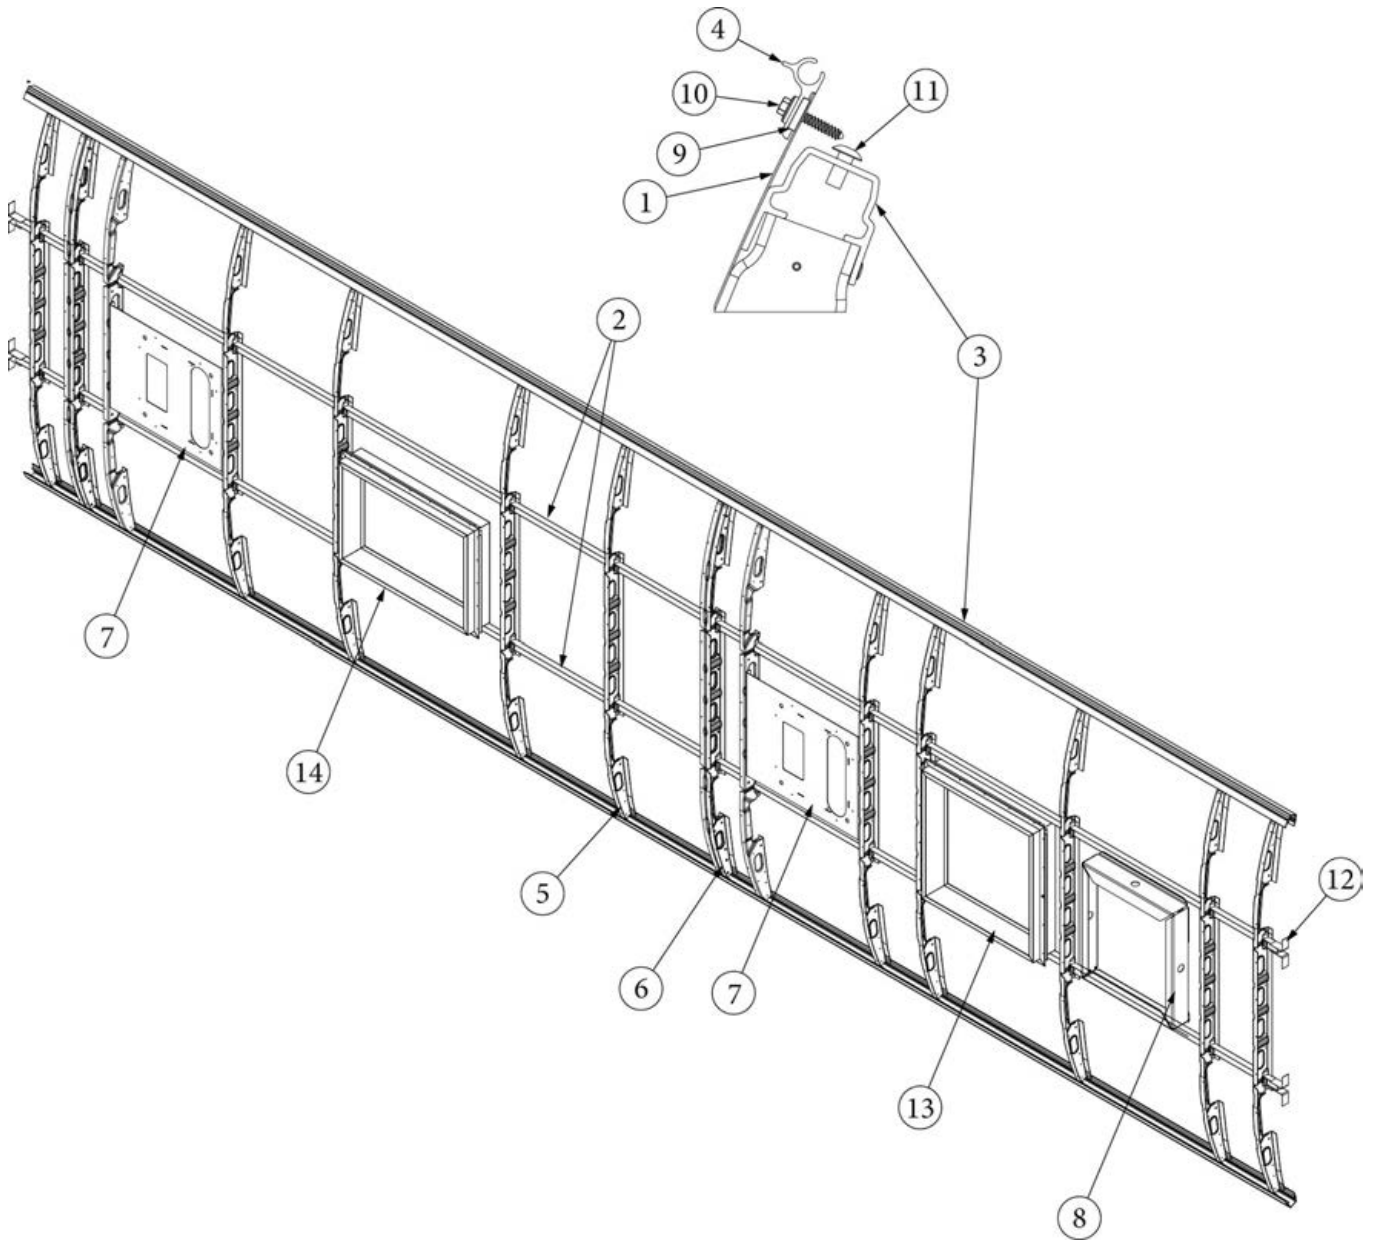

EXTERIOR SHELL

Roof, 30RB

Parts Listed on Next Page