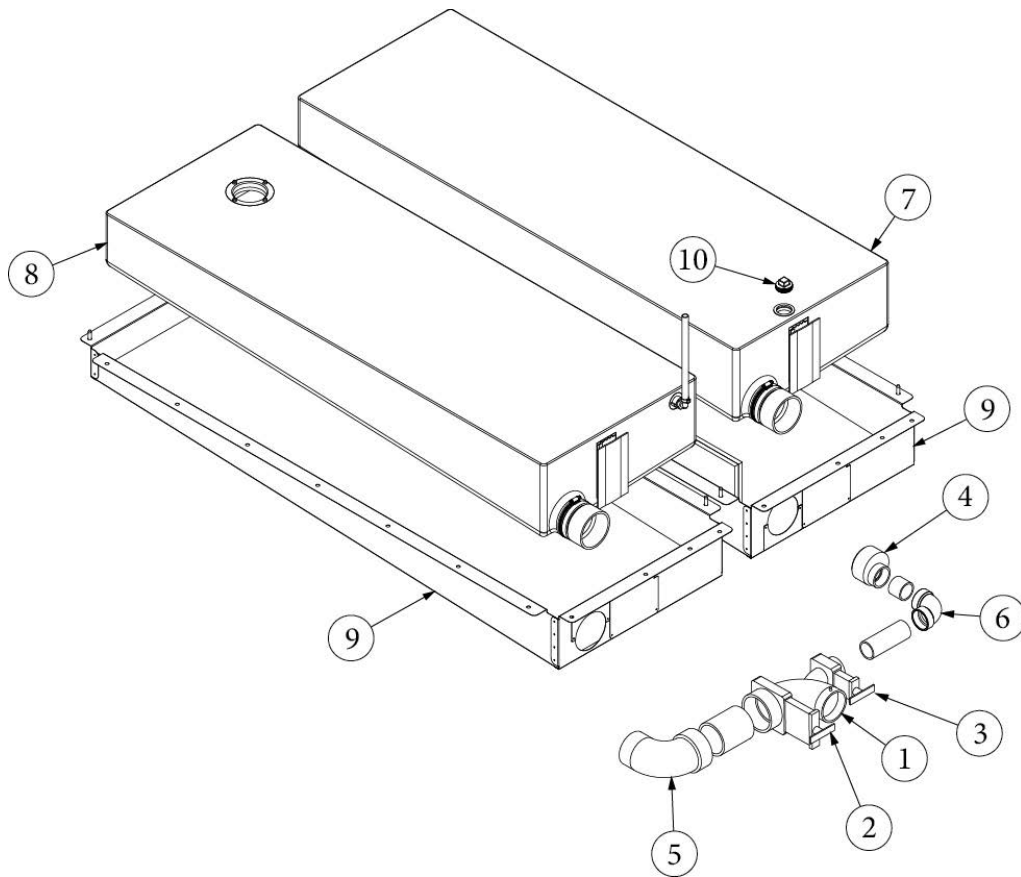

PLUMBING, DRAIN SYSTEM

Dump Valve and Waste Tanks, 25FB, 27FB

113882

Install, 25FB, 27FB (not for order/see parts below)

1. 601482	Dump Valve, Rotating Assembly
2. 601482-100	Valve Handle, Black, For 601482
3. 601482-102	Valve Handle, Grey For 601482
4. 195329-229	Reducer Adaptor, 3" To 1.5"
5. 601531	Fitting, 90 Degree, 3"
6. 601636	Elbow, 1-1/2" 90 °
7. 602911-01	Tank, Grey Water
8. 602911-02	Tank, Black Water
9. 602912	Tank Pan, Black and Grey
10. 601295	Plug, 1 1/4", ABS, DVW
514051-09	Sender Pad, 9", Seelevel,
365493-02	Gasket, Protective, Sensor pad
601482-101	Cap, 3" Termination, W/Strap
601482-103	Strap, Black, For 601482
601160-02	Pipe, ABS DVW, 1-1/2"
601160-02	Pipe, ABS DVW, 3 x 4"
360073	Thread Compound, No. 5