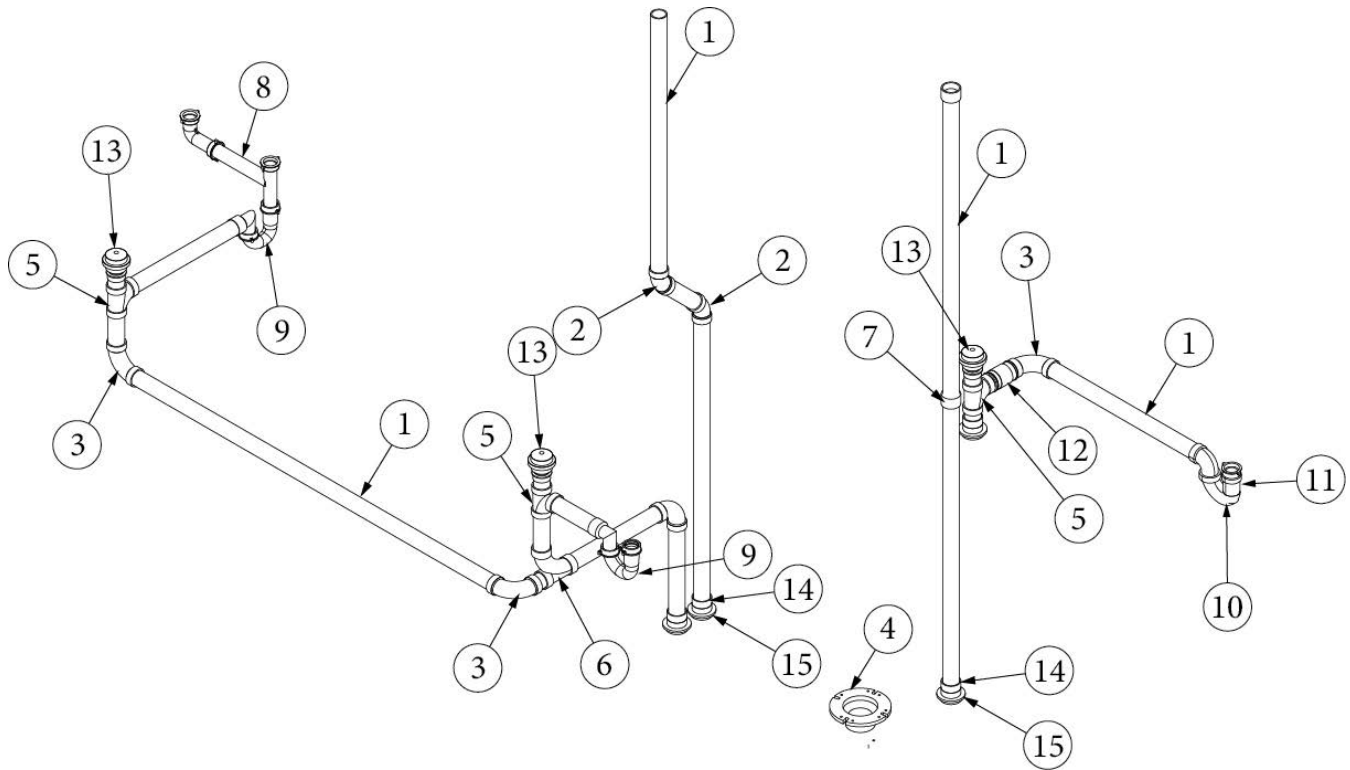

PLUMBING, DRAIN SYSTEM

Drain, Above Floor, 27FB

944038-01

Above Floor Drain System (not for order/see parts below)

1. 601160-02	Pipe, ABS, 1.5"
2. 600030	El, ABS, 45°, Long turn
3. 600035	El, ABS, Long sweep, 1.5"
4. 600065	Flange, Floor threaded
5. 600156	Tee, Sanitary
6. 600182	Wye, 1/8" bend
7. 600227	Plastic coupling
8. 600378	Continuous waste, 1.5"
9. 600622	P-trap, 1.5" w/slip nut & washer
10. 602164-01	P-trap w/compression nut, 1.5"
11. 602164-02	Tailpiece w/nuts & washers, 1.5"
12. 602201	Coupling, Flexible, 1.5"
13. 602306	Valve, 2" air admittance
14. 602430	Coupler, Barbed, 1.5"
15. 602429	Grommet, Rubber, 1.5"