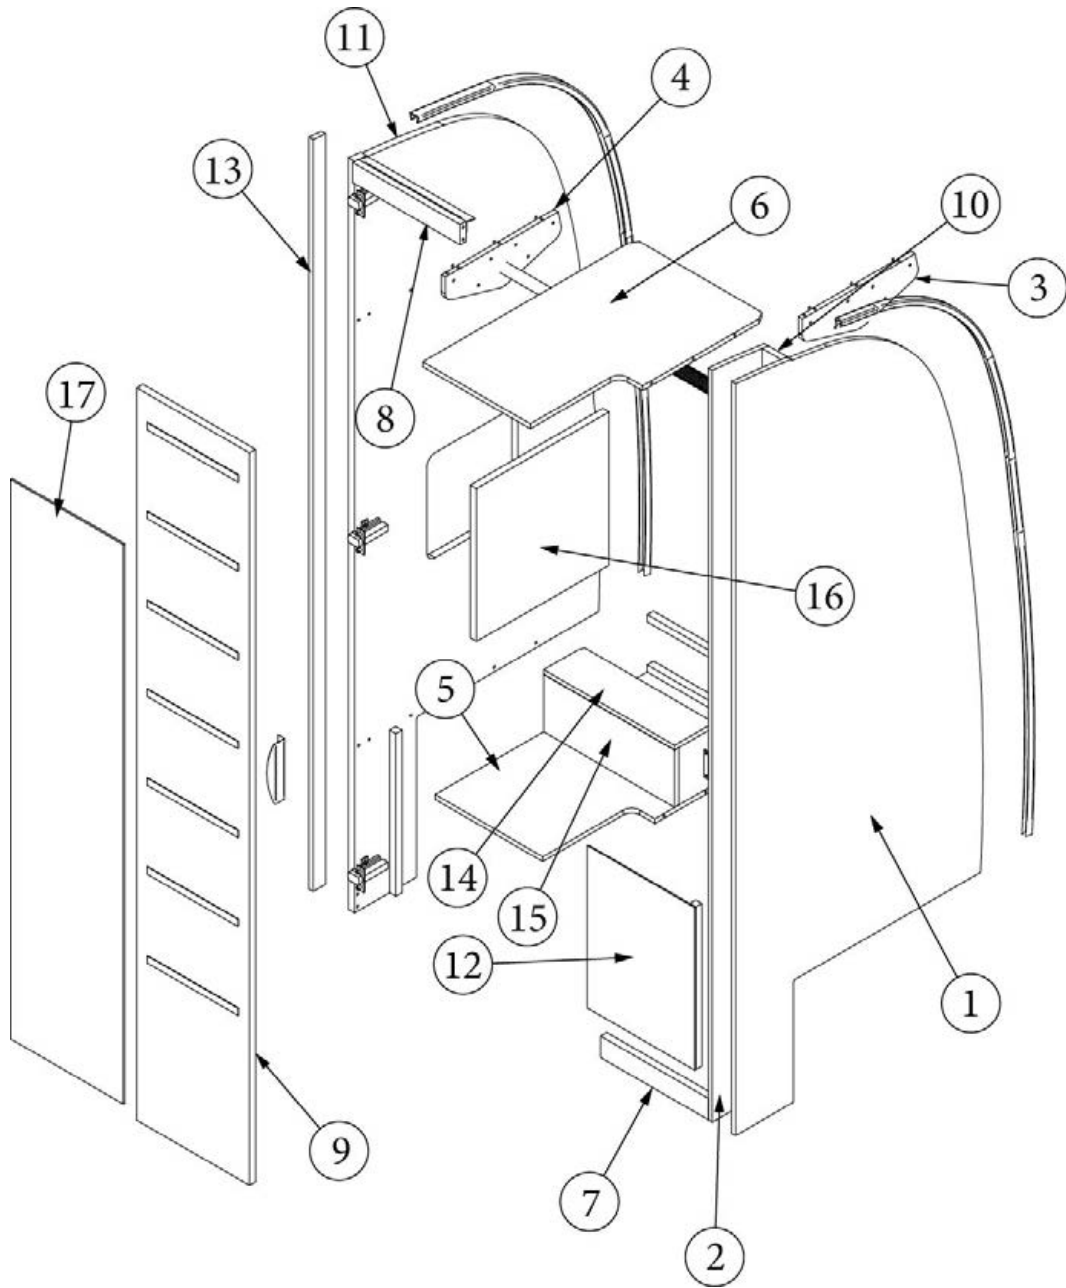

FURNITURE, LAVATORY

Wardrobe, Roadside, 28RB

Parts Listed on Next Page