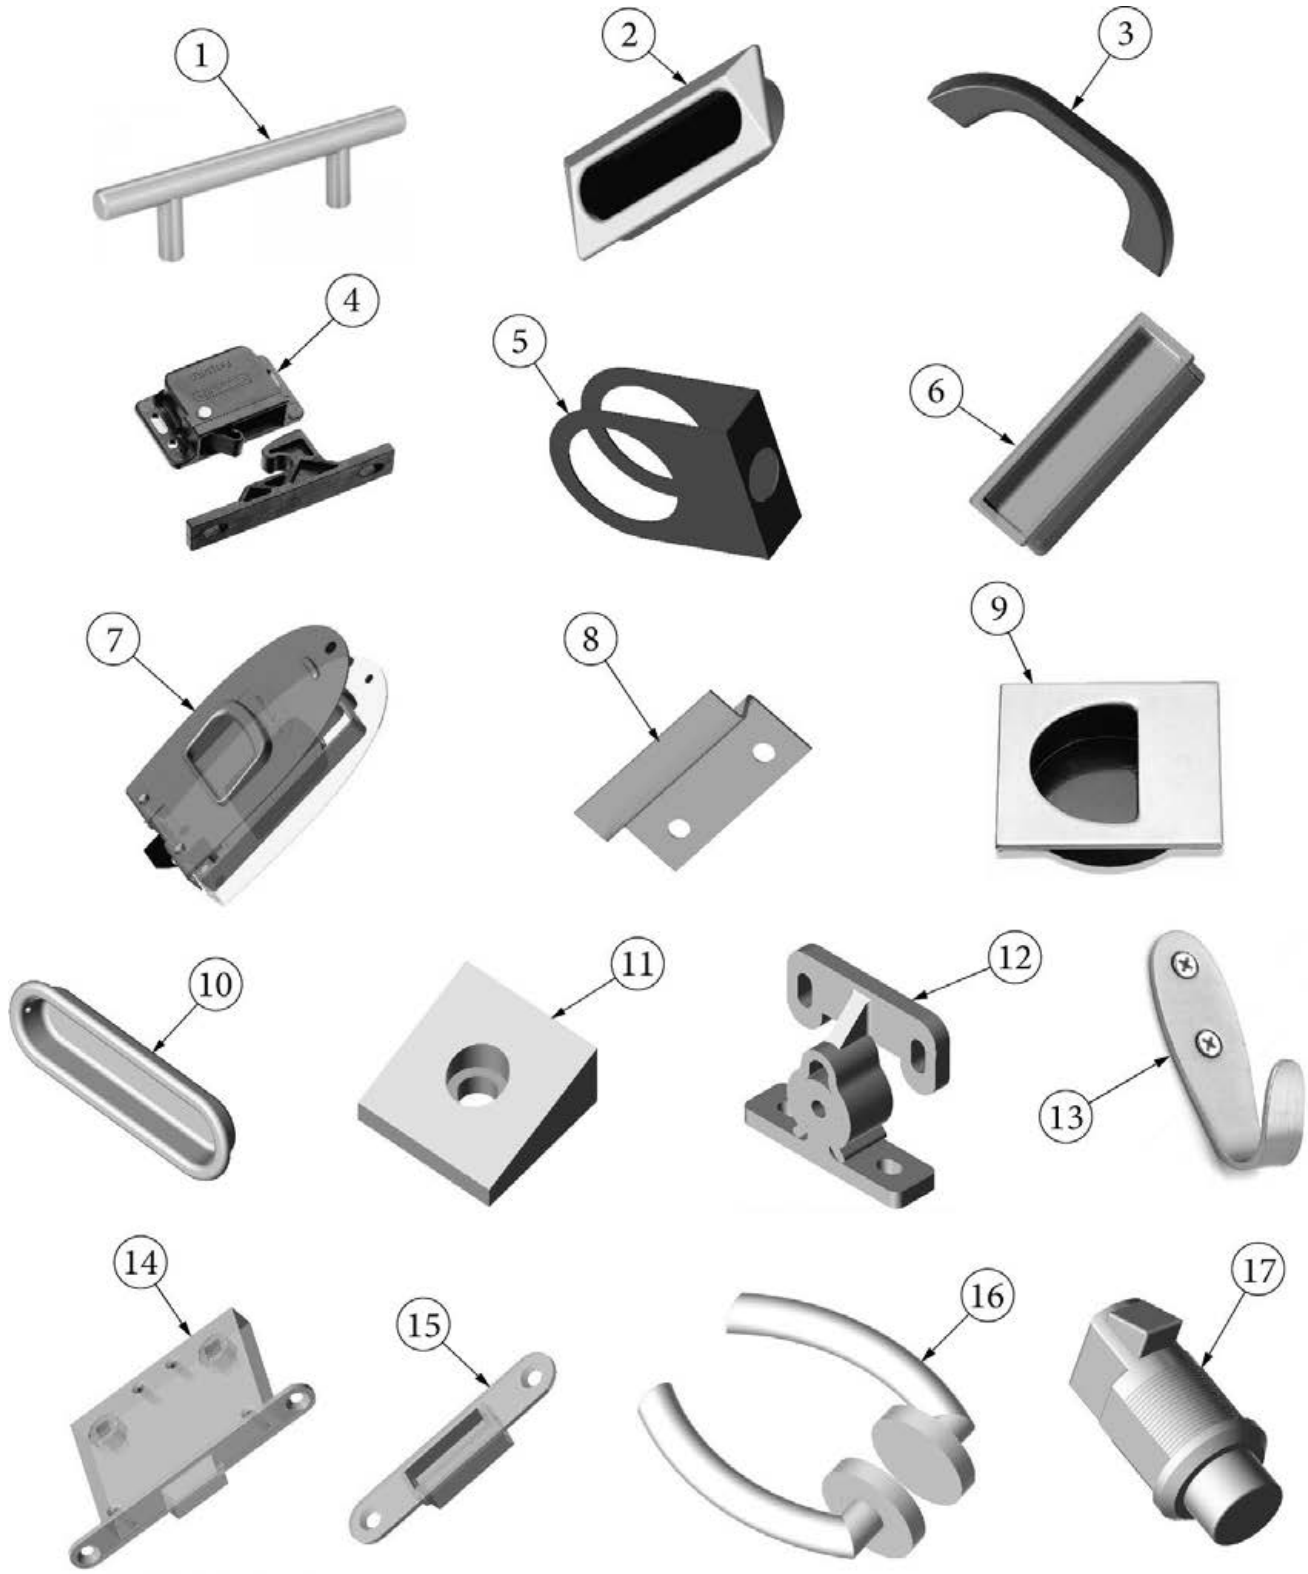

HARDWARE

Interior Latches and Handles

Parts Listed on Next Page