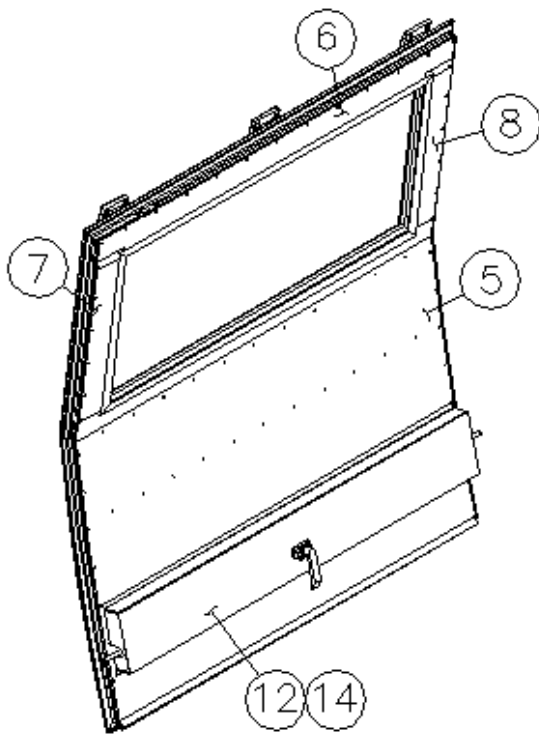

EXTERIOR DOORS

Hatch Door

Parts Listed on Next Page