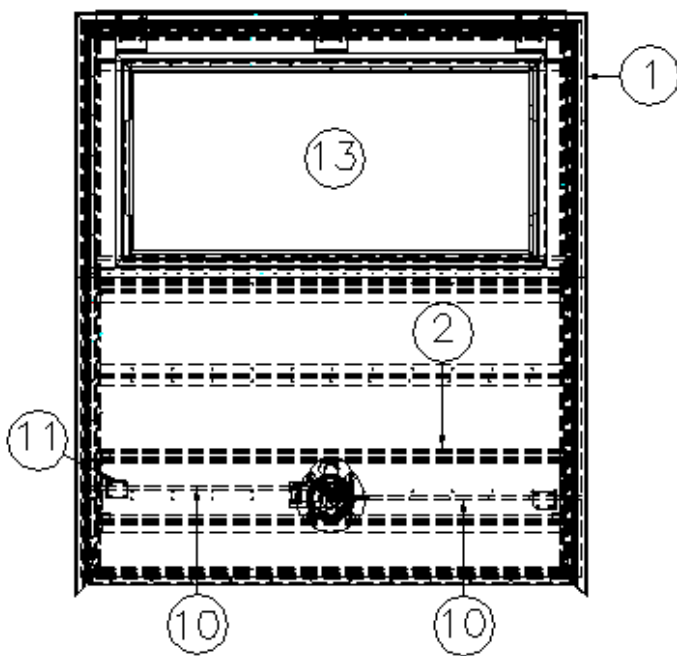

EXTERIOR DOORS

Hatch Door

Parts Listed on Next Page