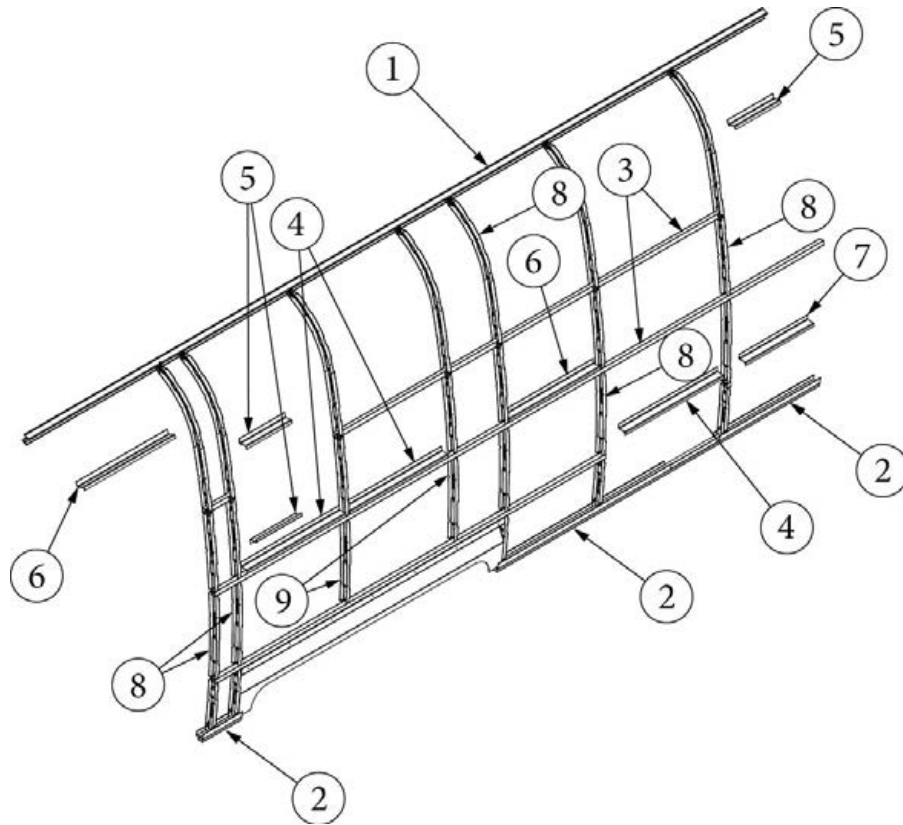

EXTERIOR SHELL

Wall Framing, Curbside, 25FB

923688-01

Assembly, CS Wall, Queen/Twin

1.	104707-05	Extrusion, "I" section, 195"
2.	116221	Extrusion, Floor channel, 192"
3.	116131	Tube, Shell Frame, 1" x 1" x 24'
4.	116219-01	Z Bar, Window Header, 26"
5.	116219-02	Z Bar, Window Header, 12"
6.	116219-03	Z Bar, Door Header
7.	116219-08	Z Bar, Countertop Backer, 18"
8.	116130-01	Wall bow, Standard
9.	116130-02	Wall Bow, Wheel Well
10.	116130-04	Wall Bow, Window
11.	116312-01	Header, Wheel Well, Dual Axle
	114880-04	Aluminum sheet, Upper, .04 x 51 x 201"
	114879-04	Aluminum sheet, Lower, .04" x 33" x 199.25"
	116131-01	Filler tube, Shell frame
	114813-02	Angle, 1.25 x 2 x 2.5"
	114813-03	Angle, 1.1 x 1.5 x 3.5"