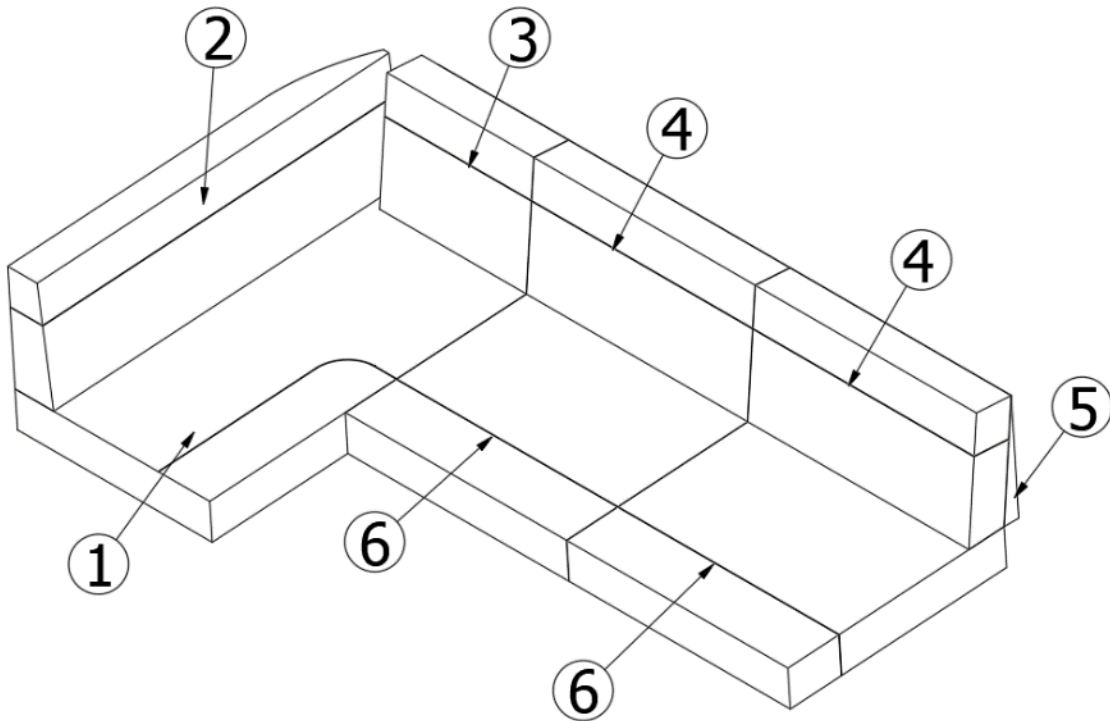

UPHOLSTERY

L-Lounge Cushions, 28RB

704804-SM
704804CC
703340

Cushion Kit, Lounge, Seattle Mist
Cushion Kit, Lounge, Carolina Clay
Kit, Foam

1. 704804-SM-1
  704804CC-1
2. 704804-SM-2
  704804CC-2
3. 704804-SM-3
  704804CC-3
4. 704804-SM-4
  704804CC-4
5. 704804-SM-5
  704804CC-5
6. 704804-SM-6
  704804CC-6

- RS Lounge Seat, Seattle Mist
  RS Lounge Seat, Carolina Clay
- RS Lounge Back, Seattle Mist
  RS Lounge Back, Carolina Clay
- Forward Back (Short), Seattle Mist
  Forward Back (Short), Carolina Clay
- Forward Back (Long), Seattle Mist
  Forward Back (Long), Carolina Clay
- Forward Wedge, Seattle Mist
  Forward Wedge, Carolina Clay
- Forward Seat, Seattle Mist
  Forward Seat, Carolina Clay