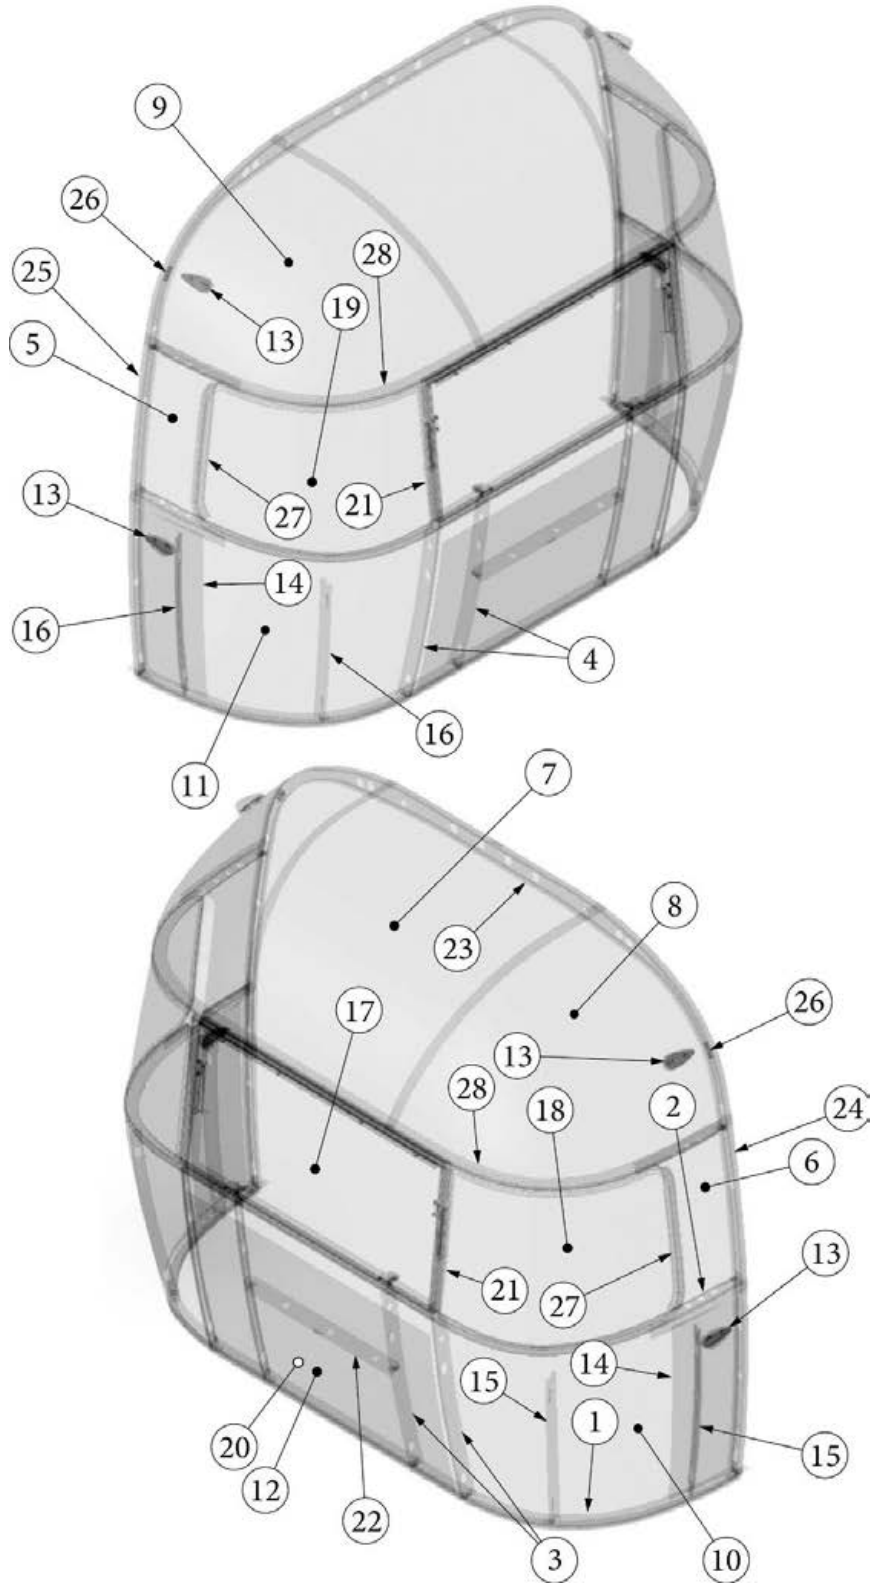

EXTERIOR SHELL

Front End, Queen/Twin, 28RB, 30RB

Parts Listed on Next Page