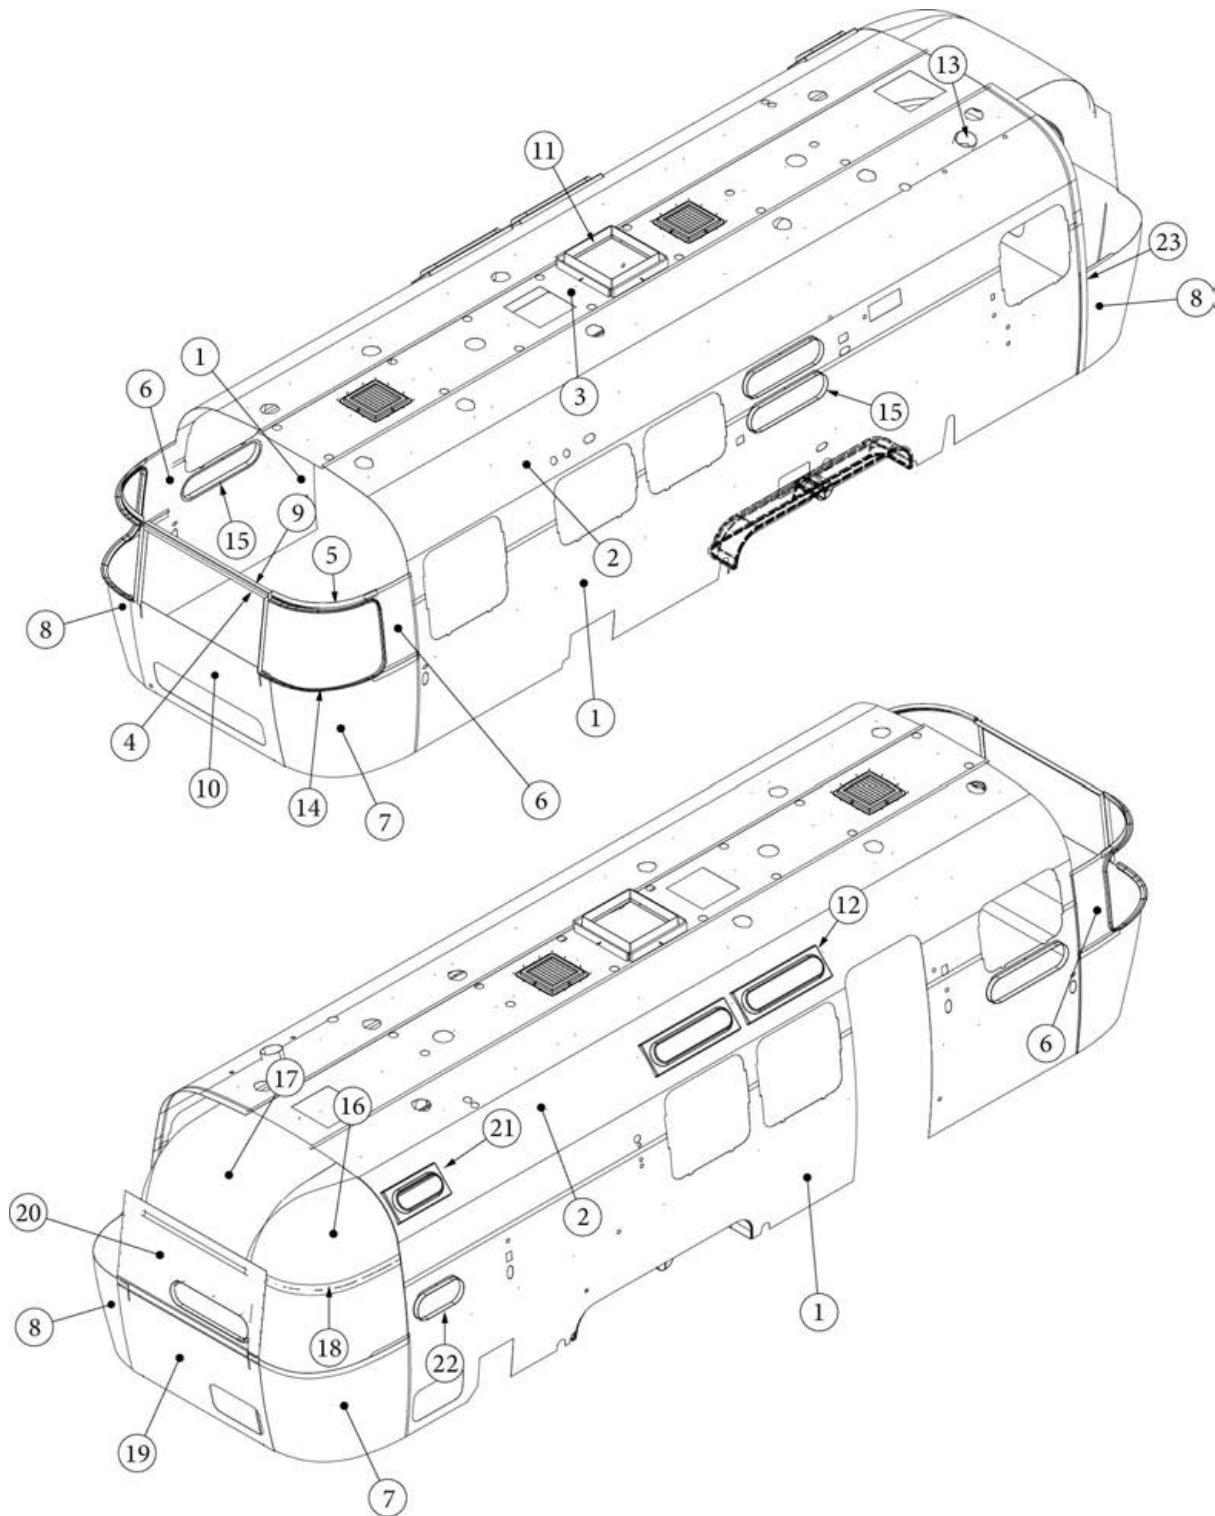

INTERIOR SHELL

Interior Skin, Queen, 30FB Bunk

Parts Listed on Next Page