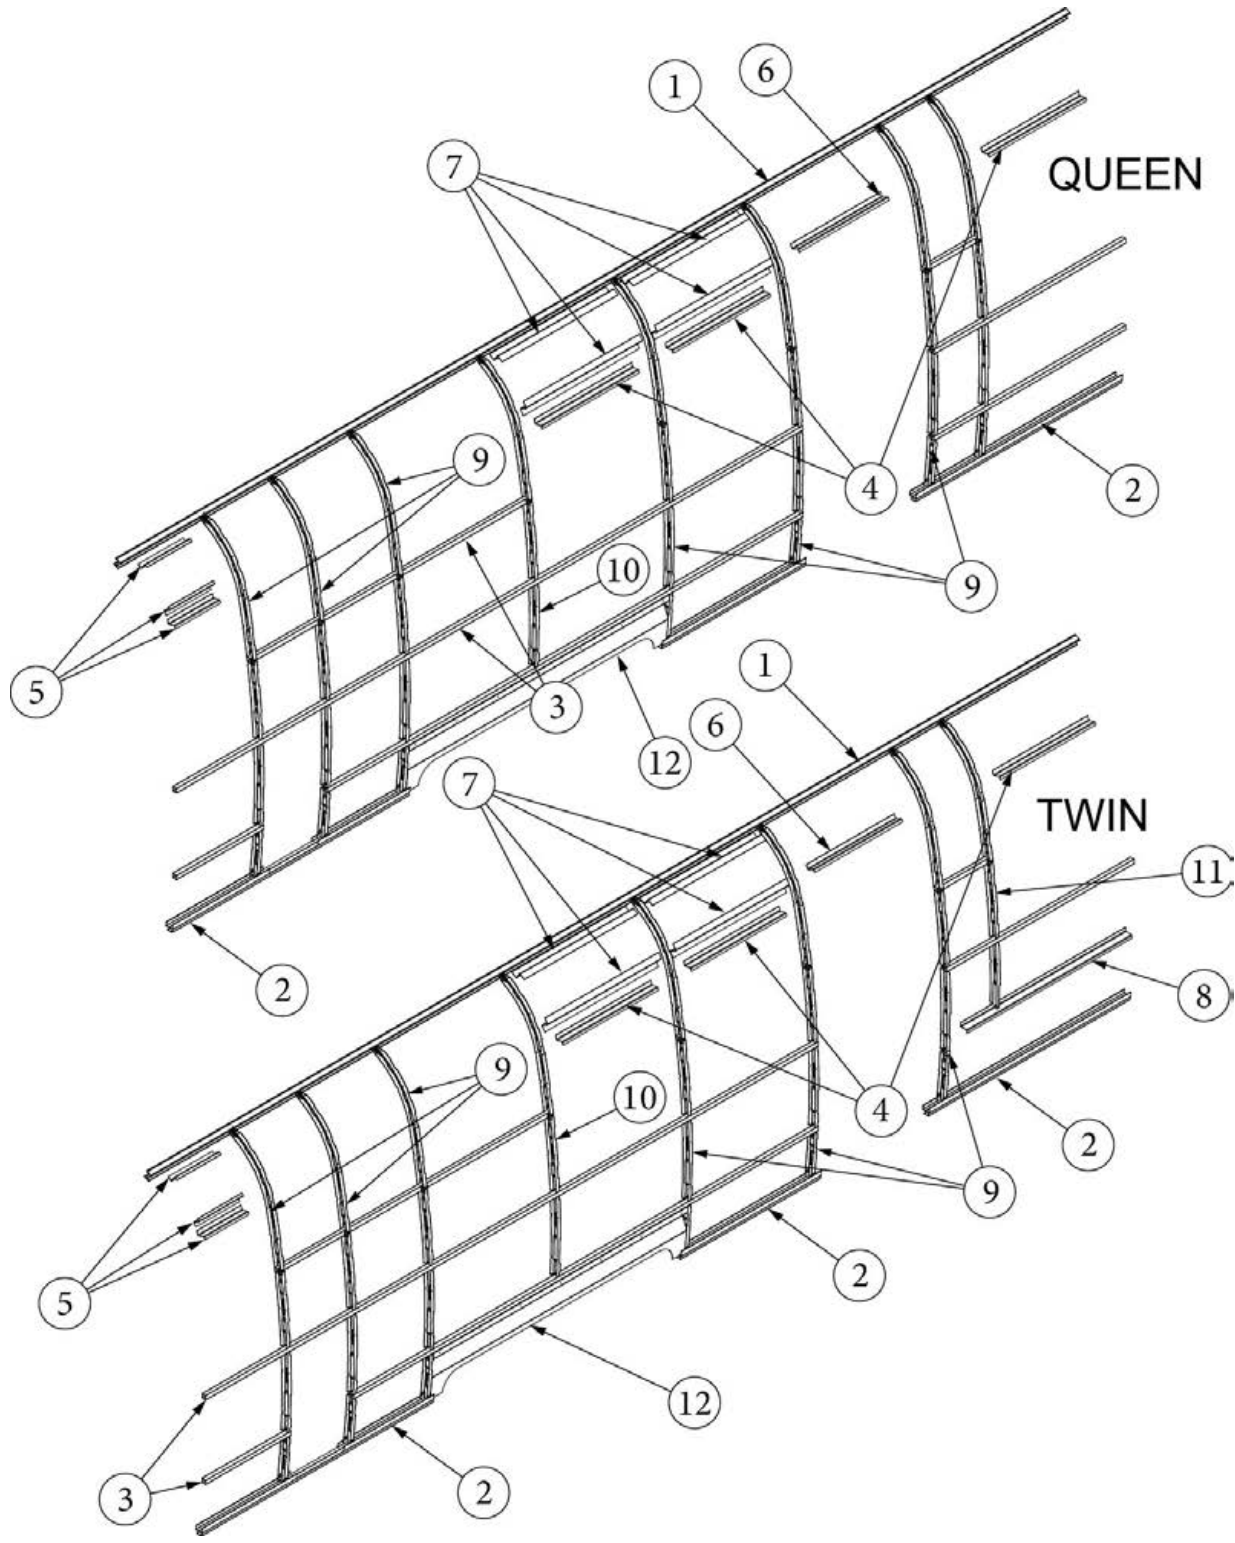

EXTERIOR SHELL

Wall Framing, Curbside, 30FB Office

Parts Listed on Next Page