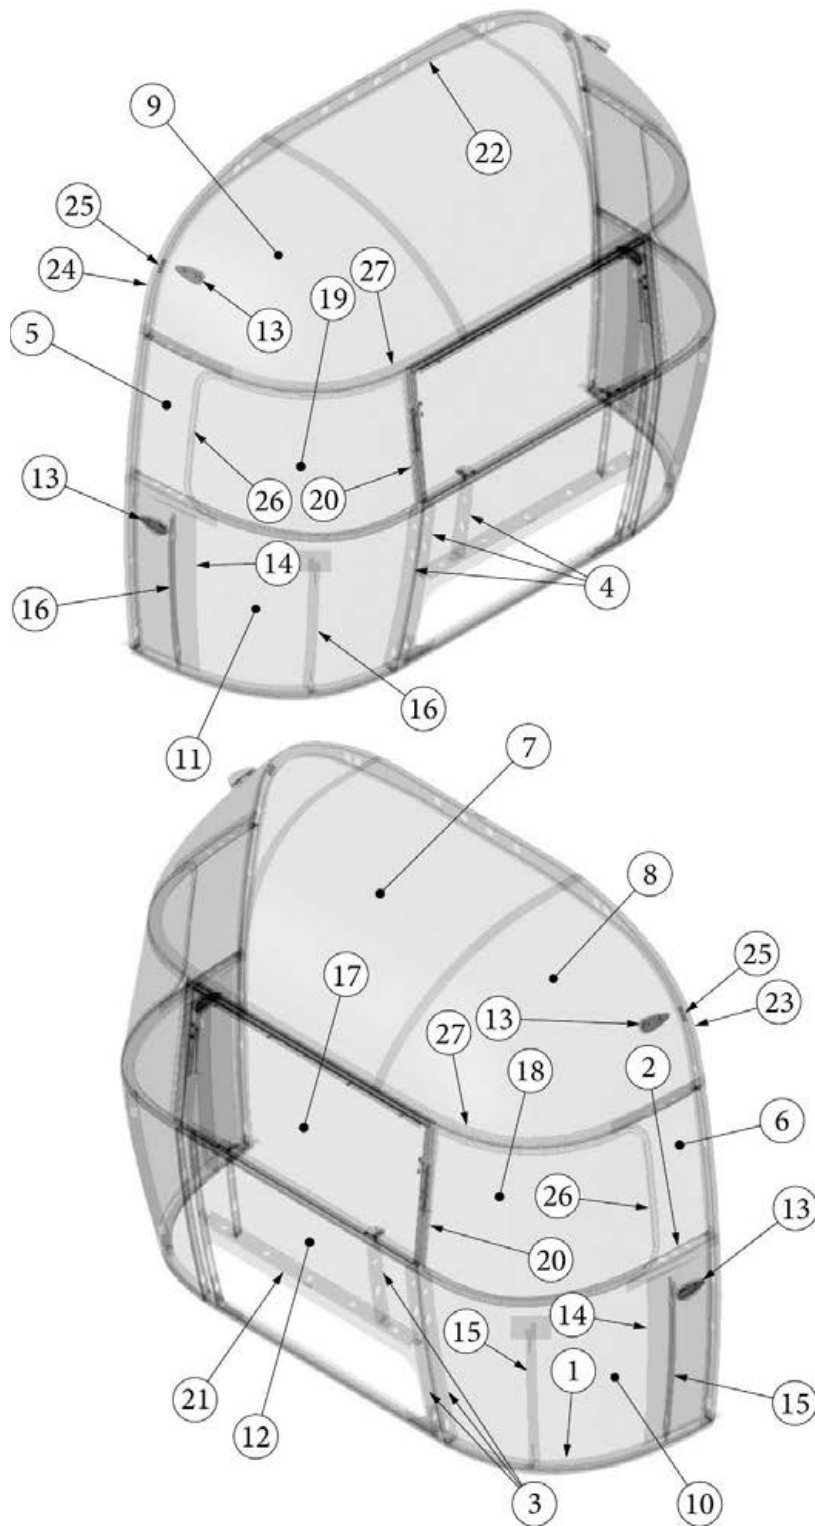

EXTERIOR SHELL

Front End, Twin, 25FB

Parts Listed on Next Page