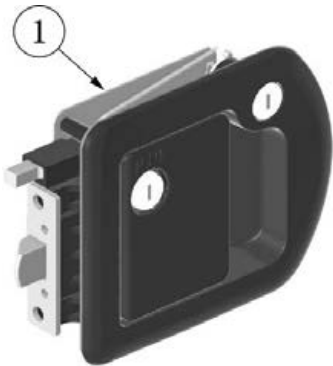

HARDWARE

Main Door Lock, New Style

1. 383017-01
2. 383017-02
  383017-03
3. 116274
4. 116509
  382122

Outer Latch Assembly, W/Deadbolt
Inner Latch Assembly, W/Deadbolt
Screw Kit, Inside Handle Mounting
Striker Catch, Main Door
Backer Plate, Striker Catch, Main Door
Key chain, Airstream logo