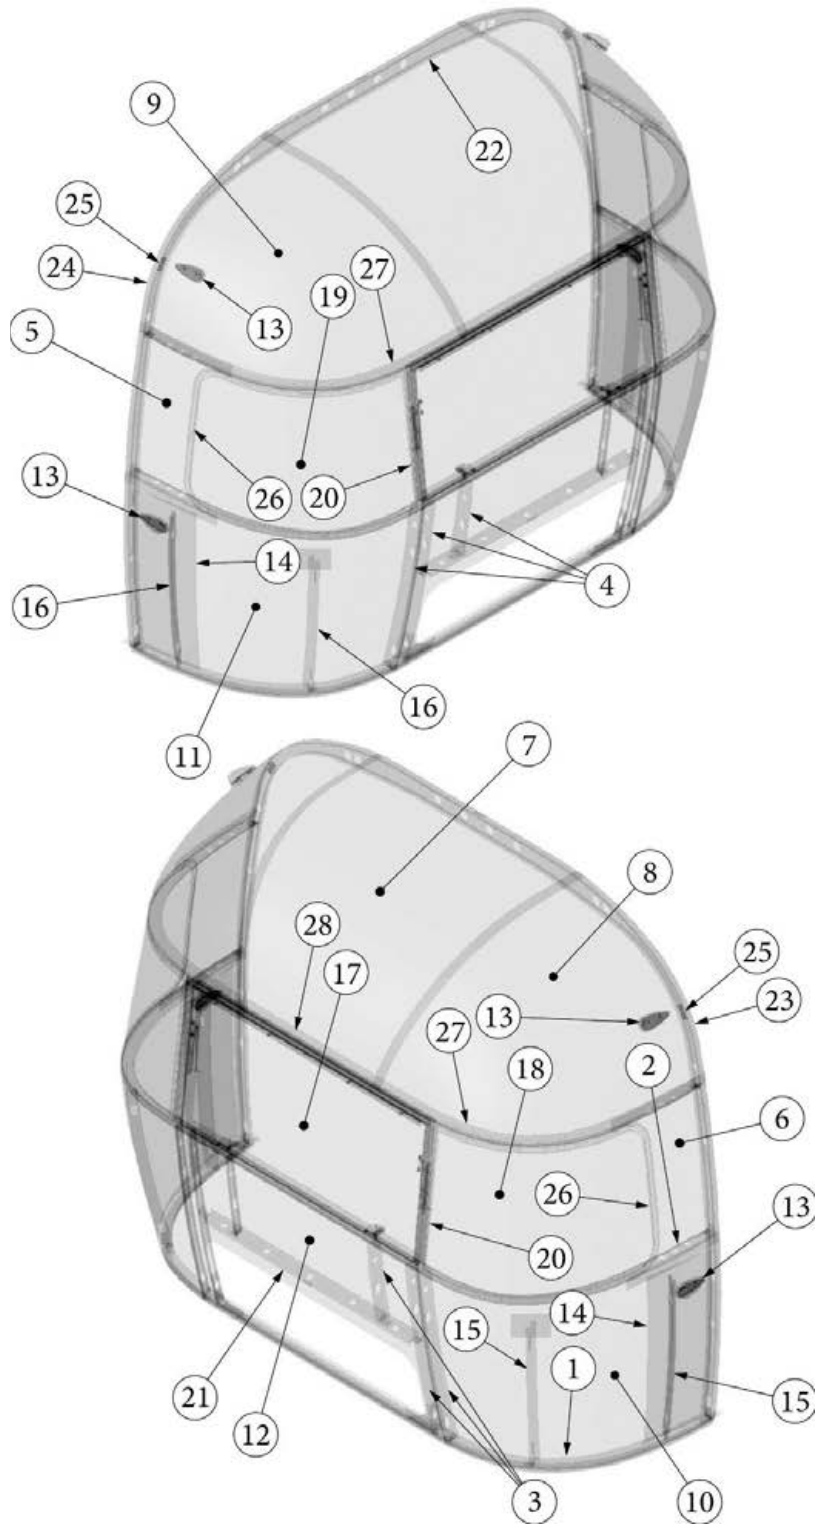

EXTERIOR SHELL

Front End, Twin w/Bunk, 25FB

Parts Listed on Next Page