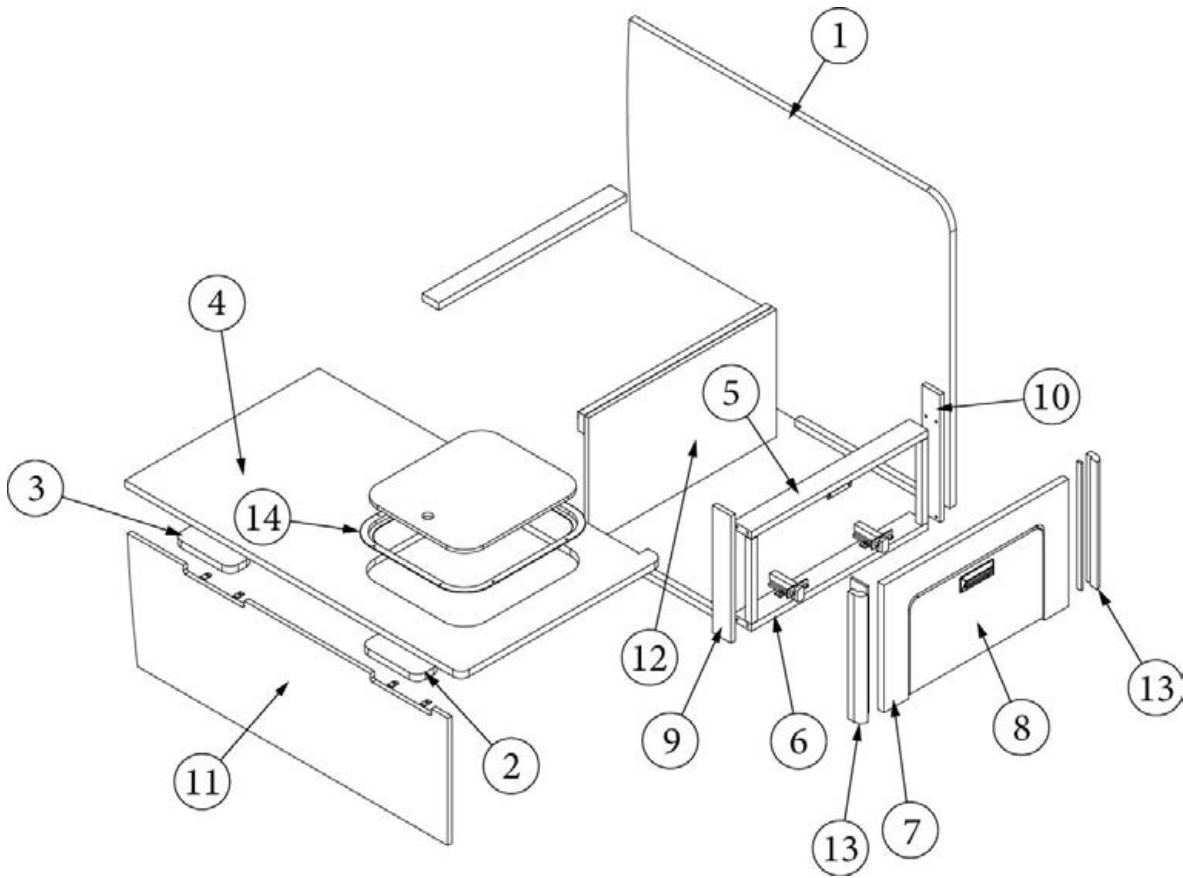

FURNITURE, GALLEY

Dinette Seats, RH, 28RB

Parts Listed on Next Page