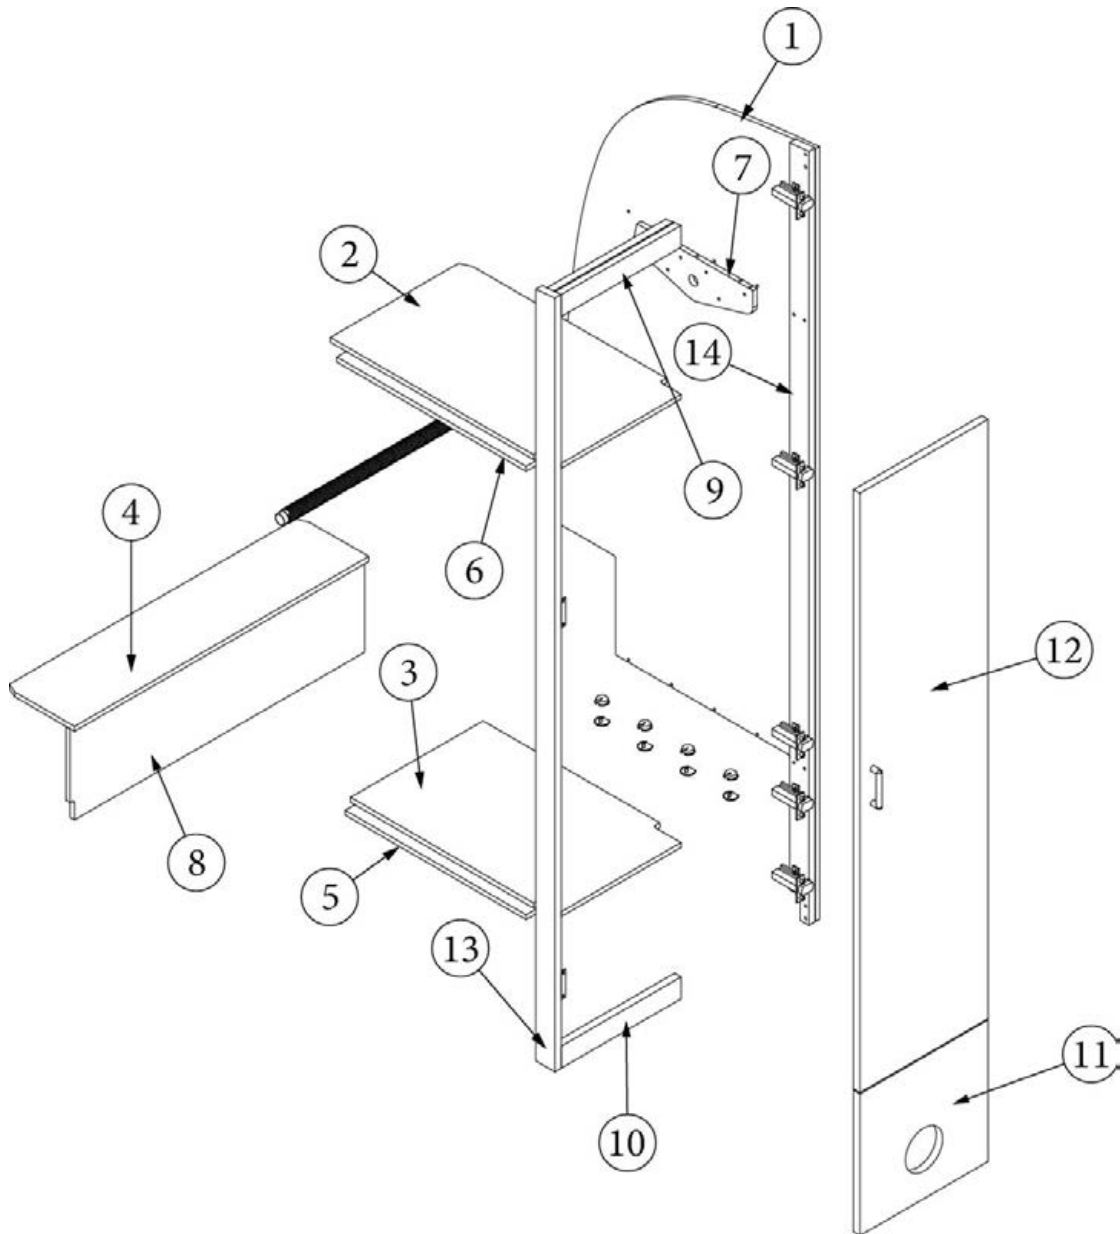

FURNITURE, LAVATORY

Wardrobe, Rear, 30RB

Parts Listed on Next Page