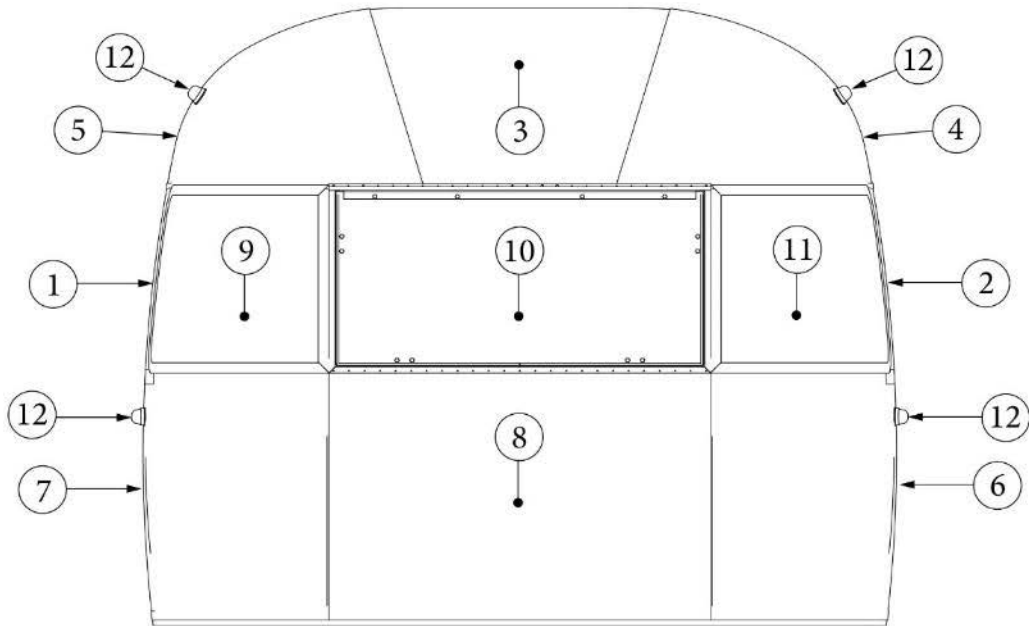

EXTERIOR SHELL

Front End, Queen w/Bunk, 25FB

Parts Listed on Next Page