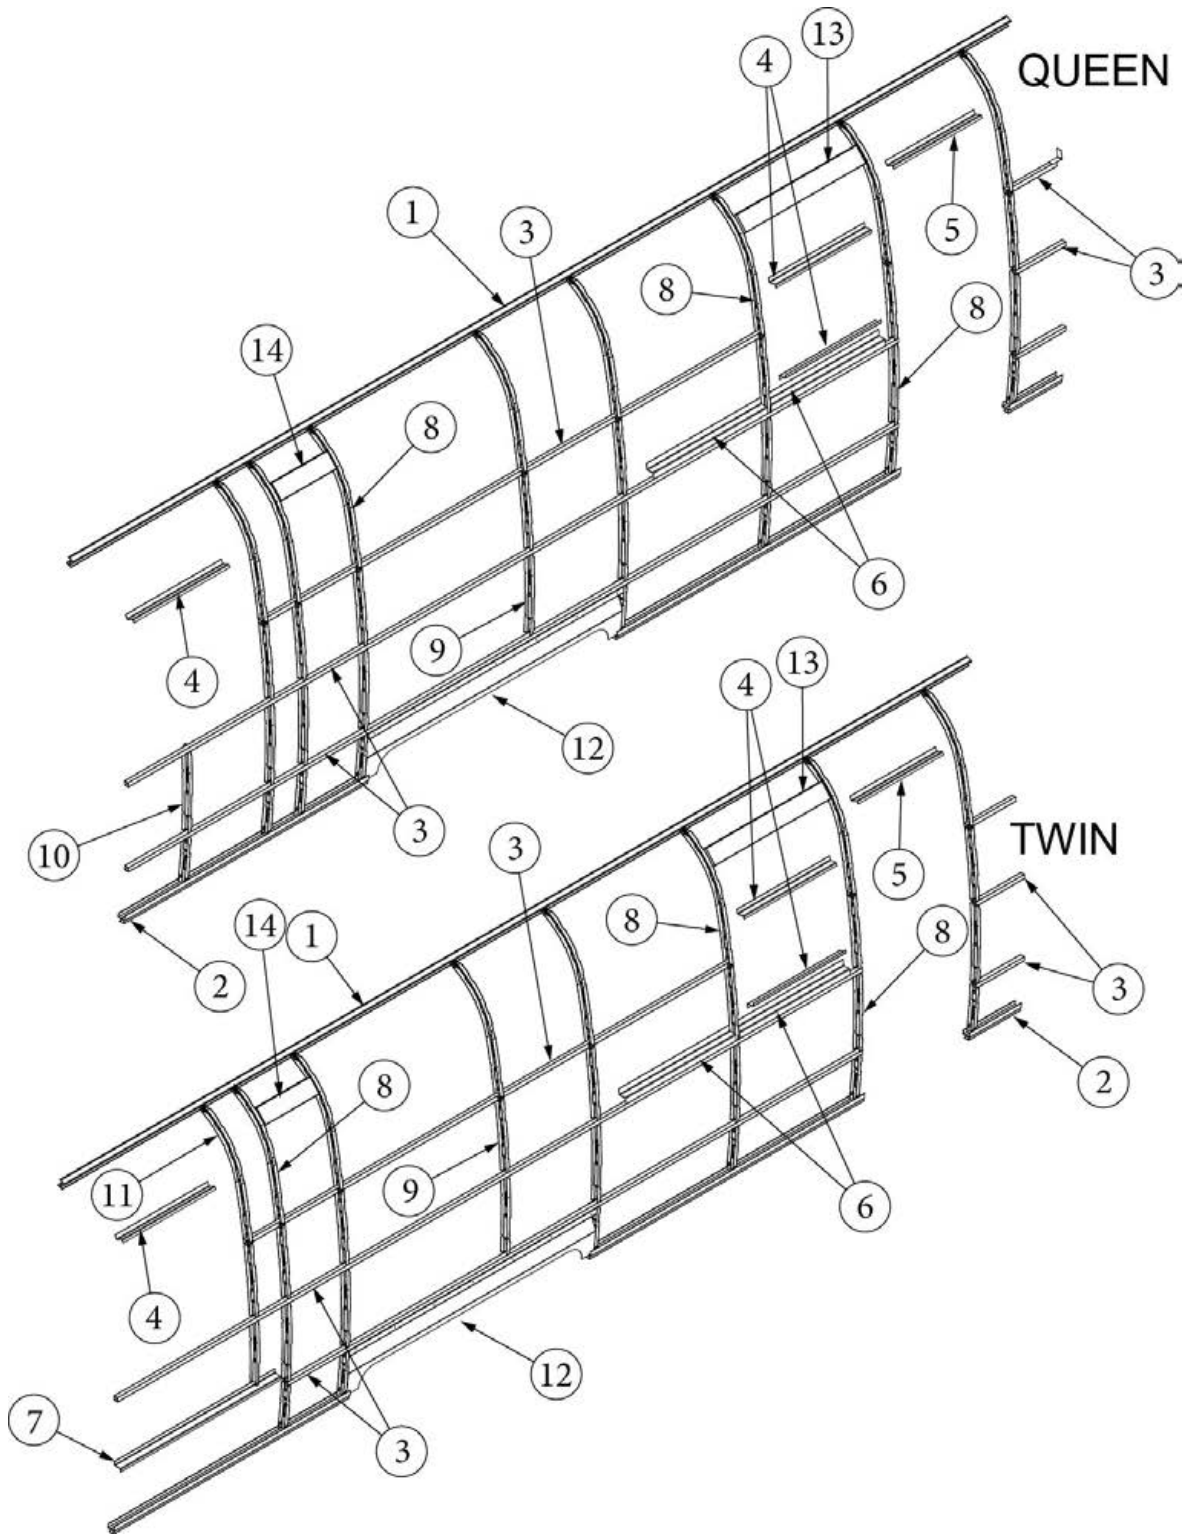

EXTERIOR SHELL

Wall Framing, Curbside, 30RB

Parts Listed on Next Page