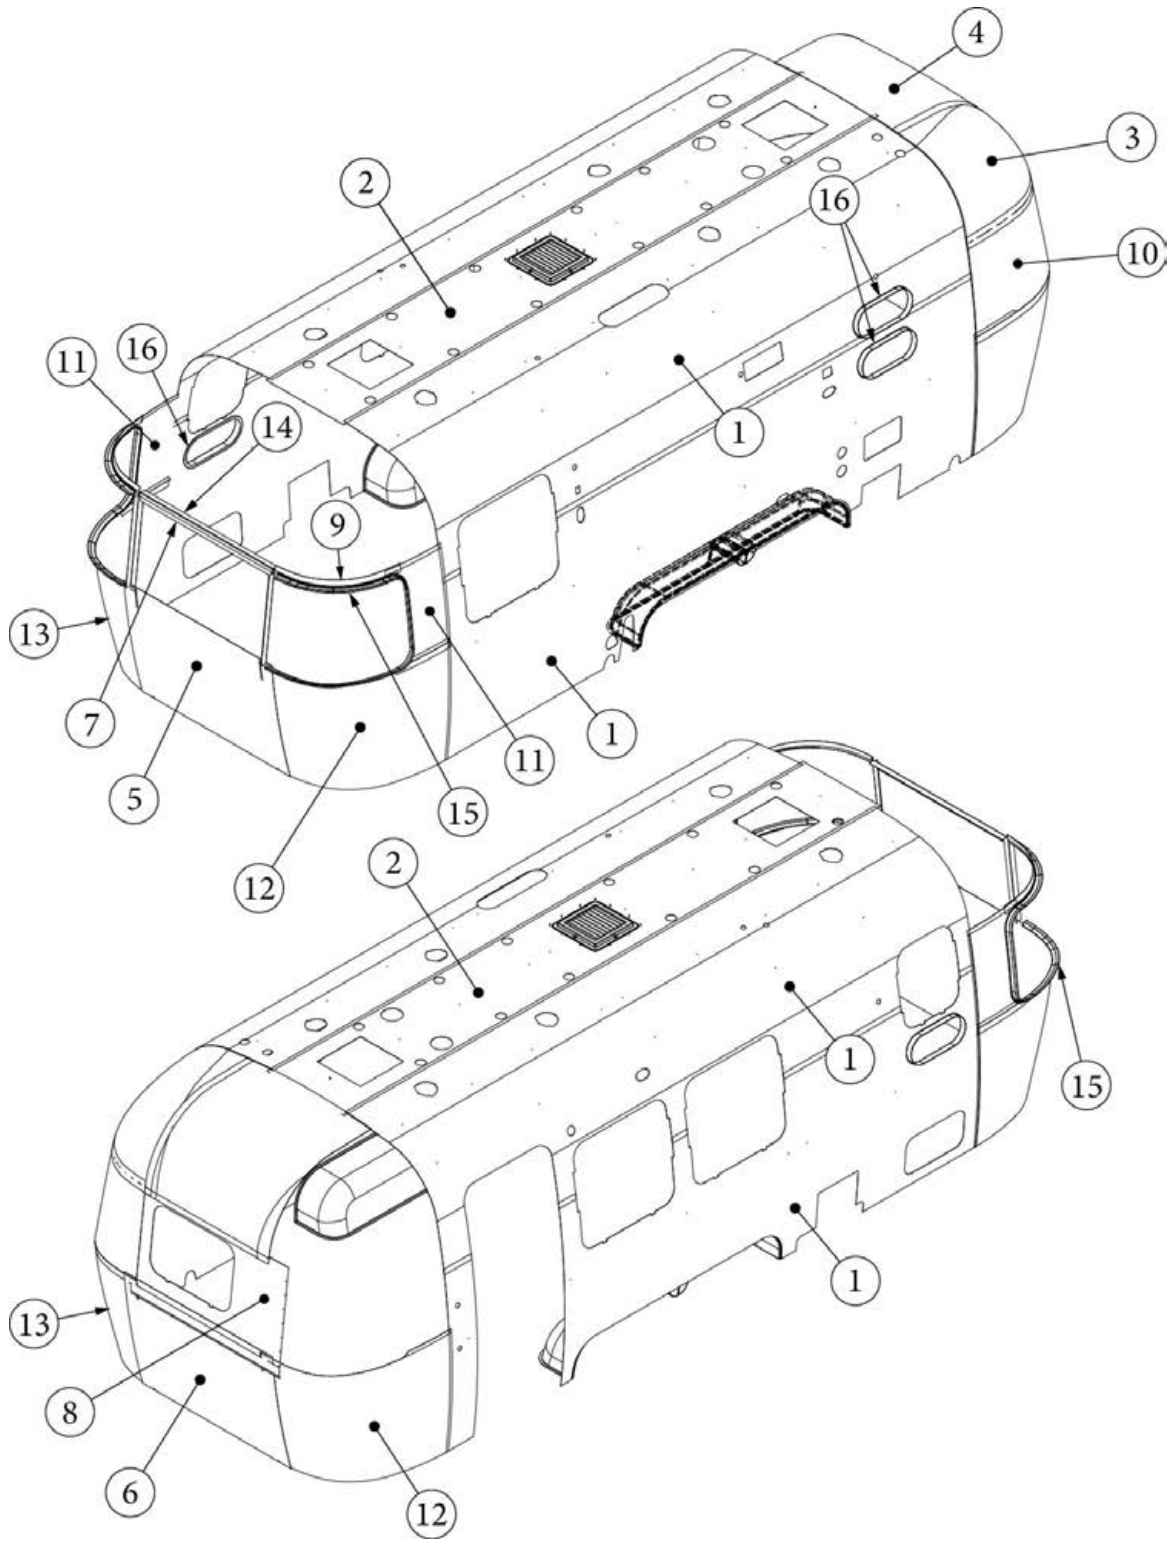

INTERIOR SHELL

Interior Skin, Queen, 23FB

Parts Listed on Next Page