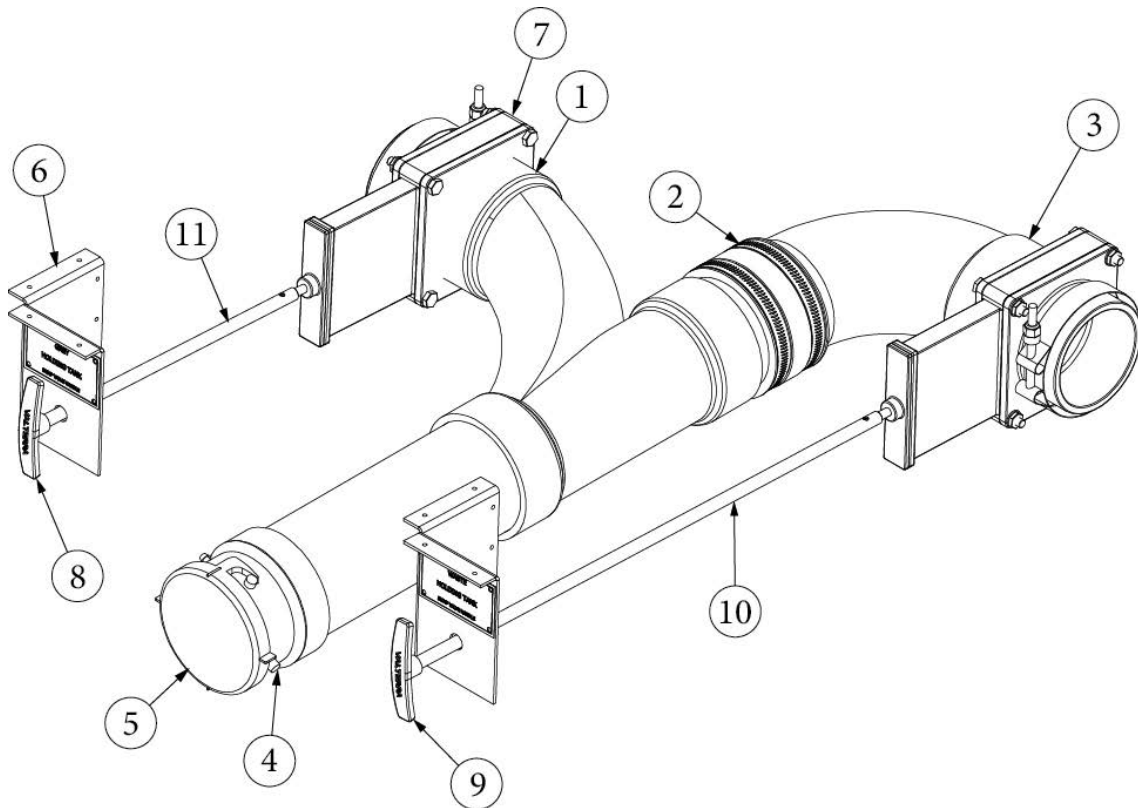

PLUMBING, DRAIN SYSTEM

Dump Valve, 30FB Bunk and Office

110191-01

Install, Dump Valve (not for order/see parts below)

1. 600187	3"Wye, Comb & 1/8 Bend
2. 600289	Calder Coupling 3in (Rubber)
3. 600820	Single socket, 90 °, 3"
4. 601607-06	Term. Adaptor - 3" Hub X 3" Ba
5. 601607-07	Termination Cap - 3" Bay
6. 114086	Bracket, Valve handle
7. 601607-11	Valve Assy. 3" Spigot X 3"Spig
8. 601607-17	Handle-Dump Valve Black
9. 601607-18	Handle-Dump Valve Grey
10. 116392-01	Tank Extension Rod 19.00"
11. 116392-02	Tank Extension Rod, 10.5"
601160-04	Pipe, ABS Dvw, 3" (Csa)
340092	Clamp T-Bolt 3 5/8 To 3 15/16
385099	Tag Main Tank Dump Valve Handl
385101	Tag Aux Tank Dump Valve Handle
360005-01	Cement, Corlon Yellow CSA