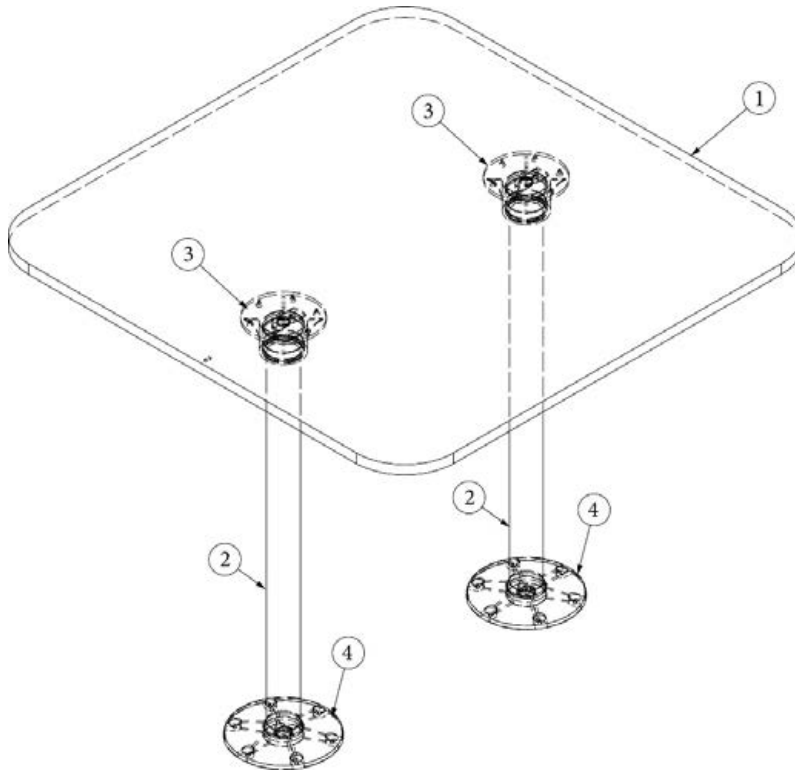

FURNITURE, LOUNGE

Dinette Table, 25FB, 27FB, Hatch Option

969161-03

Assembly Dinette Table FC

1. 969161&010118PC
2. 382722-02
3. 382724
4. 382723
5. 969161&0204J04
6. 381136
7. 700005
8. 700006
9. 381581

1. Pre laminate, .75 x 35 x 35
   Pedestal leg, 29.88"
   Table base, Pedestal leg
   Floor base, Pedestal leg
   Edgebanding, 15/16"
   Rubber bumper
   Fastener, Cap
   Fastener Socket
   Strap Clear Plastic .75"