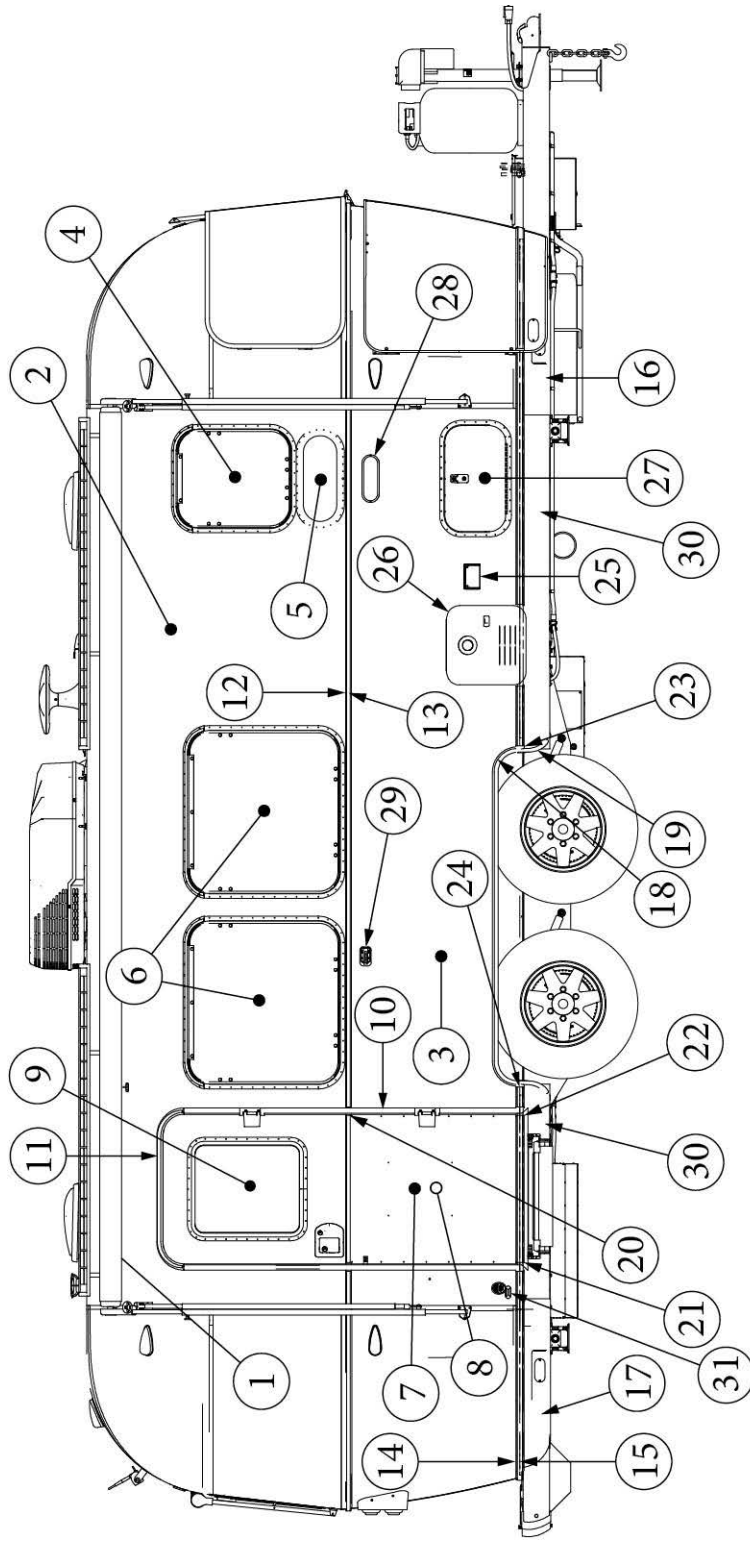

EXTERIOR SHELL

Exterior Components, Curbside, 23FB

Parts Listed on Next Page