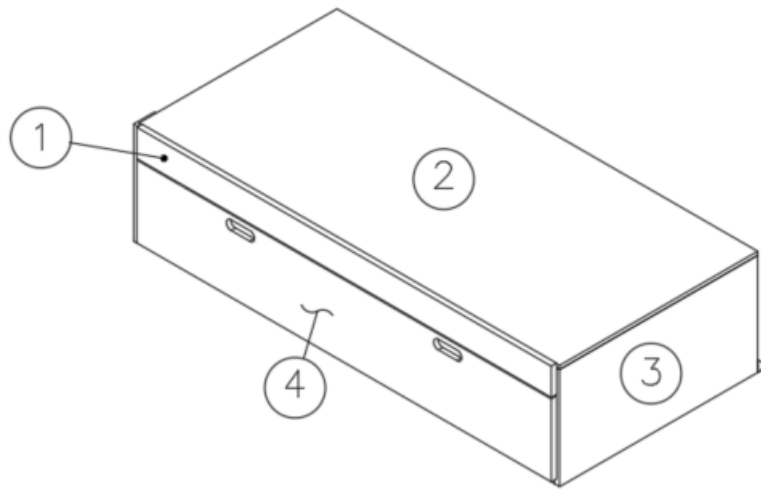

## FURNITURE, LOUNGE

Sofa, 28RB, 30RB

966970

Sofa

1. 966971
2. 966970&000212CE
3. 801351
4. 966970&000618BC  
386439  
381607-11  
381228-02  
114809  
382057  
382057-04

- Bed assembly  
Pre laminate, 60.00 X 28.25  
Lite Ply-18mm (.75") 4'x 8' (Sold In A 32 Sf Sheet)  
Door-10.25 X 59.13  
Bar Pull-5 3/8" X 3"  
Hinge, Self-close  
Catch, Grabber door (5lb Pull)  
Aluminum angle, 1.5 x 1.5  
Knockdown  
Cap, Knockdown, White