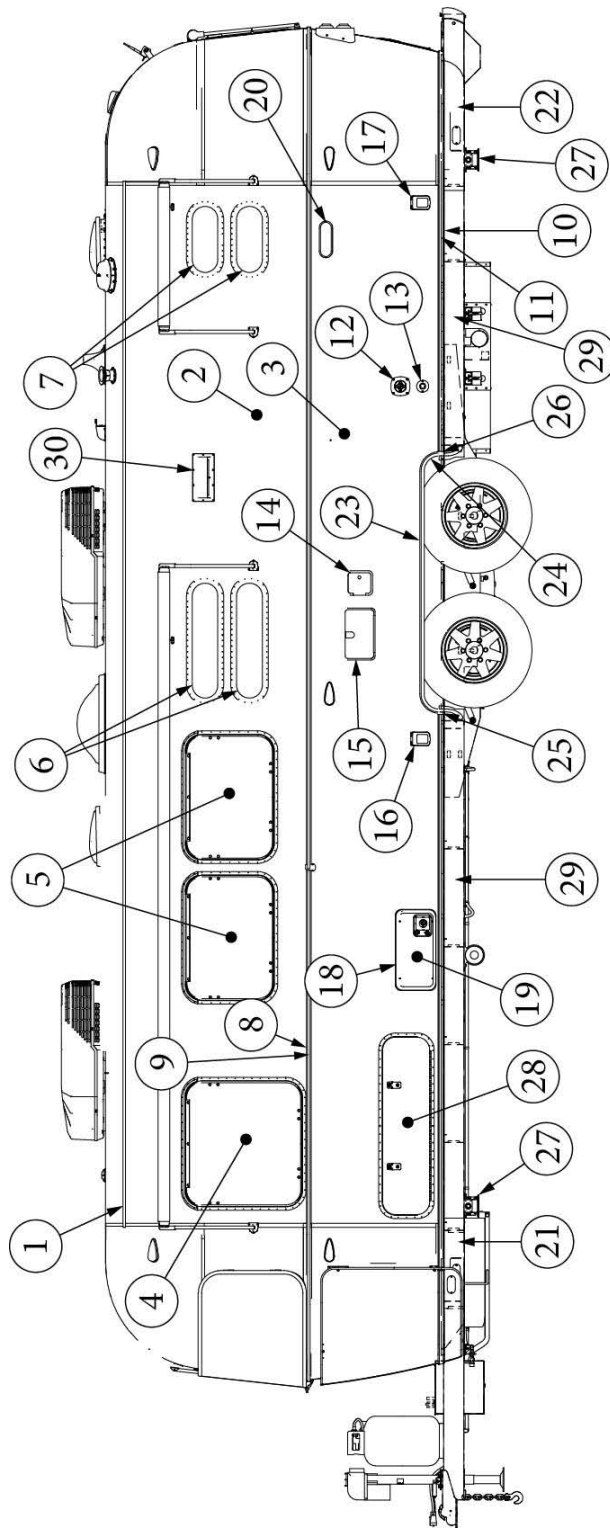

EXTERIOR SHELL

Exterior Components, Roadside, 30FB Office

Parts Listed on Next Page