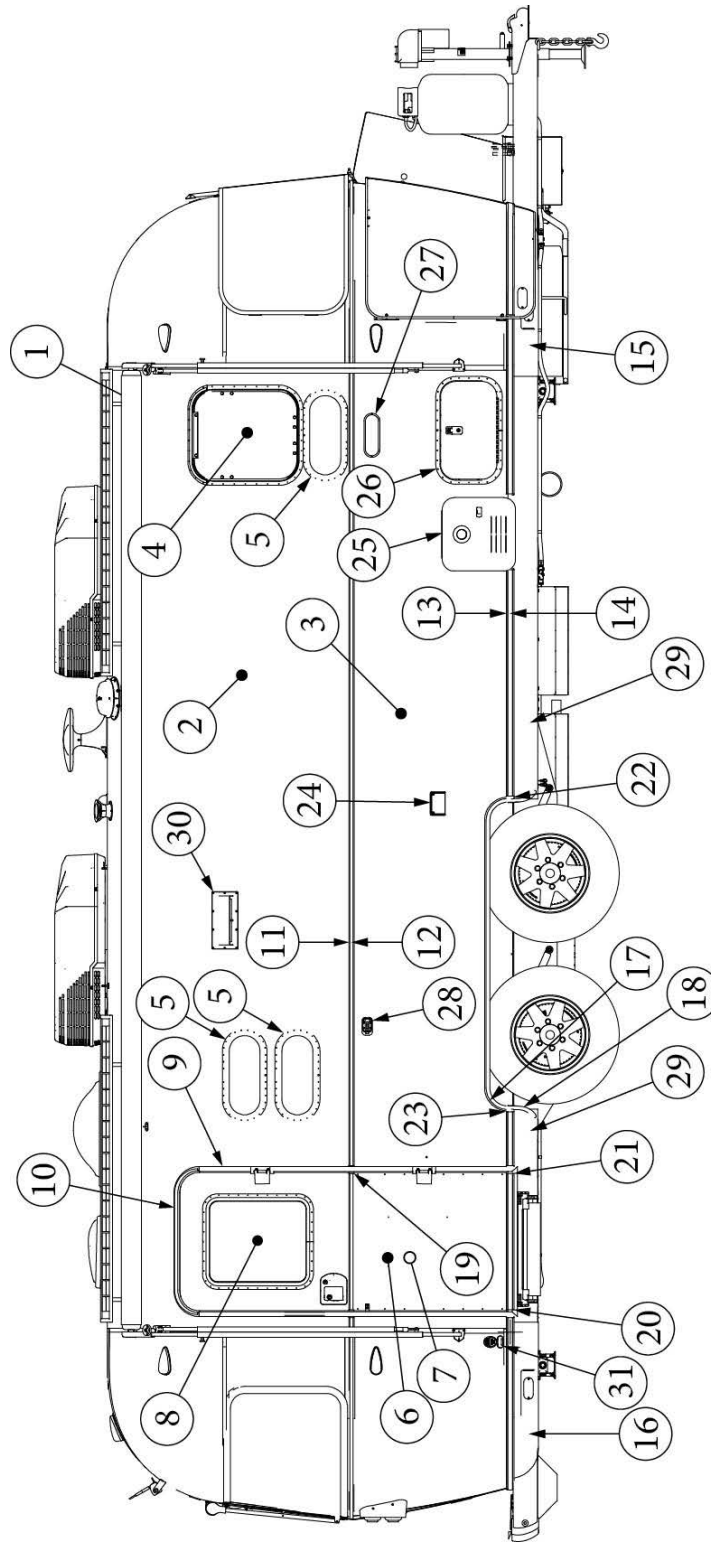

EXTERIOR SHELL

Exterior Components, Curbside, 25FB

Parts Listed on Next Page