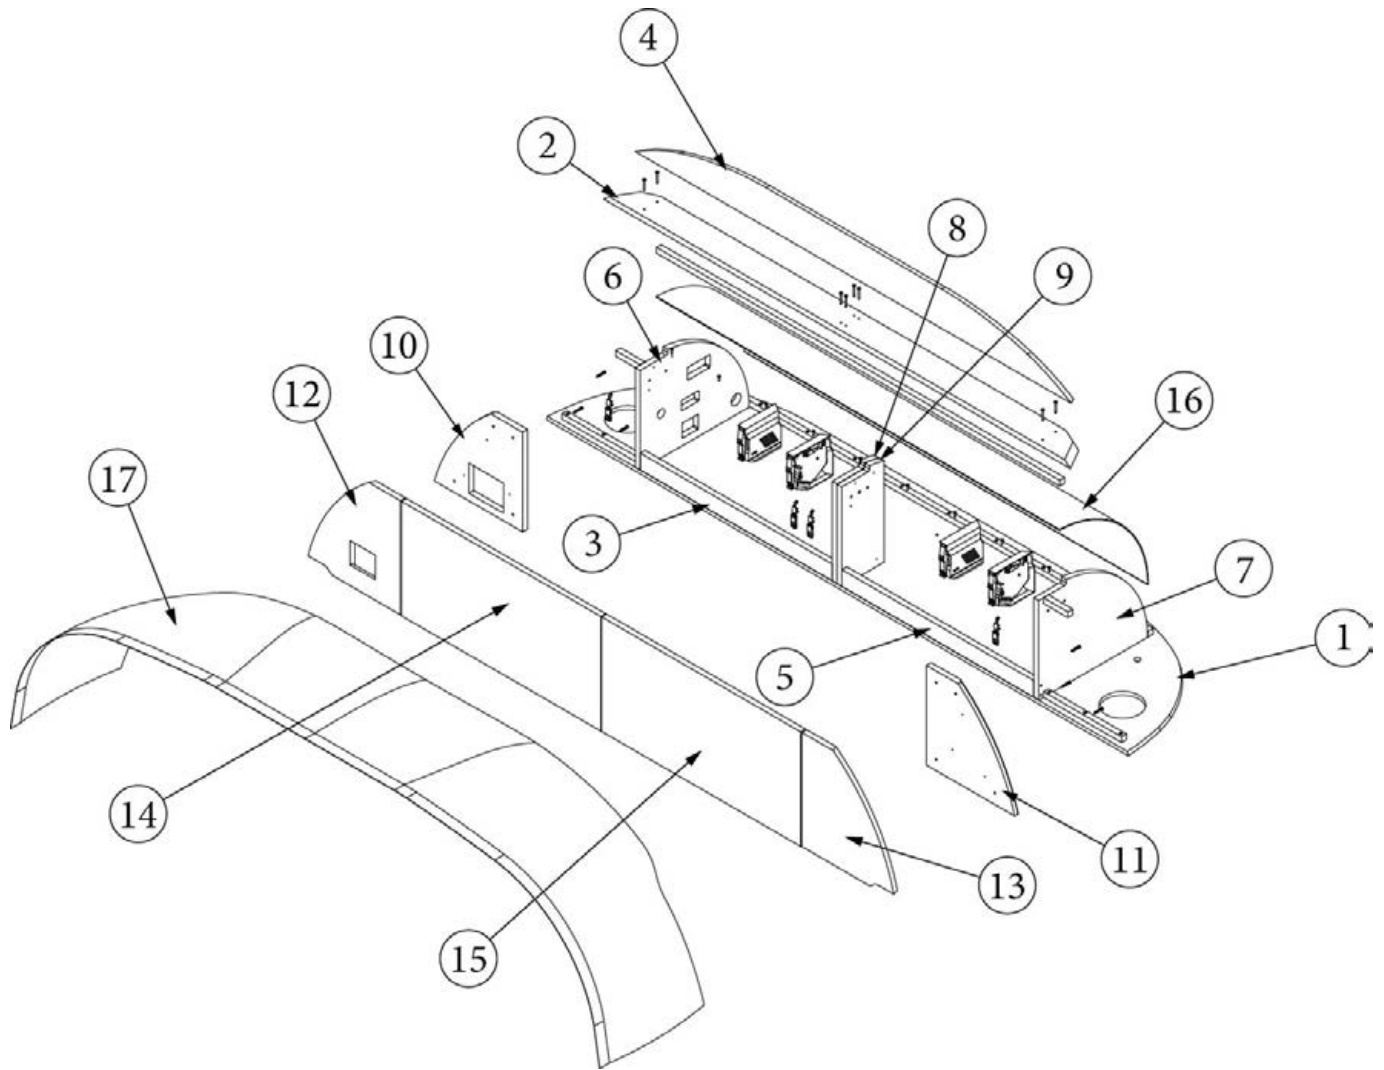

FURNITURE, LOUNGE

Roof Locker, Lounge, Endliner w/Radio, 25FB, 27FB

Parts Listed on Next Page