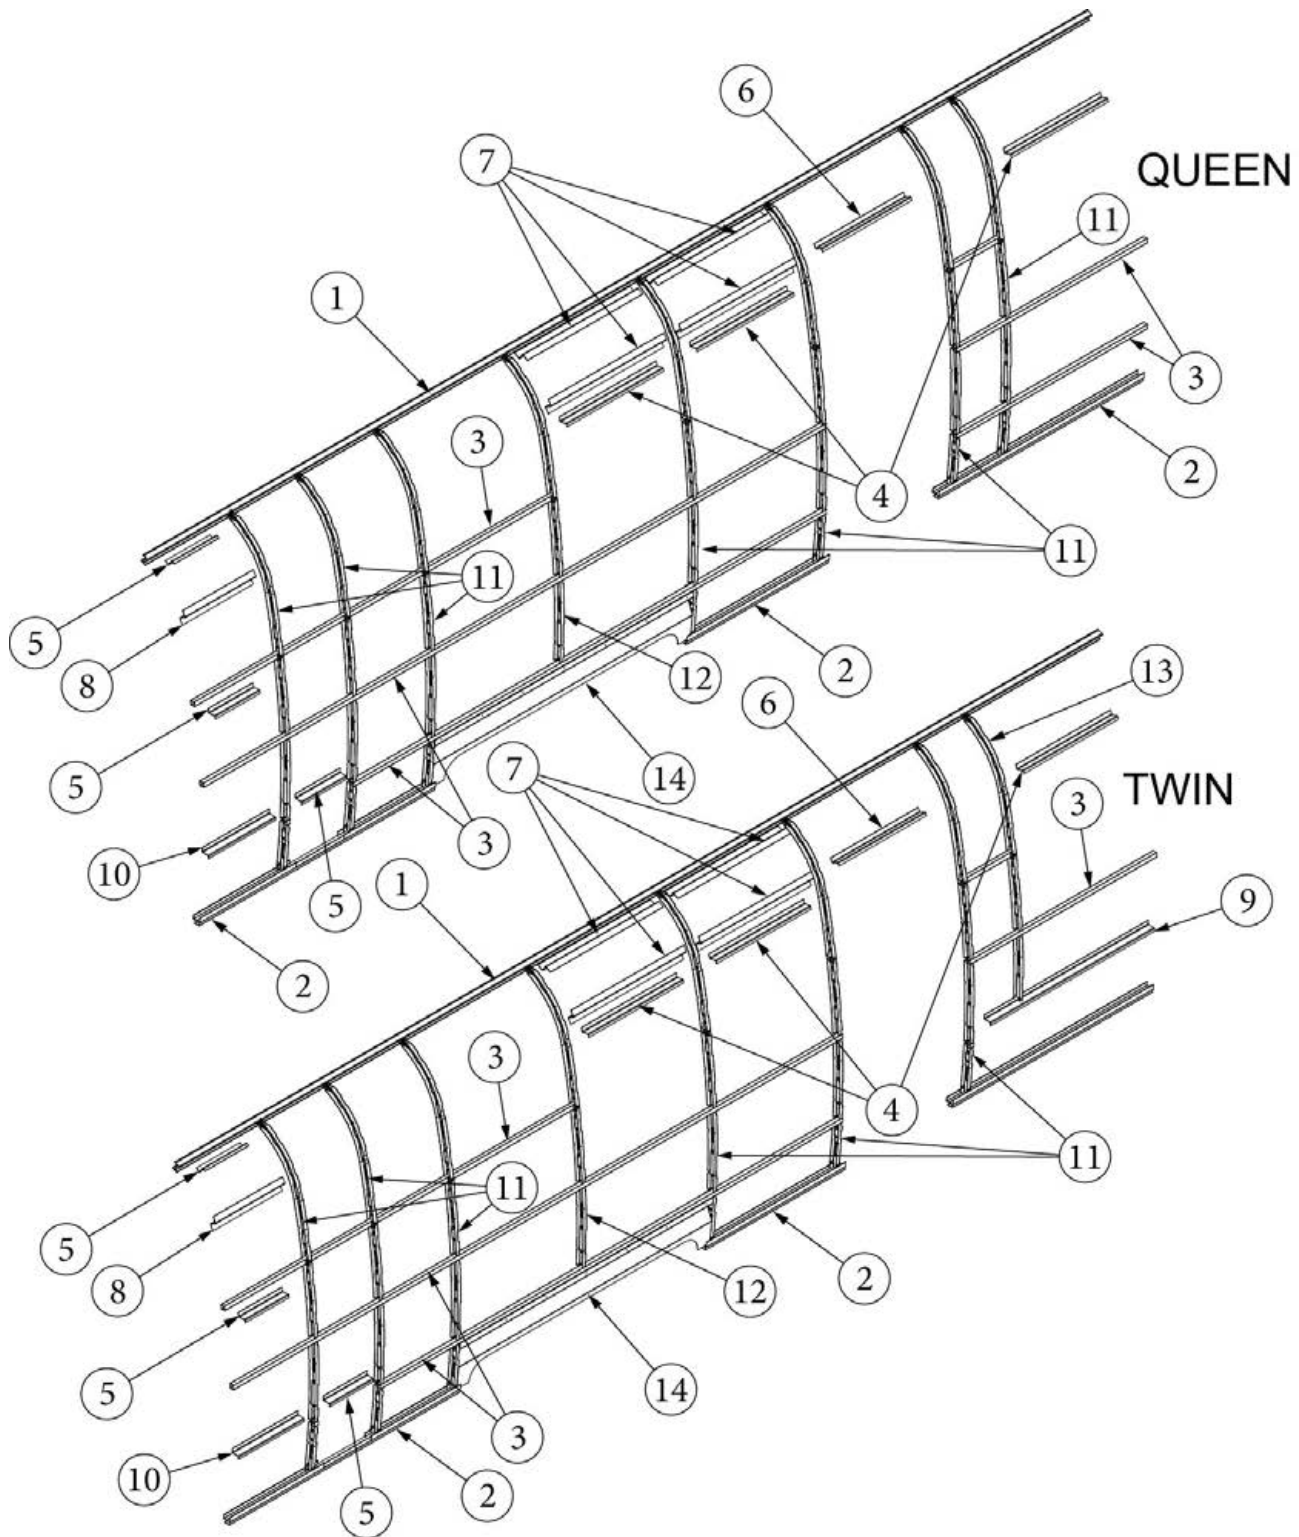

EXTERIOR SHELL

Wall Framing, Curbside, 30FB Bunk

Parts Listed on Next Page