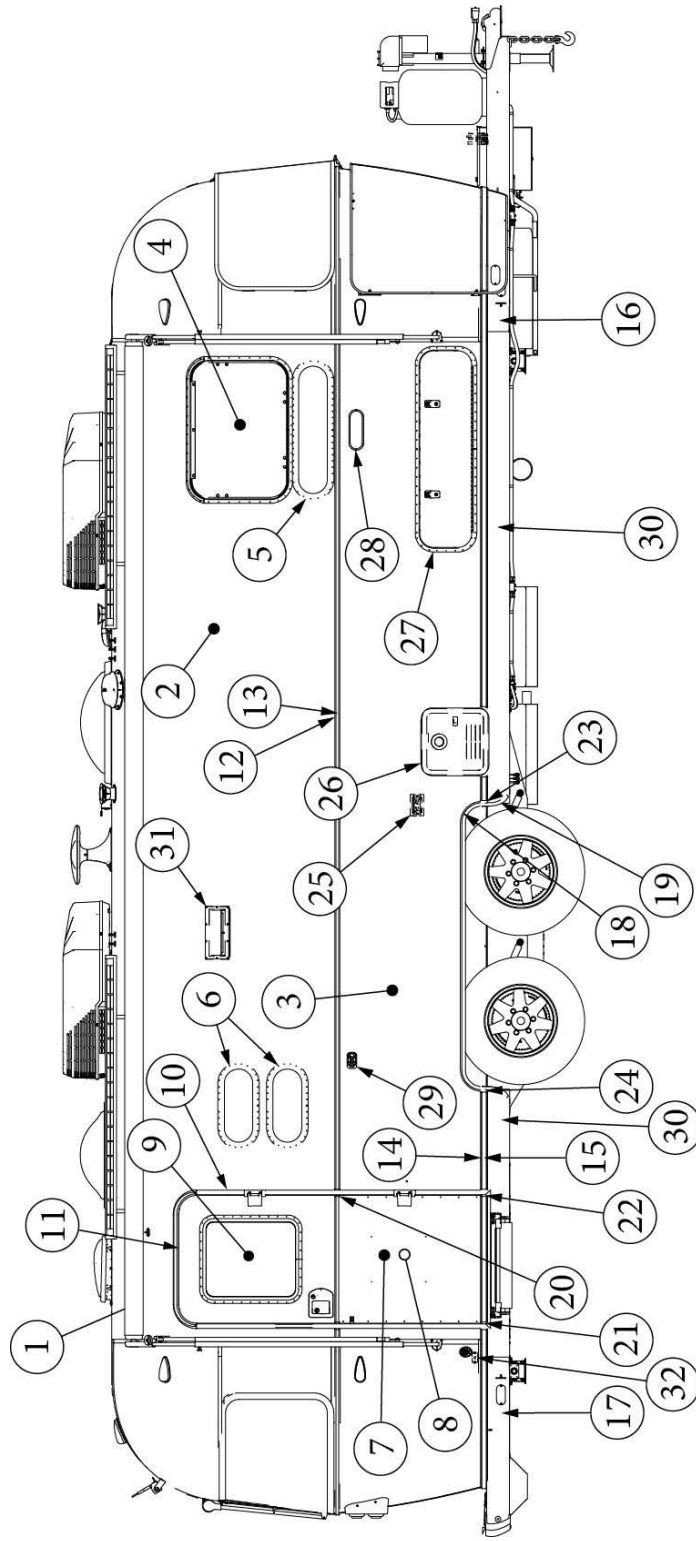

EXTERIOR SHELL

Exterior Components, Curbside, 27FB

Parts Listed on Next Page