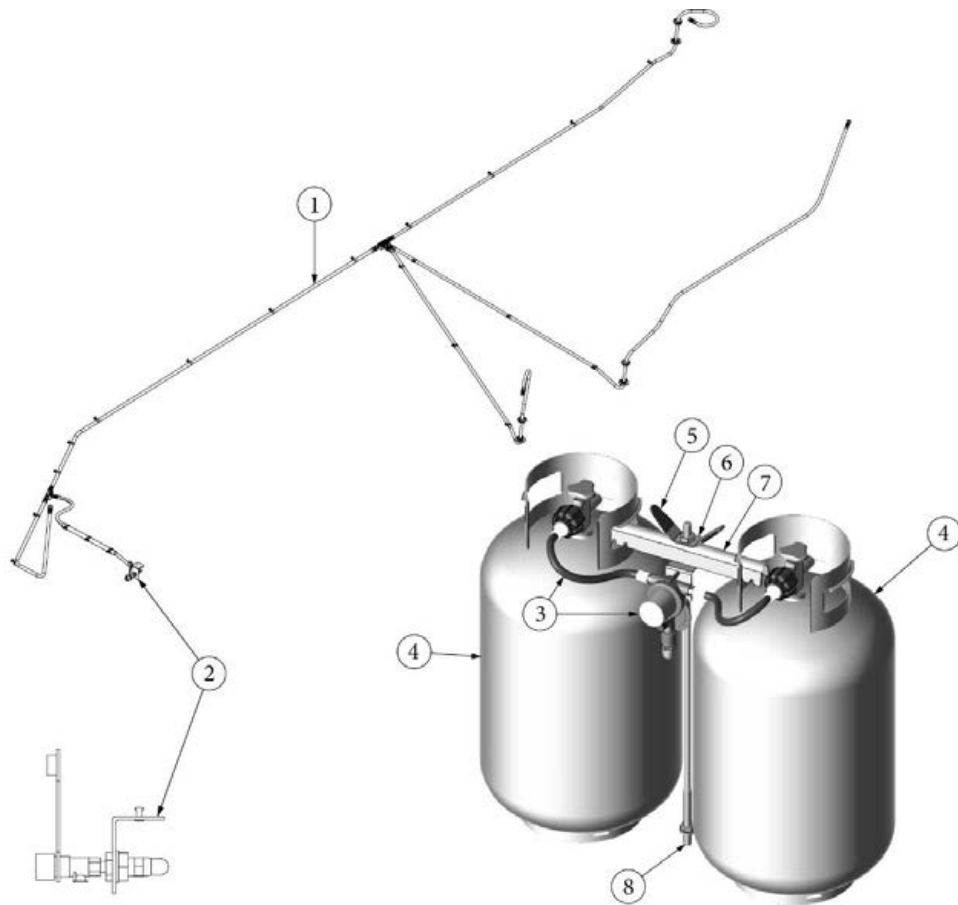

PLUMBING, LPG SYSTEM

LPG System, 30FB Bunk and Office

944046
113718-01

Install, LP System (not for order/see parts below)
Install, LP Tanks/Regulator, 30lb (not for order/see parts below)

1. 944048 LPG Flex Line Assembly
2. 602465 Exterior propane port assembly
3. 602870 Regulator, LP gas, Dual 11" pigtails
4. 601710-01 Tank, LP Cylinder, Steel, 30LB
5. 381613 Plastisol Cover, LP Wing Handle
6. 455841 Wingnut, LP Bottle
7. 455842 Hold-down, VTD0046
8. 345764 Threaded Rod, 23.5", 1/2-13 4" each end
9. 350132 Flange nut, Serrated, 1/2-13 UNC
10. 386250 Label, LPG service port
- 365330-04 Sealant, Adseal, RTV #4553
12. 382500 Grommet, .5" Pipe, Press Fit, Sealing
13. 382556 Closeout, 2.38", D LP Assembly BC
14. 512412 Bushing, Snap In, .75" ID
15. 382160 Grommet, Flexible Vinyl