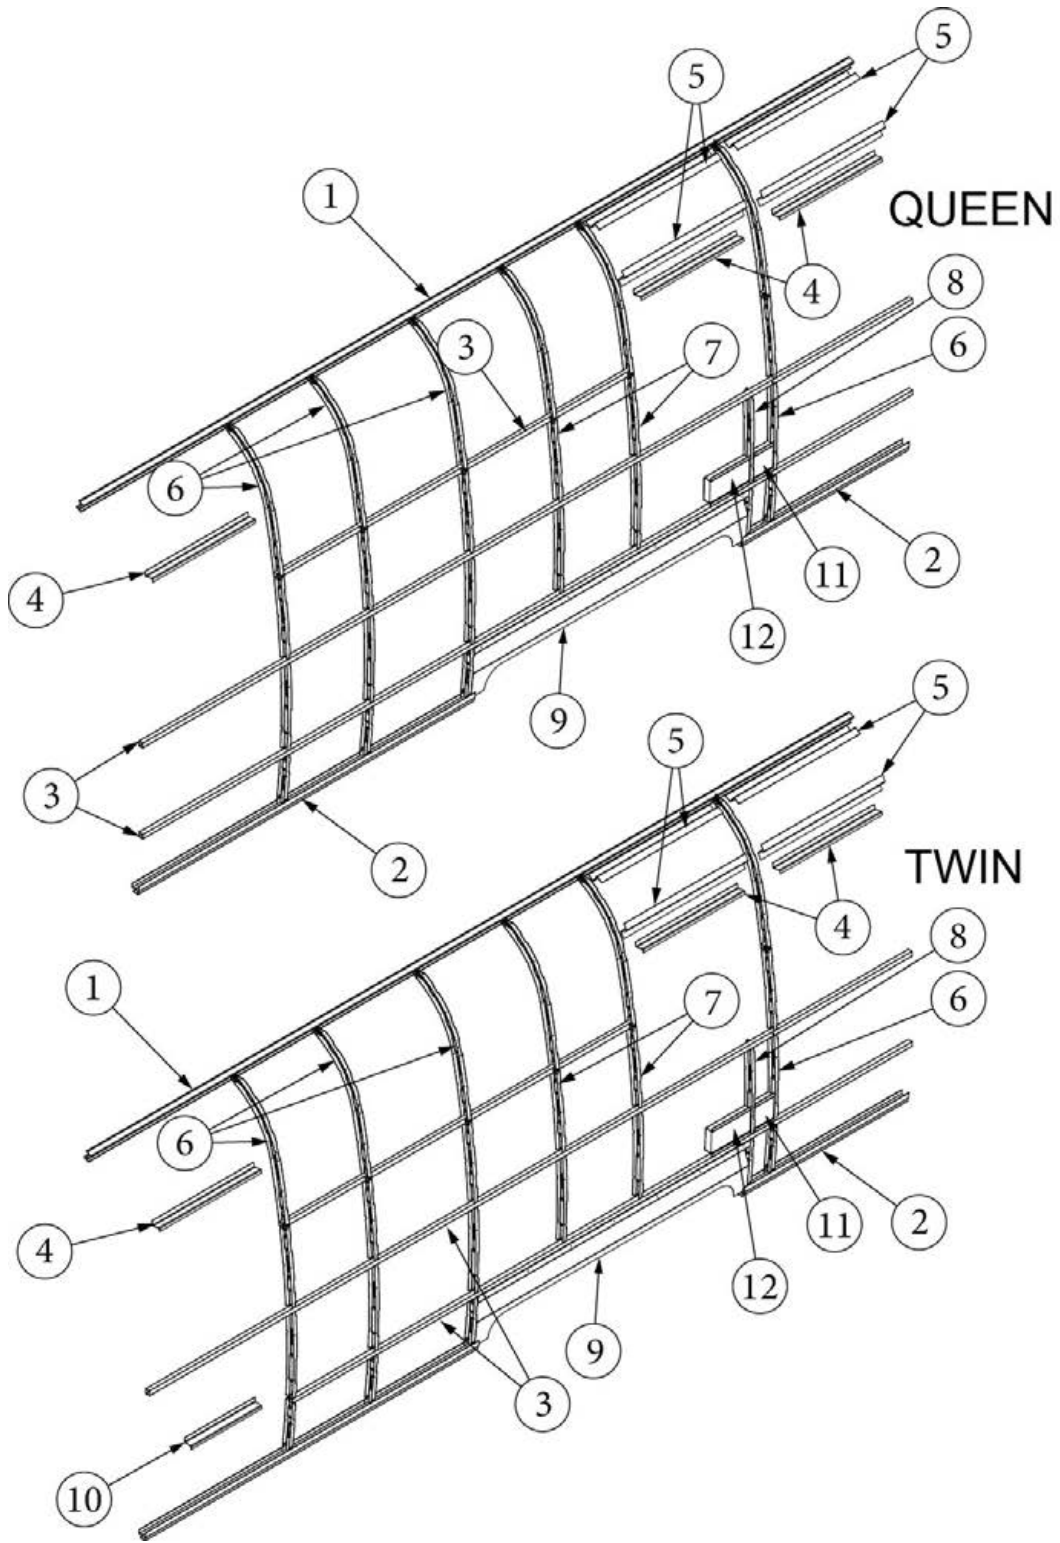

EXTERIOR SHELL

Wall Framing, Roadside, 25FB

Parts Listed on Next Page