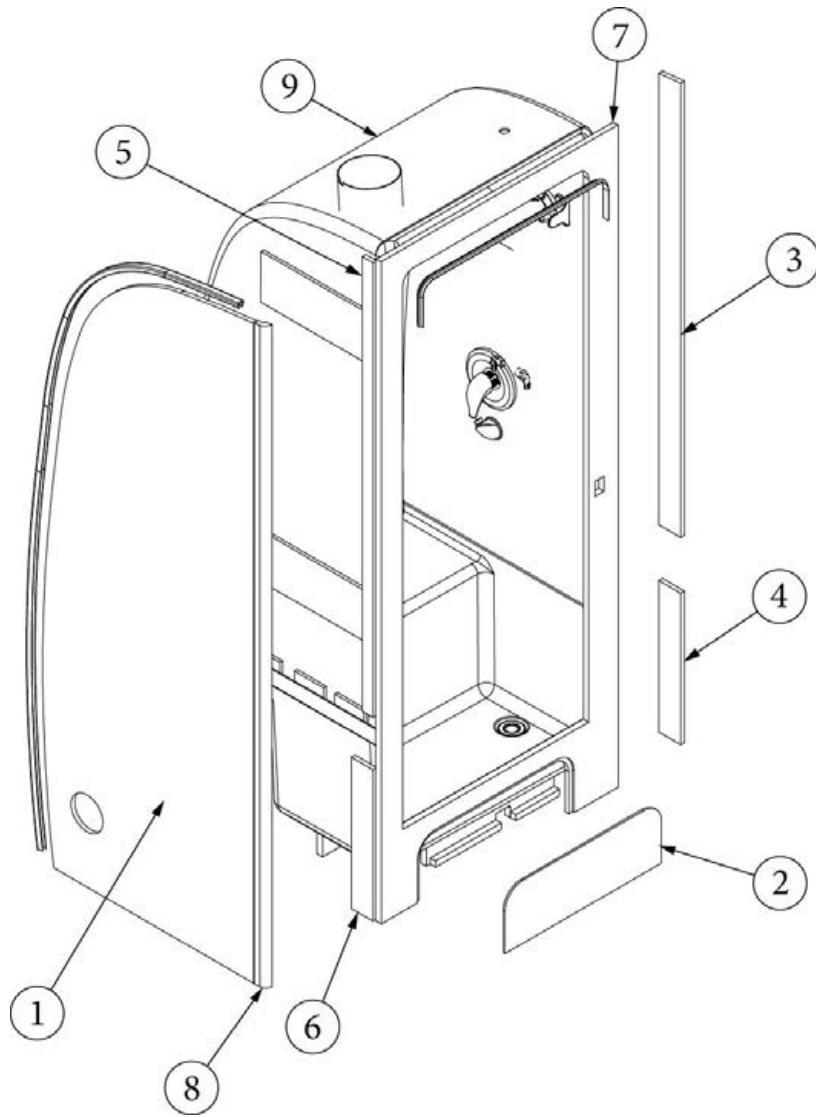

FURNITURE, LAVATORY

Shower Module, 28RB

Parts Listed on Next Page