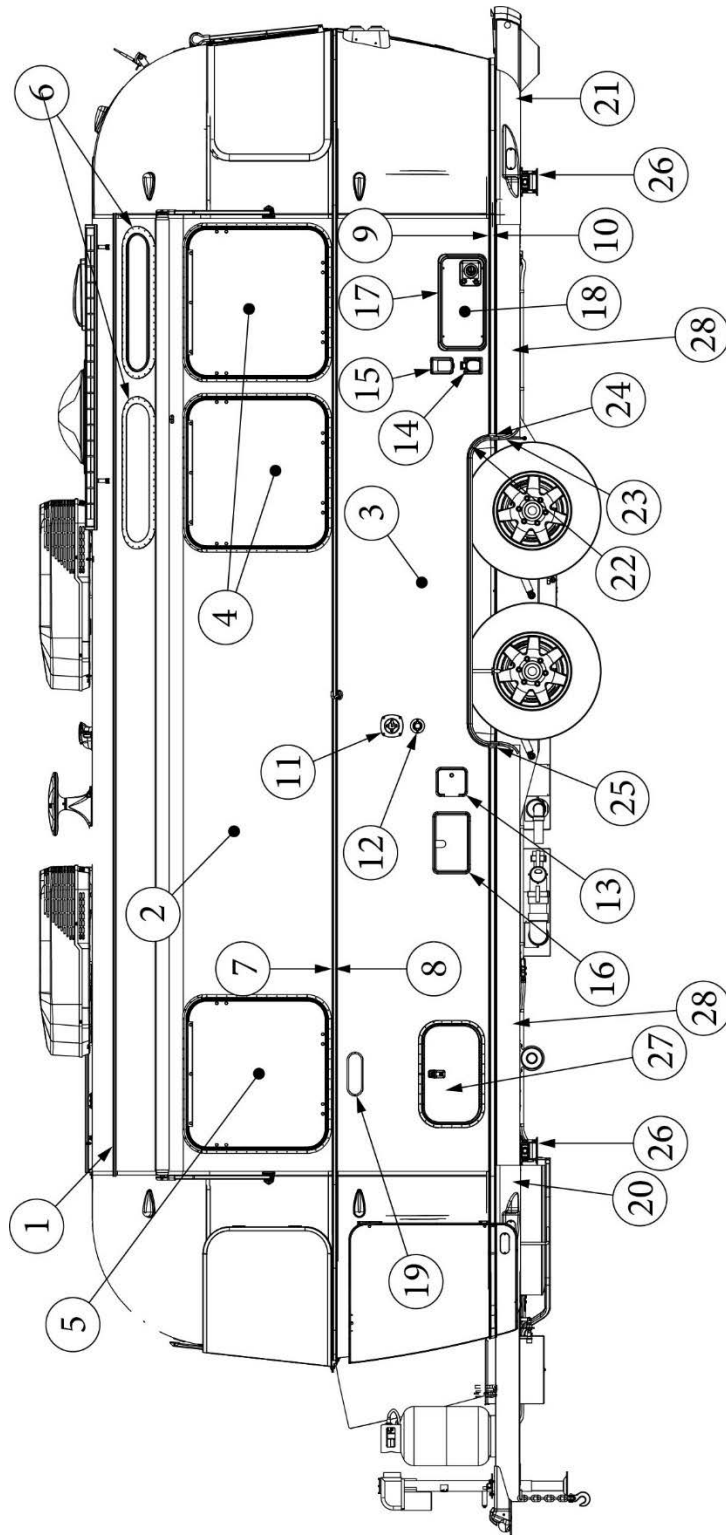

EXTERIOR SHELL

Exterior Components, Roadside, 25FB

Parts Listed on Next Page