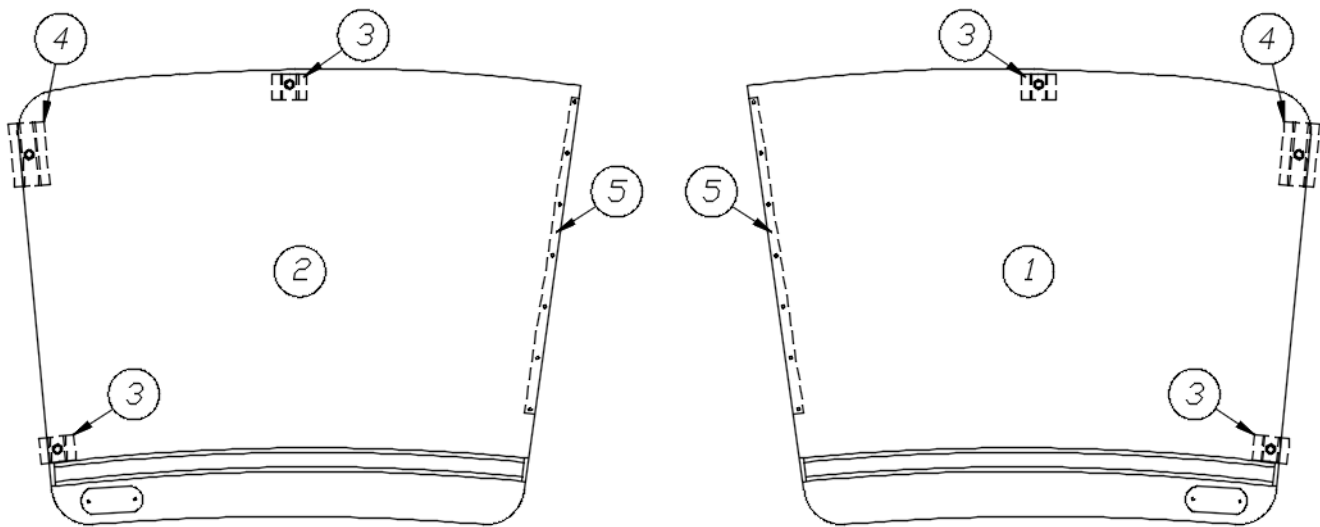

EXTERIOR SHELL

Wrap Protectors and Holdbacks

1. 966277	Wrap Protector, Tall, RS
685366-100	Wrap Protector, RS, Short, CSA
2. 966276	Wrap Protector, Tall, CS
685365-100	Wrap Protector, CS, Short, CSA
3. 114819-02	Wrap protector hold back, 2"
4. 114819-03	Wrap protector hold back, 5"
5. 381605-03	Piano hinge, Stainless Steel
100742-01	Extrusion, Mirror trim
116421	Extrusion, Rub rail
201763-100	Insert, Rub rail, 1", Chrome
114465-01	Casting, Rub rail, RH
114465-02	Casting, Rub rail, LH
685343	Gusset, Corner
500096	Reflector, Amber
114819-04	Holdback Assy - Wrap Protector

Exterior/Outer Wheel Well Liner and Outriggers

204217-01	Liner, Wheel Well, Outer
116311-01	Angle, Wheel Well, Aluminum