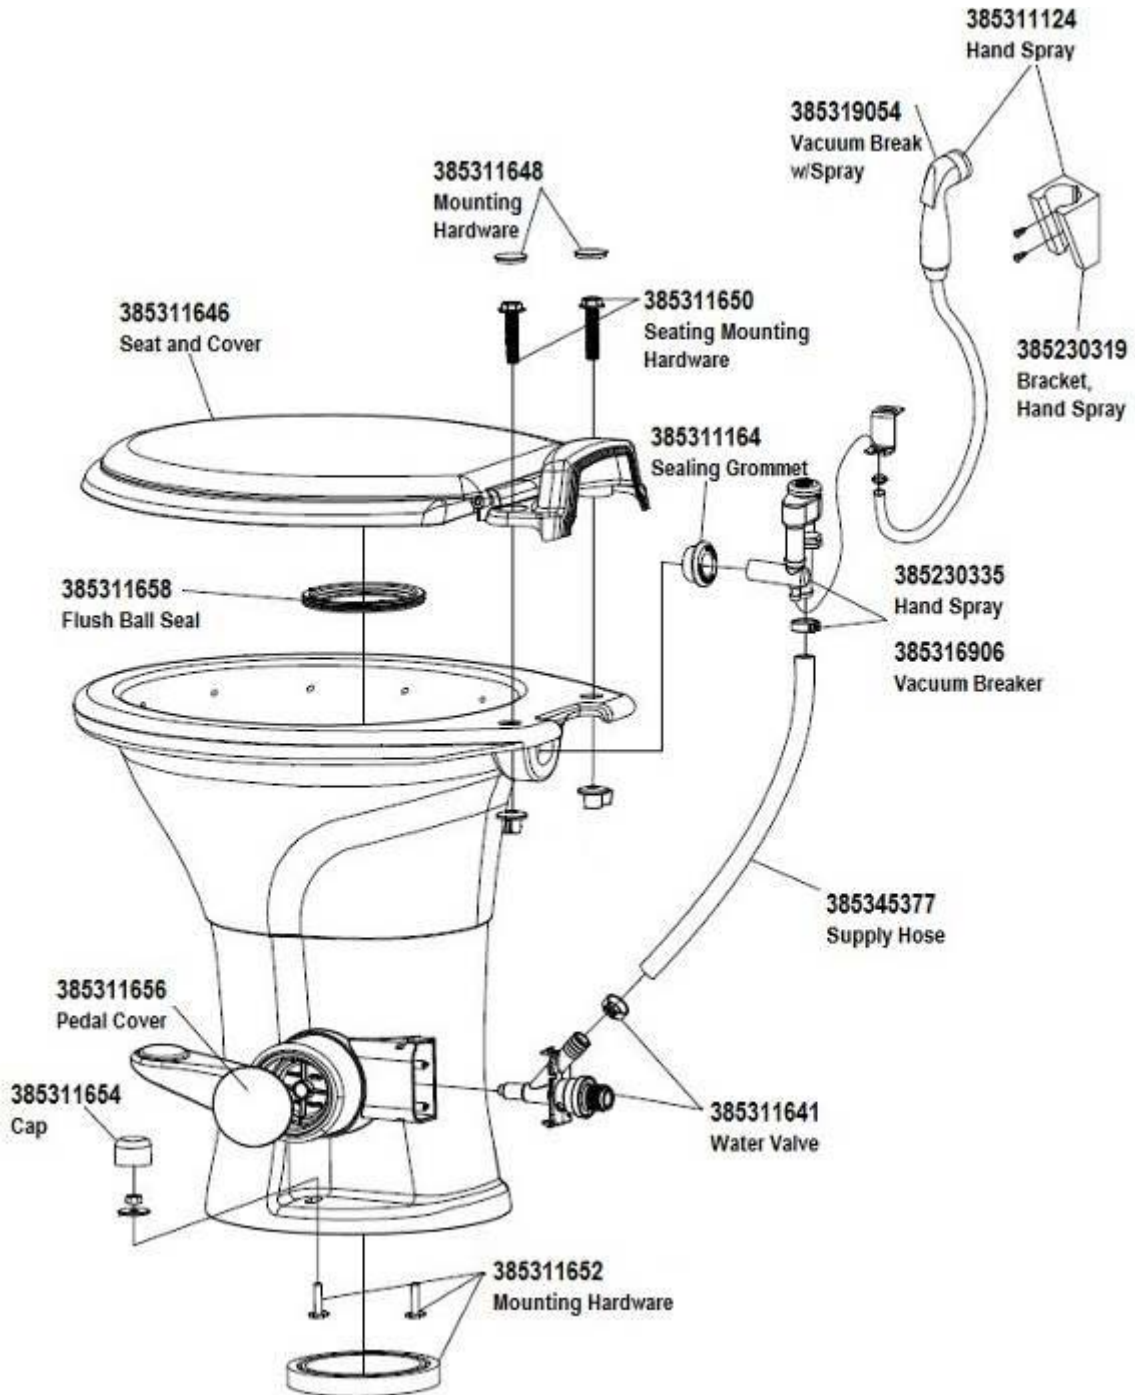

PLUMBING, DRAIN SYSTEM

Toilet, 25FB, 27FB, 28RB, 30RB

690621-BOX Toilet, China, Dometic
601266 Toilet flange, Slip fit
602137 Shut off valve

Parts Shown in Diagram are Thetford Part Numbers