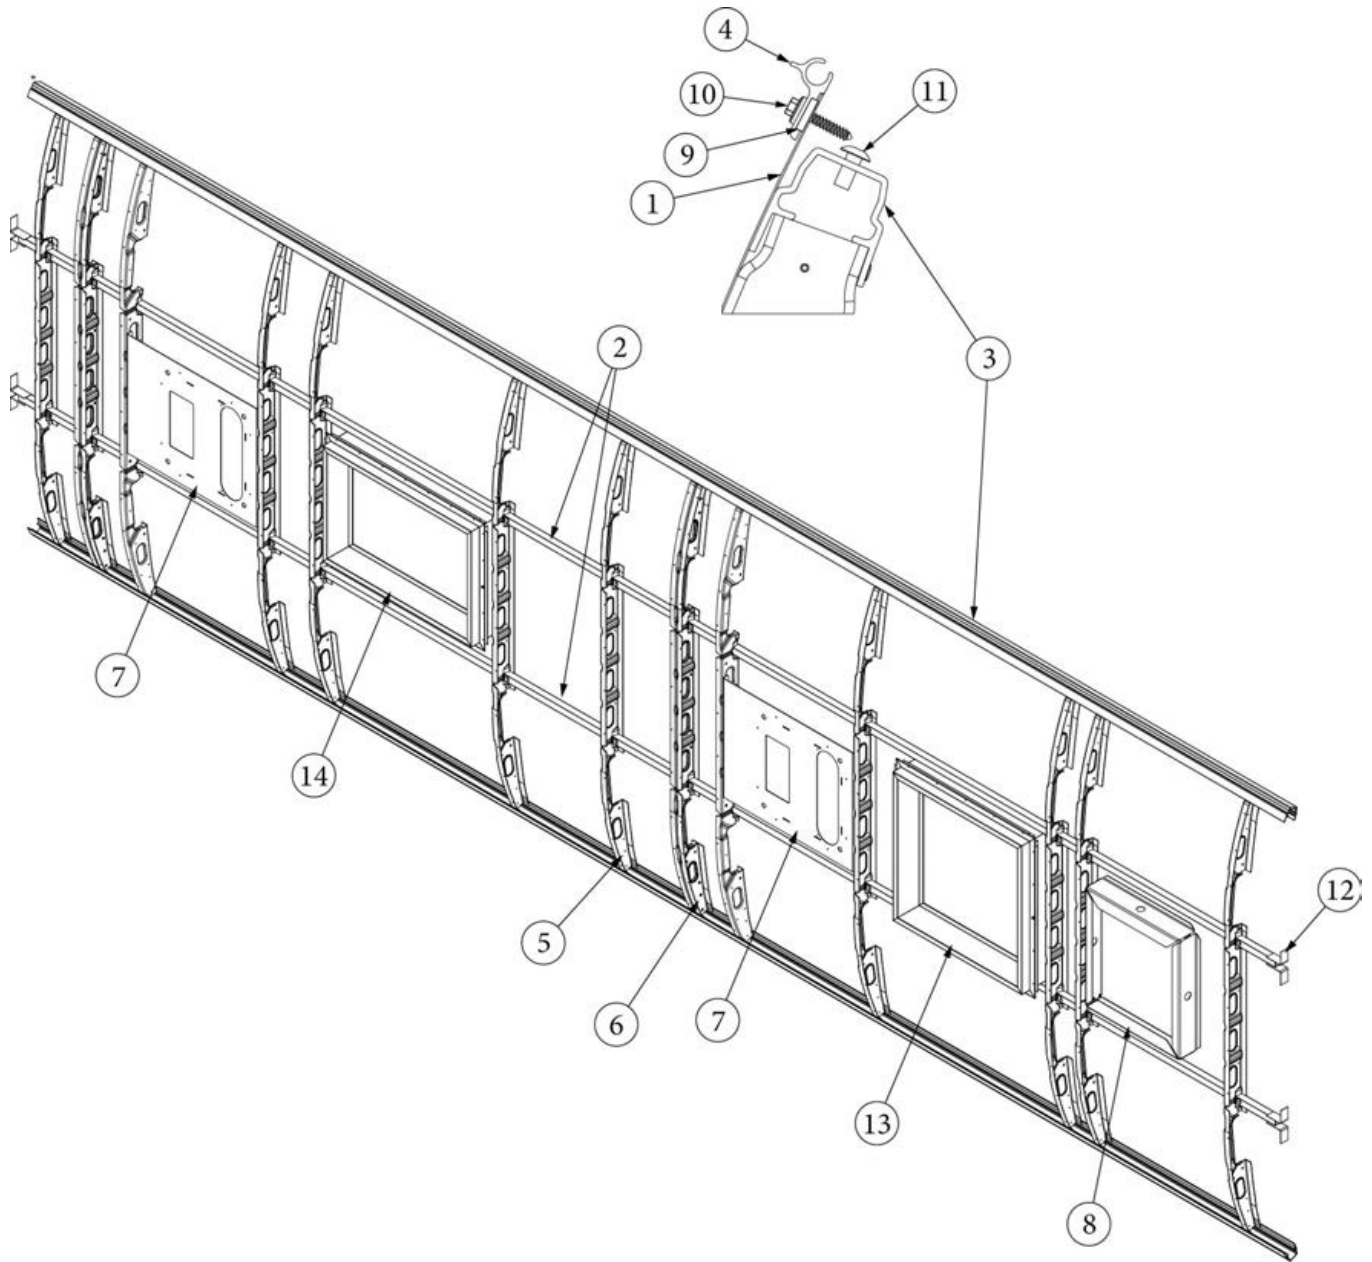

EXTERIOR SHELL

Roof, 2AC Units, 28RB

Parts Listed on Next Page