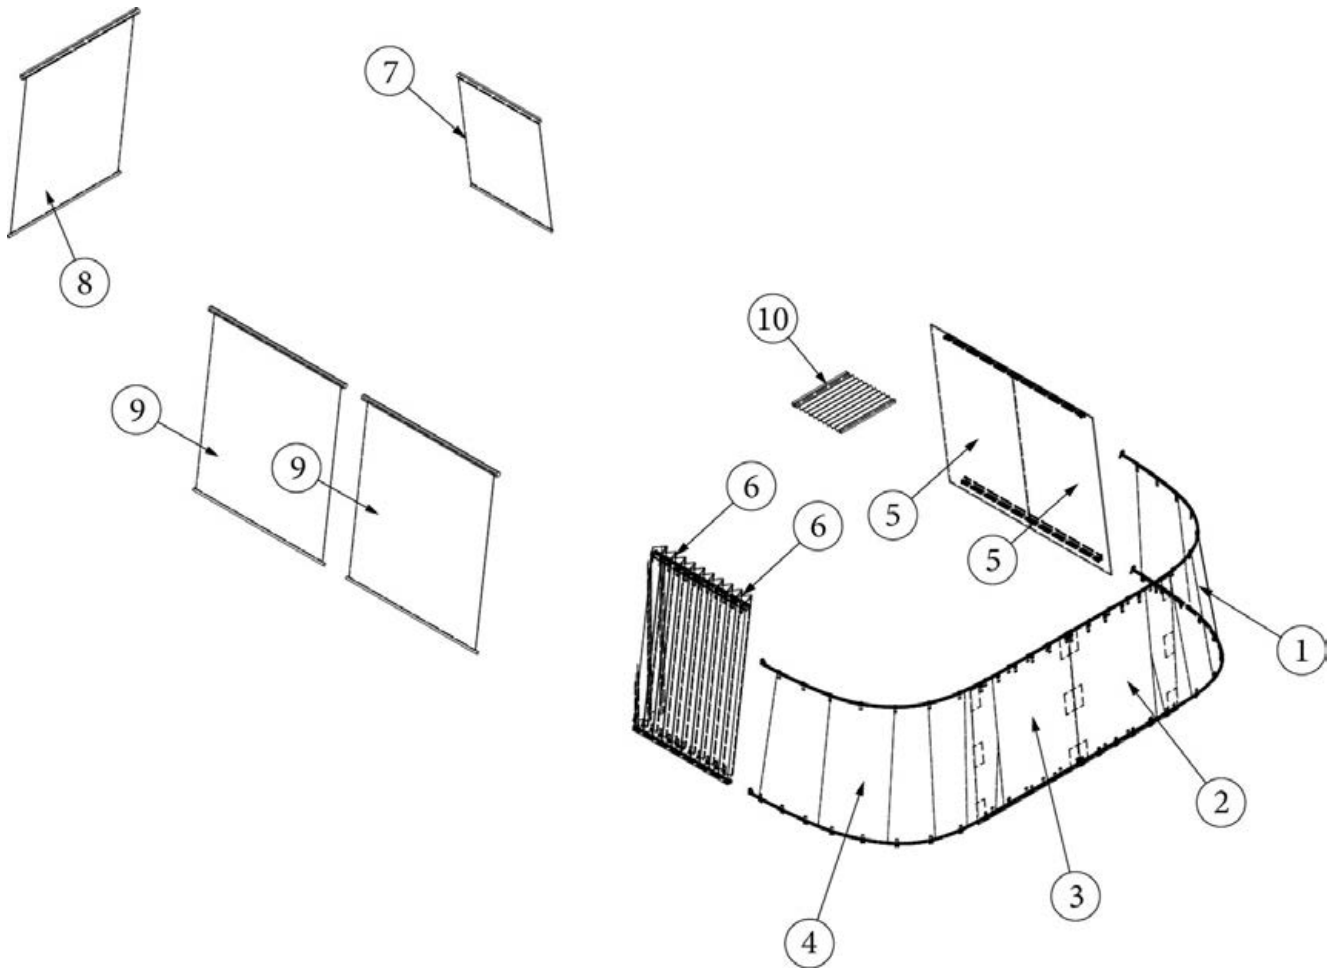

WINDOW COVERINGS

Drapes and Shades, 23FB

135278

Window Coverings Install (not for order/see parts below)

1.	998144-09	Drape, CS side panel, 37 x 25.5
2.	998144-10	Drape, CS front panel, 23 x 25.5
3.	998144-12	Drape, RS front panel, 23 x 25.5
4.	998144-11	Drape, RS side panel, 37 x 25.5
5.	998171-20	Curtain Assembly, 19 x 34.5"
6.	998171-18	Curtain Assembly, 14 x 34.5"
7.	704699-03	Shade, Window Rail, Double Pull, Oceanair
8.	703700-03	Shade, 25.25 x 34, Oceanair
9.	703700-04	Shade, 29.75 x 34, Oceanair
10.	704546	Shade, Fantastic Fan