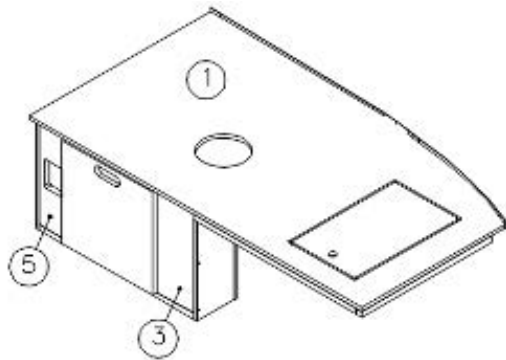

FURNITURE, LOUNGE

Sofa, L-Section, 28RB

Parts Listed on Next Page