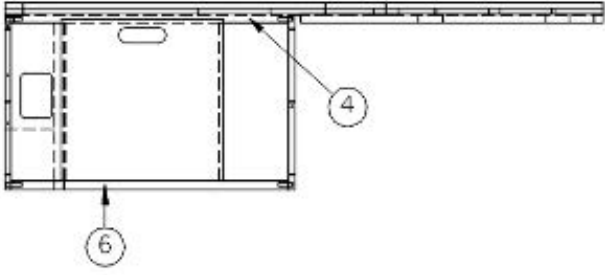

FURNITURE, LOUNGE

Sofa, L-Section, 28RB

Parts Listed on Next Page