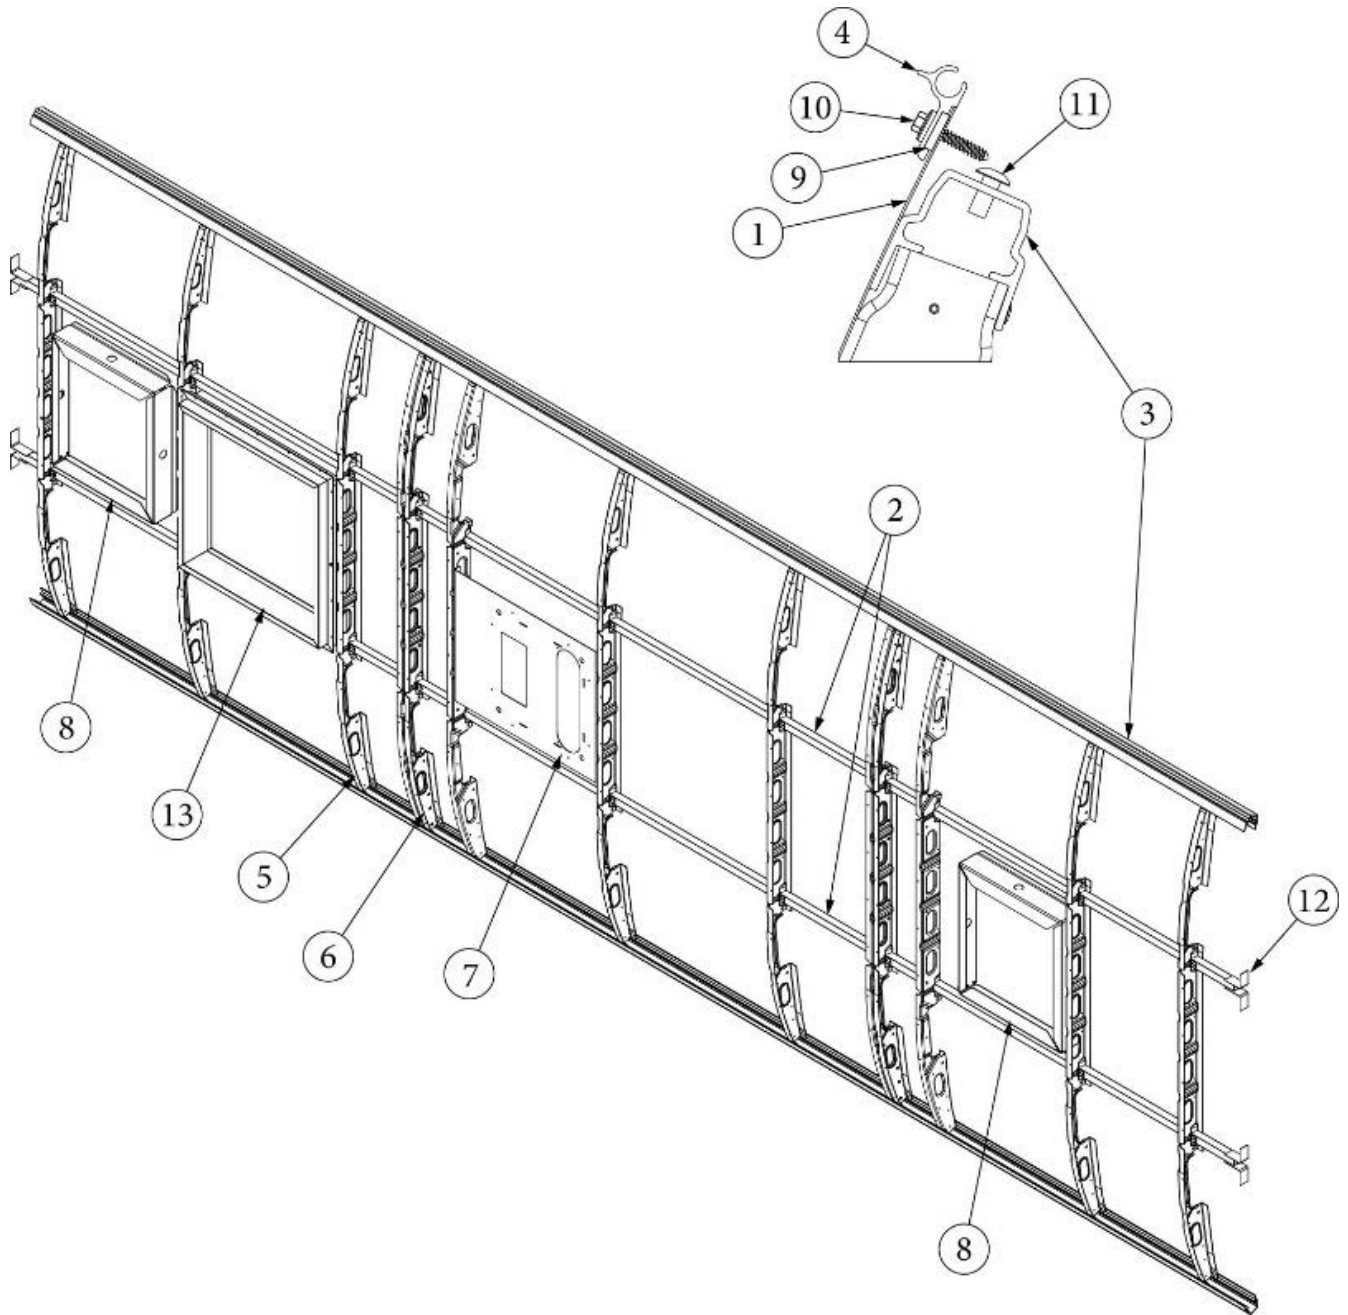

EXTERIOR SHELL

Roof, 1AC Unit, 25FB

Parts Listed on Next Page