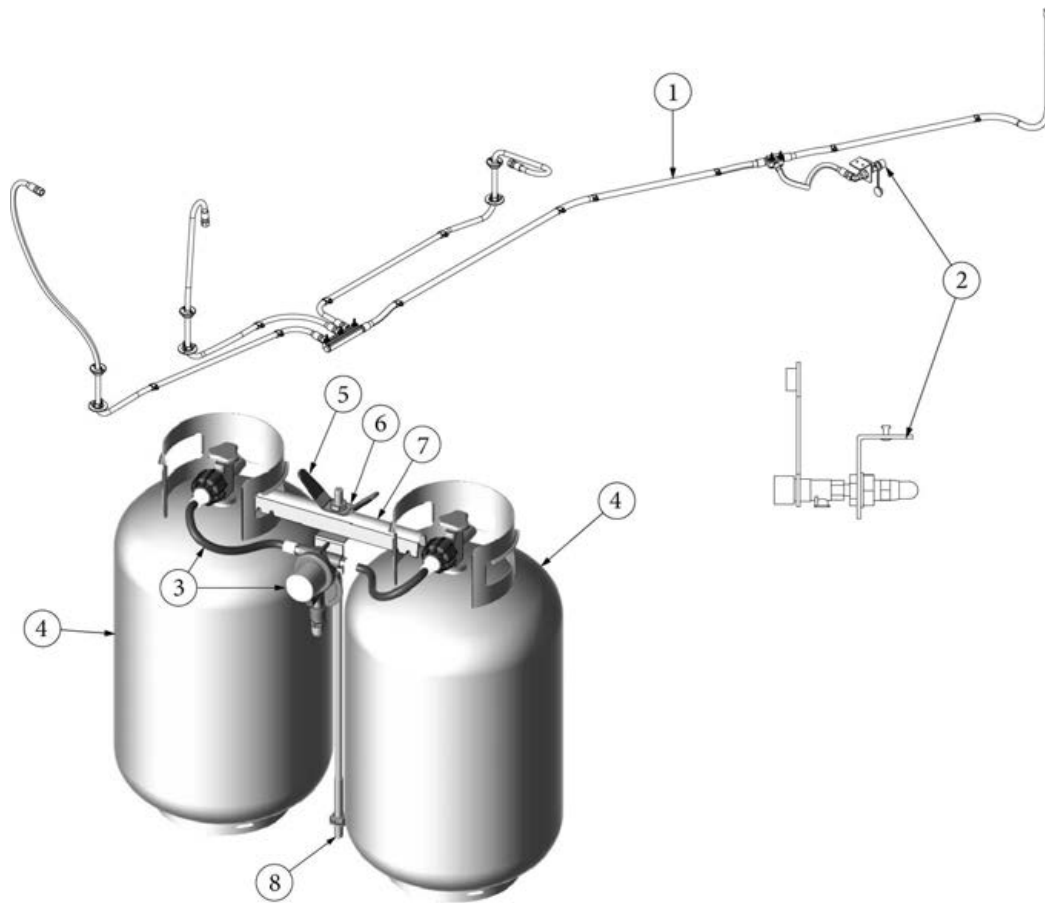

PLUMBING, LPG SYSTEM

LPG System, 28RB

944054
113718-01

Install, LP System (not for order/see parts below)
Install, LP Tanks/Regulator, 30lb (not for order/see parts below)

1. 943998	LPG Flex Line Assembly
2. 602465	Exterior propane port assembly
3. 602870	Regulator, LP gas, Dual 11" pigtails
4. 601710-01	Tank, LP Cylinder, Steel, 30LB
5. 381613	Plastisol Cover, LP Wing Handle
6. 455841	Wingnut, LP Bottle
7. 455842	Hold-down, VTD0046
8. 345764	Threaded Rod, 23.5", 1/2-13 4" each end
350132	Flange nut, Serrated, 1/2-13 UNC
386250	Label, LPG service port
365330-04	Sealant, Adseal, RTV #4553
382500	Grommet, .5" Pipe, Press Fit, Sealing
382556	Closeout, 2.38", D LP Assembly BC
512412	Bushing, Snap In, .75" ID
382160	Grommet, Flexible Vinyl