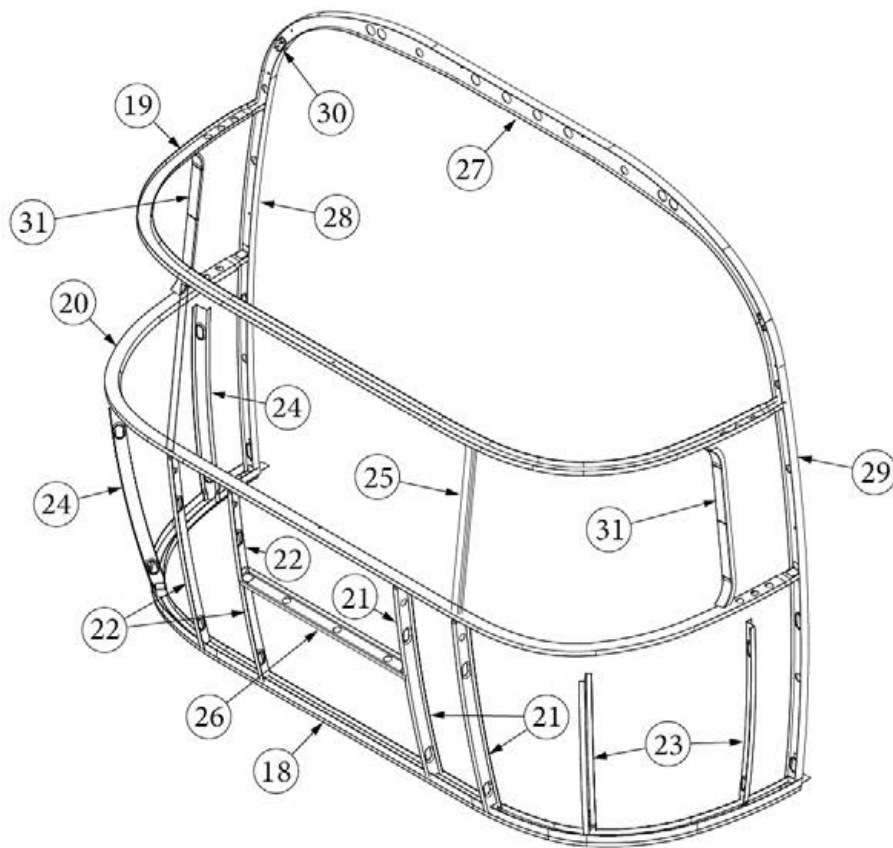

EXTERIOR SHELL

Aft End, 25FB, 27FB

Parts Listed on Next Page