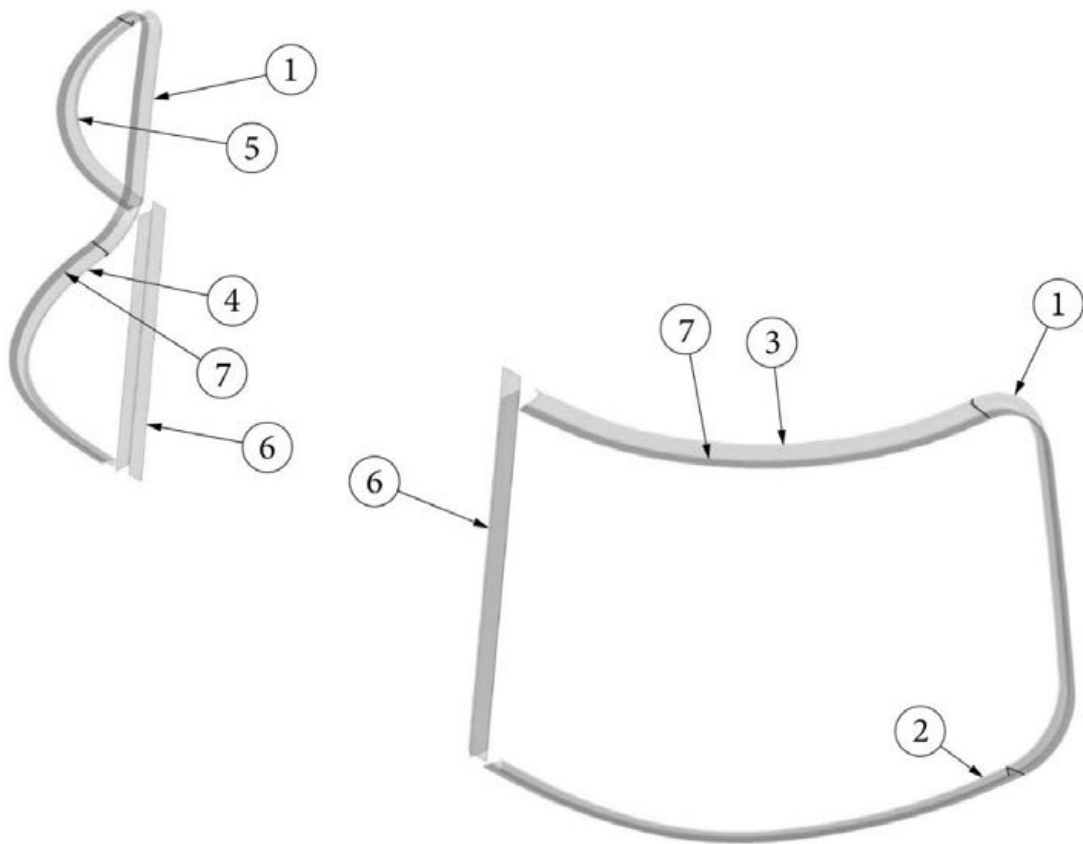

WINDOWS

Panoramic Window Trim

135394
135395

Install, Panoramic Window Trim, CS
Install, Panoramic Window Trim, RS

1. 201578-02
2. 201579-02
3. 201581-05
4. 201580-02
5. 201581-06
6. 110900
7. 203225-01

End cap, Trim ring, Aluminum
Trim ring, Lower, Aluminum
Trim ring, Upper, Aluminum
Trim ring, Lower, Aluminum
Trim ring, Upper, Aluminum
Trim formed, Aluminum.
Trim Lok, Gray, .75" #1375-1/8, G-7