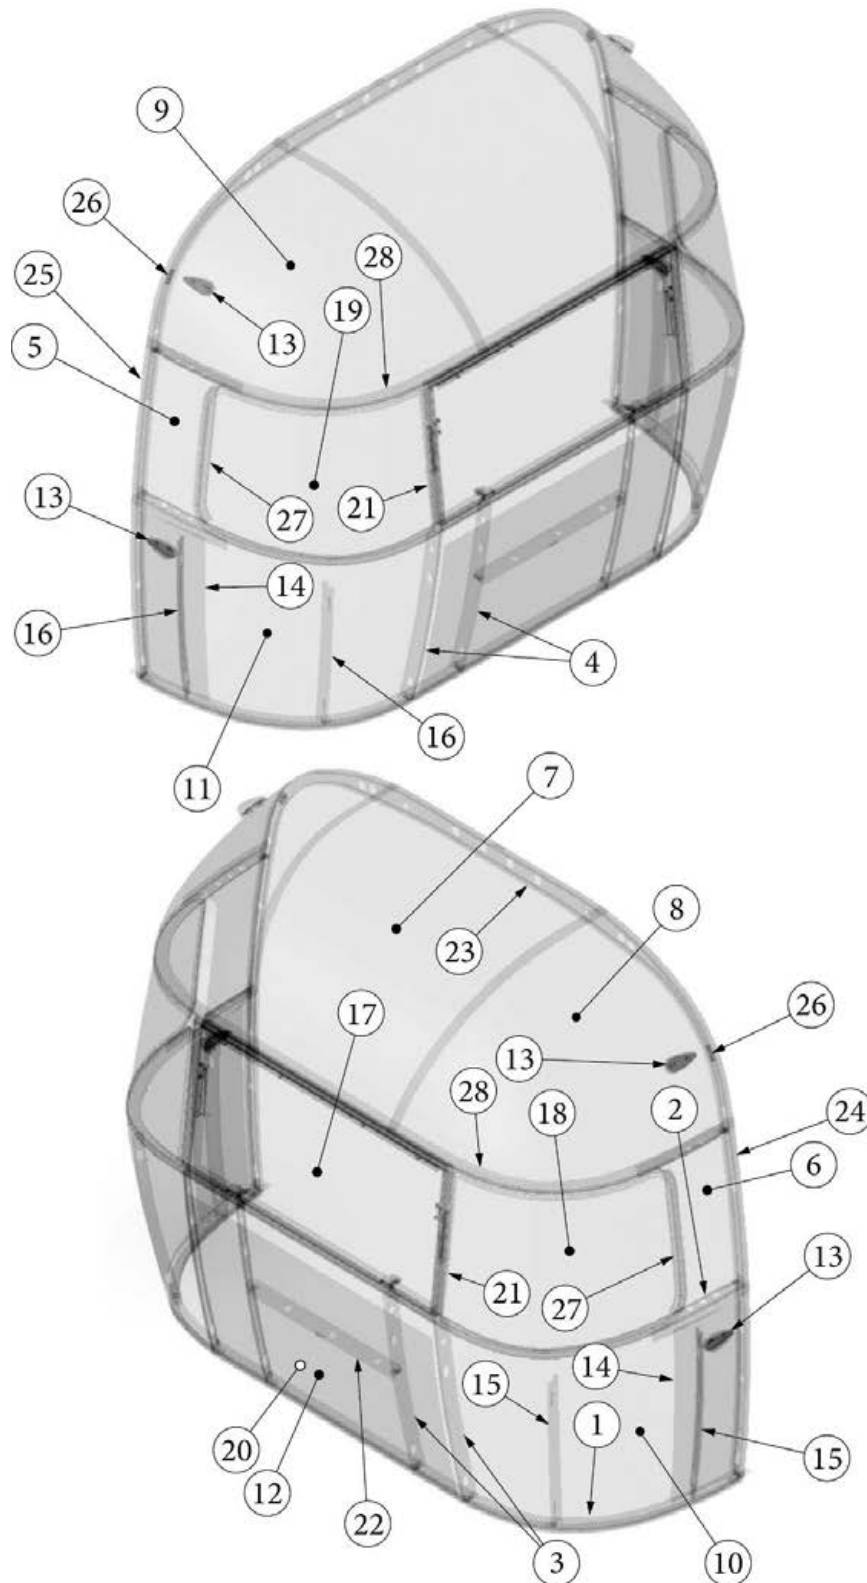

EXTERIOR SHELL

Front End, Queen, 25FB

Parts Listed on Next Page