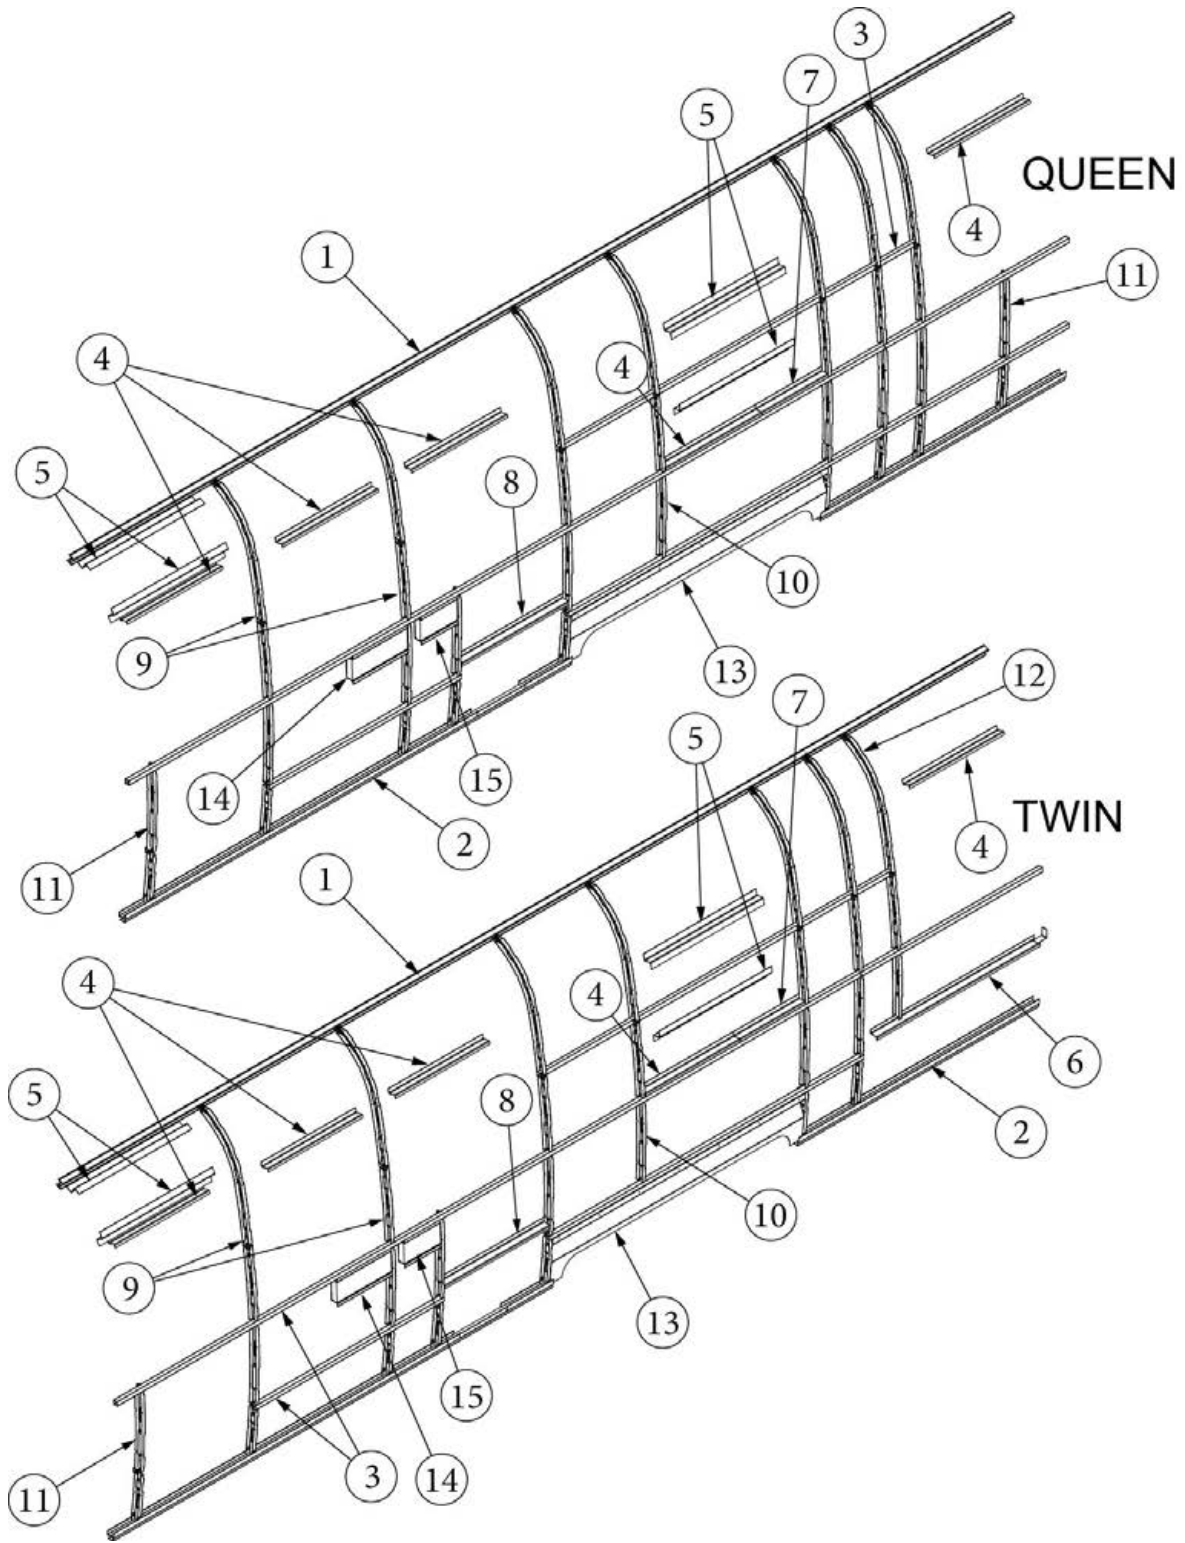

EXTERIOR SHELL

Wall Framing, Roadside, 30RB

Parts Listed on Next Page