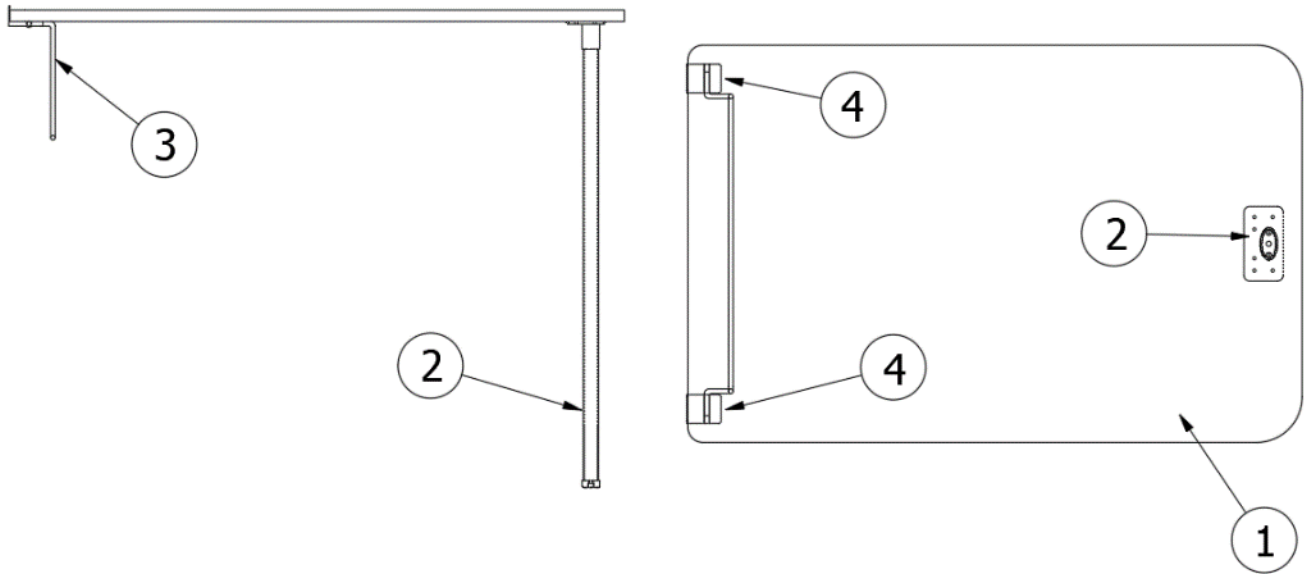

FURNITURE, GALLEY

Dinette Table, 28RB

969434-01

Dinette Table Assembly, 28RB FC

1. 969434&000118PC
2. 382177
3. 380284-02
4. 380284-03
  386414-02

Pre laminate, 26.00X40.25
Leg, Folding table
Bracket, Table hinge assembly kit
Table hinge brackets
Edgebanding-15/16" Smokey Skies