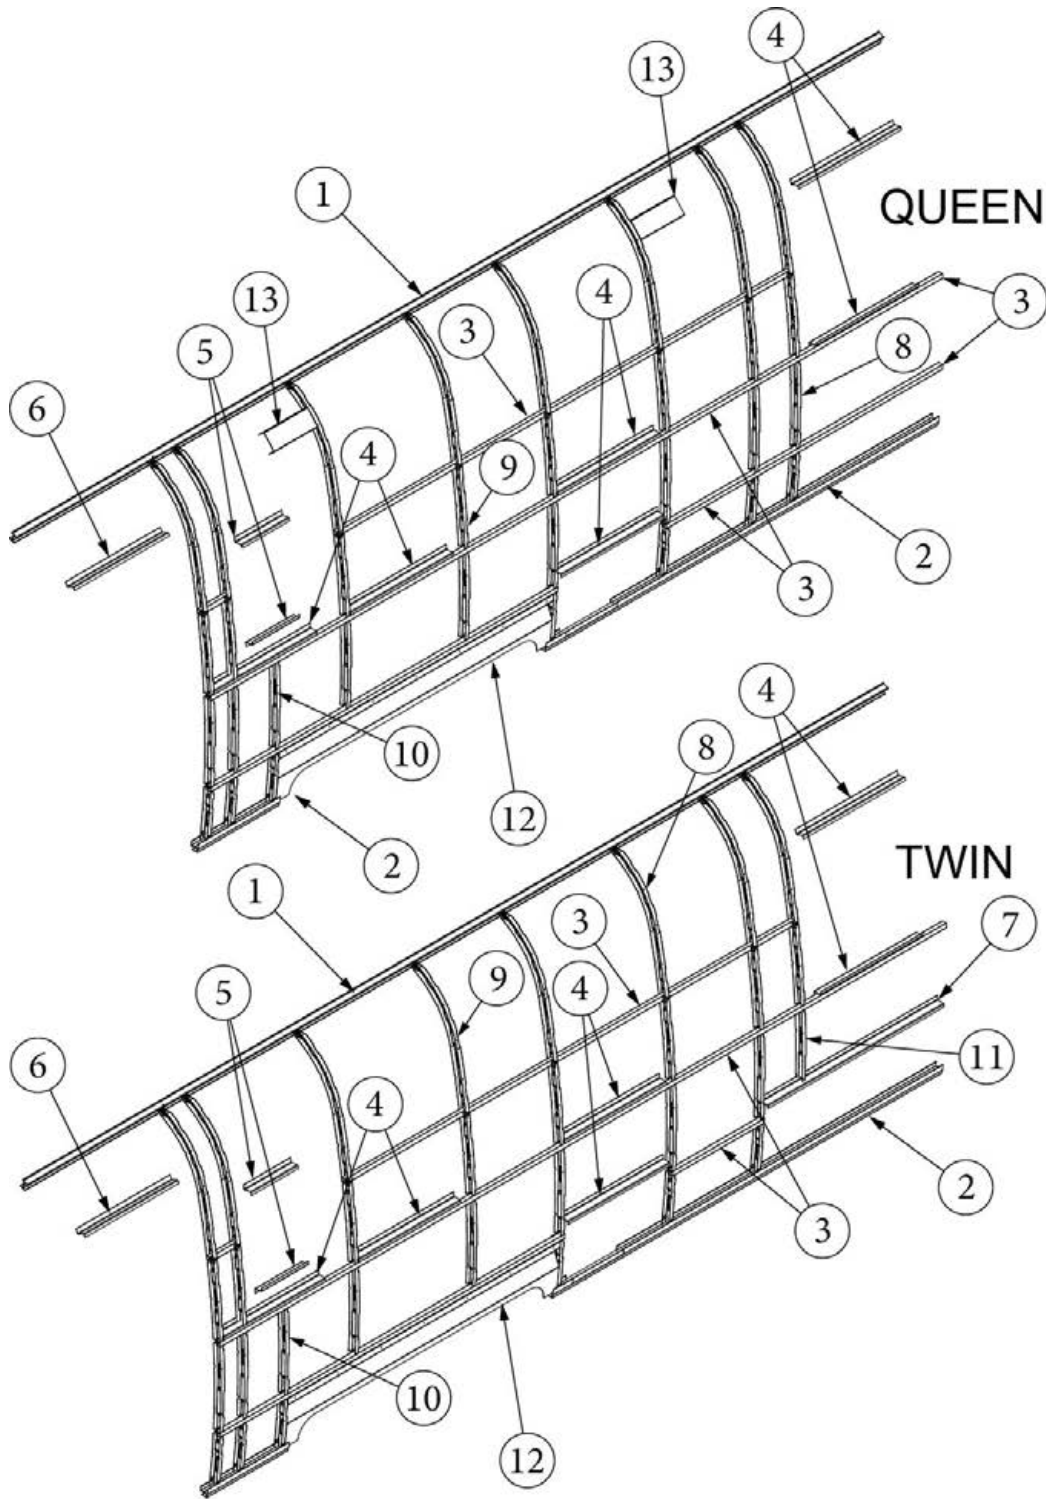

EXTERIOR SHELL

Wall Framing, Curbside, 27FB

Parts Listed on Next Page