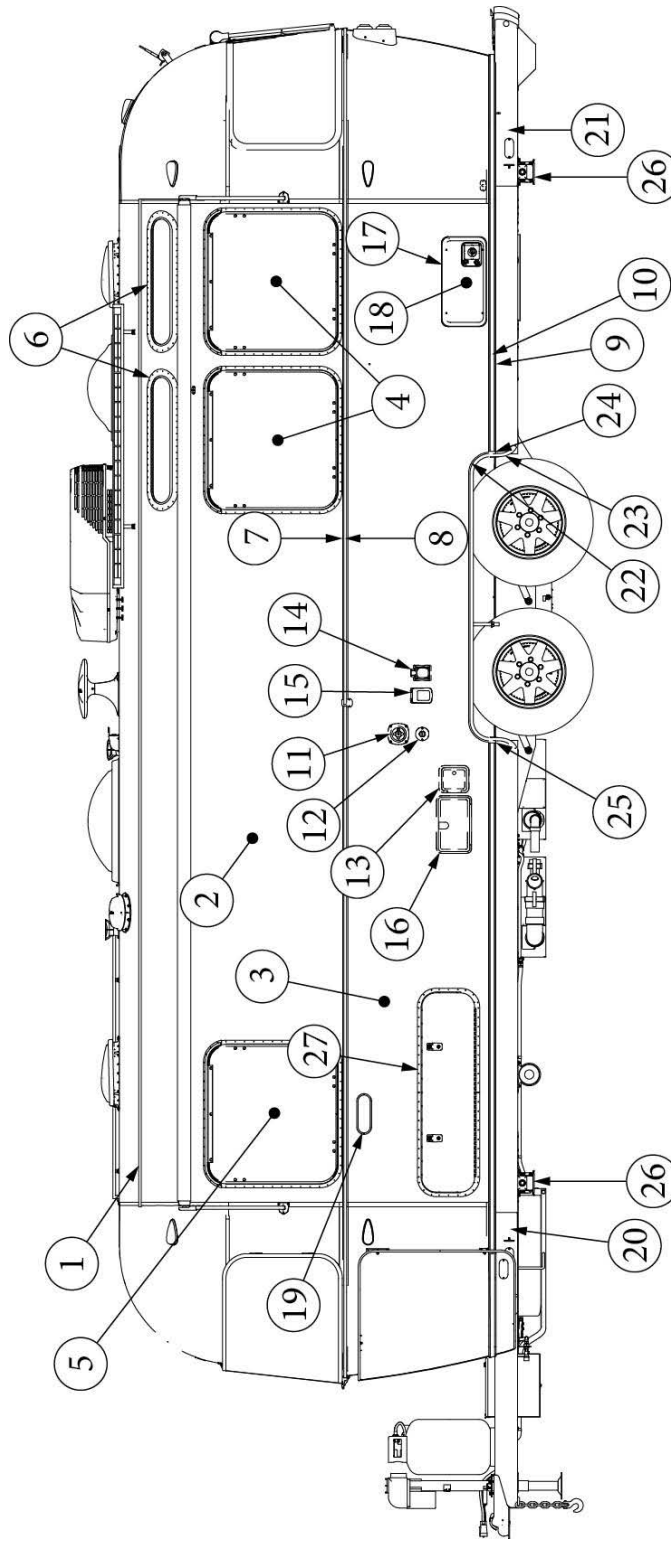

EXTERIOR SHELL

Exterior Components, Roadside, 27FB

Parts Listed on Next Page