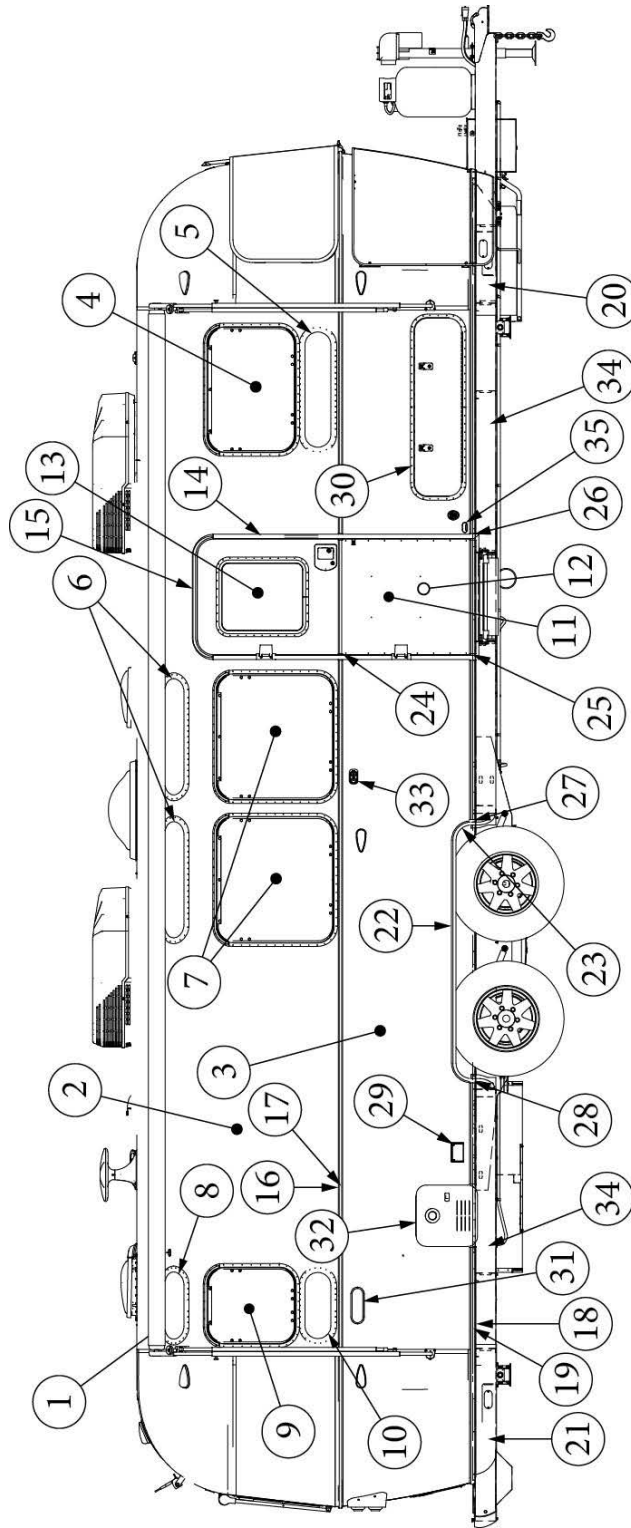

EXTERIOR SHELL

Exterior Components, Curbside, 30FB Office

Parts Listed on Next Page