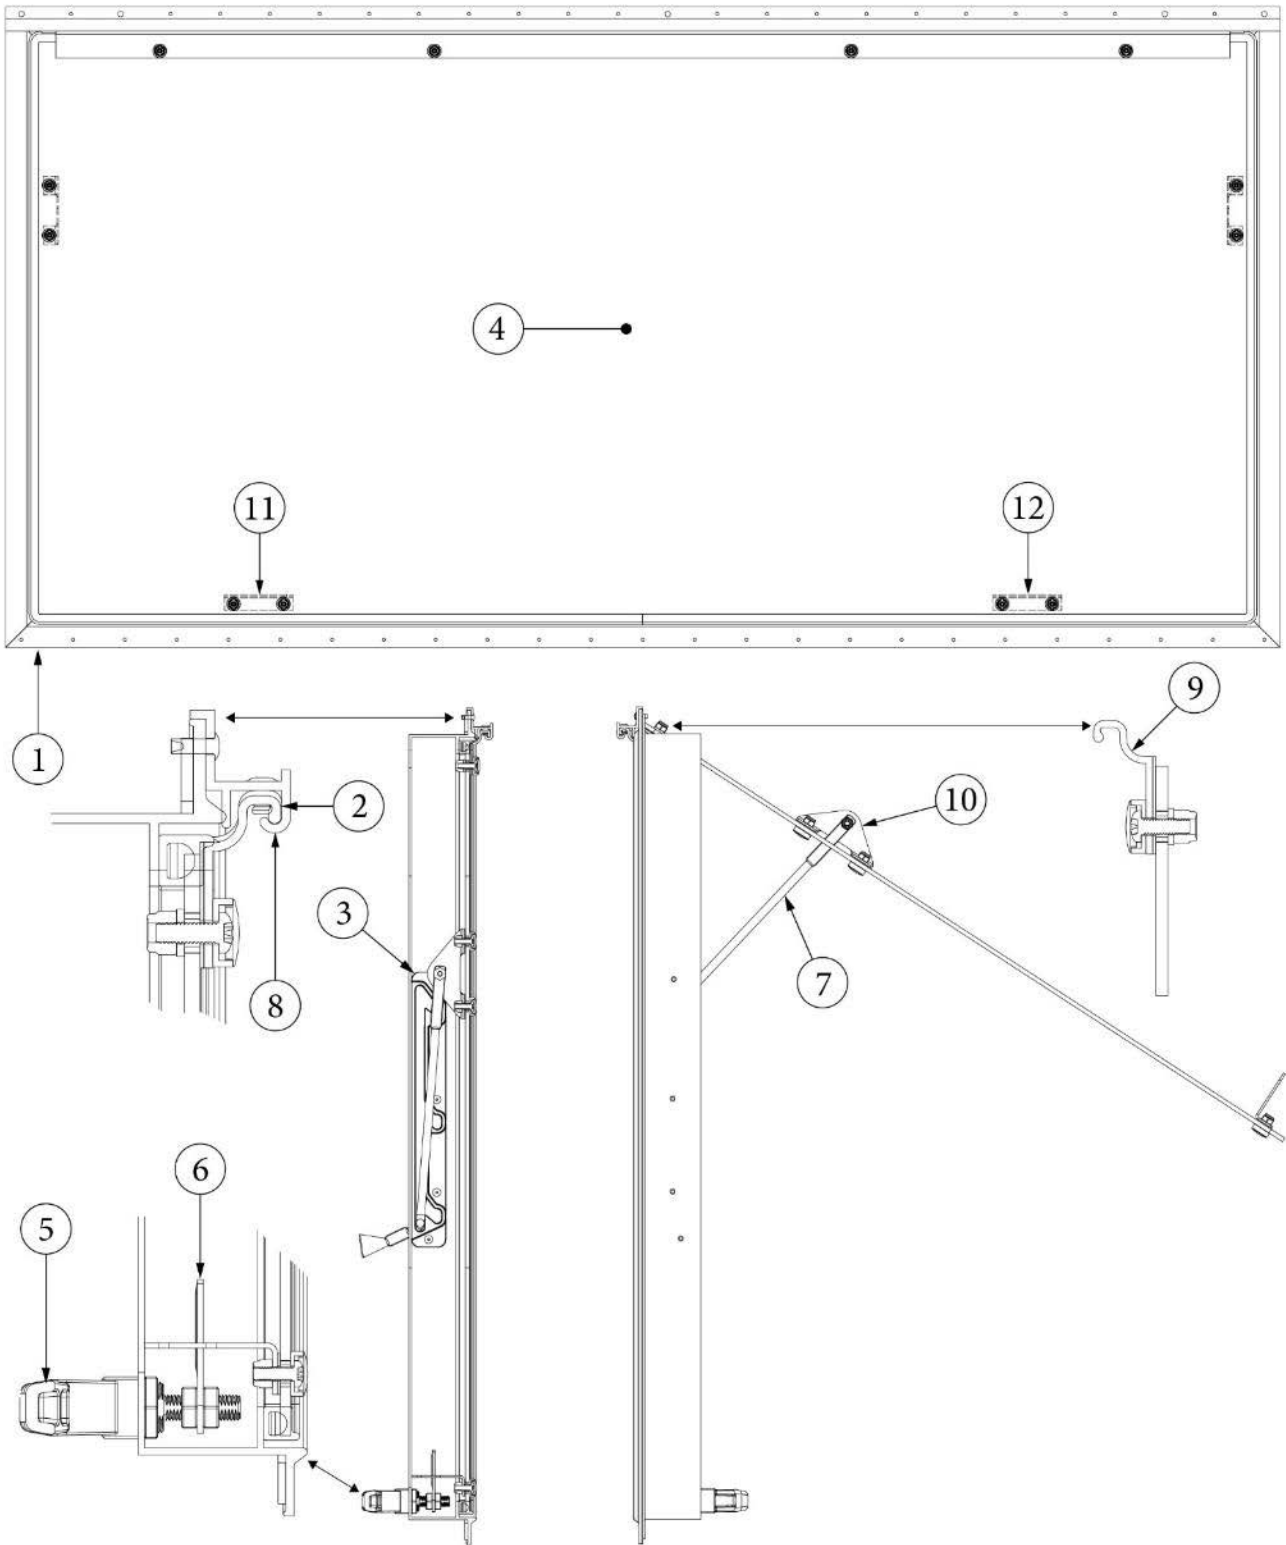

WINDOWS

Windows, Front/Rear, and Rear Hatch Option

Parts Listed on Next Page