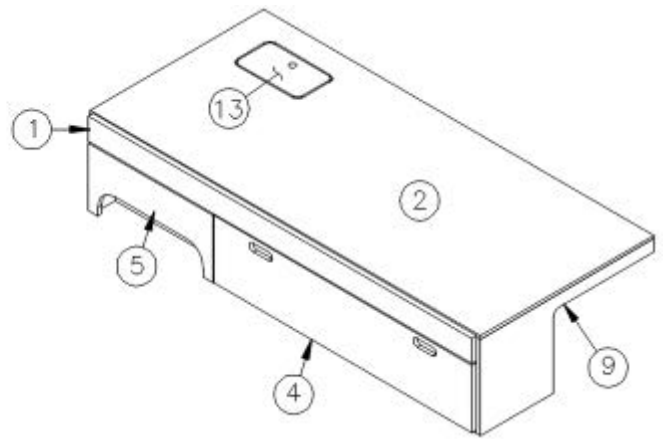

FURNITURE, LOUNGE

Sofa, 25FB, 27FB

966887

Sofa

1. 966888	Sofa Bed Assembly, 27FB
2. 966887&000212CE	Pre laminate, 29.50X66.19
3. 966887&000312BC	Pre laminate, 20.50 X 5.00
4. 966887&000418BC	Pre laminate, 9.88X43.88
5. 966887&000518BC	Pre laminate, 9.88X21.13
6. 966887&000618BC	Pre laminate, 14.13X26.75
7. 966887&000718BC	Pre laminate, 10.13X12.00
8. 966887&000812CC	Pre laminate, 10.13 X 44.19
9. 966887&000918CC	Pre laminate, 14.13X29.50
10. 966887&001018CC	Pre laminate, 2.25X12.00
11. 966887&001118CC	Pre laminate, 2.25X12.00
12. 966887&001518CC	Pre laminate, 2.25X43.44
966887&002512CE	Pre laminate, 10.75 X 6.00
381775	Drawer pull, Flush Satin
381072-01	Hinge, 3 x 2", Open
381228	Catch, Grabber door (10lb Pull)
382057	Knockdown
382057-04	Cap, Knockdown, White
365009	Foam Urethane Insulation 1 X 1 (25' Rolls)
386410-01	Edgebanding-5/8" Waxed Maple
386410-02	Edgebanding-15/16" Waxed Maple