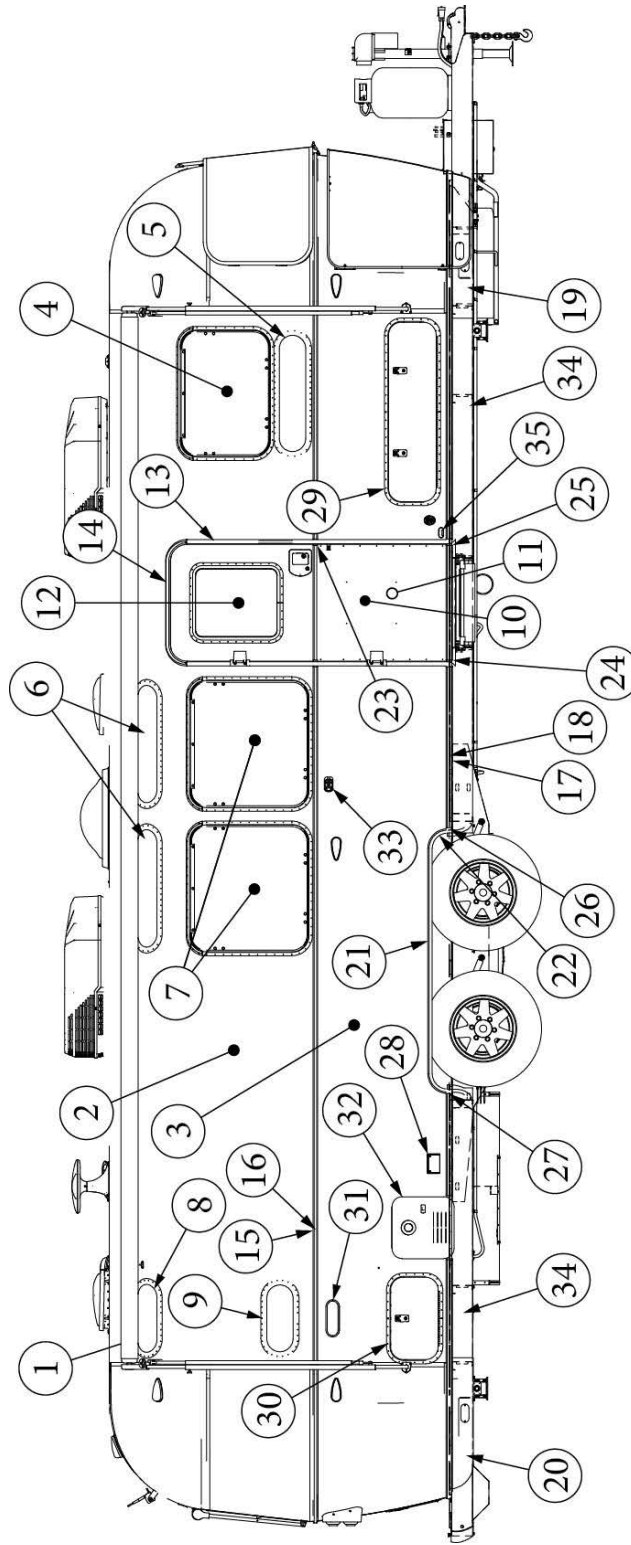

EXTERIOR SHELL

Exterior Components, Curbside, 30FB Bunk

Parts Listed on Next Page