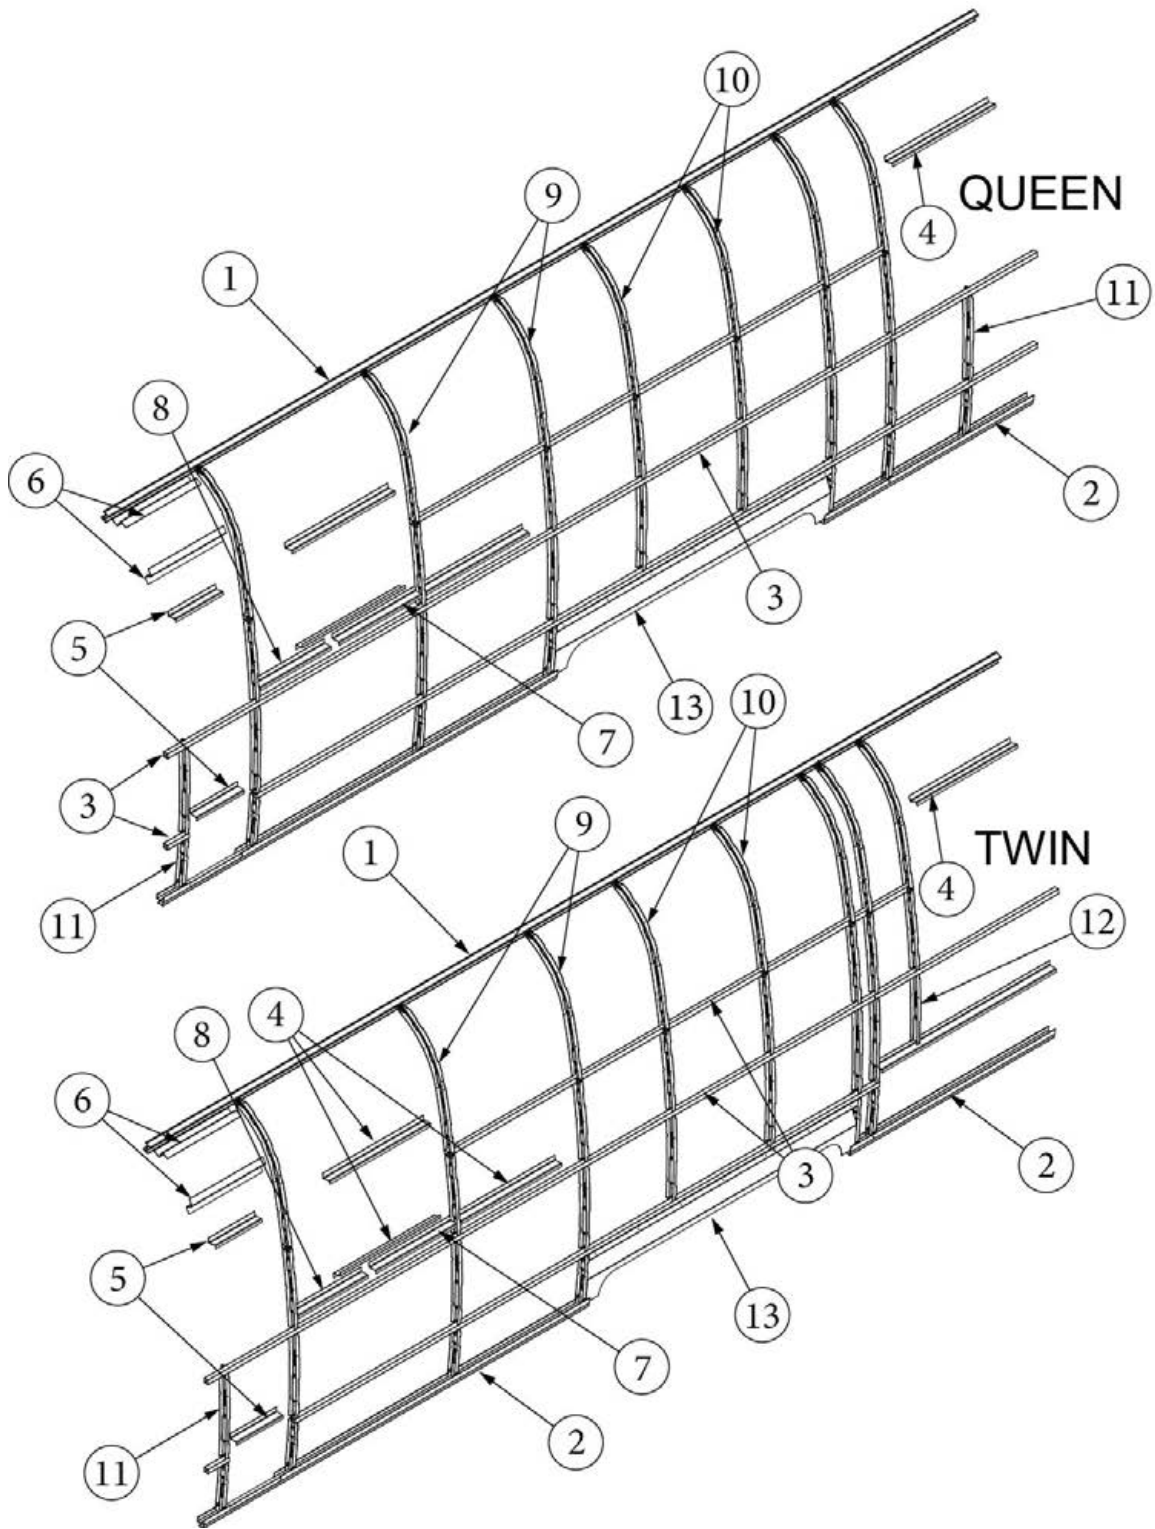

EXTERIOR SHELL

Wall Framing, Roadside, 28RB

Parts Listed on Next Page