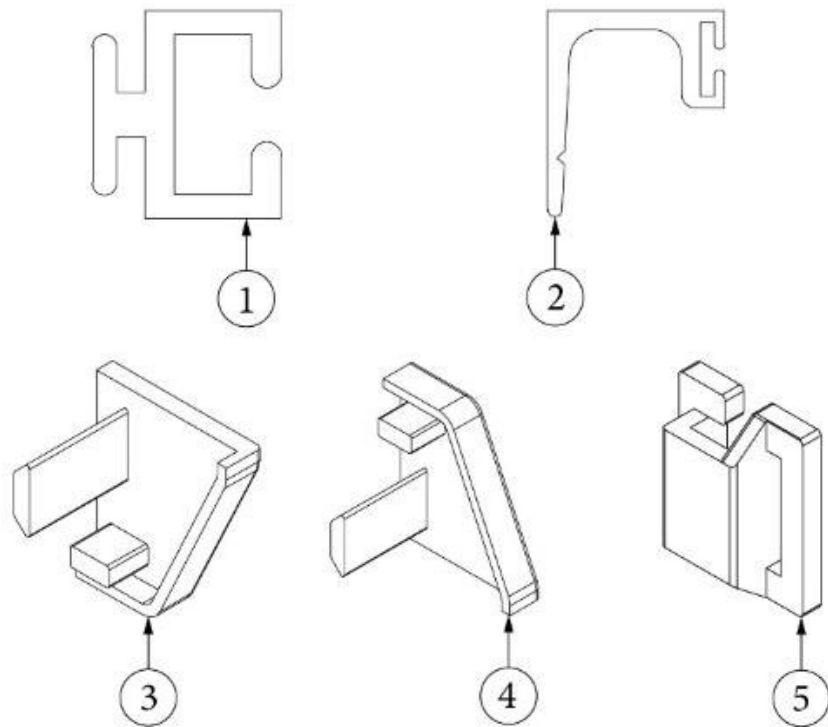

WINDOW COVERINGS

Drapes and Shades Hardware

1. 101217	Track, Curtain
2. 101225	Bracket, Curtain stand off
3. 200785	End, Curtain track, LH
4. 200784	End, Curtain track, RH
5. 700045	Glides w/elastic "G" type
100099	Extrusion, Aluminum, Curtain track, Top
700005	Fastener cap
700006	Fastener socket
700020	Pile, Velcro
700021	Hook, Velcro, White
381519	Screw Stud, Fasnap