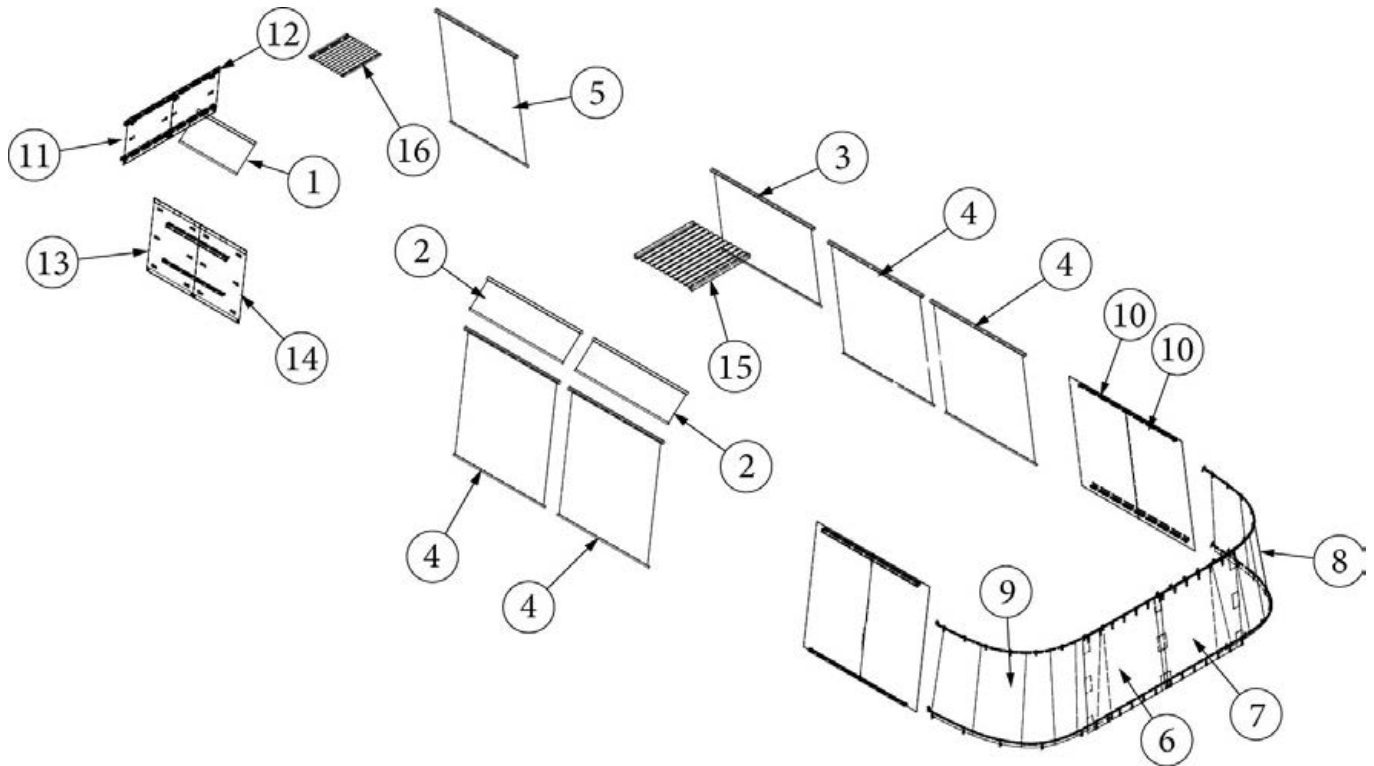

WINDOW COVERINGS

Drapes and Shades, 30FB Bunk

135315

Window Coverings Install (not for order/see parts below)

1. 704199-01	Shade, 19.25 x 9.5, 1" rail, Ash Grey
2. 704199-02	Shade-Pull VV 31.25 X 9.5 Ash
3. 703700-02	Shade, 32.5 x 24, Oceanair
4. 703700-04	Shade, 29.75 x 34, Oceanair
5. 703700-03	Shade, Window Rail, Oceanair, 25.25 x 34"
6. 998144-05	Drape-CS Frt Pnl 27"X 25.50"
7. 998144-07	Drape-RS Frt Pnl 27"X 25.5"
8. 998144-09	Drape-CS Side Panel 37" X 25.5"
9. 998144-11	Drape-Rs Side Panel 37" X 25.5"
10. 998171-20	Pull Curtain, 19" x 34.5"
11. 998267-01	Drapes, Rear Bunk
12. 998267-02	Drapes, Rear Bunk
13. 998268-01	Drapes, CS Bunk
14. 998268-02	Drapes, CS Desk
15. 704120-02	Shade, Skylight, 19.25 x 20, Grey
16. 704546	Shade, Fantastic Fan