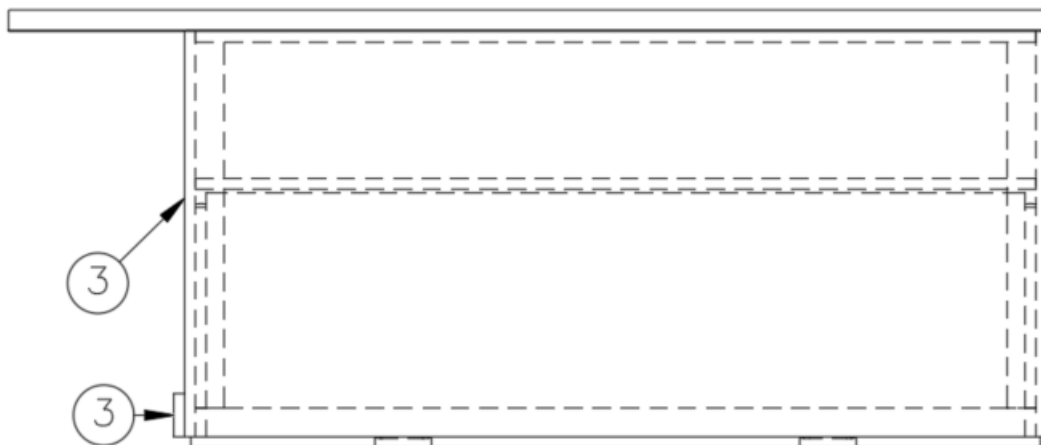

## FURNITURE, LOUNGE

Sofa, 28RB, 30RB

966970

Sofa

1. 966971
2. 966970&000212CE
3. 801351
4. 966970&000618BC  
386439  
381607-11  
381228-02  
114809  
382057  
382057-04

- Bed assembly  
Pre laminate, 60.00 X 28.25  
Lite Ply-18mm (.75") 4'x 8' (Sold In A 32 Sf Sheet)  
Door-10.25 X 59.13  
Bar Pull-5 3/8" X 3"  
Hinge, Self-close  
Catch, Grabber door (5lb Pull)  
Aluminum angle, 1.5 x 1.5  
Knockdown  
Cap, Knockdown, White