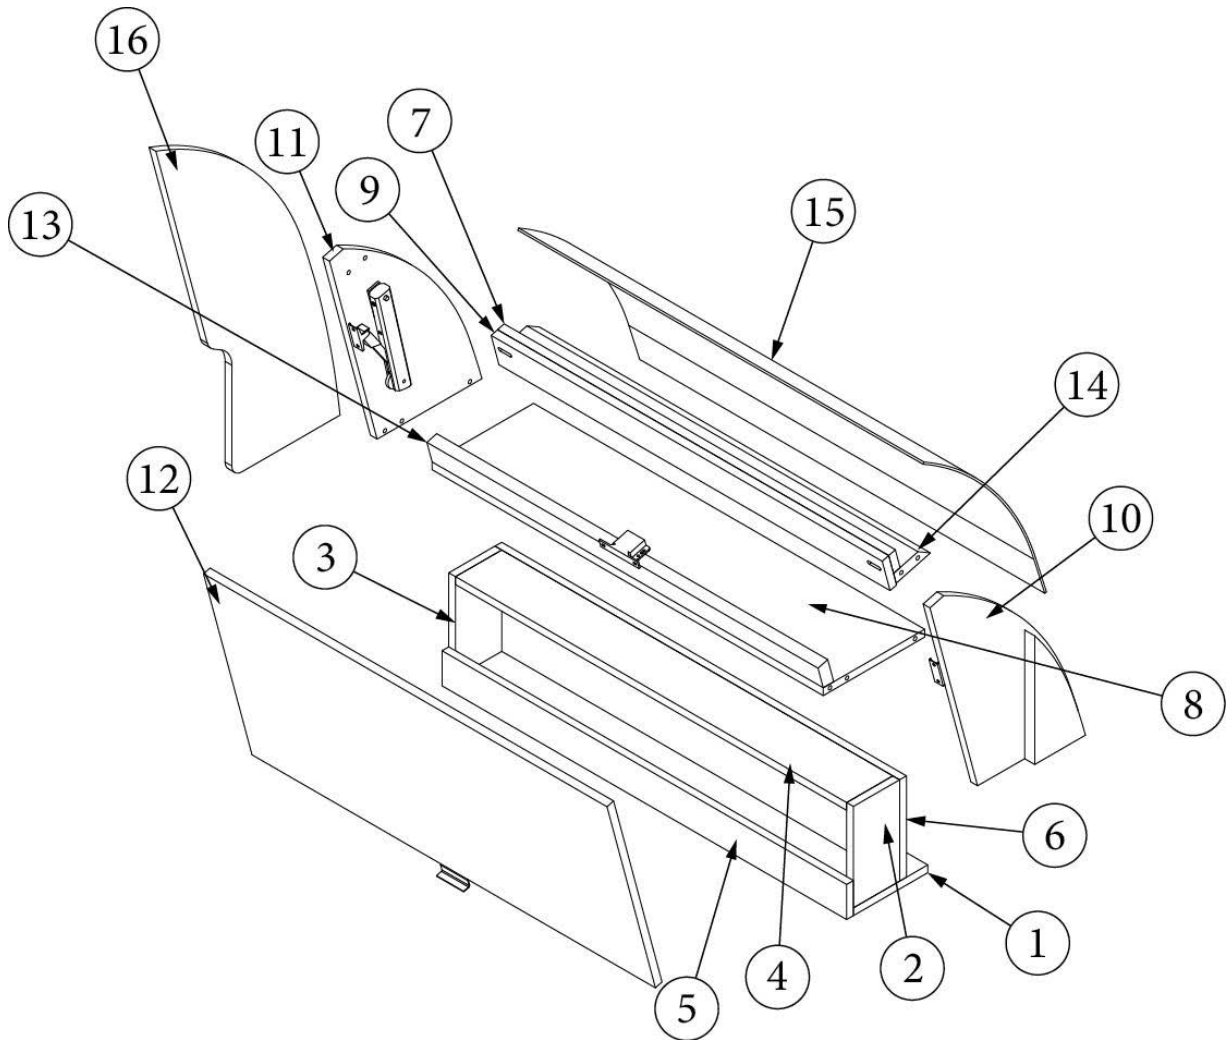

FURNITURE, LAVATORY

Medicine Cabinet, 28RB

Parts Listed on Next Page