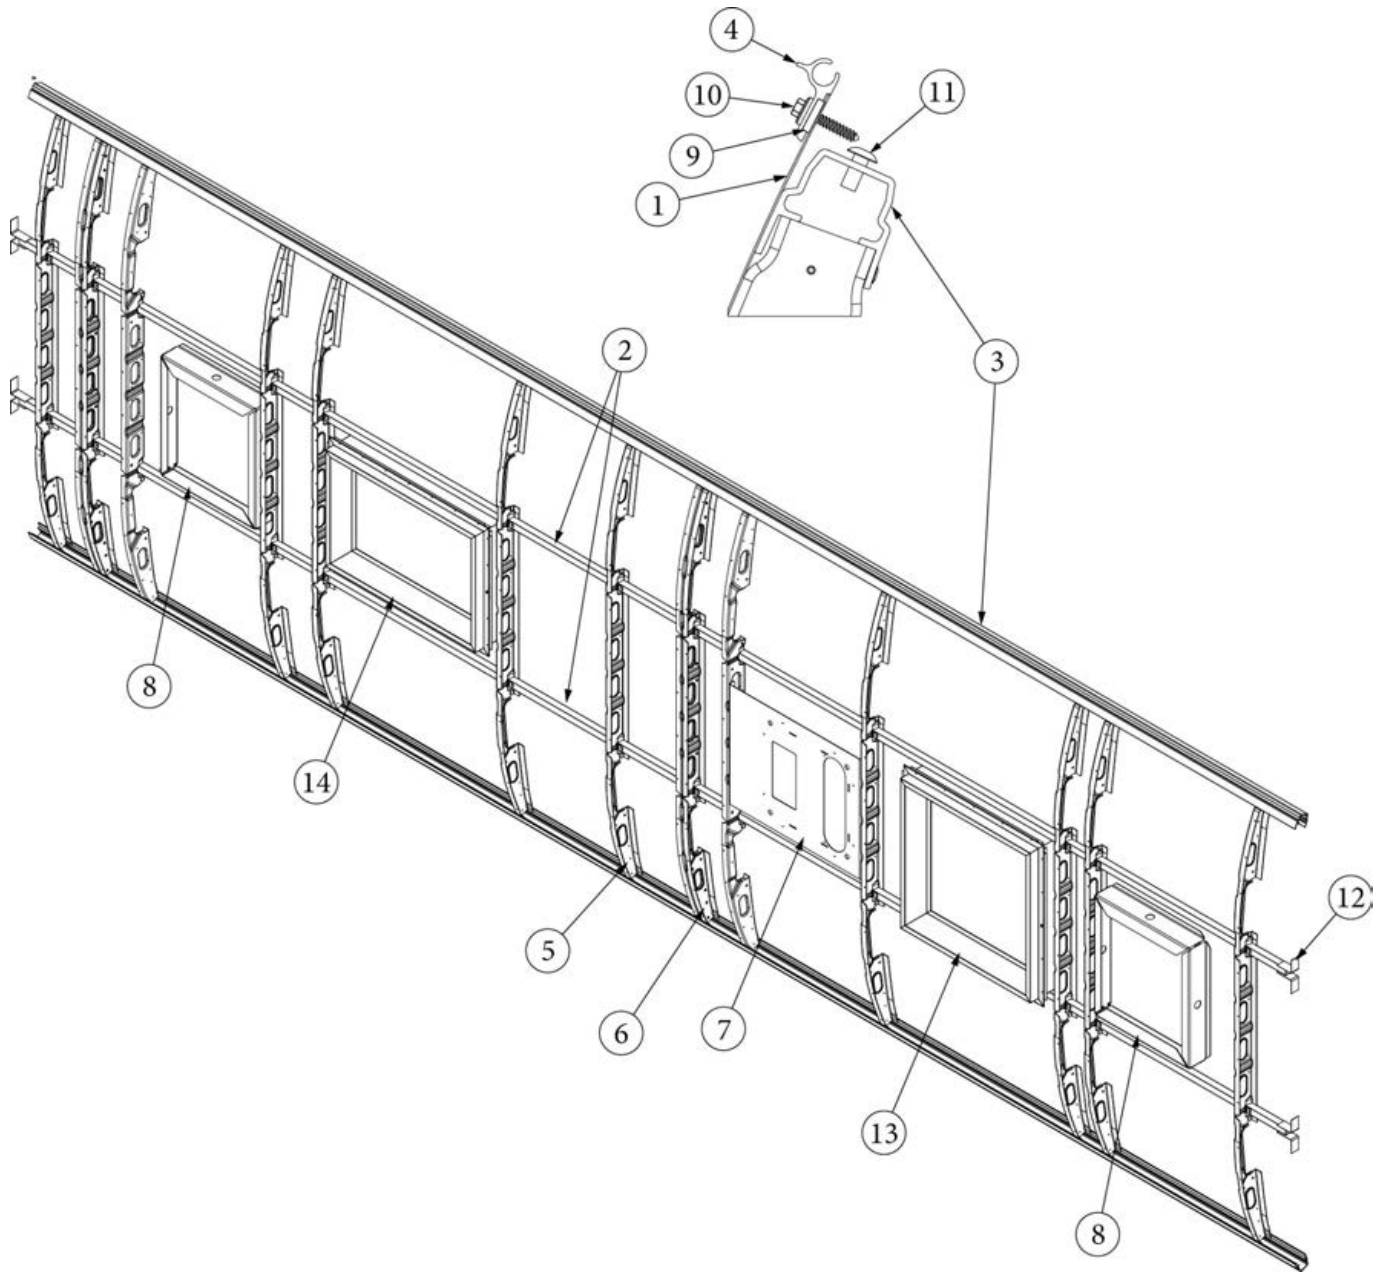

EXTERIOR SHELL

Roof, 1AC Unit, 28RB

Parts Listed on Next Page