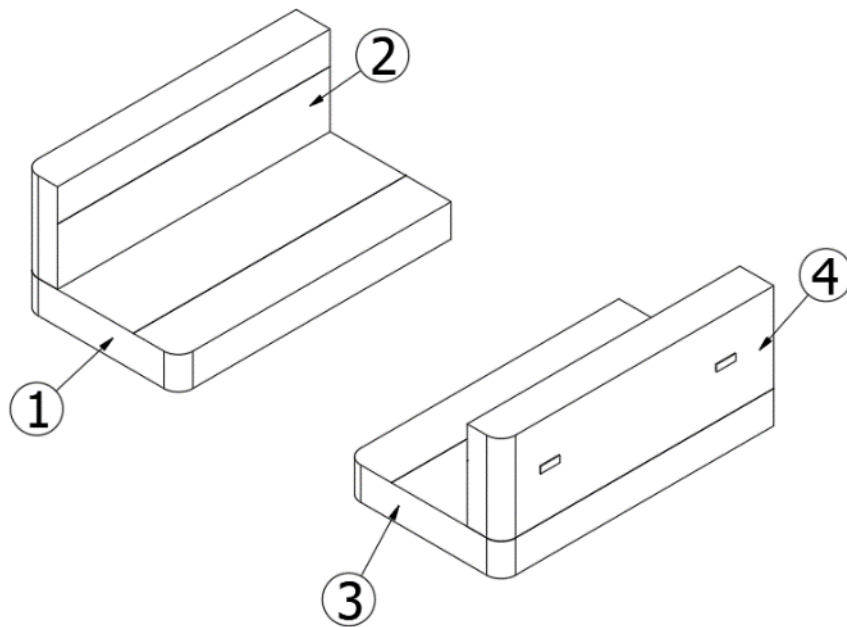

UPHOLSTERY

Dinette Cushions, 28RB

704805-SM
704805CC

Cushion Kit, Dinette, Seattle Mist
Cushion Kit, Dinette, Carolina Clay

1. 704805-SM-01
  704805CC-1
2. 704805-SM-02
  704805CC-2
3. 704805-SM-03
  704805CC-3
4. 704805-SM-04
  704805CC-4

Forward Dinette Seat
Forward Dinette Seat
Forward Dinette Back
Forward Dinette Back
Rear Dinette Seat
Rear Dinette Seat
Rear Dinette Back
Rear Dinette Back