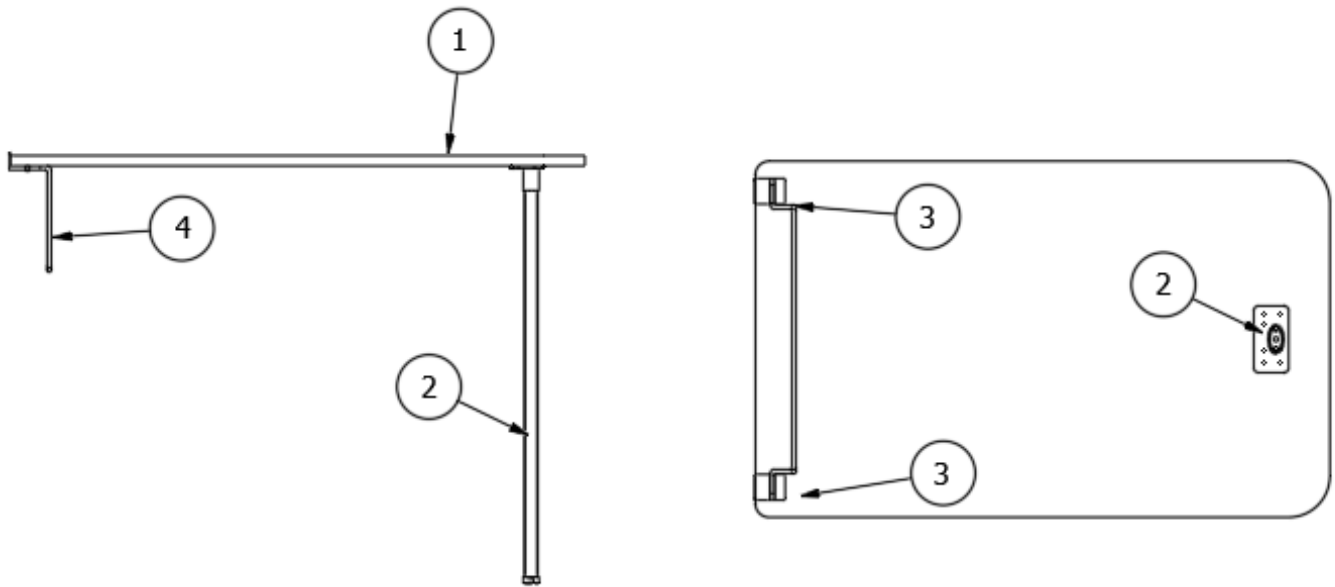

FURNITURE, GALLEY

Dinette Table, 30RB

969442-01

Dinette Table Assembly, 30RB FC

1. 969442&000118PC
2. 382177
3. 380284-02
4. 380284-03
  386414-02

Pre laminate, 26.00X42.00
Leg, Folding table
Bracket, Table hinge assembly kit
Table hinge brackets
Edgebanding-15/16" Smokey Skies