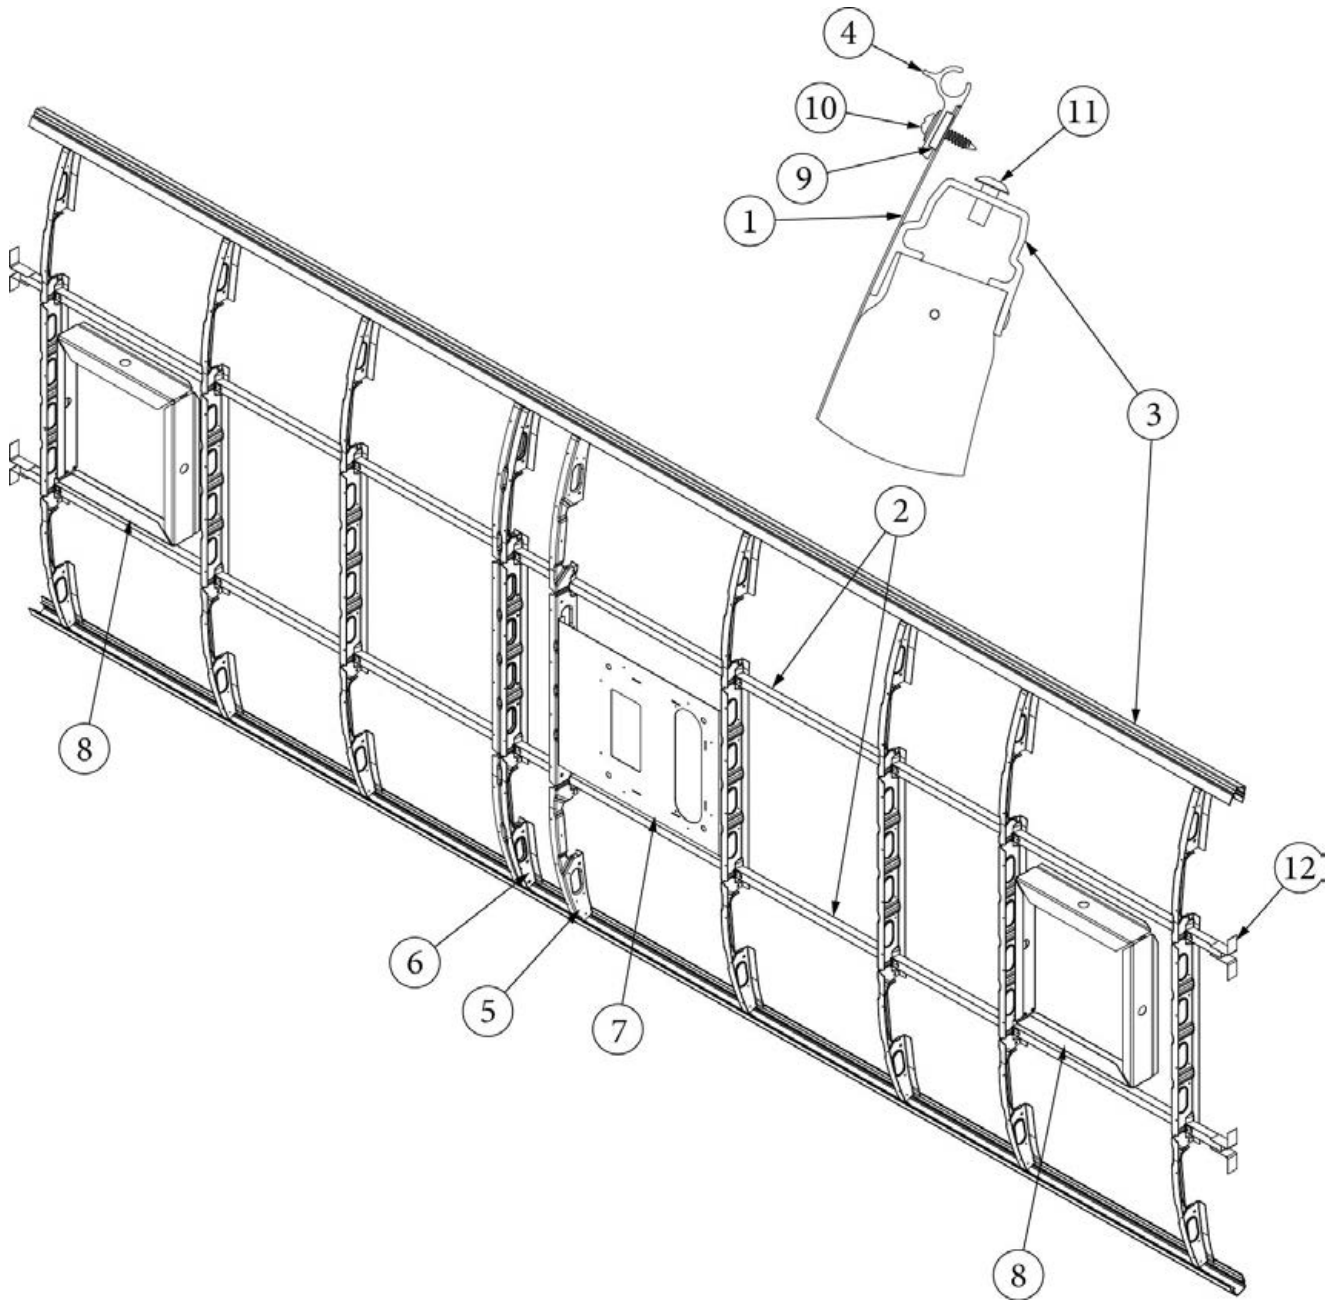

EXTERIOR SHELL

Roof, 23FB

Parts Listed on Next Page