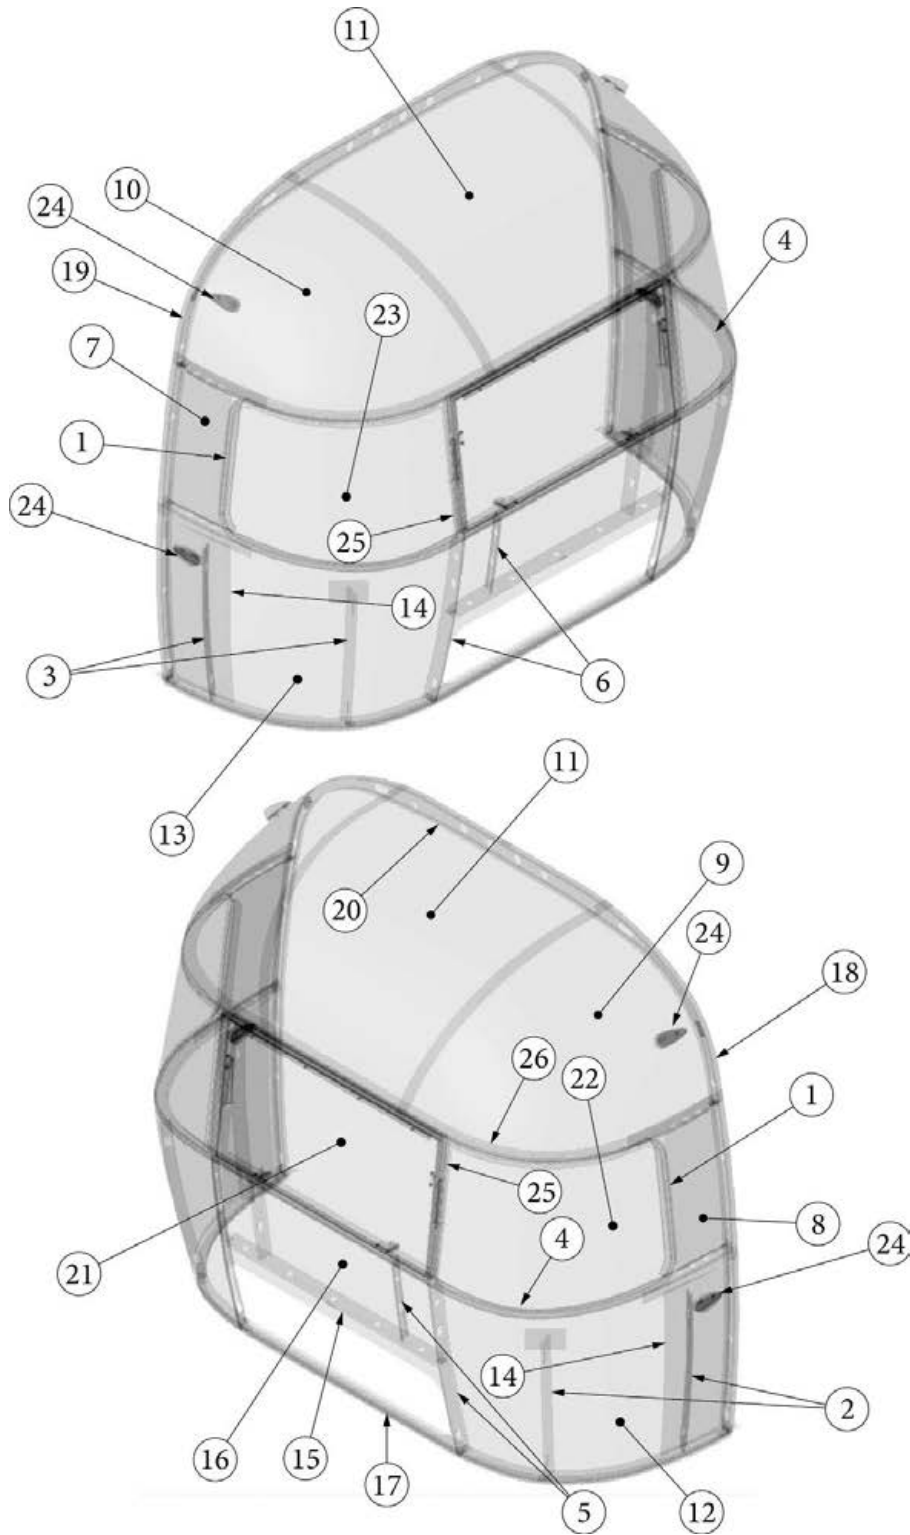

EXTERIOR SHELL

Front End, Twin, 23FB

Parts Listed on Next Page