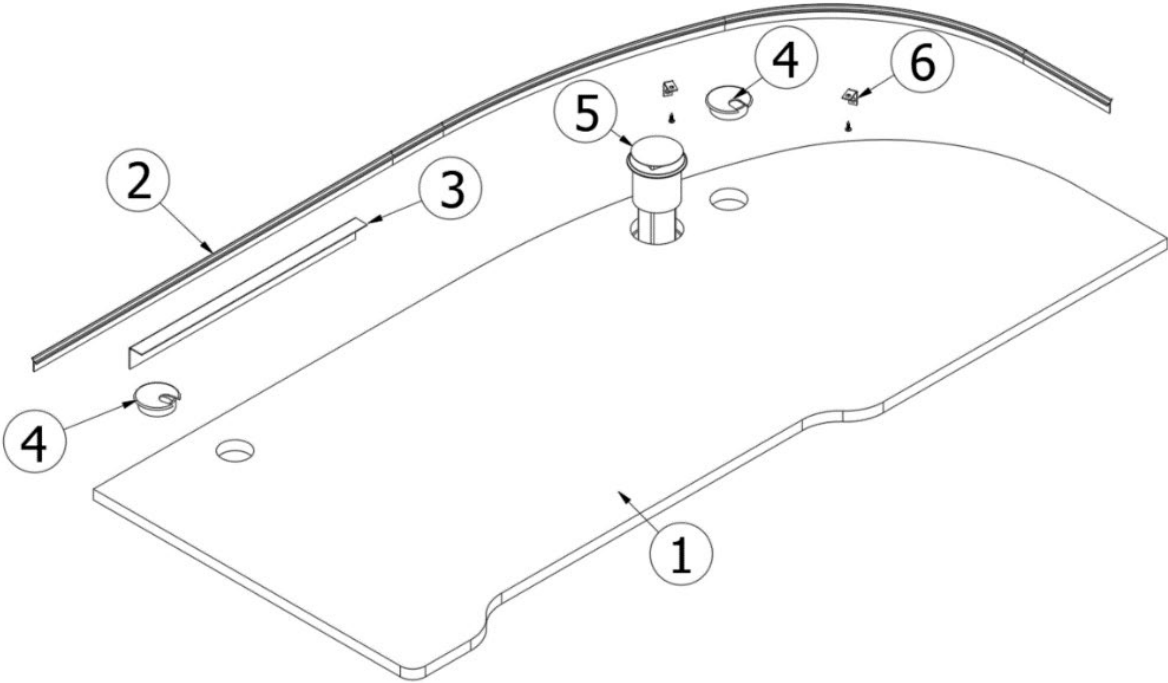

FURNITURE, LOUNGE

Desk Close Out, 30FB Office

969638

Assembly, Desk Close Out

- 1. 969638&000112BC
- 2. 969638&000212BC

Pre laminate, 5.28 X 30.5"  
Pre laminate, 7.00 X 30.5"

FURNITURE, LOUNGE

Desktop, 30FB Office