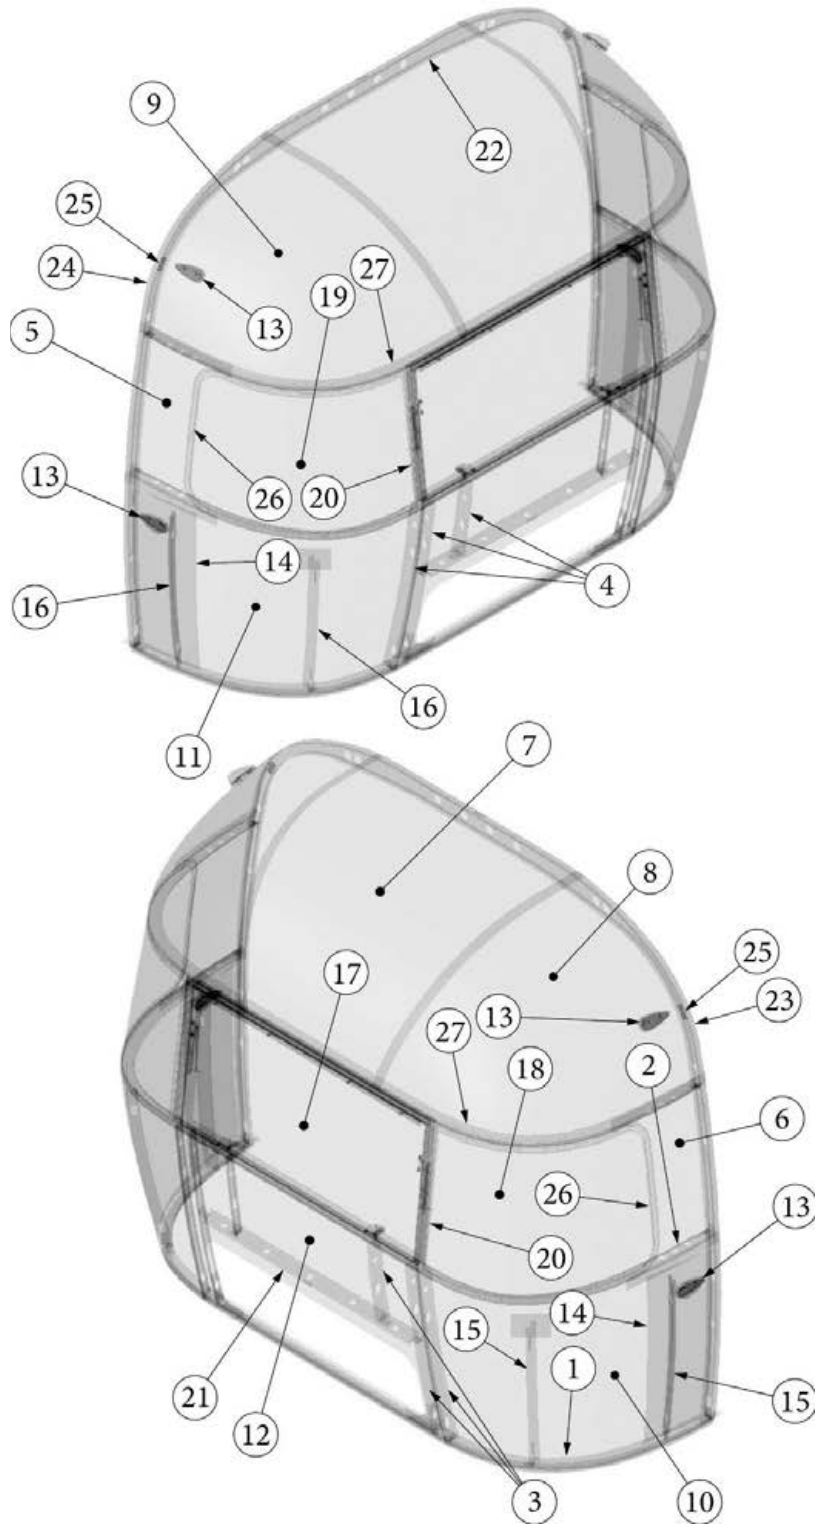

EXTERIOR SHELL

Front End, 27FB, 30FB Bunk and Office

Parts Listed on Next Page