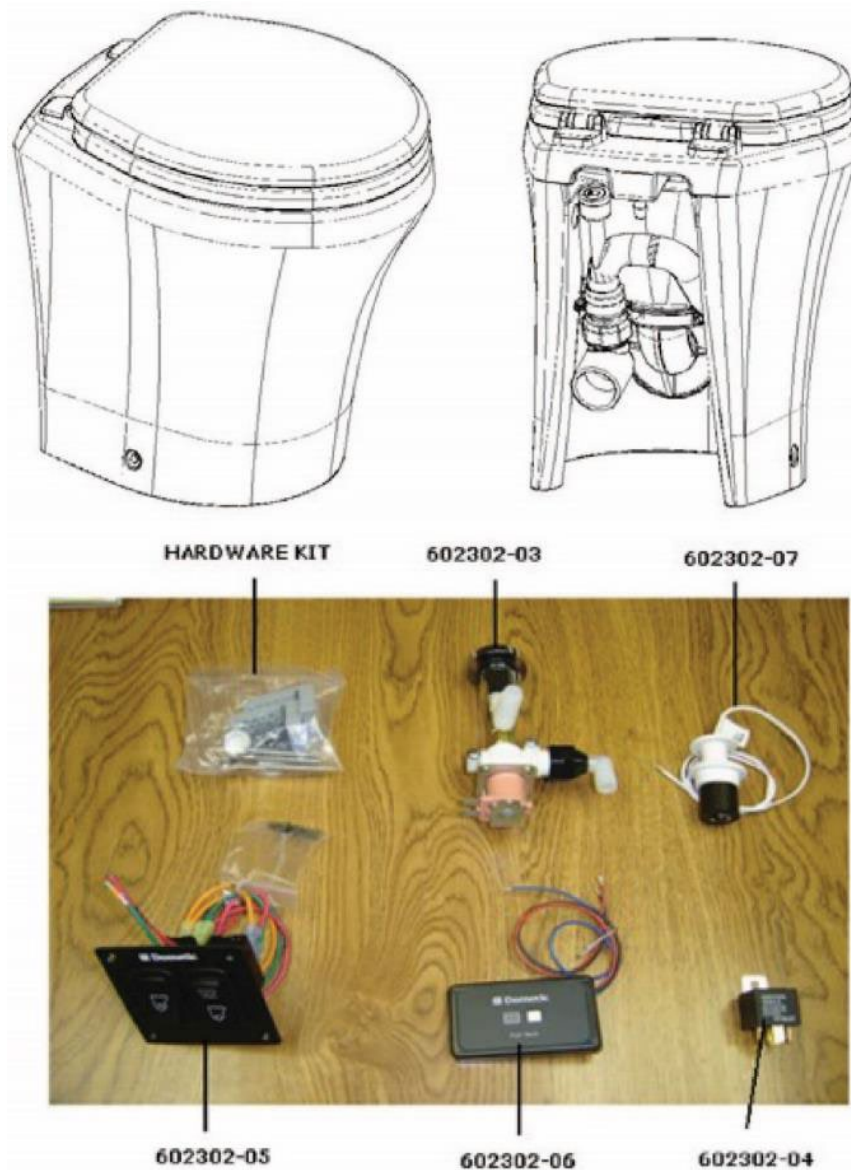

PLUMBING, DRAIN SYSTEM

Toilet, 30FB Bunk and Office

602302

Toilet Kit, Macerator, High, White

602302-01

Toilet, Tall, White, Macerator

602302-02

Wooden seat

602302-03

Remote mount vacuum breaker/water valve assembly

602302-04

Relay w/bracket & 12" wires

602302-05

Pre laminate, 2-switch flush/add water

602302-06

Tank full panel

602302-07

Tank full probe