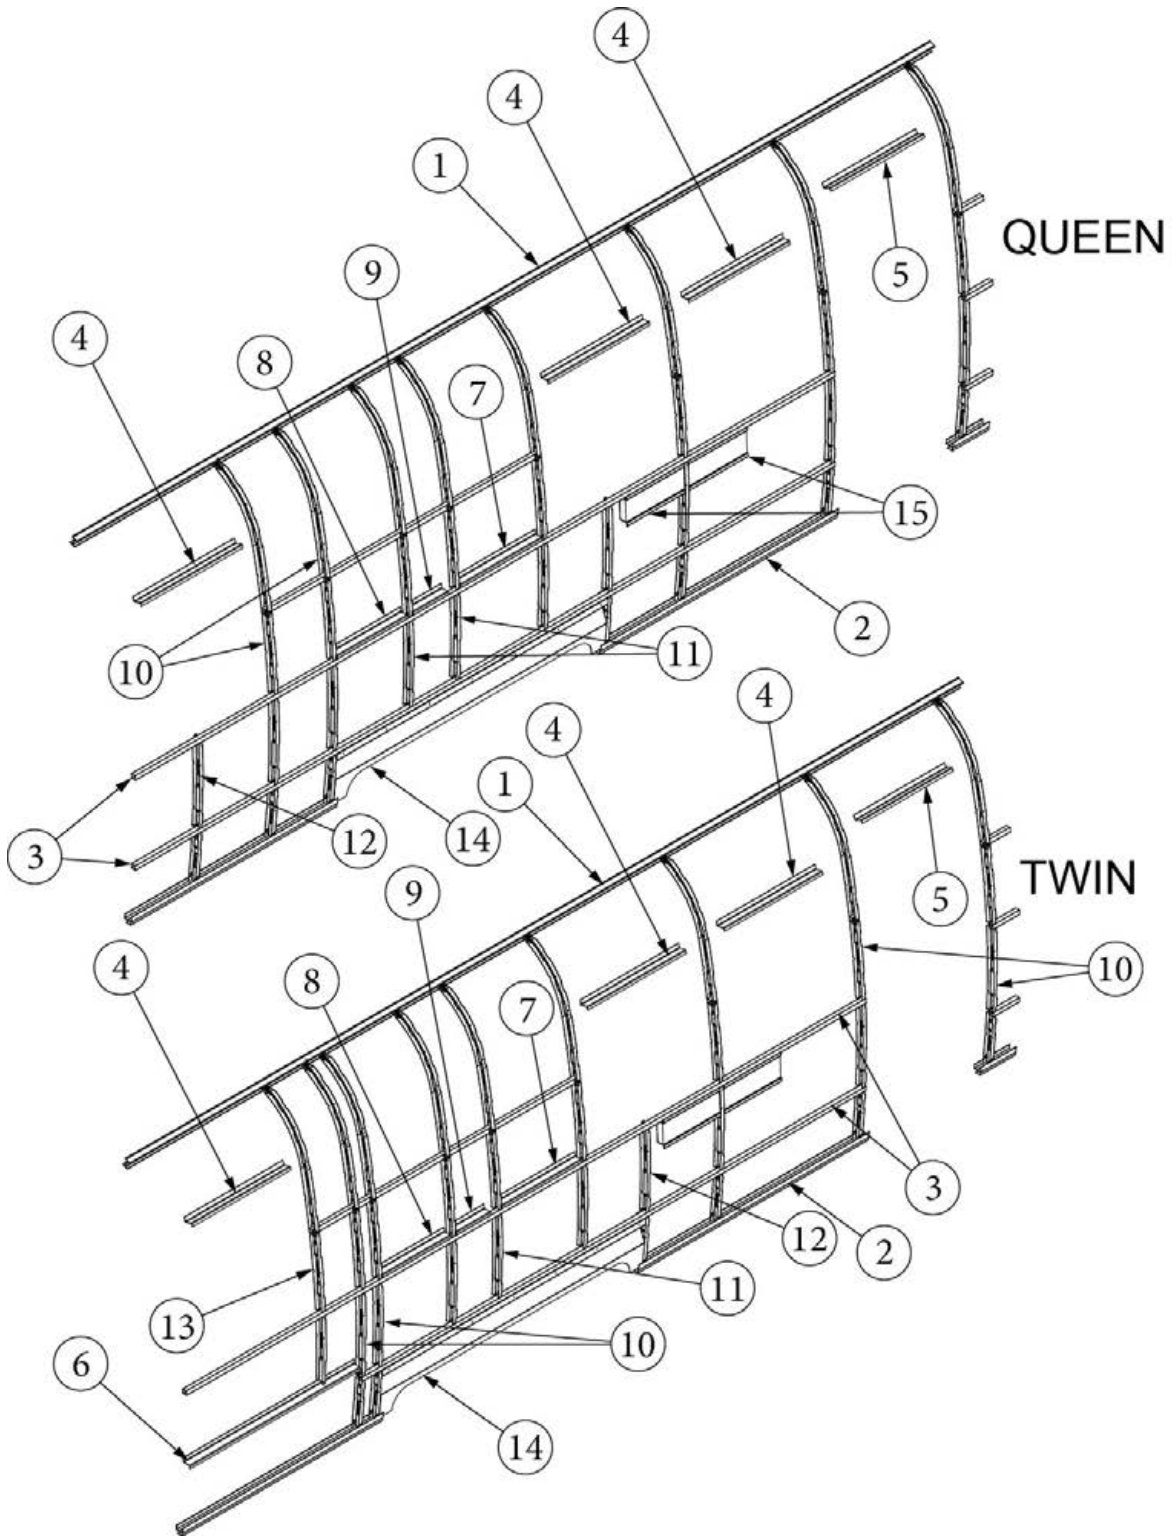

EXTERIOR SHELL

Wall Framing, Curbside, 28RB

Parts Listed on Next Page