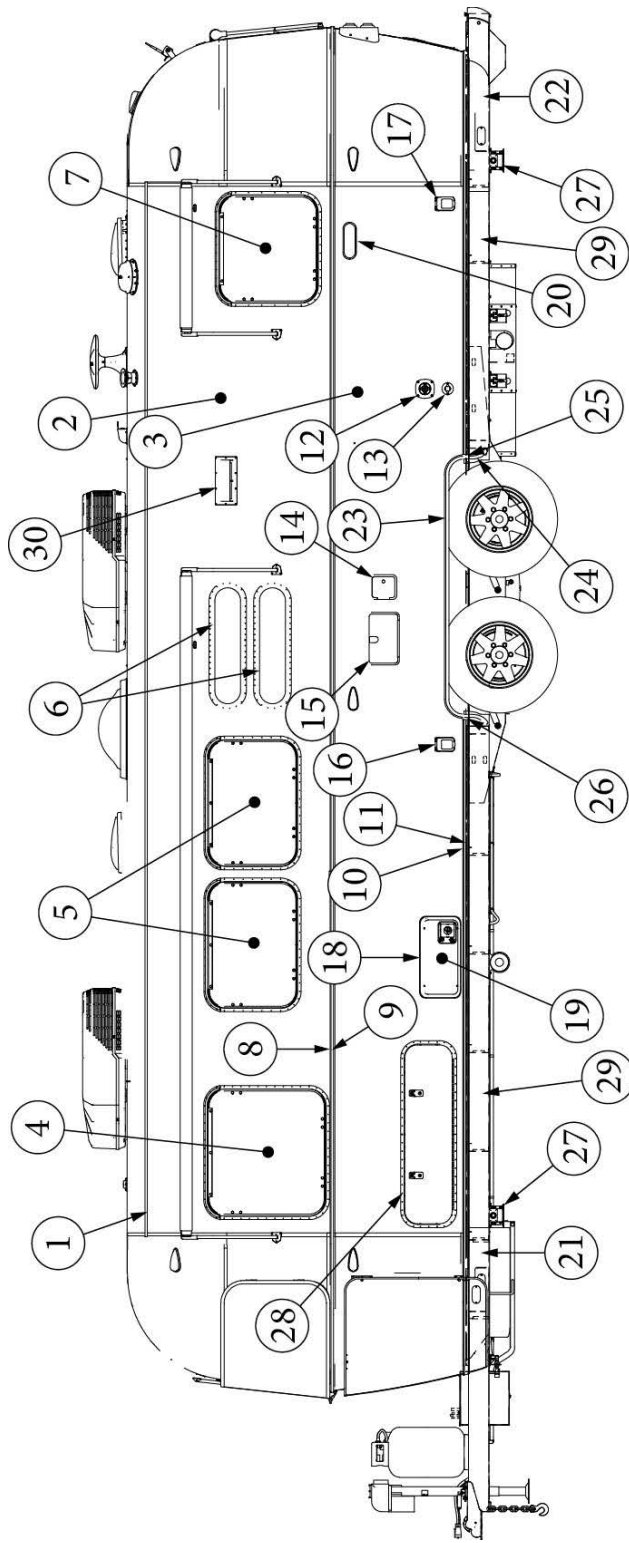

EXTERIOR SHELL

Exterior Components, Roadside, 30FB Bunk

Parts Listed on Next Page