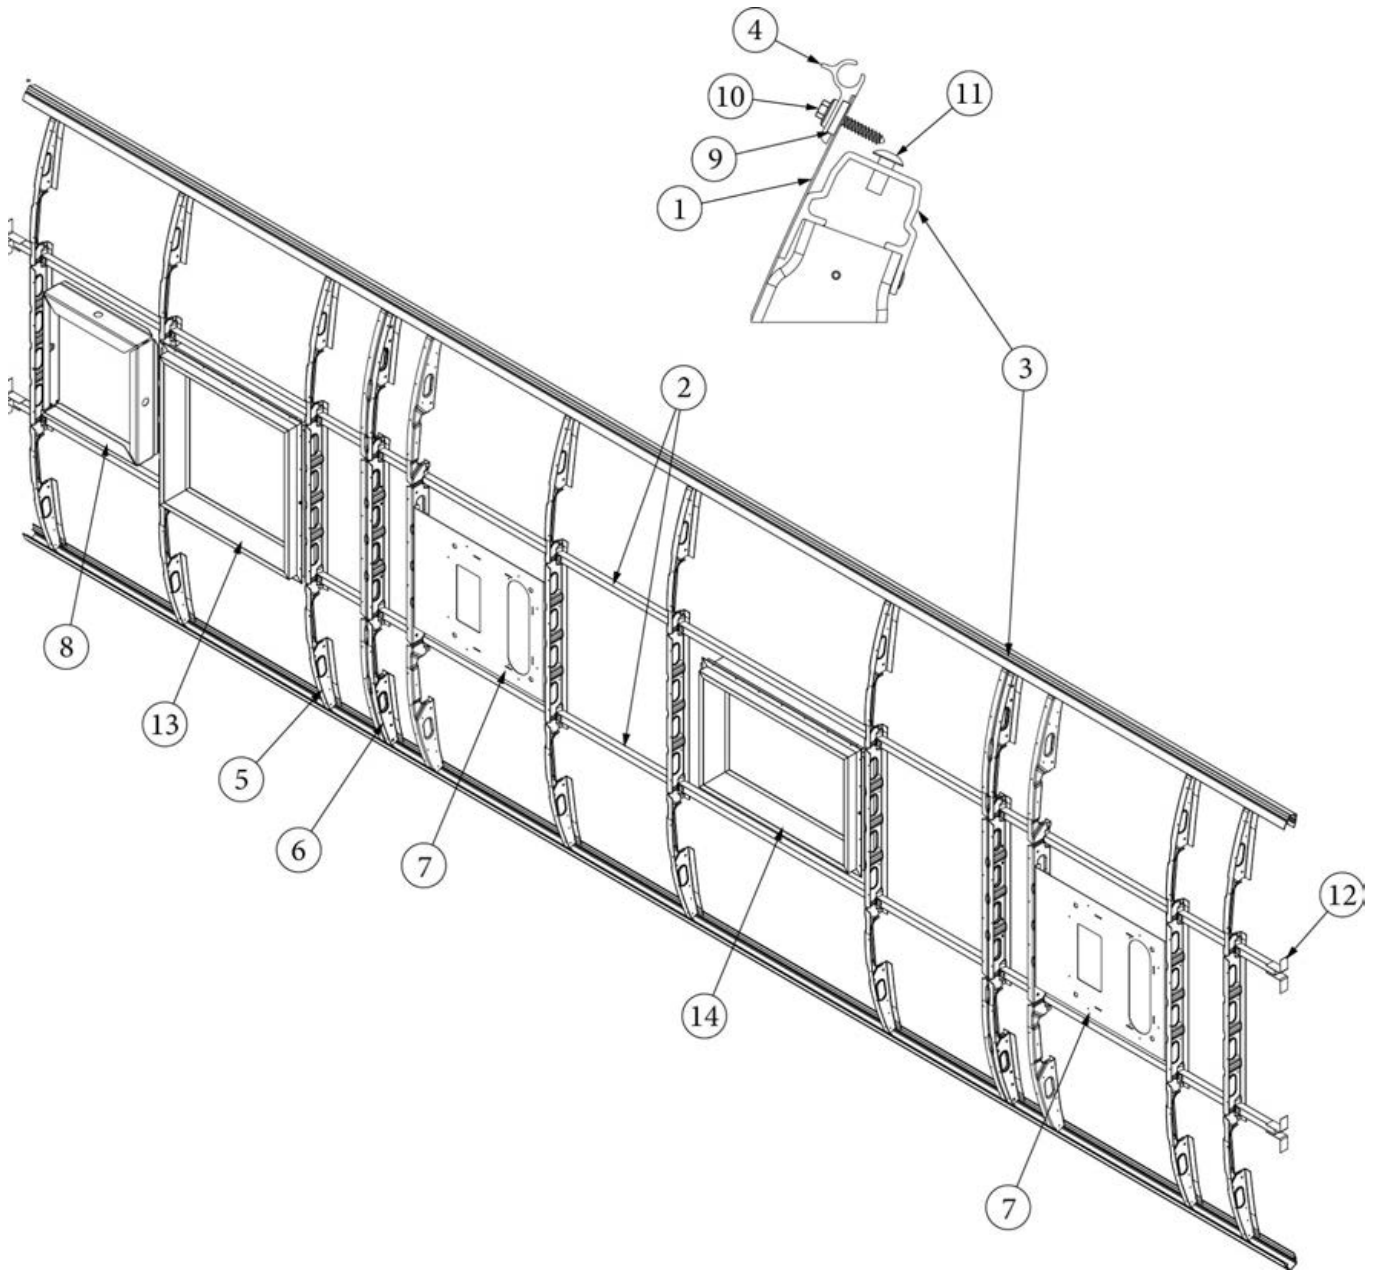

EXTERIOR SHELL

Roof, 2AC Units, 27FB

Parts Listed on Next Page