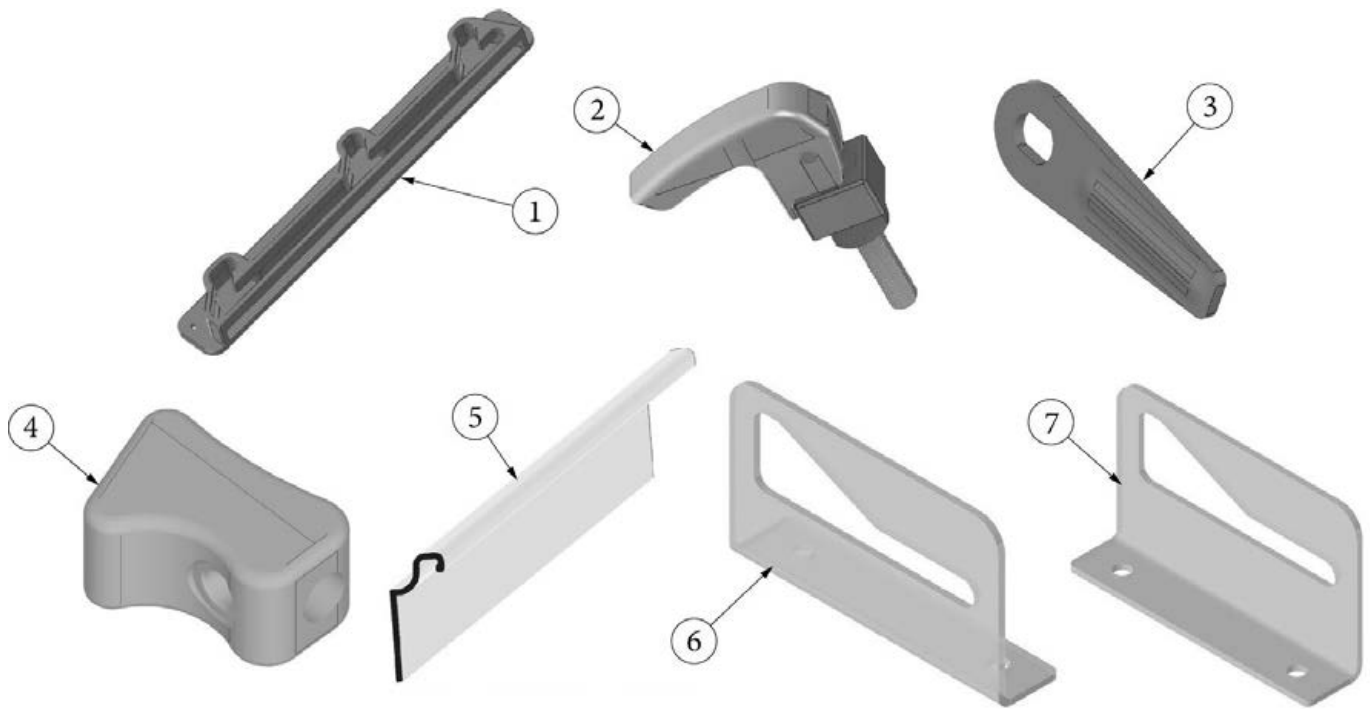

HARDWARE

Window Hardware

1. 382360	Window guide, RH
382359	Window guide, LH
2. 382367-01	Lower window latch, Chrome
382367-02	Lower window latch w/Red handle
3. 115776	Lock paw, Window latch assembly
4. 380230-03	Knob, Window arm, Silver
380230-04	Knob, Window arm, Red
382116-03	Cap-Screw, Rubber, 5/32 X .5"
5. 114476	Hinge, Window, 110"
6. 114479-01	Bracket, Window closer, RH
114479-02	Bracket, Window closer, LH