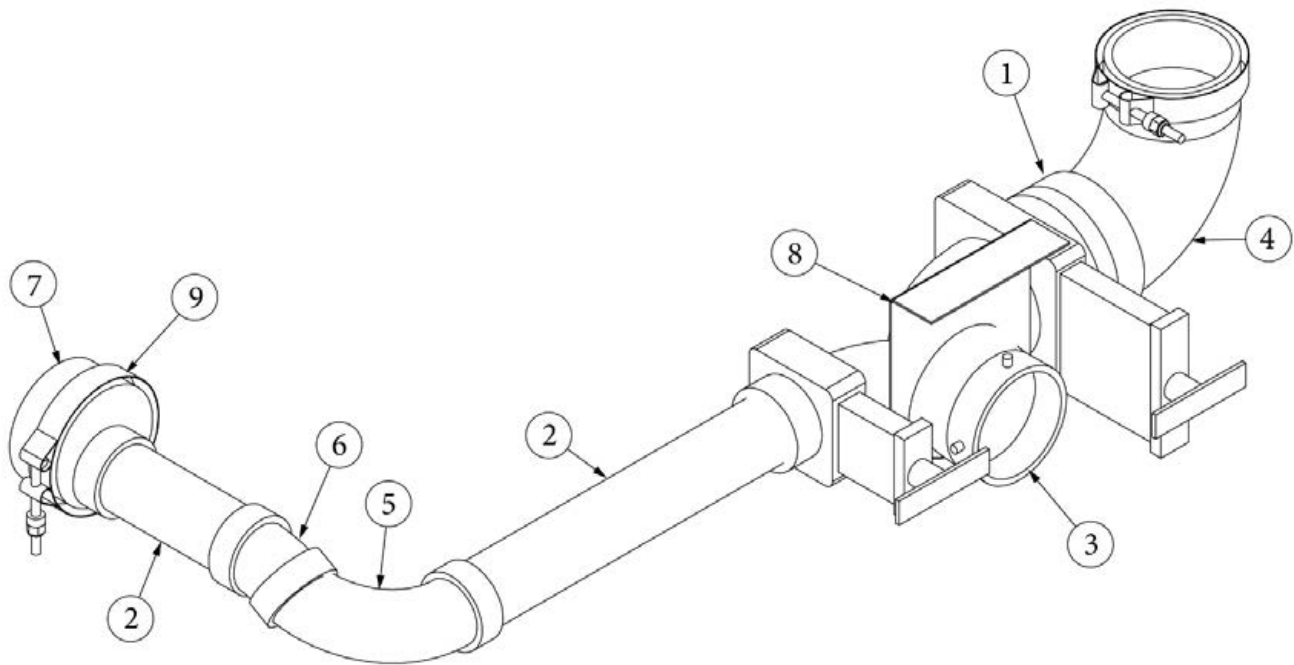

PLUMBING, DRAIN SYSTEM

Dump Valve, 23FB

943887-01 Assembly, Dump valve

1. 601160-04	Pipe, ABS DVW, 3"- 4" long
2. 601160-02	Pipe, ABS DVW, 1.5"-2" long
3. 601482	Dump valve, rotating assembly
4. 601531	Elbow, 90 °, 3"
5. 600431	Elbow, 90°, 1.5"
6. 600116	Elbow, 22-1/2 °, 1-1/2"
7. 195329-229	Reducer adaptor, 3" to 1.5"
8. 114849-06	Aluminum sheet, .06 x 36", 24 square ft sheet
9. 340092	Clamp, Worm type
601482-100	Valve Handle, Black, For 601482
601482-101	Cap, 3", Termination, W/Strap
601482-102	Valve Handle, Grey, For 601482
601482-103	Strap, Black, For 601482