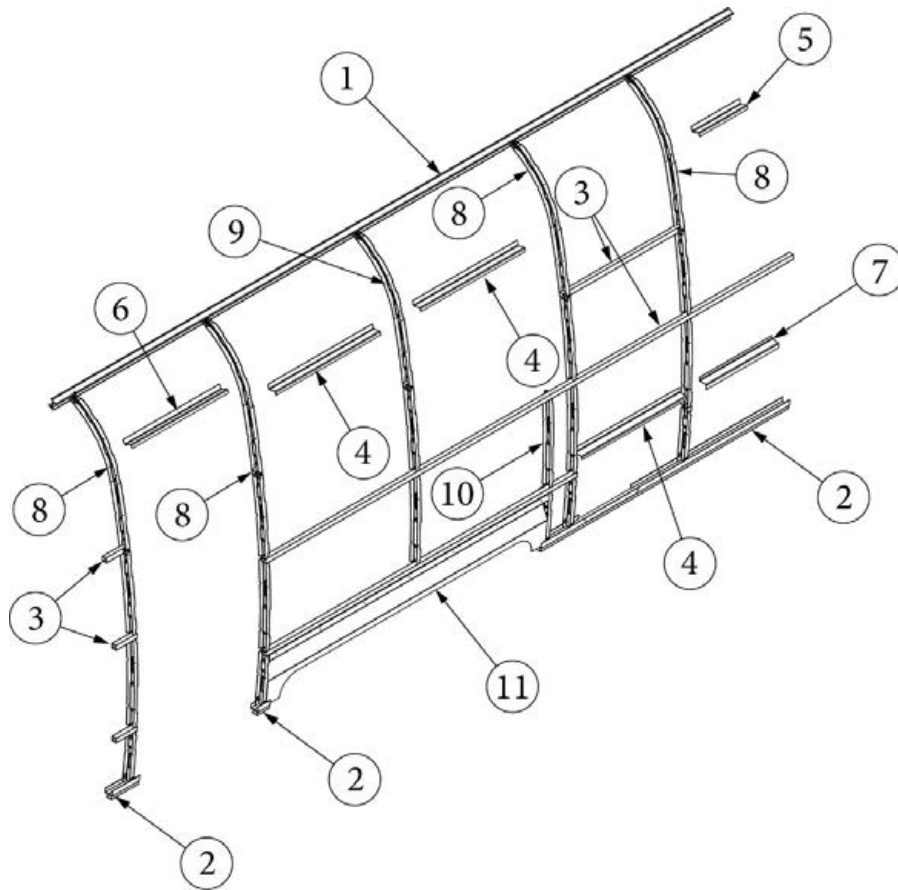

EXTERIOR SHELL

Wall Framing, Curbside, 23FB

923677-01

Assembly, CS Wall, Queen/Twin

1.	104707-05	Extrusion, "I" section, 195"
2.	116221	Extrusion, Floor channel, 192"
3.	116131	Tube, Shell Frame, 1" x 1" x 24'
4.	116219-01	Z Bar, Window Header, 26"
5.	116219-02	Z Bar, Window Header, 12"
6.	116219-03	Z Bar, Door Header
7.	116219-08	Z Bar, Countertop Backer, 18"
8.	116130-01	Wall bow, Standard
9.	116130-02	Wall Bow, Wheel Well
10.	116130-04	Wall Bow, Window
11.	116312-01	Header, Wheel Well, Dual Axle
	114880-03	Aluminum sheet, Upper, .04" x 51" x 224.75"
	114879-03	Aluminum sheet, Lower, .04" x 33" x 224.75"
	116131-01	Filler tube, Shell frame
	114813-02	Angle, 1.25 x 2 x 2.5"
	114813-03	Angle, 1.13 x 1.5 x 3.5"