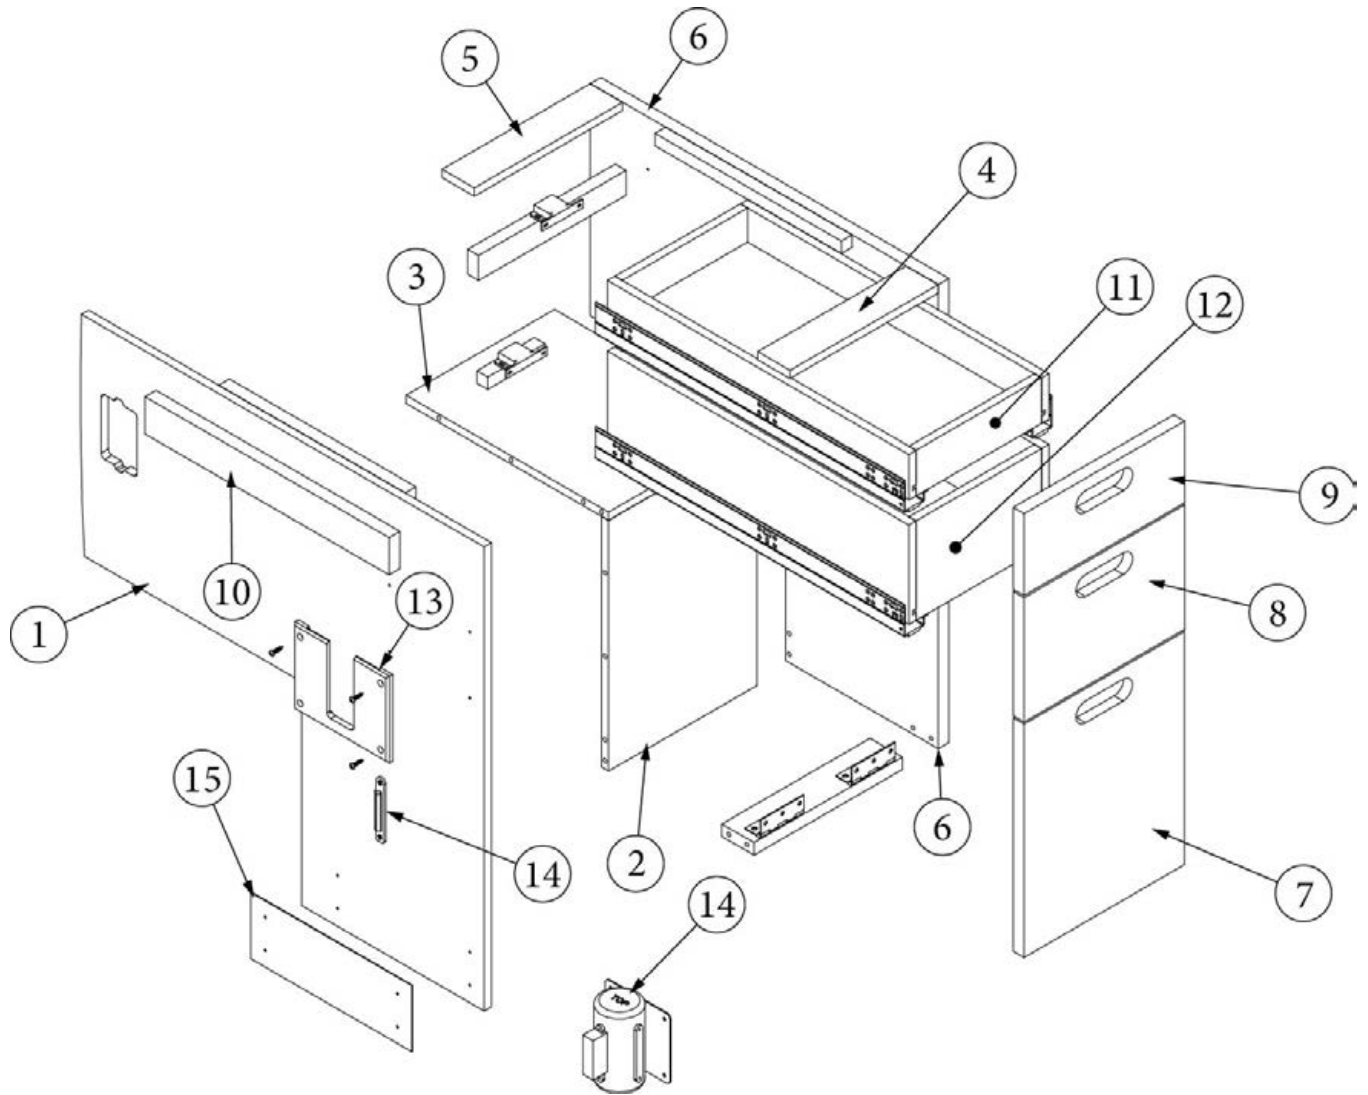

FURNITURE, LOUNGE

File Cabinet, 25FB, 27FB Office

Parts Listed on Next Page