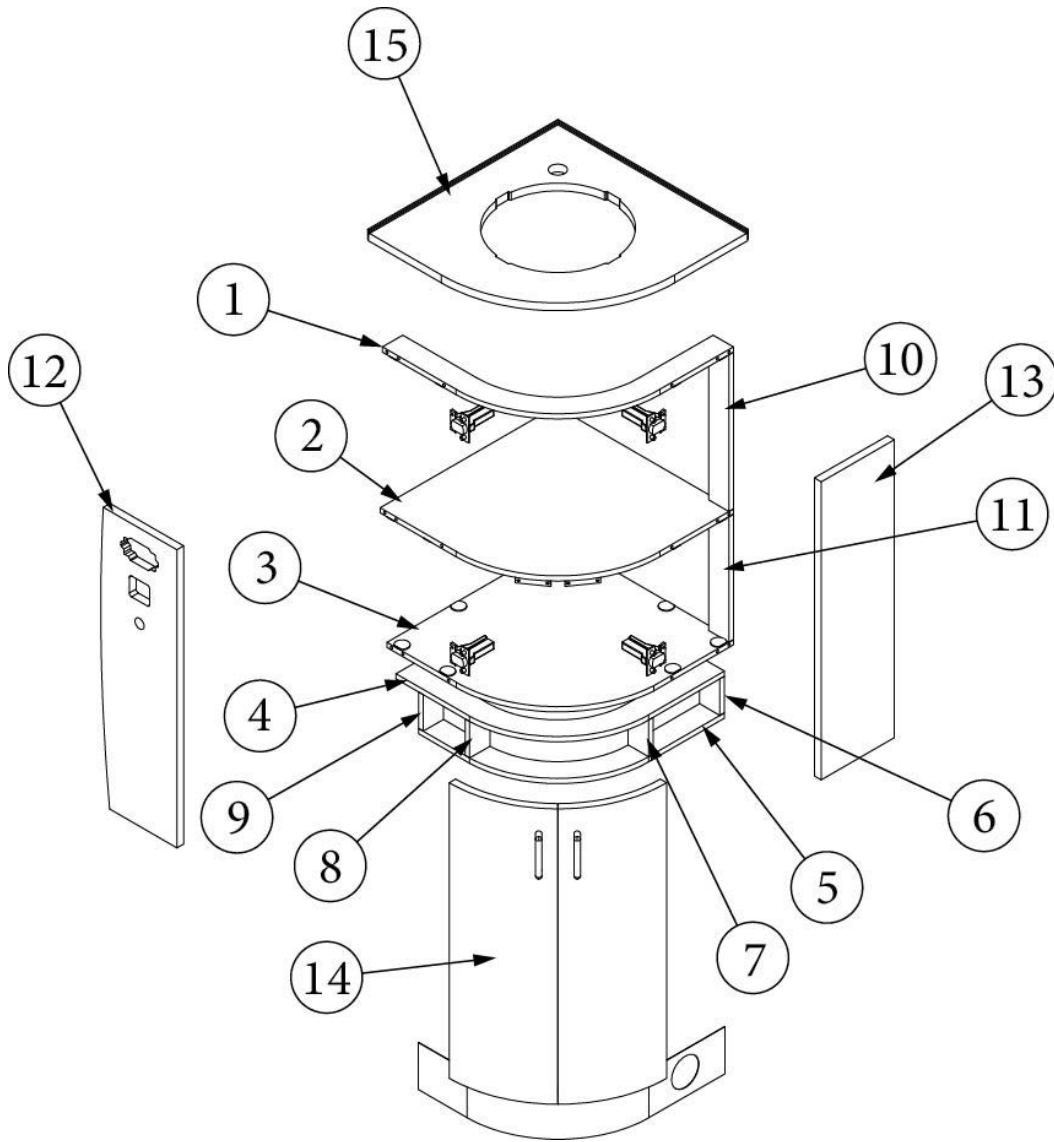

FURNITURE, LAVATORY

Lavatory Cabinet, 30FB Bunk and Office

Parts Listed on Next Page