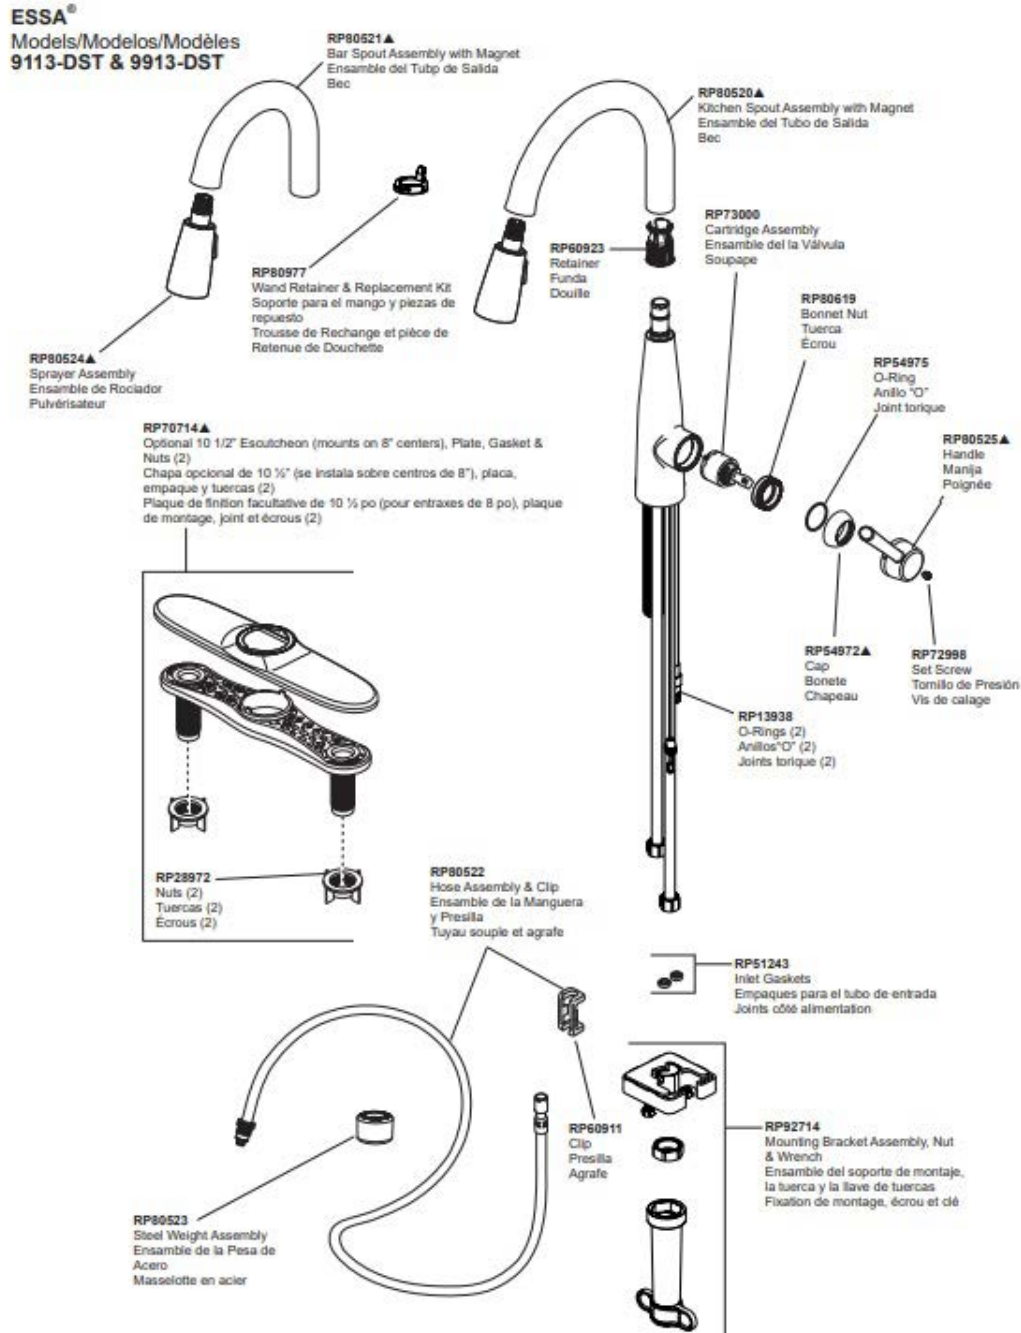

PLUMBING, FRESH WATER SYSTEM

Faucet, Galley

602453 Faucet, Single Handle, Delta
602453-01 Luxart Hose Weight
602453-100 Sprayer Assembly Only, For Delta Faucet 602453

Delta Model #9913-AR-DST

All Parts Listed Are Delta Part Numbers