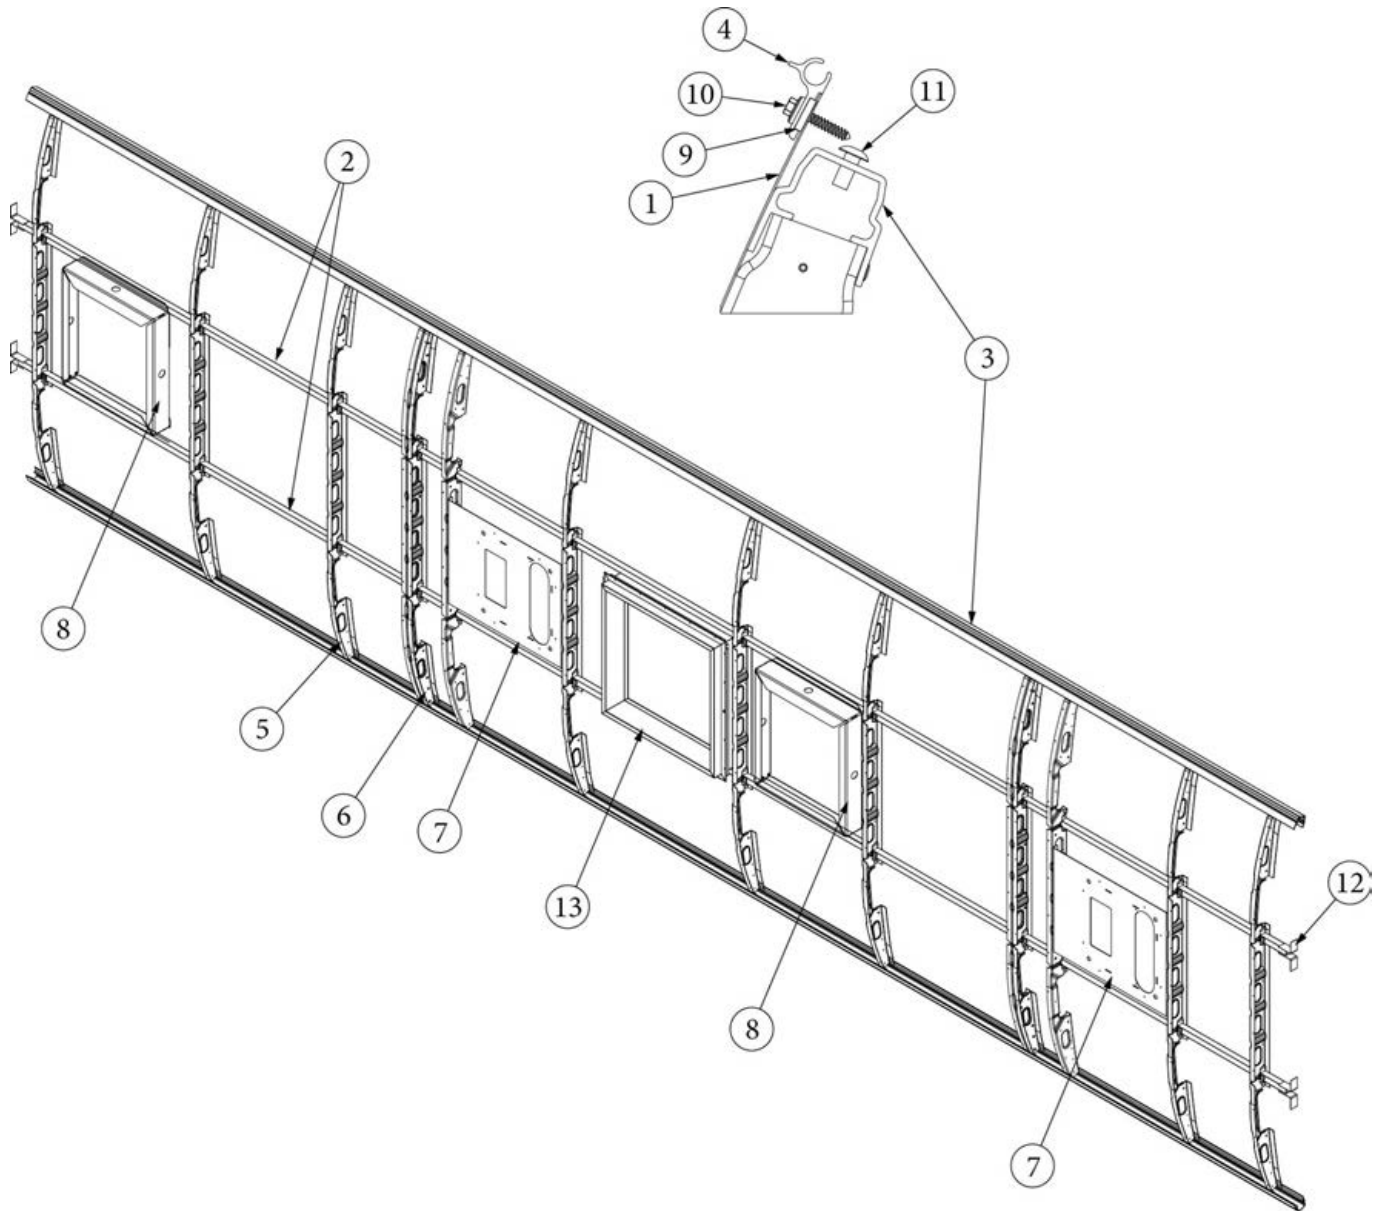

EXTERIOR SHELL

Roof, 30FB Bunk and Office

Parts Listed on Next Page