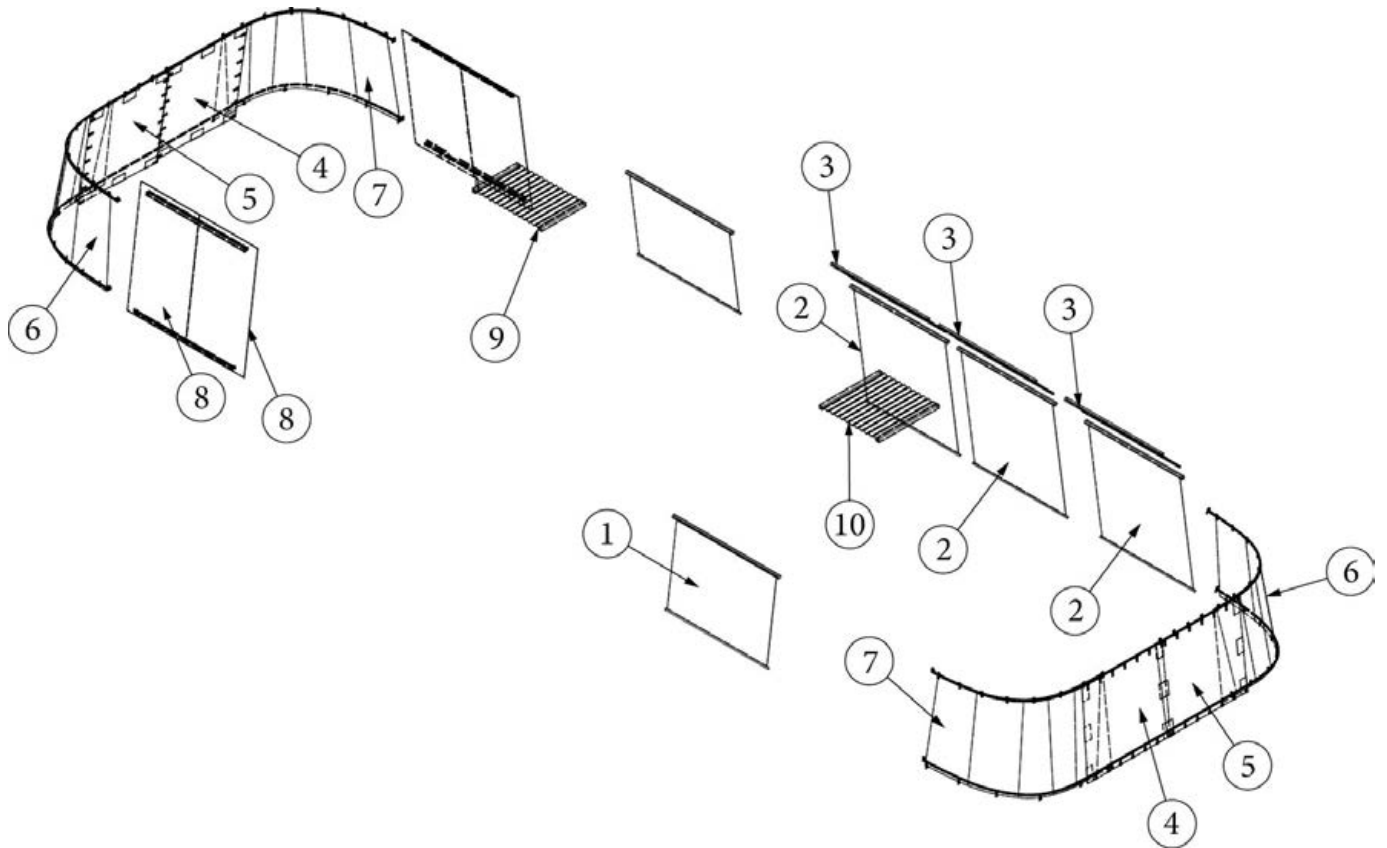

WINDOW COVERINGS

Drapes and Shades, 30RB

135345

Window Coverings Install (not for order/see parts below)

1.	703700-02	Shade, 32.5 x 24, Oceanair
2.	703700-04	Shade, 29.75 x 34, Oceanair
3.	704199-02	Shade-Pull VV 31.25 X 9.5 Ash
4.	998144-05	Drape-CS Frt Pnl 27"X 25.50"
5.	998144-07	Drape-RS Frt Pnl 27"X 25.5"
6.	998144-09	Drape-CS Side Panel 37" X 25.5"
7.	998144-11	Drape-Rs Side Panel 37" X 25.5"
8.	998171-20	Pull Curtain, 19" x 34.5"
9.	704120-01	Shade, Skylight, 14.5 x 22, Grey
10.	704120-02	Shade, Skylight, 19.25 x 20, Grey