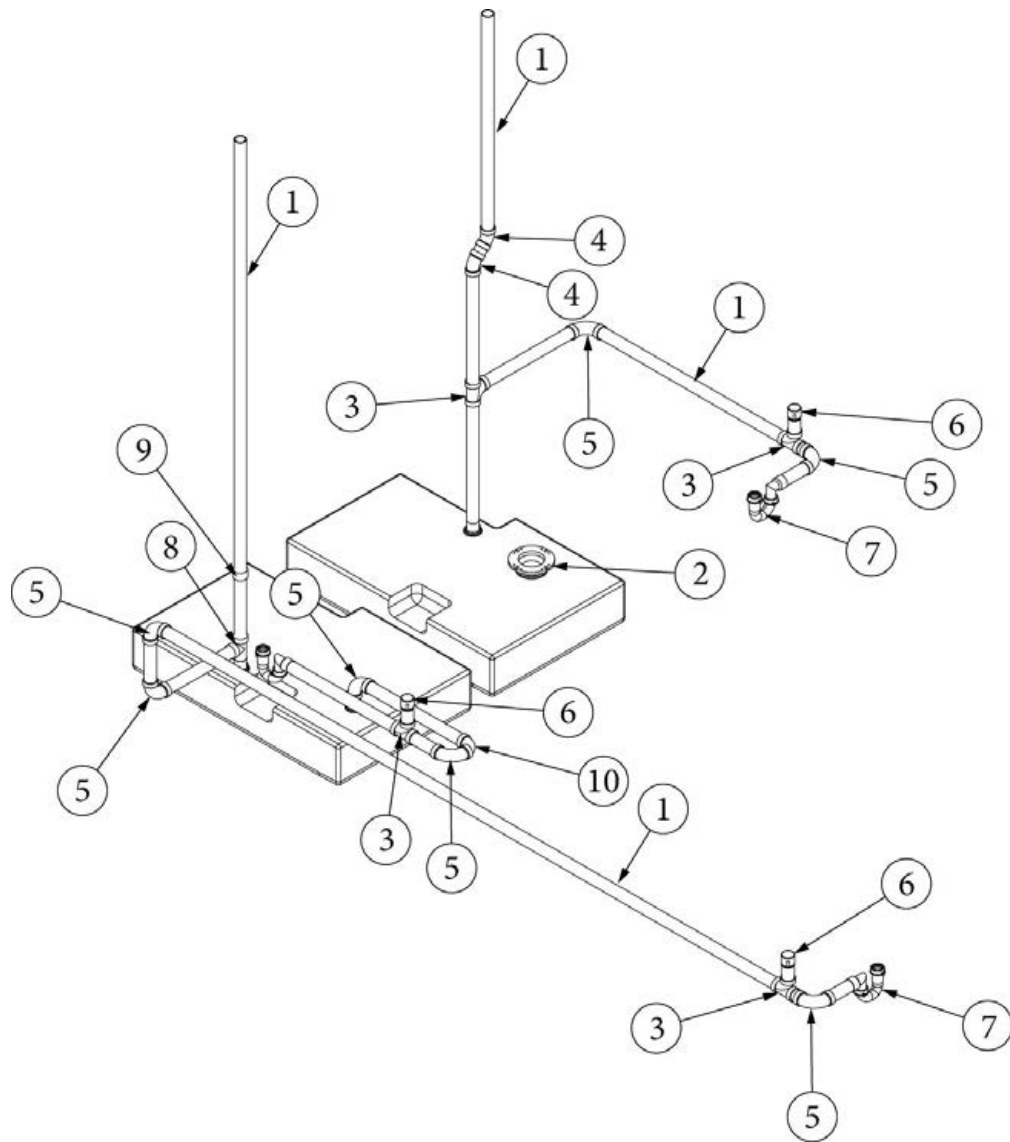

PLUMBING, DRAIN SYSTEM

Drain, Above Floor, 30RB

113196

Above Floor Drain System (not for order/see parts below)

1. 601160-02	Pipe, ABS DWG, 1.5"
2. 600065	Floor flange, Threaded
3. 600156	Tee, Sanitary
4. 600030	Ell, ABS, 45°, Long turn
5. 600035	Ell, ABS long sweep, 1.5
6. 600538	Vent, V-200, Automatic
7. 600622	P-trap, 1.5" w/slip nut & washer
8. 601868	Sanitary tee
9. 600227	Coupling, 1.5"
10. 600662	Elbow, 1.5", 90°, Short radius