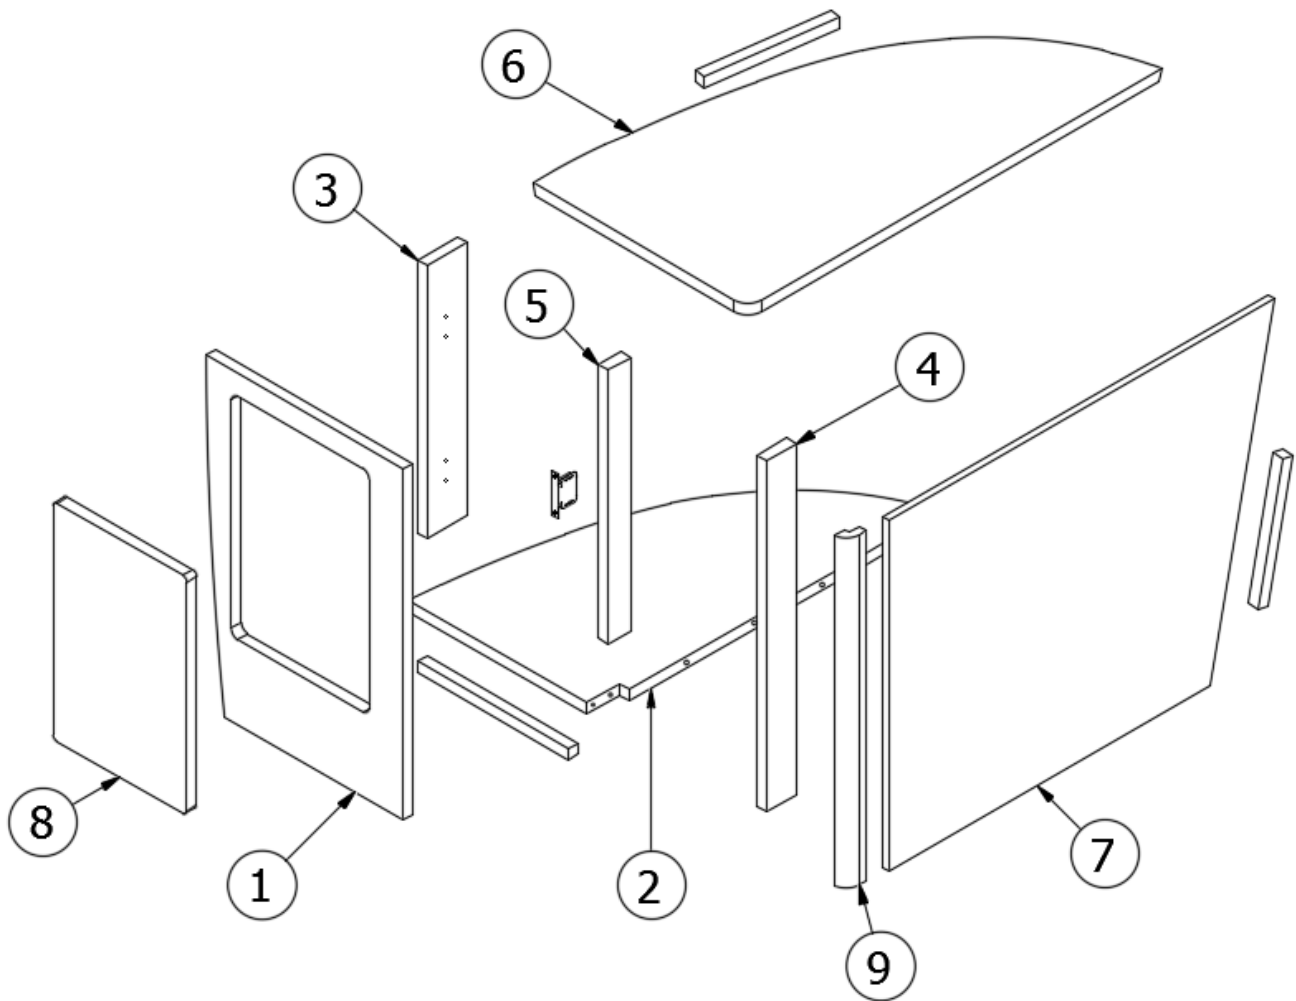

FURNITURE, BEDROOM

Nightstand, RS 27FB, CS 28RB, CS 30RB, RS 30FB Bunk and Office

966868

RS Nightstand

1. 966868&000118BC	Pre laminate, 14.78X22.75
2. 966868&000218CC	Pre laminate, 14.13 X 25.70
3. 966868&000318CC	Pre laminate, 3.00X17.75
4. 966868&000418CC	Pre laminate, 2.25 X 22.75
5. 966868&000518CC	Pre laminate, 1.63 X 17.75
6. 966868&000618JC	Pre laminate, 16.09X31.06
7. 966868&000712BC	Pre laminate, 28.84 X 22.75
8. 966868&000818BC	Pre laminate, 10.00X15.44
9. 801706-1003	Corner Trim 90 Deg 1"Rad Waxed Maple
386439	Bar Pull-5 3/8" X 3"
381607-11	Hinge, Self-close
381228-02	Catch, Grabber door, 5LB
201673-03	Cove Molding-Ash Grey
203138-03	Extrusion Plastic 1/2" Wall Beige