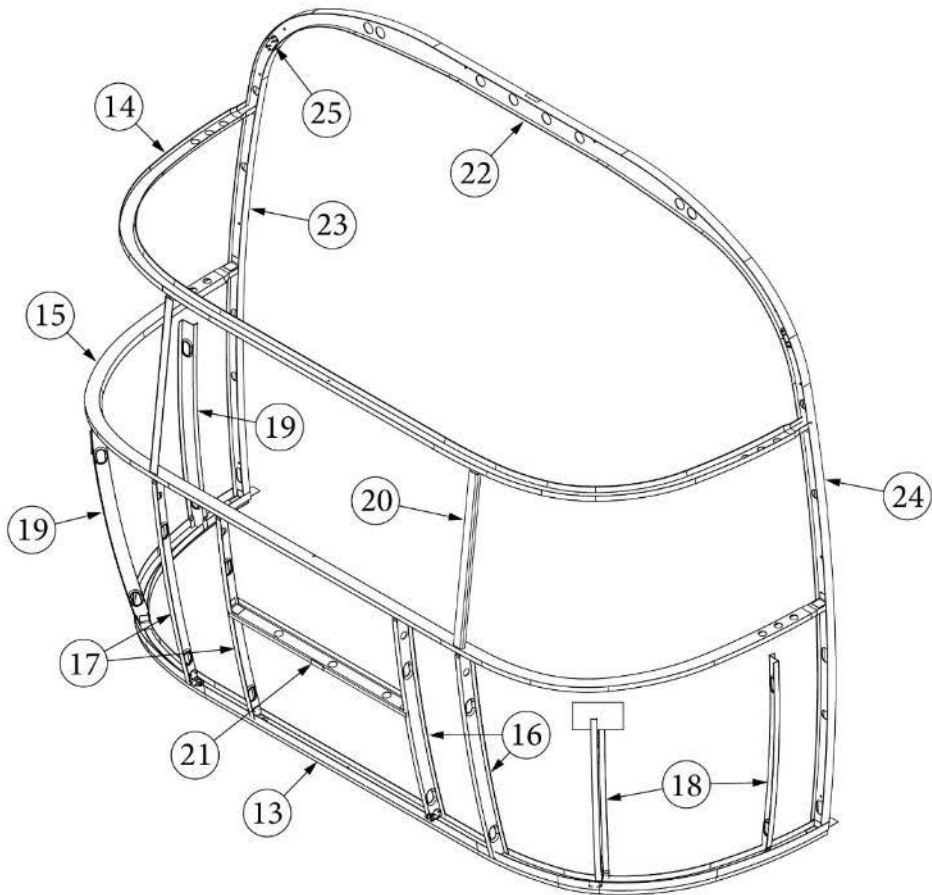

EXTERIOR SHELL

Front End, Queen w/Bunk, 25FB

Parts Listed on Next Page