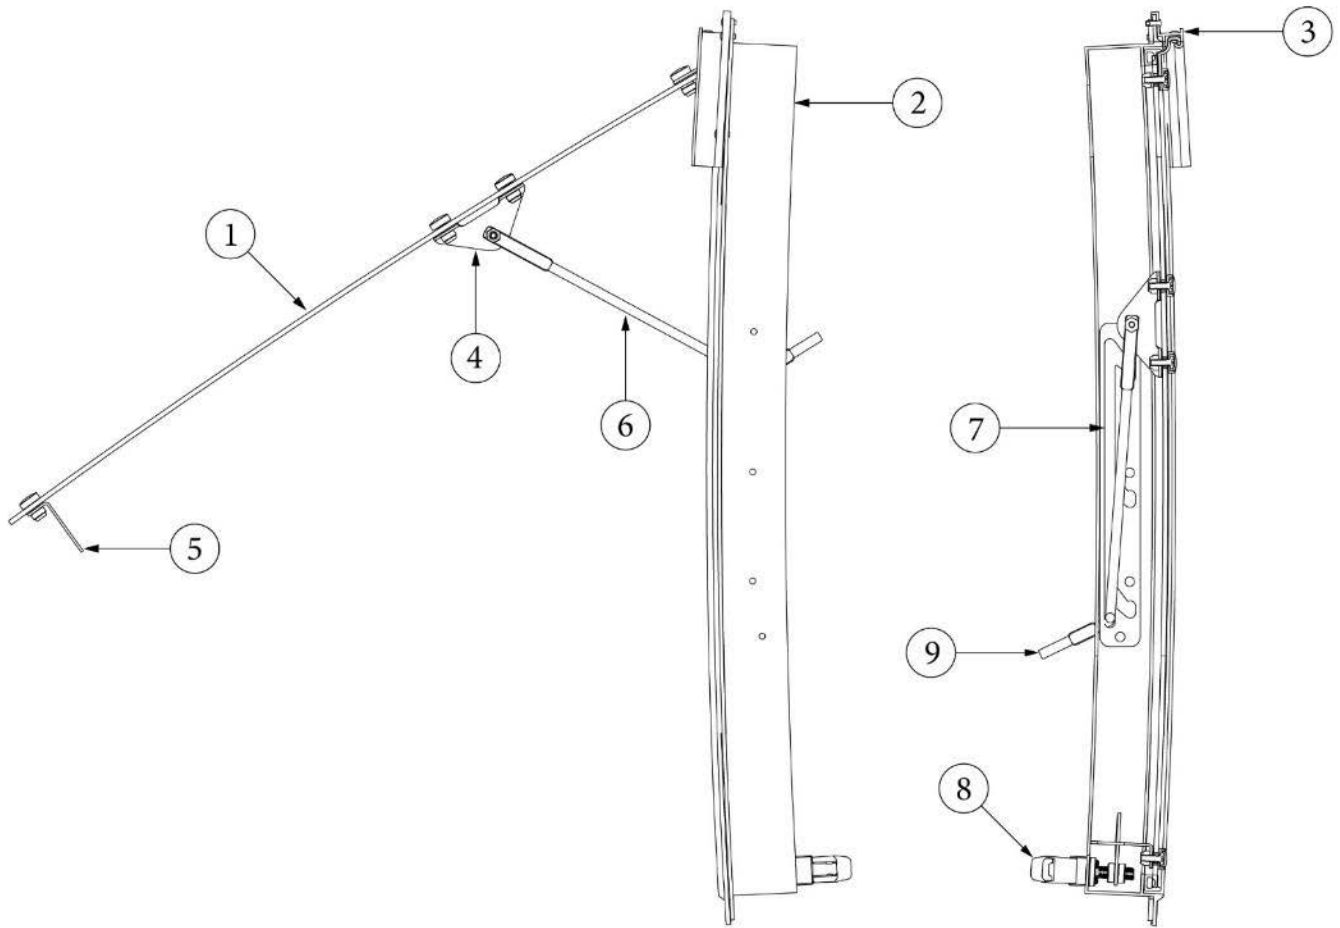

WINDOWS

Window Parts, Opening Windows

Parts Listed on Next Page