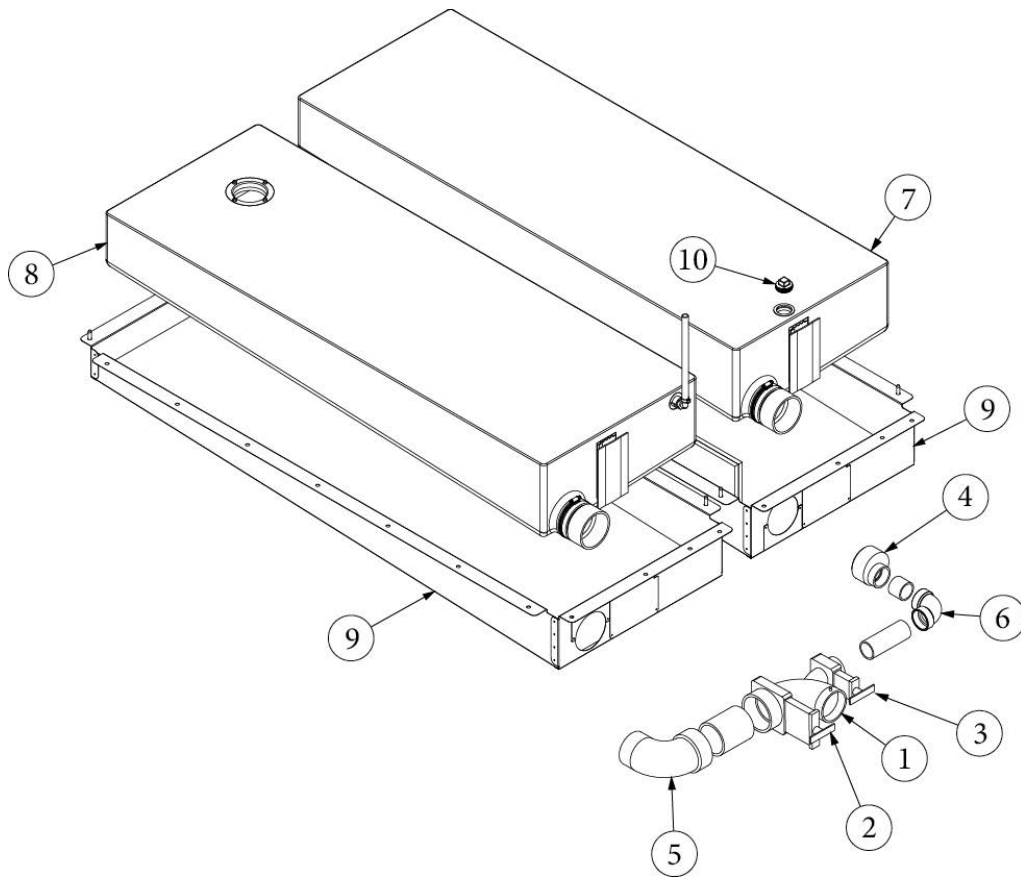

PLUMBING, DRAIN SYSTEM

Dump Valve and Waste Tanks, 25FB, 27FB

113882

Install, 25FB, 27FB (not for order/see parts below)

1. 601482	Dump Valve, Rotating Assembly
2. 601482-100	Valve Handle, Black, For 601482
3. 601482-102	Valve Handle, Grey For 601482
4. 195329-229	Reducer Adaptor, 3" To 1.5"
5. 601531	Fitting, 90 Degree, 3"
6. 601636	Elbow, 1-1/2" 90 °
7. 602911-01	Tank, Grey Water
8. 602911-02	Tank, Black Water
9. 602912	Tank Pan, Black and Grey
10. 601295	Plug, 1 1/4", ABS, DVW
514051-09	Sender Pad, 9", Seelevel,
365493-02	Gasket, Protective, Sensor pad
601482-101	Cap, 3" Termination, W/Strap
601482-103	Strap, Black, For 601482
601160-02	Pipe, ABS DVW, 1-1/2"
360073	Thread Compound, No. 5