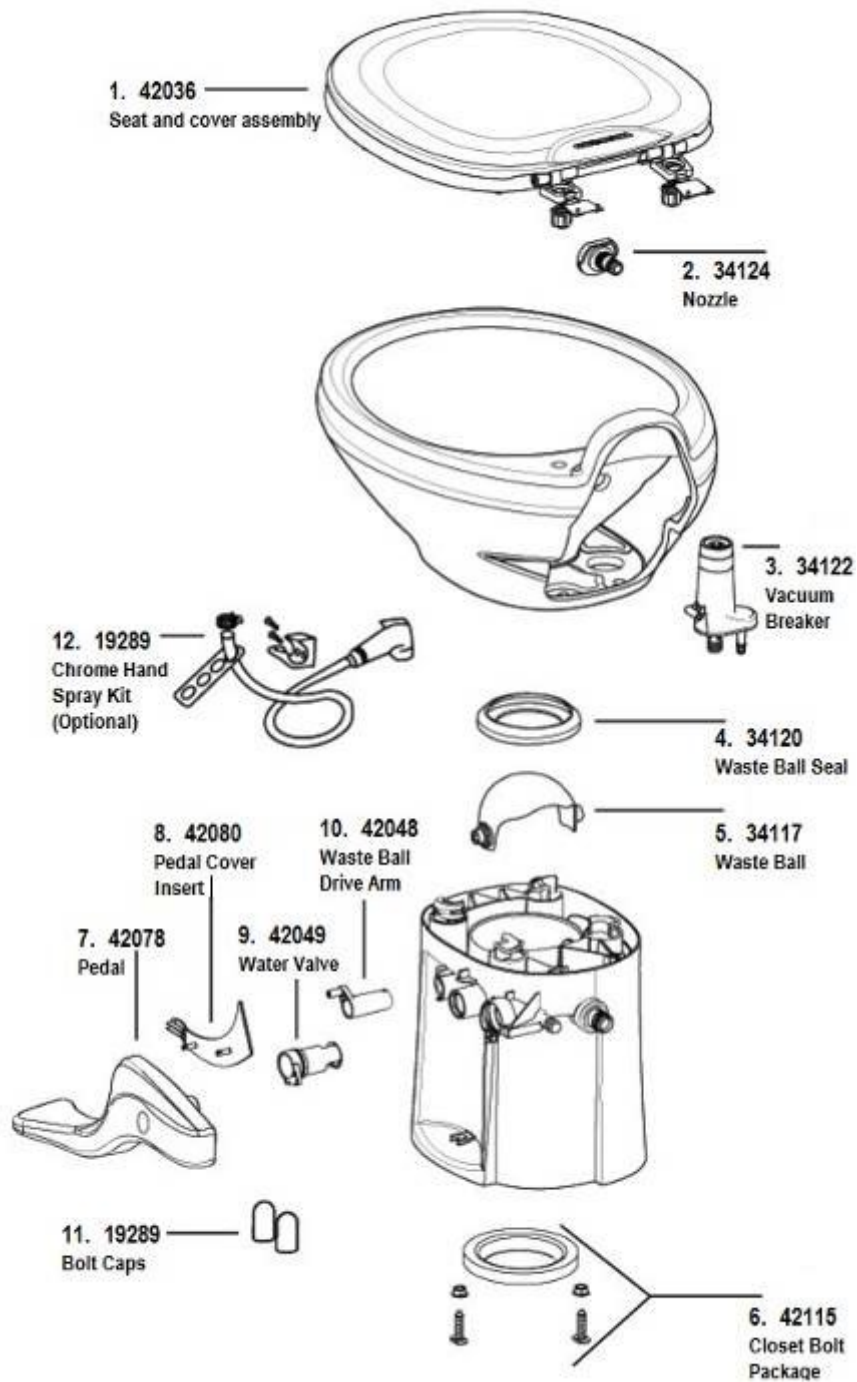

PLUMBING, DRAIN SYSTEM

Toilet, 23FB

602334 Toilet, Thetford Aqua Magic Style II China
601266 Toilet flange, 3" x 4", Slip fit
602137 Shut off valve

Parts listed in Diagram are Thetford part numbers