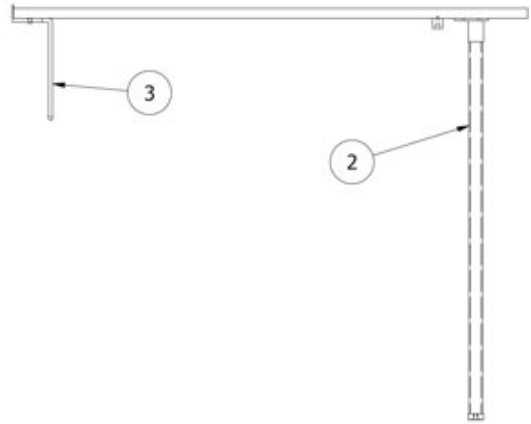

FURNITURE, GALLEY

Dinette Table, 28RB, 30RB

969446-01

Dinette Table

1. 969446&010118PC
2. 382177
3. 380284-02
4. 380284-03-1
- 386416-02
6. 320006
- 380284-06
8. 381136

Pre laminate, .75 x 32 x 39
Leg, Folding table
Bracket, Table hinge assembly kit
Table hinge brackets
Edgebanding-15/16" Liquid Glass
Screw, #8 pan head, Phil .75"
Catch plate, J-1
Rubber bumper