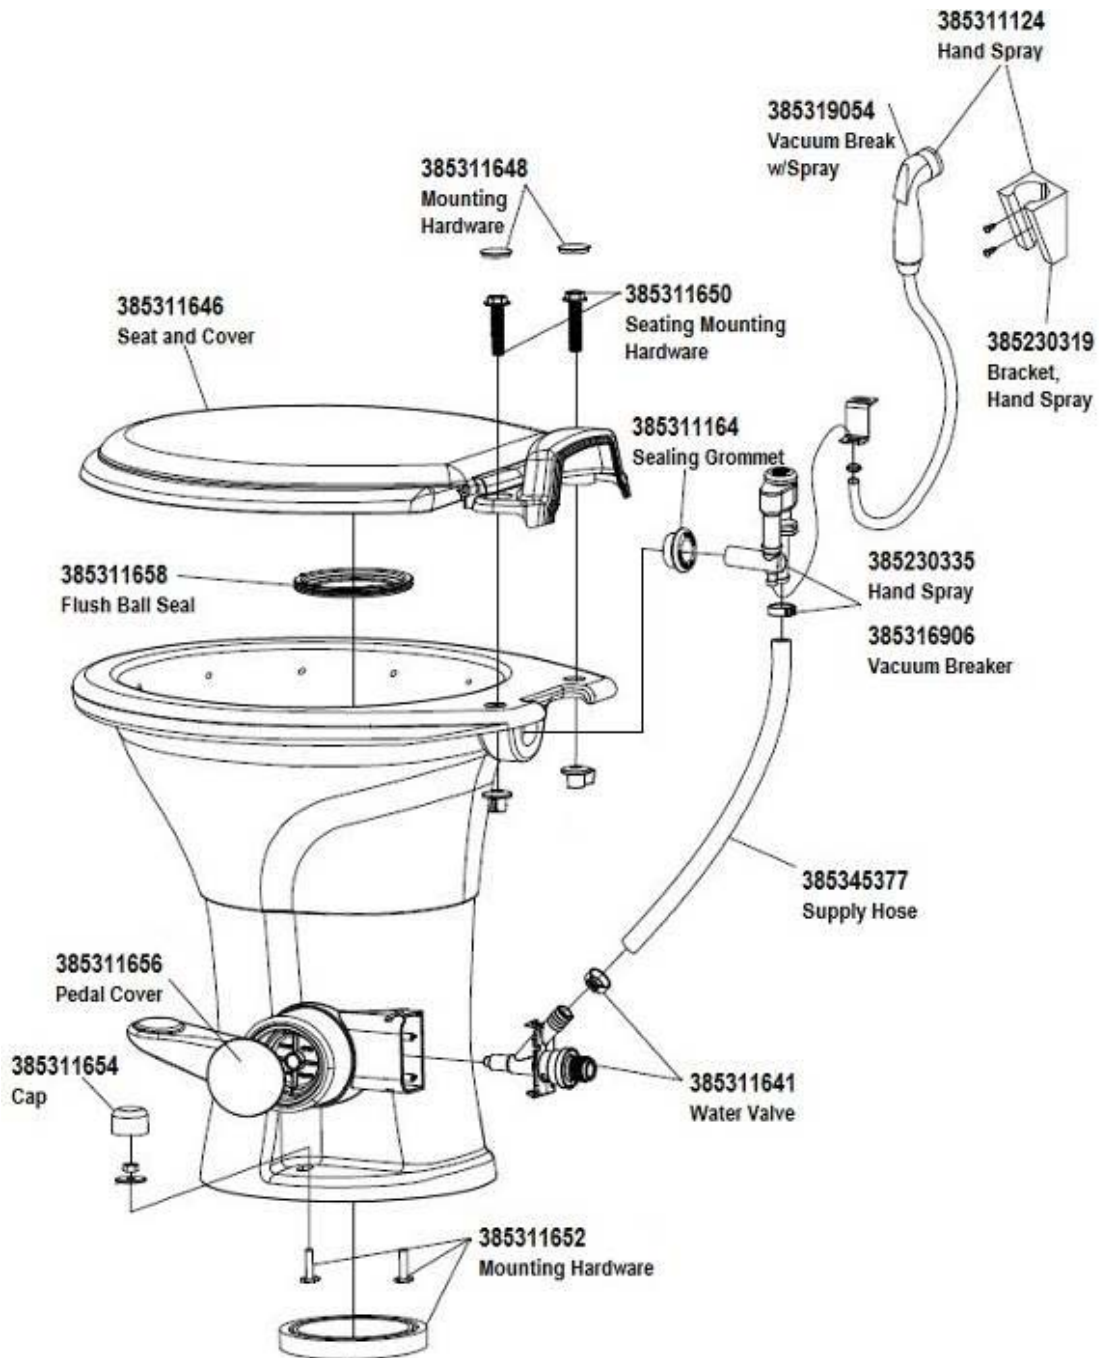

PLUMBING, DRAIN SYSTEM

Toilet, 25FB, 27FB, 28RB, 30RB

690621-BOX Toilet, China, Dometic
601266 Toilet flange, Slip fit
602137 Shut off valve

Parts listed in Diagram are Dometic part numbers