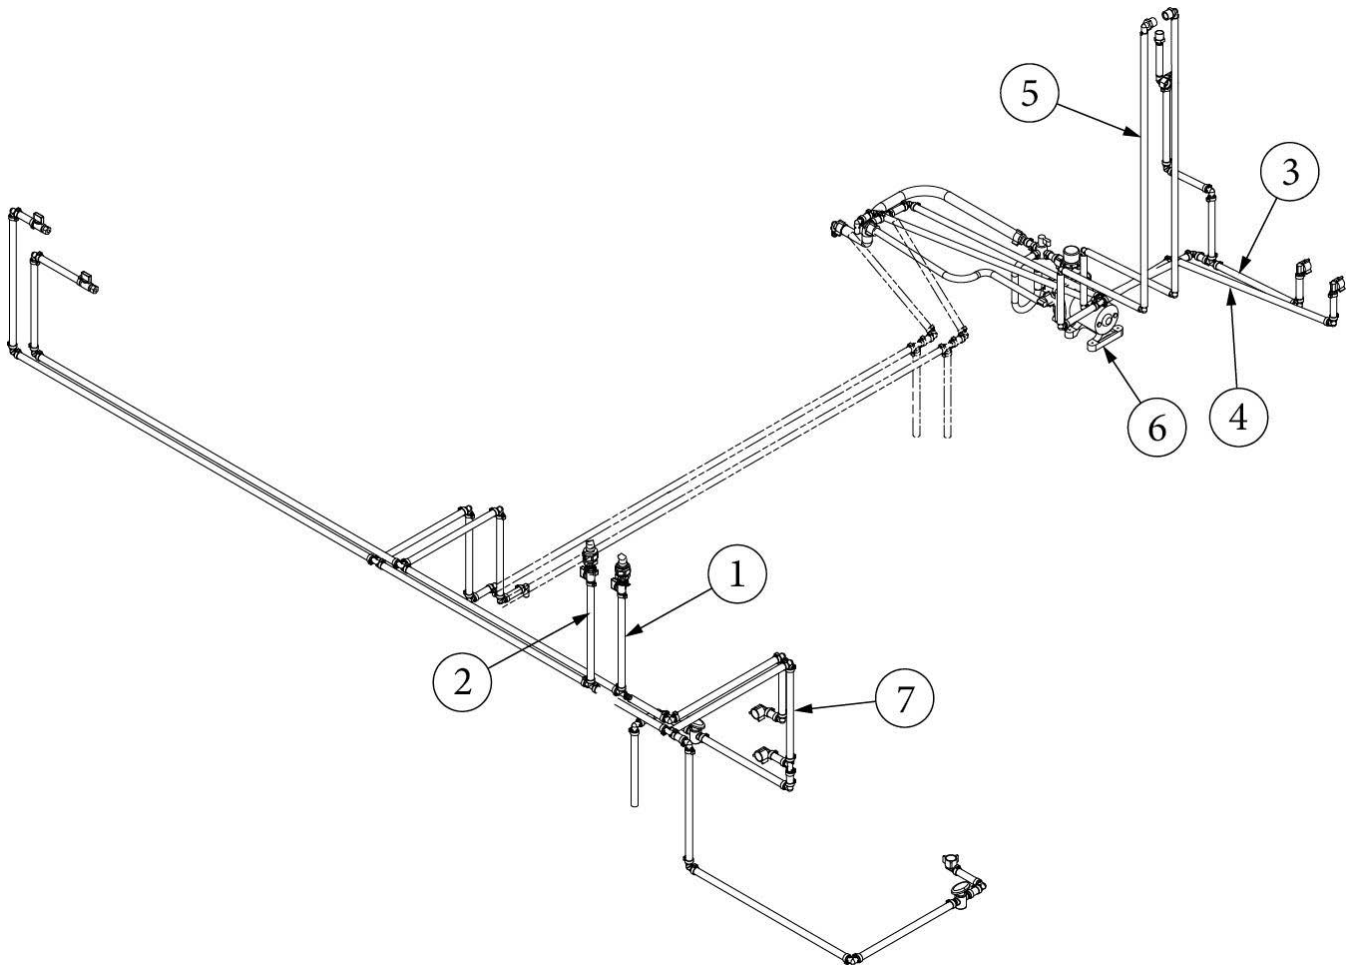

PLUMBING, FRESH WATER SYSTEM

Fresh Water Lines, 27FB

944062-02

Install, Fresh Water Layout (not for order/see parts below)

1. 944061-02	Layout, CS Hot
2. 944061-04	Layout, CS Cold
3. 944061-05	Layout, RS Cold
4. 944061-06	Layout, RS, Hot, Forward
5. 944061-07	Layout, Shower Lines
6. 944061-08	Layout, Water Pump
7. 944061-09	Layout, Water Heater