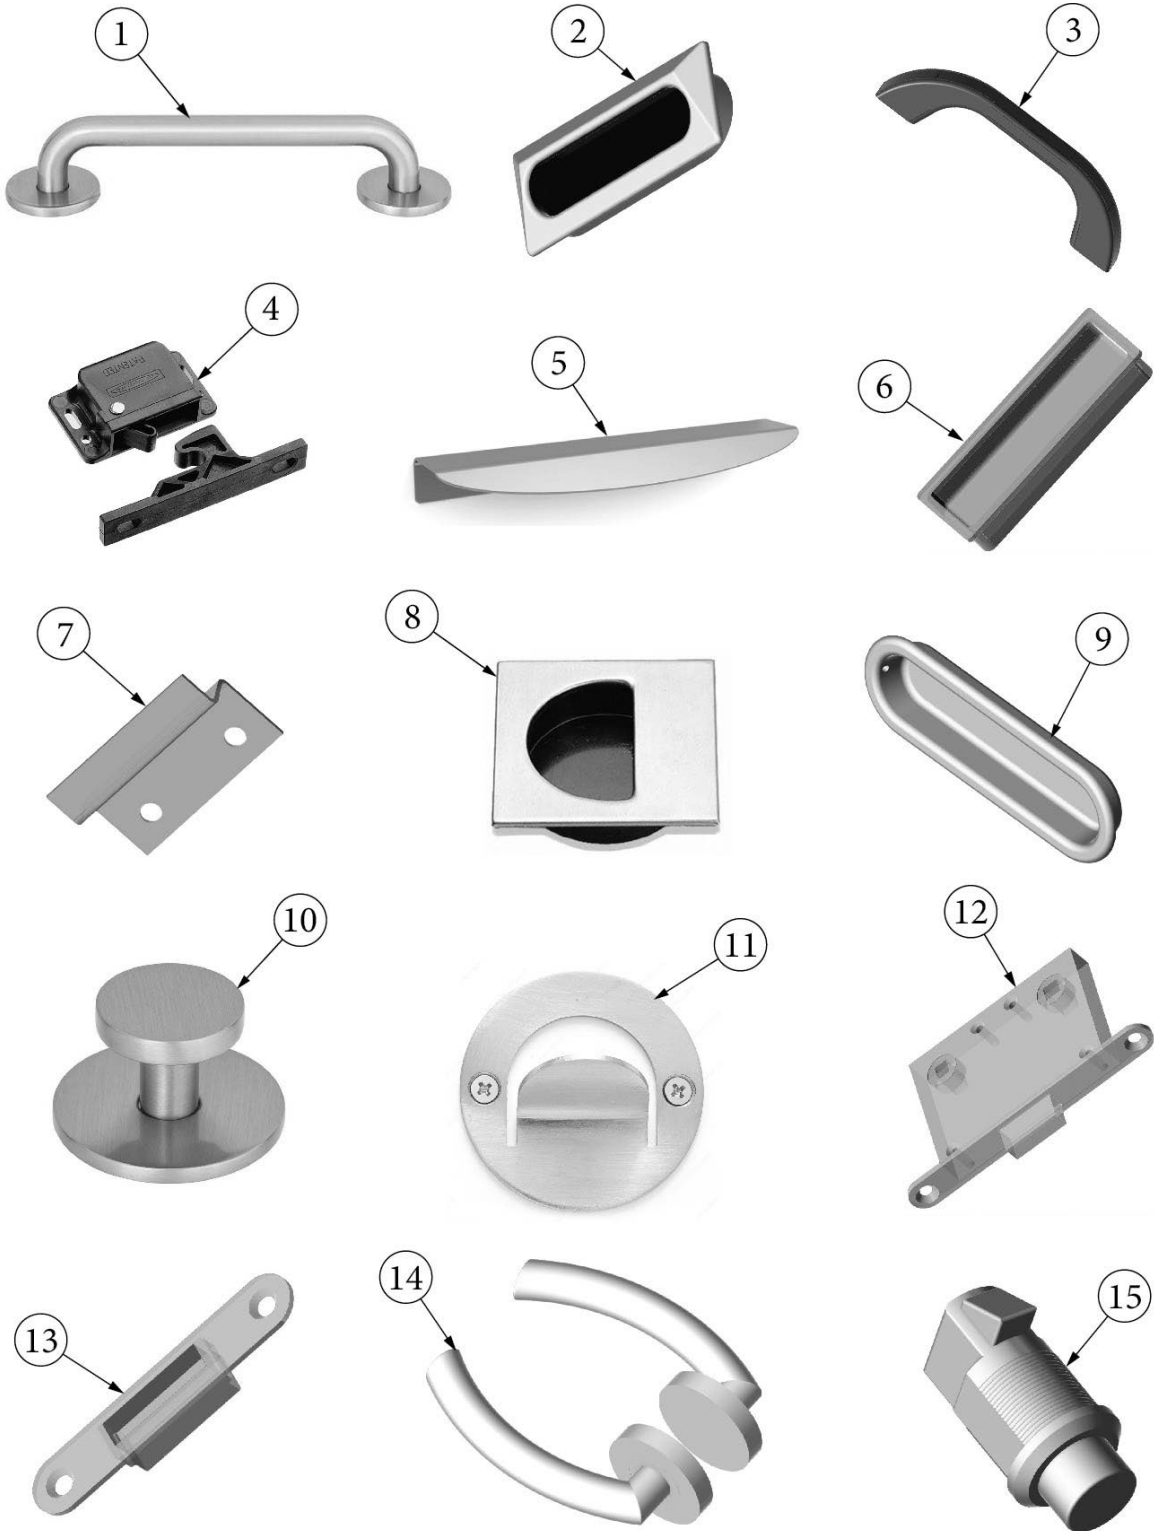

HARDWARE

Interior Latches and Handles

Parts Listed on Next Page