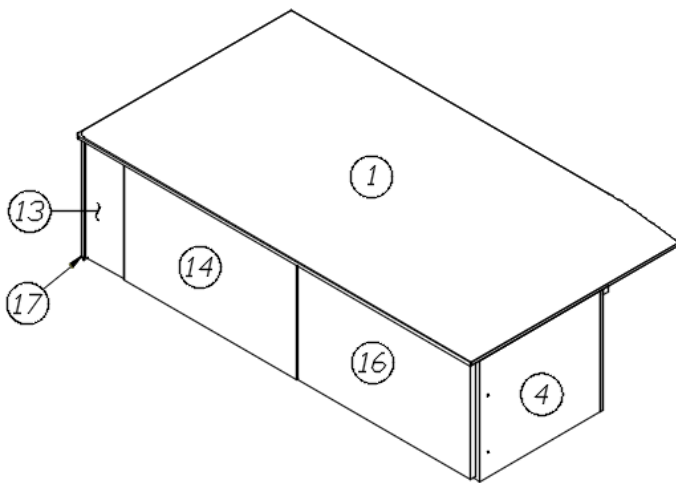

FURNITURE, BEDROOM

Bed, Twin, Curbside, 28RB

967925

CS Twin Bed

1. 800507-03	Top, Lauan, 3/8" x 4' x 8'
2. 967925&000212CC	Panel, 15.13 x 56.69
3. 967925&000318CC	Panel, 17.5 x 15.13
4. 967925&000418CC	Panel, 17.5 x 15.13
5. 967925&000518CC	Panel, 2.5 x 24.38
6. 967925&000618CC	Panel, 2.5 x 24.38
7. 967925&000718CC	Panel, 2.5 x 24.38
8. 967925&000818CC	Panel, 2.5 x 24.38
9. 967925&000918CC	Panel, 17.5 x 15.13
10. 967925&001018CC	Panel, 2.5 x 4.94
11. 967925&001118CC	Panel, 2.5 x 4.94
12. 967925&001218CC	Panel, 2.5 x 15.13
13. 967925&001318BC	Panel, 5.56 x 14.25
14. 967925&001718BC	Door, 25 x 14.25
15. 967925&002212BC	Panel, 29.5 x 15.13
16. 967925&002618BC	Door, 25 x 14.25
17. 801706-0029	Trim, Corner, 90-degree, White, 1" Radius
967857	Closeout Assembly
386408	Pull, Brushed Nickel w/Back Plates, DOT, 5-7/16"
386413-02	Edgebanding, Sea White, 5/8"
381607-11	Hinge, Self-close
381228-02	Catch, Grabber door, 5LB