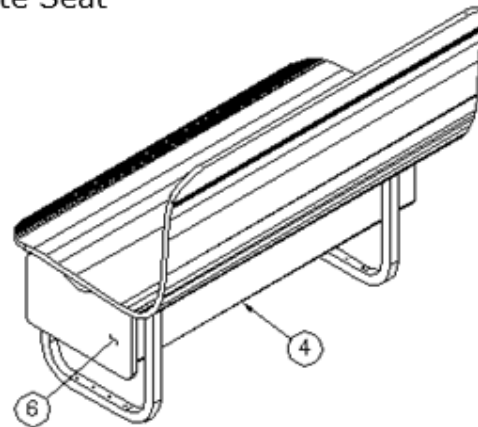

Forward Dinette Seat

967631
967632

Aft Dinette Seat
Forward Dinette Seat

1. 801446
2. 115140
3. 115141-02
4. 115141
5. 967631&000618BC
6. 967632&000618BC
- 386413-02
- 381847-01
- 381228-02

Dinette seat, Contoured
Leg, Dinette base
Closeout, Under booth seat
Closeout, Under booth seat
Door, 13.06 x 7.75, Aft dinette seat
Door, 13.06 x 7.75, Forward dinette seat
Edgebanding, Sea White, 5/8"
Piano hinge
Catch, Grabber door (5lb Pull)