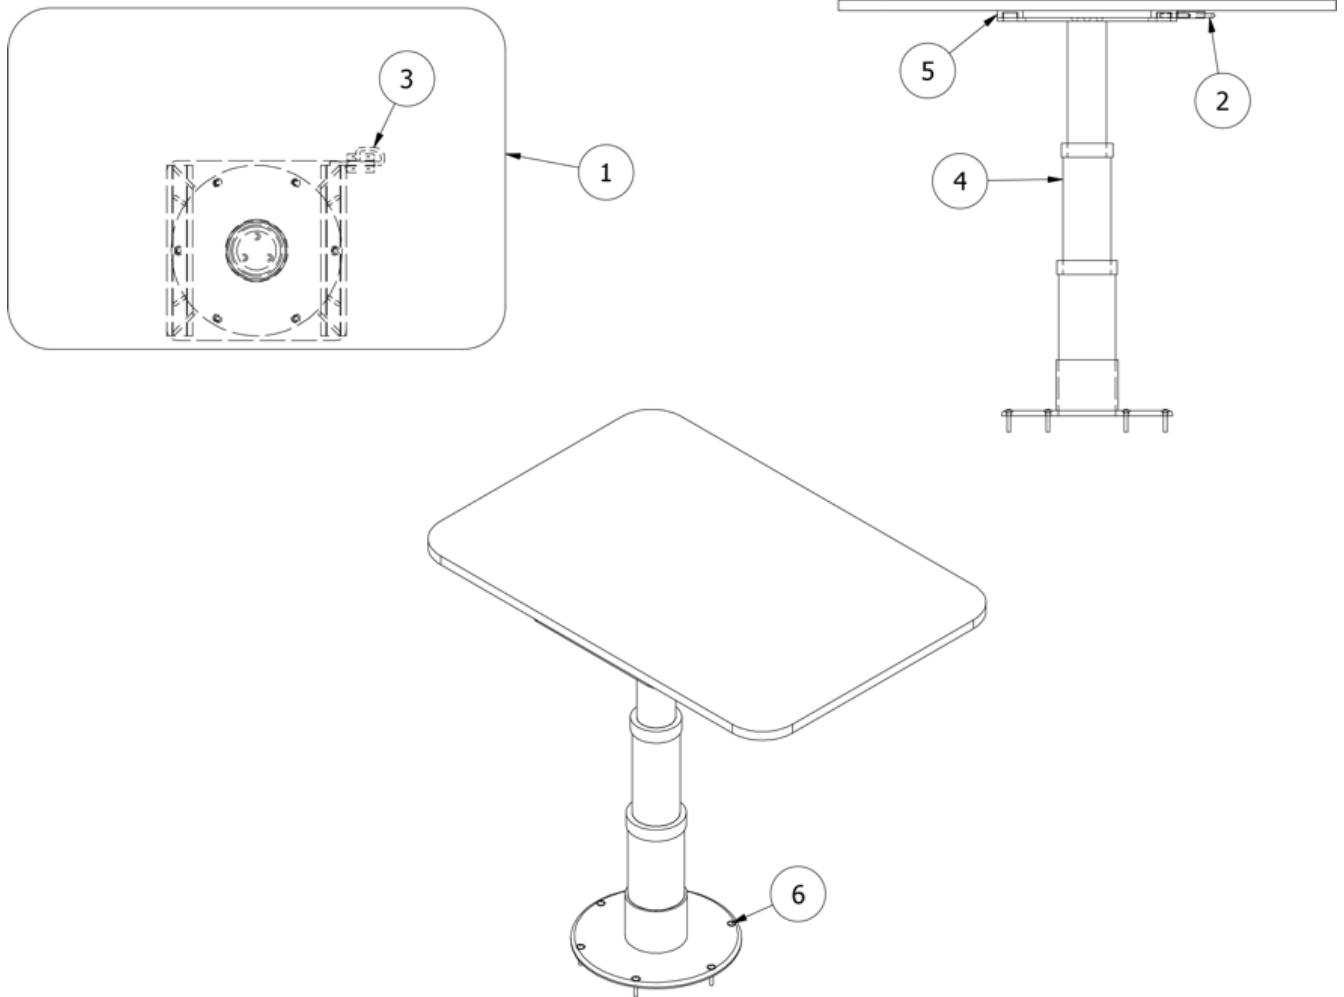

FURNITURE, GALLEY

Dinette Table, Sliding Pedestal, 23FB

969399

Sliding Pedestal Table

1. 969399&000118PC
2. 345496
3. 381109-01
4. 382073-01
5. 381400-01
6. 320230
  386416-02

1. Pre laminate, .75 x 35 x 24
   Screw, Truss HD #8-32 x .5
   Latch w/flat U-strike
   Bracket, Pedestal table
   Drawer slide, 12"
   18-8 SS oval head PH
   Edgebanding-15/16" Liquid Glass