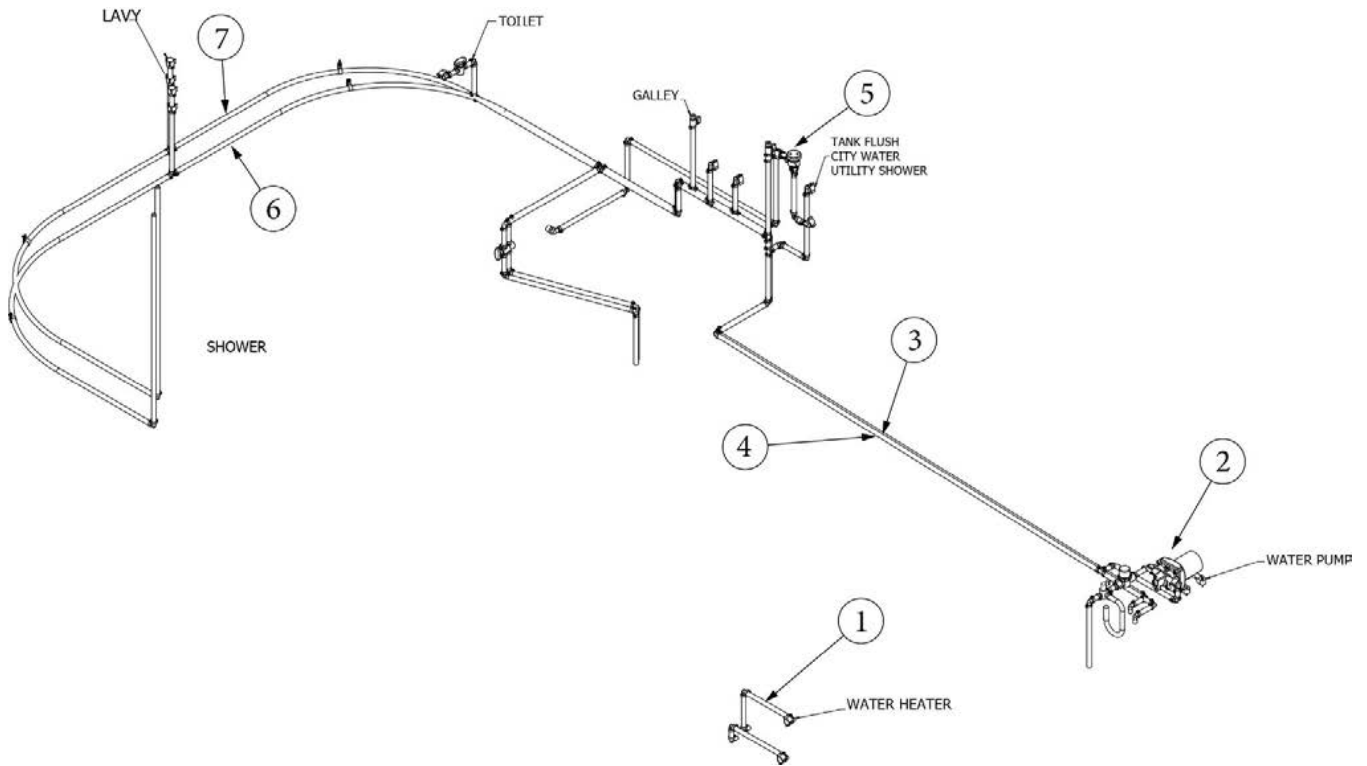

PLUMBING, FRESH WATER SYSTEM

Fresh Water Lines, 23FB

113837-02

Fresh Water Layout, 23FB

1. 944022-01	Water heater hook up
2. 944022-02	Water pump lines
3. 944022-04	Layout, RS hot water lines
4. 944022-07	Layout, RS cold water lines
5. 944022-08	Layout, Tank flush
6. 944022-09	Layout, Rear hot water lines
7. 944022-10	Layout, Rear cold water lines