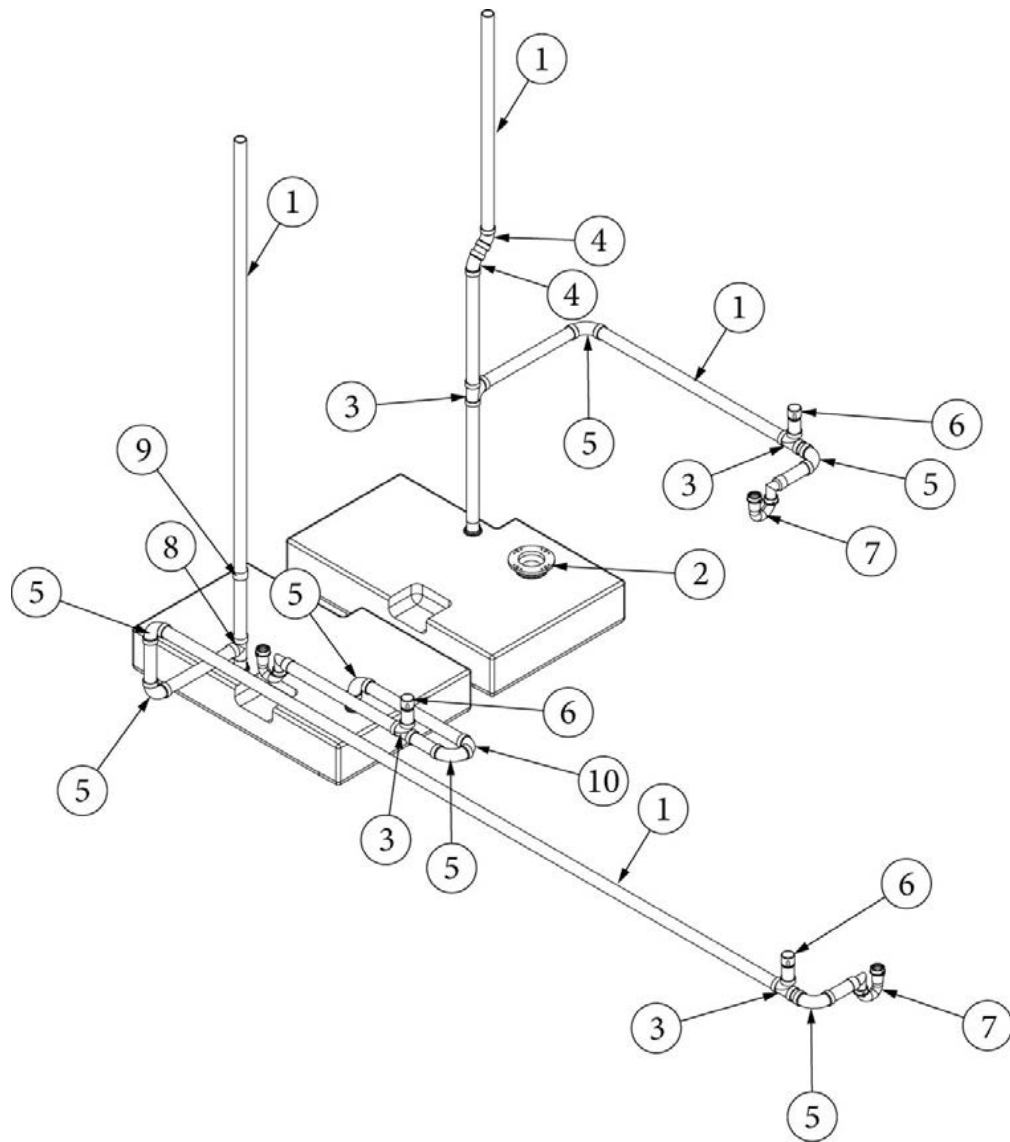

PLUMBING, DRAIN SYSTEM

Drain, Above Floor, 30RB

113196

Above Floor Drain System (not for order/see parts below)

1. 601160-02	Pipe, ABS DWG, 1.5"
2. 600065	Floor flange, Threaded
3. 600156	Tee, Sanitary
4. 600030	El, ABS, 45°, Long turn
5. 600035	El, ABS long sweep, 1.5
6. 600538	Vent, V-200, Automatic
7. 600622	P-trap, 1.5" w/slip nut & washer
8. 601868	Sanitary tee
9. 600227	Coupling, 1.5"
10. 600662	Elbow, 1.5", 90°, Short radius