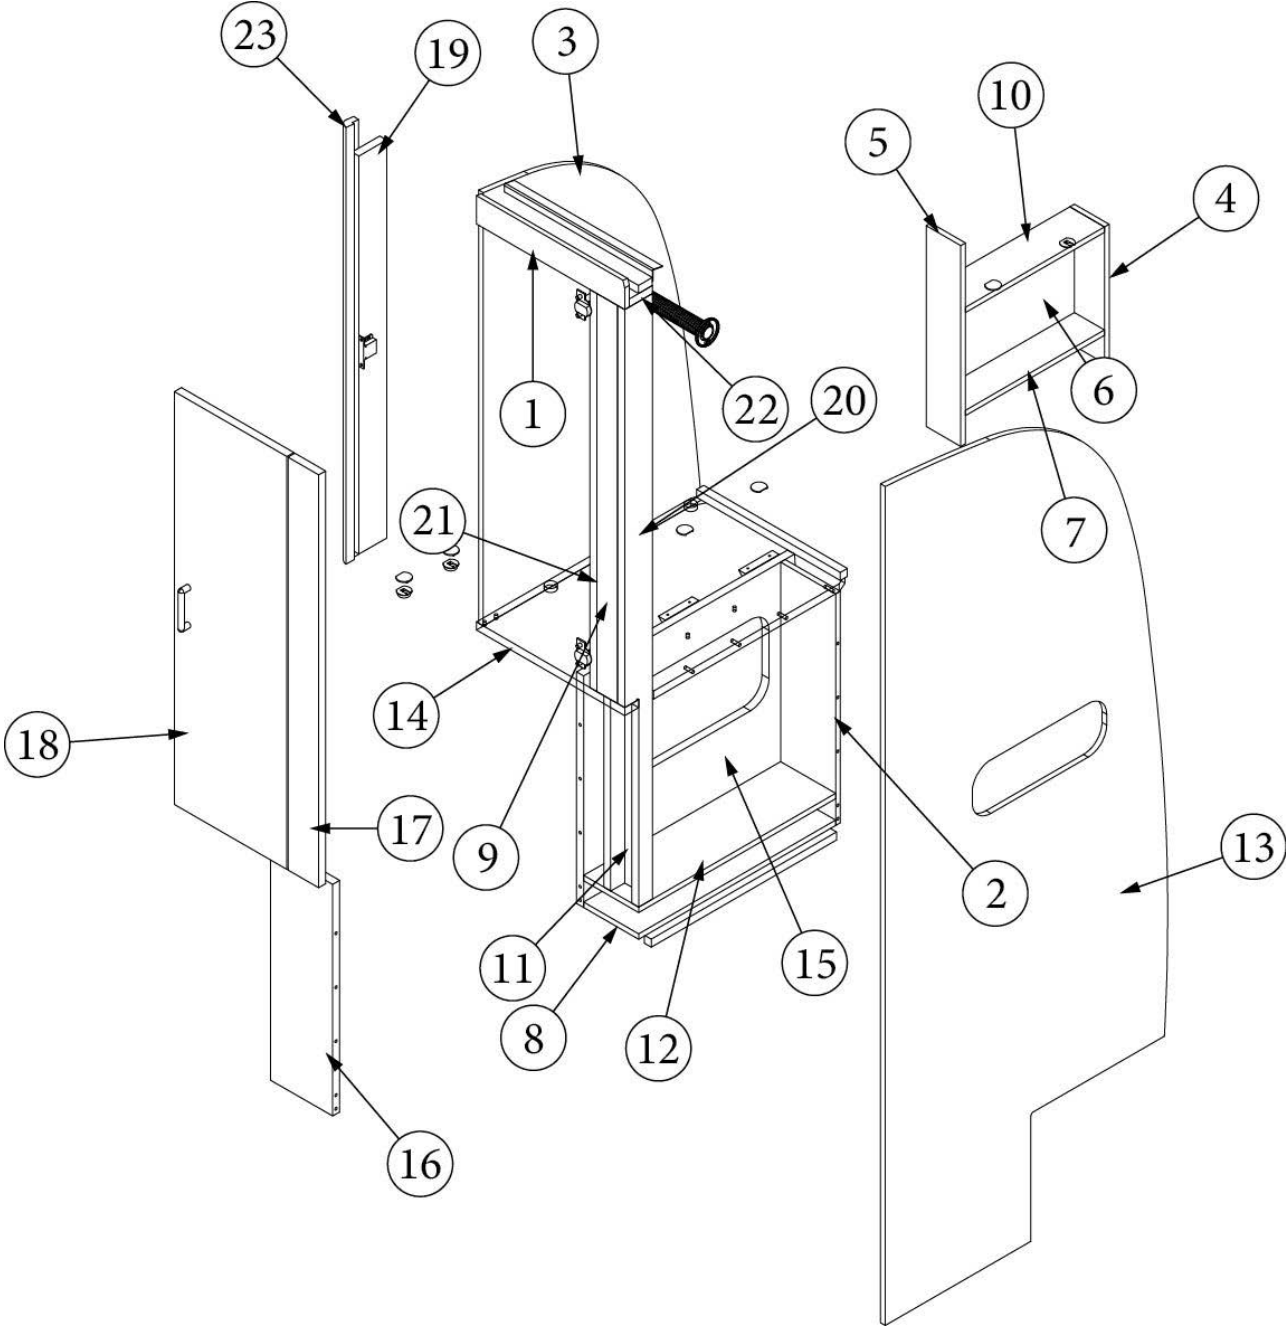

FURNITURE, BEDROOM

Hanging Wardrobe, Twin, 23FB

Part Numbers Listed on Next Page