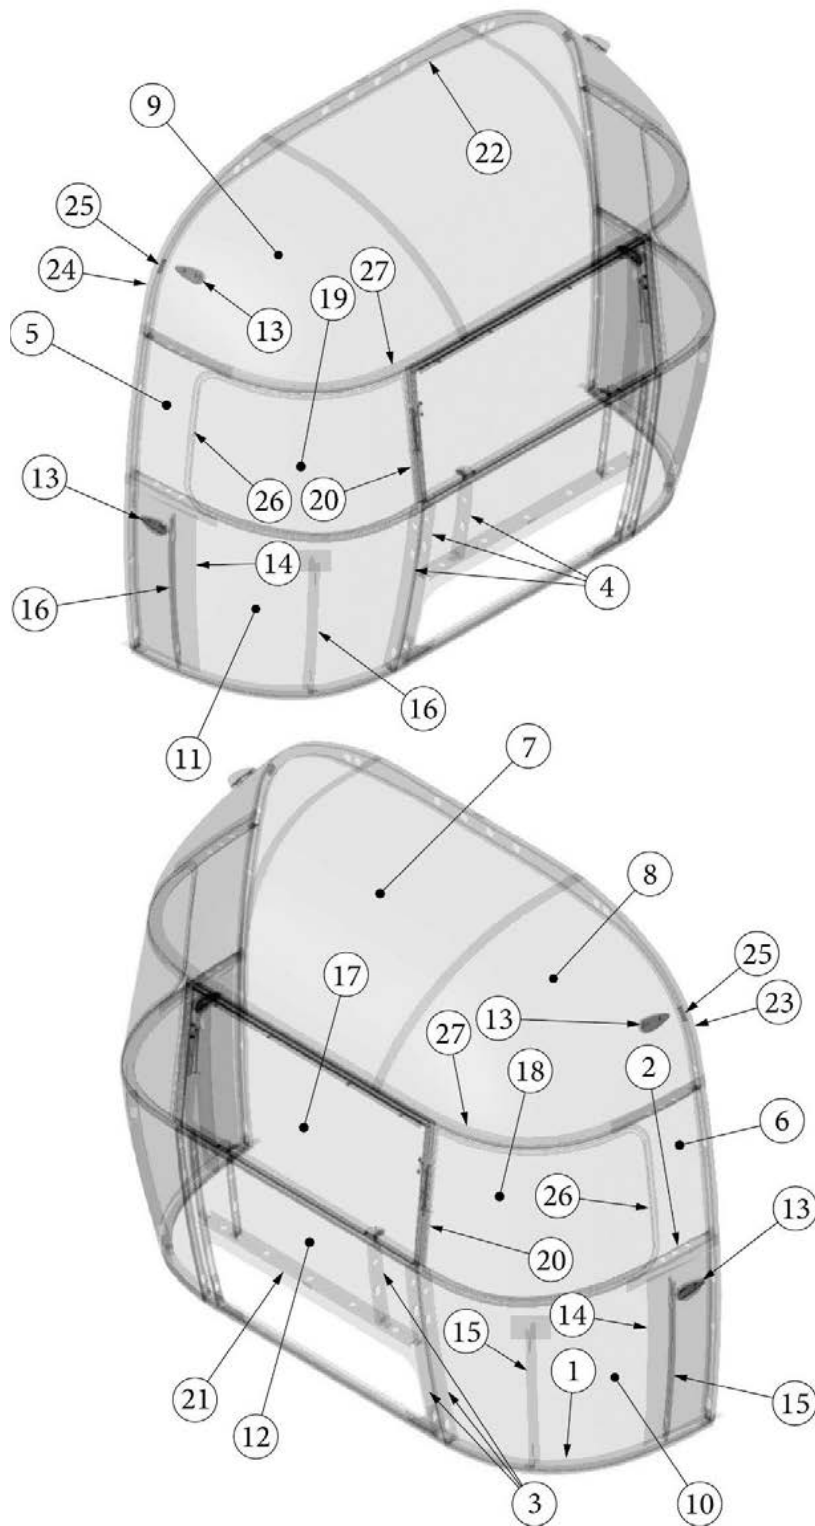

EXTERIOR SHELL

Front End, Twin, 25FB

Parts Listed on Next Page