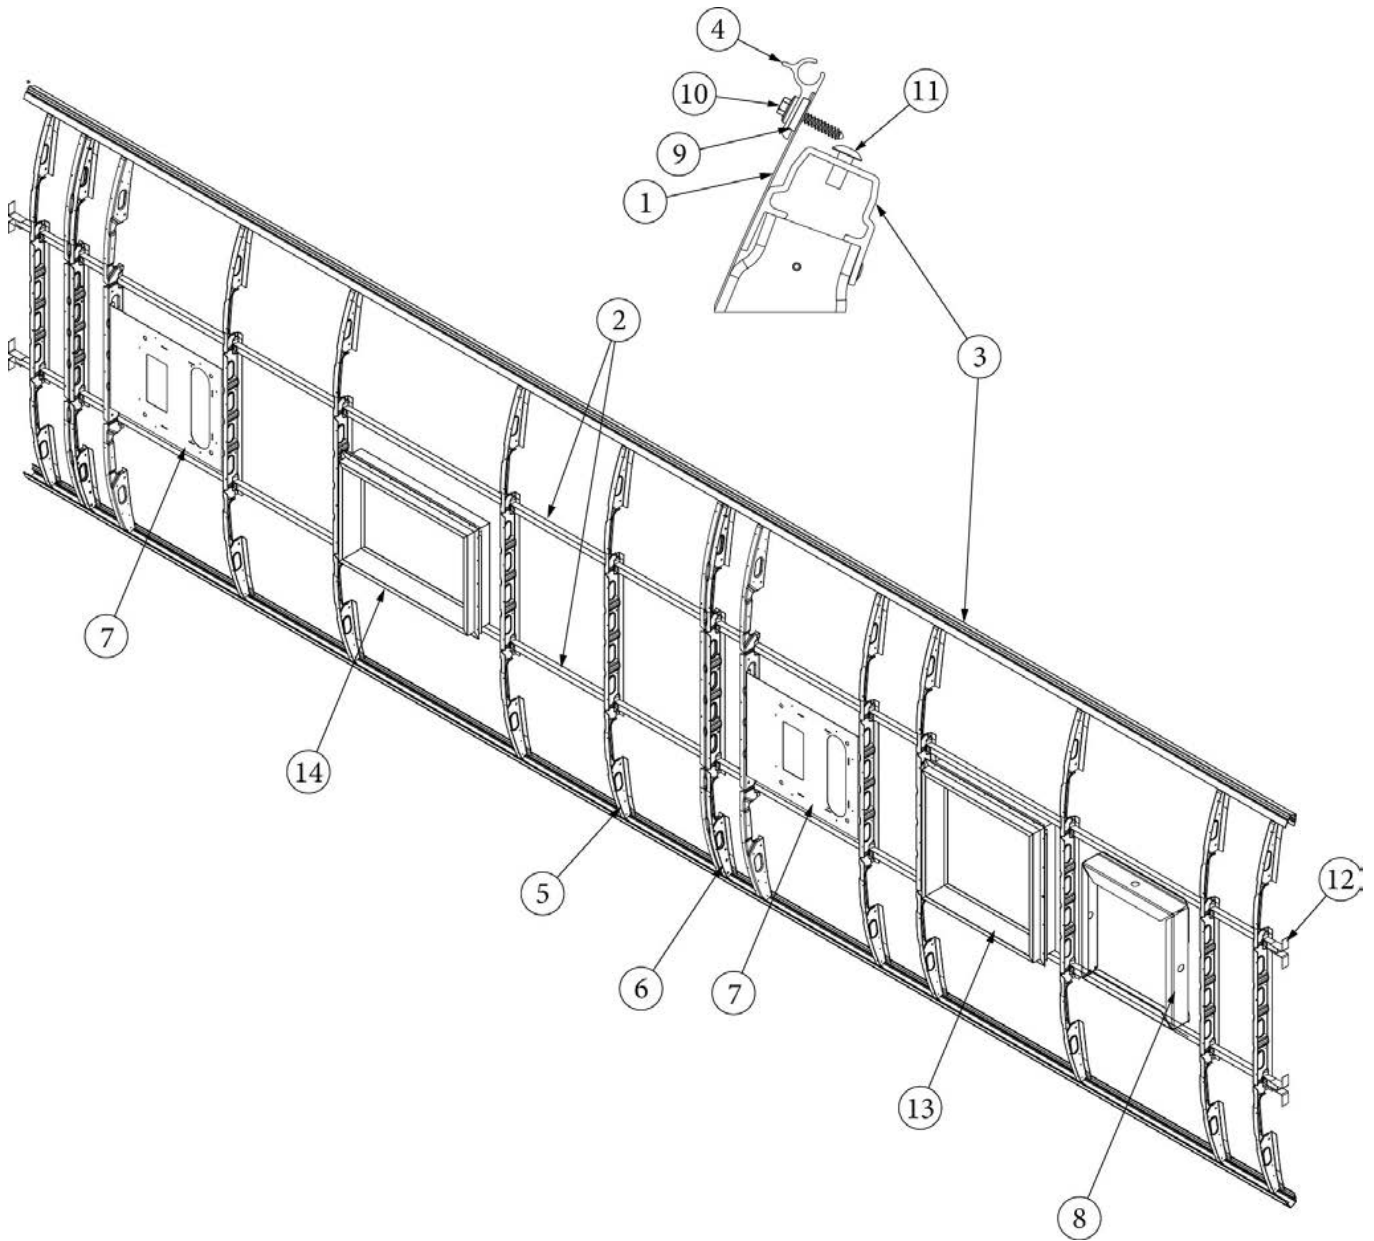

EXTERIOR SHELL

Roof, 30RB

Parts Listed on Next Page