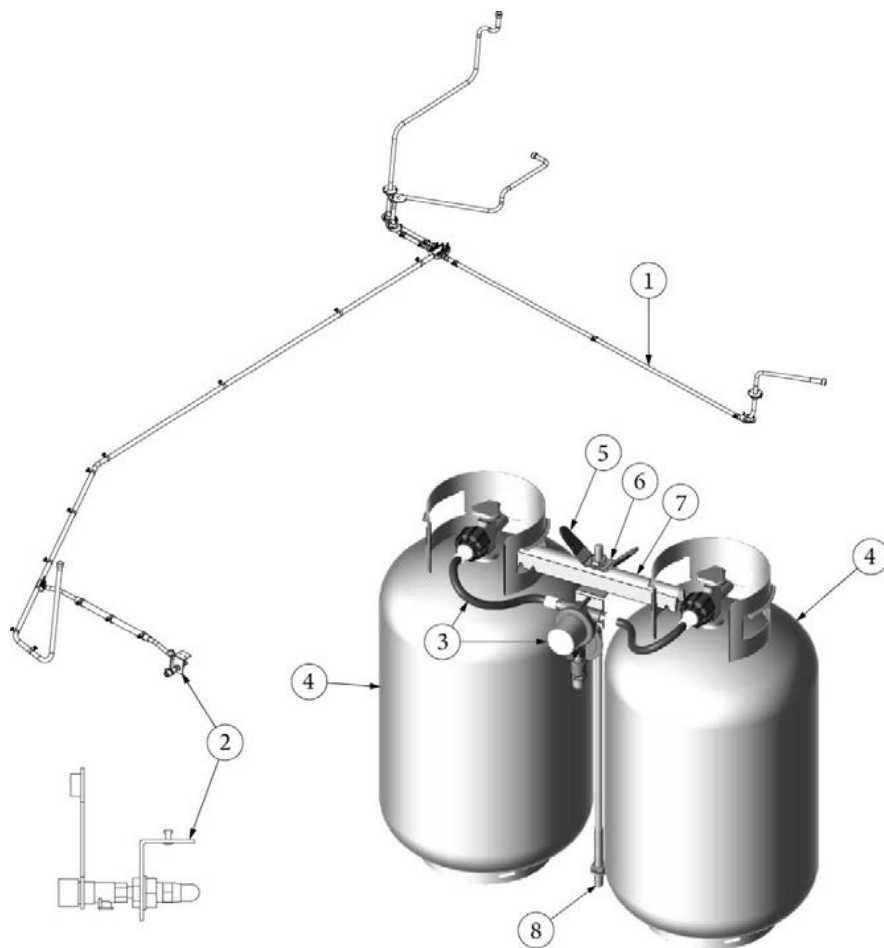

PLUMBING, LPG SYSTEM

LPG System, 30RB

113183
113718-01

Install, LP System, 30RB (not for order/see parts below)
Install, LP Tanks/Regulator, 30lb (not for order/see parts below)

1. 944000	Assembly, LP flex line
2. 602465	Exterior propane port assembly
3. 602870	Regulator, LP gas, Dual 11" pigtaills
4. 601710-01	Tank, LP Cylinder, Steel, 30LB
5. 381613	Plastisol Cover, LP Wing Handle
6. 455841	Wingnut, LP Bottle
7. 455842	Hold-down, VTD0046
8. 345764	Threaded Rod, 23.5", 1/2-13 4" each end
350132	Flange nut, Serrated, 1/2-13 UNC
386250	Label, LPG service port
365330-04	Sealant, Adseal, RTV #4553
382500	Grommet, .5" Pipe, Press Fit, Sealing
382556	Closeout, 2.38", D LP Assembly BC
512412	Bushing, Snap In, .75" ID
382160	Grommet, Flexible Vinyl