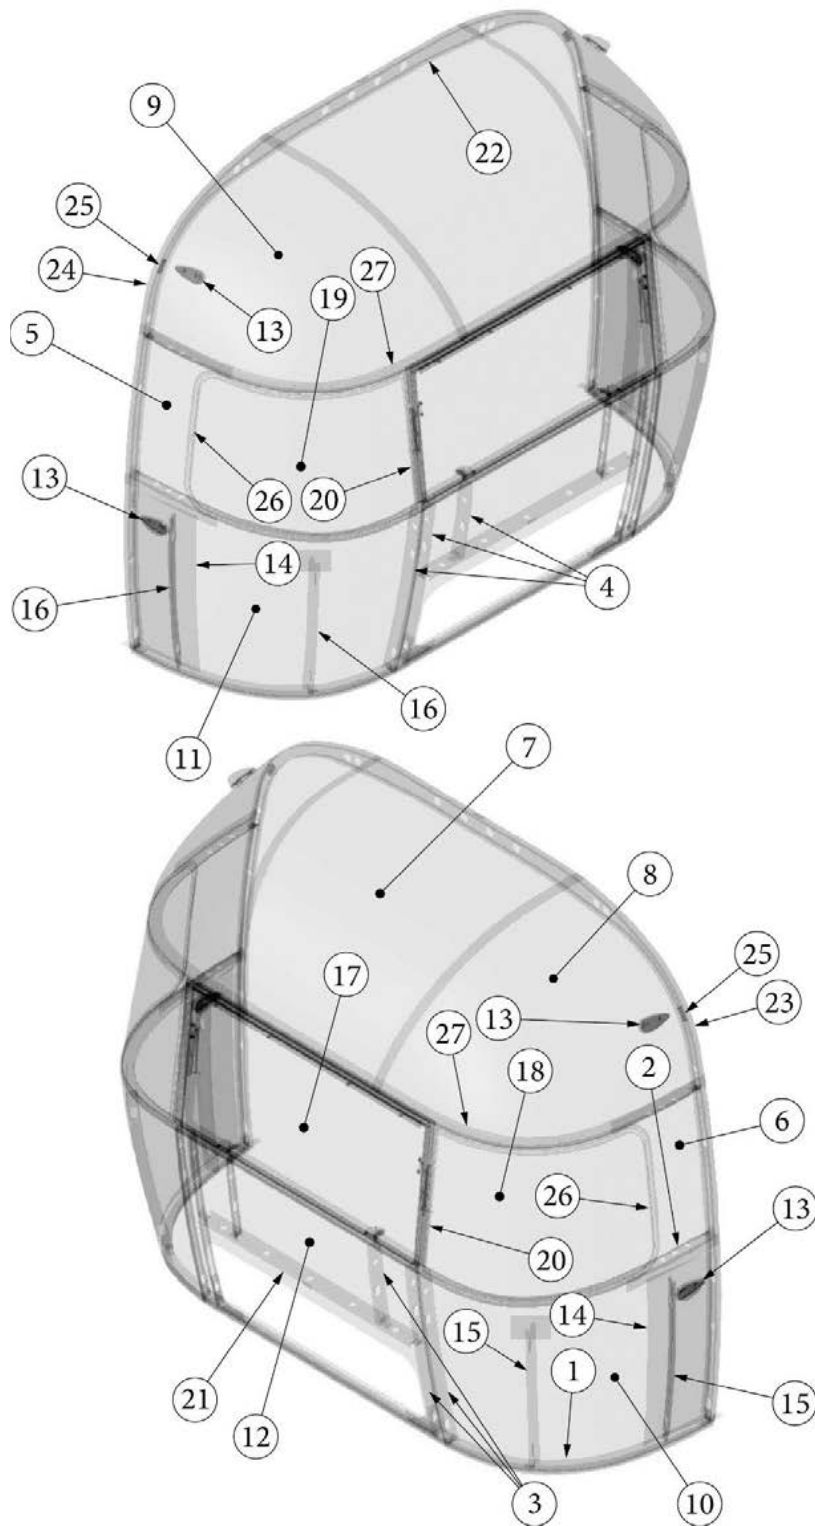

EXTERIOR SHELL

Front End, 27FB

Parts Listed on Next Page