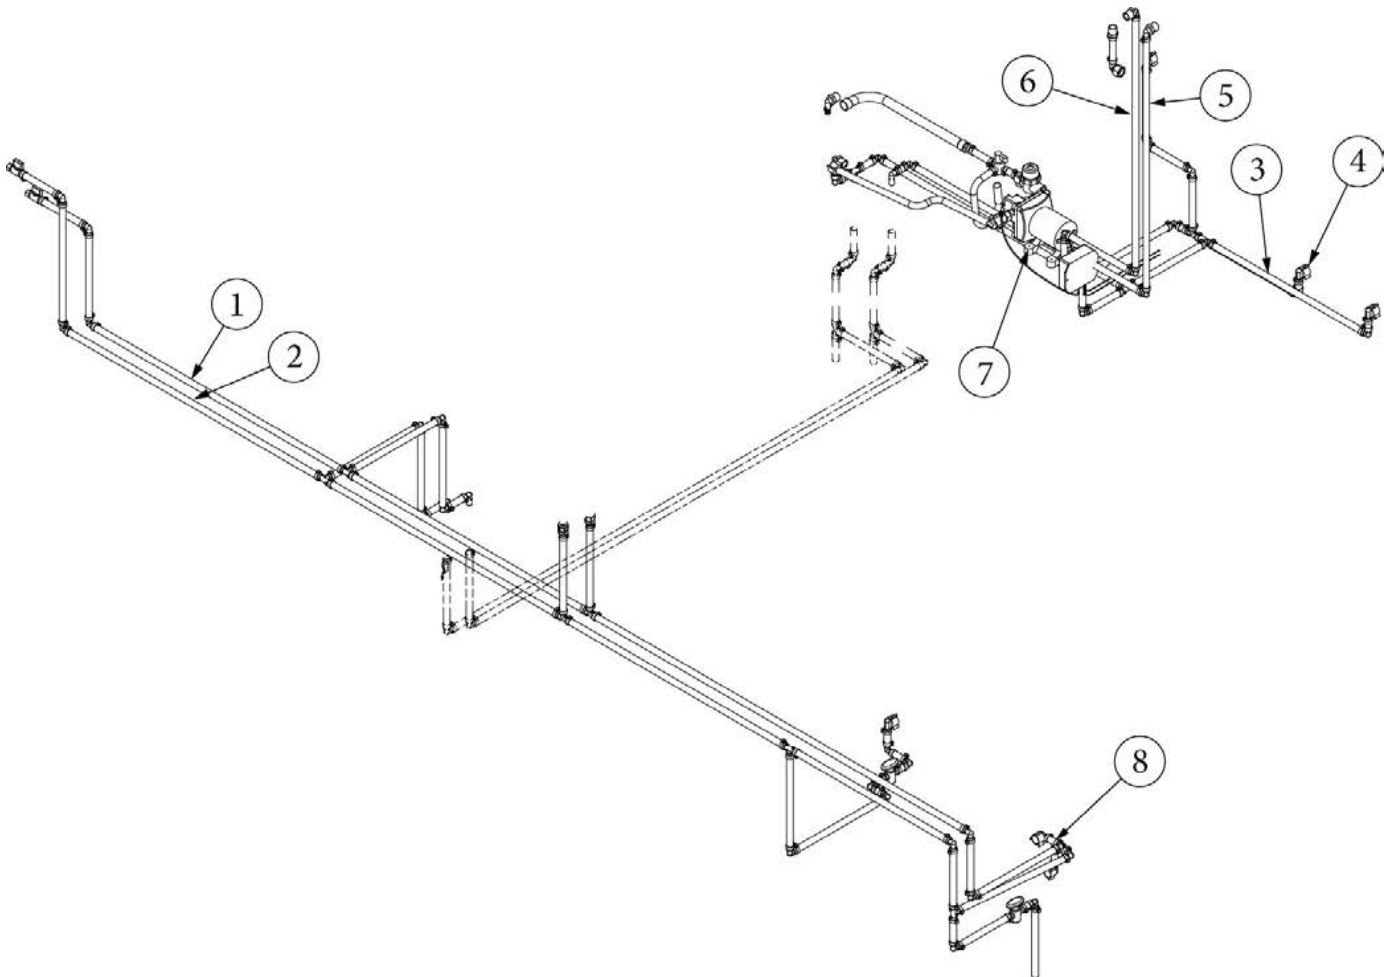

PLUMBING, FRESH WATER SYSTEM

Fresh Water Lines, 25FB

944056-01

Install, Fresh Water Layout (not for order/see parts below)

1. 944055-09	CS, Hot Water
2. 944055-10	CS, Cold Layout
3. 944055-03	RS, Hot Layout Forward
4. 944055-04	RS, Cold Layout
5. 944055-05	Layout, Shower, Hot
6. 944055-06	Layout, Shower, Cold
7. 944055-07	Layout, Water Pump
8. 944055-08	Layout, Water Heater