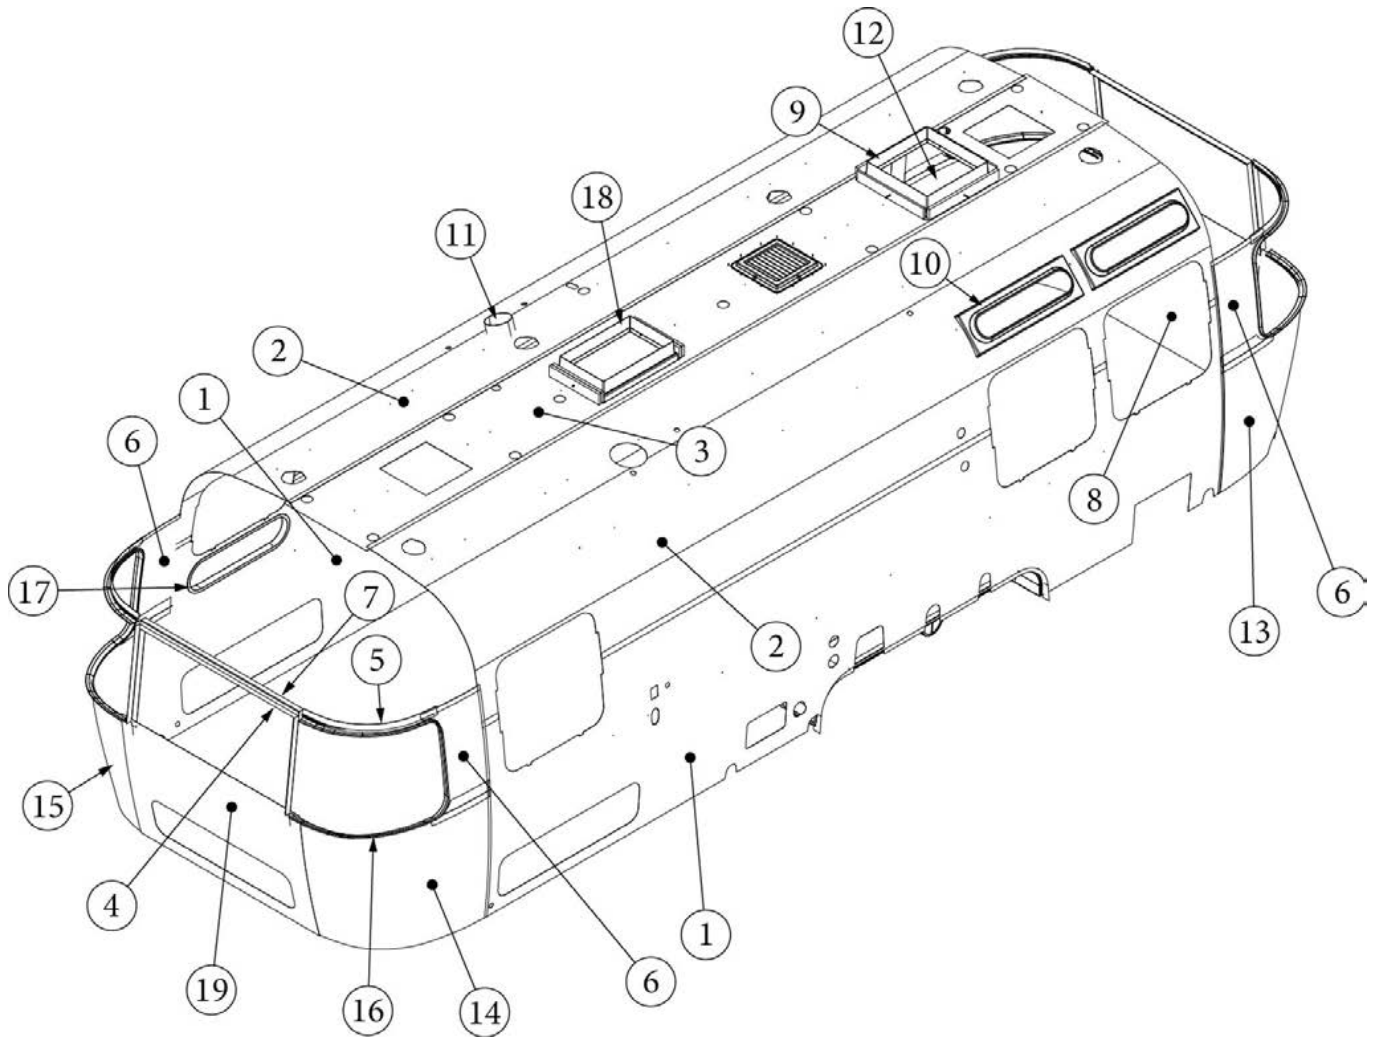

INTERIOR SHELL

Interior Skin, Twin, 27FB

Parts Listed on Next Page