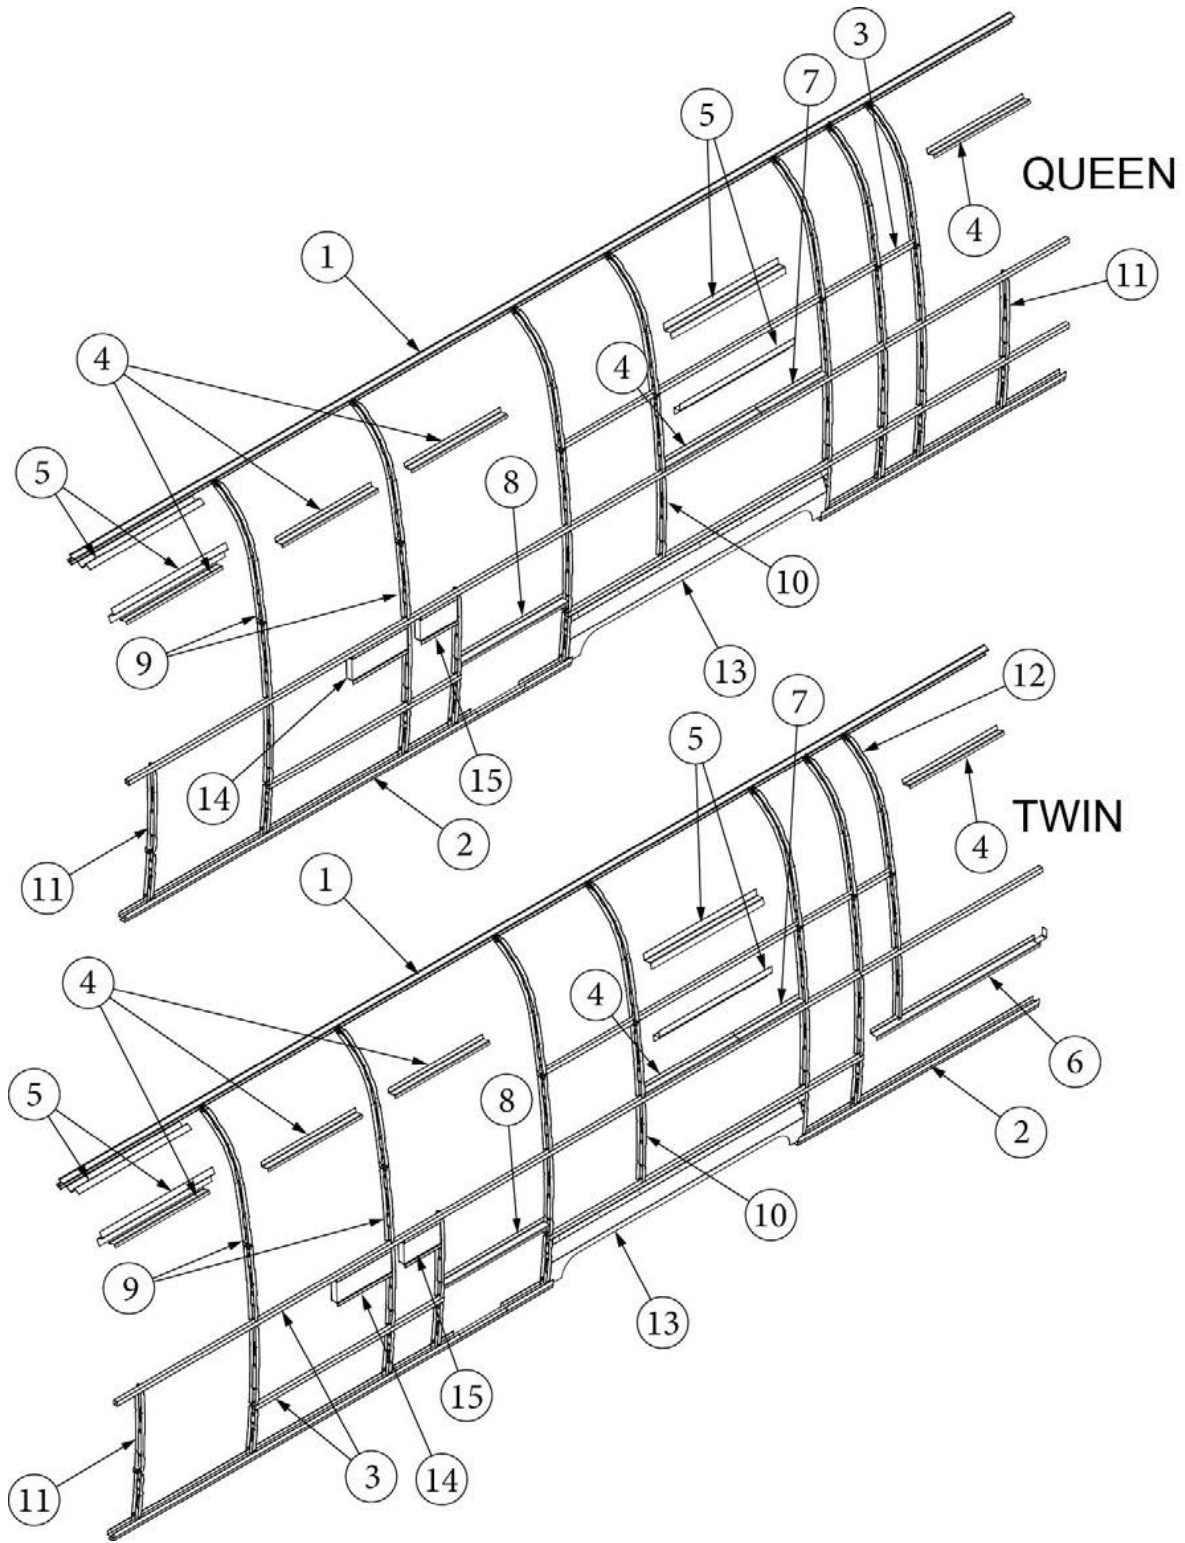

EXTERIOR SHELL

Wall Framing, Roadside, 30RB

Parts Listed on Next Page