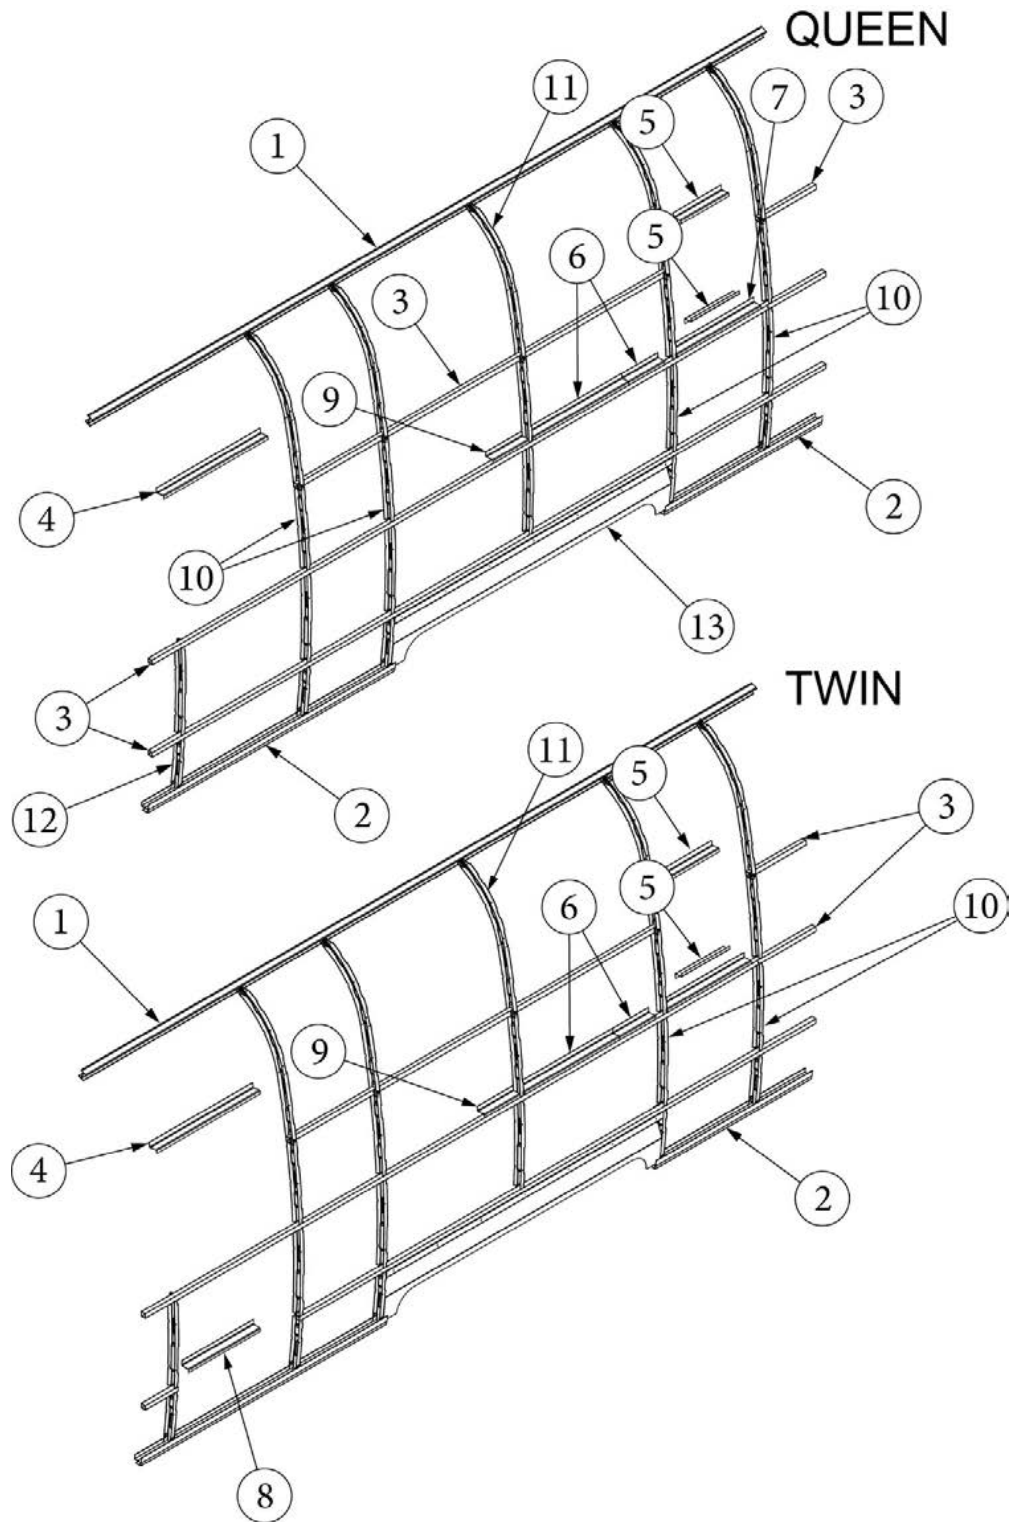

EXTERIOR SHELL

Wall Framing, Roadside, 23FB

Parts Listed on Next Page