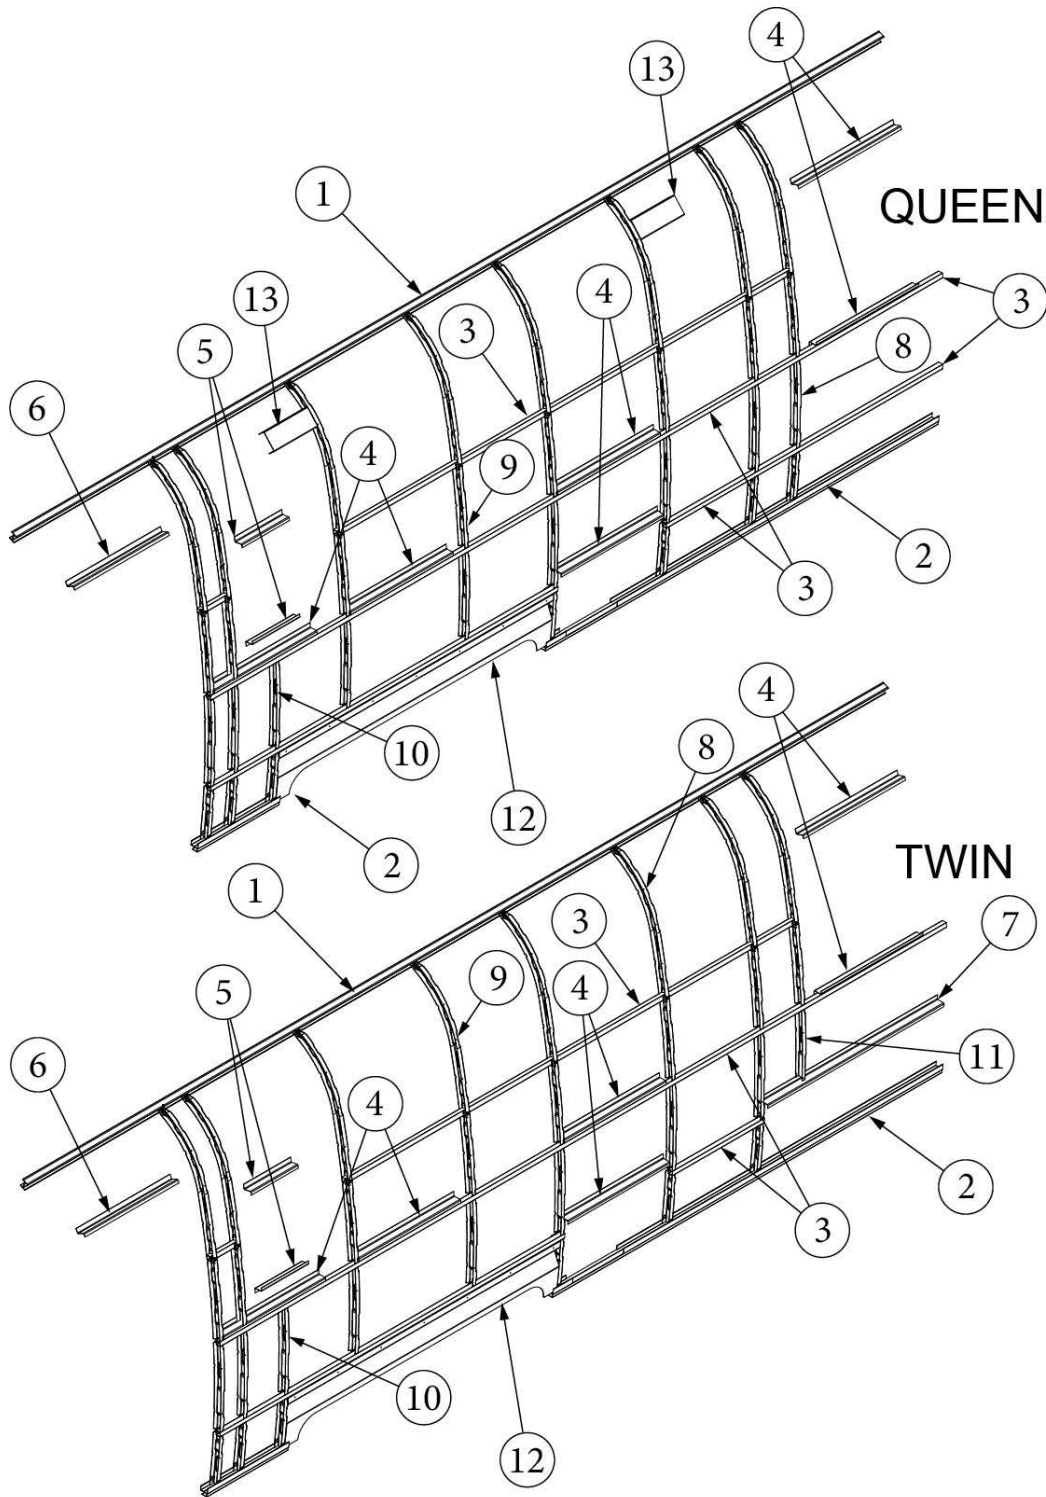

EXTERIOR SHELL

Wall Framing, Curbside, 27FB

Parts Listed on Next Page