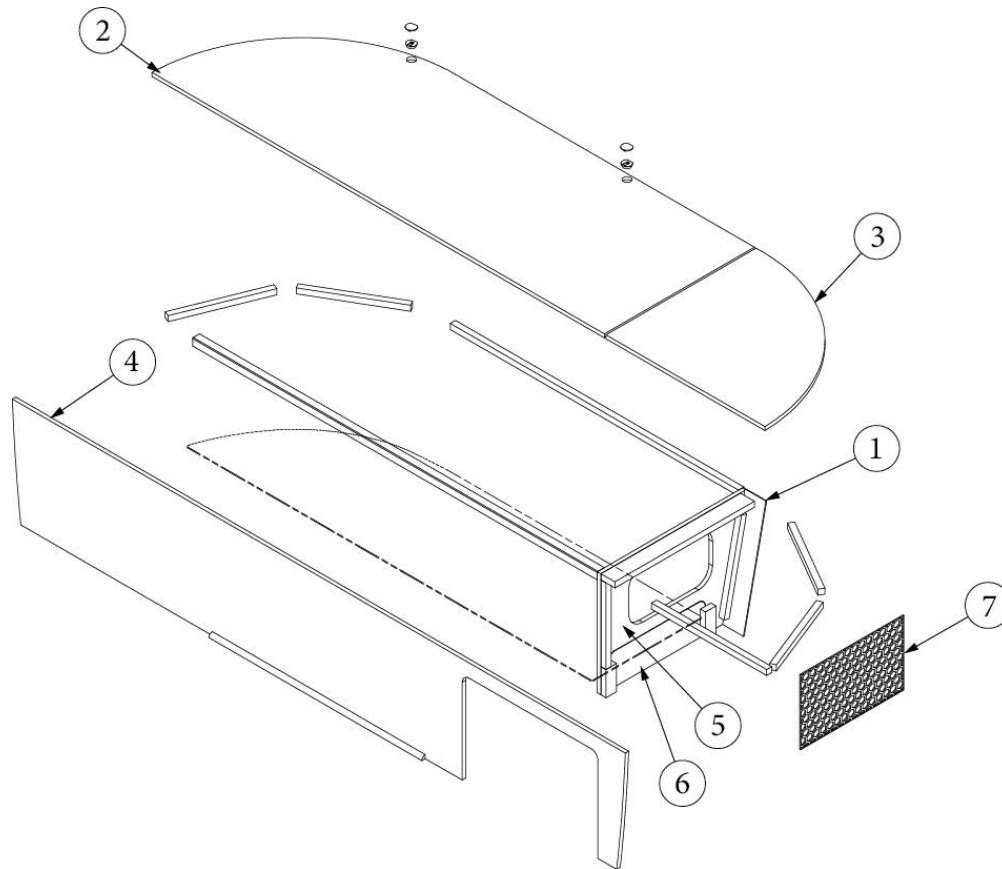

FURNITURE, BEDROOM

Storage Box, 23FB

969897-01

Storage Box, 23FB

1. 969897&000103CE	Pre laminate, .125 x 3.00 x 15.5"
2. 969897&000212BC	Pre laminate, .50 x 21.50 x 64.81"
3. 969897&000312BC	Pre laminate, .50 x 21.50 x 22.75"
4. 969897&000412BC	Pre laminate, .50 x 15.00 x 87.81"
5. 969897&000512CC	Pre laminate, .50 x 20.81 x 15"
6. 969897&001912CC	Pre laminate, .50 x 13.88 x 4.44"
7. 203664-01	Grill, Screen Plastic 9.25 x 14.8"
114812	Alum. Angle 1 X 1 X 12"
112671-34	Vinyl, Under Bed Storage
365386-01	Edgebanding, Linen, .63"
382057-04	Cap, Knockdown, White, #16387
382057	Knockdown, 8mm, #16289b
800638-0129	Molding, 1/2", Round, White Cypress
386413-01	Edgebanding, Sea White, 5/8"
701538	Carpet, Econolier, Velour Black