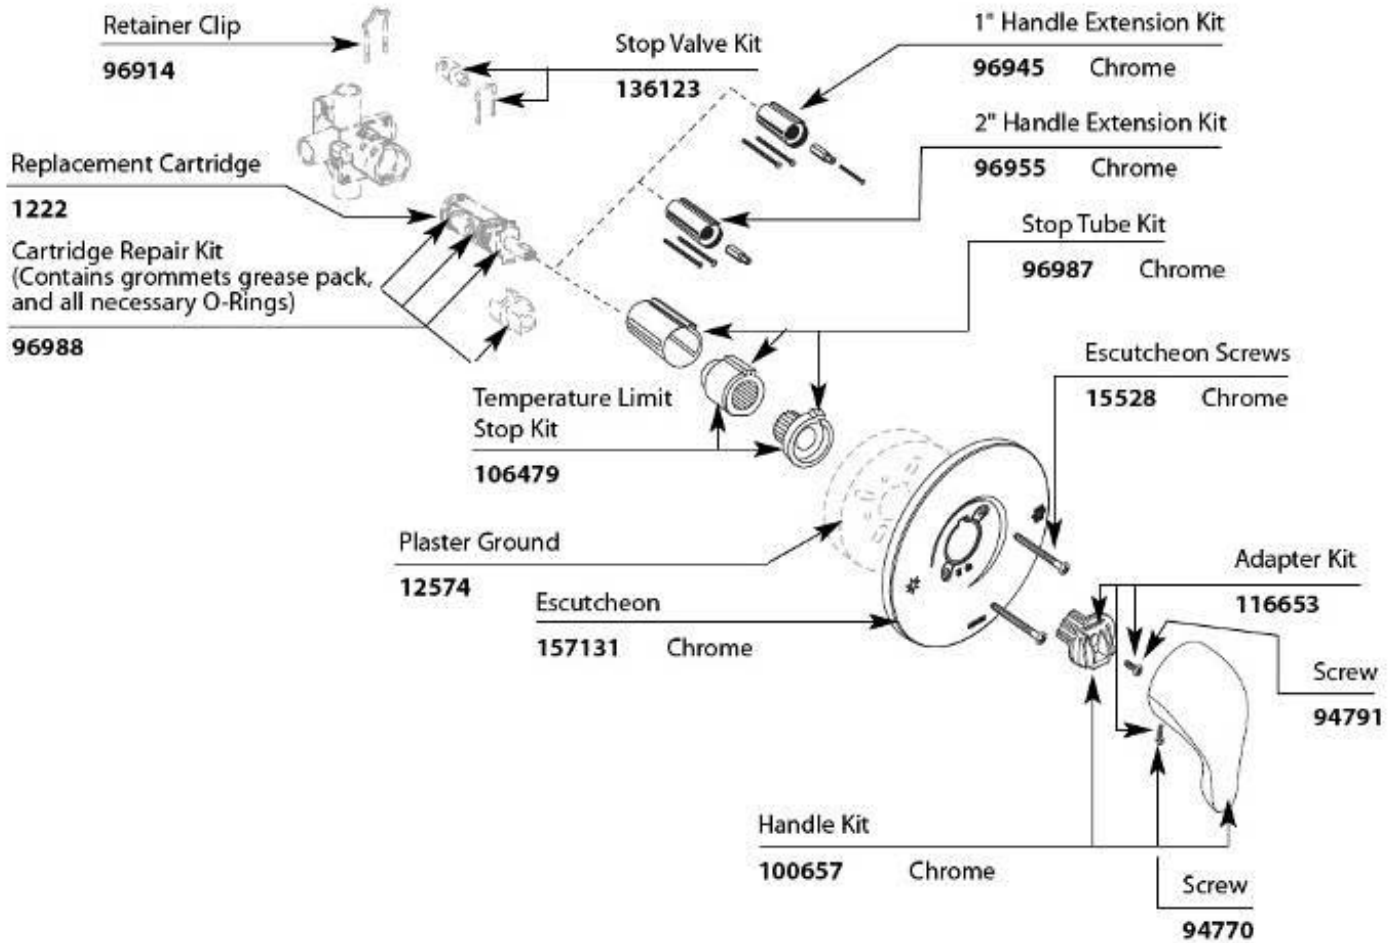

PLUMBING, FRESH WATER SYSTEM

Faucet, Shower

601829 Shower handle, Chrome

Numbers listed are Moen part numbers