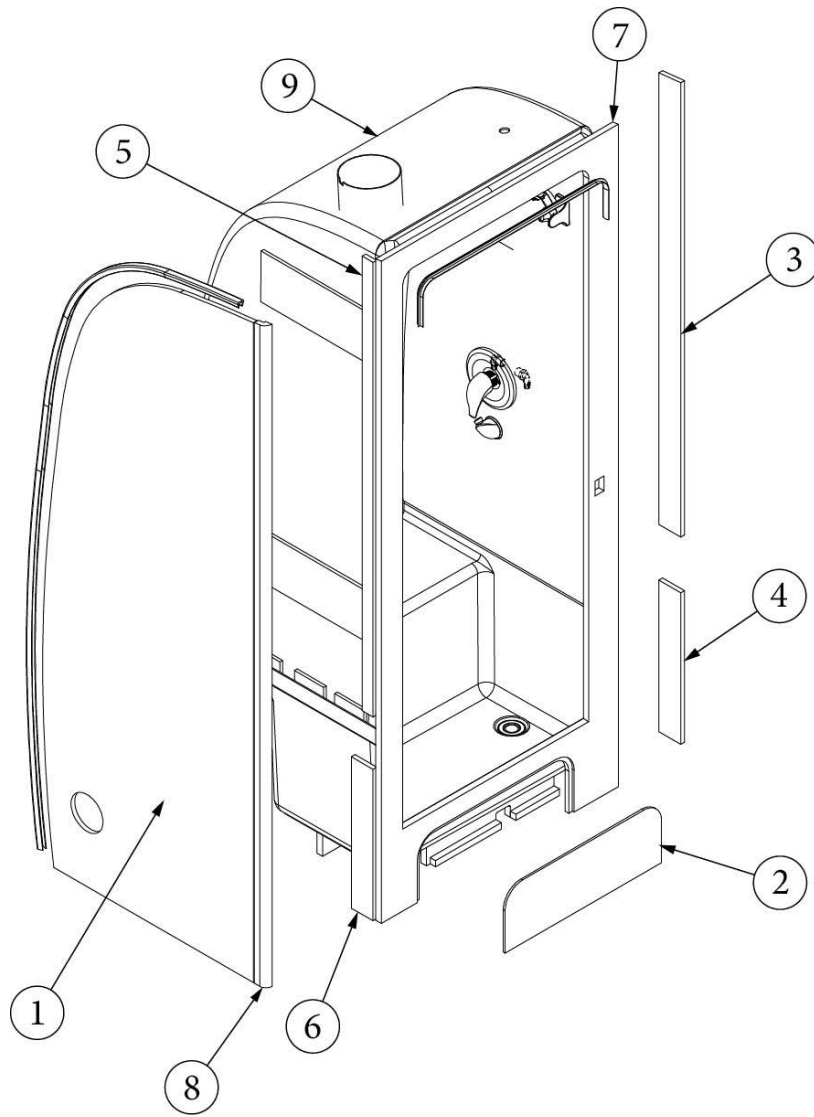

FURNITURE, LAVATORY

Shower Module, 28RB

Parts Listed on Next Page