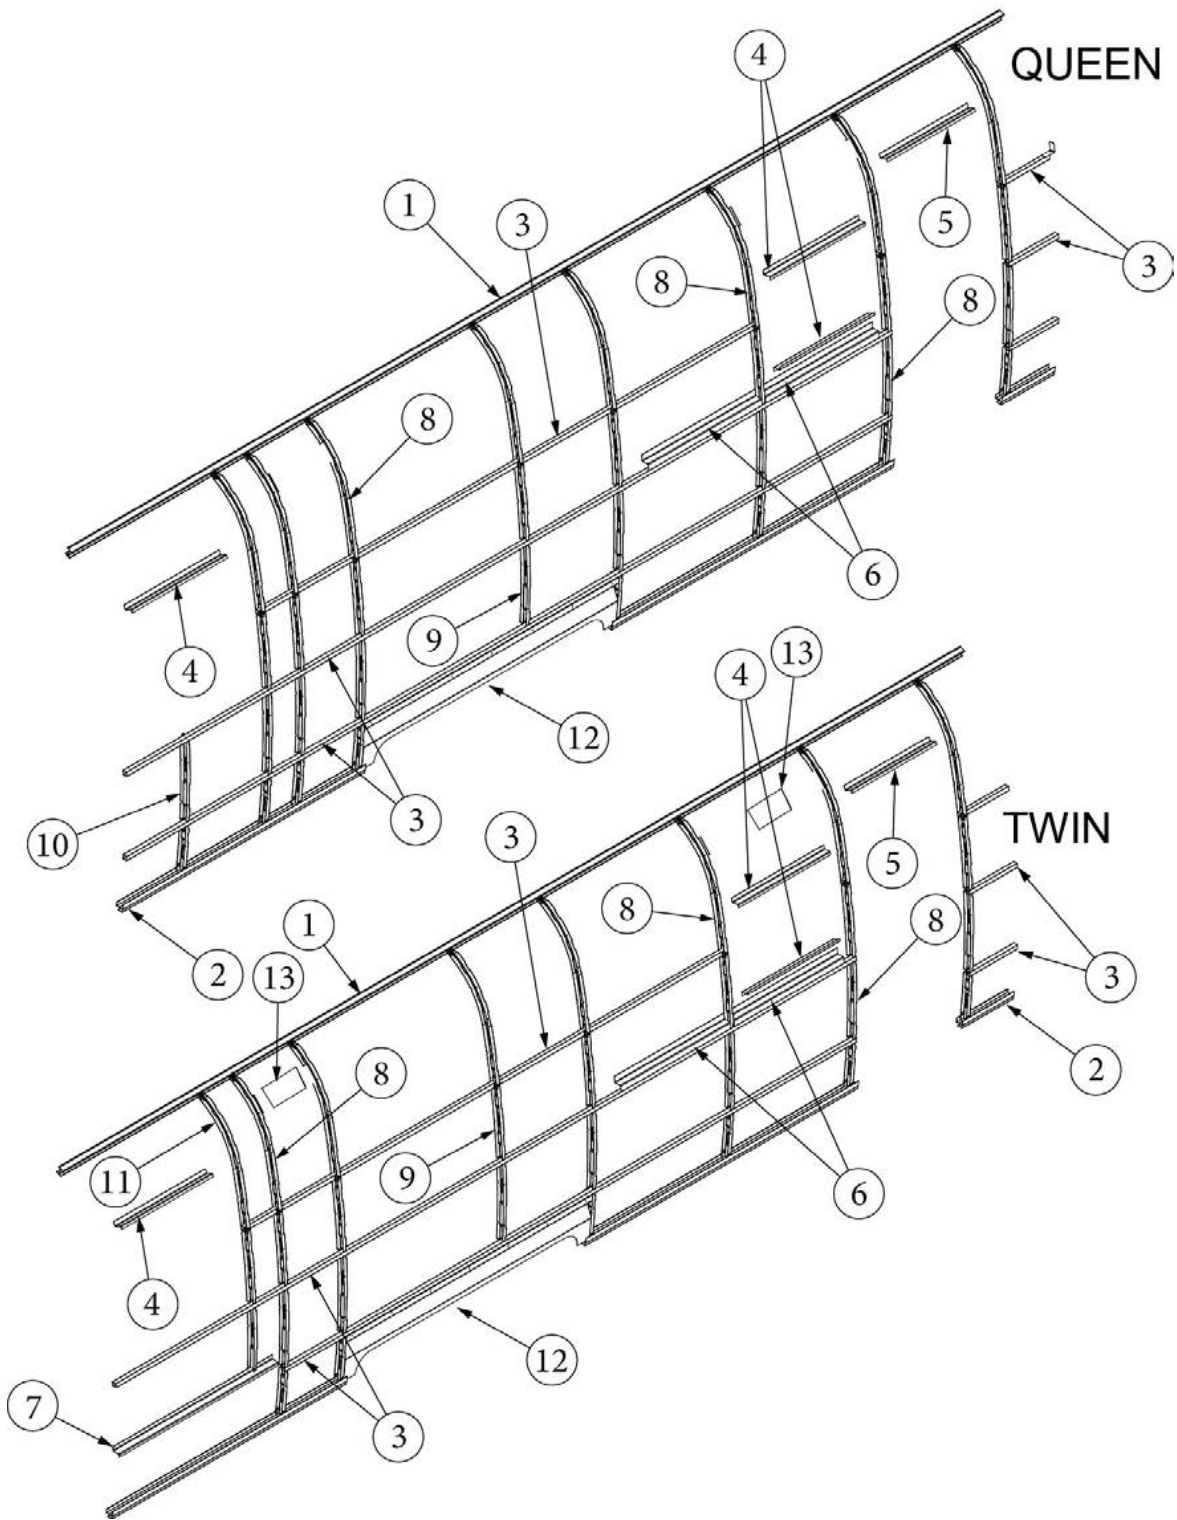

EXTERIOR SHELL

Wall Framing, Curbside, 30RB

Parts Listed on Next Page