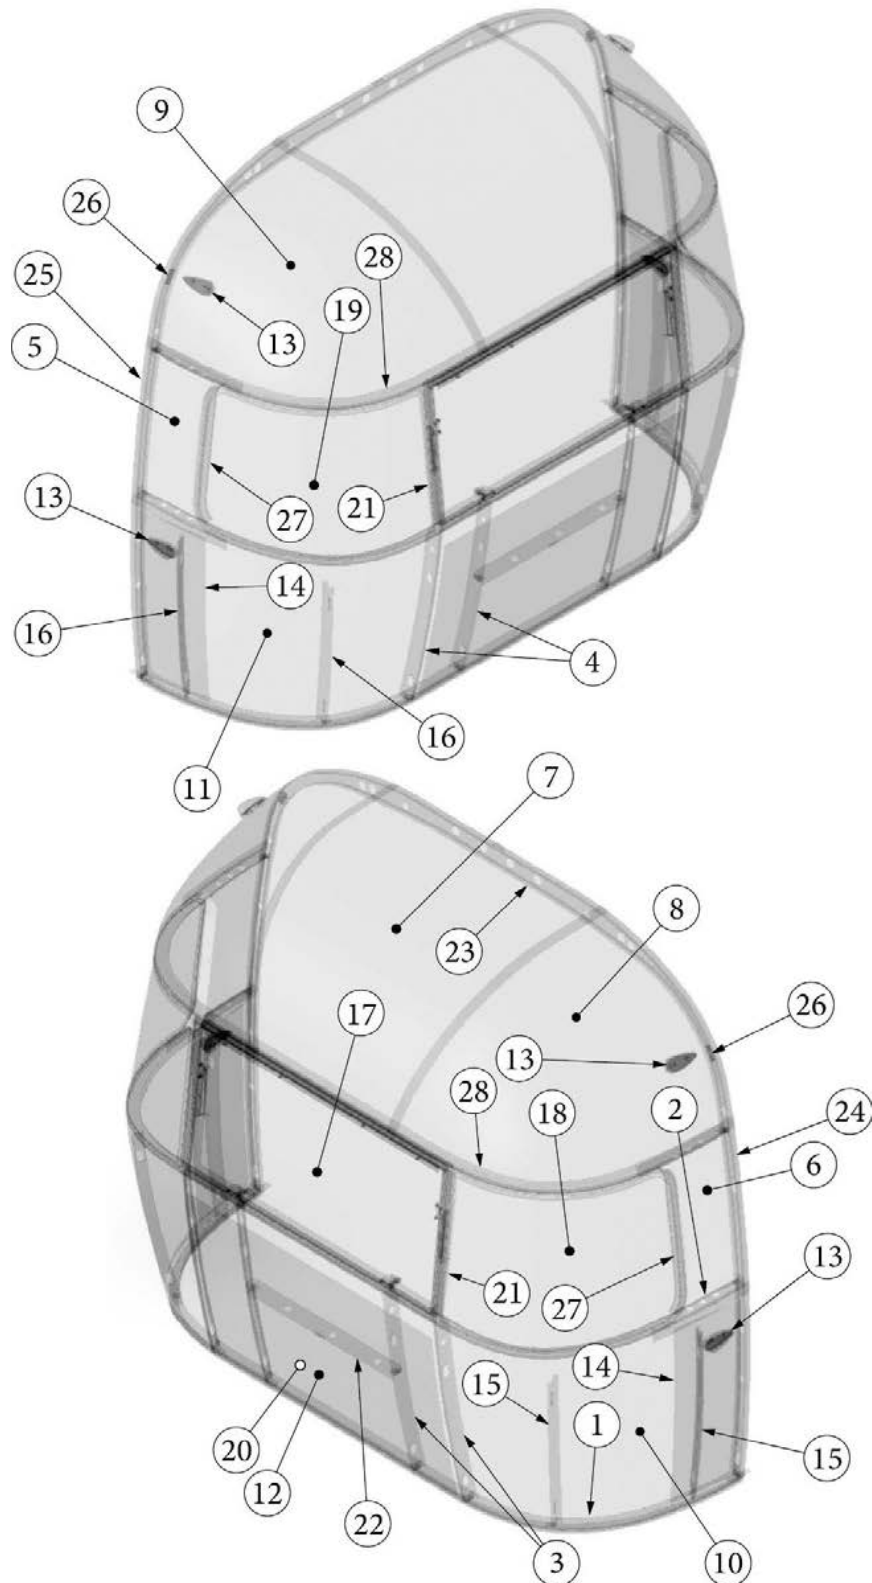

EXTERIOR SHELL

Front End, Queen, 25FB

Parts Listed on Next Page