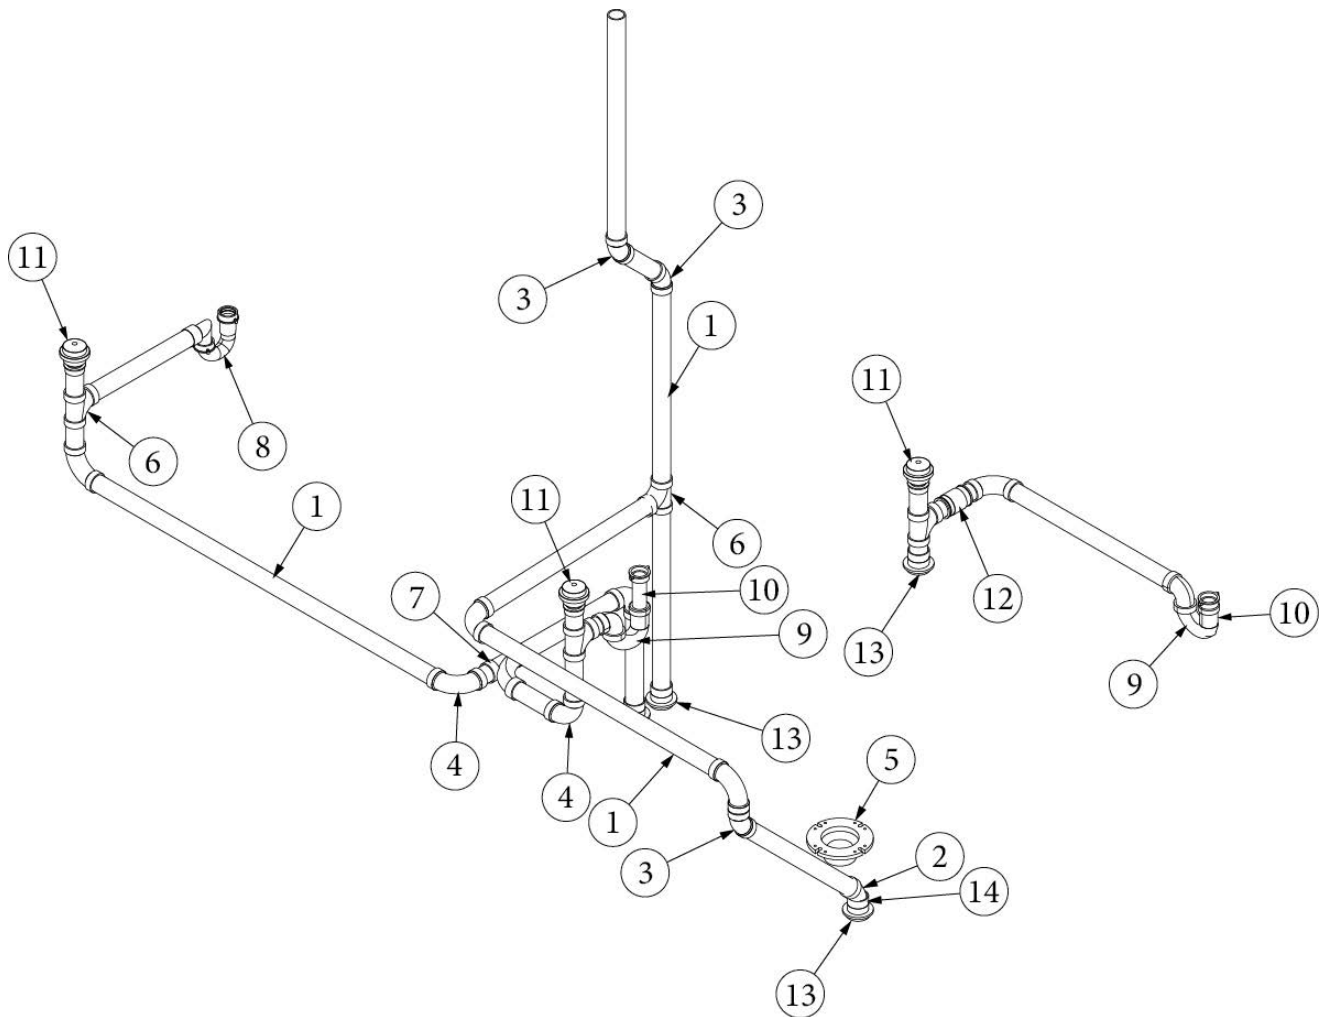

PLUMBING, DRAIN SYSTEM

Drain, Above Floor, 25FB

944032-01

Above Floor Drain System (not for order/see parts below)

1. 601160-02	Pipe, ABS, 1.5"
2. 600027	Elbow, ABS, Long, 45 Degree
3. 600030	El, ABS, 45°, Long turn
4. 600035	El, ABS, Long sweep, 1.5"
5. 600065	Flange, Floor, Threaded
6. 600156	Tee, Sanitary, 1.5"
7. 600182	Wye, 1.5 x 1.5 x 1.5"
8. 600622	P-trap, 1.5" w/slip nut & washer
9. 602164-01	P-trap w/compression nut, 1.5"
10. 602164-02	Tailpiece w/nuts & washers, 1.5"
11. 602306	Valve-2" Air Admittance Ayrlett
12. 602201	Coupling, Flexible, 1.5"3
13. 602429	Grommet, Rubber Tank Fitting, 1.5"
14. 602430	Coupler, Barbed, 1.5"