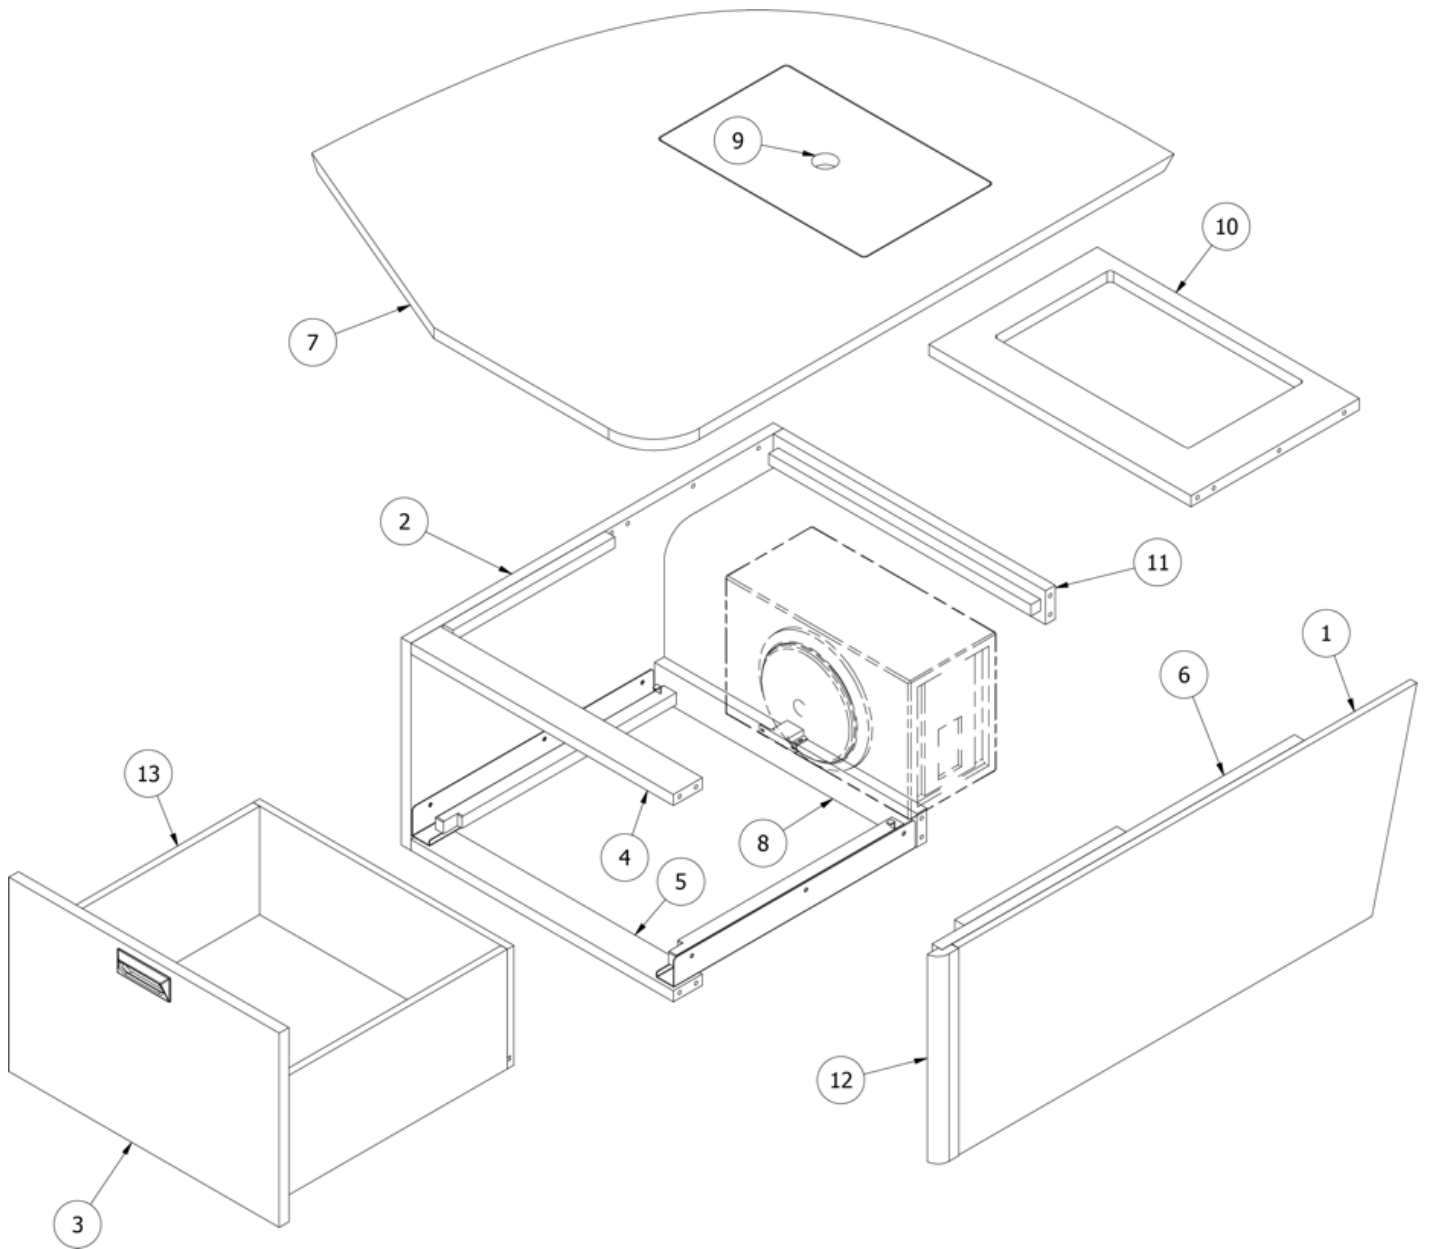

FURNITURE, LOUNGE

Dinette Seat, Curbside, 25FB, 27FB

Parts Listed on Next Page