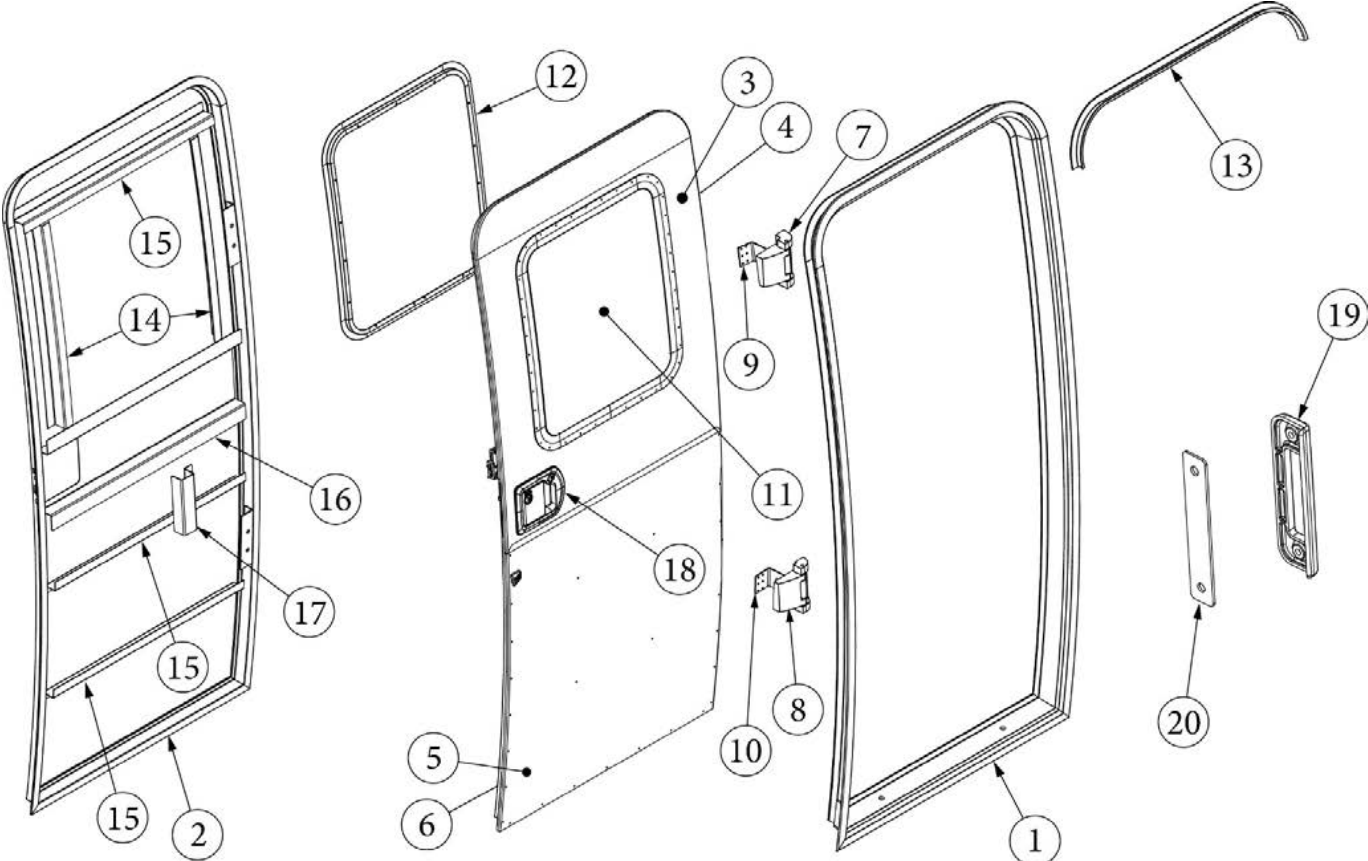

EXTERIOR DOORS

Main Door, RH Hinge

Parts Listed on Next Page