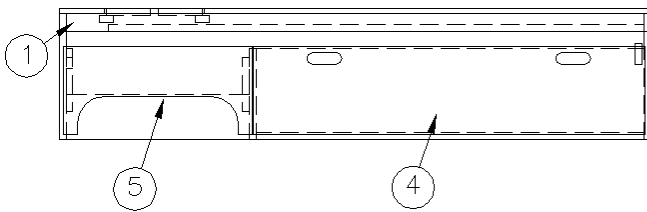

FURNITURE, LOUNGE

Sofa, 25FB, 27FB

966887

Sofa Assembly

1. 966888	Sofa bed
2. 966887&000212CE	Panel, 29.5 x 66.19
3. 966887&000312BC	Panel, 20.5 x 5
4. 966887&000418BC	Panel, 9.88 x 43.88
5. 966887&000518BC	Panel, 9.88 x 21.13
6. 966887&000618BC	Panel, 14.13 x 26.75
7. 966887&000718BC	Panel, 10.13 x 12
8. 966887&000812CC	Panel, 10.13 x 44.19
9. 966887&000918CC	Panel, 14.13 x 29.5
10. 966887&001018CC	Panel, 2.25 x 12
11. 966887&001118CC	Panel, 2.25 x 12
12. 966887&001518CC	Panel, 2.25 x 43.44
13. 966887&002512CE	Panel, 10.75 x 6
381775	Pull, Flush, Satin
381072-01	Hinge, Fixed pin
381228-02	Catch, Grabber door (5lb Pull)
365009	Foam tape, 1 x 1
382057	Knockdown
382057-04	Cap, Knockdown, White