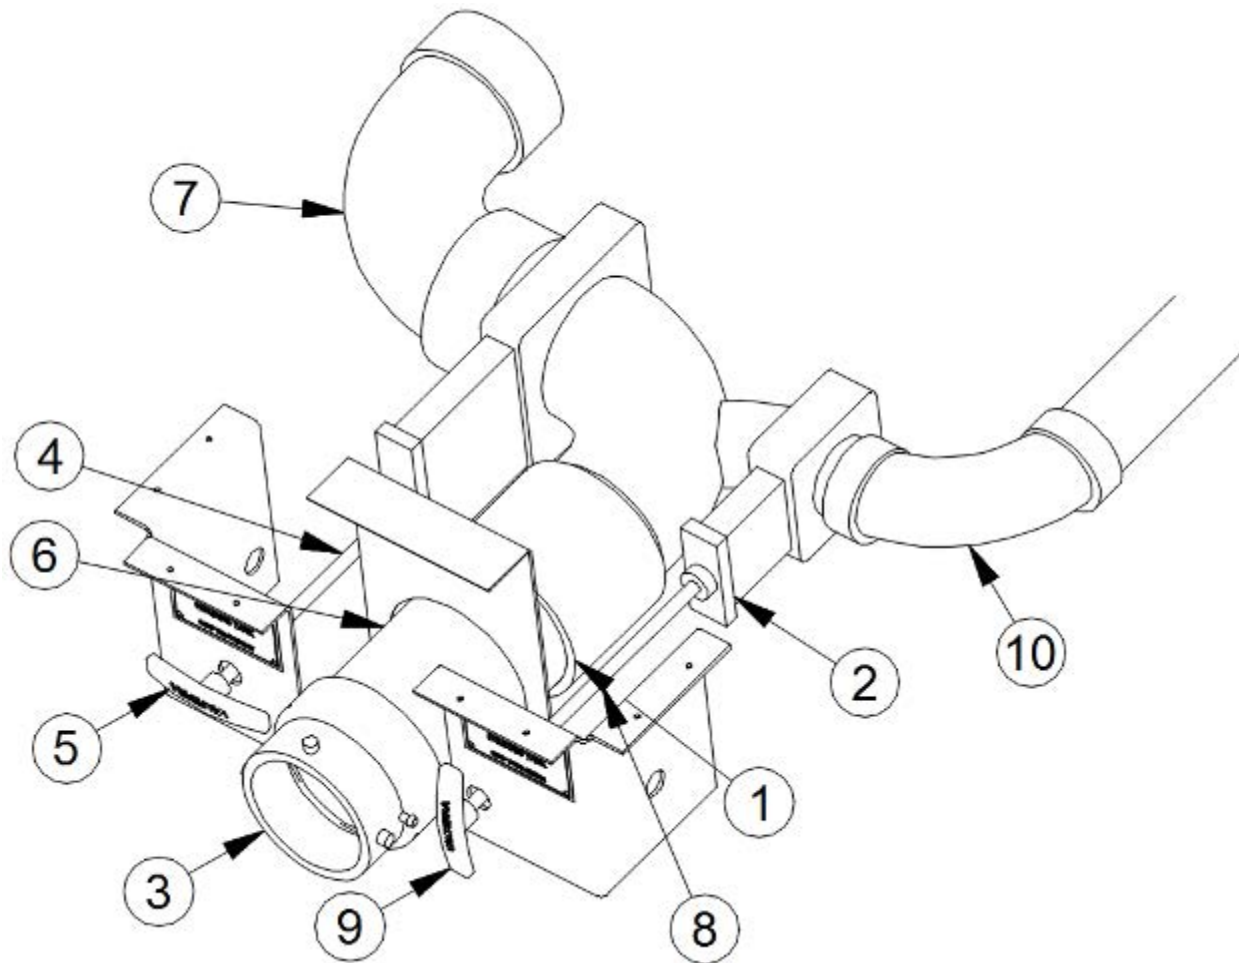

PLUMBING, DRAIN SYSTEM

Dump Valve, 30RB

943720

Dump Valve Assembly

1. 600253	Coupler, 3"
2. 601607-16	Dump valve, No handles
3. 601607-06	Termination adaptor
4. 601607-19	Threaded extension, 6"
5. 601607-17	Black tank handle
6. 601160-04	Pipe, ABS DWV, 3"
7. 600820	Single socket, 3", 90°
8. 601607-20	Threaded extension, 8"
9. 601607-18	Grey tank handle
10. 600035	Elbow, 90°, Long sweep