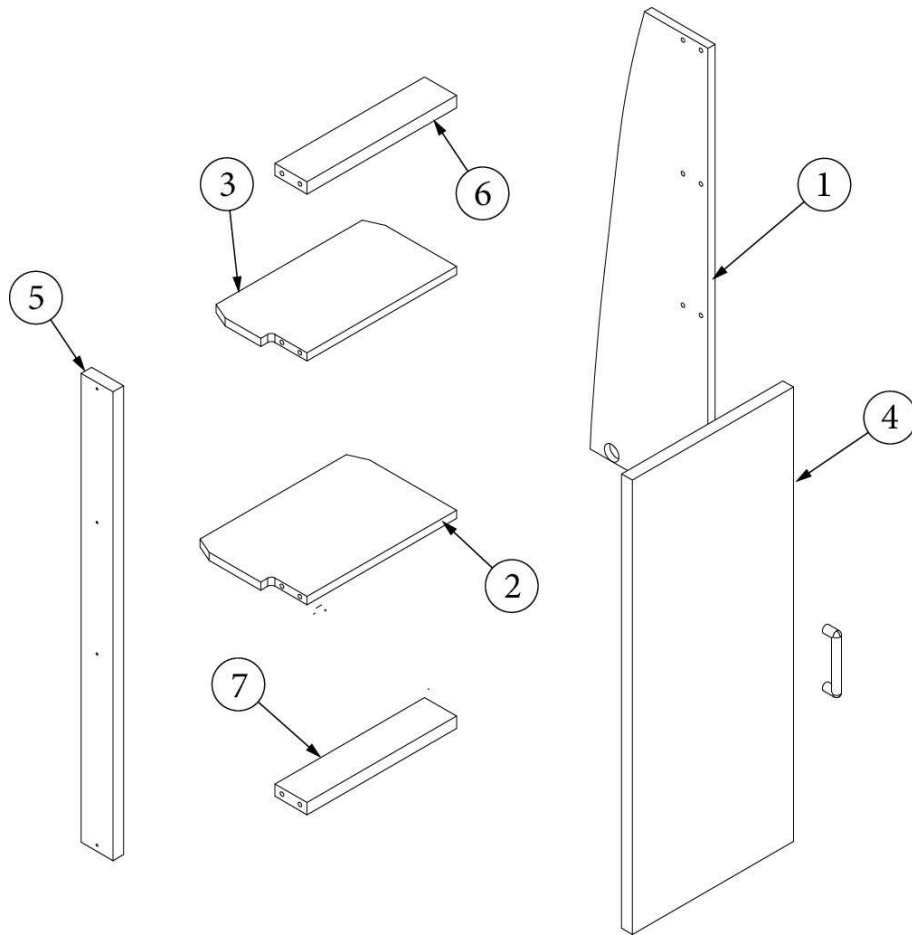

FURNITURE, LAVATORY

Lavatory Cabinet, Upper, 30RB

969842-02

Upper Lavy Cabinet

1. 969842&010112BC
  2. 969842&010212CC
  3. 969842&010312CC
  4. 969842&010418BC
  5. 969842&010518CC
  6. 969842&010618CC
  7. 969842&010718CC
2. 382057
   382057-04
   203138-06
   381607-11
   381607-12
   381228
   386408

1. Pre laminate, 8.29 x 28.5"
   Pre laminate, .50 x 11.25 x 7.25"
   Pre laminate, .500 x 11.25 x 6.13"
   Pre laminate, .75 x 11.31 x 27.63"
   Pre laminate, .75 x 2.25 x 28.5"
   Pre laminate, .75 x 2.25 x 10.5"
   Pre laminate, .75 x 2.25 x 10.5"
   Knockdown, 8MM
   Cap, Knockdown, White, #16387
   Extrusion, Wall, Plastic, Ash Grey
   Hinge, Self-close
   Baseplate, Hinge, Grass
   Catch Grabber Door, 10LB
   Pull, Brushed Nickel w/Back Plates, DOT, 5-7/16"