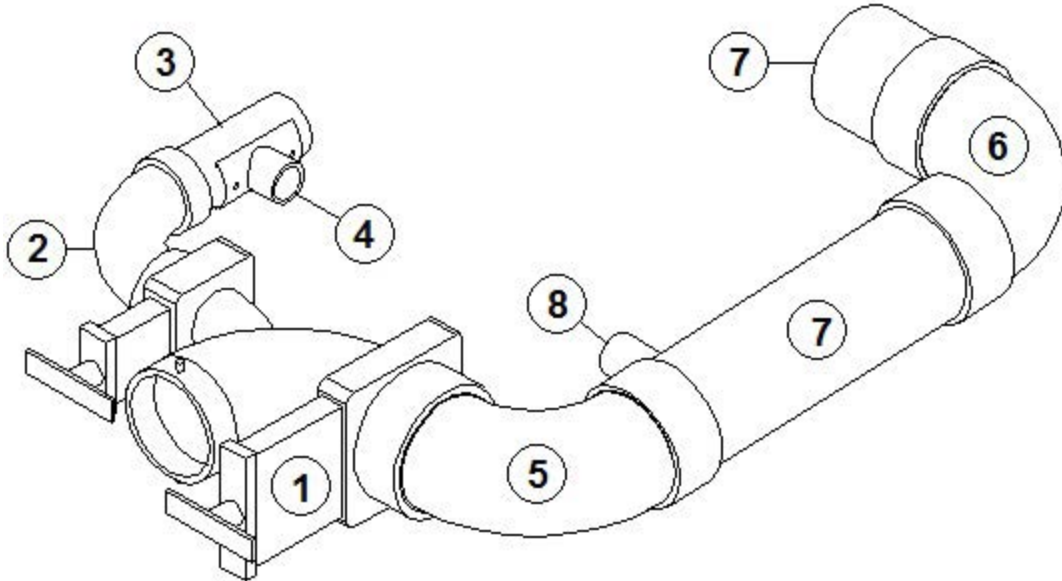

PLUMBING, DRAIN SYSTEM

Dump Valve, 28RB

943621

Dump Valve Assembly

1. 601482	Dump valve rotating assembly
2. 600431	Elbow, 90°, 1.5"
3. 601160-02	Pipe, ABS DVW, 1.5"
4. 601845	Adaptor, 1.5", pipe, Catcon
5. 600820	Single socket, 3", 90°
6. 600183	Ell, long sweep, ABS, 3"
7. 601160-04	Pipe, ABS DVW, 3"
8. 601846	Adaptor, 3" pipe, Catcon
200954	Slope pad, Holding tanks
601482-100	Valve Handle, Black, For 601482
601482-101	Cap, 3", Termination, W/Strap
601482-102	Valve Handle, Grey, For 601482
601482-103	Strap, Black, For 601482