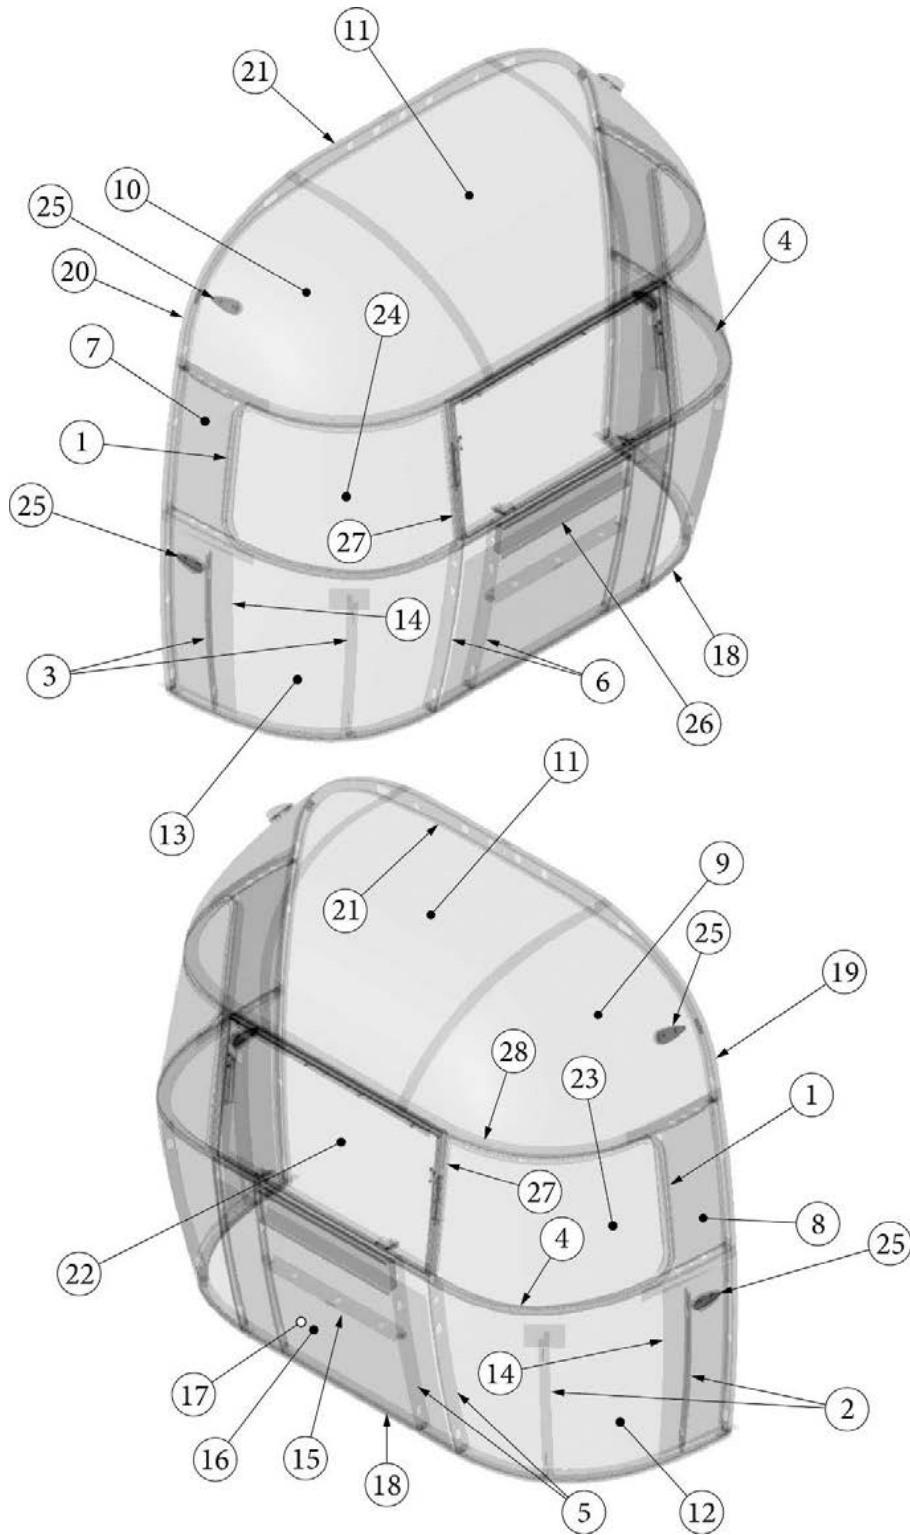

EXTERIOR SHELL

Front End, Queen, 23FB

Parts Listed on Next Page