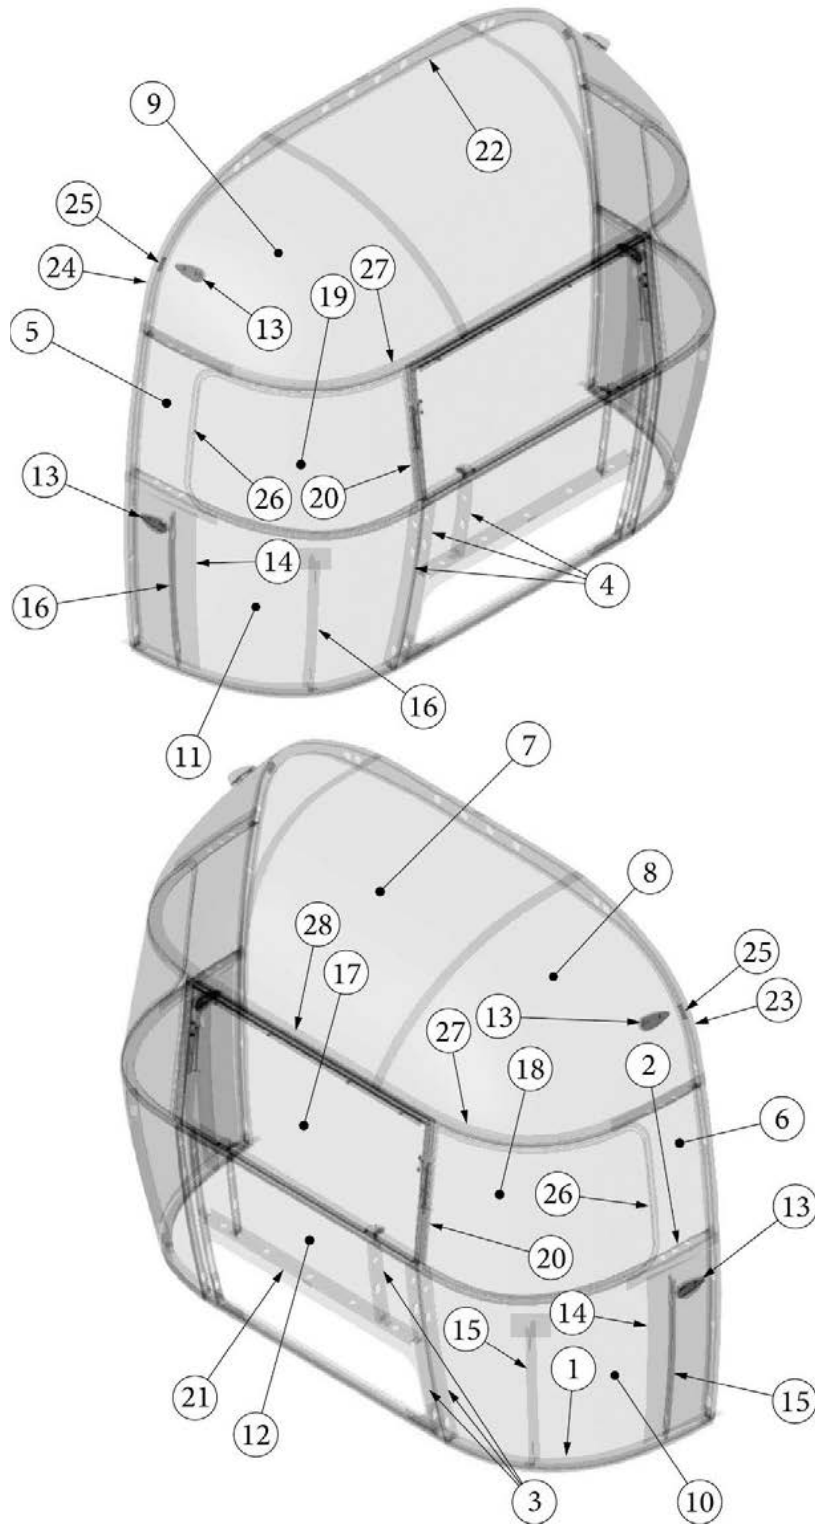

EXTERIOR SHELL

Front End, Twin w/Bunk, 25FB

Parts Listed on Next Page