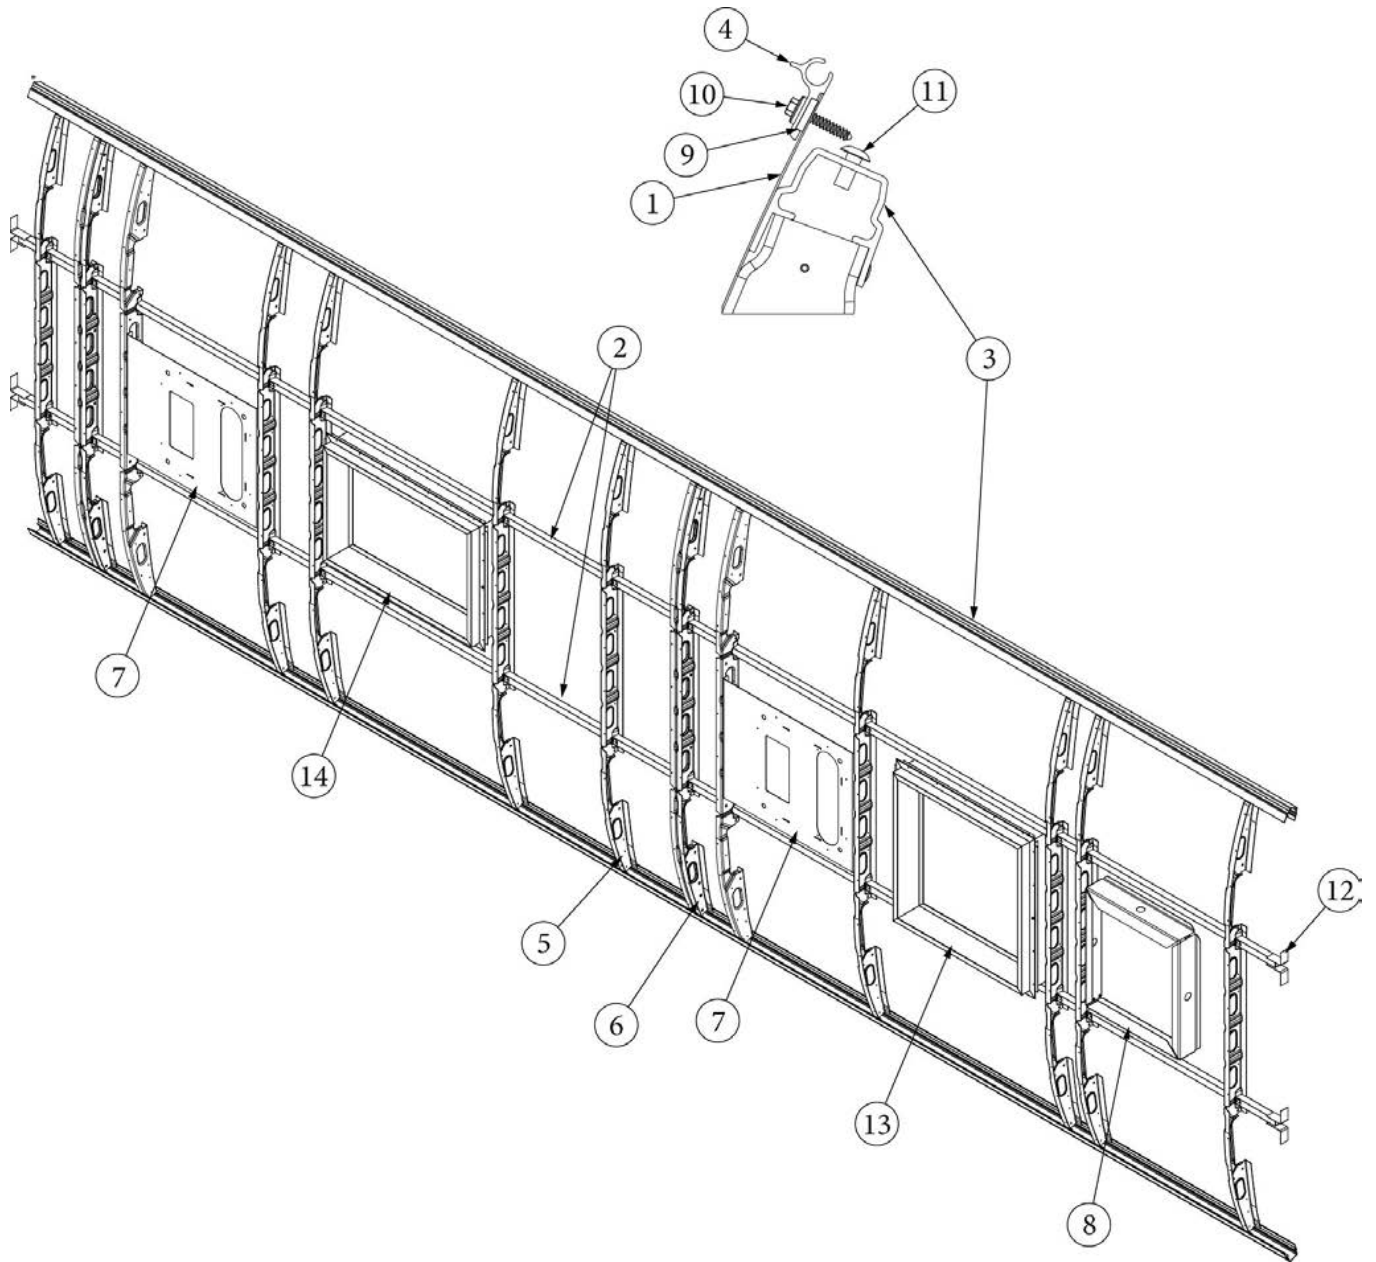

EXTERIOR SHELL

Roof, 2AC Units, 28RB

Parts Listed on Next Page