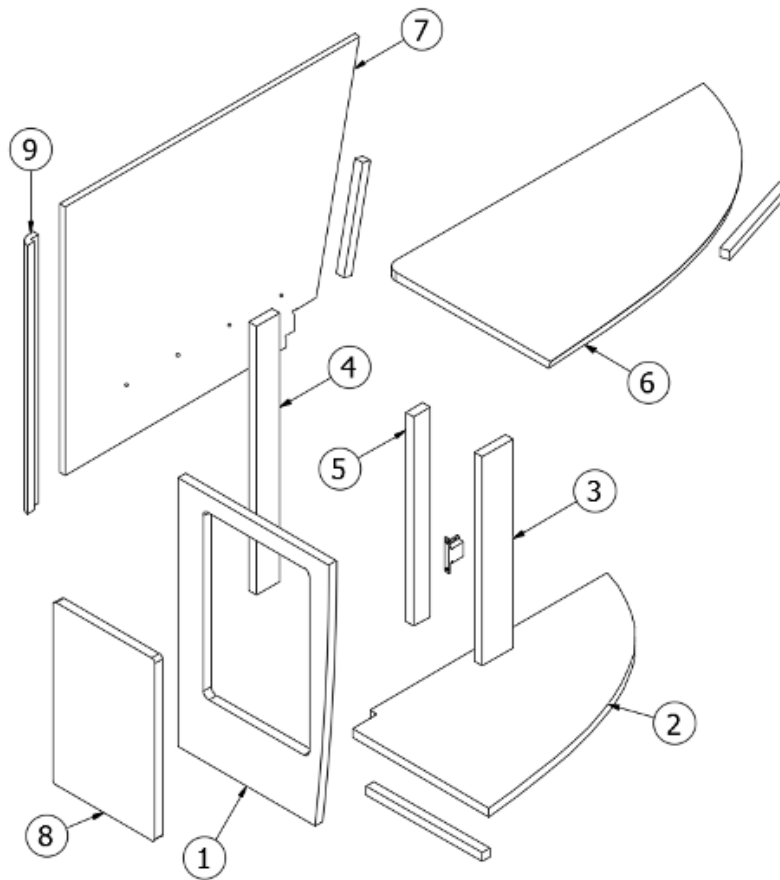

FURNITURE, BEDROOM

Nightstand, RH, 27FB

966851

RH Nightstand

1. 966851&000118BC	Panel, 14.78 x 22.75
2. 966851&000218CC	Panel, 14.13 x 25.7
3. 966851&000318CC	Panel, 3 x 17.75
4. 966851&000418CC	Panel, 2.25 x 22.75
5. 966851&000518CC	Panel, 17.75 x 1.63
6. 966851&000618JC	Panel, 16.09 x 31.06
7. 966851&000712BC	Panel, 28.84 x 22.75
8. 966851&000818BC	Door, 10 x 15.44
9. 801706-0029	Trim, Corner, 90-degree, White, 1" Radius
386408	Pull, Brushed Nickel w/Back Plates, DOT, 5-7/16"
201673-03	Cove Molding-Ash Grey
386413-02	Edgebanding, Sea White, 5/8"
203138-06	Wall Extrusion-Plas Ash Grey
381607-11	Hinge, Self-close
381228-02	Catch, Grabber door, (5lb Pull)