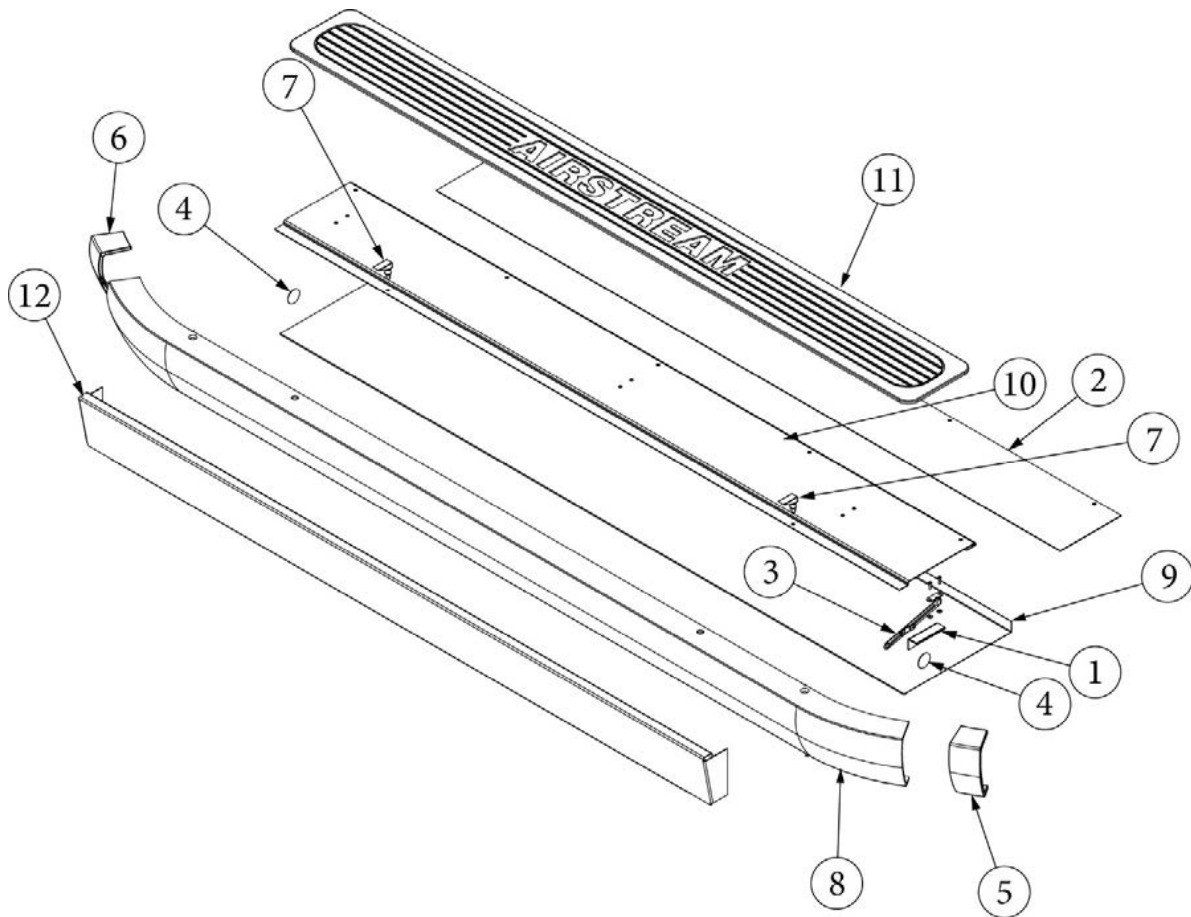

CHASSIS

Bumper and Storage, 25FB and 27FB w/Hatch Option

113696-02

Install, Hatch Option (not for order/see parts below)

1.	114812	Aluminum Angle, 1 X 1 X 12"
2.	114849-06	Aluminum sheet, .06" x 36" x 8', Black
3.	380024	Arms support, Trunk lid, RH
4.	382261	Decal, Hole Cover, Black, 1.25"
5.	382289-01	End cap, Bumper, CS
6.	382289-02	End cap, Bumper, RS
7.	382456	Swell latch
8.	411054	Rear bumper
9.	453538	Sewer hose compartment, bottom
10.	453497-01	Lid, Rear hose carrier, Black
11.	703938	Step Mat, w/Airstream Logo
12.	454909	Bracket, Bumper Support
	380203-02	Piano hinge
	112671-19	Compartment Liner, Vinyl, 66.5 x 11.5"
	704518	Vinyl, Compartment Liner, Roll, 8' x 60'