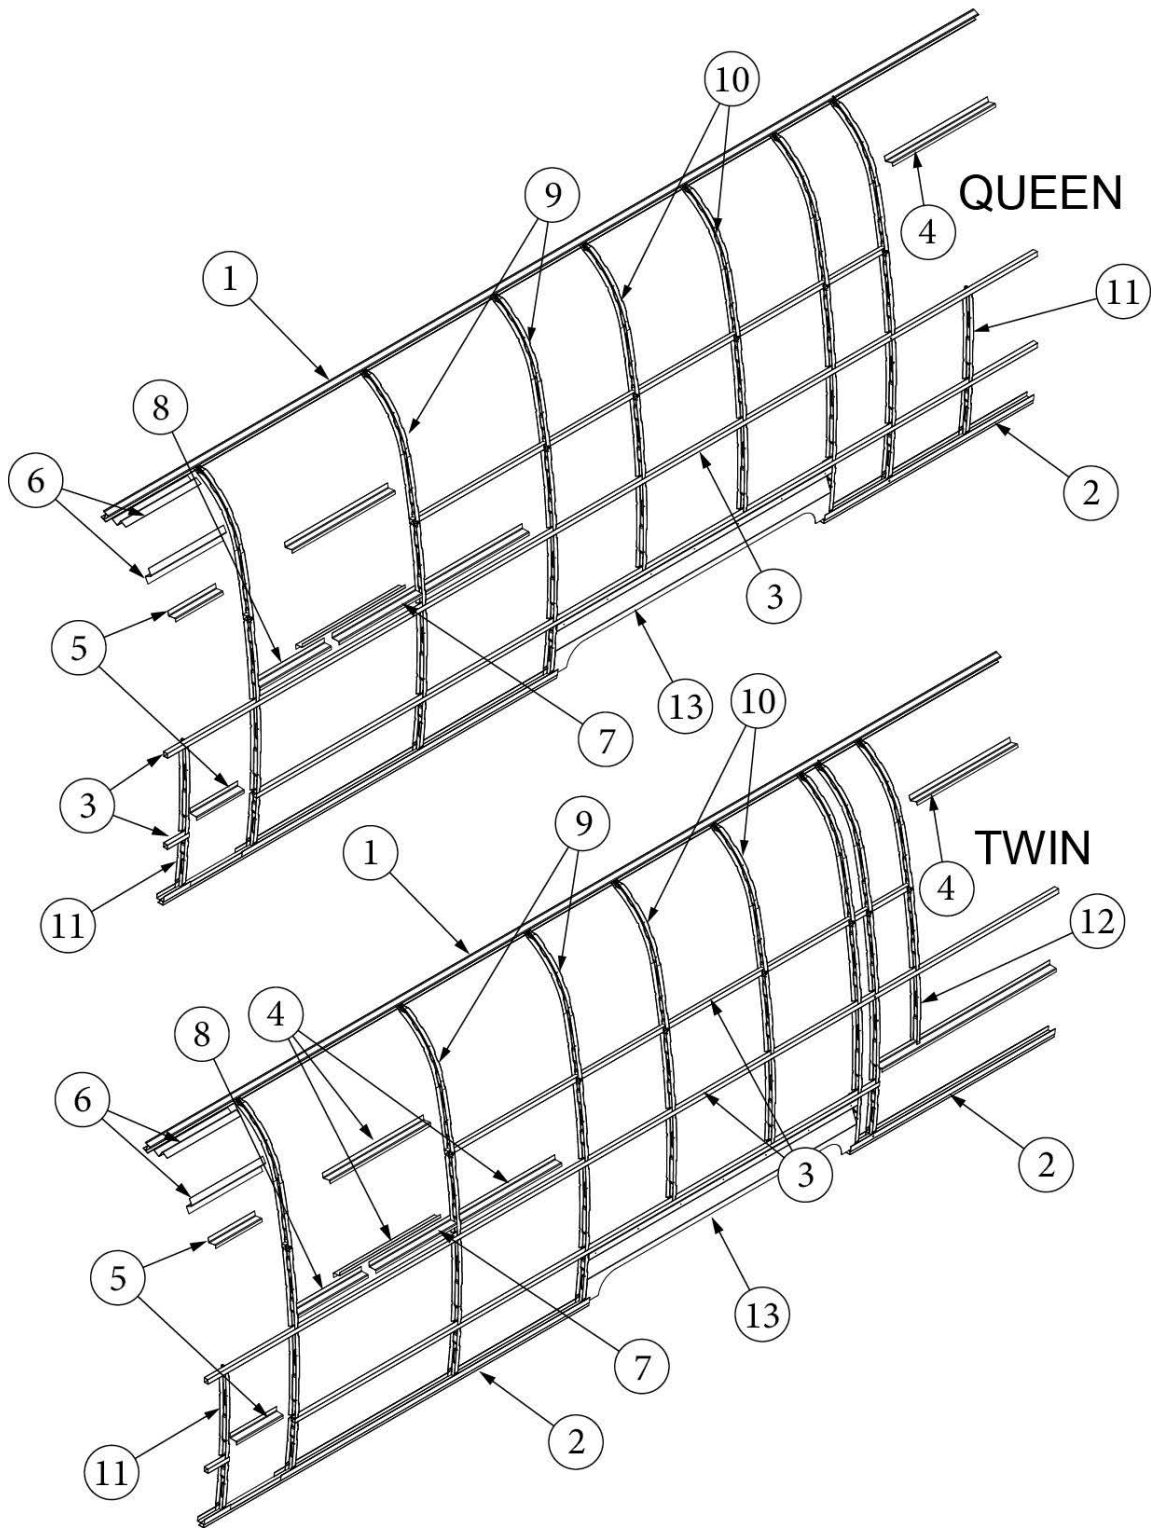

EXTERIOR SHELL

Wall Framing, Roadside, 28RB

Parts Listed on Next Page