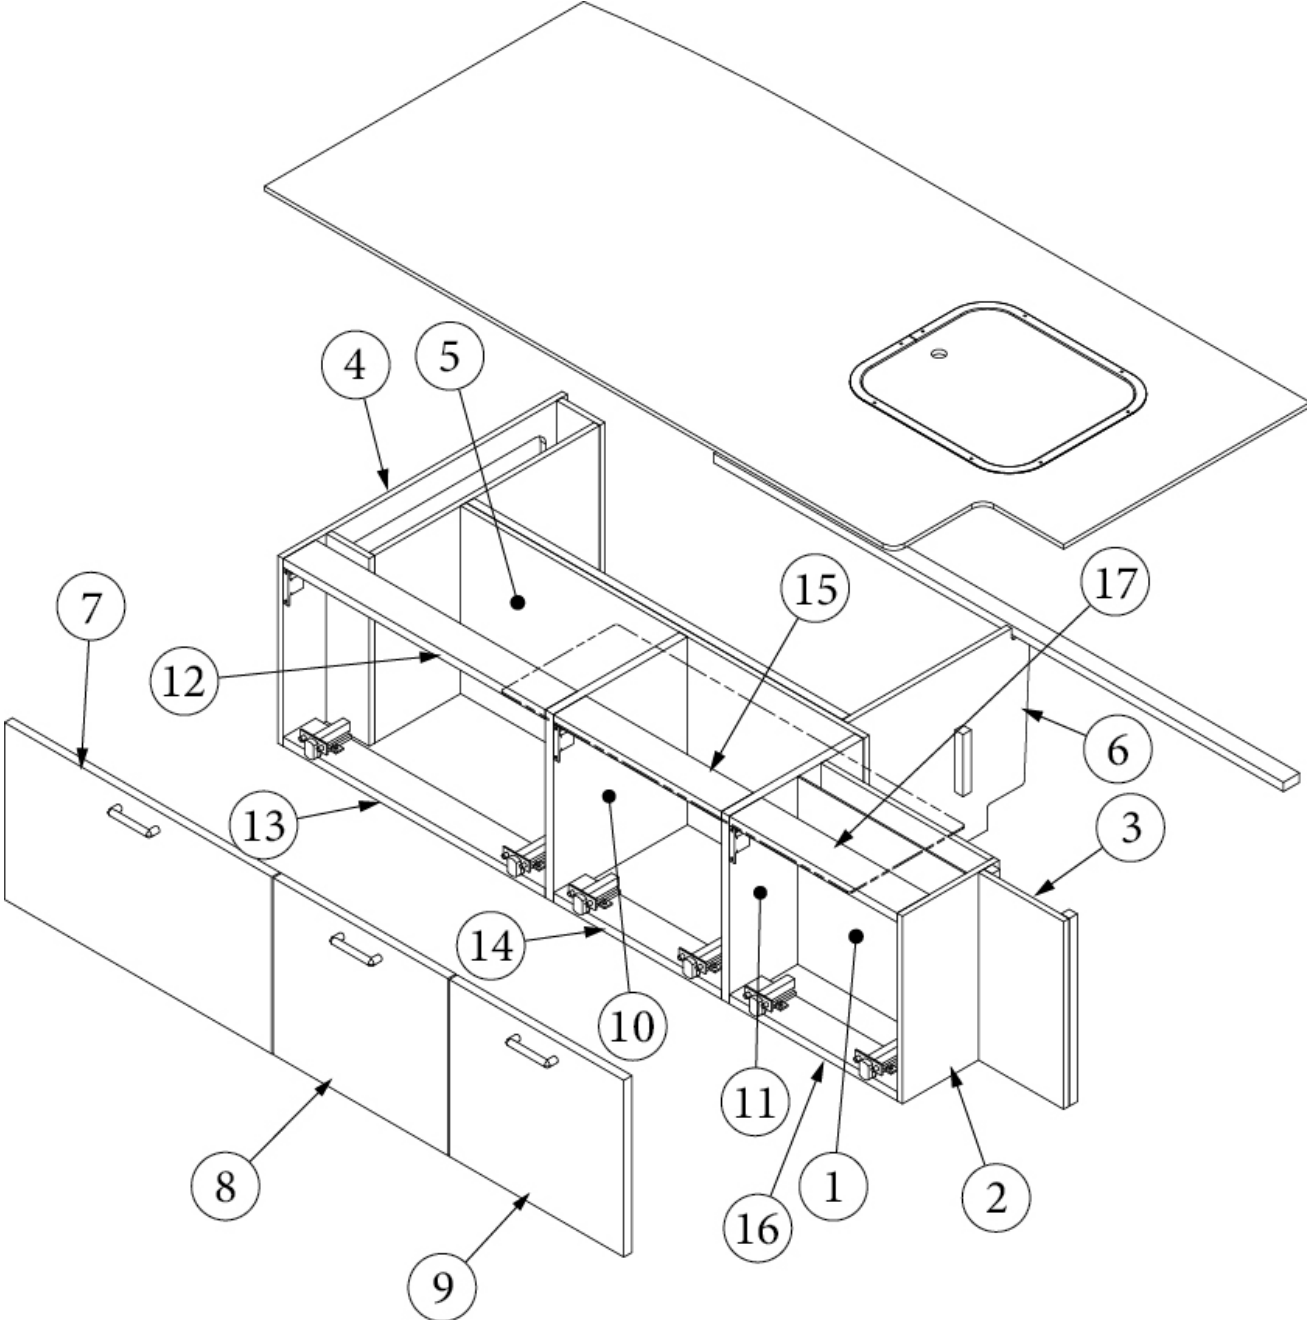

FURNITURE, BEDROOM

Bed, Twin, CS, 23FB

Parts Listed on Next Page