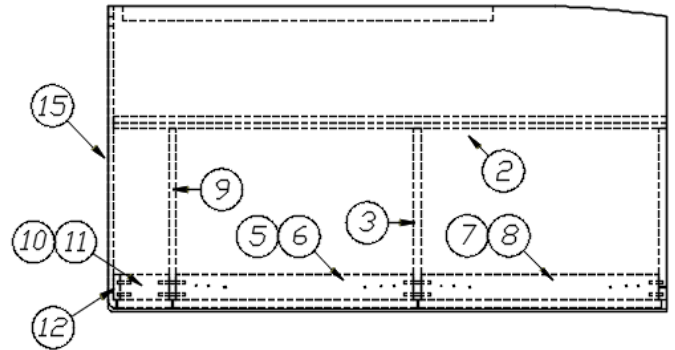

FURNITURE, BEDROOM

Bed, Twin, Curbside, 28RB

967925

CS Twin Bed

1. 800507-03	Top, Lauan, 3/8" x 4' x 8'
2. 967925&000212CC	Panel, 15.13 x 56.69
3. 967925&000318CC	Panel, 17.5 x 15.13
4. 967925&000418CC	Panel, 17.5 x 15.13
5. 967925&000518CC	Panel, 2.5 x 24.38
6. 967925&000618CC	Panel, 2.5 x 24.38
7. 967925&000718CC	Panel, 2.5 x 24.38
8. 967925&000818CC	Panel, 2.5 x 24.38
9. 967925&000918CC	Panel, 17.5 x 15.13
10. 967925&001018CC	Panel, 2.5 x 4.94
11. 967925&001118CC	Panel, 2.5 x 4.94
12. 967925&001218CC	Panel, 2.5 x 15.13
13. 967925&001318BC	Panel, 5.56 x 14.25
14. 967925&001718BC	Door, 25 x 14.25
15. 967925&002212BC	Panel, 29.5 x 15.13
16. 967925&002618BC	Door, 25 x 14.25
17. 801706-0029	Trim, Corner, 90-degree, White, 1" Radius
967857	Closeout Assembly
386408	Pull, Brushed Nickel w/Back Plates, DOT, 5-7/16"
386413-02	Edgebanding, Sea White, 5/8"
381607-11	Hinge, Self-close
381228-02	Catch, Grabber door, 5LB