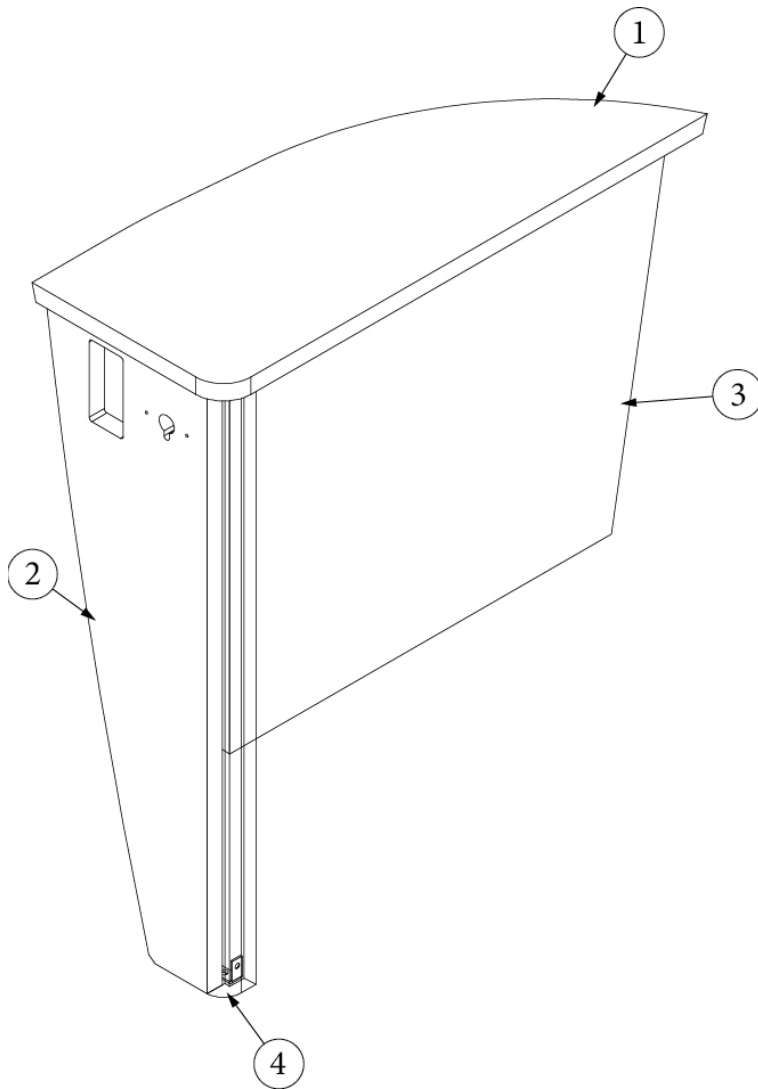

FURNITURE, BEDROOM

Nightstand, 23FB, 25FB

969751-01

Nightstand

1. 969751&000118JC
2. 969751&000218BC
3. 969751&000312BC
- 801706-0029
- 380041
- 386423-02
- 201673-03

Pre laminate, .75 X 24 X 9.5"
Pre laminate, .75 X 8 X 26"
Pre laminate, .50 X 21.75 X 16"
Corner Trim, 90 Deg, 1", Radius, White
Brace. 1", Stanley. Corner
Edgebanding, Benjamin Grey, 15/16"
Cove Molding, Ash Grey