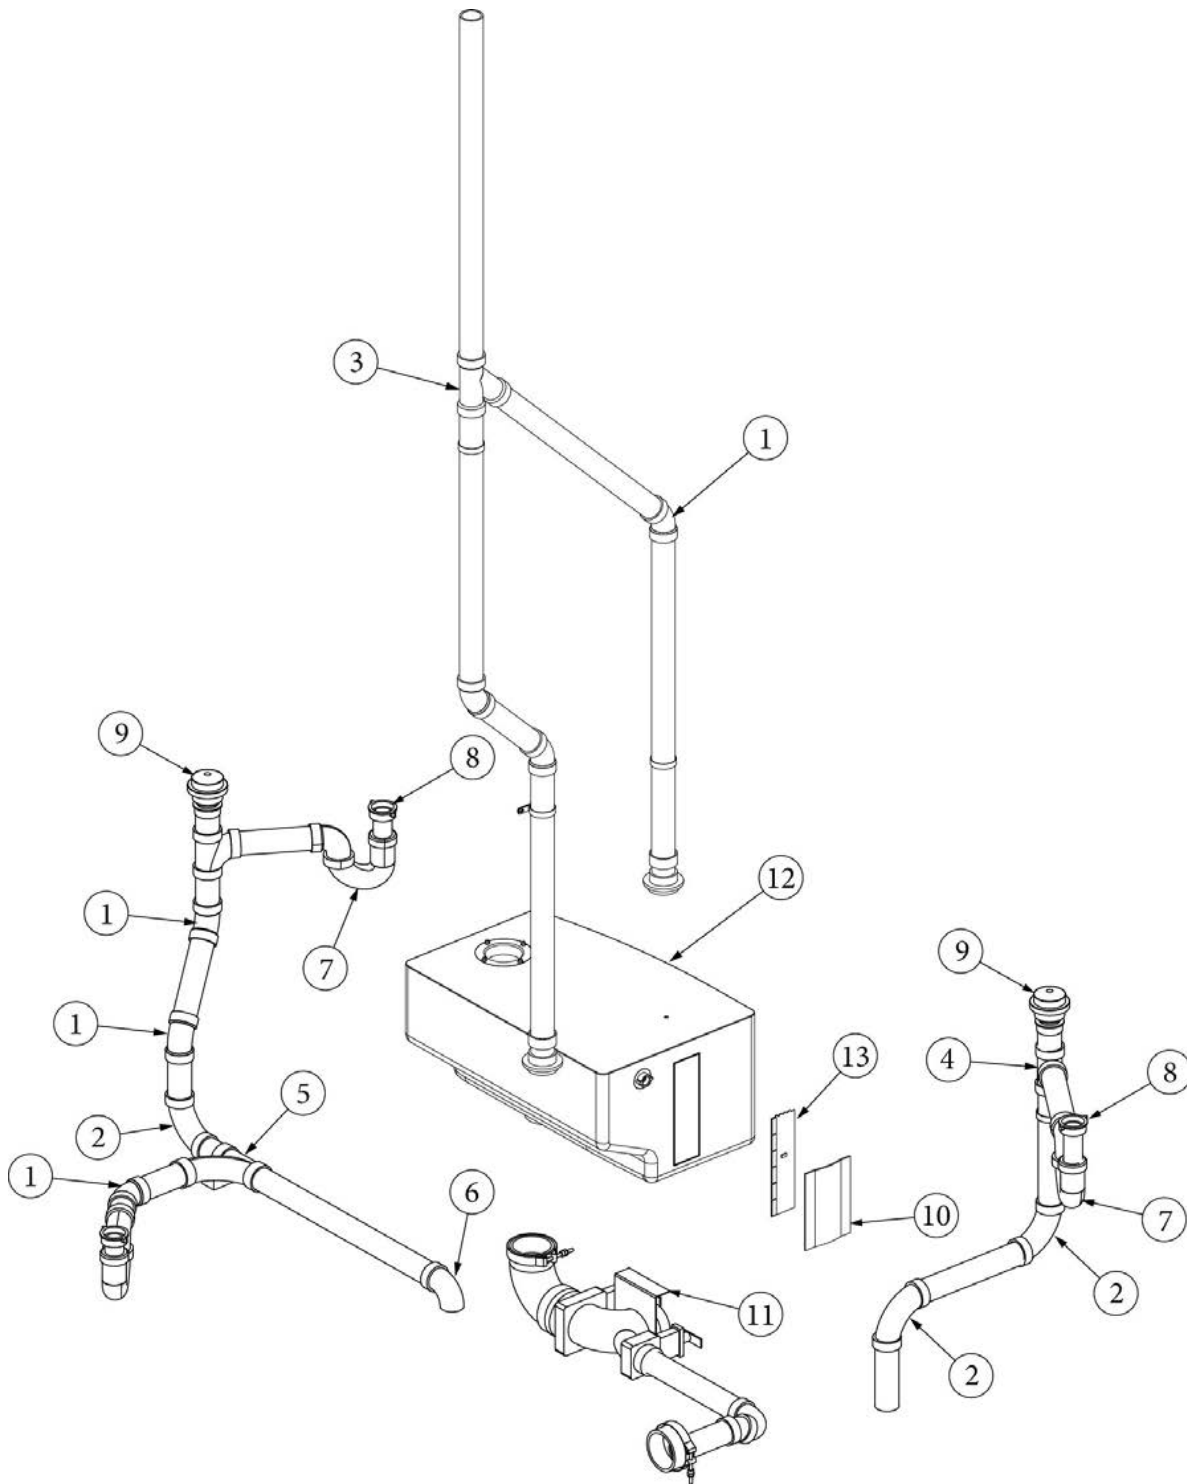

PLUMBING, DRAIN SYSTEM

Drain, Above Floor, 23FB

Parts Listed on Next Page