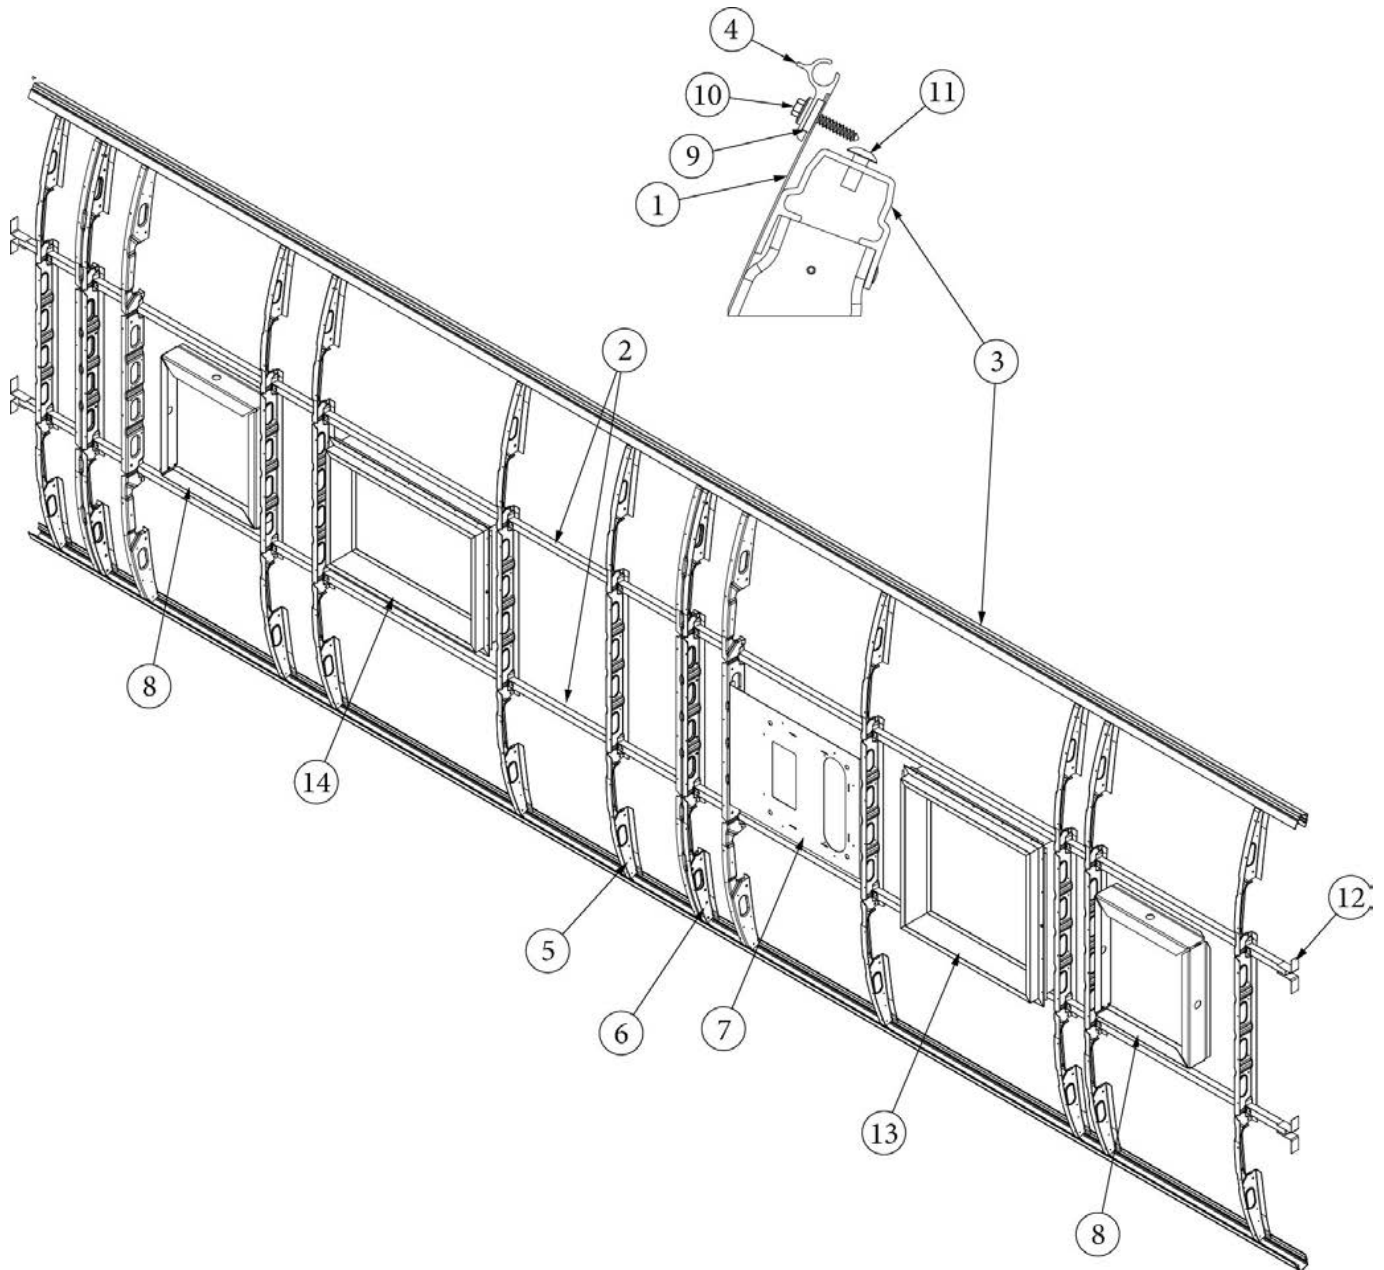

EXTERIOR SHELL

Roof, 1AC Unit, 28RB

Parts Listed on Next Page