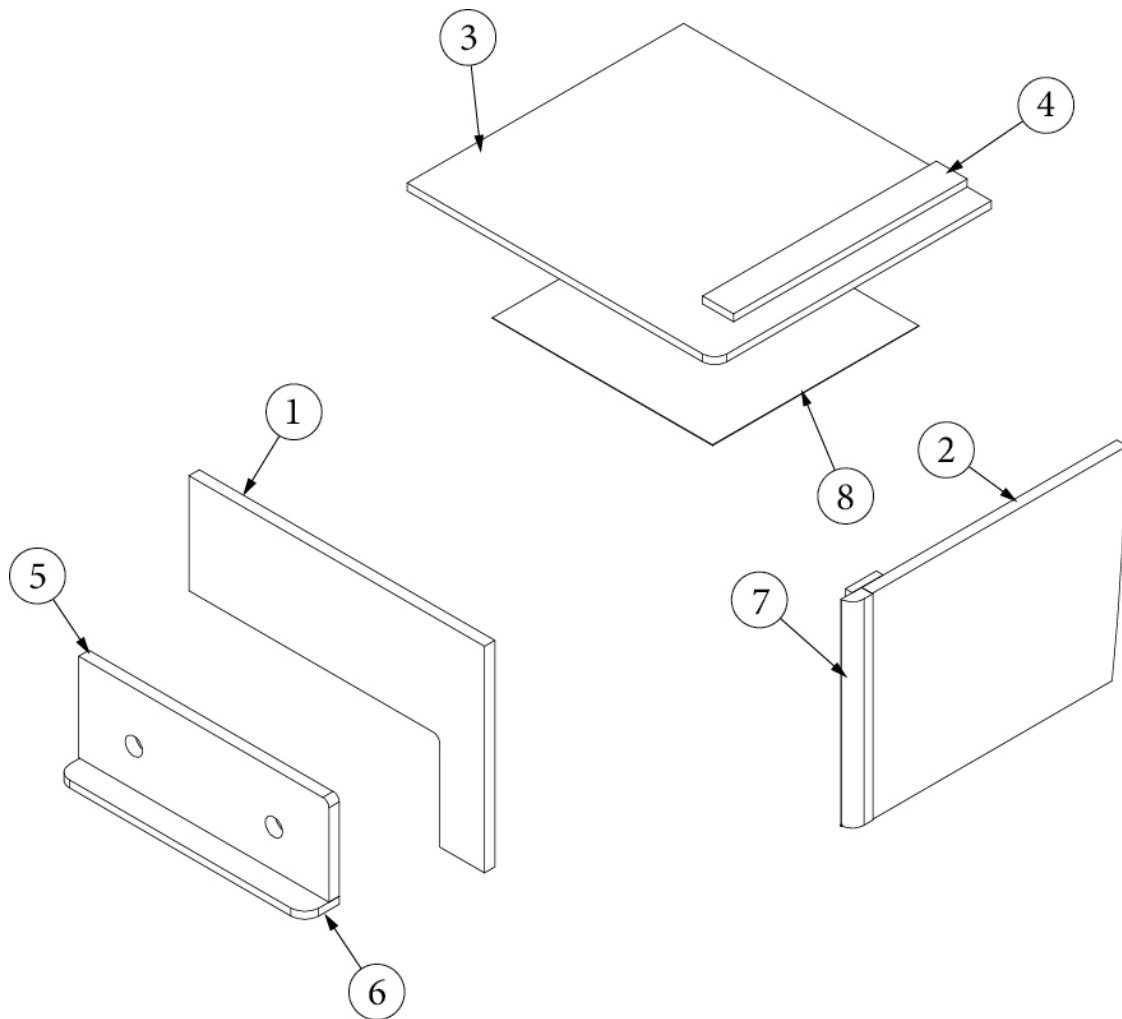

FURNITURE, GALLEY

Water Heater Cover, Dinette, 30RB

970312

Water Heater Cover, Under Dinette Seat

1. 970312&000418BC	PRELAM-14.25 X 21.50
2. 970312&000518BC	PRELAM-14.25 X 18.56
3. 970312&000112BC	PRELAM-20.13 X 22.38 EB5-B01
4. 970312&000212BC	PRELAM-2.25 X 14.00 EB7-B01
5. 970312&000618BC	PRELAM-18.19 X 6.38
6. 970312&000312BC	PRELAM-18.10 X 2.50 EB8-B01
7. 801977-0029	Corner Trim, White Cypress
8. 116336	Aluminum water heater cover
386413-01	Edgebanding, Sea White, 5/8"
381228	Catch, Grabber door (10lb Pull)