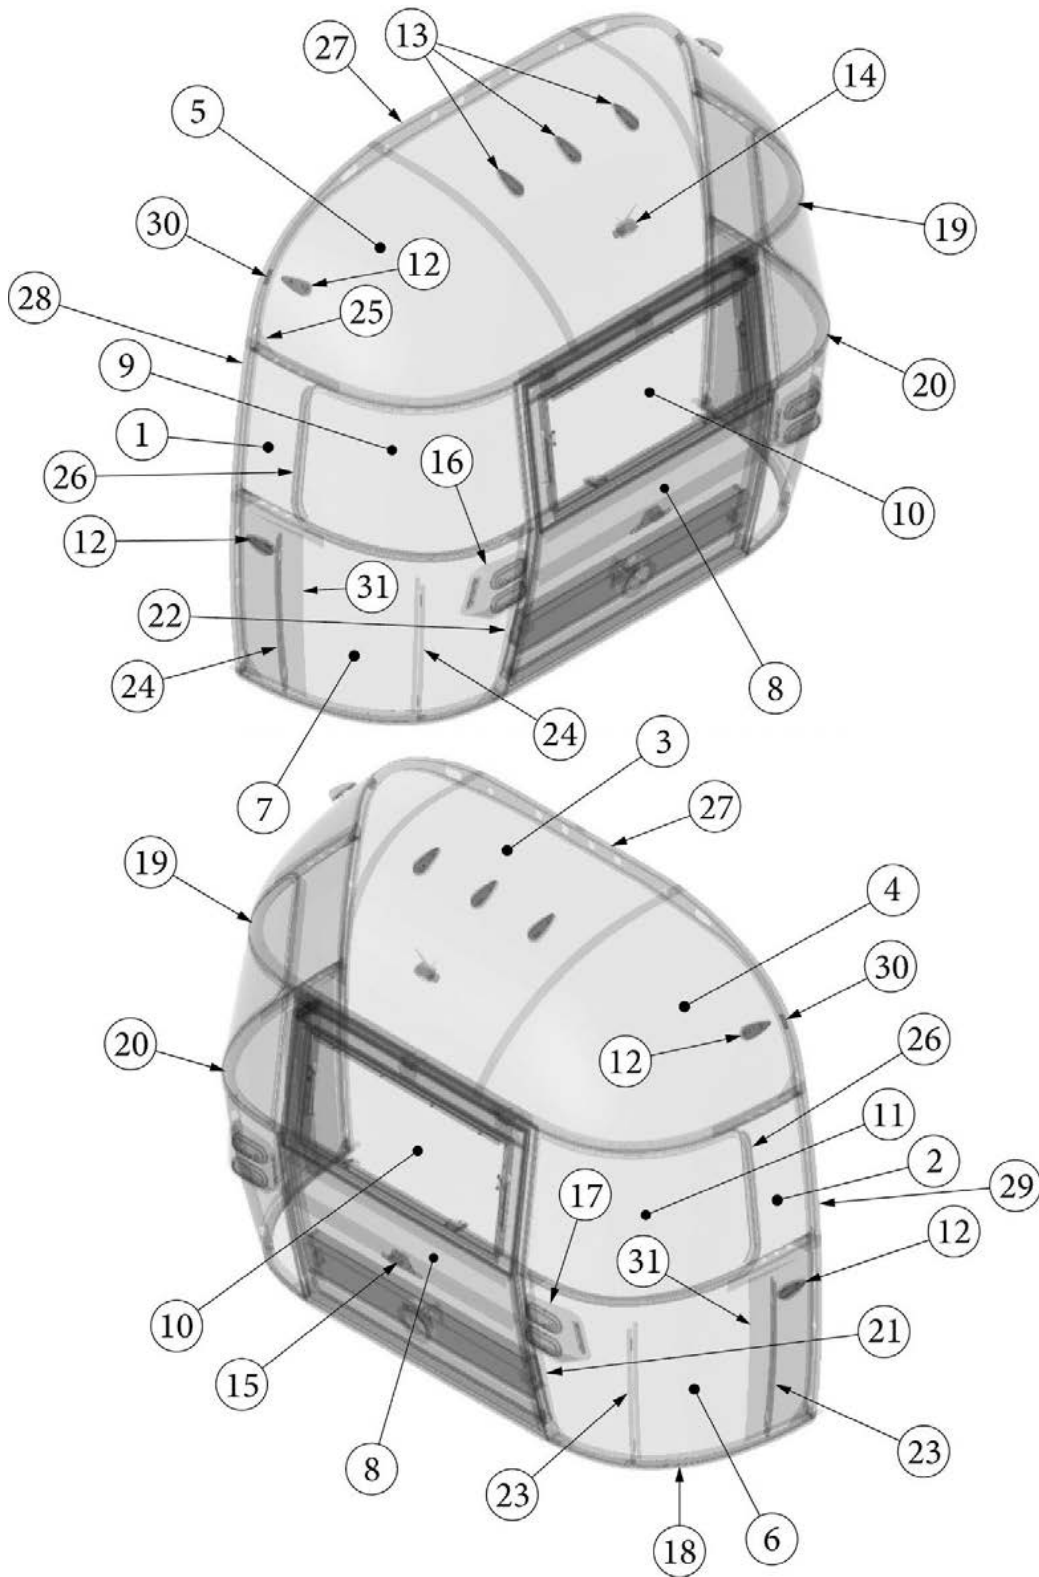

EXTERIOR SHELL

Aft End, Hatch Option, 25FB, 27FB

Parts Listed on Next Page