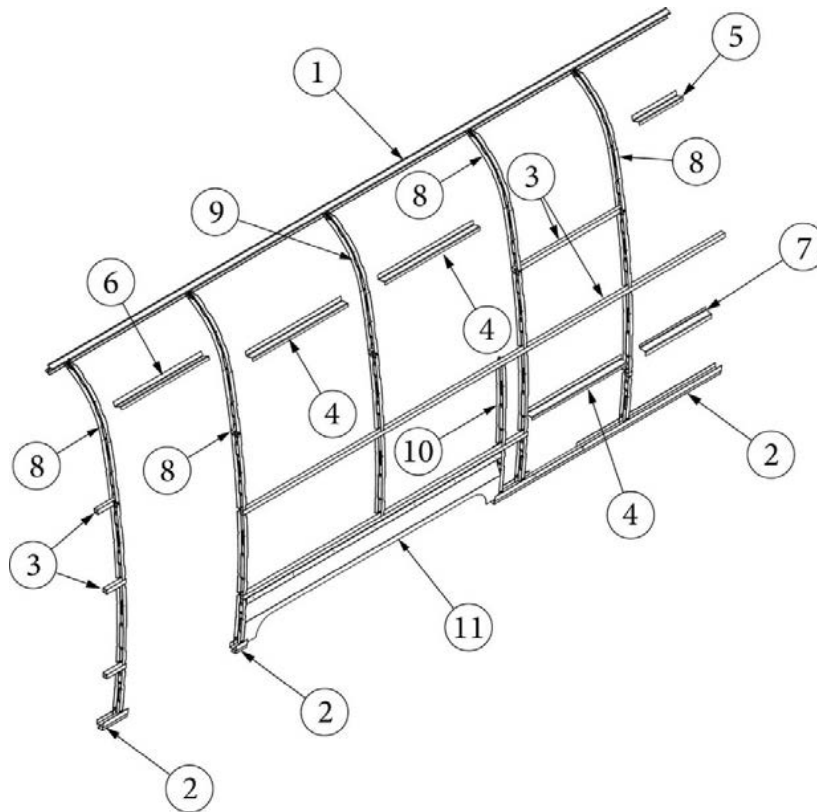

EXTERIOR SHELL

Wall Framing, Curbside, 23FB

923680-01

Assembly, CS Wall, Queen/Twin

1.	104707-05	Extrusion, "I" section, 195"
2.	116221	Extrusion, Floor channel, 192"
3.	116131	Tube, Shell Frame, 1" x 1" x 24'
4.	116219-01	Z Bar, Window Header, 26"
5.	116219-02	Z Bar, Window Header, 12"
6.	116219-03	Z Bar, Door Header
7.	116219-08	Z Bar, Countertop Backer, 18"
8.	116130-01	Wall bow, Standard
9.	116130-02	Wall Bow, Wheel Well
10.	116130-04	Wall Bow, Window
11.	116312-01	Header, Wheel Well, Dual Axle
	114880-03	Aluminum sheet, Upper, .04" x 51" x 224.75"
	114879-03	Aluminum sheet, Lower, .04" x 33" x 224.75"
	116131-01	Filler tube, Shell frame
	114813-02	Angle, 1.25 x 2 x 2.5"
	114813-03	Angle, 1.13 x 1.5 x 3.5"
	454931-09	Backer Plate, Side Wall, Power Awning