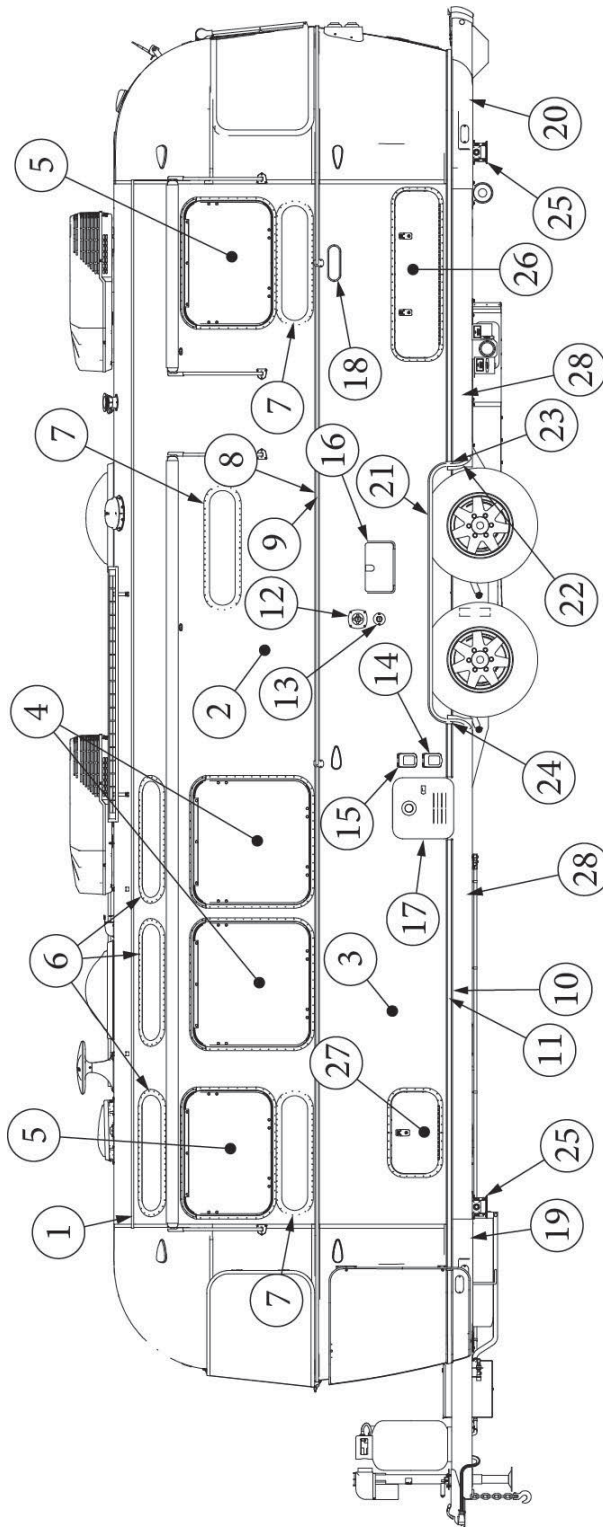

EXTERIOR SHELL

Exterior Components, Roadside, 30RB

Parts Listed on Next Page