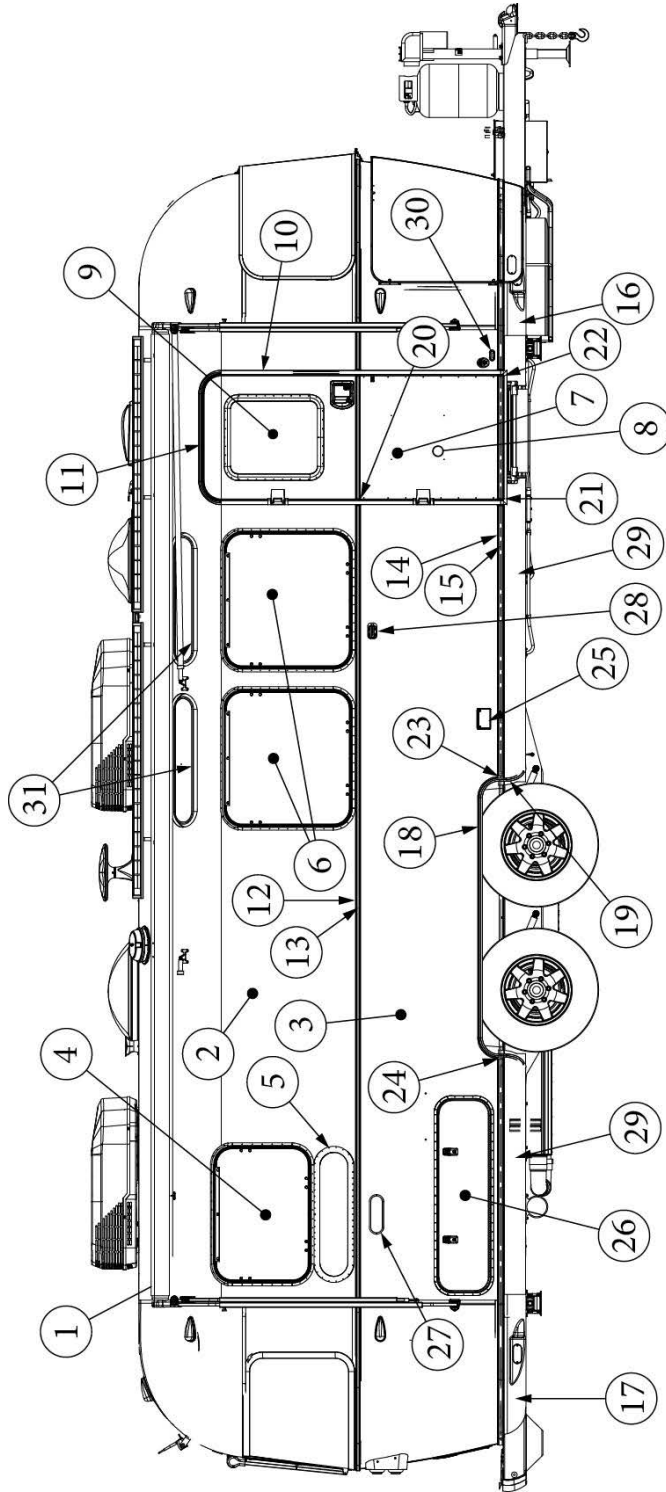

EXTERIOR SHELL

Exterior Components, Curbside, 28RB

Parts Listed on Next Page