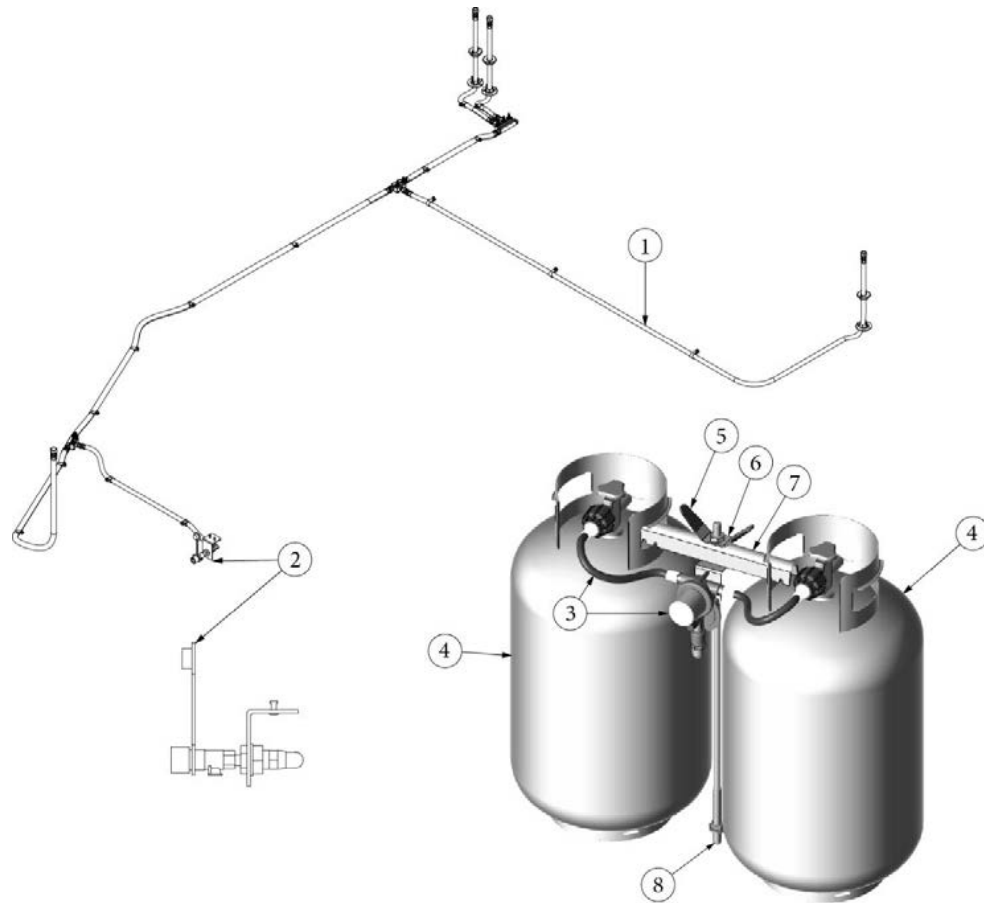

PLUMBING, LPG SYSTEM

LPG System, 27FB

113936
113718-01

Install, LP System, 27FB (not for order/see parts below)
Install, LP Tanks/Regulator, 30lb (not for order/see parts below)

1. 943997	Assembly, LP flex line
2. 602465	Exterior propane port assembly
3. 602870	Regulator, LP gas, Dual 11" pigtails
4. 601710-01	Tank, LP Cylinder, Steel, 30LB
5. 381613	Plastisol Cover, LP Wing Handle
6. 455841	Wingnut, LP Bottle
7. 455842	Hold-down, VTD0046
8. 345764	Threaded Rod, 23.5", 1/2-13 4" each end
350132	Flange nut, Serrated, 1/2-13 UNC
386250	Label, LPG service port
365330-04	Sealant, Adseal, RTV #4553
382500	Grommet, .5" Pipe, Press Fit, Sealing
382556	Closeout, 2.38", D LP Assembly BC
512412	Bushing, Snap In, .75" ID
382160	Grommet, Flexible Vinyl