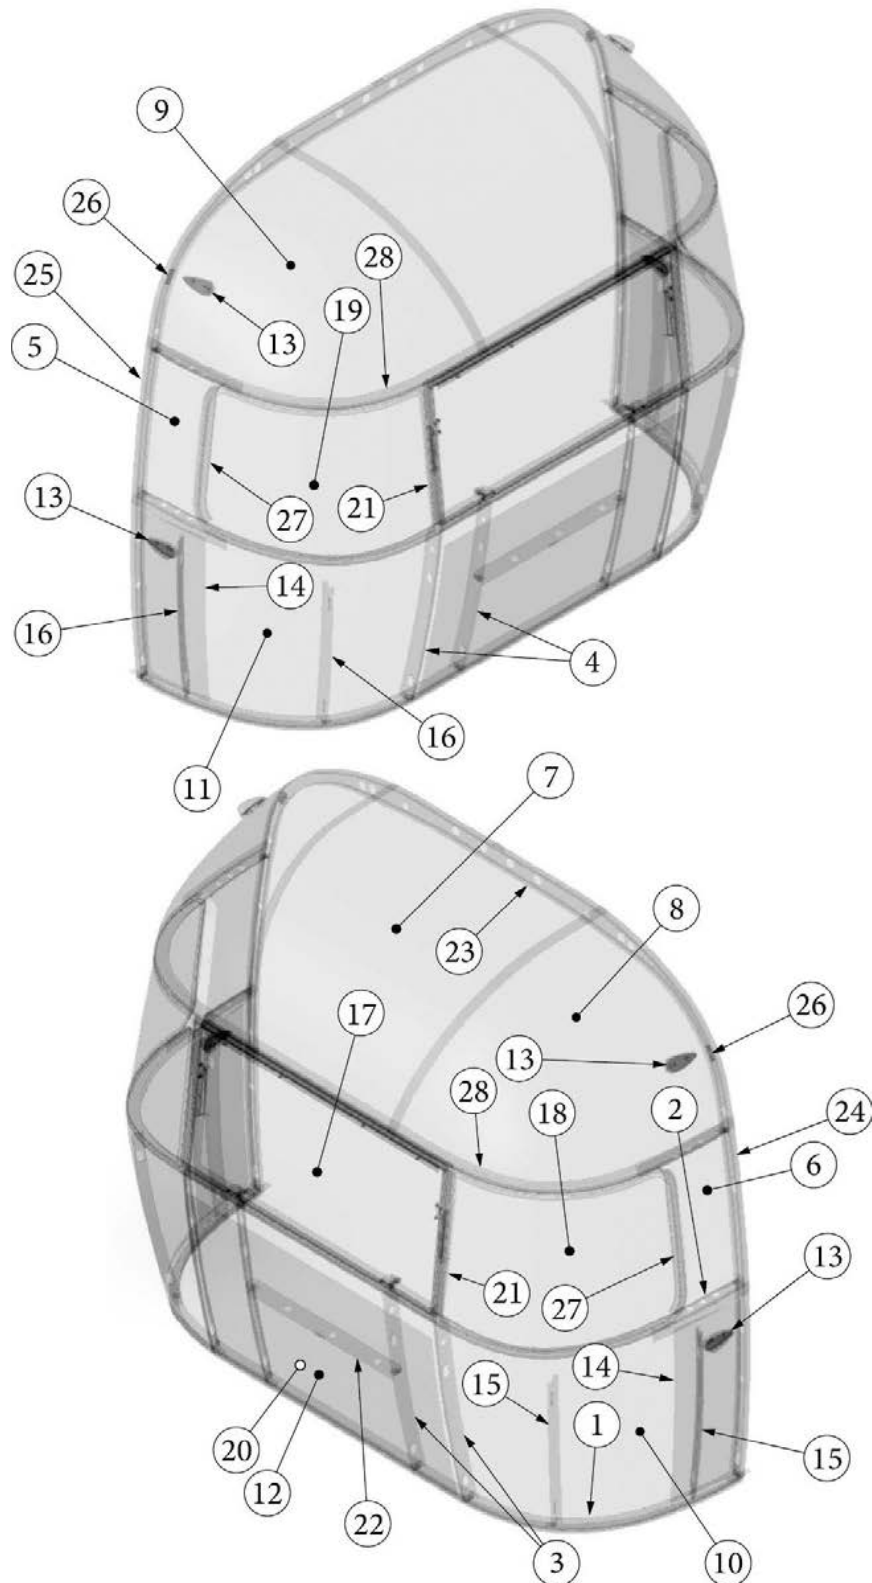

EXTERIOR SHELL

Front End, 28RB, 30RB

Parts Listed on Next Page