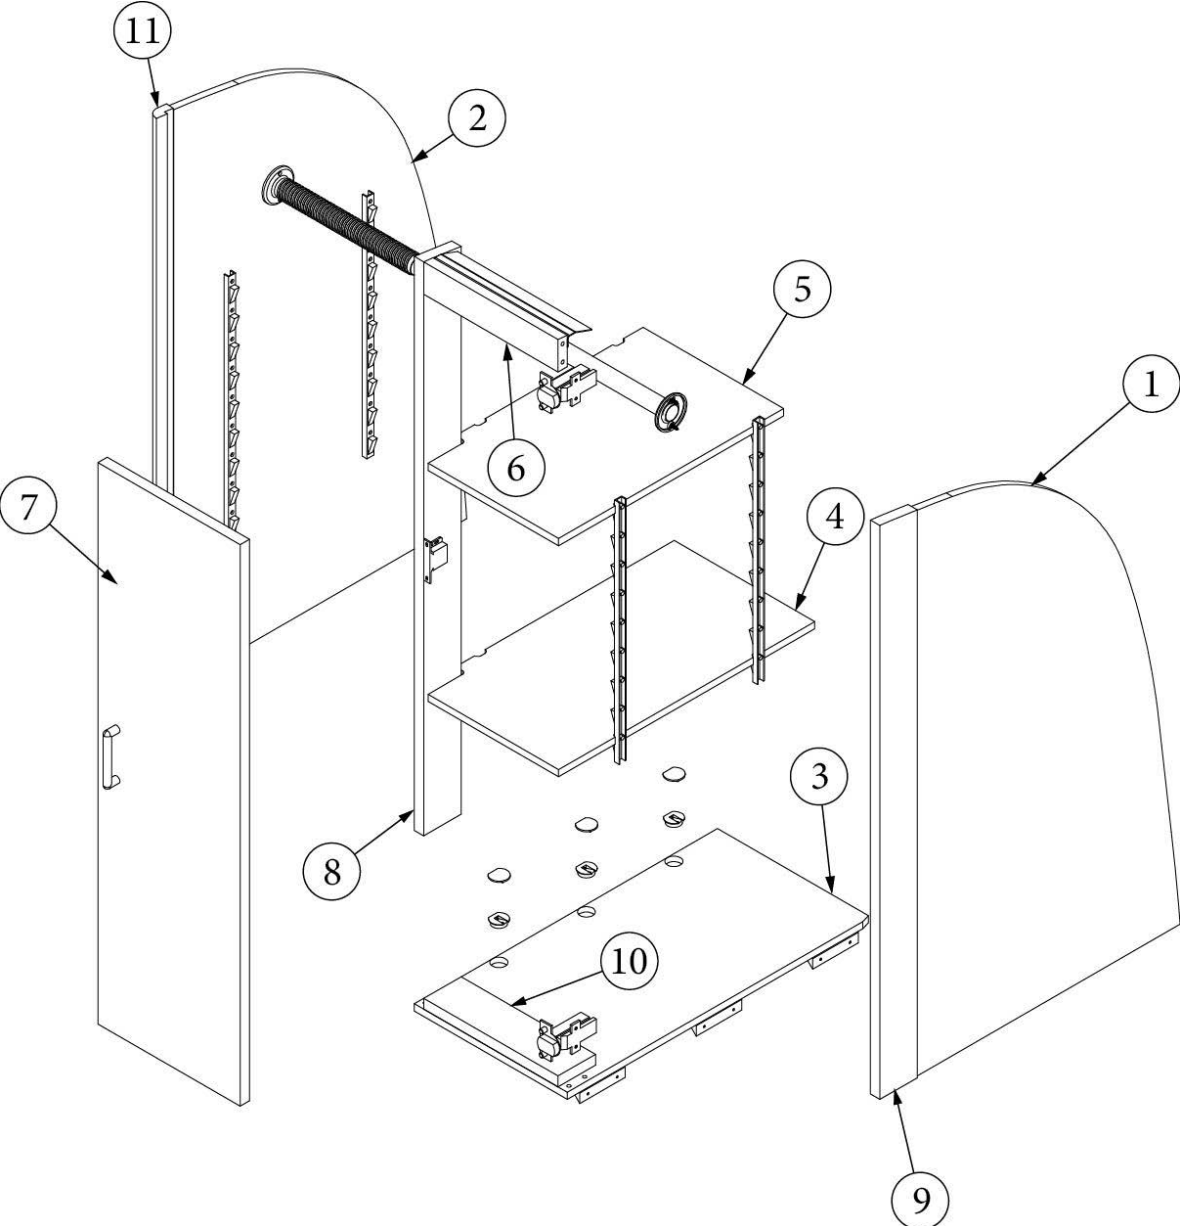

FURNITURE, BEDROOM

Hanging Wardrobe, Twin, CS 25FB & 27FB

Part Numbers Listed on Next Page