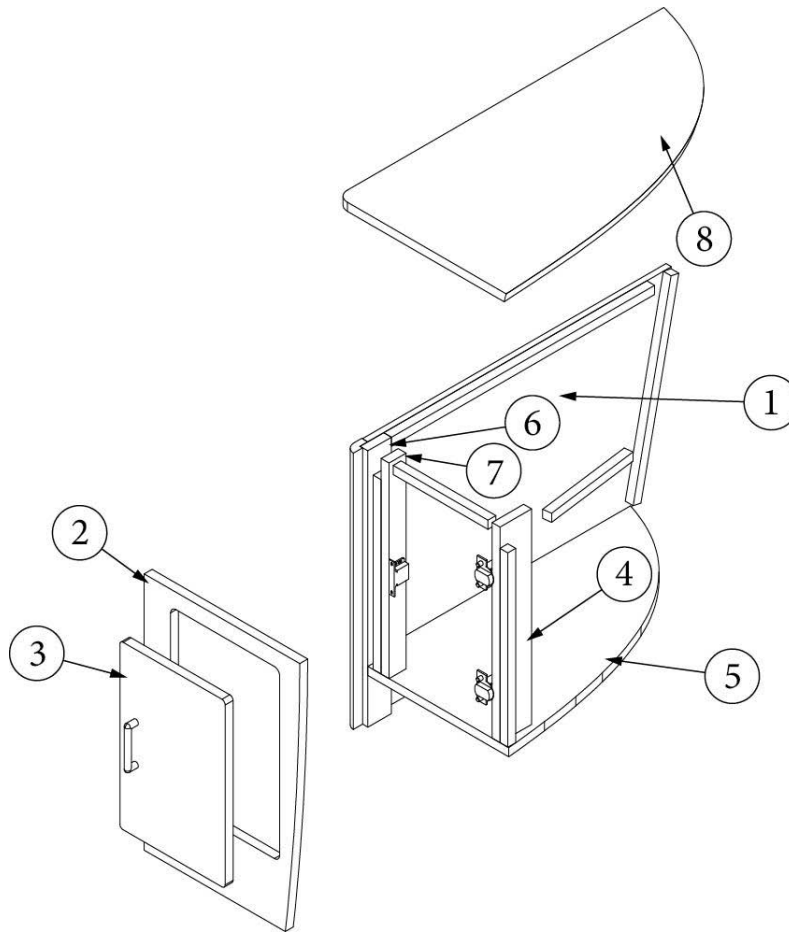

FURNITURE, BEDROOM

Nightstand, RS 28RB, RS 30RB

969937-01

RS Nightstand

1. 969937&000218BC	Pre laminate, 14.78 X 22.75"
2. 969937&000318BC	Pre laminate, 10.00 X 15.44"
3. 969937&000418CC	Pre laminate, 3.00 X 17.75"
4. 969937&000518CC	Pre laminate, 14.13 X 25.70"
5. 969937&000618CC	Pre laminate, 2.25 X 22.75"
6. 969937&000718CC	Pre laminate, 1.63 X 17.75"
7. 969937&000818JC	Pre laminate, 16.09 X 31.06"
8. 801706-0029	Trim, Corner, 90-degree, White, 1" Radius
386413-01	Edgebanding, Sea White, 5/8"
386413-02	Edgebanding, Sea White, 15/16"
386423-02	Edgebanding, Benjamin Grey, 15/16"
201673-03	Cove Molding, Ash Grey
203464-04	Trim, .75", Ash Grey, PVC
381607-11	Hinge, Self-Close Overlay 110D
381607-12	Baseplate, Grass 9.5x37/32
381228	Catch Grabber, Door C3-810, 10LB