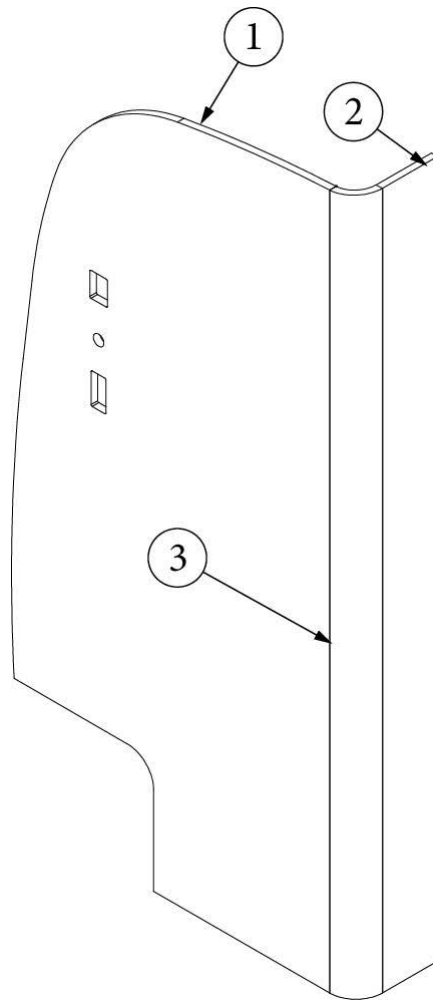

FURNITURE, LAVATORY

Forward Latrine Wall, 28RB

970217-01

Forward Latrine Wall

1. 970217&000118CE
2. 970217&000218DE
3. 801345

Pre laminate, 36.14 X 78.94"
Pre laminate, 6.32 X 79.25"
Radius Plywood .75 x 79.16"