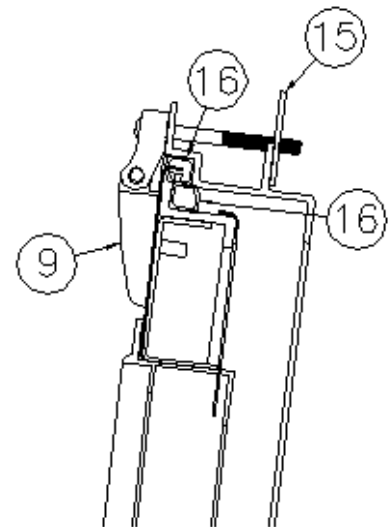

EXTERIOR DOORS

Hatch Door

Parts Listed on Next Page