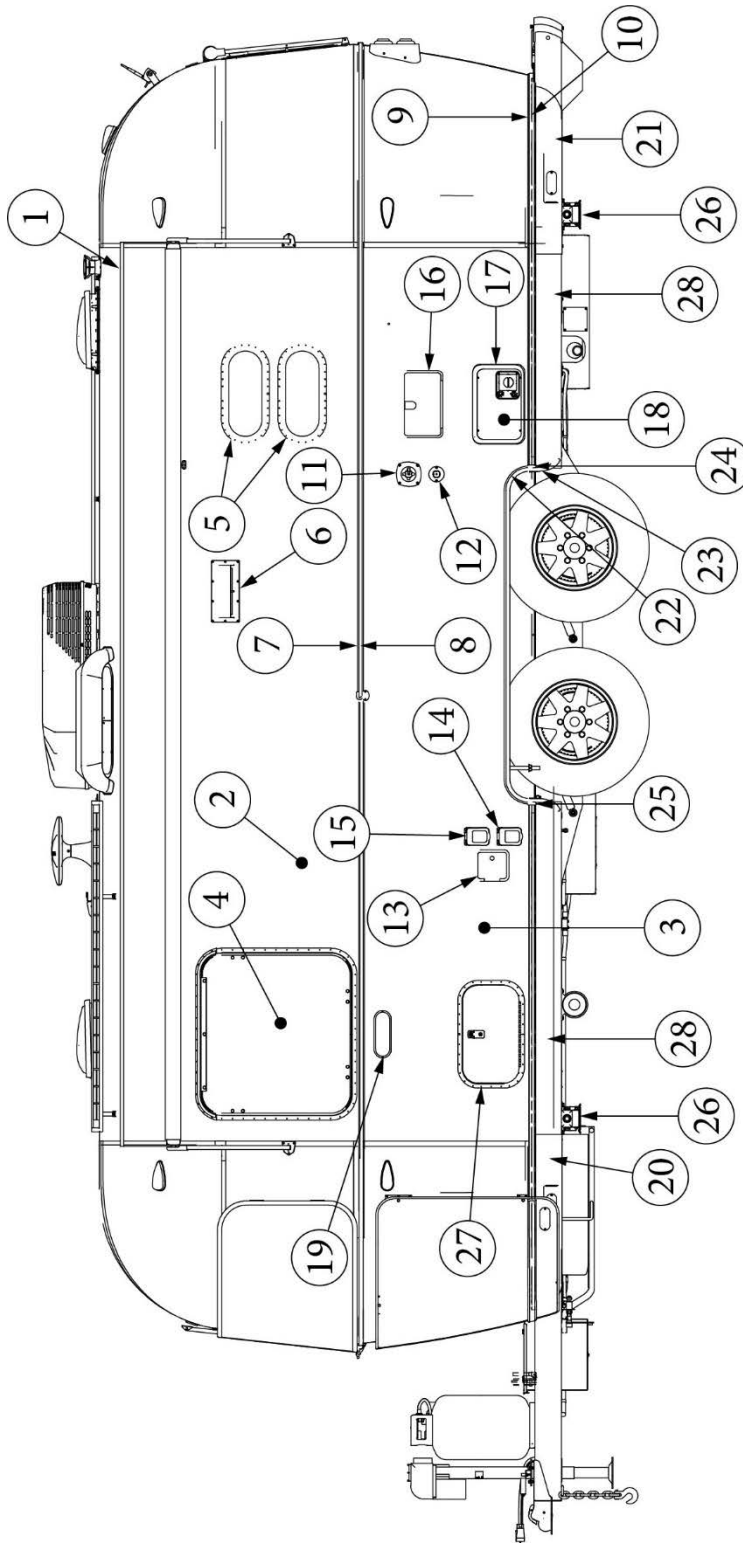

EXTERIOR SHELL

Exterior Components, Roadside, 23FB

Parts Listed on Next Page