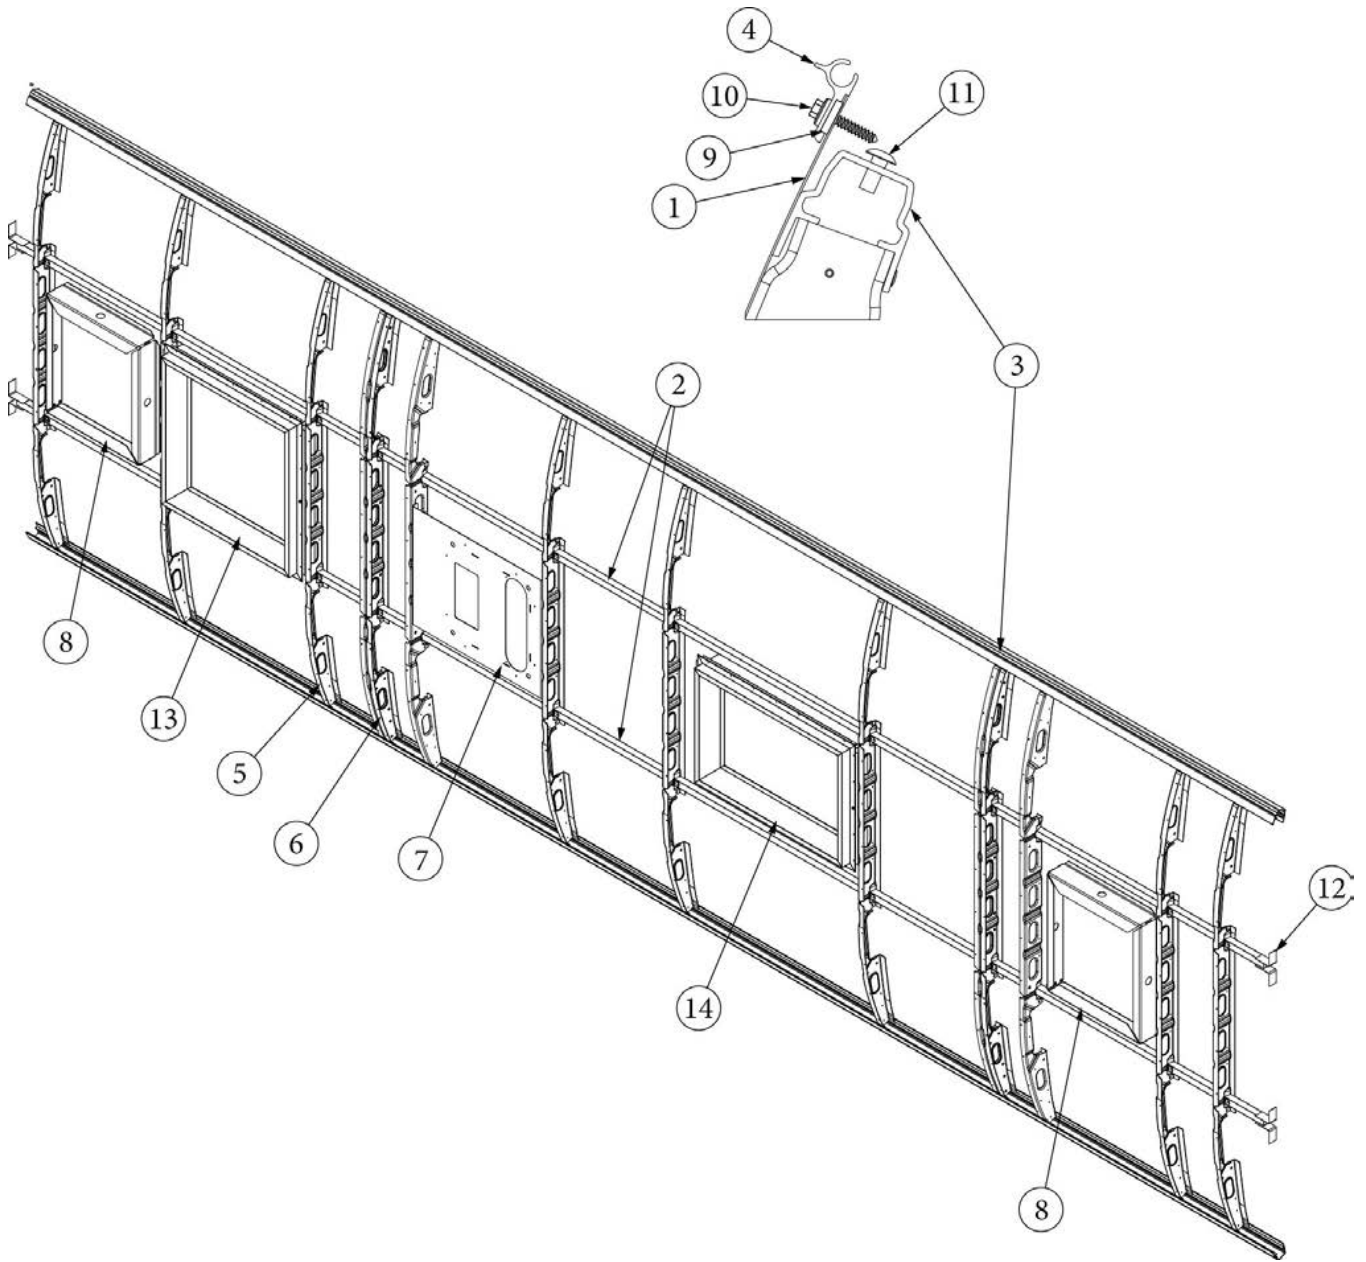

EXTERIOR SHELL

Roof, 1AC Unit, 27FB

Parts Listed on Next Page