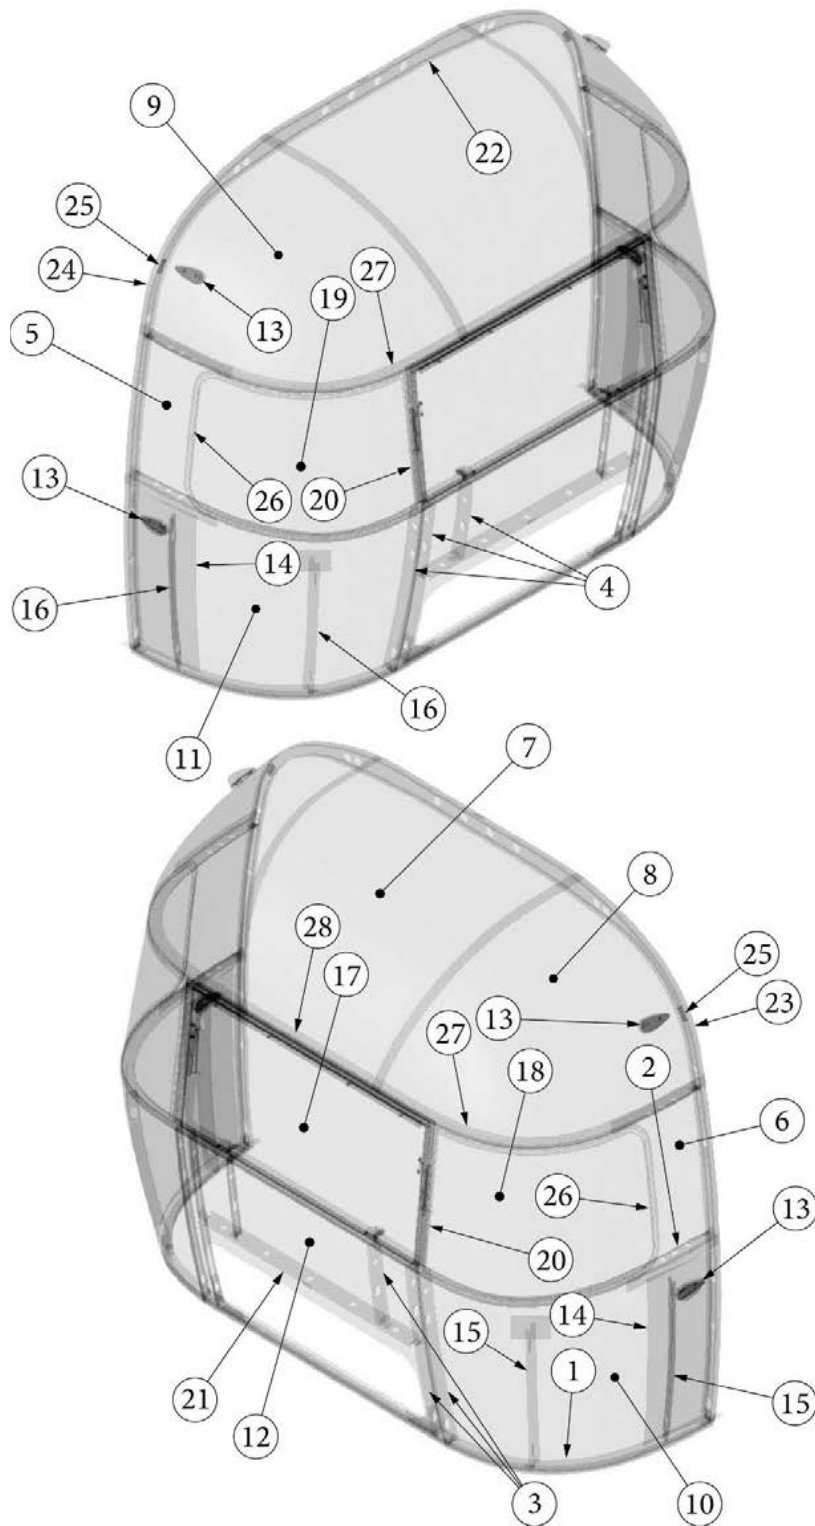

EXTERIOR SHELL

Front End, w/Bunk, 27FB

Parts Listed on Next Page