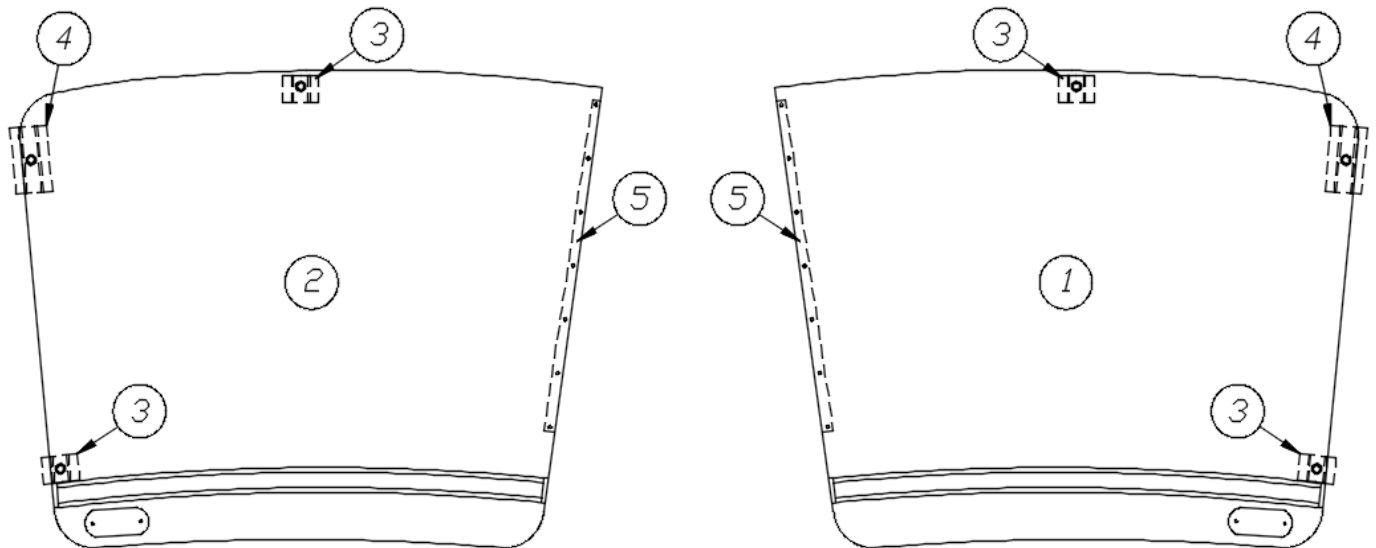

EXTERIOR SHELL

Wrap Protectors and Holdbacks

1. 966277	Wrap Protector, Tall, RS
685366-100	Wrap Protector, RS, Short, CSA
2. 966276	Wrap Protector, Tall, CS
685365-100	Wrap Protector, CS, Short, CSA
3. 114819-02	Wrap protector hold back, 2"
4. 114819-03	Wrap protector hold back, 5"
5. 381605-03	Piano hinge, Stainless Steel
100742-01	Extrusion, Mirror trim
116421	Extrusion, Rub rail
201763-100	Insert, Rub rail, 1", Chrome
114465-01	Casting, Rub rail, RH
114465-02	Casting, Rub rail, LH
685343	Gusset, Corner
500096	Reflector, Amber
114819-04	Holdback Assembly - Wrap Protector

Exterior/Outer Wheel Well Liner and Outriggers

204217-01	Liner, Wheel Well, Outer
116311-01	Angle, Wheel Well, Aluminum