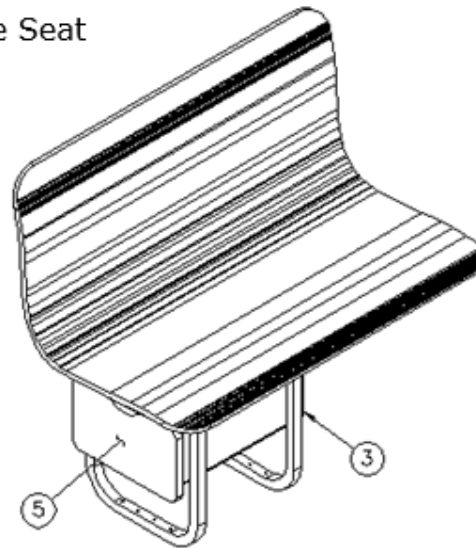

Forward Dinette Seat

FURNITURE, GALLEY

Dinette Seats, 30RB

Aft Dinette Seat