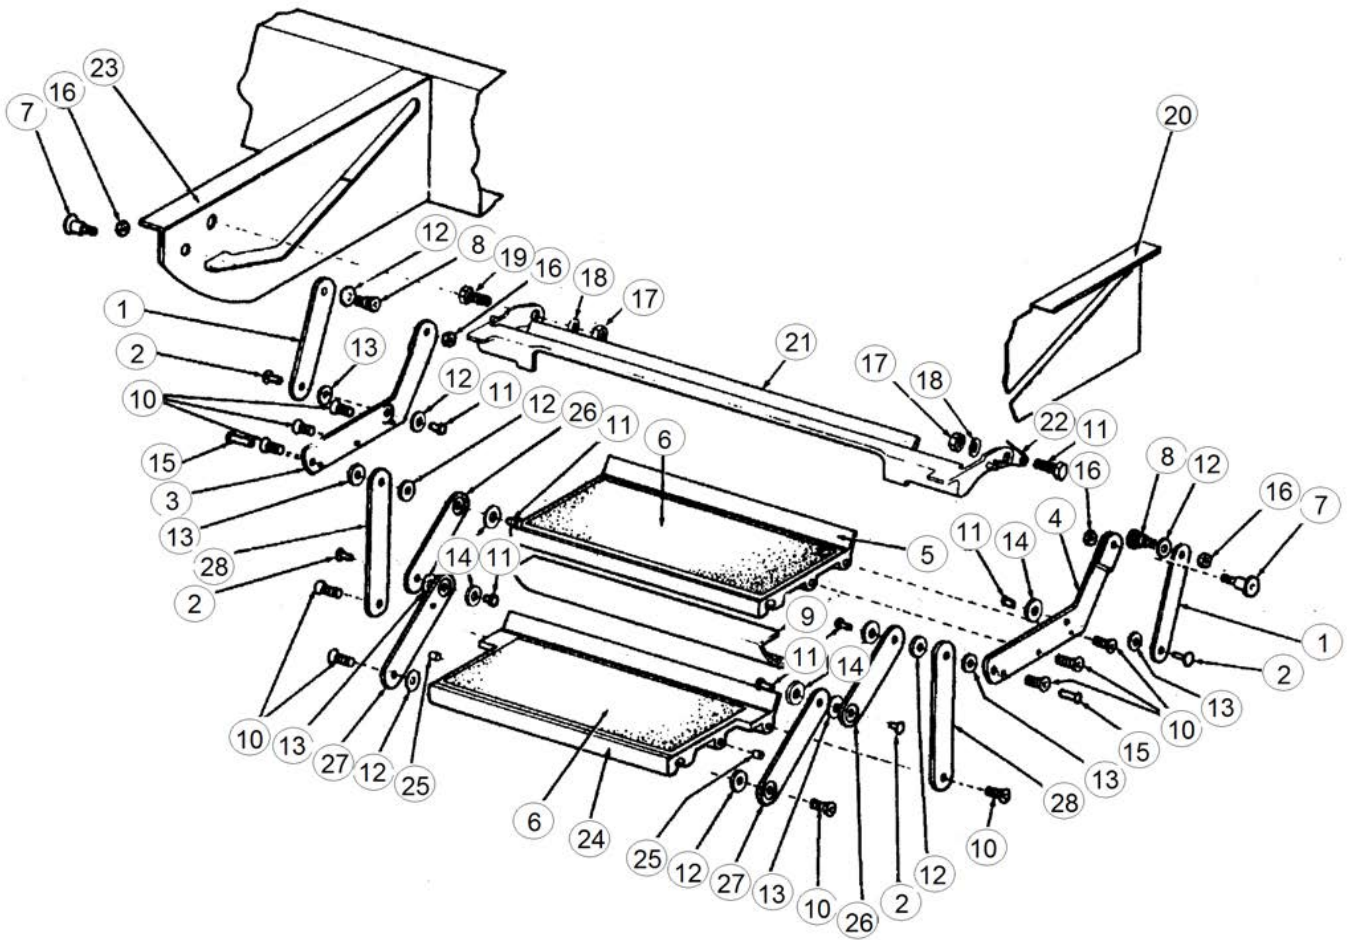

CHASSIS

Step Assembly

Parts Listed on Next Page