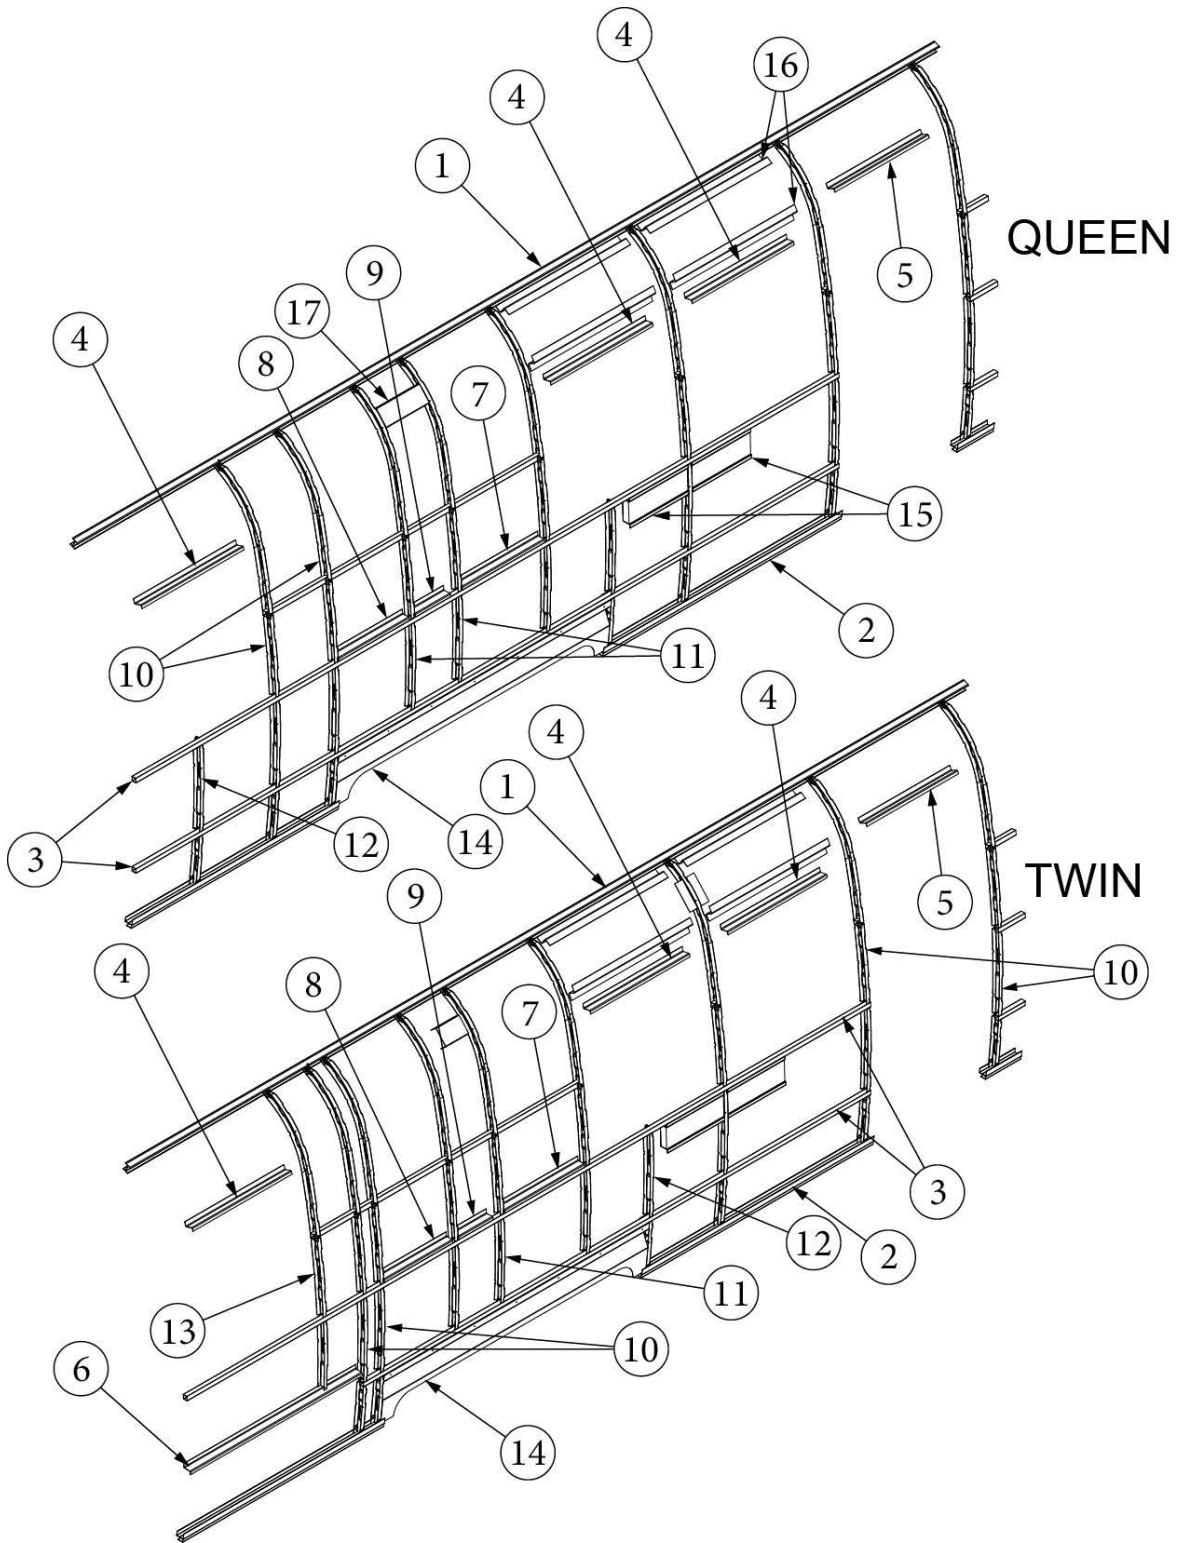

EXTERIOR SHELL

Wall Framing, Curbside, 28RB

Parts Listed on Next Page