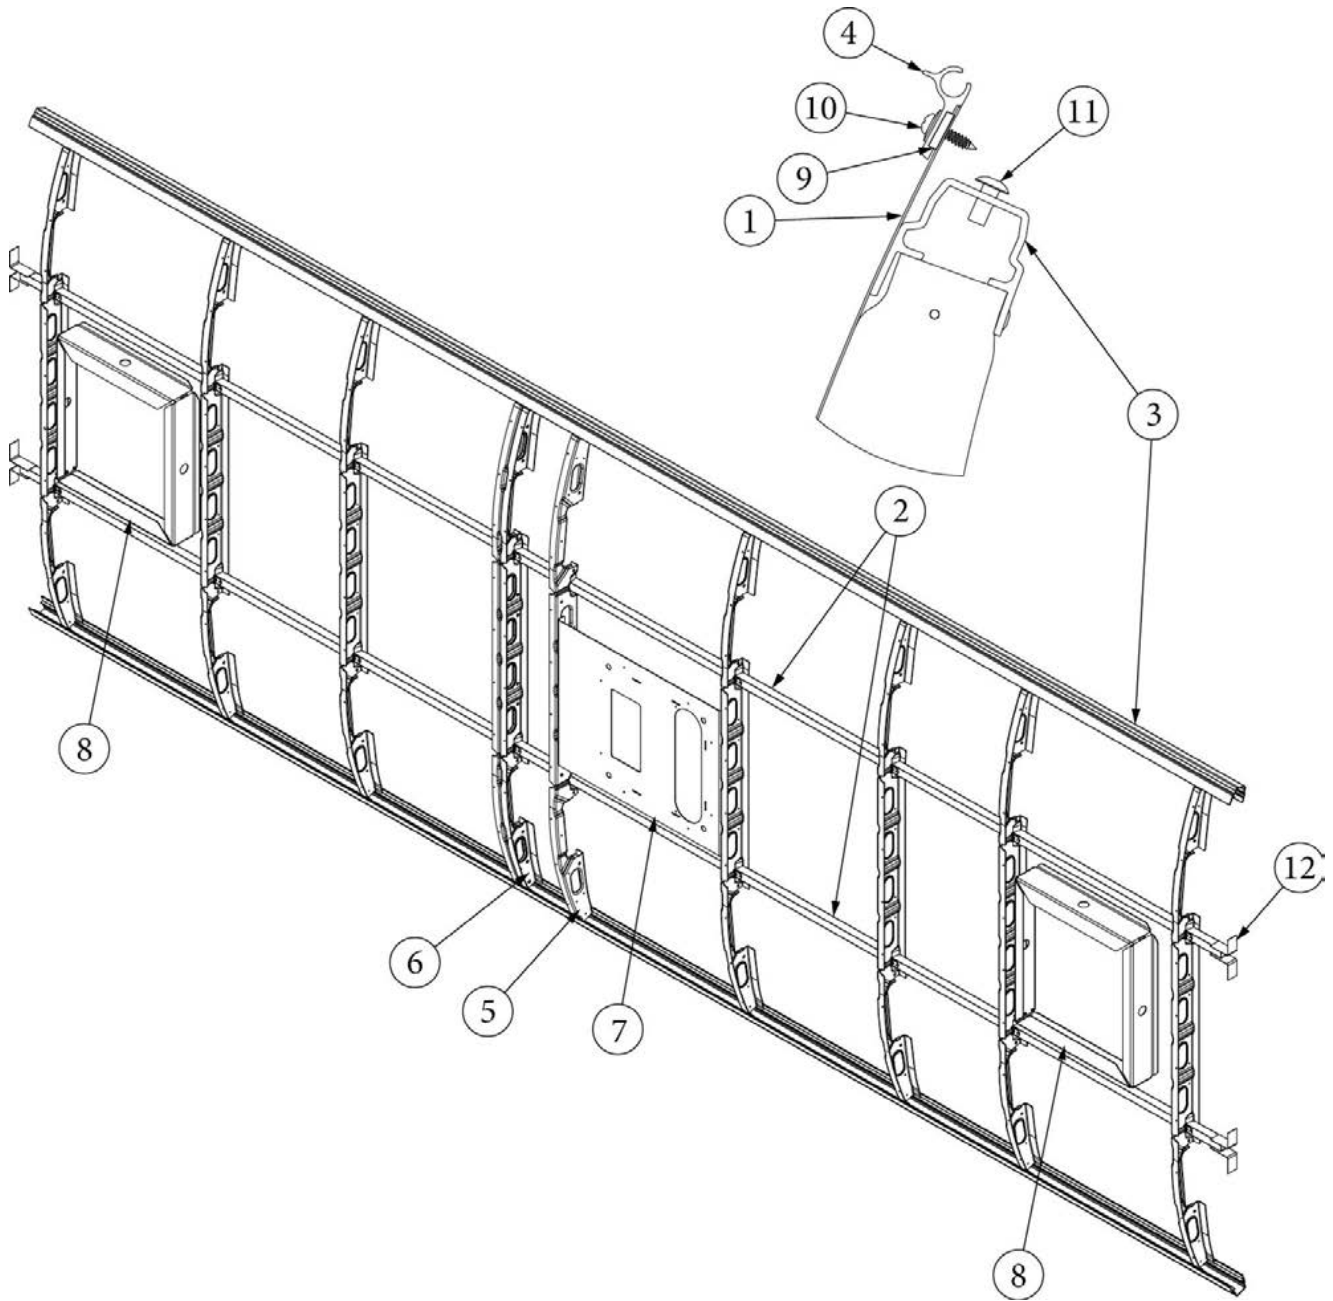

EXTERIOR SHELL

Roof, 23FB

Parts Listed on Next Page