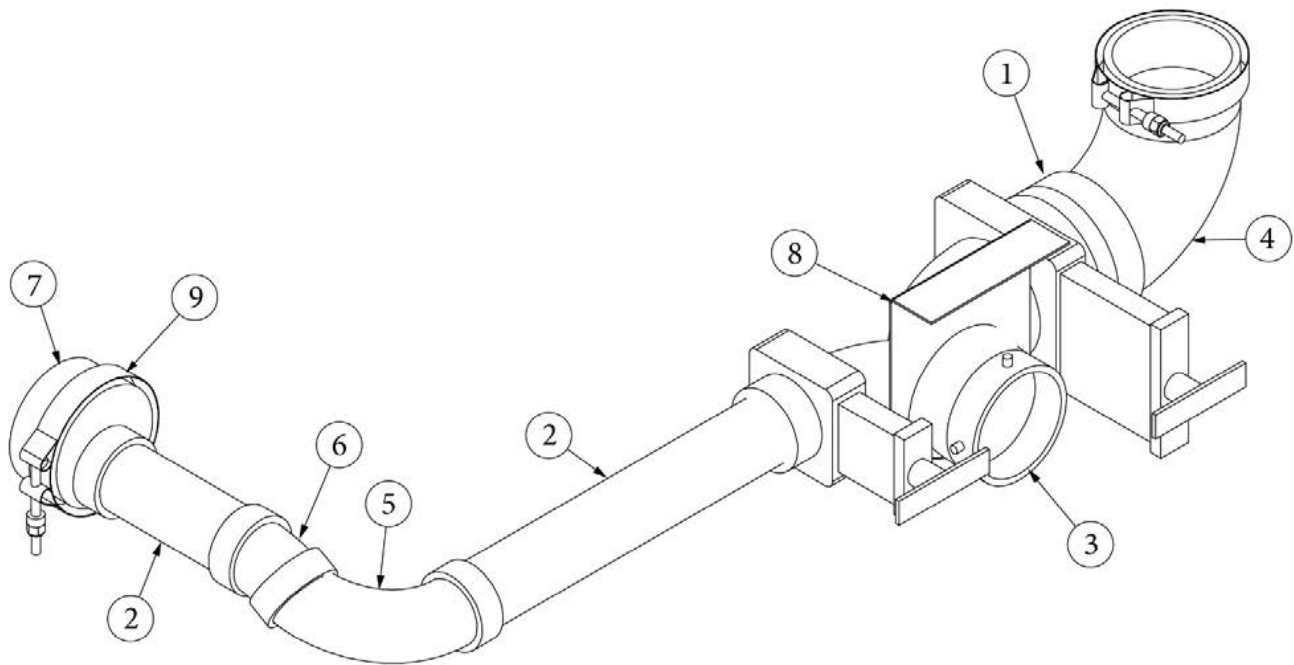

PLUMBING, DRAIN SYSTEM

Dump Valve, 23FB

943887-01 Assembly, Dump valve

1. 601160-04	Pipe, ABS DVW, 3"- 4" long
2. 601160-02	Pipe, ABS DVW, 1.5"-2" long
3. 601482	Dump valve, rotating assembly
4. 601531	Elbow, 90 °, 3"
5. 600431	Elbow, 90°, 1.5"
6. 600116	Elbow, 22-1/2 °, 1-1/2"
7. 195329-229	Reducer adaptor, 3" to 1.5"
8. 114849-06	Aluminum sheet, .06 x 36", 24 square ft sheet
9. 340092	Clamp, Worm type
601482-100	Valve Handle, Black, For 601482
601482-101	Cap, 3", Termination, W/Strap
601482-102	Valve Handle, Grey, For 601482
601482-103	Strap, Black, For 601482