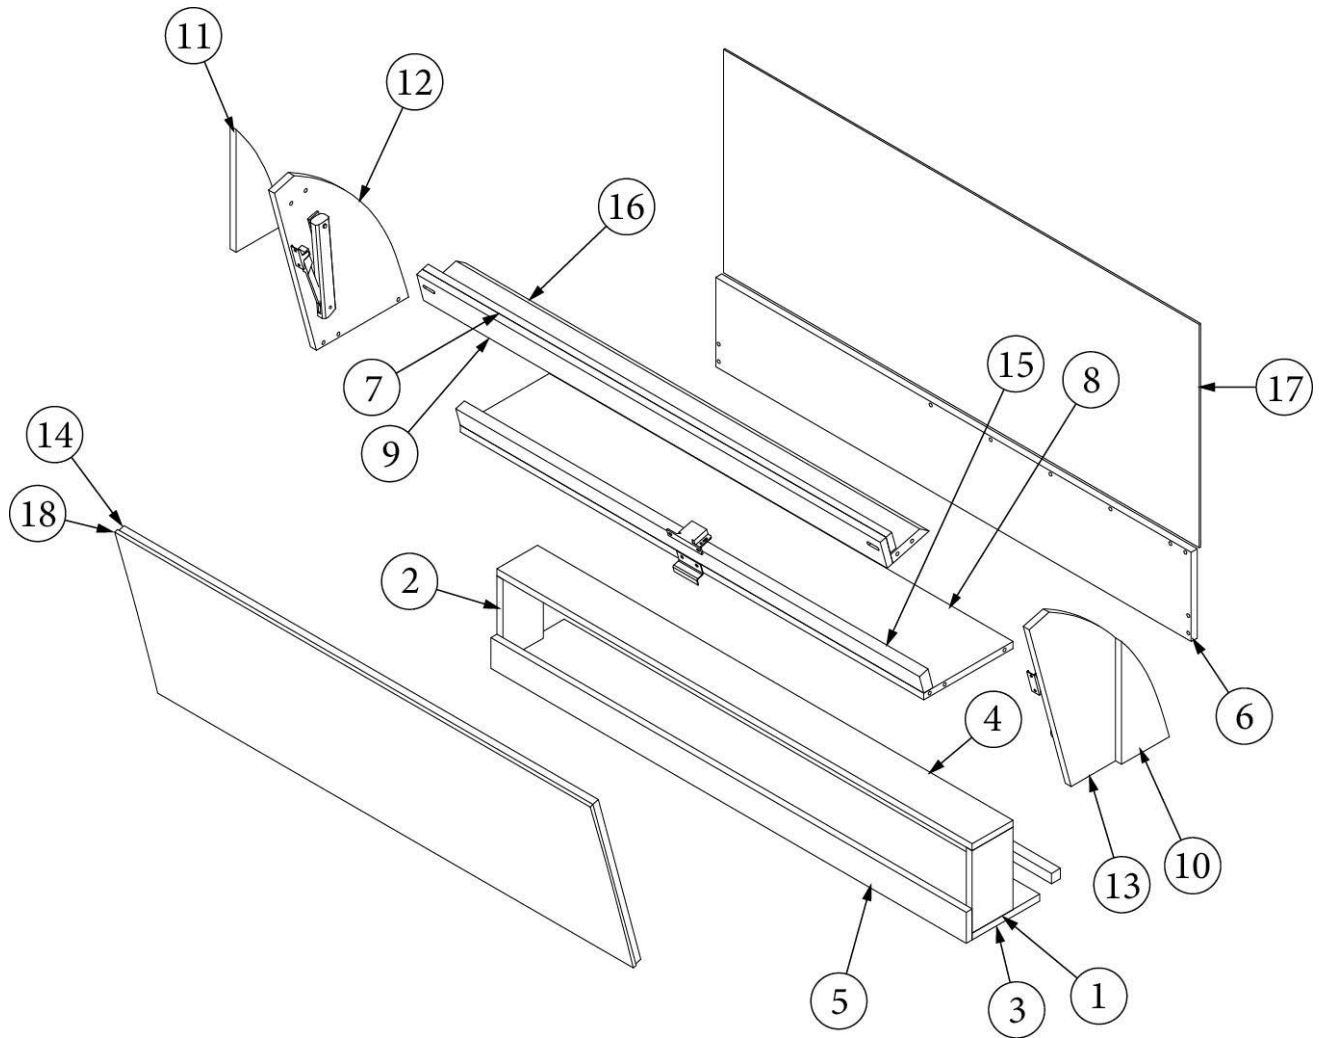

FURNITURE, LAVATORY

Medicine Cabinet, 25FB, 27FB

Parts Listed on Next Page