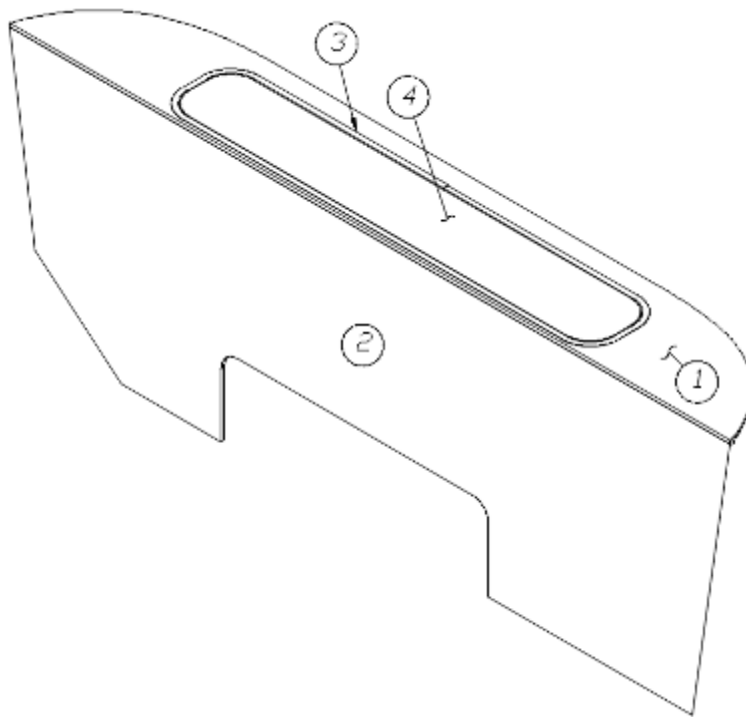

FURNITURE, LOUNGE

Sofa, Back, 28RB, 30RB

967625

Sofa Back Assembly

1. 967625-1

Panel, 12.25 x 90.06

2. 967625-2

Panel, 31.63 x 90.06

3. 115203

Door jamb

4. 969561

Door on sofa back assembly

381847-01

Piano hinge

203622

Storage tub

700414

Foam, 3/8"

091132-C

Fabric-L sofa