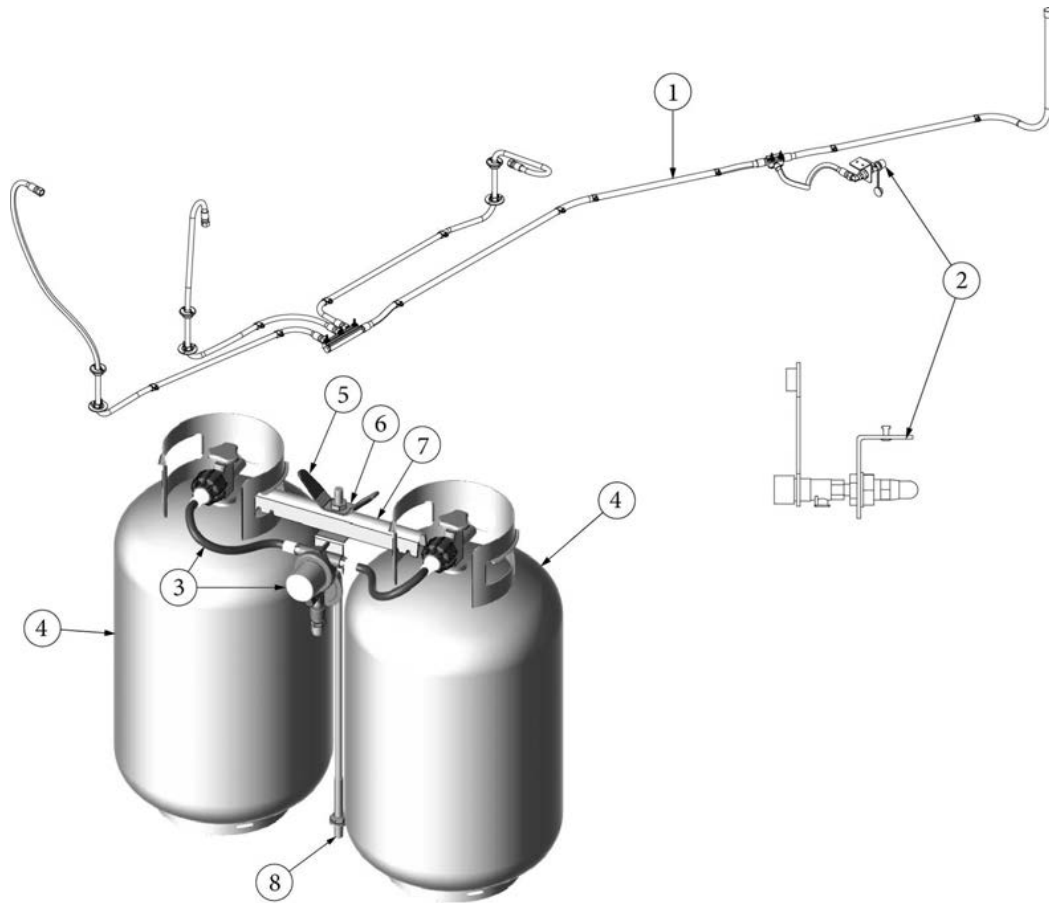

PLUMBING, LPG SYSTEM

LPG System, 28RB

944054
113718-01

Install, LP System (not for order/see parts below)
Install, LP Tanks/Regulator, 30lb (not for order/see parts below)

1. 943998	LPG Flex Line Assembly
2. 602465	Exterior propane port assembly
3. 602870	Regulator, LP gas, Dual 11" pigtails
4. 601710-01	Tank, LP Cylinder, Steel, 30LB
5. 381613	Plastisol Cover, LP Wing Handle
6. 455841	Wingnut, LP Bottle
7. 455842	Hold-down, VTD0046
8. 345764	Threaded Rod, 23.5", 1/2-13 4" each end
350132	Flange nut, Serrated, 1/2-13 UNC
386250	Label, LPG service port
365330-04	Sealant, Adseal, RTV #4553
382500	Grommet, .5" Pipe, Press Fit, Sealing
382556	Closeout, 2.38", D LP Assembly BC
512412	Bushing, Snap In, .75" ID
382160	Grommet, Flexible Vinyl