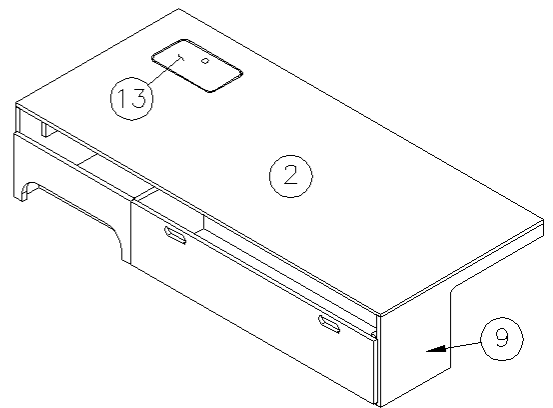

FURNITURE, LOUNGE

Sofa, 25FB, 27FB

966887

Sofa Assembly

1. 966888	Sofa bed
2. 966887&000212CE	Panel, 29.5 x 66.19
3. 966887&000312BC	Panel, 20.5 x 5
4. 966887&000418BC	Panel, 9.88 x 43.88
5. 966887&000518BC	Panel, 9.88 x 21.13
6. 966887&000618BC	Panel, 14.13 x 26.75
7. 966887&000718BC	Panel, 10.13 x 12
8. 966887&000812CC	Panel, 10.13 x 44.19
9. 966887&000918CC	Panel, 14.13 x 29.5
10. 966887&001018CC	Panel, 2.25 x 12
11. 966887&001118CC	Panel, 2.25 x 12
12. 966887&001518CC	Panel, 2.25 x 43.44
13. 966887&002512CE	Panel, 10.75 x 6
381775	Pull, Flush, Satin
381072-01	Hinge, Fixed pin
381228-02	Catch, Grabber door (5lb Pull)
365009	Foam tape, 1 x 1
382057	Knockdown
382057-04	Cap, Knockdown, White