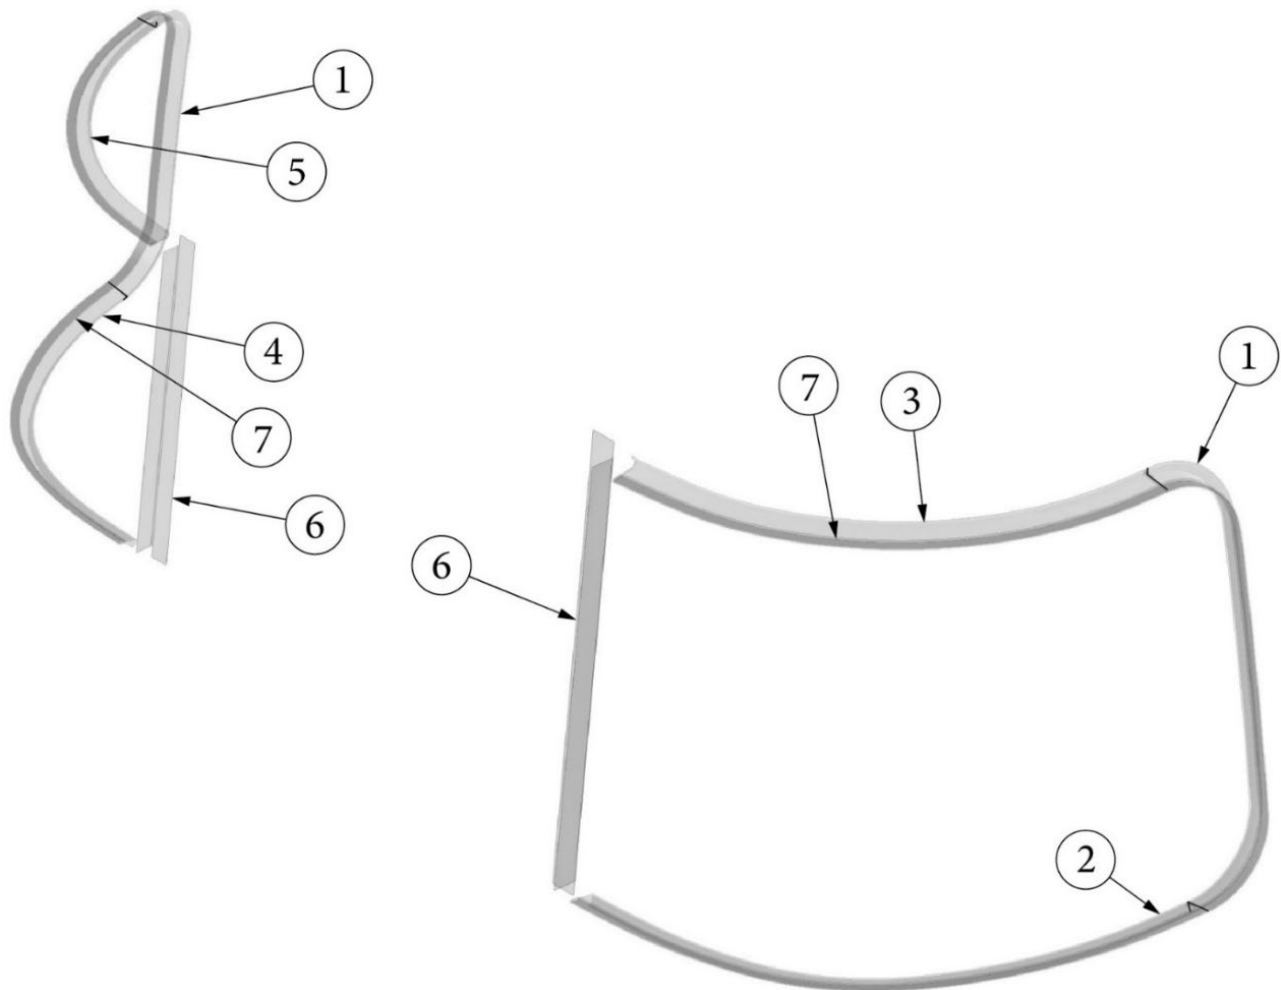

WINDOWS

Panoramic Window Trim

135394
135395

Install, Panoramic Window Trim, CS
Install, Panoramic Window Trim, RS

1. 201578-02
2. 201579-02
3. 201581-05
4. 201580-02
5. 201581-06
6. 110900
7. 203225-01

- End cap, Trim ring, Aluminum
- Trim ring, Lower, Aluminum
- Trim ring, Upper, Aluminum
- Trim ring, Lower, Aluminum
- Trim ring, Upper, Aluminum
- Trim formed, Aluminum.
- Trim Lok, Gray, .75" #1375-1/8, G-7