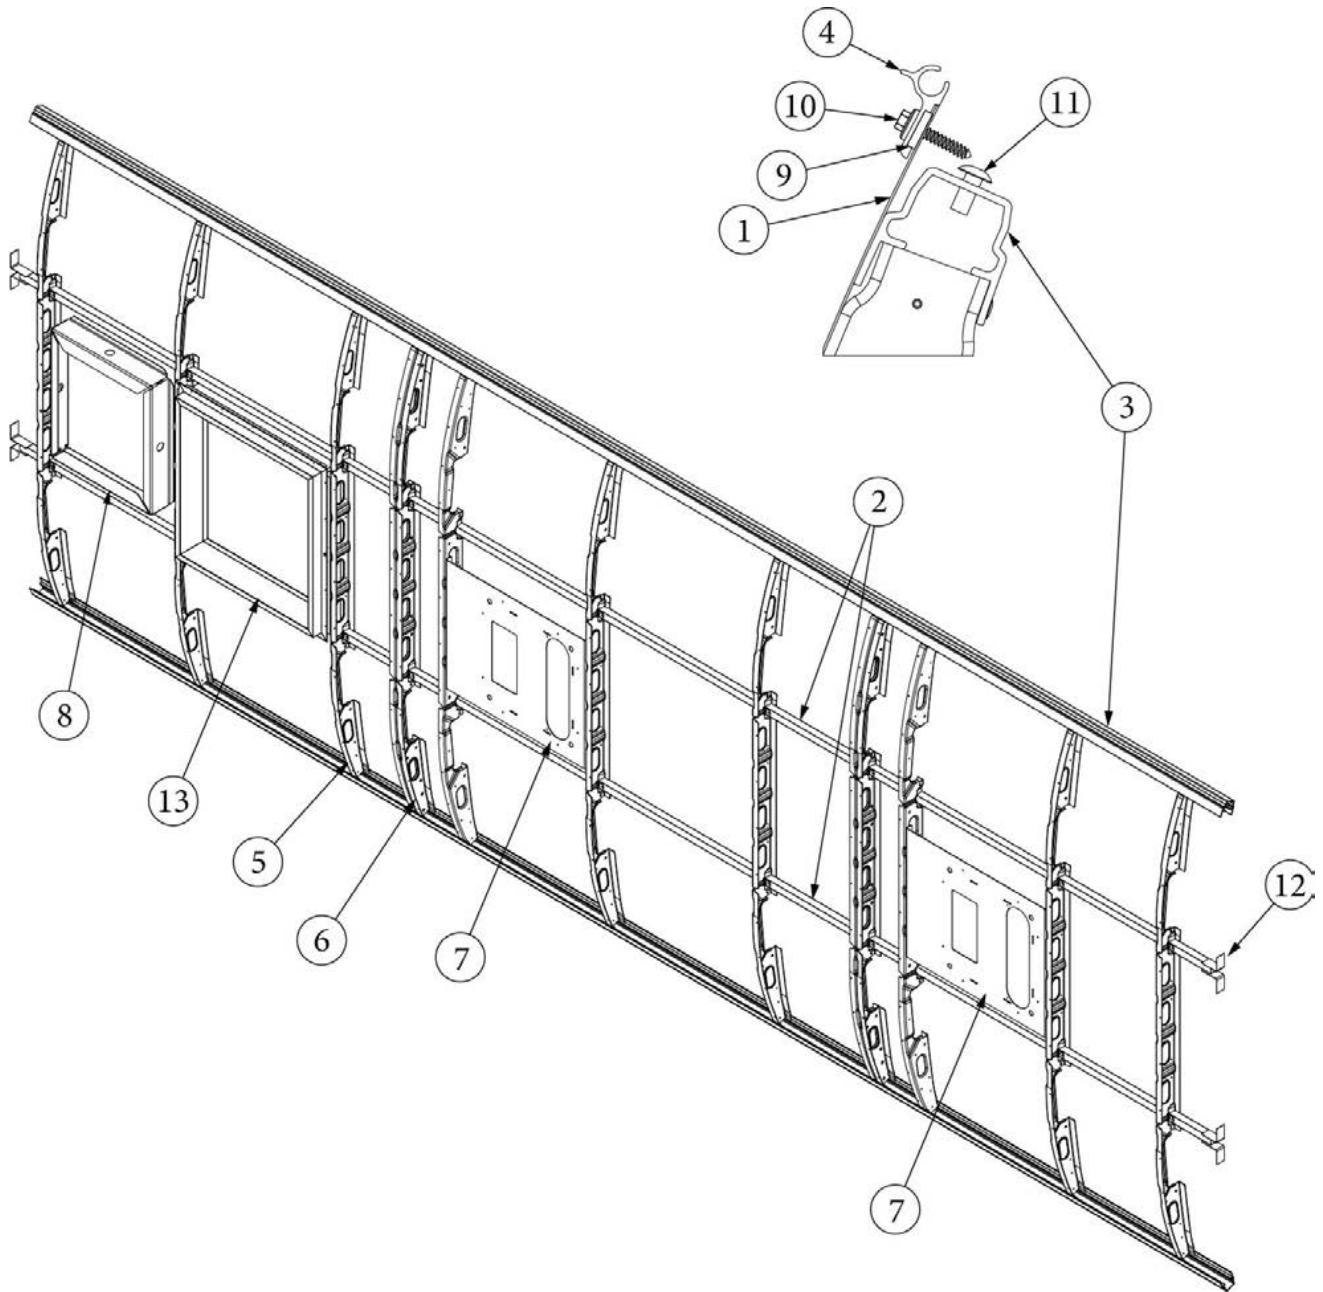

EXTERIOR SHELL

Roof, 2AC Units, 25FB

Parts Listed on Next Page