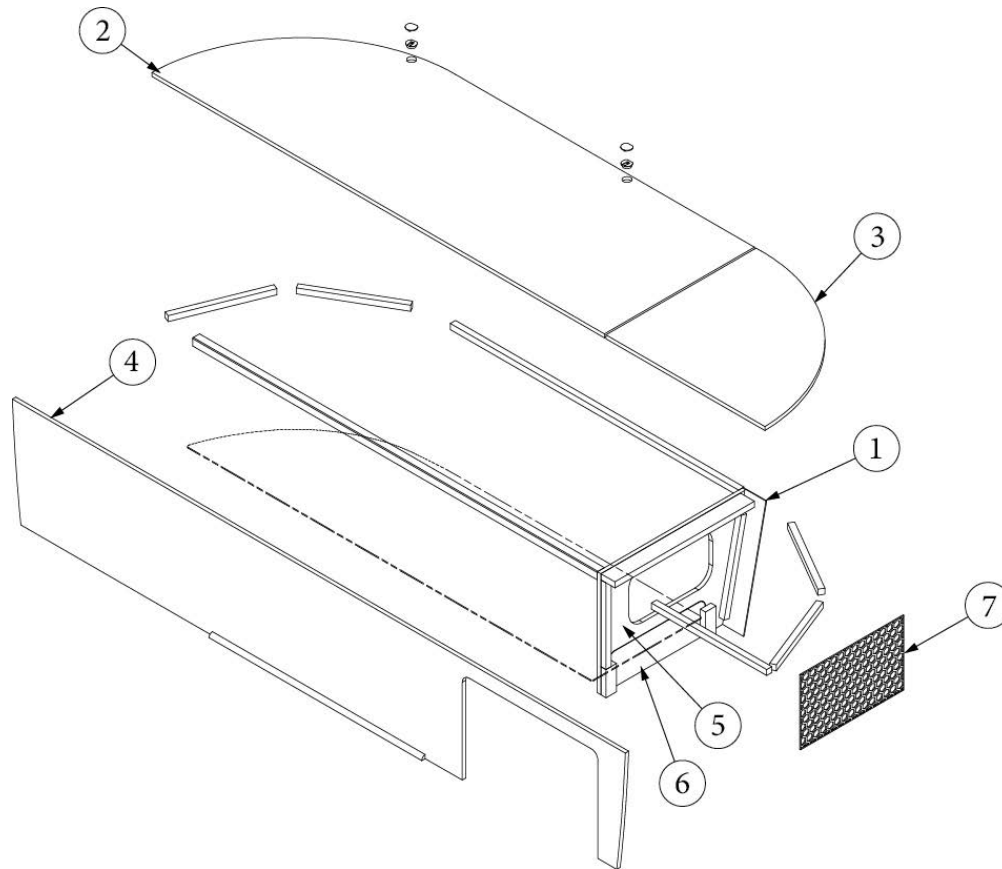

FURNITURE, BEDROOM

Storage Box, 25FB

969912-01

Storage Box, 25FB

1. 969912&000103CE	Pre laminate, .125 x 5.00 x 15.5"
2. 969912&000212BC	Pre laminate, .50 x 21.50 x 70"
3. 969912&000312BC	Pre laminate, .50 x 21.50 x 23.37"
4. 969912&000412BC	Pre laminate, .50 x 15.13 x 93.50"
5. 969912&000512CC	Pre laminate, .50 x 20.81 x 15.13"
6. 969912&000612CC	Pre laminate, .50 x 13.88 x 4.44"
7. 203664-01	Grill, Screen Plastic 9.25 x 14.8"
114812	Alum. Angle 1 X 1 X 12"
112671-34	Vinyl, Under Bed Storage
365386-01	Edgebanding, Linen, .63"
382057-04	Cap, Knockdown, White, #16387
382057	Knockdown, 8mm, #16289b
800638-0129	Molding, 1/2", Round, White Cypress
386413-01	Edgebanding, Sea White, 5/8"
701538	Carpet, Econolier, Velour Black