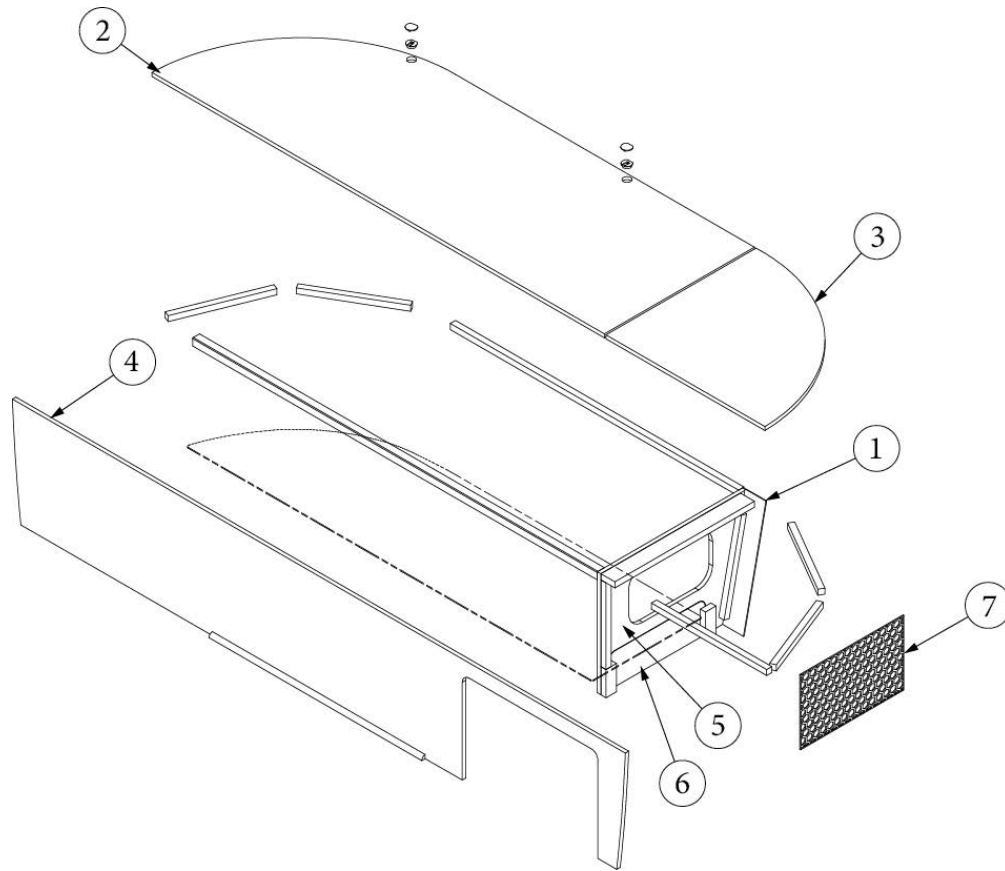

FURNITURE, BEDROOM

Storage Box, 27FB

969921-01

Storage Box, 27FB

1. 969921&000103CE	Pre laminate, .125 x 5.00 x 15.38"
2. 969921&000212BC	Pre laminate, .50 x 21.50 x 70"
3. 969921&000312BC	Pre laminate, .50 x 21.50 x 23.38"
4. 969921&000412BC	Pre laminate, .50 x 15.00 x 93.5"
5. 969921&000512CC	Pre laminate, .50 x 20.81 x 15"
6. 969921&000612CC	Pre laminate, .50 x 13.88 x 4.44"
7. 203664-01	Grill, Screen Plastic 9.25 x 14.8"
114812	Alum. Angle 1 X 1 X 12"
112671-34	Vinyl, Under Bed Storage
365386-01	Edgebanding, Linen, .63"
382057-04	Cap, Knockdown, White, #16387
382057	Knockdown, 8mm, #16289b
800638-0129	Molding, 1/2", Round, White Cypress
386413-01	Edgebanding, Sea White, 5/8"
701538	Carpet, Econolier, Velour Black