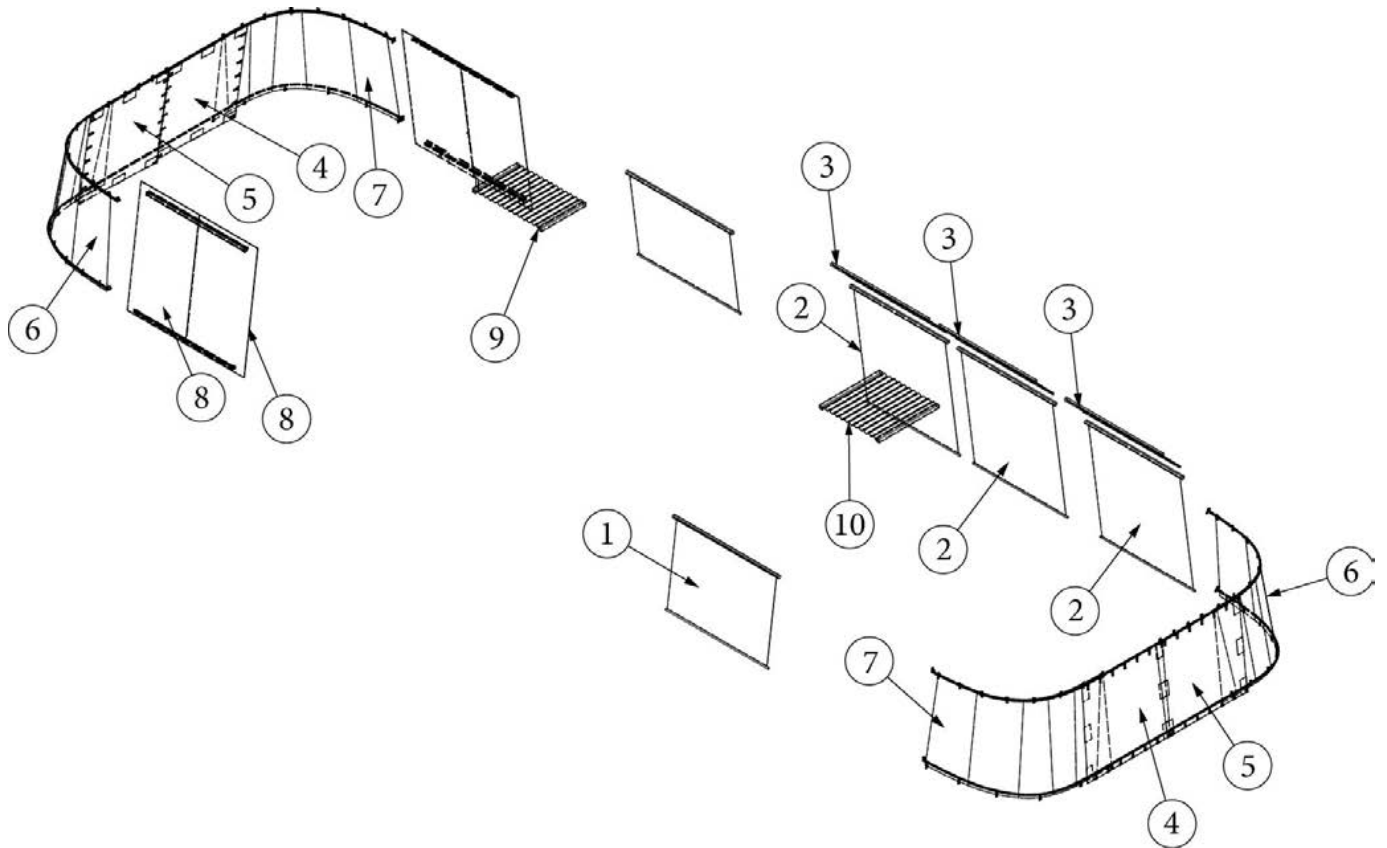

WINDOW COVERINGS

Drapes and Shades, 30RB

135345

Window Coverings Install (not for order/see parts below)

1.	703700-02	Shade, 32.5 x 24, Oceanair
2.	703700-04	Shade, 29.75 x 34, Oceanair
3.	704199-02	Shade-Pull VV 31.25 X 9.5 Ash
4.	998144-05	Drape-CS Frt Pnl 27"X 25.50"
5.	998144-07	Drape-RS Frt Pnl 27"X 25.5"
6.	998144-09	Drape-CS Side Panel 37" X 25.5"
7.	998144-11	Drape-Rs Side Panel 37" X 25.5"
8.	998171-20	Pull Curtain, 19" x 34.5"
9.	704120-01	Shade, Skylight, 14.5 x 22, Grey
10.	704120-02	Shade, Skylight, 19.25 x 20, Grey