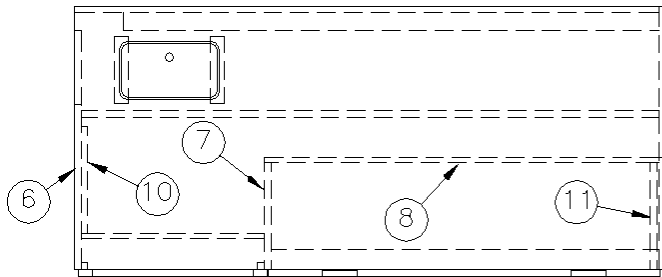

FURNITURE, LOUNGE

Sofa, 25FB, 27FB

966887

Sofa Assembly

1. 966888	Sofa bed
2. 966887&000212CE	Panel, 29.5 x 66.19
3. 966887&000312BC	Panel, 20.5 x 5
4. 966887&000418BC	Panel, 9.88 x 43.88
5. 966887&000518BC	Panel, 9.88 x 21.13
6. 966887&000618BC	Panel, 14.13 x 26.75
7. 966887&000718BC	Panel, 10.13 x 12
8. 966887&000812CC	Panel, 10.13 x 44.19
9. 966887&000918CC	Panel, 14.13 x 29.5
10. 966887&001018CC	Panel, 2.25 x 12
11. 966887&001118CC	Panel, 2.25 x 12
12. 966887&001518CC	Panel, 2.25 x 43.44
13. 966887&002512CE	Panel, 10.75 x 6
381775	Pull, Flush, Satin
381072-01	Hinge, Fixed pin
381228-02	Catch, Grabber door (5lb Pull)
365009	Foam tape, 1 x 1
382057	Knockdown
382057-04	Cap, Knockdown, White