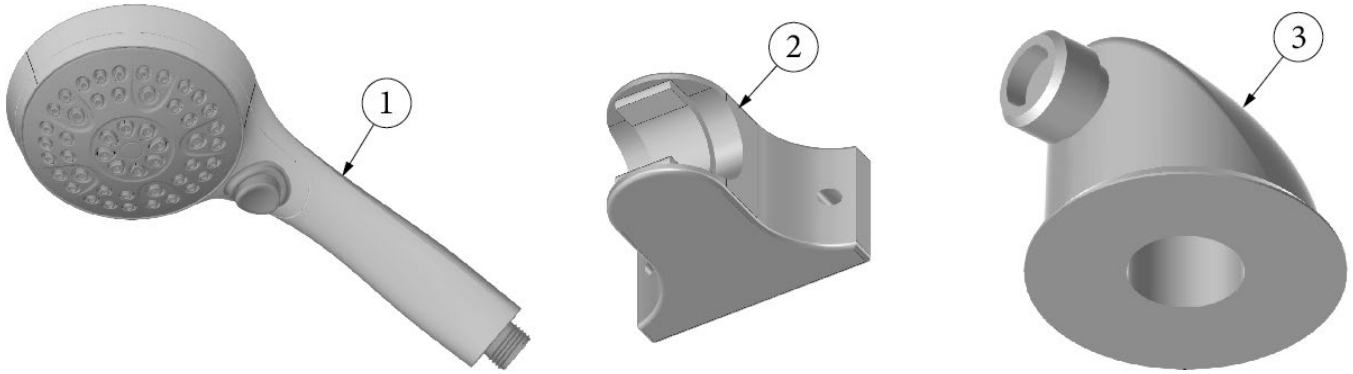

PLUMBING, FRESH WATER SYSTEM

Showerhead, Handheld

602972

Kit, Luxart Universal Shower Assembly

1. 602972-1
2. 602972-2
3. 602972-3
- 602972-4

3 Function Handshower, Luxart
Wall Bracket, Luxart
Elbow, Luxart Shower
Handshower Hose, Luxart 60"