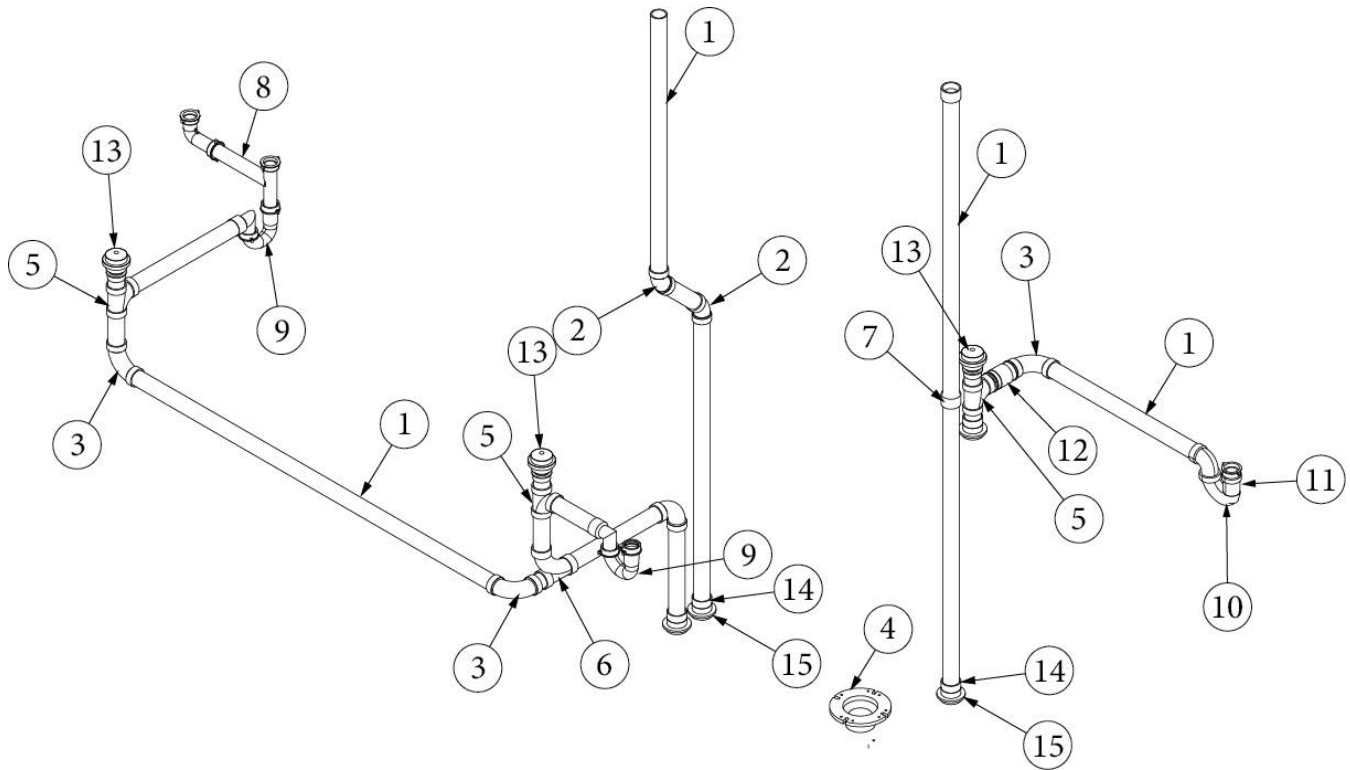

PLUMBING, DRAIN SYSTEM

Drain, Above Floor, 27FB

944038-02

Above Floor Drain System (not for order/see parts below)

1. 601160-02	Pipe, ABS, 1.5"
2. 600030	El, ABS, 45°, Long turn
3. 600035	El, ABS, Long sweep, 1.5"
4. 600065	Flange, Floor threaded
5. 600156	Tee, Sanitary
6. 600182	Wye, 1/8" bend
7. 600227	Plastic coupling
8. 600378	Continuous waste, 1.5"
9. 600622	P-trap, 1.5" w/slip nut & washer
10. 602164-01	P-trap w/compression nut, 1.5"
11. 602164-02	Tailpiece w/nuts & washers, 1.5"
12. 602201	Coupling, Flexible, 1.5"
13. 602306	Valve, 2" air admittance
14. 602430	Coupler, Barbed, 1.5"
15. 602429	Grommet, Rubber, 1.5"