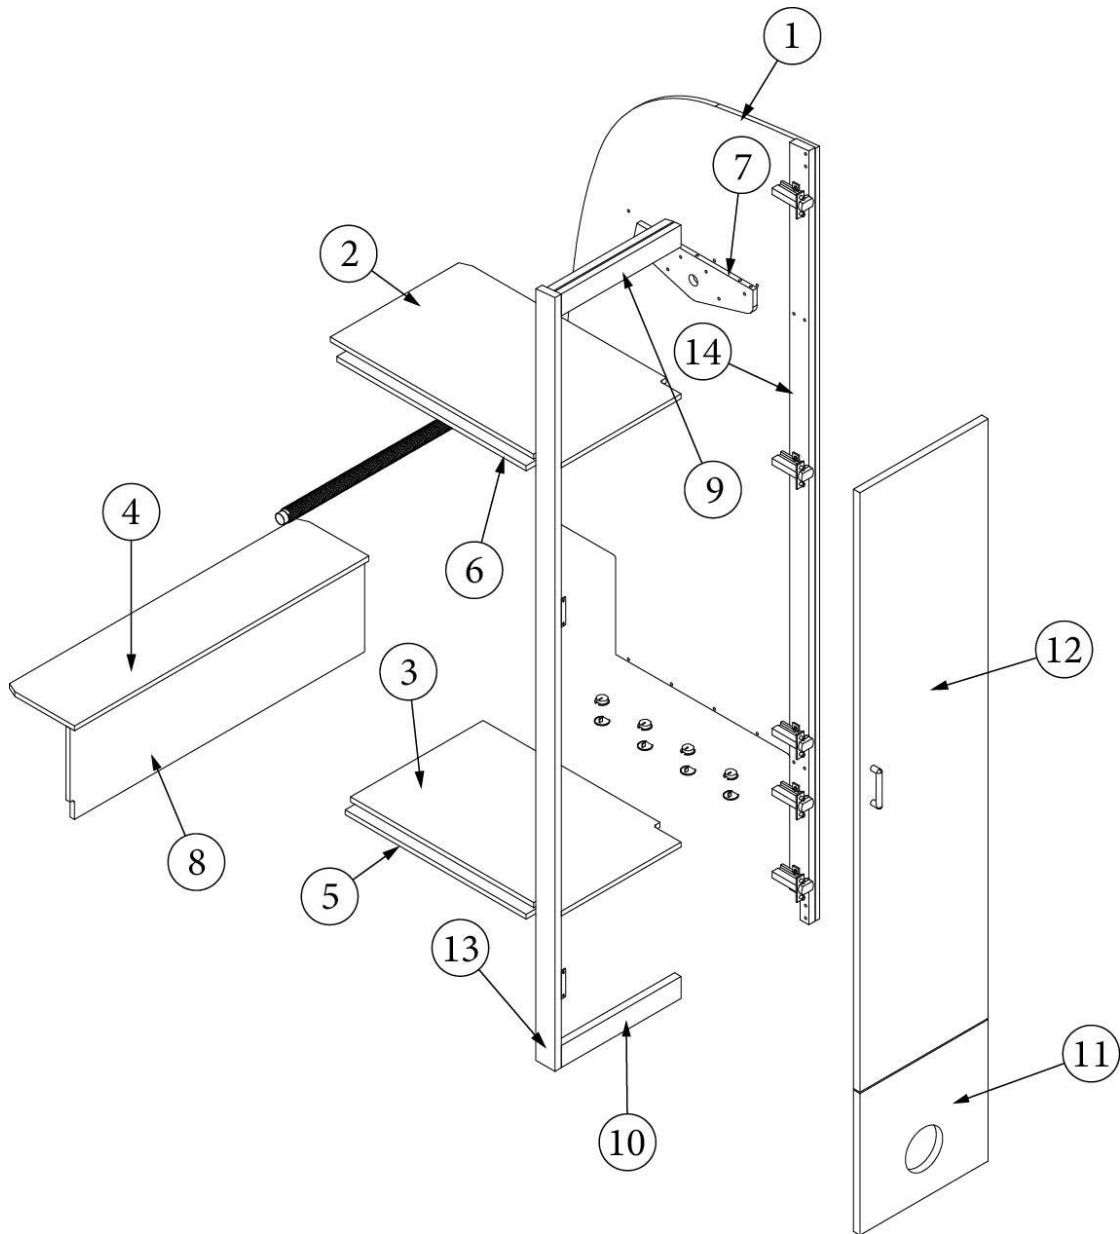

FURNITURE, LAVATORY

Wardrobe, Rear, 30RB

Parts Listed on Next Page