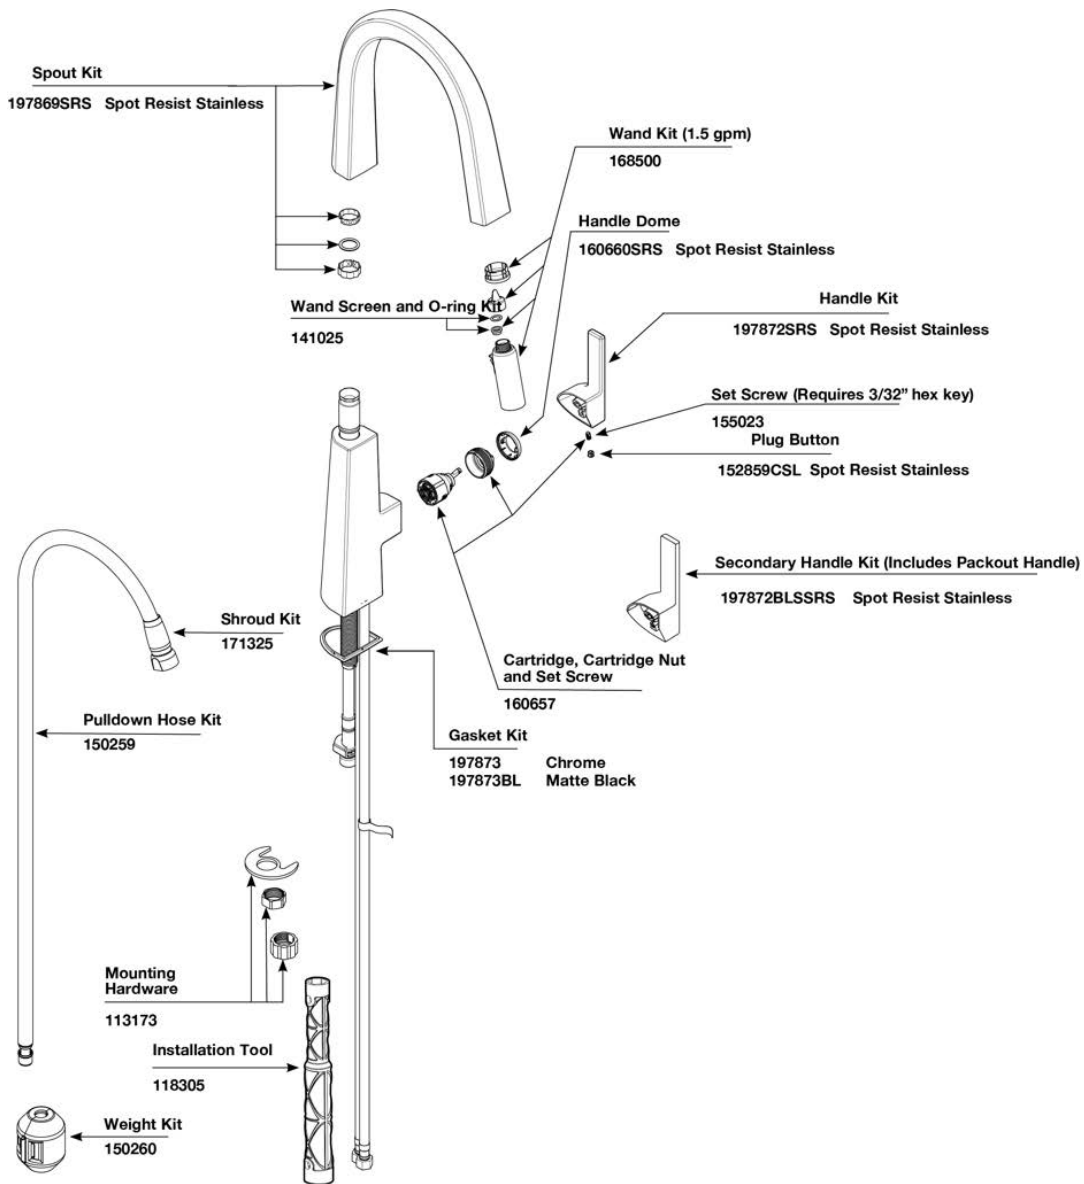

PLUMBING, FRESH WATER SYSTEM

Faucet, Galley

Numbers in diagram are Moen part numbers

602454	Galley faucet, pulldown, 1 handle, Moen
602454-100	Handle Kit, #197872SRS
602454-101	Pulldown Hose Kit, M150259
602454-102	Shroud Kit, M171325
602454-103	Hose Weight, MTL
602454-104	Spout Kit
602454-105	Handle Dome
602454-106	Spray Wand Kit