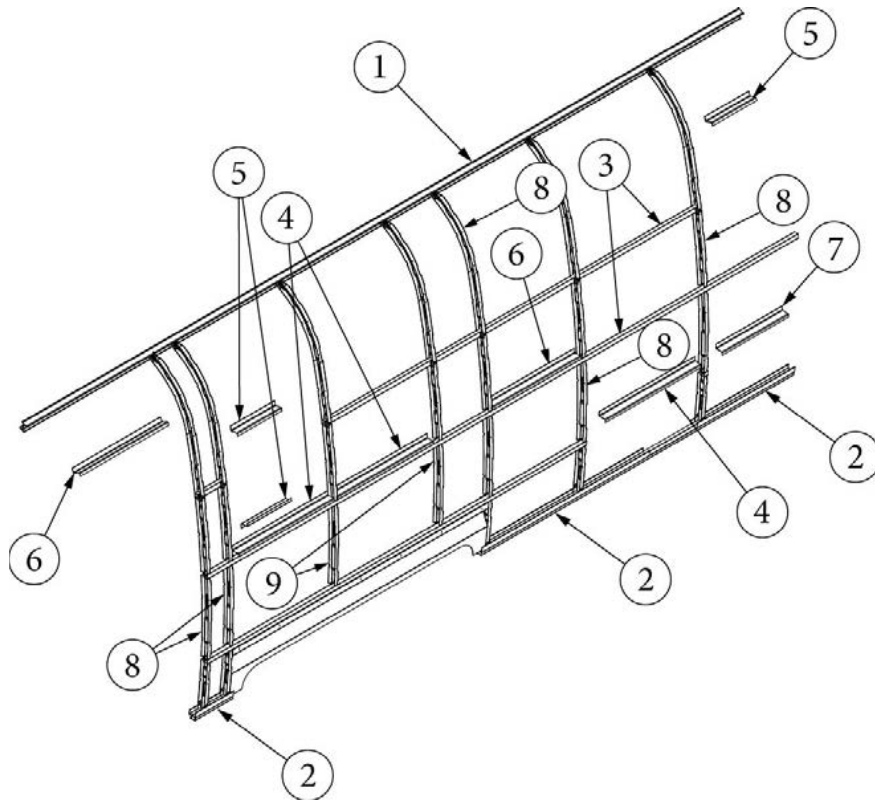

EXTERIOR SHELL

Wall Framing, Curbside, 25FB

923688-02

Assembly, CS Wall, Queen/Twin

1. 104707-05 2. 116221 3. 116131 4. 116219-01 5. 116219-02 6. 116219-03 7. 116219-08 8. 116130-01 9. 116130-02 10. 116130-04 11. 116312-01 114880-04 114879-04 116131-01 114813-02 114813-03 454931-09	- Extrusion, "I" section, 195" - Extrusion, Floor channel, 192" - Tube, Shell Frame, 1" x 1" x 24' - Z Bar, Window Header, 26" - Z Bar, Window Header, 12" - Z Bar, Door Header - Z Bar, Countertop Backer, 18" - Wall bow, Standard - Wall Bow, Wheel Well - Wall Bow, Window - Header, Wheel Well, Dual Axle - Aluminum sheet, Upper, .04 x 51 x 201" - Aluminum sheet, Lower, .04" x 33" x 199.25" - Filler tube, Shell frame - Angle, 1.25 x 2 x 2.5" - Angle, 1.1 x 1.5 x 3.5" - Backer Plate, Side Wall, Power Awning