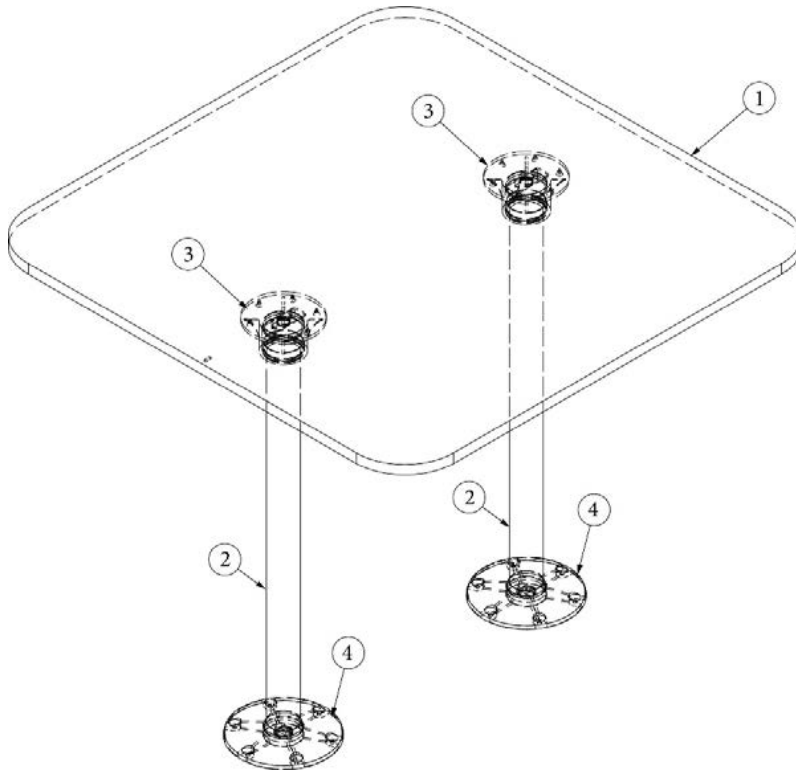

FURNITURE, LOUNGE

Dinette Table, 25FB, 27FB, Hatch Option

969161-03

Assembly Dinette Table FC

1. 969161&010118PC
  2. 382722-02
  3. 382724
  4. 382723
2. 969161&0204J04
   381136
   700005
   700006
   381581

Pre laminate, .75 x 35 x 35
Pedestal leg, 29.88"
Table base, Pedestal leg
Floor base, Pedestal leg
Edgebanding, 15/16"
Rubber bumper
Fastener, Cap
Fastener Socket
Strap Clear Plastic .75"