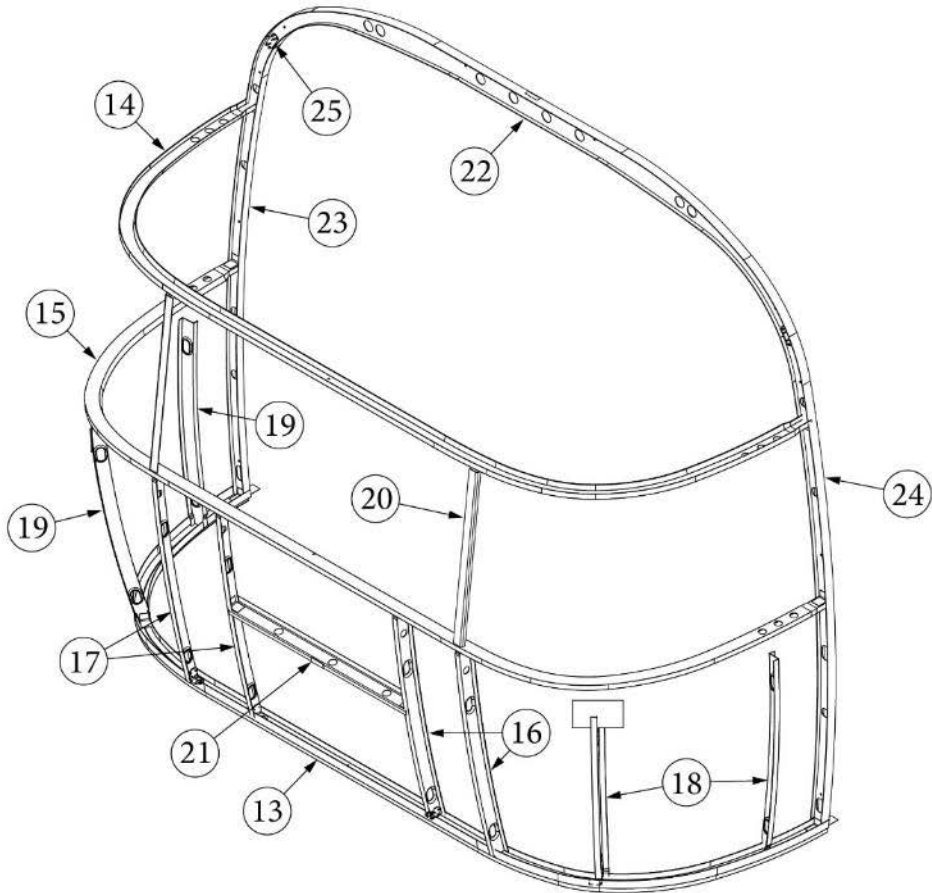

EXTERIOR SHELL

Front End, Queen w/Bunk, 25FB

Parts Listed on Next Page