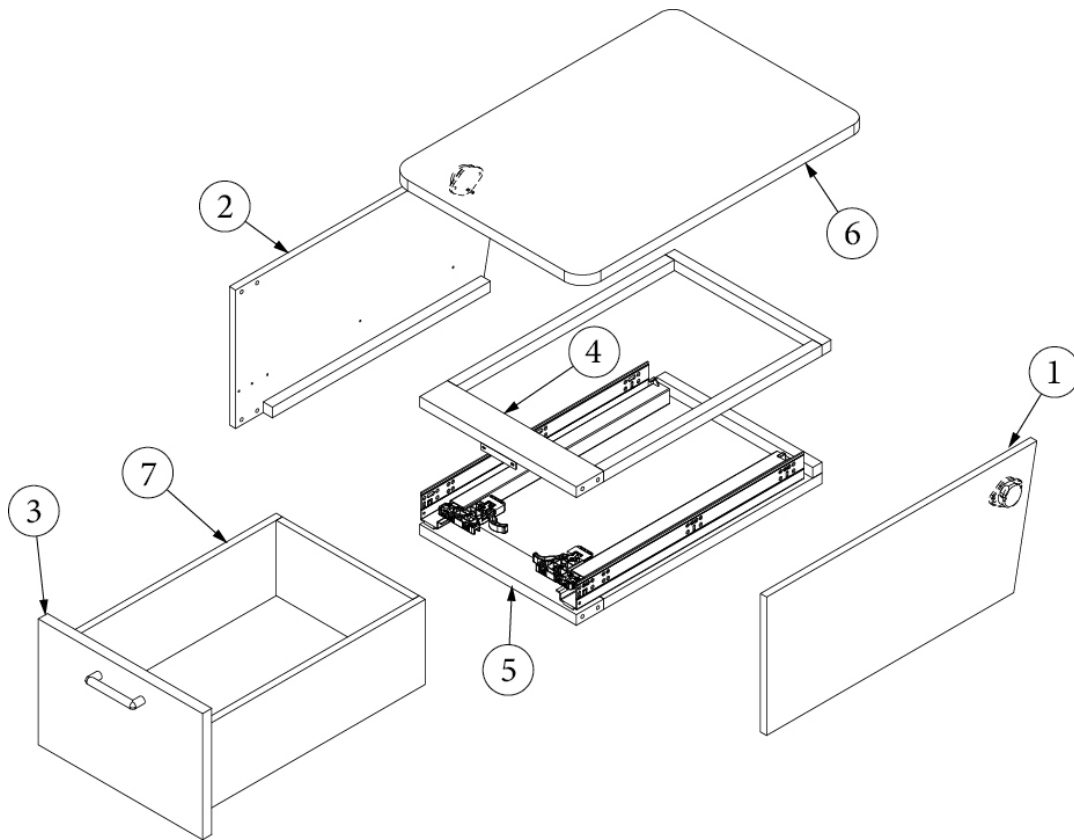

### Nightstand, 23FB

969899-01

Nightstand

- |                    |  |
|--------------------|--|
| 1. 969899&000112BC | Pre laminate, .50X9.75X22"                       |
| 2. 969899&000212BC | Pre laminate, .50X9.75X22"                       |
| 3. 969899&000318BC | Pre laminate, .75X8.88X13.38"                    |
| 4. 969899&000418CC | Pre laminate, .75X12.75X2.25"                    |
| 5. 969899&000518CC | Pre laminate, .75X12.75X2.25"                    |
| 6. 969899&000618JC | Pre laminate, .75X23.13X15.75"                   |
| 7. 969707-11       | Drawer Box, 6 X 18 X 12.13"                      |
| 382807-08          | Drawer Slide, 18", Self-Close                    |
| 382807-01          | Left Front Fixing Clip                           |
| 382807-02          | Right Front Fixing Clip                          |
| 320166-01          | Screw, #8 X .50"                                 |
| 320005             | Screw, Sheet Metal, #8 X 1"                      |
| 386408             | Pull, Brushed Nickel w/Back Plates, DOT, 5-7/16" |
| 386413-01          | Edgebanding, 5/8", Sea White                     |
| 386413-02          | Edgebanding, 15/16", Sea White                   |
| 386423-02          | Edgebanding, Benjamin Grey, 15/16"               |
| 381228-02          | Catch Grabber, Door, C3-805, 5LB                 |