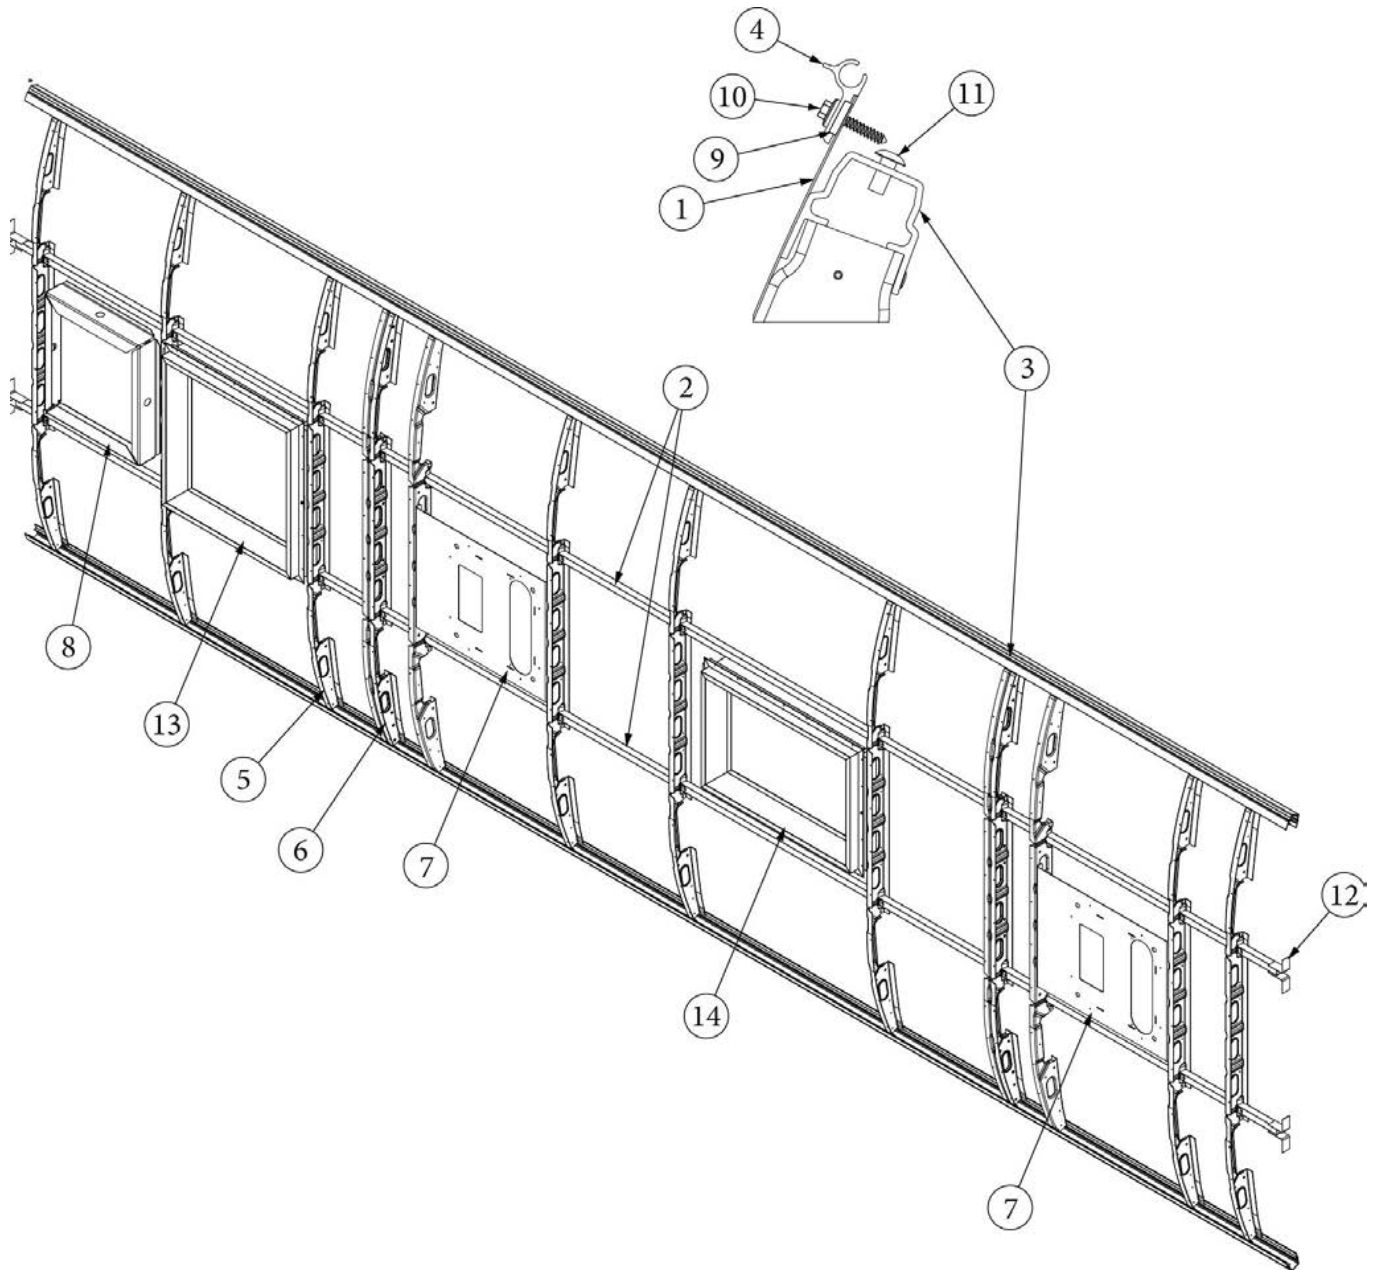

EXTERIOR SHELL

Roof, 2AC Units, 27FB

Parts Listed on Next Page