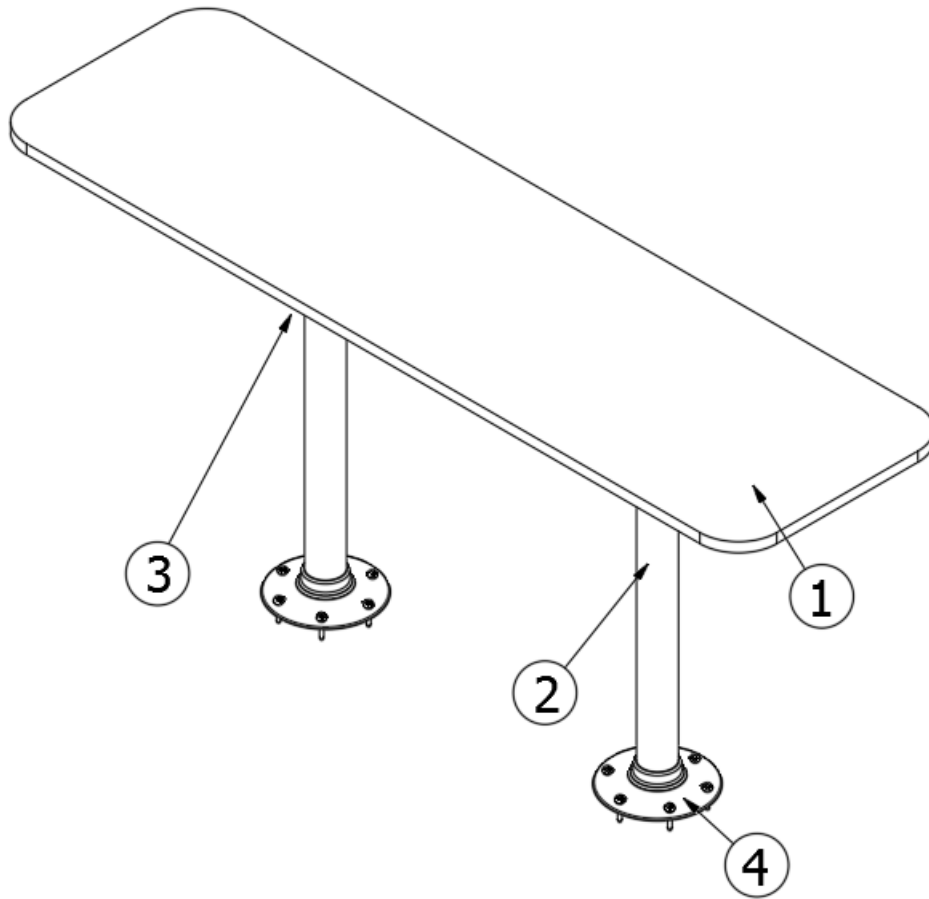

FURNITURE, LOUNGE

Dinette Table, 30RB

969279

Assembly, Dinette Table

1. 969279&000118PC

Pre laminate, 0.75 X 17.00 X 58.50

2. 382722-03

Leg, Pedestal, 27.88"

382722-04

Leg, Pedestal, 14.25"

3. 382724

Table base, Pedestal leg

4. 382723

Floor base, Pedestal leg