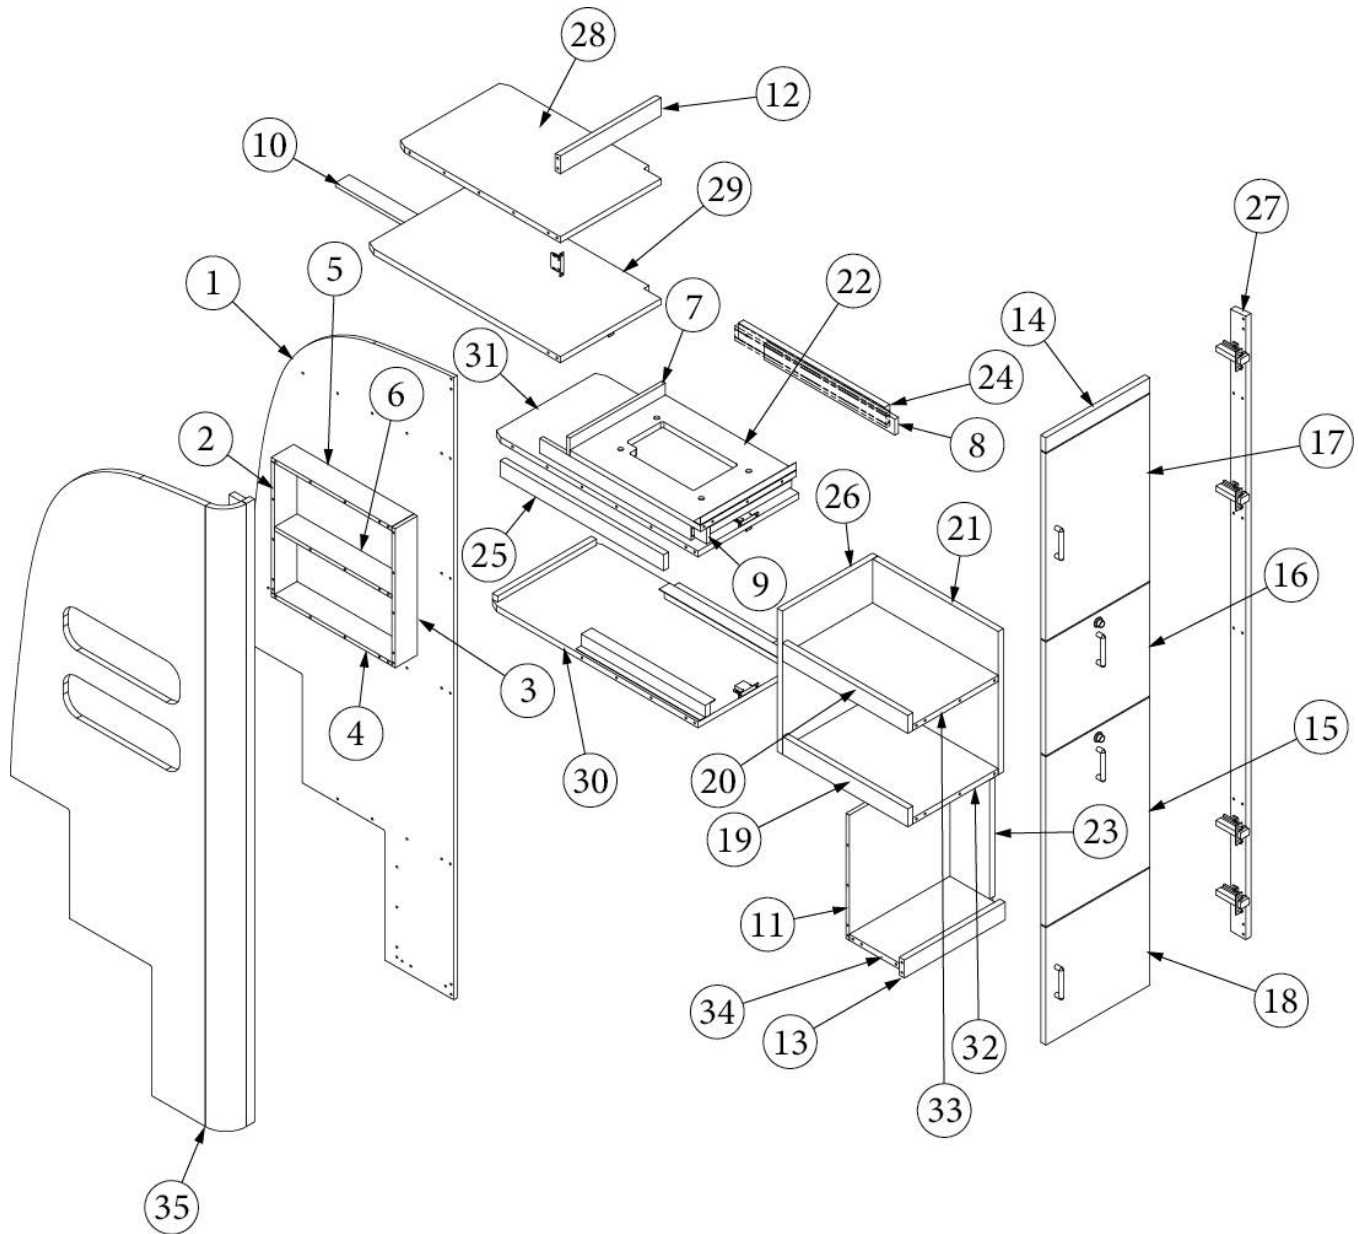

FURNITURE, GALLEY

Pantry, with Microwave, 30RB

Parts Listed on Next Page