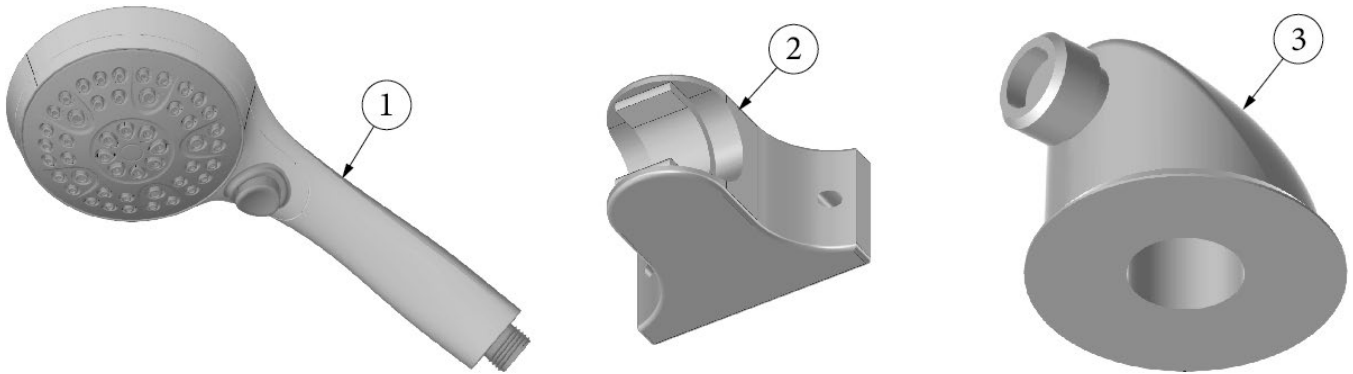

PLUMBING, FRESH WATER SYSTEM

Faucet, Shower

601829 Shower/Faucet handle, Chrome, Moen
 601829-100 Stop Valve Kit, for Faucet

Parts Listed in Drawing are Moen Part Numbers

PLUMBING, FRESH WATER SYSTEM

Showerhead, Handheld