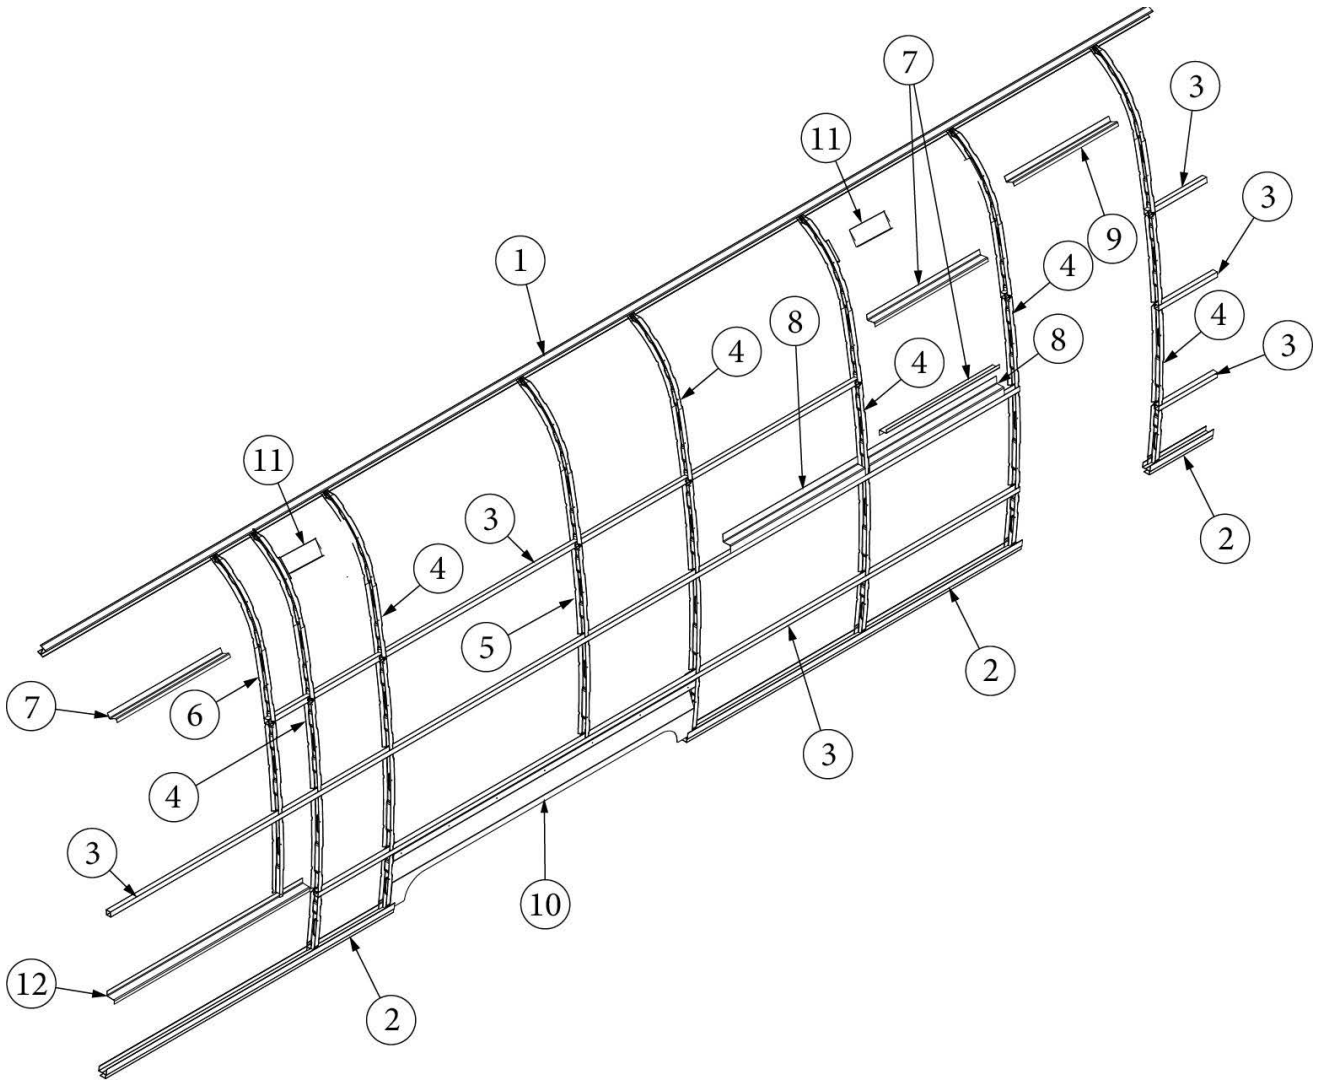

EXTERIOR SHELL

Wall Framing, Curbside, Twin, 30RB

Parts Listed on Next Page