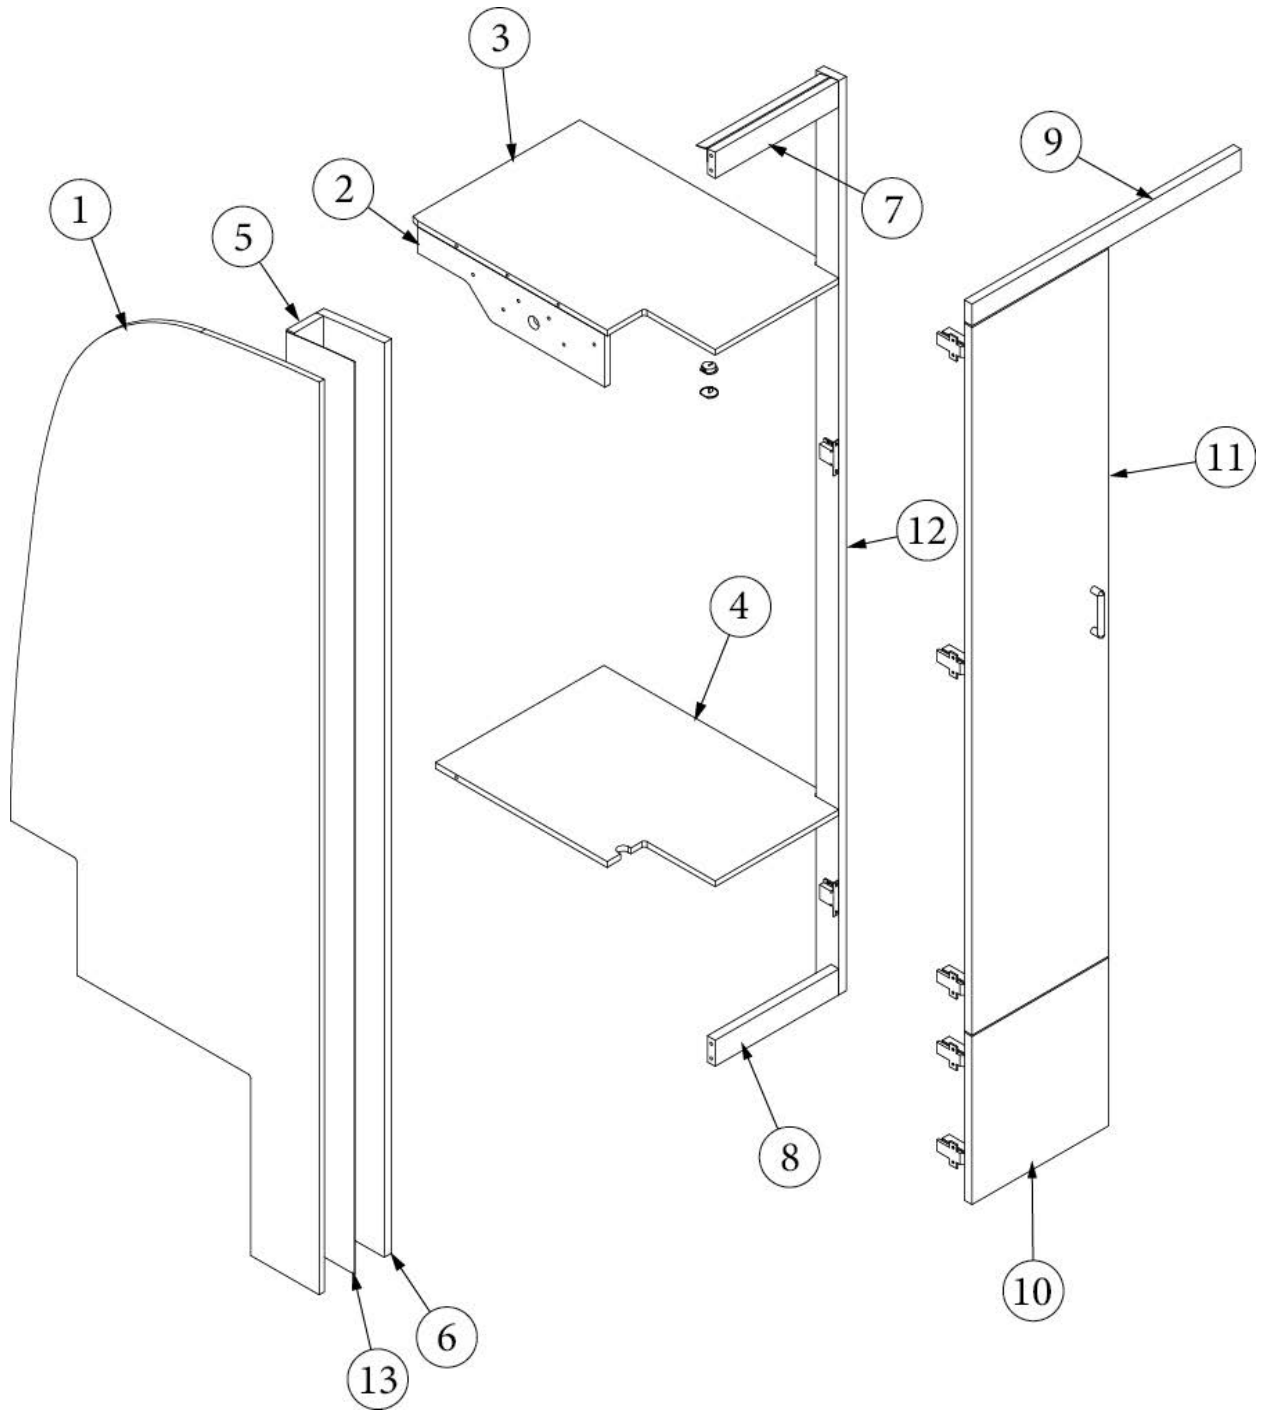

FURNITURE, LAVATORY

Wardrobe, Forward, 30RB

Parts Listed on Next Page