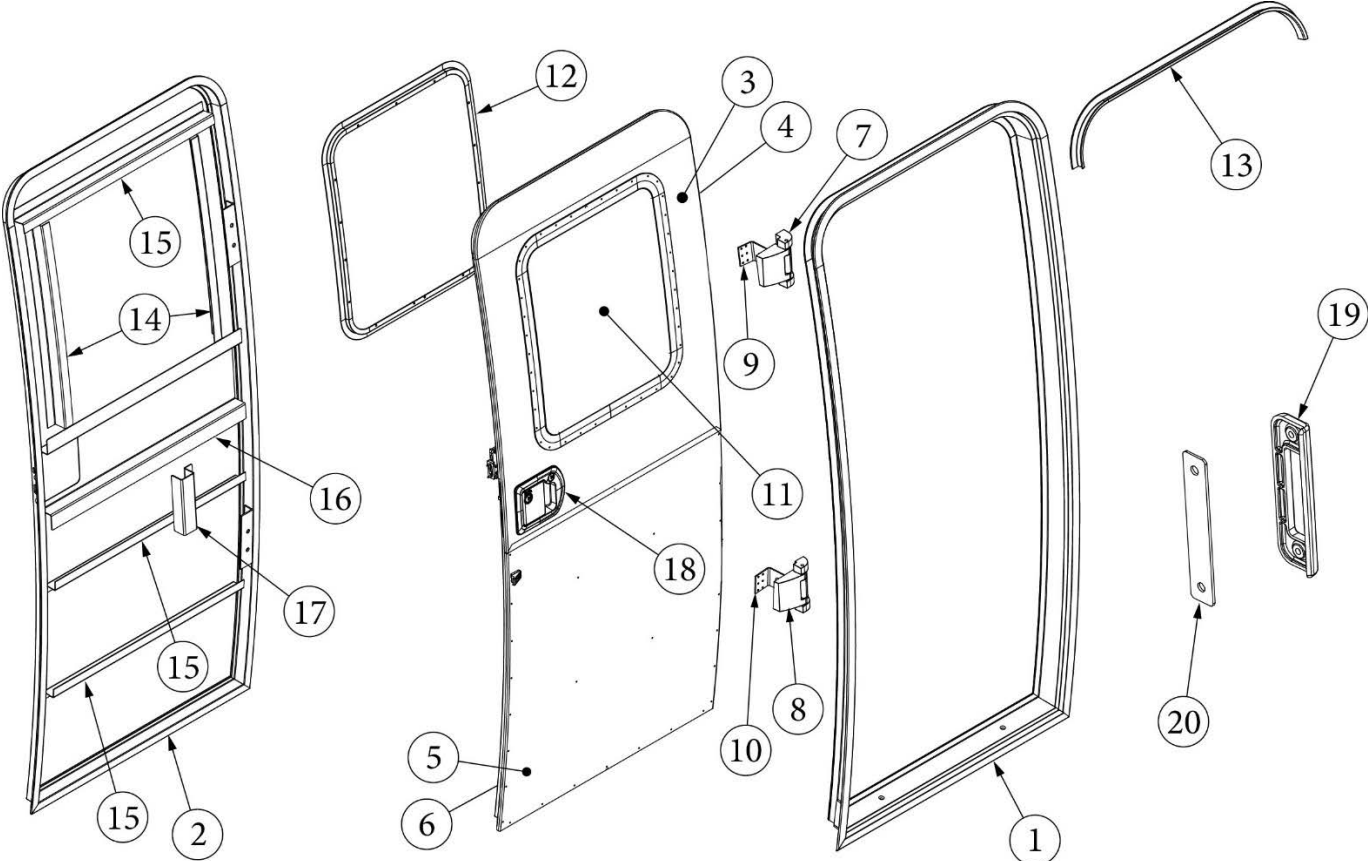

EXTERIOR DOORS

Main Door, RH Hinge

Parts Listed on Next Page