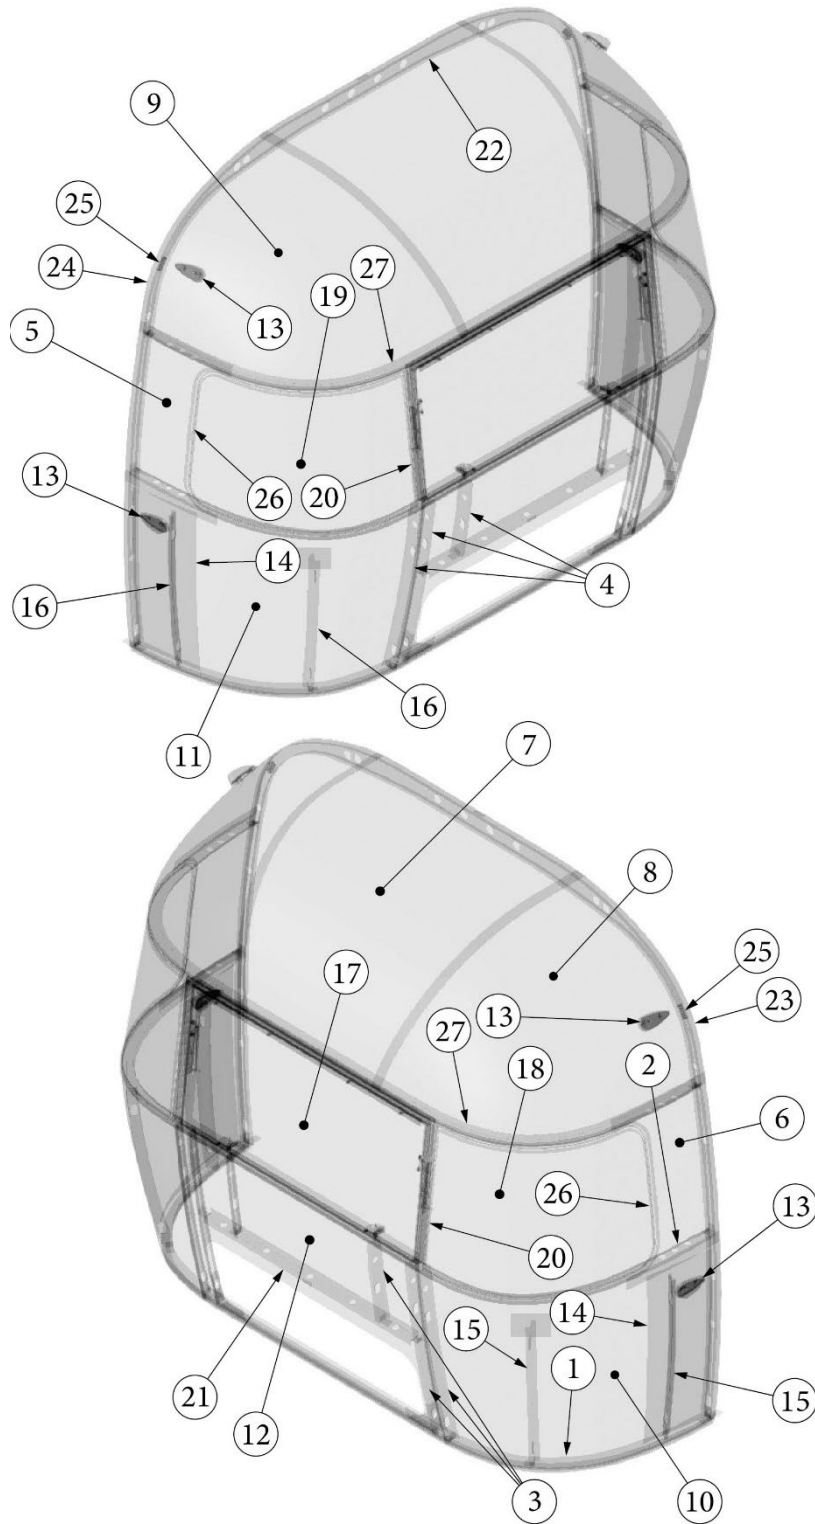

EXTERIOR SHELL

Front End, 25FB Twin, 27FB

Parts Listed on Next Page