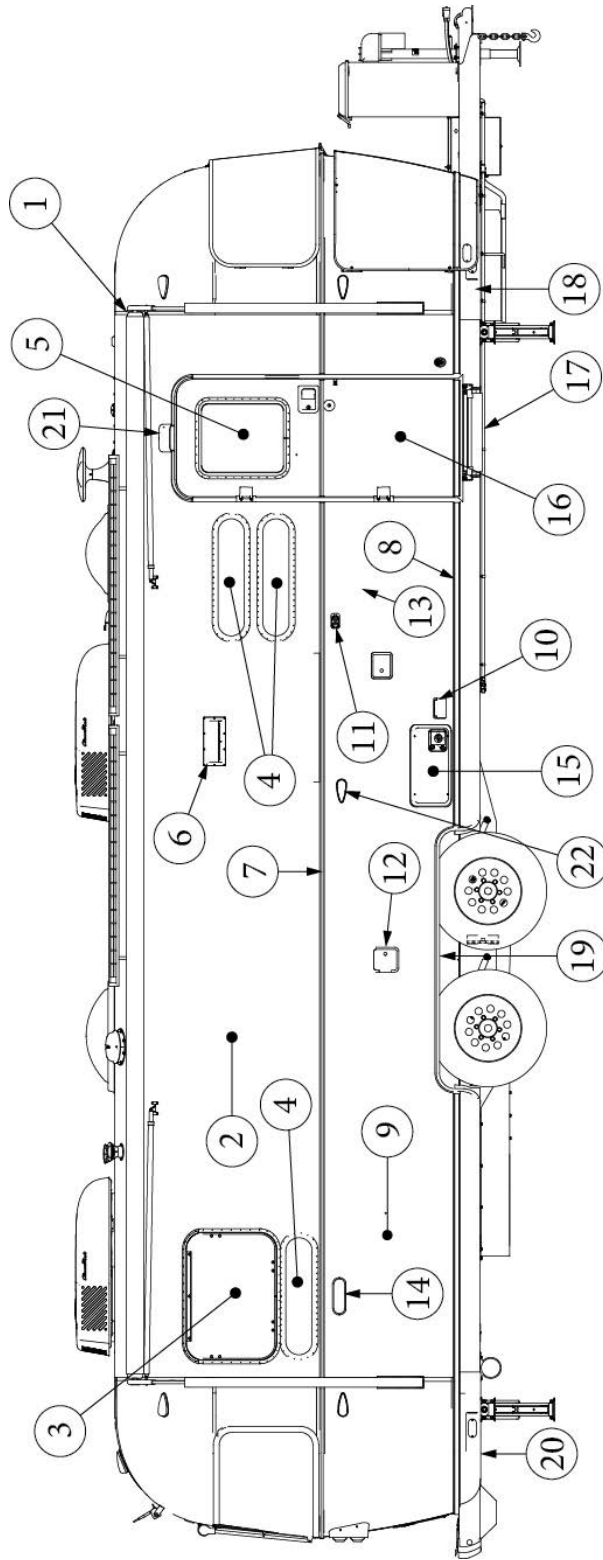

EXTERIOR SHELL

Exterior Components, Curbside, 30RB

Parts Listed on Next Page