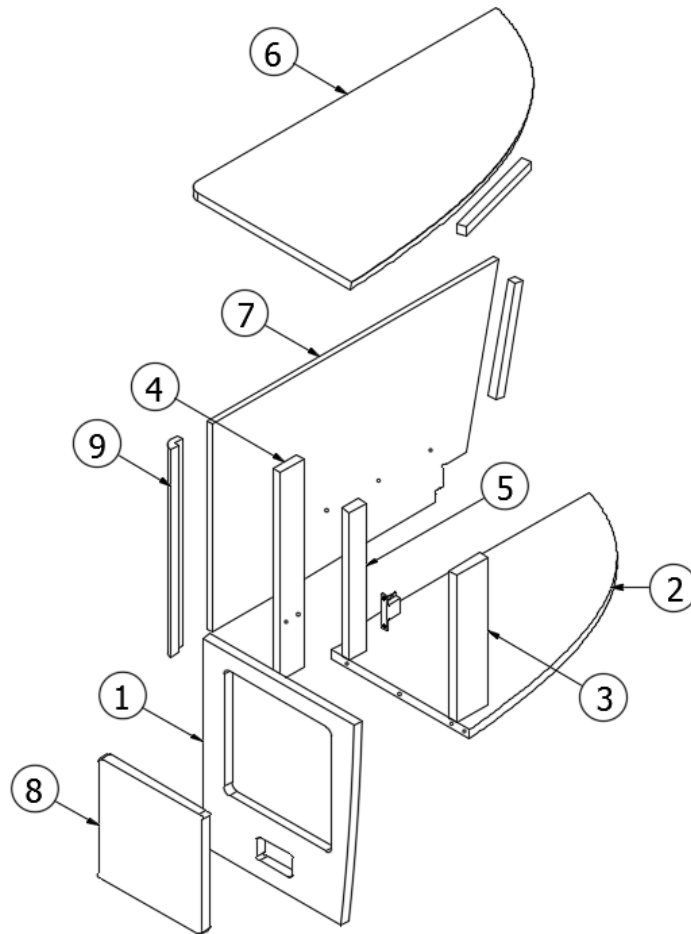

FURNITURE, BEDROOM

Nightstand, RH, 27FB

968727

RH Nightstand

1. 968727&000118BC	Panel, 14.69 x 17.38
2. 968727&000218CC	Panel, 14.13 x 25.7
3. 968727&000318CC	Panel, 3 x 12.38
4. 968727&000418CC	Panel, 2.25 x 17.38
5. 968727&000518CC	Panel, 1.63 x 12.38
6. 968727&000618BC	Panel, 16.01 x 30
7. 968727&000712BC	Panel, 27.74 x 17.38
8. 968727&000818BC	Panel, 10 x 10.07
9. 968727&0009T06A	Corner trim, 90°, 1 radius
801706-0040	Corner Trim 90 Deg Rad Blk Walnut
801706-0041	Corner Trim 90deg 1" Rad Nat Elm
382522	Pull, New Haven
381607-11	Hinge, Self-close
381607-12	Baseplate, Hinge, Grass
381228-02	Catch, Grabber door, (5lb Pull)
365429-02	Edgebanding, Black Walnut, 15/16"
365426-02	Edgebanding, Natural Elm, 15/16"