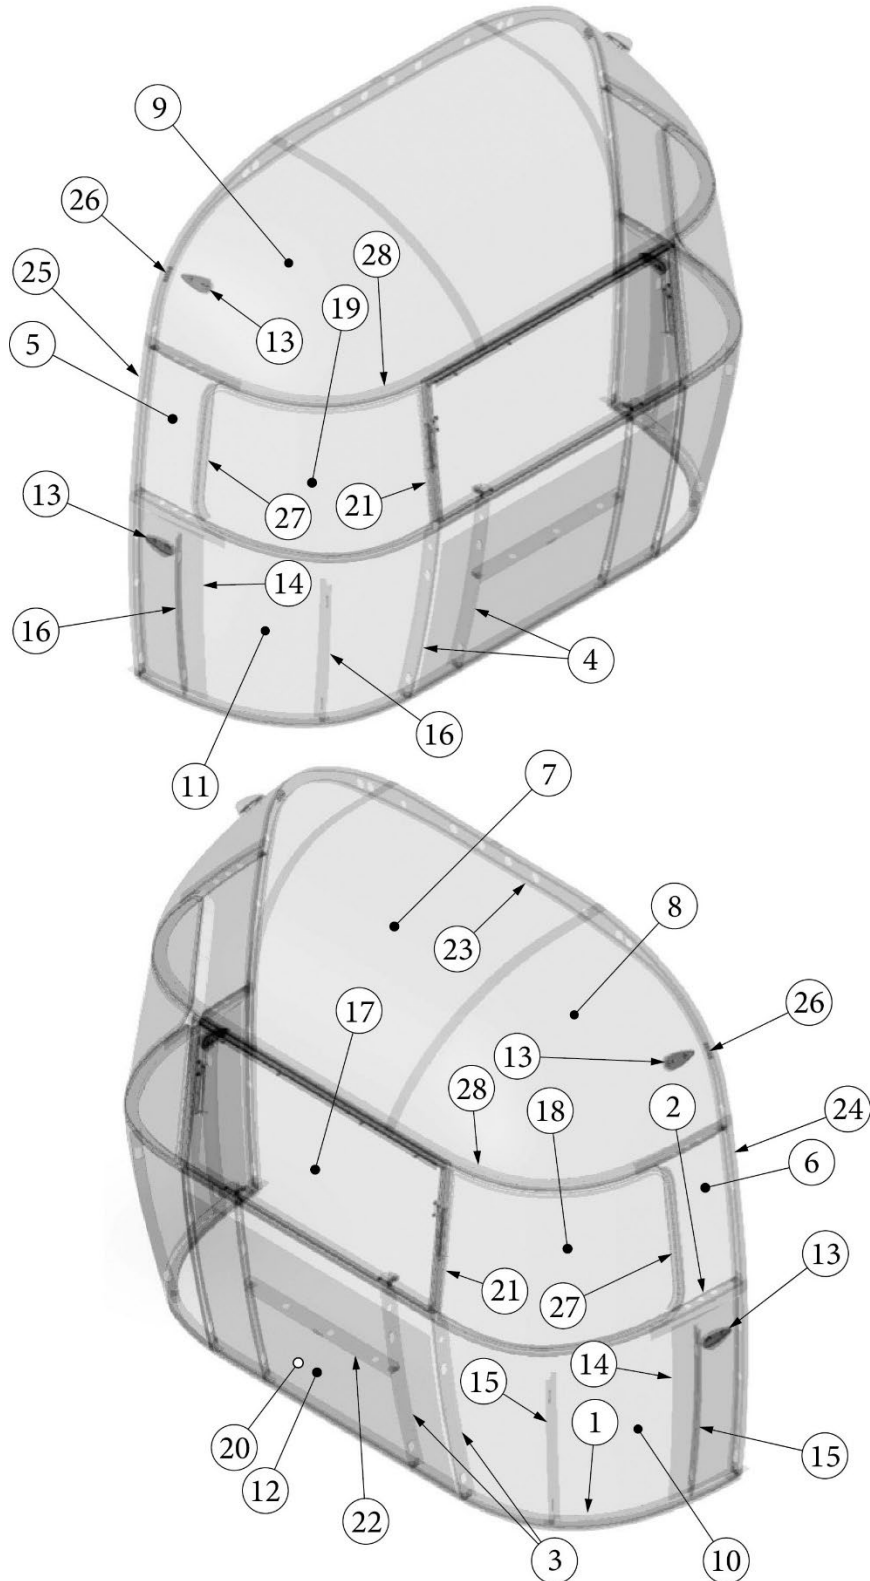

EXTERIOR SHELL

Front End, 25FB Queen, 30RB

Parts Listed on Next Page