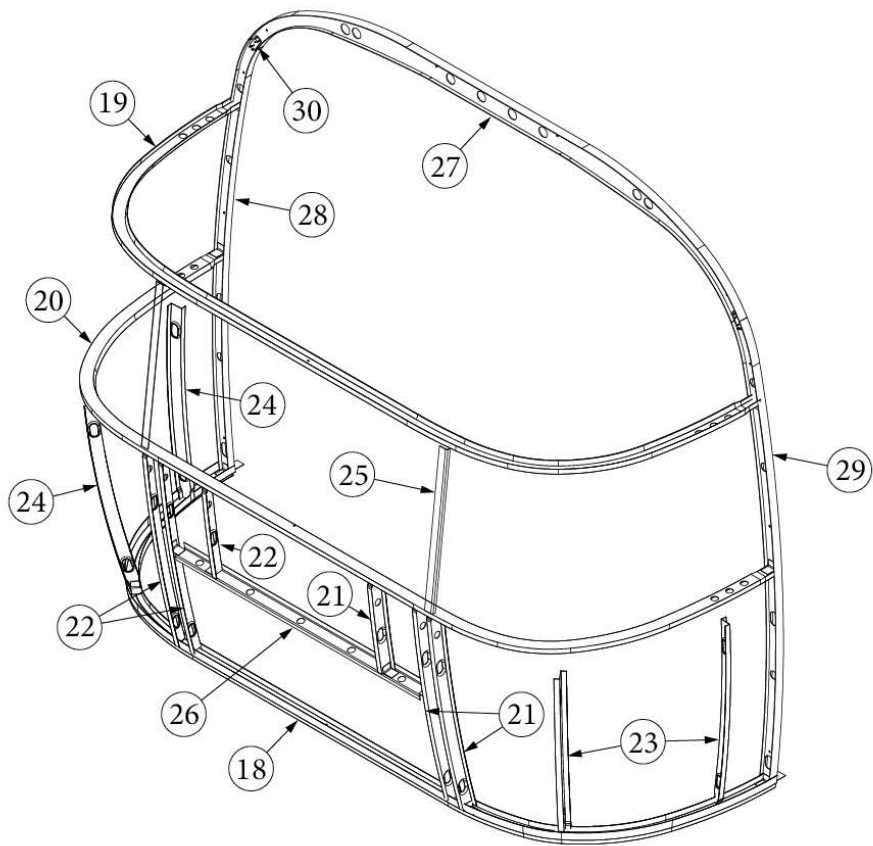

EXTERIOR SHELL

Aft End, 30RB

Parts Listed on Next Page