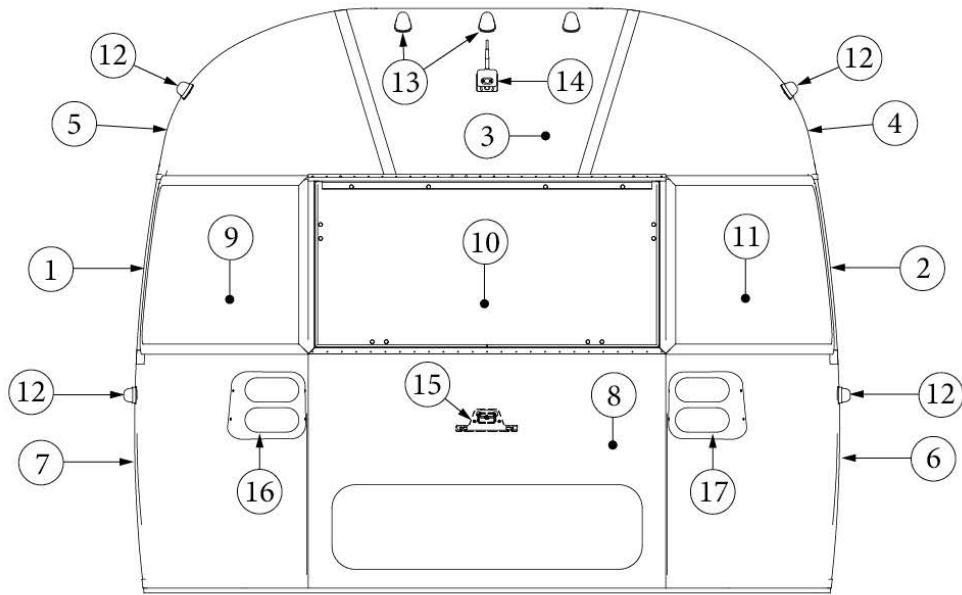

EXTERIOR SHELL

Aft End, 30RB

Parts Listed on Next Page