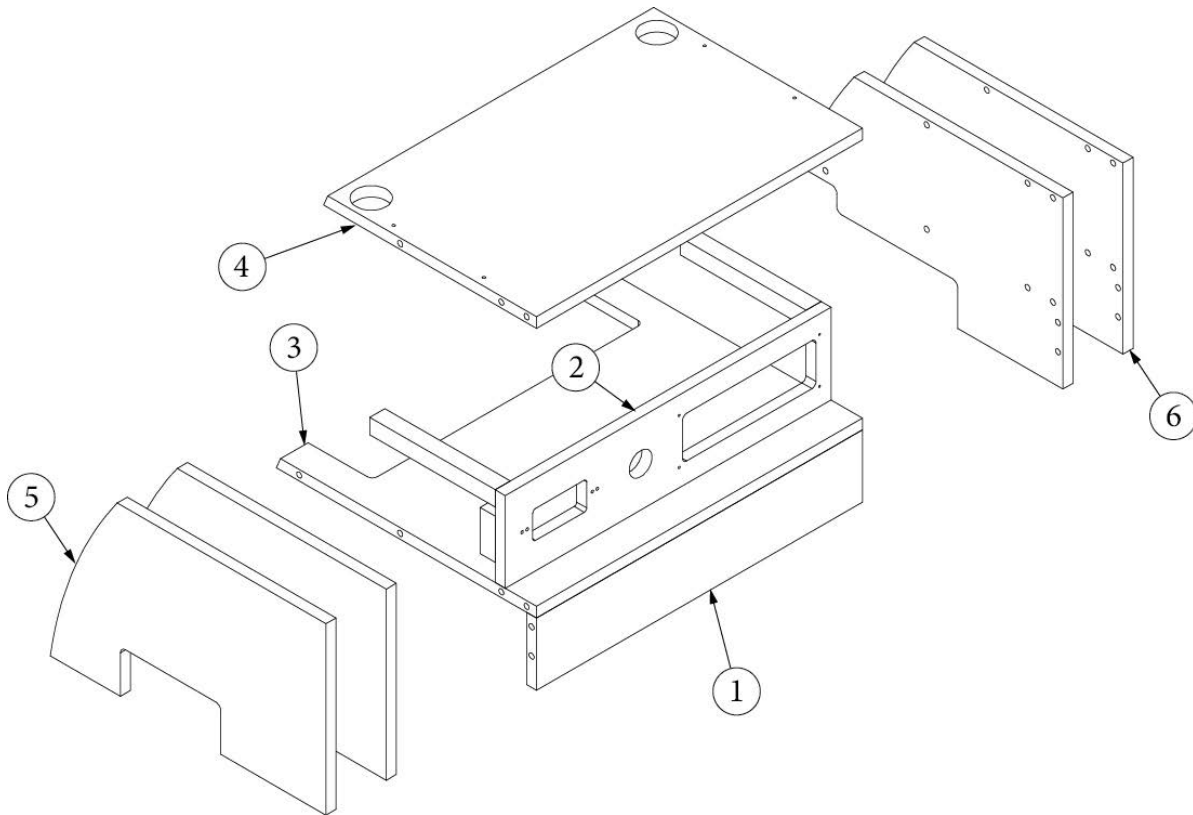

FURNITURE, LOUNGE

Radio Shelf, Roof Locker, 25FB, 27FB

969825-01

Assembly, Radio Shelf

1. 969825&010112CC	Pre laminate, .50 x 16.25 x 3.13"
2. 969825&010212CC	Pre laminate, .50 x 16.25 x 4"
3. 969825&010312CC	Pre laminate, .50 x 16.25 x 12.97"
4. 969825&010412CC	Pre laminate, .50 x 16.25 x 10.63"
5. 969825&010512CC	Pre laminate, .50 x 13.75 x 8.25"
6. 969825&010612CC	Pre laminate, .50 x 13.75 x 8.25"
385963	Bracket, Mtg., Angle, Lambrequin
365386-01	Edgebanding, Linen, 5/8"