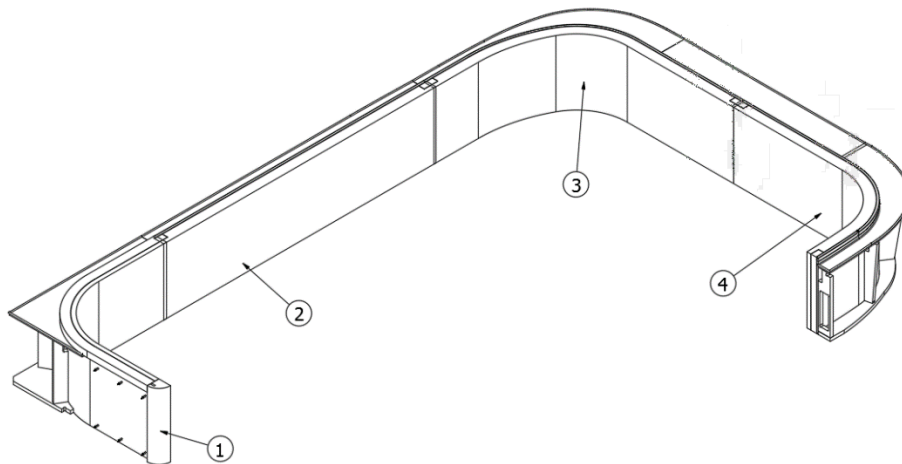

Seat Backs Install, 30RB

1. 969280	Sub-Assembly, Radius Seat Back Dinette
2. 969281	Sub-Assembly, Seat Back Wall
3. 969282	Sub-Assembly, Radius Seat Back Corner
4. 969283	Sub-Assembly, Radius Seat Back Front
998243	Vinyl Fabric/Welt Cord