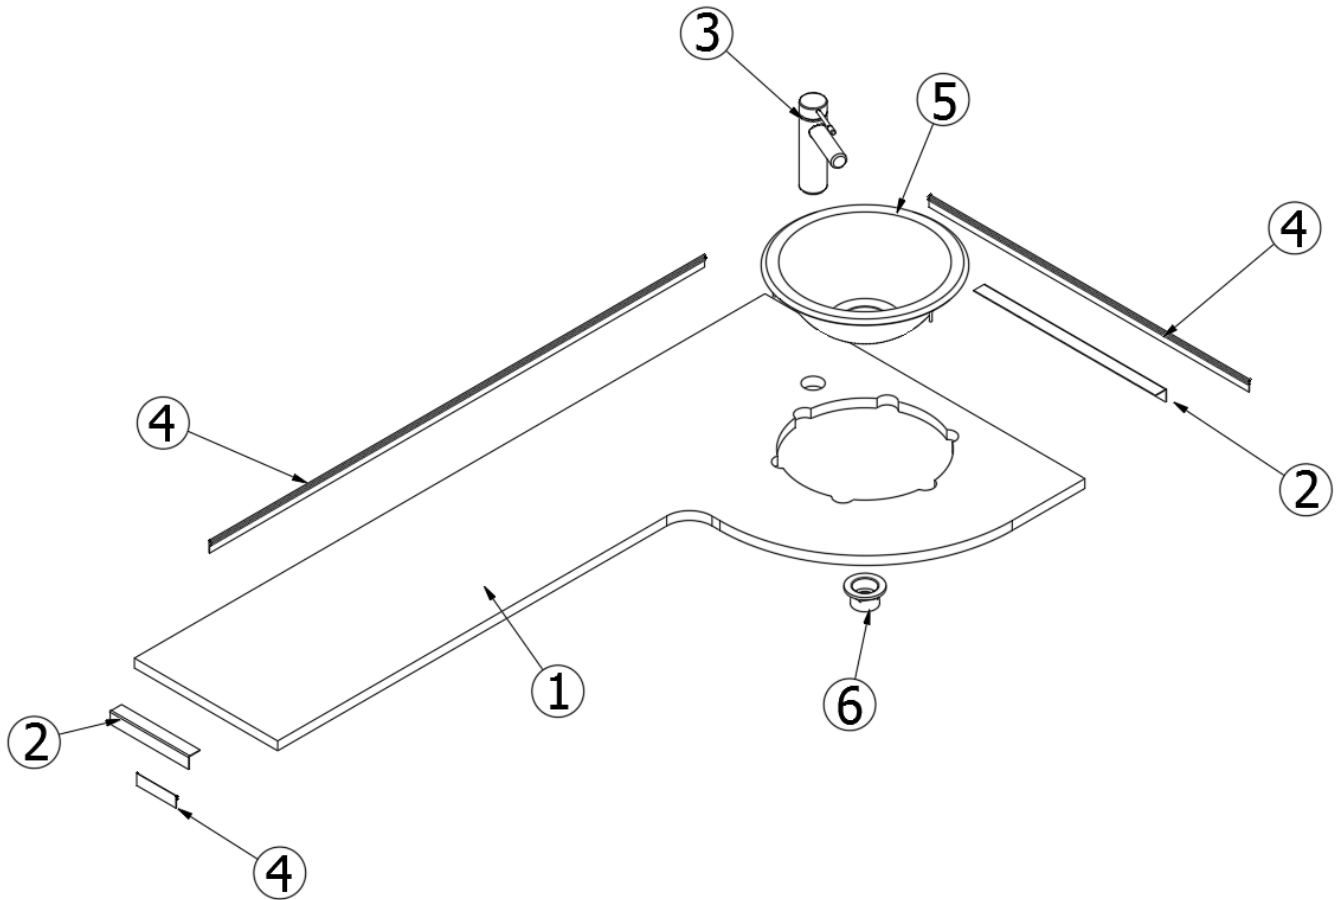

FURNITURE, LAVATORY

Lavatory Top, 30RB

967618

Assembly, Lavy Top

1. 967618&000118JC
2. 114812
3. 602813-01
4. 115064
5. 602489
6. 601813

Panel-28.19 X 55.56
Alum. Angle 1" X 1 "X 12"
Lavy faucet, Single Handle, Moen, 6190
Trim-Alum Counter Top Int
Lavy sink, 12" round, Stainless Steel
Tail Piece-Lift/Turn Drain