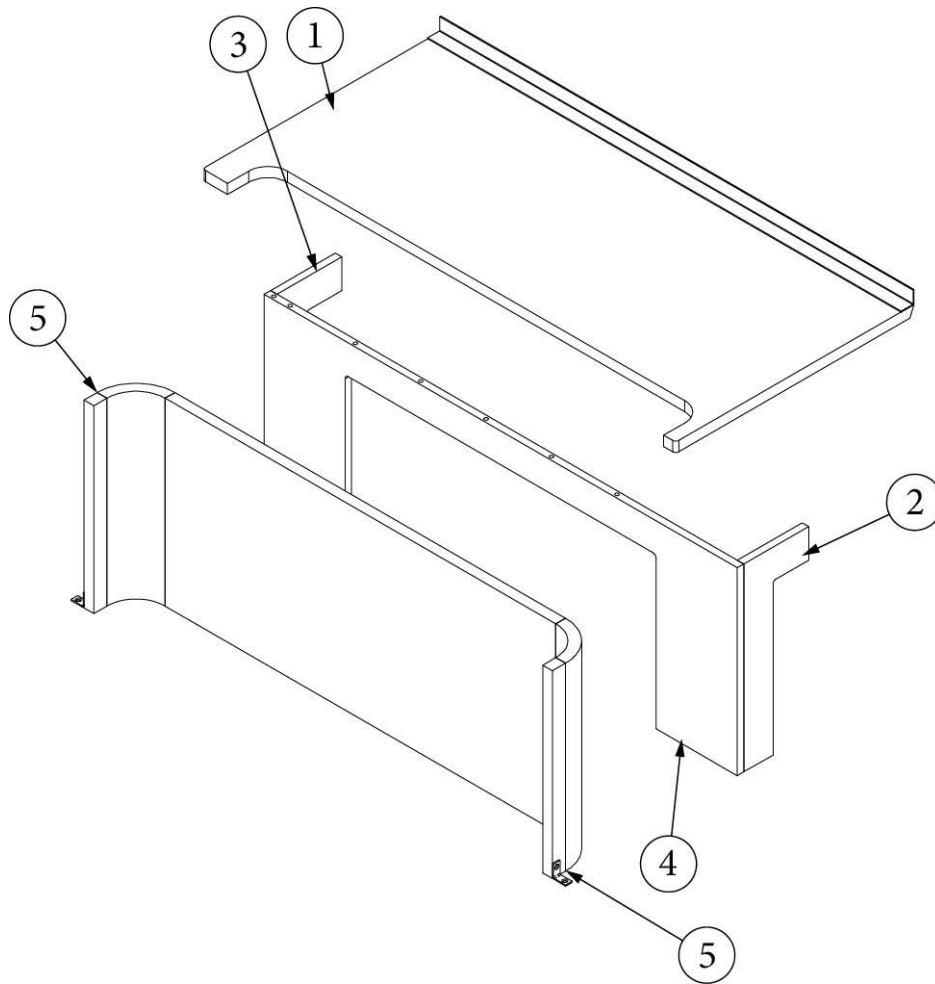

FURNITURE, LOUNGE

Dinette Seat, Center, 25FB, 27FB

970353

Assembly - Center Dinette Seat

1. 970353&000118CC
2. 970353&000212CC
3. 970353&000312CC
4. 970353&000412CC
5. 970384
365426-02

Pre laminate, 36.5 x 18.38"
Pre laminate, 5 x 13.88"
Pre laminate, 5 x 13.88"
Pre laminate, 36.5 x 13.88"
Sub Assembly, Radius
Edgebanding, Natural Elm, 15/16"