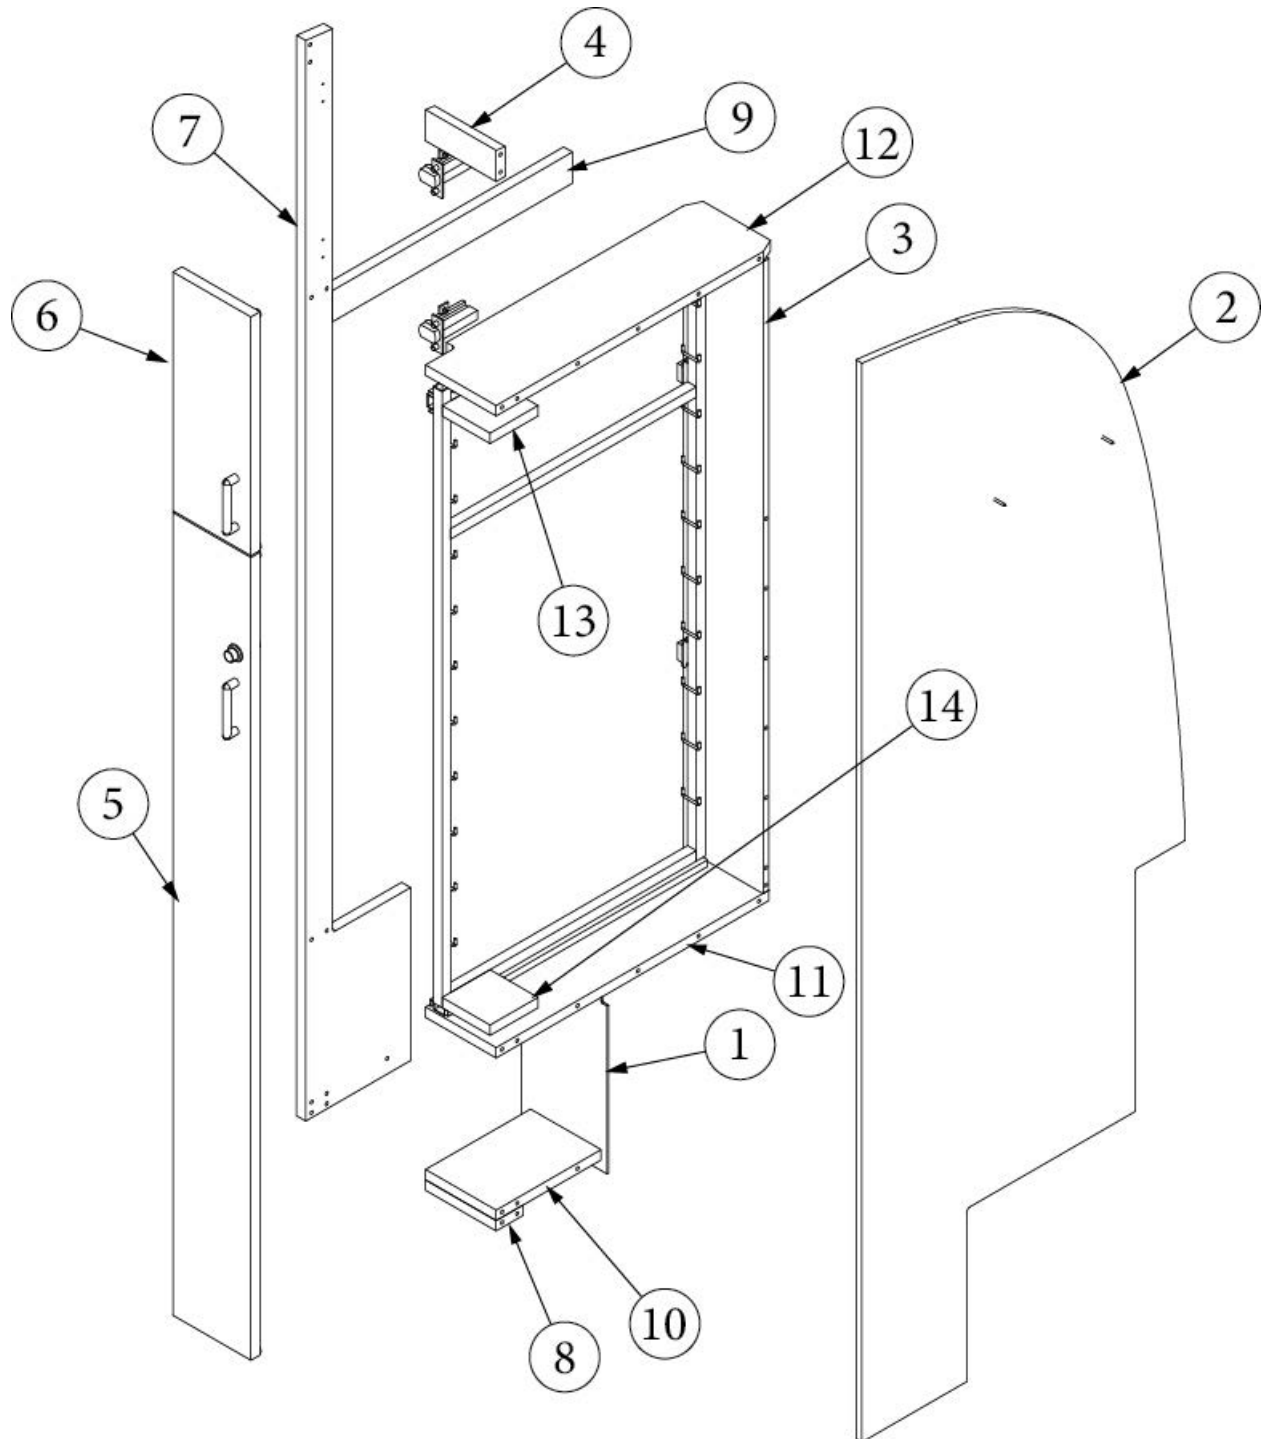

FURNITURE, GALLEY

Pantry, 25FB

Parts Listed on Next Page

FURNITURE, GALLEY

Pantry, 25FB

969799-01

Assembly, Pantry Cabinet

1. 969799&010103CE	Pre laminate, .13 x 7.13 x 12.5"
2. 969799&010212BC	Pre laminate, 26.95 x 77.93"
3. 969799&010312CC	Pre laminate, .50 x 6.63 x 45.63"
4. 969799&010418BC	Pre laminate, .75 x 5.88 x 2.25"
5. 969799&010518BC	Pre laminate, .75 x 6.50 x 58"
6. 969799&010618BC	Pre laminate, .75 x 6.50 x 17.25"
7. 969799&010718CC	Pre laminate, .75 x 8.75 x 78.06"
8. 969799&010818CC	Pre laminate, .75 x 5.88 x 2.25"
9. 969799&010918CC	Pre laminate, .75 x 20.00 x 2.25"
10. 969799&011018CC	Pre laminate, .75 x 5.88 x 8.75"
11. 969799&011118CC	Pre laminate, .75 x 6.63 x 22.75"
12. 969799&011218CC	Pre laminate, .75 x 6.63 x 23.38"
13. 969799&011318CC	Pre laminate, .75 x 4.00 x 4"
14. 969799&011418CC	Pre laminate, .75 x 4.00 x 4"
382522	Pull W/Screws, New Haven M516
365426-01	Edgebanding, Natural Elm, 5/8"
365426-02	Edgebanding, Natural Elm, 15/16"
203138-03	Extrusion, Wall, Plastic, Beige
203138-09	Extrusion, Wall, Plastic, Brown
381228-02	Catch Grabber, 5 Lb.
381408	Lock, Push Button
381551-01	Pantry Rack 1.5"W X 45"H White
381607-11	Hinge, Self-Close Overlay
381607-12	Baseplate, Hinge, Grass
382070	Rubber Dots