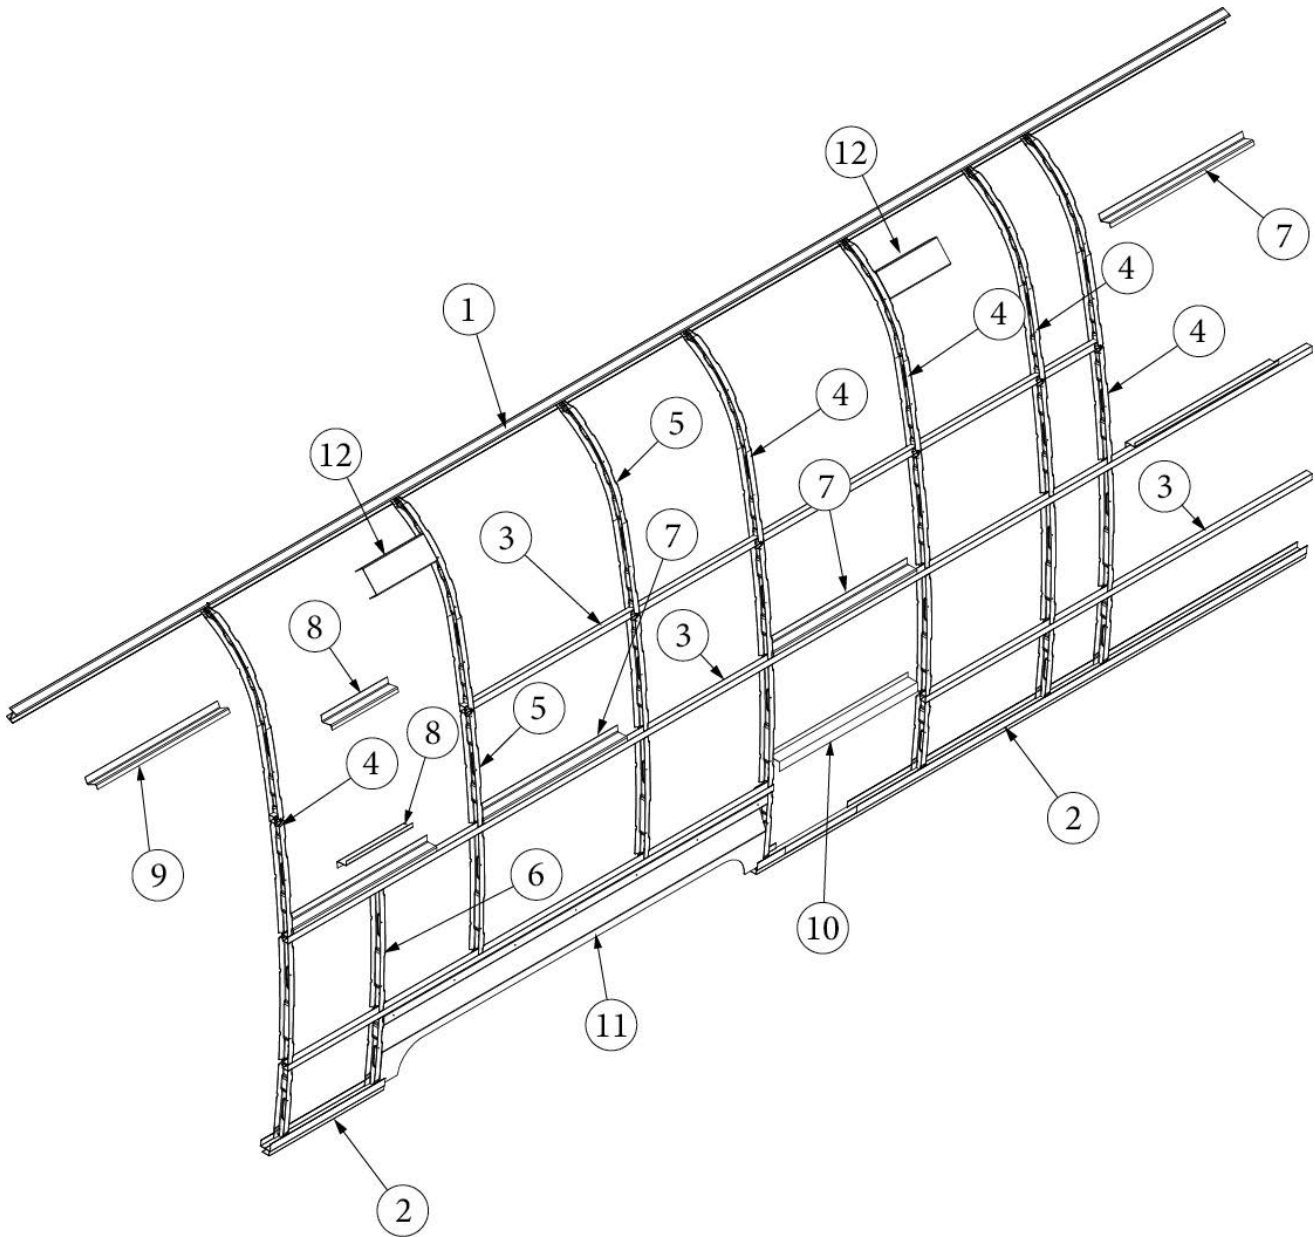

EXTERIOR SHELL

Wall Framing, Curbside, Queen, 27FB

Parts Listed on Next Page