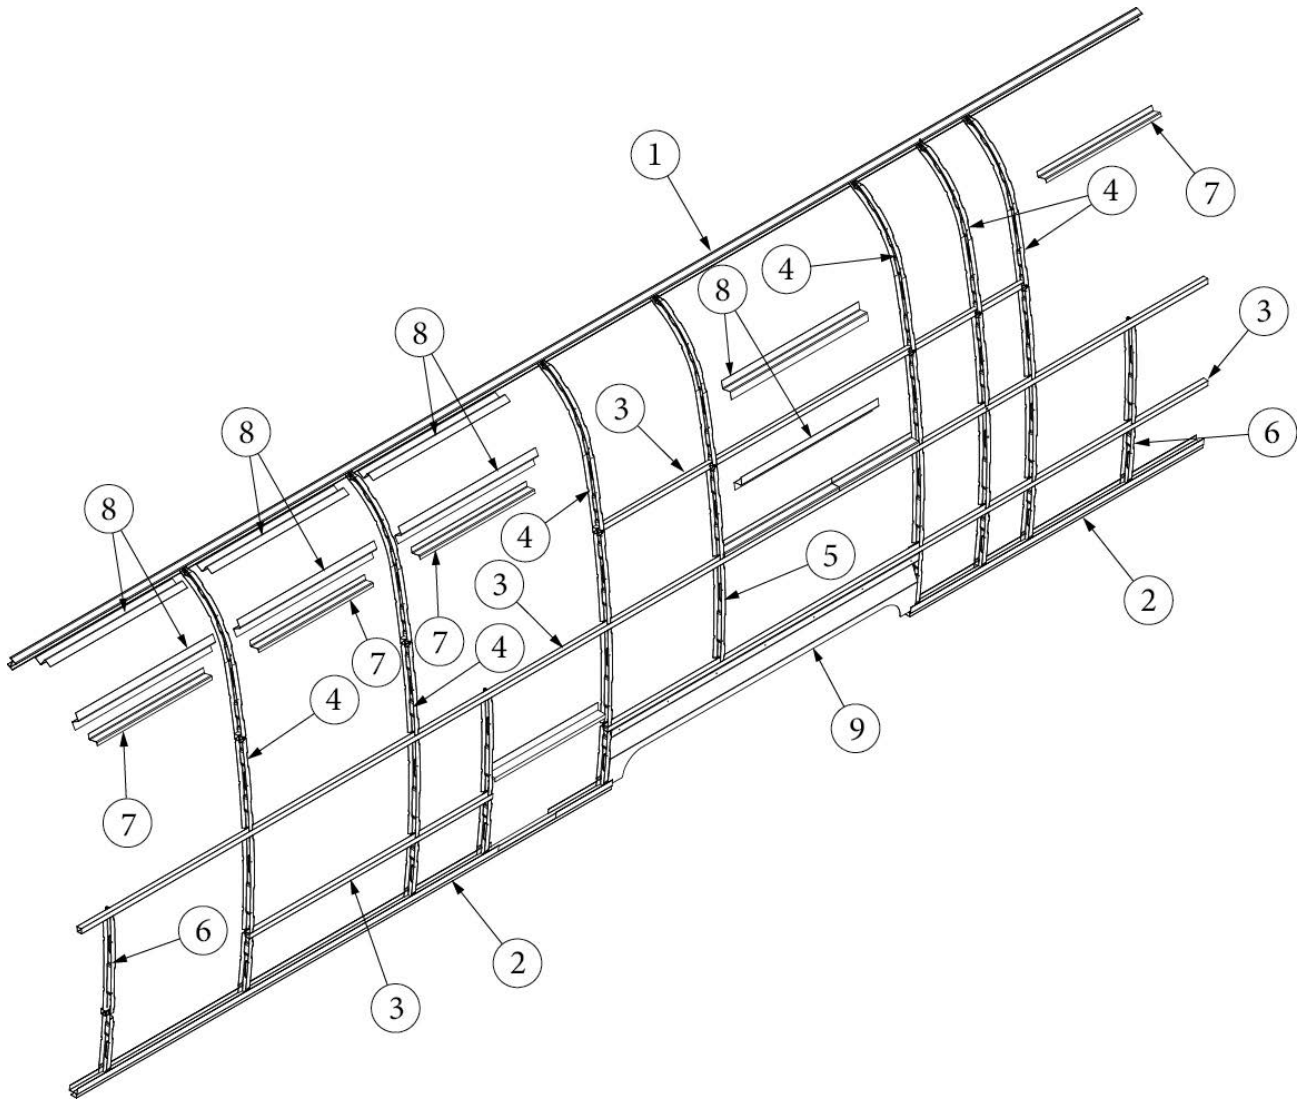

EXTERIOR SHELL

Wall Framing, Roadside, Queen, 30RB

Parts Listed on Next Page