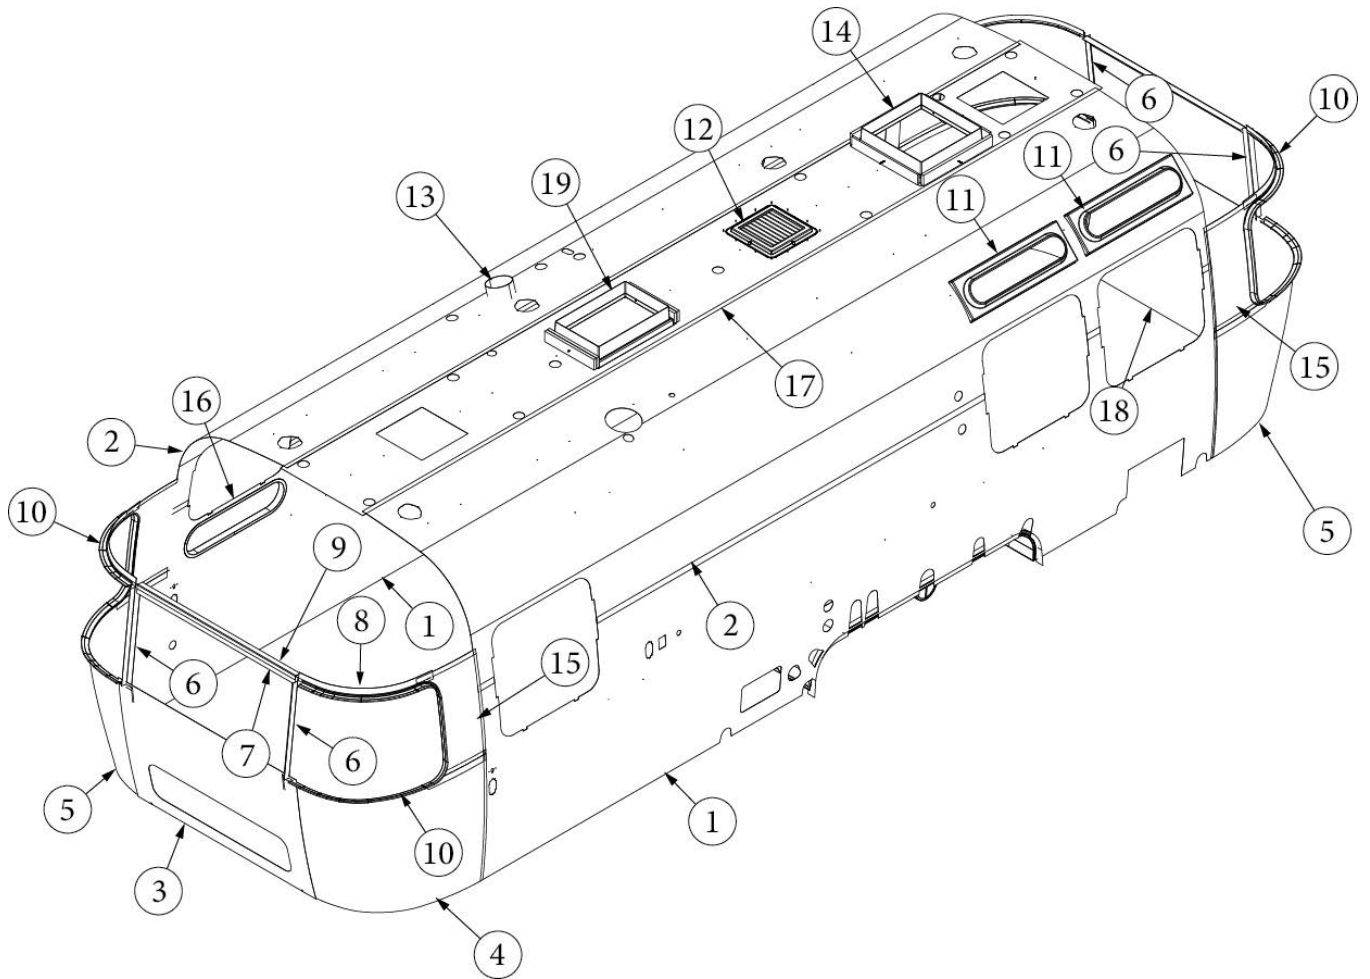

INTERIOR SHELL

Interior Skin, Queen, 27FB

Parts Listed on Next Page