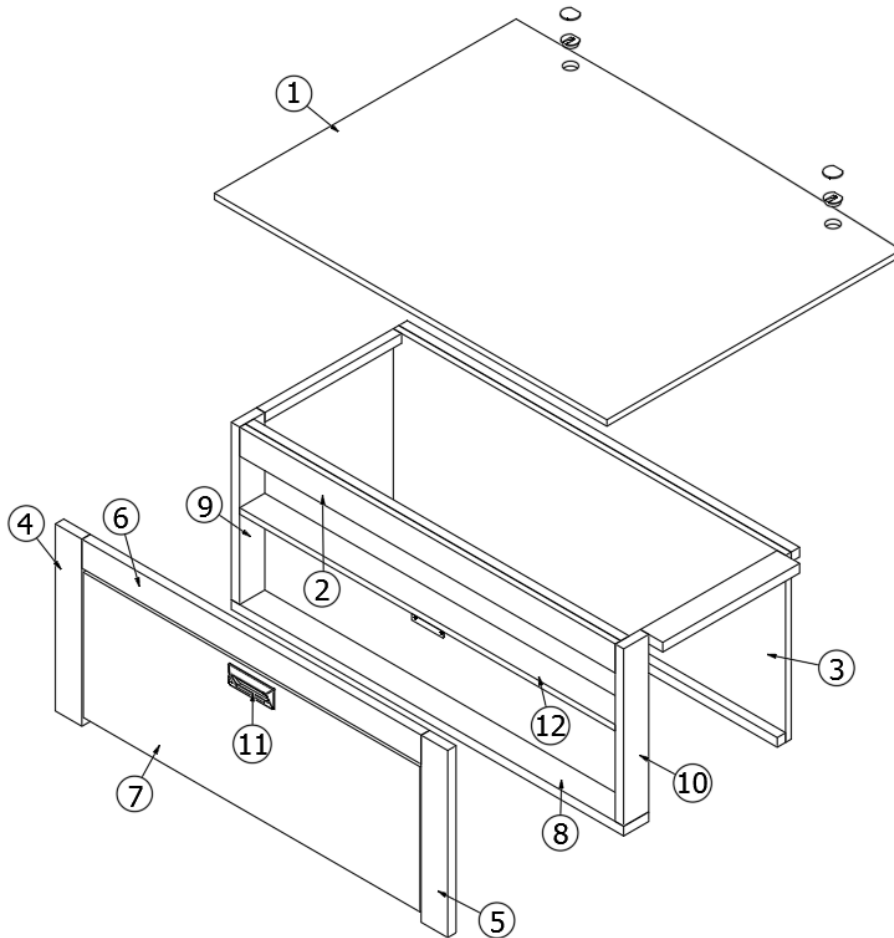

FURNITURE, LOUNGE

Lounge Forward, 30RB

969274

Assembly, Lounge Fwd

1. 969274&000112CC	Pre laminate, 0.50 X 27.00 X 35.13"
2. 969274&000212CC	Pre laminate, 0.50 X 2.25 X 33.63"
3. 969274&000312CC	Pre laminate, 0.50 X 14.50 X 35.13"
4. 969274&000418BC	Pre laminate, 0.75 X 14.50 X 2.38"
5. 969274&000518BC	Pre laminate, 0.75 X 14.50 X 2.38"
6. 969274&000618BC	Pre laminate, 0.75 X 2.25 X 30.38"
7. 969274&000718BC	Pre laminate, 0.75 X 11.25 X 30.13"
8. 969274&000818CC	Pre laminate, 0.75 X 2.25 X 35.13"
9. 969274&000918CC	Pre laminate, 0.75 X 13.75 X 2.25"
10. 969274&001018CC	Pre laminate, 0.75 X 13.75 X 2.25"
11. 381775	Drawer Pull, Flush Satin #UT-105/S
12. 969274&001612CC	Pre laminate, 0.50 x 2.25 x 33.63
381072-01	Hinge, 3" X 2" Fixed Pin (PR)#V518 3
381228	Catch Grabber, 10 Lb.
382057	Knockdown 8MM
382057-04	Cap, Knockdown White #16387