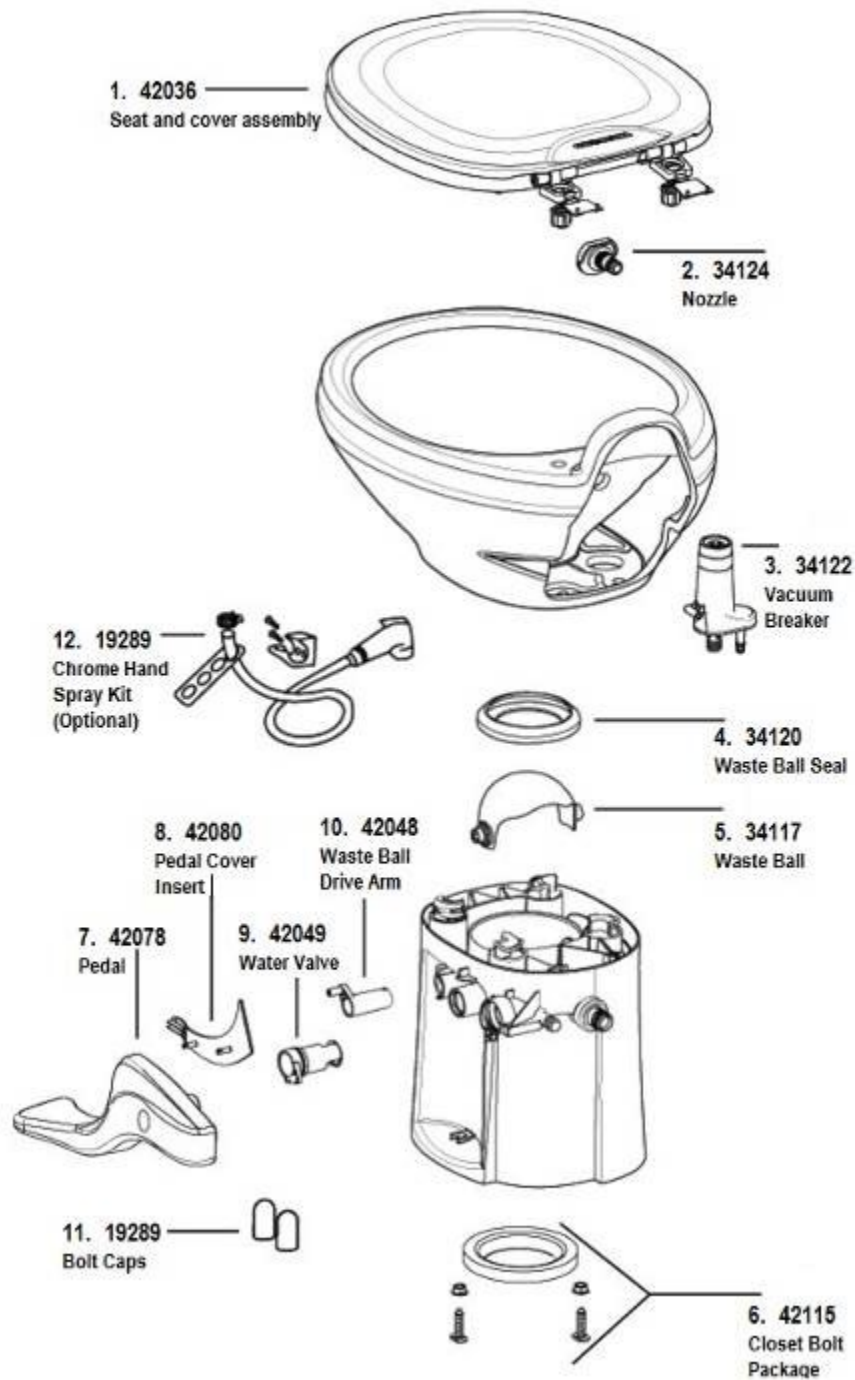

PLUMBING, DRAIN SYSTEM

Toilet, 30RB

602334 Toilet, Thetford Aqua Magic Style II China
601266 Toilet flange, 3" x 4", Slip fit
602137 Shut-off valve

Parts Listed in Diagram are Thetford Part Numbers