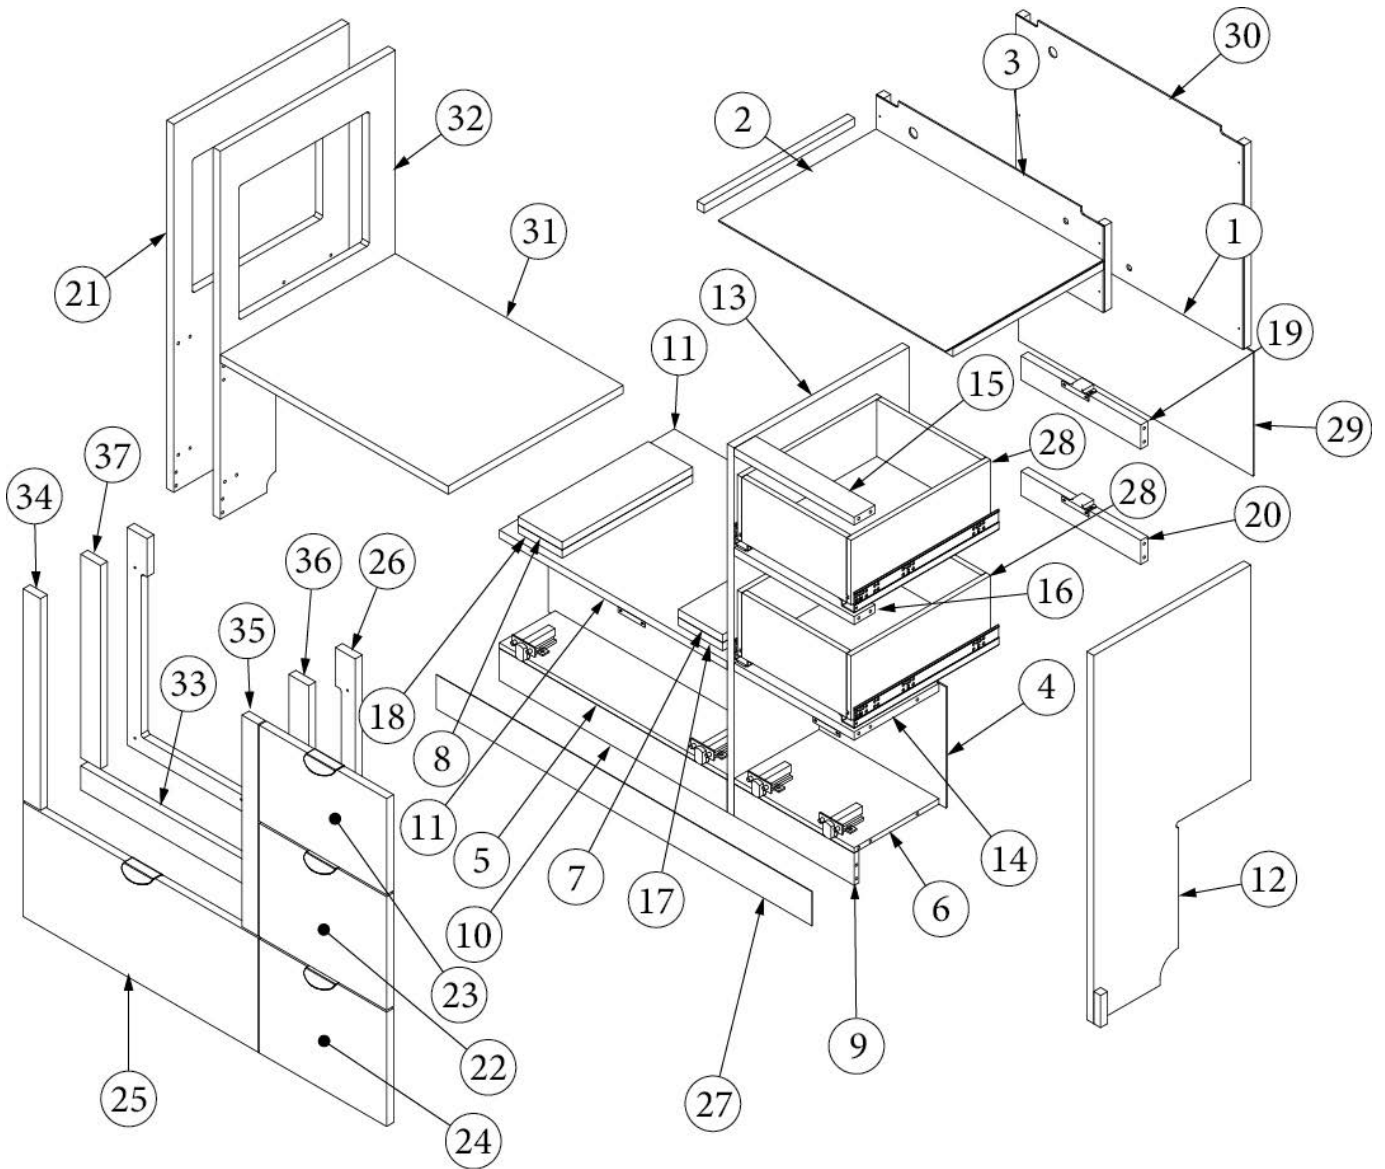

FURNITURE, GALLEY

Galley Cabinet, 27FB

Parts Listed on Next Page