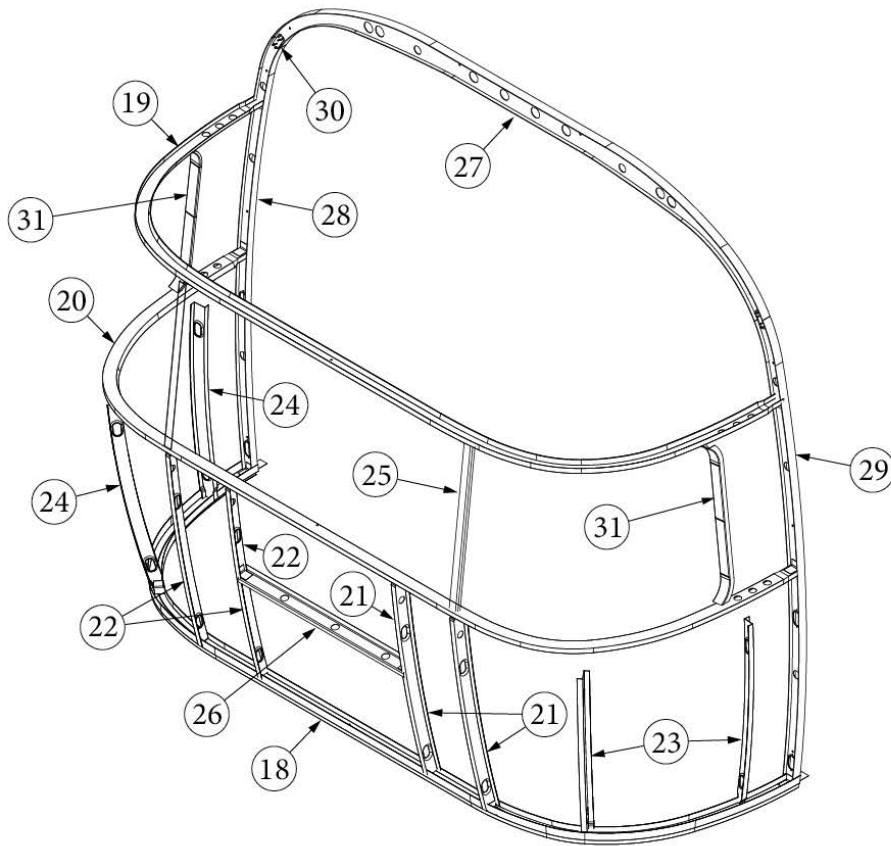

EXTERIOR SHELL

Aft End, 25FB, 27FB

Parts Listed on Next Page