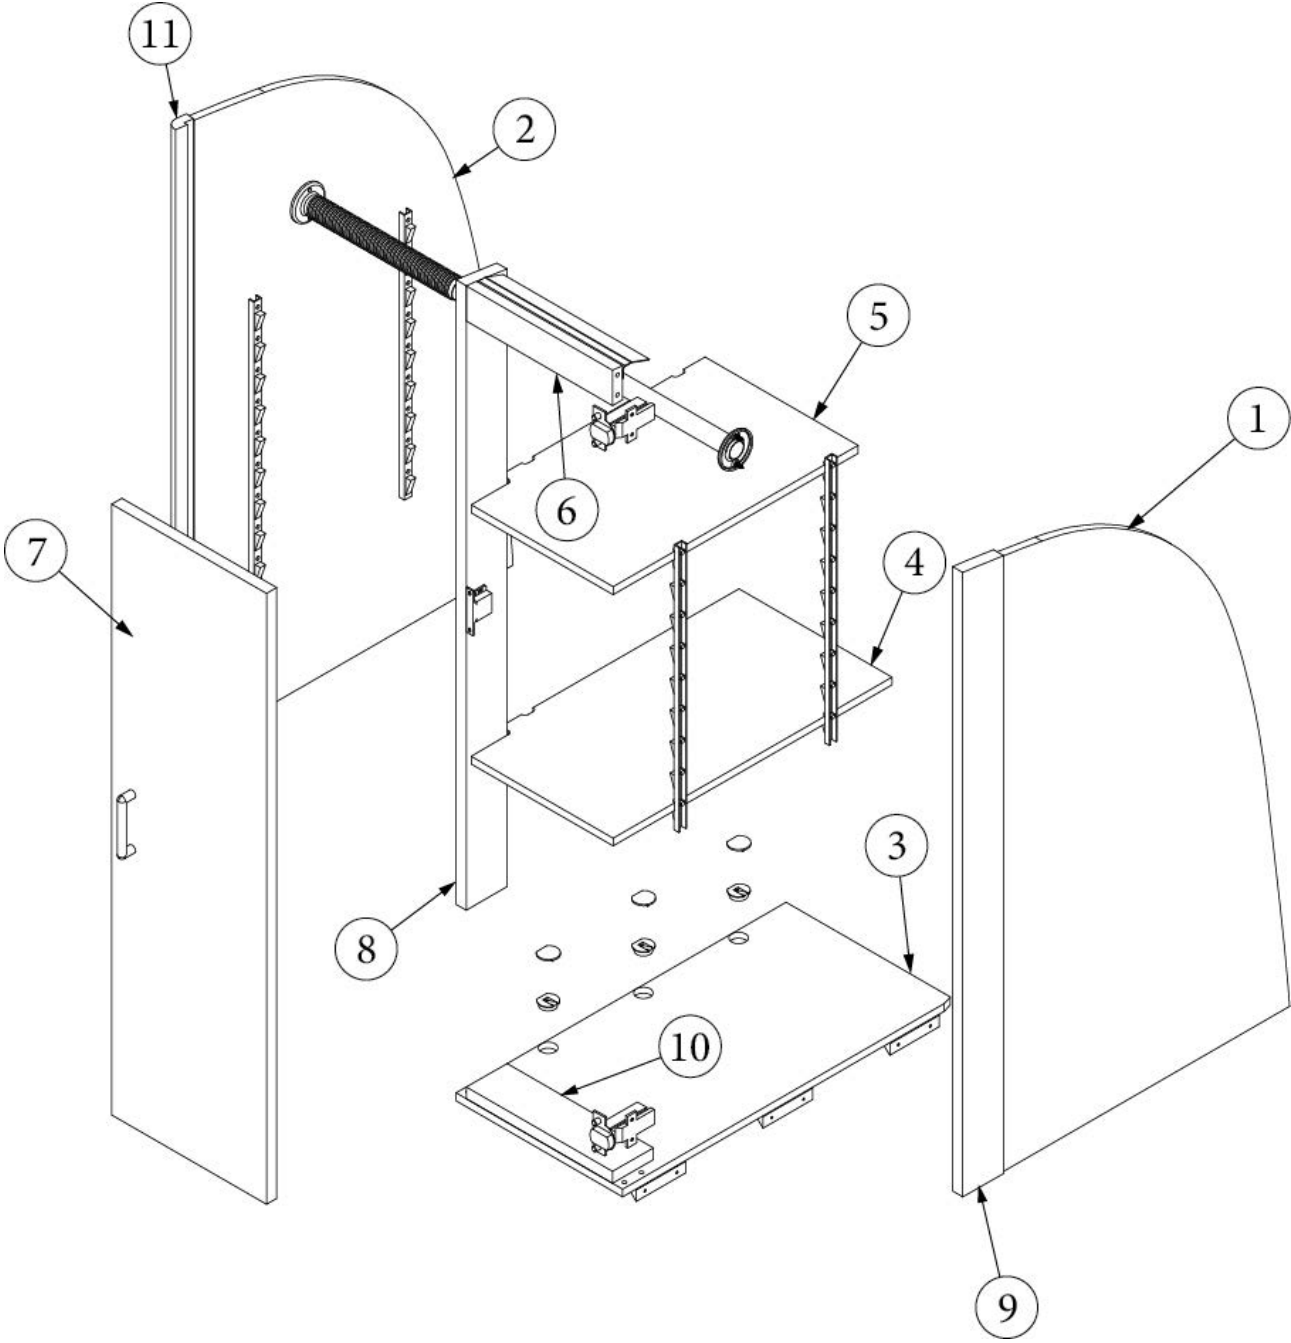

FURNITURE, BEDROOM

Hanging Wardrobe, CS, Twin, 25FB, 27FB

Parts Listed on Next Page