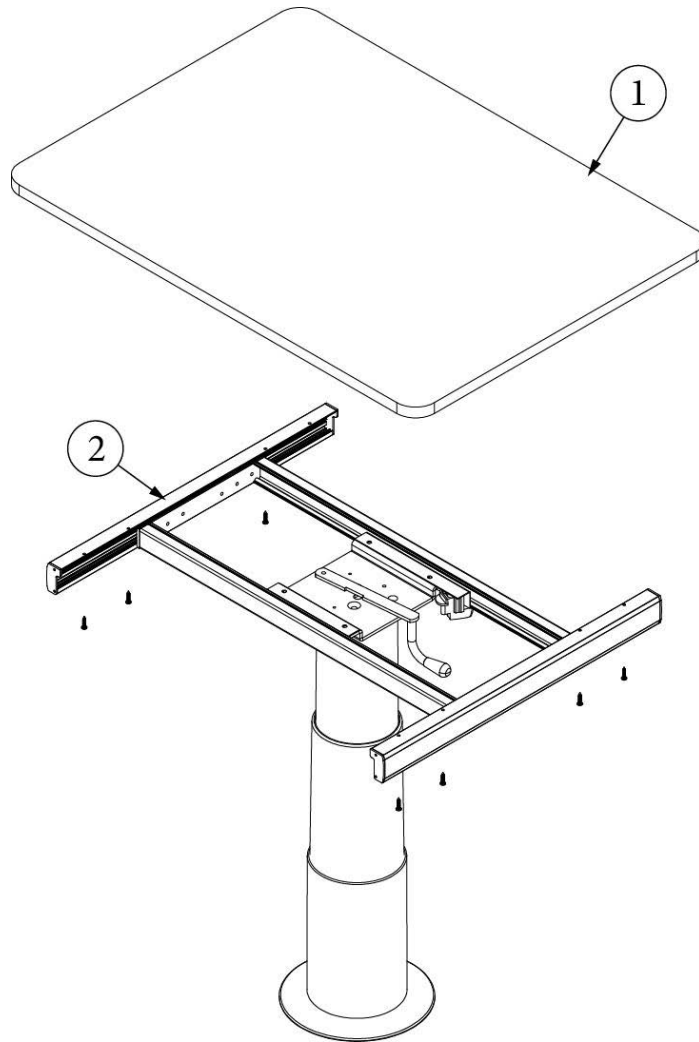

FURNITURE, LOUNGE

Dinette Table, 25FB

970356

Assembly Dinette Table

1. 970356&000118PC
2. 382777-01
320006
365524-02

Pre laminate, 33.25 x 24"
Pedestal, Manual
Screw, *8 Philips
EDGE BAND 15/16 2MM HEBRON WHIT