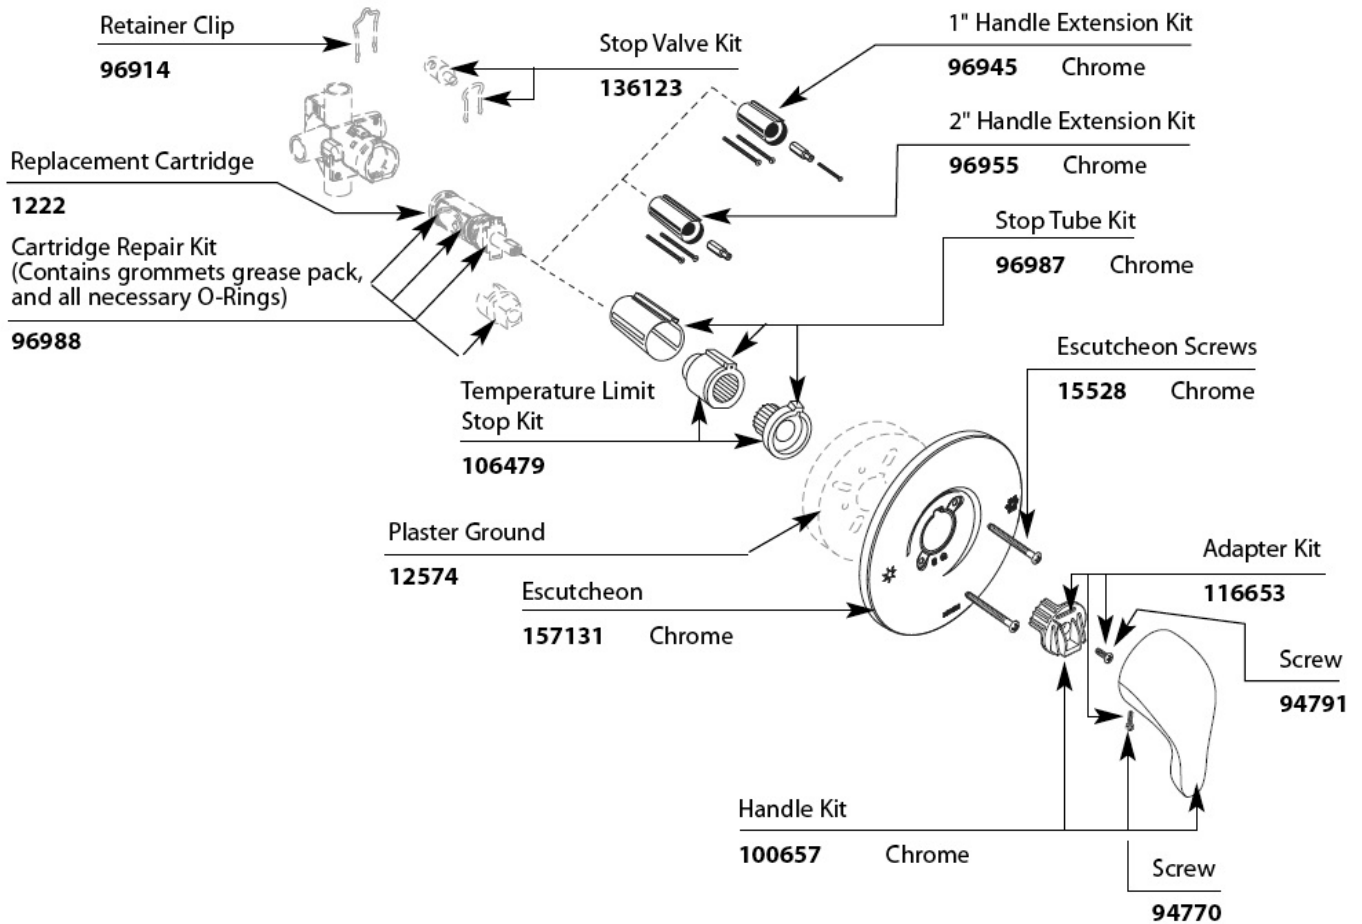

PLUMBING, FRESH WATER SYSTEM

Faucet, Shower

601829 Shower/Faucet handle, Chrome, Moen
 601829-100 Stop Valve Kit, for Faucet

Parts Listed in Drawing are Moen Part Numbers

PLUMBING, FRESH WATER SYSTEM

Showerhead, Handheld