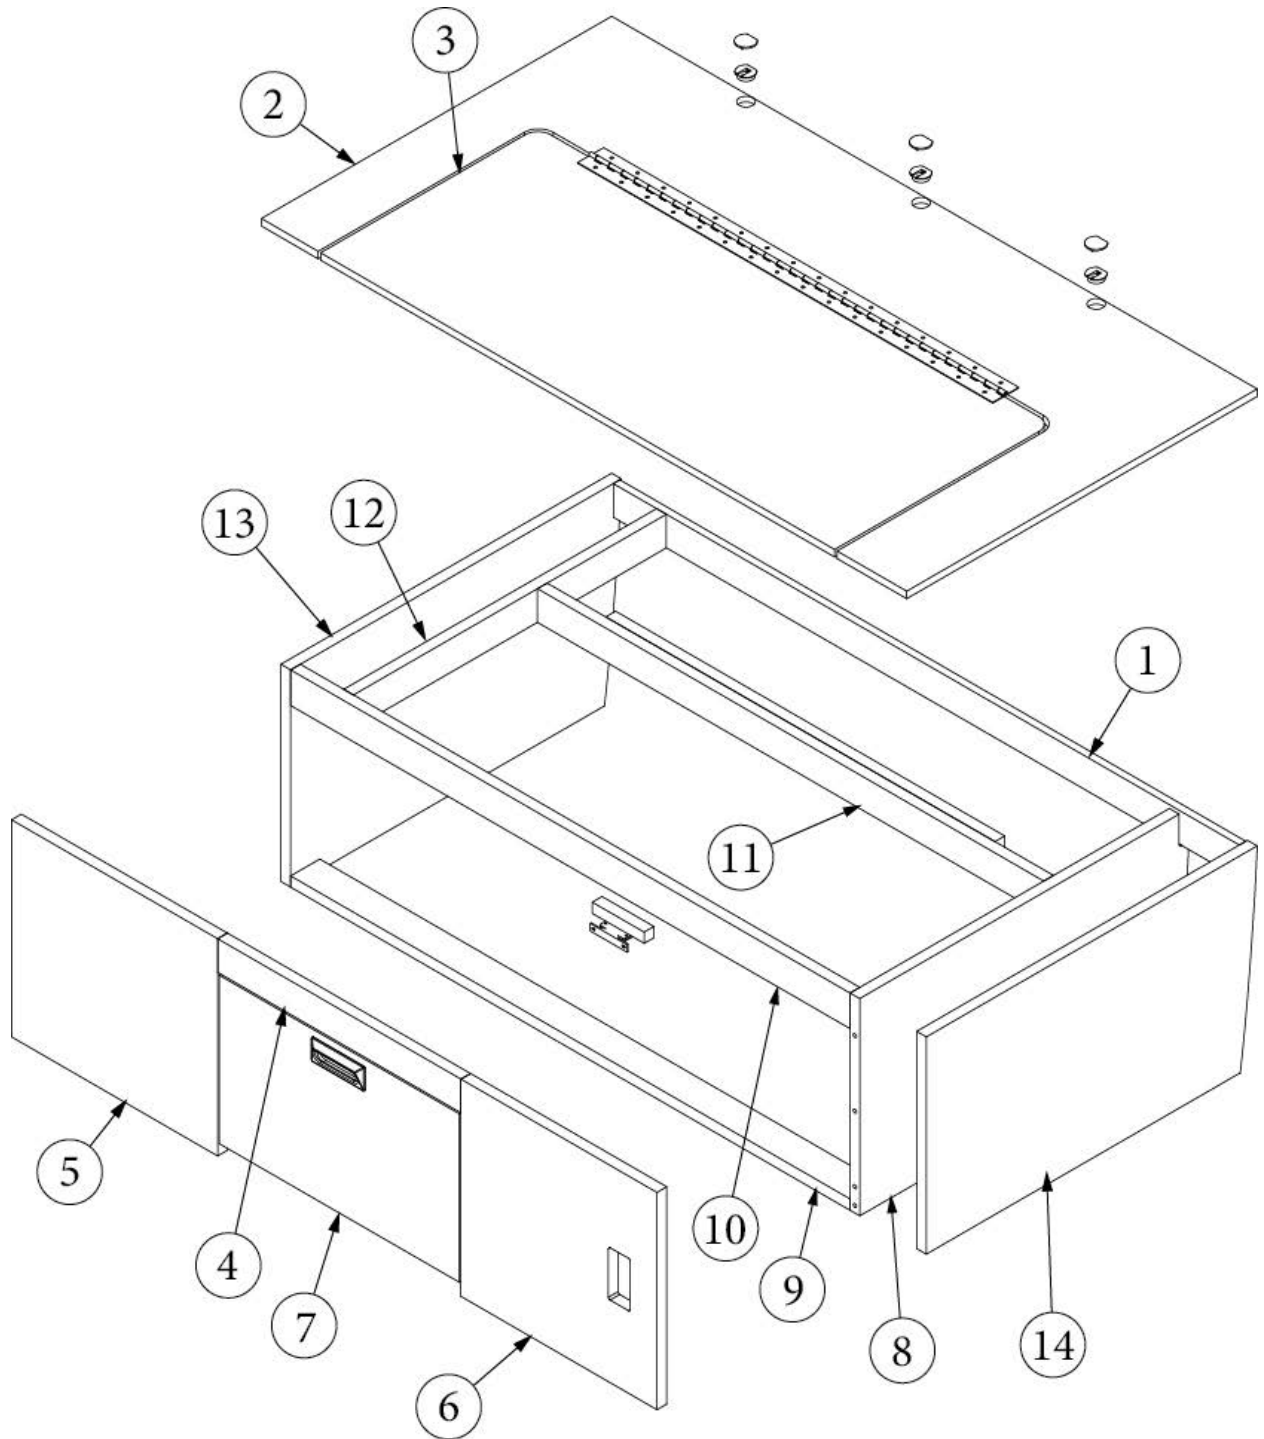

FURNITURE, LOUNGE

Aft Lounge Assembly, 30RB

Parts Listed on Next Page

FURNITURE, LOUNGE

Aft Lounge Assembly, 30RB

969843-01	Assembly, Lounge Aft
1. 969843&010112CC	Pre laminate, .50 x 2.25 x 48.25"
2. 969843&010212CC	Pre laminate, .50 x 27.00 x 49"
3. 969843&010312CC	Pre laminate, .50 x 16.75 x 39.63"
4. 969843&010418BC	Pre laminate, .75 x 2.25 x 18.75"
5. 969843&010518BC	Pre laminate, .75 x 14.50 x 15.88"
6. 969843&010618BC	Pre laminate, .75 x 14.50 x 15.13"
7. 969843&010718BC	Pre laminate, .75 x 11.25 x 18.50"
8. 969843&010818CC	Pre laminate, 25.50 x 14.50"
9. 969843&010918CC	Pre laminate, .75 x 2.25 x 43.13"
10. 969843&011018CC	Pre laminate, .75 x 2.38 x 43.13"
11. 969843&011118CC	Pre laminate, .75 x 2.25 x 39.03"
12. 969843&011218CC	Pre laminate, .75 x 2.25 x 24.13"
13. 969843&011318CC	Pre laminate, 25.50 x 14.5"
14. 969843&011418CC	Pre laminate, 25.50 x 14.5"
380203-01	Piano Hinge 1/8"" Pin Clr Anodized
381775	Drawer Pull, Flush, Satin, #UT-105/S
382057	Knockdown, 8MM
382057-04	Cap, Knockdown White, #16387
365426-01	Edgebanding, Natural Elm, 5/8"
365426-02	Edgebanding, Natural Elm, 15/16"
365429-01	Edgebanding, Black Walnut, 5/8"
365429-02	Edgebanding, Black Walnut, 15/16"
381072-01	Hinge, 3" x 2", Fixed Pin, #V518 3
381228-02	Catch Grabber, 5 Lb.