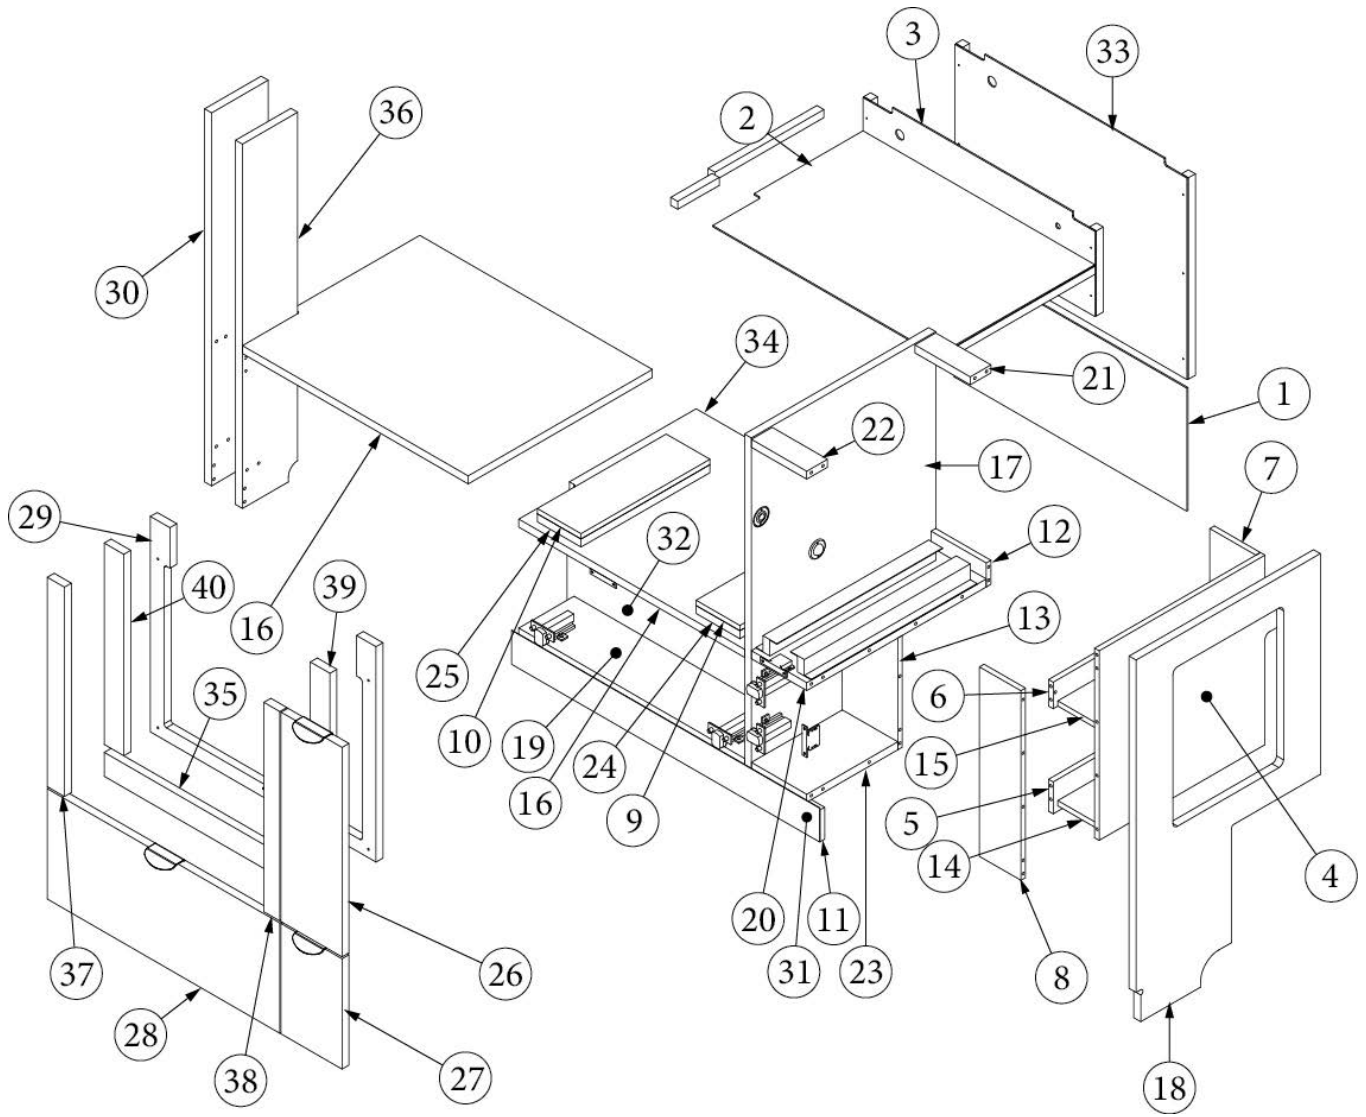

FURNITURE, GALLEY

Galley Cabinet, 25FB

Parts Listed on Next Page