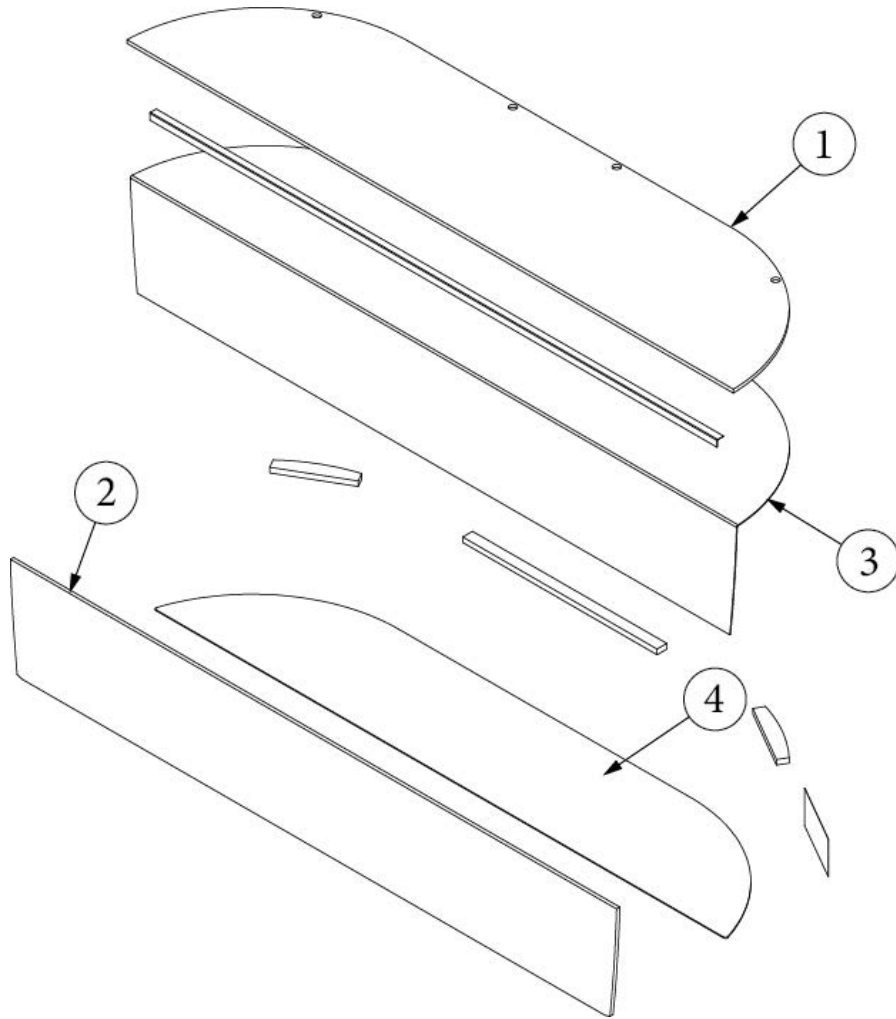

FURNITURE, BEDROOM

Storage Box, Twin, 30RB

969925

Assembly - Front Storage Box

1. 969925&000112BC
2. 969925&000212BC
3. 701538
4. 112671-02
  114812
  382057
  382057-04
  365429-01
  365426-01

Pre laminate, .50 x 21.5 x 93.5"
Pre laminate, .50 x 15.13 x 93.5"
Carpet, Ecoliner
Liner, Compartment, Black
Aluminum Angle, 1 X 1 X 12"
Knock Down
Cap, Knockdown, White, #16387
Edgebanding, 5/8, Black Walnut
Edgebanding, 5/8, Natural Elm