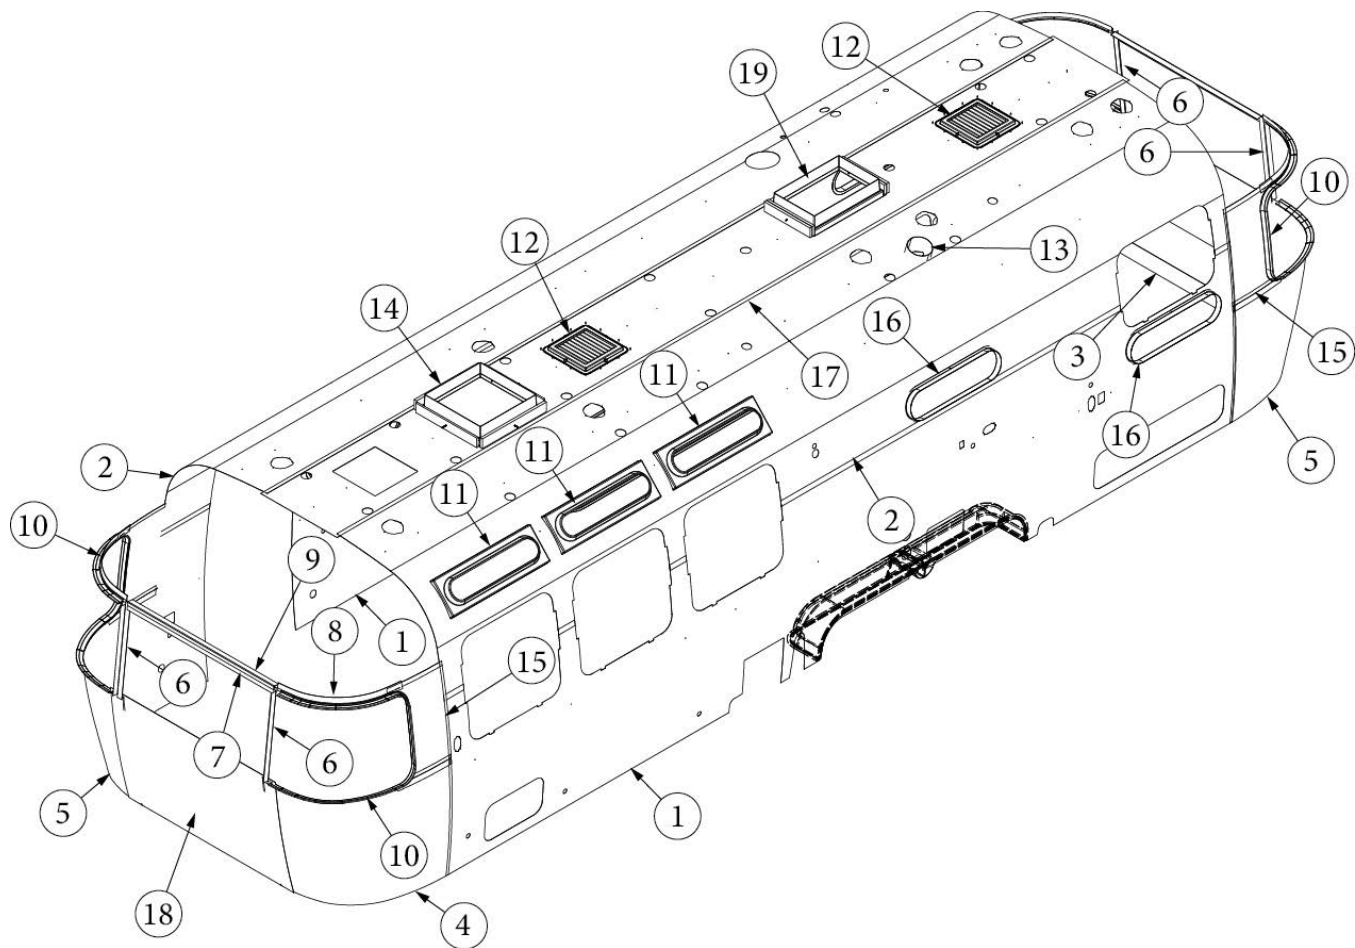

INTERIOR SHELL

Interior Skin, Twin, 30RB

Parts Listed on Next Page