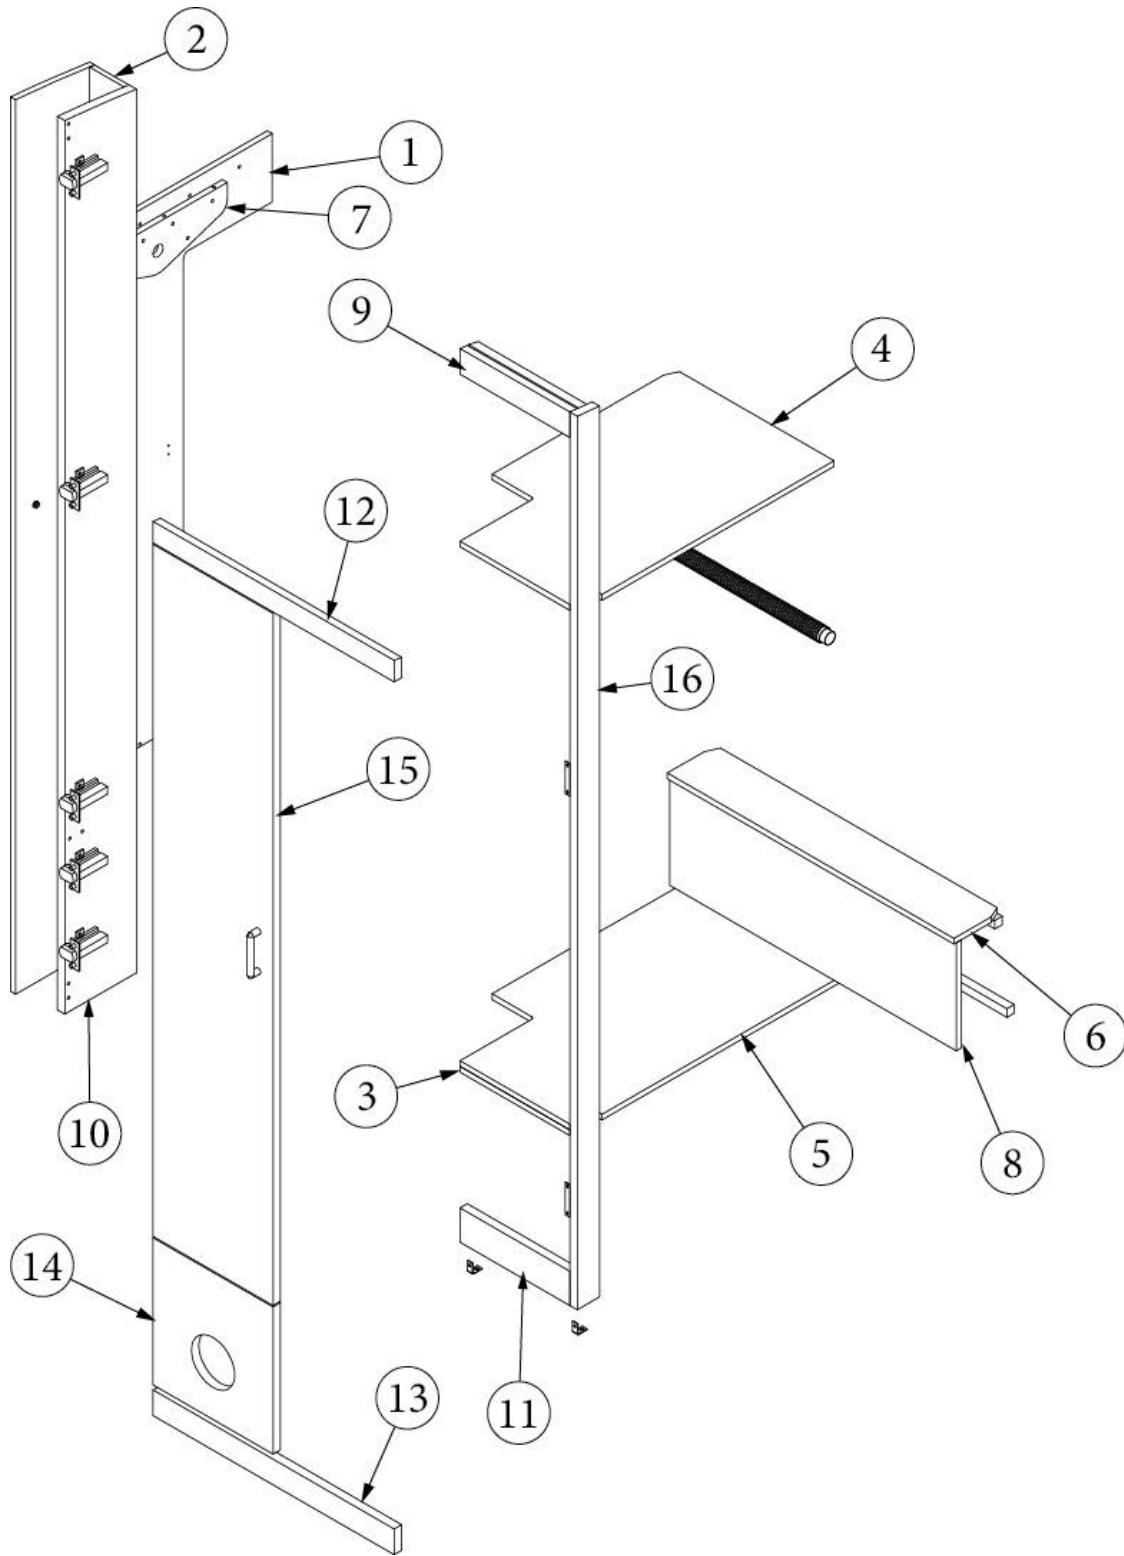

FURNITURE, LAVATORY

Wardrobe, Aft, 27FB

Parts Listed in Next Page