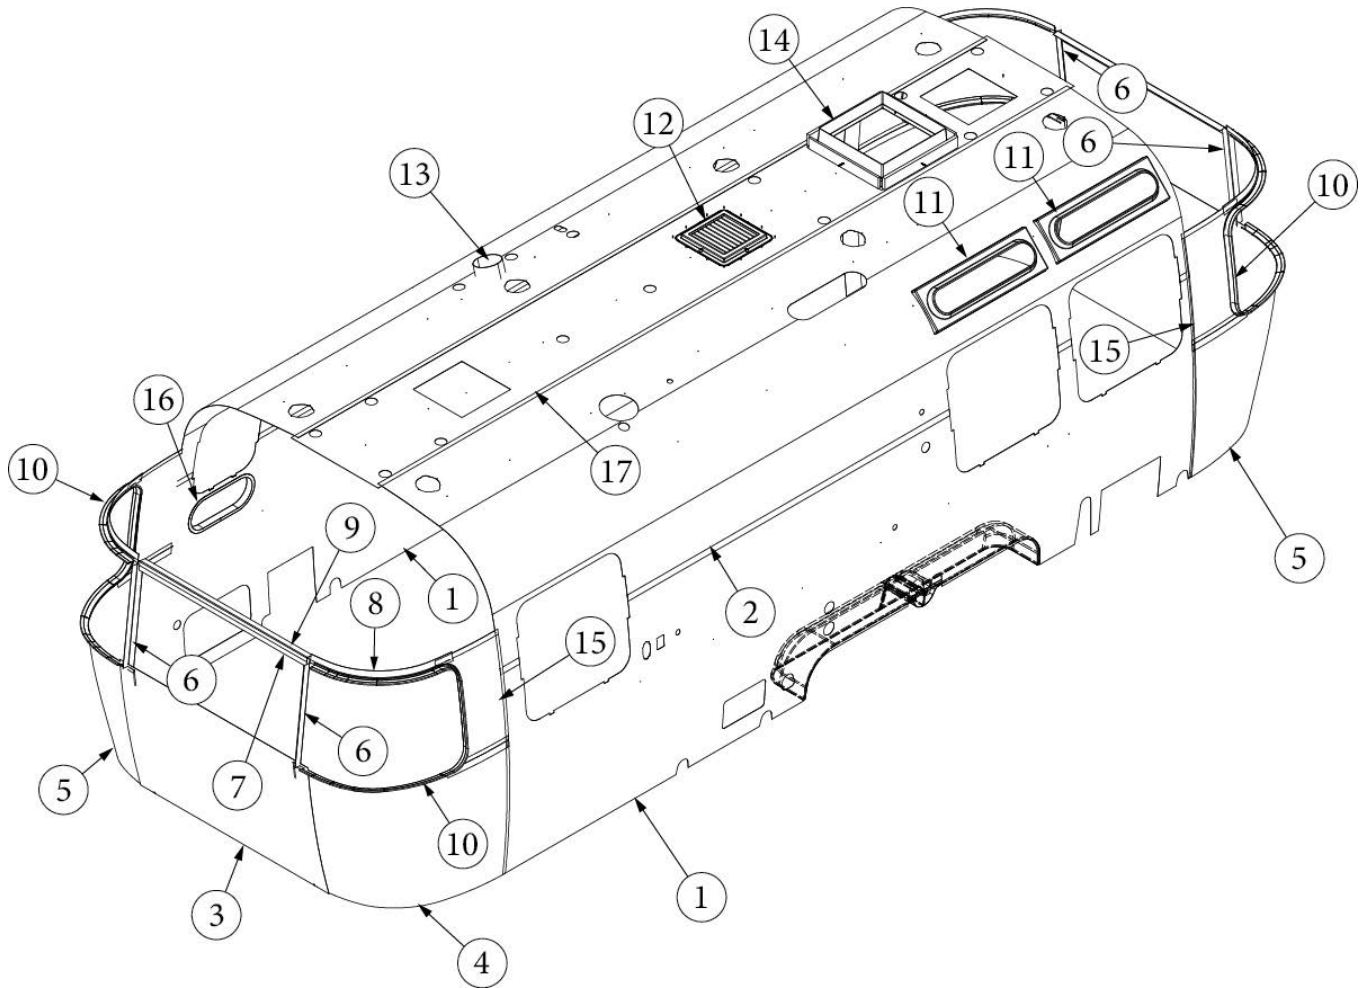

INTERIOR SHELL

Interior Skin, Queen, 25FB

Parts Listed on Next Page