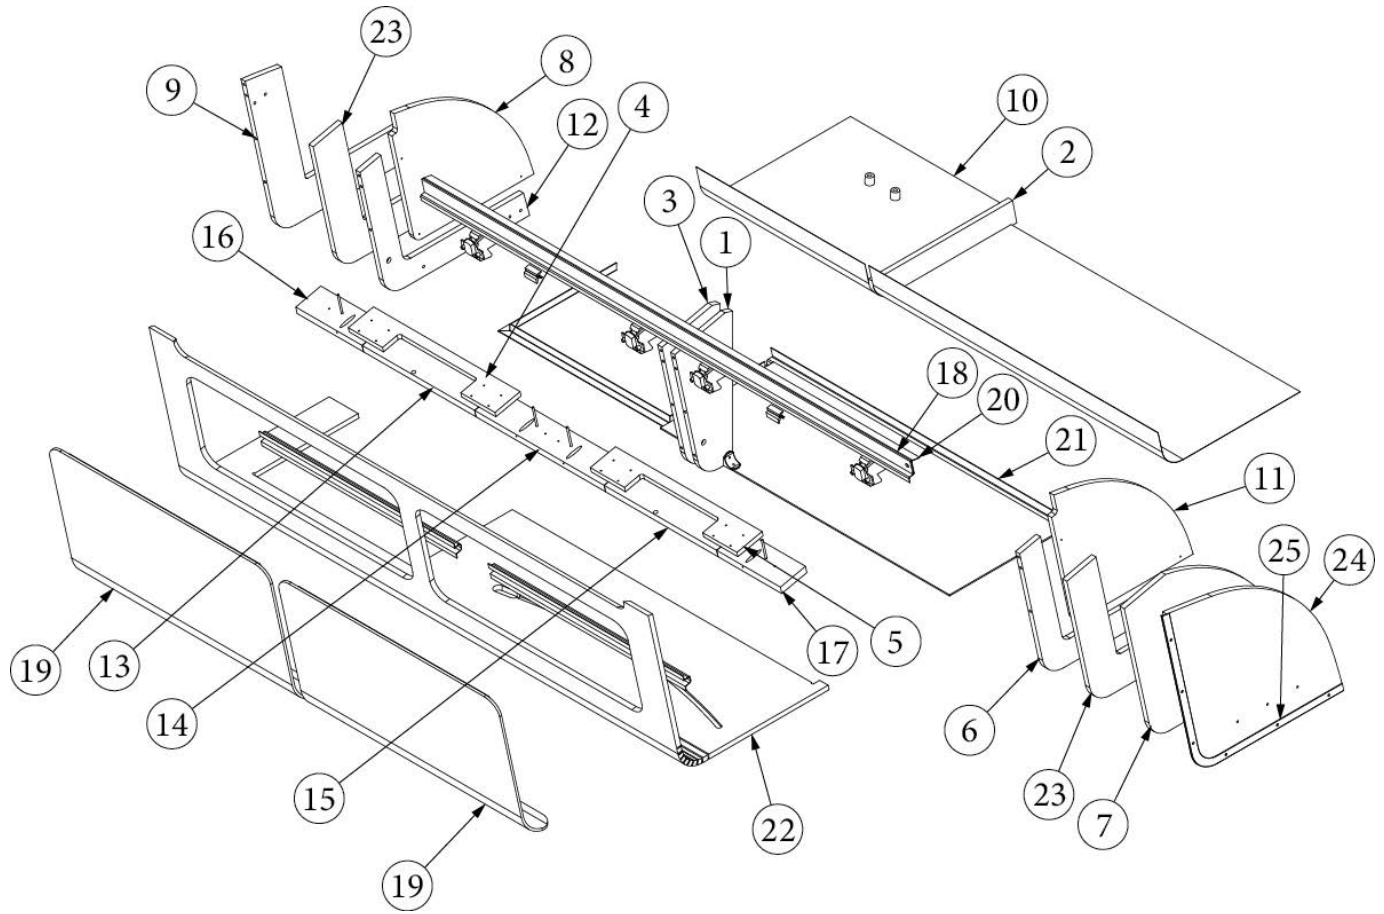

FURNITURE, GALLEY

Roof Locker, Galley, 25FB

Parts Listed on Next Page