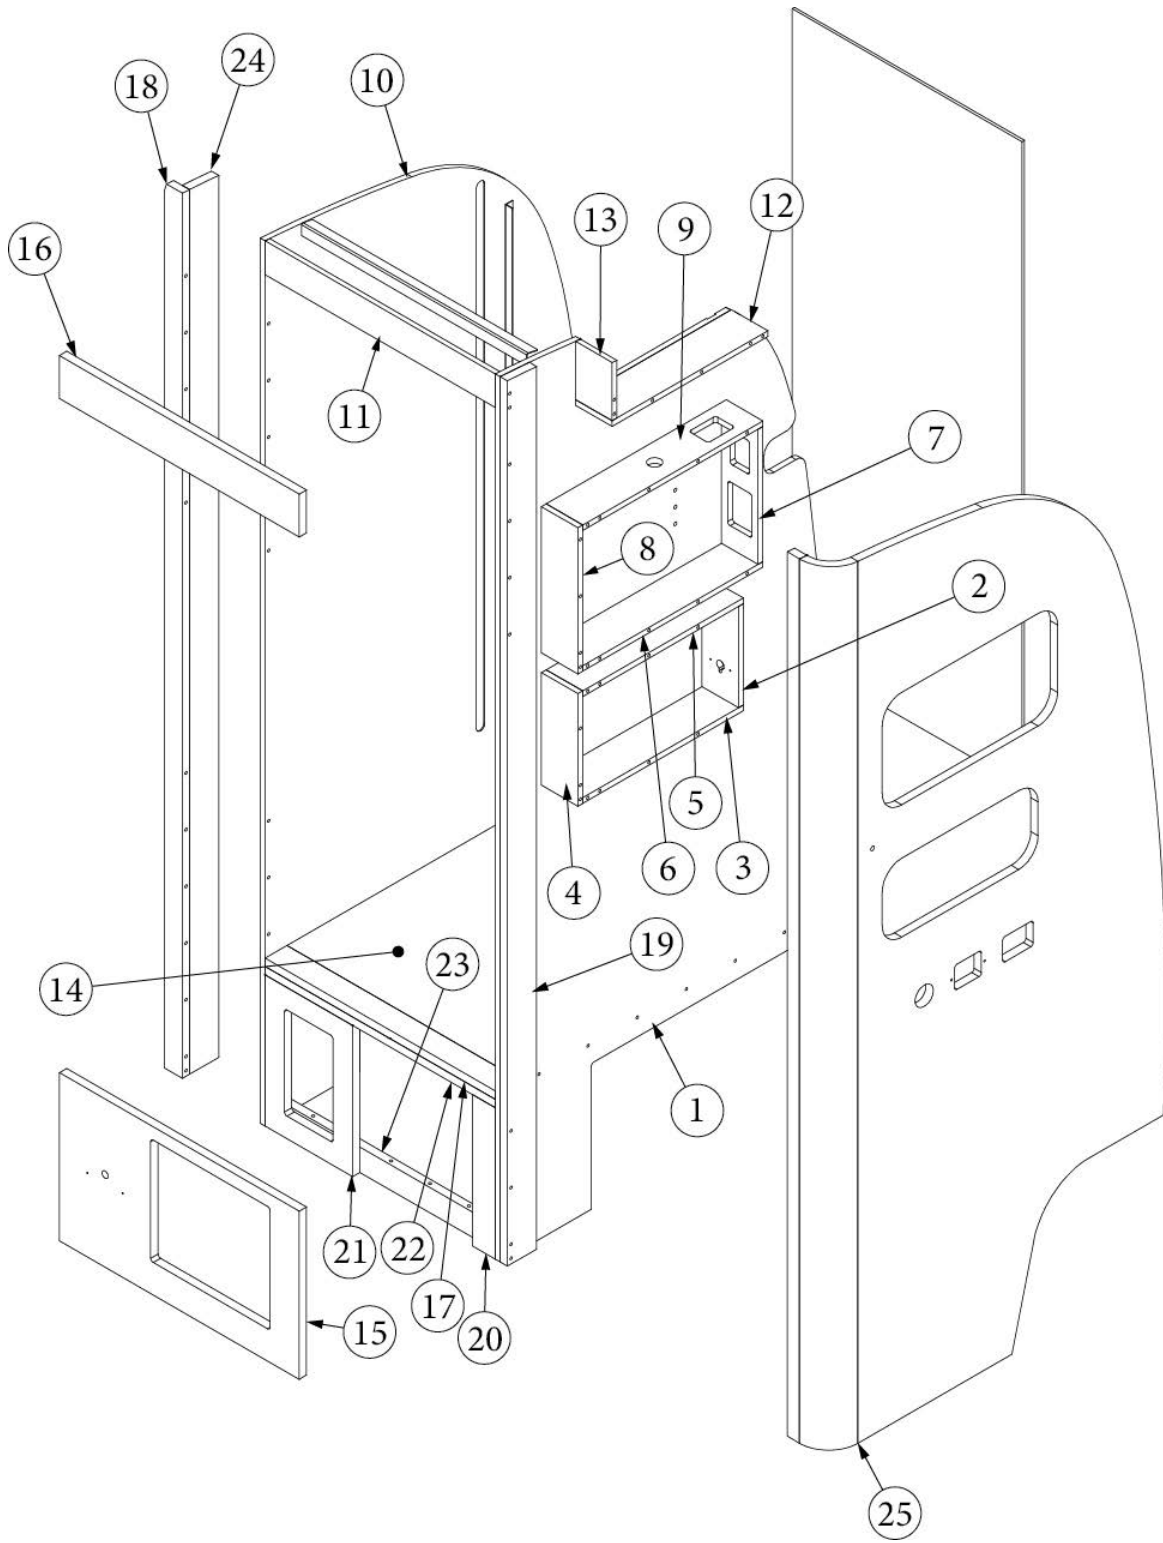

FURNITURE, GALLEY

Refrigerator Cabinet, 30RB

Parts Listed on Next Page