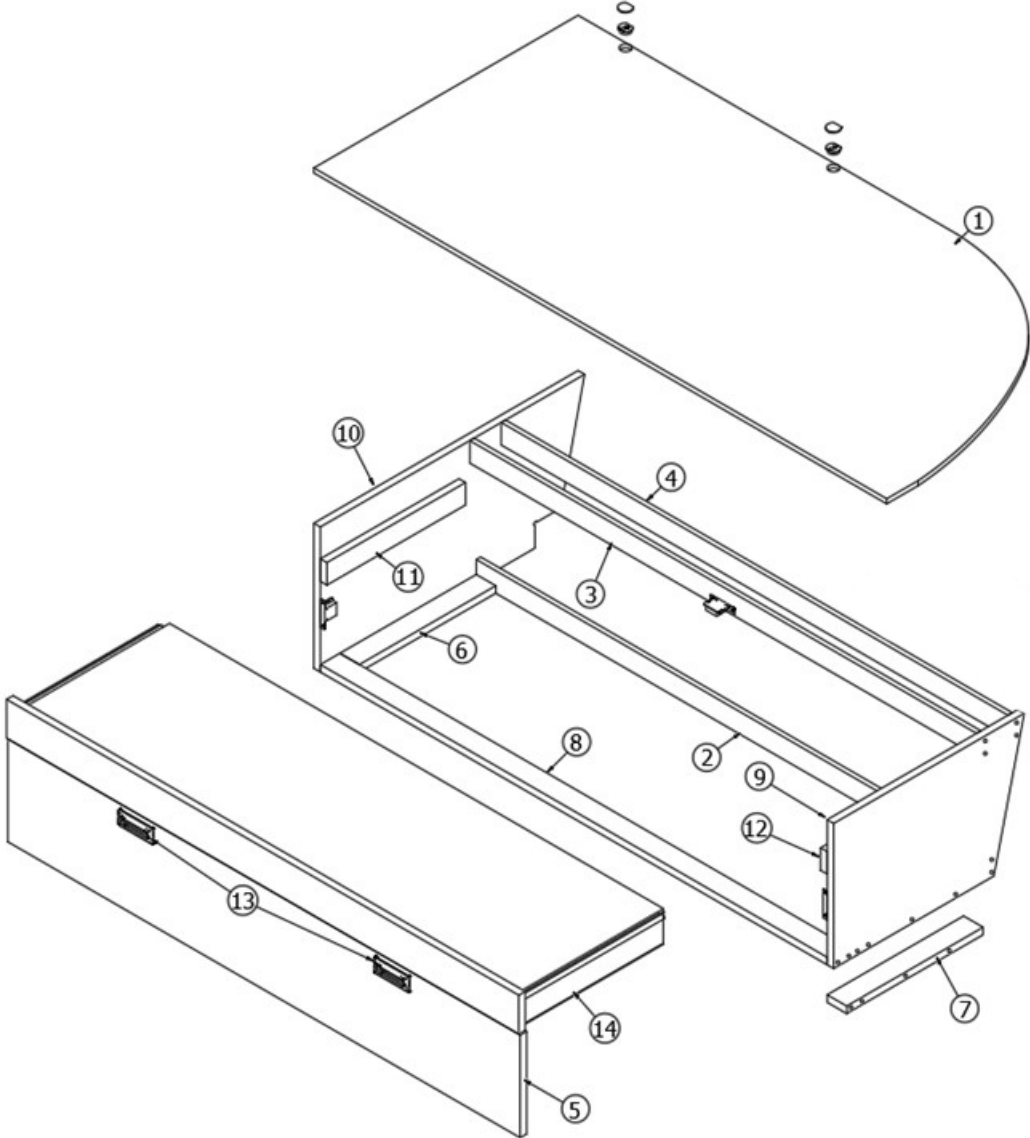

FURNITURE, LOUNGE

Sofa Endshell Assembly, 30RB

Parts Listed on Next Page