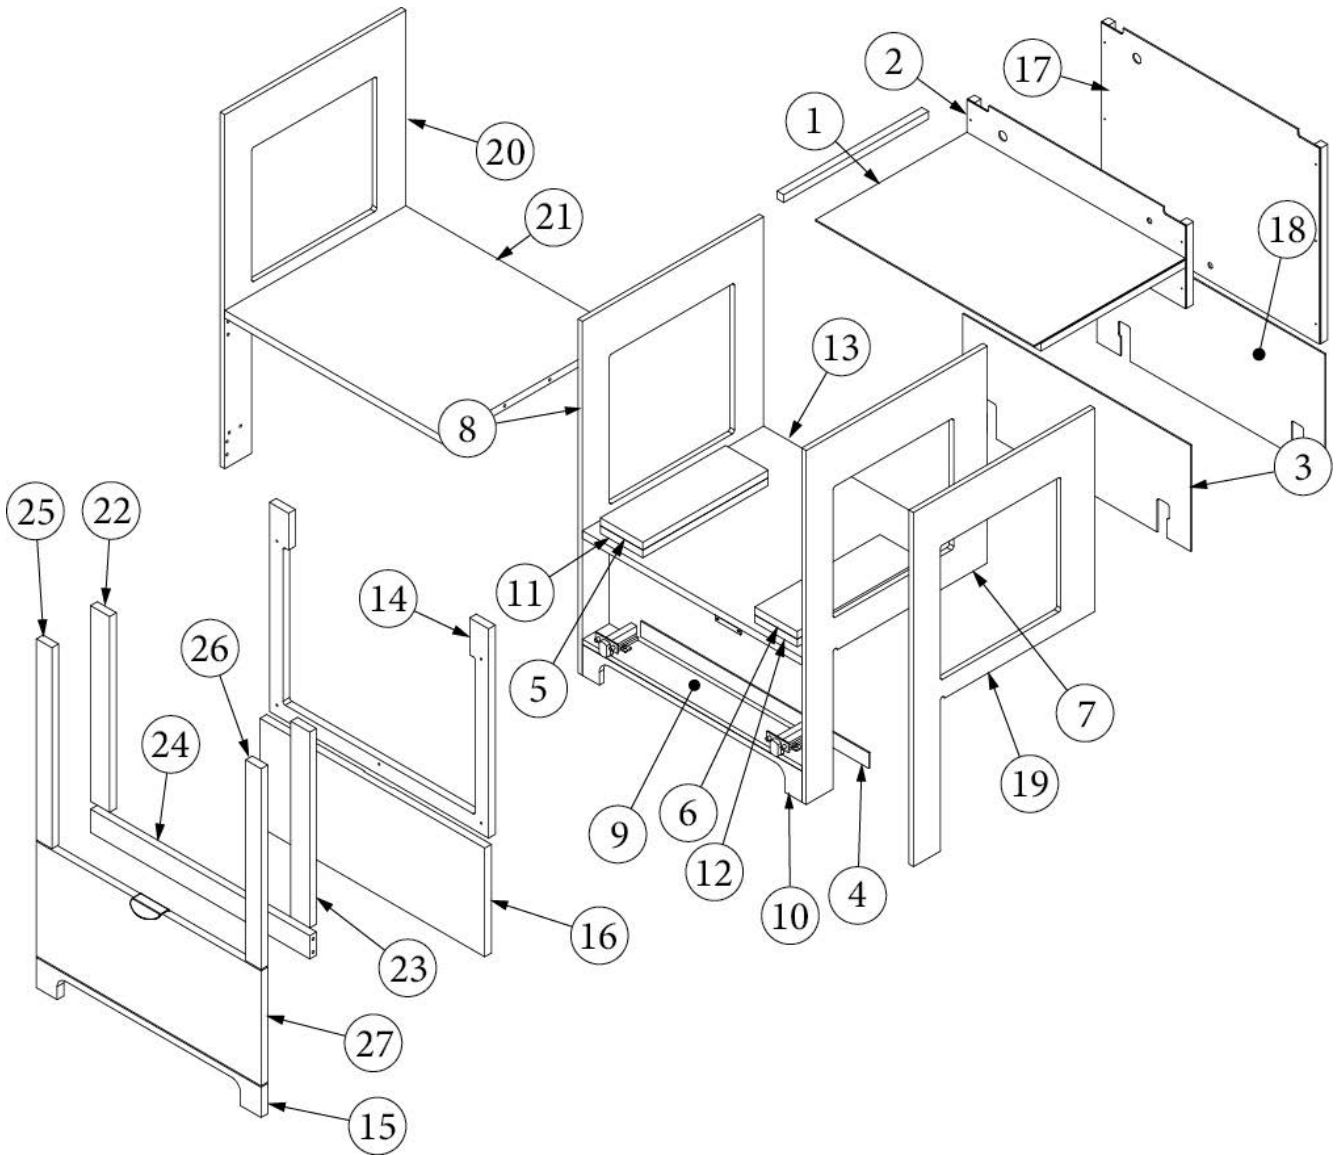

FURNITURE, GALLEY

Galley Cabinet, 30RB

Parts Listed on Next Page