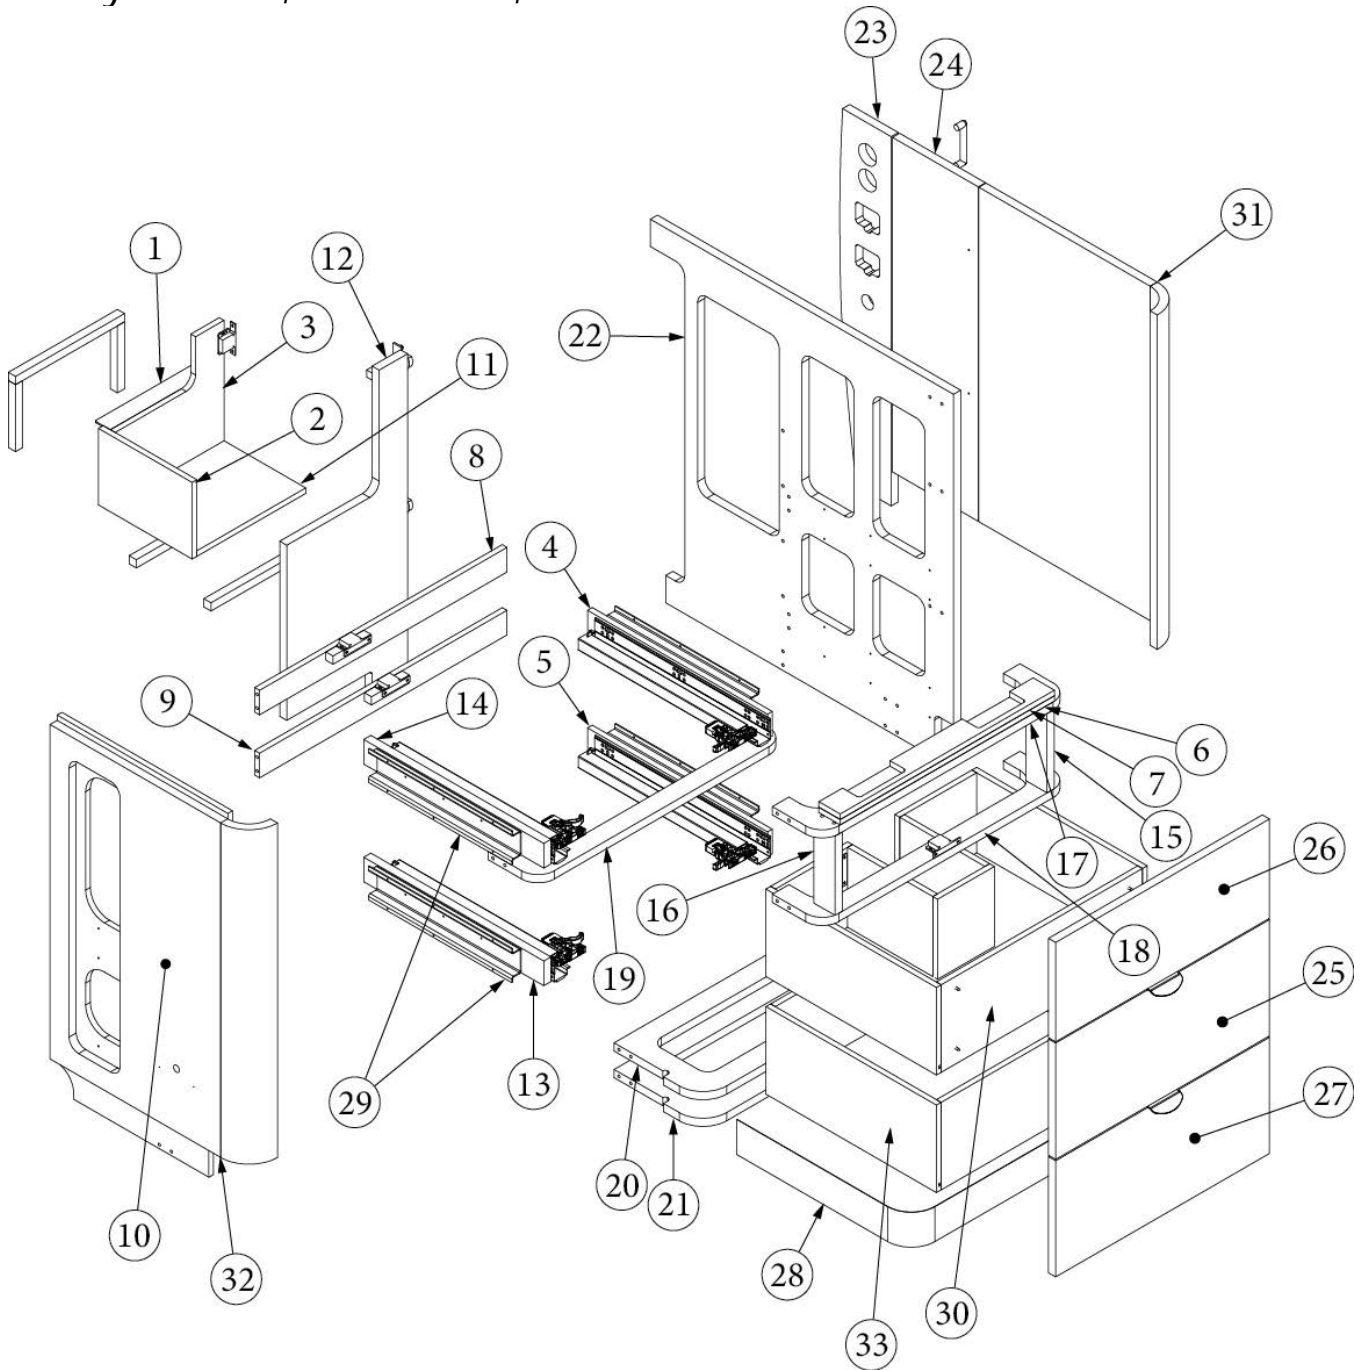

FURNITURE, GALLEY

Galley Cabinet, Aft Section, 25FB

Parts Listed on Next Page