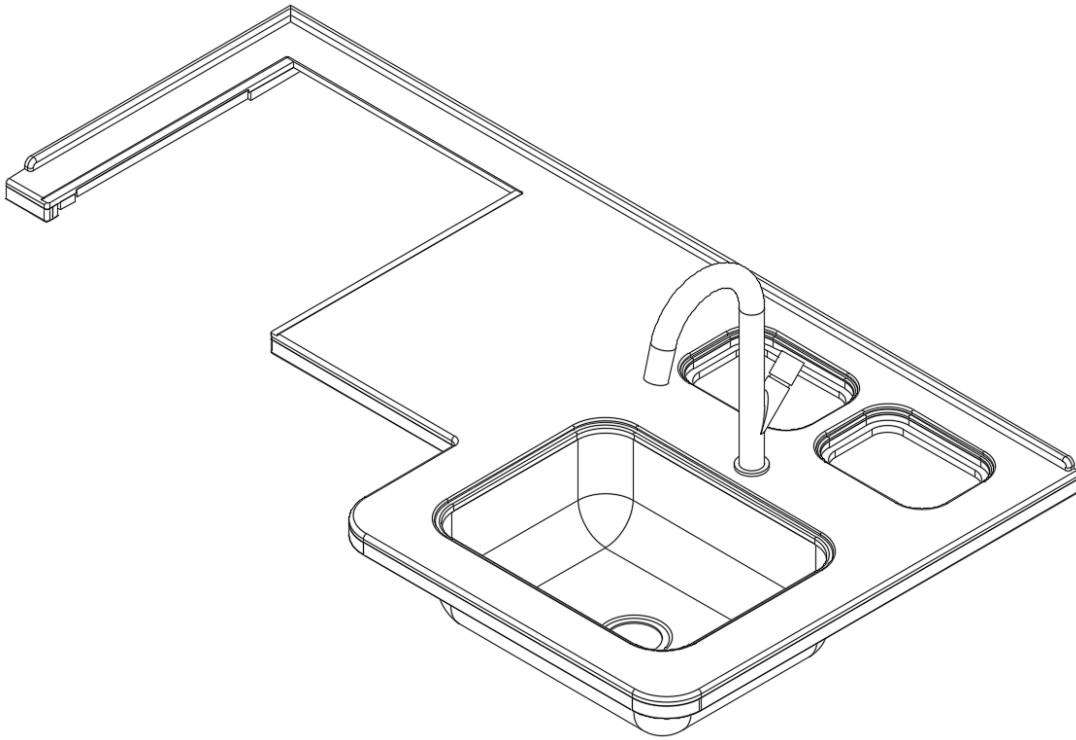

FURNITURE, GALLEY

Galley Top, 27FB

969930	Assembly, Galley Top
602936	Galley top, Corian, Verano White
602961	Faucet, Chrome, Pull-out, Franke, FF5800CH
602894	Sink cover, Corian, Verano white
602895	Trash lid, Corain, Verano white
602493	Sink, Stainless, Dayton, 23.5 x 18.25 x 8"
602388	Clip, Sink
600968	Basket Strainer, 4 IN., Plastic Chrome
382555	Wastebasket, 10 x 7 x 9, White
381708	Wastebasket, 11.38 x 8.25 x 12.13, Black