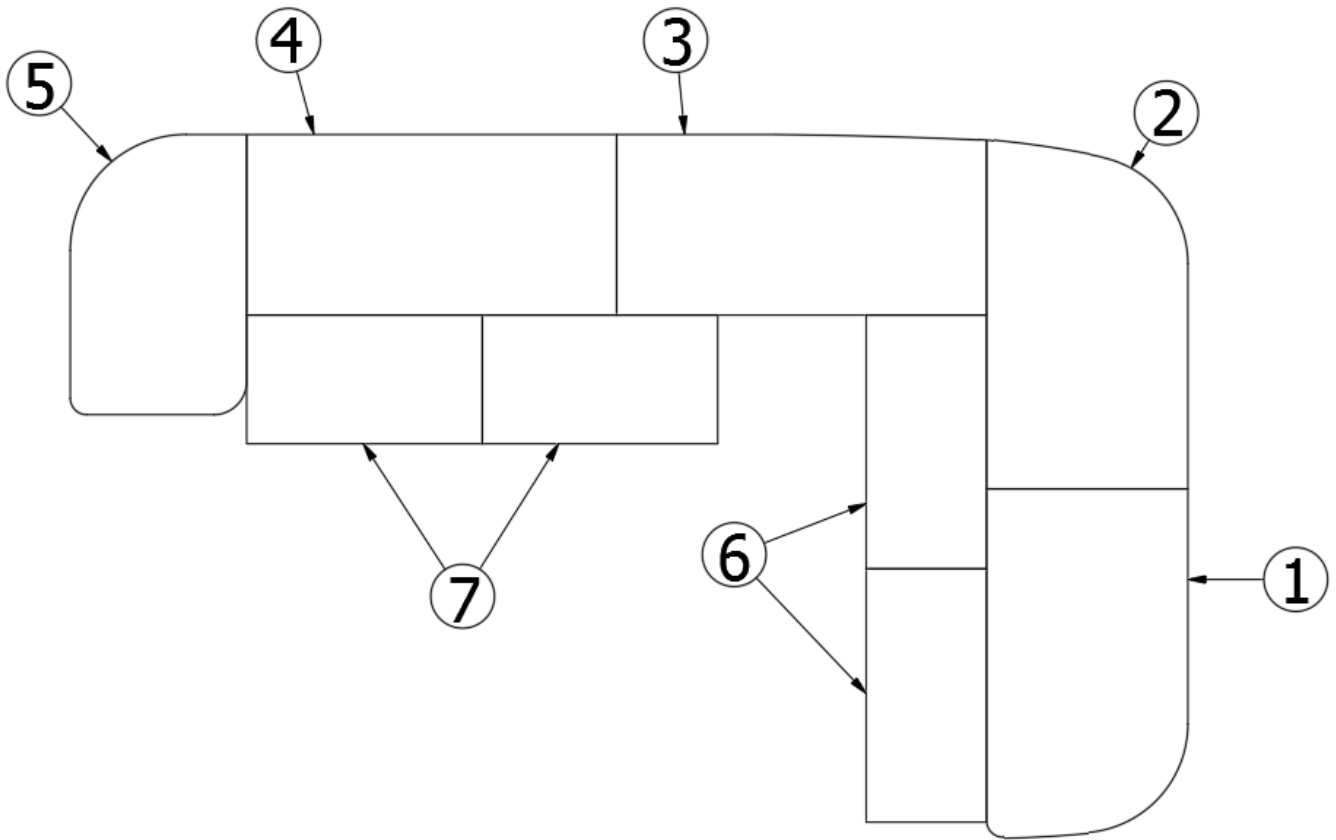

UPHOLSTERY

Lounge Cushions, 30RB

Parts Listed on Next Page