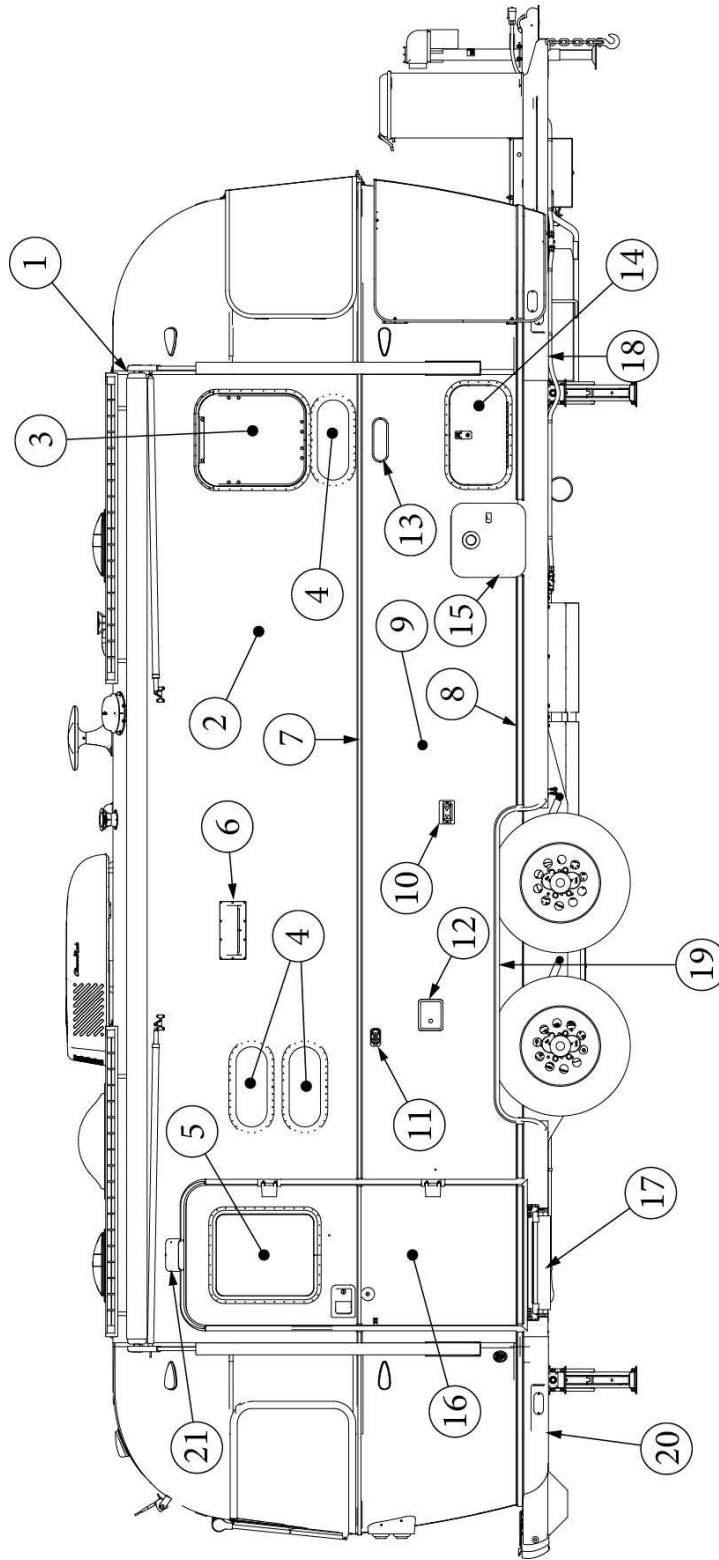

EXTERIOR SHELL

Exterior Components, Curbside, 25FB

Parts Listed on Next Page