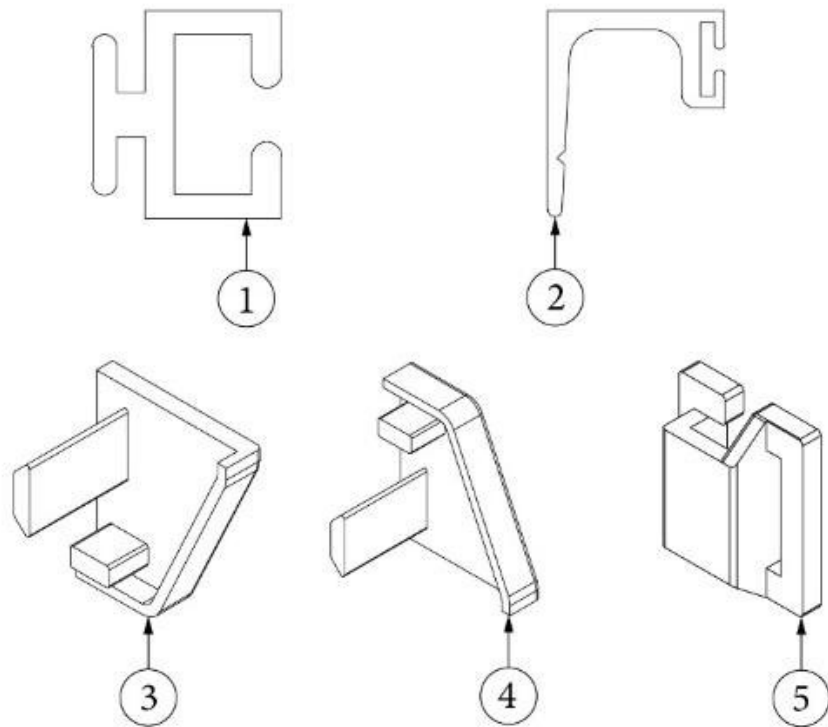

WINDOW COVERINGS

Drapes and Shades Hardware

1. 101217	Track, Curtain
2. 101225	Bracket, Curtain stand off
3. 200785	End, Curtain track, LH
4. 200784	End, Curtain track, RH
5. 700045	Glides w/elastic "G" type
703903	Fabric, Drapery, Wyeth Off White, A2GO
704198	Fabric lining blackout, Ivory White
700005	Fastener, Cap
700006	Fastener, Socket
700020	Pile Velcro
700021	Hook, Velcro, White
381519	Screw Stud, Fasnap