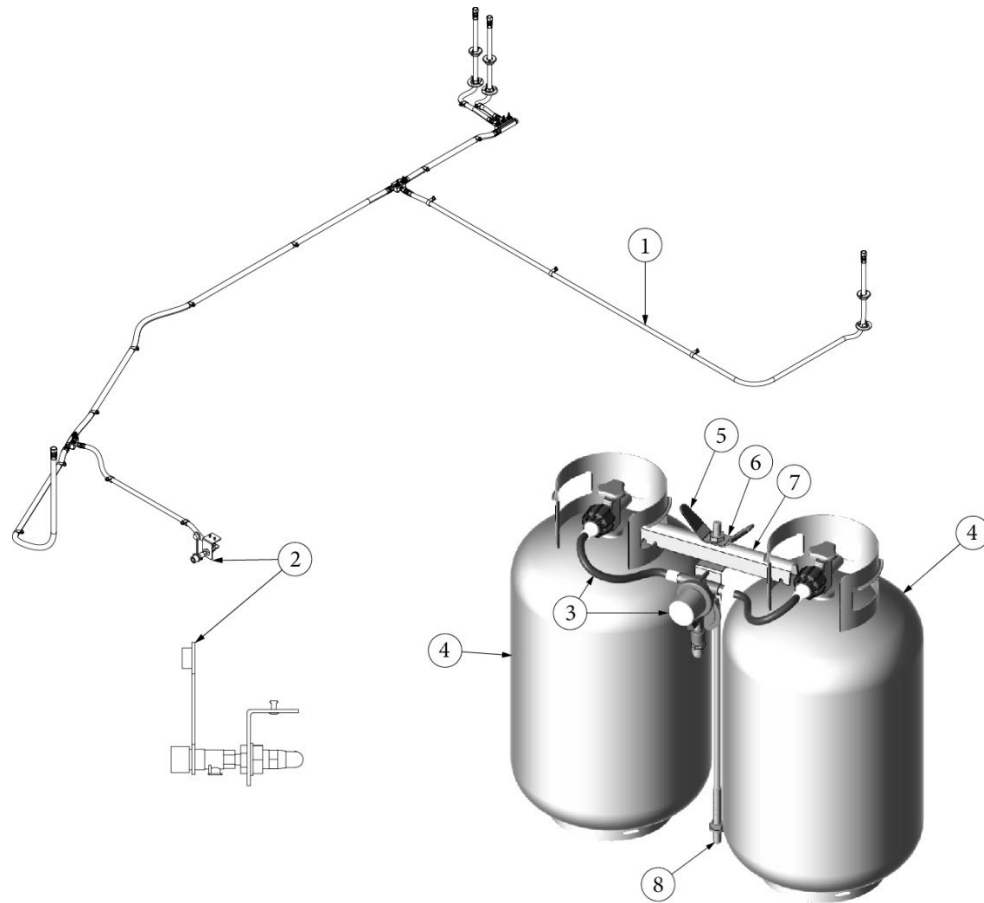

PLUMBING, LPG SYSTEM

LPG System, 27FB

113936
113718-01

Install, LP System, 27FB (not for order/see parts below)
Install, LP Tanks/Regulator, 30lb (not for order/see parts below)

1. 943997	Assembly, LP flex line
2. 602465	Exterior propane port assembly
3. 602870	Regulator, LP gas, Dual 11" pigtails
4. 601710-01	Tank, LP Cylinder, Steel, 30LB
5. 381613	Plastisol Cover, LP Wing Handle
6. 455841	Wingnut, LP Bottle
7. 455842	Hold-down, VTD0046
8. 345764	Threaded Rod, 23.5", 1/2-13 4" each end
350132	Flange nut, Serrated, 1/2-13 UNC
386250	Label, LPG service port
365330-04	Sealant, Adseal, RTV #4553
382500	Grommet, .5" Pipe, Press Fit, Sealing
382556	Closeout, 2.38", D LP Assembly BC
512412	Bushing, Snap In, .75" ID
382160	Grommet, Flexible Vinyl