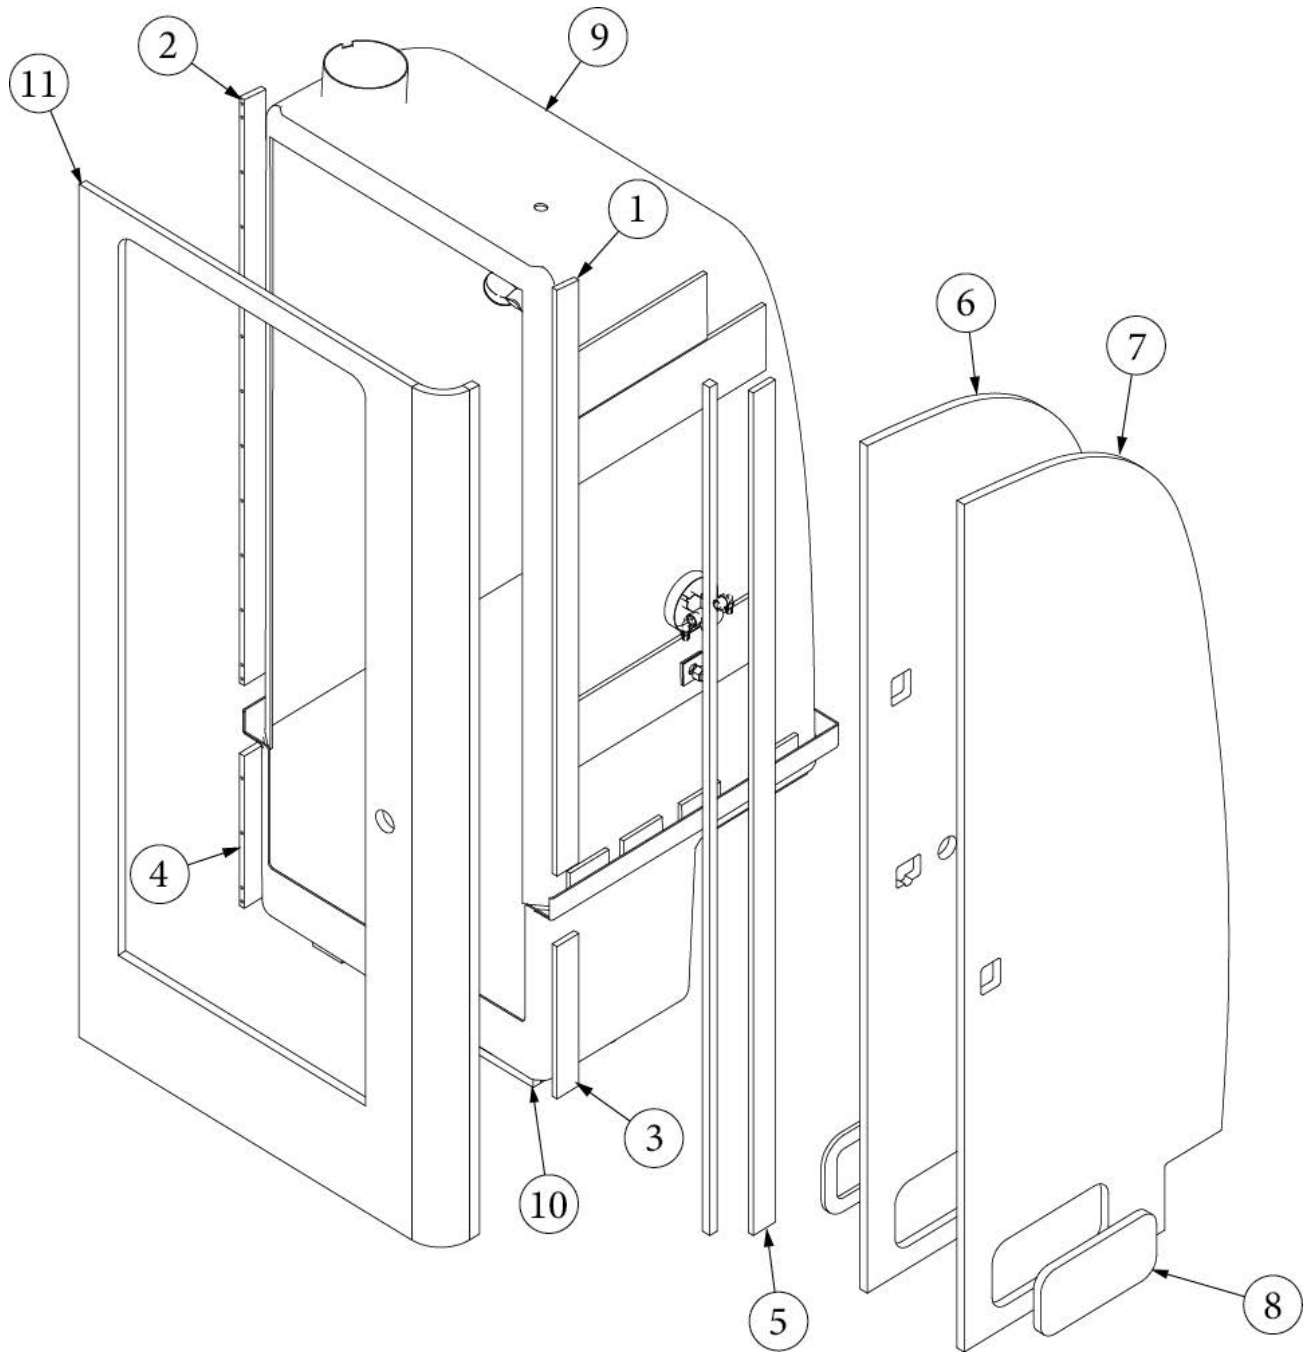

FURNITURE, LAVATORY

Shower Compartment, 30RB

Parts Listed on Next Page