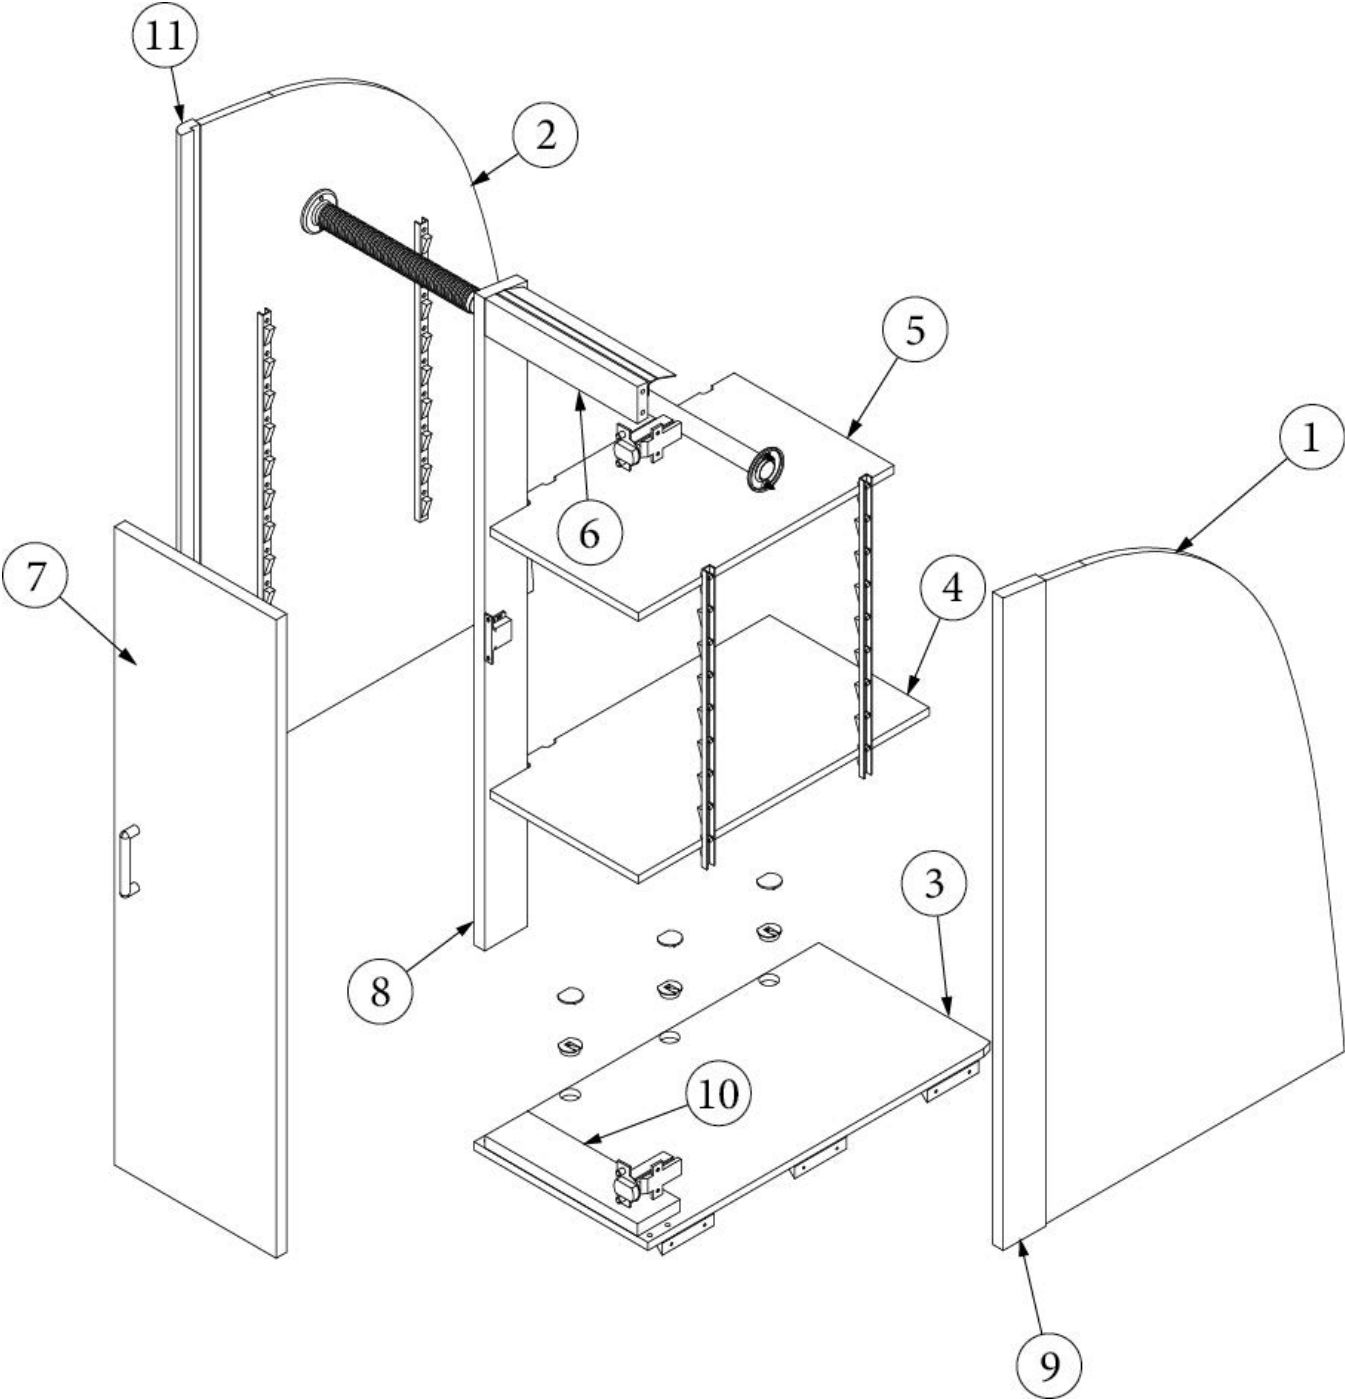

FURNITURE, BEDROOM

Hanging Wardrobe, RS, Twin, 30RB

Parts Listed in Next Page