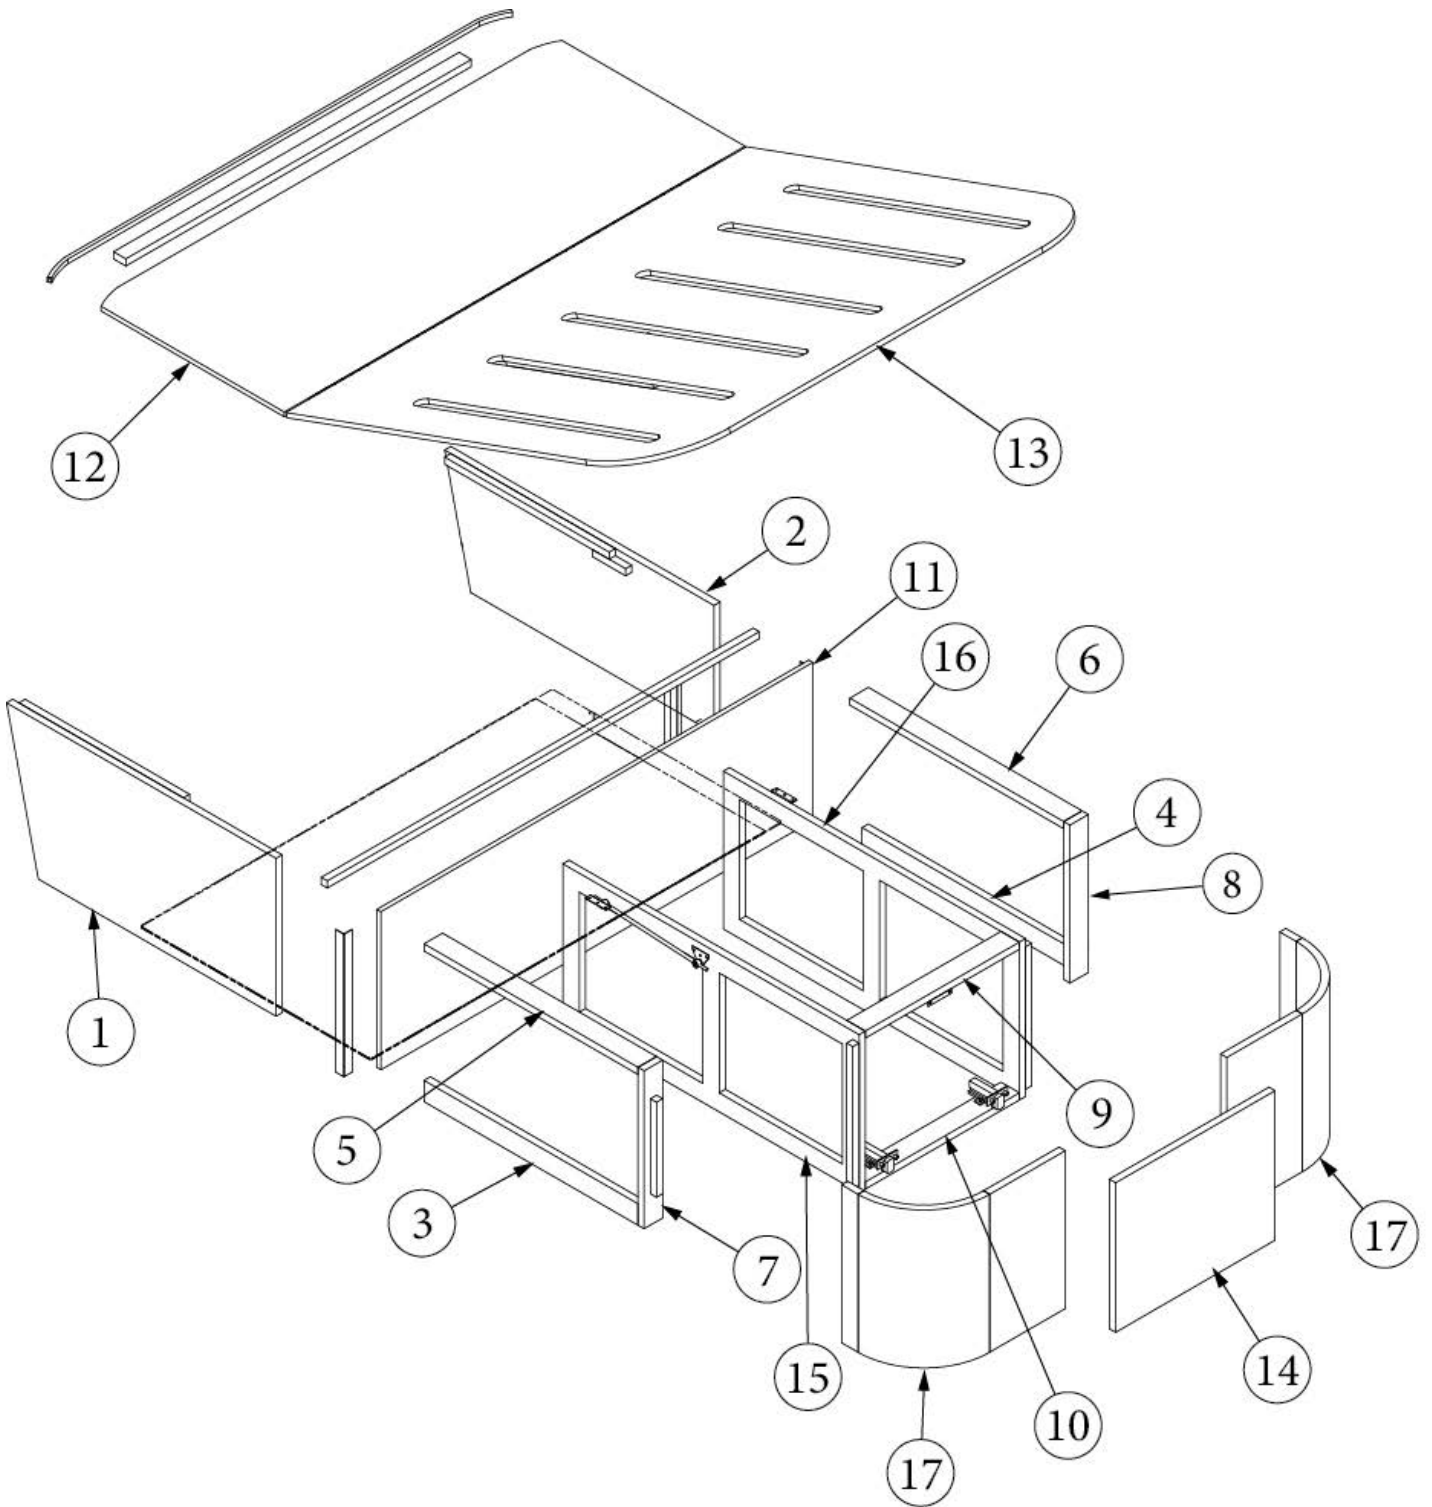

FURNITURE, BEDROOM

Bed, Queen, 30RB

Parts Listed on Next Page