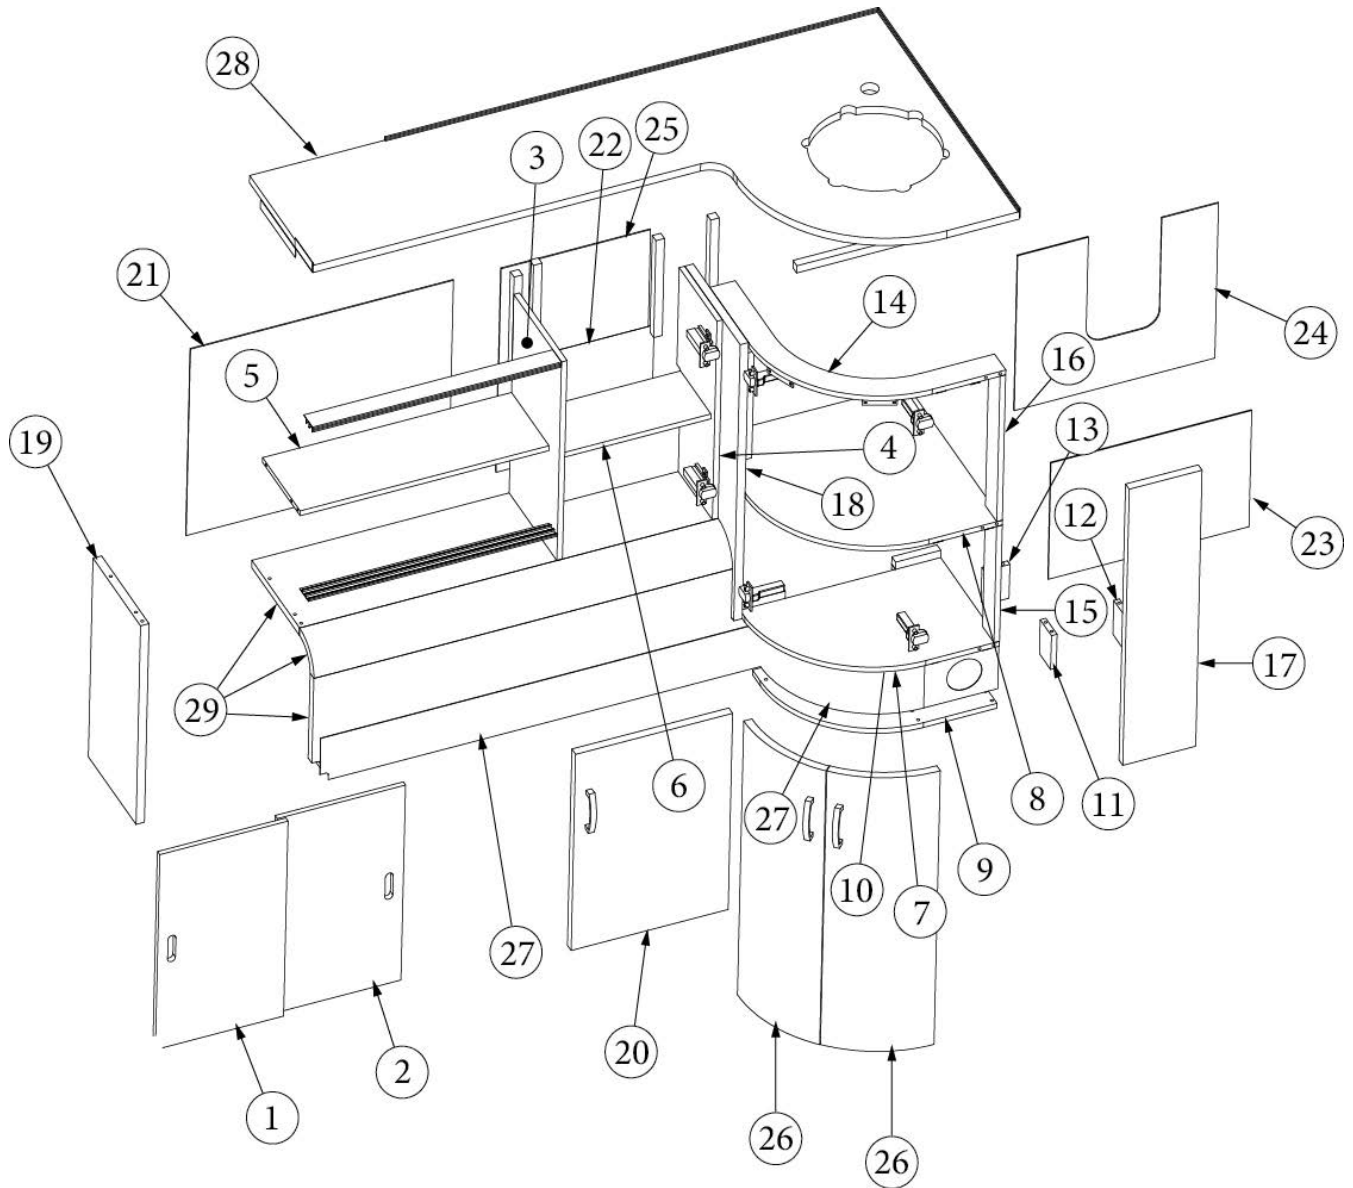

FURNITURE, LAVATORY

Lavatory Cabinet, 30RB

Parts Listed on Next Page

FURNITURE, LAVATORY

Lavatory Cabinet, 30RB

969216-01

Assembly, Lavy Cabinet

1. 969216&000112BC	Pre laminate, 0.50 X 11.34 X 20.13"
2. 969216&000212BC	Pre laminate, 0.50 X 11.34 X 20.13"
3. 969216&000312BC	Pre laminate, 9.50 X 20.5"
4. 969216&000412CC	Pre laminate, 0.50 X 7.55 X 20.5"
5. 969216&000512CC	Pre laminate, 7.49 X 22"
6. 969216&000612CC	Pre laminate, 6.05 X 13.25"
7. 969216&000712CC	Pre laminate, 0.50 X 17.75 X 12.5"
8. 969216&000812CC	Pre laminate, 0.50 X 17.75 X 19"
9. 969216&000912CC	Pre laminate, 0.50 X 16.50 X 11.56"
10. 969216&001012CC	Pre laminate, 0.50 X 16.50 X 11.56"
11. 969216&001112CC	Pre laminate, 2.25 X 3.5"
12. 969216&001212CC	Pre laminate, 2.25 X 3.5"
13. 969216&001312CC	Pre laminate, 2.25 X 3.5"
14. 969216&001412CC	Pre laminate, 0.50 X 17.75 X 19"
15. 969216&001512CC	Pre laminate, 2.25 X 12"
16. 969216&001612CC	Pre laminate, 2.25 X 15"
17. 969216&001718BC	Pre laminate, 6.44 X 28.5"
18. 969216&001818BC	Pre laminate, 0.75 X 11.05 X 2"
19. 969216&001918BC	Pre laminate, 9.50 X 20.5"
20. 969216&002018BC	Pre laminate, 0.75 X 13.88 X 20.25"
21. 969216&002103CE	Pre laminate, 19.25 X 23.25"
22. 969216&002203CE	Pre laminate, 11.00 X 13.75"
23. 969216&002303CE	Pre laminate, 12.00 X 17.75"
24. 969216&002403CE	Pre laminate, 17.75 X 16"
25. 969216&002503CE	Pre laminate, 10.00 X 13.22"
26. 801788-0140	Door, Plyform, 9.18 x 28.25, Formica, Black Walnut
801788-0141	Door, Plyform, 9.18 x 28.25, Decotone, Natural Elm
27. 115438-03	Toekick, Aluminum, Lavy, 23.75"
28. 967618	Assembly, Lavy Top
29. 967522	Sub Assembly, Lavy Base
115374	Extrusion, Sliding Door Track, .5"
111921	Leaf Spring, Lavy Door
382522	Pull, W/Screws, New Haven M516
382437-1	Pull, Recessed, Finger, Nickel
381228	Catch, Grabber Door, 10LB
382030	Pull, Recessed Finger, .7 x 2.7