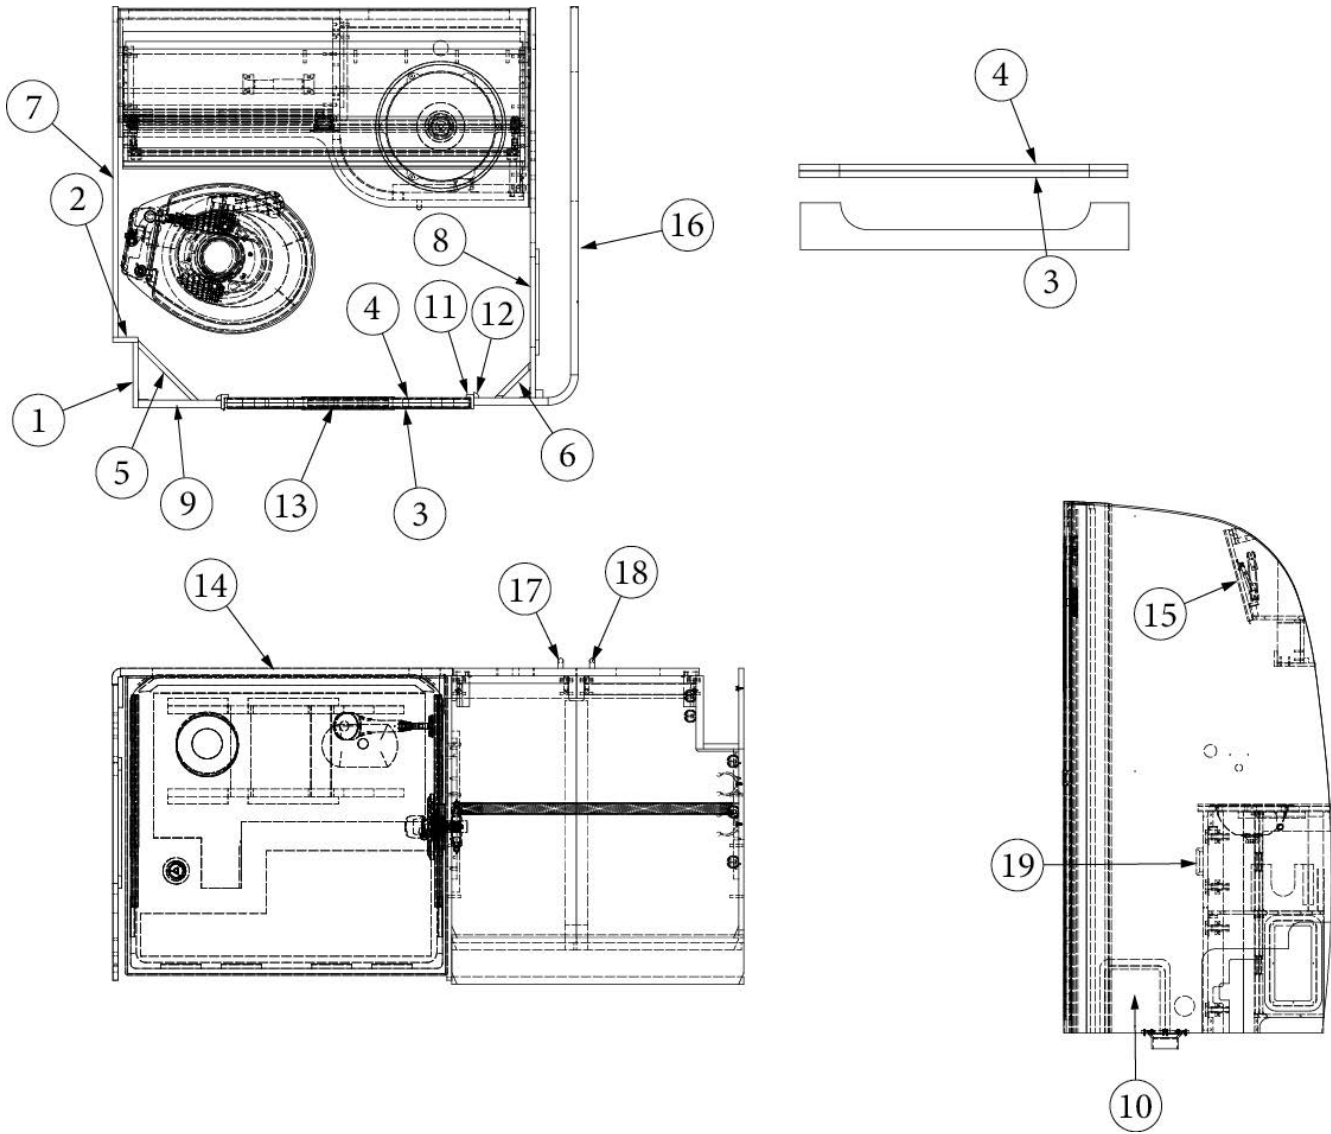

FURNITURE, LAVATORY

Bath Module, 27FB

Parts Listed on Next Page