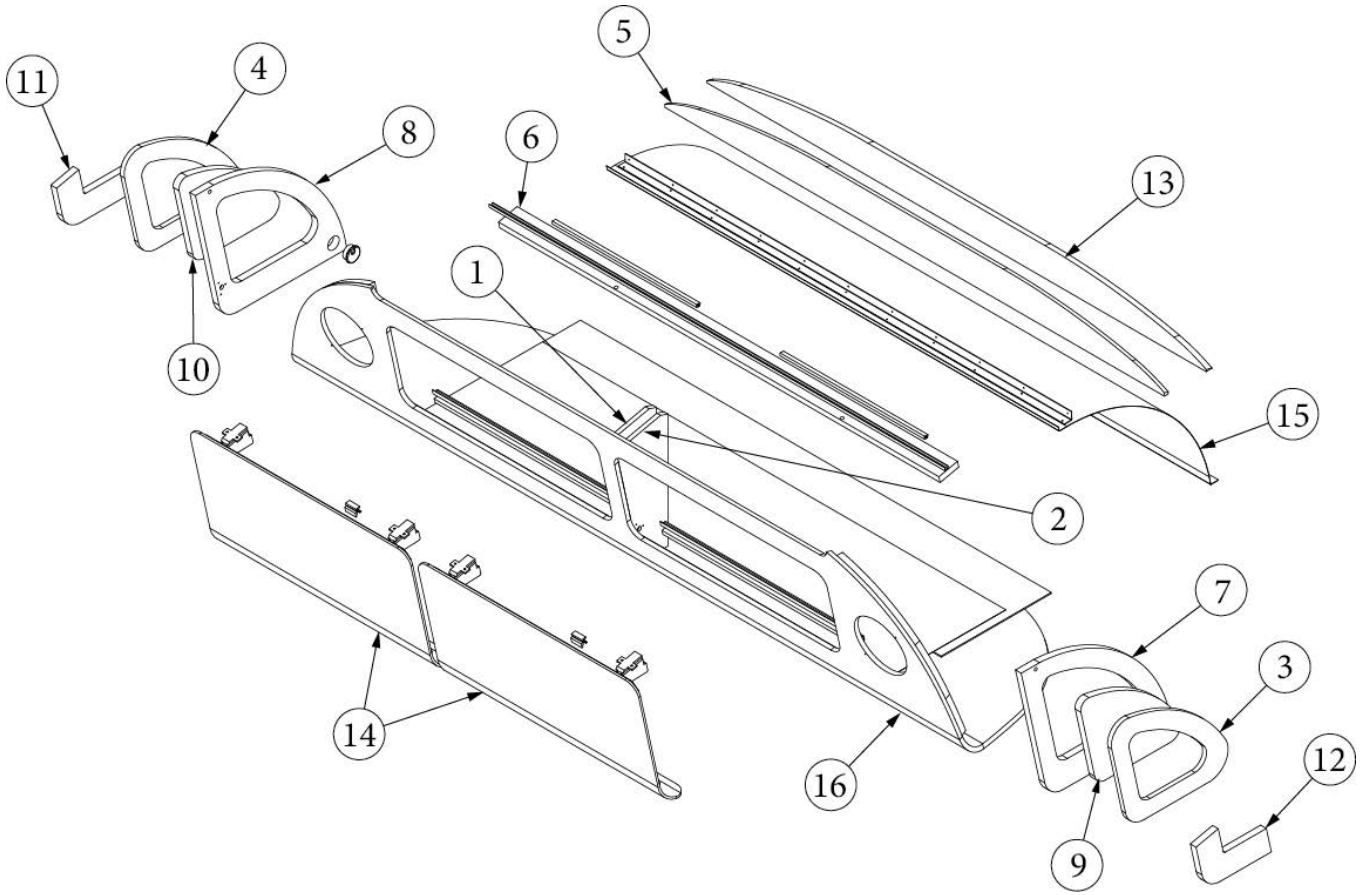

FURNITURE, BEDROOM

Roof Locker, Bedroom, 25FB, 27FB, 30RB

Part Numbers on Next Page