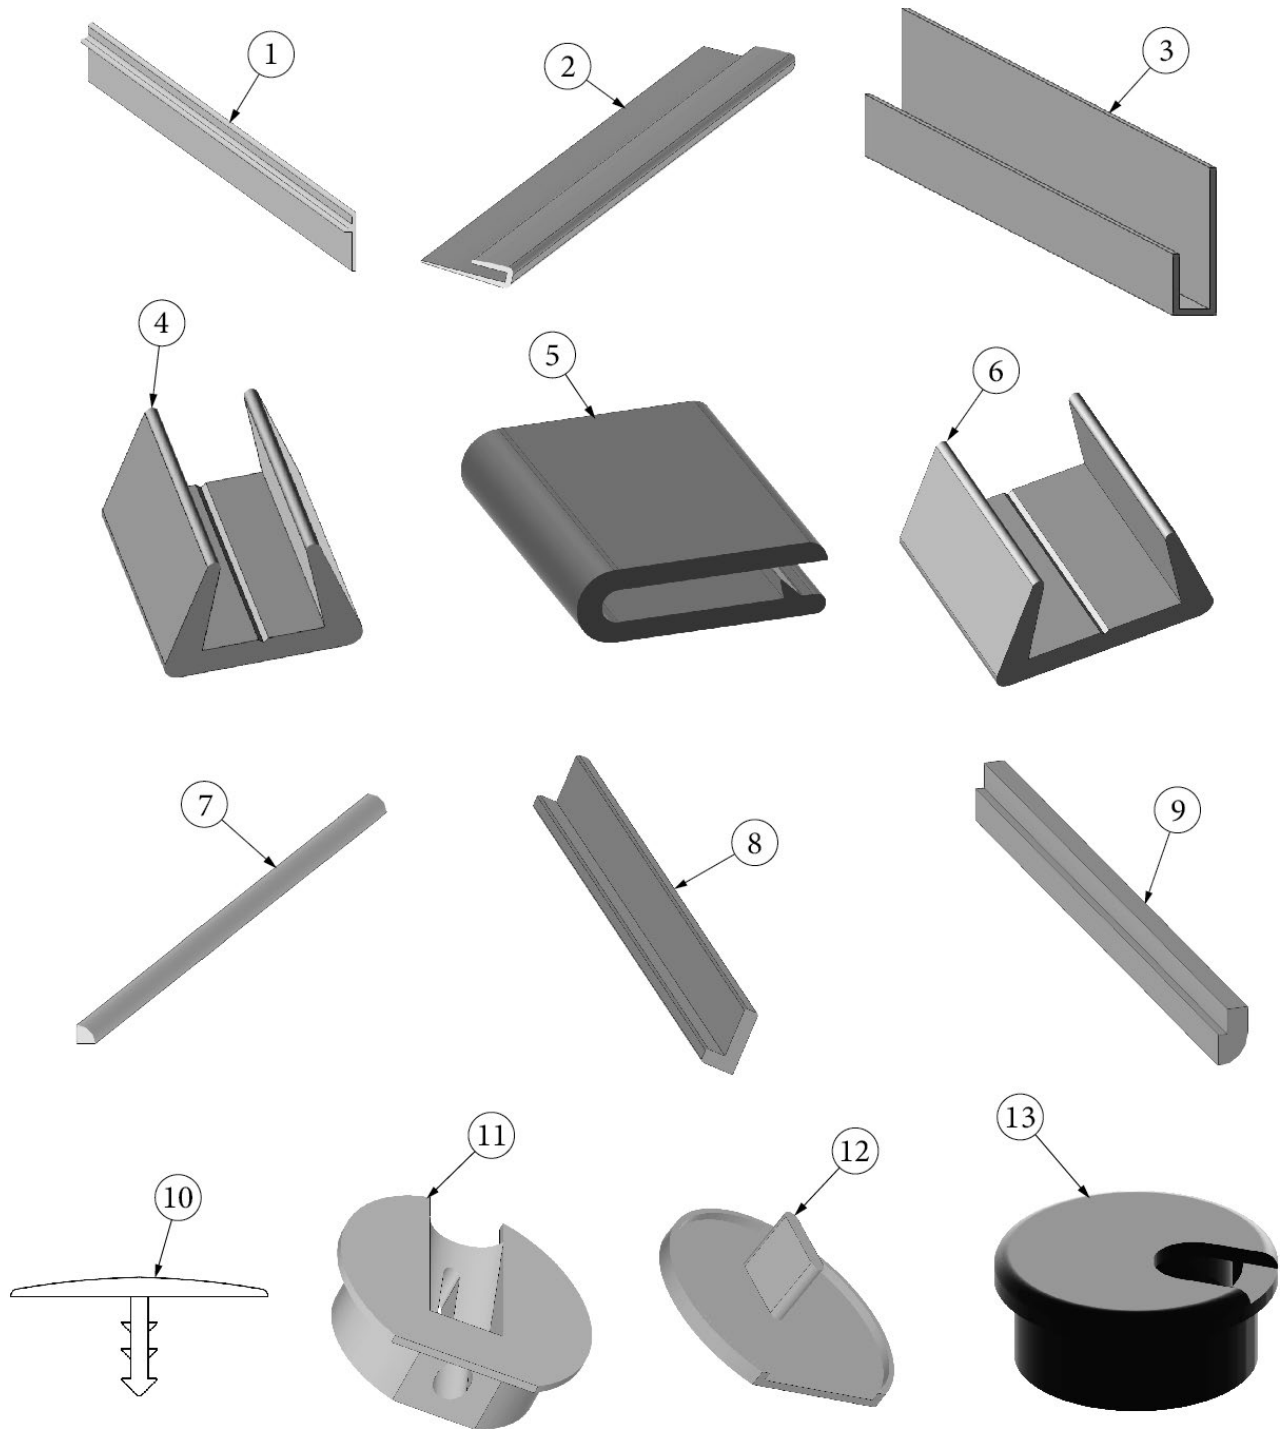

TRIMS AND TOUCH-UP

Trim

Parts Listed on Next Page

TRIMS AND TOUCH-UP

Trim

1. 115064 Trim, Aluminum counter top
2. 114070 J-molding, Mill finish
3. 201666-01 J-molding, 3/16", Plastic, White
4. 203138-03 Extrusion, Panel edging, Beige
- 203138-09 Extrusion, Panel edging, Brown
5. 203225-01 Trim lock, .75", Gray
6. 203464-02 Extrusion, Panel, .75", Beige
- 203464-07 Extrusion, Panel, .75", Brown
7. 800638-0140 Molding, ¼ round, .5", Black Walnut
- 800638-0141 Molding, ¼ round, .5", Natural Elm
8. 801665-0040 L-Molding, Door Jamb, Black Walnut
- 801665-0041 L-Molding, Door Jamb, Natural Elm
9. 801706-0040 Corner trim, 90°, 1" radius, Black Walnut
- 801706-0041 Corner trim, 90°, 1" radius, Natural Elm
10. 203445 T-molding, Black, 9/16"
- 203445-01 T-Molding, White, .5625"
- 204286 T-Molding, Brown, 13/16"
- 203985 T-Molding, Flexible, White, 13/16"
11. 382057 Knockdown, 8mm
12. 382057-04 Cap, Knockdown Wht #16387
13. 381209-01 Grommet, W/Cap, Black, 1.5"