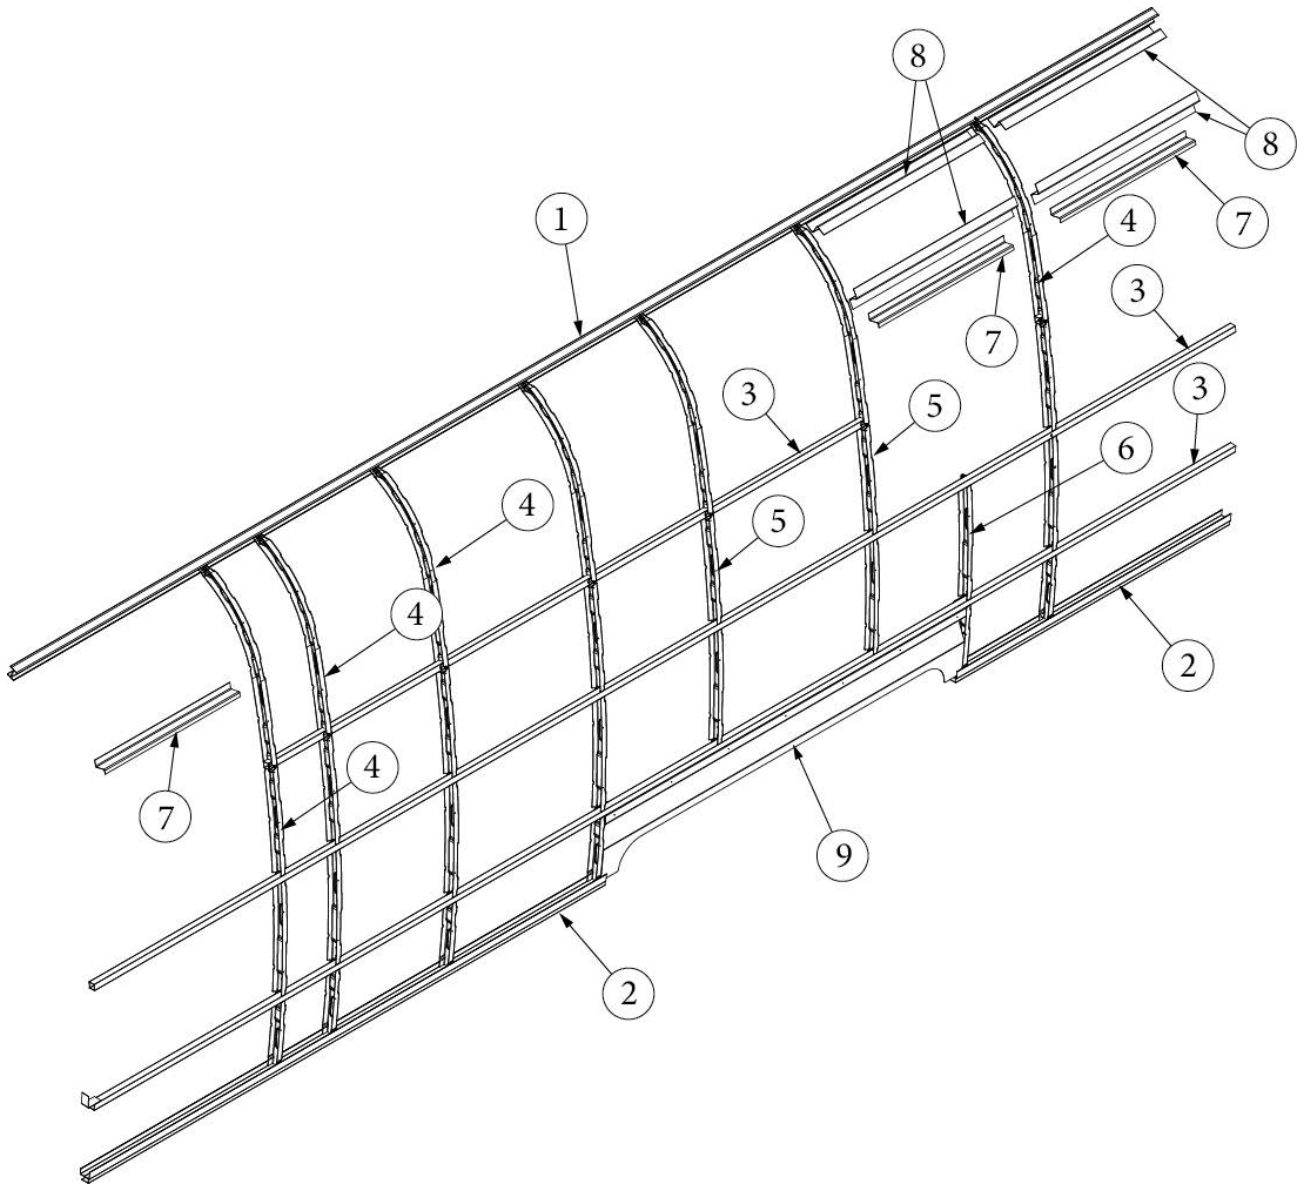

EXTERIOR SHELL

Wall Framing, Roadside, Queen, 27FB

Parts Listed on Next Page