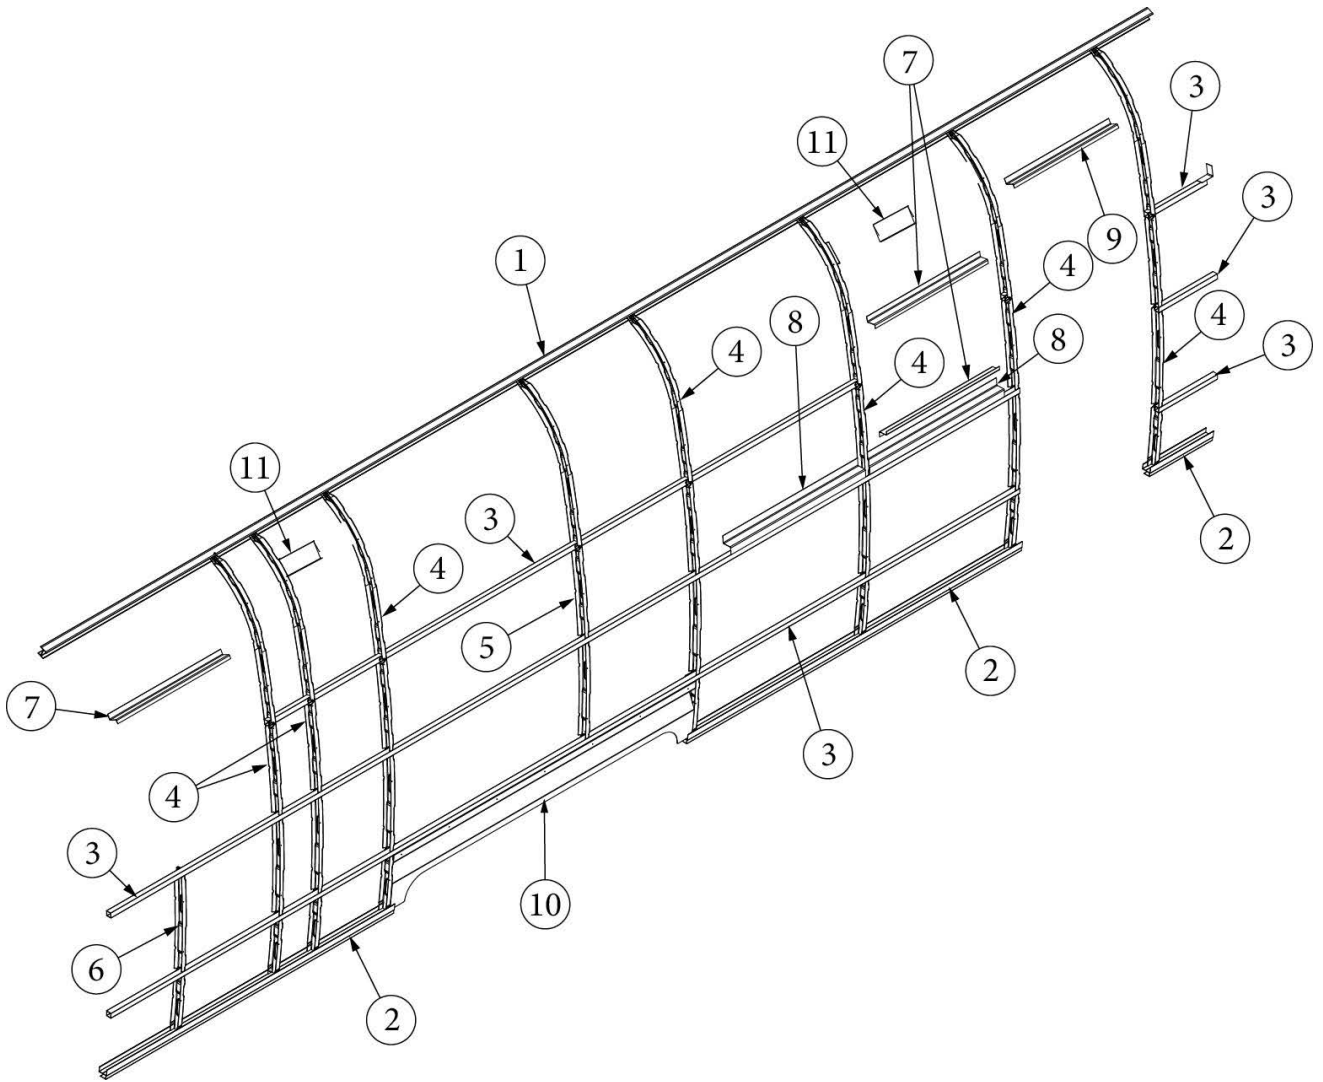

EXTERIOR SHELL

Wall Framing, Curbside, Queen, 30RB

Parts Listed on Next Page