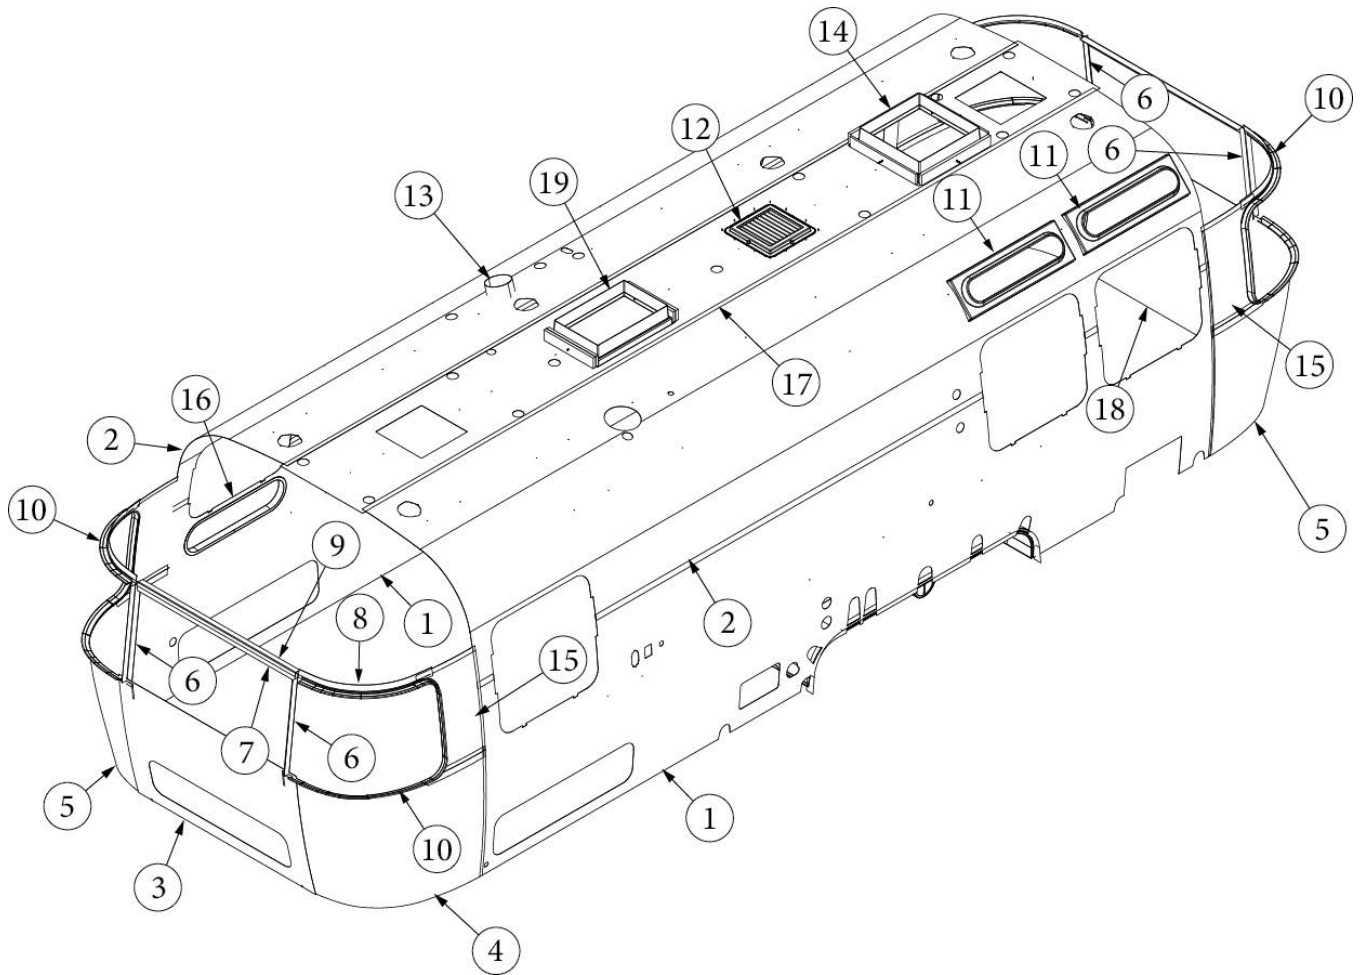

INTERIOR SHELL

Interior Skin, Twin, 27FB

Parts Listed on Next Page