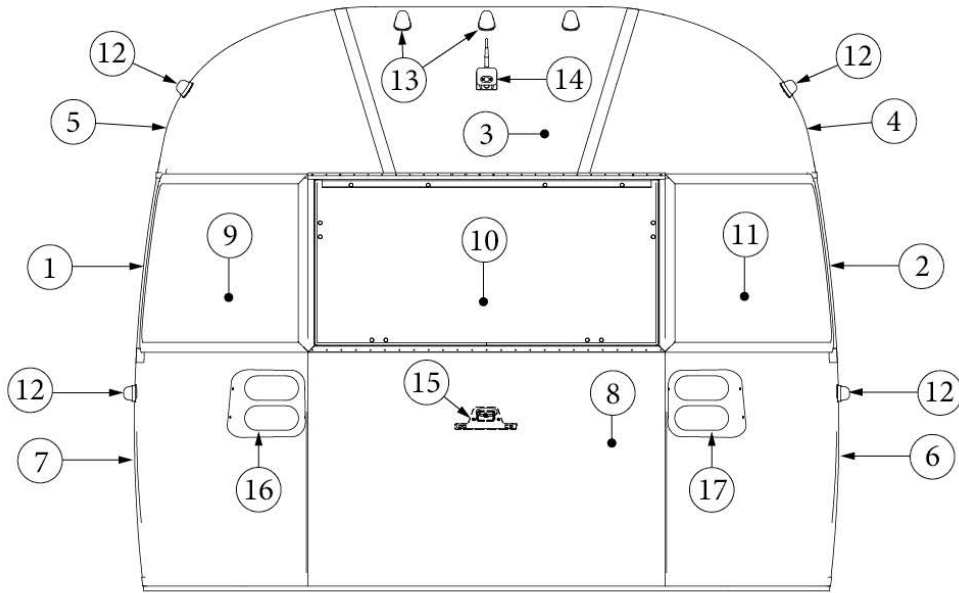

EXTERIOR SHELL

Aft End, 25FB, 27FB

Parts Listed on Next Page