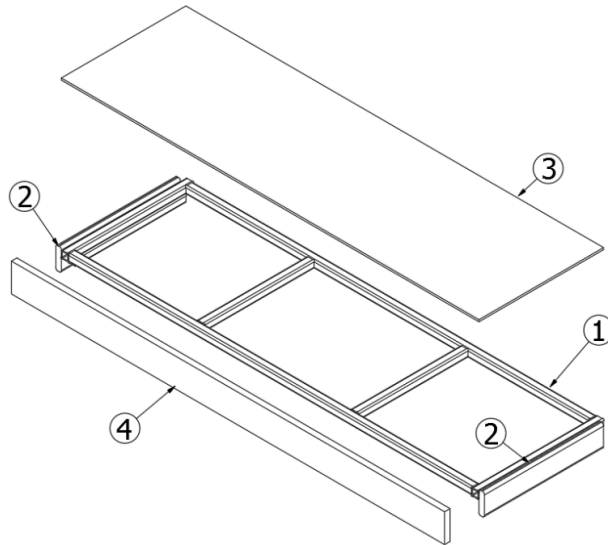

FURNITURE, LOUNGE

Sofa Bed Assembly, 30RB

966971

Assembly Sofa Bed

1. 915708	Weldment-Sofa Bed
2. 381826	Slide-Ball Bearing 16"
3. 800507-02	Lauan, 1/4" X 4' X 8'
4. 966971&000218BC	Pre laminate, 0.75 X 3.88 X 59.13