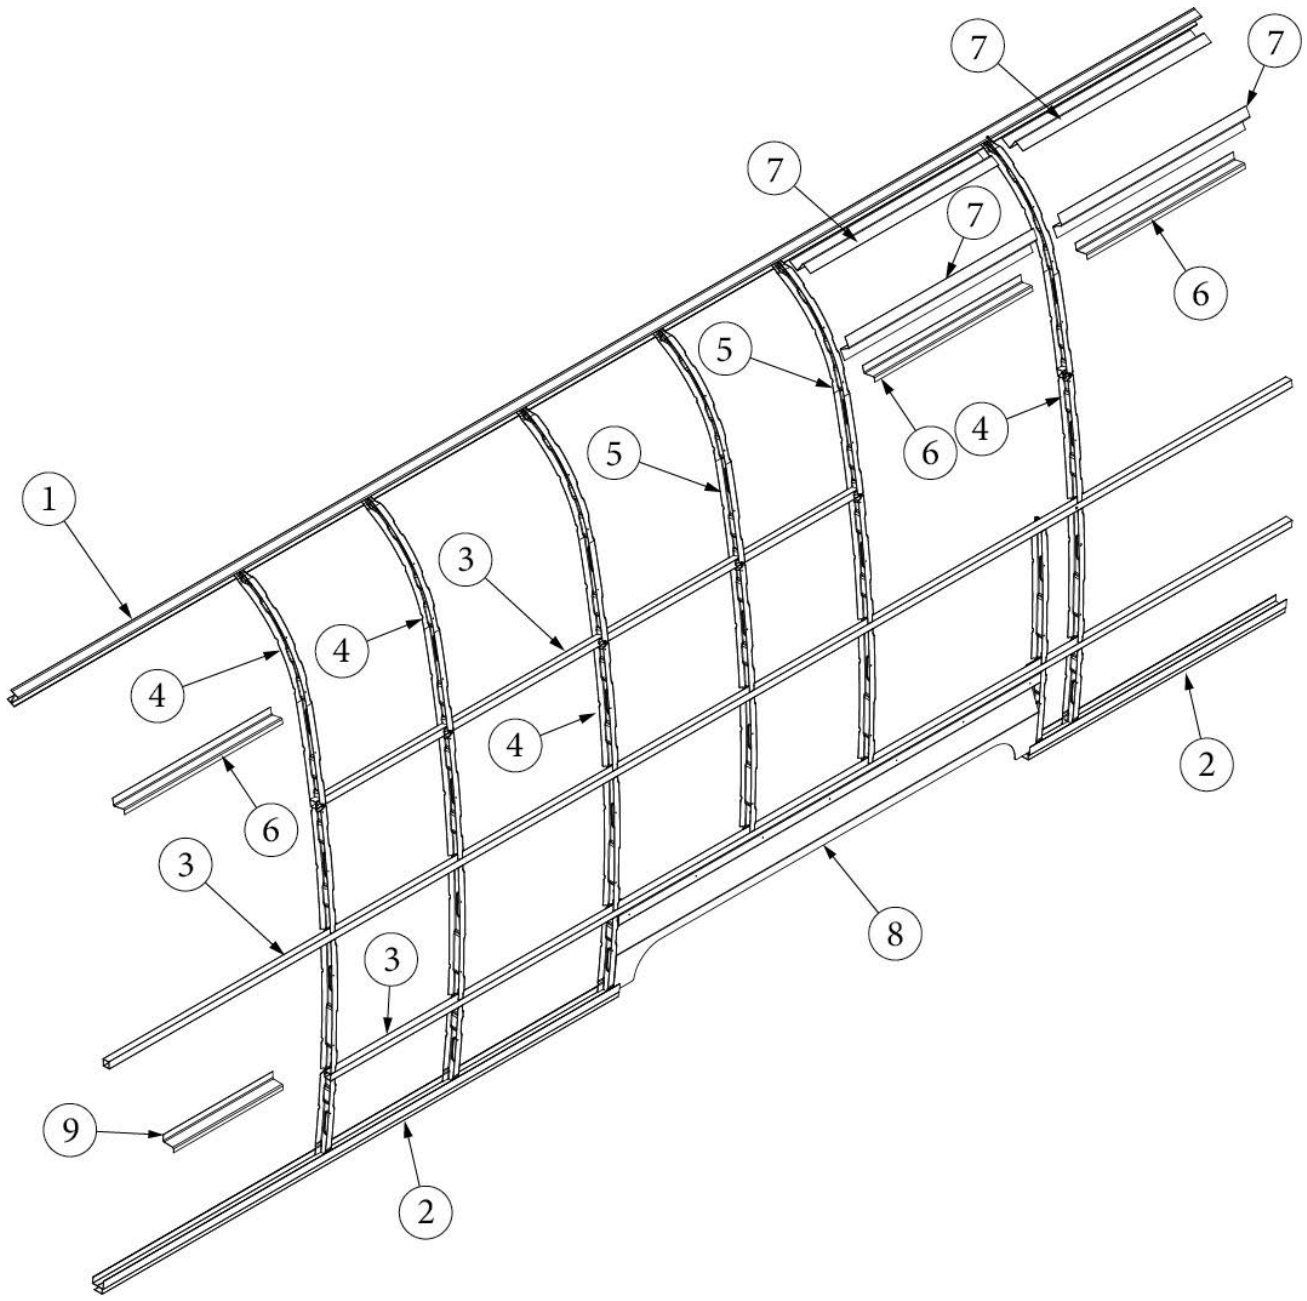

EXTERIOR SHELL

Wall Framing, Roadside, Twin, 25FB

Parts Listed on Next Page