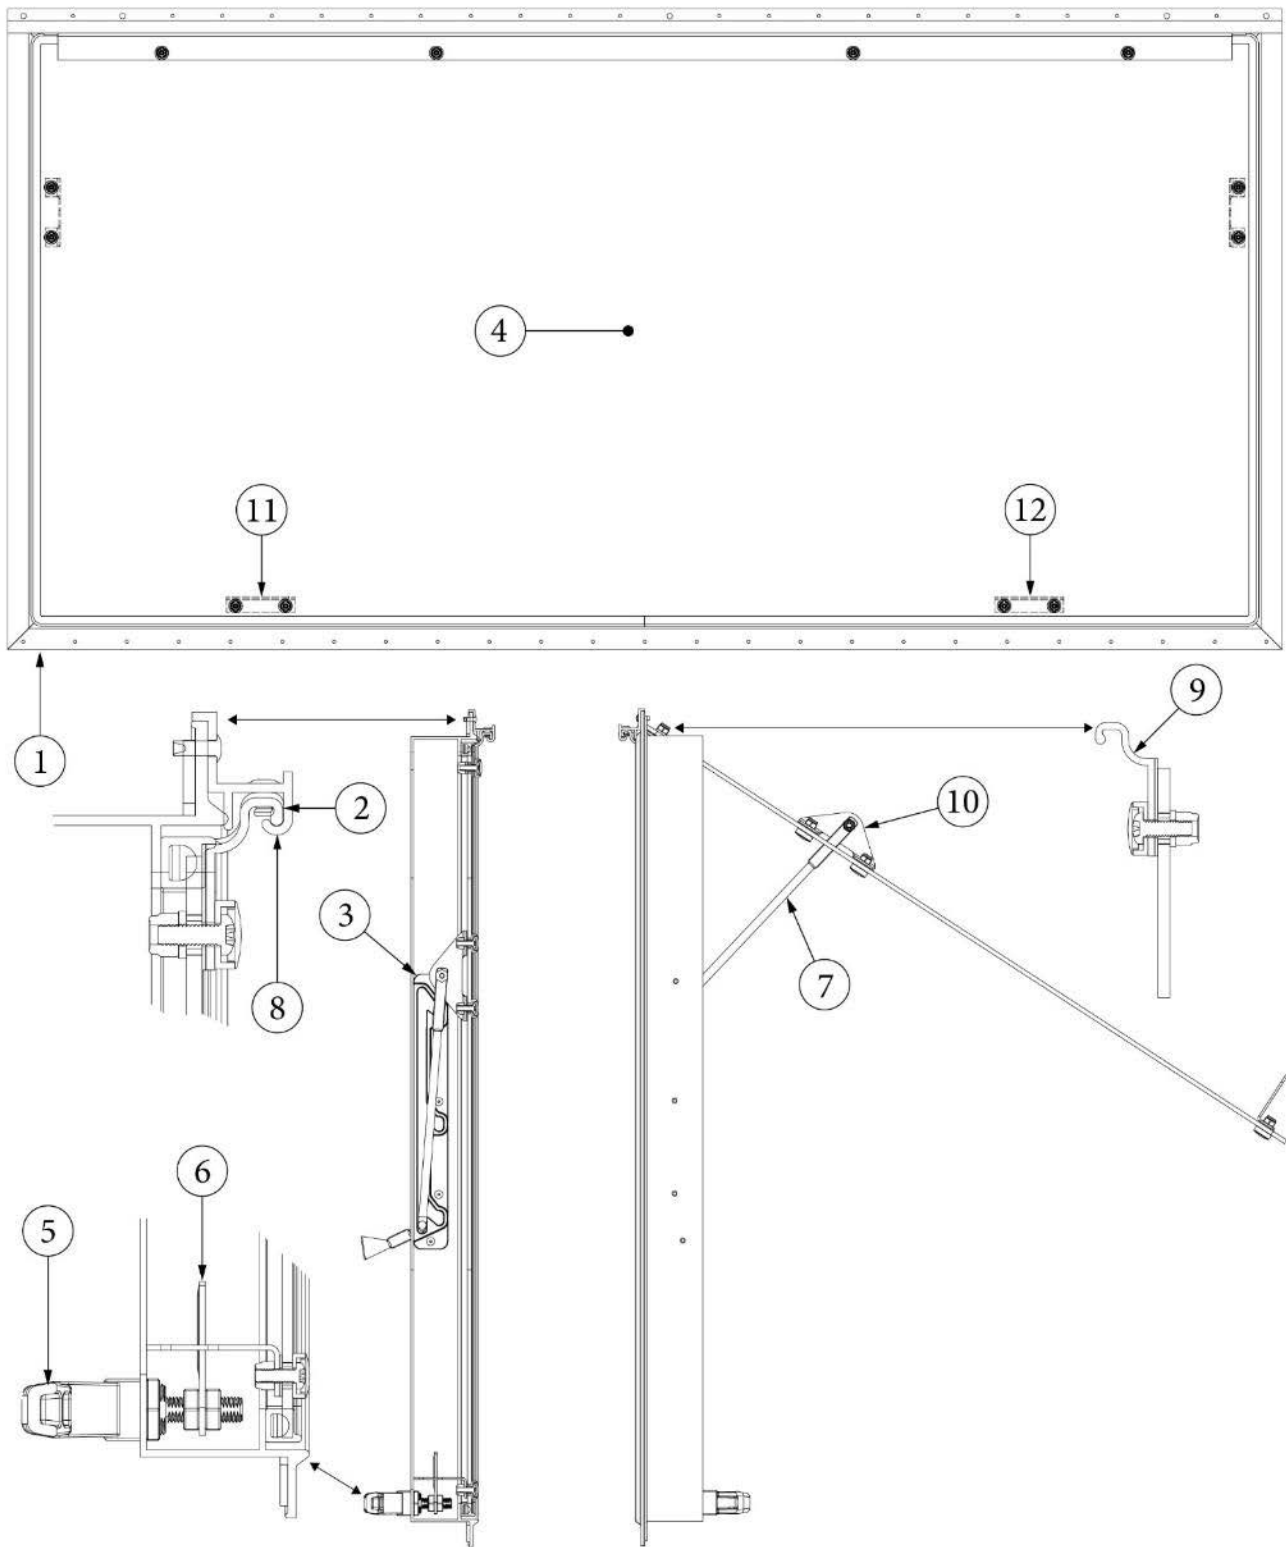

WINDOWS

Windows, Front and Rear, Flat

Parts Listed on Next Page