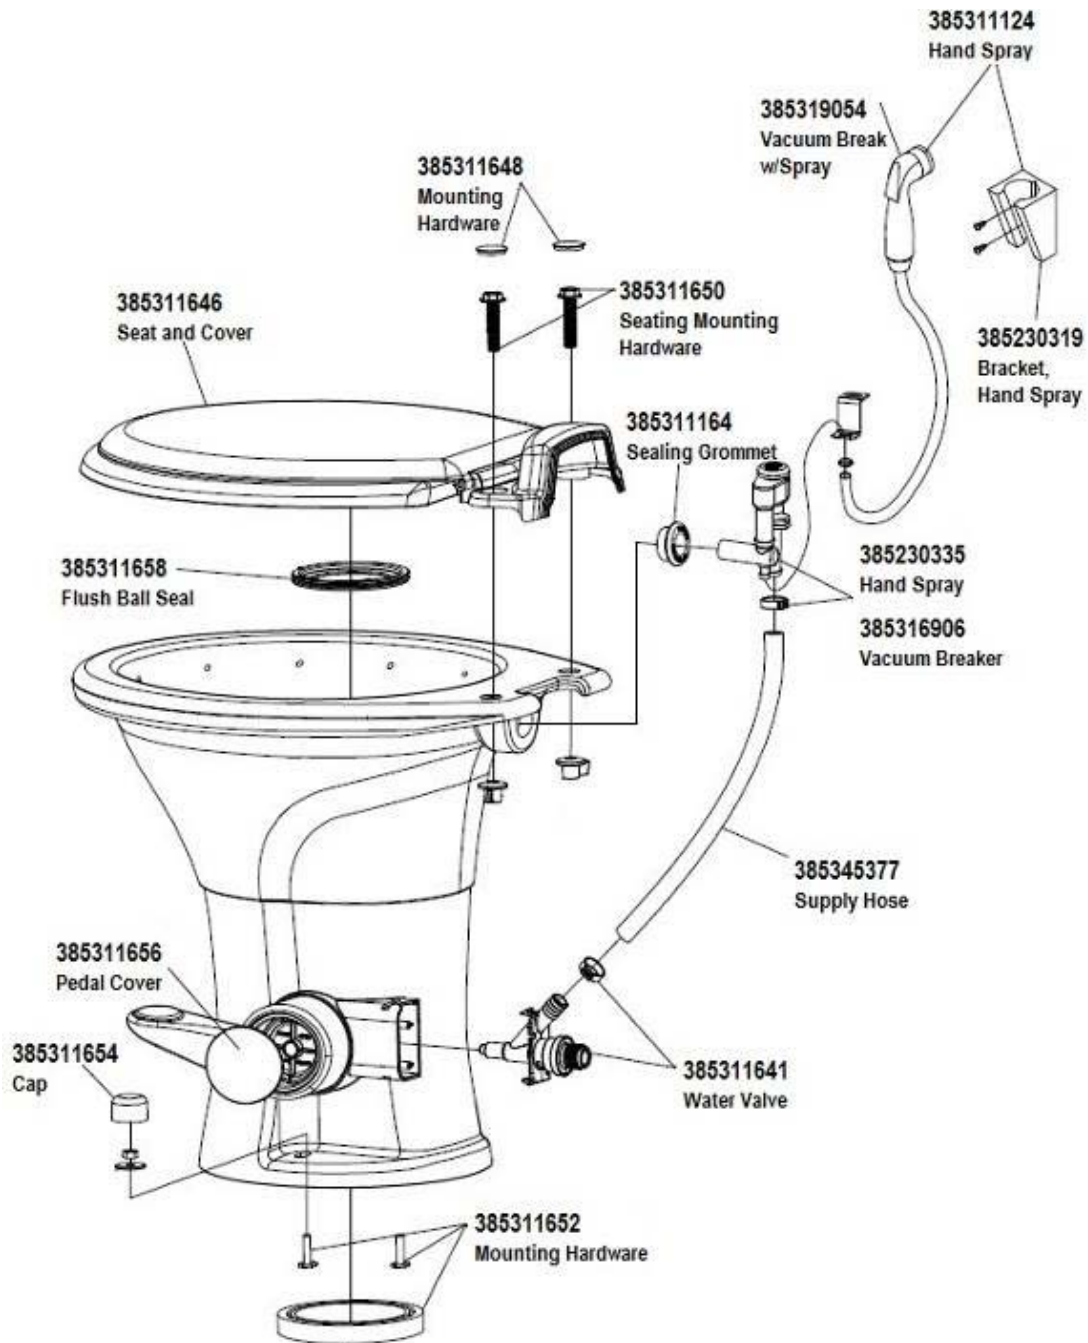

PLUMBING, DRAIN SYSTEM

Toilet, 25FB, 27FB

690621-BOX Toilet, China, Dometic
601266 Toilet flange, Slip fit
602137 Shut off valve

Parts listed in Diagram are Dometic part numbers