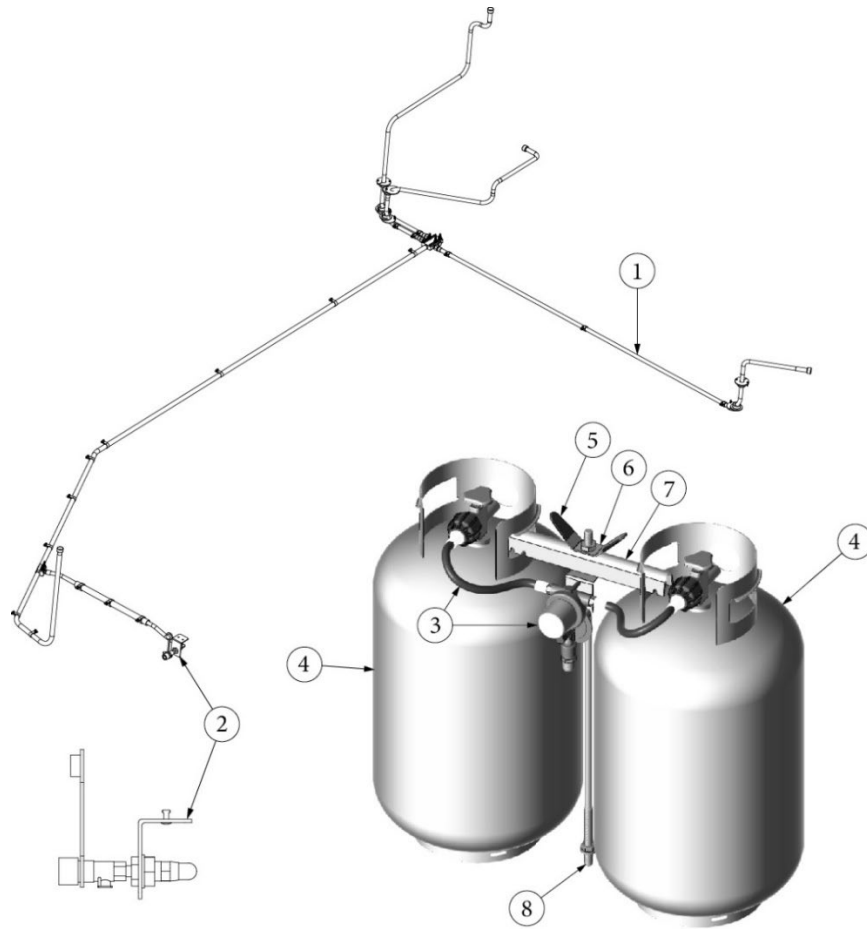

PLUMBING, LPG SYSTEM

LPG System, 30RB

113183
113718-01

Install, LP System, 30RB (not for order/see parts below)
Install, LP Tanks/Regulator, 30lb (not for order/see parts below)

1. 944000	Assembly, LP flex line
2. 602465	Exterior propane port assembly
3. 602870	Regulator, LP gas, Dual 11" pigtails
4. 601710-01	Tank, LP Cylinder, Steel, 30LB
5. 381613	Plastisol Cover, LP Wing Handle
6. 455841	Wingnut, LP Bottle
7. 455842	Hold-down, VTD0046
8. 345764	Threaded Rod, 23.5", 1/2-13 4" each end
350132	Flange nut, Serrated, 1/2-13 UNC
386250	Label, LPG service port
365330-04	Sealant, Adseal, RTV #4553
382500	Grommet, .5" Pipe, Press Fit, Sealing
382556	Closeout, 2.38", D LP Assembly BC
512412	Bushing, Snap In, .75" ID
382160	Grommet, Flexible Vinyl