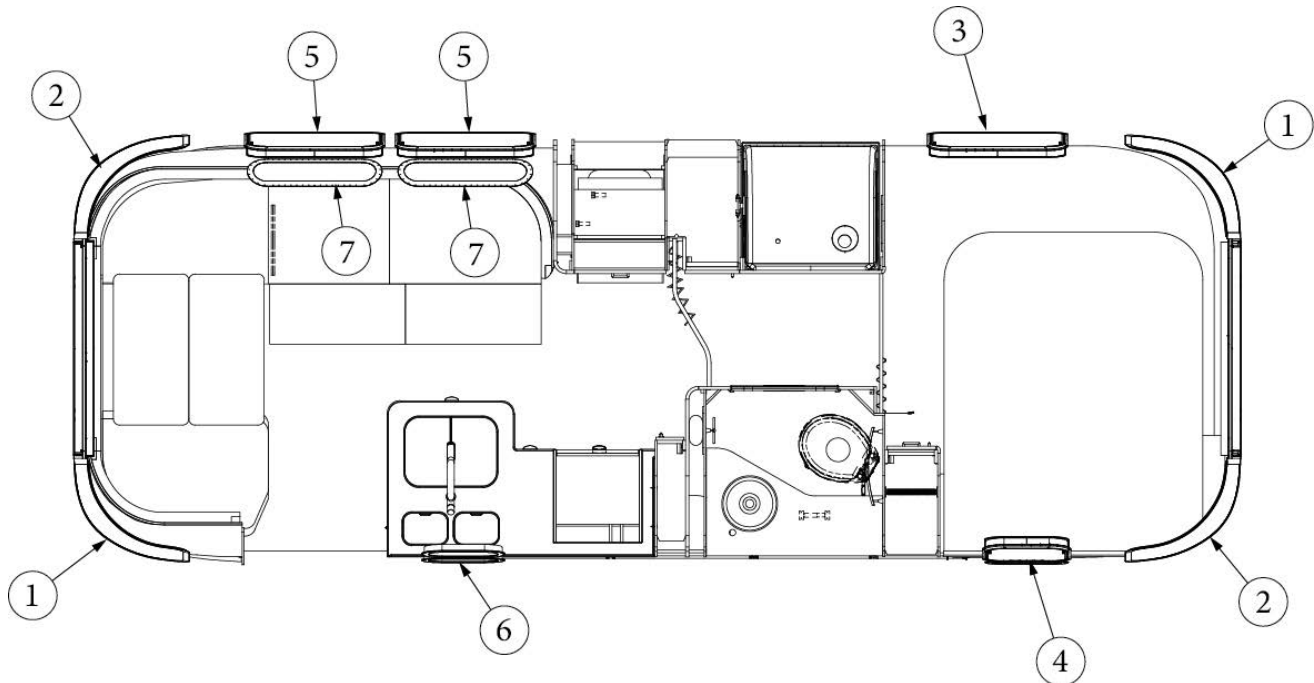

WINDOW COVERINGS

Drapes and Shades, 25FB

135071

135071-01

Coverings, 25FB (not for order/see parts below)

Coverings, 25FB, with Two A/C (not for order/see parts below)

1. 998240-01	Panel, Drape CS Front Wrap
2. 998240-02	Panel, Drape RS Front Wrap
3. 998240-03	Panel, Drape, LH Side, Pleated
998240-04	Panel, Drape, RH Side, Pleated
4. 998240-05	Panel, Drape, LH Side
998240-06	Panel, Drape, RH Side
5. 703700-04	Shade, Oceanaire, 29.75 x 34"
6. 703700-01	Shade, Oceanaire, 19 x 24"
7. 704199-02	Shade-Pull VV 31.25 X 9.5 ASH
704546	Shade, Fantastic Fan, 13.25 x 13
101217	Extrusion Curtain Track
101225	Extrusion Alum Curtain Track Attach