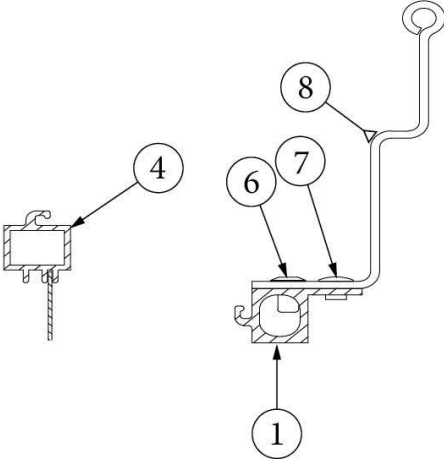

EXTERIOR DOORS

Screen Door

Parts Listed on Next Page