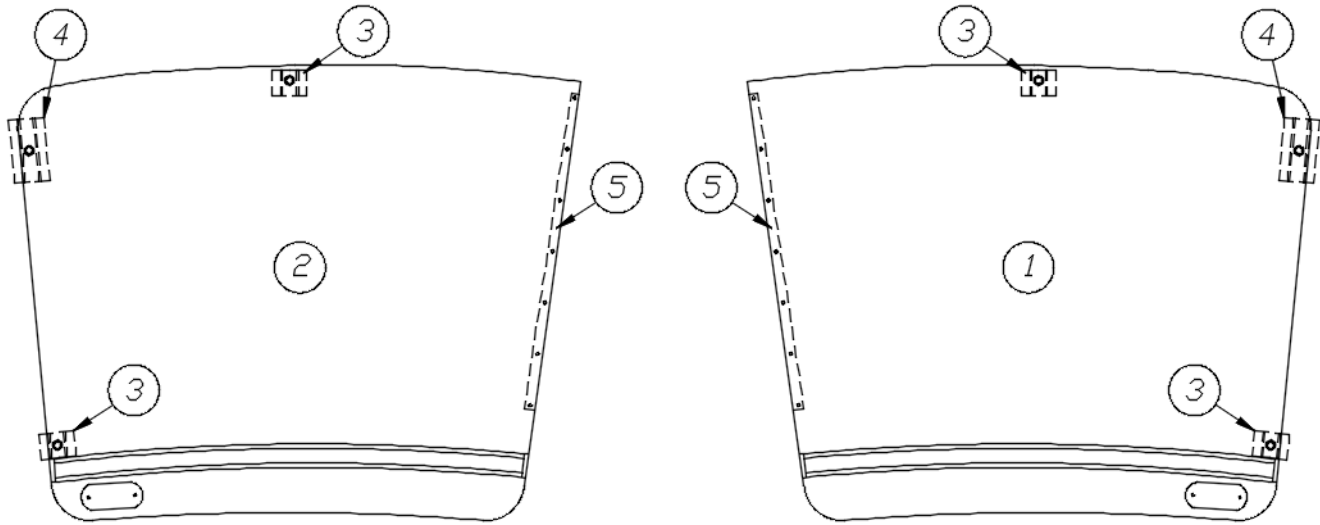

EXTERIOR SHELL

Exterior/Outer Wheel Well Liner

204217-01 Liner, Wheel Well, Outer
116311-01 Wheel Well Angle

Wrap Protectors and Holdbacks

1. 966277	Wrap Protector, Tall, RS
685366-100	Wrap Protector, RS, Short, CSA
2. 966276	Wrap Protector, Tall, CS
685365-100	Wrap Protector, CS, Short, CSA
3. 114819-02	Wrap protector hold back, 2"
4. 114819-03	Wrap protector hold back, 5"
5. 381605-03	Piano hinge, Stainless Steel
100742-01	Extrusion, Mirror trim
116421	Extrusion, Rub rail
201763-100	Insert, Rub rail, 1", Chrome
114465-01	Casting, Rub rail, RH
114465-02	Casting, Rub rail, LH
685343	Gusset, Corner
500096	Reflector, Amber
114819-04	Holdback Assy - Wrap Protector