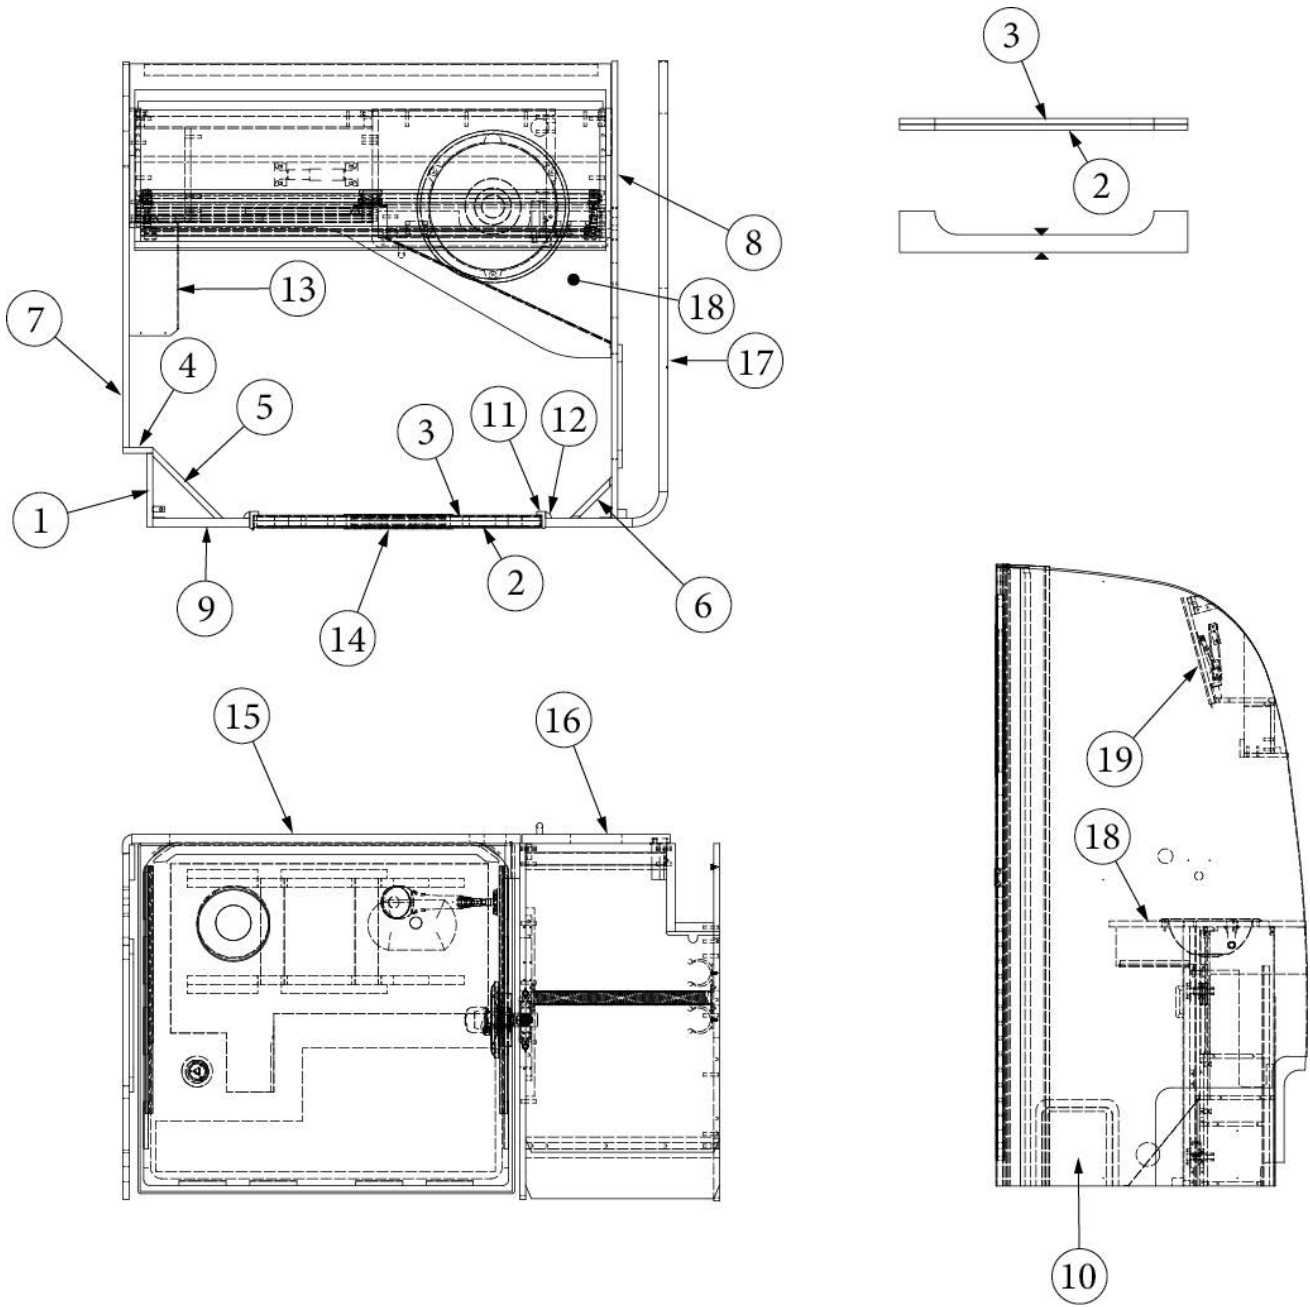

FURNITURE, LAVATORY

Bath Module, 25FB

Parts Listed on Next Page