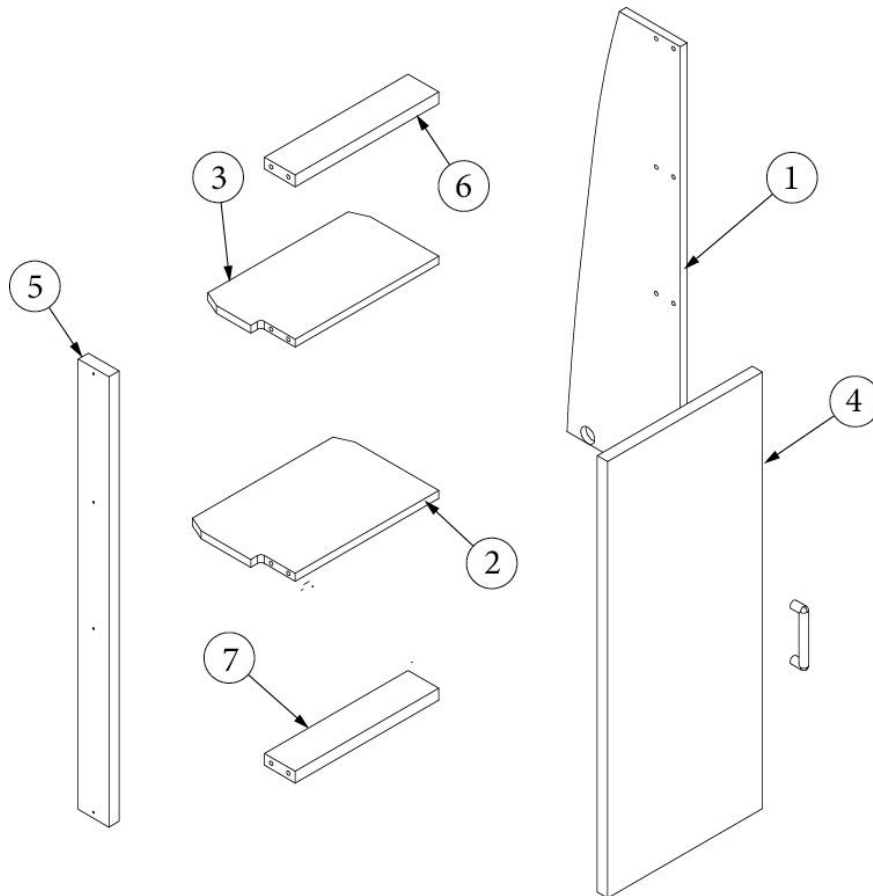

FURNITURE, LAVATORY

Lavatory Upper Cabinet, 30RB

969842-01

Assembly, Upper Lavy Cabinet

1. 969842&010112BC
2. 969842&010212CC
3. 969842&010312CC
4. 969842&010418BC
5. 969842&010518CC
6. 969842&010618CC
7. 969842&010718CC
- 203138-03
- 203138-09
- 381607-11
- 381607-12
- 381228-02
- 382057-04
- 365426-01
- 365426-02
- 365429-01
- 365429-02

1. Pre laminate, 8.29 x 28.5"
2. Pre laminate, .50 x 11.25 x 7.25"
3. Pre laminate, .500 x 11.25 x 6.13"
4. Pre laminate, .75 x 11.31 x 27.63"
5. Pre laminate, .75 x 2.25 x 28.5"
6. Pre laminate, .75 x 2.25 x 10.5"
7. Pre laminate, .75 x 2.25 x 10.5"
8. Extrusion, Wall, Plastic, Beige
9. Extrusion, Wall, Plastic, Brown
10. Hinge, Self-close
11. Baseplate, Hinge, Grass
12. Catch, Grabber door (5lb Pull)
13. Cap, Knockdown, White
14. Edgebanding, Natural Elm, 5/8"
15. Edgebanding, Natural Elm, 15/16"
16. Edgebanding, Black Walnut, 5/8"
17. Edgebanding, Black Walnut, 15/16"