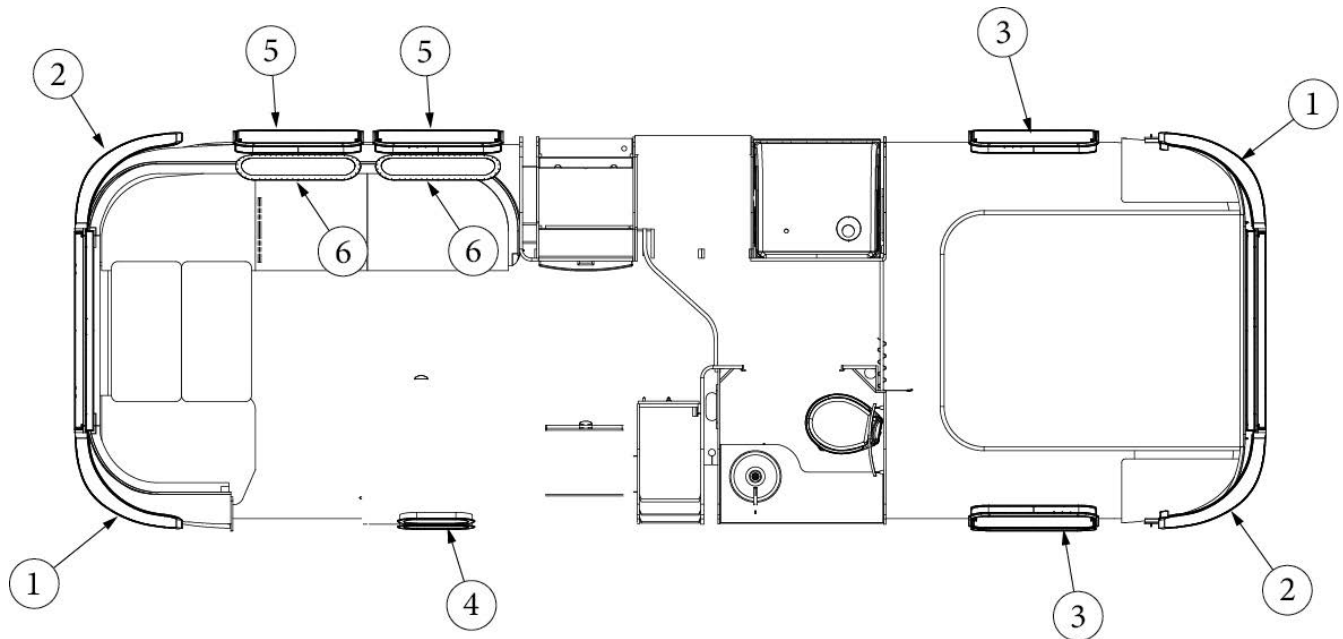

WINDOW COVERINGS

Drapes and Shades, 27FB

135072

135072-01

Coverings, 27FB (not for order/see parts below)

Coverings, 27FB, with 2 A/C (not for order/see parts below)

1. 998240-01

Pleated drape, Front/rear wrap, CS

2. 998240-02

Pleated drape, Front/rear wrap, RS

3. 998240-03

Pleated drape, LH side

998240-04

Pleated drape, RH side

4. 703700-01

Shade, Oceanaire, 19 x 24"

5. 703700-04

Shade, Oceanaire, 29.75 x 34"

6. 704199-02

Shade-Pull VV 31.25 X 9.5 ASH

704546

Shade, Fantastic Fan, 13.25 x 13

101217

Extrusion Curtain Track

101225

Extrusion Alum Curtain Track Attach

700005

Cap, Fasnap

700006

Socket, Fasnap