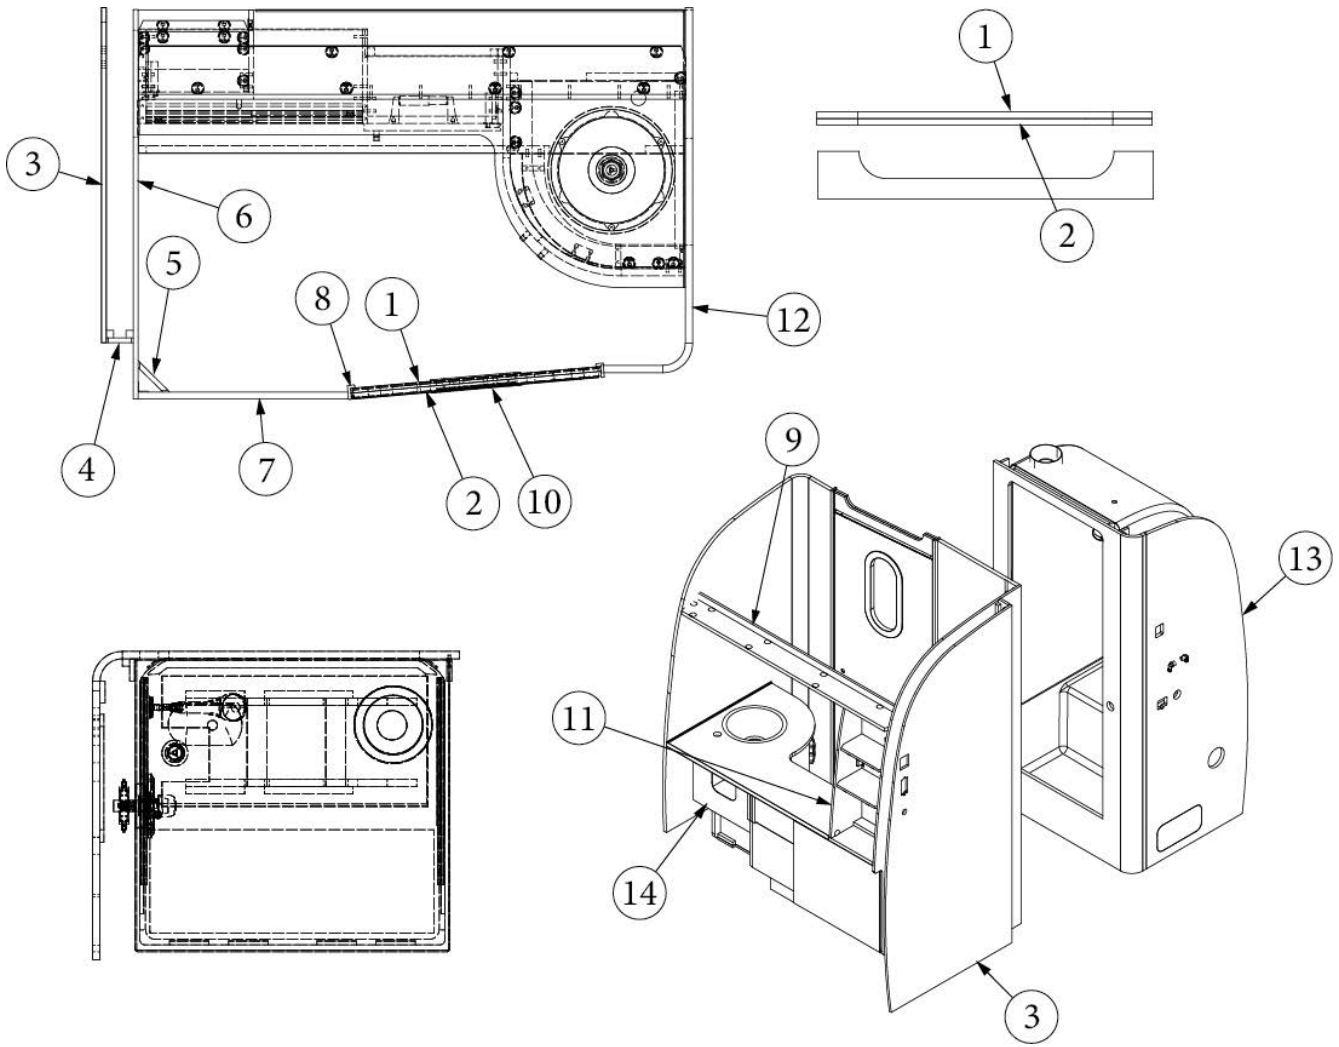

FURNITURE, LAVATORY

Bath Module, 30RB

Parts Listed on Next Page