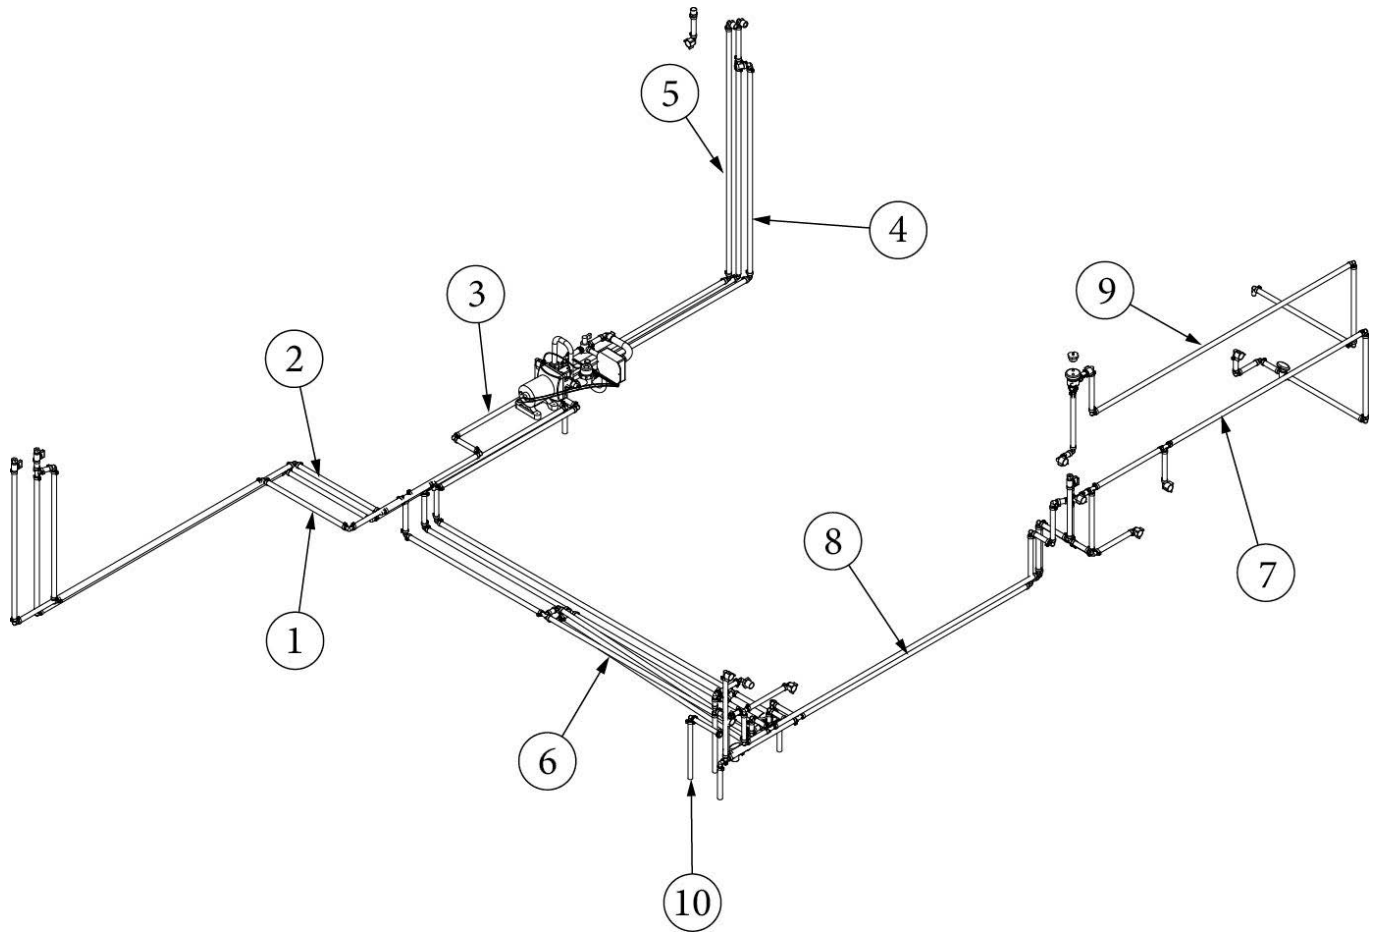

PLUMBING, FRESH WATER SYSTEM

Fresh Water Lines, 30RB

944081

Fresh Water Layout (not for order/see parts below)

1. 944080-01	Layout, CS, Cold
2. 944080-02	Layout, CS, Hot
3. 944080-03	Layout, Water Pump
4. 944080-04	Layout, Shower, Hot
5. 944080-05	Layout, Shower, Cold
6. 944080-06	Layout, Cross-Car Water Lines
7. 944080-07	Layout, RS, Cold
8. 944080-08	Layout, RS, Hot
9. 944080-09	Layout, Tank Flush
10. 944080-10	Layout, Water Heater Drain