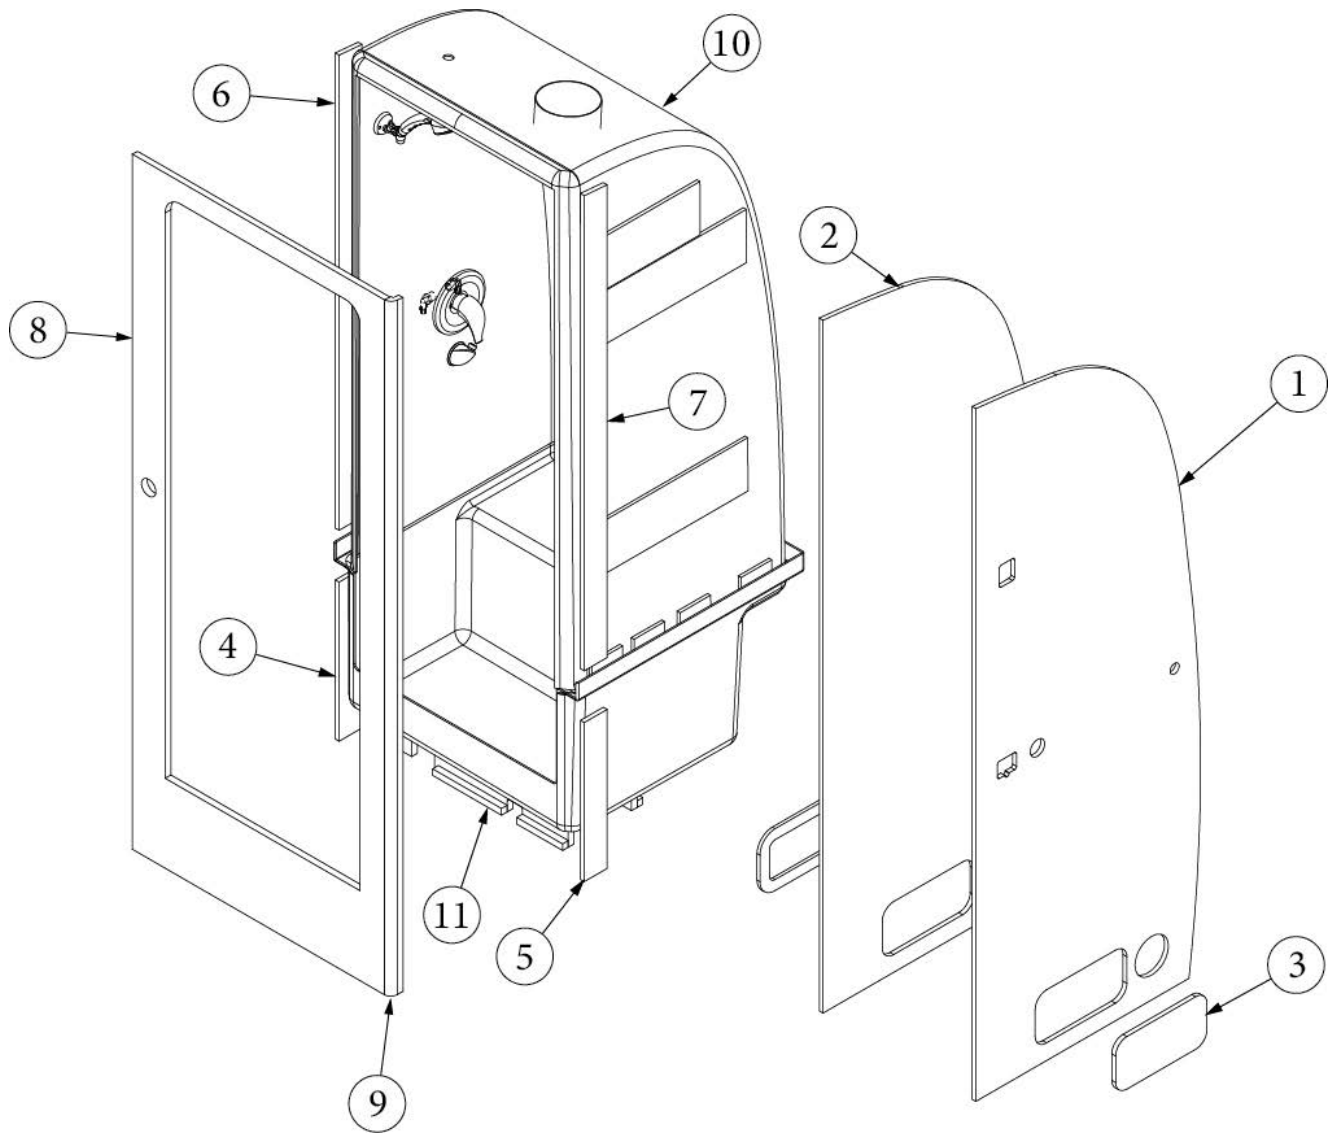

FURNITURE, LAVATORY

Shower Compartment, 25FB, 27FB

Parts Listed on Next Page