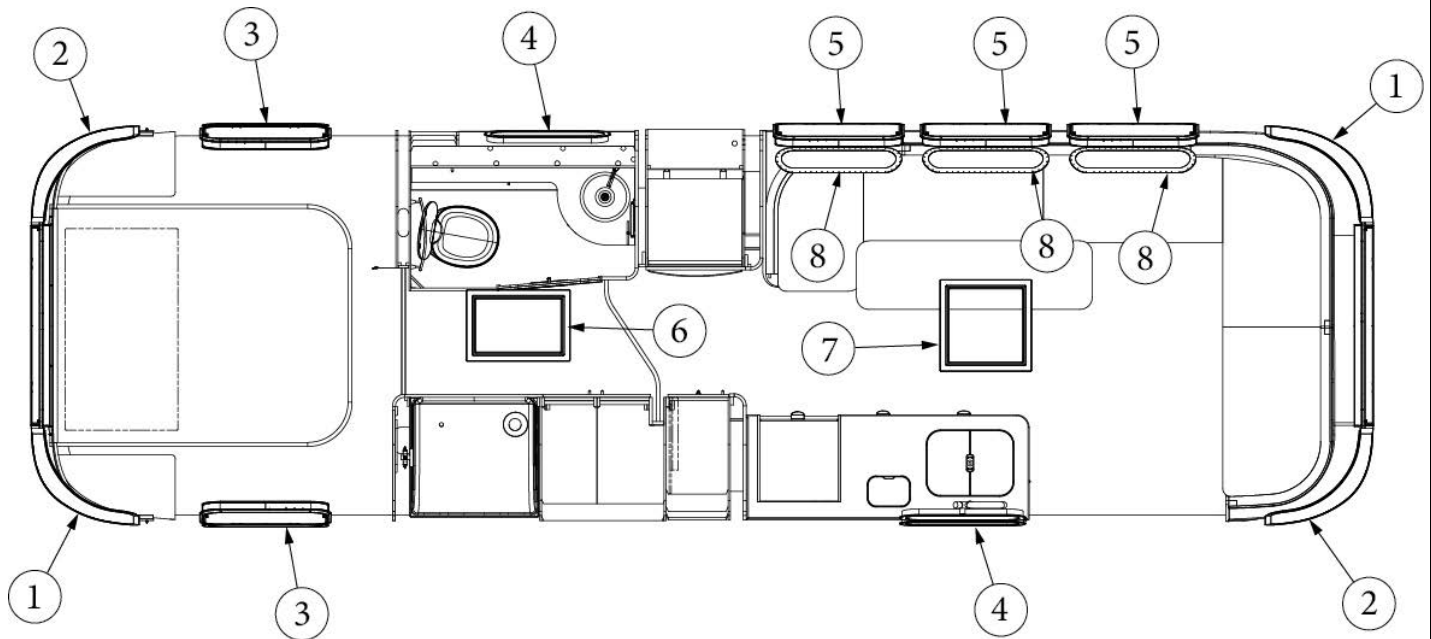

101225

Extrusion Alum Curtain Track Attach

700005

Cap, Fasnap

700006

Socket, Fasnap

WINDOW COVERINGS

Drapes and Shades, 30RB