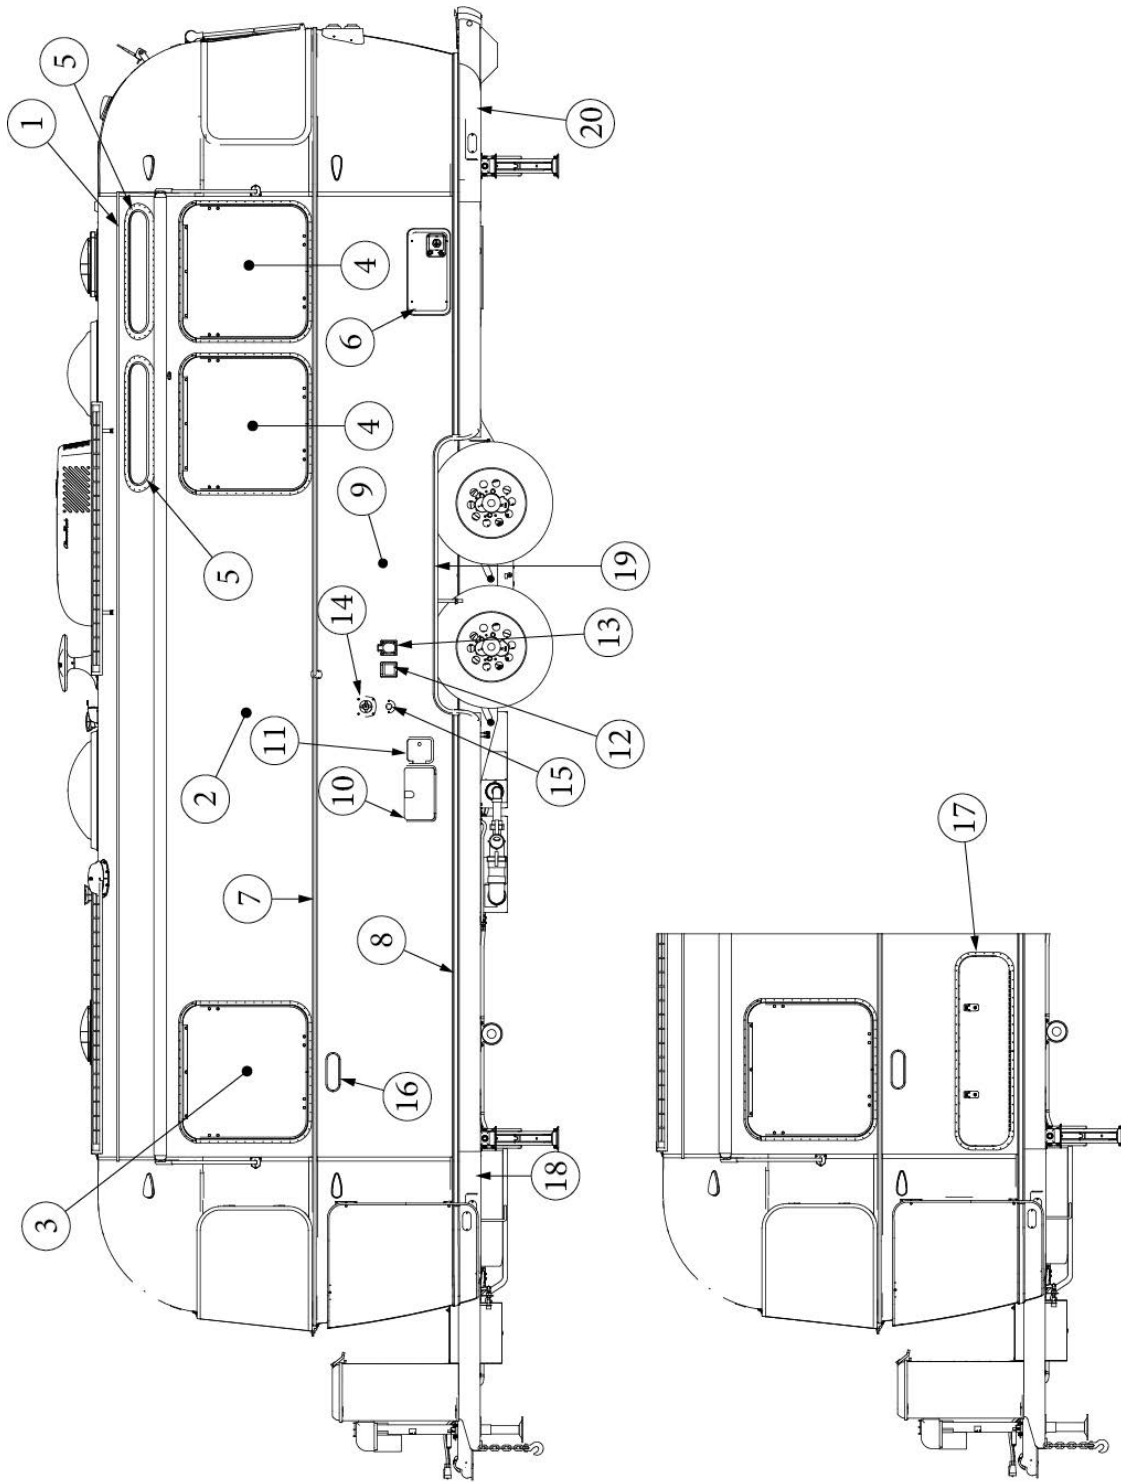

EXTERIOR SHELL

Exterior Components, Roadside, 27FB

Parts Listed on Next Page