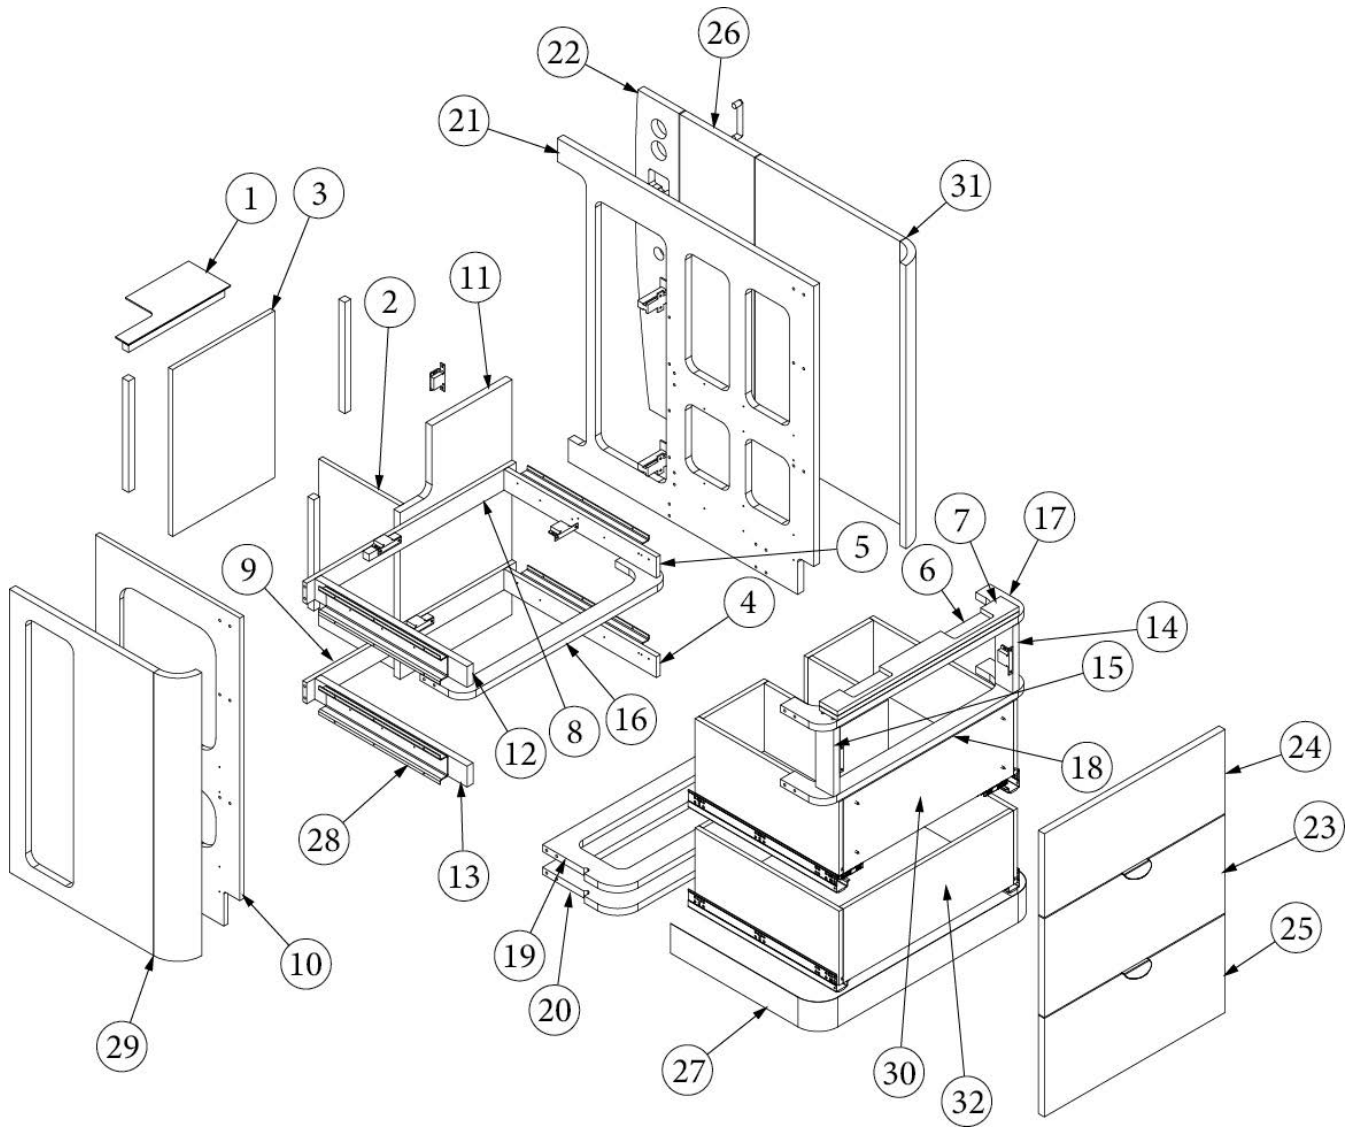

FURNITURE, GALLEY

Galley Cabinet, Aft Section, 27FB

Parts Listed on Next Page