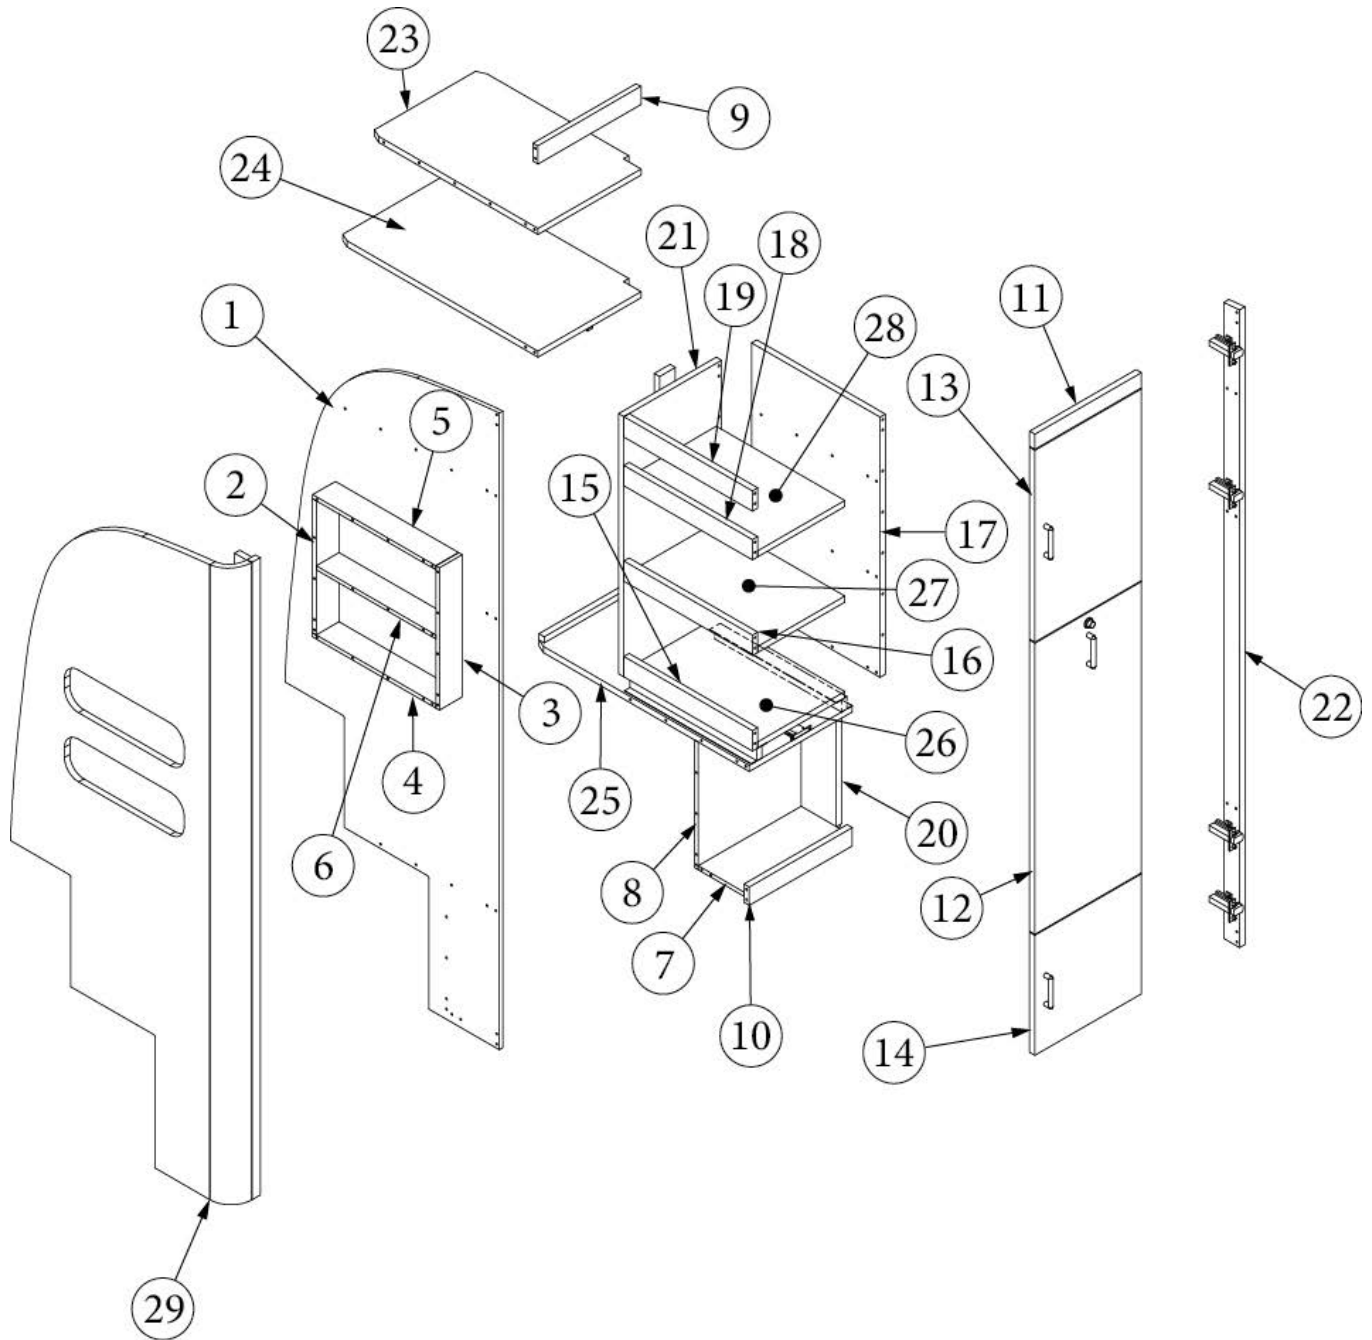

FURNITURE, GALLEY

Pantry, without Microwave, 30RB

Parts Listed on Next Page