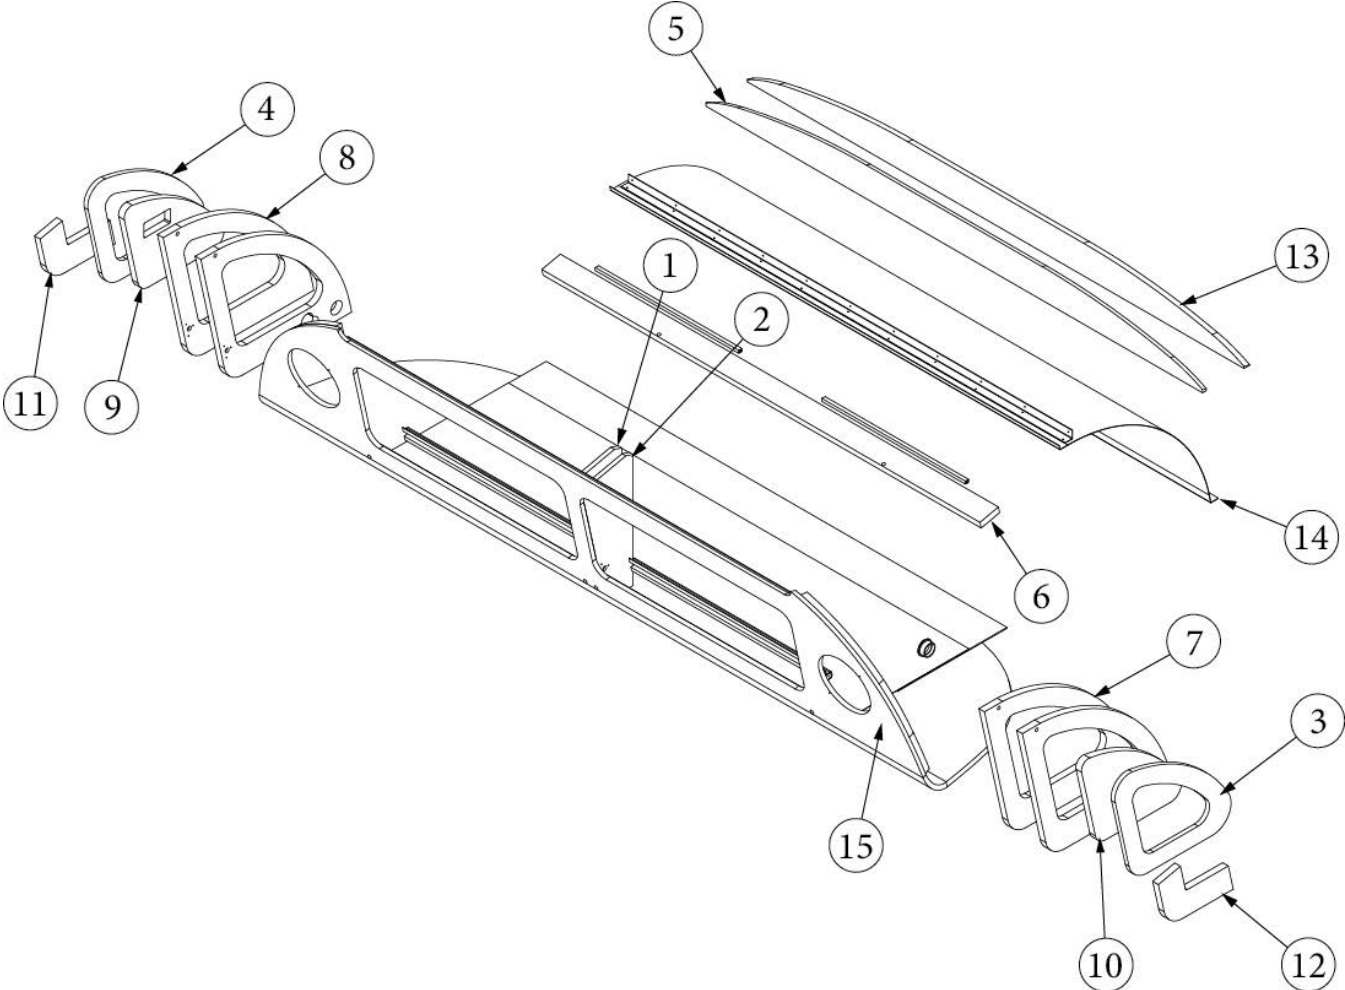

FURNITURE, LOUNGE

Roof Locker, Lounge, 30RB

Parts Listed on Next Page