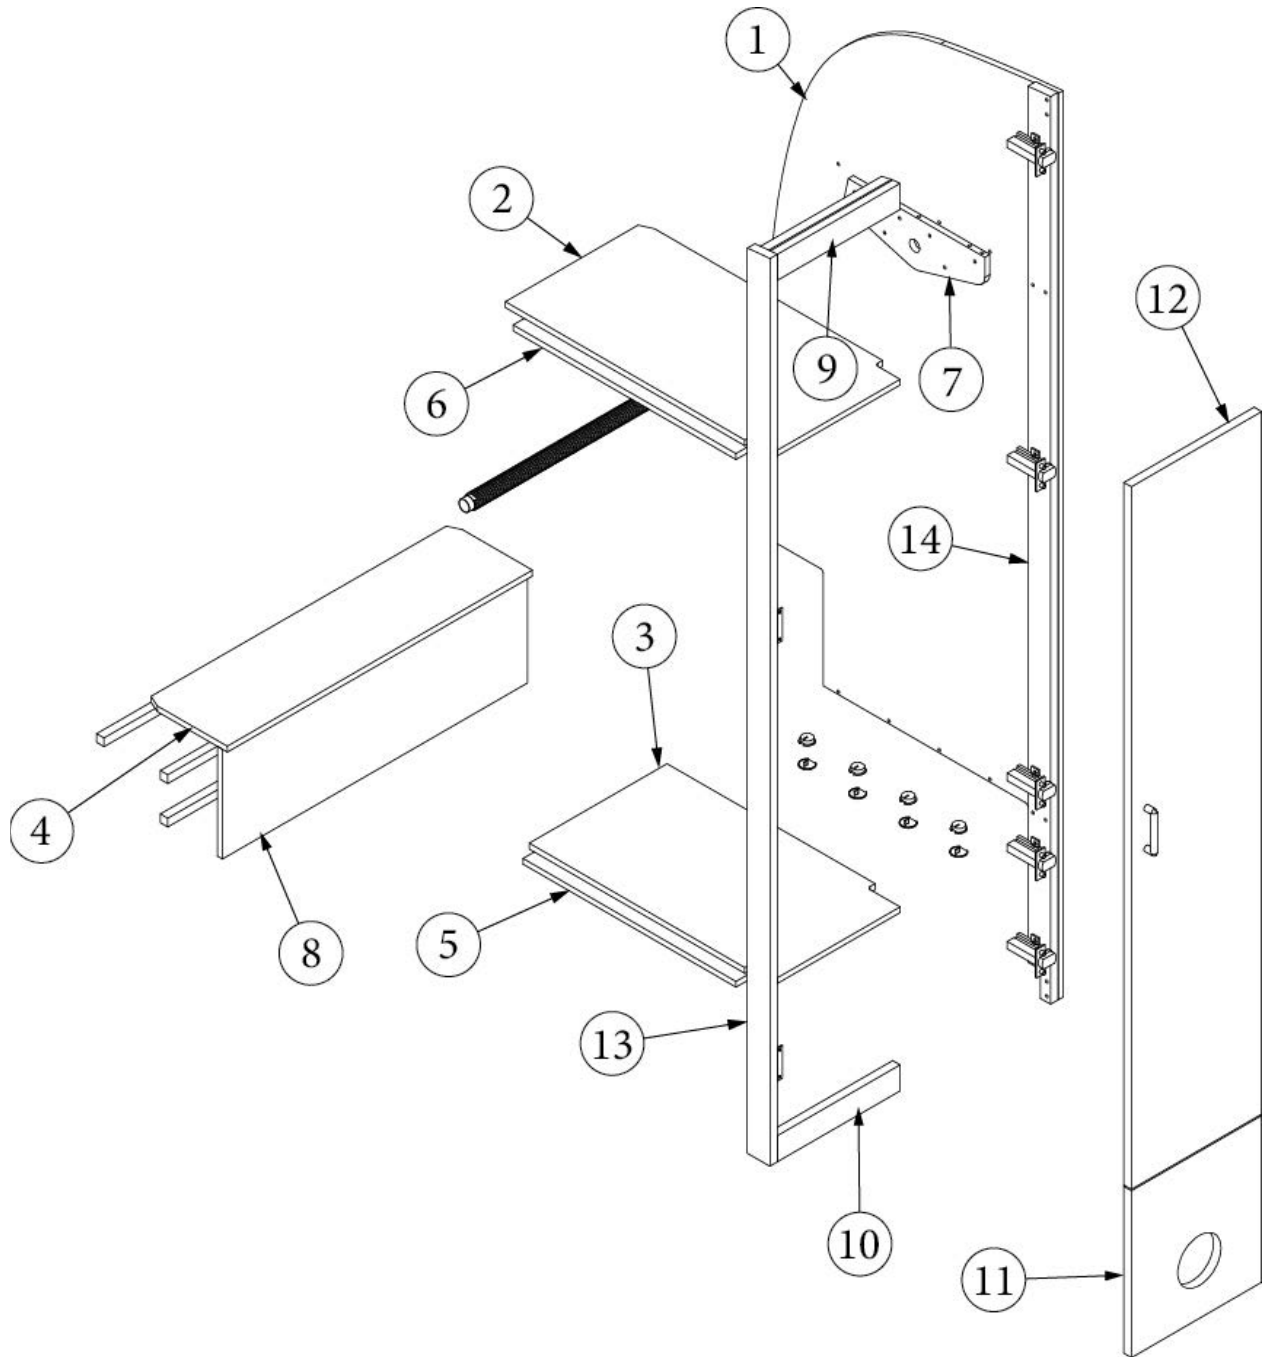

FURNITURE, LAVATORY

Wardrobe, Aft, 30RB

Parts Listed on Next Page