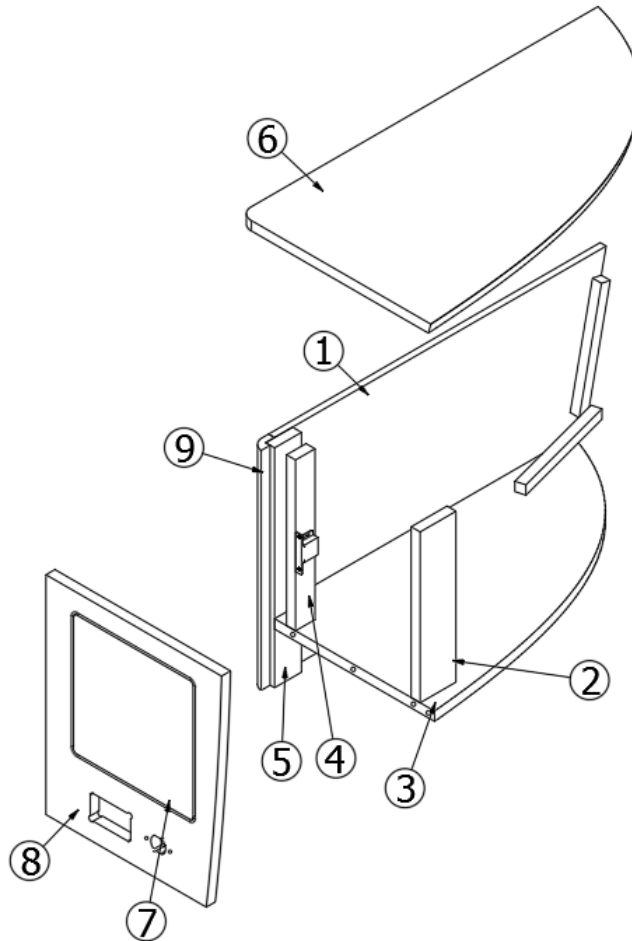

FURNITURE, BEDROOM

Nightstand, RH, 30RB

969287

Assembly, Nightstand RH

1. 969287&000112BC	Pre Laminate- 0.50 X 27.74 X 17.38
2. 969287&000218CC	Pre Laminate- 0.75 X 3.00 X 12.38
3. 969287&000318CC	Pre Laminate- 0.75 X 14.13 X 25.70
4. 969287&000418CC	Pre Laminate- 0.75 X 1.63 X 12.38
5. 969287&000518CC	Pre Laminate- 0.75 X 2.25 X 17.38
6. 969287&000618BC	Pre Laminate- 0.75 X 16.01 X 30.00
7. 969287&000718BC	Pre Laminate- 0.75 X 10.00 X 10.07
8. 969287&000818BC	Pre Laminate- 0.75 X 14.69 X 17.38
9. 801706-0040	Corner Trim 90 Deg Rad Blk Walnut
801706-0041	Corner Trim 90deg 1" Rad Nat Elm
382522	Pull, New Haven
381607-11	Hinge, Self-close
381607-12	Baseplate, Hinge, Grass
381228-02	Catch, Grabber door, (5lb Pull)
203985	Molding-T Flexible 13/16" Hol White