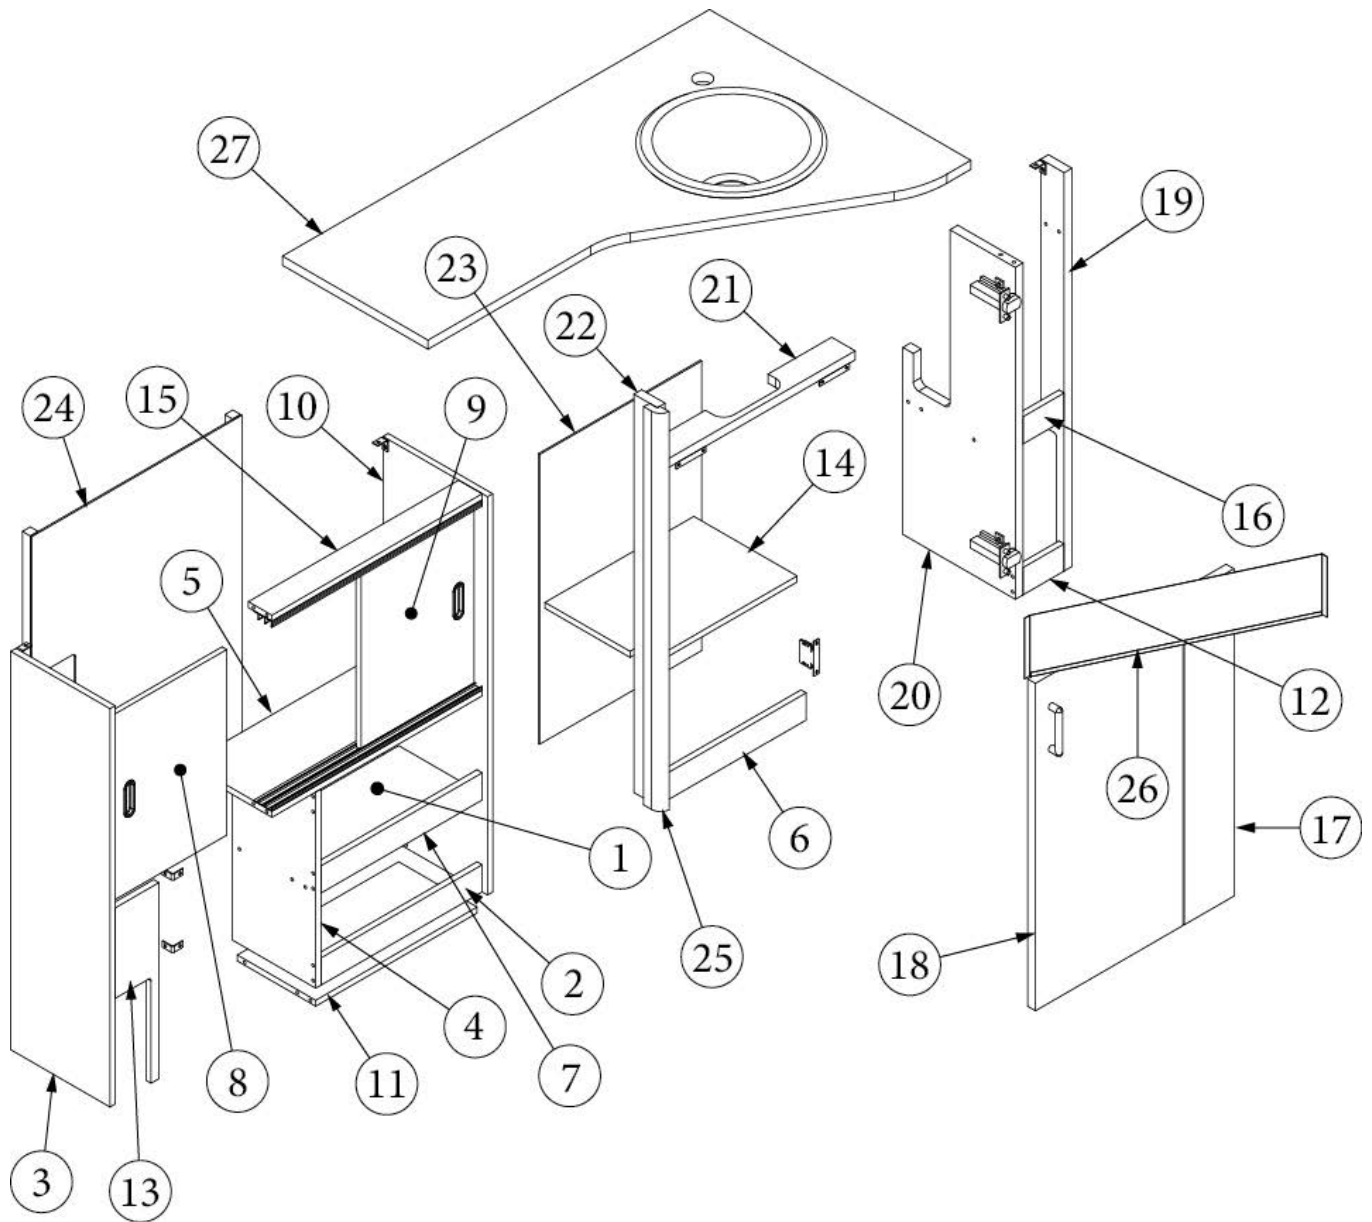

FURNITURE, LAVATORY

Lavatory Cabinet, 25FB

Parts Listed on Next Page