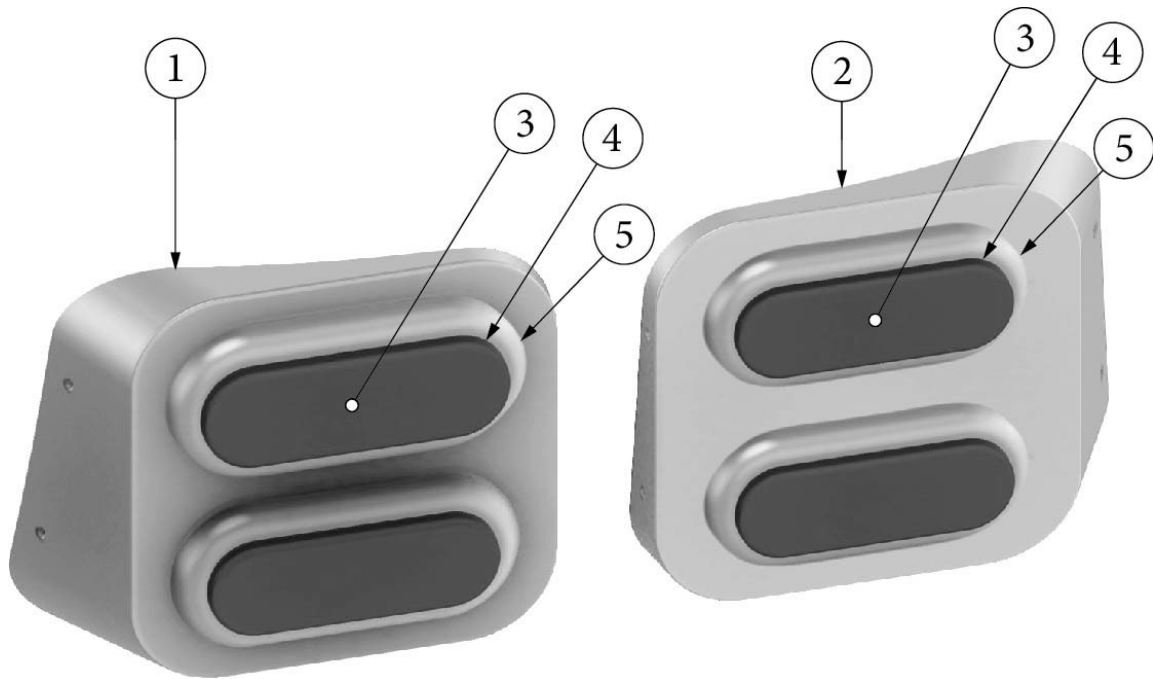

ELECTRICAL, 12 VOLT

Taillight Assembly

952929-01
952929-02

Taillight Assembly, LED, Roadside
Taillight Assembly, LED, Curbside

1. 511664-01	Taillight casting, Roadside
2. 511664-02	Taillight casting, Curbside
3. 512425*	Kit, 6" oval LED taillight
4. 512425-01	Taillight w/Pigtail
5. 512425-02	Trim ring
345473	Screw, #6 x 3/4", Self-drilling
512425-03	Gasket, Taillight
115073-01	Bracket, Roadside taillight
115073-02	Bracket, Curbside taillight
115074	Bracket, Center taillight

*512425 Taillight Kit Includes Taillight, Trim Ring & Gasket.