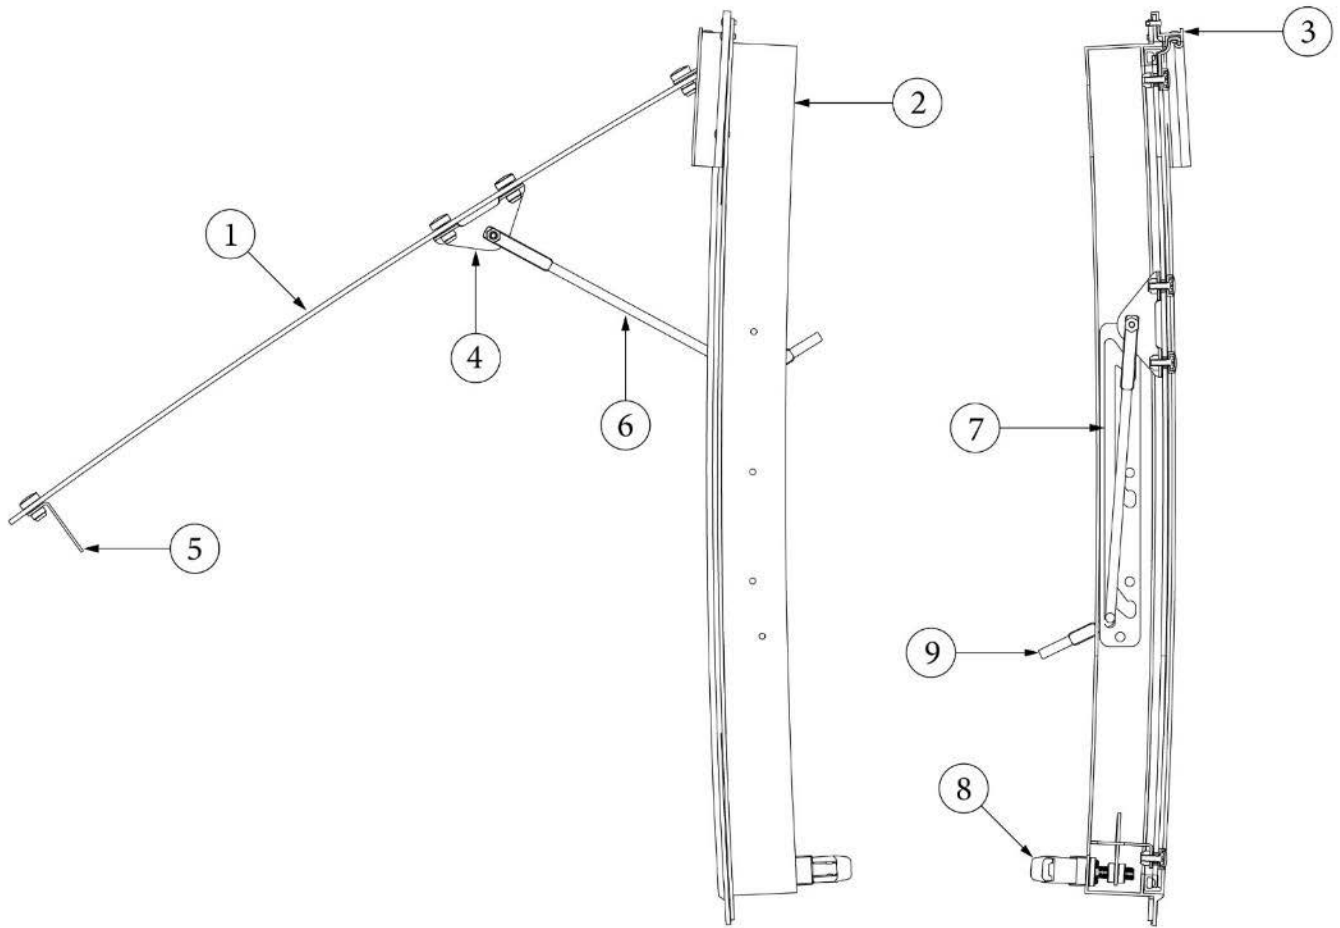

WINDOWS

Window Parts, Opening Windows

Parts Listed on Next Page

WINDOWS

Window Parts, Opening Windows

371323-01	Window, 18", Opening
371324-02	Window, 30", Opening
371380	Window, 30" tall, Opening
1. 195510-12	Glass assembly, 18" window
195510-07	Glass assembly, 30" opening window
195510-93	Glass assembly, 30" tall window
2. 371447-03	Frame assembly, 18" window
371447-02	Frame assembly, 30" window
371447-01	Frame assembly, 30" tall window
3. 371448-07	Extrusion, Window hinge eyebrow, Fixed, 18" window
371448-06	Extrusion, Window hinge eyebrow, Fixed, 30" window
371448-05	Extrusion, Window hinge eyebrow, Fixed, 30" window
4. 114478	Bracket, Window prop
5. 114479-01	Bracket, Window closer, RH
114479-02	Bracket, Window closer, LH
6. 382362	Opening arm, RH
382361	Opening arm, LH
7. 382360	Guide, Operating arm, RH
382359	Guide, Operating arm, LH
8. 382367-01	Latch assembly, Chrome
115780-01	Handle, Chrome
9. 380230-03	Knob, Window arm, Silver
380230-04	Knob, Window arm, Red
115776	Lock paw, Window latch
115770	Hinge stop
115778	Latch body, Zinc die cast
115779	Latch shaft
310030	Drive lock pin, 5/32 x 5/8