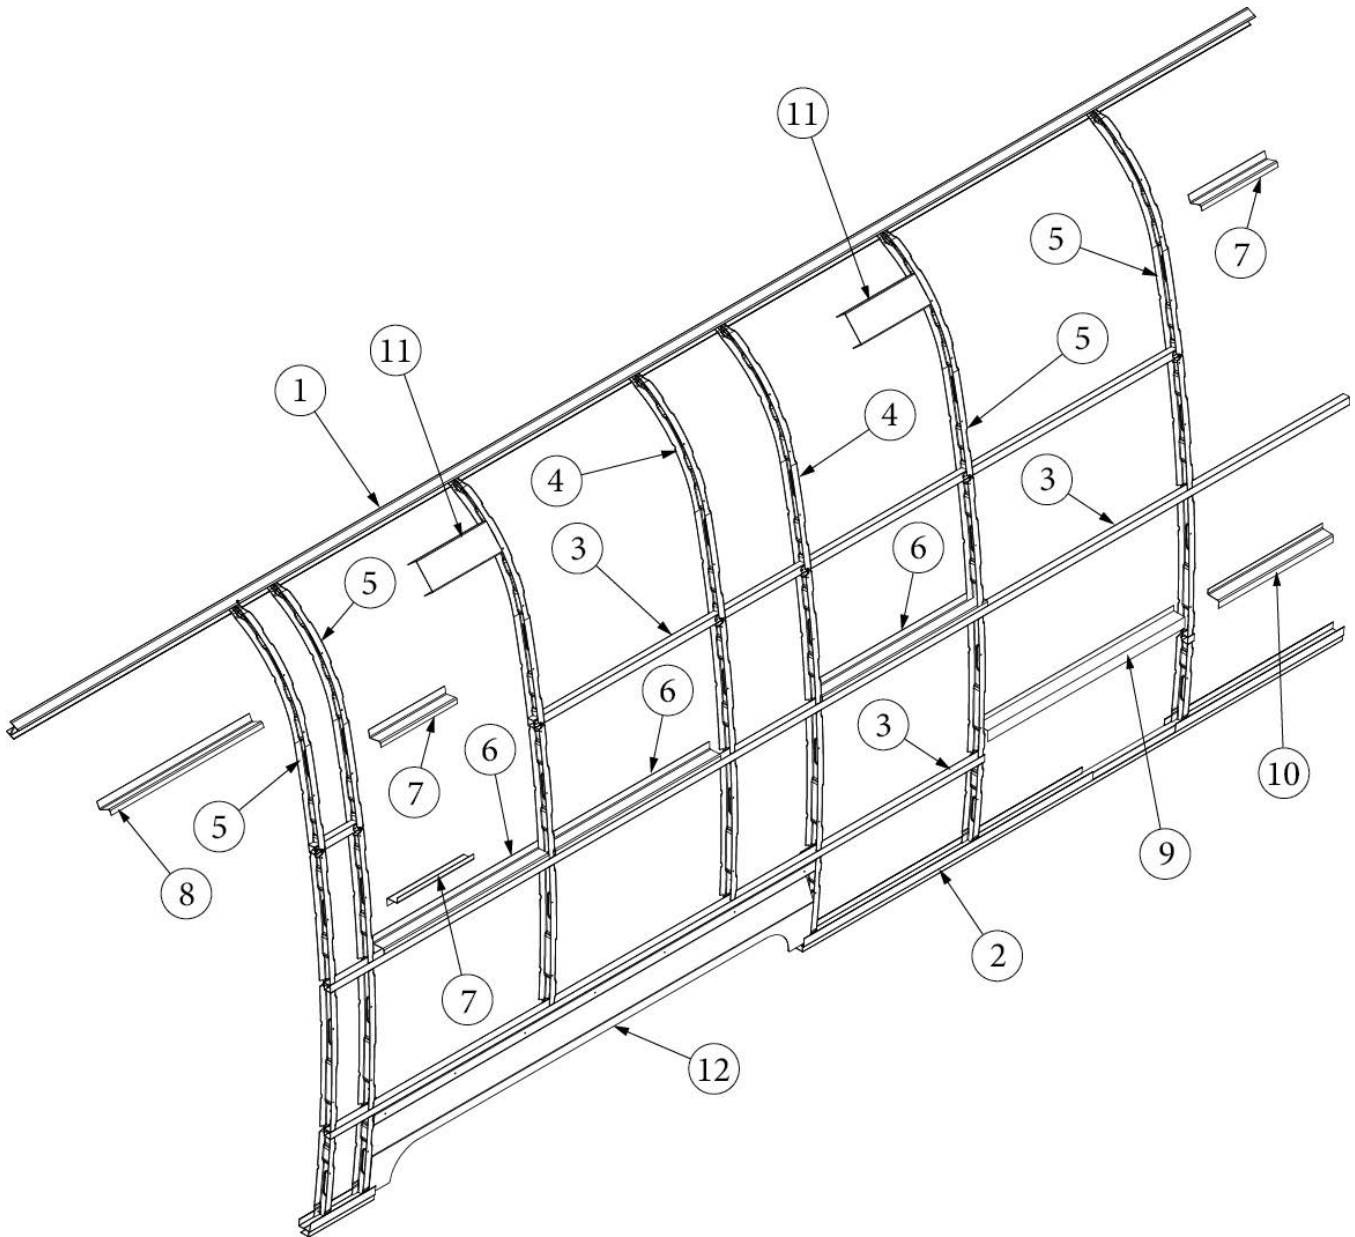

EXTERIOR SHELL

Wall Framing, Curbside, Queen/Twin, 25FB

Parts Listed on Next Page