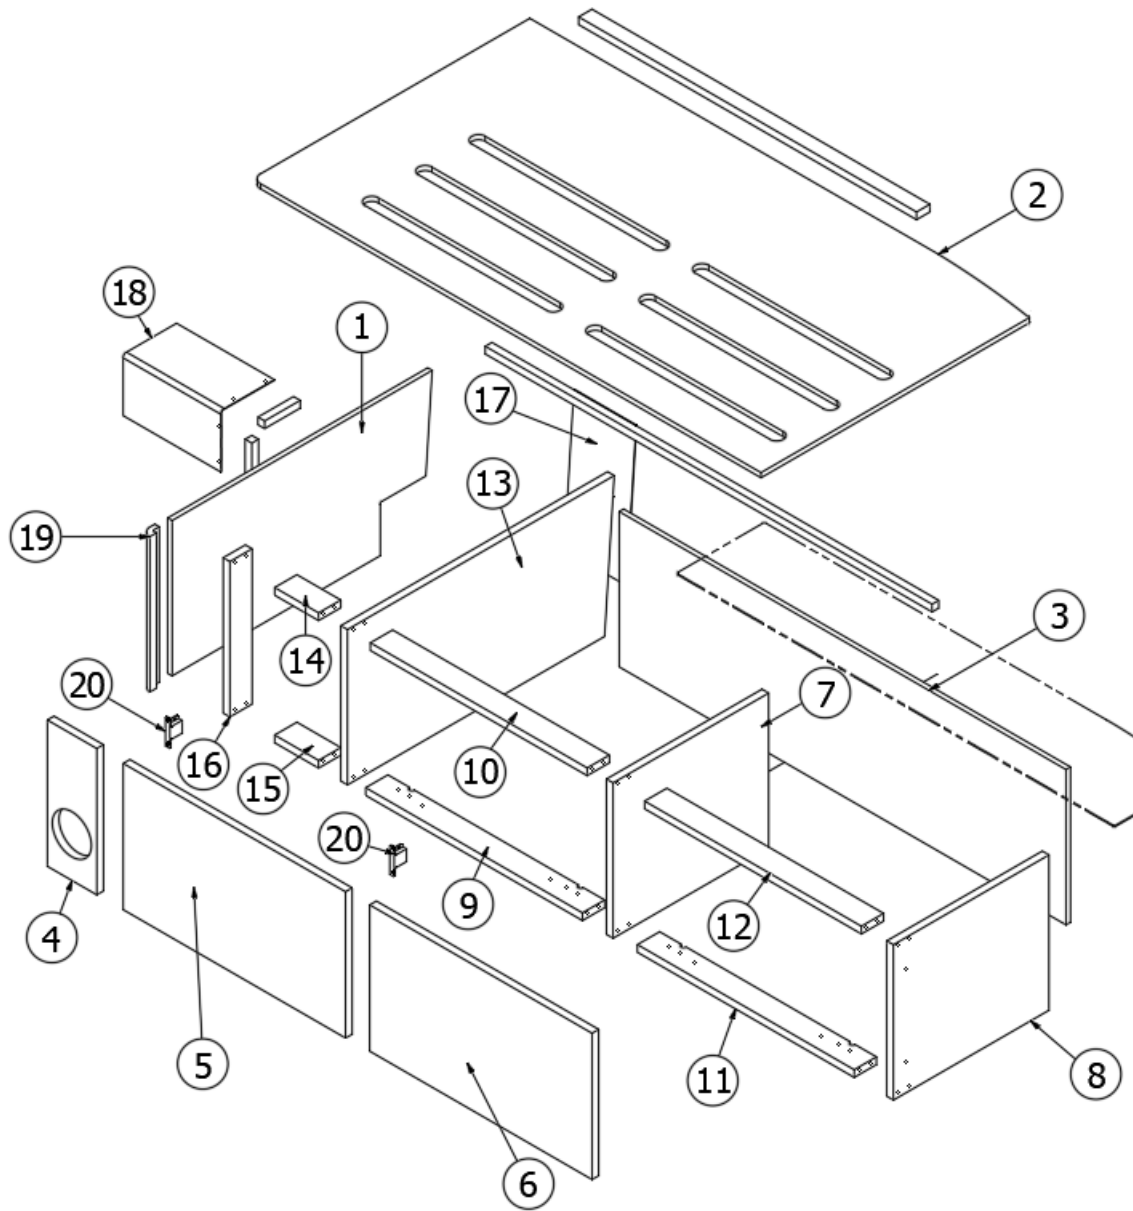

FURNITURE, BEDROOM

Bed, Twin, RS, 27FB

Parts Listed on Next Page