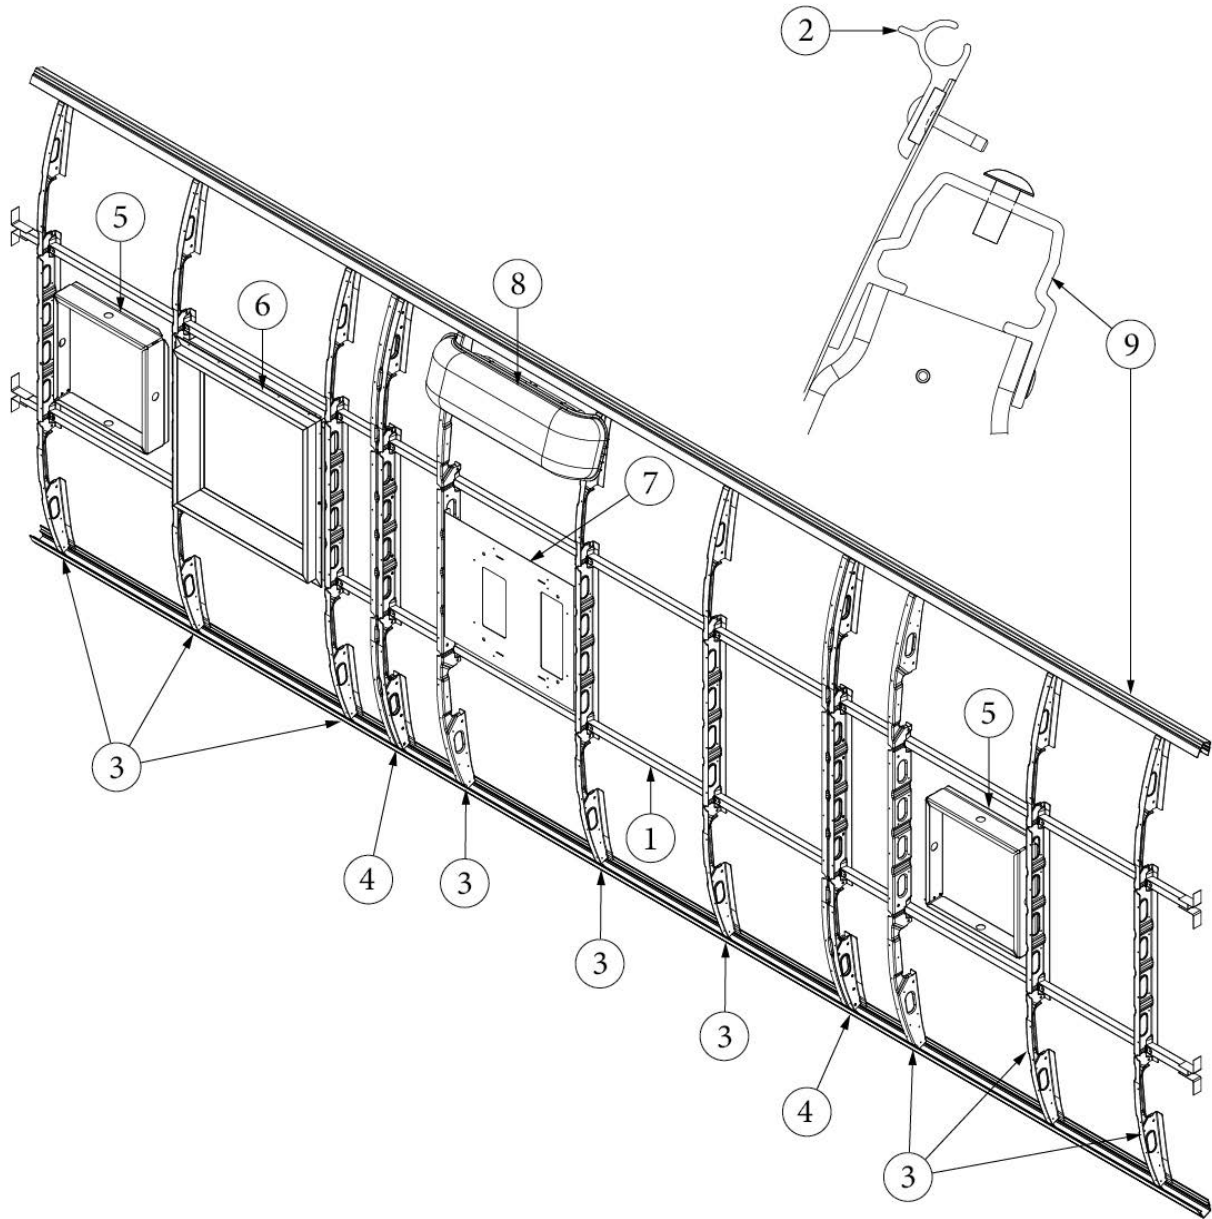

EXTERIOR SHELL

Roof, 25FB

Parts Listed on Next Page