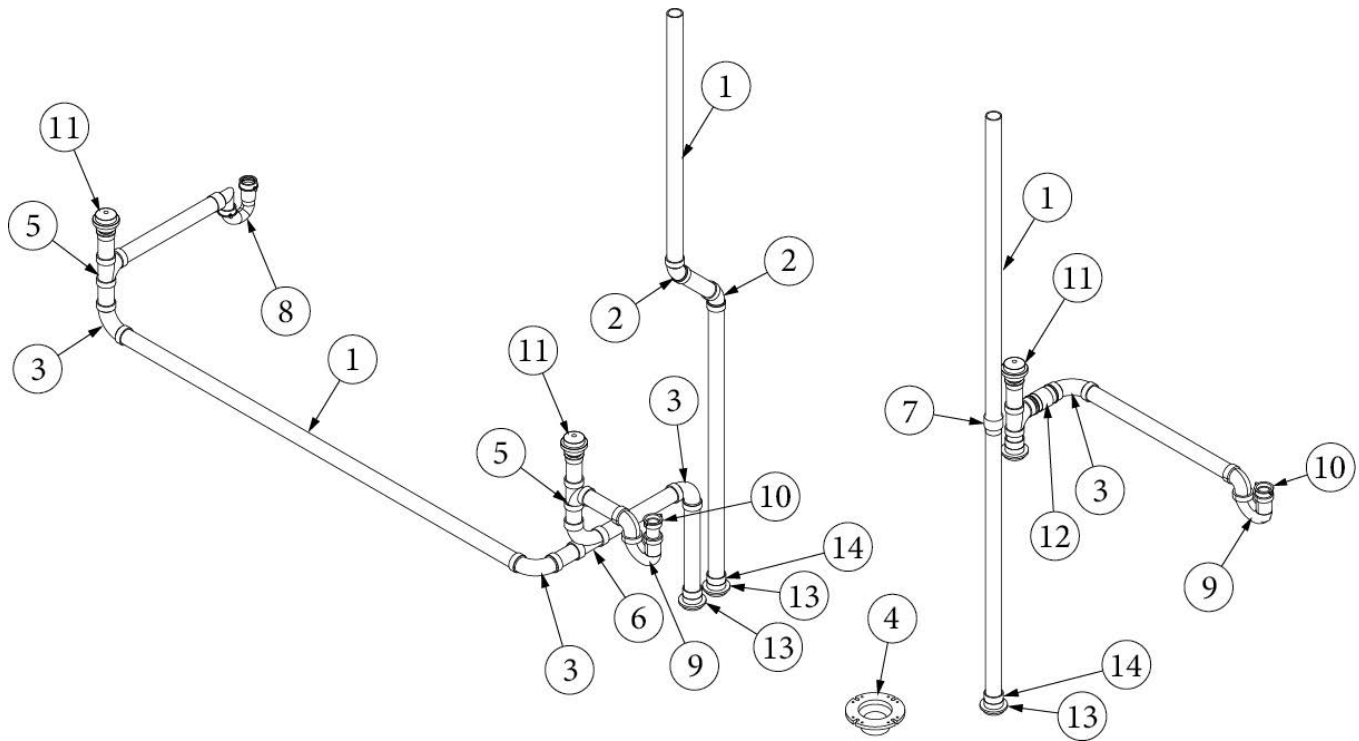

PLUMBING, DRAIN SYSTEM

Drain, Above Floor, 27FB

944036

Above Floor Drain System (not for order/see parts below)

1. 601160-02	Pipe, ABS, 1.5"
2. 600030	Ell, ABS, 45°, Long turn
3. 600035	Ell, ABS, Long sweep, 1.5"
4. 600065	Flange, Floor, Threaded
5. 600156	Tee, Sanitary, 1.5"
6. 600182	Wye, 1.5 x 1.5 x 1.5"
7. 600227	Coupling, 1.5"
8. 600622	P-trap, 1.5" w/slip nut & washer
9. 602164-01	P-trap w/compression nut, 1.5"
10. 602164-02	Tailpiece w/nuts & washers, 1.5"
11. 602306	Valve-2" Air Admittance Ayrlett
12. 602201	Coupling, Flexible, 1.5"3
13. 602429	Grommet, Rubber Tank Fitting, 1.5"
14. 602430	Coupler, Barbed, 1.5"