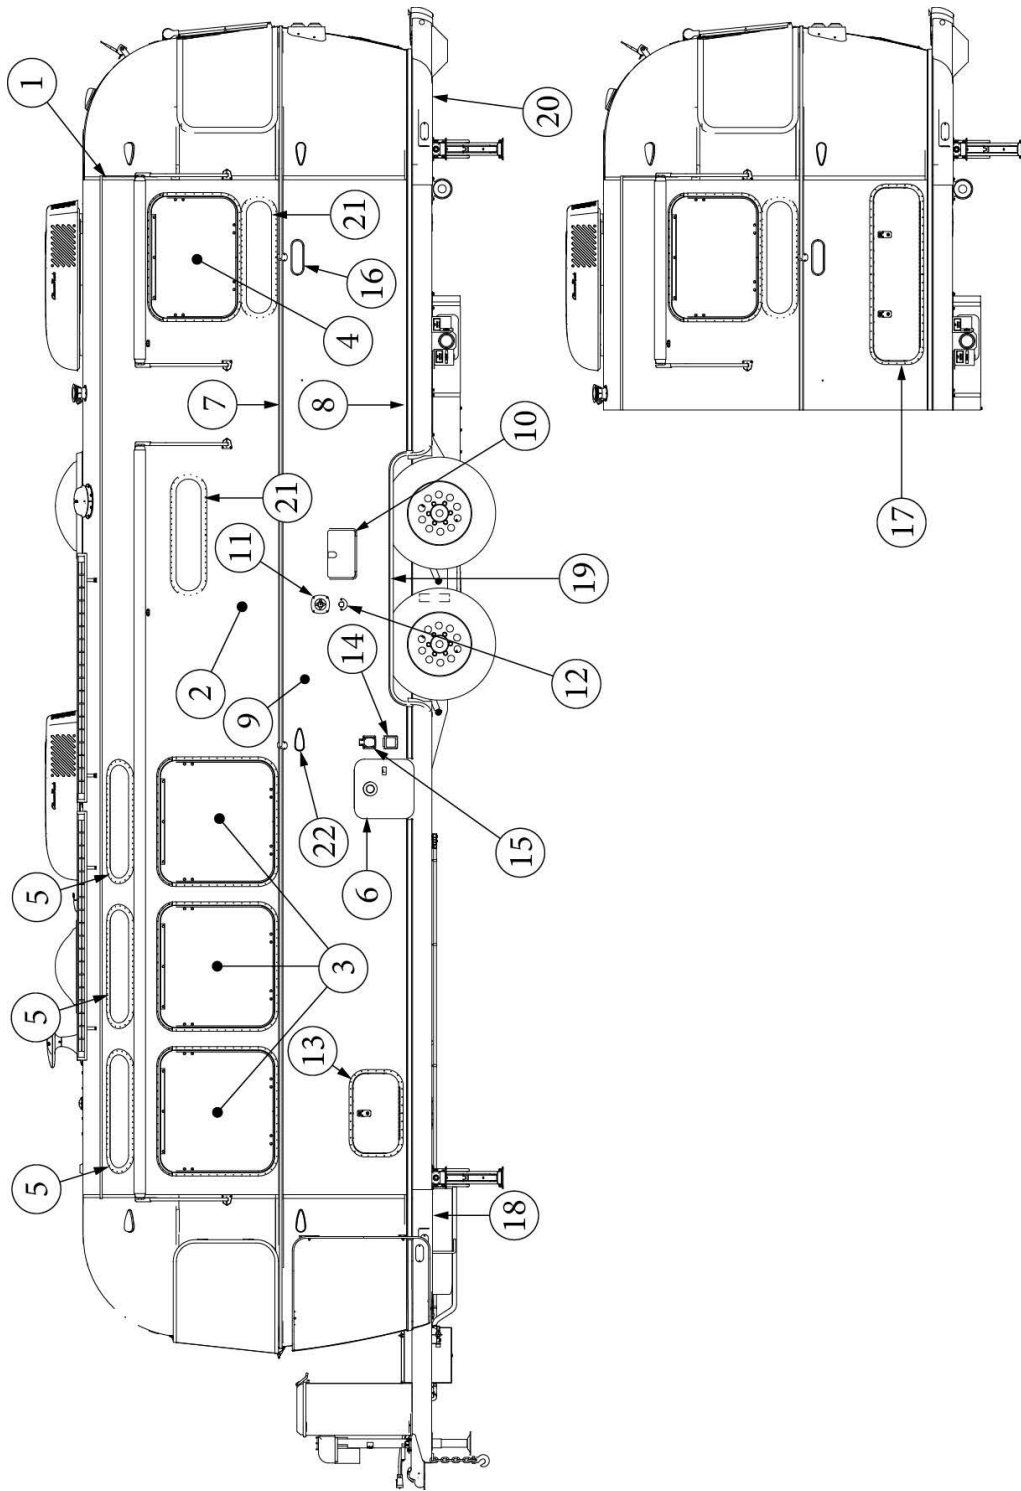

EXTERIOR SHELL

Exterior Components, Roadside, 30RB

Parts Listed on Next Page