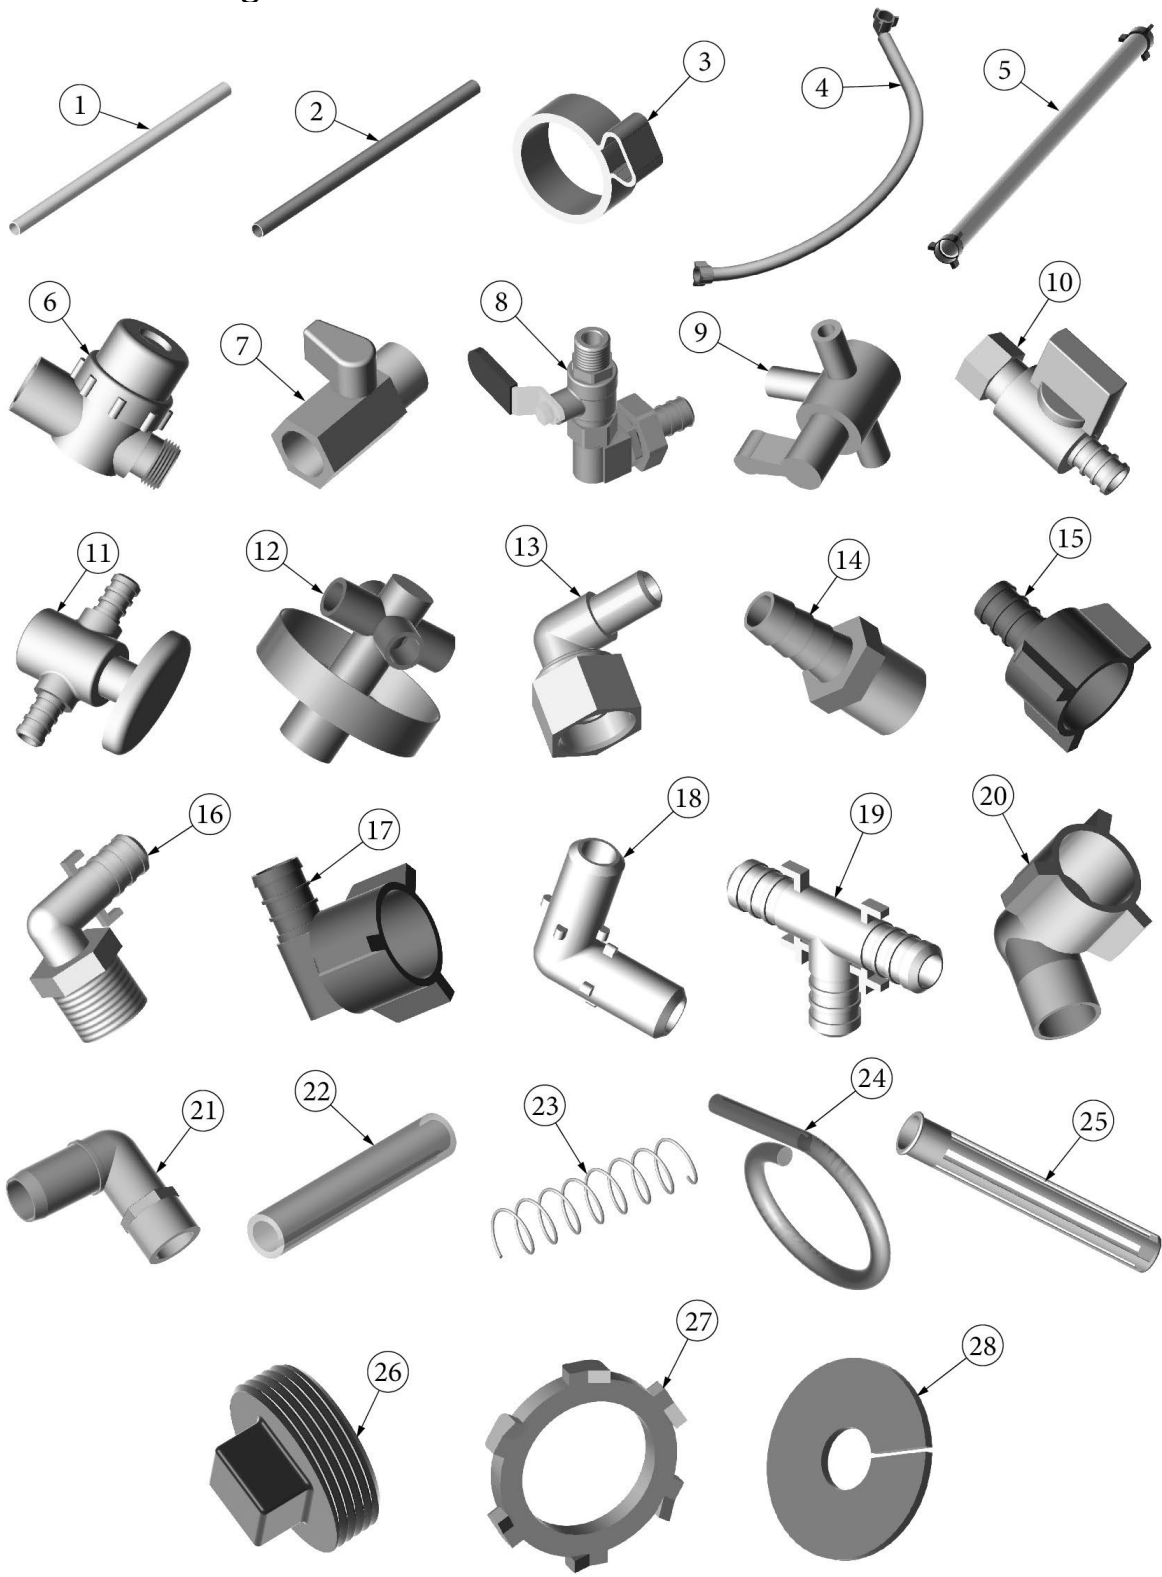

PLUMBING, FRESH WATER SYSTEM

Fresh Water Fittings

Parts Listed on Next Page

PLUMBING, FRESH WATER SYSTEM

Fresh Water Fittings

1. 601698-01 E-Pex Tubing, .5", Blue
2. 601698-21 E-Pex Tubing, .5", Red
3. 601698-15 Crimp ring, .5" E-Pex, .5", Black
4. 602186 Flex Hose, W/Swivel Connections on Both Ends, 20"
5. 602943 Flex Hose, W/Swivel Connections on Both Ends, 30"
6. 601668-01 Strainer, Fresh Water Pump
7. 602905 Ball Valve, Brass-Nickel Plated, Fresh Tank Drain
8. 602185-01 Drain valve, Lead Free, 90° Turn
9. 602711 3-Way Valve, Bypass, ½" Pex
10. 602137 Valve, Shut Off .5" B x .38" Comp
11. 602256-22 Valve, .5" Barb x .5" Barb Straight, Black Pex
12. 601831 Valve, 4 Port, Posi-Temp, Moen
13. 602669 Valve, Brass Elbow, #26585
14. 602256-02 Coupler, .5" Barb x .5" MPT
15. 602256-03 Coupler, .5" Barb x .5" FPT
16. 602256-04 Elbow-Poly, .5 Barb x .5 MPT
17. 602256-05 Elbow, .5" Barb x .5" FPT
18. 602256-10 Elbow, .5" Barb x .5" Barb
19. 602256-11 Tee, .5" x .5" x .5"
20. 602256-27 Elbow, 90 Degree, Swivel, 1/2" MPT x 1/2" FPT
21. 601237 Elbow, 90 Degree, 1-1/4" Barb x 1-1/4" Male NPT
22. 601240-01 Tubing, ½" ID x 3/32" Wall
23. 600103 P & R Hose Spring, SS
24. 601239-01 Tubing, Ribbed, Water Fill Hose, 1.375"
25. 601723 Filter screen
26. 601295 Plug, 1-1/4" ABS, DWV
27. 602678 Threaded Locknut Washer, .75 ID, 1" OD
28. 382556 Rubber Closeout