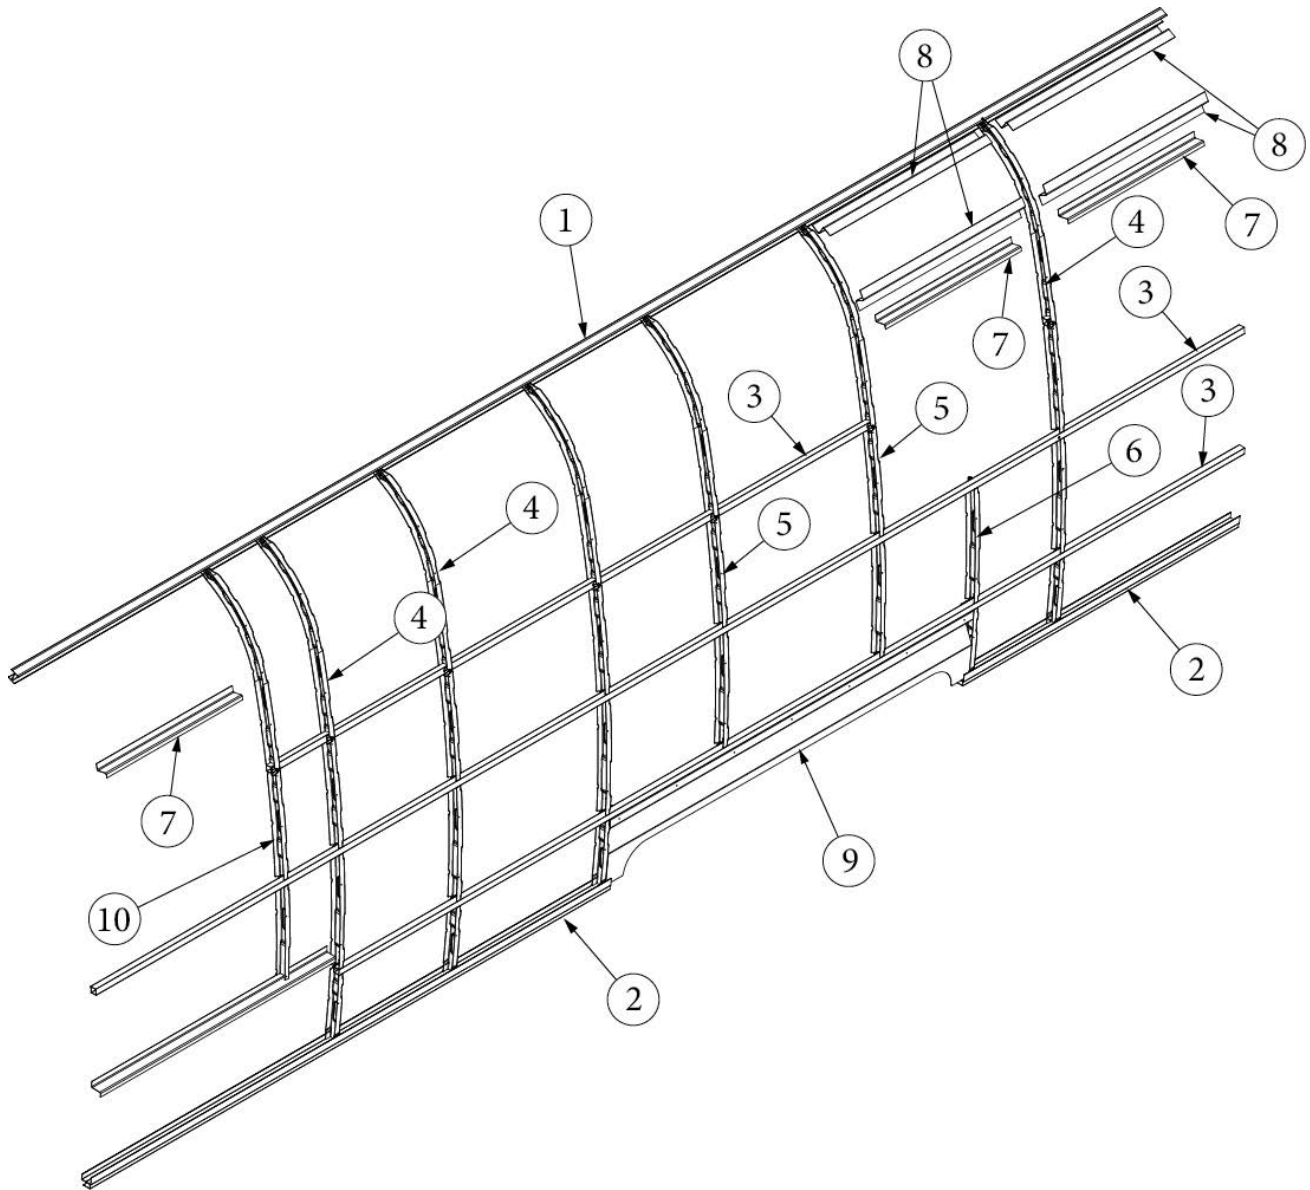

EXTERIOR SHELL

Wall Framing, Roadside, Twin, 27FB

Parts Listed on Next Page