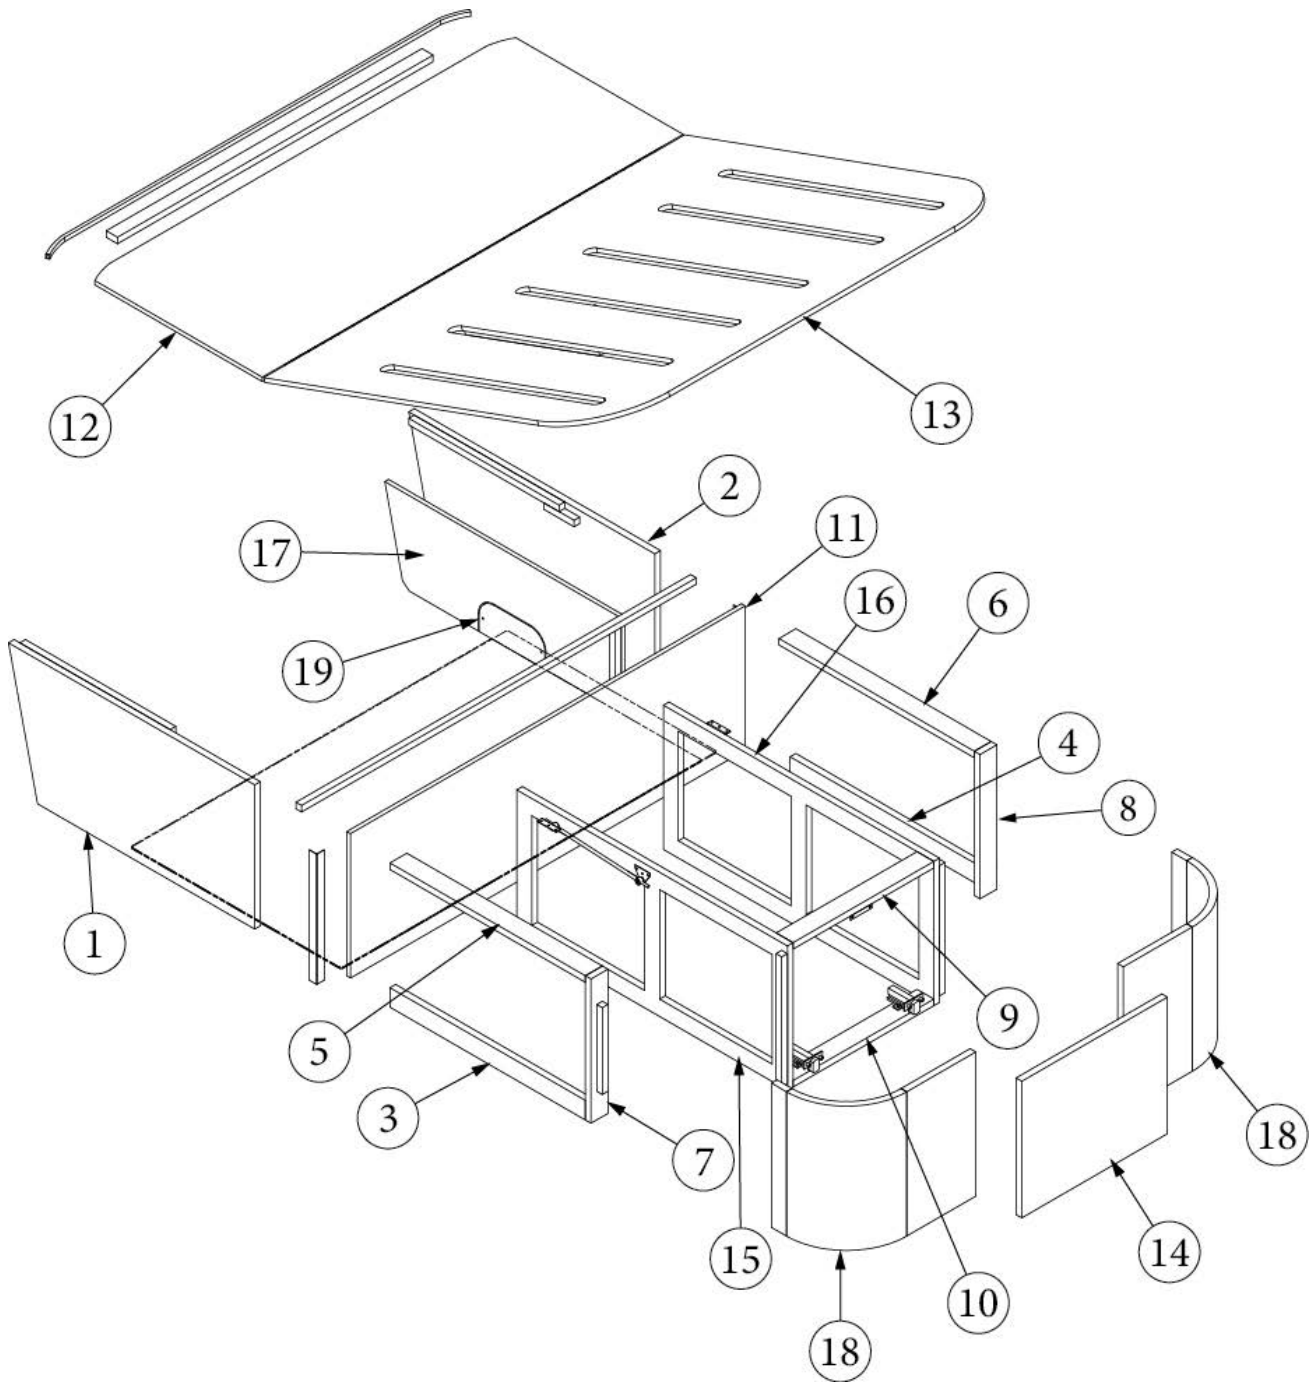

FURNITURE, BEDROOM

Bed, Queen, 27FB

Parts Listed on Next Page