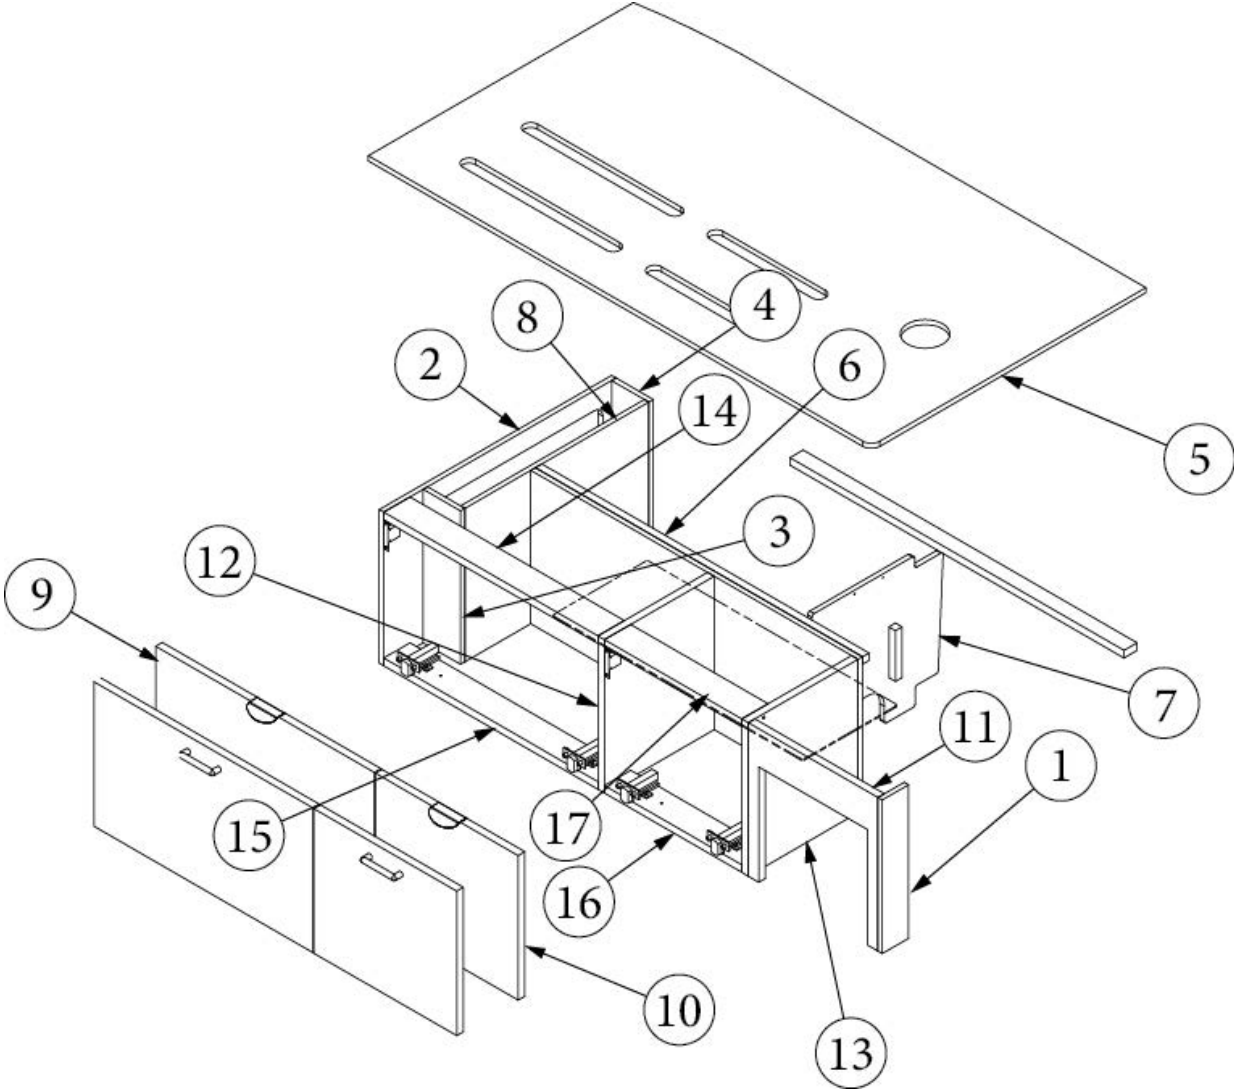

FURNITURE, BEDROOM

Bed, Twin CS, 25FB

Parts Listed on Next Page