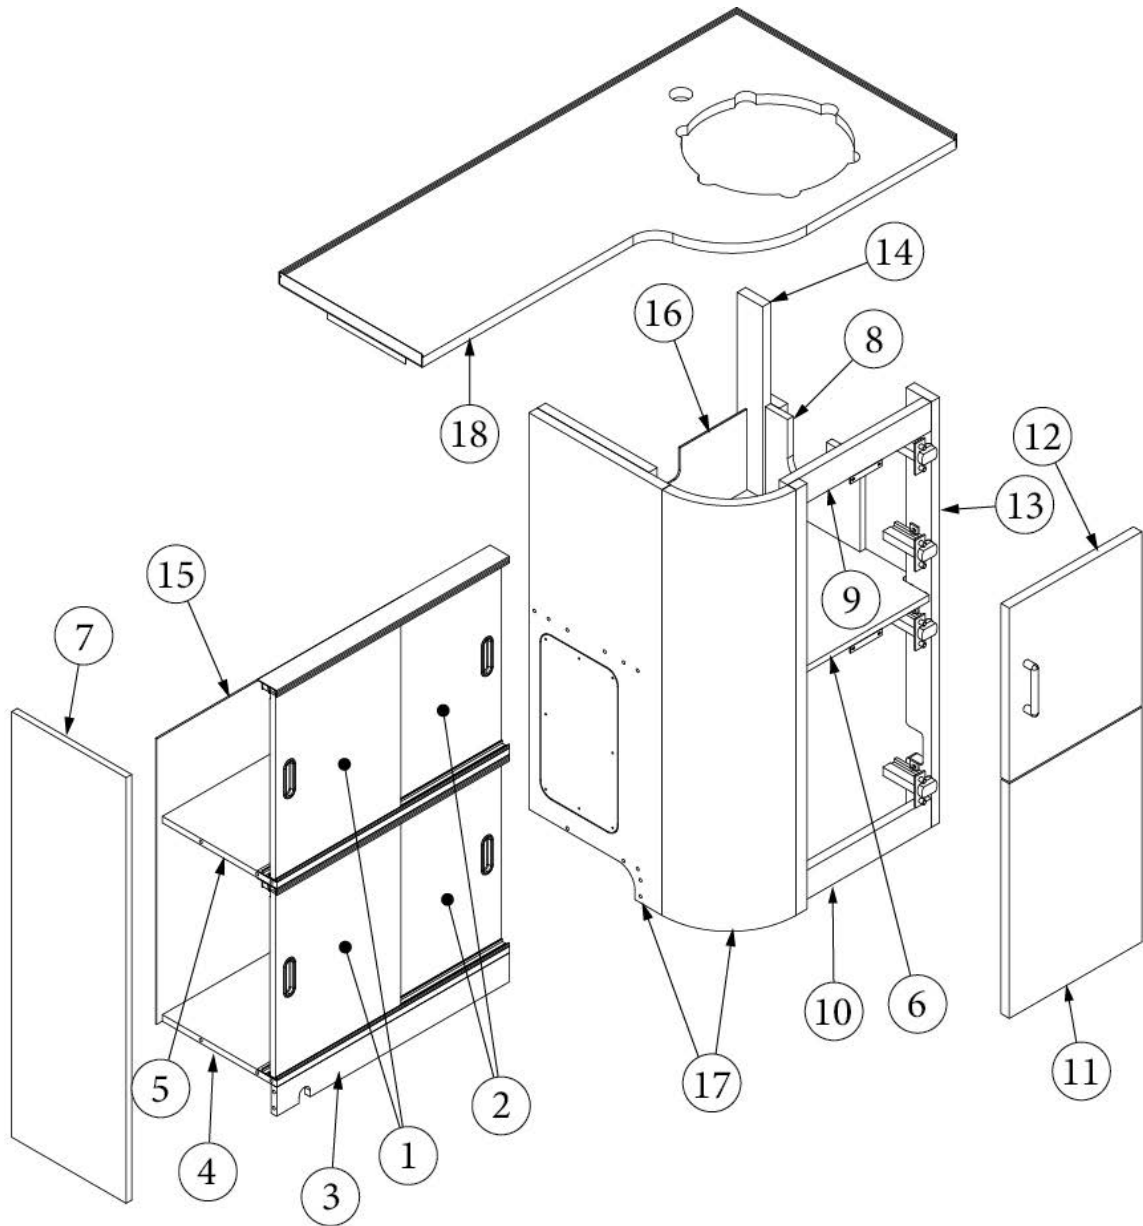

FURNITURE, LAVATORY

Lavatory Cabinet, 27FB

Parts Listed on Next Page