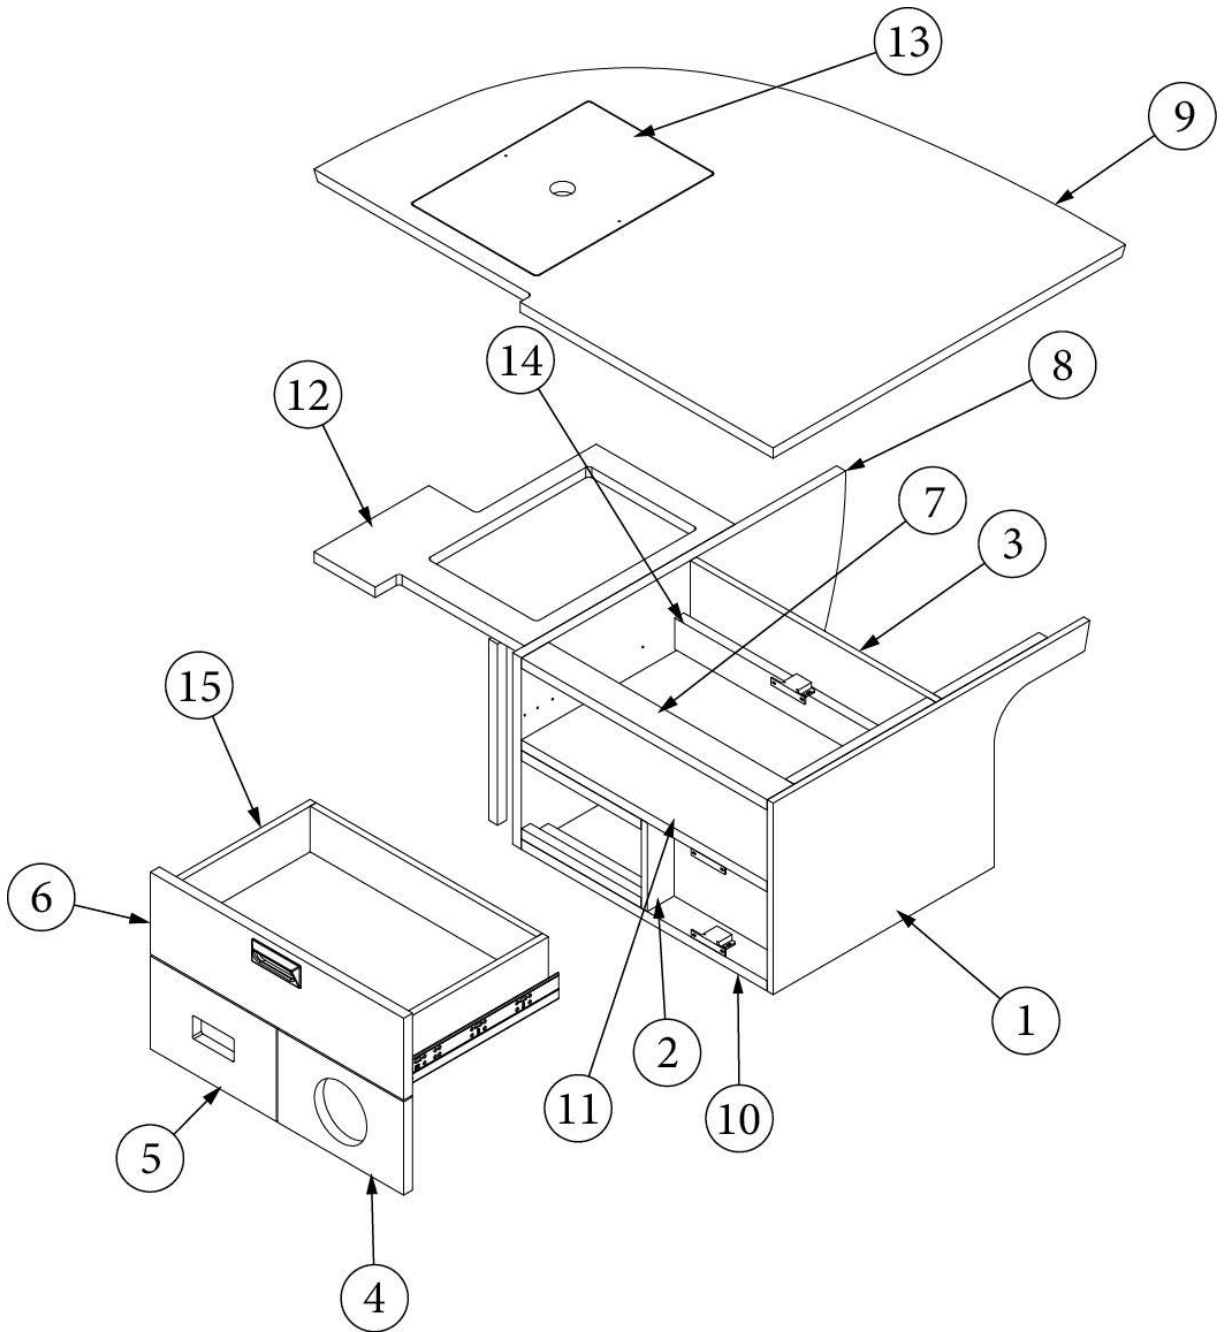

FURNITURE, LOUNGE

Dinette Seat, Roadside, 25FB, 27FB

Parts Listed on Next Page