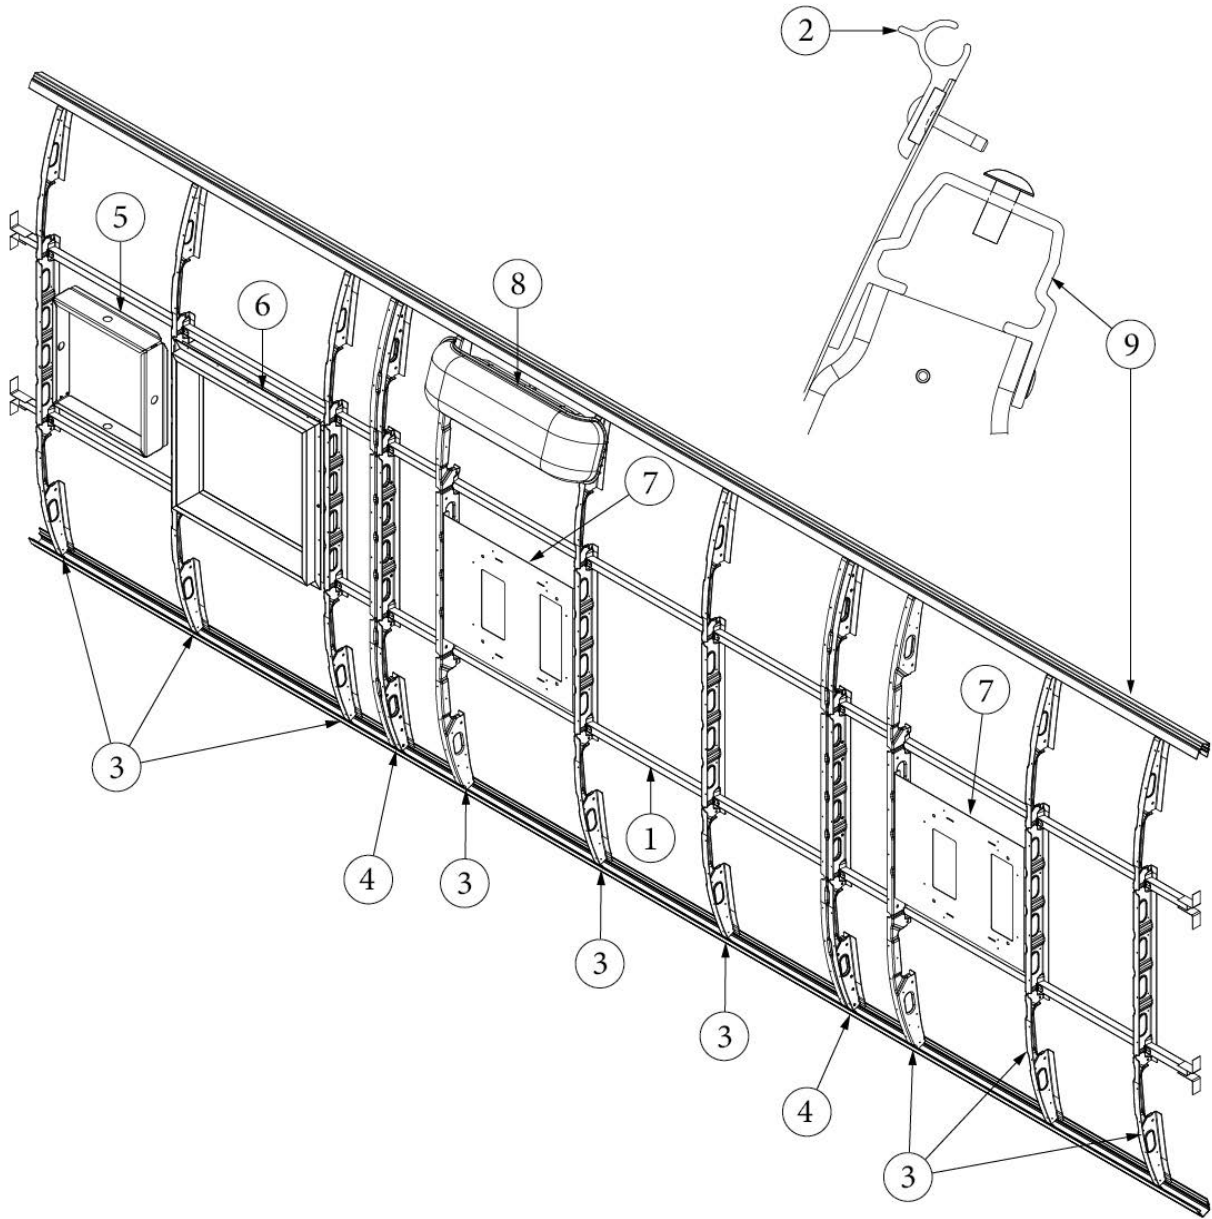

EXTERIOR SHELL

Roof, 25FB, With Two A/C

Parts Listed on Next Page