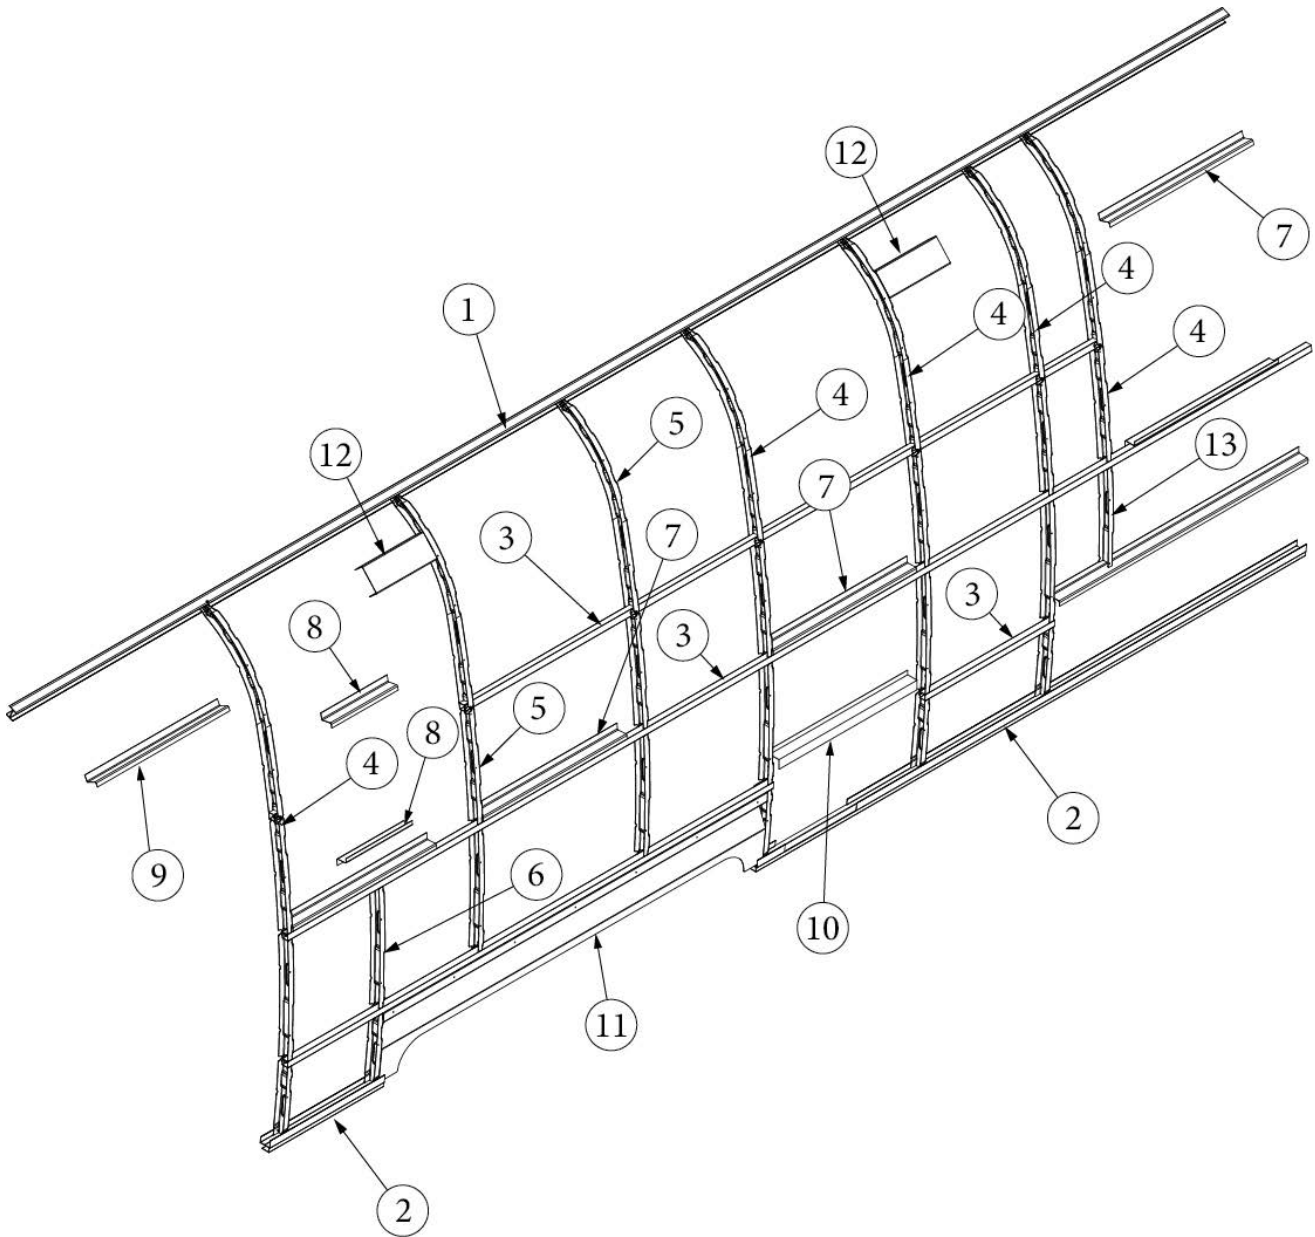

EXTERIOR SHELL

Wall Framing, Curbside, Twin, 27FB

Parts Listed on Next Page