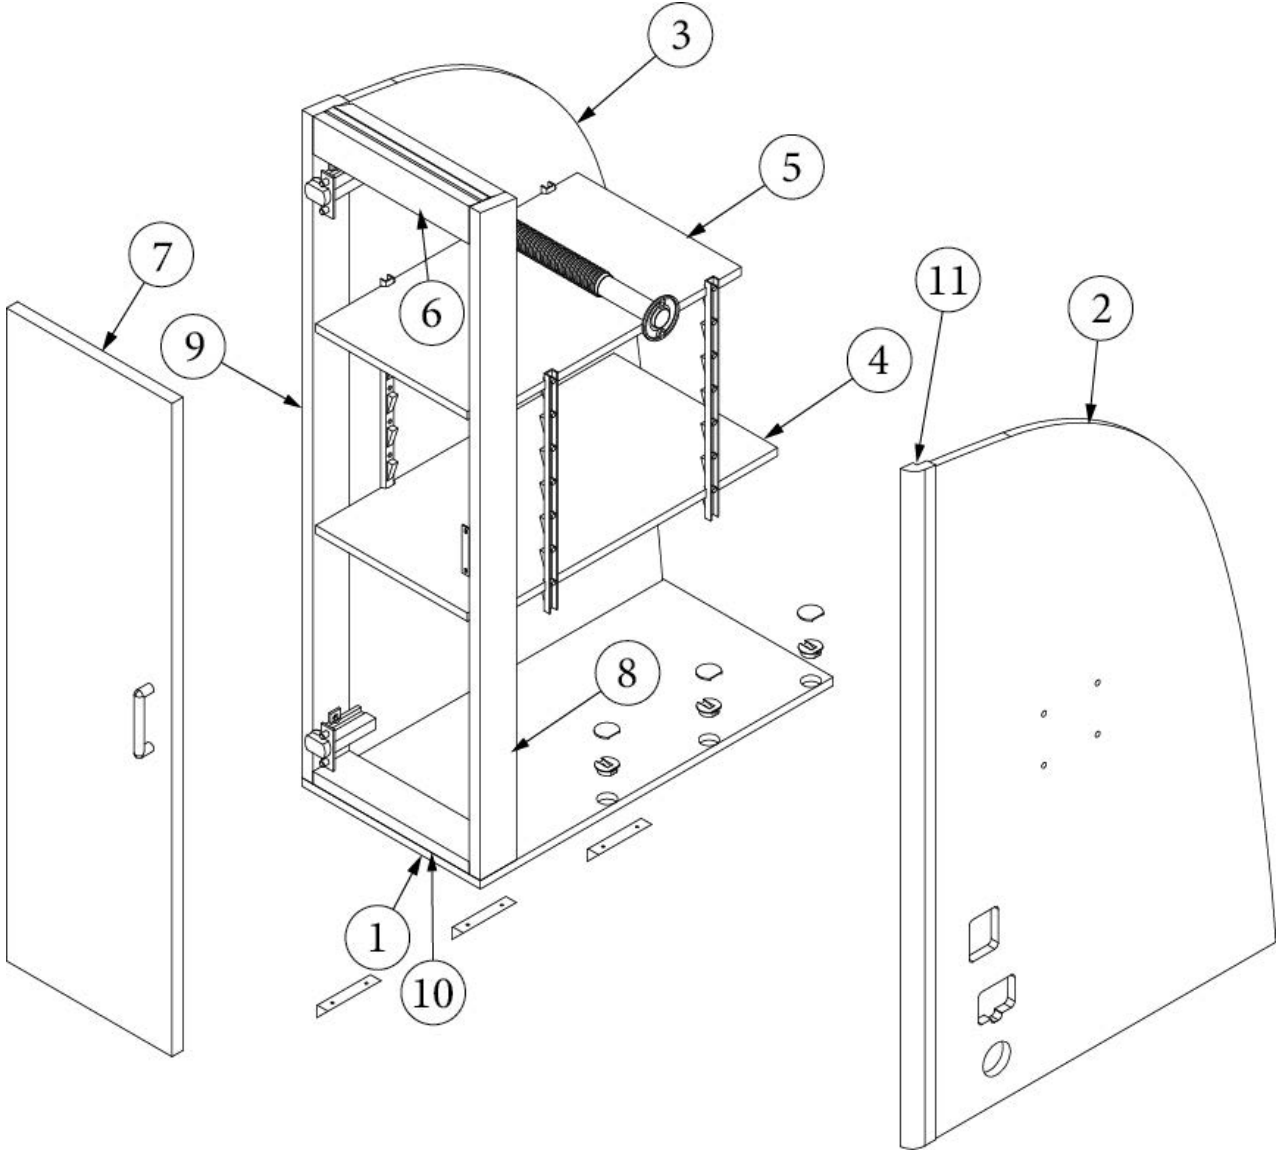

FURNITURE, BEDROOM

Hanging Wardrobe, RS, Twin, 27FB

Parts Listed on Next Page