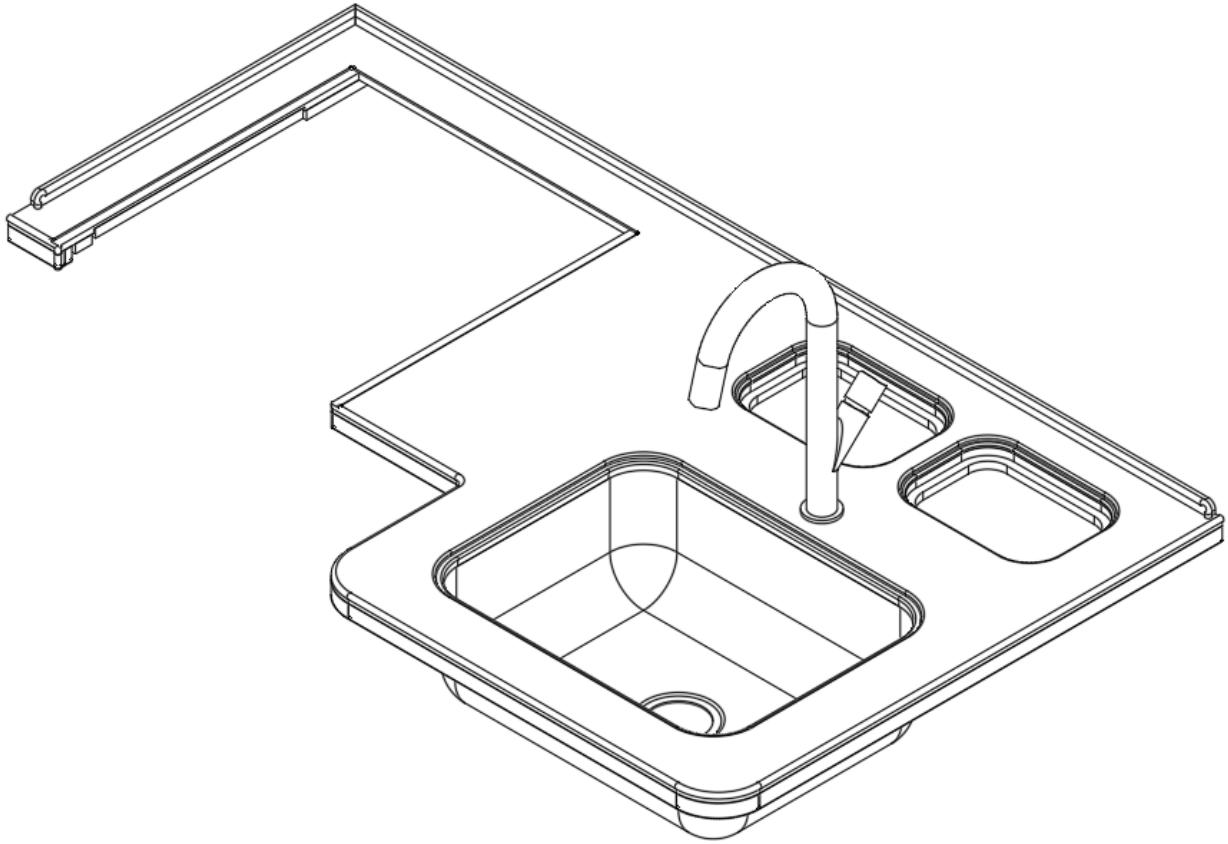

FURNITURE, GALLEY

Galley Top, 25FB

969932	Galley Top, 25FB
602937	Galley Top, Corian, Verano White
602961	Faucet, Chrome, Pull-out, Franke, FF5800CH
602493	Sink, Stainless, Dayton, 23.5 x 18.25 x 8"
602894	Sink cover, Corian, Verano white
602895	Trash lid, Corian, Verano white
602388	Clip, Sink
600968	Basket Strainer, 4 IN., Plastic Chrome
382555	Wastebasket, 10 x 7 x 9, White
381708	Wastebasket, 11.38 x 8.25 x 12.13, Black