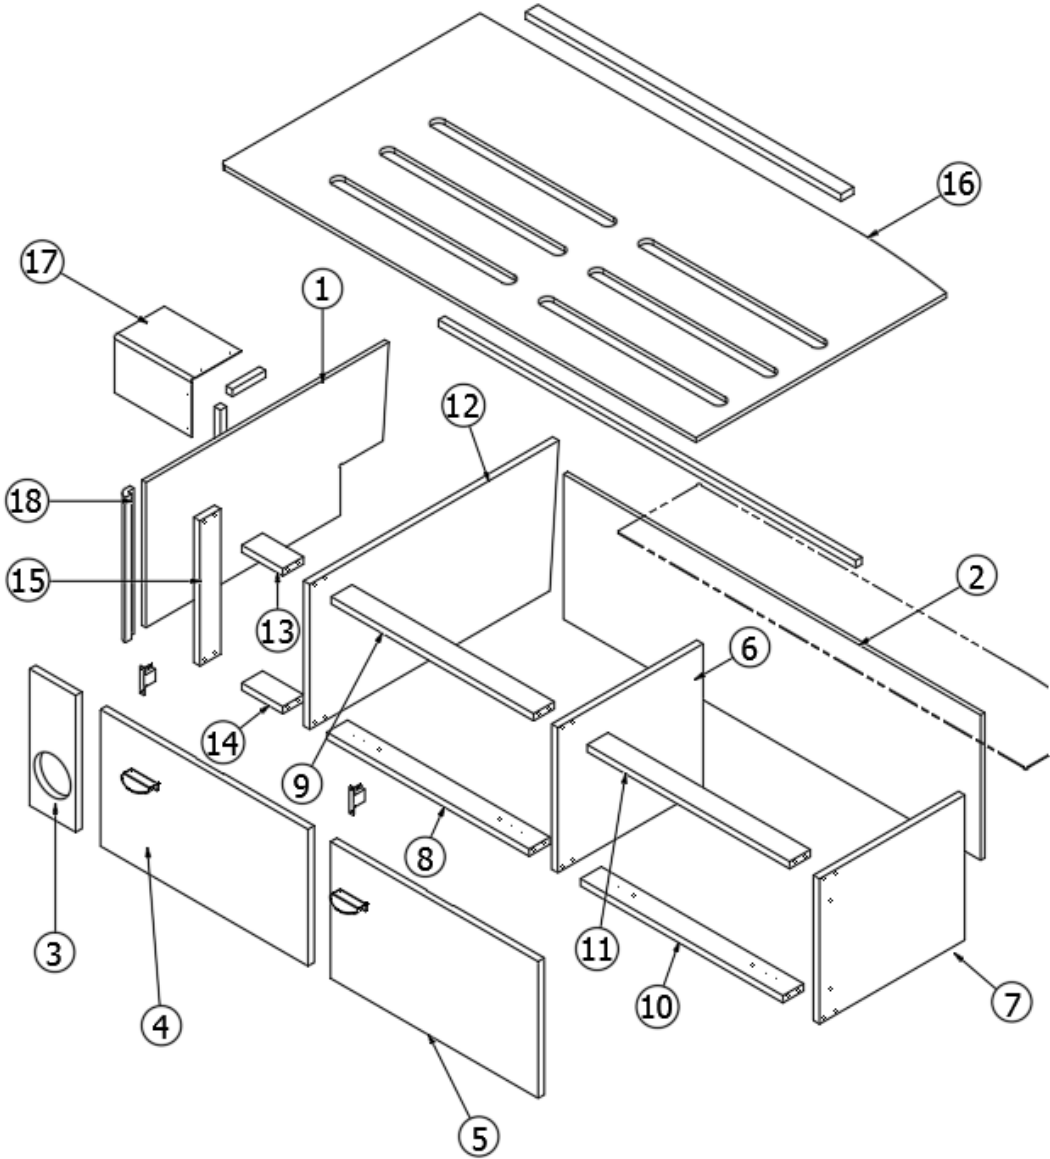

FURNITURE, BEDROOM

Bed, Twin, CS, 30RB

Parts Listed on Next Page