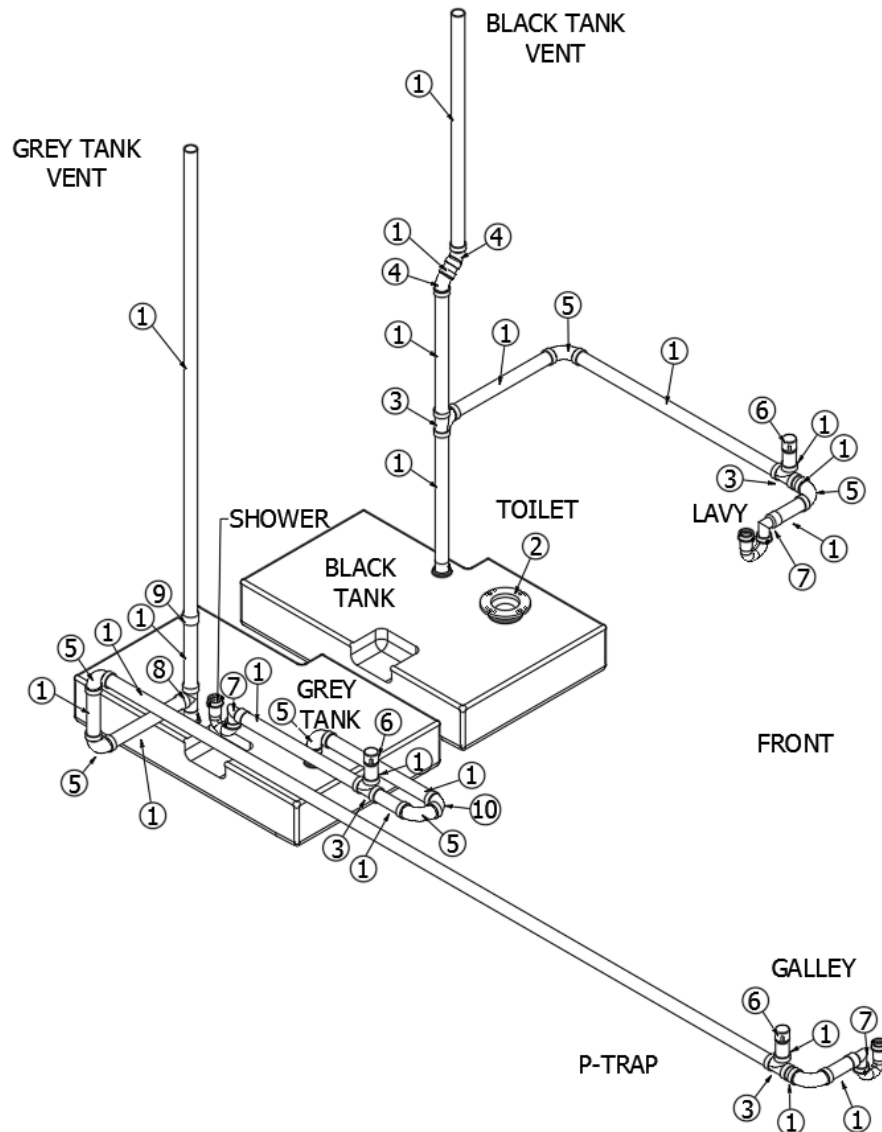

PLUMBING, DRAIN SYSTEM

Drain, Above Floor, 30RB

113196

Install, Drainage, 30RB (not for order/see parts below)

1. 601160-02	Pipe, ABS DVW, 1-1/2"
2. 600065	Toilet Floor Flange, Screw-In Fitting
3. 600156	Tee, Sanitary 1.5IN X 1.5IN. X 1.5IN
4. 600030	ELL- ABS 45 Degrees LG Turn
5. 600035	Elbow, 1.5 In. Xlt 90 Degree
6. 600538	Pump Vent, Automatic V-200
7. 600622	'P' Trap - 1.5IN W/Slip Nut & Washer
8. 601868	Sanitary Tee-SPIG X HUB X HUB
9. 600227	Coupling, 1.5 In. Plastic
10. 600662	1 1/2" Elbow, Short Radius
11. 340084-28	Clamp, Hose - Size 2-1/4IN