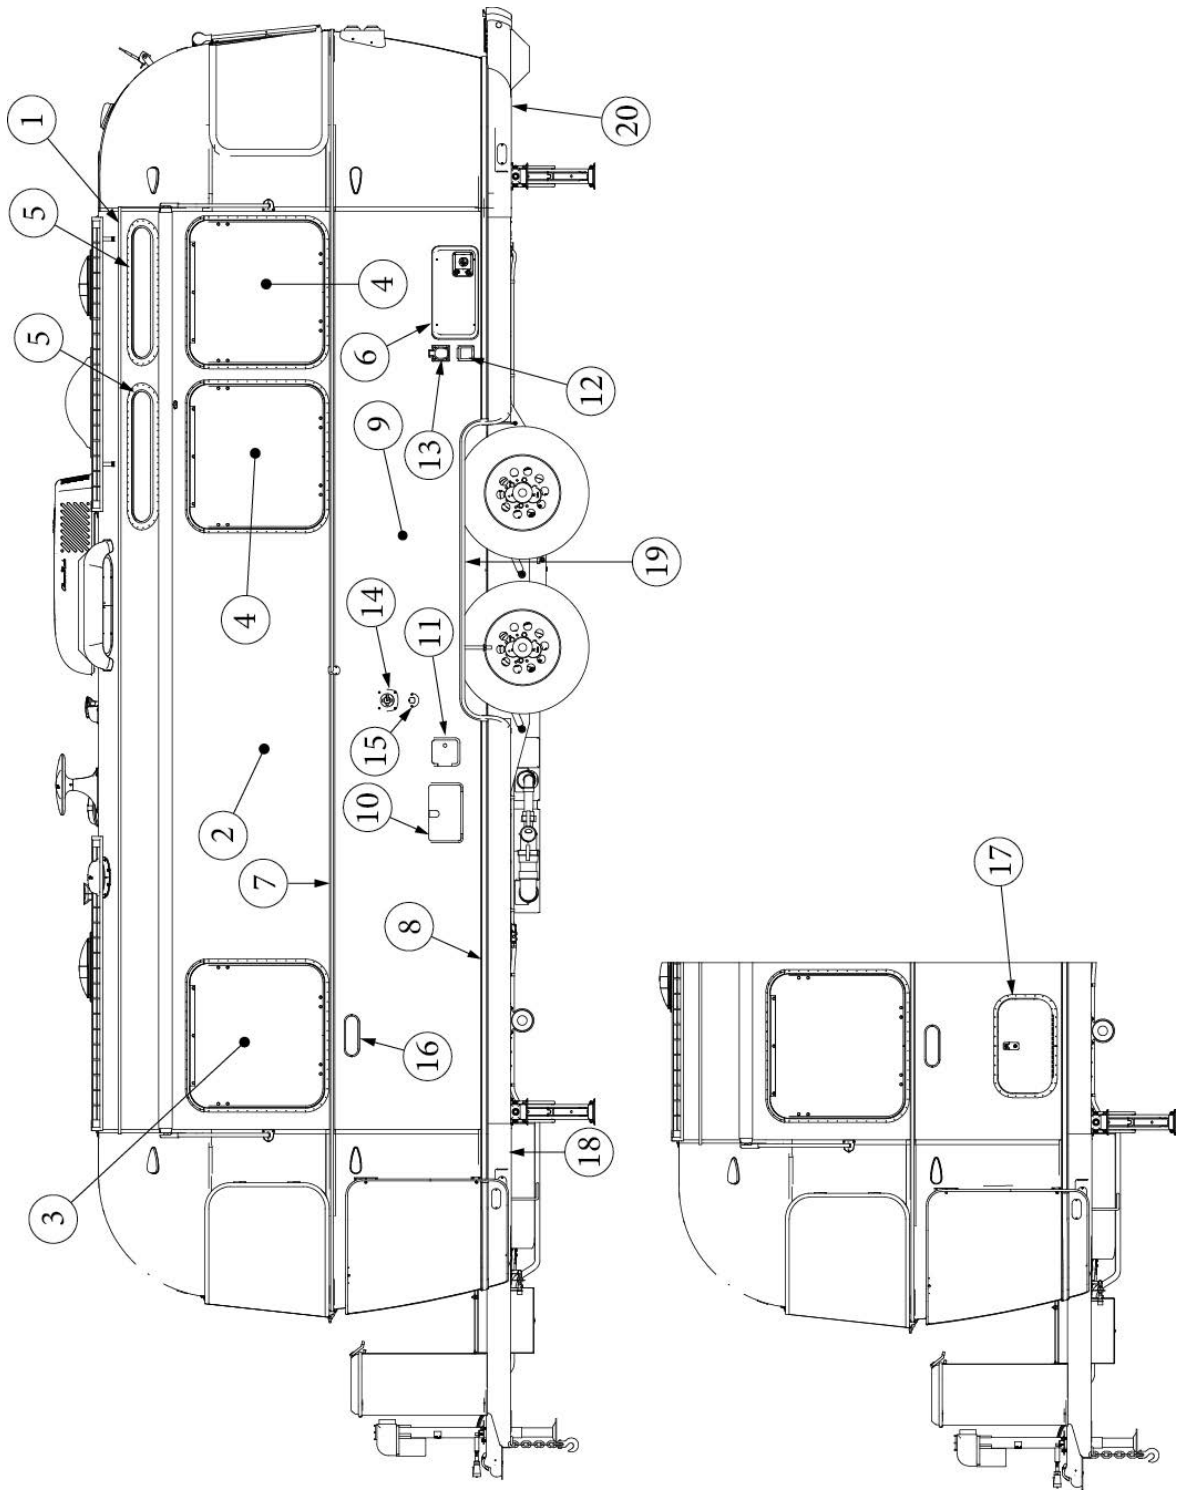

EXTERIOR SHELL

Exterior Components, Roadside, 25FB

Parts Listed on Next Page