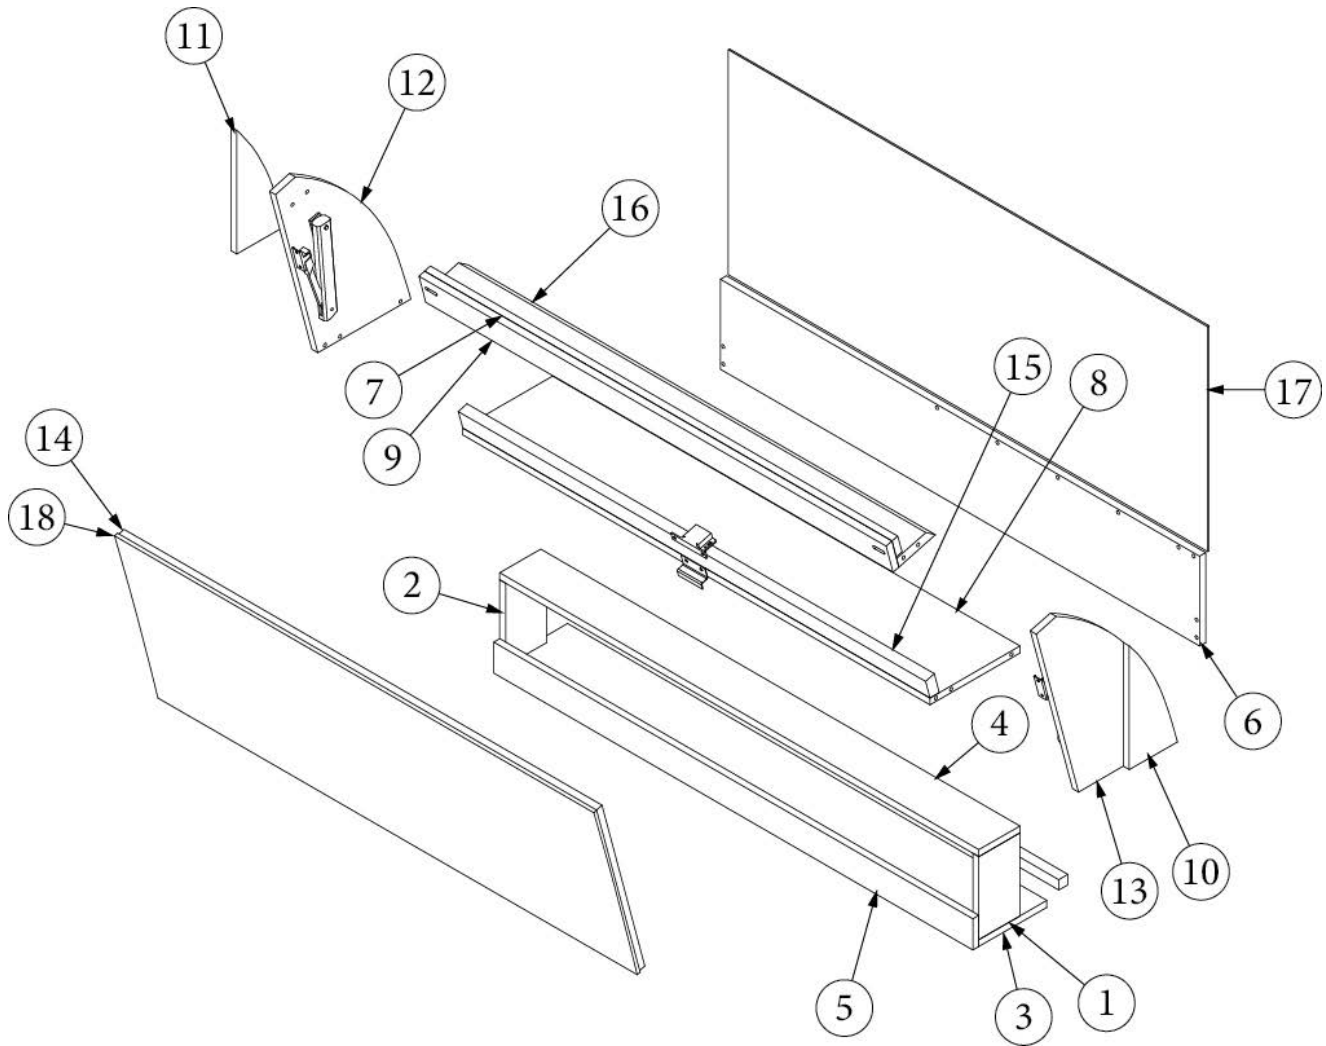

FURNITURE, LAVATORY

Medicine Cabinet, 25FB, 27FB

Parts Listed on Next Page

FURNITURE, LAVATORY

Medicine Cabinet, 25FB, 27FB

969833-01

Assembly, Medicine Cabinet

1. 969833&010112BB Pre laminate, .50 x 5.67 x 40"
2. 969833&010212BC Pre laminate, .50 x 3.42 x 6"
3. 969833&010312BC Pre laminate, .50 x 3.42 x 6"
4. 969833&010412BC Pre laminate, .50 x 3.42 x 40"
5. 969833&010512BC Pre laminate, .50 x 2.25 x 40"
6. 969833&010612BC Pre laminate, .50 x 6.50 x 40"
7. 969833&010712CC Pre laminate, .50 x 1.38 x 39"
8. 969833&010812CC Pre laminate, .50 x 39.00 x 7.5"
9. 969833&010912CC Pre laminate, .50 x 2.25 x 39"
10. 969833&011012CC Pre laminate, 4.02 x 8.94"
11. 969833&011112CC Pre laminate, 4.02 x 8.94"
12. 969833&011212CC Pre laminate, 11.29 x 13.62"
13. 969833&011312CC Pre laminate, 11.29 x 13.62"
14. 969833&011412CC Pre laminate, .50 x 39.88 x 13.88"
15. 969833&011518CC Pre laminate, .75 x 1.63 x 39"
16. 969833&011618CC Pre laminate, .75 x 3.16 x 39"
17. 969833&011703CE Pre laminate, .13 x 16.25 x 40"
18. 372203-33 Mirror, Safety glass, 14" x 40"
- 385940-02 Mirror pull, Chrome
- 382466-01 Lid stay, Compartment door
- 382466-02 Lid stay, Side bracket
- 382466-03 Lid stay, Door bracket
- 382159 Pivot hinge, Nickel
- 381228-02 Catch, Grabber door (5lb Pull)
- 365429-01 Edgebanding, Black Walnut, 5/8"
- 365426-01 Edgebanding, Natural Elm, 5/8"