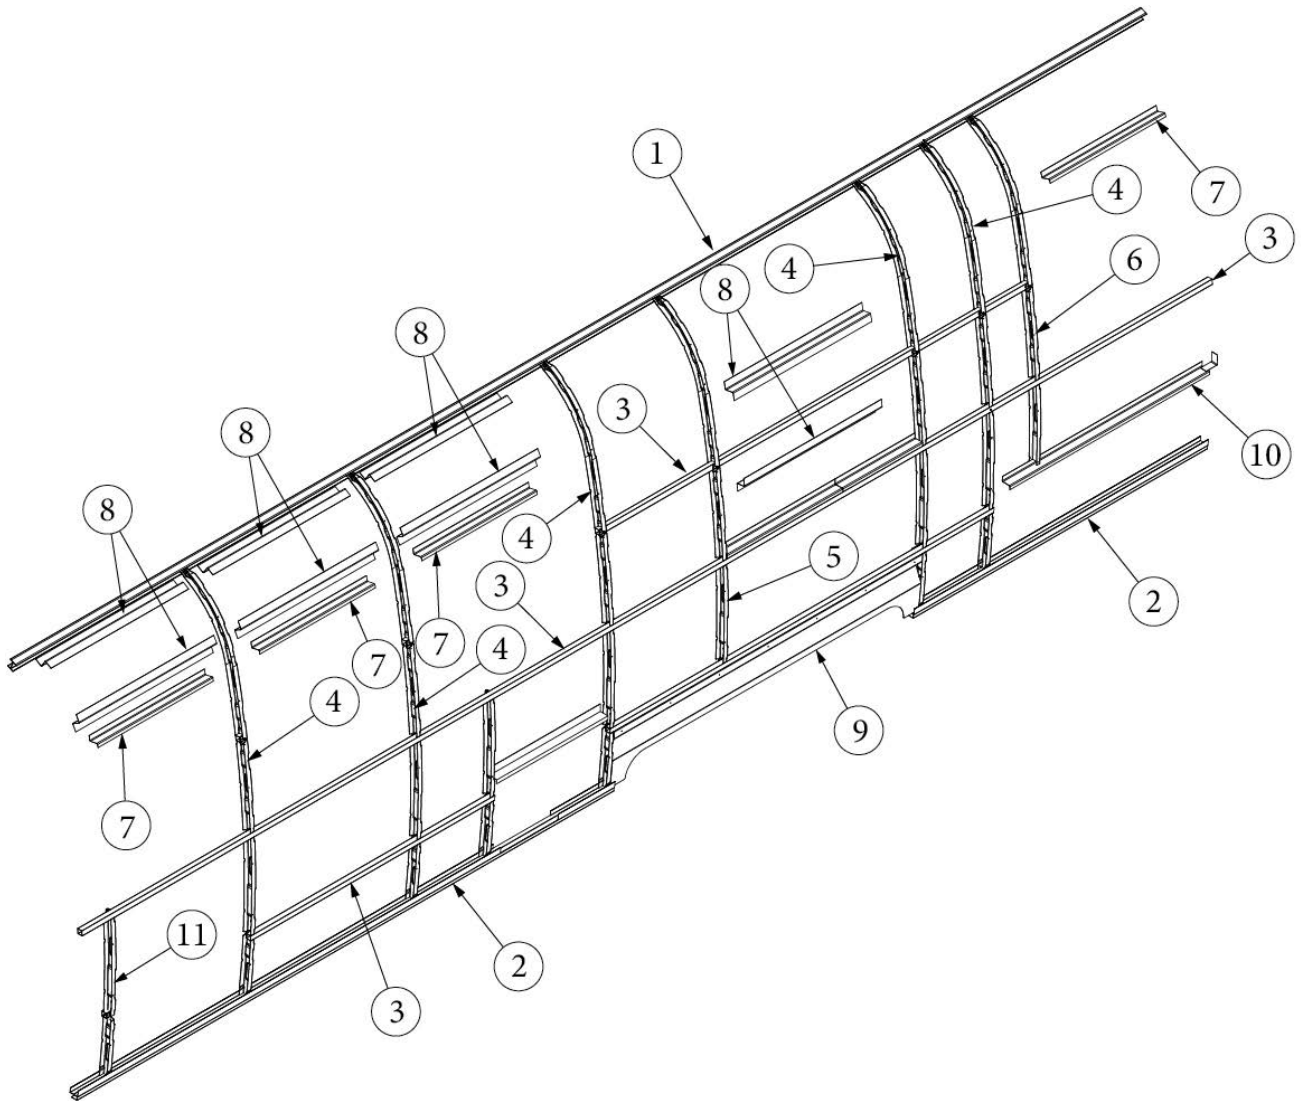

EXTERIOR SHELL

Wall Framing, Roadside, Twin, 30RB

Parts Listed on Next Page