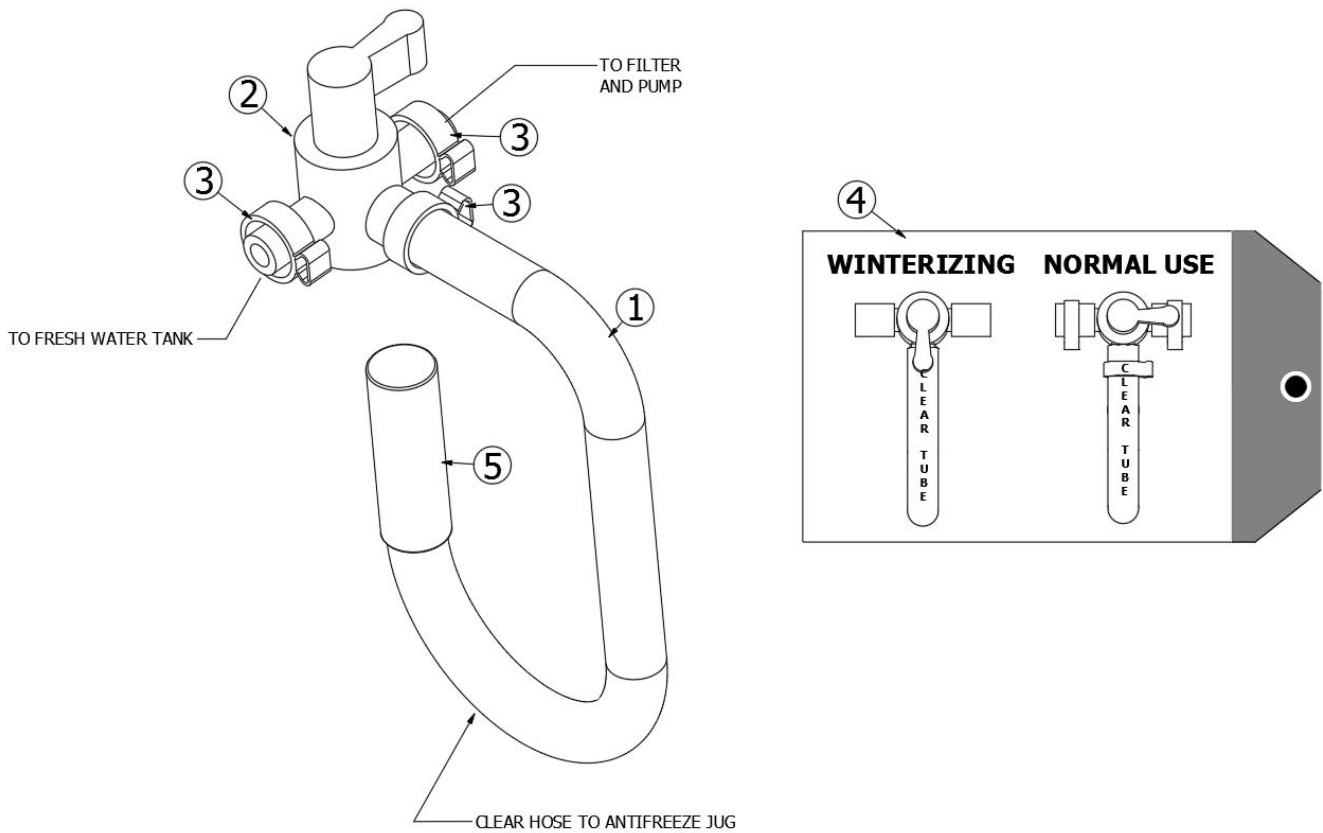

PLUMBING, FRESH WATER SYSTEM

Winterization Kit

112814

Winterization Kit Installation

1. 601240-01	Tubing 1/2 I.D. X 3/32 Wall Thick
2. 602711	Valve-3 Way Bypass .5" PEX #32788
3. 601698-15	1/2 CRIMP RING #14785
4. 365453	Tag-Instruction - Winterization Kit
5. 602801	Cap, 5/8" ID, Winterization Kit