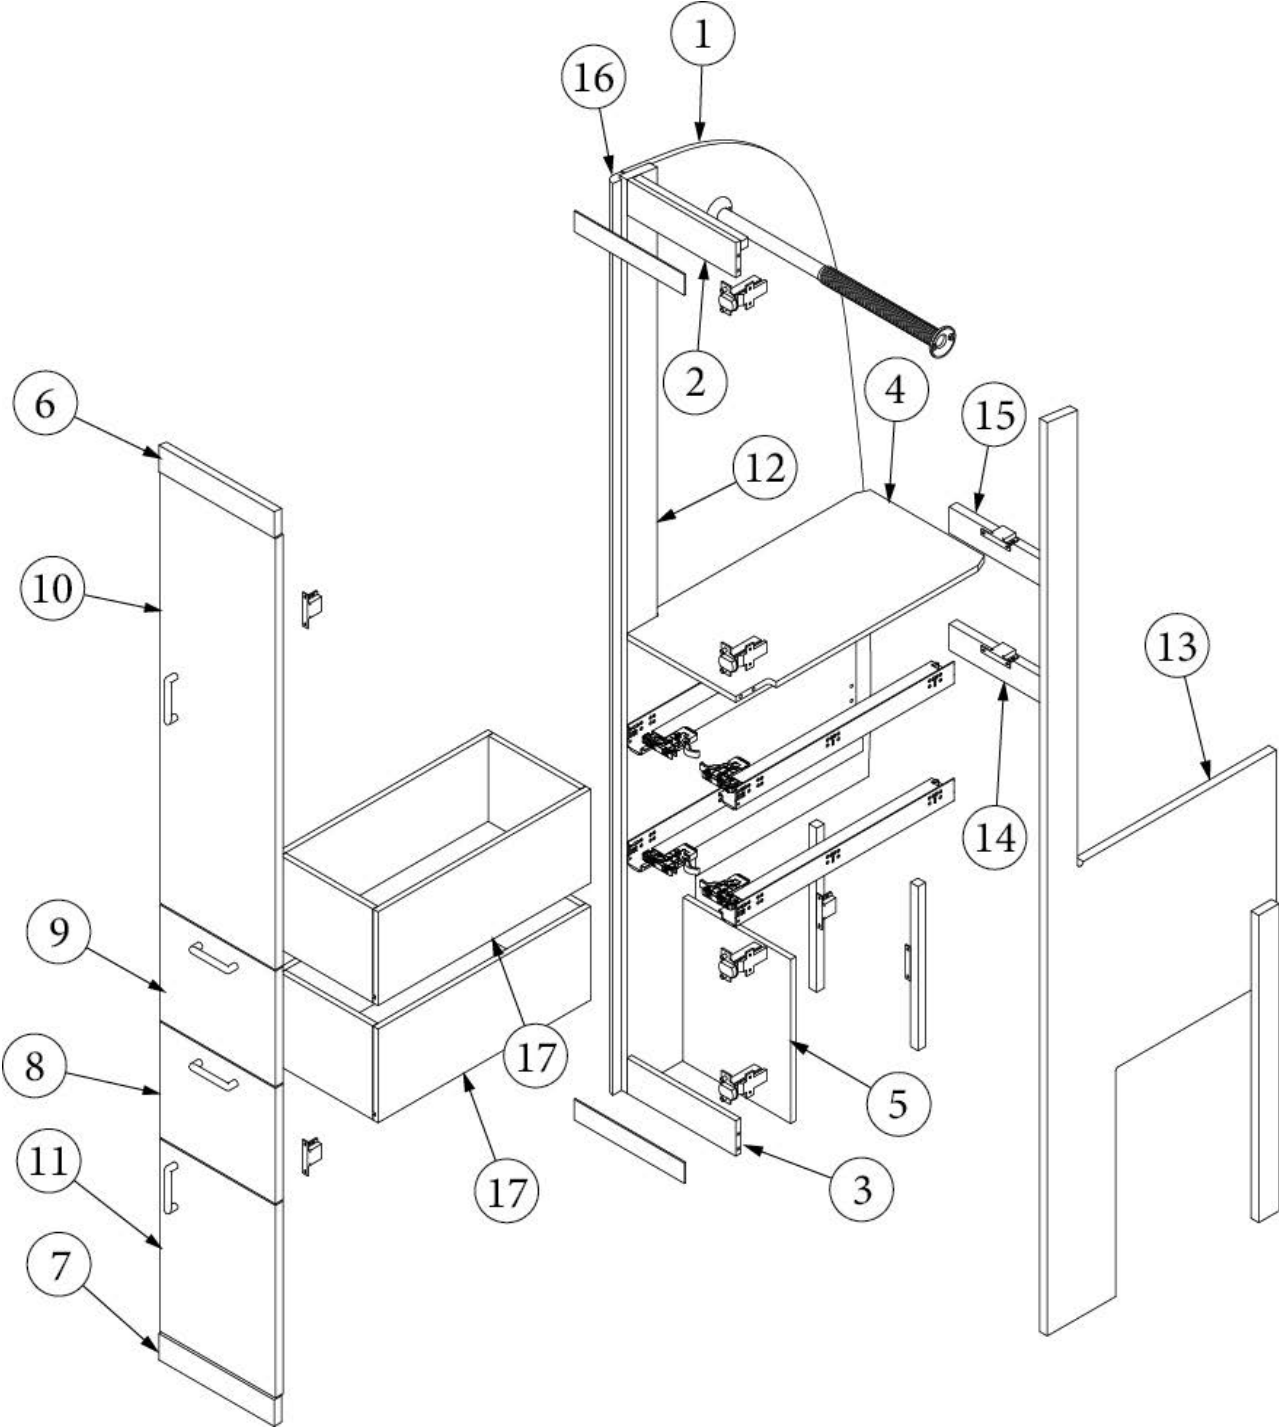

FURNITURE, BEDROOM

Wardrobe, Bedroom, Queen, 25FB

Parts Listed on Next Page