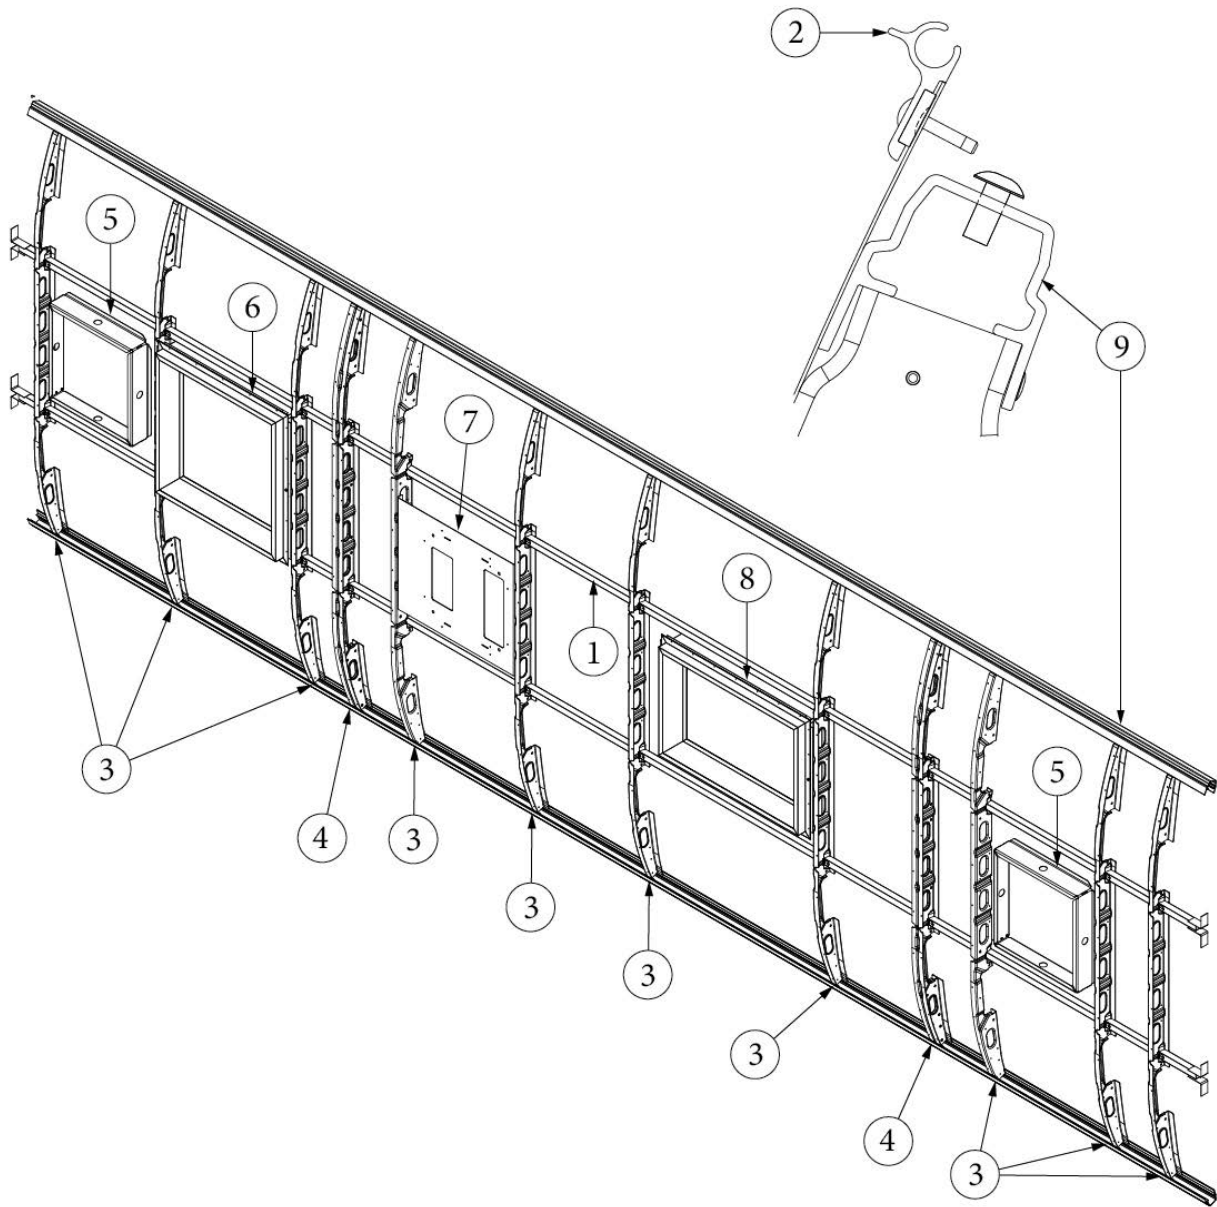

EXTERIOR SHELL

Roof, 27FB

Parts Listed on Next Page