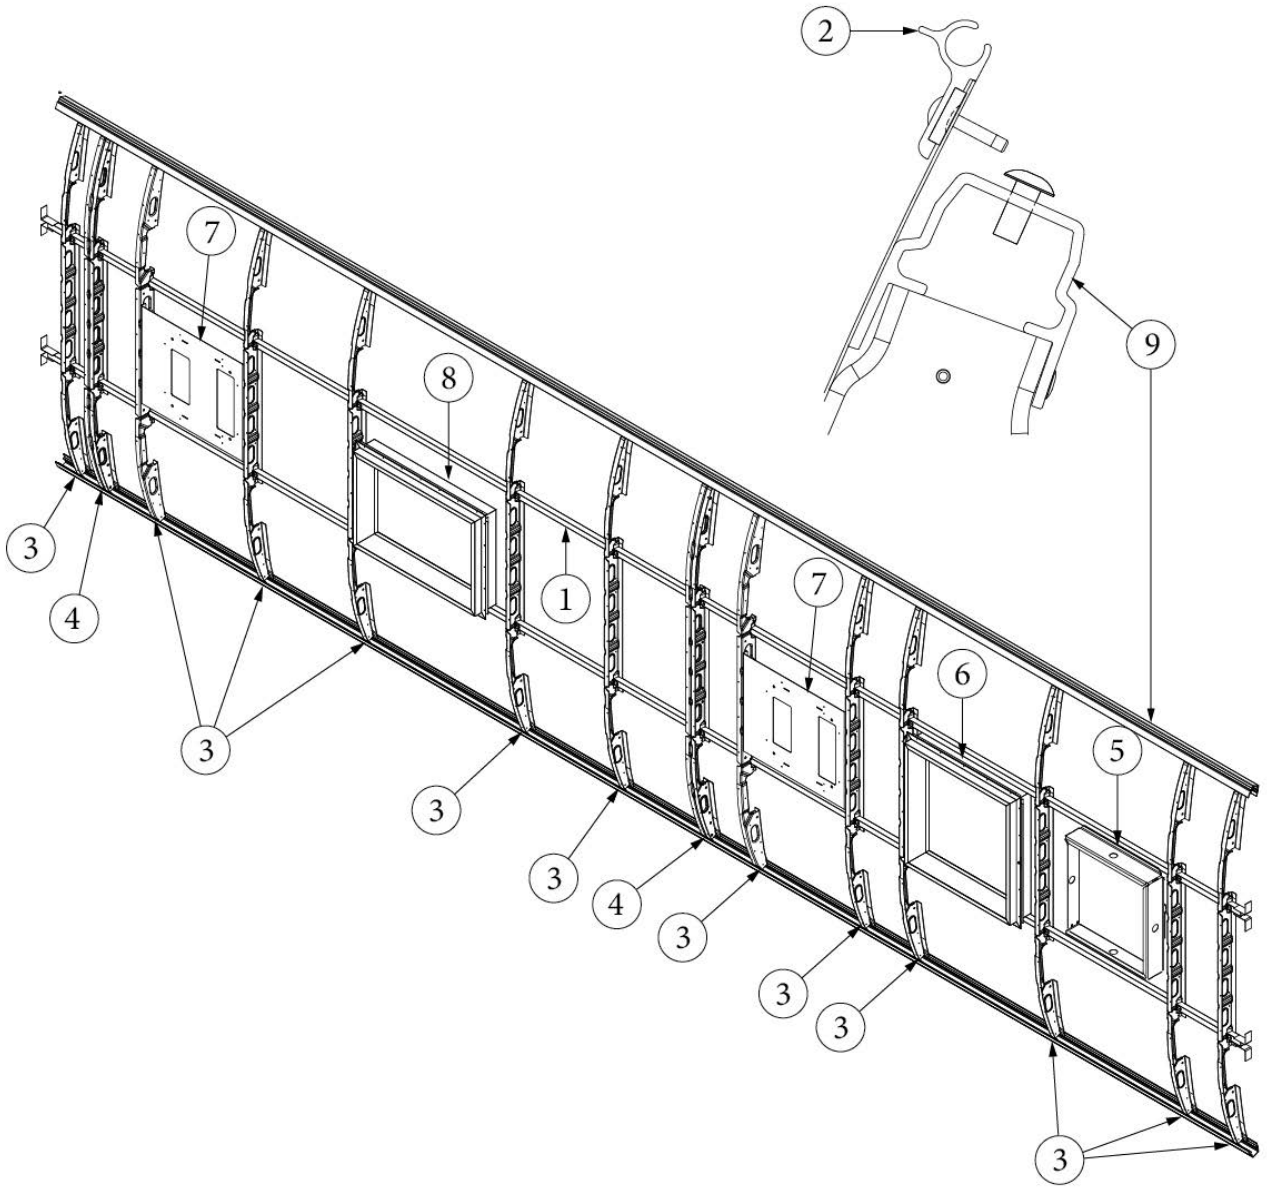

EXTERIOR SHELL

Roof, 30RB

Parts Listed on Next Page