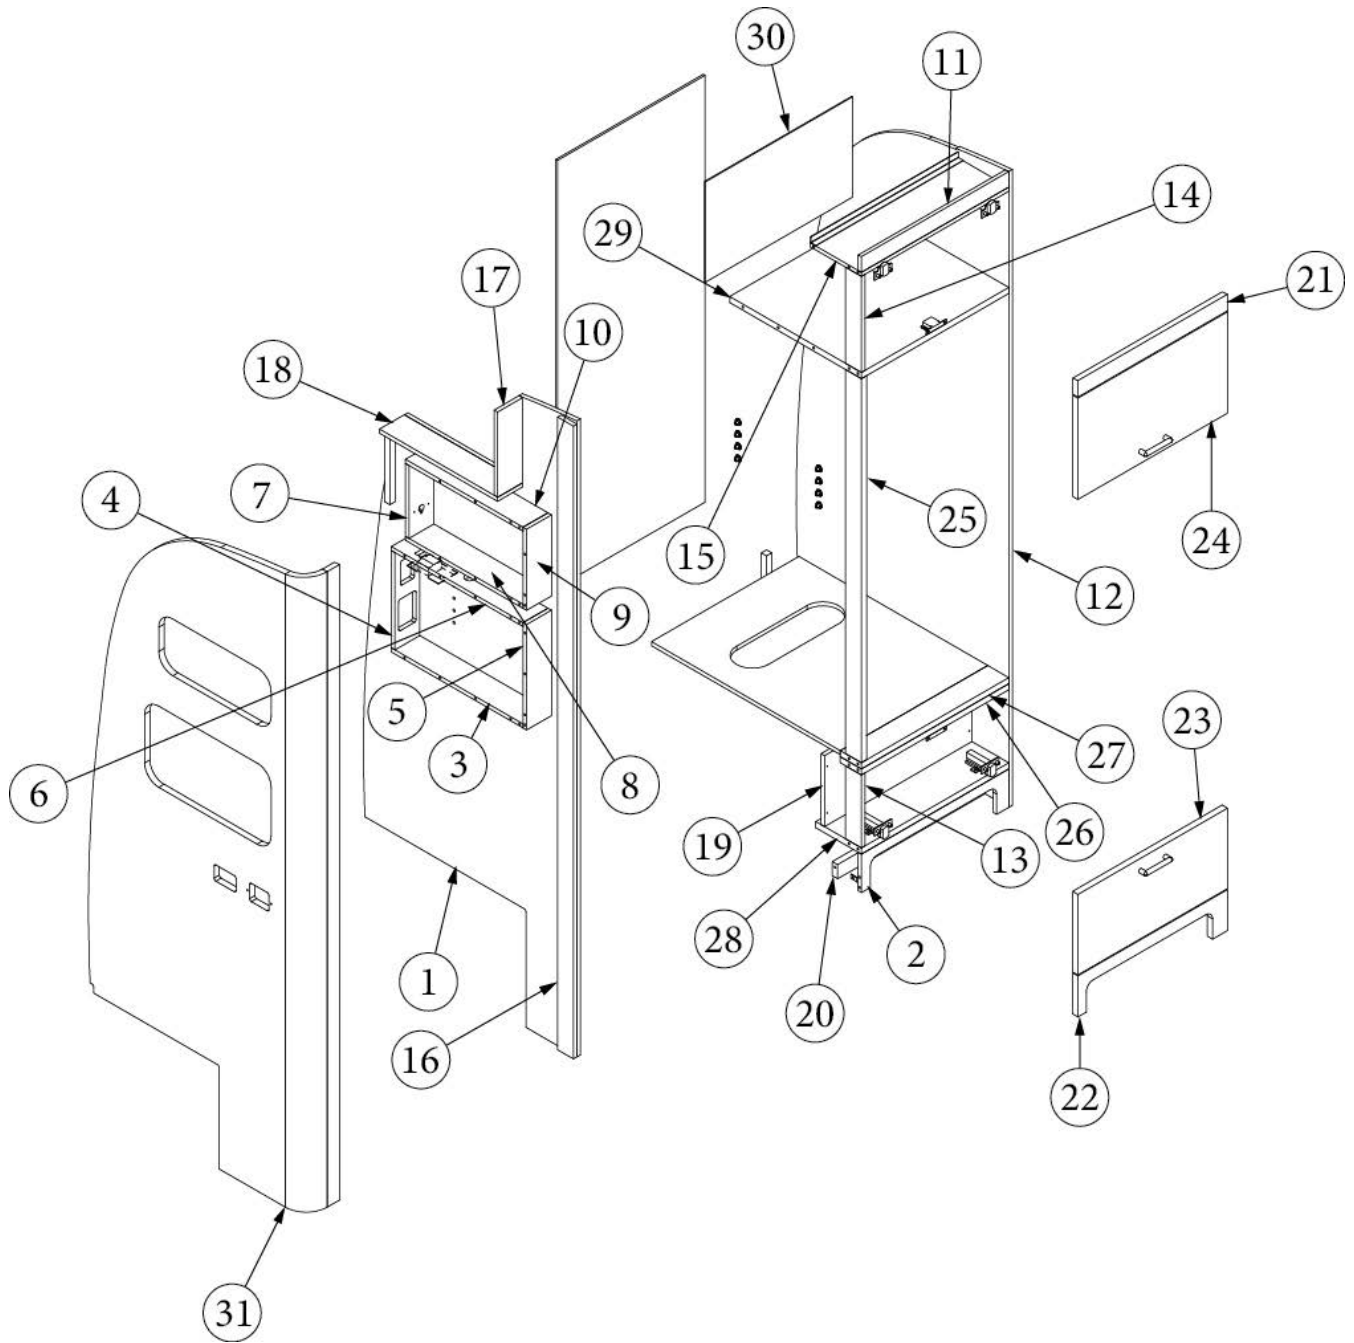

FURNITURE, GALLEY

Refrigerator Cabinet, 25FB

Parts Listed on Next Page