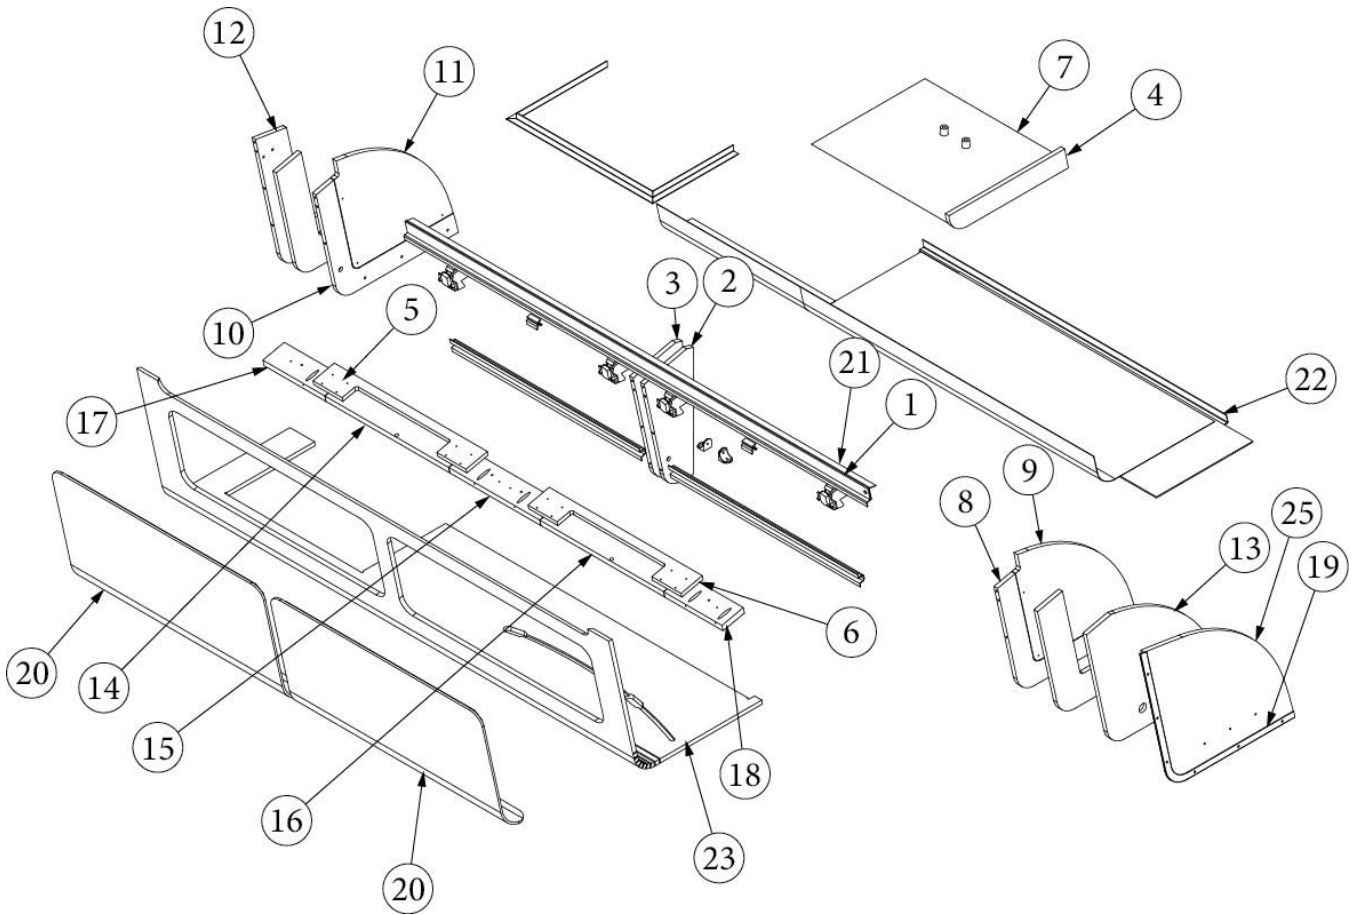

FURNITURE, GALLEY

Roof Locker, Galley, 27FB

Parts Listed on Next Page