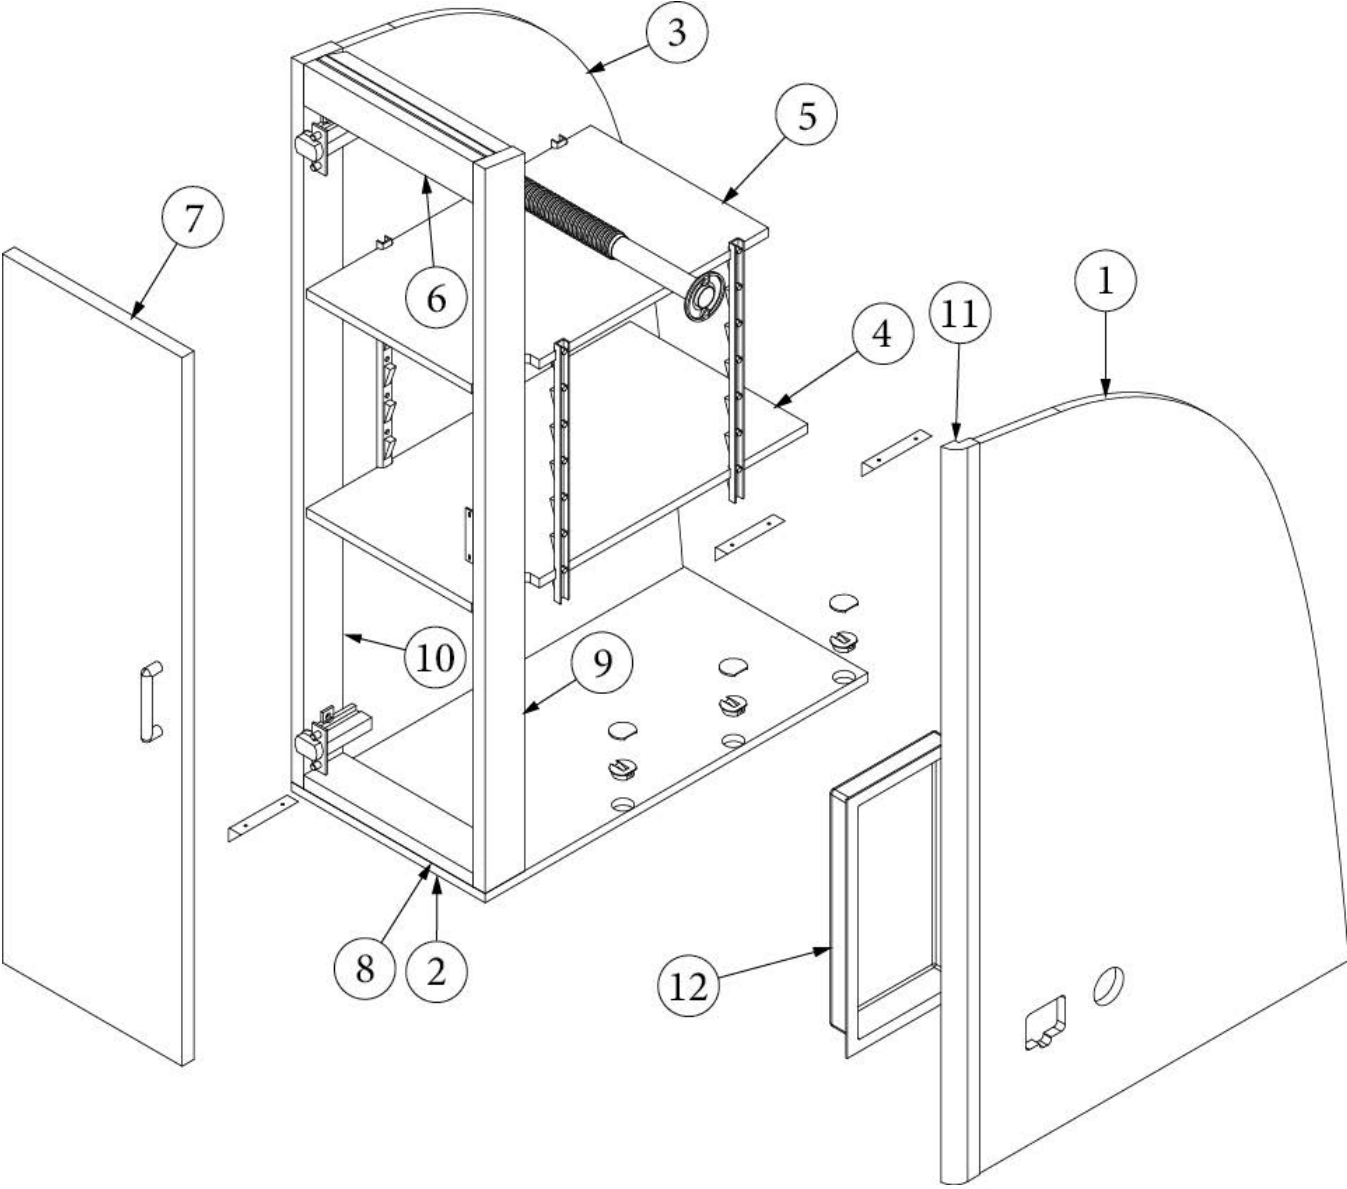

FURNITURE, BEDROOM

Hanging Wardrobe, CS, Twin, 30RB

Parts Listed on the Next Page