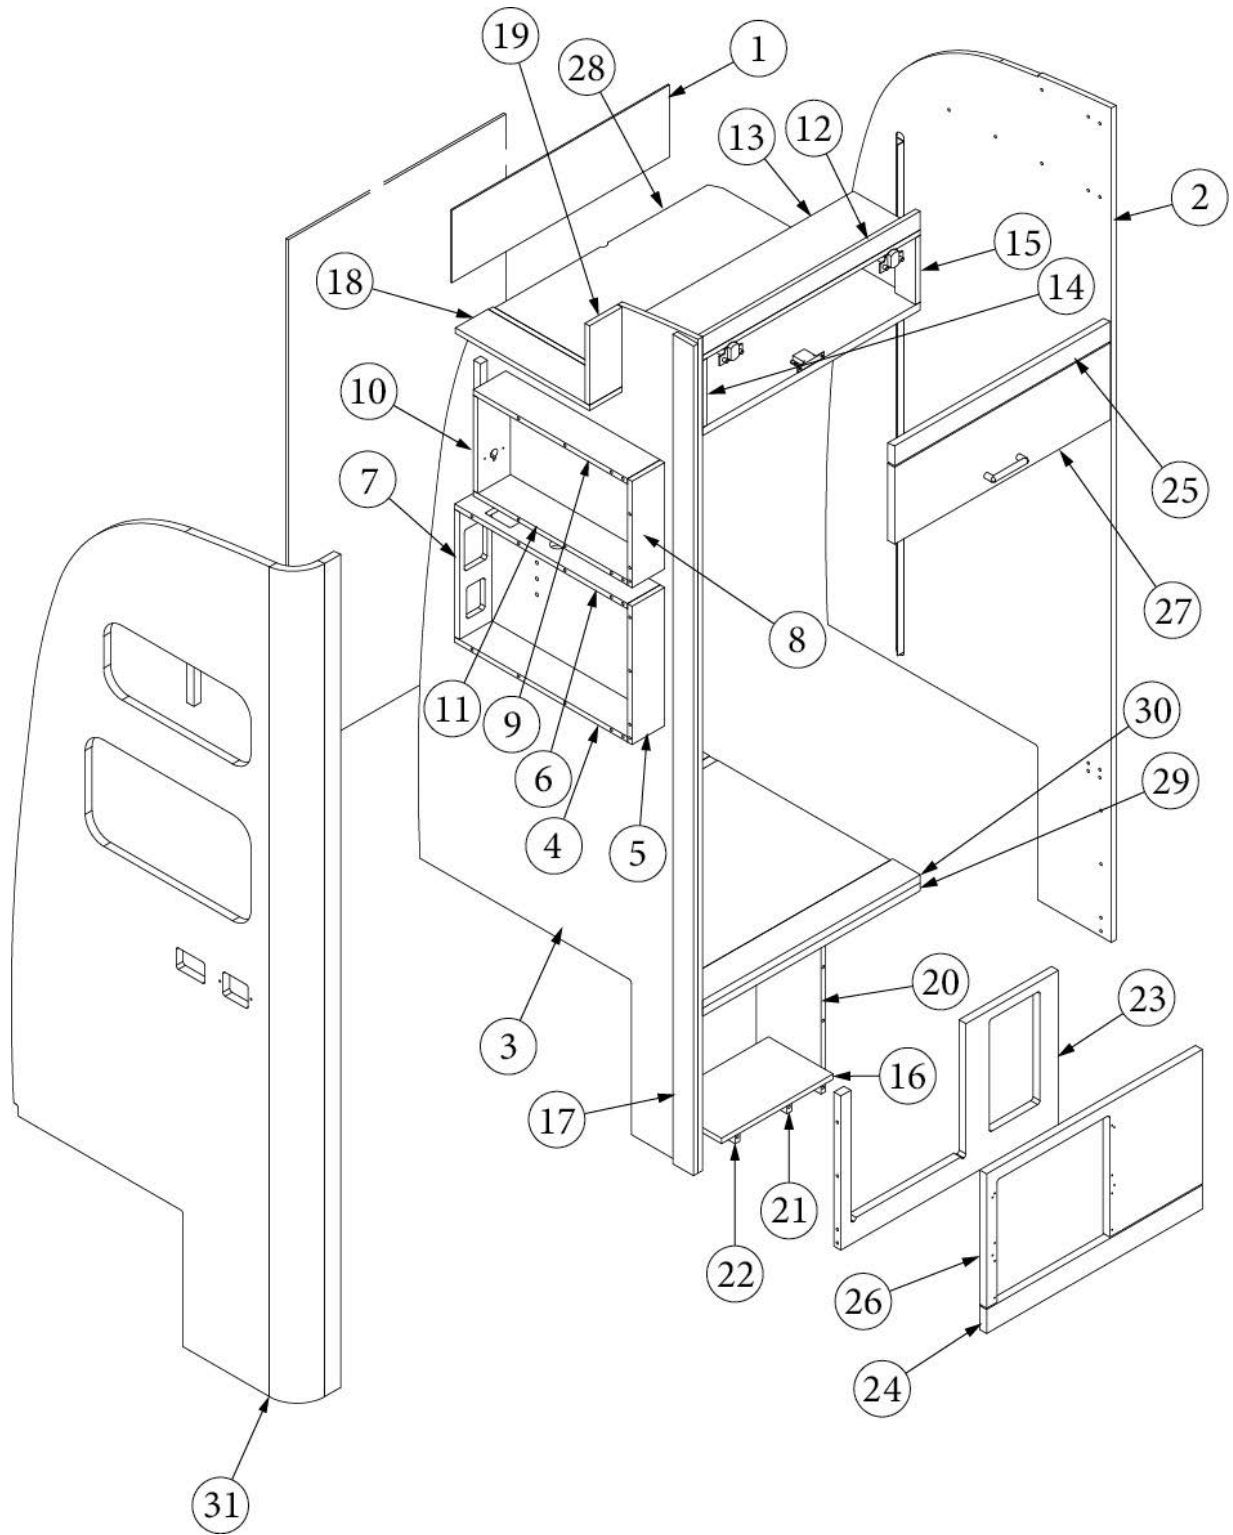

FURNITURE, GALLEY

Refrigerator Cabinet, 27FB

Parts Listed on Next Page