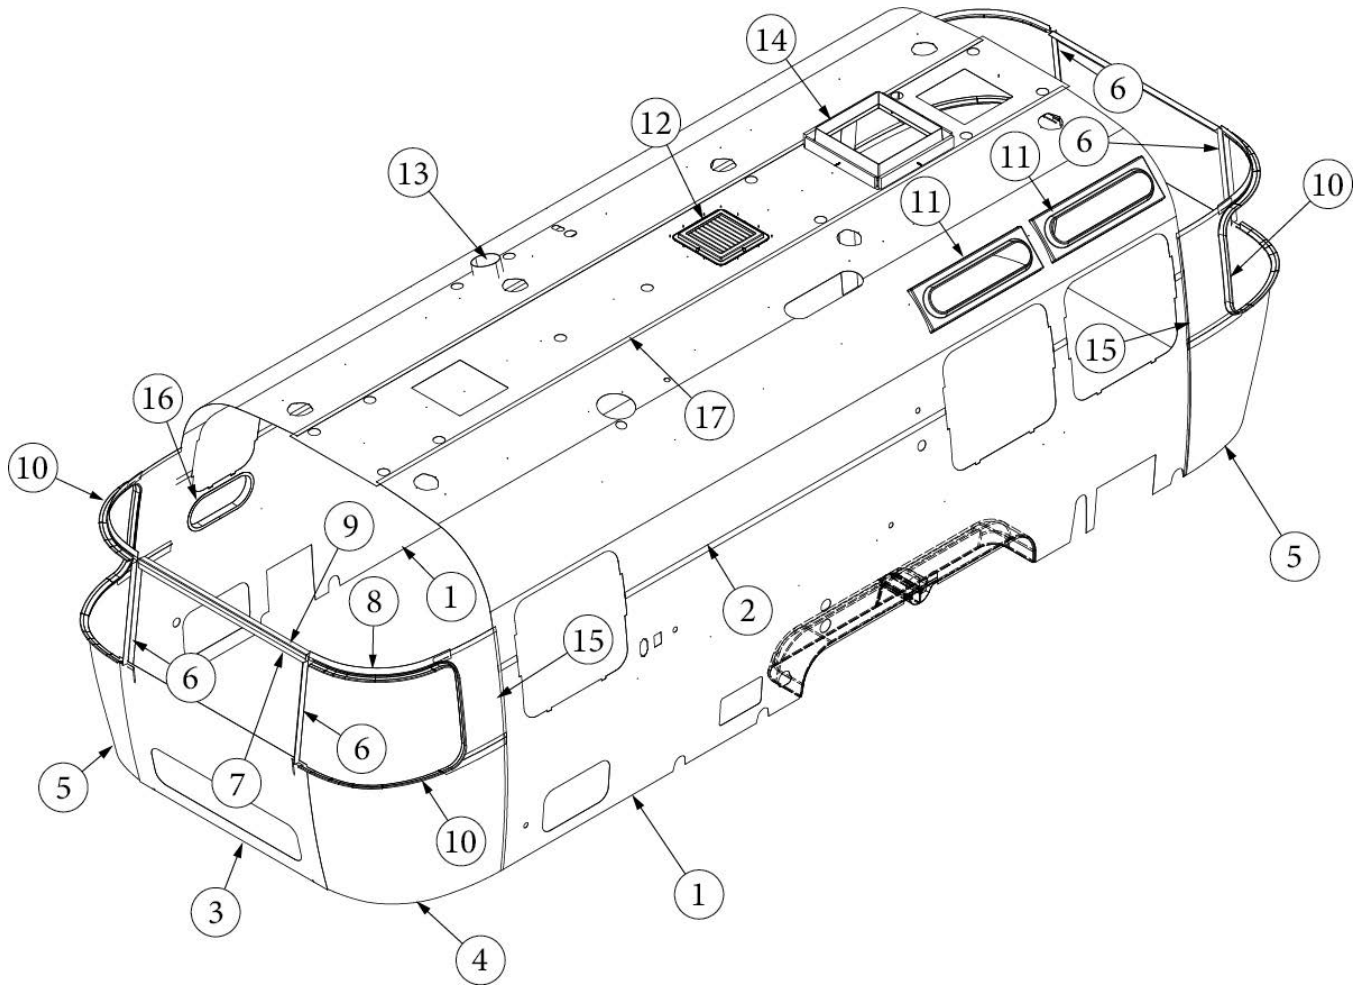

INTERIOR SHELL

Interior Skin, Twin, 25FB

Parts Listed on Next Page