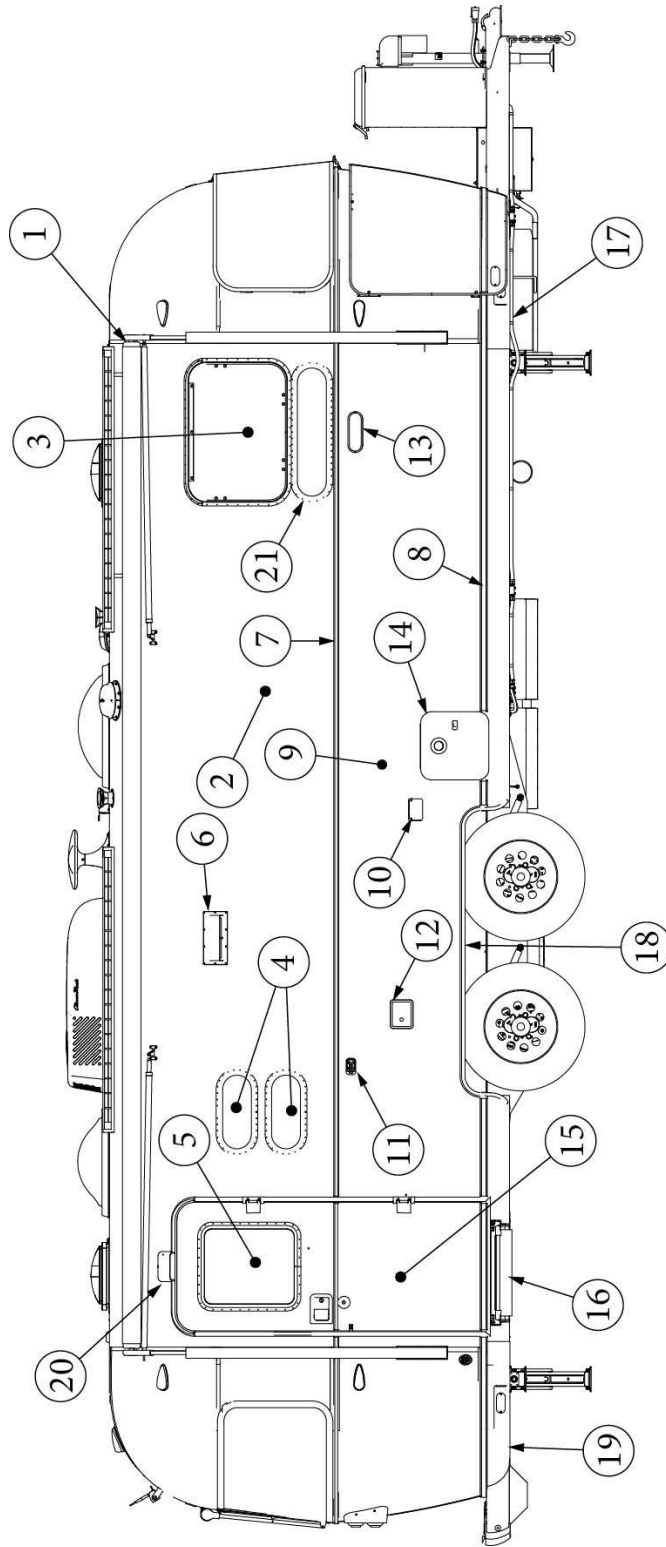

EXTERIOR SHELL

Exterior Components, Curbside, 27FB

Parts Listed on Next Page