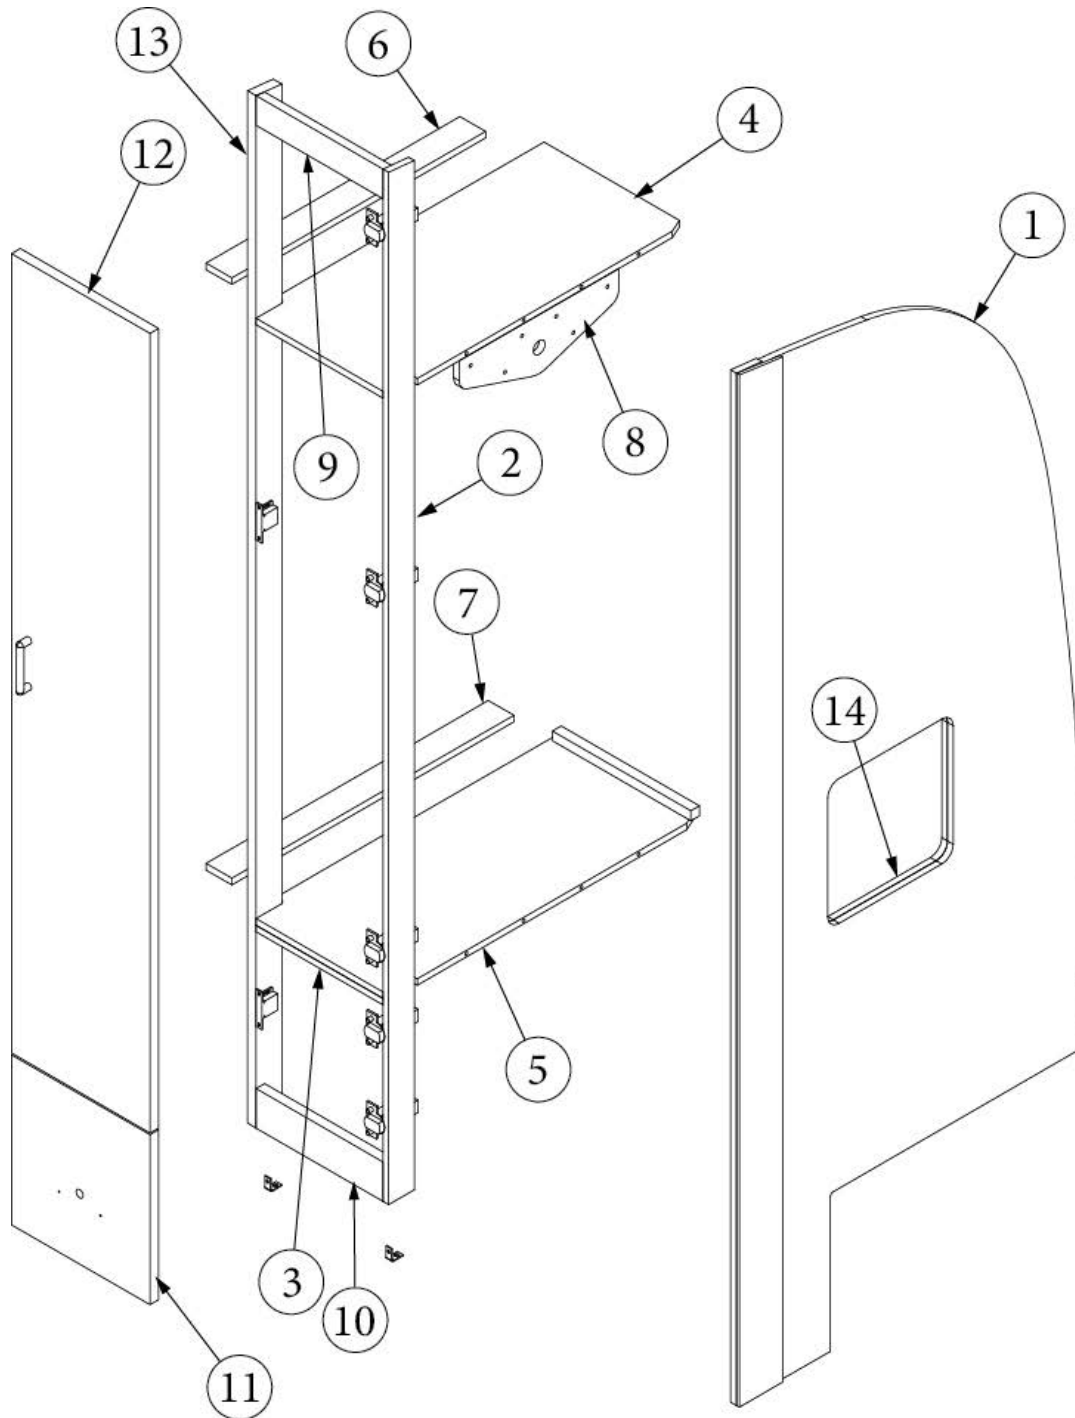

FURNITURE, LAVATORY

Wardrobe, Forward, 27FB

Parts Listed on Next Page