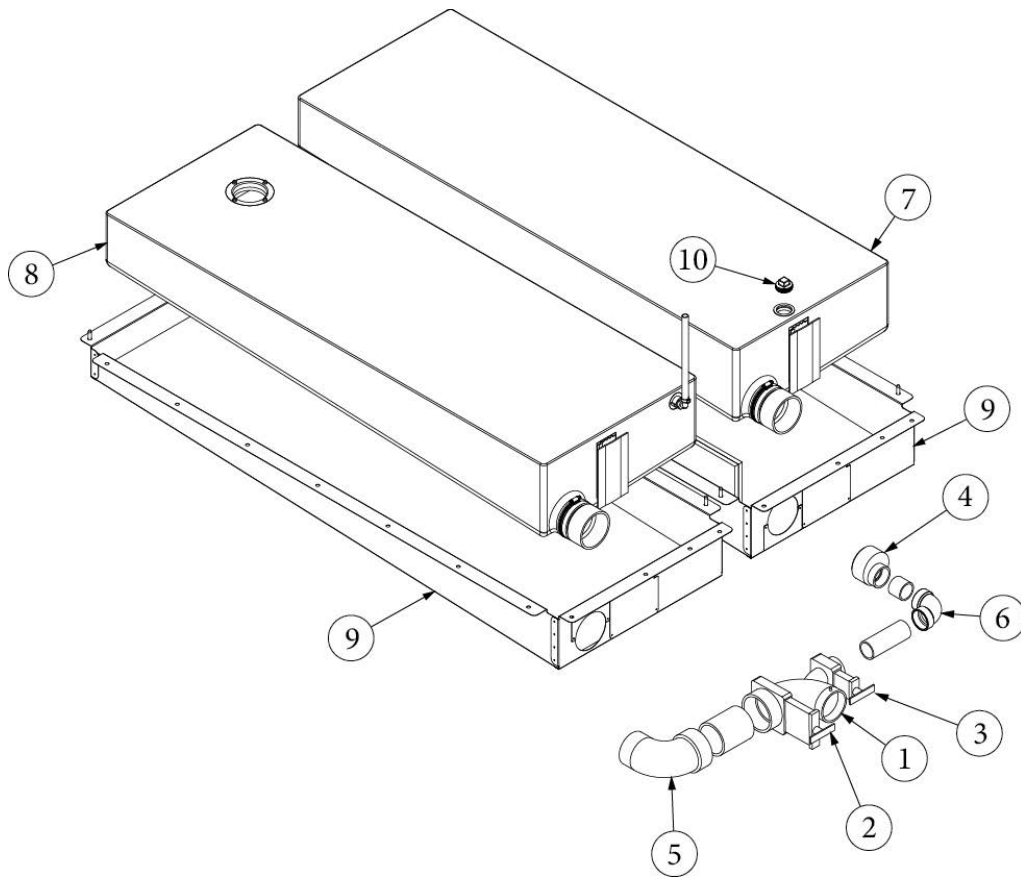

PLUMBING, DRAIN SYSTEM

Dump Valve and Waste Tanks, 25FB, 27FB

113882

Install, Waste Tanks, 25FB, 27FB (not for order/see parts below)

1. 601482	Dump Valve, Rotating Assembly
2. 601482-100	Valve Handle, Black, For 601482
3. 601482-102	Valve Handle, Grey For 601482
4. 195329-229	Reducer Adaptor, 3" To 1.5"
5. 601531	Fitting, 90 Degree, 3"
6. 601636	Elbow, 1-1/2" 90 degree
7. 602911-01	Tank, Grey Water
8. 602911-02	Tank, Waste Water
9. 602912	Tank Pan, Waste and Grey
10. 601295	Plug, 1 1/4", ABS, DVW
514051-09	Sender Pad, 9", Seelevel,
365493	Sensor Pad, Protective Gasket
601482-101	Cap, 3" Termination, W/Strap
601482-103	Strap, Black, For 601482
601160-02	Pipe, ABS DVW, 1-1/2"
601160-02	Pipe, ABS DVW, 3 x 4"
360073	Thread Compound, No. 5