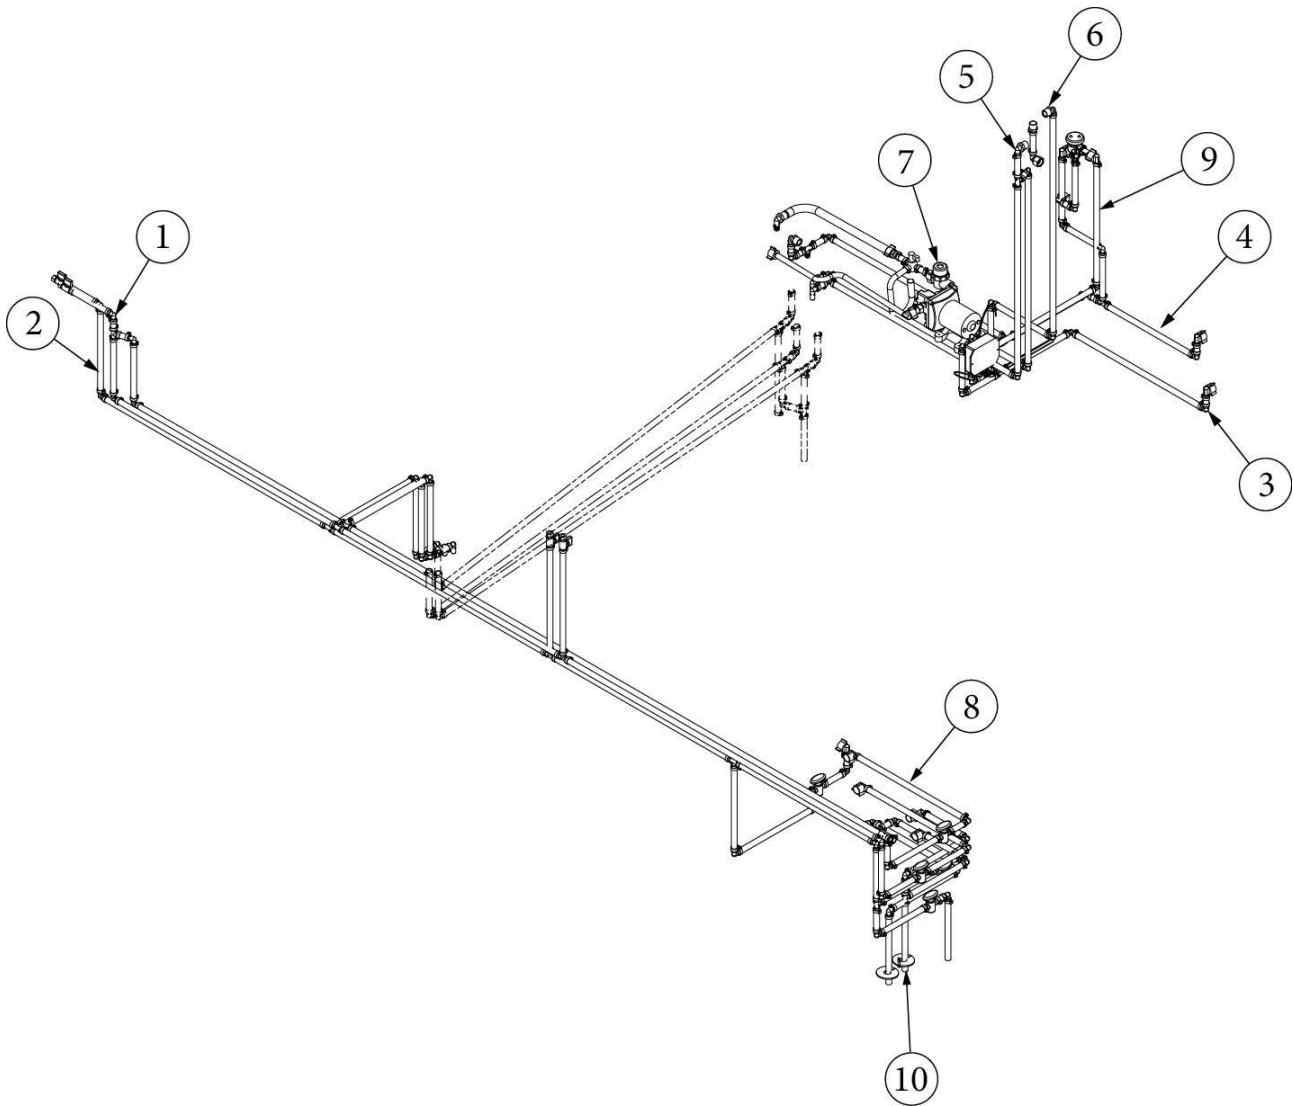

PLUMBING, FRESH WATER SYSTEM

Fresh Water Lines, 25FB

944079

Fresh Water Layout (not for order/see parts below)

1. 944078-01	Layout, CS, Hot
2. 944078-02	Layout, CS, Cold
3. 944078-03	Layout, RS, Hot
4. 944078-04	Layout, RS, Cold
5. 944078-05	Layout, Shower, Hot
6. 944078-06	Layout, Shower, Cold
7. 944078-07	Layout, Water Pump
8. 944078-08	Layout, Water Heater
9. 944078-09	Layout, Tank Flush
10. 944078-10	Layout, Water Heater Drain