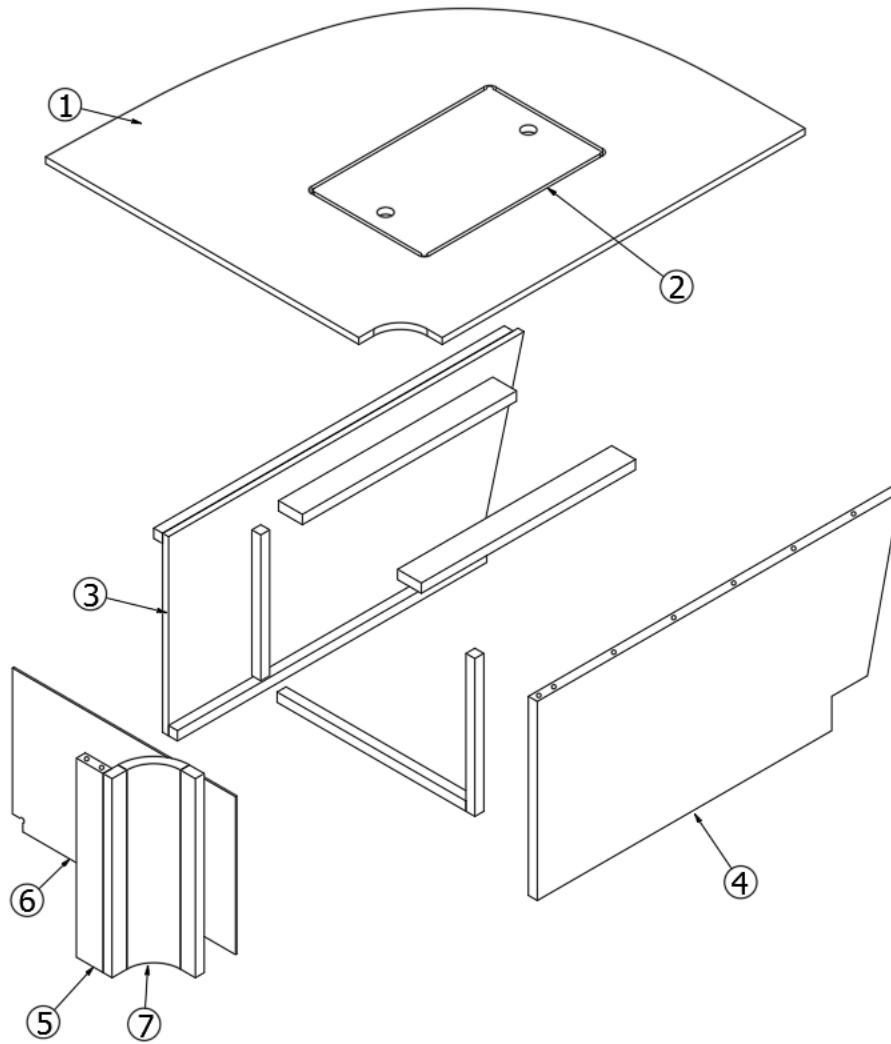

FURNITURE, LOUNGE

Corner Seat Base Assembly, 30RB

969273

Assembly, Corner Seat Base

1. 969273&000112CC	Pre laminate, 0.50 X 34.00 X 29.84
2. 969273&000212CC	Pre laminate, 0.50 X 9.50 X 15.00
3. 969273&000312CC	Pre laminate, 0.50 X 14.50 X 29.88
4. 969273&000418CC	Pre laminate, 0.75 X 14.50 X 31.48
5. 969273&000518CC	Pre laminate, 0.75 X 14.50 X 2.25
6. 969273&000612CE	Pre laminate, .5 X 11.5 X 18.75
7. 969272	Sub-Assembly, Corner Seat Base
365429-02	Edgebanding, Black Walnut, 15/16"
365426-02	Edgebanding, Natural Elm, 15/16"
365429-01	Edgebanding, Black Walnut, 5/8"
365426-01	Edgebanding, Natural Elm, 5/8"