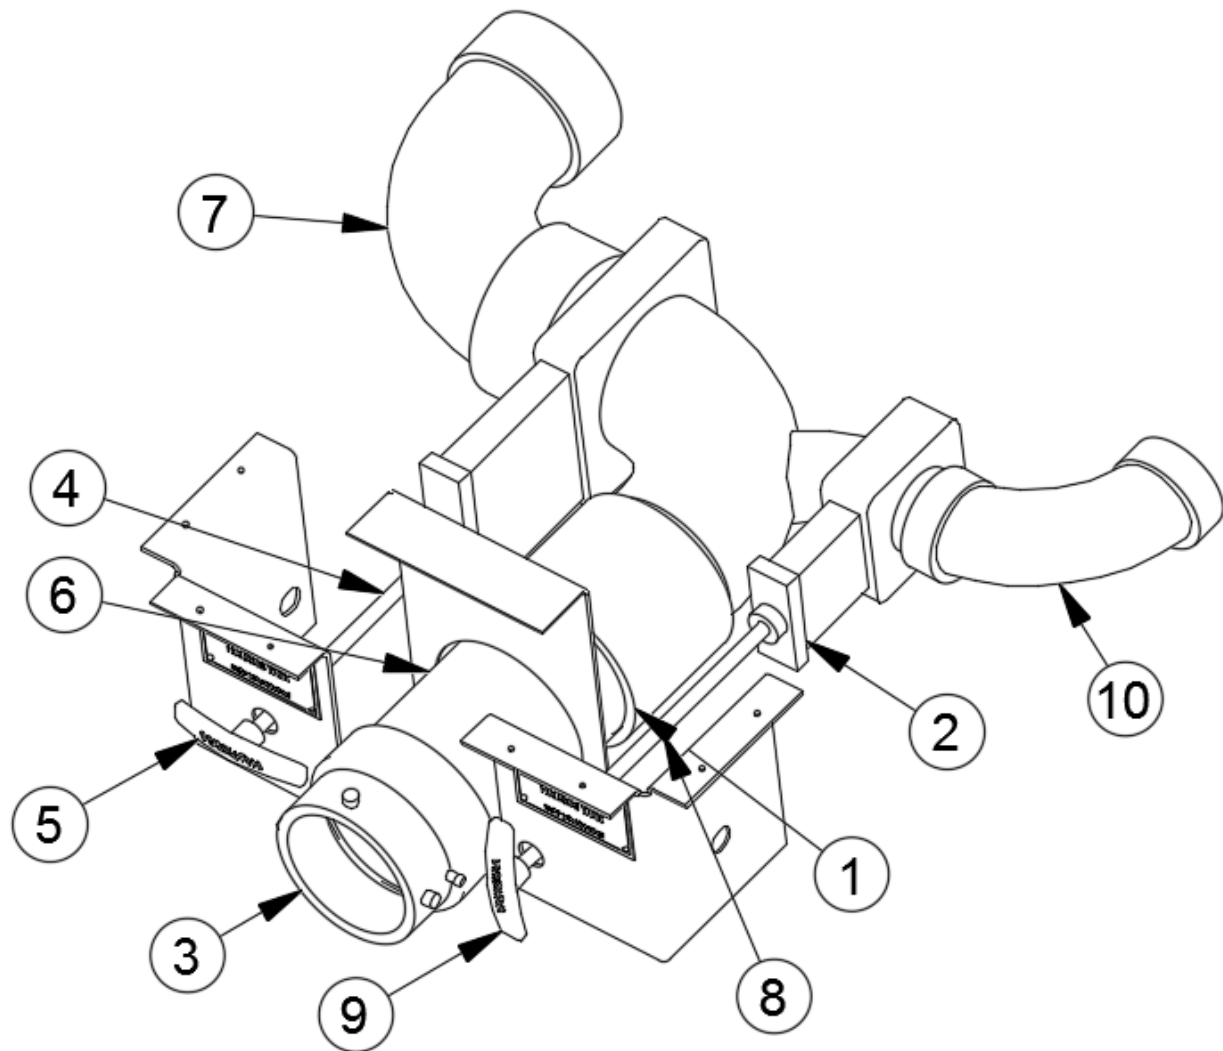

PLUMBING, DRAIN SYSTEM

Dump Valve and Waste Tanks, 30RB

943720

Dump Valve Assembly

1. 600253	Coupler, 3"
2. 601607-16	Dump valve, No handles
3. 601607-06	Termination adaptor
4. 601607-19	Threaded extension, 6"
5. 601607-17	Valve Handle, Black
6. 601160-04	Pipe, ABS DWV, 3"
7. 600820	Single socket, 3", 90°
8. 601607-20	Threaded extension, 8"
9. 601607-18	Valve Handle, Grey
10. 600035	Elbow, 90°, Long sweep
602245-01	Waste tank, 39.3 Gallon
602245-02	Grey tank, 39.3 Gallon
602248	Pan Assy-Blk/Grey Tank