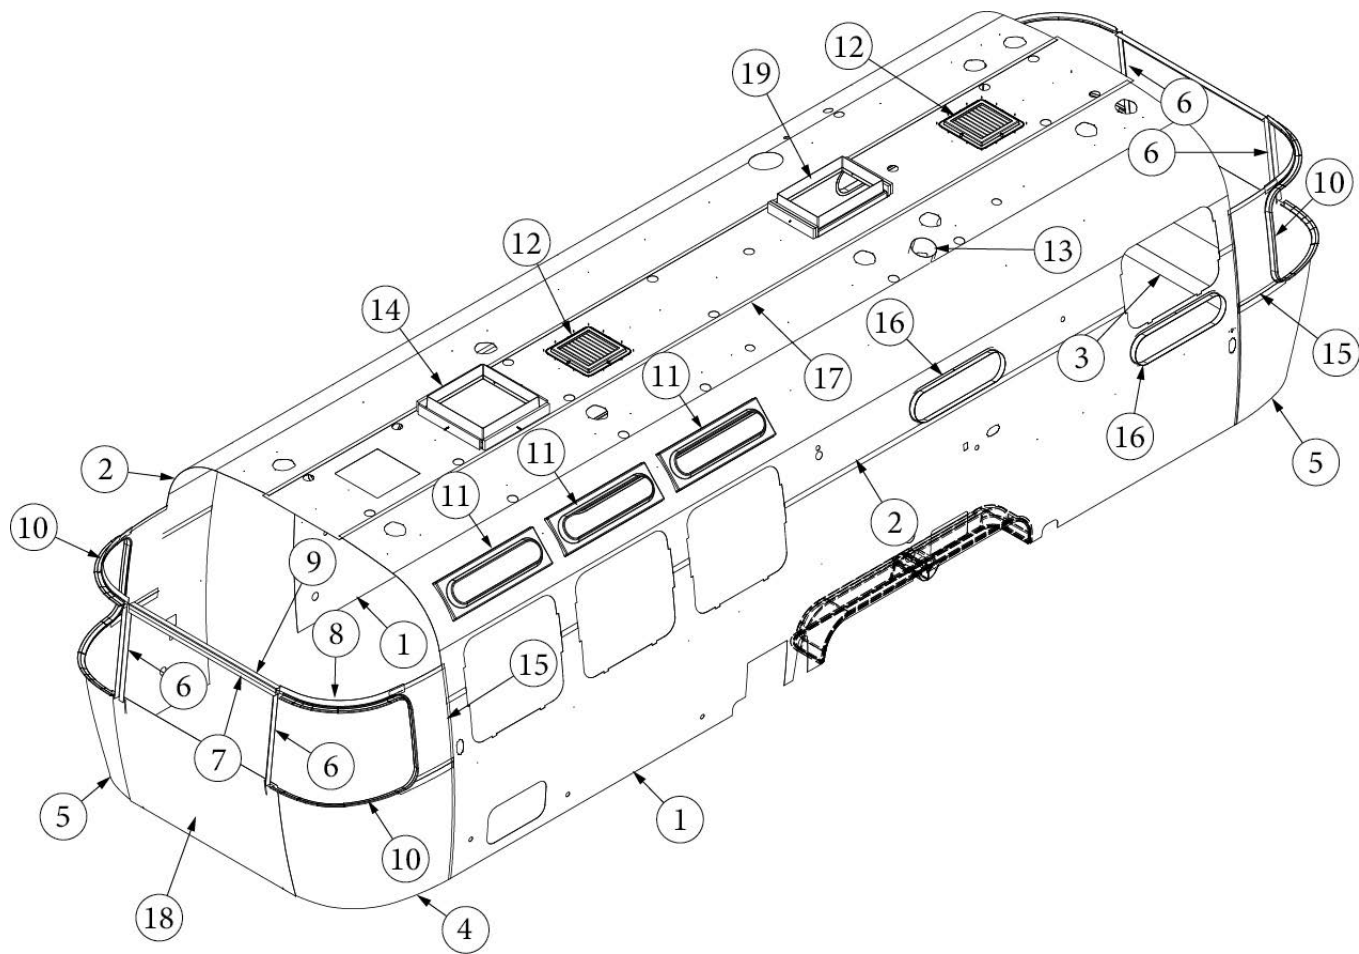

INTERIOR SHELL

Interior Skin, Queen, 30RB

Parts Listed on Next Page