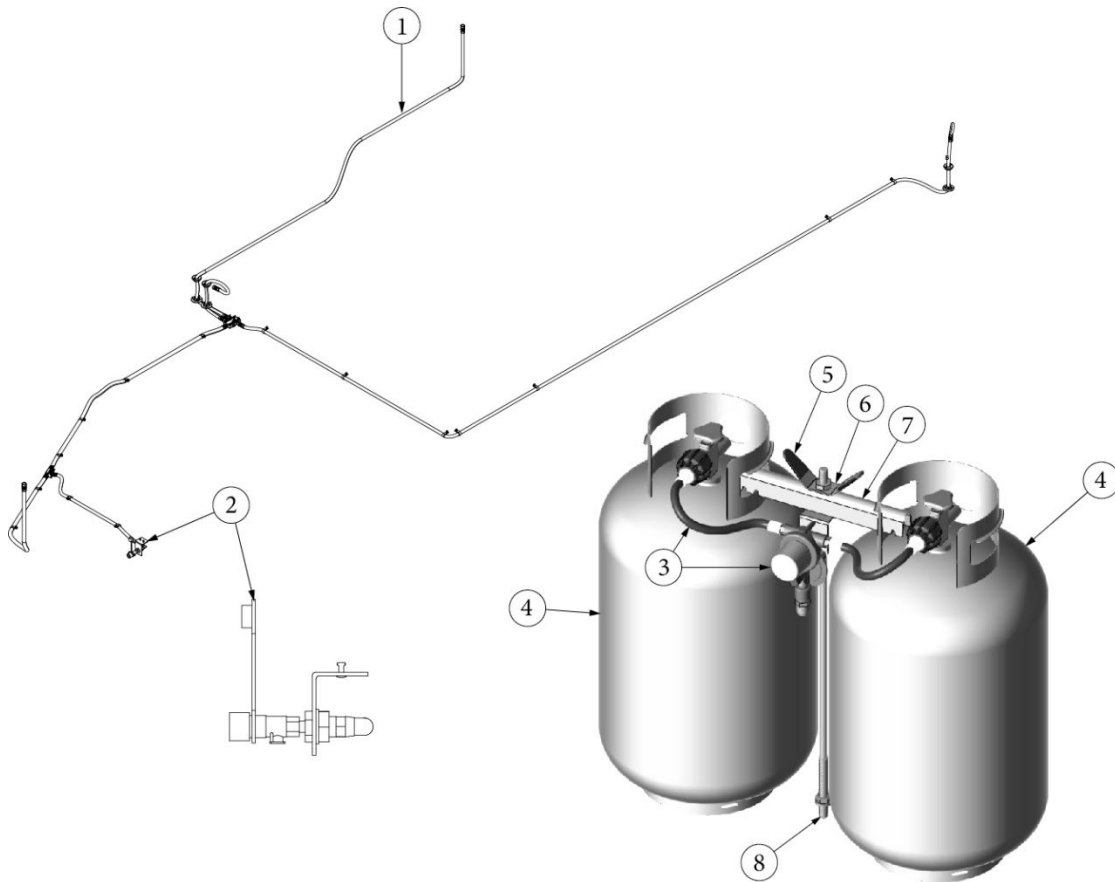

PLUMBING, LPG SYSTEM

LPG System, 25FB

113937
113718-01

Install, LP System, 25FB (not for order/see parts below)
Install, LP Tanks/Regulator, 30lb (not for order/see parts below)

1. 943995	Assembly, LP flex line
2. 602465	Exterior propane port assembly
3. 602870	Regulator, LP gas, Dual 11" pigtails
4. 601710-01	Tank, LP Cylinder, Steel, 30LB
5. 381613	Plastisol Cover, LP Wing Handle
6. 455841	Wingnut, LP Bottle
7. 455842	Hold-down, VTD0046
8. 345764	Threaded Rod, 23.5", 1/2-13 4" each end
350132	Flange nut, Serrated, 1/2-13 UNC
386250	Label, LPG service port
365330-04	Sealant, Adseal, RTV #4553
382500	Grommet, .5" Pipe, Press Fit, Sealing
382556	Closeout, 2.38", D LP Assembly BC
512412	Bushing, Snap In, .75" ID
382160	Grommet, Flexible Vinyl