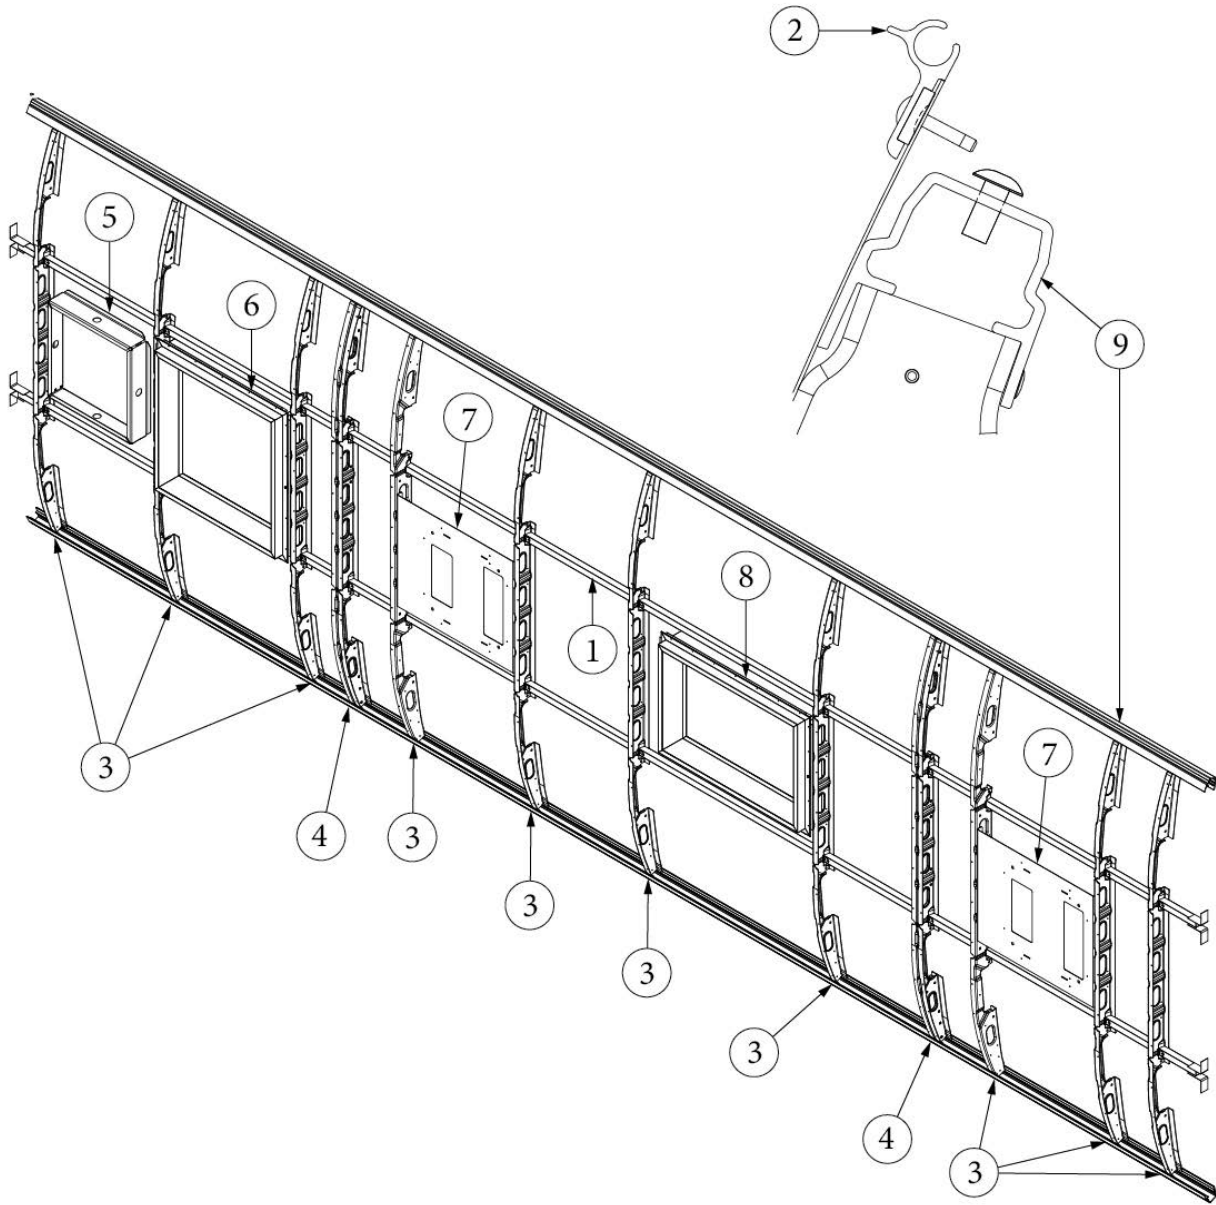

EXTERIOR SHELL

Roof, 27FB, With Two A/C

Parts Listed on Next Page