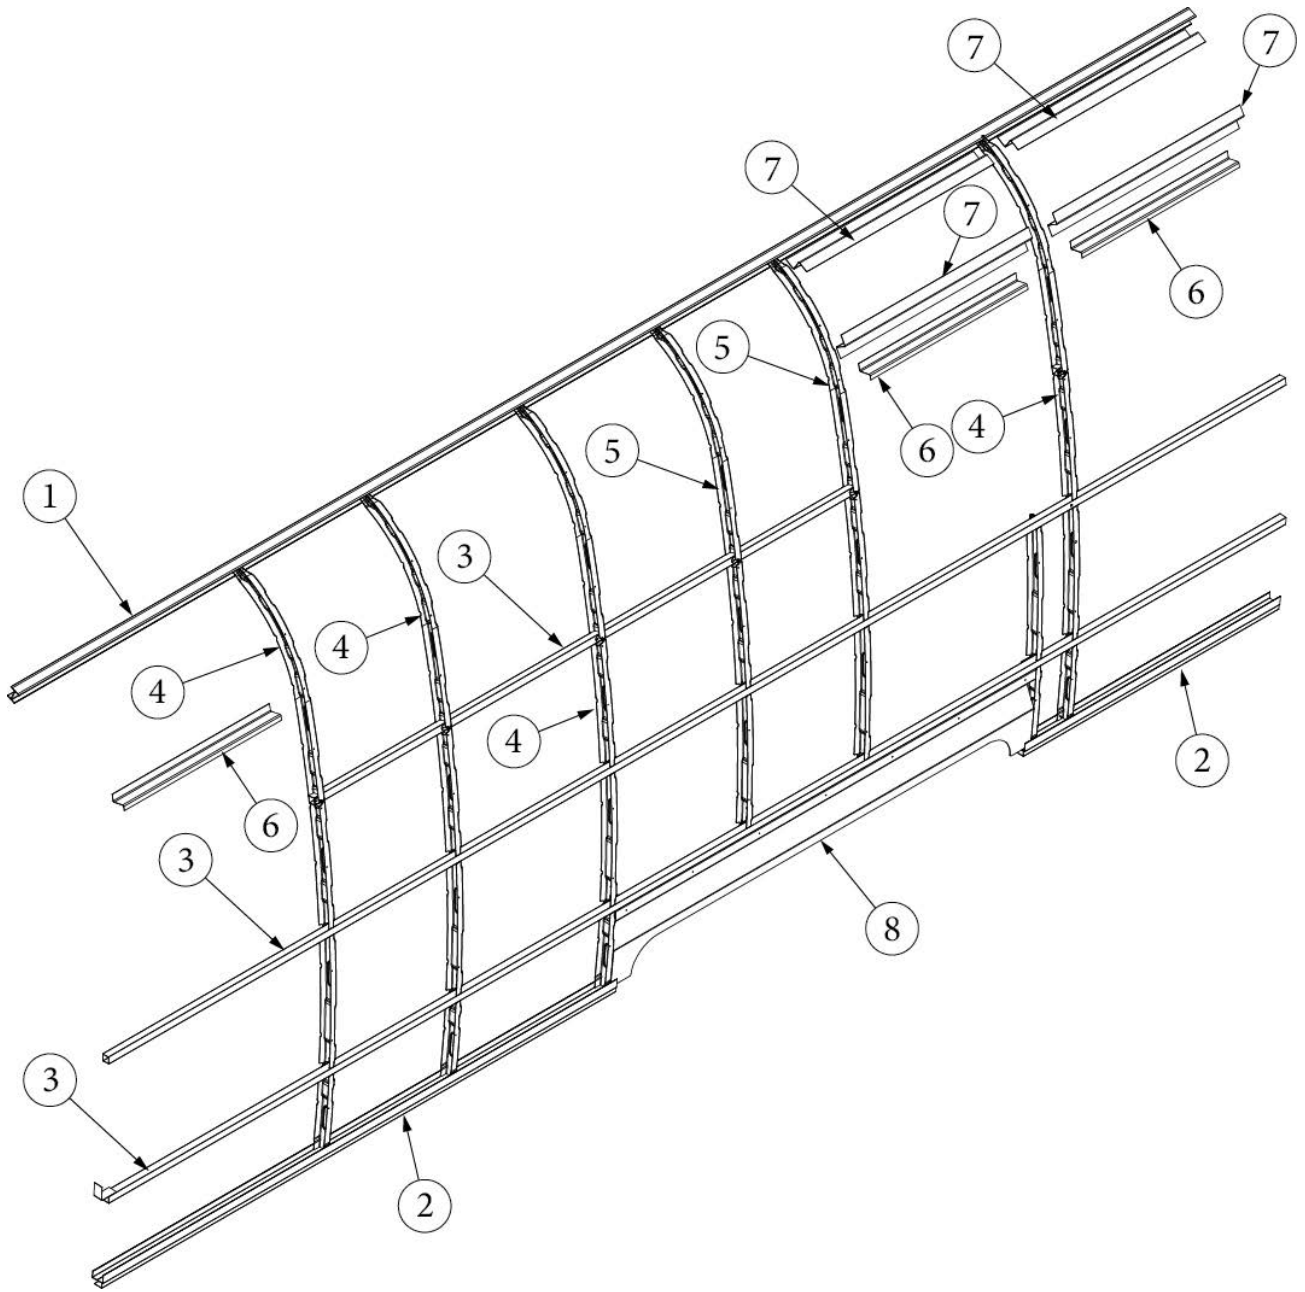

EXTERIOR SHELL

Wall Framing, Roadside, Queen, 25FB

Parts Listed on Next Page