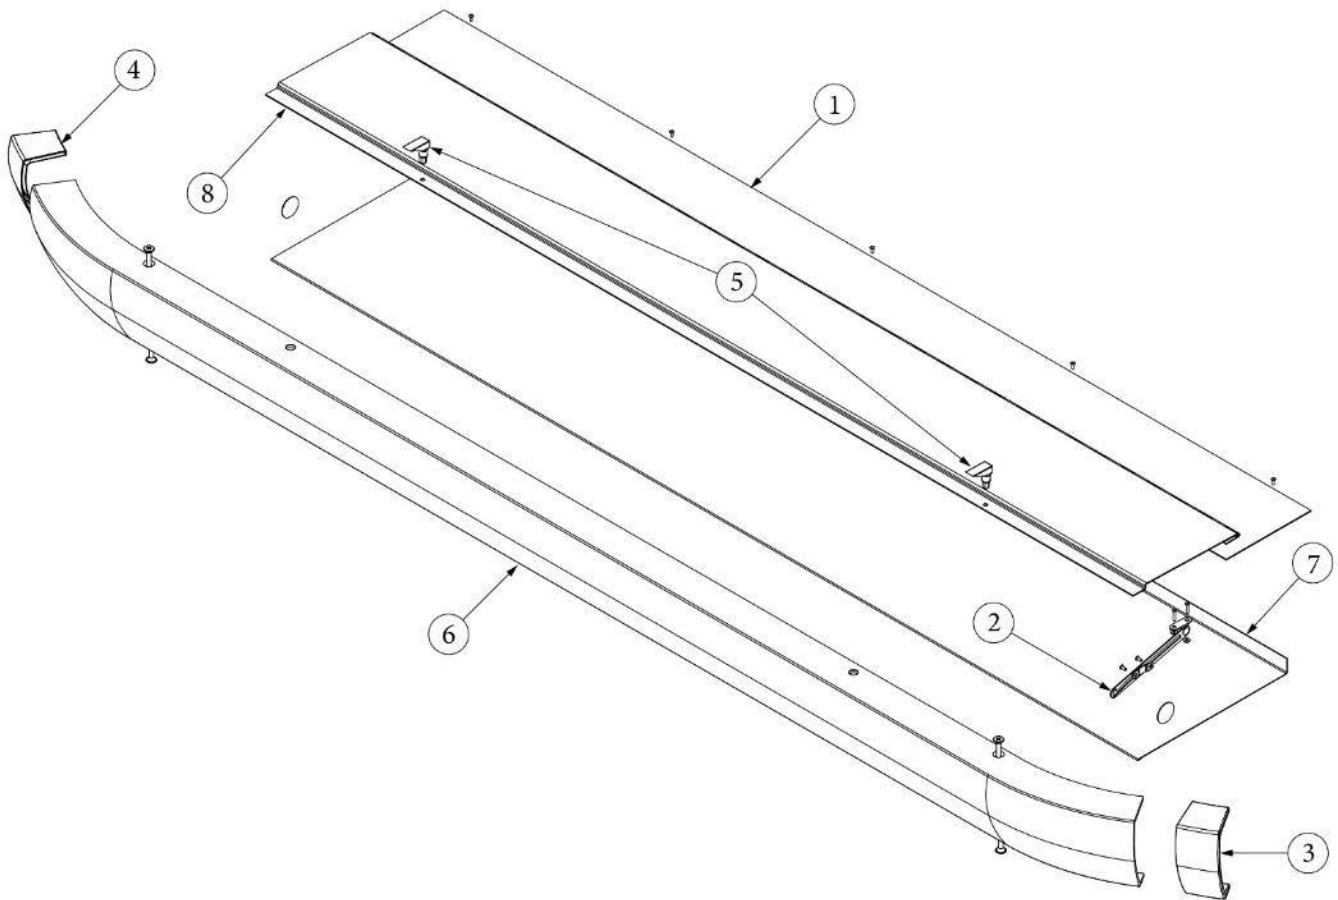

CHASSIS

Bumper and Storage

113696
113695-01

Trunk and Bumper, 25FB, 27FB (not for order/see parts below)
Trunk and Bumper, 30RB (not for order/see parts below)

1. 114849-06	Aluminum sheet, .06" x 36" x 8', Black
2. 380024	Arms support, Trunk lid, RH
3. 382289-01	End cap, Bumper, CS
4. 382289-02	End cap, Bumper, RS
5. 382456	Swell latch
6. 411054	Rear bumper
7. 453538	Sewer hose compartment, bottom
8. 453497-01	Lid, Rear hose carrier, Black
380203-02	Piano hinge
112671-41	Compartment liner, Vinyl, 50.94 x 8.81"
704518	Vinyl, Compartment Liner, Roll, 8' x 60'