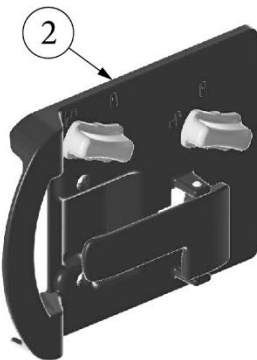

HARDWARE

Main Door Lock

1. 383017-01
2. 383017-02
- 383017-03
3. 116274
4. 116509
6. 382122
- 382311-05
- 115889-190
- 386651-01
- 386651-02

1. Outer Latch Assembly, W/Deadbolt
2. Inner Latch Assembly, W/Deadbolt
3. Screw Kit, Inside Handle Mounting
4. Striker Catch, Main Door
5. Backer Plate, Striker Catch, Main Door
6. Key chain, Airstream logo
7. Key Blank, Door Handle
8. Key Blank, Deadbolt
9. Label, Door Latch Safety, RH
10. Label, Door Latch Safety, LH