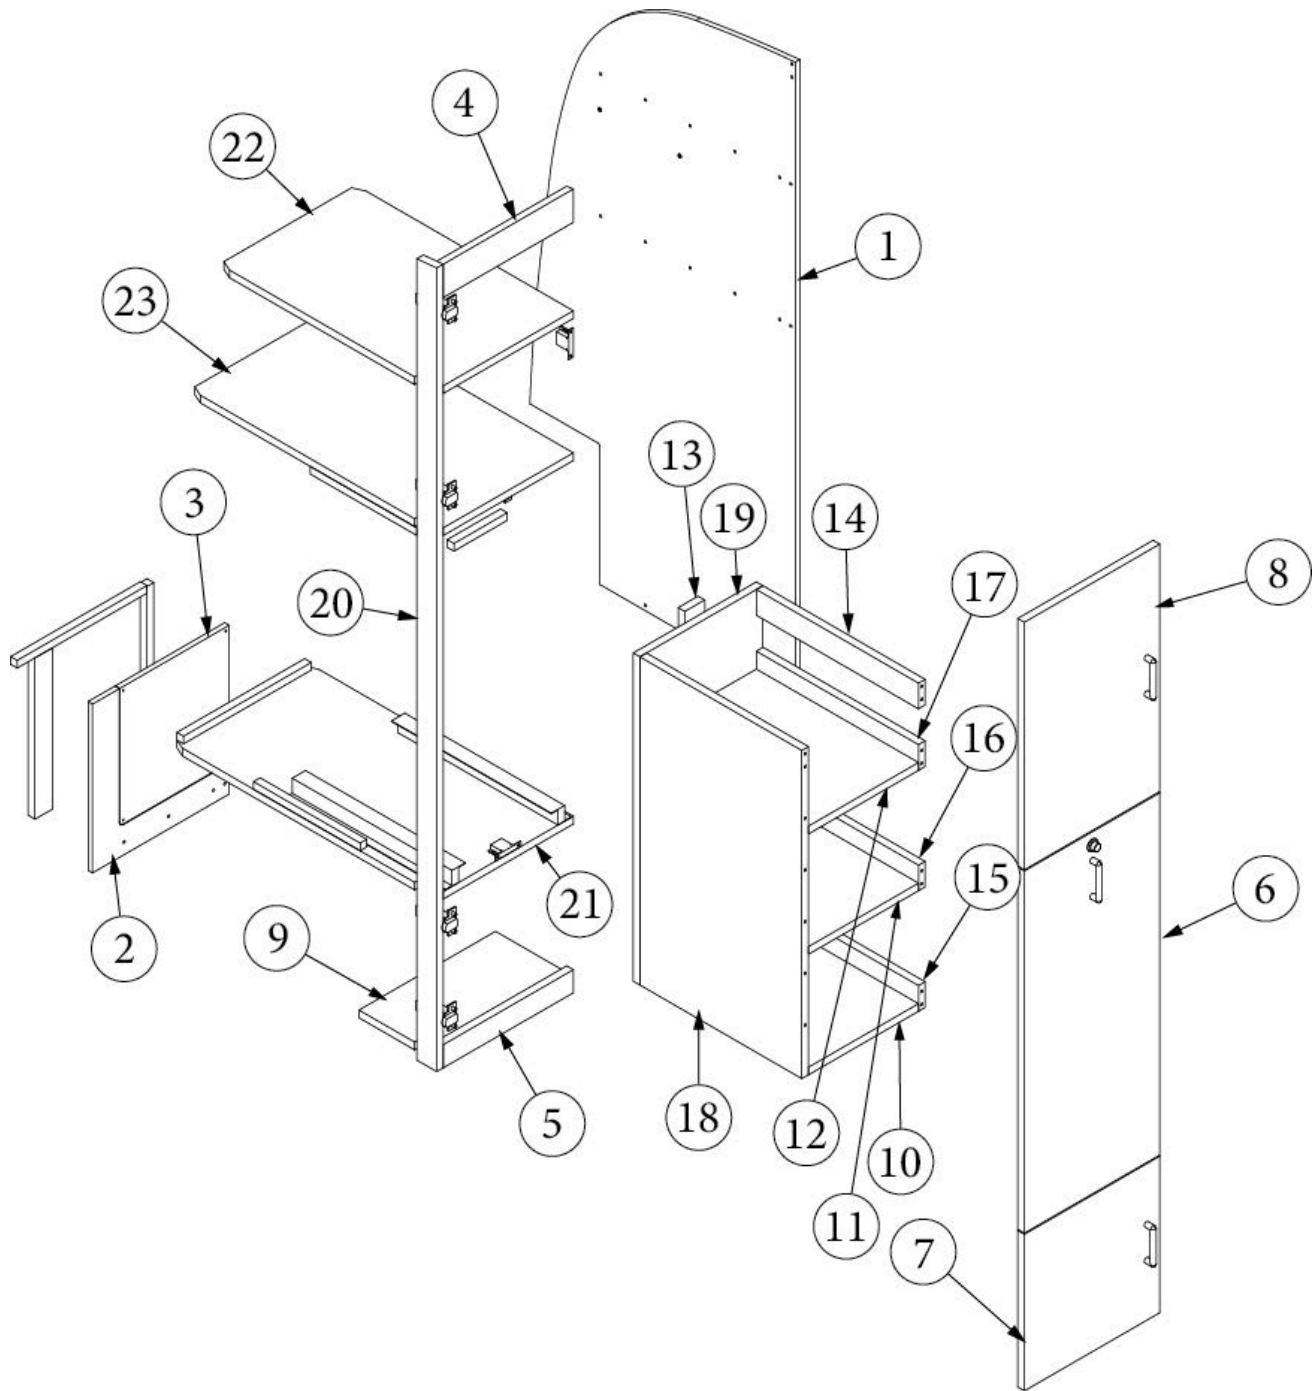

FURNITURE, GALLEY

Pantry, without Microwave, 27FB

Parts Listed on Next Page