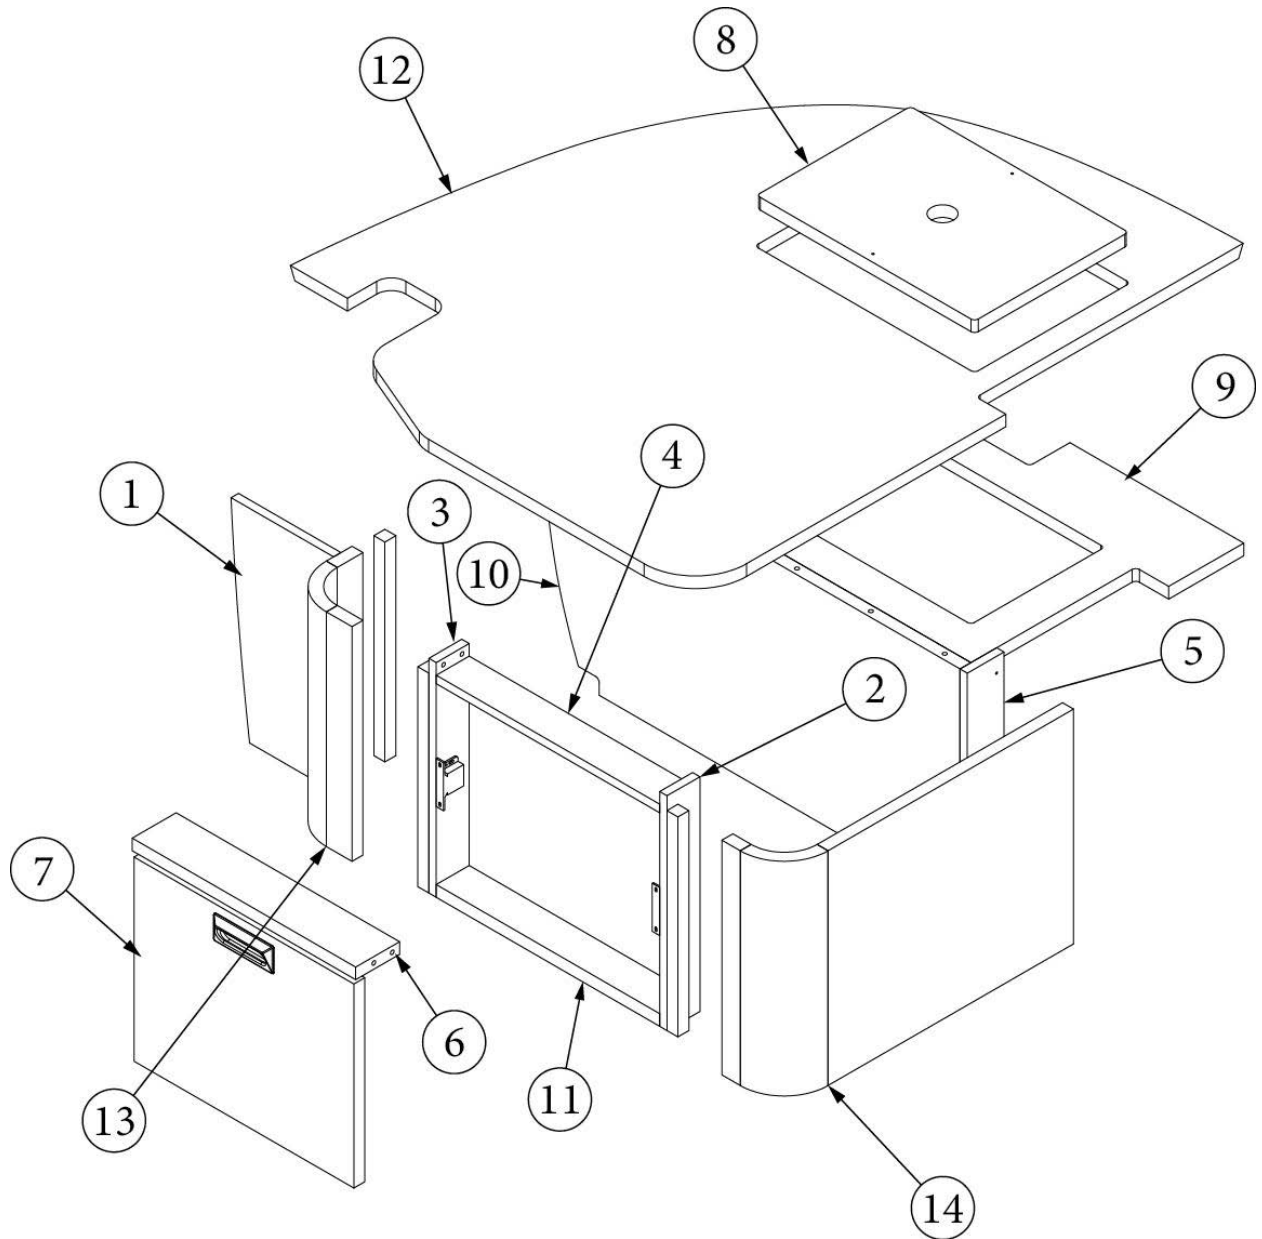

FURNITURE, LOUNGE

Dinette Seat, Curbside, 25FB, 27FB

Parts Listed on Next Page