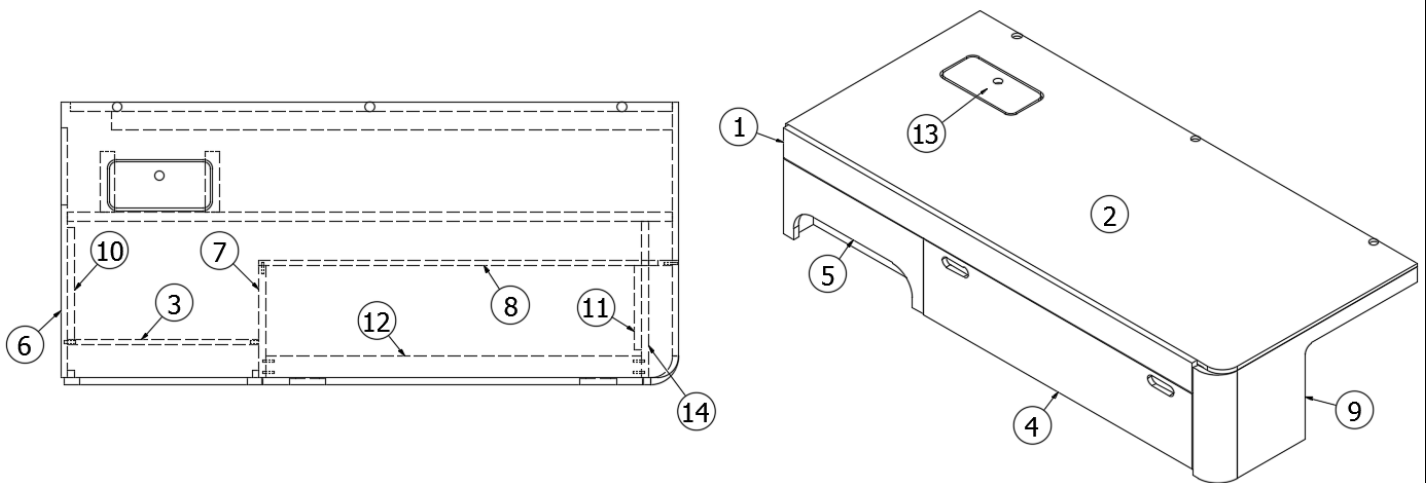

FURNITURE, LOUNGE

Sofa, 25FB, 27FB

968740

Sofa Assembly

1. 968738	Sofa bed
2. 968740&000212CE	Panel, 29.5 x 66.19
3. 968740&000312BC	Panel, 20.5 x 5
4. 968740&000418BC	Panel, 9.88 x 40.63
5. 968740&000518BC	Panel, 9.88 x 21.13
6. 968740&000618BC	Panel, 14.13 x 26.75
7. 968740&000718BC	Panel, 10.13 x 12
8. 968740&000812CC	Panel, 10.13 x 44.19
9. 968739	Sub assembly, Right radius
10. 968740&001018CC	Panel, 2.25 x 12
11. 968740&001118CC	Panel, 2.25 x 9
12. 968740&001518CC	Panel, 2.25 x 40.19
13. 968740&002512CE	Panel, 10.75 x 5
14. 968740&002918CC	Panel, 16.75 x 14.13
381775	Drawer pull
381072-01	Hinge 3" x 2", Fixed pin
381228-02	Catch, Grabber door (5lb Pull)
204283	Storage box, 15Qt, 12 x 16.8 x 6.6"
382057	Knockdown
382057-04	Cap, Knockdown, White
365429-02	Edgebanding, Black Walnut, 15/16"
365426-02	Edgebanding, Natural Elm, 15/16"
365429-01	Edgebanding, Black Walnut, 5/8"
365426-01	Edgebanding, Natural Elm, 5/8"