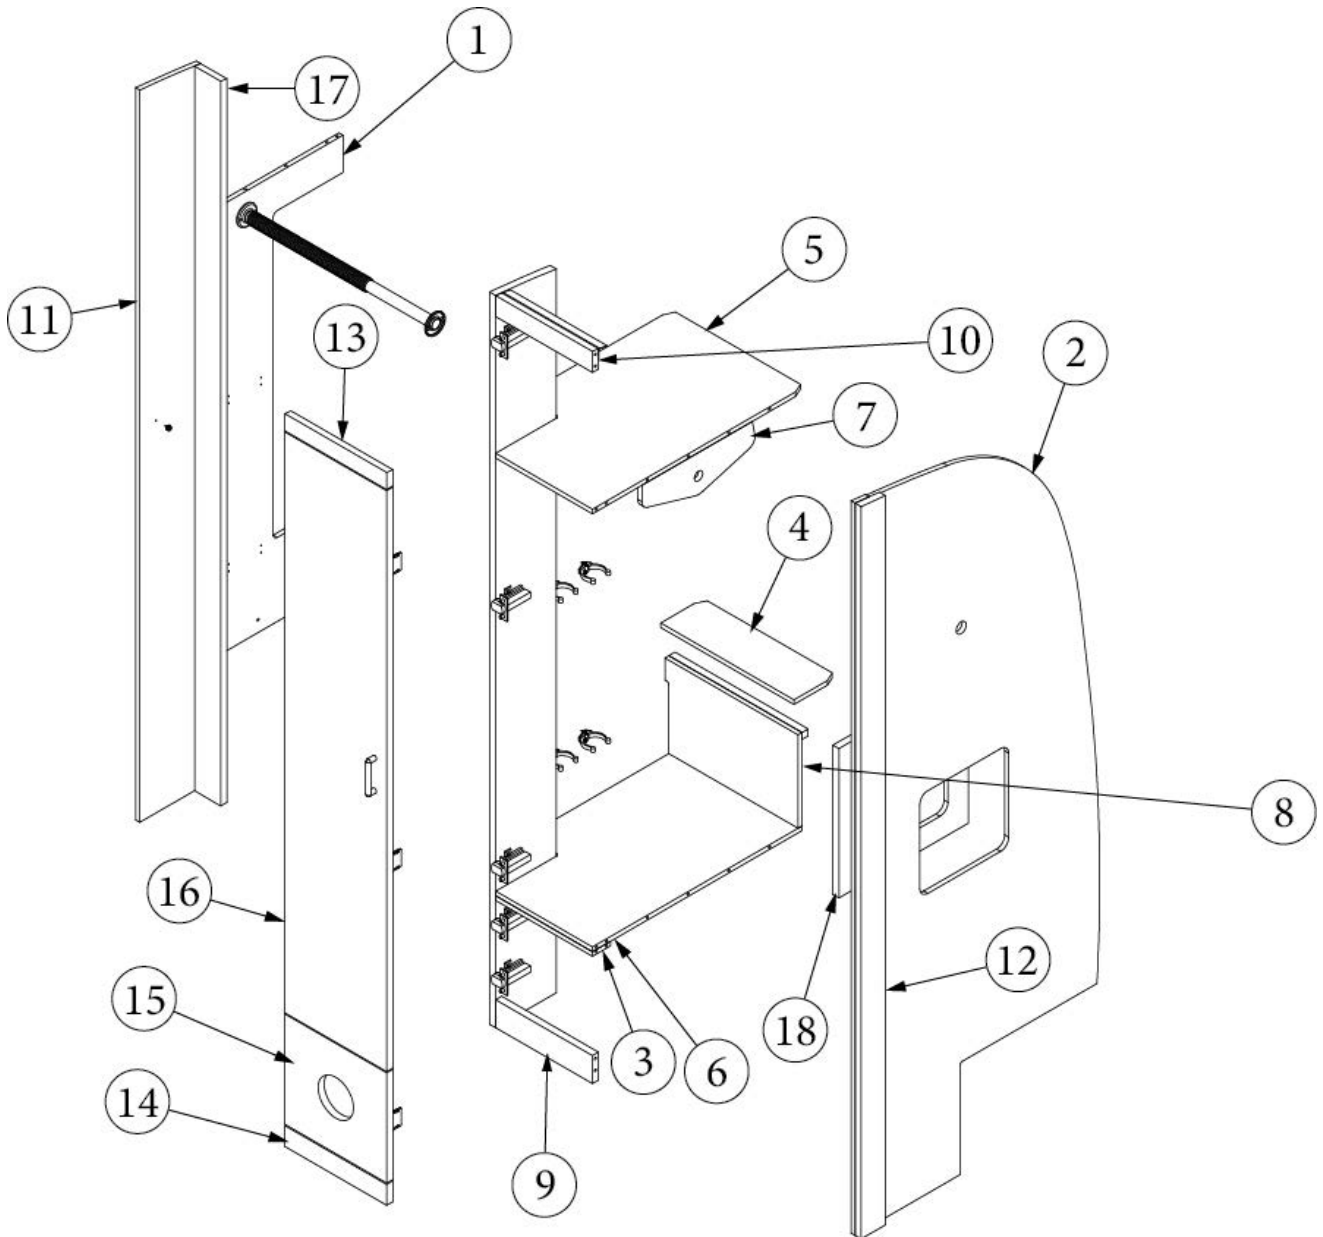

FURNITURE, LAVATORY

Wardrobe, Aft, 25FB

Parts Listed on Next Page