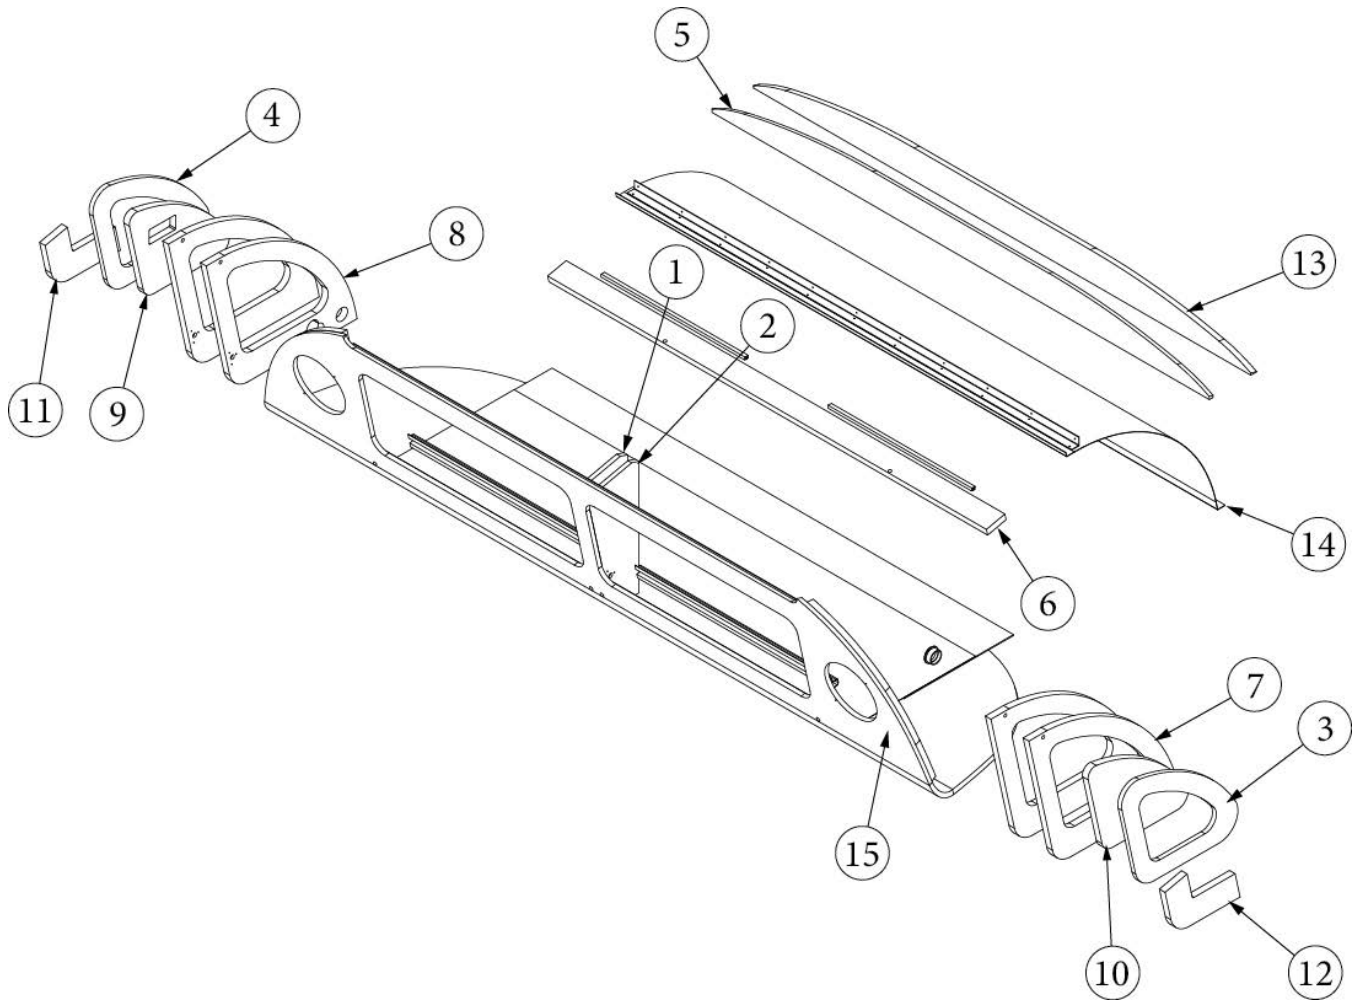

FURNITURE, LOUNGE

Roof Locker, Lounge, 25FB, 27FB

Parts Listed on Next Page