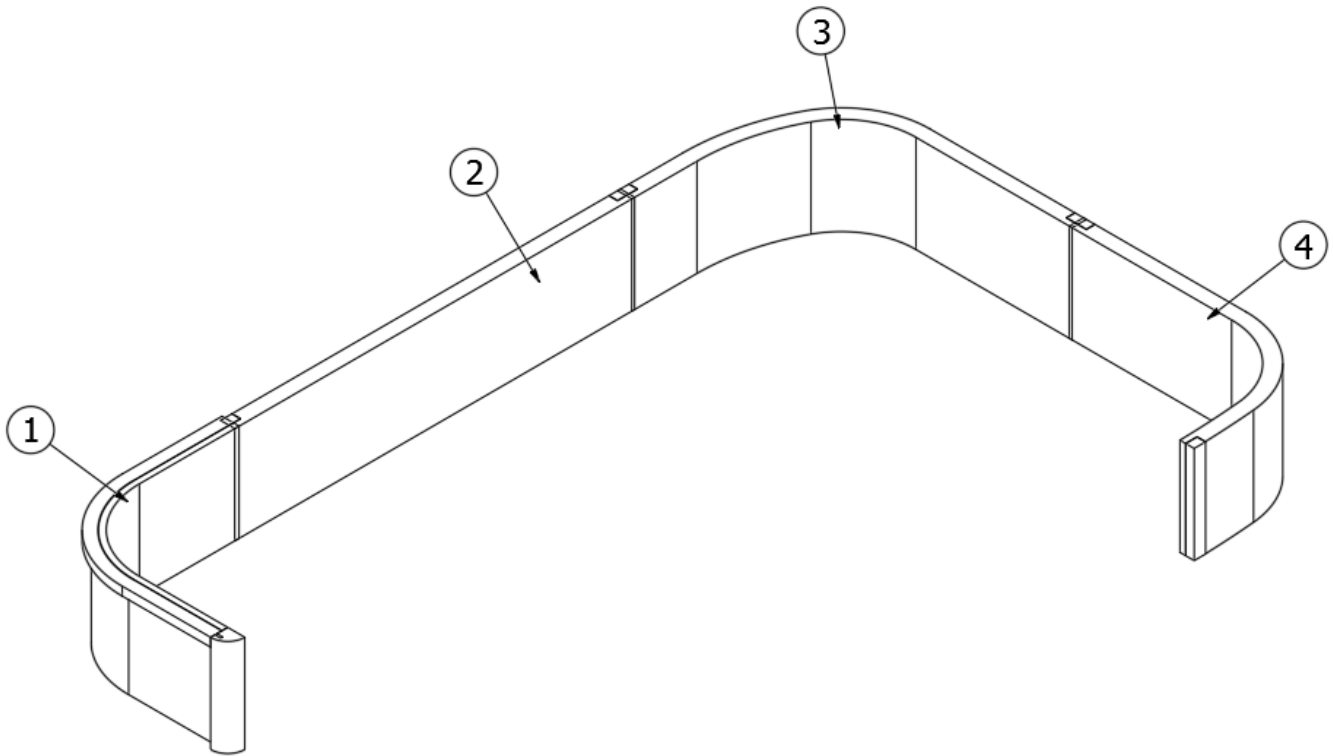

UPHOLSTERY

Backrest Foam Kit, 30RB

704702

Kit-Foam For Backrest 30 RB GL

1. 704702-01	Foam-Seat Back Dinette
2. 704702-02	Foam-Seat Back Wall
3. 704702-03	Foam-Seat Back Corner
4. 704702-04	Foam-Seat Back Frt