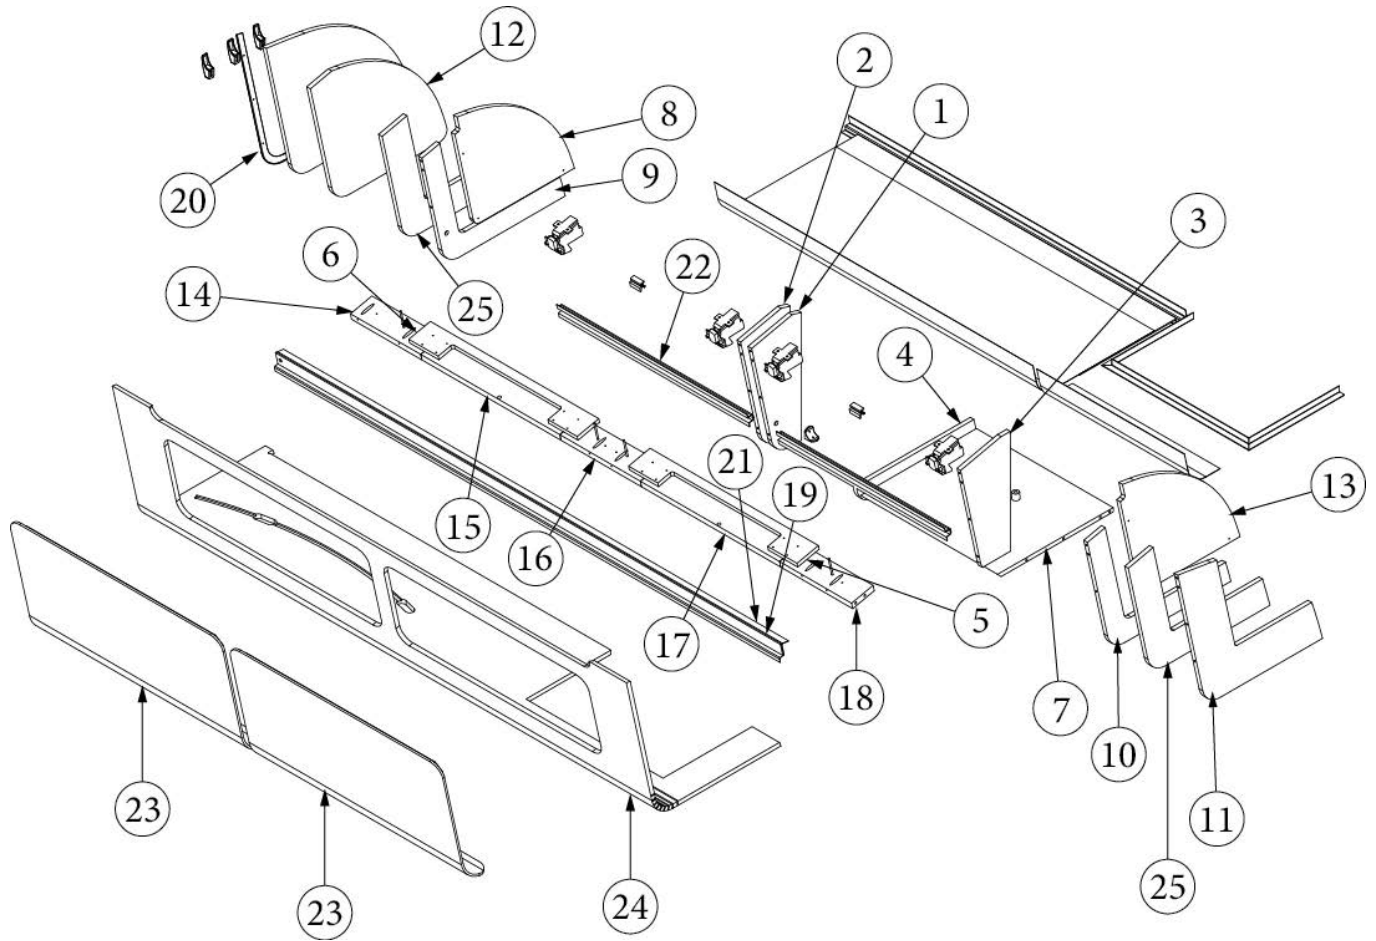

FURNITURE, GALLEY

Roof Locker, Galley, 30RB

Parts Listed on Next Page