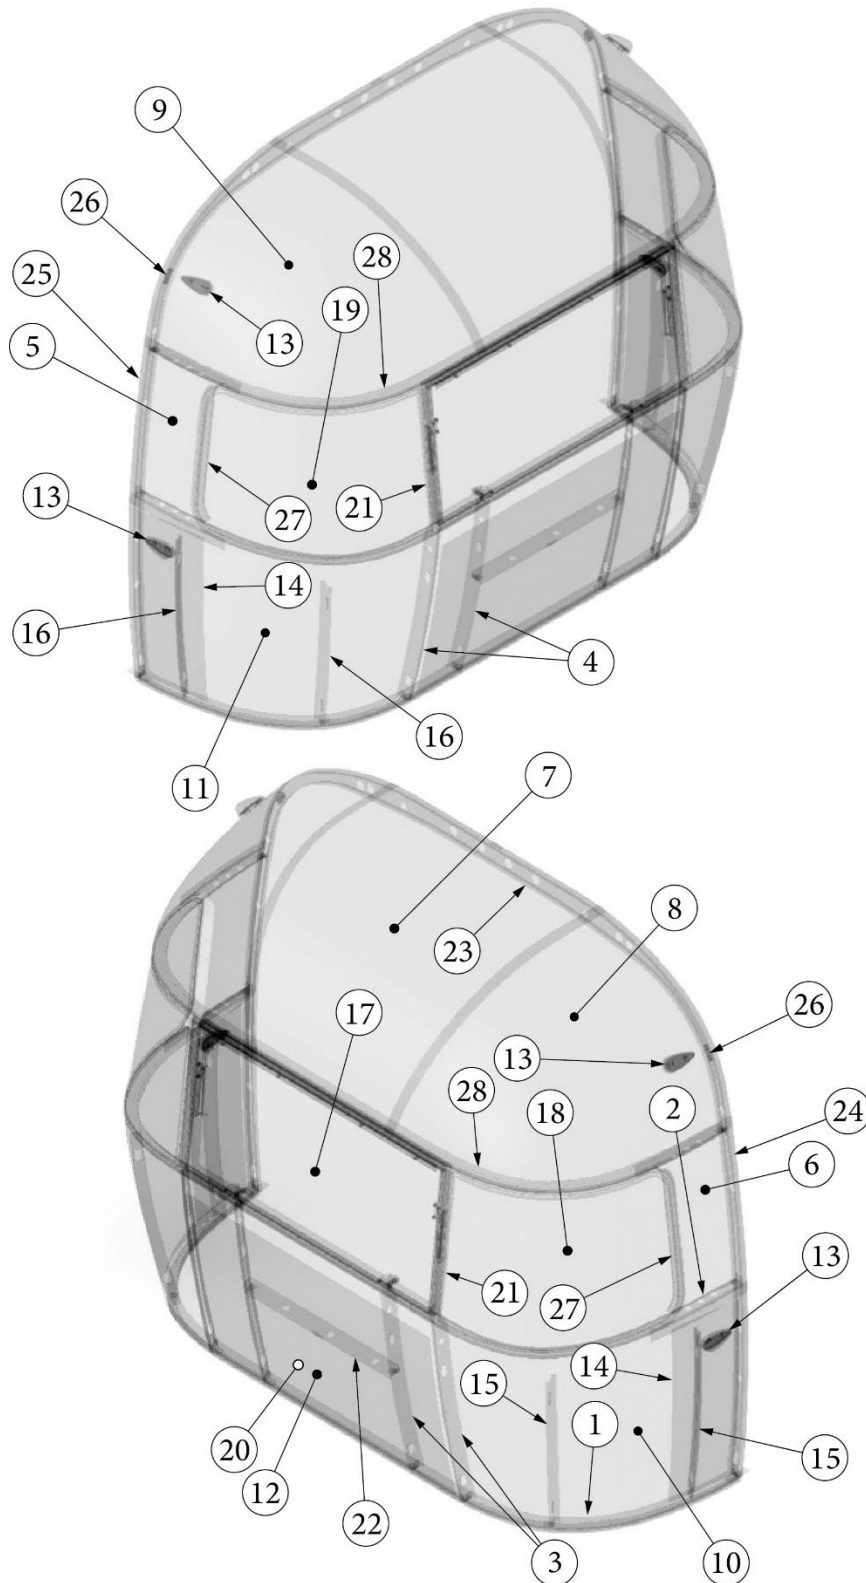

EXTERIOR SHELL

Front End, Queen, 25FB

Parts Listed on Next Page