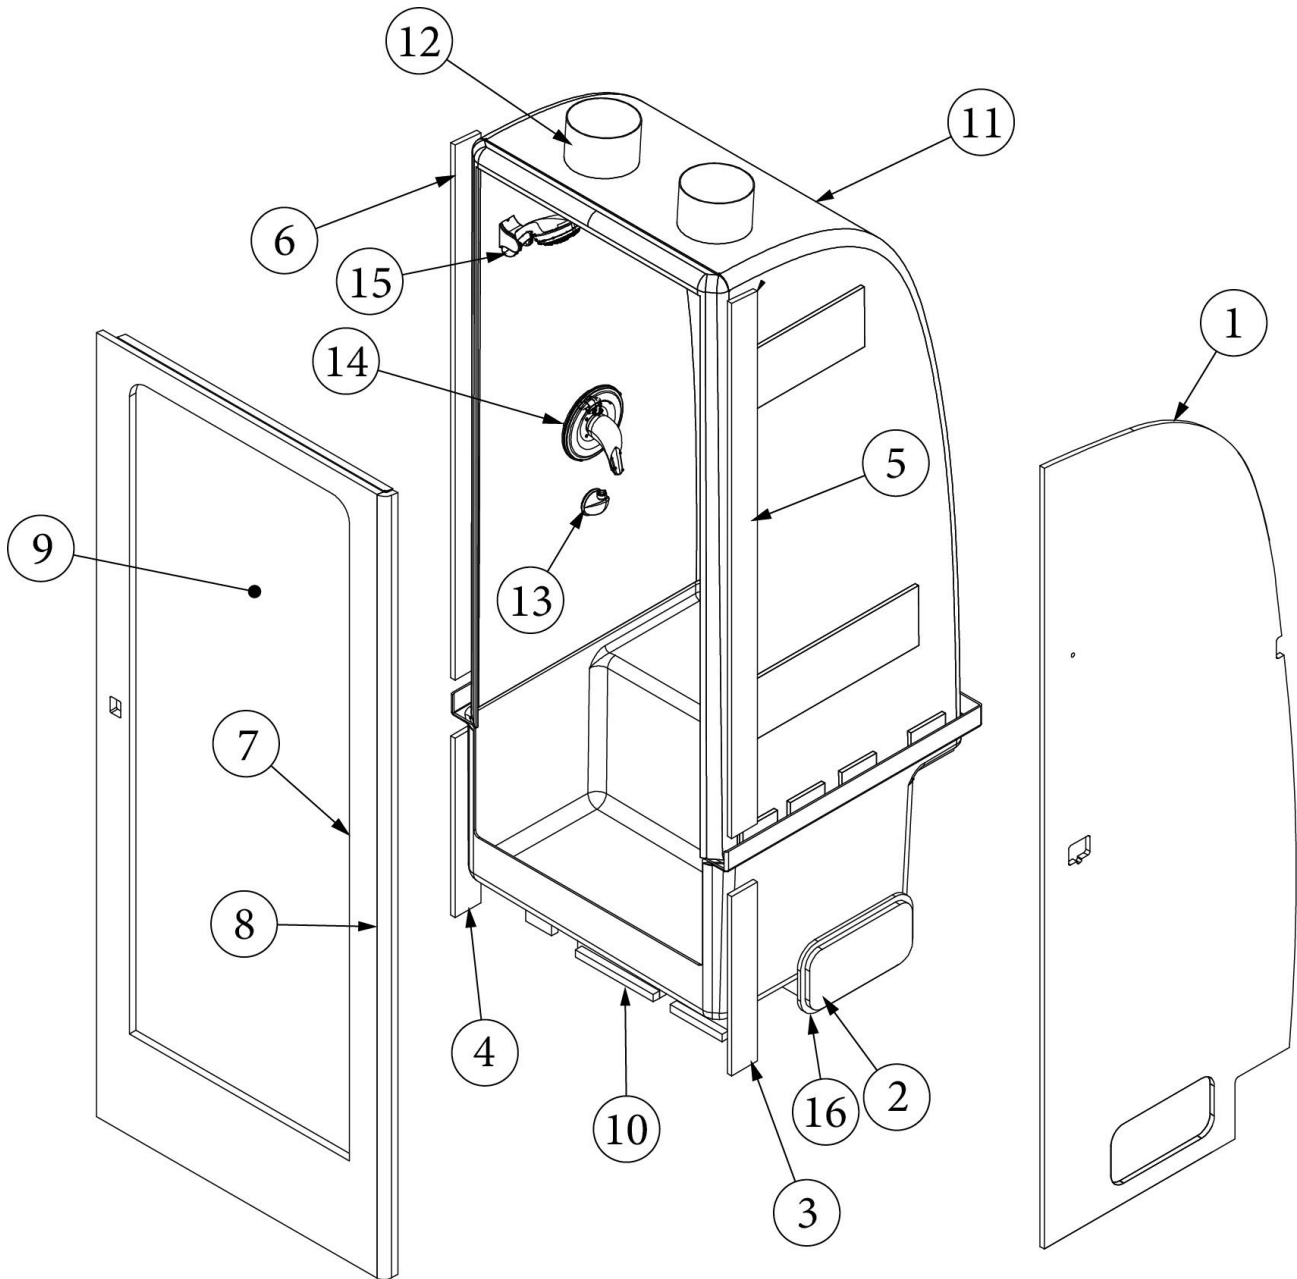

FURNITURE, LAVATORY

Shower Compartment, 25FB

Parts Listed on Next Page