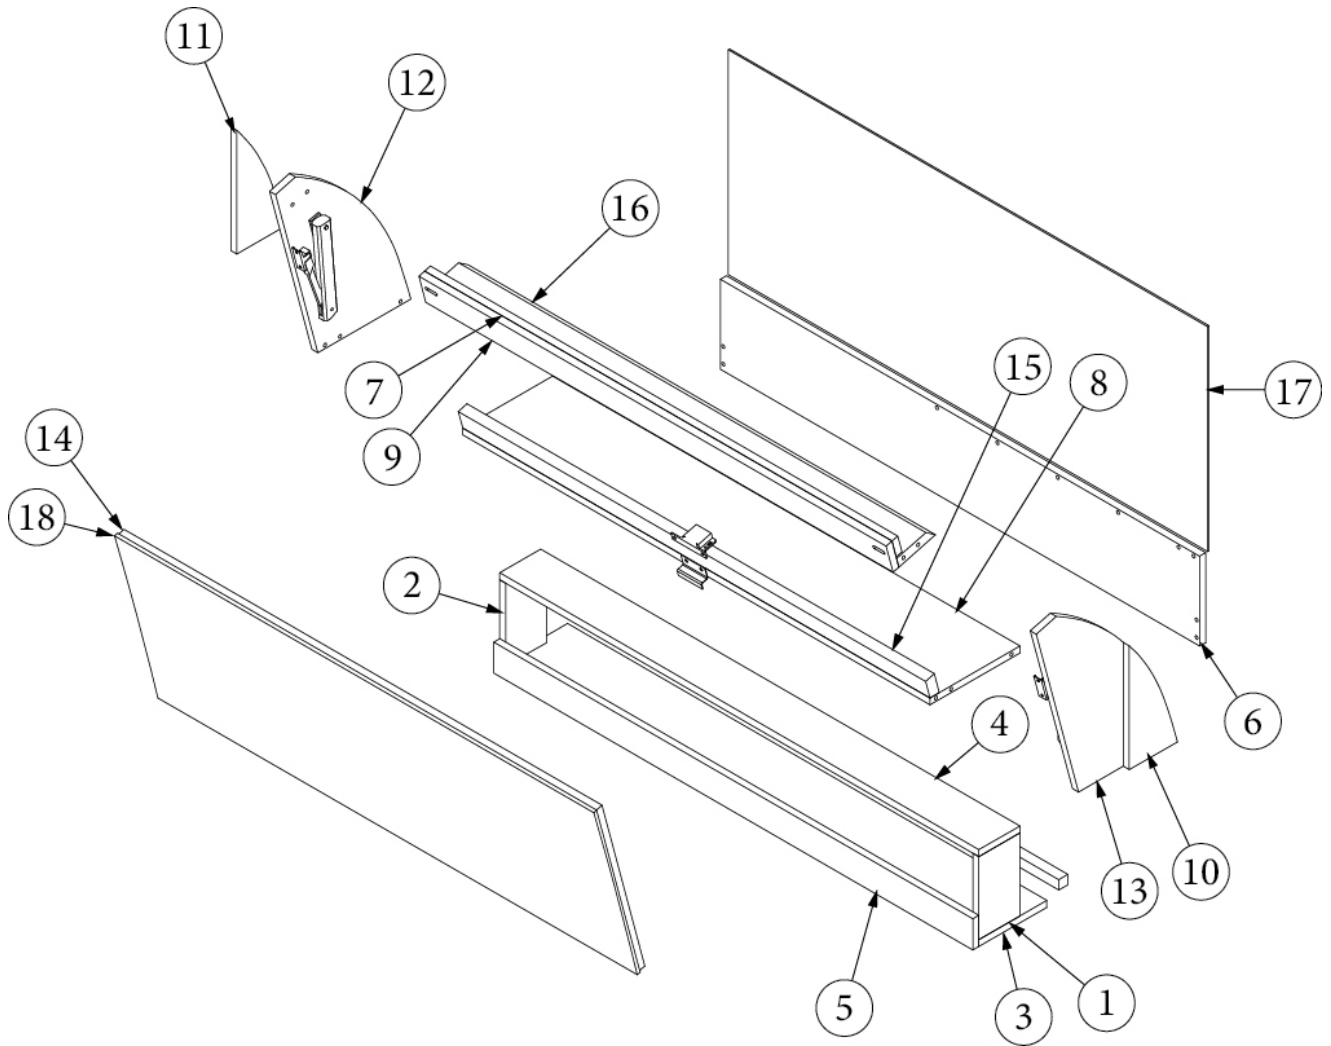

FURNITURE, LAVATORY

Medicine Cabinet, 25FB

Parts Listed on Next Page