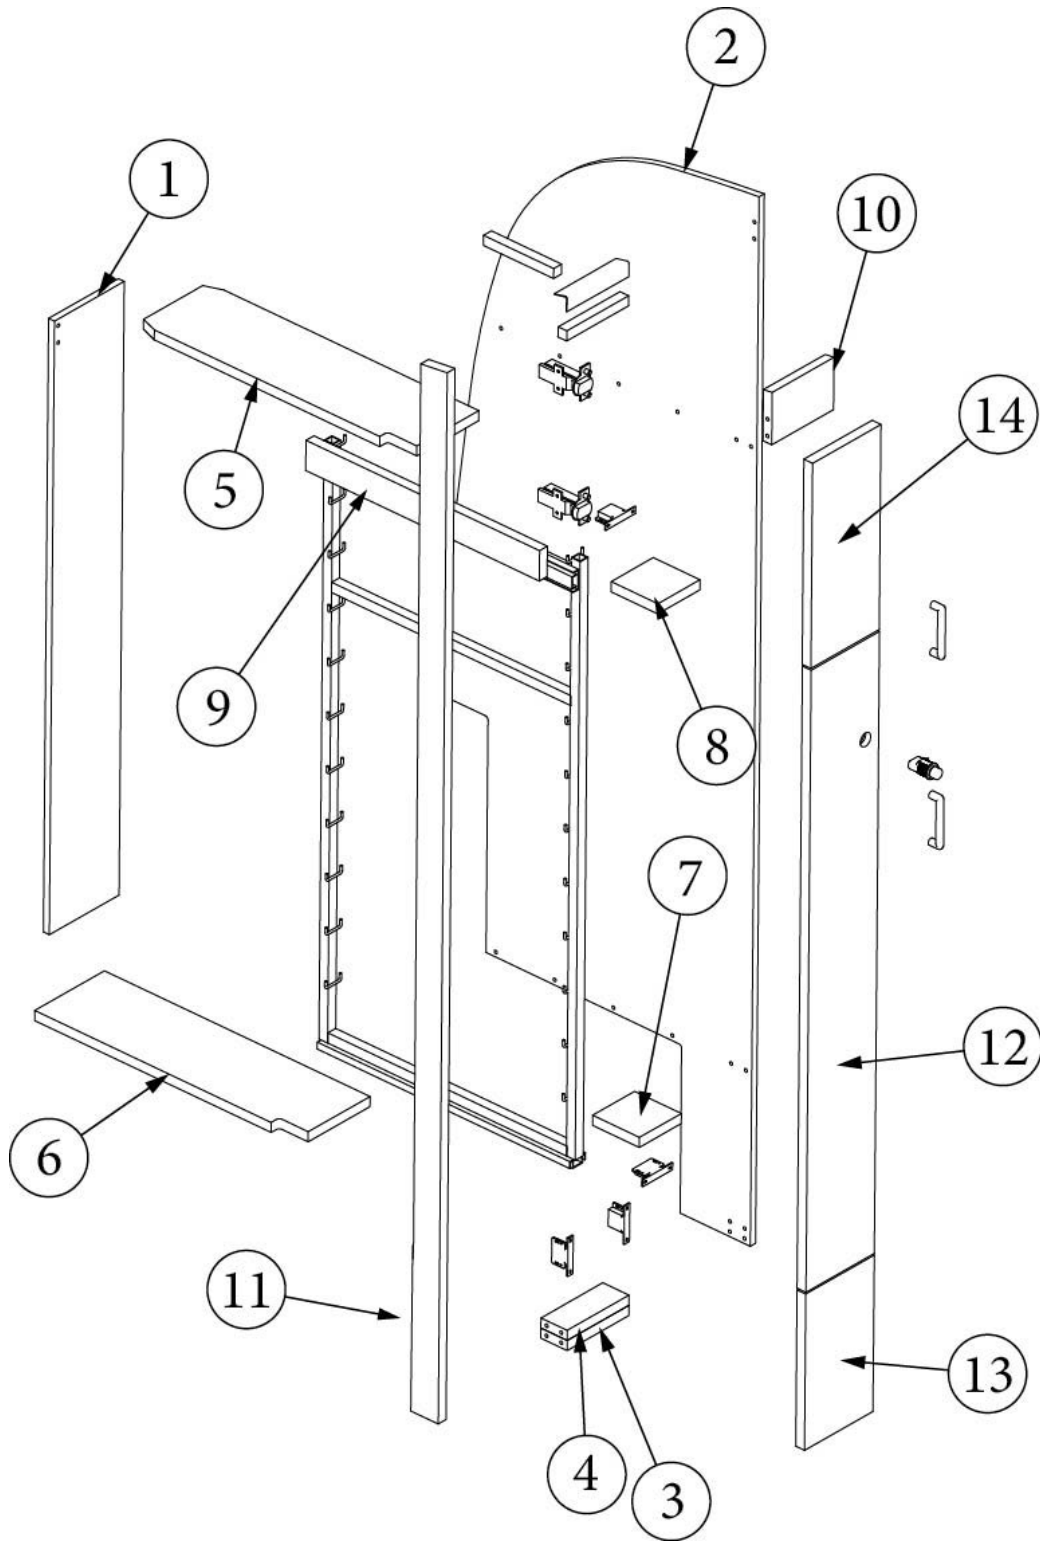

FURNITURE, GALLEY

Pantry, 23FB

Parts Listed on Next Page