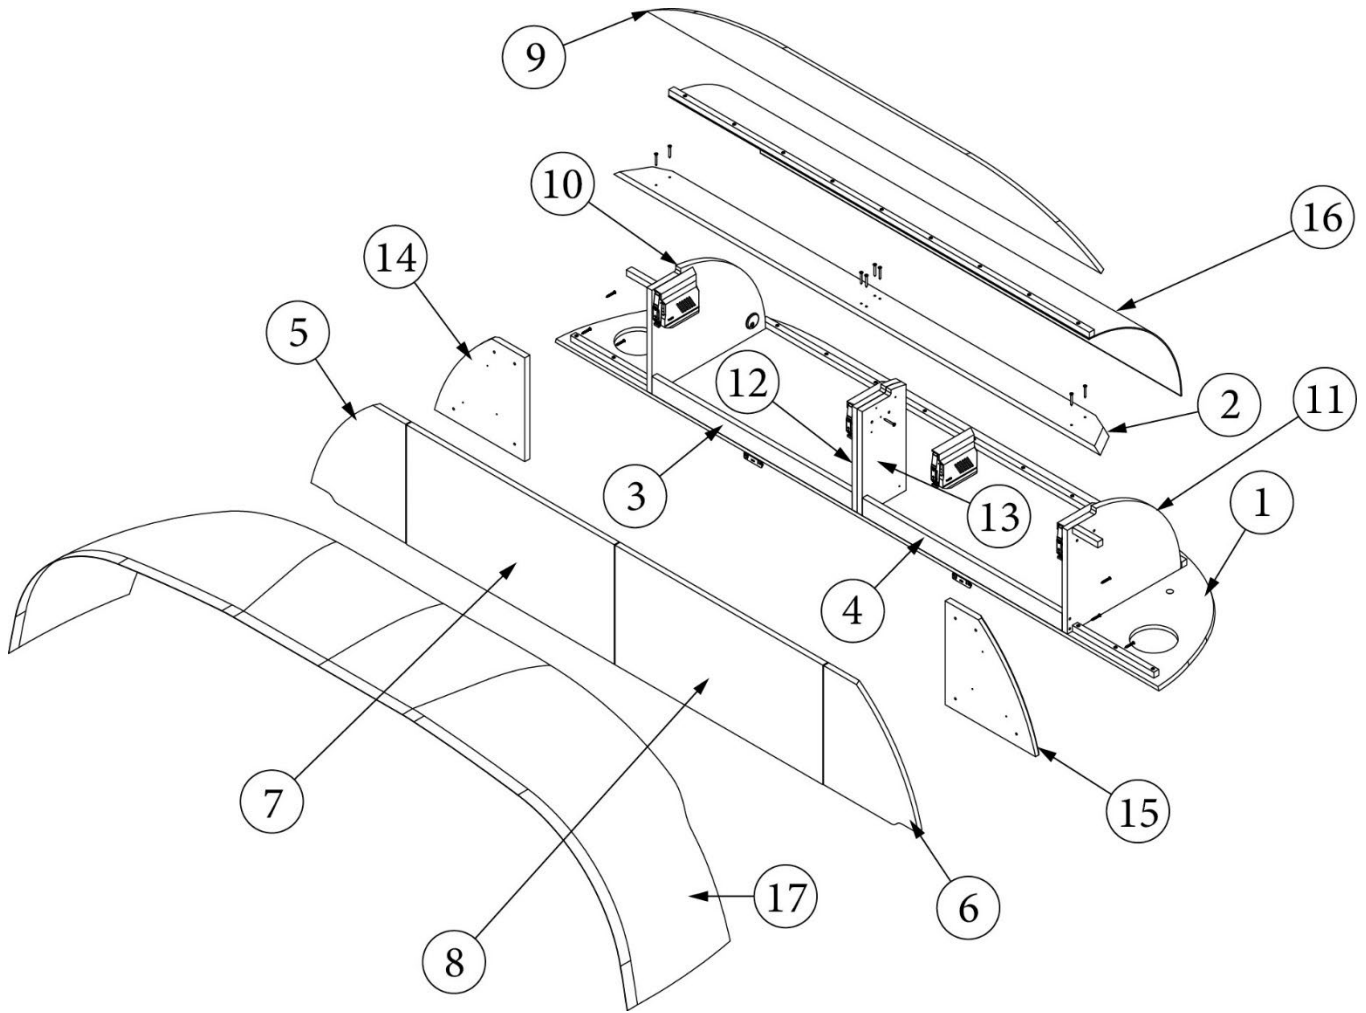

FURNITURE, BEDROOM

Roof Locker, Bedroom, 25FB

Part Numbers on Next Page