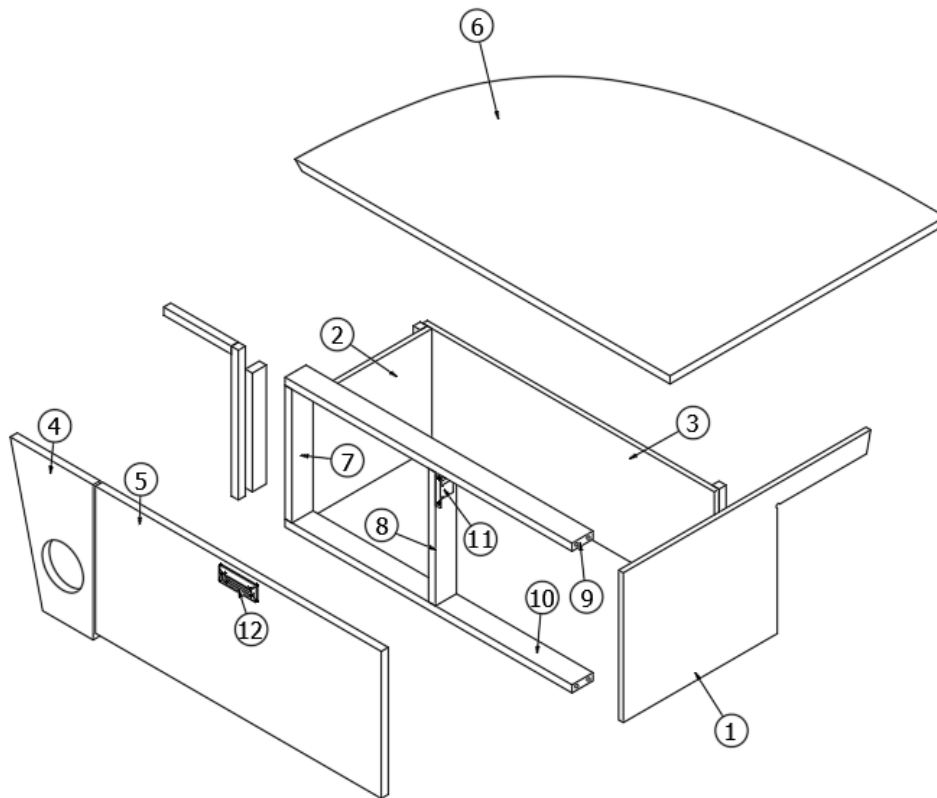

FURNITURE, LOUNGE

Dinette Seat, Roadside, 25FB

969394

Assembly, RS Dinette Seat

1. 969394&000112CC	Pre laminate, .5 X 26.5 X 13.88
2. 969394&000212CC	Pre laminate, .5 X 13 X 11
3. 969394&000312CC	Pre laminate, .5 X 31.25 X 11
4. 969394&000418BC	Pre laminate, 0.75 X 14.38 X 8.88
5. 969394&000518BC	Pre laminate, 0.75 X 13.63 X 30.63
6. 969394&000618CC	Pre laminate, 0.75 X 29.5 X 40.18
7. 969394&000718CC	Pre laminate, 0.75 X 2.25 X 12.38
8. 969394&000818CC	Pre laminate, 0.75 X 2.25 X 12.38
9. 969394&000918CC	Pre laminate, 0.75 X 2.25 X 30.75
10. 969394&001018CC	Pre laminate, 0.75 X 2.25 X 30.75
11. 381228	Catch, Grabber, 10LB
12. 386614	Handle, Stainless Steel, 525
386572-01	Edgebanding, Planked Urban Oak, 5/8"
386572-02	Edgebanding, Planked Urban Oak, 15/16"
381072-01	Hinge, 3 x 2", Open