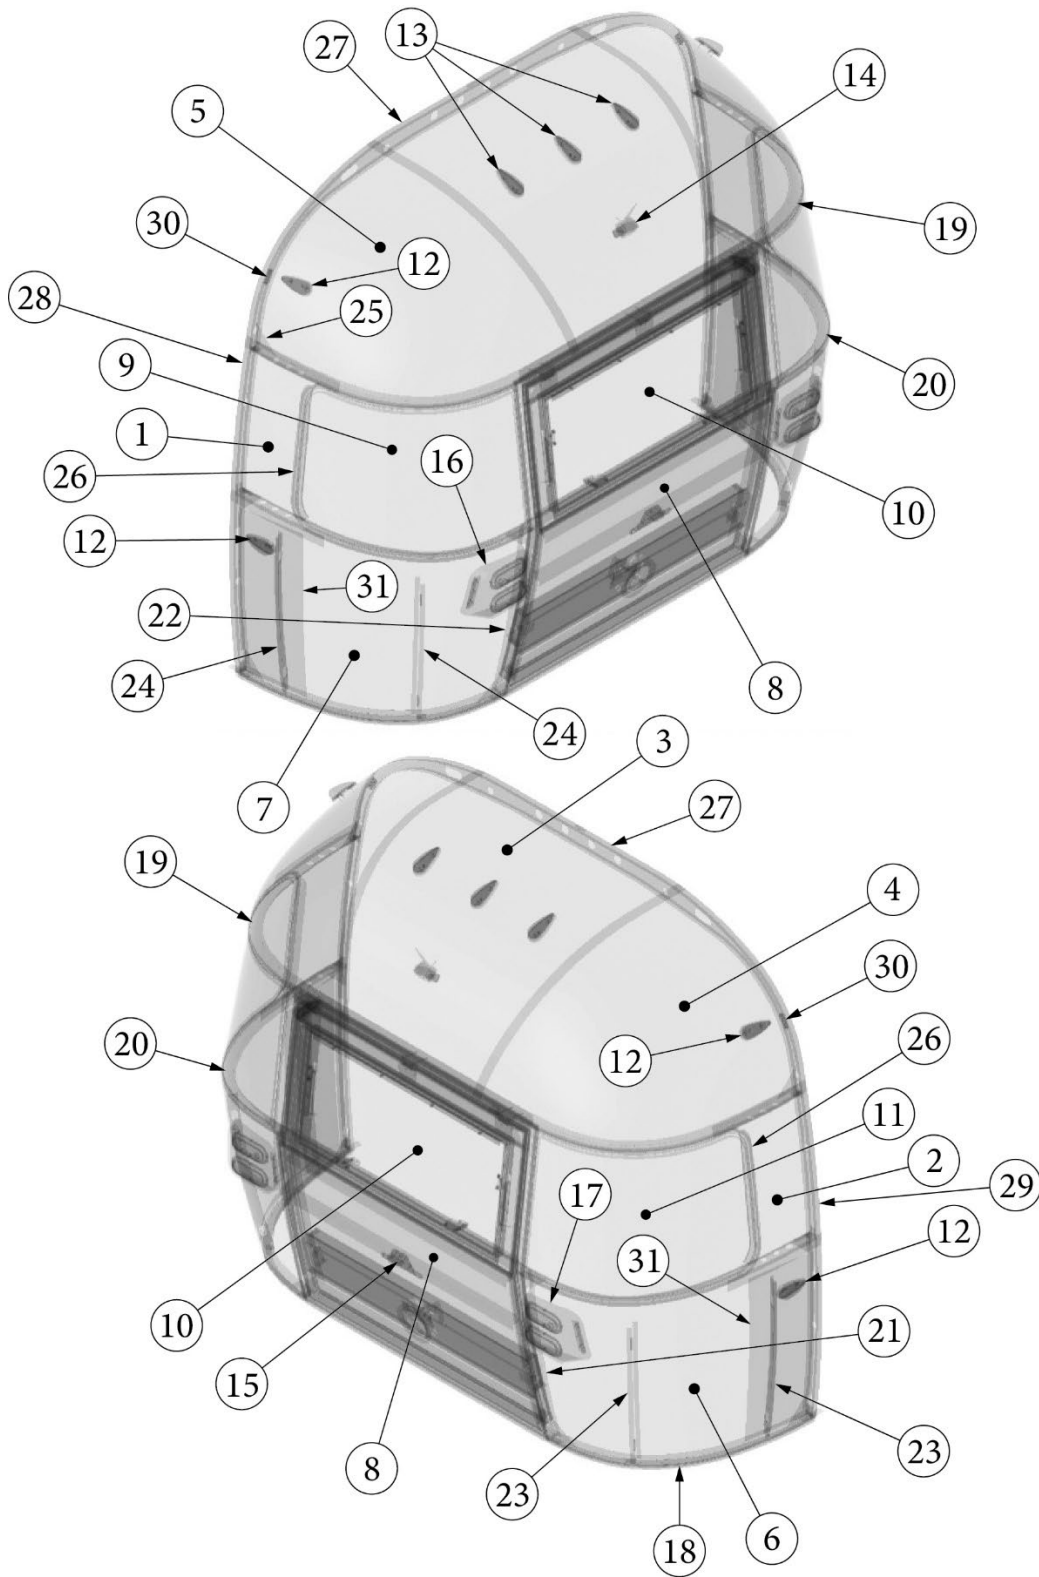

EXTERIOR SHELL

Aft End, Hatch Option, 25FB

Parts Listed on Next Page