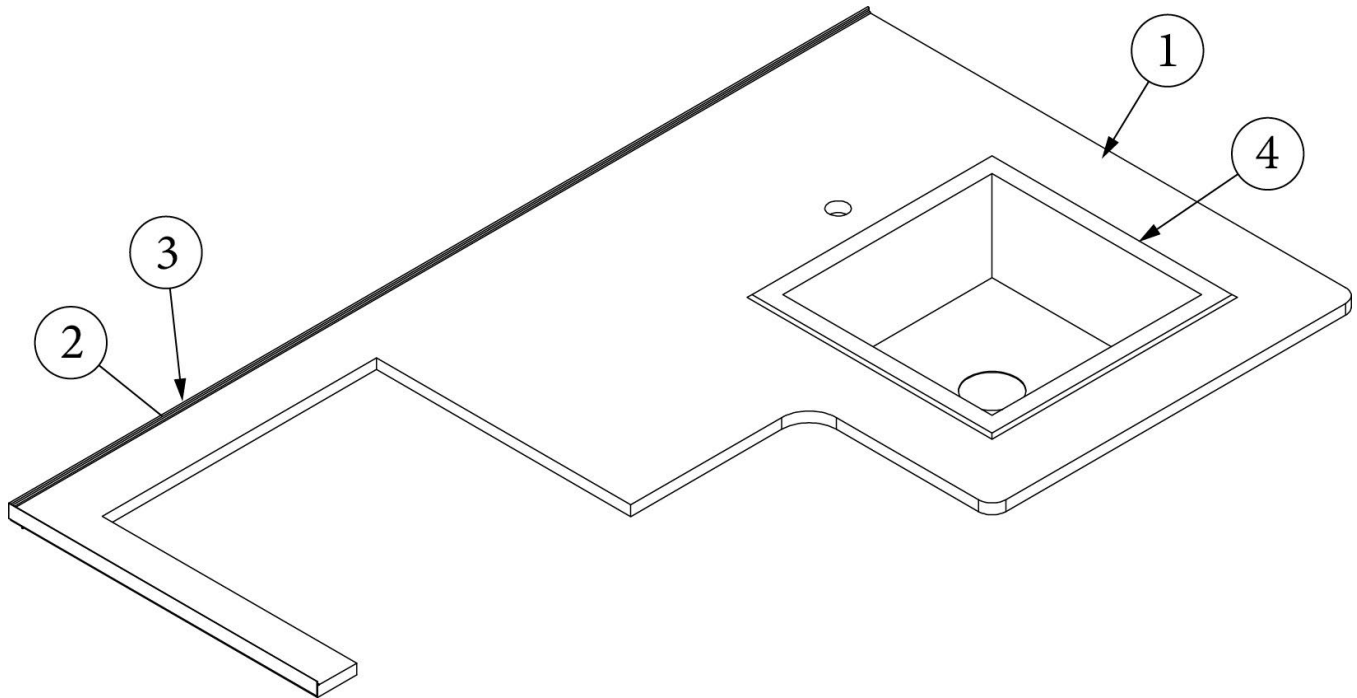

FURNITURE, GALLEY

Galley Top, 25FB

969458-01

Galley Top Assembly

1. 969458&001118PC
2. 114812
3. 115064
4. 602455
  602455-01
  602164-02
  602481

Pre laminate, 36.13 x 63.04"
Angle, Aluminum, 1" x 1" x 12'
Trim, Aluminum, Countertop
Sink, Galley 18 x 18"
Kit, Sink Clips For Sink
Tailpiece W/Nuts & Washers
Faucet, Galley, Adura - 99493