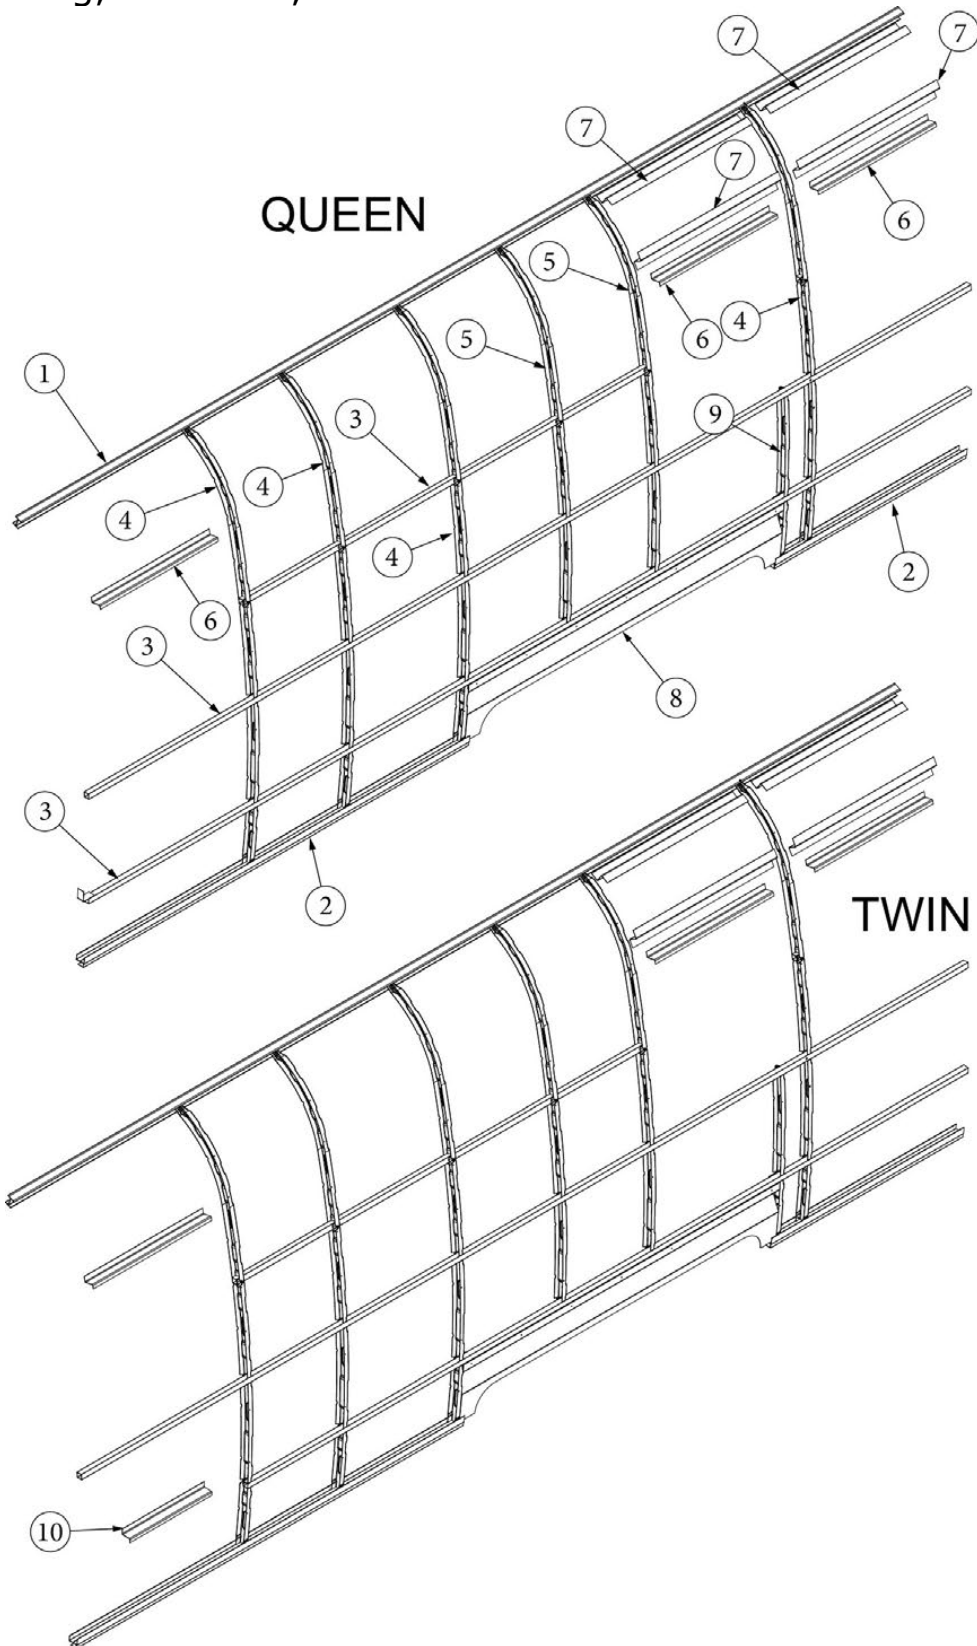

EXTERIOR SHELL

Wall Framing, Roadside, 25FB

Parts Listed on Next Page