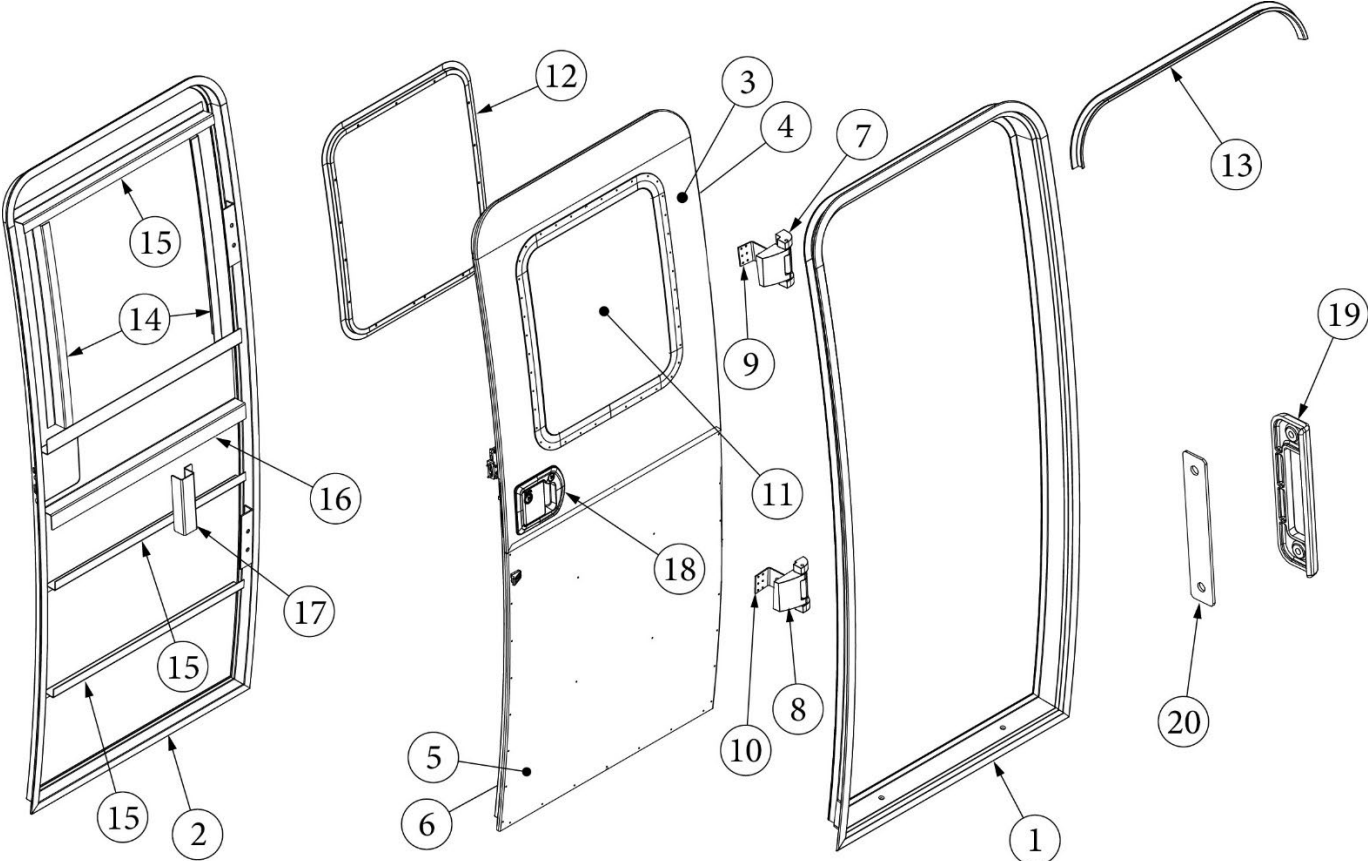

EXTERIOR DOORS

Main Door, RH Hinge

Parts Listed on Next Page