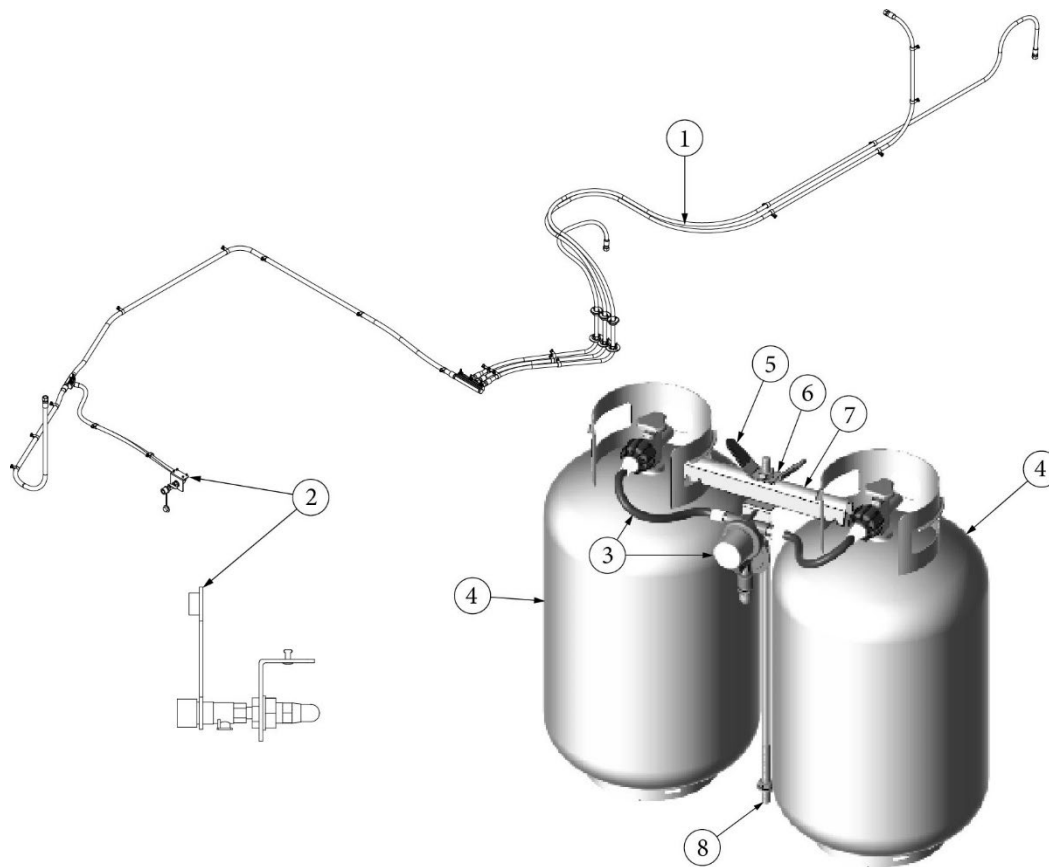

PLUMBING, LPG SYSTEM

LPG System, 23FB

135469
113718-01

Install, LP System (not for order/see parts below)
Install, LP Tanks/Regulator, 30lb (not for order/see parts below)

1. 944098	LPG Flex Line Assembly
2. 602465	Exterior propane port assembly
454901	Bracket, LP Port
602109-01	Coupler, Quick Connect
3. 602870	Regulator, LP gas, Dual 11" pigtails
4. 601710-01	Tank, LP Cylinder, Steel, 30LB
5. 381613	Plastisol Cover, LP Wing Handle
6. 455841	Wingnut, LP Bottle
7. 455842	Hold-down, VTD0046
8. 345764	Threaded Rod, 23.5", 1/2-13 4" each end
350132	Flange nut, Serrated, 1/2-13 UNC
365330-04	Sealant, Adseal, RTV #4553
382500	Grommet, .5" Pipe, Press Fit, Sealing
382556	Closeout, 2.38", D LP Assembly BC
512412	Bushing, Snap In, .75" ID
340085-06	Clamp, Loop, Steel w/Rubber, 3/4"