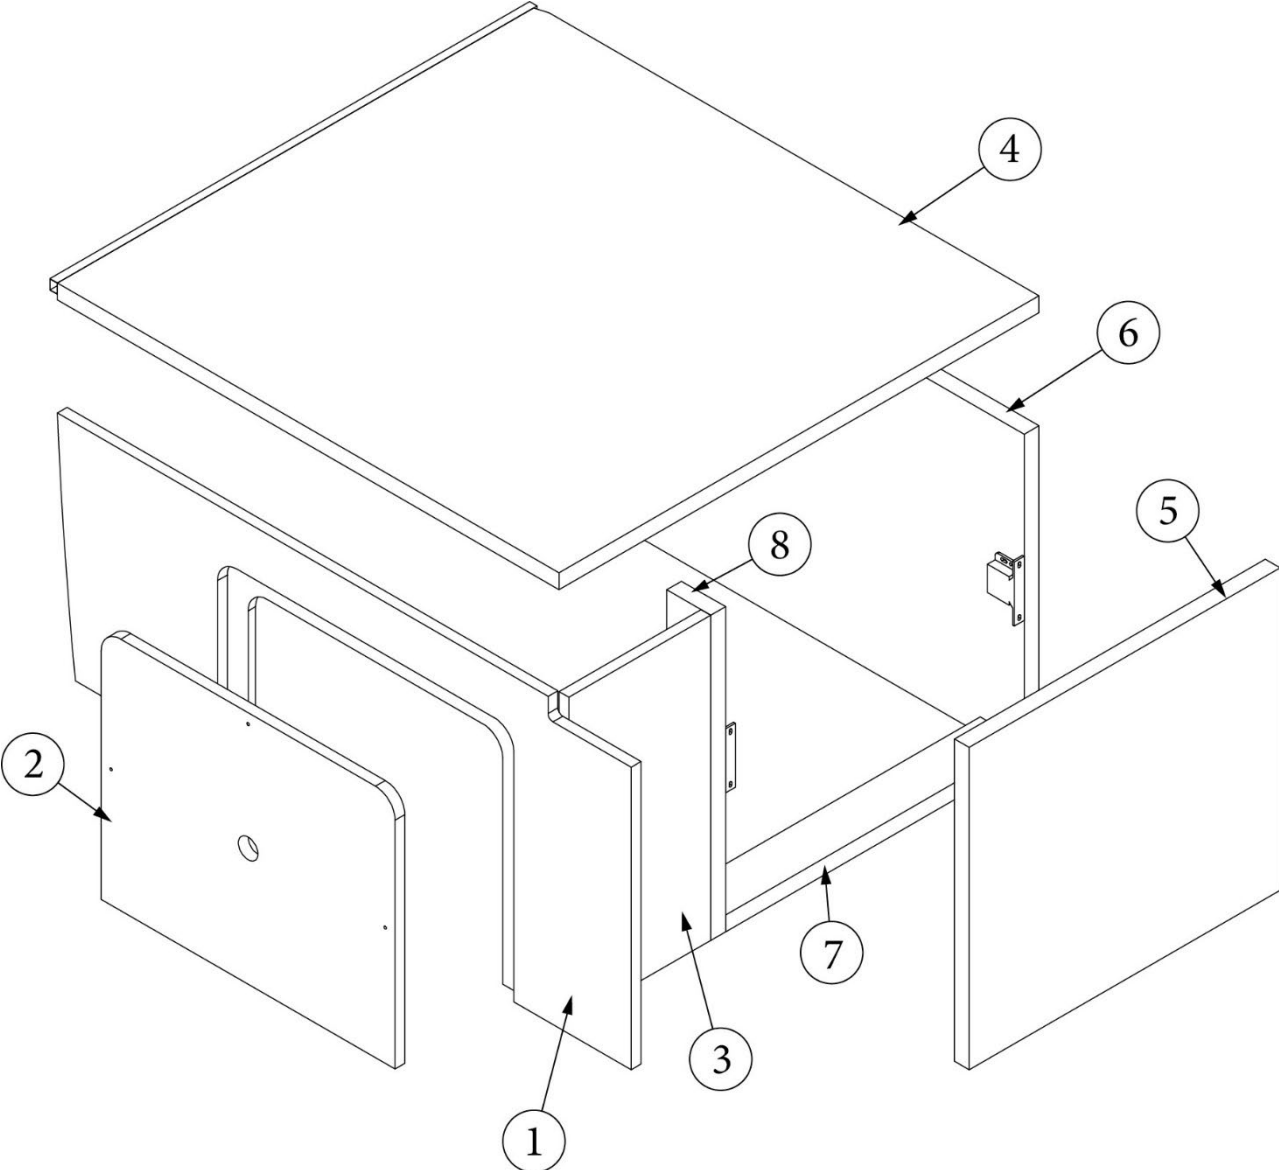

FURNITURE, BEDROOM

Wardrobe, Lower, Queen, 25FB

Parts Listed on Next Page