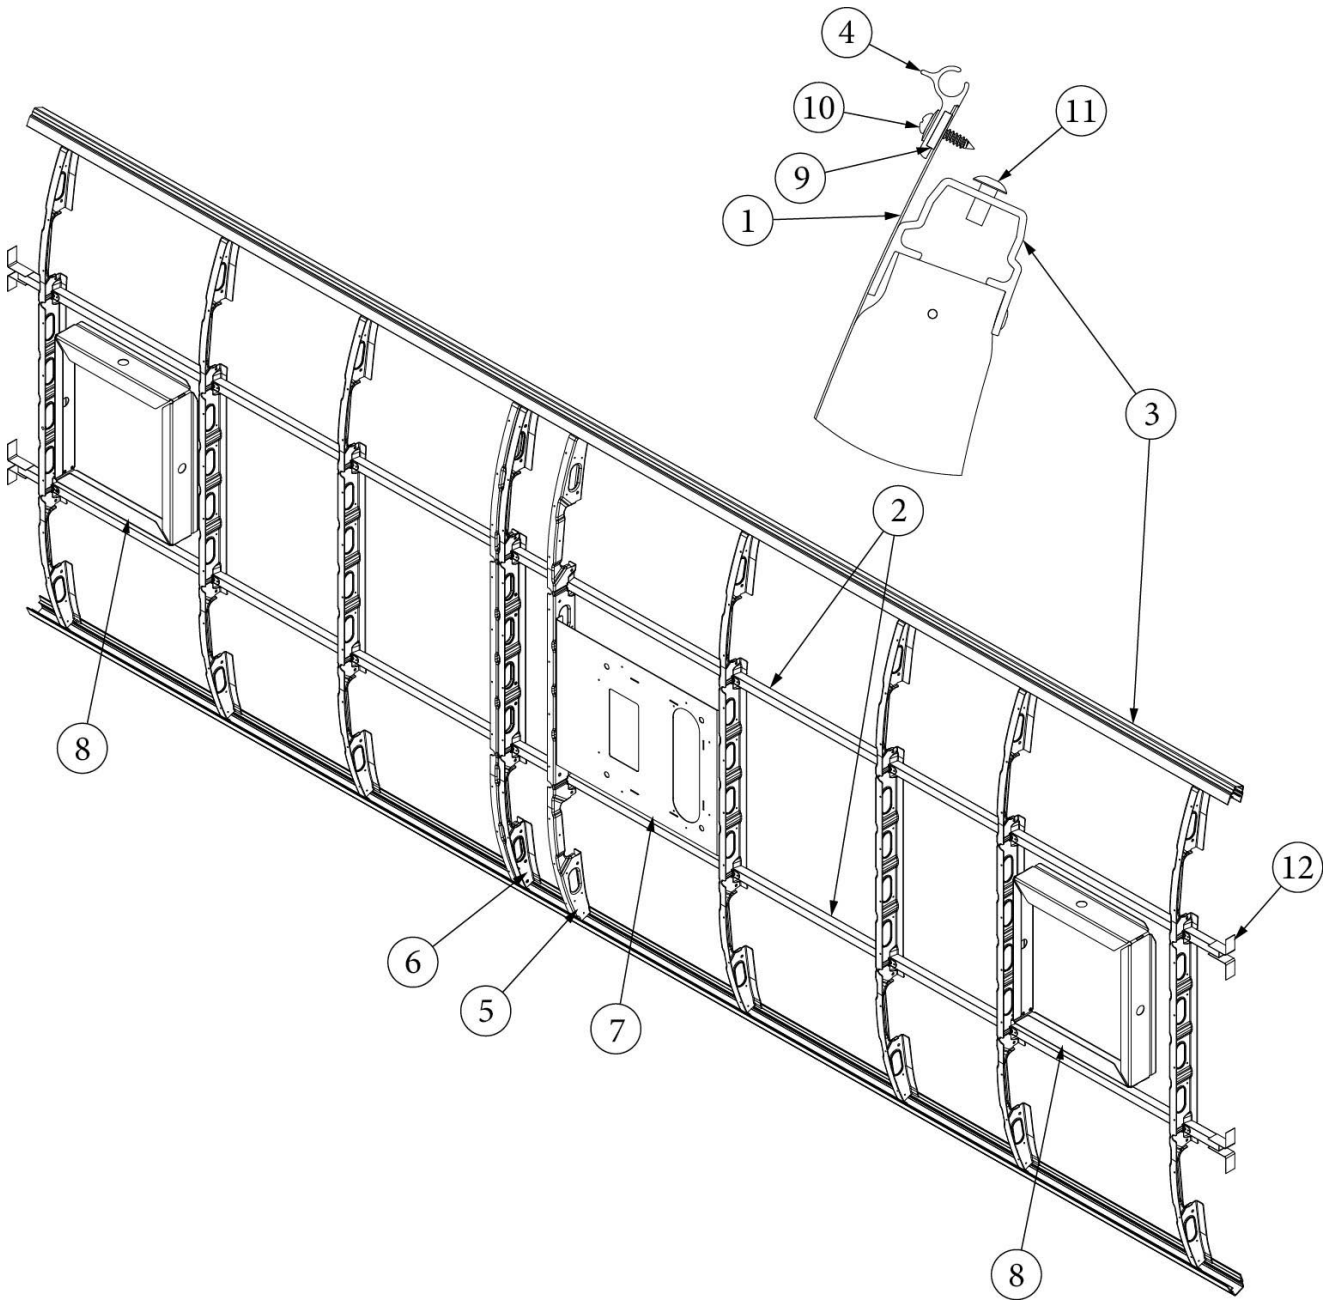

EXTERIOR SHELL

Roof, 23FB

Parts Listed on Next Page