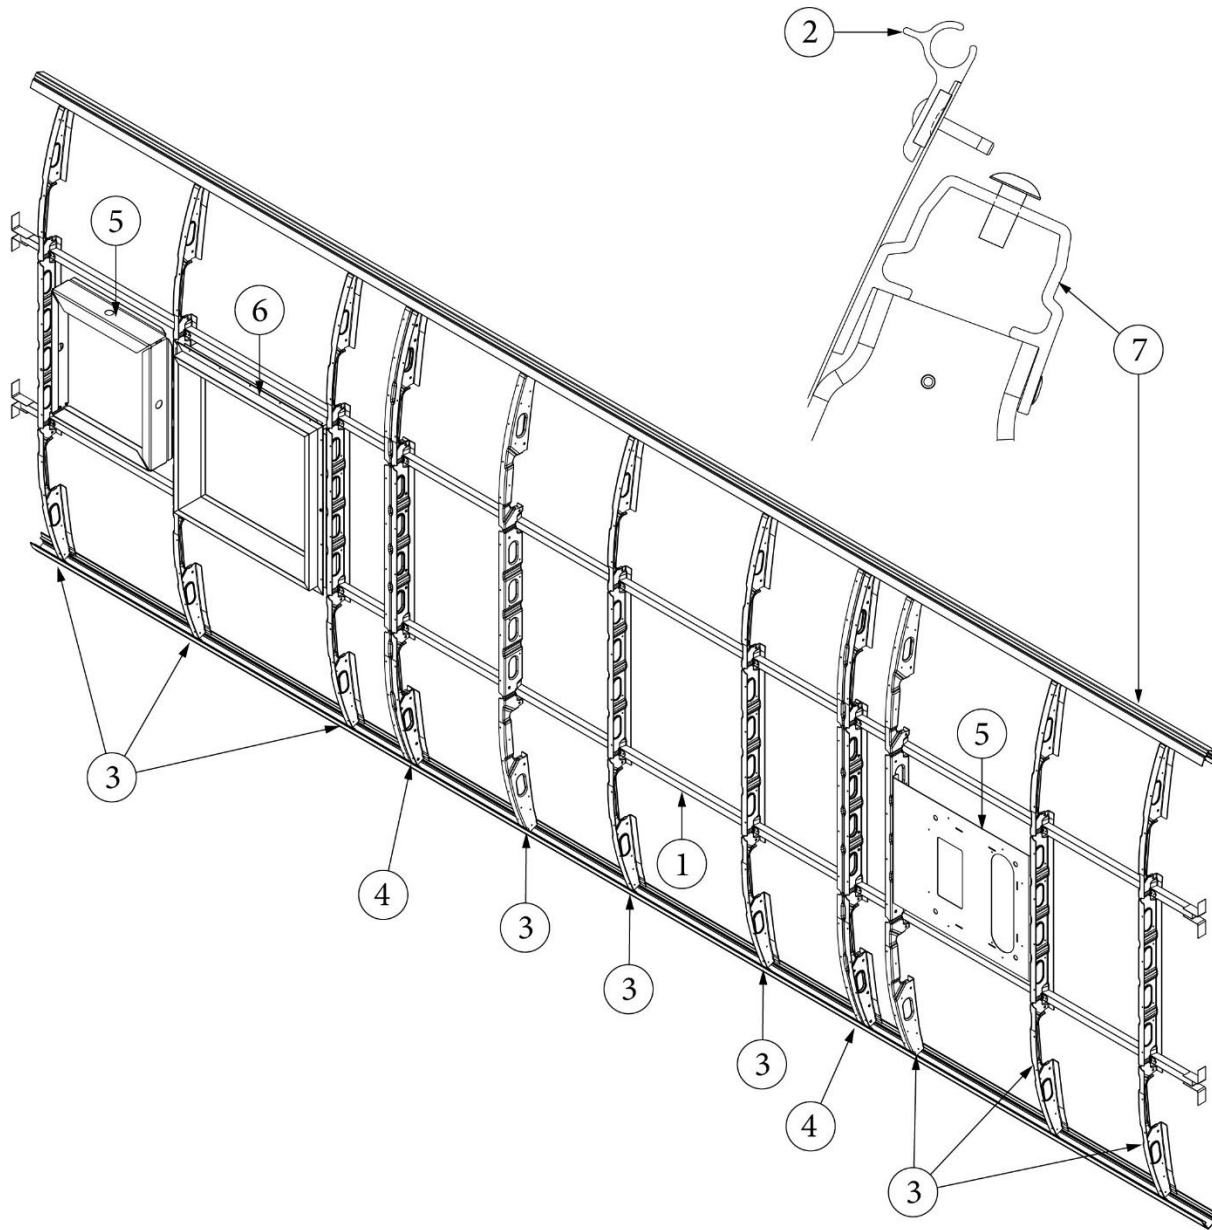

EXTERIOR SHELL

Roof, 25FB

Parts Listed on Next Page