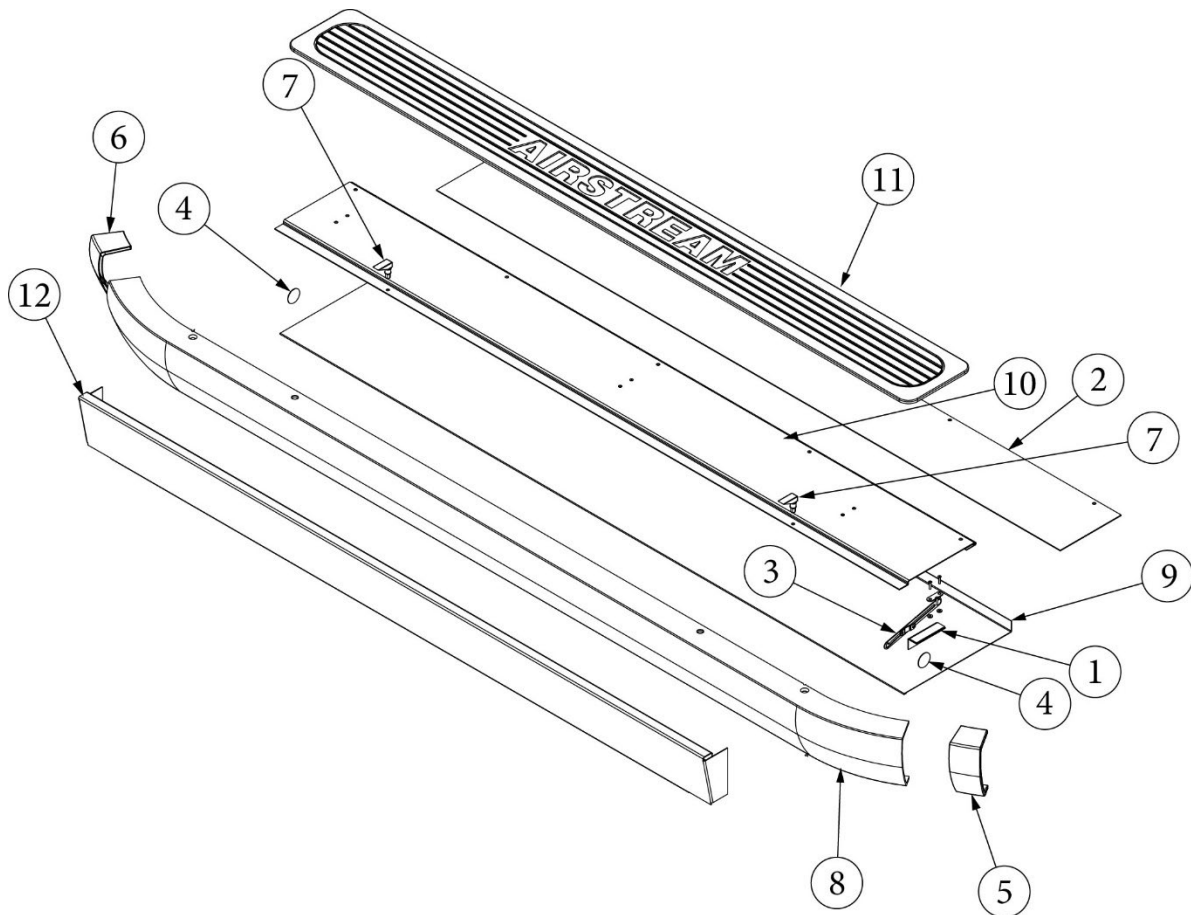

CHASSIS

Bumper and Storage, 25FB w/Hatch Option

113696-02

Install, Hatch Option (not for order/see parts below)

1. 114812	Aluminum Angle, 1 X 1 X 12"
2. 114849-06	Aluminum sheet, .06" x 36" x 8', Black
3. 380024	Arms support, Trunk lid, RH
4. 382261	Decal, Hole Cover, Black, 1.25"
5. 382289-01	End cap, Bumper, CS
6. 382289-02	End cap, Bumper, RS
7. 382456	Swell latch
8. 411054	Rear bumper
9. 453538	Sewer hose compartment, bottom
10. 453497-01	Lid, Rear hose carrier, Black
11. 703938	Step Mat, w/Airstream Logo
12. 454909	Bracket, Bumper Support
380203-02	Piano hinge
112671-19	Compartment Liner, Vinyl, 66.5 x 11.5"
704518	Vinyl, Compartment Liner, Roll, 8' x 60'