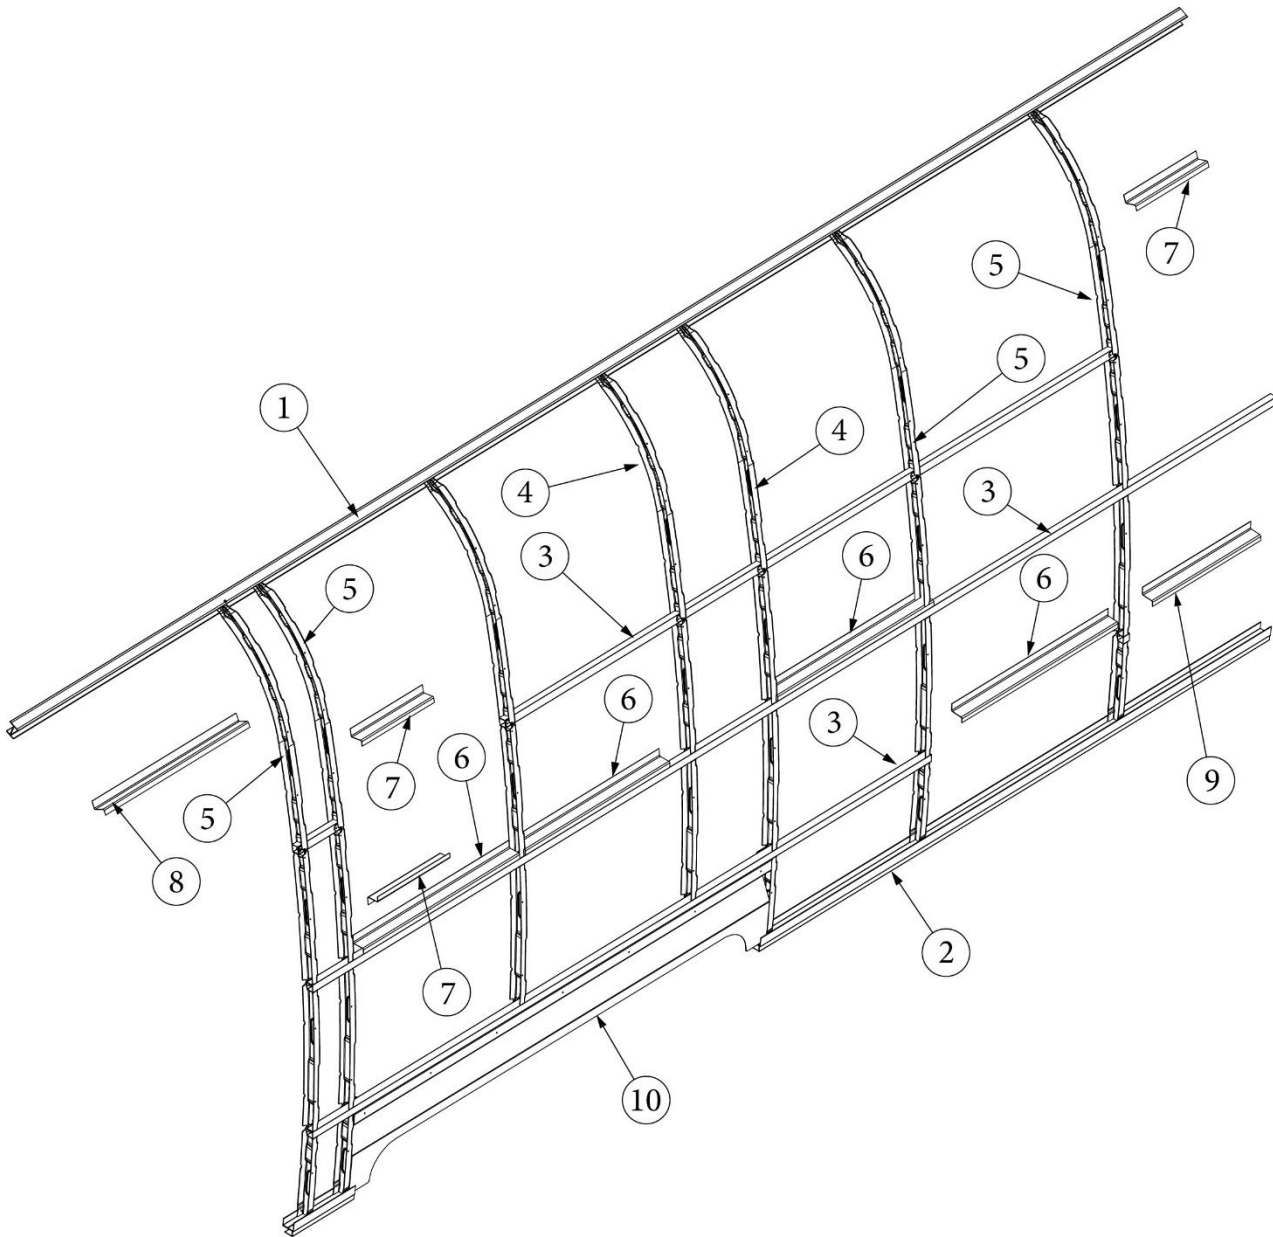

EXTERIOR SHELL

Wall Framing, Curbside, 25FB

Parts Listed on Next Page