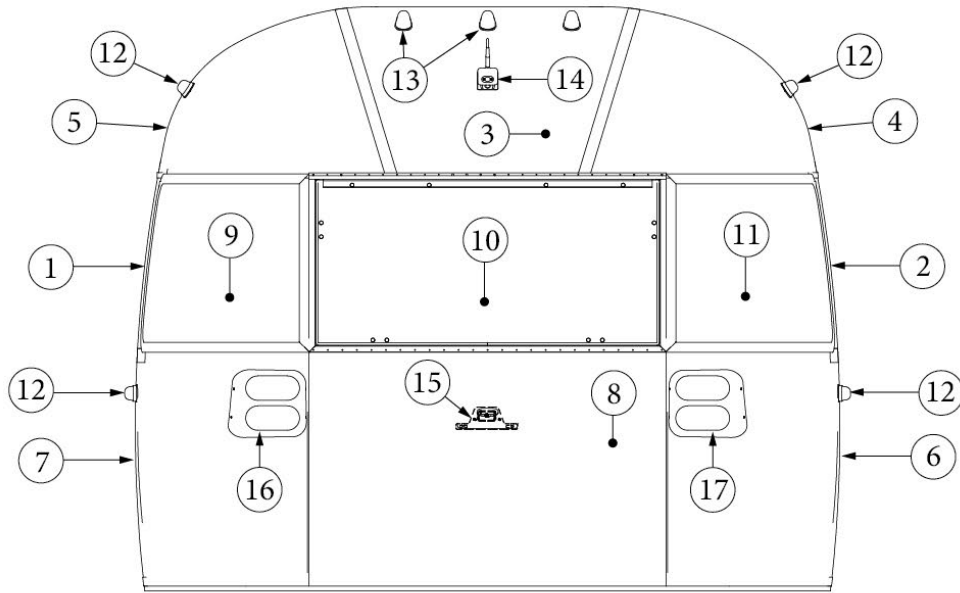

EXTERIOR SHELL

Aft End, 25FB

Parts Listed on Next Page