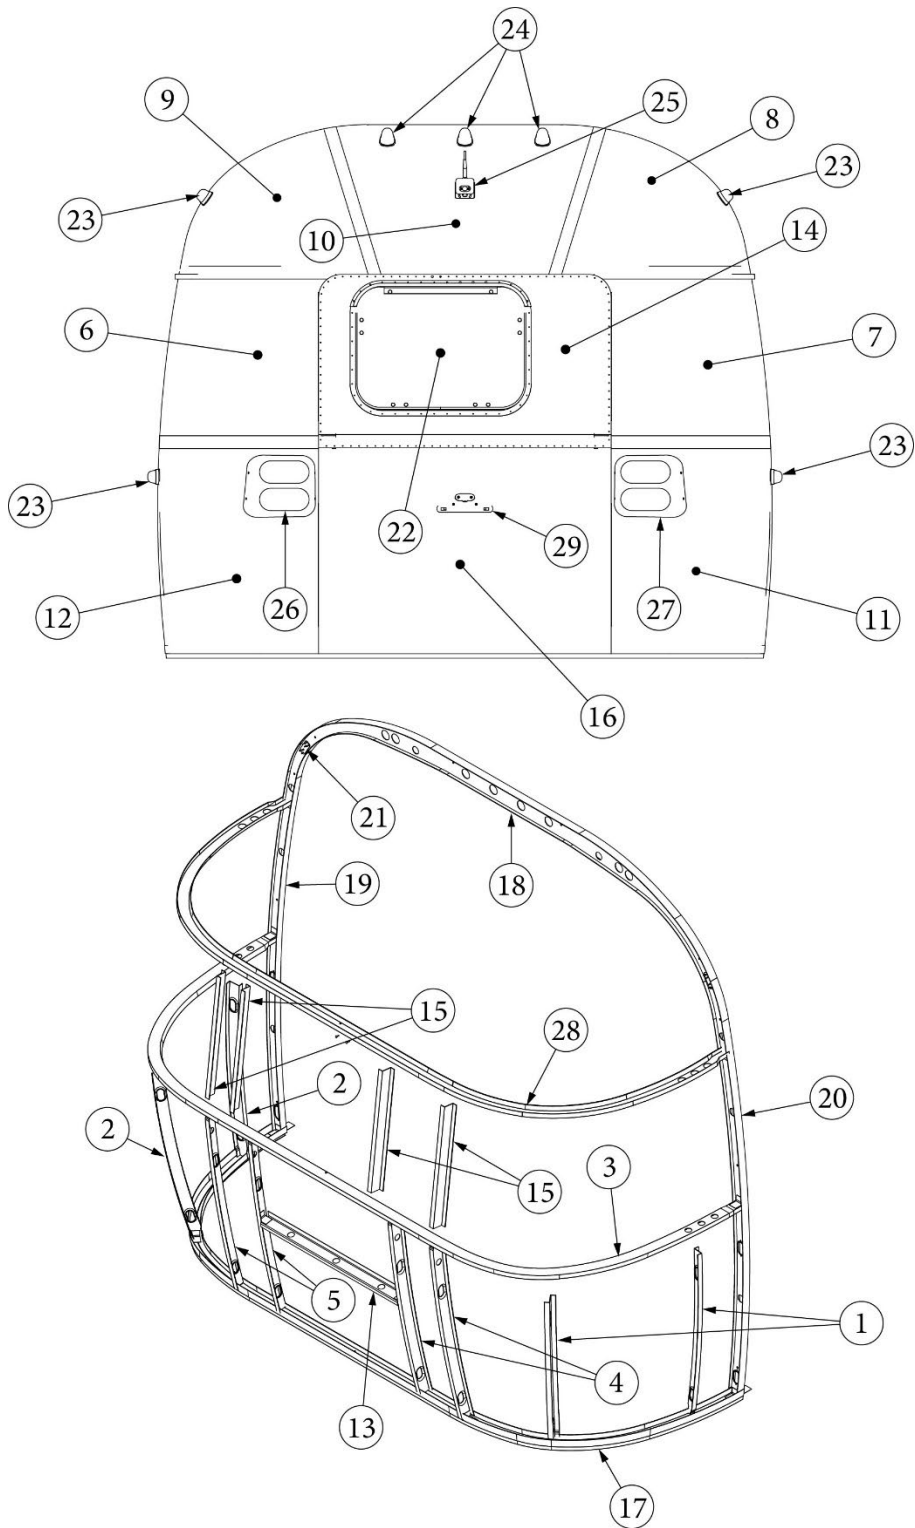

EXTERIOR SHELL

Aft End, 23FB

Parts Listed on Next Page