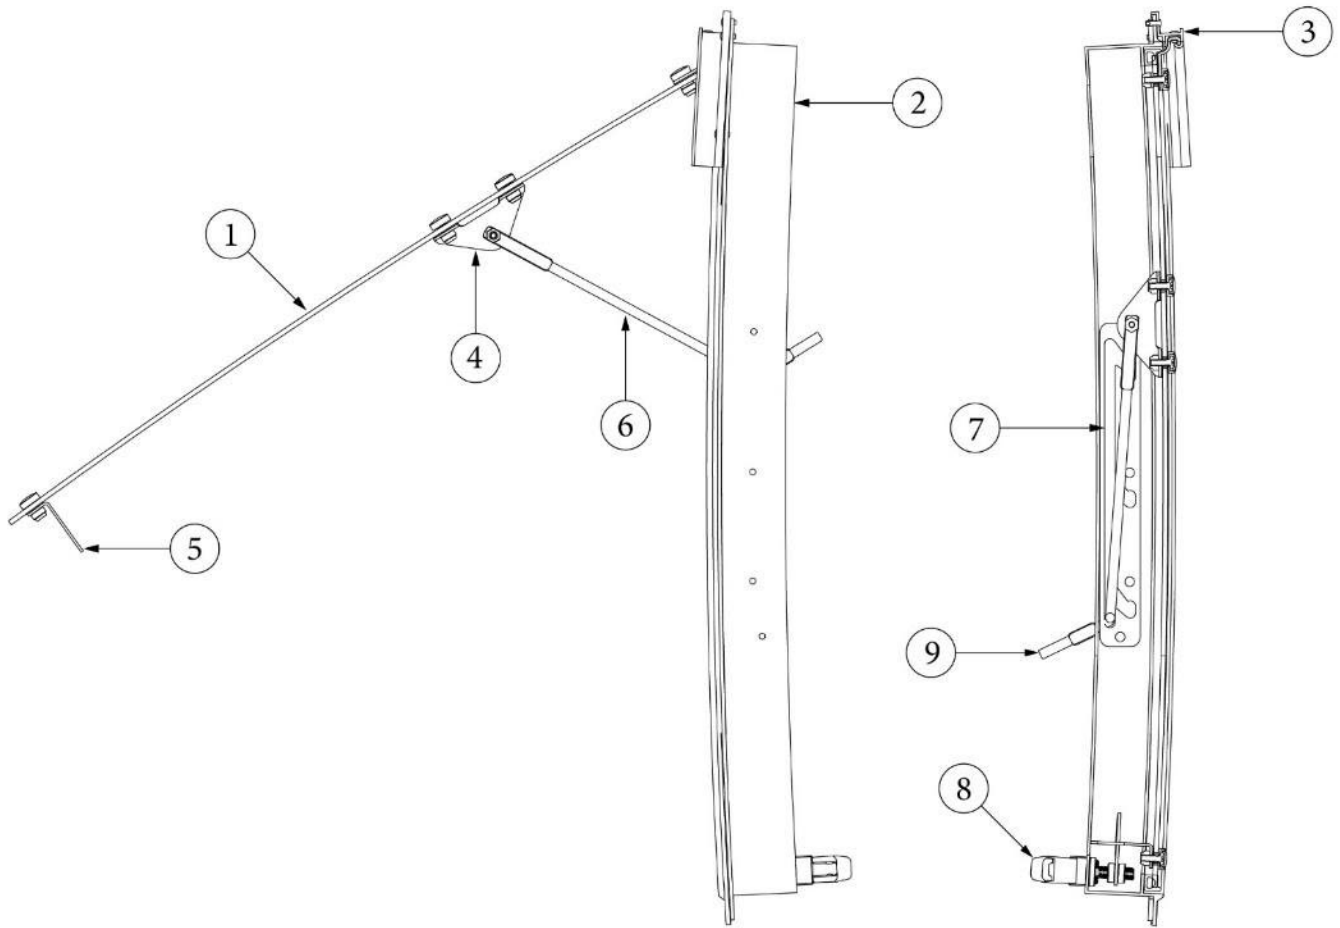

Window Parts, Opening Windows

Parts Listed on Next Page

WINDOWS

Window Parts, Opening Windows

371323-01	Window, Opening, 18"
371380	Window, Opening, Tall, 30"
371380-01	Window, Opening Tall, Egress, 30"
1. 195510-12	Glass assembly, Opening Window, 18"
195510-93	Glass assembly, Tall Opening Window, 30"
2. 371447-03	Frame assembly, Opening Window, 18"
371447-01	Frame assembly, Tall Opening Window, 30"
3. 371448-07	Extrusion, Window hinge eyebrow, Fixed, 18" window
371448-05	Extrusion, Window hinge eyebrow, Fixed, 30" window
4. 114478	Bracket, Window prop
5. 114479-01	Bracket, Window closer, RH
114479-02	Bracket, Window closer, LH
6. 382362	Opening arm, RH
382361	Opening arm, LH
7. 382360	Guide, Operating arm, RH
382359	Guide, Operating arm, LH
8. 382367-01	Latch assembly, Chrome
115780-01	Handle, Chrome
9. 380230-03	Knob, Window arm, Silver
380230-04	Knob, Window arm, Red
115776	Lock paw, Window latch
115770	Hinge stop
115778	Latch body, Zinc die cast
115779	Latch shaft
310030	Drive lock pin, 5/32 x 5/8