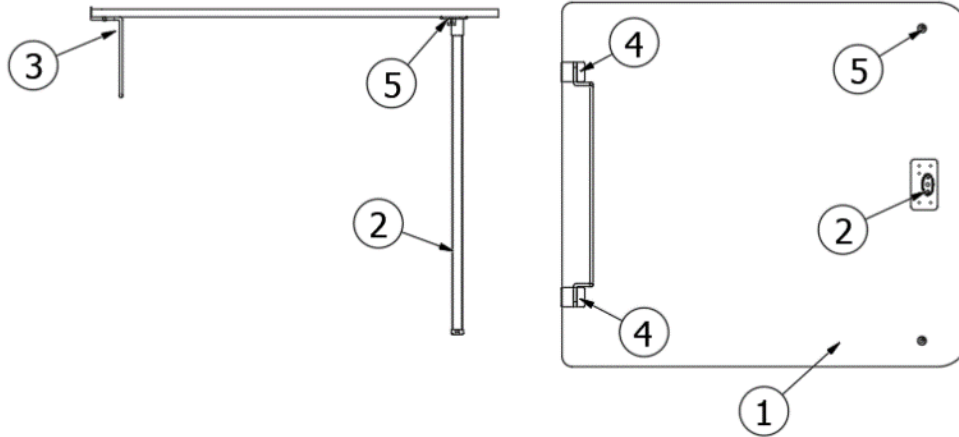

FURNITURE, LOUNGE

Dinette Table, 25FB

969401

Assembly, Dinette Table

1. 969401&000118PC
2. 382177
3. 380284-02
4. 380284-03
5. 381136

Pre laminate, 0.75 X 35 X 3
Leg, Folding table
Bracket, Table hinge assembly kit
Table hinge brackets
Rubber bumper