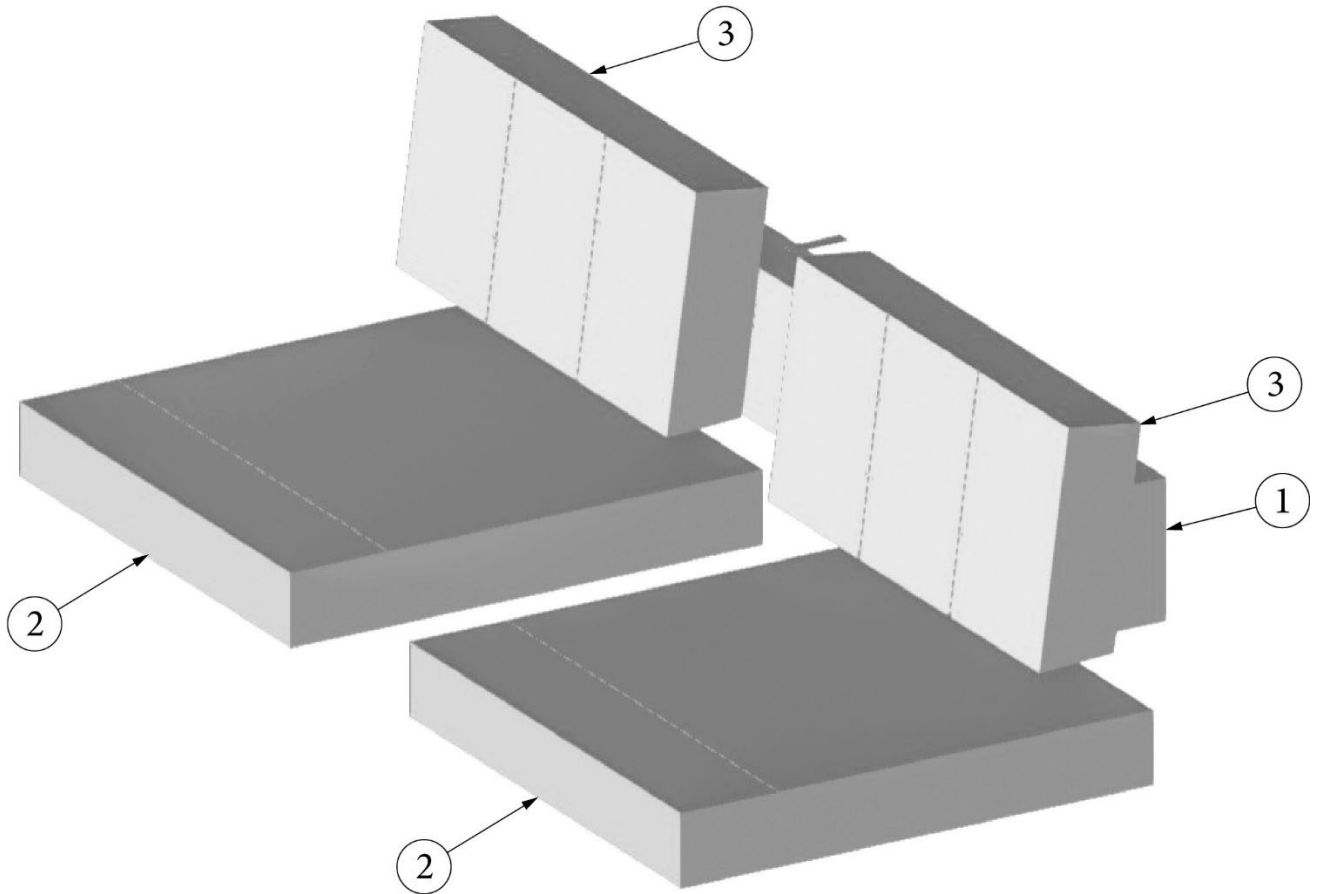

UPHOLSTERY

Sofa/Lounge Cushions

705069-FS
705069-TC

Cushion Kit, Lounge, Fieldstone
Cushion Kit, Lounge, Terracotta

1. 705069-1FS
  705069-1TC
2. 705069-2FS
  705069-2TC
3. 705069-3FS
  705069-3TC

RS, Lounge Filler, Aft, Fieldstone
RS, Lounge Filler, Aft, Terracotta
RS, Lounge Seat, Fieldstone
RS, Lounge Seat, Terracotta
RS, Lounge Back, Aft, Fieldstone
RS, Lounge Back, Aft, Terracotta