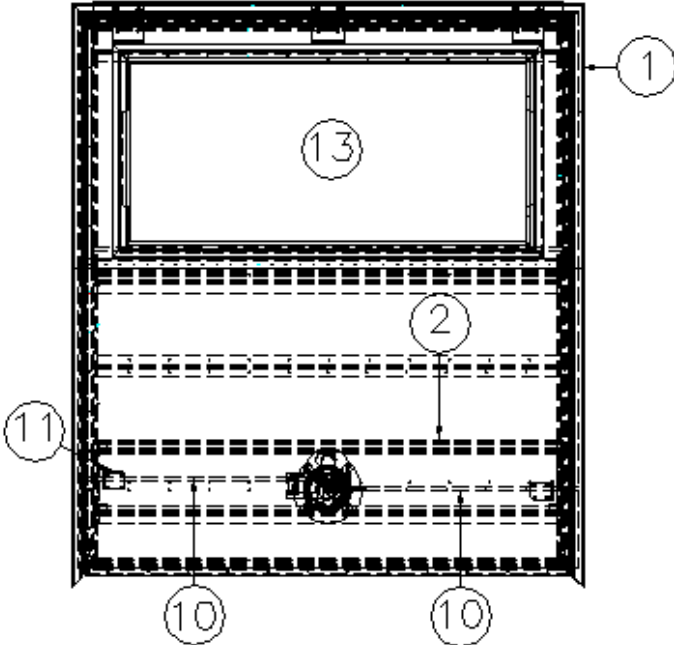

EXTERIOR DOORS

Hatch Door

Parts Listed on Next Page