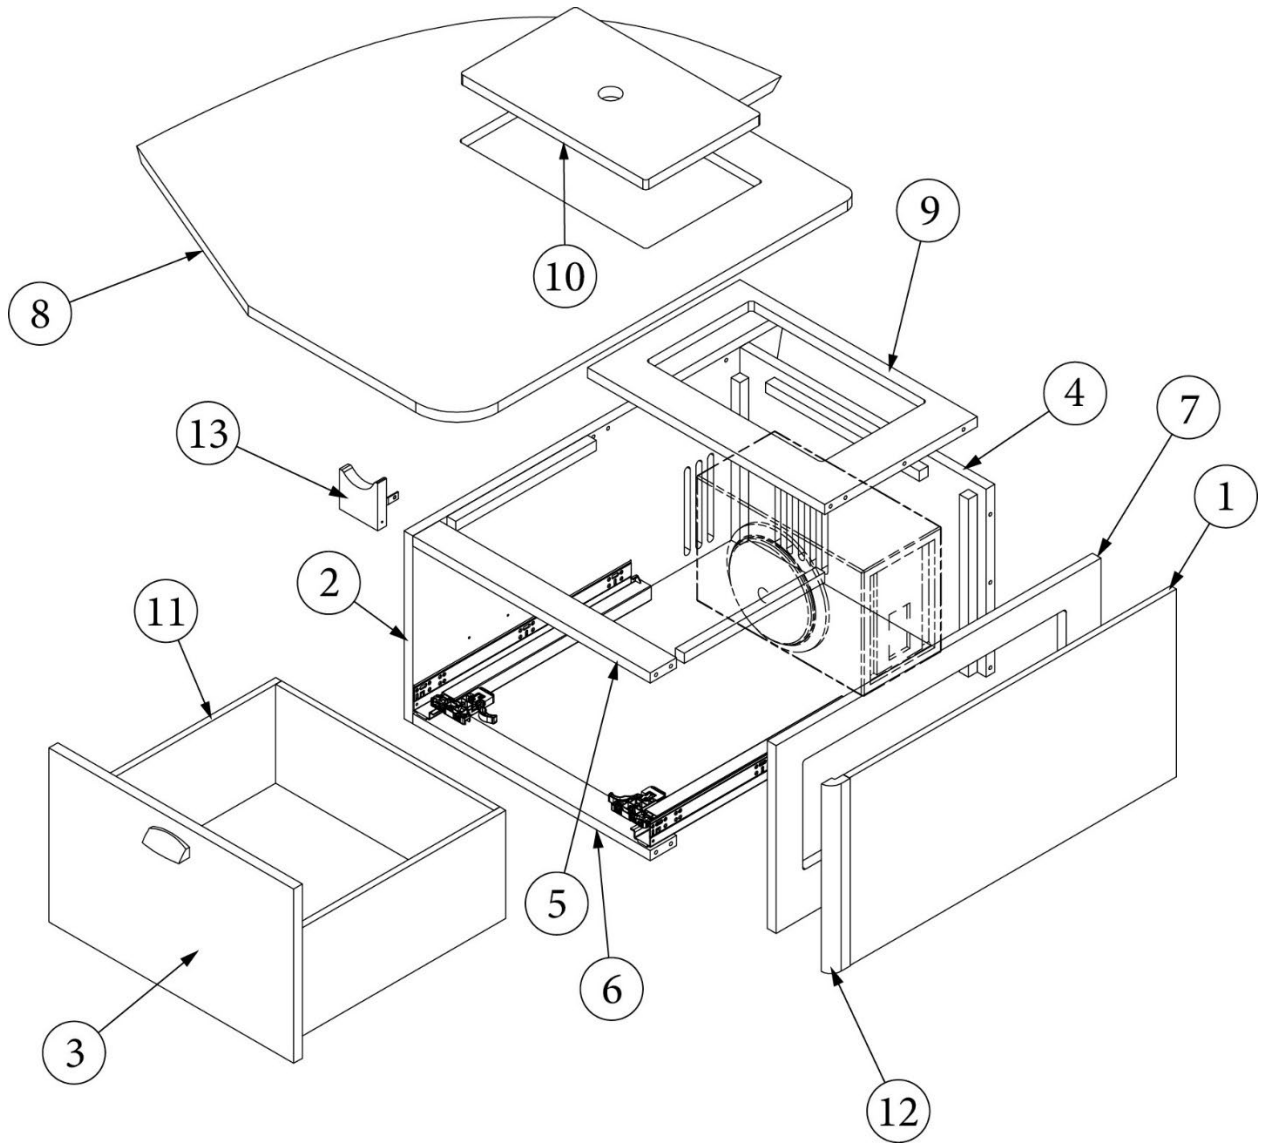

FURNITURE, LOUNGE

Dinette Seat, Curbside, Hatch Option, 25FB

Parts Listed on Next Page