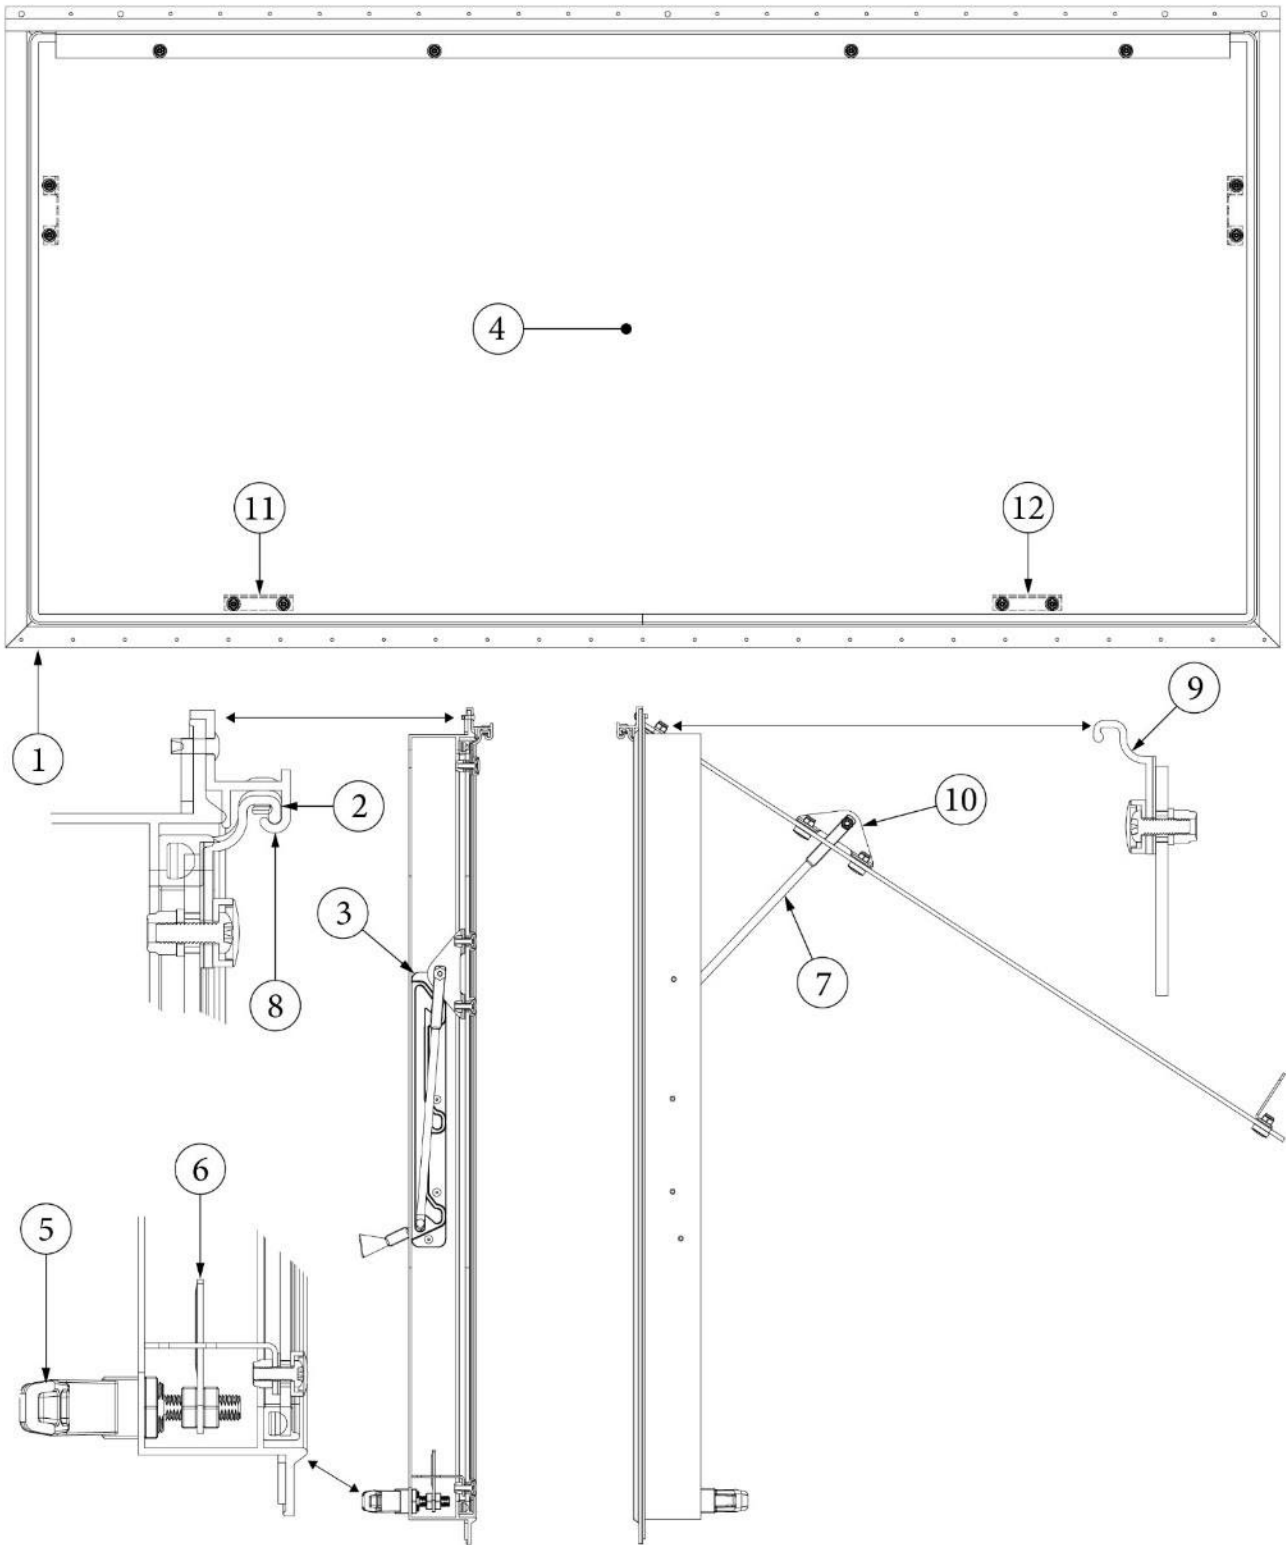

WINDOWS

Windows, Front/Rear, and Rear Hatch Option

Parts Listed on Next Page