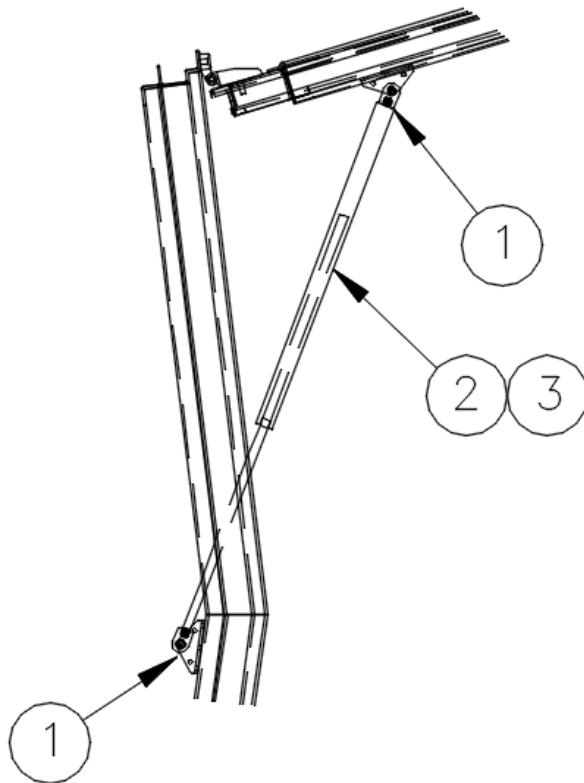

DOORS, EXTERIOR

Hatch Door Struts

111935

Install, Struts, Hatch Door (not for order/see parts below)

382462

Bracket, Prop w/ball

382084-01

Gas spring, 175LB

382084-02

Socket, Gas rod, Nylon

382808

Bracket, Hatch Door, 10mm Ball Socket

330031-01

Rivet, 3/16 x 5/8, SSD68SSBS

Screen Door, Rear

111933

Install, Rear Screen Door (not for order/see parts below)

382150

Screen, Pull-down retractable

454859

Closeout, Rear screen door

203138-04

Extrusion Plastic 1/2" Oak Wall

365232

Seal, Baggage door

382151

Plug, Snap-in, .5" Dia., Black