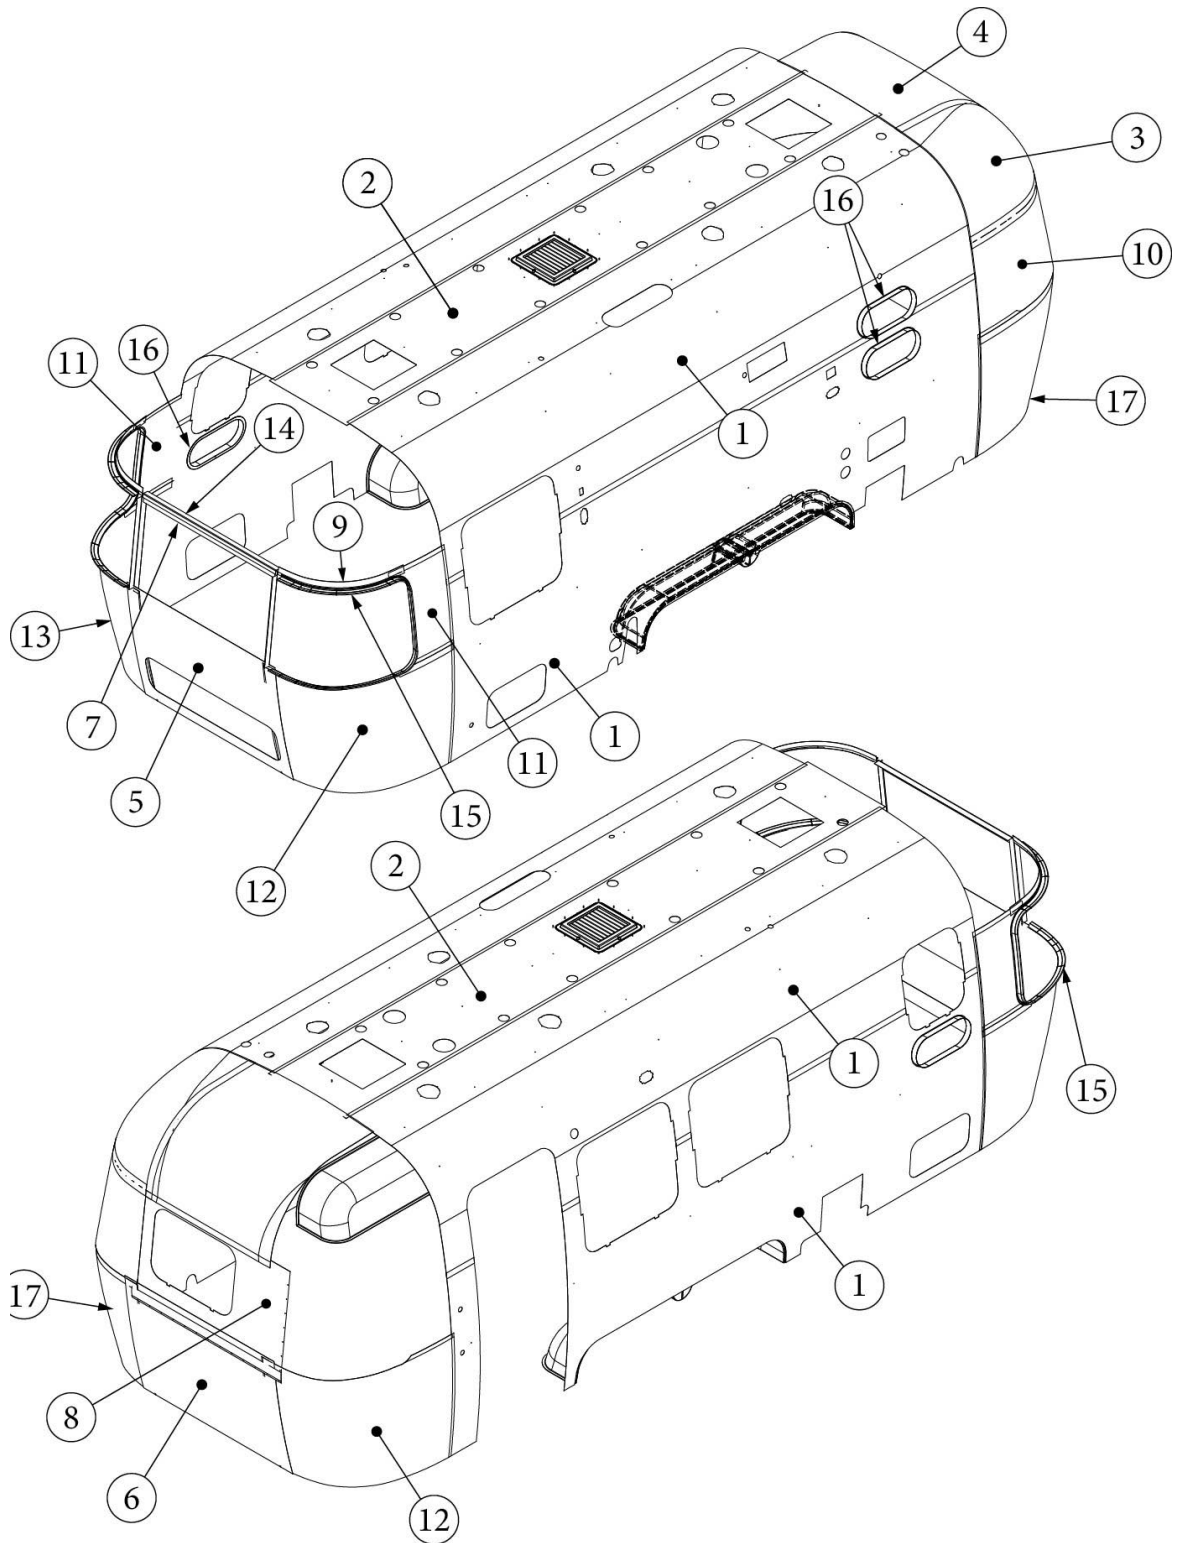

INTERIOR SHELL

Interior Skin, Twin, 23FB

Parts Listed on Next Page