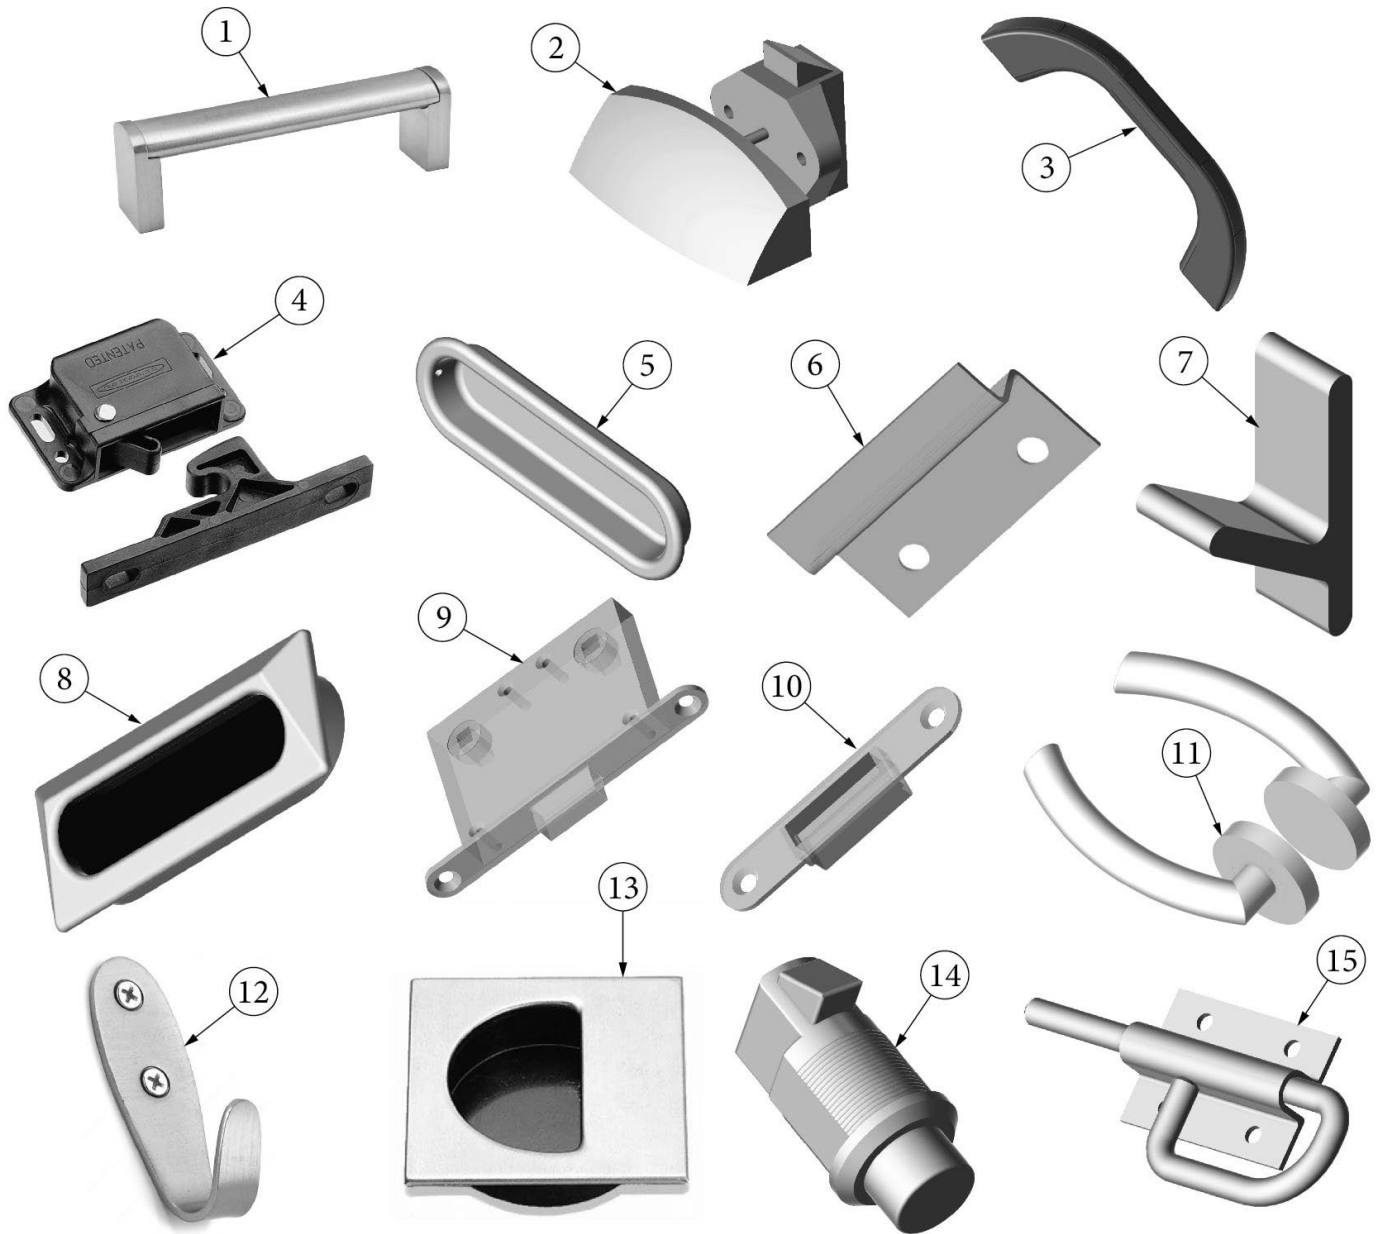

HARDWARE

Interior Latches, Handles and Hooks

Parts Listed on Next Page