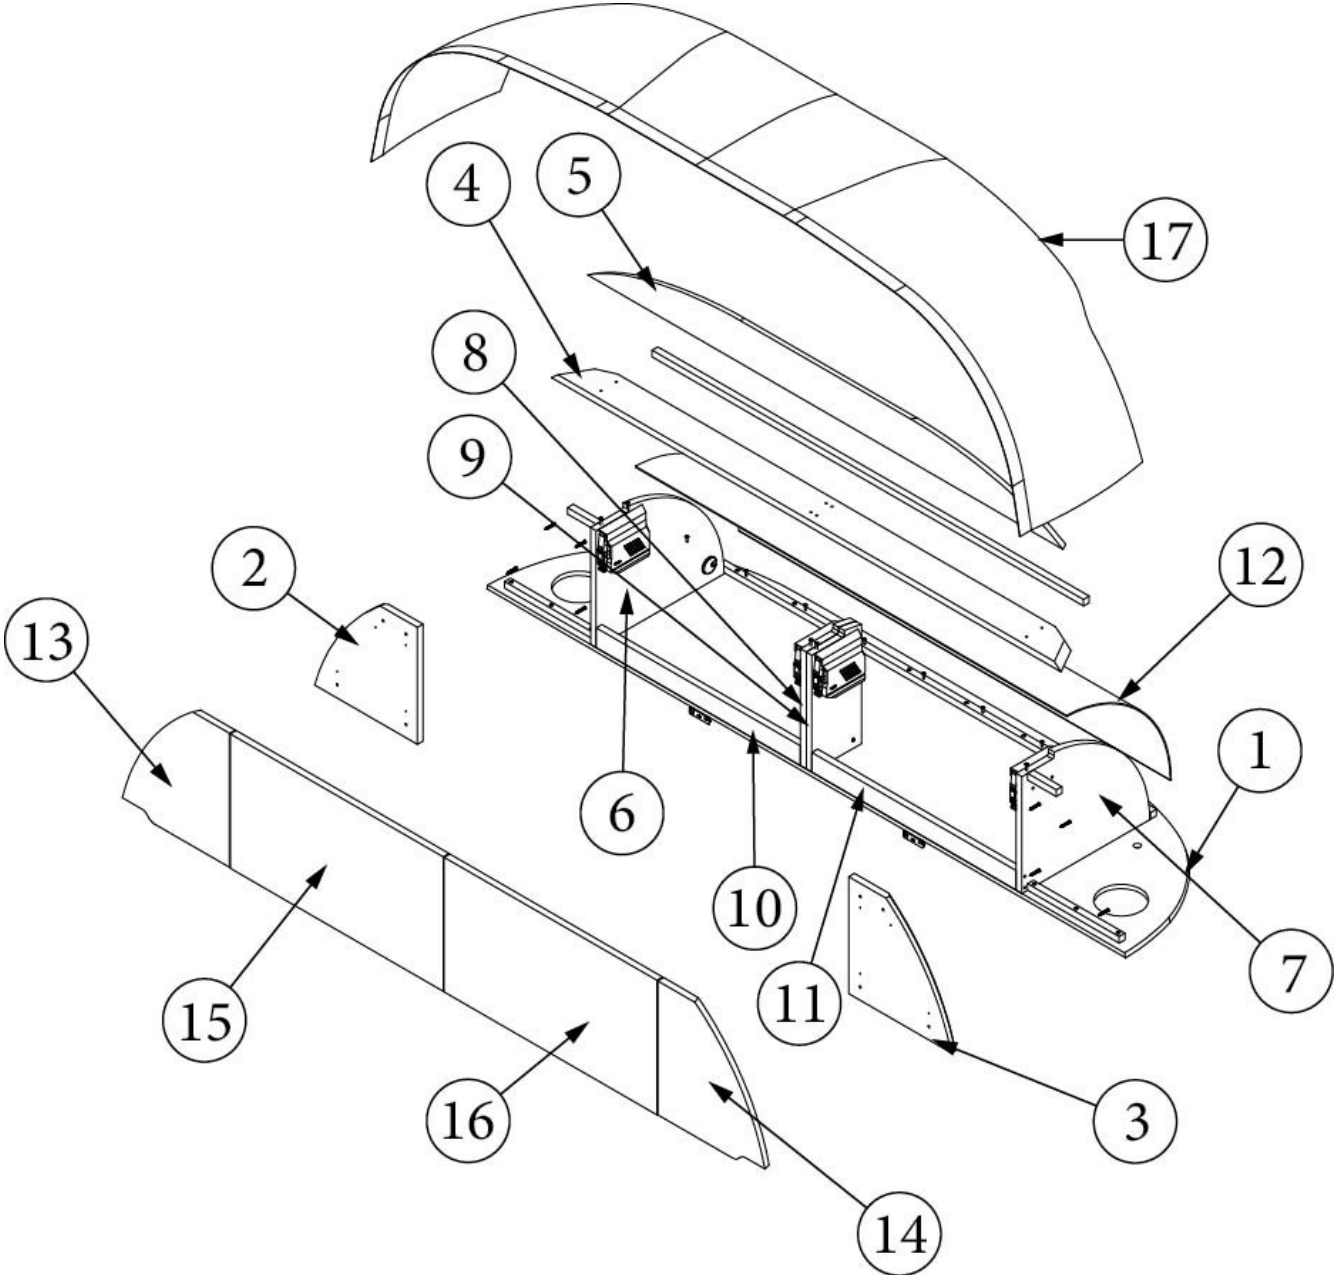

FURNITURE, BEDROOM

Roof Locker, Bedroom, 23FB

Part Numbers on Next Page