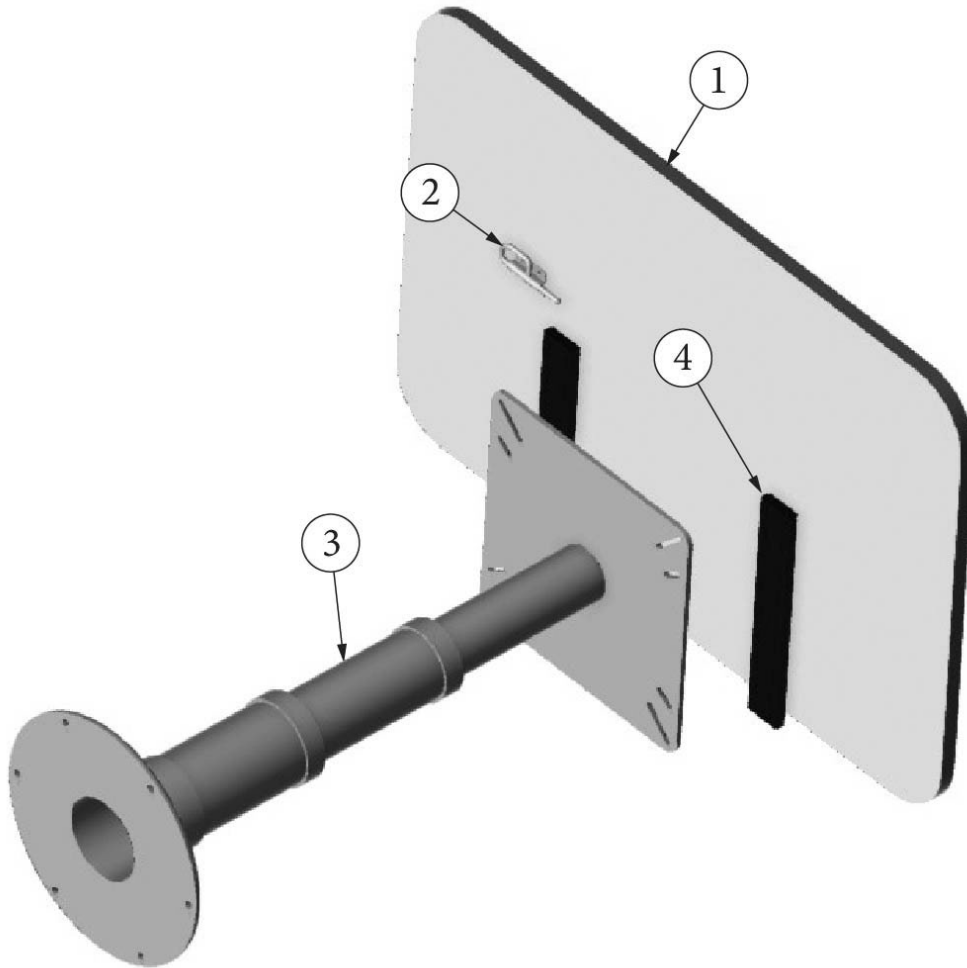

FURNITURE, LOUNGE

Dinette Table, 23FB

969399

Assembly, Dinette Table

1. 969399&000118PC
  2. 381109-01
  3. 382073-01
  4. 381400-01
2. 345496
   350196

Pre Laminate, .75 x 35 x 24"
Bunk Latch, w/Flat U Strike
Base, Pedestal Table
Drawer Slide, 12" Pair
Screw, Truss, HD #8-32 X .5" SS
Nut, Acorn, #8-32 Self-Locking