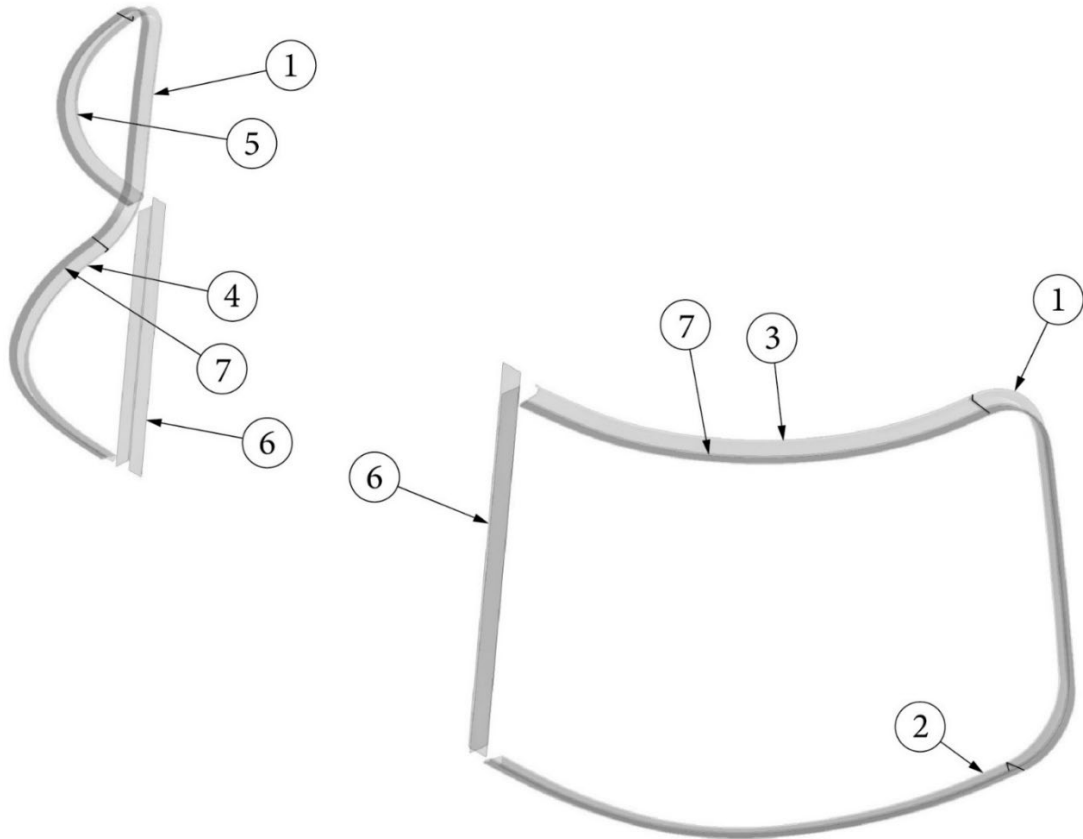

WINDOWS

Panoramic Window Trim

135394
135395

Install, Trim, CS (not for order/see parts below)
Install, Trim, RS (not for order/see parts below)

1. 201578-02
2. 201579-02
3. 201581-05
4. 201580-02
5. 201581-06
6. 110900
7. 203225-01

End cap, Trim ring, Aluminum
Trim ring, Lower, Aluminum
Trim ring, Upper, Aluminum
Trim ring, Lower, Aluminum
Trim ring, Upper, Aluminum
Trim formed, Aluminum.
Trim Lok, Gray, .75" #1375-1/8, G-7