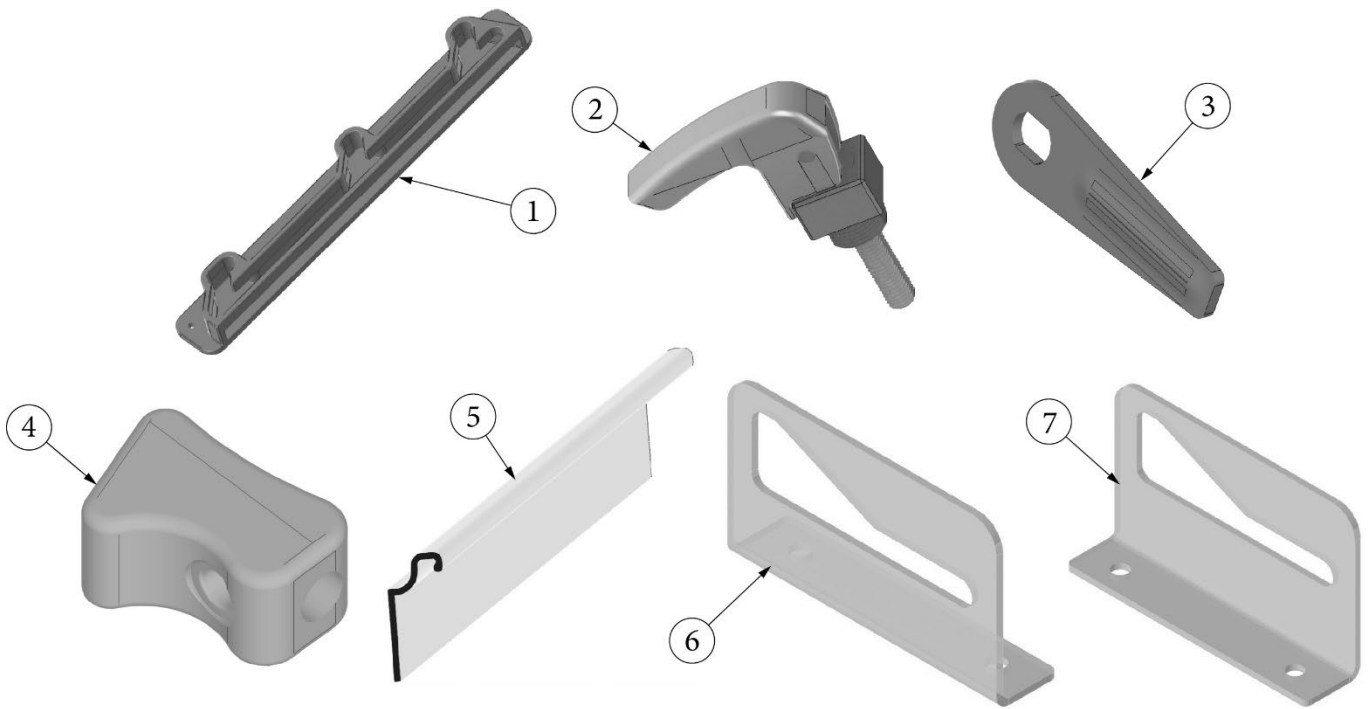

HARDWARE

Window Hardware

1. 382360	Window guide, RH
382359	Window guide, LH
2. 382367-01	Lower window latch, Chrome
382367-02	Lower window latch w/Red handle
3. 115776	Lock paw, Window latch assembly
4. 380230-03	Knob, Window arm, Silver
380230-04	Knob, Window arm, Red
382116-03	Cap-Screw, Rubber, 5/32 X .5"
5. 114476	Hinge, Window, 110"
6. 114479-01	Bracket, Window closer, RH
7. 114479-02	Bracket, Window closer, LH