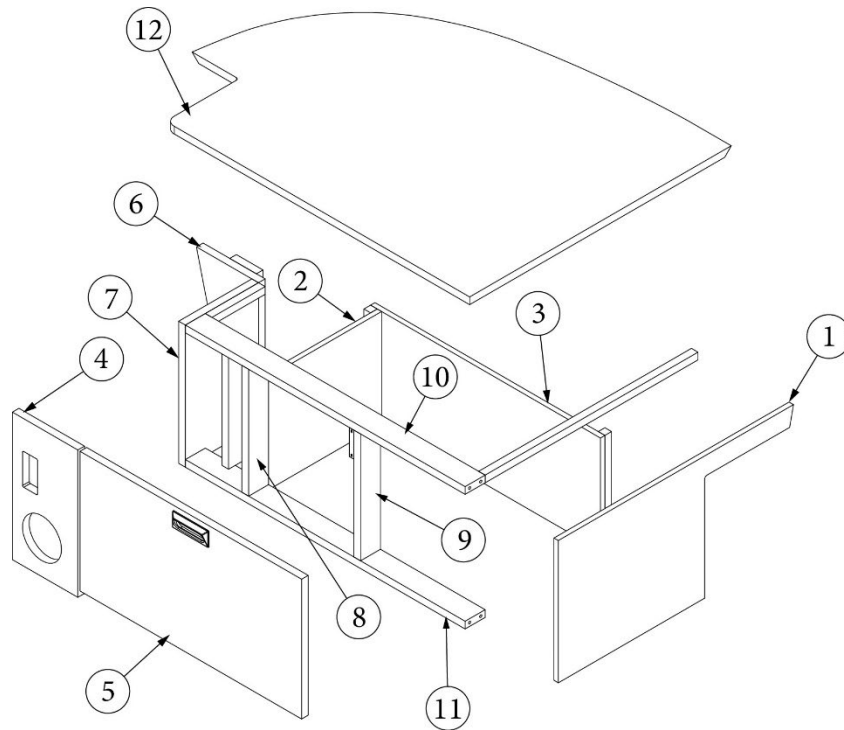

FURNITURE, LOUNGE

Dinette Seat, Roadside, Hatch Option, 25FB

969158

Assembly, Dinette Seat RS

1. 969158&000112CC	Pre laminate, .5 X 26.5 X 11"
2. 969158&000212CC	Pre laminate, .5 X 13 X 11"
3. 969158&000312CC	Pre laminate, .5 X 26.31 X 11"
4. 969158&000418BC	Pre laminate, .75 X 14.38 X 7.38"
5. 969158&000518BC	Pre laminate, .75 X 13.63 X 24.98"
6. 969158&000618BC	Pre laminate, .75 X 13.88 X 7"
7. 969158&000718BC	Pre laminate, .75 X 8.25 X 13.88"
8. 969158&000818CC	Pre laminate, .75 X 2.25 X 12.38"
9. 969158&000918CC	Pre laminate, .75 X 2.25 X 12.38"
10. 969158&001018CC	Pre laminate, .75 X 2.25 X 31.54"
11. 969158&001118CC	Pre laminate, .75 X 2.25 X 31.54"
12. 969158&001218CC	Pre laminate, .75 X 29.5 X 40.18"
386572-01	Edgebanding, Planked Urban Oak, 5/8"
386572-02	Edgebanding, Planked Urban Oak, 15/16"
380041	Brace, Stanley, Corner, 1"
381072-01	Hinge, 3 x 2", Open
381228-02	Catch Grabber, Door, 5LB
381775	Drawer Pull, Flush, Satin, #UT-105/S