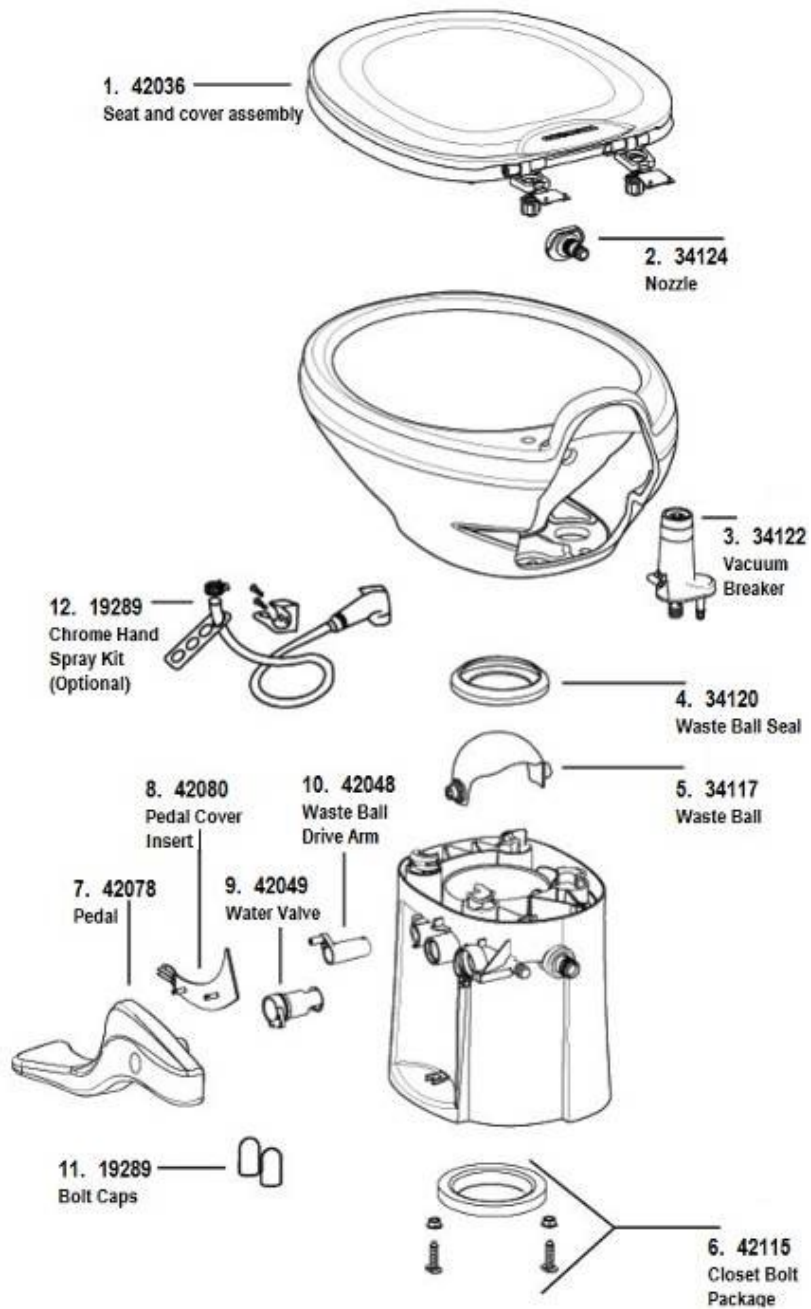

PLUMBING, DRAIN SYSTEM

Toilet, 23FB

Parts Shown in Diagram are Thetford Part Numbers

602334
601266
602137

Toilet, Thetford Aqua Magic Style II China
Toilet flange, 3" x 4", Slip fit
Shut-off valve