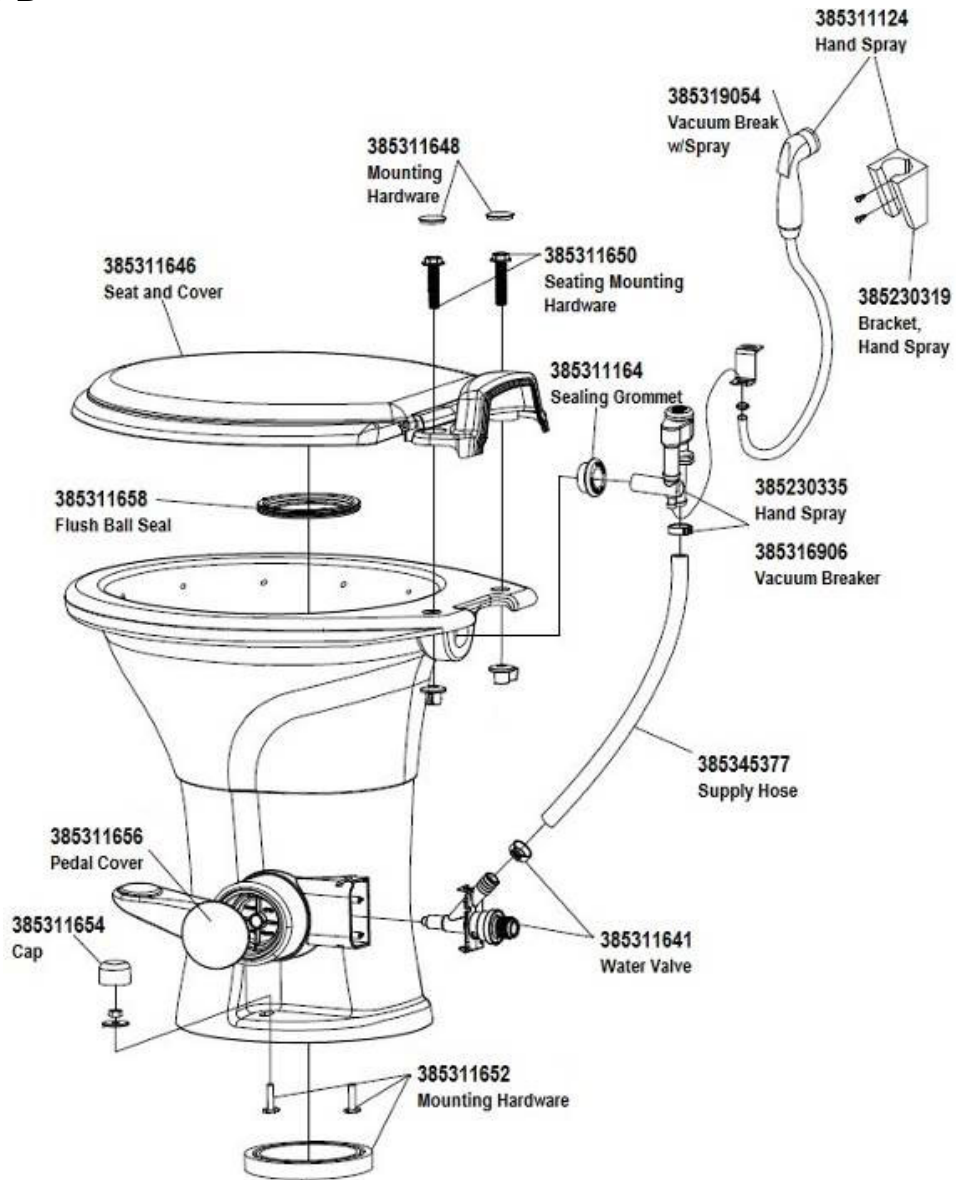

PLUMBING, DRAIN SYSTEM

Toilet, 25FB

Parts listed are Dometic part numbers

105918-04

Install Toilet, (not for order/see parts below)

690621-BOX
601266
602137

Toilet, China, Dometic
Toilet flange, Slip fit
Shut off valve