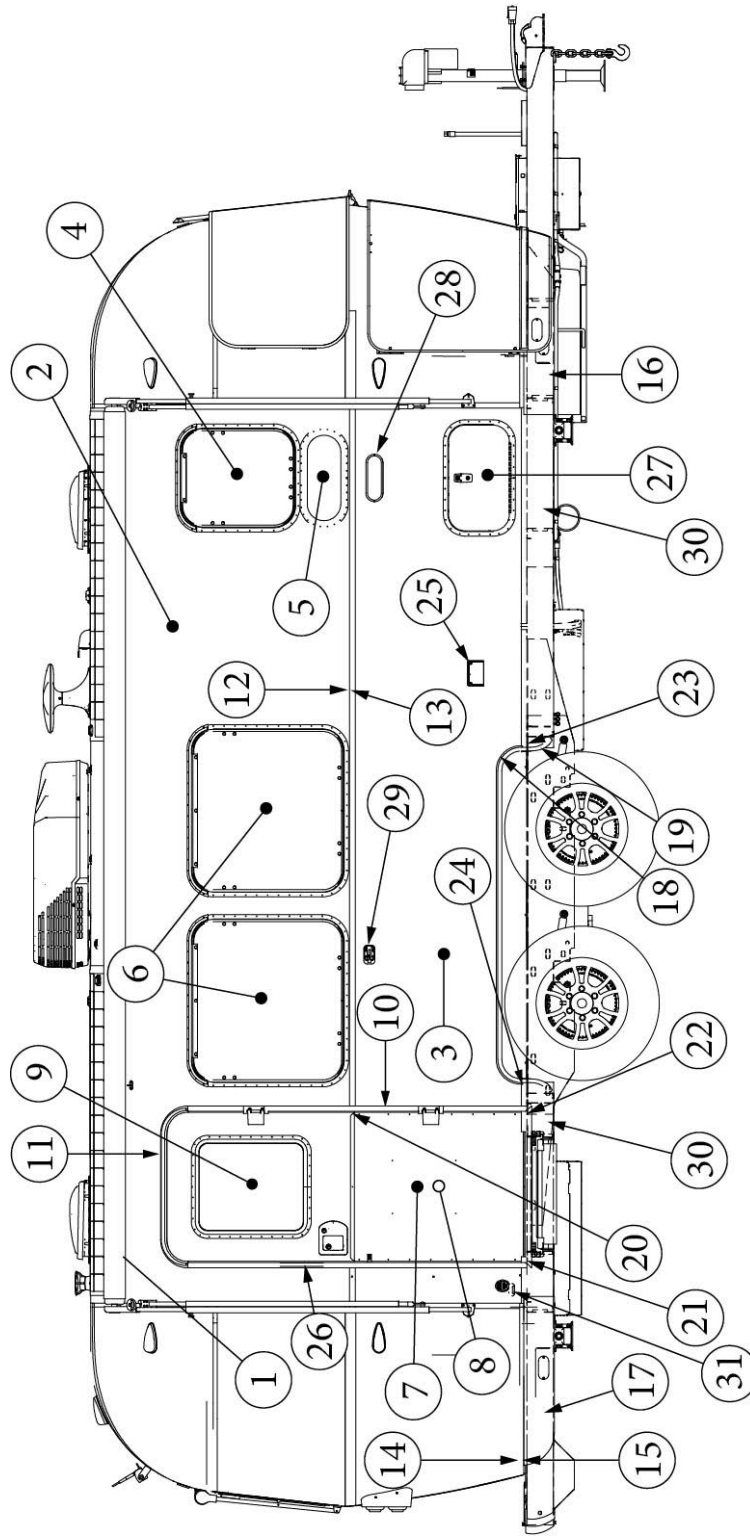

EXTERIOR SHELL

Exterior Components, Curbside, 23FB

Parts Listed on Next Page