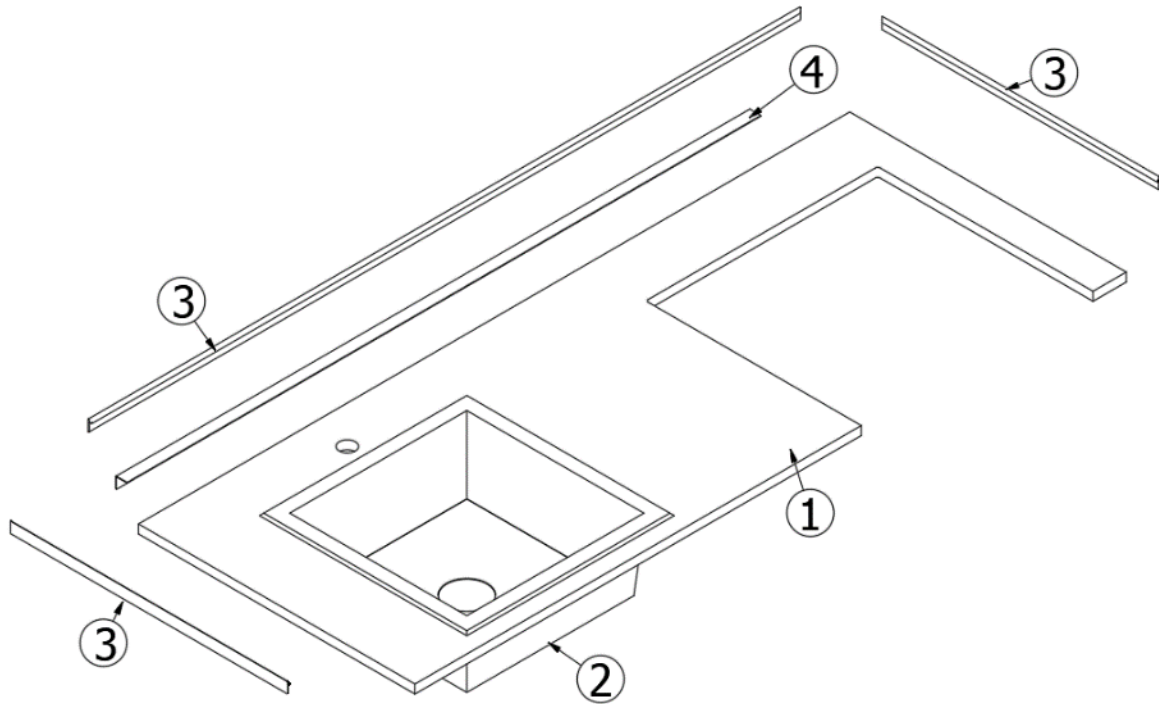

FURNITURE, GALLEY

Galley Top, 23FB

969732

Galley Top

1. 969732&000118JC
2. 602455
  602455-01
3. 115064
4. 114812
  204209
  602164-02
  602481

- Pre laminate, .75 x 24 x 65.44"
- Galley sink, Stainless steel
- Sink Clip
- Aluminum Counter Molding
- Aluminum Angle
- Sink Cover
- Tail Piece W/Nuts and Washers
- Faucet, Galley, Adura - 99493