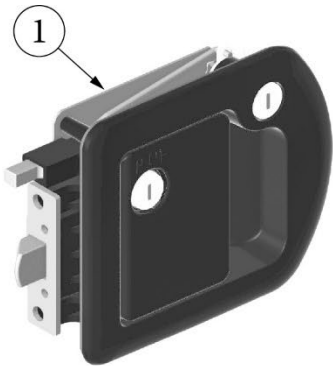

HARDWARE

Main Door Lock, Right Hand Hinge

1. 383017-01
2. 383017-02
383017-03
3. 116274
4. 116509
382122
382311-05
115889-190

- Outer Latch Assembly, W/Deadbolt
- Inner Latch Assembly, W/Deadbolt
- Screw Kit, Inside Handle Mounting
- Striker Catch, Main Door
- Backer Plate, Striker Catch, Main Door
- Key chain, Airstream logo
- Key Blank, Door Handle
- Key Blank, Deadbolt