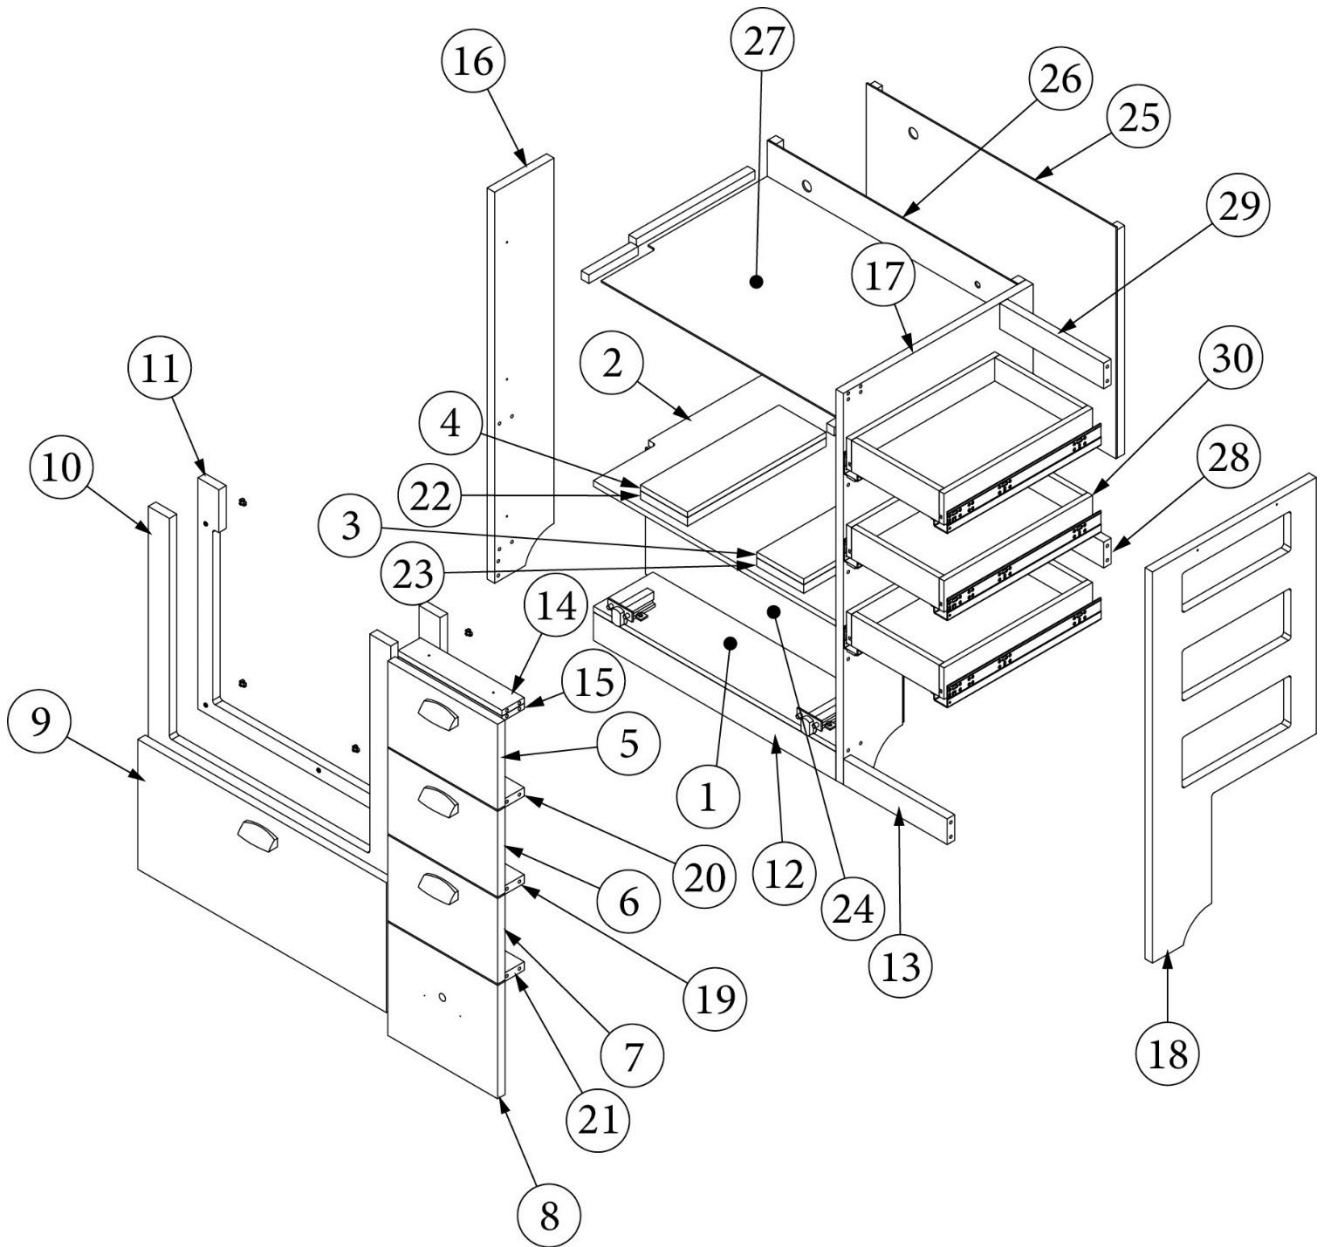

FURNITURE, GALLEY

Galley Cabinet, Cook Side, 25FB

Parts Listed on Next Page