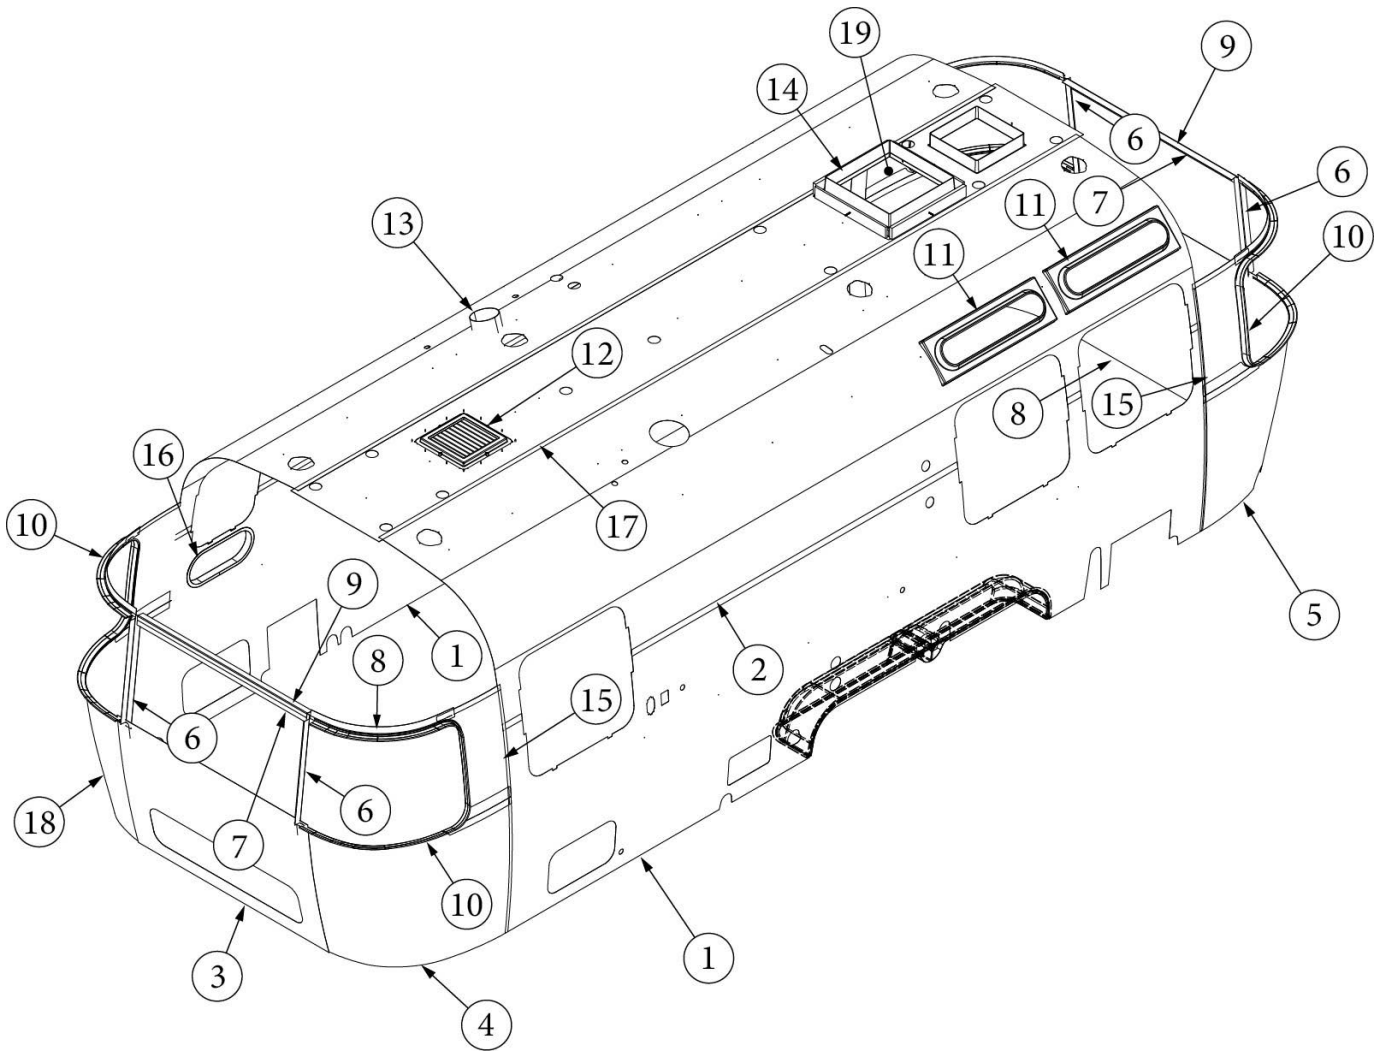

INTERIOR SHELL

Interior Skin, Twin, 25FB

Parts Listed on Next Page