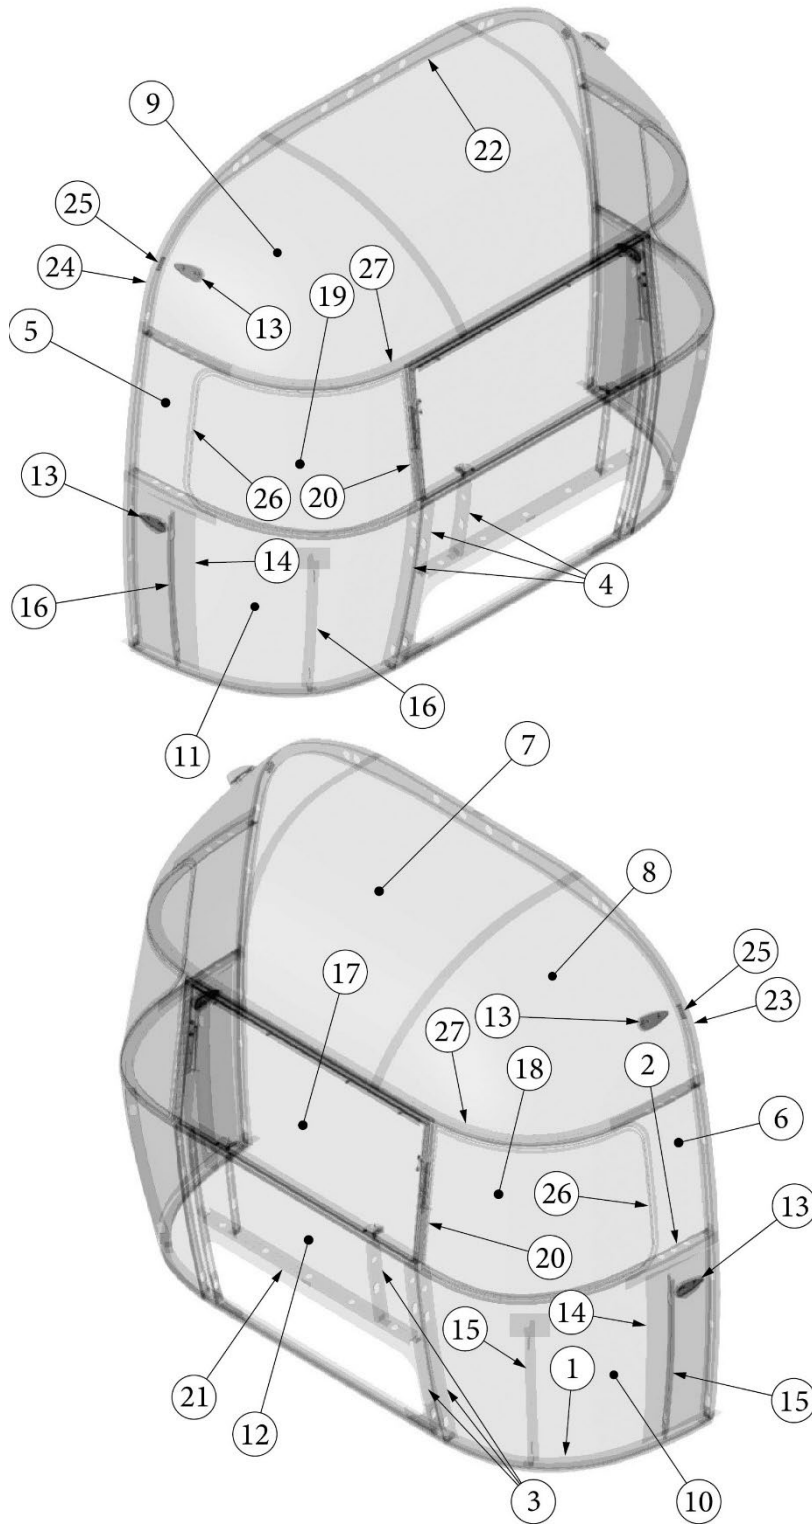

EXTERIOR SHELL

Front End, Twin, 25FB

Parts Listed on Next Page