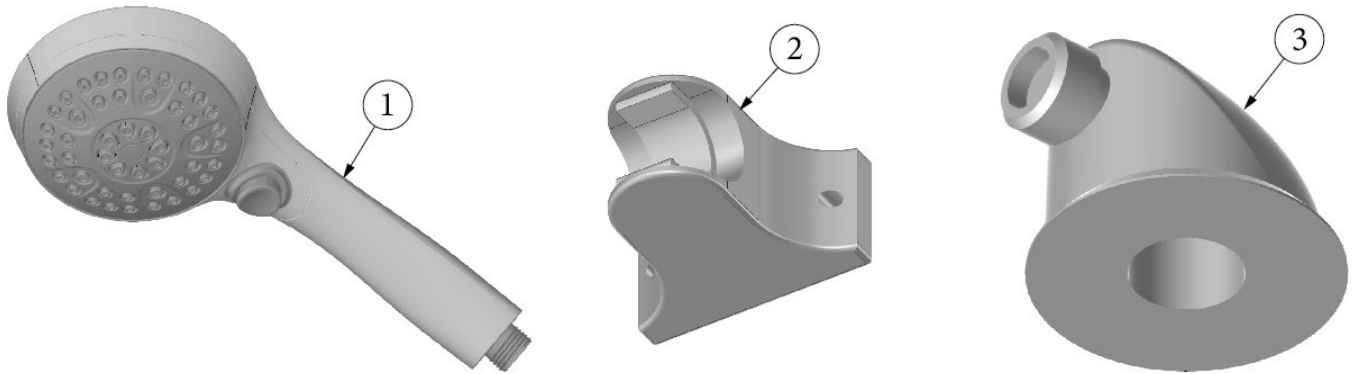

PLUMBING, FRESH WATER SYSTEM

Showerhead, Handheld

602972-01

Kit, Luxart Universal Shower Assembly, Brushed

1. 602972-1

3 Function Handshower, Luxart

2. 602972-2

Wall Bracket, Luxart

3. 602972-3

Elbow, Luxart Shower

383012

Gasket, Water & Steam Resistant

602972-4

Handshower Hose, Luxart 60"

602972-6

Wall Bracket-Brushed Nickel

602972-7

Shower Elbow-, rused Nickel

602972-9

Flow Regulator, 1.5gpm Rated