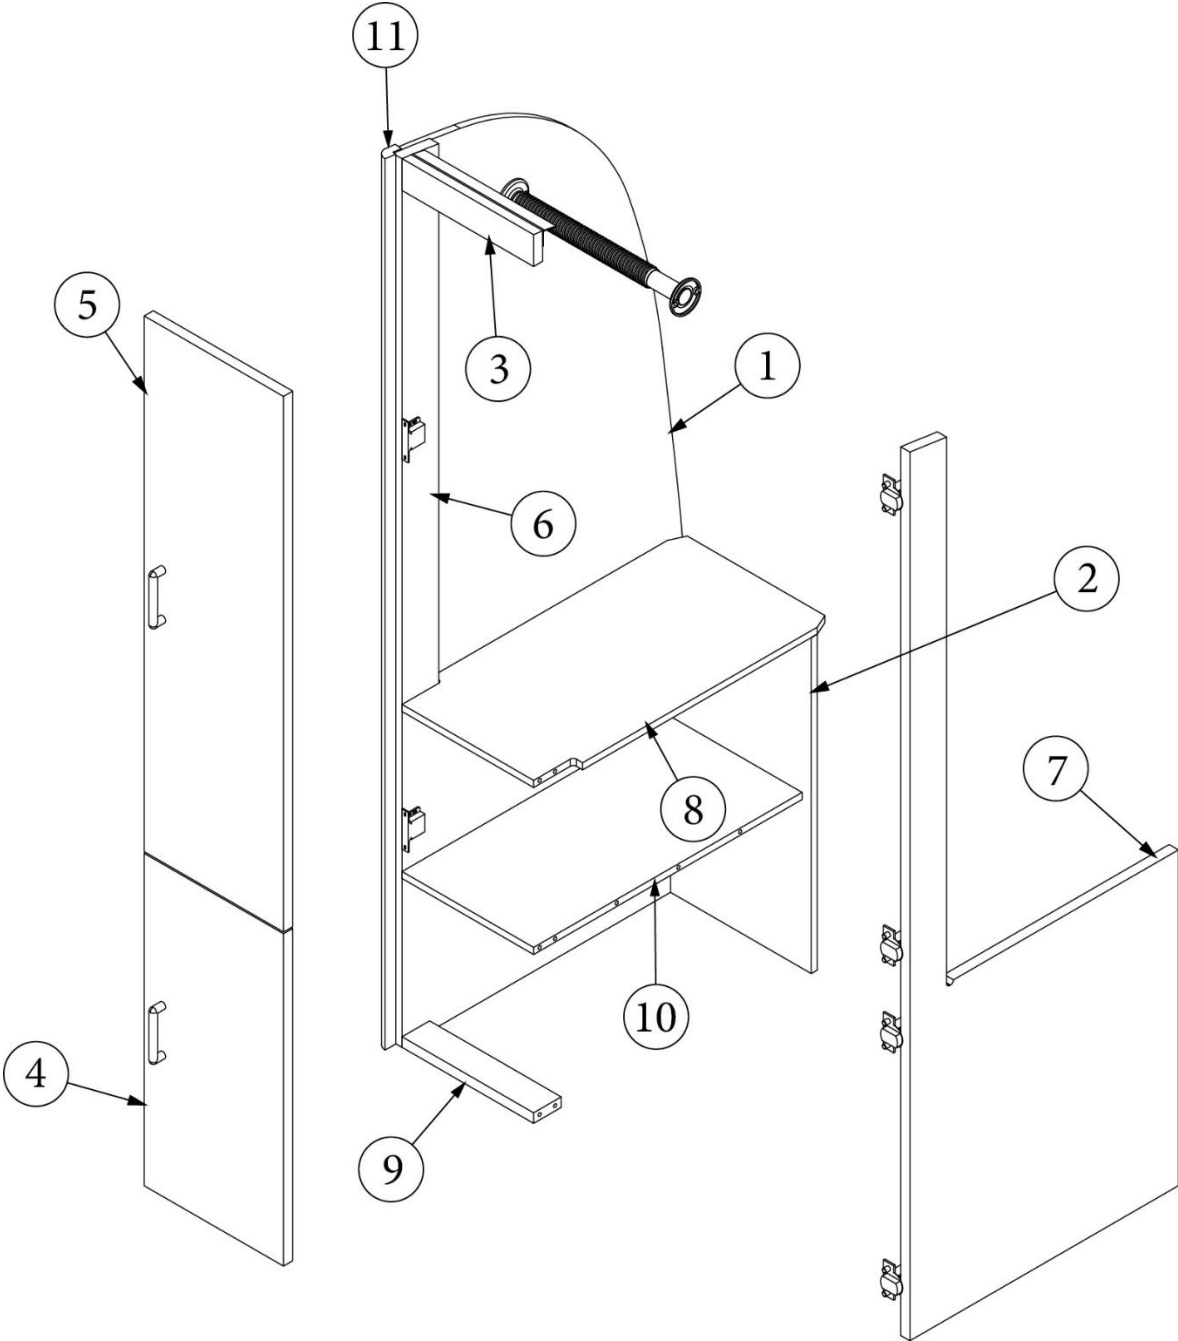

FURNITURE, BEDROOM

Wardrobe, Upper, Queen, 25FB

Parts Listed on Next Page