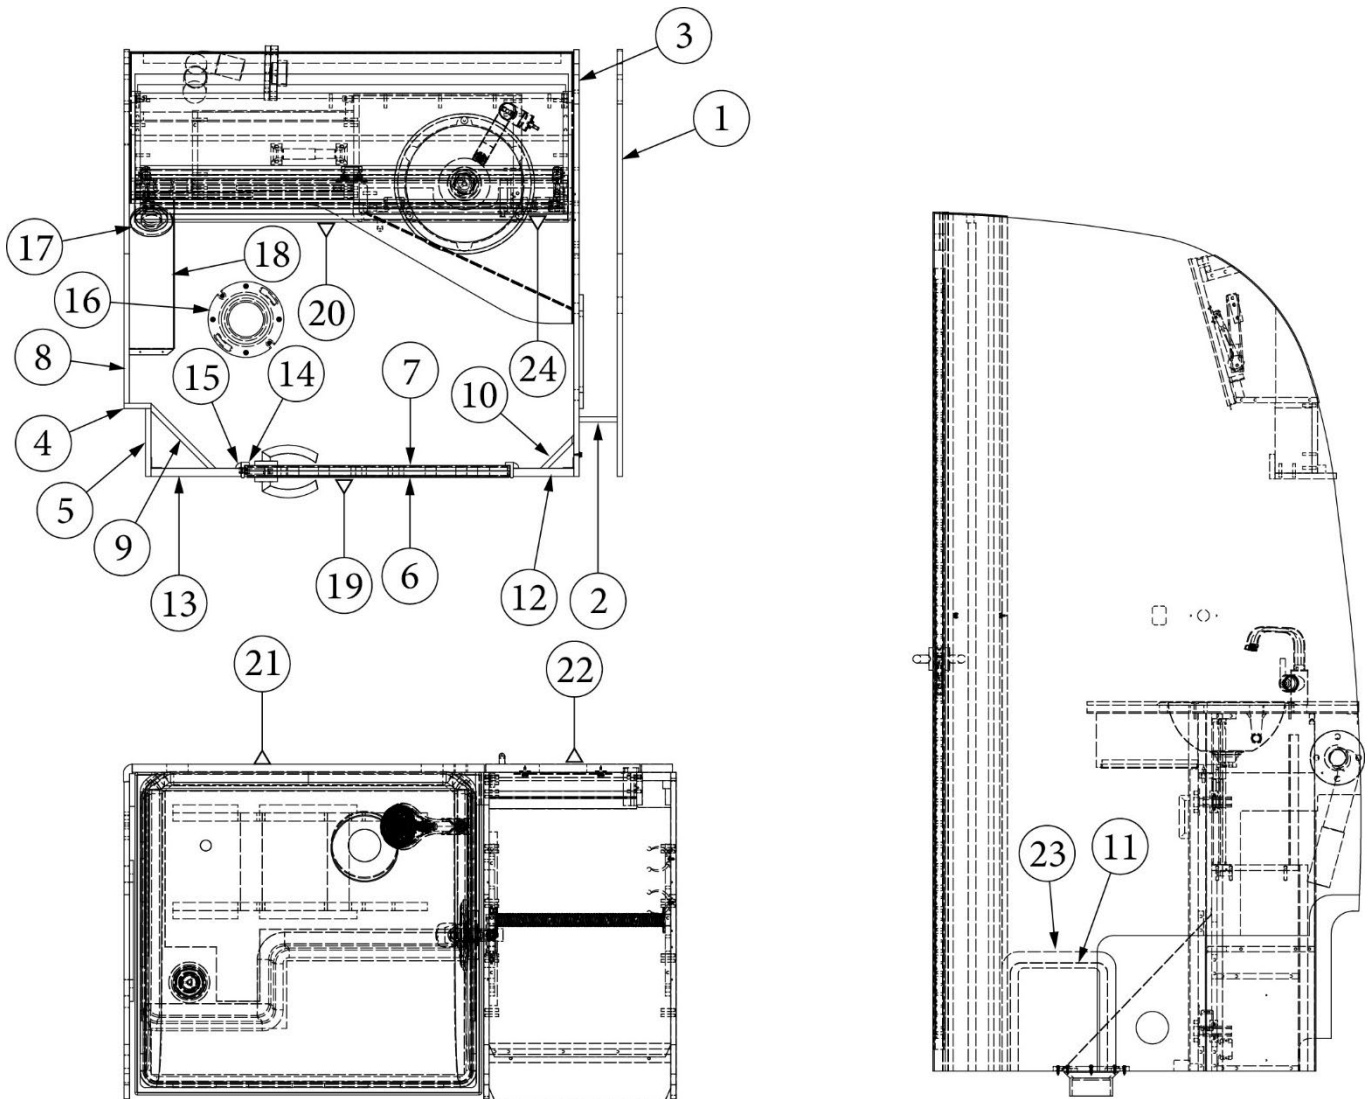

FURNITURE, LAVATORY

Bath Module, 25FB

Parts Listed on Next Page