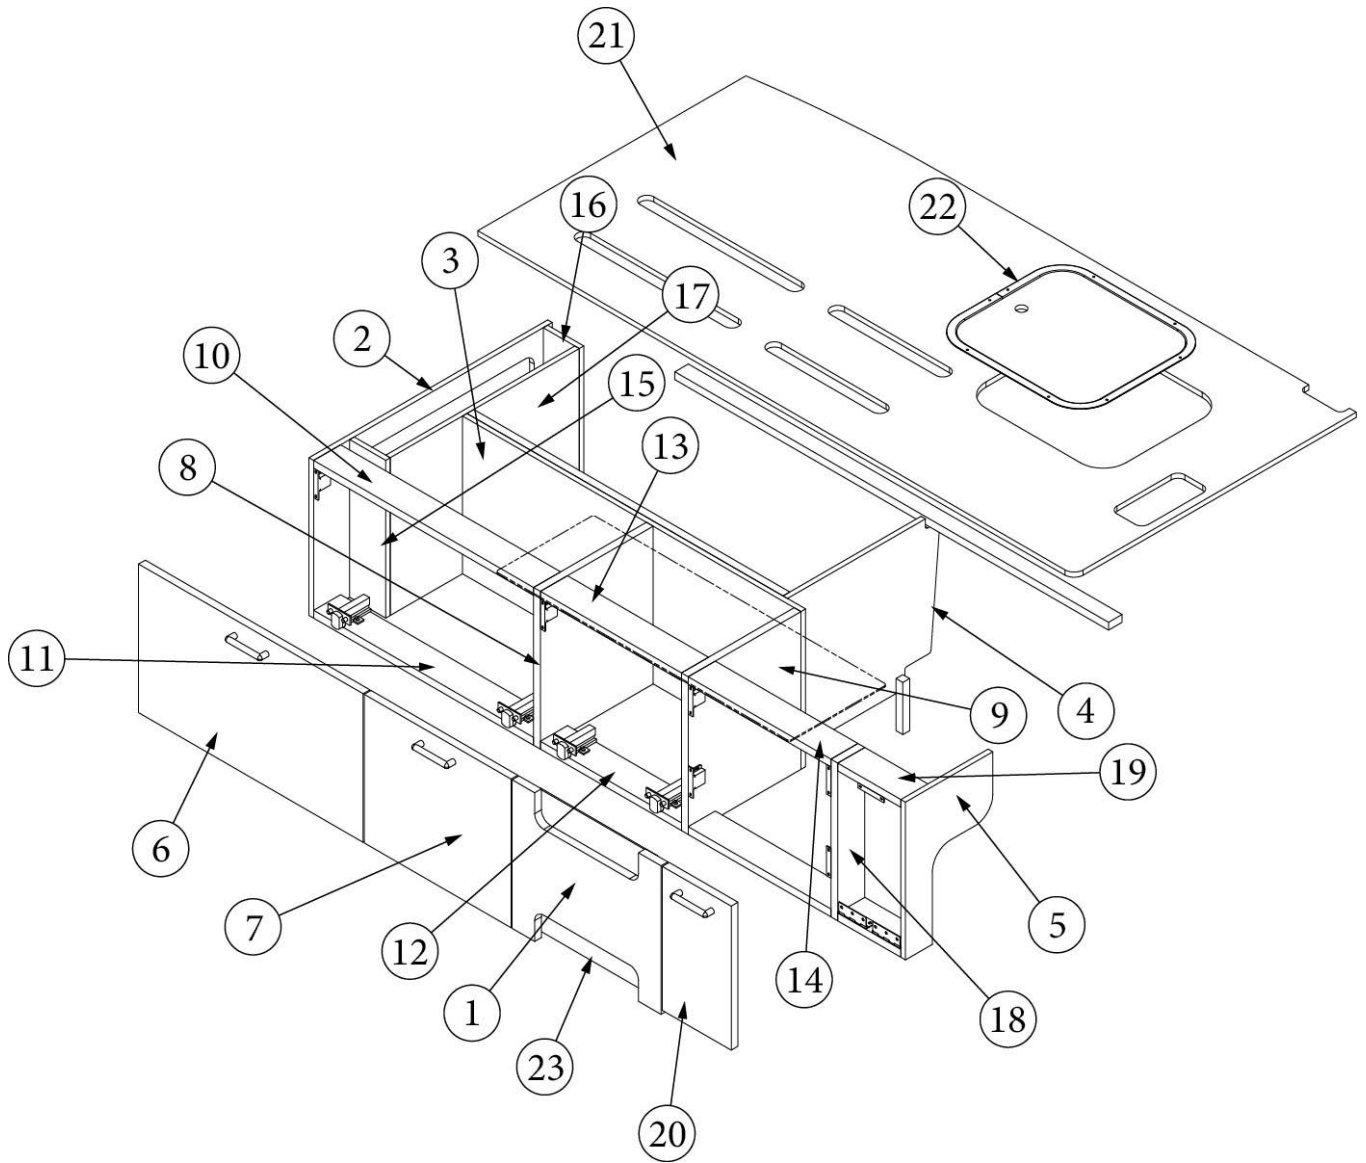

FURNITURE, BEDROOM

Bed, Twin, Curbside, 23FB

Parts Listed on Next Page