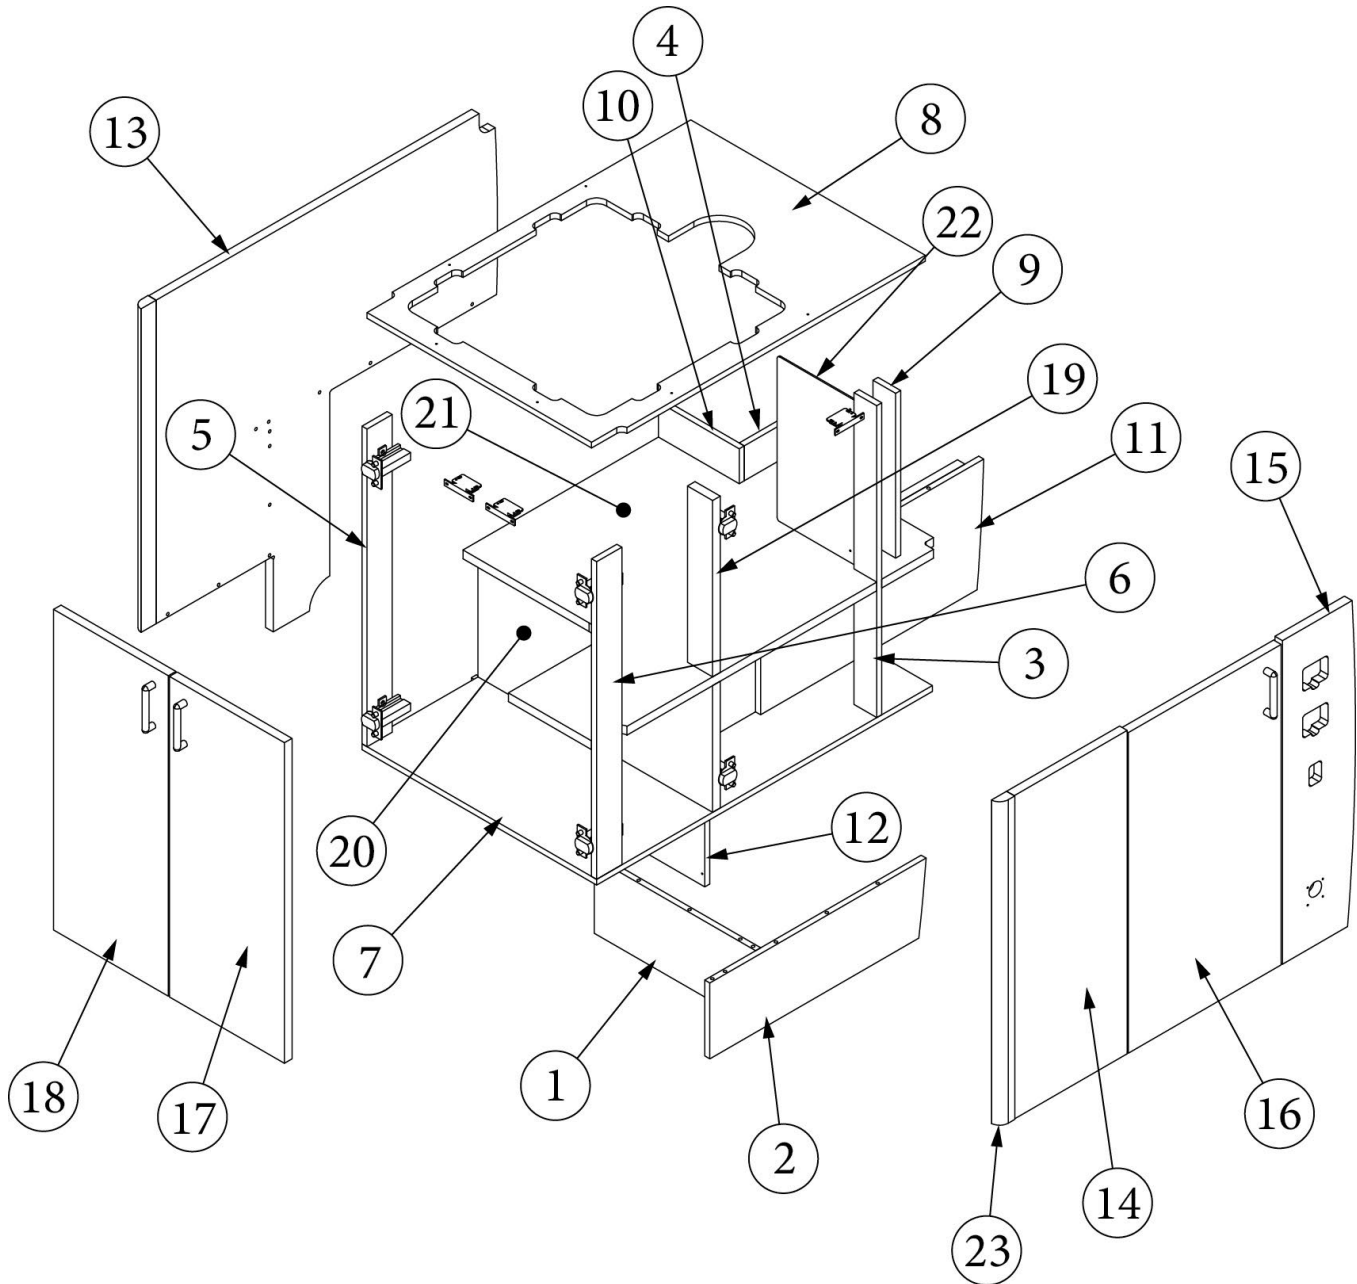

FURNITURE, GALLEY

Galley Cabinet, Sink Side, 25FB

Parts Listed on Next Page