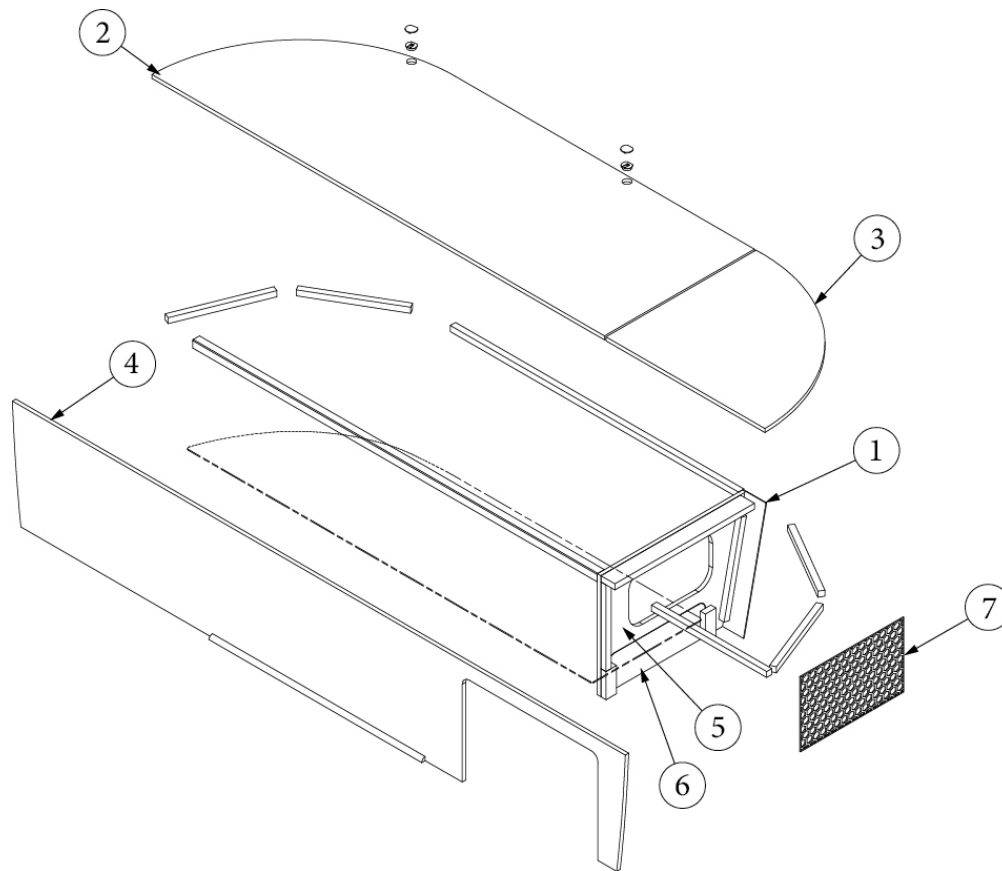

FURNITURE, BEDROOM

Storage Box, 25FB

969912-01

Storage Box, 25FB

1. 969912&000103CE	Pre laminate, .125 x 5 x 15.5"
2. 969912&000212BC	Pre laminate, .5 x 21.5 x 70"
3. 969912&000312BC	Pre laminate, .5 x 21.5 x 23.37"
4. 969912&000412BC	Pre laminate, .5 x 15.13 x 93.5"
5. 969912&000512CC	Pre laminate, .5 x 20.81 x 15.13"
6. 969912&000612CC	Pre laminate, .5 x 13.88 x 4.44"
7. 203664-01	Grill, Screen Plastic 9.25 x 14.8"
114812	Alum. Angle 1 X 1 X 12"
365386-01	Edgebanding, Linen, .63"
382057-04	Cap, Knockdown, White, #16387
382057	Knockdown, 8mm, #16289b
800638-1014	Molding, 1/2", Round, Waxed Maple
386572-01	Edgebanding, Planked Urban Oak, 5/8"
701538	Carpet, Econolier, Velour Black