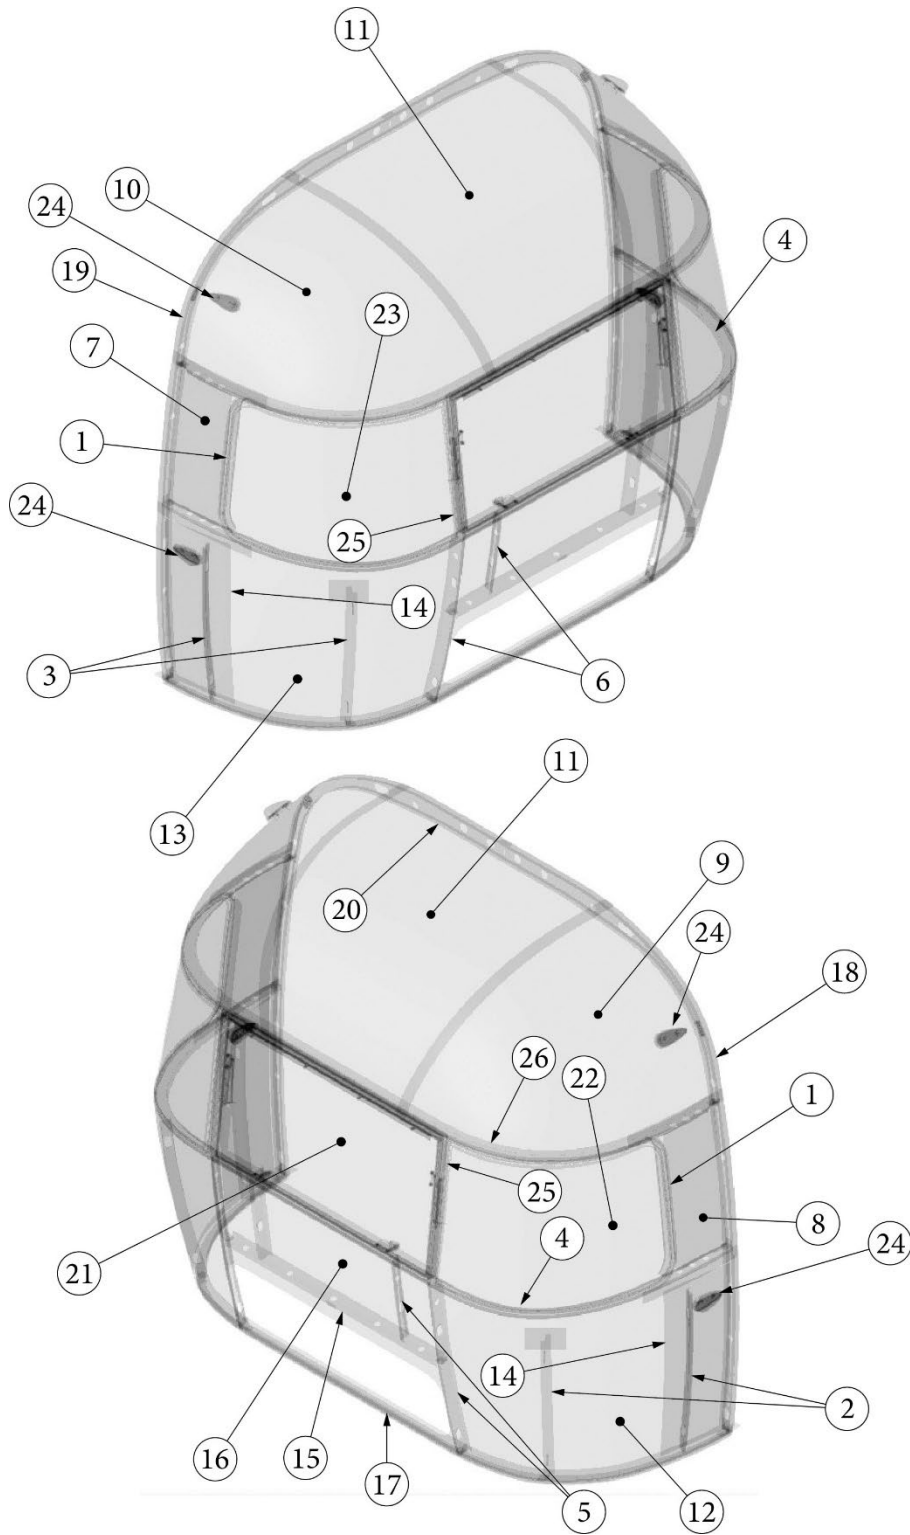

EXTERIOR SHELL

Front End, Twin, 23FB

Parts Listed on Next Page