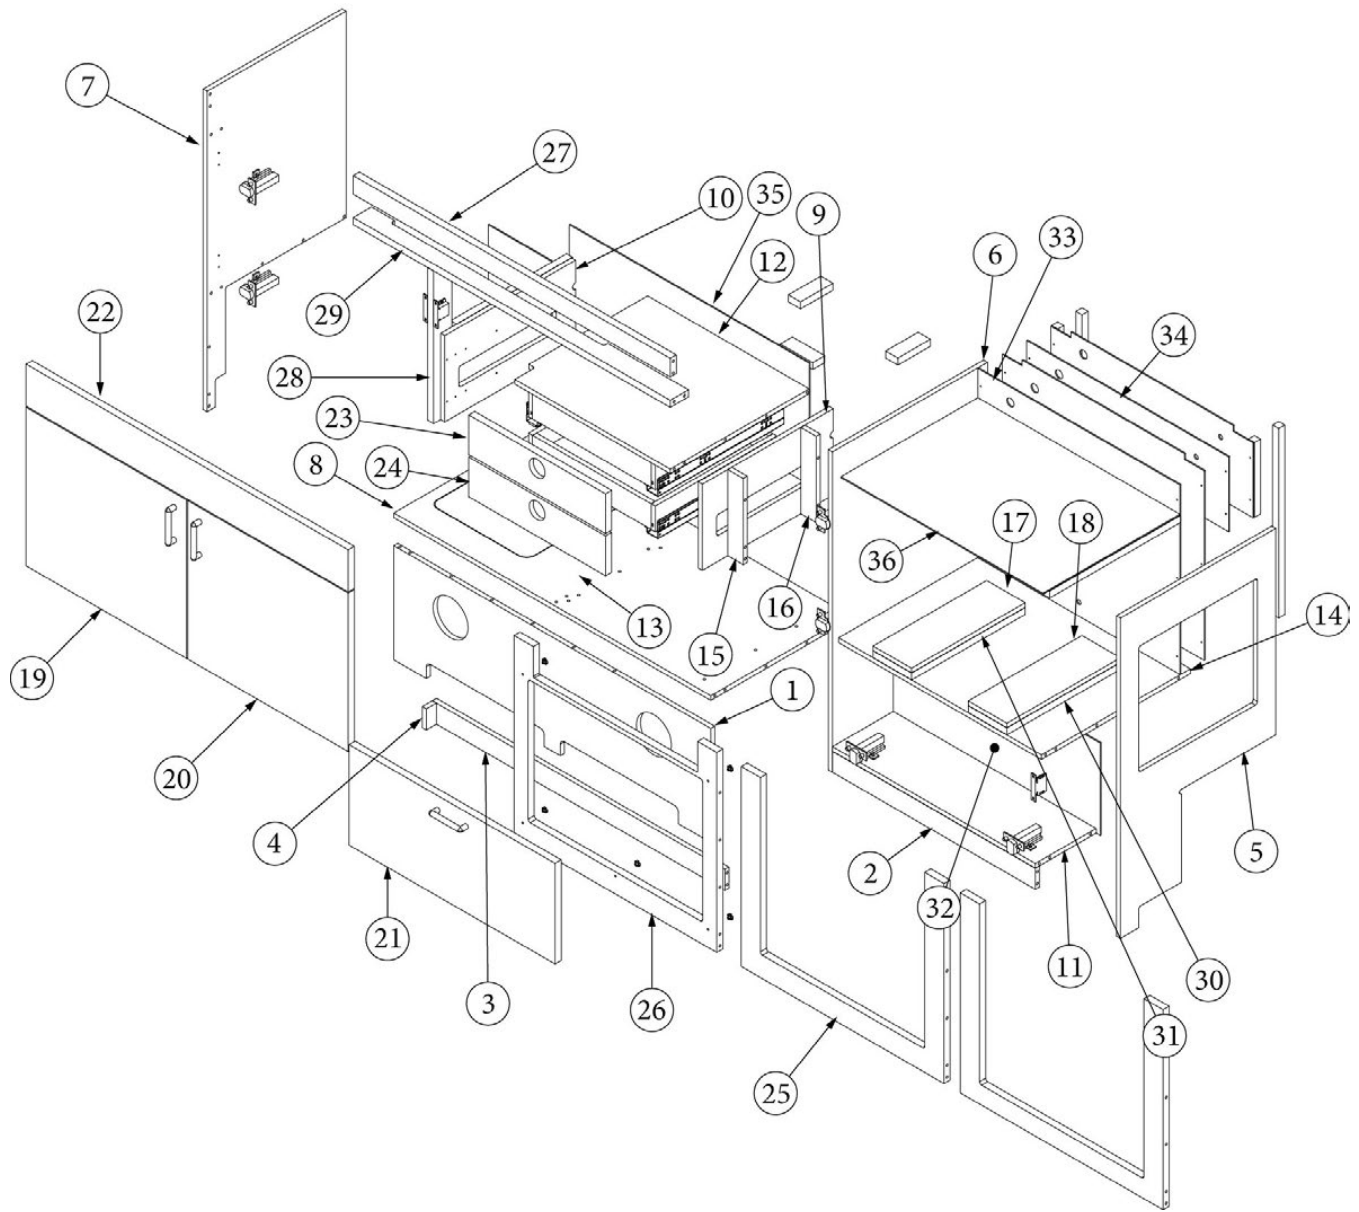

FURNITURE, GALLEY

Galley, 23FB

Parts Listed on Next Page