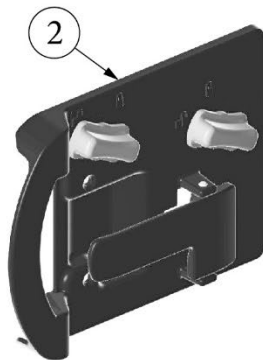

HARDWARE

Main Door Lock, Right Hand Hinge

1. 383017-01
2. 383017-02
383017-03
3. 116274
4. 116509
382122
382311-05
115889-190

- Outer Latch Assembly, W/Deadbolt
- Inner Latch Assembly, W/Deadbolt
- Screw Kit, Inside Handle Mounting
- Striker Catch, Main Door
- Backer Plate, Striker Catch, Main Door
- Key chain, Airstream logo
- Key Blank, Door Handle
- Key Blank, Deadbolt