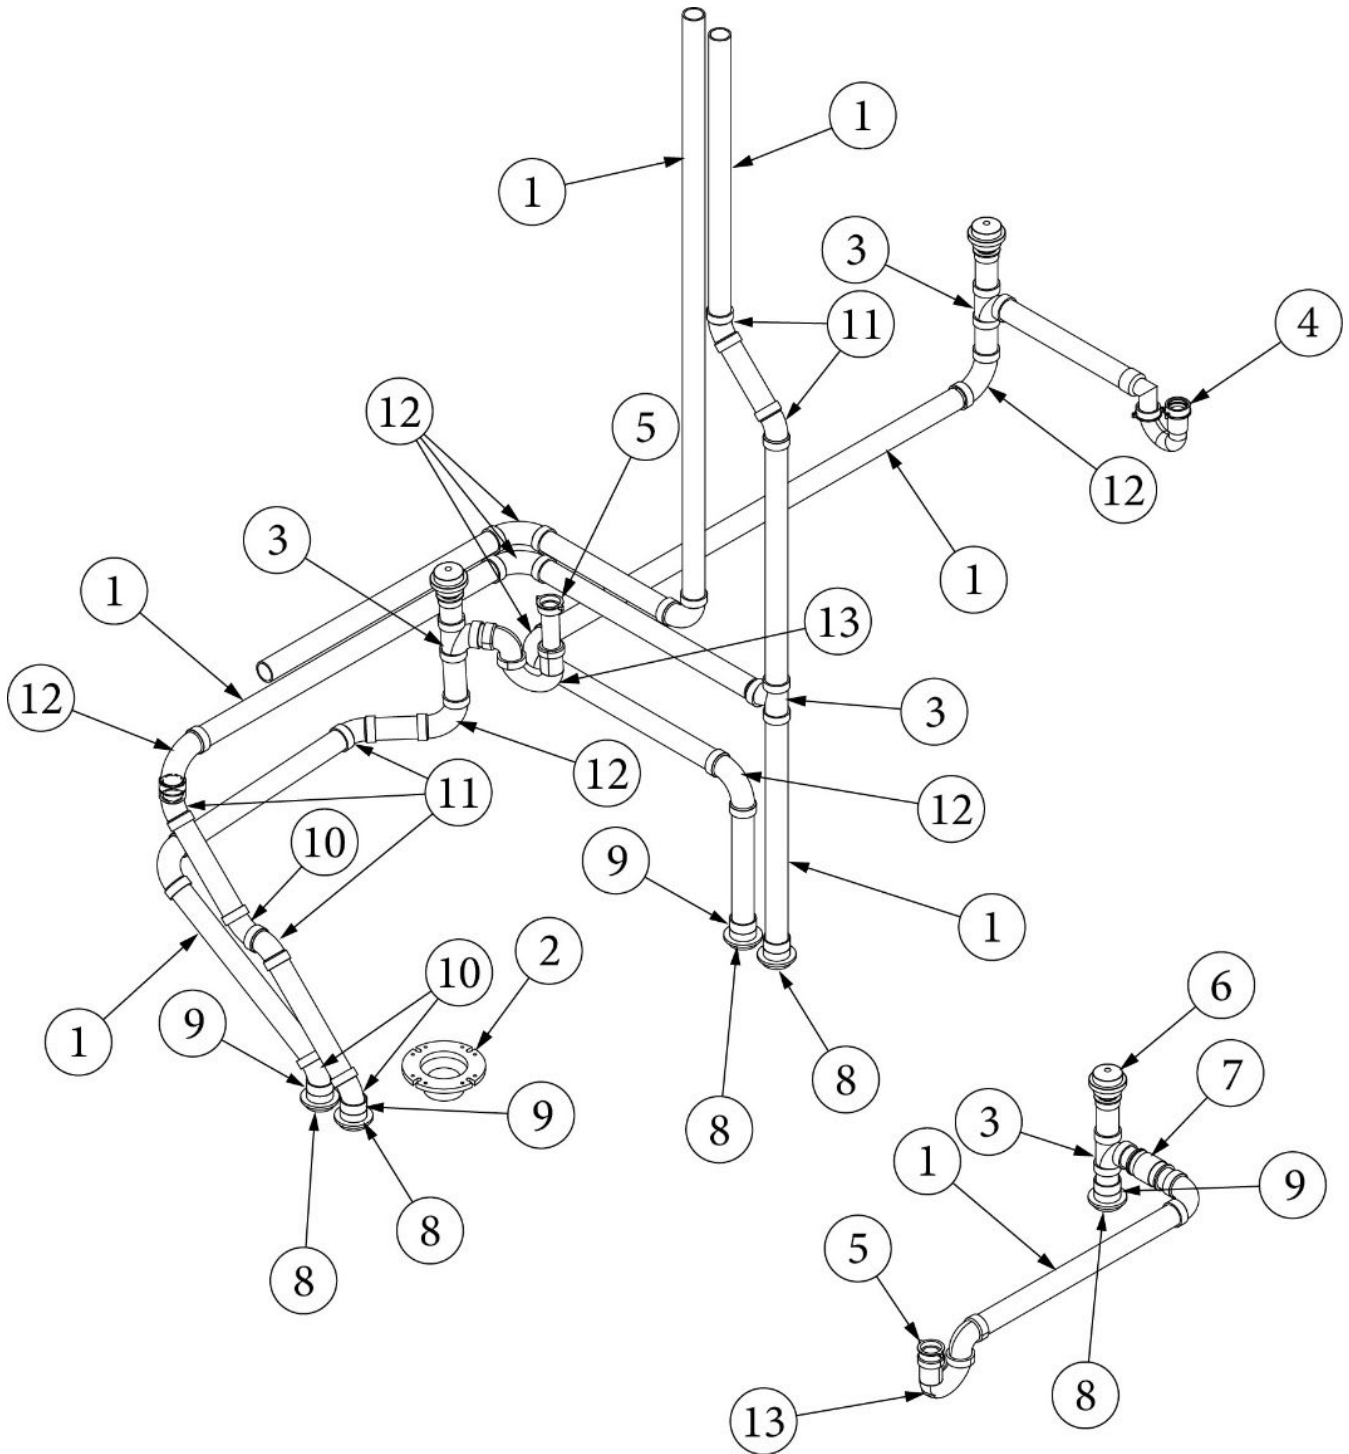

PLUMBING, DRAIN SYSTEM

Drain, Above Floor, 25FB

Parts Listed on Next Page