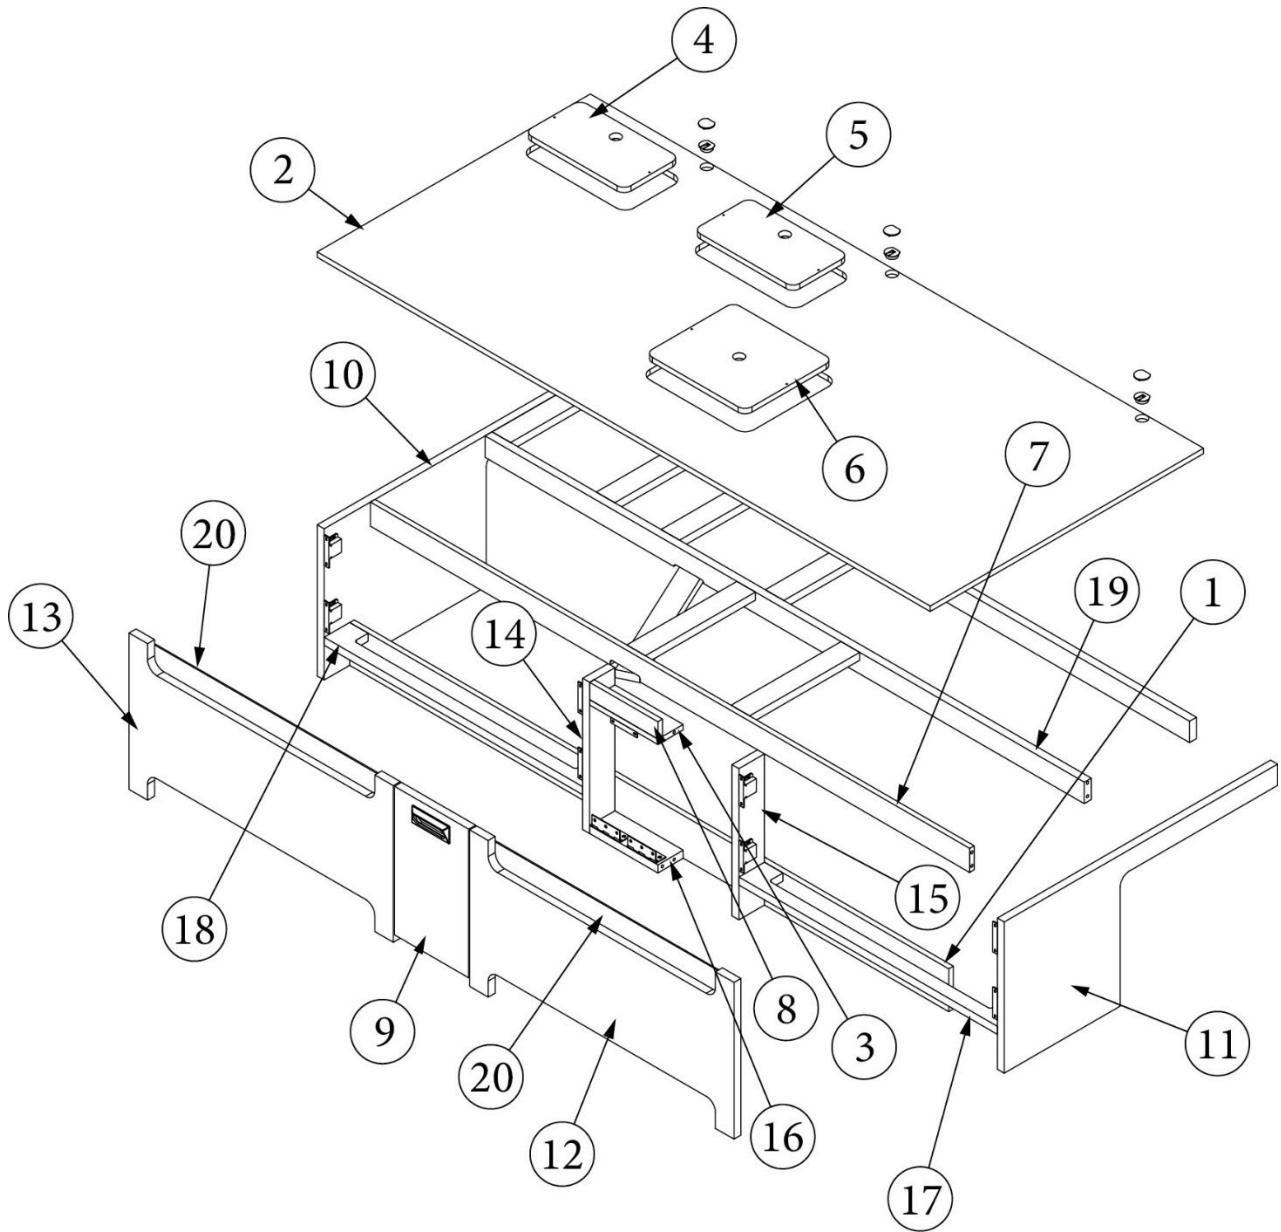

FURNITURE, LOUNGE

Sofa, 25FB

Parts Listed on Next Page