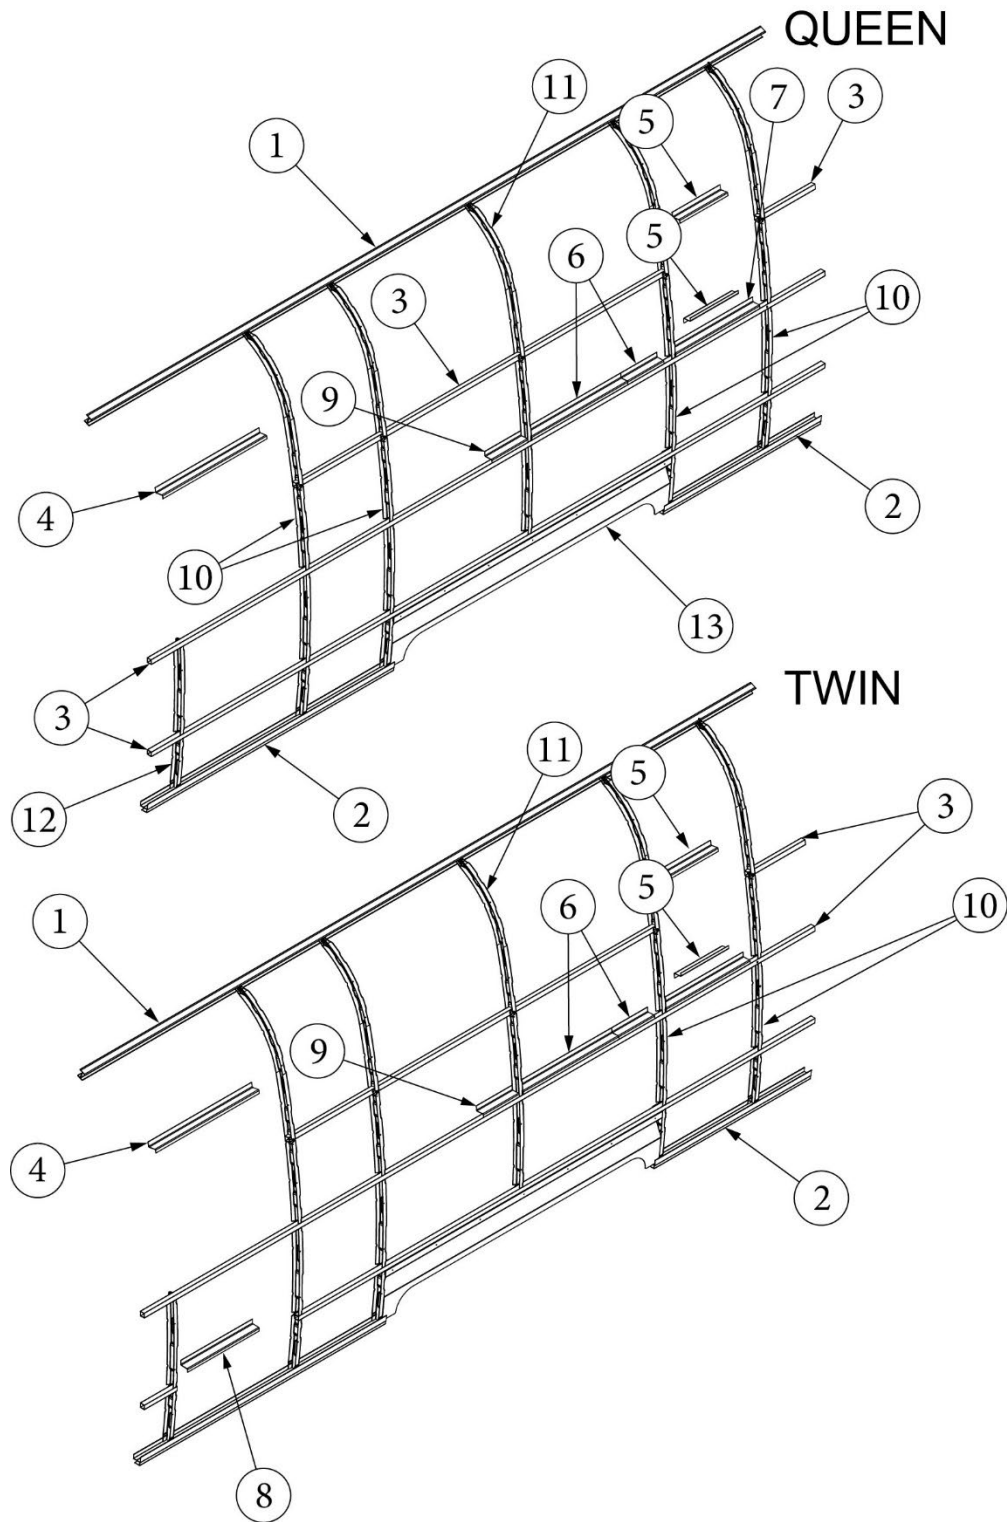

EXTERIOR SHELL

Wall Framing, Roadside, 23FB

Parts Listed on Next Page