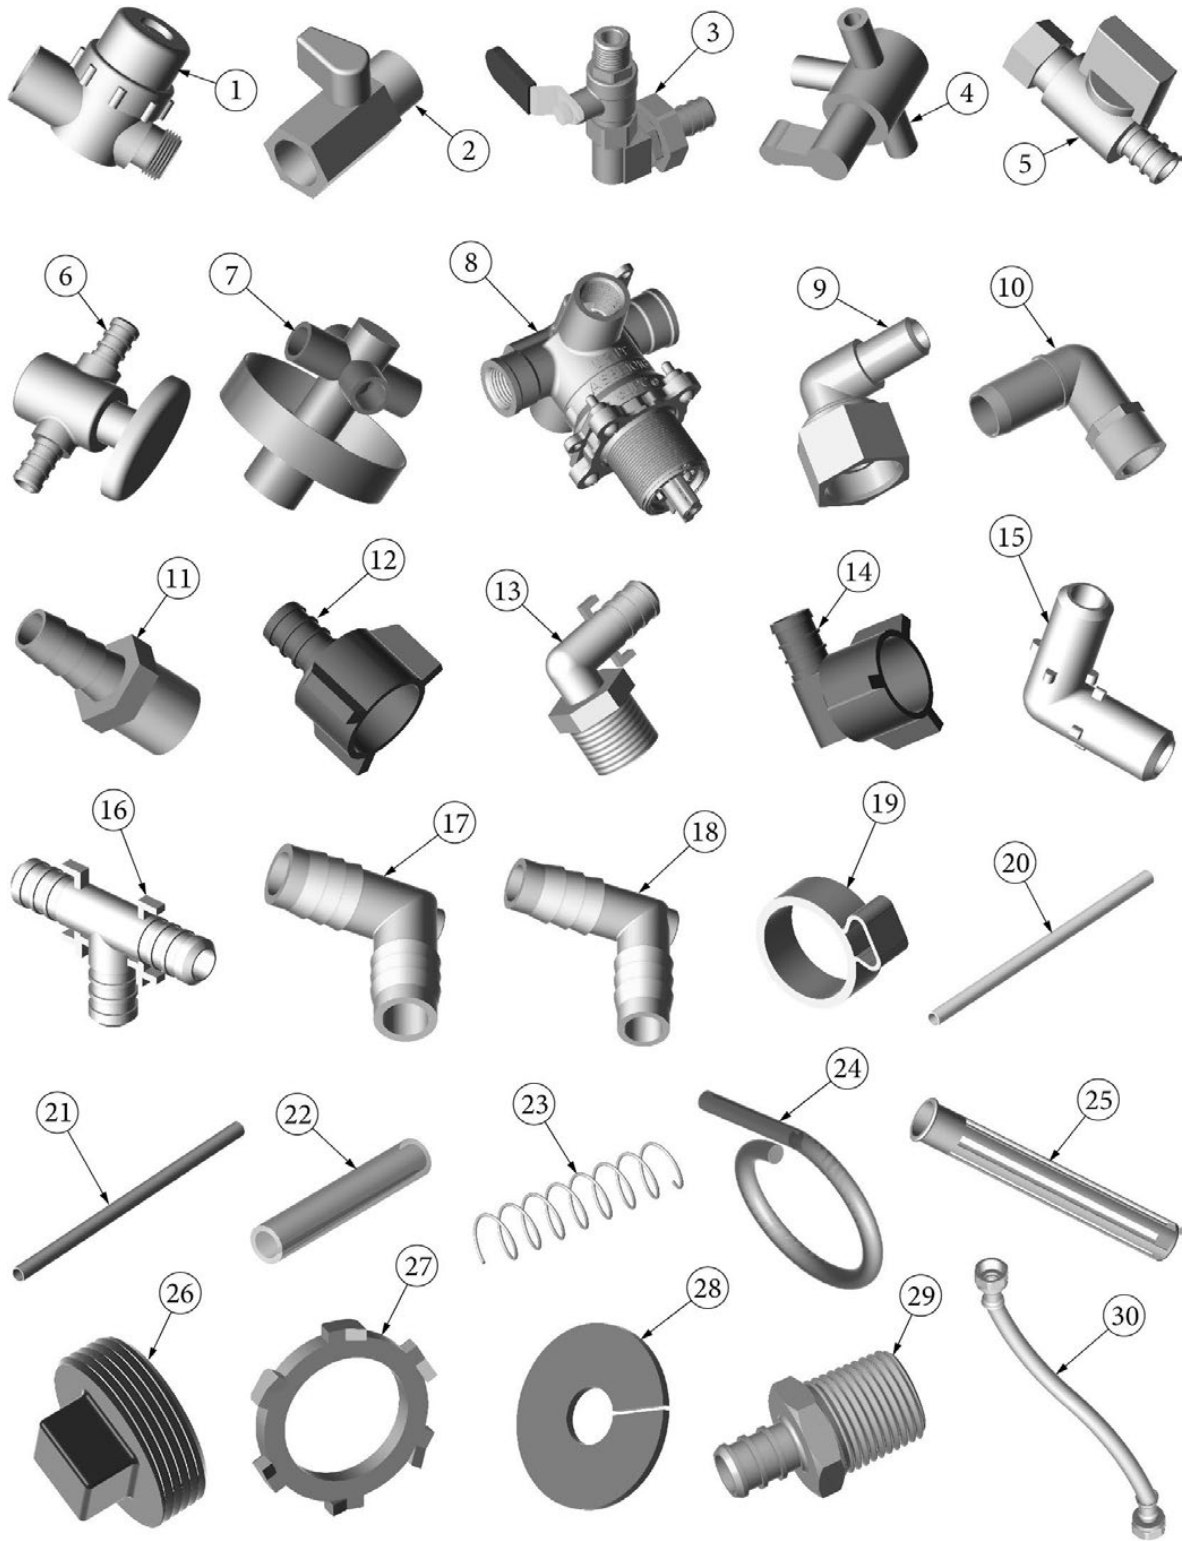

PLUMBING, FRESH WATER SYSTEM

Fresh Water Fittings

Parts Listed on Next Page

PLUMBING, FRESH WATER SYSTEM

Fresh Water Fittings

1. 601668-01 Strainer, Fresh Water Pump
2. 602905 Ball Valve, Brass-Nickel Plated, Fresh Tank Drain
3. 602185-01 Drain valve, Lead Free, 90° Turn
4. 602711 3-Way Valve, Bypass, 1/2" Pex
5. 602137 Valve, Shut Off .5" B x .38" Comp
6. 602256-22 Valve, .5" Barb x .5" Barb Straight, Black Pex
7. 601831 Valve, 4 Port, Posi-Temp, Moen
8. 602982-01 Shower Valve, 4-Port, Pfister
9. 602669 Valve, Brass Elbow #26585
10. 601237 Elbow, 90 Degree, 1-1/4" Barb x 1-1/4" Male NPT
11. 602256-02 Coupler, .5" Barb x .5" MPT
12. 602256-03 Coupler, .5" Barb x .5" FPT
13. 602256-04 Elbow-Poly, .5 Barb x .5 MPT
14. 602256-05 Elbow, .5" Barb x .5" FPT
15. 602256-10 Elbow, .5" Barb x .5" Barb
16. 602256-11 Tee, .5" x .5" x .5"
17. 602462 Elbow, 5/8" OD Barb, 90°
18. 602463 Elbow, 1/2" OD Barb, 90°
19. 601698-15 Crimp ring, .5" E-Pex, .5", Black
20. 601698-01 E-Pex Tubing, .5", Blue
21. 601698-21 E-Pex Tubing, .5", Red
22. 601240-01 Tubing, 1/2" ID x 3/32" Wall
23. 600103 P & R Hose Spring, SS
24. 601239-01 Tubing, Ribbed, Water Fill Hose, 1.375"
25. 601723 Filter screen
26. 601295 Plug, 1-1/4" ABS, DWV
27. 602678 Threaded Lock Washer, Plumbing
28. 382556 Rubber Closeout
29. 602256-29 Brass Fitting, 1/2" PEX, 1/2" MPT
30. 601659 Riser 1/2" FPT x 12" CPVC