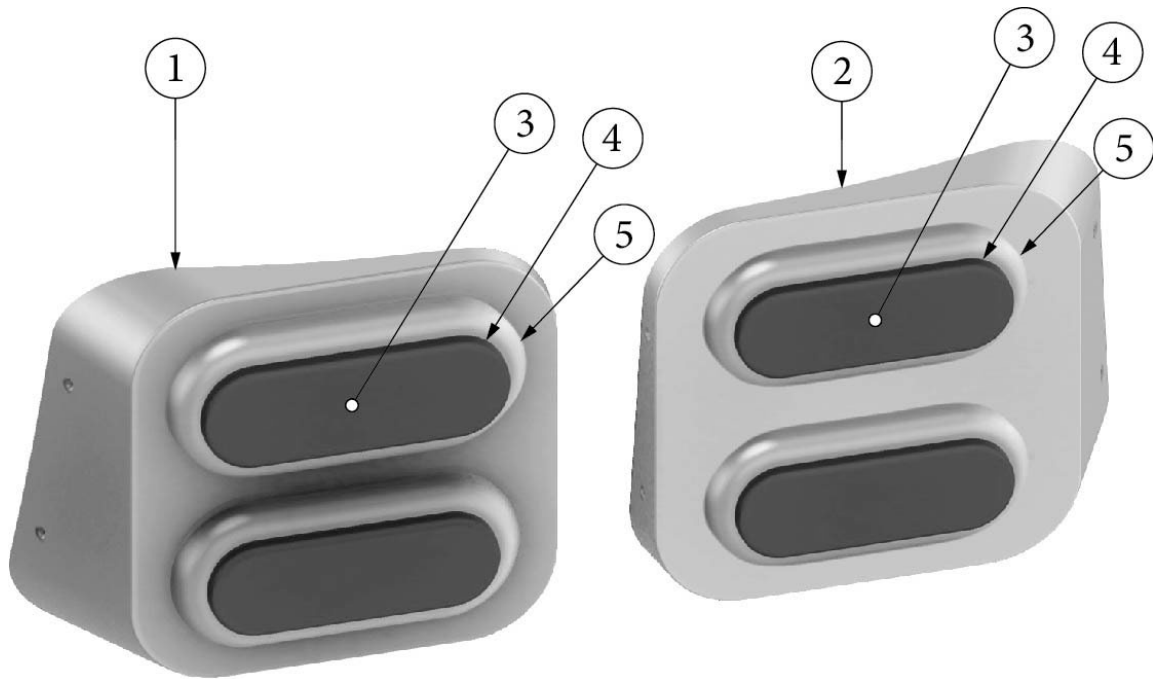

ELECTRICAL, 12 VOLT

Taillight Assembly

952929-01
952929-02

Taillight Assembly, LED, Roadside
Taillight Assembly, LED, Curbside

1. 511664-01
2. 511664-02
3. 512425*
4. 512425-01
5. 512425-02
345473
512425-03

Taillight casting, Roadside
Taillight casting, Curbside
Kit, 6" oval LED taillight
Taillight w/Pigtail
Trim ring
Screw, #6 x 3/4", Self-drilling
Gasket, Taillight

*512425 Taillight Kit Includes Taillight, Trim Ring & Gasket.