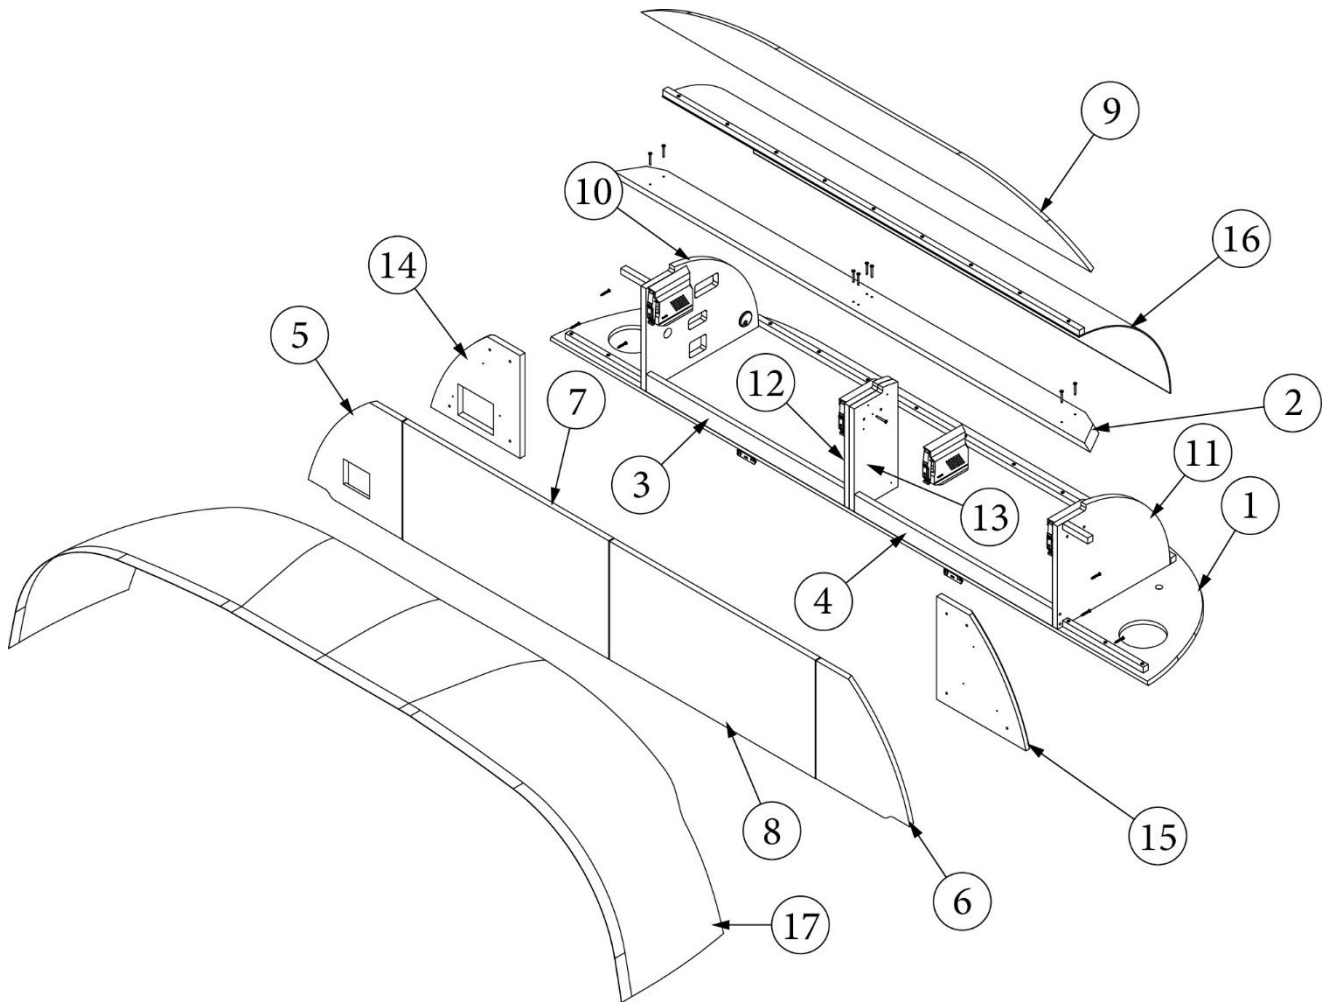

FURNITURE, LOUNGE

Roof Locker, Lounge, 25FB

Parts Listed on Next Page