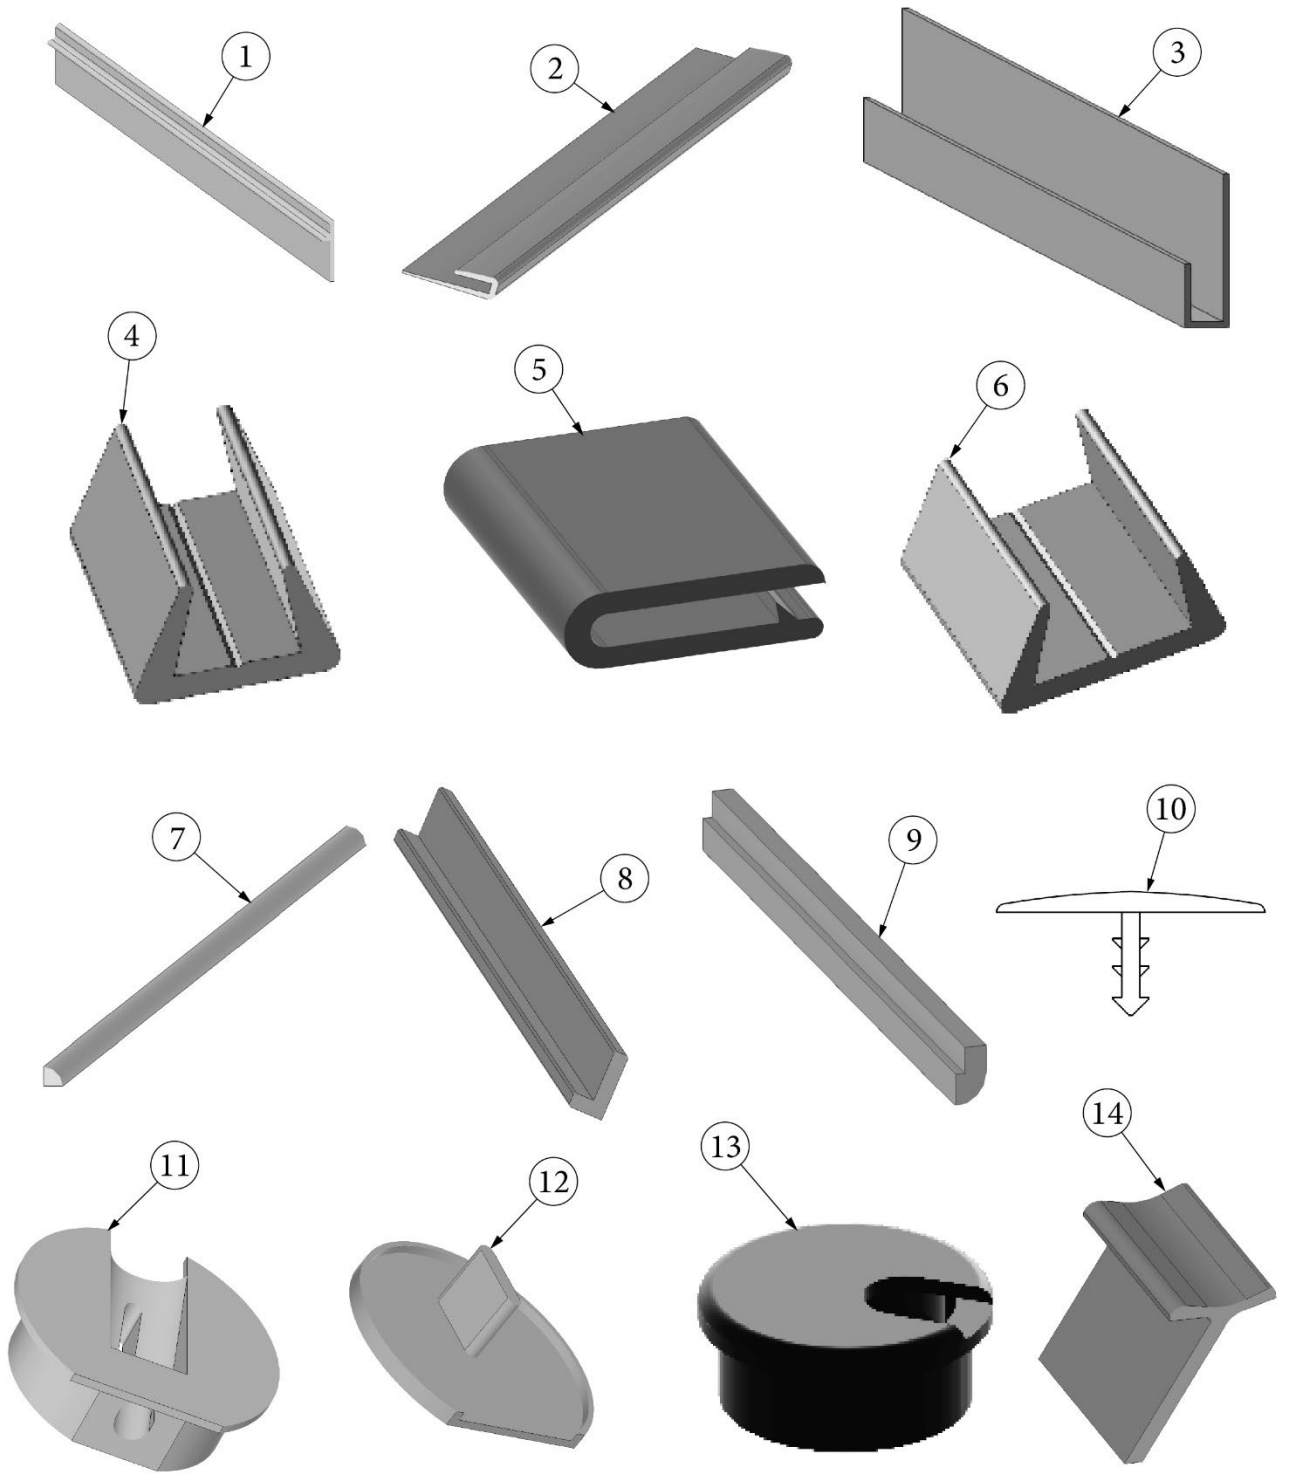

TRIMS AND TOUCH-UP

Trim

Parts Listed on Next Page

TRIMS AND TOUCH-UP

Trim

1. 115064 Trim, Aluminum counter top
2. 114070 J-molding, Mill finish
3. 201666-01 J-molding, 3/16", Plastic, White
4. 203138-04 Extrusion, Plastic, Oak Wall, 1/2"
5. 203225-01 Trim lock, .75", Gray
6. 203464-01 Trim Panel, Plastic Wall Extrusion, Oak 3/4"
7. 800638-1014 Quarter Round Molding, Urban Plank, 1/2"
8. 801665-1014 L-Molding, Red Oak
9. 801706-1014 Trim, Corner, 90 Degree, Red Oak, 1"
10. 203445-01 T-Molding, White, .5625"
203845 T-Molding, Tan, .8125"
11. 382057 Knockdown, 8mm
12. 382057-04 Cap, Knockdown Wht #16387
13. 381209-01 Grommet, W/Cap, Black, 1.5"
14. 201673-01 Cove Molding, Oak, .43"