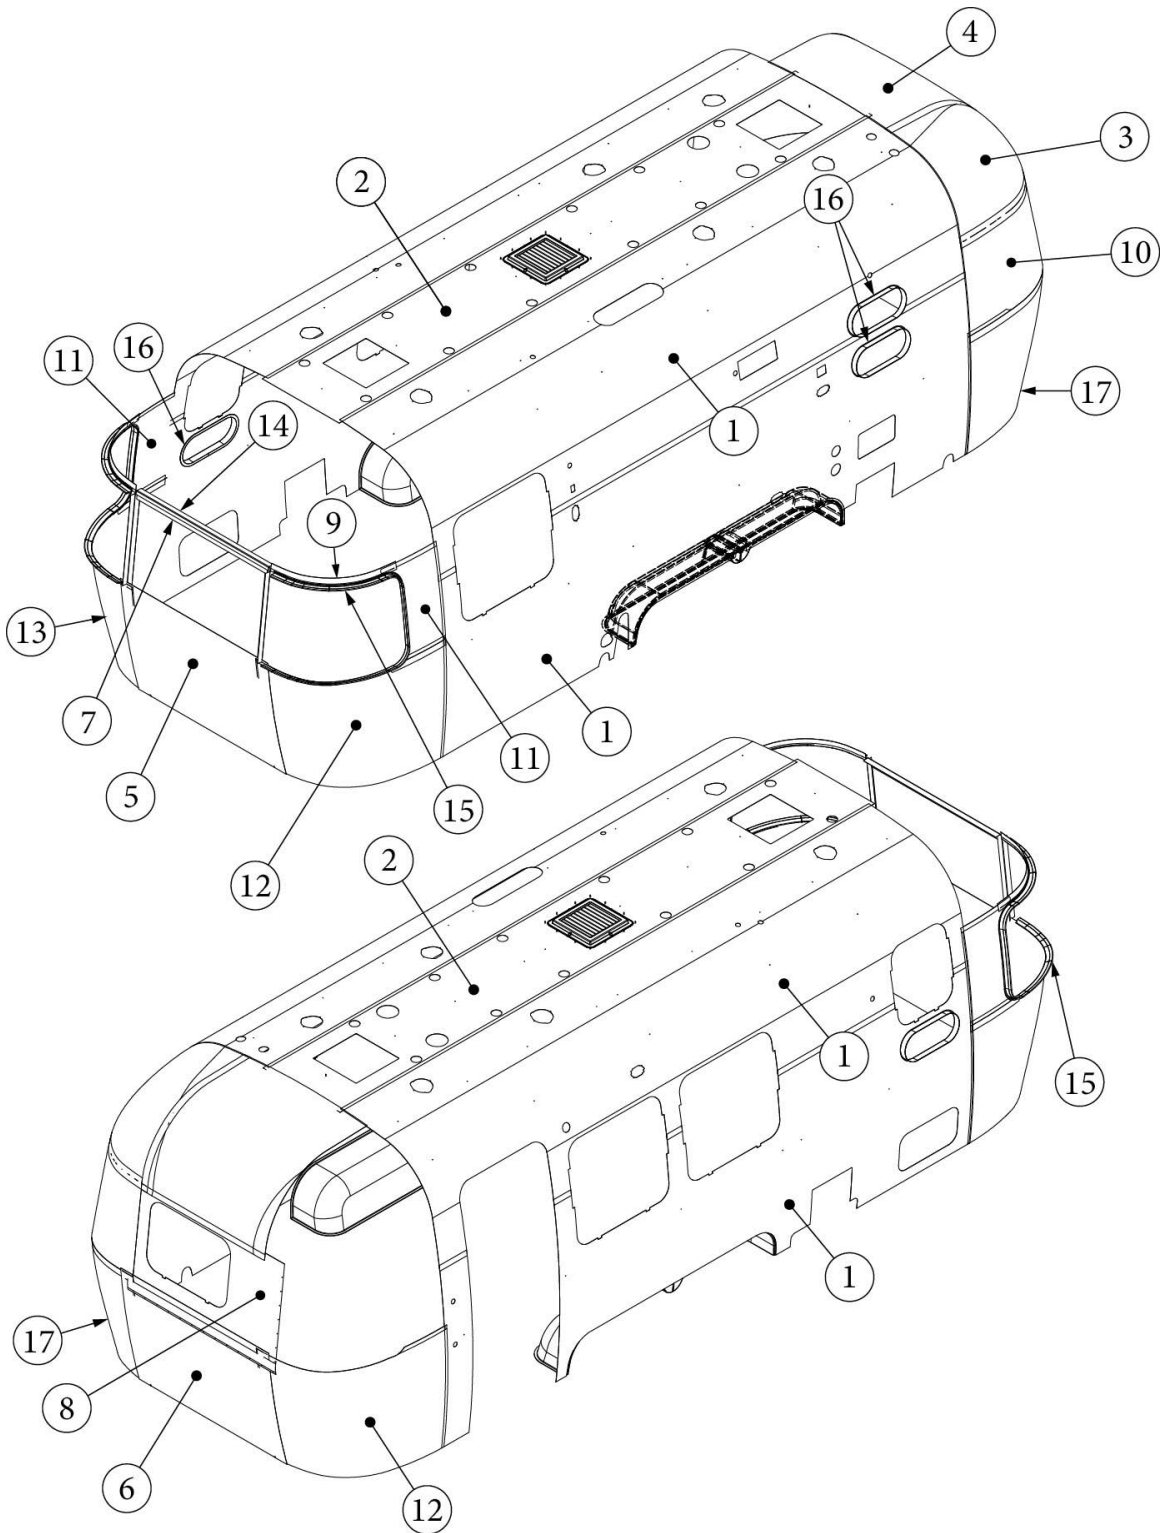

INTERIOR SHELL

Interior Skin, Queen, 23FB

Parts Listed on Next Page