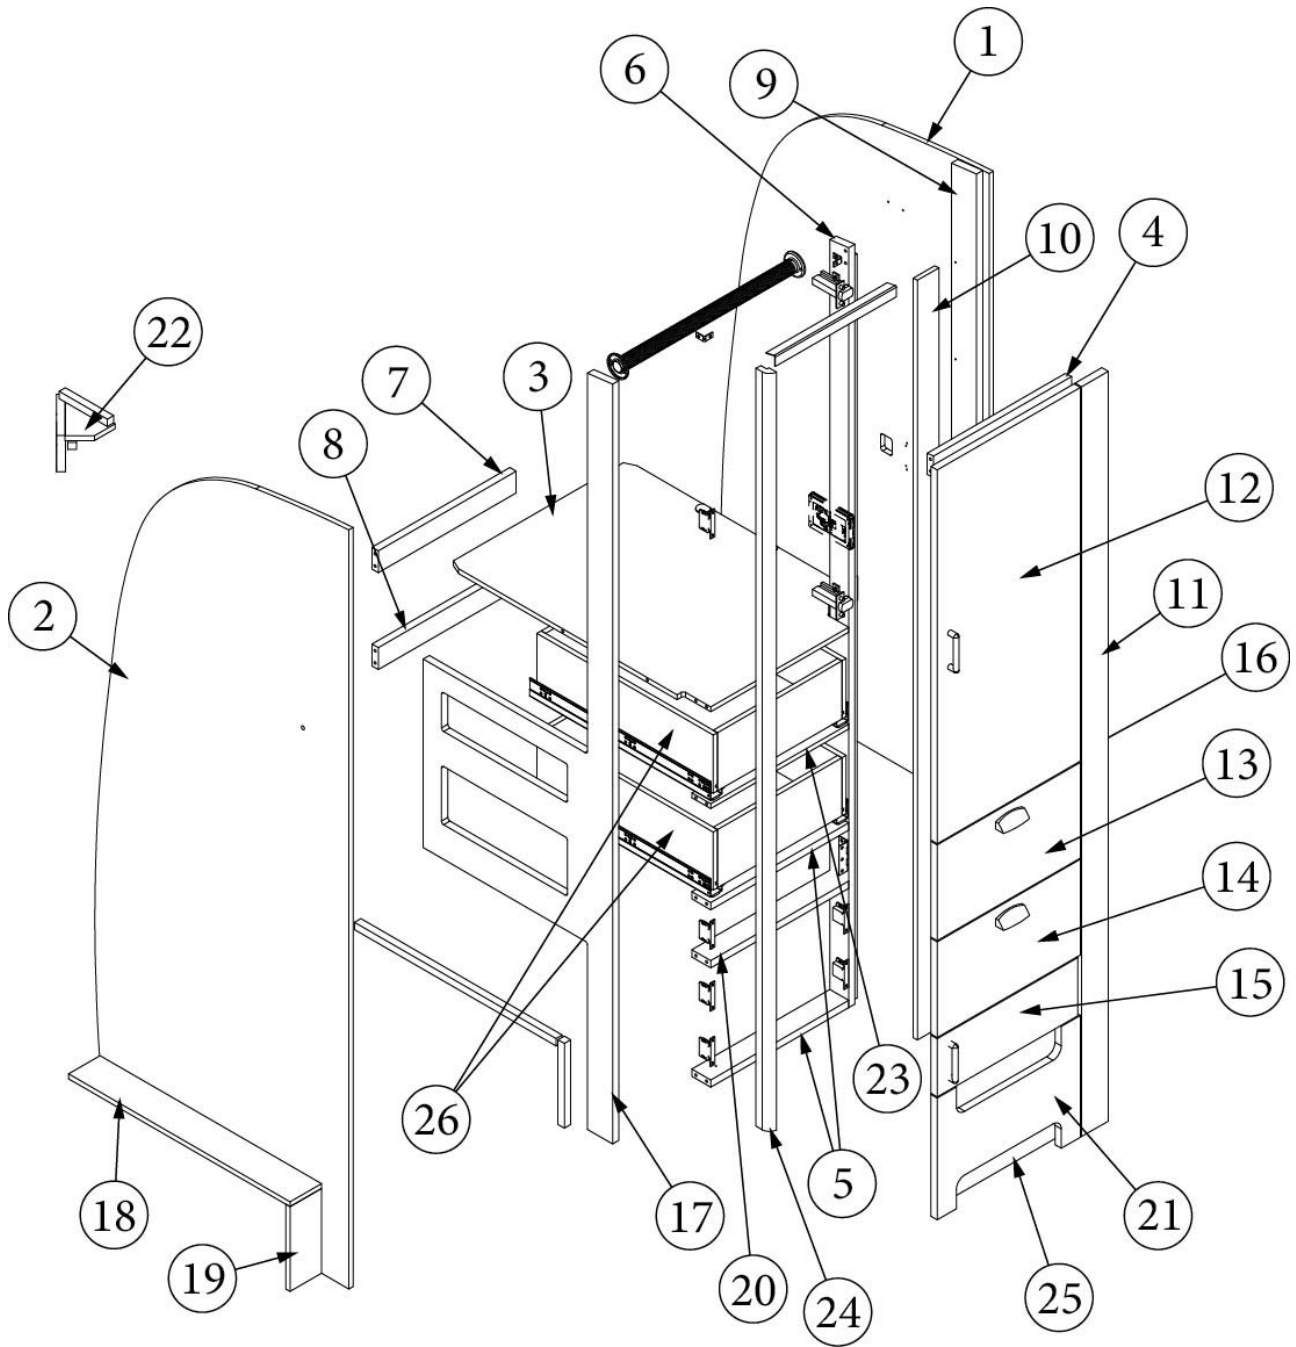

FURNITURE, BEDROOM

Wardrobe, Queen, CS, 23FB

Part Numbers Listed on Next Page