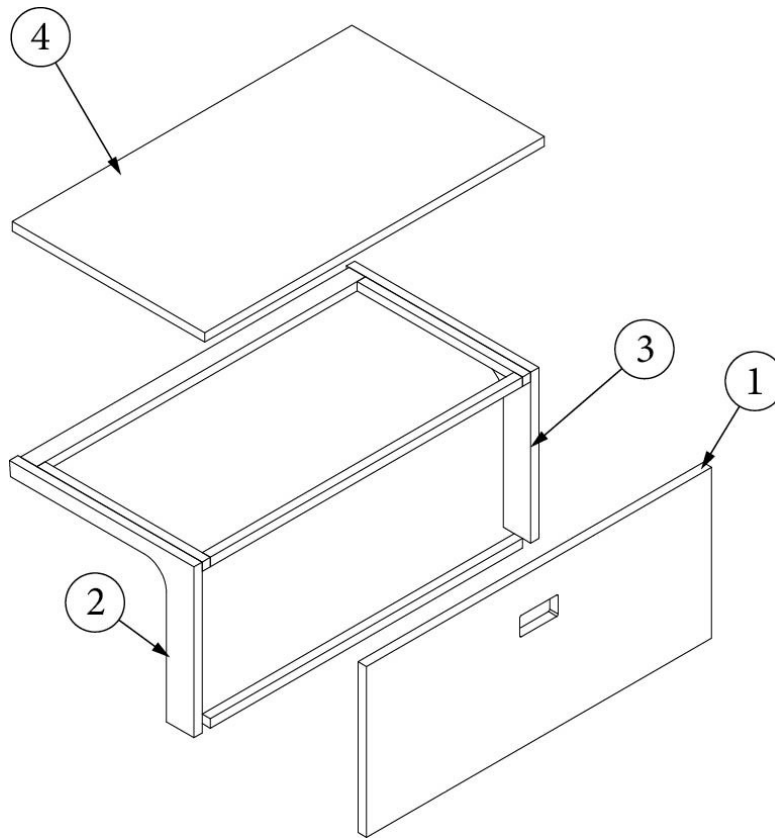

FURNITURE, LOUNGE

Dinette Seat, Center, 23FB

969400

Assembly, Dinette seat, Center

1. 969400&000118BC

Pre laminate, .75 x 13.5 x 31.5"

2. 969400&000218CC

Pre laminate, .75 x 13.5 x 16.83 "

3. 969400&000318CC

Pre laminate, .75 x 13.5 x 16.83"

4. 969400&000418BC

Pre laminate, 27. x 17.58 x 31"

386572-02

Edgebanding, Planked Urban Oak, 15/16"