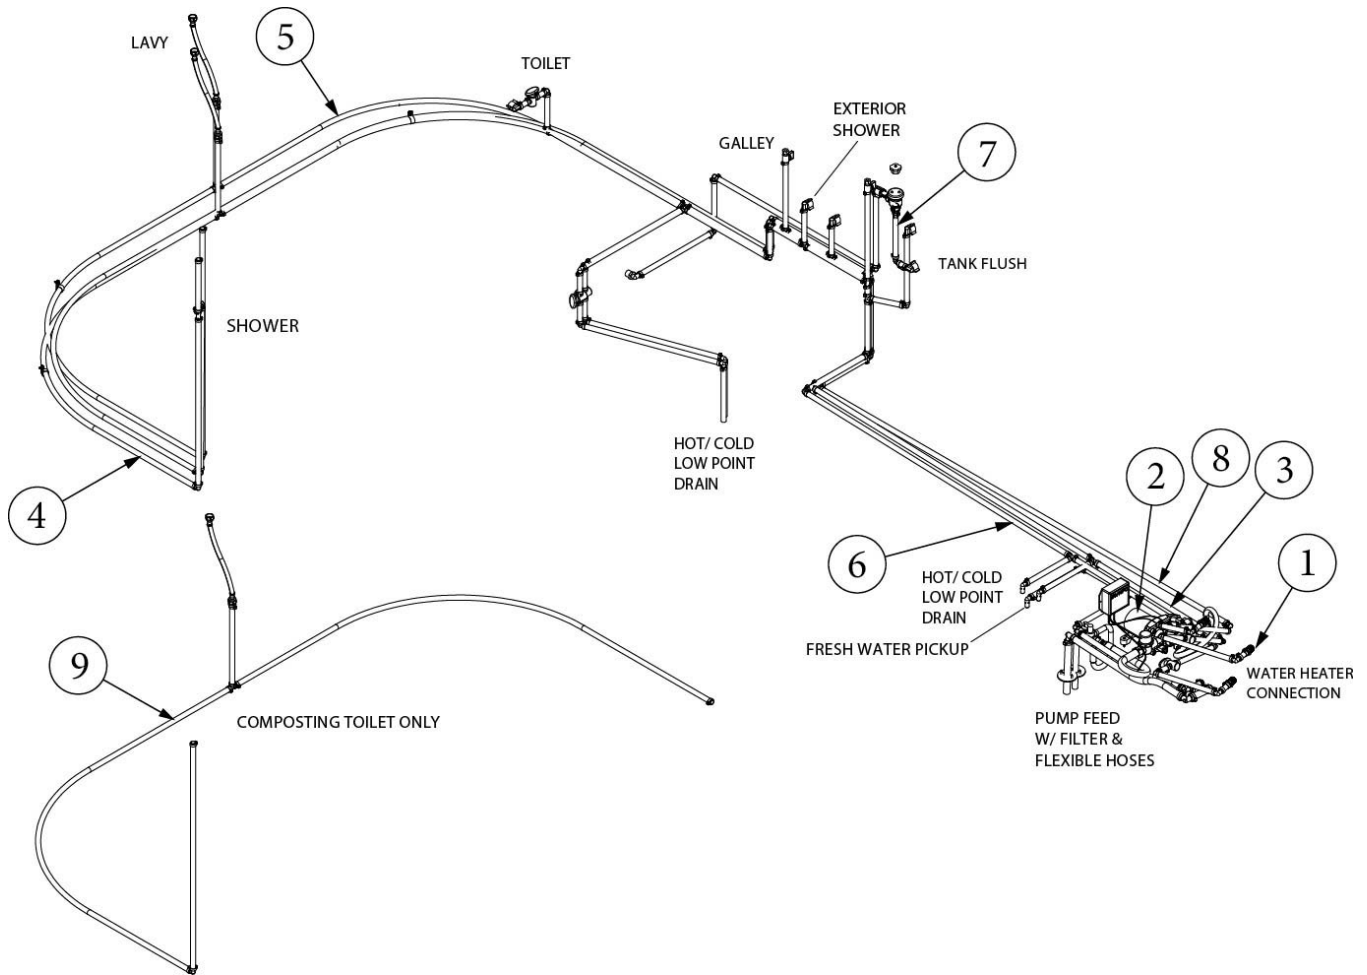

PLUMBING, FRESH WATER SYSTEM

Fresh Water Lines, 23FB

944075

Fresh Water Layout, 23FB (not for order/see parts below)

1. 944074-01	Layout, Water Heater, Recirculating
2. 944074-02	Layout, Water Pump
3. 944074-03	Layout, RS, Hot
4. 944074-04	Layout, Rear, Hot
5. 944074-05	Layout, Rear, Cold (Standard Toilet)
6. 944074-06	Layout, RS, Cold
7. 944074-07	Layout, Tank Flush
8. 944074-08	Layout, Recirculating Lines
9. 944074-09	Layout, Rear Cold Lines, (Composting Option)