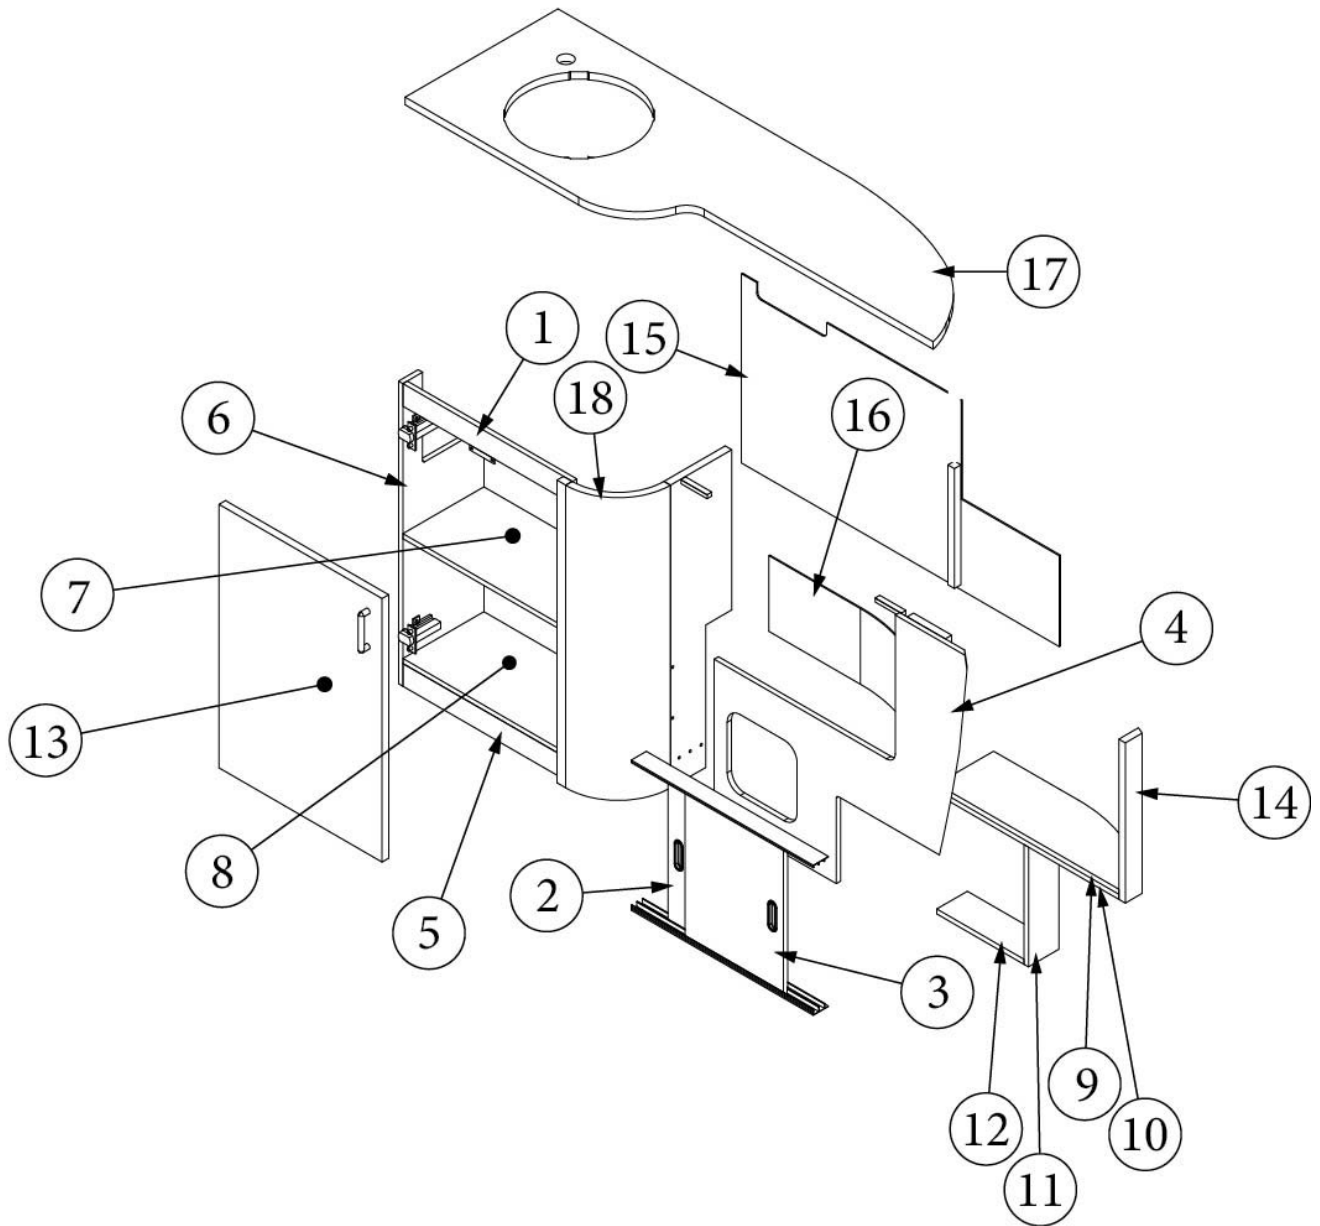

FURNITURE, LAVATORY

Lavatory Cabinet, 23FB

Parts Listed on Next Page