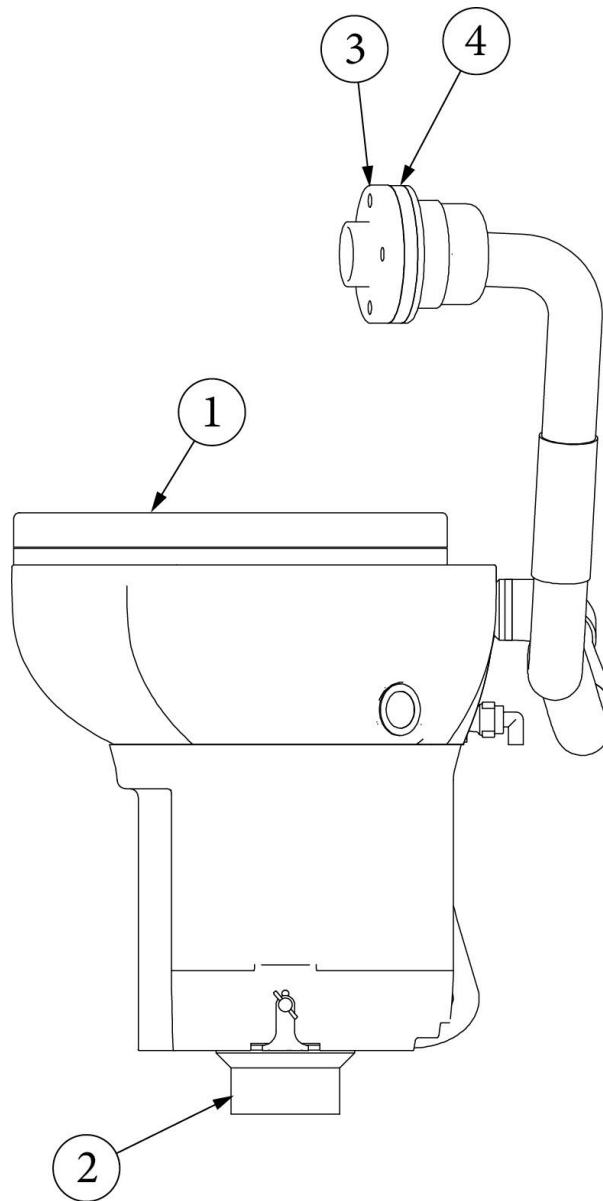

PLUMBING, DRAINING SYSTEM

Toilet, Composting, 25FB

116528

Install, Composting Toilet (not for order/see parts below)

1. 690793

Toilet, Composting, Airhead

2. 601266

Toilet flange, Slip fit

3. 601907

Toilet Vent Flange, 1.5"

4. 116539

Spacer, Composting Toilet Fan

690793-01

Flush Lever Bushing/Lock, Gray, For Plastic PC, For 690793