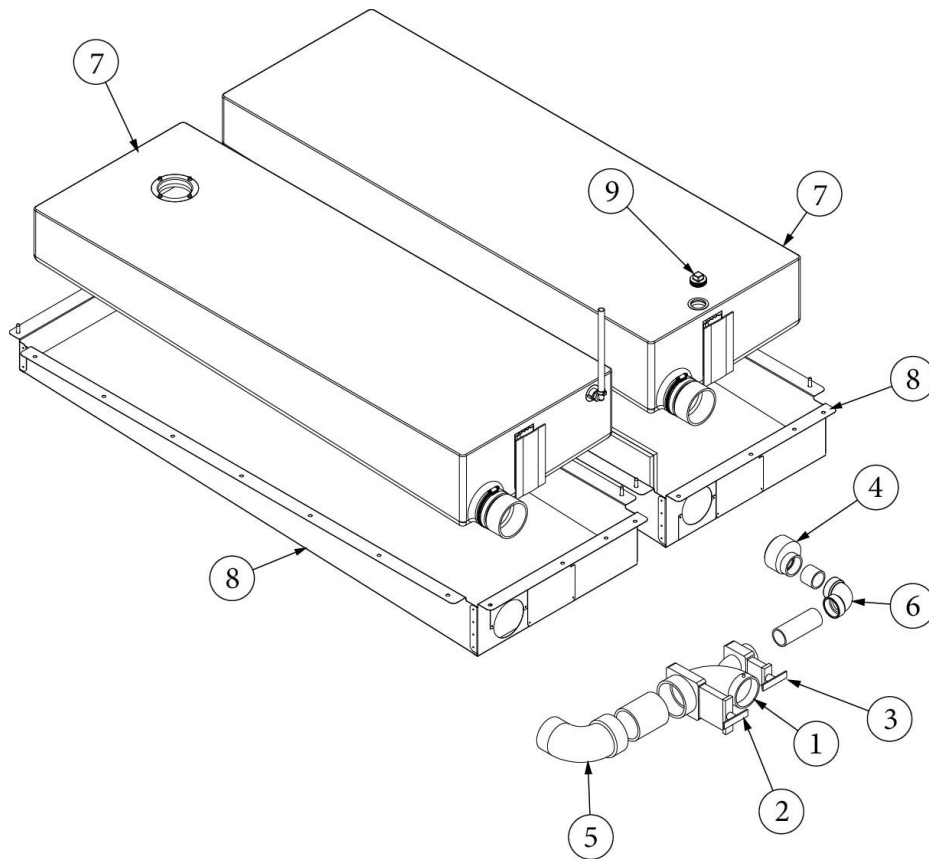

PLUMBING, DRAIN SYSTEM

Dump Valve and Waste Tanks, 25FB

113882-01

Install, Waste Tanks (not for order/see parts below)

1. 601482	Dump Valve, Rotating Assembly
2. 601482-100	Valve Handle, Black, For 601482
3. 601482-102	Valve Handle, Grey For 601482
4. 195329-229	Reducer Adaptor, 3" To 1.5"
5. 601531	Fitting, 90 Degree, 3"
6. 601636	Elbow, 1-1/2" 90 degree
7. 602911-01	Tank, Black and Grey
8. 602912	Tank Pan, Black and Grey
9. 601295	Plug, 1 1/4", ABS, DVW
514051-09	Sender Pad, 9", Seelevel
514051-01	Sender Pad, 12", Seelevel
365493-02	Sensor Pad, Protective Gasket, 9"
601482-101	Cap, 3" Termination, W/Strap
601482-103	Strap, Black, For 601482
601160-02	Pipe, ABS DVW, 1-1/2"
601160-02	Pipe, ABS DVW, 3 x 4"
360073	Thread Compound, No. 5