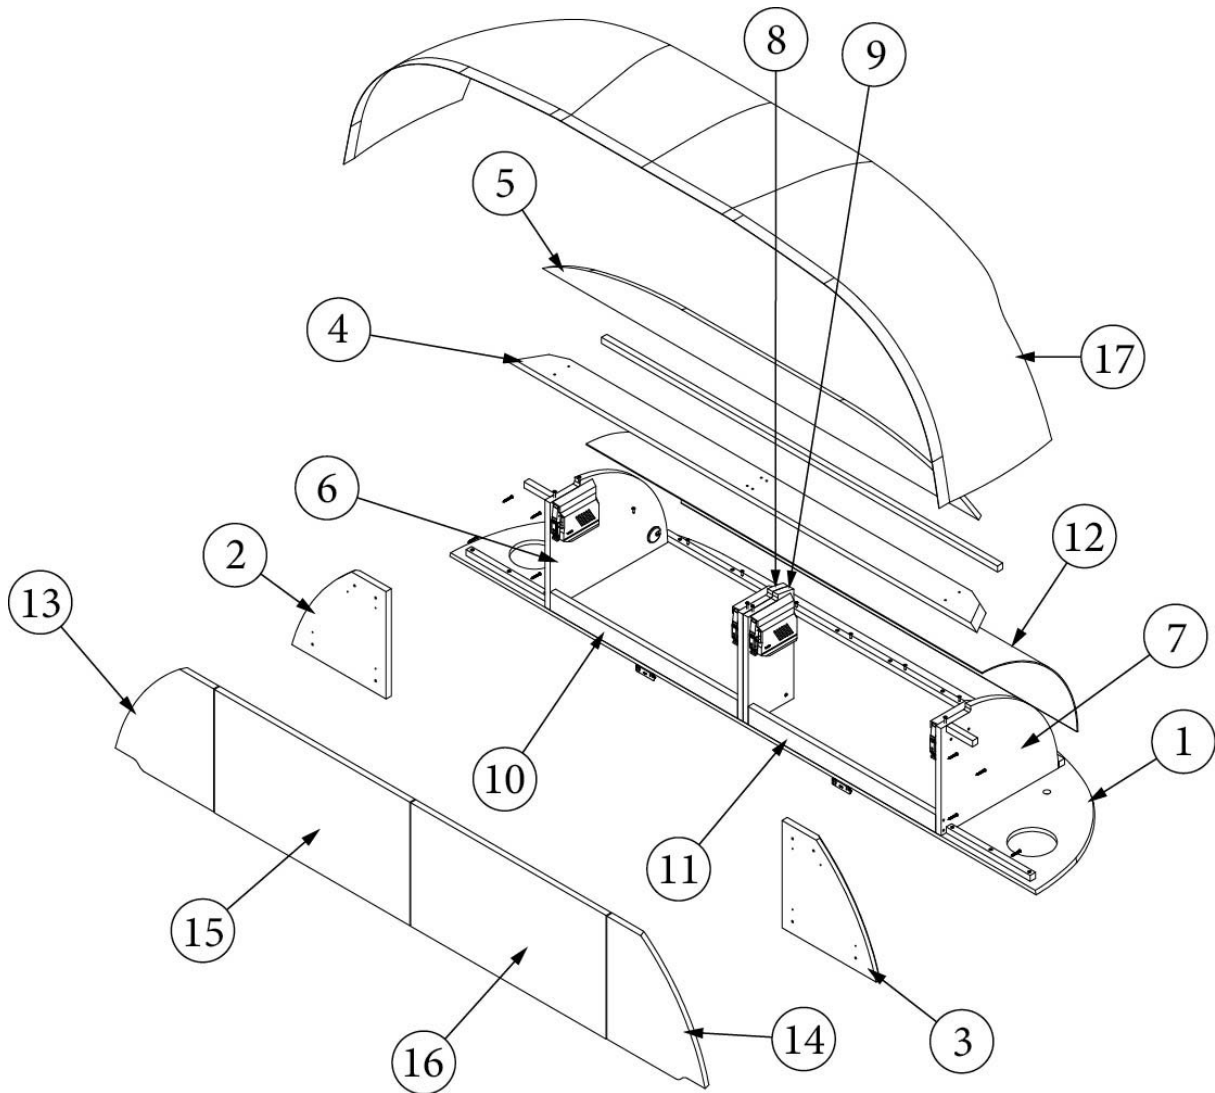

700005

Fastener, Cap

700006

Fastener Socket

381581

Strap Clear Plastic .75"

FURNITURE, LOUNGE

Roof Locker, Lounge, 23FB