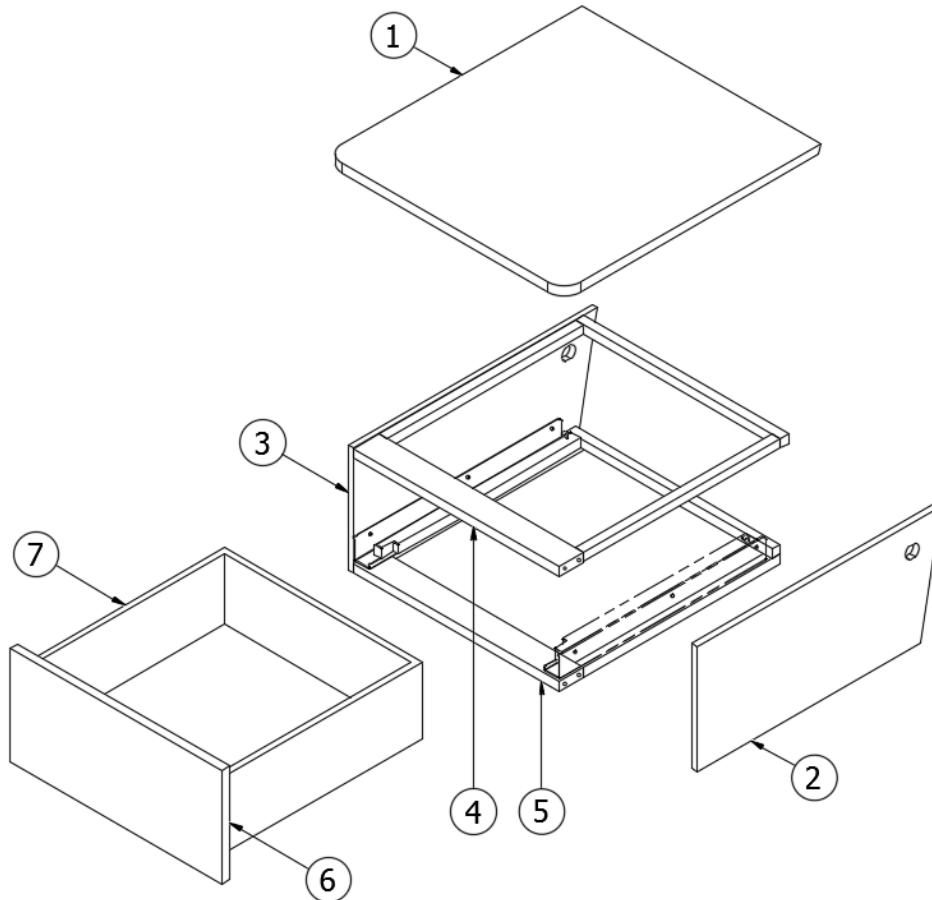

FURNITURE, BEDROOM

Nightstand, Twin, 25FB

968030

Nightstand Assy

1. 966860	Top Assembly, Nightstand
2. 968030&000212BC	Pre laminate, 22X9.75
3. 968030&000312BC	Pre laminate, 22X9.75
4. 968030&000418CC	Pre laminate, 2.25X18.5
5. 968030&000518CC	Pre laminate, 2.25X18.5
6. 968030&000718BC	Pre laminate, 19.13X8.88
7. 969707-01	Drawer box, 6 x 18 x 17.88"
386614	Handle, Stainless Steel, 525
381228-02	Catch, Grabber door (5lb Pull)
382807-08	Drawer Slide, 18", Self-Close
382807-01	Left Front Fixing Clip
382807-02	Right Front Fixing Clip
320166-01	Screw, #8 X .5"
320005	Screw, Sheet Metal, #8 X 1"
386572-01	Edgebanding, Planked Urban Oak, 5/8"
386572-02	Edgebanding, Planked Urban Oak, 15/16"