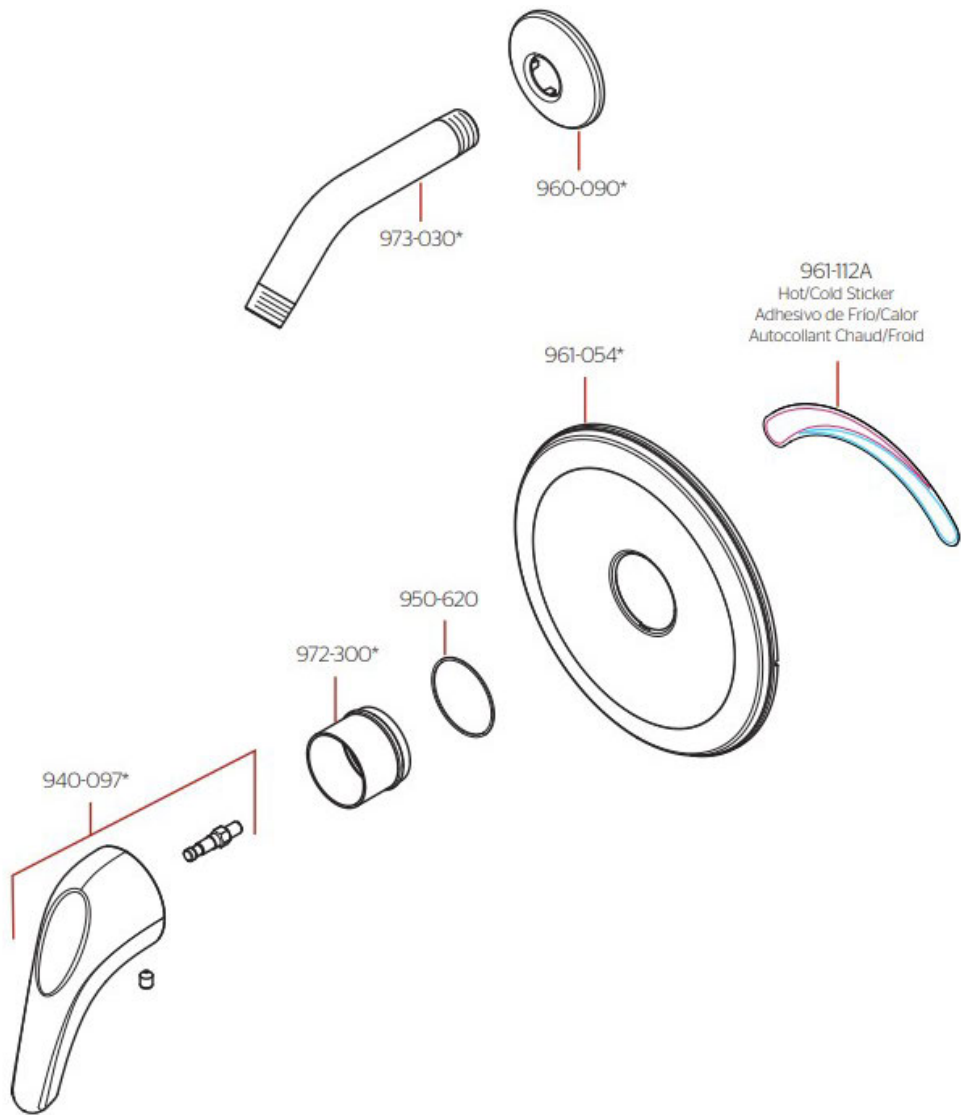

PLUMBING, FRESH WATER SYSTEM

Faucet, Shower Valve, 25FB

Parts Listed in Drawing are Pfister Part Numbers

602982-01
602982-02

Pfister, 4-Port Shower Valve, Brass
Shower Valve Trim Kit, Brushed Nickel

PLUMBING, FRESH WATER SYSTEM