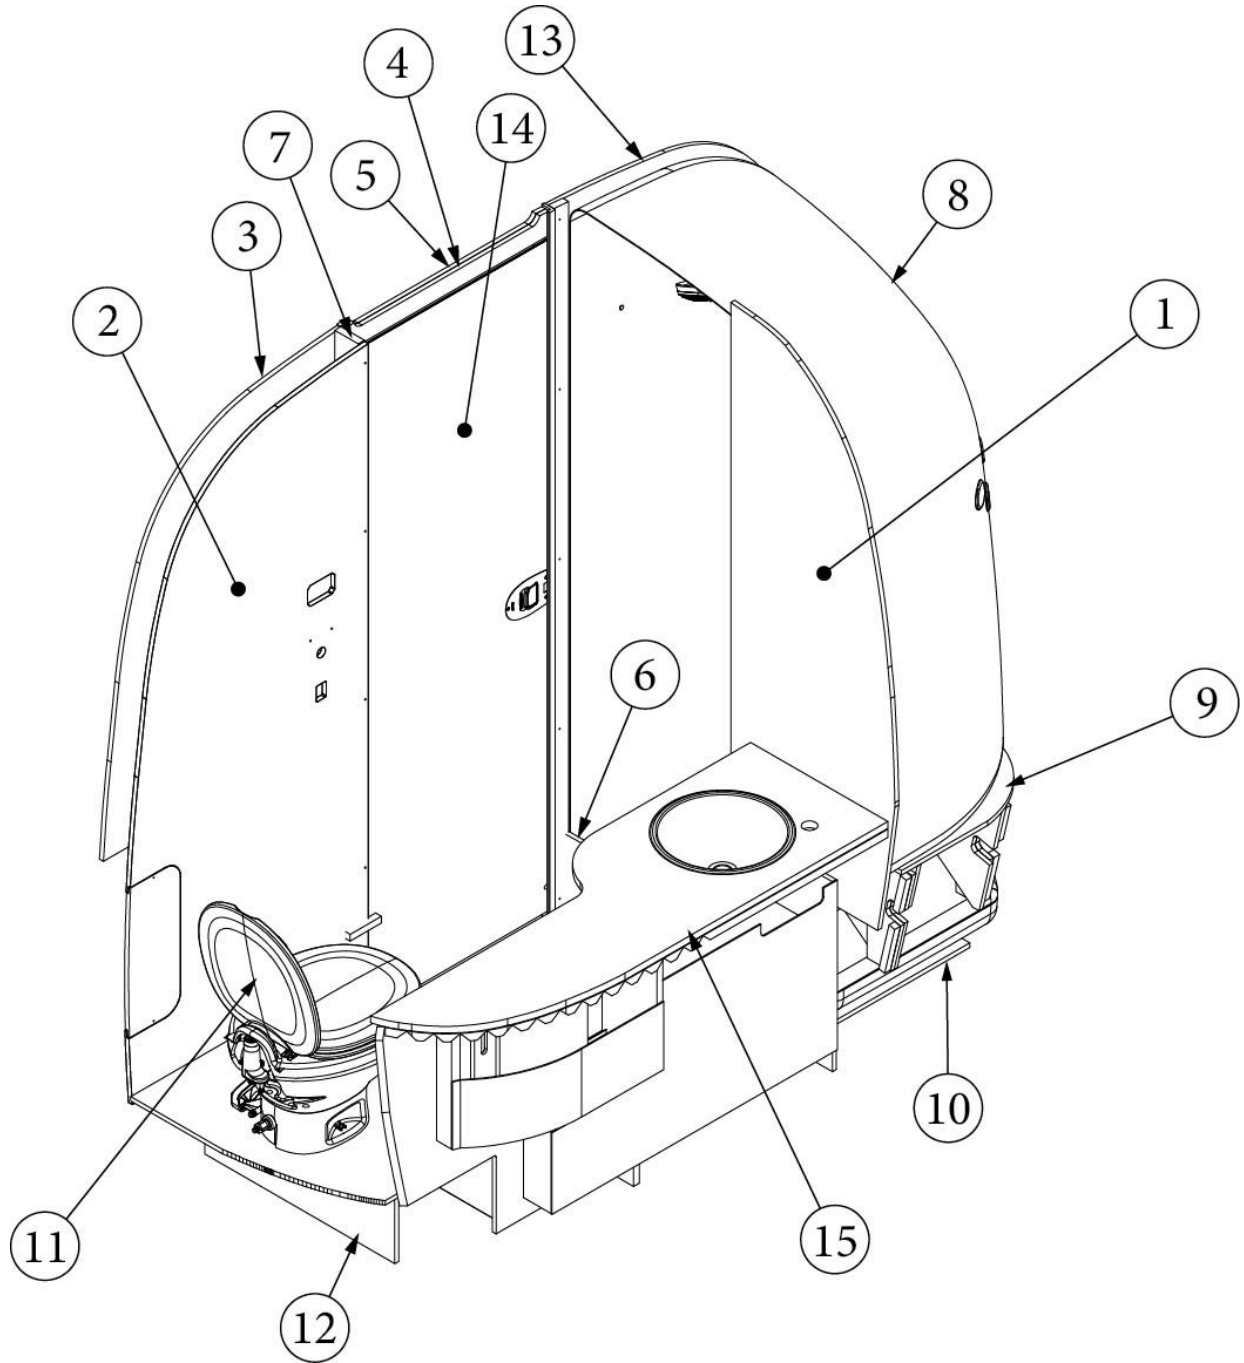

FURNITURE, LAVATORY

Bath Module, 23FB

Parts Listed on Next Page