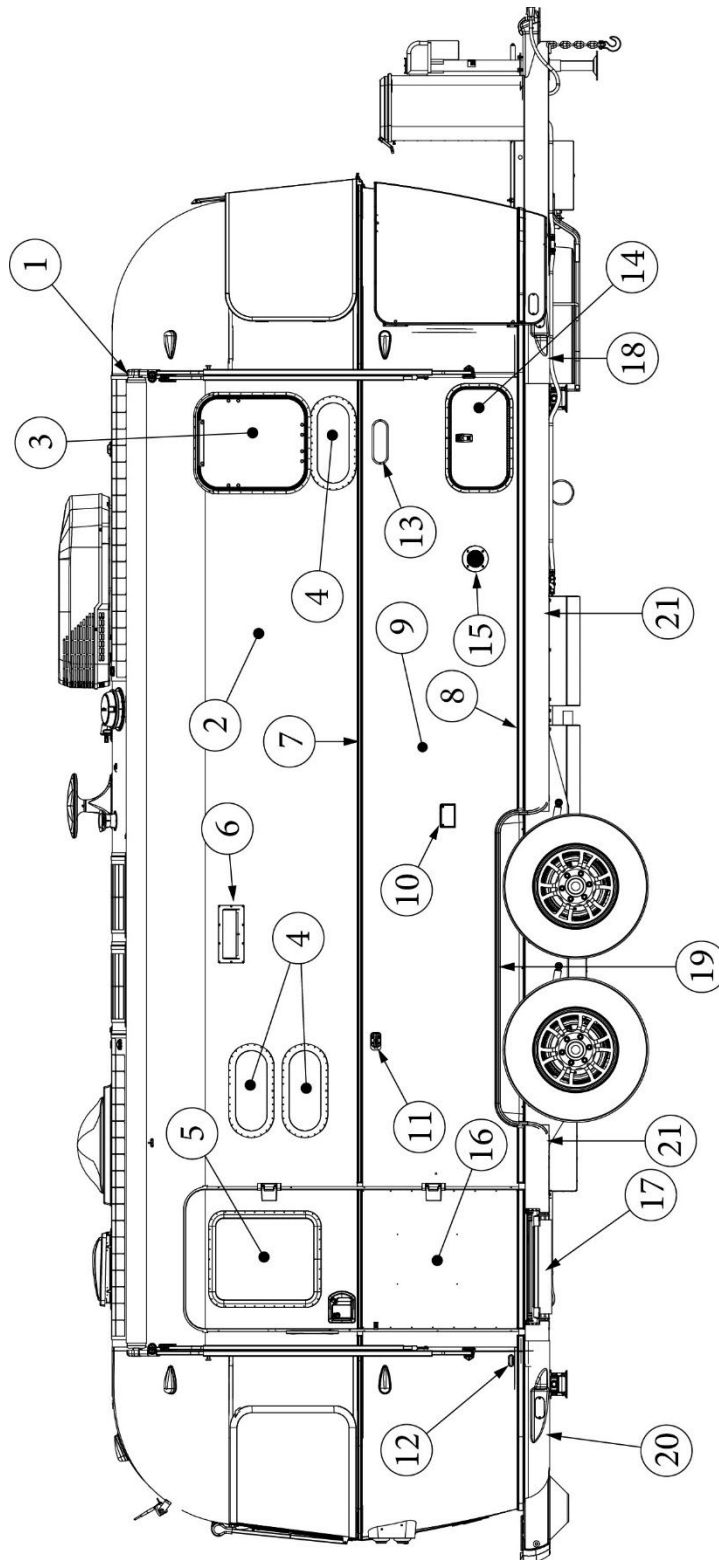

EXTERIOR SHELL

Exterior Components, Curbside, 25FB

Parts Listed on Next Page