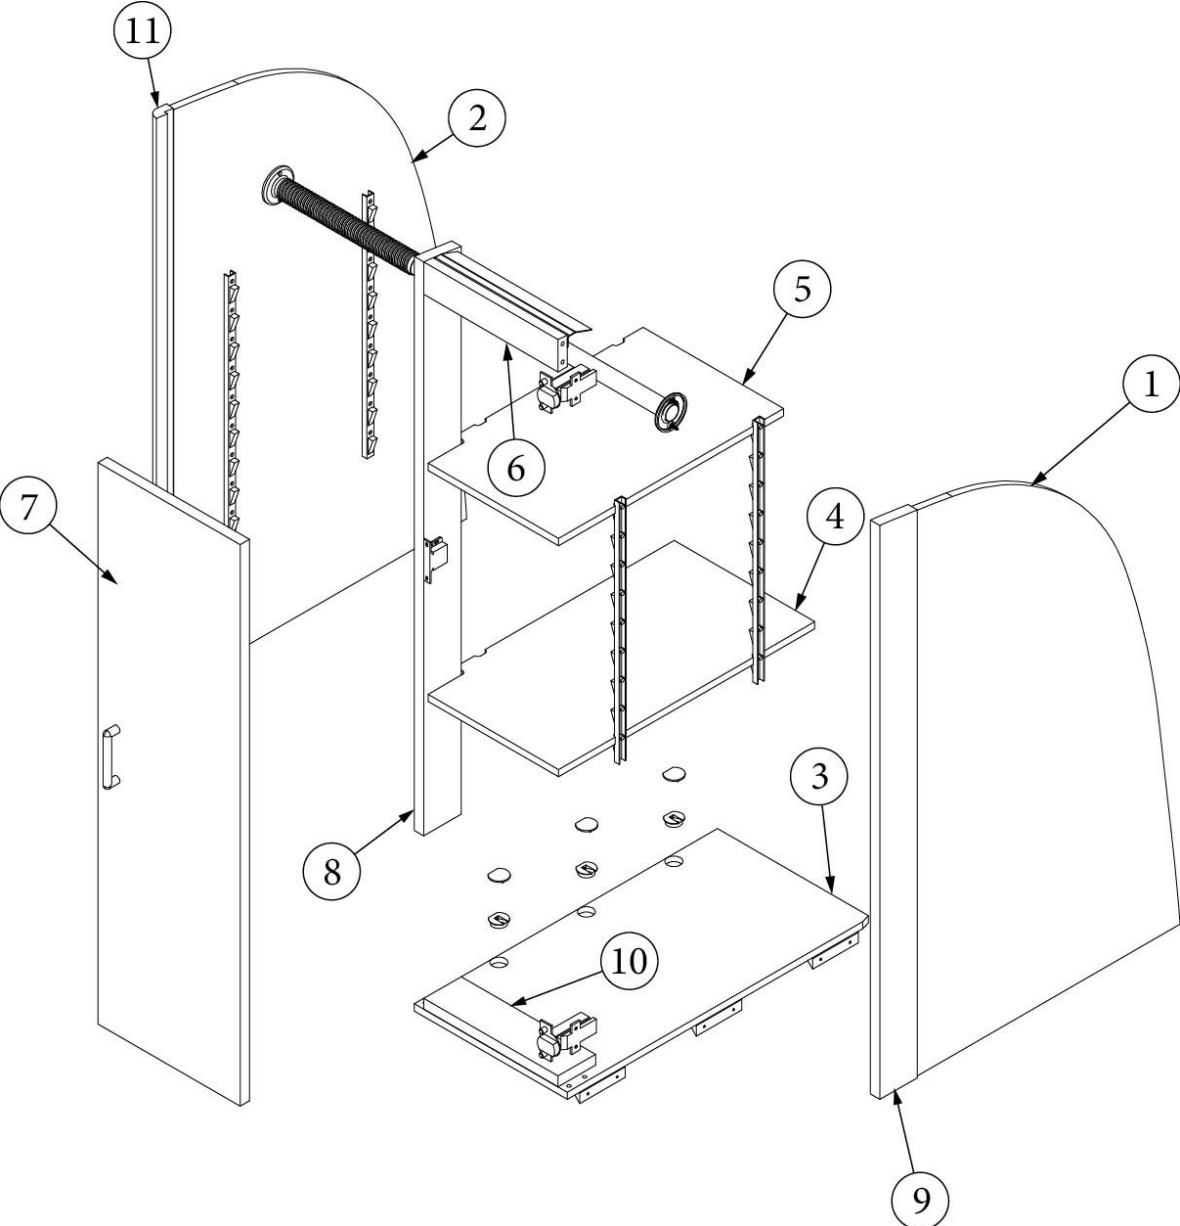

FURNITURE, BEDROOM

Hanging Wardrobe, Twin, 25FB

Part Numbers Listed on Next Page