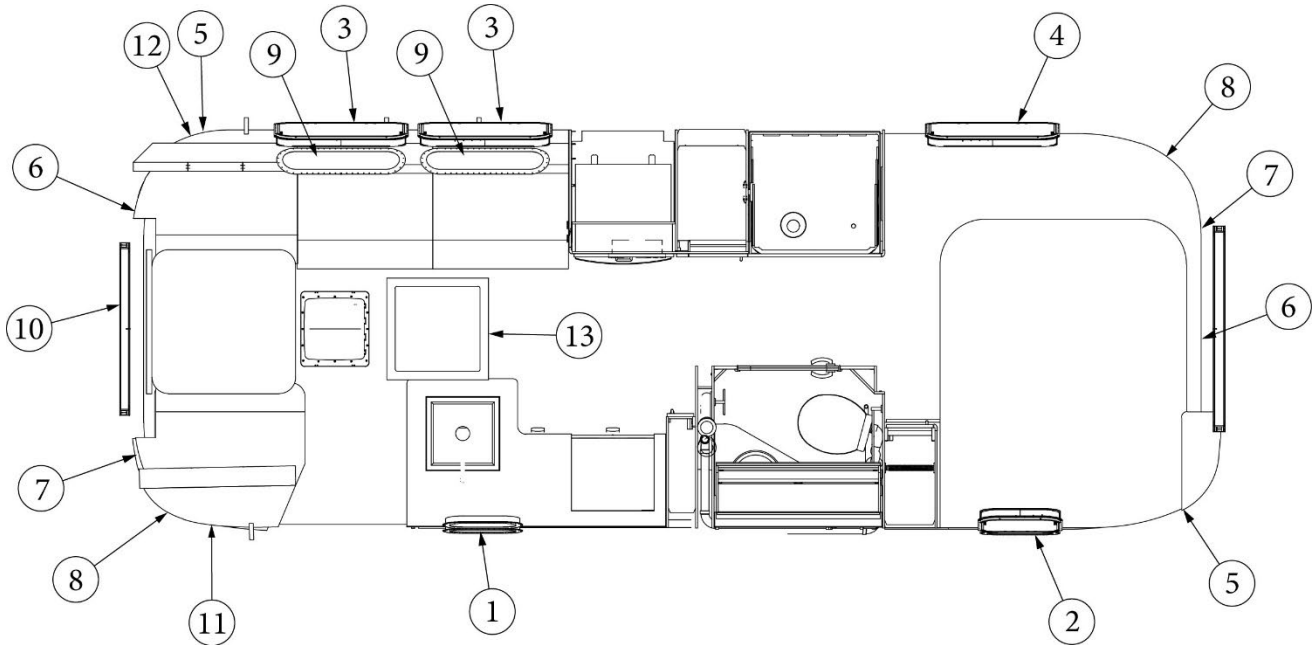

WINDOW COVERINGS

Drapes and Shades, 25FB

135342-01
135342-02

Install, Window Coverings (not for order/see parts below)
Install, for Hatch Option (not for order/see parts below)

1. 703700-01	Shade, Oceanair Window, 19" x 34"
2. 998171-18	Panel, Curtain, 14 x 34.5"
3. 703700-04	Shade, Oceanair Window, 29.75 x 34"
4. 998171-20	Panel, Curtain 19 x 34.5"
5. 998144-11	Drape, RS Side Panel 37 x 25.5"
6. 998144-05	Drape, CS Front Panel, 27 x 25.5", Standard Only
7. 998144-07	Drape, RS Front Panel, 27 x 25.5" , Standard Only
8. 998144-09	Drape, CS Side Panel, 37 x 25.5"
9. 704199-02	Shade, Pull, Vista View 31.25 x 9.5"
10. 703700-08	Shade 40.5 x 34" Oceanair Window, Hatch Option Only
11. 998144-19	Drape, CS, Side Hatch Panel, Hatch Option Only
12. 998144-20	Drape, RS, Side Hatch Panel, Hatch Option Only
13. 704120-02	Shade, Skylight, Small
101217	Extrusion Curtain Track
101225	Extrusion Aluminum Curtain Track
200784	End Cap, Curtain Track, Right
200785	End Cap, Curtain Track, Left
700005	Cap, Fasnap
700006	Socket, Fasnap