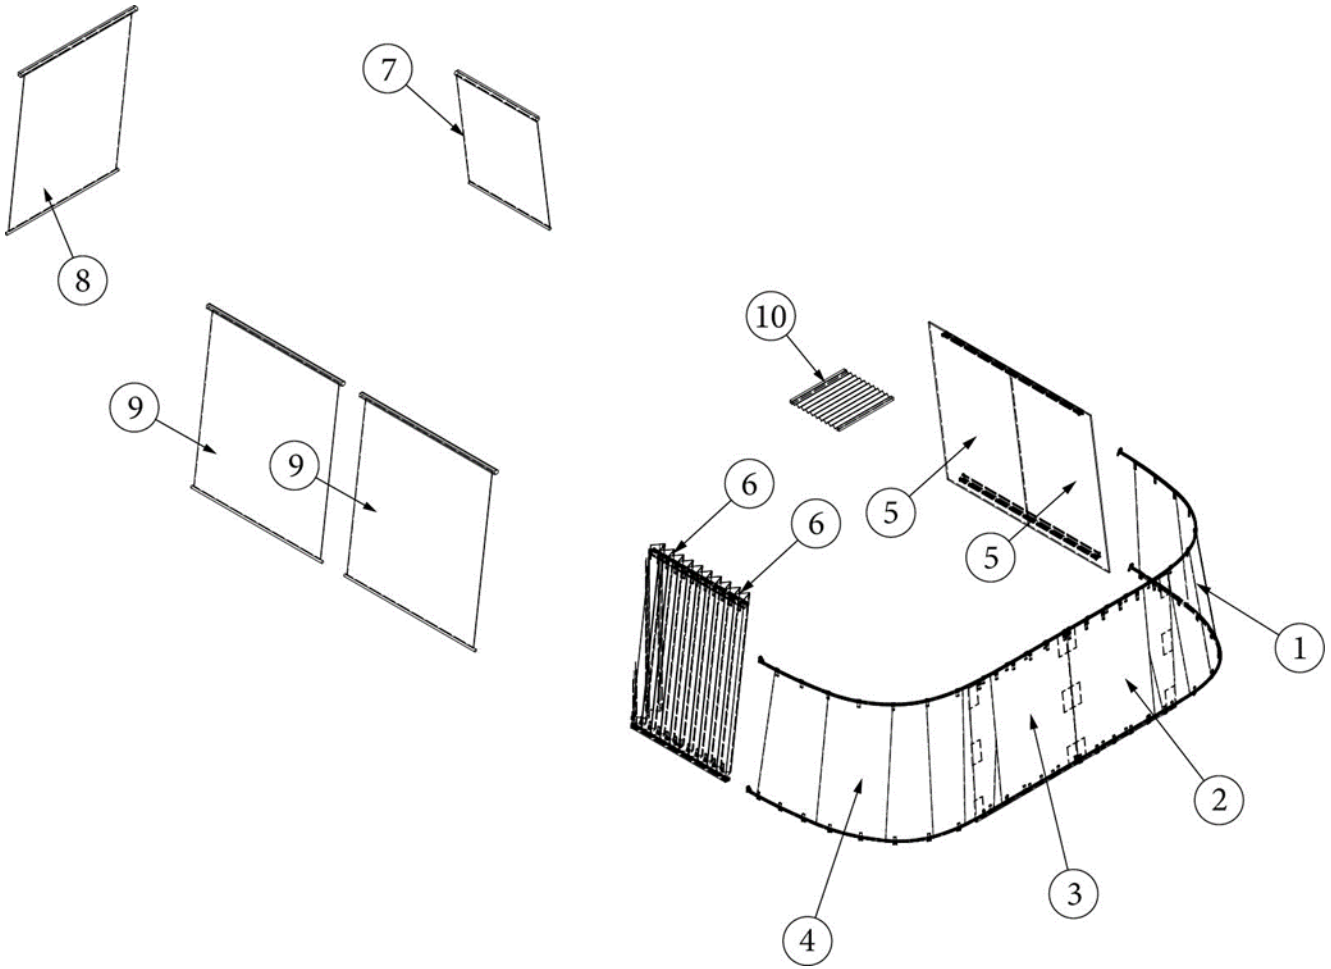

WINDOW COVERINGS

Drapes and Shades, 23FB

Parts Listed on Next Page