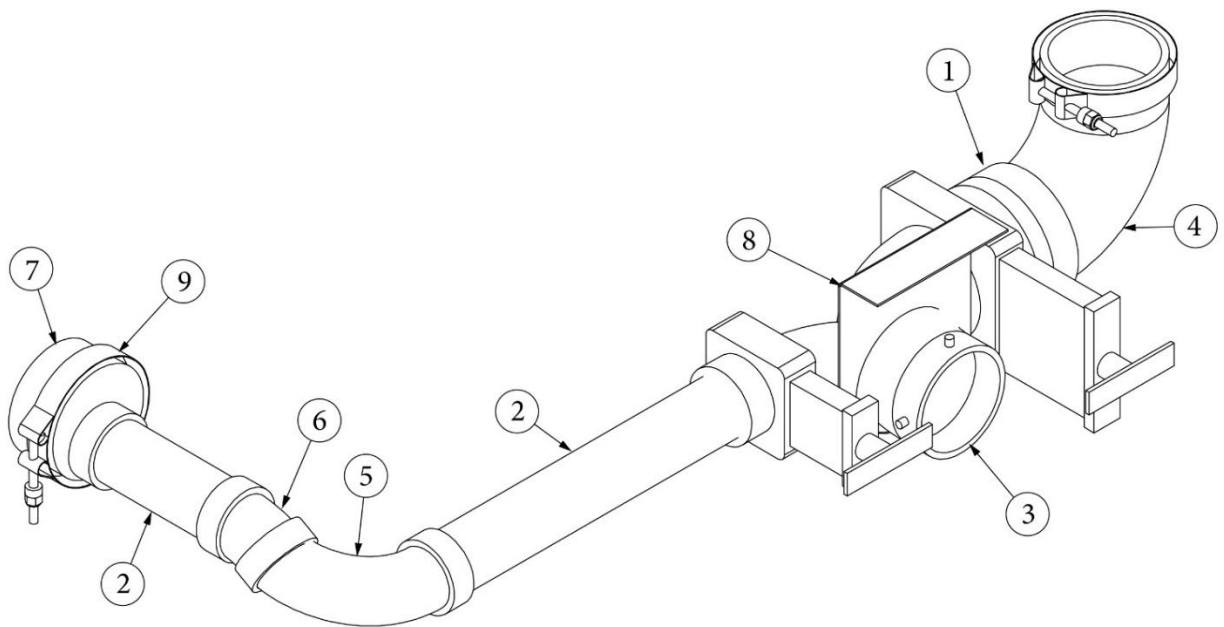

PLUMBING, DRAIN SYSTEM

Dump Valve, 23FB

943887-01 Assembly, Dump valve

1. 601160-04	Pipe, ABS DVW, 3"- 4" long
2. 601160-02	Pipe, ABS DVW, 1.5"-2" long
3. 601482	Dump valve, rotating assembly
4. 601531	Elbow, 90 °, 3"
5. 600431	Elbow, 90°, 1.5"
6. 600116	Elbow, 22-1/2 °, 1-1/2"
7. 195329-229	Reducer adaptor, 3" to 1.5"
8. 114849-06	Aluminum sheet, .06 x 36", 24 square ft sheet
9. 340092	Clamp, Worm type
601482-100	Valve Handle, Black, For 601482
601482-101	Cap, 3", Termination, W/Strap
601482-102	Valve Handle, Grey, For 601482
601482-103	Strap, Black, For 601482