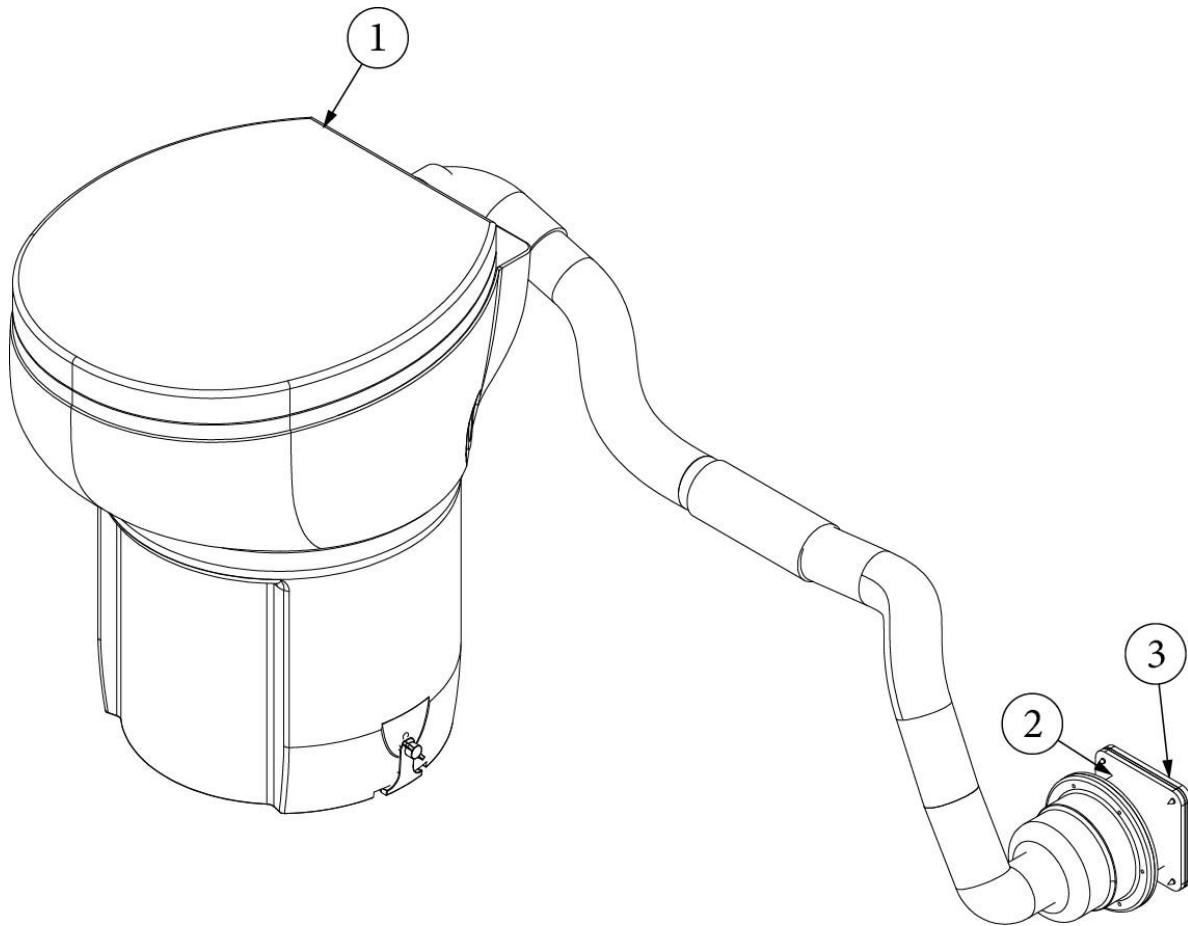

PLUMBING, DRAINING SYSTEM

Toilet, Composting, 23FB

135517

Install, Composting Toilet (not for order/see parts below)

1. 690793	Toilet, Composting, Airhead
2. 601160-04	Spacer, Compost Toilet, 3" ID
3. 203638-S	Cone/Vent, Grill, Silver
365495	Gasket, Vent
601266	Toilet flange, Slip fit
382851	Grommet, 2.95", Push in Pipe
690793-01	Flush Lever Bushing/Lock, Gray, For Plastic PC, For 690793