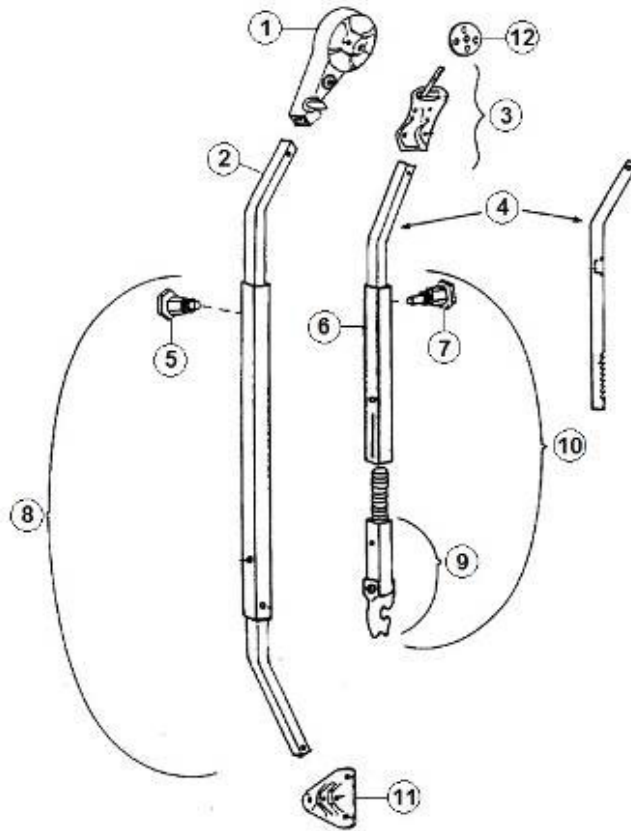

HARDWARE

Awning Hardware

704824-01

Awning Hardware

1. 74043W-06	Front head
74043W-07	Rear head
2. 74047W-11	Front main arm bar
74047W-12	Rear main arm bar
3. 74056W	Clamp, Front, Curved
74056W-01	Clamp, Rear, Curved
4. 74061WS-08	Rafter arm bar, Satin
5. 74054W	Snap stud
6. 74063W-04	Rafter arm tube, Satin
7. 74072W	Ratchet stud
8. 74048WS-15	Front main arm tube
74048WS-16	Rear main arm tube
9. 74068W-04	Claw bar
10. 74048WS-17	Rafter arm
11. 74055W	Base hinge, Rib mount
12. 74060W	Clamp wheel
74041W-01	Zip Dee hook, Pull rod, 52"