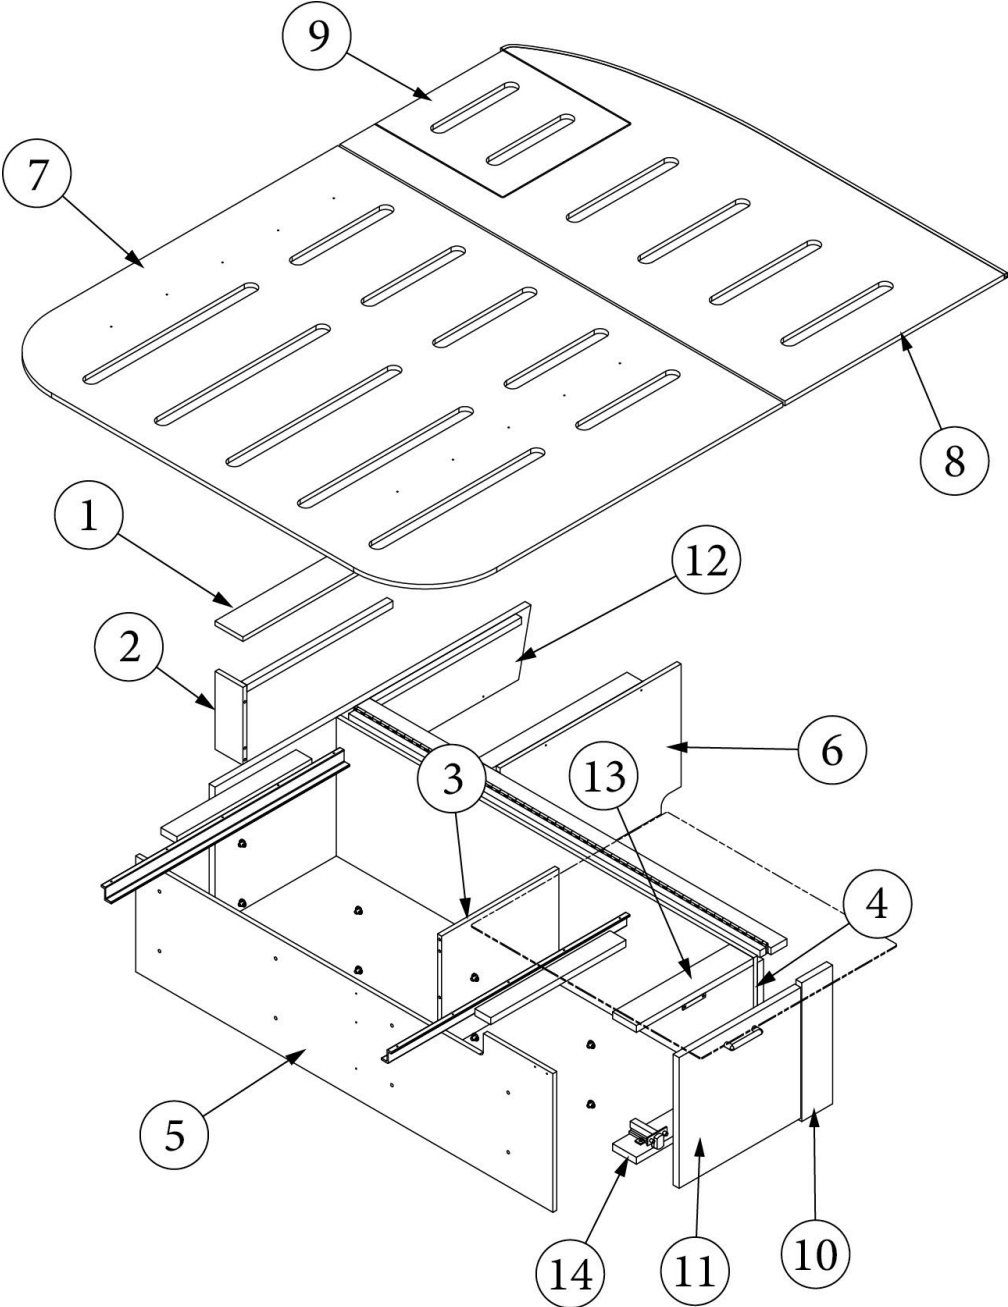

FURNITURE, BEDROOM

Bed, Queen, Head, 25FB

Parts Listed on Next Page