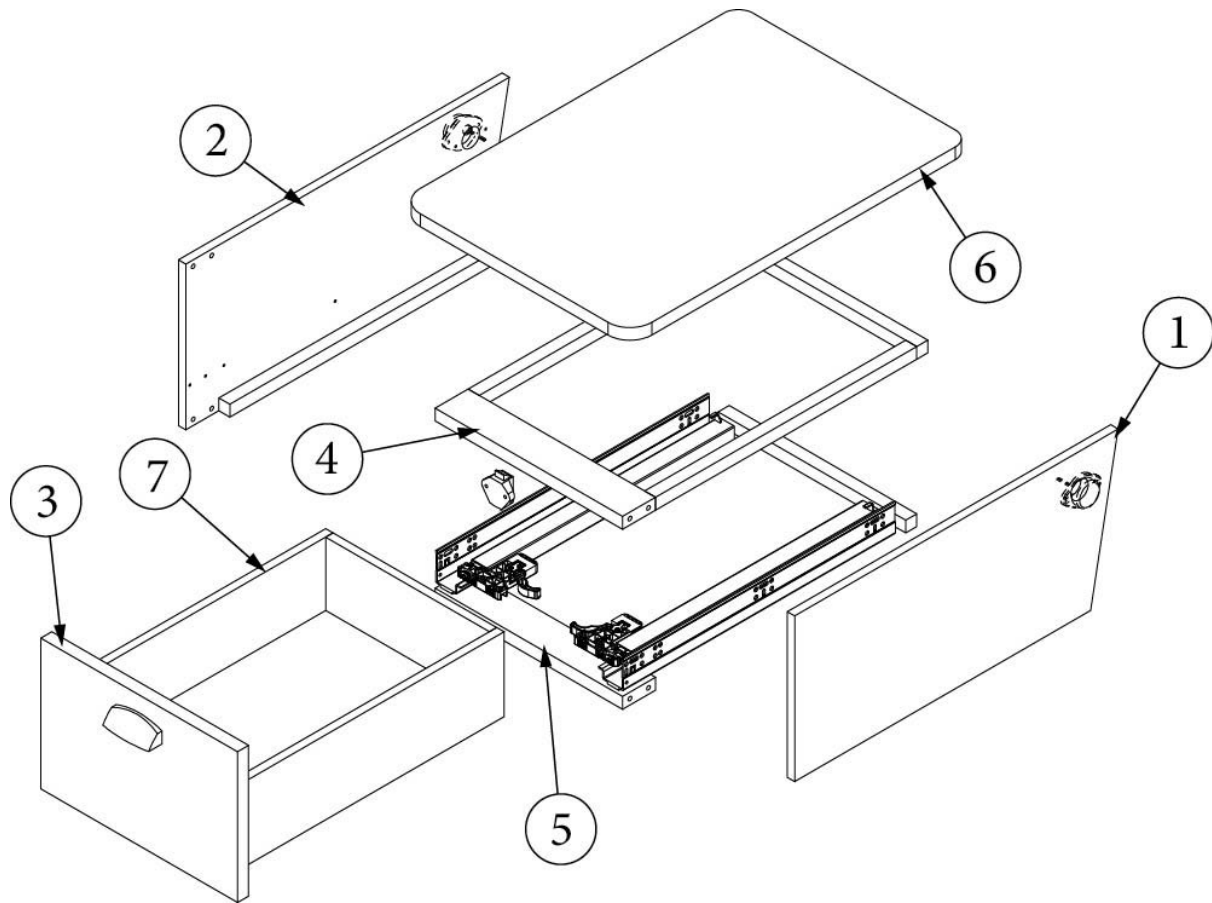

FURNITURE, BEDROOM

Nightstand, Twin, 23FB

970413

Nightstand Assembly

1. 970413&000112BC	Pre laminate, .5 x 9.75 x 22"
2. 970413&000212BC	Pre laminate, .5 x 9.75 x 22"
3. 970413&000318BC	Pre laminate, .75 x 8.88 x 13.38"
4. 970413&000418CC	Pre laminate, .75 x 12.75 x 2.25"
5. 970413&000518CC	Pre laminate, .75 x 12.75 x 2.25"
6. 970413&000618JC	Pre laminate, .75 x 23.13 x 15.75"
7. 969706-20	Drawer Box, 5 x 18 x 11.13"
382807-08	Drawer Slide, 18", Self-Close
382807-01	Left Front Fixing Clip
382807-02	Right Front Fixing Clip
365427-02	Edgebanding, Citadel, 1mm, 15/16"
386572-01	Edgebanding, Planked Urban Oak, 5/8"
386572-02	Edgebanding, Planked Urban Oak, 15/16"
383028	Mechanical Drawer Latch, Richelieu