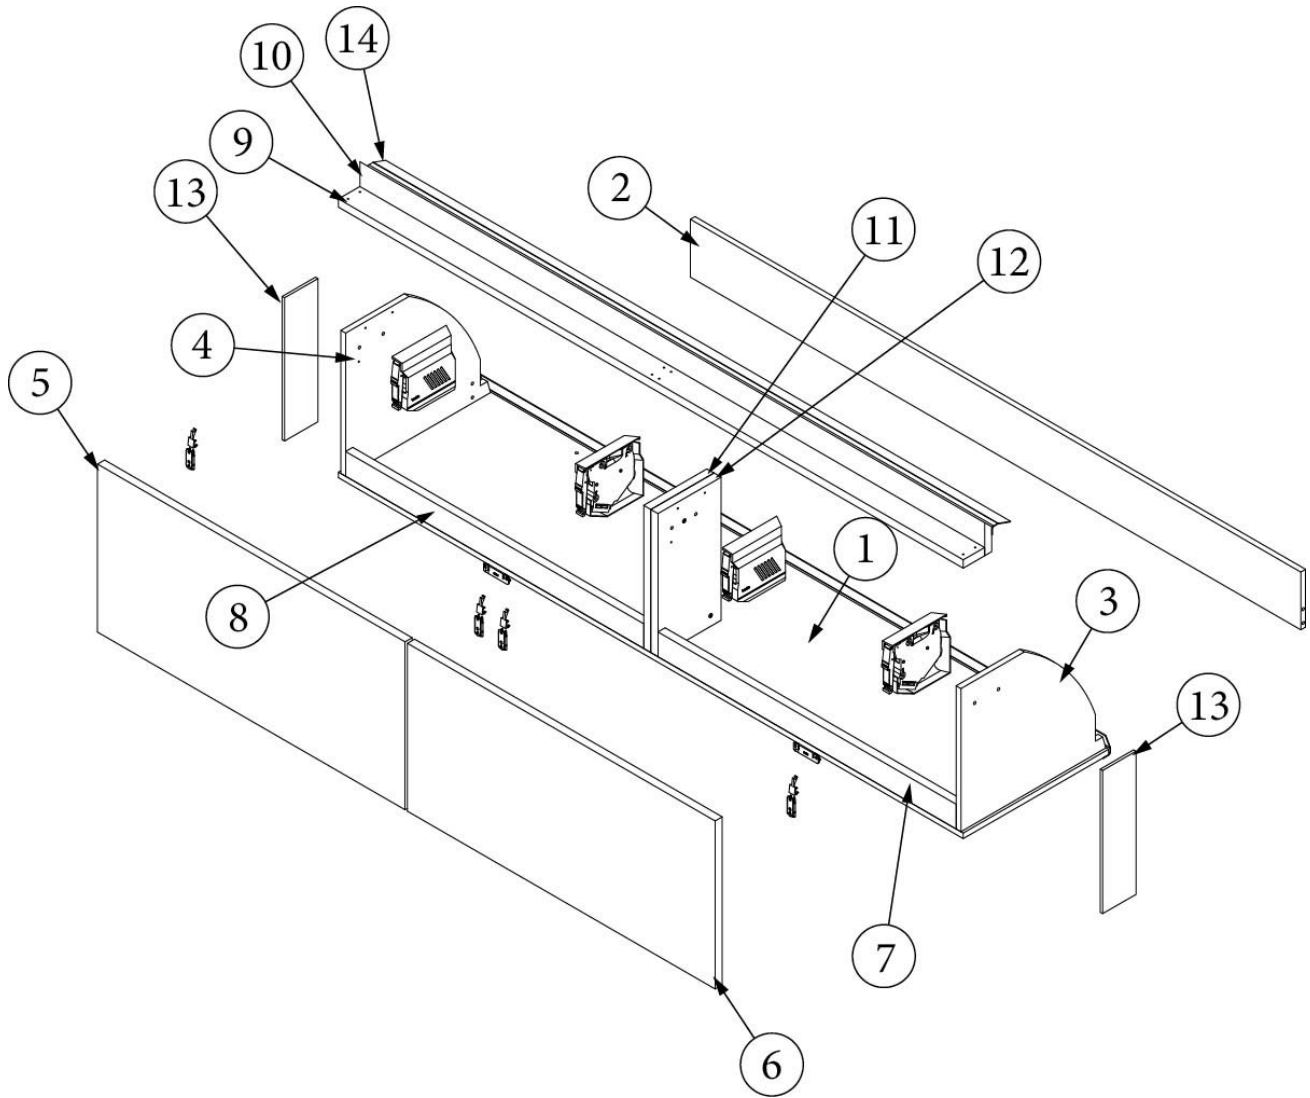

FURNITURE, GALLEY

Roof Locker, Galley, 23FB

Parts Listed on Next Page