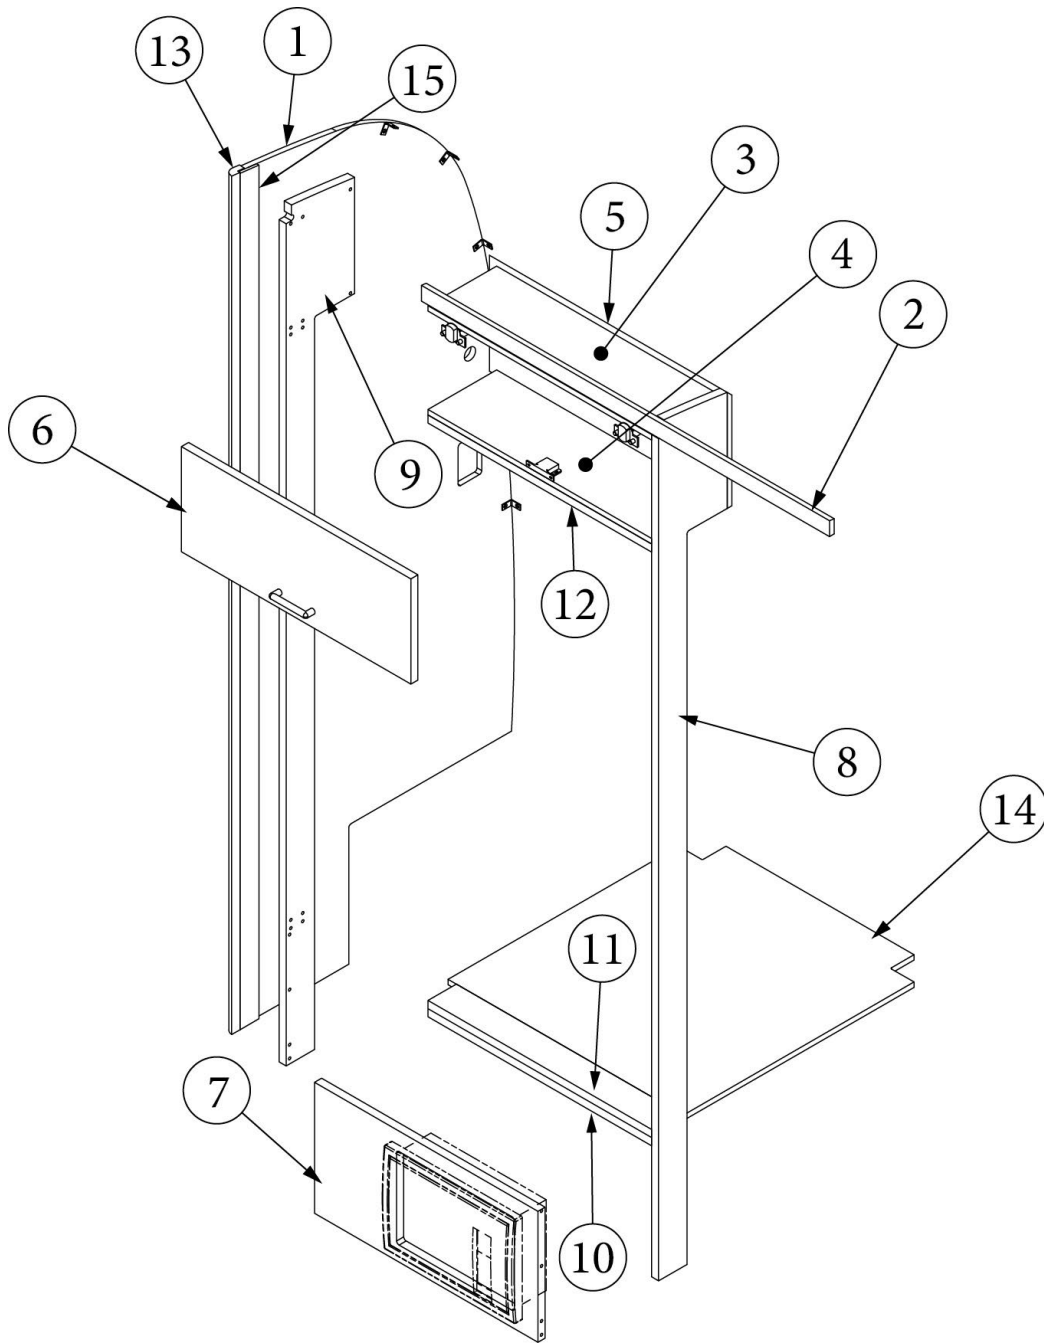

FURNITURE, GALLEY

Refrigerator Cabinet, 25FB

Parts Listed on Next Page