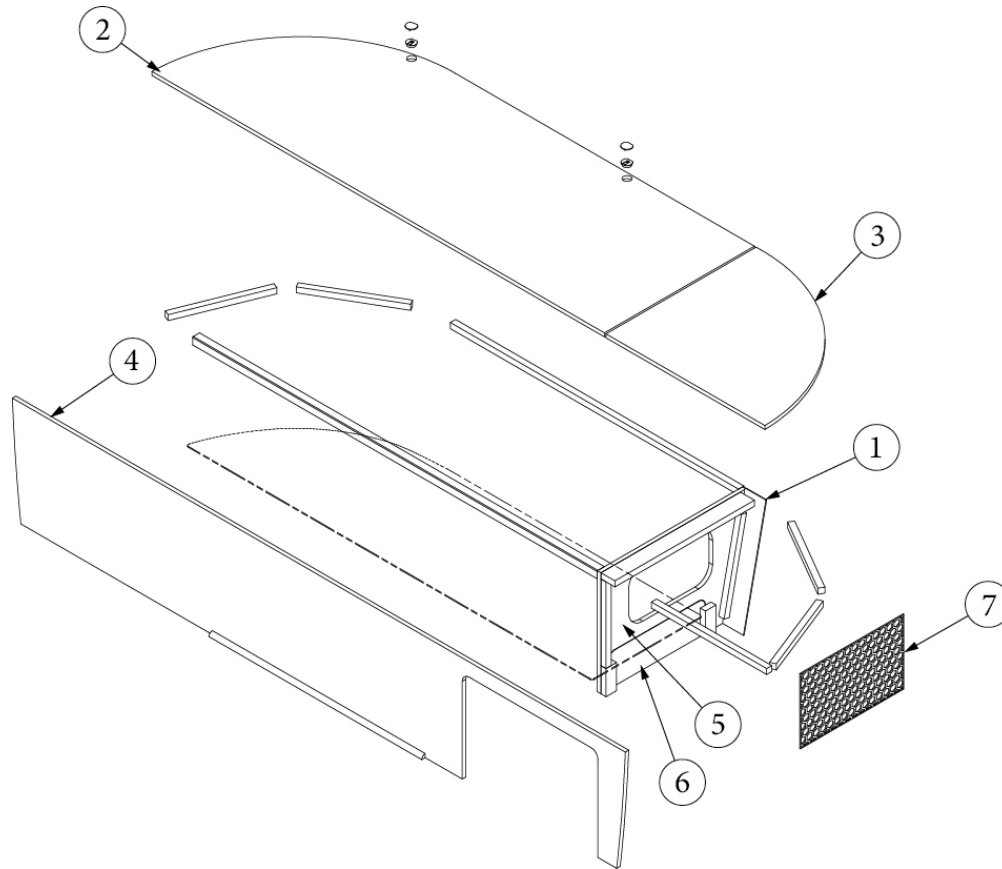

Storage Box, 23FB

969897-01

Storage Box, 23FB

1. 969897&000103CE	Pre laminate, .125 x 3 x 15.5"
2. 969897&000212BC	Pre laminate, .5 x 21.5 x 64.81"
3. 969897&000312BC	Pre laminate, .5 x 21.5 x 22.75"
4. 969897&000412BC	Pre laminate, .5 x 15 x 87.81"
5. 969897&000512CC	Pre laminate, .5 x 20.81 x 15"
6. 969897&001912CC	Pre laminate, .5 x 13.88 x 4.44"
7. 203664-01	Grill, Screen Plastic 9.25 x 14.8"
114812	Alum. Angle 1 X 1 X 12"
800638-1014	Molding, 1/2", Round, , Planked Urban Oak
386572-01	Edgebanding, Planked Urban Oak, 5/8"
386572-02	Edgebanding, Planked Urban Oak, 15/16"
365386-01	Edgebanding, Linen, .63"
701538	Carpet, Econolier, Velour Black