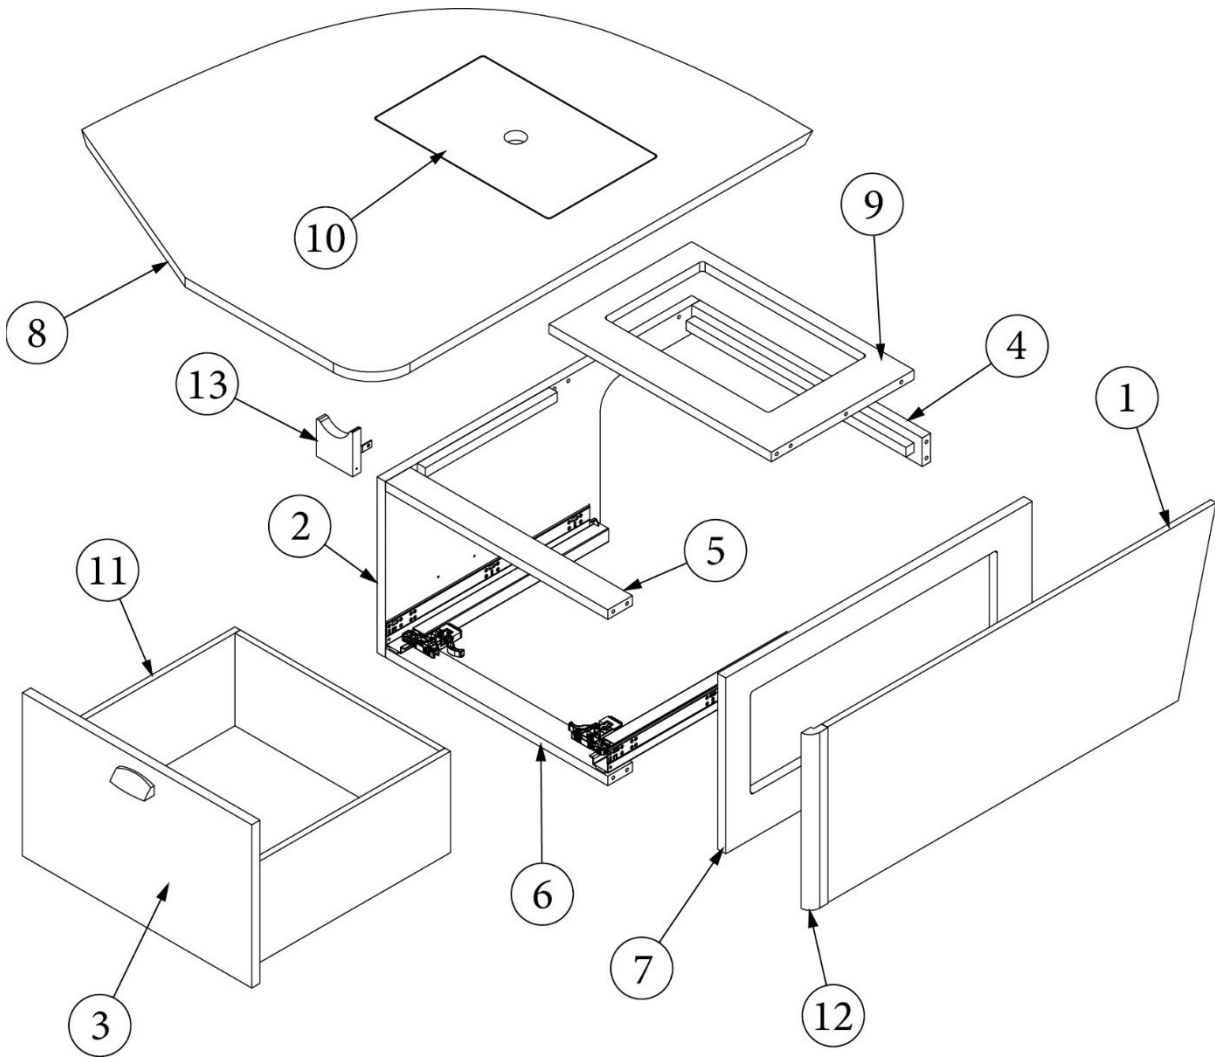

FURNITURE, LOUNGE

Dinette Seat, Curbside, 25FB

Parts Listed on Next Page

FURNITURE, LOUNGE

Dinette Seat, Curbside, 25FB

970334	Assembly, Dinette seat, CS
1. 970334&000112BC	Pre laminate, .5 x 35.43 x 13.88"
2. 970334&000218BC	Pre laminate, .75 x 28.65 x 13.88"
3. 970334&000318BC	Pre laminate, .75 x 20.88 x 12.88"
4. 970334&000418CC	Pre laminate, .75 x 21 x 2.25"
5. 970334&000518CC	Pre laminate, .75 x 20.25 x 2.25"
6. 970334&000618CC	Pre laminate, .75 x 20.25 x 2.25"
7. 970334&000718CC	Pre laminate, .75 x 27.9 x 13.88"
8. 970334&000818CC	Pre laminate, .75 x 33.37 x 40.18"
9. 970334&000918CC	Pre laminate, .75 x 20.25 x 13"
10. 970334&001018CC	Pre laminate, .75 x 15.88 x 9.88"
11. 969708-01	Drawer Box, 8 x 18 x 19.63"
12. 801706-1014	Trim, Corner, 90 Degree, Red Oak, 1"
13. 204262	Fire Extinguisher Support
383028	Drawer Latch, Mechanical, Richelieu
382807-08	Drawer slide, Self-close, 18"
382807-01	Left Front Fixing Clip
382807-02	Right Front Fixing Clip
320166-01	Screw, #8 x .5" PH FH ZINC PLA
320005	Screw, Sheet Metal, 8 x 1BH
386572-01	Edgebanding, Planked Urban Oak, 5/8"
386572-02	Edgebanding, Planked Urban Oak, 15/16"
380041	Brace, Stanley, Corner, 1"