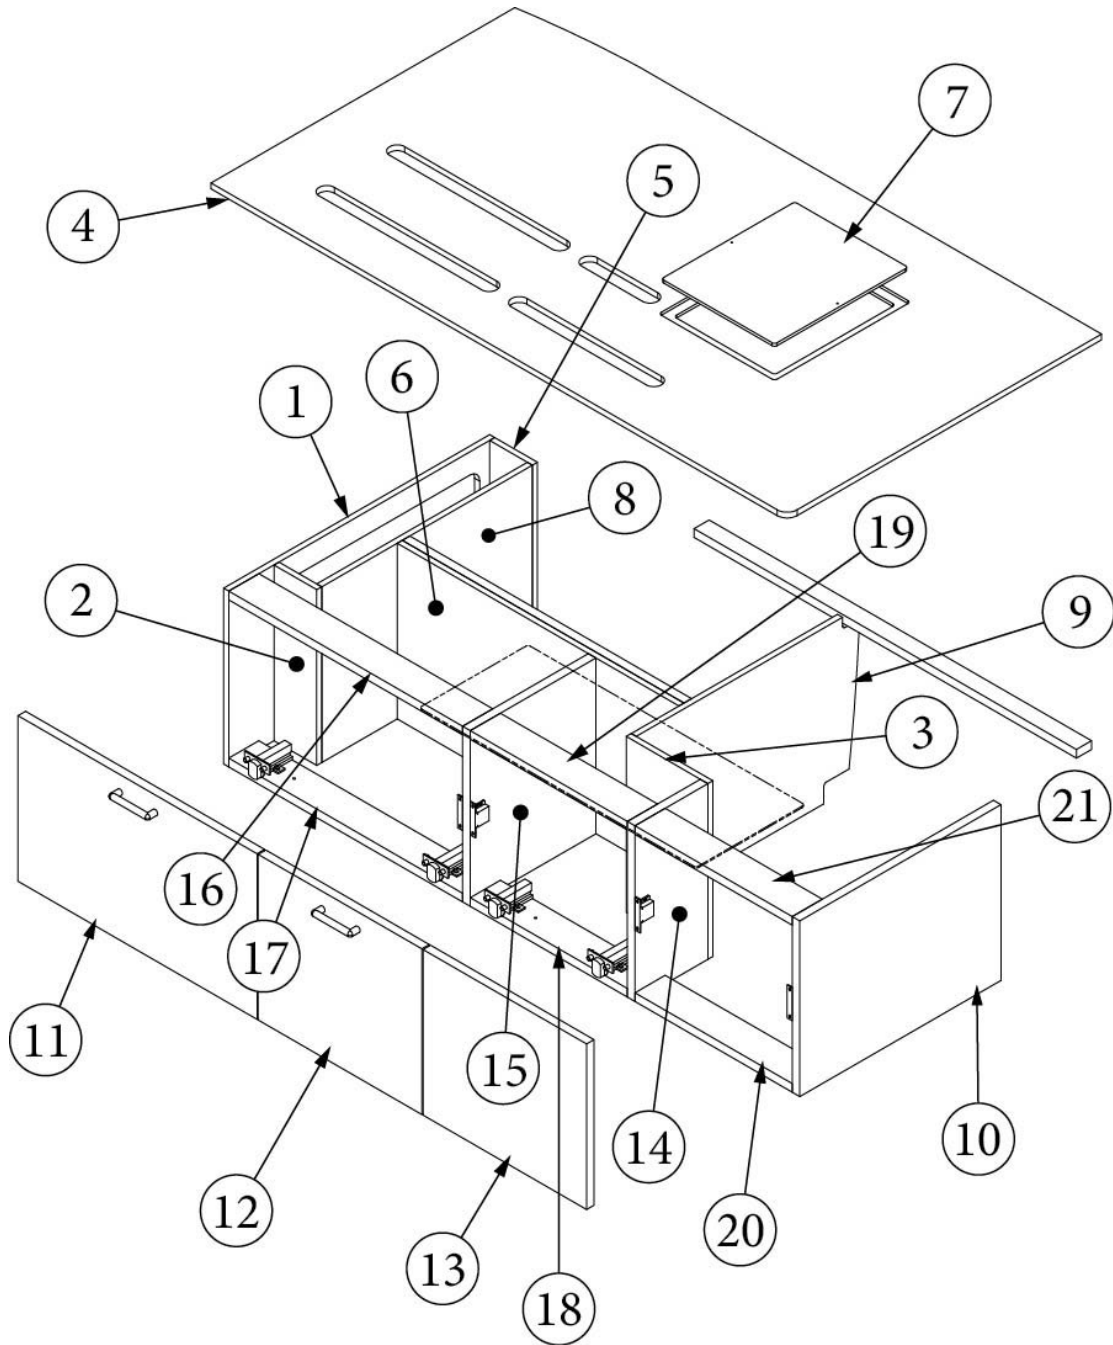

FURNITURE, BEDROOM

Bed, Twin, Curbside, 25FB

Parts Listed on Next Page