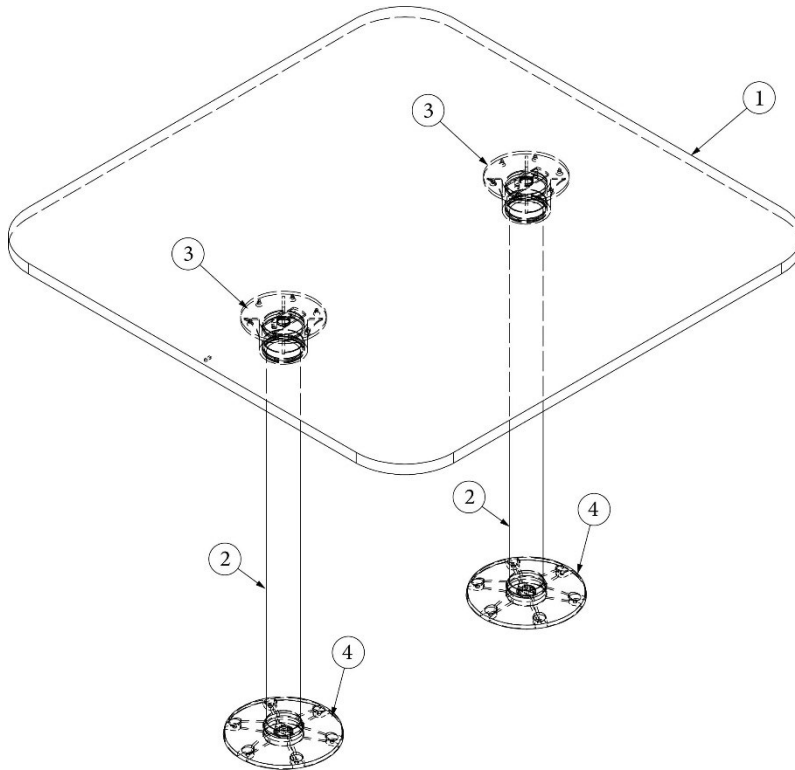

FURNITURE, LOUNGE

Dinette Table, Hatch Option, 25FB

969161-04

Assembly Dinette Table FC

1. 969161&001218PC

Pre laminate, .75 x 35 x 35"

2. 382722-02

Pedestal leg, 29.88"

3. 382724

Table base, Pedestal leg

4. 382723

Floor base, Pedestal leg

365484-02

Edgebanding, Citadel, 2mm, 15/16"

381136

Rubber bumper

700005

Fastener, Cap

700006

Fastener Socket

381581

Strap Clear Plastic .75"