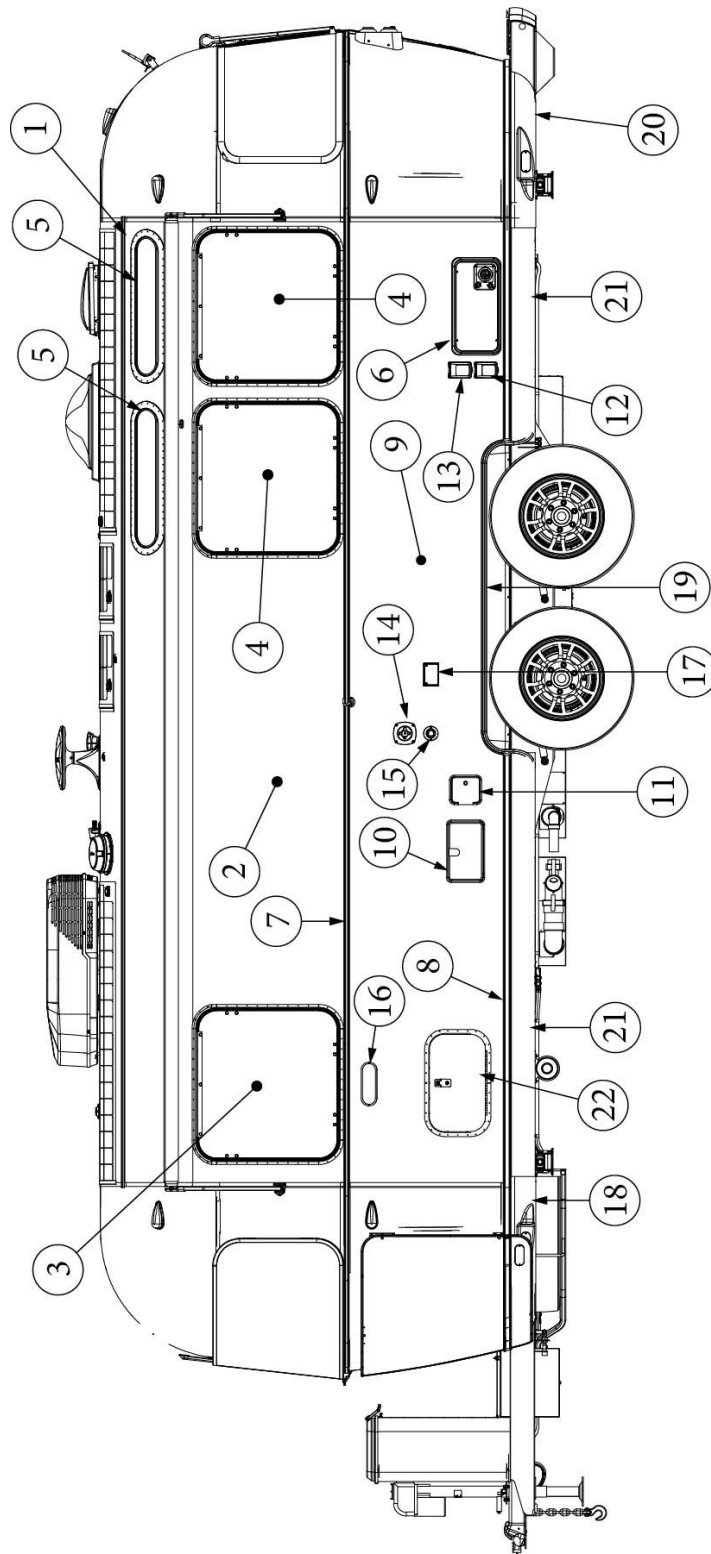

EXTERIOR SHELL

Exterior Components, Roadside, 25FB

Parts Listed on Next Page