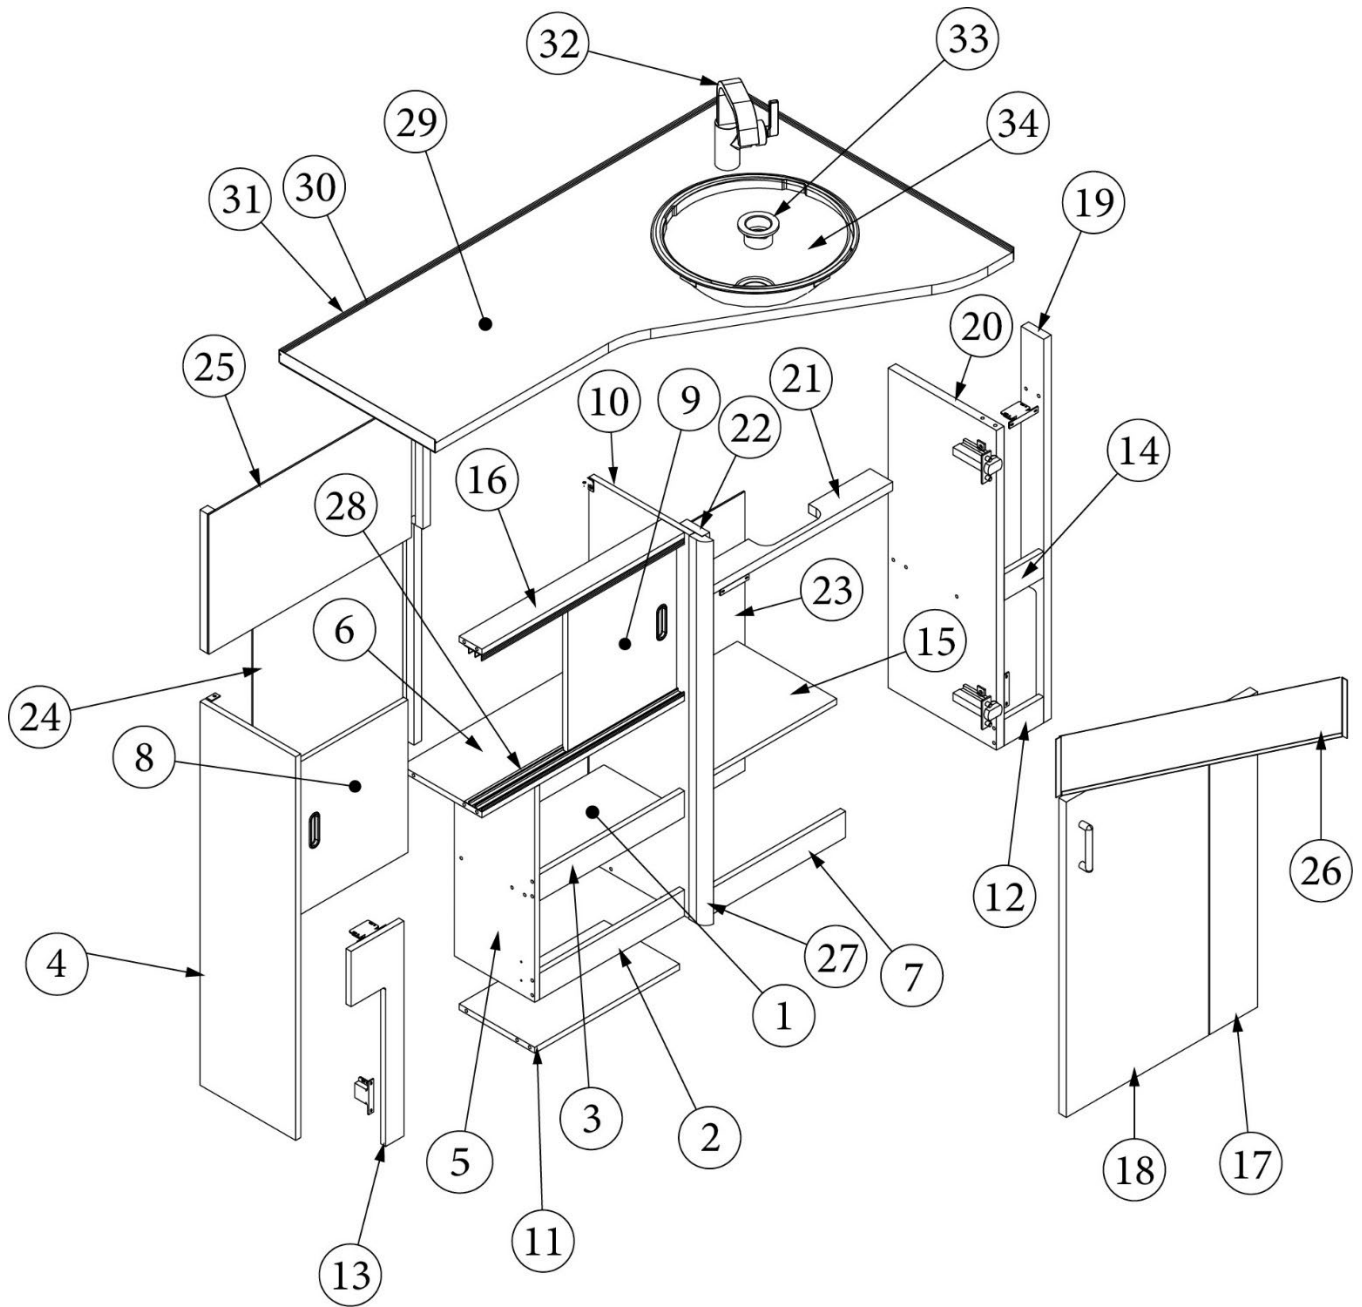

FURNITURE, LAVATORY

Lavatory Cabinet, 25FB

Parts Listed on Next Page