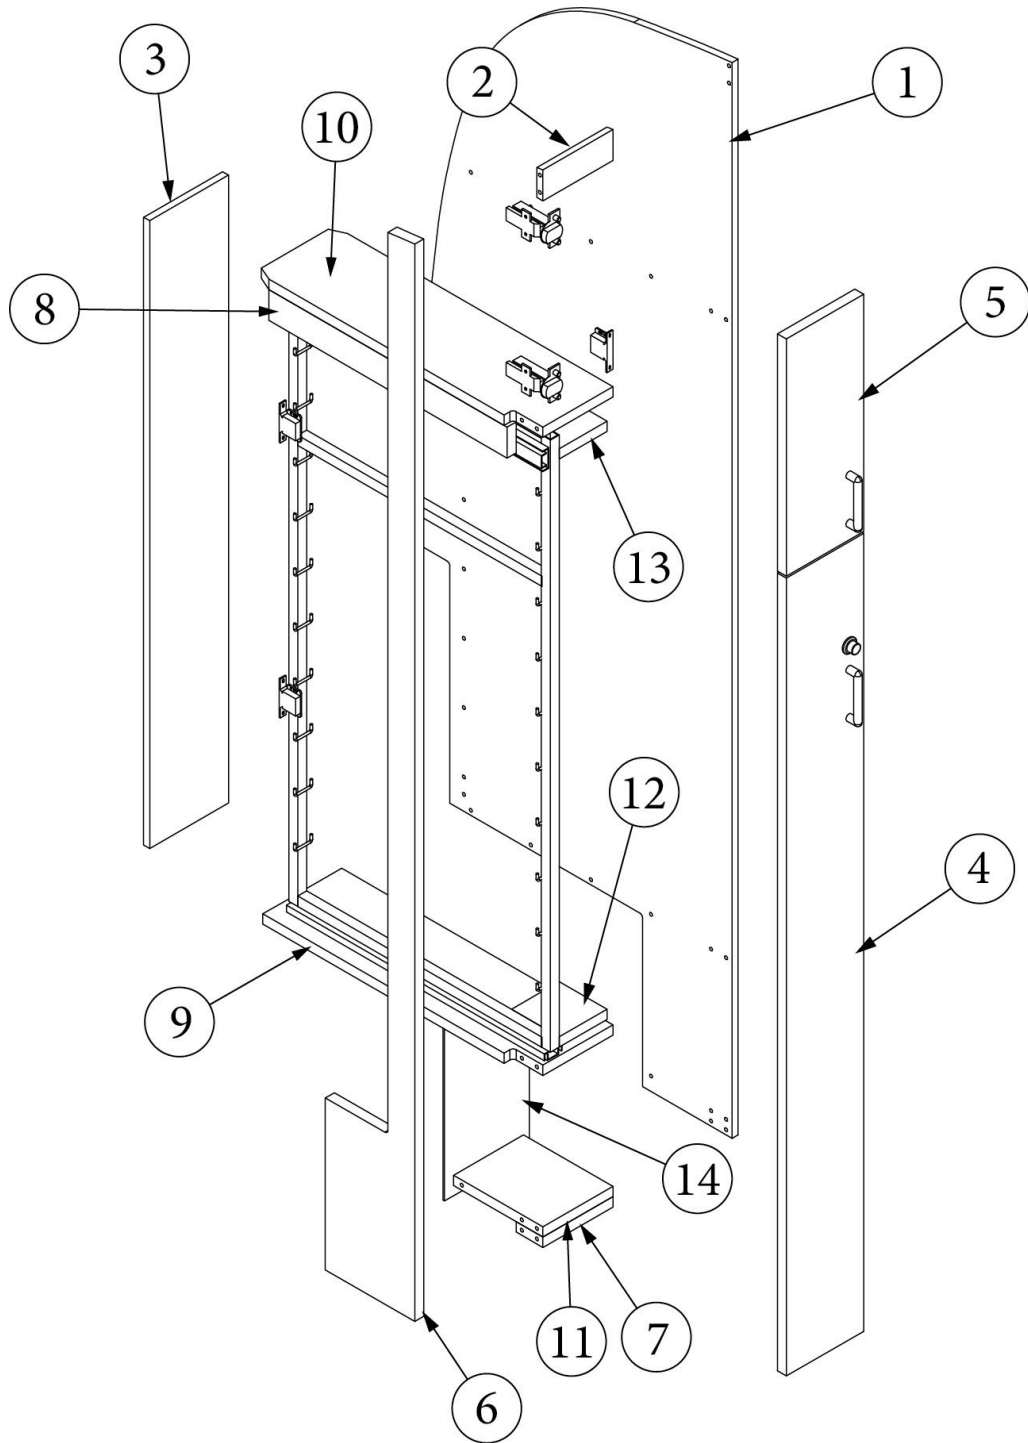

FURNITURE, GALLEY

Pantry, 25FB

Parts Listed on Next Page