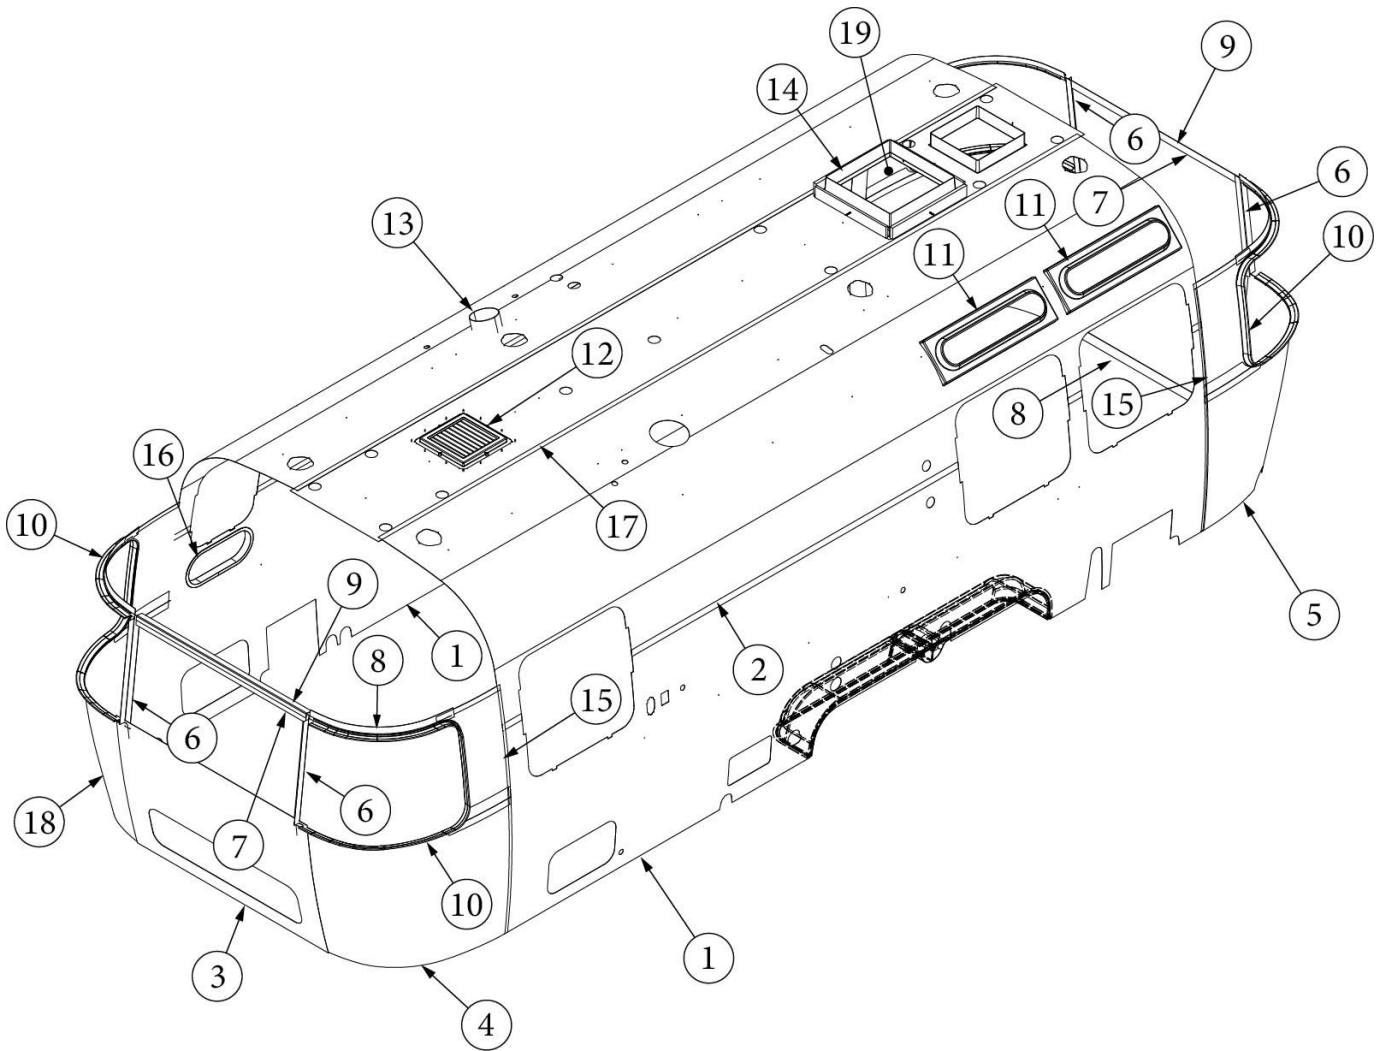

INTERIOR SHELL

Interior Skin, Hatch Option, Twin, 25FB

Parts Listed on Next Page