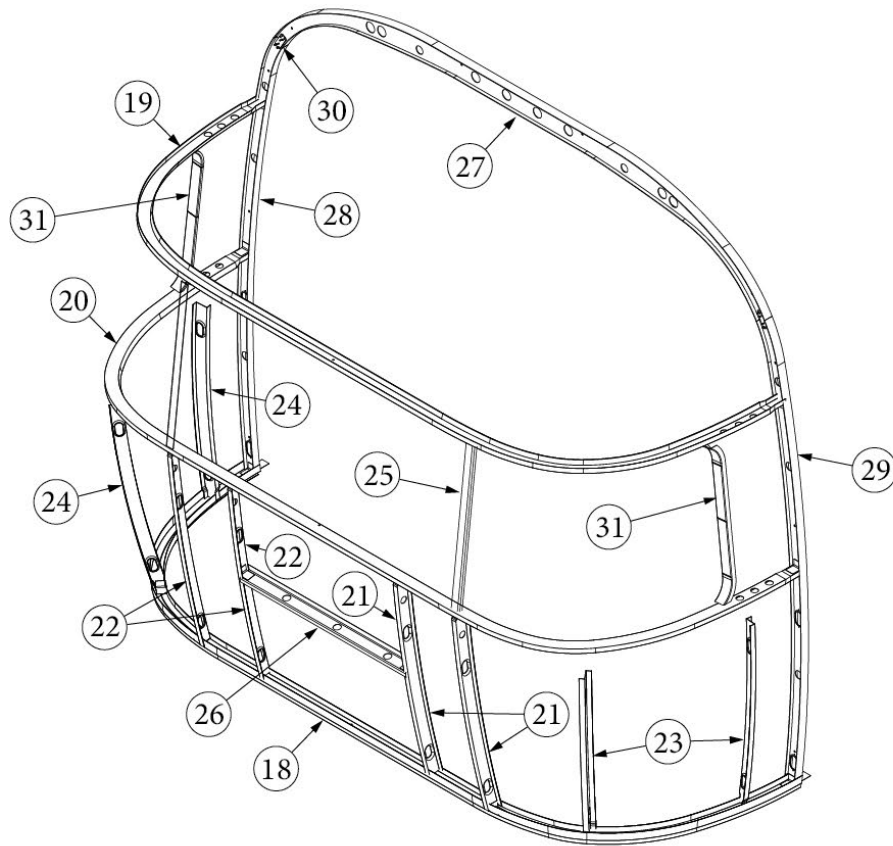

EXTERIOR SHELL

Aft End, 25FB

Parts Listed on Next Page