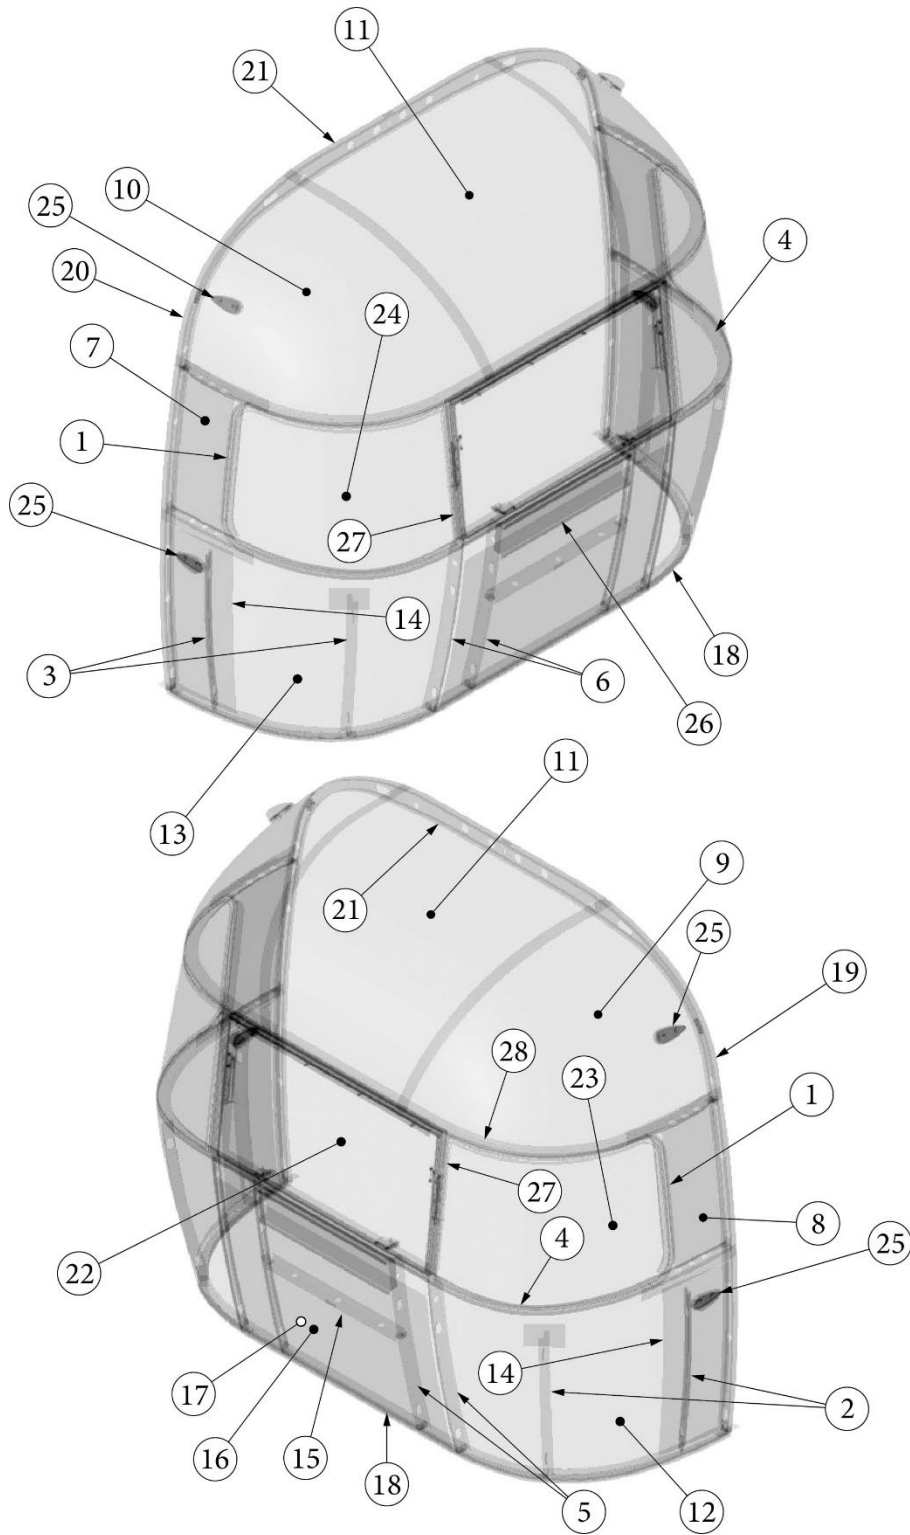

EXTERIOR SHELL

Front End, Queen, 23FB

Parts Listed on Next Page

EXTERIOR SHELL

Front End, Queen, 23FB

923593-01	Assembly, Front End Shell
1. 100029	Bow Wrap, Window End
2. 101315-01	Brace, Vertical, Rear LH
3. 101315-02	Brace, Vertical, Rear RH
4. 104343	Lower Window Bow, Narrow Body
5. 114505-01	Support, Lower end shell LH
6. 114505-02	Support, Lower End shell, RH
7. 114888	Segment, Center Left "Bright"
8. 114889	Segment, Center Right "Bright"
9. 114890	Segment, #26 "Bright"
10. 114891	Segment, #27 "Bright"
11. 114892	Segment, #25 Narrow Bright
12. 114894	Segment, #28 "Bright"
13. 114895	Segment, #29 "Bright"
14. 115699	End shell backer plate
15. 116037	Z-Bar Horizontal Frame 27.25"
16. 116039	Exterior Plate, Front End Shell
17. 116040	Narrow Body, Front liner
18. 116334	Floor, Narrow Body
19. 116383-01	0 Bow, Wall, RH
20. 116383-02	0 Bow, Wall, LH
21. 116382-01	0 Bow, Roof
22. 371328	Window, Flat Narrow body Front
23. 372088-101	Window Corner Wrap RS Front
24. 372089-101	Window Corner Wrap CS Front
25. 512859	Clearance Light, Amber
26. 453629	Hat Section, Table Support
27. 454910	Support, Wrap Window
28. 116569-02	Upper Window Bow, Narrow Body
386272	Legend, Airstream Large Black Chrome
115444	Protector, Backer Plate
114813-01	Angle, 1 x 1.25 x 1.5"
114813-02	Angle, 1.25 x 2 x 2.5"
204221	Stryfoam End Shell
382225	Grommet, Black, 1/2"
382389	Gasket, Clearance Light
455754	Bracket, Support, End Shell