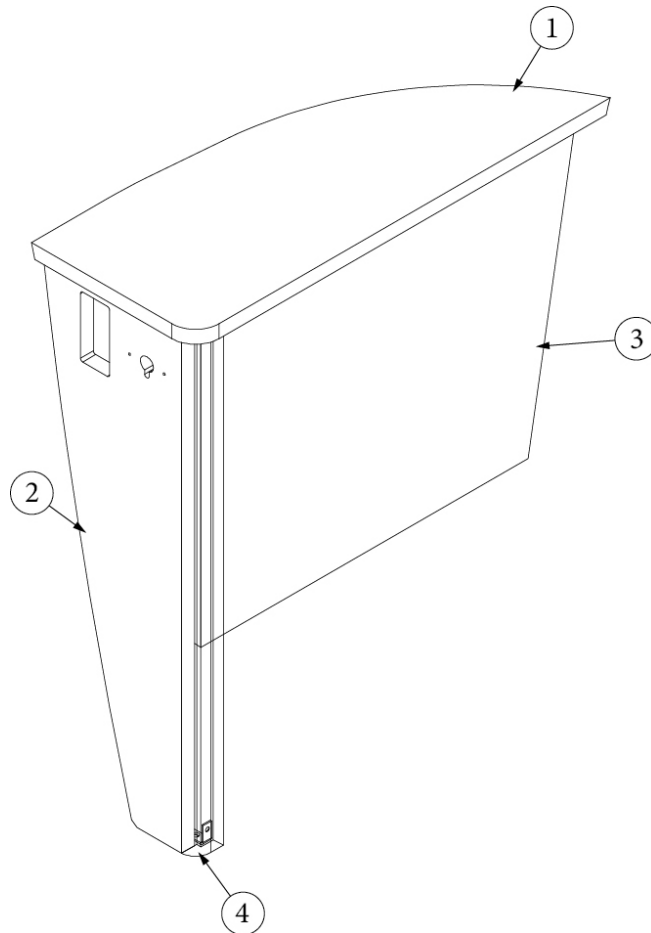

FURNITURE, BEDROOM

Nightstand, Corner, 23FB, 25FB

969751-01

Assembly Nightstand

1. 969751&000118JC
2. 969751&000218BC
3. 969751&000312BC
4. 801706-1014
  203464-01
  380041
  386572-01
  386572-02
  201673-01

- Pre laminate, .75 x 23 x 8.31"
- Pre laminate, .75 x 6.75 x 17"
- Pre laminate, .5 x 2.5 x 7.75"
- Trim, Corner, 90 Degree, Red Oak, 1"
- Trim Panel, Oak, 3/4"
- Brace, 1", Stanley Corner
- Edgebanding, Planked Urban Oak, 5/8"
- Edgebanding, Planked Urban Oak, 15/16"
- Cove Molding, Oak, .43"