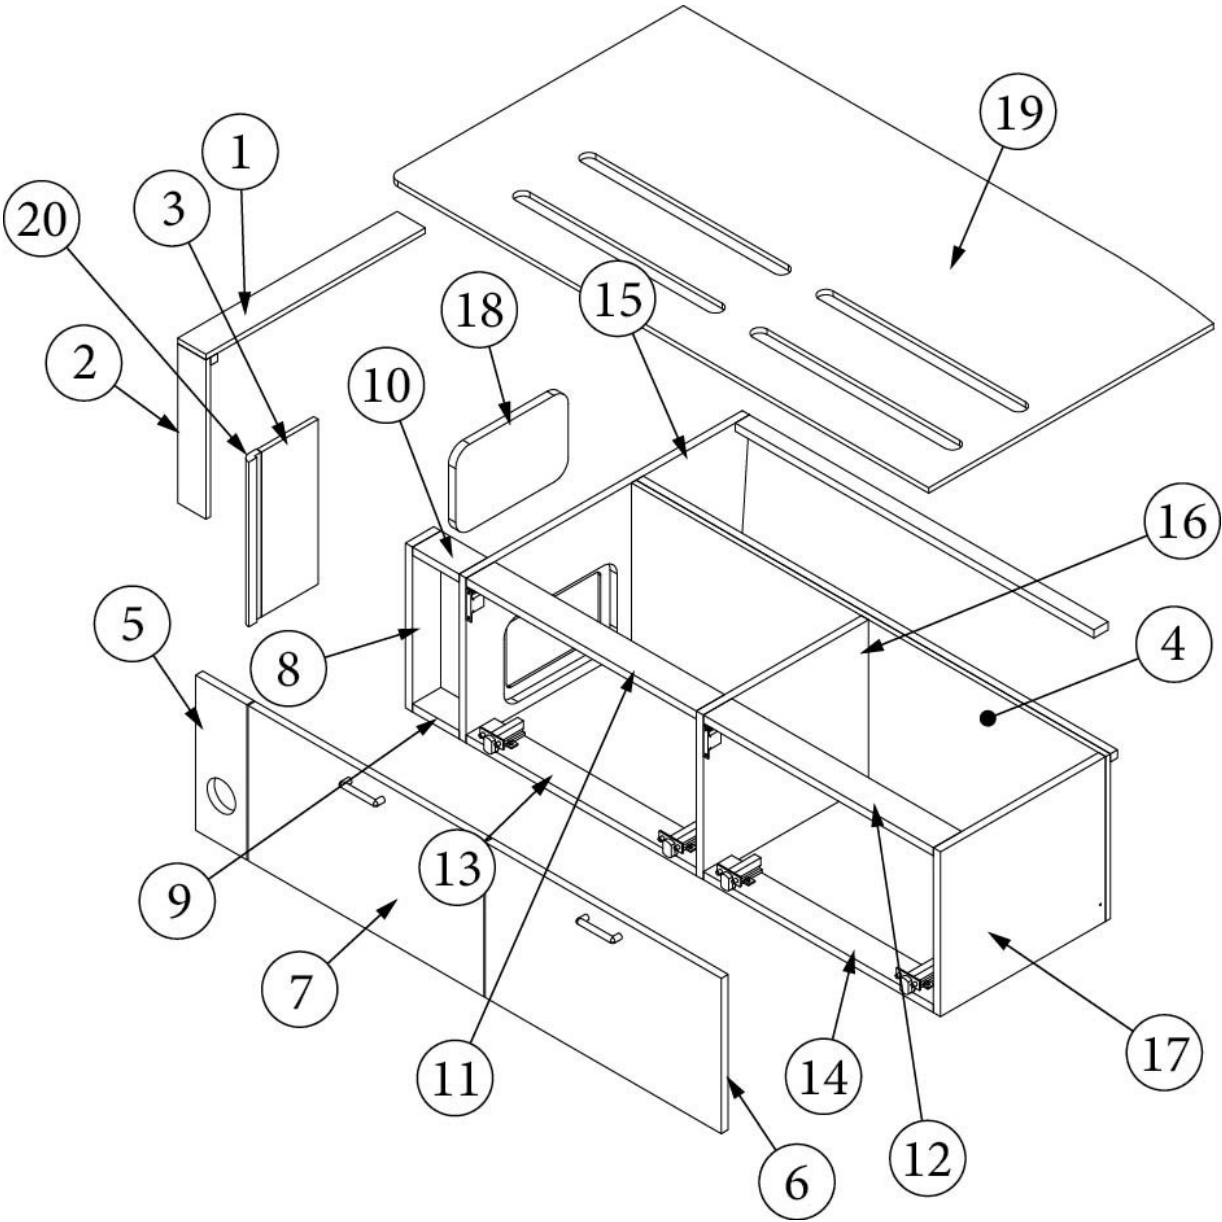

FURNITURE, BEDROOM

Bed, Twin, Roadside, 23FB

Parts Listed on Next Page