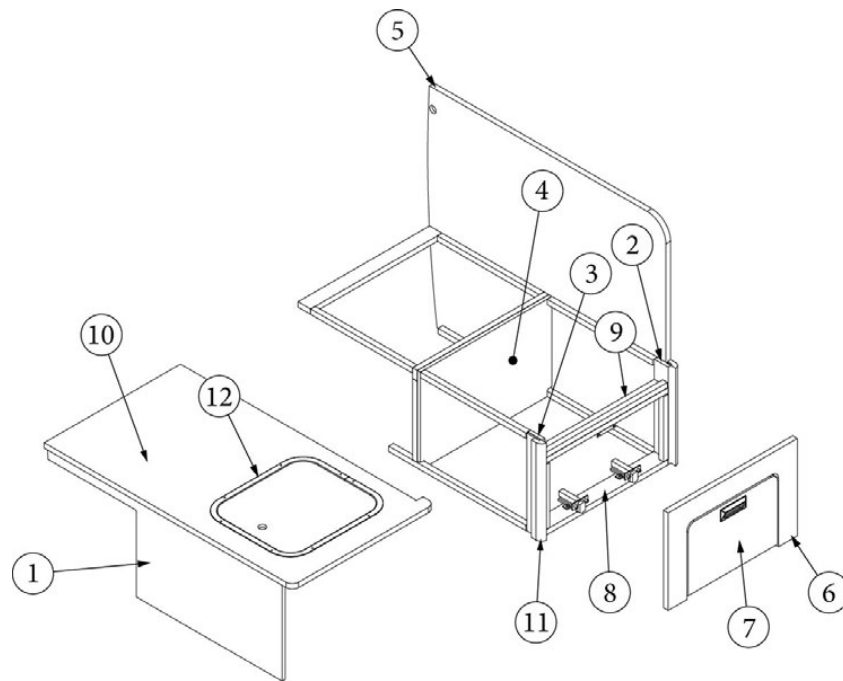

3. 969400&000318CC

Pre laminate, .75 x 13.5 x 16.83"

4. 969400&000418BC

Pre laminate, 27. x 17.58 x 31"

386572-02

Edgebanding, Planked Urban Oak, 15/16"

FURNITURE, LOUNGE

Dinette Seat, RH, 23FB