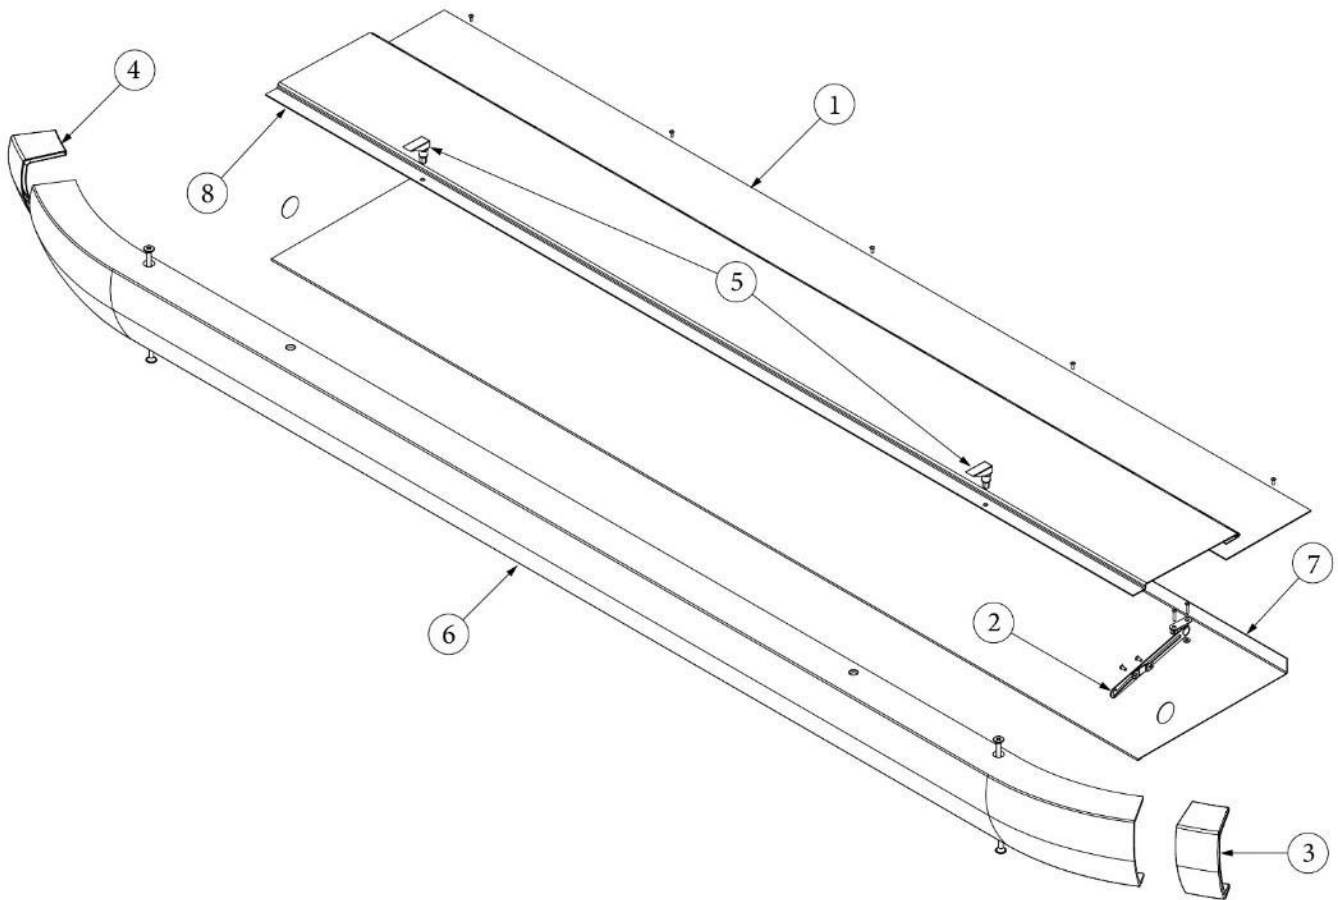

CHASSIS

Bumper and Storage, 25FB

113696

Install (not for order/see parts below)

1. 114849-06	Aluminum sheet, .06" x 36" x 8', Black
2. 380024	Arms support, Trunk lid, RH
3. 382289-01	End cap, Bumper, CS
4. 382289-02	End cap, Bumper, RS
5. 382456	Swell latch
6. 411054	Rear bumper
7. 453538	Sewer hose compartment, bottom
8. 453497-01	Lid, Rear hose carrier, Black
380203-02	Piano hinge
112671-19	Compartment Liner, Vinyl, 66.5 x 11.5"
704518	Vinyl, Compartment Liner, Roll, 8' x 60'
382261	Decal, Hole Cover