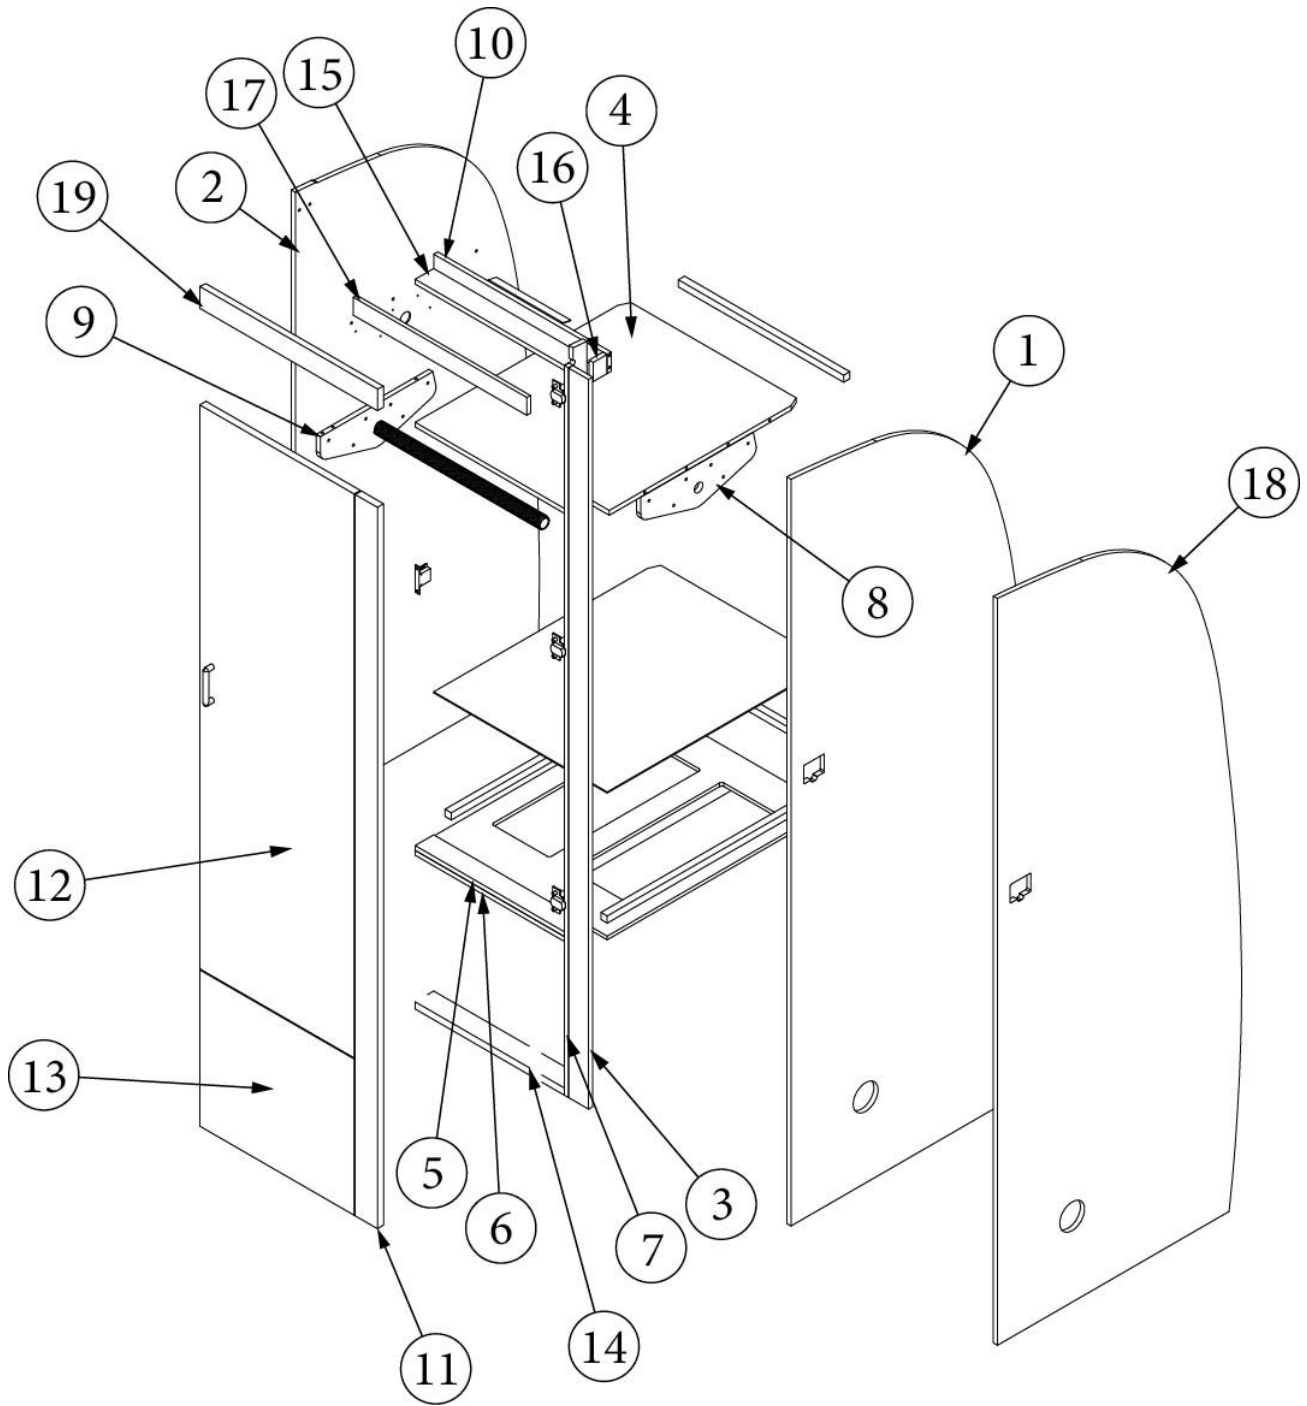

FURNITURE, BEDROOM

Wardrobe, Queen/Twin, RS, 23FB

Part Numbers Listed on Next Page