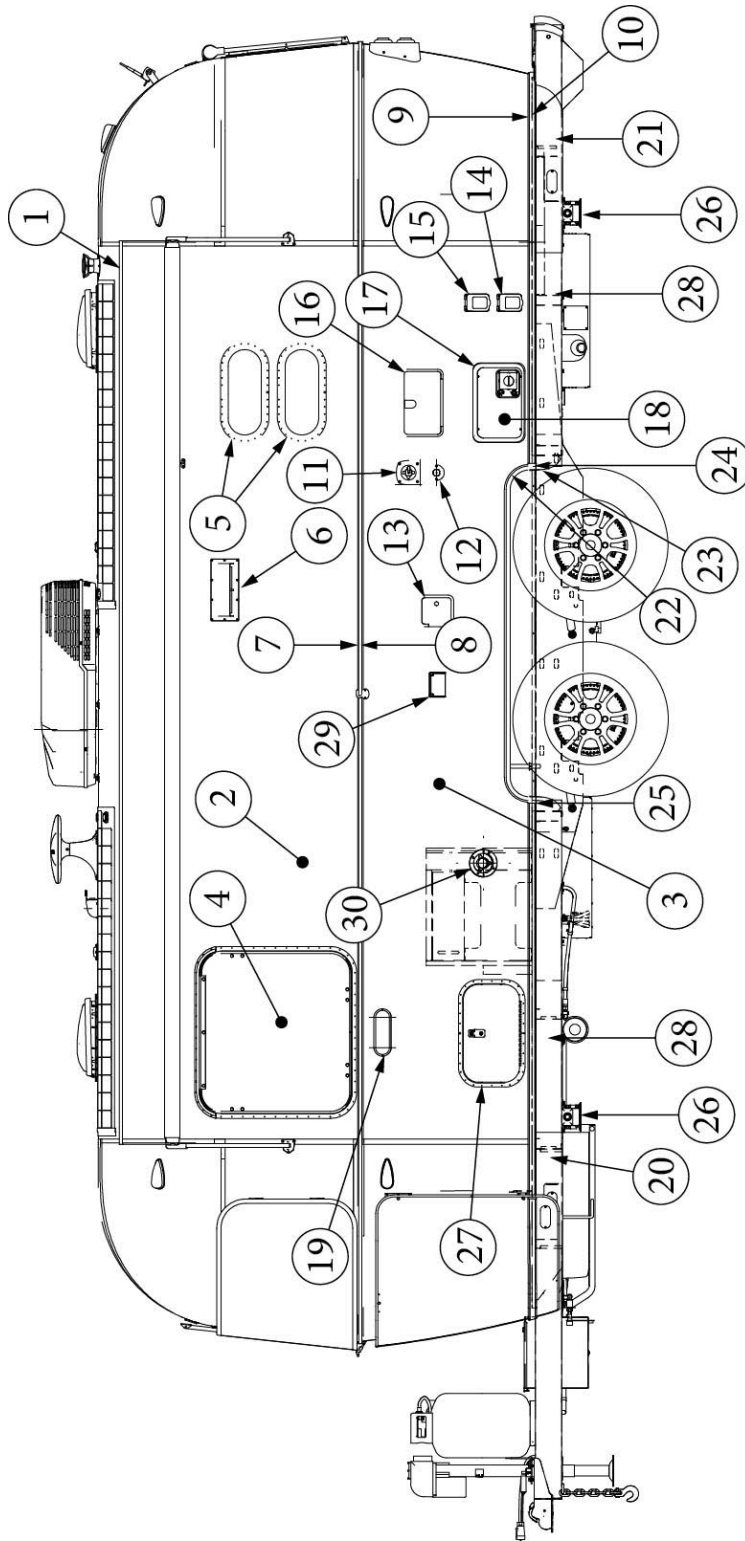

EXTERIOR SHELL

Exterior Components, Roadside, 23FB

Parts Listed on Next Page