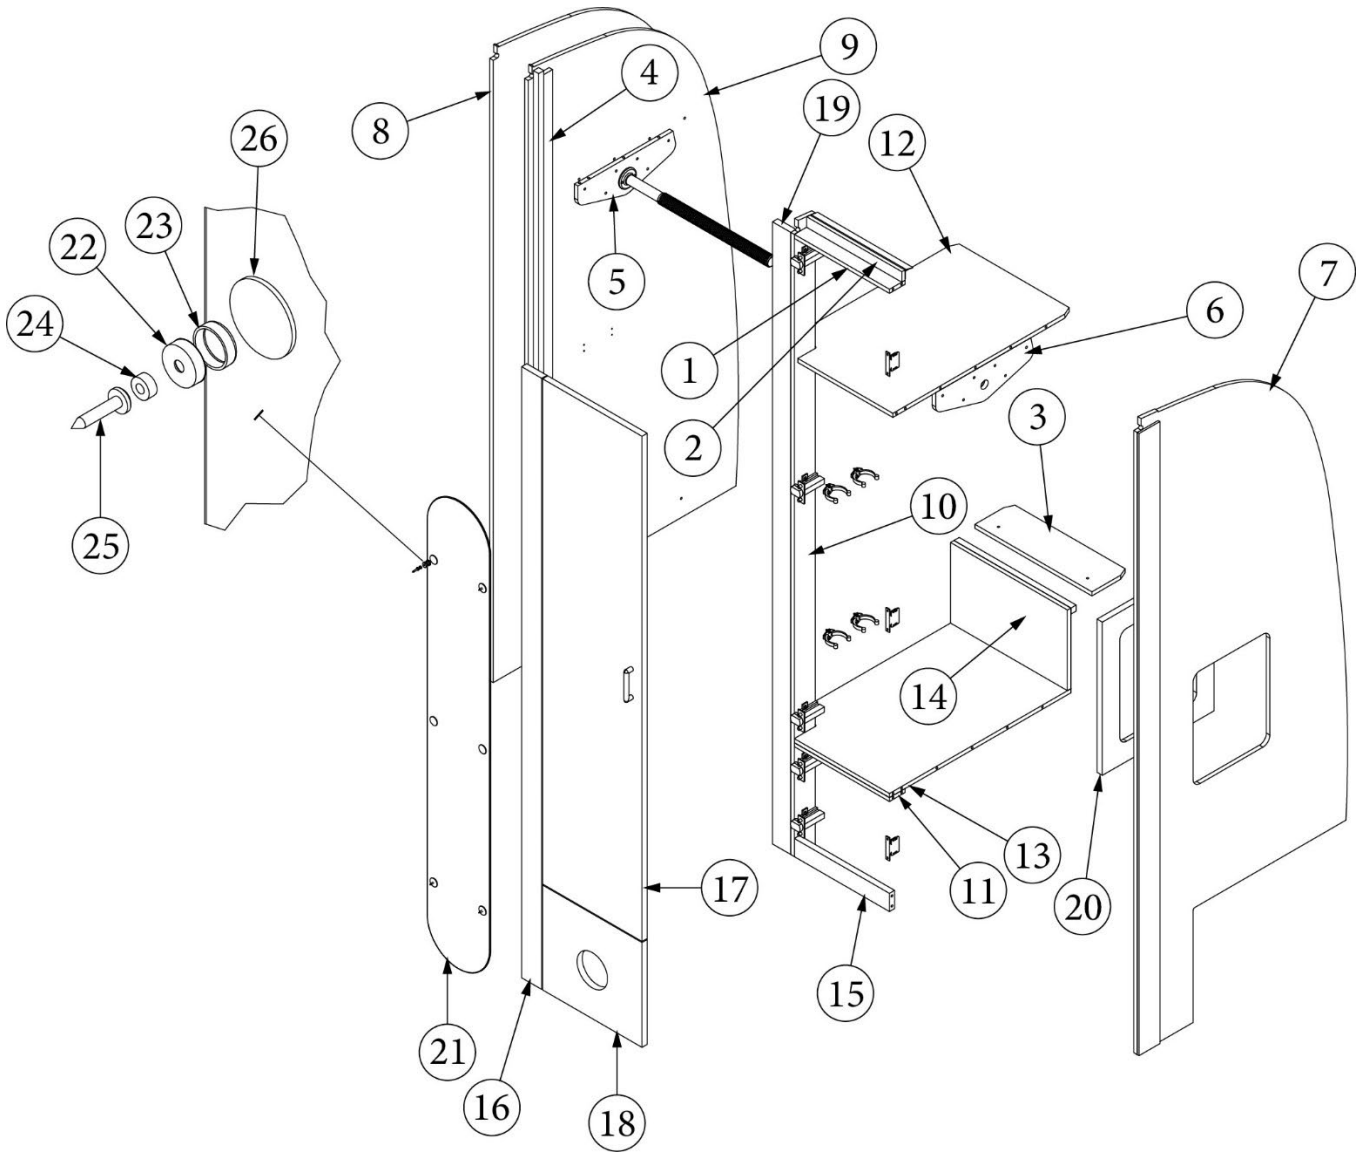

FURNITURE, LAVATORY

Wardrobe, Aft, 25FB

Parts Listed on Next Page