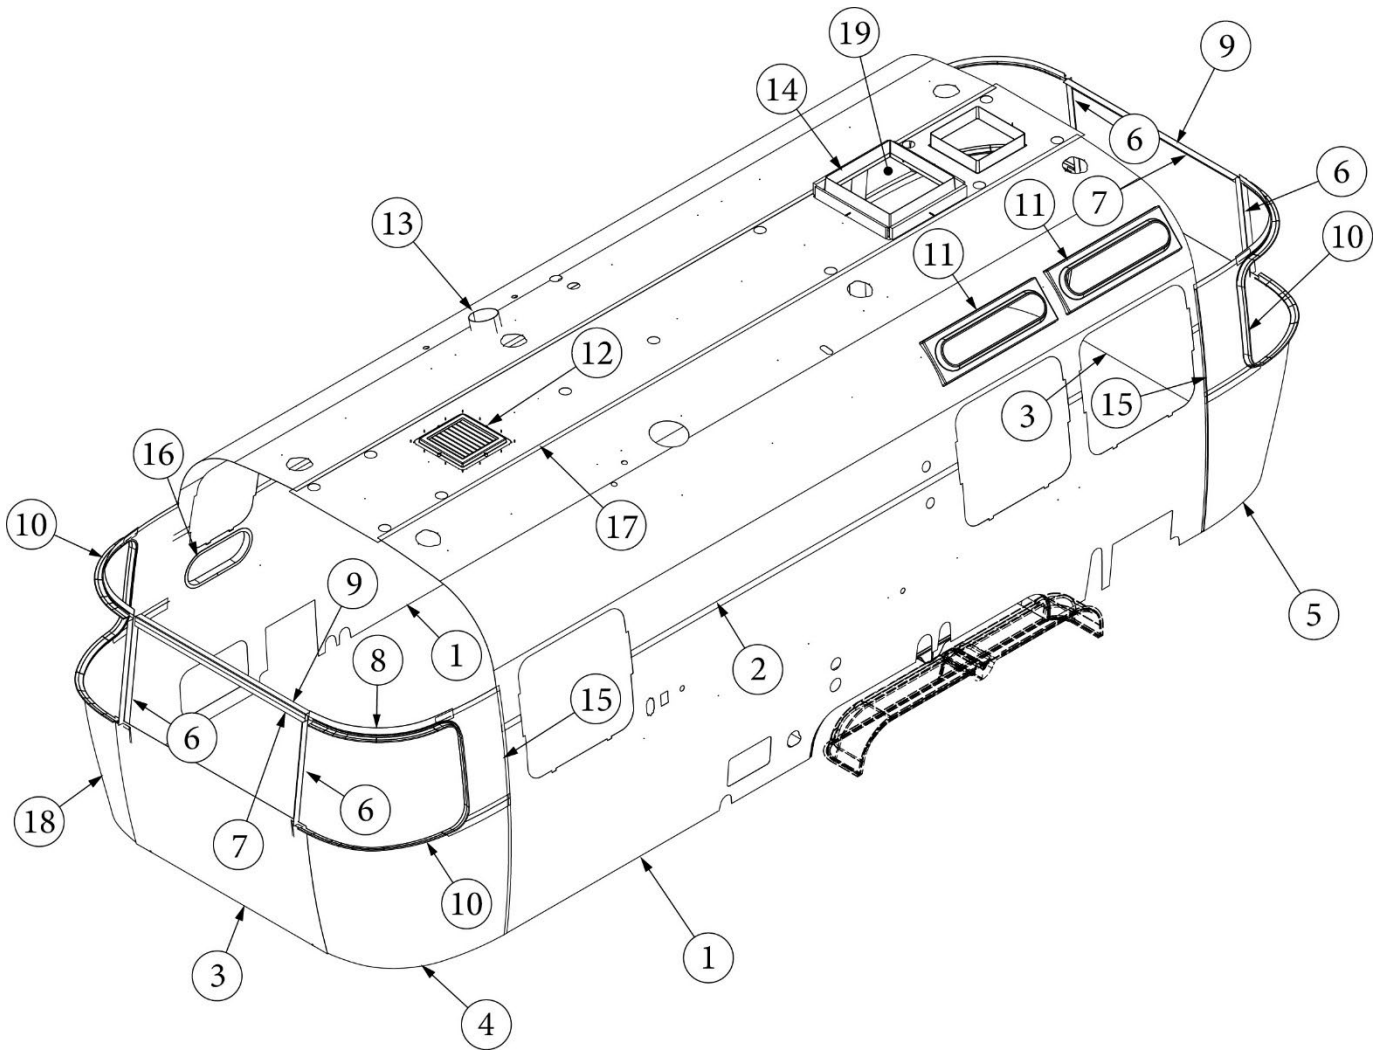

INTERIOR SHELL

Interior Skin, Queen, 25FB

Parts Listed on Next Page