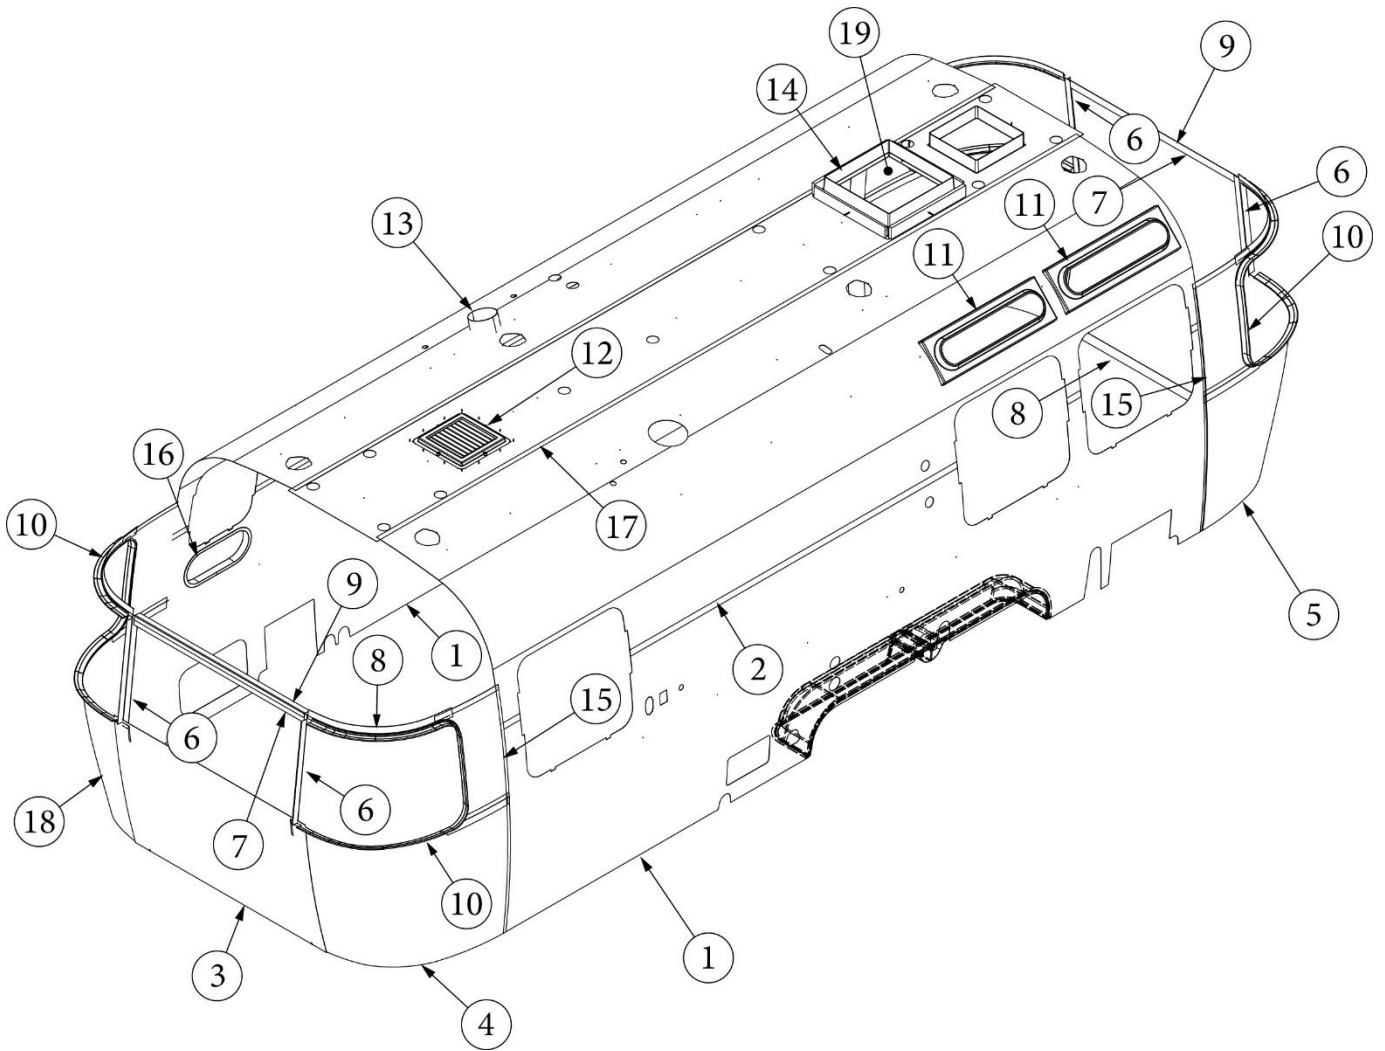

INTERIOR SHELL

Interior Skin, Hatch Option, Queen, 25FB

Parts Listed on Next Page