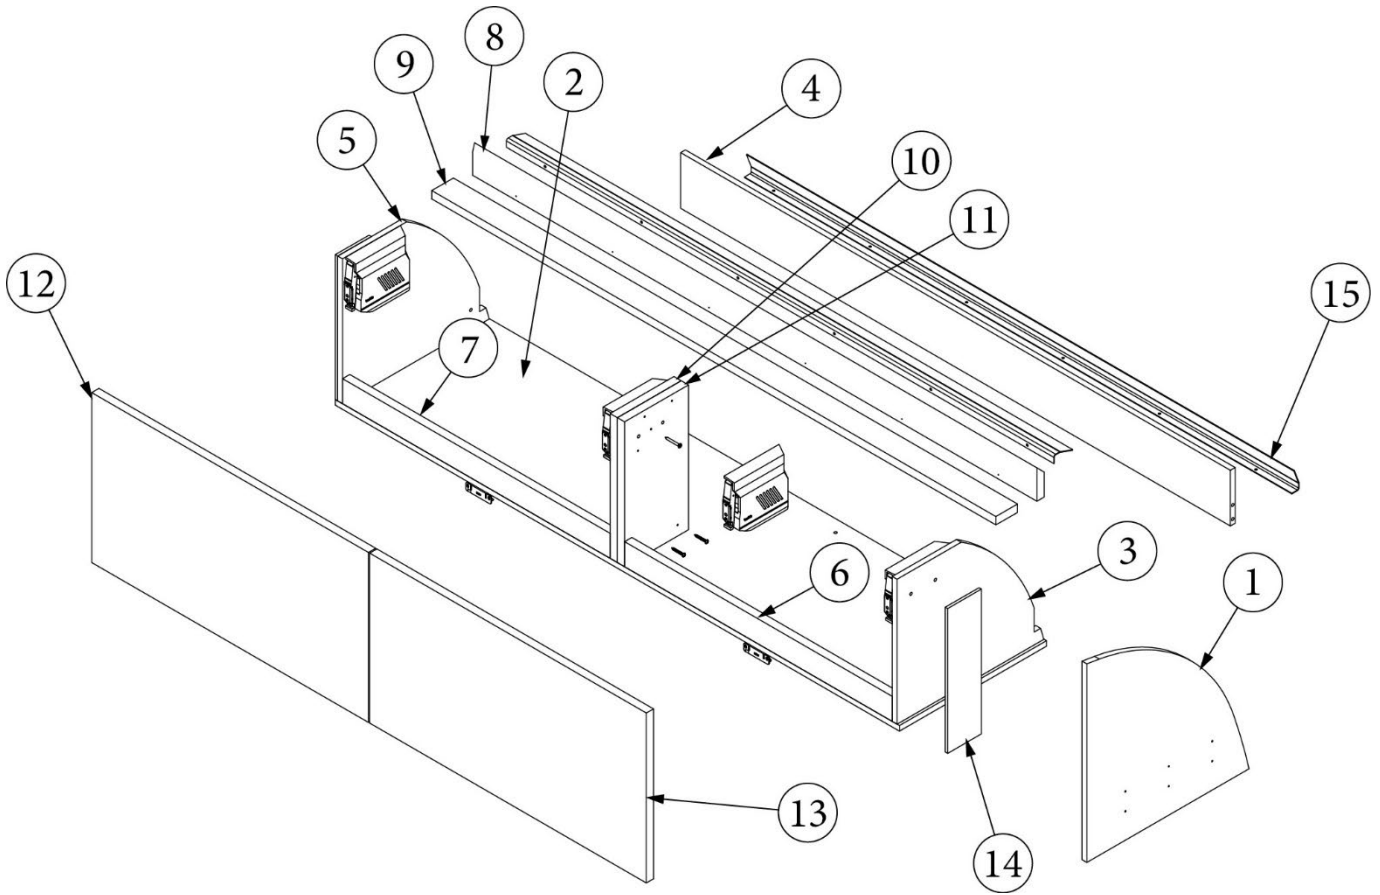

FURNITURE, GALLEY

Roof Locker, Galley, 25FB

Parts Listed on Next Page