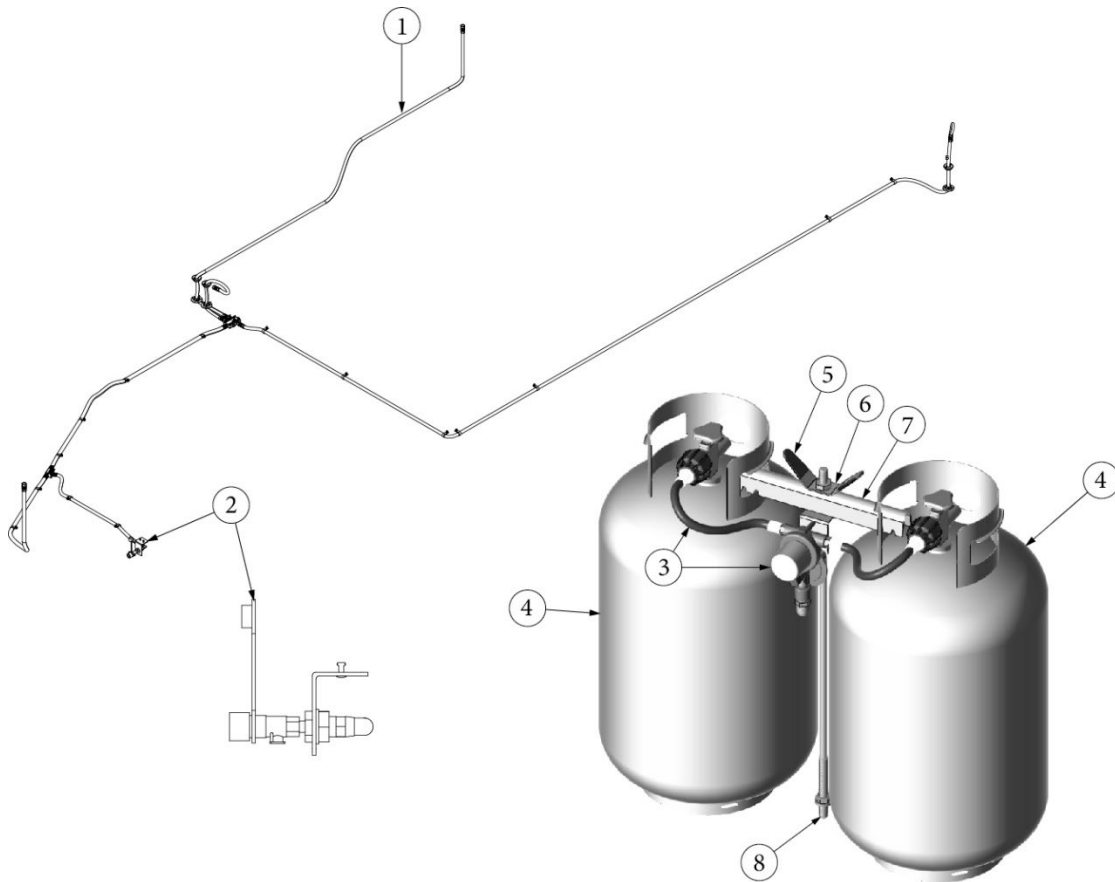

PLUMBING, LPG SYSTEM

LPG System, 25FB

113937

Install, LP System (not for order/see parts below)

113718-01

Install, Tanks/Regulator, (not for order/see parts below)

1. 943995	Assembly, LP flex line
2. 602465	Exterior propane port assembly
3. 602870	Regulator, LP gas, Dual 11" pigtails
4. 601710-01	Tank, LP Cylinder, Steel, 30LB
5. 381613	Plastisol Cover, LP Wing Handle
6. 455841	Wingnut, LP Bottle
7. 455842	Hold-down, VTD0046
8. 345764	Threaded Rod, 23.5", 1/2-13 4" each end
350132	Flange nut, Serrated, 1/2-13 UNC
365330-04	Sealant, Adseal, RTV #4553
382500	Grommet, .5" Pipe, Press Fit, Sealing
382556	Closeout, 2.38", D LP Assembly BC
512412	Bushing, Snap In, .75" ID