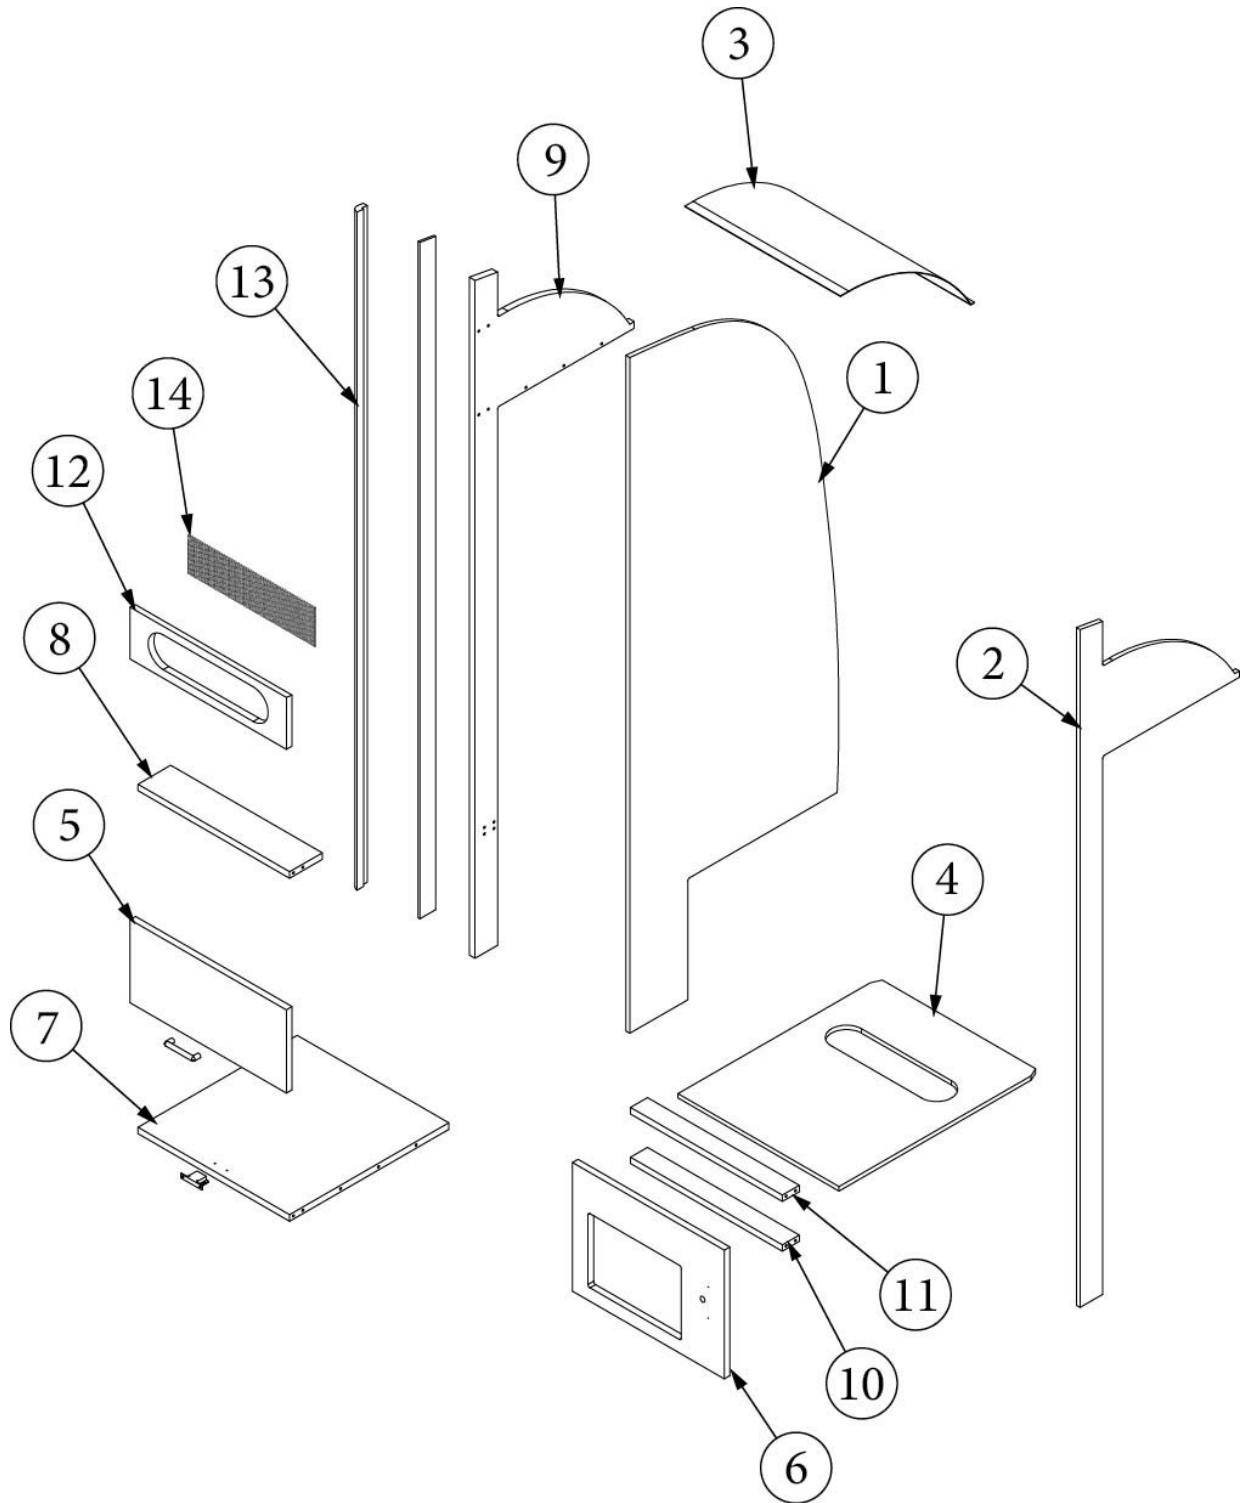

FURNITURE, GALLEY

Refrigerator Cabinet, 23FB

Parts Listed on Next Page