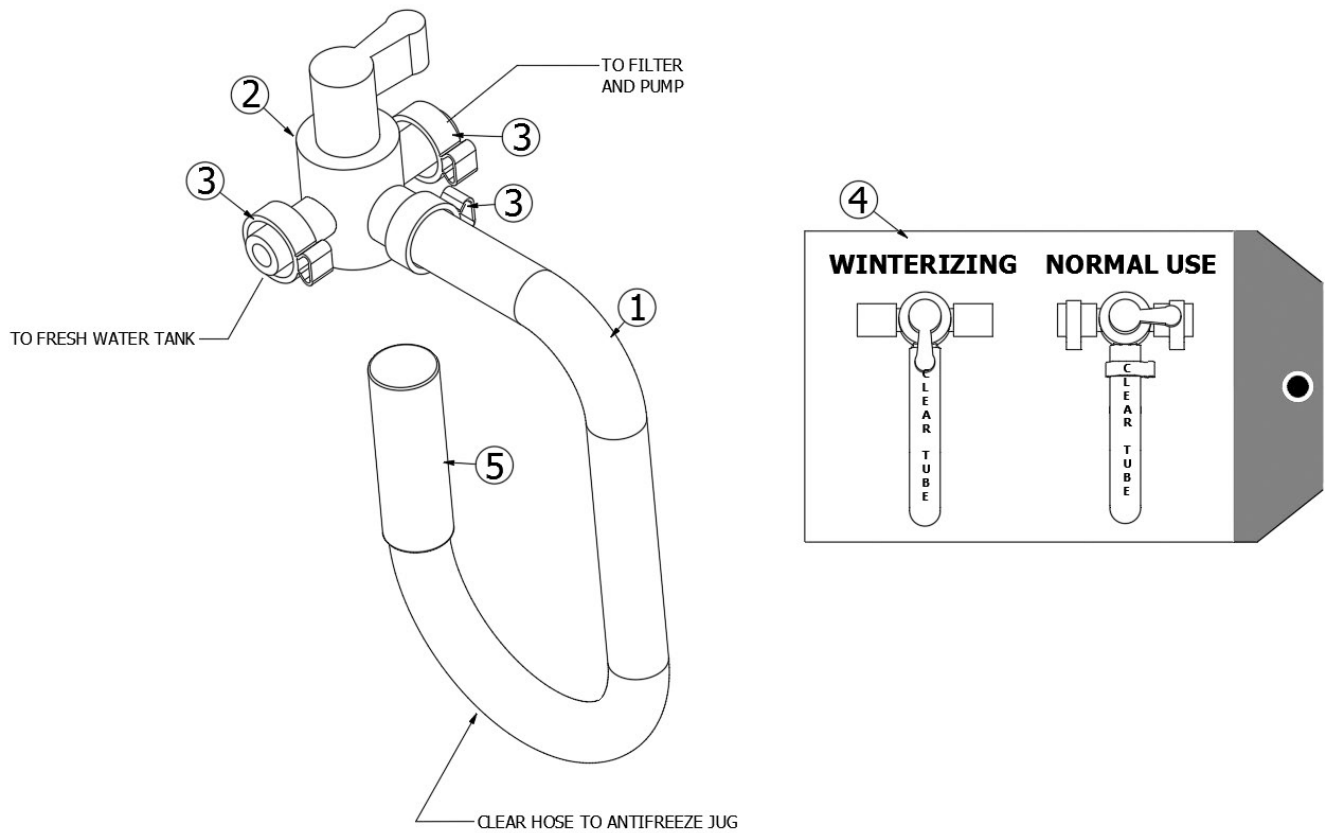

PLUMBING, FRESH WATER SYSTEM

Winterization Kit

112814

Install, Winterization Kit (not for order/see parts below)

1. 601240-01	Tubing 1/2 I.D. X 3/32 Wall Thick
2. 602711	Valve-3 Way Bypass .5" PEX #32788
3. 601698-15	1/2 CRIMP RING #14785
4. 365453	Tag-Instruction - Winterization Kit
5. 602801	Cap, 5/8" ID, Winterization Kit