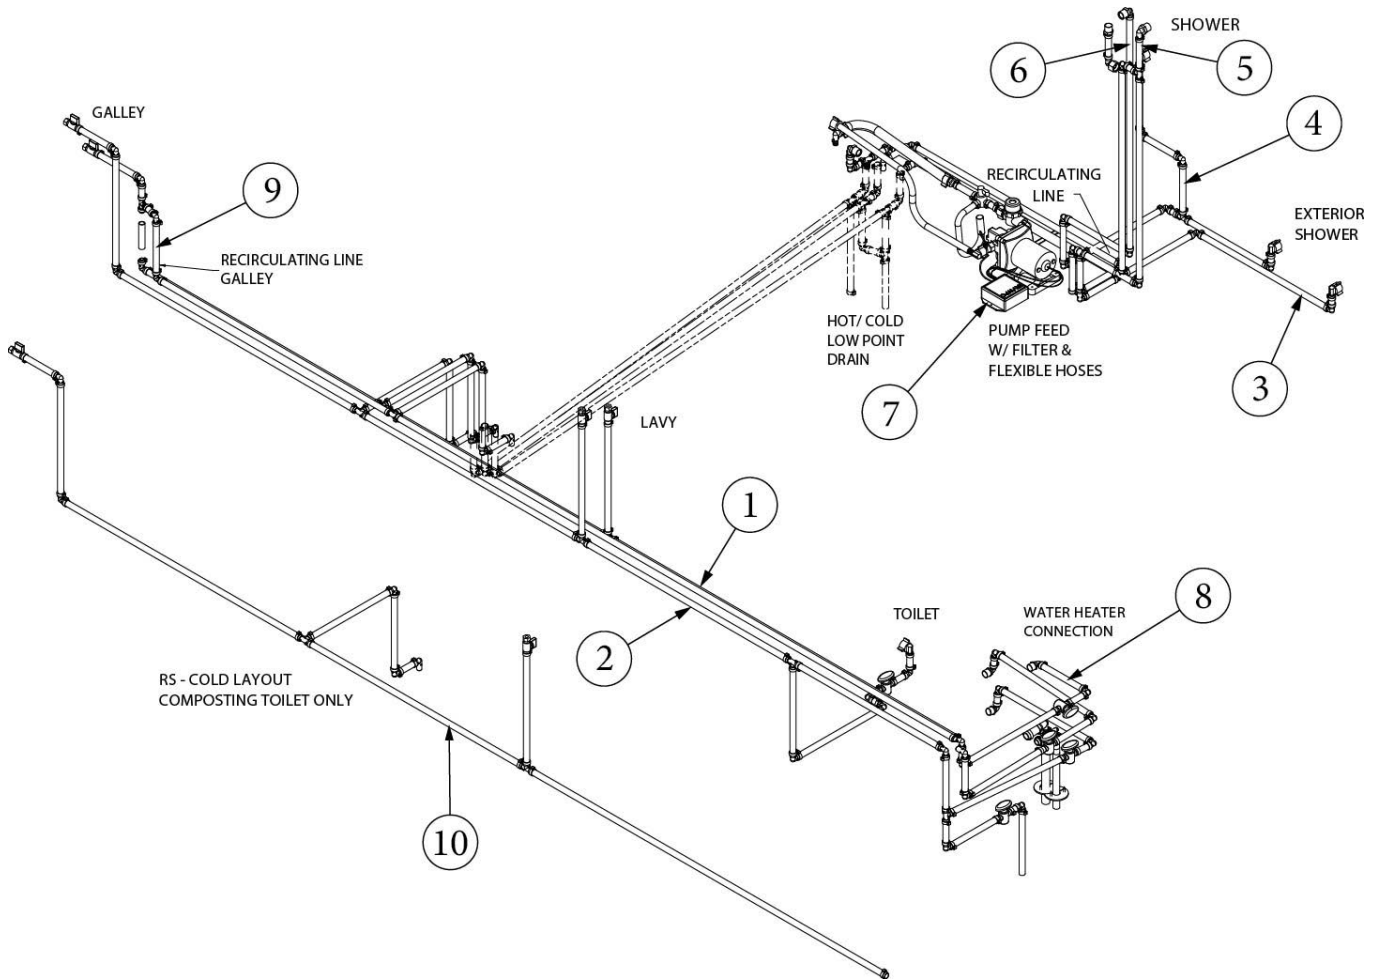

PLUMBING, FRESH WATER SYSTEM

Fresh Water Lines, 25FB

944058

Layout, Fresh Water (not for order/see parts below)

1. 944057-01	Layout, Hot, CS
2. 944057-02	Layout, Cold, CS
3. 944057-03	Layout, Hot, Forward, RS
4. 944057-04	Layout, Cold, RS
5. 944057-05	Layout, Hot, Shower
6. 944057-06	Layout, Cold, Shower
7. 944057-07	Layout, Water Pump
8. 944057-08	Layout, Water Heater
9. 944057-09	Layout, CS, Recirculating Line
10. 944057-10	Layout, Cold, CS, Composting Option