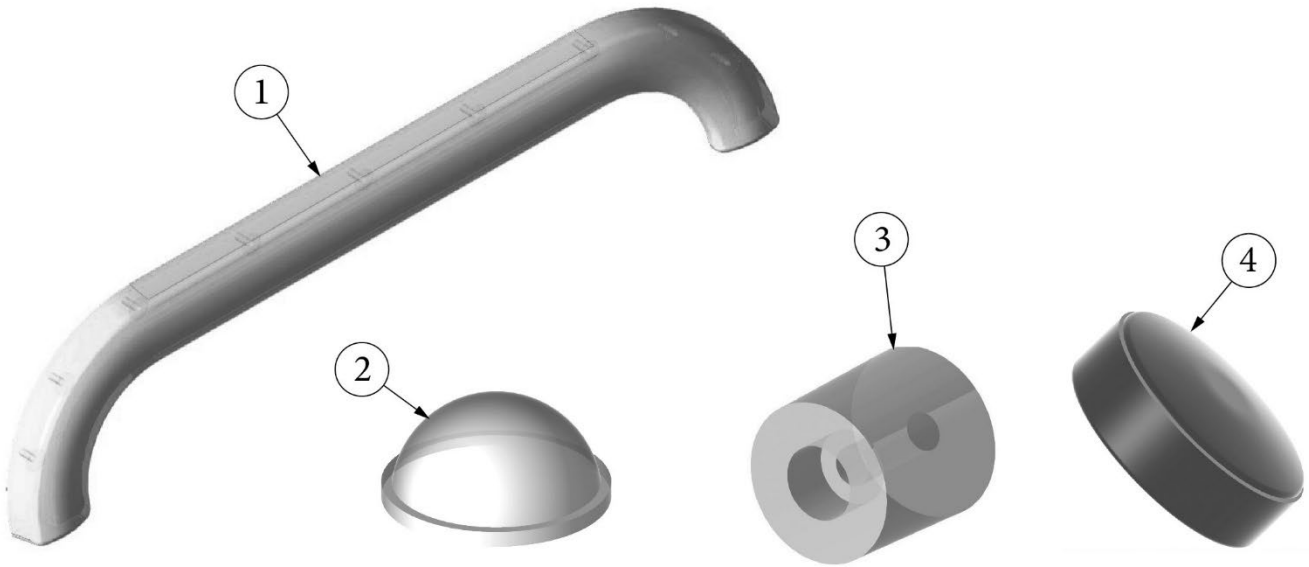

HARDWARE

Head knocker and Rubber Bumpers

1. 382194
2. 381688
3. 381136
4. 382358

Head knocker, White
Bumpon, Clear
Rubber Bumper
Screw Cover, Snap cap, Black