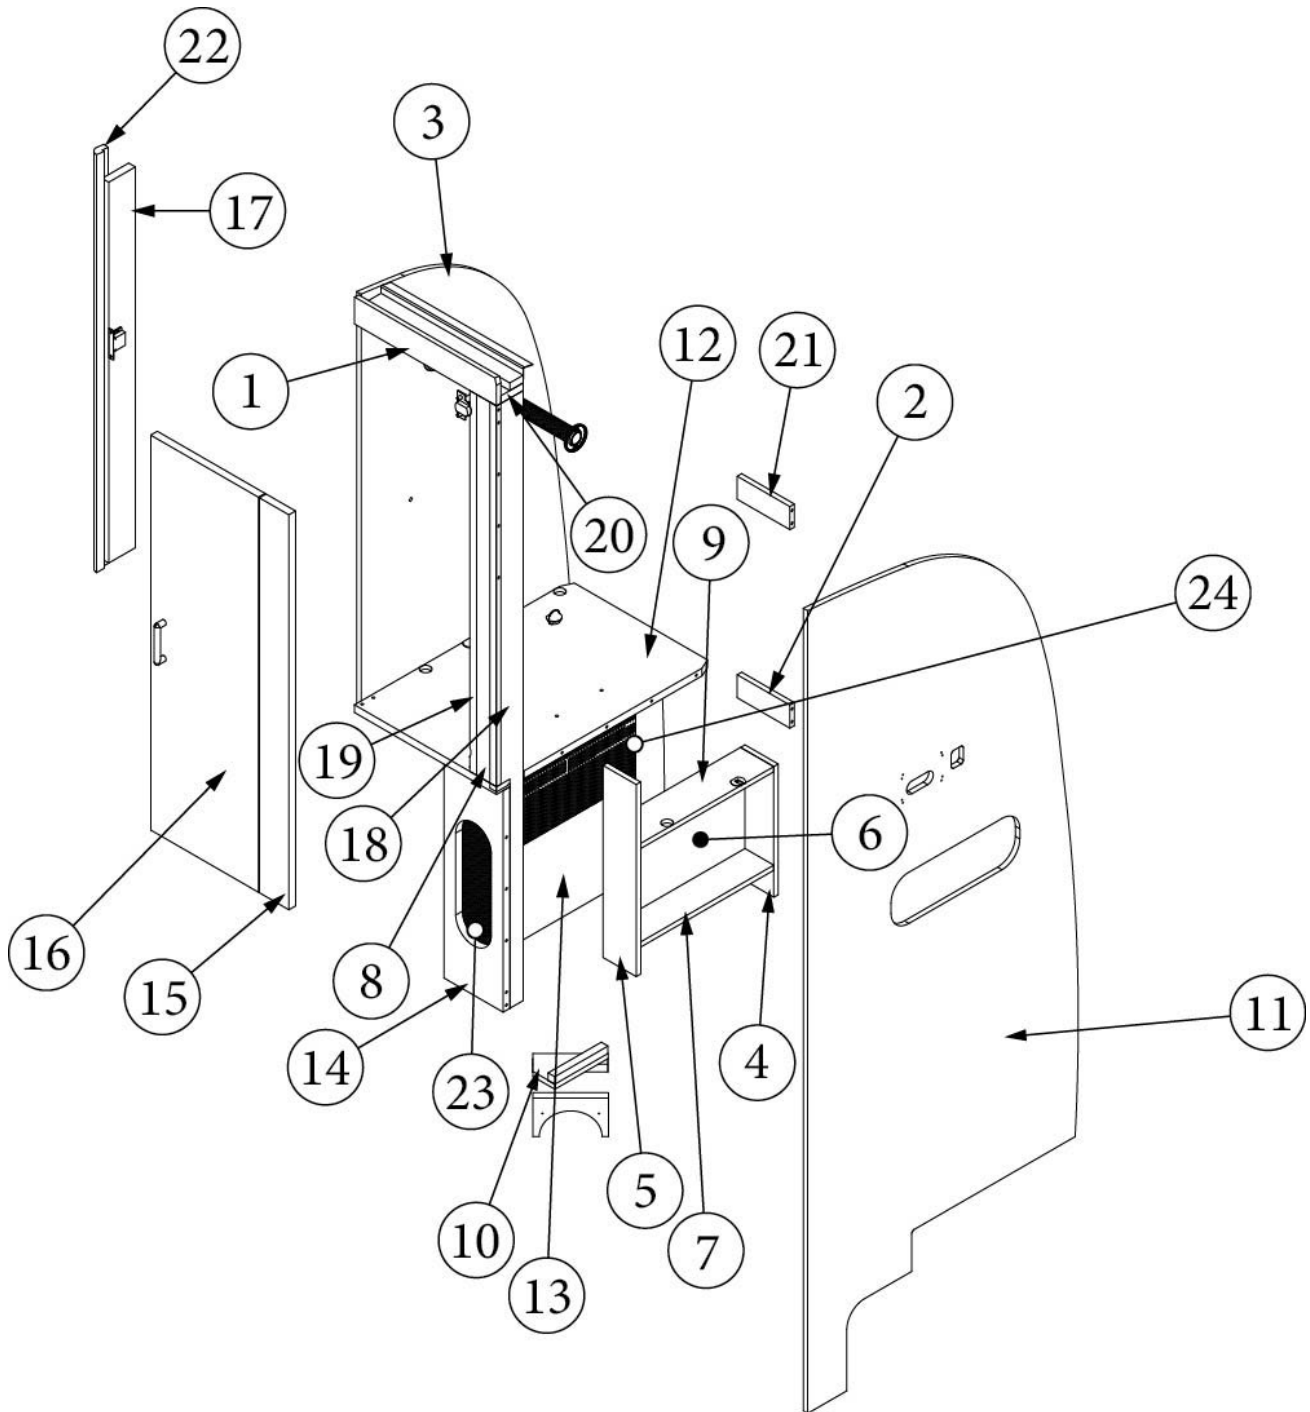

FURNITURE, BEDROOM

Hanging Wardrobe, Twin, 23FB

Part Numbers Listed on Next Page