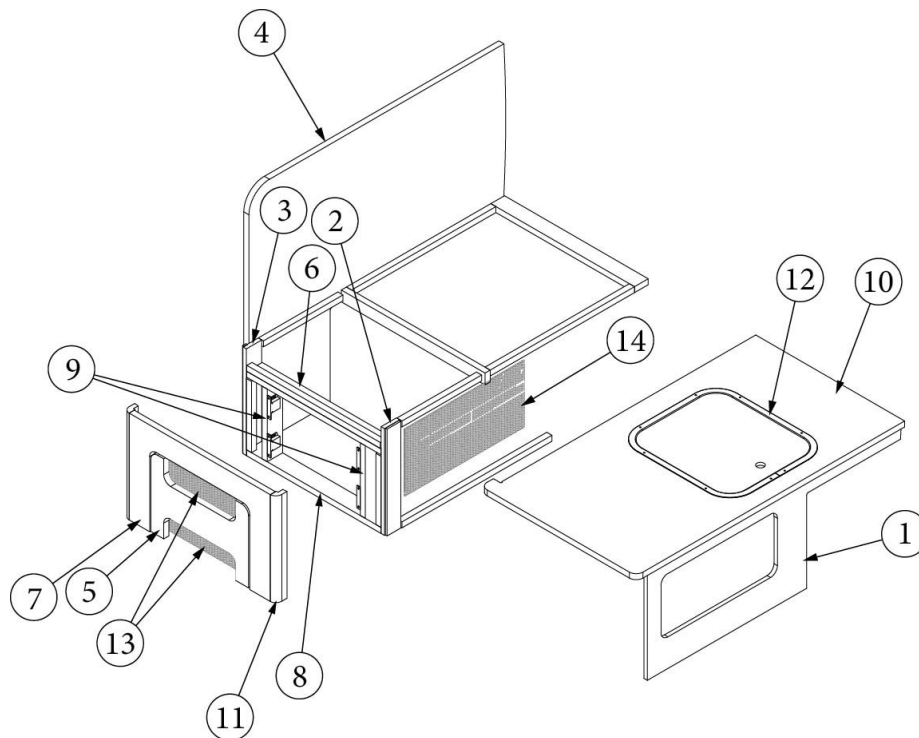

FURNITURE, LOUNGE

Dinette Seat, LH, 23FB

970412

Assembly, Dinette seat, LH

1. 970412&000112BC	Pre laminate, 37.08 x 13.5"
2. 970412&000212CC	Pre laminate, .5 x 13.5 x 2.25"
3. 970412&000312CC	Pre laminate, .5 x 13.5 x 2.25"
4. 970412&000418BB	Pre laminate, 37.51 x 32.75"
5. 970412&000518BC	Pre laminate, 14.26 x 9.81"
6. 970412&000618CC	Pre laminate, 2.25 x 19.63"
7. 970412&000718BC	Pre laminate, 20.63 x 13.5"
8. 970412&000818CC	Pre laminate, 2.25 x 19.63"
9. 970412&000918CC	Pre laminate, 2.25 x 9.19"
10. 970412&001018BC	Pre laminate, 22.75 x 39.22"
11. 801706-1014	Trim, Corner, 90 Degree, Red Oak, 1"
12. 115812	Trim Ring-Dinette Seat
13. 116145-13	Perforated Vent Metal, 3.5 x 12"
14. 116145-14	Perforated Aluminum, 8.5 x 17.5"
386572-01	Edgebanding, Planked Urban Oak, 5/8"
386572-02	Edgebanding, Planked Urban Oak, 15/16"
386610-02	Edgebanding, Planked Urban Oak, 2MM, 15/16"
203464-01	Trim Panel, Plastic Wall Extrusion, Oak 3/4"
381228	Catch Grabber, 10lb
203845	T-Molding, Tan, .8125"