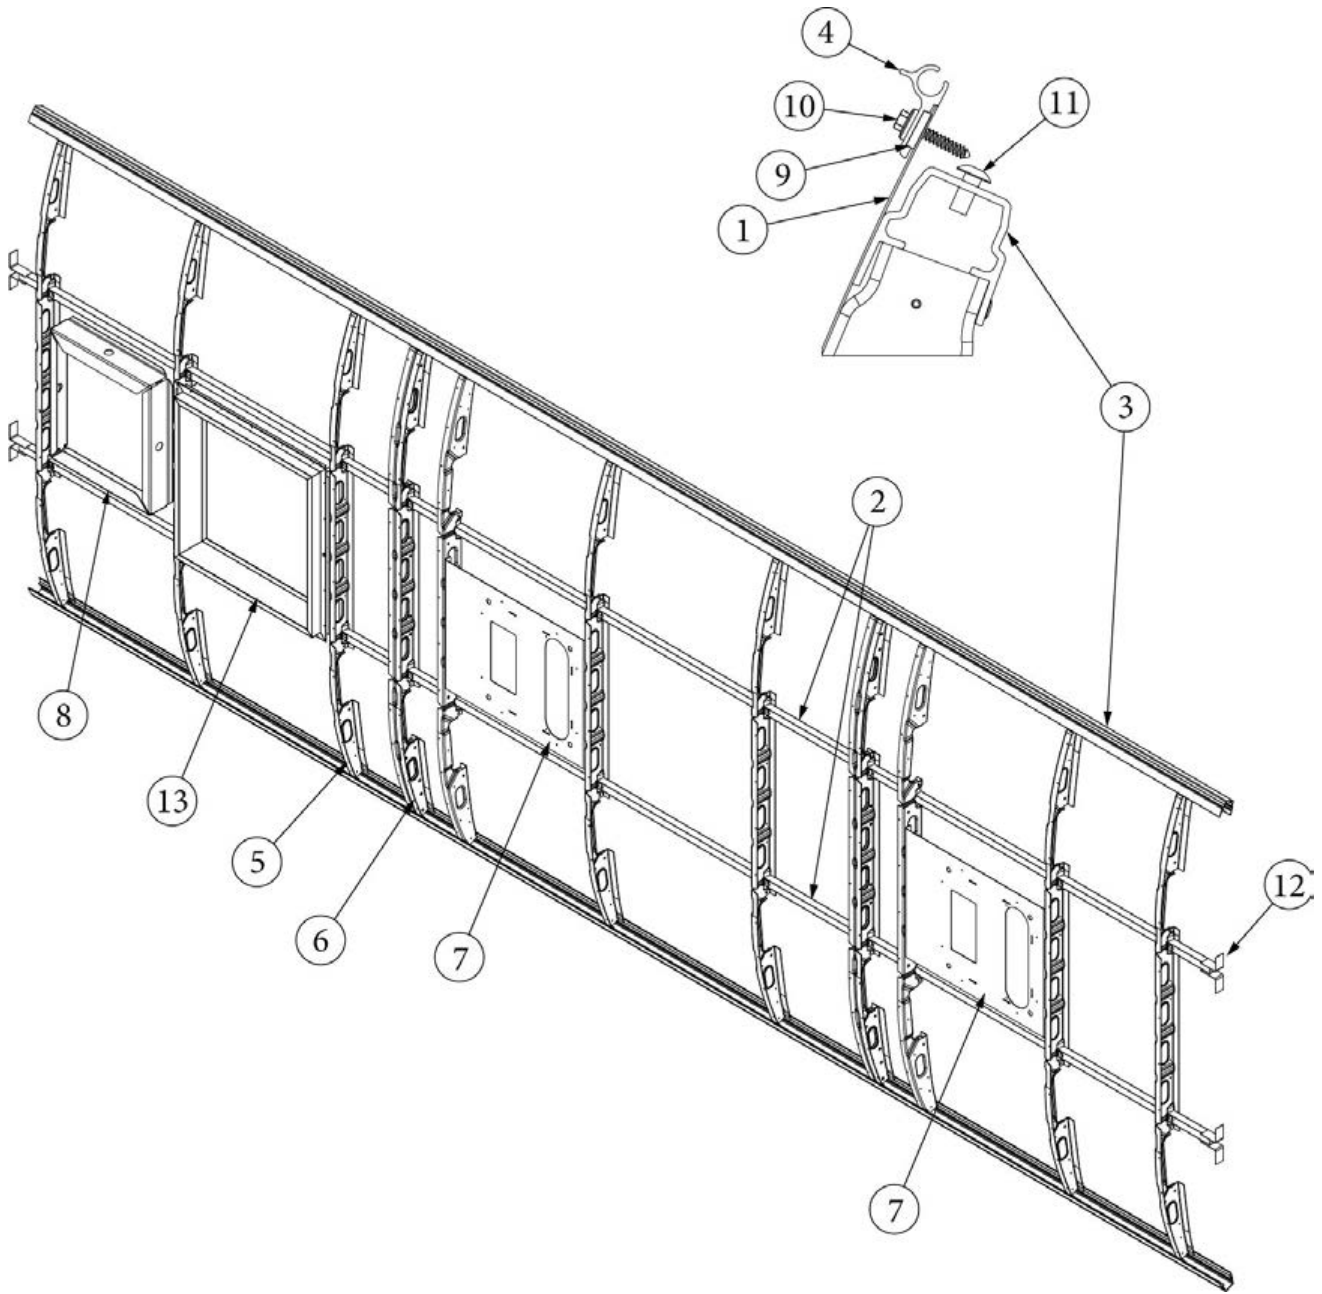

EXTERIOR SHELL

Roof, 2AC Units, 25FB

Parts Listed on Next Page