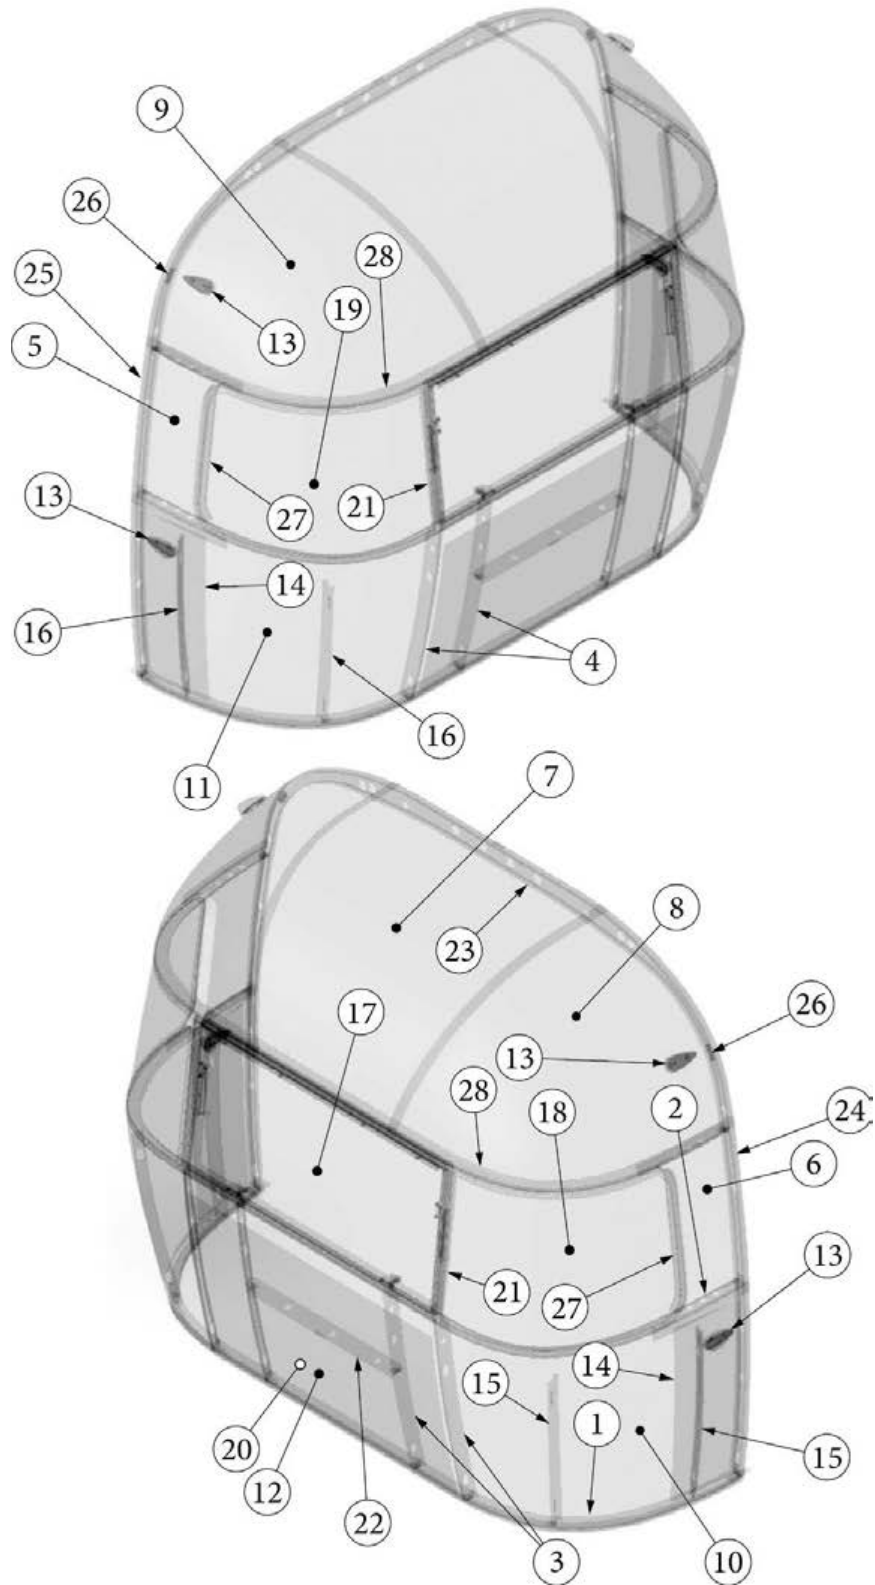

EXTERIOR SHELL

Front End, Queen/Twin, 28RB, 30RB

Parts Listed on Next Page