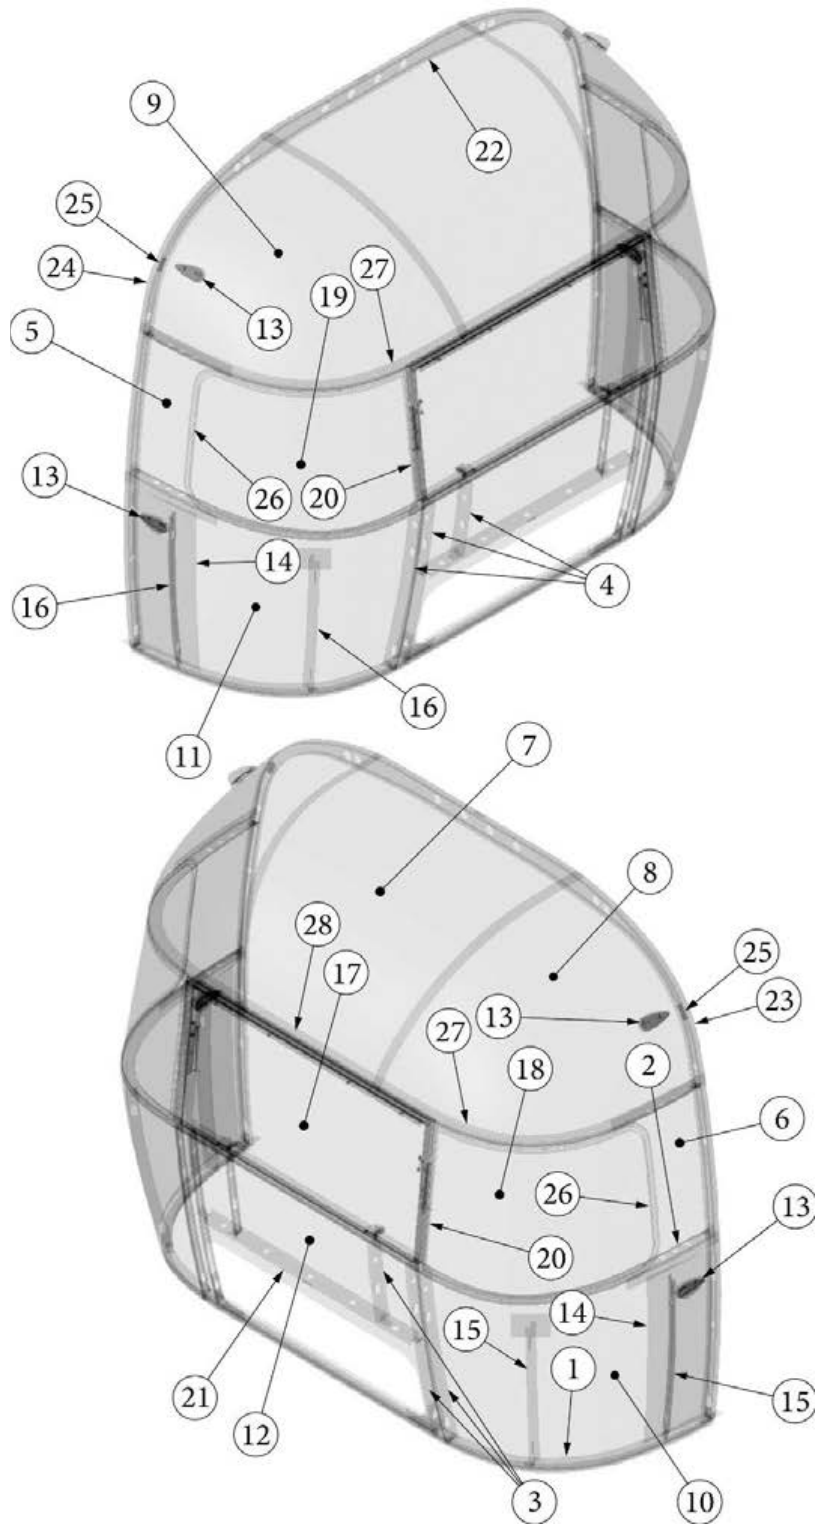

EXTERIOR SHELL

Front End, Twin w/Bunk, 25FB

Parts Listed on Next Page