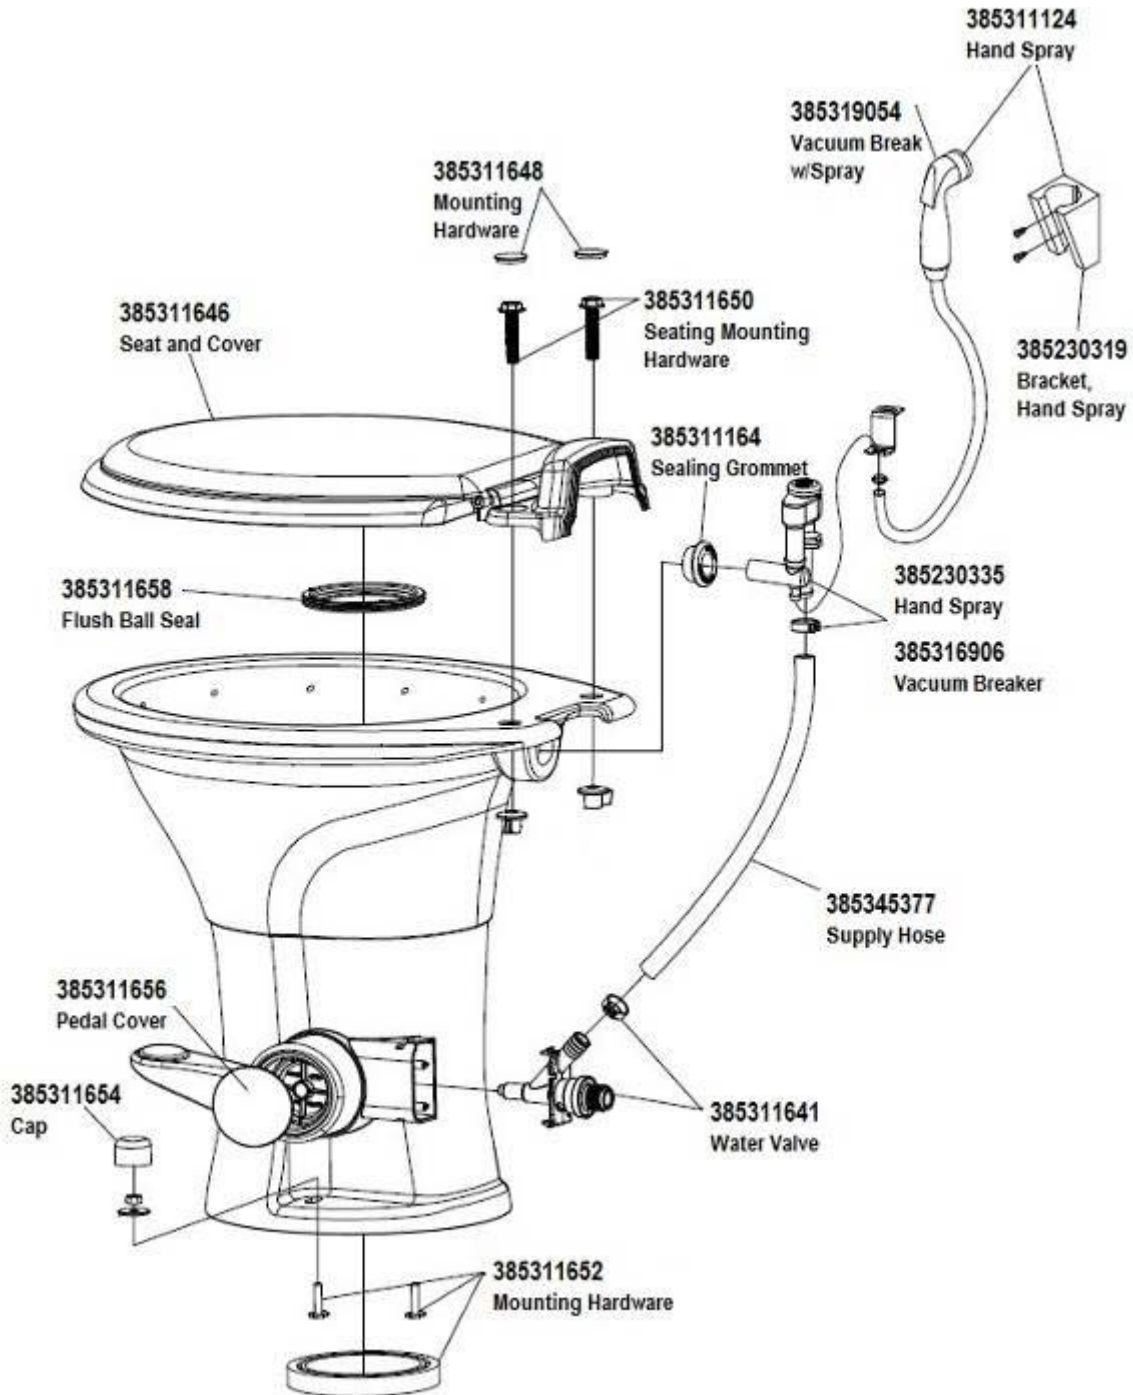

PLUMBING, DRAIN SYSTEM

Toilet, 25FB, 27FB, 28RB, 30RB

690621-BOX Toilet, China, Dometic
601266 Toilet flange, Slip fit
602137 Shut off valve

Parts Shown in Diagram are Thetford Part Numbers