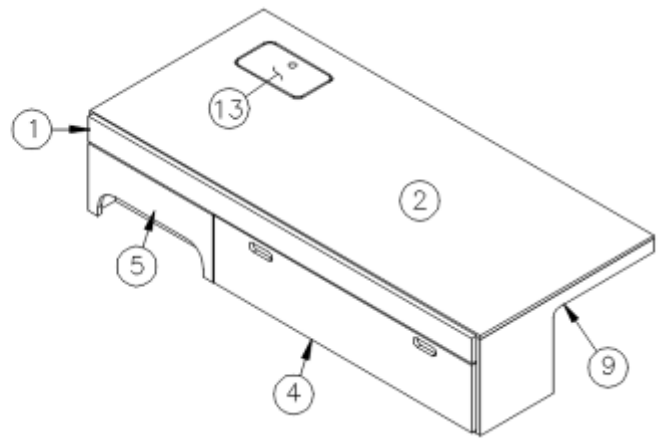

FURNITURE, LOUNGE

Sofa, 25FB, 27FB

966887

Sofa

1. 966888	Sofa Bed Assembly, 27FB
2. 966887&000212CE	Pre laminate, 29.5X66.19
3. 966887&000312BC	Pre laminate, 20.5 X 5
4. 966887&000418BC	Pre laminate, 9.88X43.88
5. 966887&000518BC	Pre laminate, 9.88X21.13
6. 966887&000618BC	Pre laminate, 14.13X26.75
7. 966887&000718BC	Pre laminate, 10.13X12
8. 966887&000812CC	Pre laminate, 10.13 X 44.19
9. 966887&000918CC	Pre laminate, 14.13X29.5
10. 966887&001018CC	Pre laminate, 2.25X12
11. 966887&001118CC	Pre laminate, 2.25X12
12. 966887&001518CC	Pre laminate, 2.25X43.44
966887&002512CE	Pre laminate, 10.75 X 6
381775	Drawer pull, Flush Satin
381072-01	Hinge, 3 x 2", Open
381228	Catch, Grabber door (10lb Pull)
382057	Knockdown
382057-04	Cap, Knockdown, White
365009	Foam Urethane Insulation 1 X 1 (25' Rolls)
386410-01	Edgebanding-5/8" Waxed Maple
386410-02	Edgebanding-15/16" Waxed Maple