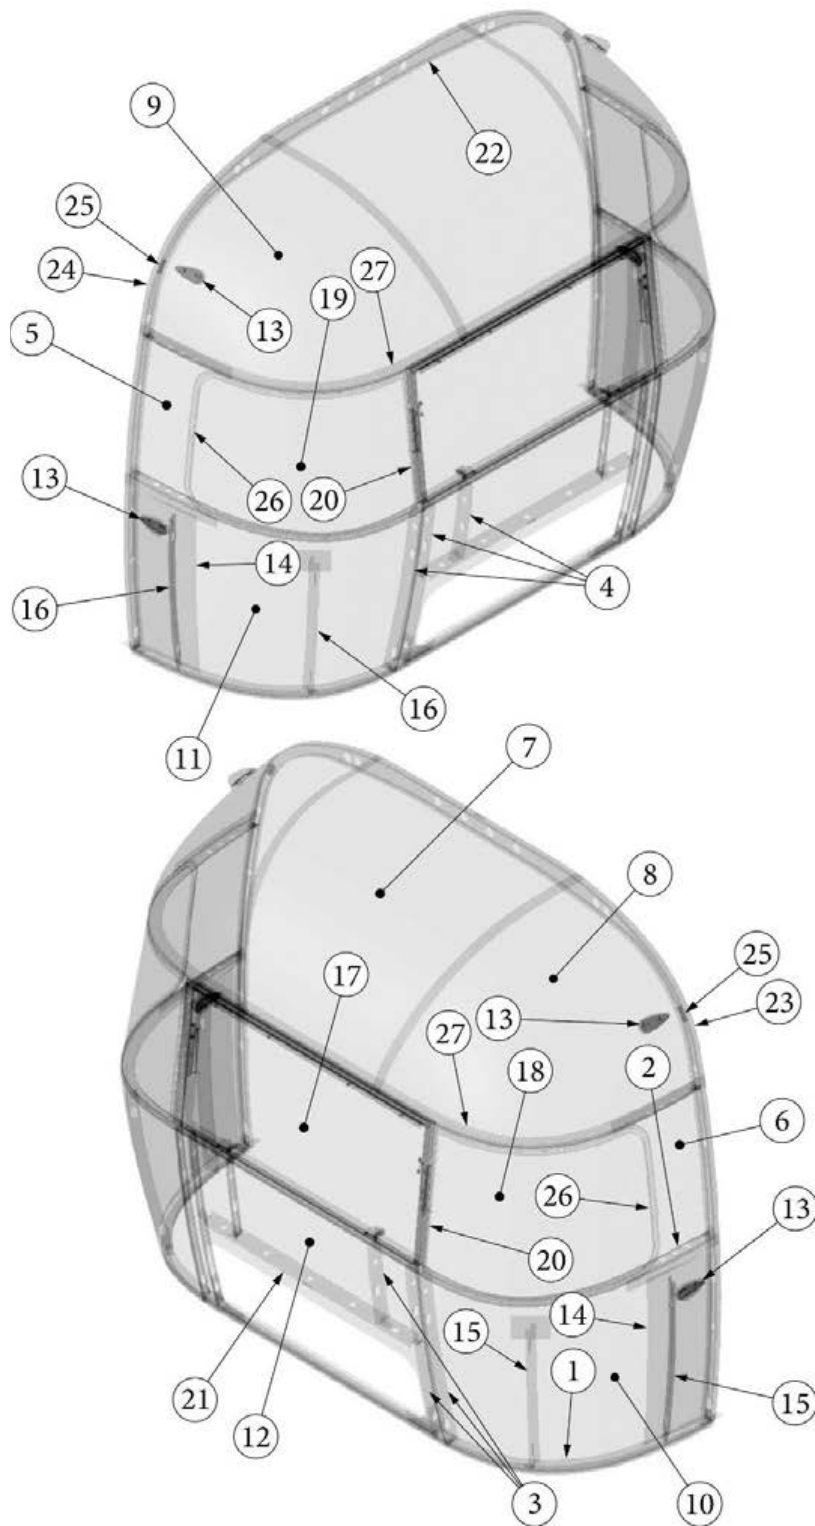

EXTERIOR SHELL

Front End, Twin, 25FB

Parts Listed on Next Page