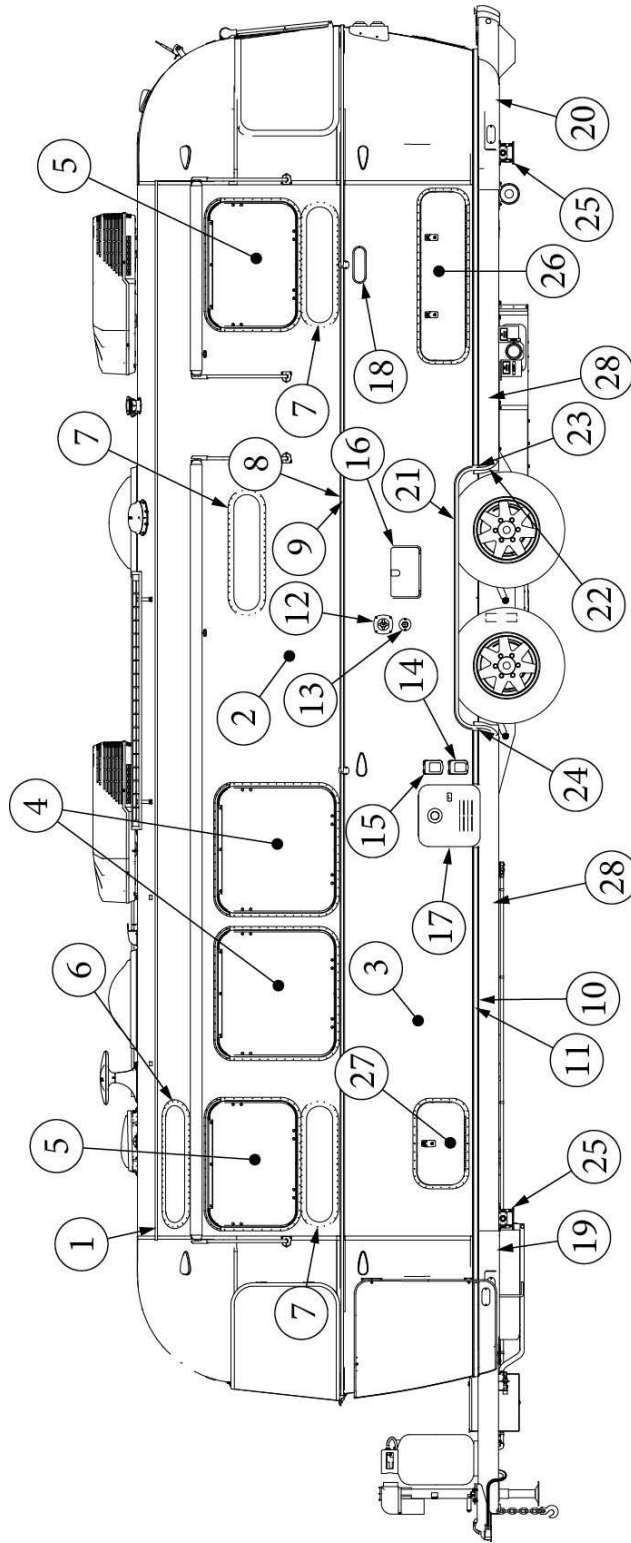

EXTERIOR SHELL

Exterior Components, Roadside, 30RB

Parts Listed on Next Page