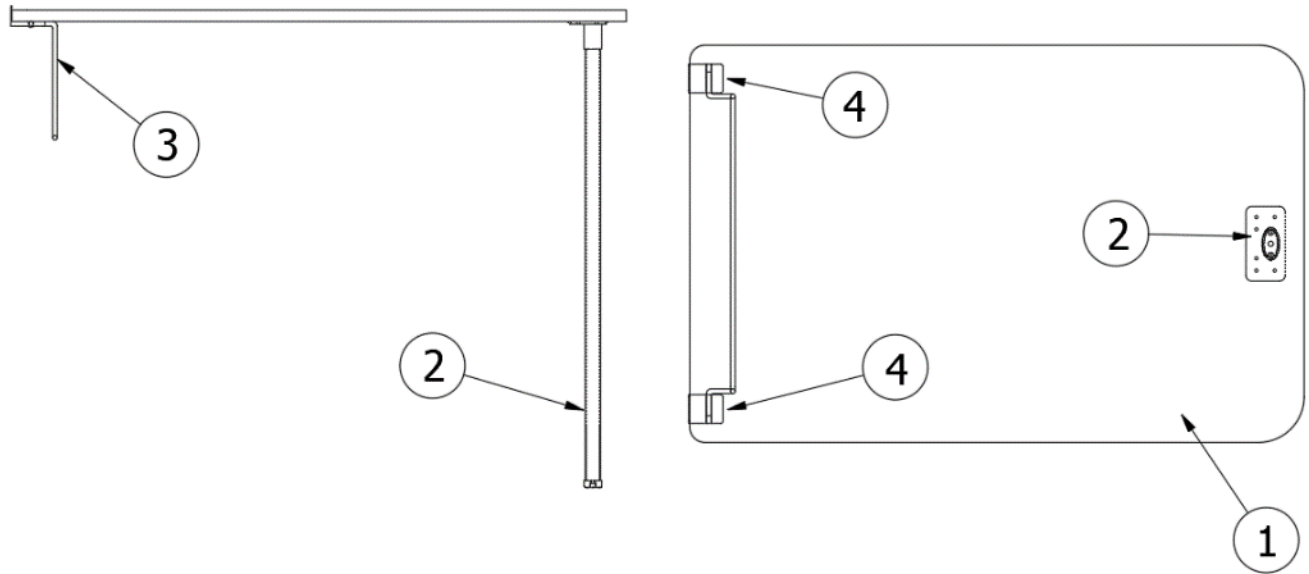

FURNITURE, GALLEY

Dinette Table, 28RB

969434-01

Dinette Table Assembly, 28RB FC

1. 969434&000118PC
2. 382177
3. 380284-02
4. 380284-03-1
  380284-06
  386414-02

Pre laminate, 26X40.25
Leg, Folding table
Bracket, Table hinge assembly kit
Table hinge brackets
Catch plate, J-1
Edgebanding-15/16" Smokey Skies