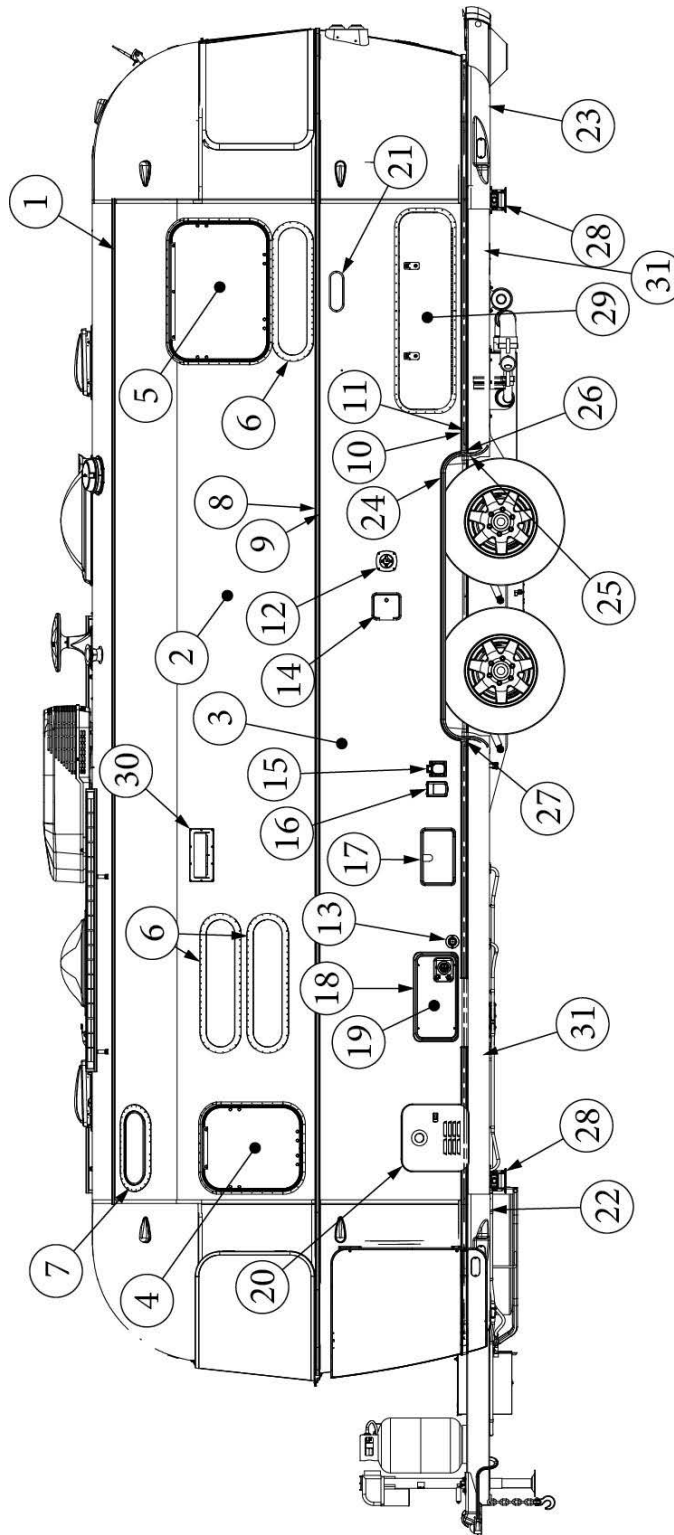

EXTERIOR SHELL

Exterior Components, Roadside, 28RB

Parts Listed on Next Page