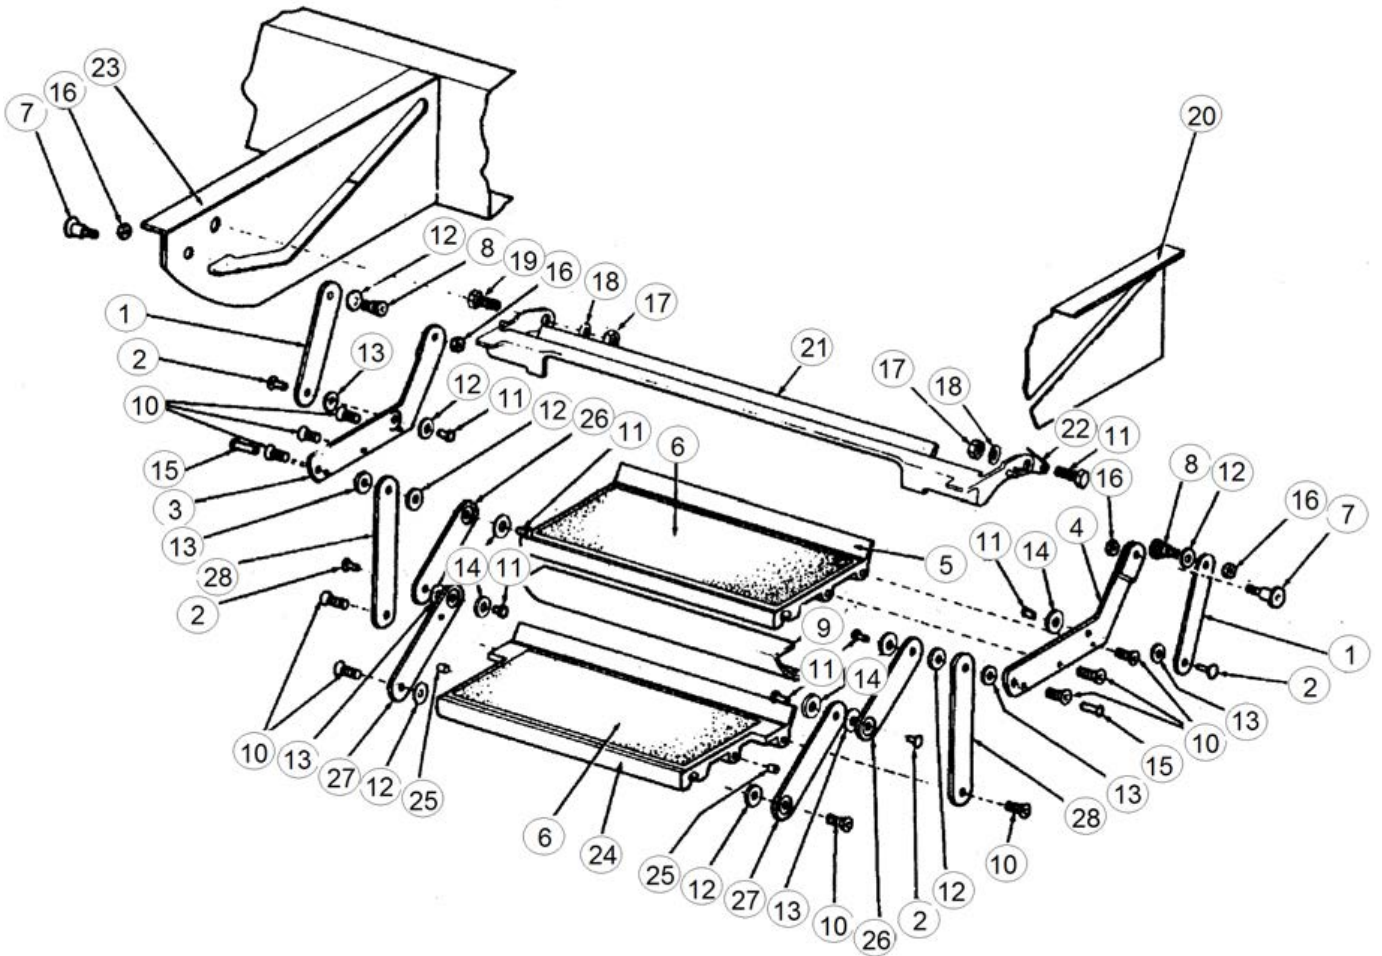

CHASSIS

Step Assembly

Parts Listed on Next Page