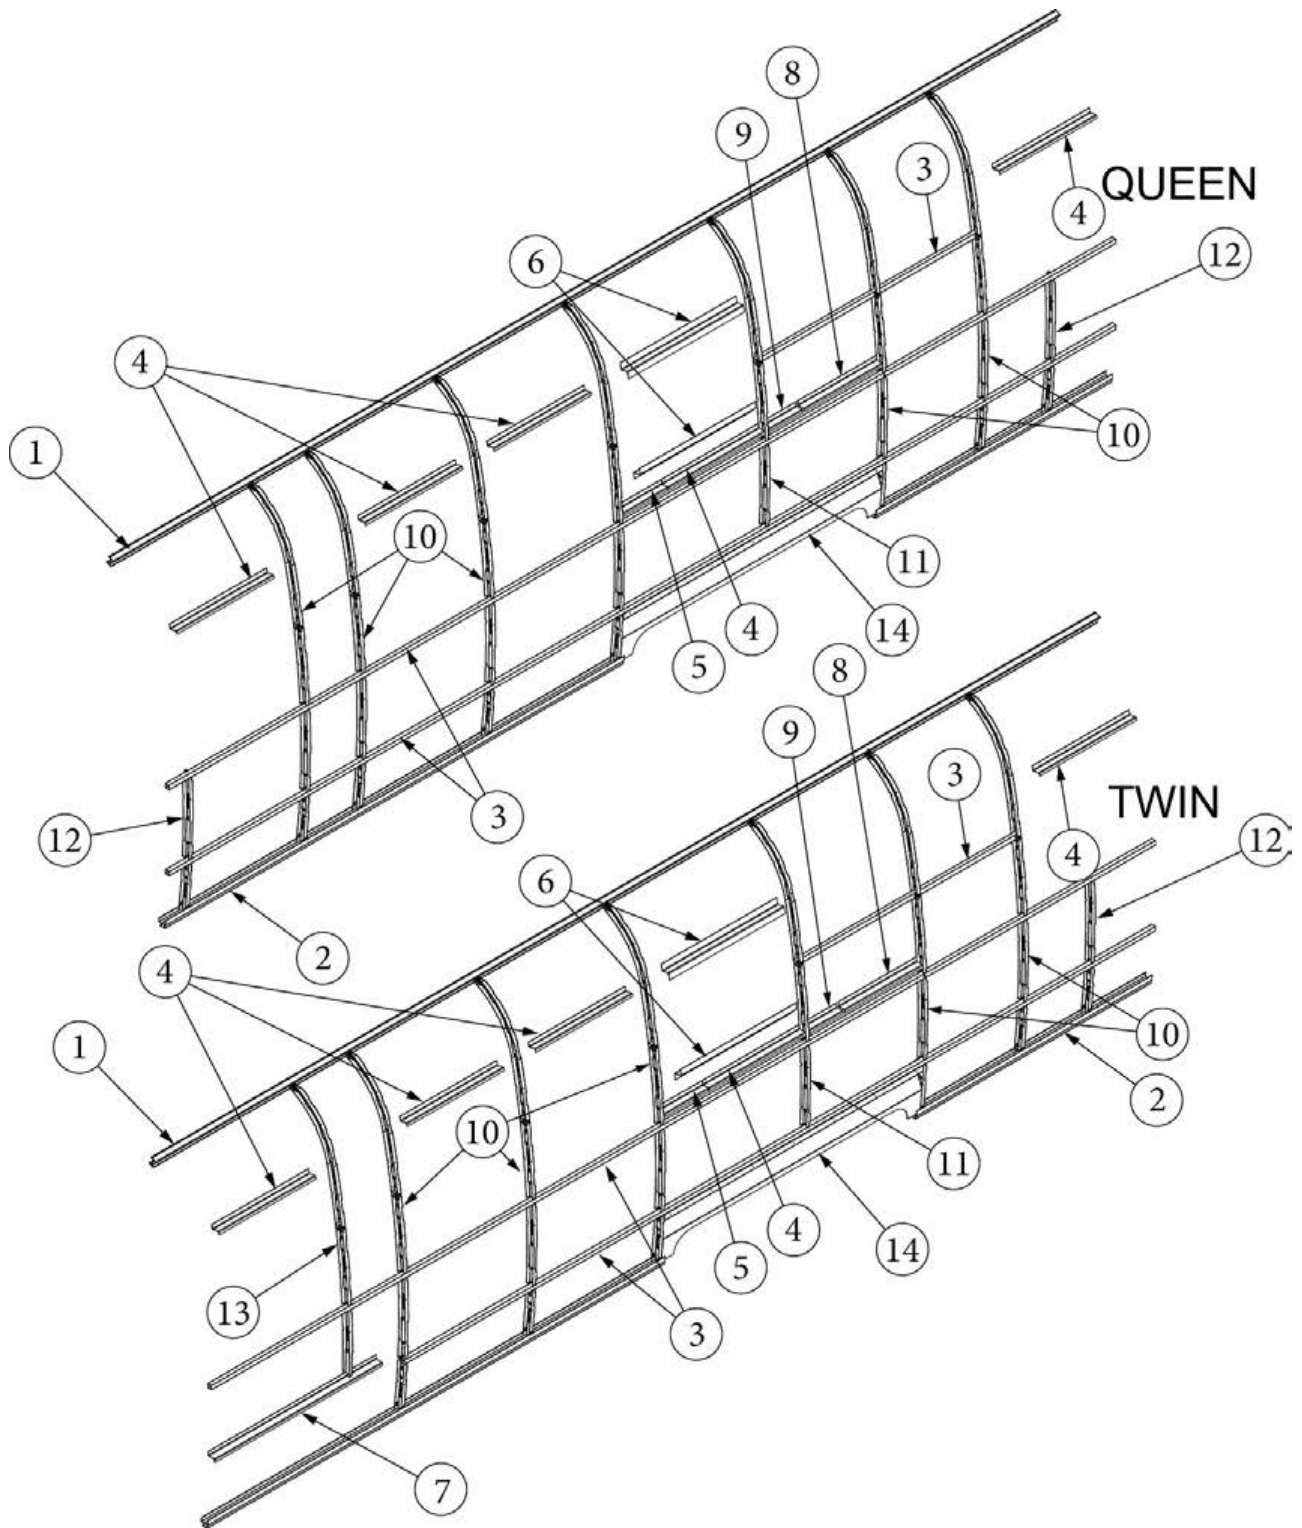

EXTERIOR SHELL

Wall Framing, Roadside, 30FB Bunk

Parts Listed on Next Page