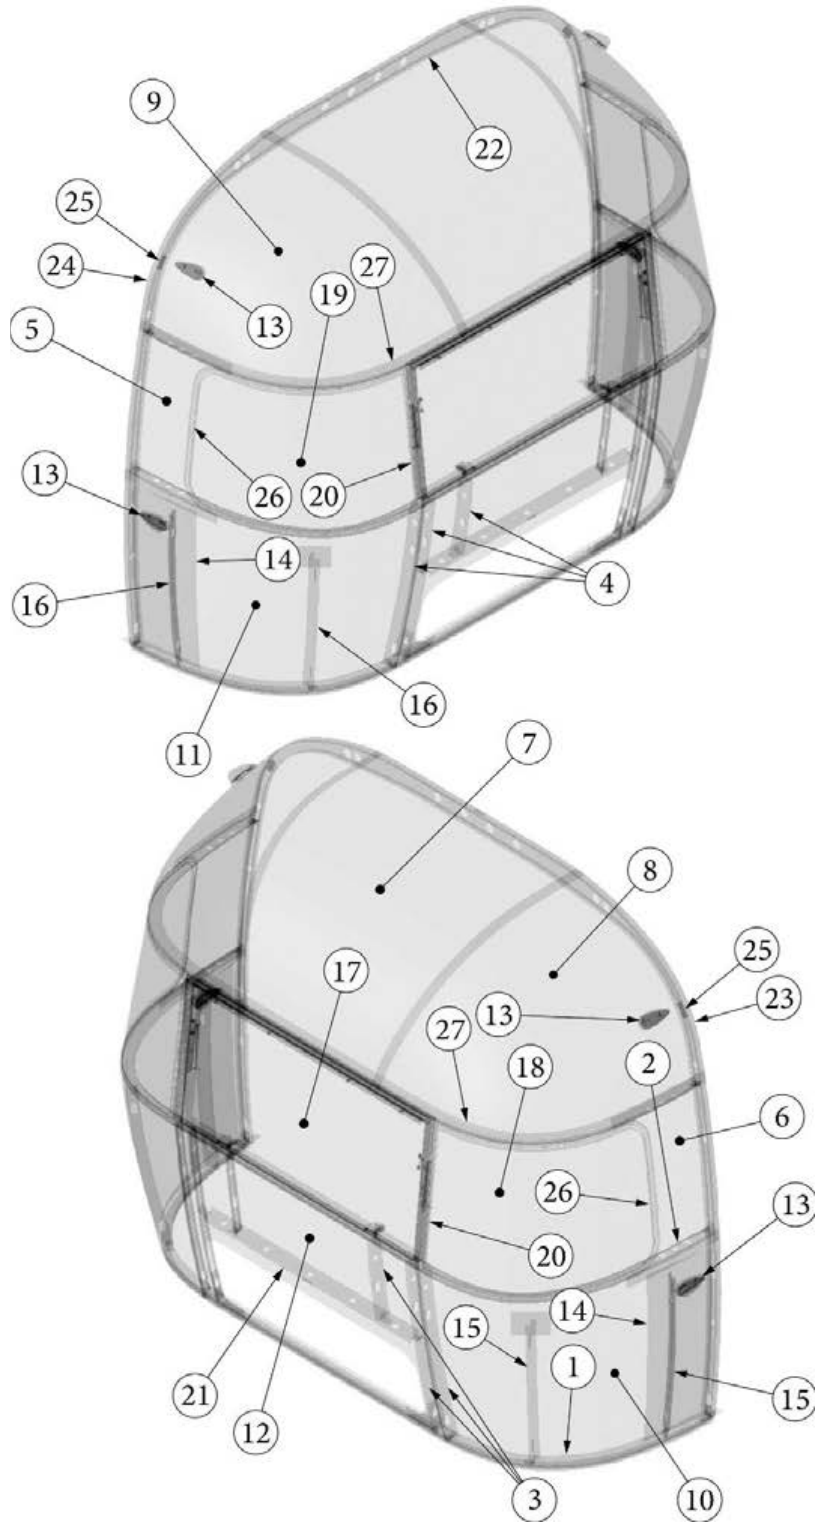

EXTERIOR SHELL

Front End, 27FB, 30FB Bunk and Office

Parts Listed on Next Page