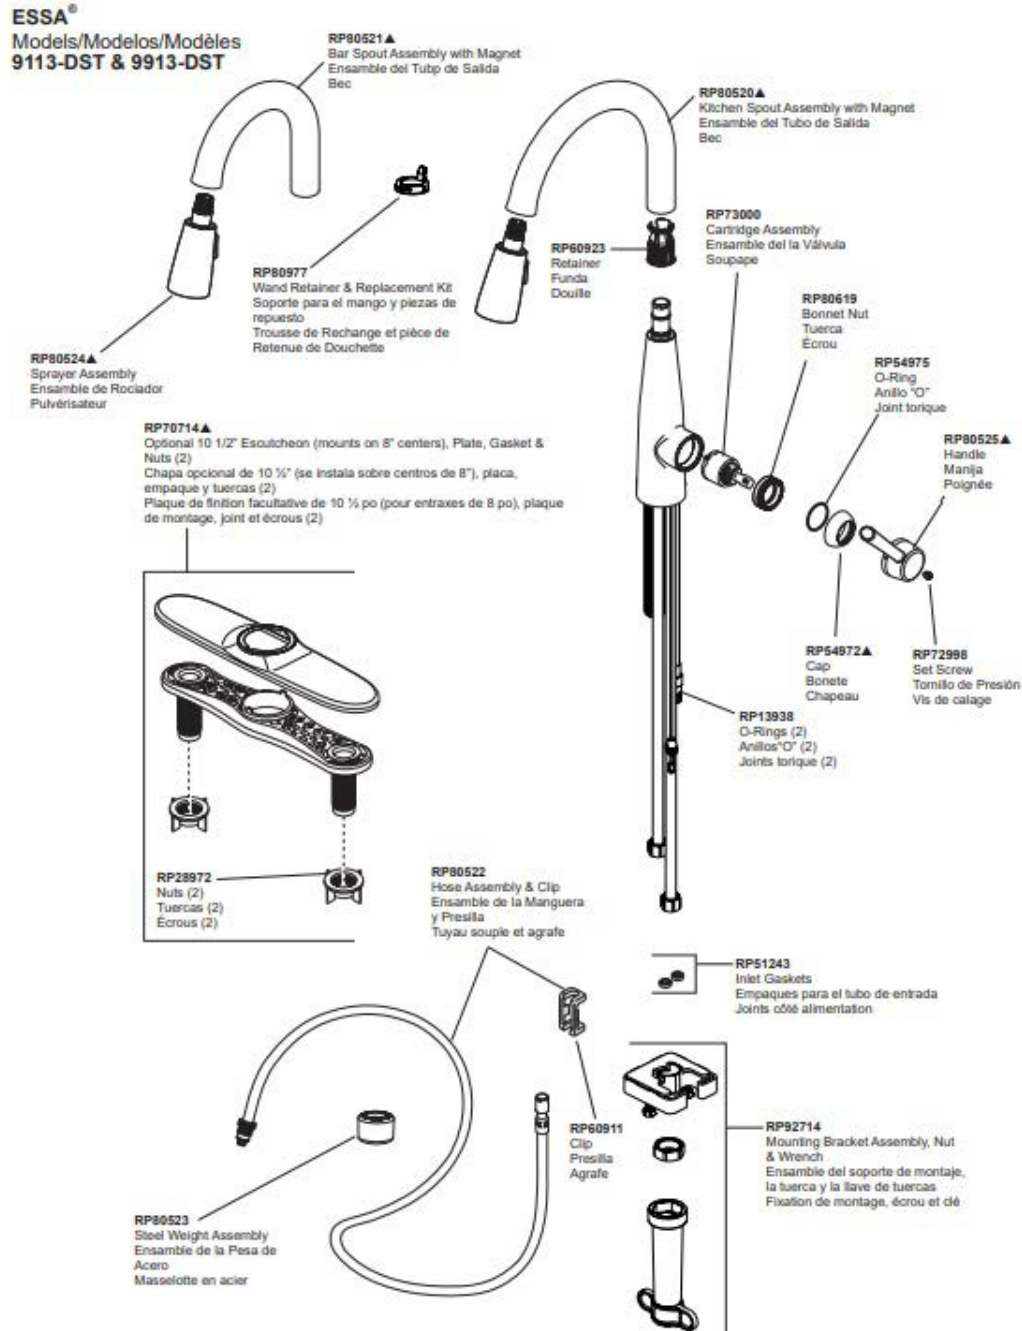

PLUMBING, FRESH WATER SYSTEM

Faucet, Galley

602453 Faucet, Single Handle, Delta
602453-01 Luxart Hose Weight
602453-100 Sprayer Assembly Only, For Delta Faucet 602453

Delta Model #9913-AR-DST

Parts Listed in Diagram are Delta Part Numbers