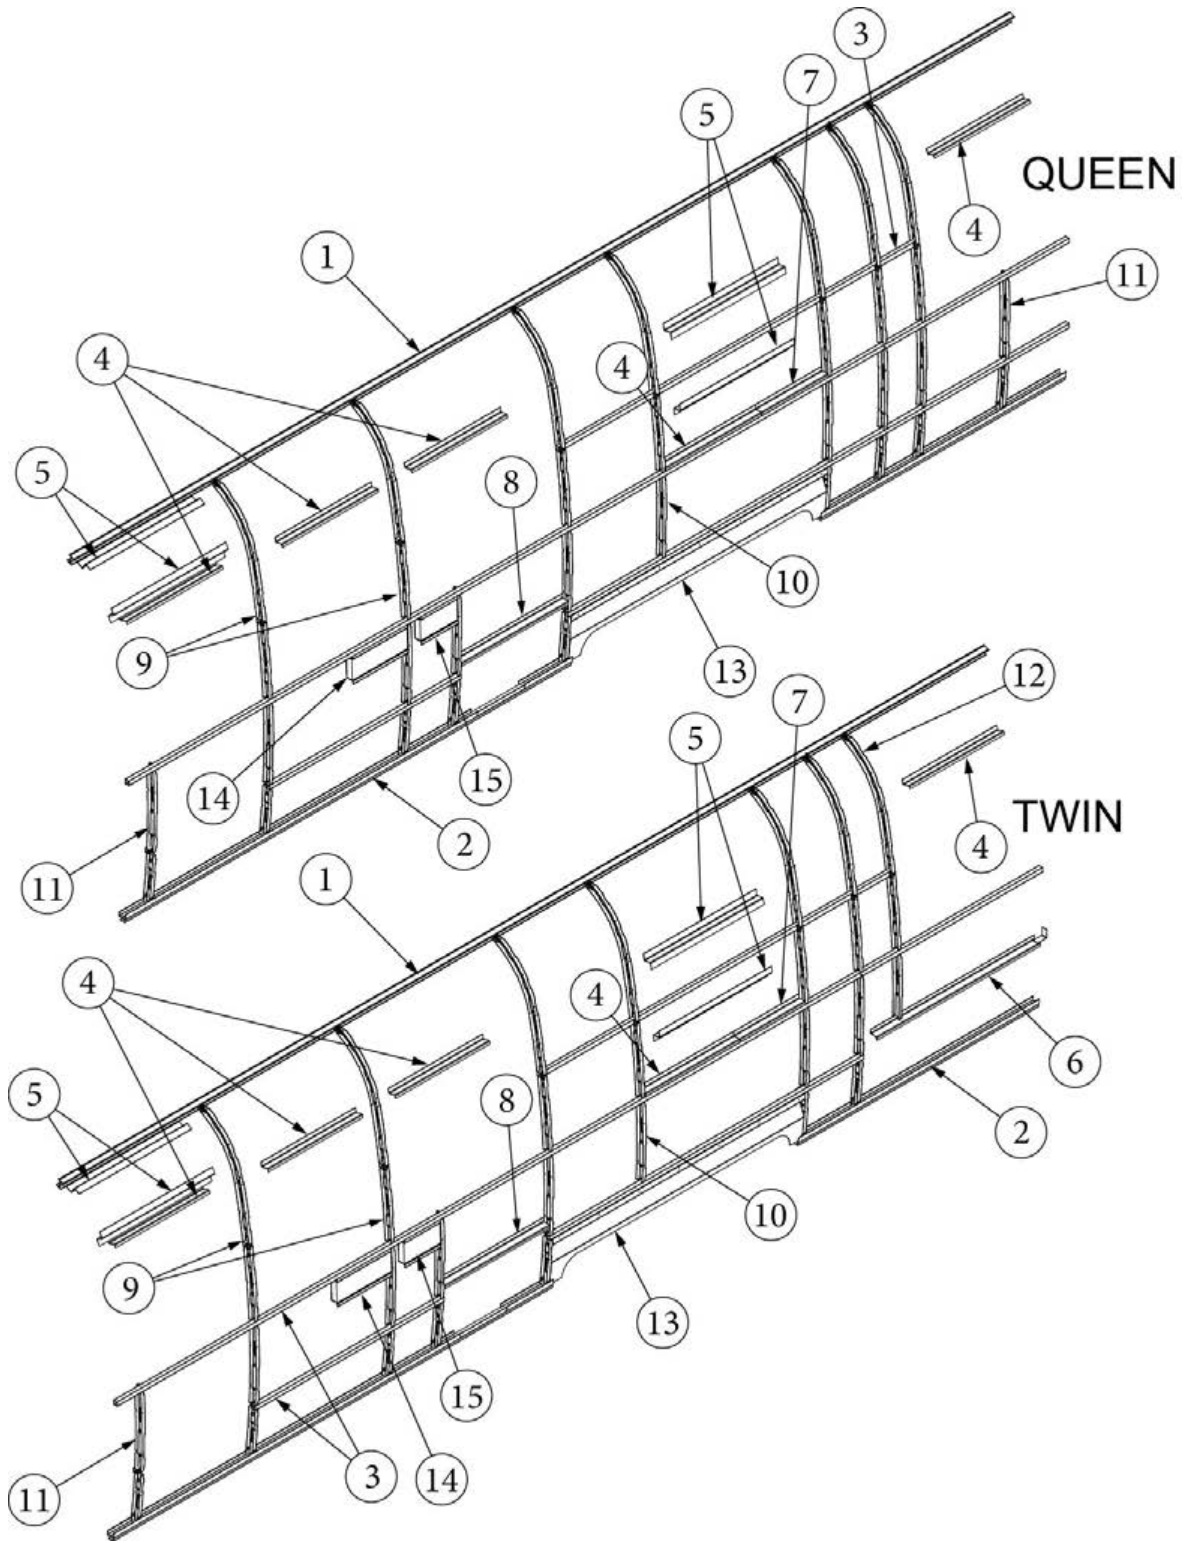

EXTERIOR SHELL

Wall Framing, Roadside, 30RB

Parts Listed on Next Page