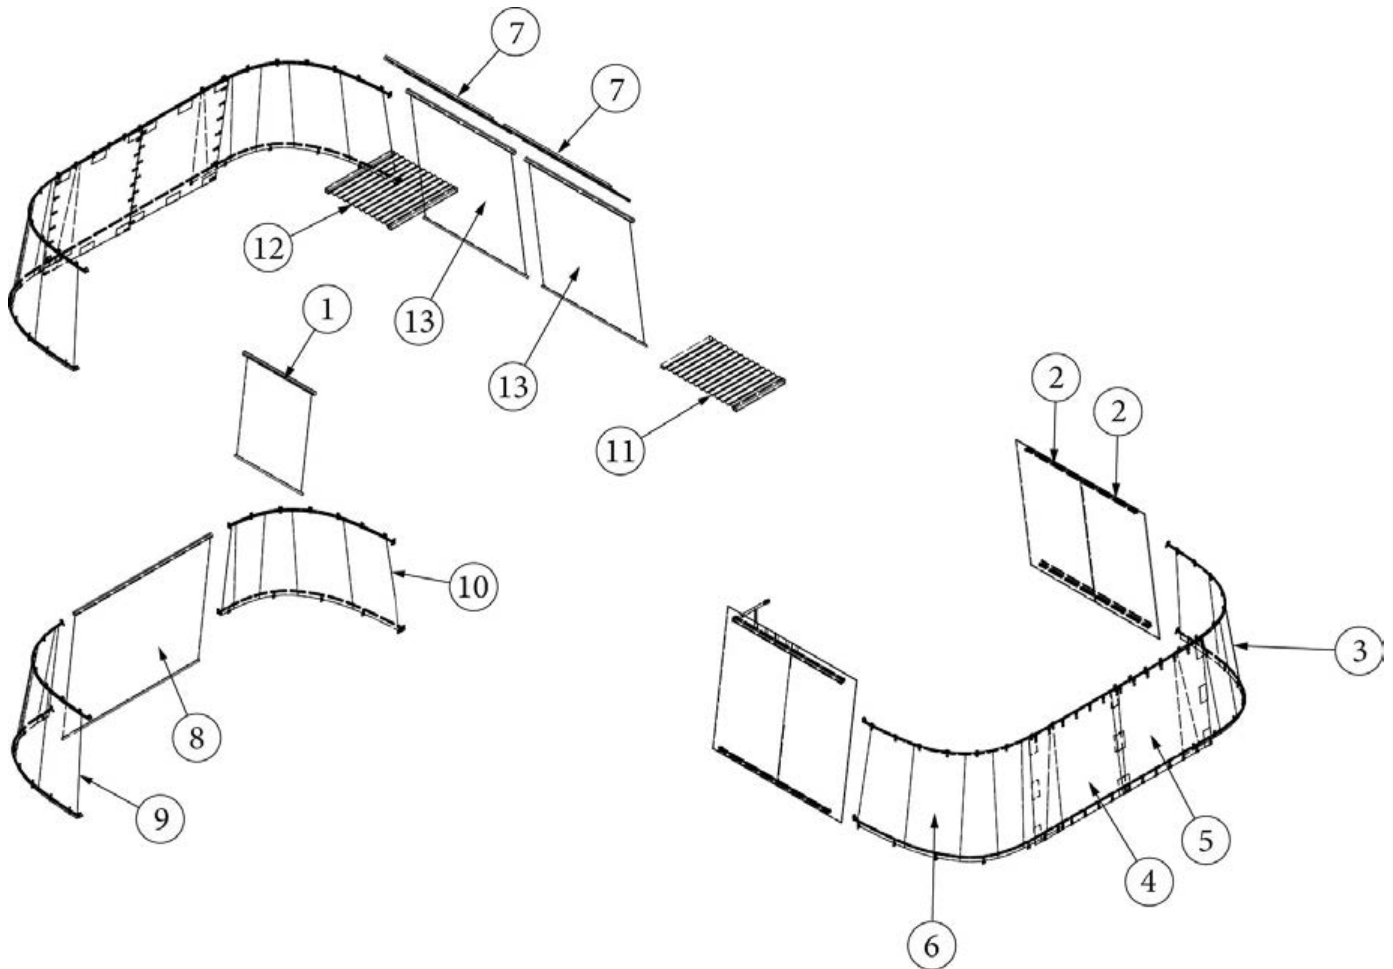

WINDOW COVERINGS

Drapes and Shades, 27FB

135343

Window Coverings Install (not for order/see parts below)

1. 703700-01	Shade, 19 x 24, Oceanair
2. 998171-20	Pnl-Curtain 19" X 34.5" OB
3. 998144-09	Drape, CS side panel, 37 x 25.5
4. 998144-05	Drape, CS front panel, 27 x 25.5
5. 998144-07	Drape, RS front panel, 27 x 25.5
6. 998144-11	Drape, RS side panel, 37 x 25.5
7. 704199-02	Shade-Pull VV 31.25 X 9.5 Ash
8. 703700-08	Shade-Oceanair 40.5"X34"L
9. 998144-19	Drape, Side Panel RS Rear/CS Front
10. 998144-20	Drape, Side Pre laminate, CS Rear/RS Front
11. 704120-01	Shade, Skylight, 14.5 x 22, Grey
12. 704120-02	Shade, Skylight, 19.25 x 20, Grey
13. 703700-04	Shade, 29.75 x 34, Oceanair
704546	Shade, Fantastic Fan