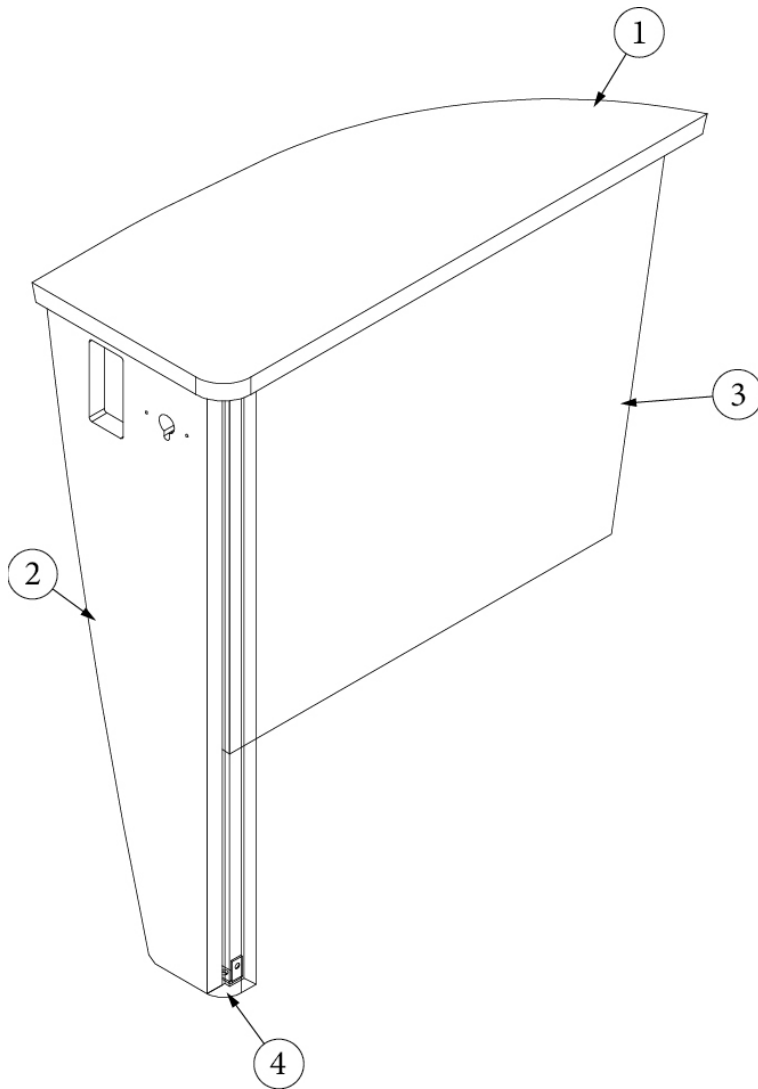

FURNITURE, BEDROOM

Nightstand, 23FB, 25FB

969751-01

Nightstand

1. 969751&000118JC

Pre laminate, .75 X 24 X 9.5"

2. 969751&000218BC

Pre laminate, .75 X 8 X 26"

3. 969751&000312BC

Pre laminate, .5 X 21.75 X 16"

801706-1003

Corner Trim, 90 Deg, 1", Radius, Waxed Maple

380041

Brace. 1", Stanley. Corner

386421-02

Edgebanding, 15/16", Smokey Skies

201673-03

Cove Molding, Ash Grey