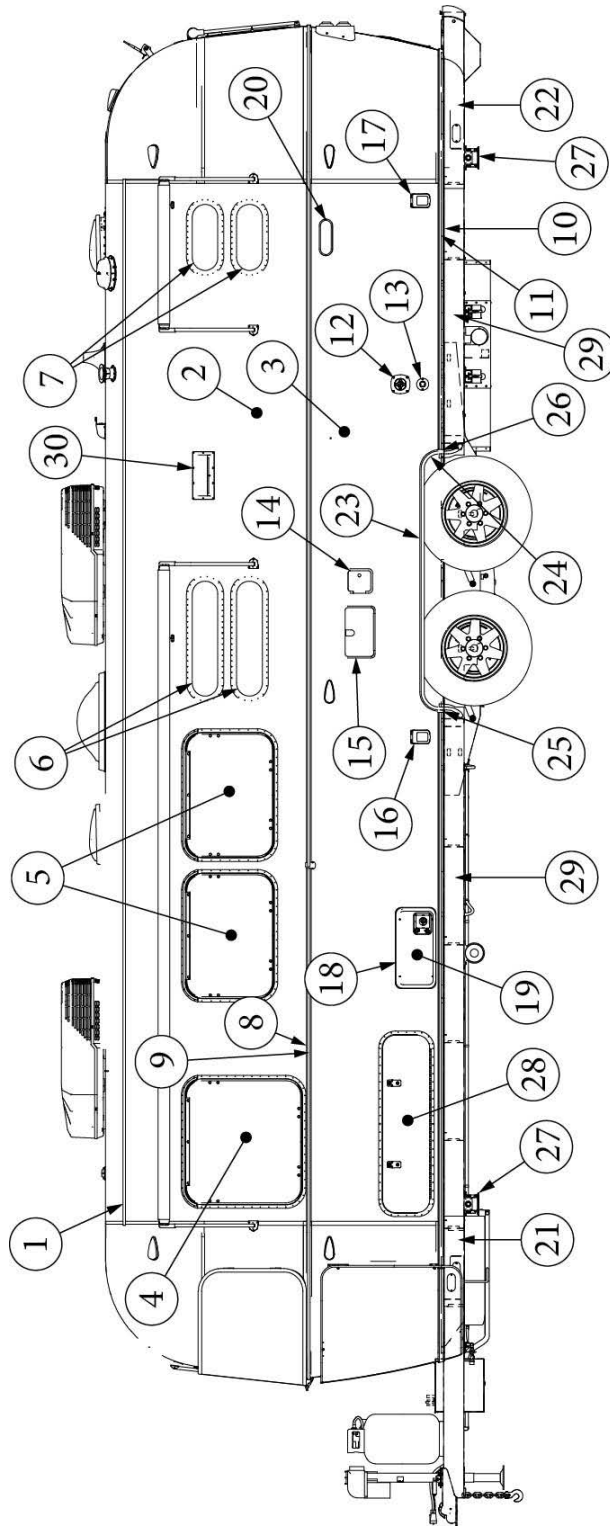

EXTERIOR SHELL

Exterior Components, Roadside, 30FB Office

Parts Listed on Next Page