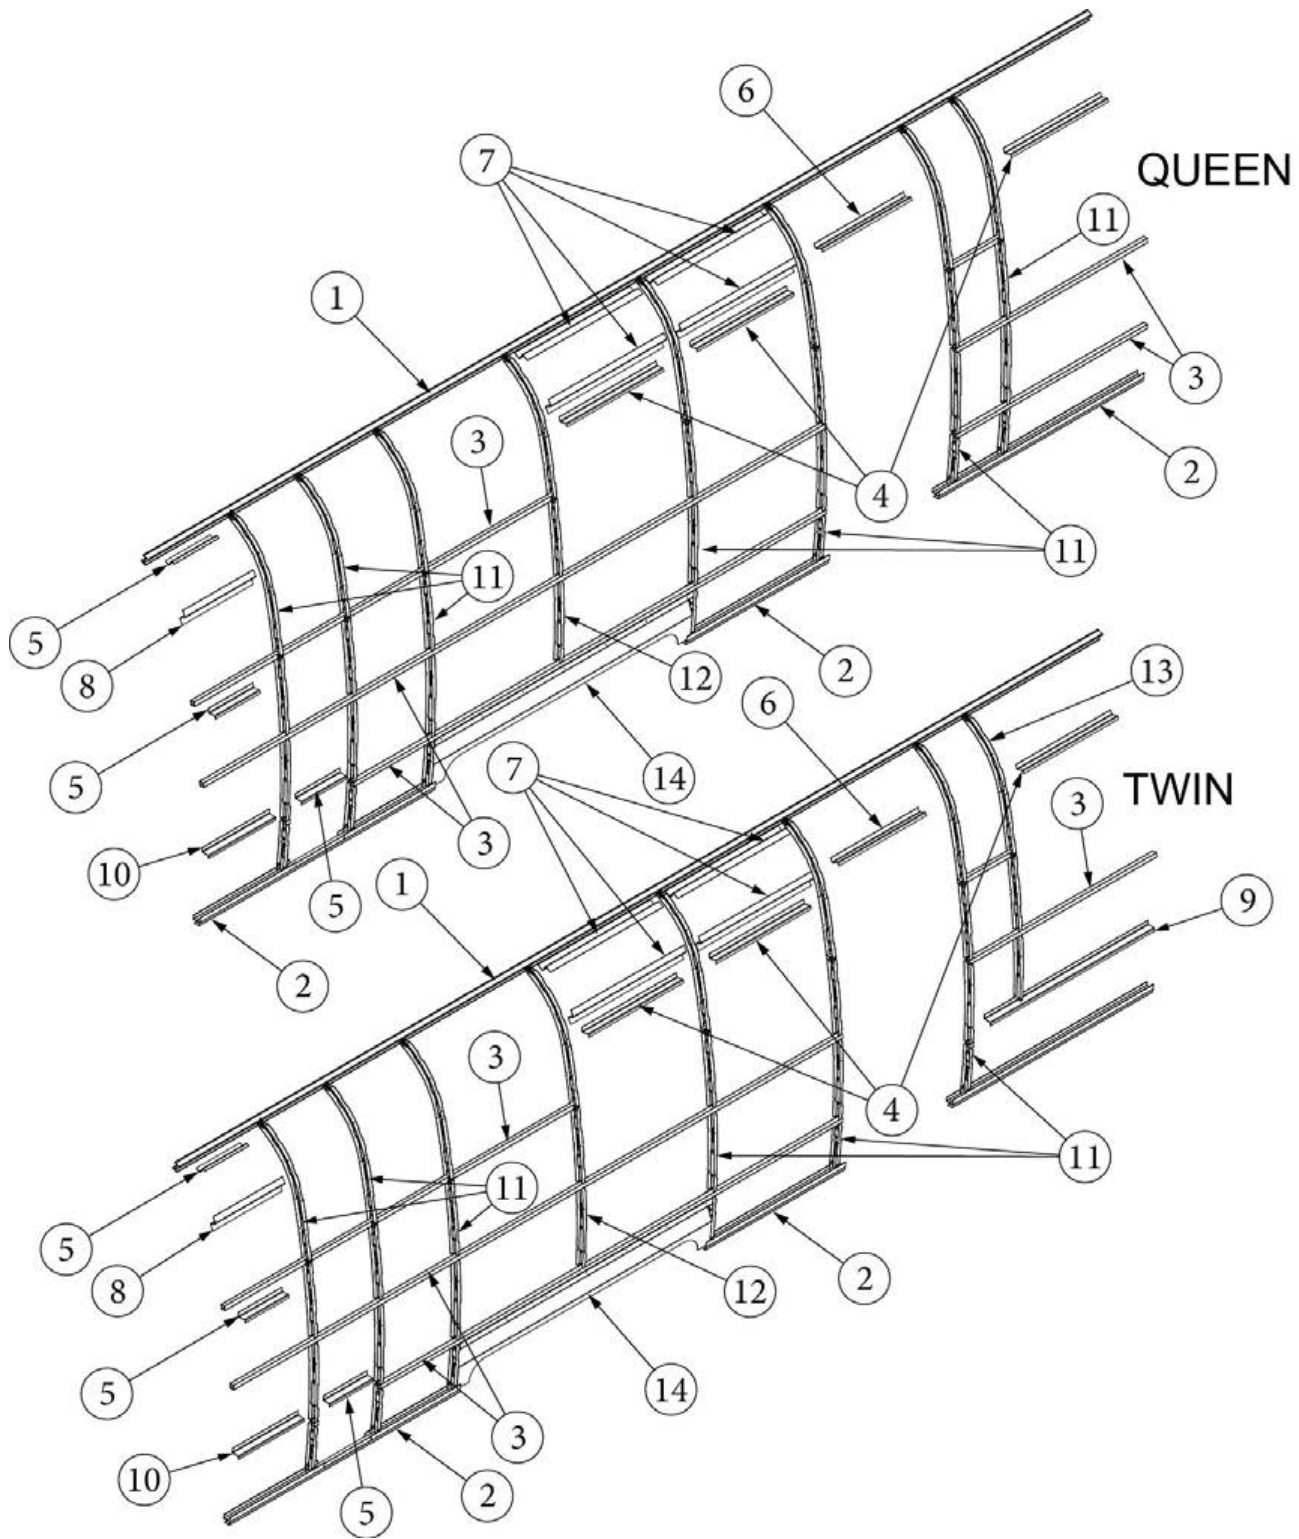

EXTERIOR SHELL

Wall Framing, Curbside, 30FB Bunk

Parts Listed on Next Page