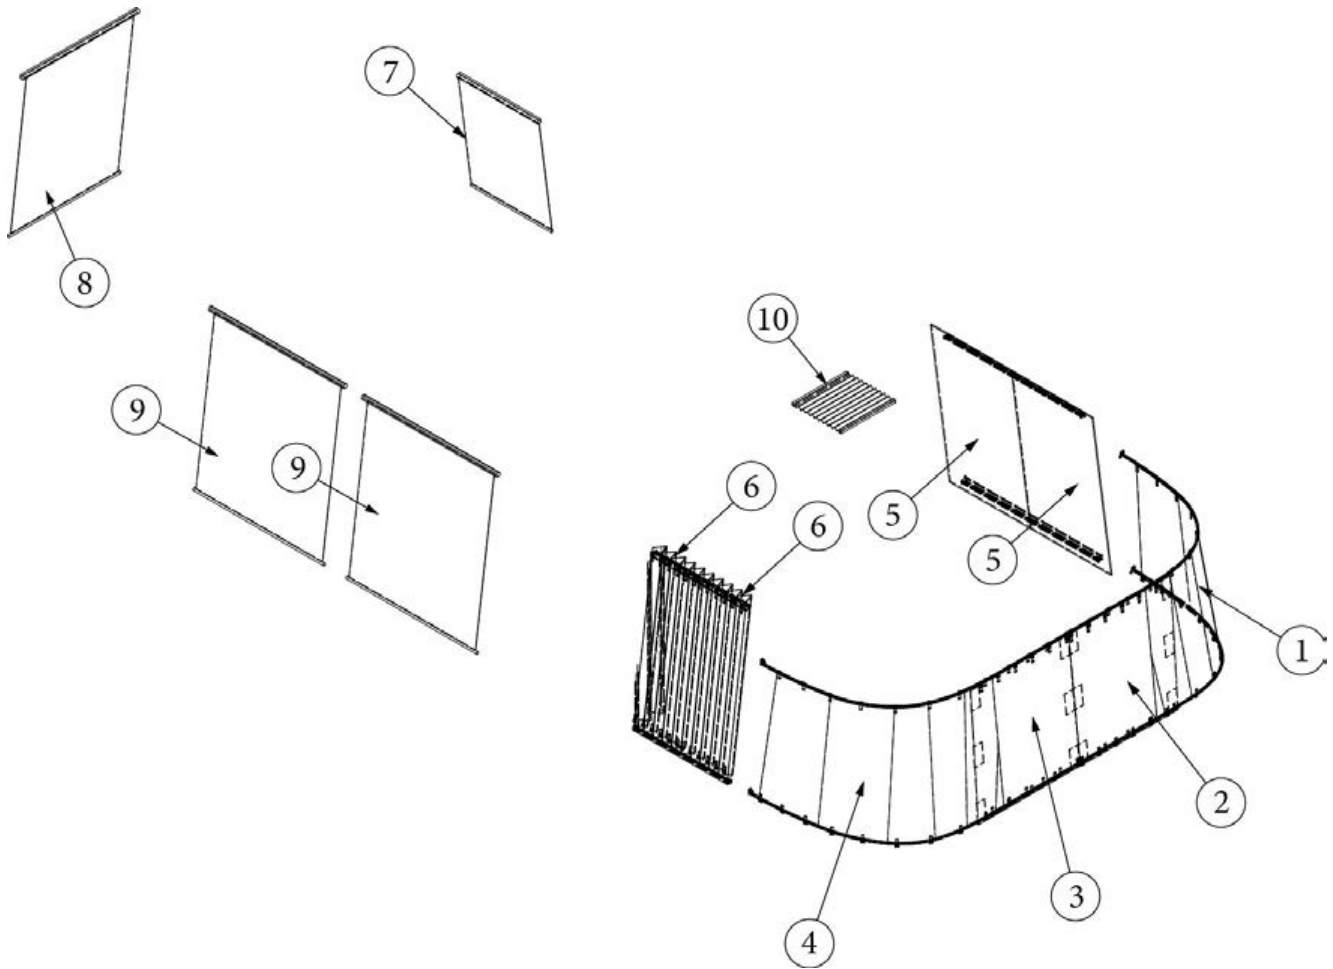

WINDOW COVERINGS

Drapes and Shades, 23FB

135278-01

Window Coverings Install (not for order/see parts below)

1.	998144-09	Drape, CS side panel, 37 x 25.5
2.	998144-10	Drape, CS front panel, 23 x 25.5
3.	998144-12	Drape, RS front panel, 23 x 25.5
4.	998144-11	Drape, RS side panel, 37 x 25.5
5.	998171-20	Curtain Assembly, 19 x 34.5"
6.	998171-18	Curtain Assembly, 14 x 34.5"
7.	704699-03	Shade, Window Rail, Double Pull, Oceanair
8.	703700-03	Shade, 25.25 x 34, Oceanair
9.	703700-04	Shade, 29.75 x 34, Oceanair
10.	704546	Shade, Fantastic Fan