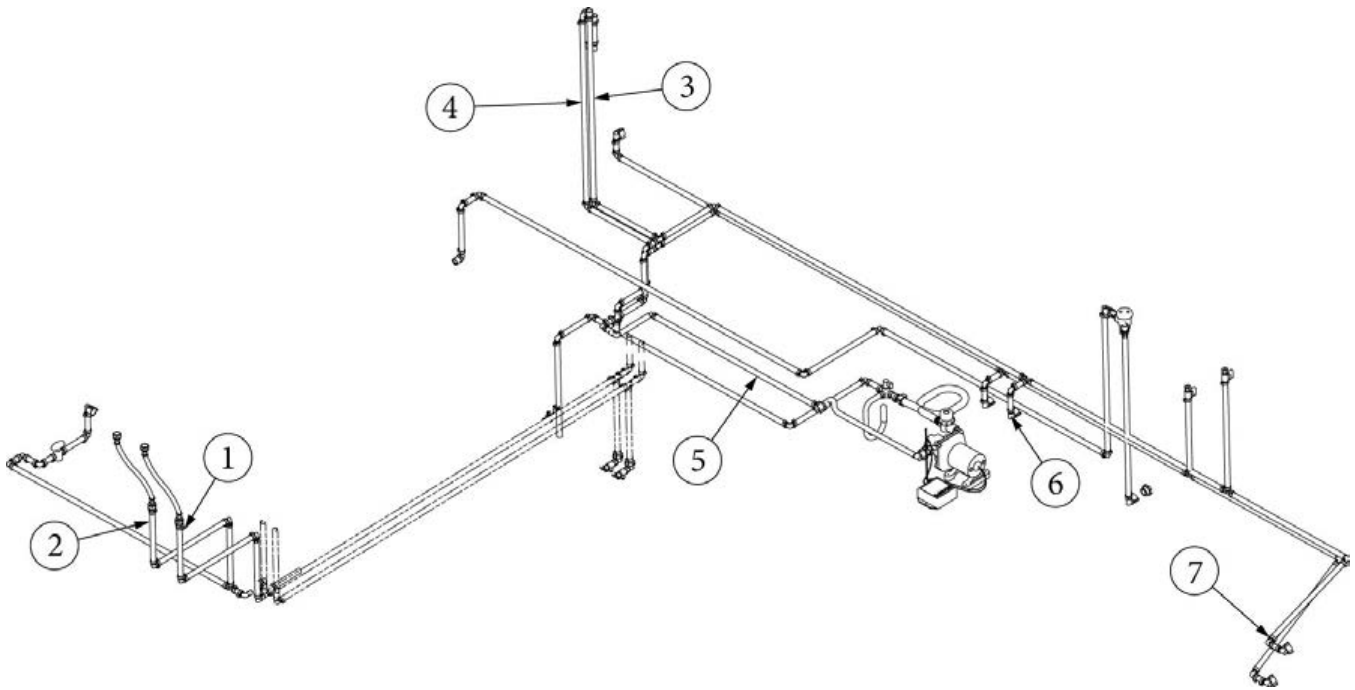

PLUMBING, FRESH WATER SYSTEM

Fresh Water Lines, 28RB

944050-01

Install, Fresh Water Layout (not for order/see parts below)

1. 944049-01	Layout, CS, Hot
2. 944049-02	Layout, CS, Cold
3. 944049-03	Layout, RS, Hot
4. 944049-04	Layout, RS, Cold
5. 944049-05	Layout, Water Pump Connect
6. 944049-08	Layout, Tank Flush
7. 944049-09	Layout, Water Heater, Hot & Cold