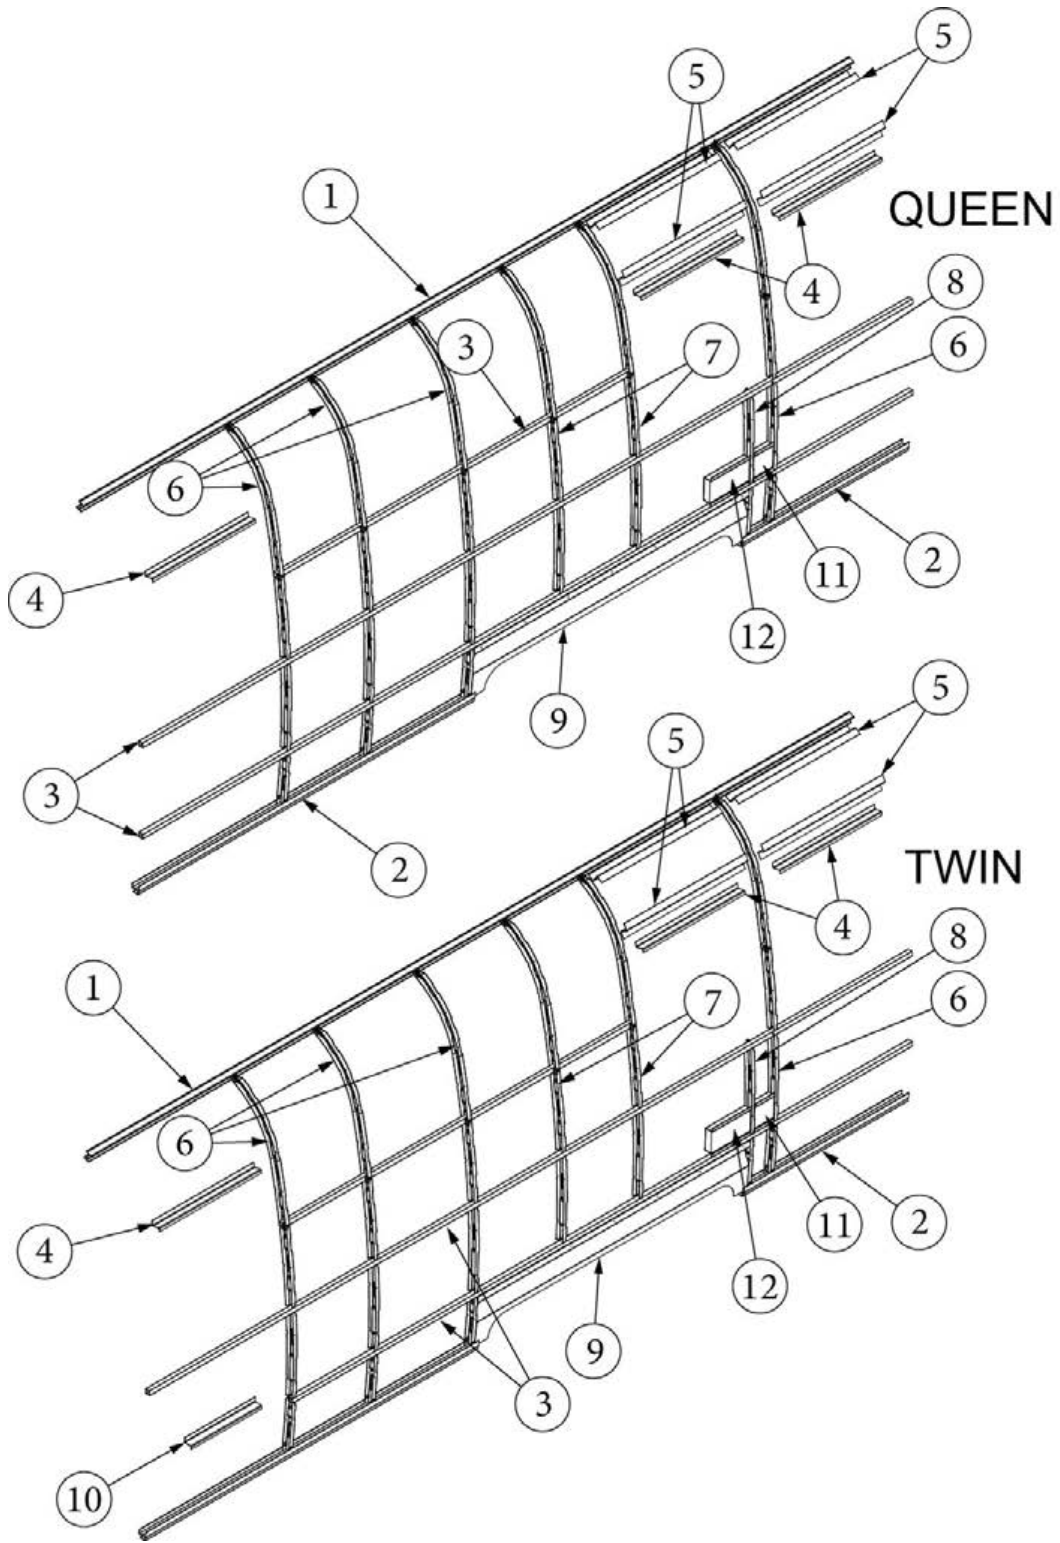

EXTERIOR SHELL

Wall Framing, Roadside, 25FB

Parts Listed on Next Page