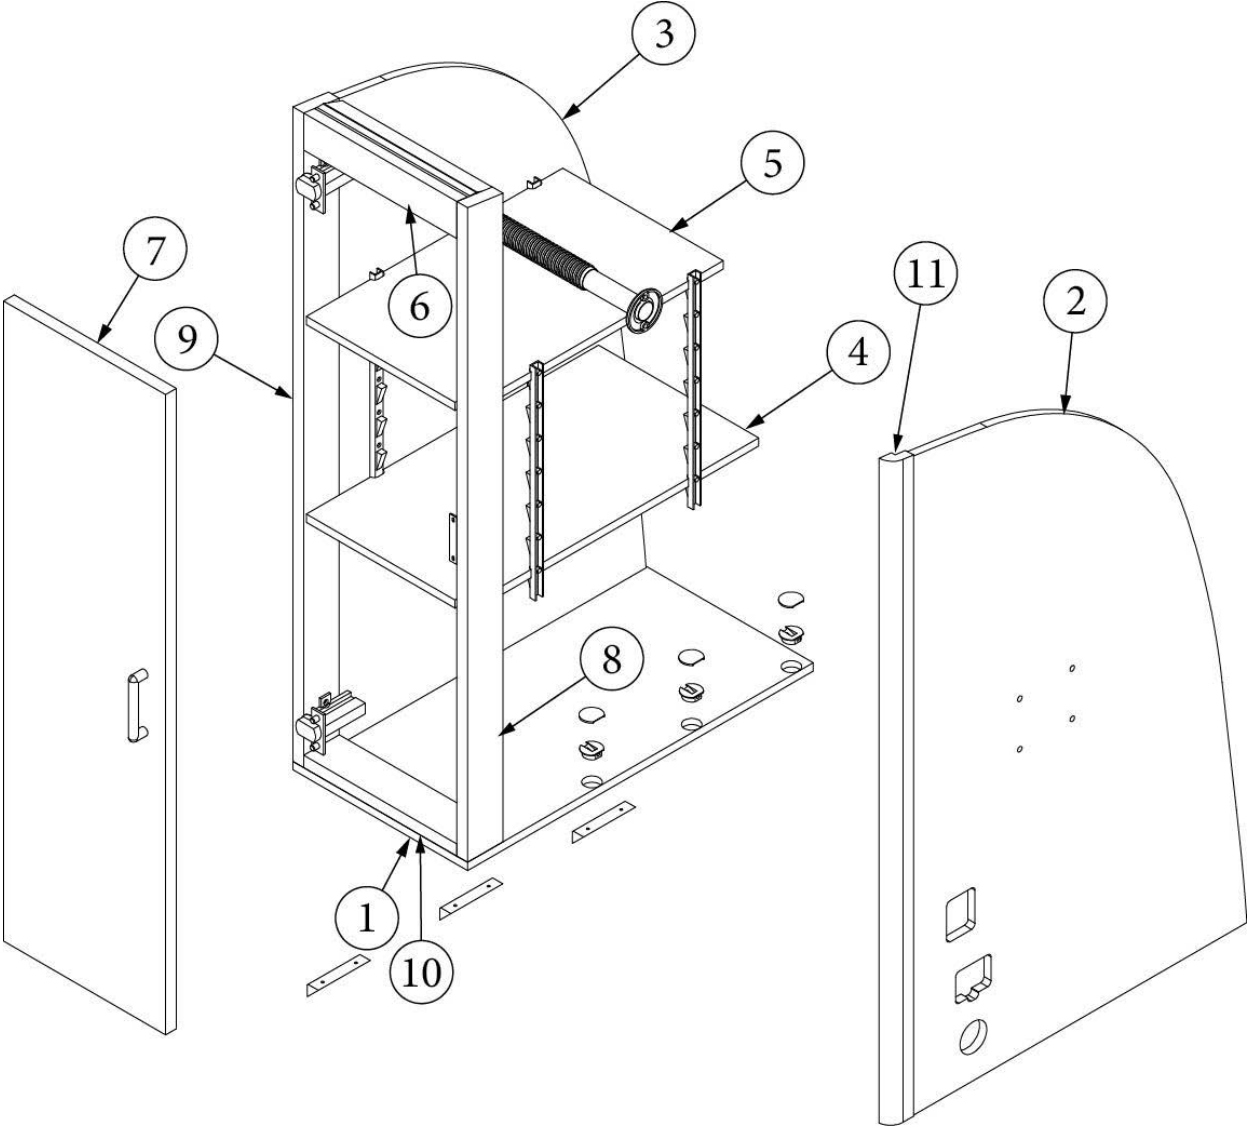

FURNITURE, BEDROOM

Hanging Wardrobe, Twin, RS 27FB

Parts Listed on Next Page