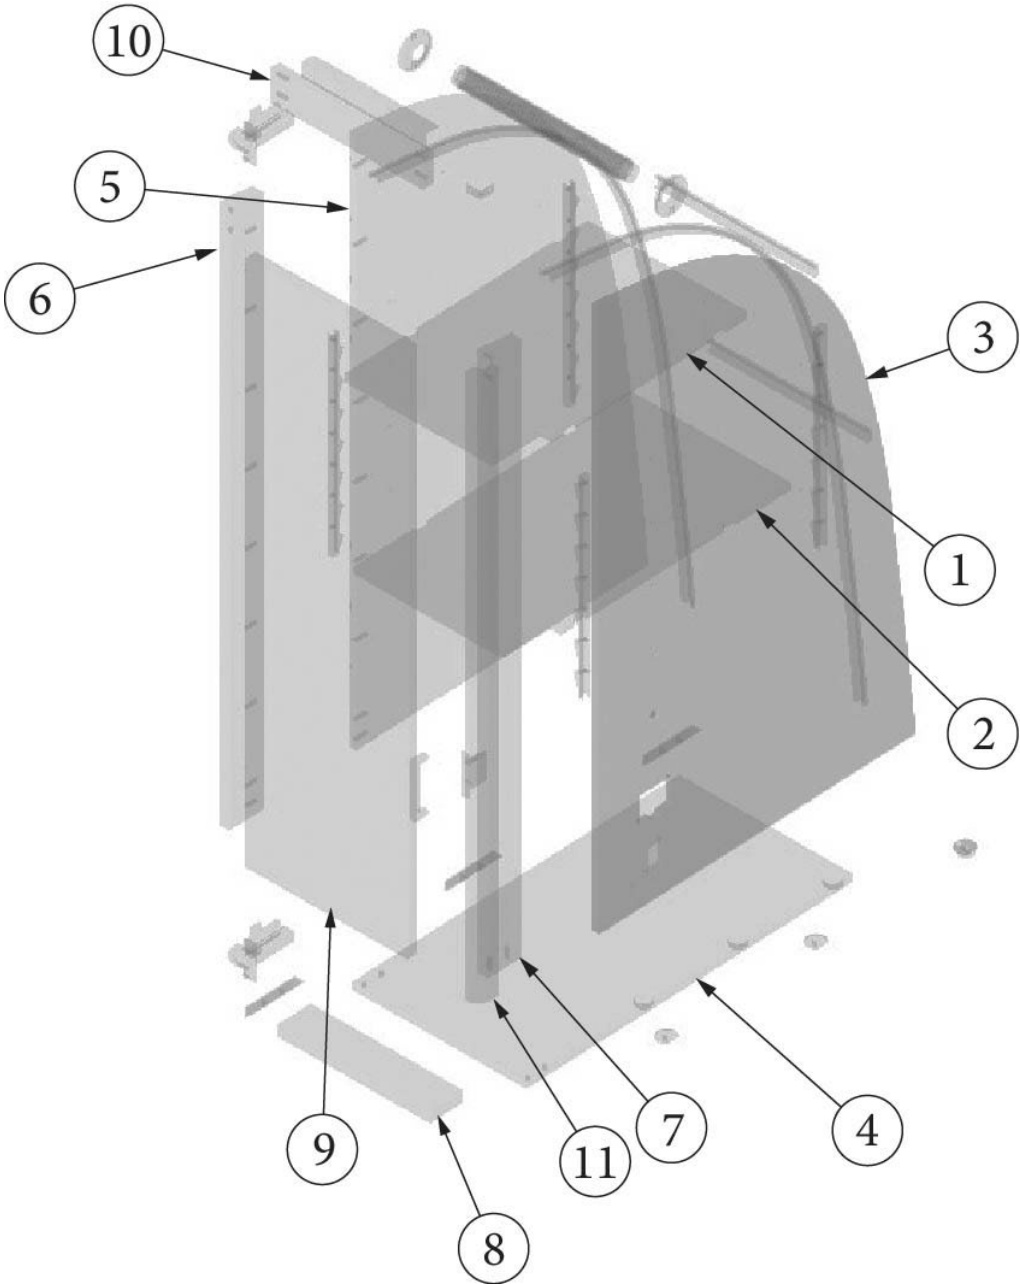

FURNITURE, BEDROOM

Hanging Wardrobe, Twin, CS 28RB, CS 30RB

Parts Listed on Next Page