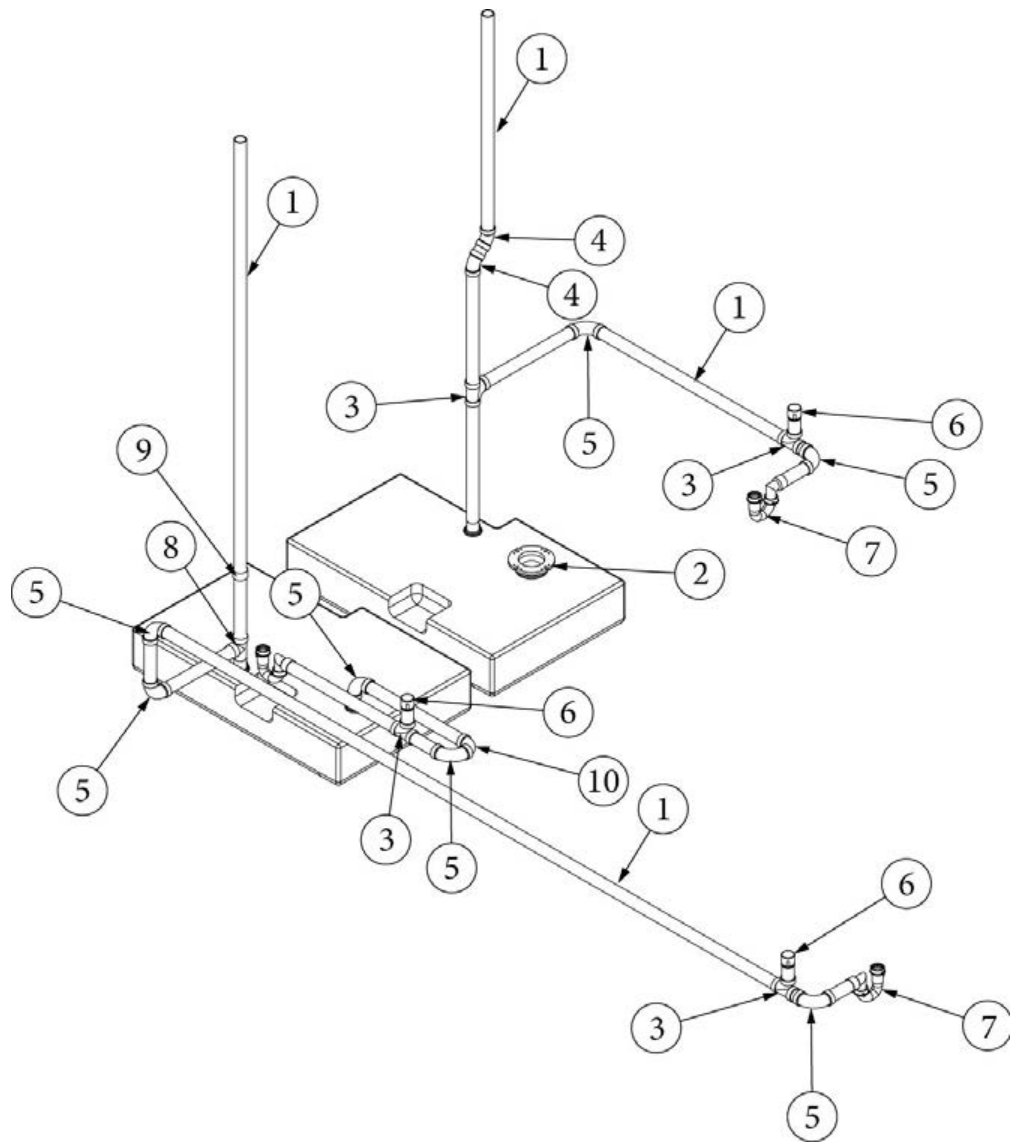

PLUMBING, DRAIN SYSTEM

Drain, Above Floor, 30RB

113196

Above Floor Drain System (not for order/see parts below)

1. 601160-02	Pipe, ABS DWG, 1.5"
2. 600065	Floor flange, Threaded
3. 600156	Tee, Sanitary
4. 600030	Ell, ABS, 45°, Long turn
5. 600035	Ell, ABS long sweep, 1.5
6. 600538	Vent, V-200, Automatic
7. 600622	P-trap, 1.5" w/slip nut & washer
8. 601868	Sanitary tee
9. 600227	Coupling, 1.5"
10. 600662	Elbow, 1.5", 90°, Short radius