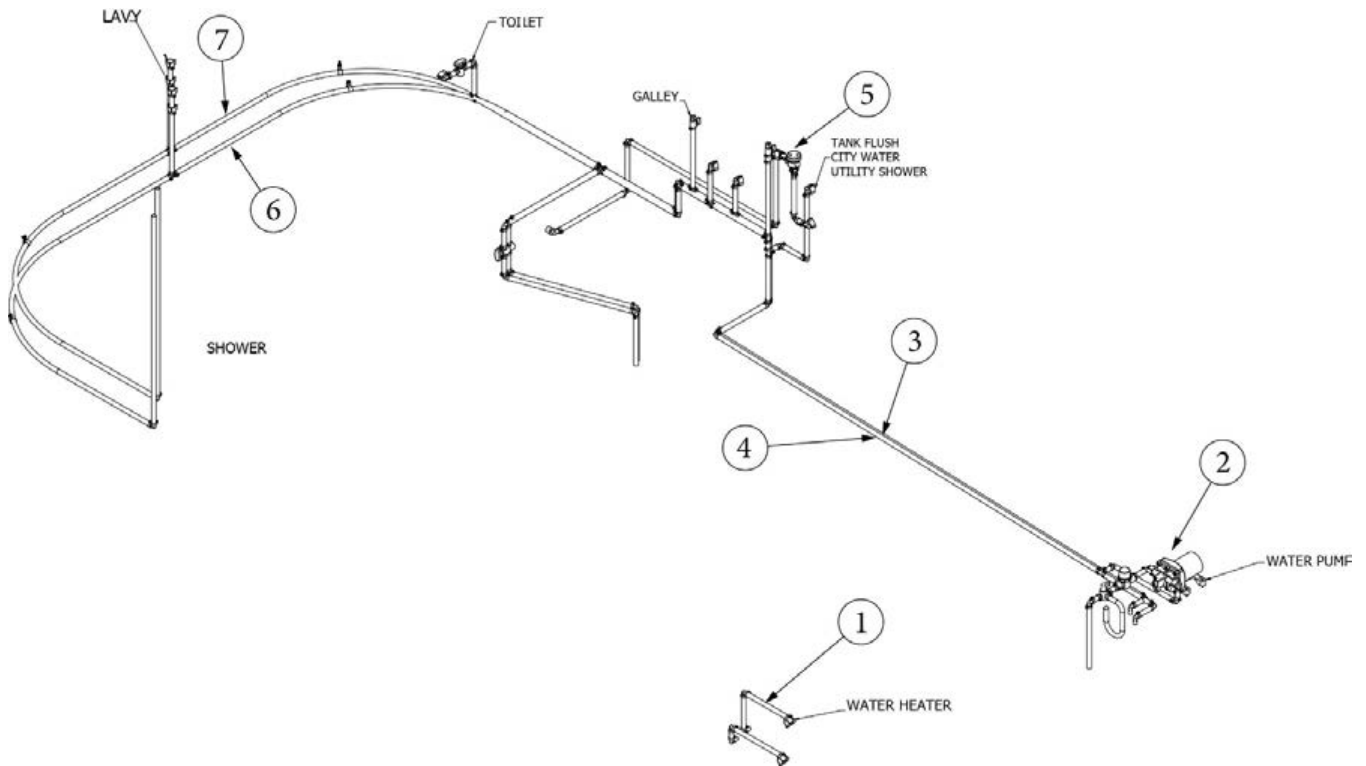

PLUMBING, FRESH WATER SYSTEM

Fresh Water Lines, 23FB

113837-01

Fresh Water Layout, 23FB (not for order/see parts below)

1. 944022-01	Water heater hook up
2. 944022-02	Water pump lines
3. 944022-04	Layout, RS hot water lines
4. 944022-07	Layout, RS cold water lines
5. 944022-08	Layout, Tank flush
6. 944022-05	Layout, Rear hot water lines
7. 944022-06	Layout, Rear cold water lines