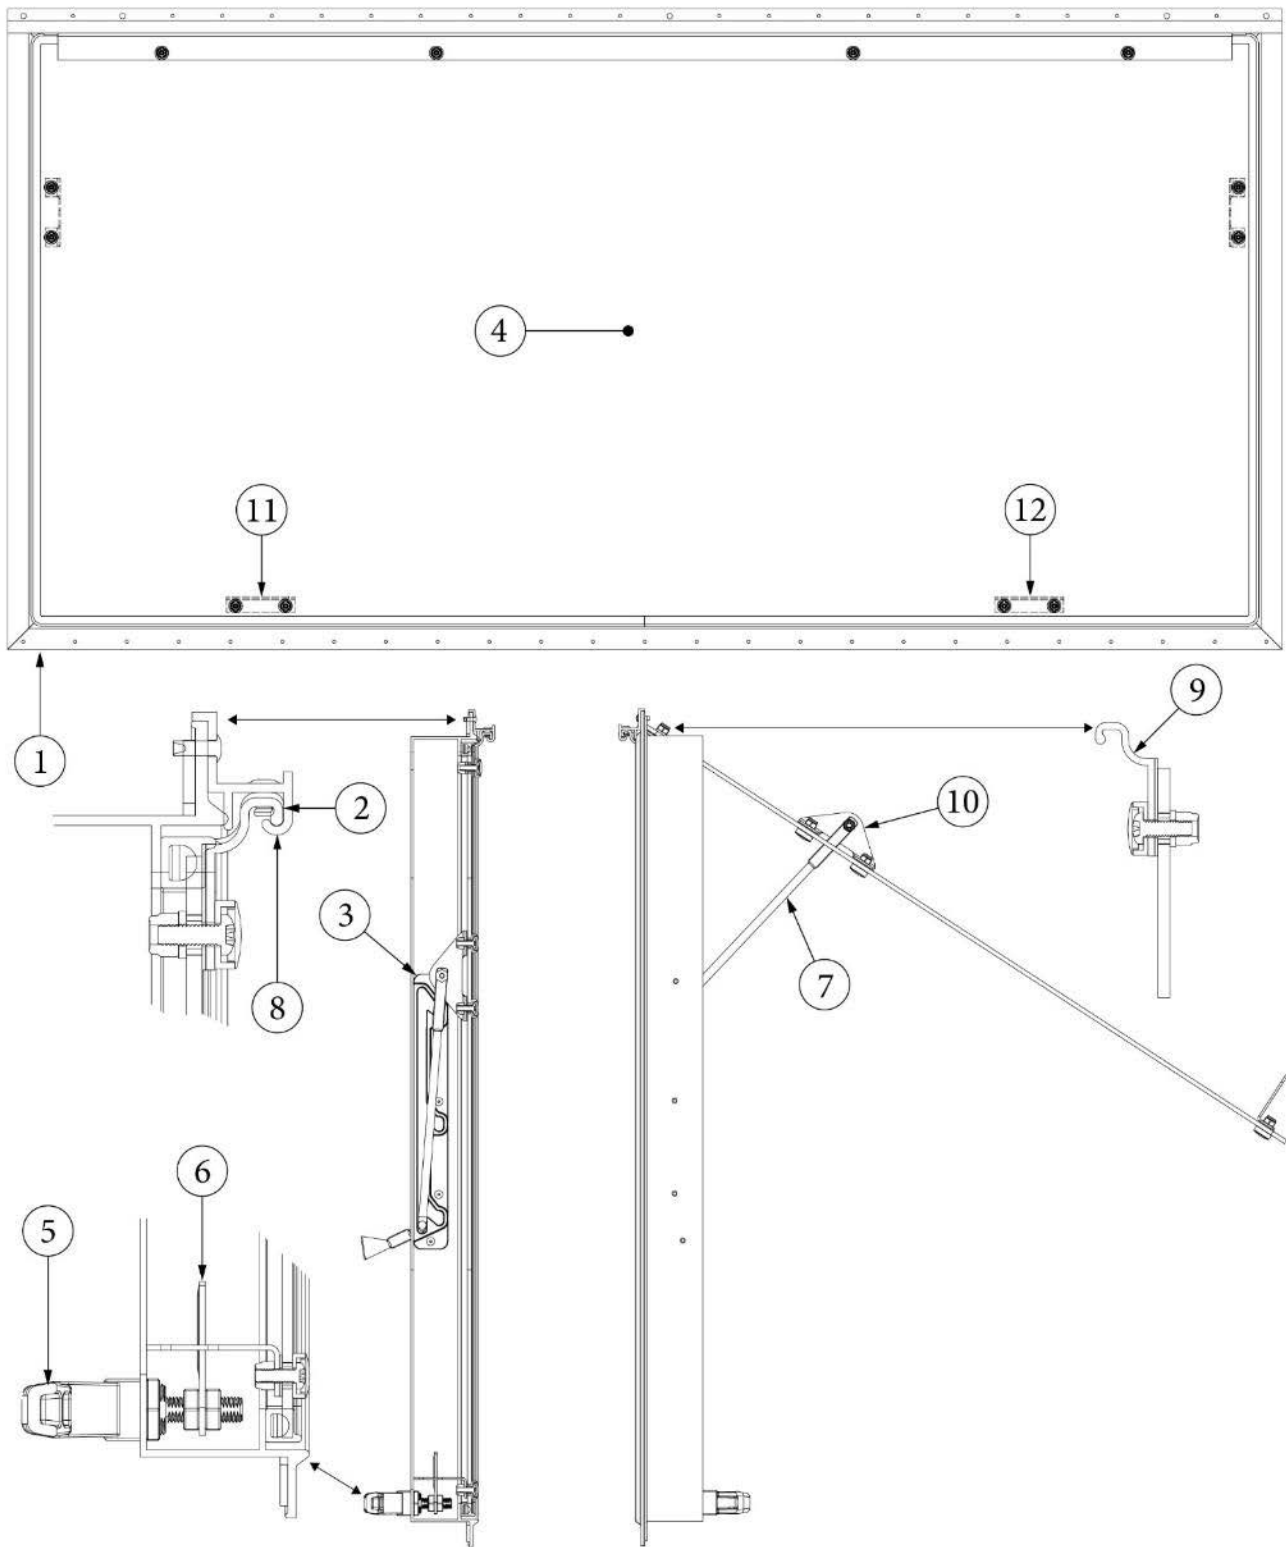

WINDOWS

Windows, Front/Rear, and Rear Hatch Option

Parts Listed on Next Page