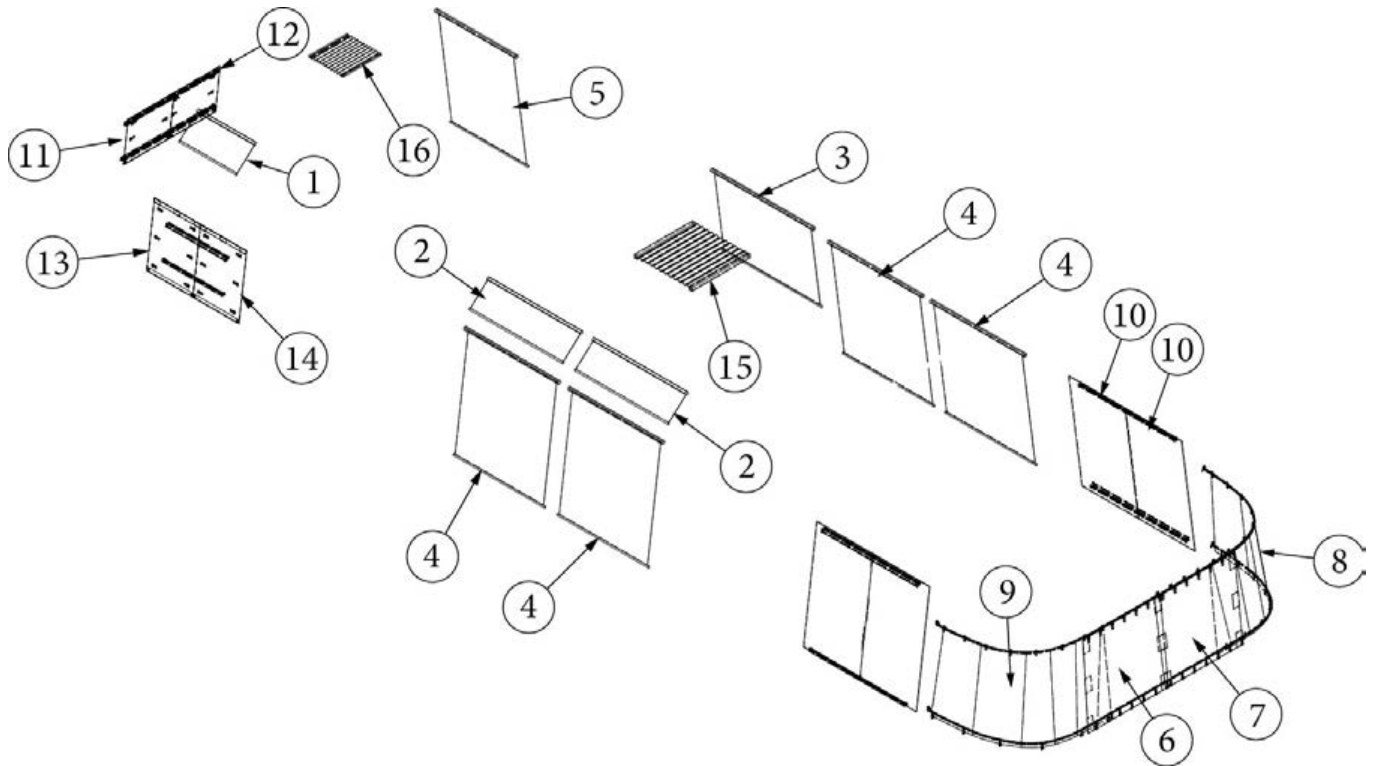

WINDOW COVERINGS

Drapes and Shades, 30FB Bunk

135315

Window Coverings Install (not for order/see parts below)

1. 704199-01	Shade, 19.25 x 9.5, 1" rail, Ash Grey
2. 704199-02	Shade-Pull VV 31.25 X 9.5 Ash
3. 703700-02	Shade, 32.5 x 24, Oceanair
4. 703700-04	Shade, 29.75 x 34, Oceanair
5. 703700-03	Shade, Window Rail, Oceanair, 25.25 x 34"
6. 998144-05	Drape-CS Frt Pnl 27"X 25.5"
7. 998144-07	Drape-RS Frt Pnl 27"X 25.5"
8. 998144-09	Drape-CS Side Panel 37" X 25.5"
9. 998144-11	Drape-Rs Side Panel 37" X 25.5"
10. 998171-20	Pull Curtain, 19" x 34.5"
11. 998267-01	Drapes, Rear Bunk
12. 998267-02	Drapes, Rear Bunk
13. 998268-01	Drapes, CS Bunk
14. 998268-02	Drapes, CS Desk
15. 704120-02	Shade, Skylight, 19.25 x 20, Grey
16. 704546	Shade, Fantastic Fan