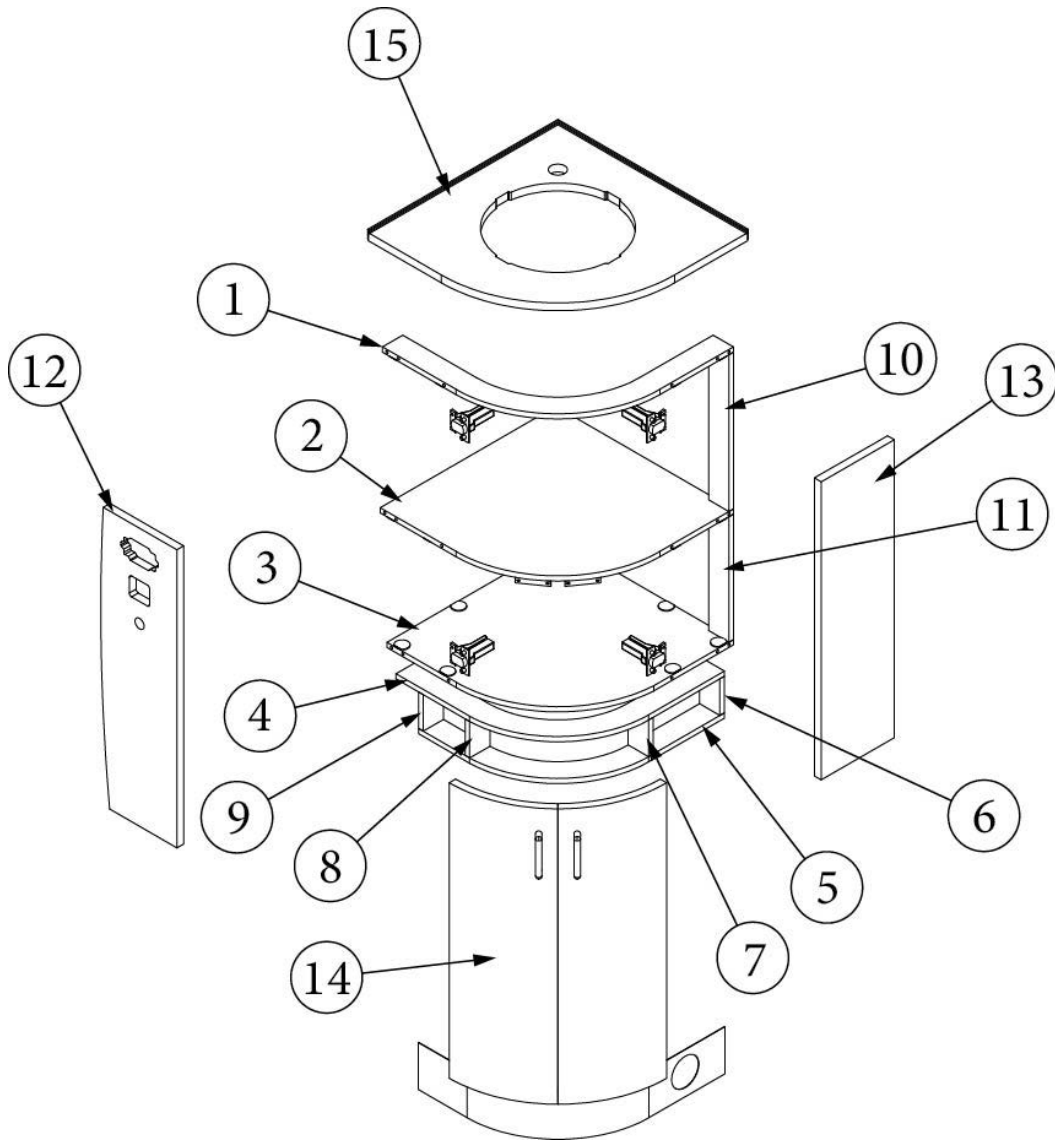

FURNITURE, LAVATORY

Lavatory Cabinet, 30FB Bunk and Office

Parts Listed on Next Page