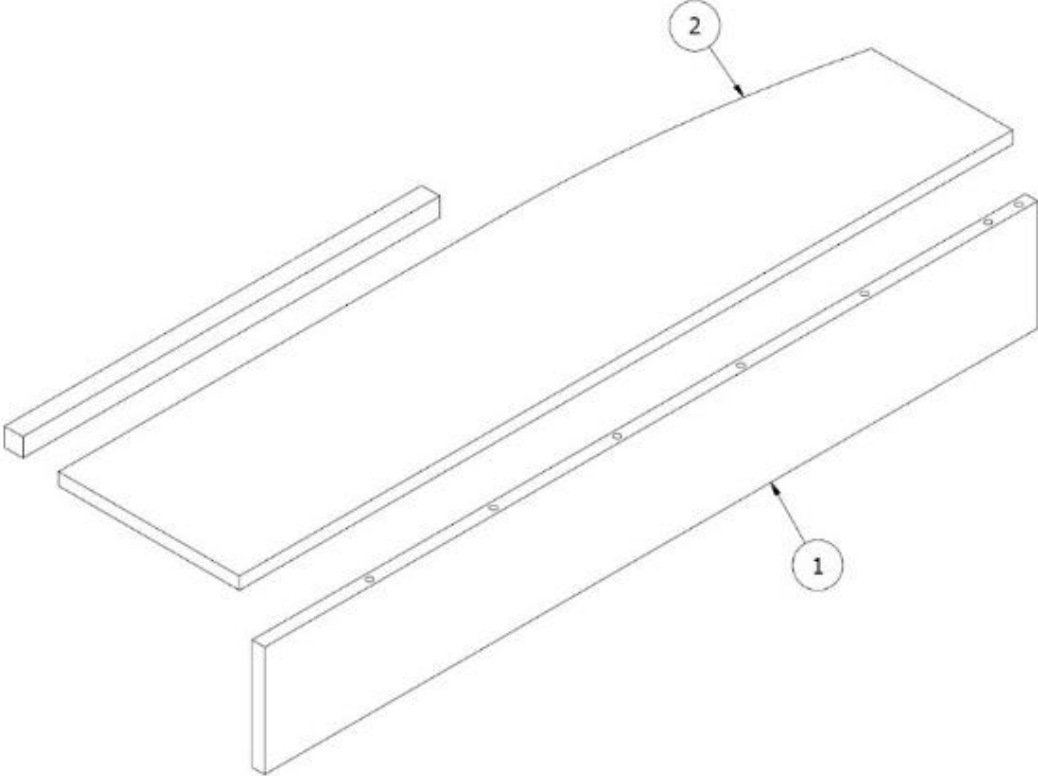

FURNITURE, LOUNGE

Desk Close Out, 30FB Office

969638

Assembly, Desk Close Out

- 1. 969638&000112BC
- 2. 969638&000212BC

Pre laminate, 5.28 X 30.5"  
Pre laminate, 7 X 30.5"

FURNITURE, LOUNGE

Desktop, 30FB Office