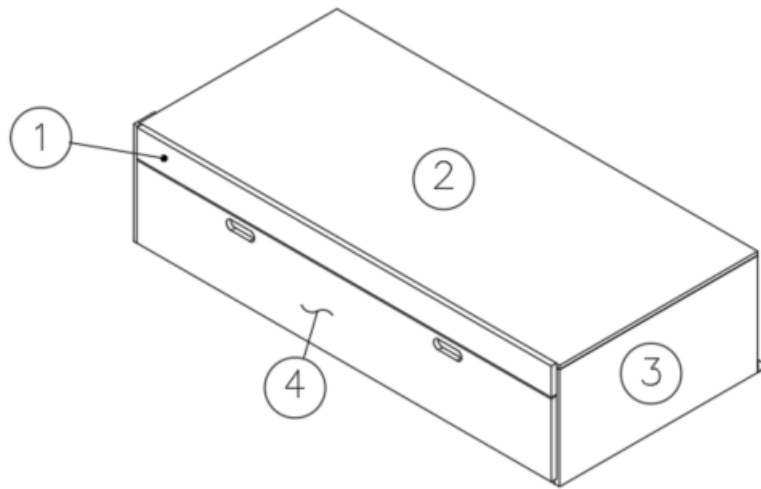

## FURNITURE, LOUNGE

Sofa, 28RB, 30RB

966970

Sofa

1. 966971
2. 966970&000212CE
3. 801351
4. 966970&000618BC  
386439  
381607-11  
381228-02  
114809  
382057  
382057-04

- Bed assembly  
Pre laminate, 60 X 28.25  
Lite Ply-18mm (.75") 4'x 8' (Sold In A 32 Sf Sheet)  
Door-10.25 X 59.13  
Bar Pull-5 3/8" X 3"  
Hinge, Self-close  
Catch, Grabber door (5lb Pull)  
Aluminum angle, 1.5 x 1.5  
Knockdown  
Cap, Knockdown, White