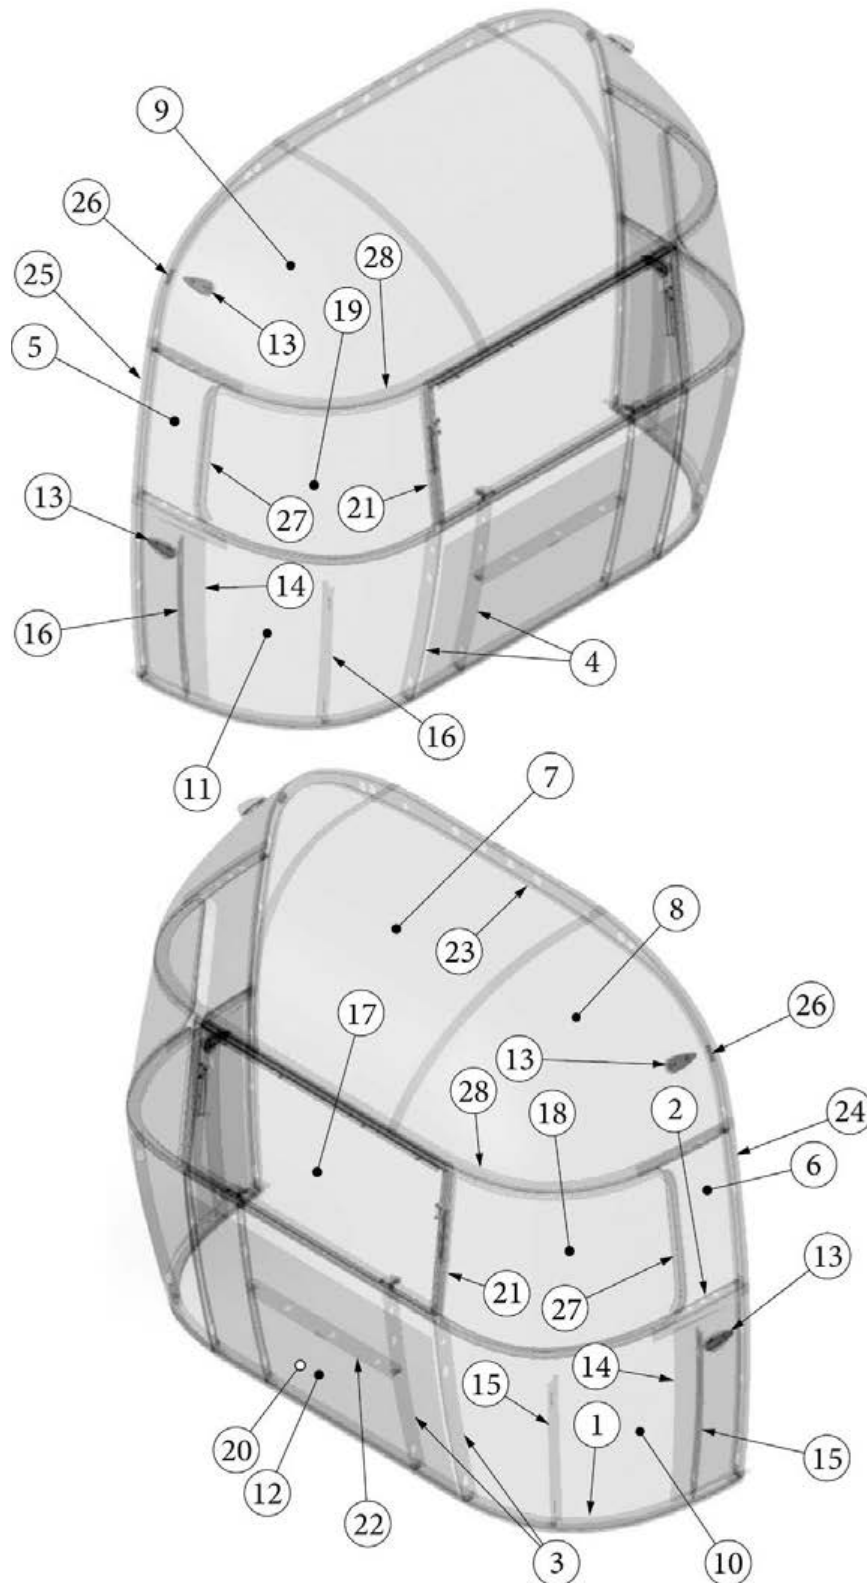

EXTERIOR SHELL

Front End, Queen, 25FB

Parts Listed on Next Page