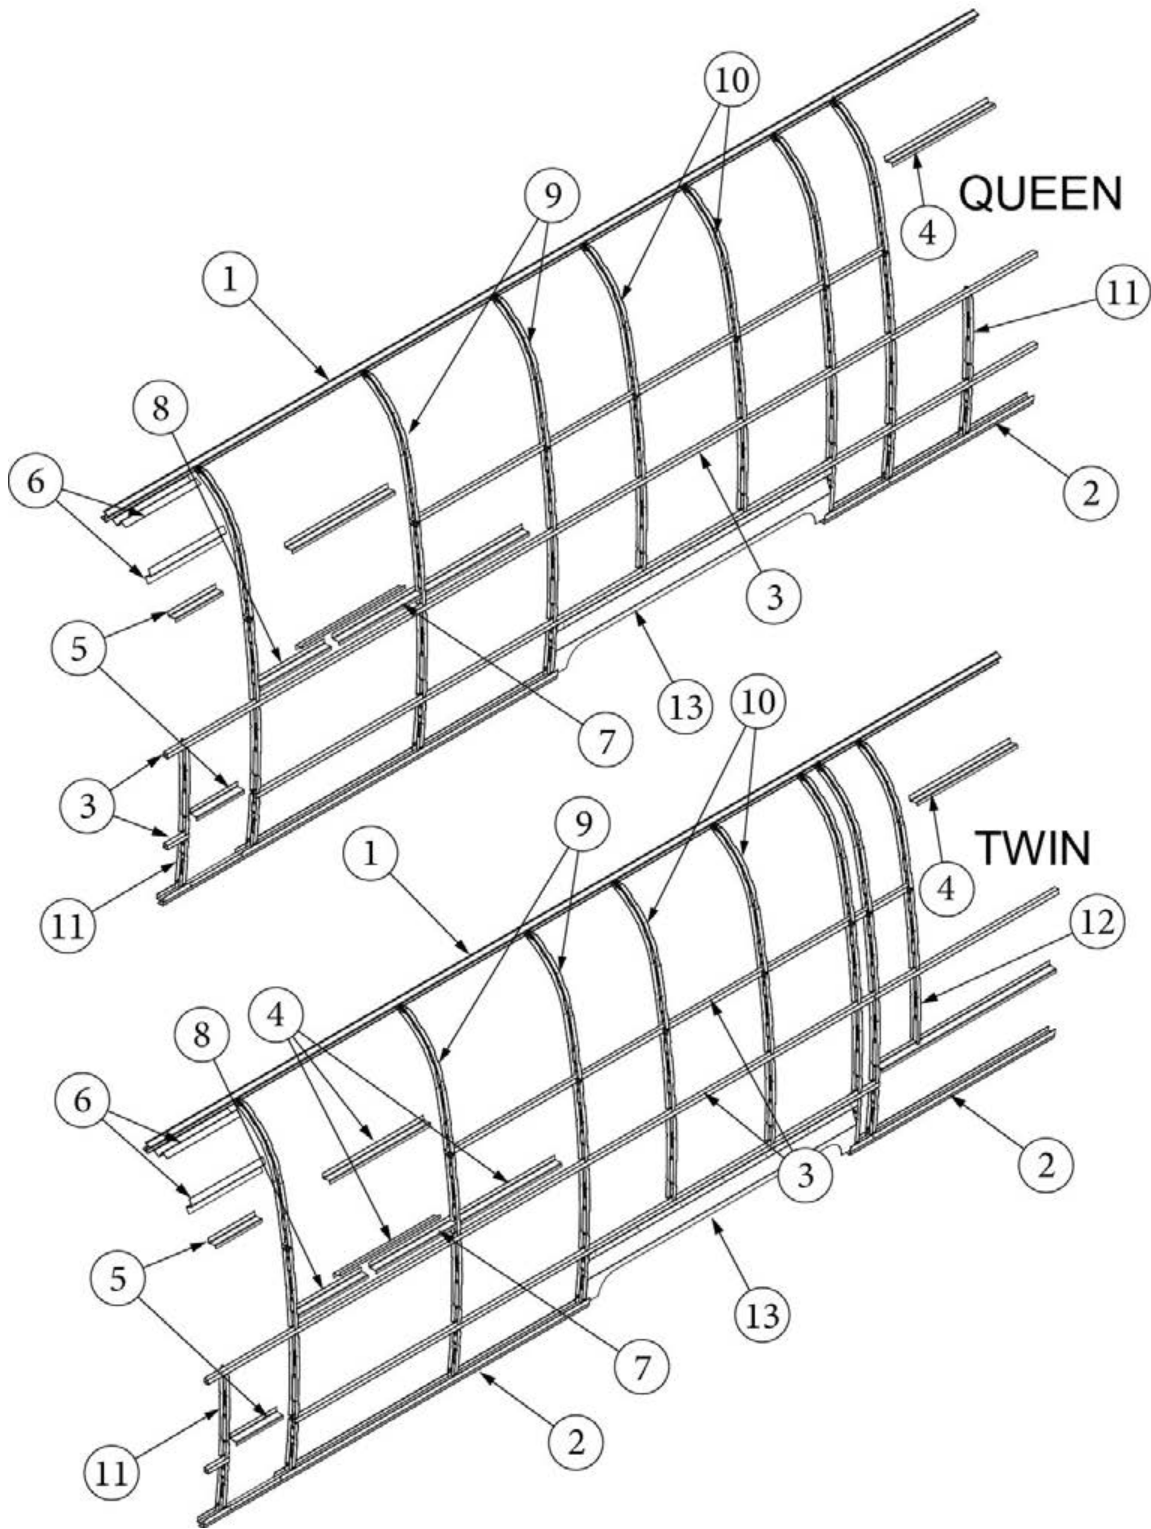

EXTERIOR SHELL

Wall Framing, Roadside, 28RB

Parts Listed on Next Page