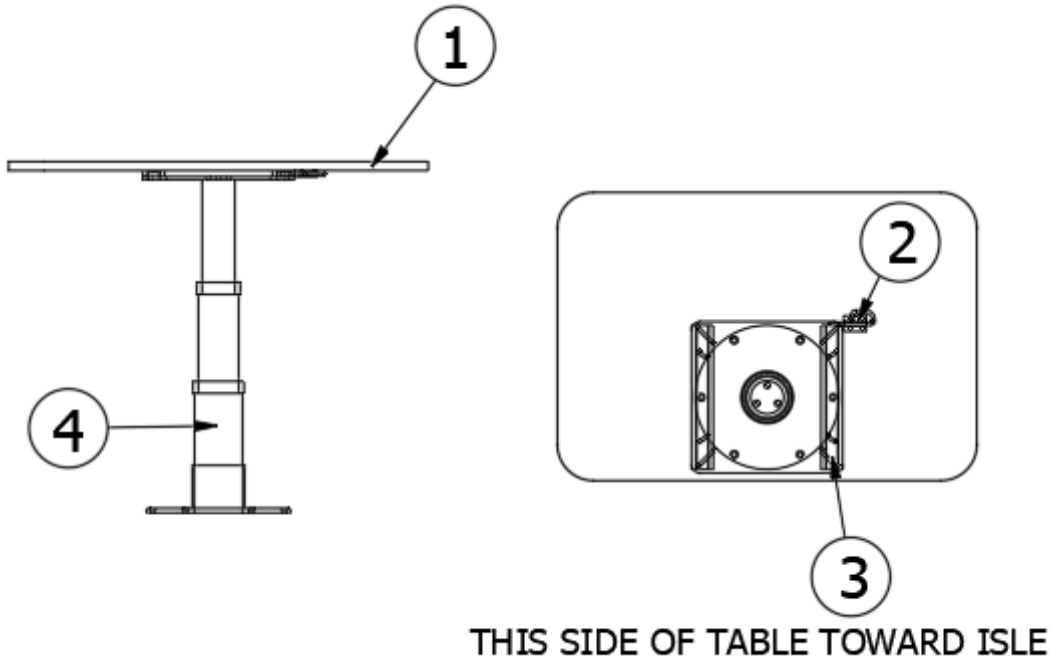

FURNITURE, LOUNGE

Dinette Table, 23FB

969399

Assembly, Sliding Ped. Table

- 1. 969399&000118PC
- 2. 381109-01
- 3. 381400-01
- 4. 382073-01
- 386414-02

Pre laminate, .75 X 35 X 24  
Bunk Latch-W/Flat U Strike Antique English  
Drawer Slide, 12" Pair  
Bracket-Pedestal Table  
Edgebanding-15/16" Smokey Skies