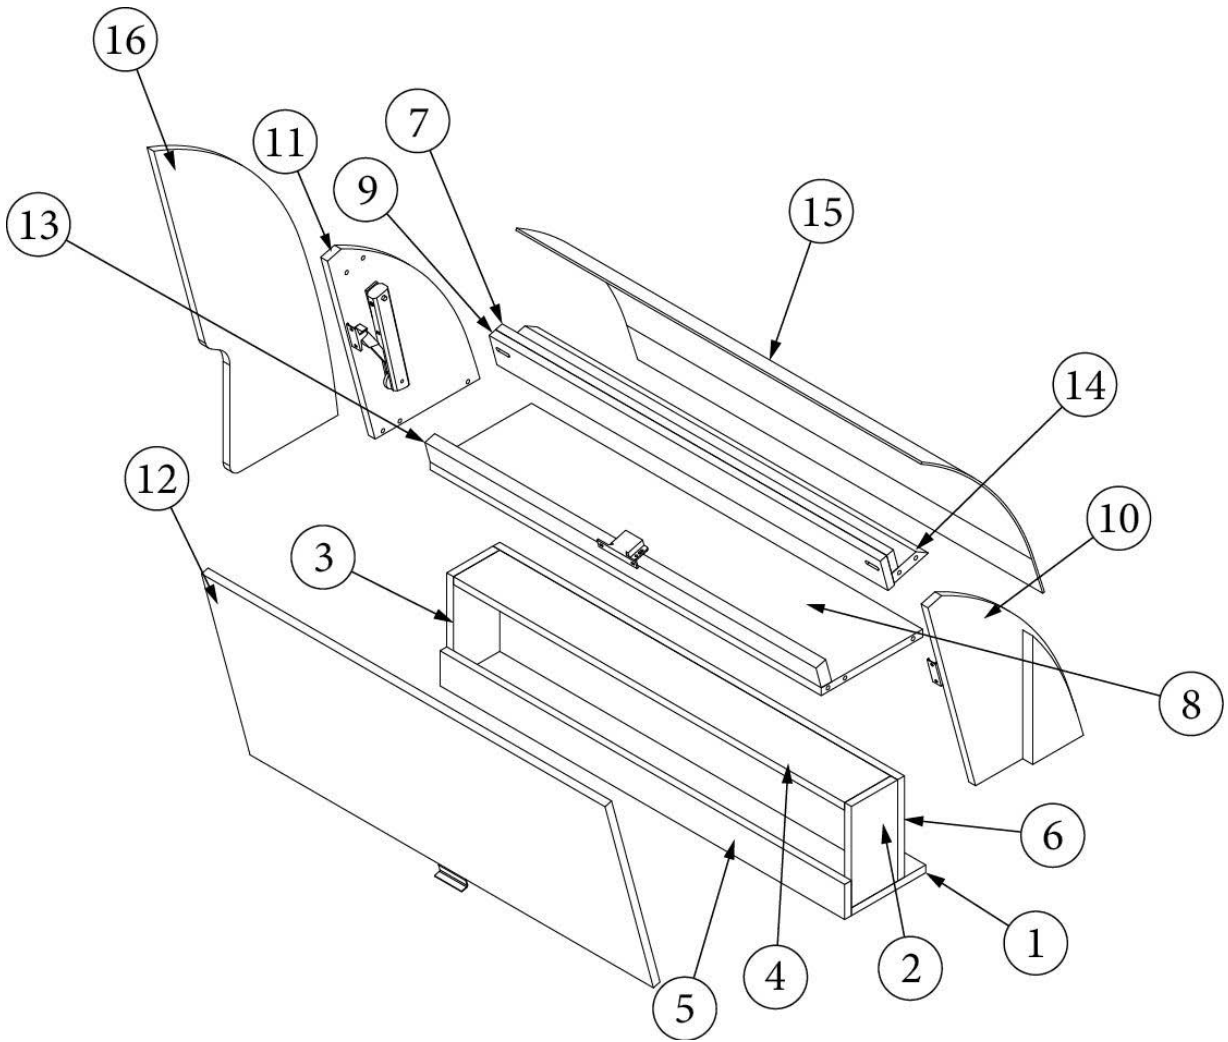

FURNITURE, LAVATORY

Medicine Cabinet, 28RB

Parts Listed on Next Page