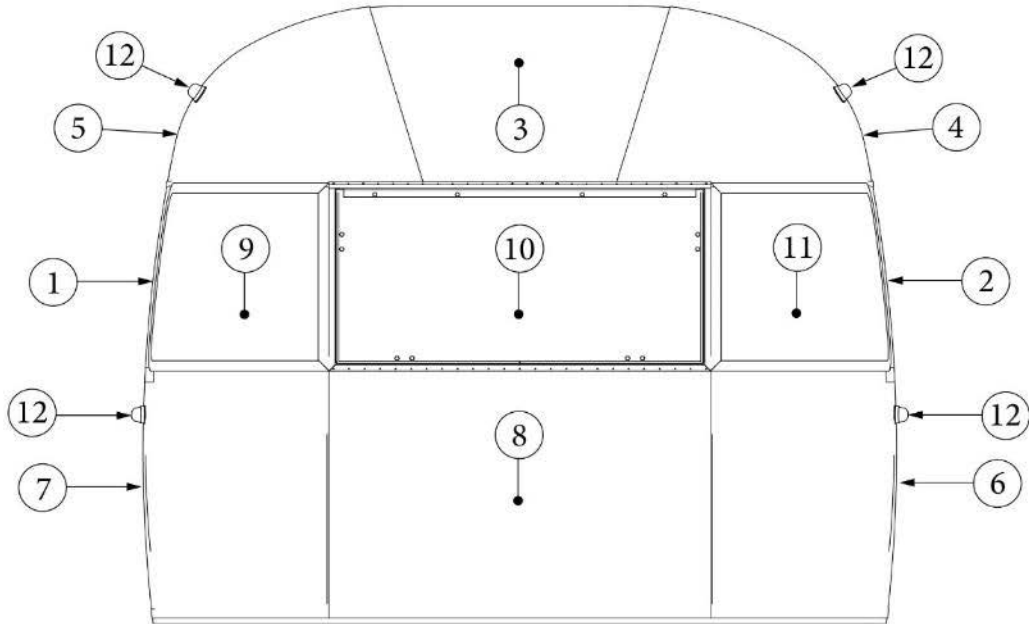

EXTERIOR SHELL

Front End, Queen w/Bunk, 25FB

Parts Listed on Next Page