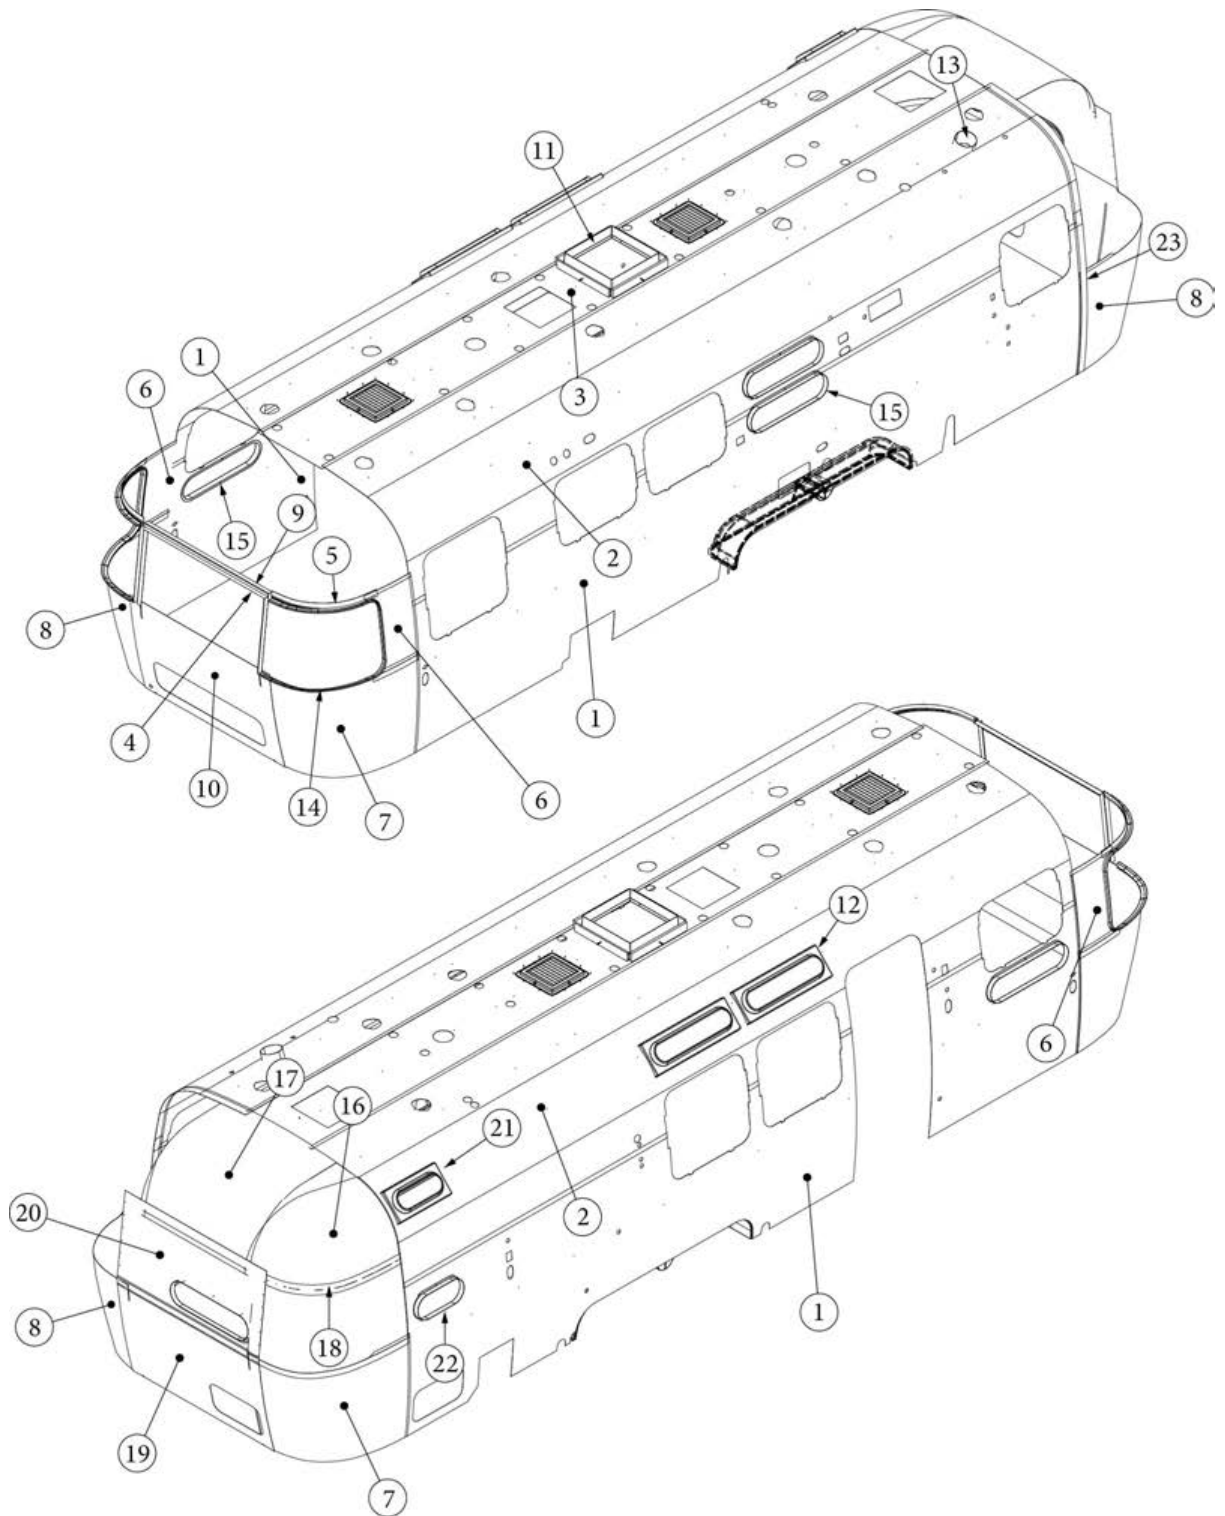

INTERIOR SHELL

Interior Skin, Queen, 30FB Bunk

Parts Listed on Next Page