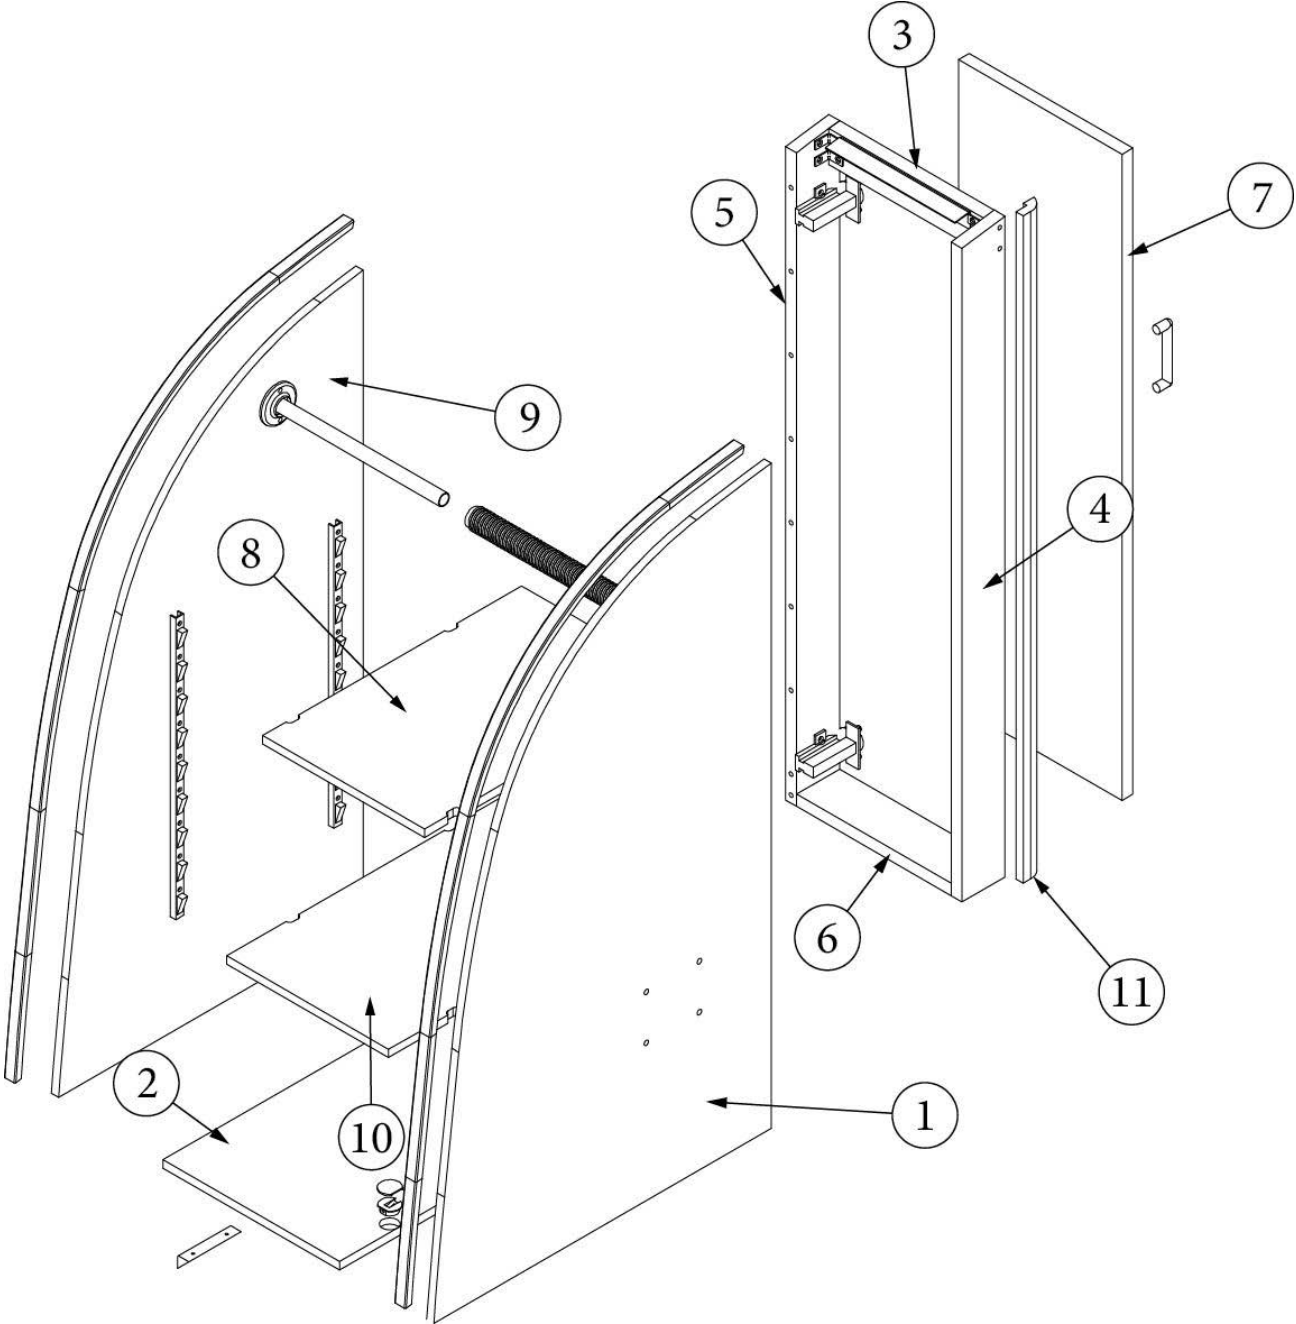

FURNITURE, BEDROOM

Hanging Wardrobe, Twin, RS 28RB, RS 30RB

Part numbers on next page