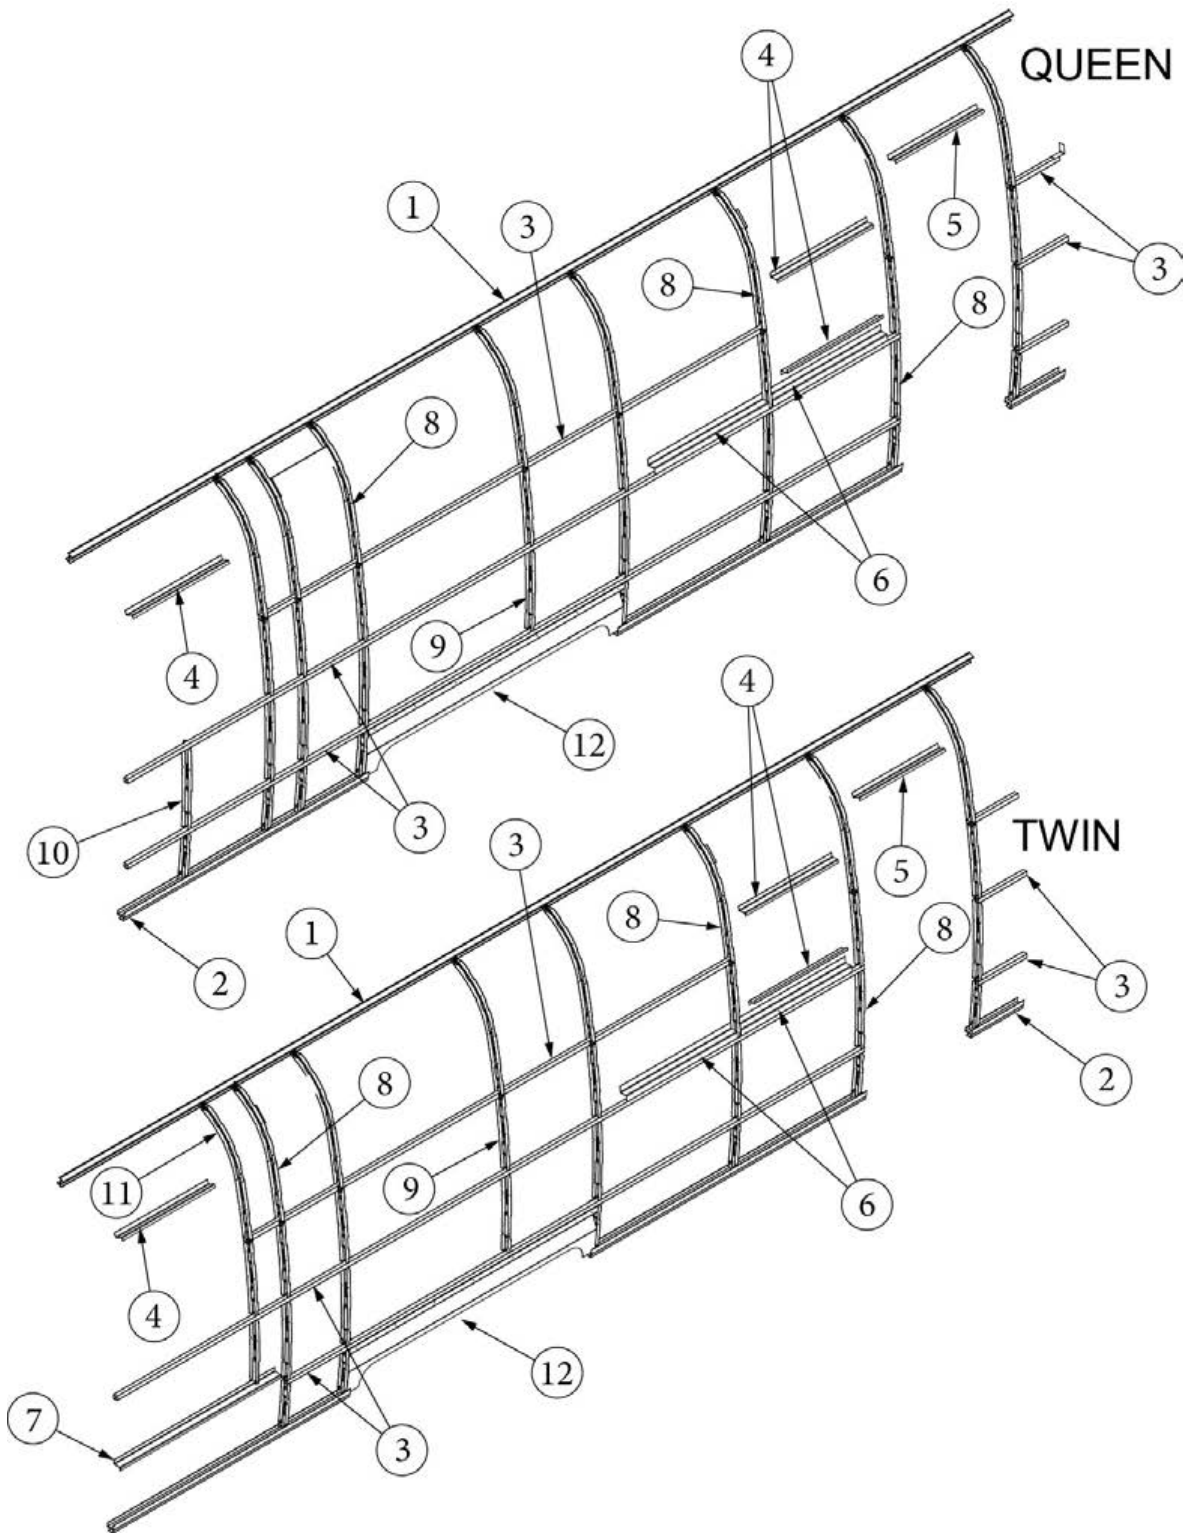

EXTERIOR SHELL

Wall Framing, Curbside, 30RB

Parts Listed on Next Page