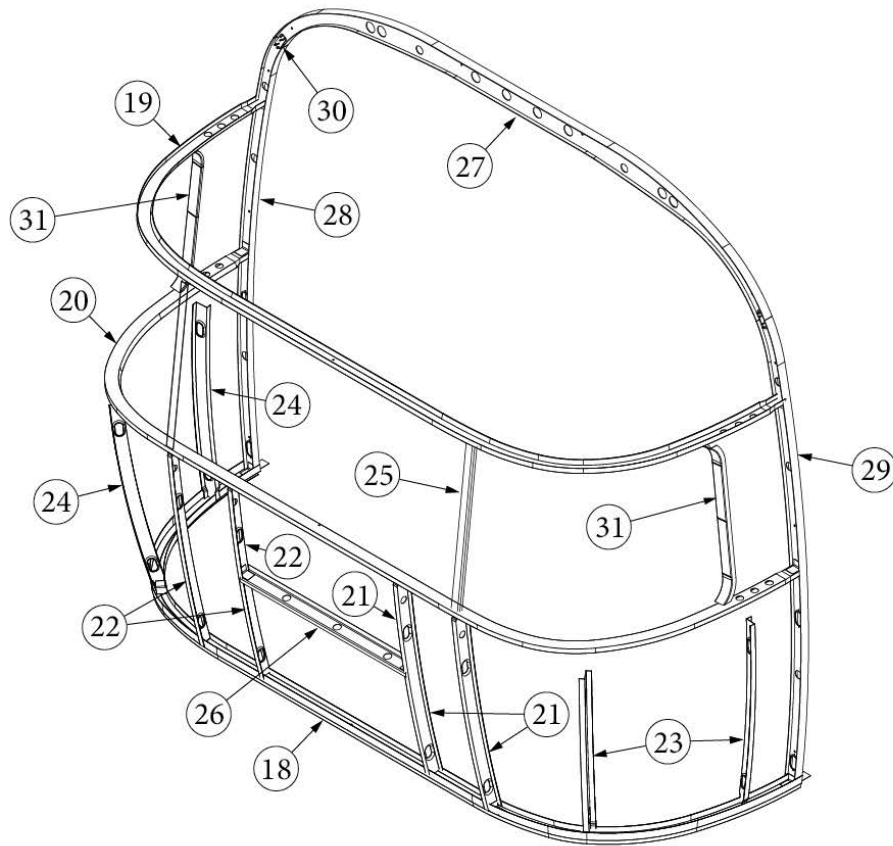

EXTERIOR SHELL

Aft End, 25FB, 27FB

Parts Listed on Next Page