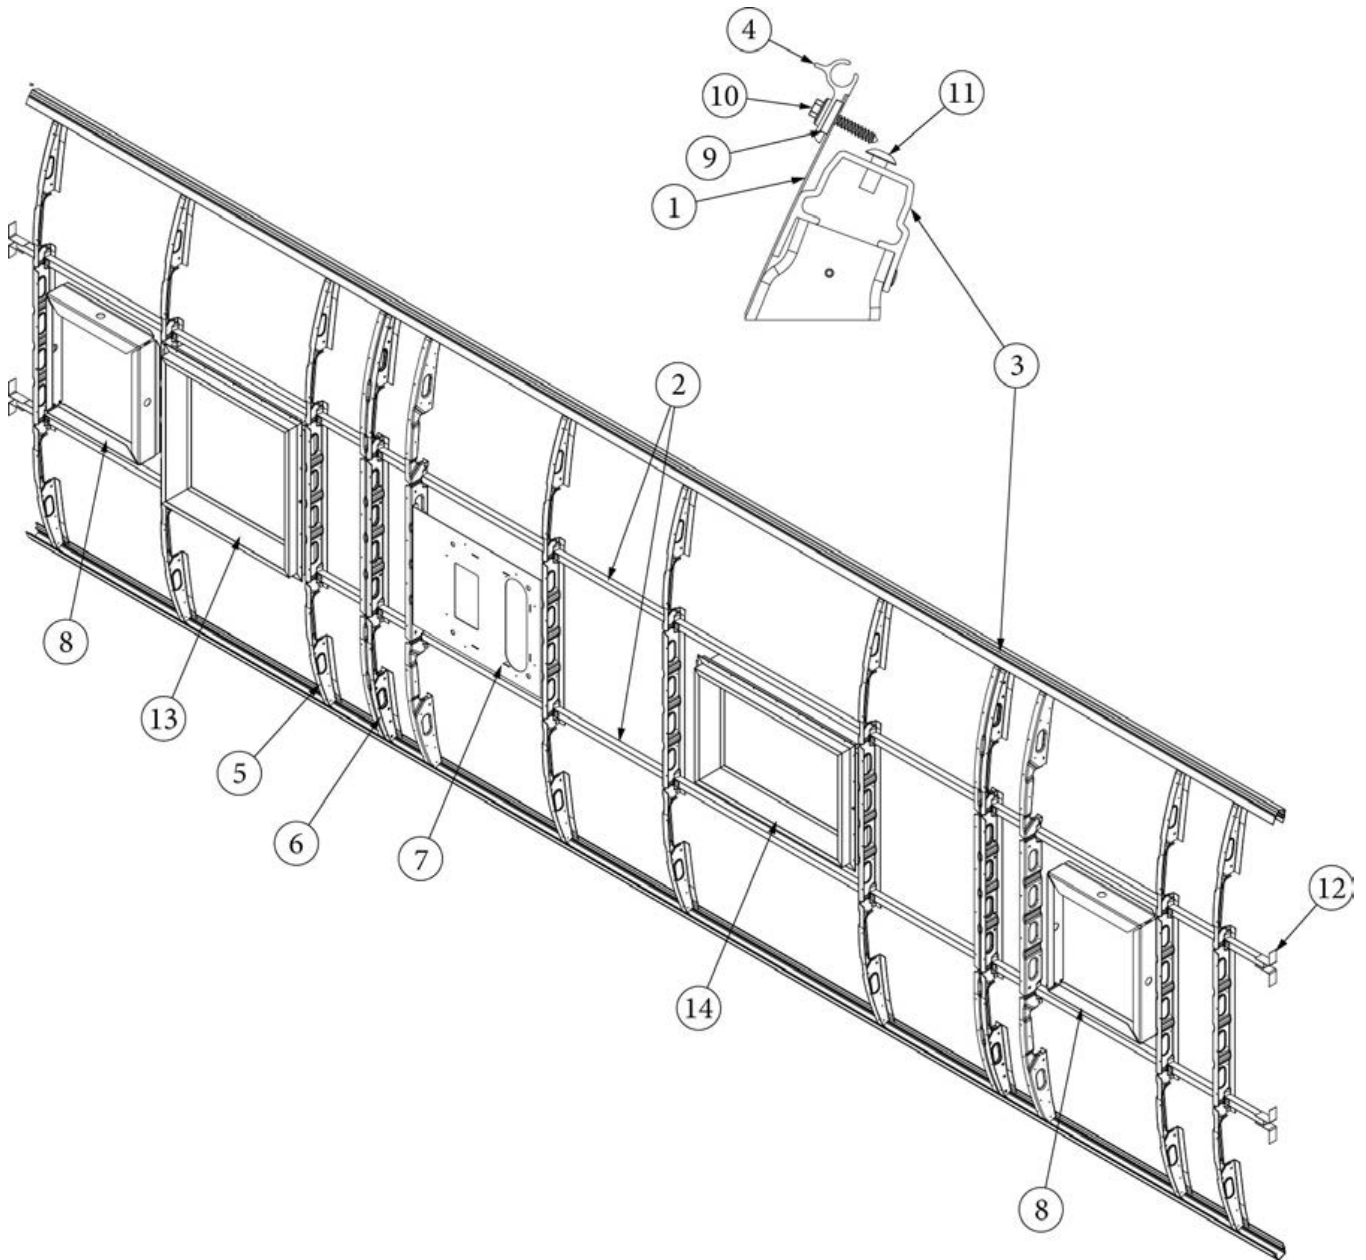

EXTERIOR SHELL

Roof, 1AC Unit, 27FB

Parts Listed on Next Page