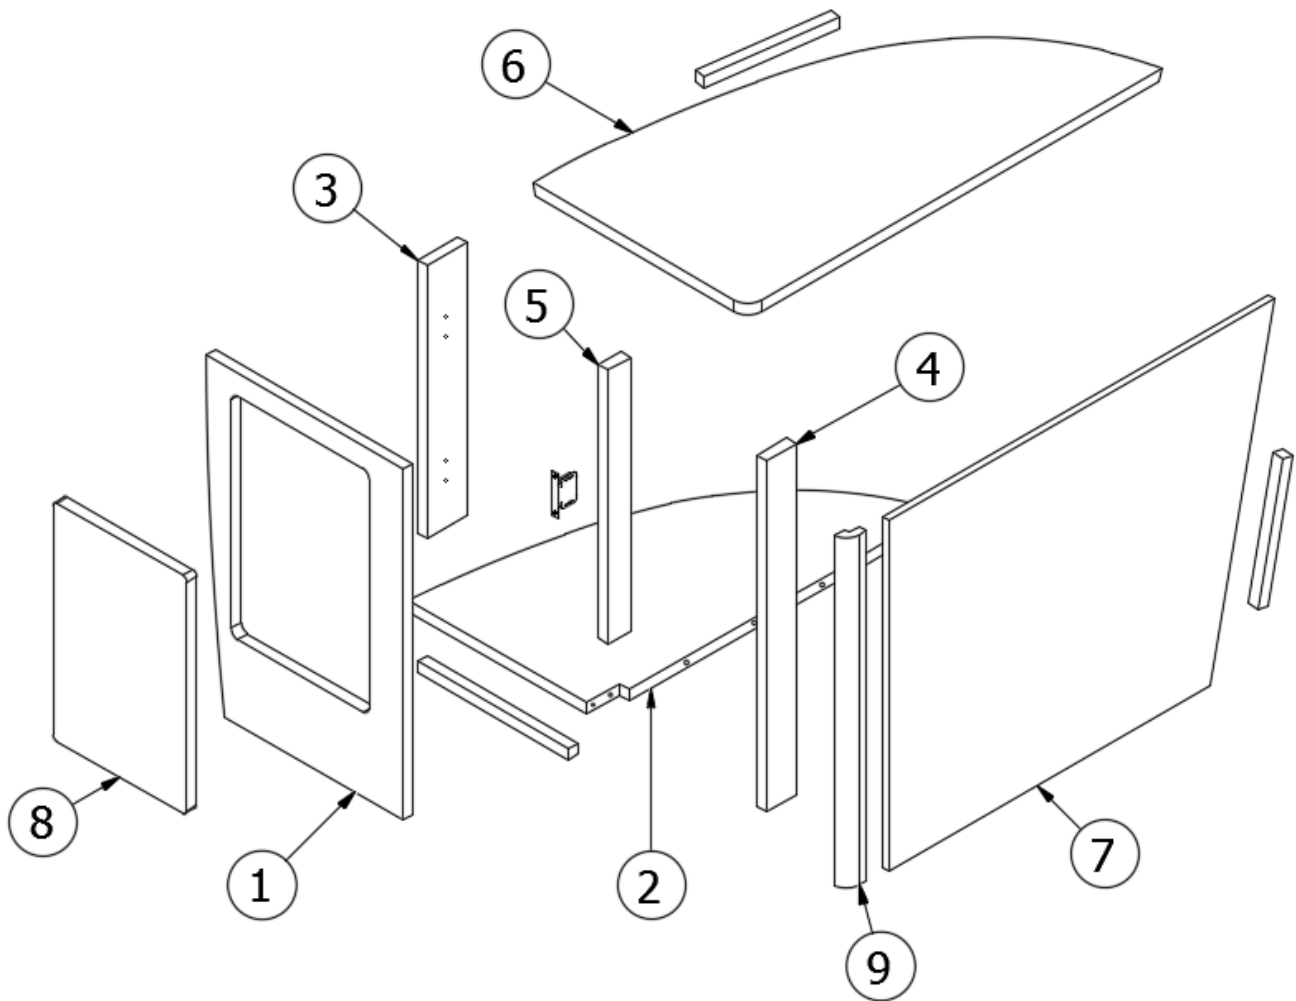

FURNITURE, BEDROOM

Nightstand, RS 27FB, CS 28RB, CS 30RB, RS 30FB Bunk and Office

966868

RS Nightstand

1. 966868&000118BC	Pre laminate, 14.78X22.75
2. 966868&000218CC	Pre laminate, 14.13 X 25.70
3. 966868&000318CC	Pre laminate, 3X17.75
4. 966868&000418CC	Pre laminate, 2.25 X 22.75
5. 966868&000518CC	Pre laminate, 1.63 X 17.75
6. 966868&000618JC	Pre laminate, 16.09X31.06
7. 966868&000712BC	Pre laminate, 28.84 X 22.75
8. 966868&000818BC	Pre laminate, 10X15.44
9. 801706-1003	Corner Trim 90 Deg 1"Rad Waxed Maple
386439	Bar Pull-5 3/8" X 3"
381607-11	Hinge, Self-close
381228-02	Catch, Grabber door, 5LB
201673-03	Cove Molding-Ash Grey
203138-03	Extrusion Plastic 1/2" Wall Beige