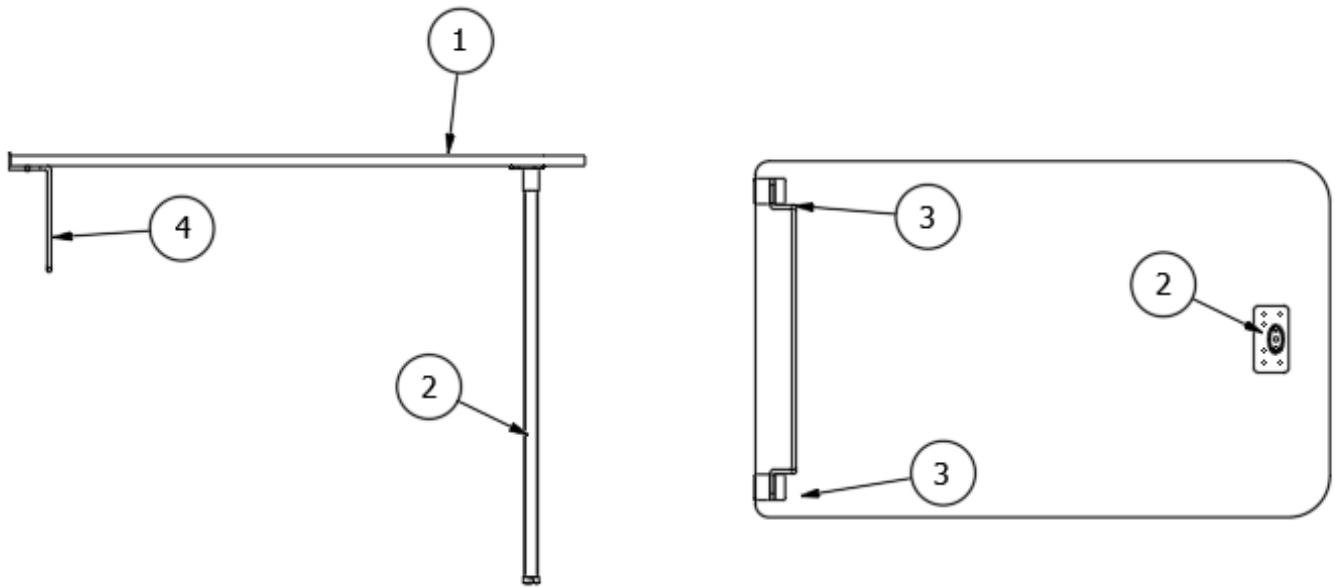

FURNITURE, GALLEY

Dinette Table, 30RB

969442-01

Dinette Table Assembly, 30RB FC

1. 969442&000118PC
2. 382177
3. 380284-02
4. 380284-03-1
  386414-02

Pre laminate, 26X42
Leg, Folding table
Bracket, Table hinge assembly kit
Table hinge brackets
Edgebanding-15/16" Smokey Skies