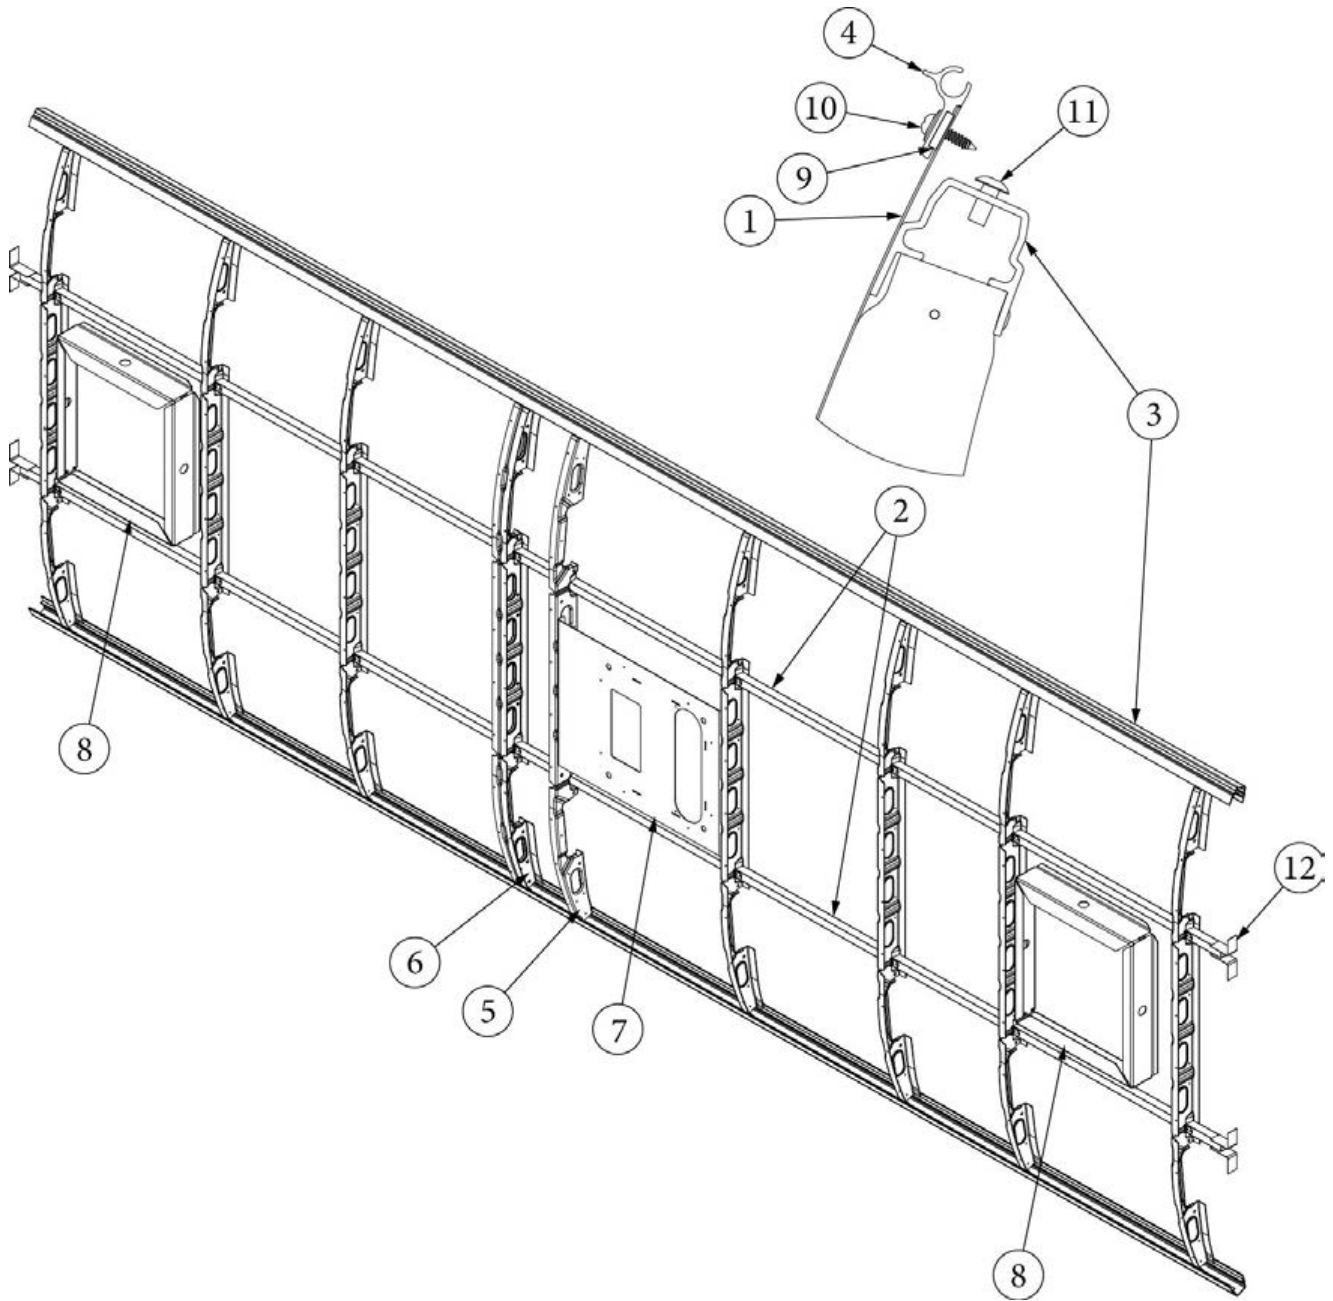

EXTERIOR SHELL

Roof, 23FB

Parts Listed on Next Page