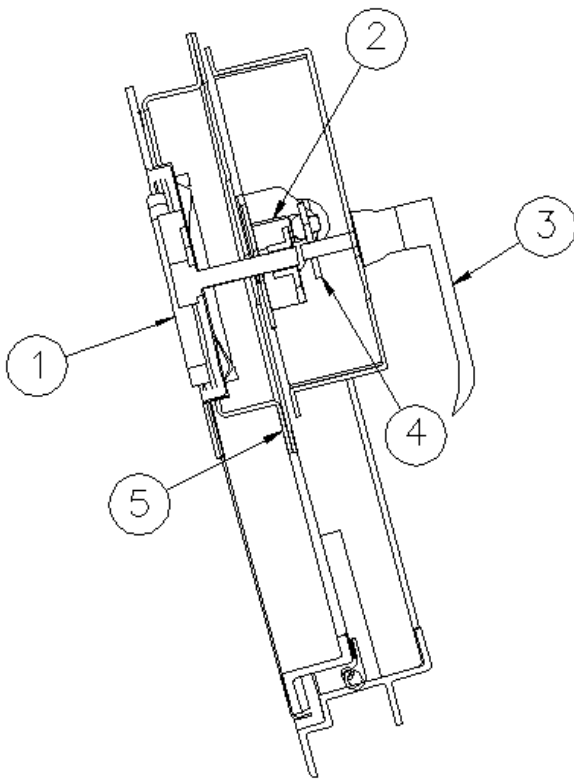

HARDWARE

Hatch Door Lock and Hinge

1. 382018-10	Handle, locking D-ring
2. 382018-04	Center case w/override
3. 382018-08	Handle-L, Non-locking
4. 454577	Adaptor, Latch release
5. 115522	Plate, Latch cover 45.81"
6. 382065	Hinge, Rear hatch door