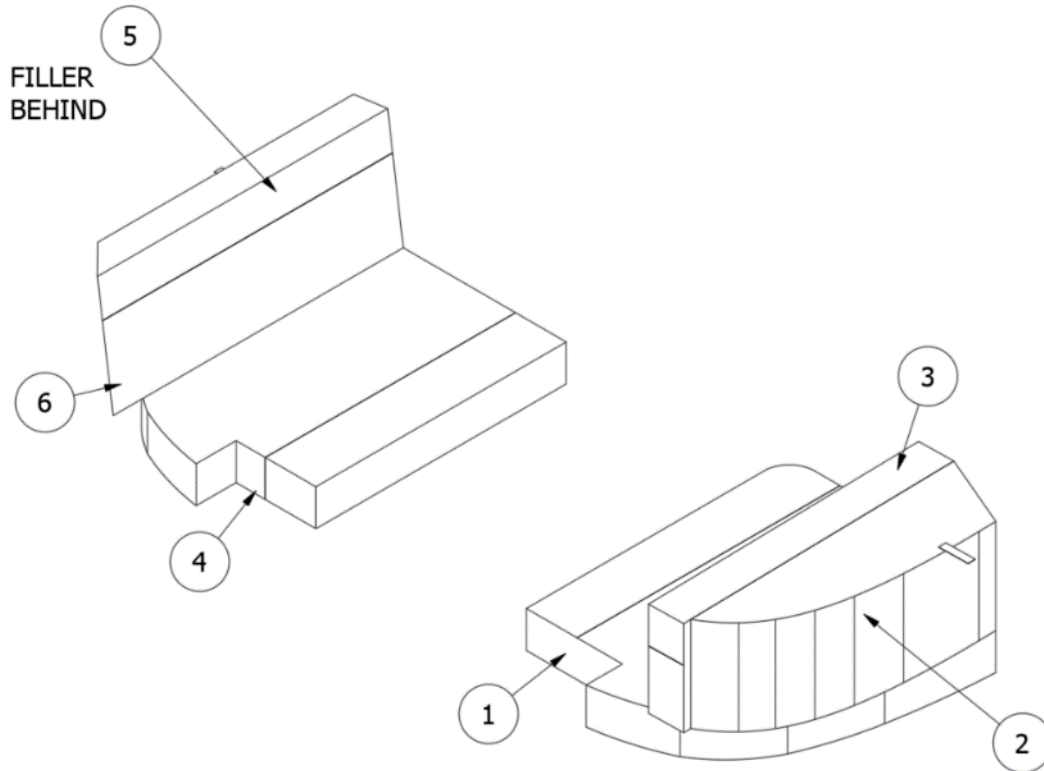

UPHOLSTERY

Dinette Cushions, 25FB, 27FB, Hatch Option

704910-SM
704910CC

Cushion Kit, Hatch Option, Seattle Mist
Cushion Kit, Hatch Option, Carolina Clay

1. 704910-SM-01
  704910CC-01
2. 704910-SM-02
  704910CC-02
3. 704910-SM-03
  704910CC-03
4. 704910-SM-04
  704910CC-04
5. 704910-SM-05
  704910CC-05
6. 704910-SM-06
  704910CC-06

- CS Dinette Seat, Seattle Mist
- CS Dinette Seat, Carolina Clay
- CS Dinette Filler, Seattle Mist
- CS Dinette Filler, Carolina Clay
- CS Dinette Back, Seattle Mist
- CS Dinette Back, Carolina Clay
- RS Dinette Seat, Seattle Mist
- RS Dinette Seat, Carolina Clay
- RS Back Filler Forward, Seattle Mist
- RS Back Filler Forward, Carolina Clay
- RS Lounge Back Forward, Seattle Mist
- RS Lounge Back Forward, Carolina Clay