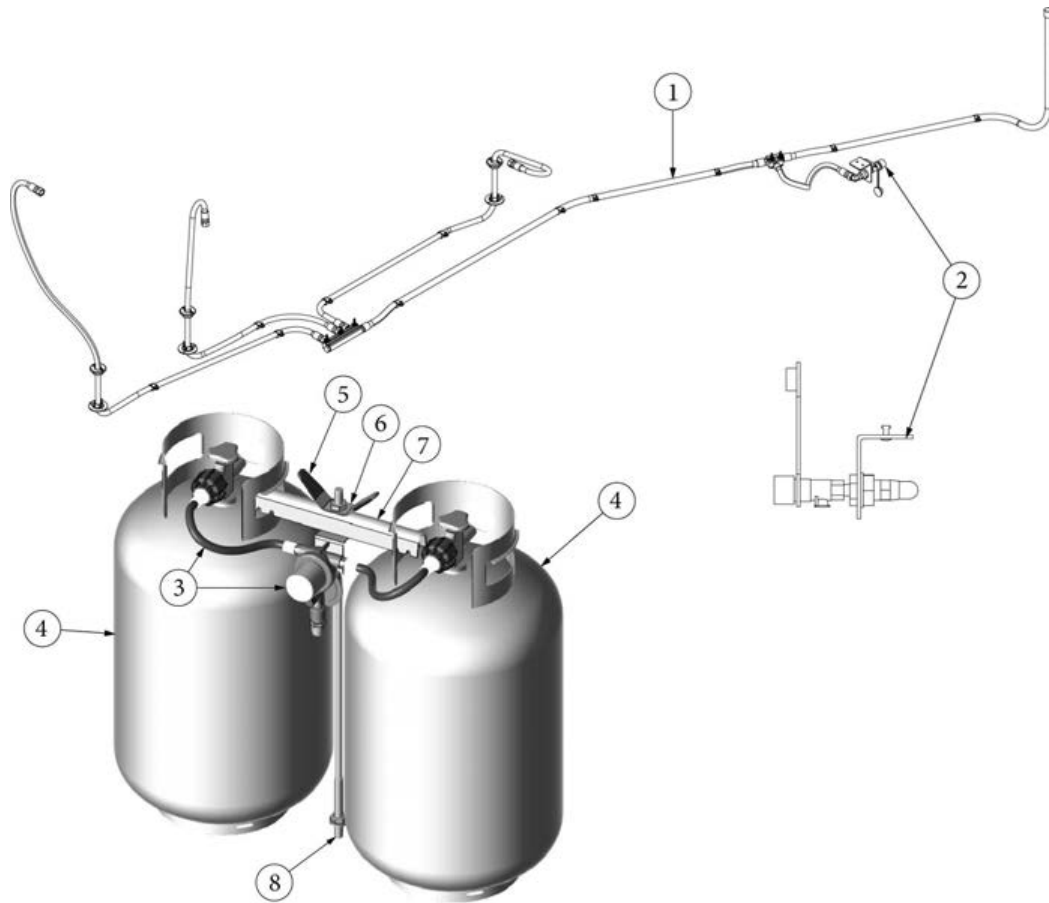

PLUMBING, LPG SYSTEM

LPG System, 28RB

944054
113718-01

Install, LP System (not for order/see parts below)
Install, LP Tanks/Regulator, 30lb (not for order/see parts below)

1. 943998	LPG Flex Line Assembly
2. 602465	Exterior propane port assembly
3. 602870	Regulator, LP gas, Dual 11" pigtails
4. 601710-01	Tank, LP Cylinder, Steel, 30LB
5. 381613	Plastisol Cover, LP Wing Handle
6. 455841	Wingnut, LP Bottle
7. 455842	Hold-down, VTD0046
8. 345764	Threaded Rod, 23.5", 1/2-13 4" each end
350132	Flange nut, Serrated, 1/2-13 UNC
386250	Label, LPG service port
365330-04	Sealant, Adseal, RTV #4553
382500	Grommet, .5" Pipe, Press Fit, Sealing
382556	Closeout, 2.38", D LP Assembly BC
512412	Bushing, Snap In, .75" ID
382160	Grommet, Flexible Vinyl