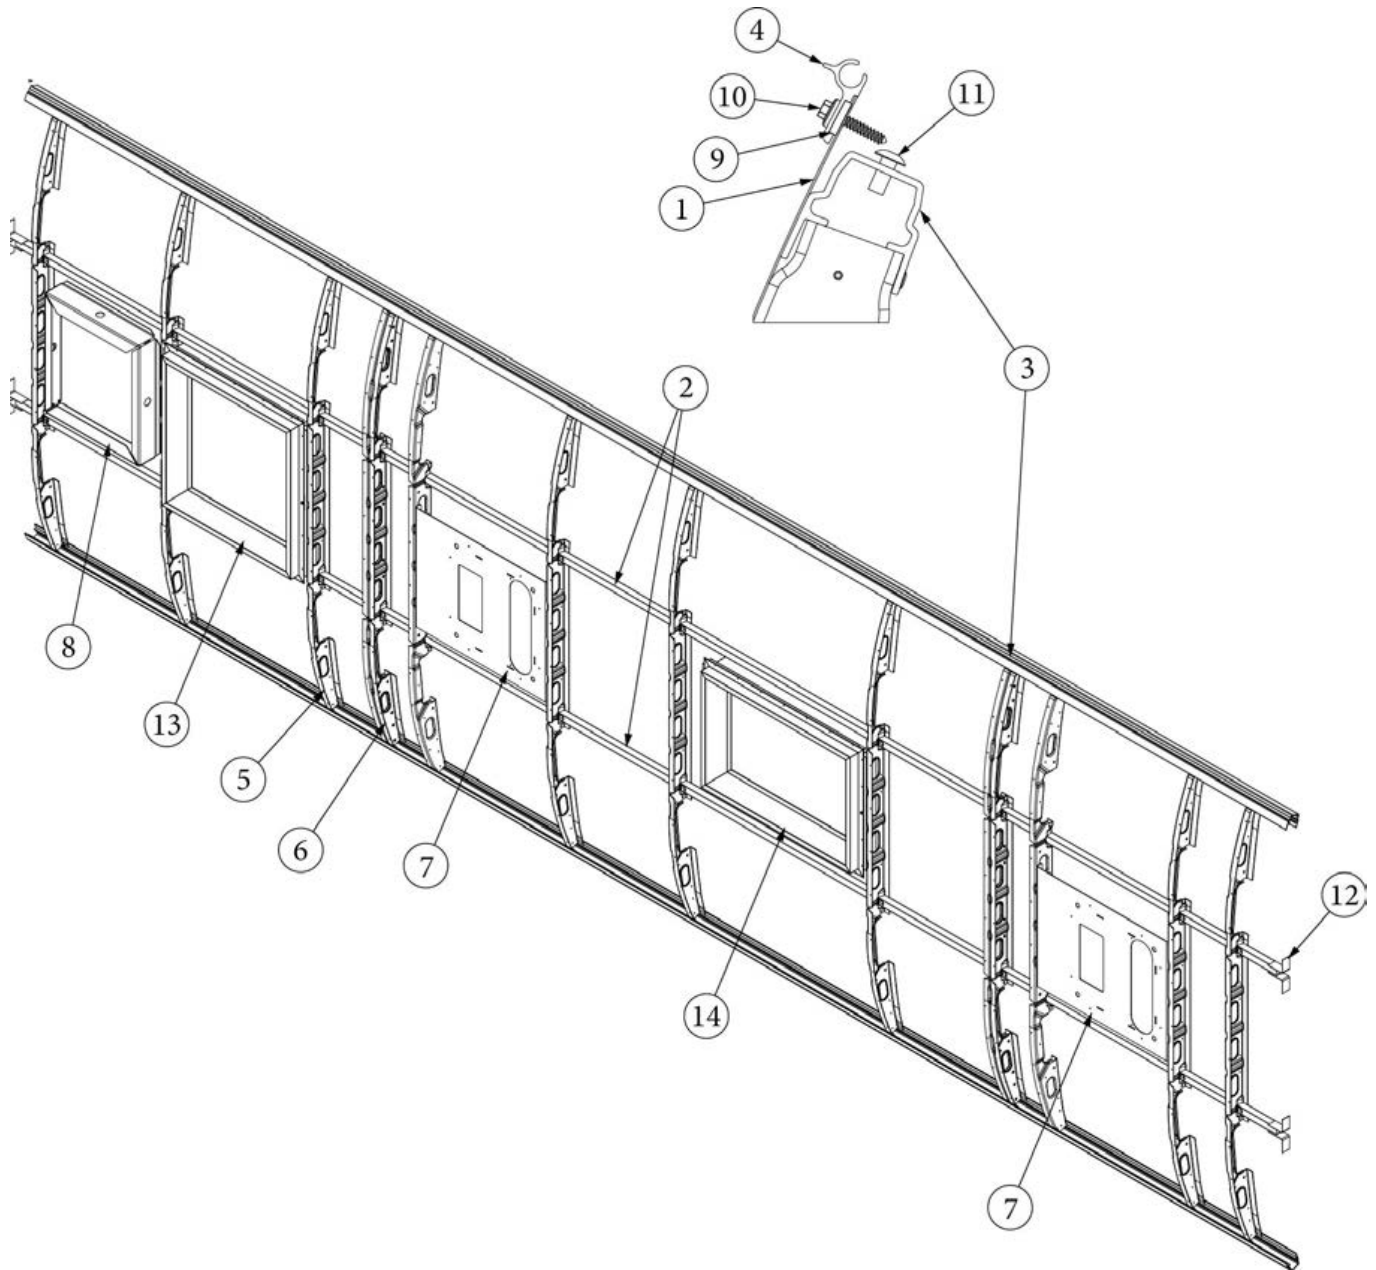

EXTERIOR SHELL

Roof, 2AC Units, 27FB

Parts Listed on Next Page