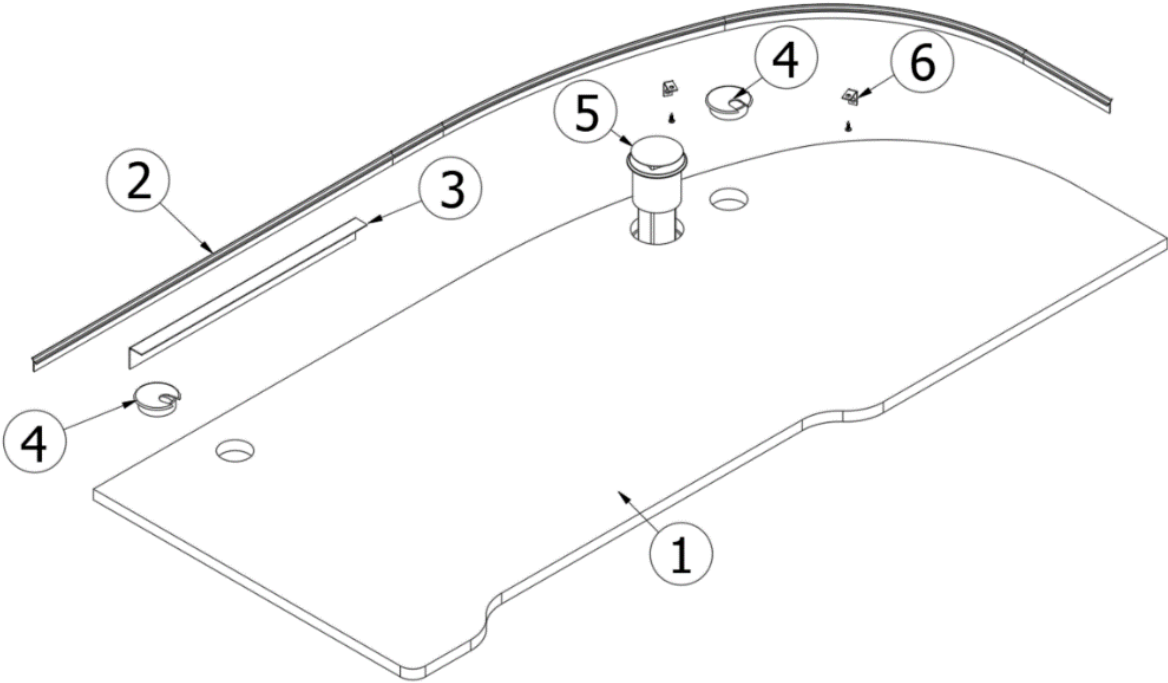

FURNITURE, LOUNGE

Desk Close Out, 30FB Office

969638

Assembly, Desk Close Out

- 1. 969638&000112BC
- 2. 969638&000212BC

Pre laminate, 5.28 X 30.5"  
Pre laminate, 7 X 30.5"

FURNITURE, LOUNGE

Desktop, 30FB Office