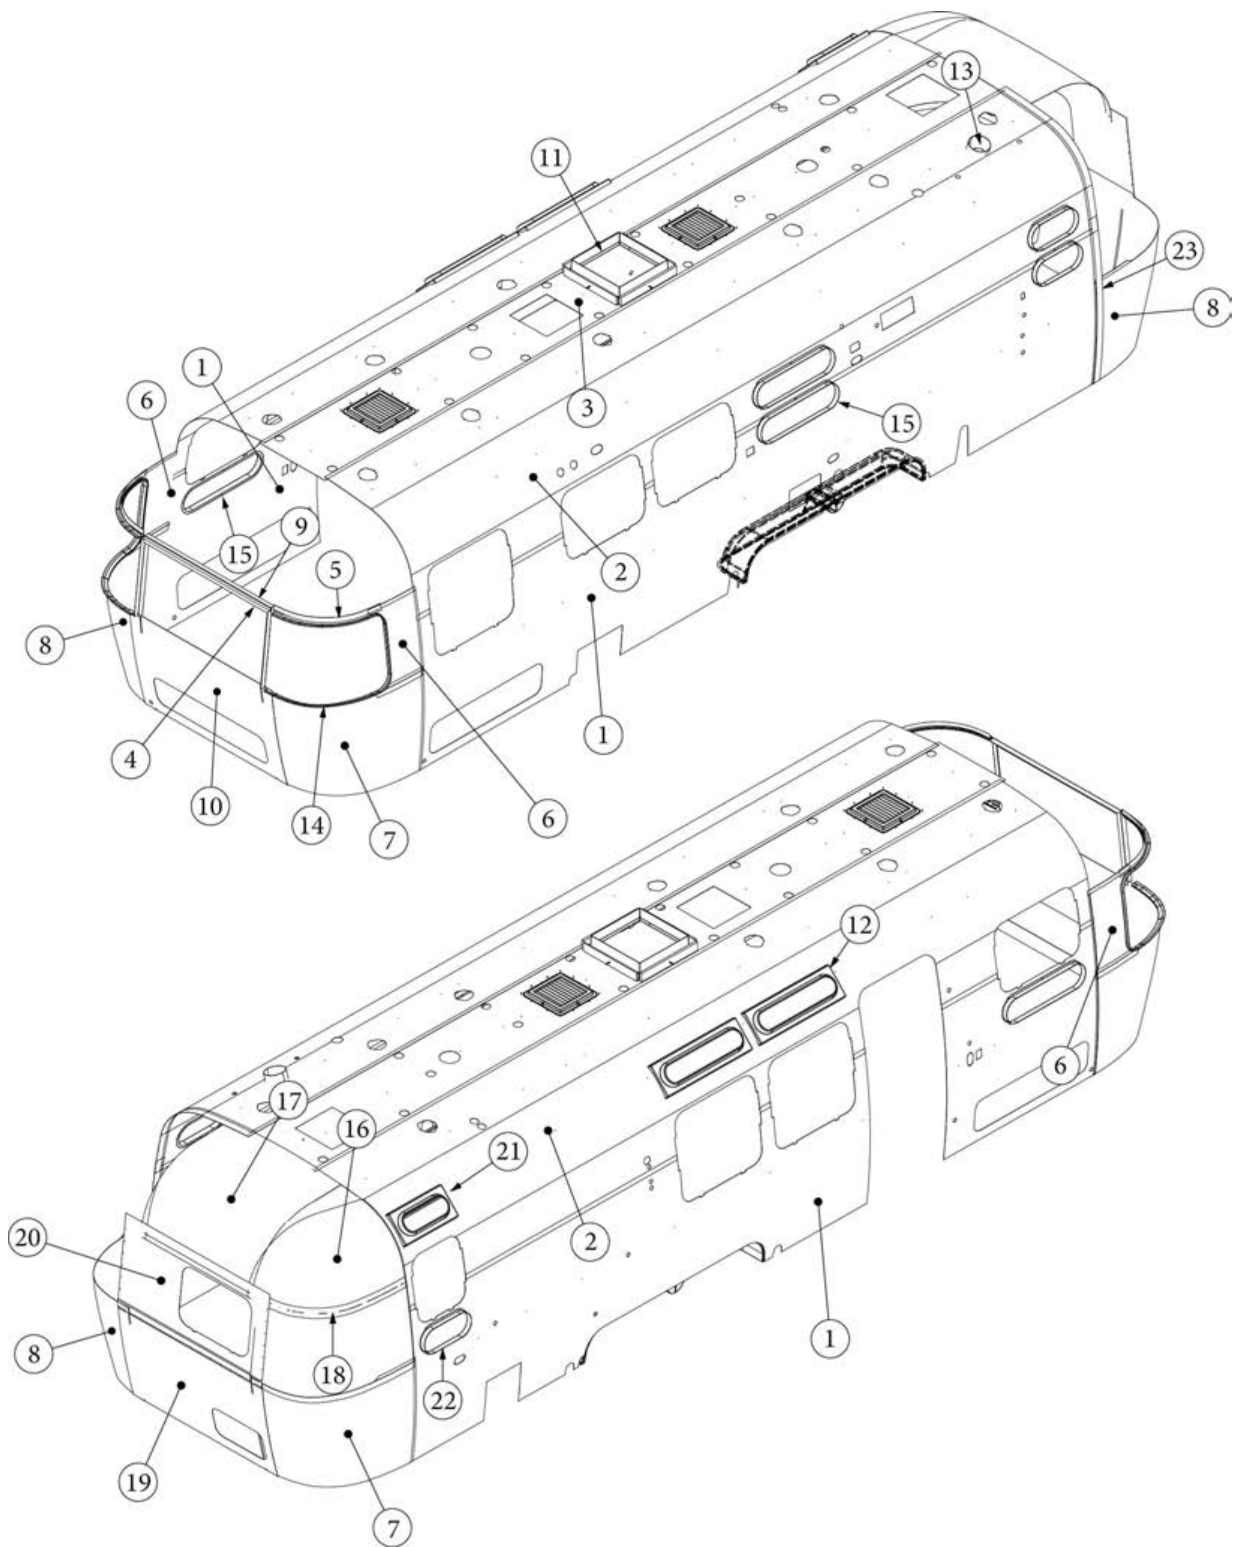

INTERIOR SHELL

Interior Skin, Twin, 30FB Office

Parts Listed on Next Page