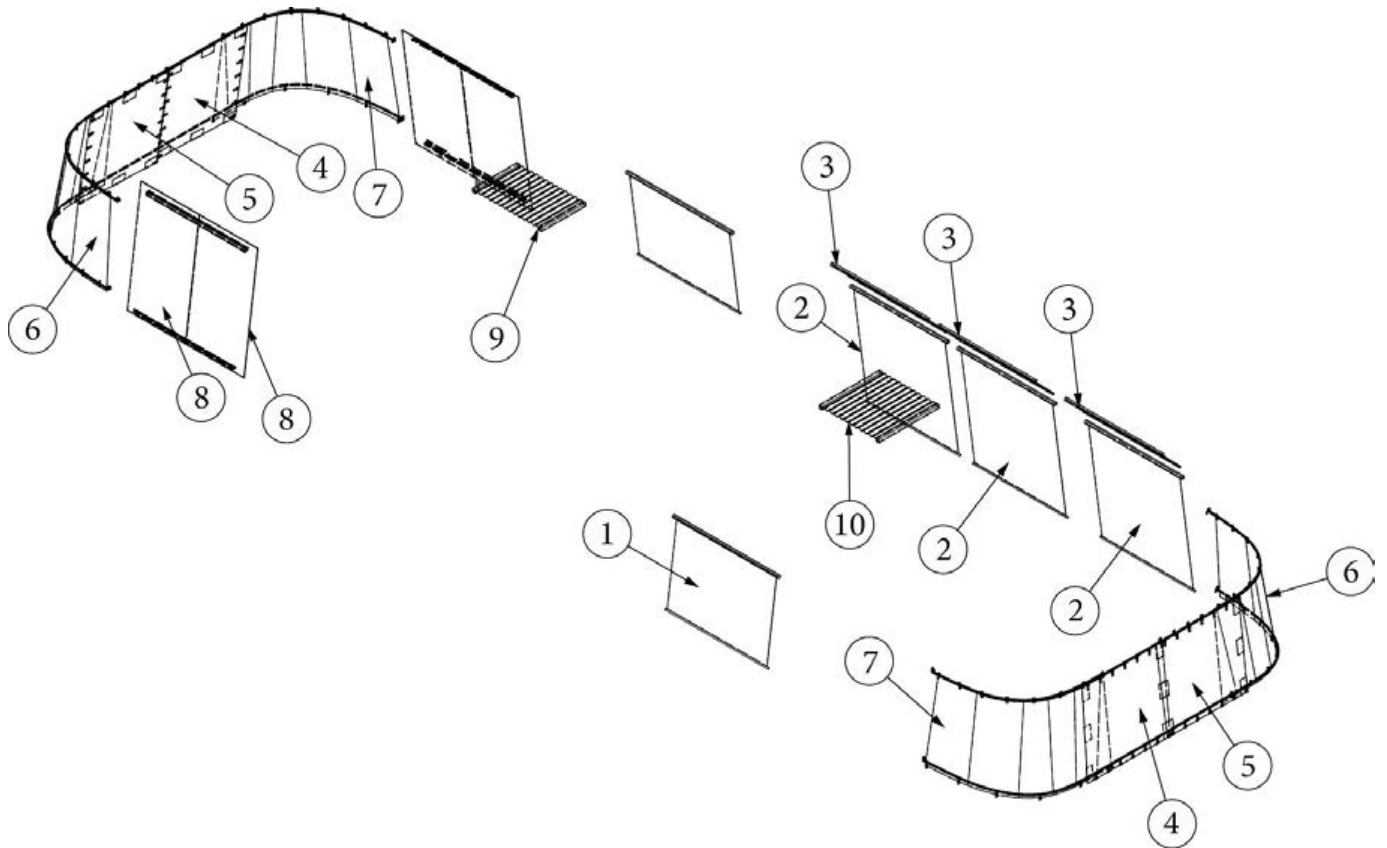

WINDOW COVERINGS

Drapes and Shades, 30RB

135345

Window Coverings Install (not for order/see parts below)

1.	703700-02	Shade, 32.5 x 24, Oceanair
2.	703700-04	Shade, 29.75 x 34, Oceanair
3.	704199-02	Shade-Pull VV 31.25 X 9.5 Ash
4.	998144-05	Drape-CS Frt Pnl 27"X 25.5"
5.	998144-07	Drape-RS Frt Pnl 27"X 25.5"
6.	998144-09	Drape-CS Side Panel 37" X 25.5"
7.	998144-11	Drape-Rs Side Panel 37" X 25.5"
8.	998171-20	Pull Curtain, 19" x 34.5"
9.	704120-01	Shade, Skylight, 14.5 x 22, Grey
10.	704120-02	Shade, Skylight, 19.25 x 20, Grey