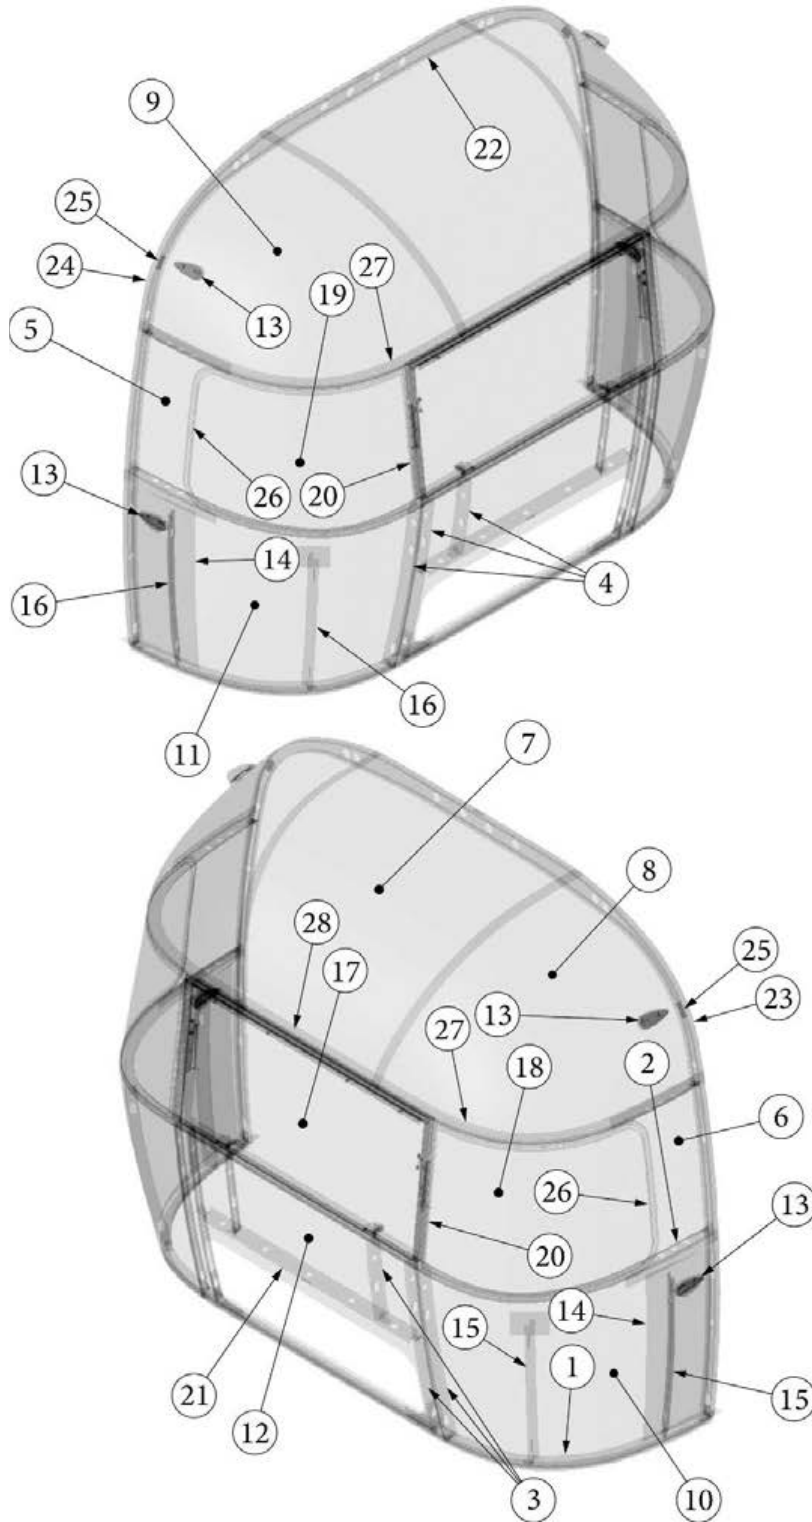

EXTERIOR SHELL

Front End, w/Bunk, 27FB

Parts Listed on Next Page