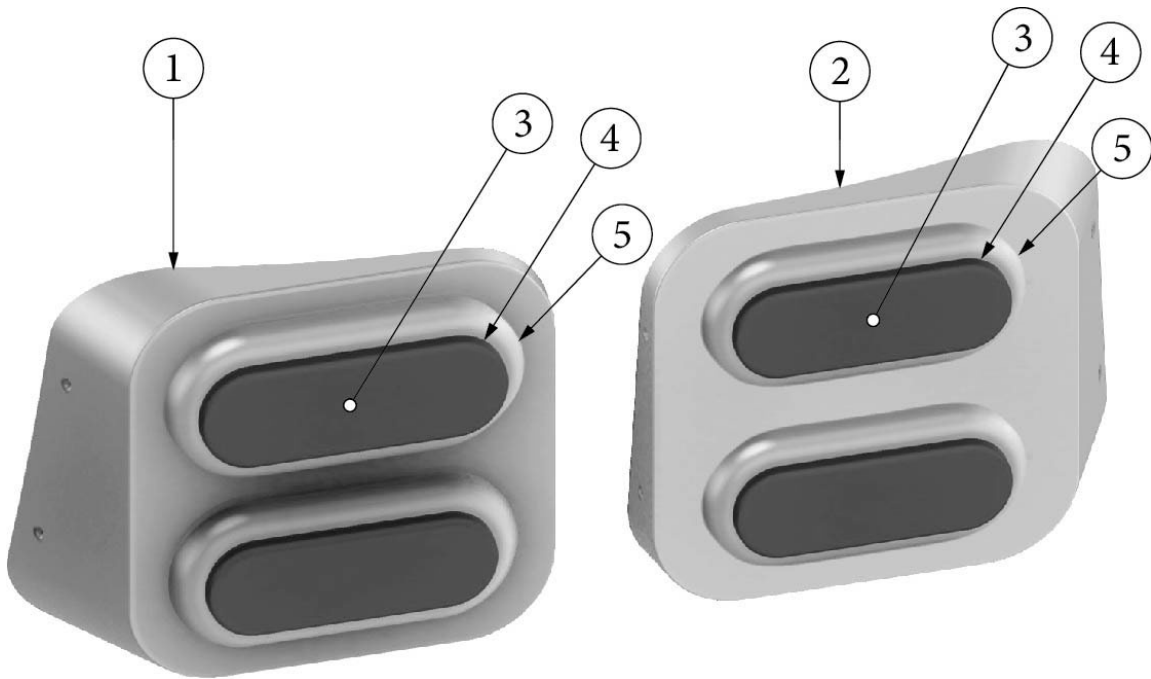

ELECTRICAL, 12 VOLT

Taillight Assembly

952929-01
952929-02

Taillight Assembly, LED, Roadside
Taillight Assembly, LED, Curbside

1. 511664-01	Taillight casting, Roadside
2. 511664-02	Taillight casting, Curbside
3. 512425*	Kit, 6" oval LED taillight
4. 512425-01	Taillight w/Pigtail
5. 512425-02	Trim ring
345473	Screw, #6 x 3/4", Self-drilling
512425-03	Gasket, Taillight
115073-01	Bracket, Roadside taillight
115073-02	Bracket, Curbside taillight
115074	Bracket, Center taillight

*512425 Taillight Kit Includes Taillight, Trim Ring & Gasket.