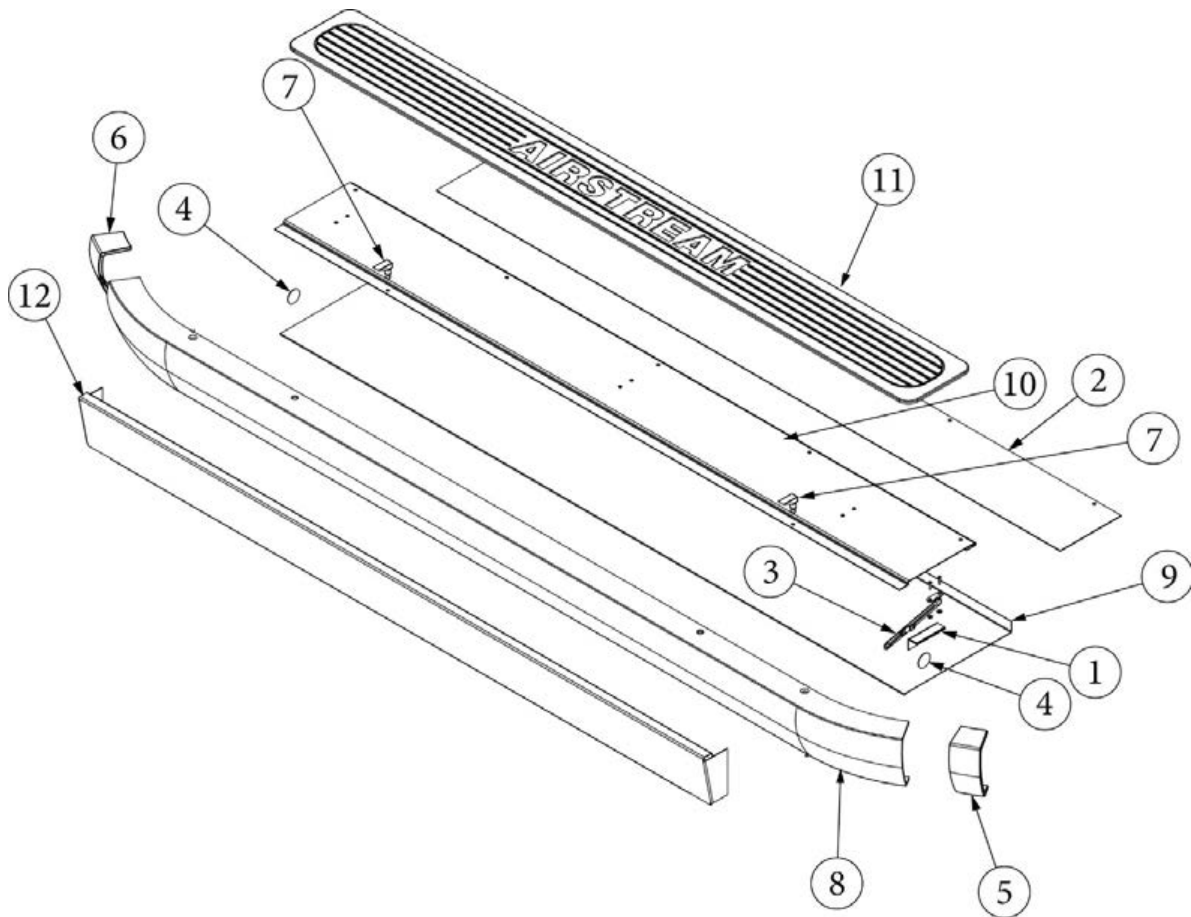

CHASSIS

Bumper and Storage, 25FB and 27FB w/Hatch Option

113696-02

Install, Hatch Option (not for order/see parts below)

1. 114812	Aluminum Angle, 1 X 1 X 12"
2. 114849-06	Aluminum sheet, .06" x 36" x 8', Black
3. 380024	Arms support, Trunk lid, RH
4. 382261	Decal, Hole Cover, Black, 1.25"
5. 382289-01	End cap, Bumper, CS
6. 382289-02	End cap, Bumper, RS
7. 382456	Swell latch
8. 411054	Rear bumper
9. 453538	Sewer hose compartment, bottom
10. 453497-01	Lid, Rear hose carrier, Black
11. 703938	Step Mat, w/Airstream Logo
12. 454909	Bracket, Bumper Support
380203-02	Piano hinge
112671-19	Compartment Liner, Vinyl, 66.5 x 11.5"
704518	Vinyl, Compartment Liner, Roll, 8' x 60'