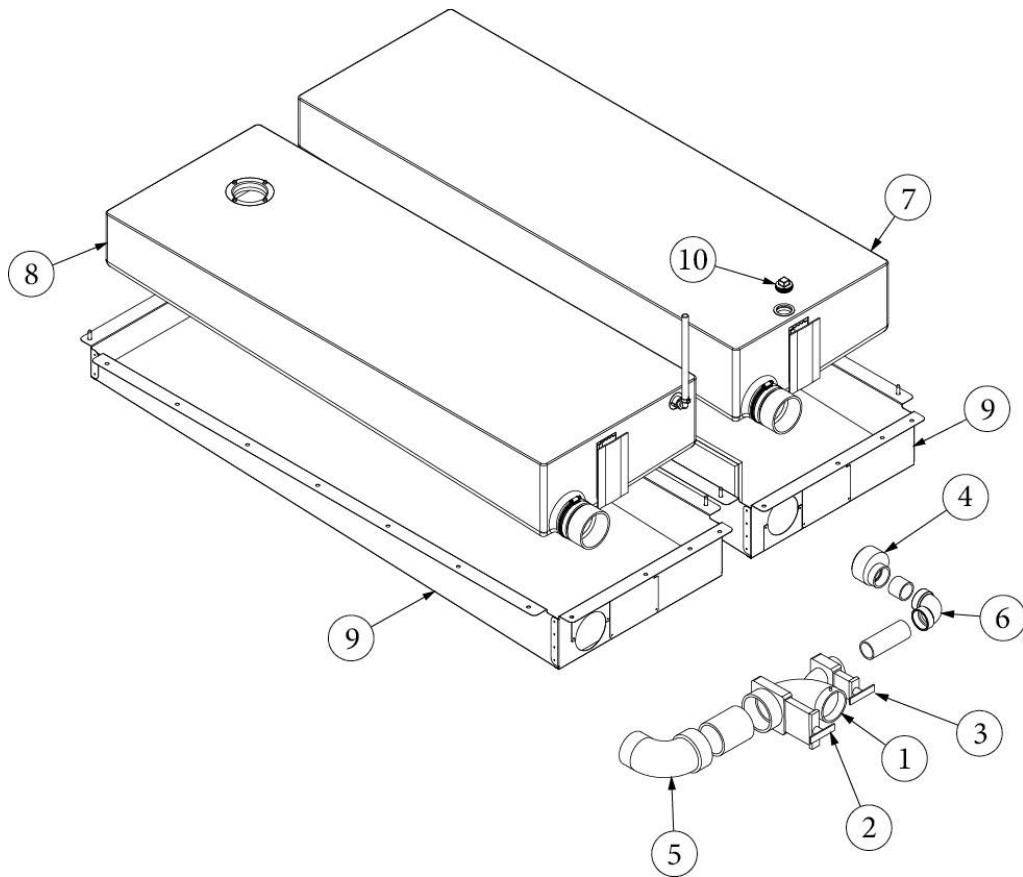

PLUMBING, DRAIN SYSTEM

Dump Valve and Waste Tanks, 25FB, 27FB

113882

Install, 25FB, 27FB (not for order/see parts below)

1. 601482	Dump Valve, Rotating Assembly
2. 601482-100	Valve Handle, Black, For 601482
3. 601482-102	Valve Handle, Grey For 601482
4. 195329-229	Reducer Adaptor, 3" To 1.5"
5. 601531	Fitting, 90 Degree, 3"
6. 601636	Elbow, 1-1/2" 90 °
7. 602911-01	Tank, Grey Water
8. 602911-02	Tank, Black Water
9. 602912	Tank Pan, Black and Grey
10. 601295	Plug, 1 1/4", ABS, DVW
514051-09	Sender Pad, 9", Seelevel,
365493-02	Gasket, Protective, Sensor pad
601482-101	Cap, 3" Termination, W/Strap
601482-103	Strap, Black, For 601482
601160-02	Pipe, ABS DVW, 1-1/2"
601160-02	Pipe, ABS DVW, 3 x 4"
360073	Thread Compound, No. 5