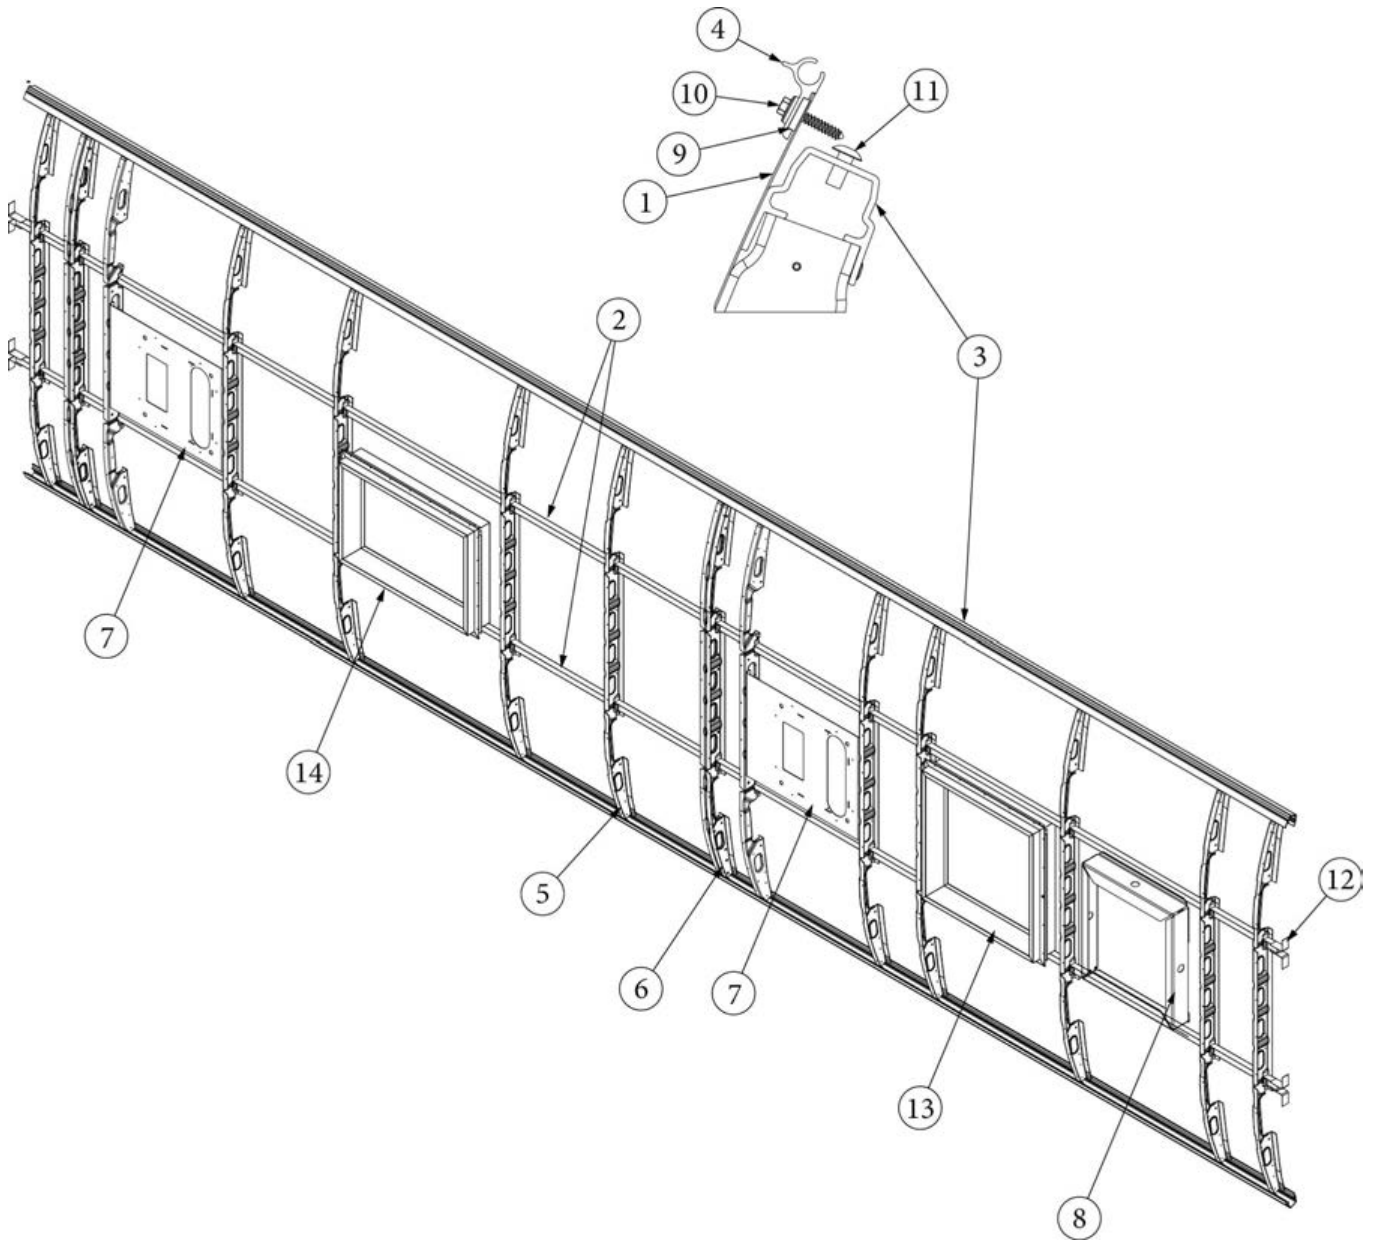

EXTERIOR SHELL

Roof, 30RB

Parts Listed on Next Page