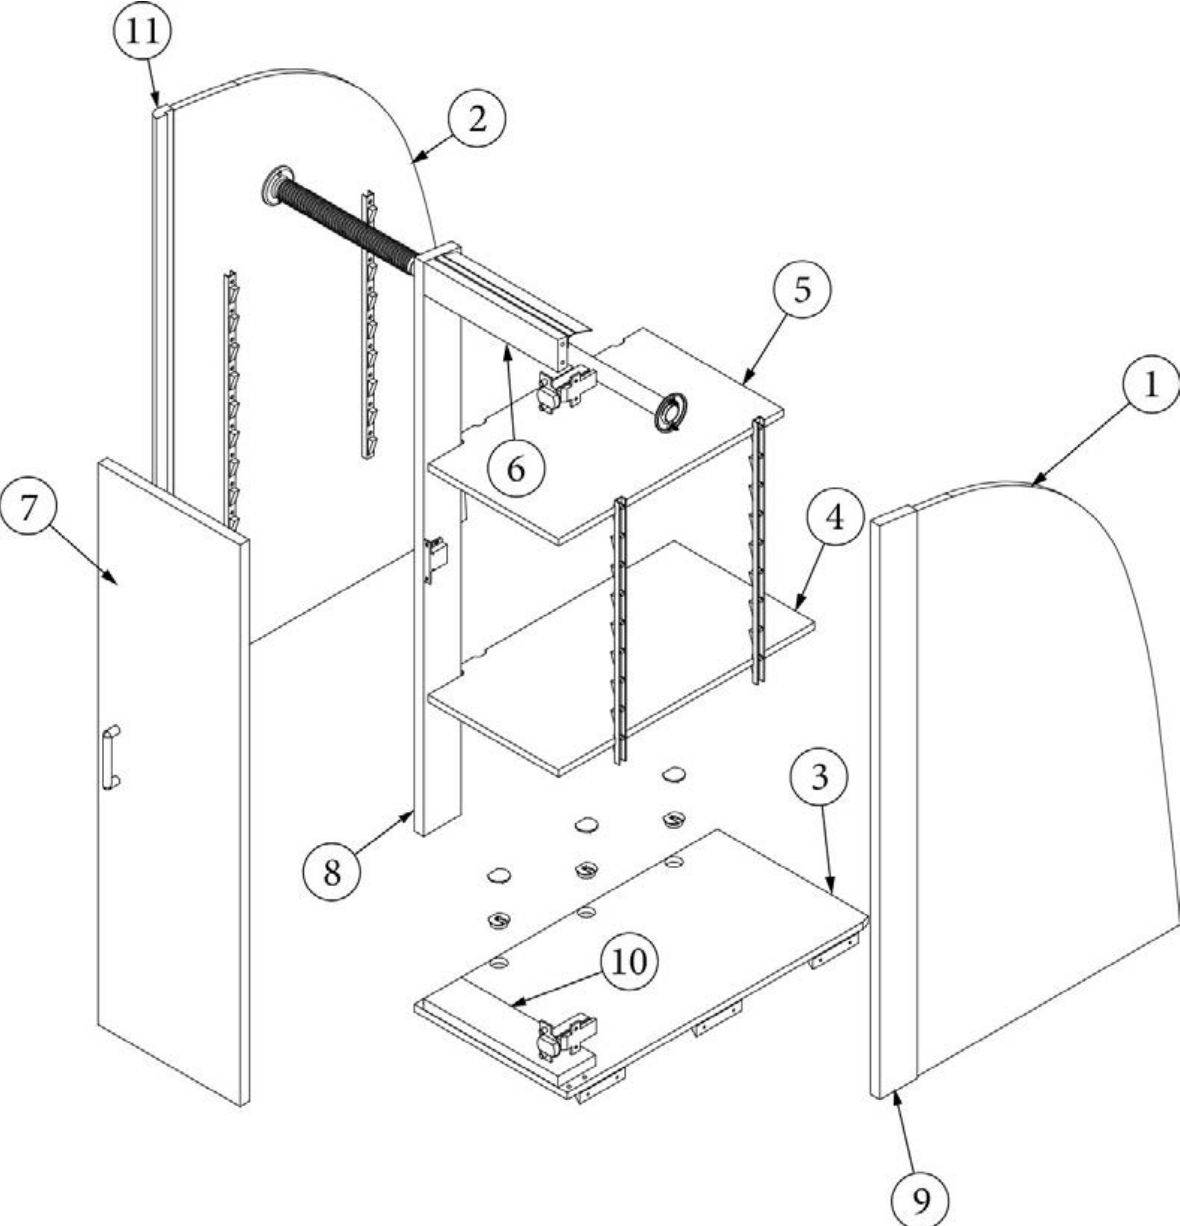

FURNITURE, BEDROOM

Hanging Wardrobe, Twin, CS 25FB & 27FB

Part Numbers Listed on Next Page