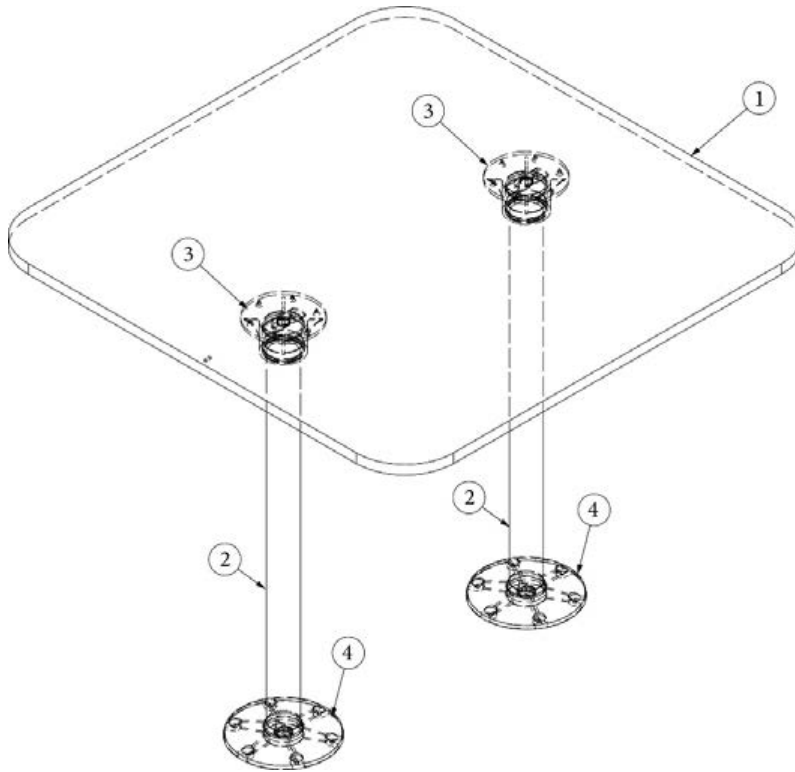

FURNITURE, LOUNGE

Dinette Table, 25FB, 27FB, Hatch Option

969161-03

Assembly Dinette Table FC

1. 969161&010118PC
  2. 382722-02
  3. 382724
  4. 382723
2. 969161&0204J04
   381136
   700005
   700006
   381581

Pre laminate, .75 x 35 x 35
Pedestal leg, 29.88"
Table base, Pedestal leg
Floor base, Pedestal leg
Edgebanding, 15/16"
Rubber bumper
Fastener, Cap
Fastener Socket
Strap Clear Plastic .75"