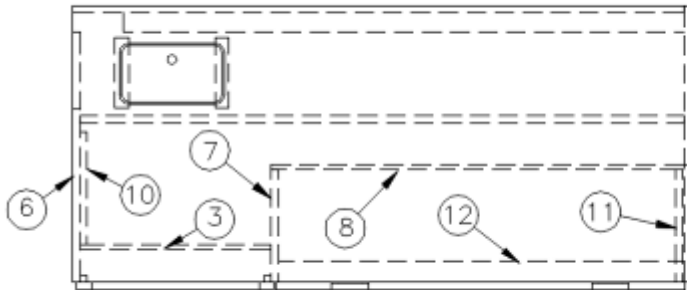

FURNITURE, LOUNGE

Sofa, 25FB, 27FB

966887

Sofa

1. 966888	Sofa Bed Assembly, 27FB
2. 966887&000212CE	Pre laminate, 29.5X66.19
3. 966887&000312BC	Pre laminate, 20.5 X 5
4. 966887&000418BC	Pre laminate, 9.88X43.88
5. 966887&000518BC	Pre laminate, 9.88X21.13
6. 966887&000618BC	Pre laminate, 14.13X26.75
7. 966887&000718BC	Pre laminate, 10.13X12
8. 966887&000812CC	Pre laminate, 10.13 X 44.19
9. 966887&000918CC	Pre laminate, 14.13X29.5
10. 966887&001018CC	Pre laminate, 2.25X12
11. 966887&001118CC	Pre laminate, 2.25X12
12. 966887&001518CC	Pre laminate, 2.25X43.44
966887&002512CE	Pre laminate, 10.75 X 6
381775	Drawer pull, Flush Satin
381072-01	Hinge, 3 x 2", Open
381228	Catch, Grabber door (10lb Pull)
382057	Knockdown
382057-04	Cap, Knockdown, White
365009	Foam Urethane Insulation 1 X 1 (25' Rolls)
386410-01	Edgebanding-5/8" Waxed Maple
386410-02	Edgebanding-15/16" Waxed Maple