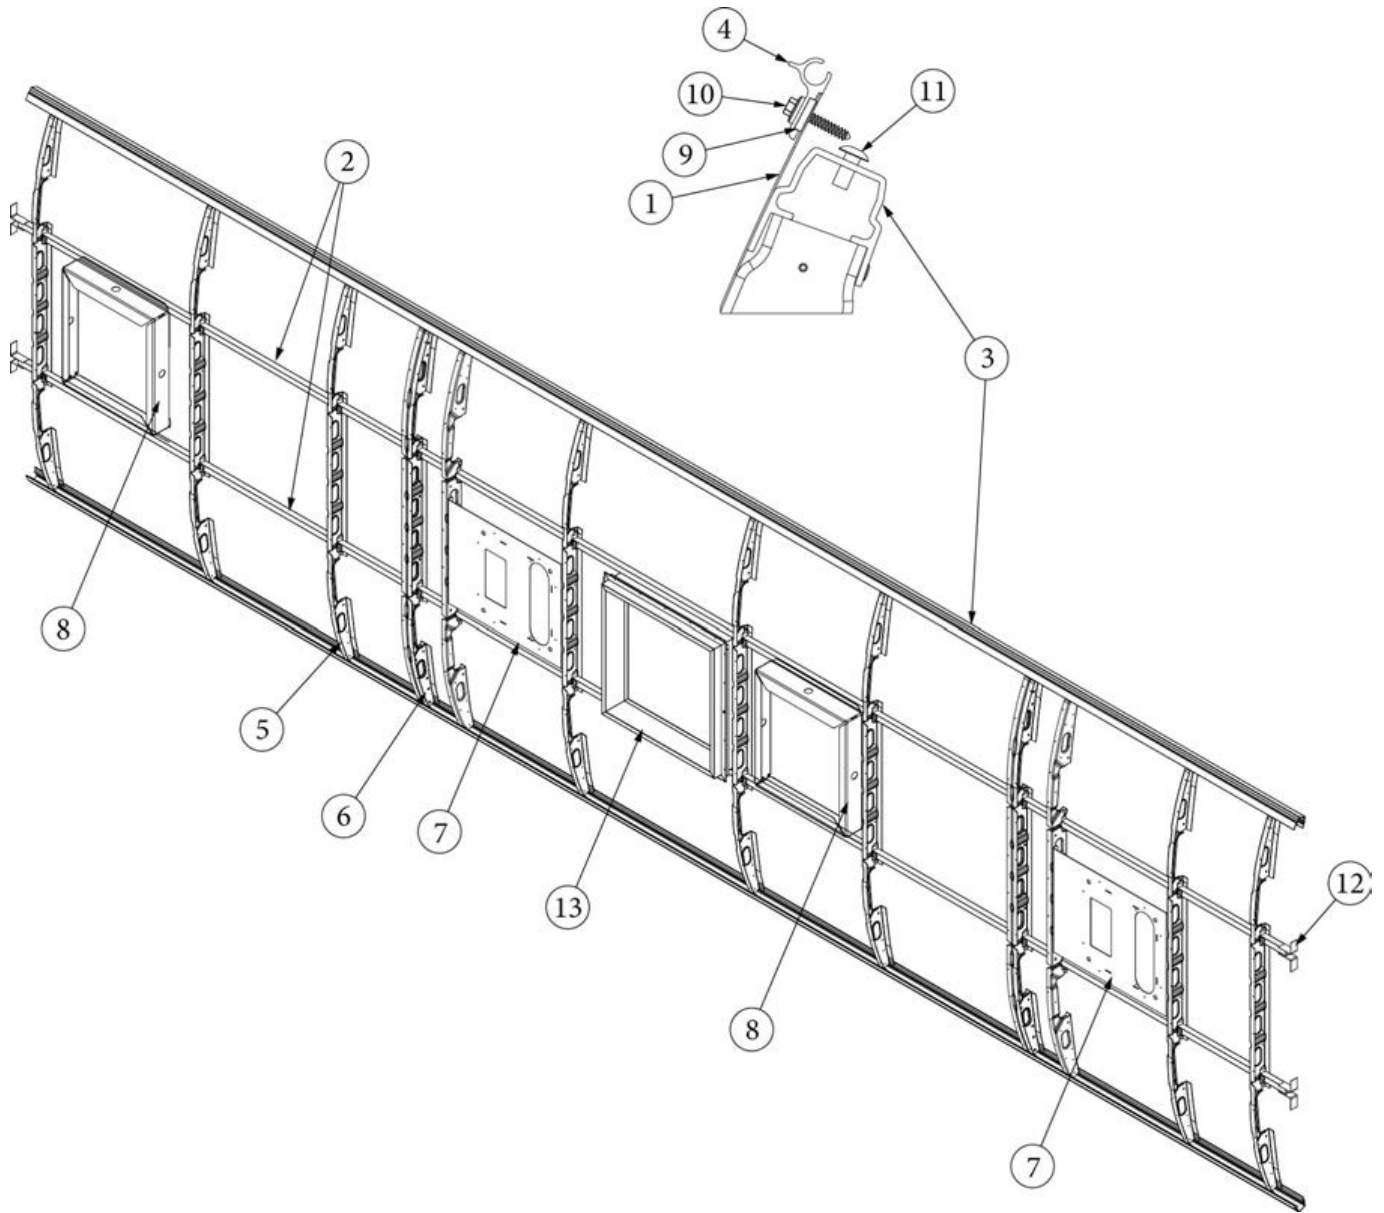

EXTERIOR SHELL

Roof, 30FB Bunk and Office

Parts Listed on Next Page