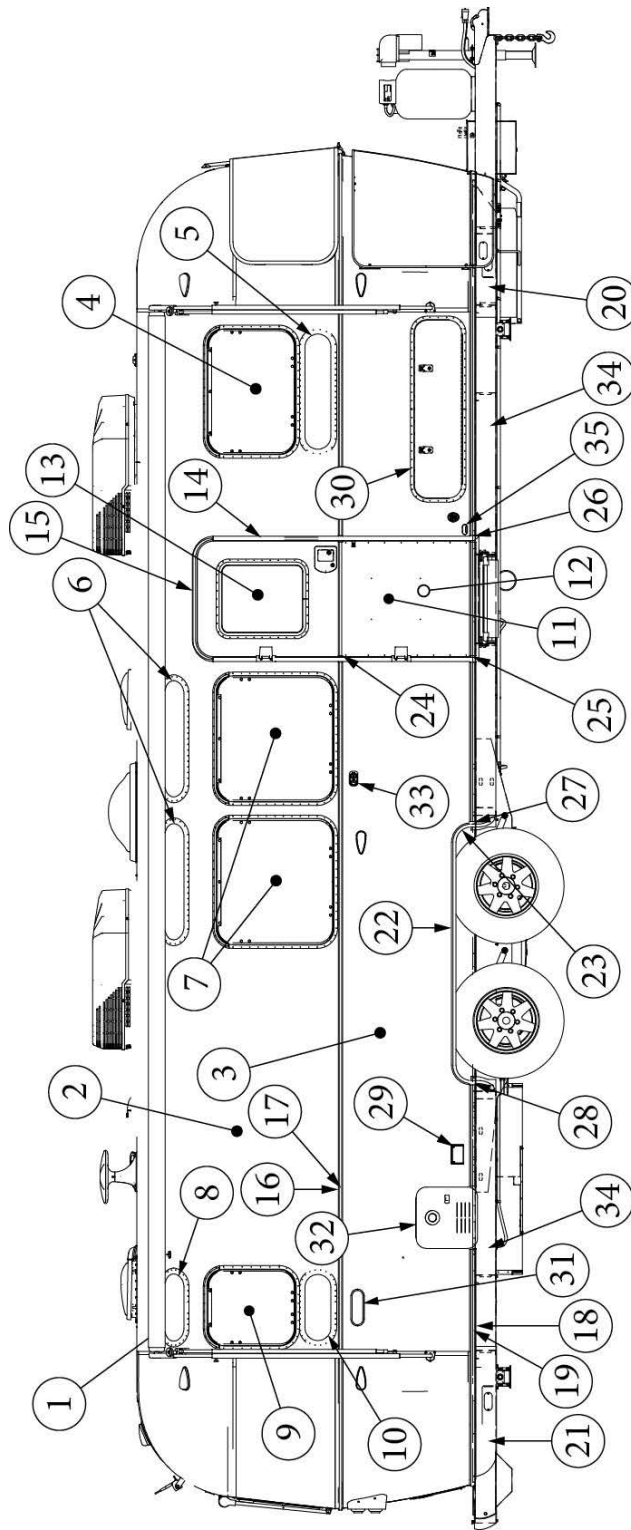

EXTERIOR SHELL

Exterior Components, Curbside, 30FB Office

Parts Listed on Next Page