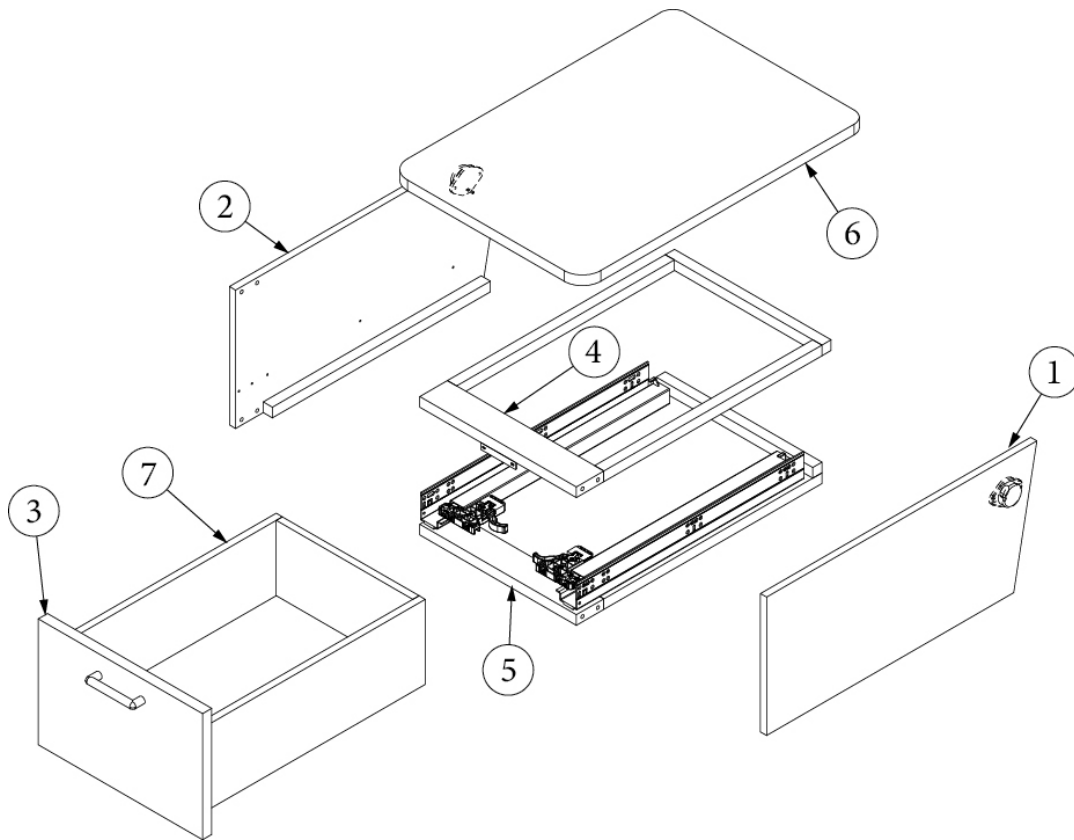

### Nightstand, 23FB

969899-01

Nightstand

- |                    |                                   |
|--------------------|-----------------------------------|
| 1. 969899&000112BC | Pre laminate, .5X9.75X22"         |
| 2. 969899&000212BC | Pre laminate, .5X9.75X22"         |
| 3. 969899&000318BC | Pre laminate, .75X8.88X13.38"     |
| 4. 969899&000418CC | Pre laminate, .75X12.75X2.25"     |
| 5. 969899&000518CC | Pre laminate, .75X12.75X2.25"     |
| 6. 969899&000618JC | Pre laminate, .75X23.13X15.75"    |
| 7. 969707-11       | Drawer Box, 6 X 18 X 12.13"       |
| 382807-08          | Drawer Slide, 18", Self-Close     |
| 382807-01          | Left Front Fixing Clip            |
| 382807-02          | Right Front Fixing Clip           |
| 320166-01          | Screw, #8 X .5"                   |
| 320005             | Screw, Sheet Metal, #8 X 1"       |
| 386439             | Bar Pull, 5 3/8" X 3"             |
| 386410-01          | Edgebanding, 5/8", Waxed Maple    |
| 386410-02          | Edgebanding, 15/16", Waxed Maple  |
| 386421-02          | Edgebanding, 15/16", Smokey Skies |
| 381228-02          | Catch Grabber, Door, C3-805, 5LB  |