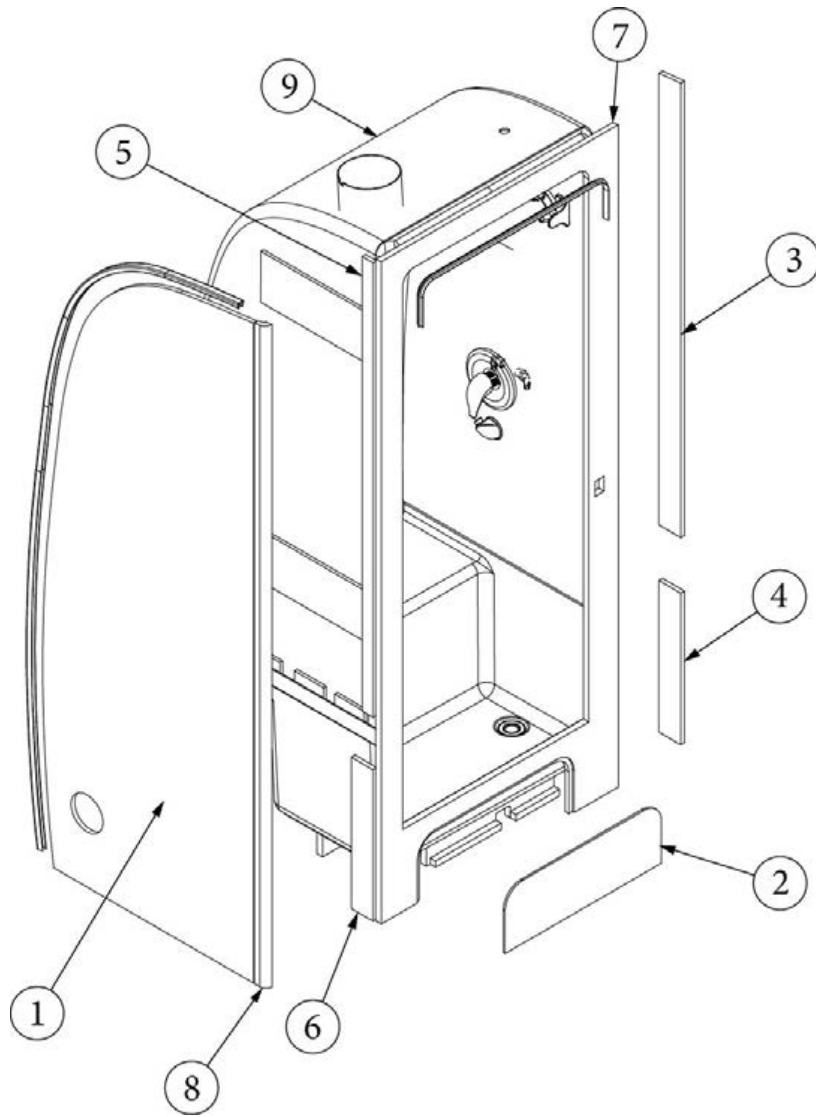

FURNITURE, LAVATORY

Shower Module, 28RB

Parts Listed on Next Page