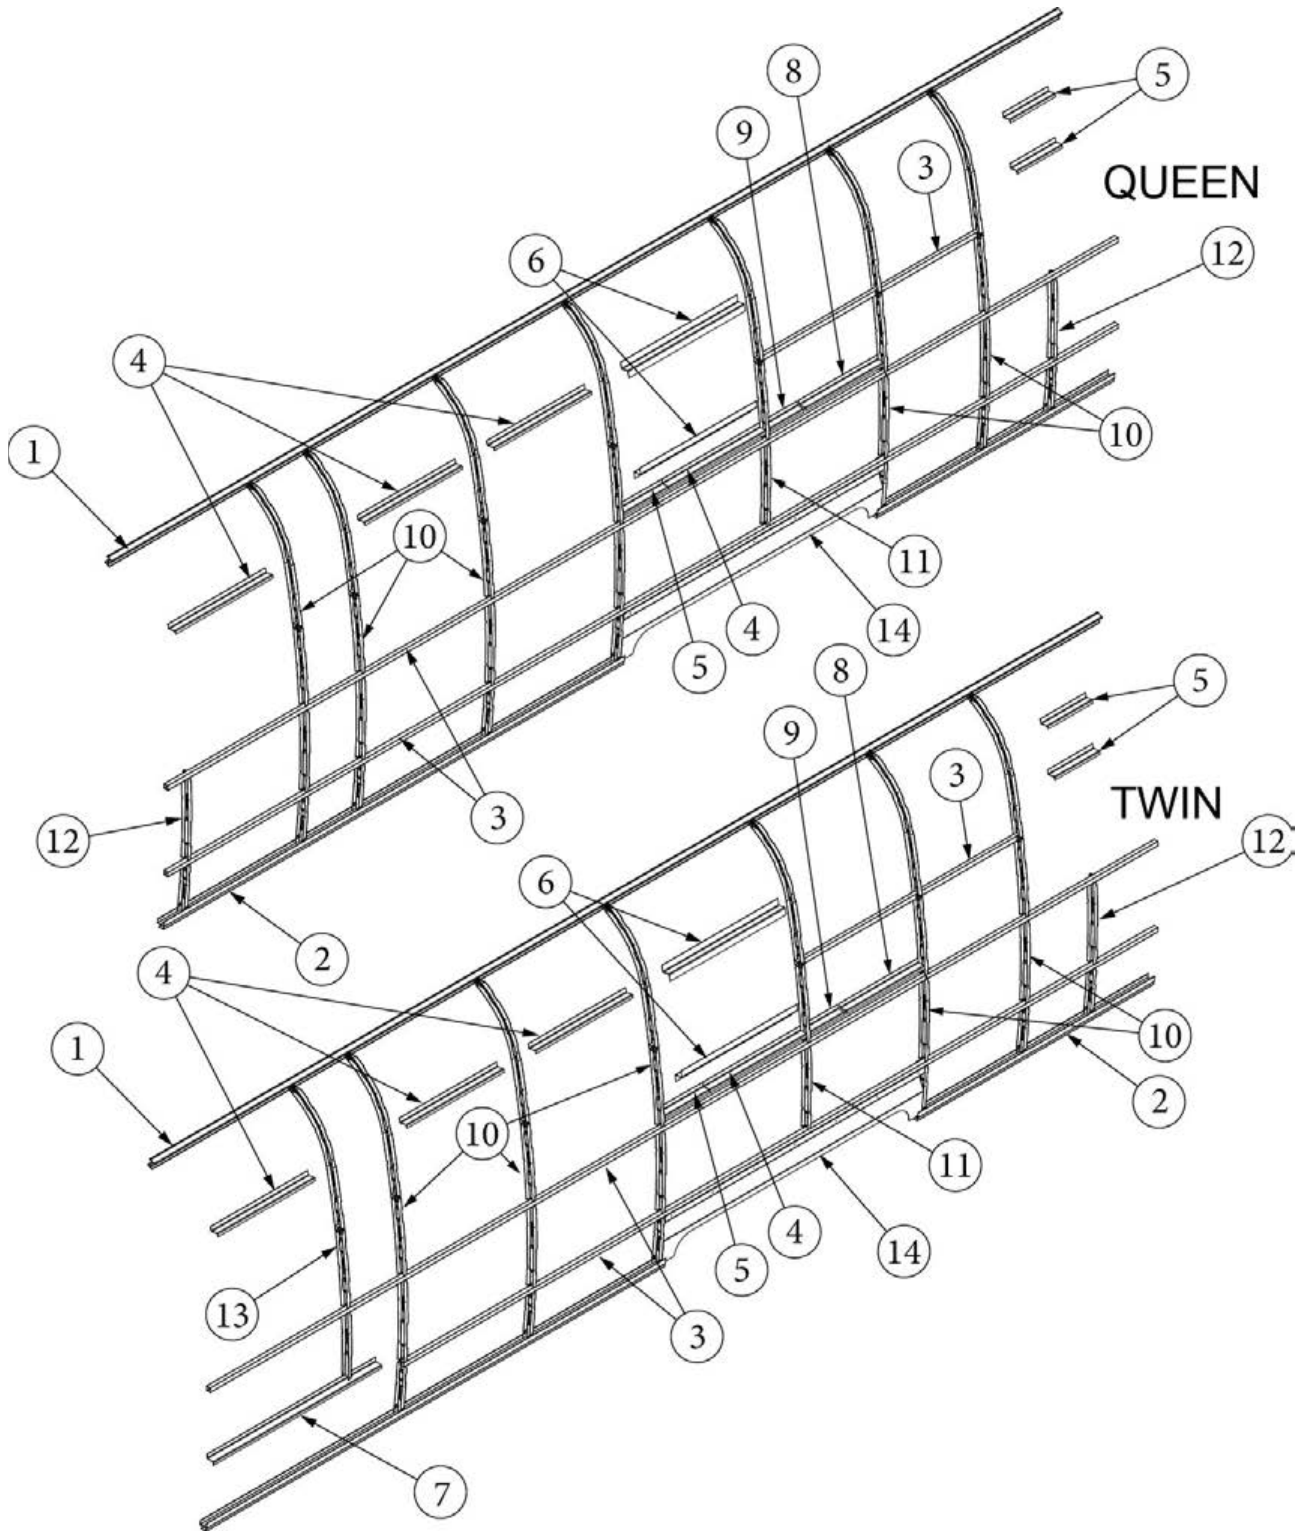

EXTERIOR SHELL

Wall Framing, Roadside, 30FB Office

Parts Listed on Next Page