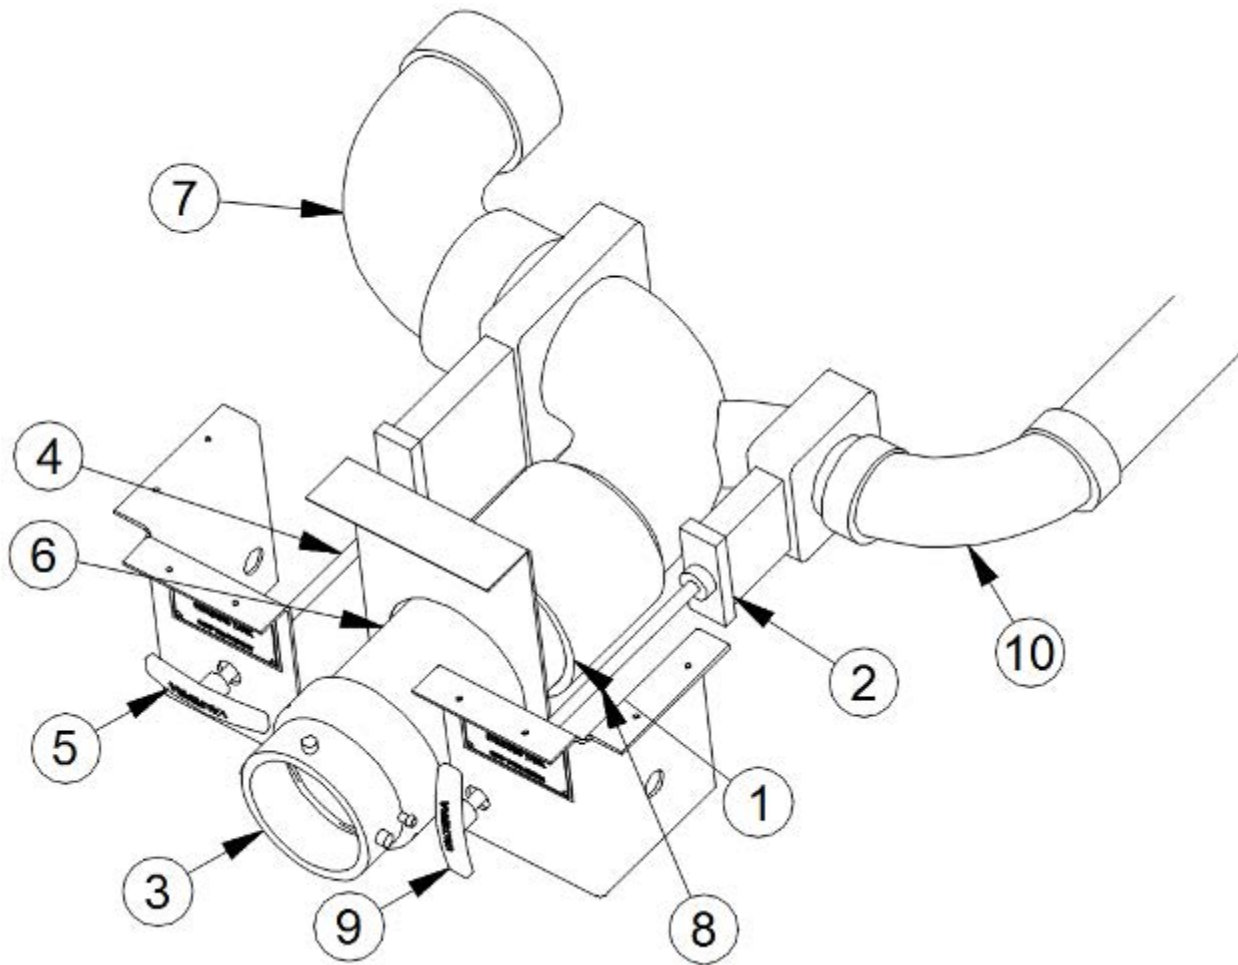

PLUMBING, DRAIN SYSTEM

Dump Valve, 30RB

943720

Dump Valve Assembly

1. 600253	Coupler, 3"
2. 601607-16	Dump valve, No handles
3. 601607-06	Termination adaptor
4. 601607-19	Threaded extension, 6"
5. 601607-17	Black tank handle
6. 601160-04	Pipe, ABS DWV, 3"
7. 600820	Single socket, 3", 90°
8. 601607-20	Threaded extension, 8"
9. 601607-18	Grey tank handle
10. 600035	Elbow, 90°, Long sweep