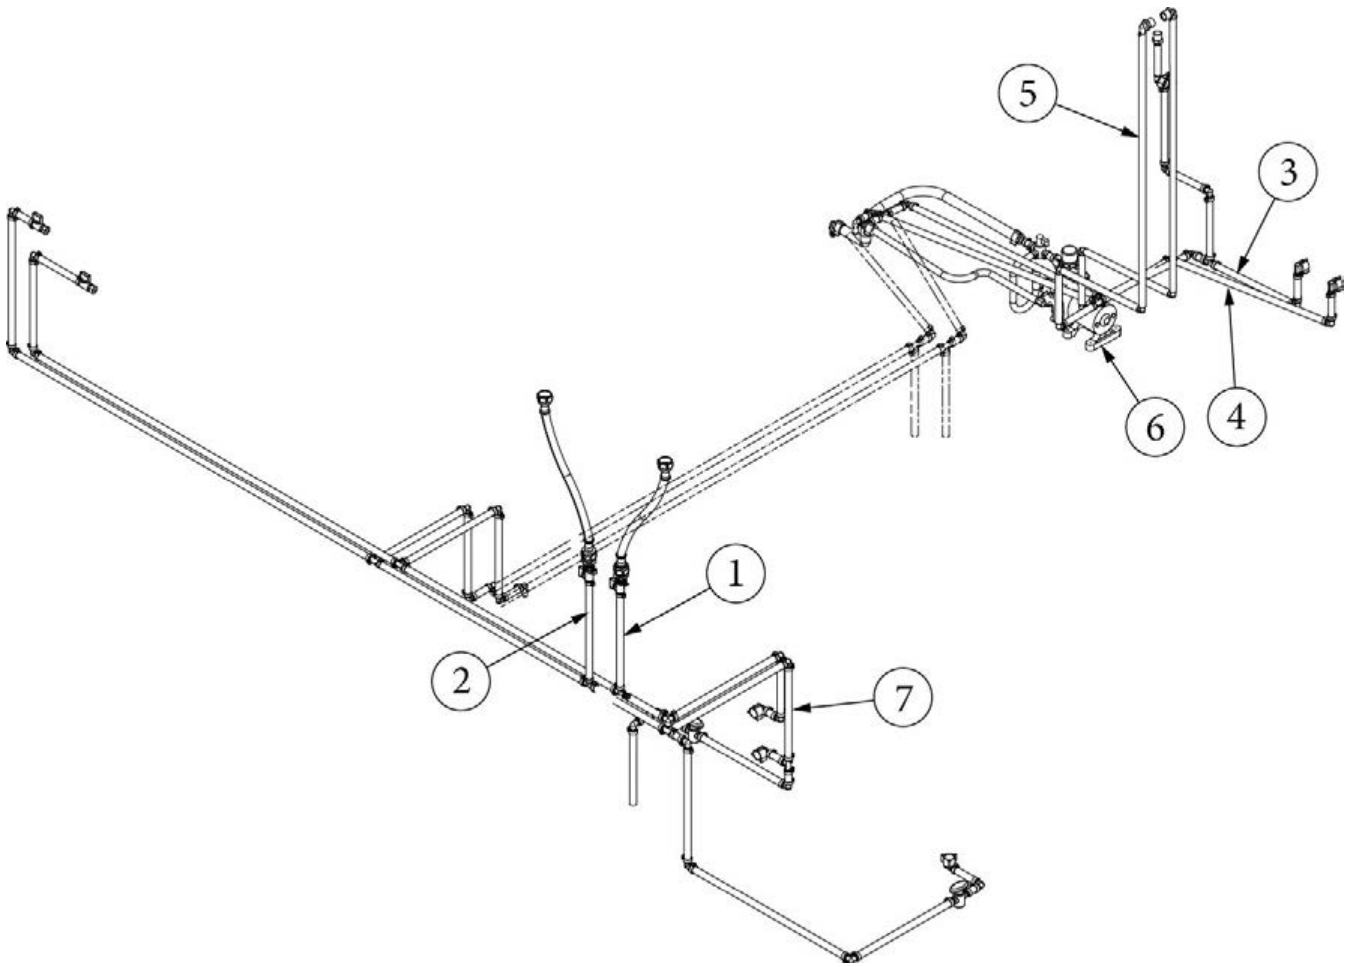

PLUMBING, FRESH WATER SYSTEM

Fresh Water Lines, 27FB

944062-01

Install, Fresh Water Layout (not for order/see parts below)

1. 944061-01	Layout, CS Hot
2. 944061-03	Layout, CS Cold
3. 944061-05	Layout, RS Cold
4. 944061-06	Layout, RS, Hot, Forward
5. 944061-07	Layout, Shower Lines
6. 944061-08	Layout, Water Pump
7. 944061-09	Layout, Water Heater