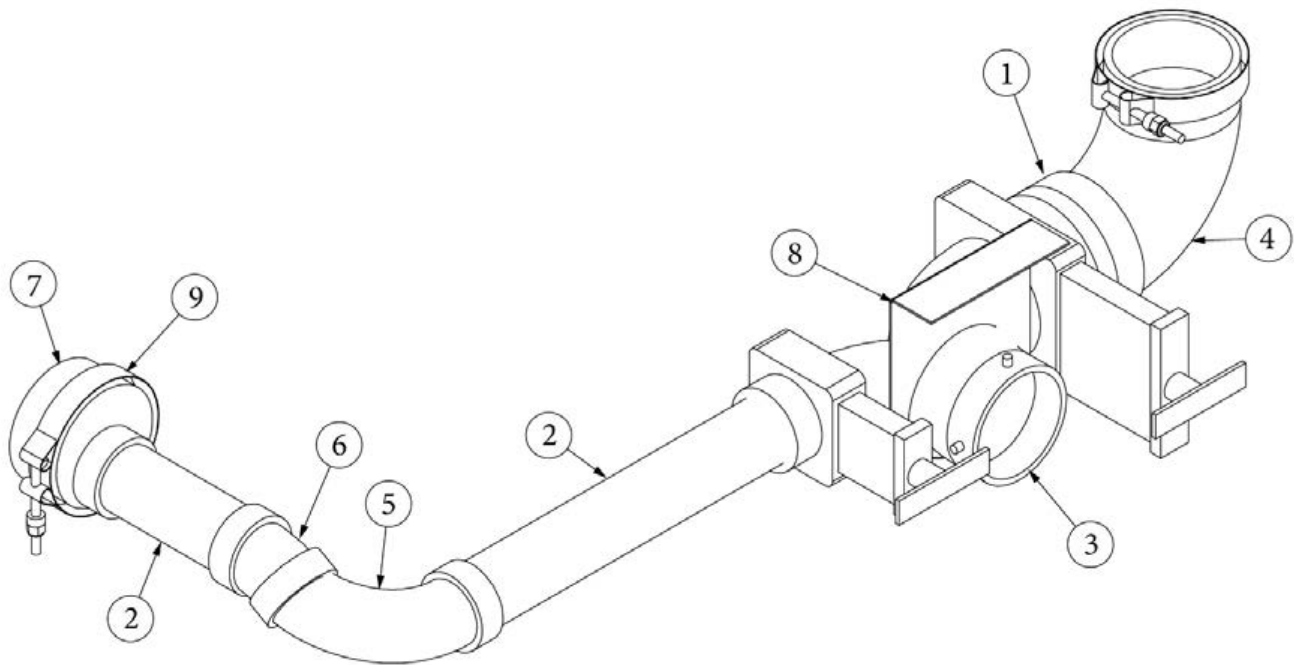

PLUMBING, DRAIN SYSTEM

Dump Valve, 23FB

943887-01 Assembly, Dump valve

1. 601160-04	Pipe, ABS DVW, 3"- 4" long
2. 601160-02	Pipe, ABS DVW, 1.5"-2" long
3. 601482	Dump valve, rotating assembly
4. 601531	Elbow, 90 °, 3"
5. 600431	Elbow, 90°, 1.5"
6. 600116	Elbow, 22-1/2 °, 1-1/2"
7. 195329-229	Reducer adaptor, 3" to 1.5"
8. 114849-06	Aluminum sheet, .06 x 36", 24 square ft sheet
9. 340092	Clamp, Worm type
601482-100	Valve Handle, Black, For 601482
601482-101	Cap, 3", Termination, W/Strap
601482-102	Valve Handle, Grey, For 601482
601482-103	Strap, Black, For 601482