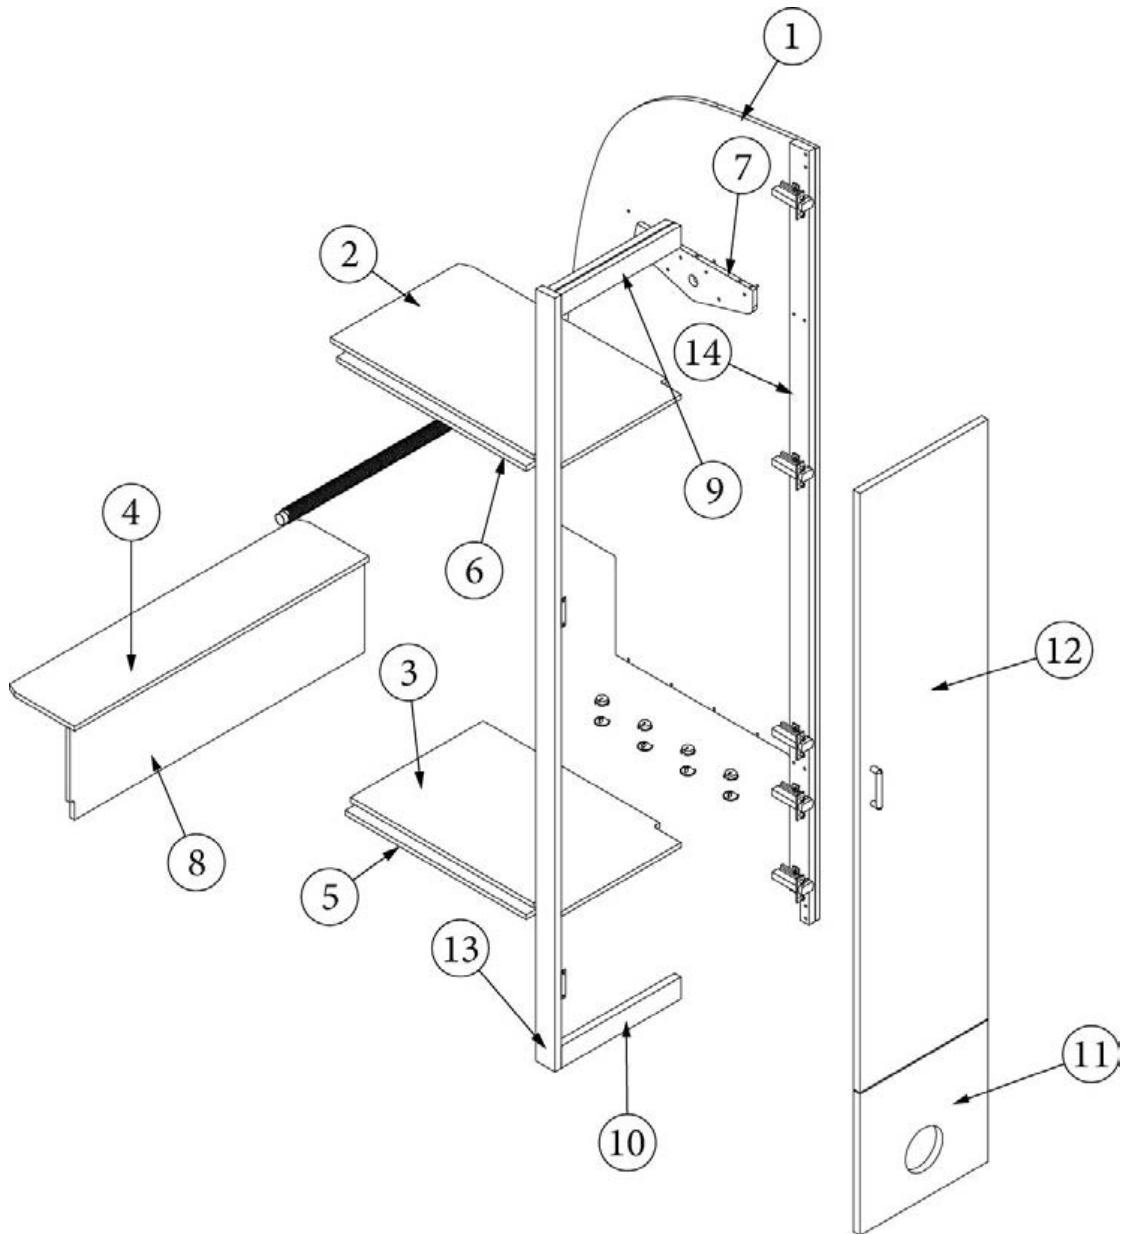

FURNITURE, LAVATORY

Wardrobe, Rear, 30RB

Parts Listed on Next Page