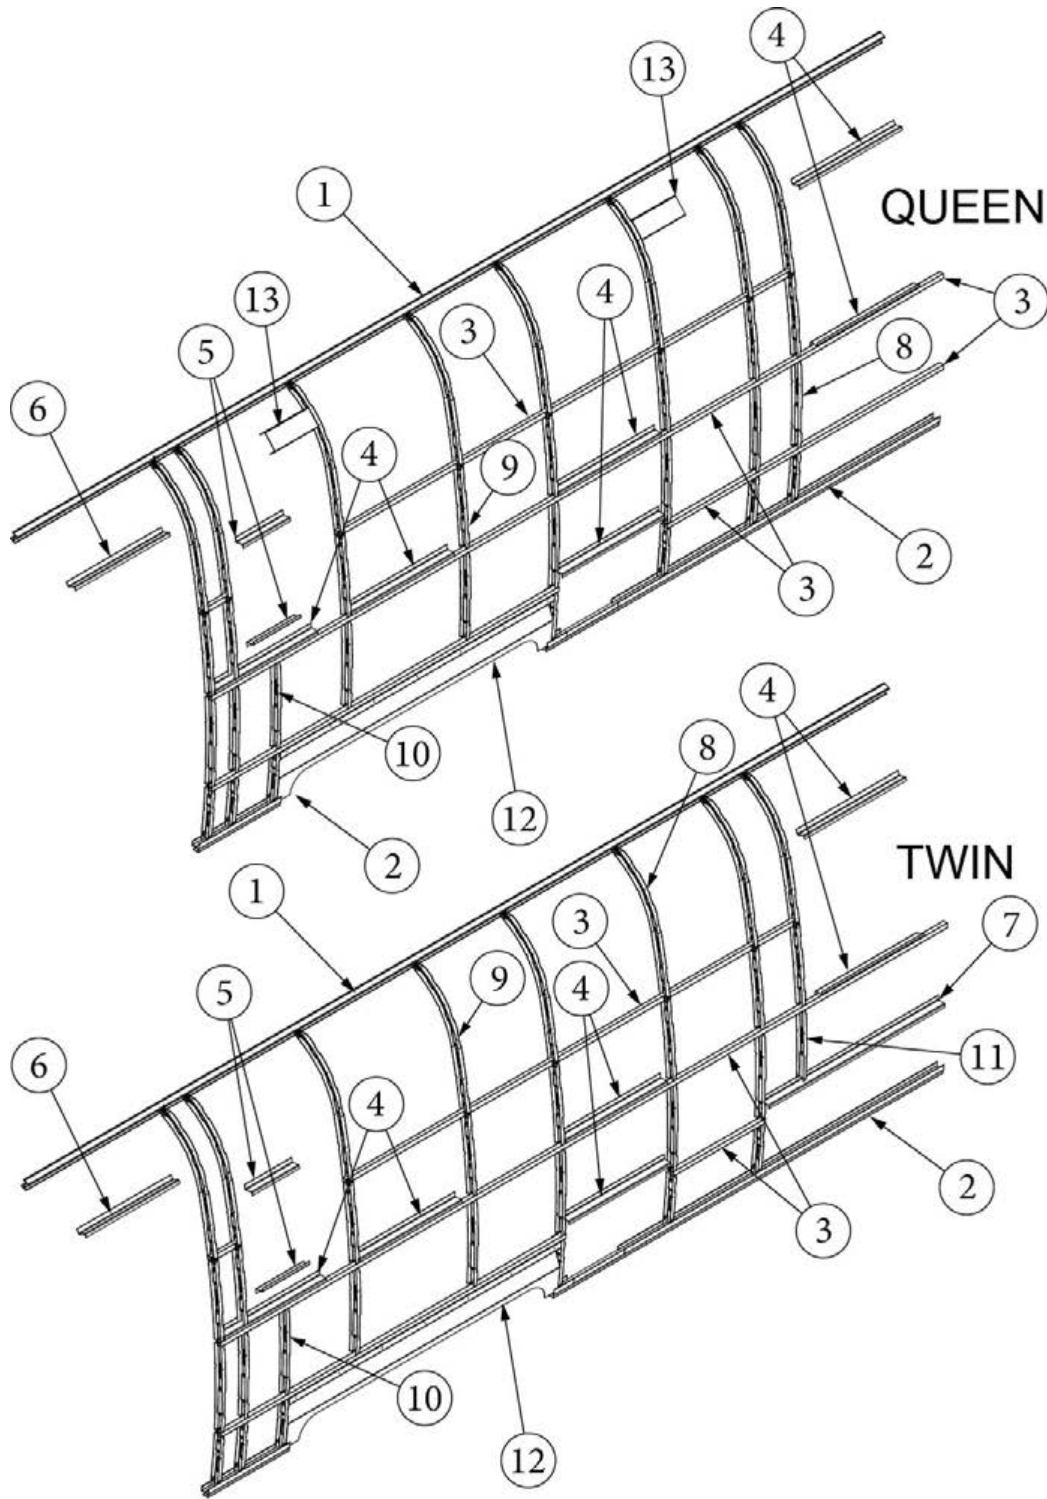

EXTERIOR SHELL

Wall Framing, Curbside, 27FB

Parts Listed on Next Page