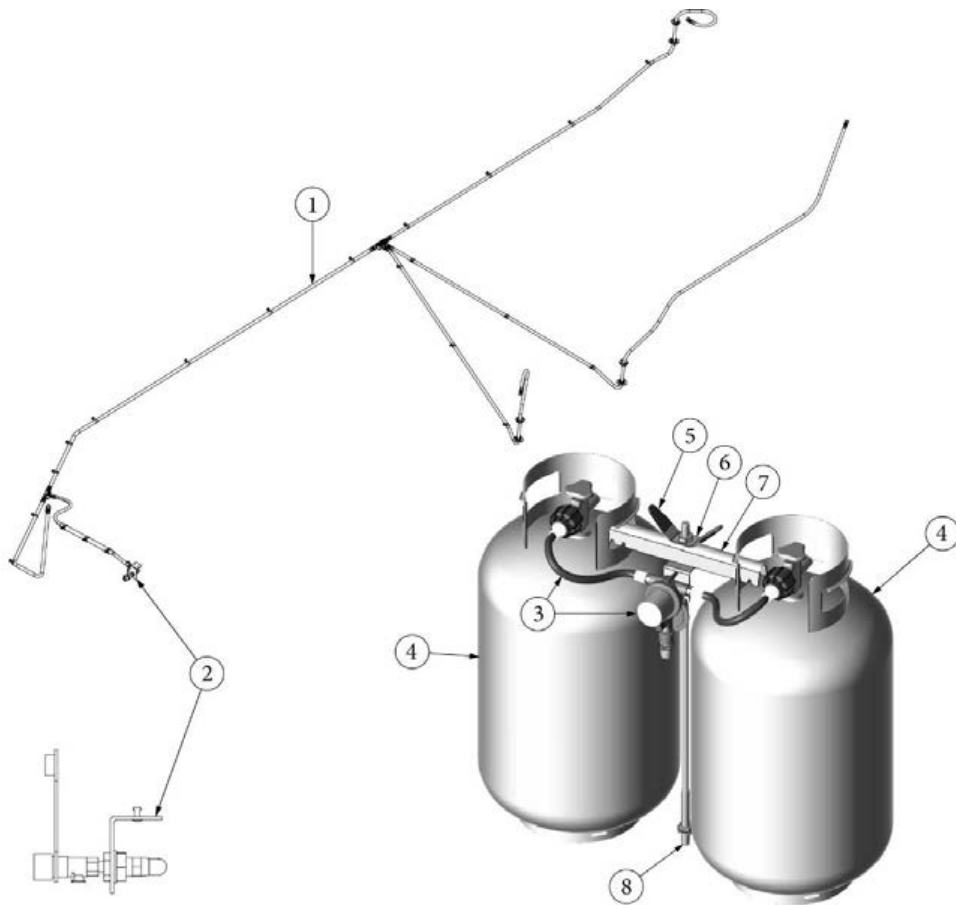

PLUMBING, LPG SYSTEM

LPG System, 30FB Bunk and Office

944046
113718-01

Install, LP System (not for order/see parts below)
Install, LP Tanks/Regulator, 30lb (not for order/see parts below)

1. 944048	LPG Flex Line Assembly
2. 602465	Exterior propane port assembly
3. 602870	Regulator, LP gas, Dual 11" pigtails
4. 601710-01	Tank, LP Cylinder, Steel, 30LB
5. 381613	Plastisol Cover, LP Wing Handle
6. 455841	Wingnut, LP Bottle
7. 455842	Hold-down, VTD0046
8. 345764	Threaded Rod, 23.5", 1/2-13 4" each end
350132	Flange nut, Serrated, 1/2-13 UNC
386250	Label, LPG service port
365330-04	Sealant, Adseal, RTV #4553
382500	Grommet, .5" Pipe, Press Fit, Sealing
382556	Closeout, 2.38", D LP Assembly BC
512412	Bushing, Snap In, .75" ID
382160	Grommet, Flexible Vinyl