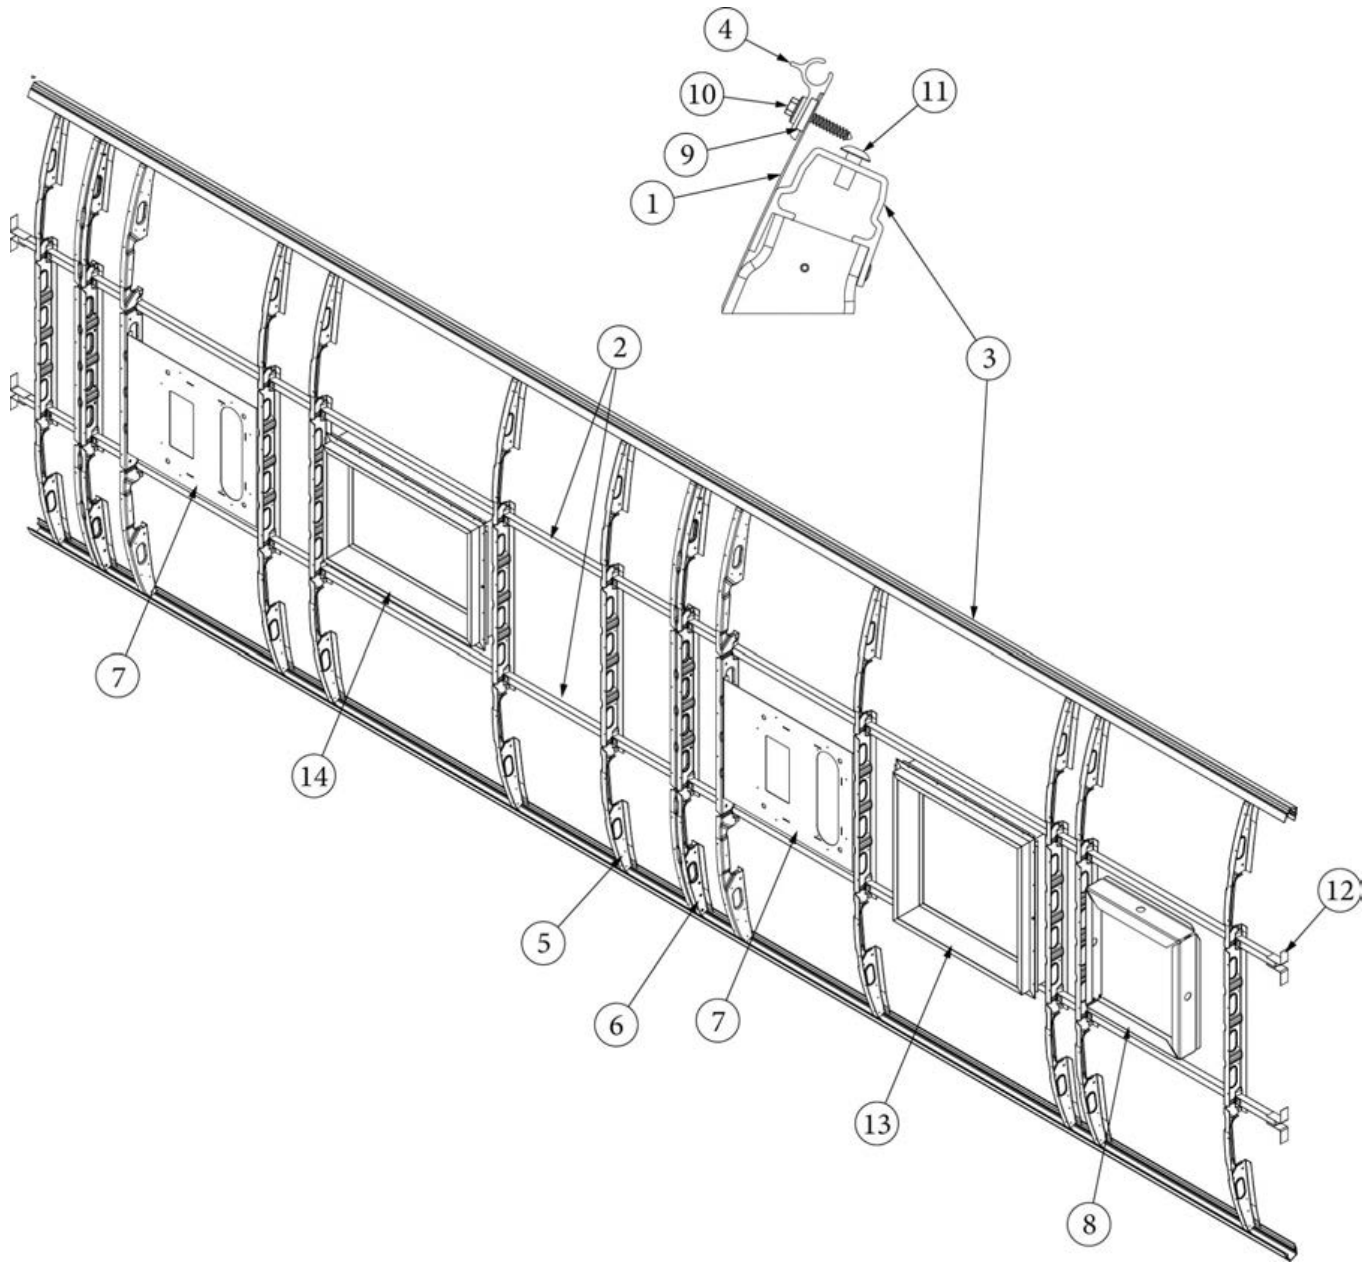

EXTERIOR SHELL

Roof, 2AC Units, 28RB

Parts Listed on Next Page