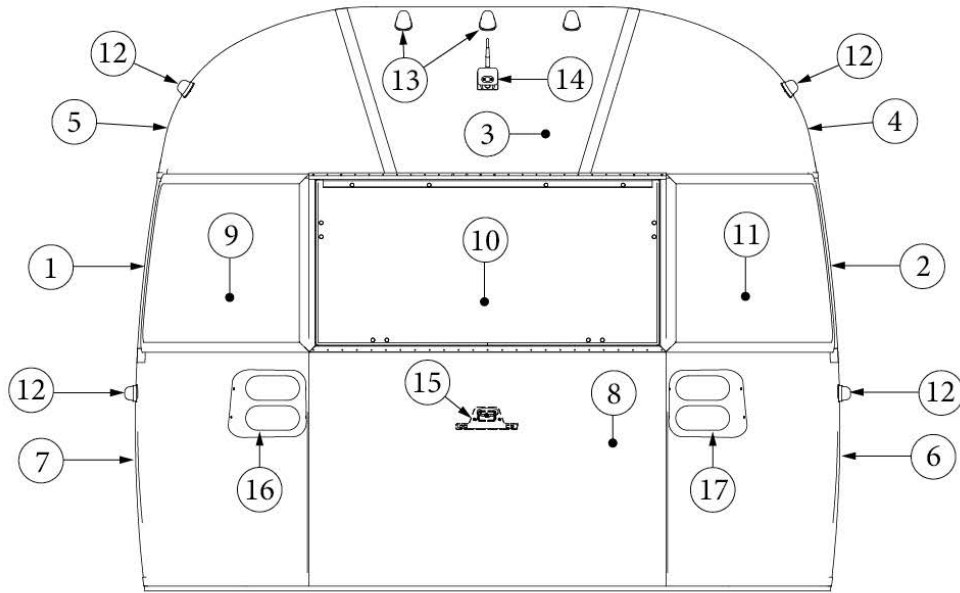

EXTERIOR SHELL

Aft End, 25FB, 27FB

Parts Listed on Next Page