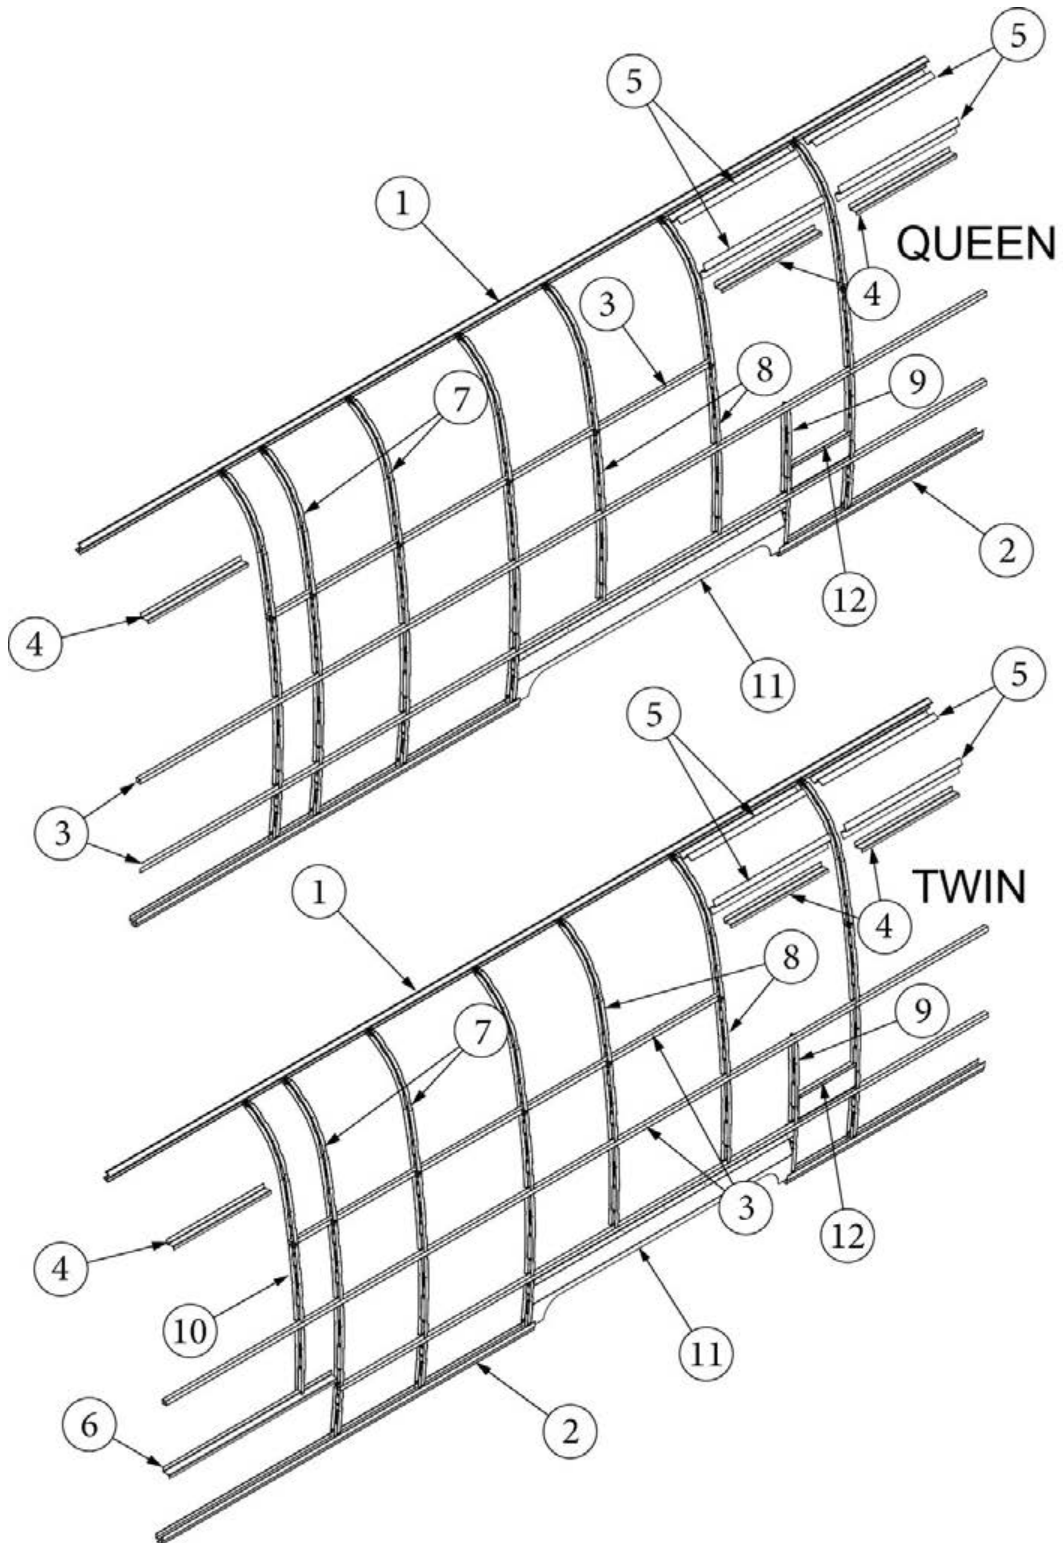

EXTERIOR SHELL

Wall Framing, Roadside, 27FB

Parts Listed on Next Page