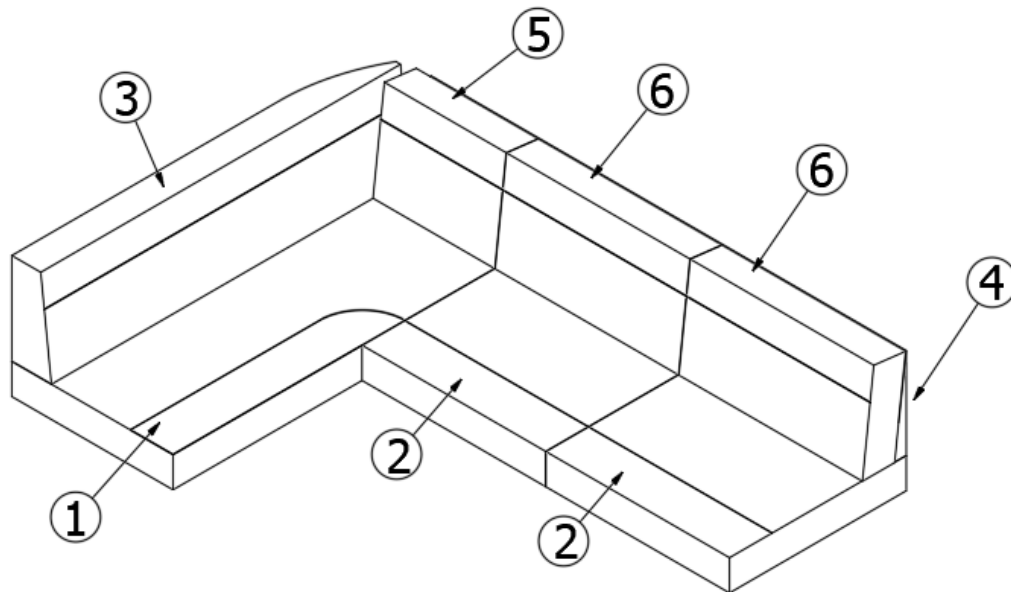

UPHOLSTERY

L-Lounge Cushions, 30RB

704809-SM
704809CC

Cushion Kit, Lounge, Seattle Mist
Cushion Kit, Lounge, Carolina Clay

1. 704809-SM-1
  704809CC-1
2. 704809-SM-2
  704809CC-2
3. 704809-SM-3
  704809CC-3
4. 704809-SM-4
  704809CC-4
5. 704809-SM-5
  704809CC-5
6. 704809-SM-6
  704809CC-6

RS Cushion Seat, Seattle Mist
RS Cushion Seat, Carolina Clay
Front Cushion Seat, Seattle Mist
Front Cushion Seat, Carolina Clay
RS Cushion Back, Seattle Mist
RS Cushion Back, Carolina Clay
Cushion Wedge, Seattle Mist
Cushion Wedge, Carolina Clay
Rear Cushion Back, Seattle Mist
Rear Cushion Back, Carolina Clay
Front Cushion Back, Seattle Mist
Front Cushion Back, Carolina Clay