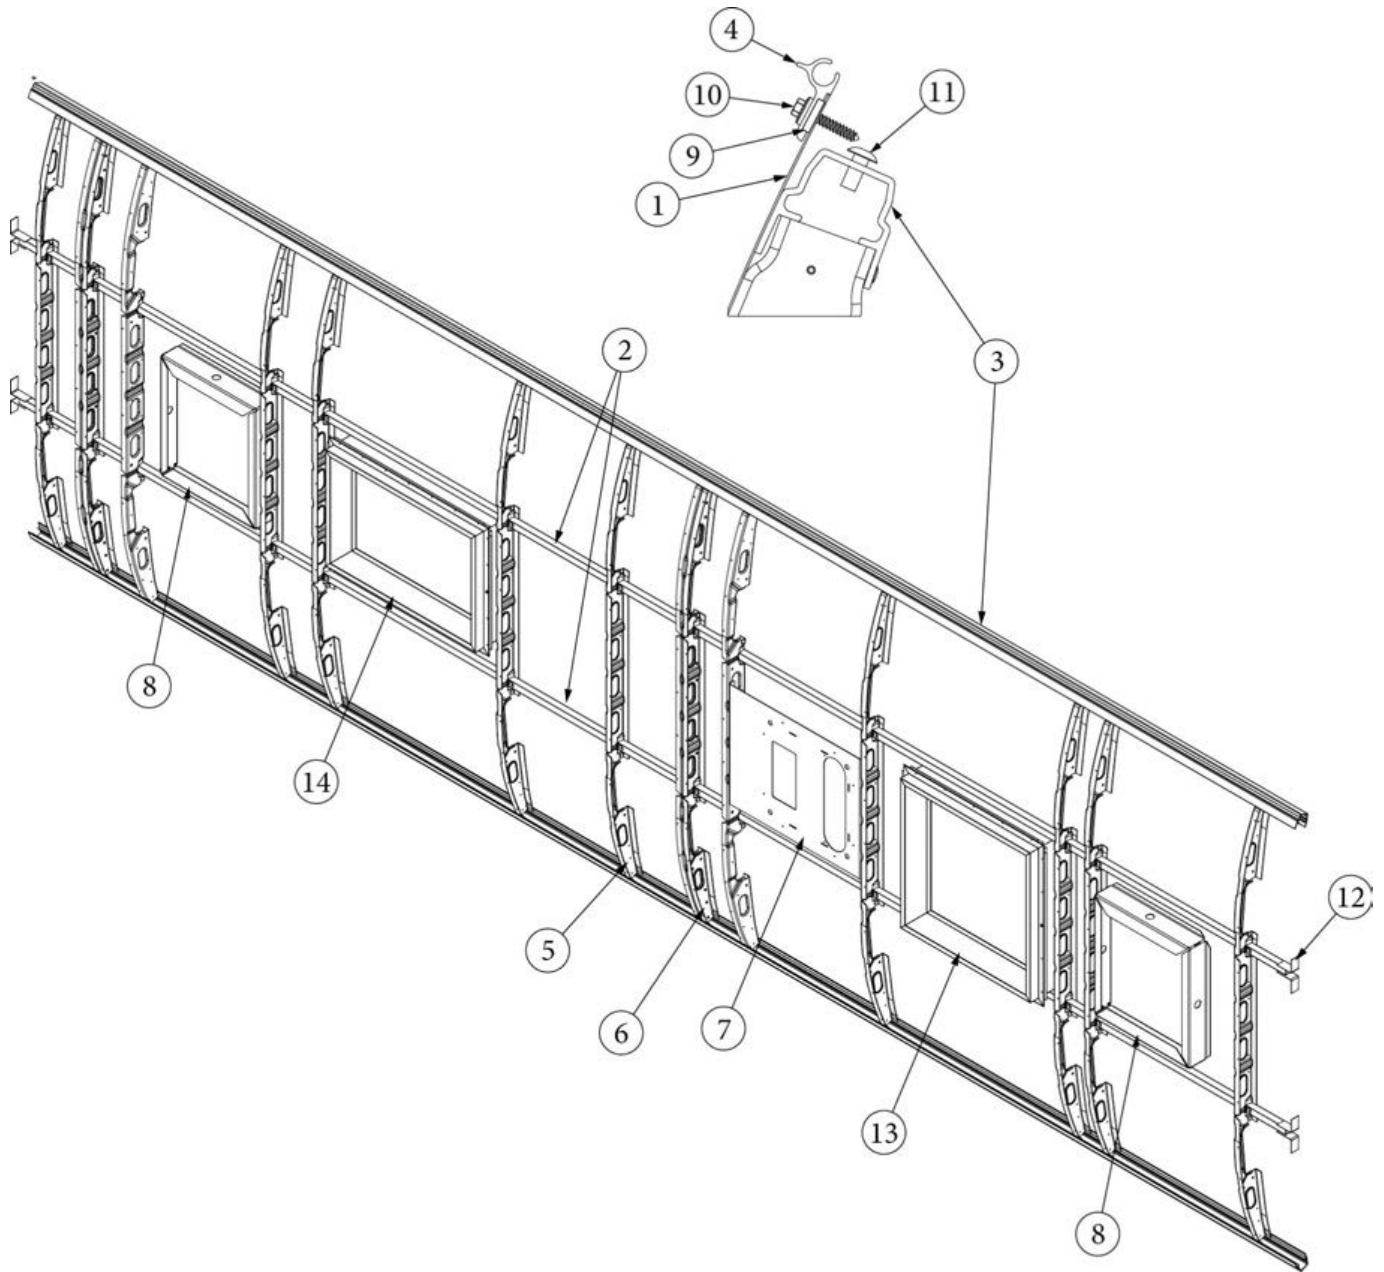

EXTERIOR SHELL

Roof, 1AC Unit, 28RB

Parts Listed on Next Page