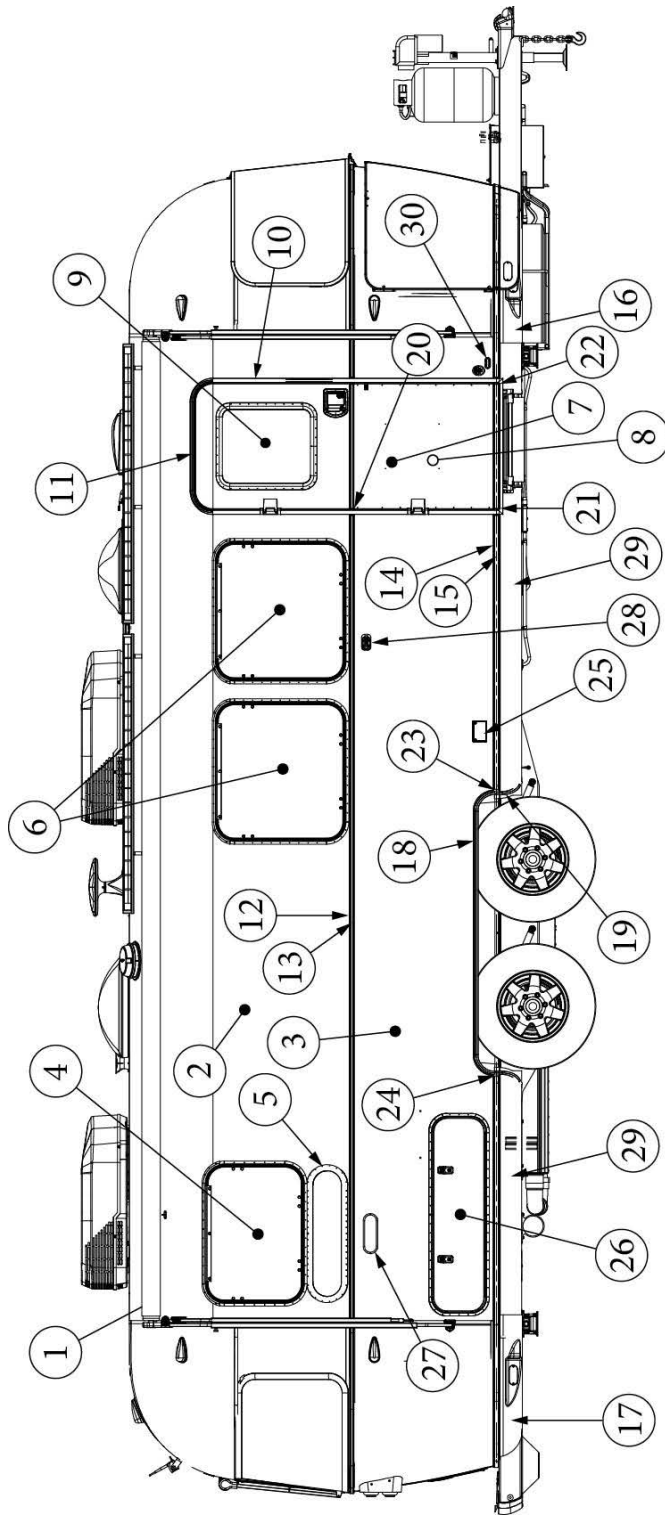

EXTERIOR SHELL

Exterior Components, Curbside, 28RB

Parts Listed on Next Page