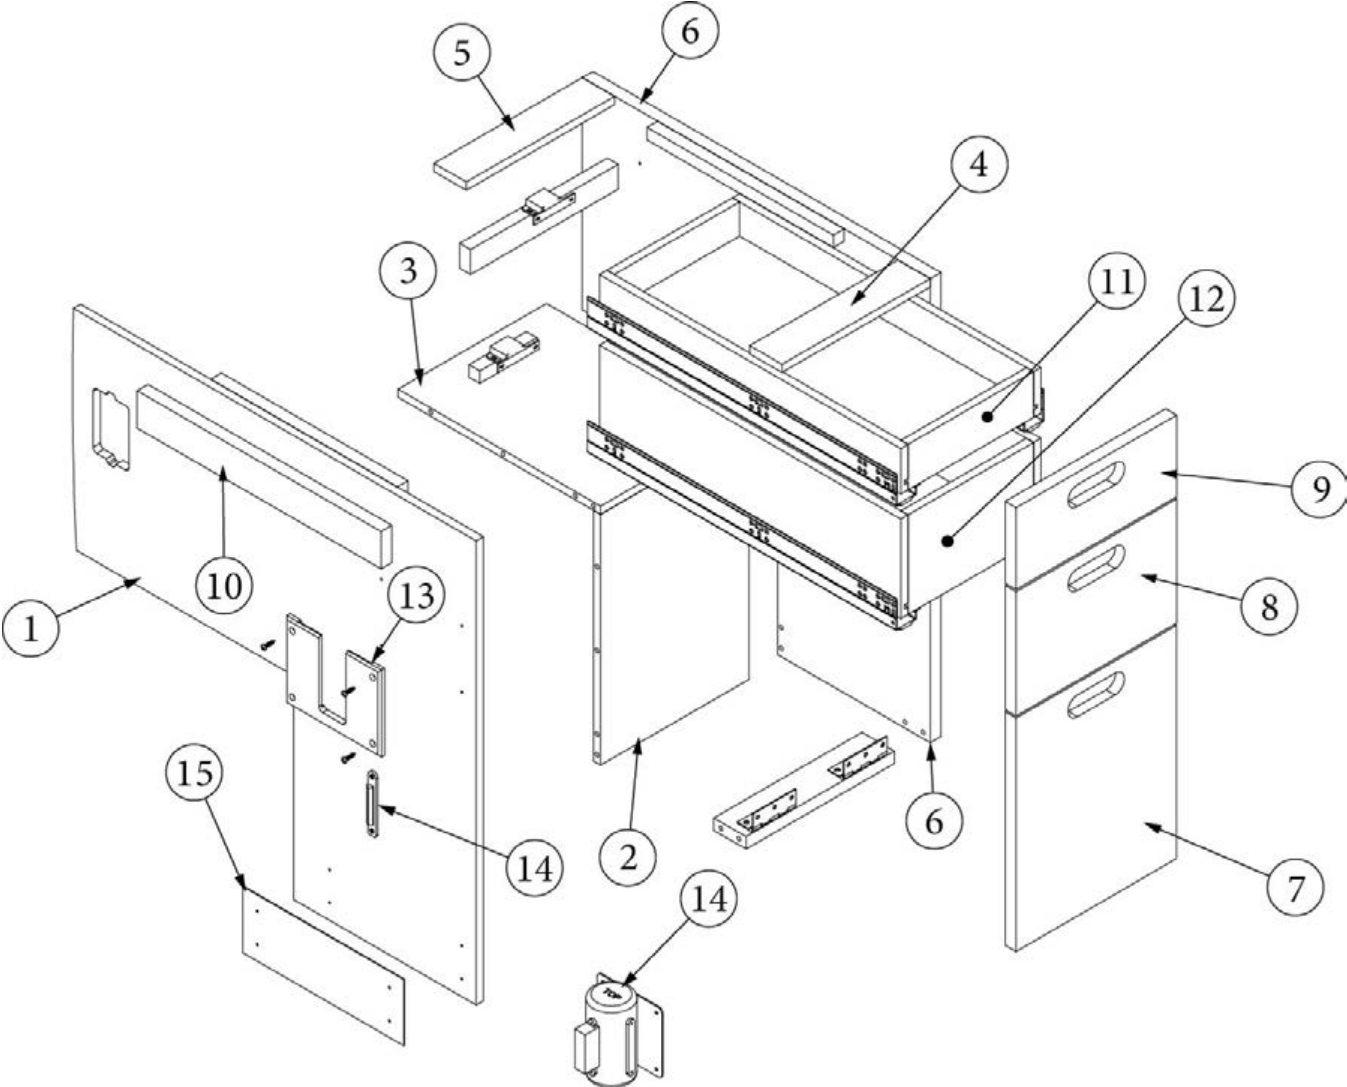

FURNITURE, LOUNGE

File Cabinet, 25FB, 27FB Office

Parts Listed on Next Page