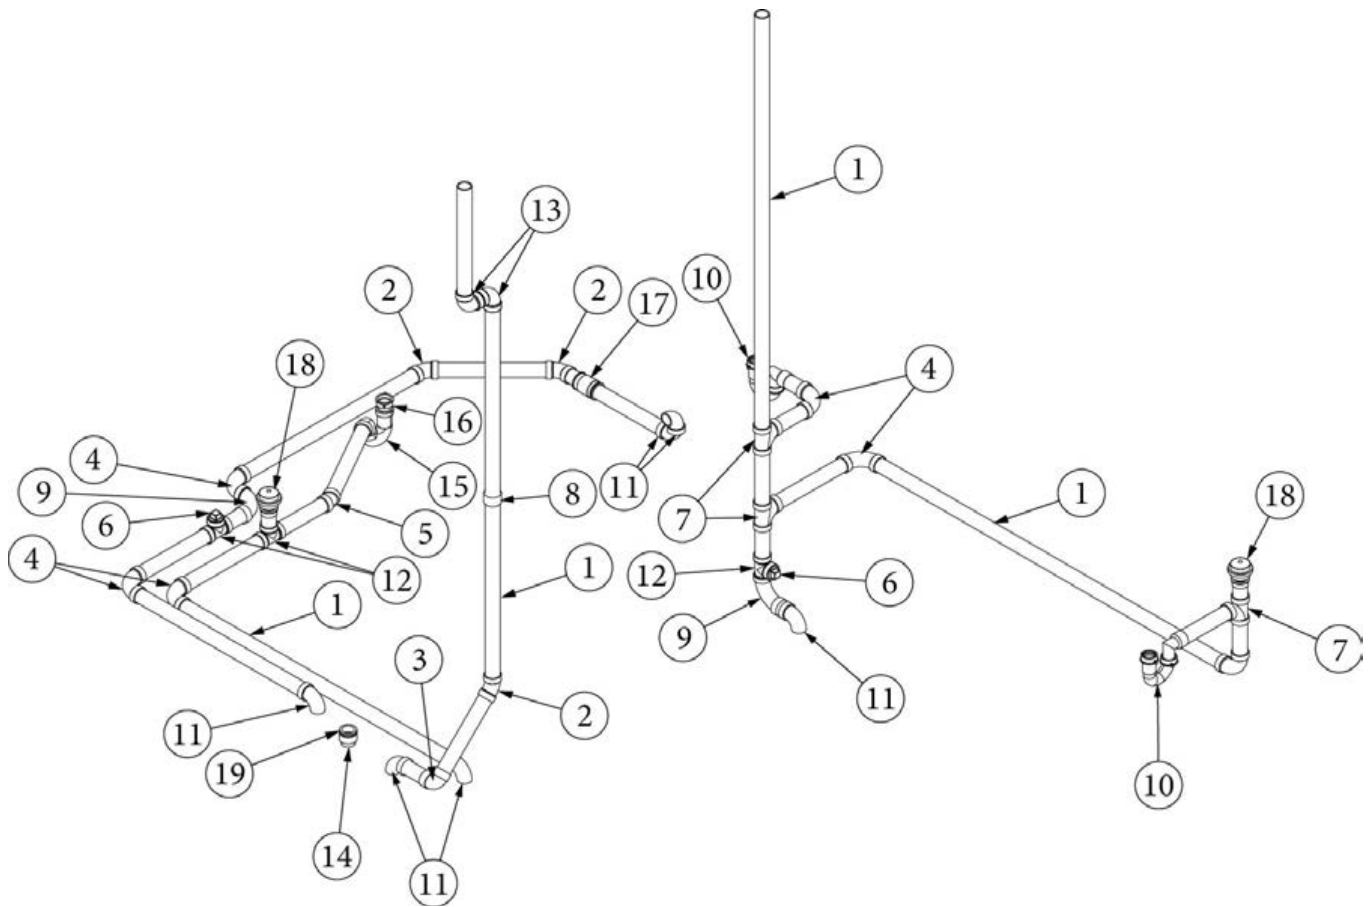

PLUMBING, DRAIN SYSTEM

Drain, Above Floor, 30FB Bunk and Office

Parts Listed on Next Page