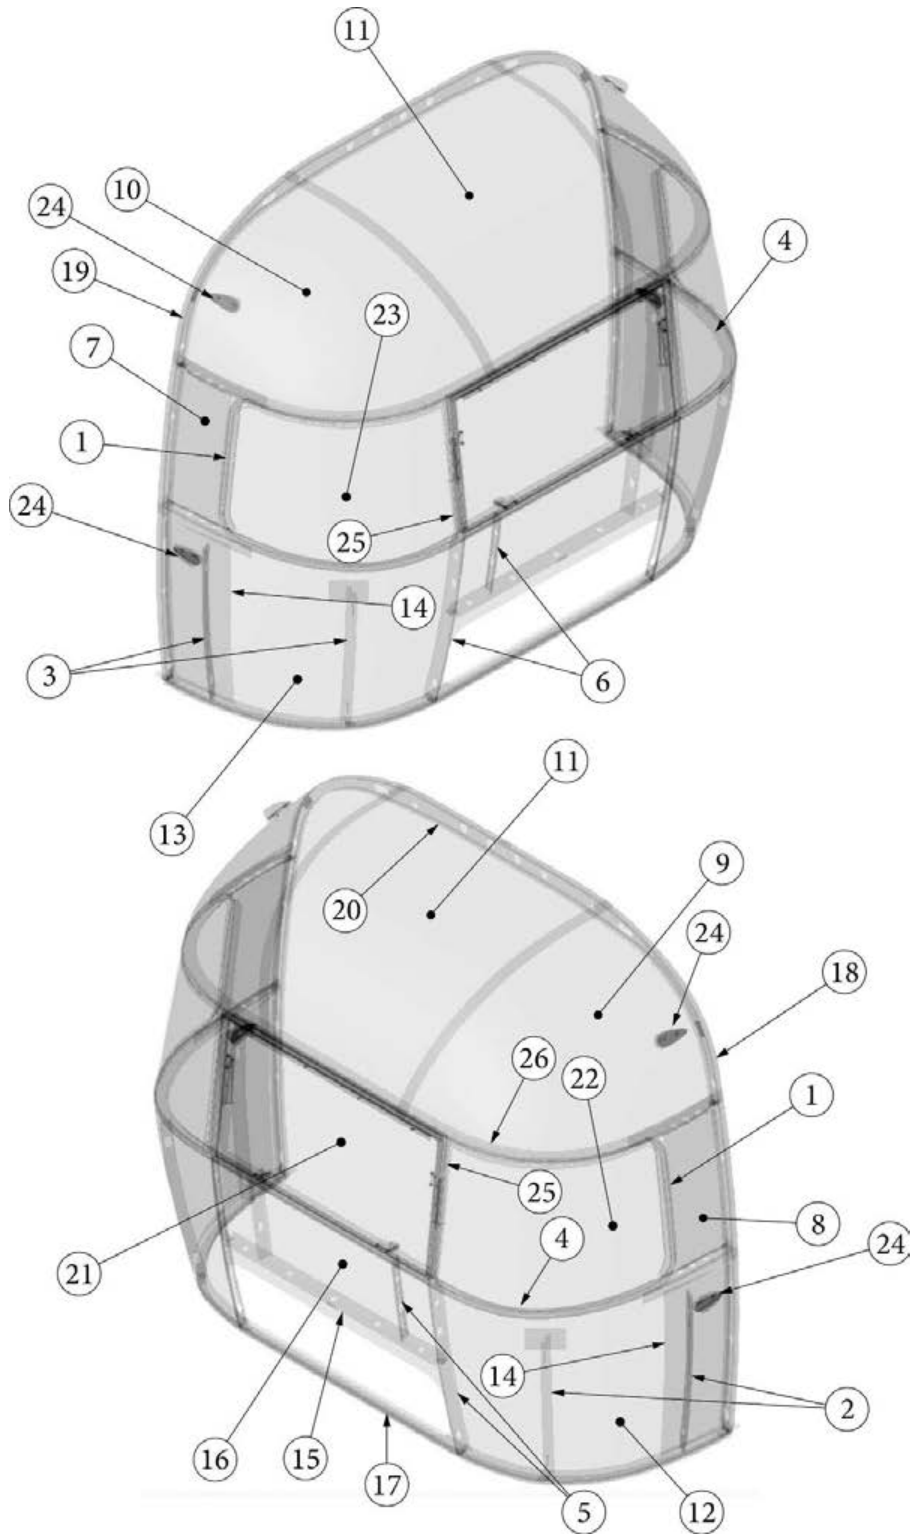

EXTERIOR SHELL

Front End, Twin, 23FB

Parts Listed on Next Page