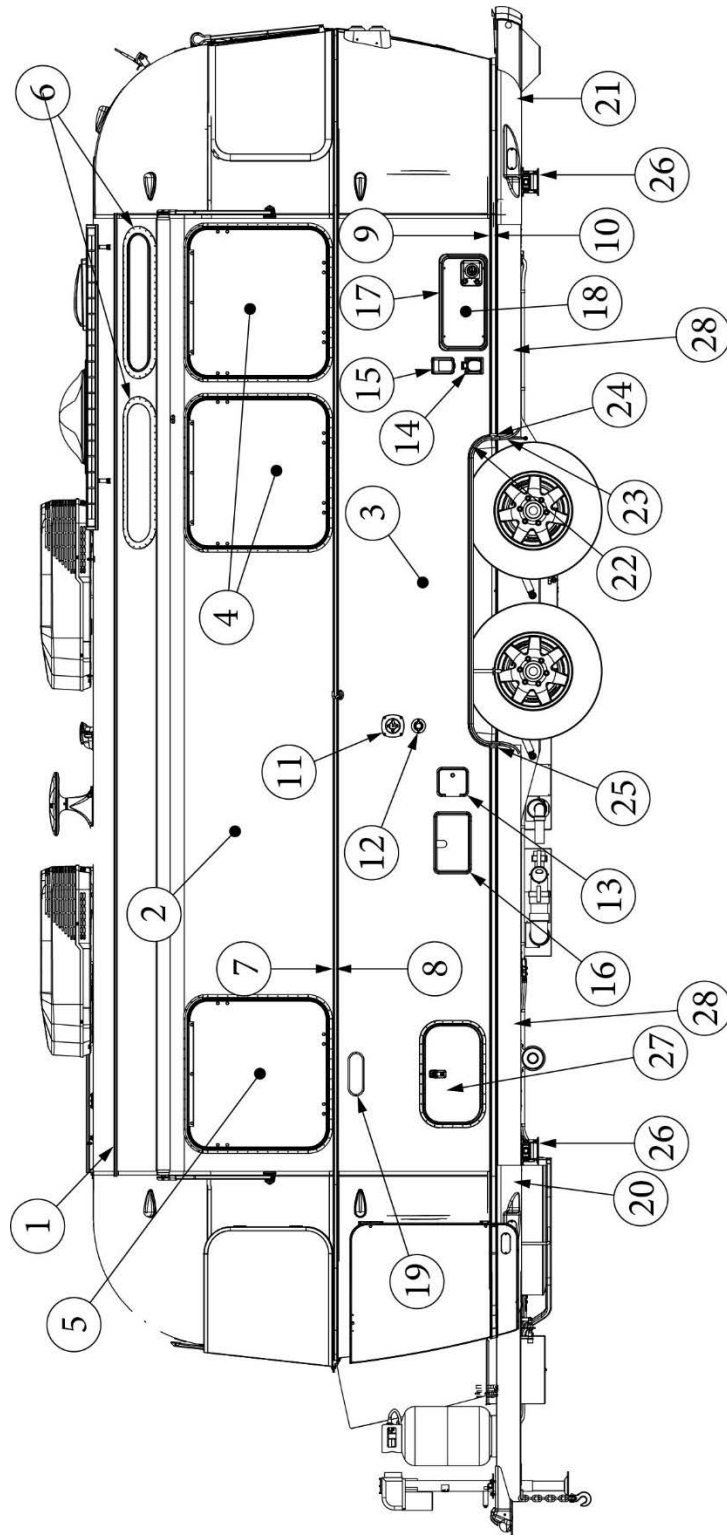

EXTERIOR SHELL

Exterior Components, Roadside, 25FB

Parts Listed on Next Page