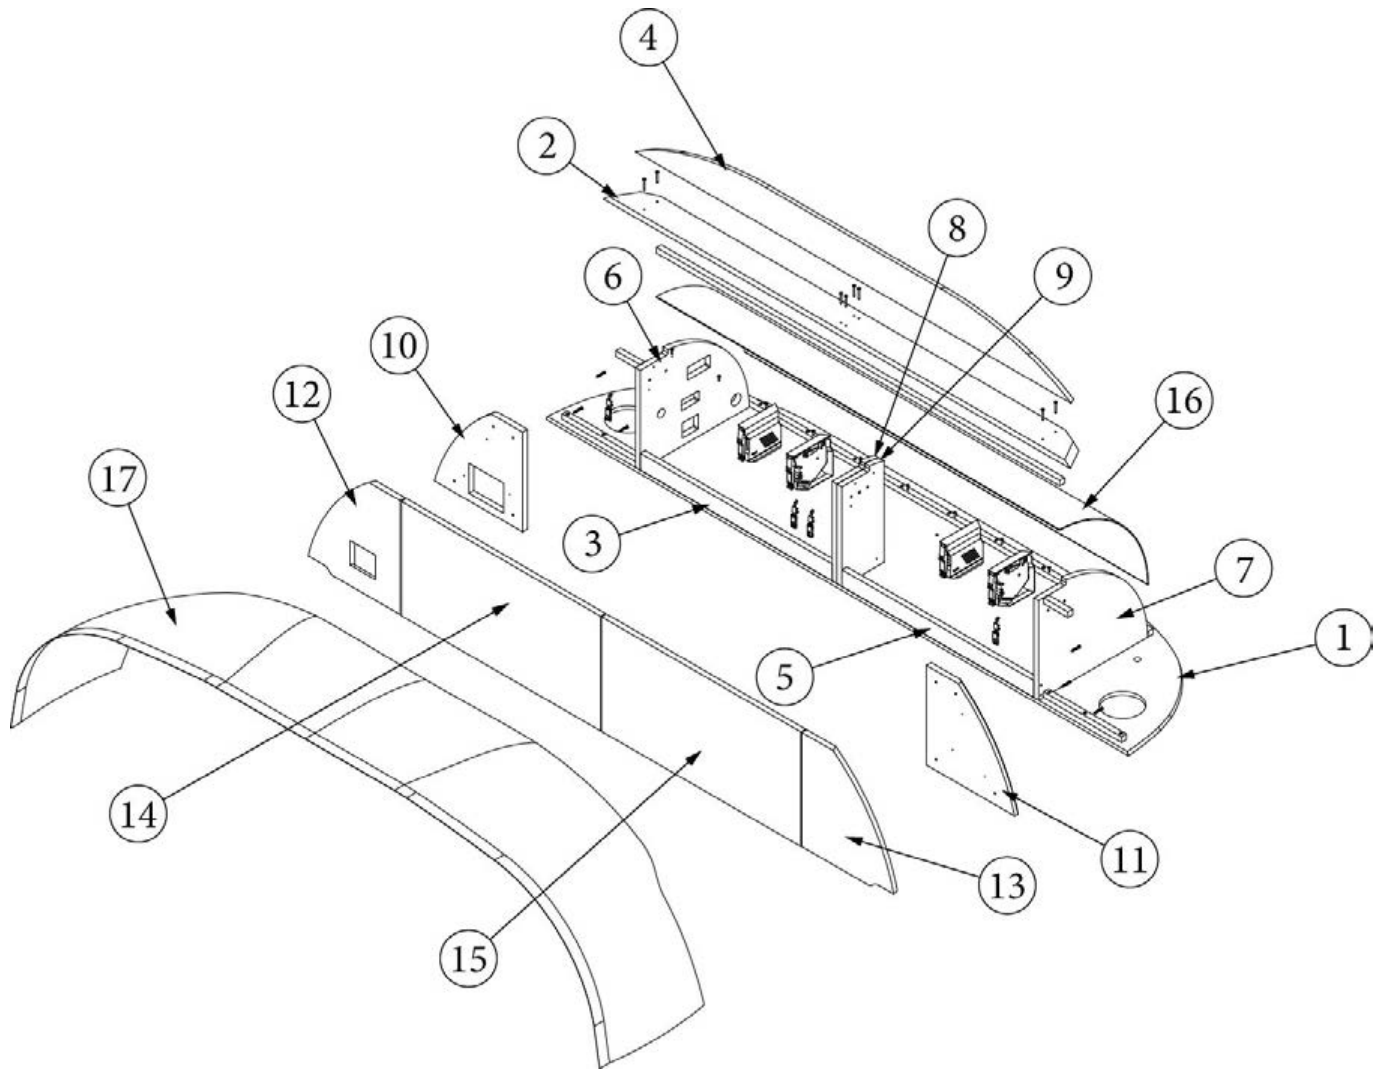

FURNITURE, LOUNGE

Roof Locker, Lounge, Endliner w/Radio, 25FB, 27FB

Parts Listed on Next Page