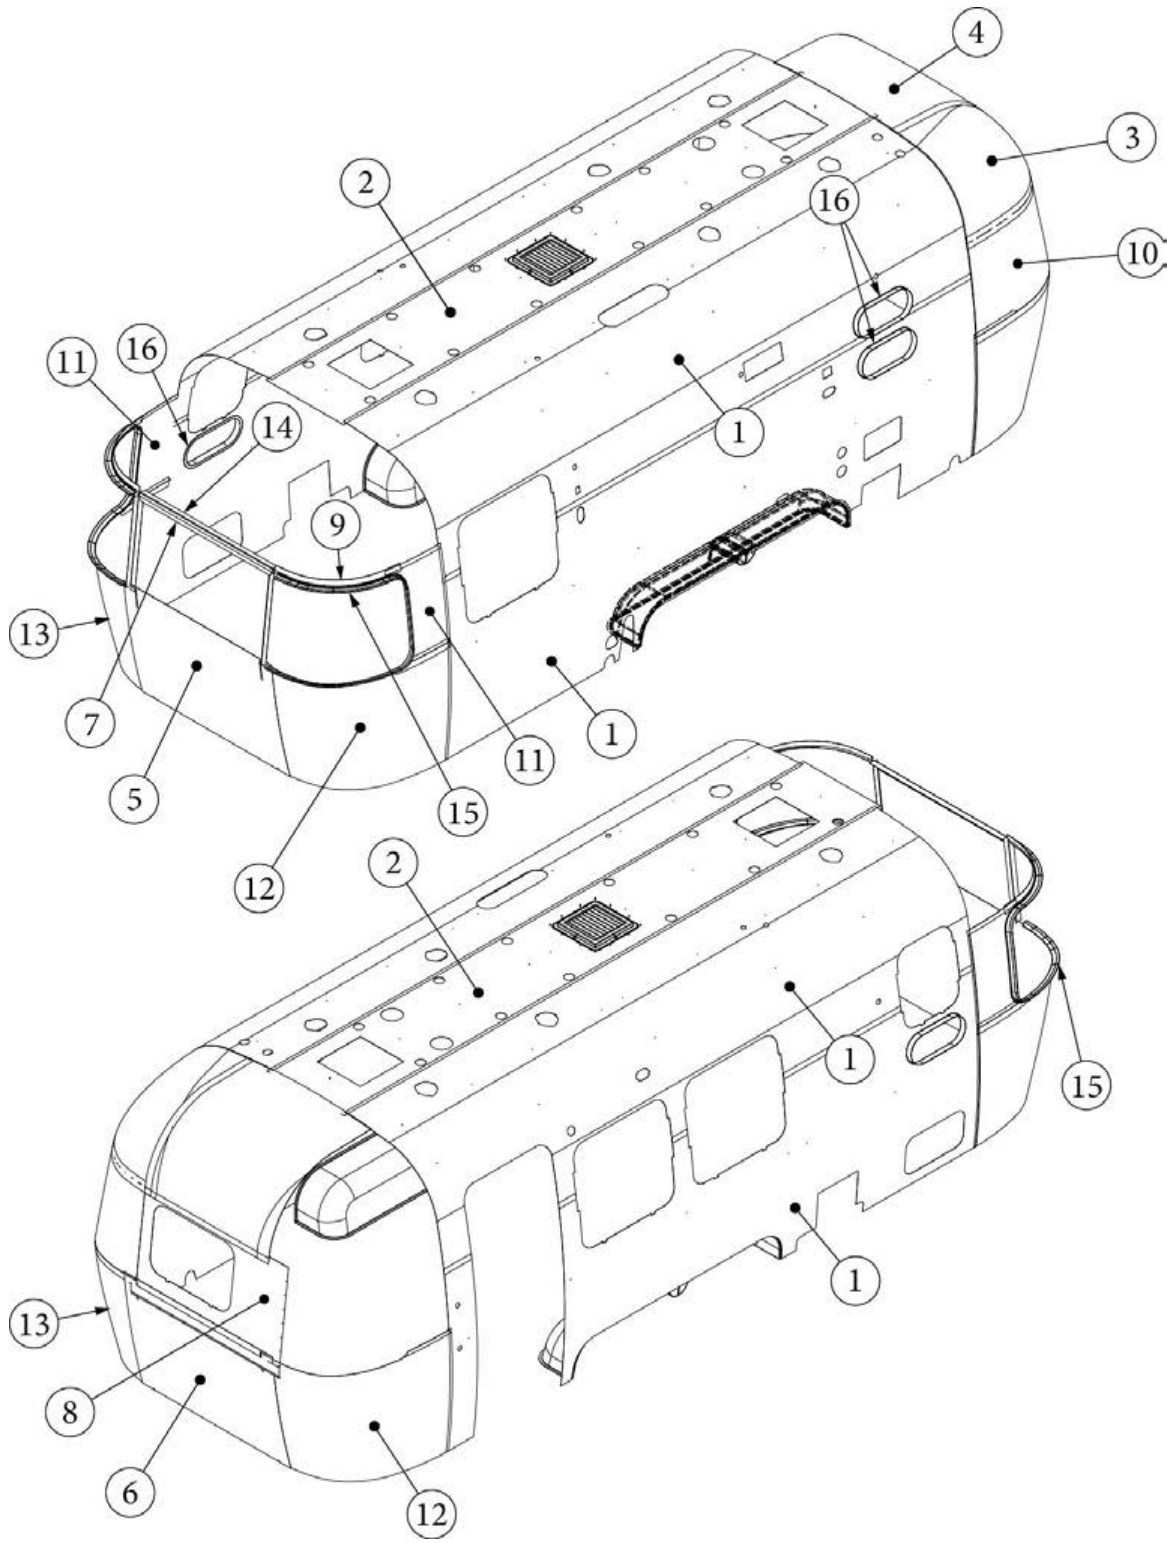

INTERIOR SHELL

Interior Skin, Queen, 23FB

Parts Listed on Next Page