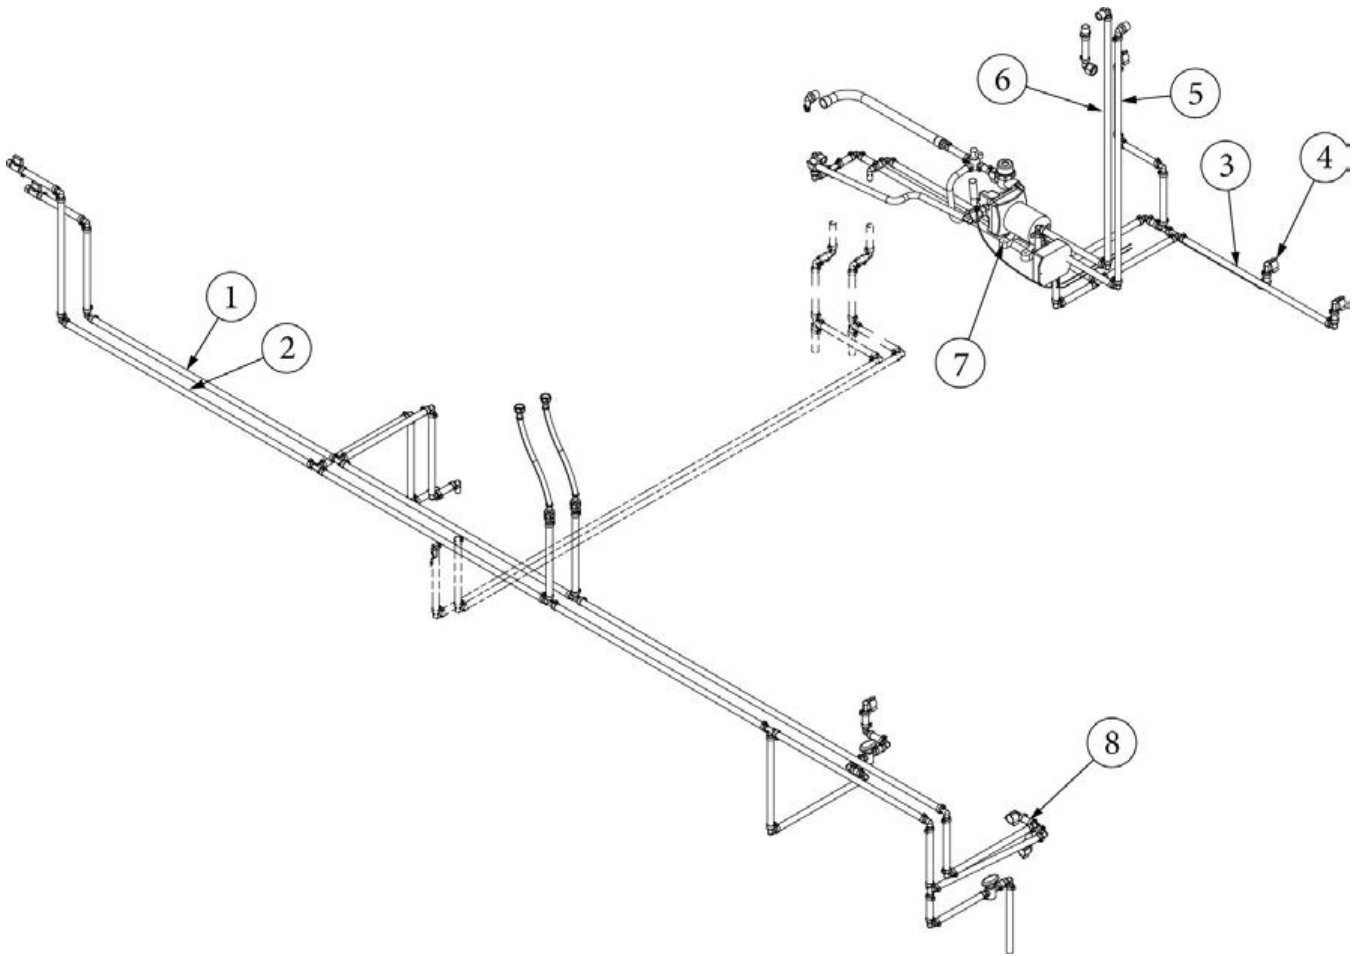

PLUMBING, FRESH WATER SYSTEM

Fresh Water Lines, 25FB

944056

Install, Fresh Water Layout (not for order/see parts below)

1. 944055-01	CS, Hot Water
2. 944055-02	CS, Cold Layout
3. 944055-03	RS, Hot Layout Forward
4. 944055-04	RS, Cold Layout
5. 944055-05	Layout, Shower, Hot
6. 944055-06	Layout, Shower, Cold
7. 944055-07	Layout, Water Pump
8. 944055-08	Layout, Water Heater