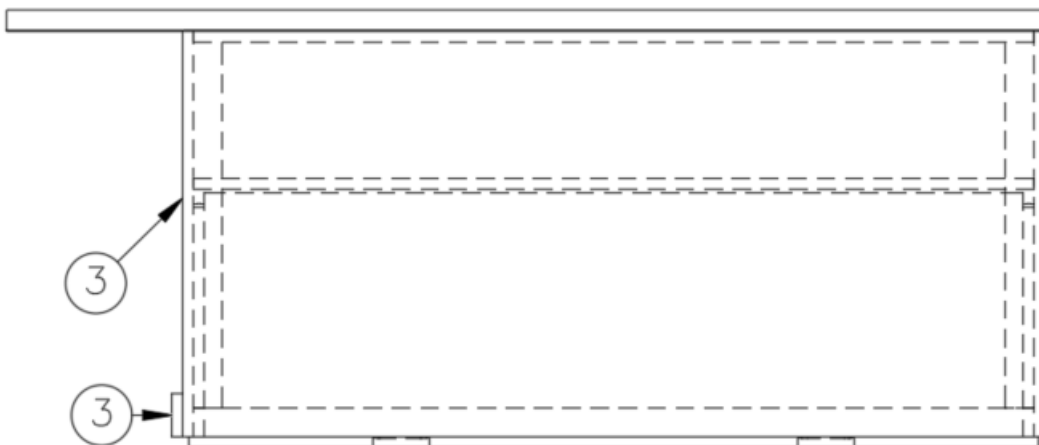

## FURNITURE, LOUNGE

Sofa, 28RB, 30RB

966970

Sofa

1. 966971
2. 966970&000212CE
3. 801351
4. 966970&000618BC  
386439  
381607-11  
381228-02  
114809  
382057  
382057-04

- Bed assembly  
Pre laminate, 60 X 28.25  
Lite Ply-18mm (.75") 4'x 8' (Sold In A 32 Sf Sheet)  
Door-10.25 X 59.13  
Bar Pull-5 3/8" X 3"  
Hinge, Self-close  
Catch, Grabber door (5lb Pull)  
Aluminum angle, 1.5 x 1.5  
Knockdown  
Cap, Knockdown, White