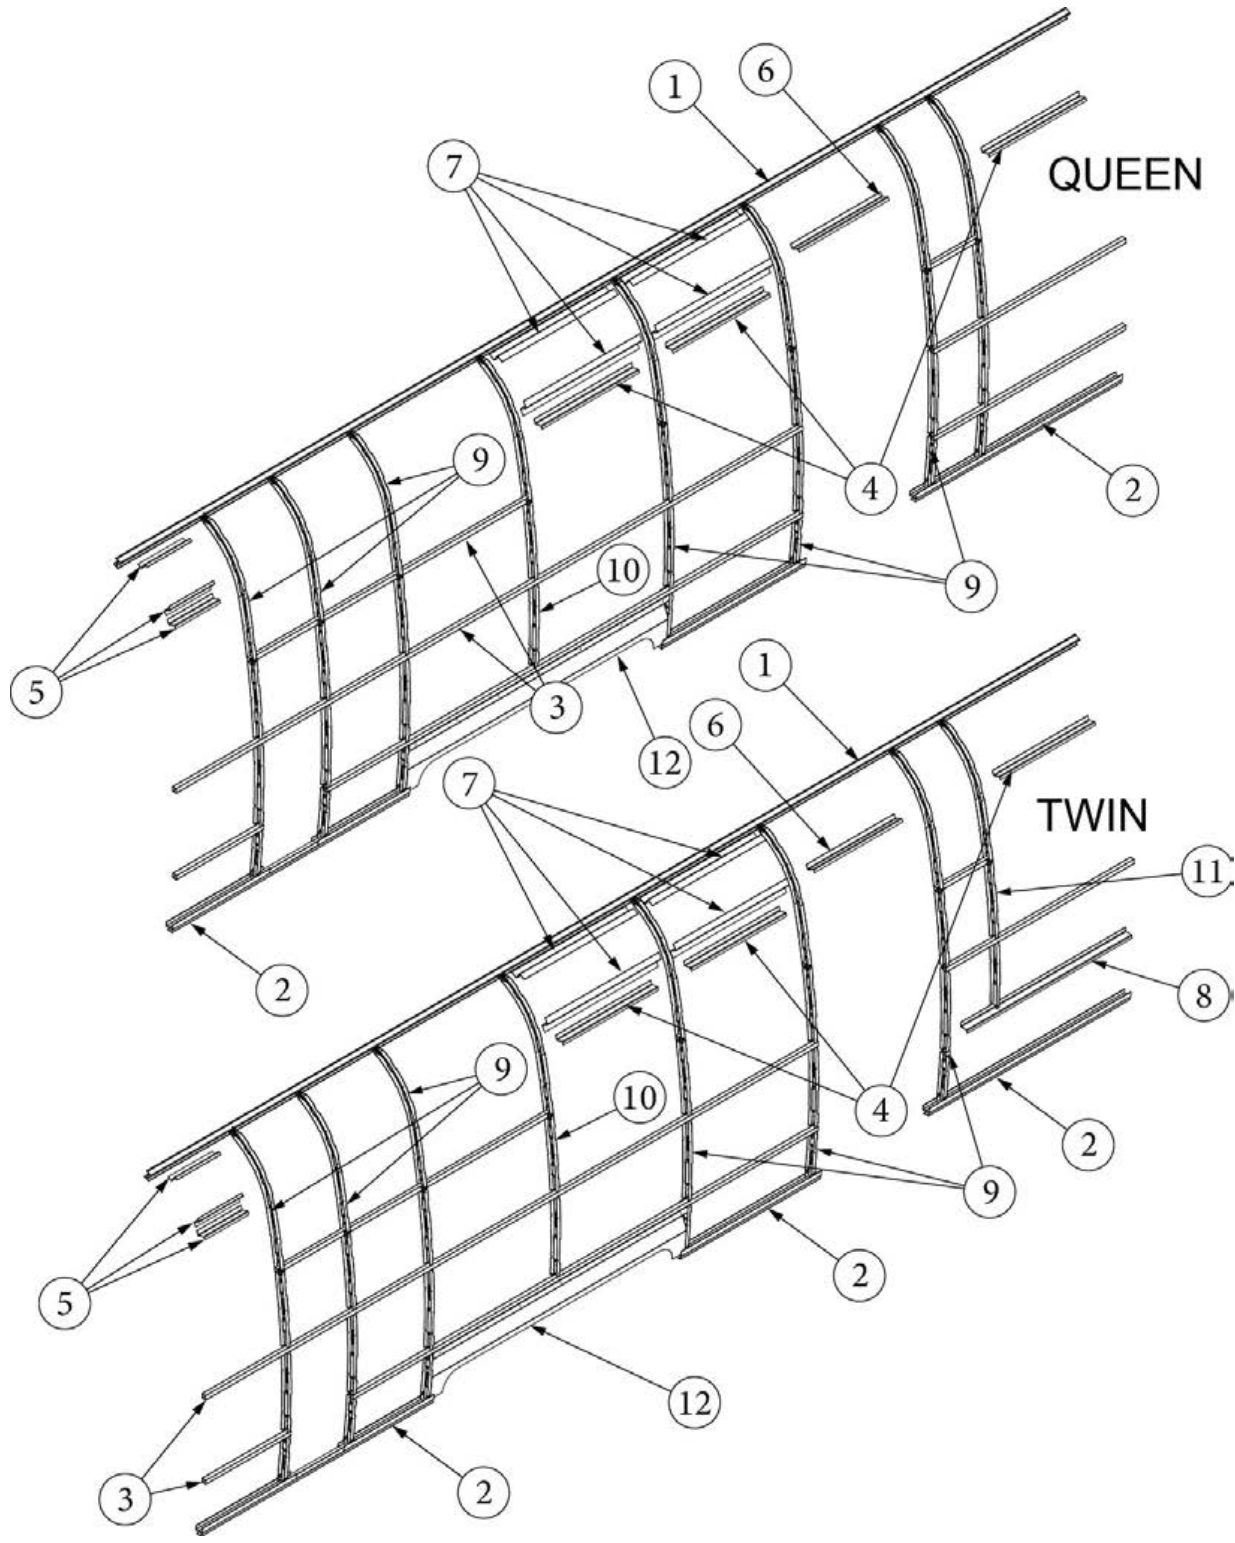

EXTERIOR SHELL

Wall Framing, Curbside, 30FB Office

Parts Listed on Next Page