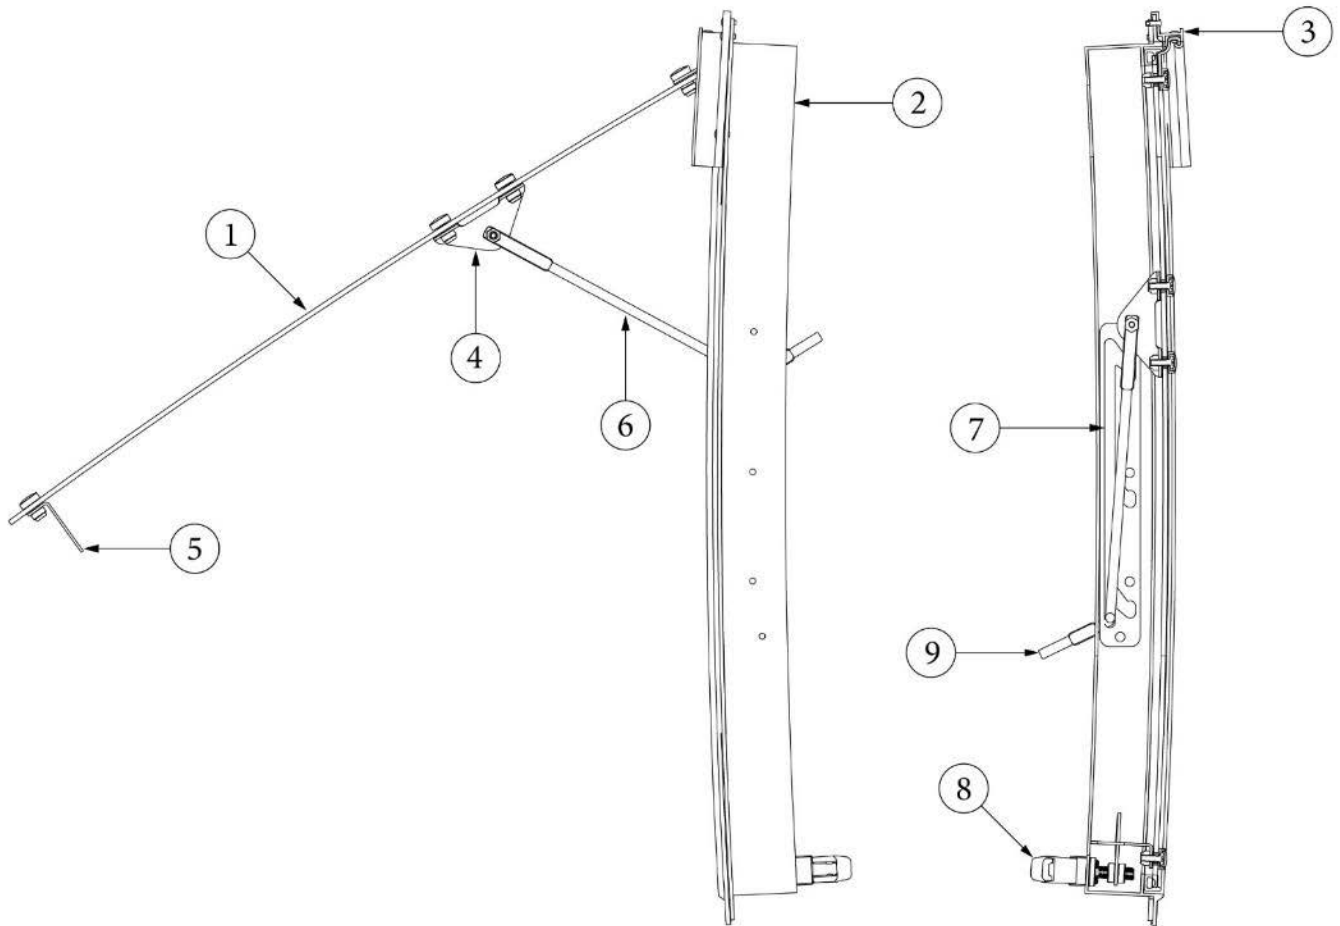

WINDOWS

Window Parts, Opening Windows

Parts Listed on Next Page