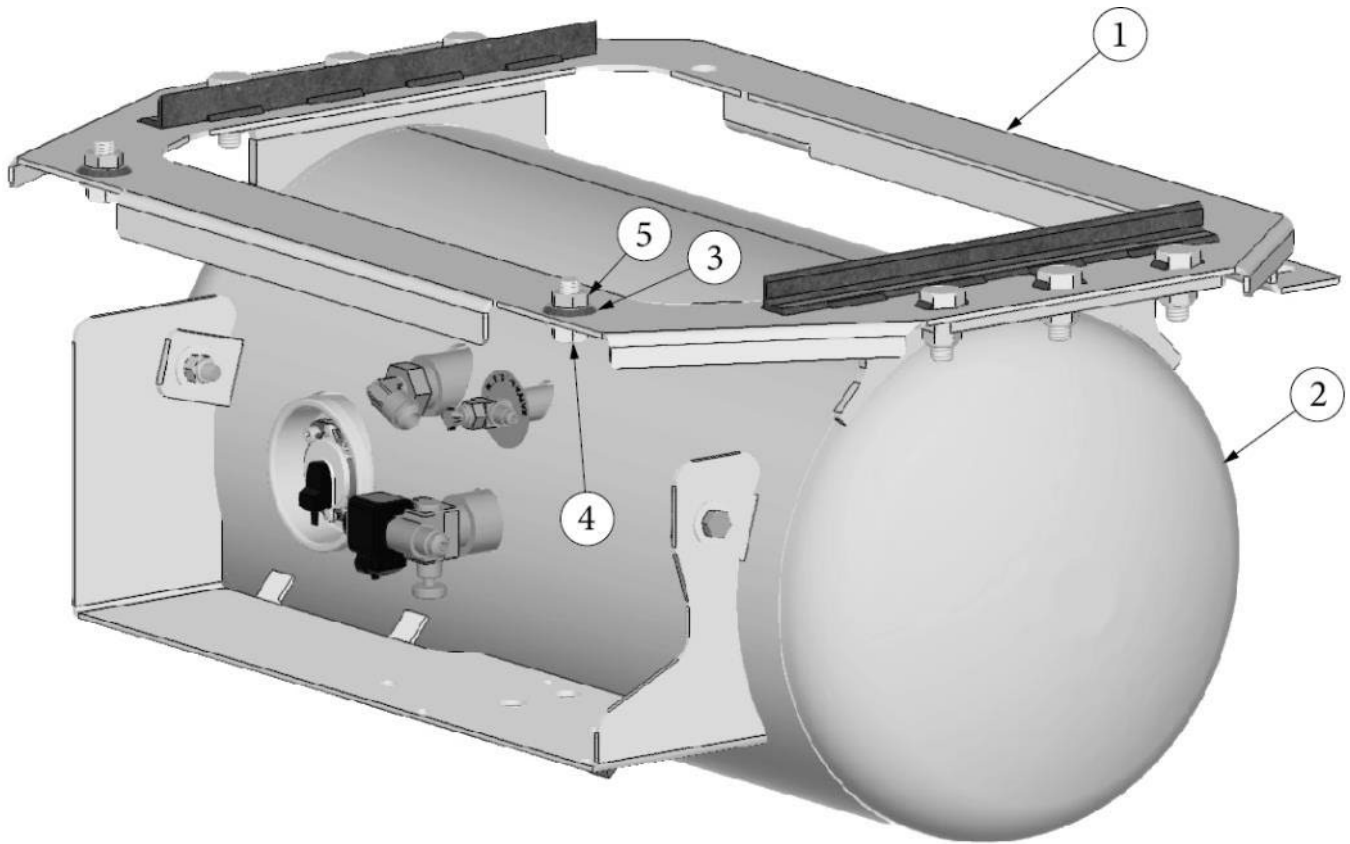

PLUMBING, LPG SYSTEM

LPG Tank Install

112977

LP Tank Install (not for order/see parts below)

1. 455532	Weldment, Plate LPG frame
2. 602955	LPG tank, 12.2 gallon
3. 300147	Washer, Flat ID .53" OD 1.1"
4. 345269-04	Bolt, Hex head, 1/2-13 x 1, GR 5
5. 350147-50	Nut, Nylon lock, 1/2-13

LPG Remote Fill

455699 Remote fill Bracket