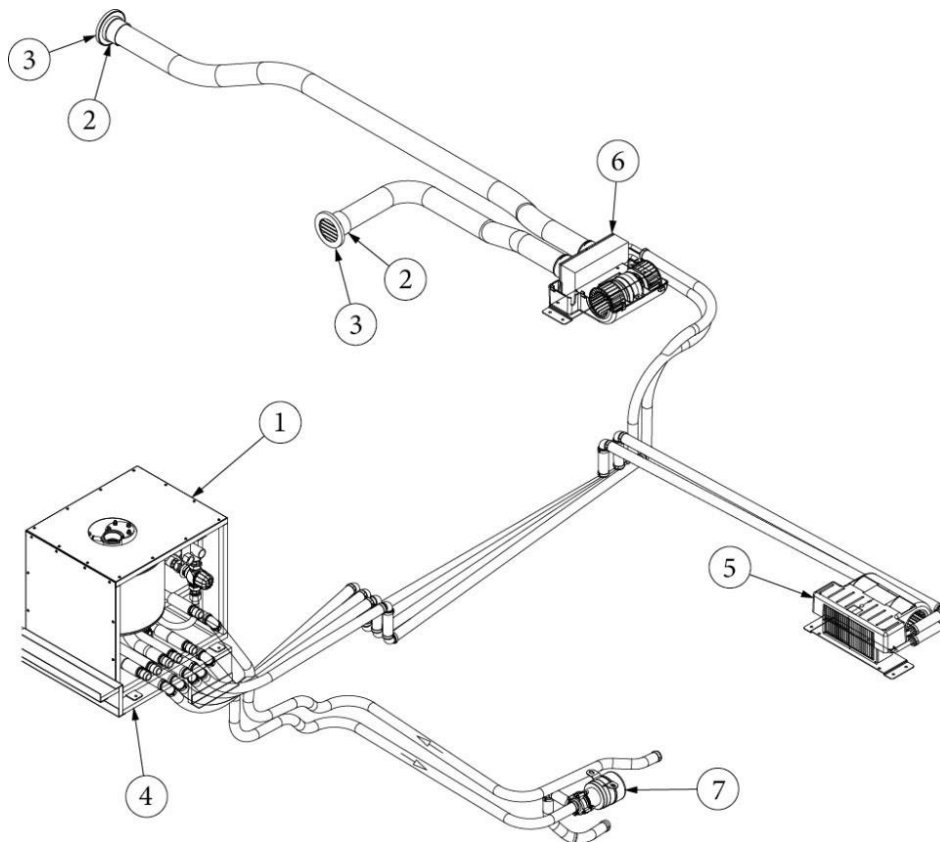

APPLIANCES

Hydronic Furnace and Hot Water System, E1 Package Option

113966
113956

Install, Hydronic Heating System (not for order/see parts below)
Install, Elwell Heater (not for order/see parts below)

1. 690797-01	Heater, Elwell Heating System
2. 690797-24	Vent, Outlet Flange, 60mm
3. 690797-33	Cover, Vent
4. 969801	Assembly, Timberline Stand
5. 690797-22	Air Handler, Timberline
6. 690797-23	Air Handler, Ducted, Timberline
7. 690797-41	Circulating Pump, Binar 10
690797-11	Cover, Sensor, Elwell
14504w	Anti-Freeze, Polar Magic, 55 Gallon Drum
602854	Hose, Heater, .75" ID
690797-25	Ducting, 60mm, 20m Roll, Timberline
602851	Clamp, Hose, .5 To 1.375, Stainless
602913	Elbow, 90-Degree, For 3/4" Hose