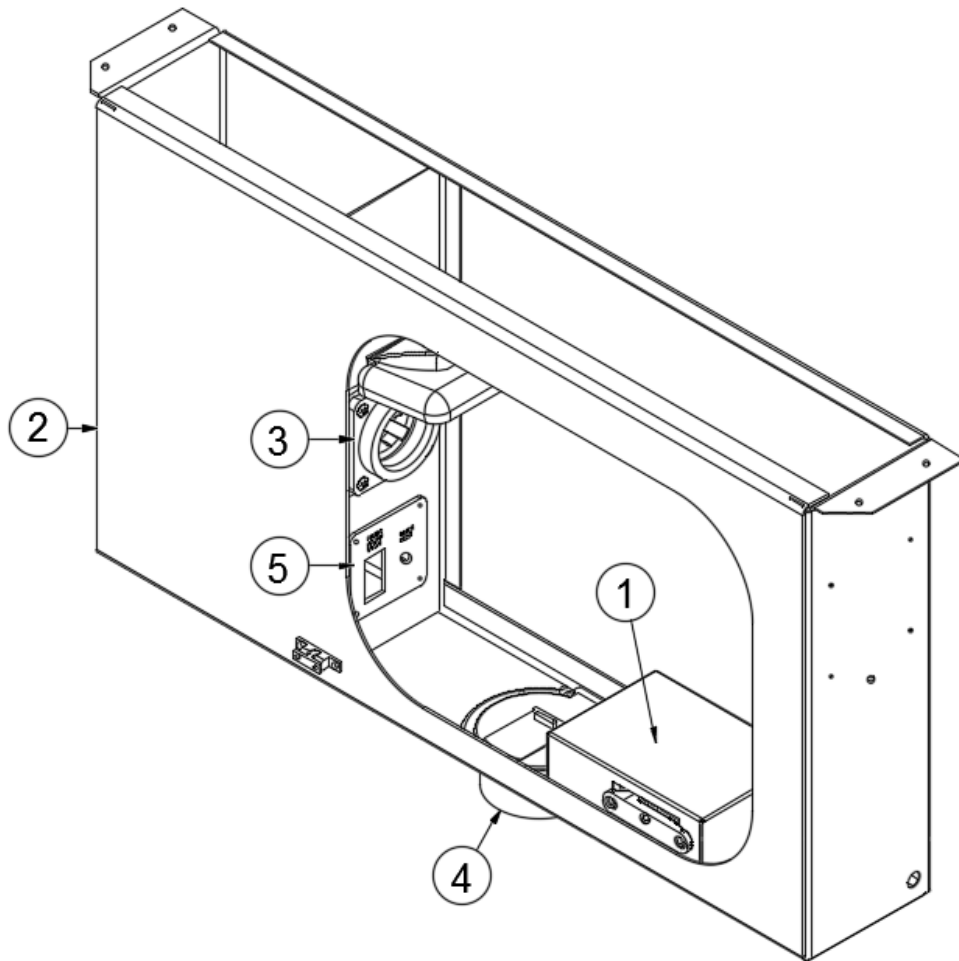

Skid Bar Assembly

454685	Skid bar assembly
--------	-------------------

CHASSIS

Exterior Compartment, RS Rear

113654 Compartment, Shore cord, RS rear (not for order/see parts below)

- 1. 455084 Compartment latch cover
- 2. 455835 Compartment, Shore power
- 3. 513797-01 Power inlet, 30 amp, SmartPlug
- 4. 381435-02 Hatch, Access cover
- 5. 386339 Water valve/Coax cover plate
- 513079 Switch, Momentary w/light
- 510623 Coax connector
- 510623-01 Coax connector locking nut
- 365035 Rubber seal, Access door
- 386316-09 Grip-Nylon Liq Tight Crd Grip .75"