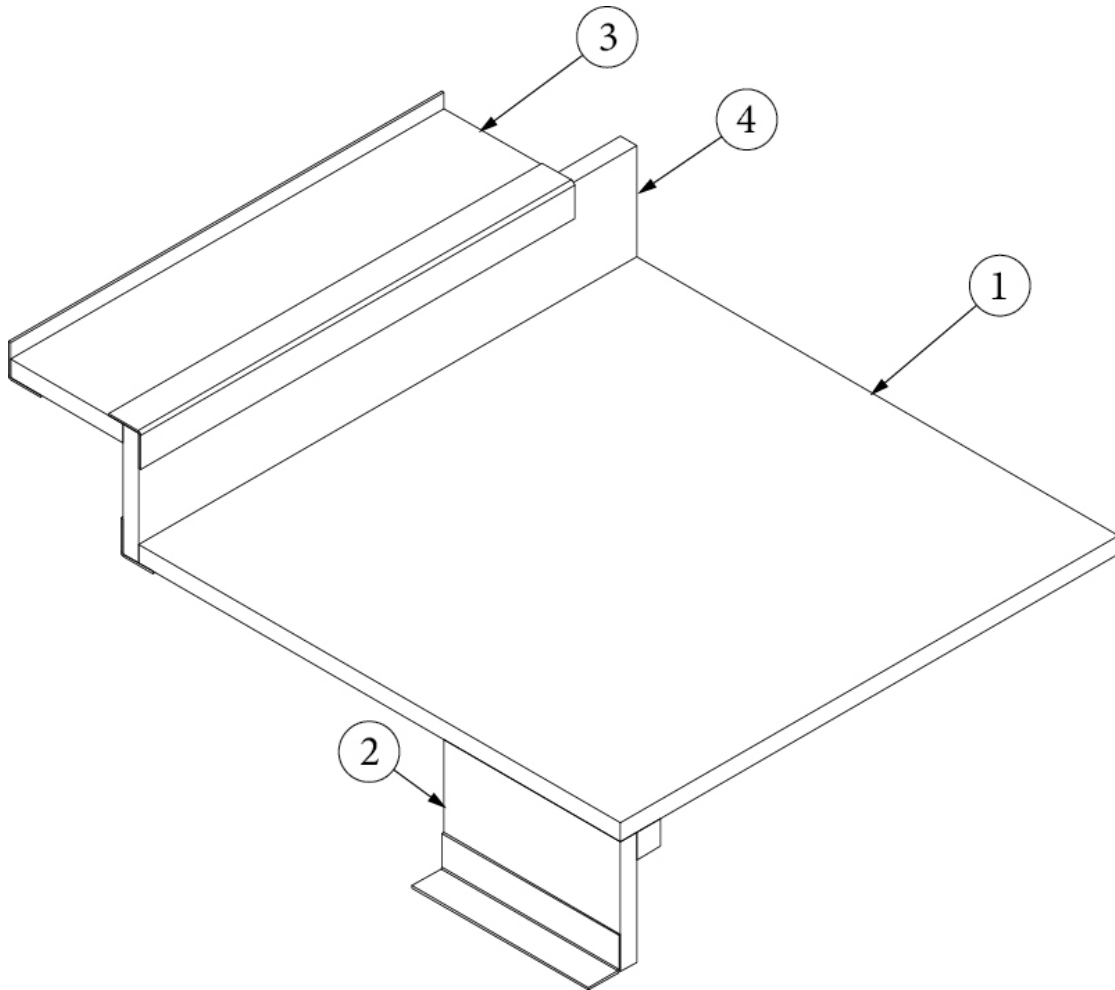

FURNITURE, GALLEY

Stand, Hydronic Heater, E1 Package Option

969801

1. 969801&000112BB
  2. 969801&000212BB
  3. 969801&000412BB
  4. 969801&000312BB
2. 114812
   101115

Pre laminate, 15 X 15.5"
Pre laminate, 3.5 X 5.5"
Pre laminate, 2.5 X 15.5"
Pre laminate, 3.5 X 15.5"
Aluminum Angle, 1 X 1 X 12"
Sheet-Alum .060 X 48 X 120"