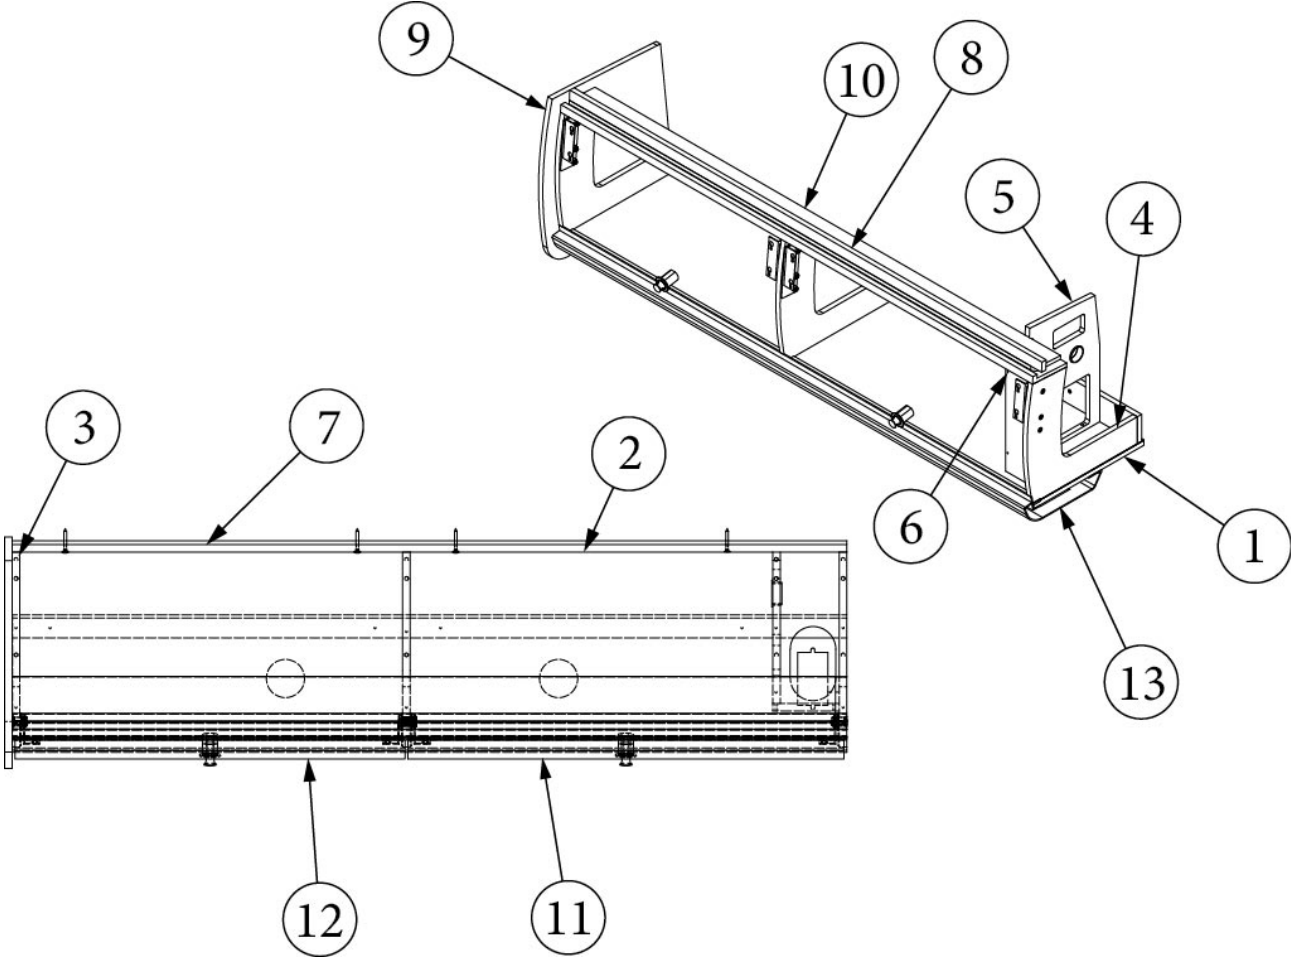

FURNITURE, LOUNGE

Roof Locker, CS

Parts Listed on Next Page