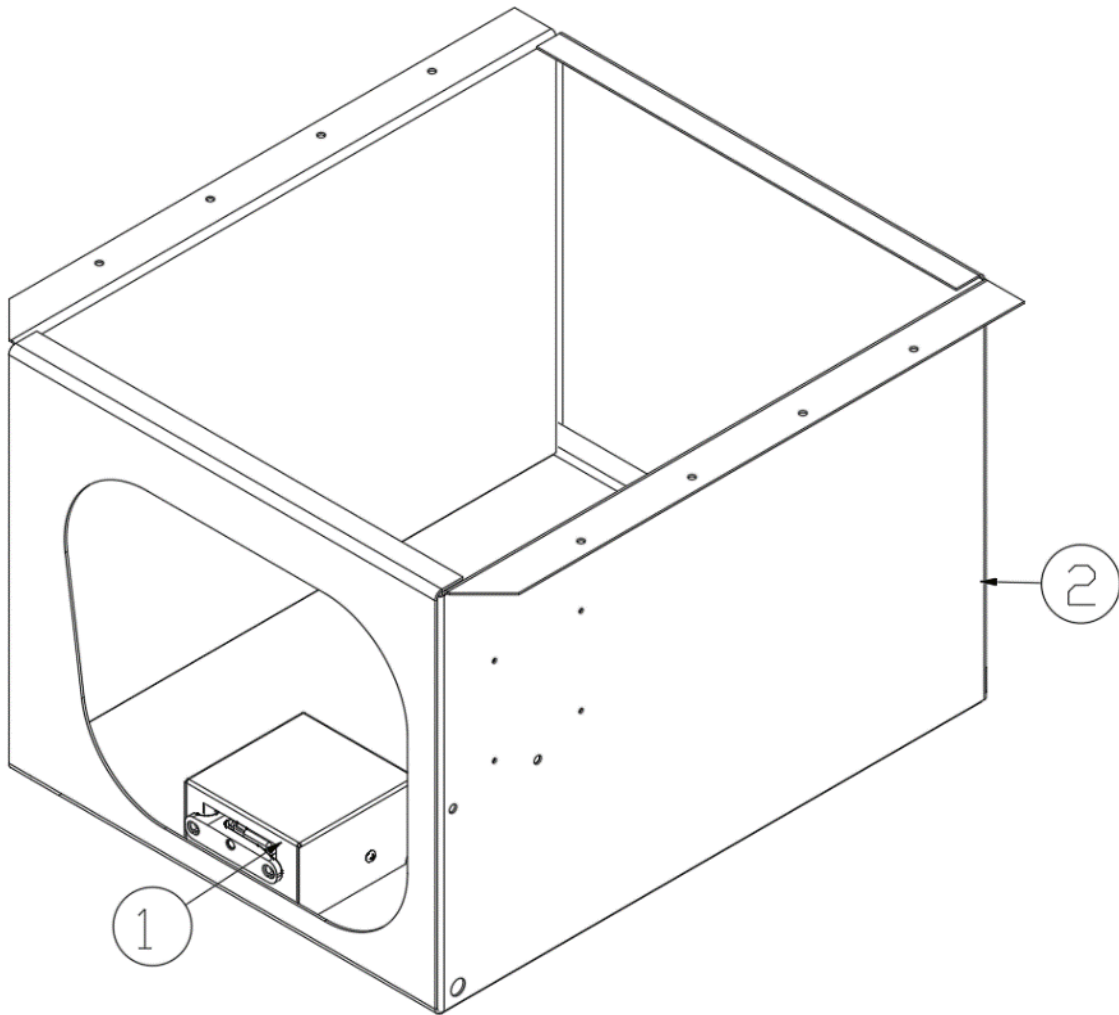

CHASSIS

Exterior Compartment, CS Rear, E1 Package Option

135194   Compartment, CS rear, E1 Package Option

1. 455354   Compartment latch cover
2. 455328   Compartment, CS Rear
- 455942   Bracket, Solar Port
- 513898   Solar Port, Sidewall
- 513110   Tie, Black w/fir tree mount
- 365443   Gasket- Flap 1"X .63" #SD-351