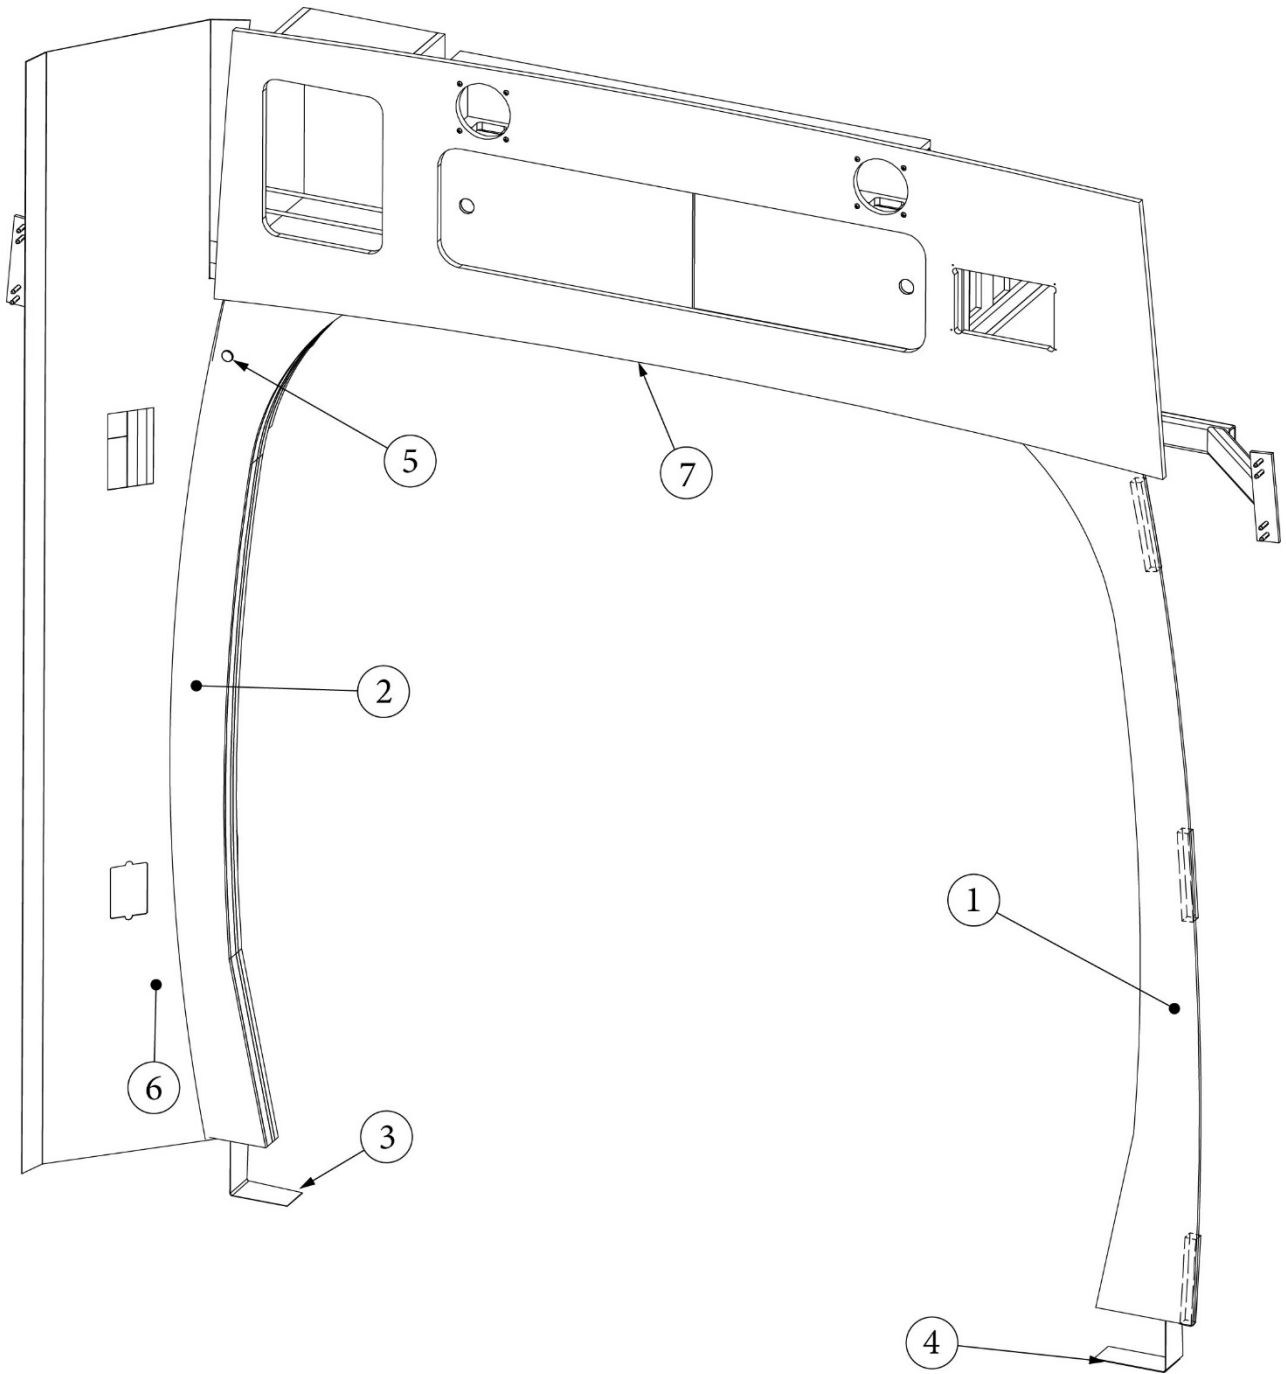

FURNITURE, LOUNGE

Forward RS and CS Wall

Parts Listed on Next Page