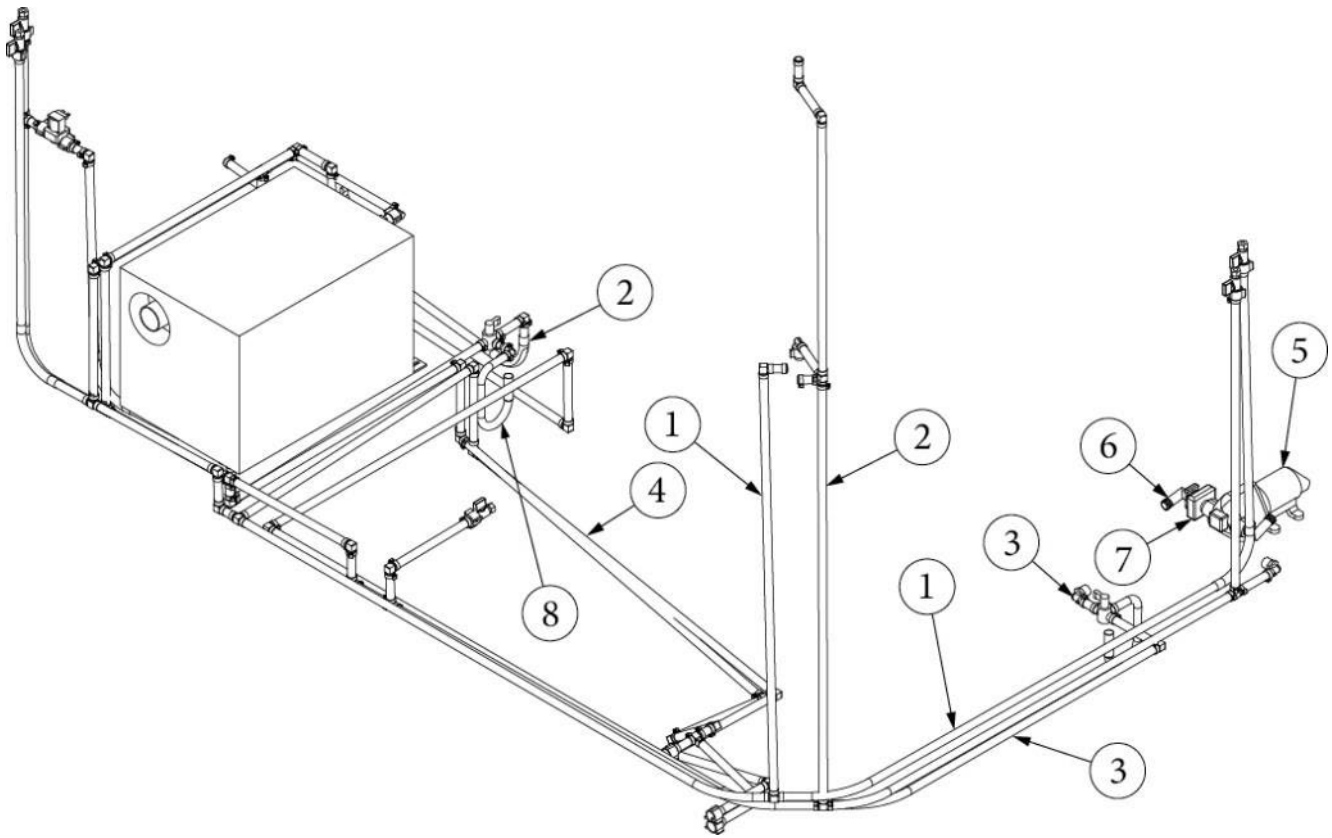

PLUMBING, FRESH WATER SYSTEM

Fresh Water Lines

943890

Fresh Water Layout

1. 943817-01	Fresh Water Lines- Hot Atlas
2. 943890-01	Layout, Fresh Water Cold
3. 943890-02	Layout, Fw Tank To Pump Cold
4. 943817-04	Hot Water Lines- Bypass Atlas
5. 602177-01	Pump, Water Flojet #03526500H
6. 602177-05	Quick Connect, Pump Port .5" M 90OD
7. 602177-02	Strainer-Mini Assy #01740300B
8. 112814	Assembly, Winterization Kit
602186	Flex Hose, 20" Swivel Connector