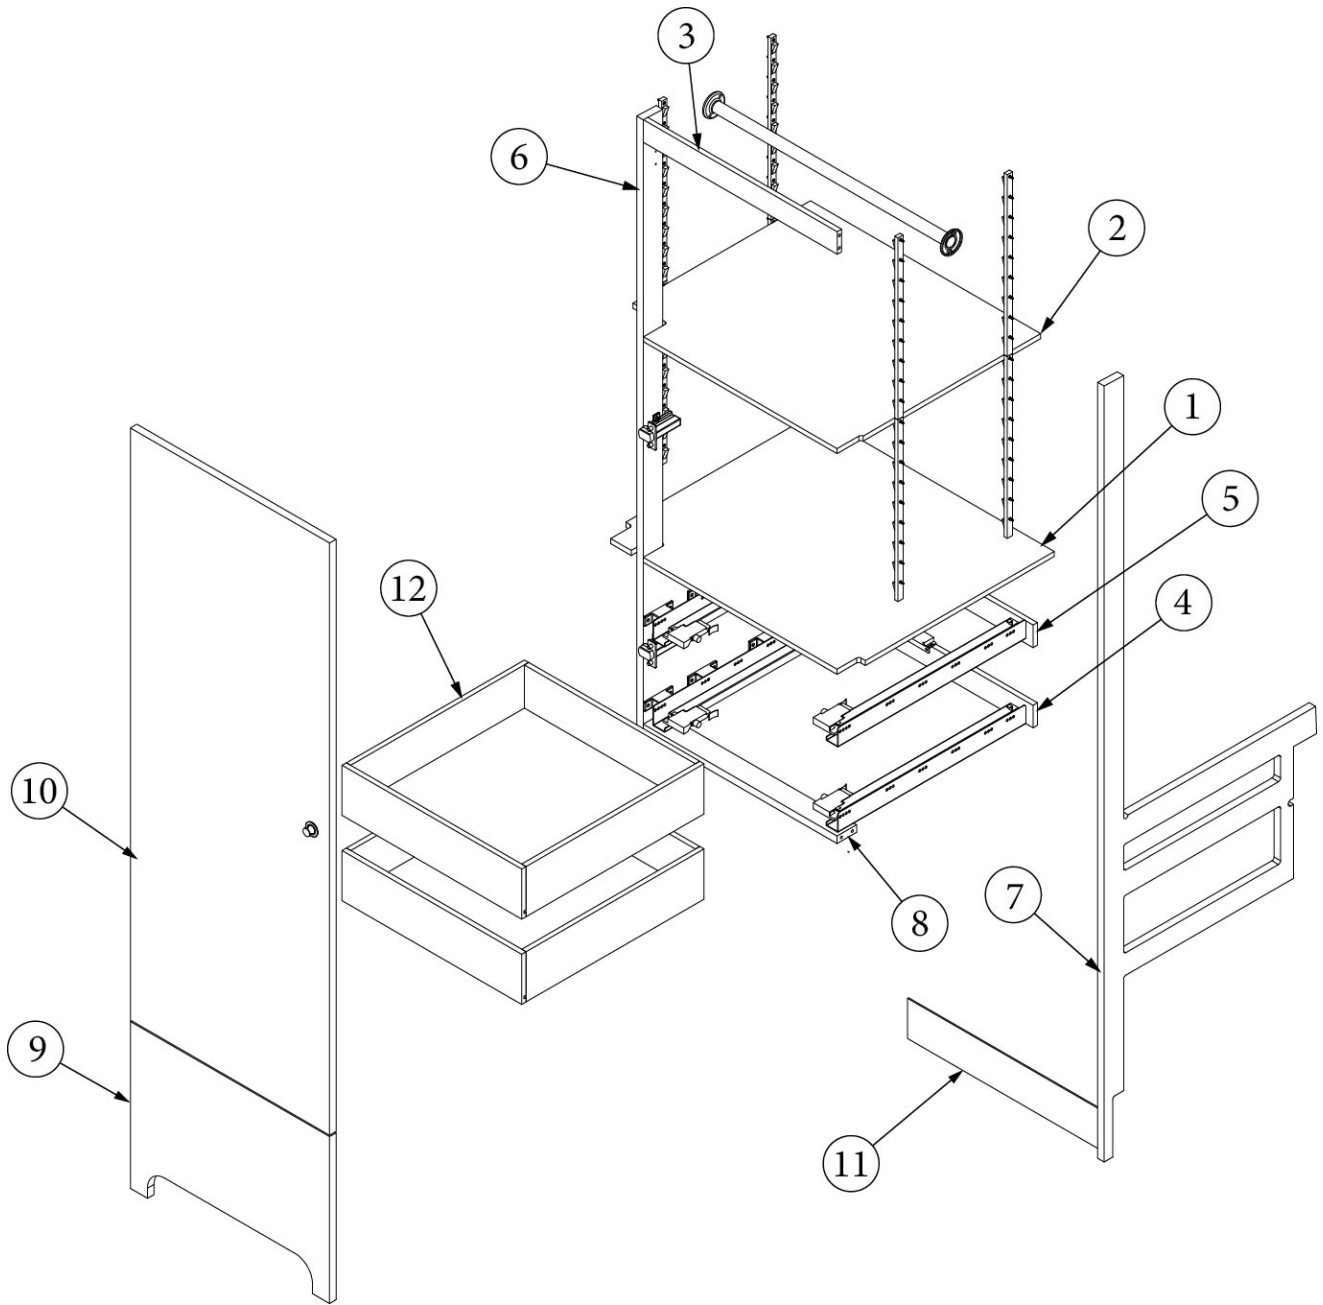

FURNITURE, LAVATORY

Wardrobe, CS with Drawers

Parts Listed on Next Page