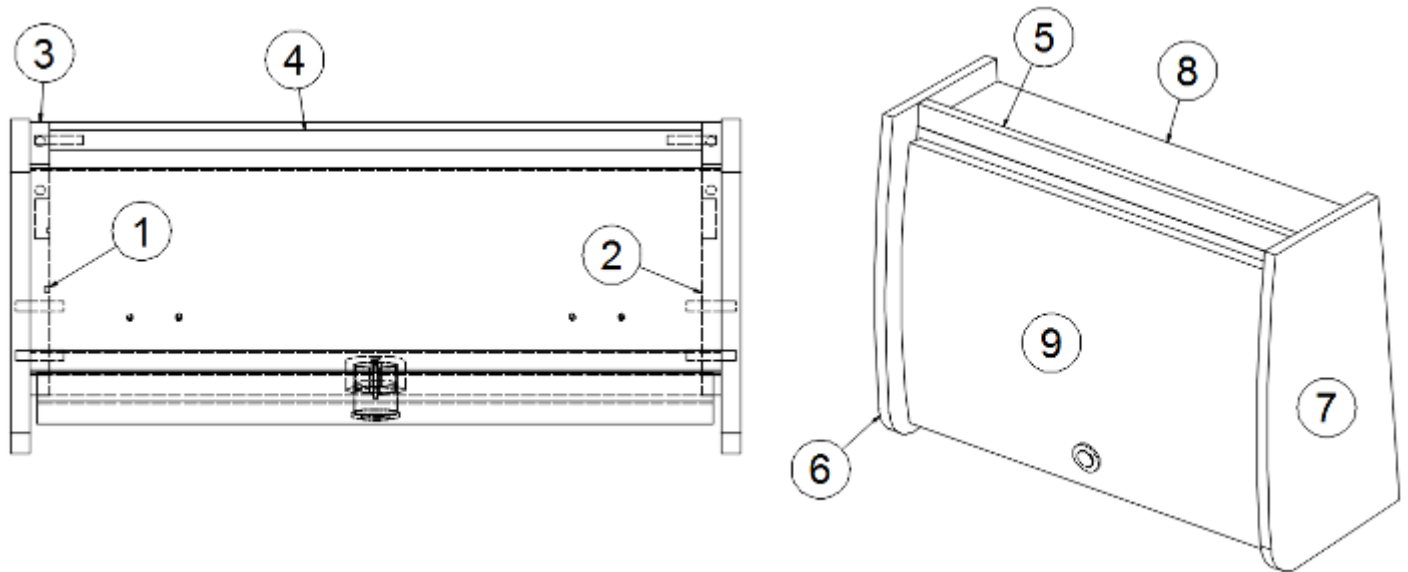

FURNITURE, LAVATORY

Roof Locker, RS Bathroom

969044

RS Bathroom Roof Locker

1. 969044&000112BB	Pre laminate, 7.04 X 11.29
2. 969044&000212BB	Pre laminate, 7.04 X 11.29
3. 969044&000312BB	Pre laminate, 6.50 X 17.76
4. 969044&000412BB	Pre laminate, 2.25 X 16.76
5. 969044&000512BB	Pre laminate, 1.0 X 17.76
6. 969044&000612BB	Pre laminate, 8.61 X 14.50
7. 969044&000712BB	Pre laminate, 8.61 X 14.50
8. 969044&000818BB	Pre laminate, 5.25 X 17.76
9. 802298-121000	Door, 12.38 x 17.38, Grey Cedar
802298-121012	Door, 12.38 x 17.38, Field Elm
382449-01	Knob, Push/pull, Satin Chrome
382227	Hinges, overhead Spring Nickel
381688	Rubber bump-on, Clear
386575-01	Edgebanding, Field Elm, 5/8"
365479-01	Edgebanding - .63" Grey Cedar
386575-02	Edgebanding, Field Elm, 15/16"
365479-02	Edgebanding - .93" Grey Cedar