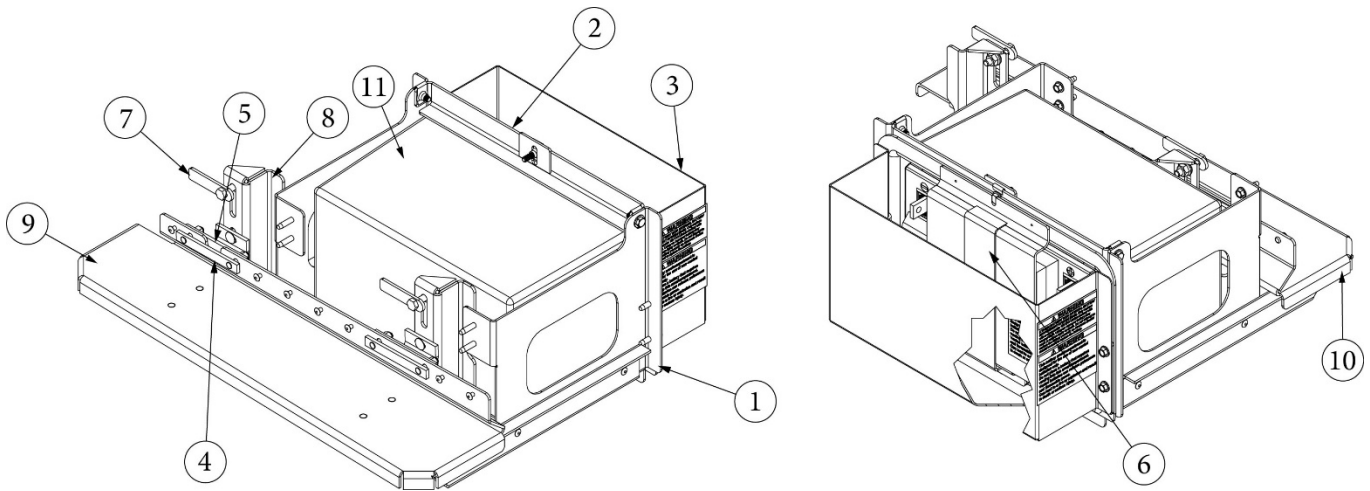

CHASSIS

Battery Install, Step Support Frame

135299

Install, Step And LI Battery (not for order/see parts below)

1. 455851	Battery Box
2. 455852	Tie Bar, Battery
3. 455853	Heat Shield, Battery
4. 455854	Saddle Step
5. 455855	Reinforcement Bracket
6. 455857	Battery Hold Down
7. 455858	Flag Bolt, 5/16-18
8. 455912	Bracket, Step
9. 455985-01	Step Pad, RS Front
10. 455985-02	Step Pad, CS Front
11. 204219	Battery Box, Plastic, Lower
204220	Battery Box, Plastic, Upper
386419	Label, Lithium Battery Box
386552	Label, Vented Battery Compartment