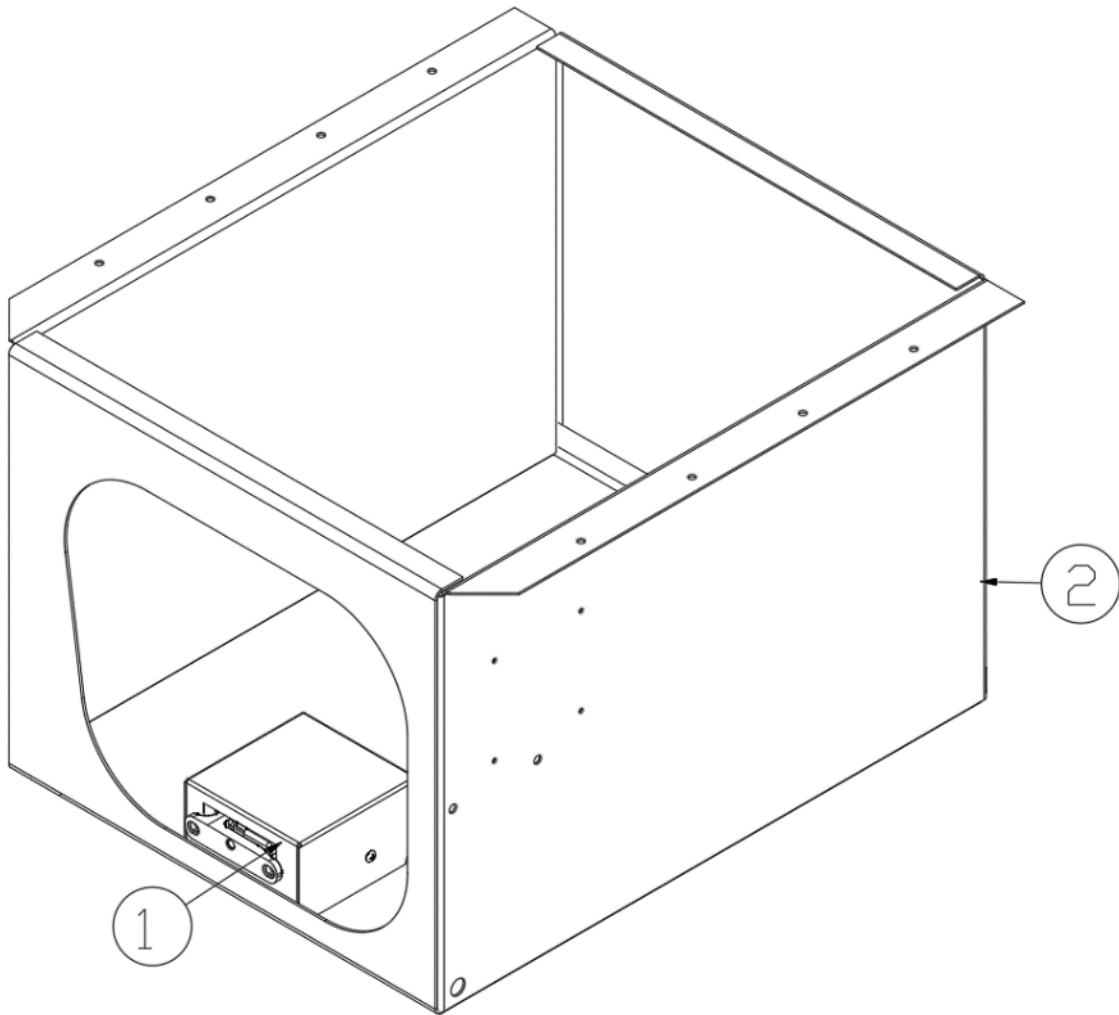

CHASSIS

Exterior Compartment, CS Rear

112527   Compartment, Diesel gen, CS rear

1. 455354   Compartment latch cover
2. 455328   Compartment, CS rear Diesel gen
- 513110   Tie, Black w/fir tree mount
- 365443   Gasket- Flap 1"X .63" #SD-351