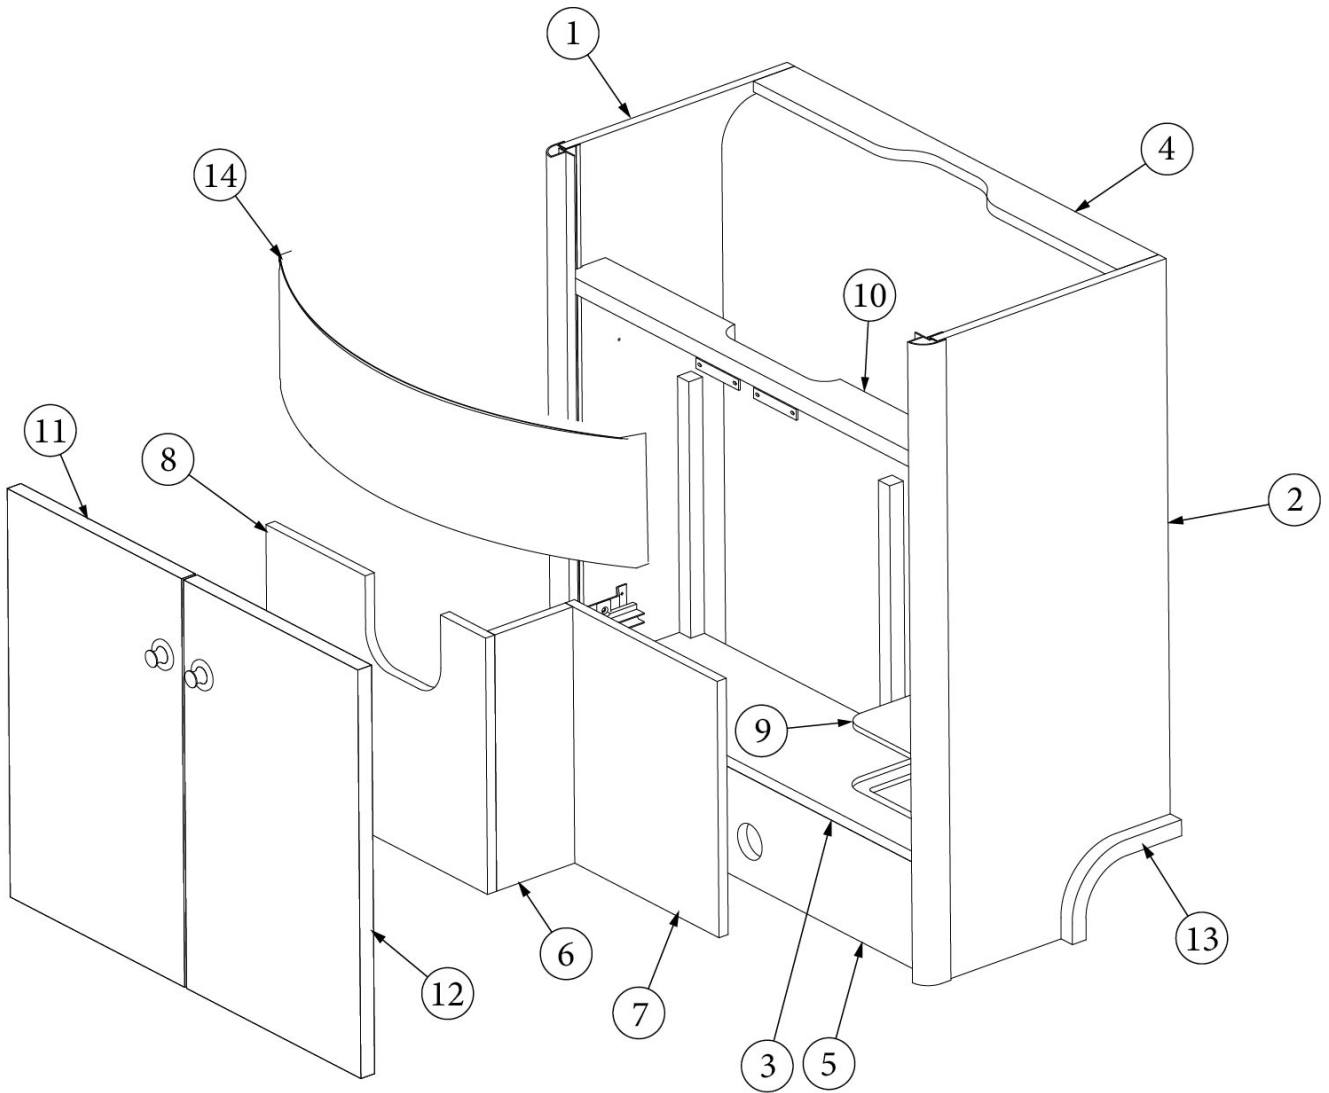

FURNITURE, LAVATORY

Lavatory Cabinet

Parts Listed on Next Page