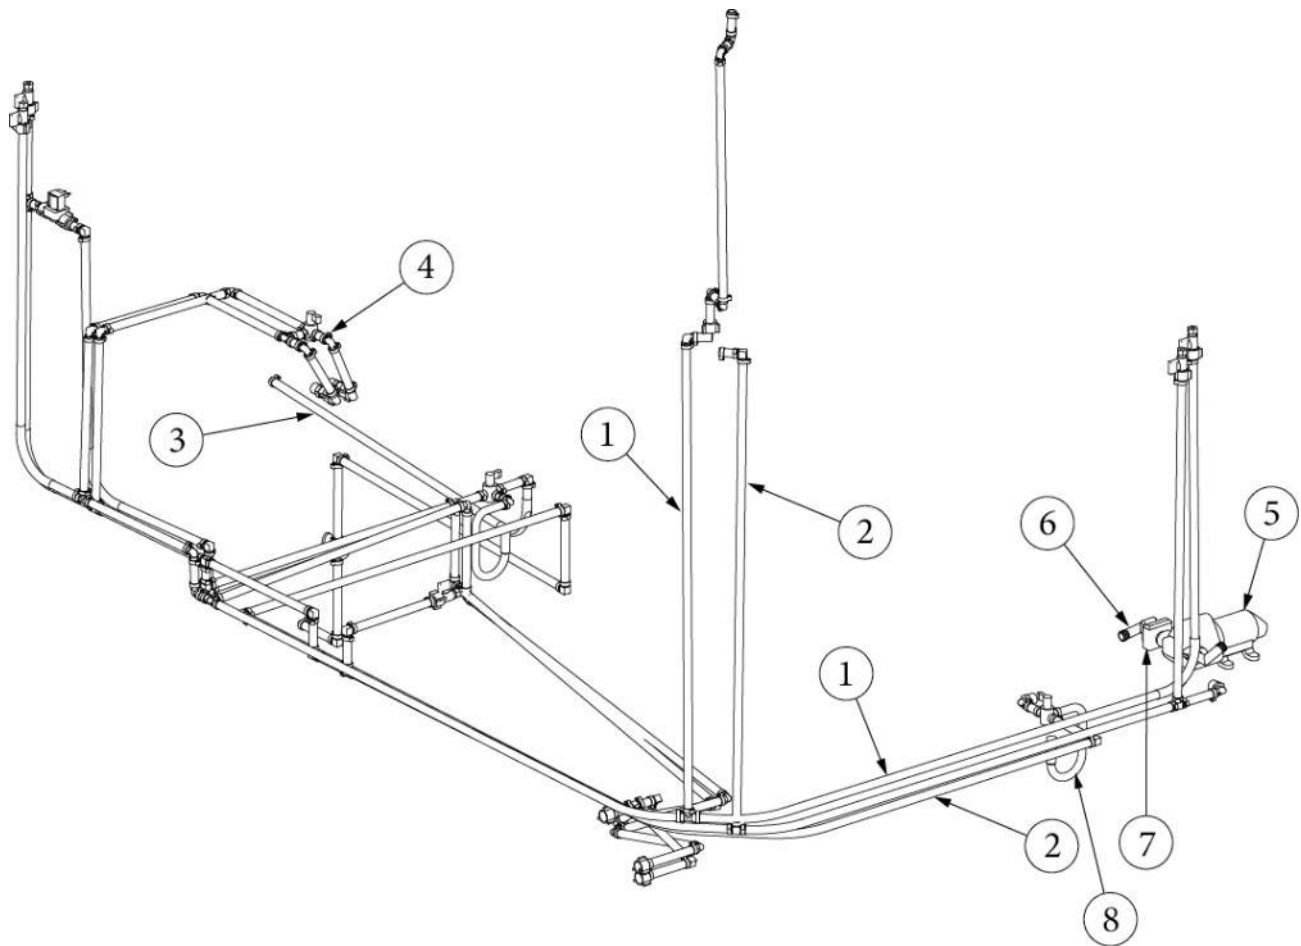

PLUMBING, FRESH WATER SYSTEM

Fresh Water Lines, E1 Package Option

944034

Fresh Water Layout, E1 Package Option

1. 944034-01	Layout, Fresh Water Lines, Hot
2. 944034-02	Layout, Fresh Water Lines, Cold
3. 944034-03	Layout, Fresh Water, Tank to Pump, Cold
4. 944034-04	Layout, Water Heater Bypass
5. 602177-01	Pump, Water Flojet #03526500H
6. 602177-05	Quick Connect, Pump Port, .5"
7. 602177-02	Strainer, Mini Assembly
8. 112814	Assembly, Winterization Kit
602186	Flex Hose, 20" Swivel Connector