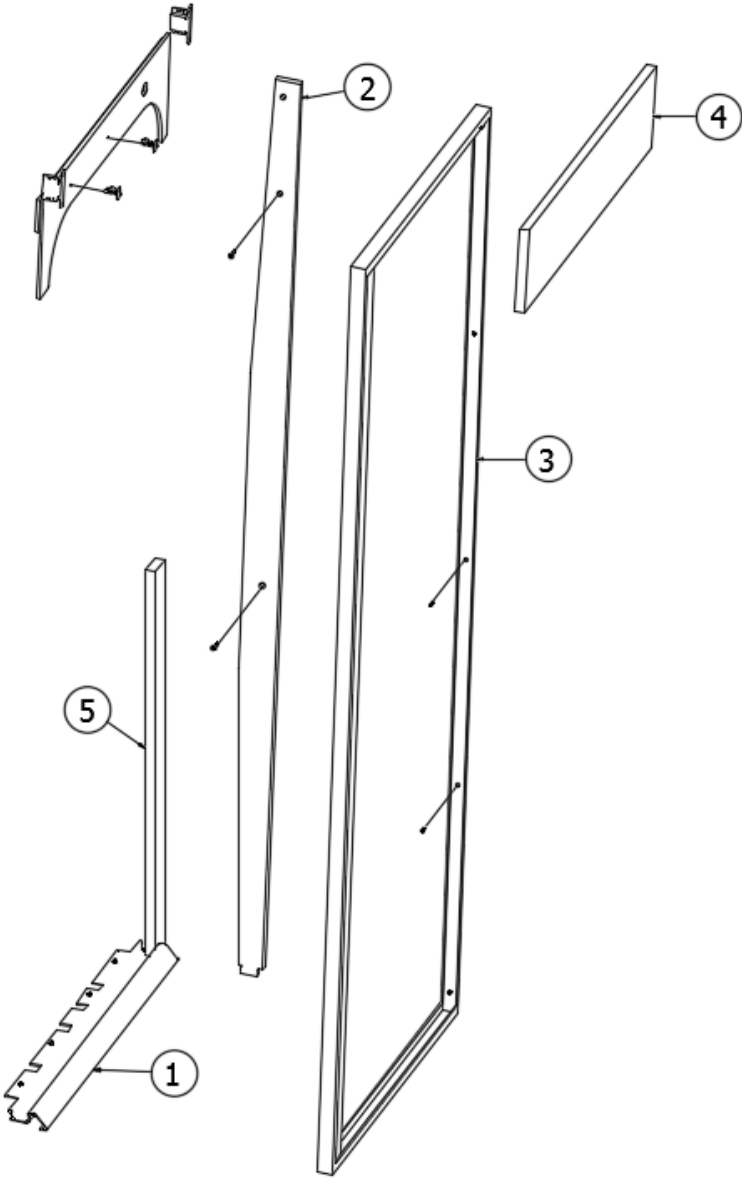

EXTERIOR DOORS

Screen Door

112631

Sliding Screen Door Install (not for order/see parts below)

1. 115902
  2. 968756
  3. 372295
  4. 968777
  5. 968781
- 381228-02

- Threshold, Main door
- Closeout, Sliding screen door
- Sliding Screen Door
- Upper closeout, Screen door
- Closeout, Screen door
- Catch, Grabber door, 5LB