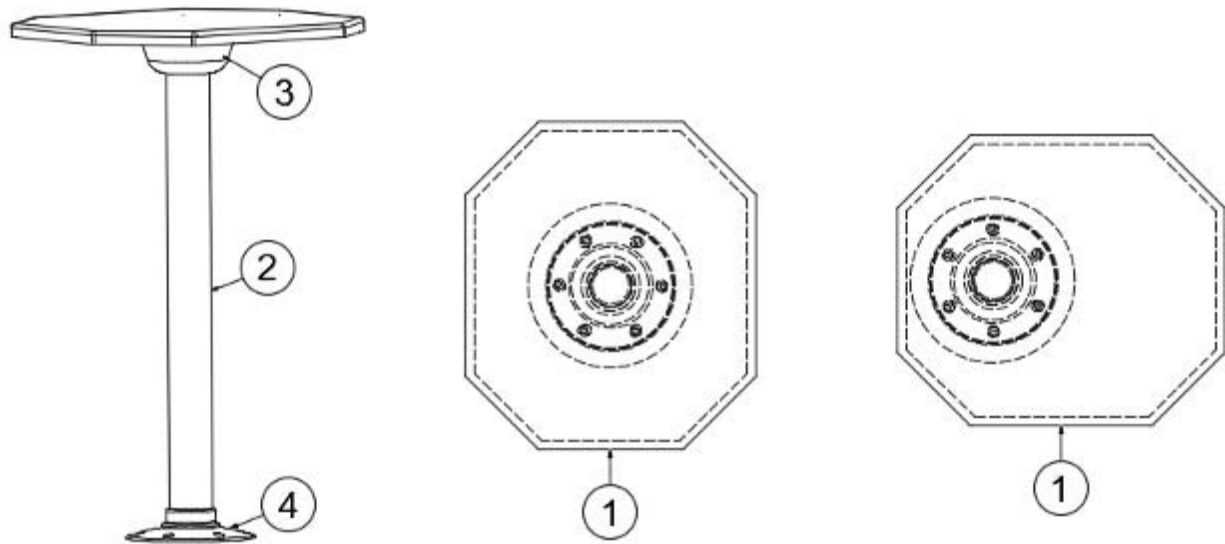

FURNITURE, LOUNGE

Pedestal Table

968496

Pedestal Dinette Tables

- 1. 602861 Pedestal table, White Quartz
- 2. 381974 Pedestal leg, Thread lock
- 3. 381975 Pedestal socket, Tabletop
- 4. 381976 Pedestal socket, Floor