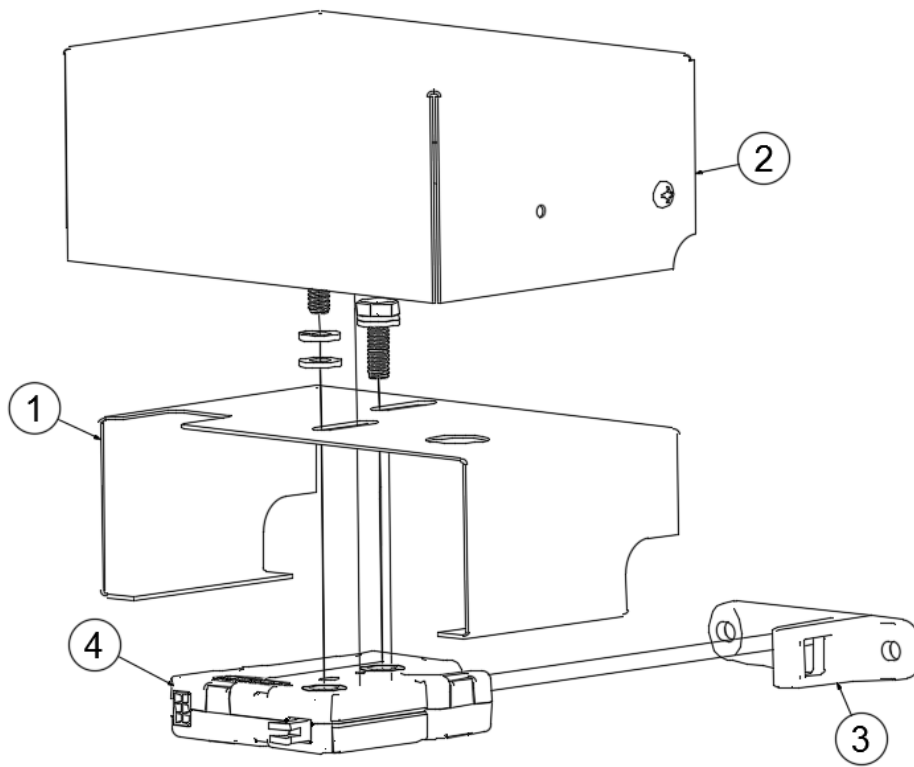

HARDWARE

Latch and Manual Override

112600

Latch/Manual Override (not for order/see parts below)

1. 455353	Compartment latch stand
2. 455354	Compartment latch cover
3. 512962-02	Striker w/magnets, Southco
4. 512962-01	Electronic rotary latch, Southco
300111-25	Washer, Flat, .25"
300072-04	Washer, Lock, .25"
345276-03	Bolt, Hex head, .25-20
320116-02	Screw, Phil head, #8 x 1/2, Black