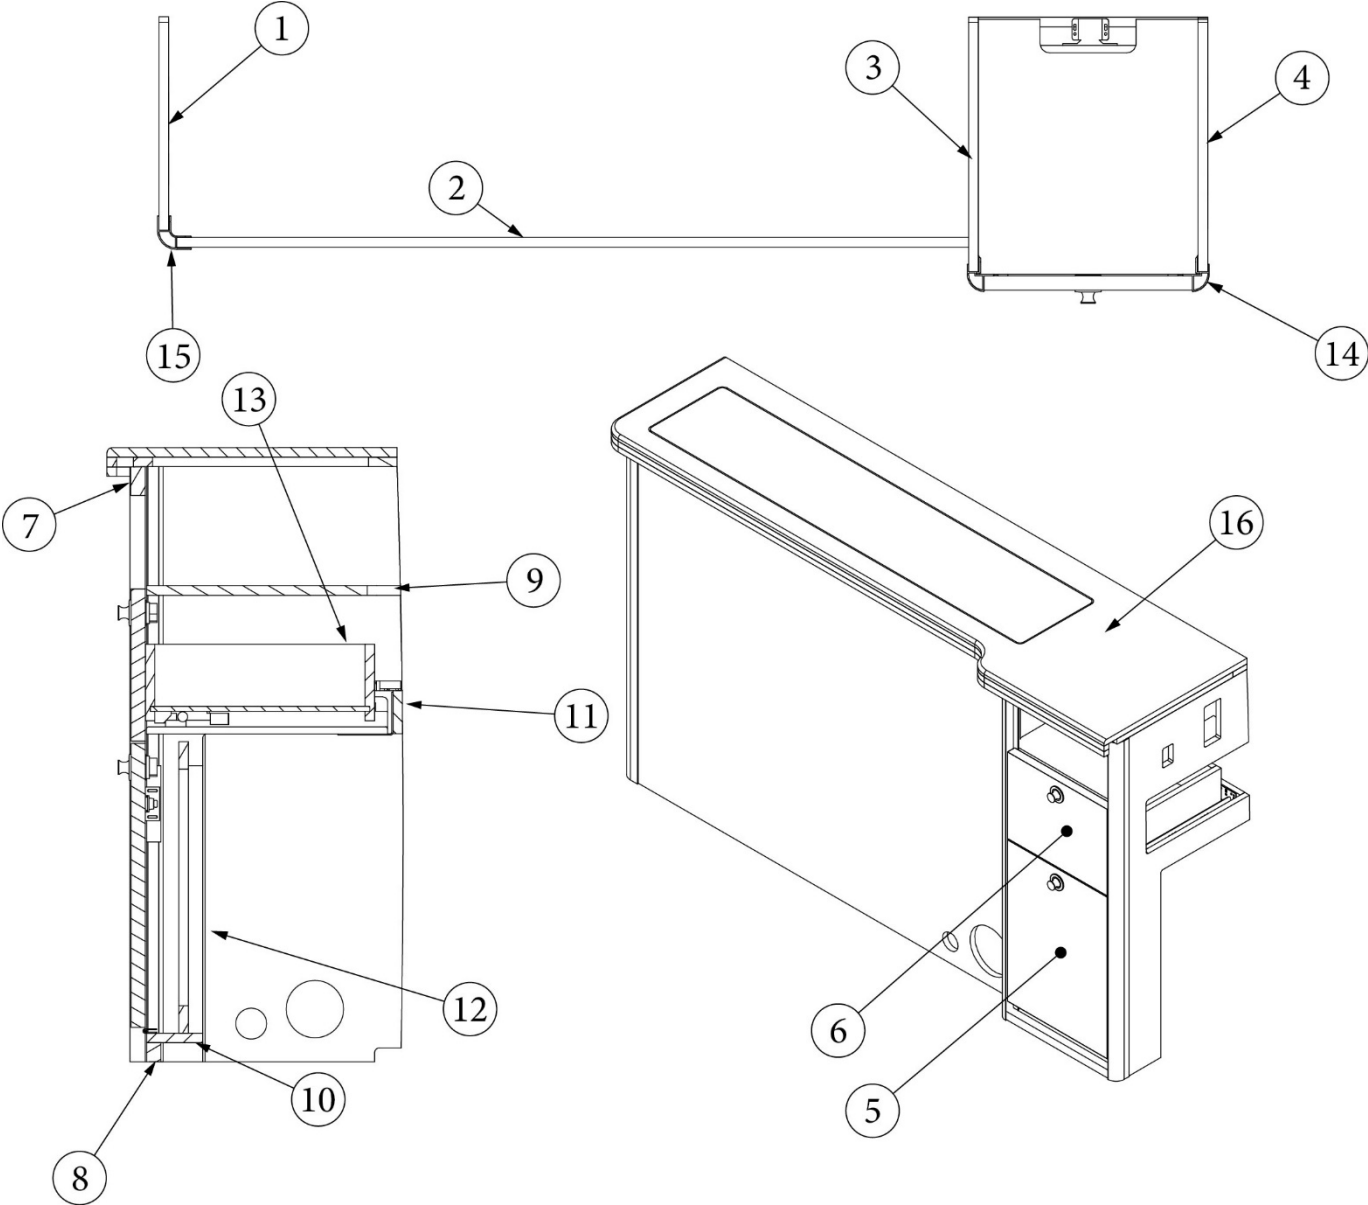

FURNITURE, LOUNGE

Entertainment Center

Parts Listed on Next Page

FURNITURE, LOUNGE

Entertainment Center

968680

Entertainment Center

1. 968680&000112BB	Pre laminate, 10.81 x 31.13"
2. 968680&000212BB	Pre laminate, 41.25 x 31.13"
3. 968680&000312BB	Pre laminate, 12.97 x 31.13"
4. 968680&000412BB	Pre laminate, 12.97 x 31.03"
5. 968680&000518BB	Pre laminate, 10.58 x 14.85"
6. 968680&000618BB	Pre laminate, 10.58 x 7.95"
7. 968680&000718BB	Pre laminate, 10.95 x 1.50"
8. 968680&000918BB	Pre laminate, 11.31 x 1"
9. 968680&001012BB	Pre laminate, 13.29 x 11.45"
10. 968680&001112BB	Pre laminate, 3.95 x 11.45"
11. 968680&001212BB	Pre laminate, 2.25 x 11.45"
12. 968680&001312BB	Pre laminate, 11.20 x 15.25"
13. 968224-08	Drawer box, 4 x 12
14. 116394-01	Corner trim, Aluminum
15. 116395-01	Extrusion, 1" radius corner
16. 602460-02	Top, Entertainment center, Verano White
602460-03	Top, Entertainment center, Deep Night Sky
382820-02	Drawer slide, Selfclose, 12"
382820-06	Clips, Adjustable undermount slides
382820-07	Bracket, Rear mounting
382125	Piano hinge, Clear anodized
115871	Standoff bracket w/mount holes
381228-02	Catch, Grabber door, 5LB
382449-01	Knob, Push/pull, Satin Chrome
386575-01	Edgebanding, Field Elm, 5/8"
365479-01	Edgebanding, .63", Grey Cedar
386575-02	Edgebanding, Field Elm, 15/16"
365479-02	Edgebanding, .93", Grey Cedar
602460-100	Hinge Kit
602460-101	Bungee, w/2 Screws