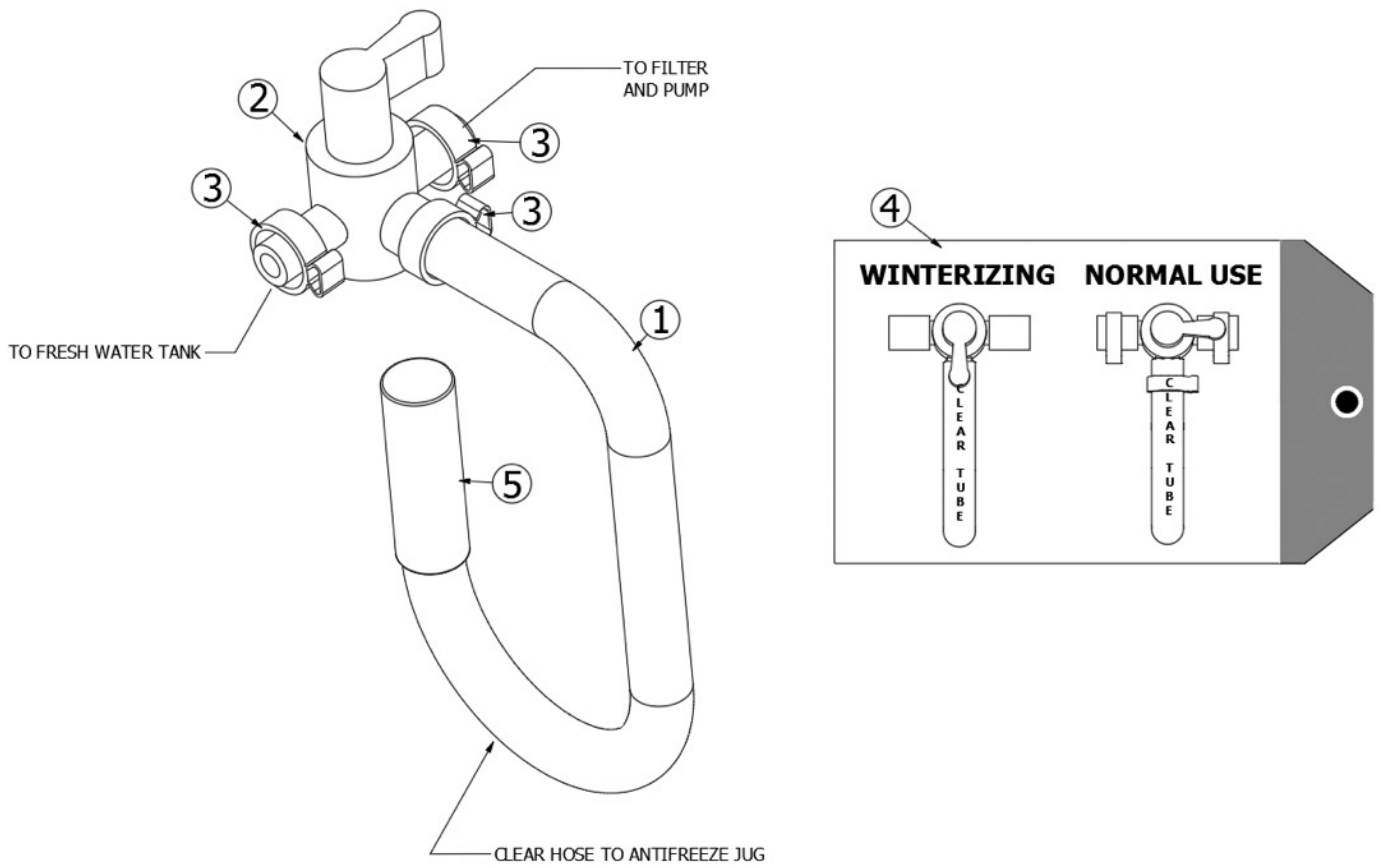

PLUMBING, FRESH WATER SYSTEM

Winterization Kit

112814

Winterization Kit Installation (not for order/see parts below)

1. 601240-01
2. 602711
3. 601698-15
4. 365453
5. 602801

Tubing 1/2 I.D. x 3/32 Wall Thick
Valve-3 Way Bypass .5" PEX #32788
1/2 CRIMP RING #14785
Tag, Instruction, Winterization Kit
Cap, 5/8" ID, Winterization Kit