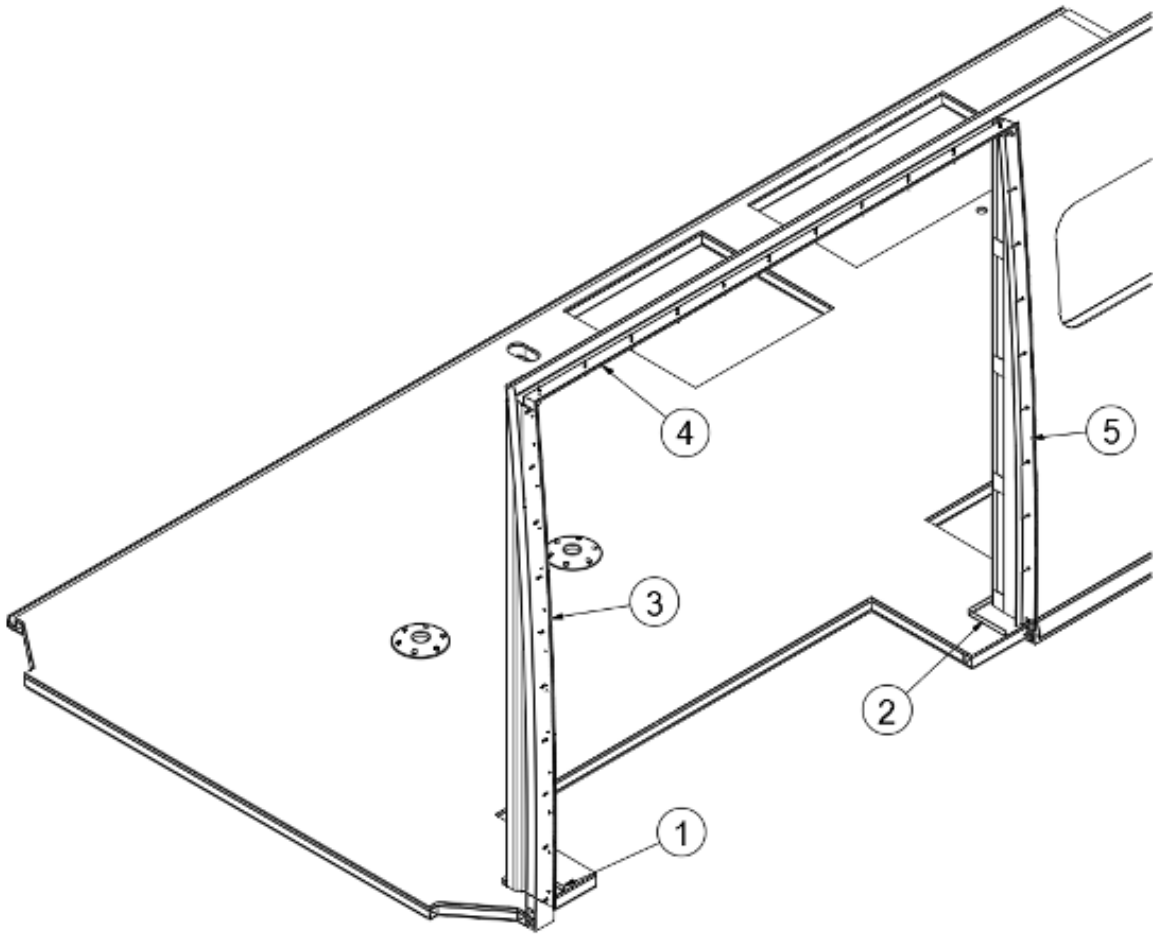

INTERIOR SHELL

Slide-out Sidewall Extrusions

112425 Slide-out Sidewall Extrusions Install (not for order/see parts below)

1. 455079 Slide-out bracket, Forward
2. 455080 Slide-out bracket, Aft
3. 115961-01 Extrusion, Slide-out sidewall opening, Left
4. 115944 Extrusion, Slide-out sidewall opening
5. 115961-02 Extrusion, Slide-out sidewall opening, Right
- 382547 Wiper seal, Single bulb
- 365035 Rubber seal, Access door
- 360339 3M weather strip and gasket, Black