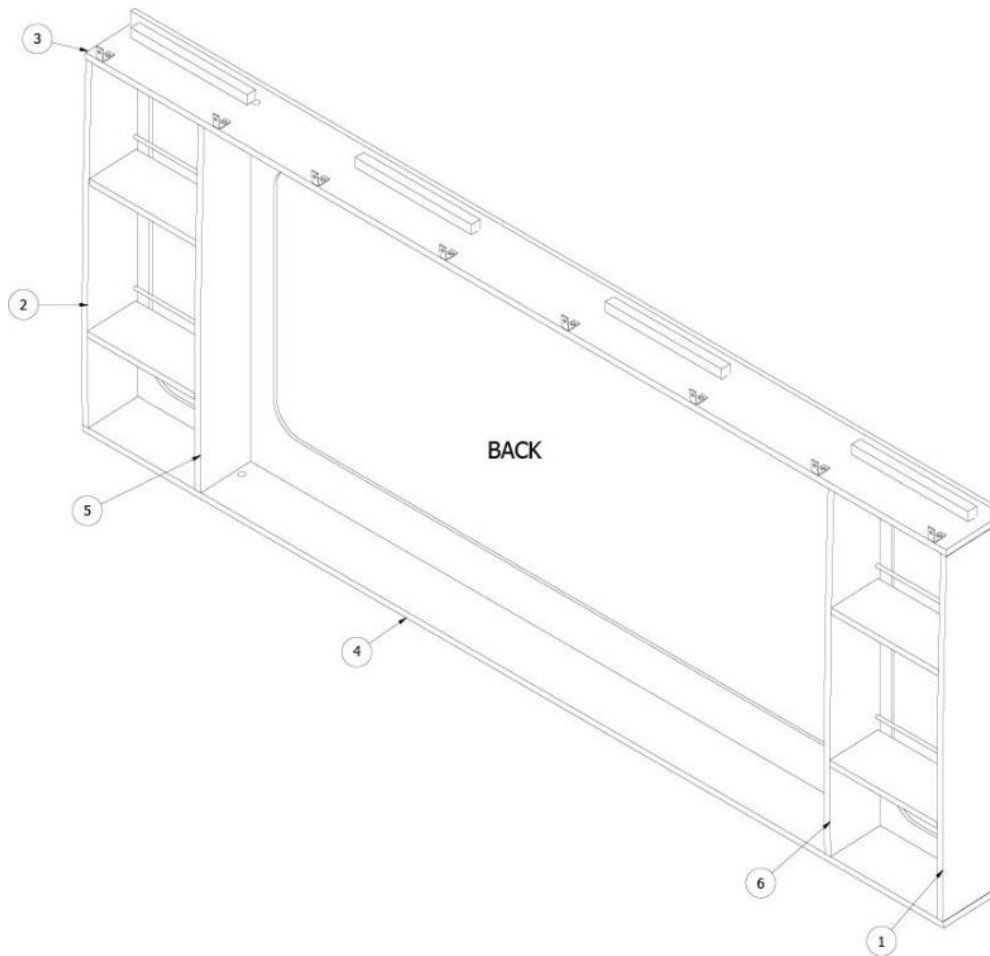

INTERIOR SHELL

Window Valance Slide-Out

968745

Window Valance Slide-Out

1. 968745&000212BB	Panel, 4.28 x 27
2. 968745&000312BB	Panel, 4.28 x 27
3. 968745&000412BB	Panel, 4 x 74
4. 968745&000512BB	Panel, 4.25 x 74
5. 968745&000812BB	Panel, 4.28 x 27
6. 968745&000912BB	Panel, 4.28 x 27
968745&001012BB	Panel, 9.13 x 4.15
968745&001112BB	Panel, 9.13 x 4.15
968745&001212BB	Panel, 9.13 x 4.15
968745&001312BB	Panel, 9.13 x 4.15
115042	Aluminum rod, 12.5"
380041	Bracket, 90°, 1 x 1
704235-01	Fabric w/laminate backer, Carbon
704466-01	Fabric, Avalanche Hit
514502	Reading light, Flexible, LED, w/USB