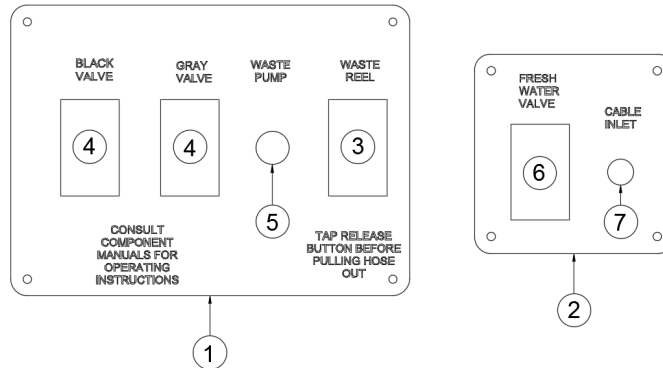

ELECTRICAL, 12 VOLT

Buzzer

512515 Buzzer, Low Current, Sonic, 10mA, 12V

Switch Panels

1. 386361 2. 386339 3. 513550 4. 513128 5. 602205-01 6. 513079 7. 510623 510623-01	- Panel - Exterior Switches - Water valve/Coax cover plate - Switch W/Controller, White FP - Switch, Momentary spring center to off w/light - Switch, 20 Amp, Macerator - Switch, Momentary w/light - Coax connector - Coax connector locking nut

Switches

513356 513441 705031-12 512434 513079 513128 513116 513229 513354 602205-01 514061-04 513613 512950-05 513029-07 513029-08	- Switch, Step hold ON/OFF, TV lift UP/Down - Controller, TV lift - Switch (In/Out – On/Off), Awning - Switch, ON/OFF, LP valve - Switch, Momentary w/light - Switch, Momentary spring center to off w/light - Switch, Slide out/extend/retract - Switch, Awning extend/retract - Switch, Overhead door magnetic contact - Switch, 20 Amp, Macerator - Push Button Assembly, Volta, E1 Package Option - Switch Assembly, DPDT, Main Disc. Light/Switch - Start/Stop Switch & LCD Meter, Generator - Magnetic Switch, SPST, Gray, 3/8" Hole - Magnetic Switch, DPDT, Gray, 3/8" Hole