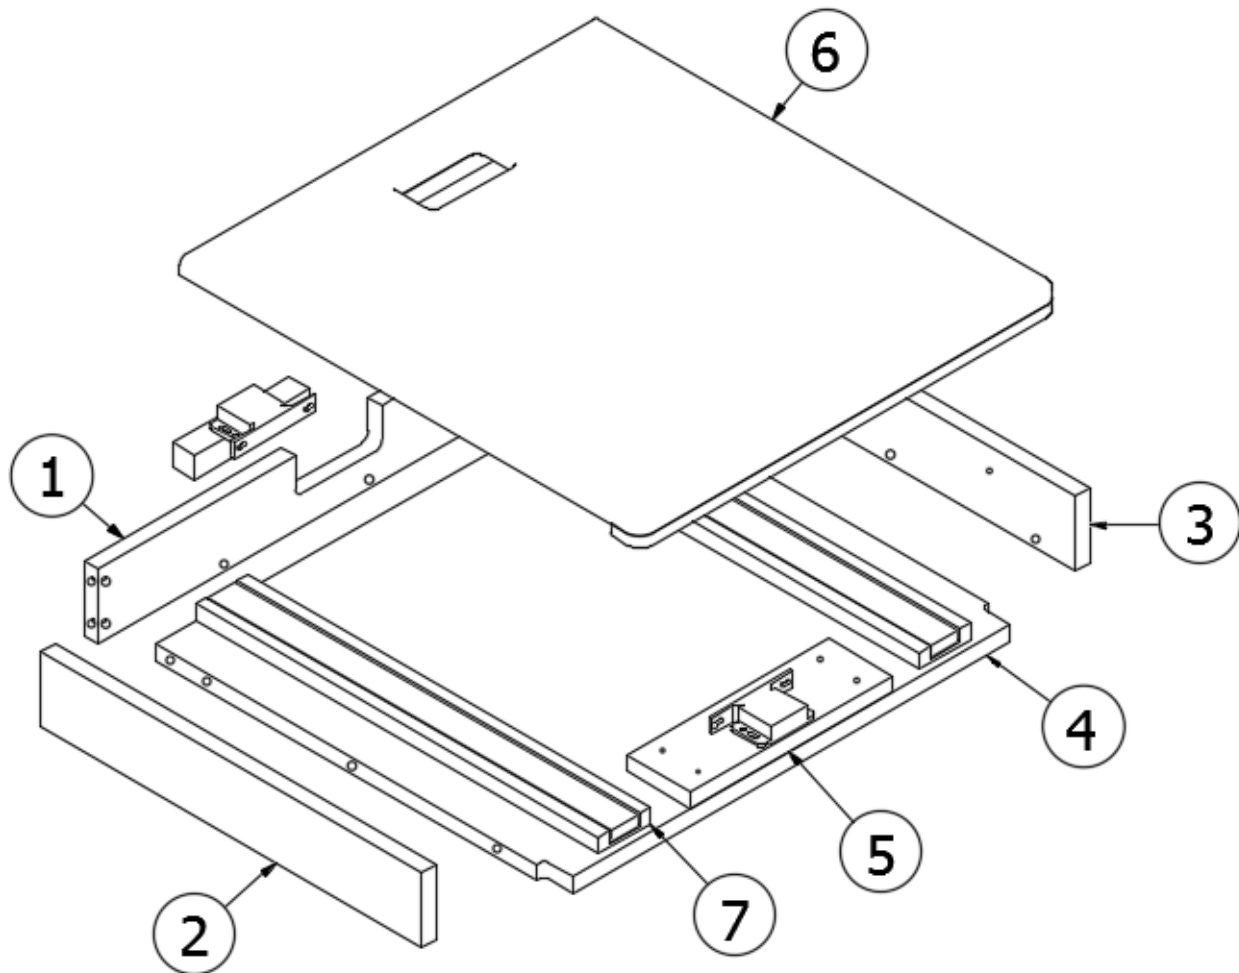

FURNITURE, GALLEY

Galley Workstation

968752

Galley Pull-Out Workstation

1. 968752&000112BB
2. 968752&000212BB
3. 968752&000312BB
4. 968752&000412BB
5. 800507-03
6. 602660-02
  602660-03
7. 381400
  381228-02

1. Pre laminate, 2.25 x 16.69
2. Pre laminate, 2.25 x 13.25
3. Pre laminate, 2.25 x 13.25
4. Pre laminate, 15.69 x 14.24
5. Pre laminate, Plywood, 4' x 8' Sheet
6. Workstation top, Solid surface, Verano White
7. Workstation slide top, Solid surface, Deep Night Sky
8. Drawer slide, 14"
9. Catch, Grabber door, 5LB