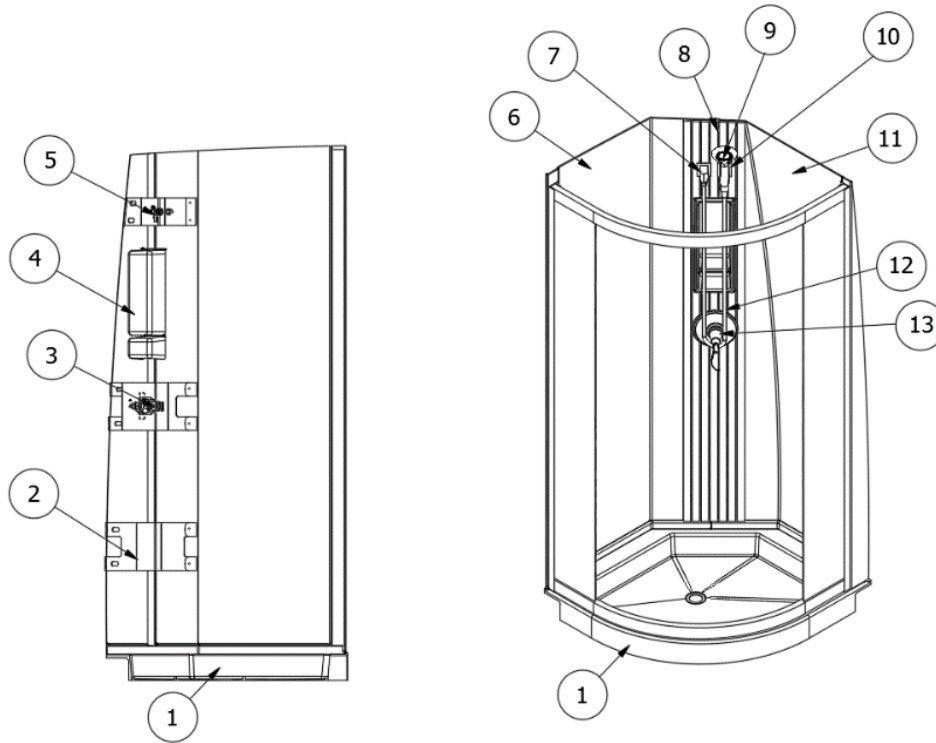

FURNITURE, LAVATORY

Shower Module

112730

Fiberglass Corner Shower

- | | | |
|-----|-----------|--|
| 1. | 203943 | Shower Pan, Fiberglass Curved |
| 2. | 455482 | Bracket, Lower Shower Wall Mounting |
| 3. | 455483 | Bracket, Shower Valve Mounting |
| 4. | 203987 | Caddy, Shower inset Shelf |
| 5. | 455619 | Bracket, Shower head mounting |
| 6. | 204007-01 | LH Shower Wall |
| 7. | 602404 | Elbow, Wall Mount Supply |
| 8. | 802127 | Trim Pre laminate, 8" x 73 3/16" Shower Trim |
| 9. | 602402 | Hand shower W/Eco Boost |
| 10. | 602588 | Bracket Adjustable Wall Mount |
| 11. | 204007-02 | RH Shower Wall |
| 12. | 602403 | Hose, 60" Ribbon Nickel |
| 13. | 602640-01 | Valve Trim Kit, Brushed Nickel, Kohler |
| | 968935 | RS Shower Door Mount |
| | 802382 | Shower Wall Filler Strip |
| | 602616 | Curved Glass Shower Door |
| | 201666-01 | Molding-J, 3/1", Plastic White |
| | 203945 | Latch, Curved, Shower Door Trave |