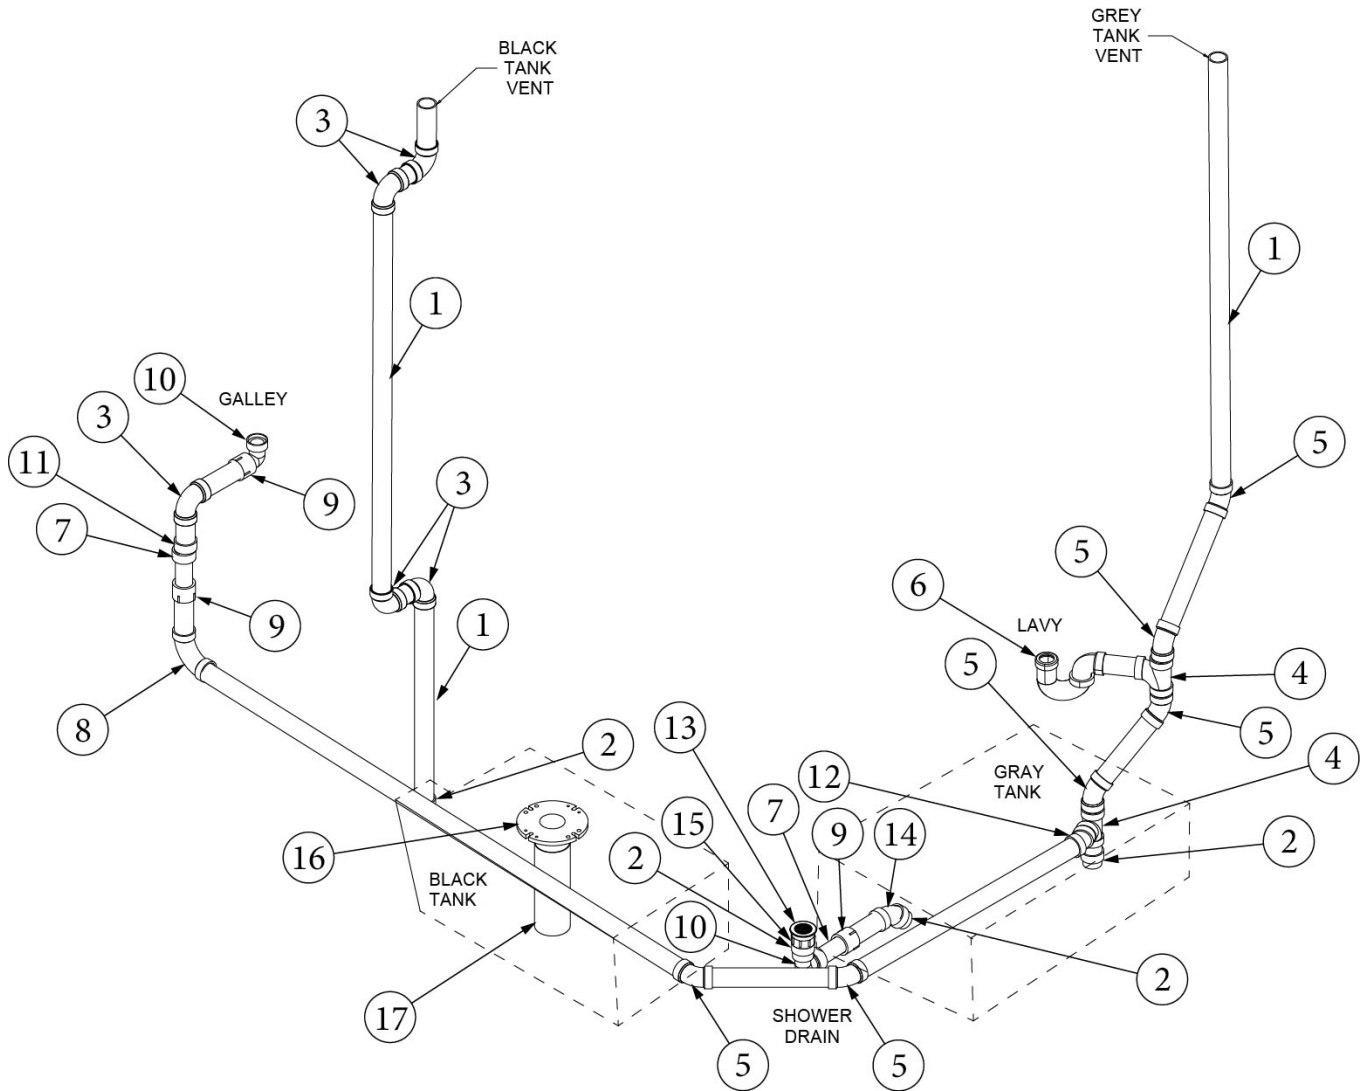

PLUMBING, DRAIN SYSTEM

Drain System, Above Floor

Parts Listed on Next Page

PLUMBING, DRAIN SYSTEM

Drain System, Above Floor

943798

Above Floor Drain System

1. 601160-02 Pipe, ABS DVW, 1.5"
2. 602214 Adapter, PVC, 1.5" MPT x 1.5" Slip
3. 601636 Elbow, 90°, 1-1/2"
4. 600156 Tee, Sanitary, 1.5" x 1.5" x 1.5"
5. 600030 Elbow, ABS, 45°, Long Turn
6. 602164-01 P-Trap, w/Compression Nut, 1.5"
7. 690753-01 Trap, Utopia Uniguard, Low Profile
8. 600035 Elbow, 1.5", 90°, Long Sweep
9. 602212 Adapter, PVC, 1.5" FPT X 1.5" Slip
10. 690753-02 Elbow, Utopia Uniguard
11. 601676 Adapter, Threaded, 1.5" Male
12. 600116 Elbow, .5"
13. 602957 Drain, Shower, w/Mesh Strainer
14. 600027 Elbow, 45°
15. 602845 Adapter, PVC, 1-1/2" FPT x 1-1/2" Slip
16. 601266 Flange closet, Slip Fit
17. 601267-04 Nipple, Threaded, one end, 10"