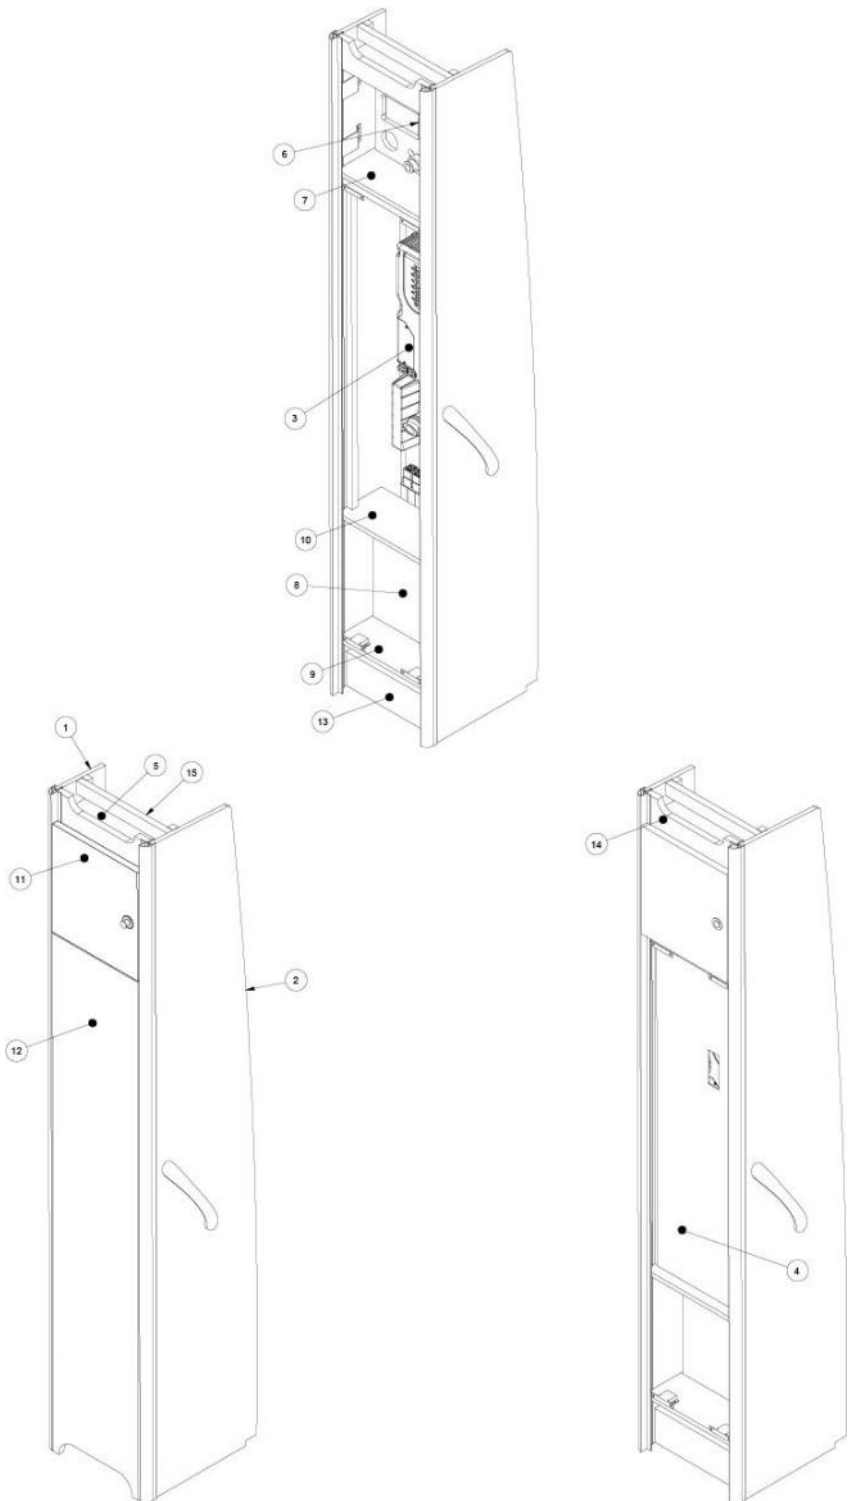

FURNITURE, LOUNGE

Corner Electronics Cabinet

Parts Listed on Next Page