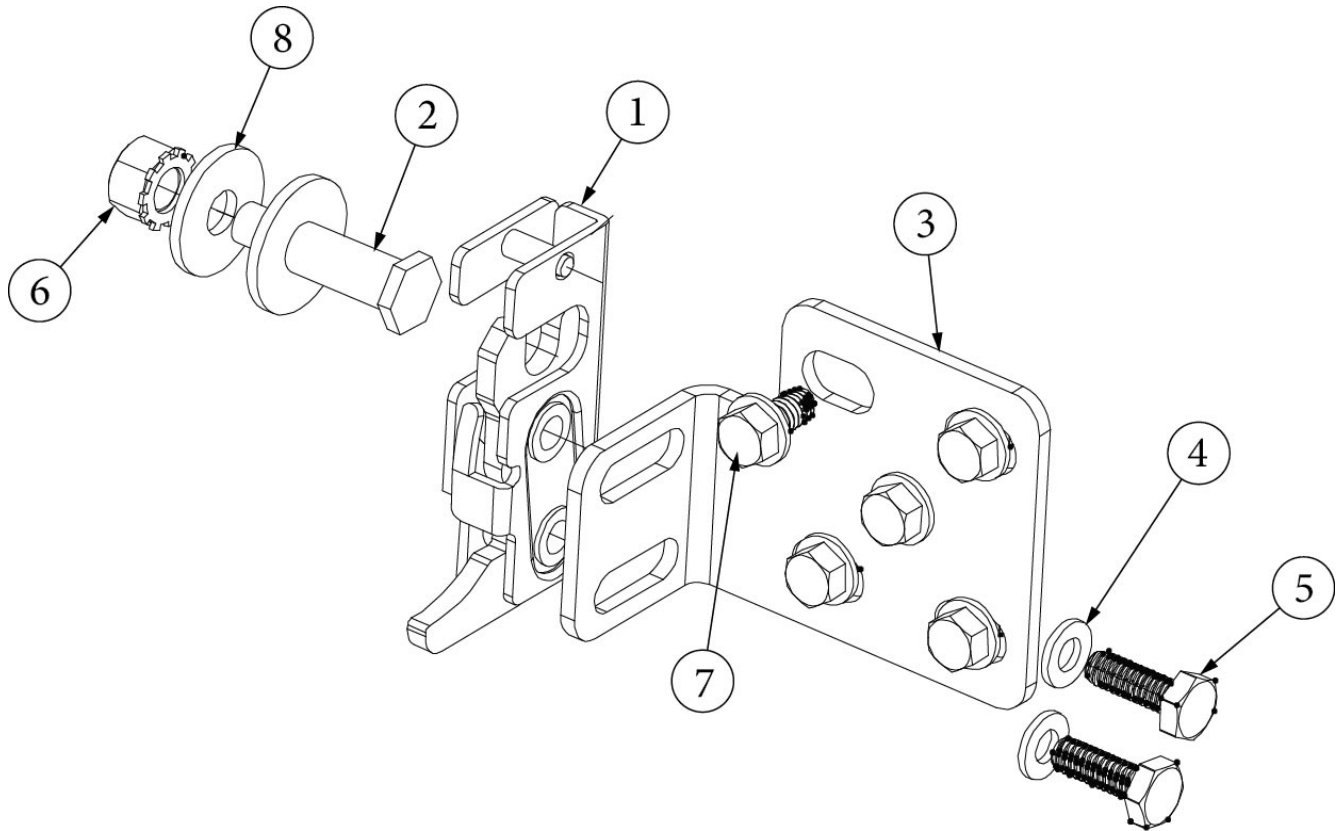

HARDWARE

Generator Latch and Lock

112828

Generator Latch/Lock (not for order/see parts below)

- | | |
|--------------|---|
| 1. 382646 | Latch - Mini Rotary |
| 2. 382647 | Bolt- Striker |
| 3. 455531 | Bracket - Rotary Latch |
| 4. 300111-25 | Washer, Flat, 1/4" |
| 5. 345276-03 | Bolt Hex. Hd. 1/4-20 X 3/4in |
| 6. 350256 | Locknut-W/Tooth Washer- M8 x 1.25 |
| 7. 320268 | Screw Hex Head, Zinc, 1/4 x 3/4", Self-Drilling |
| 8. 345608 | Washer, M8 x 24mm OD |