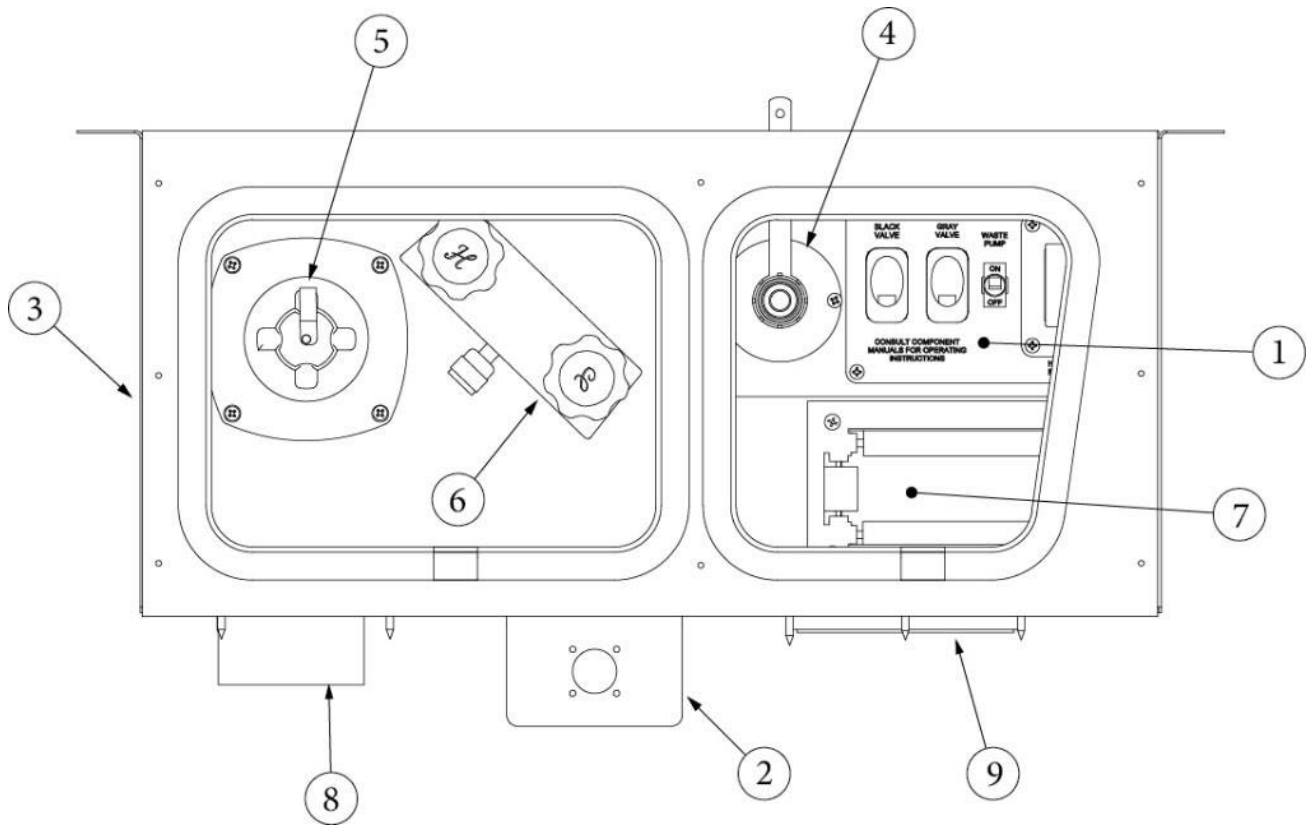

CHASSIS

Exterior Compartment, RS Wet Bay, E1 Package Option

113970   Compartment, RS Wet Bay (not for order/see parts below)

1. 386361   Panel, Exterior Switches
2. 455942   Bracket, Solar Port
- 513898   Solar Port, Sidewall
3. 455962   Compartment, Shower/macerator
4. 602940   Black Tank Flush Kit, No Fuss
5. 601392-06   City water fill w/regulator, 50 PSI
6. 602288-10   Exterior shower outlet
7. 512934-02   Roller guide
8. 381435-02   Hatch, Access cover
9. 204260   Hatch Cover, Round, Black, 5"
- 365035   Rubber seal, Access door