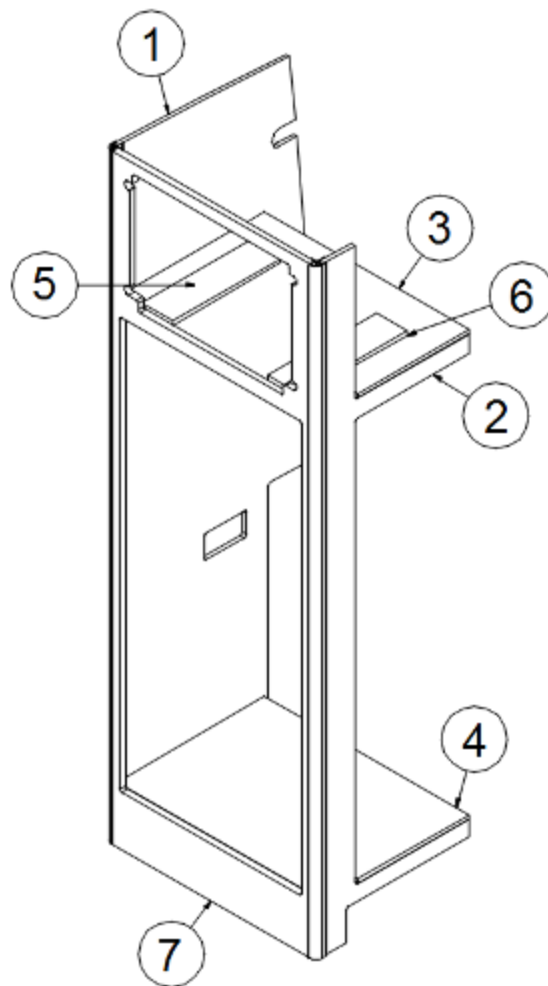

FURNITURE, GALLEY

Refrigerator Cabinet

113942
968394

Install, Refer Cabinet (not for order/see parts below)
Assembly, Refrigerator Cabinet

1. 968394&000112BB
  2. 968394&000212BB
  3. 968394&000312BB
  4. 968394&000412BB
  5. 968394&000612BB
  6. 968394&000812BB
  7. 968394&000918BB
- 116394-01
  114812
  386575-02
  365479-02

Pre laminate, 26.12 x 77.41
Pre laminate, 19 x 77.41
Pre laminate, 19.12 x 26.45
Pre laminate, 19.12 x 26.45
Pre laminate, 4 x 14
Pre laminate, 4 x 14
Pre laminate, 25.45 x 77.41
Corner trim, Aluminum
Aluminum angle, 1 x 1
Edgebanding, Field Elm, 15/16"
Edgebanding - .93" Grey Cedar