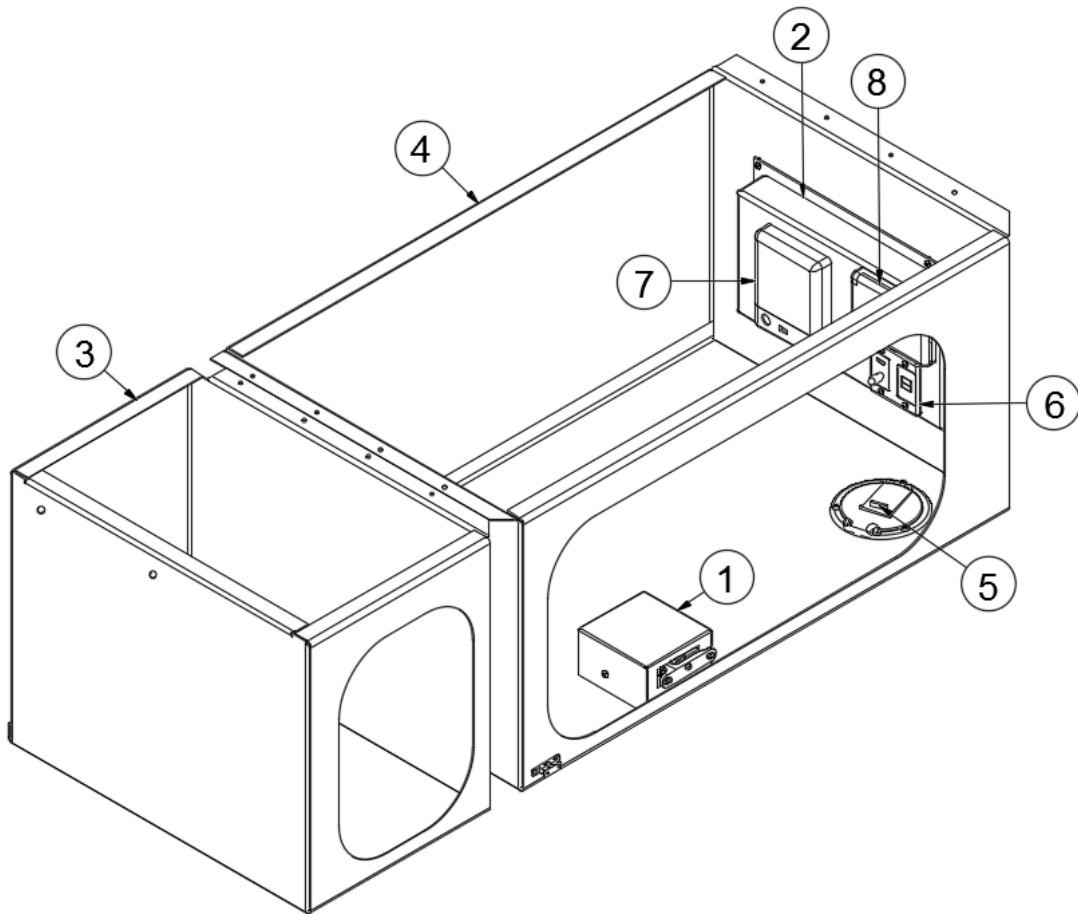

CHASSIS

Exterior Compartment, CS Forward

112482 CS Forward storage (not for order/see parts below)

1. 455354	Compartment latch cover
2. 99900P-1444	Hat, Macerator switch, RS rear
3. 455321	Compartment, CS mid rear
4. 455320	Compartment, CS Mid forward
5. 381435-02	Hatch, Access cover
6. 513355	USB charger/HDMI/coax, Black
7. 513224	Light w/motion sensor & ON/OFF/Auto switch
8. 512741	Weatherproof cover w/gasket, Gray
513110	Tie, Black w/fir tree mount
365035	Rubber seal, Access door