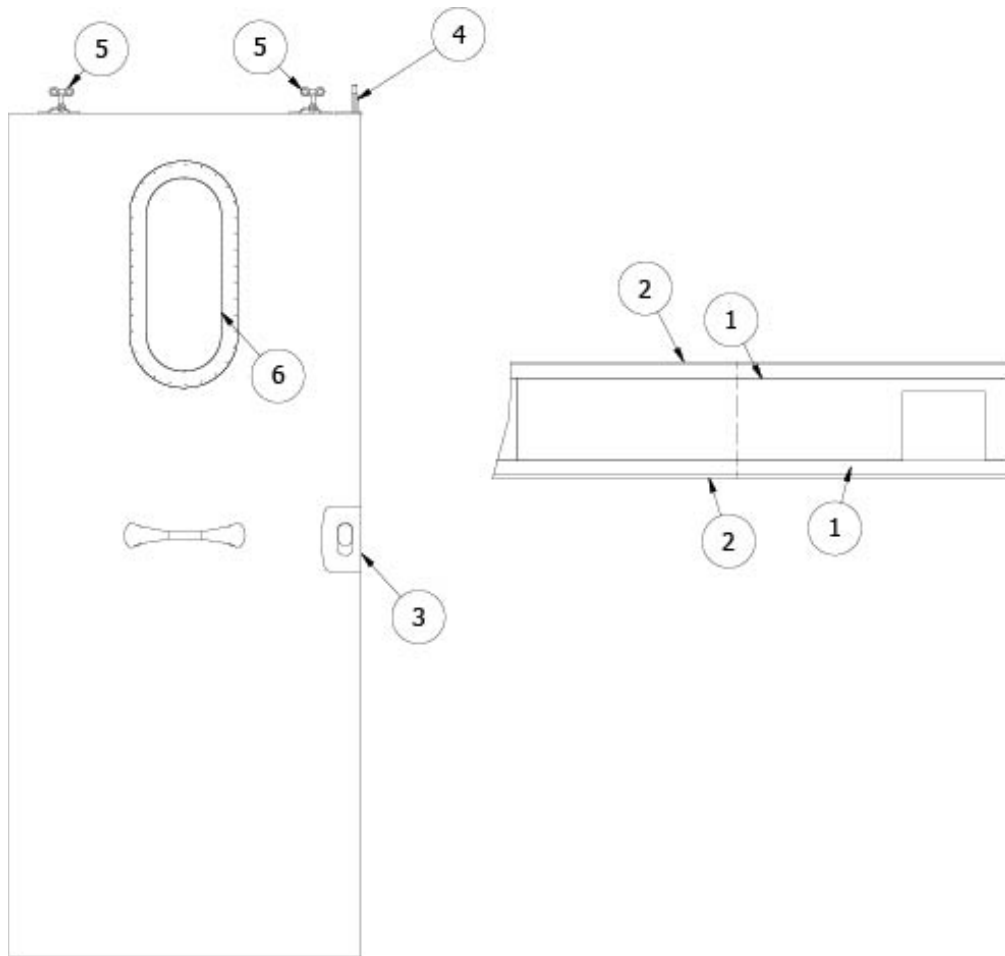

FURNITURE, LAVATORY

Lavatory Door

969695

Bath Door Assembly

1. 801917-02	MDF Pre laminate, 31 x 76
2. 802386	Laminate, Grey Cedar
802673	Laminate, Field Elm
3. 382805-01	Latch, Latch system, Satin Nickel
4. 382805-02	Rod w/guide, Latch system
5. 382805-03	Hanger kit, Latch system
6. 371438	Window bath door
195510-65	Window frame, Polished
203333-02	Glass, Bath door window
203942-03	T-Molding, Black, 13/16"
382805-04	Track, Latch system
382805-05	Stopper, Latch system