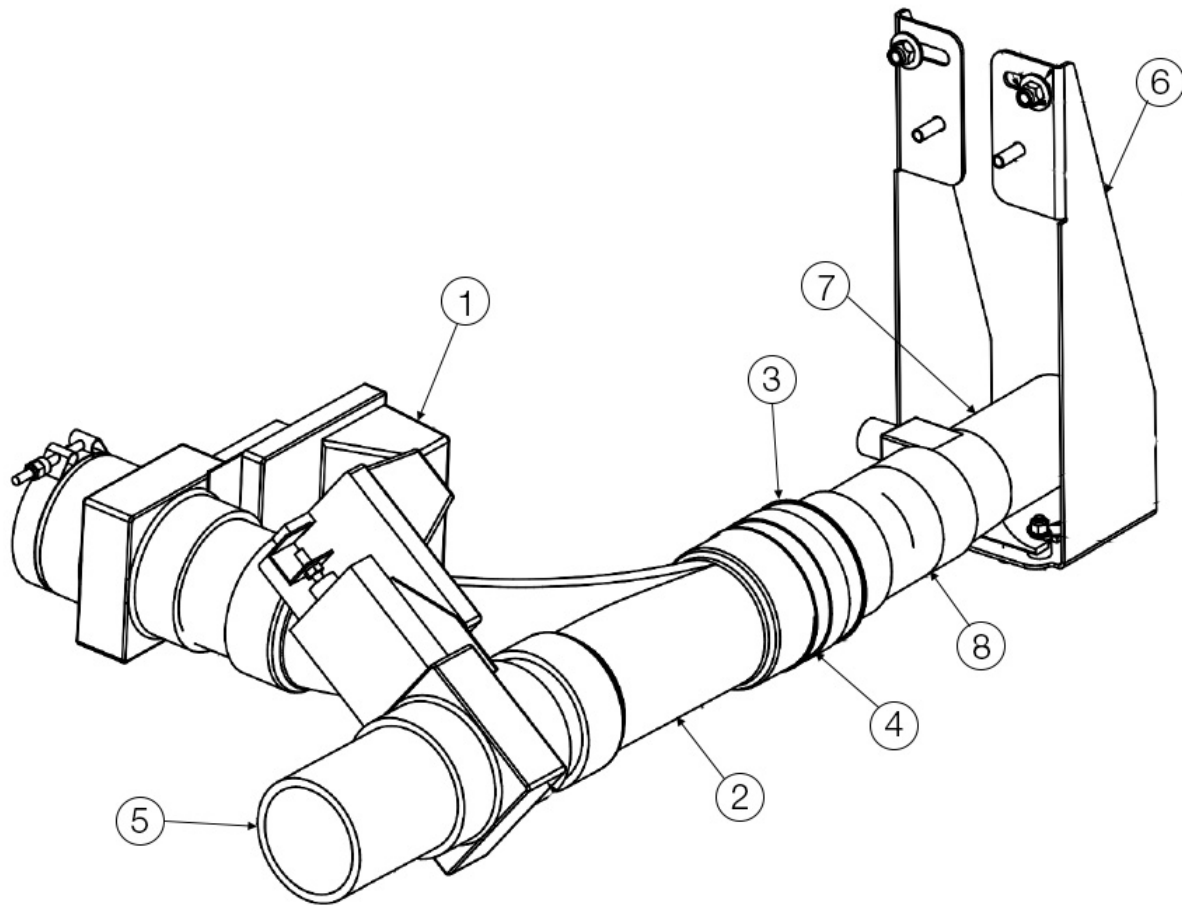

PLUMBING, DRAIN SYSTEM

Drain System, Below Floor

943832

Below Floor Drain

1. 512411	Waste valve, Electric
2. 600187	3" Wye, Comb and 1/8 bend
3. 602205-04	Adaptor for 3" connection hose
4. 600289	Calder coupling, 3" (rubber)
5. 601160-04	Pipe, ABS DWV 3"
6. 455497	Bracket, Macerator pump
7. 602176	Pump, Macerator Flojet
8. 602205-05	Hose, Macerator
602671	Black water tank, 22.1 gallons
602670	Grey tank, 30.2 gallons