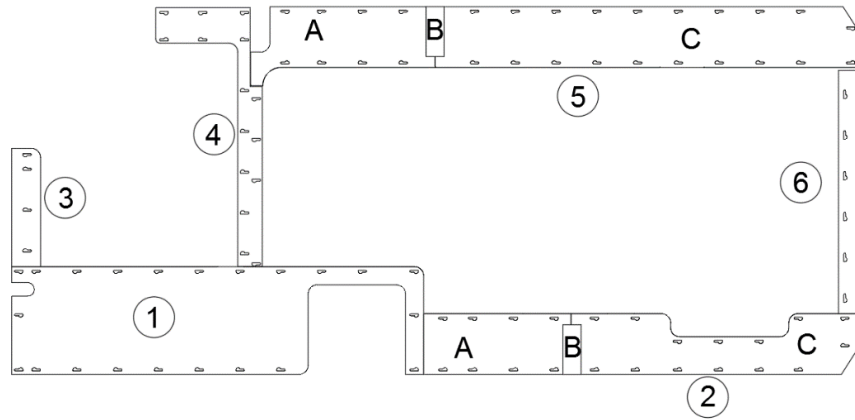

INTERIOR SHELL

Ceiling Panels

923303

1. 923303-01
2. 923303-02A
923303-02B
923303-02C
3. 923303-03
4. 923303-08
5. 923303-05A
923303-05B
923303-05C
6. 923303-06
704235-01
704466-01

Layout, Ceiling Panels

- Panel, Ceiling CS Aft Atlas
- Panel, Ceiling CS Mid Atlas
- Panel, Ceiling CS Mid Atlas
- Panel, Ceiling CS Front Atlas
- Panel, Ceiling Rear Atlas
- Panel, Ceiling Mid Aft Atlas
- Panel, Ceiling RS Mid Atlas
- Panel, Ceiling RS Mid Atlas
- Panel, Ceiling RS Front Atlas
- Panel, Ceiling Front Atlas
- Fabric w/laminate backer, Carbon
- Fabric w/laminate backer, Avalanche Hit