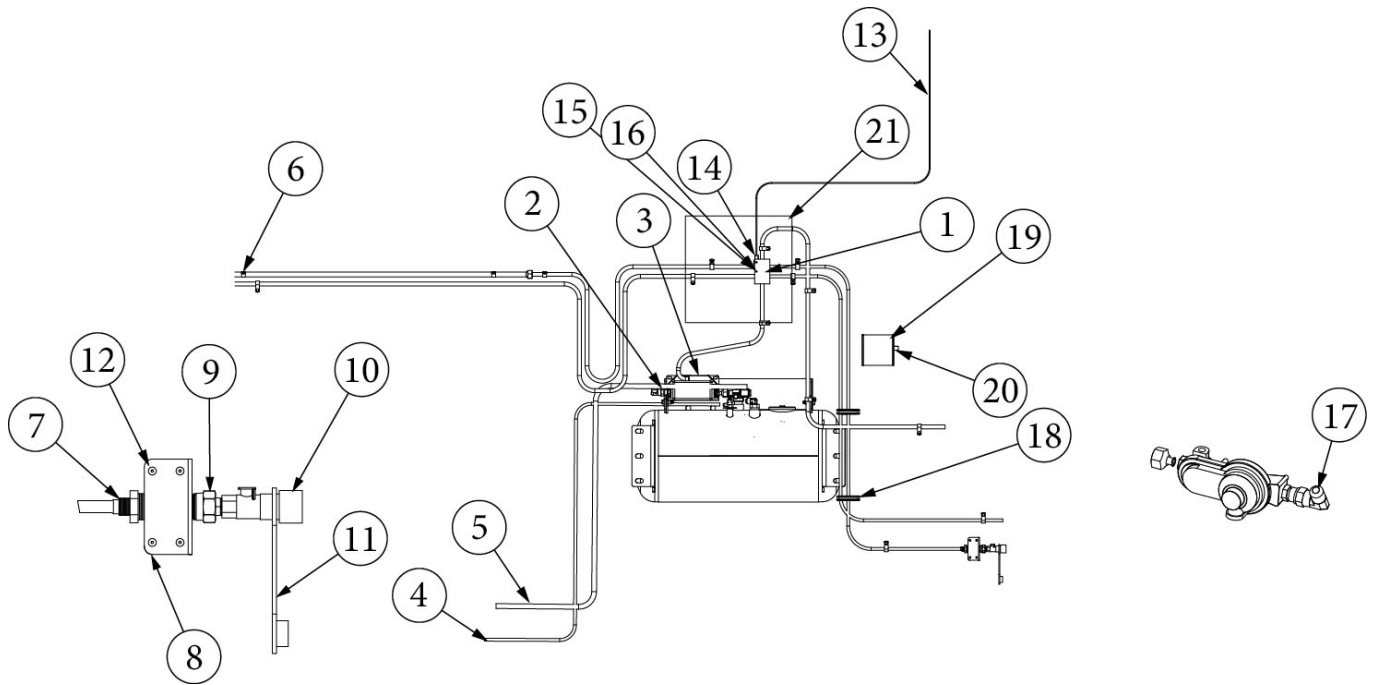

PLUMBING, LPG SYSTEM

LPG System

Parts Listed on Next Page