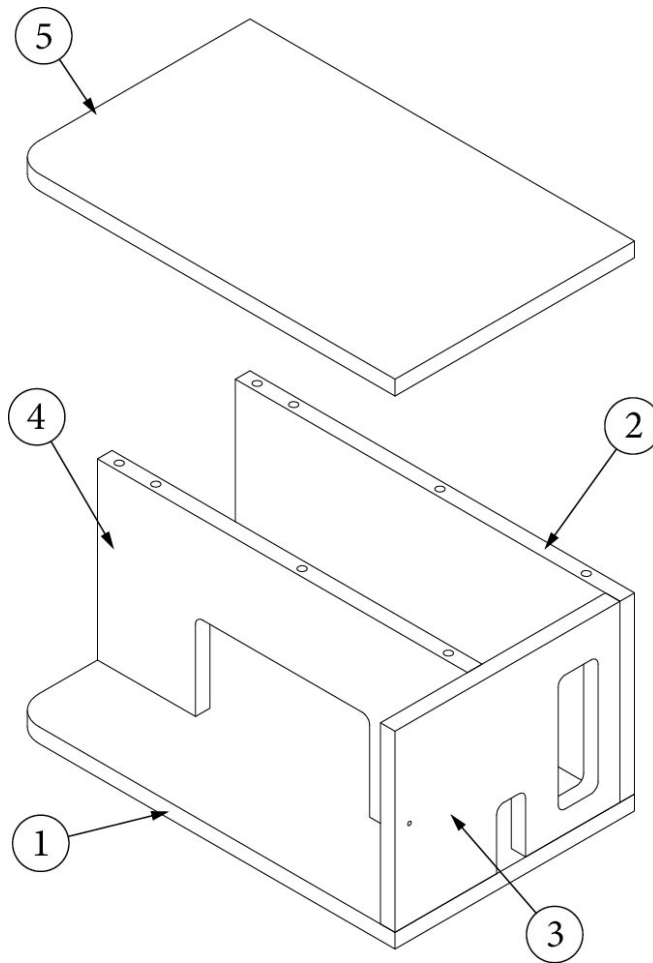

FURNITURE, LOUNGE

Shelf, Starlink Router

970501

CS Roof Locker, Starlink

1. 970501&000112BB
2. 970501&000212BB
3. 970501&000312BB
4. 970501&000412BB
5. 970501&000512BB
  365479-01

1. Pre laminate, 0.500 X 8.25 X 13.25 EB
   Pre laminate, 0.500 X 6.00 X 13.25 EB
   Pre laminate, 0.500 X 6.00 X 7.75 EB3
   Pre laminate, 0.500 X 6.00 X 12.75 EB
   Pre laminate, 0.500 X 8.25 X 13.25 EB
   Edgebanding - .63" - Grey Cedar