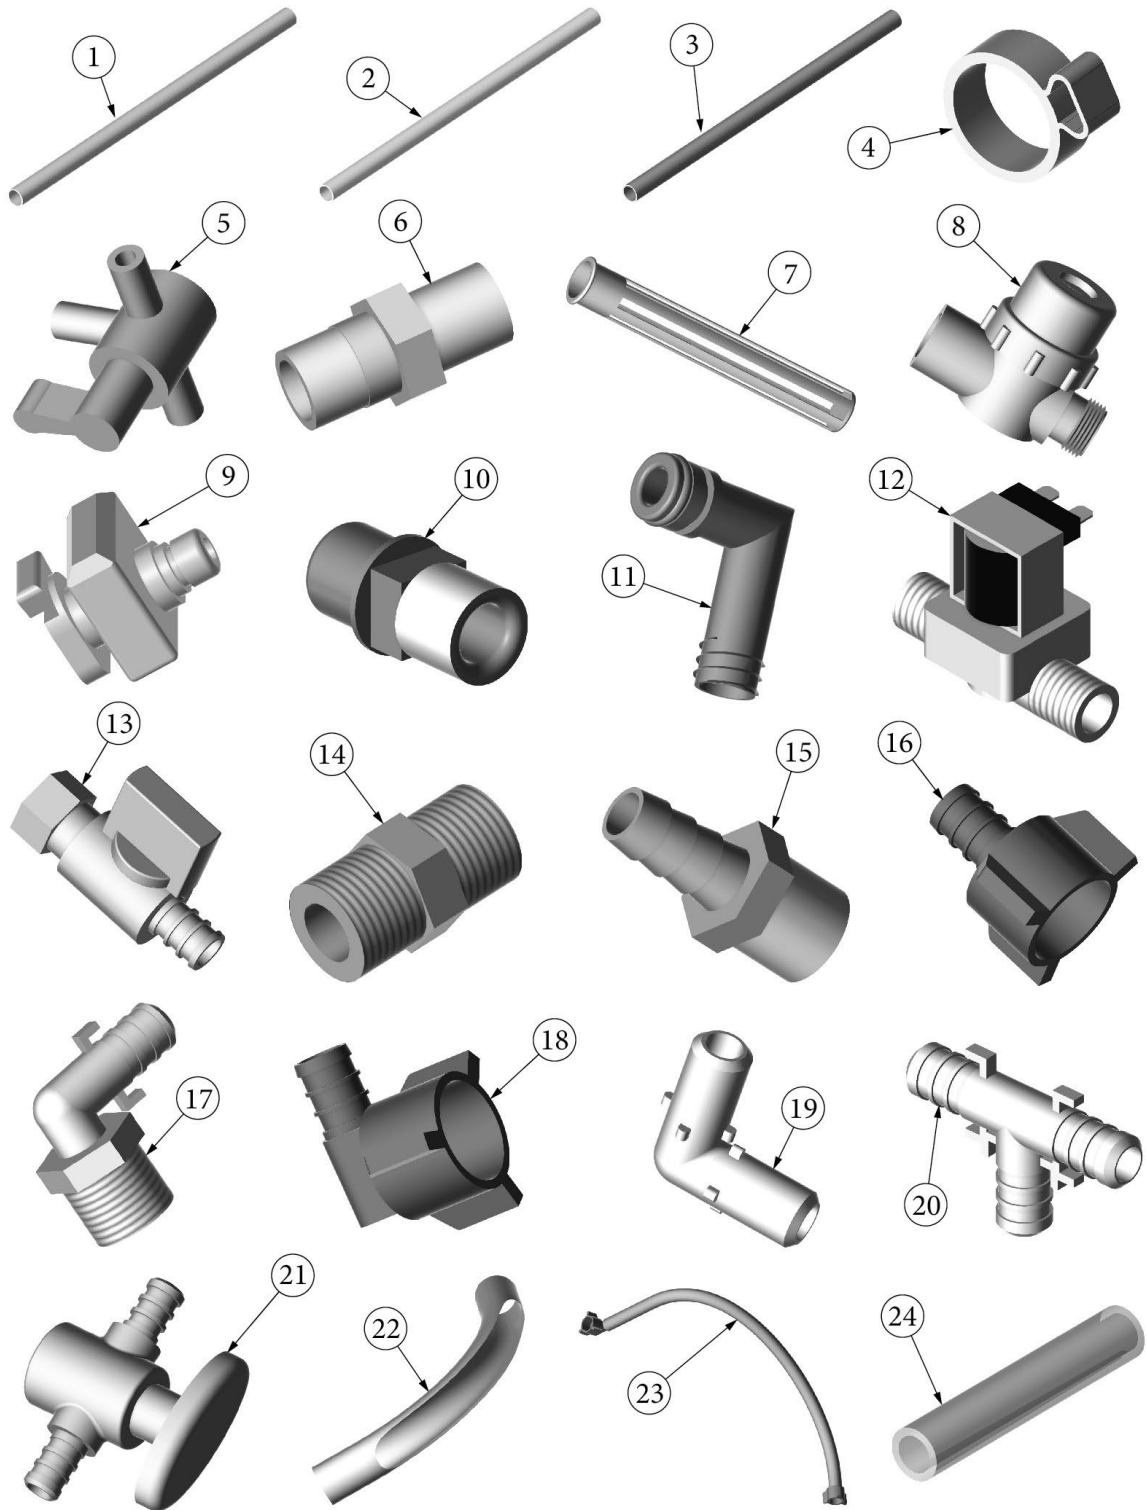

PLUMBING, FRESH WATER SYSTEM

Fresh Water Fittings

Parts Listed on Next Page

PLUMBING, FRESH WATER SYSTEM

Fresh Water Fittings

1. 602918 Water Line, 1/2", Flexible, Blue
2. 601698-01 E-Pex tube, .5", Blue
3. 601698-21 E-Pex tube, .5", Red
4. 601698-15 Crimp ring, .5" E-Pex, .5", Black
5. 602711 3-Way Valve, Bypass, 1/2" Pex
6. 602308 Check valve, .5" MPT x .5" MPT
7. 601723 Filter Screen
8. 601668-01 Strainer, Fresh Water Pump
9. 602177-02 Strainer, Mini
10. 602177-04 Pump port, Quick connect, .5" barb
11. 602177-05 Pump port, Quick connect, 90°
12. 513048 Valve-Electric 12V DC Coil .5" Inlet
13. 602137 Valve, Shut off, .5 Barb x 3/8 compression
14. 602256-01 Nipple, Poly, .5 MPT x .5 MPT
15. 602256-02 Adapter, Male, Poly, .5" Barb X .5" MPT
16. 602256-03 Adapter, Poly, .5" barb x .5 FPT Swivel
17. 602256-04 Elbow, Poly .5" Barb X .5 MPT
18. 602256-05 Elbow, Poly .5" x FPT Swivel Wing Nut
19. 602256-10 Elbow, Poly, .5" Barb
20. 602256-11 Tee, Poly, .5" Barb
21. 602256-22 Valve, Straight, .5" Barb x .5" Barb #1406
22. 601774 Elbow Support-90D 1/2"
23. 602186 Flex hose, 20" w/swivel connection
24. 601240-01 Tubing 1/2 I.D. X 3/32 Wall Thick