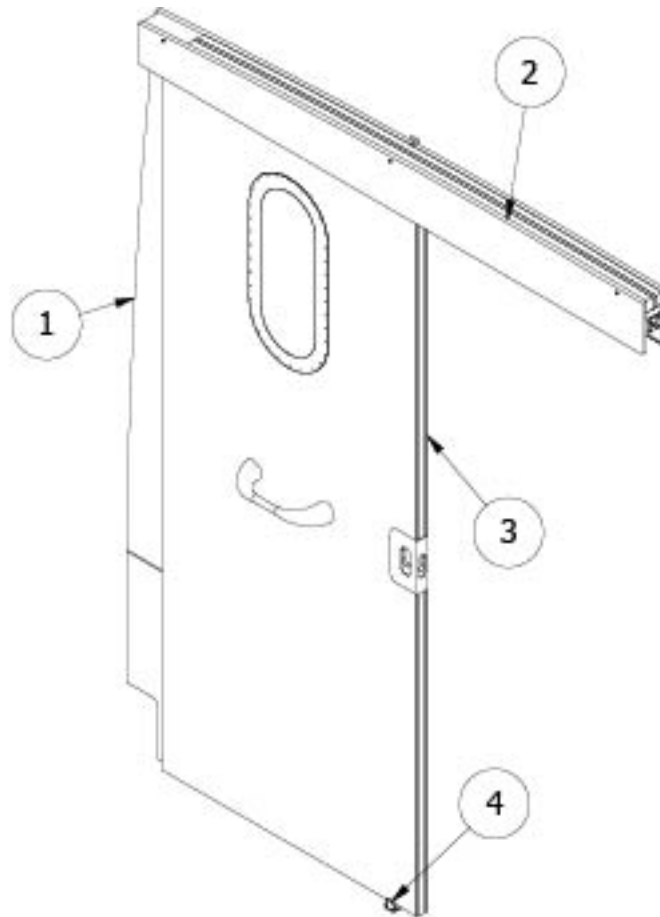

FURNITURE, LAVATORY

Sliding Door & Wall

113739

Sliding Door/Wall

1. 968414	Sliding door wall
2. 969694	Sliding door header assembly
3. 969695	Bath door assembly
4. 381100	Sliding door guide
382805-01	Latch, Latch system, Satin Nickel
382805-02	Rod, W/Guide
382805-03	Hanger kit, Latch system
382805-04	Track, Latch system
382805-05	Stopper, Latch system
703991	Seal-Pile Weather Strip Blk