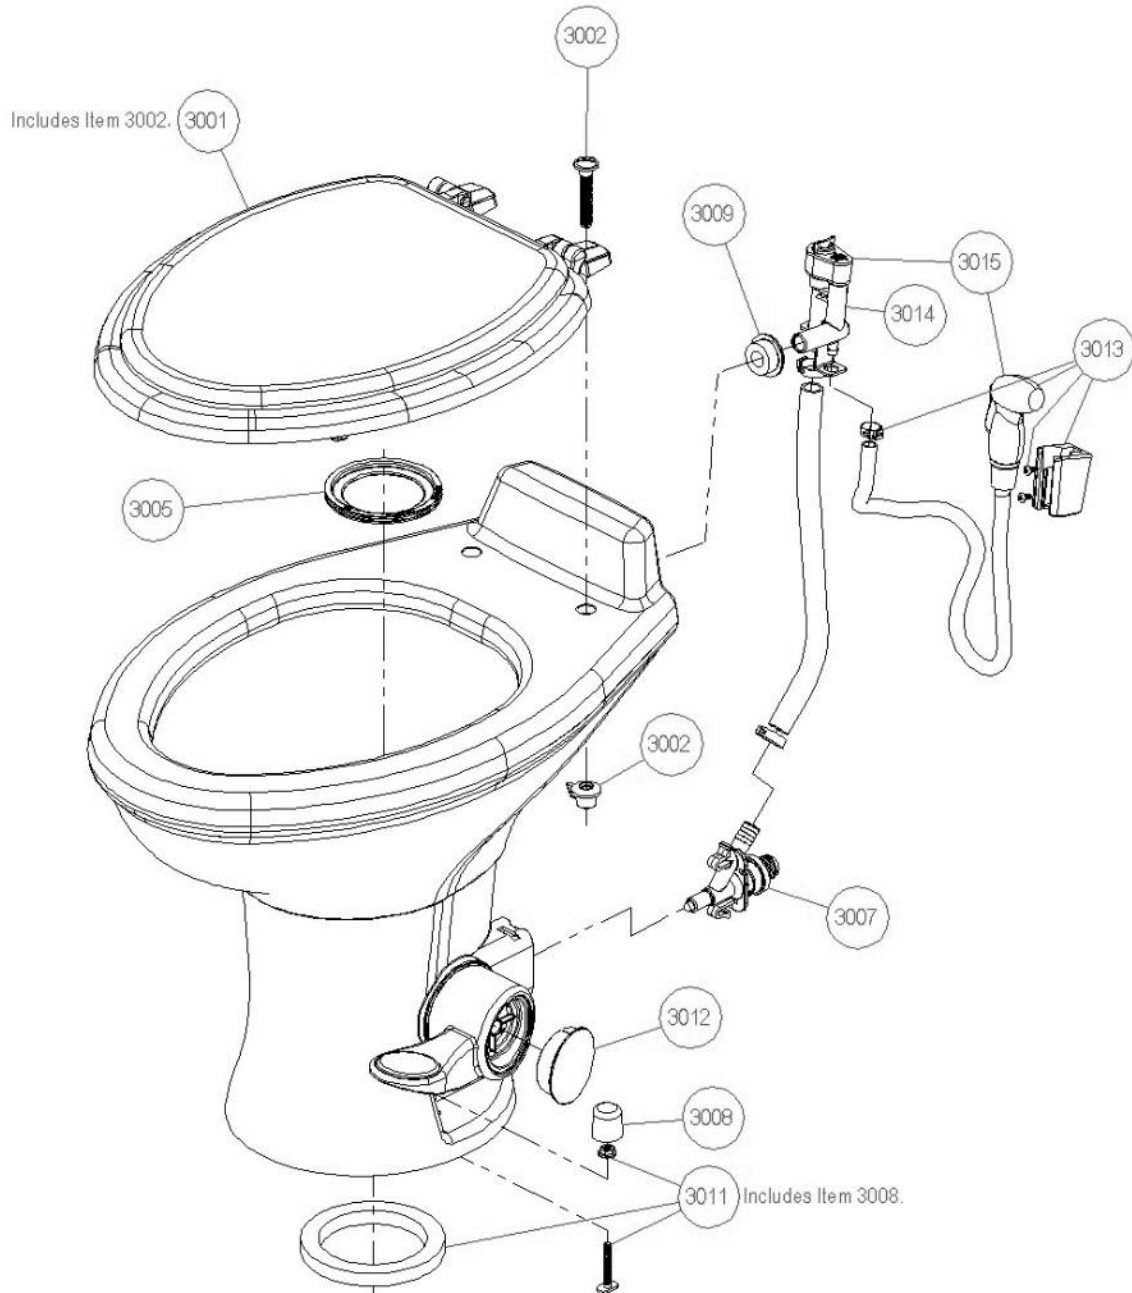

PLUMBING, DRAIN SYSTEM

Toilet

Parts Pictured Above are Dometic Part Numbers

690701
968520
601266

Toilet, Residence w/sprayer, Dometic 320, 302320121
Closeout, Rear Toilet
Flange closet, Slip fit