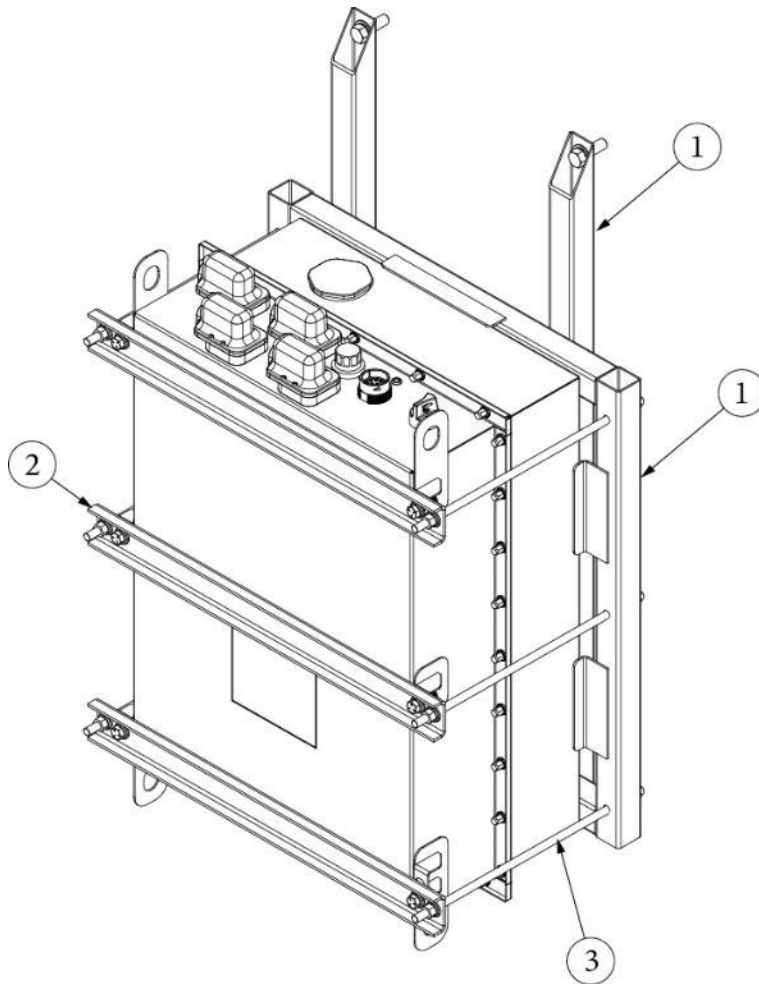

CHASSIS

Battery Install, Cradle, E1 Package Option

113962

Battery Install, E1 Package (not for order/see parts below)

1. 455920	Weldment, Battery Mounting Cradle
2. 455896	Channel, Volta Cradle Assembly
3. 345810	Stud/Bolt, 3/8-16 x 14"
386581	Label, Volta Battery
350228	Hex Nut, 3/8-16
350187	Washer, Lock, Stainless, 3/8-16
300111-37	Washer, Flat, 3/8"
345272-05	Bolt, Hex, 3/8-16 X 1.25"
345251	Bolt, Hex, Grade 5, 1/2-13 x 1-1/2
300147	Washer, Flat, .53" ID, 1.10" OD
300072-08	Lock Washer