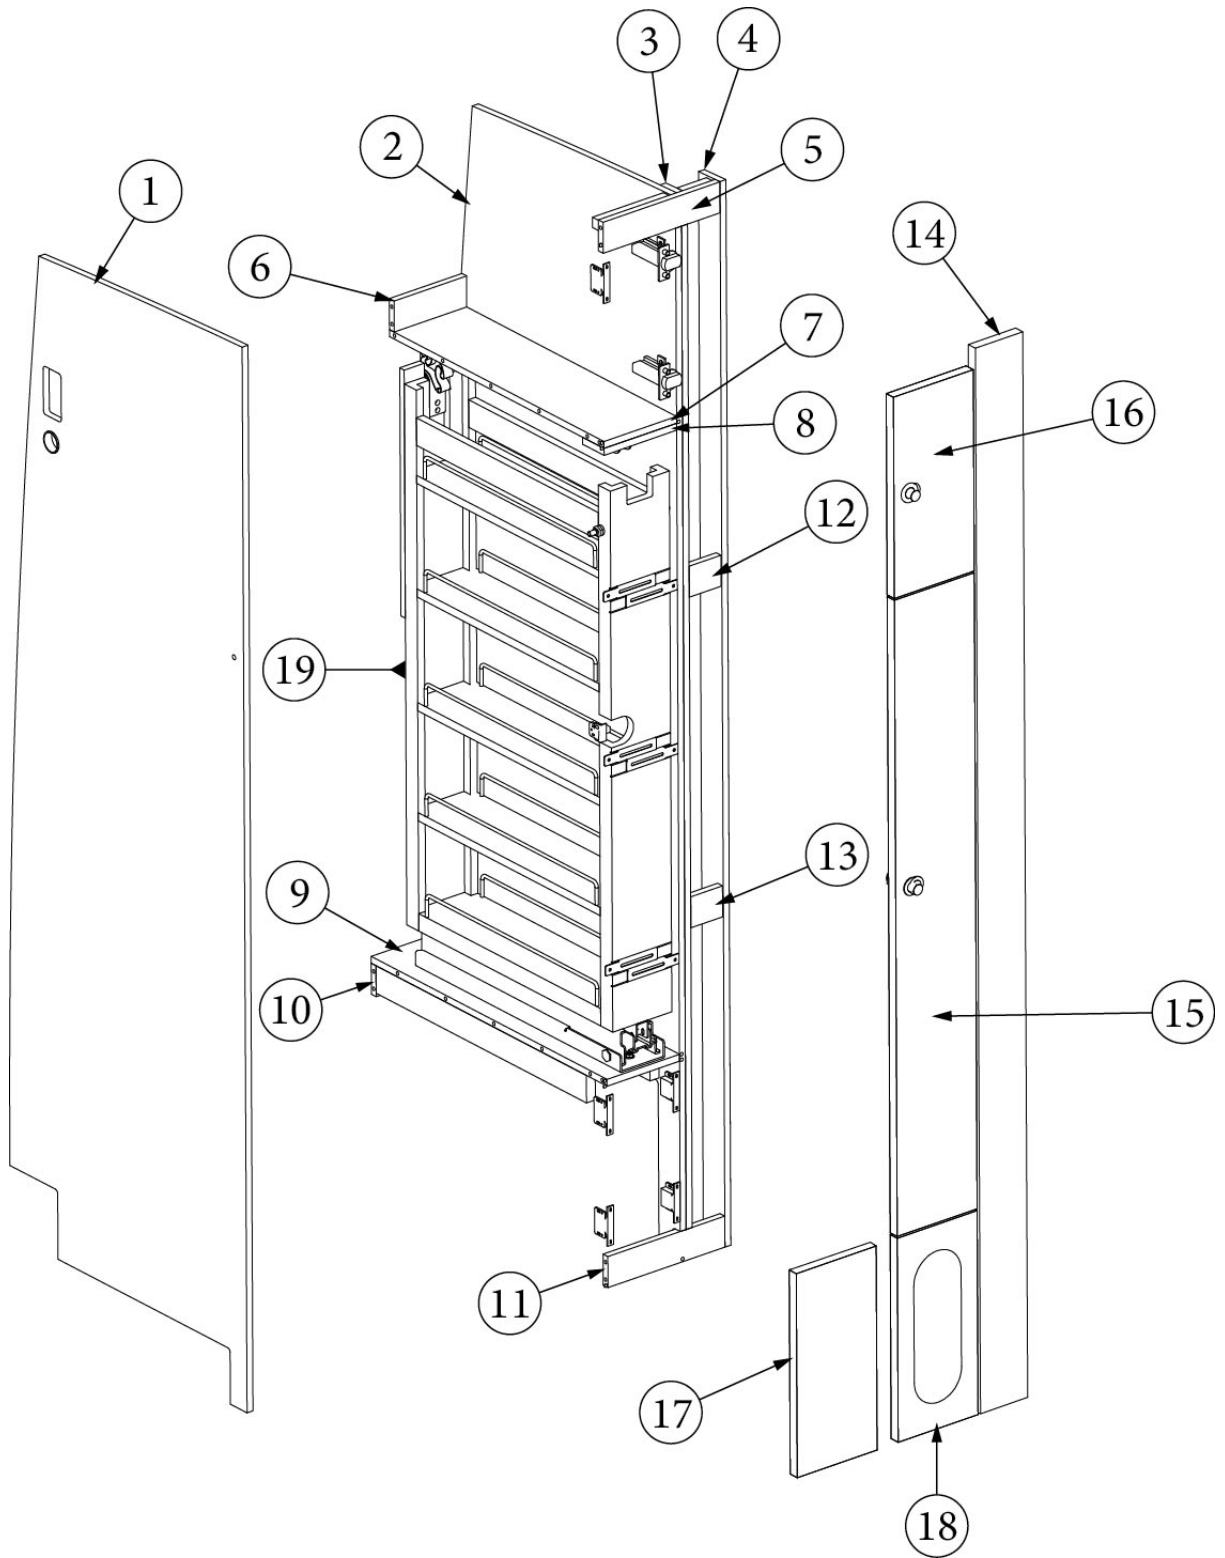

FURNITURE, GALLEY

Pantry/Wardrobe

Parts Listed on Next Page

FURNITURE, GALLEY

Pantry/Wardrobe

<p>970436 970436-02</p>	<p>Pantry, Tall Wardrobe, LP Model Pantry, Tall Wardrobe, E1 Package Option</p>
<p>1. 970436&000112BB 2. 970436&000212BB 3. 970436&000312BB 4. 970436&000412BB 5. 970436&000512BB 6. 970436&000612BB 7. 970436&000712BB 8. 970436&000812BB 9. 970436&000912BB 10. 970436&001012BB 11. 970436&001112BB 12. 970436&001212BB 13. 970436&001312BB 14. 970436&001418BB 15. 970436&001518BB 16. 970436&001718BB 17. 970436&001918BB 18. 970438 19. 383044 365479-01 365479-02 382449-01 381209-02 381228-02 381607-12 381607-18 381607-110 382580 382586 386289</p>	<p>Pre laminate, 24.75 x 77.37" Pre laminate, 24.75 x 77.35" Pre laminate, 2.25 x 77.37" Pre laminate, 2.25 x 77.37" Pre laminate, 2.25 x 9.88" Pre laminate, 2.25 x 6.13" Pre laminate, 22.44 x 6.13" Pre laminate, 22.44 x 6.13" Pre laminate, 24.66 x 6.13" Pre laminate, 2.25 x 6.13" Pre laminate, 2.25 x 9.88" Pre laminate, 2.25 x 2.69" Pre laminate, 2.25 x 2.69" Pre laminate, 4 x 77.37" Pre laminate, 6.75 x 46" Pre laminate, 6.75 x 14.62" Pre laminate, 6.75 x 14.81", LP Model Only Assembly, Pantry Vent Cover, E1 Package Option Pullout, Rev-A-Shelf, 5 Shelves Edgebanding - .63" Grey Cedar Edgebanding - .93" Grey Cedar Knob, Push/pull, Chrome Grommet w/o cap, 1.5", Black Catch, Grabber door, 5LB Baseplate, Grass, 9.5 x 37/32 Hinge, Nickel Plated, 110 Swing Caps, Cover, Grass Catch, Surface mount Knob, Push/pull, 1" Bumper-Dome, .25" DIA x .0625"</p>