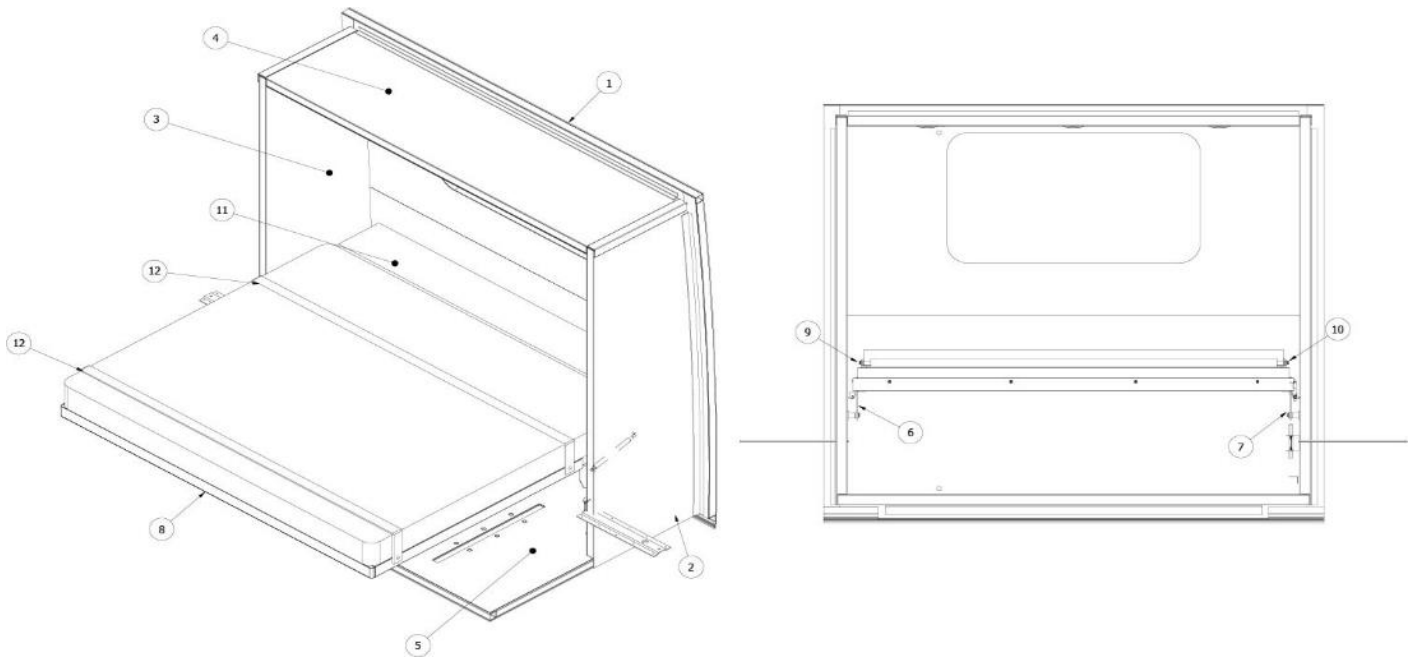

FURNITURE, LOUNGE

Murphy Bed

112520

Murphy Bed Install (not for order/see parts below)

1. 923268	Slide-out room assembly
2. 923271	Slide-out forward wall assembly
3. 923272	Slide-out aft wall assembly
4. 923273	Slide-out roof assembly
5. 923492	Slide-out floor assembly
6. 455190-01	Murphy bed lift, LH
7. 455442	Murphy bed hinge, RH
8. 968995	Murphy bed frame/wall
9. 455140-01	Pillow cushion bracket, LH
10. 455140-02	Pillow cushion bracket, RH
11. 968514	Flip down pillow support cushion
12. 704405	Strap, Secure Murphy bed mattress
372293	Mirror, Oval, 12 x 36, Faux window
371460	Aluminum trim, Face frame, Faux window
455234	Angle, Top slide-out
411041	Power slide-out system, Schwintek
513098	Slide-out room controller, Schwintek
382390	Gas spring w/fittings
455350	Murphy bed frame, Aluminum
99900P-2224	Froli spring mat
455803	Bed Stop, Floor Mounted Bracket
382759	Bumper, Bed Stop, 3/4" OD