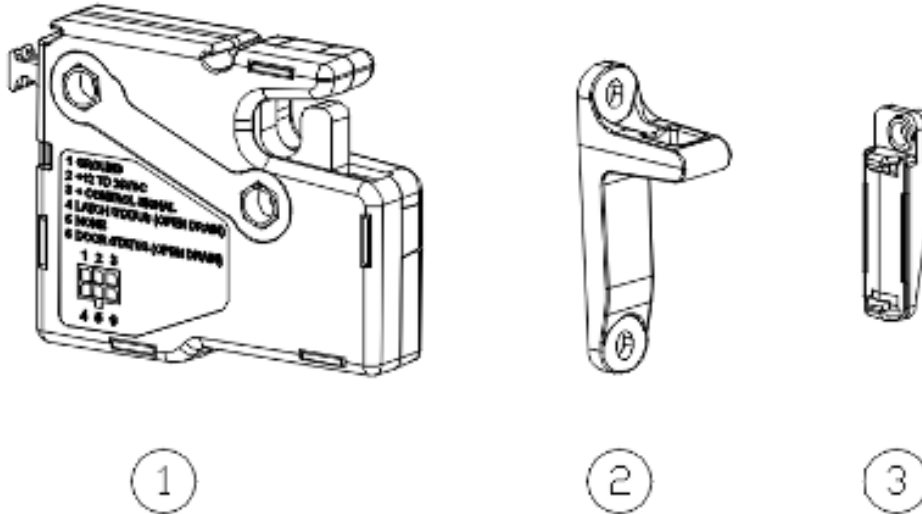

HARDWARE

Electronic Rotary Latch

1. 512962-01 Rotary latch, Southco
2. 512962-02 Striker w/magnets
3. 512962-03 Manual override bracket
- 512962-04 wire harness

Gas Struts and Door Props

112596	Install, Door Struts (not for order/see parts below)
135193	Install, Door Struts, E1 Package (not for order/see parts below)
382530	Gas strut, 40#, 15.75" extended
382540	Gas strut, 30#, 12" extended
382534-01	Curved prop bracket, Left hand
382534-02	Curved prop bracket, Right hand
382507-01	Ball stud, .54" thread
382684	Door Prop, Generator
382684-01	Door Prop, E1 Package Option
455955	Bracket, Door prop, E1 Package Option