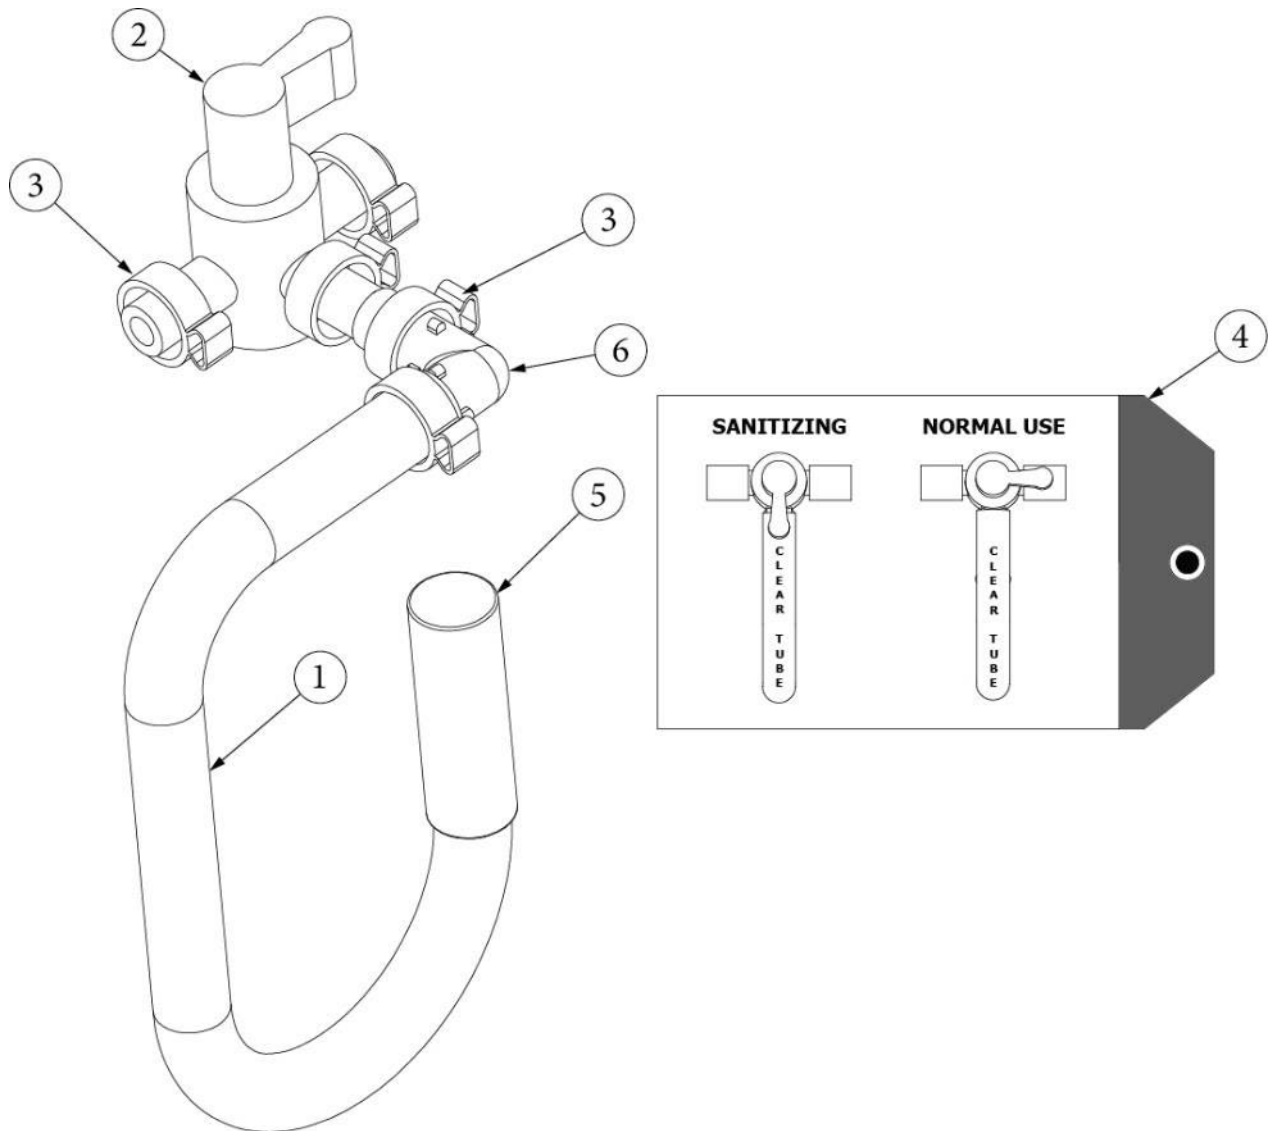

PLUMBING, FRESH WATER SYSTEM

Sanitization Kit

113767

Sanitization Kit Installation (not for order/see parts below)

1. 601240-01	Tubing 1/2 I.D. x 3/32 Wall Thick
2. 602711	Valve, 3-Way Bypass, .5" PEX
3. 601698-15	Crimp ring, 1/2"
4. 365513	Tag, Instruction, Sanitization Kit
5. 602801	Cap, 5/8" ID
6. 602256-10	Elbow, Poly, 1/2" Barb