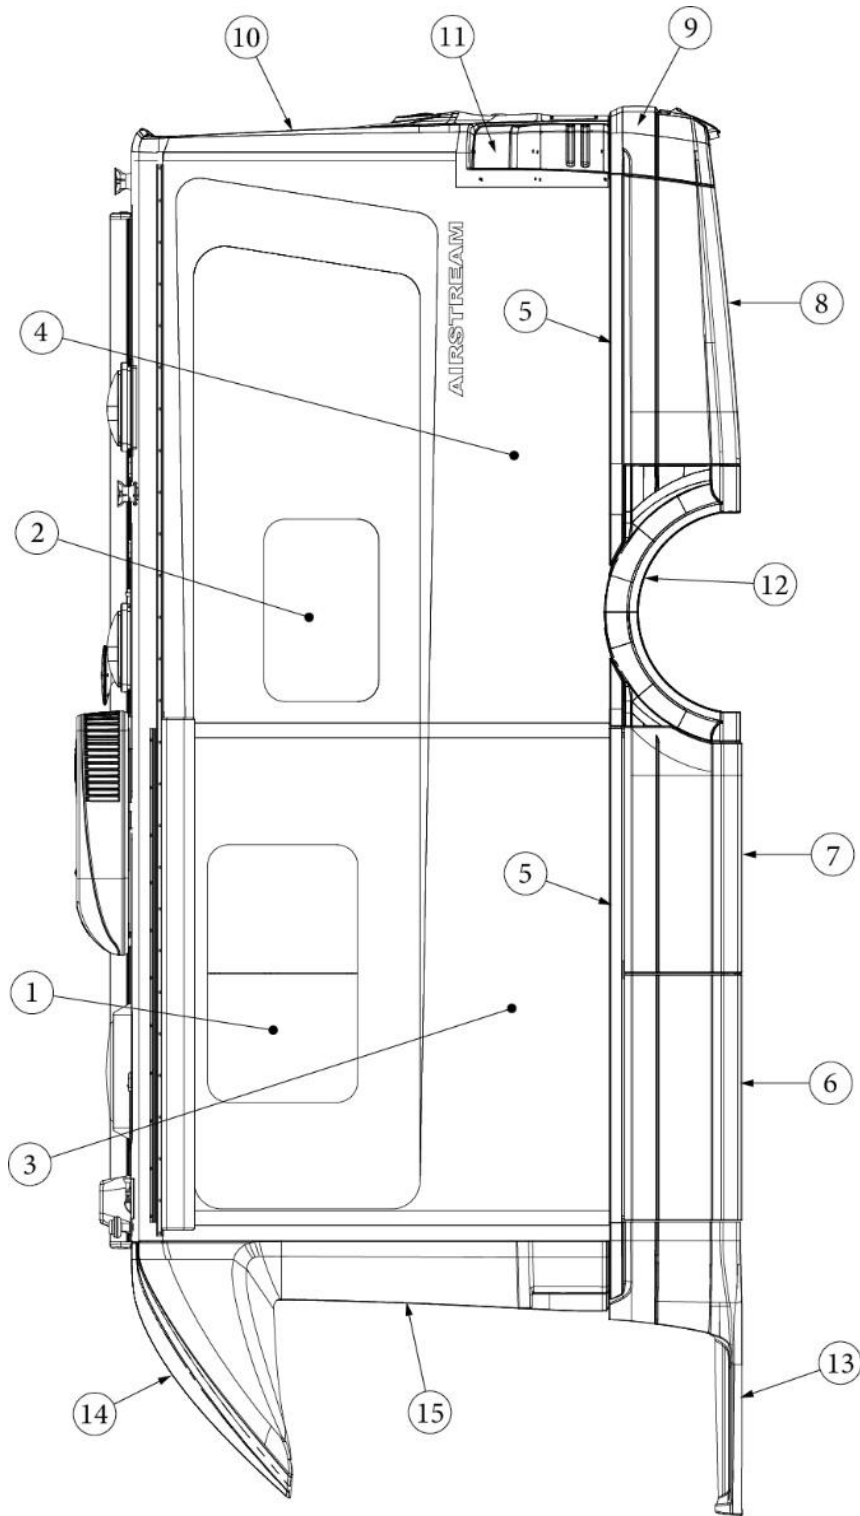

EXTERIOR SHELL

Wall, Roadside

Parts Listed on Next Page