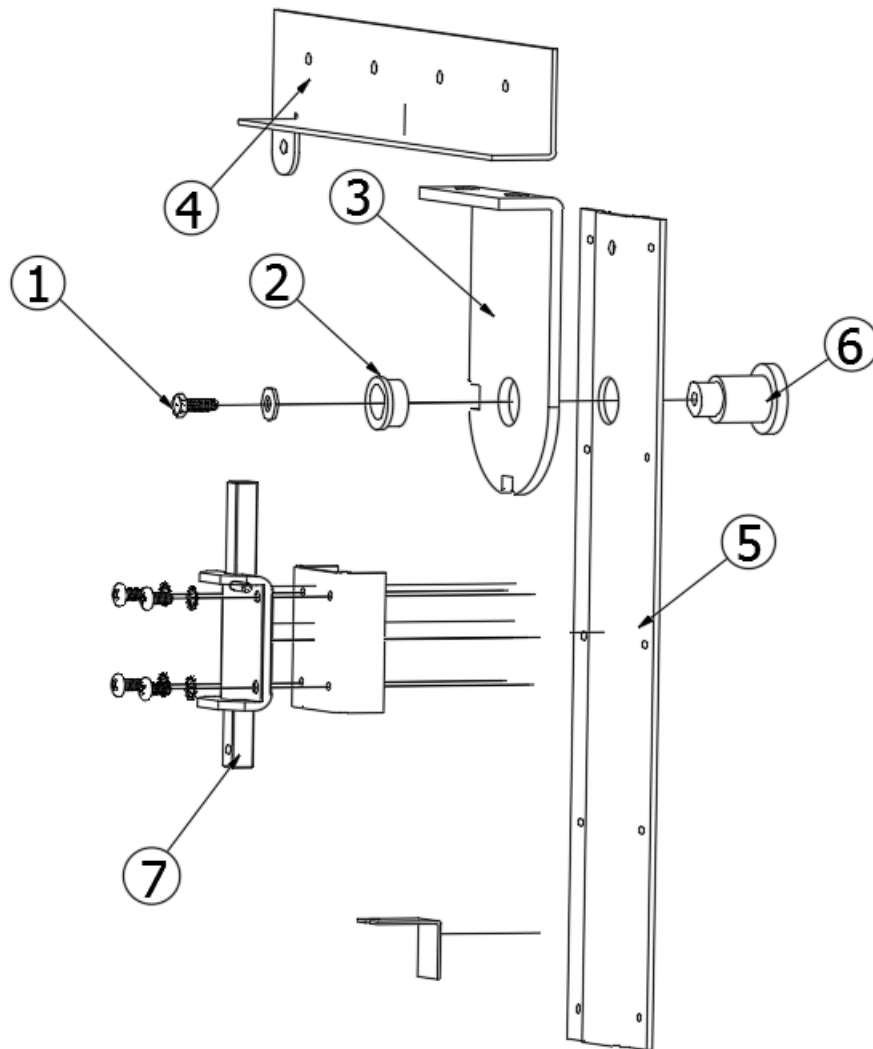

HARDWARE

Electronic Rotary Latch

1. 512962-01 Rotary latch, Southco
2. 512962-02 Striker w/magnets
3. 512962-03 Manual override bracket
- 512962-04 wire harness

Gas Struts and Door Props

- | | |
|-----------|--|
| 112596 | Install, Door Struts (not for order/see parts below) |
| 135193 | Install, Door Struts, E1 Package (not for order/see parts below) |
| 382530 | Gas strut, 40#, 15.75" extended |
| 382540 | Gas strut, 30#, 12" extended |
| 382534-01 | Curved prop bracket, Left hand |
| 382534-02 | Curved prop bracket, Right hand |
| 382507-01 | Ball stud, .54" thread |
| 382684 | Door Prop, Generator |
| 382684-01 | Door Prop, E1 Package Option |
| 455955 | Bracket, Door prop, E1 Package Option |

HARDWARE

Murphy Bed Lock Hinge

455442

RH, Murphy Bed Hinge

1. 345276-03
2. 382392
3. 455138
4. 455139-02
5. 455184
6. 455185
7. 455442-012
455442-5

Bolt Hex. Hd. 1/4-20 X 3/4in
Press-Fit Drill Bushing W/Head
Bracket-Bed Wall Swing Atlas
Brkt-Bed Base Mtg - Rh
Brkt-Bed Base Swing
Pin Bed Swivel Atlas
Slide Bolt Latch For Bracket
Slide bolt riser