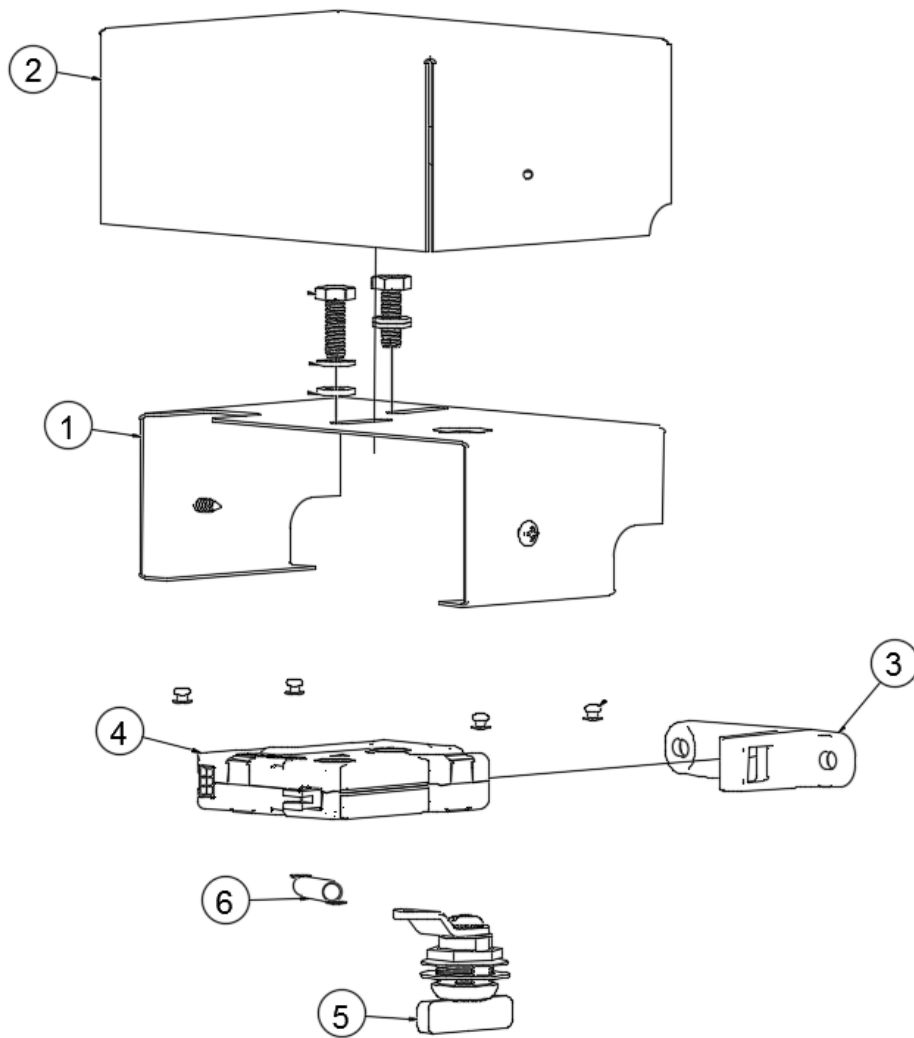

HARDWARE

LPG Latch and Manual Override

112401

LPG Latch/Manual Override (not for order/see parts below)

1. 455083	Compartment latch stand
2. 455084	Compartment latch cover
3. 512962-02	Striker w/magnets, Southco
4. 512962-01	Electronic rotary latch, Southco
5. 382381	Cam latch, Wing handle
6. 345633	Extension springs w/loop ends
300111-25	Washer, Flat, .25"
300072-04	Washer, Lock, .25"
345276-03	Bolt, Hex head, .25-20
320116-02	Screw, Phil head, #8 x 1/2, Black