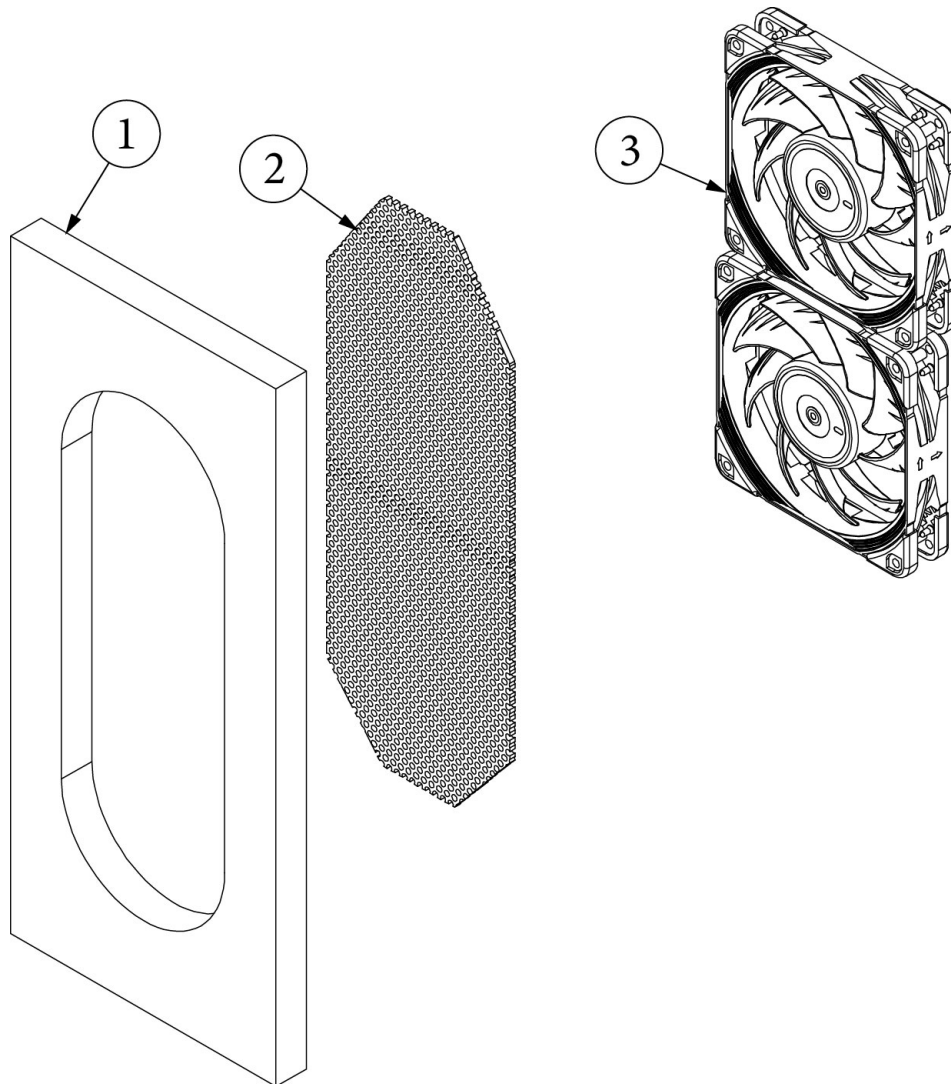

FURNITURE, GALLEY

Pantry Vent Cover, E1 Package Option

970438

Assembly, Pantry Vent Cover, E1 Package Option

1. 970438&000118BB

Pre laminate, 6.75 X 14.81"

2. 115855

Alum, Perforated, .063 X 48 X 120"

3. 514377

Fan, Noctua, 120MM

386575-02

Edgebanding, Field Elm, 15/16"

365479-02

Edgebanding, Grey Cedar, .93"

203942-03

T-Molding, Black, 13/16"

203693

T-Molding, Beige, Embossed, .8125"