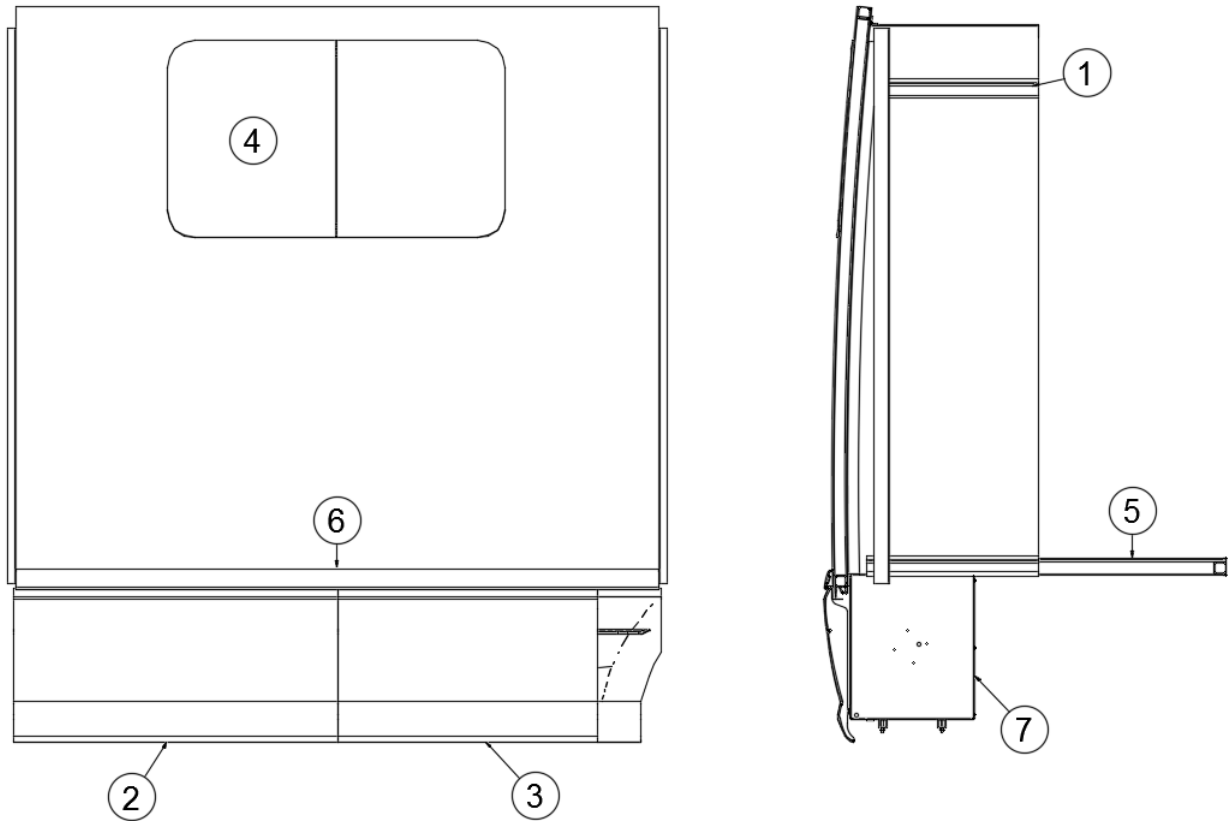

EXTERIOR SHELL

Slide-Out Room

135425

Slide-Out Room (not for order/see parts below)

1. 411041	Slide-out system, Schwintek
2. 923283	Compartment door
3. 923325	Slide-out compartment door, Aft
4. 372279	Window, Top hinge, 23.63 x 41.63
5. 115839	Aluminum trim, Slide-out floor
6. 203952	Trim, Slide-out RS beltline
7. 455324	Compartment, Slide out
115694	Extrusion, Door hinge
115692	Extrusion, Hinge body rail
512962-01	Electronic rotary latch, Southco
513931	Carrier, Track cable
513354	Door magnetic contact
382310	Slide out roller
365443	Gasket- Flap 1"X .63" #SD-351