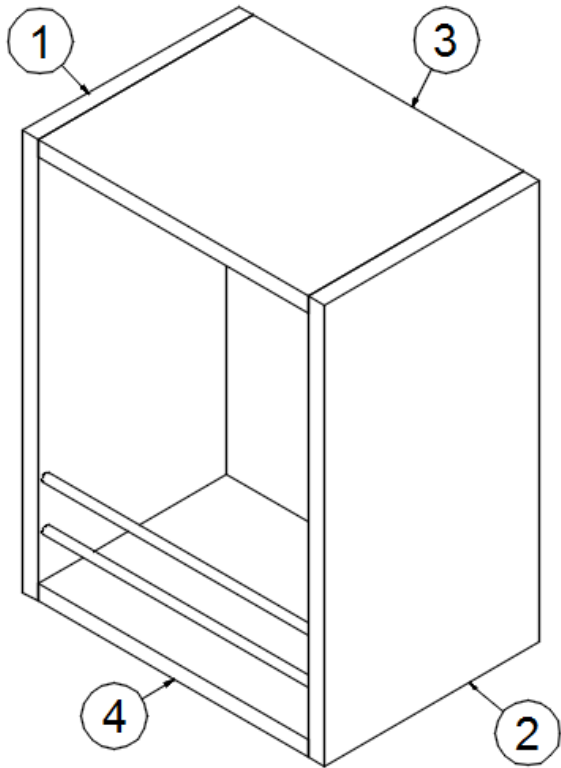

FURNITURE, LOUNGE

Cubby, Front Overhead

968516

Cubby, Front Overhead Roof Locker

1. 968516&000112BB
2. 968516&000212BB
3. 968516&000312BB
4. 968516&000412BB
5. 968516&000503BE
  115042

1. Panel, 7 x 13
2. Panel, 7 x 13
3. Panel, 7 x 8.79
4. Panel, 7 x 8.79
5. Panel, 8.79 x 12
   Aluminum rod