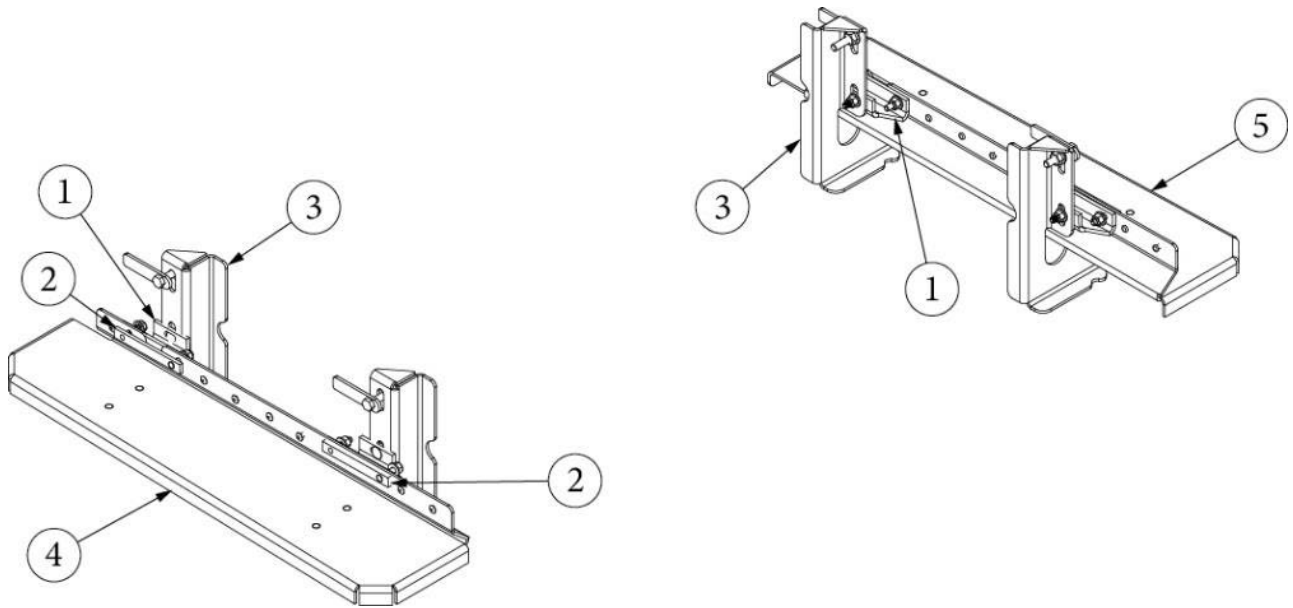

CHASSIS

Step Support Frame, E1 Package Option

113898

Install, Step Frame, E1 Package (not for order/see parts below)

1. 455855	Step, Reinforcement Bracket
2. 455854	Saddle, Step
3. 455912	Bracket, Step
4. 455913-01	Plate, Step, RS Front
5. 455913-02	Plate, Step, CS Front
320239	1/4-20 X 1" Gr 5 Carriage Bolt
300197	Washer, 1/4 Screw Size
345236	Locknut, 1/4-20 Nylon #25cnu-Az
455858	Flag Bolt, 5/16-18
330031-01	Rivet, 3/16" X 5/8", SSD68SSBS
300111-31	Washer, Flat 5/16in, Series N
350263-1	Flange Nut, 5/16-18, Grade 8