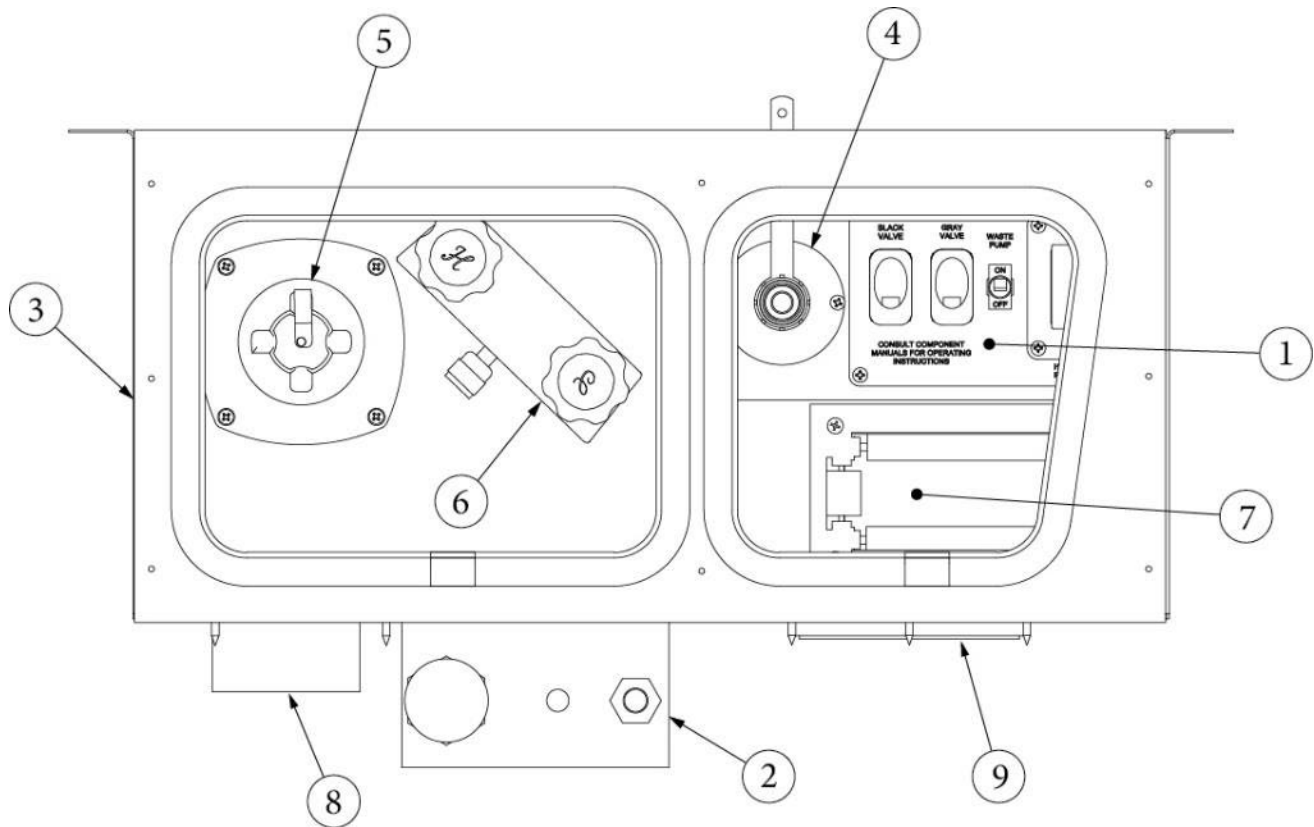

CHASSIS

Exterior Compartment, RS Wet Bay

112480   Compartment, RS Wet Bay (not for order/see parts below)

1. 386361	Panel - Exterior Switches
2. 455699	Remote fill Bracket
3. 455962	Compartment, Shower/macerator
4. 602940	Black Tank Flush Kit, No Fuss
5. 601392-06	City water fill w/regulator, 50 PSI
6. 602288-10	Exterior shower outlet
7. 512934-02	Roller guide
8. 381435-02	Hatch, Access cover
9. 204260	Hatch Cover, Round, Black, 5"
365035	Rubber seal, Access door