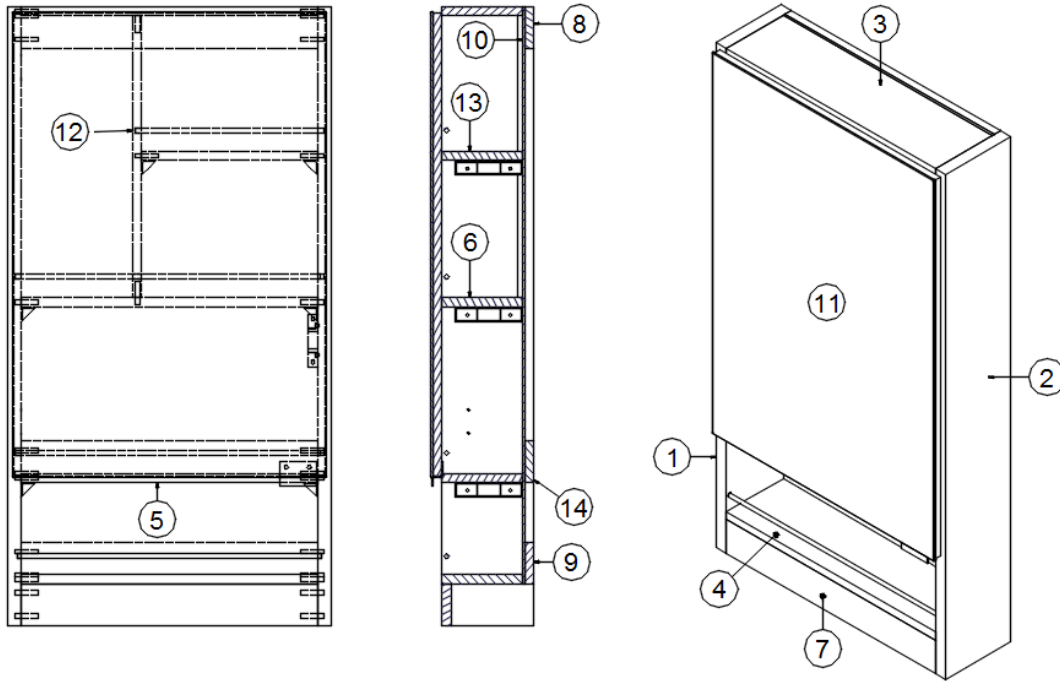

FURNITURE, LAVATORY

Medicine Cabinet

968531

Medicine Cabinet

1. 968531&000118BB	Pre laminate, 5 x 33.5
2. 968531&000218BB	Pre laminate, 5 x 33.5
3. 968531&000312BB	Pre laminate, 4.38 x 16
4. 968531&000412BB	Pre laminate, 4.38 x 16
5. 968531&000512BB	Pre laminate, 4.38 x 16
6. 968531&000612BB	Pre laminate, 4.38 x 16
7. 968531&000712BB	Pre laminate, 2.25 x 16
8. 968531&000812BB	Pre laminate, 2.25 x 16
9. 968531&000912BB	Pre laminate, 2.25 x 16
10. 968531&001003BE	Pre laminate, 16 x 31.25
11. 968531&001112BC	Door, 16.88 x 25.13
12. 968531&001212BB	Pre laminate, 4.38 x 15.25
13. 968531&001312BB	Pre laminate, 4.38 x 9.5
14. 968531&002212BB	Pre laminate, 2.25 x 16
372203-15	Safety glass, Mirrored
115042	Aluminum rod
385940-02	Mirror pull, Chrome
381228-02	Catch, Grabber door, 5LB
386279	Corner brace
381607-12	Baseplate, Grass, 9.5 x 37/32
381607-18	Hinge, Nickel Plated, 110 Swing
381607-110	Caps, Cover, Grass