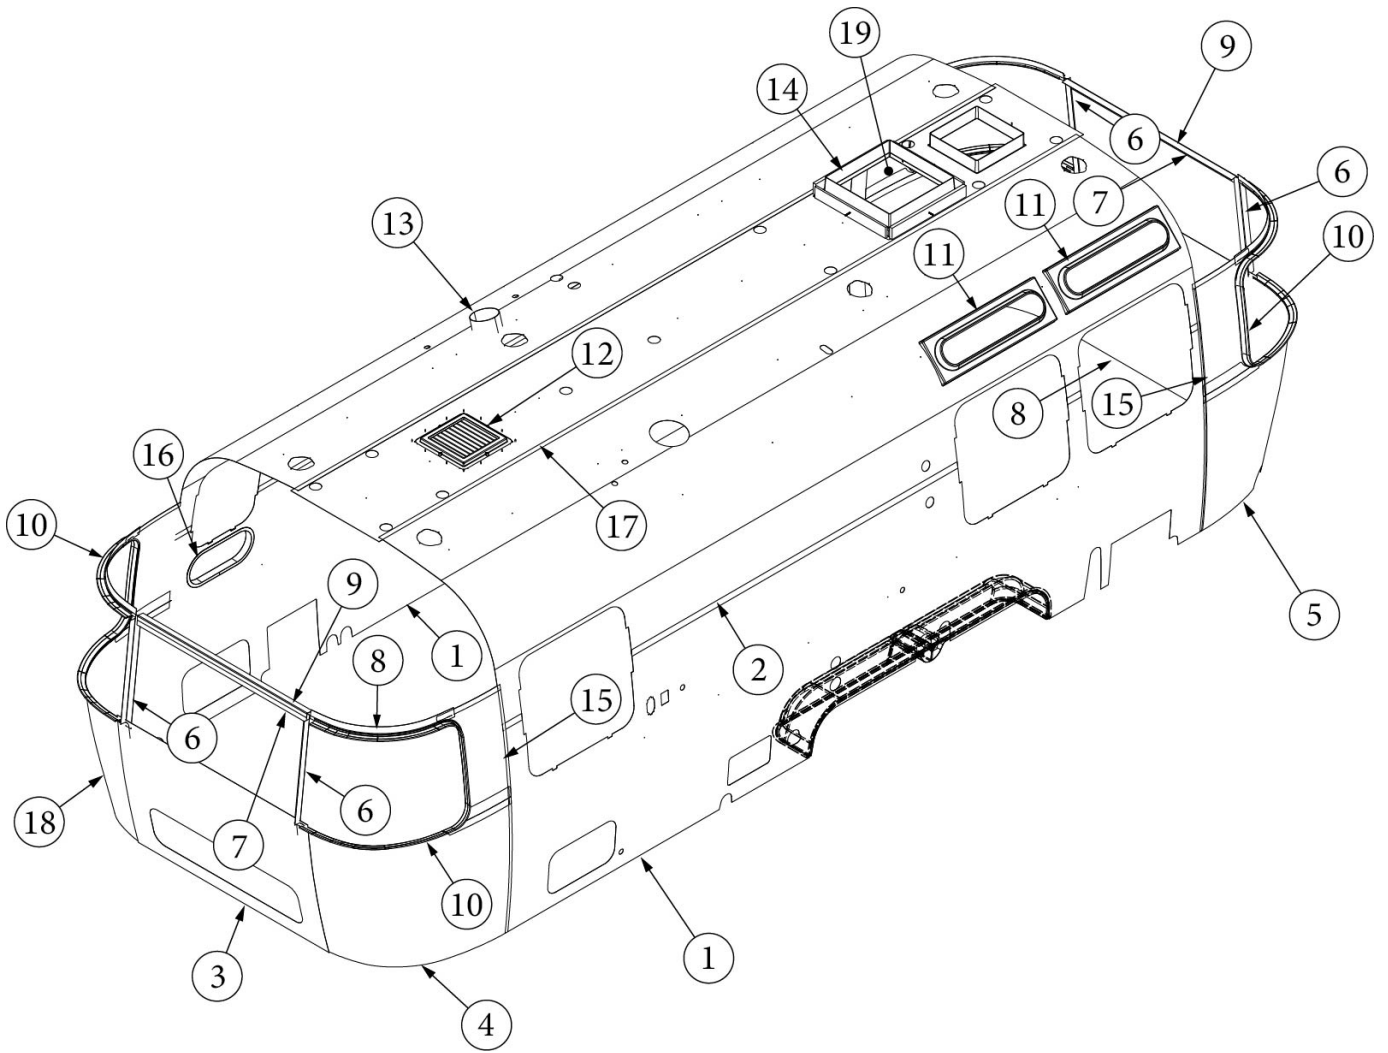

INTERIOR SHELL

Interior Skin, Twin

Parts Listed on Next Page