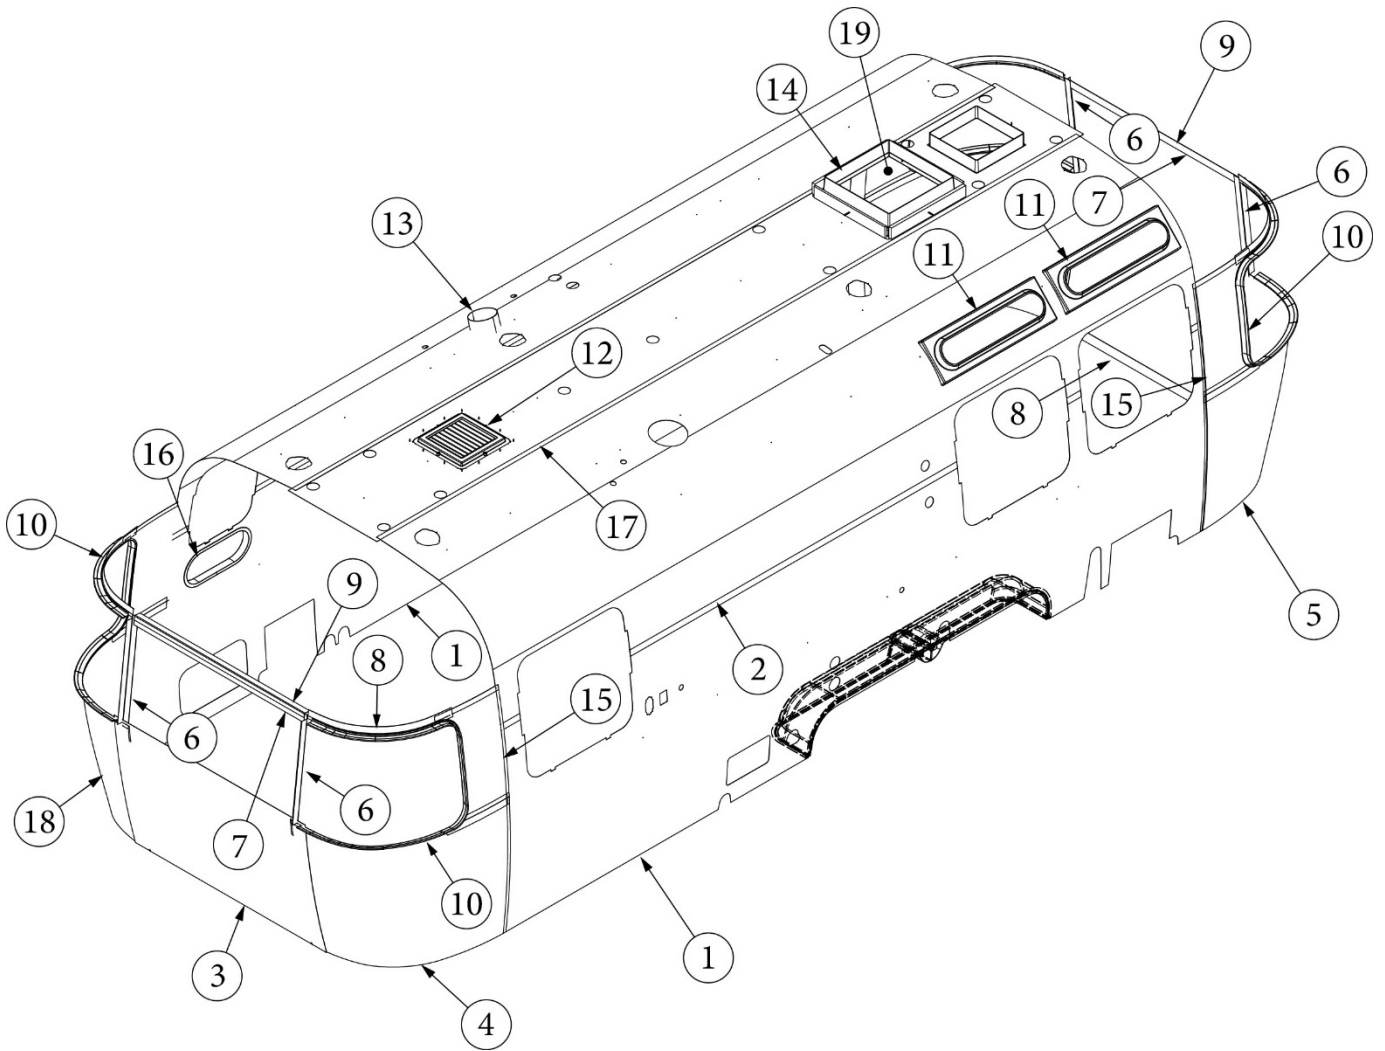

INTERIOR SHELL

Interior Skin, Hatch Option, Queen

Parts Listed on Next Page