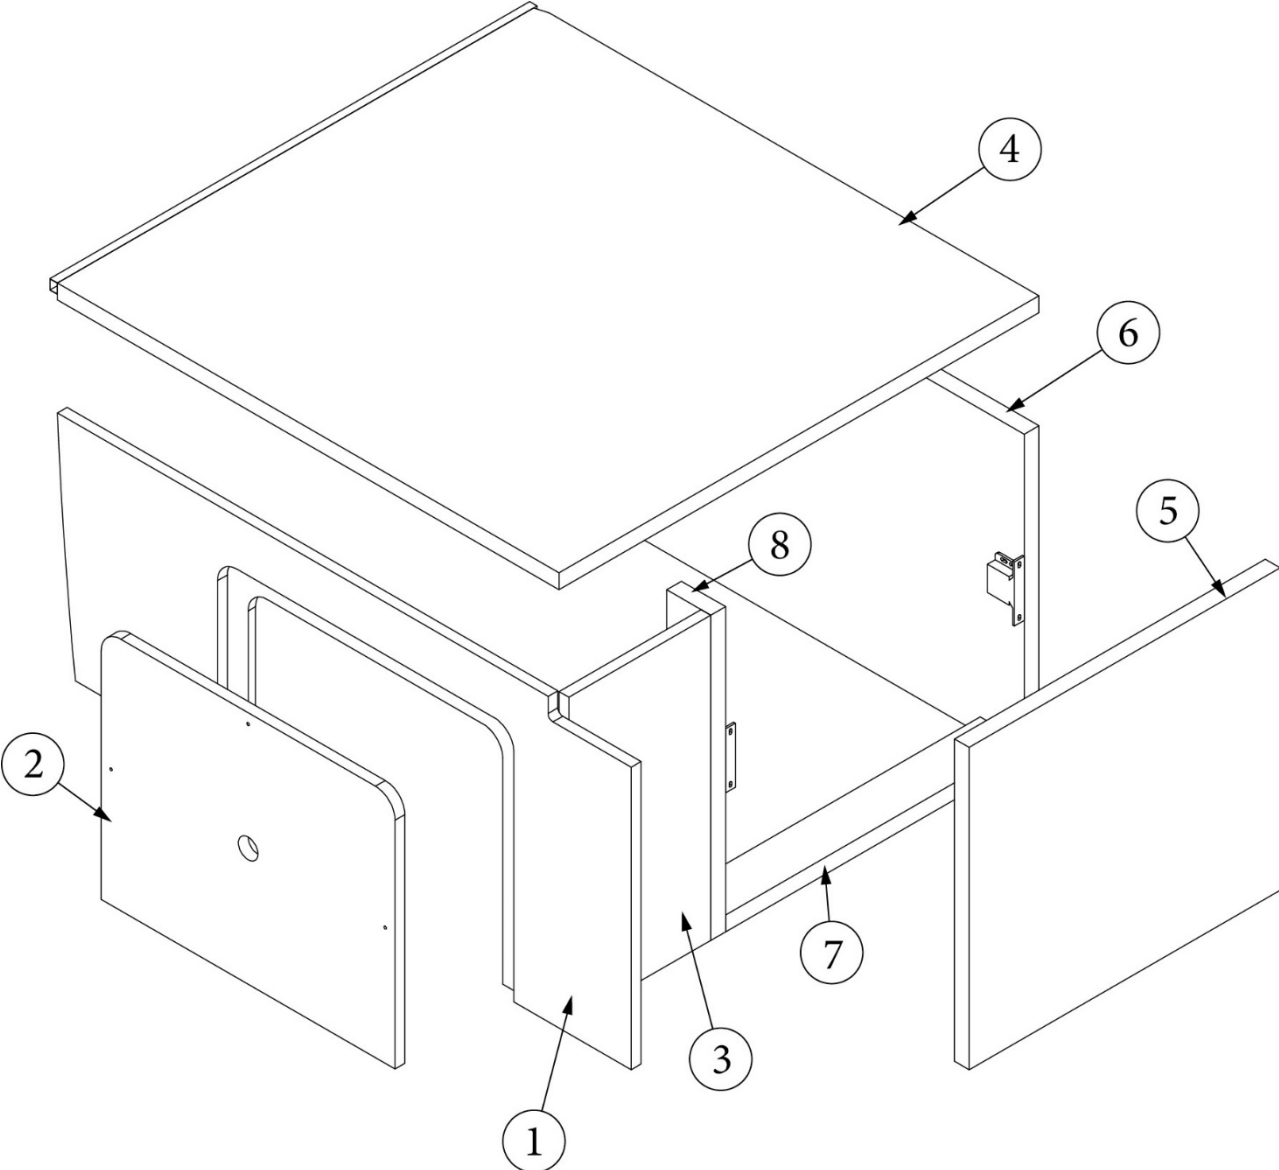

FURNITURE, BEDROOM

Wardrobe, Lower, Bedroom

Parts Listed on Next Page