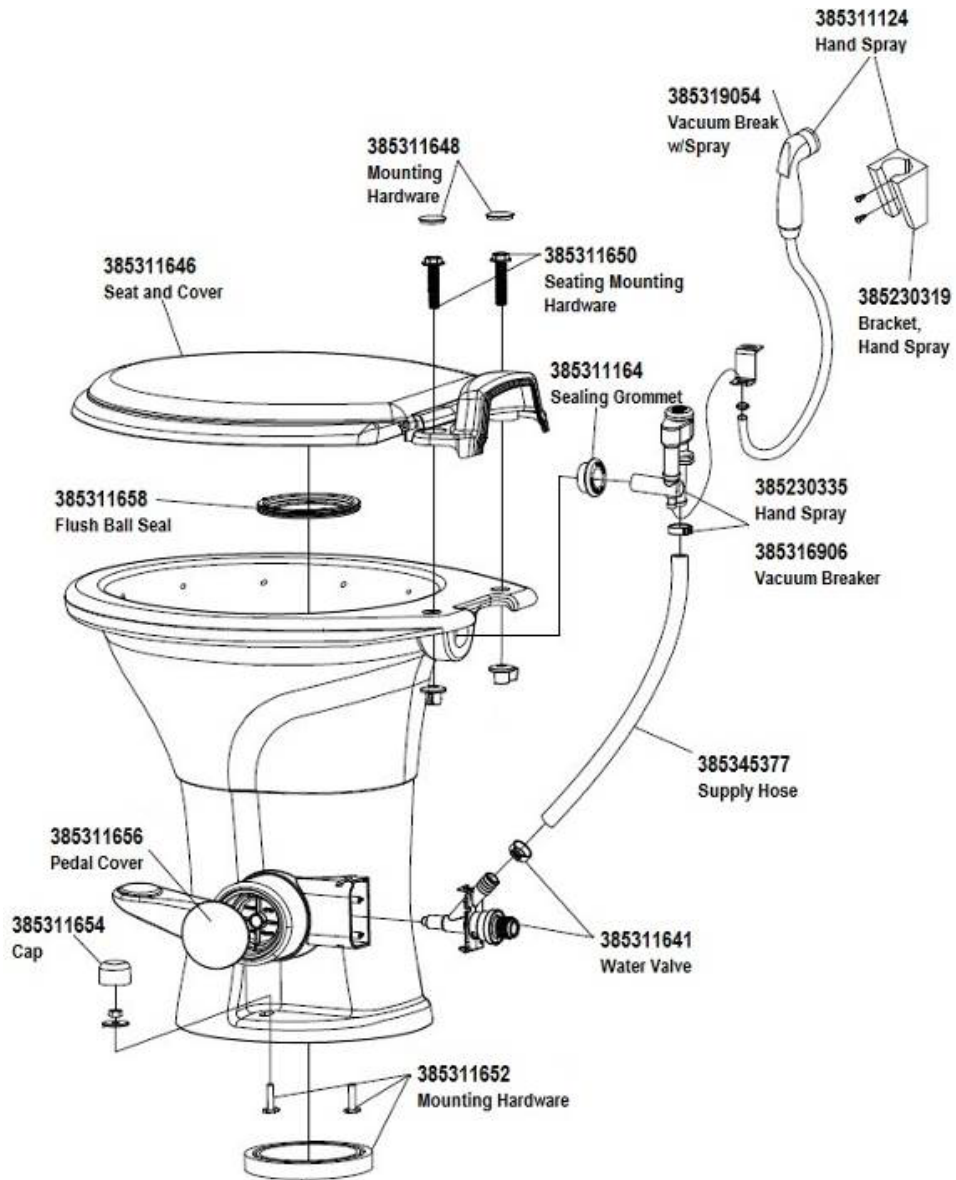

PLUMBING, DRAIN SYSTEM

Toilet

Parts listed are Dometic part numbers

105918-04

Install Toilet, (not for order/see parts below)

690621-BOX
601266
602137

Toilet, China, Dometic
Toilet flange, Slip fit
Shut off valve