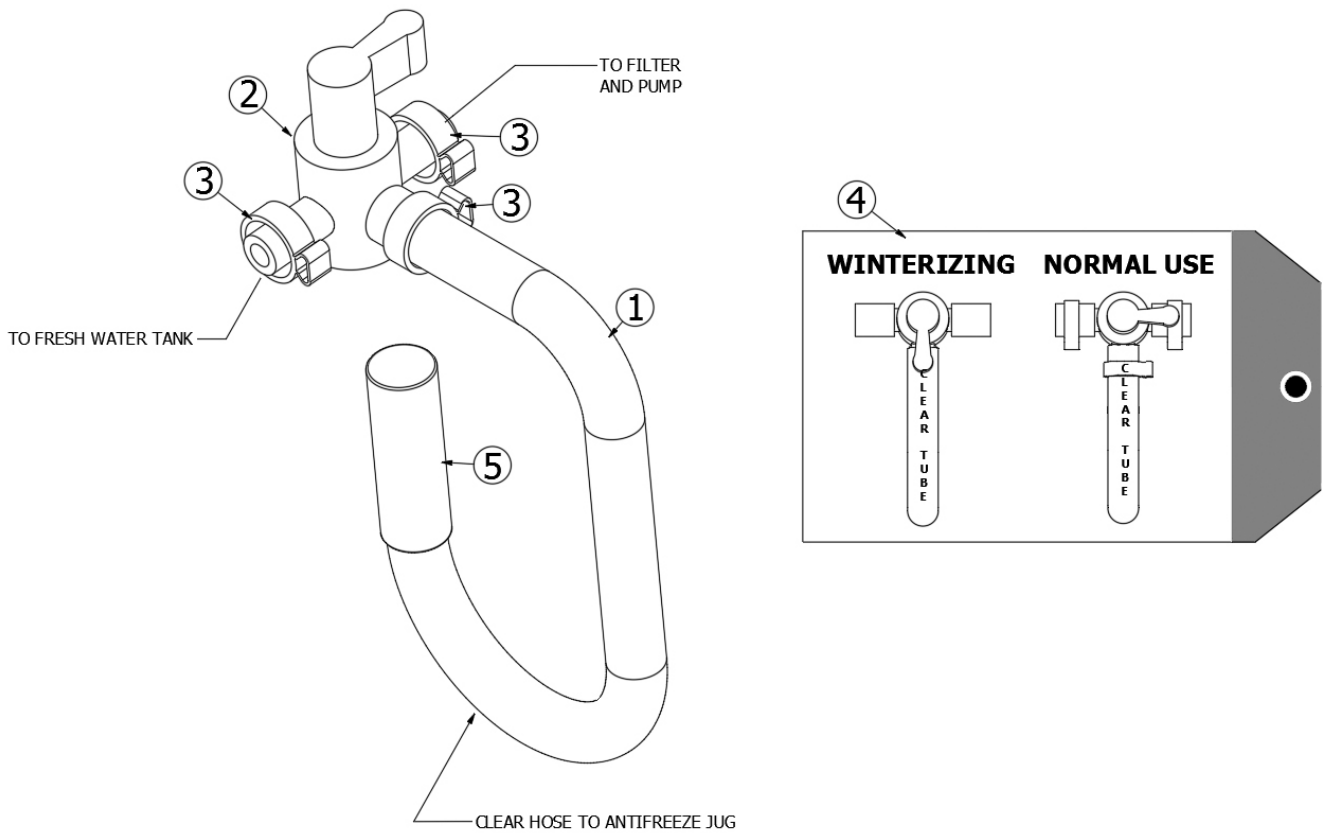

PLUMBING, FRESH WATER SYSTEM

Winterization Kit

112814

Install, Winterization Kit (not for order/see parts below)

1. 601240-01	Tubing 1/2 I.D. X 3/32 Wall Thick
2. 602711	Valve-3 Way Bypass .5" PEX #32788
3. 601698-15	1/2 CRIMP RING #14785
4. 365453	Tag-Instruction - Winterization Kit
5. 602801	Cap, 5/8" ID, Winterization Kit