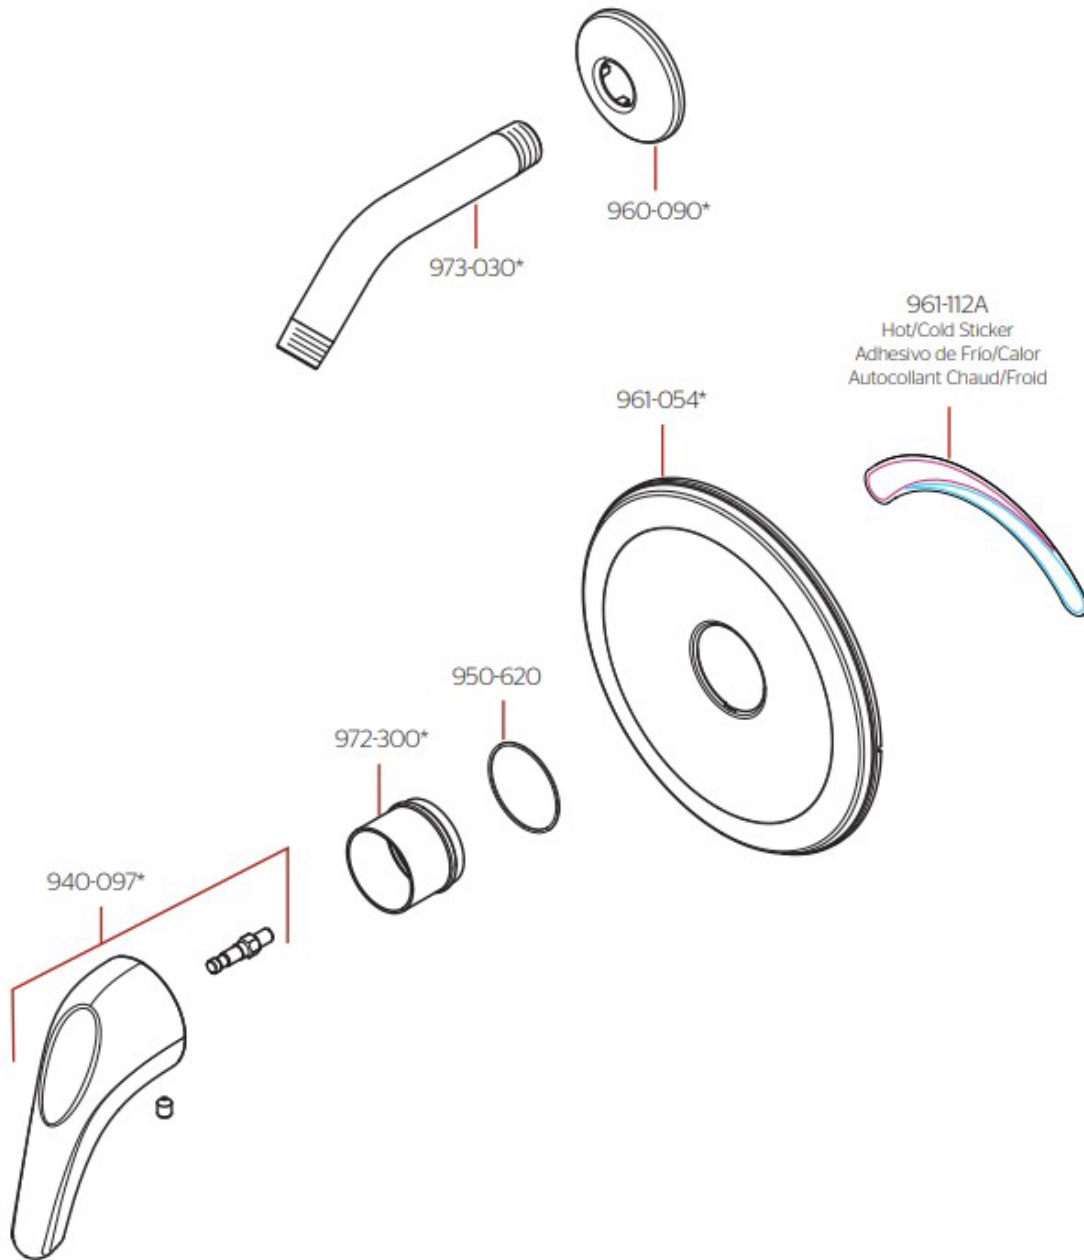

PLUMBING, FRESH WATER SYSTEM

Faucet, Shower Valve

602982-01
602982-02

Pfister, 4-Port Shower Valve, Brass
Shower Valve Trim Kit, Brushed Nickel

Parts Listed in Drawing are Pfister Part Numbers

PLUMBING, FRESH WATER SYSTEM