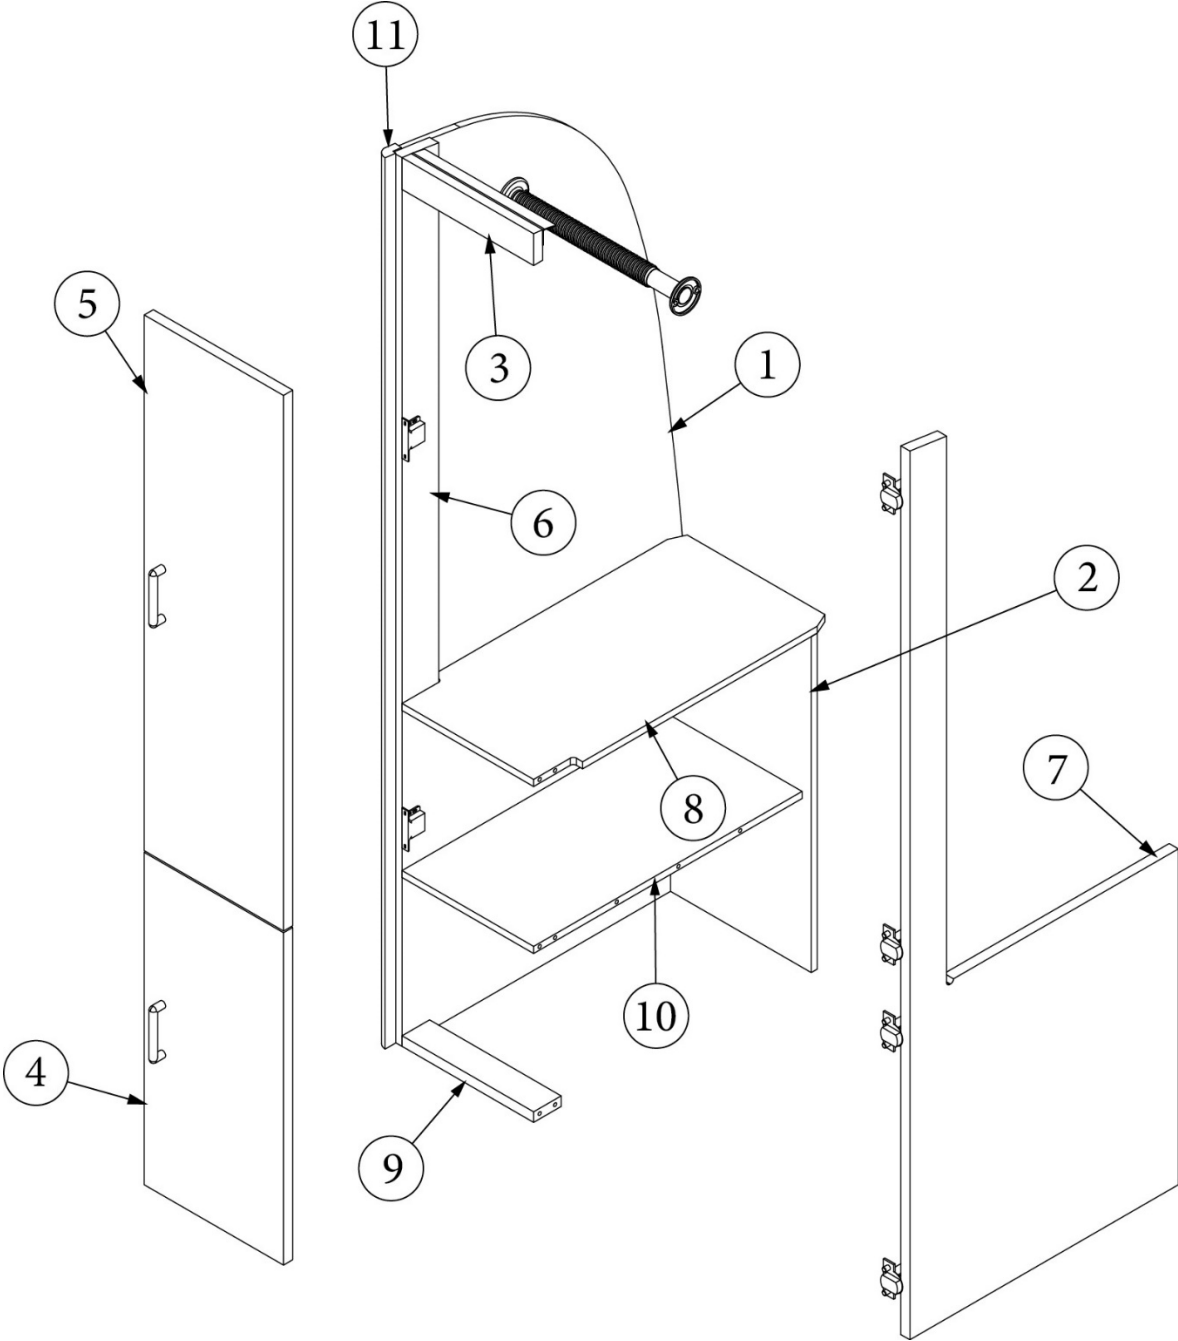

FURNITURE, BEDROOM

Wardrobe, Upper, Bedroom

Parts Listed on Next Page