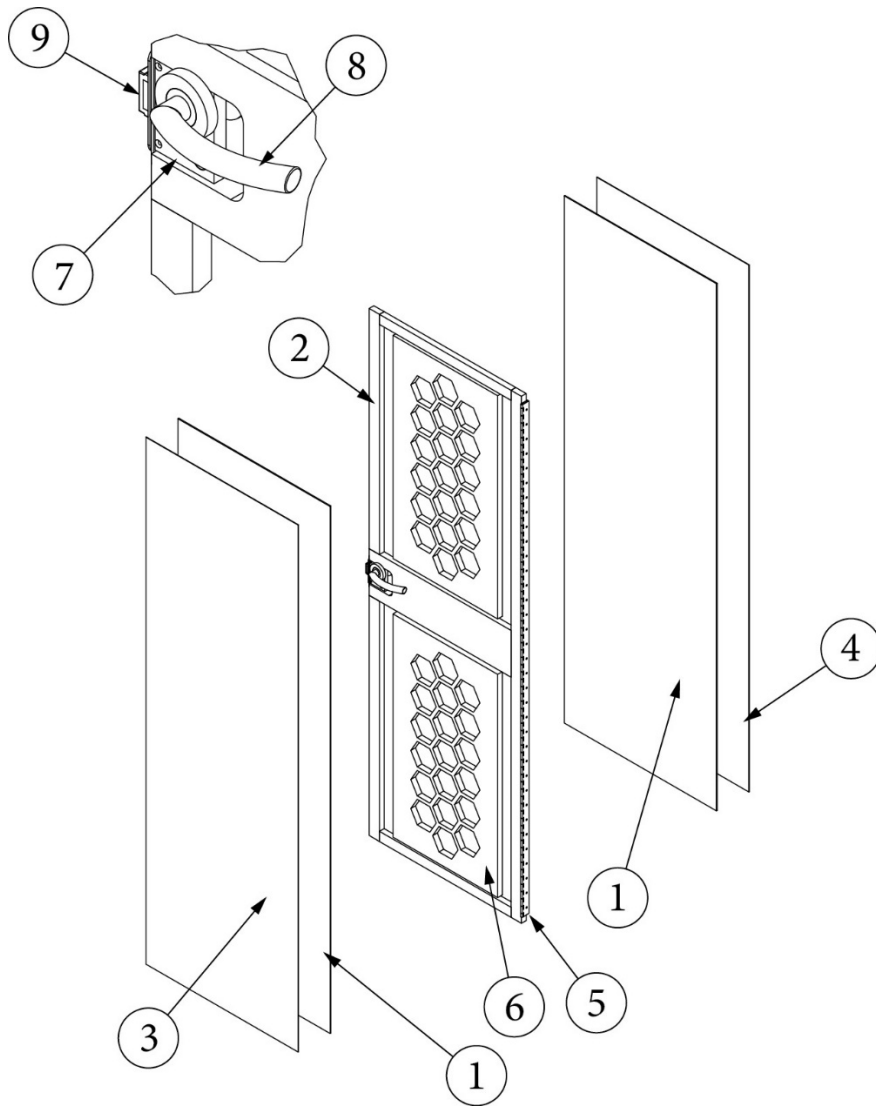

FURNITURE, LAVATORY

Bath Door with Porthole

970329

Bath Door Assembly

1. 801917-01	MDF Panel, 26 x 76"
2. 800507-06	Lauan, .75" x 4' x 8'
3. 802672-01	Laminate, Planked Urban Oak, Vertical, 4' x 8'
4. 801355-01	Laminate, Frost White, Vertical, 4' x 8'
5. 380203-01	Piano Hinge, 1/8"
6. 801916-01	Honeycomb, .730 x 16.5 x 30.5"
7. 383008	M-Lock Mechanism, 8mm
8. 383010-01	Door Handle, Low Profile, Nickel
9. 383008-01	M-Lock Striker Plate
386572-03	Edgebanding, Planked Urban Oak, 1 1/4"