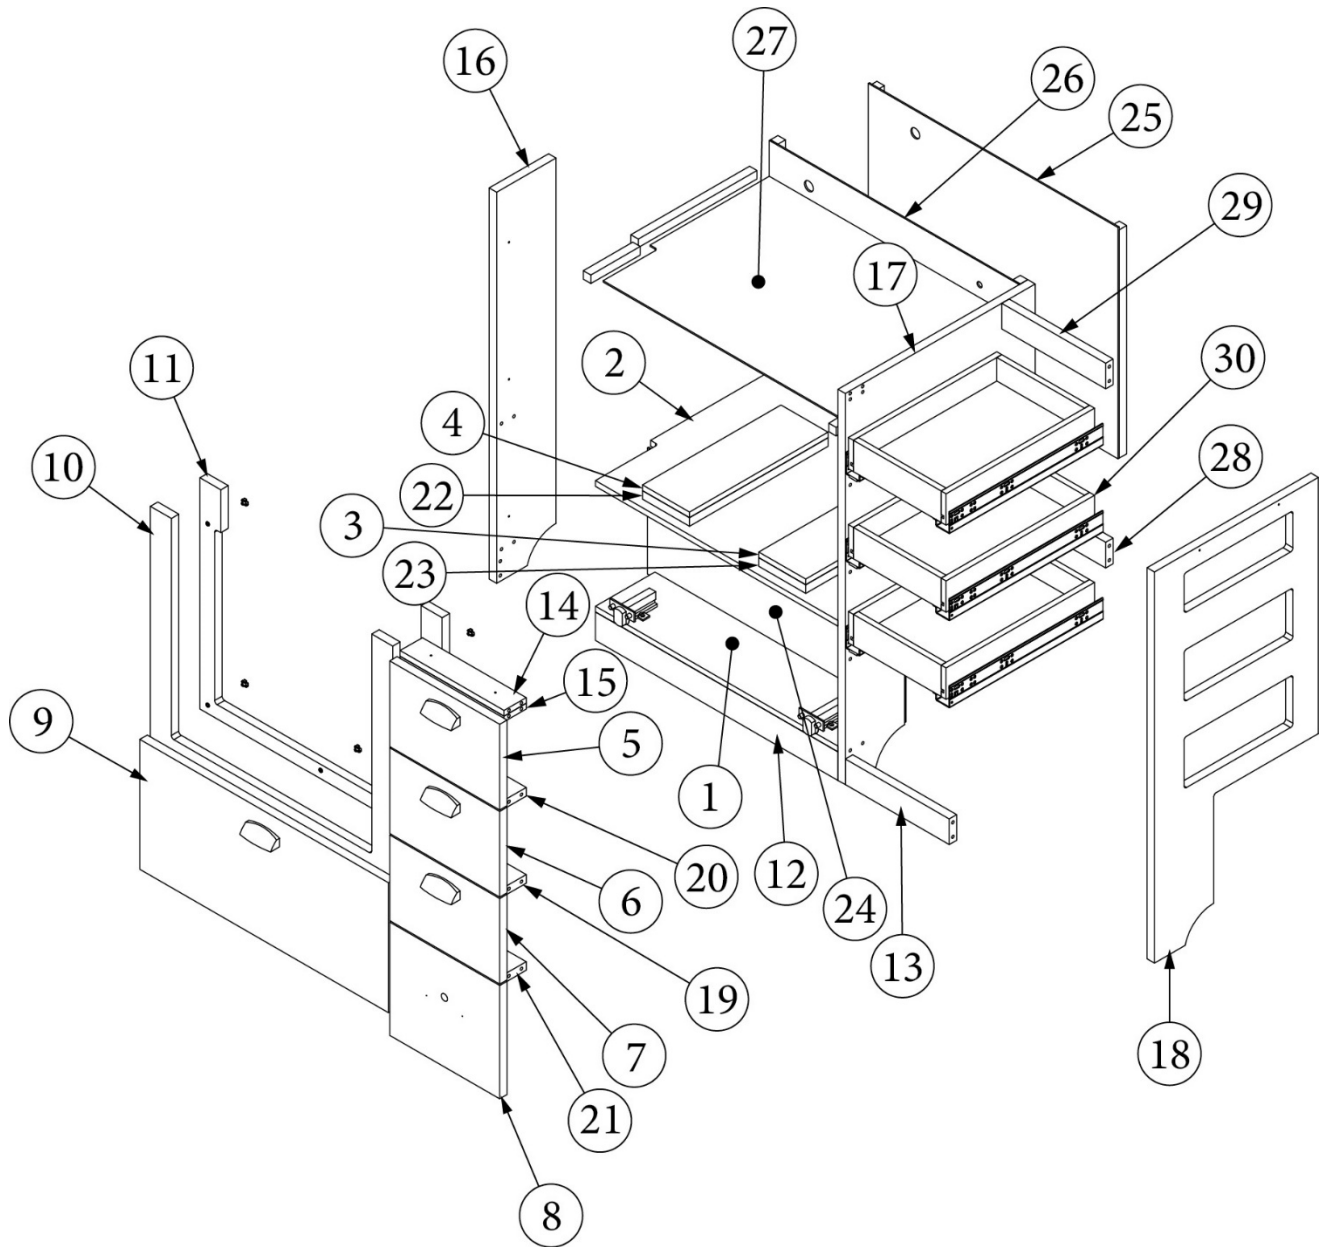

FURNITURE, GALLEY

Galley Cabinet, Cook Side

Parts Listed on Next Page