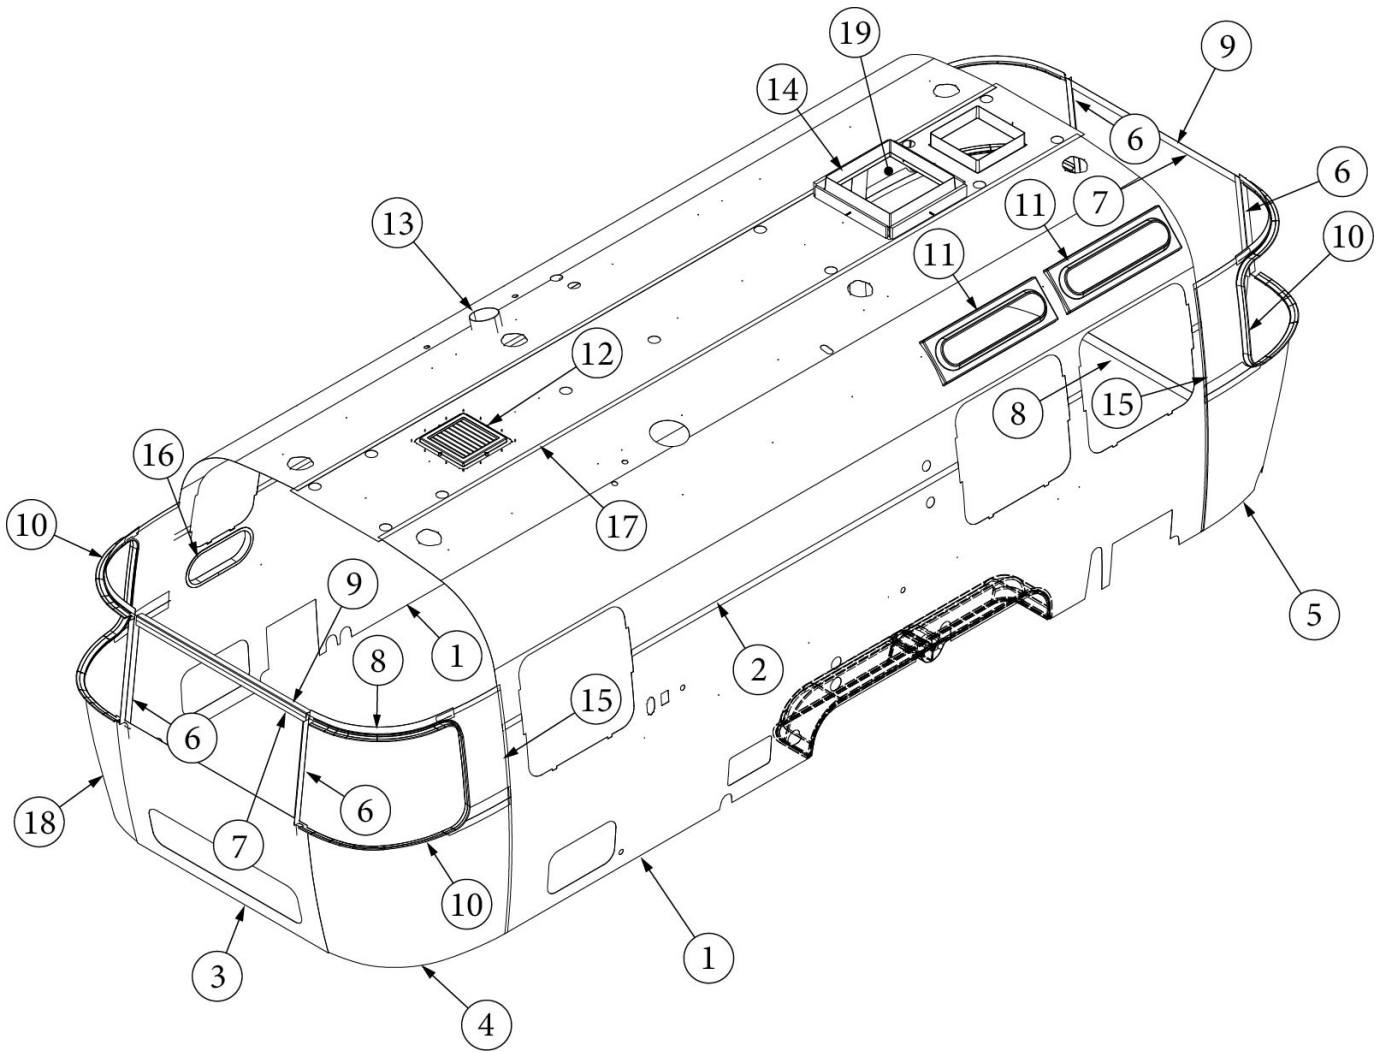

INTERIOR SHELL

Interior Skin, Hatch Option, Twin

Parts Listed on Next Page