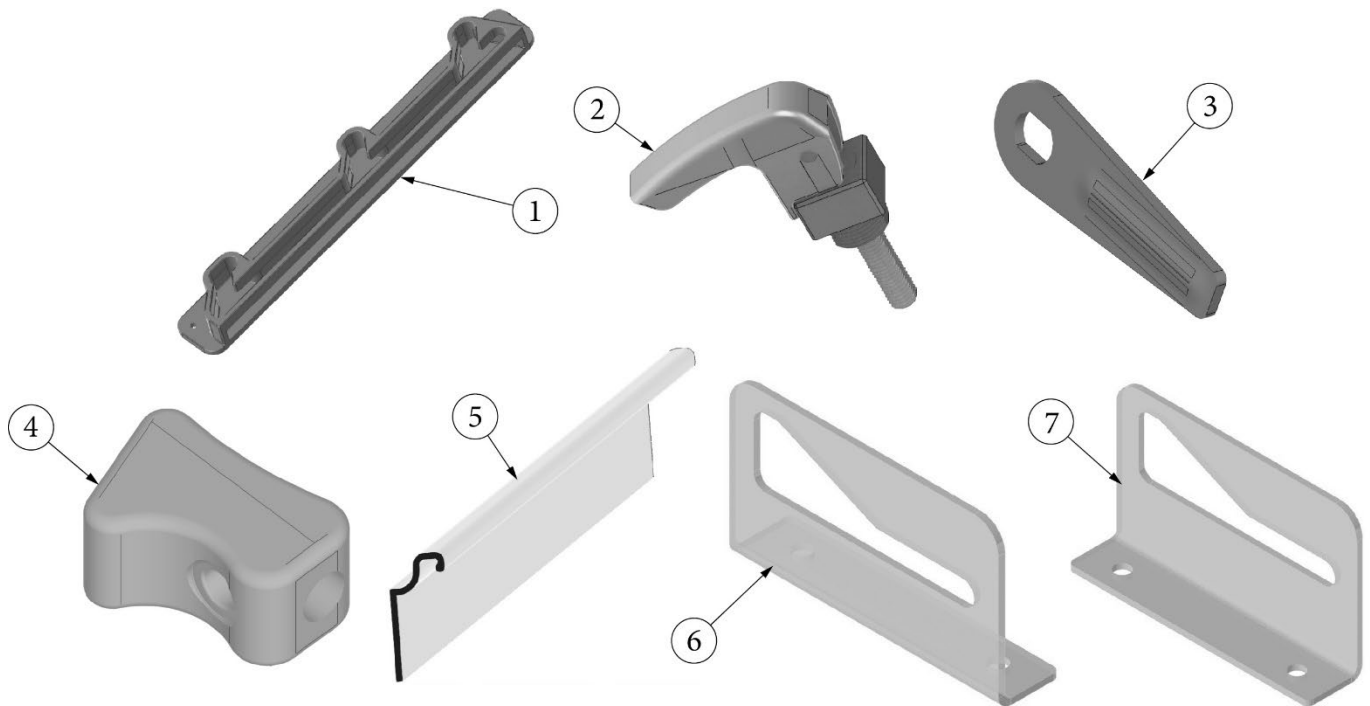

HARDWARE

Window Hardware

1. 382360	Window guide, RH
382359	Window guide, LH
2. 382367-01	Lower window latch, Chrome
382367-02	Lower window latch w/Red handle
3. 115776	Lock paw, Window latch assembly
4. 380230-03	Knob, Window arm, Silver
380230-04	Knob, Window arm, Red
382116-03	Cap-Screw, Rubber, 5/32 X .5"
5. 114476	Hinge, Window, 110"
6. 114479-01	Bracket, Window closer, RH
7. 114479-02	Bracket, Window closer, LH