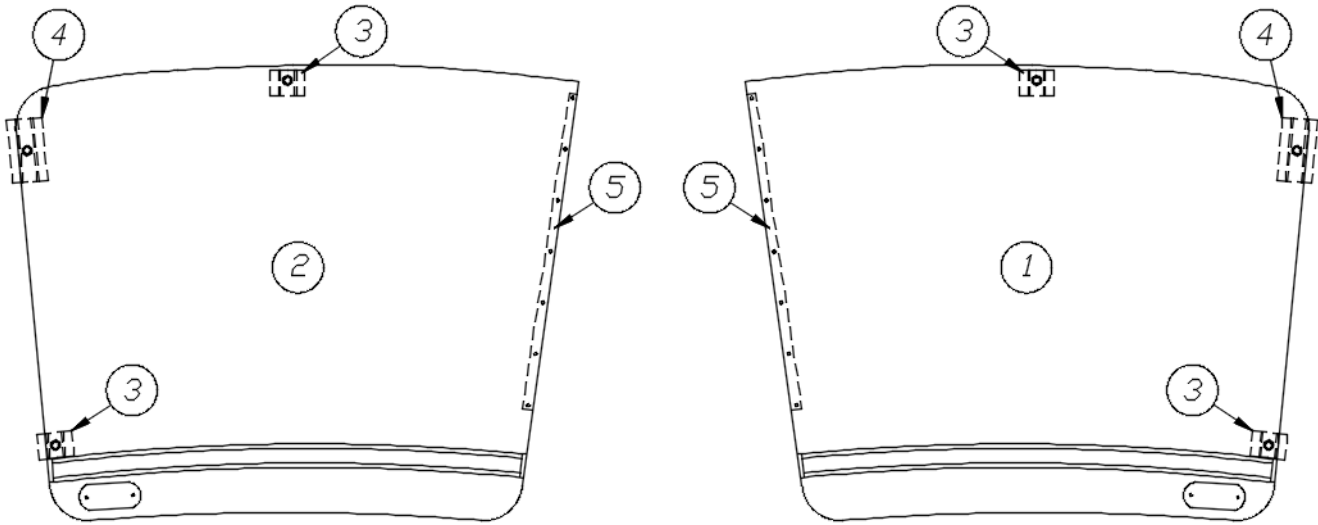

EXTERIOR SHELL

Exterior/Outer Wheel Well Liner and Outriggers

204217-01 Liner, Wheel Well, Outer
116311-01 Angle, Wheel Well, Aluminum

Wrap Protectors and Holdbacks

1. 966277-02	Wrap Protector, Tall, RS
685366-100	Wrap Protector, RS, Short, CSA
2. 966276-02	Wrap Protector, Tall, CS
685365-100	Wrap Protector, CS, Short, CSA
3. 114819-02	Wrap protector hold back, 2"
4. 114819-03	Wrap protector hold back, 5"
5. 381605-03	Piano hinge, Stainless Steel
100742-01	Extrusion, Mirror trim
116421	Extrusion, Rub rail
201763-02	Insert, Rub rail, 1", Gunmetal
114465-01	Casting, Rub rail, RH
114465-02	Casting, Rub rail, LH
685343	Gusset, Corner
500096	Reflector, Amber
114819-04	Holdback Assy - Wrap Protector