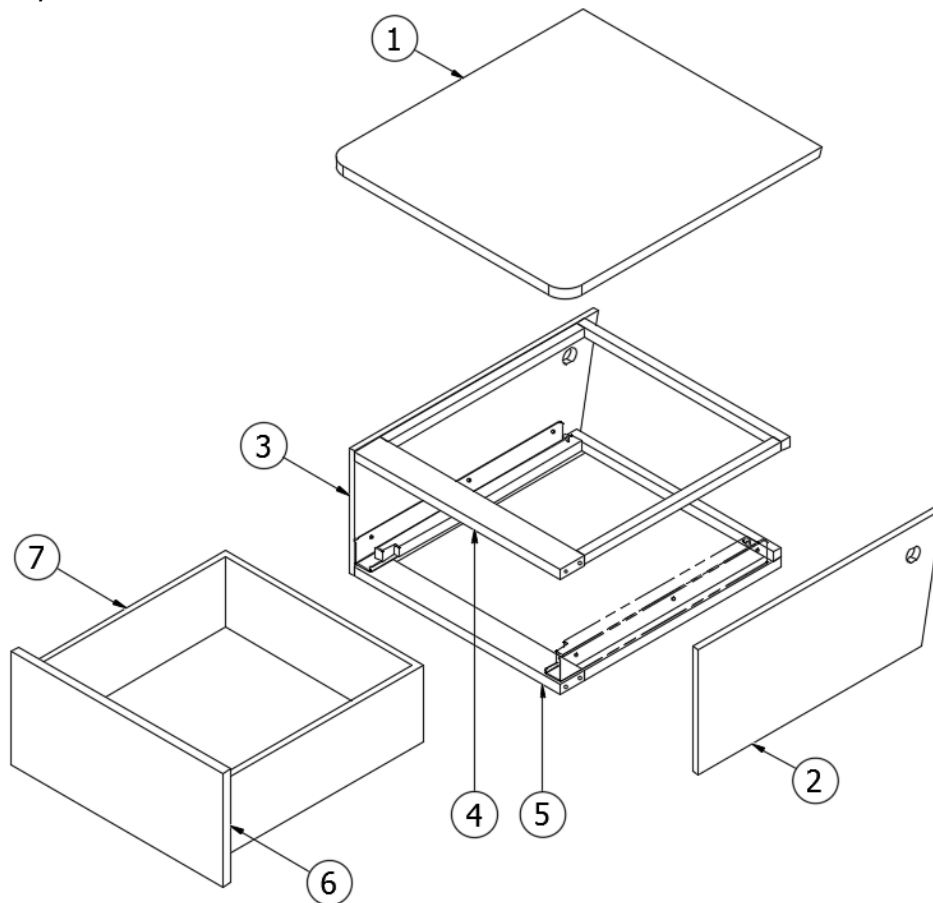

FURNITURE, BEDROOM

Nightstand, Twin

968030

Nightstand Assy

- | | |
|--------------------|--|
| 1. 966860 | Top Assembly, Nightstand |
| 2. 968030&000212BC | Pre laminate, 22.00X9.75 |
| 3. 968030&000312BC | Pre laminate, 22.00X9.75 |
| 4. 968030&000418CC | Pre laminate, 2.25X18.50 |
| 5. 968030&000518CC | Pre laminate, 2.25X18.50 |
| 6. 968030&000718BC | Pre laminate, 19.13X8.88 |
| 7. 969707-01 | Drawer box, 6 x 18 x 17.88" |
| 386614 | Handle, Stainless Steel, 525 |
| 381228-02 | Catch, Grabber door (5lb Pull) |
| 382807-08 | Drawer Slide, 18", Self-Close |
| 382807-01 | Left Front Fixing Clip |
| 382807-02 | Right Front Fixing Clip |
| 320166-01 | Screw, #8 X .50" |
| 320005 | Screw, Sheet Metal, #8 X 1" |
| 386572-01 | Edgebanding, Planked Urban Oak, 5/8" |
| 386572-02 | Edgebanding, Planked Urban Oak, 15/16" |