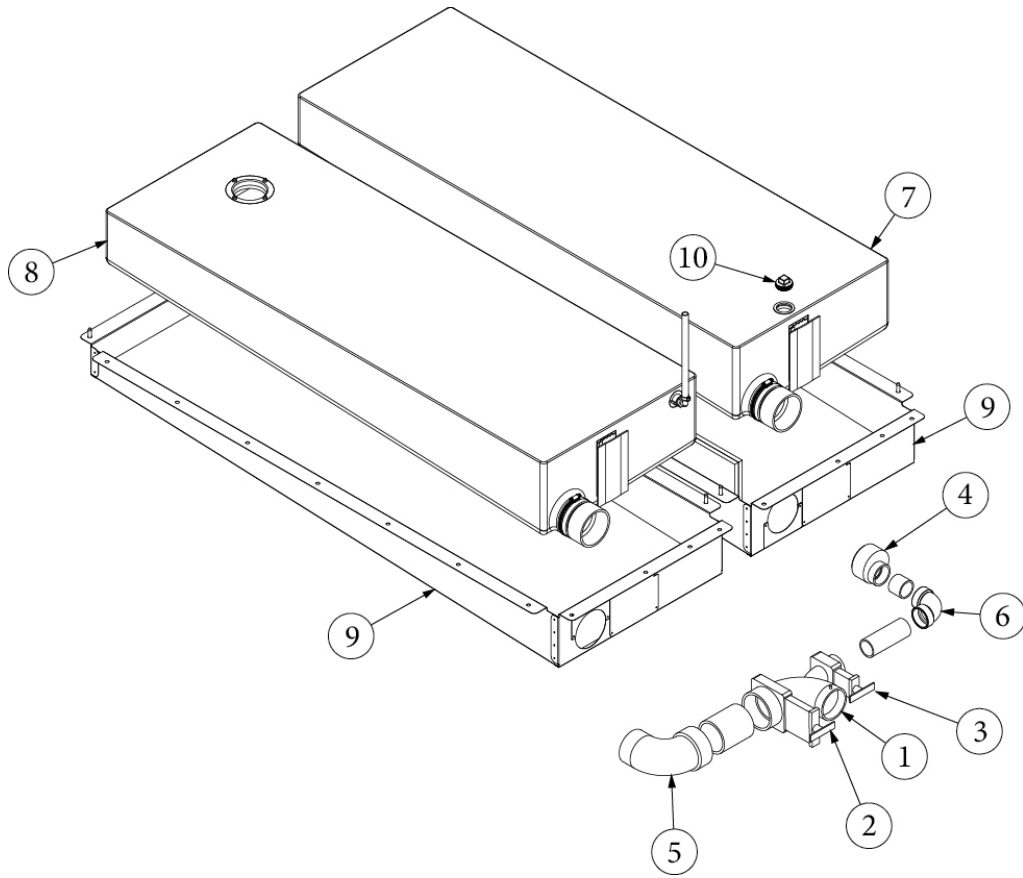

PLUMBING, DRAIN SYSTEM

Dump Valve and Waste Tanks

113882

Install, Waste Tanks (not for order/see parts below)

- | | |
|---------------|---------------------------------|
| 1. 601482 | Dump Valve, Rotating Assembly |
| 2. 601482-100 | Valve Handle, Black, For 601482 |
| 3. 601482-102 | Valve Handle, Grey For 601482 |
| 4. 195329-229 | Reducer Adaptor, 3" To 1.5" |
| 5. 601531 | Fitting, 90 Degree, 3" |
| 6. 601636 | Elbow, 1-1/2" 90 degree |
| 7. 602911-01 | Tank, Grey Water |
| 8. 602911-02 | Tank, Black Water |
| 9. 602912 | Tank Pan, Black and Grey |
| 10. 601295 | Plug, 1 1/4", ABS, DVW |
| 514051-09 | Sender Pad, 9", Seelevel, |
| 365493 | Sensor Pad, Protective Gasket |
| 601482-101 | Cap, 3" Termination, W/Strap |
| 601482-103 | Strap, Black, For 601482 |
| 601160-02 | Pipe, ABS DVW, 1-1/2" |
| 601160-02 | Pipe, ABS DVW, 3 x 4" |
| 360073 | Thread Compound, No. 5 |