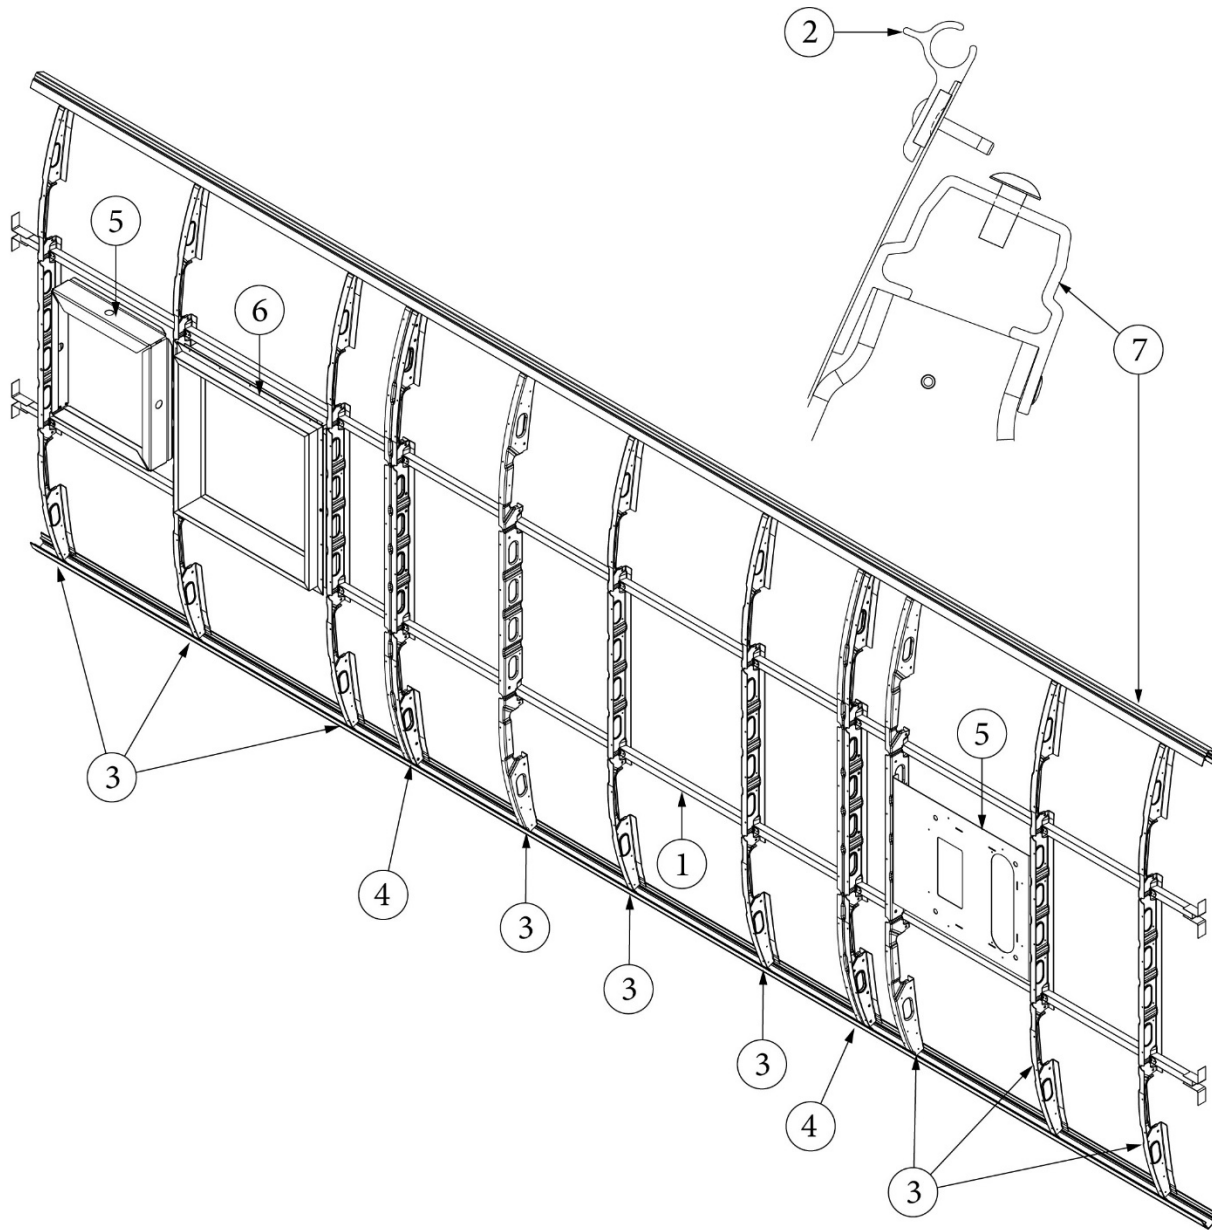

EXTERIOR SHELL

Roof

Parts Listed on Next Page