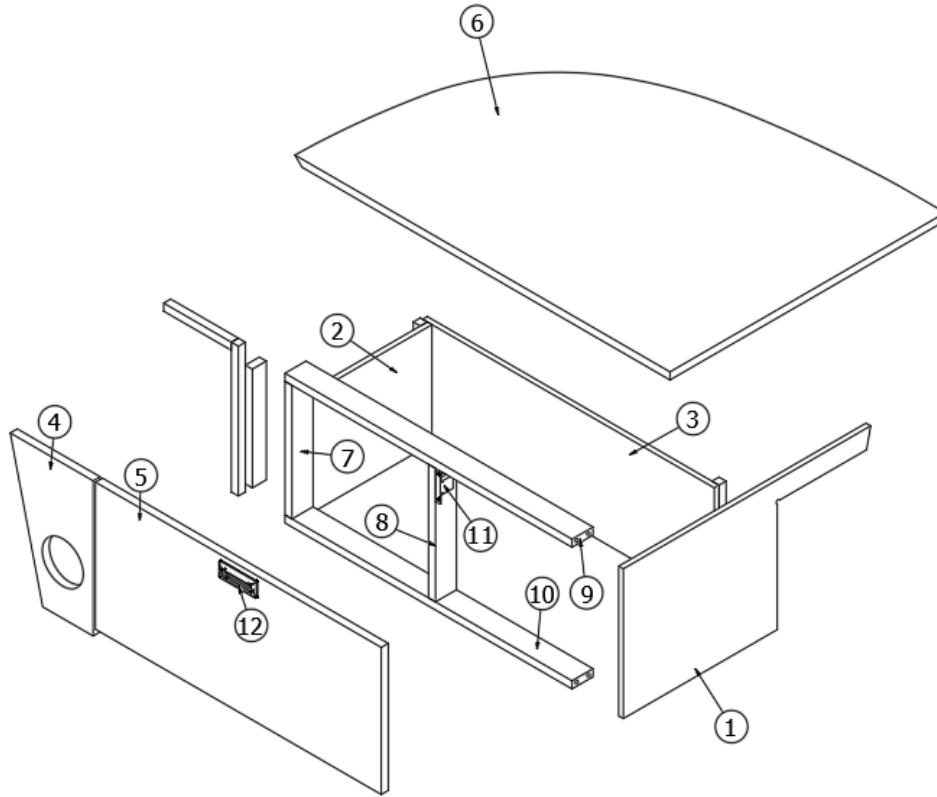

FURNITURE, LOUNGE

Dinette Seat, Roadside

969394

Assembly, RS Dinette Seat

1. 969394&000112CC	Pre laminate, 0.50 X 26.50 X 13.88
2. 969394&000212CC	Pre laminate, 0.50 X 13.00 X 11.00
3. 969394&000312CC	Pre laminate, 0.50 X 31.25 X 11.00
4. 969394&000418BC	Pre laminate, 0.75 X 14.38 X 8.88
5. 969394&000518BC	Pre laminate, 0.75 X 13.63 X 30.63
6. 969394&000618CC	Pre laminate, 0.75 X 29.50 X 40.18
7. 969394&000718CC	Pre laminate, 0.75 X 2.25 X 12.38
8. 969394&000818CC	Pre laminate, 0.75 X 2.25 X 12.38
9. 969394&000918CC	Pre laminate, 0.75 X 2.25 X 30.75
10. 969394&001018CC	Pre laminate, 0.75 X 2.25 X 30.75
11. 381228	Catch, Grabber, 10LB
12. 386614	Handle, Stainless Steel, 525
386572-01	Edgebanding, Planked Urban Oak, 5/8"
386572-02	Edgebanding, Planked Urban Oak, 15/16"
381072-01	Hinge, 3 x 2", Open