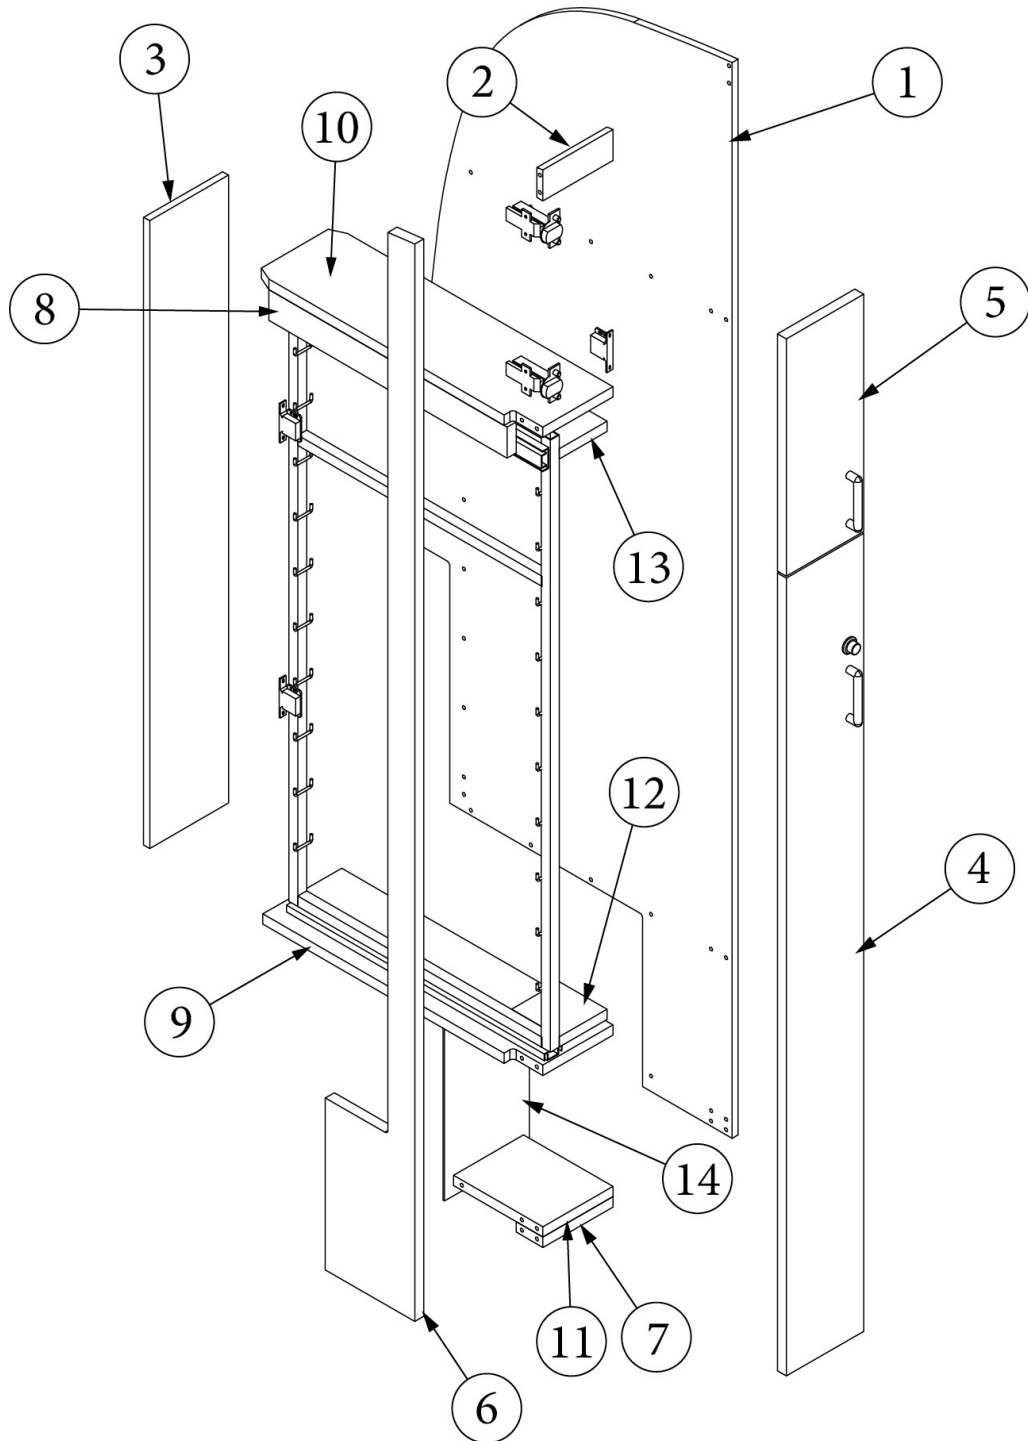

FURNITURE, GALLEY

Pantry

Parts Listed on Next Page