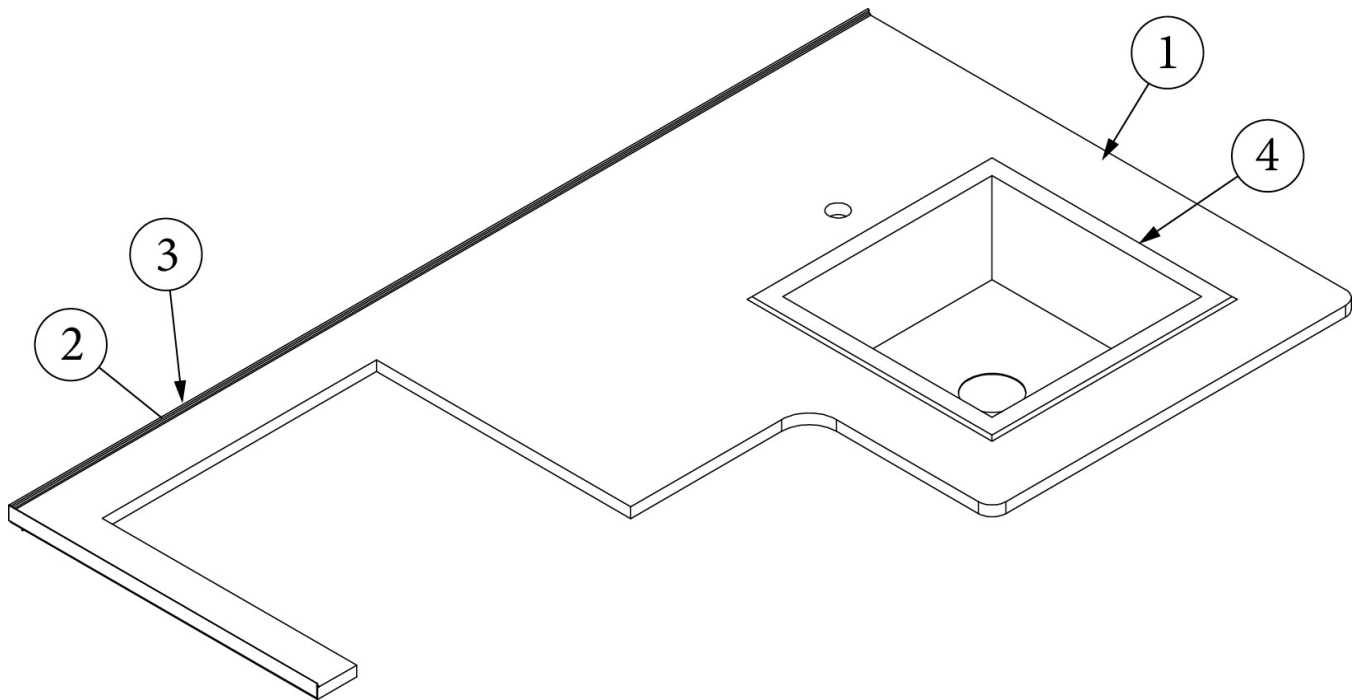

FURNITURE, GALLEY

Galley Top

969458-01

Galley Top Assembly

1. 969458&001118PC
2. 114812
3. 115064
4. 602455
  602455-01
  602164-02
  602481

Pre laminate, 36.13 x 63.04"
Angle, Aluminum, 1" x 1" x 12'
Trim, Aluminum, Countertop
Sink, Galley 18 x 18"
Kit, Sink Clips For Sink
Tailpiece W/Nuts & Washers
Faucet, Galley, Adura - 99493