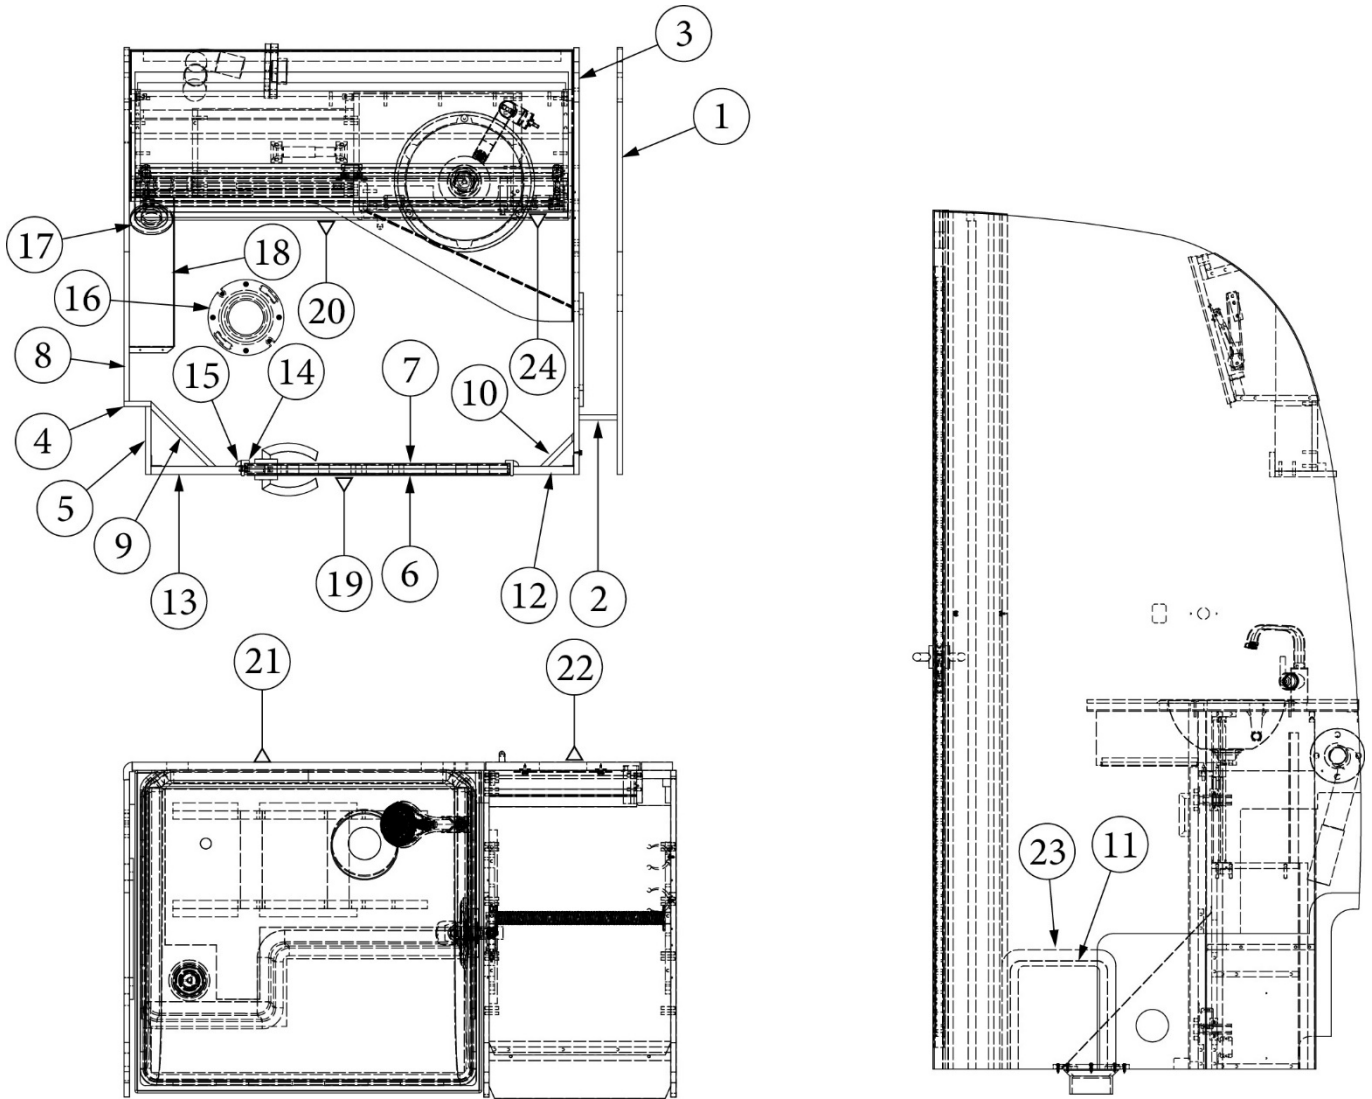

FURNITURE, LAVATORY

Bath Module

Parts Listed on Next Page