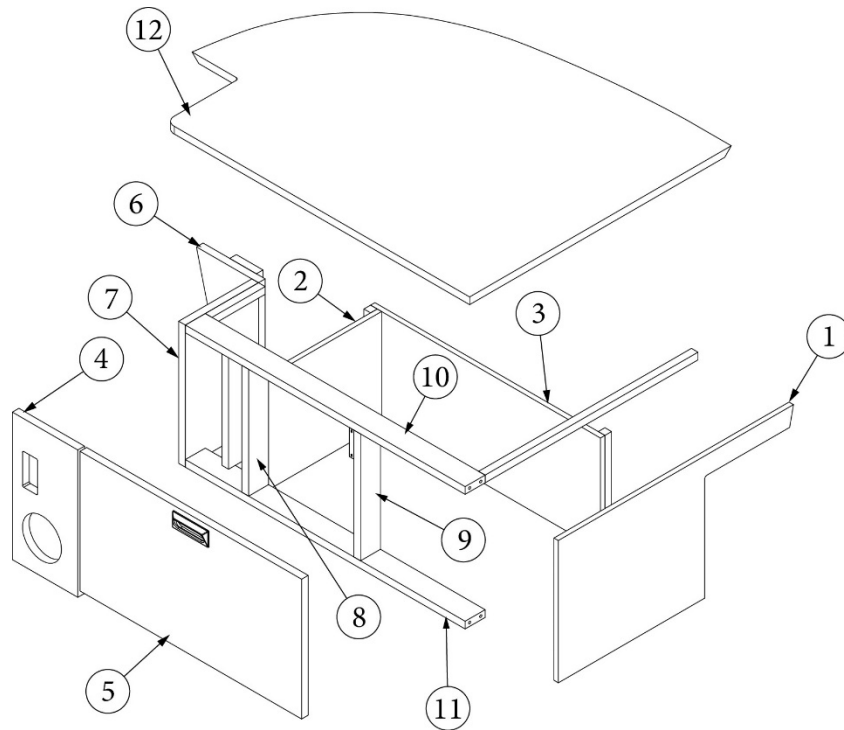

FURNITURE, LOUNGE

Dinette Seat, Roadside, Hatch Option

969158

Assembly, Dinette Seat RS

1. 969158&000112CC	Pre laminate, .5 X 26.5 X 11"
2. 969158&000212CC	Pre laminate, .5 X 13 X 11"
3. 969158&000312CC	Pre laminate, .5 X 26.31 X 11"
4. 969158&000418BC	Pre laminate, .75 X 14.38 X 7.38"
5. 969158&000518BC	Pre laminate, .75 X 13.63 X 24.98"
6. 969158&000618BC	Pre laminate, .75 X 13.88 X 7"
7. 969158&000718BC	Pre laminate, .75 X 8.25 X 13.88"
8. 969158&000818CC	Pre laminate, .75 X 2.25 X 12.38"
9. 969158&000918CC	Pre laminate, .75 X 2.25 X 12.38"
10. 969158&001018CC	Pre laminate, .75 X 2.25 X 31.54"
11. 969158&001118CC	Pre laminate, .75 X 2.25 X 31.54"
12. 969158&001218CC	Pre laminate, .75 X 29.5 X 40.18"
386572-01	Edgebanding, Planked Urban Oak, 5/8"
386572-02	Edgebanding, Planked Urban Oak, 15/16"
380041	Brace, Stanley, Corner, 1"
381072-01	Hinge, 3 x 2", Open
381228-02	Catch Grabber, Door, 5LB
381775	Drawer Pull, Flush, Satin, #UT-105/S