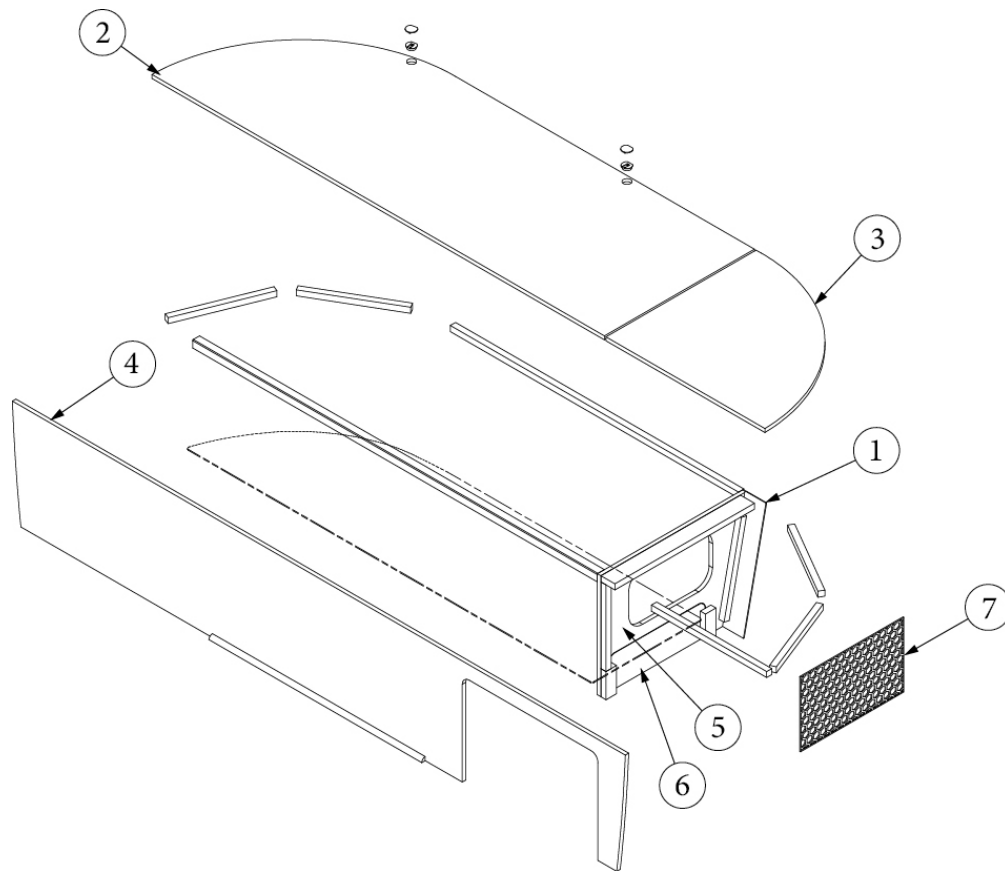

FURNITURE, BEDROOM

Storage Box

969912-01

Storage Box, 25FB

1. 969912&000103CE	Pre laminate, .125 x 5.00 x 15.5"
2. 969912&000212BC	Pre laminate, .50 x 21.50 x 70"
3. 969912&000312BC	Pre laminate, .50 x 21.50 x 23.37"
4. 969912&000412BC	Pre laminate, .50 x 15.13 x 93.50"
5. 969912&000512CC	Pre laminate, .50 x 20.81 x 15.13"
6. 969912&000612CC	Pre laminate, .50 x 13.88 x 4.44"
7. 203664-01	Grill, Screen Plastic 9.25 x 14.8"
114812	Alum. Angle 1 X 1 X 12"
365386-01	Edgebanding, Linen, .63"
382057-04	Cap, Knockdown, White, #16387
382057	Knockdown, 8mm, #16289b
800638-1014	Molding, 1/2", Round, Waxed Maple
386572-01	Edgebanding, Planked Urban Oak, 5/8"
701538	Carpet, Econolier, Velour Black
112671-16	Liner, Compartment, Vinyl