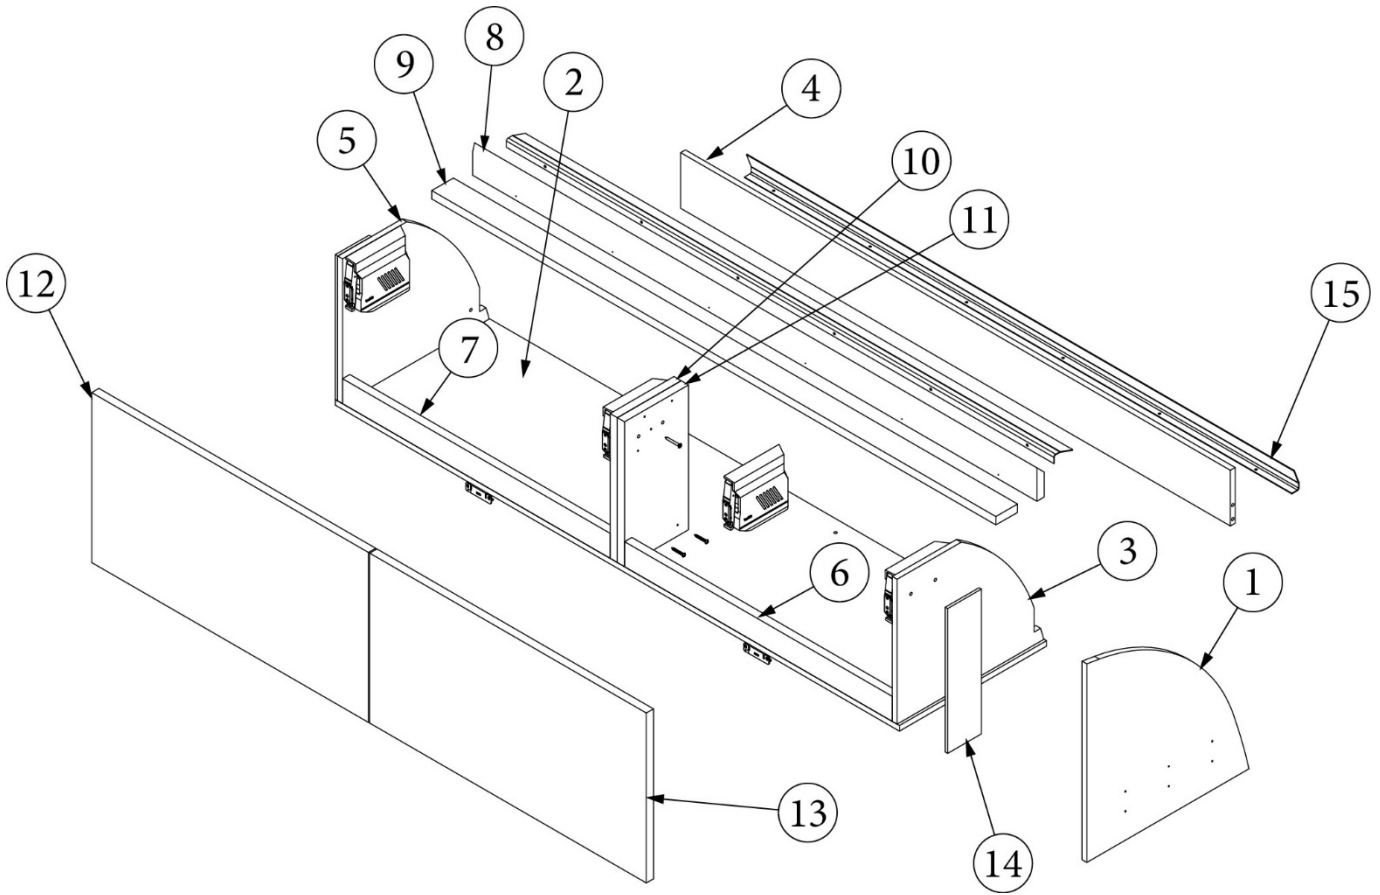

FURNITURE, GALLEY

Roof Locker, Galley

Parts Listed on Next Page