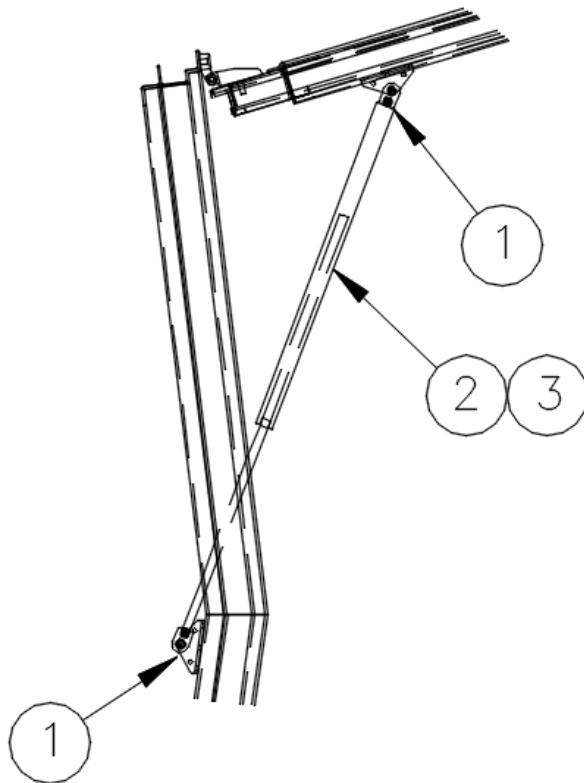

DOORS, EXTERIOR

Hatch Door Struts

111935

Install, Struts, Hatch Door (not for order/see parts below)

1. 382462

Bracket, Prop w/ball

2. 382084-01

Gas spring, 175LB

3. 382084-02

Socket, Gas rod, Nylon

382808

Bracket, Hatch Door, 10mm Ball Socket

330031-01

Rivet, 3/16 x 5/8, SSD68SSBS

Screen Door, Rear

111933

Install, Rear Screen Door (not for order/see parts below)

382150

Screen, Pull-down retractable

454859

Closeout, Rear screen door

203138-04

Extrusion Plastic 1/2" Oak Wall

365232

Seal, Baggage door

382151

Plug, Snap-in, .5" Dia., Black