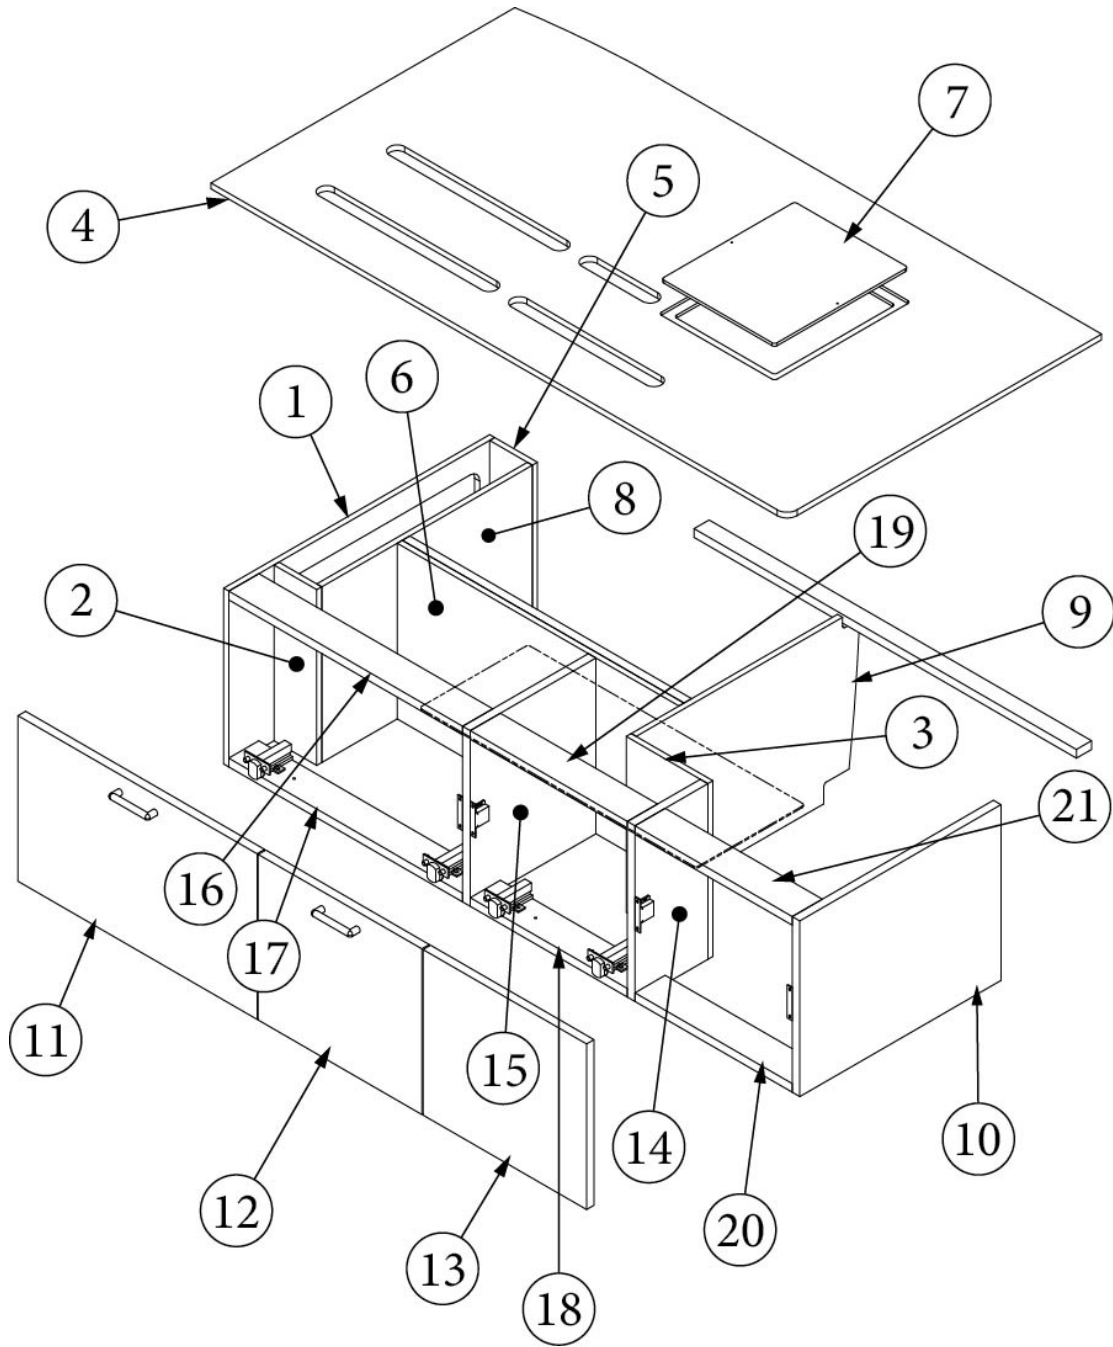

FURNITURE, BEDROOM

Bed, Twin, Curbside

Parts Listed on Next Page

FURNITURE, BEDROOM

Bed, Twin, Curbside

970368

Assembly, CS Twin Bed

1. 970368&000112CC	Pre laminate, 26.44 x 15.13"
2. 970368&000212CC	Pre laminate, 4.25 x 15.13"
3. 970368&000312CC	Pre laminate, 8.13 x 15.13"
4. 970368&000412CC	Pre laminate, 31.25 x 57.25"
5. 970368&000512CC	Pre laminate, 4.25 x 15.13"
6. 970368&000612CC	Pre laminate, .500 x 15.13 x 28"
7. 970368&000712CC	Pre laminate, .500 x 11.25 x 13.25"
8. 970368&000812CC	Pre laminate, .500 x 20.94 x 15.13"
9. 970368&000912CC	Pre laminate, 22.21 x 15.13"
10. 970368&001018BC	Pre laminate, 20 x 15.13"
11. 970368&001118BC	Pre laminate, 23.75 x 14.25"
12. 970368&001218BC	Pre laminate, 16.25 x 14.25"
13. 970368&001318BC	Pre laminate, 16.25 x 14.25"
14. 970368&001418CC	Pre laminate, 7.25 x 15.13"
15. 970368&001518CC	Pre laminate, 12.5 x 15.13"
16. 970368&001618CC	Pre laminate, 23.25 x 3"
17. 970368&001718CC	Pre laminate, 23.25 x 3"
18. 970368&001818CC	Pre laminate, 15.63 x 3"
19. 970368&001918CC	Pre laminate, 15.63 x 3"
20. 970368&002018CC	Pre laminate, 15.63 x 3"
21. 970368&002118CC	Pre laminate, 15.63 x 3"
386614	Handle, Stainless Steel, 525
365386-01	Edgebanding, Linen, .63"
386572-01	Edgebanding, Planked Urban Oak, 5/8"
386572-02	Edgebanding, Planked Urban Oak, 15/16"
381228	Catch Grabber, Door C3-810, 10LB
381607-11	Hinge-Self Close Overlay
381607-12	Baseplate, Grass, Hinge