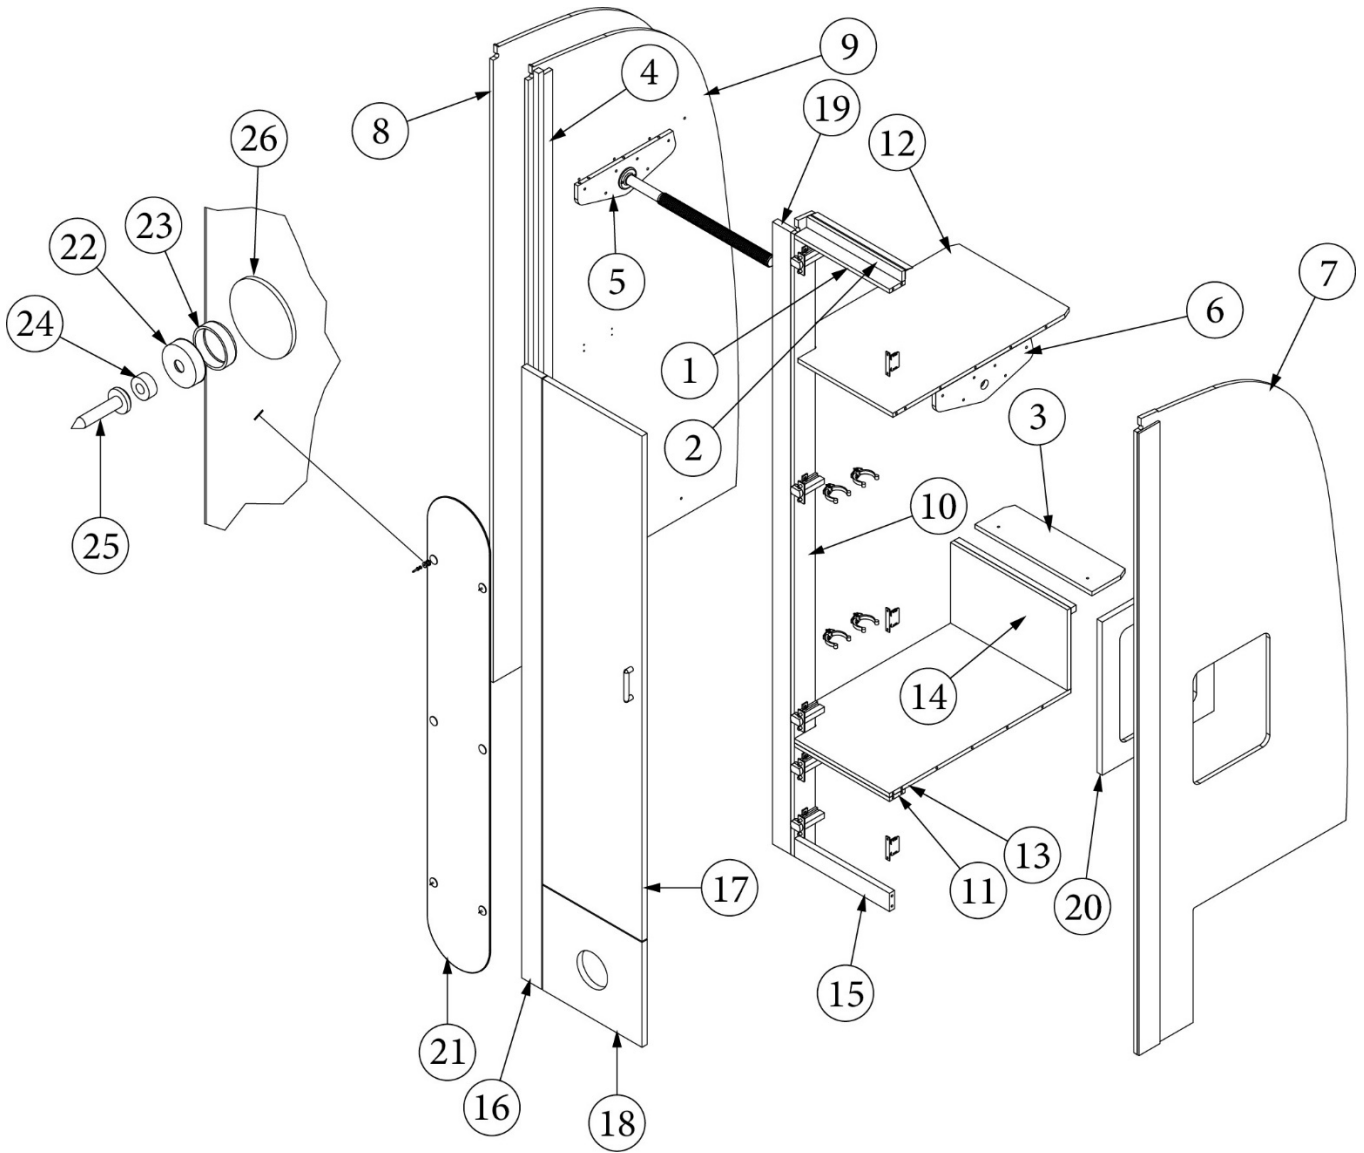

FURNITURE, LAVATORY

Wardrobe, Aft

Parts Listed on Next Page