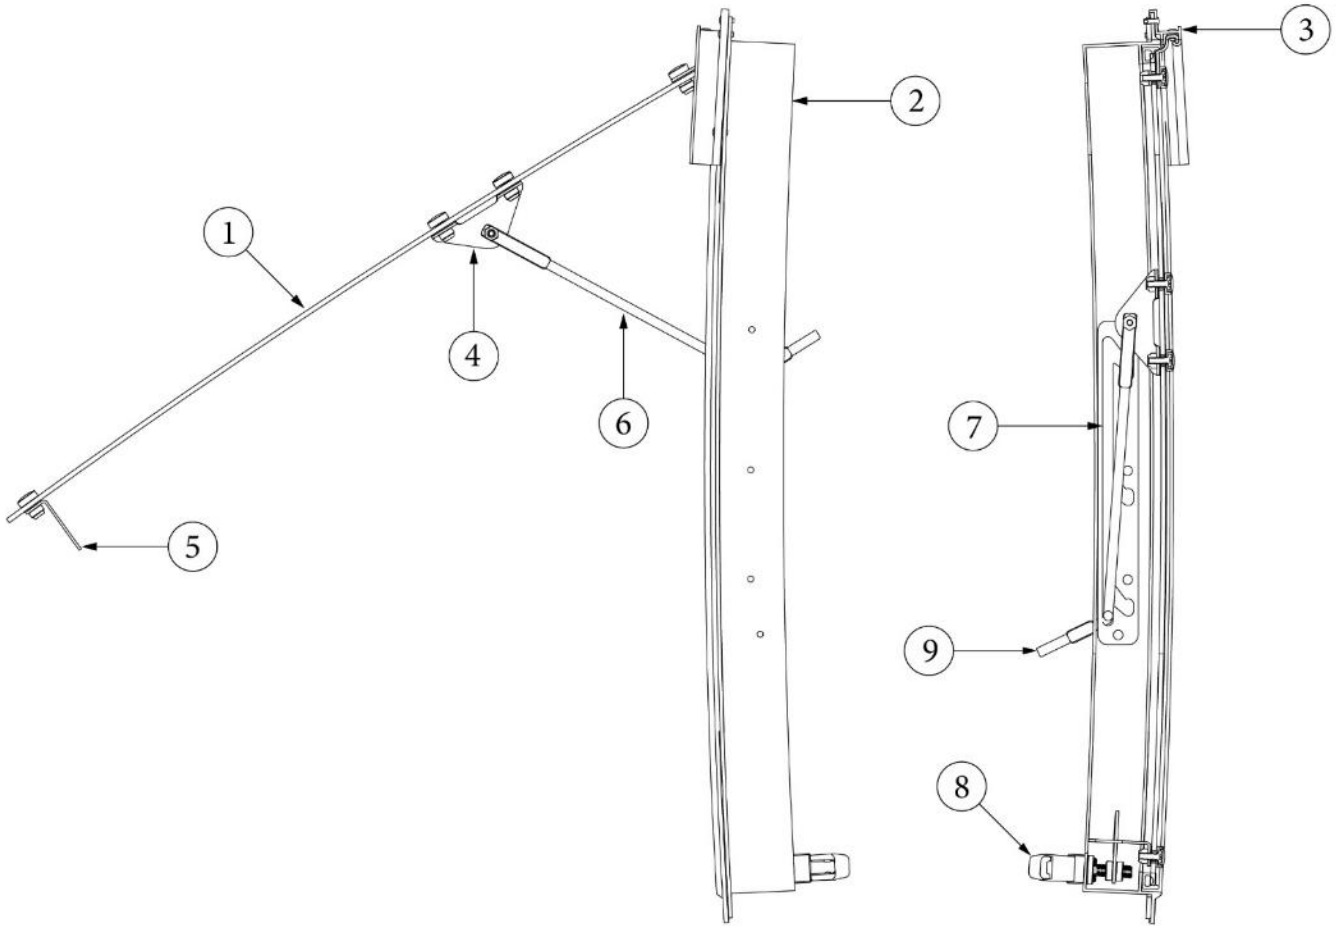

WINDOWS

Window Parts, Opening Windows

Parts Listed on Next Page

WINDOWS

Window Parts, Opening Windows

371323-01	Window, Opening, 18"
371380	Window, Opening, Tall, 30"
371380-01	Window, Opening Tall, Egress, 30"
1. 195510-12	Glass assembly, Opening Window, 18"
195510-93	Glass assembly, Tall Opening Window, 30"
2. 371447-03	Frame assembly, Opening Window, 18"
371447-01	Frame assembly, Tall Opening Window, 30"
3. 371448-07	Extrusion, Window hinge eyebrow, Fixed, 18" window
371448-05	Extrusion, Window hinge eyebrow, Fixed, 30" window
4. 114478	Bracket, Window prop
5. 114479-01	Bracket, Window closer, RH
114479-02	Bracket, Window closer, LH
6. 382362	Opening arm, RH
382361	Opening arm, LH
7. 382360	Guide, Operating arm, RH
382359	Guide, Operating arm, LH
8. 382367-01	Latch assembly, Chrome
115780-01	Handle, Chrome
9. 380230-03	Knob, Window arm, Silver
380230-04	Knob, Window arm, Red
115776	Lock paw, Window latch
115770	Hinge stop
115778	Latch body, Zinc die cast
115779	Latch shaft
310030	Drive lock pin, 5/32 x 5/8