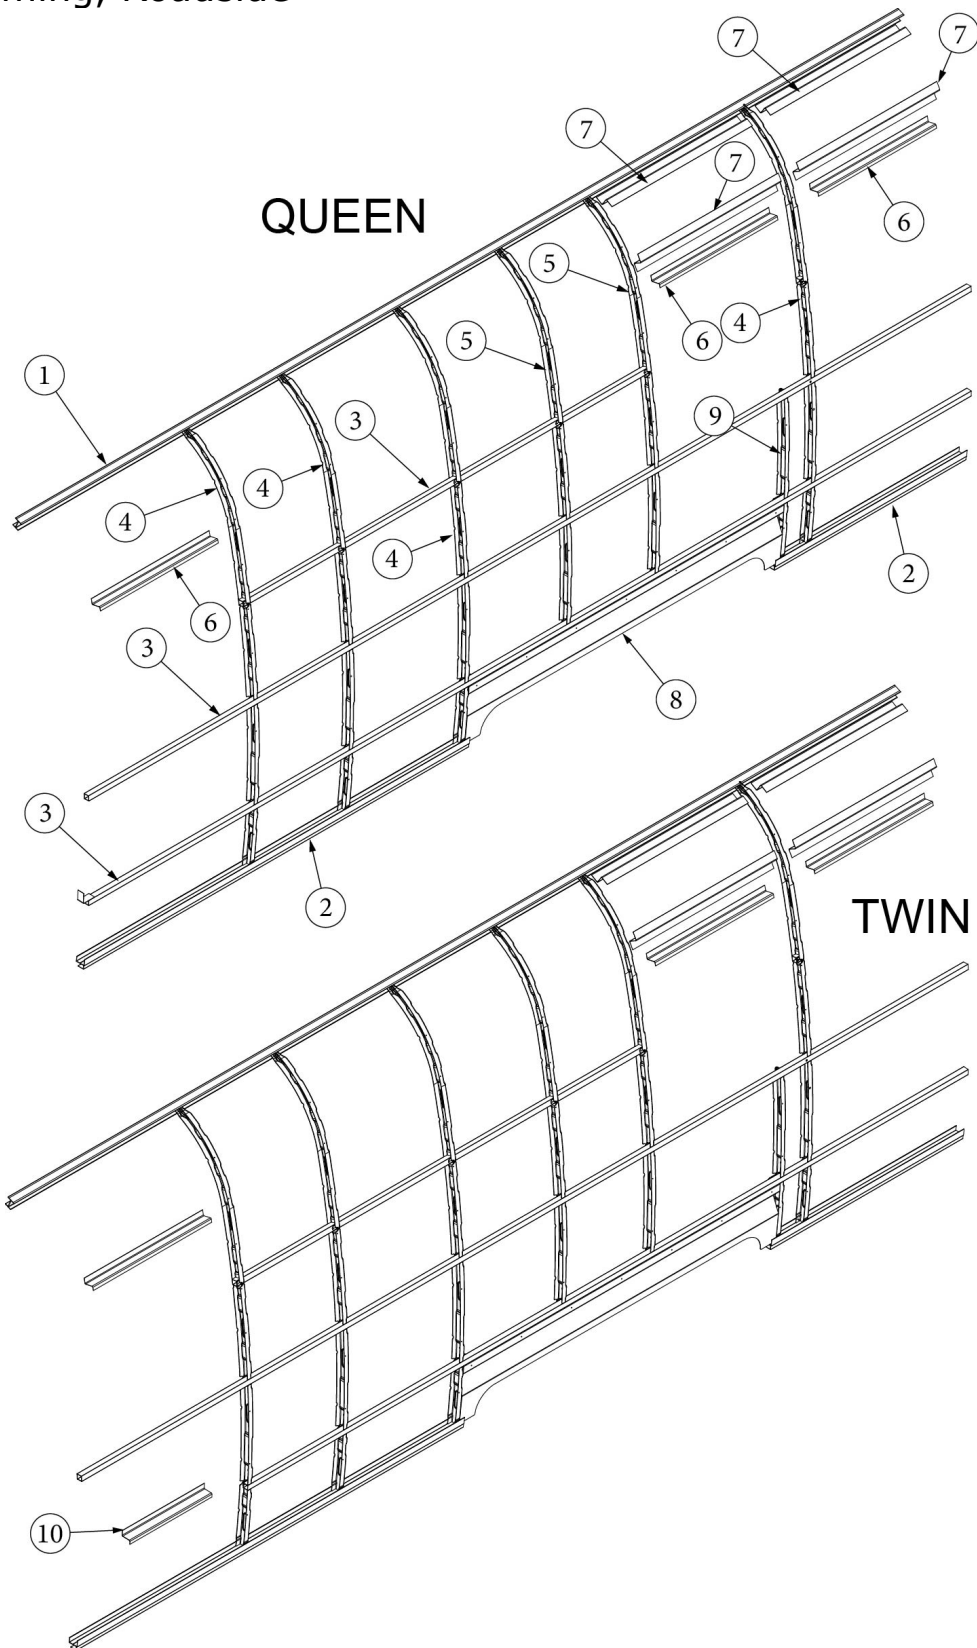

EXTERIOR SHELL

Wall Framing, Roadside

Parts Listed on Next Page