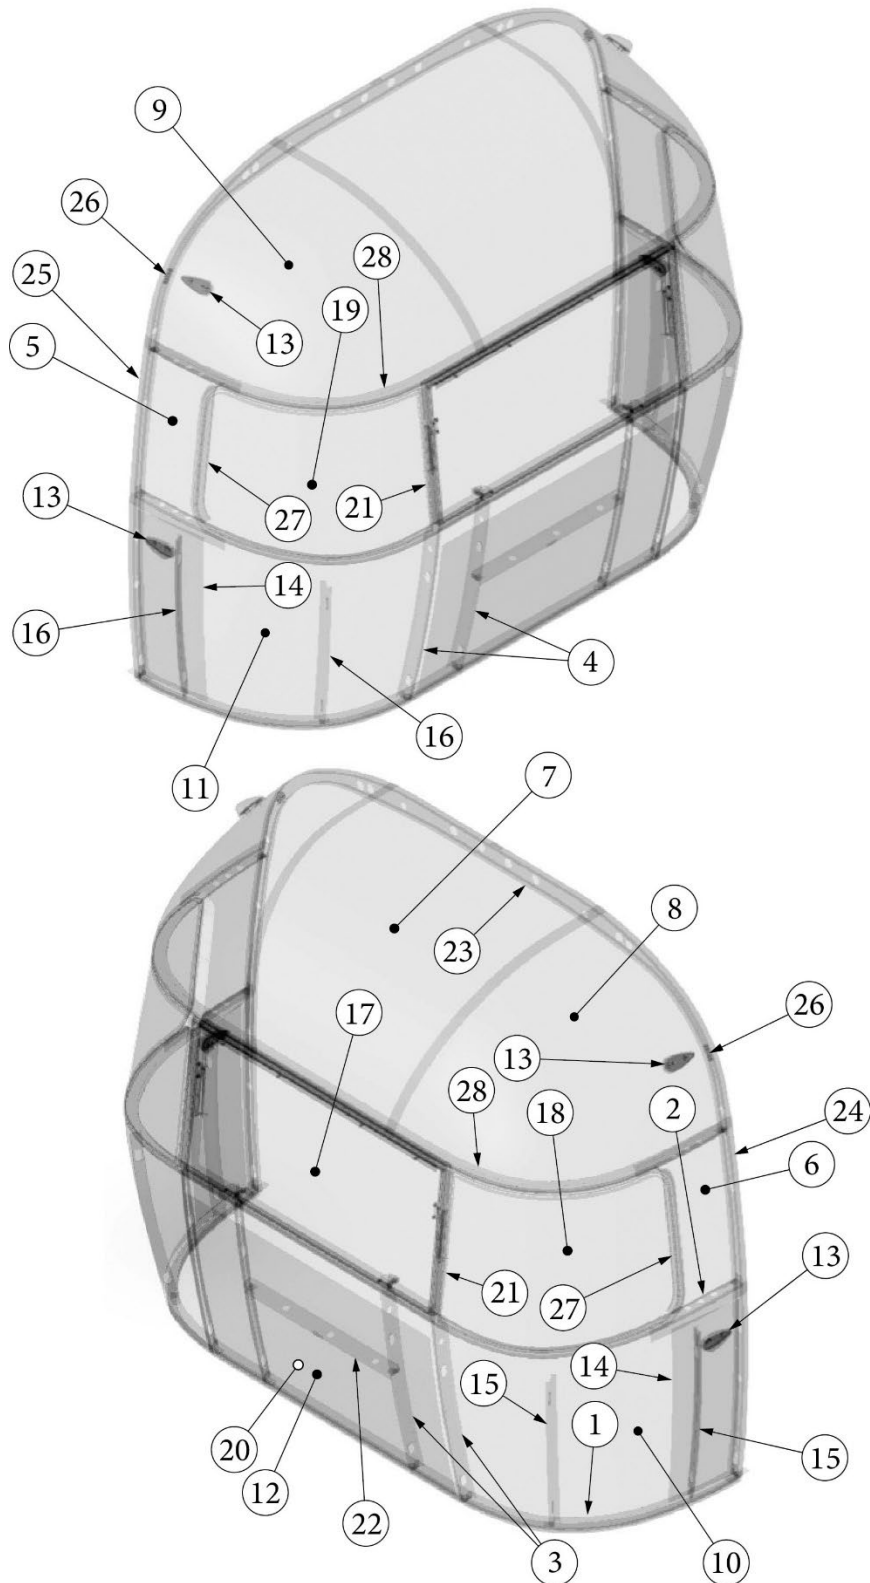

Front End, Queen

Parts Listed on Next Page

EXTERIOR SHELL

Front End, Queen

923506-01	Assembly, Front End Shell
1. 116333	Floor Bow, Wide Body
2. 114677	Bow, lower window
3. 114505-01	Support, lower end shell, LH
4. 114505-02	Support, lower end shell, RH
5. 114888	Segment, Center left
6. 114889	Segment, Center right
7. 114893	Segment, #25
8. 114890	Segment, #26
9. 114891	Segment, #27
10. 114894	Segment, #28
11. 114895	Segment, #29
12. 116344	Exterior plate, Front lower
13. 512859	LED clearance light, Amber
14. 115699	End shell backer plate
15. 101315-01	Brace, vertical rear, LH
16. 101315-02	Brace, vertical rear, RH
17. 371346-02	Center window, Front
18. 372088-101	Panoramic window, RS
19. 372089-101	Panoramic window, CS
20. 116142	Front liner plate, wide body
21. 454910	Support, window wrap
22. 116037-01	Z Bar, horizontal frame, 29.5"
23. 116381-01	0 Bow, Roof
24. 116383-01	0 Bow, Wall, RH
25. 116383-02	0 Bow, Wall, LH
26. 116384-01	0 Bow, Plate
27. 100029	Bow Wrap, Window End
28. 116569-01	Upper Window Bow, Wide Body
114813-01	Angle, 1 x 1.25 x 1.5"
114813-02	Angle, 1.25 x 2 x 2.5"
382389	Gasket, clearance light
455754	End shell support bracket
382225	Grommet, Black, .5"