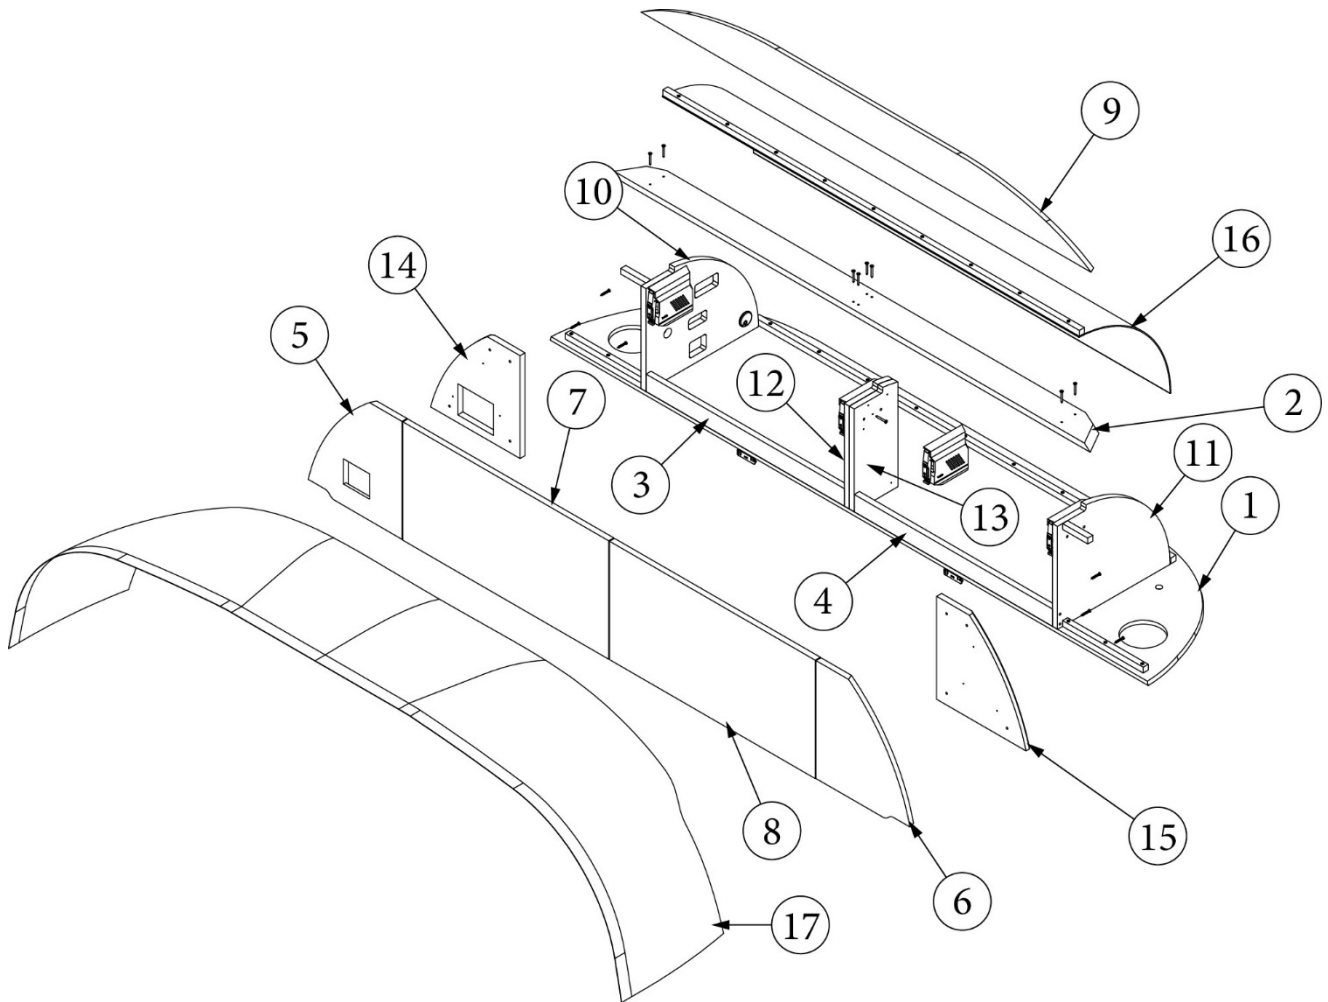

700005

Fastener, Cap

700006

Fastener Socket

381581

Strap Clear Plastic .75"

FURNITURE, LOUNGE

Roof Locker, Lounge