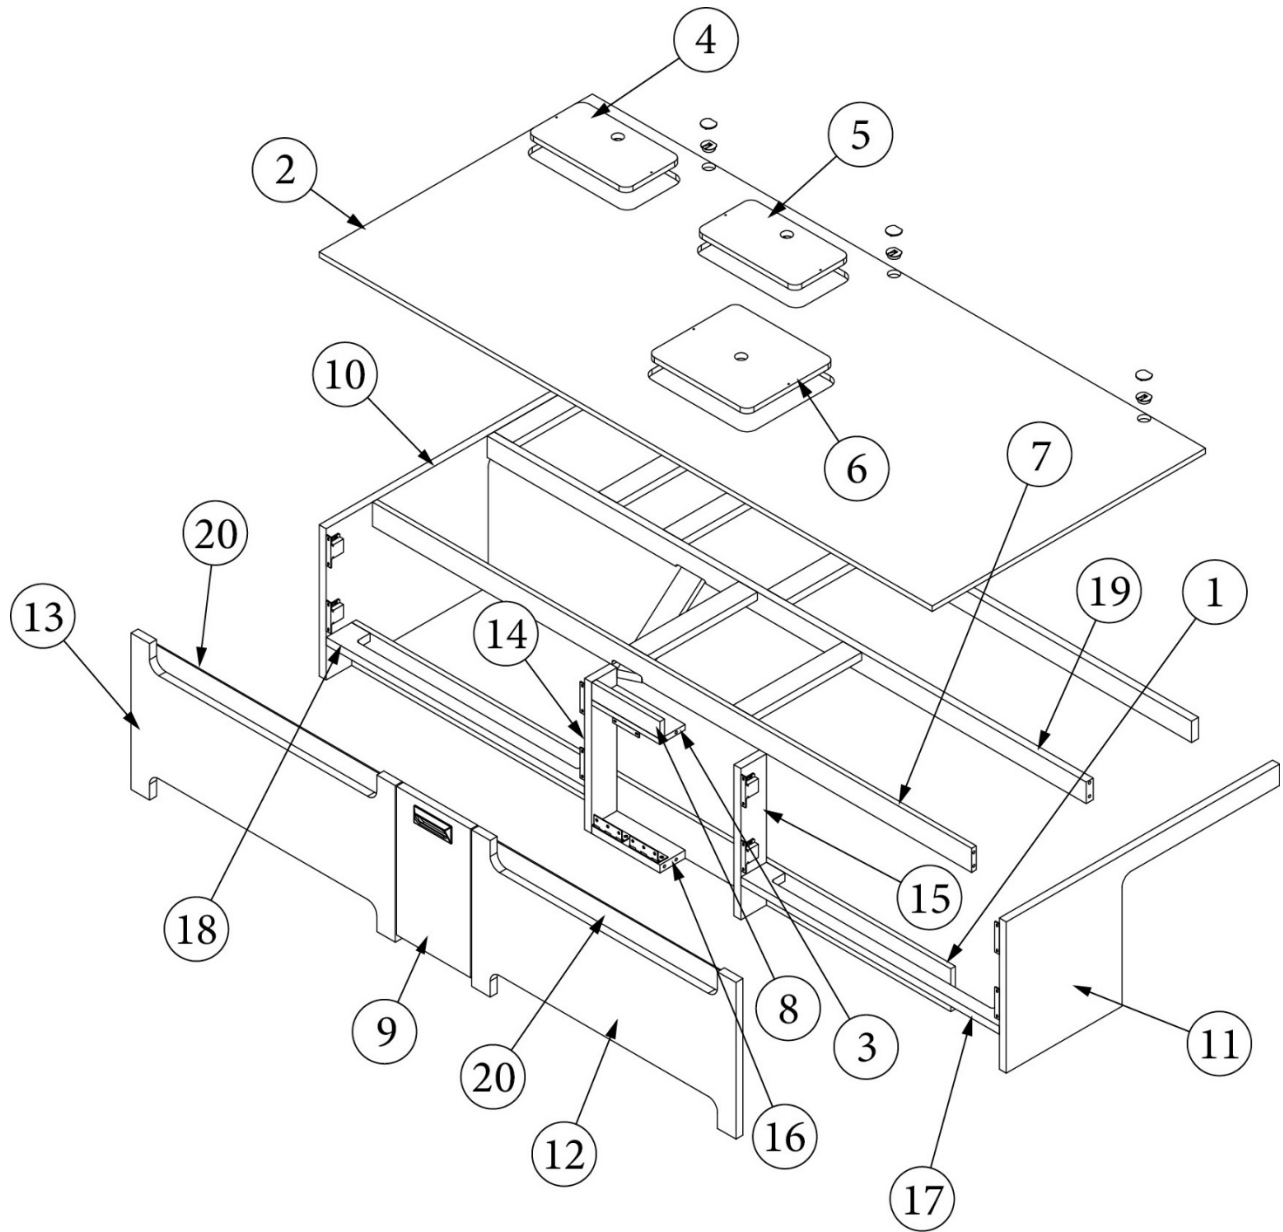

FURNITURE, LOUNGE

Sofa

Parts Listed on Next Page

FURNITURE, LOUNGE

Sofa

135378-01
970266

Install, Sofa (not for order/see parts below)
Sofa Assembly

1. 970266&000112BC	Pre laminate, 4 x 64.69"
2. 970266&000212CC	Pre laminate, 29.5 x 66.19"
3. 970266&000312CC	Pre laminate, 2.75 x 7.38"
4. 970266&000412CC	Pre laminate, 10.75 x 6"
5. 970266&000512CC	Pre laminate, 10.75 x 6"
6. 970266&000612CC	Pre laminate, 9.5 x 10.75"
7. 970266&000712CC	Pre laminate, 2.25 x 64.69"
8. 970266&000812CC	Pre laminate, 1.63 x 7.38"
9. 970266&000918FC	Pre laminate, 13.88 x 8"
10. 970266&001018BC	Pre laminate, 26.75 x 14.13"
11. 970266&001118BC	Pre laminate, 29.5 x 14.13"
12. 970266&001218BC	Pre laminate, 14.63 x 28.53"
13. 970266&001318BC	Pre laminate, 14.63 x 28.53"
14. 970266&001418BC	Pre laminate, 2.75 x 14.13"
15. 970266&001518BC	Pre laminate, 2.75 x 14.13"
16. 970266&001618CC	Pre laminate, 2.75 x 7.38"
17. 970266&001718CC	Pre laminate, 2.75 x 27.97"
18. 970266&001818CC	Pre laminate, 2.75 x 27.91"
19. 970266&003318CC	Pre laminate, .75 x 2 x 64.69"
20. 116145-09	Vent, Perforated Metal, 3 x 26.53"
382057-04	Cap, Knockdown, White, #16387
382057	Knockdown, 8mm #16289B
365427-02	Edgebanding, Citadel, 1mm, 15/16"
386572-01	Edgebanding, Planked Urban Oak, 5/8"
386572-02	Edgebanding, Planked Urban Oak, 15/16"
203845	T-Molding, Tan, .8125"
365009	Foam Eureka Insulation
381072-01	Hinge, Fixed Pin (PR), #V, 3 X 2"
381228	Catch Grabber, 10lb
381775	Drawer Pull, Flush, Satin, #UT-105/S