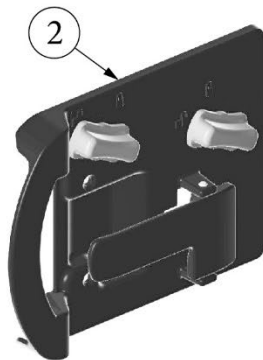

HARDWARE

Main Door Lock, Right Hand Hinge

1. 383017-01
2. 383017-02
383017-03
3. 116274
4. 116509
382122

- Outer Latch Assembly, W/Deadbolt
- Inner Latch Assembly, W/Deadbolt
- Screw Kit, Inside Handle Mounting
Striker Catch, Main Door
- Backer Plate, Striker Catch, Main Door
Key chain, Airstream logo