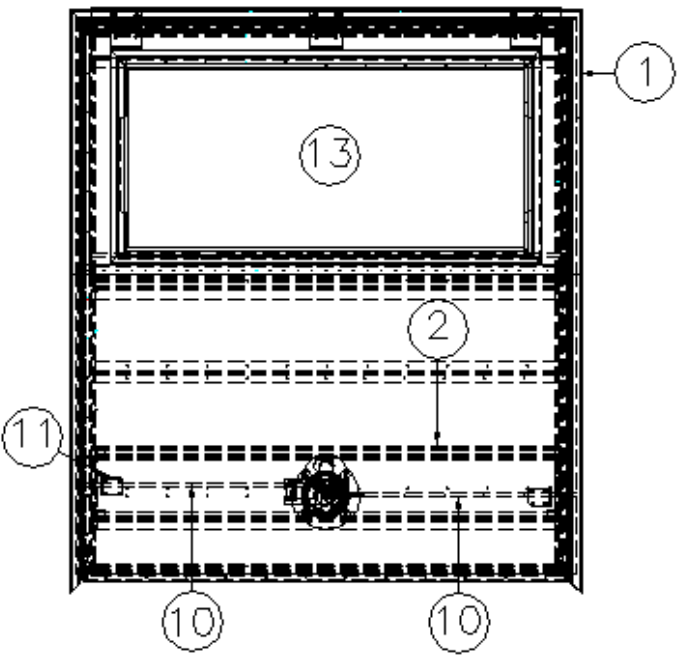

EXTERIOR DOORS

Hatch Door

Parts Listed on Next Page