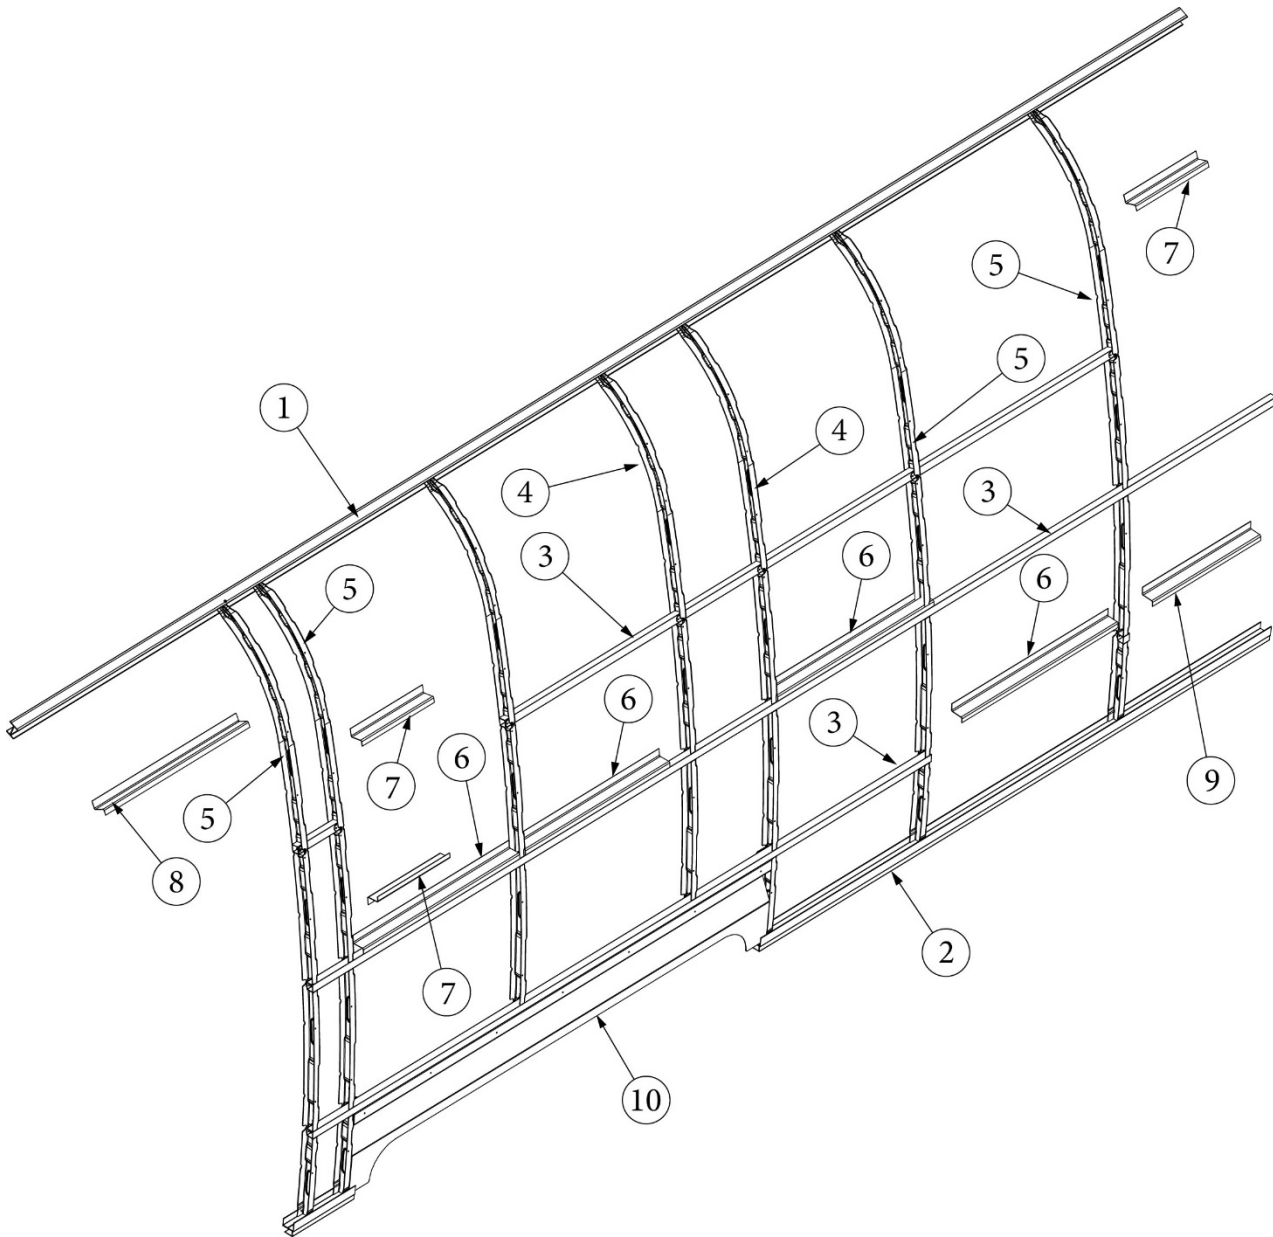

EXTERIOR SHELL

Wall Framing, Curbside

Parts Listed on Next Page

EXTERIOR SHELL

Wall Framing, Curbside

923722	Assembly, CS Wall
1. 104707-05	Extrusion, "I" section
2. 116221	Extrusion, Floor channel, 192"
3. 116131	Tube, Shell frame, 1" x 1" x 24'
4. 116130-01	Wall bow, Standard
5. 116130-02	Wall bow, Wheel well
6. 116219-01	Z Bar, Window header, 26"
7. 116219-02	Z Bar, Window header, 12"
8. 116219-03	Z Bar, Door header
9. 116219-08	Z Bar, Countertop backer
10. 116312-01	Header, Wheel well, dual axle
114879-04	Aluminum sheet, Lower, .04" x 33" x 199.25"
114880-04	Aluminum sheet, Upper, .04" x 51" x 199.25"
116131-01	Filler tube, Shell frame
114813-03	Angle, 1.13 x 1.5 x 3.5
114813-02	Angle, 1.25 x 2 x 2.5