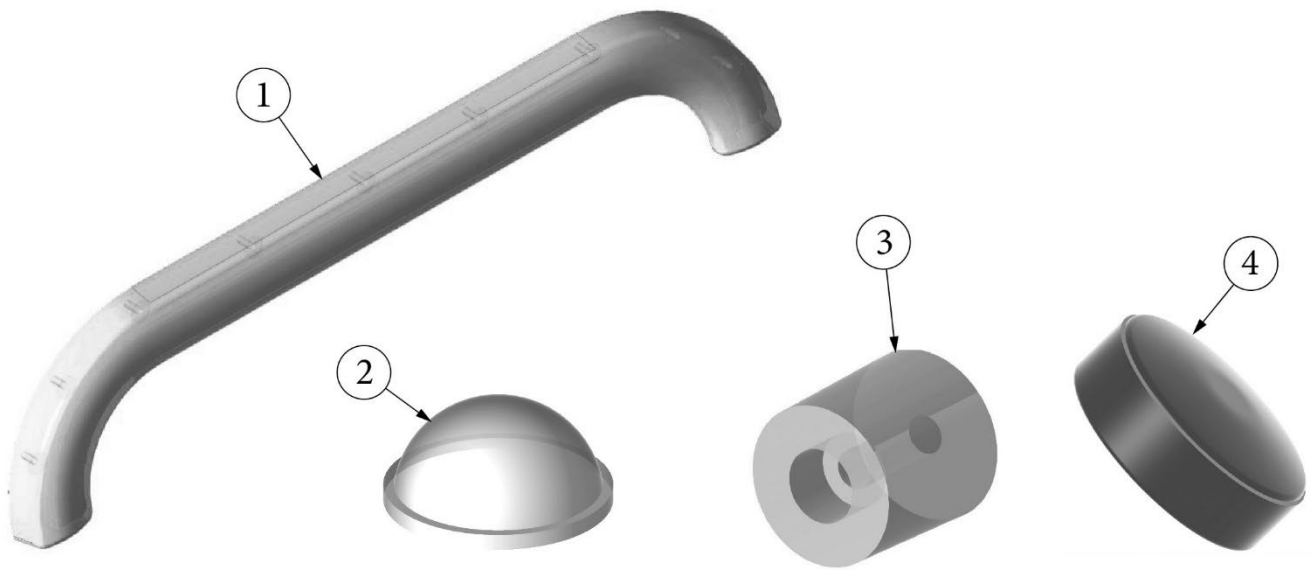

HARDWARE

Head knocker and Rubber Bumpers

1. 382194
2. 381688
3. 381136
4. 382358

Head knocker, White
Bumpon, Clear
Rubber Bumper
Screw Cover, Snap cap, Black