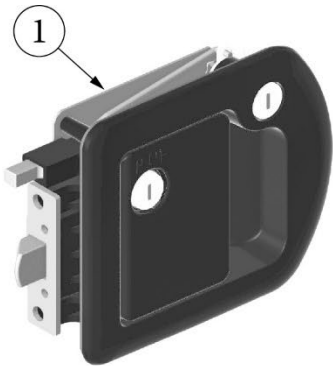

HARDWARE

Main Door Lock, Right Hand Hinge

1. 383017-01
2. 383017-02
383017-03
3. 116274
4. 116509
382122

- Outer Latch Assembly, W/Deadbolt
- Inner Latch Assembly, W/Deadbolt
- Screw Kit, Inside Handle Mounting
Striker Catch, Main Door
- Backer Plate, Striker Catch, Main Door
Key chain, Airstream logo