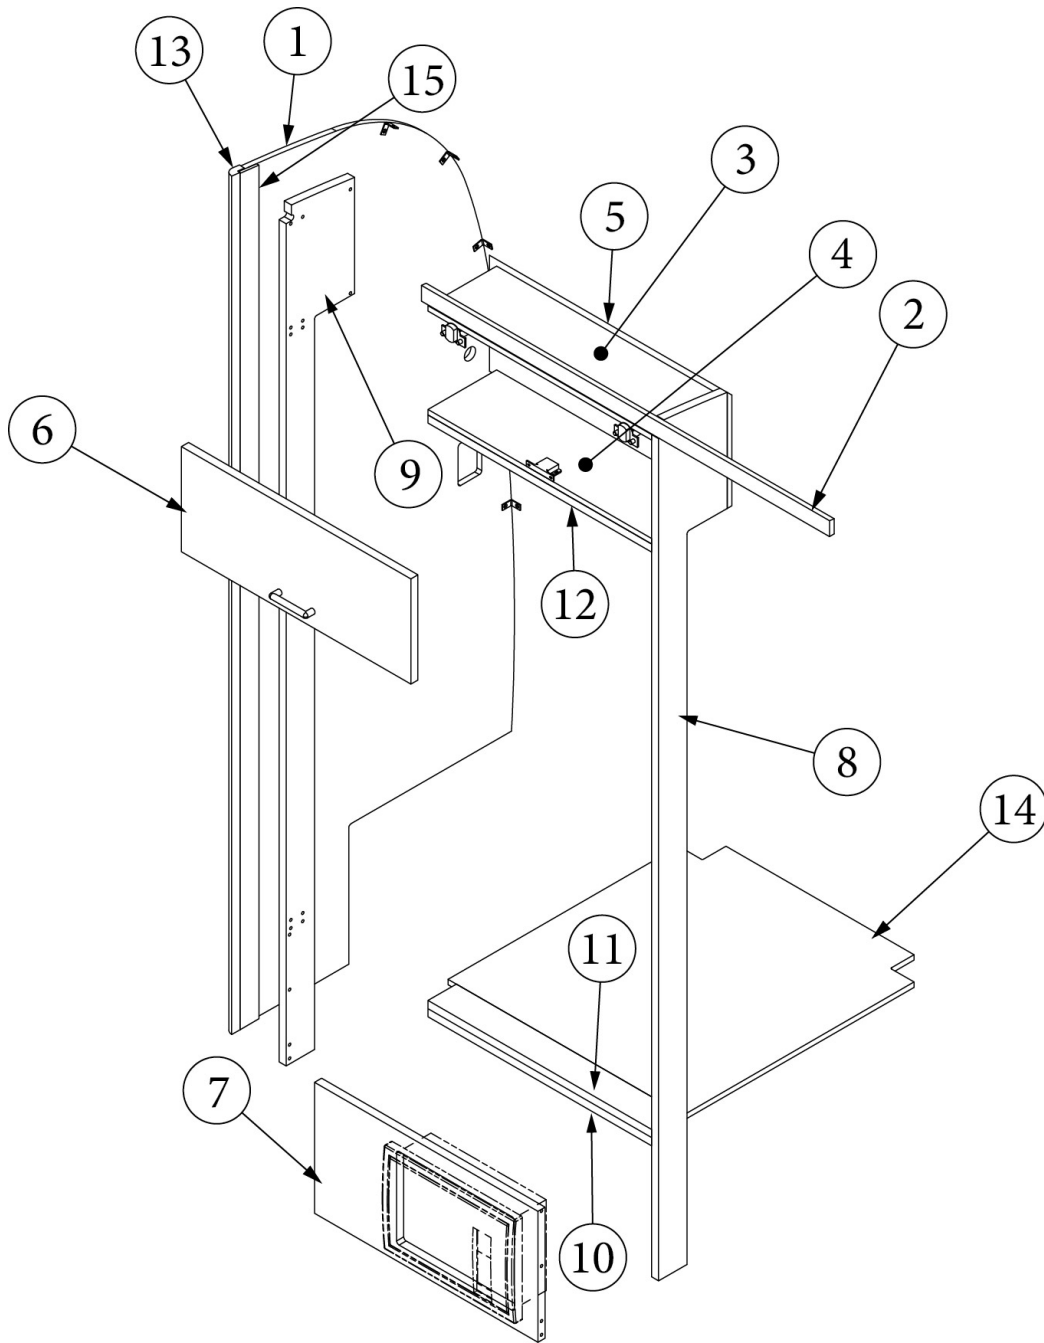

FURNITURE, GALLEY

Refrigerator Cabinet

Parts Listed on Next Page