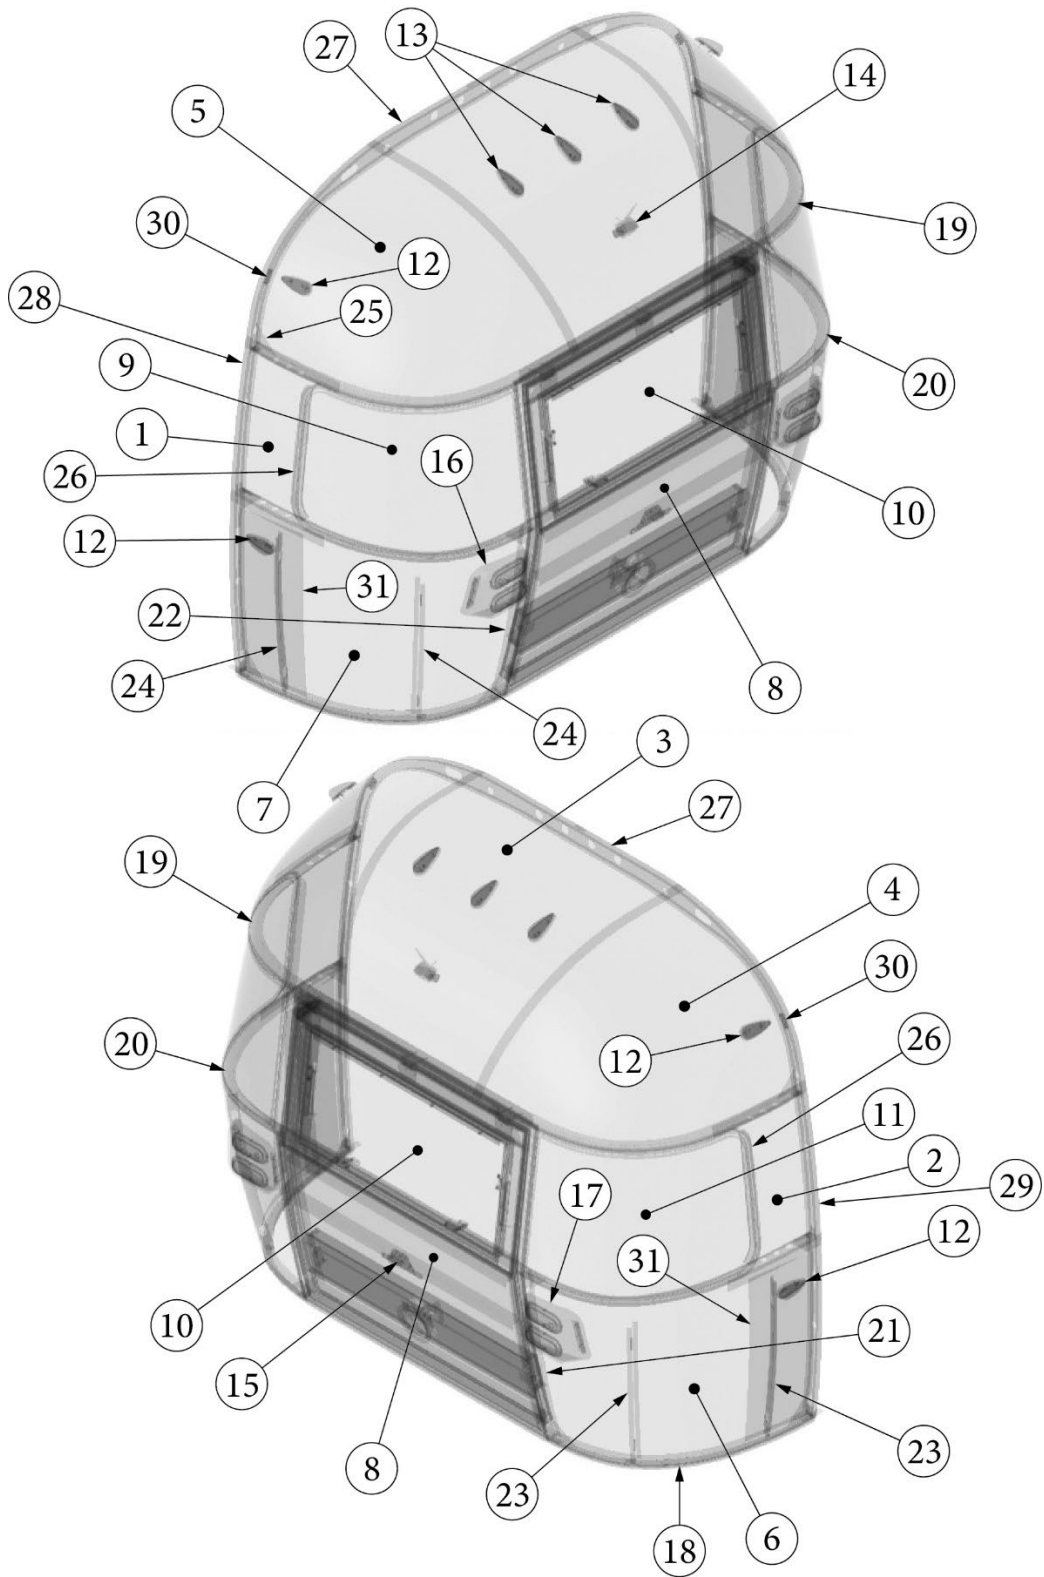

EXTERIOR SHELL

Aft End, Hatch Option

Parts Listed on Next Page