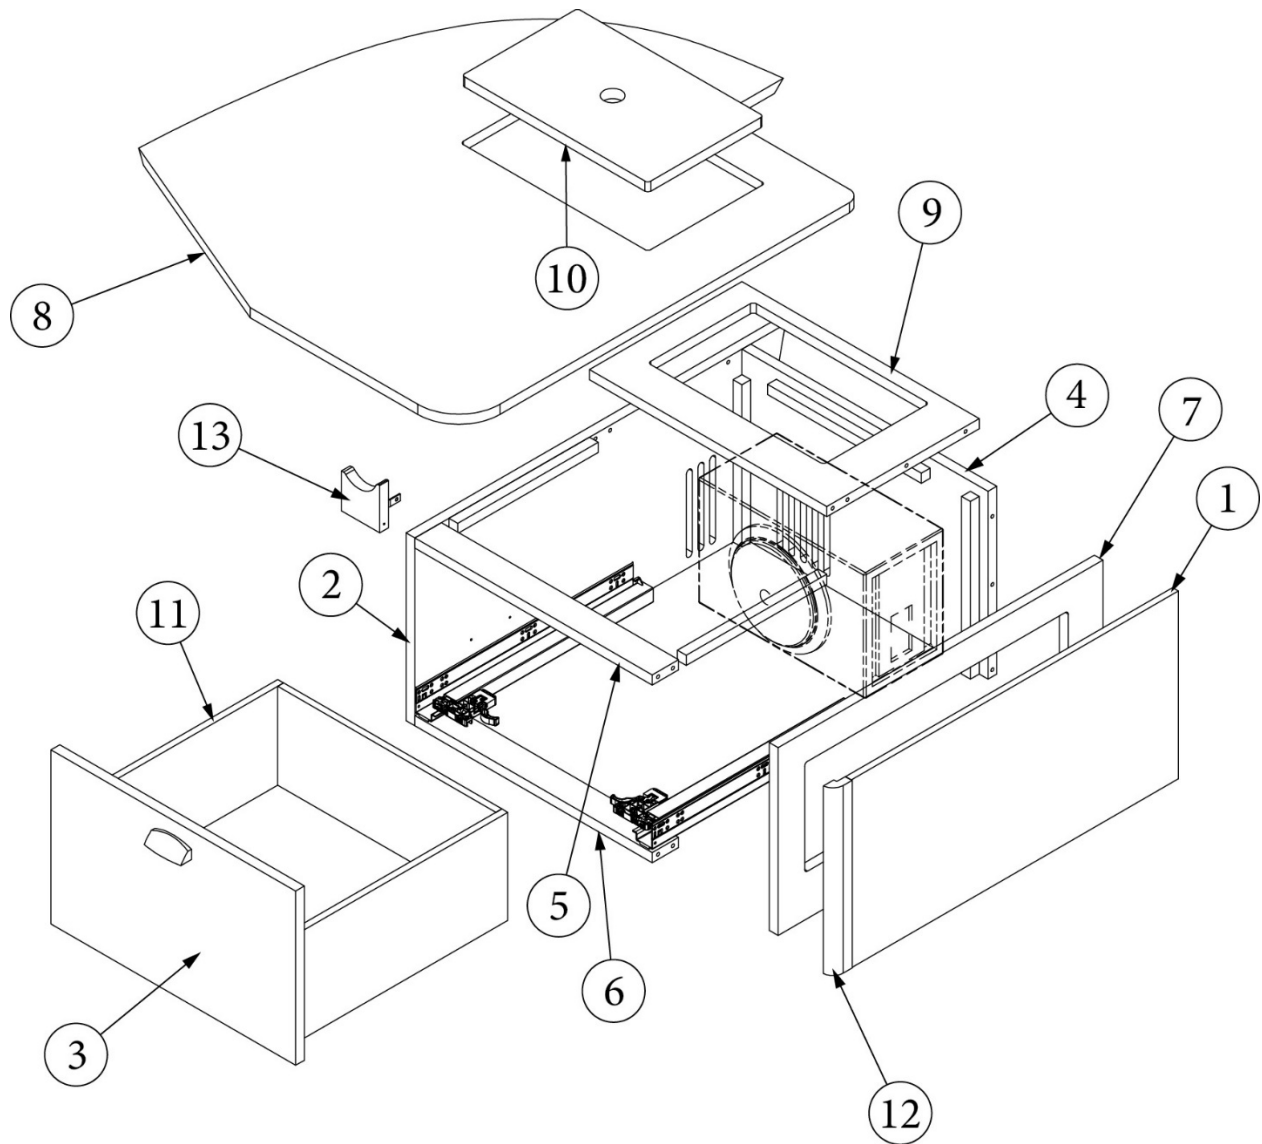

FURNITURE, LOUNGE

Dinette Seat, Curbside, Hatch Option

Parts Listed on Next Page