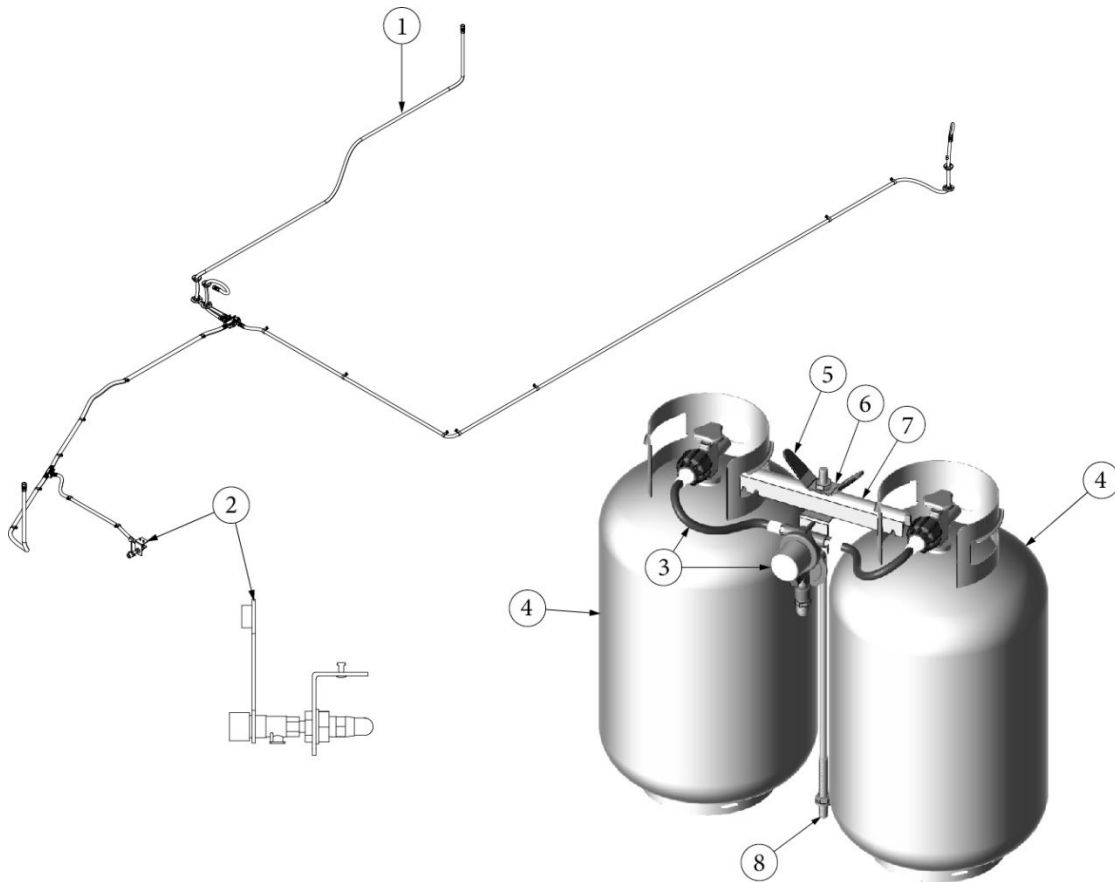

PLUMBING, LPG SYSTEM

LPG System

113937

Install, LP System (not for order/see parts below)

113718-01

Install, Tanks/Regulator, (not for order/see parts below)

1. 943995	Assembly, LP flex line
2. 602465	Exterior propane port assembly
3. 602870	Regulator, LP gas, Dual 11" pigtails
4. 601710-01	Tank, LP Cylinder, Steel, 30LB
5. 381613	Plastisol Cover, LP Wing Handle
6. 455841	Wingnut, LP Bottle
7. 455842	Hold-down, VTD0046
8. 345764	Threaded Rod, 23.5", 1/2-13 4" each end
350132	Flange nut, Serrated, 1/2-13 UNC
386250	Label, LPG service port
365330-04	Sealant, Adseal, RTV #4553
382500	Grommet, .5" Pipe, Press Fit, Sealing
382556	Closeout, 2.38", D LP Assembly BC
512412	Bushing, Snap In, .75" ID