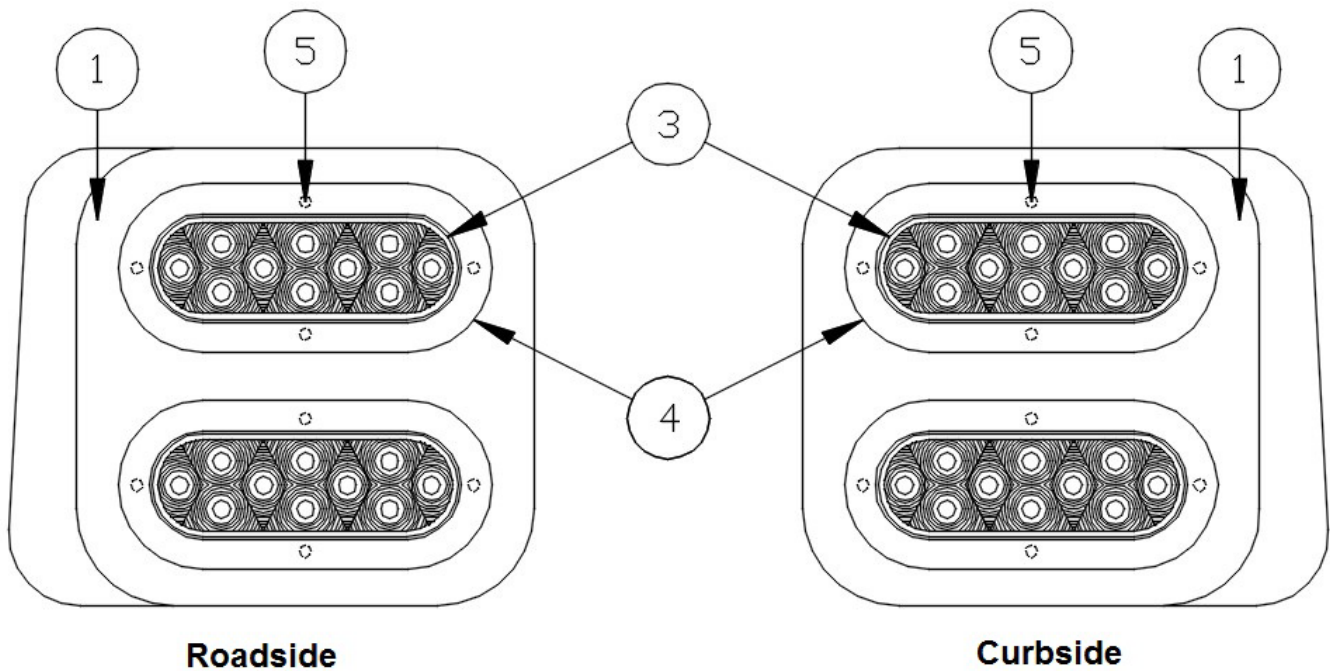

ELECTRICAL, 12 VOLT

Taillight Assembly

952929-01	Taillight Assembly, LED, Roadside
952929-02	Taillight Assembly, LED, Curbside
511664-01	Taillight casting, Roadside
511664-02	Taillight casting, Curbside
512425	6" oval LED taillight kit*
512425-01	Taillight w/Pigtail
512425-02	Trim ring
345473	Screw, #6 x 3/4", Self-drilling
512425-03	Gasket, Taillight

*512425 Taillight Kit Includes Taillight, Trim Ring & Gasket.