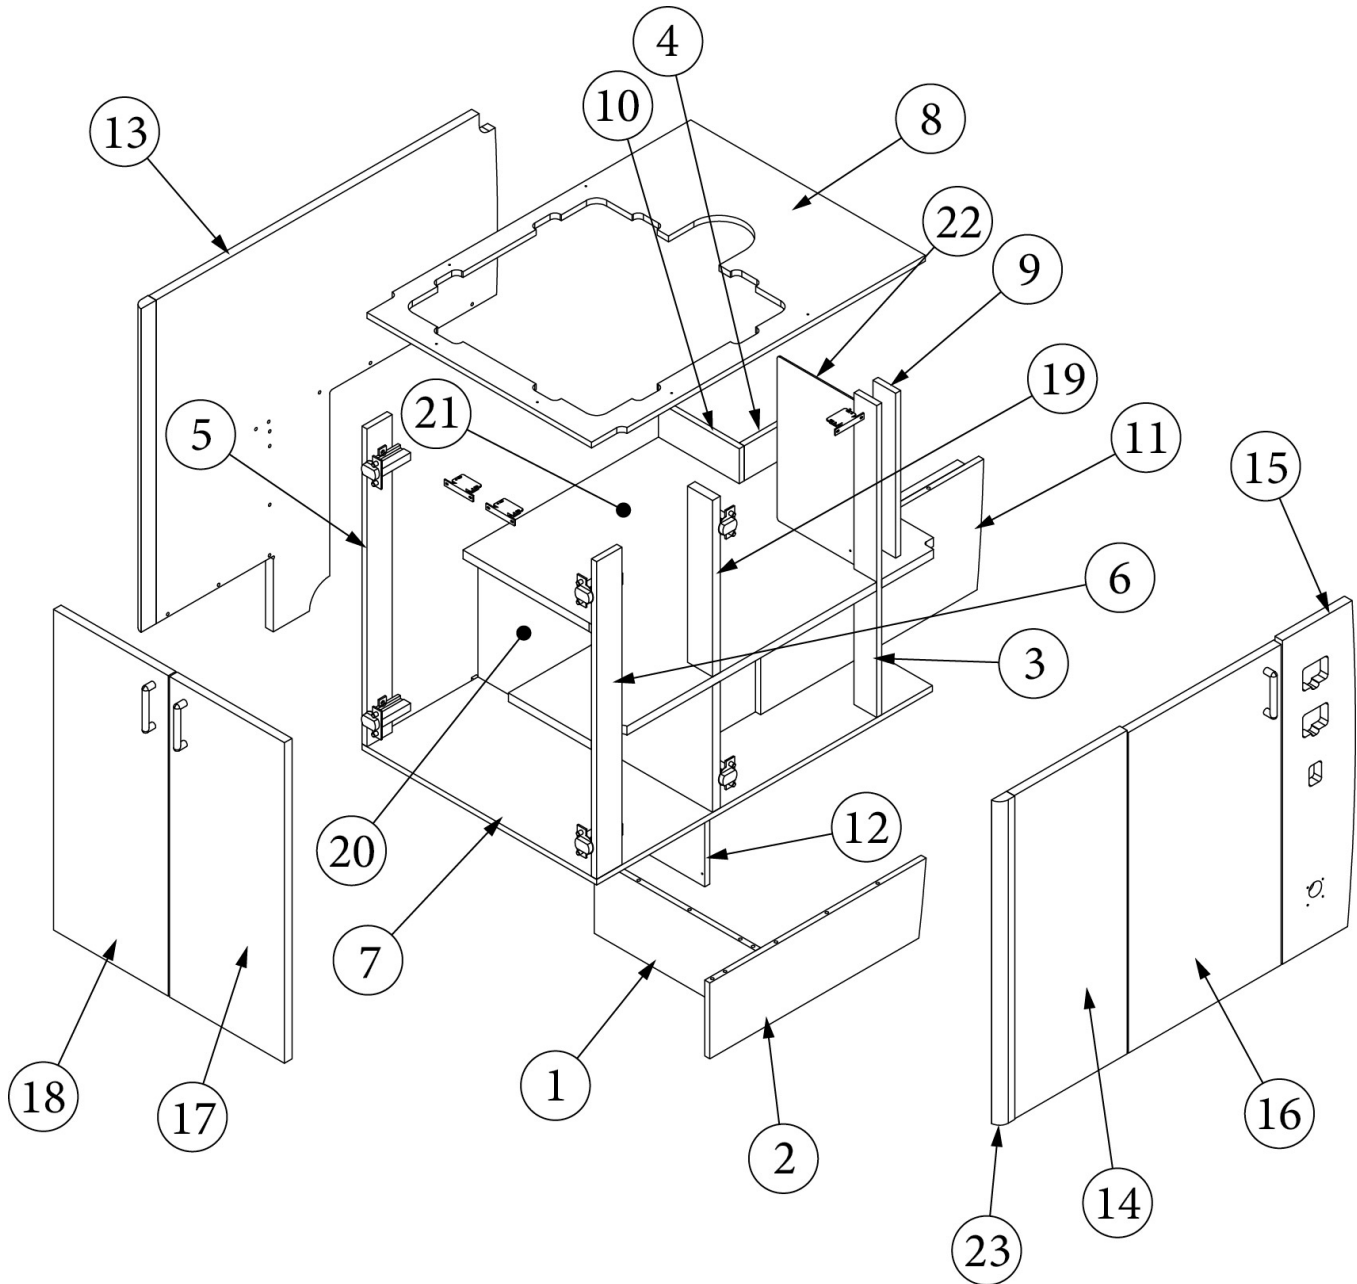

FURNITURE, GALLEY

Galley Cabinet, Sink Side

Parts Listed on Next Page