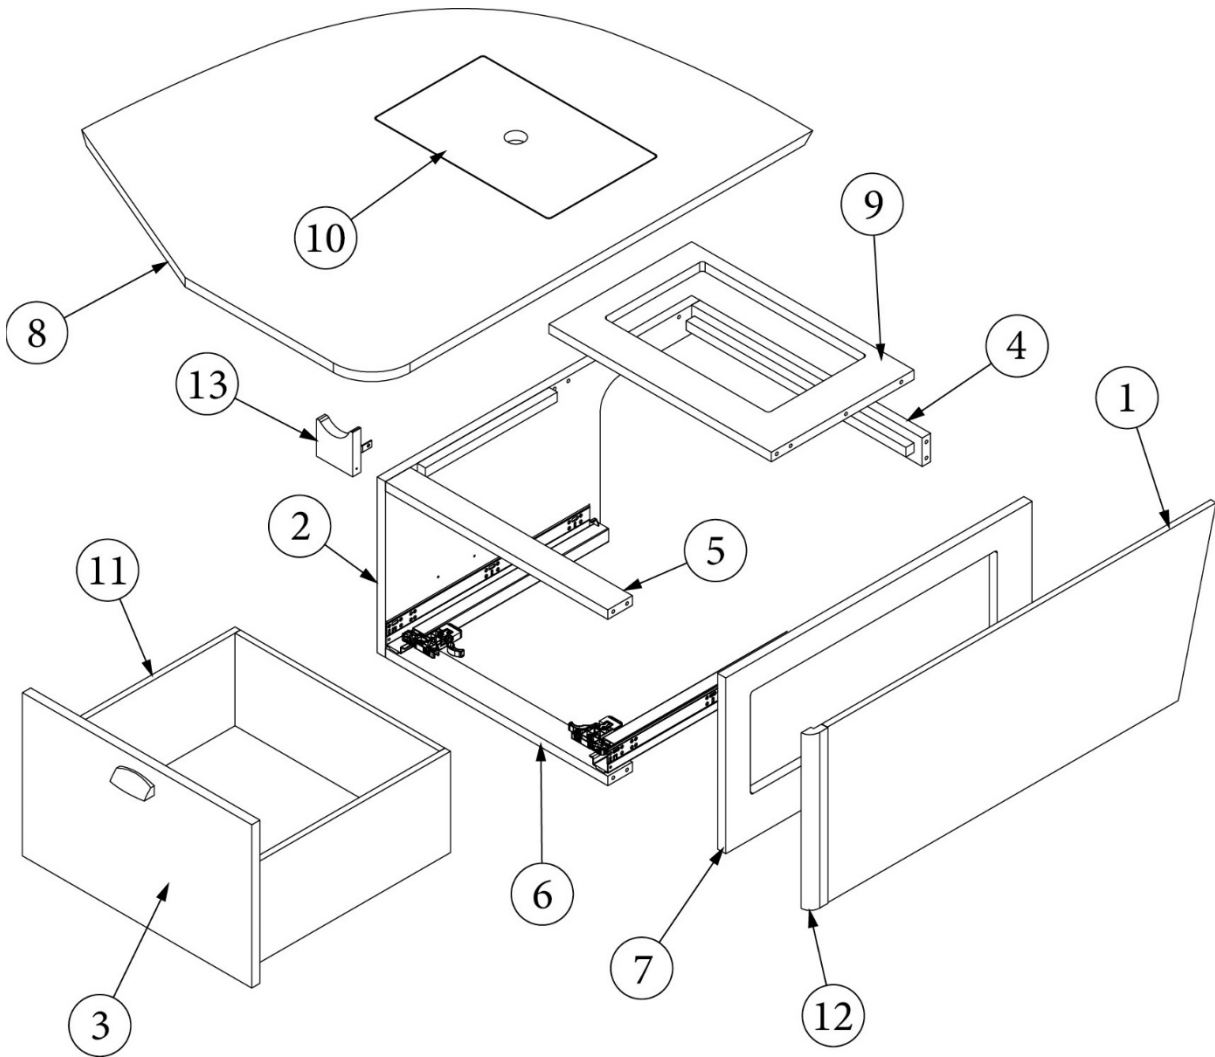

FURNITURE, LOUNGE

Dinette Seat, Curbside

Parts Listed on Next Page

FURNITURE, LOUNGE

Dinette Seat, Curbside

970334

Assembly, Dinette seat, CS

1. 970334&000112BC Pre laminate, .5 x 35.43 x 13.88"
2. 970334&000218BC Pre laminate, .75 x 28.65 x 13.88"
3. 970334&000318BC Pre laminate, .75 x 20.88 x 12.88"
4. 970334&000418CC Pre laminate, .75 x 21 x 2.25"
5. 970334&000518CC Pre laminate, .75 x 20.25 x 2.25"
6. 970334&000618CC Pre laminate, .75 x 20.25 x 2.25"
7. 970334&000718CC Pre laminate, .75 x 27.9 x 13.88"
8. 970334&000818CC Pre laminate, .75 x 33.37 x 40.18"
9. 970334&000918CC Pre laminate, .75 x 20.25 x 13"
10. 970334&001018CC Pre laminate, .75 x 15.88 x 9.88"
11. 969708-01 Drawer Box, 8 x 18 x 19.63"
12. 801706-1014 Trim, Corner, 90 Degree, Red Oak, 1"
13. 204262 Fire Extinguisher Support
- 383028 Drawer Latch, Mechanical, Richelieu
- 382807-08 Drawer slide, Self-close, 18"
- 382807-01 Left Front Fixing Clip
- 382807-02 Right Front Fixing Clip
- 320166-01 Screw, #8 x .50" PH FH ZINC PLA
- 320005 Screw, Sheet Metal, 8 x 1BH
- 386572-01 Edgebanding, Planked Urban Oak, 5/8"
- 386572-02 Edgebanding, Planked Urban Oak, 15/16"
- 380041 Brace, Stanley, Corner, 1"