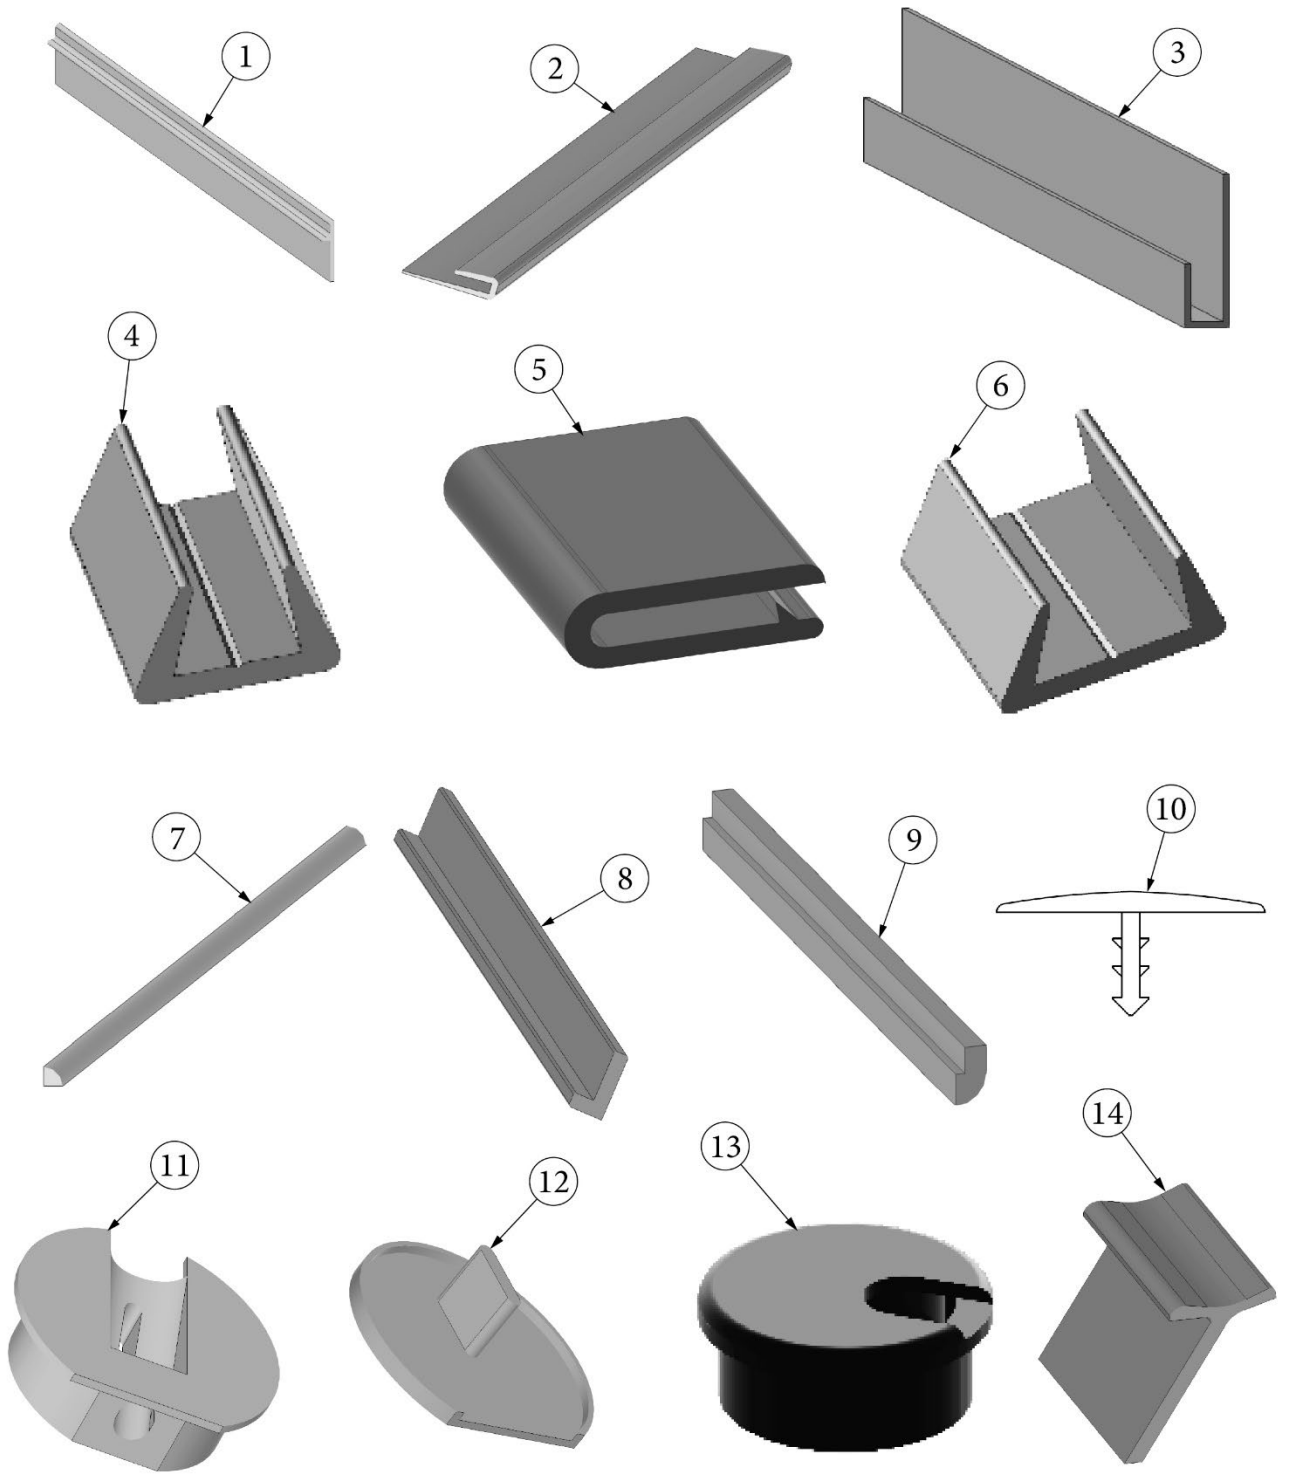

TRIMS AND TOUCH-UP

Trim

Parts Listed on Next Page

TRIMS AND TOUCH-UP

Trim

1. 115064 Trim, Aluminum counter top
2. 114070 J-molding, Mill finish
3. 201666-01 J-molding, 3/16", Plastic, White
4. 203138-04 Extrusion, Plastic, Oak Wall, 1/2"
5. 203225-01 Trim lock, .75", Gray
6. 203464-01 Trim Panel, Plastic Wall Extrusion, Oak 3/4"
7. 800638-1014 Quarter Round Molding, Urban Plank, 1/2"
8. 801665-1014 L-Molding, Red Oak
9. 801706-1014 Trim, Corner, 90 Degree, Red Oak, 1"
10. 203445-01 T-Molding, White, .5625"
11. 382057 Knockdown, 8mm
12. 382057-04 Cap, Knockdown Wht #16387
13. 381209-01 Grommet, W/Cap, Black, 1.5"
14. 201673-01 Cove Molding, Oak, .43"