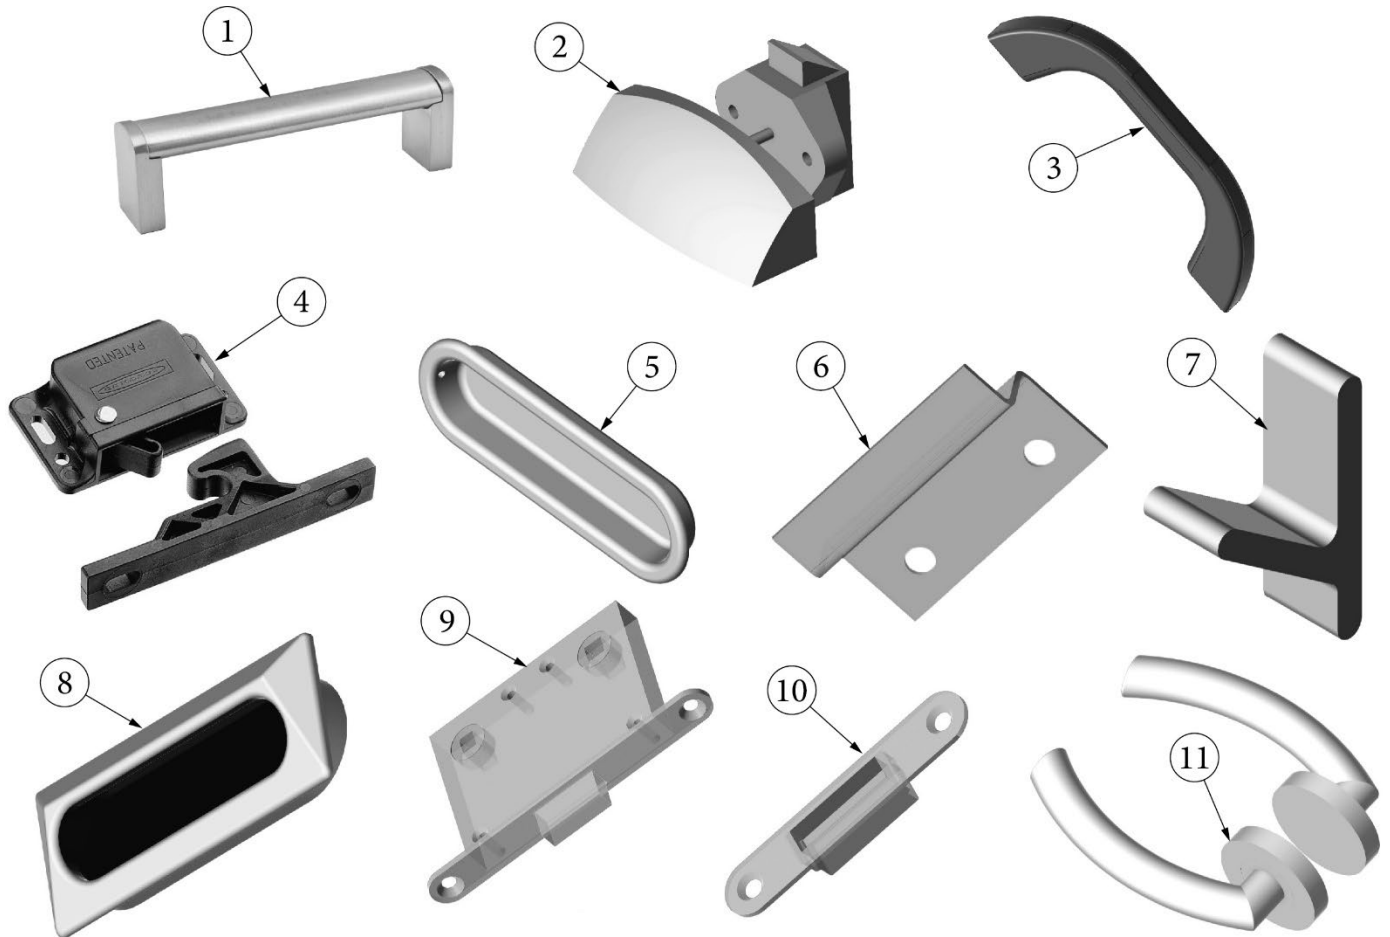

HARDWARE

Interior Latches, Handles and Hooks

1. 386614	Handle, Stainless Steel, 525
2. 383028	Drawer Latch, Mechanical, Richelieu
3. 381737-02	Grab bar, Interior, Black
4. 381228	Catch-grabber, 10LB
381228-02	Catch-grabber, 5LB
5. 382030	Pull, Recessed finger
6. 385940-02	Mirror pull, Chrome
7. 386625	Hook, Contemporary Rubber
8. 381775	Drawer Pull-Flush Satin #UT-105/S
9. 383008	M-Lock Mechanism, 8mm
10. 383008-01	M-Lock Striker Plate
11. 383010-01	Door Handle, Low Profile, Nickel