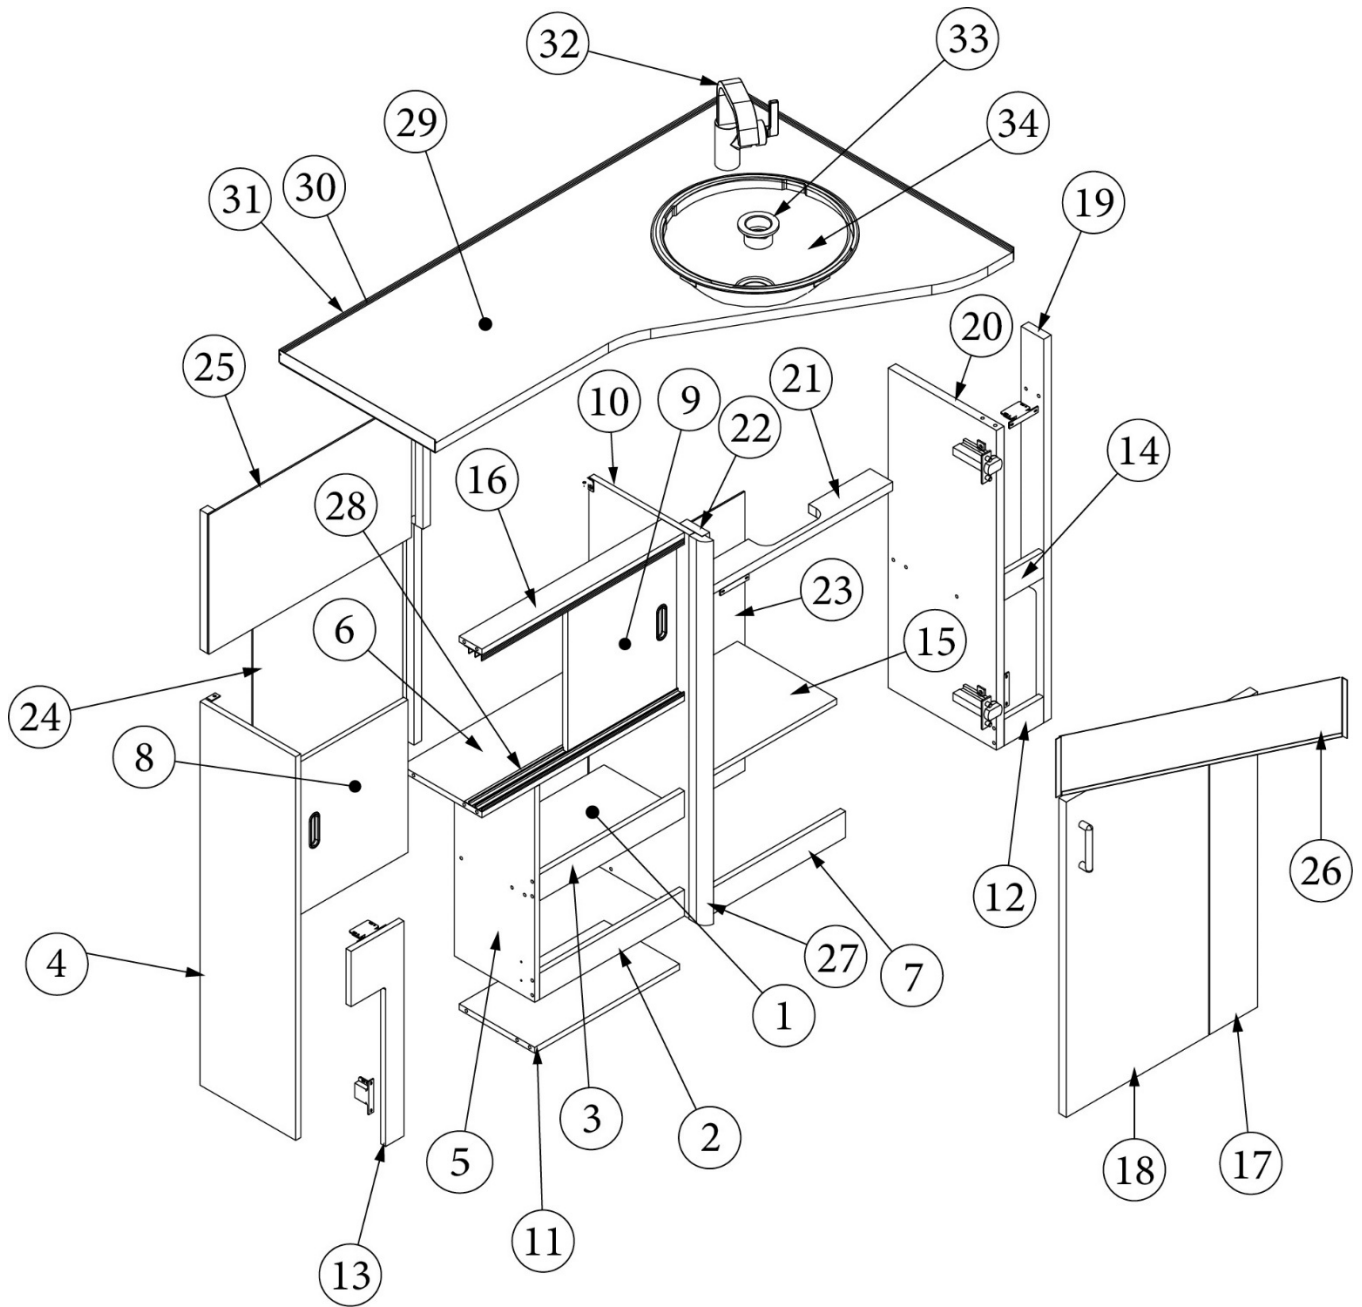

FURNITURE, LAVATORY

Lavatory Cabinet

Parts Listed on Next Page