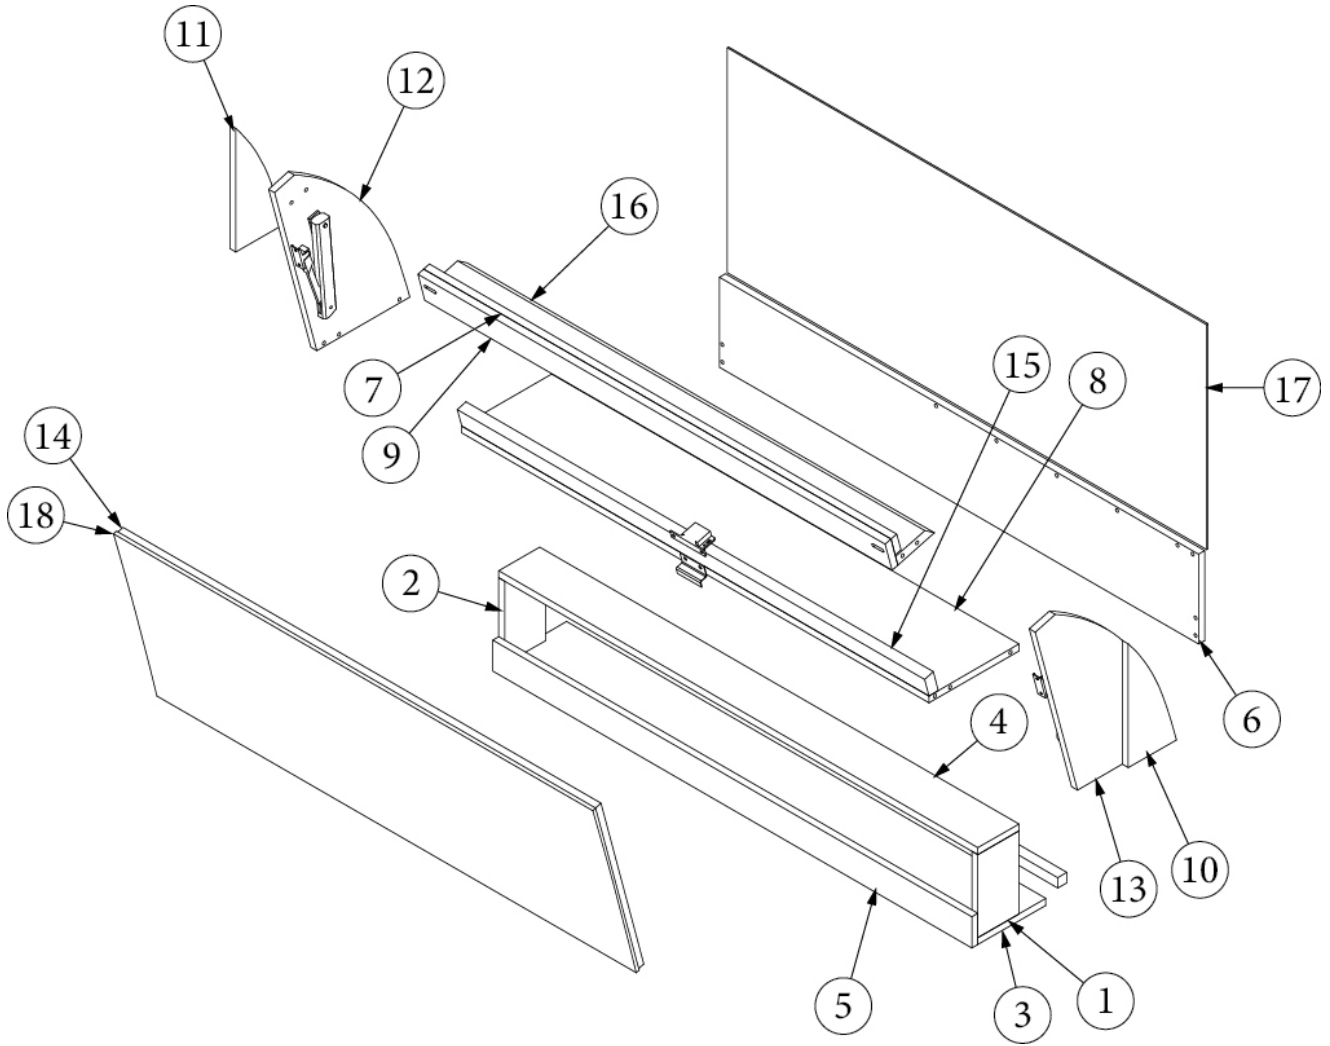

FURNITURE, LAVATORY

Medicine Cabinet

Parts Listed on Next Page