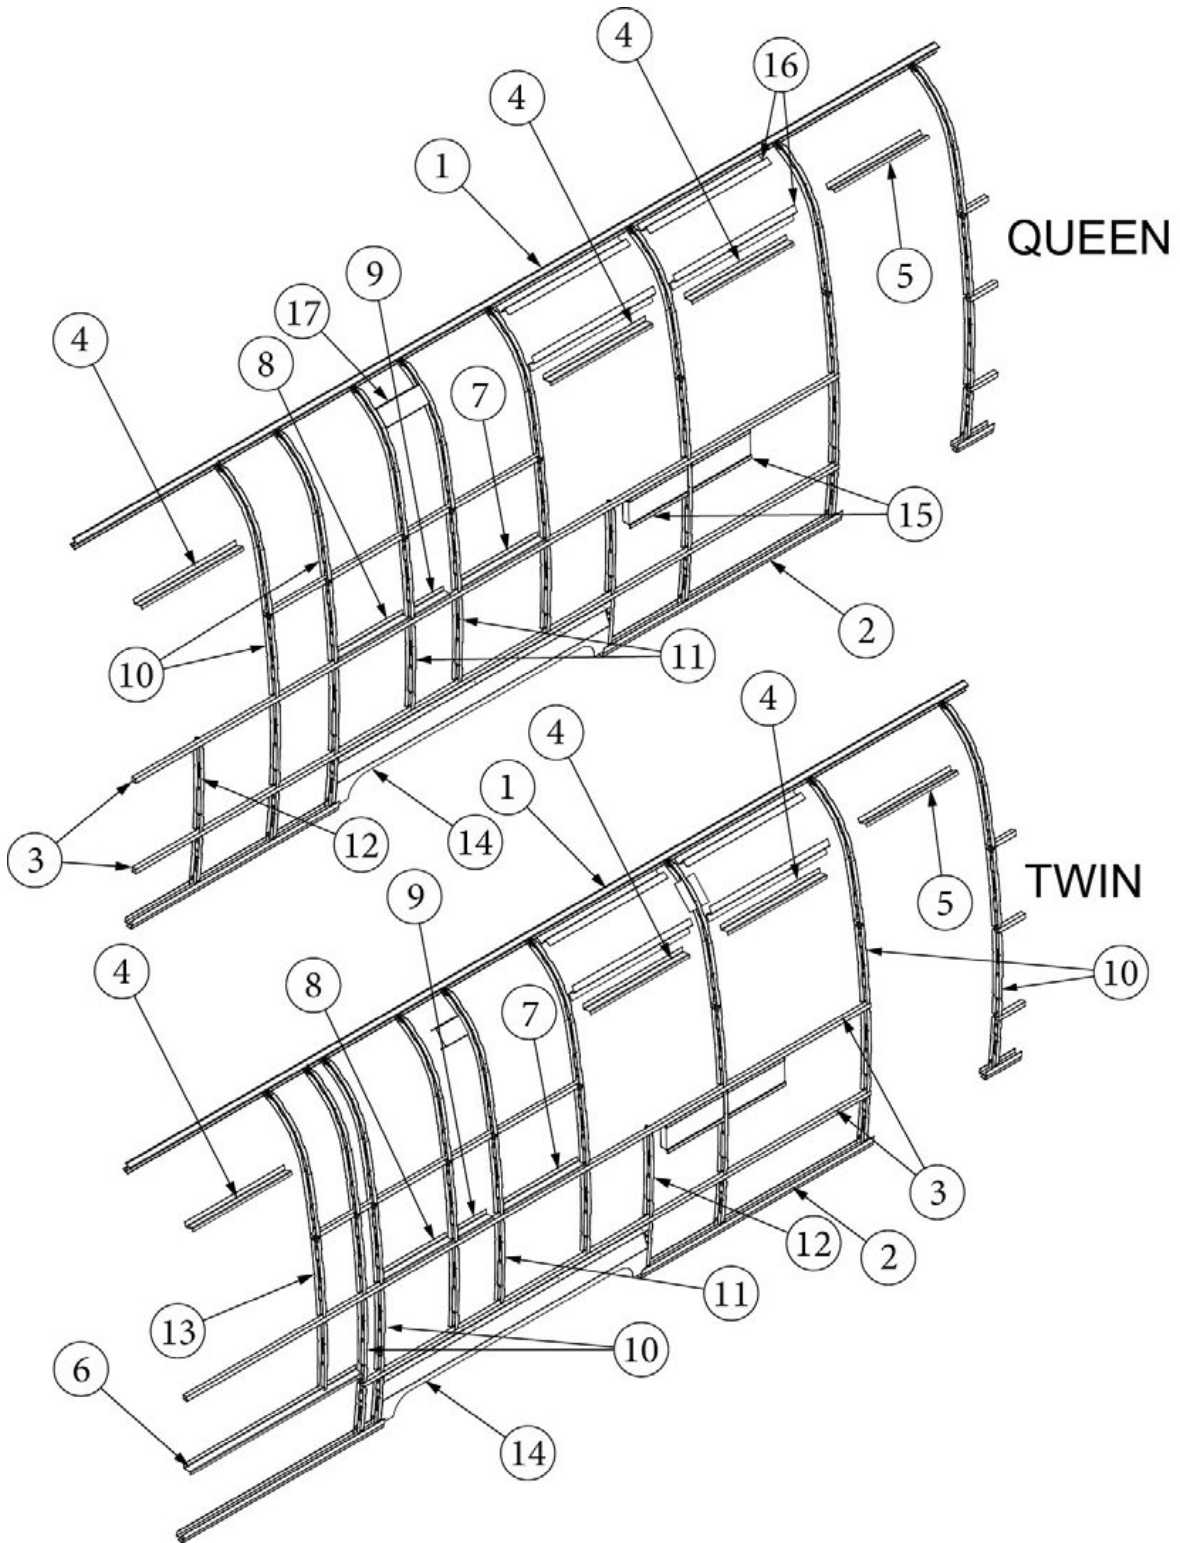

EXTERIOR SHELL

Wall Framing, Curbside, 28RB

Parts Listed on Next Page