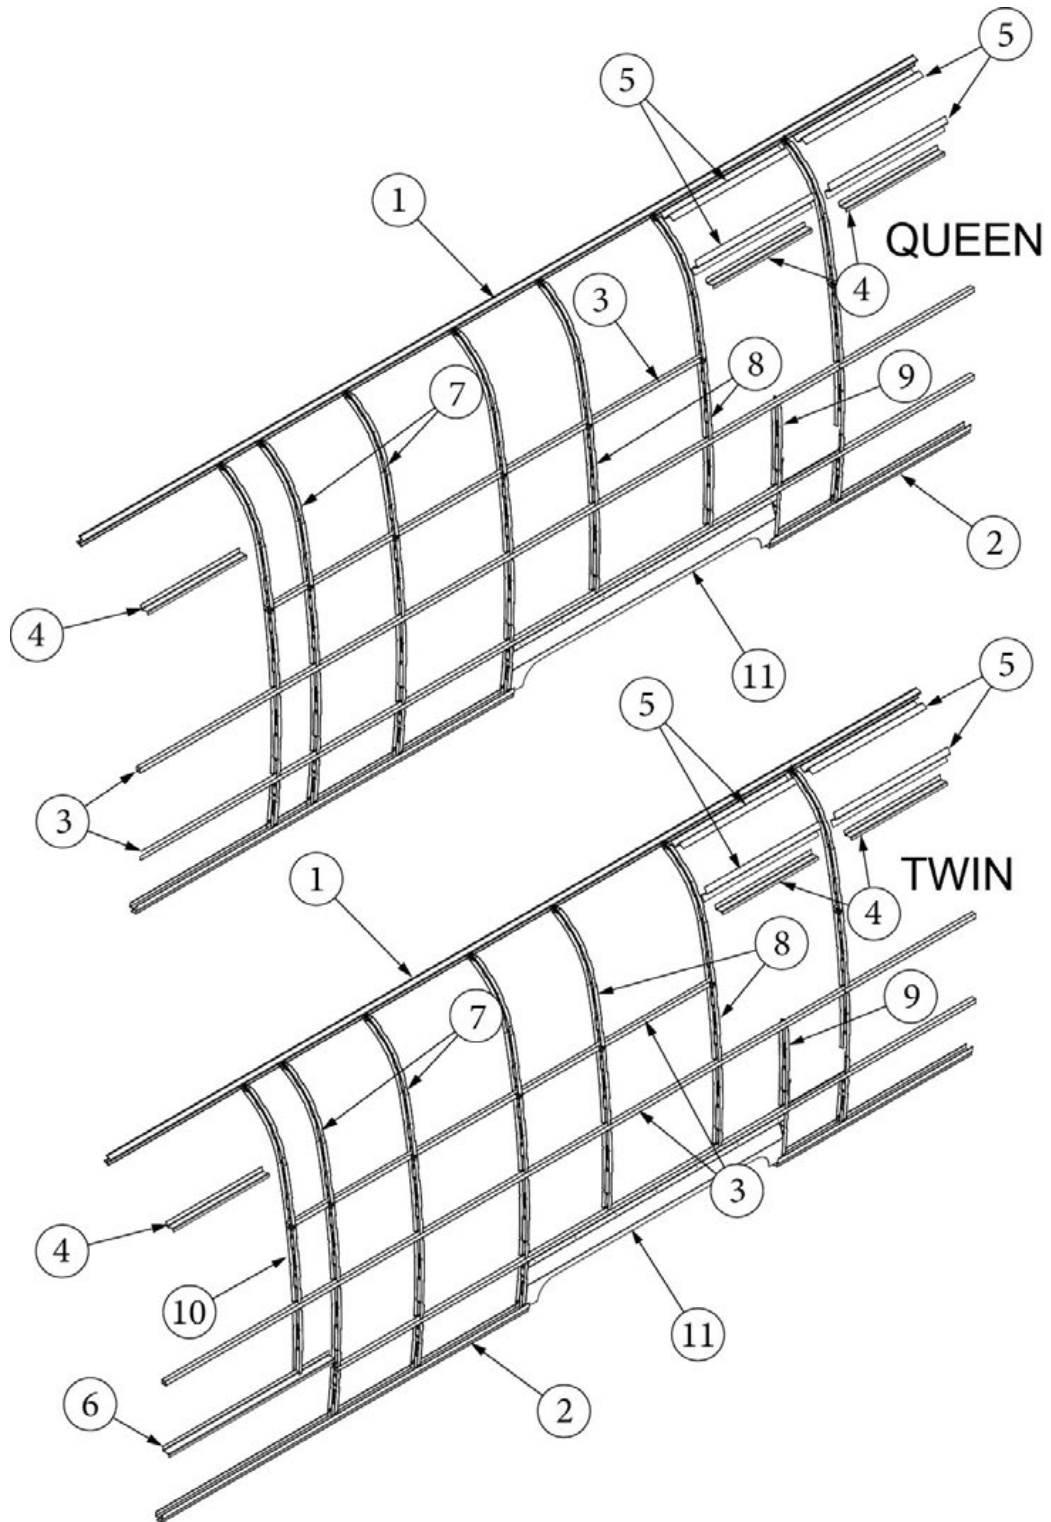

EXTERIOR SHELL

Wall Framing, Roadside, 27FB

Parts Listed on Next Page