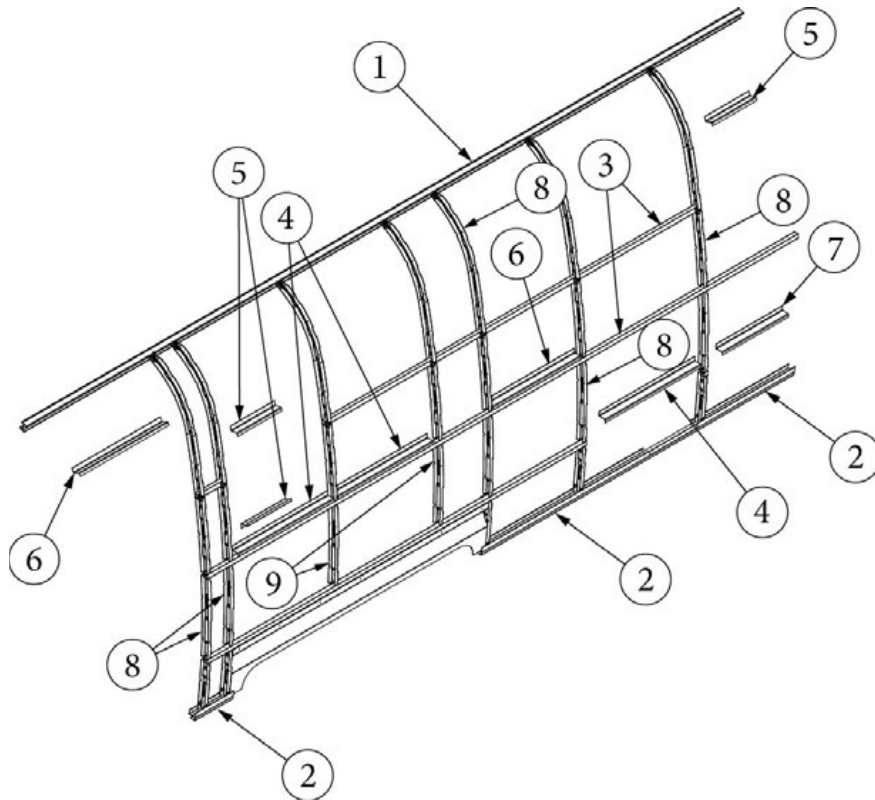

EXTERIOR SHELL

Wall Framing, Curbside, 25FB

923688-02

Assembly, CS Wall, Queen/Twin

1. 104707-05	Extrusion, "I" section, 195"
2. 116221	Extrusion, Floor channel, 192"
3. 116131	Tube, Shell Frame, 1" x 1" x 24'
4. 116219-01	Z Bar, Window Header, 26"
5. 116219-02	Z Bar, Window Header, 12"
6. 116219-03	Z Bar, Door Header
7. 116219-08	Z Bar, Countertop Backer, 18"
8. 116130-01	Wall bow, Standard
9. 116130-02	Wall Bow, Wheel Well
10. 116130-04	Wall Bow, Window
11. 116312-01	Header, Wheel Well, Dual Axle
114880-04	Aluminum sheet, Upper, .04" x 51" x 201"
114879-04	Aluminum sheet, Lower, .04" x 33" x 199.25"
116131-01	Filler tube, Shell frame
114813-02	Angle, 1.25 x 2 x 2.5"
114813-03	Angle, 1.1 x 1.5 x 3.5"
454931-09	Backer Plate, Side Wall, Power Awning