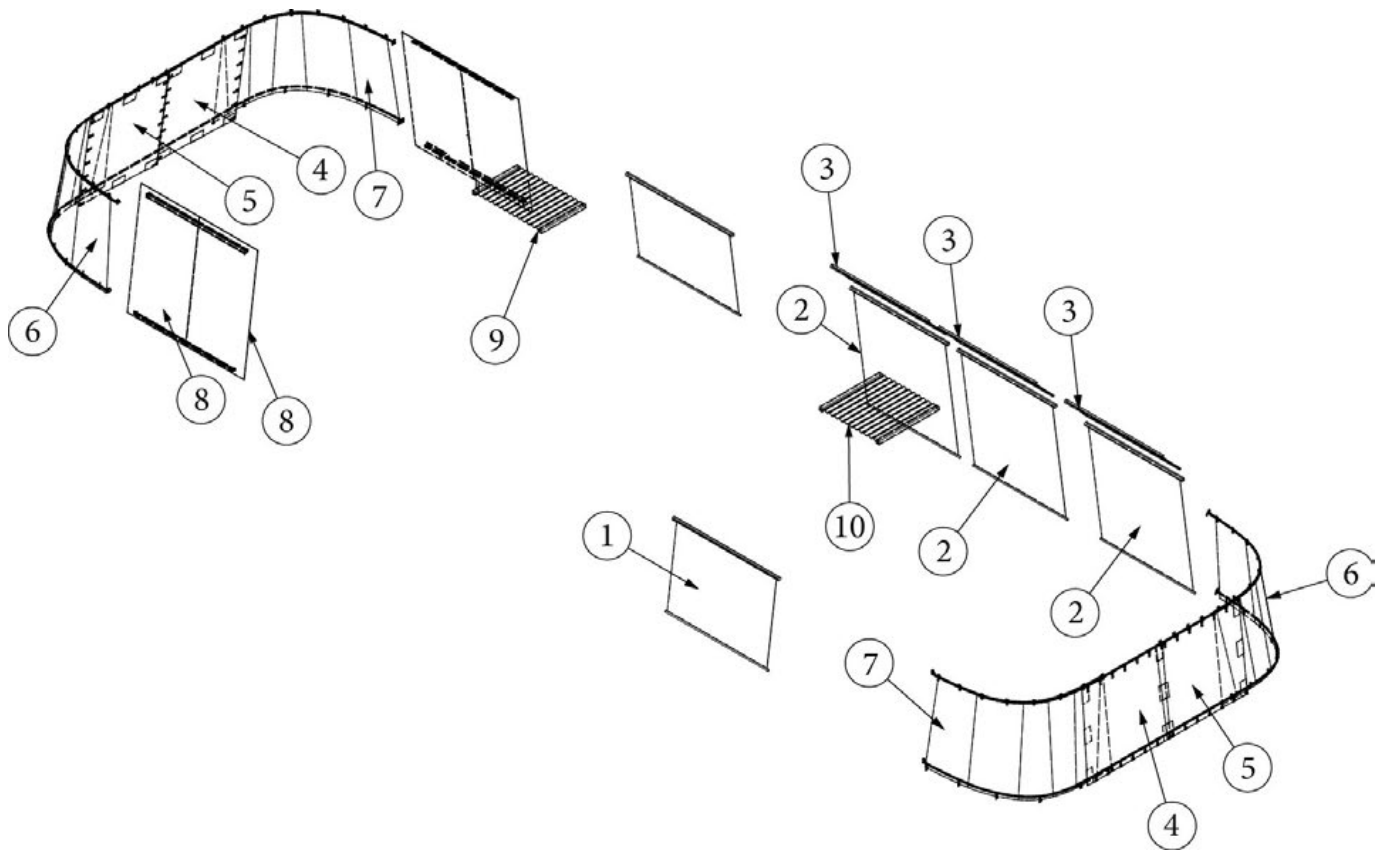

WINDOW COVERINGS

Drapes and Shades, 30RB

135345

Window Coverings Install (not for order/see parts below)

1.	703700-02	Shade, 32.5 x 24, Oceanair
2.	703700-04	Shade, 29.75 x 34, Oceanair
3.	704199-02	Shade-Pull VV 31.25 X 9.5 Ash
4.	998144-05	Drape-CS Frt Pnl 27"X 25.50"
5.	998144-07	Drape-RS Frt Pnl 27"X 25.5"
6.	998144-09	Drape-CS Side Panel 37" X 25.5"
7.	998144-11	Drape-Rs Side Panel 37" X 25.5"
8.	998171-20	Pull Curtain, 19" x 34.5"
9.	704120-01	Shade, Skylight, 14.5 x 22, Grey
10.	704120-02	Shade, Skylight, 19.25 x 20, Grey