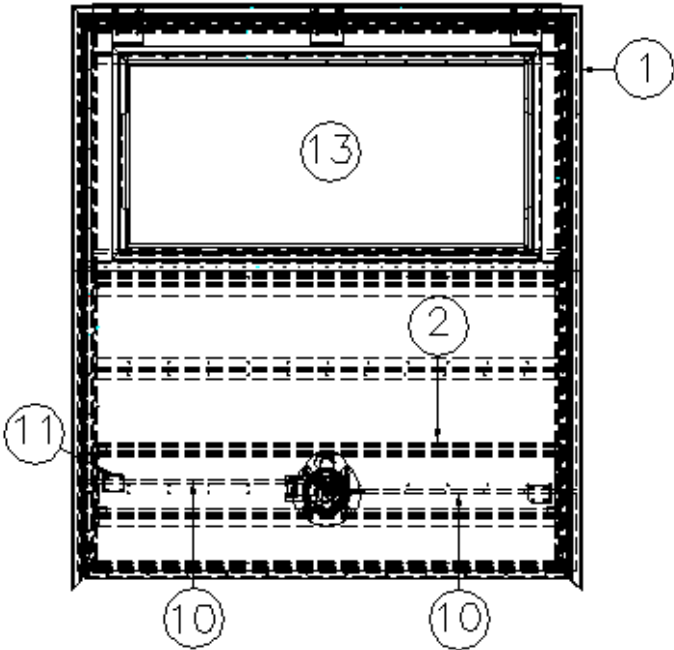

EXTERIOR DOORS

Hatch Door

Parts Listed on Next Page