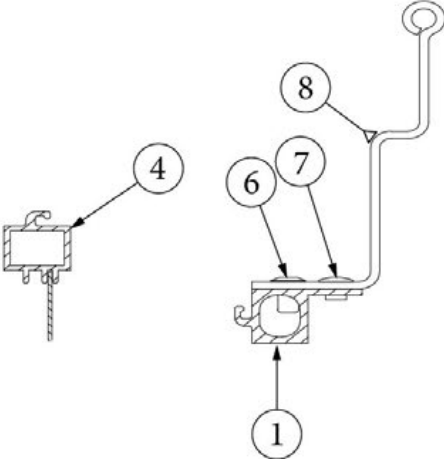

EXTERIOR DOORS

Screen Door, New Style

Parts Listed on Next Page