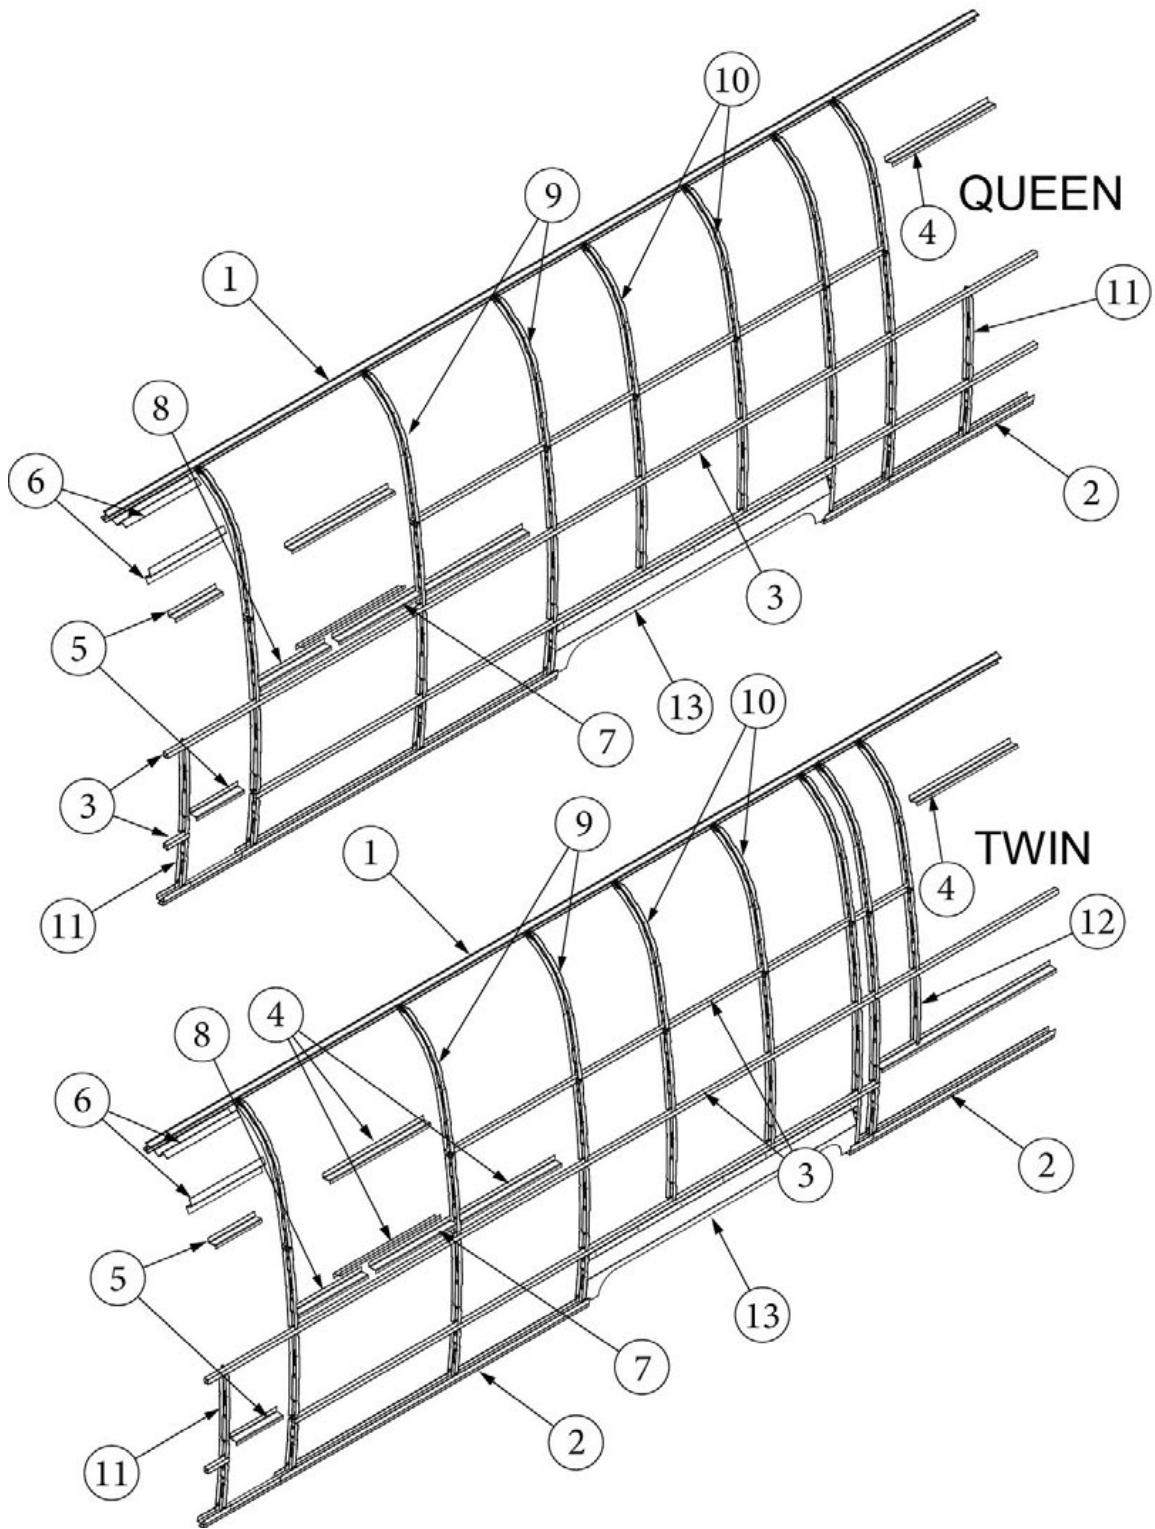

EXTERIOR SHELL

Wall Framing, Roadside, 28RB

Parts Listed on Next Page