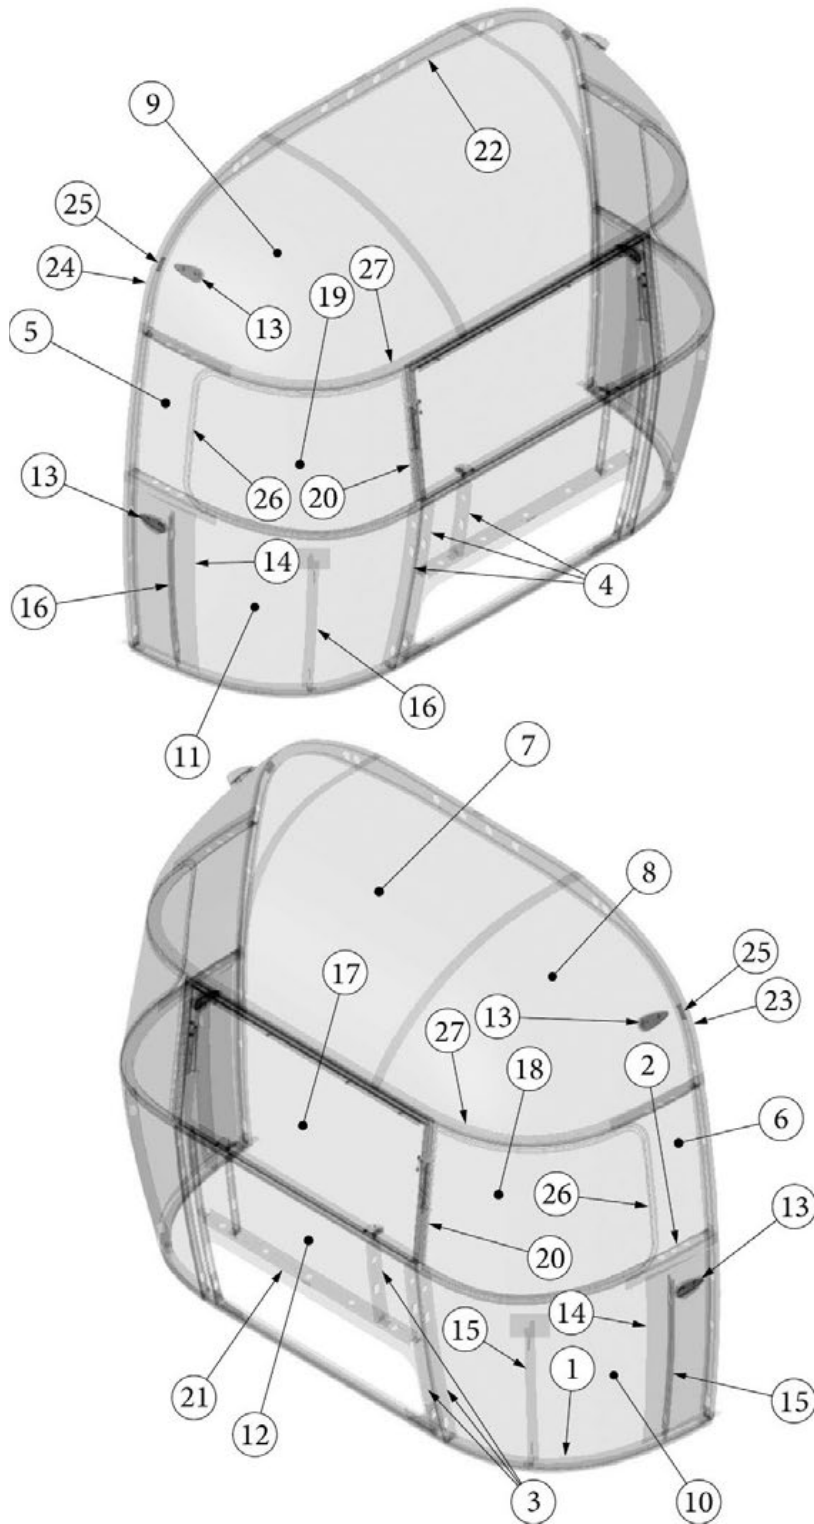

EXTERIOR SHELL

Front End, Twin, 25FB

Parts Listed on Next Page