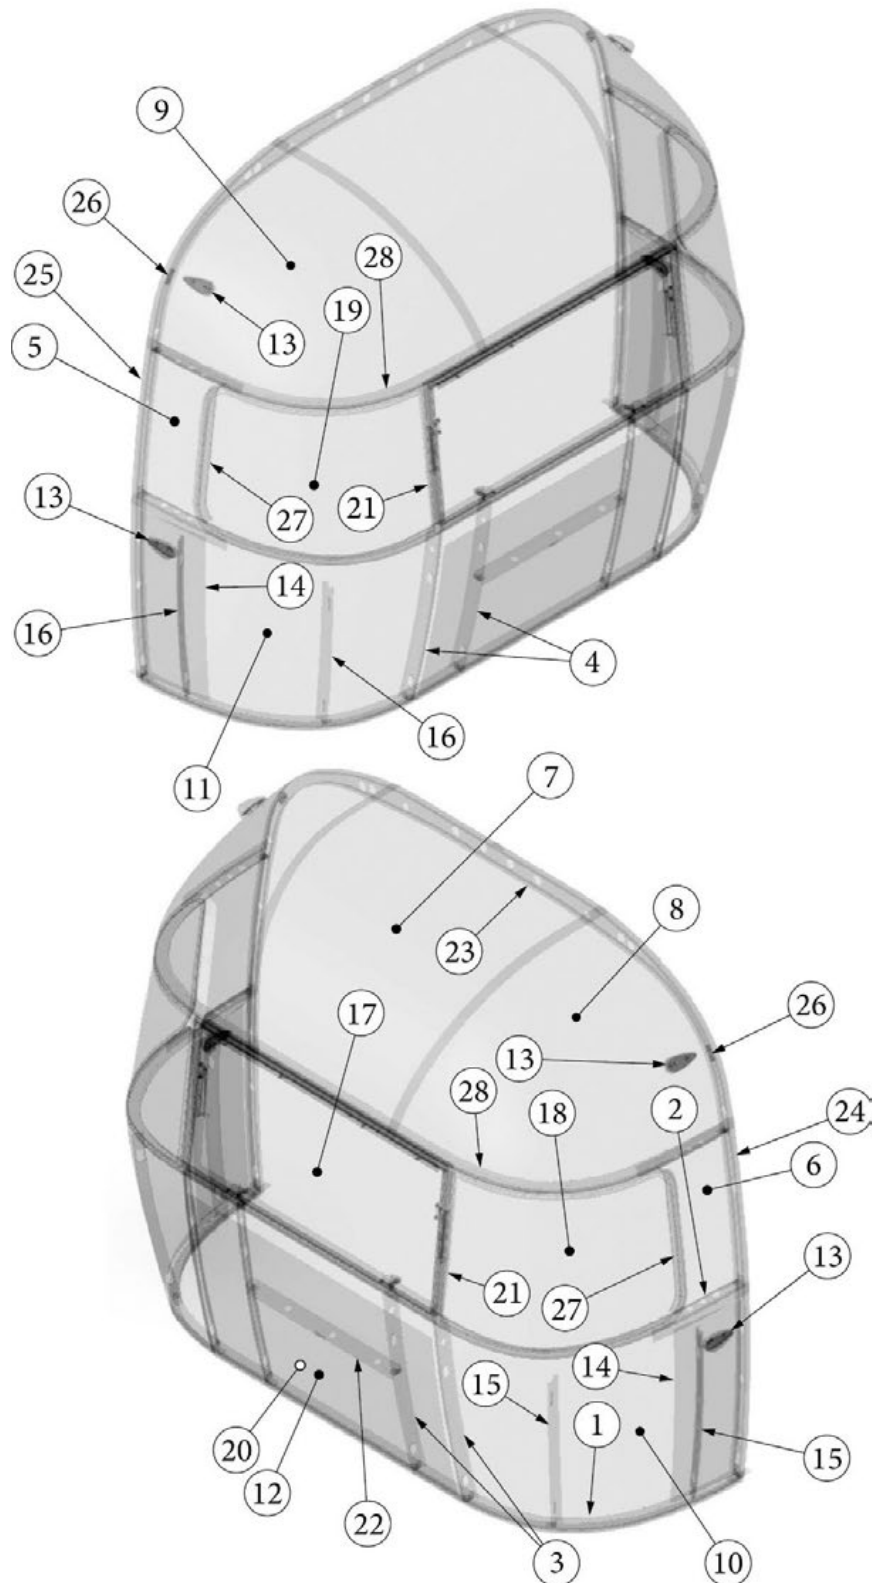

EXTERIOR SHELL

Front End, 28RB, 30RB

Parts Listed on Next Page