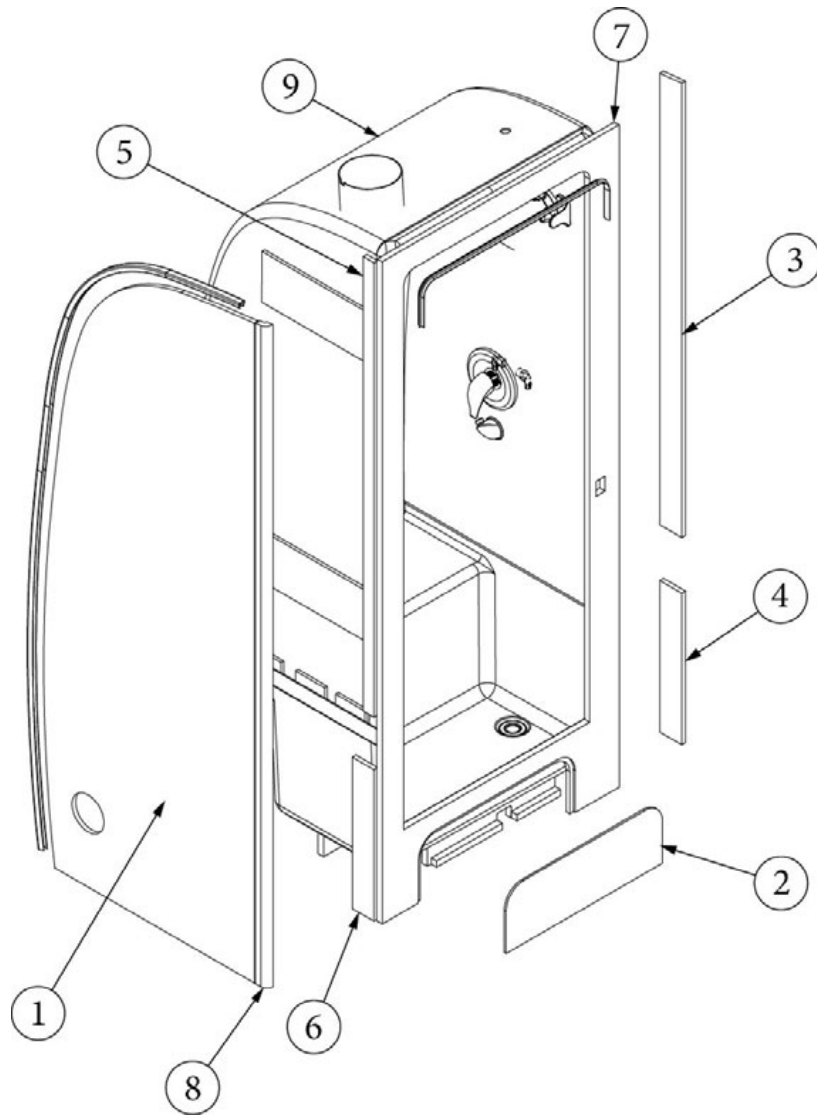

FURNITURE, LAVATORY

Shower Module, 28RB

Parts Listed on Next Page