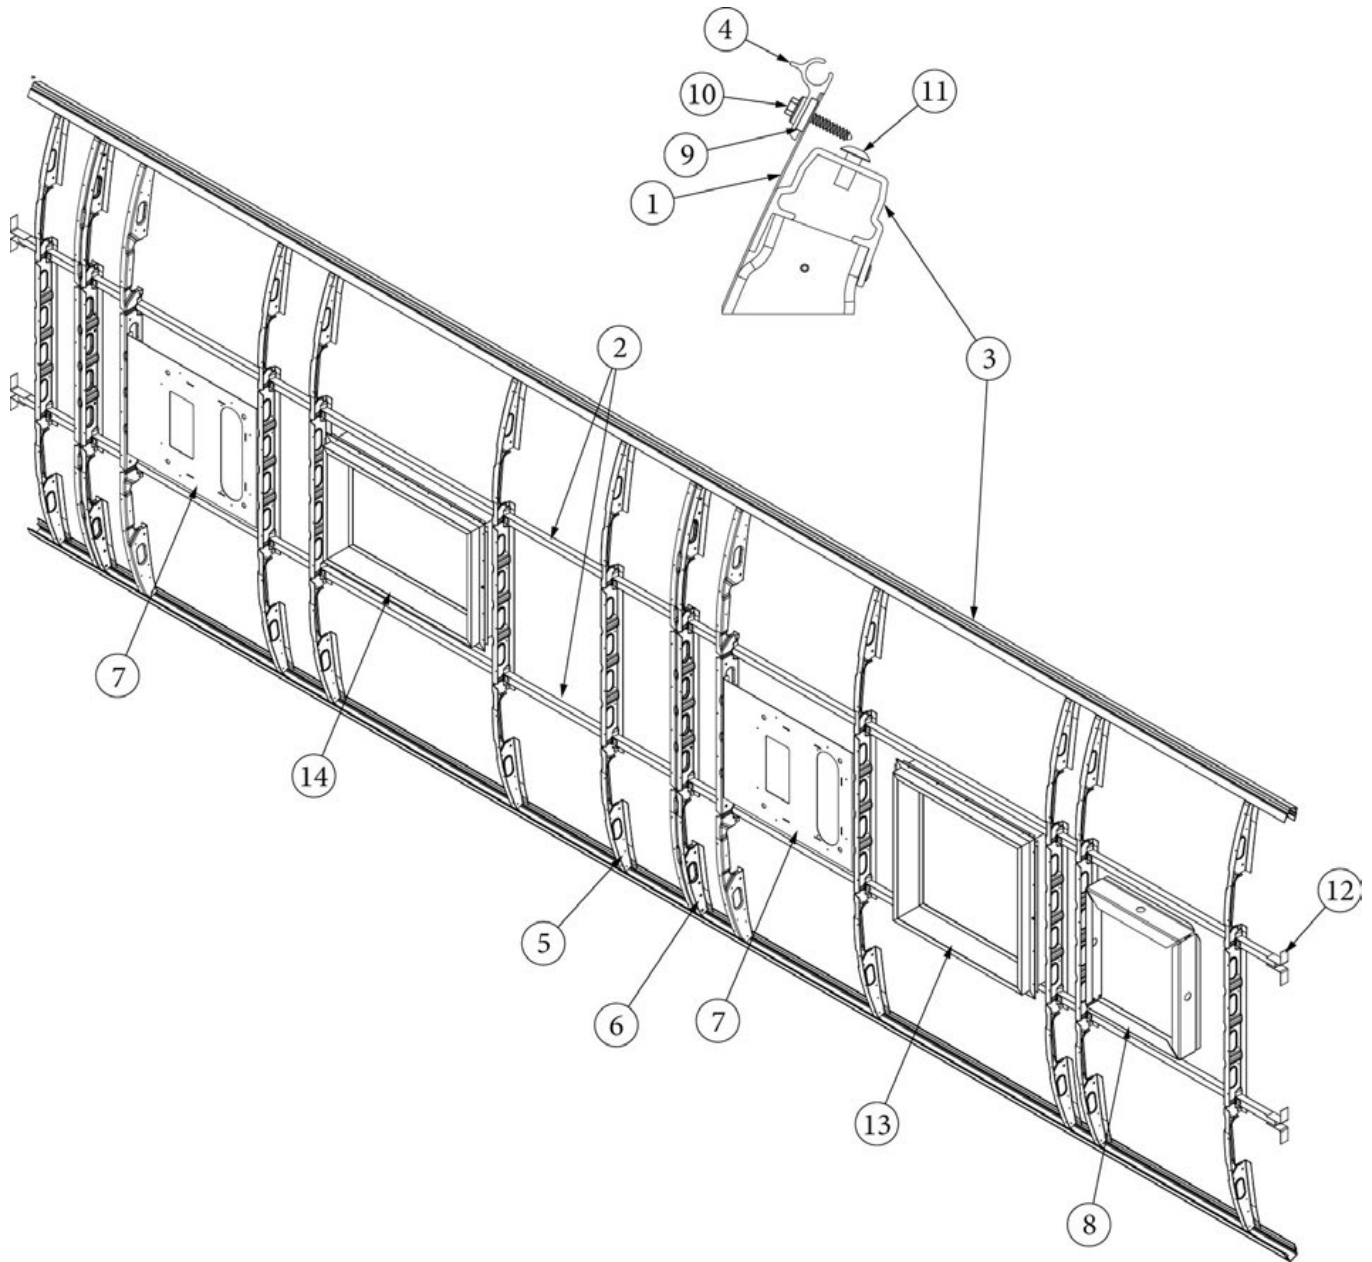

EXTERIOR SHELL

Roof, 2AC Units, 28RB

Parts Listed on Next Page