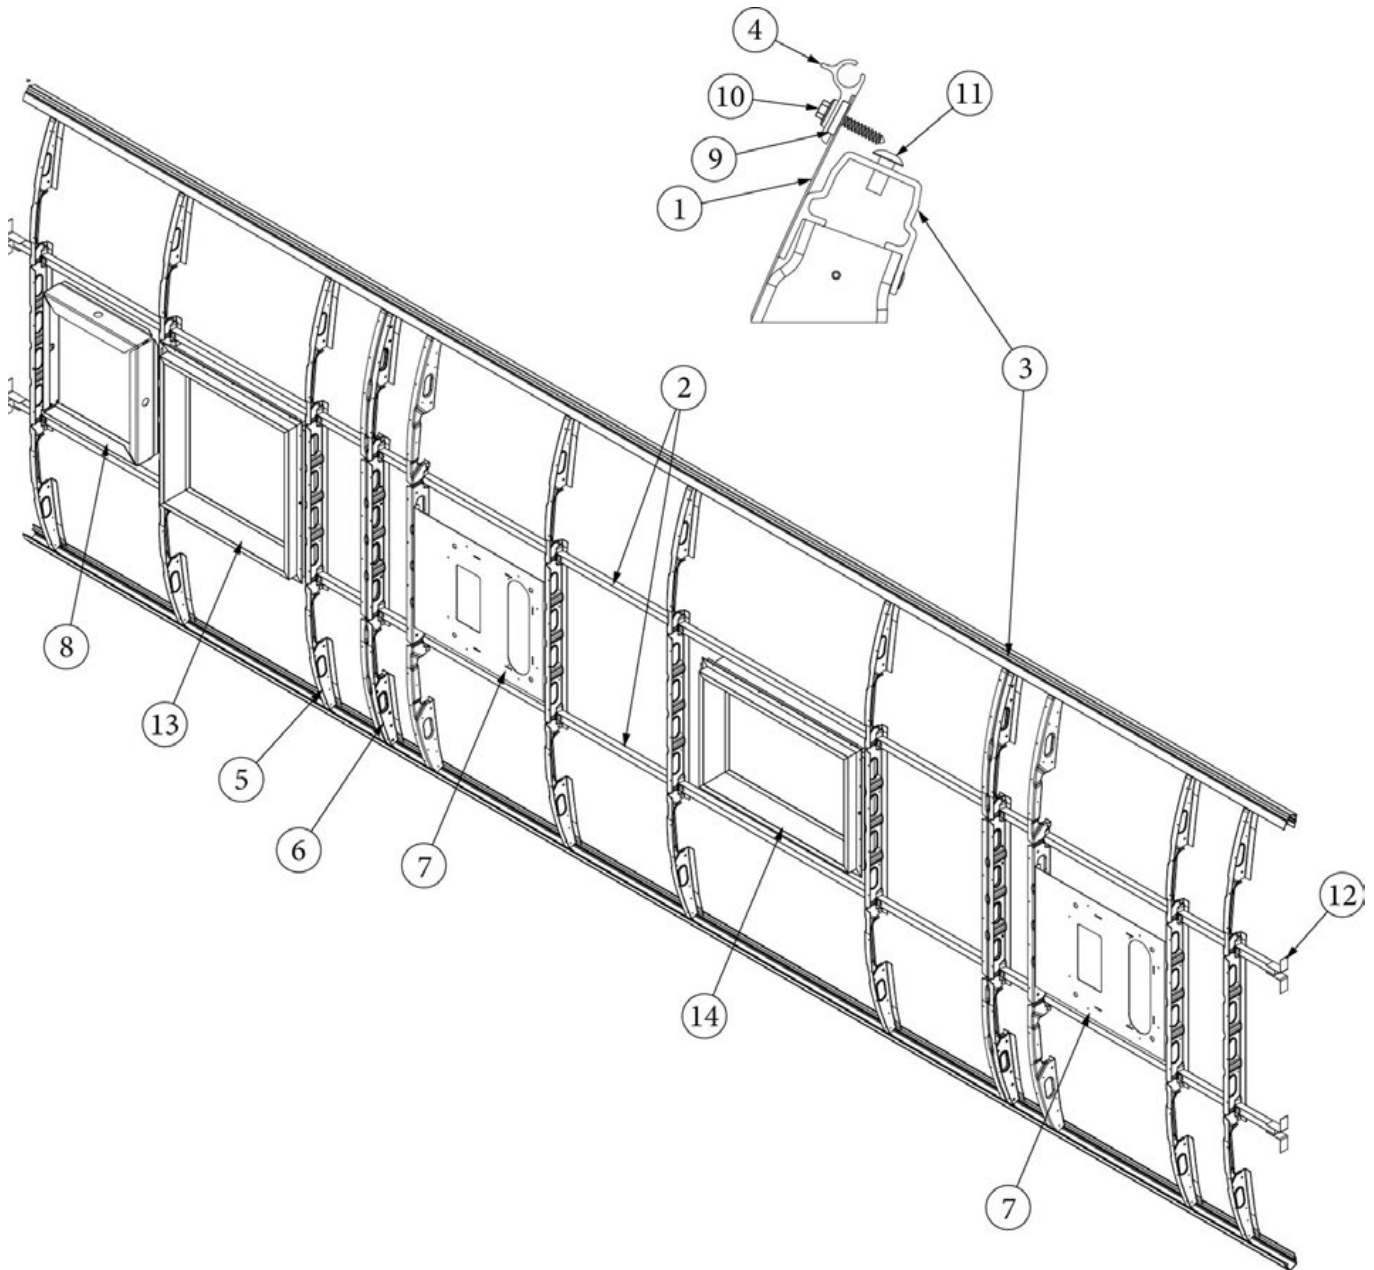

EXTERIOR SHELL

Roof, 2AC Units, 27FB

Parts Listed on Next Page