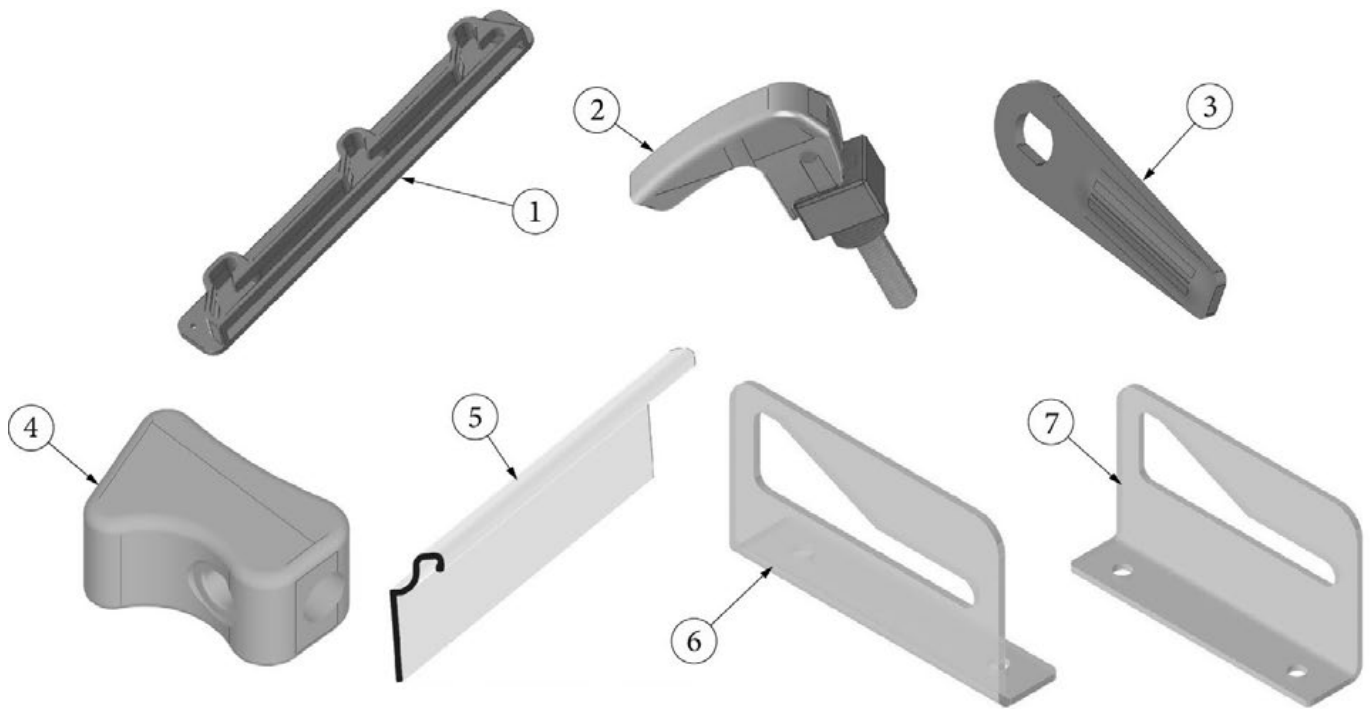

HARDWARE

Window Hardware

1. 382360	Window guide, RH
382359	Window guide, LH
2. 382367-01	Lower window latch, Chrome
382367-02	Lower window latch w/Red handle
3. 115776	Lock paw, Window latch assembly
4. 380230-03	Knob, Window arm, Silver
380230-04	Knob, Window arm, Red
382116-03	Cap-Screw, Rubber, 5/32 X .5"
5. 114476	Hinge, Window, 110"
6. 114479-01	Bracket, Window closer, RH
7. 114479-02	Bracket, Window closer, LH