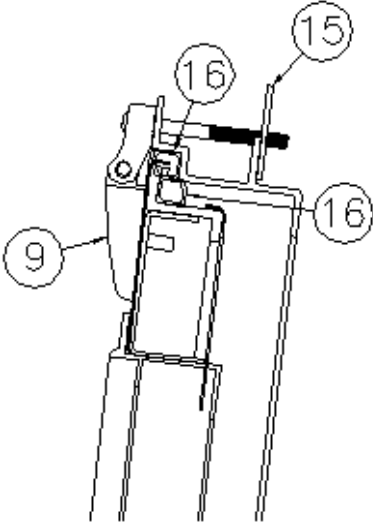

EXTERIOR DOORS

Hatch Door

Parts Listed on Next Page