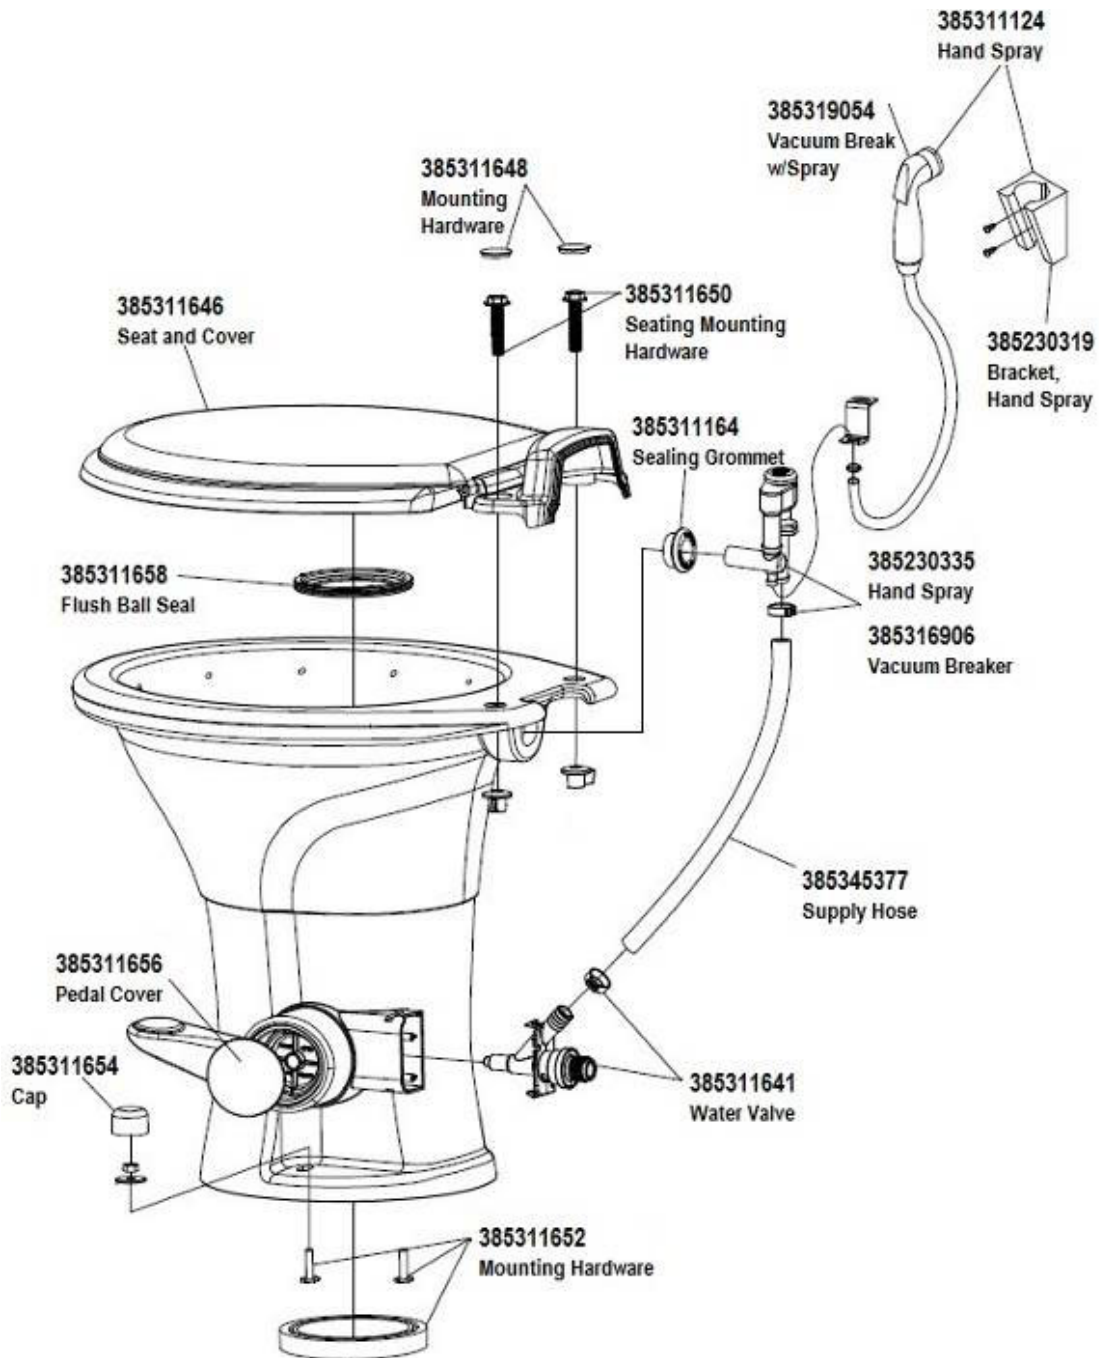

PLUMBING, DRAIN SYSTEM

Toilet, 25FB, 27FB, 28RB, 30RB

690621-BOX Toilet, China, Dometic
601266 Toilet flange, Slip fit
602137 Shut off valve

Parts listed are Dometic part numbers