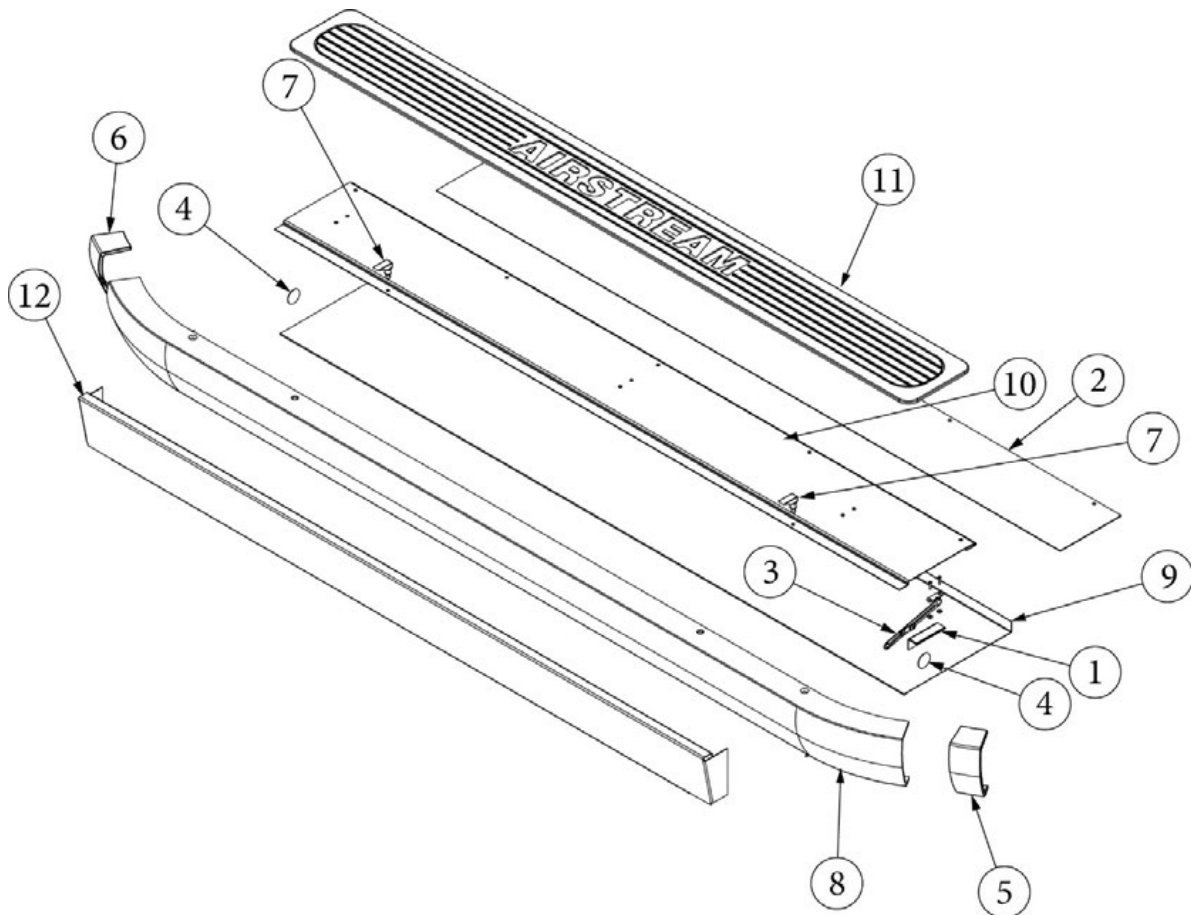

CHASSIS

Bumper and Storage, 25FB and 27FB w/Hatch Option

113696-02

Install, Hatch Option (not for order/see parts below)

1. 114812	Aluminum Angle, 1 X 1 X 12"
2. 114849-06	Aluminum sheet, .06" x 36" x 8', Black
3. 380024	Arms support, Trunk lid, RH
4. 382261	Decal, Hole Cover, Black, 1.25"
5. 382289-01	End cap, Bumper, CS
6. 382289-02	End cap, Bumper, RS
7. 382456	Swell latch
8. 411054	Rear bumper
9. 453538	Sewer hose compartment, bottom
10. 453497-01	Lid, Rear hose carrier, Black
11. 703938	Step Mat, w/Airstream Logo
12. 454909	Bracket, Bumper Support
380203-02	Piano hinge
112671-19	Compartment Liner, Vinyl, 66.5 x 11.5"
704518	Vinyl, Compartment Liner, Roll, 8' x 60'