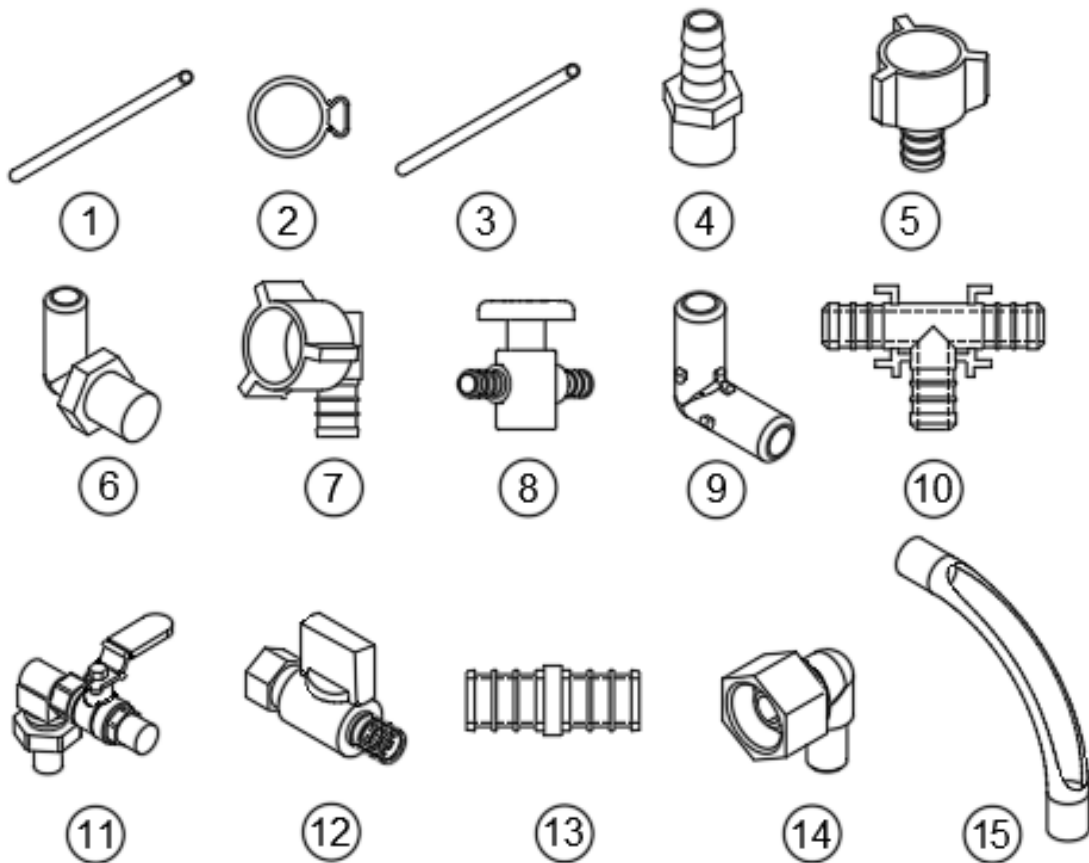

### Fresh Water Fittings

- |               |                                     |
|---------------|-------------------------------------|
| 1. 601698-01  | E-Pex tube, 1/2"                    |
| 2. 601698-15  | Crimp ring, 1/2" E-Pex, 1/2", Black |
| 3. 601698-21  | E-Pex tube, 1/2", Red               |
| 4. 602256-02  | Coupler, 1/2" barb x 1/2" MPT       |
| 5. 602256-03  | Coupler, 1/2" barb x 1/2" FPT       |
| 6. 602256-04  | Elbow, 1/2" barb x 1/2" MPT         |
| 7. 602256-05  | Elbow, 1/2" barb x 1/2" FPT         |
| 8. 602256-22  | Valve, .5 barb x .5 straight        |
| 9. 602256-10  | Elbow, 1/2" barb x 1/2" barb        |
| 10. 602256-11 | Tee, 1/2" x 1/2" x 1/2"             |
| 11. 602185-01 | Drain valve, 90°                    |
| 12. 602137    | Valve-Shut Off .5"B x .38"Comp      |
| 13. 602256-08 | Coupling-Poly .5 Barb               |
| 14. 602669    | Valve-Brass Elbow #26585            |
| 15. 601774    | Elbow Support-90D 1/2"              |
| 601659        | Riser 1/2" FPT X 12" CPVC           |