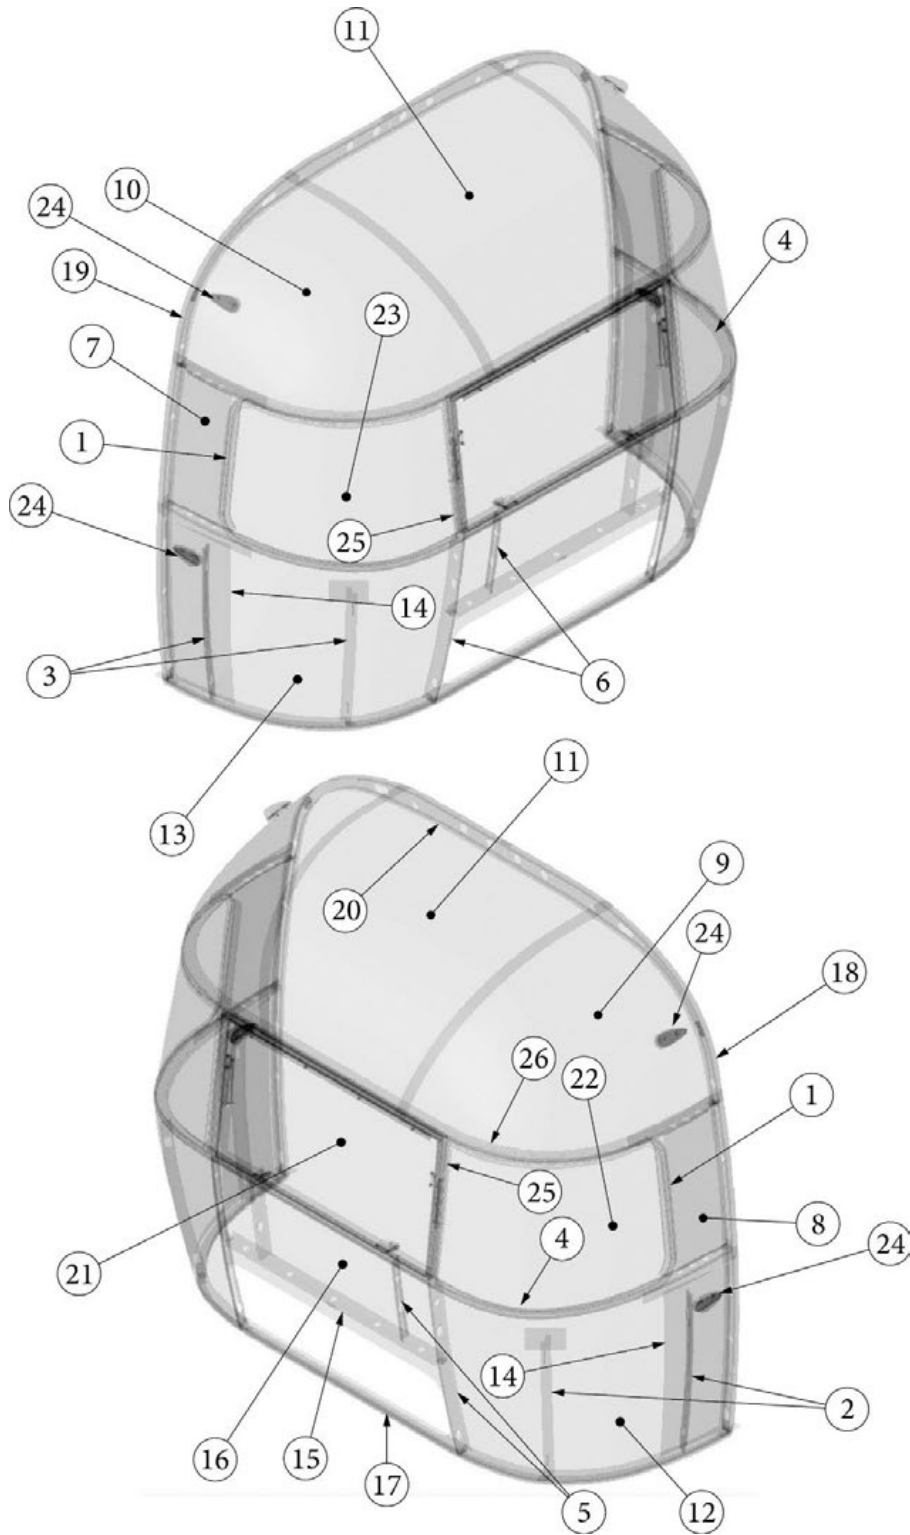

EXTERIOR SHELL

Front End, Twin, 23FB

Parts Listed on Next Page