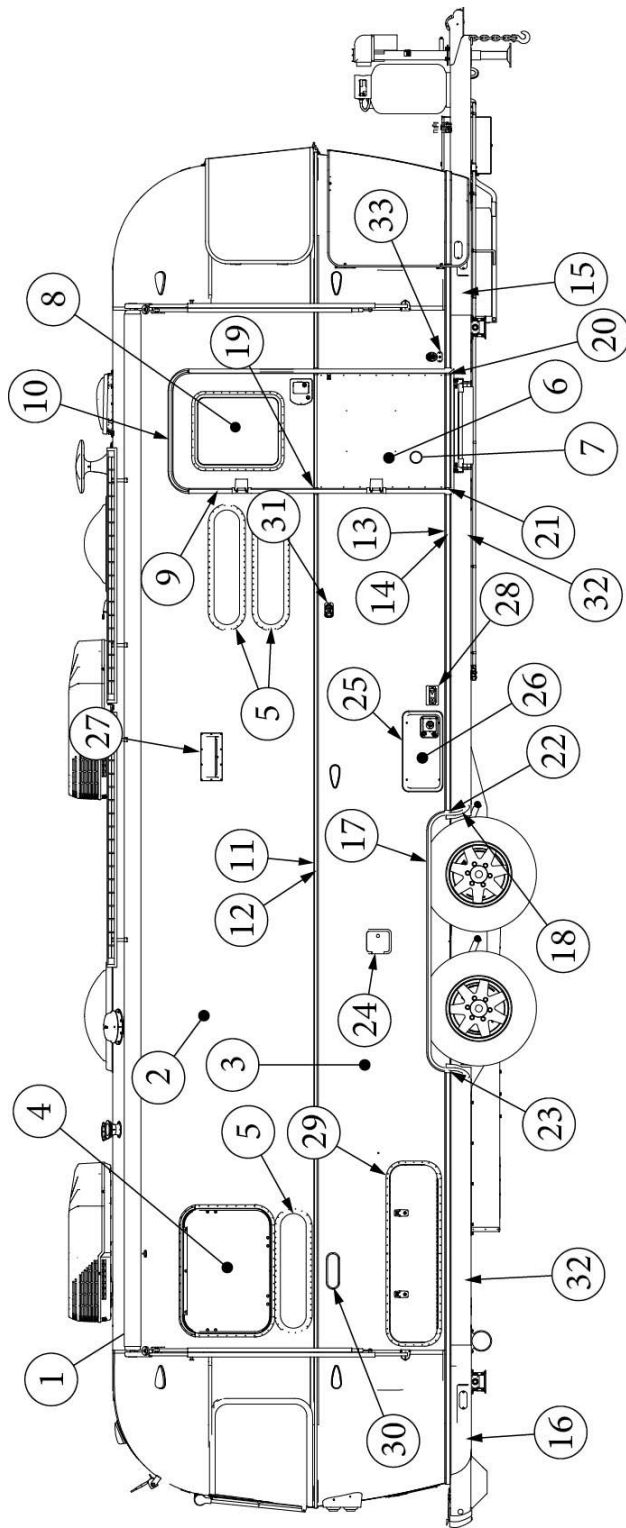

EXTERIOR SHELL

Exterior Components, Curbside, 30RB

Parts Listed on Next Page