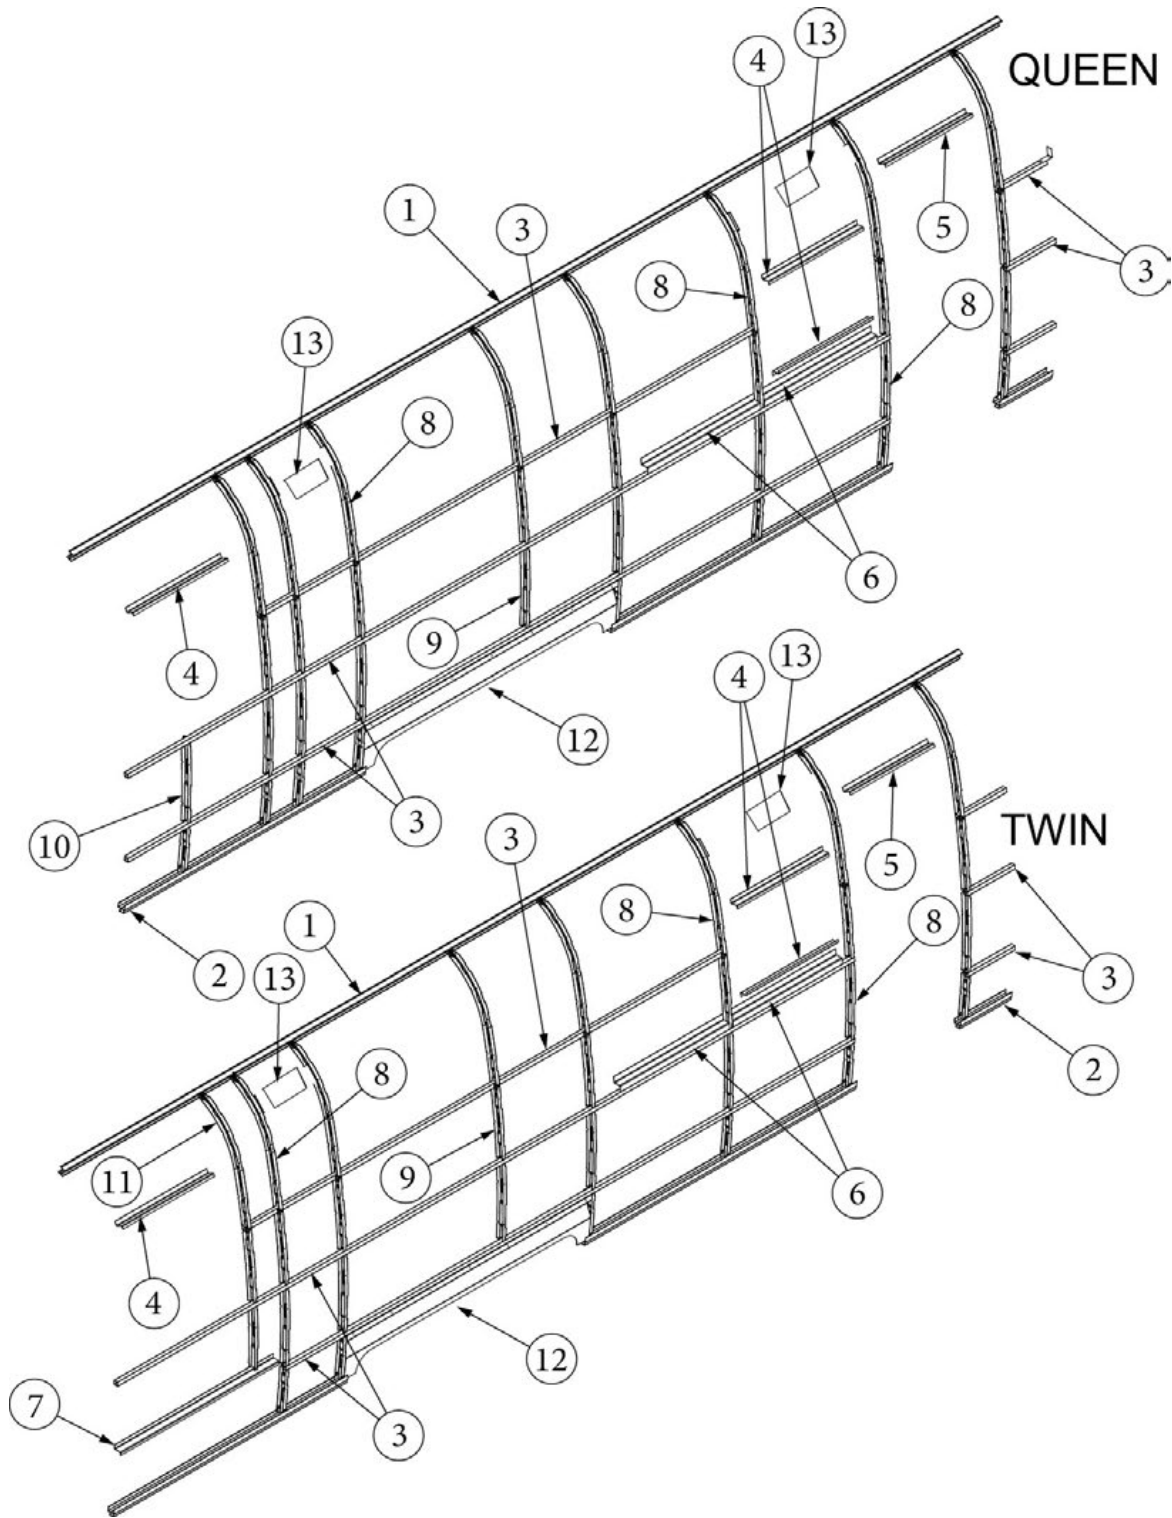

EXTERIOR SHELL

Wall Framing, Curbside, 30RB

Parts Listed on Next Page