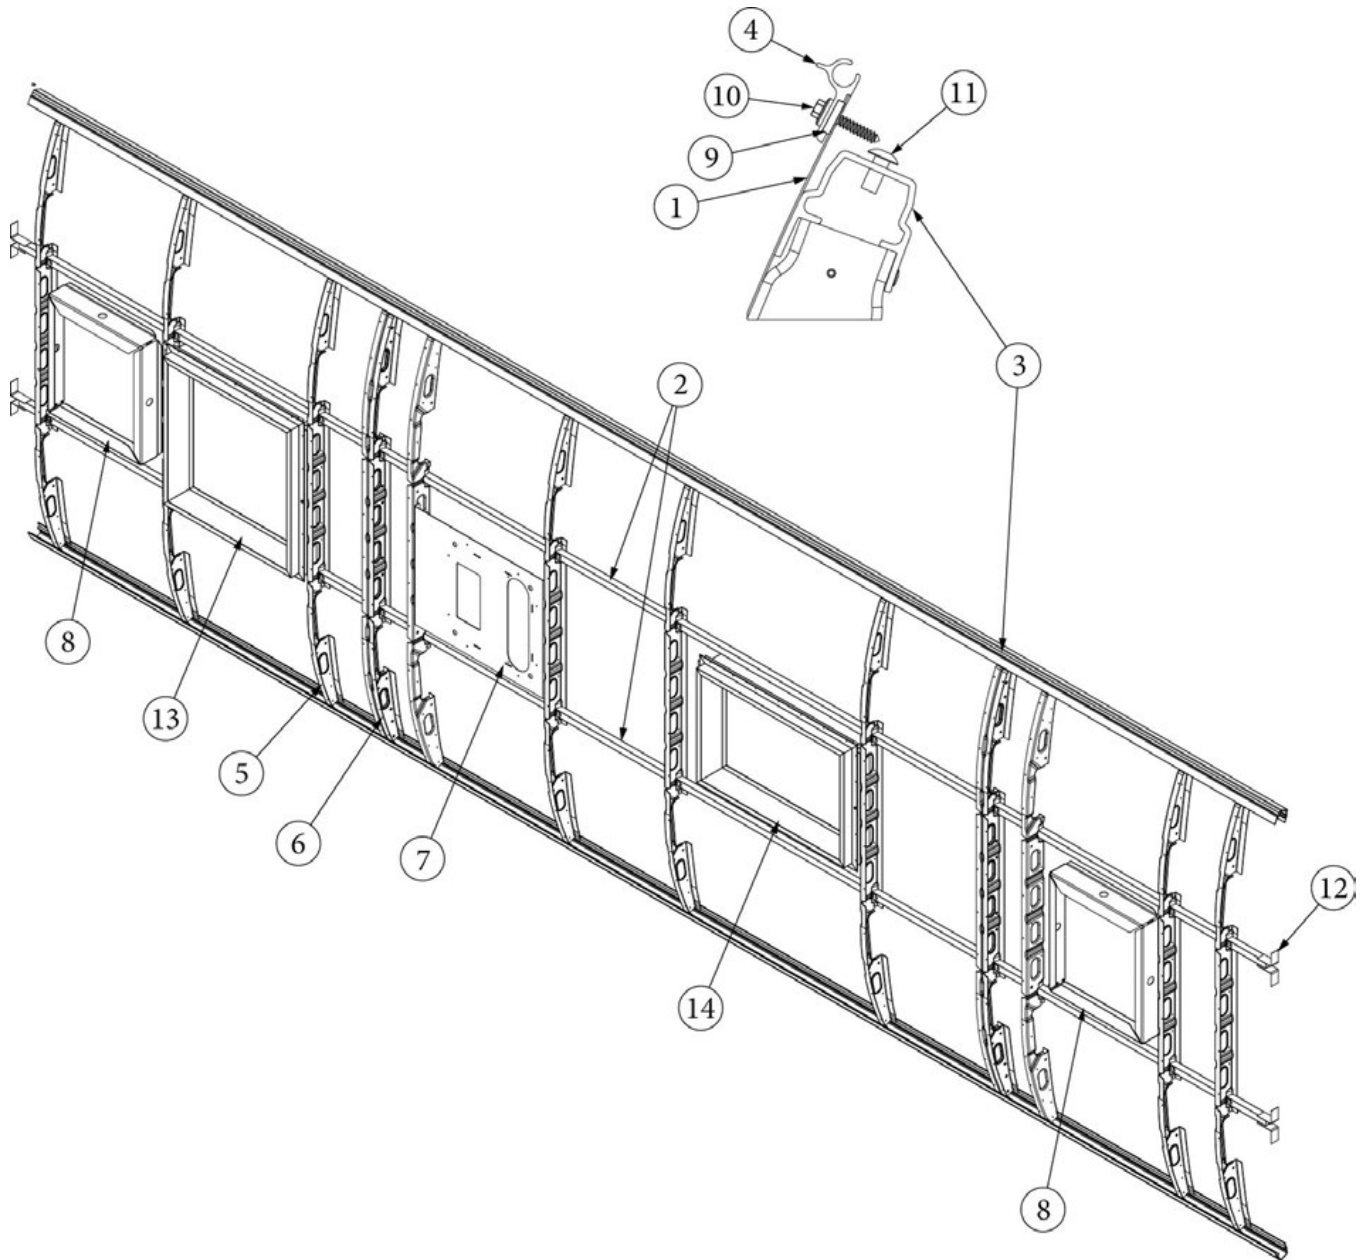

EXTERIOR SHELL

Roof, 1AC Unit, 27FB

Parts Listed on Next Page