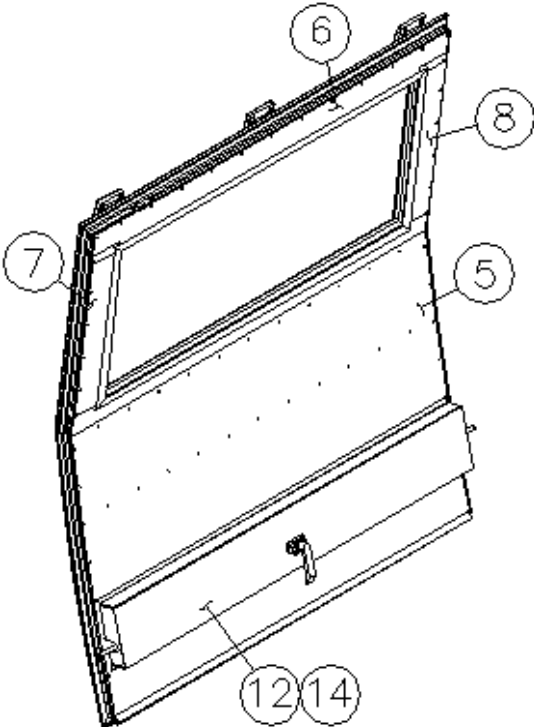

EXTERIOR DOORS

Hatch Door

Parts Listed on Next Page