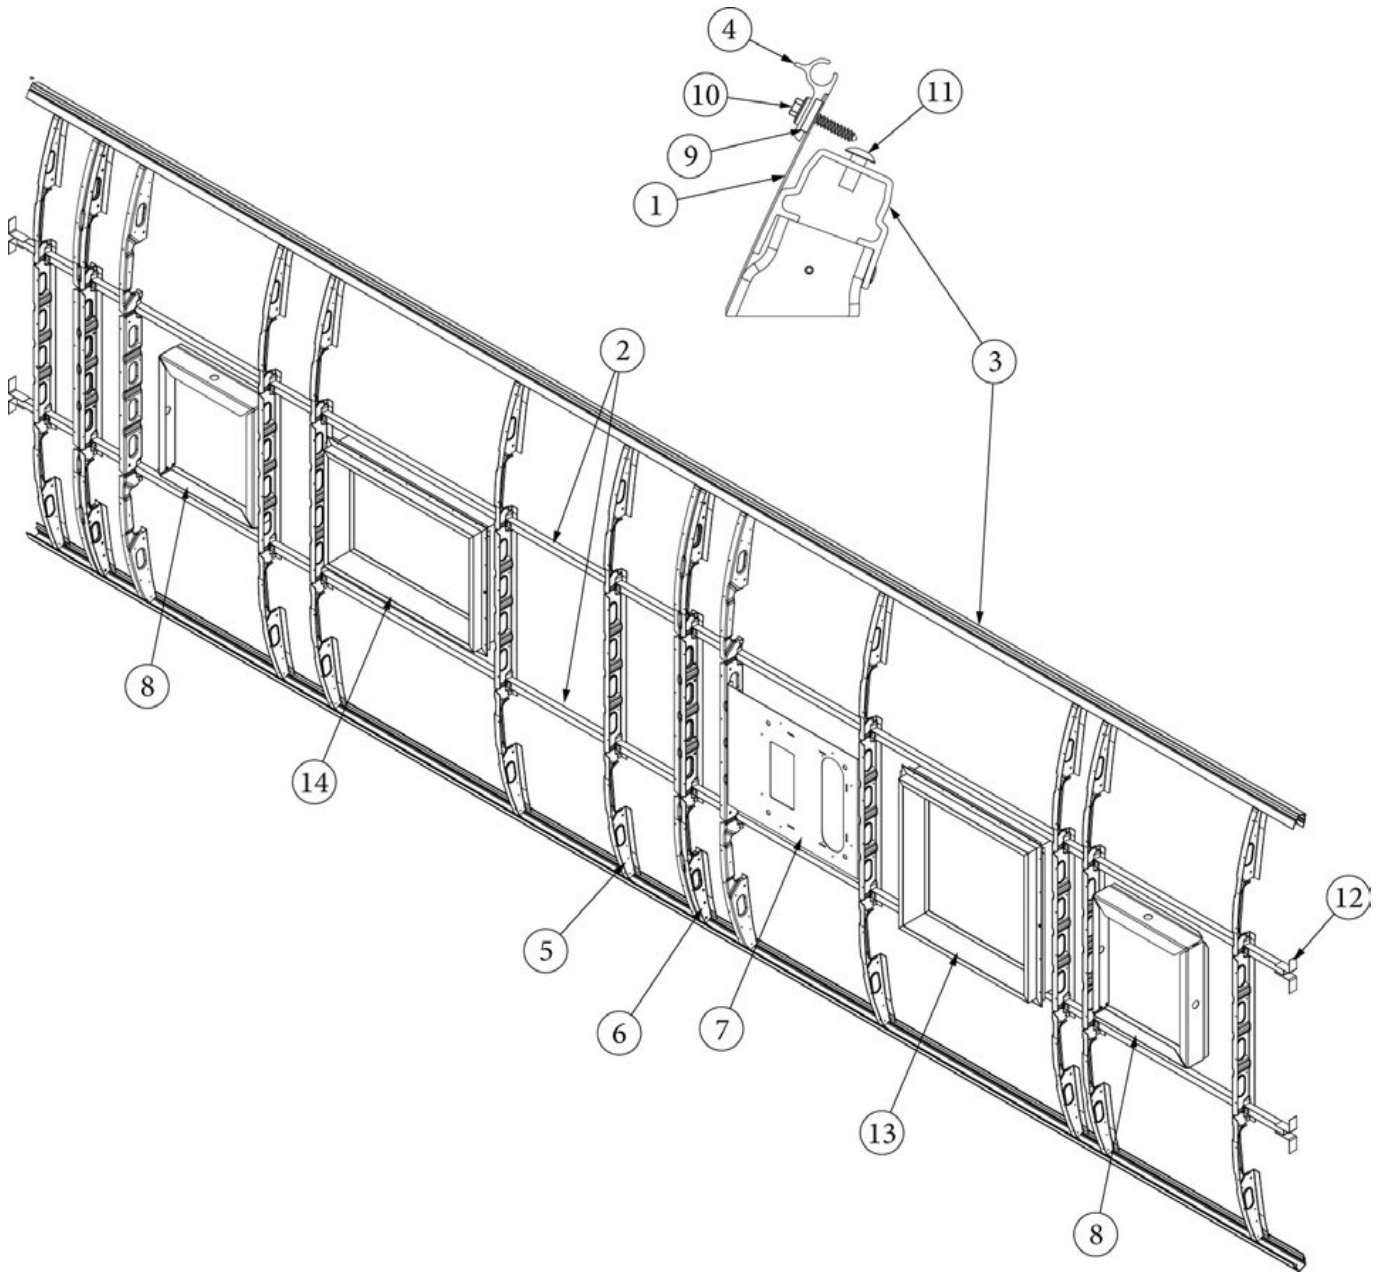

EXTERIOR SHELL

Roof, 1AC Unit, 28RB

Parts Listed on Next Page