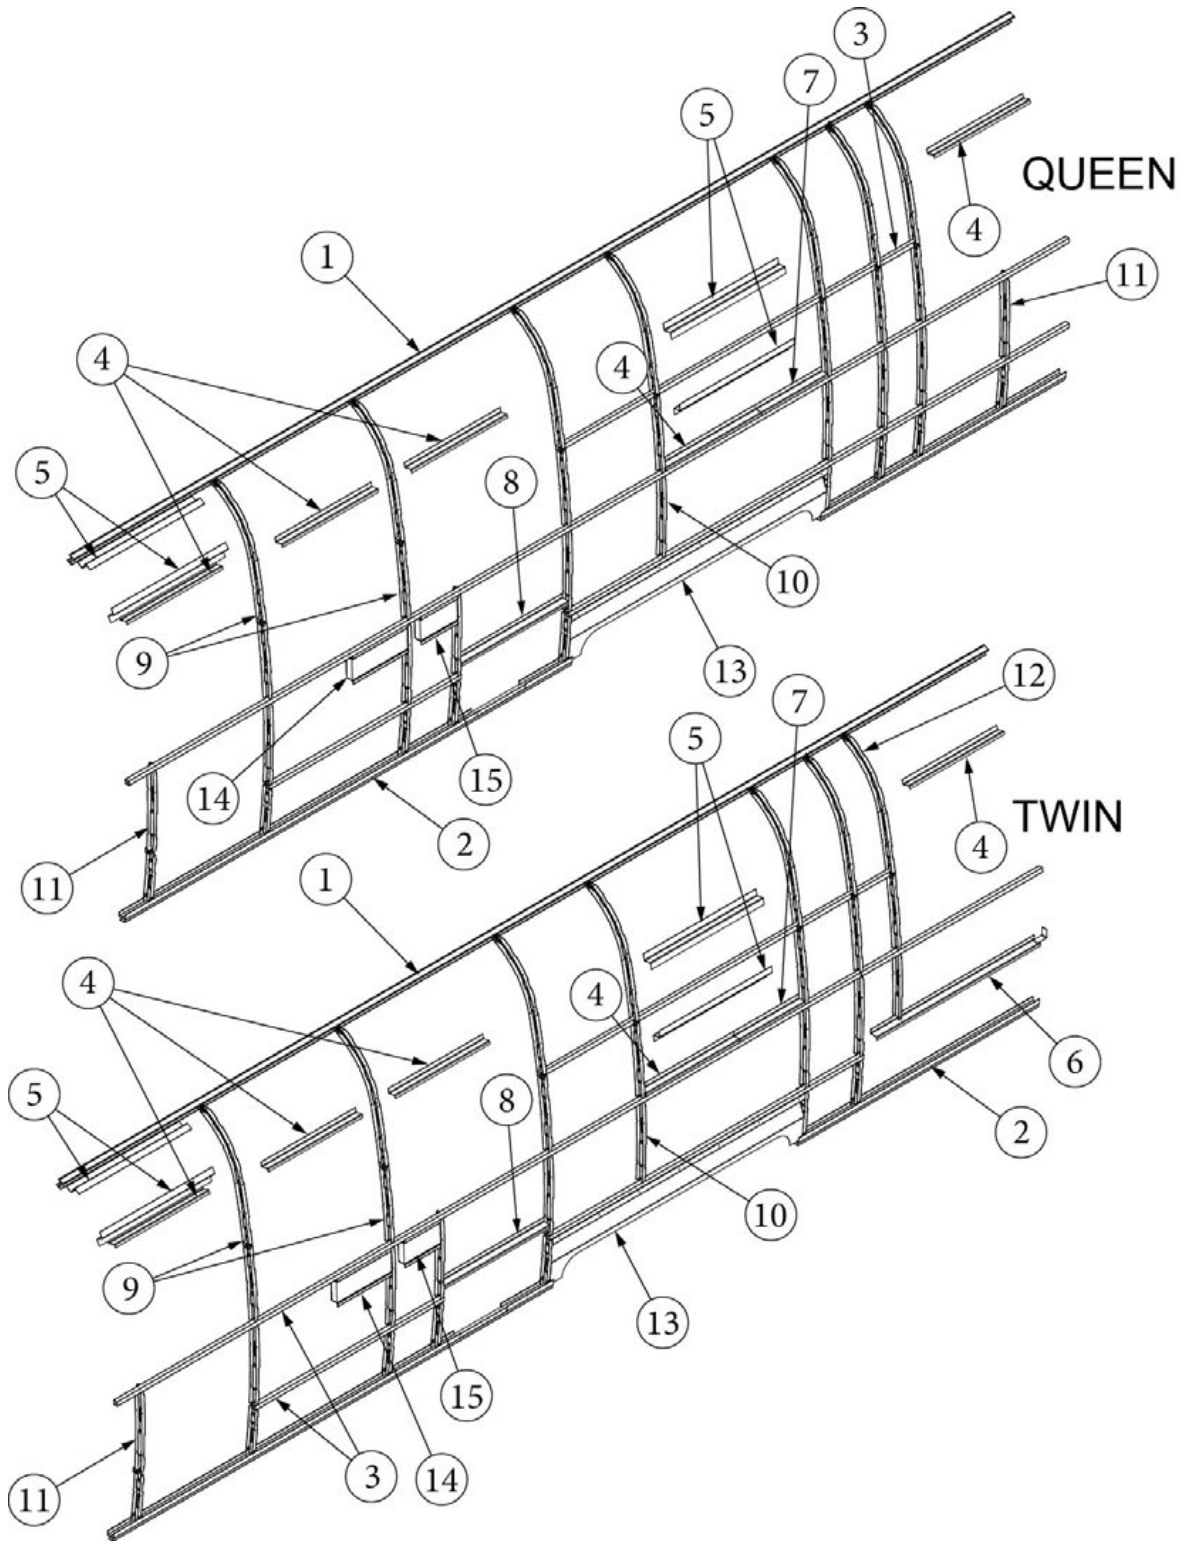

EXTERIOR SHELL

Wall Framing, Roadside, 30RB

Parts Listed on Next Page