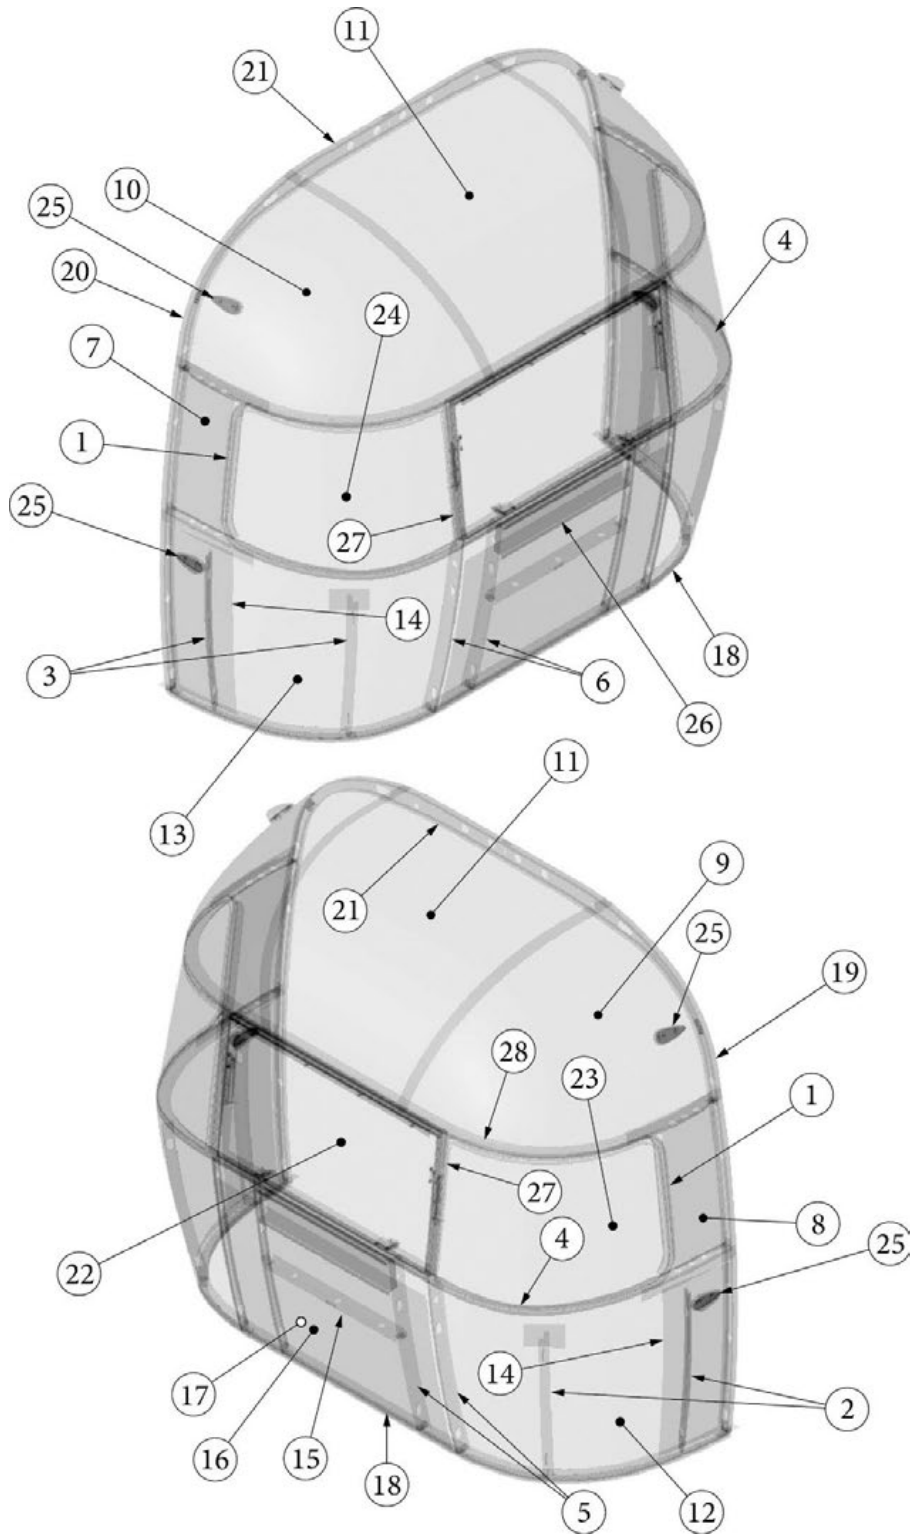

EXTERIOR SHELL

Front End, Queen, 23FB

Parts Listed on Next Page