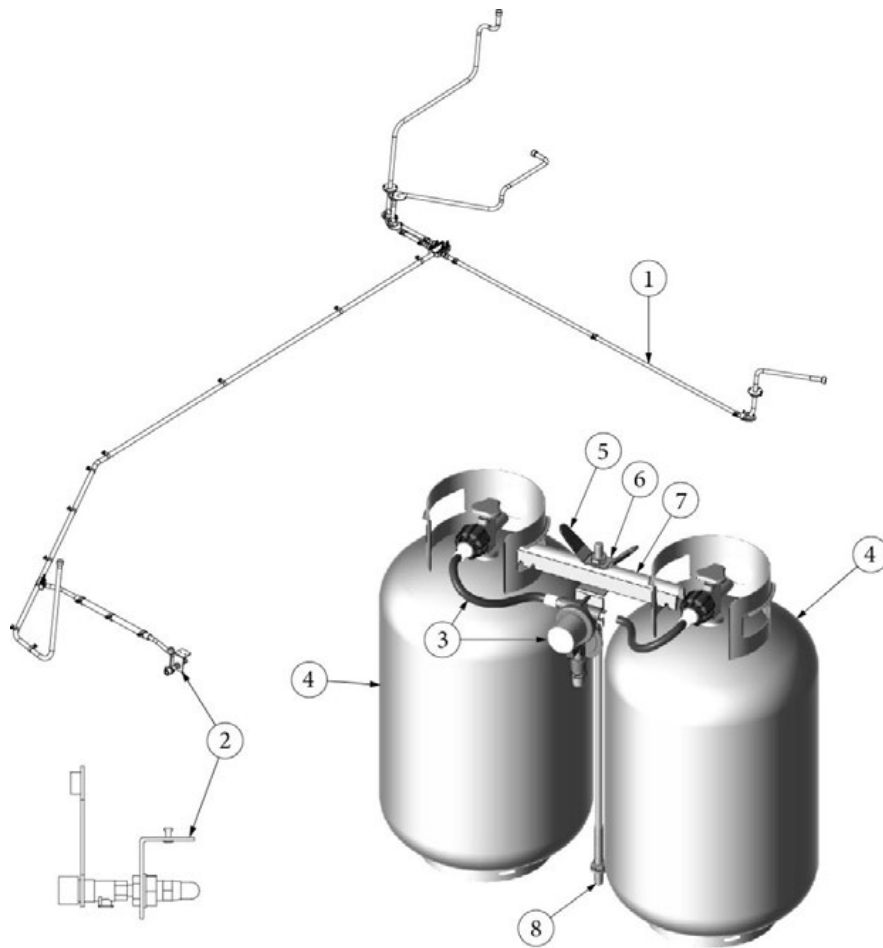

PLUMBING, LPG SYSTEM

LPG System, 30RB

113183
113718-01

Install, LP System, 30RB (not for order/see parts below)
Install, LP Tanks/Regulator, 30lb (not for order/see parts below)

1. 944000 2. 602465 3. 602870 4. 601710-01 5. 381613 6. 455841 7. 455842 8. 345764 350132 386250 365330-04 382500 382556 512412 382160	Assembly, LP flex line Exterior propane port assembly Regulator, LP gas, Dual 11" pigtails Tank, LP Cylinder, Steel, 30LB Plastisol Cover, LP Wing Handle Wingnut, LP Bottle Hold-down, VTD0046 Threaded Rod, 23.5", 1/2-13 4" each end Flange nut, Serrated, 1/2-13 UNC Label, LPG service port Sealant, Adseal, RTV #4553 Grommet, .5" Pipe, Press Fit, Sealing Closeout, 2.38", D LP Assembly BC Bushing, Snap In, .75" ID Grommet, Flexible Vinyl