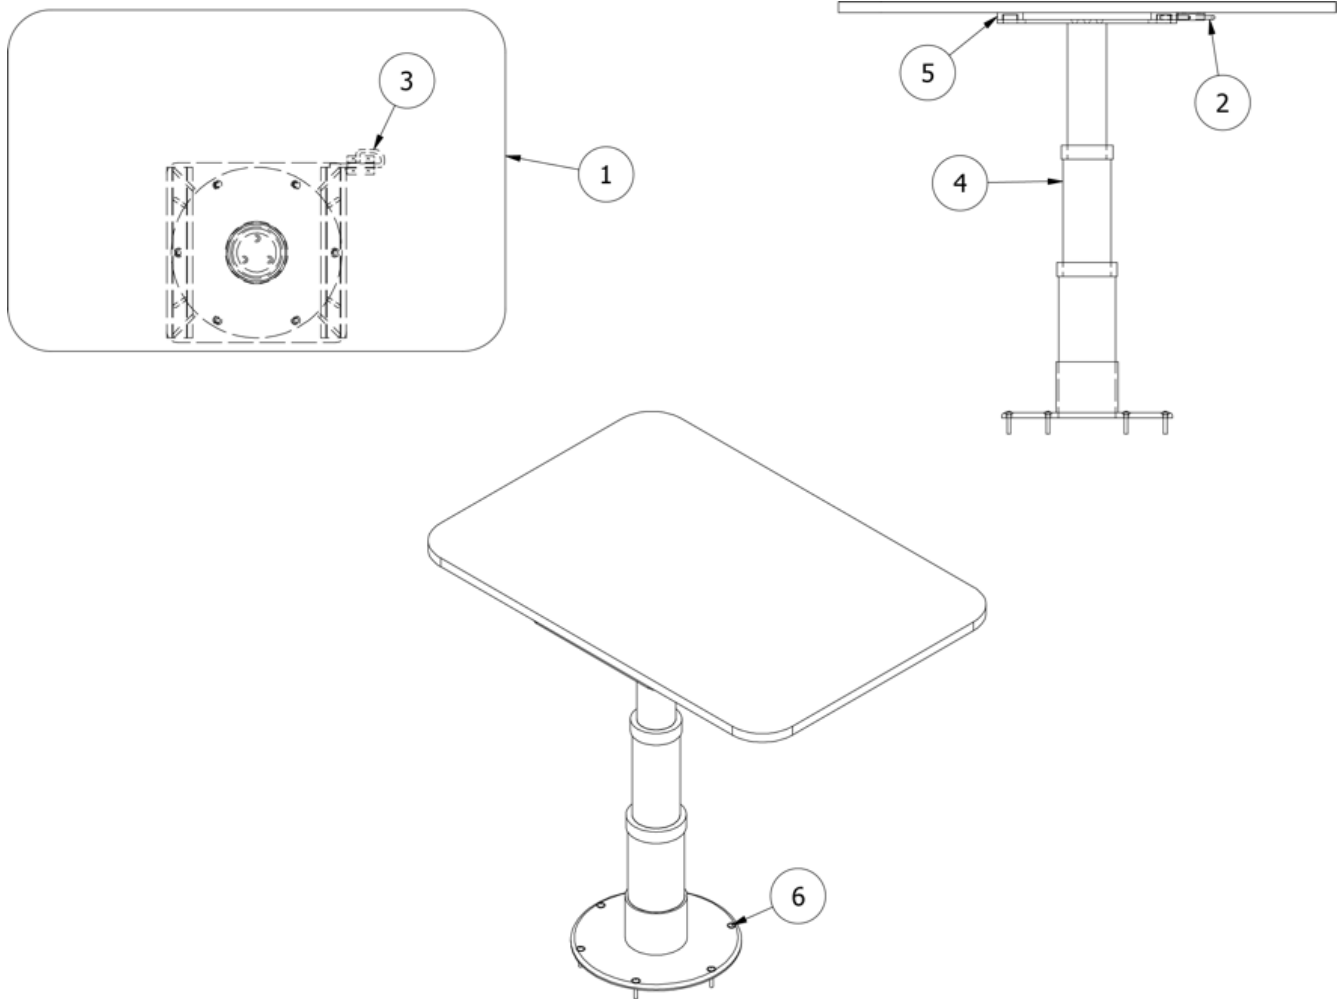

FURNITURE, GALLEY

Dinette Table, Sliding Pedestal, 23FB

969399

Sliding Pedestal Table

1. 969399&000118PC
2. 345496
3. 381109-01
4. 382073-01
5. 381400-01
6. 320230
  386416-02

Pre laminate, .75 x 35 x 24
Screw, Truss HD #8-32 x .5
Latch w/flat U-strike
Bracket, Pedestal table
Drawer slide, 12"
18-8 SS oval head PH
Edgebanding-15/16" Liquid Glass