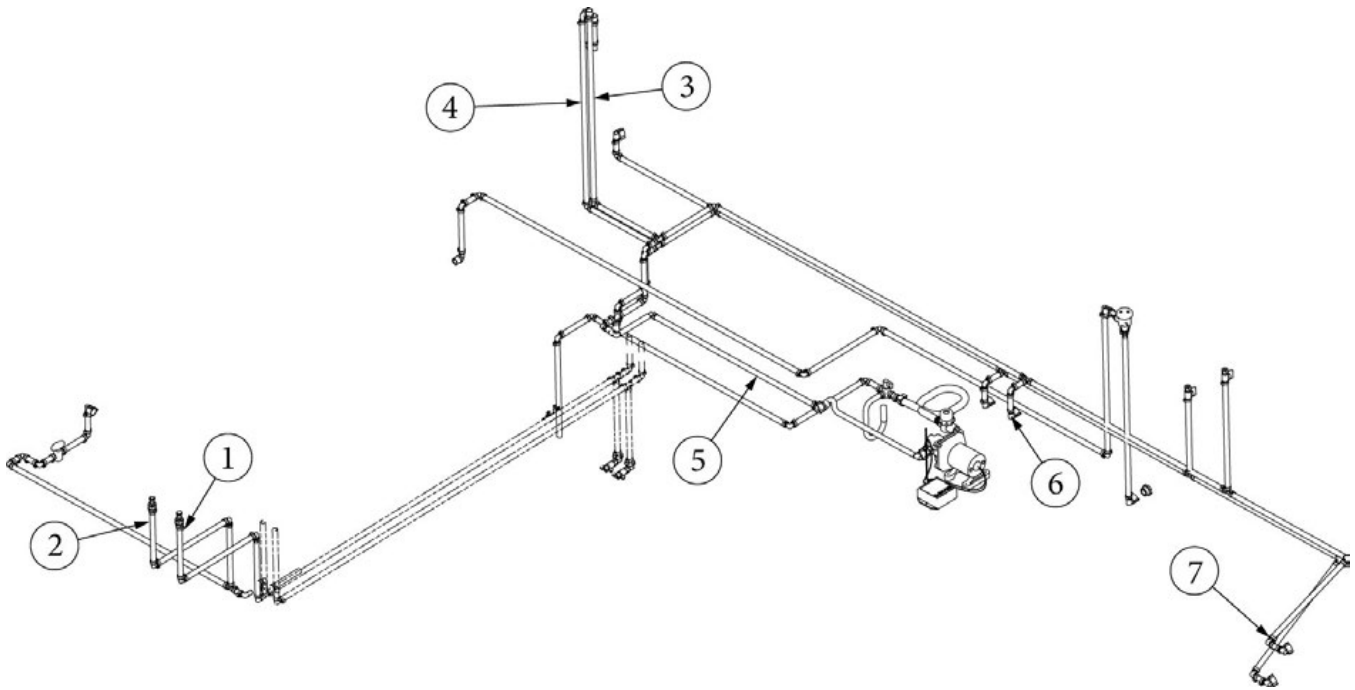

PLUMBING, FRESH WATER SYSTEM

Fresh Water Lines, 28RB

944050-02

Install, Fresh Water Layout (not for order/see parts below)

1. 944049-06	Layout, CS, Hot
2. 944049-07	Layout, CS, Cold
3. 944049-03	Layout, RS, Hot
4. 944049-04	Layout, RS, Cold
5. 944049-05	Layout, Water Pump Connect
6. 944049-08	Layout, Tank Flush
7. 944049-09	Layout, Water Heater, Hot & Cold