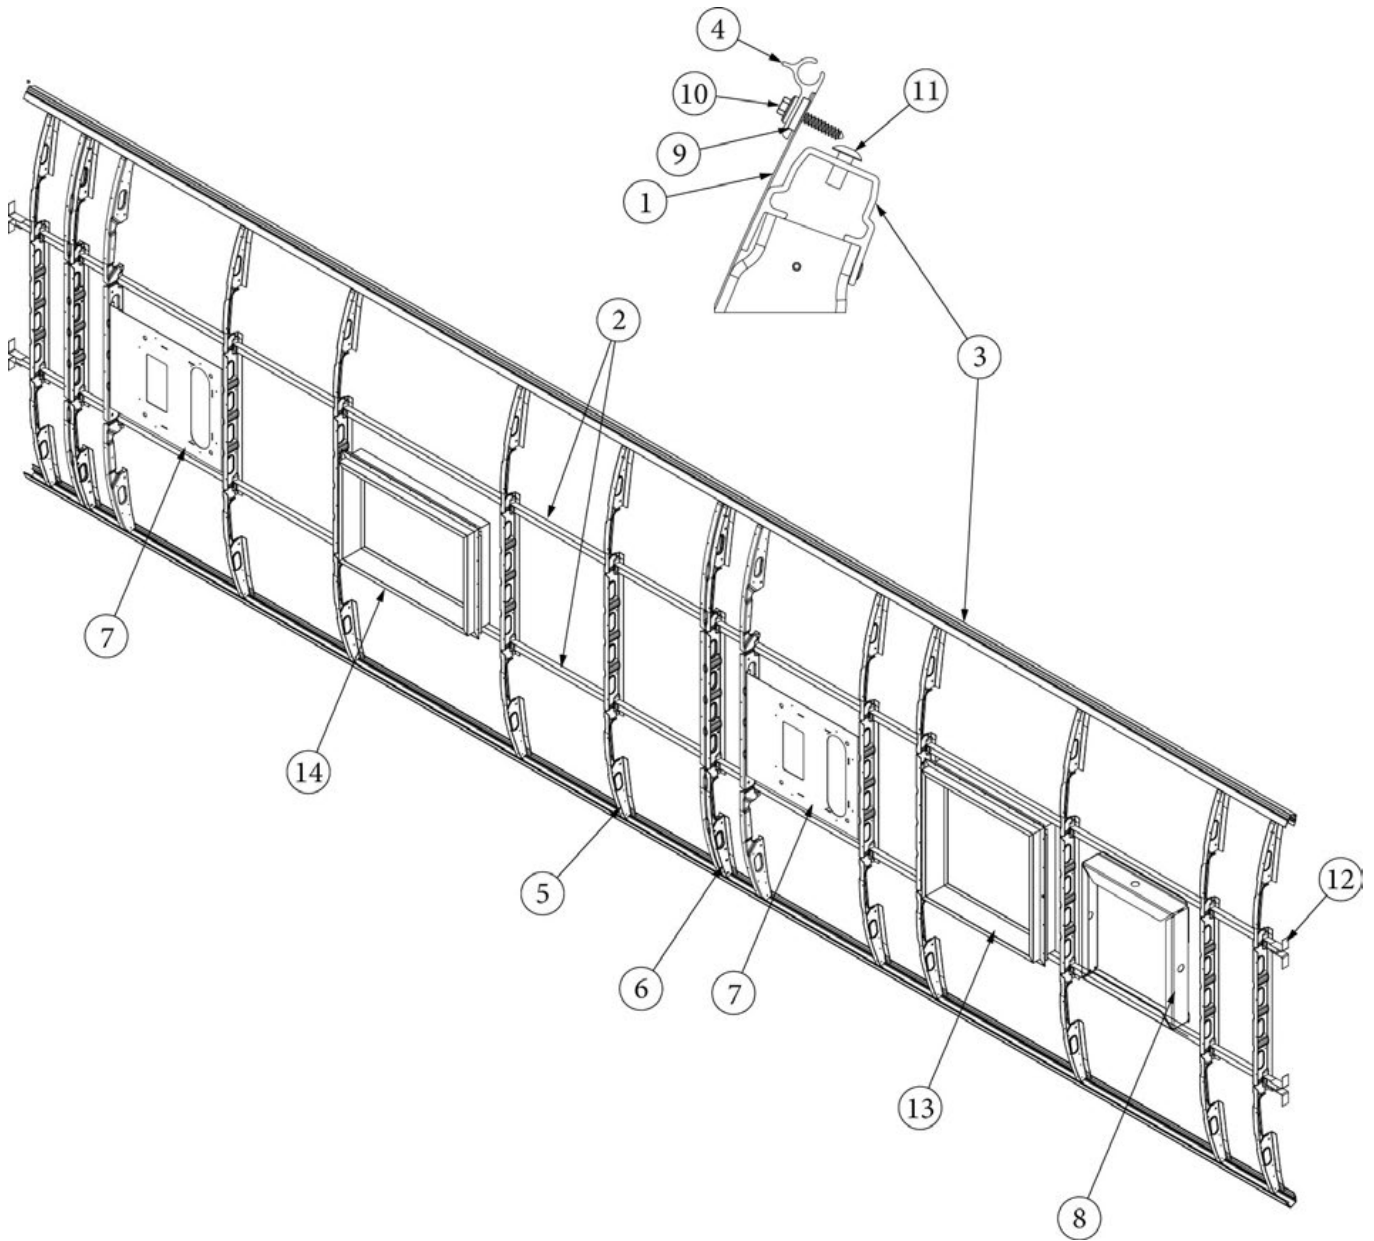

EXTERIOR SHELL

Roof, 30RB

Parts Listed on Next Page