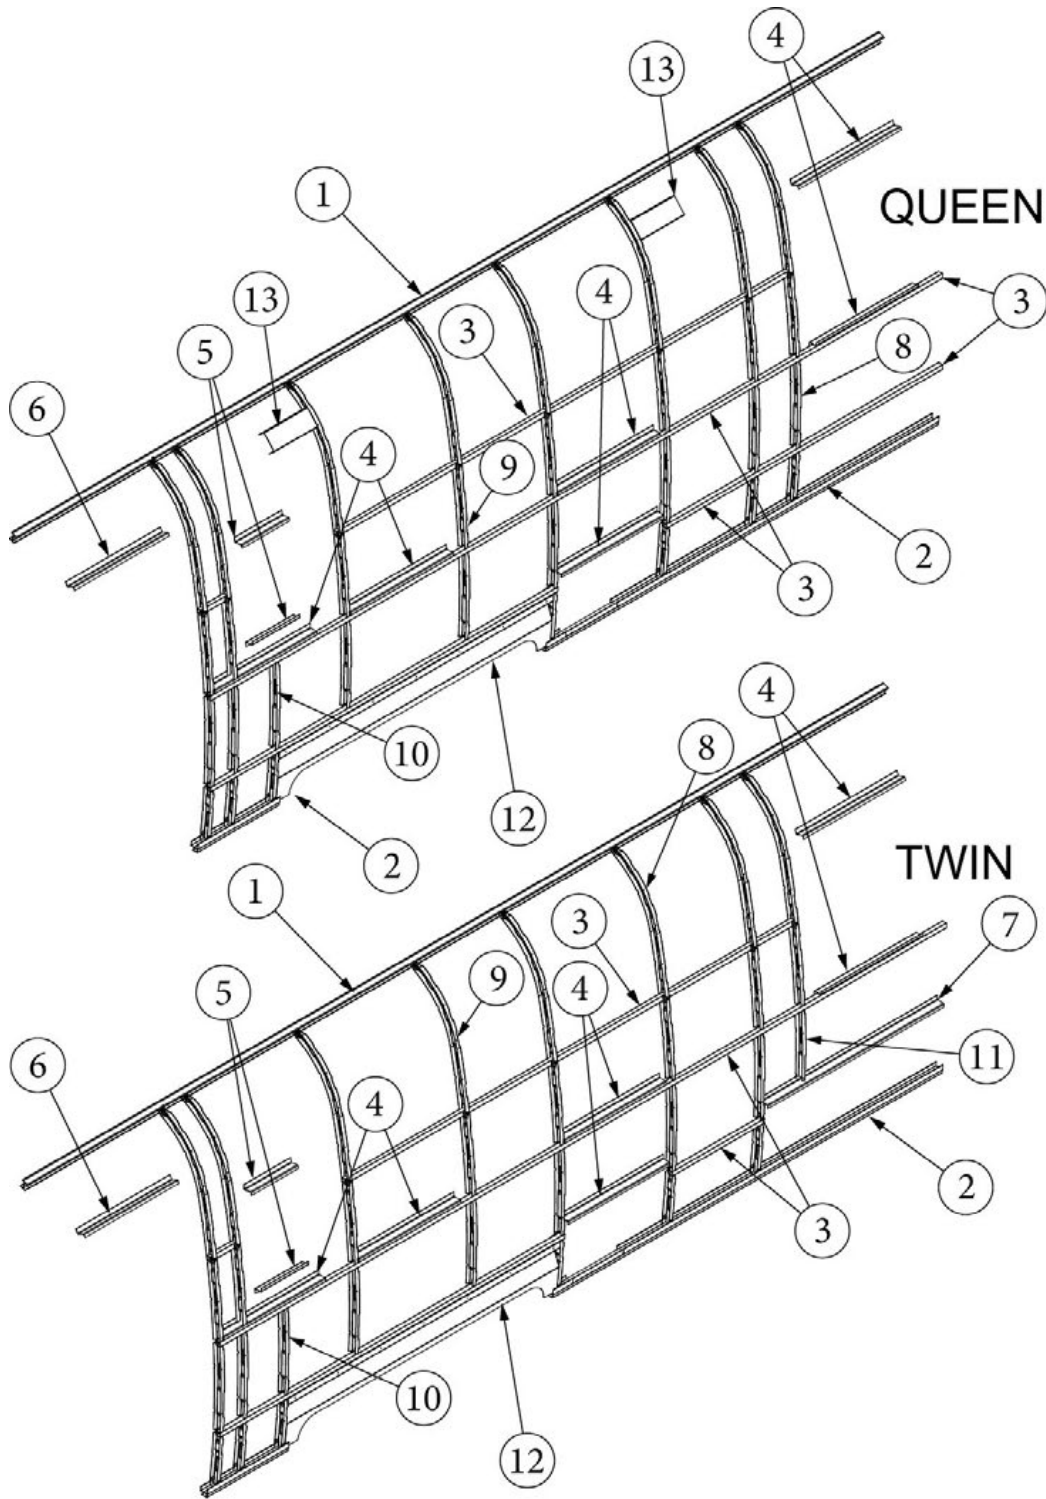

EXTERIOR SHELL

Wall Framing, Curbside, 27FB

Parts Listed on Next Page