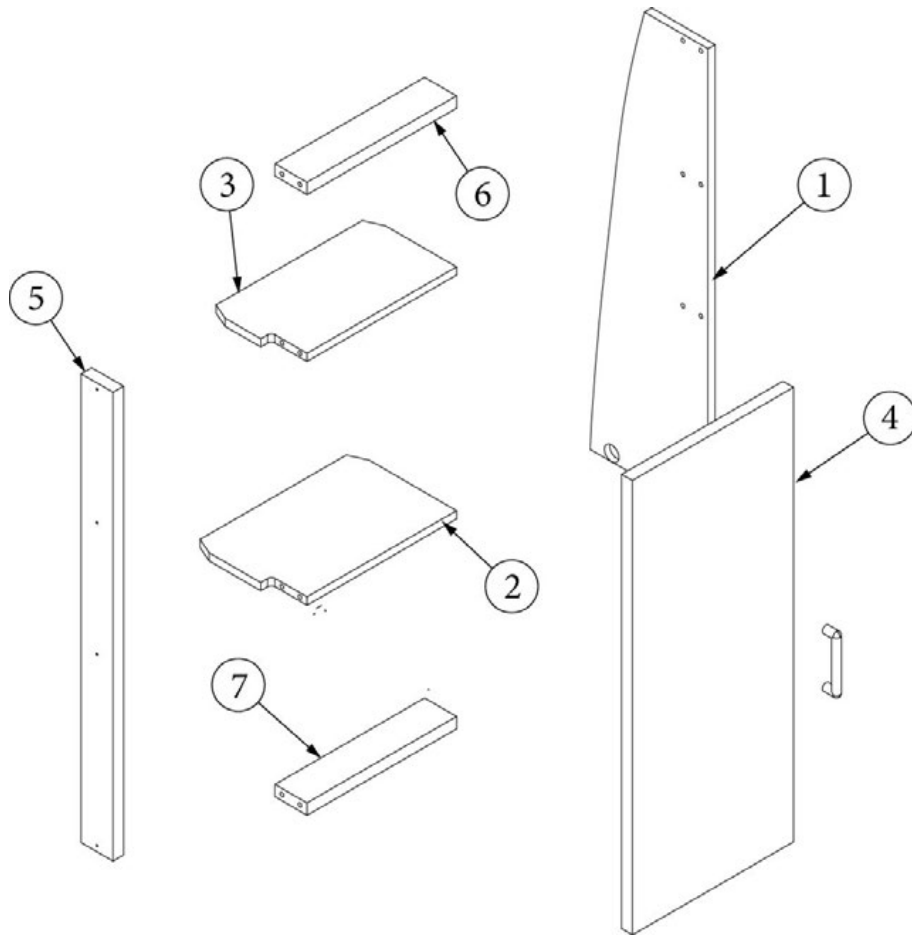

FURNITURE, LAVATORY

Lavatory Cabinet, Upper, 30RB

969842-02

Upper Lavy Cabinet

1. 969842&010112BC
  2. 969842&010212CC
  3. 969842&010312CC
  4. 969842&010418BC
  5. 969842&010518CC
  6. 969842&010618CC
  7. 969842&010718CC
2. 382057
   382057-04
   203138-06
   381607-11
   381607-12
   381228
   386408

1. Pre laminate, 8.29 x 28.5"
   Pre laminate, .50 x 11.25 x 7.25"
   Pre laminate, .500 x 11.25 x 6.13"
   Pre laminate, .75 x 11.31 x 27.63"
   Pre laminate, .75 x 2.25 x 28.5"
   Pre laminate, .75 x 2.25 x 10.5"
   Pre laminate, .75 x 2.25 x 10.5"
   Knockdown, 8MM
   Cap, Knockdown, White, #16387
   Extrusion, Wall, Plastic, Ash Grey
   Hinge, Self-close
   Baseplate, Hinge, Grass
   Catch Grabber Door, 10LB
   Pull, Brushed Nickel w/Back Plates, DOT, 5-7/16"