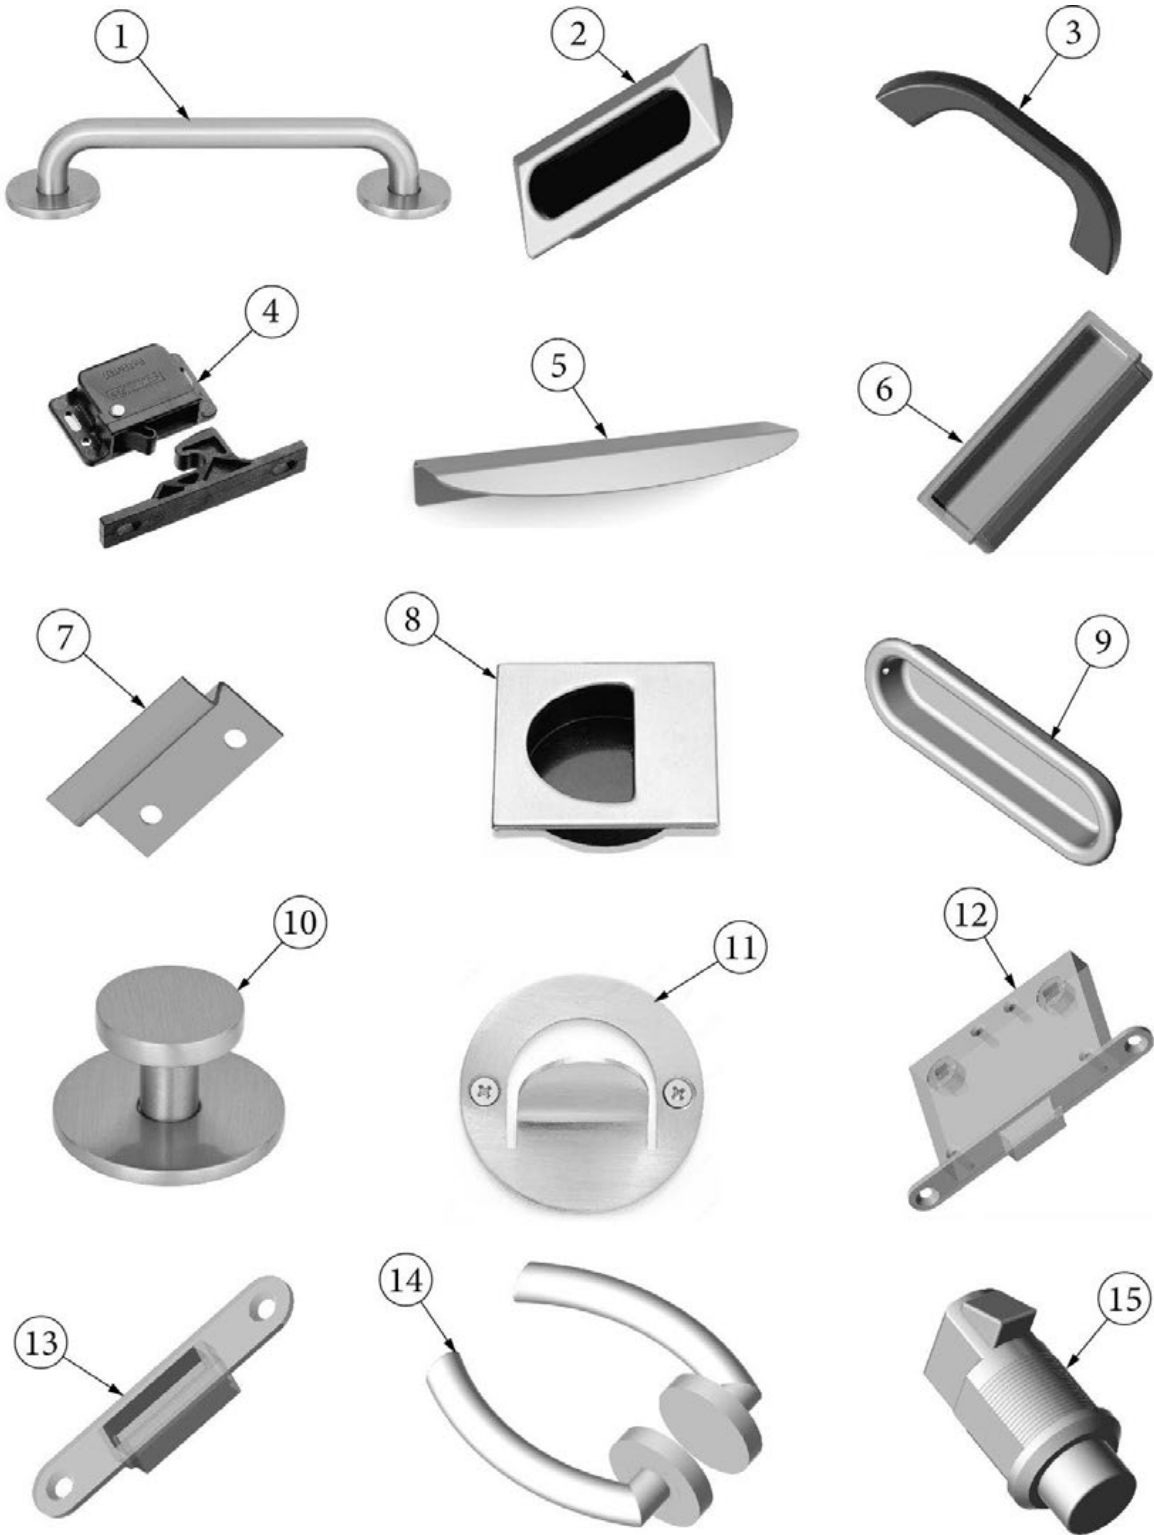

HARDWARE

Interior Latches and Handles

Parts Listed on Next Page