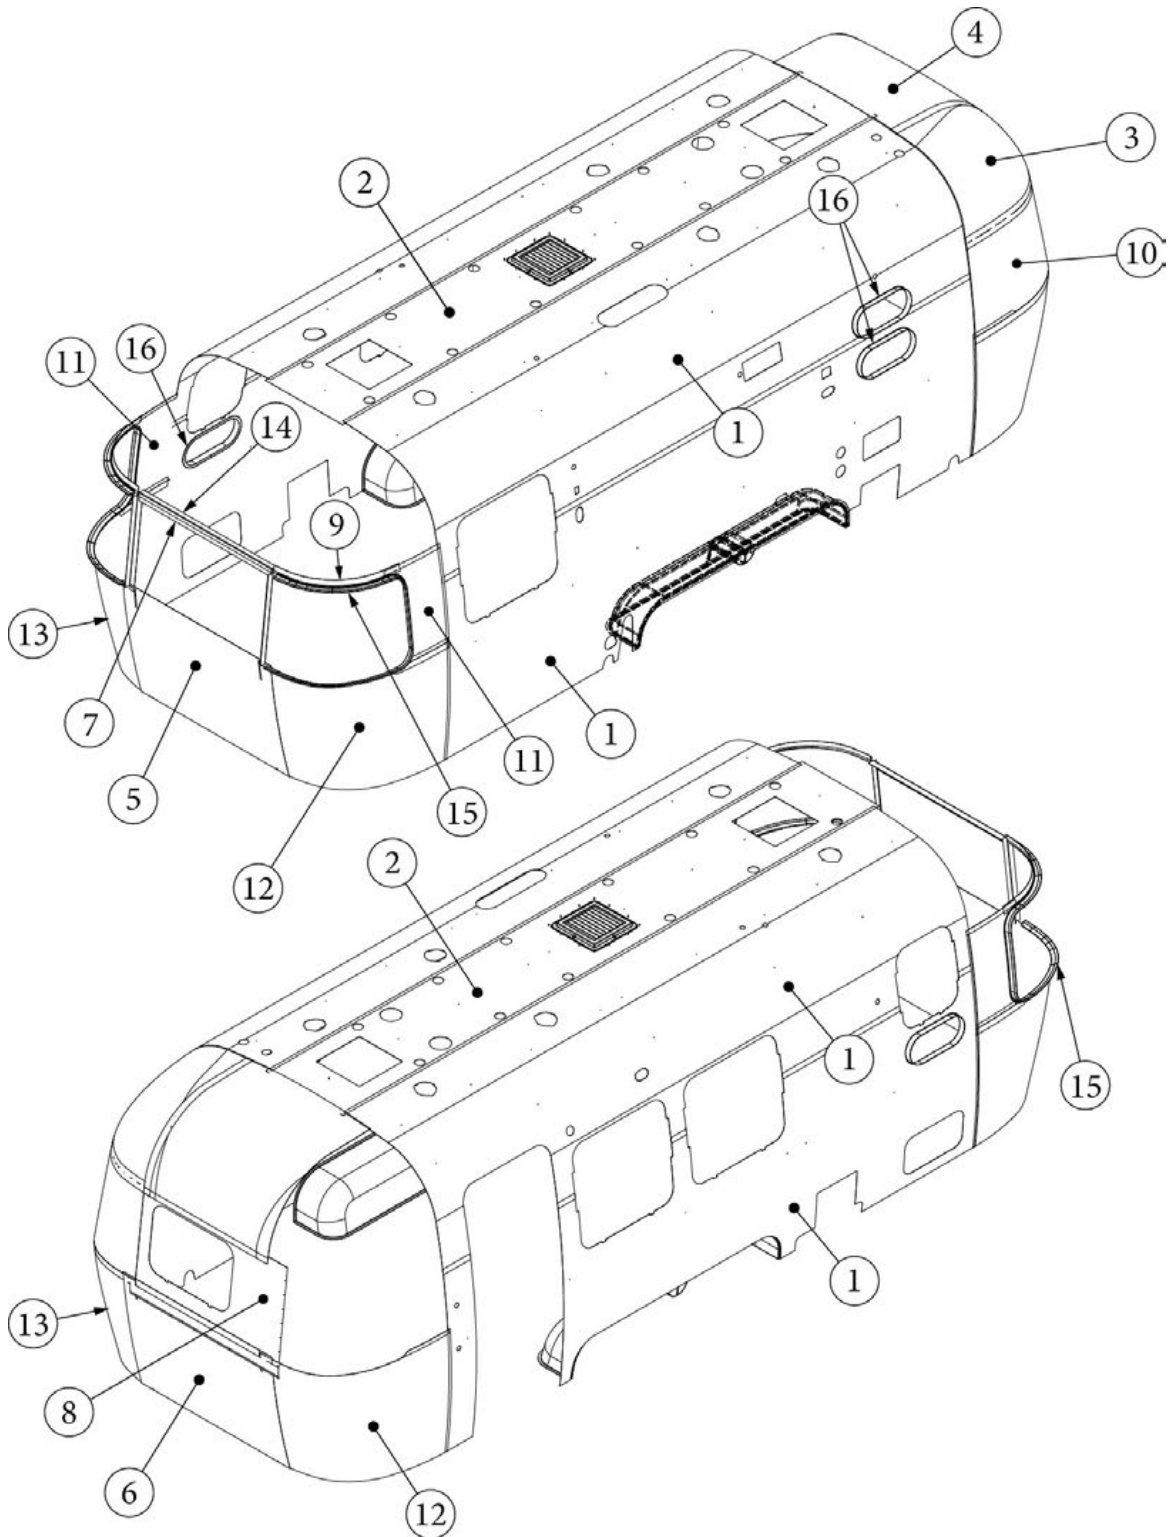

INTERIOR SHELL

Interior Skin, Queen, 23FB

Parts Listed on Next Page