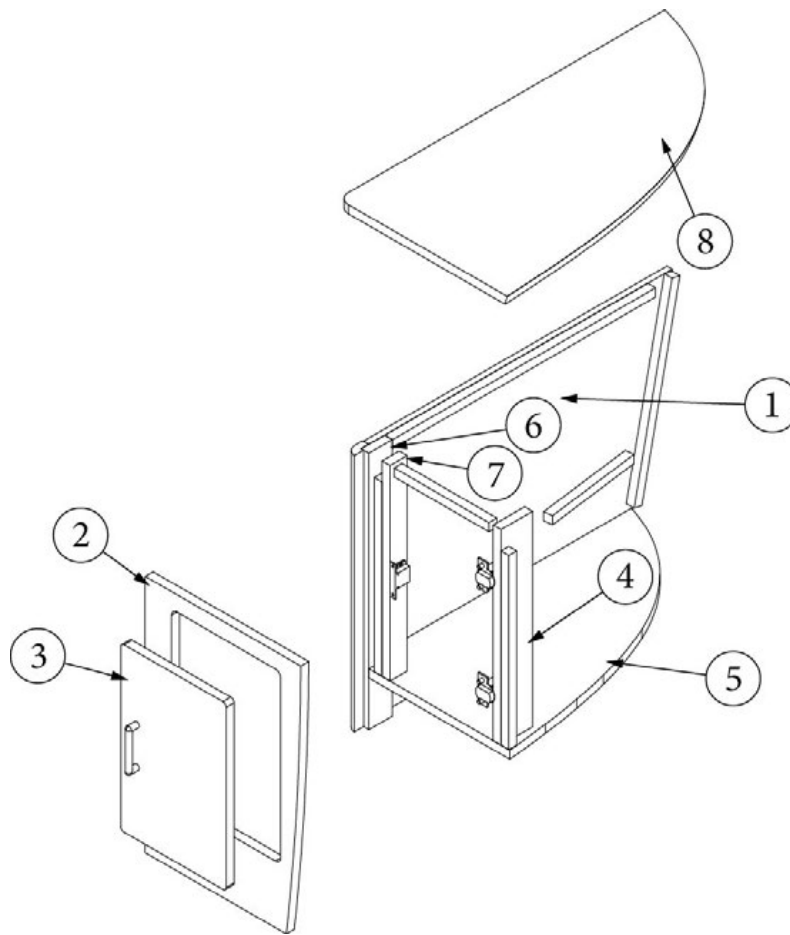

FURNITURE, BEDROOM

Nightstand, RS 28RB, RS 30RB

969937-01

RS Nightstand

1. 969937&000218BC	Pre laminate, 14.78 X 22.75"
2. 969937&000318BC	Pre laminate, 10.00 X 15.44"
3. 969937&000418CC	Pre laminate, 3.00 X 17.75"
4. 969937&000518CC	Pre laminate, 14.13 X 25.70"
5. 969937&000618CC	Pre laminate, 2.25 X 22.75"
6. 969937&000718CC	Pre laminate, 1.63 X 17.75"
7. 969937&000818JC	Pre laminate, 16.09 X 31.06"
8. 801706-0029	Trim, Corner, 90-degree, White, 1" Radius
386413-01	Edgebanding, Sea White, 5/8"
386413-02	Edgebanding, Sea White, 15/16"
386423-02	Edgebanding, Benjamin Grey, 15/16"
201673-03	Cove Molding, Ash Grey
203464-04	Trim, .75", Ash Grey, PVC
381607-11	Hinge, Self-Close Overlay 110D
381607-12	Baseplate, Grass 9.5x37/32
381228	Catch Grabber, Door C3-810, 10LB