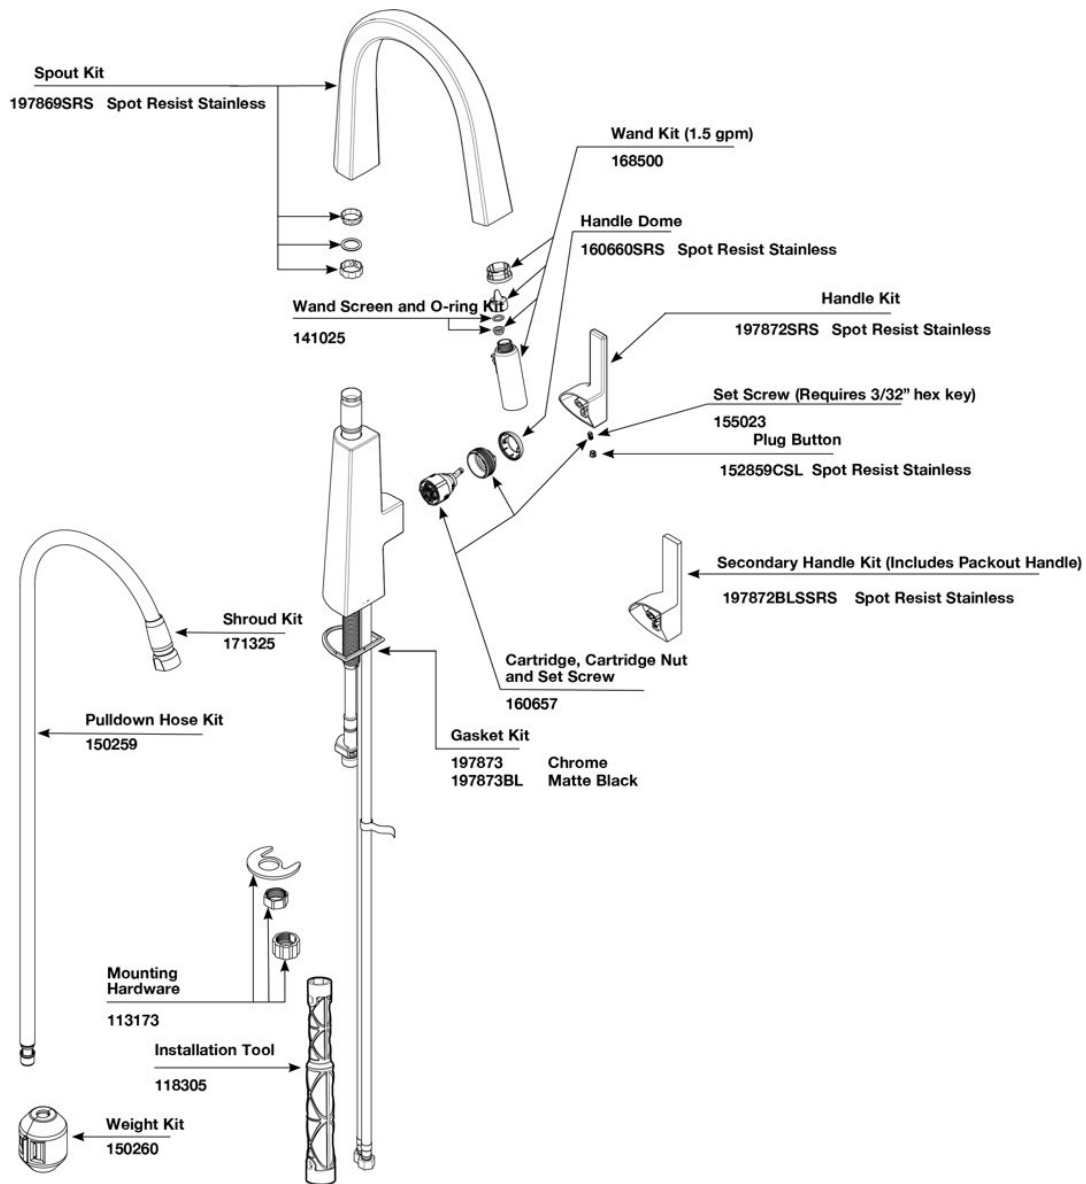

PLUMBING, FRESH WATER SYSTEM

Faucet, Galley

Numbers in diagram are Moen part numbers

602454	Galley faucet, pulldown, 1 handle, Moen
602454-100	Handle Kit, #197872SRS
602454-101	Pulldown Hose Kit, M150259
602454-102	Shroud Kit, M171325
602454-103	Hose Weight, MTL
602454-104	Spout Kit
602454-105	Handle Dome
602454-106	Spray Wand Kit