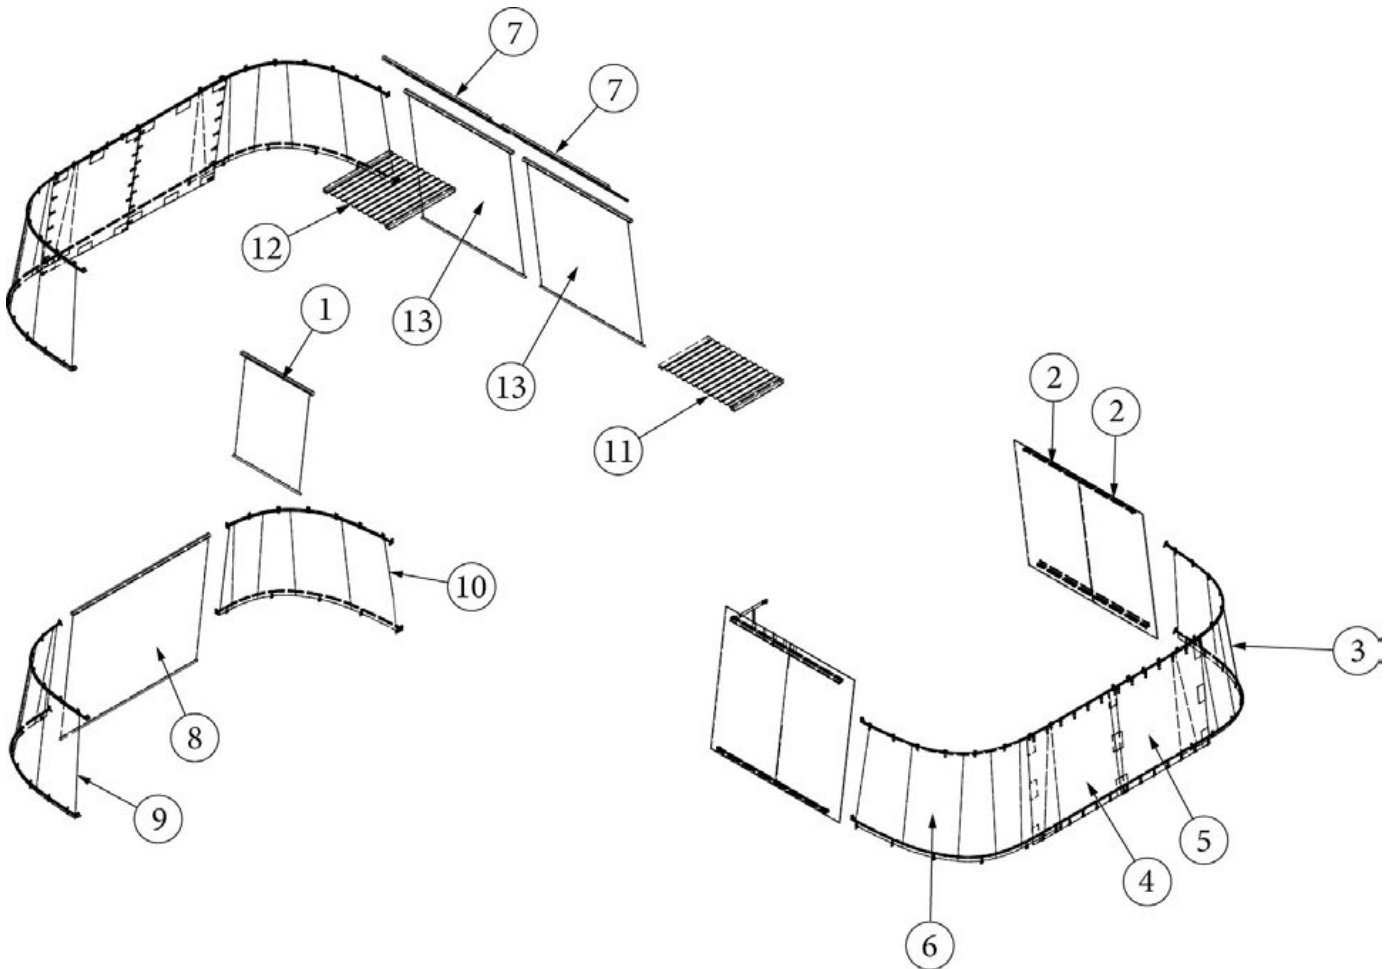

WINDOW COVERINGS

Drapes and Shades, 27FB

135343

Window Coverings Install (not for order/see parts below)

1. 703700-01	Shade, 19 x 24.00, Oceanair
2. 998171-20	Pnl-Curtain 19" X 34.5" OB
3. 998144-09	Drape, CS side panel, 37 x 25.5
4. 998144-05	Drape, CS front panel, 27 x 25.5
5. 998144-07	Drape, RS front panel, 27 x 25.5
6. 998144-11	Drape, RS side panel, 37 x 25.5
7. 704199-02	Shade-Pull VV 31.25 X 9.5 Ash
8. 703700-08	Shade-Oceanair 40.5"X34"L
9. 998144-19	Drape, Side Panel RS Rear/CS Front
10. 998144-20	Drape, Side Pre laminate, CS Rear/RS Front
11. 704120-01	Shade, Skylight, 14.5 x 22, Grey
12. 704120-02	Shade, Skylight, 19.25 x 20, Grey
13. 703700-04	Shade, 29.75 x 34, Oceanair
704546	Shade, Fantastic Fan