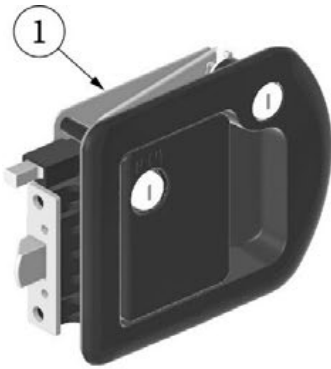

HARDWARE

Main Door Lock, New Style

1. 383017-01
2. 383017-02
  383017-03
3. 116274
4. 116509
  382122

Outer Latch Assembly, W/Deadbolt
Inner Latch Assembly, W/Deadbolt
Screw Kit, Inside Handle Mounting
Striker Catch, Main Door
Backer Plate, Striker Catch, Main Door
Key chain, Airstream logo