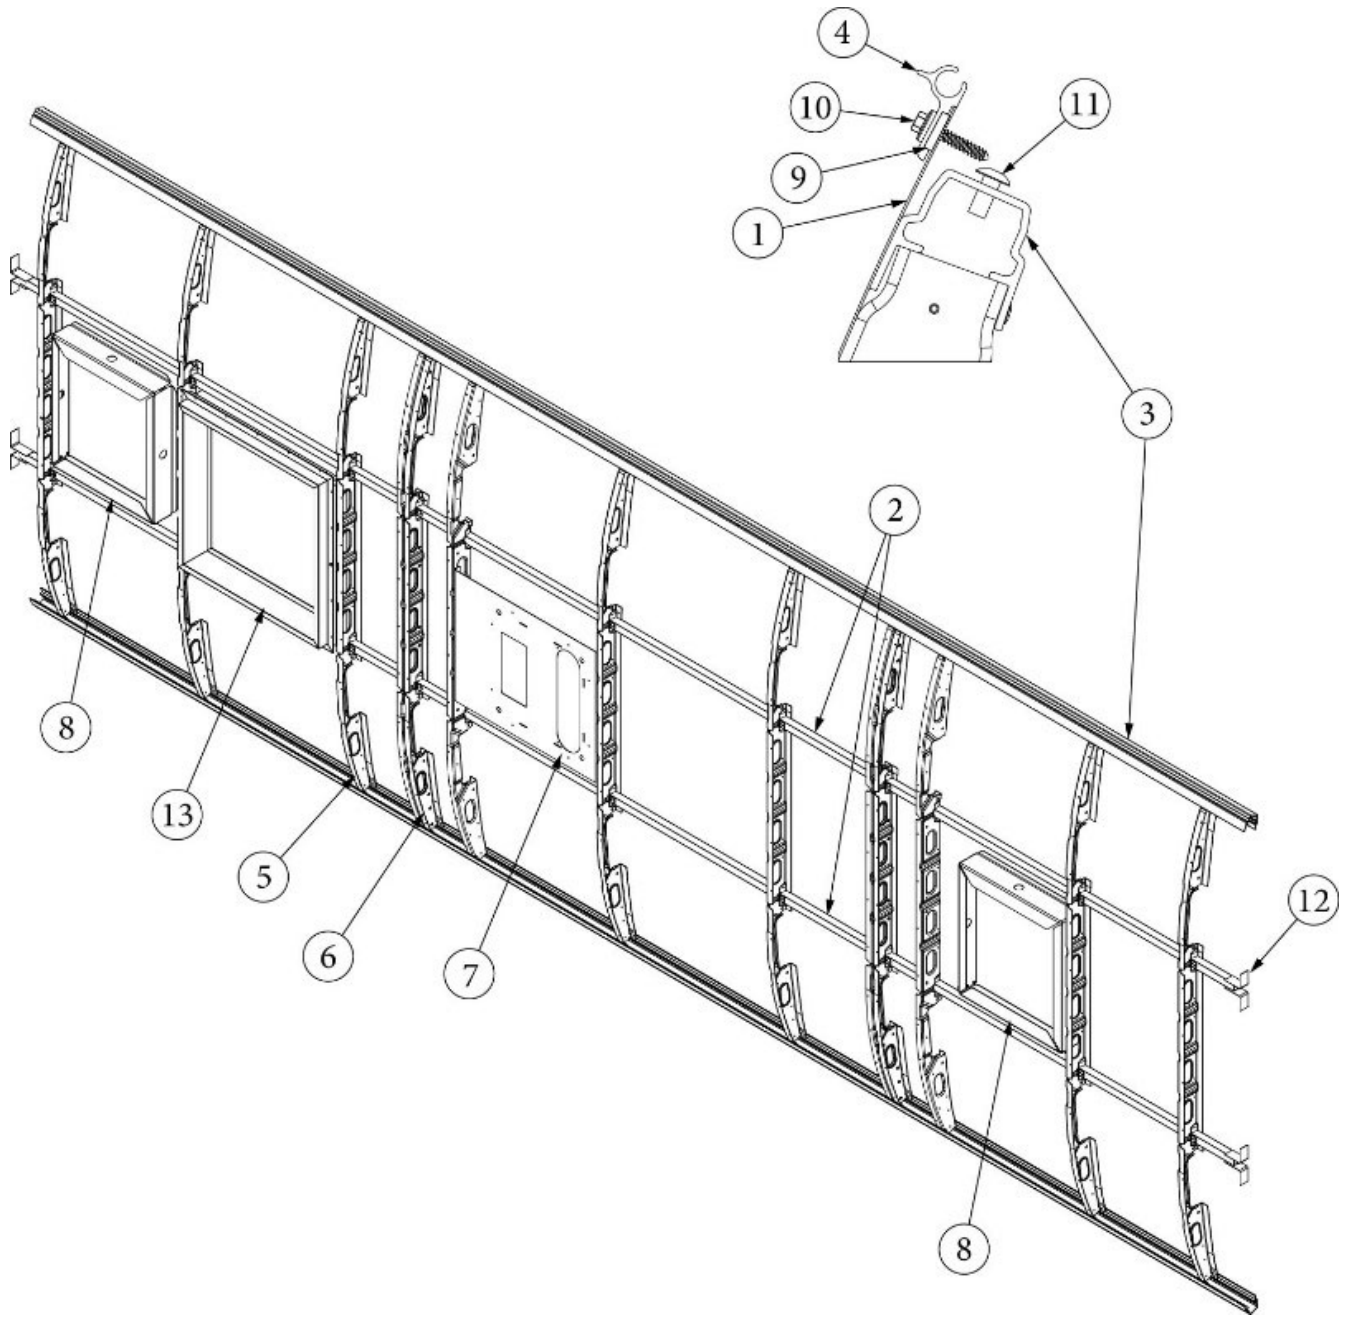

EXTERIOR SHELL

Roof, 1AC Unit, 25FB

Parts Listed on Next Page