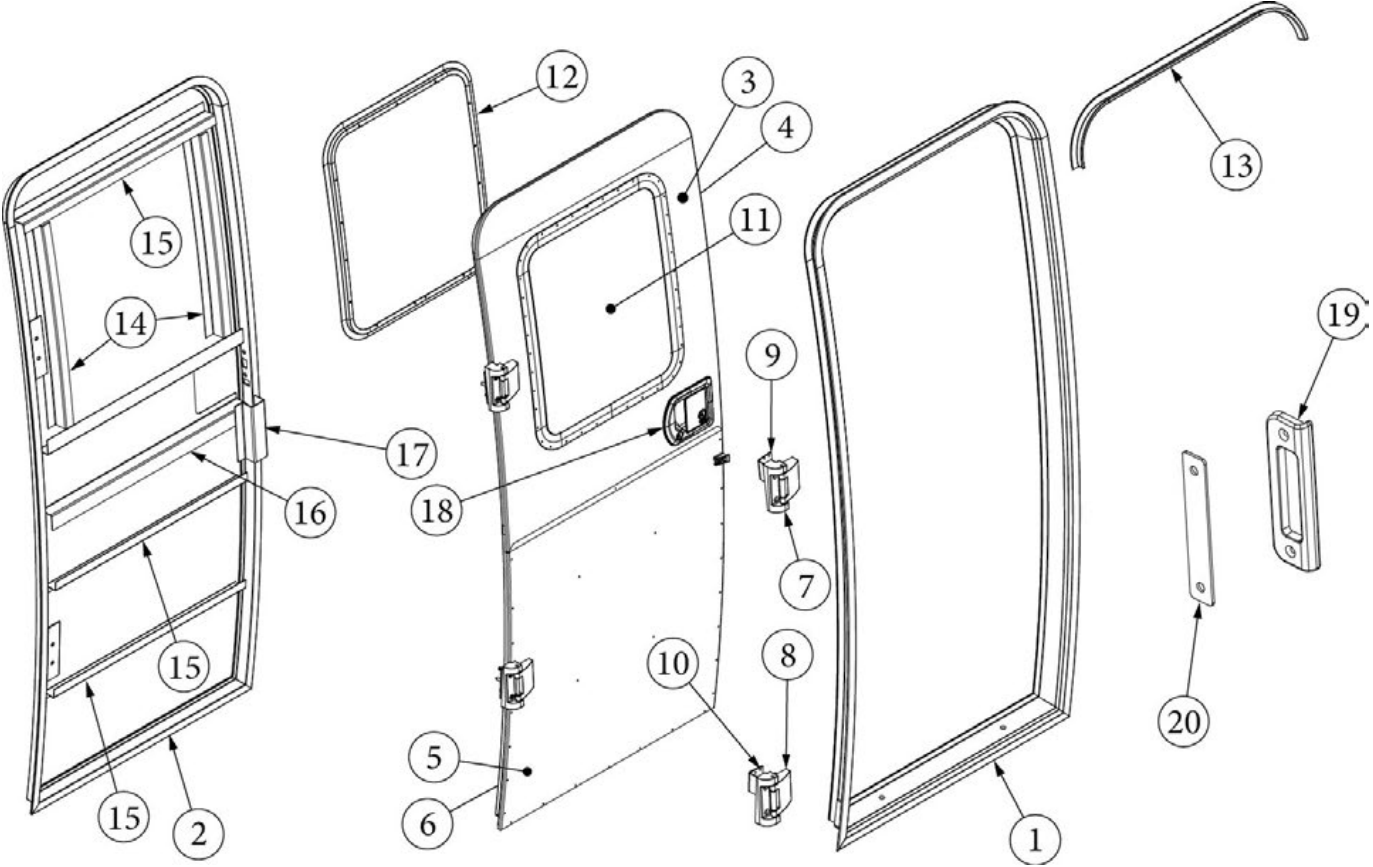

EXTERIOR DOORS

Main Door, LH Hinge, New Style

Parts Listed on Next Page