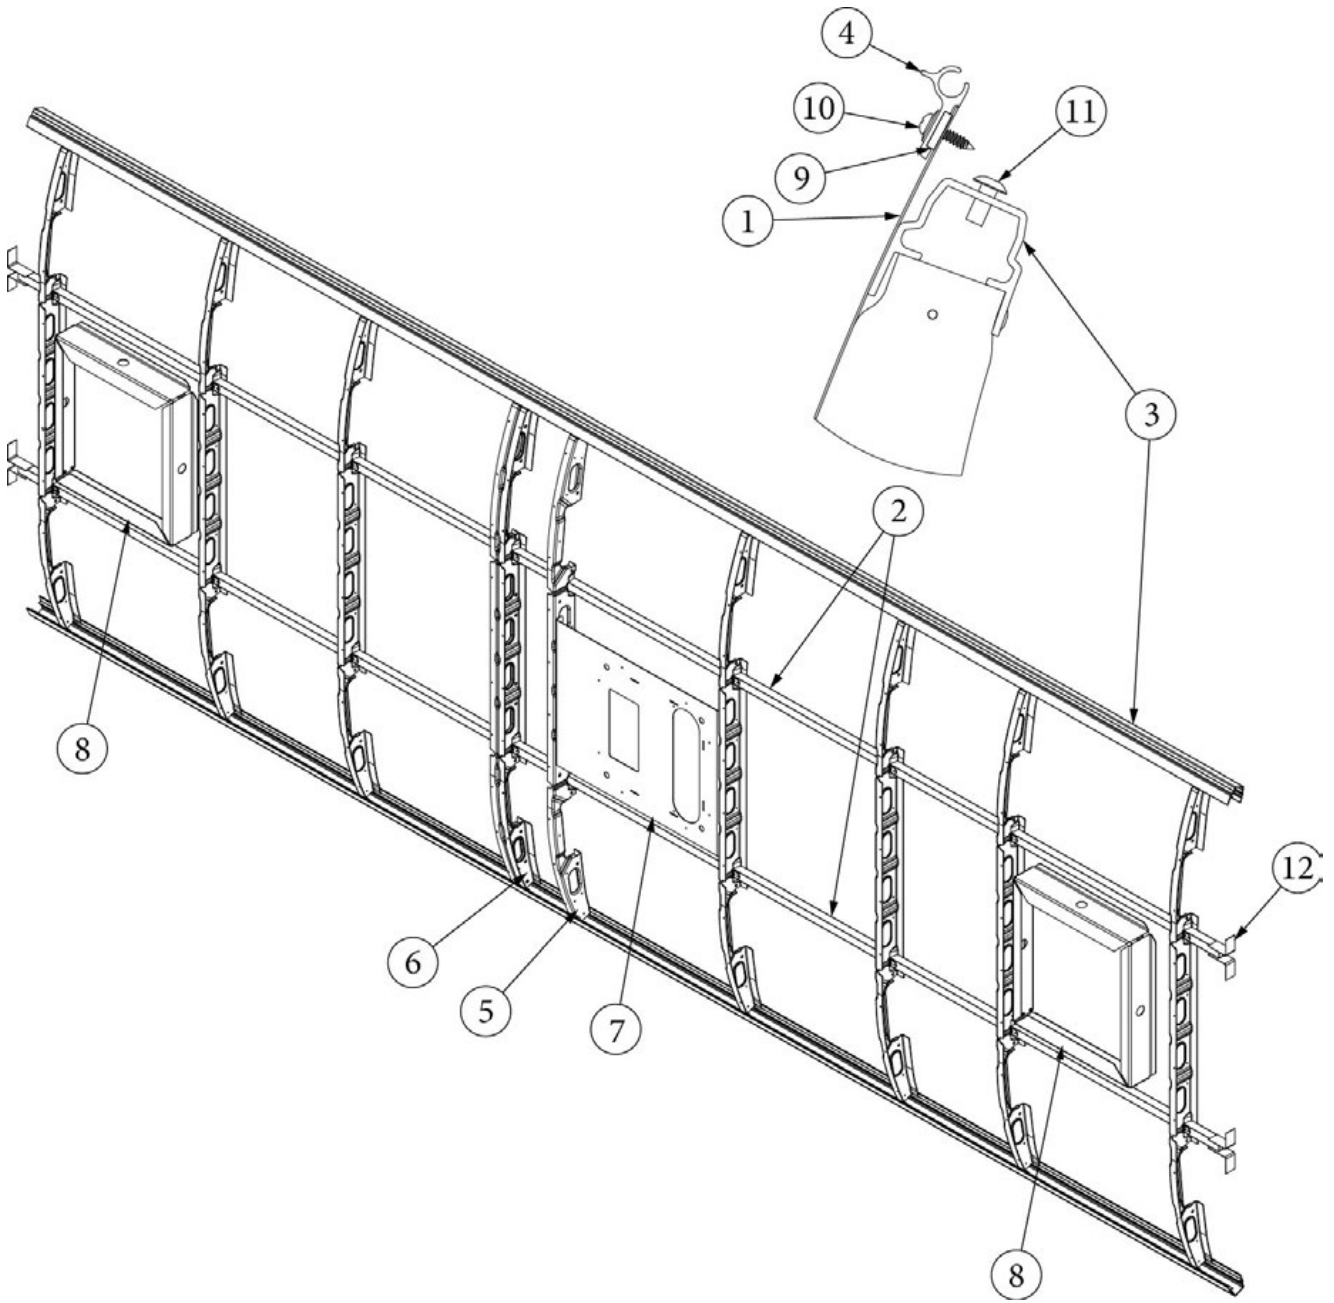

EXTERIOR SHELL

Roof, 23FB

Parts Listed on Next Page