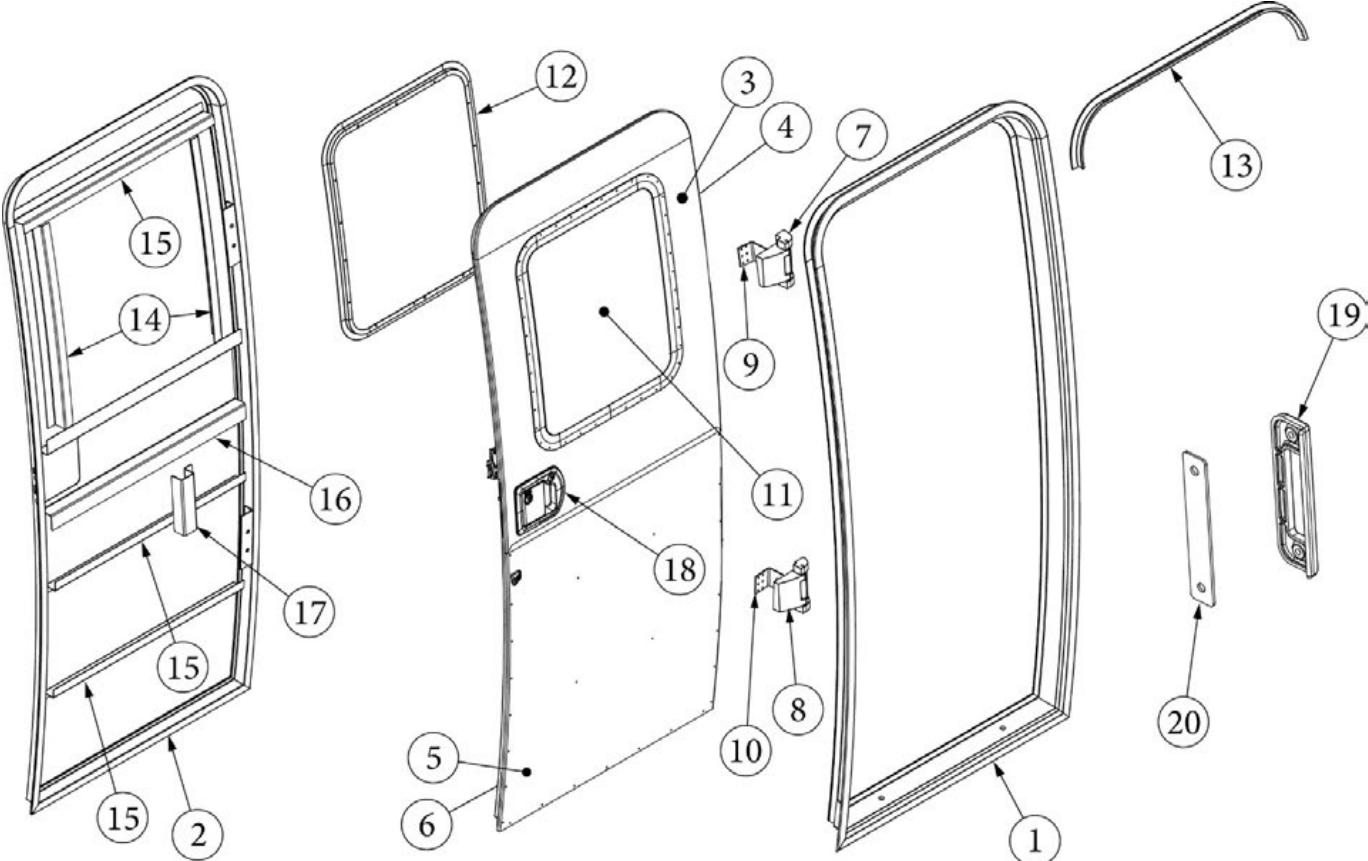

EXTERIOR DOORS

Main Door, RH Hinge, New Style

Parts Listed on Next Page