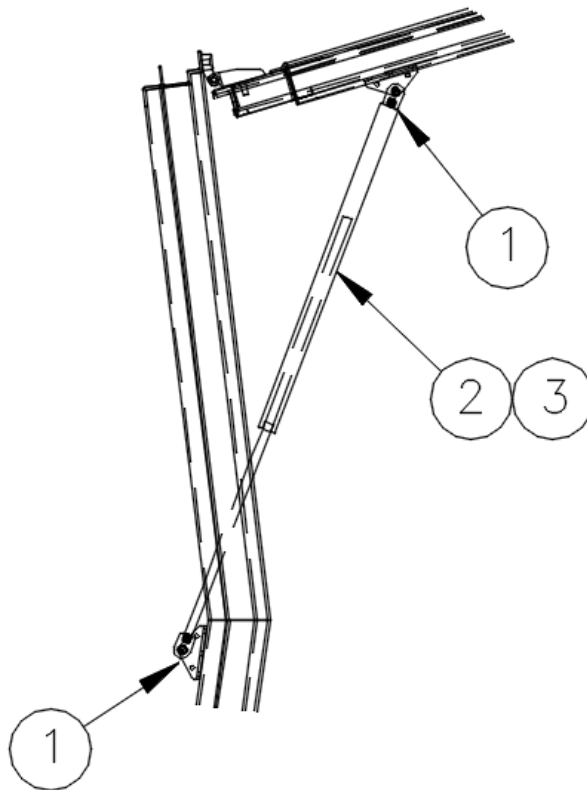

EXTERIOR DOORS

Hatch Door Struts

111935

Install, Struts, Hatch Door (not for order/see parts below)

1. 382462	Bracket, Prop w/ball
2. 382084-01	Gas spring, 175LB
3. 382084-02	Socket, Gas rod, Nylon
382808	Bracket, Hatch Door, 10mm Ball Socket
330031-01	Rivet, 3/16 x 5/8, SSD68SSBS

Screen Door, Rear

111933

Install, Rear Screen Door (not for order/see parts below)

382150	Screen, Pull-down retractable
454859	Closeout, Rear screen door
203138-04	Extrusion Plastic 1/2" Oak Wall
365232	Seal, Baggage door
382151	Plug, Snap-in, .5" Dia., Black