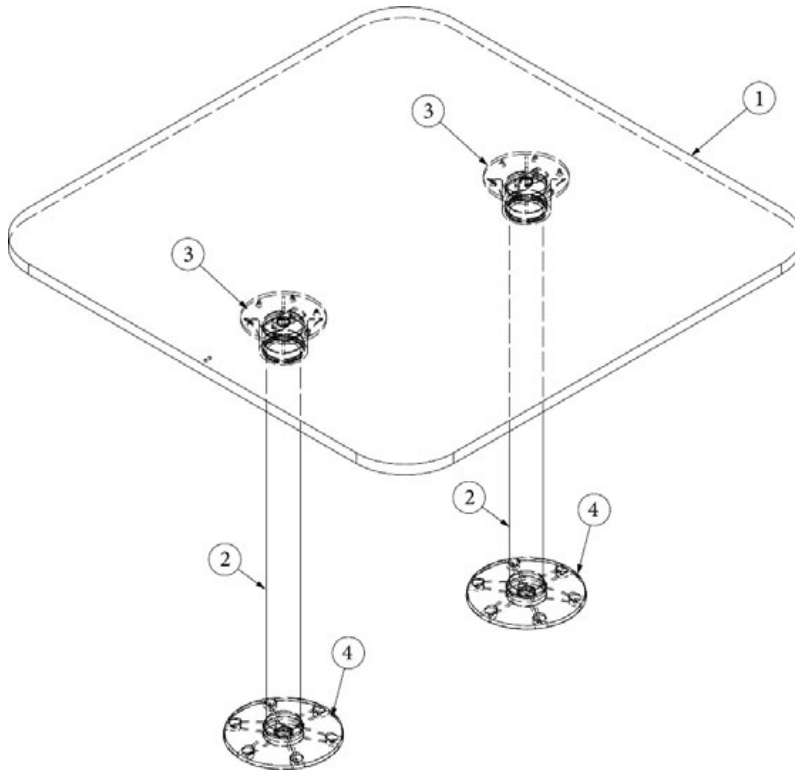

FURNITURE, LOUNGE

Dinette Table, 25FB, 27FB, Hatch Option

969161-03

Assembly Dinette Table FC

1. 969161&010118PC
2. 382722-02
3. 382724
4. 382723
- 969161&0204J04
- 381136
- 700005
- 700006
- 381581

- Pre laminate, .75 x 35 x 35
- Pedestal leg, 29.88"
- Table base, Pedestal leg
- Floor base, Pedestal leg
- Edgebanding, 15/16"
- Rubber bumper
- Fastener, Cap
- Fastener Socket
- Strap Clear Plastic .75"