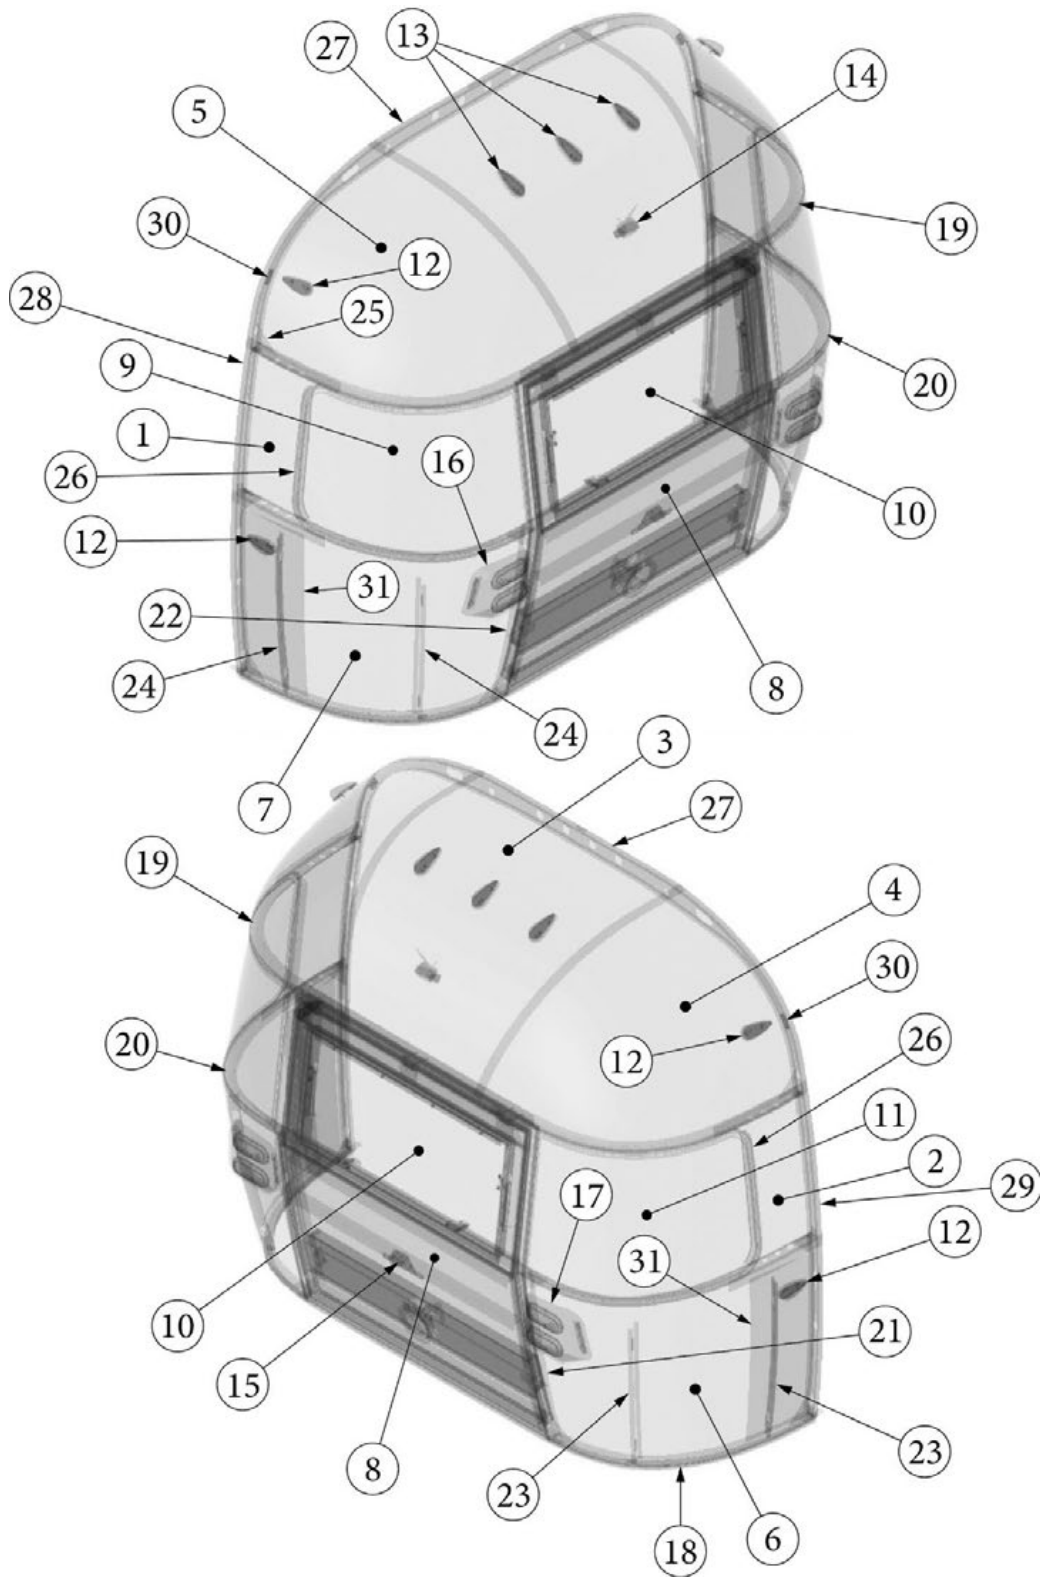

EXTERIOR SHELL

Aft End, Hatch Option, 25FB, 27FB

Parts Listed on Next Page