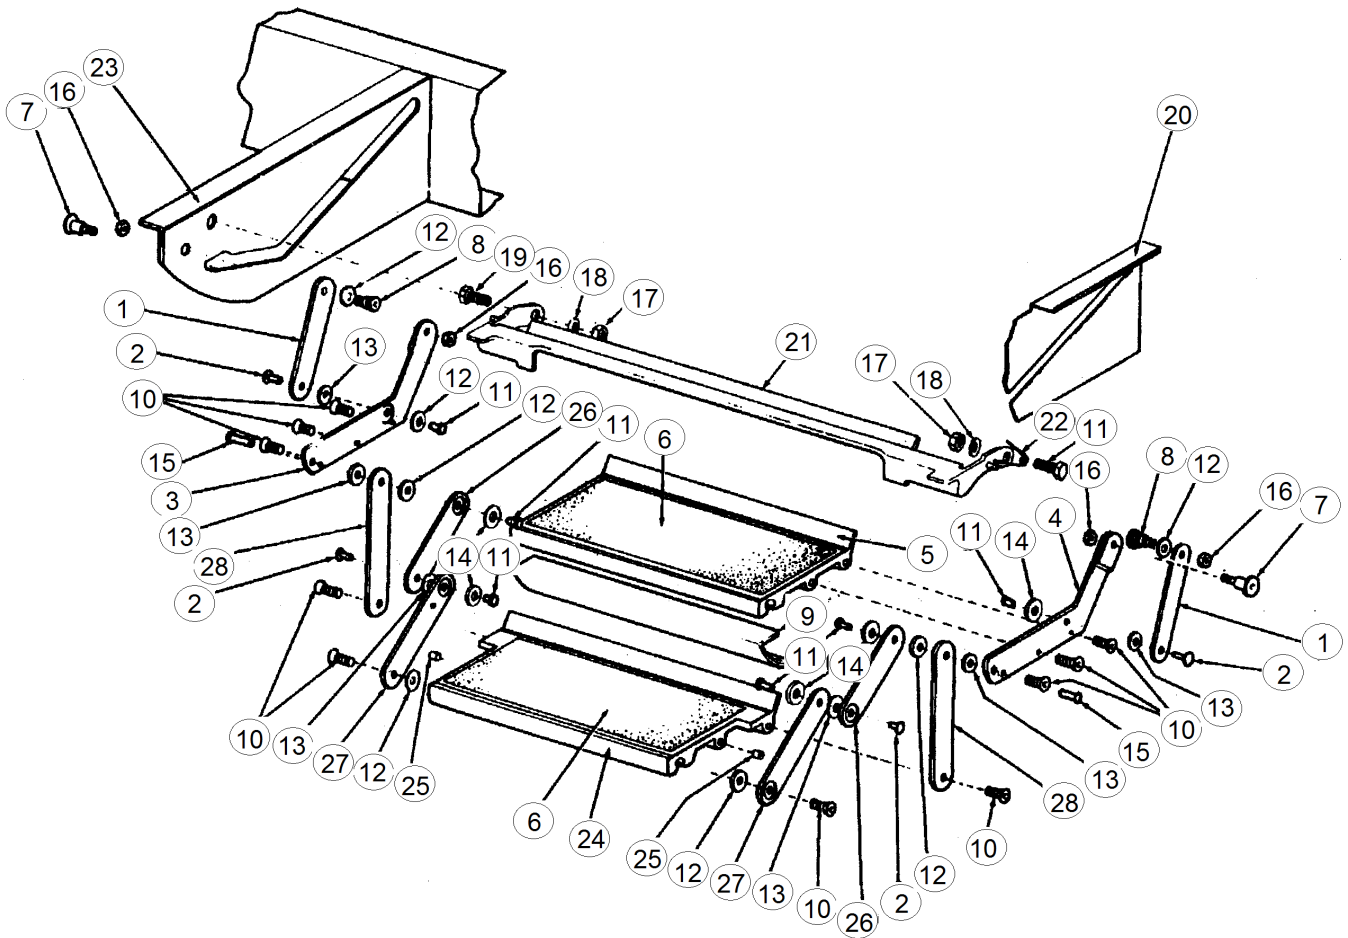

CHASSIS

Step Assembly

Parts Listed on Next Page