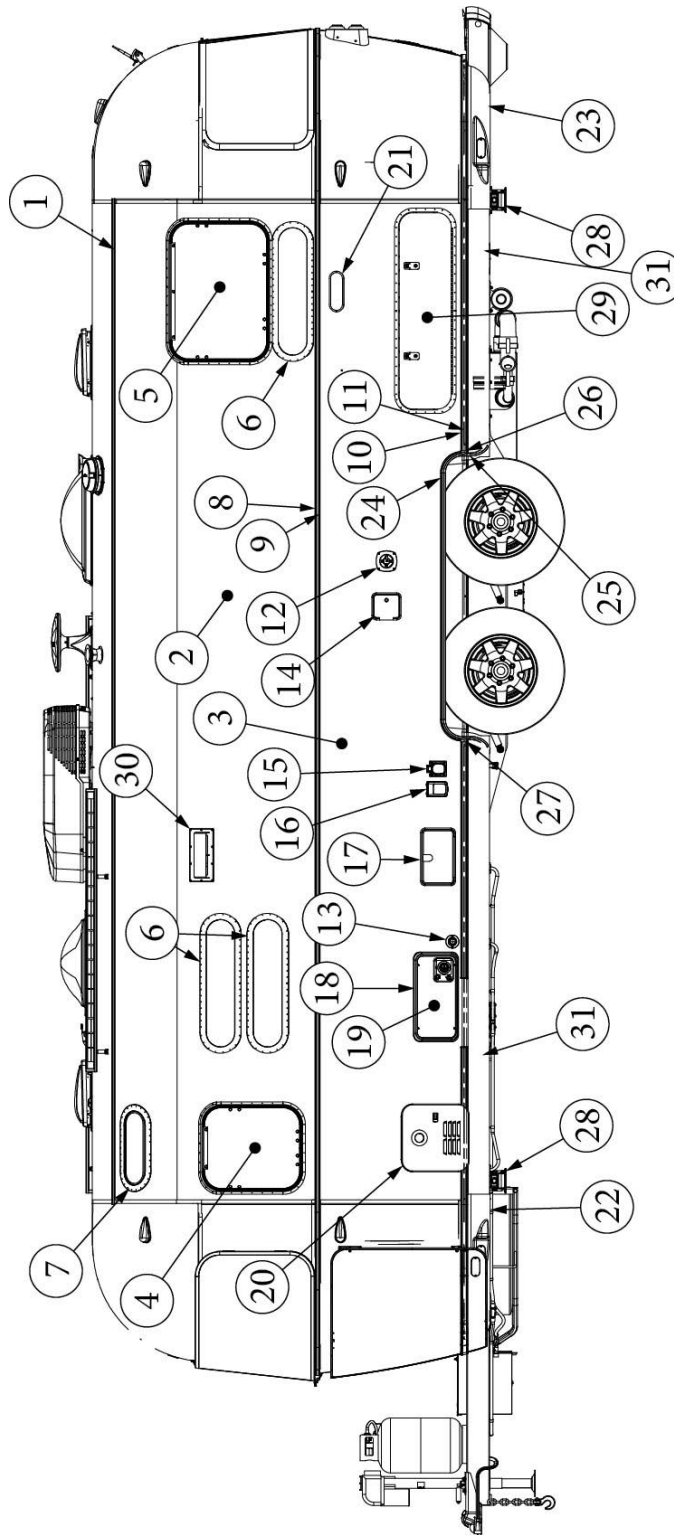

EXTERIOR SHELL

Exterior Components, Roadside, 28RB

Parts Listed on Next Page