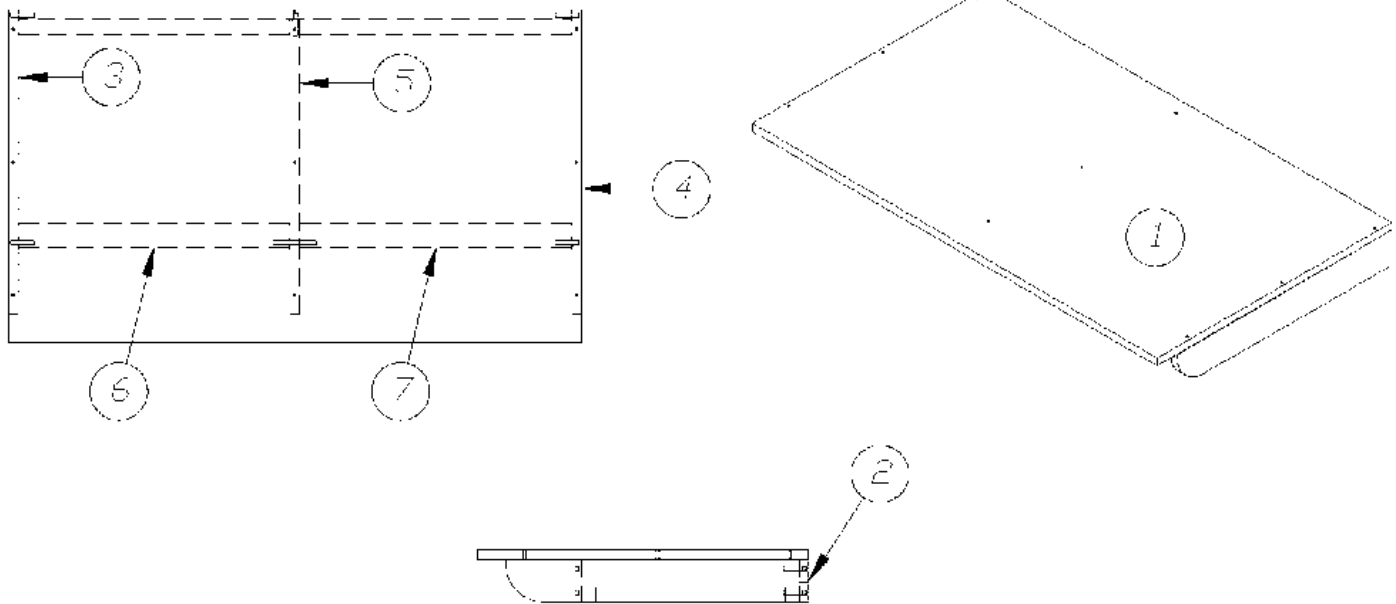

FURNITURE, GALLEY

Dinette Seat, Center, 23FB

968012

Center Seat

1. 968012&000112CC	Panel, 30.25 x 17.5
2. 968012&000212CC	Panel, 2.25 x 29.25
3. 968012&000312CC	Panel, 2.25 x 16
4. 968012&000412CC	Panel, 2.25 x 16
5. 968012&000512CC	Panel, 2.25 x 16
6. 968012&000812CC	Panel, 2.25 x 14.38
7. 968012&000912CC	Panel, 2.25 x 14.38
8. 386413-01	Edgebanding, Sea White, 5/8"