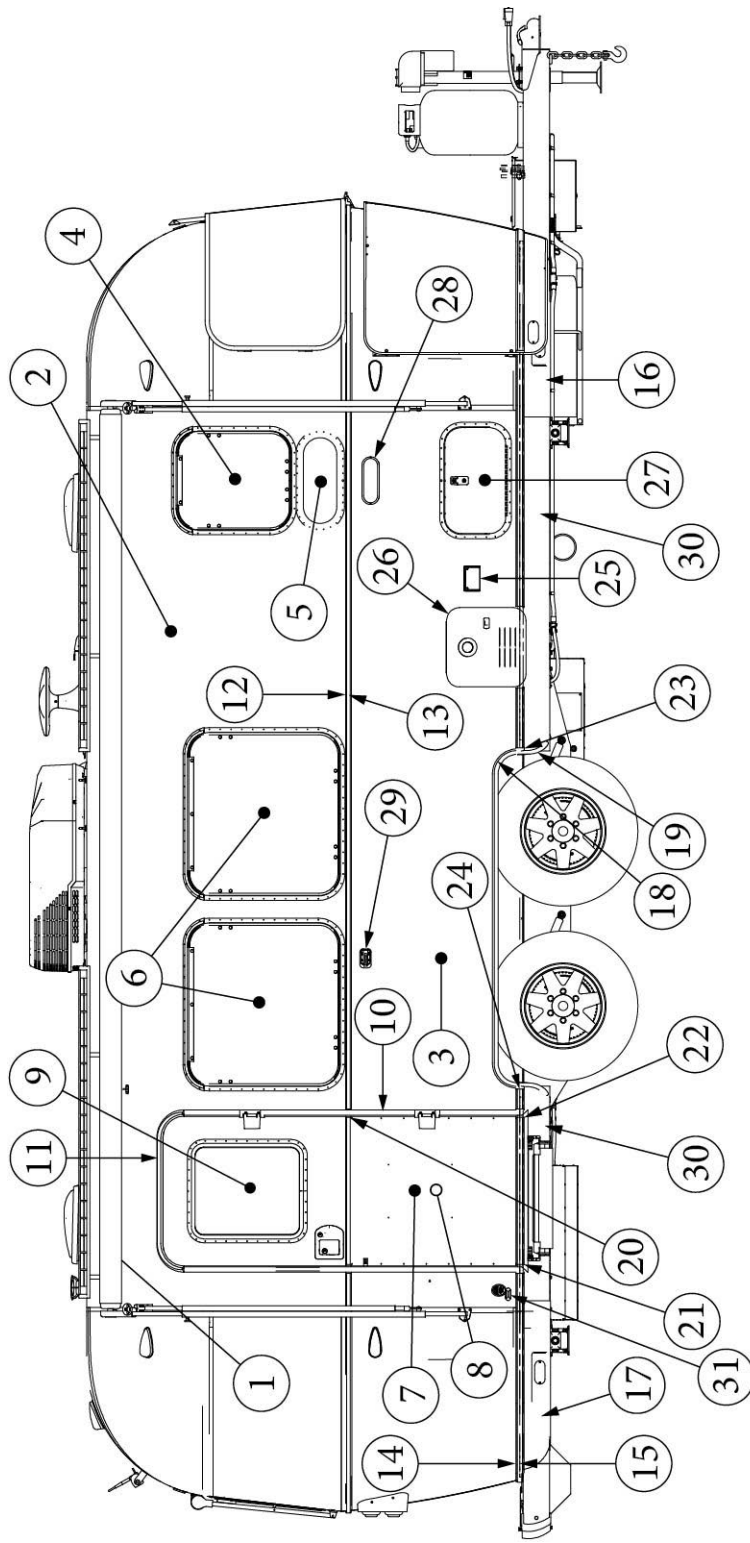

EXTERIOR SHELL

Exterior Components, Curbside, 23FB

Parts Listed on Next Page