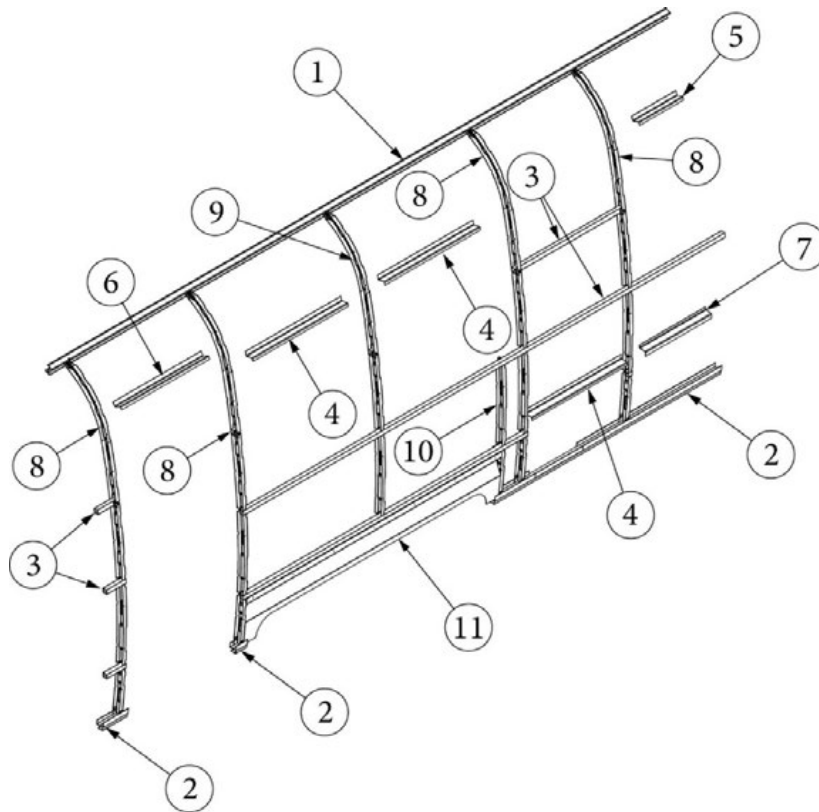

EXTERIOR SHELL

Wall Framing, Curbside, 23FB

923680-01

Assembly, CS Wall, Queen/Twin

1.	104707-05	Extrusion, "I" section, 195"
2.	116221	Extrusion, Floor channel, 192"
3.	116131	Tube, Shell Frame, 1" x 1" x 24'
4.	116219-01	Z Bar, Window Header, 26"
5.	116219-02	Z Bar, Window Header, 12"
6.	116219-03	Z Bar, Door Header
7.	116219-08	Z Bar, Countertop Backer, 18"
8.	116130-01	Wall bow, Standard
9.	116130-02	Wall Bow, Wheel Well
10.	116130-04	Wall Bow, Window
11.	116312-01	Header, Wheel Well, Dual Axle
	114880-03	Aluminum sheet, Upper, .04" x 51" x 224.75"
	114879-03	Aluminum sheet, Lower, .04" x 33" x 224.75"
	116131-01	Filler tube, Shell frame
	114813-02	Angle, 1.25 x 2 x 2.5"
	114813-03	Angle, 1.13 x 1.5 x 3.5"
	454931-09	Backer Plate, Side Wall, Power Awning