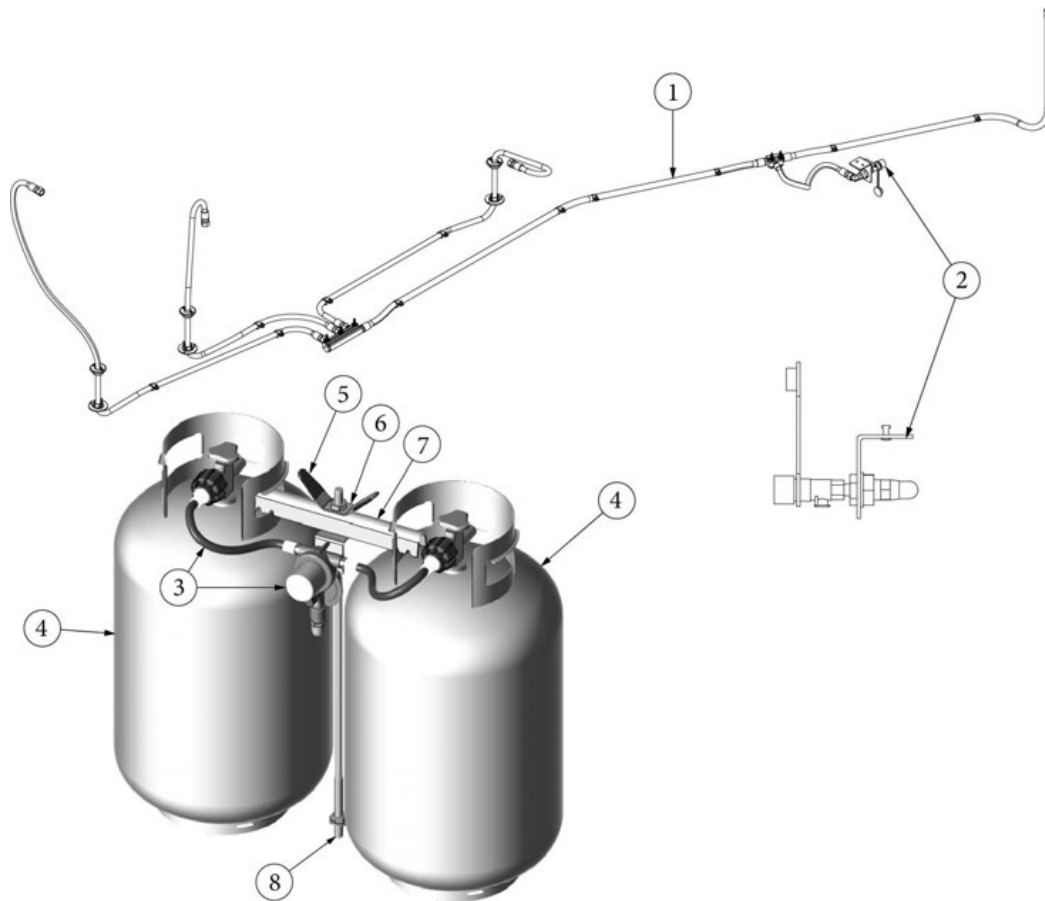

PLUMBING, LPG SYSTEM

LPG System, 28RB

944054
113718-01

Install, LP System (not for order/see parts below)
Install, LP Tanks/Regulator, 30lb (not for order/see parts below)

1. 943998	LPG Flex Line Assembly
2. 602465	Exterior propane port assembly
3. 602870	Regulator, LP gas, Dual 11" pigtails
4. 601710-01	Tank, LP Cylinder, Steel, 30LB
5. 381613	Plastisol Cover, LP Wing Handle
6. 455841	Wingnut, LP Bottle
7. 455842	Hold-down, VTD0046
8. 345764	Threaded Rod, 23.5", 1/2-13 4" each end
350132	Flange nut, Serrated, 1/2-13 UNC
386250	Label, LPG service port
365330-04	Sealant, Adseal, RTV #4553
382500	Grommet, .5" Pipe, Press Fit, Sealing
382556	Closeout, 2.38", D LP Assembly BC
512412	Bushing, Snap In, .75" ID
382160	Grommet, Flexible Vinyl