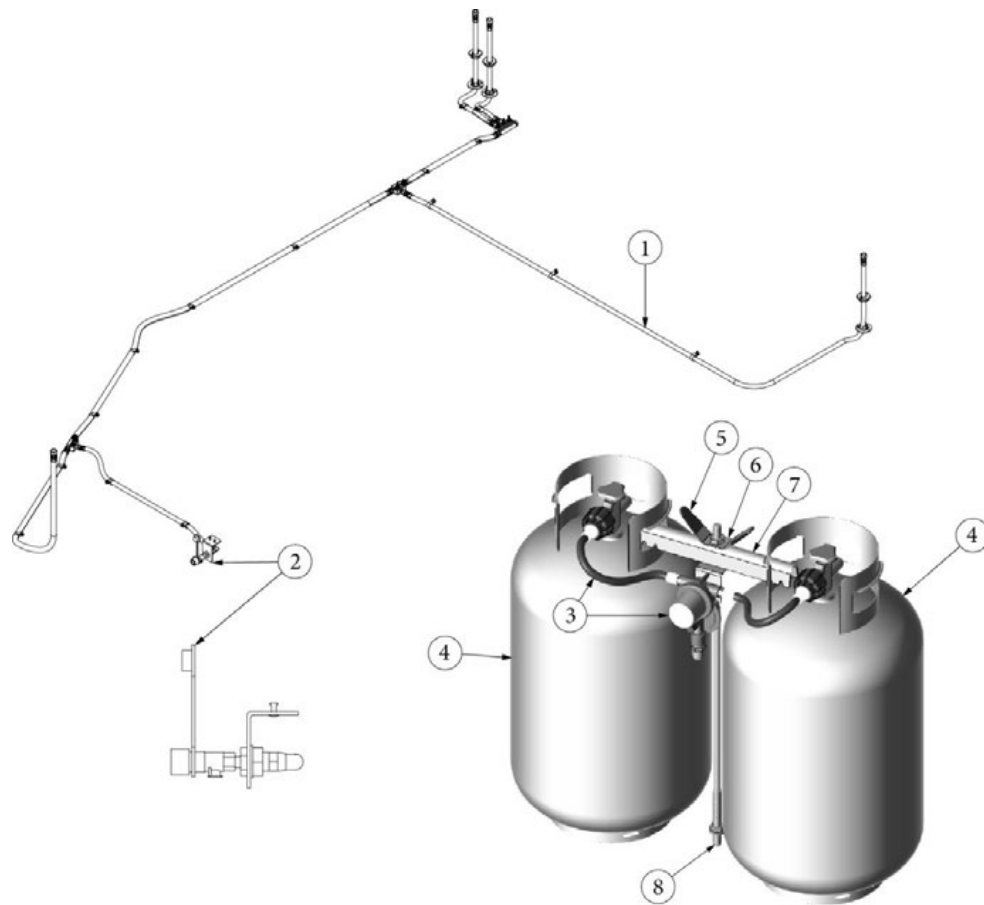

PLUMBING, LPG SYSTEM

LPG System, 27FB

113936
113718-01

Install, LP System, 27FB (not for order/see parts below)
Install, LP Tanks/Regulator, 30lb (not for order/see parts below)

1. 943997	Assembly, LP flex line
2. 602465	Exterior propane port assembly
3. 602870	Regulator, LP gas, Dual 11" pigtails
4. 601710-01	Tank, LP Cylinder, Steel, 30LB
5. 381613	Plastisol Cover, LP Wing Handle
6. 455841	Wingnut, LP Bottle
7. 455842	Hold-down, VTD0046
8. 345764	Threaded Rod, 23.5", 1/2-13 4" each end
350132	Flange nut, Serrated, 1/2-13 UNC
386250	Label, LPG service port
365330-04	Sealant, Adseal, RTV #4553
382500	Grommet, .5" Pipe, Press Fit, Sealing
382556	Closeout, 2.38", D LP Assembly BC
512412	Bushing, Snap In, .75" ID
382160	Grommet, Flexible Vinyl