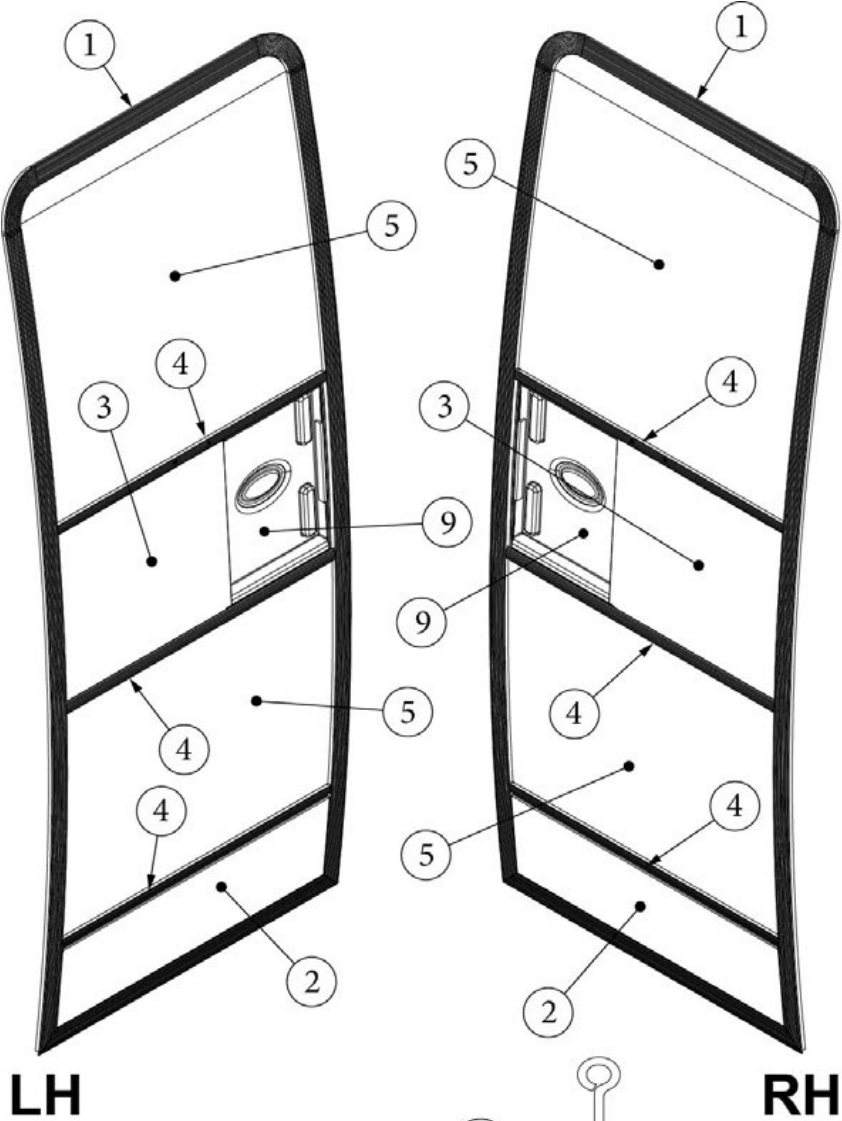

EXTERIOR DOORS

Screen Door, New Style

Parts Listed on Next Page