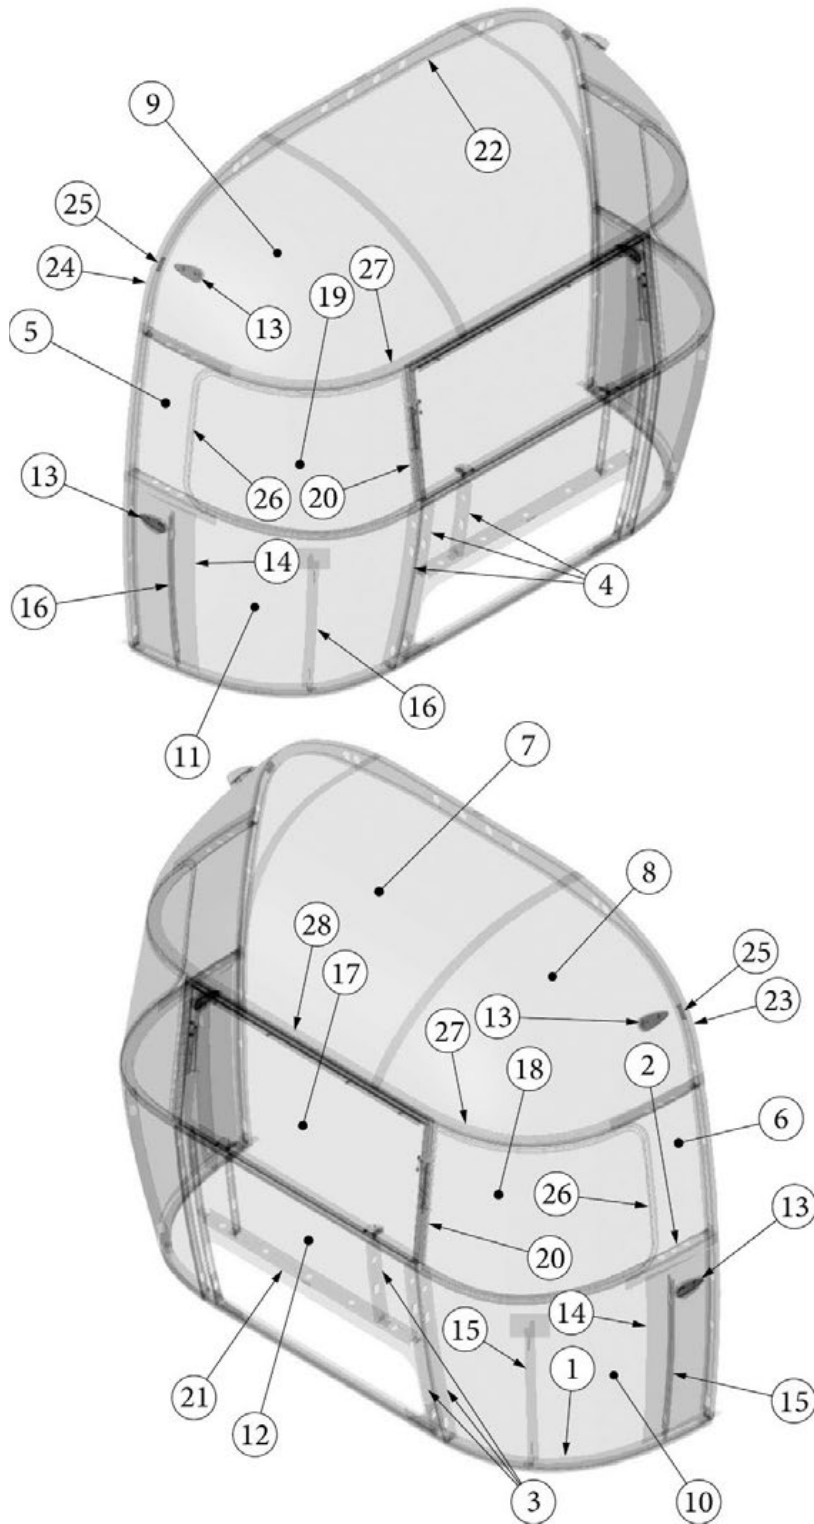

EXTERIOR SHELL

Front End, w/Bunk, 27FB

Parts Listed on Next Page