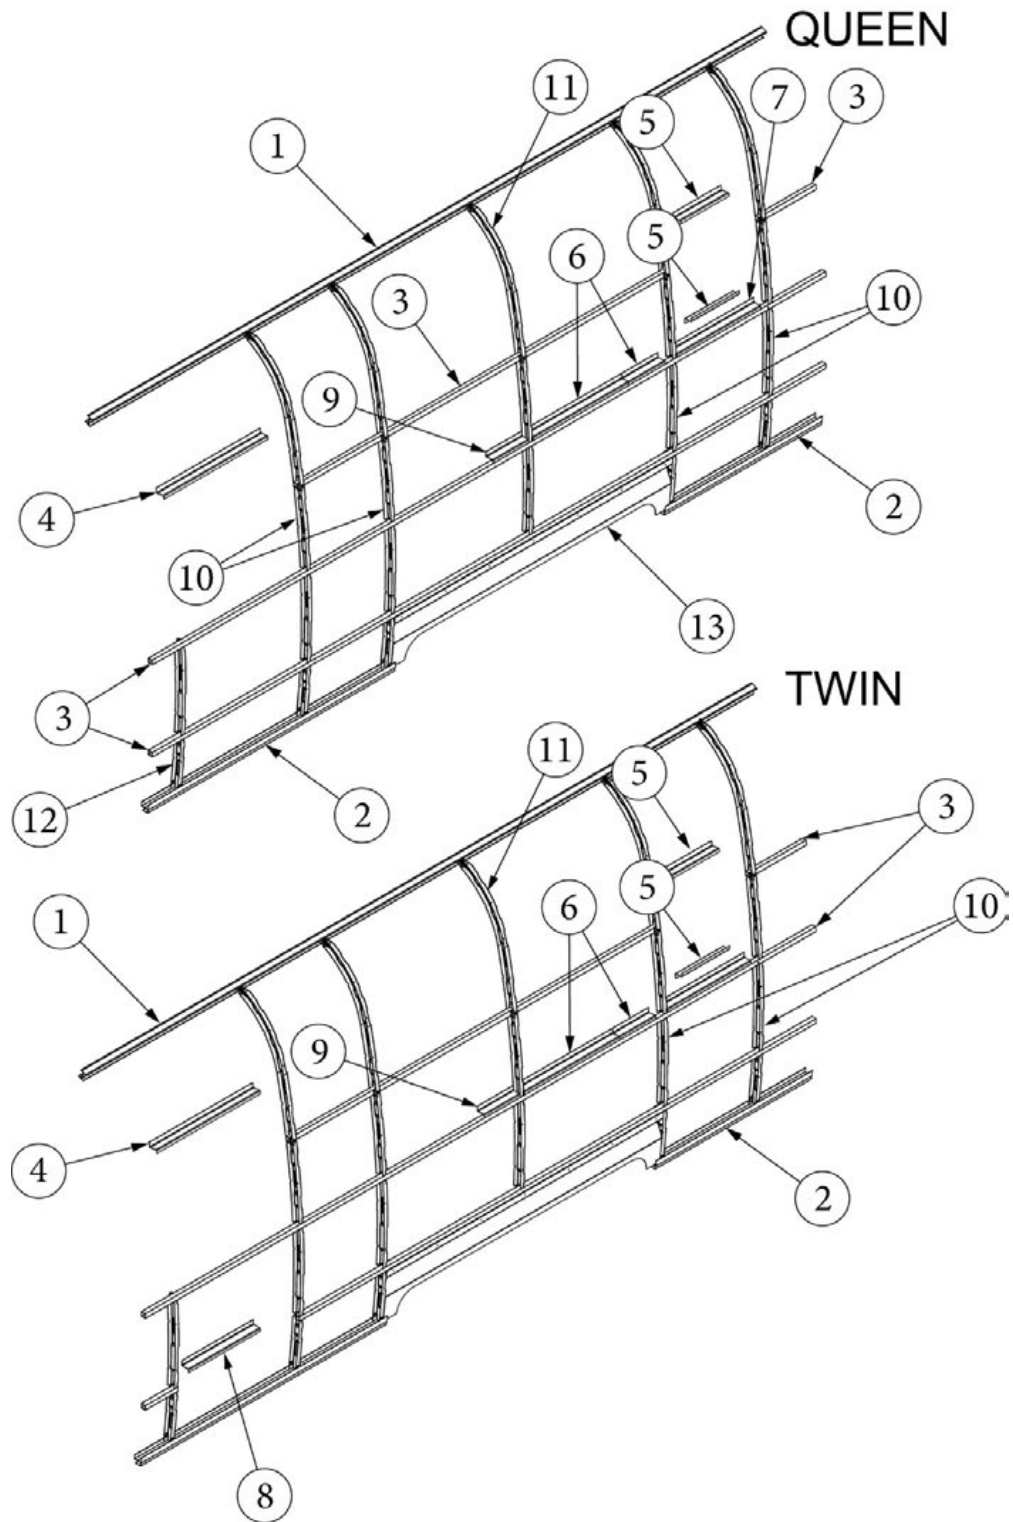

EXTERIOR SHELL

Wall Framing, Roadside, 23FB

Parts Listed on Next Page