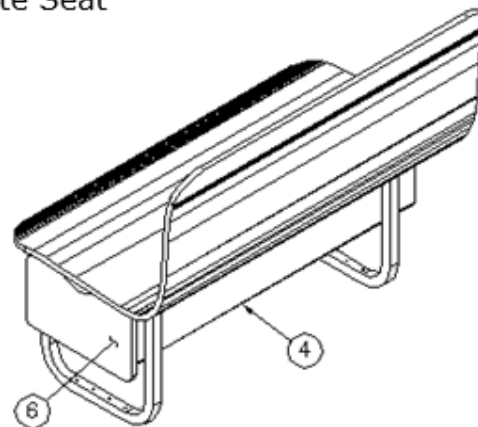

Forward Dinette Seat

967631
967632

Aft Dinette Seat
Forward Dinette Seat

1. 801446
2. 115140
3. 115141-02
4. 115141
5. 967631&000618BC
6. 967632&000618BC
- 386413-02
- 381847-01
- 381228-02

Dinette seat, Contoured
Leg, Dinette base
Closeout, Under booth seat
Closeout, Under booth seat
Door, 13.06 x 7.75, Aft dinette seat
Door, 13.06 x 7.75, Forward dinette seat
Edgebanding, Sea White, 5/8"
Piano hinge
Catch, Grabber door (5lb Pull)