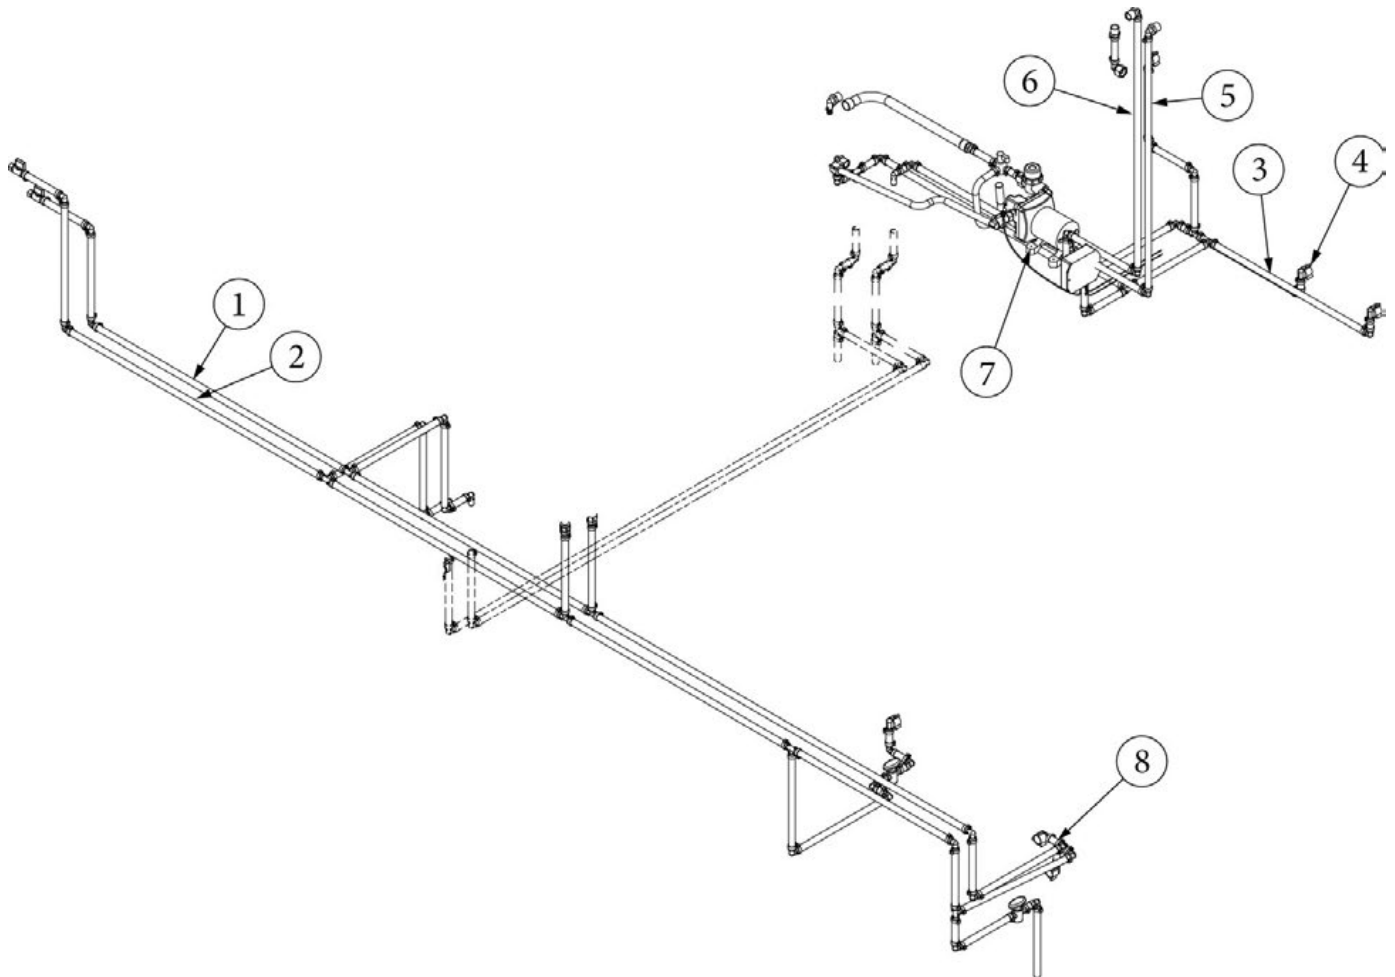

PLUMBING, FRESH WATER SYSTEM

Fresh Water Lines, 25FB

944056-01

Install, Fresh Water Layout (not for order/see parts below)

1. 944055-09	CS, Hot Water
2. 944055-10	CS, Cold Layout
3. 944055-03	RS, Hot Layout Forward
4. 944055-04	RS, Cold Layout
5. 944055-05	Layout, Shower, Hot
6. 944055-06	Layout, Shower, Cold
7. 944055-07	Layout, Water Pump
8. 944055-08	Layout, Water Heater