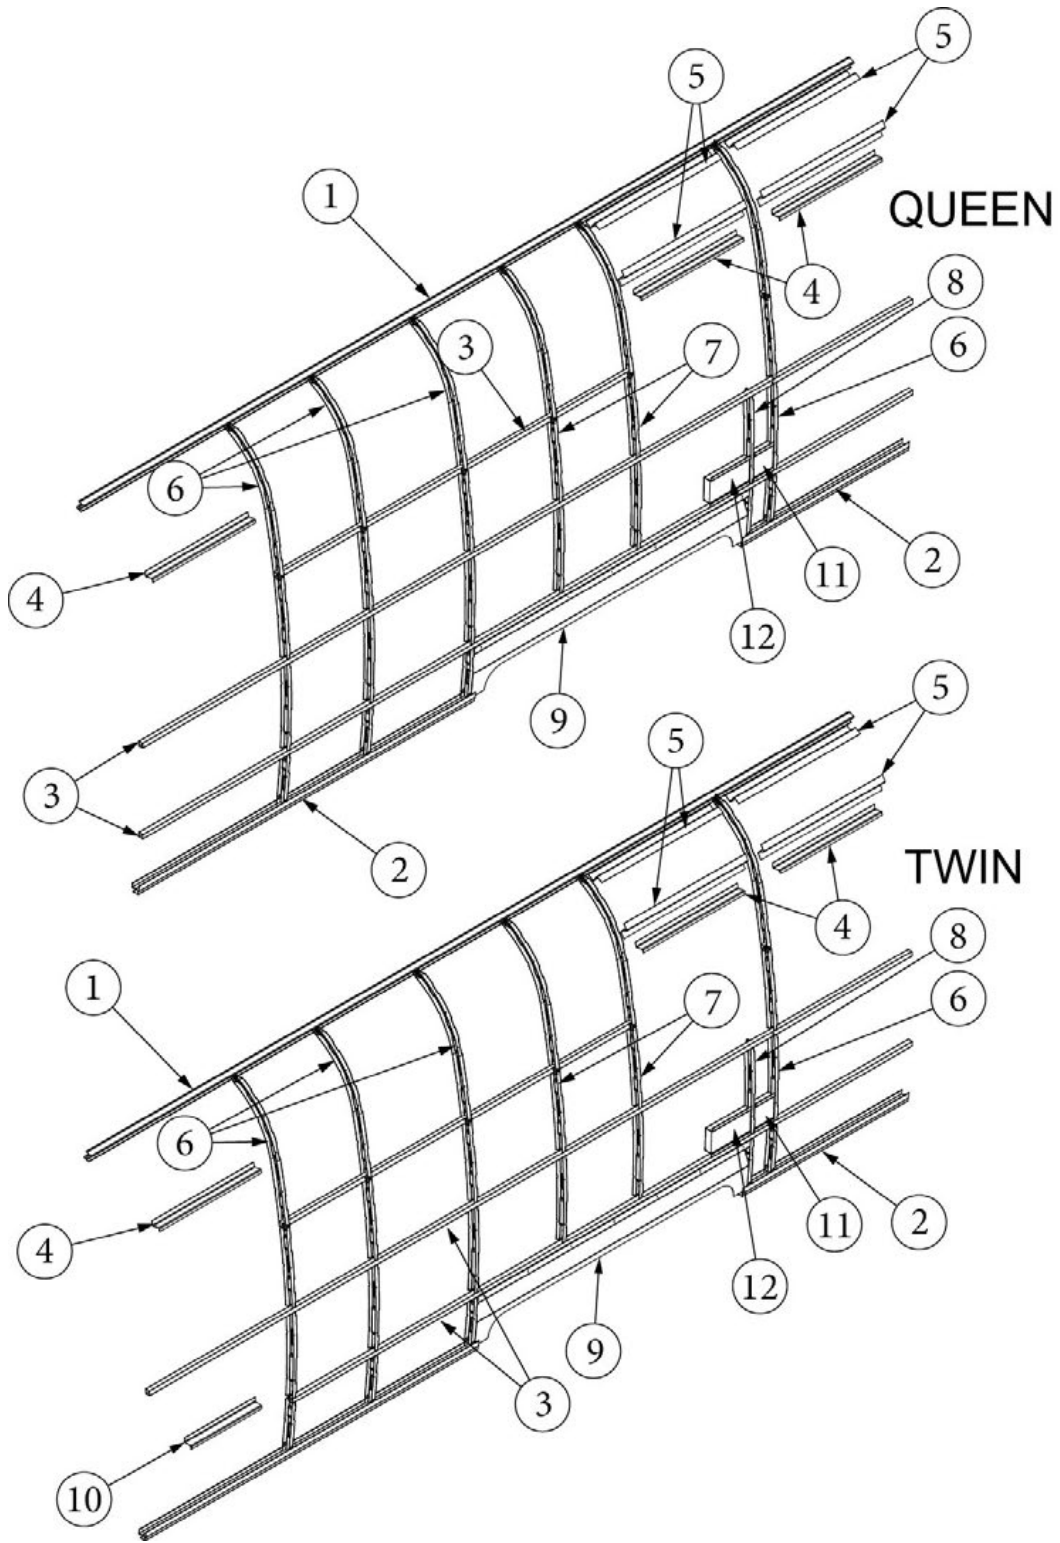

EXTERIOR SHELL

Wall Framing, Roadside, 25FB

Parts Listed on Next Page