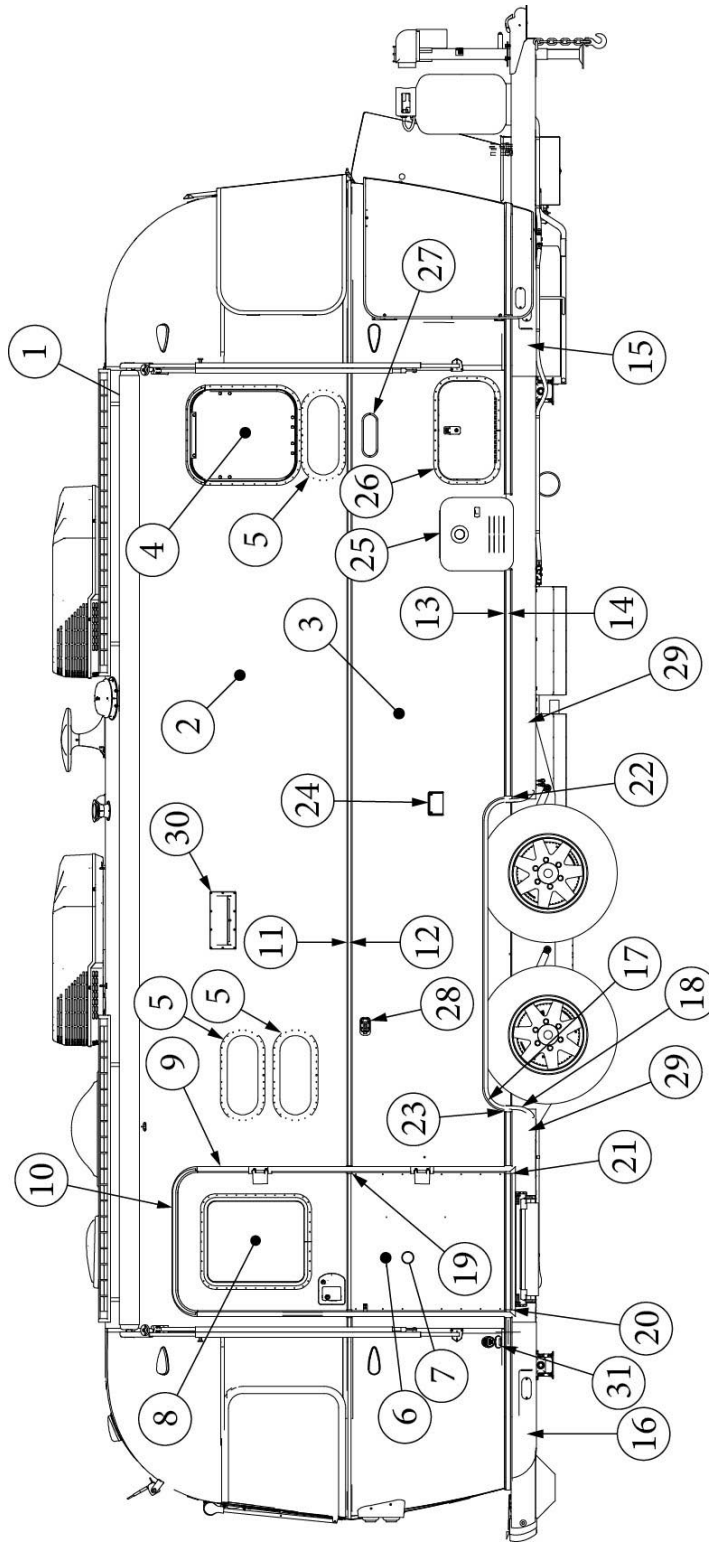

EXTERIOR SHELL

Exterior Components, Curbside, 25FB

Parts Listed on Next Page