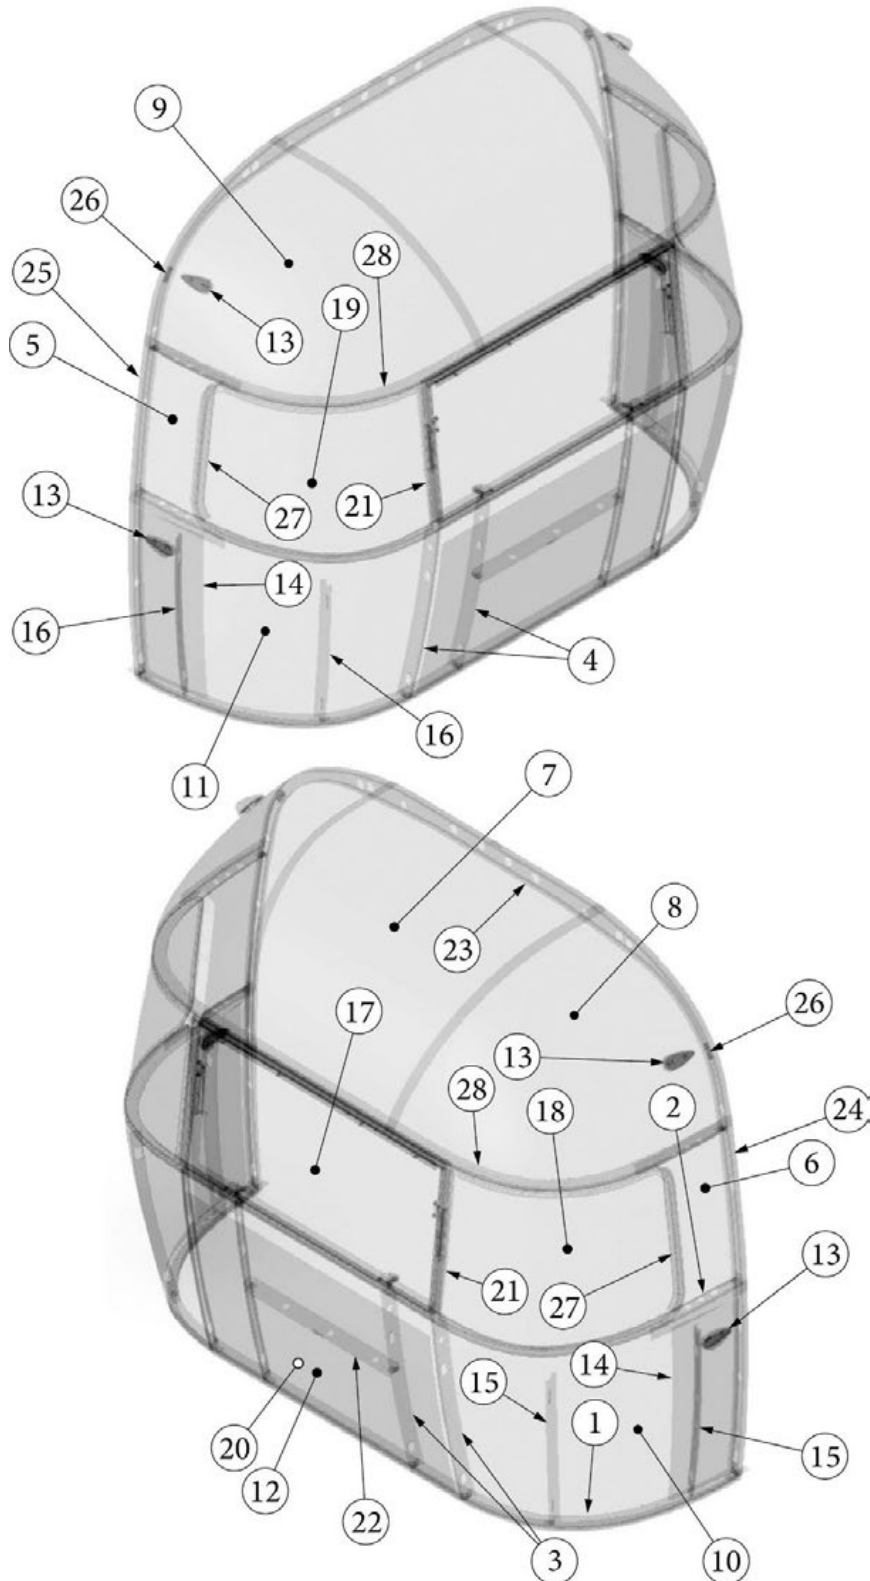

EXTERIOR SHELL

Front End, Queen, 25FB

Parts Listed on Next Page