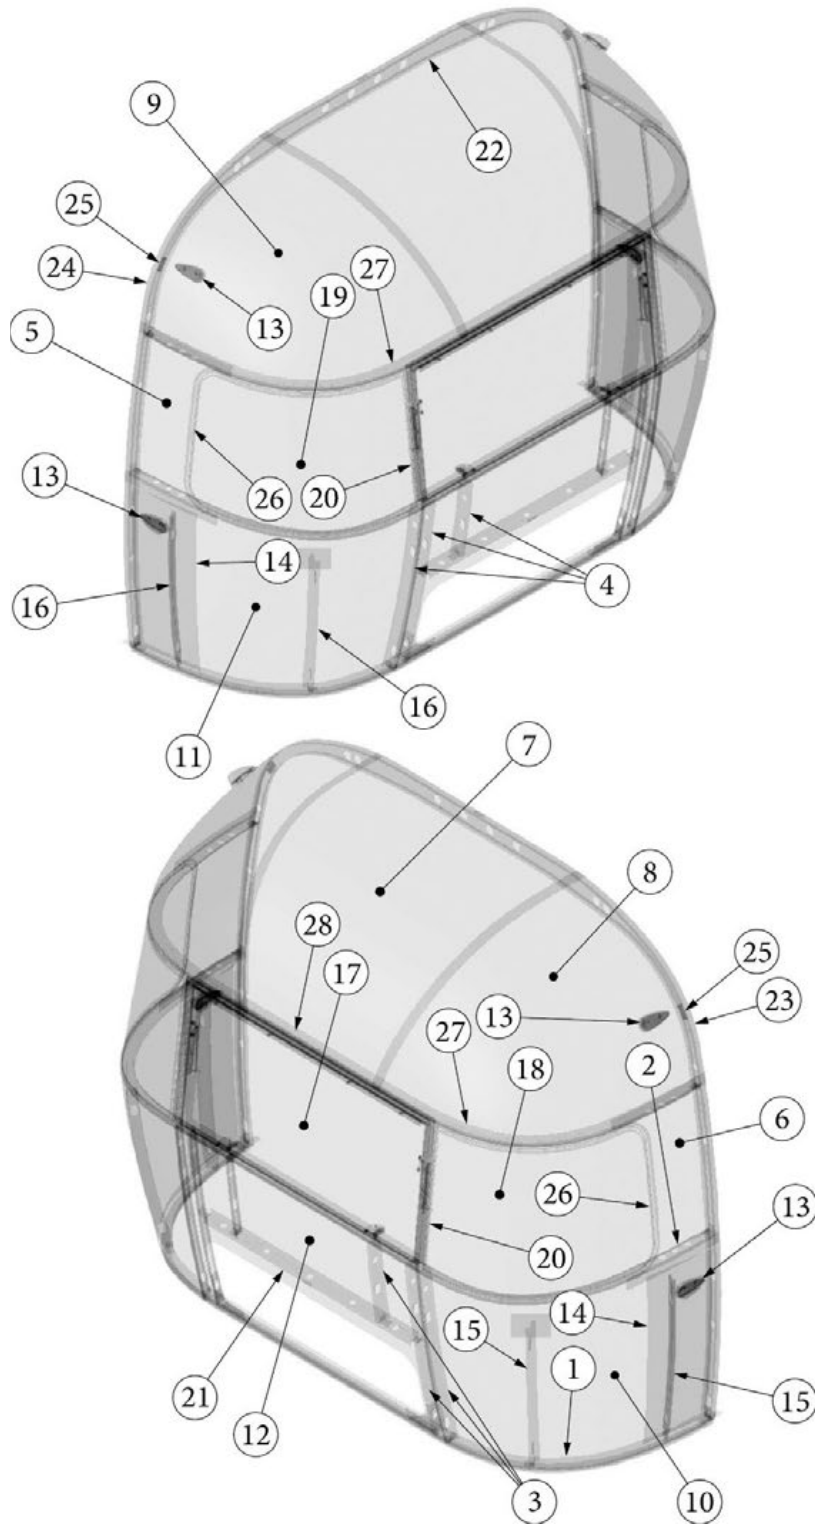

EXTERIOR SHELL

Front End, Twin w/Bunk, 25FB

Parts Listed on Next Page