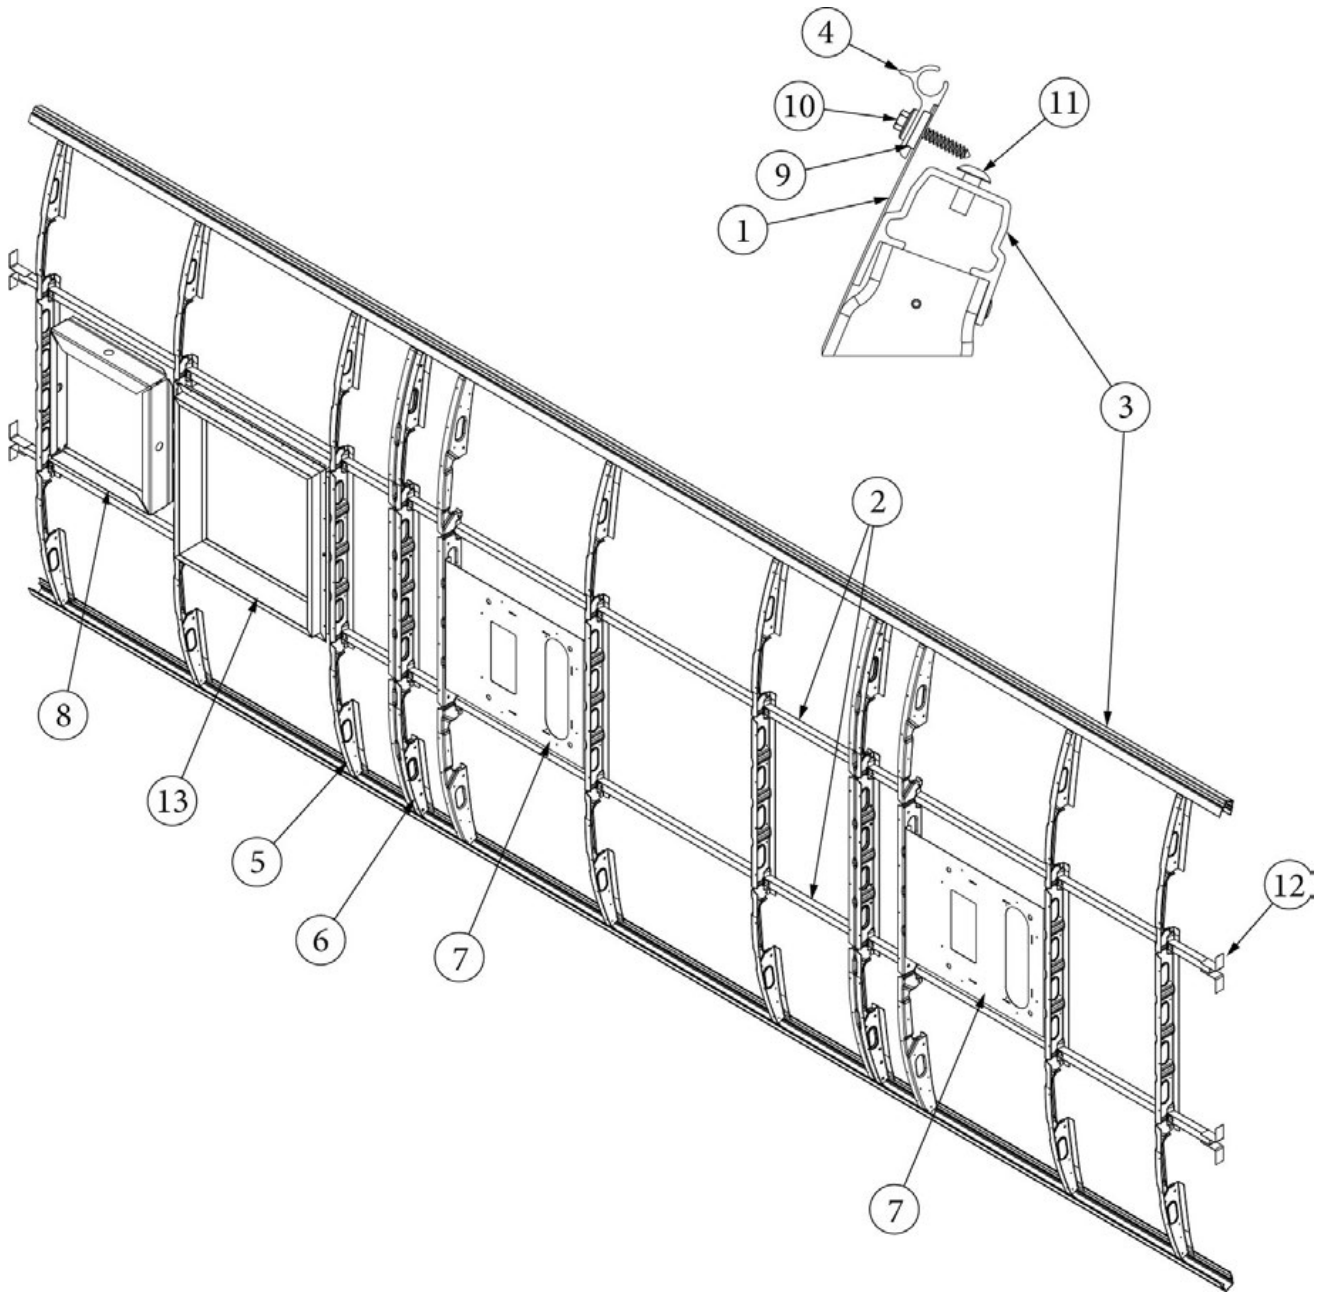

EXTERIOR SHELL

Roof, 2AC Units, 25FB

Parts Listed on Next Page