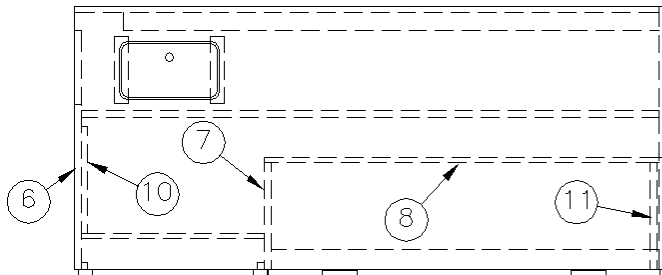

FURNITURE, LOUNGE

Sofa, 25FB, 27FB

966887

Sofa Assembly

1. 966888	Sofa bed
2. 966887&000212CE	Panel, 29.5 x 66.19
3. 966887&000312BC	Panel, 20.5 x 5
4. 966887&000418BC	Panel, 9.88 x 43.88
5. 966887&000518BC	Panel, 9.88 x 21.13
6. 966887&000618BC	Panel, 14.13 x 26.75
7. 966887&000718BC	Panel, 10.13 x 12
8. 966887&000812CC	Panel, 10.13 x 44.19
9. 966887&000918CC	Panel, 14.13 x 29.5
10. 966887&001018CC	Panel, 2.25 x 12
11. 966887&001118CC	Panel, 2.25 x 12
12. 966887&001518CC	Panel, 2.25 x 43.44
13. 966887&002512CE	Panel, 10.75 x 6
381775	Pull, Flush, Satin
381072-01	Hinge, Fixed pin
381228-02	Catch, Grabber door (5lb Pull)
365009	Foam tape, 1 x 1
382057	Knockdown
382057-04	Cap, Knockdown, White