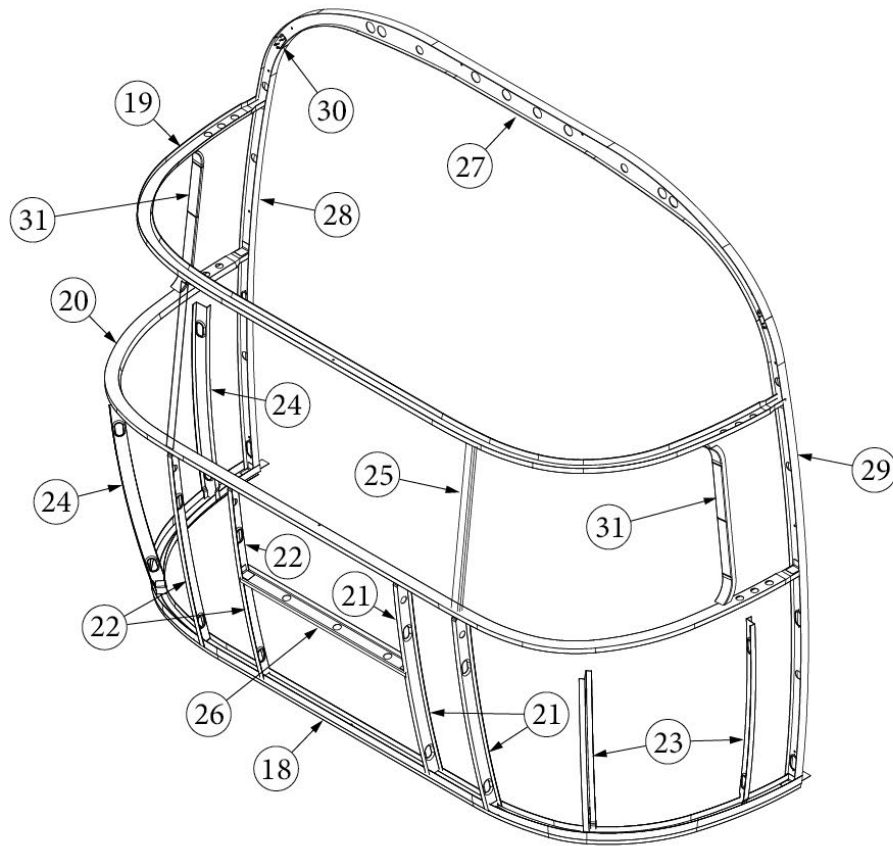

EXTERIOR SHELL

Aft End, 25FB, 27FB

Parts Listed on Next Page