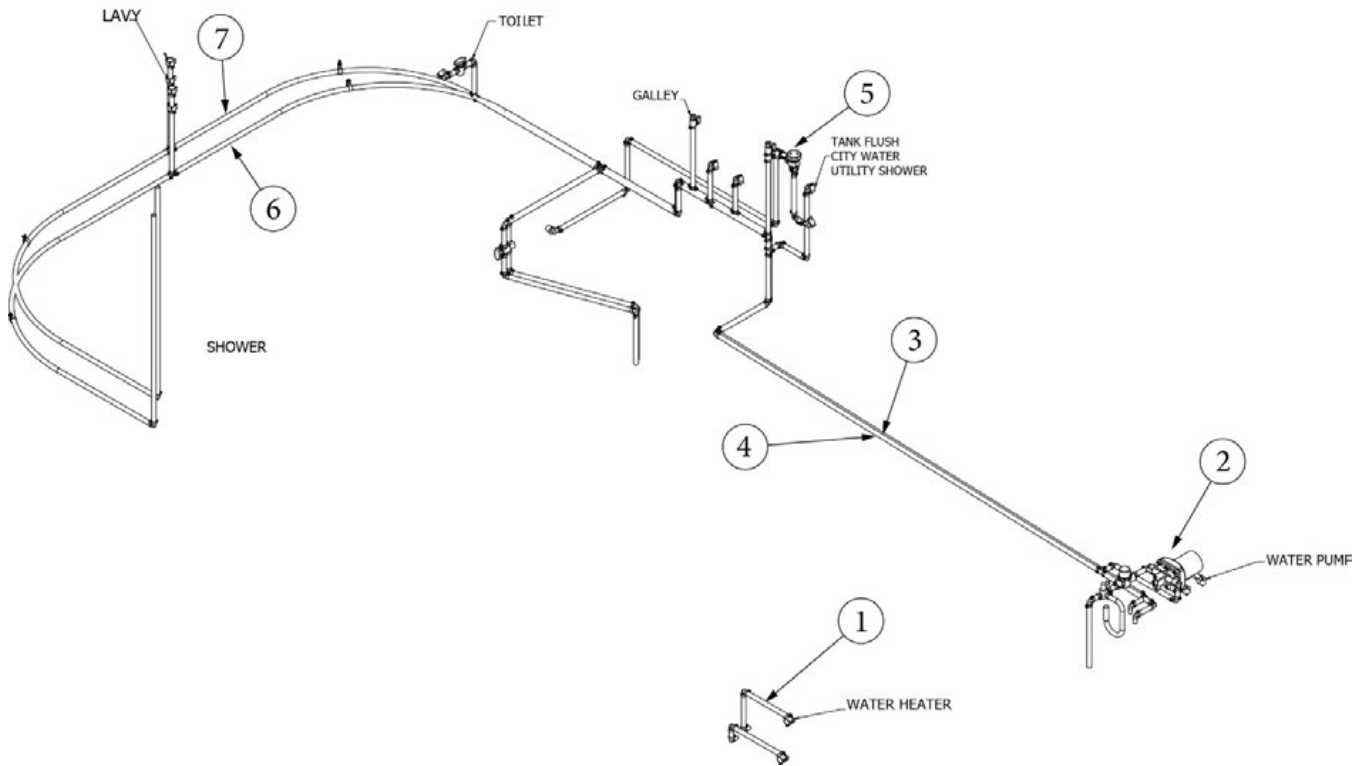

PLUMBING, FRESH WATER SYSTEM

Fresh Water Lines, 23FB

113837-02

Fresh Water Layout, 23FB

1. 944022-01	Water heater hook up
2. 944022-02	Water pump lines
3. 944022-04	Layout, RS hot water lines
4. 944022-07	Layout, RS cold water lines
5. 944022-08	Layout, Tank flush
6. 944022-09	Layout, Rear hot water lines
7. 944022-10	Layout, Rear cold water lines