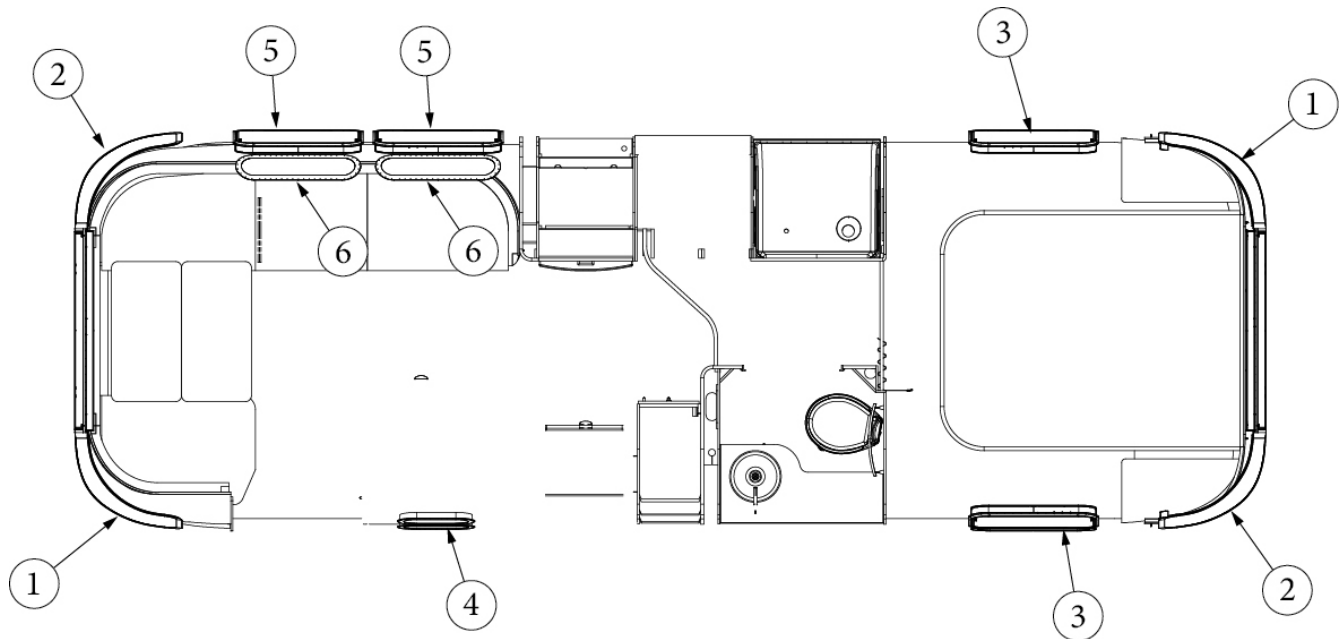

WINDOW COVERINGS

Drapes and Shades, 27FB

135072
135072-01

Window Coverings Install, 27FB
Window Coverings Install, 27FB, With 2 A/C

1. 998240-01 2. 998240-02 3. 998240-03 998240-04 4. 703700-01 5. 703700-04 6. 704199-02 704546 101217 101225 700005 700006	- Pleated drape, Front/rear wrap, CS - Pleated drape, Front/rear wrap, RS - Pleated drape, LH side - Pleated drape, RH side - Shade, Oceanaire, 19 x 24" - Shade, Oceanaire, 29.75 x 34" - Shade-Pull VV 31.25 X 9.5 ASH - Shade, Fantastic Fan, 13.25 x 13 - Extrusion Curtain Track - Extrusion Alum Curtain Track Attach - Cap, Fasnap - Socket, Fasnap