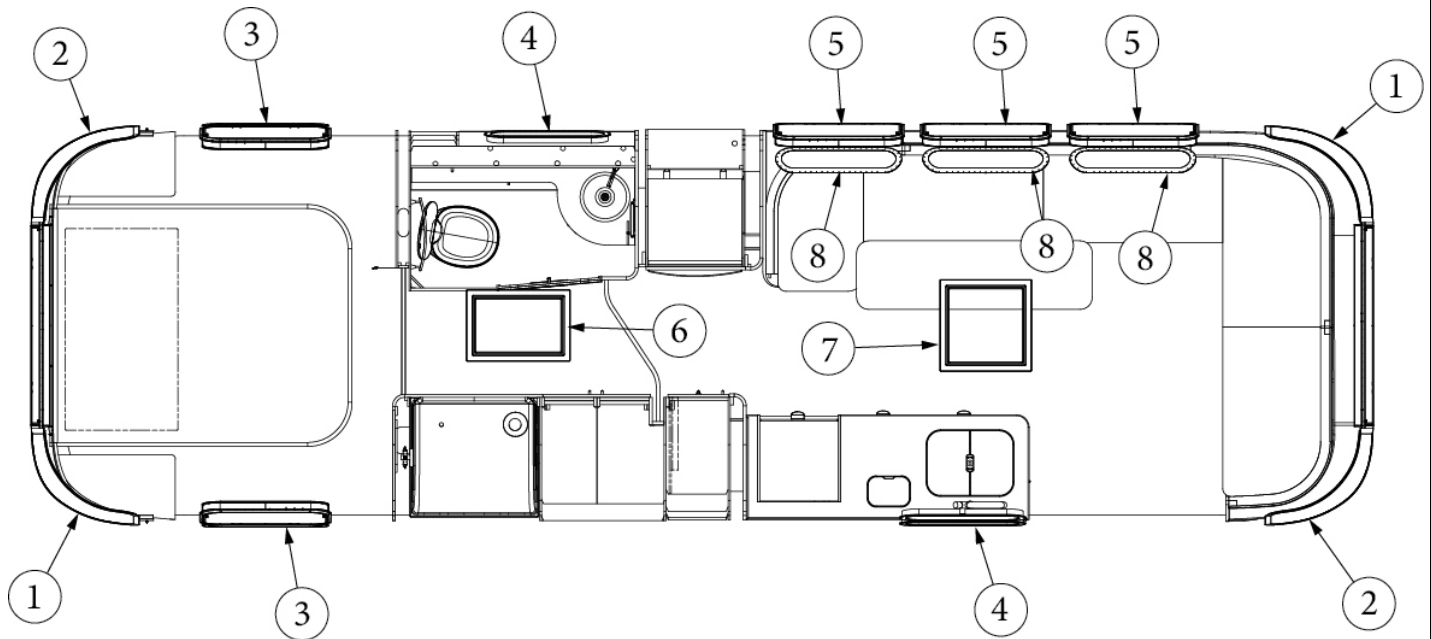

WINDOW COVERINGS

Drapes and Shades, 30RB

135073

Window Coverings Install 30GLO

1. 998240-02	Panel, Drape, Wrap
2. 998240-01	Panel, Drape, Wrap
3. 998240-03	Panel, Drape, LH Side, Pleated
998240-04	Panel, Drape, RH Side, Pleated
4. 703700-02	Shade, Oceanaire, 32.5 x 24"
5. 703700-04	Shade, Oceanaire, 29.75 x 34"
6. 704120-01	Shade, Skylight Grey 14.5X22
7. 704120-02	Shade, Skylight Grey 19.25X20
8. 704199-02	Shade, Pull, Ash Grey, 31.25 x 9.5"
704546	Shade, Fantastic Fan, 13.25 x 13"
101217	Extrusion Curtain Track
101225	Extrusion Alum Curtain Track Attach
700005	Cap, Fasnep
700006	Socket, Fasnep
381519	Screw Stud, Fasnep