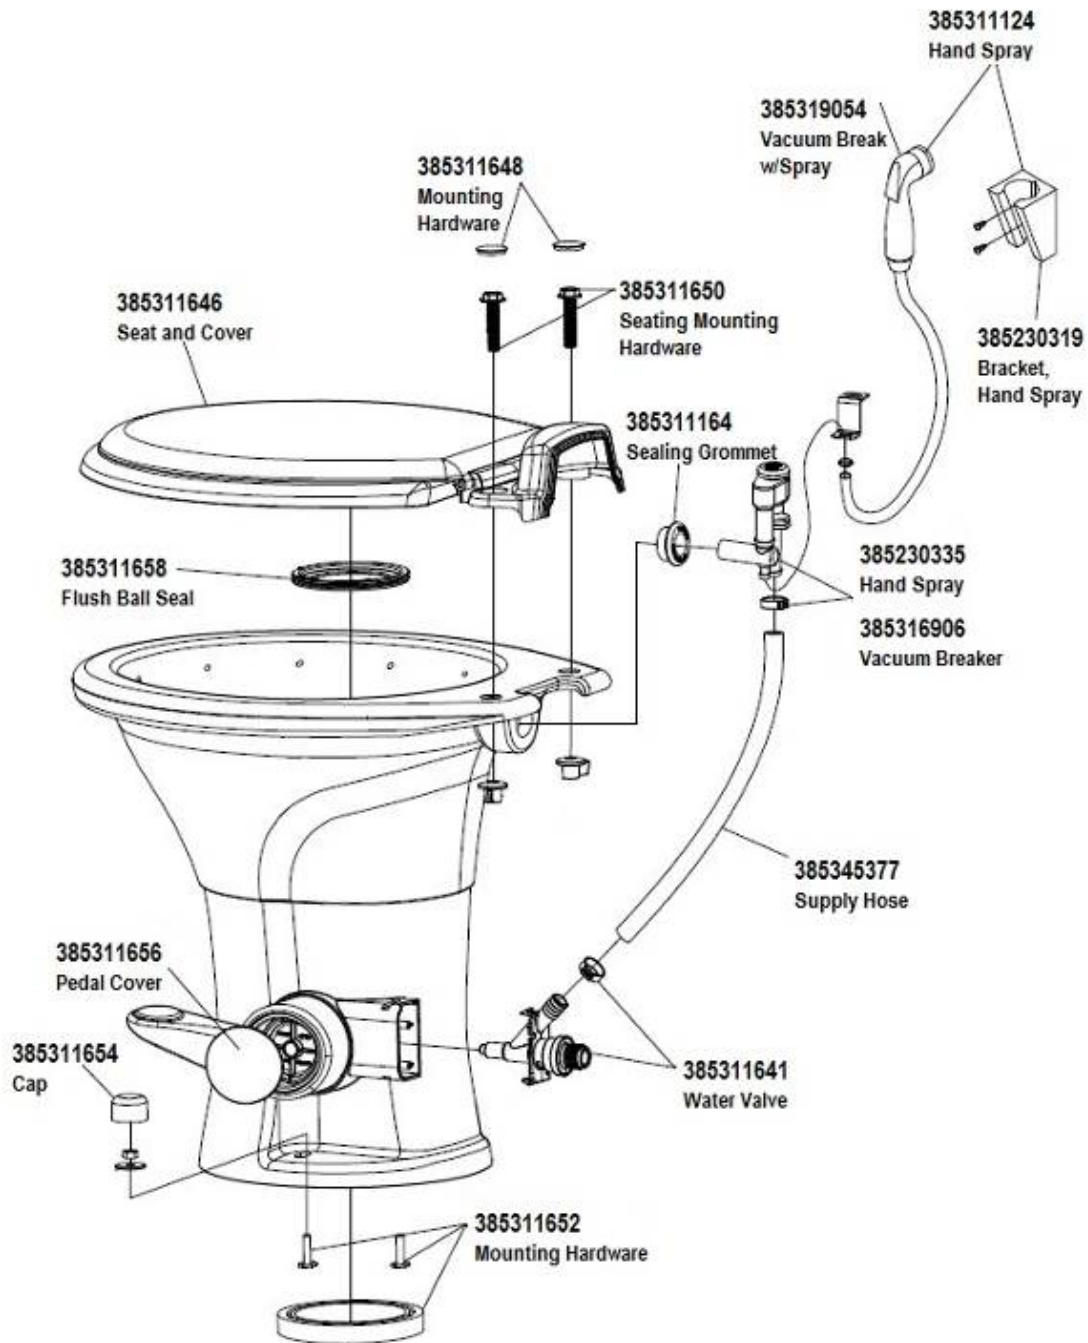

PLUMBING, DRAIN SYSTEM

Toilet, 25FB, 27FB

690621-BOX	Toilet, China, Dometic
601266	Toilet flange, Slip fit
602137	Shut off valve

Parts listed are Dometic part numbers