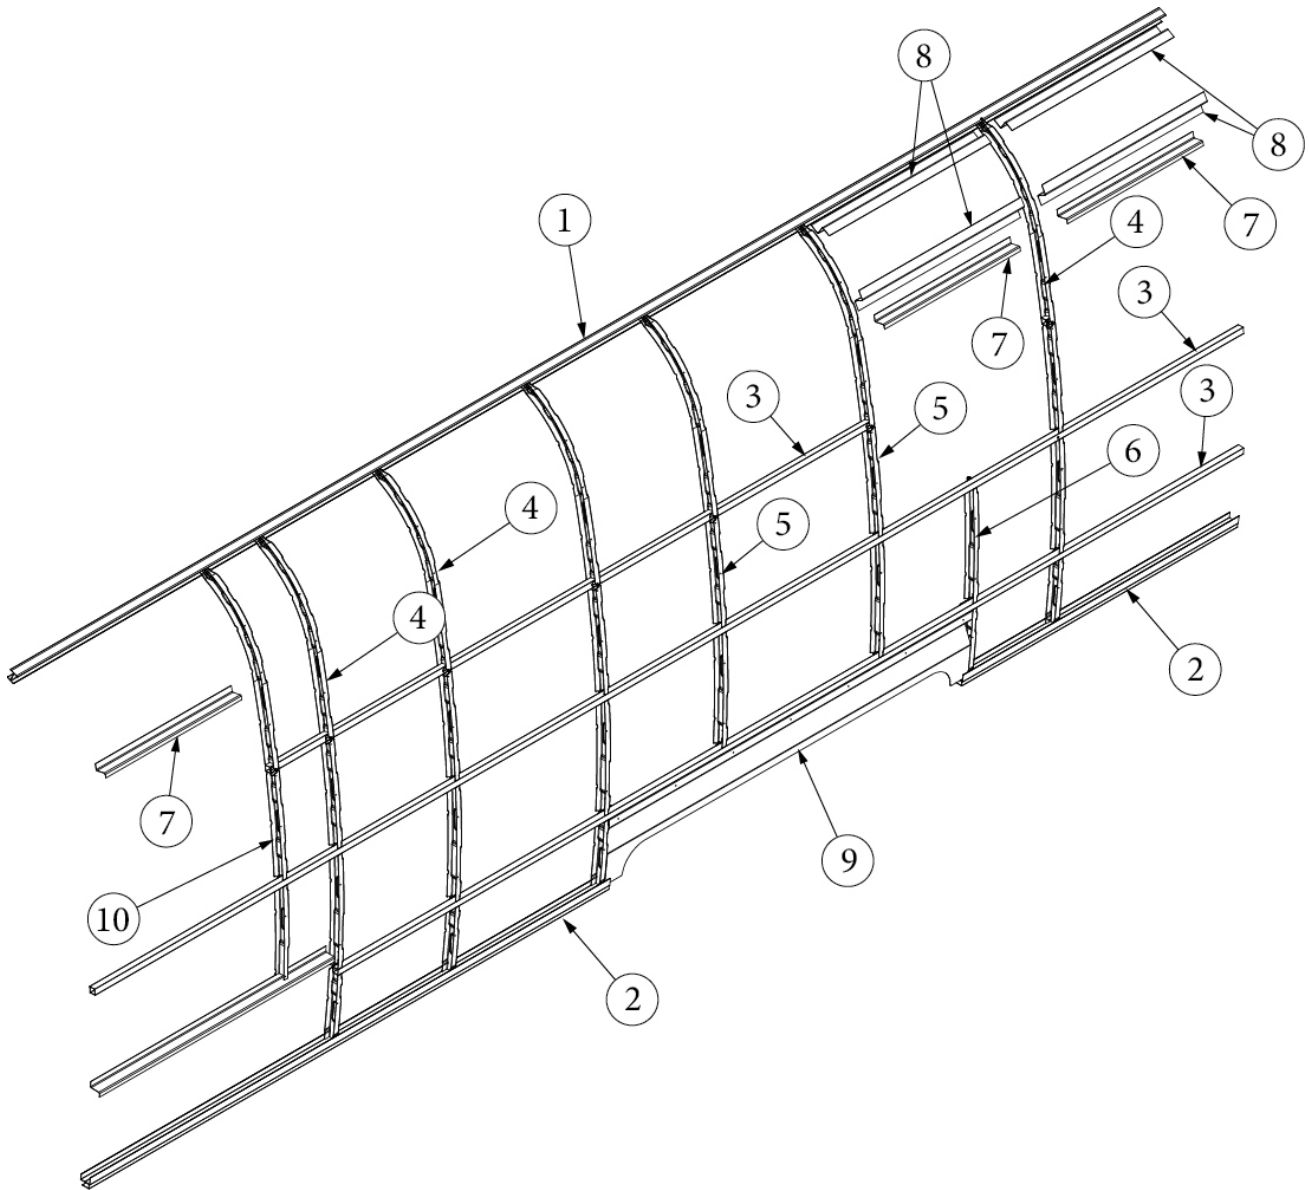

EXTERIOR SHELL

Wall Framing, Roadside, Twin, 27FB

Parts Listed on Next Page