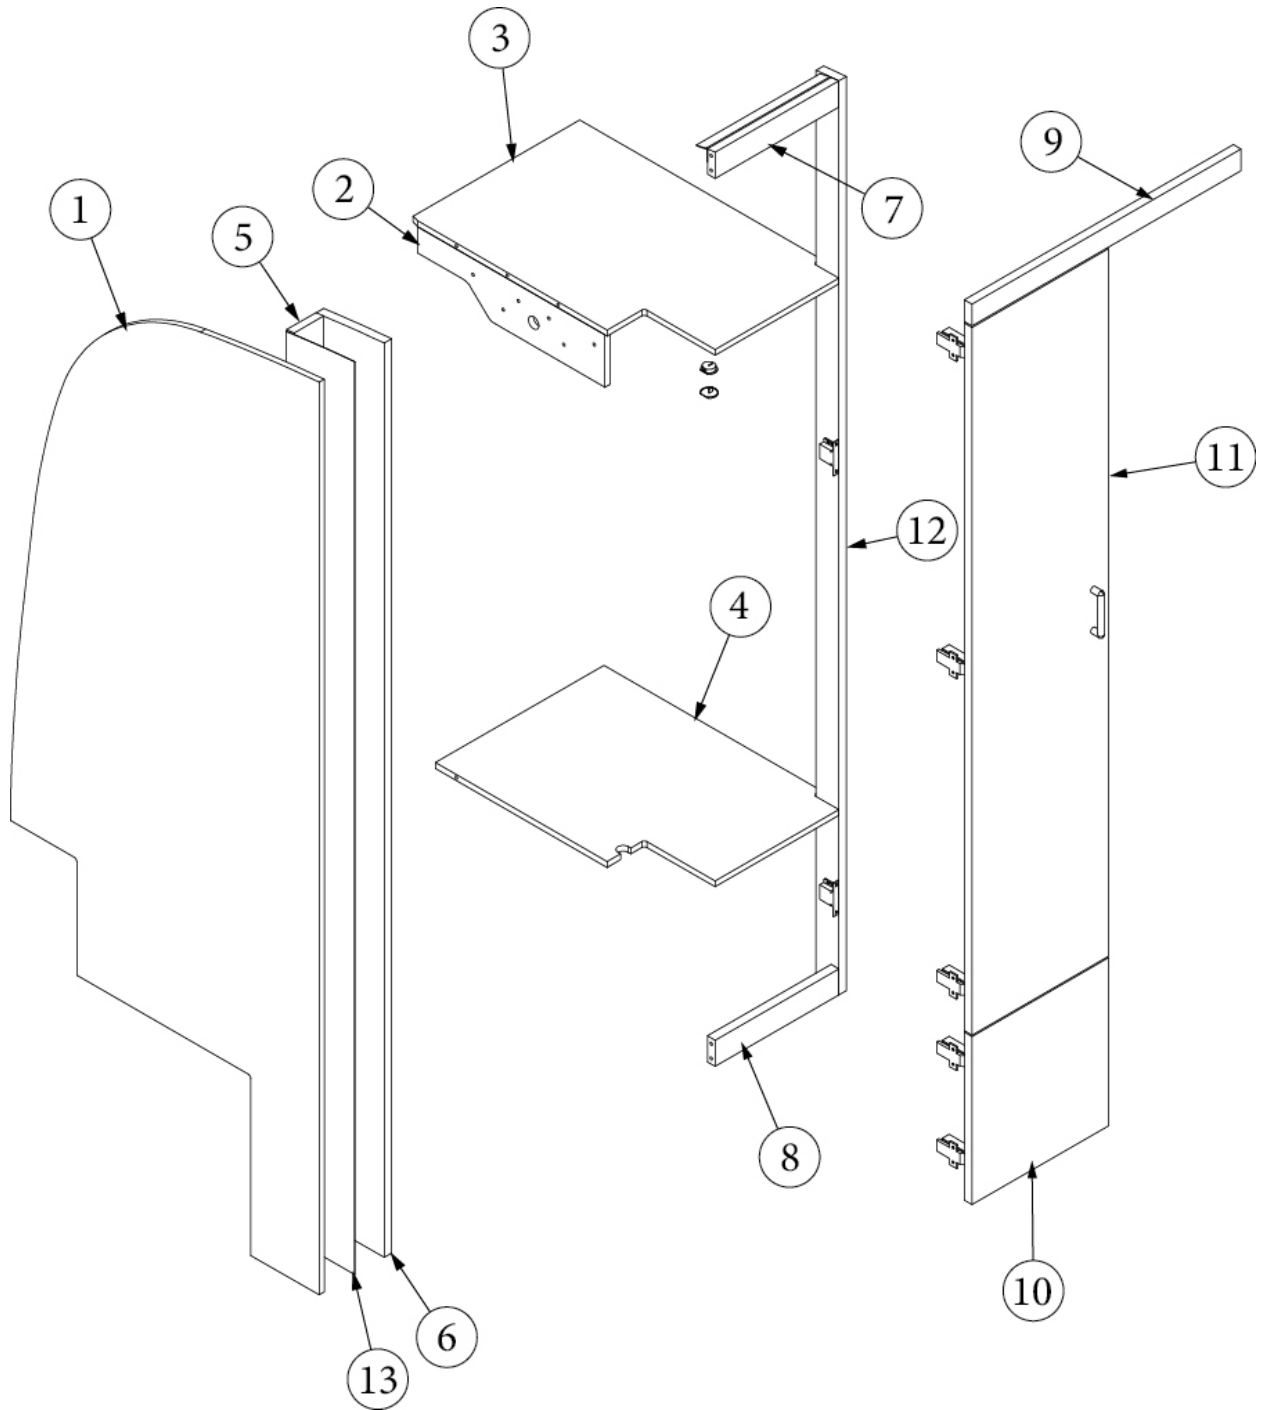

FURNITURE, LAVATORY

Wardrobe, Forward, 30RB

Parts Listed on Next Page