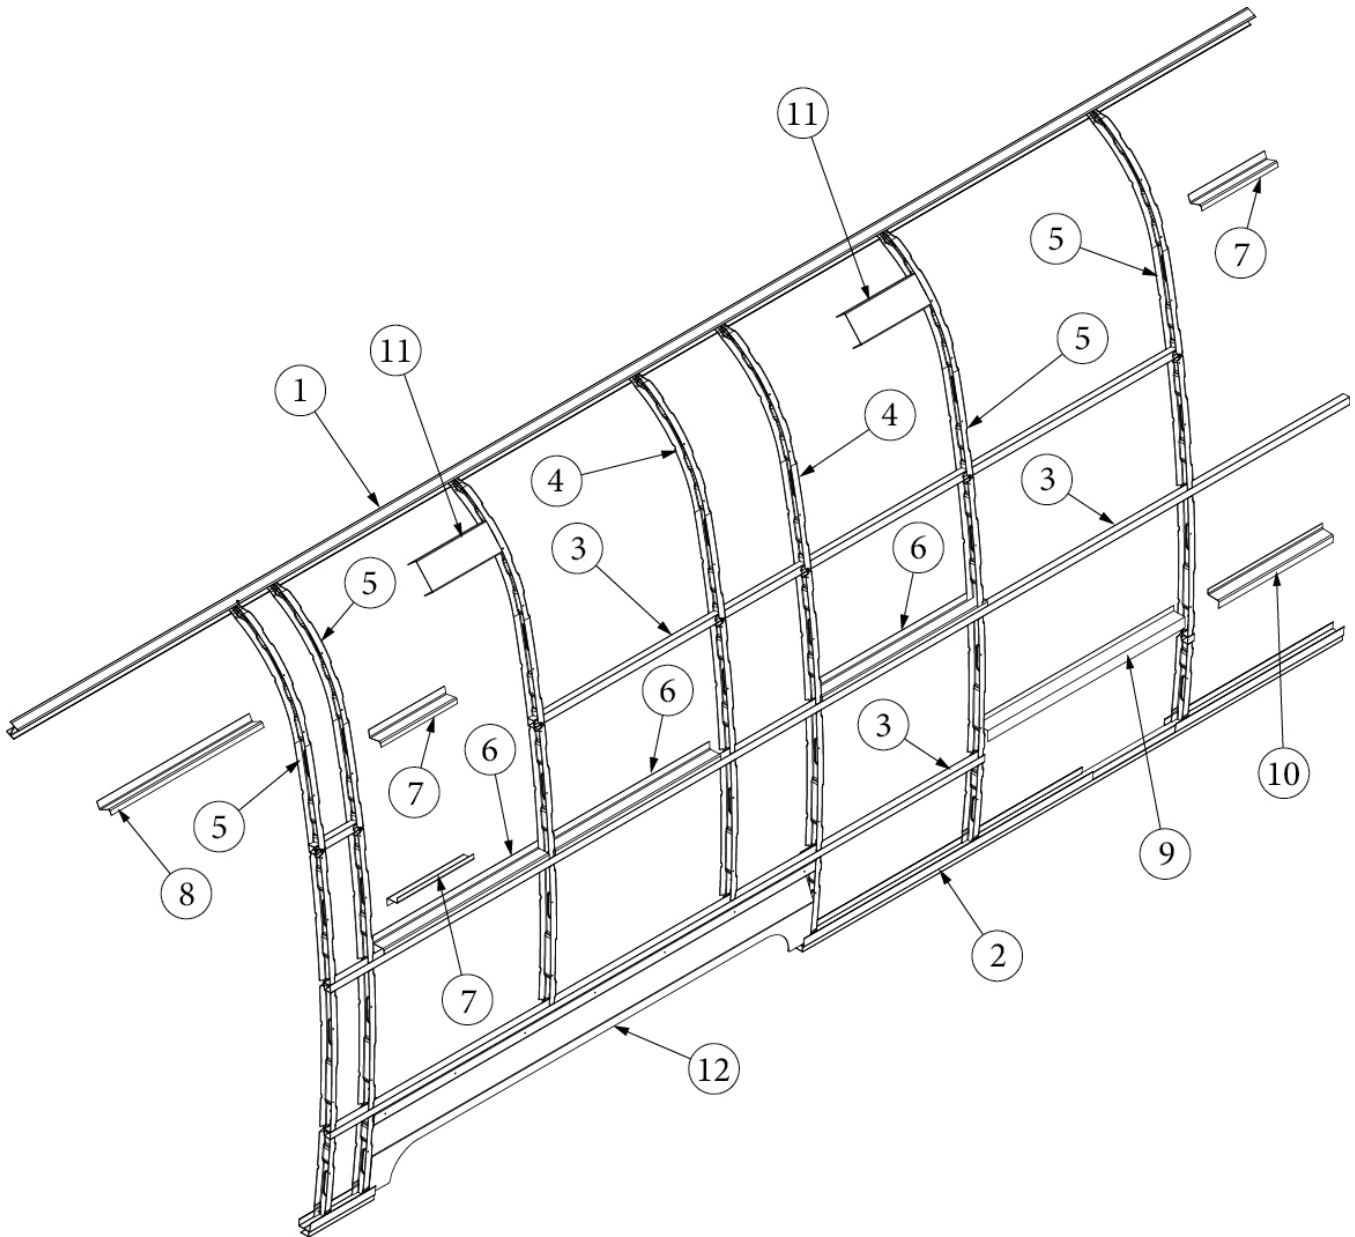

EXTERIOR SHELL

Wall Framing, Curbside, Queen/Twin, 25FB

Parts Listed on Next Page