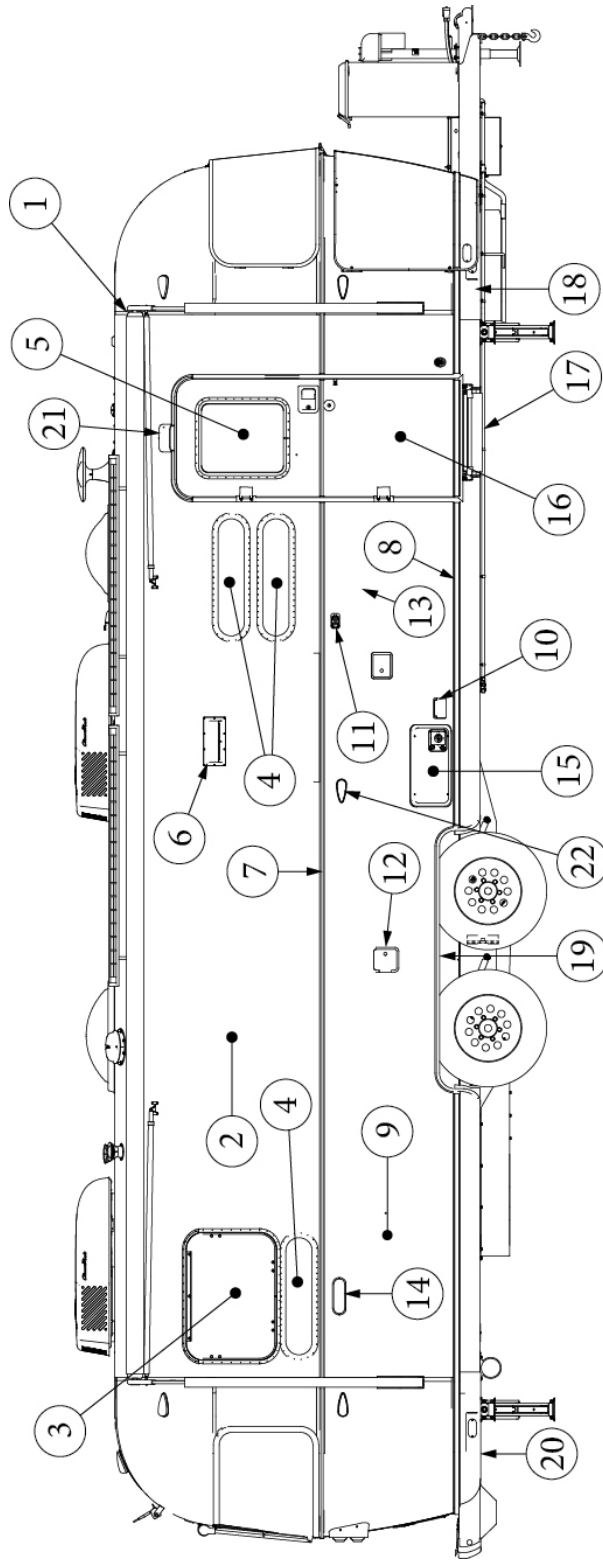

EXTERIOR SHELL

Exterior Components, Curbside, 30RB

Parts Listed on Next Page