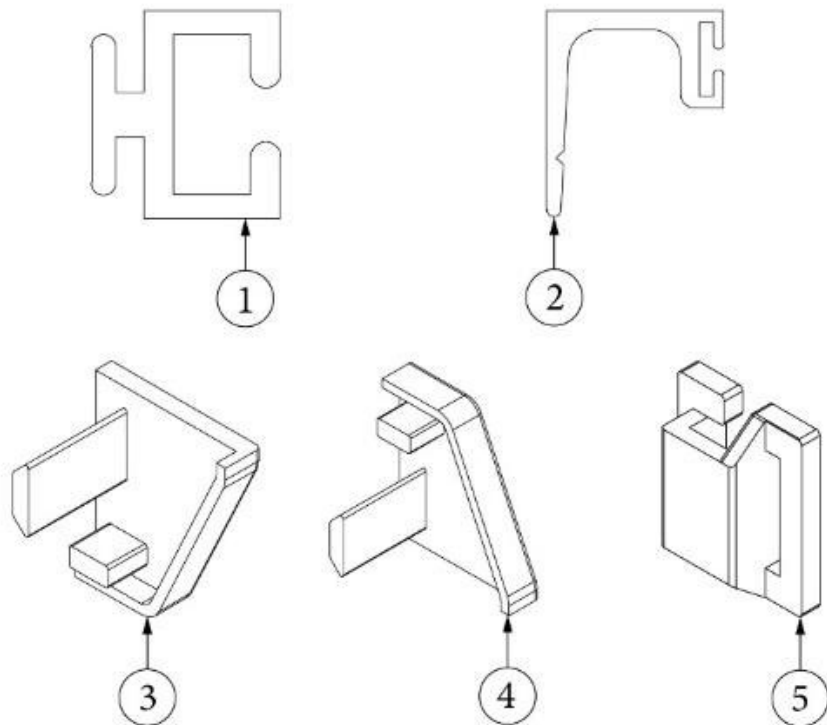

WINDOW COVERINGS

Drapes and Shades Hardware

1. 101217 Track, Curtain
2. 101225 Bracket, Curtain stand off
3. 200785 End, Curtain track, LH
4. 200784 End, Curtain track, RH
5. 700045 Glides w/elastic "G" type
6. 703903 Fabric, Drapery, Wyeth Off White, A2GO
7. 704198 Fabric lining blackout, Ivory White
8. 700005 Fastener, Cap
9. 700006 Fastener, Socket
10. 700020 Pile Velcro
11. 700021 Hook, Velcro, White
12. 381519 Screw Stud, Fasnap