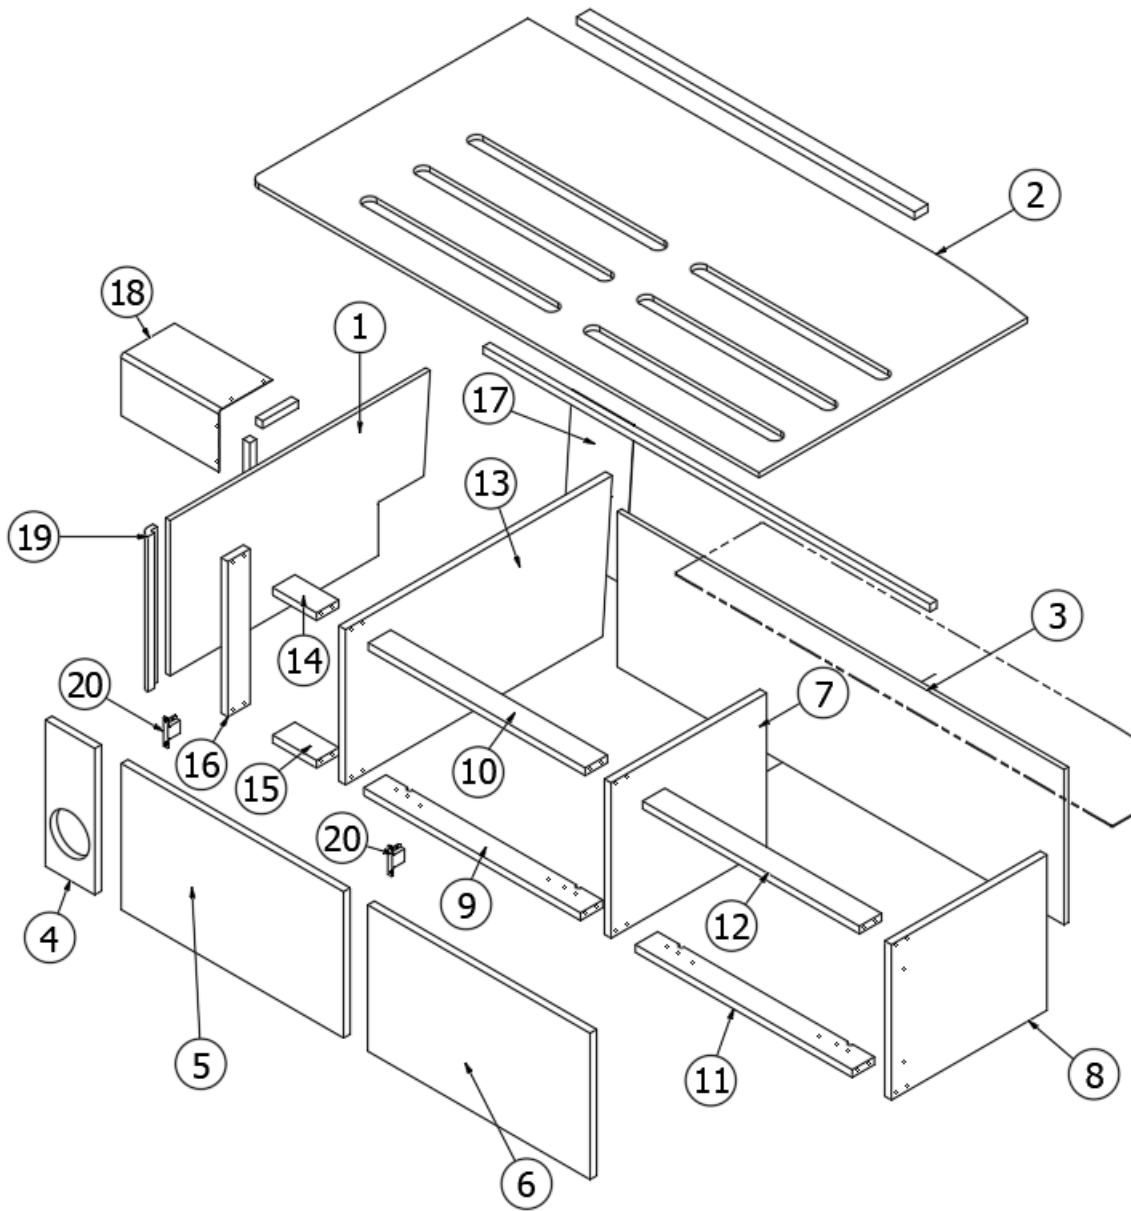

FURNITURE, BEDROOM

Bed, Twin, RS, 27FB

Parts Listed on Next Page