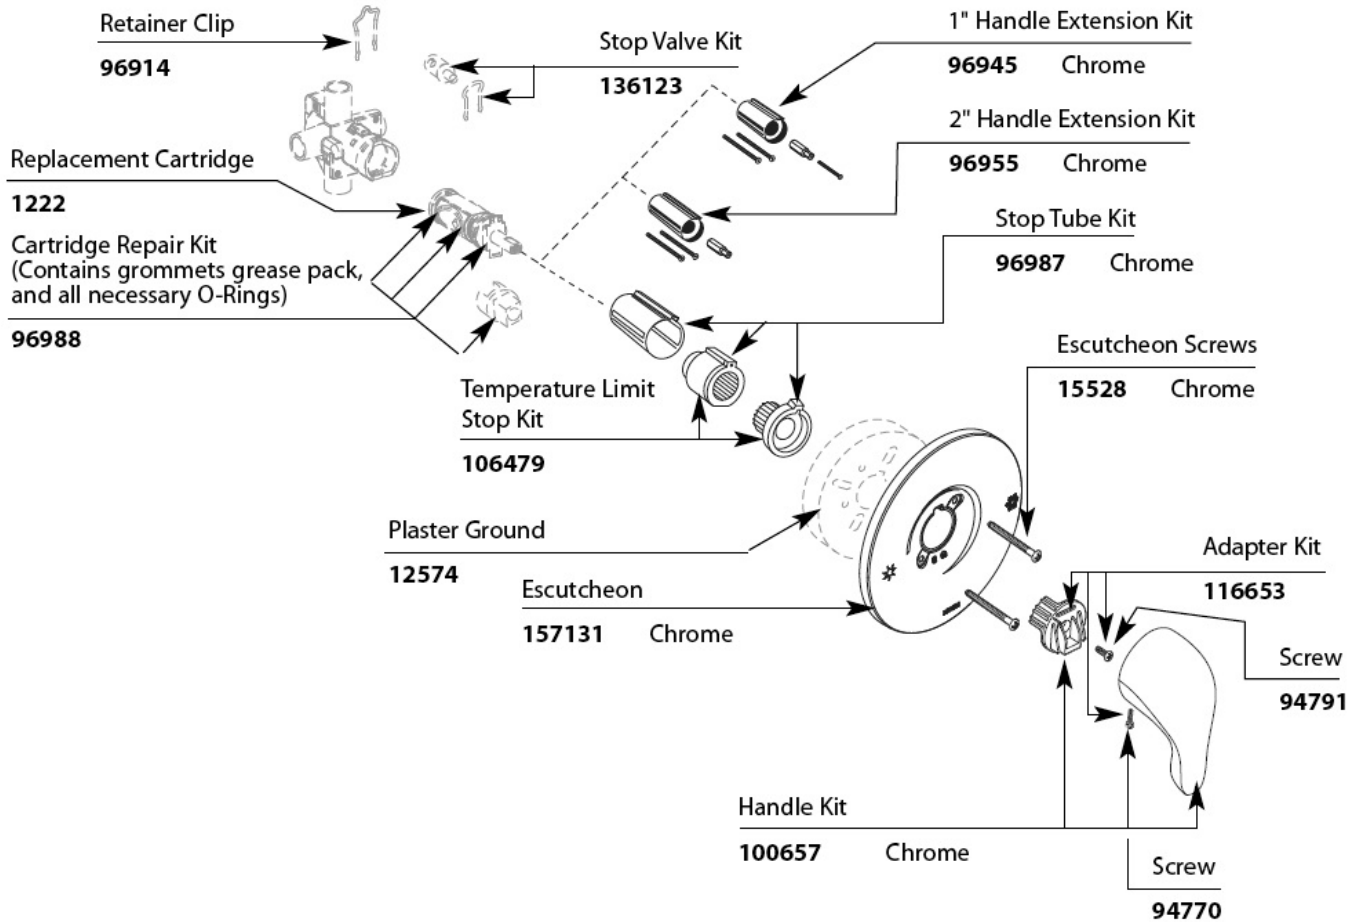

PLUMBING, FRESH WATER SYSTEM

Faucet, Shower

601829 Shower/Faucet handle, Chrome, Moen
601829-100 Stop Valve Kit, for Faucet

Parts Listed in Drawing are Moen Part Numbers