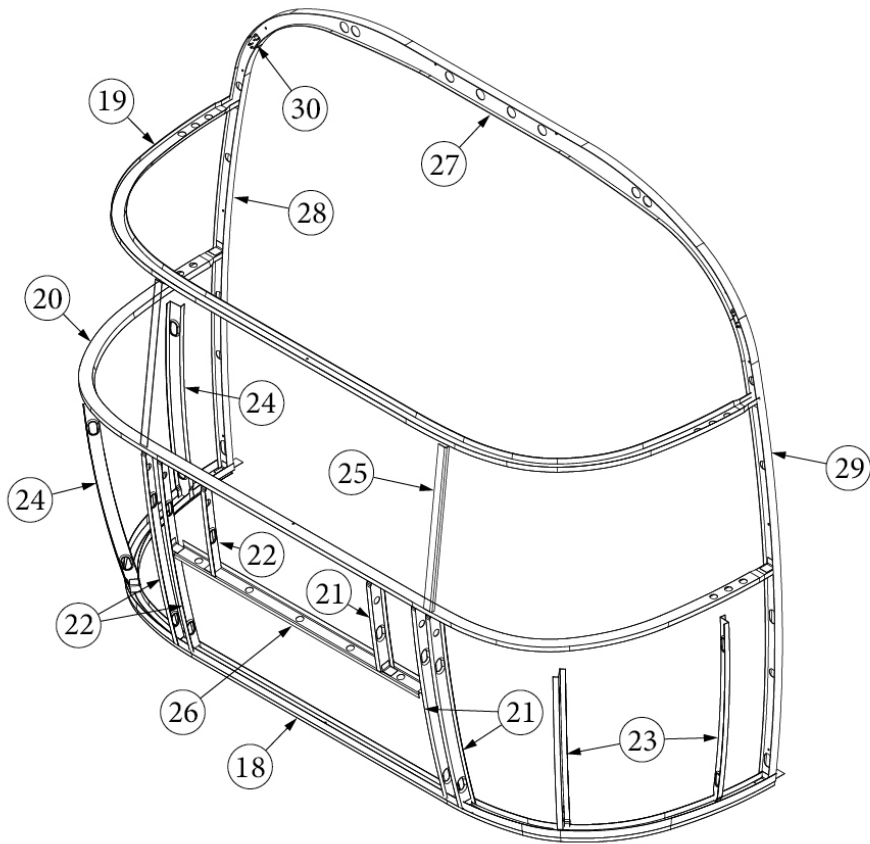

EXTERIOR SHELL

Aft End, 30RB

Parts Listed on Next Page