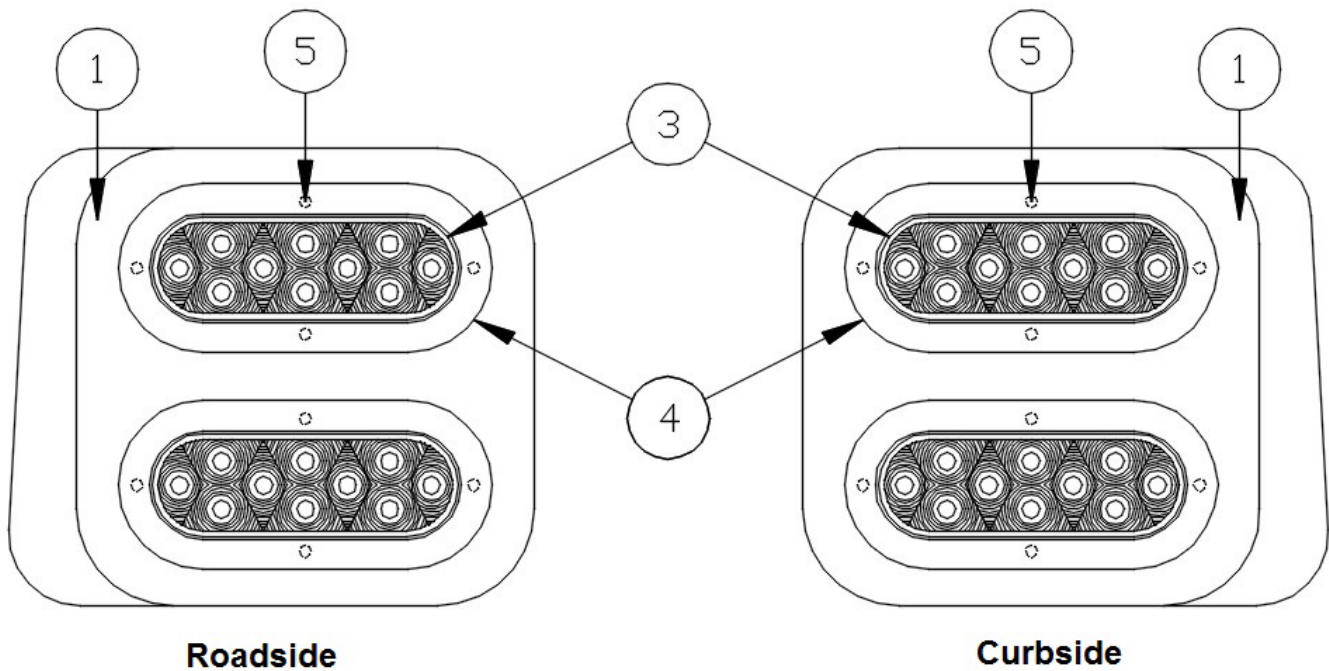

ELECTRICAL, 12 VOLT

Taillight Assembly

952929-01 Taillight Assembly, LED, Roadside
952929-02 Taillight Assembly, LED, Curbside

1. 511664-01 Taillight casting, Roadside
2. 511664-02 Taillight casting, Curbside
3. 512425 6" oval LED taillight kit*
- 512425-01 Taillight w/Pigtail
4. 512425-02 Trim ring
5. 345473 Screw, #6 x 3/4", Self-drilling
- 512425-03 Gasket, Taillight

*512425 Taillight Kit Includes Taillight, Trim Ring & Gasket.