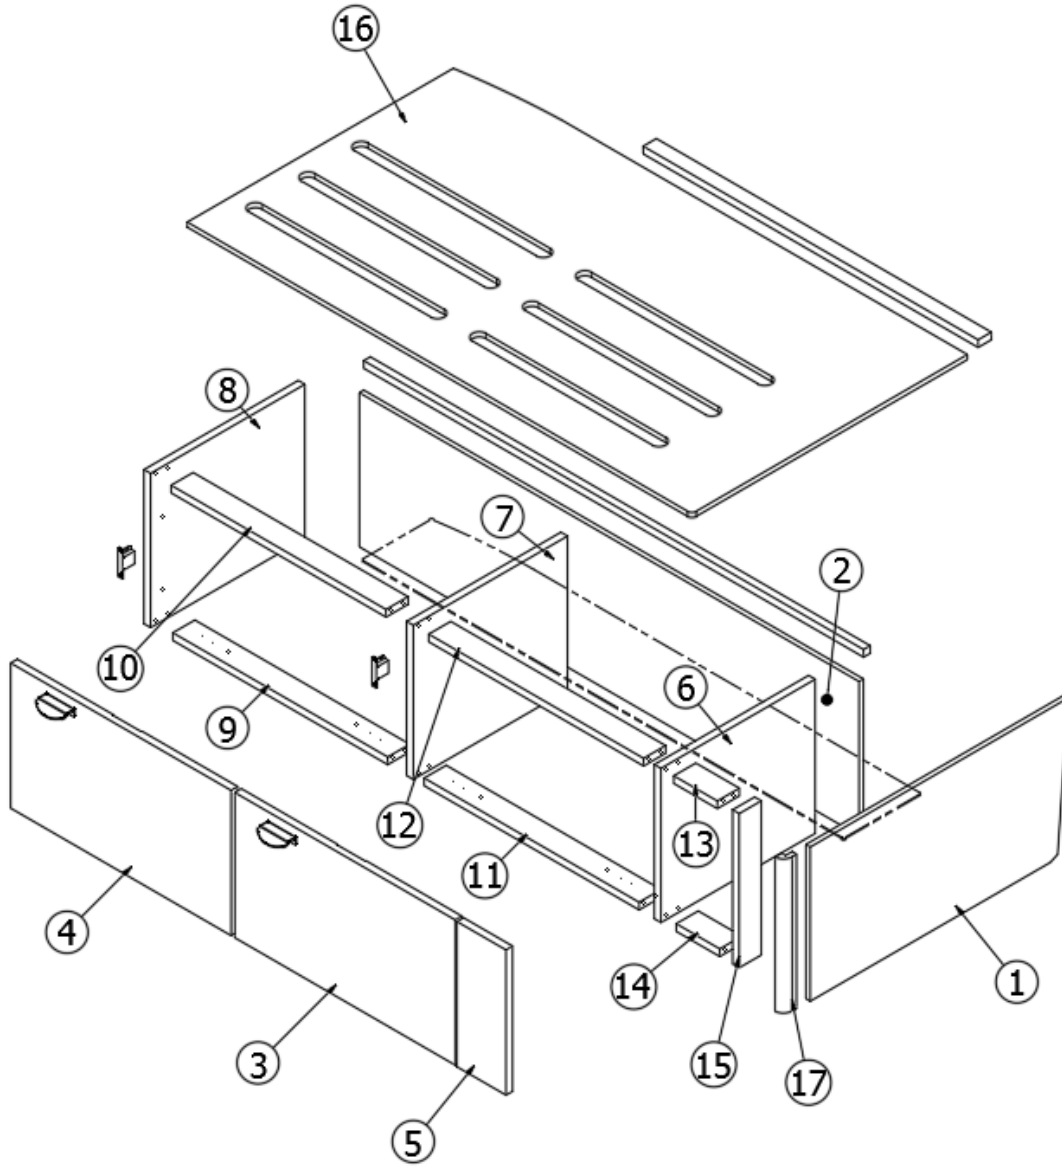

21. FURNITURE, BEDROOM

Bed, Twin, RS, 30RB

Parts Listed on Next Page