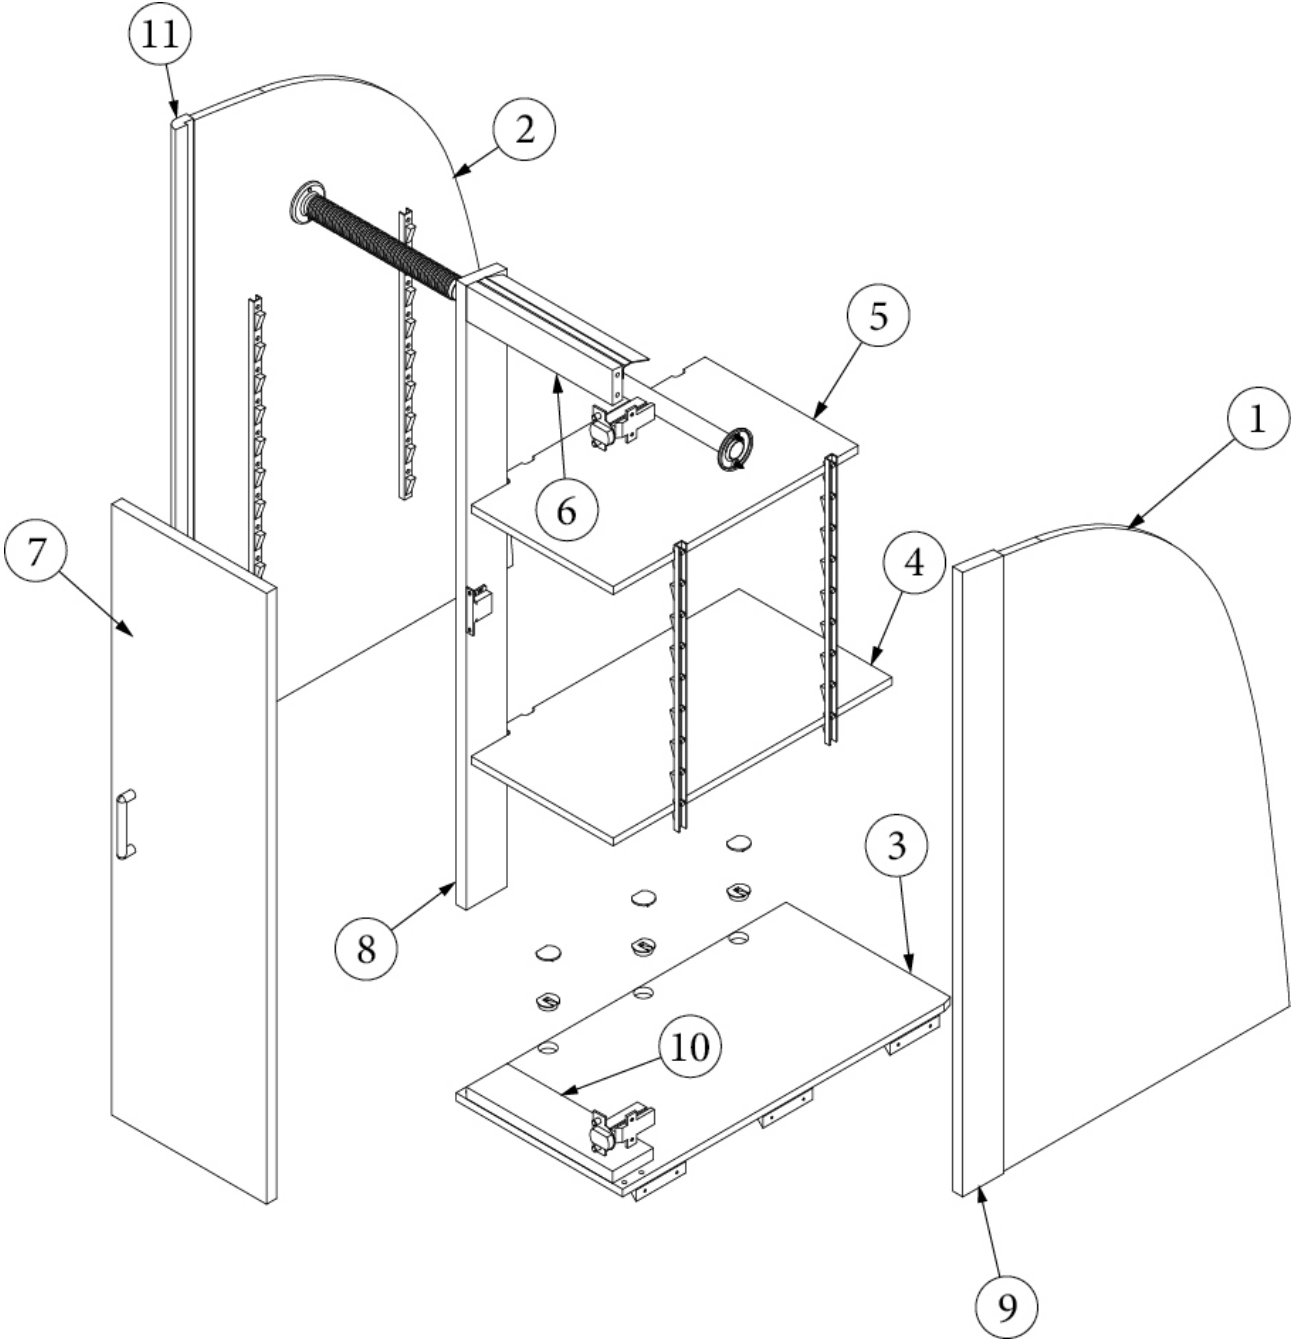

FURNITURE, BEDROOM

Hanging Wardrobe, CS, Twin, 25FB, 27FB

Parts Listed on Next Page