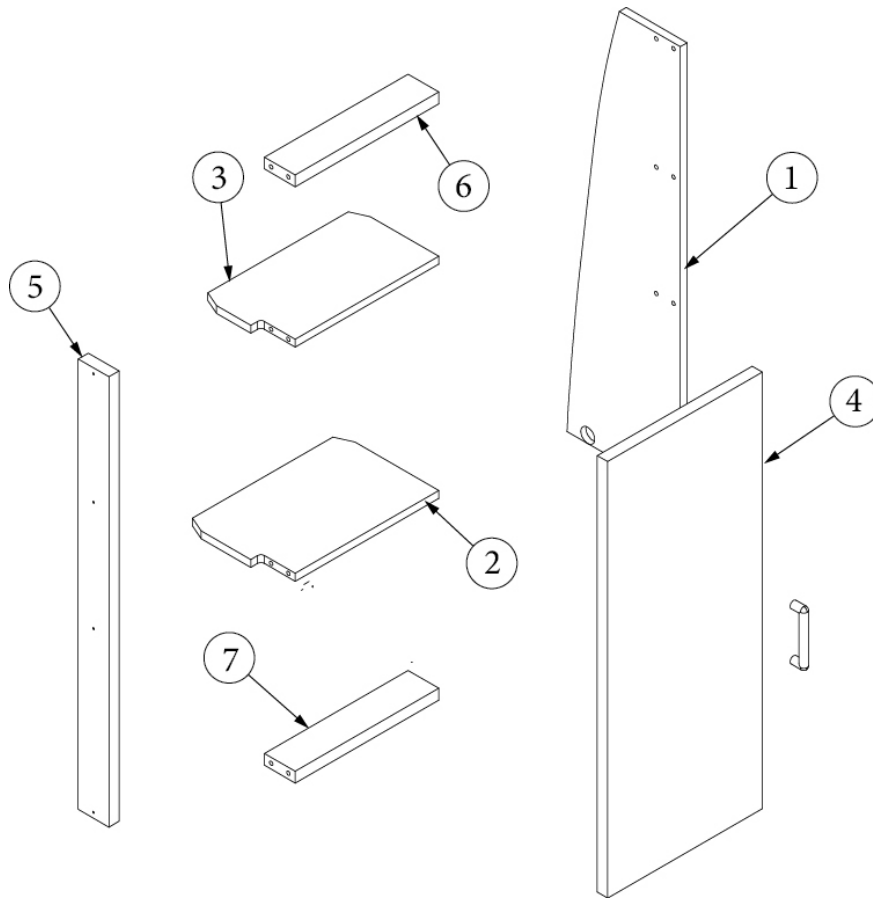

FURNITURE, LAVATORY

Lavatory Upper Cabinet, 30RB

969842-01

Assembly, Upper Lavy Cabinet

1. 969842&010112BC
2. 969842&010212CC
3. 969842&010312CC
4. 969842&010418BC
5. 969842&010518CC
6. 969842&010618CC
7. 969842&010718CC
- 203138-03
- 203138-09
- 381607-11
- 381607-12
- 381228-02
- 382057-04
- 365426-01
- 365426-02
- 365429-01
- 365429-02

1. Pre laminate, 8.29 x 28.5"
2. Pre laminate, .50 x 11.25 x 7.25"
3. Pre laminate, .500 x 11.25 x 6.13"
4. Pre laminate, .75 x 11.31 x 27.63"
5. Pre laminate, .75 x 2.25 x 28.5"
6. Pre laminate, .75 x 2.25 x 10.5"
7. Pre laminate, .75 x 2.25 x 10.5"
8. Extrusion, Wall, Plastic, Beige
9. Extrusion, Wall, Plastic, Brown
10. Hinge, Self-close
11. Baseplate, Hinge, Grass
12. Catch, Grabber door (5lb Pull)
13. Cap, Knockdown, White
14. Edgebanding, Natural Elm, 5/8"
15. Edgebanding, Natural Elm, 15/16"
16. Edgebanding, Black Walnut, 5/8"
17. Edgebanding, Black Walnut, 15/16"