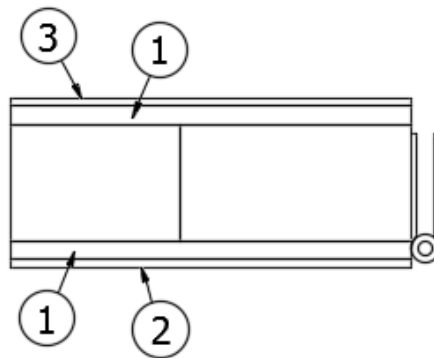

FURNITURE, LAVATORY

Bath Door with Porthole, 25FB, 27FB

968731

Bath Door w/Porthole

1. 801917-01

Panel, MDF, 26" x 76"

2. 968731&000201BE

Laminate

3. 968731&000301BE

Laminate

371438

Bath door window

203761-02

Trim, Bath door window

382523

Door handle, Baldacci

380203-01

Piano hinge

203333-02

Glass only, Bath door window

365429-03

Edgebanding Blk Walnut 1-1/4"

365426-03

Edgebanding-1-1/4" Natl Elm