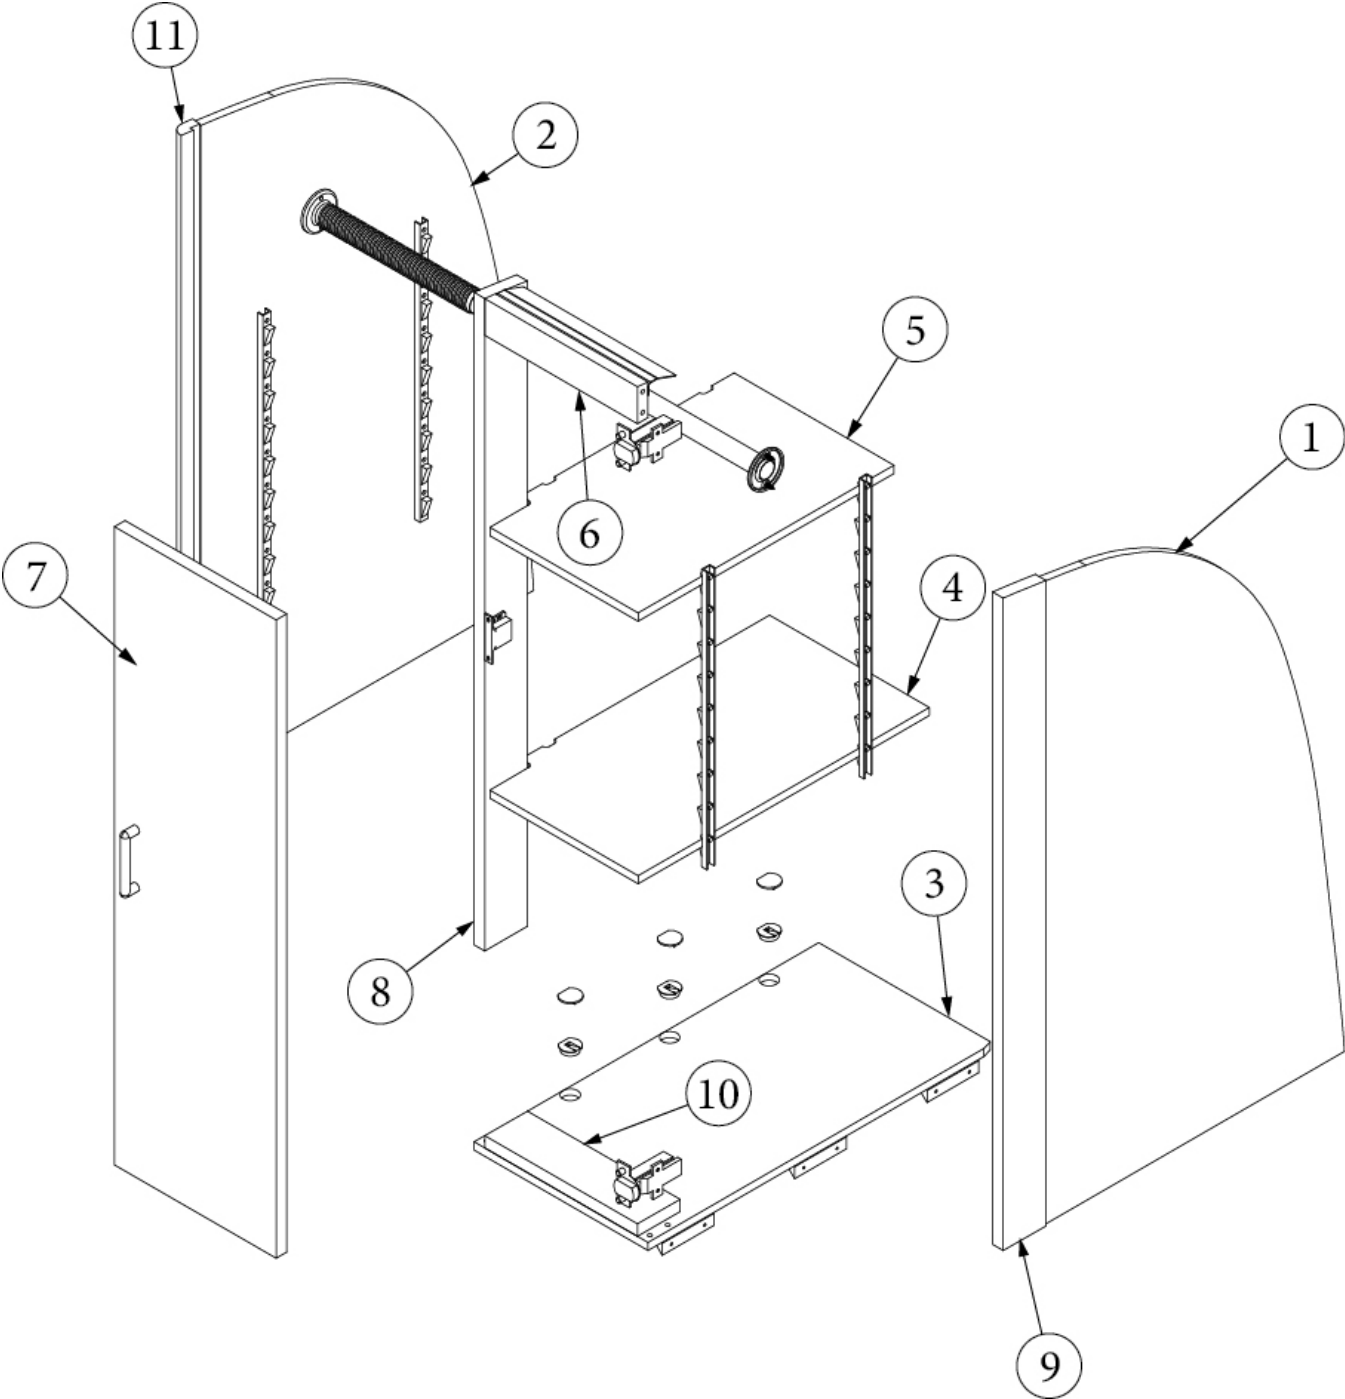

FURNITURE, BEDROOM

Hanging Wardrobe, RS, Twin, 30RB

Parts Listed in Next Page