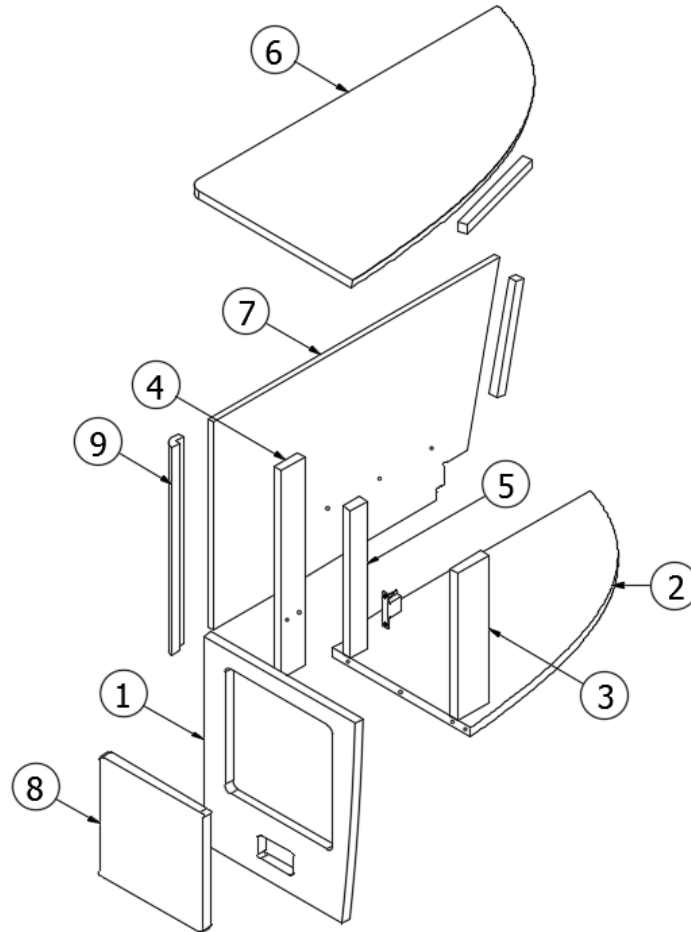

FURNITURE, BEDROOM

Nightstand, RH, 27FB

968727

RH Nightstand

1. 968727&000118BC	Panel, 14.69 x 17.38
2. 968727&000218CC	Panel, 14.13 x 25.7
3. 968727&000318CC	Panel, 3 x 12.38
4. 968727&000418CC	Panel, 2.25 x 17.38
5. 968727&000518CC	Panel, 1.63 x 12.38
6. 968727&000618BC	Panel, 16.01 x 30
7. 968727&000712BC	Panel, 27.74 x 17.38
8. 968727&000818BC	Panel, 10 x 10.07
9. 968727&0009T06A	Corner trim, 90°, 1 radius
801706-0040	Corner Trim 90 Deg Rad Blk Walnut
801706-0041	Corner Trim 90deg 1" Rad Nat Elm
382522	Pull, New Haven
381607-11	Hinge, Self-close
381607-12	Baseplate, Hinge, Grass
381228-02	Catch, Grabber door, (5lb Pull)
365429-02	Edgebanding 15/16: Blk Walnut
365426-02	Edgebanding-15/16" Natl Elm