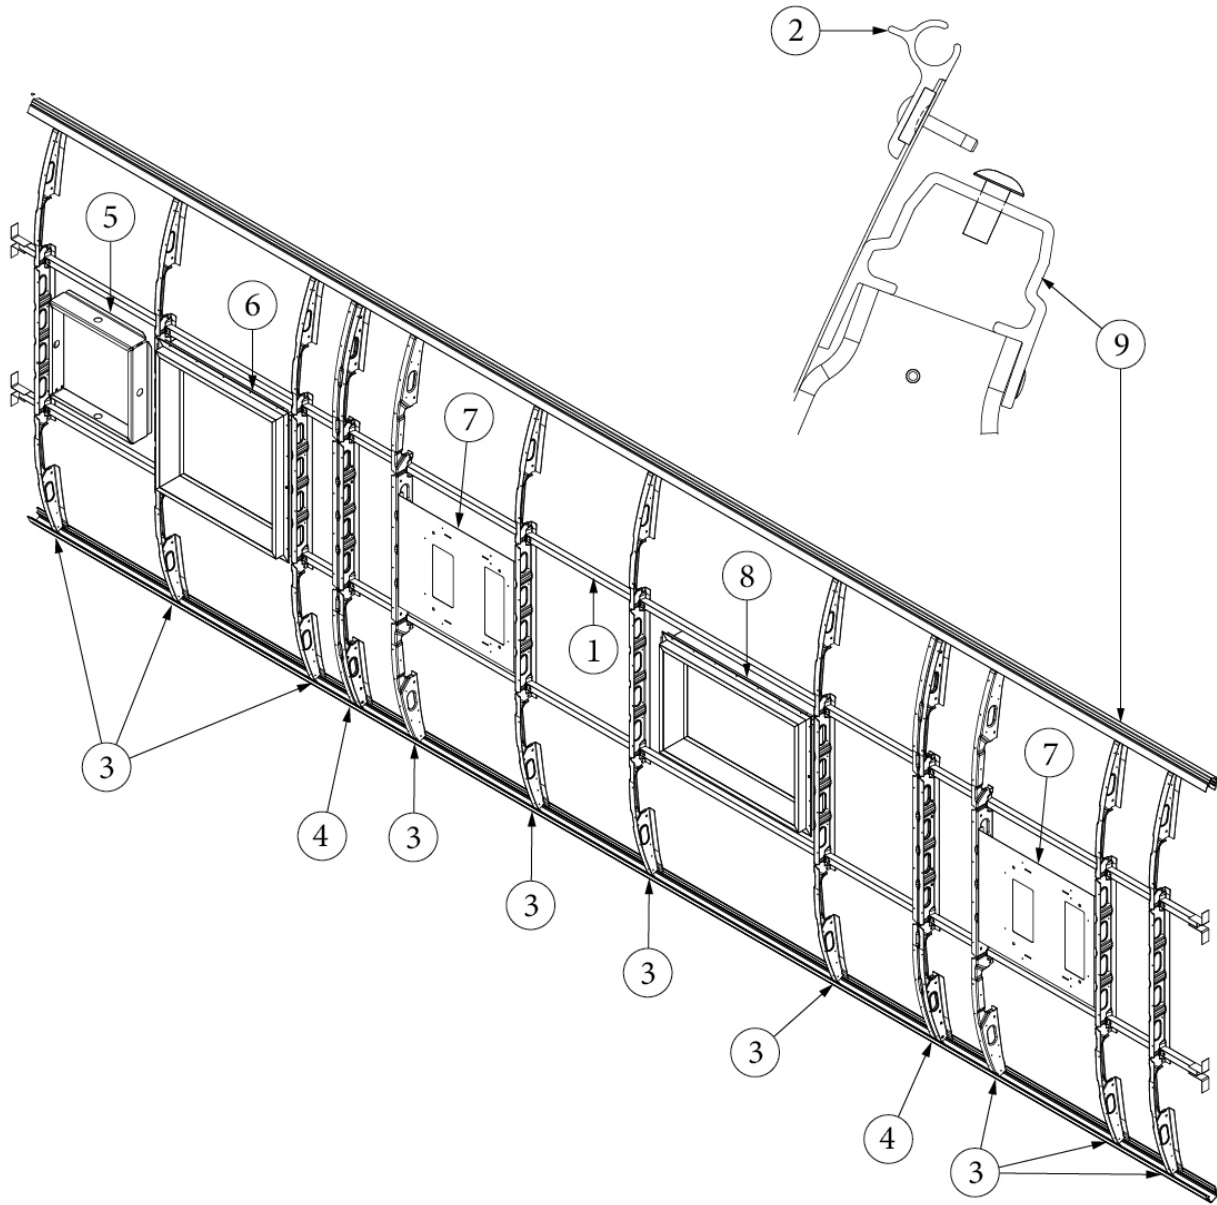

EXTERIOR SHELL

Roof, 27FB, With Two A/C

Parts Listed on Next Page