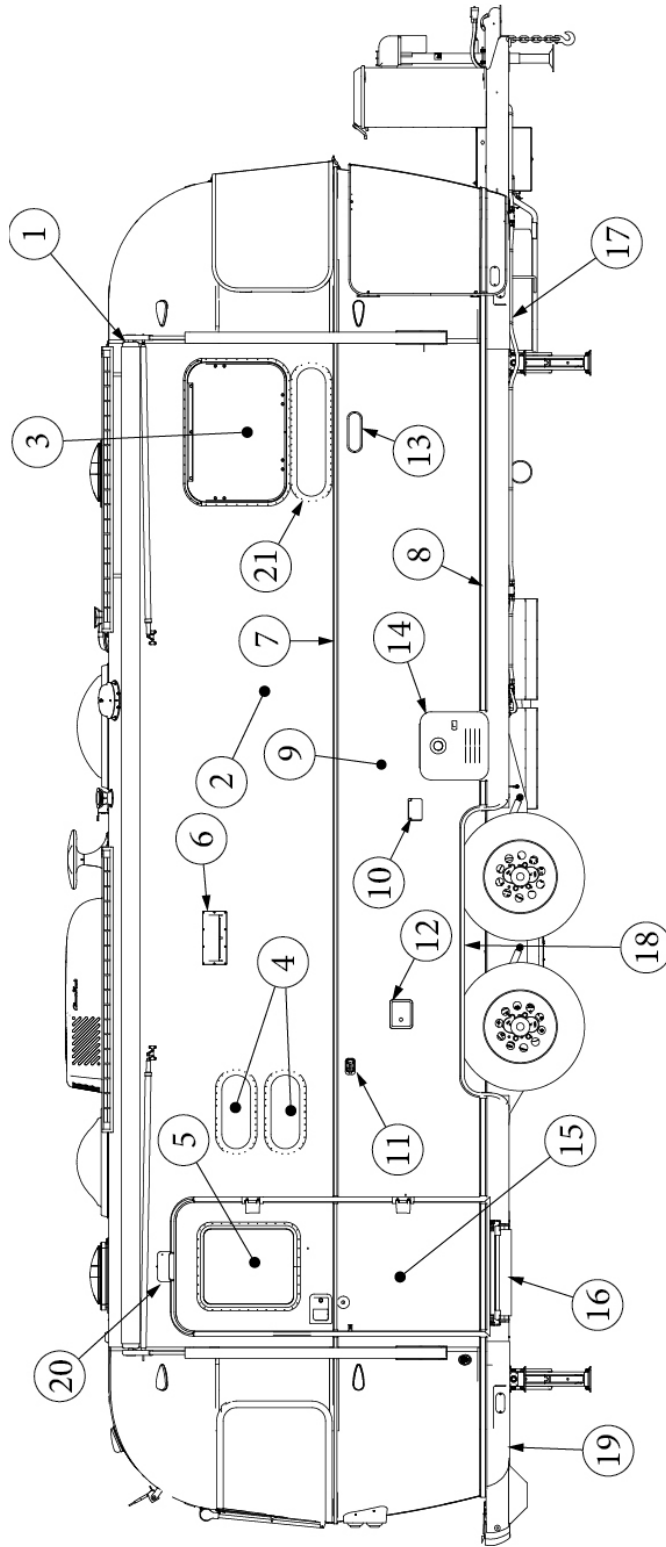

EXTERIOR SHELL

Exterior Components, Curbside, 27FB

Parts Listed on Next Page