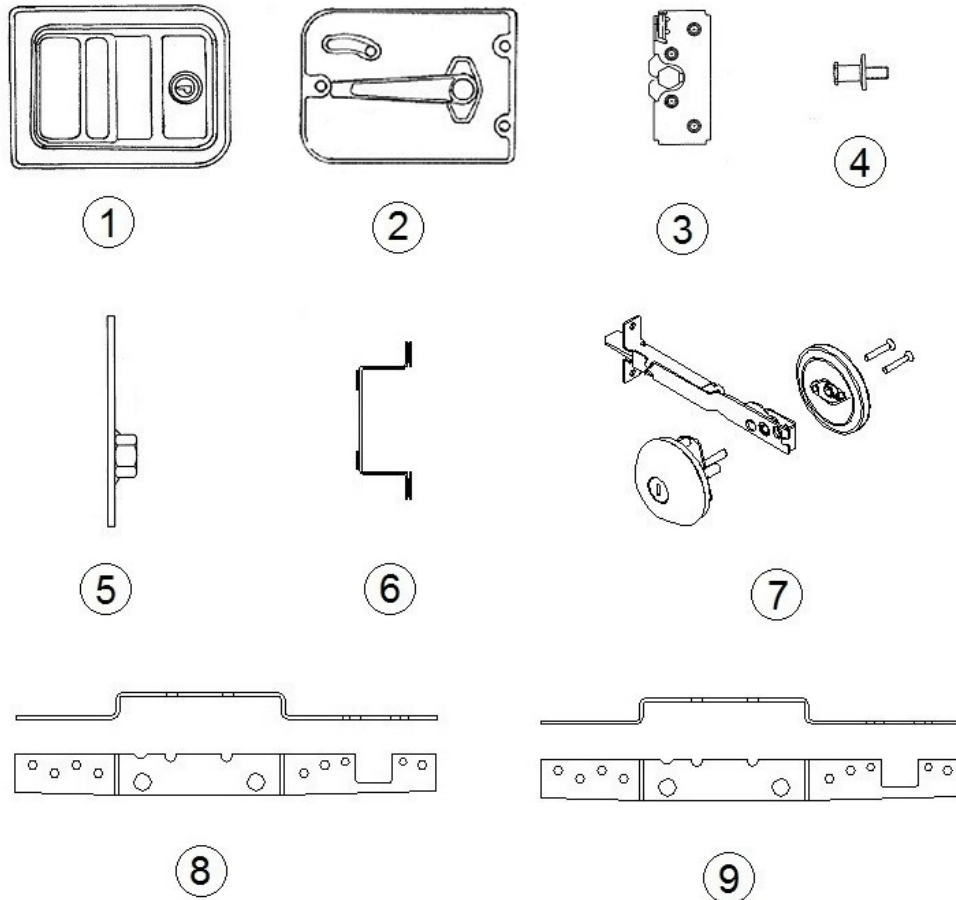

HARDWARE

Main Door Lock, LH, Old Style

1. 381547-01 2. 381547-07 3. 381547-03 4. 381547-04 5. 381550 6. 115413 7. 382069 8. 382067 9. 382066 382069-100 381547-102 381547-08 385595 382122	- Main door lock, Outside housing - Main door lock, Inside plate - Double rotary latch, Main door - Striker bolt w/washer, Main door lock - Plate, Striker bolt mounting - Door hat section - Deadbolt, Round, Trimark - Outer reinforcement plate, RH/LH hinged door - Inner reinforcement plate, LH hinged door - Deadbolt key, Blank - Main door key, Blank - Screw package, Main door lock - Pocket strike - Key chain, Airstream logo