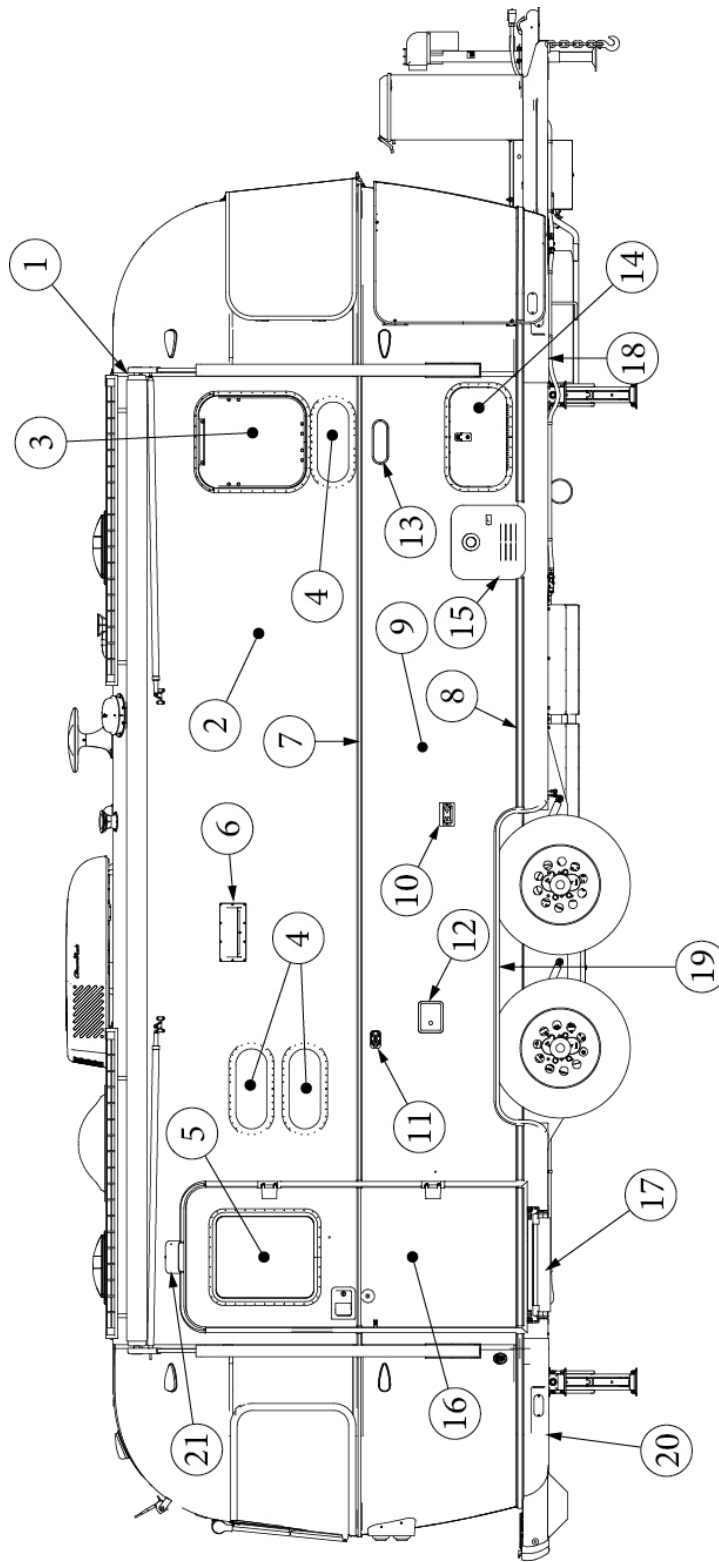

EXTERIOR SHELL

Exterior Components, Curbside, 25FB

Parts Listed on Next Page