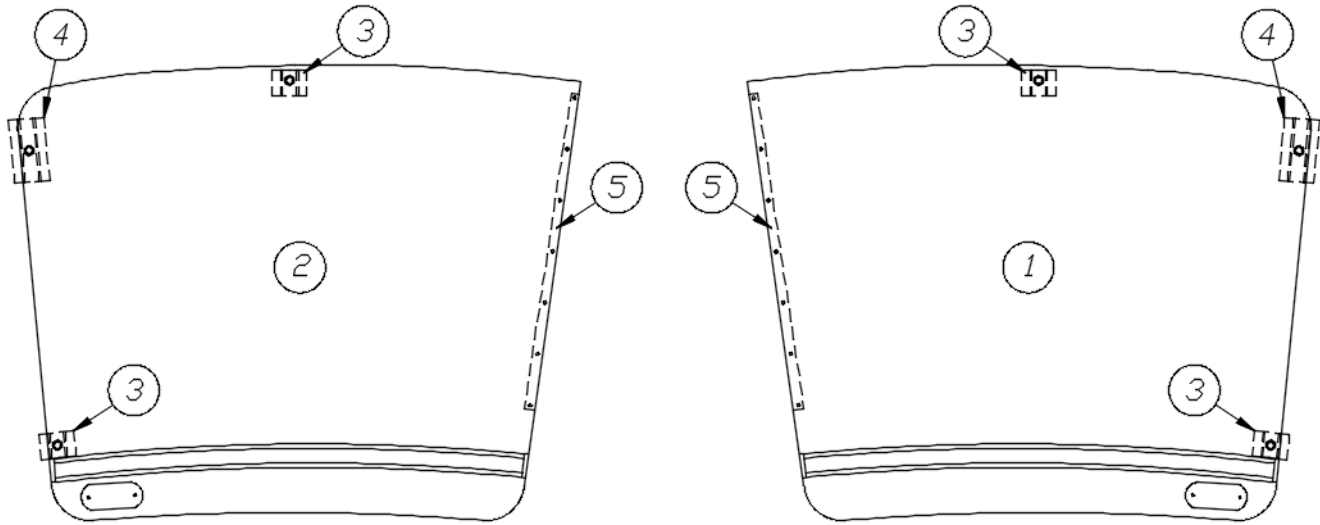

EXTERIOR SHELL

Exterior/Outer Wheel Well Liner and Outriggers

204217-01	Liner, Wheel Well, Outer
411186-01	Outrigger, Solid, Notched, RH
411186-02	Outrigger, Solid, Notched, LH

Wrap Protectors and Holdbacks

1. 966277	Wrap Protector, Tall, RS
685366-100	Wrap Protector, RS, Short, CSA
2. 966276	Wrap Protector, Tall, CS
685365-100	Wrap Protector, CS, Short, CSA
3. 114819-02	Wrap protector hold back, 2"
4. 114819-03	Wrap protector hold back, 5"
5. 381605-03	Piano hinge, Stainless Steel
100742-01	Extrusion, Mirror trim
116421	Extrusion, Rub rail
201763-100	Insert, Rub rail, 1", Chrome
114465-01	Casting, Rub rail, RH
114465-02	Casting, Rub rail, LH
685343	Gusset, Corner
500096	Reflector, Amber
114819-04	Holdback Assy - Wrap Protector