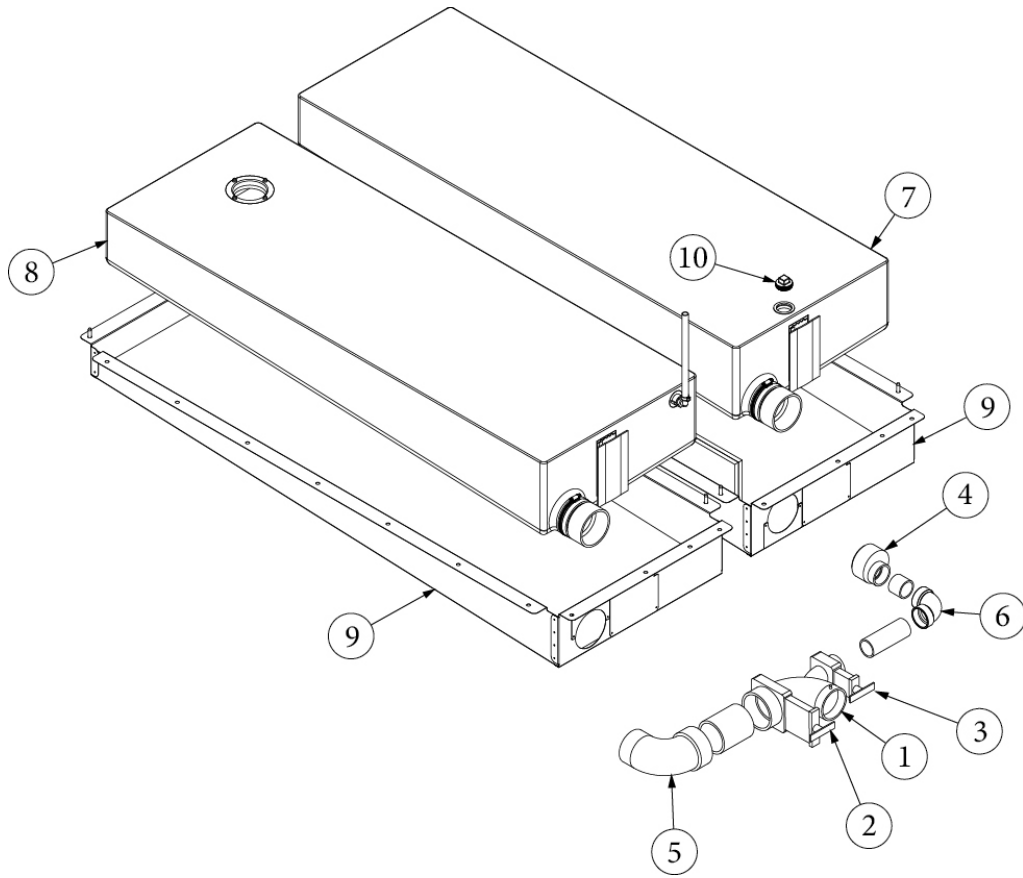

PLUMBING, DRAIN SYSTEM

Dump Valve and Waste Tanks, 25FB, 27FB

113882

Install, Waste Tanks, 25FB, 27FB

1. 601482	Dump Valve, Rotating Assembly
2. 601482-100	Valve Handle, Black, For 601482
3. 601482-102	Valve Handle, Grey For 601482
4. 195329-229	Reducer Adaptor, 3" To 1.5"
5. 601531	Fitting, 90 Degree, 3"
6. 601636	Elbow, 1-1/2" 90 degree
7. 602911-01	Tank, Grey Water
8. 602911-02	Tank, Black Water
9. 602912	Tank Pan, Black and Grey
10. 601295	Plug, 1 1/4", ABS, DVW
514051-09	Sender Pad, 9", Seelevel,
365493	Sensor Pad, Protective Gasket
601482-101	Cap, 3" Termination, W/Strap
601482-103	Strap, Black, For 601482
601160-02	Pipe, ABS DVW, 1-1/2"
601160-02	Pipe, ABS DVW, 3 x 4"
360073	Thread Compound, No. 5