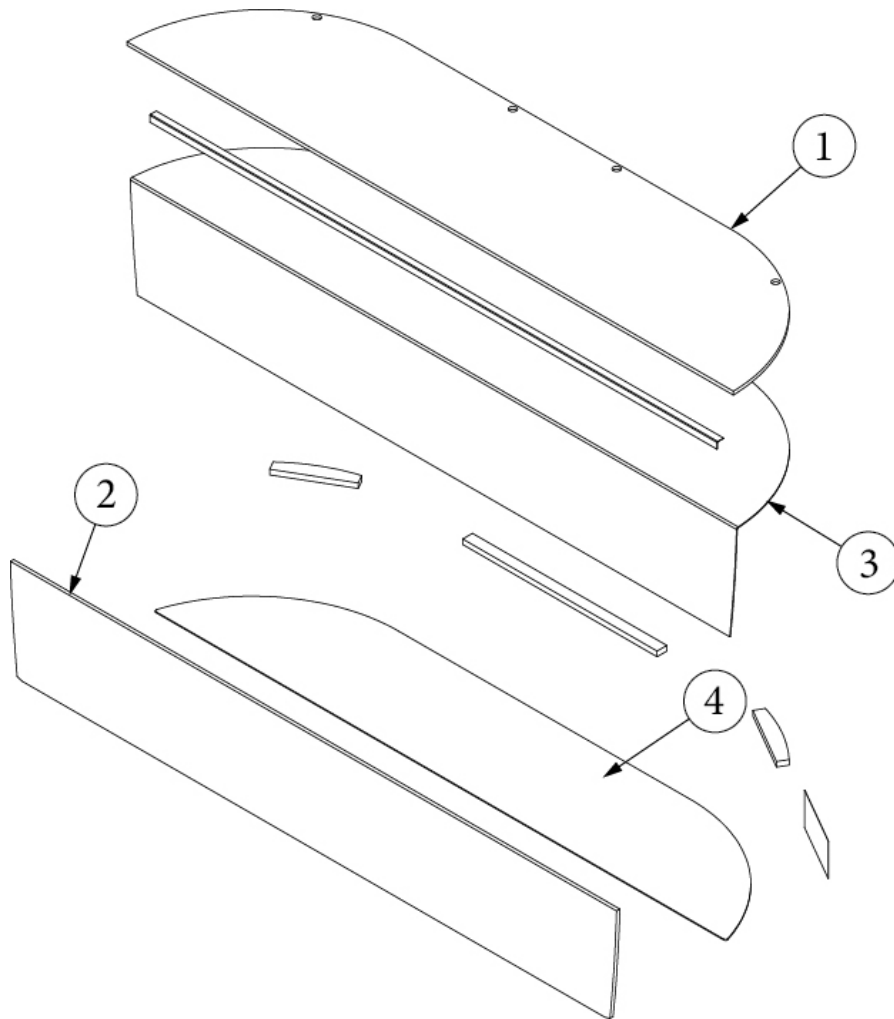

FURNITURE, BEDROOM

Storage Box, Twin, 30RB

969925

Assembly - Front Storage Box

1. 969925&000112BC

Pre laminate, .50 x 21.5 x 93.5"

2. 969925&000212BC

Pre laminate, .50 x 15.13 x 93.5"

3. 701538

Carpet, Ecoliner

4. 112671-02

Liner, Compartment, Black

114812

Aluminum Angle, 1 X 1 X 12"

382057

Knock Down

382057-04

Cap, Knockdown, White, #16387

365429-01

Edgebanding, 5/8, Black Walnut

365426-01

Edgebanding, 5/8, Natural Elm