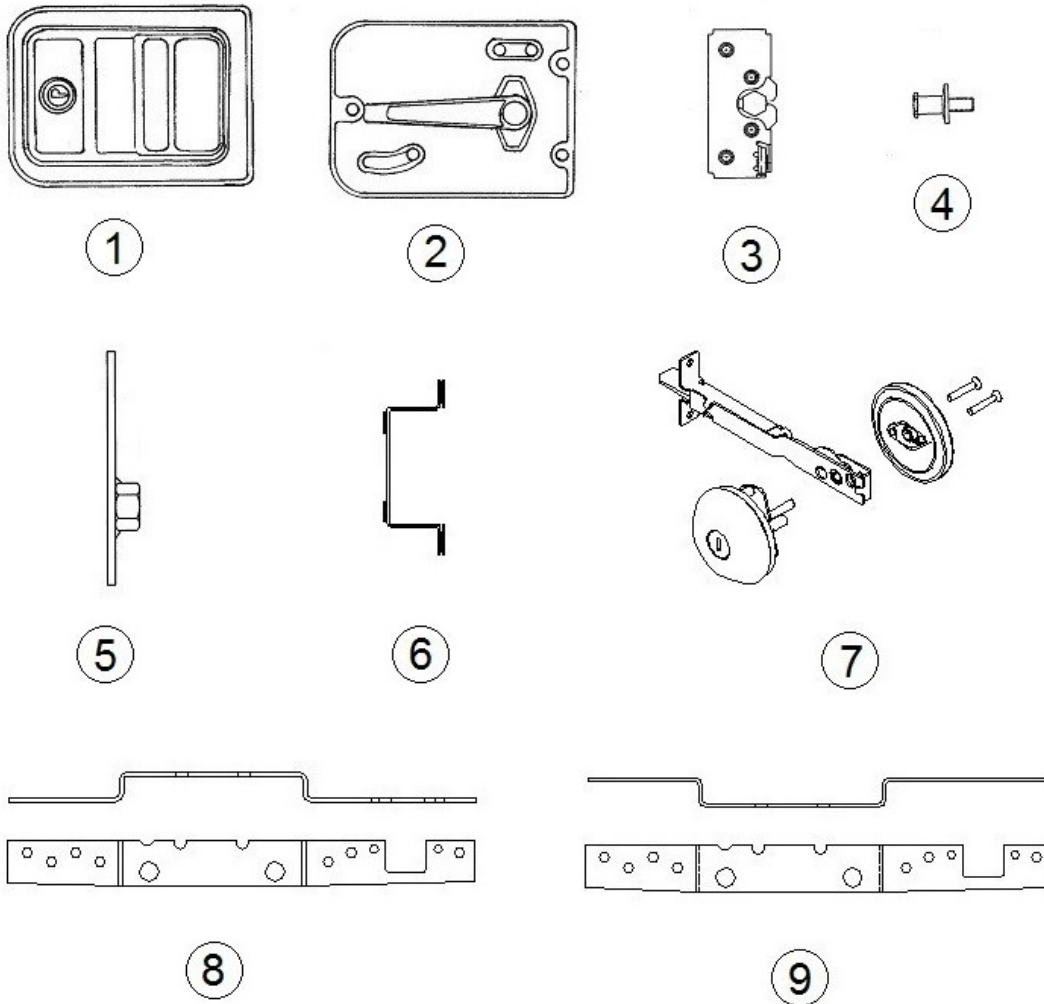

HARDWARE

Main Door Lock, RH, Old Style

1. 381547-09 2. 381547-11 3. 381547-10 4. 381547-04 5. 381550 6. 115413 7. 382069 8. 382067 9. 382068	- Main door lock, Outside housing - Main door lock, Inside plate - Double rotary latch, Main door lock - Striker bolt w/washer, Main door lock - Plate, Striker bolt - Door hat section - Deadbolt, Round, Trimark - Outer reinforcement plate, RH/LH hinged door - Inner reinforcement plate, RH hinged door

382069-100 381547-102 381547-08 385595 382122	- Deadbolt key, Blank - Main door key, Blank - Screw package, Main door lock - Pocket strike - Key chain, Airstream logo