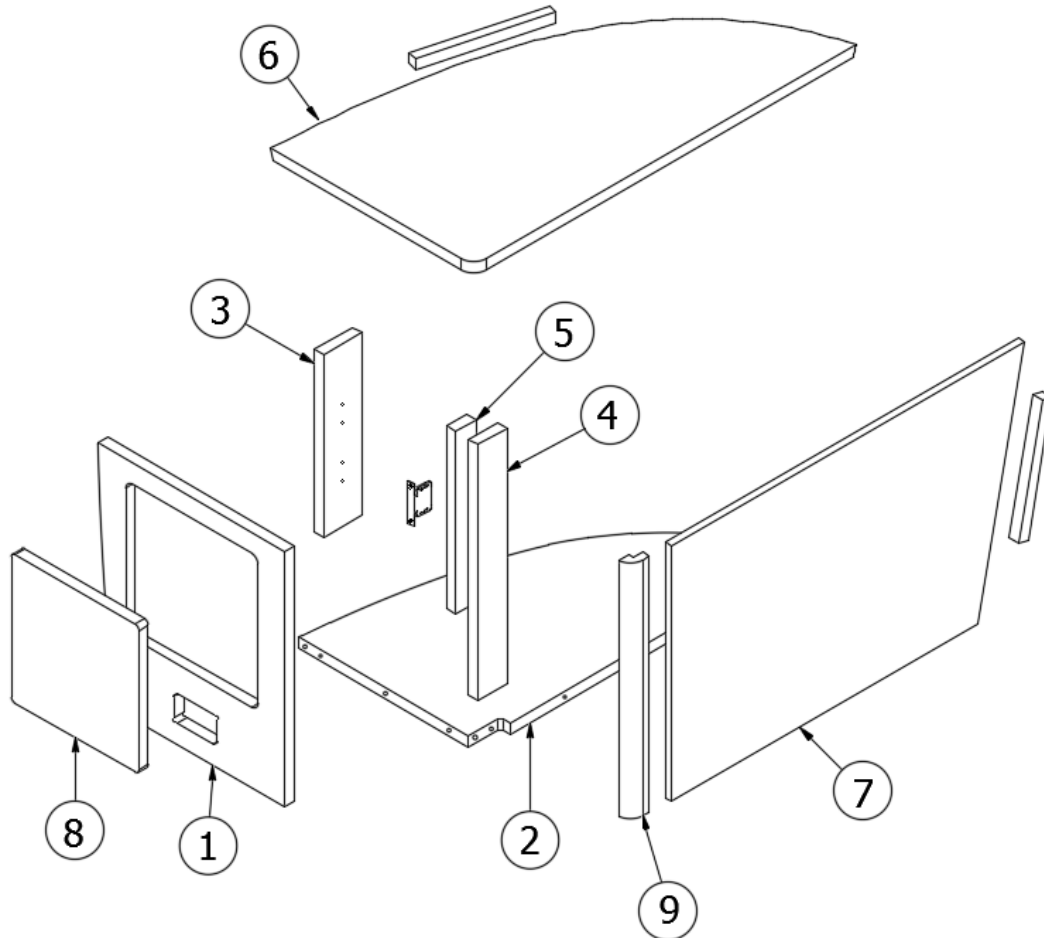

FURNITURE, BEDROOM

Nightstand, LH, 27FB, 30RB

968726

LH Nightstand

1. 968726&000118BC	Panel, 14.69 x 17.38
2. 968726&000218CC	Panel, 14.13 x 25.7
3. 968726&000318CC	Panel, 3 x 12.38
4. 968726&000418CC	Panel, 2.25 x 17.38
5. 968726&000518CC	Panel, 1.63 x 12.38
6. 968726&000618BC	Panel, 16.01 x 30
7. 968726&000712BC	Panel, 27.74 x 17.38
8. 968726&000818BC	Panel, 10 x 10.07
9. 968726&0009T06A	Corner trim, 90°, 1 radius
801706-0040	Corner Trim 90 Deg Rad Blk Walnut
801706-0041	Corner Trim 90deg 1" Rad Nat Elm
382522	Pull, New Haven
381607-11	Hinge, Self-close
381607-12	Baseplate, Hinge, Grass
381228-02	Catch, Grabber door, (5lb Pull)
365429-02	Edgebanding 15/16: Blk Walnut
365426-02	Edgebanding-15/16" Natl Elm