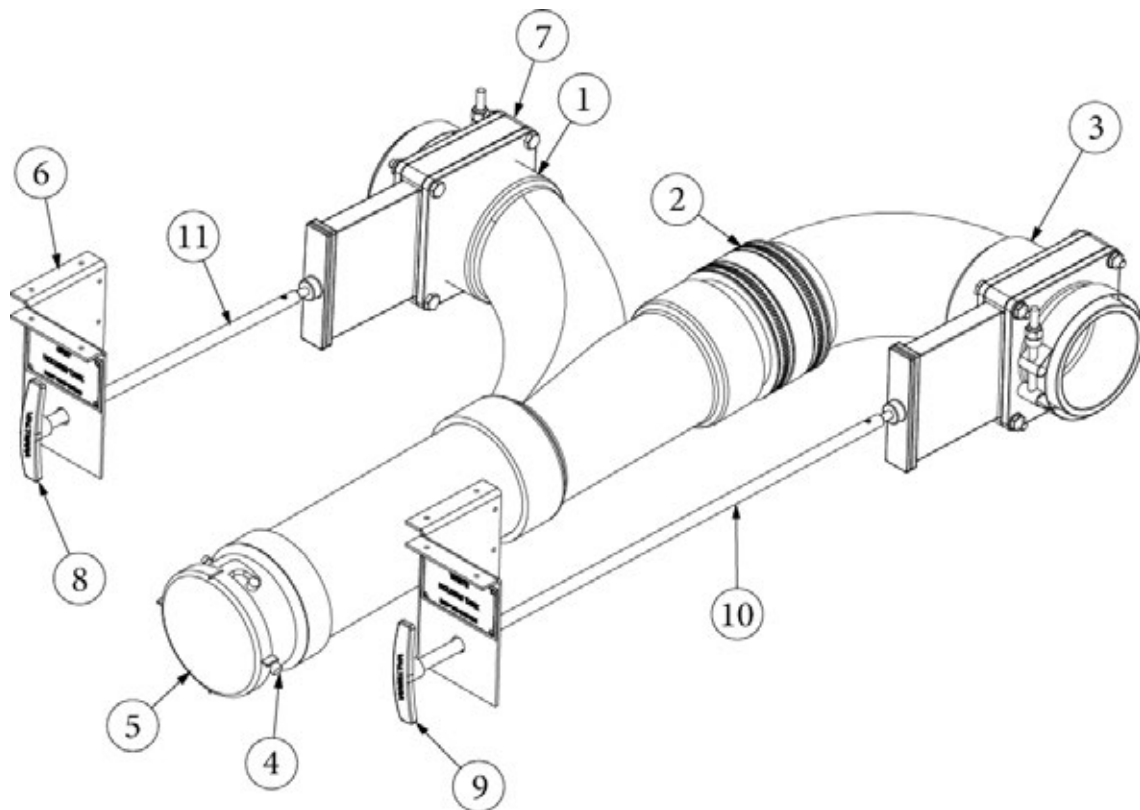

PLUMBING, DRAIN SYSTEM

Dump Valve, 30FB Bunk and Office

110191-01

Install, Dump Valve (not for order/see parts below)

1. 600187	3"Wye, Comb & 1/8 Bend
2. 600289	Calder Coupling 3in (Rubber)
3. 600820	Single socket, 90 °, 3"
4. 601607-06	Term. Adaptor - 3" Hub X 3" Ba
5. 601607-07	Termination Cap - 3" Bay
6. 114086	Bracket, Valve handle
7. 601607-11	Valve Assy. 3" Spigot X 3"Spig
8. 601607-17	Handle-Dump Valve Black
9. 601607-18	Handle-Dump Valve Grey
10. 116392-01	Tank Extension Rod 19.00"
11. 116392-02	Tank Extension Rod, 10.5"
601160-04	Pipe, ABS Dvw, 3" (Csa)
340092	Clamp T-Bolt 3 5/8 To 3 15/16
385099	Tag Main Tank Dump Valve Handl
385101	Tag Aux Tank Dump Valve Handle
360005-01	Cement, Corlon Yellow CSA