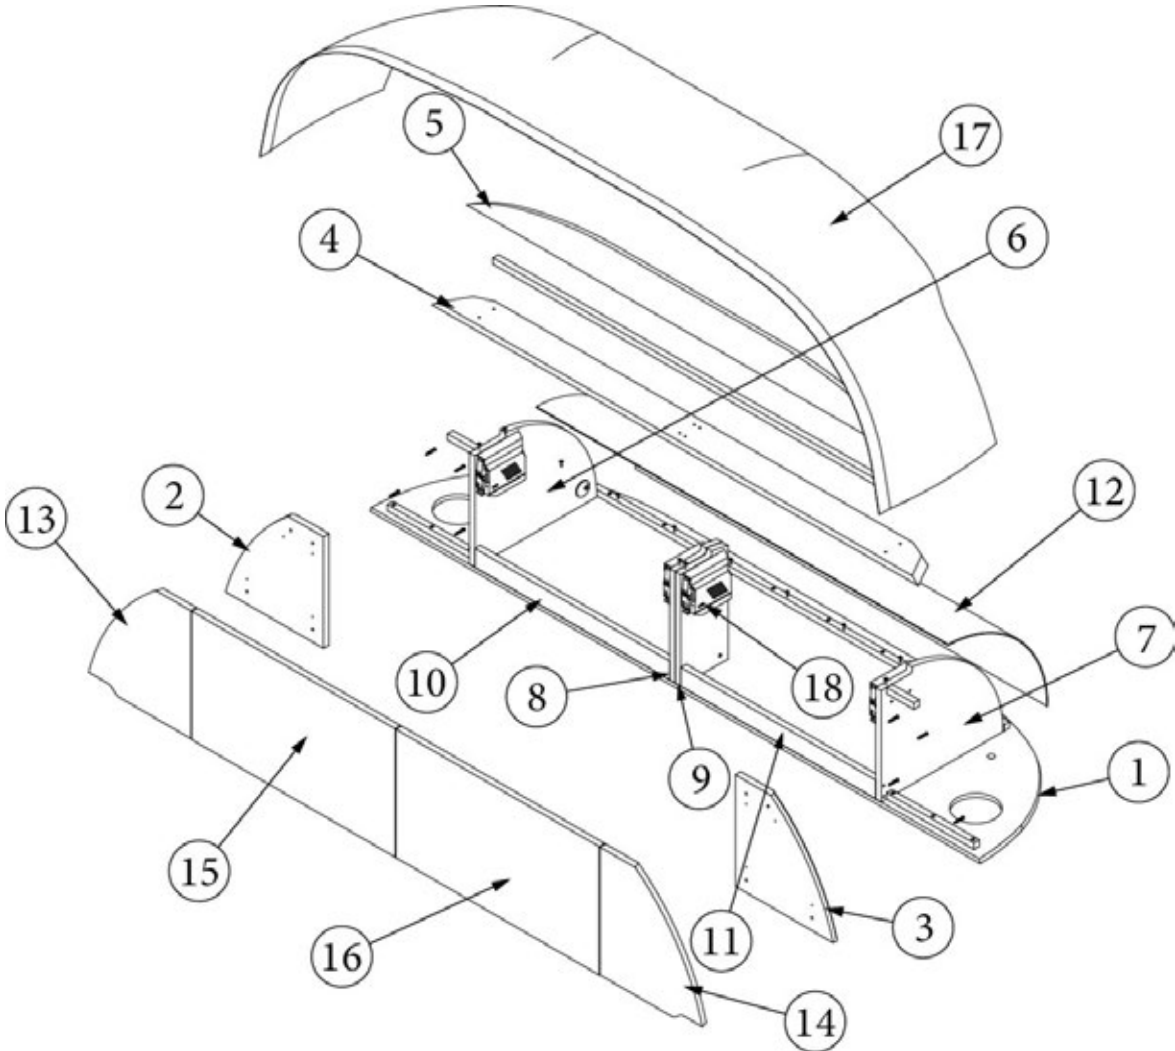

FURNITURE, BEDROOM

Roof Locker, 23FB

Parts Listed on Next Page