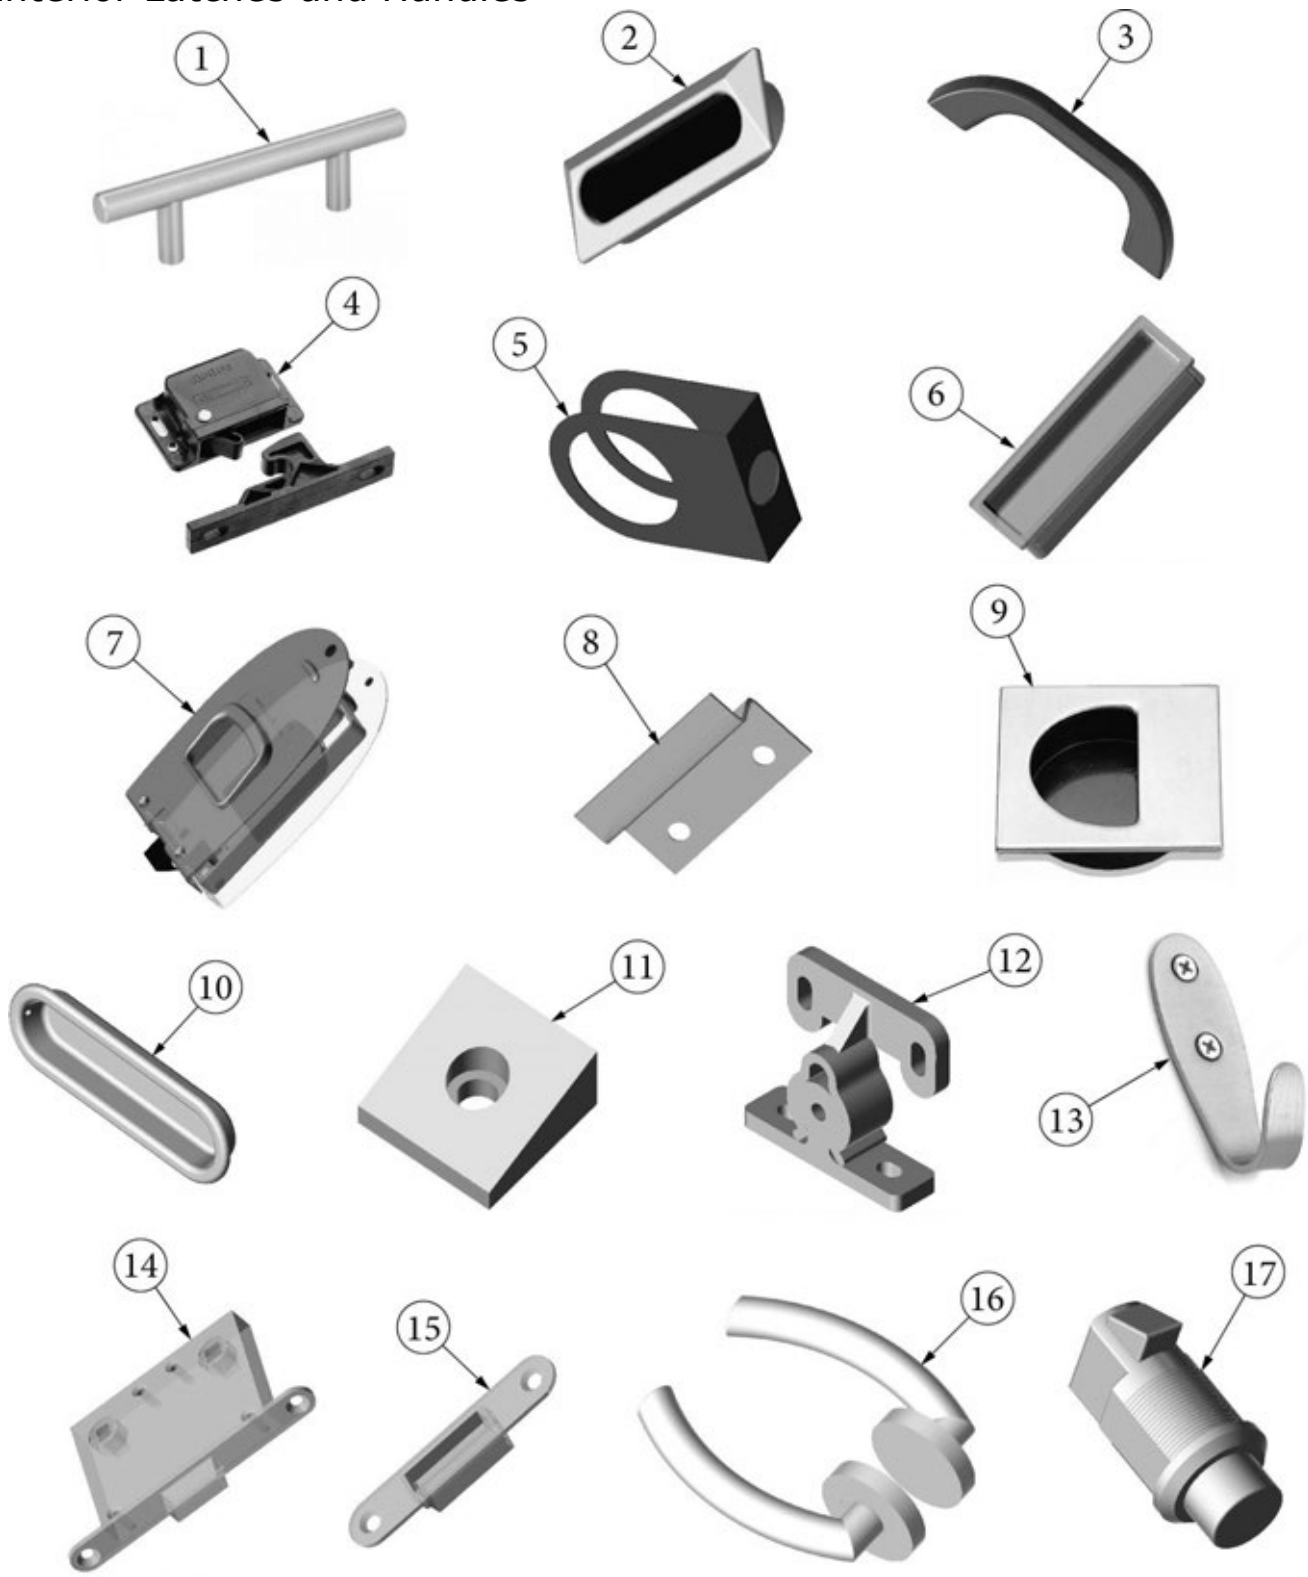

HARDWARE

Interior Latches and Handles

Parts Listed on Next Page