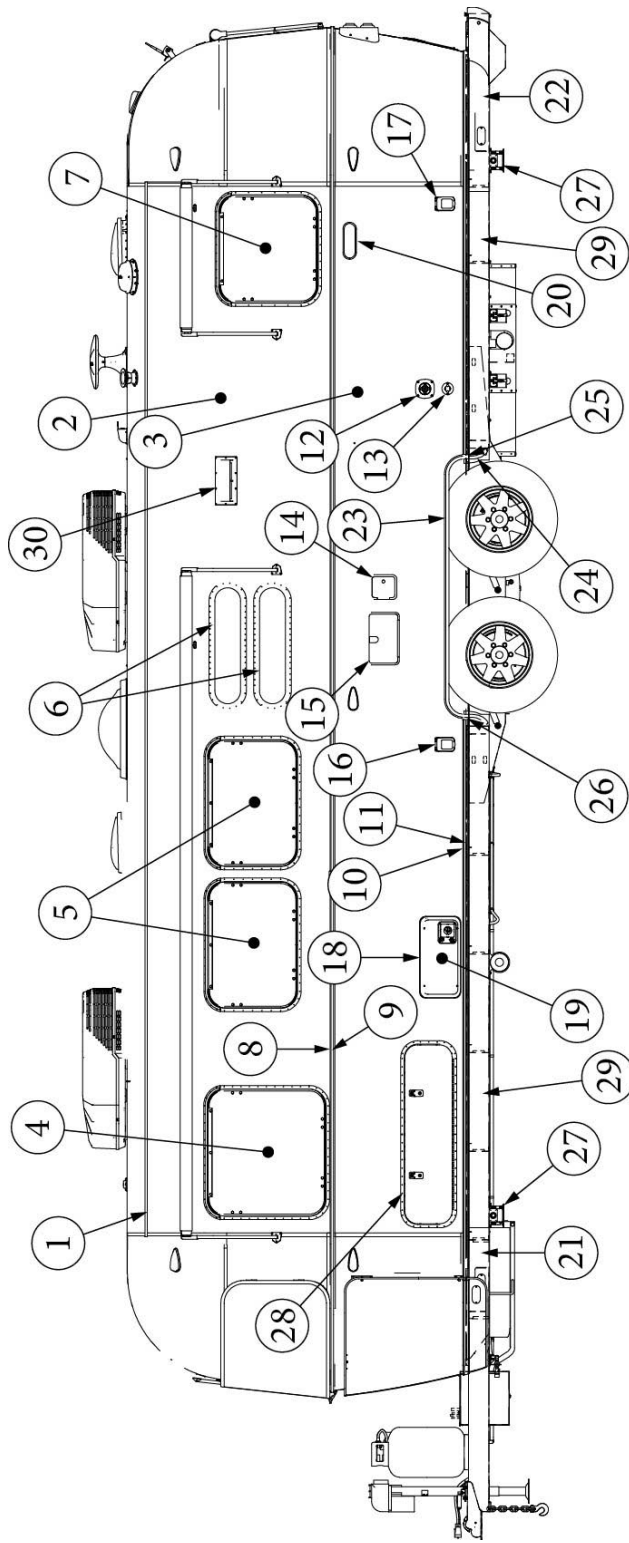

EXTERIOR SHELL

Exterior Components, Roadside, 30FB Bunk

Parts Listed on Next Page