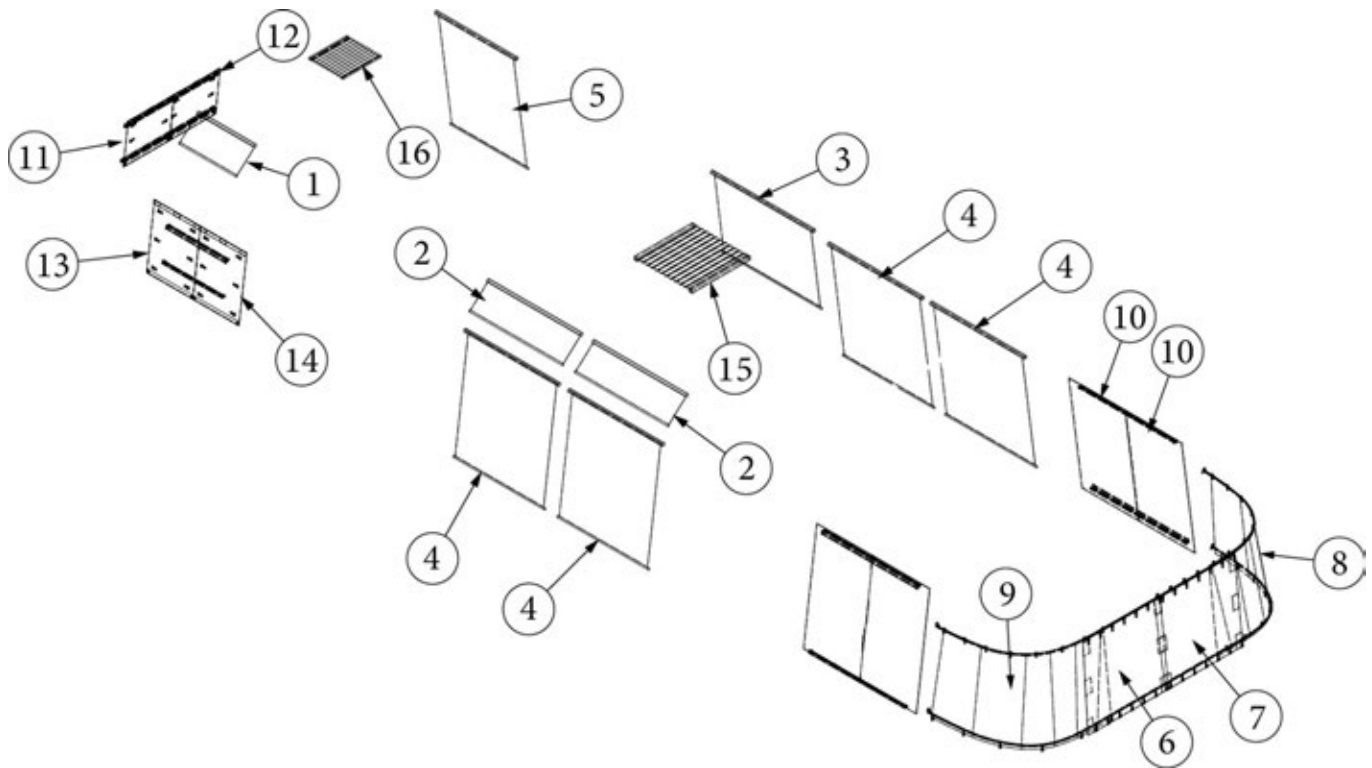

WINDOW COVERINGS

Drapes and Shades, 30FB Bunk

135315

Window Coverings Install (not for order/see parts below)

1.	704199-01	Shade, 19.25 x 9.5, 1" rail, Ash Grey
2.	704199-02	Shade-Pull VV 31.25 X 9.5 Ash
3.	703700-02	Shade, 32.5 x 24, Oceanair
4.	703700-04	Shade, 29.75 x 34, Oceanair
5.	703700-03	Shade, Window Rail, Oceanair, 25.25 x 34"
6.	998144-05	Drape-CS Frt Pnl 27"X 25.50"
7.	998144-07	Drape-RS Frt Pnl 27"X 25.5"
8.	998144-09	Drape-CS Side Panel 37" X 25.5"
9.	998144-11	Drape-Rs Side Panel 37" X 25.5"
10.	998171-20	Pull Curtain, 19" x 34.5"
11.	998267-01	Drapes, Rear Bunk
12.	998267-02	Drapes, Rear Bunk
13.	998268-01	Drapes, CS Bunk
14.	998268-02	Drapes, CS Desk
15.	704120-02	Shade, Skylight, 19.25 x 20, Grey
16.	704546	Shade, Fantastic Fan