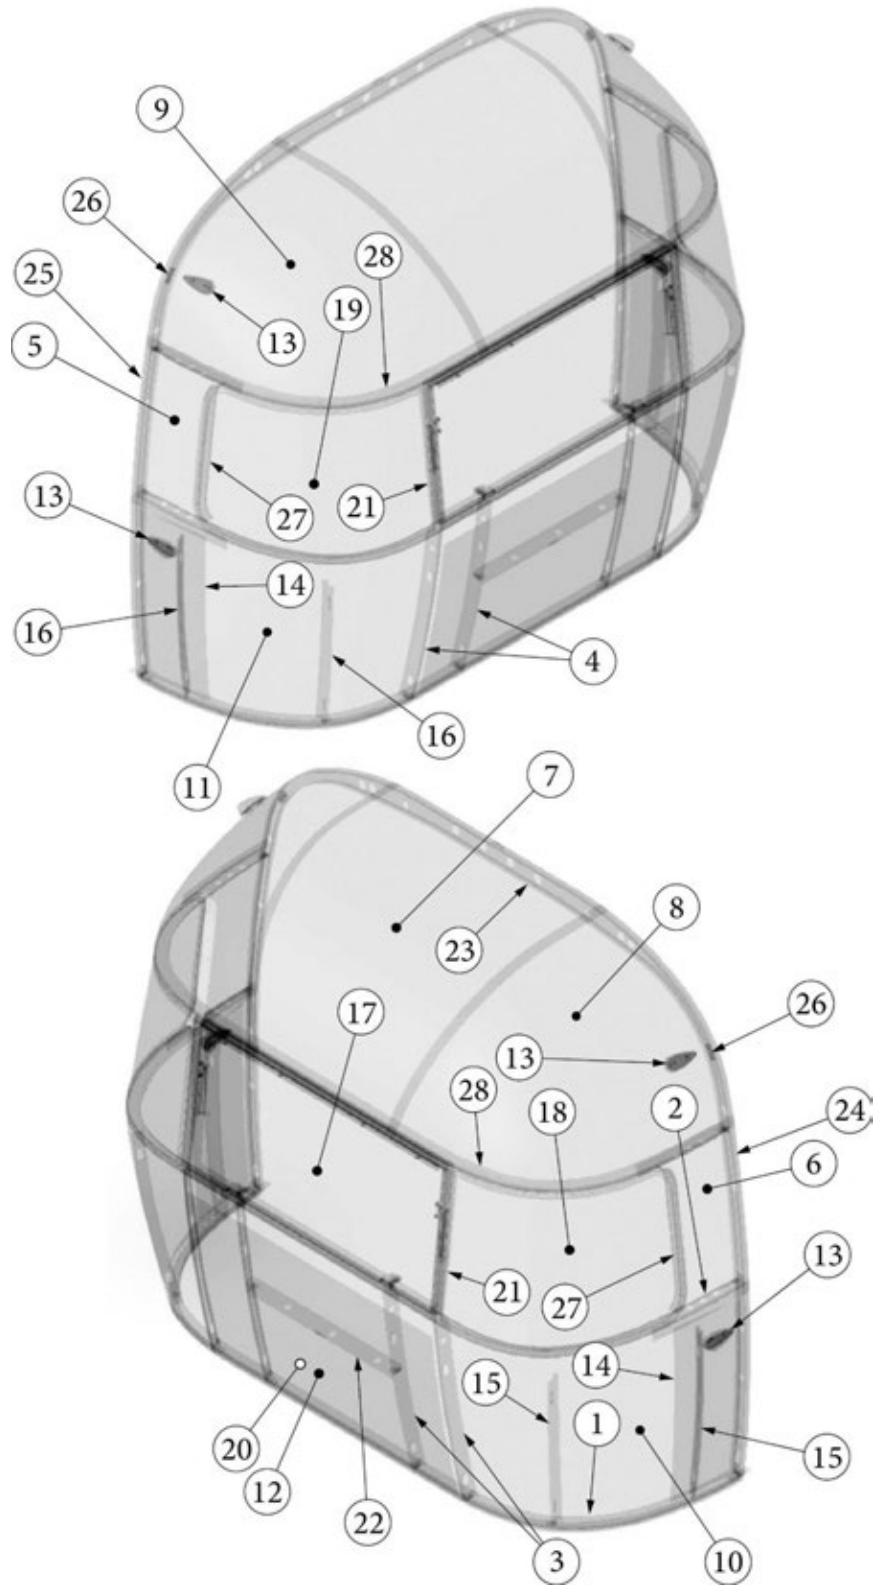

EXTERIOR SHELL

Front End, Queen/Twin, 28RB, 30RB

Parts Listed on Next Page