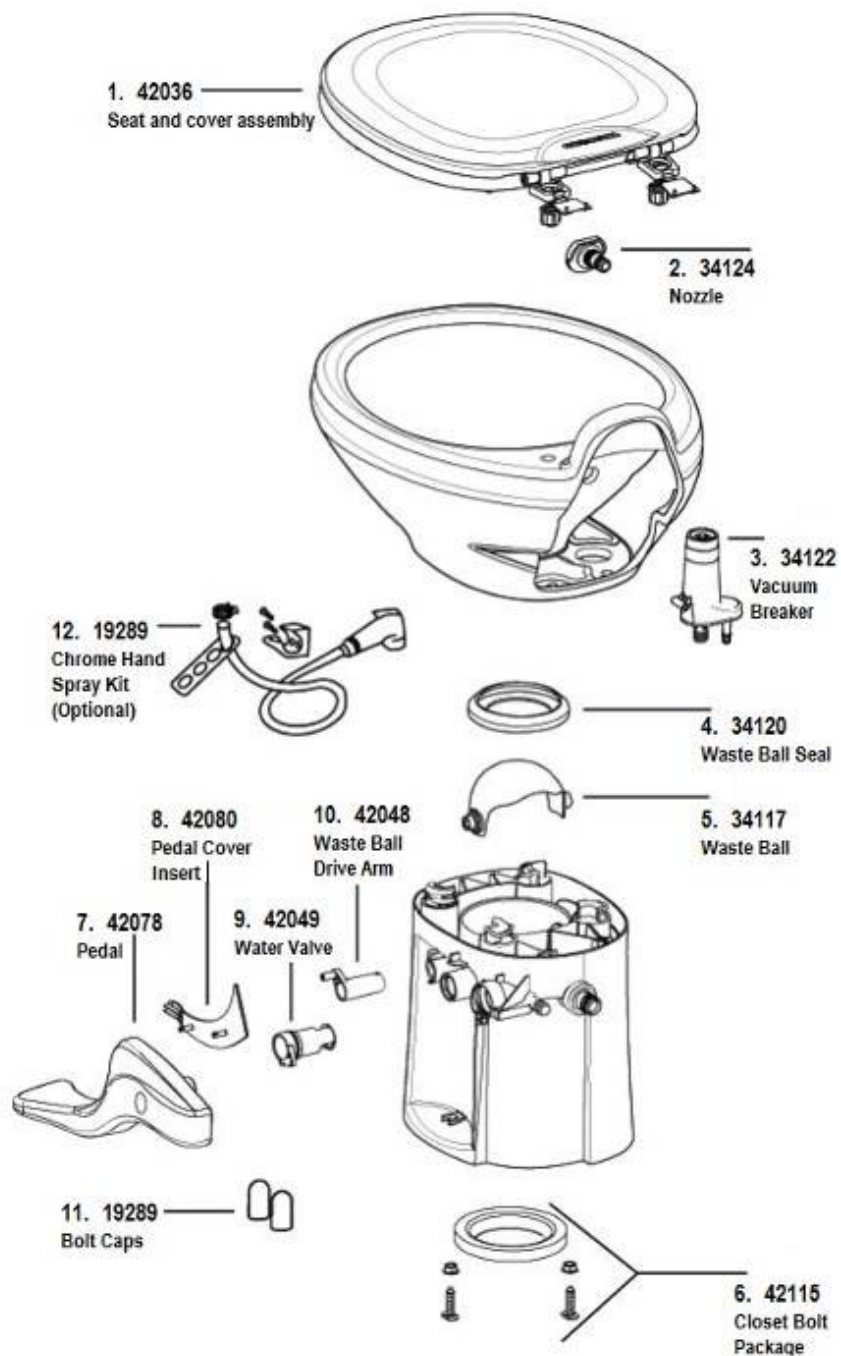

PLUMBING, DRAIN SYSTEM

Toilet, 23FB

602334 Toilet, Thetford Aqua Magic Style II China
601266 Toilet flange, 3" x 4", Slip fit
602137 Shut-off valve

Parts Shown in Diagram are Thetford Part Numbers