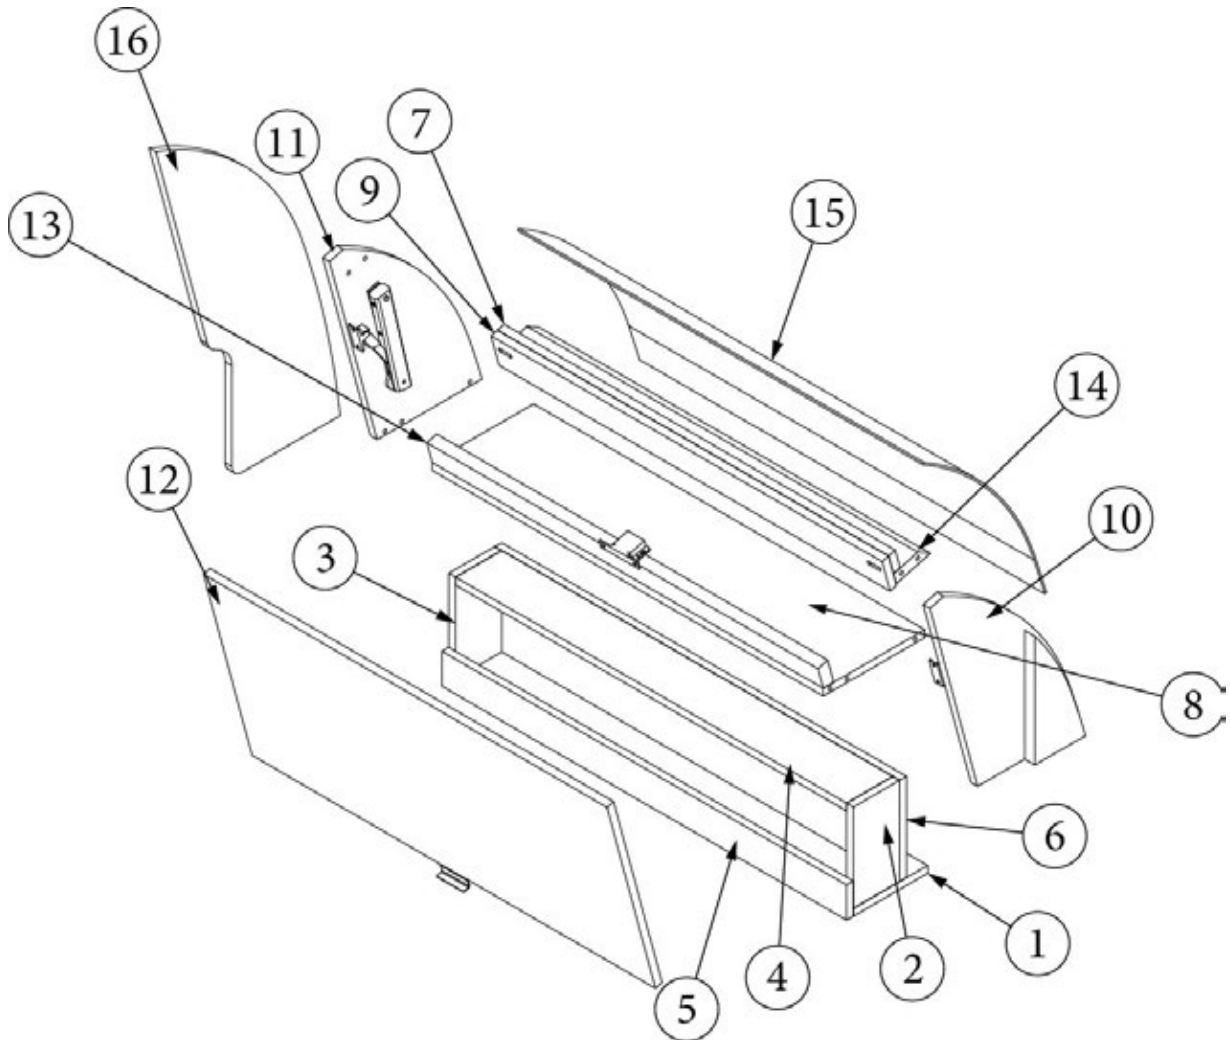

FURNITURE, LAVATORY

Medicine Cabinet, 28RB

Parts Listed on Next Page