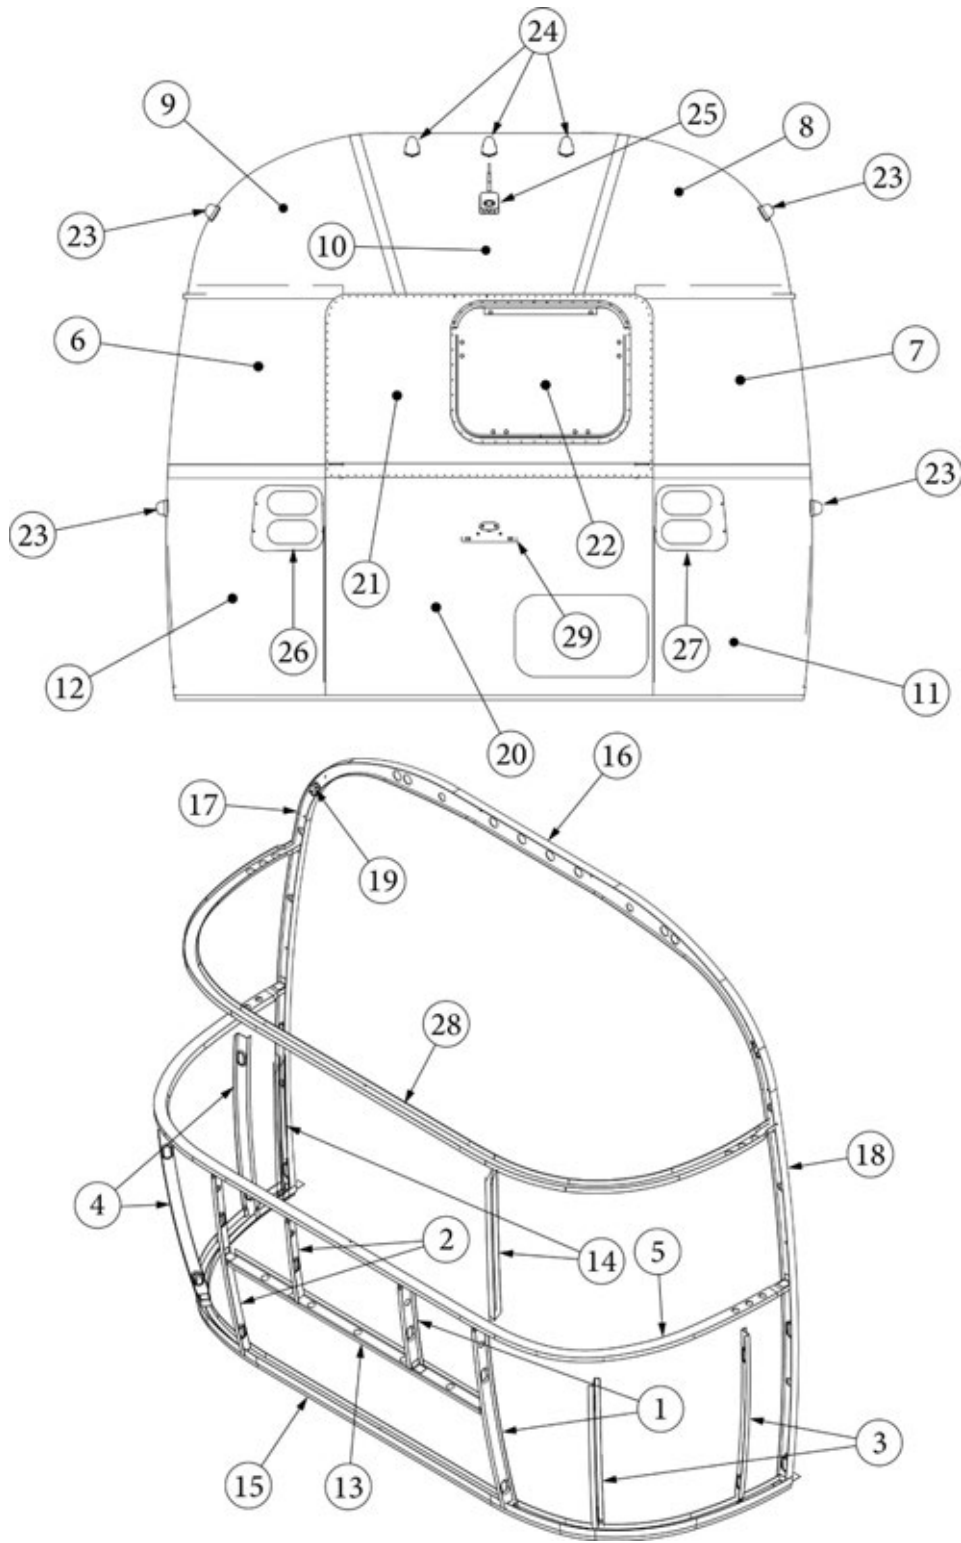

EXTERIOR SHELL

Aft End, 30FB Office

Parts Listed on Next Page