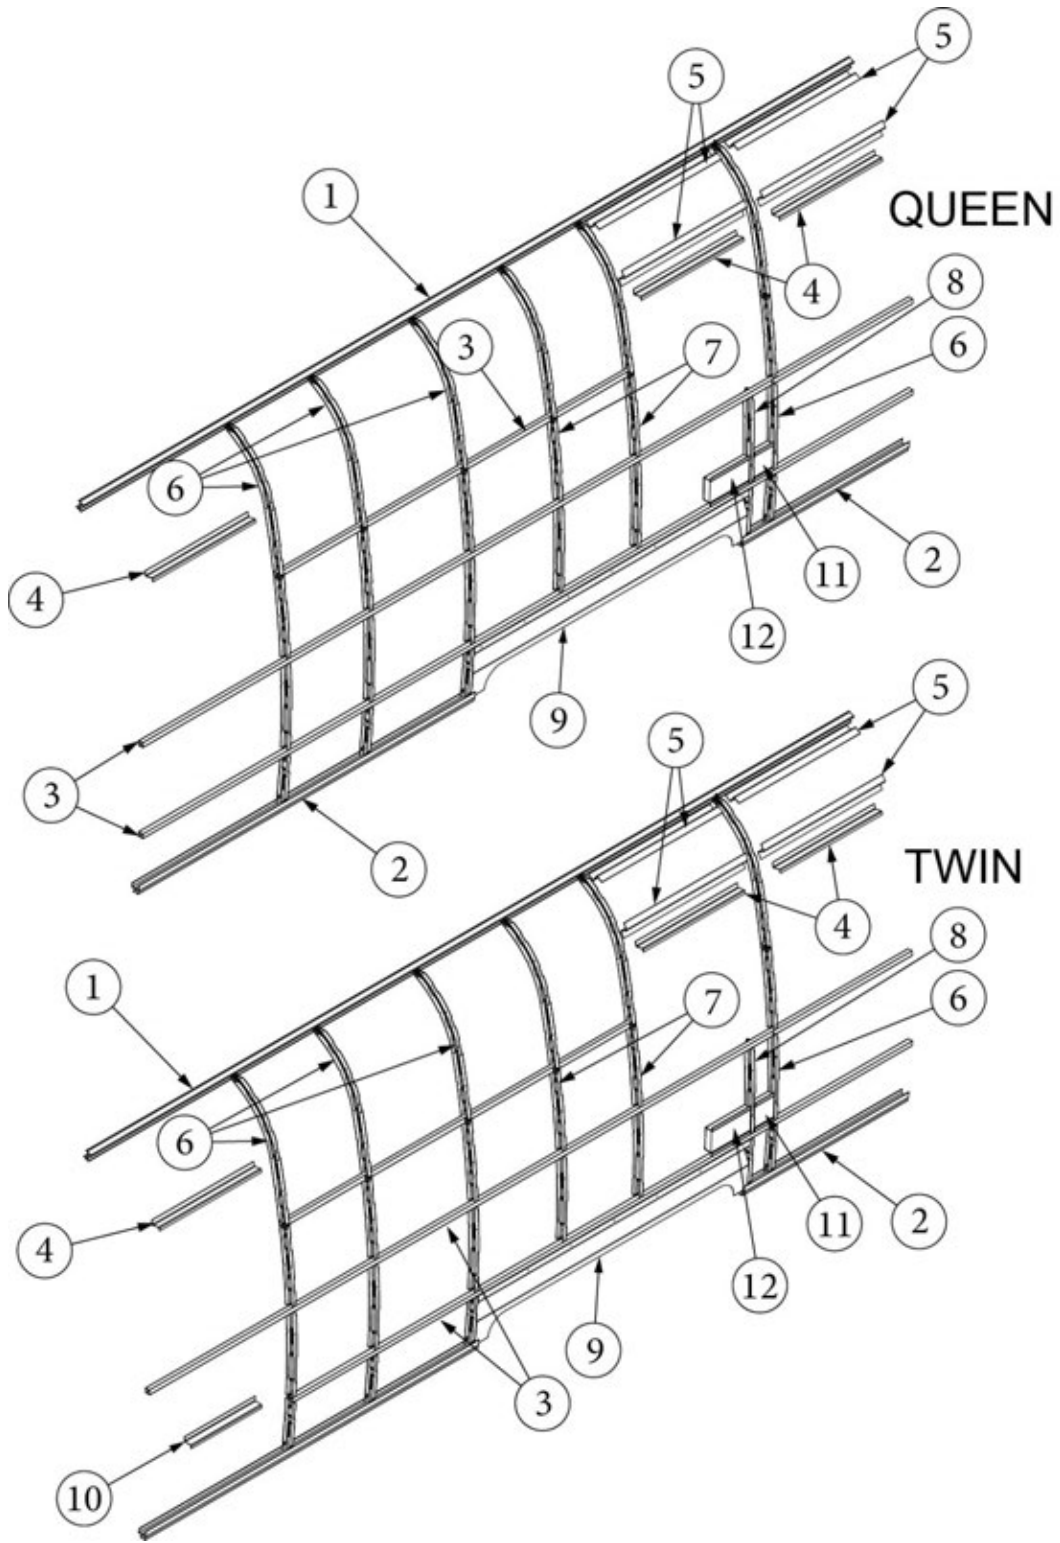

EXTERIOR SHELL

Wall Framing, Roadside, 25FB

Parts Listed on Next Page