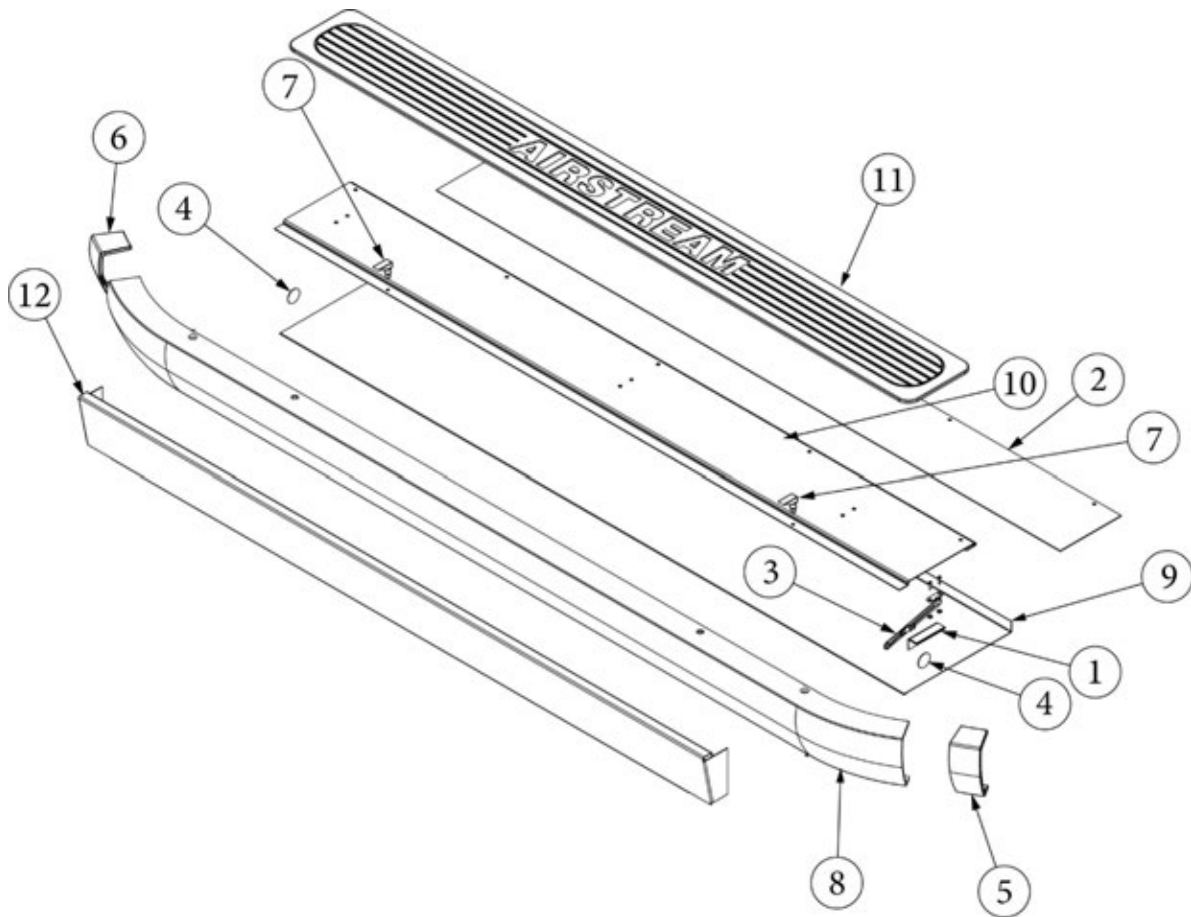

CHASSIS

Bumper and Storage, 25FB and 27FB w/Hatch Option

113696-02

Install, Hatch Option (not for order/see parts below)

1. 114812	Aluminum Angle, 1 X 1 X 12"
2. 114849-06	Aluminum sheet, .06" x 36" x 8', Black
3. 380024	Arms support, Trunk lid, RH
4. 382261	Decal, Hole Cover, Black, 1.25"
5. 382289-01	End cap, Bumper, CS
6. 382289-02	End cap, Bumper, RS
7. 382456	Swell latch
8. 411054	Rear bumper
9. 453538	Sewer hose compartment, bottom
10. 453497-01	Lid, Rear hose carrier, Black
11. 703938	Step Mat, w/Airstream Logo
12. 454909	Bracket, Bumper Support
380203-02	Piano hinge
112671-19	Compartment Liner, Vinyl, 66.5 x 11.5"
704518	Vinyl, Compartment Liner, Roll, 8' x 60'