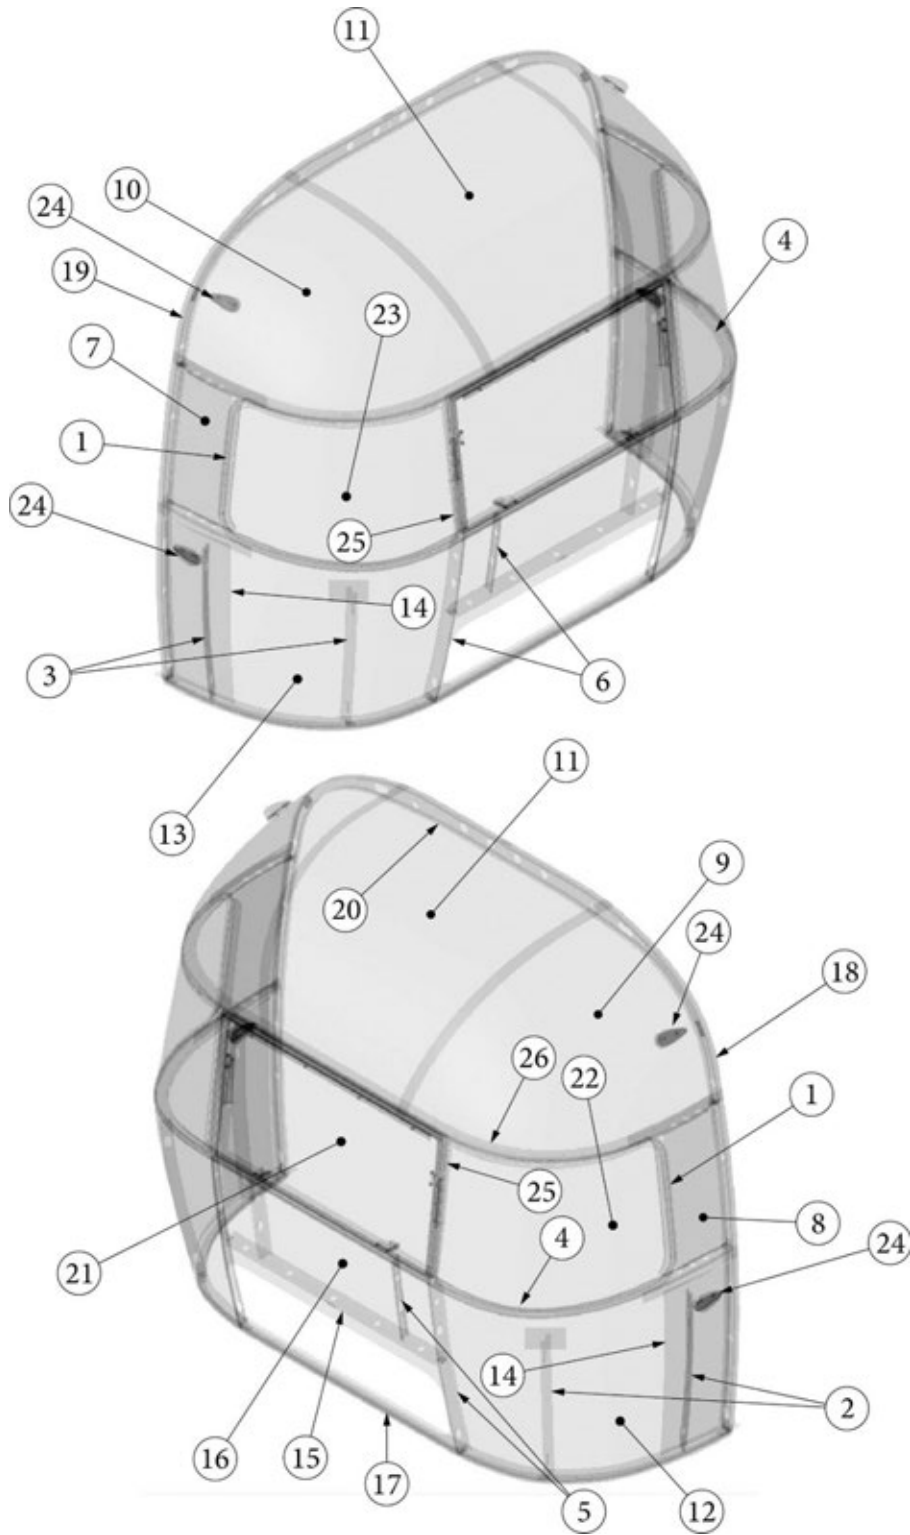

EXTERIOR SHELL

Front End, Twin, 23FB

Parts Listed on Next Page