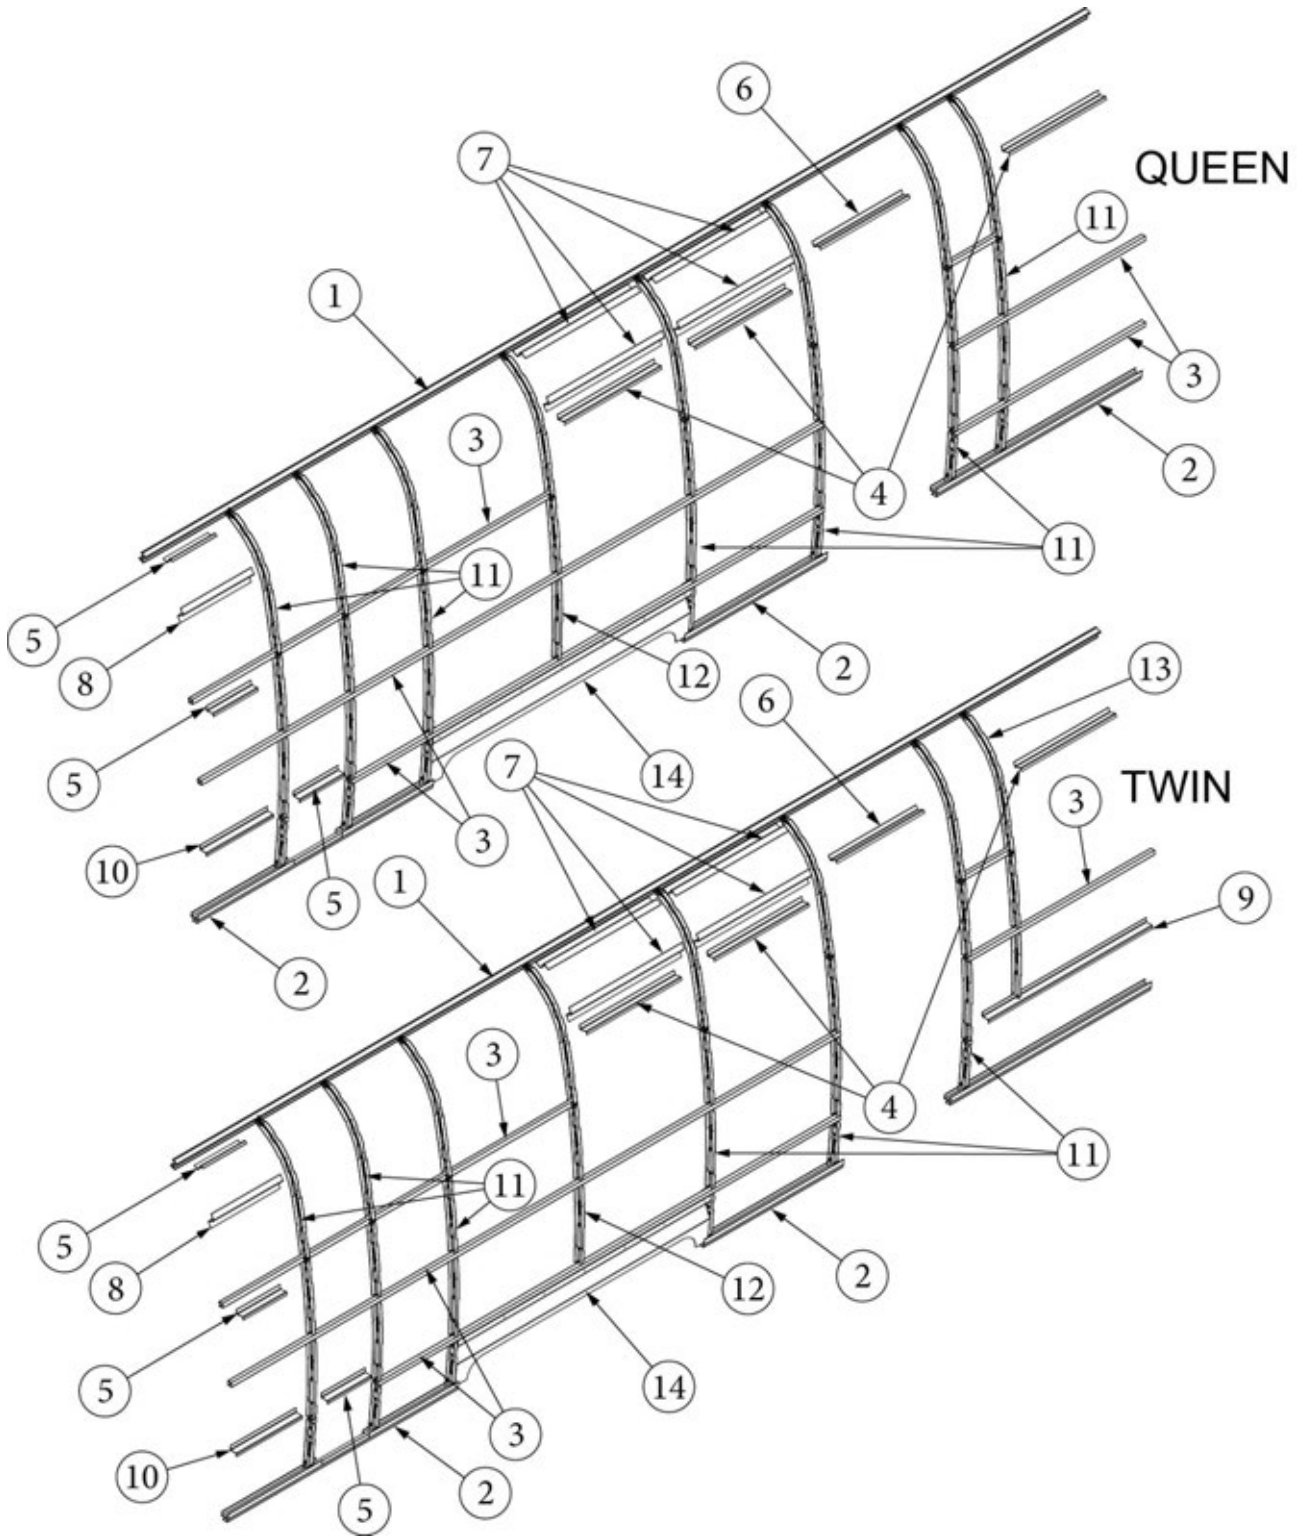

EXTERIOR SHELL

Wall Framing, Curbside, 30FB Bunk

Parts Listed on Next Page