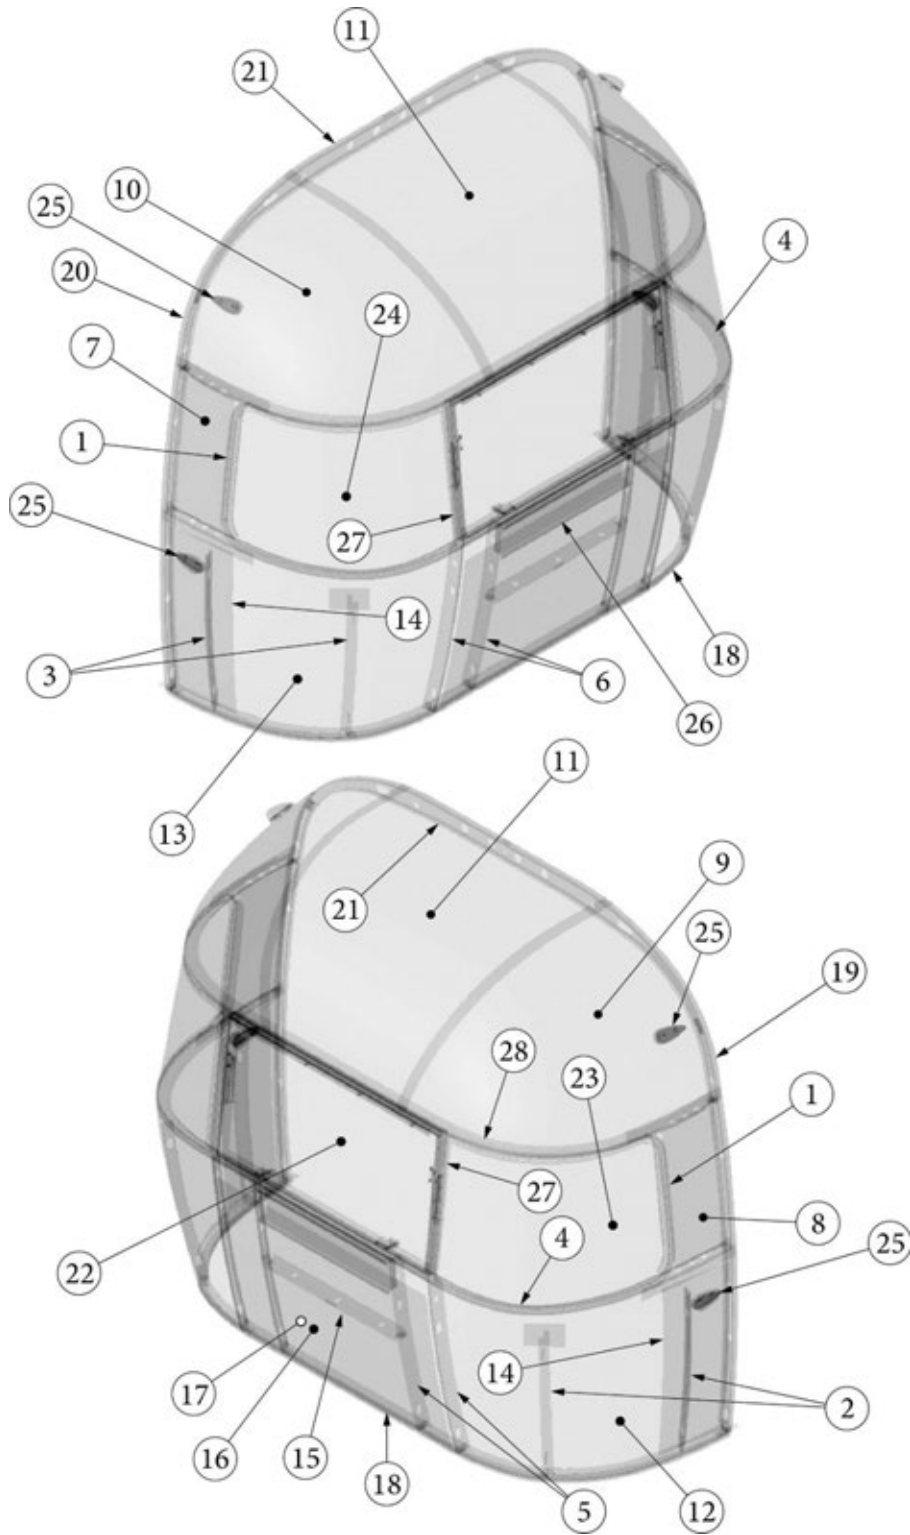

EXTERIOR SHELL

Front End, Queen, 23FB

Parts Listed on Next Page