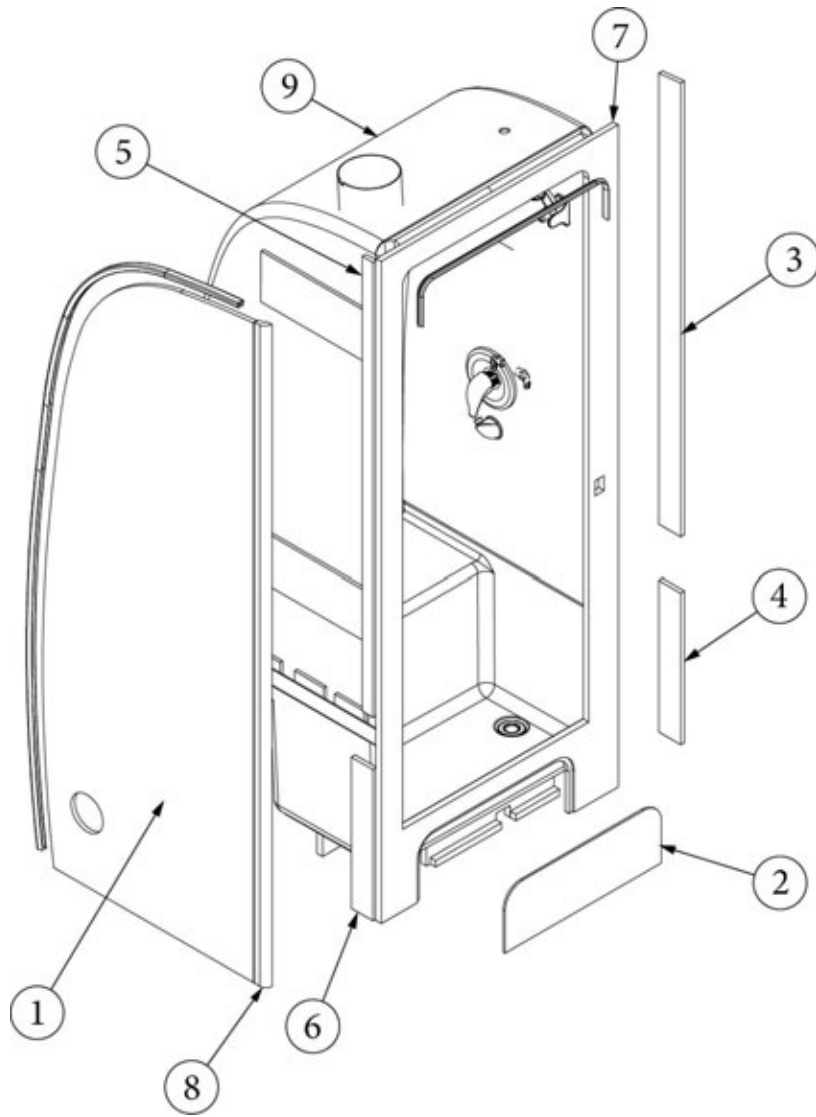

FURNITURE, LAVATORY

Shower Module, 28RB

Parts Listed on Next Page