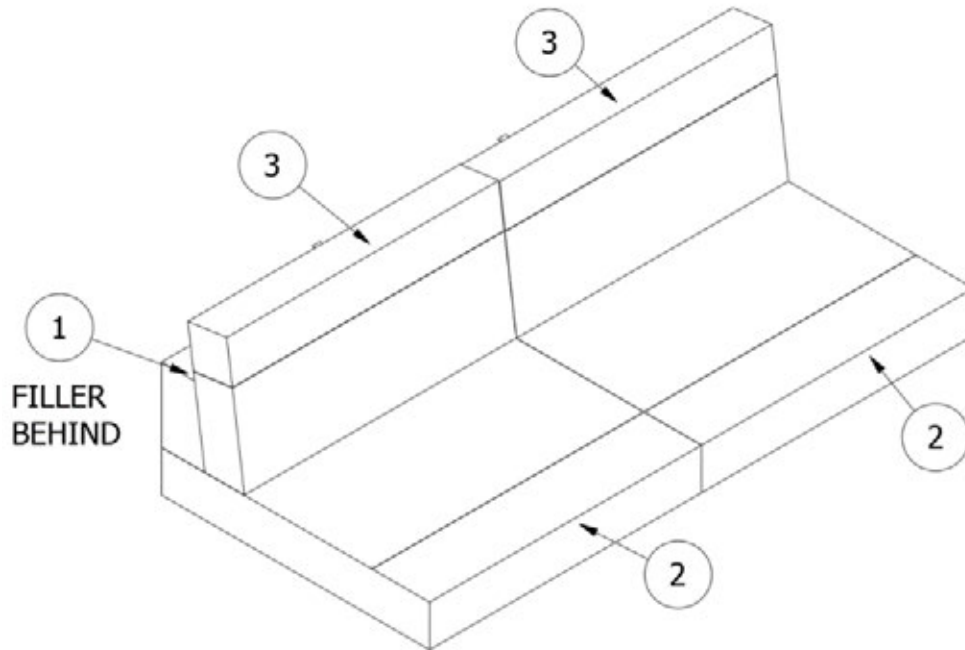

UPHOLSTERY

Sofa Cushions, 25FB, 27FB, Hatch Option

704913-SM
704913CC

Sofa, Cushion Kit, Hatch Option, Seattle Mist
Sofa, Cushion Kit, Hatch Option, Carolina Clay

1. 704913-SM-01
  704913CC-1
2. 704913-SM-02
  704913CC-2
3. 704913-SM-03
  704913CC-3

RS Lounge Filler Aft, Seattle Mist
RS Lounge Filler Aft, Carolina Clay
RS Lounge Seat, Seattle Mist
RS Lounge Seat, Carolina Clay
RS Lounge Back Aft, Seattle Mist
RS Lounge Back Aft, Carolina Clay