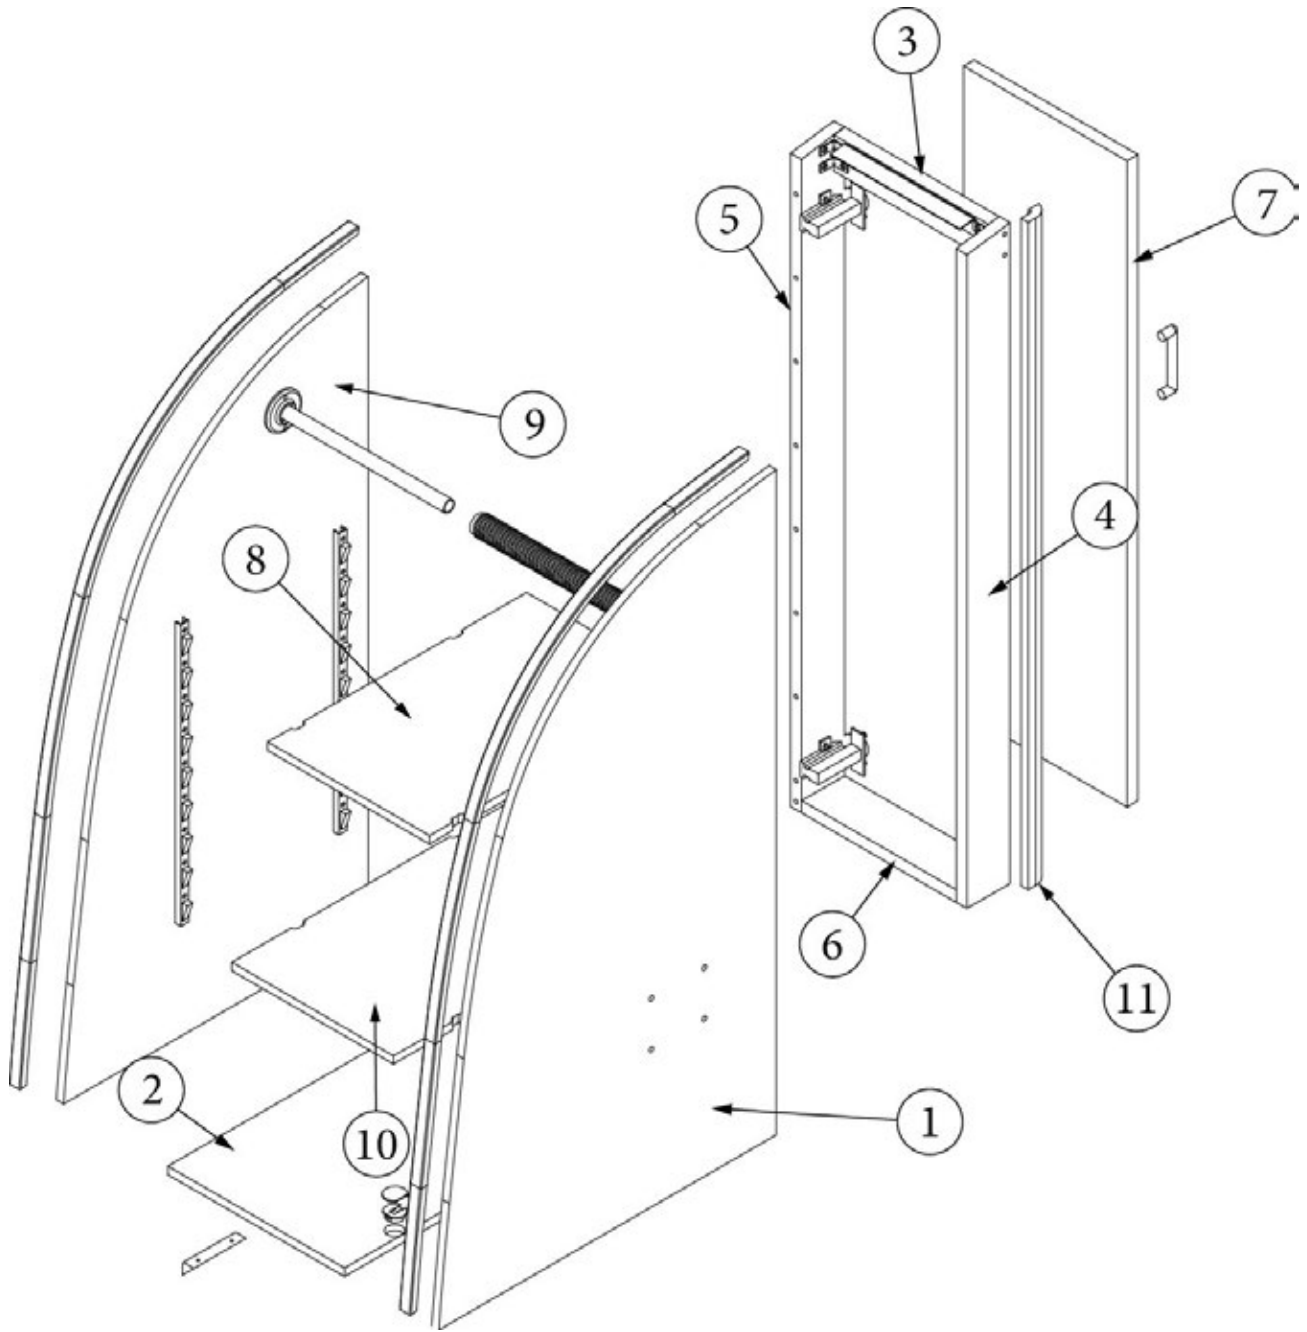

FURNITURE, BEDROOM

Hanging Wardrobe, Twin, RS 28RB, RS 30RB

Part numbers on next page