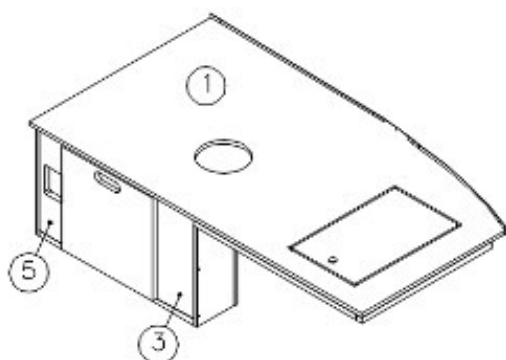

FURNITURE, LOUNGE

Sofa, L-Section, 28RB

Parts Listed on Next Page