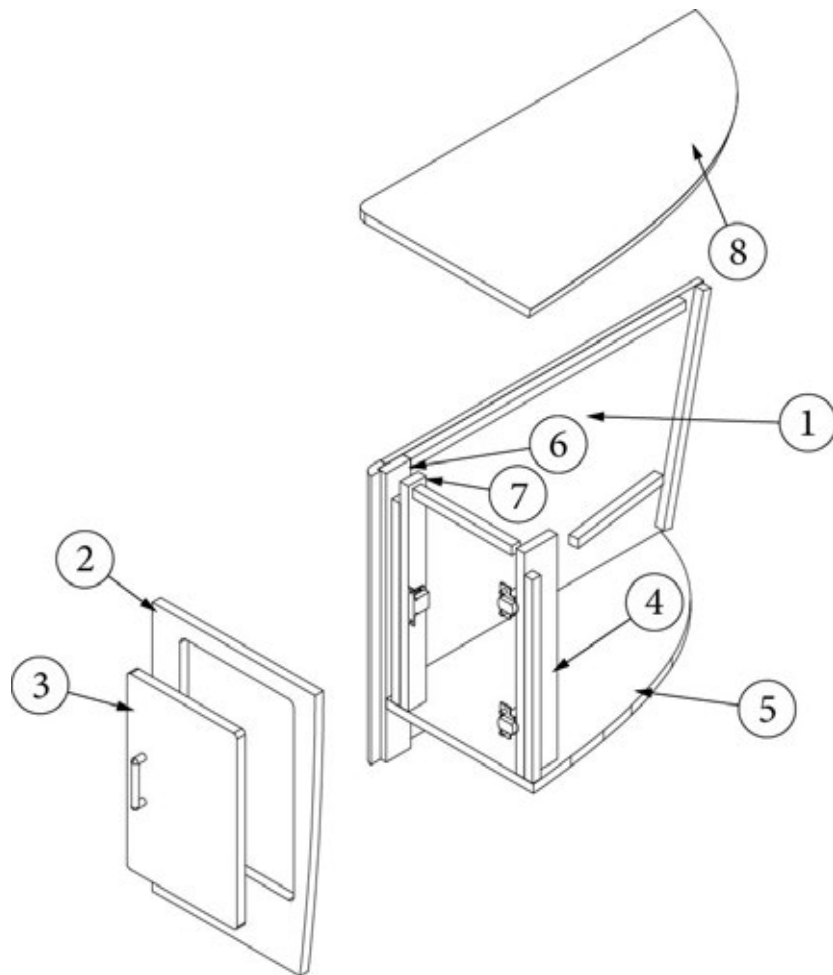

FURNITURE, BEDROOM

Nightstand, RS 28RB, RS 30RB

969937-01

RS Nightstand

1. 969937&000218BC	Pre laminate, 14.78 X 22.75"
2. 969937&000318BC	Pre laminate, 10.00 X 15.44"
3. 969937&000418CC	Pre laminate, 3.00 X 17.75"
4. 969937&000518CC	Pre laminate, 14.13 X 25.70"
5. 969937&000618CC	Pre laminate, 2.25 X 22.75"
6. 969937&000718CC	Pre laminate, 1.63 X 17.75"
7. 969937&000818JC	Pre laminate, 16.09 X 31.06"
8. 801706-1003	Corner Trim 90 Deg 1"Rad Waxed Maple
386410-01	Edgebanding, Waxed Maple, 5/8"
386410-02	Edgebanding, Waxed Maple, 15/16"
201673-03	Cove Molding, Ash Grey
203464-02	Trim, .75", Beige, PVC
381607-11	Hinge, Self-Close Overlay 110D
381607-12	Baseplate, Grass 9.5x37/32
381228	Catch Grabber, Door C3-810, 10LB