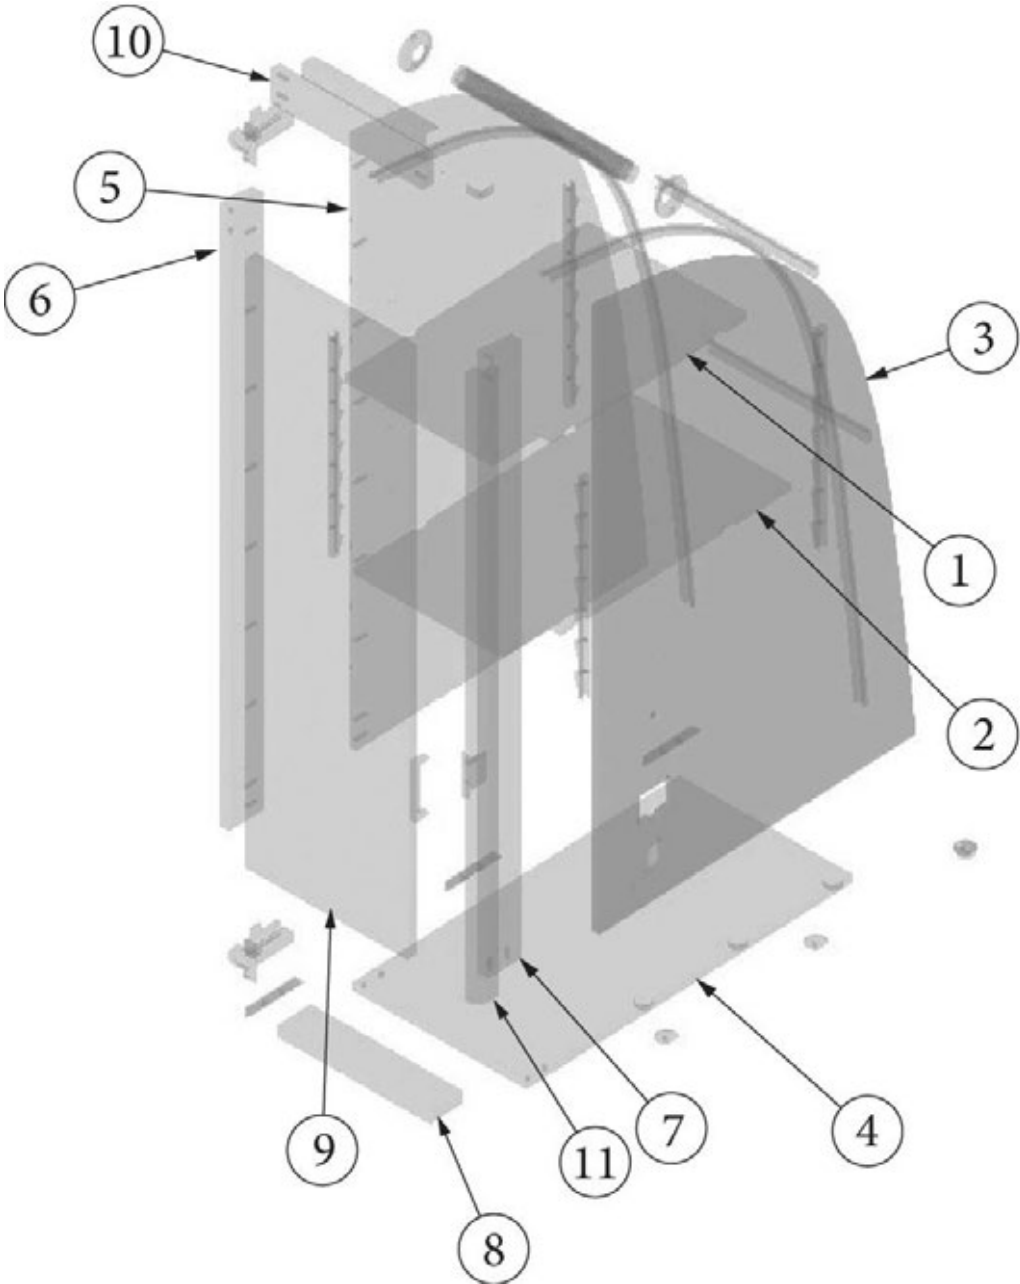

FURNITURE, BEDROOM

Hanging Wardrobe, Twin, CS 28RB, CS 30RB

Parts Listed on Next Page