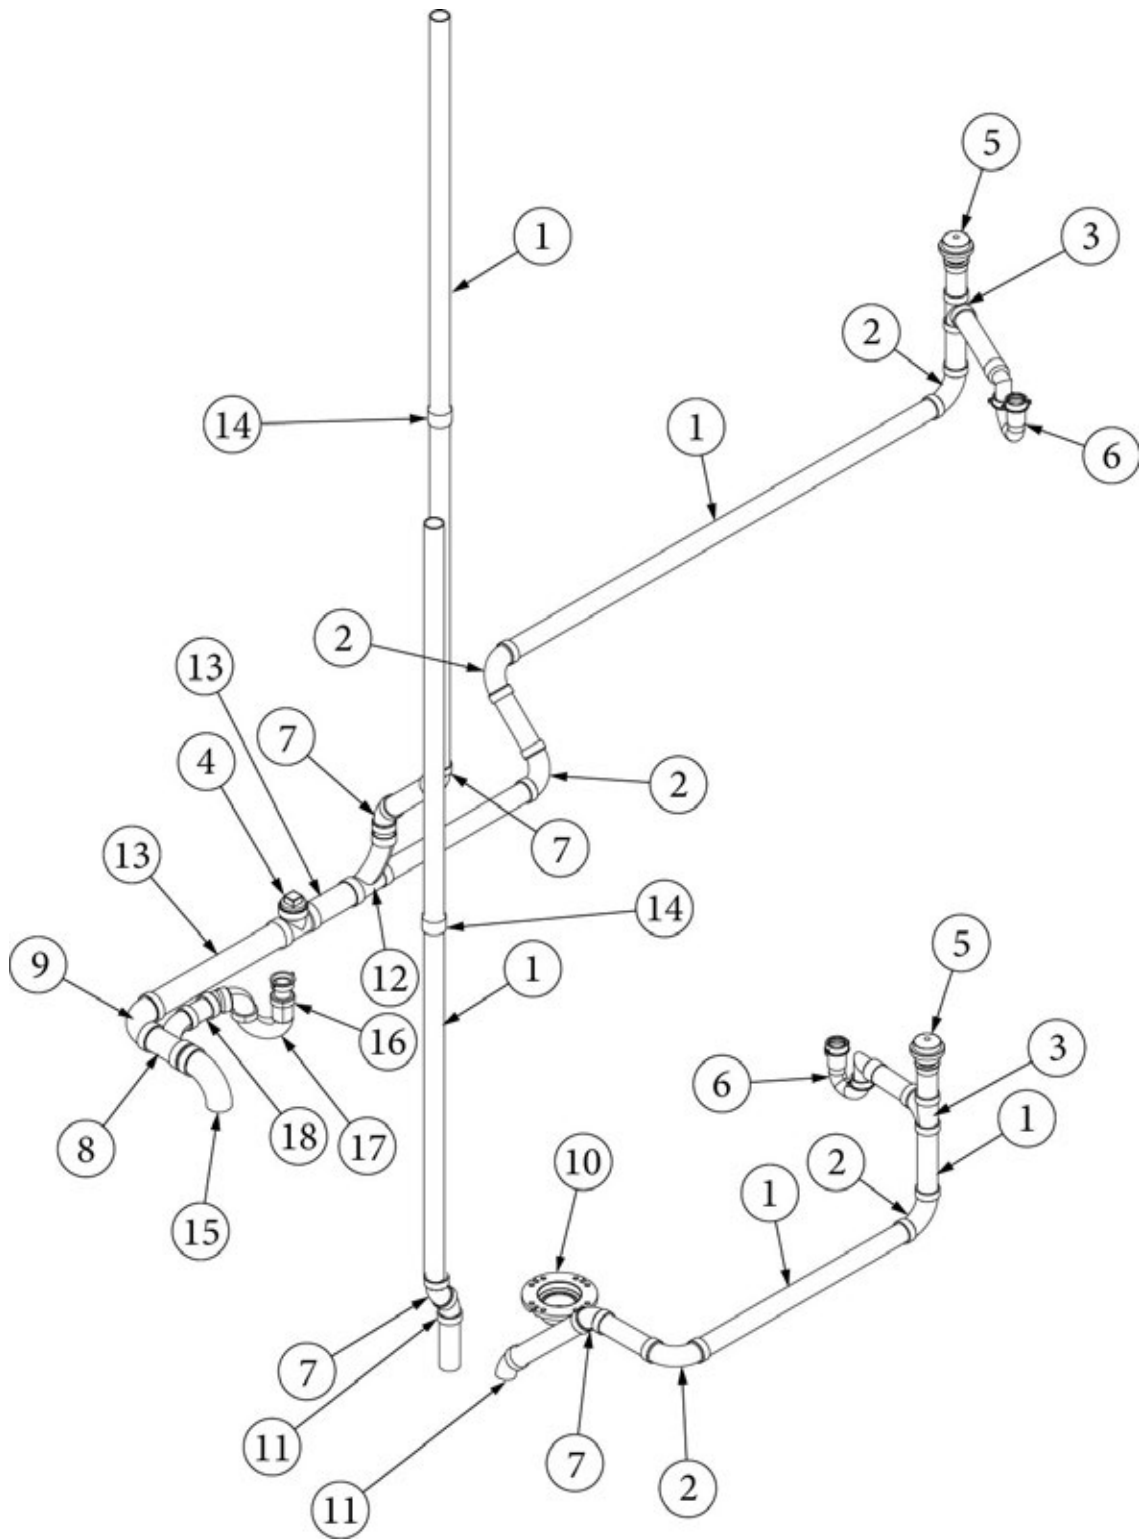

PLUMBING, DRAIN SYSTEM

Drain, Above Floor, 28RB

Parts Listed on Next Page