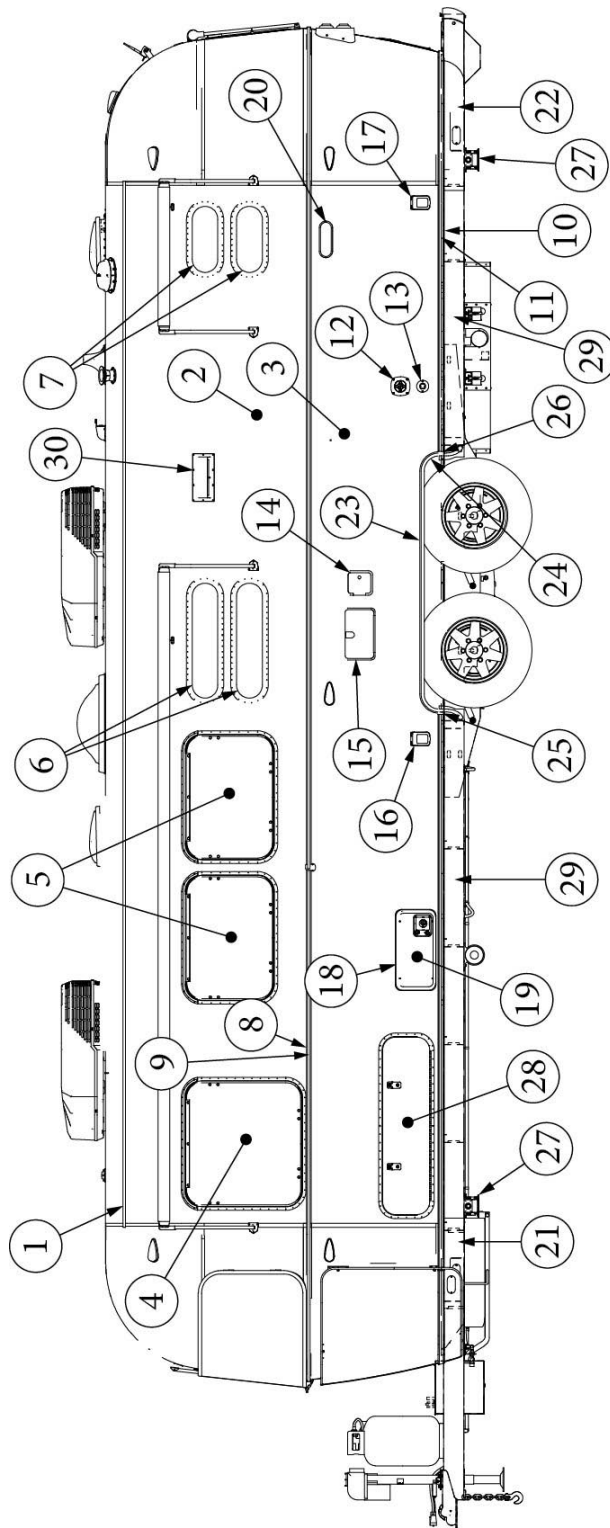

EXTERIOR SHELL

Exterior Components, Roadside, 30FB Office

Parts Listed on Next Page