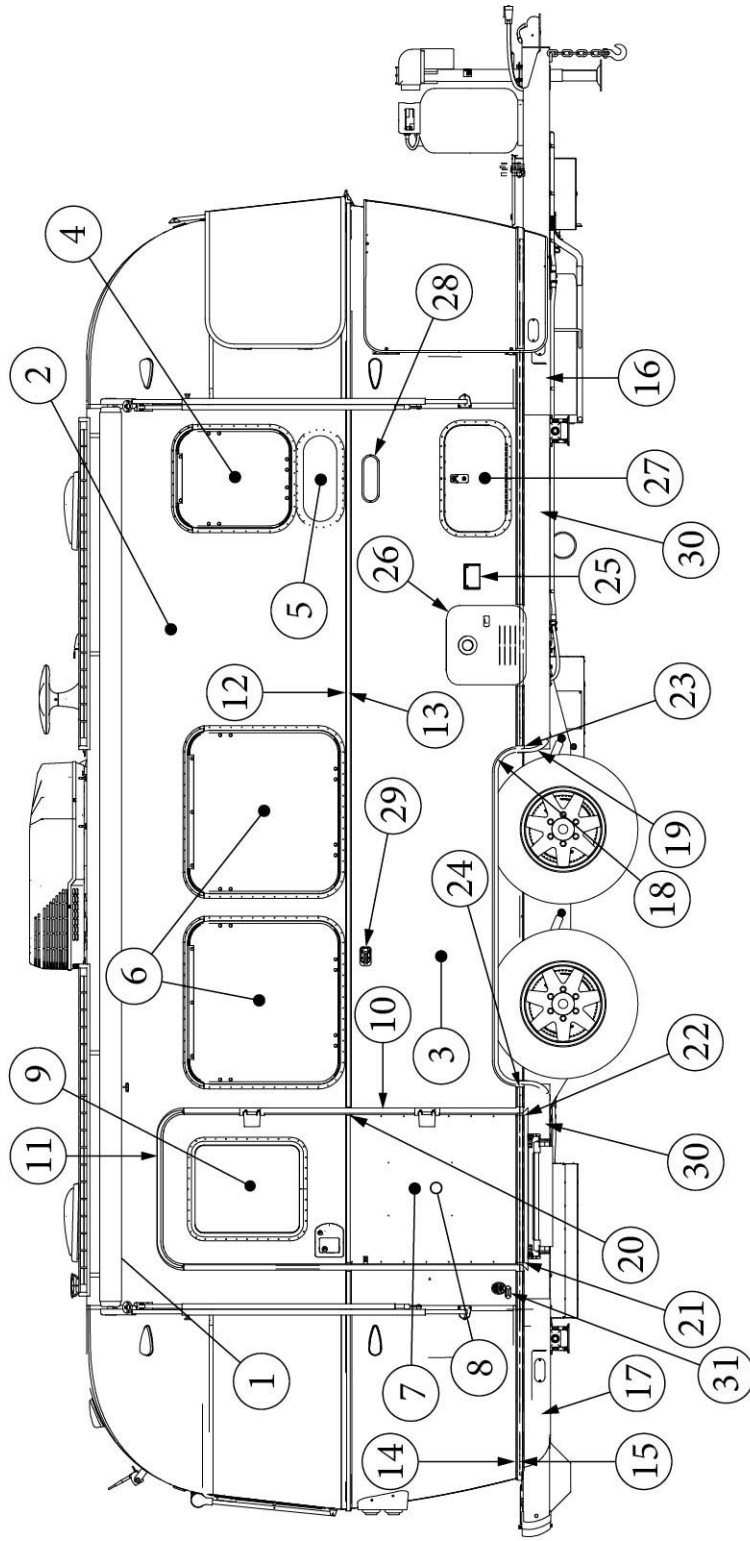

EXTERIOR SHELL

Exterior Components, Curbside, 23FB

Parts Listed on Next Page