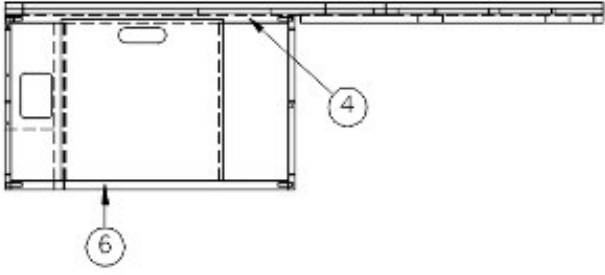

FURNITURE, LOUNGE

Sofa, L-Section, 28RB

Parts Listed on Next Page