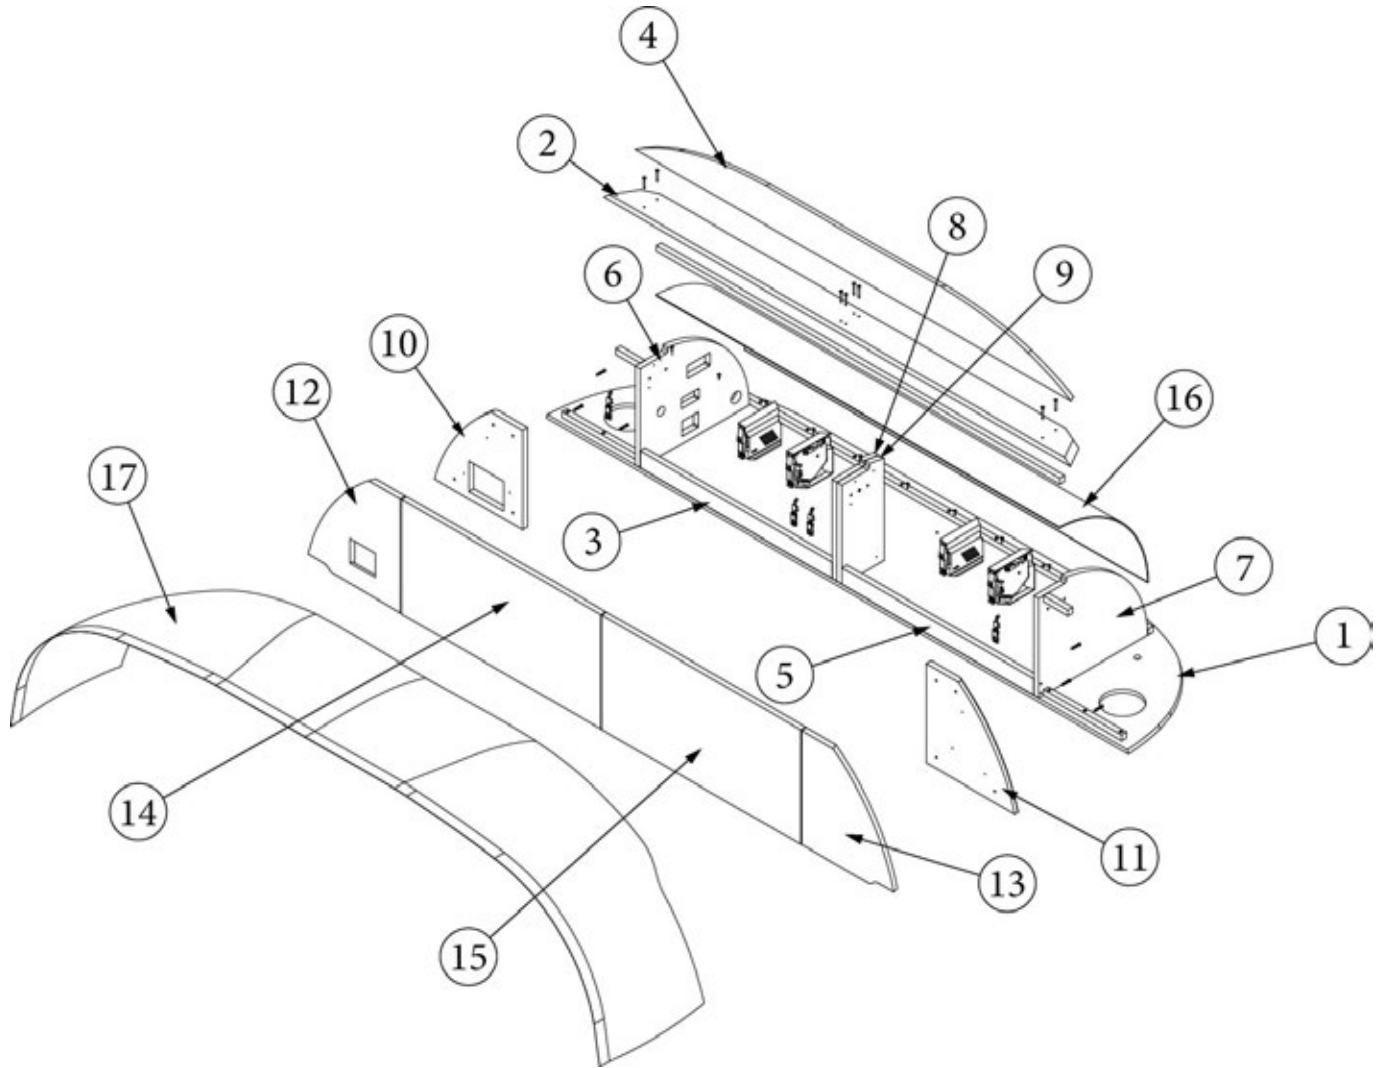

FURNITURE, LOUNGE

Roof Locker, Lounge, Endliner w/Radio, 25FB, 27FB

Parts Listed on Next Page