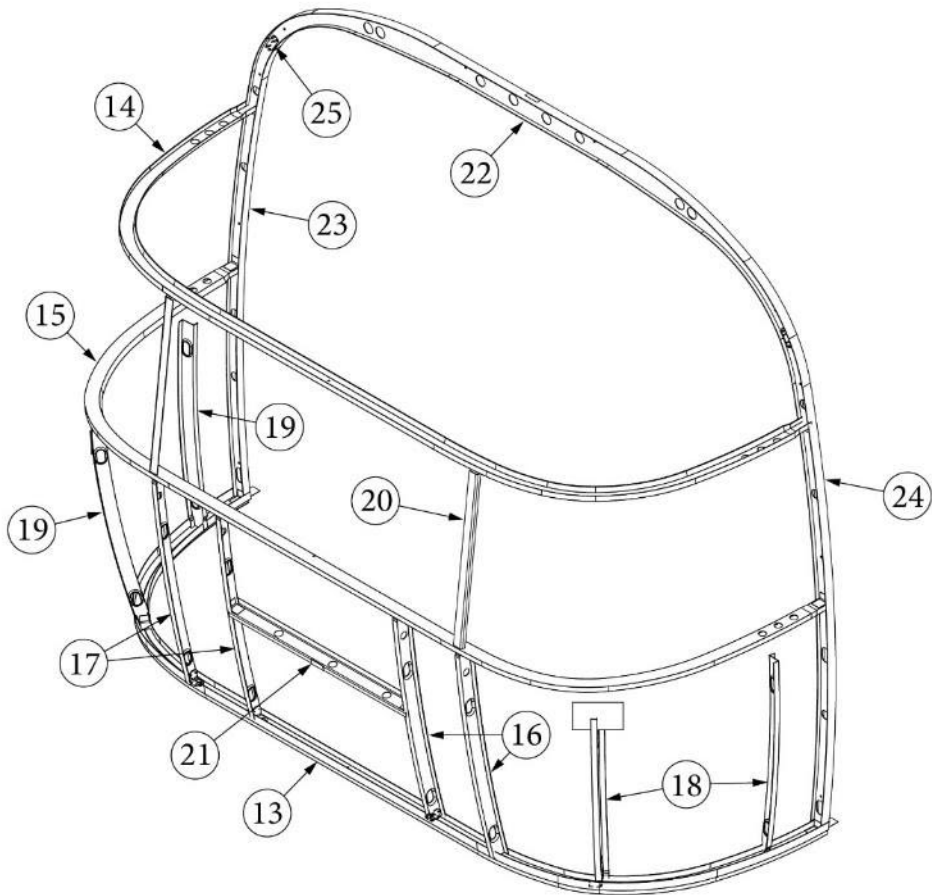

EXTERIOR SHELL

Front End, Queen w/Bunk, 25FB

Parts Listed on Next Page