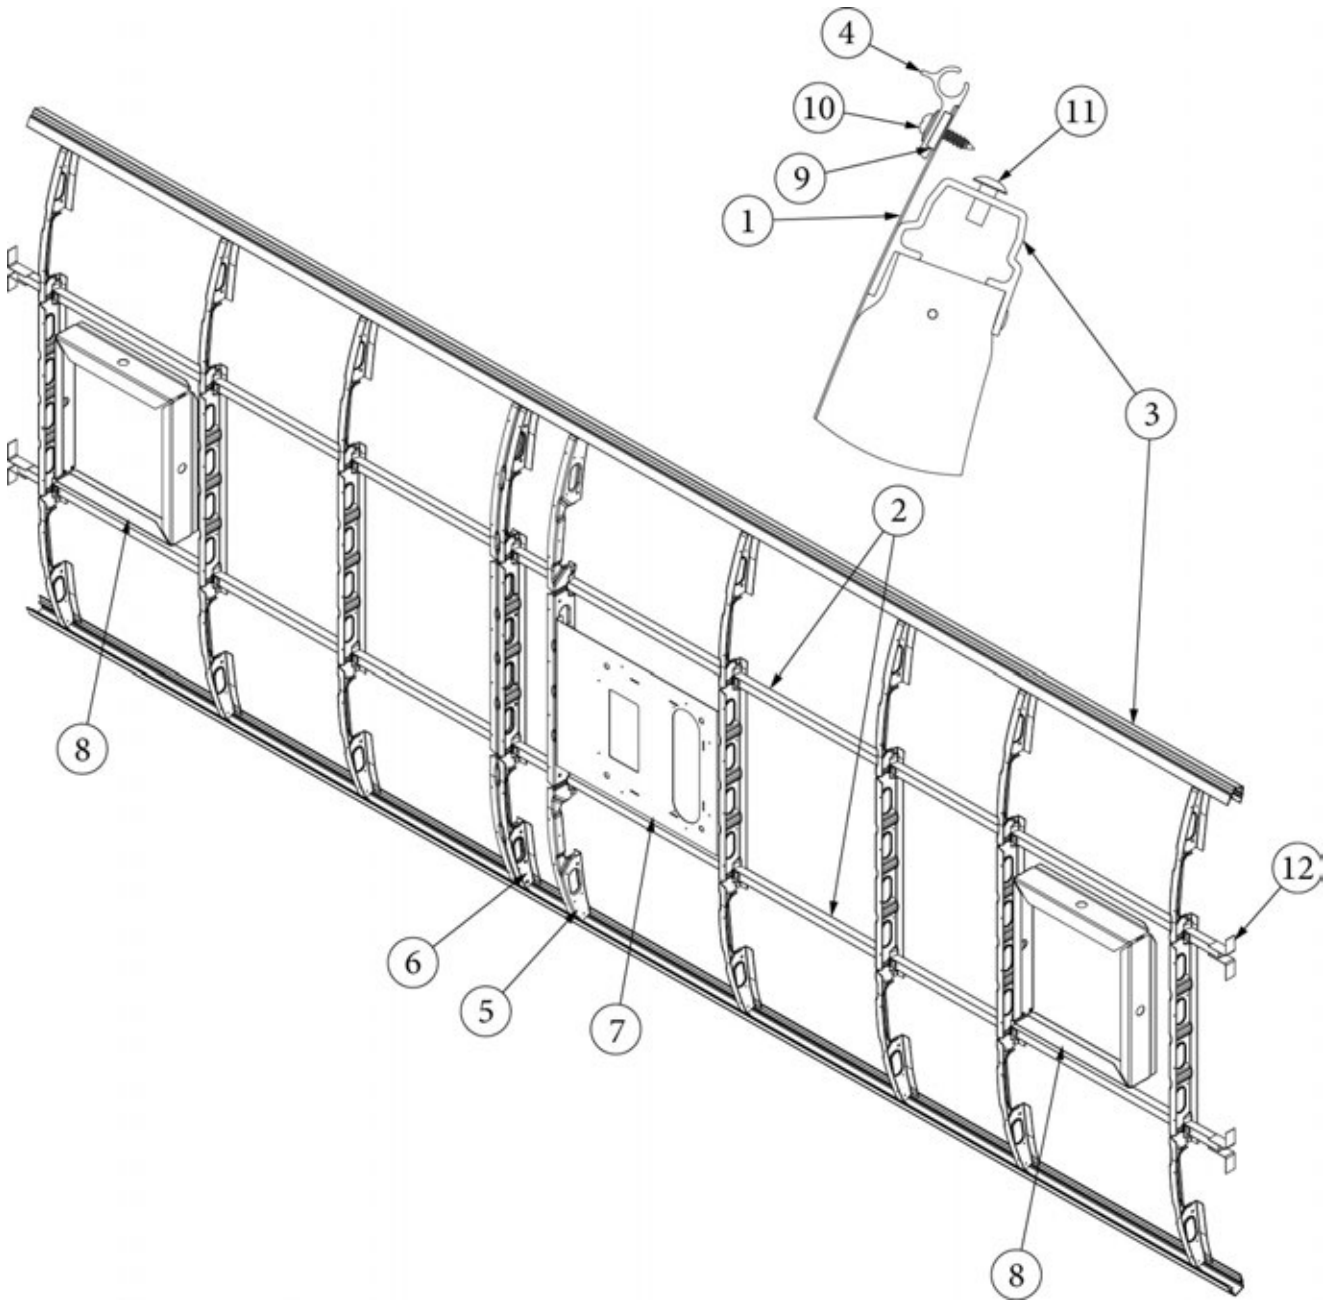

EXTERIOR SHELL

Roof, 23FB

Parts Listed on Next Page