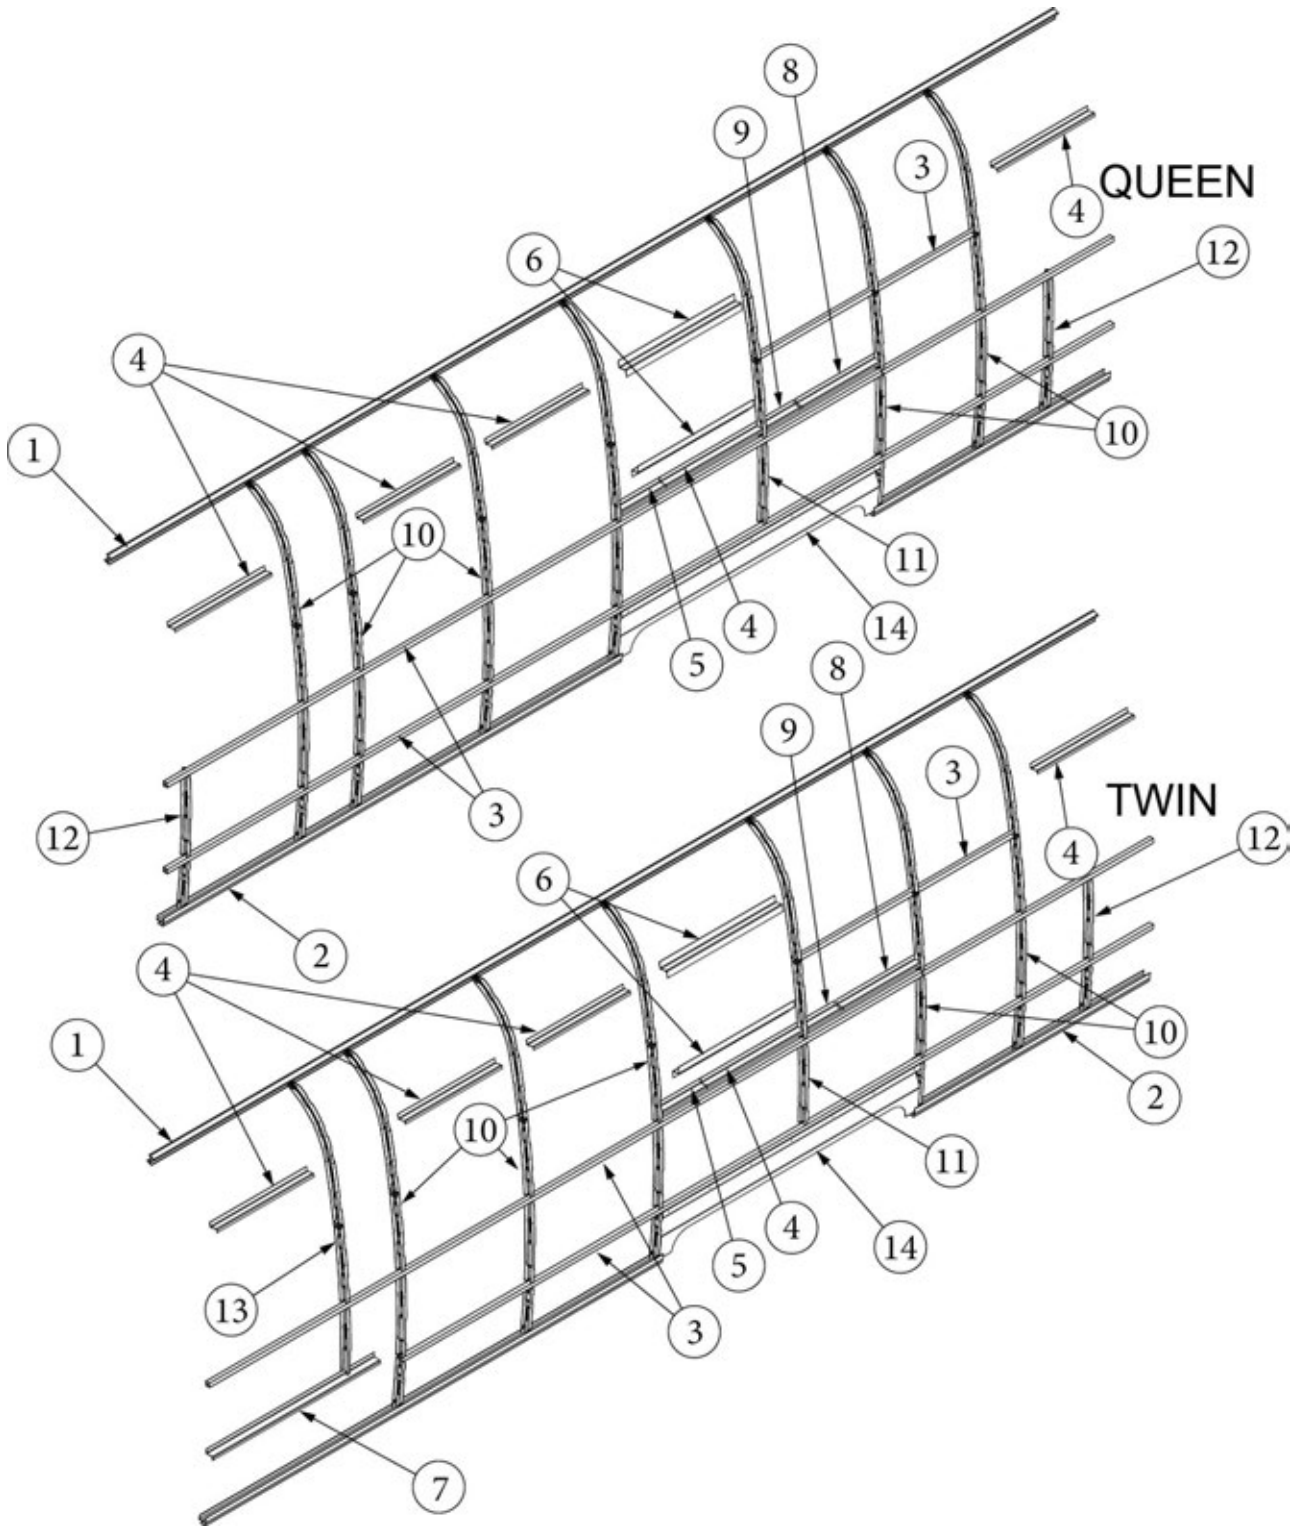

EXTERIOR SHELL

Wall Framing, Roadside, 30FB Bunk

Parts Listed on Next Page