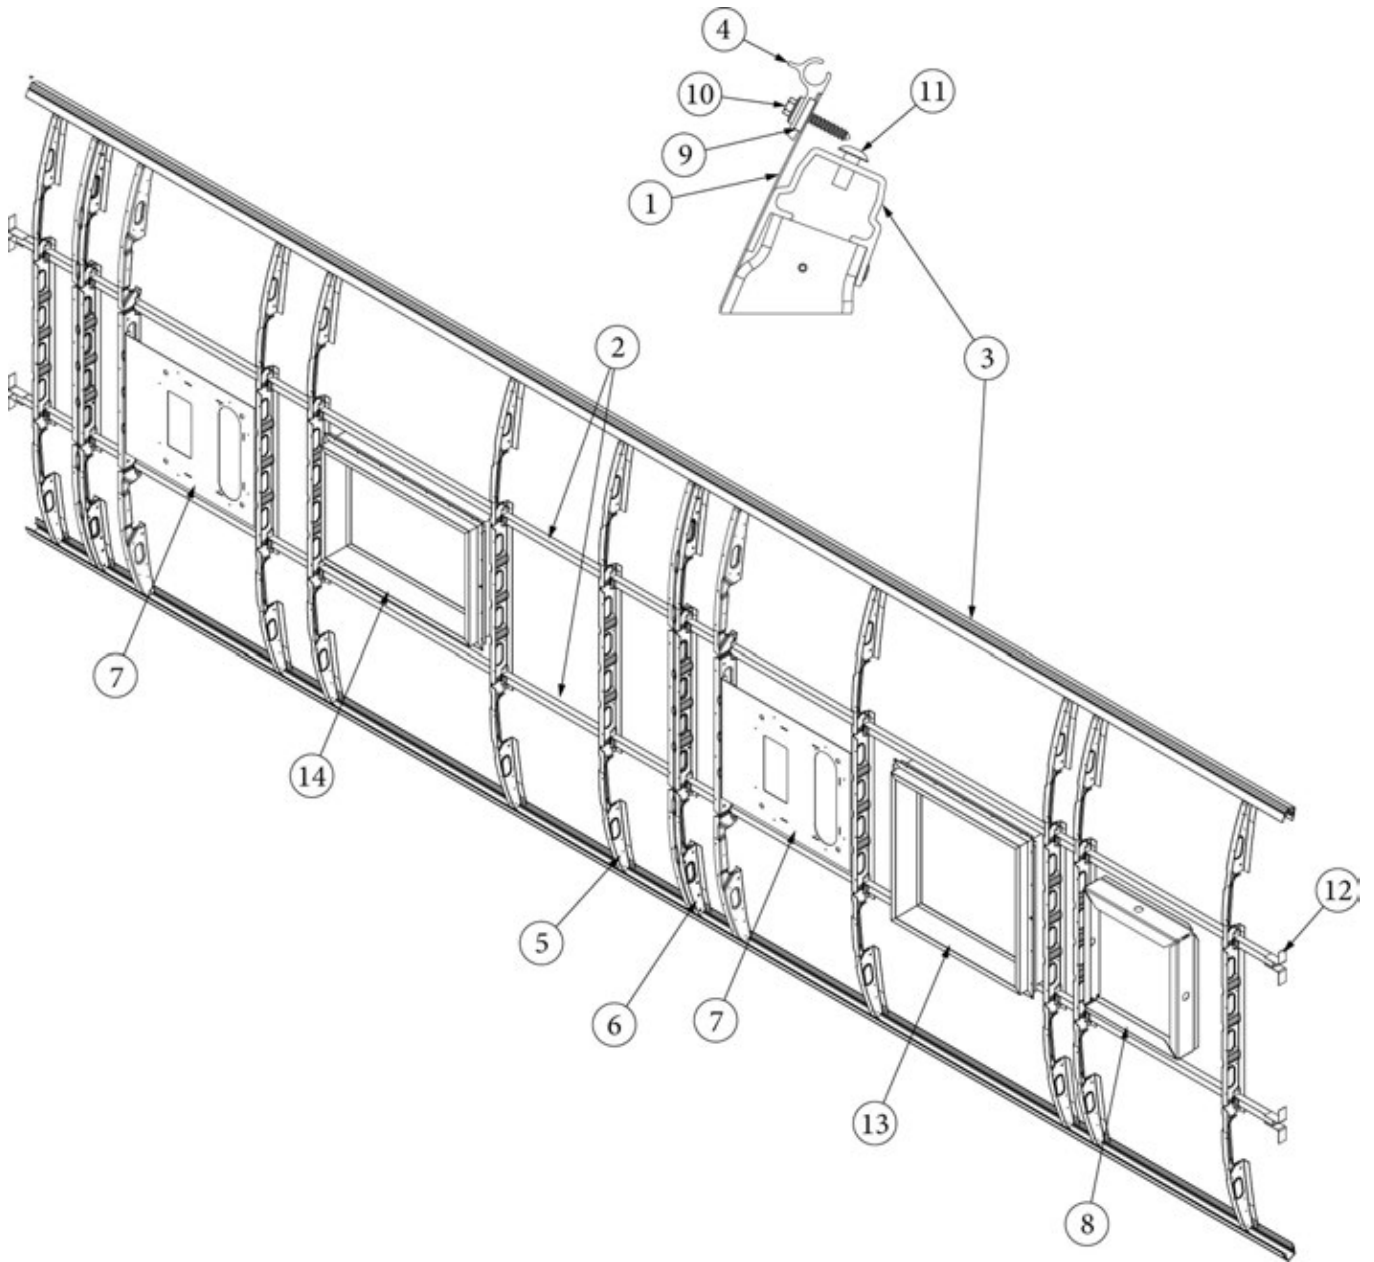

EXTERIOR SHELL

Roof, 2AC Units, 28RB

Parts Listed on Next Page