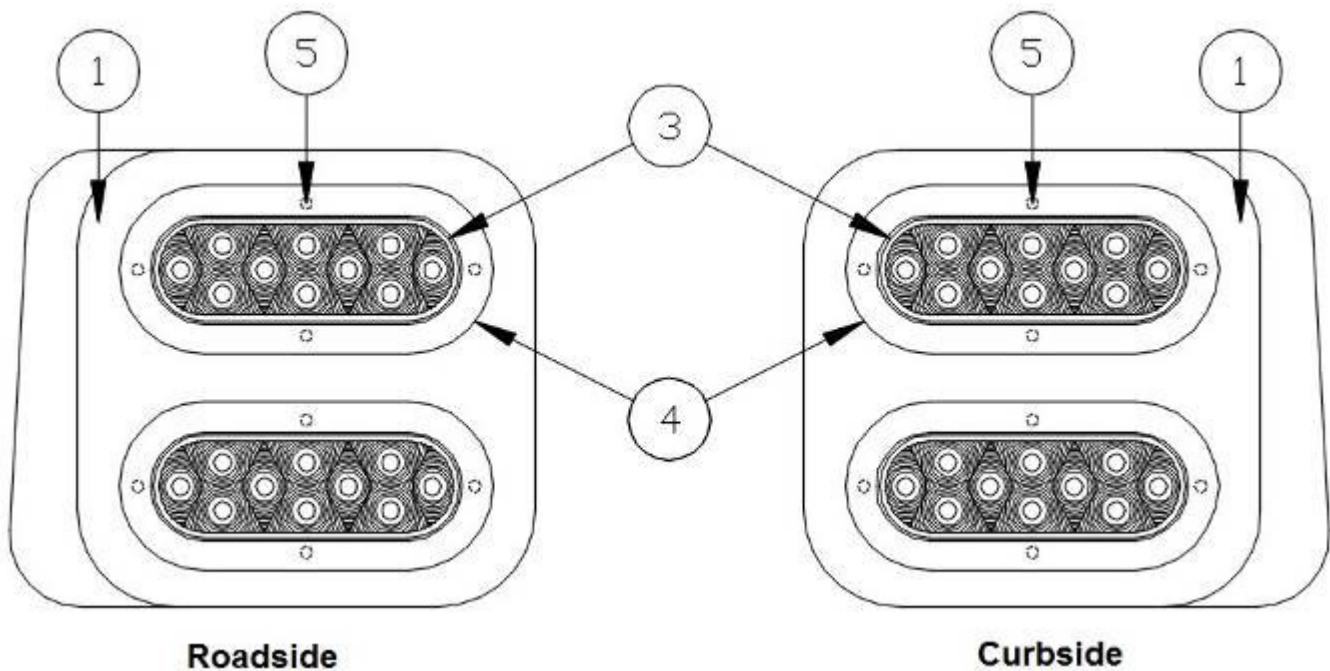

ELECTRICAL, 12 VOLT

Taillight Assembly

952929-01
952929-02

LED Taillight Assembly, Roadside
LED Taillight Assembly, Curbside

1. 511664-01	Taillight casting, Roadside
2. 511664-02	Taillight casting, Curbside
3. *512425	6" oval LED taillight kit
4. 512425-02	Trim ring
5. 345473	Screw, #6 x 3/4", Self-drilling
512425-03	Gasket, Taillight
115073-01	Bracket, Roadside taillight
115073-02	Bracket, Curbside taillight
115074	Bracket, Center taillight

*512425 Taillight Kit Includes Taillight, Trim Ring & Gasket.