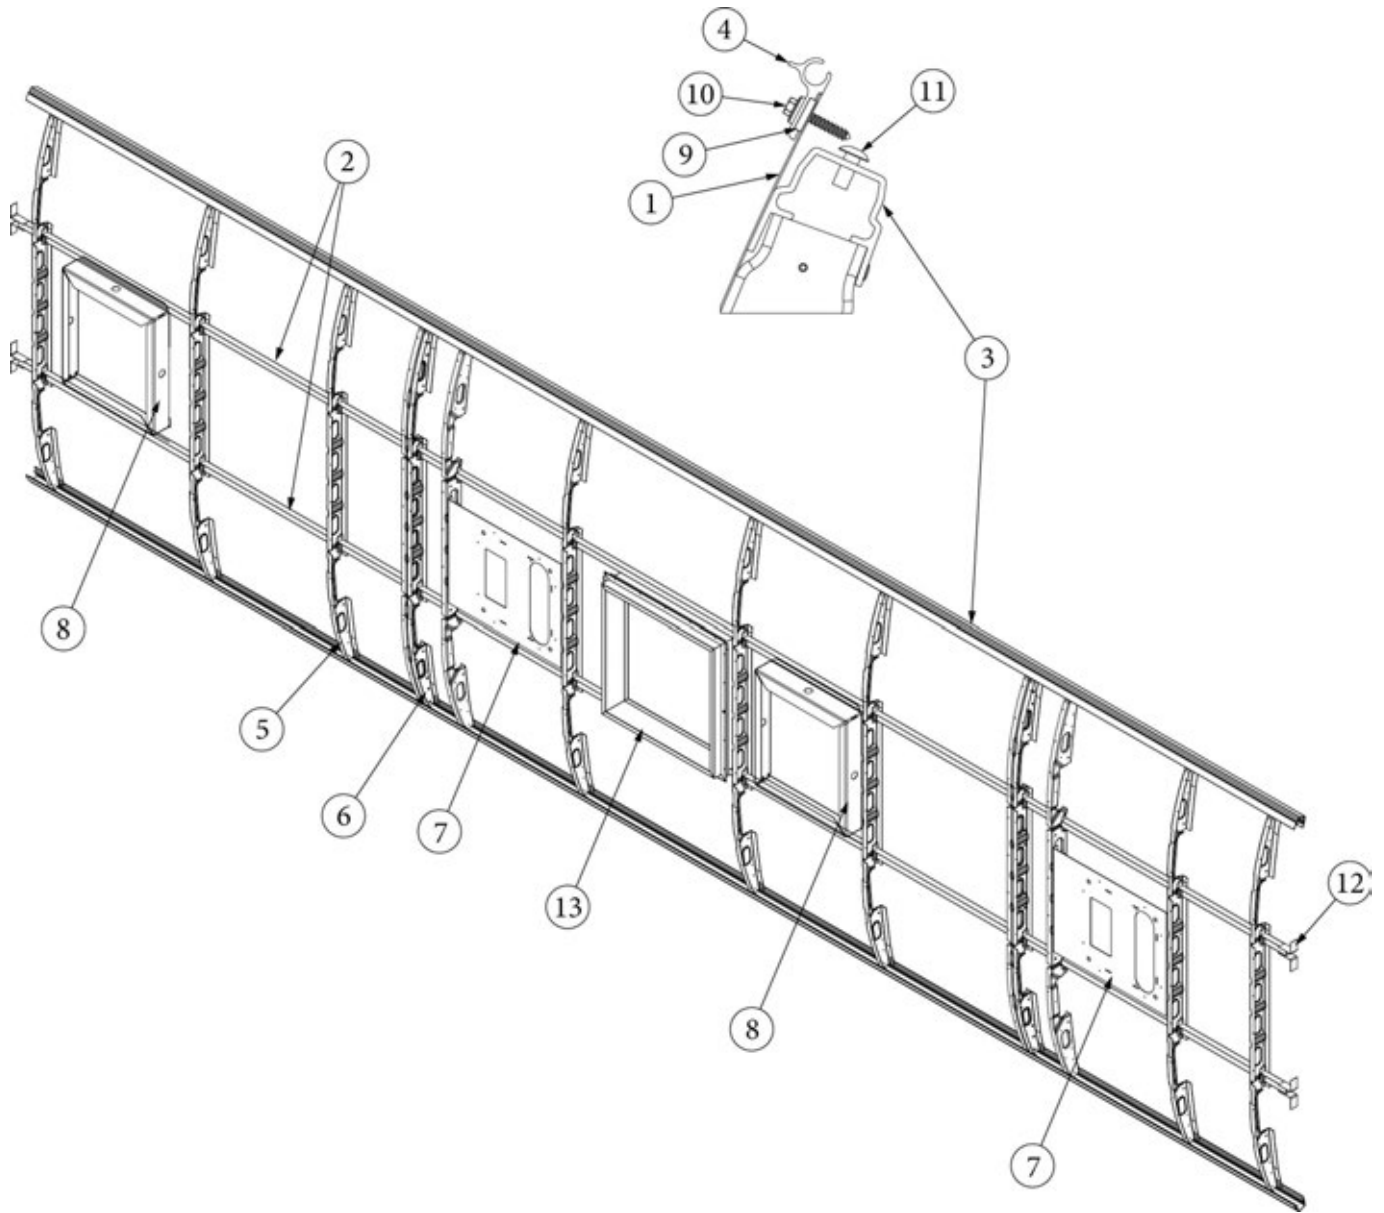

EXTERIOR SHELL

Roof, 30FB Bunk and Office

Parts Listed on Next Page