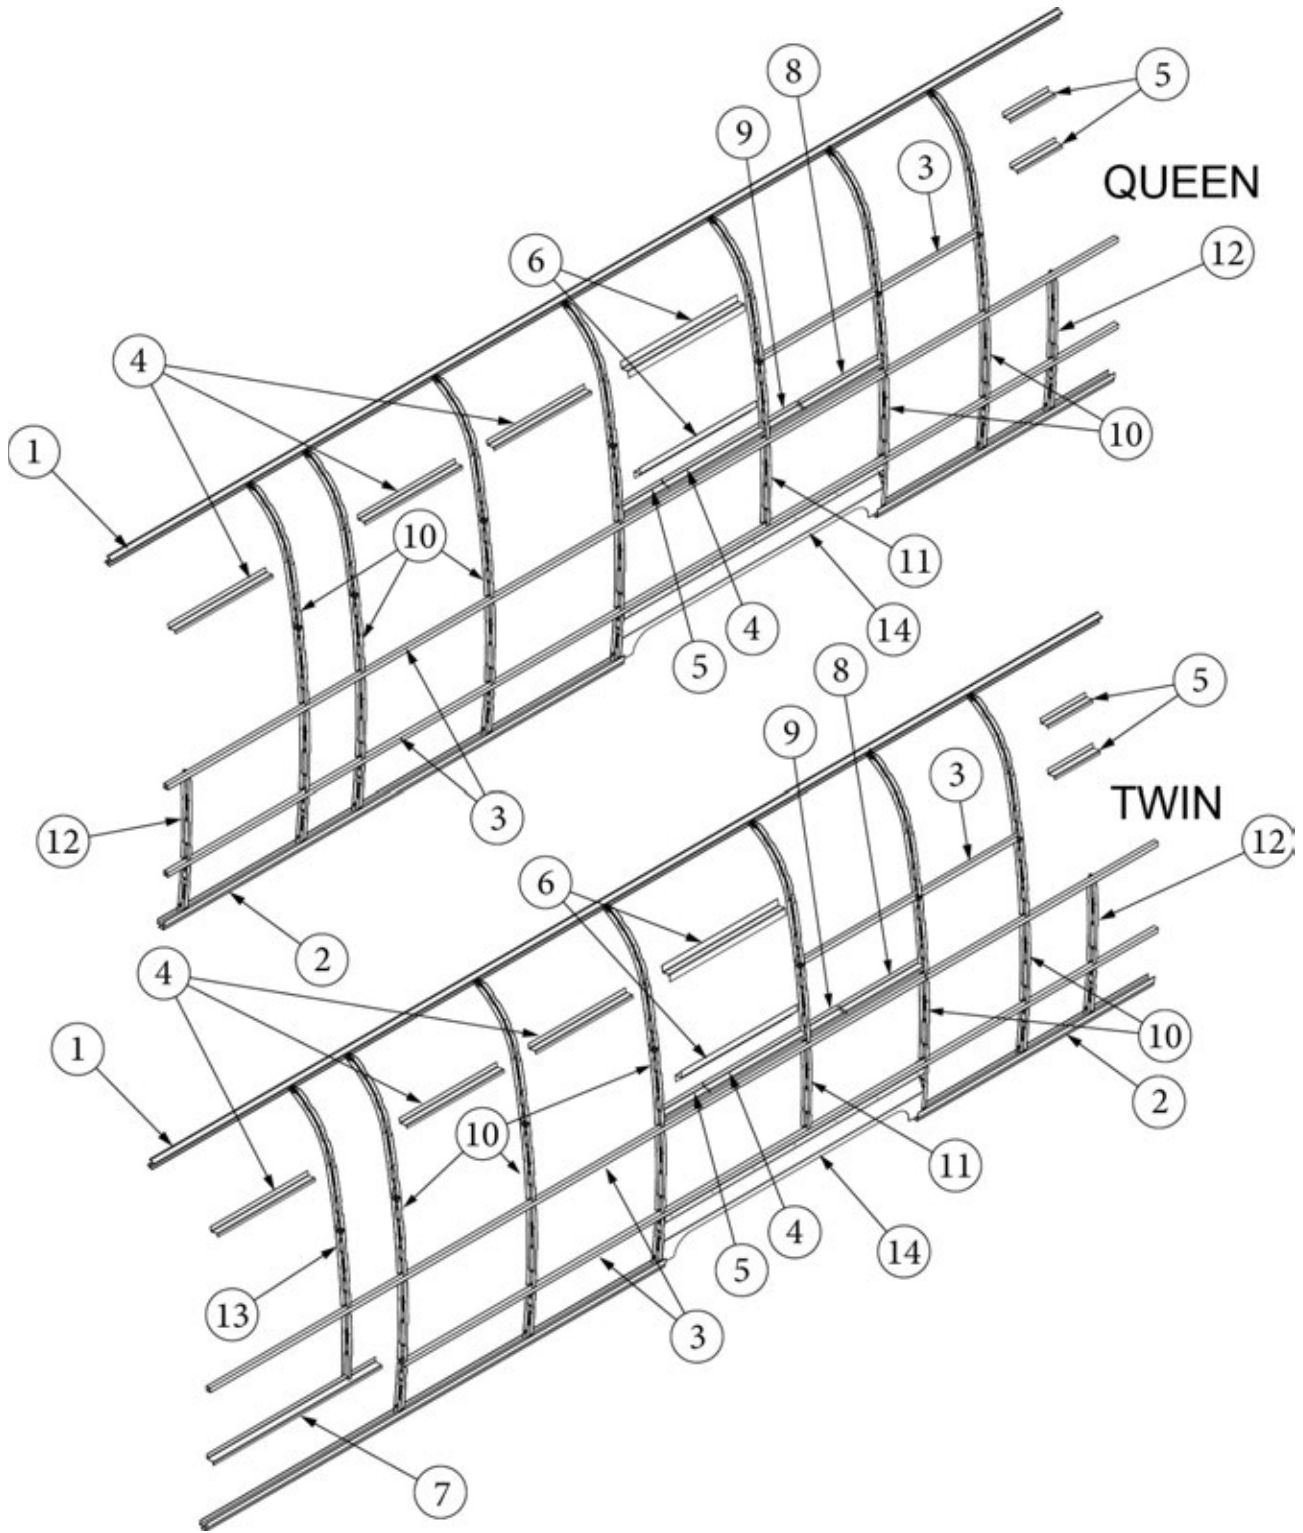

EXTERIOR SHELL

Wall Framing, Roadside, 30FB Office

Parts Listed on Next Page