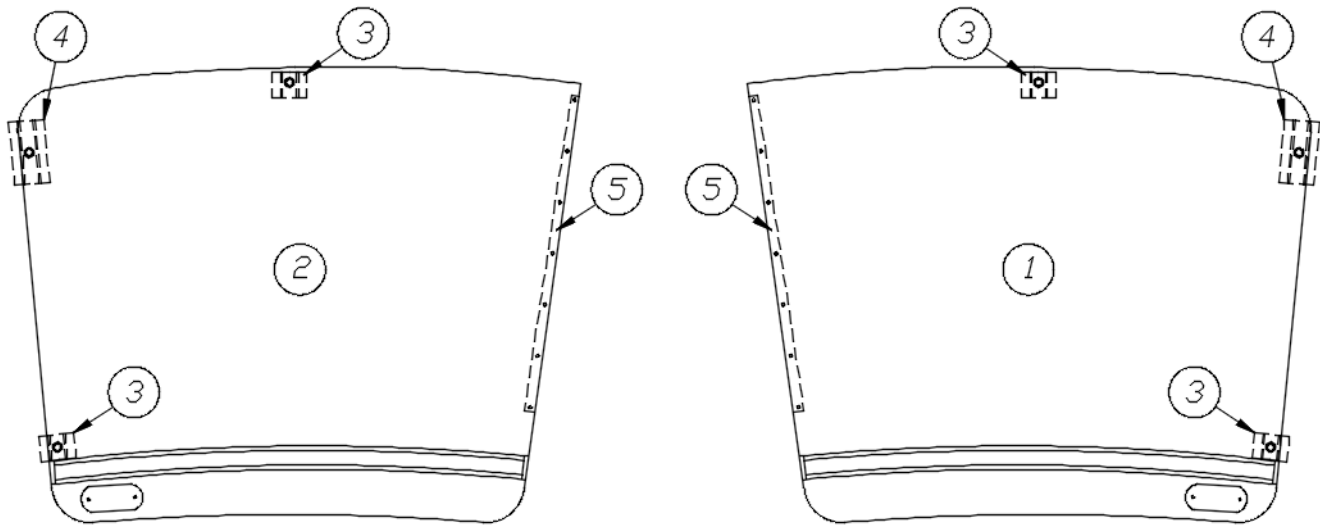

EXTERIOR SHELL

Wrap Protectors and Holdbacks

1. 966277	Wrap Protector, Tall, RS
685366-100	Wrap Protector, RS, Short, CSA
2. 966276	Wrap Protector, Tall, CS
685365-100	Wrap Protector, CS, Short, CSA
3. 114819-02	Wrap protector hold back, 2"
4. 114819-03	Wrap protector hold back, 5"
5. 381605-03	Piano hinge, Stainless Steel
100742-01	Extrusion, Mirror trim
116421	Extrusion, Rub rail
201763-100	Insert, Rub rail, 1", Chrome
114465-01	Casting, Rub rail, RH
114465-02	Casting, Rub rail, LH
685343	Gusset, Corner
500096	Reflector, Amber
114819-04	Holdback Assy - Wrap Protector

Exterior/Outer Wheel Well Liner and Outriggers

204217-01	Liner, Wheel Well, Outer
116311-01	Angle, Wheel Well, Aluminum