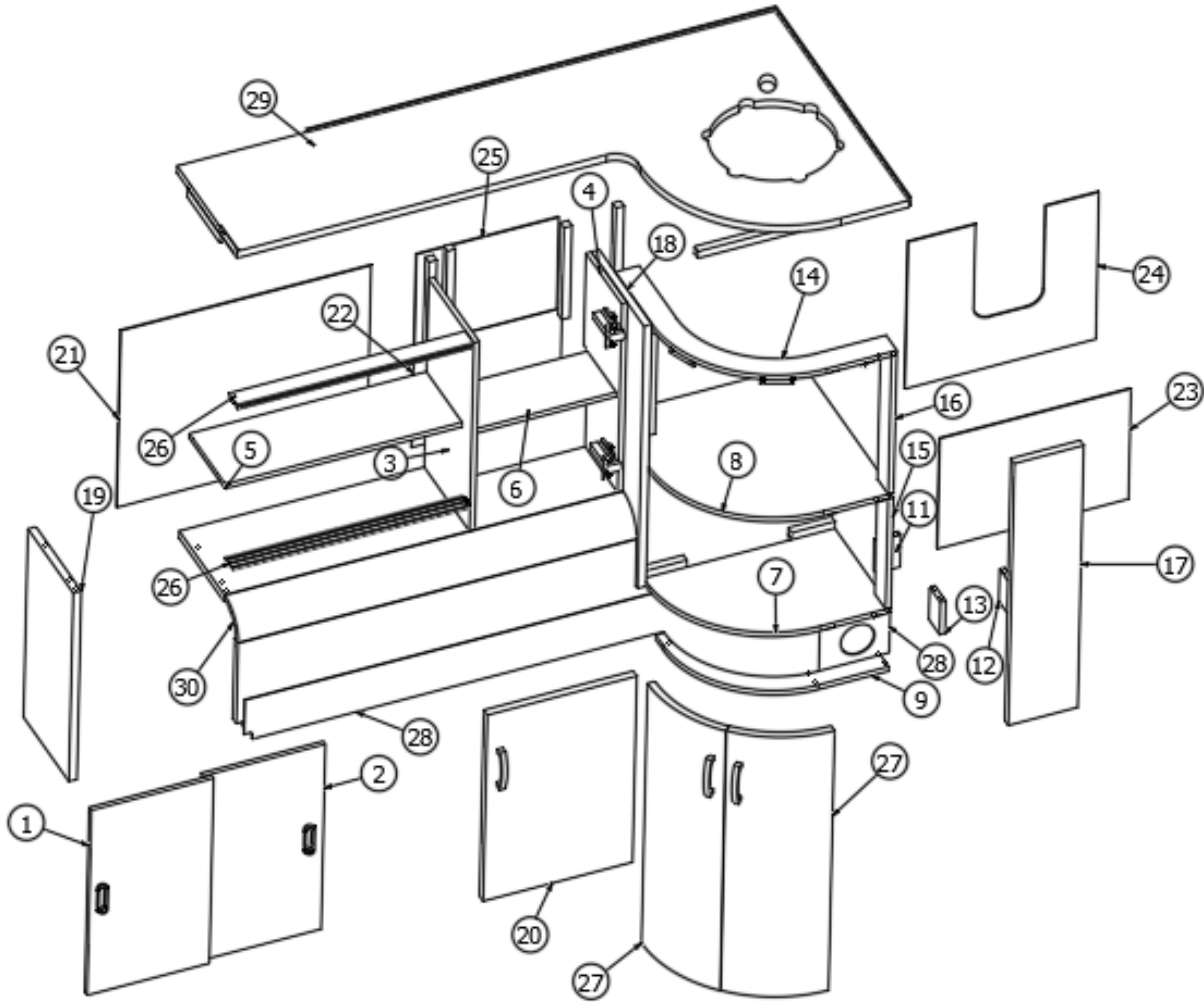

FURNITURE, LAVATORY

Lavatory Cabinet, 30RB

Parts Listed on Next Page