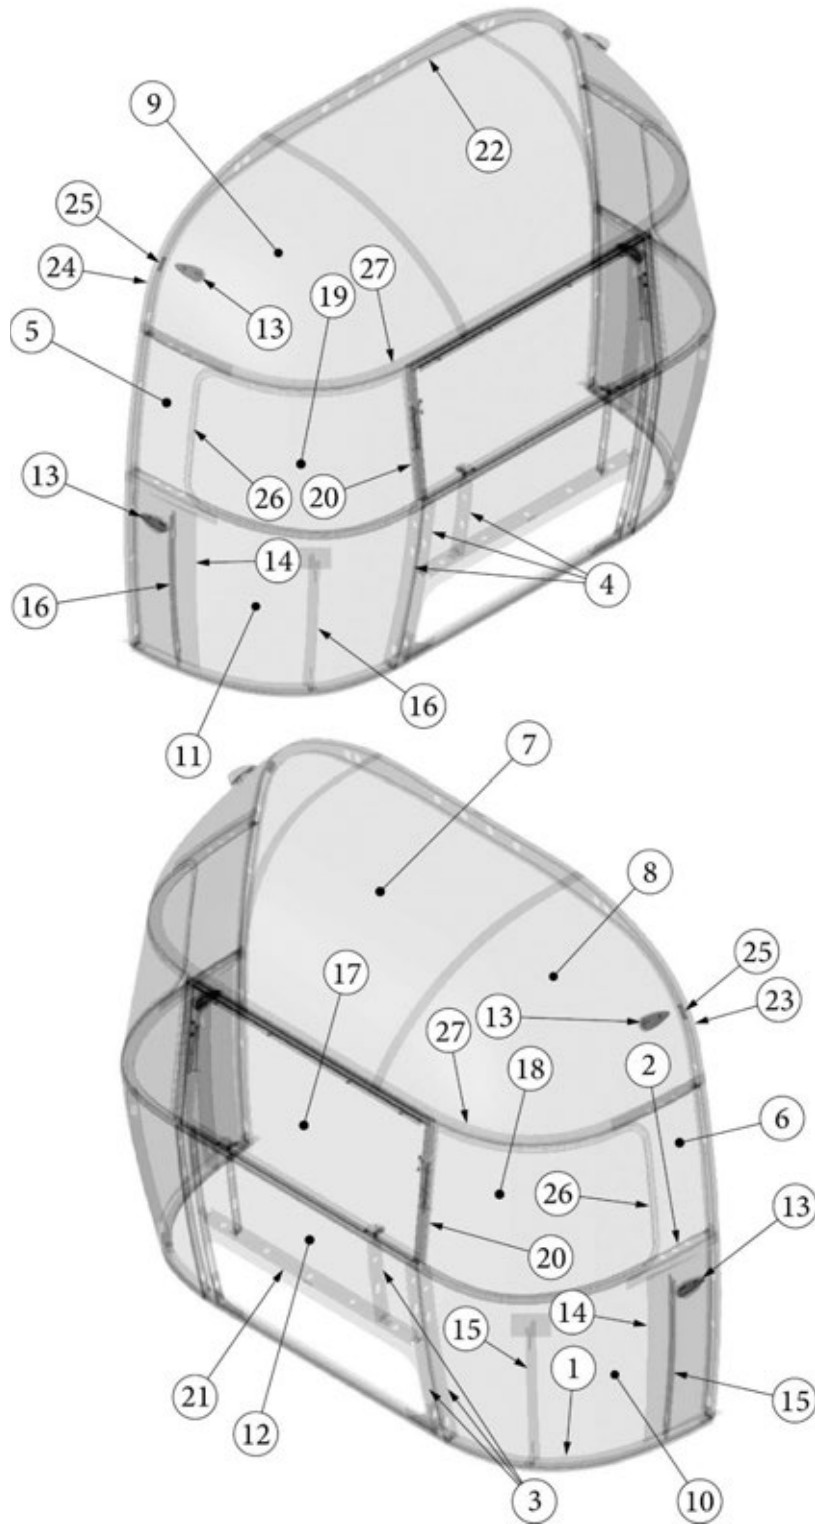

EXTERIOR SHELL

Front End, 27FB, 30FB Bunk and Office

Parts Listed on Next Page