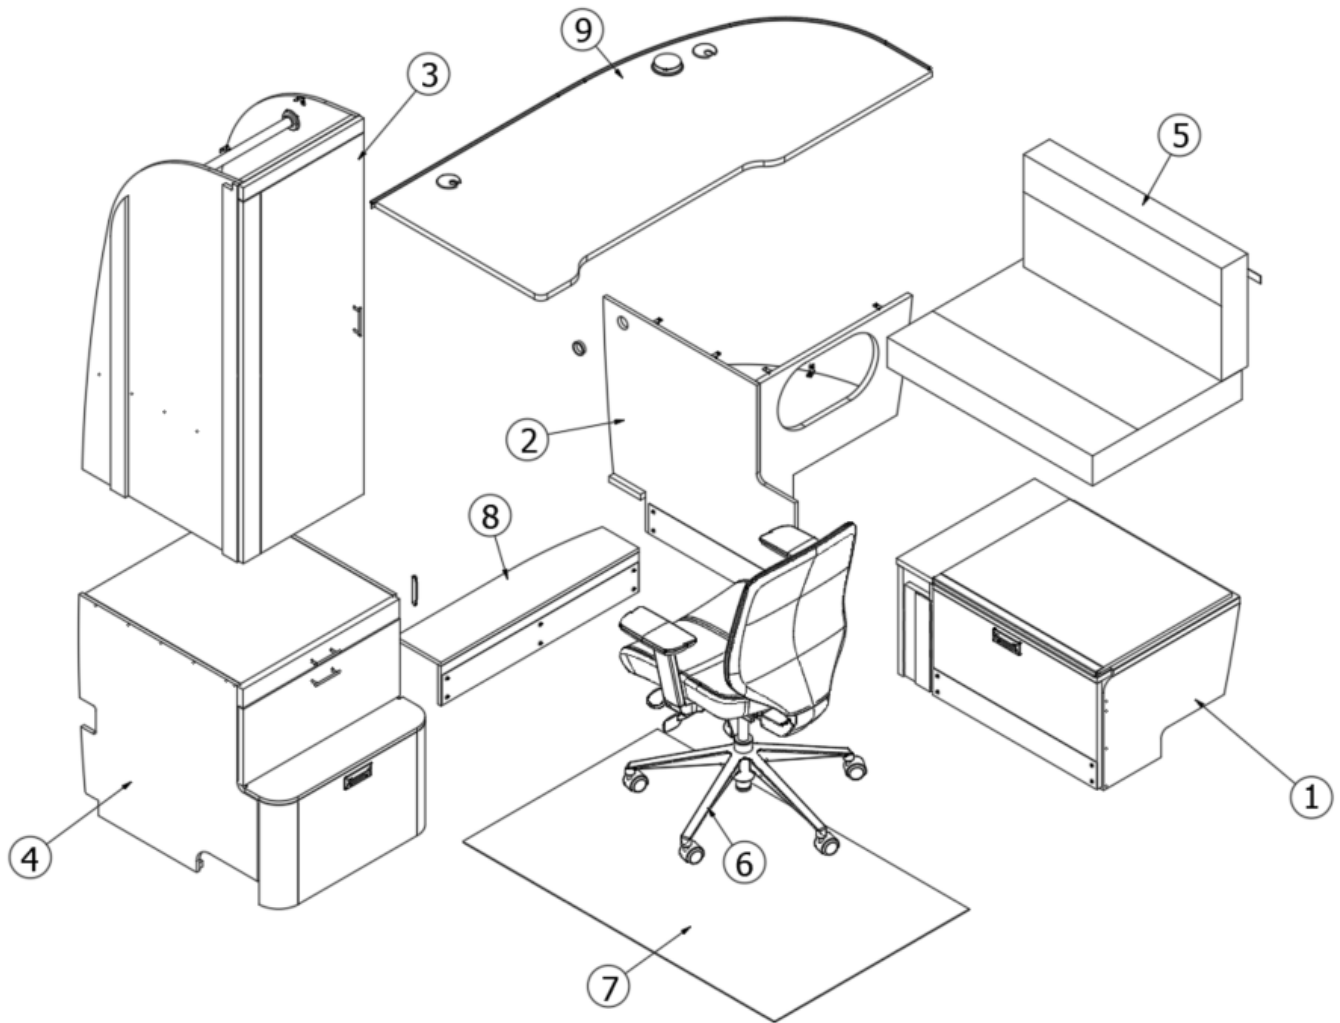

FURNITURE, LOUNGE

Desk/Bed, 30FB Office

1. 969610	Assembly, Bench/Bed Slide Out
2. 969609	Assembly Right Side Desk Storage
3. 970304	Assembly, Upper Left Side Desk Storage
4. 970303	Assembly, Lower Left Side Desk Storage
5. 704871CC 704871SM	Cushion Kit,Rear Bed,Carolina Clay Cushion Kit,Rear Bed, Seattle Mist
6. 704872	Preface Office Chair
7. 704873	Office Chairmat 30" X 48"
8. 969638	Assembly, Desk Close Out
9. 969639 381194	Assembly, Desktop Bushing, Snap-in, 1-5/16 x 1-1/2"