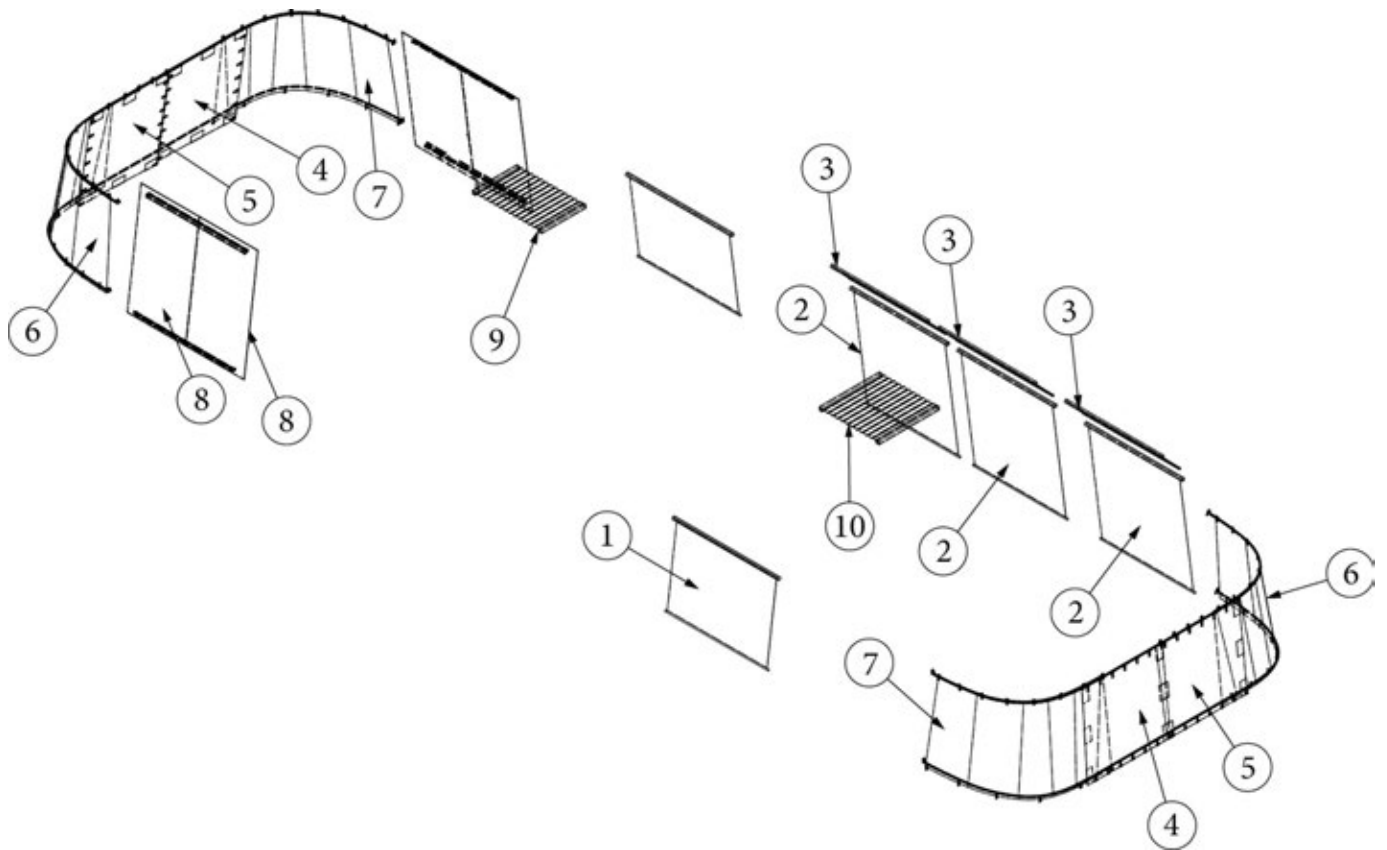

WINDOW COVERINGS

Drapes and Shades, 30RB

135345

Window Coverings Install (not for order/see parts below)

1.	703700-02	Shade, 32.5 x 24, Oceanair
2.	703700-04	Shade, 29.75 x 34, Oceanair
3.	704199-02	Shade-Pull VV 31.25 X 9.5 Ash
4.	998144-05	Drape-CS Frt Pnl 27"X 25.50"
5.	998144-07	Drape-RS Frt Pnl 27"X 25.5"
6.	998144-09	Drape-CS Side Panel 37" X 25.5"
7.	998144-11	Drape-Rs Side Panel 37" X 25.5"
8.	998171-20	Pull Curtain, 19" x 34.5"
9.	704120-01	Shade, Skylight, 14.5 x 22, Grey
10.	704120-02	Shade, Skylight, 19.25 x 20, Grey