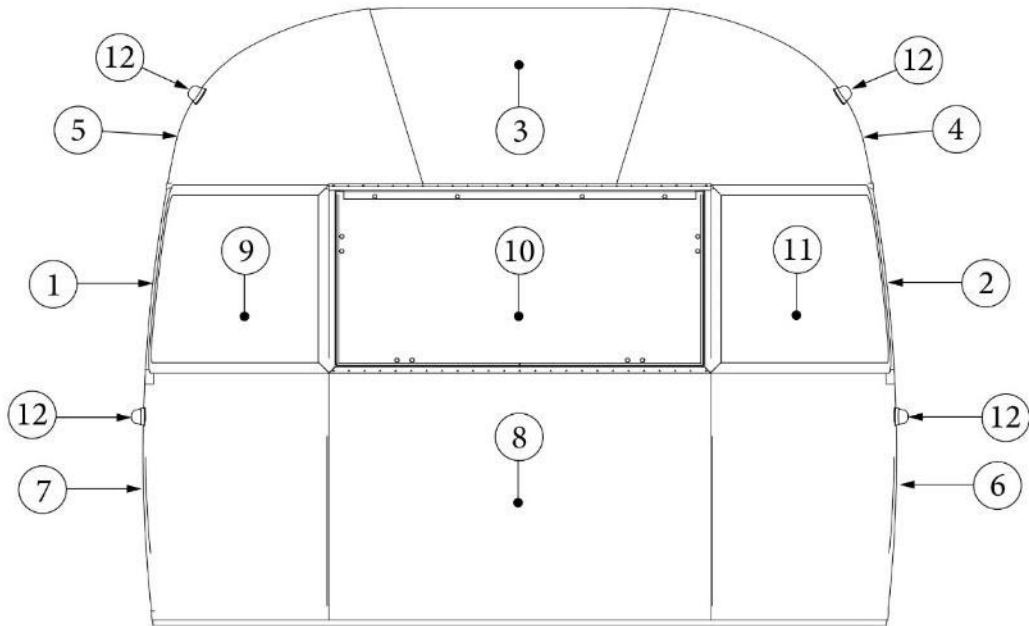

EXTERIOR SHELL

Front End, Queen w/Bunk, 25FB

Parts Listed on Next Page