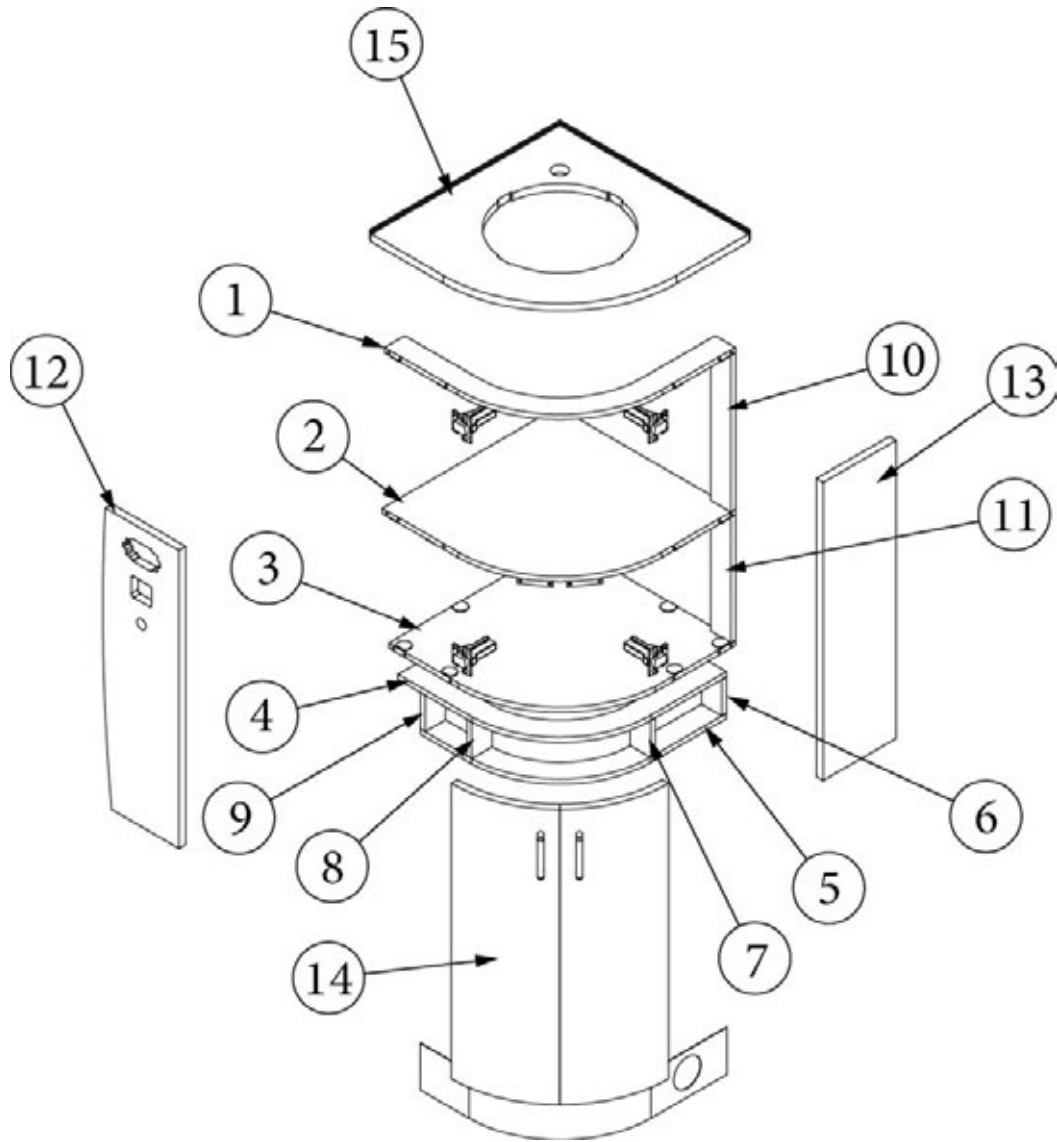

FURNITURE, LAVATORY

Lavatory Cabinet, 30FB Bunk and Office

Parts Listed on Next Page