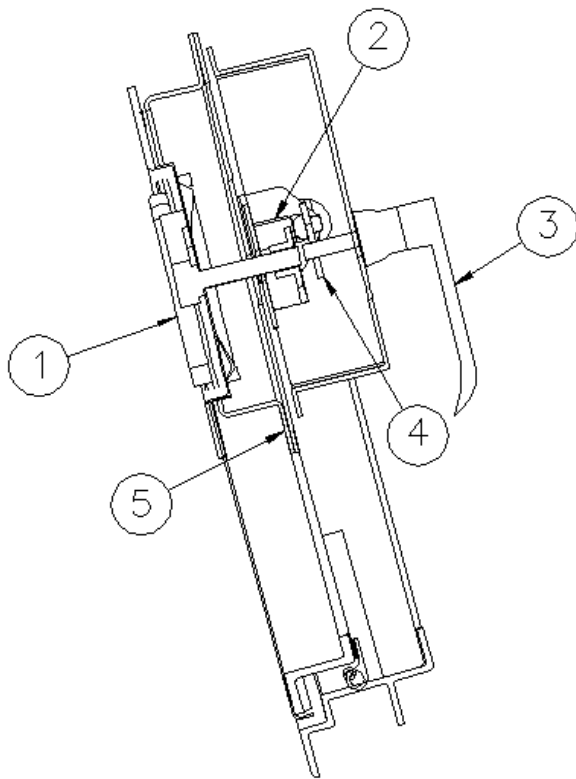

HARDWARE

Hatch Door Lock and Hinge

1. 382018-10	Handle, locking D-ring
2. 382018-04	Center case w/override
3. 382018-08	Handle-L, Non-locking
4. 454577	Adaptor, Latch release
5. 115522	Plate, Latch cover 45.81"
6. 382065	Hinge, Rear hatch door