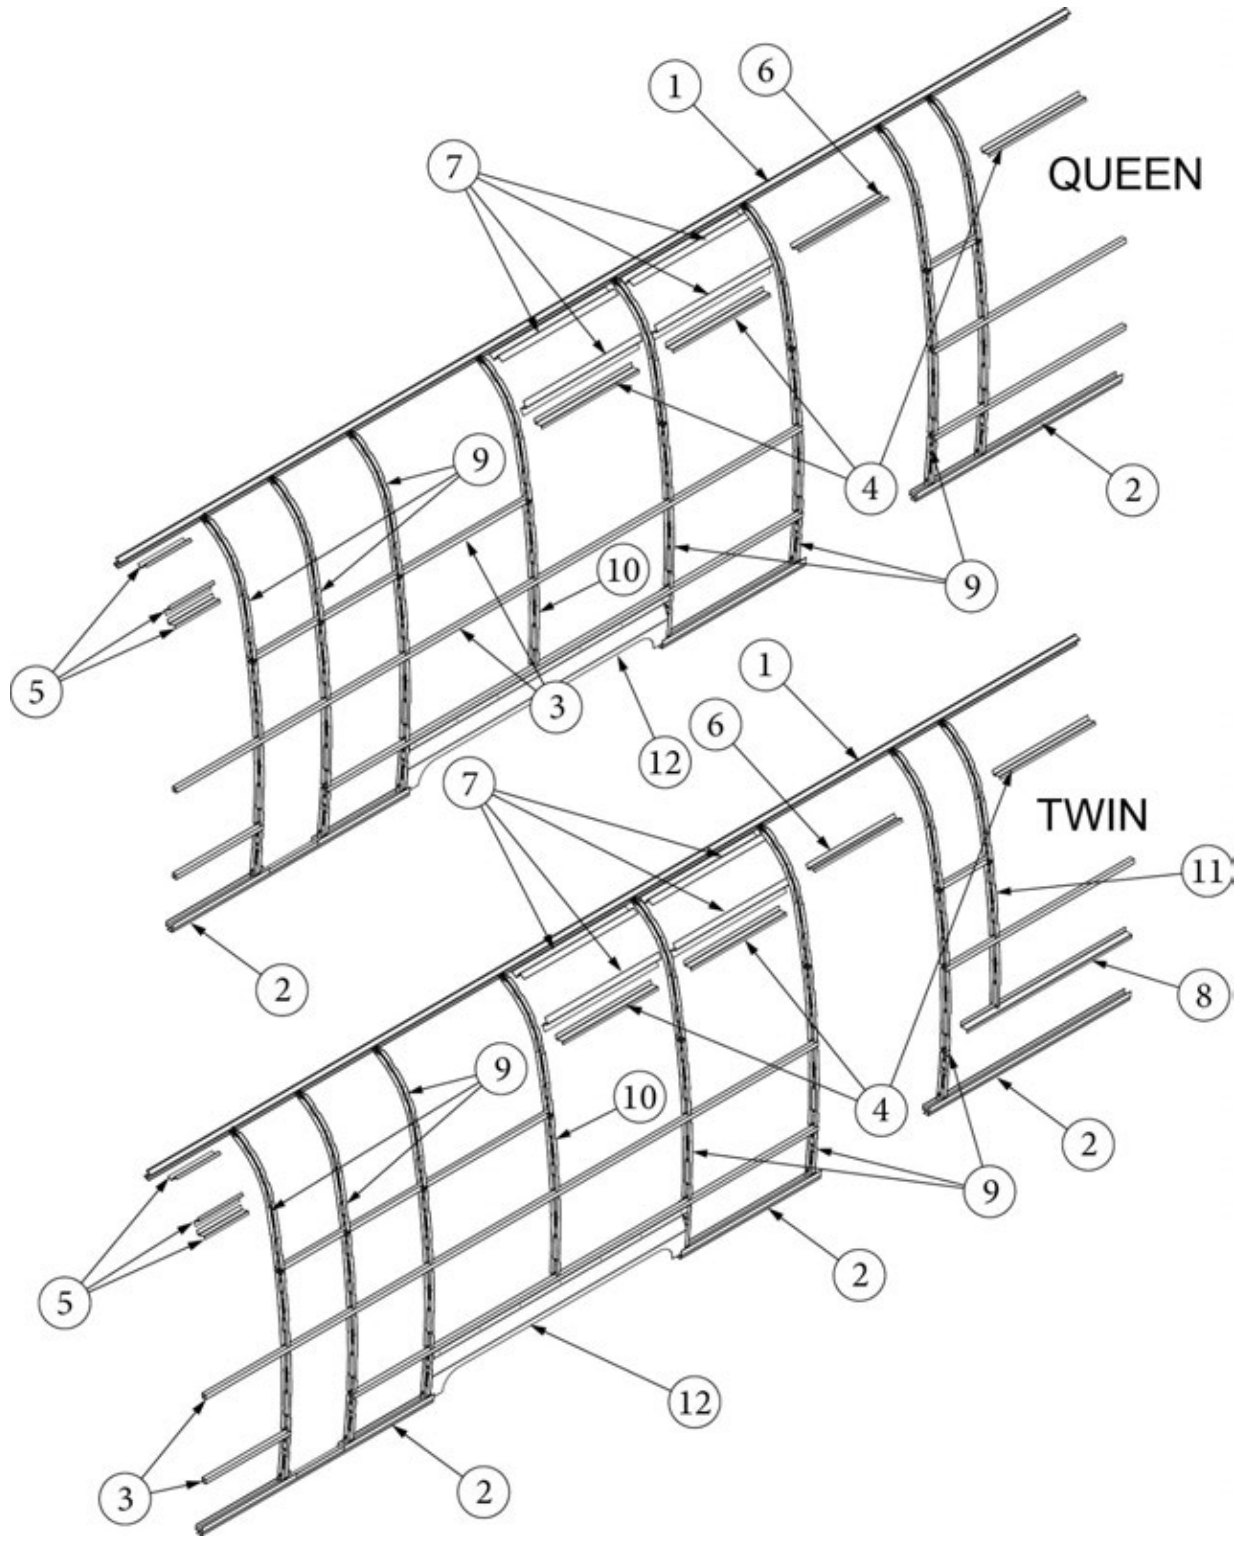

EXTERIOR SHELL

Wall Framing, Curbside, 30FB Office

Parts Listed on Next Page