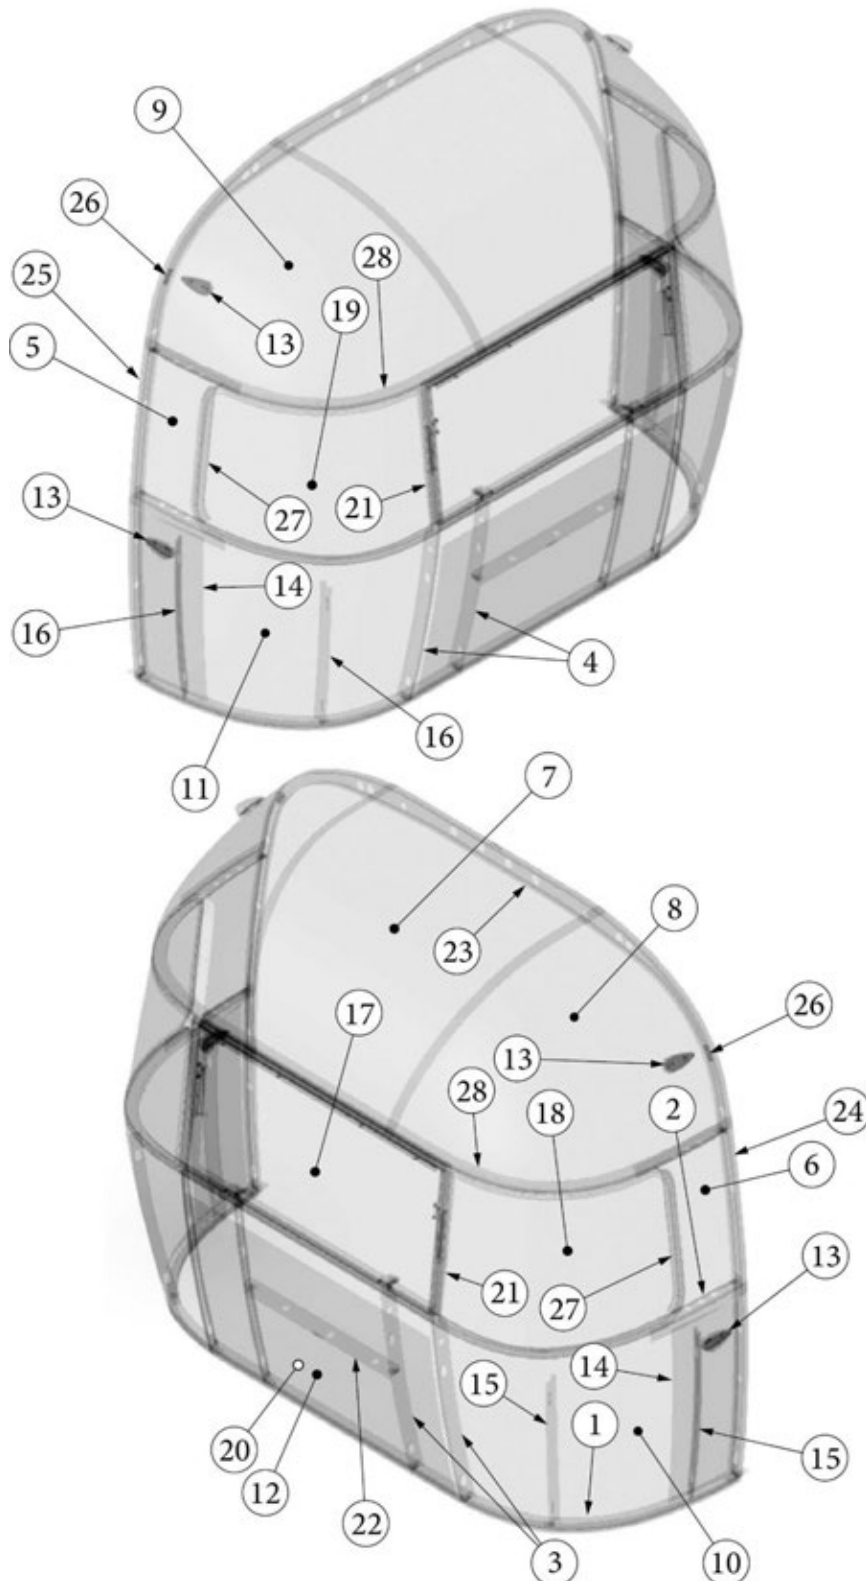

EXTERIOR SHELL

Front End, Queen, 25FB

Parts Listed on Next Page