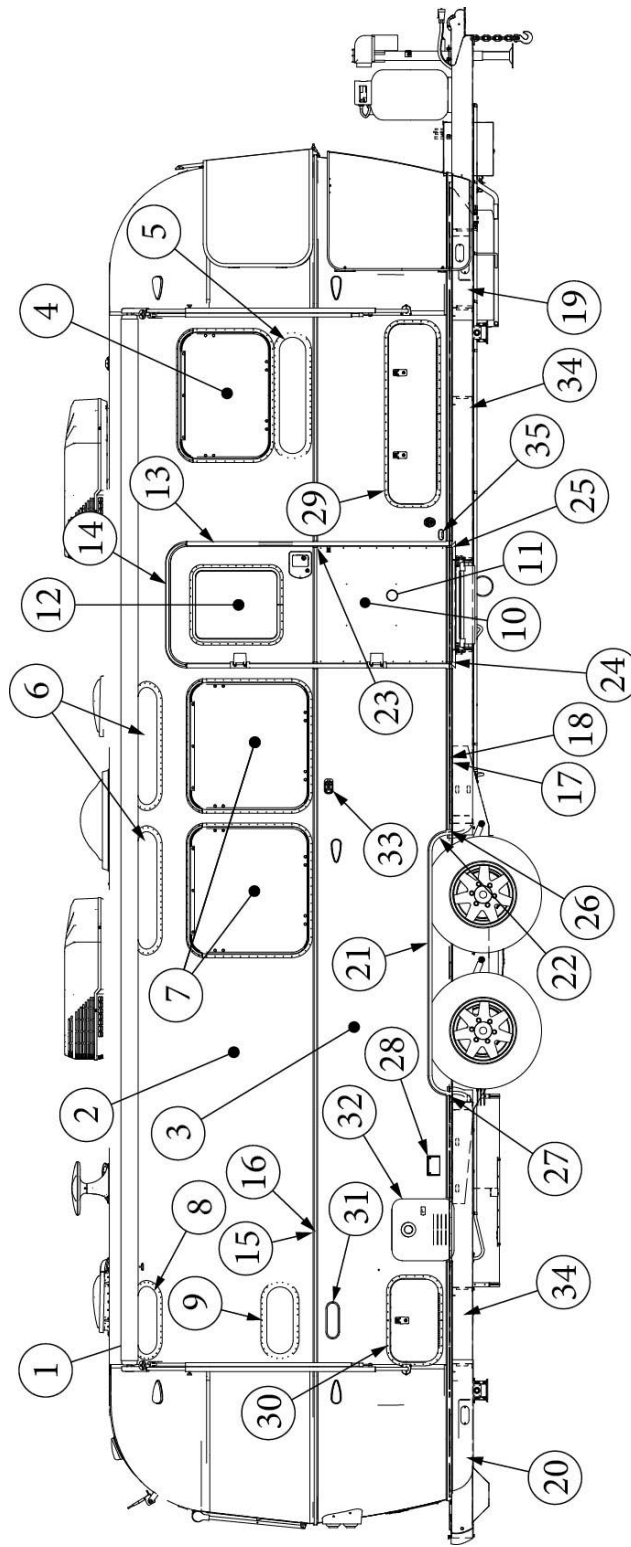

EXTERIOR SHELL

Exterior Components, Curbside, 30FB Bunk

Parts Listed on Next Page