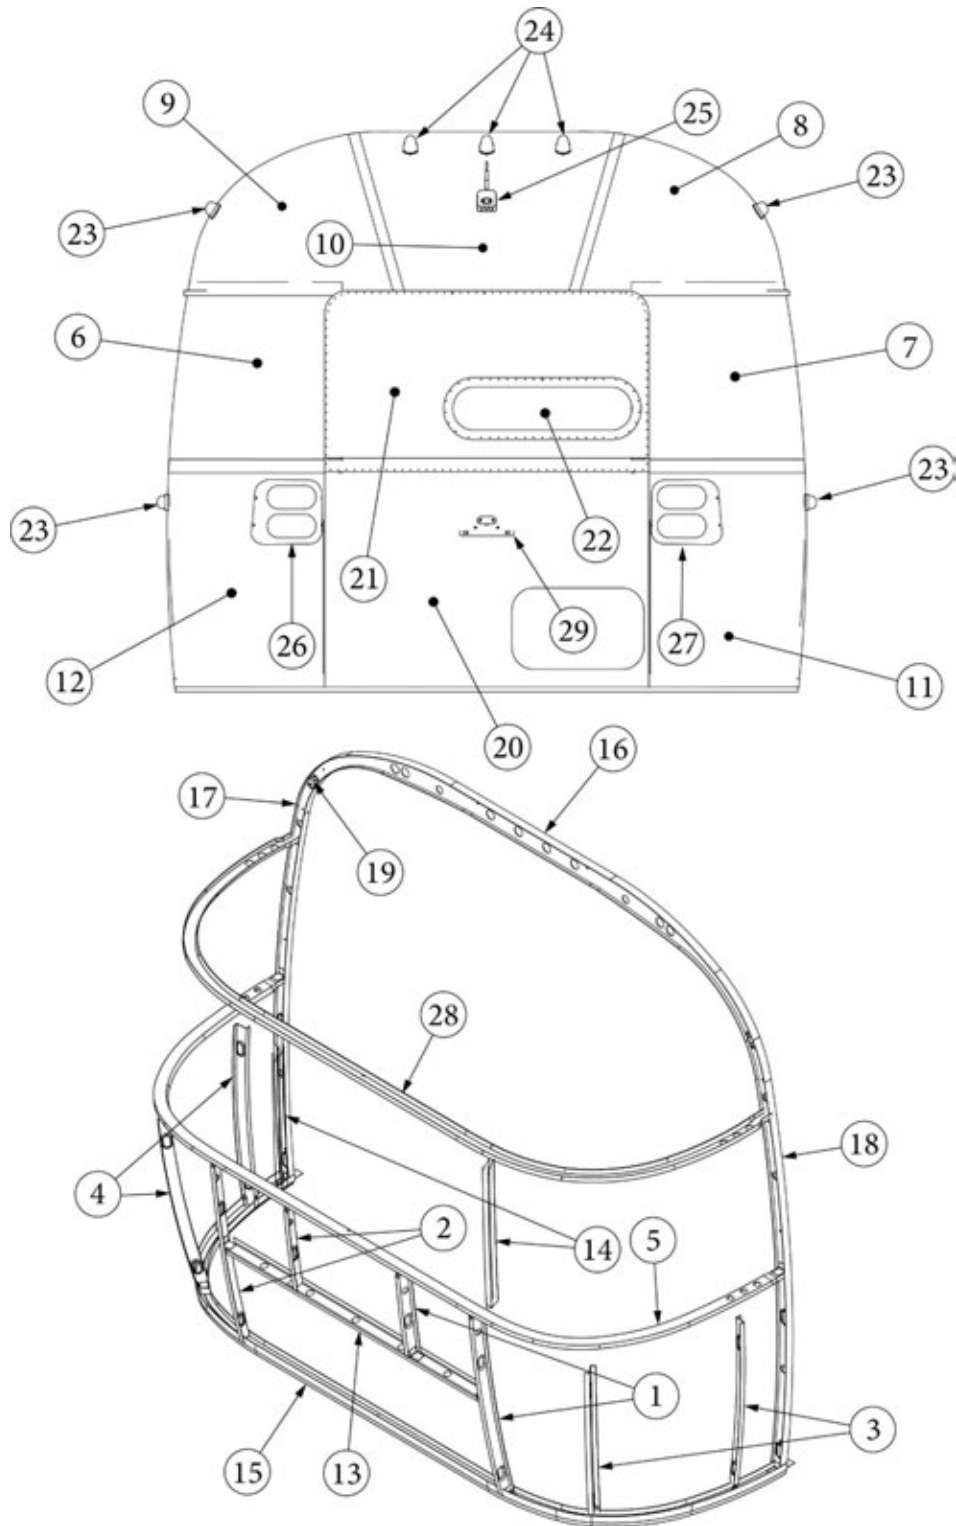

EXTERIOR SHELL

Aft End, 30FB Bunk

Parts Listed on Next Page