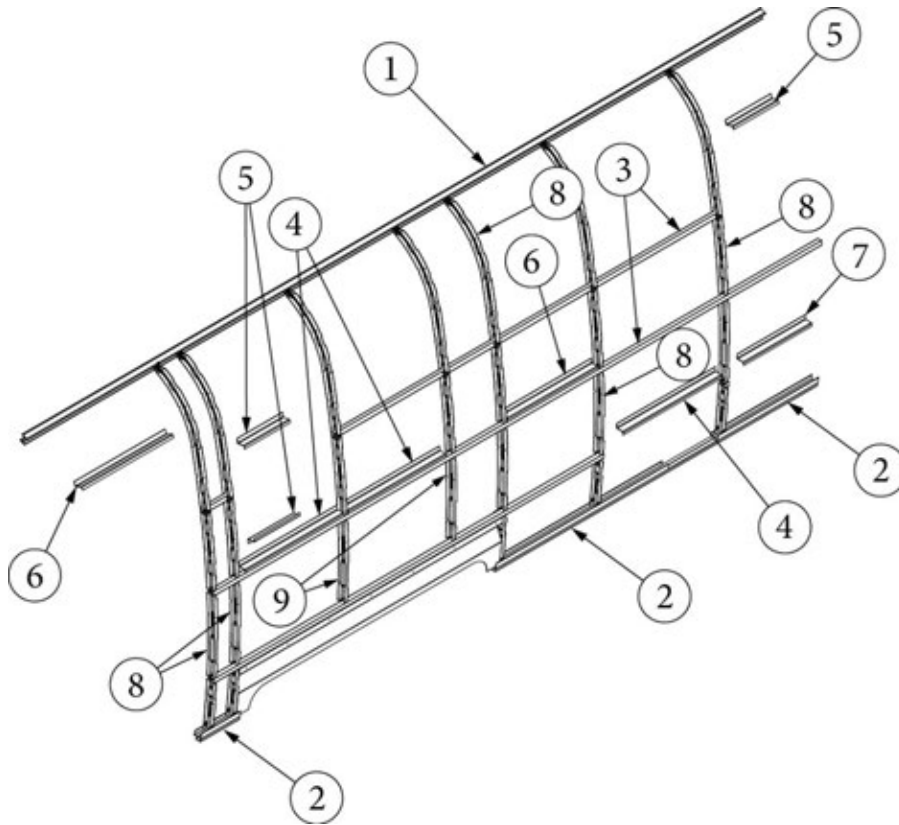

EXTERIOR SHELL

Wall Framing, Curbside, 25FB

923688-01

Assembly, CS Wall, Queen/Twin

1. 104707-05 2. 116221 3. 116131 4. 116219-01 5. 116219-02 6. 116219-03 7. 116219-08 8. 116130-01 9. 116130-02 10. 116130-04 11. 116312-01 114880-04 114879-04 116131-01 114813-02 114813-03	- Extrusion, "I" section, 195" - Extrusion, Floor channel, 192" - Tube, Shell Frame, 1" x 1" x 24' - Z Bar, Window Header, 26" - Z Bar, Window Header, 12" - Z Bar, Door Header - Z Bar, Countertop Backer, 18" - Wall bow, Standard - Wall Bow, Wheel Well - Wall Bow, Window - Header, Wheel Well, Dual Axle - Aluminum sheet, Upper, .04 x 51 x 201" - Aluminum sheet, Lower, .04" x 33" x 199.25" - Filler tube, Shell frame - Angle, 1.25 x 2 x 2.5" - Angle, 1.1 x 1.5 x 3.5"