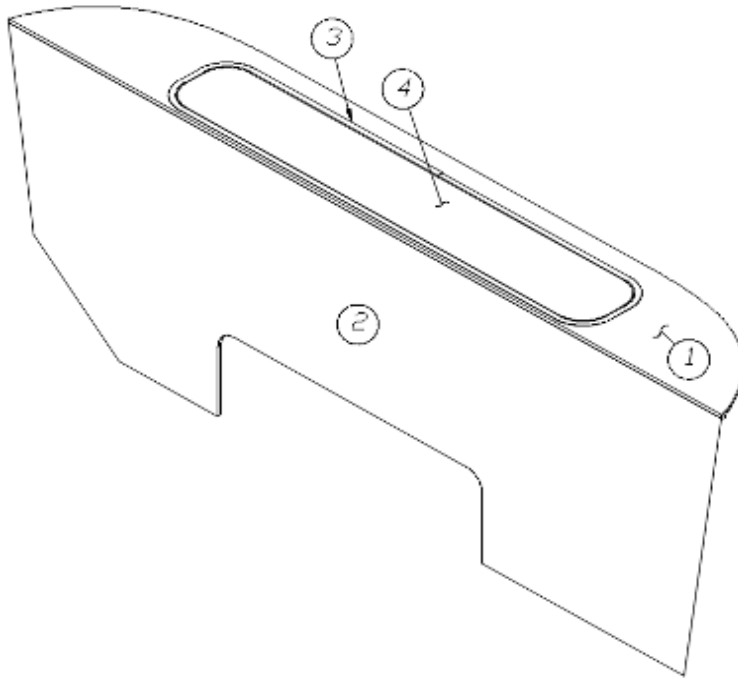

FURNITURE, LOUNGE

Sofa, Back, 28RB, 30RB

967625

Sofa Back Assembly

1. 967625-1	Pre laminate, 12.25 x 90.06
2. 967625-2	Pre laminate, 31.63 x 90.06
3. 115203	Door jamb
4. 969561	Door on sofa back assembly
800507-03	Lauan, 3/8" x 4' x 8'
381847-01	Piano hinge
203622	Storage tub
700414	Foam, 3/8"
704772	Fabric, Ultraleather, Elephant
704774	Fabric, UL, Papyrus, 2911256