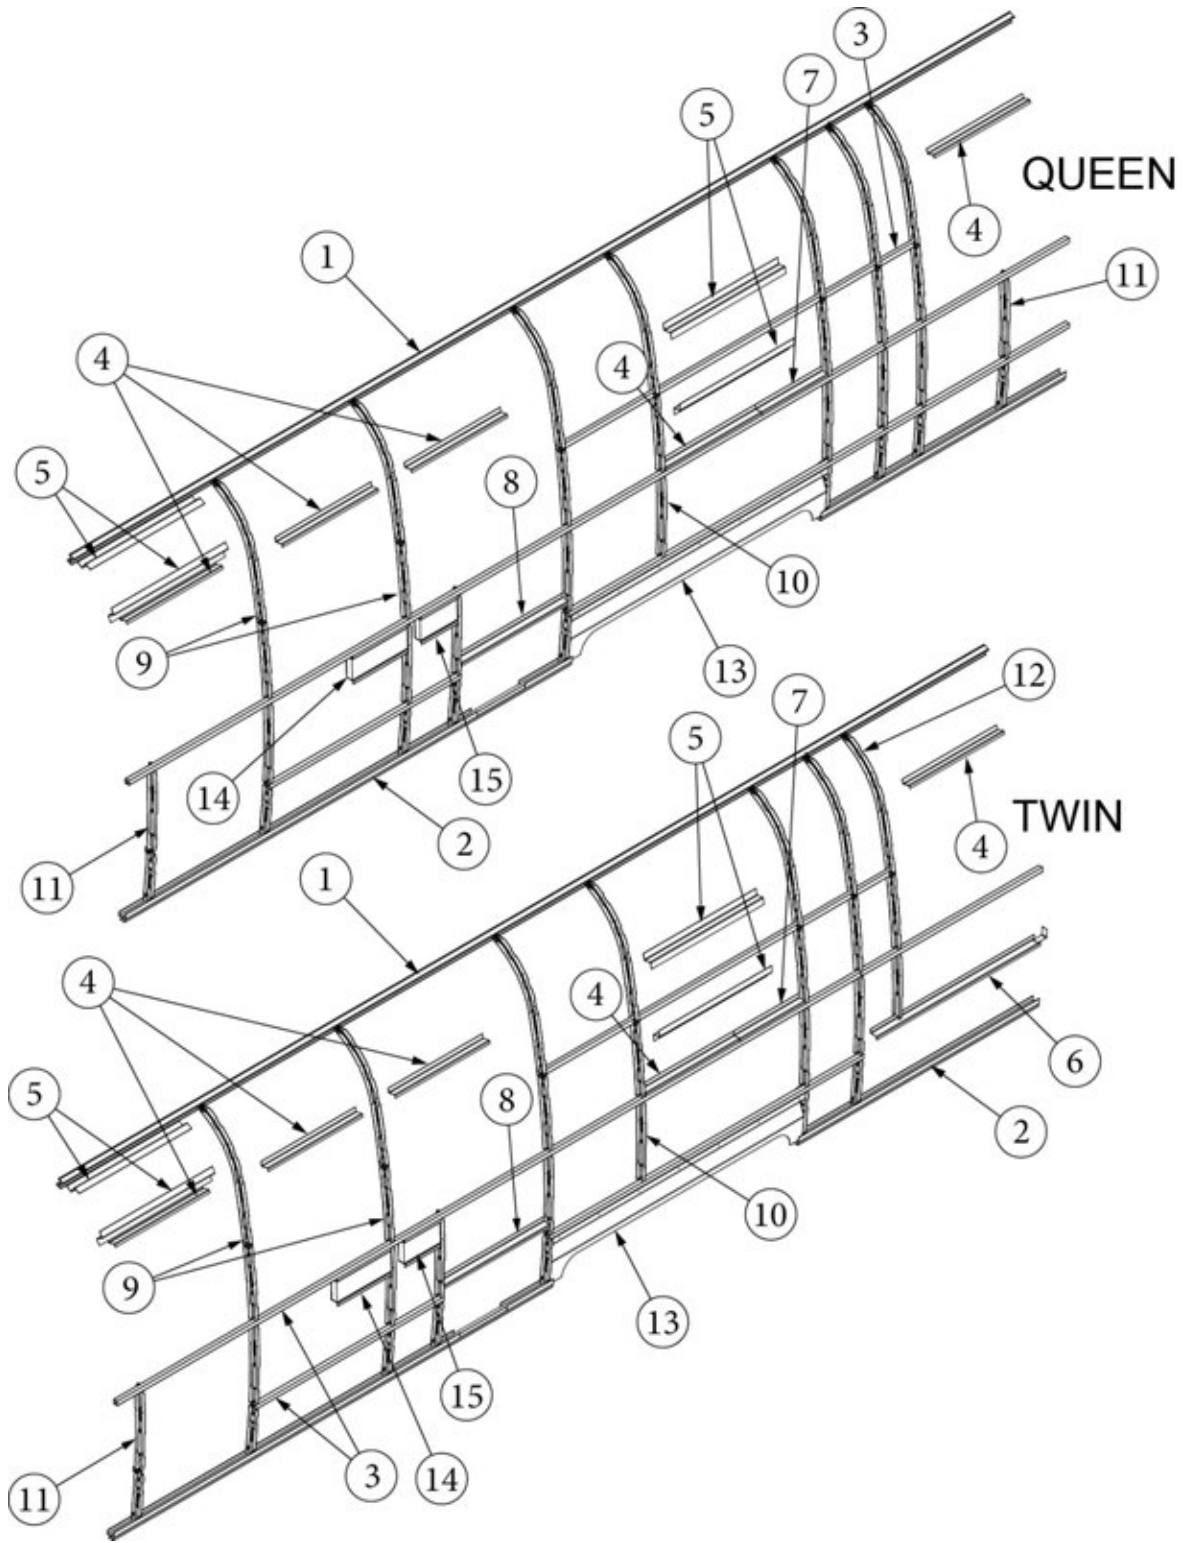

EXTERIOR SHELL

Wall Framing, Roadside, 30RB

Parts Listed on Next Page