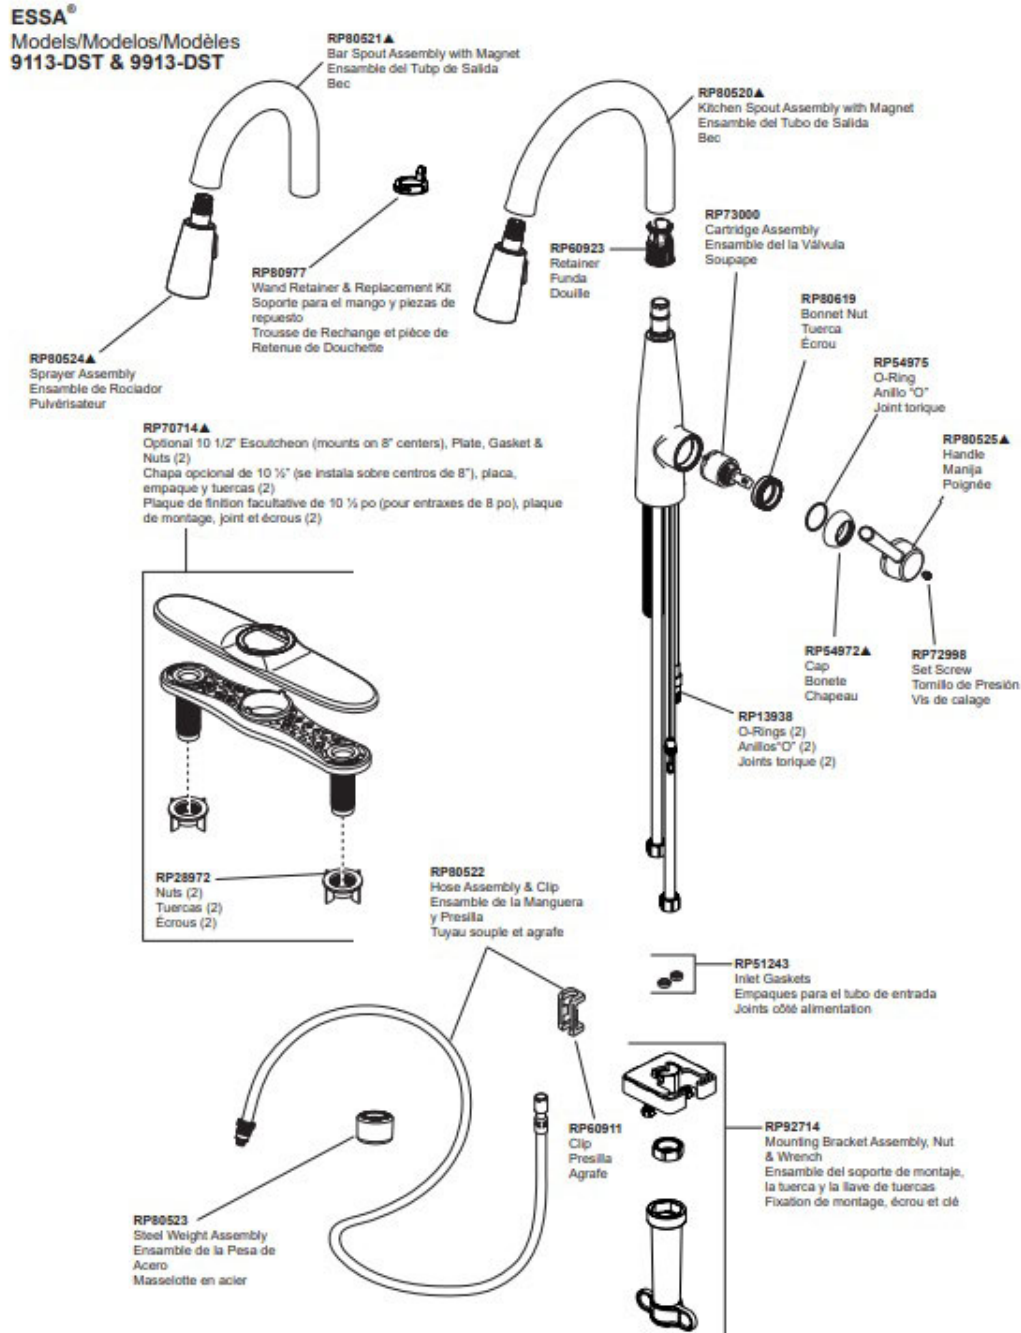

PLUMBING, FRESH WATER SYSTEM

Faucet, Galley

602453 Faucet, Single Handle, Delta
602453-01 Luxart Hose Weight
602453-100 Sprayer Assembly Only, For Delta Faucet 602453

Delta Model #9913-AR-DST

All Parts Listed Are Delta Part Numbers