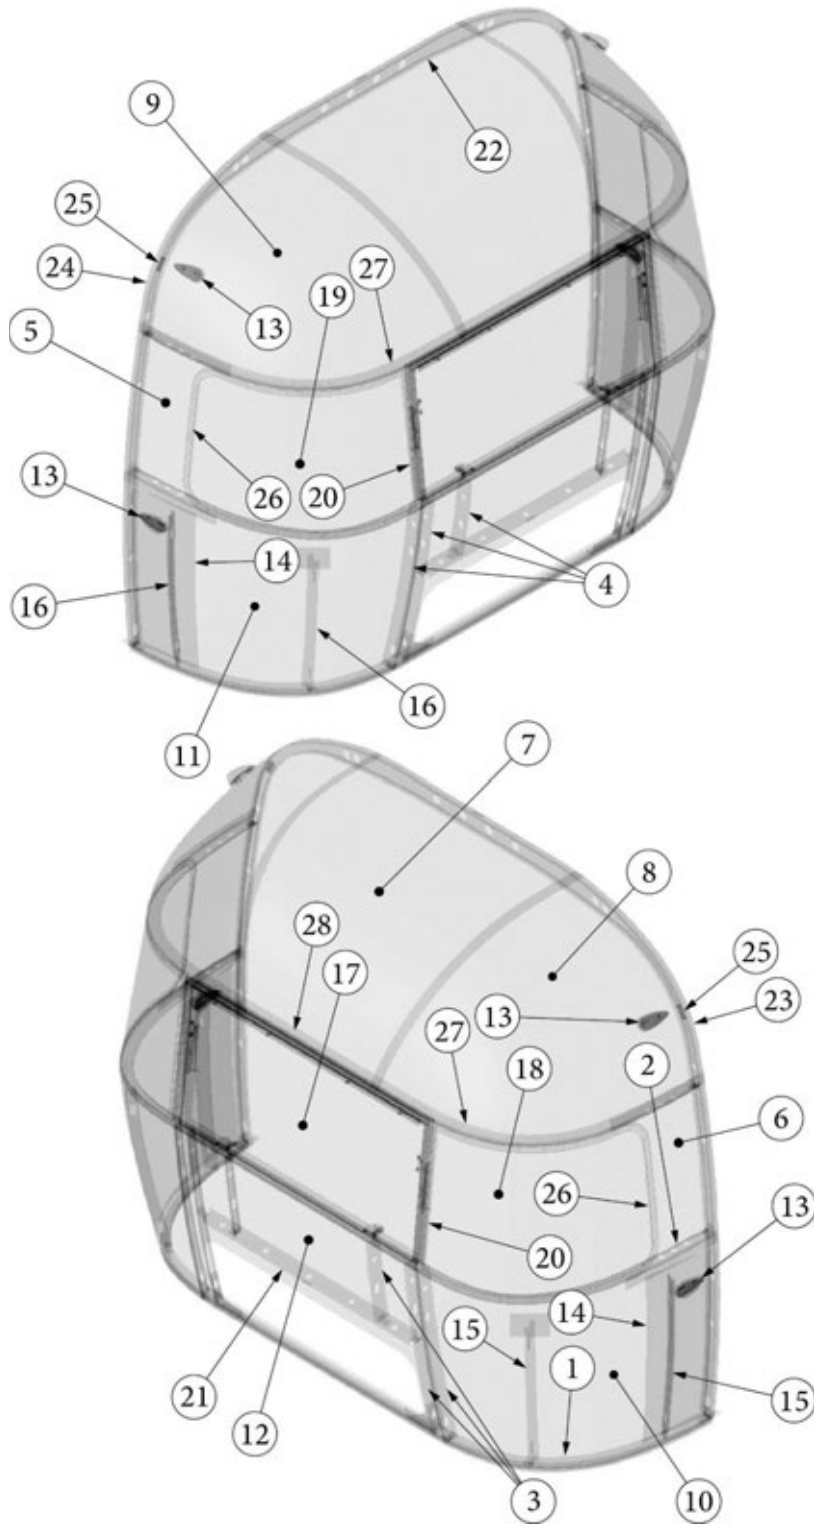

EXTERIOR SHELL

Front End, w/Bunk, 27FB

Parts Listed on Next Page