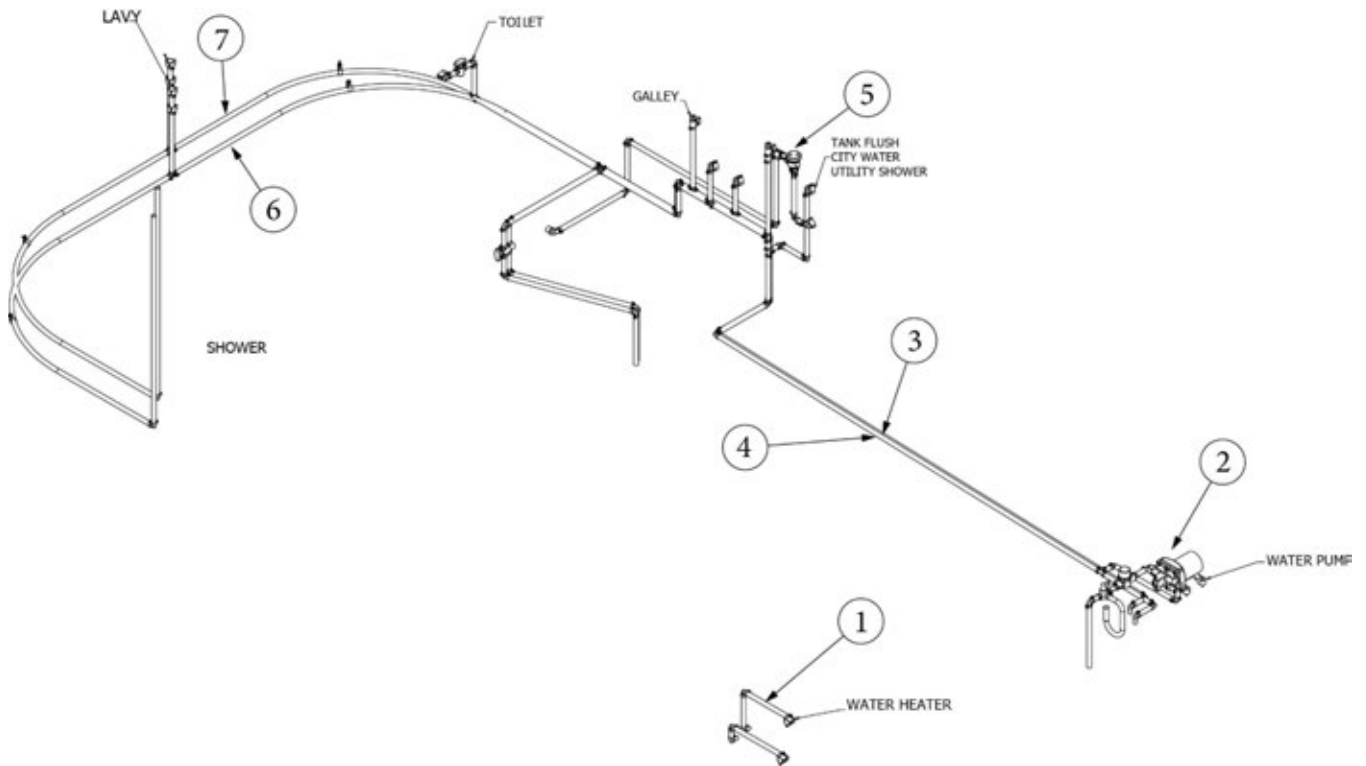

PLUMBING, FRESH WATER SYSTEM

Fresh Water Lines, 23FB

113837-01

Fresh Water Layout, 23FB (not for order/see parts below)

1. 944022-01	Water heater hook up
2. 944022-02	Water pump lines
3. 944022-04	Layout, RS hot water lines
4. 944022-07	Layout, RS cold water lines
5. 944022-08	Layout, Tank flush
6. 944022-05	Layout, Rear hot water lines
7. 944022-06	Layout, Rear cold water lines