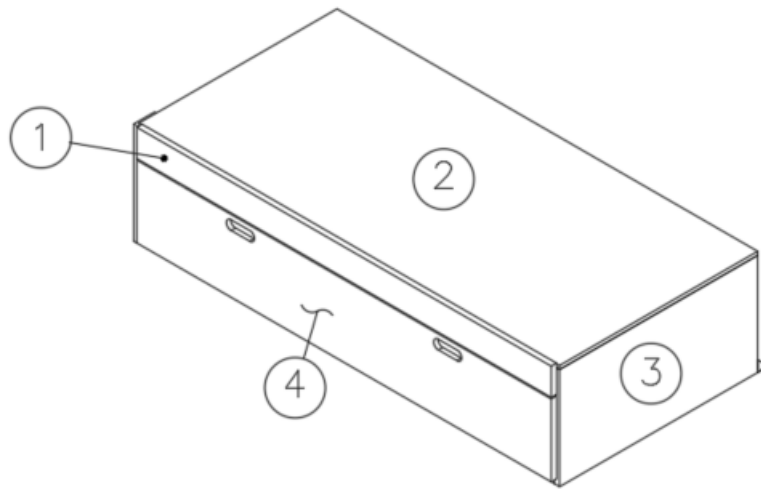

## FURNITURE, LOUNGE

Sofa, 28RB, 30RB

966970

Sofa

- 1. 966971
- 2. 966970&000212CE
- 3. 801351
- 4. 966970&000618BC  
386439  
381607-11  
381228-02  
114809  
382057  
382057-04

- Bed assembly
- Pre laminate, 60.00 X 28.25
- Lite Ply-18mm (.75") 4'x 8' (Sold In A 32 Sf Sheet)
- Door-10.25 X 59.13
- Bar Pull-5 3/8" X 3"
- Hinge, Self-close
- Catch, Grabber door (5lb Pull)
- Aluminum angle, 1.5 x 1.5
- Knockdown
- Cap, Knockdown, White