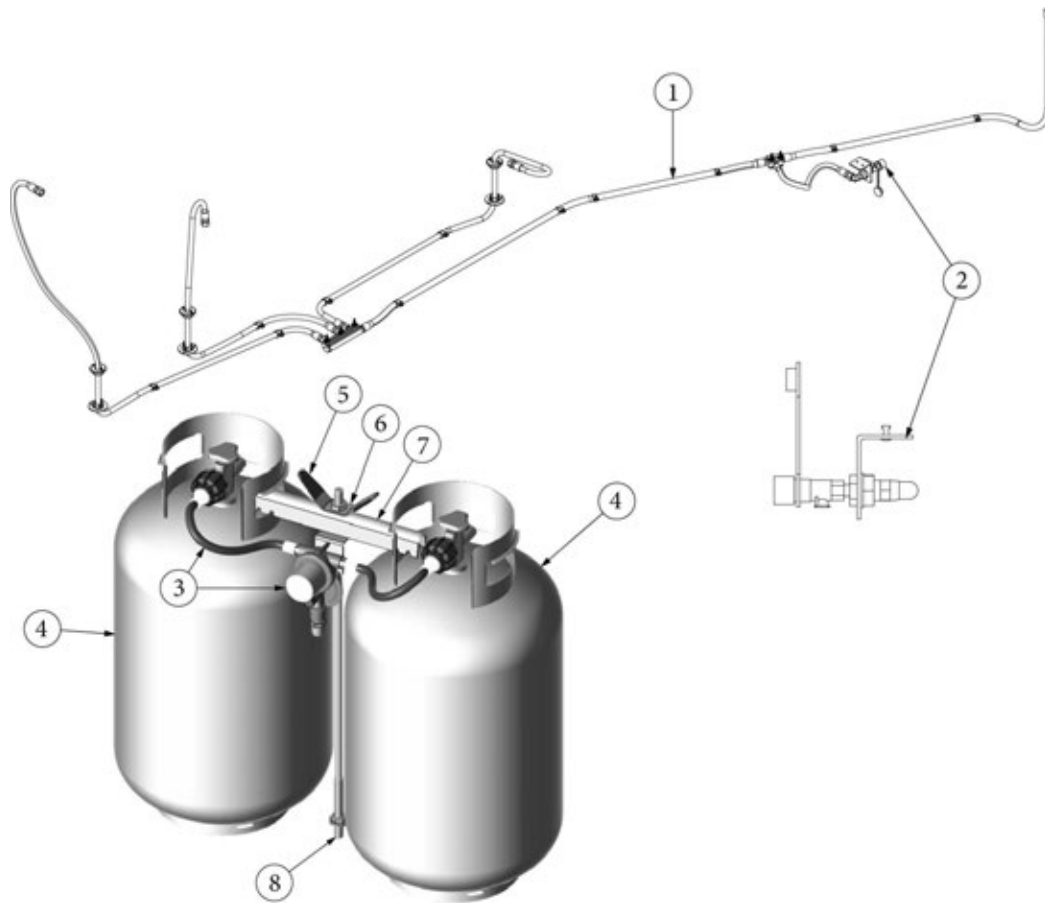

PLUMBING, LPG SYSTEM

LPG System, 28RB

944054
113718-01

Install, LP System (not for order/see parts below)
Install, LP Tanks/Regulator, 30lb (not for order/see parts below)

1. 943998	LPG Flex Line Assembly
2. 602465	Exterior propane port assembly
3. 602870	Regulator, LP gas, Dual 11" pigtails
4. 601710-01	Tank, LP Cylinder, Steel, 30LB
5. 381613	Plastisol Cover, LP Wing Handle
6. 455841	Wingnut, LP Bottle
7. 455842	Hold-down, VTD0046
8. 345764	Threaded Rod, 23.5", 1/2-13 4" each end
350132	Flange nut, Serrated, 1/2-13 UNC
386250	Label, LPG service port
365330-04	Sealant, Adseal, RTV #4553
382500	Grommet, .5" Pipe, Press Fit, Sealing
382556	Closeout, 2.38", D LP Assembly BC
512412	Bushing, Snap In, .75" ID
382160	Grommet, Flexible Vinyl