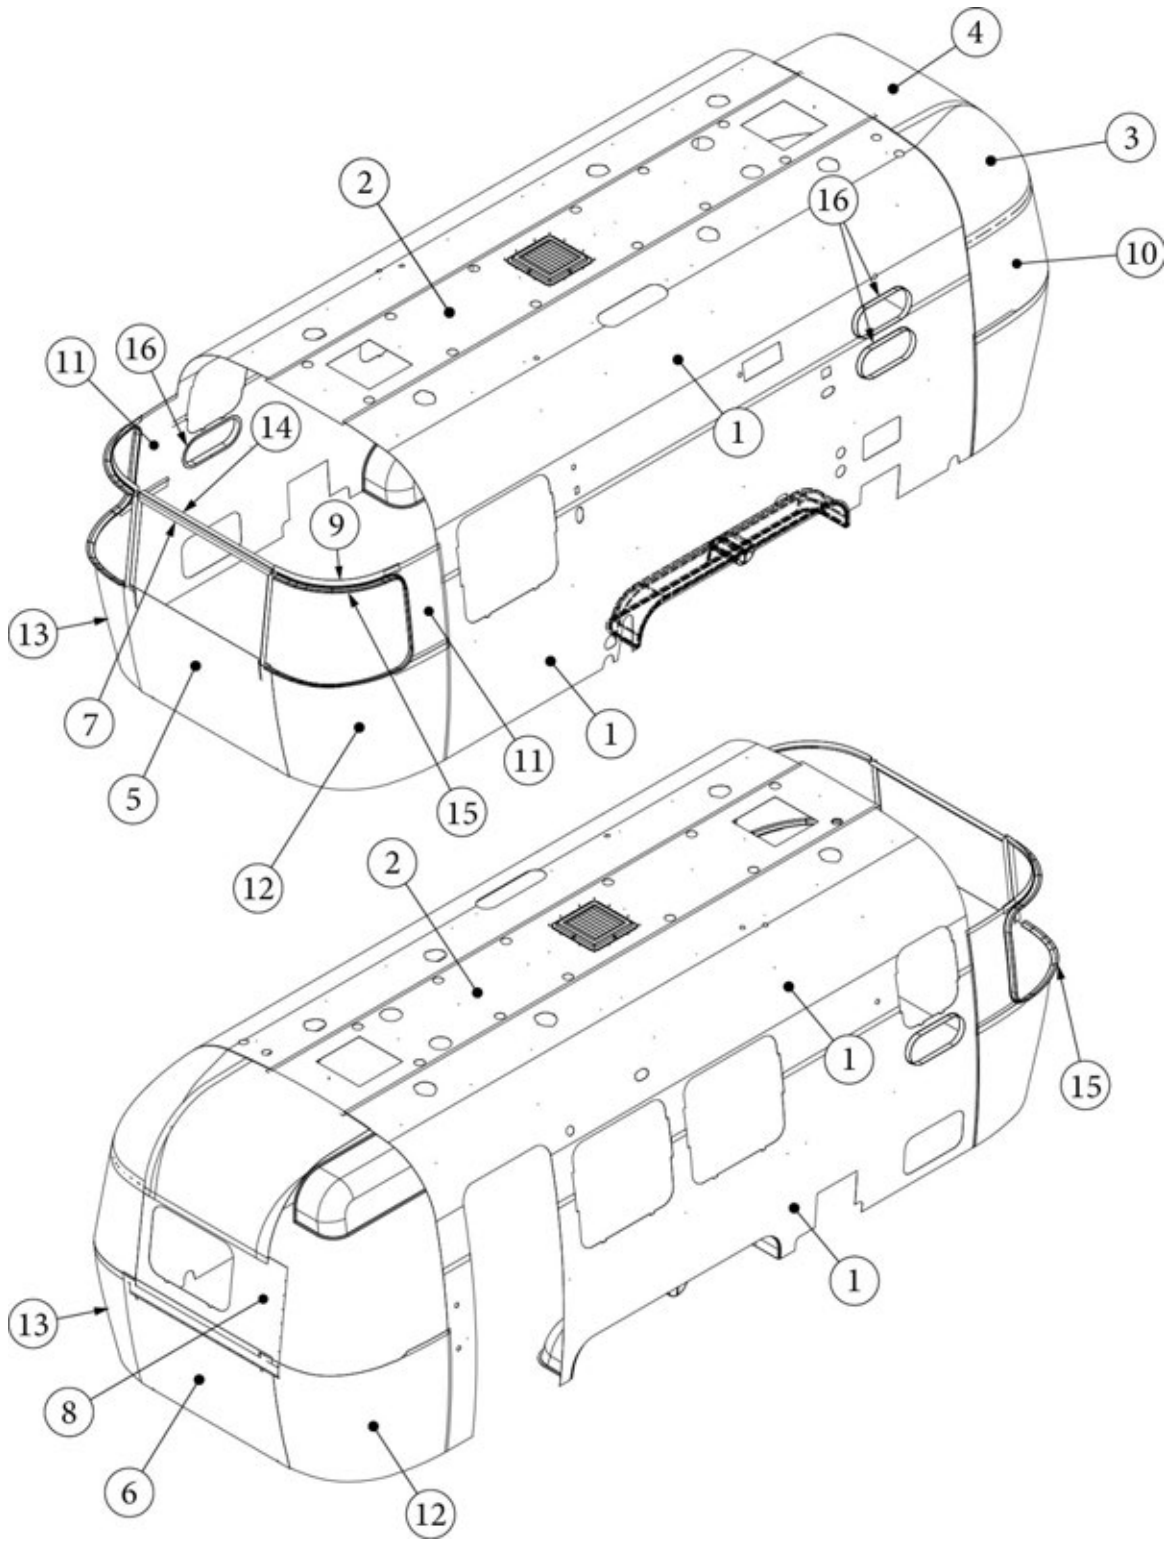

INTERIOR SHELL

Interior Skin, Queen, 23FB

Parts Listed on Next Page