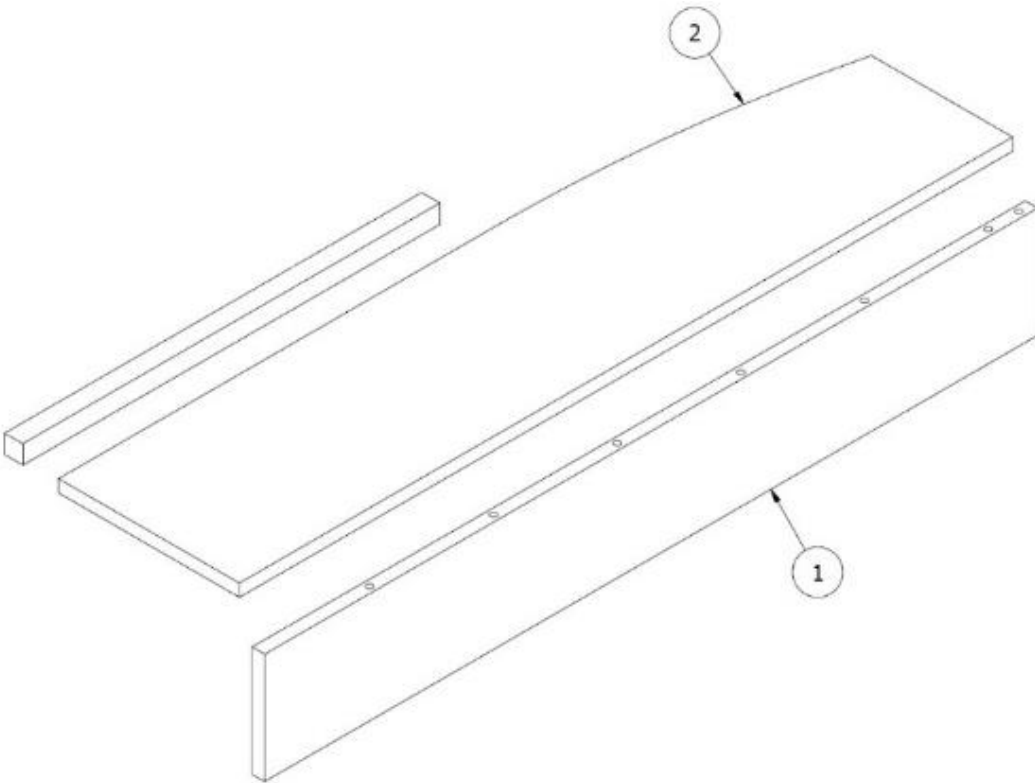

FURNITURE, LOUNGE

Desk Close Out, 30FB Office

969638

Assembly, Desk Close Out

- 1. 969638&000112BC
- 2. 969638&000212BC

Pre laminate, 5.28 X 30.5"  
Pre laminate, 7.00 X 30.5"