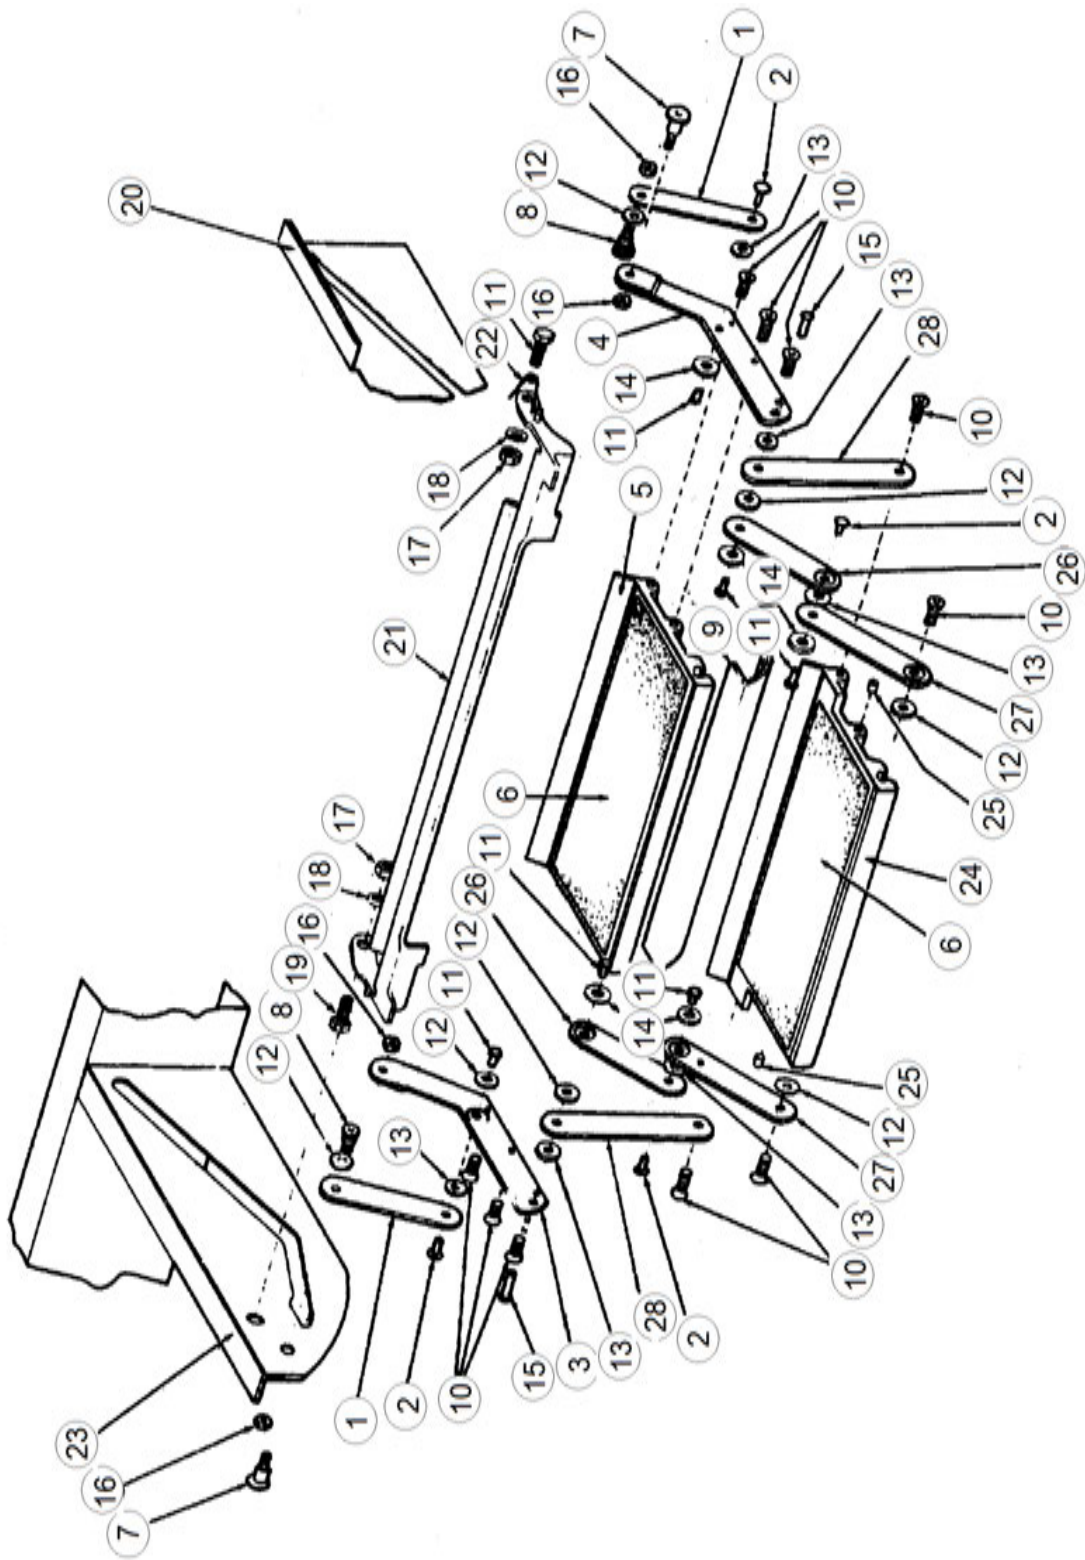

CHASSIS

Step Assembly

Parts Listed on Next Page