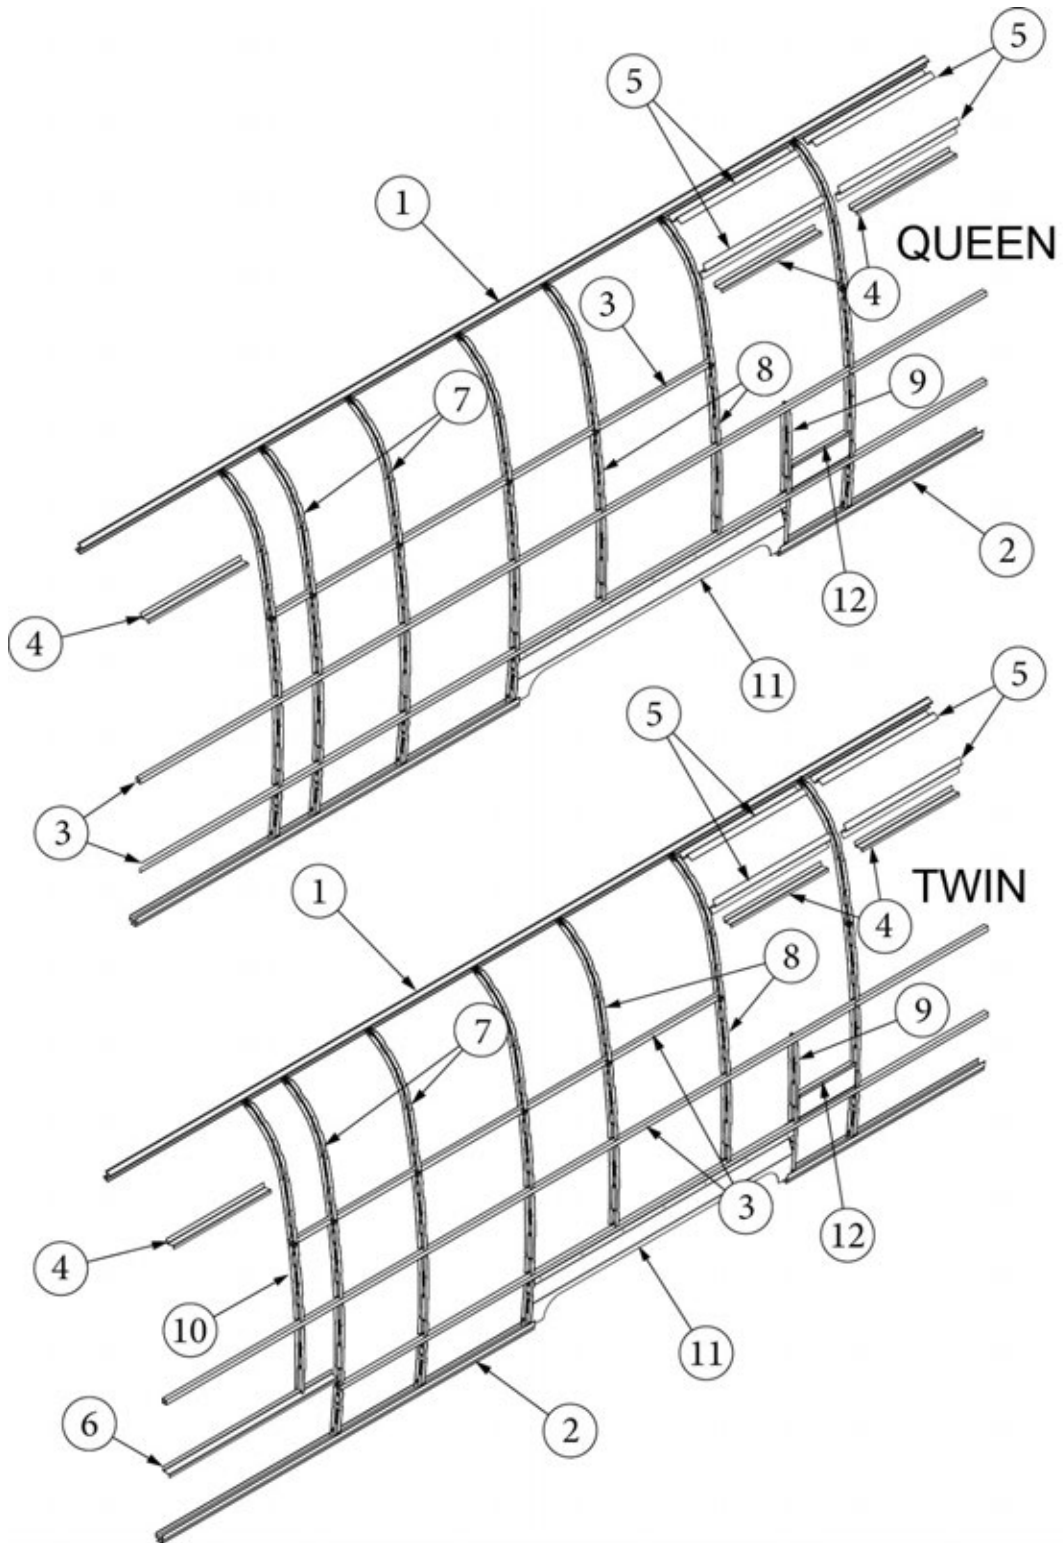

EXTERIOR SHELL

Wall Framing, Roadside, 27FB

Parts Listed on Next Page