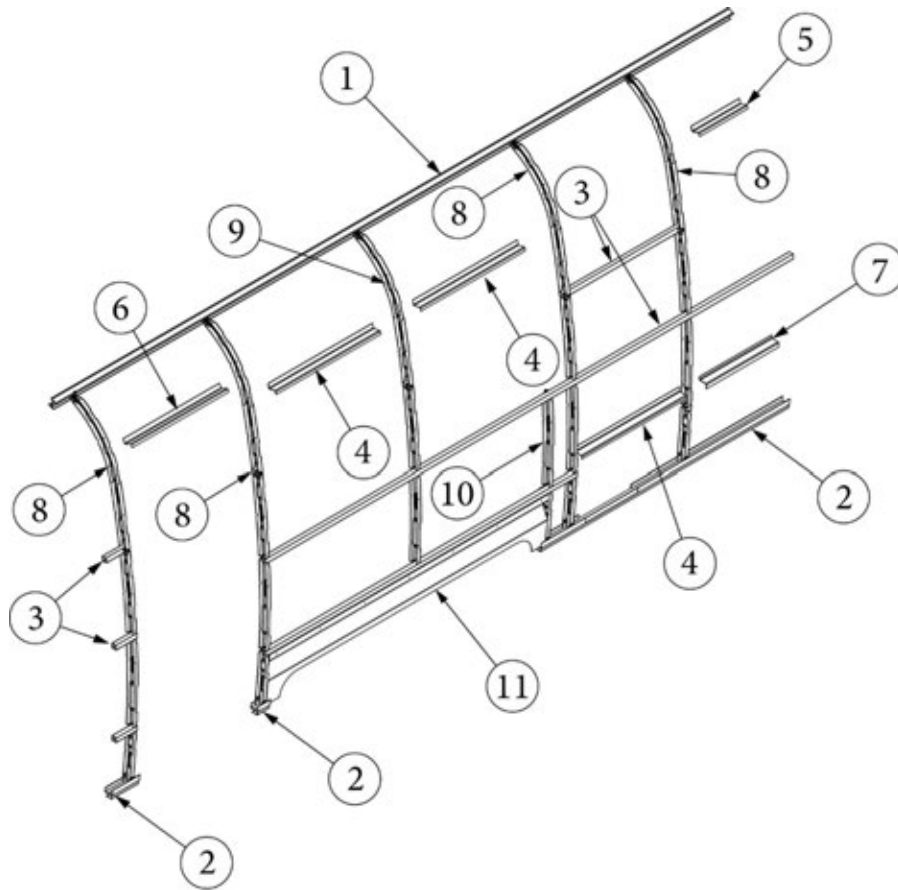

EXTERIOR SHELL

Wall Framing, Curbside, 23FB

923677-01

Assembly, CS Wall, Queen/Twin

1.	104707-05	Extrusion, "I" section, 195"
2.	116221	Extrusion, Floor channel, 192"
3.	116131	Tube, Shell Frame, 1" x 1" x 24'
4.	116219-01	Z Bar, Window Header, 26"
5.	116219-02	Z Bar, Window Header, 12"
6.	116219-03	Z Bar, Door Header
7.	116219-08	Z Bar, Countertop Backer, 18"
8.	116130-01	Wall bow, Standard
9.	116130-02	Wall Bow, Wheel Well
10.	116130-04	Wall Bow, Window
11.	116312-01	Header, Wheel Well, Dual Axle
	114880-03	Aluminum sheet, Upper, .04" x 51" x 224.75"
	114879-03	Aluminum sheet, Lower, .04" x 33" x 224.75"
	116131-01	Filler tube, Shell frame
	114813-02	Angle, 1.25 x 2 x 2.5"
	114813-03	Angle, 1.13 x 1.5 x 3.5"