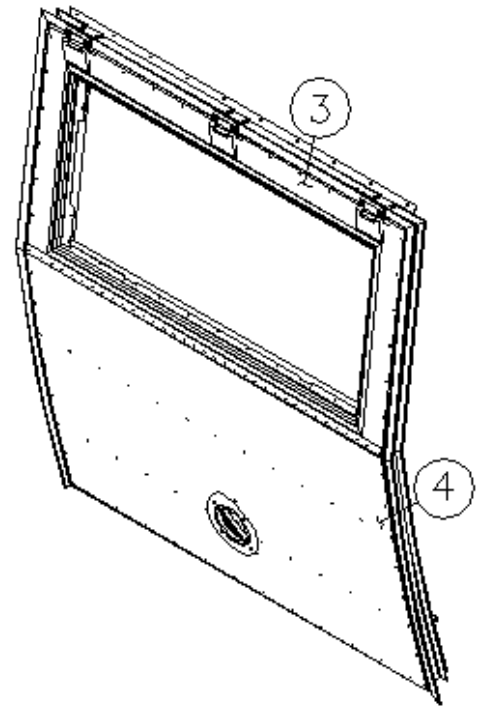

EXTERIOR DOORS

Hatch Door

Parts Listed on Next Page