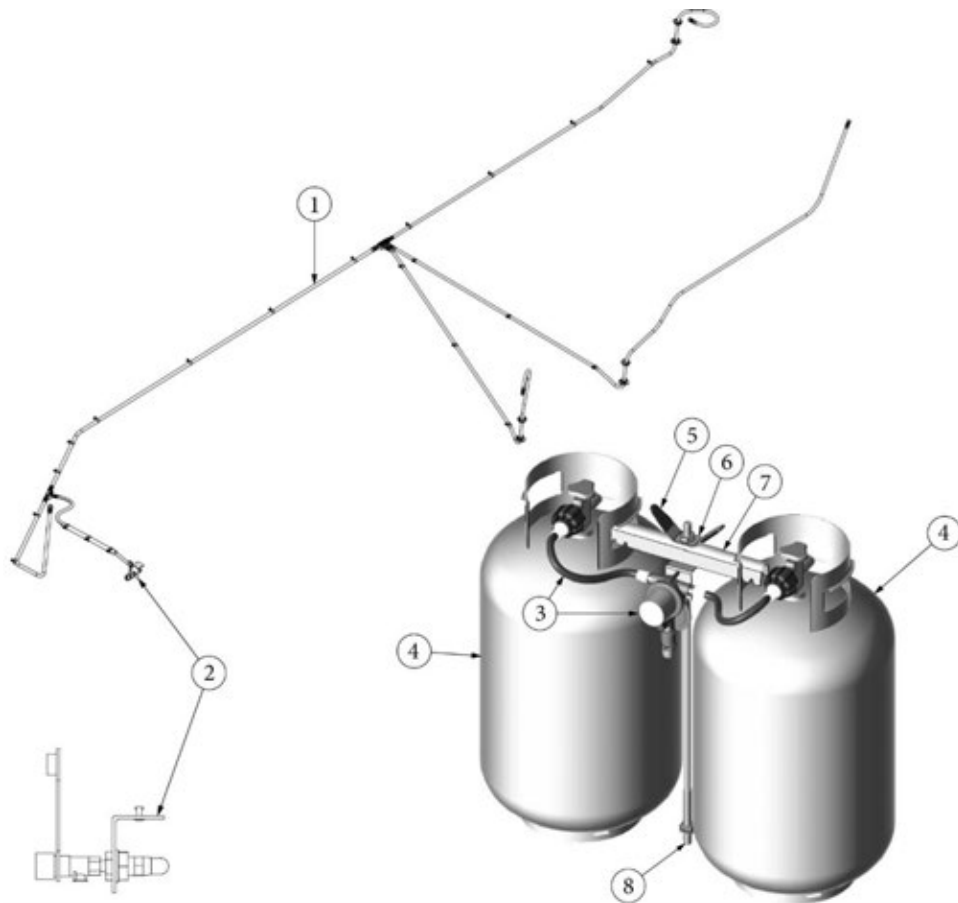

PLUMBING, LPG SYSTEM

LPG System, 30FB Bunk and Office

944046
113718-01

Install, LP System (not for order/see parts below)
Install, LP Tanks/Regulator, 30lb (not for order/see parts below)

1. 944048	LPG Flex Line Assembly
2. 602465	Exterior propane port assembly
3. 602870	Regulator, LP gas, Dual 11" pigtails
4. 601710-01	Tank, LP Cylinder, Steel, 30LB
5. 381613	Plastisol Cover, LP Wing Handle
6. 455841	Wingnut, LP Bottle
7. 455842	Hold-down, VTD0046
8. 345764	Threaded Rod, 23.5", 1/2-13 4" each end
350132	Flange nut, Serrated, 1/2-13 UNC
386250	Label, LPG service port
365330-04	Sealant, Adseal, RTV #4553
382500	Grommet, .5" Pipe, Press Fit, Sealing
382556	Closeout, 2.38", D LP Assembly BC
512412	Bushing, Snap In, .75" ID
382160	Grommet, Flexible Vinyl