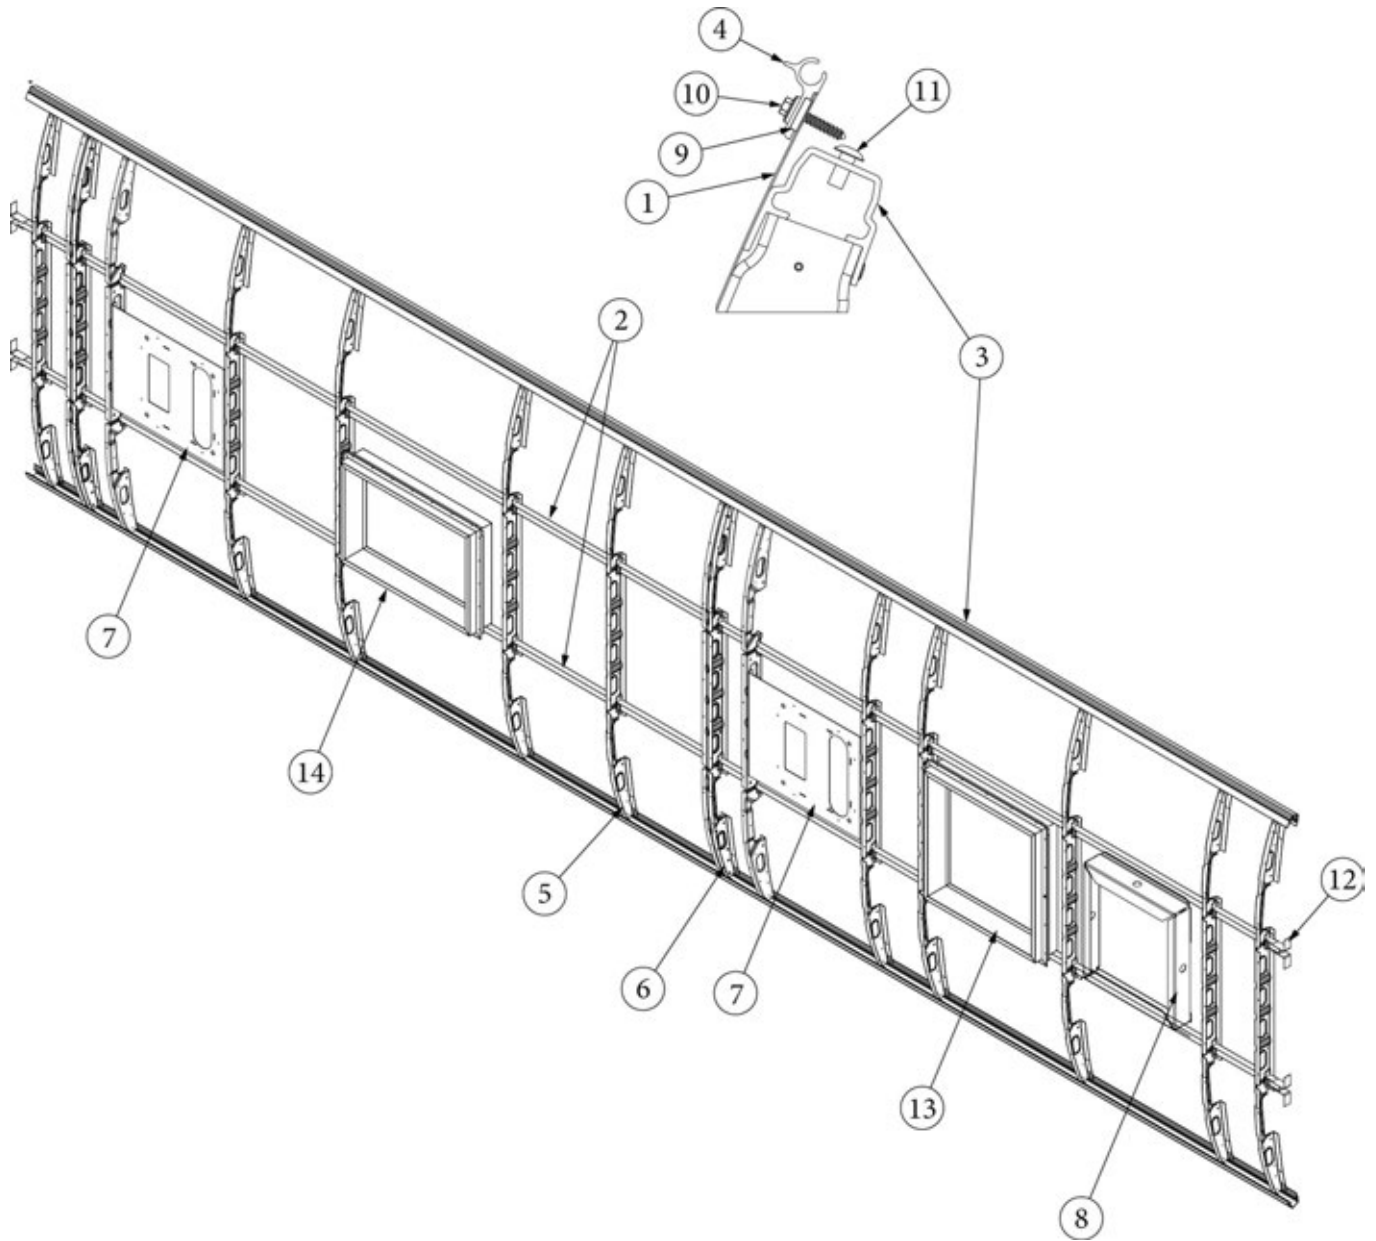

EXTERIOR SHELL

Roof, 30RB

Parts Listed on Next Page