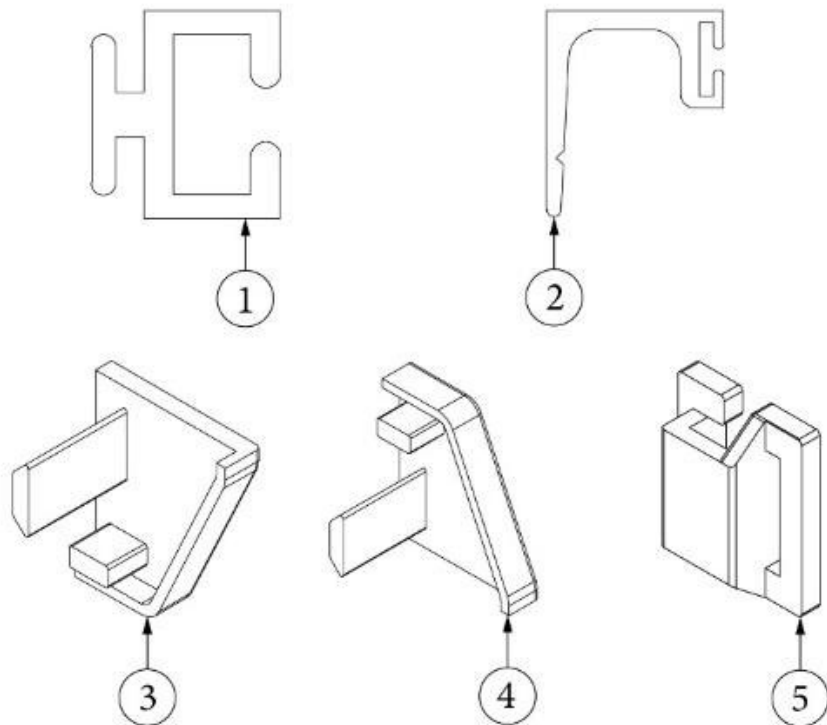

WINDOW COVERINGS

Drapes and Shades Hardware

1. 101217	Track, Curtain
2. 101225	Bracket, Curtain stand off
3. 200785	End, Curtain track, LH
4. 200784	End, Curtain track, RH
5. 700045	Glides w/elastic "G" type
100099	Extrusion, Aluminum, Curtain track, Top
700005	Fastener cap
700006	Fastener socket
700020	Pile, Velcro
700021	Hook, Velcro, White
381519	Screw Stud, Fasnap