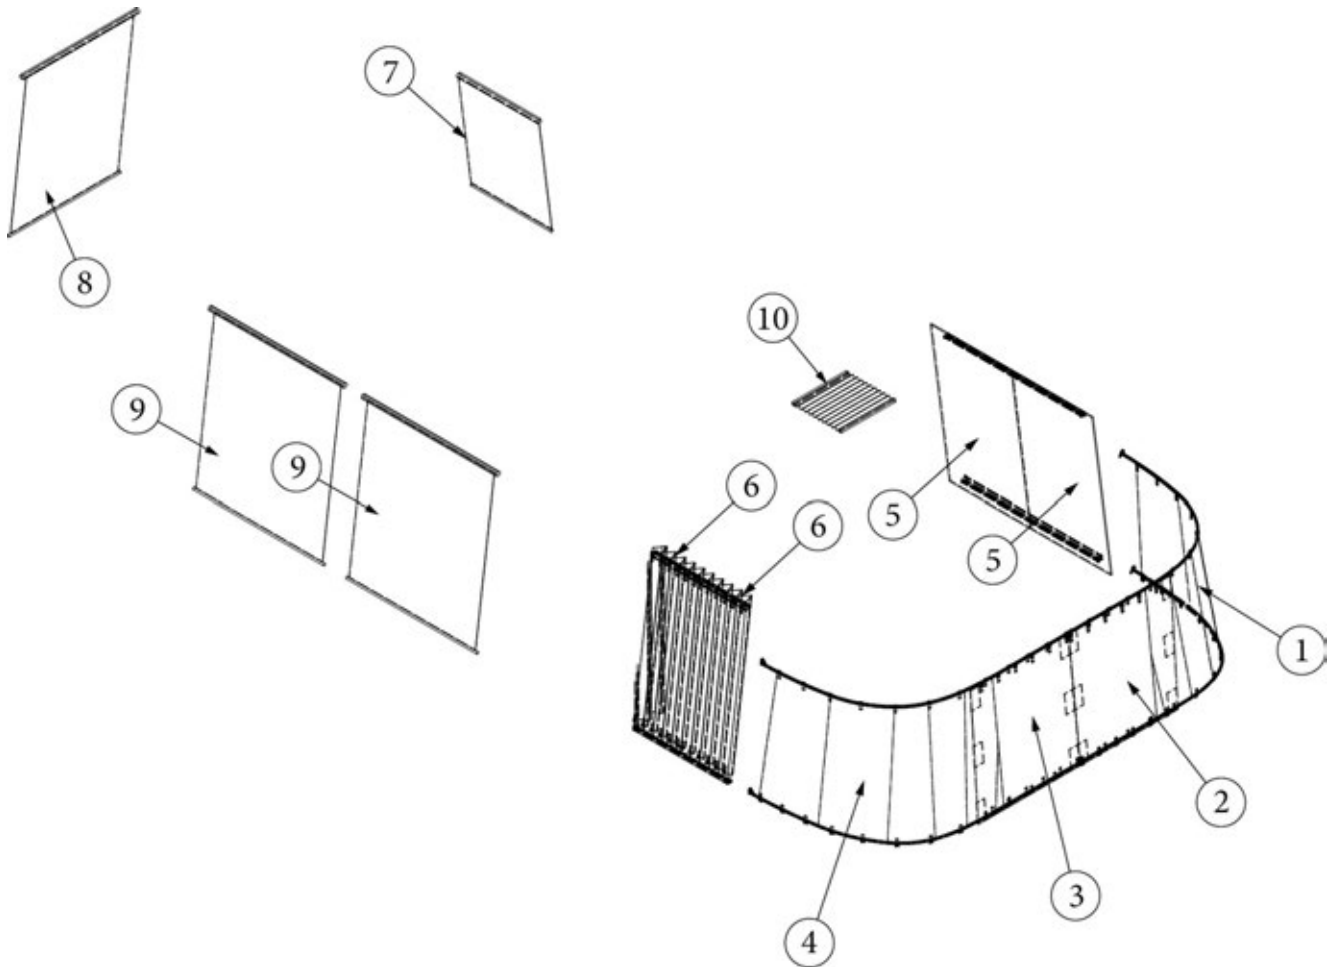

WINDOW COVERINGS

Drapes and Shades, 23FB

135278

Window Coverings Install (not for order/see parts below)

1. 998144-09	Drape, CS side panel, 37 x 25.5
2. 998144-10	Drape, CS front panel, 23 x 25.5
3. 998144-12	Drape, RS front panel, 23 x 25.5
4. 998144-11	Drape, RS side panel, 37 x 25.5
5. 998171-20	Curtain Assembly, 19 x 34.5"
6. 998171-18	Curtain Assembly, 14 x 34.5"
7. 704699-03	Shade, Window Rail, Double Pull, Oceanair
8. 703700-03	Shade, 25.25 x 34, Oceanair
9. 703700-04	Shade, 29.75 x 34, Oceanair
10. 704546	Shade, Fantastic Fan