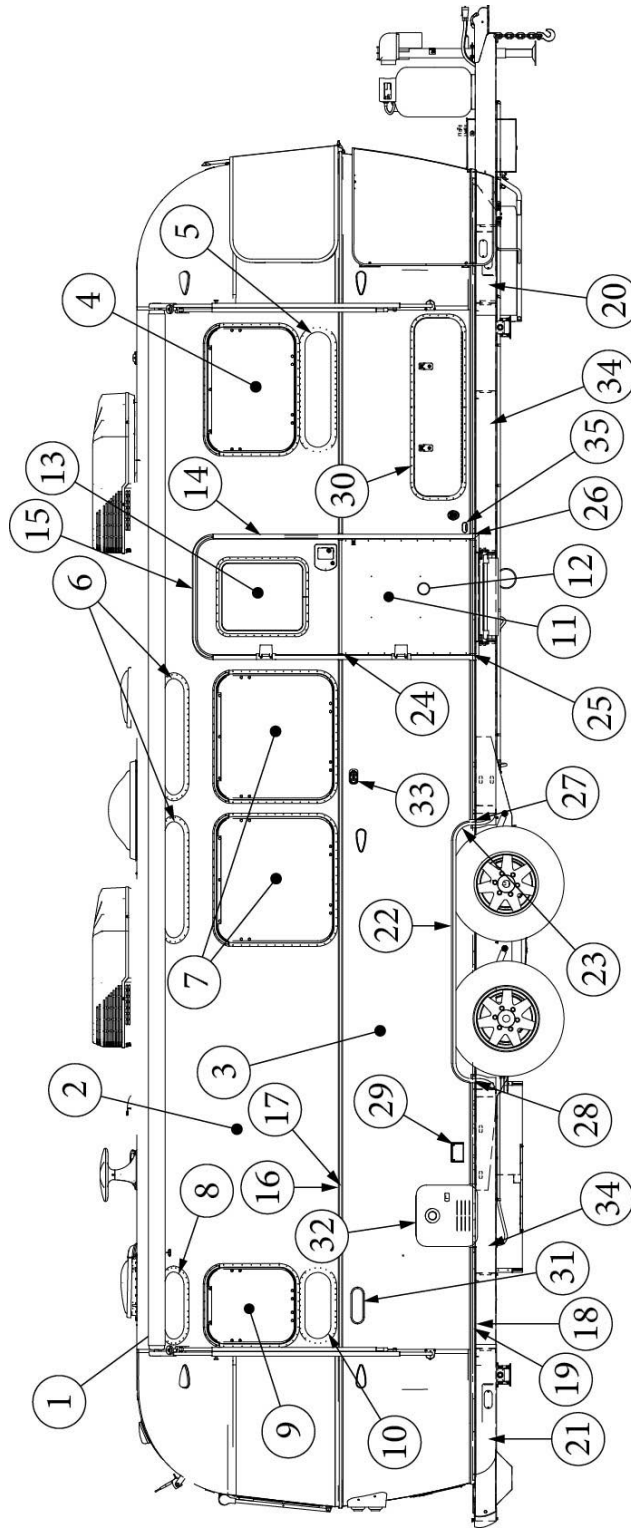

EXTERIOR SHELL

Exterior Components, Curbside, 30FB Office

Parts Listed on Next Page