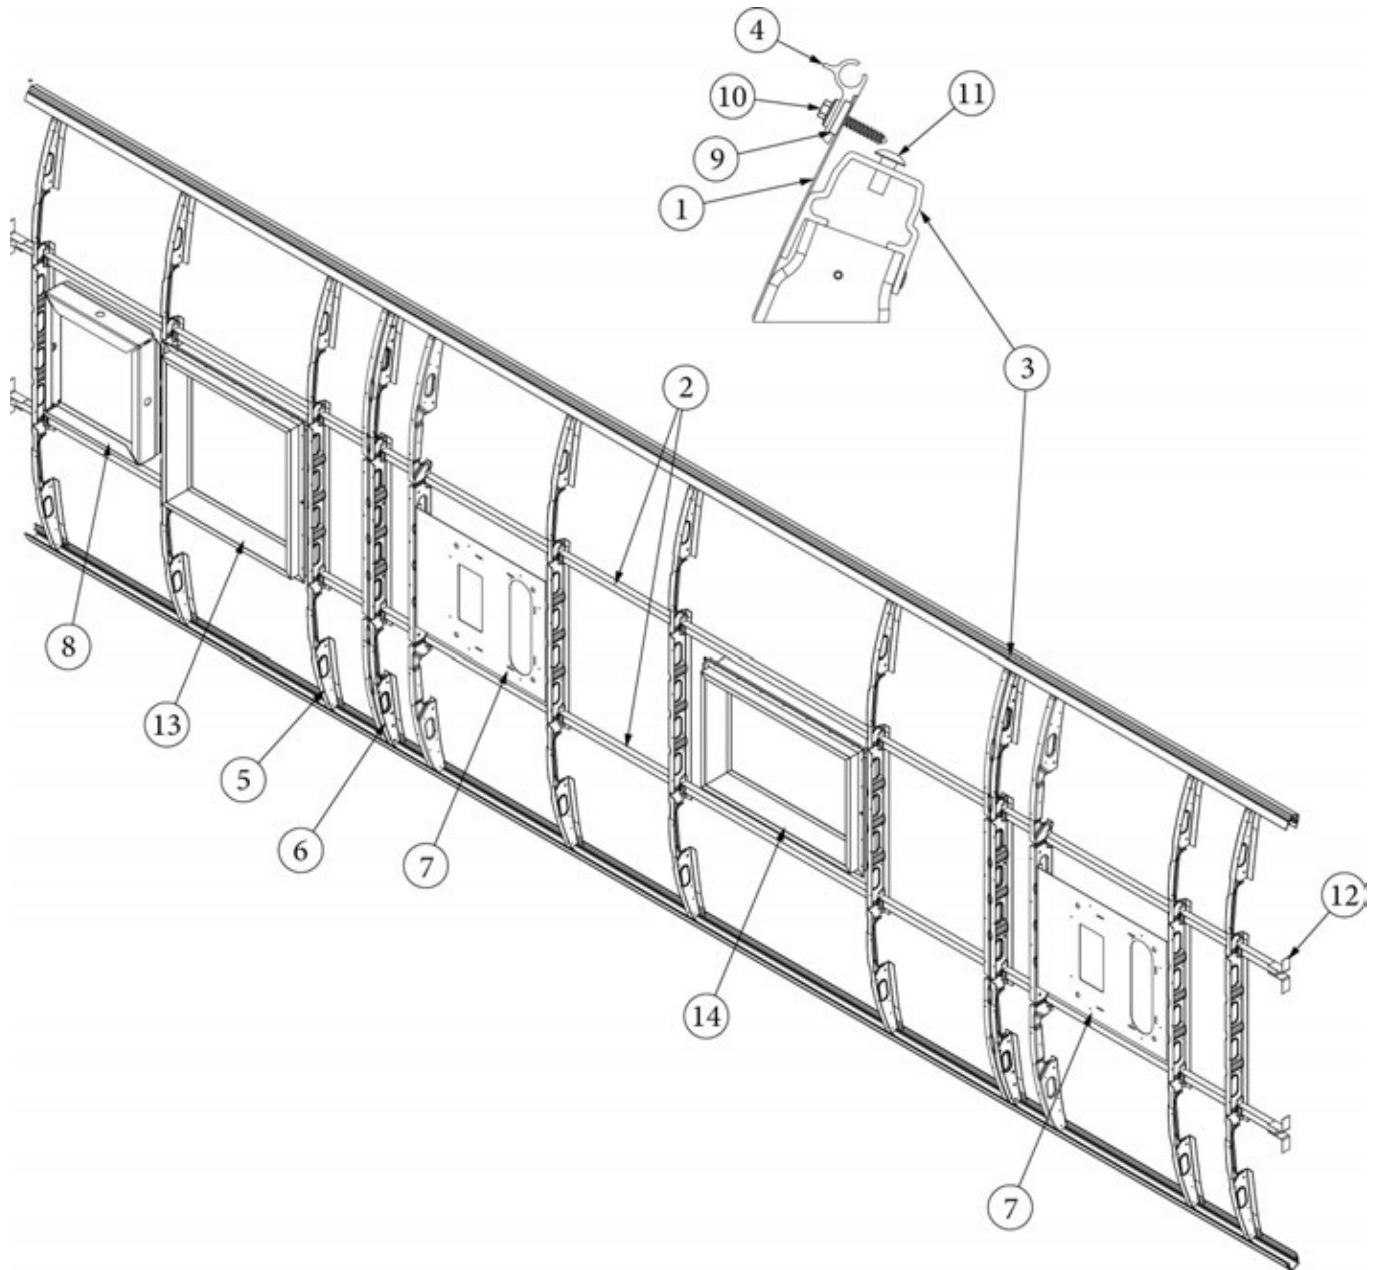

EXTERIOR SHELL

Roof, 2AC Units, 27FB

Parts Listed on Next Page