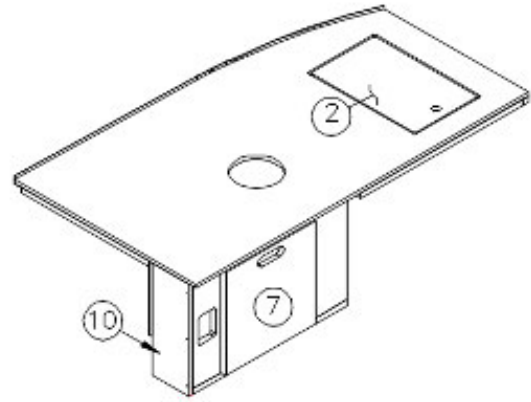

FURNITURE, LOUNGE

Sofa, L-Section, 28RB

Parts Listed on Next Page