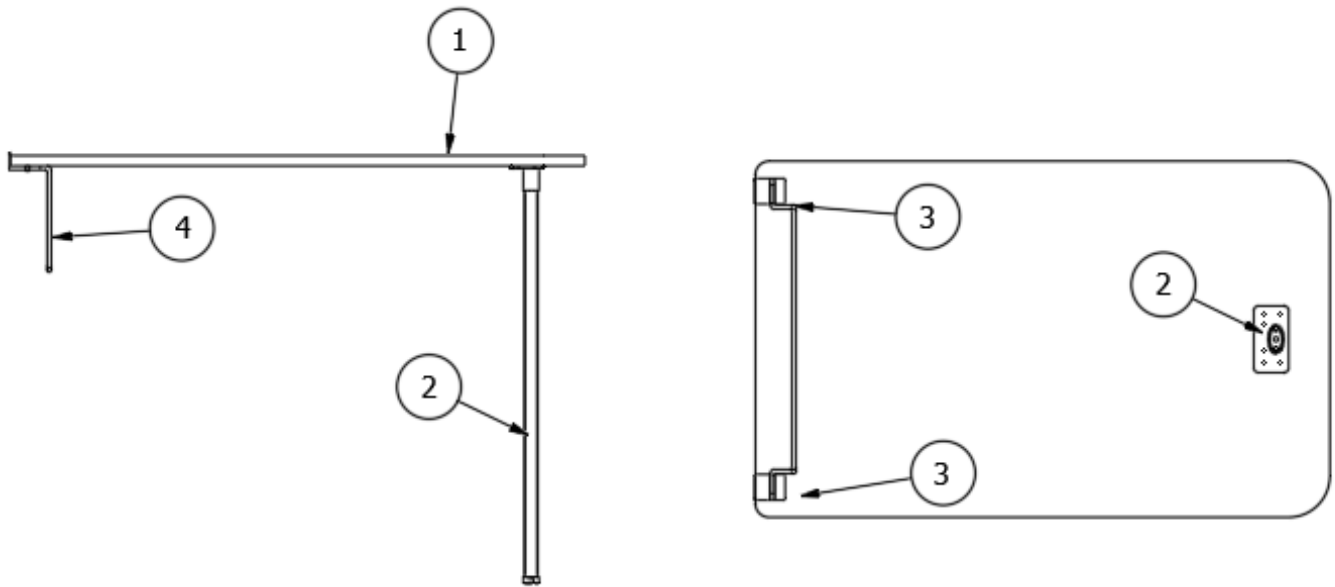

FURNITURE, GALLEY

Dinette Table, 30RB

969442-01

Dinette Table Assembly, 30RB FC

1. 969442&000118PC
2. 382177
3. 380284-02
4. 380284-03
- 386414-02

Pre laminate, 26.00X42.00
Leg, Folding table
Bracket, Table hinge assembly kit
Table hinge brackets
Edgebanding-15/16" Smokey Skies