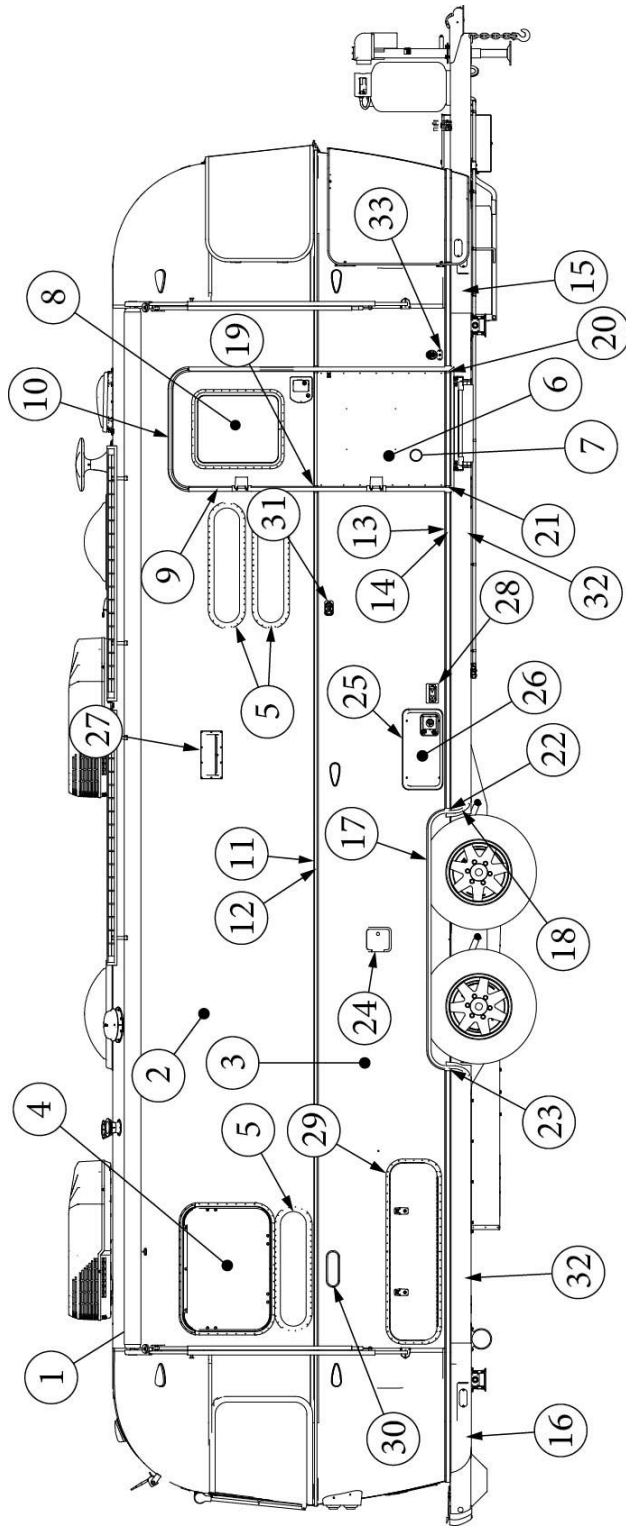

EXTERIOR SHELL

Exterior Components, Curbside, 30RB

Parts Listed on Next Page