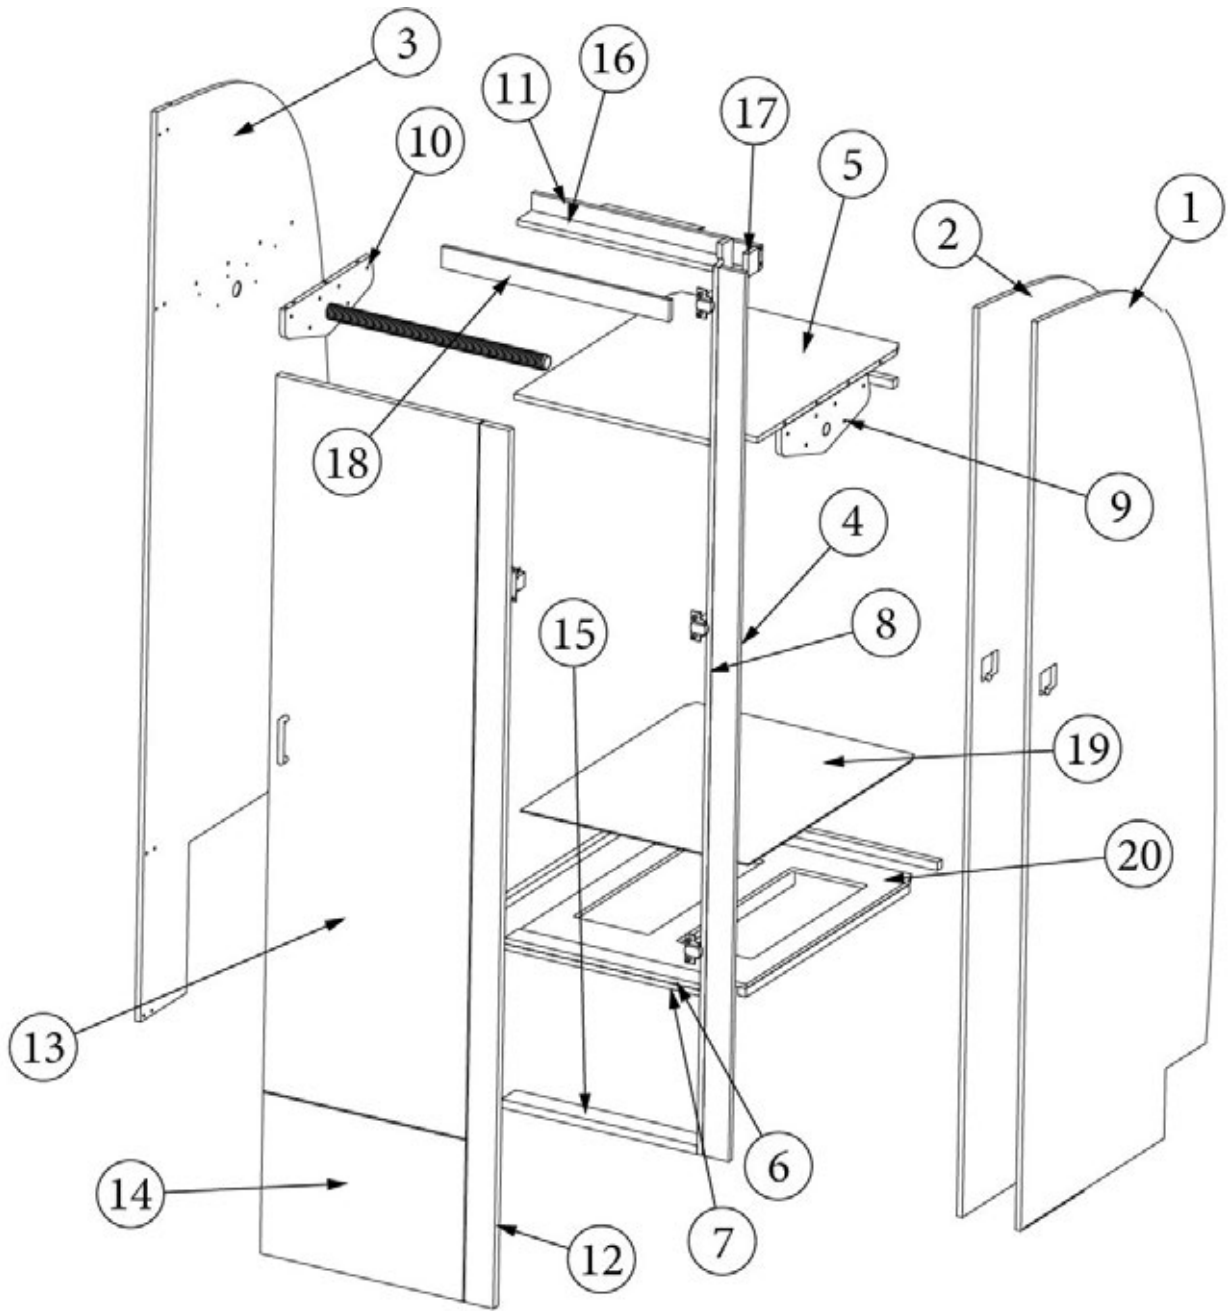

FURNITURE, BEDROOM

Wardrobe, Roadside, 23FB

Parts Listed on Next Page