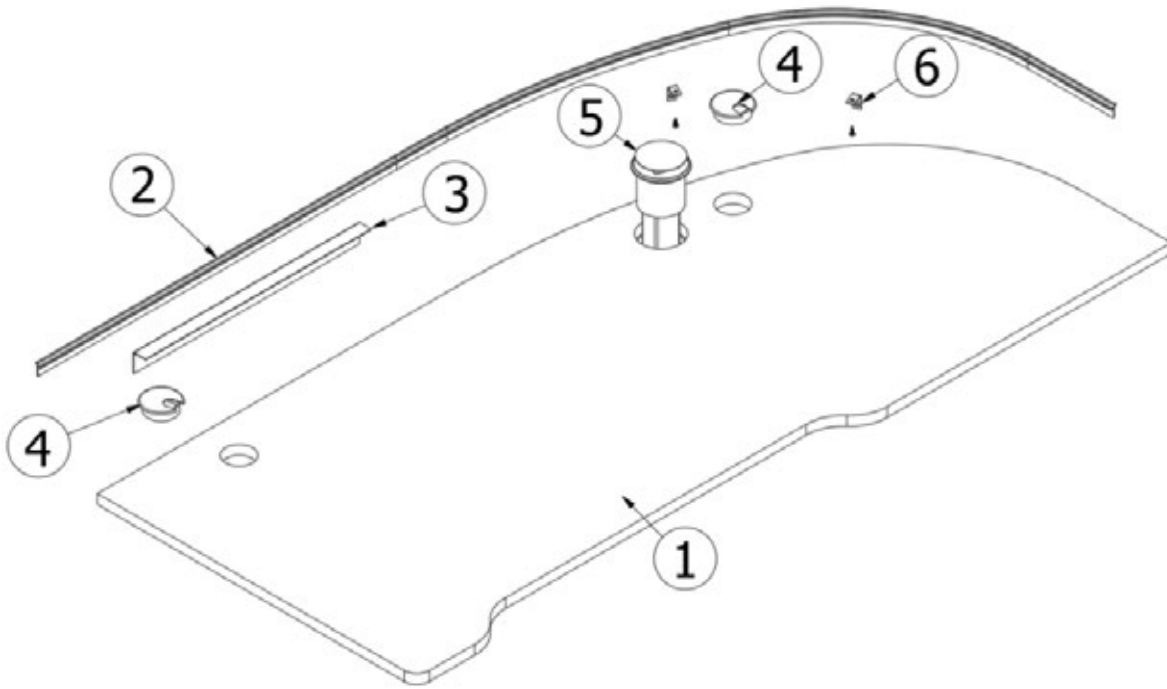

FURNITURE, LOUNGE

Desktop, 30FB Office

969639

Assembly, Desktop

1. 969639&000118PC
2. 201673-03
3. 101134
4. 386450
5. 512986
6. 380041
- 512537-01

Pre laminate, .75 X 60.25 X 25.50"
Cove molding, Ash grey
Angle Alum, 1/8 X 1 X 1-1/2
Grommet, Blk Plastic, 2.125" DIA
Outlet - Pop Up BC
Corner Brace, Stanley, 1"
Raceway-Electrical W/Latch#259