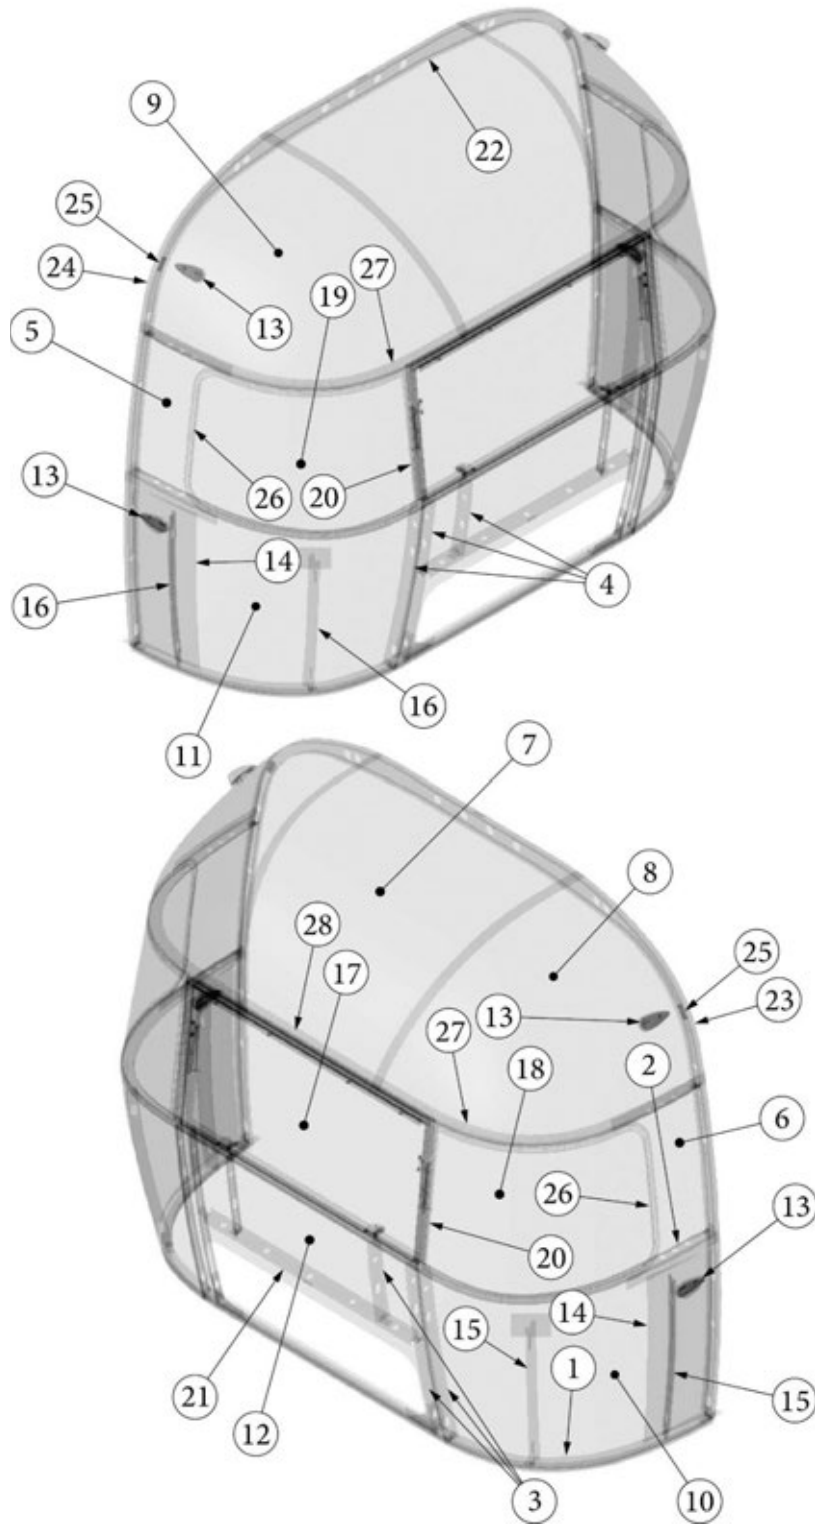

EXTERIOR SHELL

Front End, Twin w/Bunk, 25FB

Parts Listed on Next Page