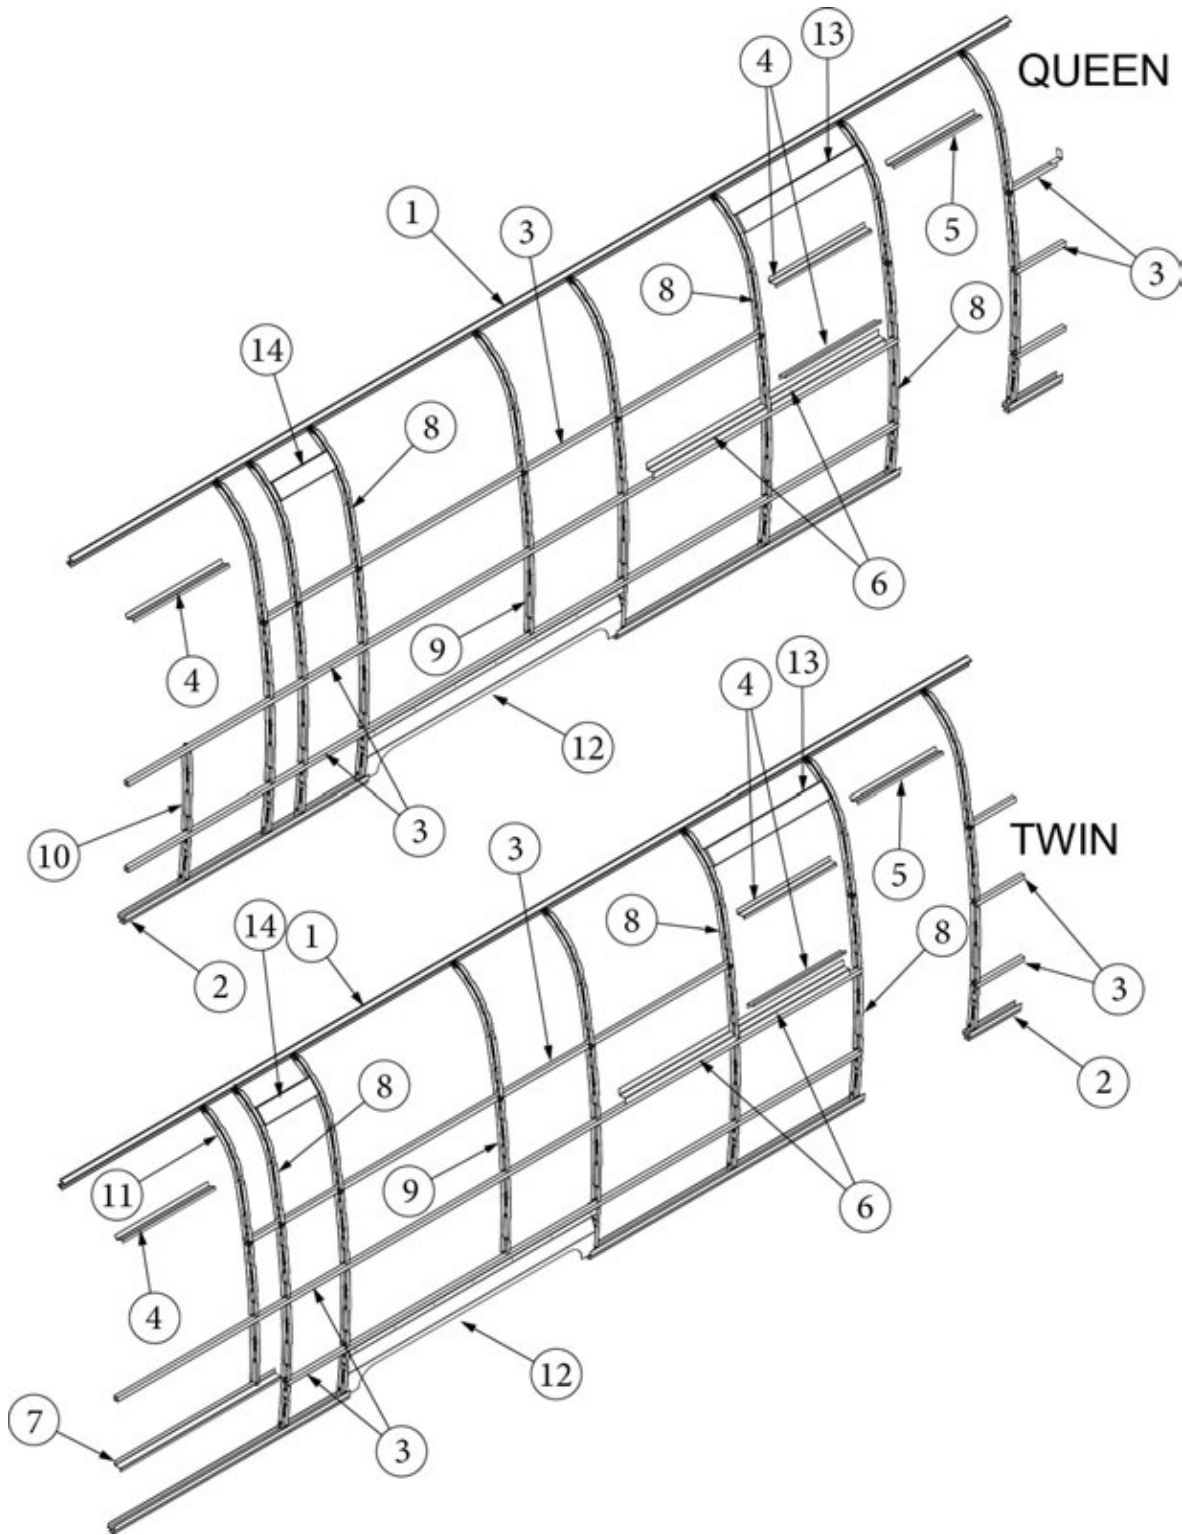

EXTERIOR SHELL

Wall Framing, Curbside, 30RB

Parts Listed on Next Page