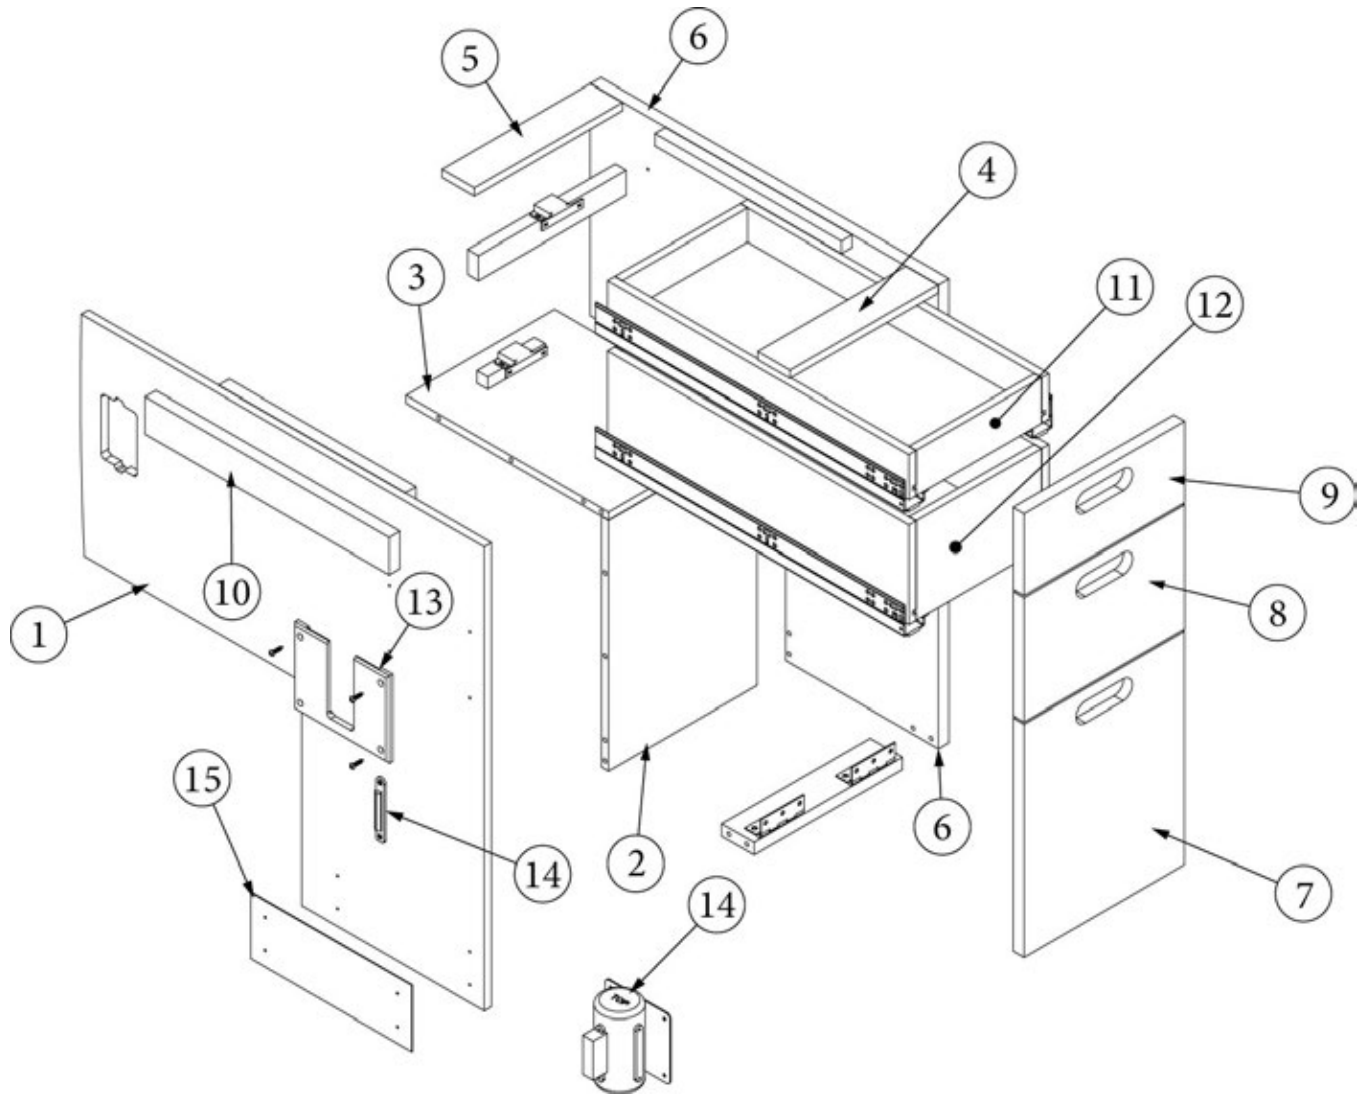

FURNITURE, LOUNGE

File Cabinet, 25FB, 27FB Office

Parts Listed on Next Page