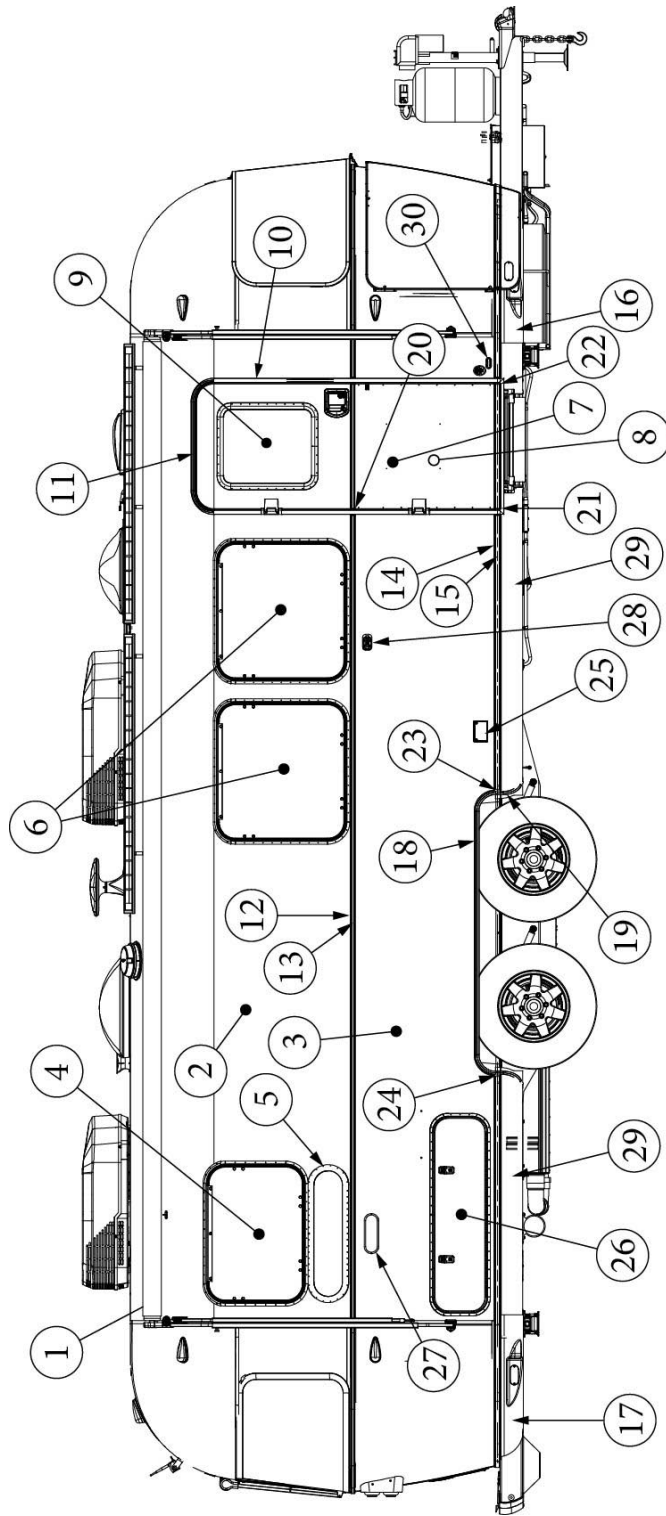

EXTERIOR SHELL

Exterior Components, Curbside, 28RB

Parts Listed on Next Page