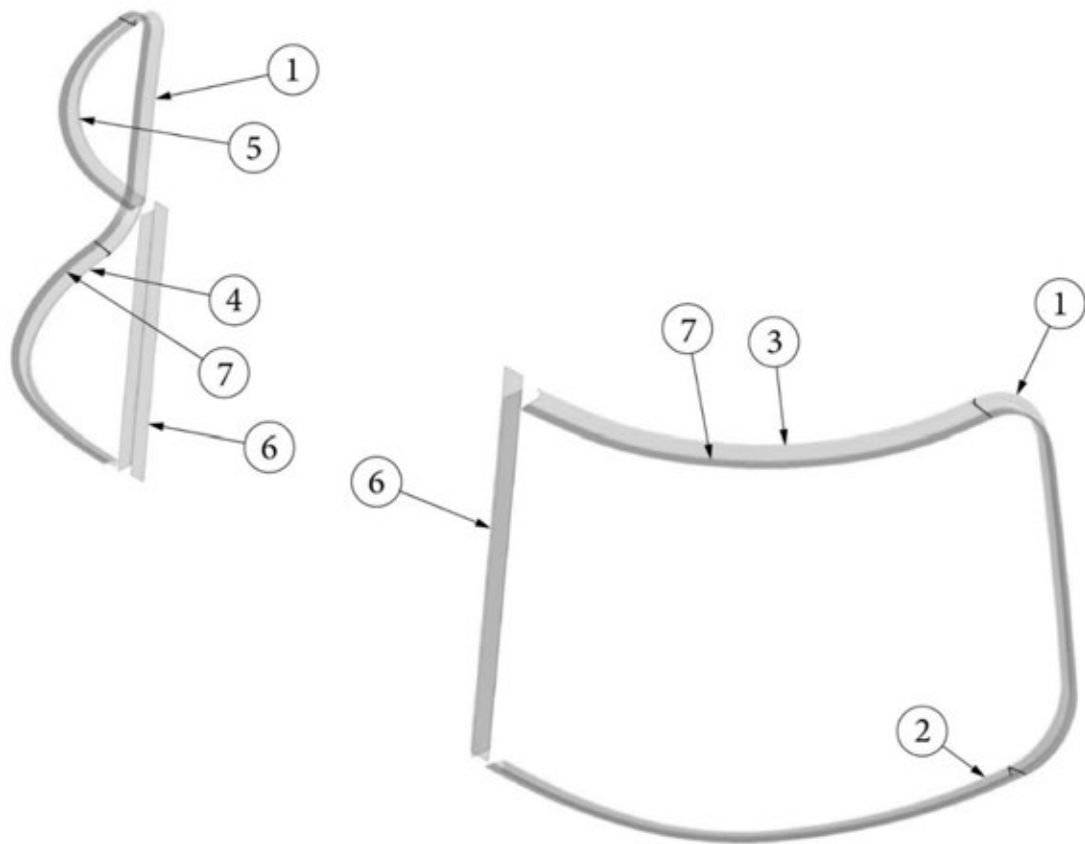

WINDOWS

Panoramic Window Trim

135394
135395

Install, Panoramic Window Trim, CS
Install, Panoramic Window Trim, RS

1. 201578-02
2. 201579-02
3. 201581-05
4. 201580-02
5. 201581-06
6. 110900
7. 203225-01

End cap, Trim ring, Aluminum
Trim ring, Lower, Aluminum
Trim ring, Upper, Aluminum
Trim ring, Lower, Aluminum
Trim ring, Upper, Aluminum
Trim formed, Aluminum.
Trim Lok, Gray, .75" #1375-1/8, G-7