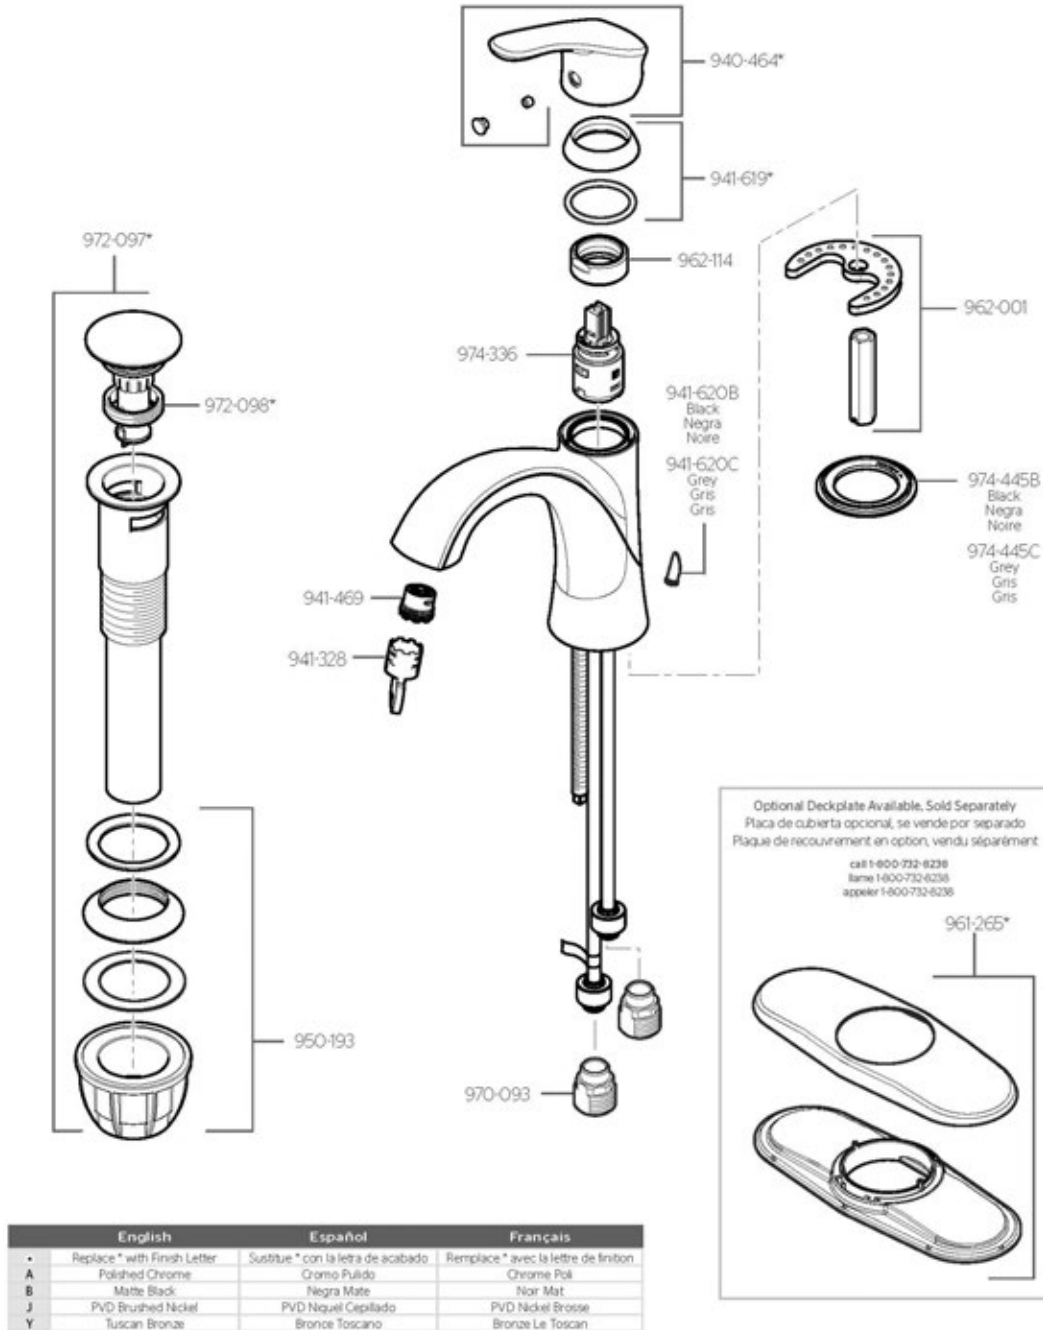

PLUMBING, FRESH WATER SYSTEM

Faucet, Lavatory

602871

Faucet, Lavy, Single-Handle, Pfister Weller LG42-WR0K

LG42-WR0 • Parts Explosion • Despiece de Piezas • Vue Éclatée des Pièces

Parts Listed in Drawing are Pfister Part Numbers