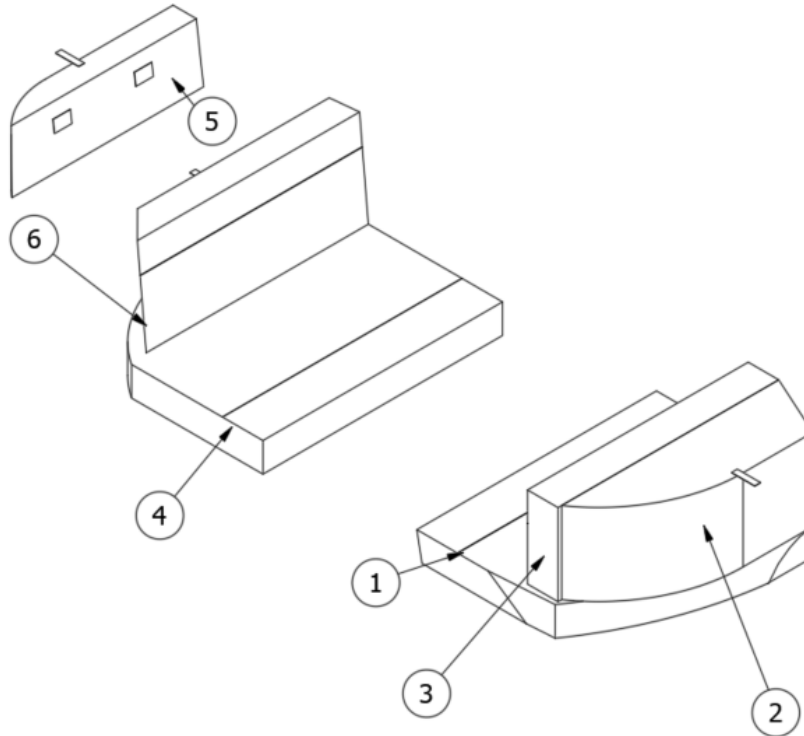

UPHOLSTERY

Dinette Cushions, 25FB, 27FB

704909-SM
704909CC

Cushion Kit, Dinette, Seattle Mist
Cushion Kit, Dinette, Carolina Clay

1. 704909-SM-01 704909CC-01	Dinette Seat, CS, Seattle Mist Dinette Seat, CS, Carolina Clay
2. 704909-SM-02 704909CC-02	Dinette Filler, CS, Seattle Mist Dinette Filler, CS, Carolina Clay
3. 704909-SM-03 704909CC-03	Dinette Back, CS, Seattle Mist Dinette Back, CS, Carolina Clay
4. 704909-SM-04 704909CC-04	Dinette Seat, RS, Seattle Mist Dinette Seat, RS, Carolina Clay
5. 704909-SM-05 704909-CC-05	Back Filler, Forward, RS, Seattle Mist Back Filler, Forward, RS, Carolina Clay
6. 704909-SM-06 704909CC-06	Dinette Back, RS, Seattle Mist Dinette Back, RS, Carolina Clay