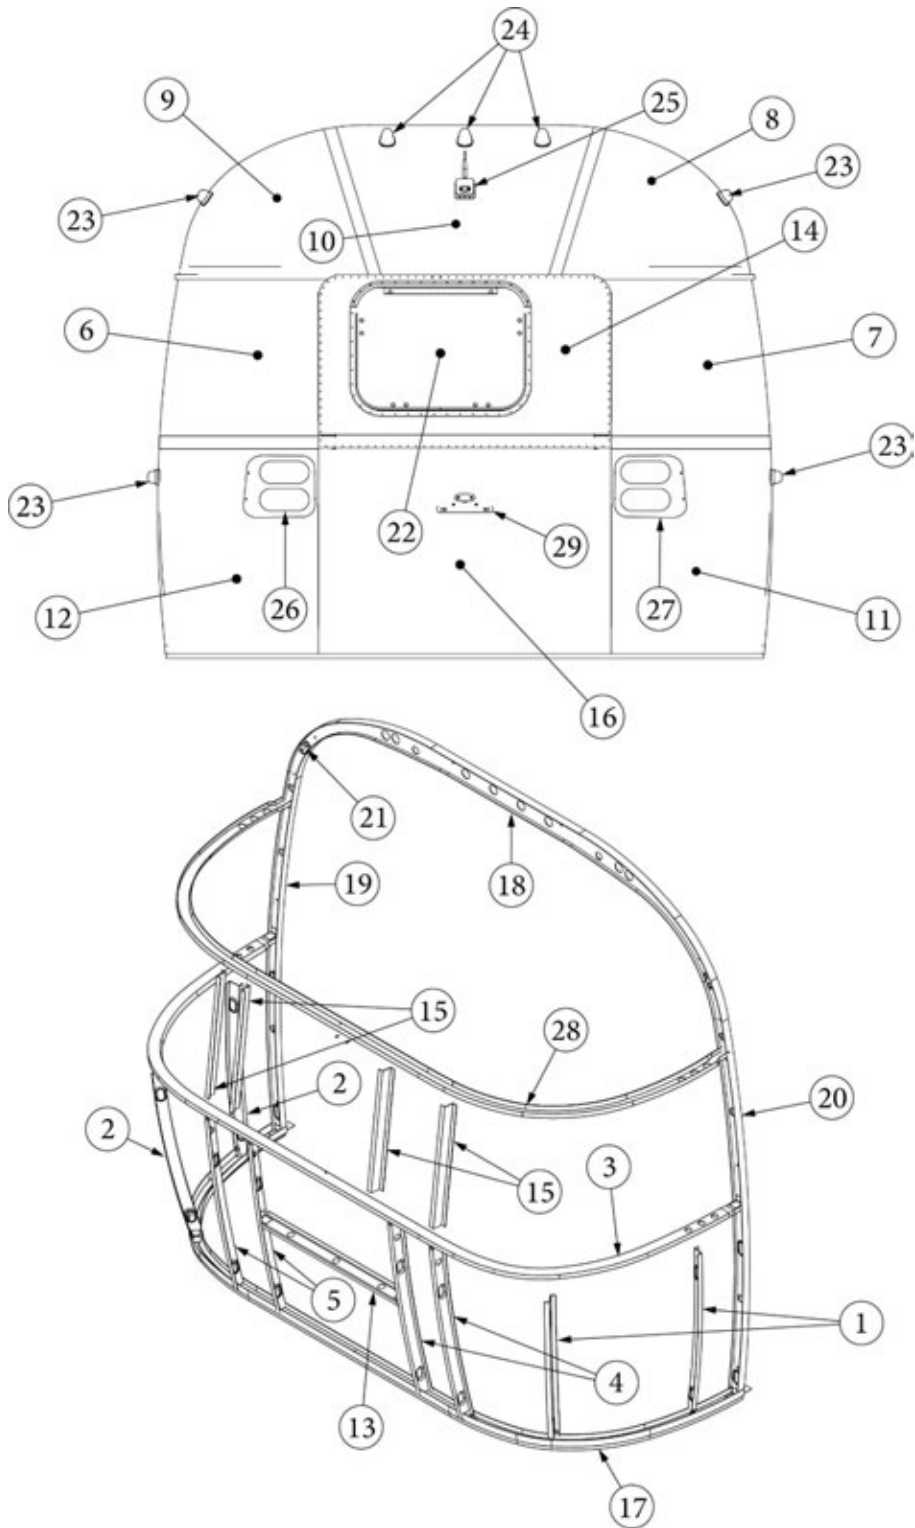

EXTERIOR SHELL

Aft End, 23FB

Parts Listed on Next Page