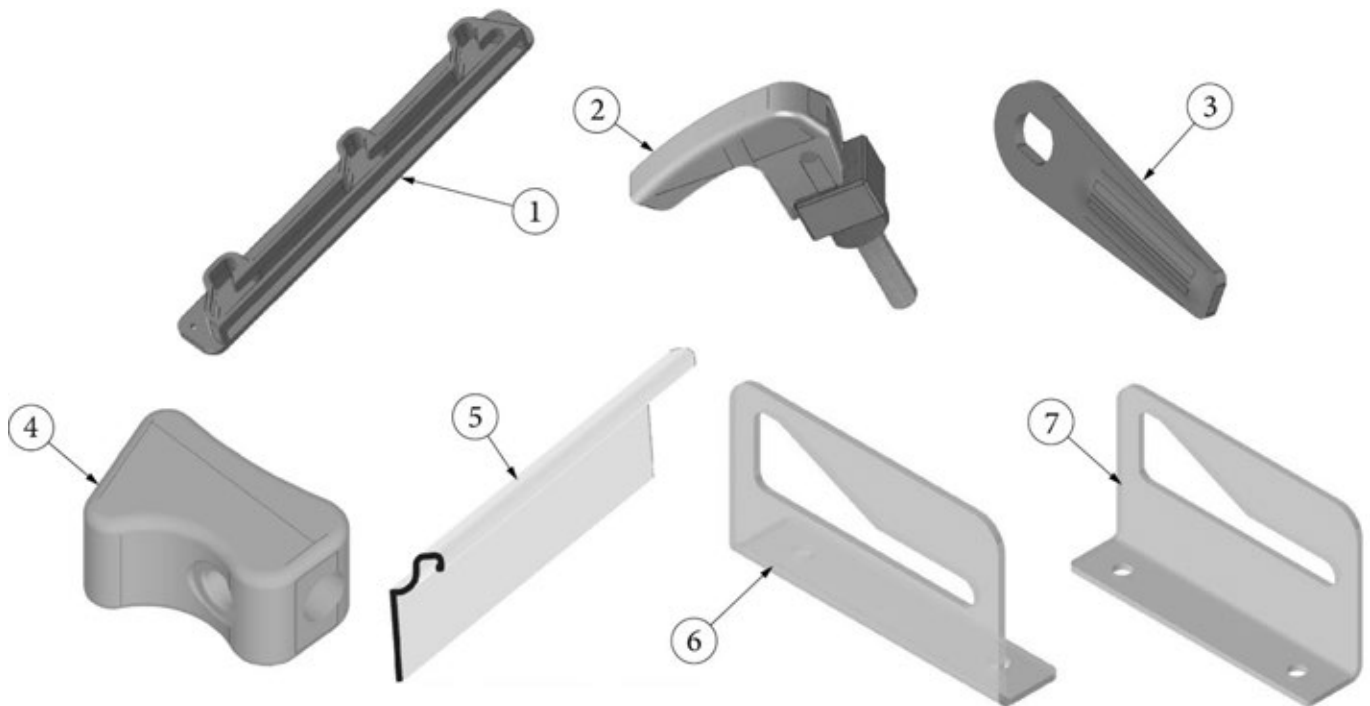

HARDWARE

Window Hardware

1. 382360	Window guide, RH
382359	Window guide, LH
2. 382367-01	Lower window latch, Chrome
382367-02	Lower window latch w/Red handle
3. 115776	Lock paw, Window latch assembly
4. 380230-03	Knob, Window arm, Silver
380230-04	Knob, Window arm, Red
382116-03	Cap-Screw, Rubber, 5/32 X .5"
5. 114476	Hinge, Window, 110"
6. 114479-01	Bracket, Window closer, RH
114479-02	Bracket, Window closer, LH