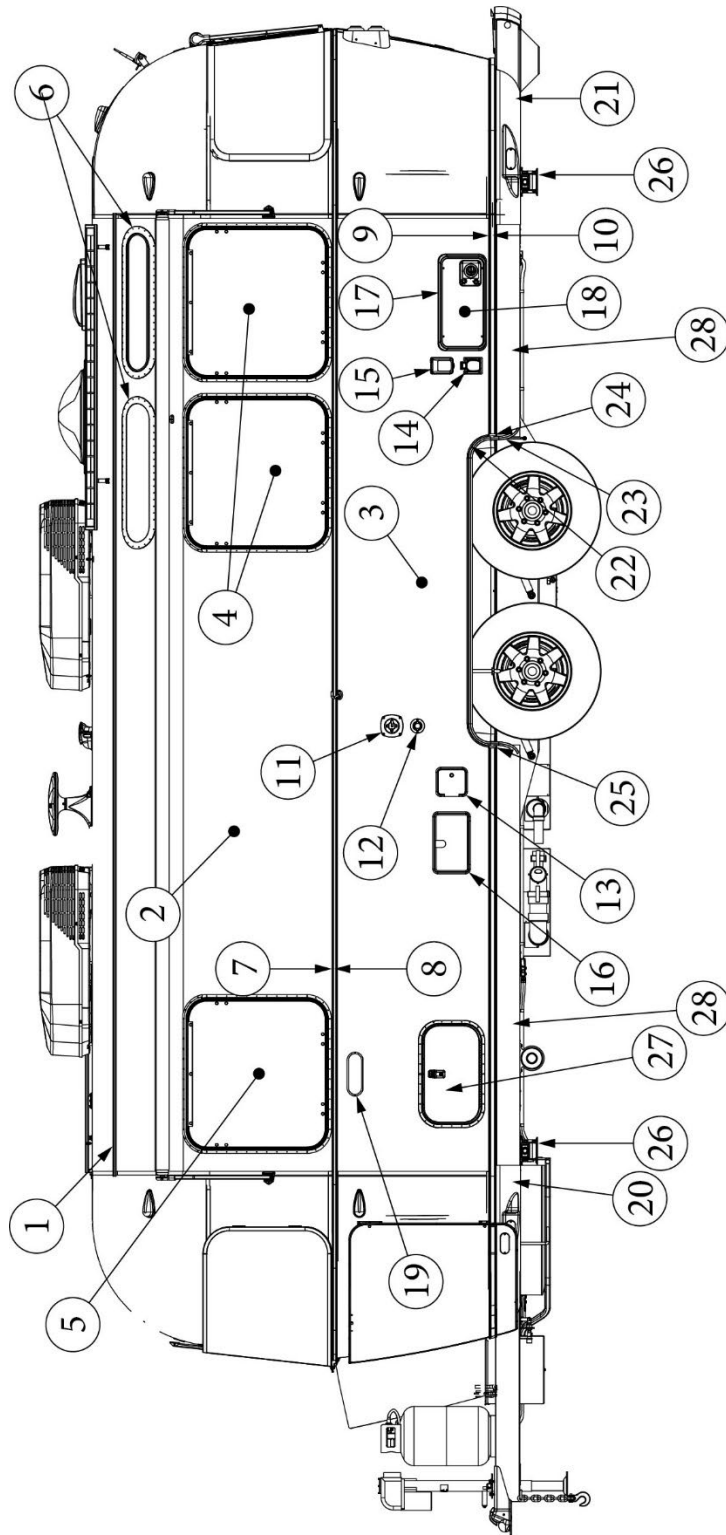

EXTERIOR SHELL

Exterior Components, Roadside, 25FB

Parts Listed on Next Page