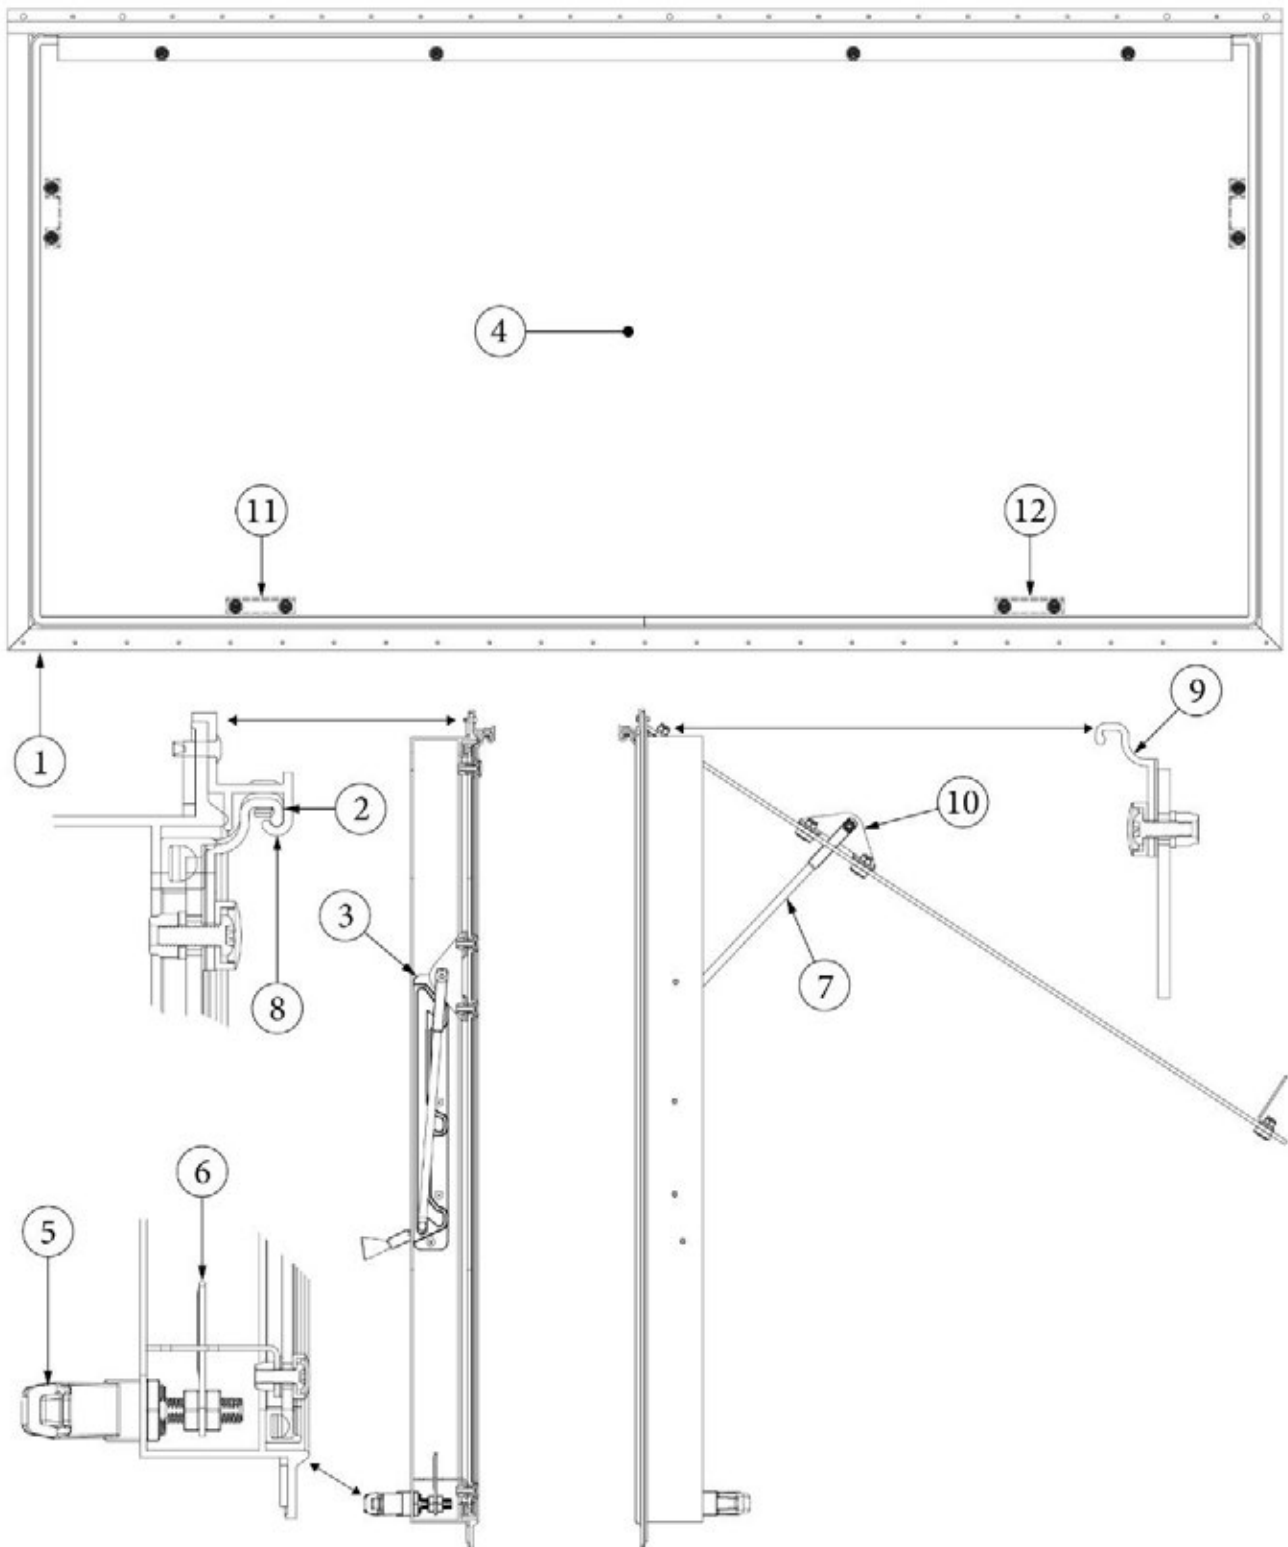

WINDOWS

Windows, Front/Rear, and Rear Hatch Option

Parts Listed on Next Page