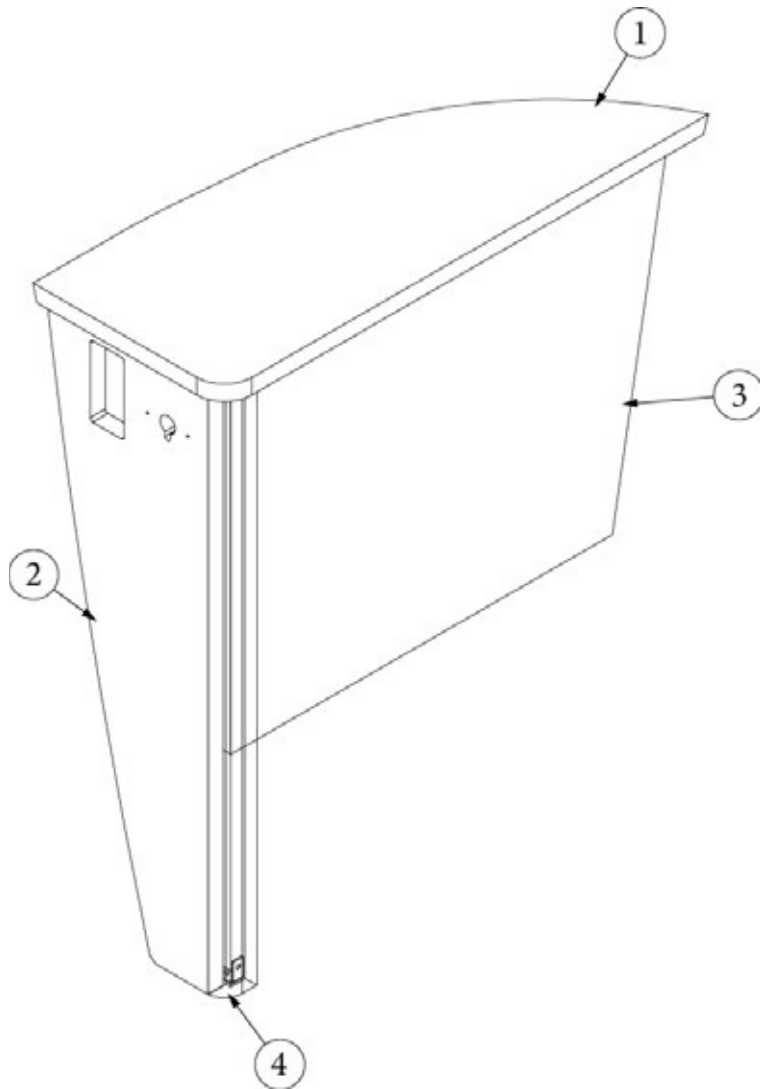

FURNITURE, BEDROOM

Nightstand, 23FB, 25FB

969751-01

Nightstand

1. 969751&000118JC
2. 969751&000218BC
3. 969751&000312BC
- 801706-1003
- 380041
- 386421-02
- 201673-03

Pre laminate, .75 X 24 X 9.5"
Pre laminate, .75 X 8 X 26"
Pre laminate, .50 X 21.75 X 16"
Corner Trim, 90 Deg, 1", Radius, Waxed Maple
Brace. 1", Stanley. Corner
Edgebanding, 15/16", Smokey Skies
Cove Molding, Ash Grey