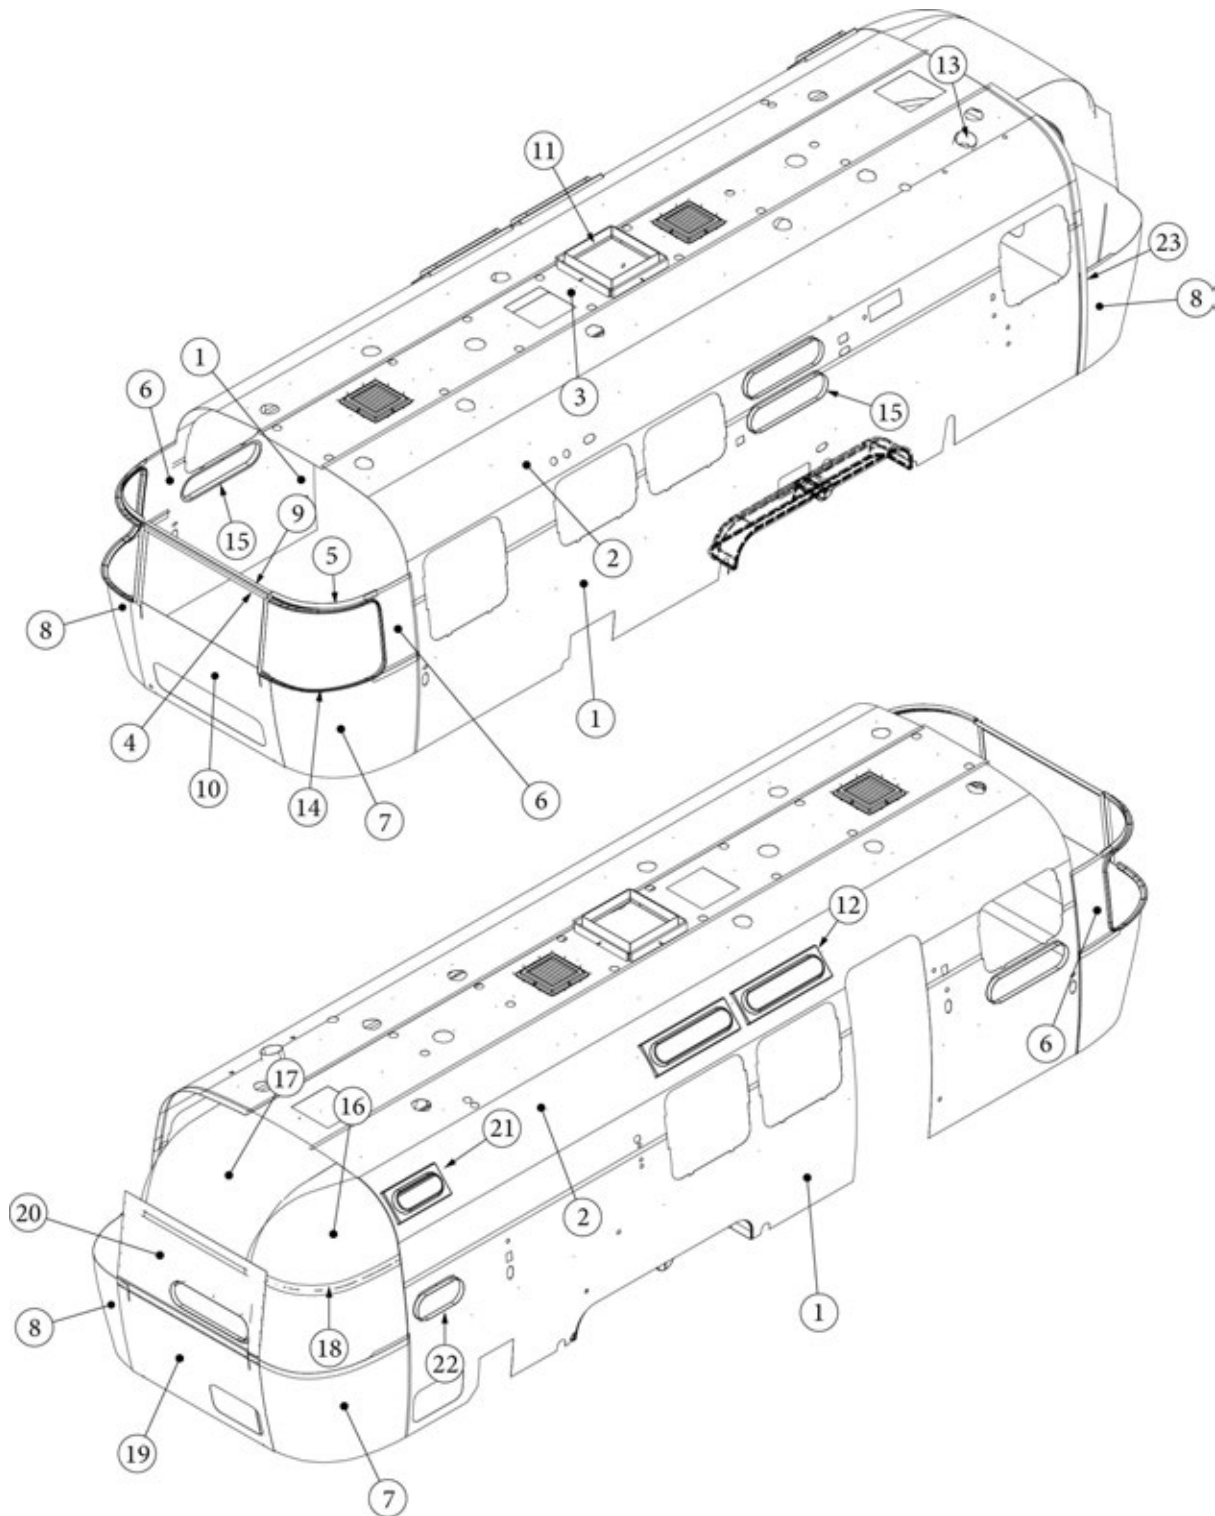

INTERIOR SHELL

Interior Skin, Queen, 30FB Bunk

Parts Listed on Next Page