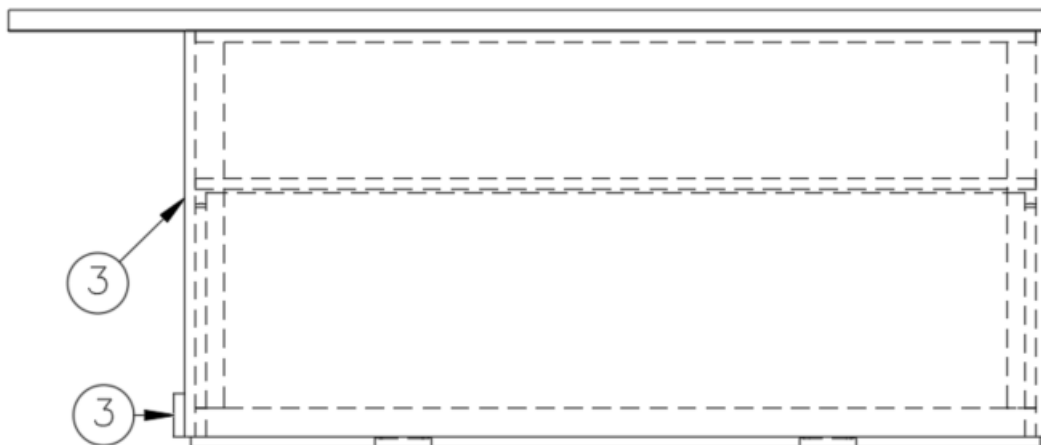

FURNITURE, LOUNGE

Sofa, 28RB, 30RB

966970

Sofa

1. 966971
2. 966970&000212CE
3. 801351
4. 966970&000618BC
  386439
  381607-11
  381228-02
  114809
  382057
  382057-04

- Bed assembly
- Pre laminate, 60.00 X 28.25
- Lite Ply-18mm (.75") 4'x 8' (Sold In A 32 Sf Sheet)
- Door-10.25 X 59.13
- Bar Pull-5 3/8" X 3"
- Hinge, Self-close
- Catch, Grabber door (5lb Pull)
- Aluminum angle, 1.5 x 1.5
- Knockdown
- Cap, Knockdown, White