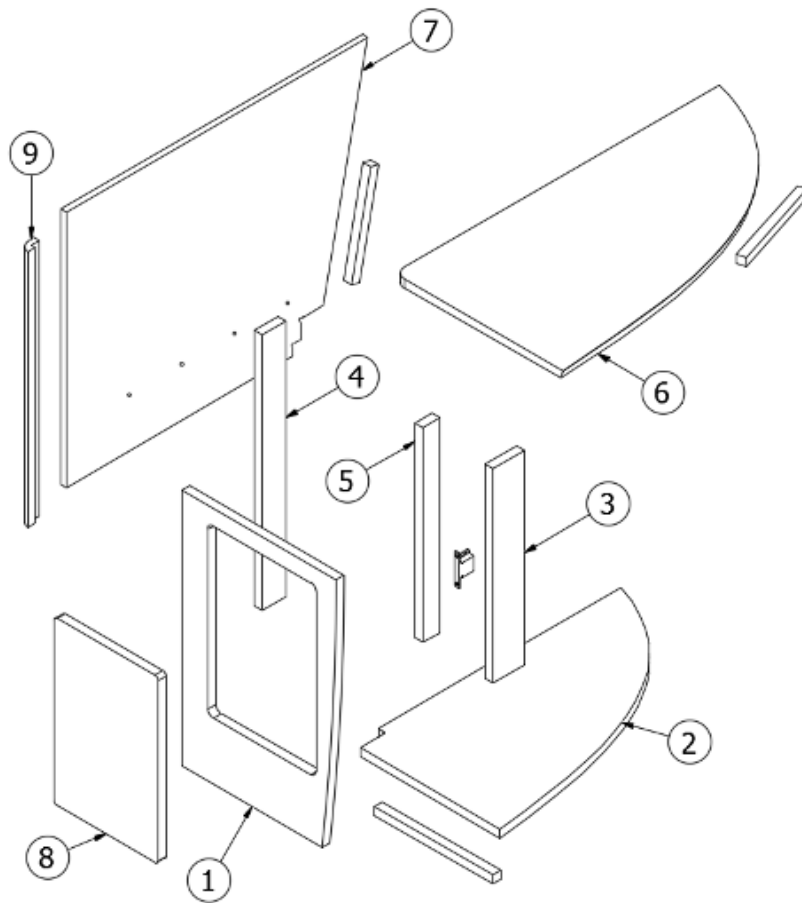

FURNITURE, BEDROOM

Nightstand, CS 27FB, CS 30FB Bunk and Office

966851

CS Nightstand

1. 966851&000118BC	Pre laminate, 14.78 X 22.75
2. 966851&000218CC	Pre laminate, 14.13 X 25.70
3. 966851&000318CC	Pre laminate, 3.00 X 17.75
4. 966851&000418CC	Pre laminate, 2.25 X 22.75
5. 966851&000518CC	Pre laminate, 1.63 X 17.75
6. 966851&000618JC	Pre laminate, 16.09 X 31.06
7. 966851&000712BC	Pre laminate, 28.84 X 22.75
8. 966851&000818BC	Pre laminate, 10.00 X 15.44
9. 801706-1003	Corner Trim 90 Deg 1"Rad Waxed Maple
969252	Closeout, Between Nightstand and Bed
386439	Bar Pull-5 3/8" X 3"
381607-11	Hinge, Self-close
381228-02	Catch, Grabber door, 5LB
201673-03	Cove Molding-Ash Grey
203138-03	Extrusion Plastic 1/2" Wall Beige