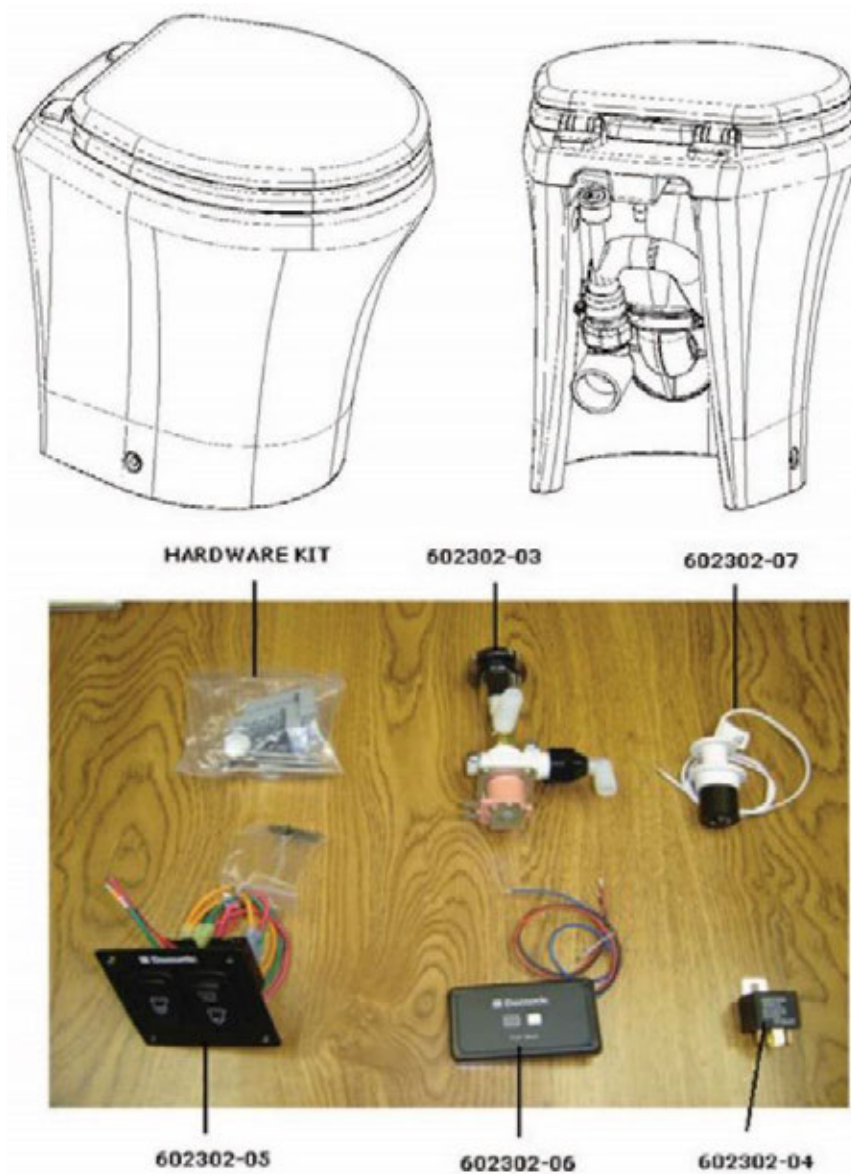

PLUMBING, DRAIN SYSTEM

Toilet, 30FB Bunk and Office

602302

Toilet Kit, Macerator, High, White

602302-01

Toilet, Tall, White, Macerator

602302-02

Wooden seat

602302-03

Remote mount vacuum breaker/water valve assembly

602302-04

Relay w/bracket & 12" wires

602302-05

Pre laminate, 2-switch flush/add water

602302-06

Tank full panel

602302-07

Tank full probe