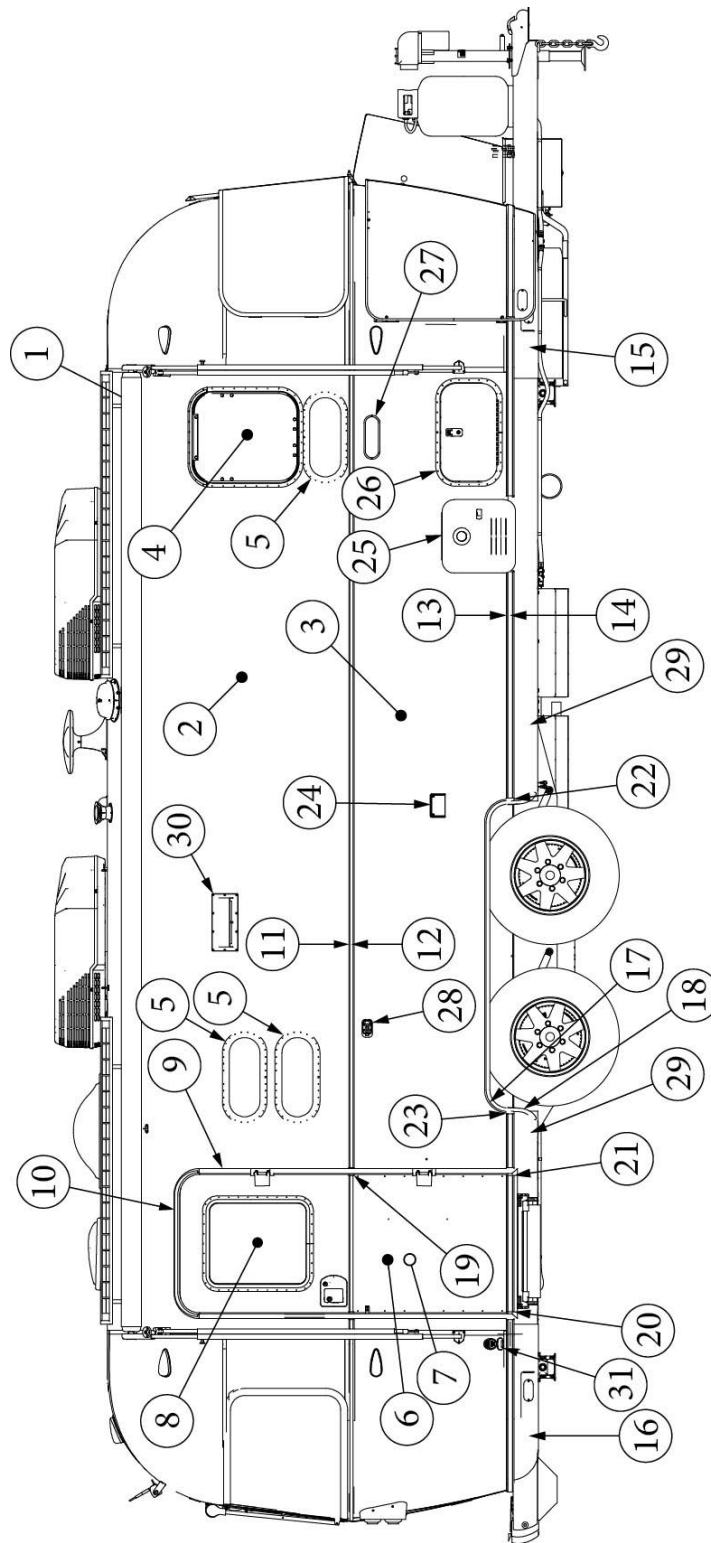

EXTERIOR SHELL

Exterior Components, Curbside, 25FB

Parts Listed on Next Page