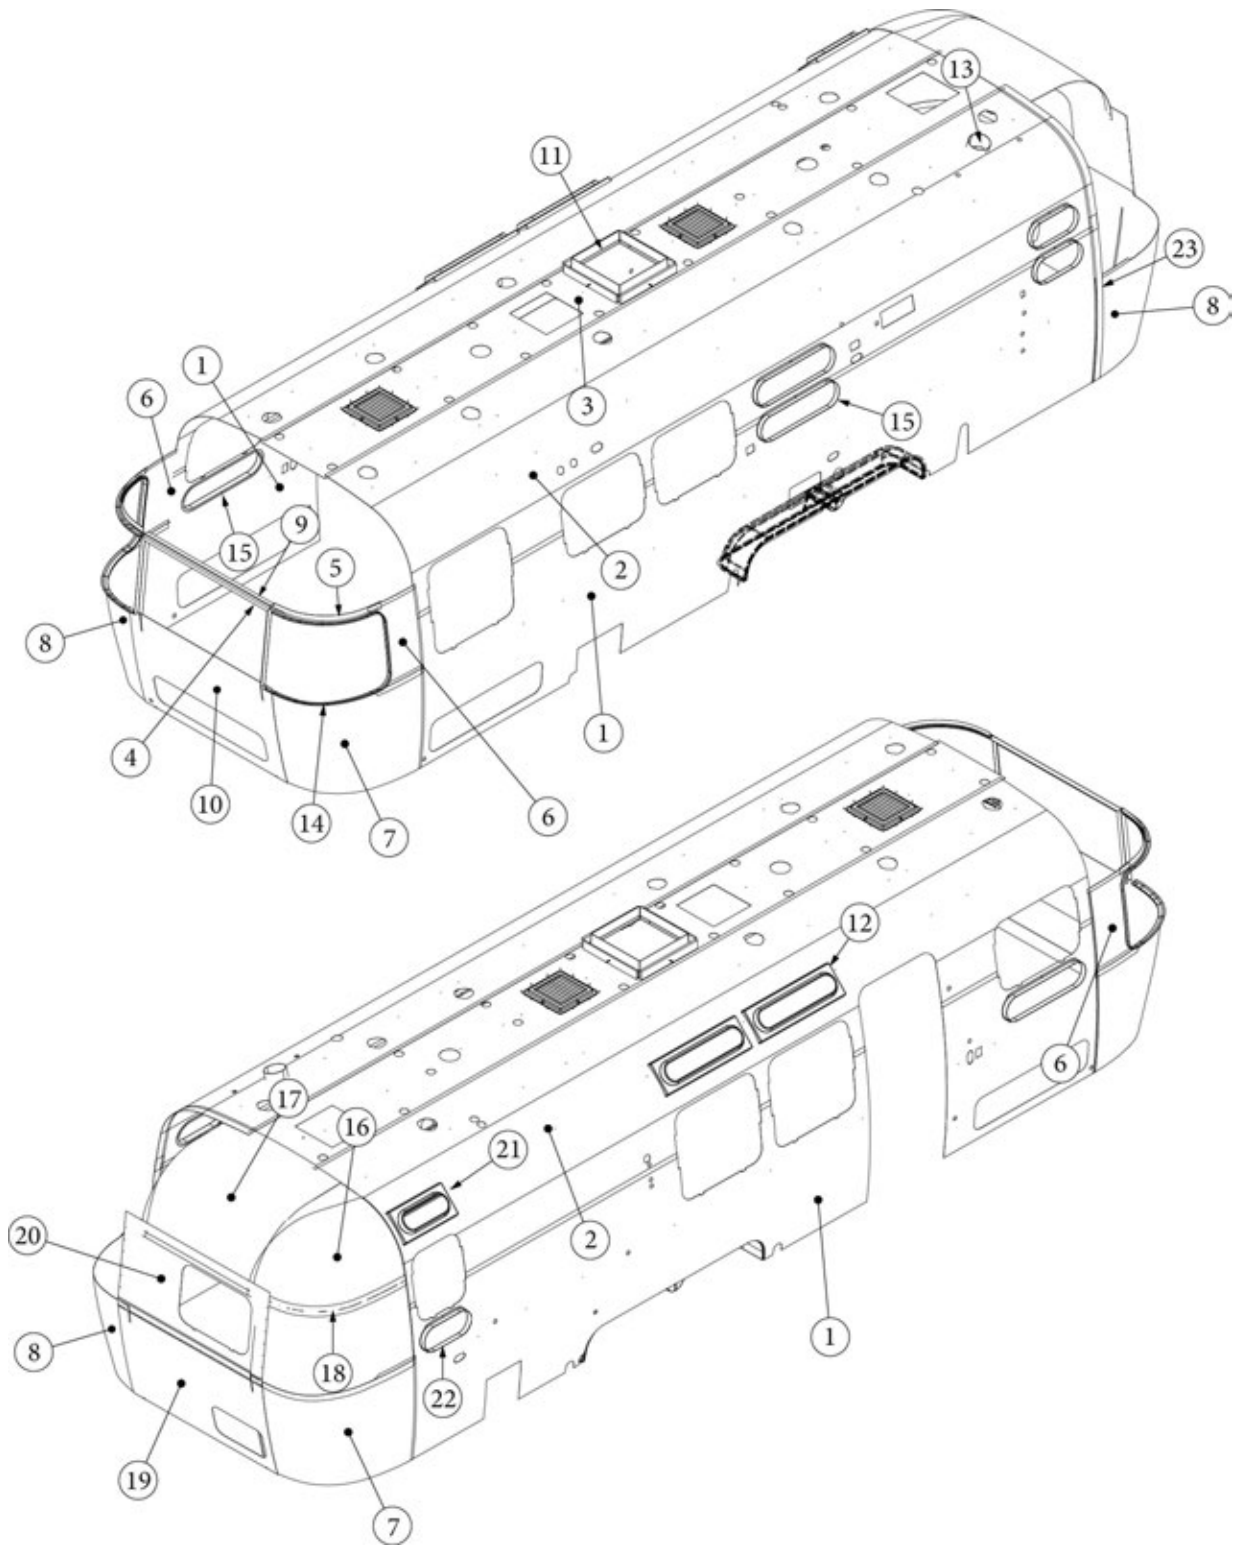

INTERIOR SHELL

Interior Skin, Twin, 30FB Office

Parts Listed on Next Page