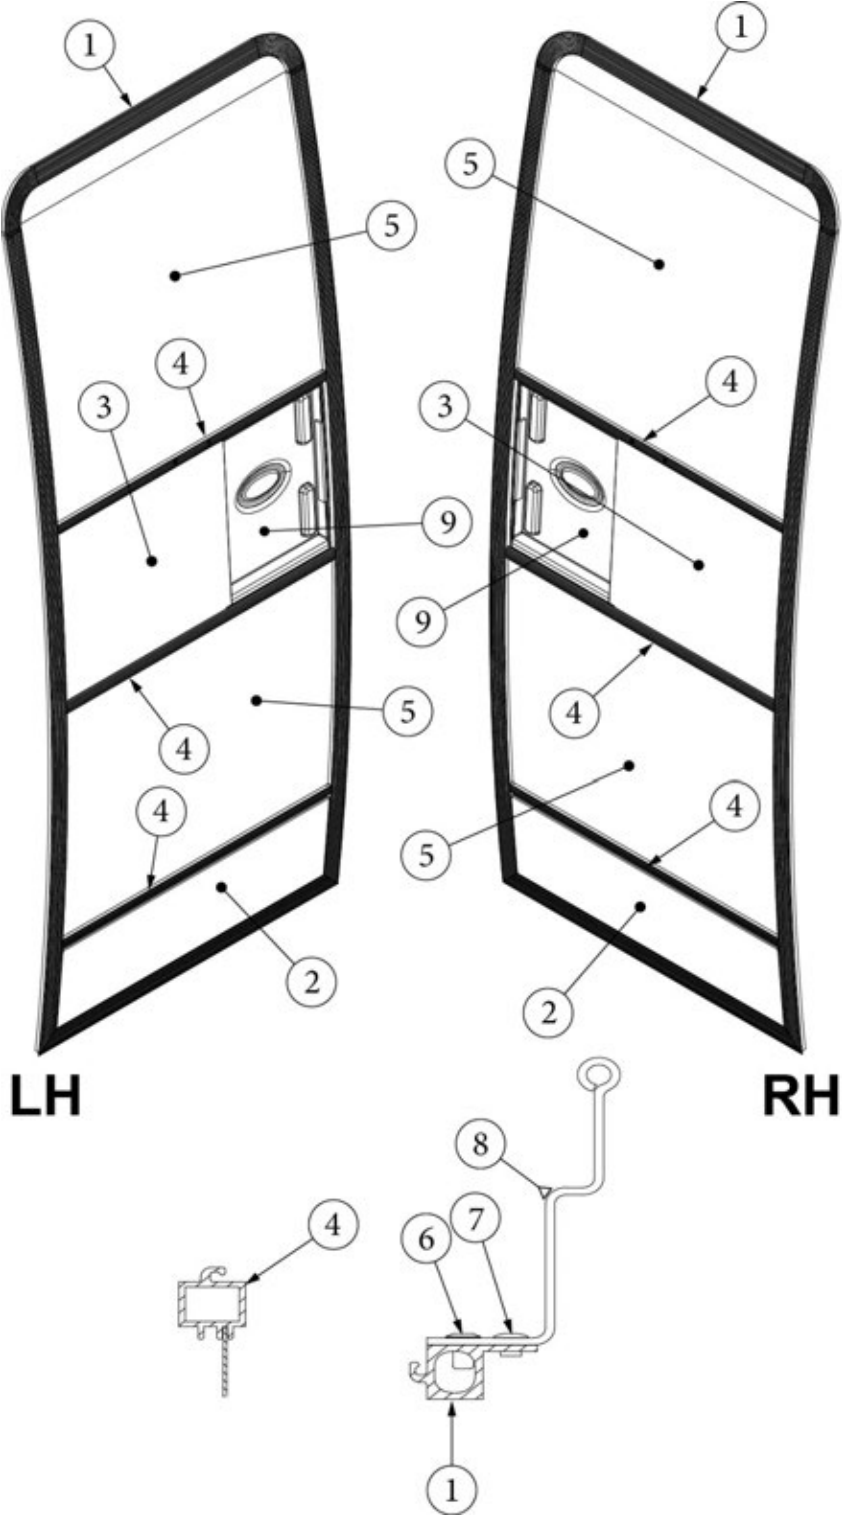

EXTERIOR DOORS

Screen Door, New Style

Parts Listed on Next Page