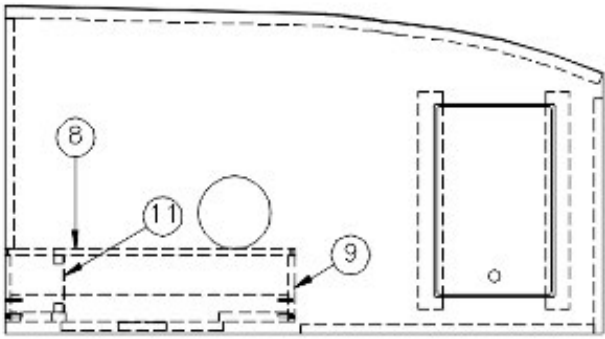

FURNITURE, LOUNGE

Sofa, L-Section, 28RB

Parts Listed on Next Page