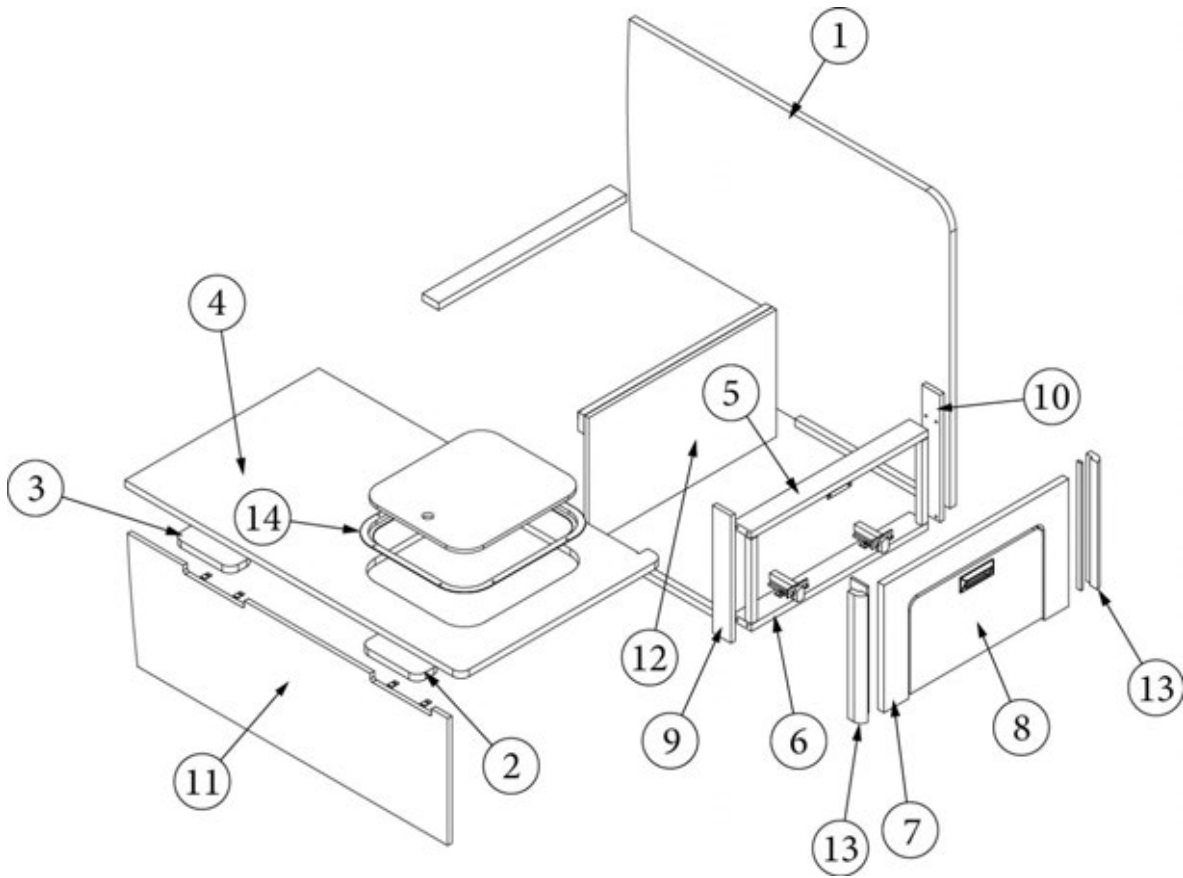

FURNITURE, GALLEY

Dinette Seats, RH, 28RB

Parts Listed on Next Page