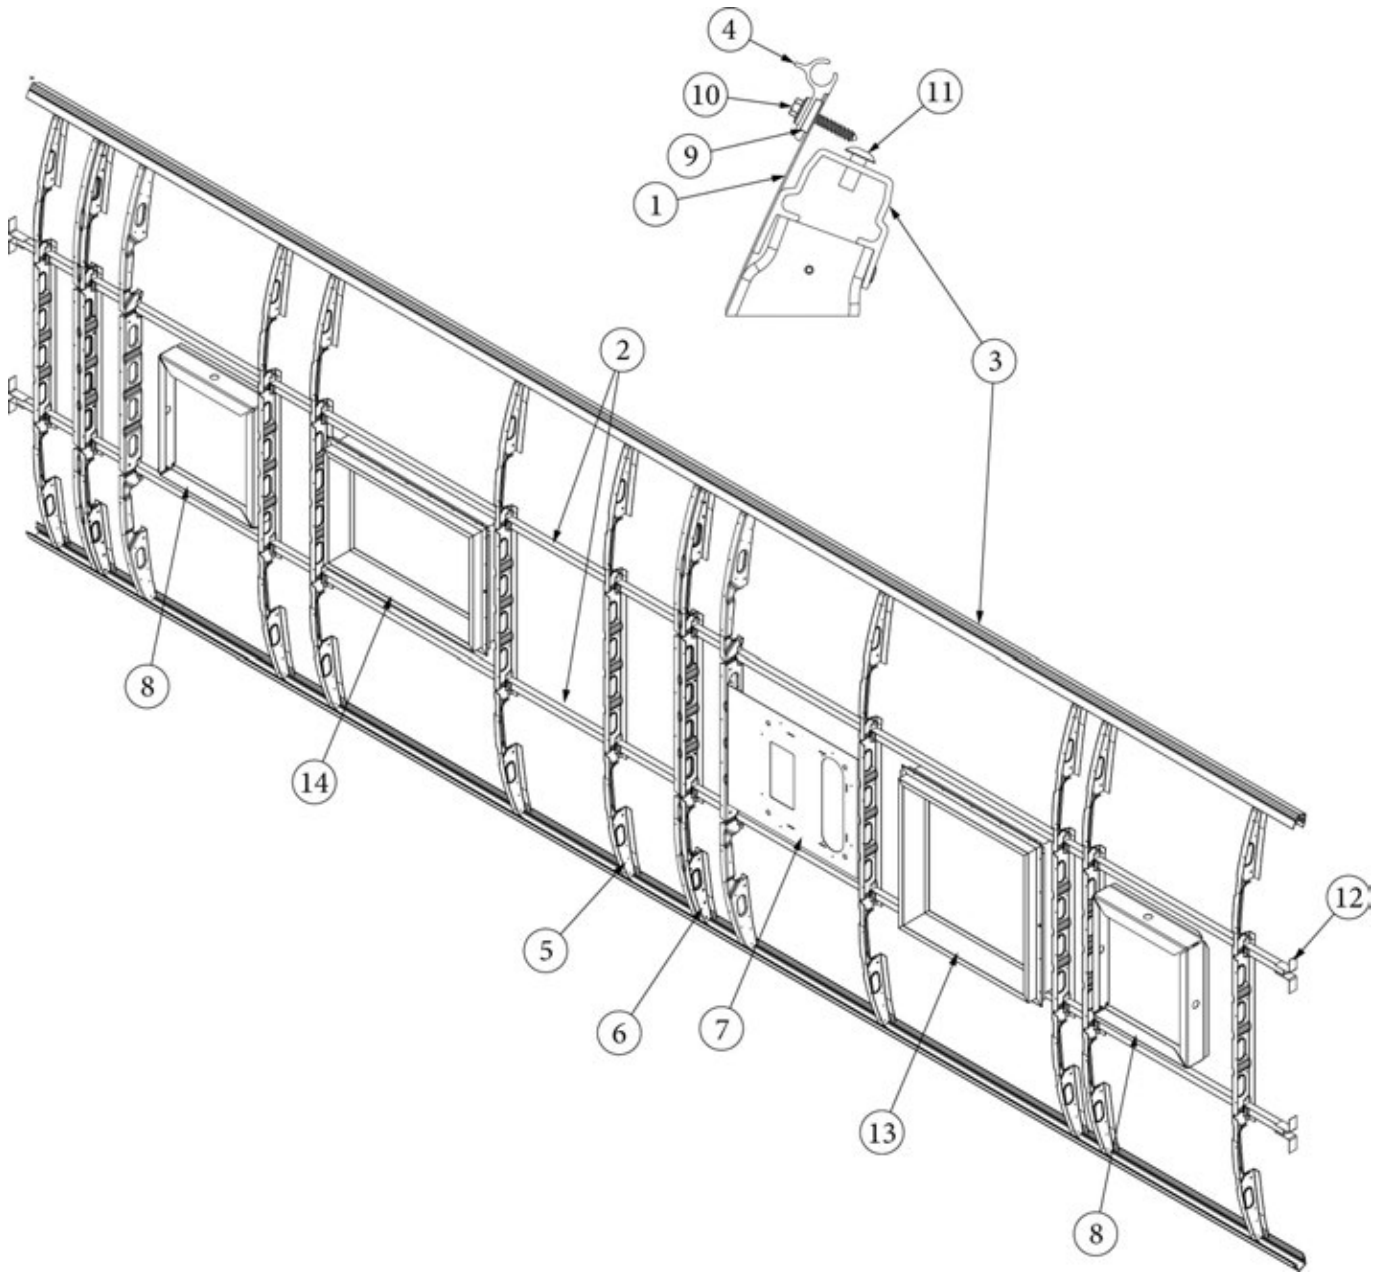

EXTERIOR SHELL

Roof, 1AC Unit, 28RB

Parts Listed on Next Page