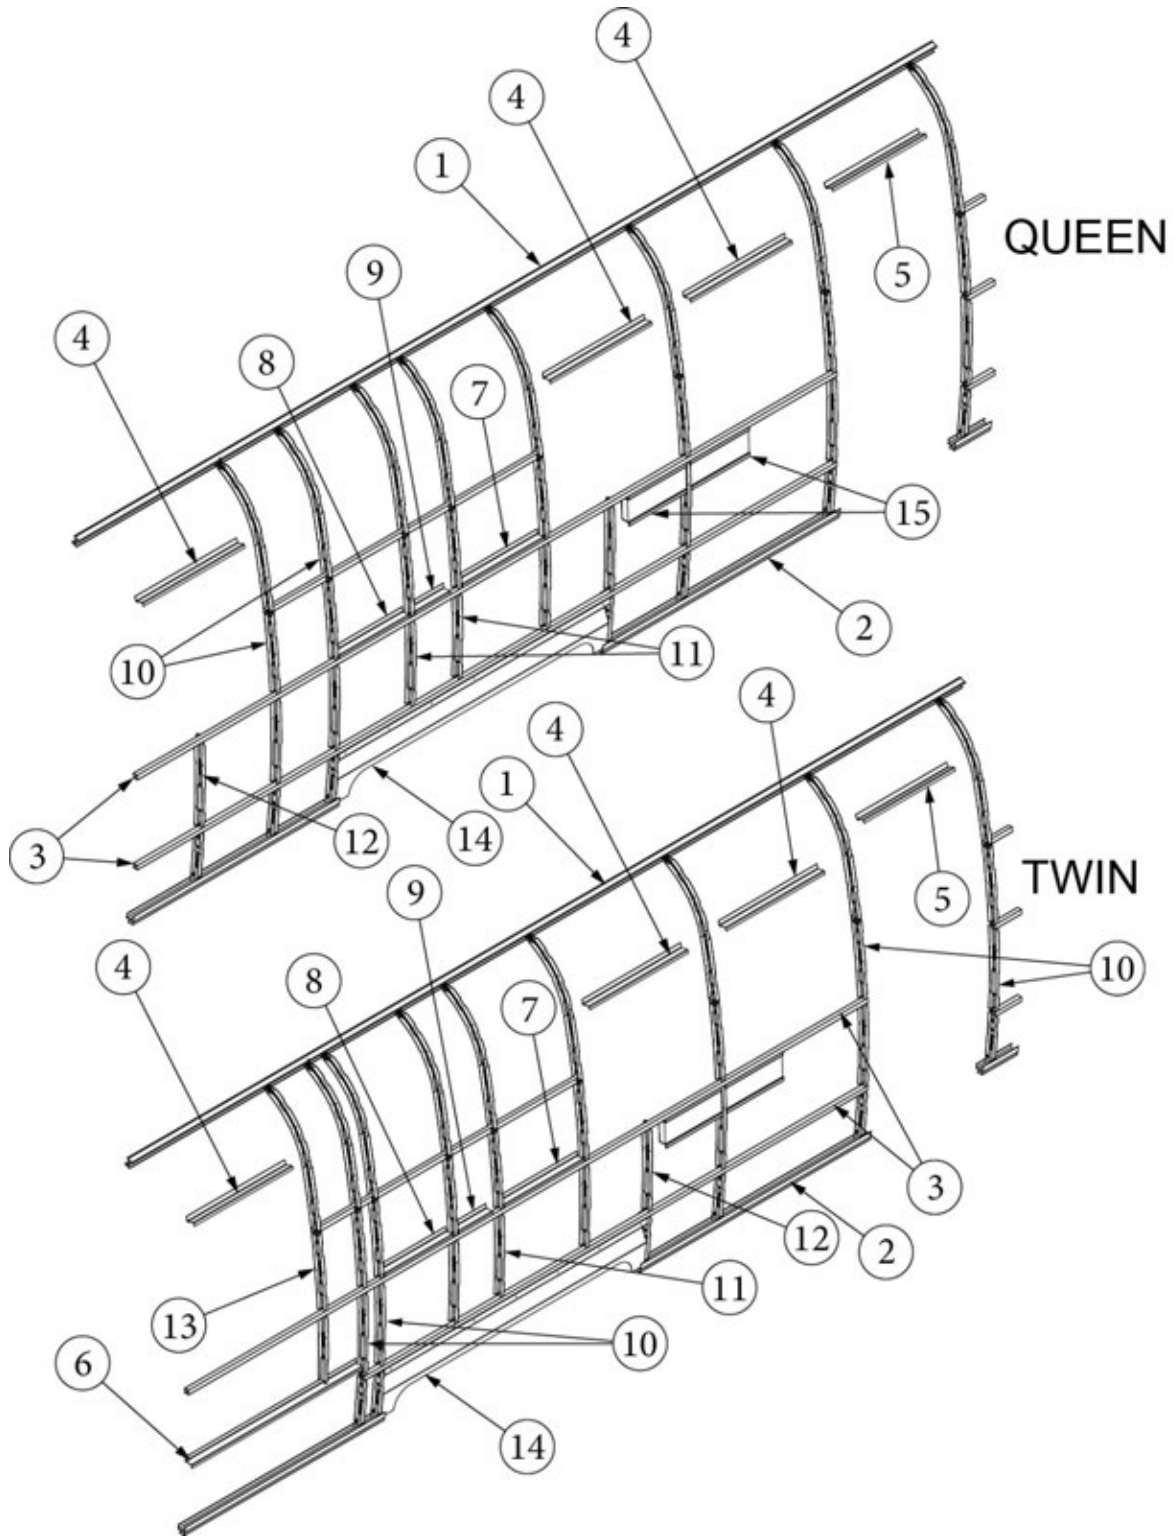

EXTERIOR SHELL

Wall Framing, Curbside, 28RB

Parts Listed on Next Page