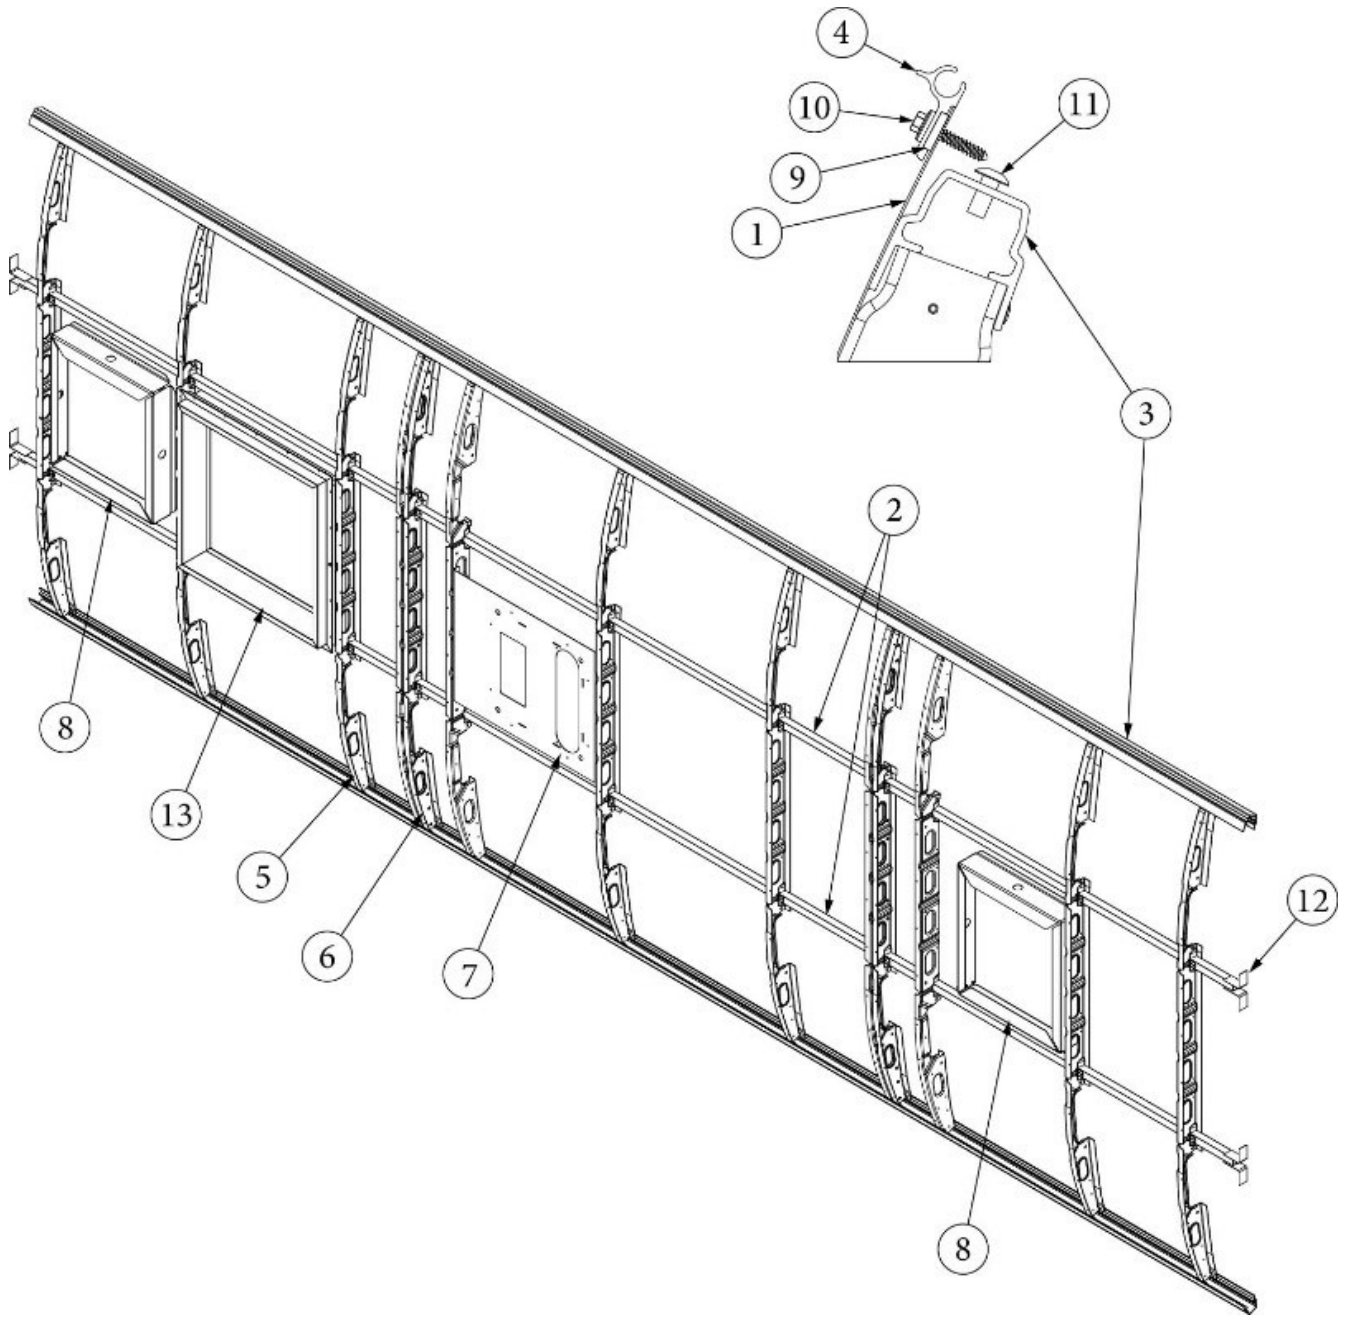

EXTERIOR SHELL

Roof, 1AC Unit, 25FB

Parts Listed on Next Page