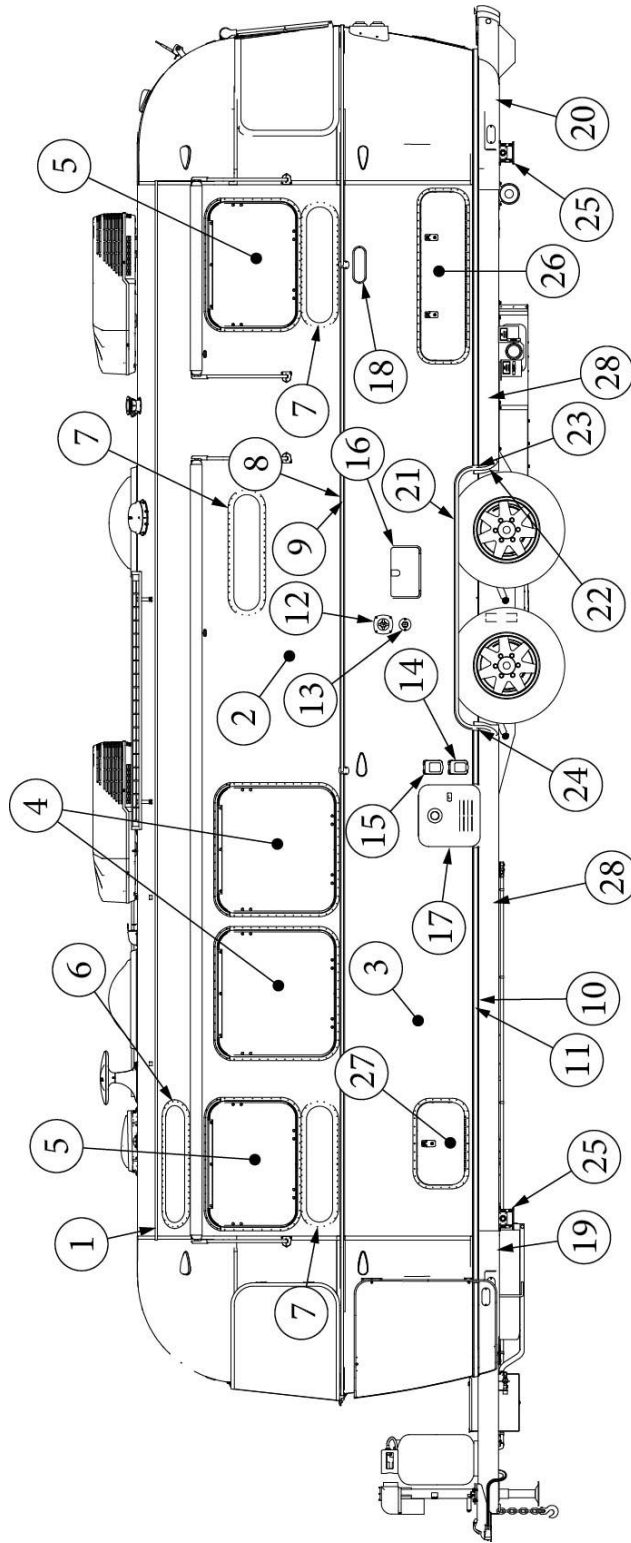

EXTERIOR SHELL

Exterior Components, Roadside, 30RB

Parts Listed on Next Page