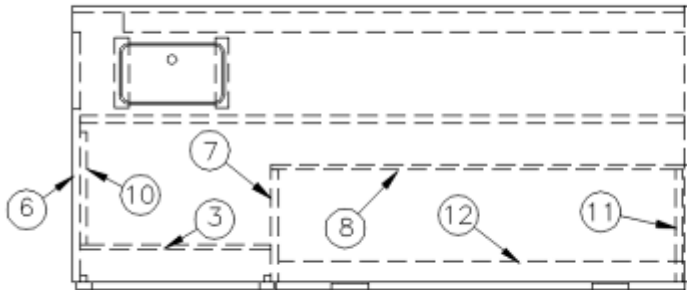

FURNITURE, LOUNGE

Sofa, 25FB, 27FB

966887

Sofa

1. 966888	Sofa Bed Assembly, 27FB
2. 966887&000212CE	Pre laminate, 29.50X66.19
3. 966887&000312BC	Pre laminate, 20.50 X 5.00
4. 966887&000418BC	Pre laminate, 9.88X43.88
5. 966887&000518BC	Pre laminate, 9.88X21.13
6. 966887&000618BC	Pre laminate, 14.13X26.75
7. 966887&000718BC	Pre laminate, 10.13X12.00
8. 966887&000812CC	Pre laminate, 10.13 X 44.19
9. 966887&000918CC	Pre laminate, 14.13X29.50
10. 966887&001018CC	Pre laminate, 2.25X12.00
11. 966887&001118CC	Pre laminate, 2.25X12.00
12. 966887&001518CC	Pre laminate, 2.25X43.44
966887&002512CE	Pre laminate, 10.75 X 6.00
381775	Drawer pull, Flush Satin
381072-01	Hinge, 3 x 2", Open
381228	Catch, Grabber door (10lb Pull)
382057	Knockdown
382057-04	Cap, Knockdown, White
365009	Foam Urethane Insulation 1 X 1 (25' Rolls)
386410-01	Edgebanding-5/8" Waxed Maple
386410-02	Edgebanding-15/16" Waxed Maple