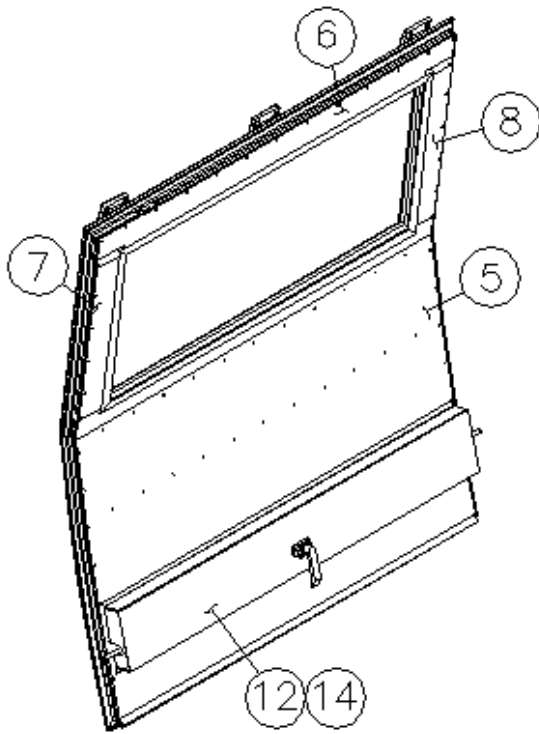

EXTERIOR DOORS

Hatch Door

Parts Listed on Next Page