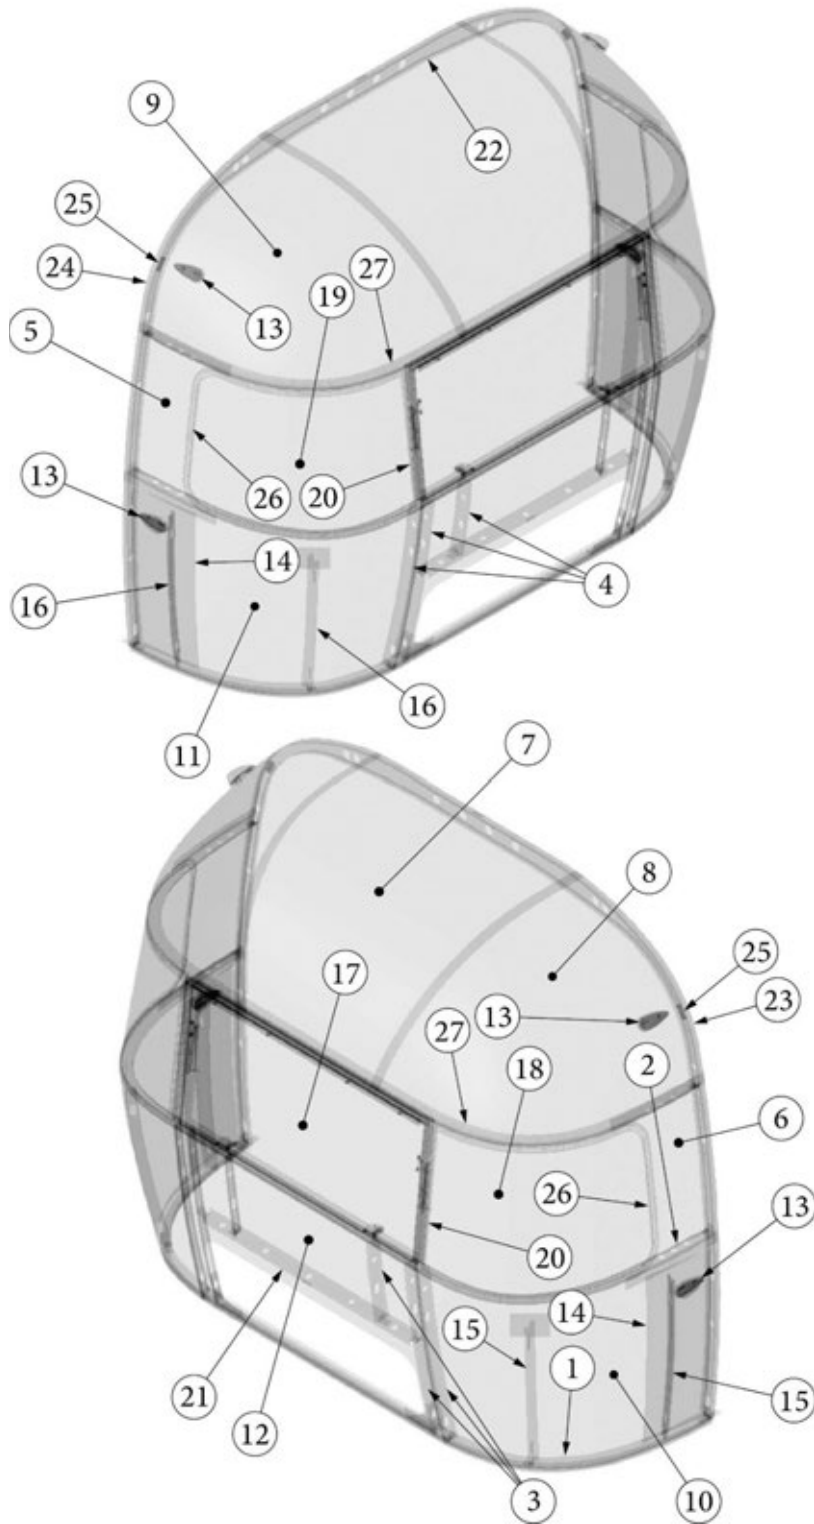

EXTERIOR SHELL

Front End, Twin, 25FB

Parts Listed on Next Page