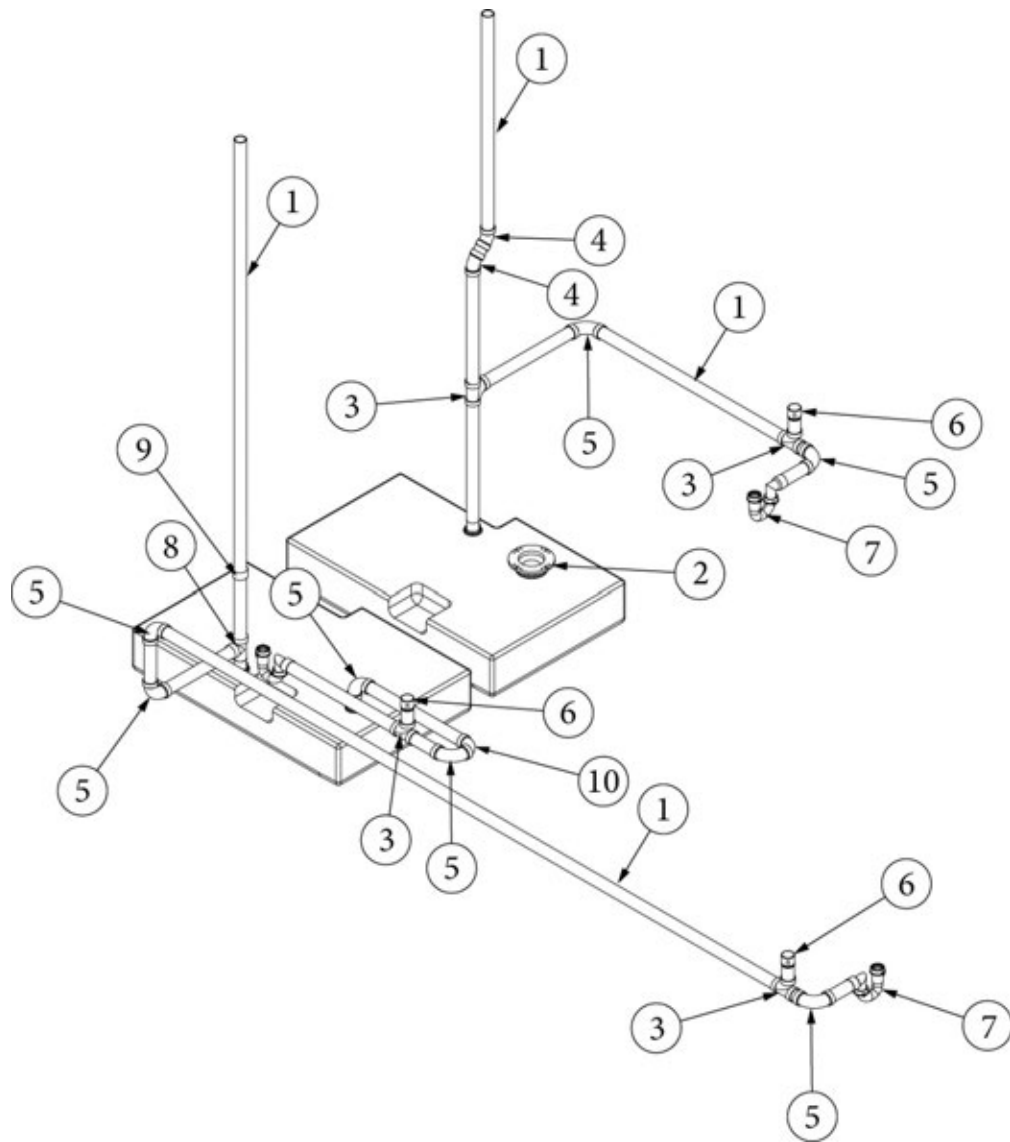

PLUMBING, DRAIN SYSTEM

Drain, Above Floor, 30RB

113196

Above Floor Drain System (not for order/see parts below)

1. 601160-02	Pipe, ABS DWG, 1.5"
2. 600065	Floor flange, Threaded
3. 600156	Tee, Sanitary
4. 600030	Ell, ABS, 45°, Long turn
5. 600035	Ell, ABS long sweep, 1.5
6. 600538	Vent, V-200, Automatic
7. 600622	P-trap, 1.5" w/slip nut & washer
8. 601868	Sanitary tee
9. 600227	Coupling, 1.5"
10. 600662	Elbow, 1.5", 90°, Short radius