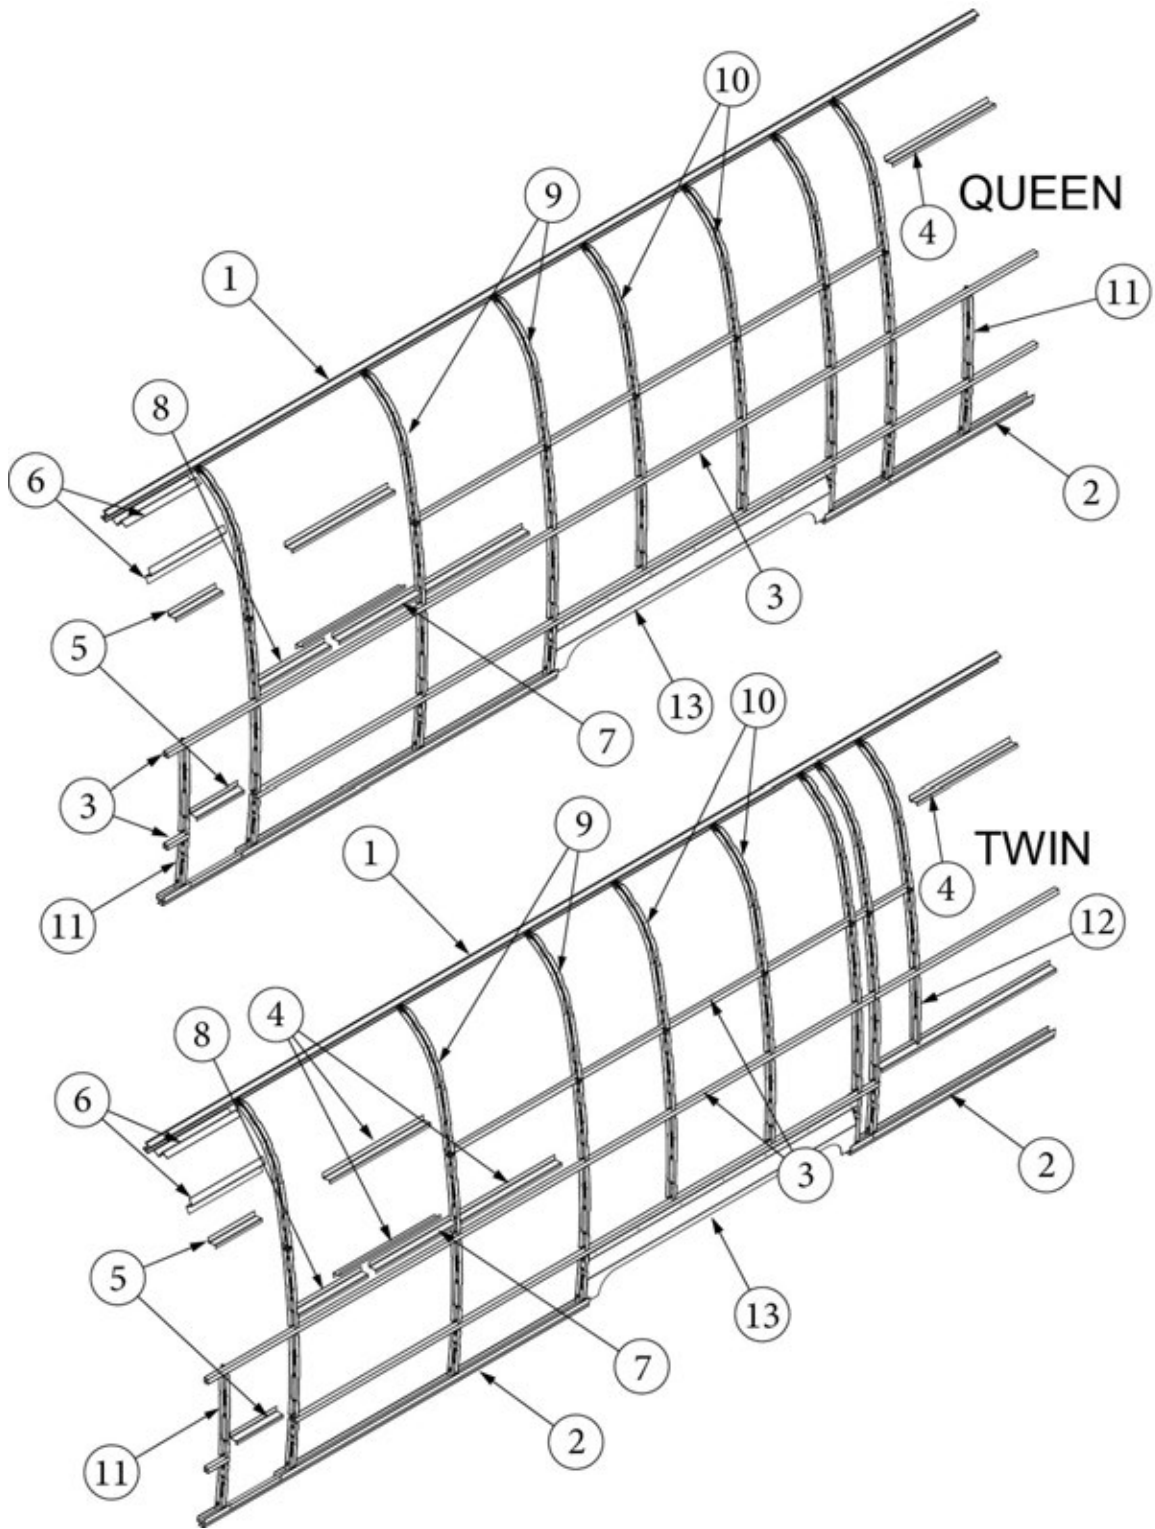

EXTERIOR SHELL

Wall Framing, Roadside, 28RB

Parts Listed on Next Page