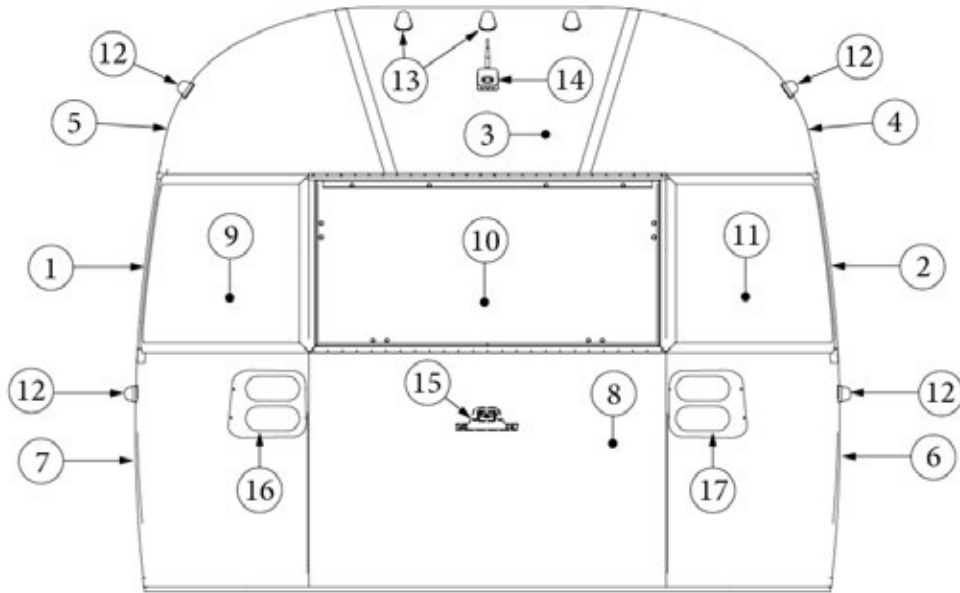

EXTERIOR SHELL

Aft End, 25FB, 27FB

Parts Listed on Next Page