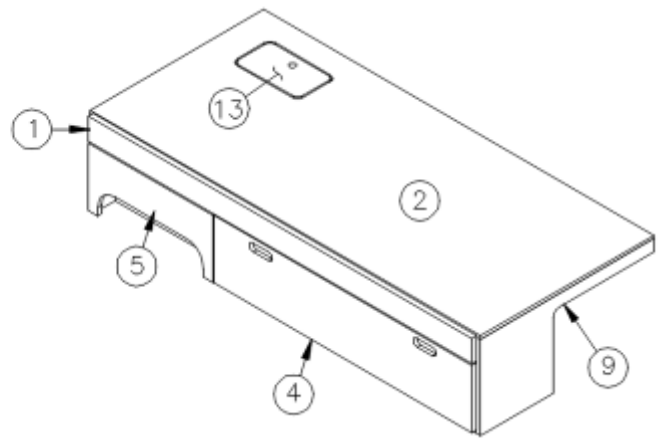

FURNITURE, LOUNGE

Sofa, 25FB, 27FB

966887

Sofa

1. 966888	Sofa Bed Assembly, 27FB
2. 966887&000212CE	Pre laminate, 29.50X66.19
3. 966887&000312BC	Pre laminate, 20.50 X 5.00
4. 966887&000418BC	Pre laminate, 9.88X43.88
5. 966887&000518BC	Pre laminate, 9.88X21.13
6. 966887&000618BC	Pre laminate, 14.13X26.75
7. 966887&000718BC	Pre laminate, 10.13X12.00
8. 966887&000812CC	Pre laminate, 10.13 X 44.19
9. 966887&000918CC	Pre laminate, 14.13X29.50
10. 966887&001018CC	Pre laminate, 2.25X12.00
11. 966887&001118CC	Pre laminate, 2.25X12.00
12. 966887&001518CC	Pre laminate, 2.25X43.44
966887&002512CE	Pre laminate, 10.75 X 6.00
381775	Drawer pull, Flush Satin
381072-01	Hinge, 3 x 2", Open
381228	Catch, Grabber door (10lb Pull)
382057	Knockdown
382057-04	Cap, Knockdown, White
365009	Foam Urethane Insulation 1 X 1 (25' Rolls)
386410-01	Edgebanding-5/8" Waxed Maple
386410-02	Edgebanding-15/16" Waxed Maple