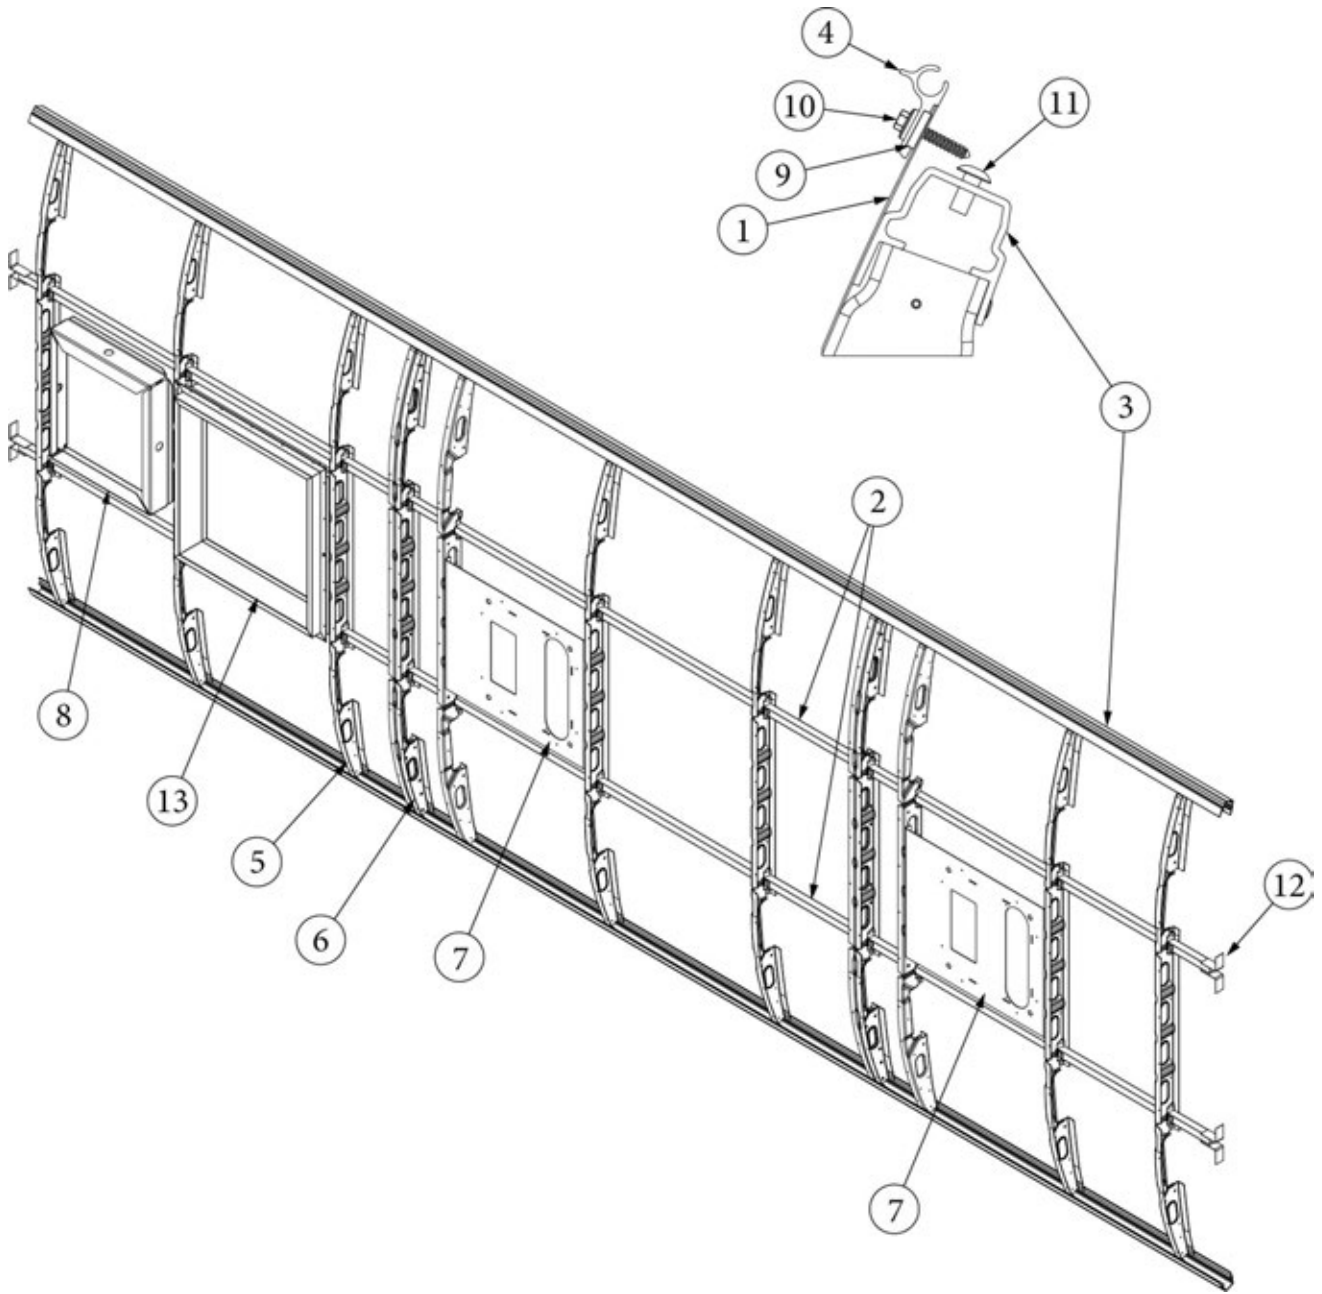

EXTERIOR SHELL

Roof, 2AC Units, 25FB

Parts Listed on Next Page