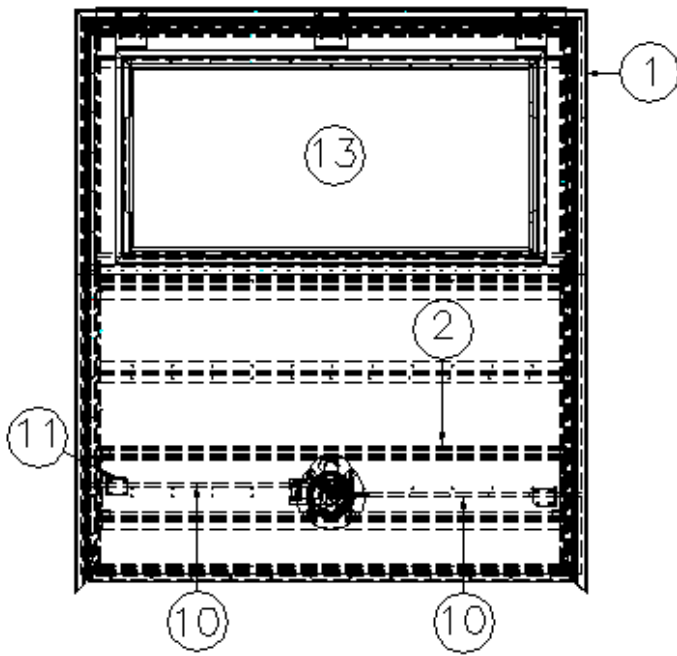

EXTERIOR DOORS

Hatch Door

Parts Listed on Next Page