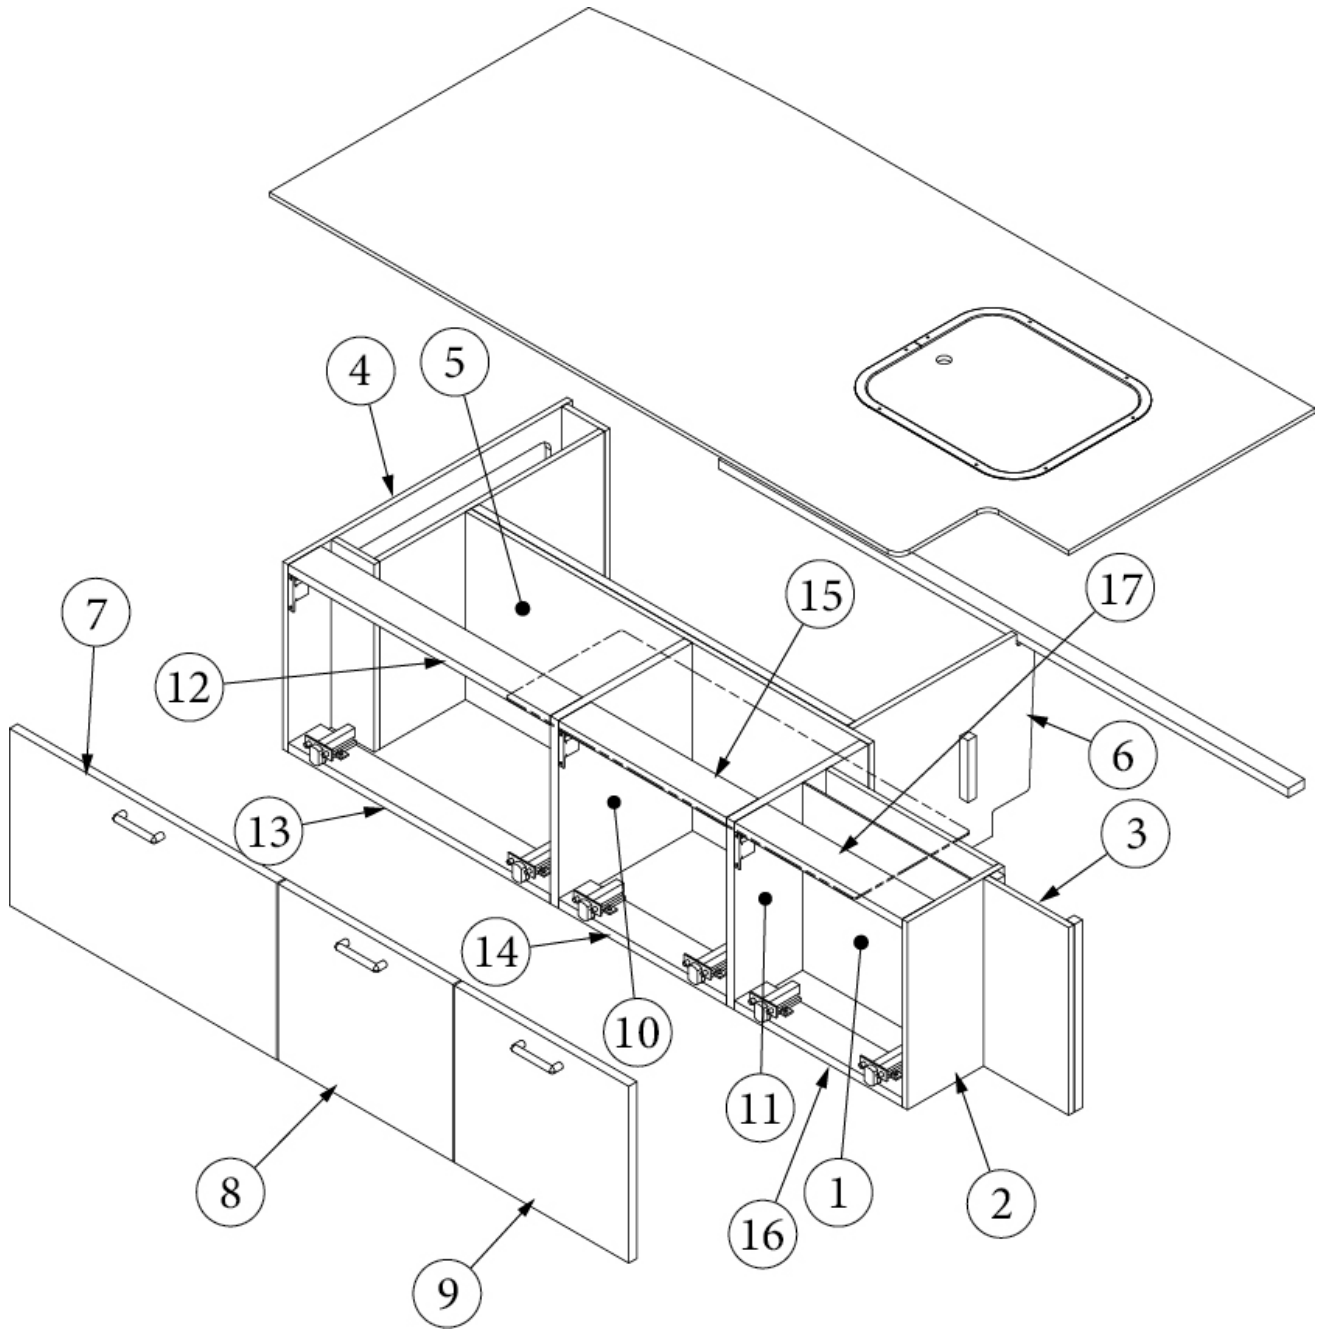

FURNITURE, BEDROOM

Bed, Twin, Curbside, 23FB

Parts Listed on Next Page