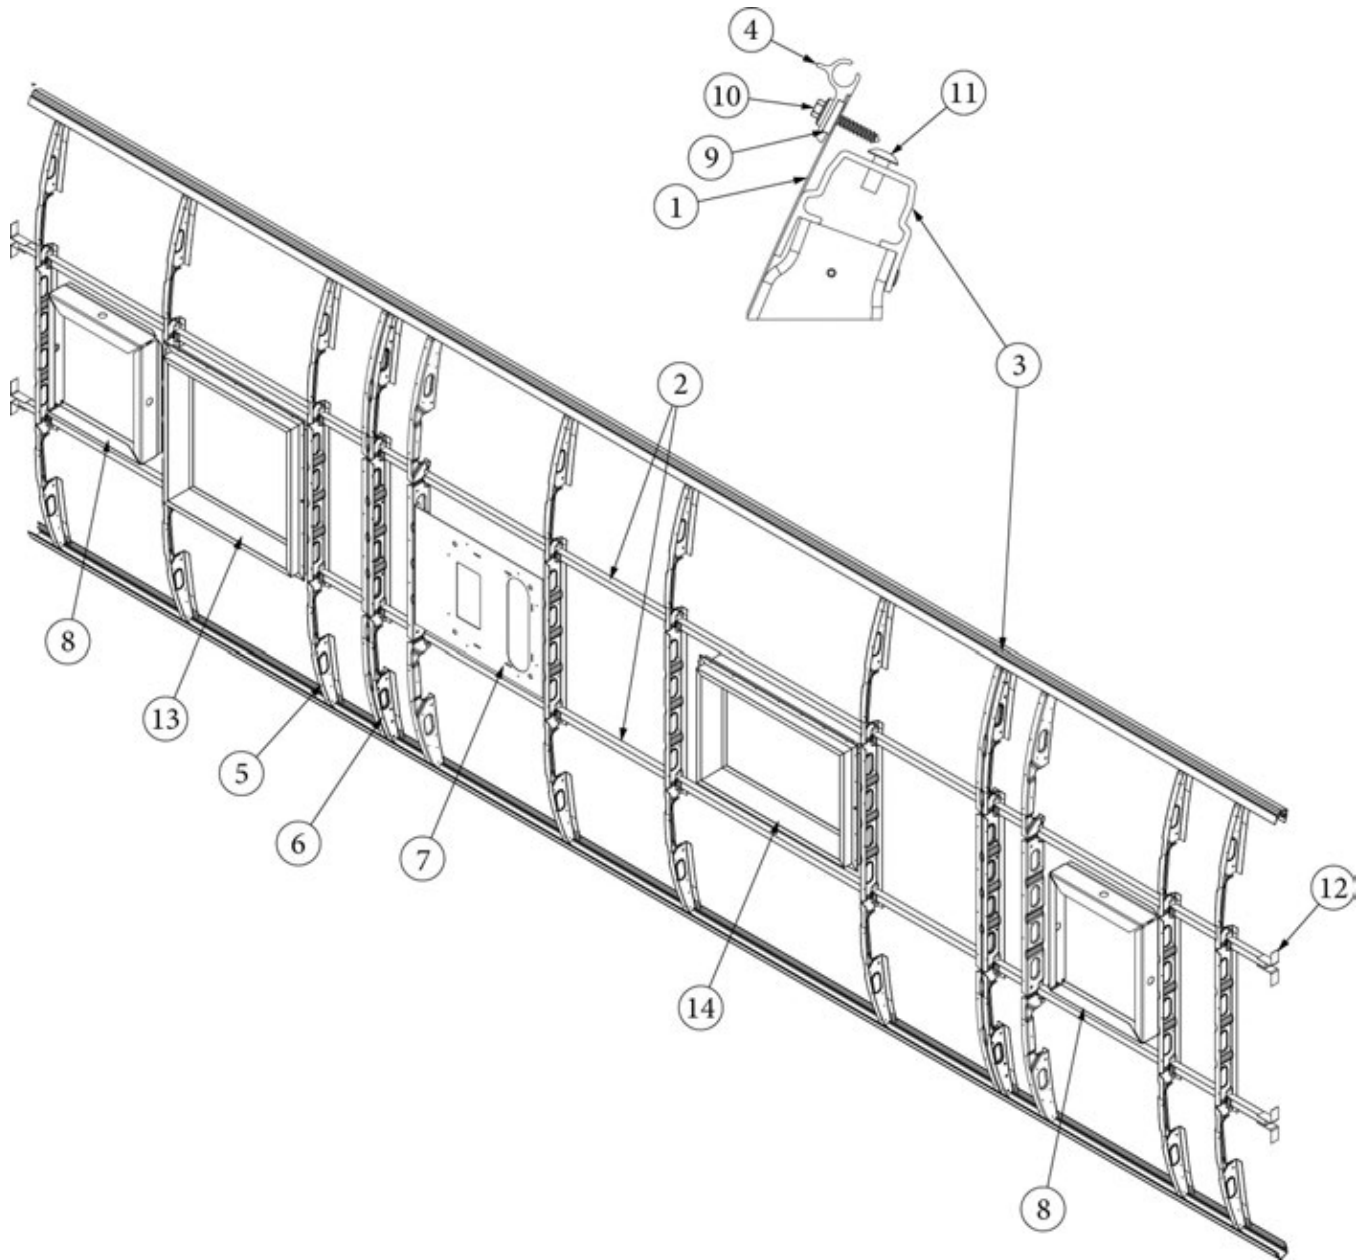

EXTERIOR SHELL

Roof, 1AC Unit, 27FB

Parts Listed on Next Page