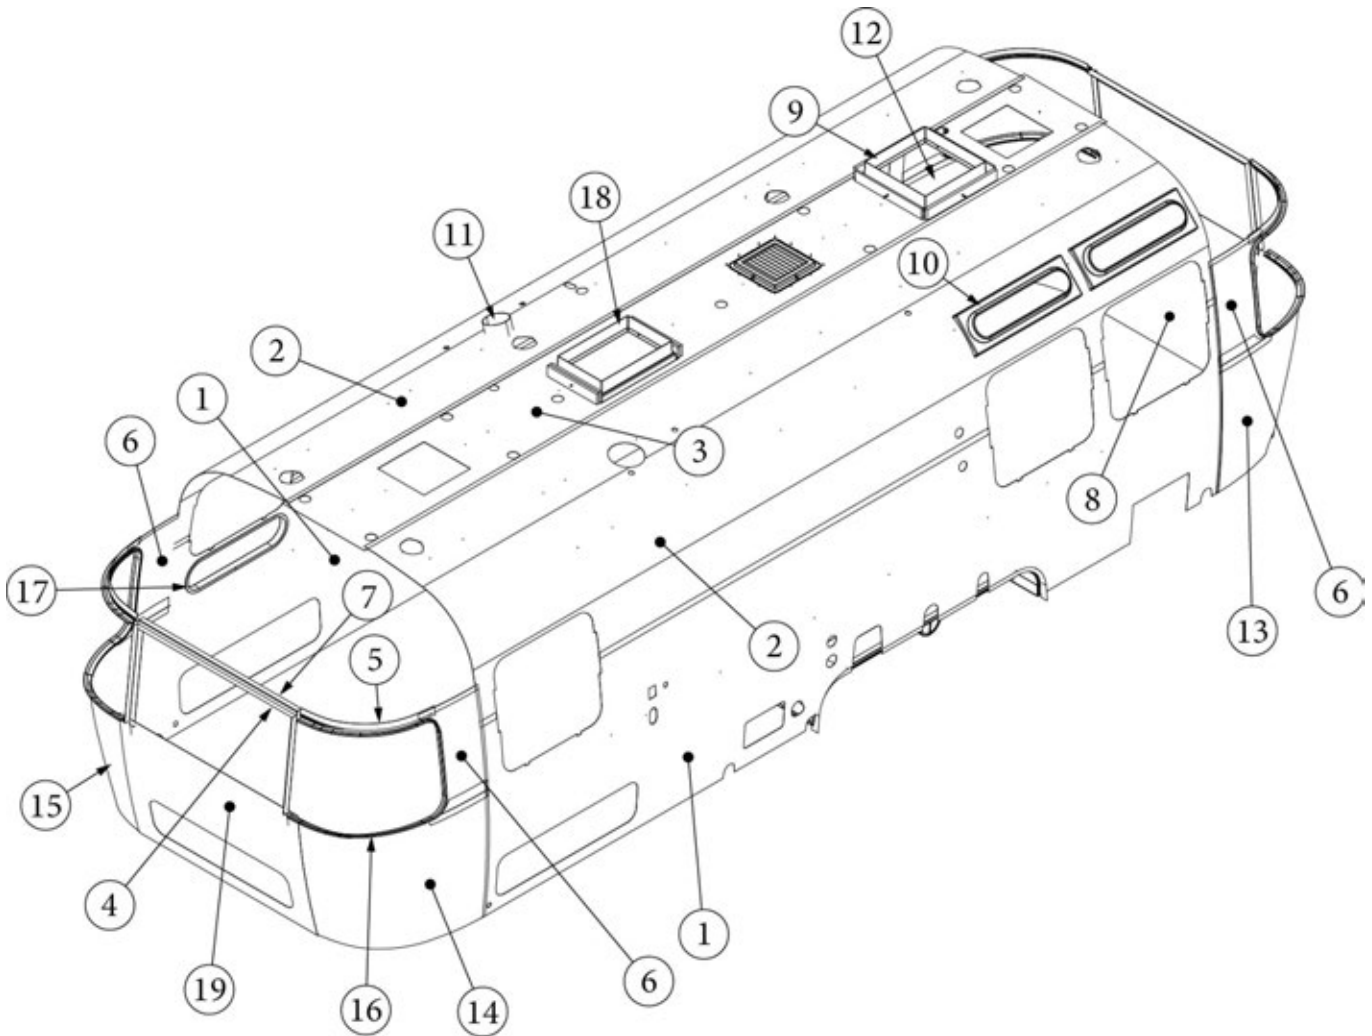

INTERIOR SHELL

Interior Skin, Twin, 27FB

Parts Listed on Next Page