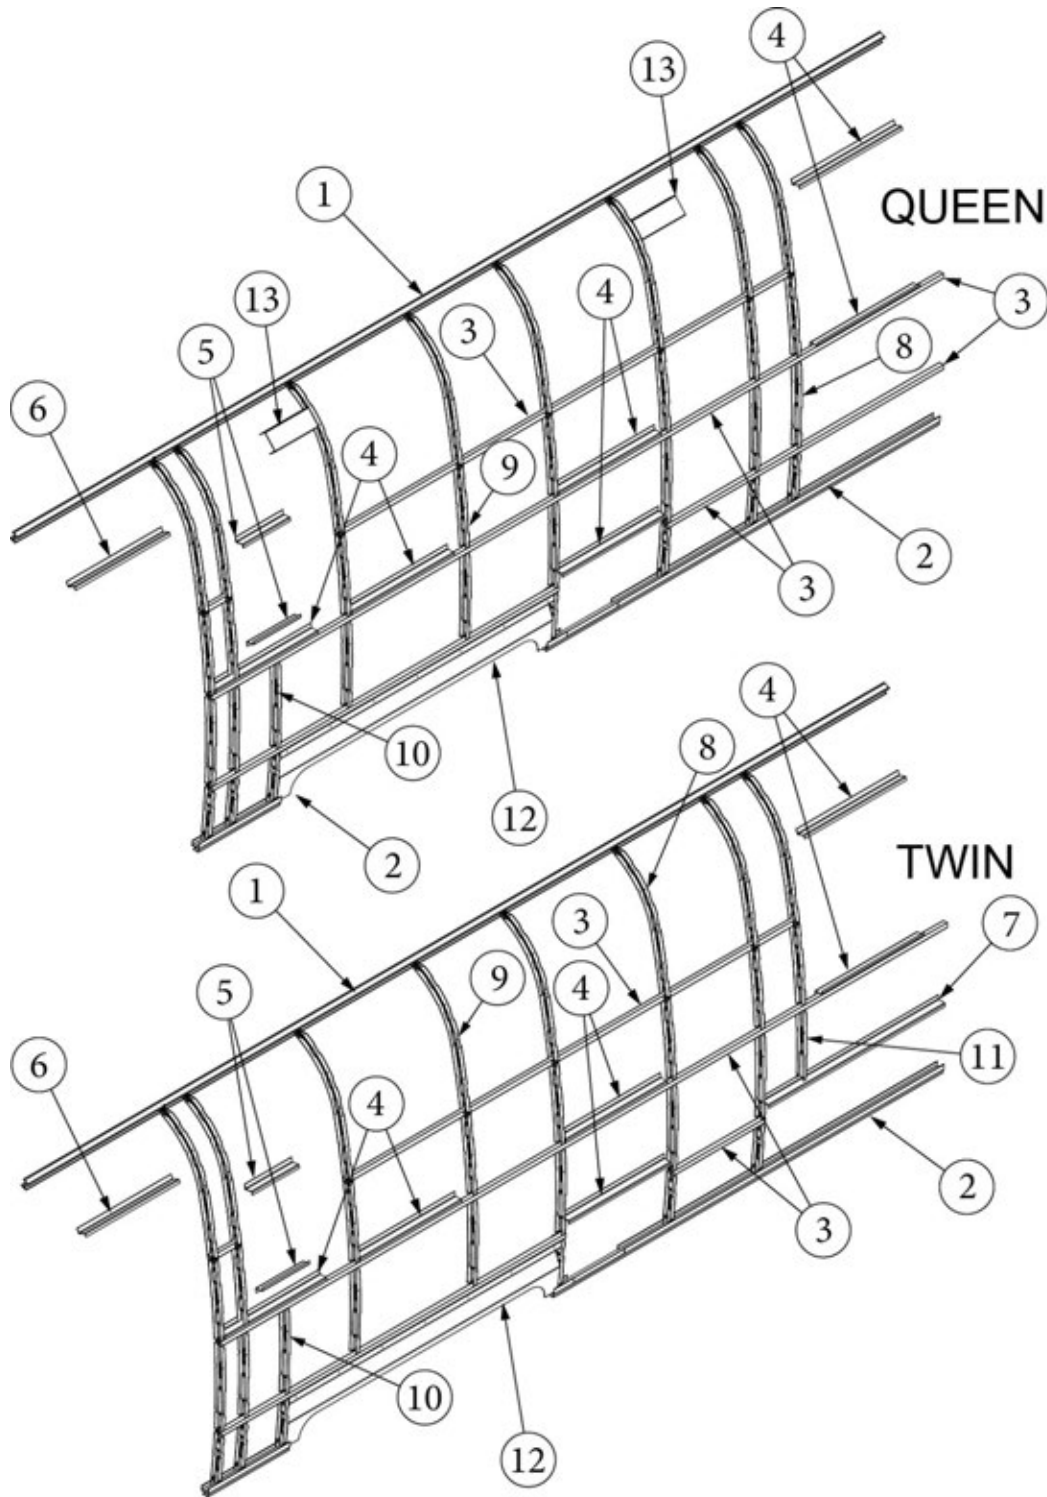

EXTERIOR SHELL

Wall Framing, Curbside, 27FB

Parts Listed on Next Page