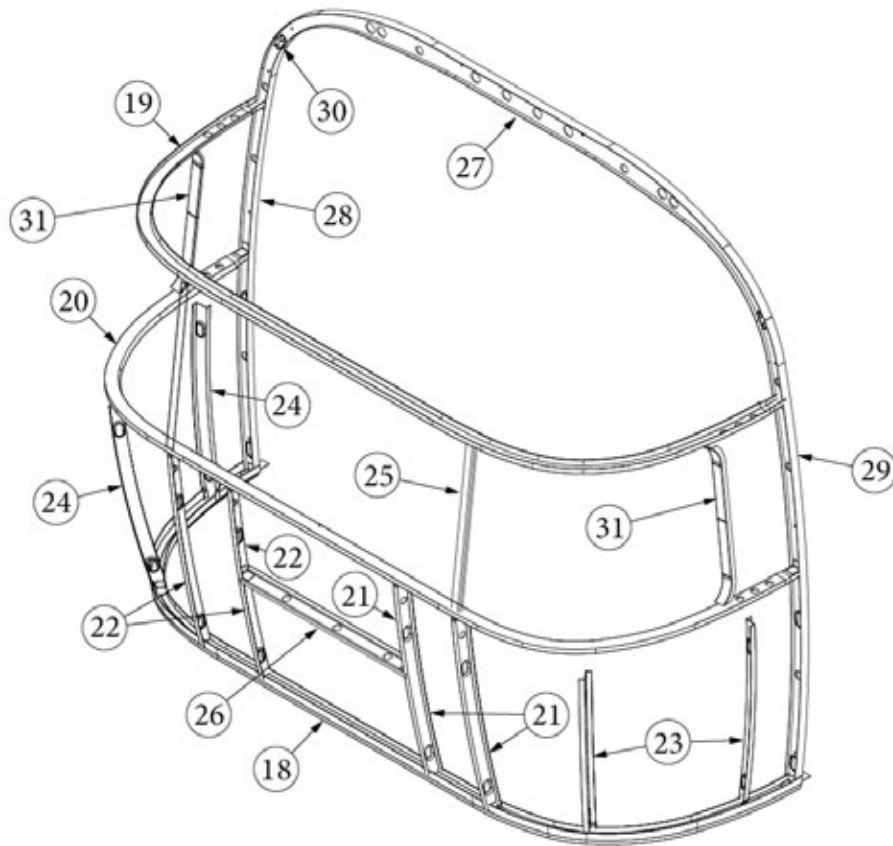

EXTERIOR SHELL

Aft End, 25FB, 27FB

Parts Listed on Next Page