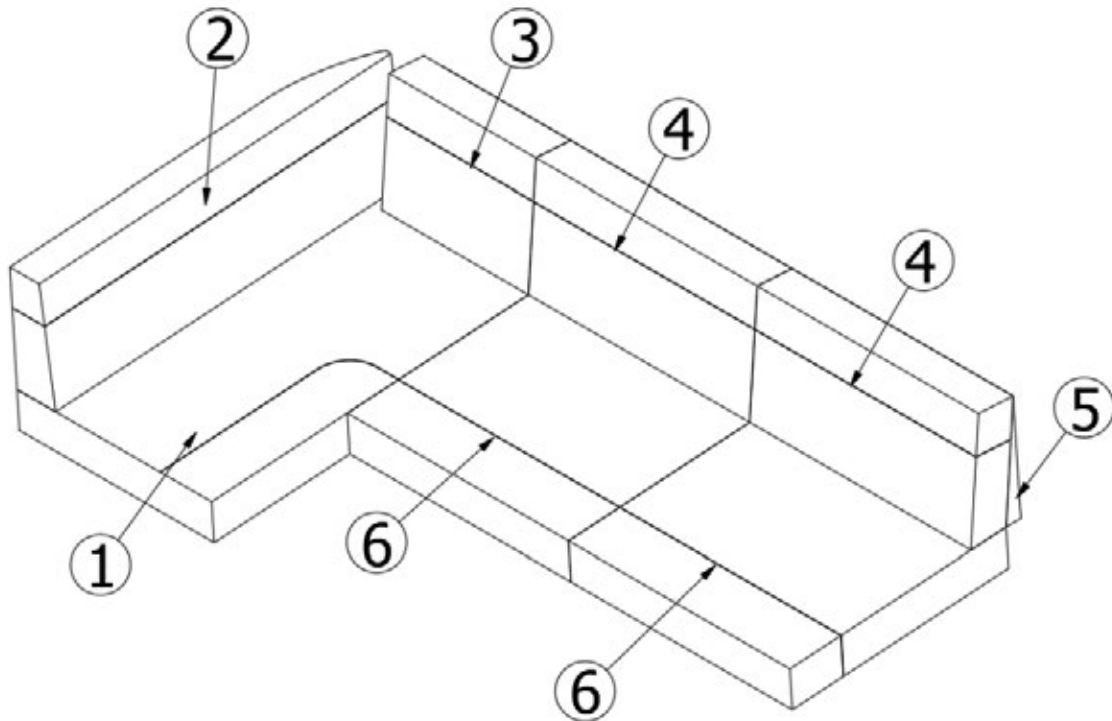

UPHOLSTERY

L-Lounge Cushions, 28RB

704804-SM
704804CC
703340

Cushion Kit, Lounge, Seattle Mist
Cushion Kit, Lounge, Carolina Clay
Kit, Foam

1. 704804-SM-1
  704804CC-1
2. 704804-SM-2
  704804CC-2
3. 704804-SM-3
  704804CC-3
4. 704804-SM-4
  704804CC-4
5. 704804-SM-5
  704804CC-5
6. 704804-SM-6
  704804CC-6

RS Lounge Seat, Seattle Mist
RS Lounge Seat, Carolina Clay
RS Lounge Back, Seattle Mist
RS Lounge Back, Carolina Clay
Forward Back (Short), Seattle Mist
Forward Back (Short), Carolina Clay
Forward Back (Long), Seattle Mist
Forward Back (Long), Carolina Clay
Forward Wedge, Seattle Mist
Forward Wedge, Carolina Clay
Forward Seat, Seattle Mist
Forward Seat, Carolina Clay