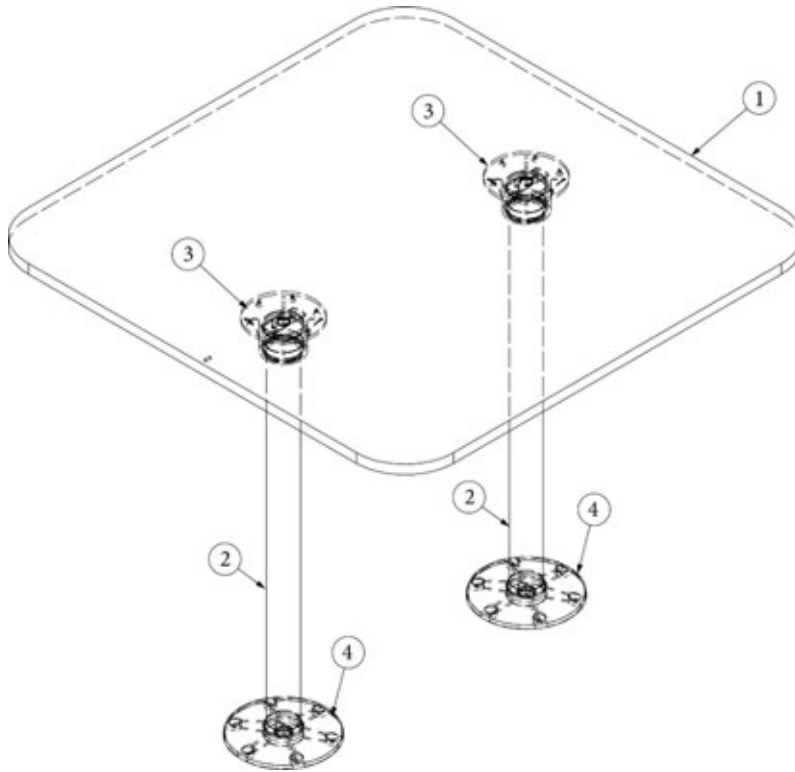

FURNITURE, LOUNGE

Dinette Table, 25FB, 27FB, Hatch Option

969161-03

Assembly Dinette Table FC

1. 969161&010118PC
2. 382722-02
3. 382724
4. 382723
- 969161&0204J04
- 381136
- 700005
- 700006
- 381581

- Pre laminate, .75 x 35 x 35
- Pedestal leg, 29.88"
- Table base, Pedestal leg
- Floor base, Pedestal leg
- Edgebanding, 15/16"
- Rubber bumper
- Fastener, Cap
- Fastener Socket
- Strap Clear Plastic .75"