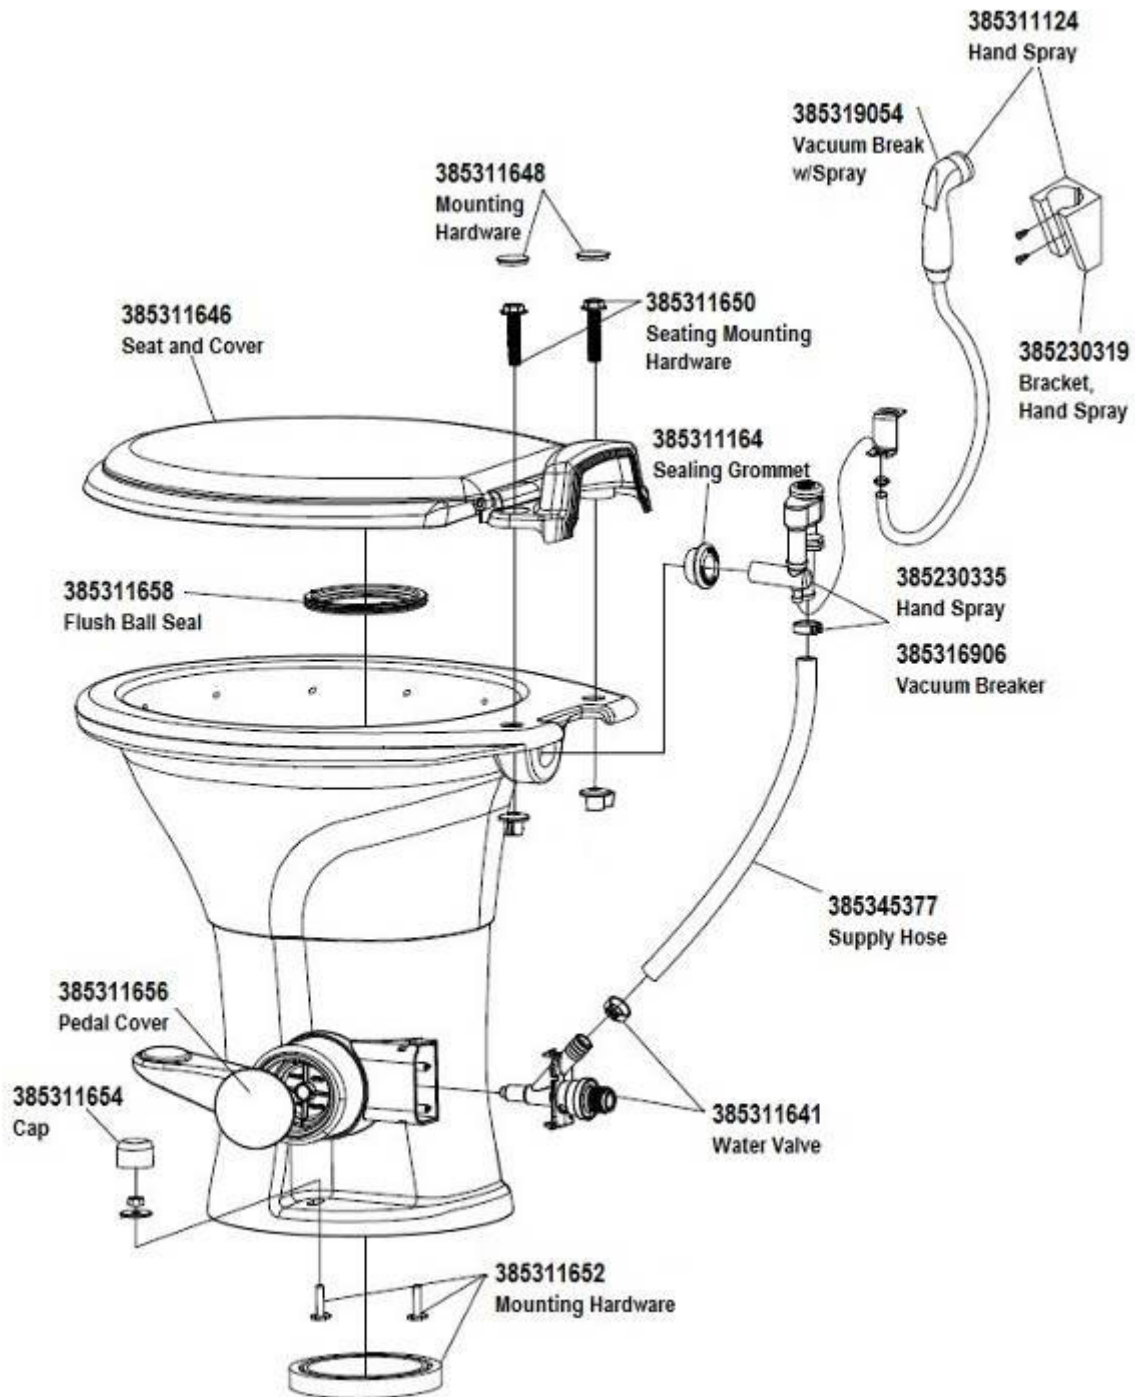

PLUMBING, DRAIN SYSTEM

Toilet, 25FB, 27FB, 28RB, 30RB

690621-BOX Toilet, China, Dometic
601266 Toilet flange, Slip fit
602137 Shut off valve

Parts Shown in Diagram are Thetford Part Numbers