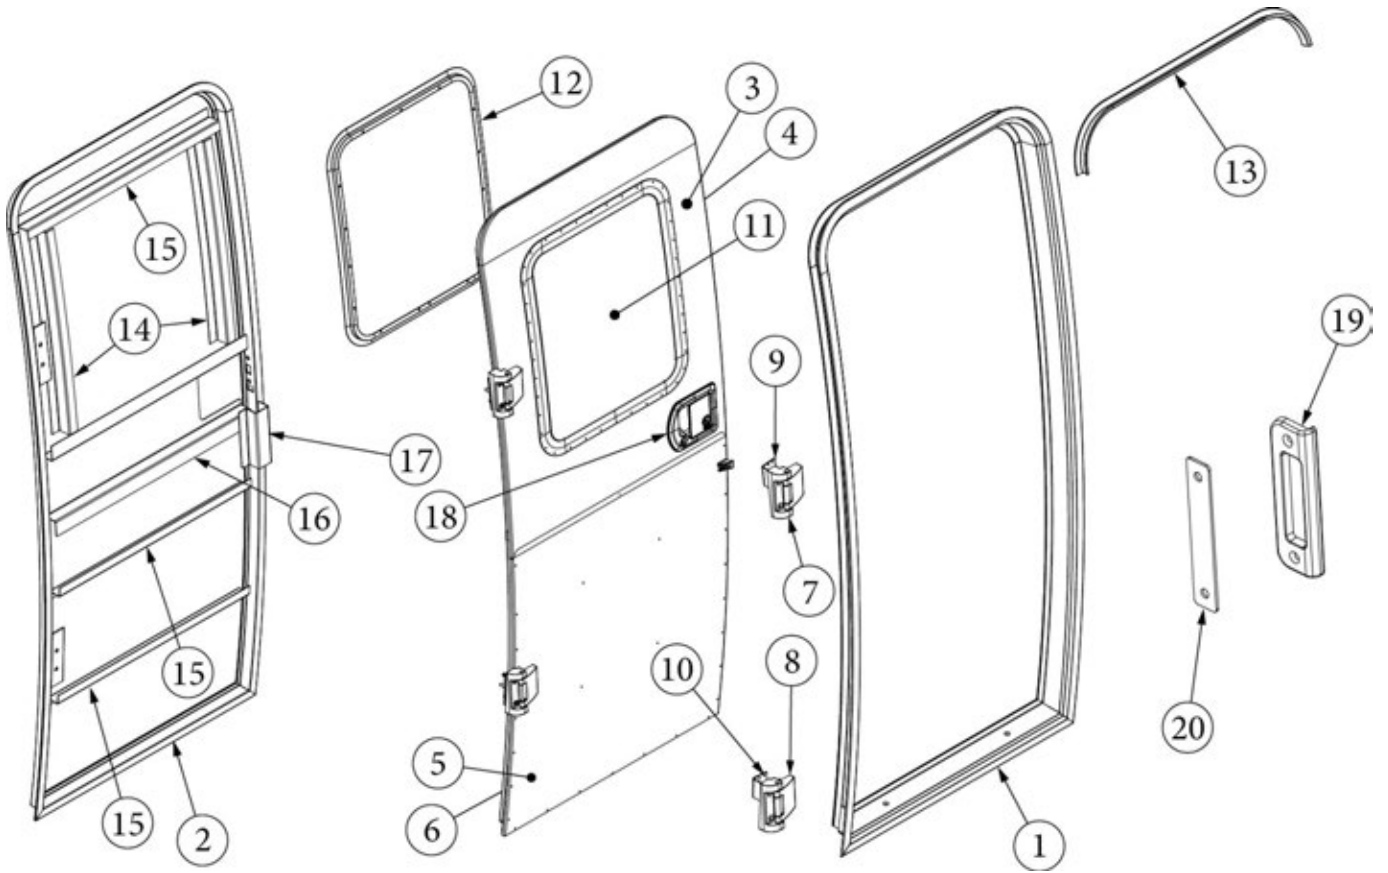

EXTERIOR DOORS

Main Door, LH Hinge, New Style

Parts Listed on Next Page