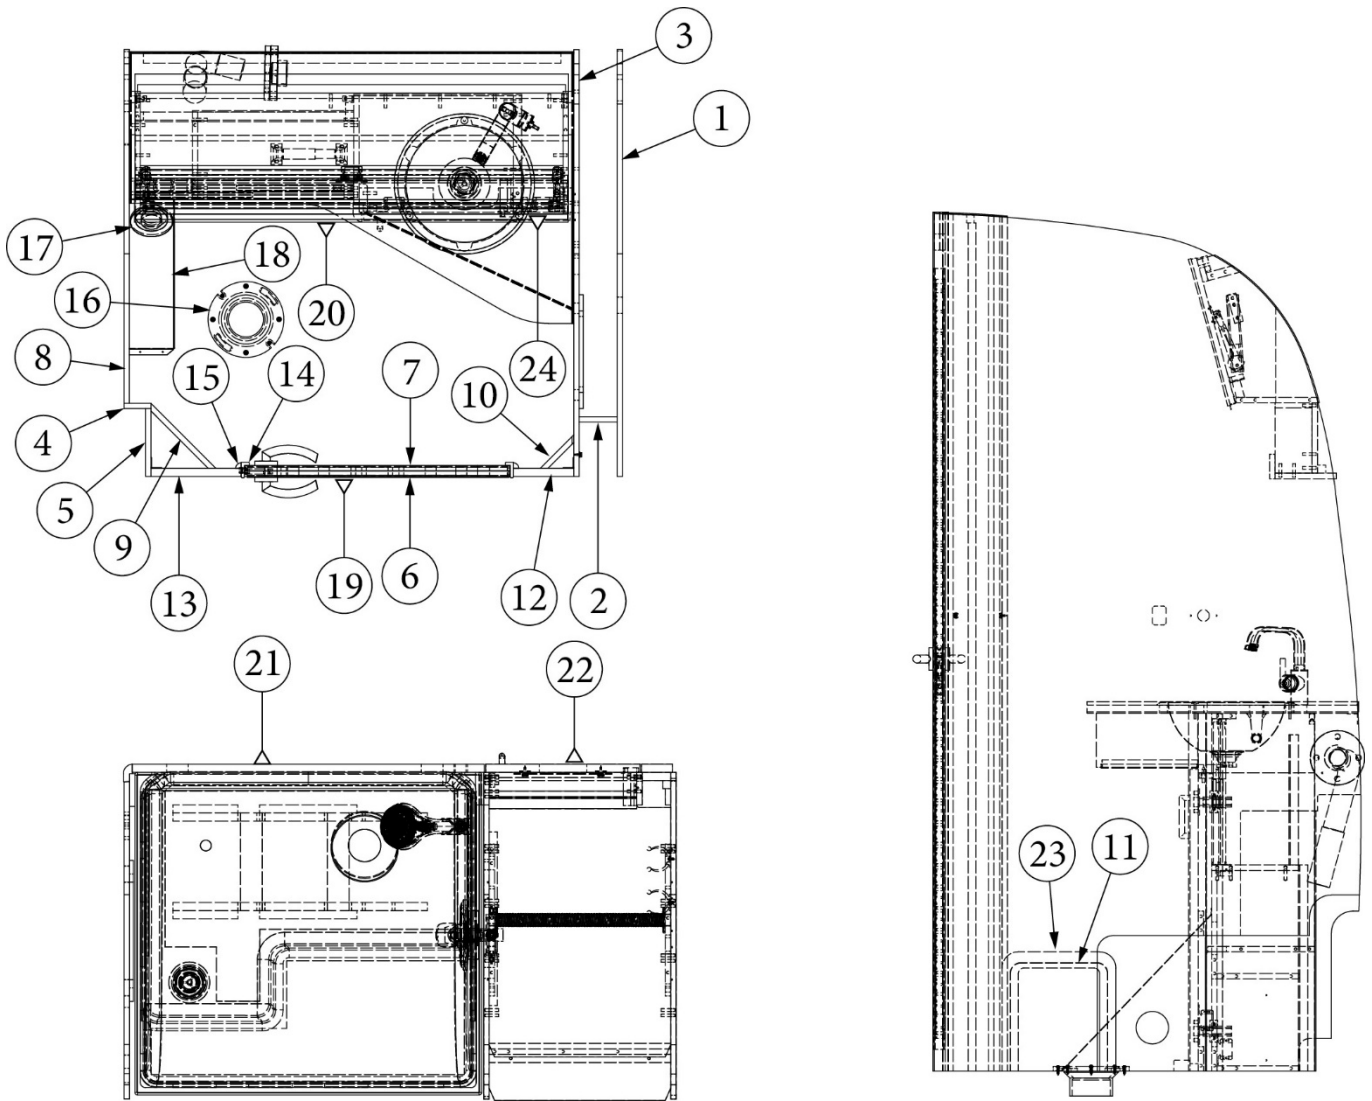

FURNITURE, LAVATORY

Bath Module

Parts Listed on Next Page