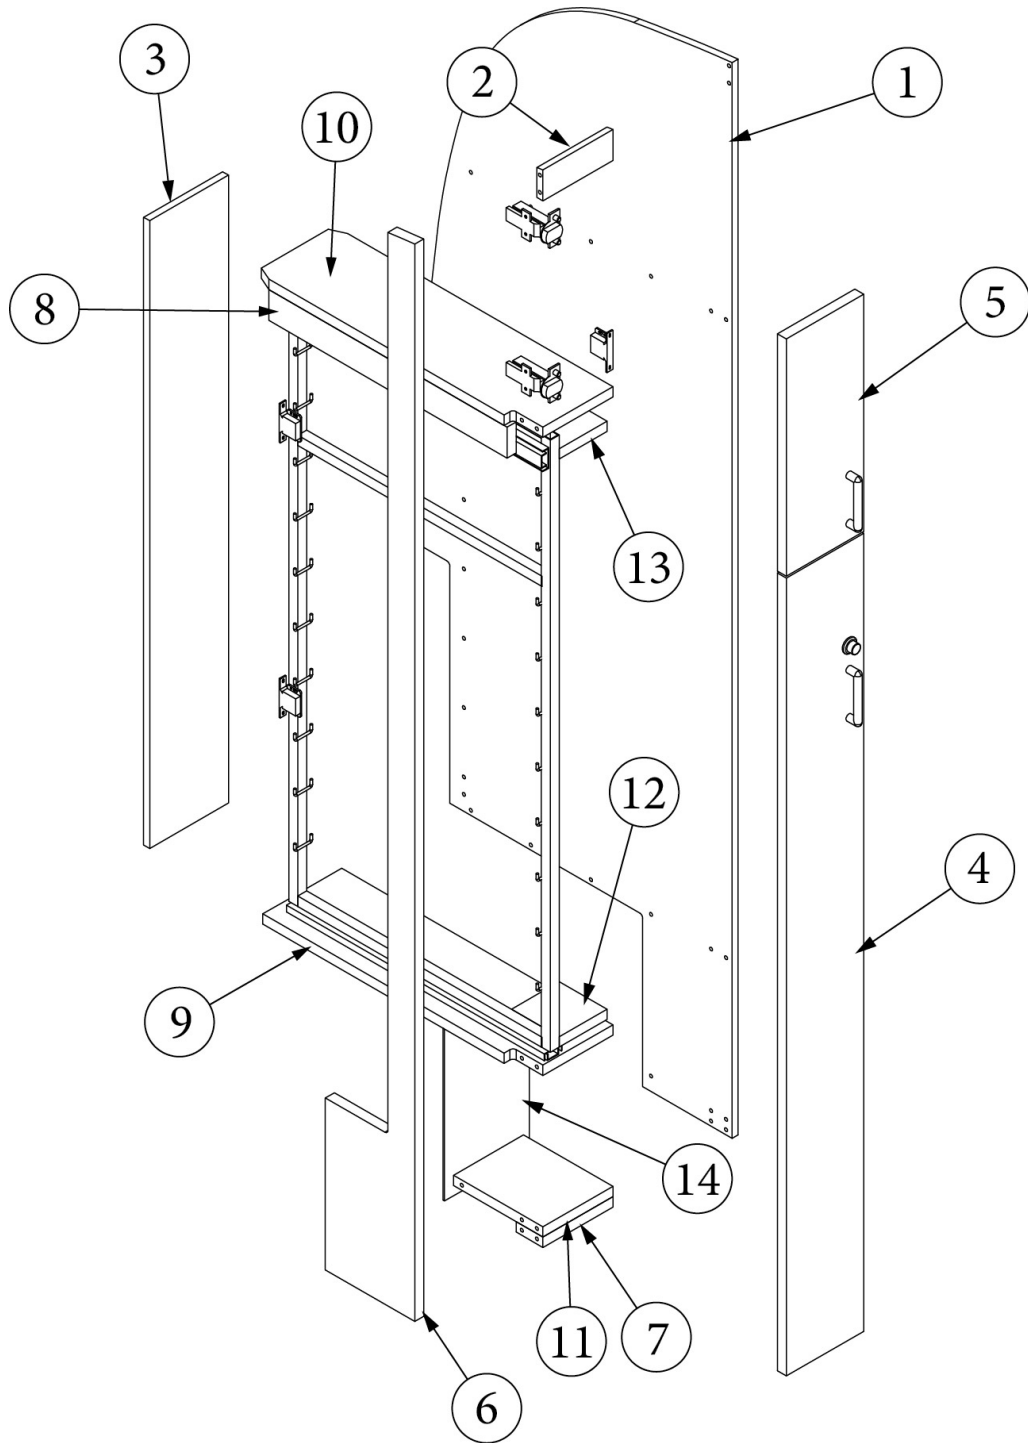

FURNITURE, GALLEY

Pantry

Parts Listed on Next Page