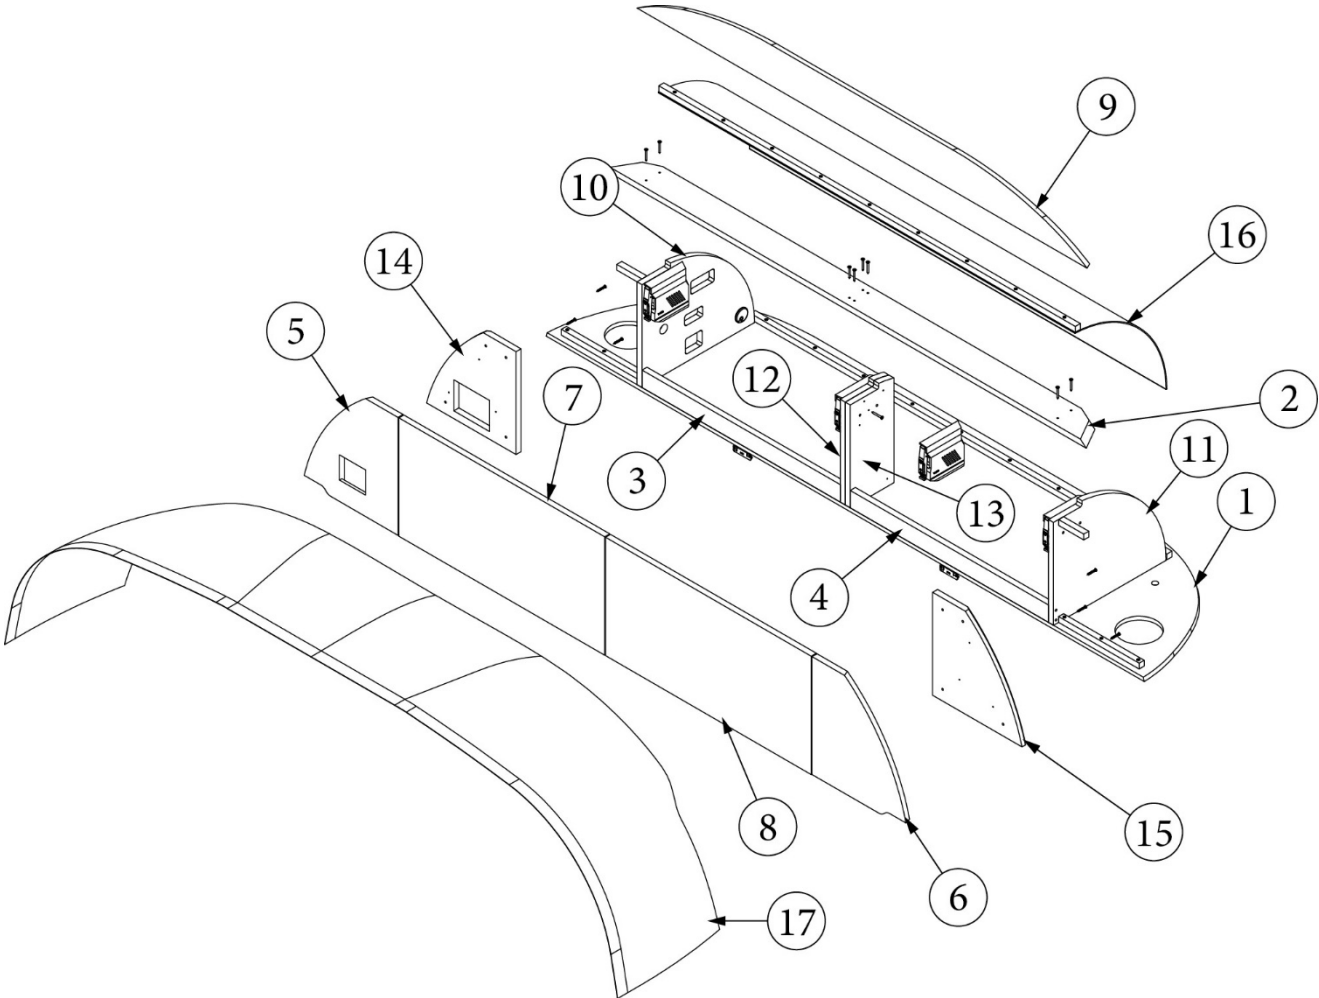

700005

Fastener, Cap

700006

Fastener Socket

381581

Strap Clear Plastic .75"

FURNITURE, LOUNGE

Roof Locker, Lounge