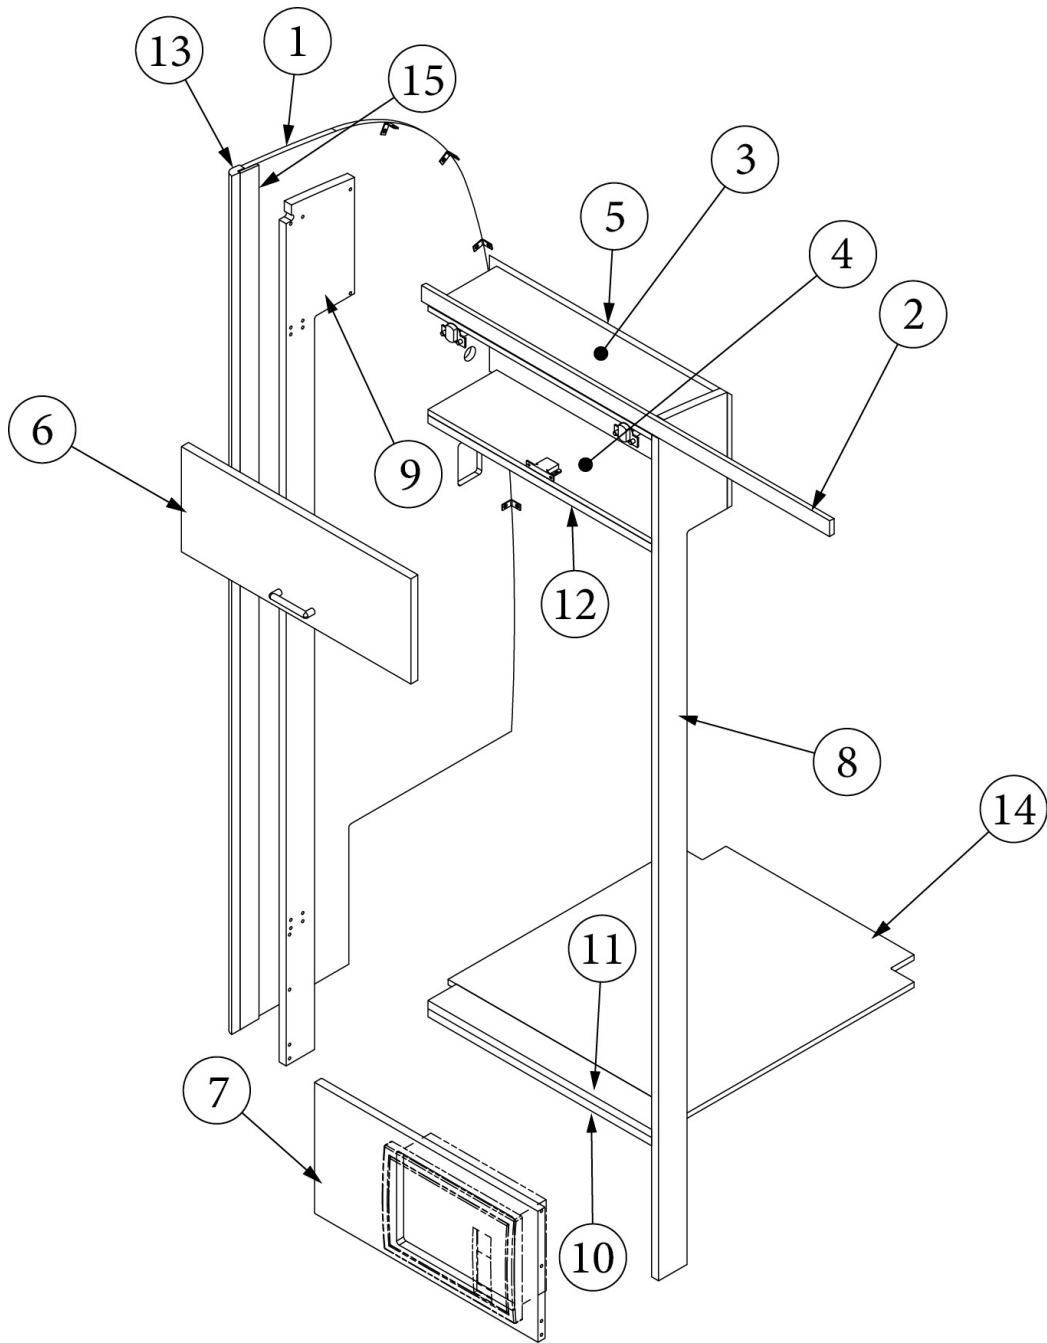

FURNITURE, GALLEY

Refrigerator Cabinet

Parts Listed on Next Page