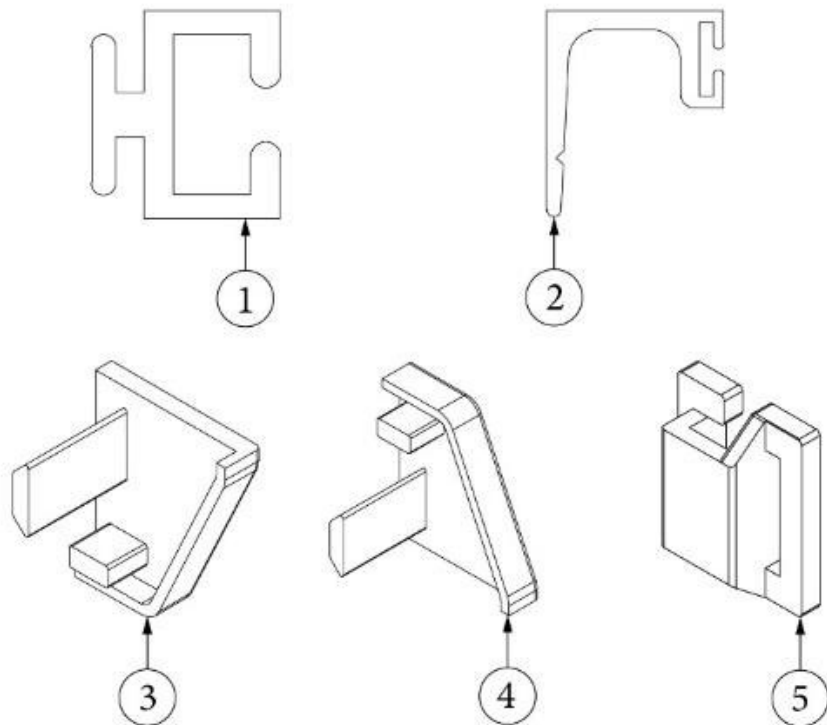

WINDOW COVERINGS

Drapes and Shades Hardware

1. 101217	Track, Curtain
2. 101225	Bracket, Curtain stand off
3. 200785	End, Curtain track, LH
4. 200784	End, Curtain track, RH
5. 700045	Glides w/elastic "G" type
703903	Fabric, Drapery, Wyeth Off White, A2GO
704198	Fabric lining blackout, Ivory White
700005	Fastener, Cap
700006	Fastener, Socket
700020	Pile Velcro
700021	Hook, Velcro, White
381519	Screw Stud, Fasnap