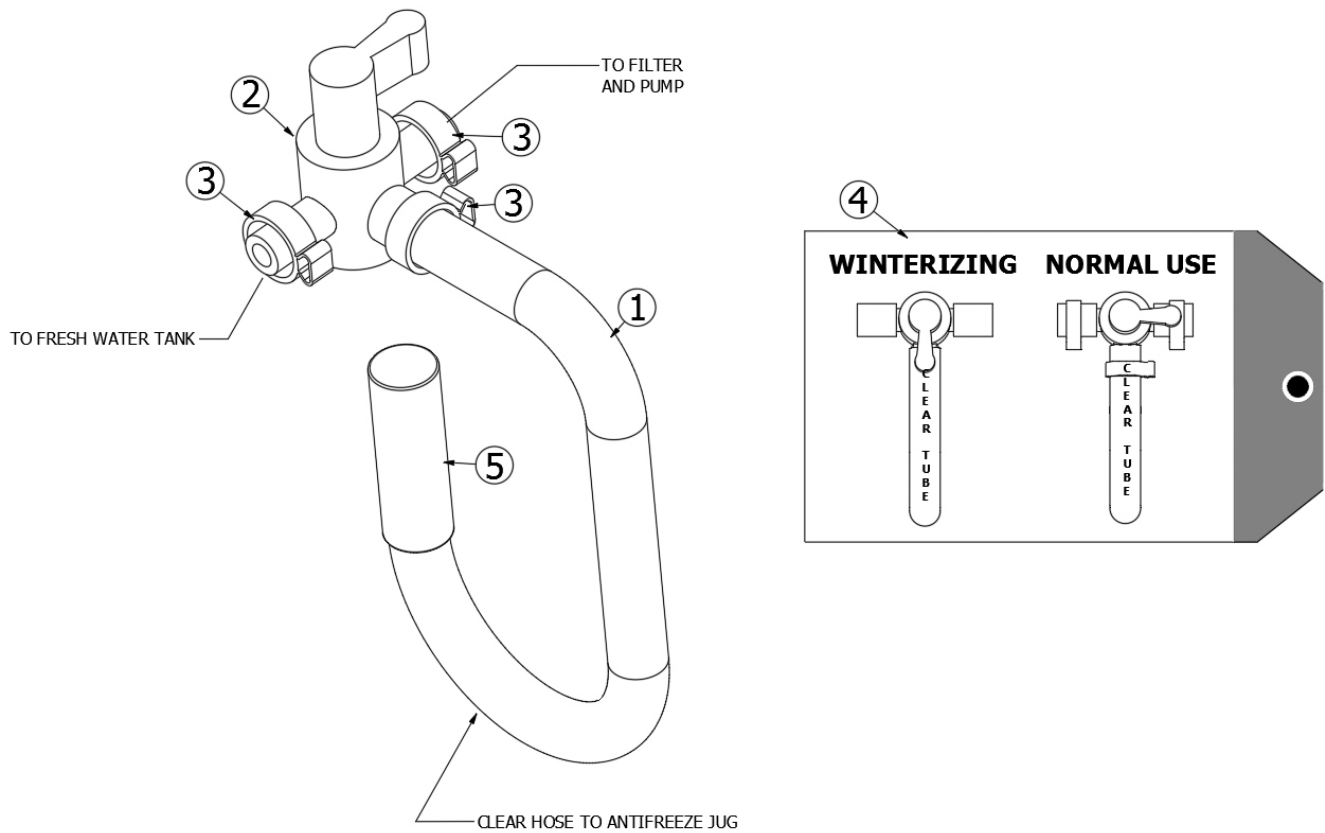

PLUMBING, FRESH WATER SYSTEM

Winterization Kit

112814 Install, Winterization Kit (not for order/see parts below)

1. 601240-01	Tubing 1/2 I.D. X 3/32 Wall Thick
2. 602711	Valve-3 Way Bypass .5" PEX #32788
3. 601698-15	1/2 CRIMP RING #14785
4. 365453	Tag-Instruction - Winterization Kit
5. 602801	Cap, 5/8" ID, Winterization Kit