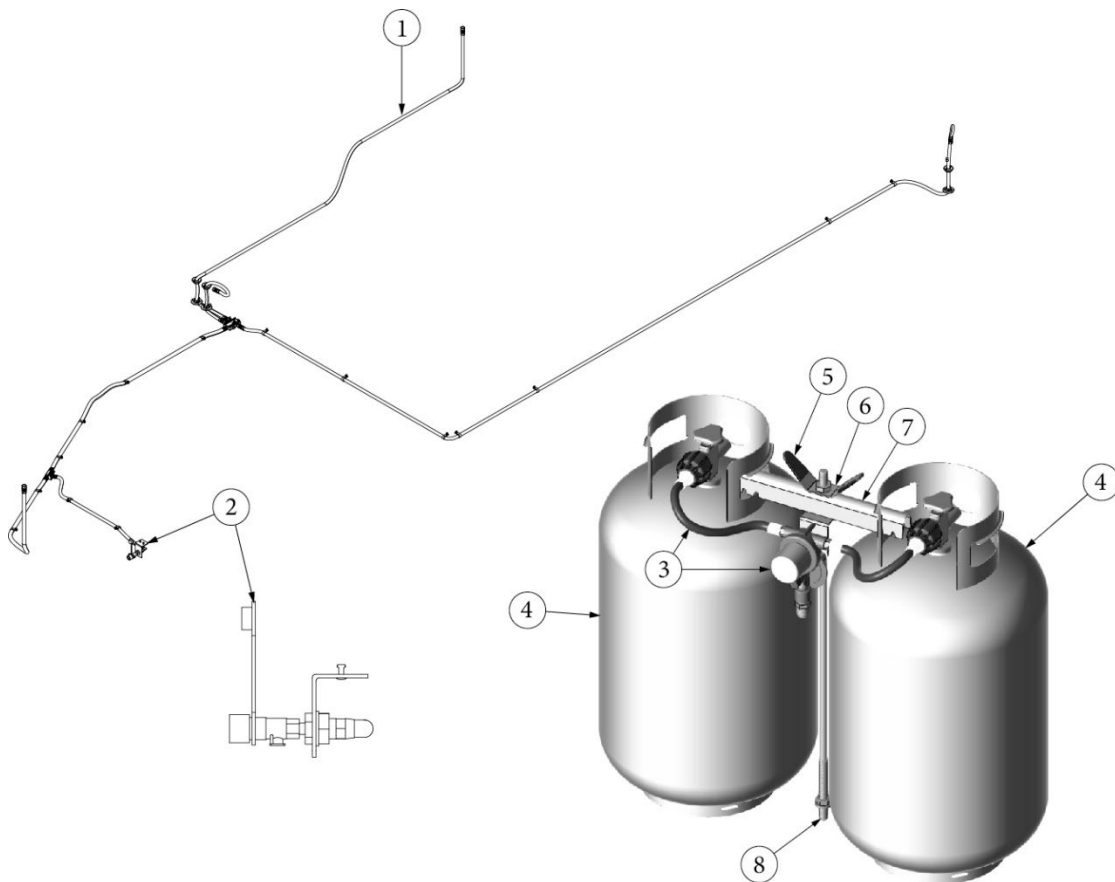

PLUMBING, LPG SYSTEM

LPG System

113937

Install, LP System (not for order/see parts below)

113718-01

Install, Tanks/Regulator, (not for order/see parts below)

1. 943995	Assembly, LP flex line
2. 602465	Exterior propane port assembly
3. 602870	Regulator, LP gas, Dual 11" pigtails
4. 601710-01	Tank, LP Cylinder, Steel, 30LB
5. 381613	Plastisol Cover, LP Wing Handle
6. 455841	Wingnut, LP Bottle
7. 455842	Hold-down, VTD0046
8. 345764	Threaded Rod, 23.5", 1/2-13 4" each end
350132	Flange nut, Serrated, 1/2-13 UNC
386250	Label, LPG service port
365330-04	Sealant, Adseal, RTV #4553
382500	Grommet, .5" Pipe, Press Fit, Sealing
382556	Closeout, 2.38", D LP Assembly BC
512412	Bushing, Snap In, .75" ID