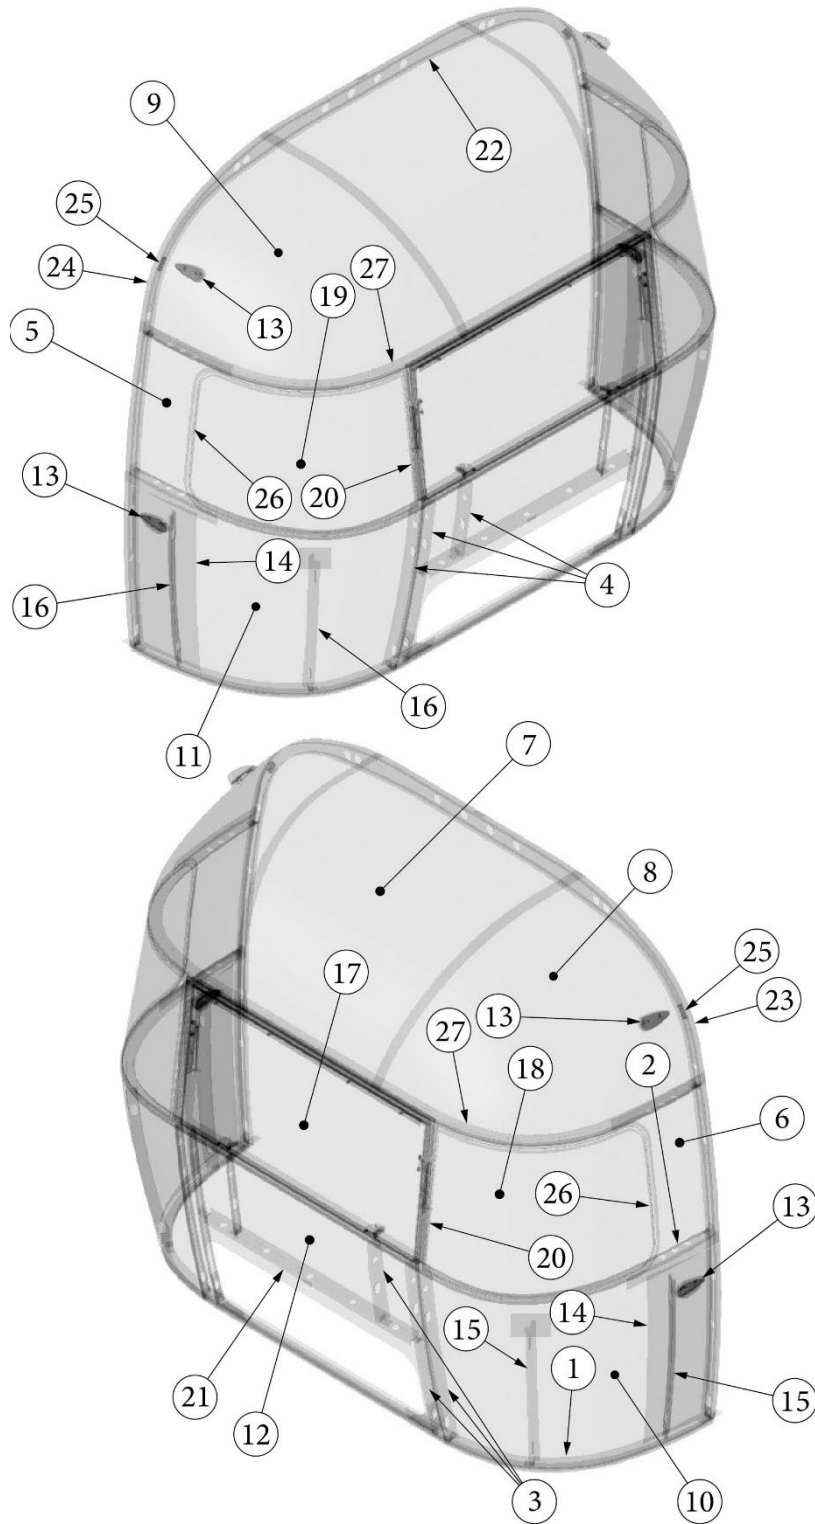

EXTERIOR SHELL

Front End, Twin

Parts Listed on Next Page