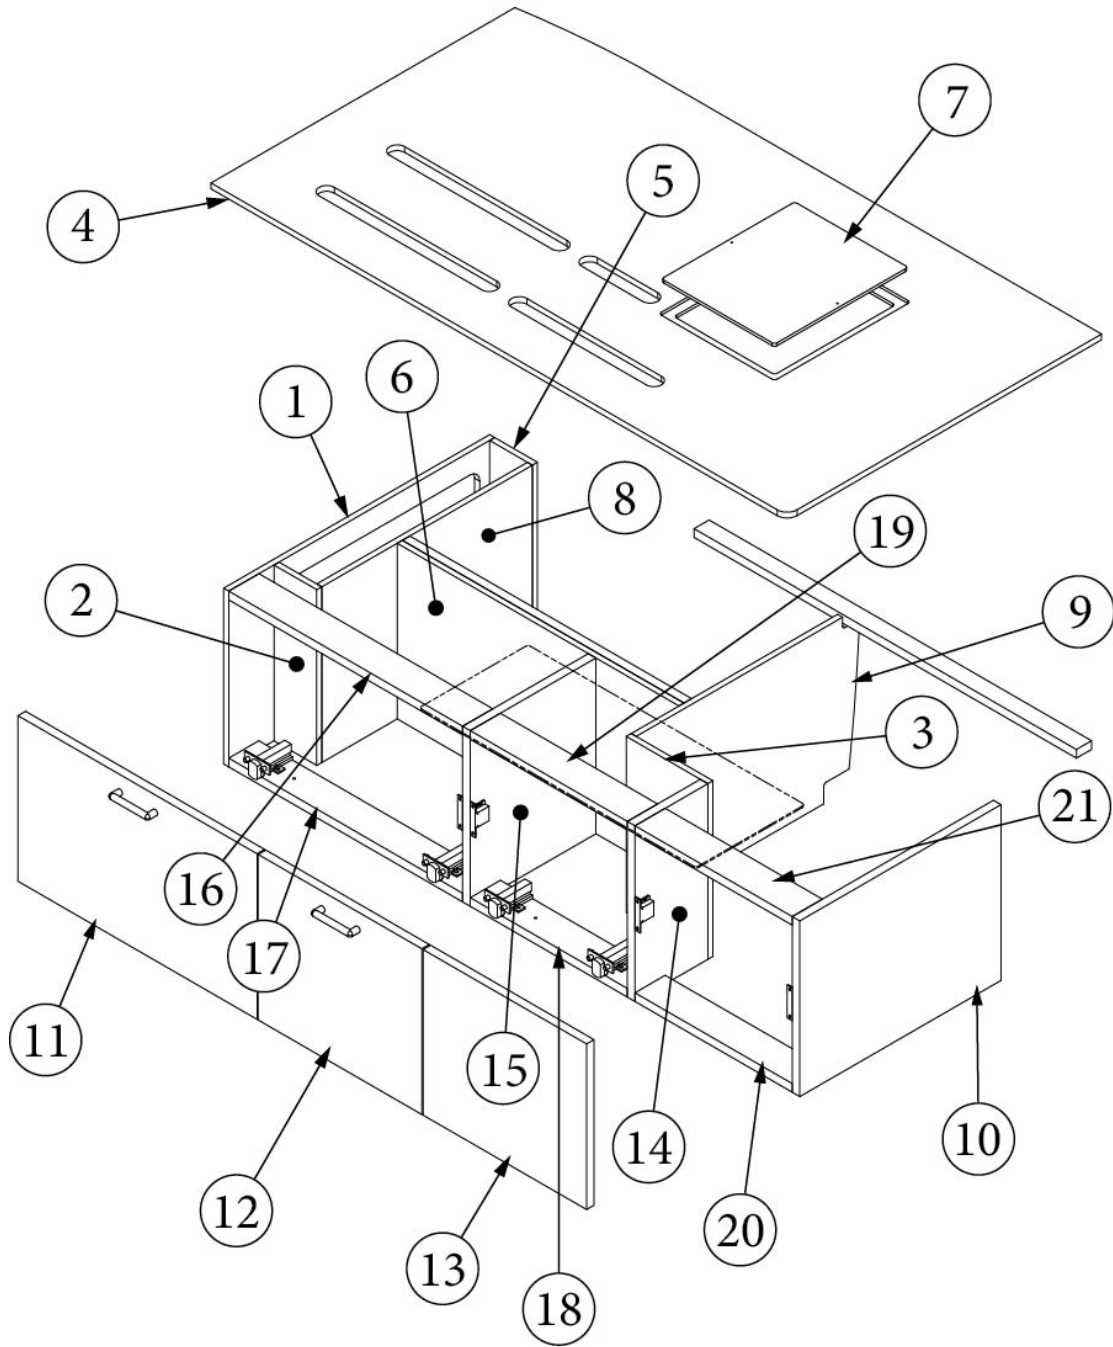

FURNITURE, BEDROOM

Bed, Twin, Curbside

Parts Listed on Next Page