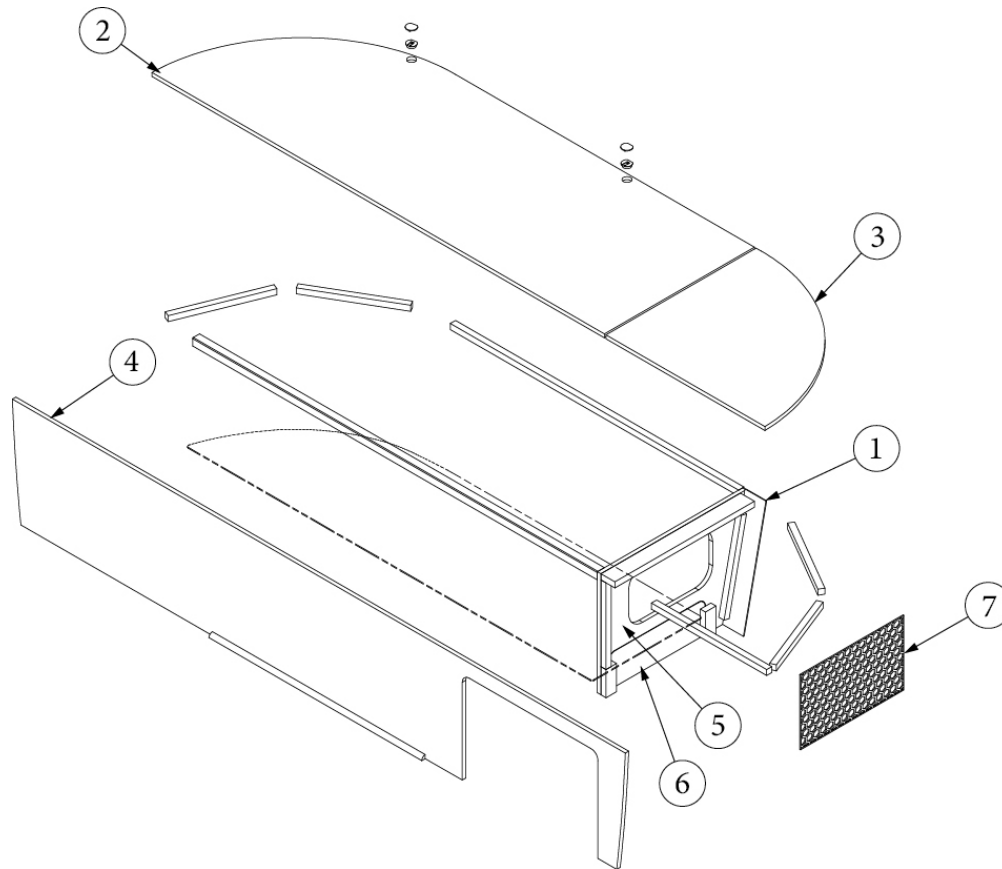

FURNITURE, BEDROOM

Storage Box

969912-01

Storage Box, 25FB

1. 969912&000103CE	Pre laminate, .125 x 5.00 x 15.5"
2. 969912&000212BC	Pre laminate, .50 x 21.50 x 70"
3. 969912&000312BC	Pre laminate, .50 x 21.50 x 23.37"
4. 969912&000412BC	Pre laminate, .50 x 15.13 x 93.50"
5. 969912&000512CC	Pre laminate, .50 x 20.81 x 15.13"
6. 969912&000612CC	Pre laminate, .50 x 13.88 x 4.44"
7. 203664-01	Grill, Screen Plastic 9.25 x 14.8"
114812	Alum. Angle 1 X 1 X 12"
365386-01	Edgebanding, Linen, .63"
382057-04	Cap, Knockdown, White, #16387
382057	Knockdown, 8mm, #16289b
800638-1014	Molding, 1/2", Round, Waxed Maple
386572-01	Edgebanding, Planked Urban Oak, 5/8"
701538	Carpet, Econolier, Velour Black
112671-16	Liner, Compartment, Vinyl