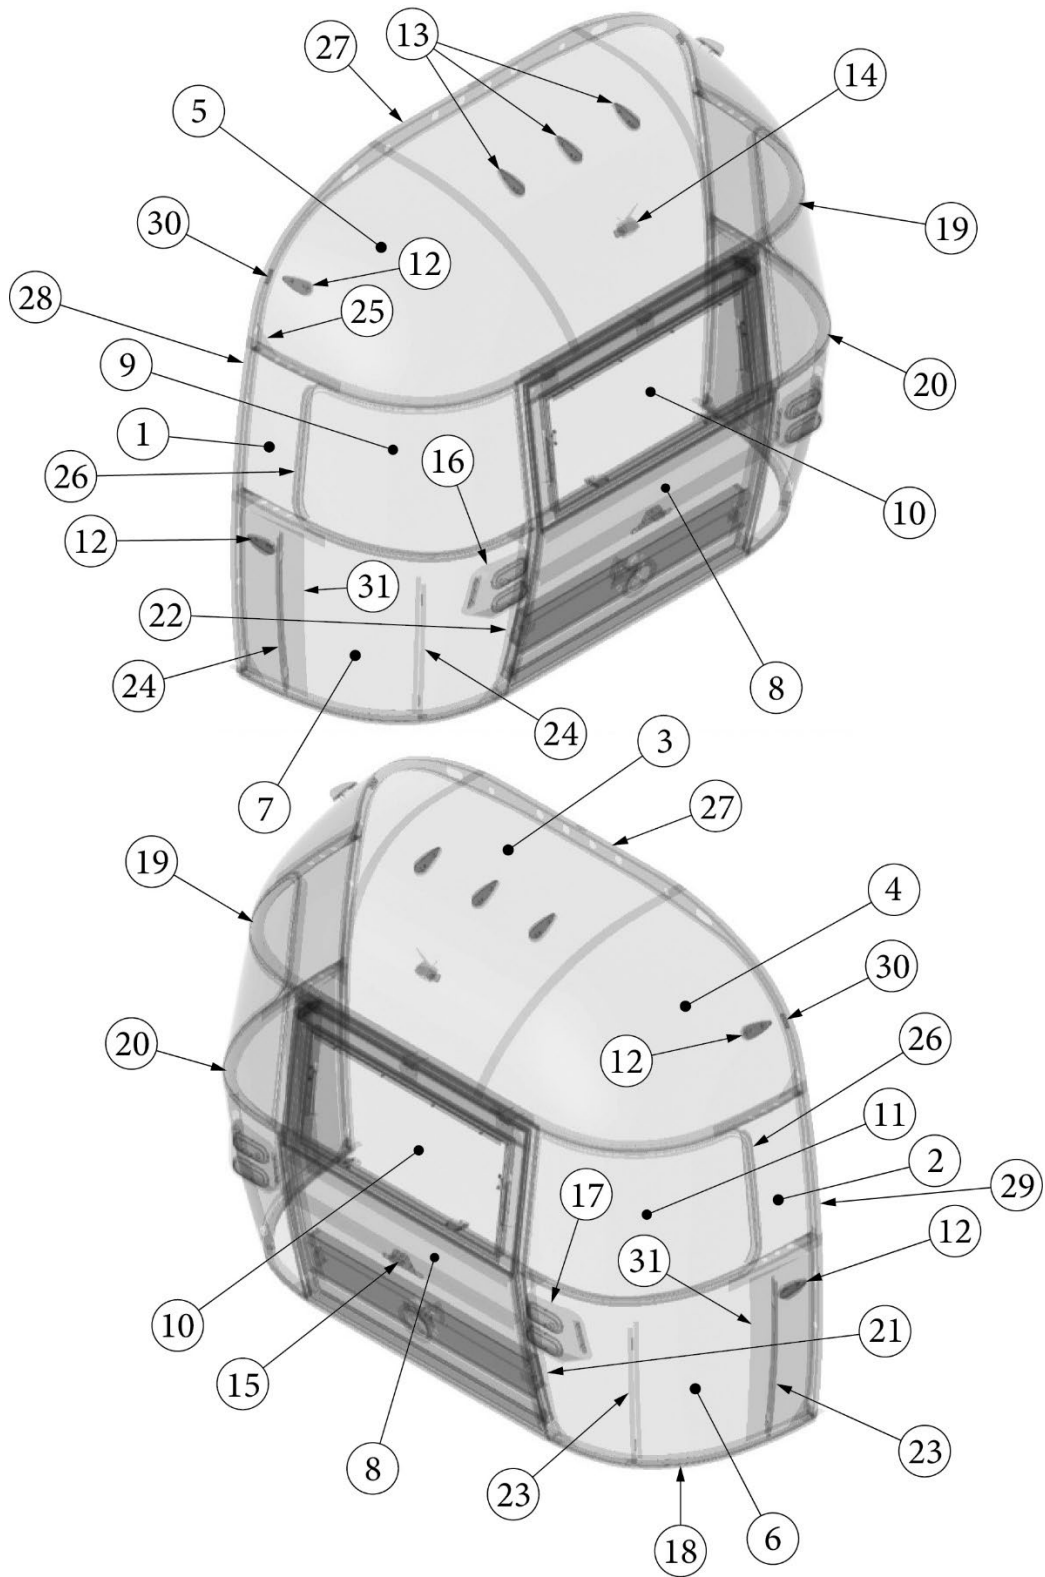

EXTERIOR SHELL

Aft End, Hatch Option

Parts Listed on Next Page