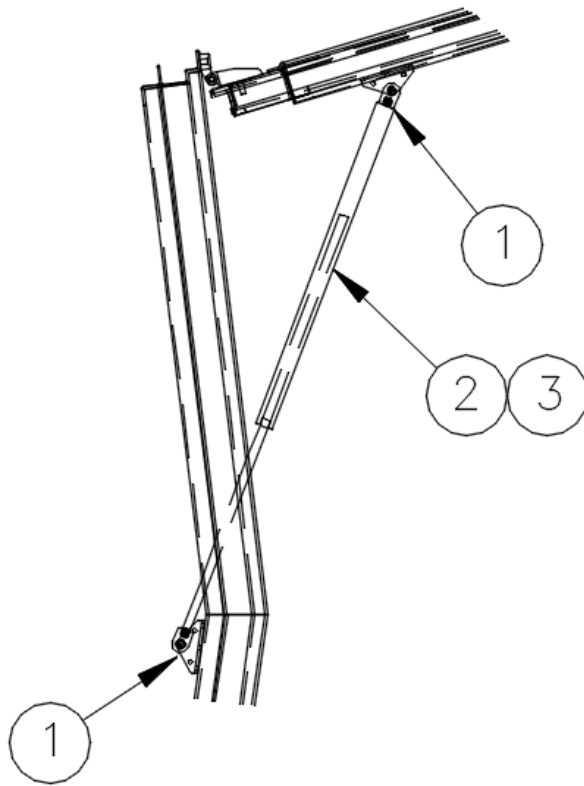

DOORS, EXTERIOR

Hatch Door Struts

111935

Install, Struts, Hatch Door (not for order/see parts below)

1. 382462

Bracket, Prop w/ball

2. 382084-01

Gas spring, 175LB

3. 382084-02

Socket, Gas rod, Nylon

382808

Bracket, Hatch Door, 10mm Ball Socket

330031-01

Rivet, 3/16 x 5/8, SSD68SSBS

Screen Door, Rear

111933

Install, Rear Screen Door (not for order/see parts below)

382150

Screen, Pull-down retractable

454859

Closeout, Rear screen door

203138-04

Extrusion Plastic 1/2" Oak Wall

365232

Seal, Baggage door

382151

Plug, Snap-in, .5" Dia., Black