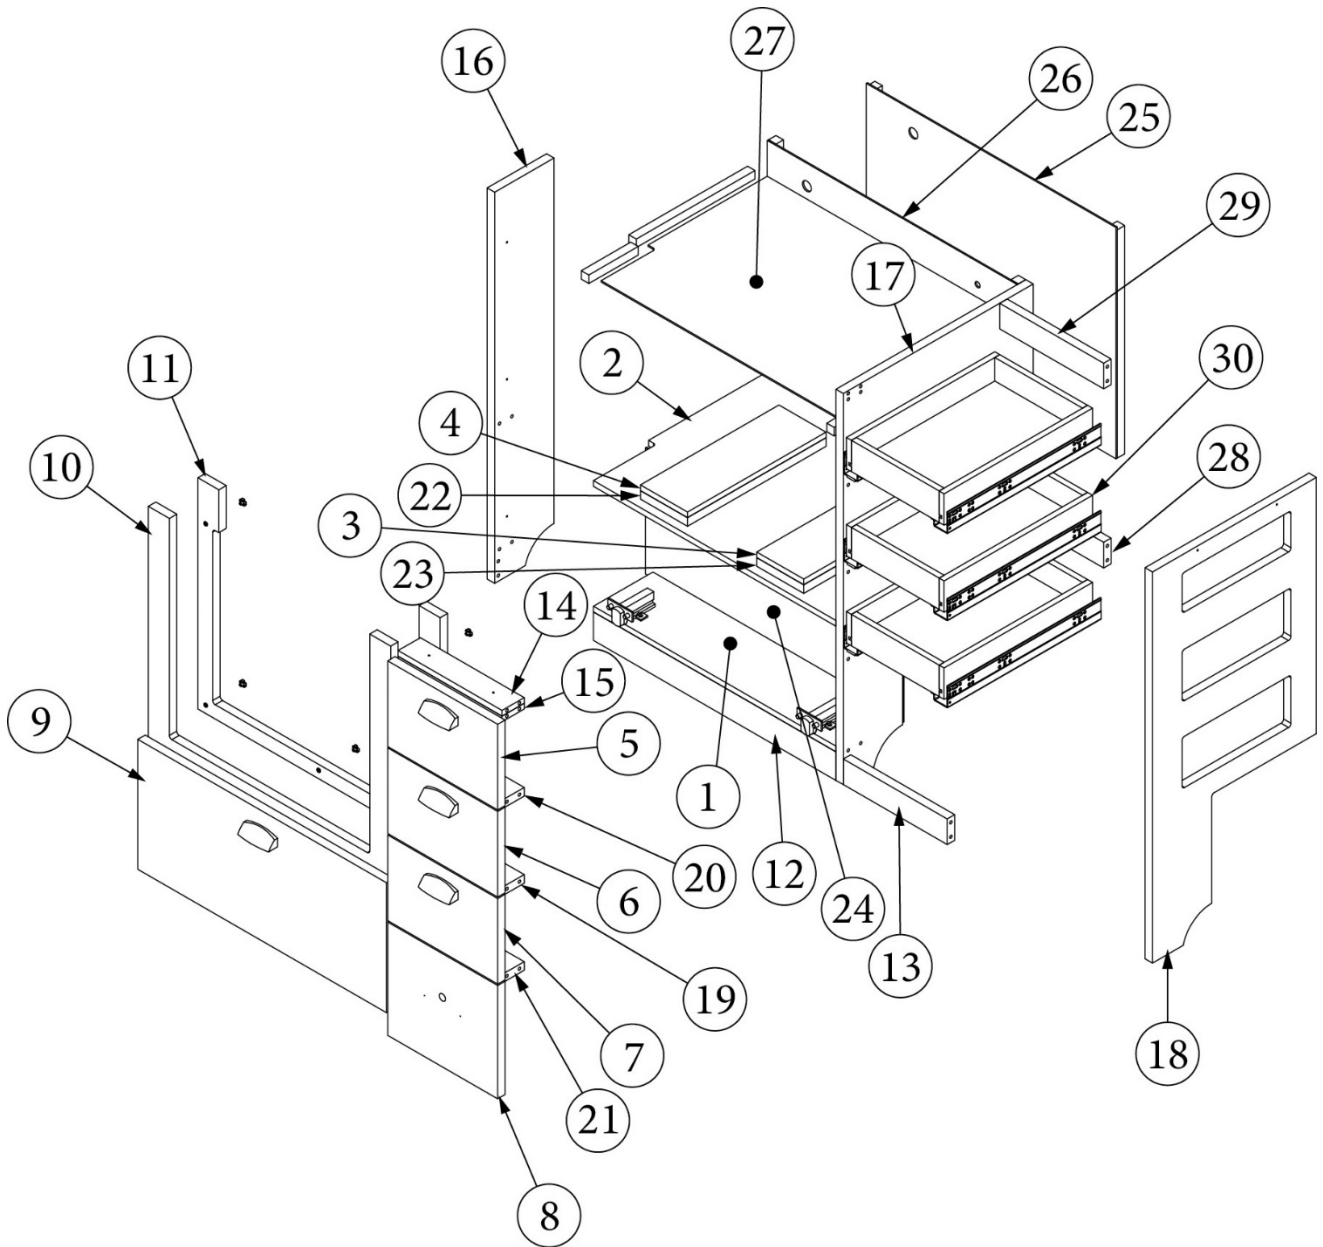

FURNITURE, GALLEY

Galley Cabinet, Cook Side

Parts Listed on Next Page