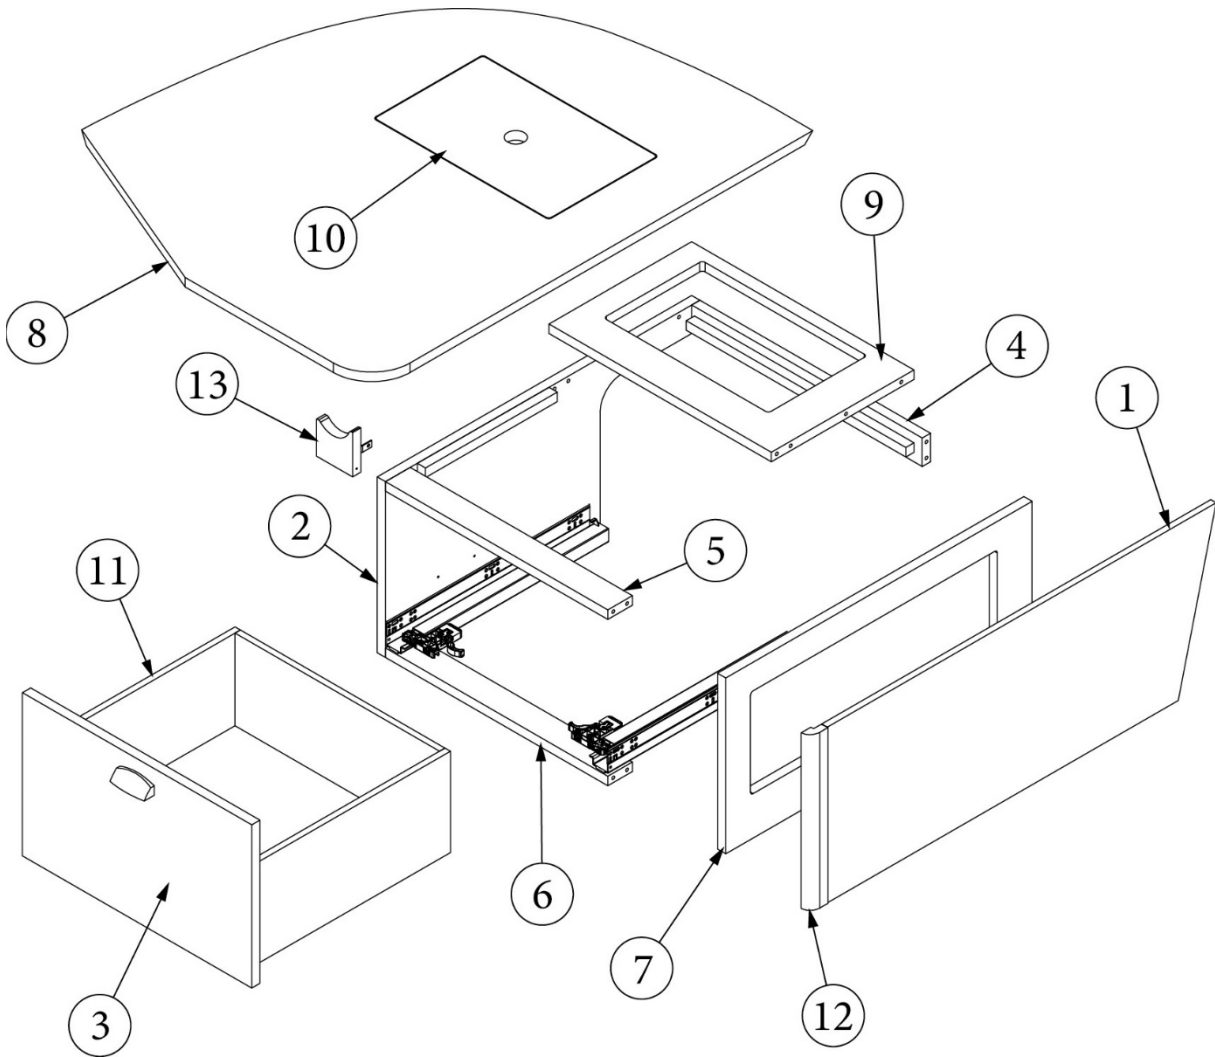

FURNITURE, LOUNGE

Dinette Seat, Curbside

Parts Listed on Next Page

FURNITURE, LOUNGE

Dinette Seat, Curbside

970334	Assembly, Dinette seat, CS
1. 970334&000112BC	Pre laminate, .5 x 35.43 x 13.88"
2. 970334&000218BC	Pre laminate, .75 x 28.65 x 13.88"
3. 970334&000318BC	Pre laminate, .75 x 20.88 x 12.88"
4. 970334&000418CC	Pre laminate, .75 x 21 x 2.25"
5. 970334&000518CC	Pre laminate, .75 x 20.25 x 2.25"
6. 970334&000618CC	Pre laminate, .75 x 20.25 x 2.25"
7. 970334&000718CC	Pre laminate, .75 x 27.9 x 13.88"
8. 970334&000818CC	Pre laminate, .75 x 33.37 x 40.18"
9. 970334&000918CC	Pre laminate, .75 x 20.25 x 13"
10. 970334&001018CC	Pre laminate, .75 x 15.88 x 9.88"
11. 969708-01	Drawer Box, 8 x 18 x 19.63"
12. 801706-1014	Trim, Corner, 90 Degree, Red Oak, 1"
13. 204262	Fire Extinguisher Support
383028	Drawer Latch, Mechanical, Richelieu
382807-08	Drawer slide, Self-close, 18"
382807-01	Left Front Fixing Clip
382807-02	Right Front Fixing Clip
320166-01	Screw, #8 x .50" PH FH ZINC PLA
320005	Screw, Sheet Metal, 8 x 1BH
386572-01	Edgebanding, Planked Urban Oak, 5/8"
386572-02	Edgebanding, Planked Urban Oak, 15/16"
380041	Brace, Stanley, Corner, 1"