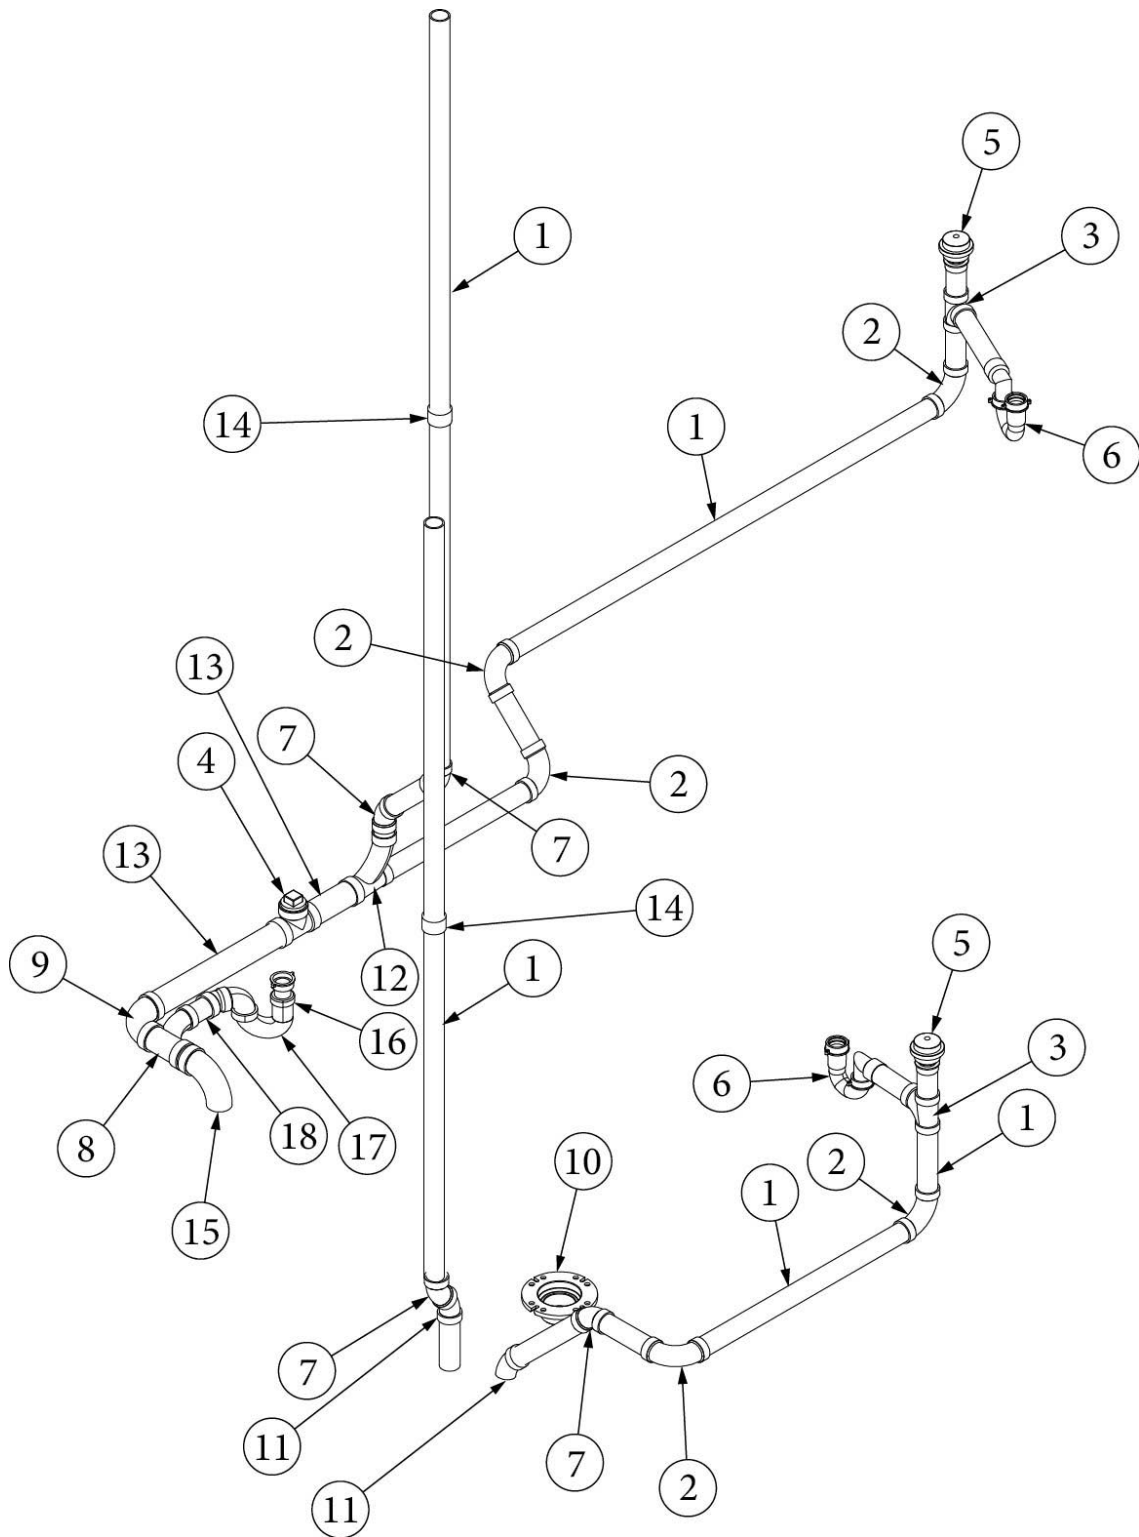

PLUMBING, DRAIN SYSTEM

Drain, Above Floor, 28RB

Parts Listed on Next Page