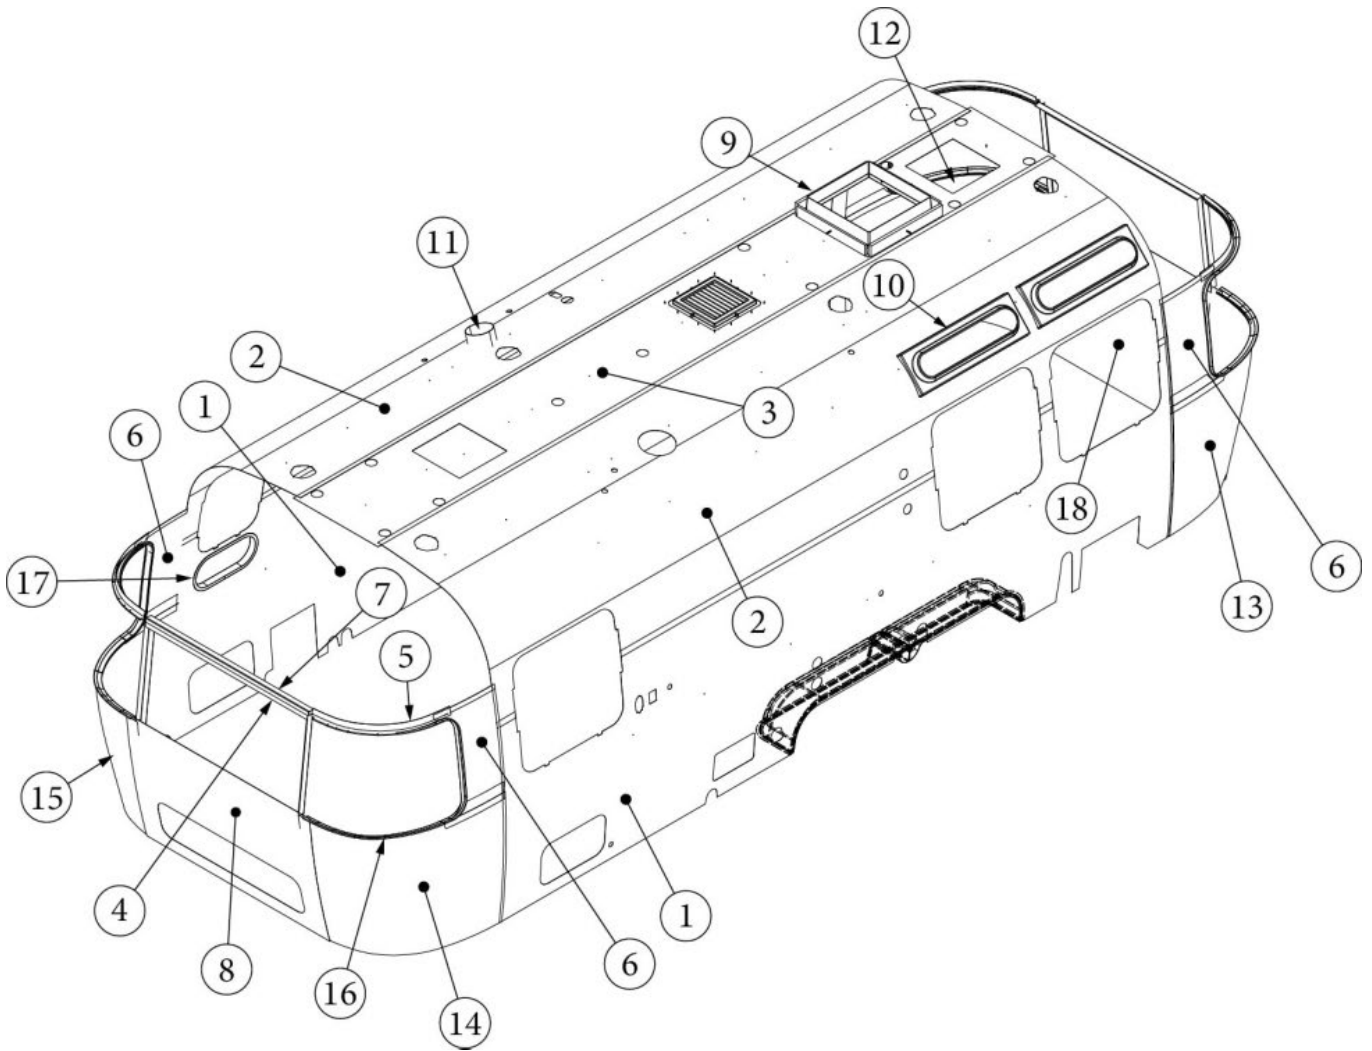

INTERIOR SHELL

Interior Skin, Twin, 25FB

Parts Listed on Next Page