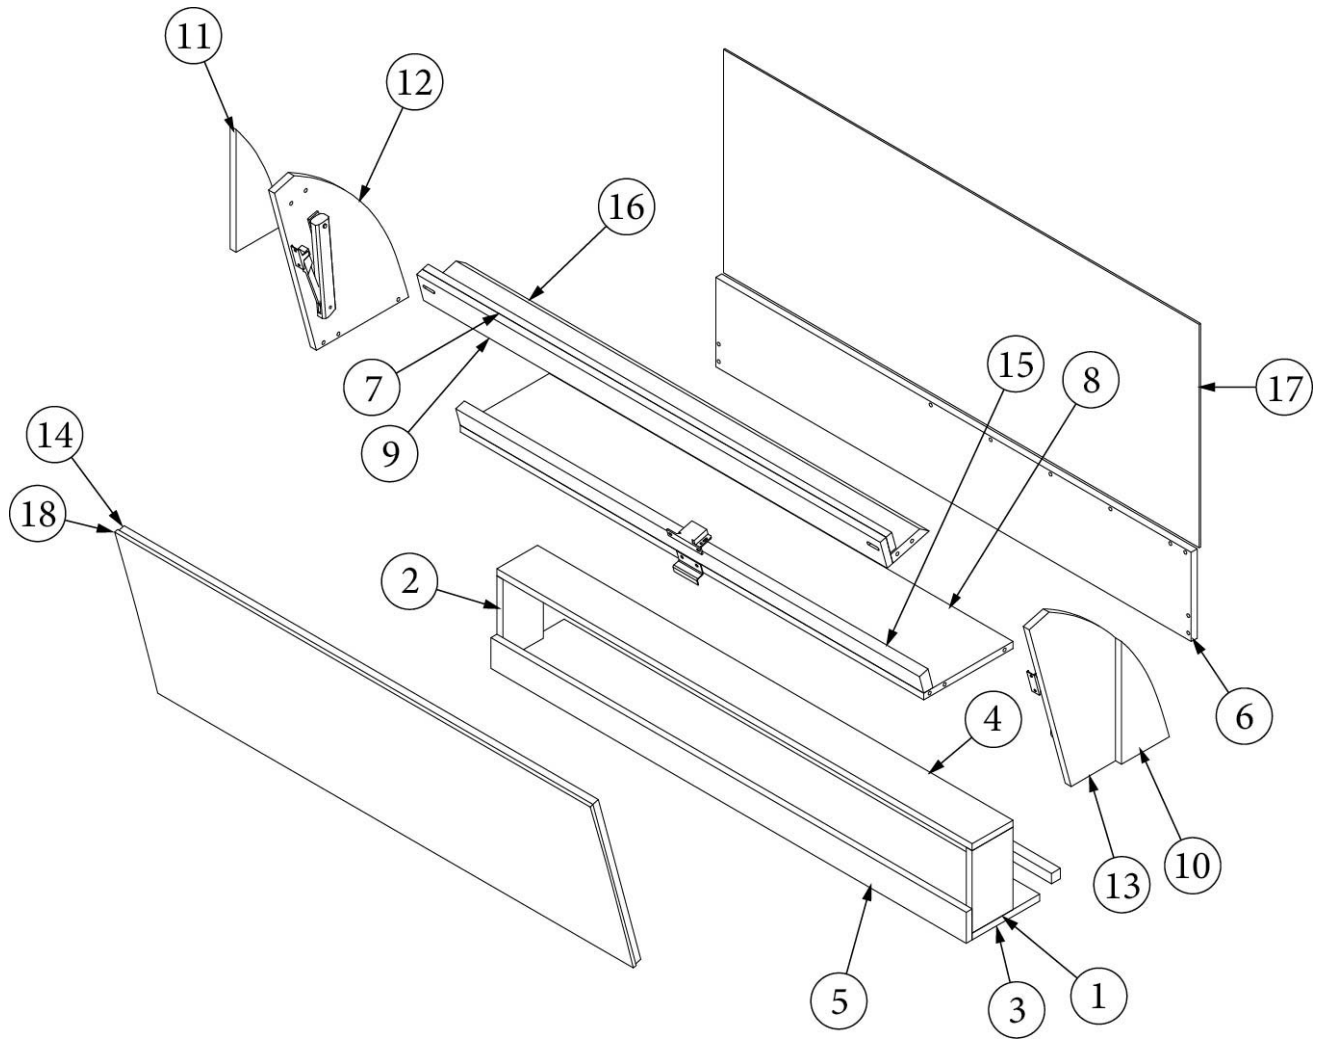

FURNITURE, LAVATORY

Medicine Cabinet, 25FB, 27FB

Parts Listed on Next Page