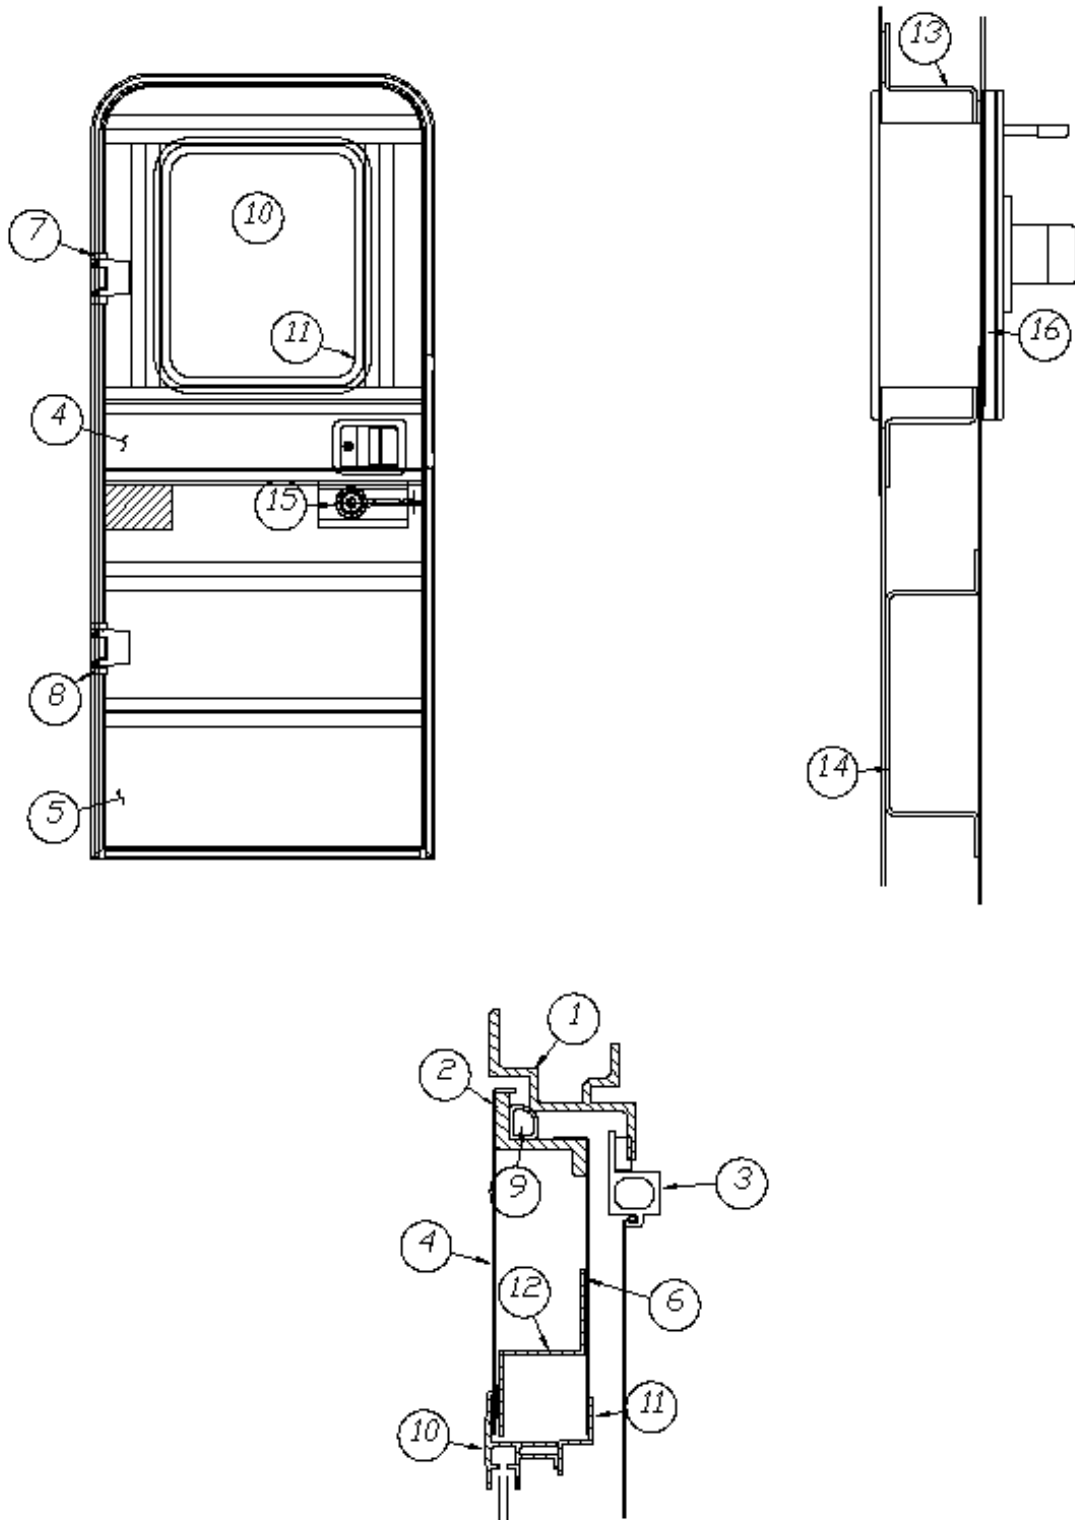

EXTERIOR DOORS

Main Door, LH Hinge, Old Style

Parts Listed on Next Page