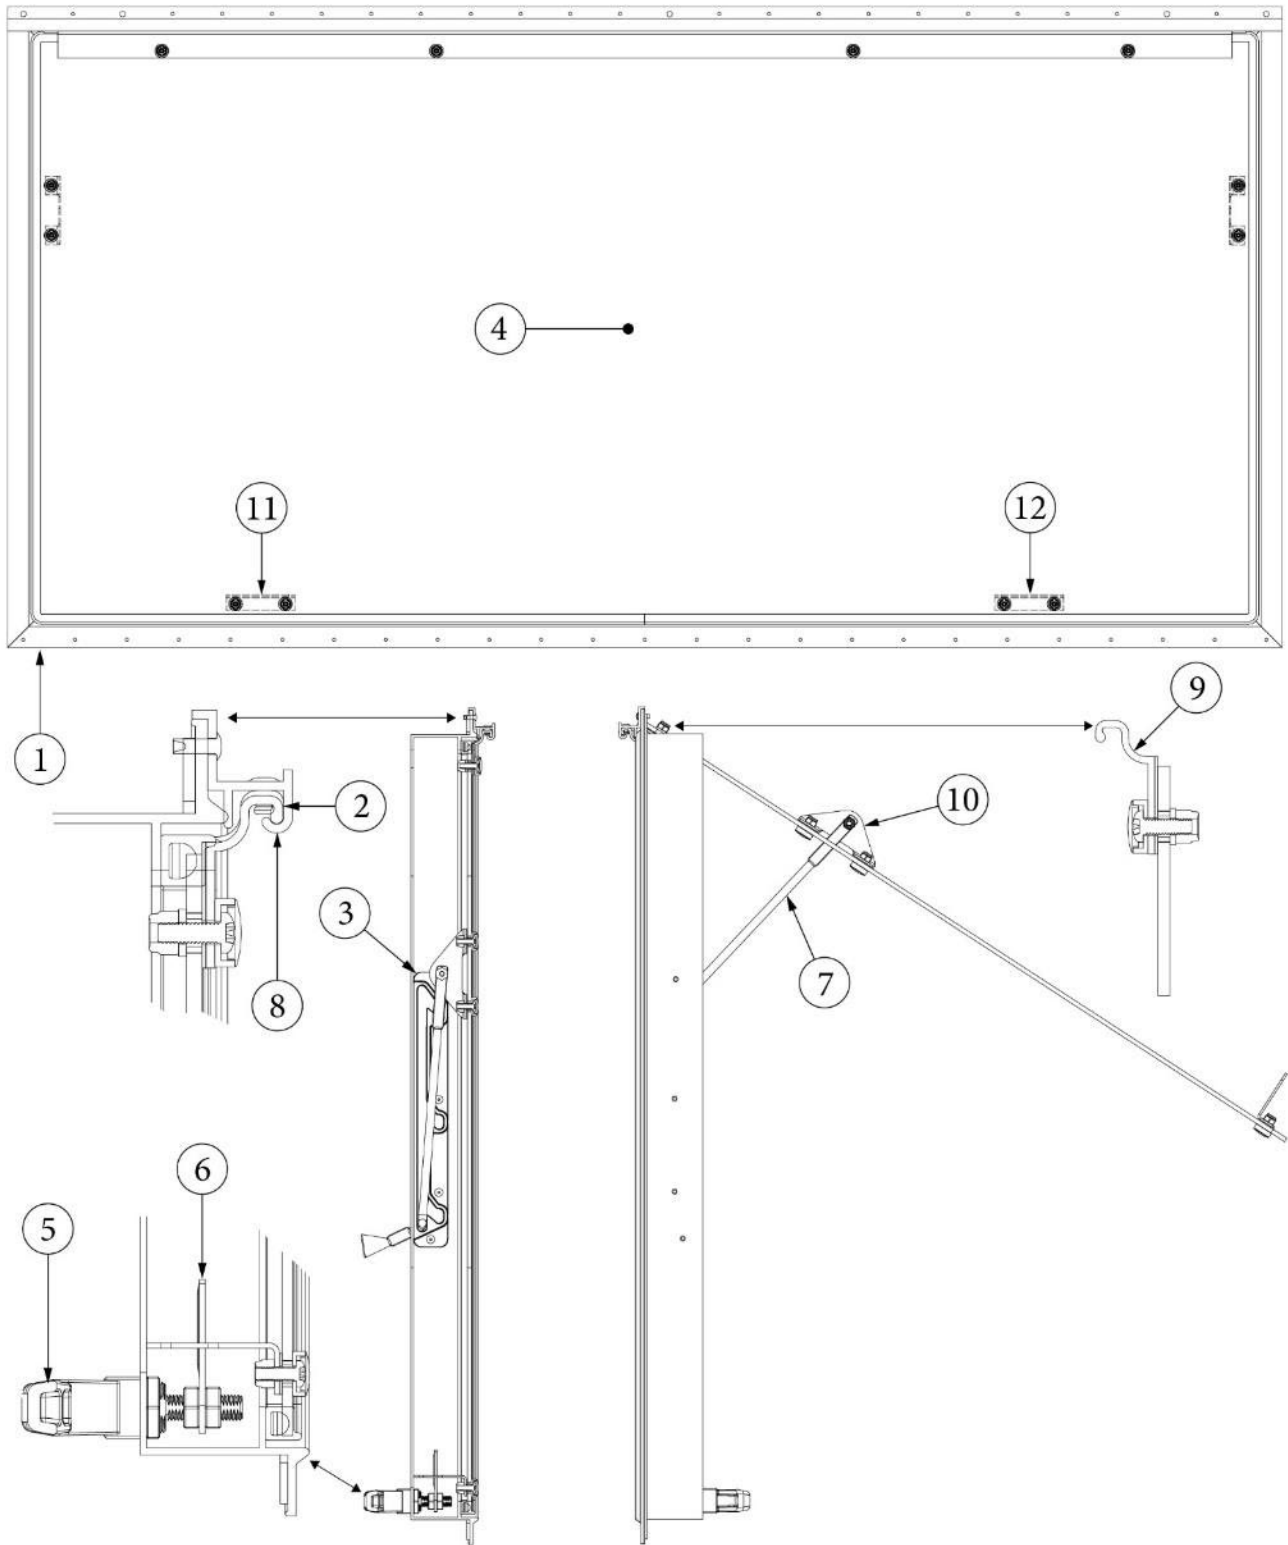

WINDOWS

Windows, Front/Rear, and Rear Hatch Option

Parts Listed on Next Page