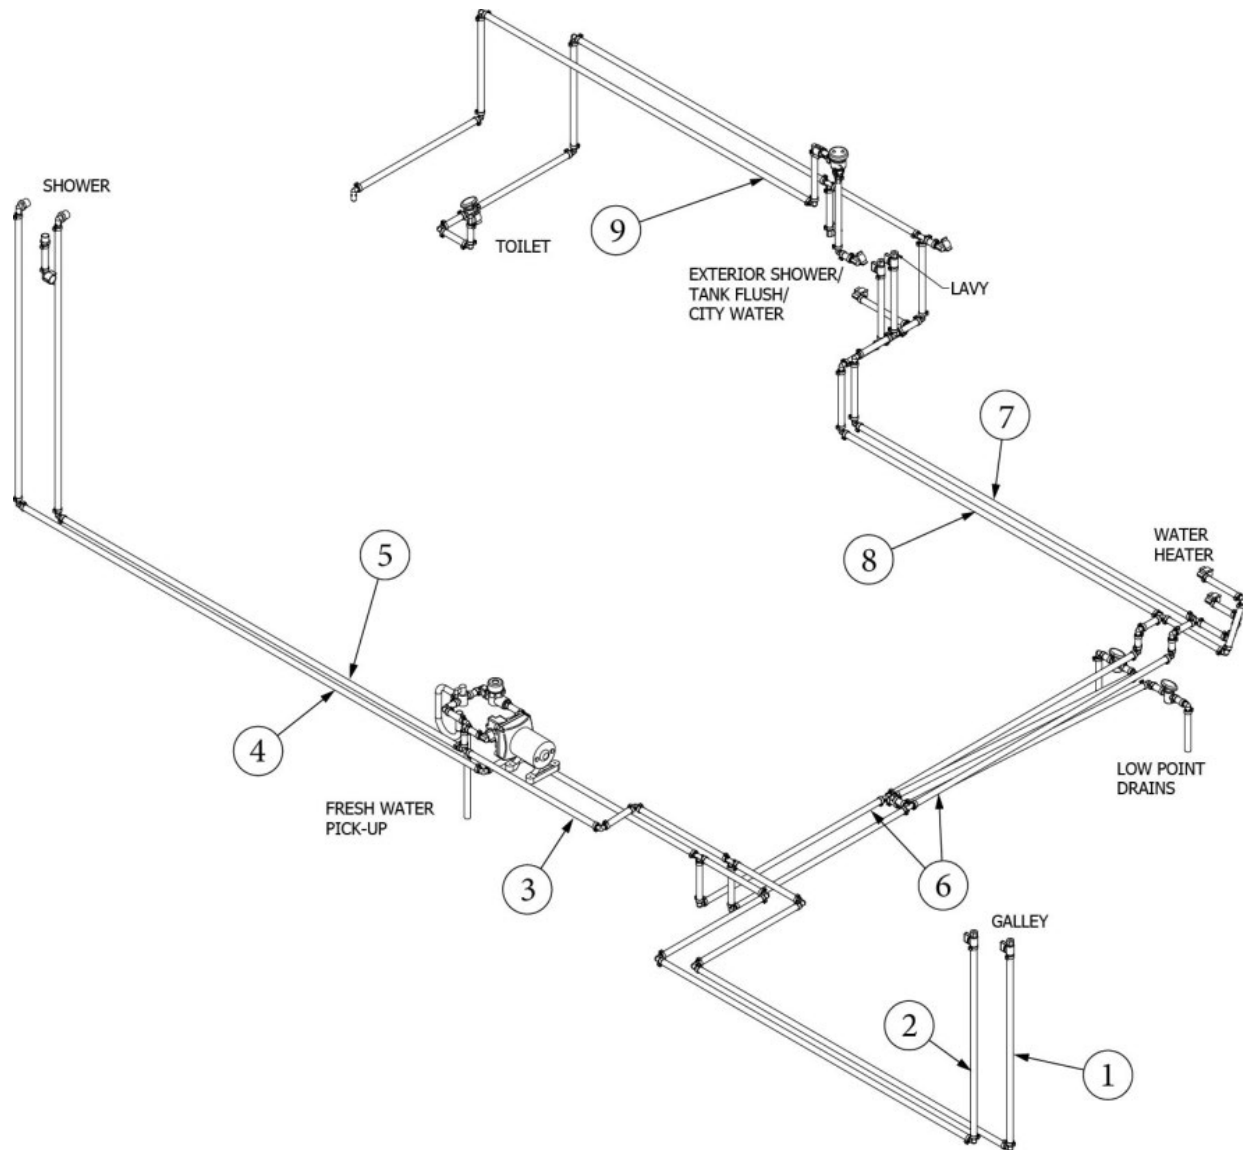

PLUMBING, FRESH WATER SYSTEM

Fresh Water Lines, 30RB

135052-01

Fresh Water System (not for order/see parts below)

1. 944039-01	Galley Cold Water Line
2. 944039-02	Galley Hot Water Line
3. 944039-03	Pickup Cold Water Line
4. 944039-04	Shower Hot Water Lines
5. 944039-05	Shower Cold Water Lines
6. 944039-06	Cross-Car Water Lines
7. 944039-07	RS Hot Water Lines
8. 944039-08	RS Cold Water Lines
9. 944039-11	Tank Flush Water Lines