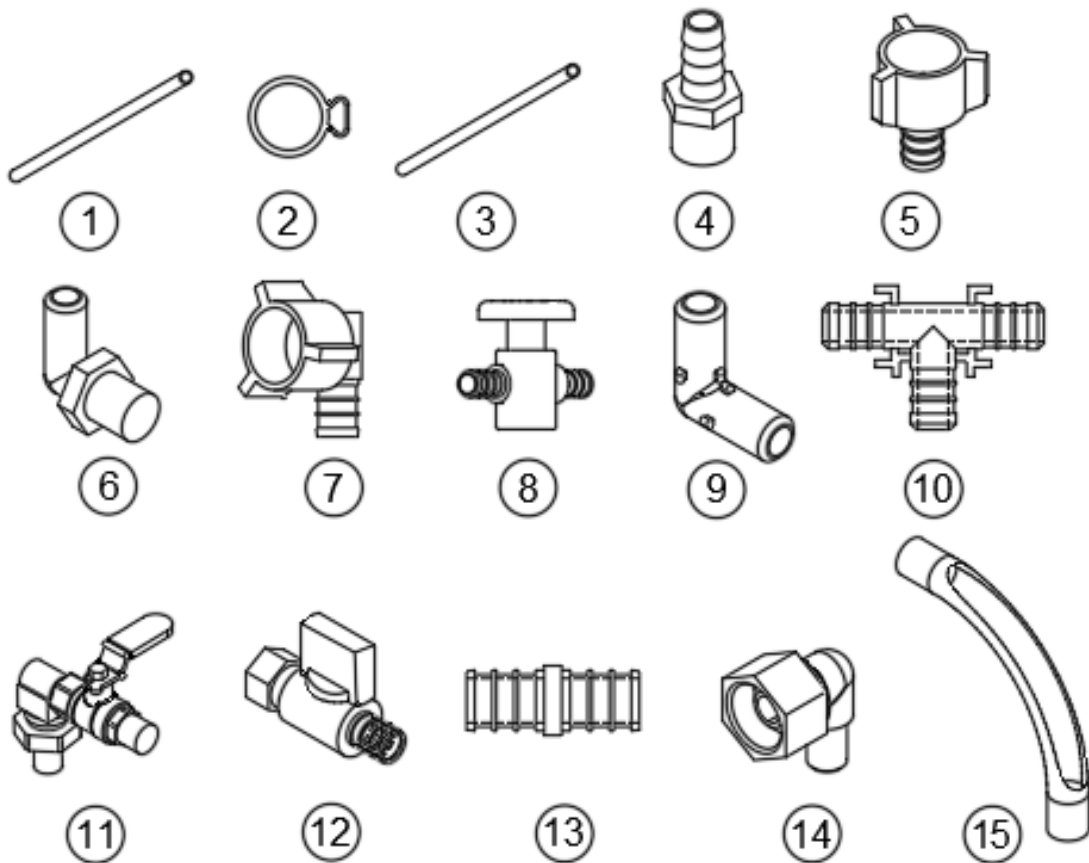

PLUMBING, FRESH WATER SYSTEM

Fresh Water Fittings

- | | |
|---------------|-------------------------------------|
| 1. 601698-01 | E-Pex tube, 1/2" |
| 2. 601698-15 | Crimp ring, 1/2" E-Pex, 1/2", Black |
| 3. 601698-21 | E-Pex tube, 1/2", Red |
| 4. 602256-02 | Coupler, 1/2" barb x 1/2" MPT |
| 5. 602256-03 | Coupler, 1/2" barb x 1/2" FPT |
| 6. 602256-04 | Elbow, 1/2" barb x 1/2" MPT |
| 7. 602256-05 | Elbow, 1/2 barb x 1/2" FPT |
| 8. 602256-22 | Valve, .5 barb x .5 straight |
| 9. 602256-10 | Elbow, 1/2" barb x 1/2" barb |
| 10. 602256-11 | Tee, 1/2" x 1/2" x 1/2" |
| 11. 602185-01 | Drain valve, 90° |
| 12. 602137 | Valve-Shut Off .5"B x.38"Comp |
| 13. 602256-08 | Coupling-Poly .5 Barb |
| 14. 602669 | Valve-Brass Elbow #26585 |
| 15. 601774 | Elbow Support-90D 1/2" |
| 601659 | Riser 1/2" FPT X 12" CPVC |