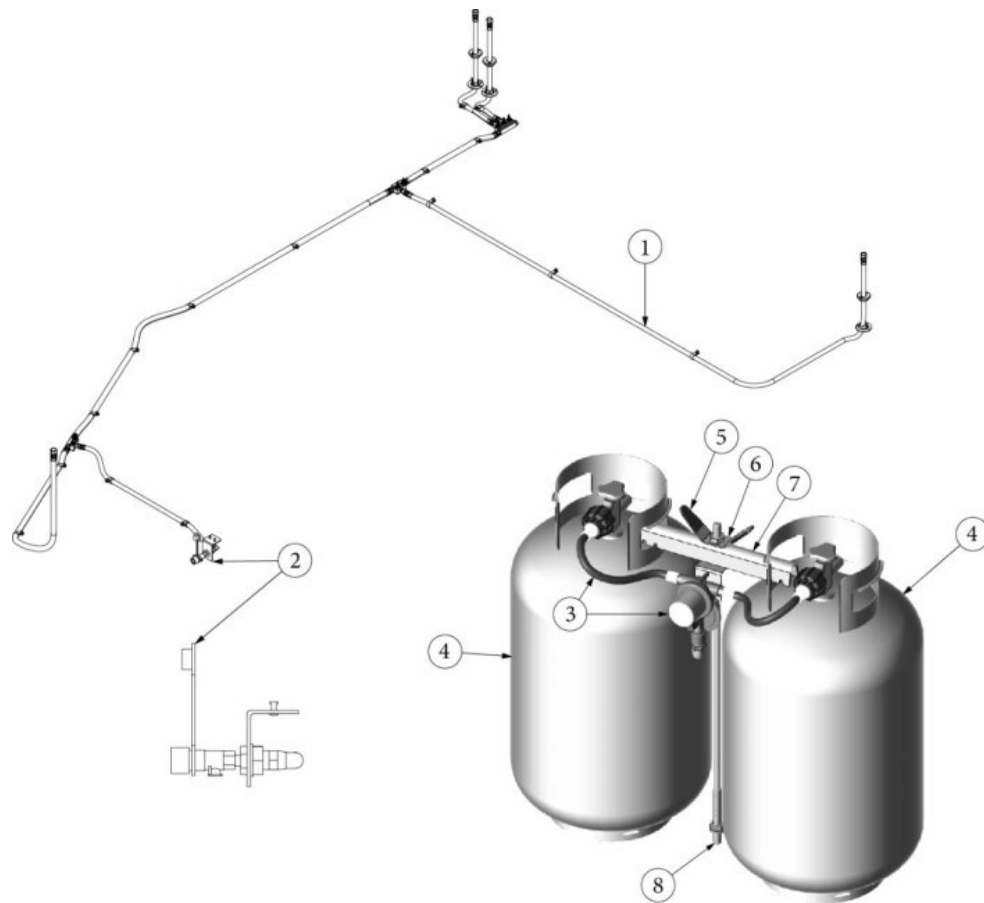

PLUMBING, LPG SYSTEM

LPG System, 27FB

113936
113718-01

Install, LP System, 27FB (not for order/see parts below)
Install, LP Tanks/Regulator, 30lb (not for order/see parts below)

1. 943997	Assembly, LP flex line
2. 602465	Exterior propane port assembly
3. 602870	Regulator, LP gas, Dual 11" pigtails
4. 601710-01	Tank, LP Cylinder, Steel, 30LB
5. 381613	Plastisol Cover, LP Wing Handle
6. 455841	Wingnut, LP Bottle
7. 455842	Hold-down, VTD0046
8. 345764	Threaded Rod, 23.5", 1/2-13 4" each end
350132	Flange nut, Serrated, 1/2-13 UNC
386250	Label, LPG service port
365330-04	Sealant, Adseal, RTV #4553
382500	Grommet, .5" Pipe, Press Fit, Sealing
382556	Closeout, 2.38", D LP Assembly BC
512412	Bushing, Snap In, .75" ID
382160	Grommet, Flexible Vinyl