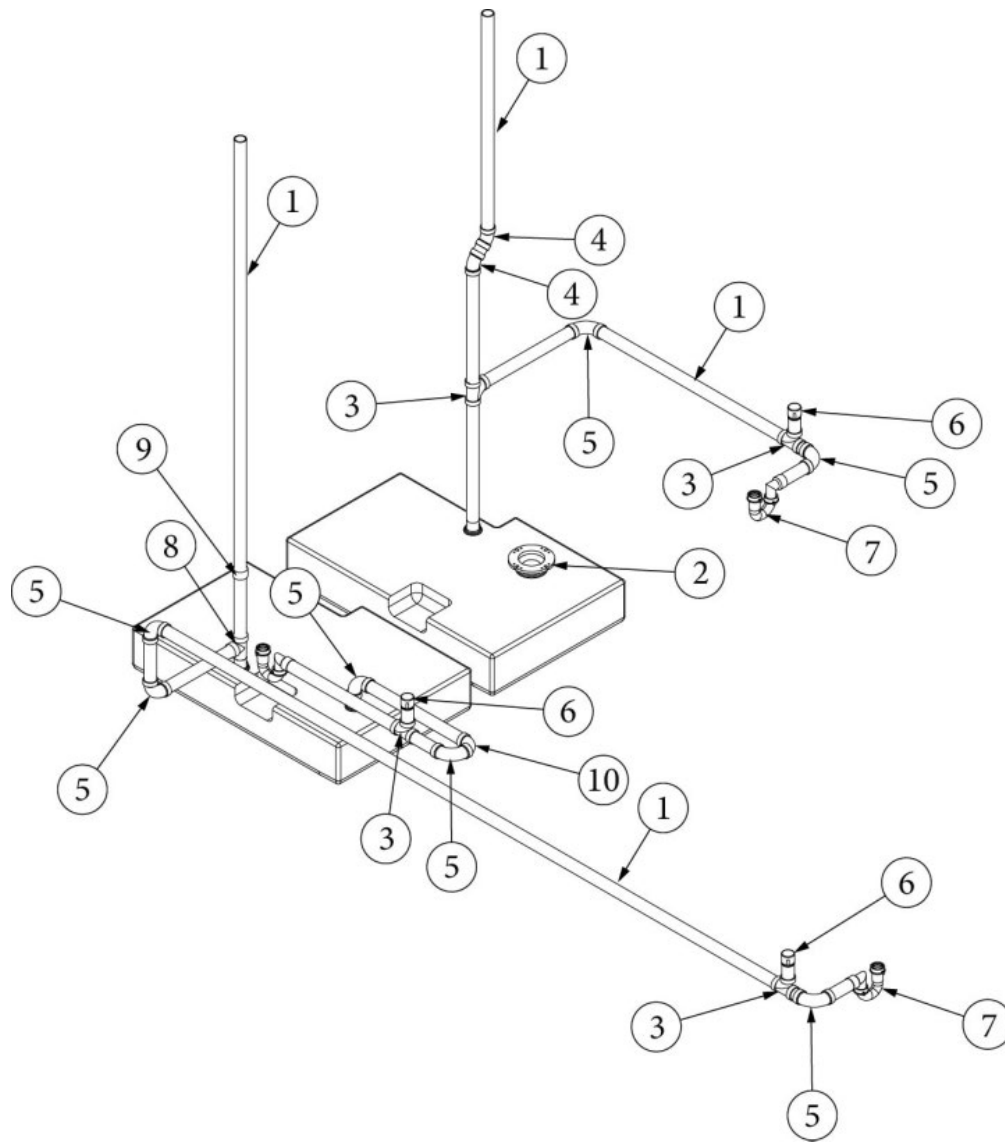

PLUMBING, DRAIN SYSTEM

Drain, Above Floor, 30RB

113196

Above Floor Drain System (not for order/see parts below)

1. 601160-02	Pipe, ABS DWG, 1.5"
2. 600065	Floor flange, Threaded
3. 600156	Tee, Sanitary
4. 600030	Ell, ABS, 45°, Long turn
5. 600035	Ell, ABS long sweep, 1.5
6. 600538	Vent, V-200, Automatic
7. 600622	P-trap, 1.5" w/slip nut & washer
8. 601868	Sanitary tee
9. 600227	Coupling, 1.5"
10. 600662	Elbow, 1.5", 90°, Short radius