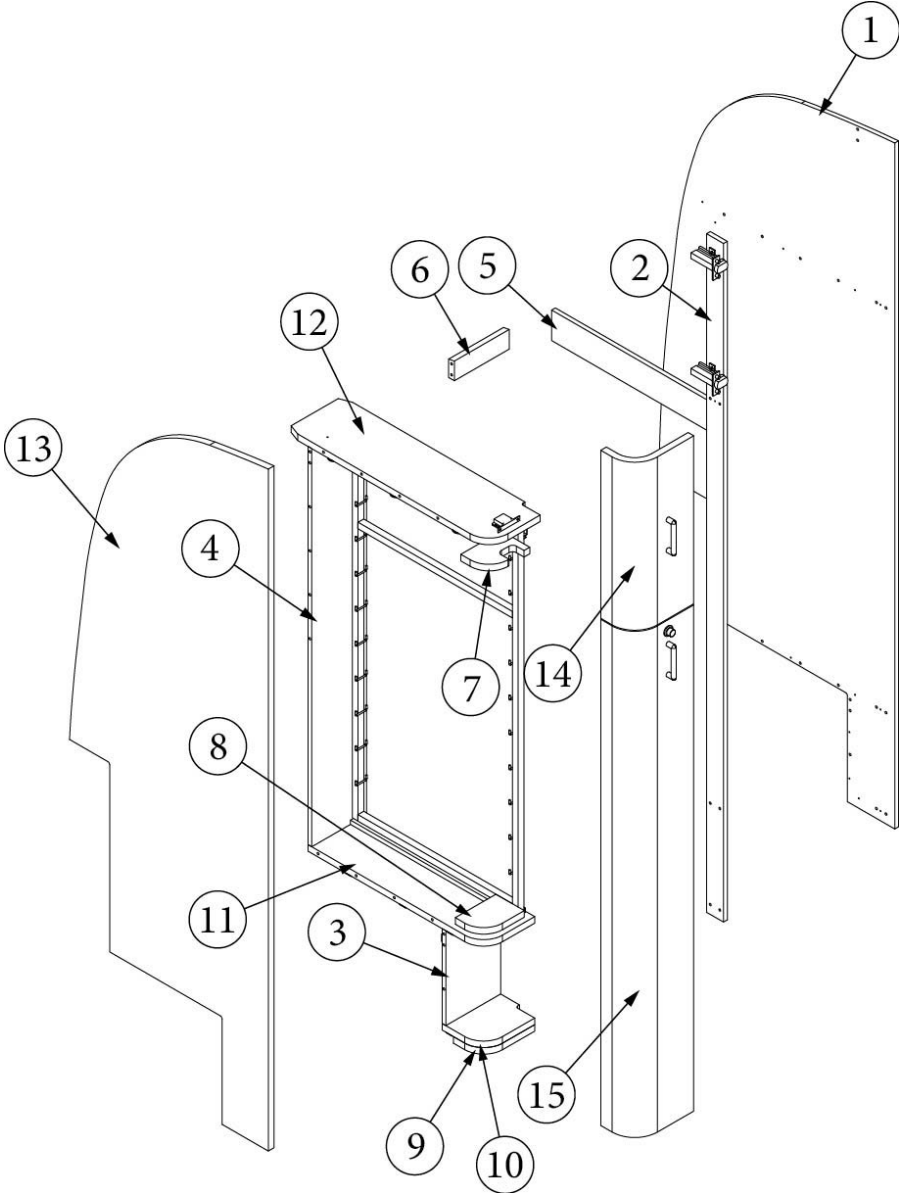

FURNITURE, GALLEY

Pantry, Slide-Out, 30RB

Parts Listed on Next Page