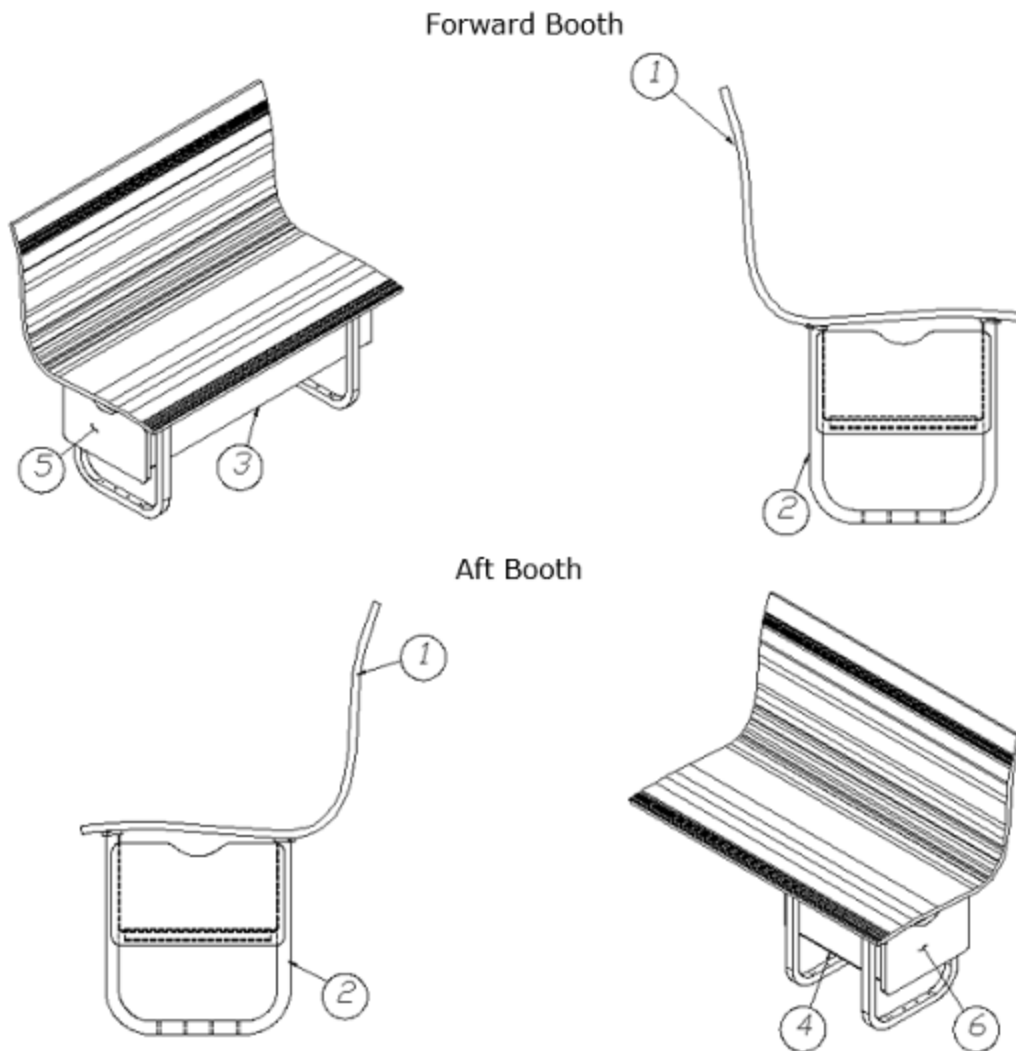

FURNITURE, GALLEY

Dinette Seats, 28RB

966986
966987

Forward Booth
Aft Booth

1. 801446
2. 115140
3. 115141
4. 115141-02
5. 966986&000718BC
6. 966987&000618BC
- 381847-01
- 381228-02
9. 114070
10. 114812

Dinette seat, Contoured
Leg, Dinette base
Closeout, Under booth seat
Closeout, Under booth seat
Door, 13.07 x 7.75, Forward booth seat
Door, 13.07 x 7.75, Aft booth seat
Piano hinge
Catch, Grabber door (5lb Pull)
Extrusion, J-trim
Aluminum angle, 1 x 1