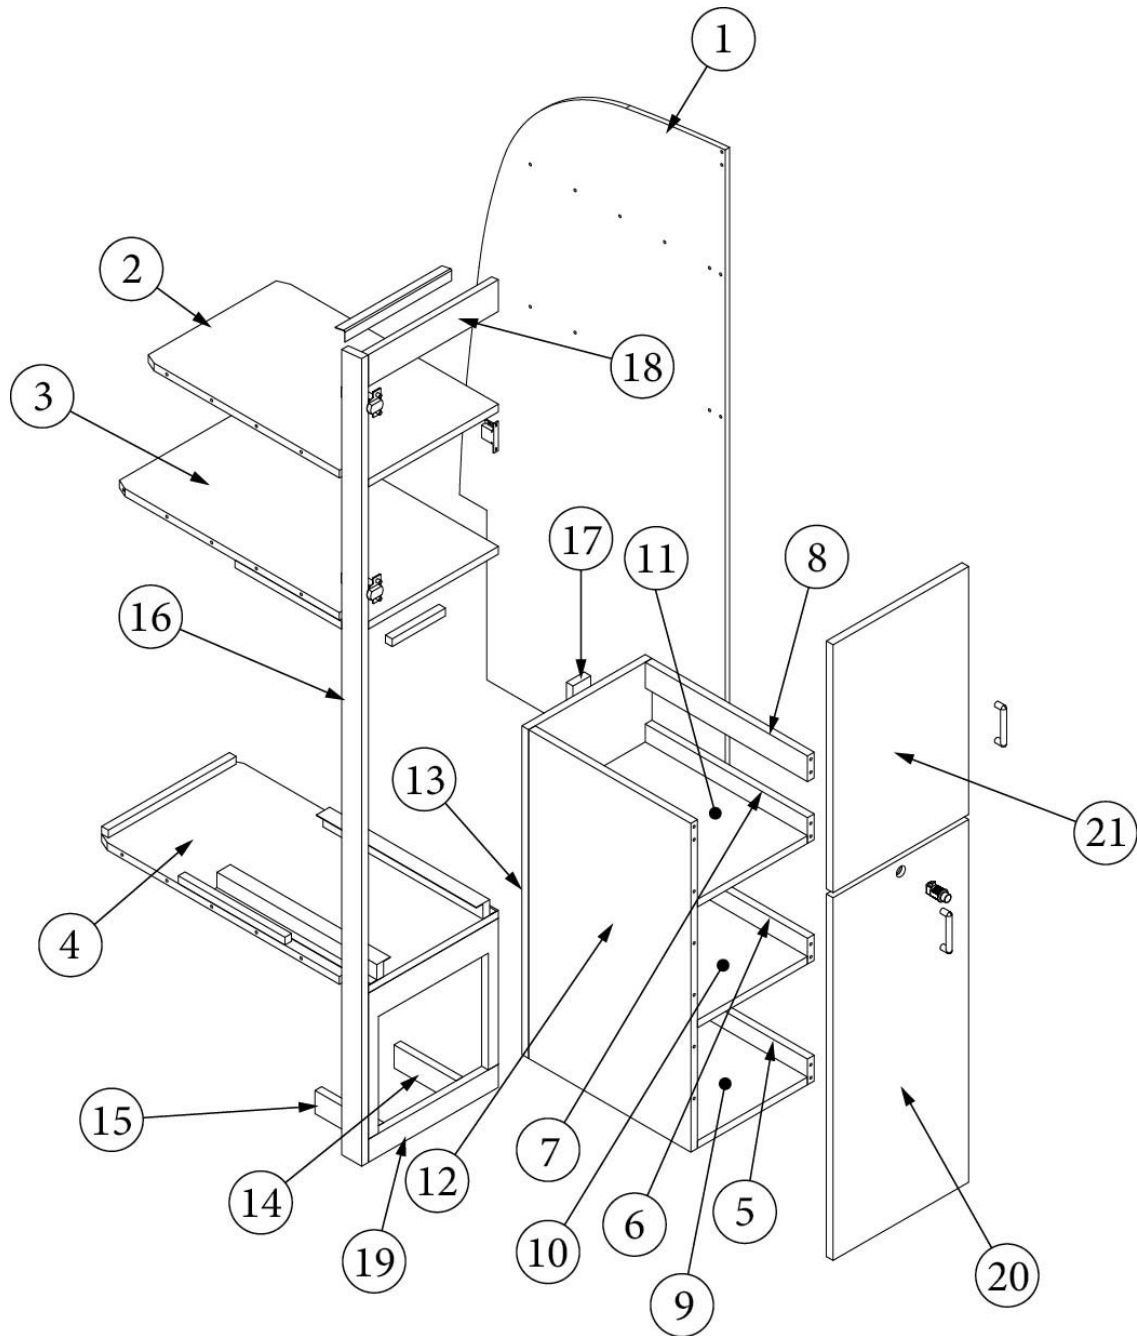

FURNITURE, GALLEY

Pantry, w/o Microwave, 27FB

Parts Listed on Next Page