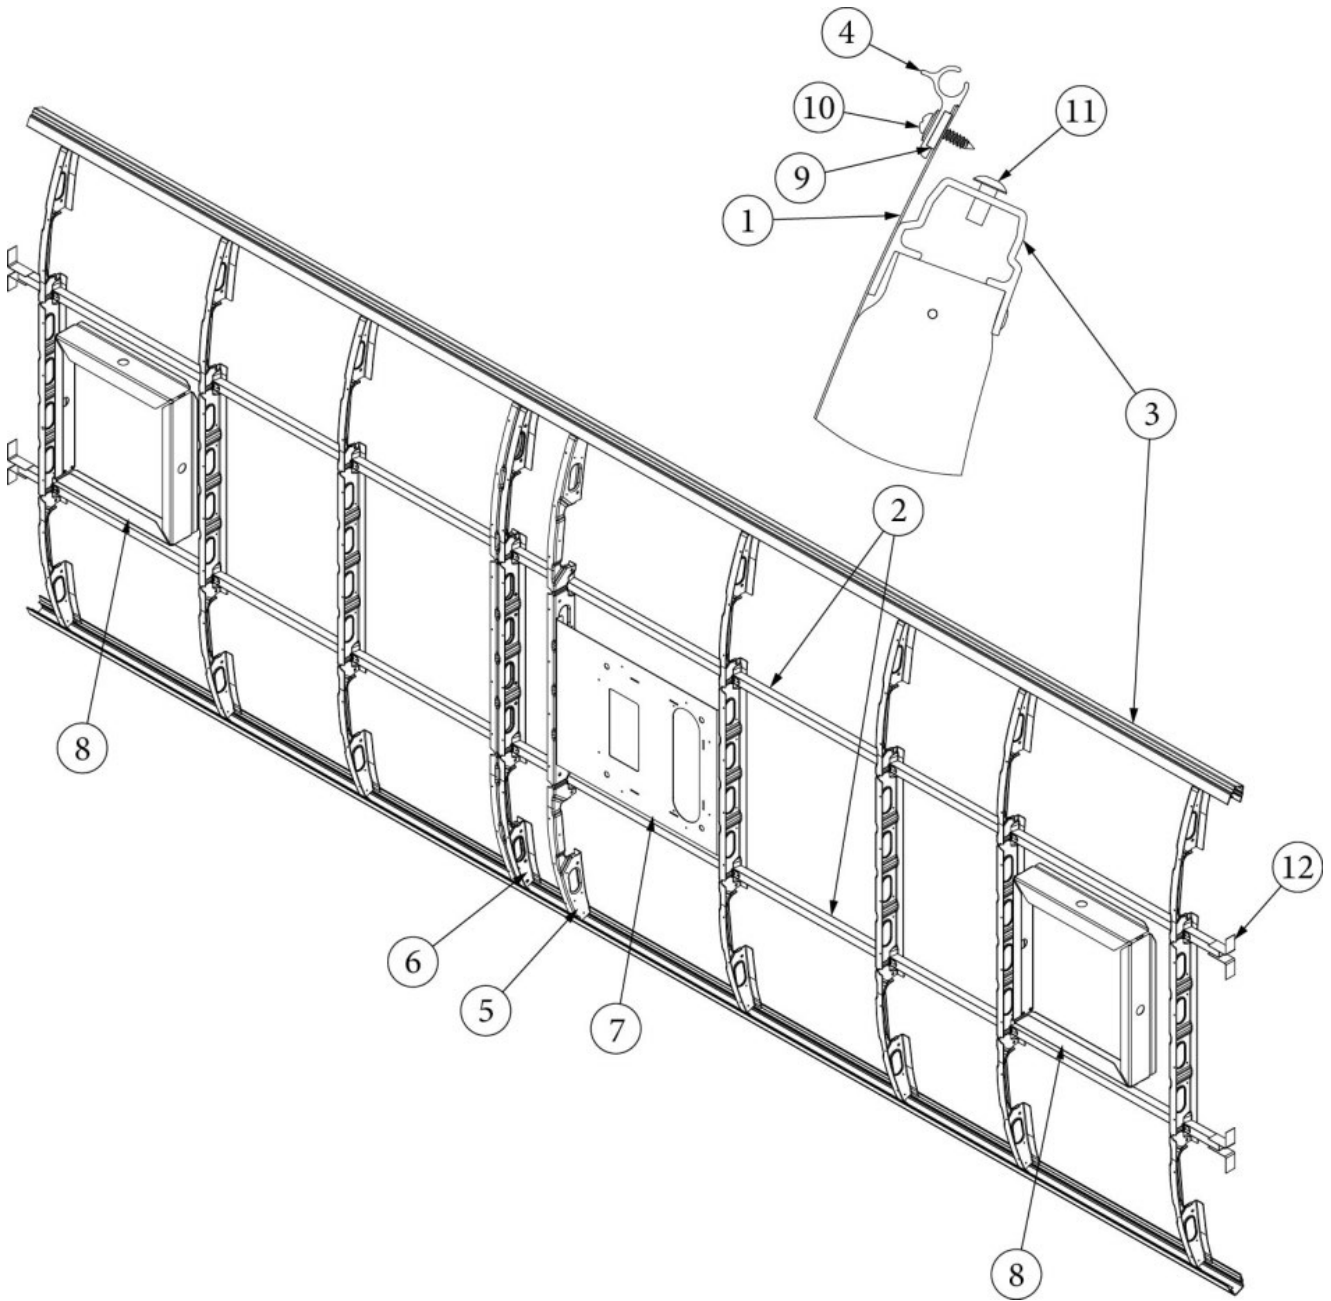

EXTERIOR SHELL

Roof, 23FB

Parts Listed on Next Page