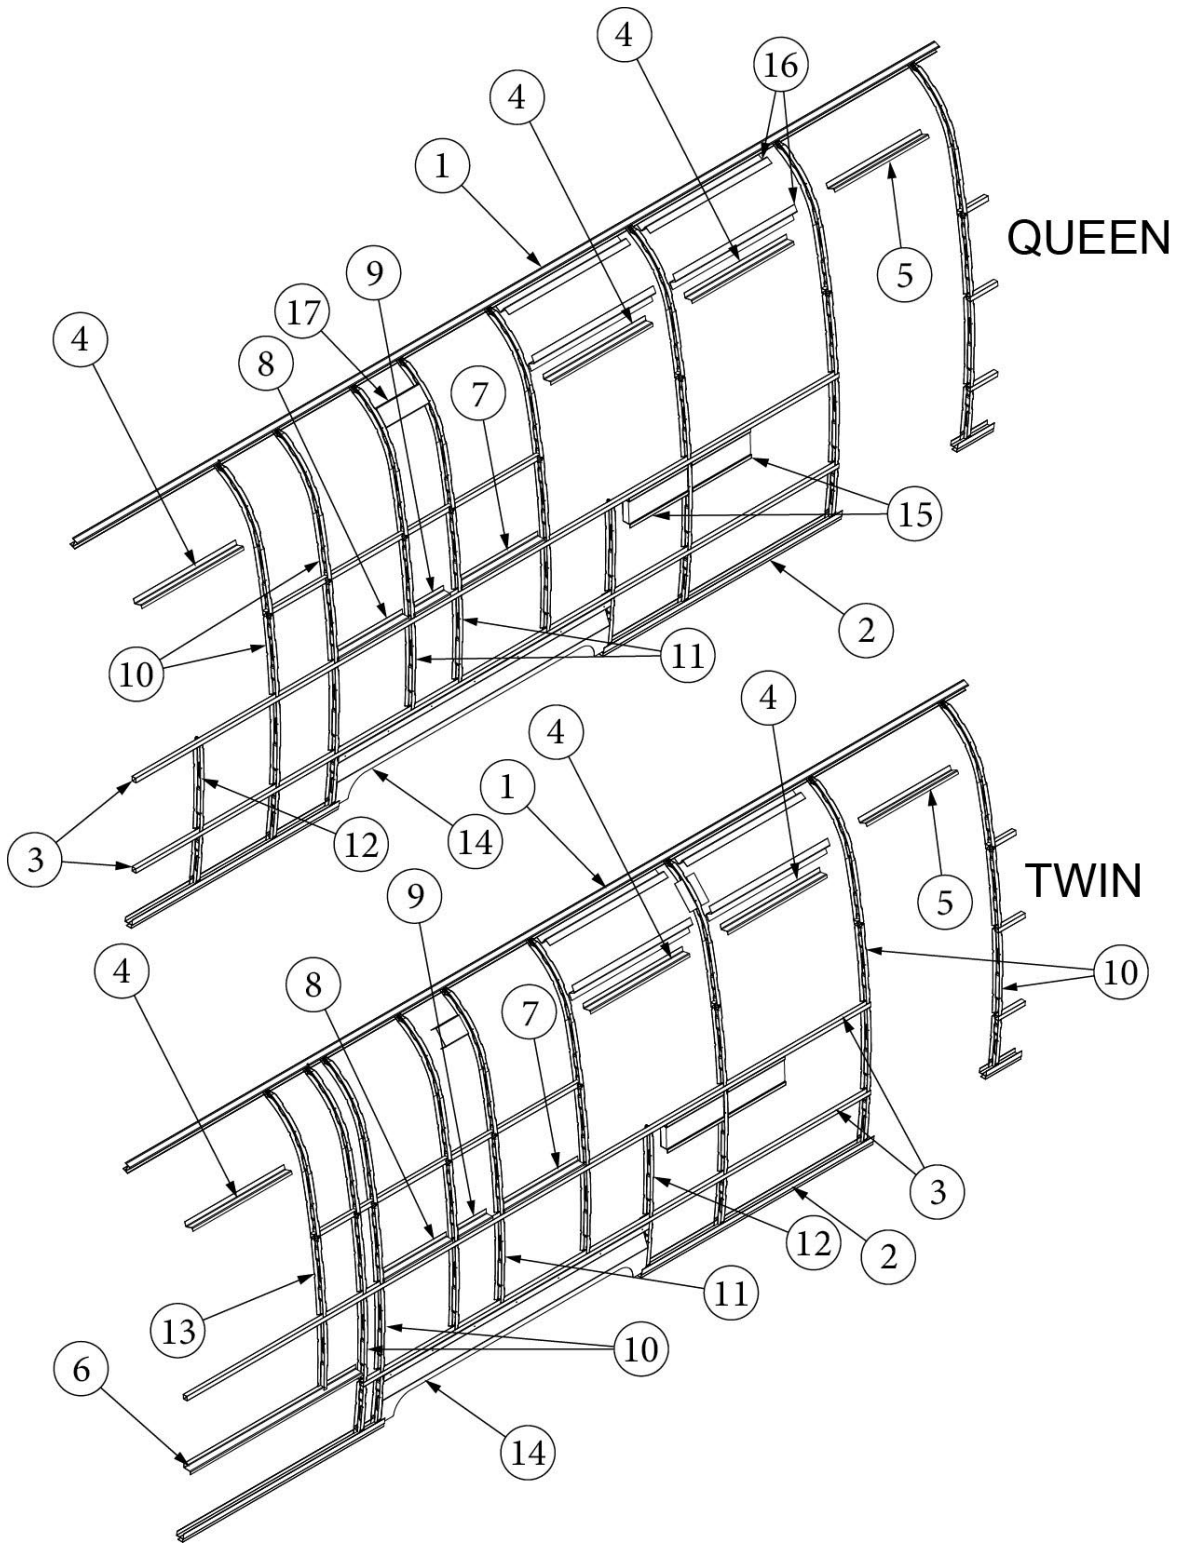

EXTERIOR SHELL

Wall Framing, Curbside, 28RB

Parts Listed on Next Page