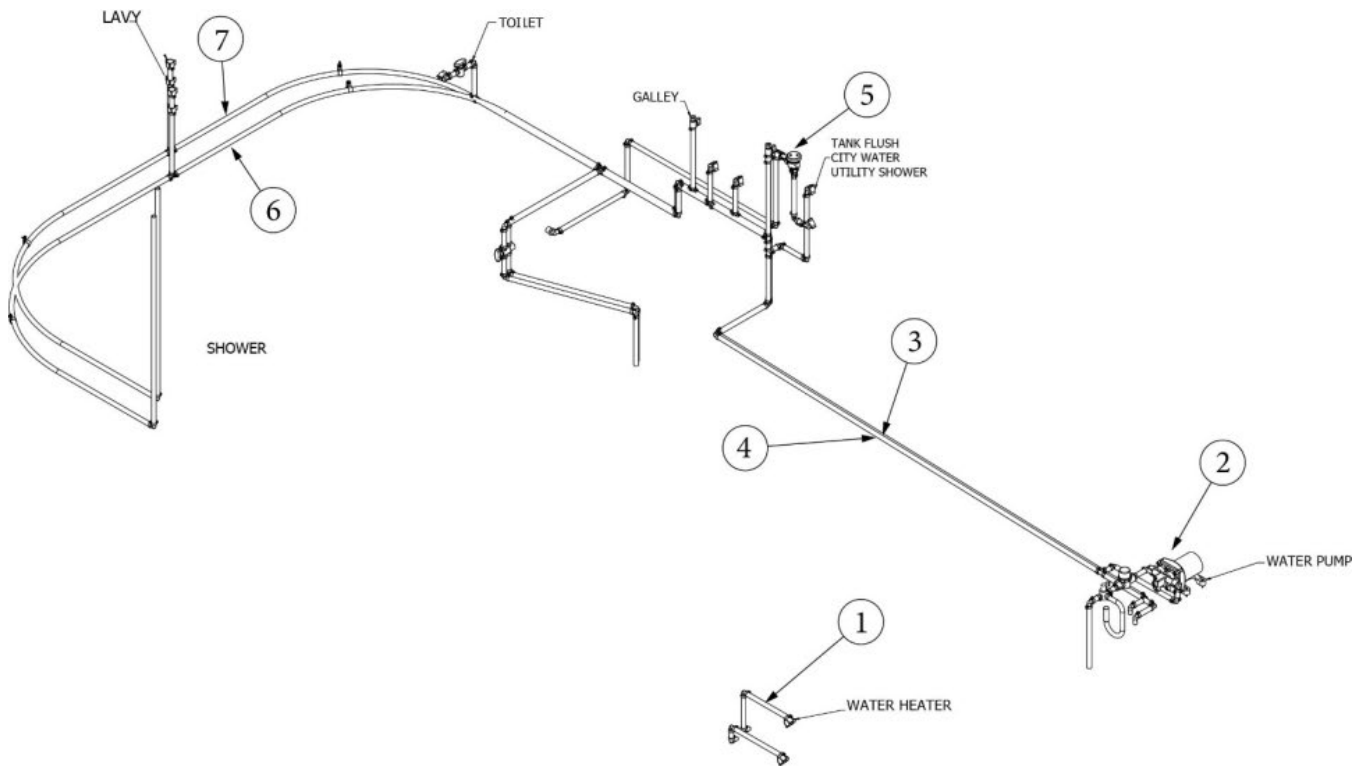

PLUMBING, FRESH WATER SYSTEM

Fresh Water Lines, 23FB

113837-02

Fresh Water Layout, 23FB

1. 944022-01	Water heater hook up
2. 944022-02	Water pump lines
3. 944022-04	Layout, RS hot water lines
4. 944022-07	Layout, RS cold water lines
5. 944022-08	Layout, Tank flush
6. 944022-09	Layout, Rear hot water lines
7. 944022-10	Layout, Rear cold water lines