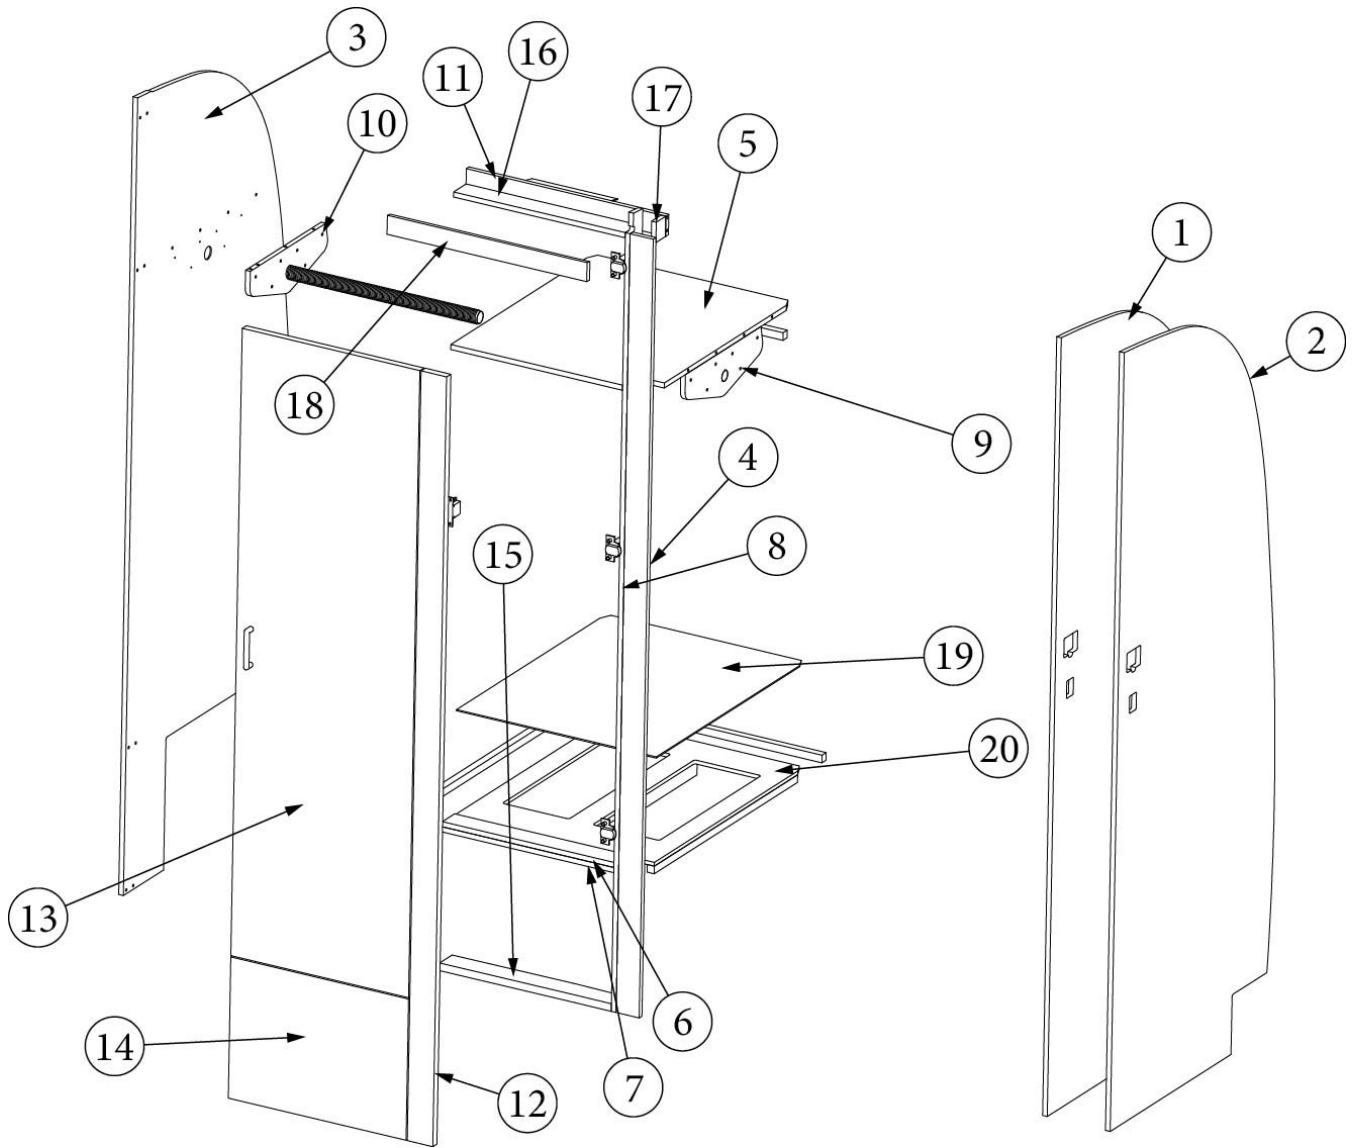

FURNITURE, BEDROOM

Wardrobe, Roadside, 23FB

Parts Listed on Next Page