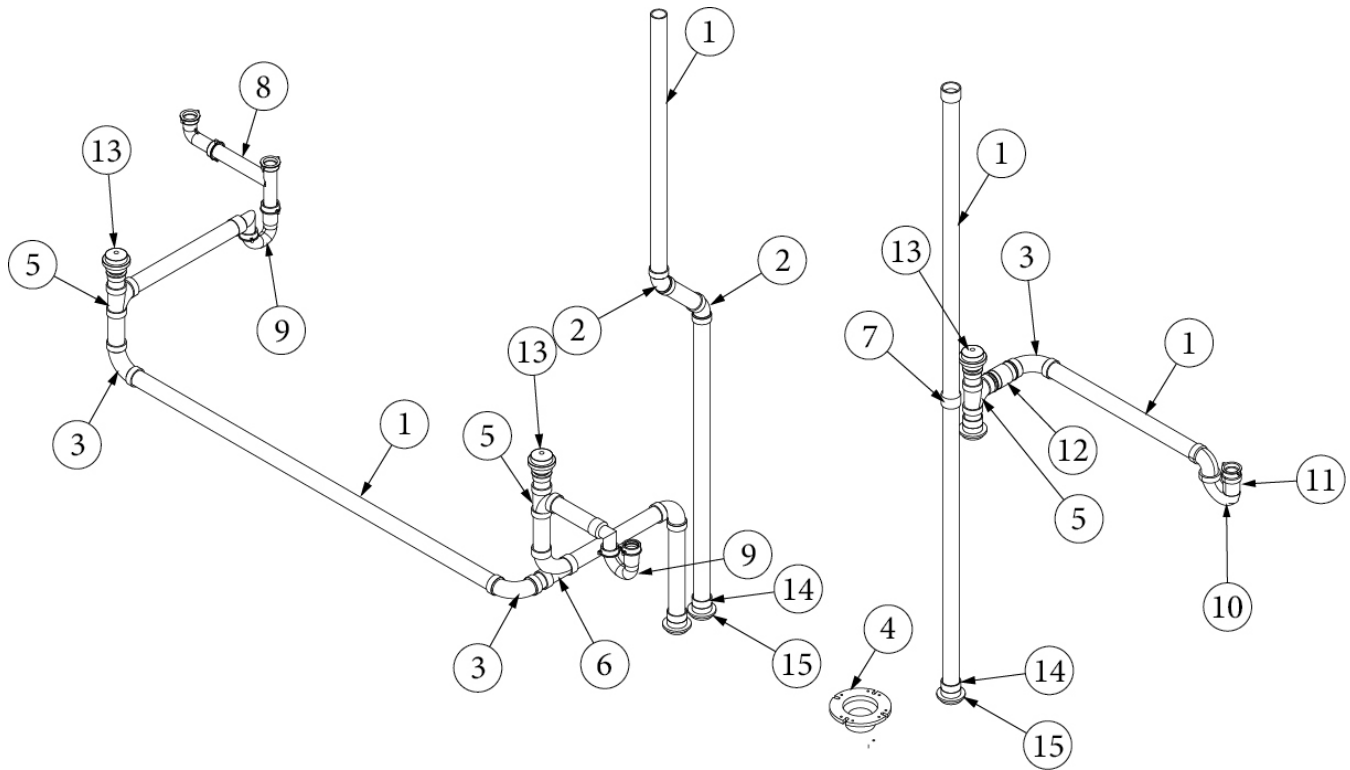

PLUMBING, DRAIN SYSTEM

Drain, Above Floor, 27FB

944038-02

Above Floor Drain System (not for order/see parts below)

1. 601160-02	Pipe, ABS, 1.5"
2. 600030	Ell, ABS, 45°, Long turn
3. 600035	Ell, ABS, Long sweep, 1.5"
4. 600065	Flange, Floor threaded
5. 600156	Tee, Sanitary
6. 600182	Wye, 1/8" bend
7. 600227	Plastic coupling
8. 600378	Continuous waste, 1.5"
9. 600622	P-trap, 1.5" w/slip nut & washer
10. 602164-01	P-trap w/compression nut, 1.5"
11. 602164-02	Tailpiece w/nuts & washers, 1.5"
12. 602201	Coupling, Flexible, 1.5"
13. 602306	Valve, 2" air admittance
14. 602430	Coupler, Barbed, 1.5"
15. 602429	Grommet, Rubber, 1.5"