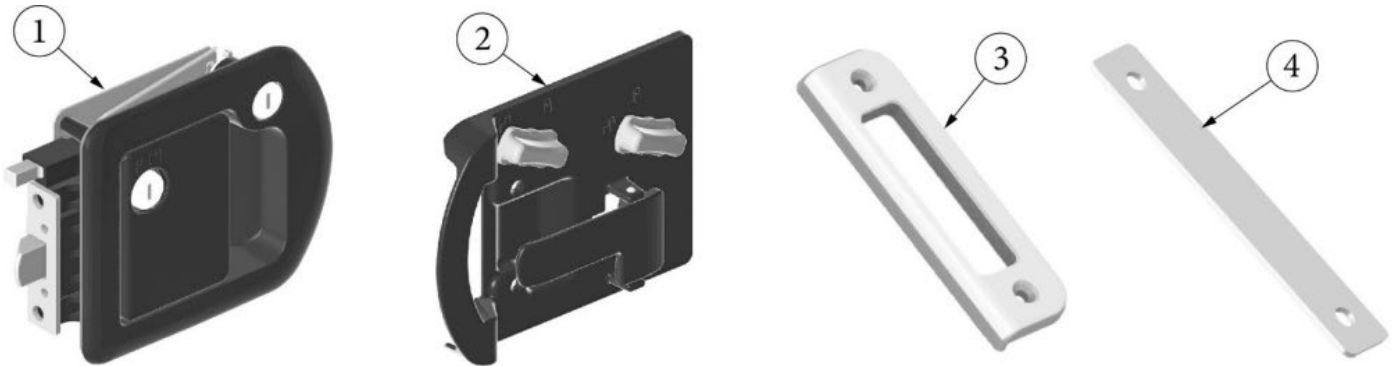

HARDWARE

Main Door Lock, New Style

1. 383017-01
2. 383017-02
  383017-03
3. 116274
4. 116509
  382122

Outer Latch Assembly, W/Deadbolt
Inner Latch Assembly, W/Deadbolt
Screw Kit, Inside Handle Mounting
Striker Catch, Main Door
Backer Plate, Striker Catch, Main Door
Key chain, Airstream logo