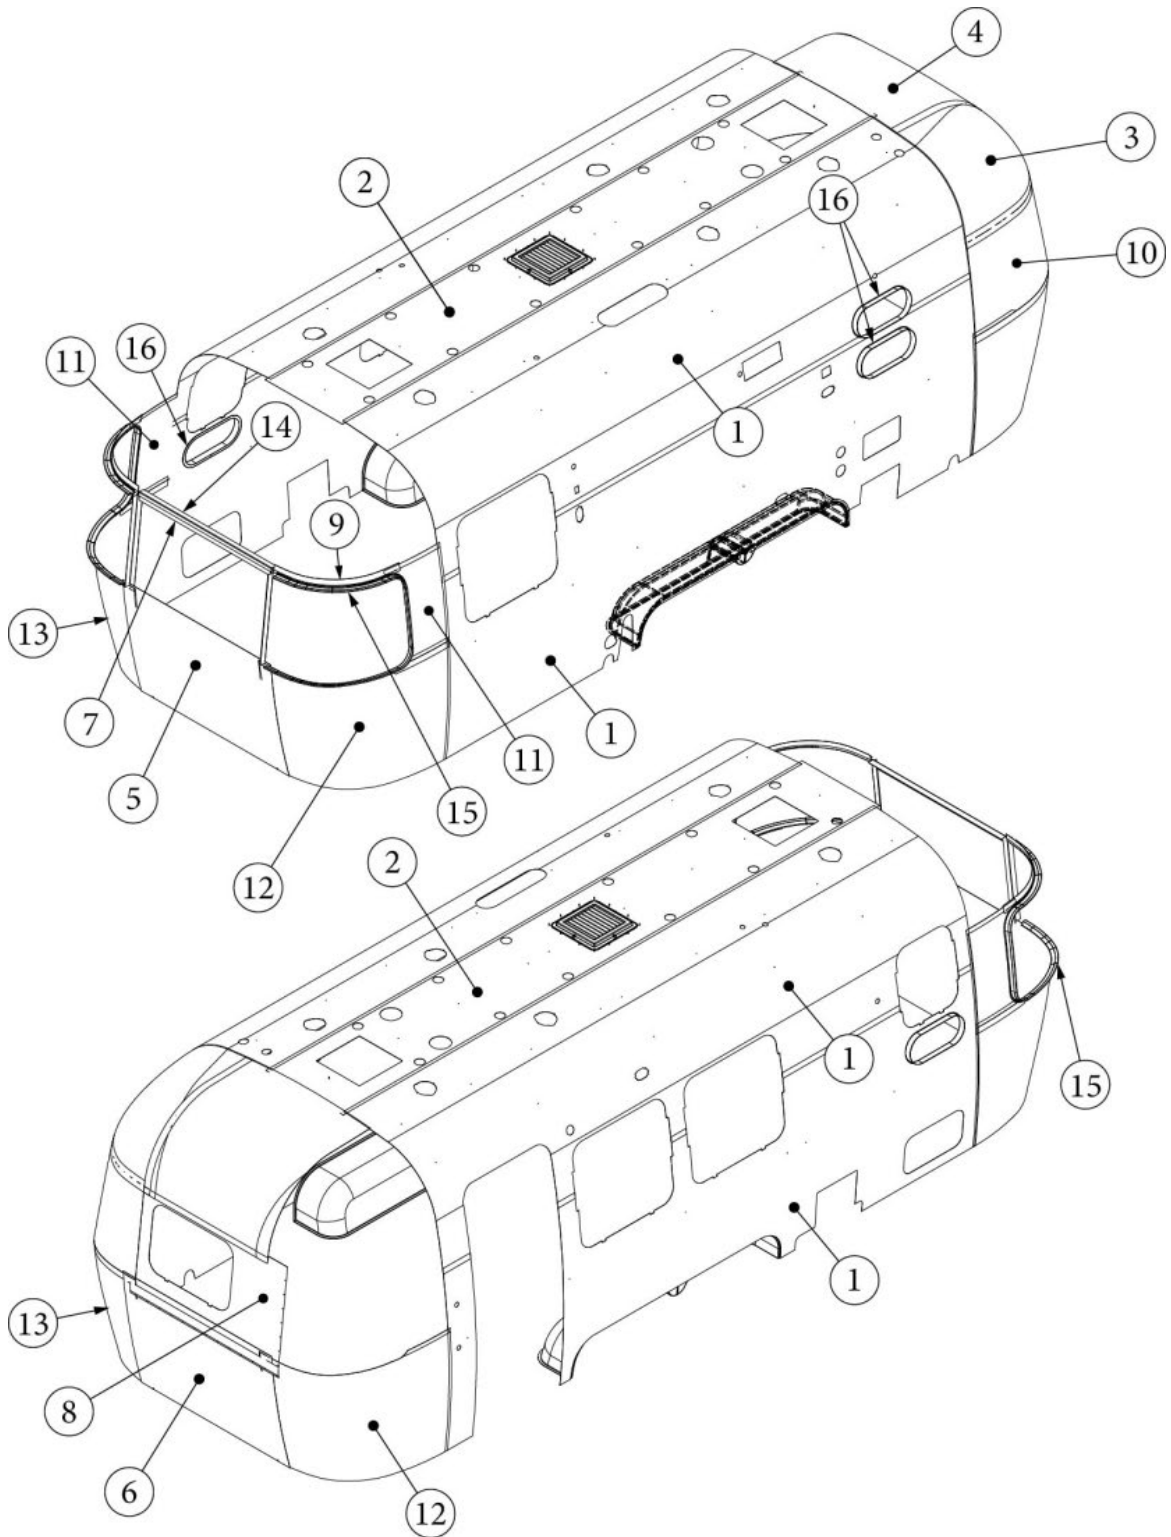

INTERIOR SHELL

Interior Skin, Queen, 23FB

Parts Listed on Next Page