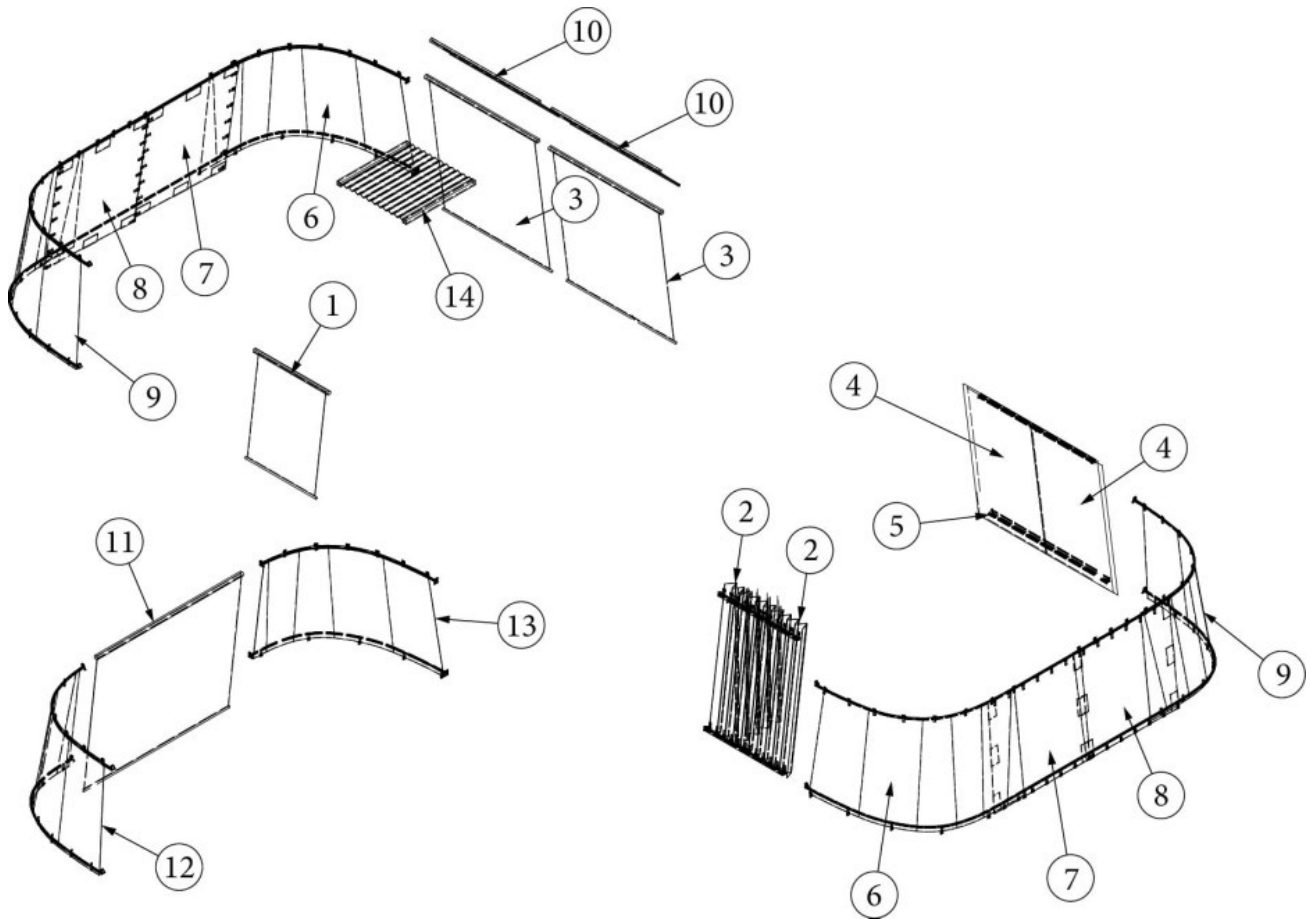

WINDOW COVERINGS

Drapes and Shades, 25FB

135341

Install Window Coverings (not for order/see parts below)

1.	703700-01	Shade 19.00 X 24.00L Oceanair Window Rail
2.	998171-18	Drape Cs 14"W X 34.5" Ocean
3.	703700-04	Shade, 29.75 x 34, Oceanair
4.	998171-20	Panel Curtain, 19" X 34.5" OB
5.	969241	Track Assembly, Shower Curtain
6.	998144-11	Drape, CS side panel, 37 x 25.5
7.	998144-05	Drape, CS front panel, 27 x 25.5
8.	998144-07	Drape, RS front panel, 27 x 25.5
9.	998144-09	Drape, CS side panel, 37 x 25.5
10.	704199-02	Shade, 31.25 x 9.5, 1" rail, Ash Grey
11.	703700-08	Shade-Oceanair 40.5"X34"L
12.	998144-19	Drape, Side Panel RS Rear/CS Front
13.	998144-20	Drape, Side Pre laminate, CS Rear/RS Front
14.	704120-02	Shade, Skylight, 19.25 x 20, Grey
	704546	Shade, Fantastic Fan