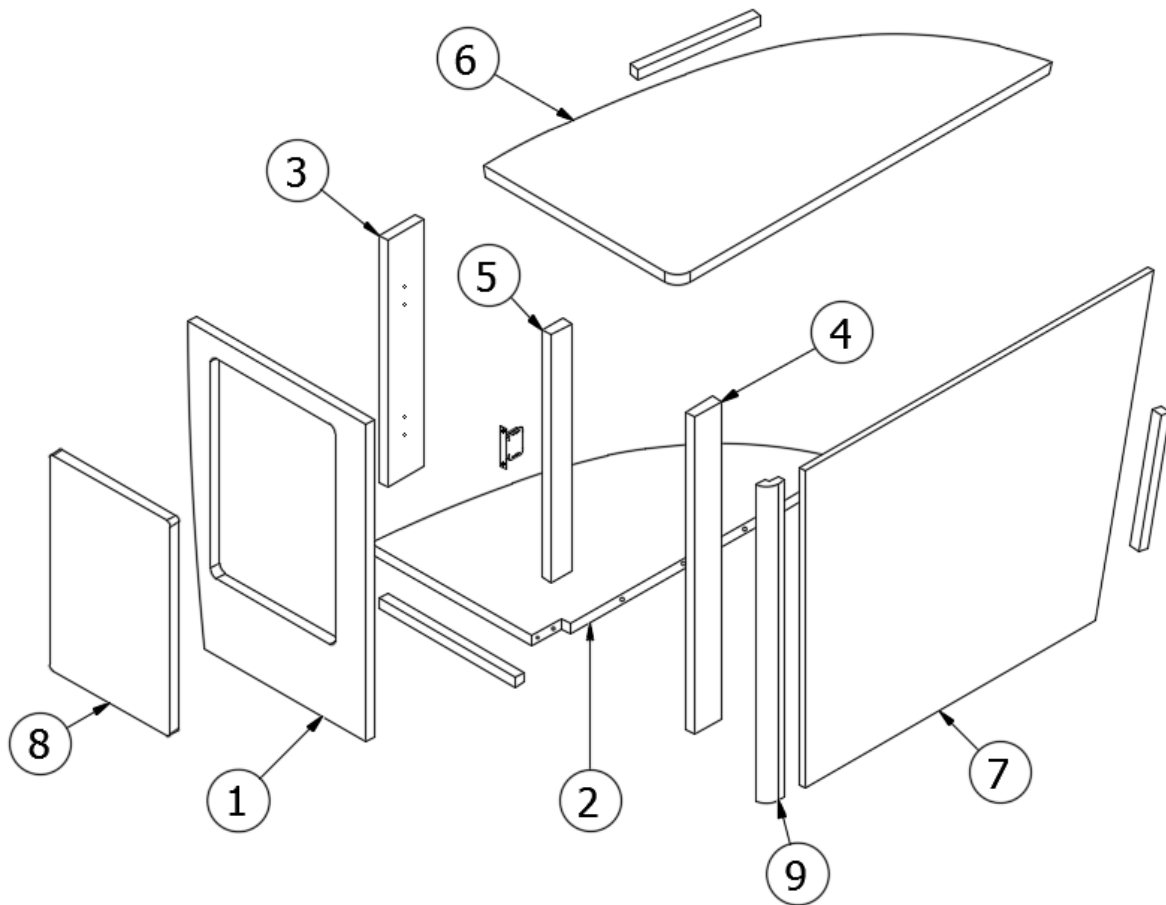

FURNITURE, BEDROOM

Nightstand, LH, 27FB, 30RB

966868

LH Nightstand

1. 966868&000118BC	Panel, 14.78 x 22.75
2. 966868&000218CC	Panel, 27.69 x 14.13
3. 966868&000318CC	Panel, 3 x 17.75
4. 966868&000418CC	Panel, 2.25 x 27.75
5. 966868&000518CC	Panel, 17.75 x 1.63
6. 966868&000618JC	Panel, 16.09 x 31.06
7. 966868&000712BC	Panel, 28.84 x 22.75
8. 966868&000818BC	Door, 10 x 15.44
9. 801706-0029	Trim, Corner, 90-degree, White, 1" Radius
386408	Pull, Brushed Nickel w/Back Plates, DOT, 5-7/16"
386413-02	Edgebanding, Sea White, 5/8"
201673-03	Cove Molding-Ash Grey
381607-11	Hinge, Self-close
381228-02	Catch, Grabber door, (5lb Pull)
201673	Reverse cove molding, White