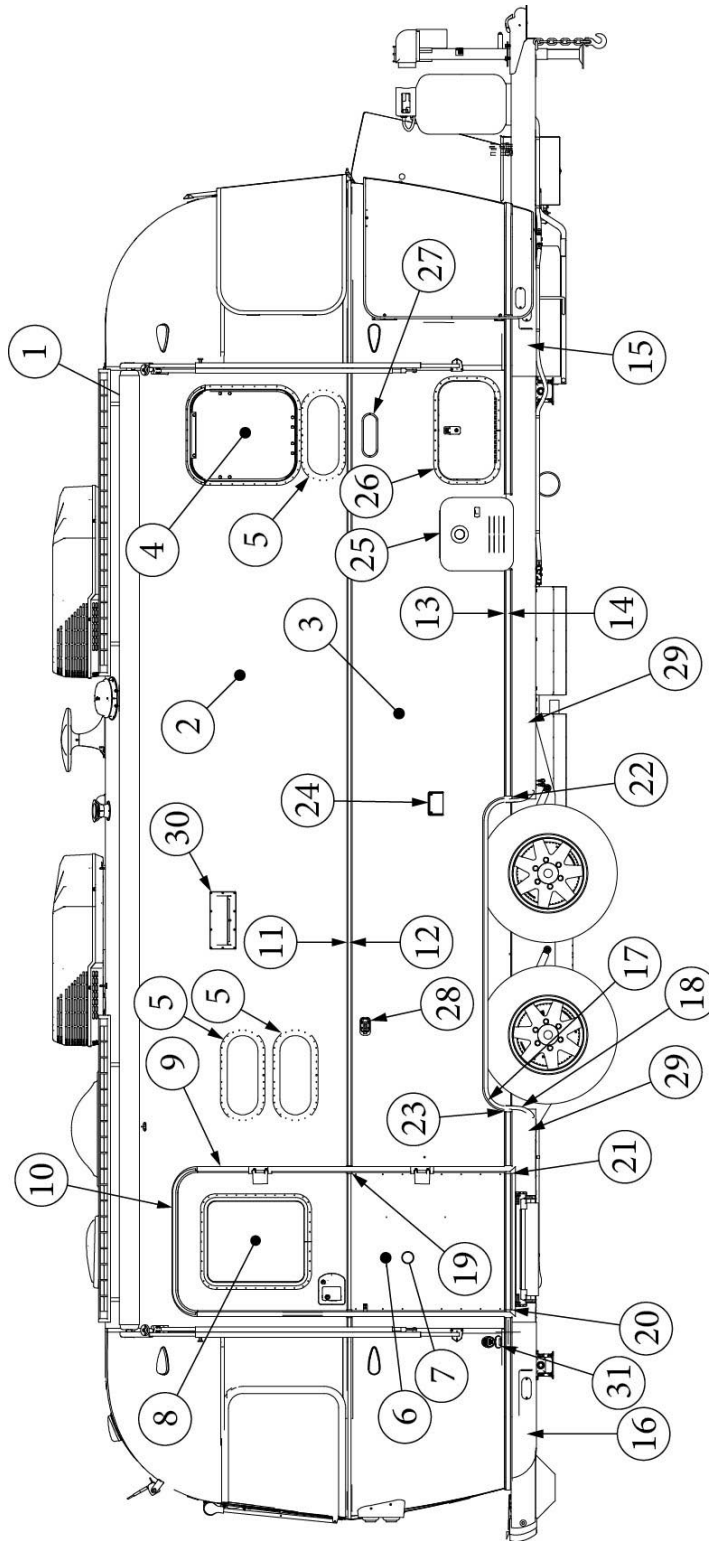

EXTERIOR SHELL

Exterior Components, Curbside, 25FB

Parts Listed on Next Page