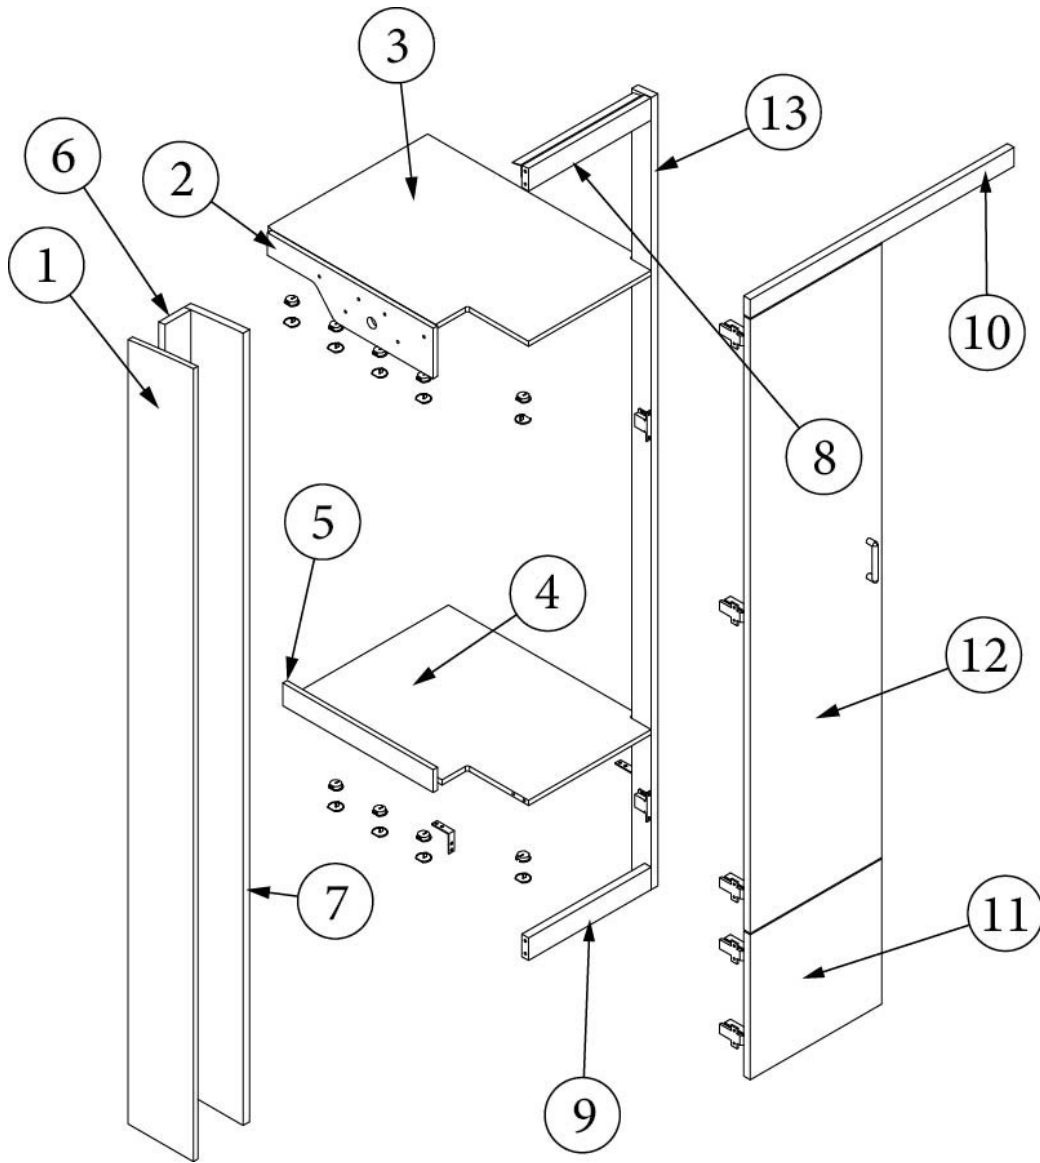

FURNITURE, LAVATORY

Wardrobe, Forward, 30RB

Parts Listed on Next Page

FURNITURE, LAVATORY

Wardrobe, Forward, 30RB

970295-01

Forward Wardrobe

1. 970295&000112BC Pre laminate, 7.50 X 78.74"
 2. 970295&000212CC Pre laminate, 5.00 X 19.01"
 3. 970295&000312CC Pre laminate, 18.50 X 26.38"
 4. 970295&000412CC Pre laminate, 18.50 X 24"
 5. 970295&000512CC Pre laminate, 17.25 X 2.25"
 6. 970295&000618BC Pre laminate, 2.94 X 78"
 7. 970295&000718BC Pre laminate, 6.75 X 78.67"
 8. 970295&000818BC Pre laminate, 14.06 X 2.25"
 9. 970295&000918BC Pre laminate, 14.06 X 2.25"
 10. 970295&001018BC Pre laminate, 1.88 X 30.25"
 11. 970295&001118BC Pre laminate, 15.06 X 14.41"
 12. 970295&001218BC Pre laminate, 15.06 X 60.95"
 13. 970295&001318CC Pre laminate, 2.25 X 78.67"
- 382057 Knockdown, 8mm, #16289B
- 382057-04 Cap, Knockdown, White, #16387
- 365386-01 Edgebanding, Linen, 5/8"
- 386413-01 Edgebanding, Sea white, 5/8"
- 386413-02 Edgebanding, Sea white, 15/16"
- 386408 Pull, Brushed Nickel w/Back Plates, DOT, 5-7/16"
- 381607-11 Hinge, Self-close
- 381607-12 Baseplate, Hinge, Grass
- 381228 Catch, Grabber door (10lb Pull)
- 380264 Corner Bracket, #997, 2in