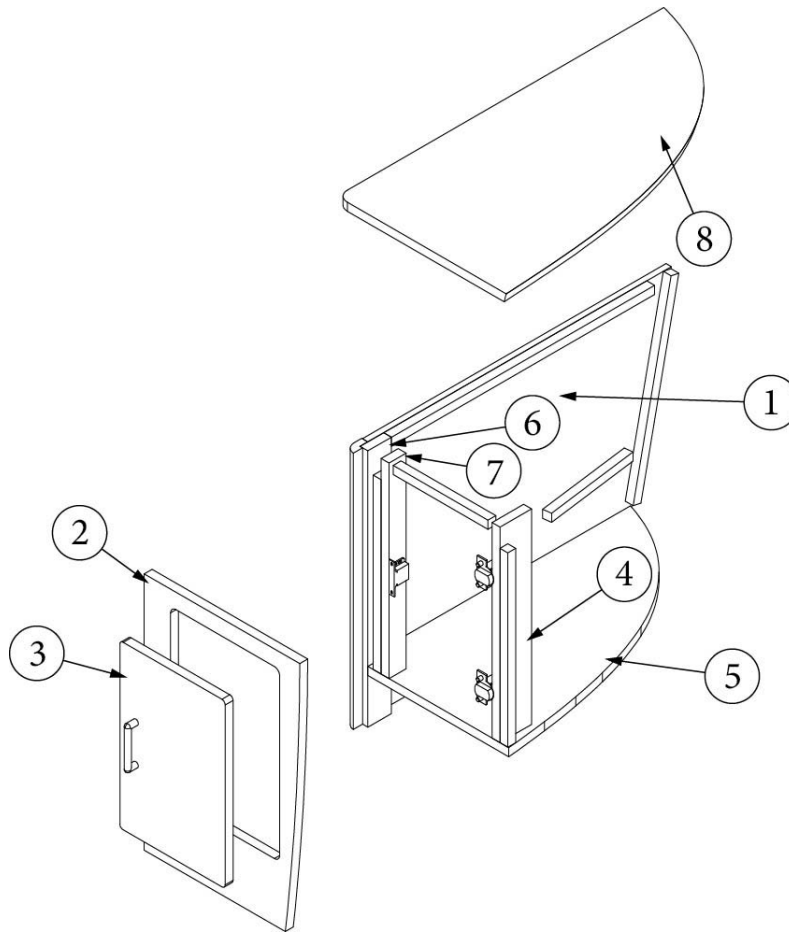

FURNITURE, BEDROOM

Nightstand, RS 28RB, RS 30RB

969937-01

RS Nightstand

1. 969937&000218BC	Pre laminate, 14.78 X 22.75"
2. 969937&000318BC	Pre laminate, 10.00 X 15.44"
3. 969937&000418CC	Pre laminate, 3.00 X 17.75"
4. 969937&000518CC	Pre laminate, 14.13 X 25.70"
5. 969937&000618CC	Pre laminate, 2.25 X 22.75"
6. 969937&000718CC	Pre laminate, 1.63 X 17.75"
7. 969937&000818JC	Pre laminate, 16.09 X 31.06"
8. 801706-0029	Trim, Corner, 90-degree, White, 1" Radius
386413-01	Edgebanding, Sea White, 5/8"
386413-02	Edgebanding, Sea White, 15/16"
386423-02	Edgebanding, Benjamin Grey, 15/16"
201673-03	Cove Molding, Ash Grey
203464-04	Trim, .75", Ash Grey, PVC
381607-11	Hinge, Self-Close Overlay 110D
381607-12	Baseplate, Grass 9.5x37/32
381228	Catch Grabber, Door C3-810, 10LB