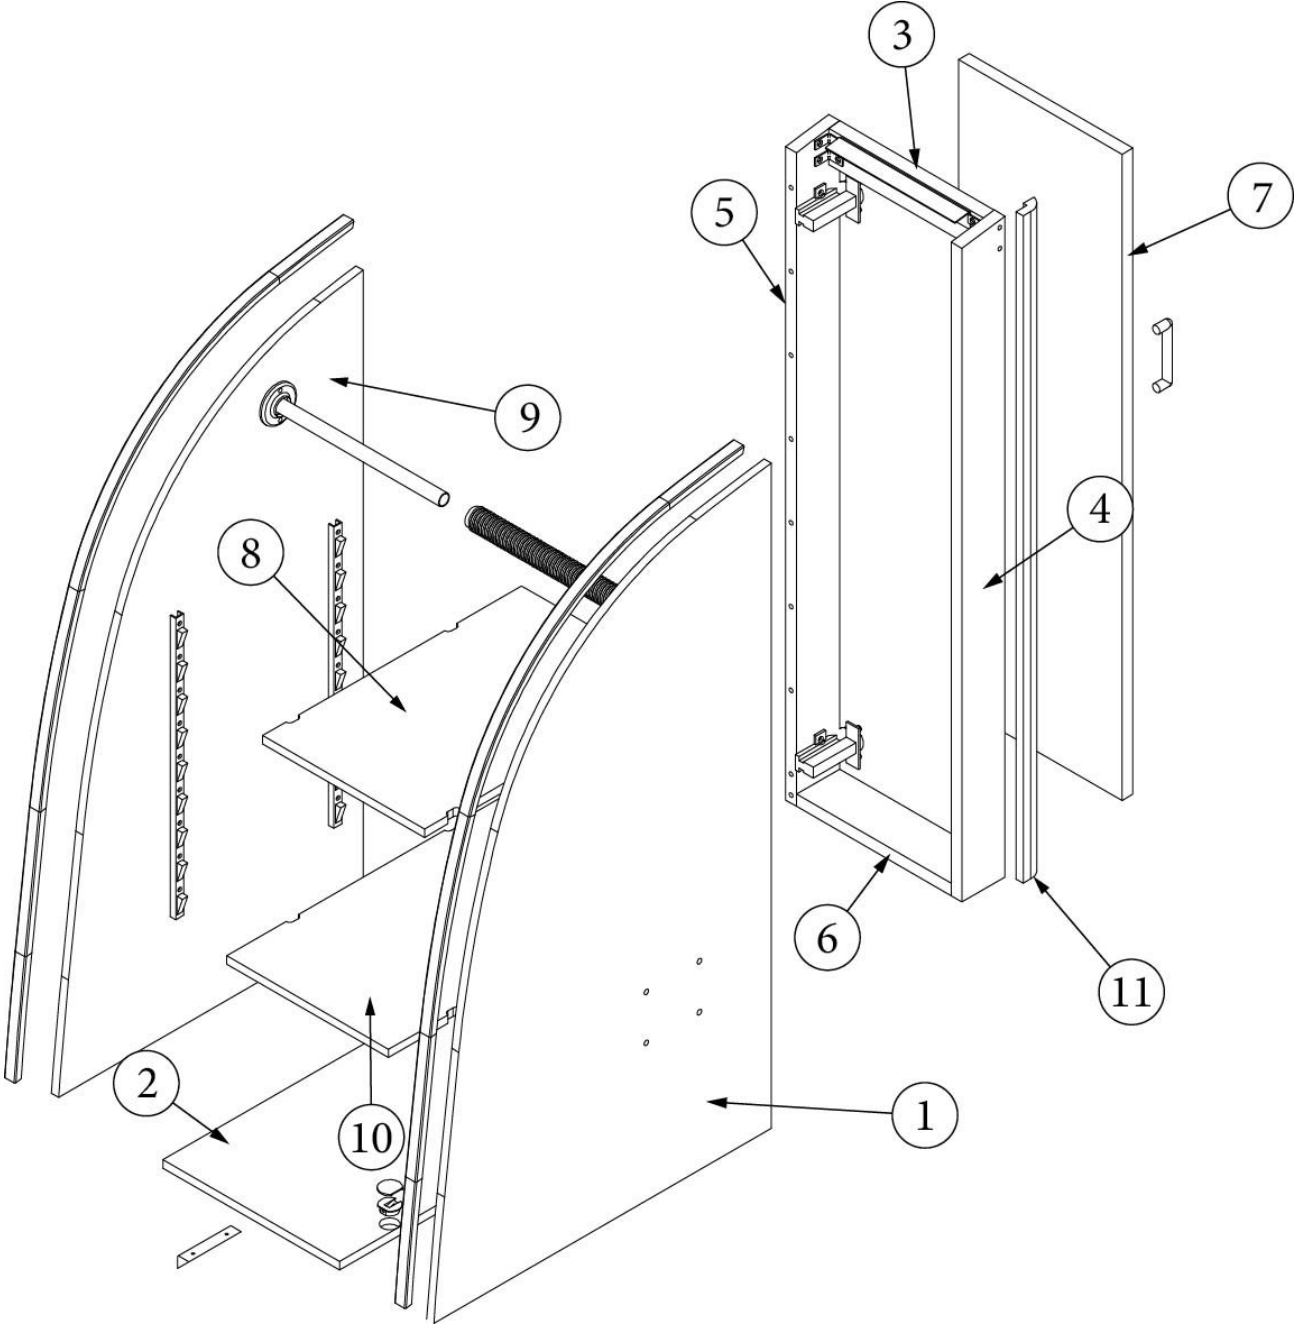

FURNITURE, BEDROOM

Hanging Wardrobe, Twin, RS 28RB, RS 30RB

Part numbers on next page