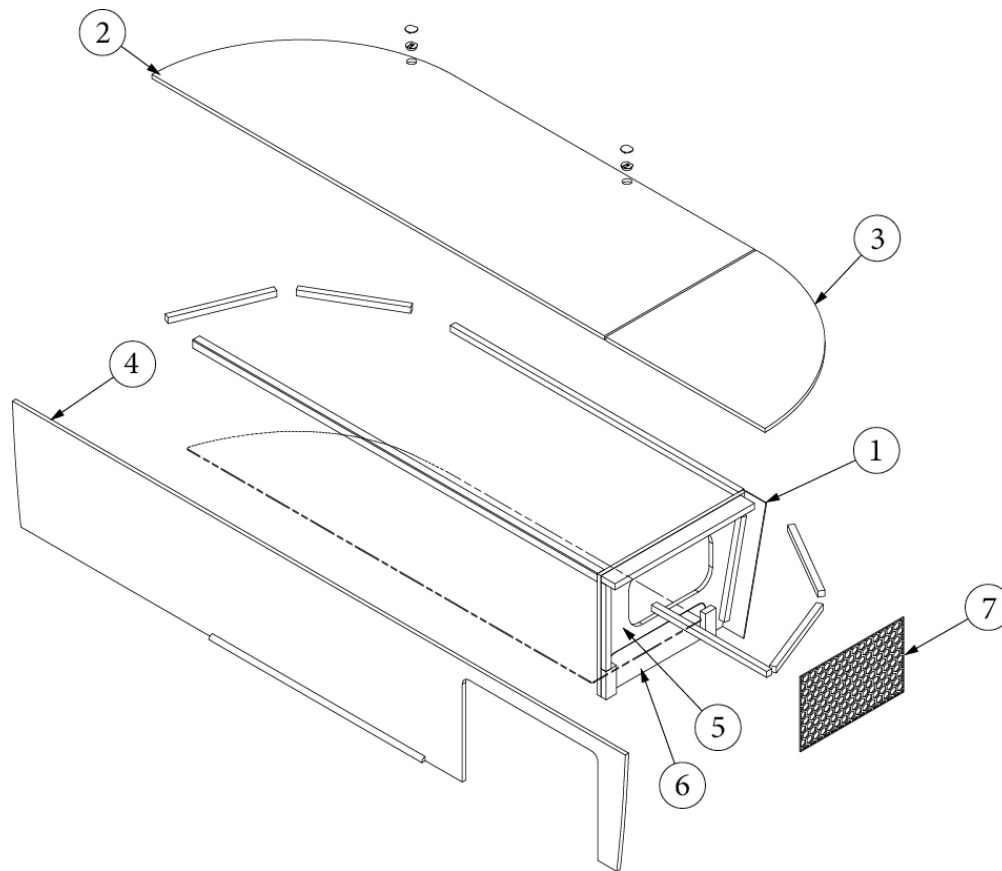

FURNITURE, BEDROOM

Storage Box, 25FB

969912-01

Storage Box, 25FB

1. 969912&000103CE	Pre laminate, .125 x 5.00 x 15.5"
2. 969912&000212BC	Pre laminate, .50 x 21.50 x 70"
3. 969912&000312BC	Pre laminate, .50 x 21.50 x 23.37"
4. 969912&000412BC	Pre laminate, .50 x 15.13 x 93.50"
5. 969912&000512CC	Pre laminate, .50 x 20.81 x 15.13"
6. 969912&000612CC	Pre laminate, .50 x 13.88 x 4.44"
7. 203664-01	Grill, Screen Plastic 9.25 x 14.8"
114812	Alum. Angle 1 X 1 X 12"
112671-34	Vinyl, Under Bed Storage
365386-01	Edgebanding, Linen, .63"
382057-04	Cap, Knockdown, White, #16387
382057	Knockdown, 8mm, #16289b
800638-0129	Molding, 1/2", Round, White Cypress
386413-01	Edgebanding, Sea White, 5/8"
701538	Carpet, Econolier, Velour Black