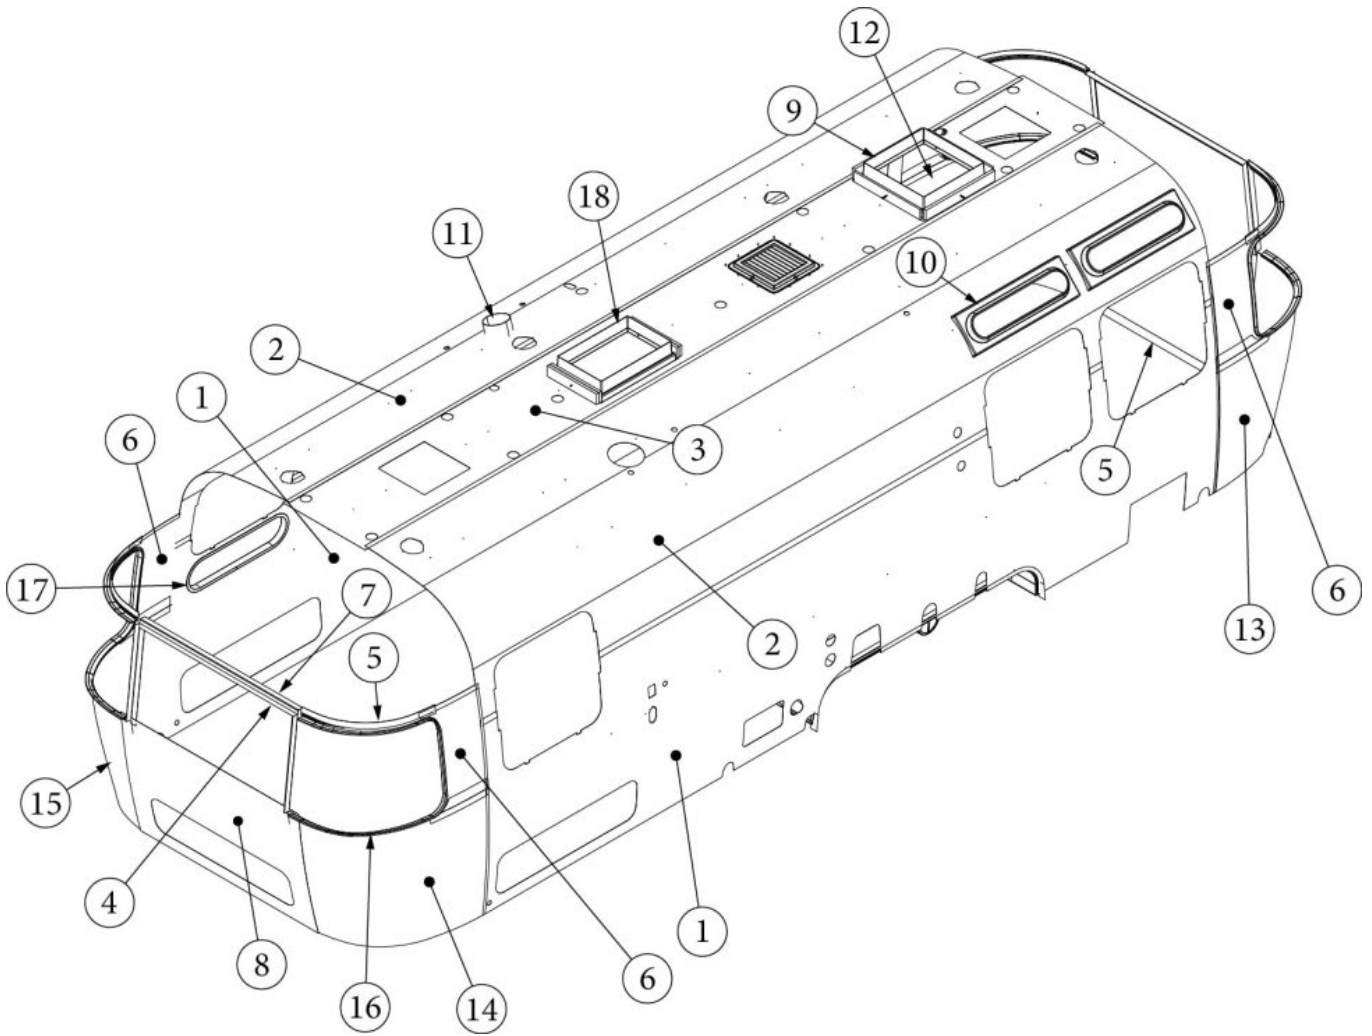

INTERIOR SHELL

Interior Skin, Twin, Hatch Option, 27FB

Parts Listed on Next Page