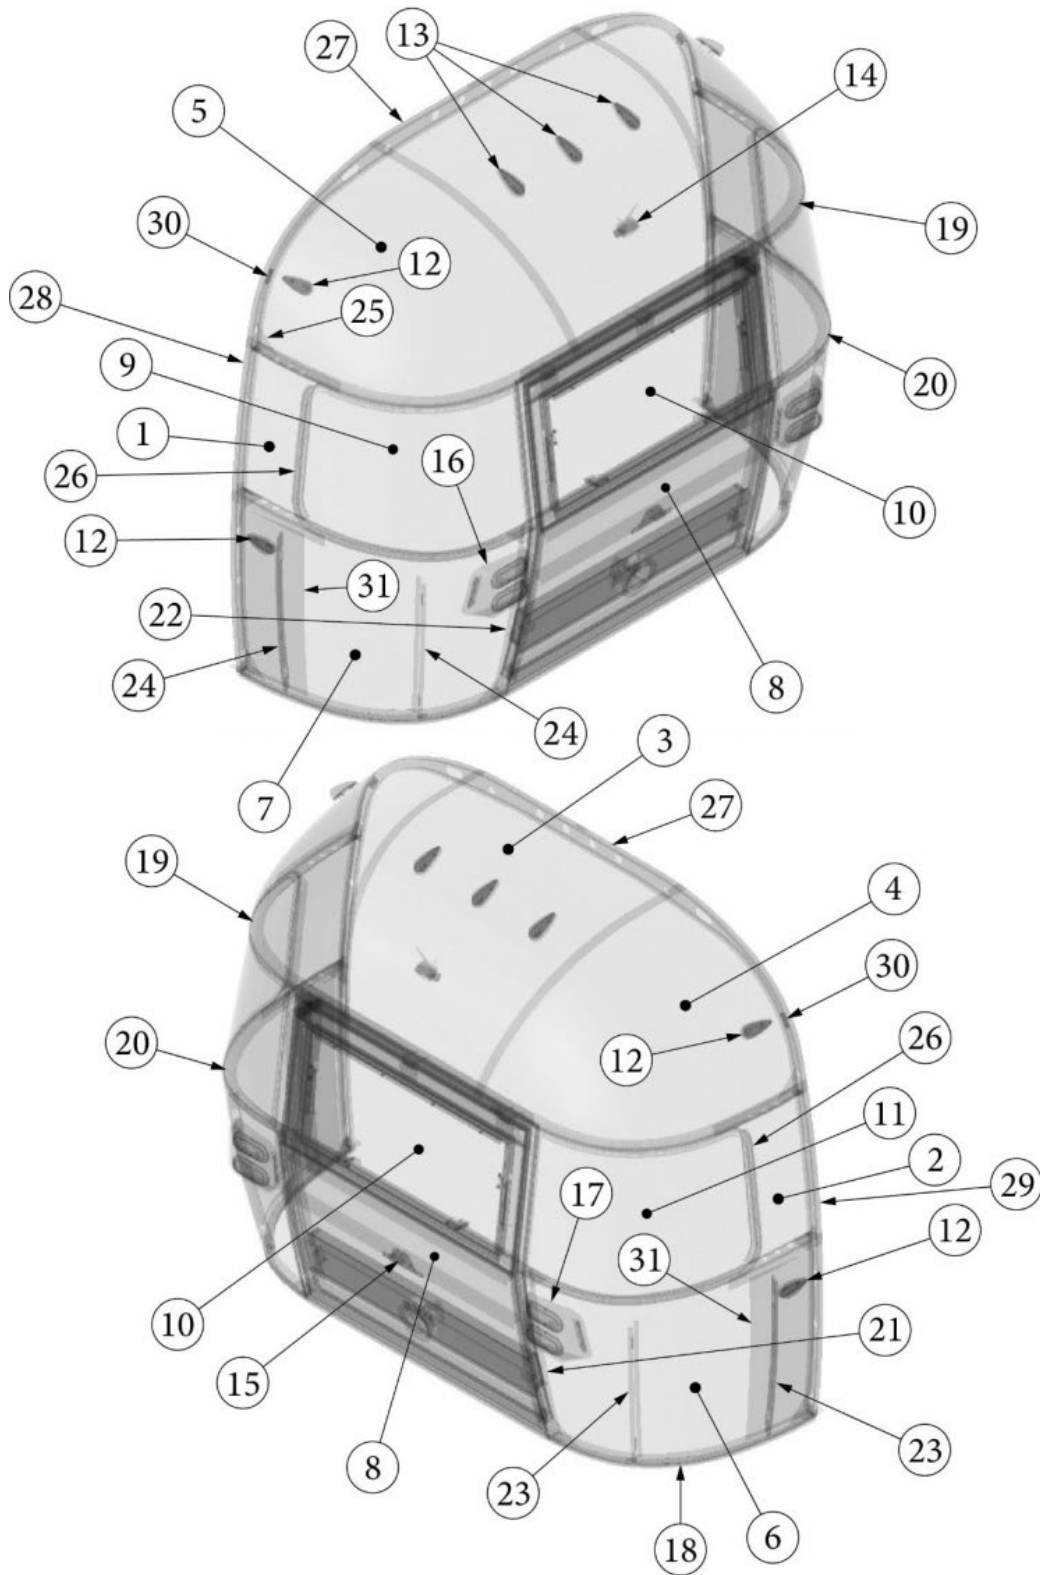

EXTERIOR SHELL

Aft End, Hatch Option, 25FB, 27FB

Parts Listed on Next Page