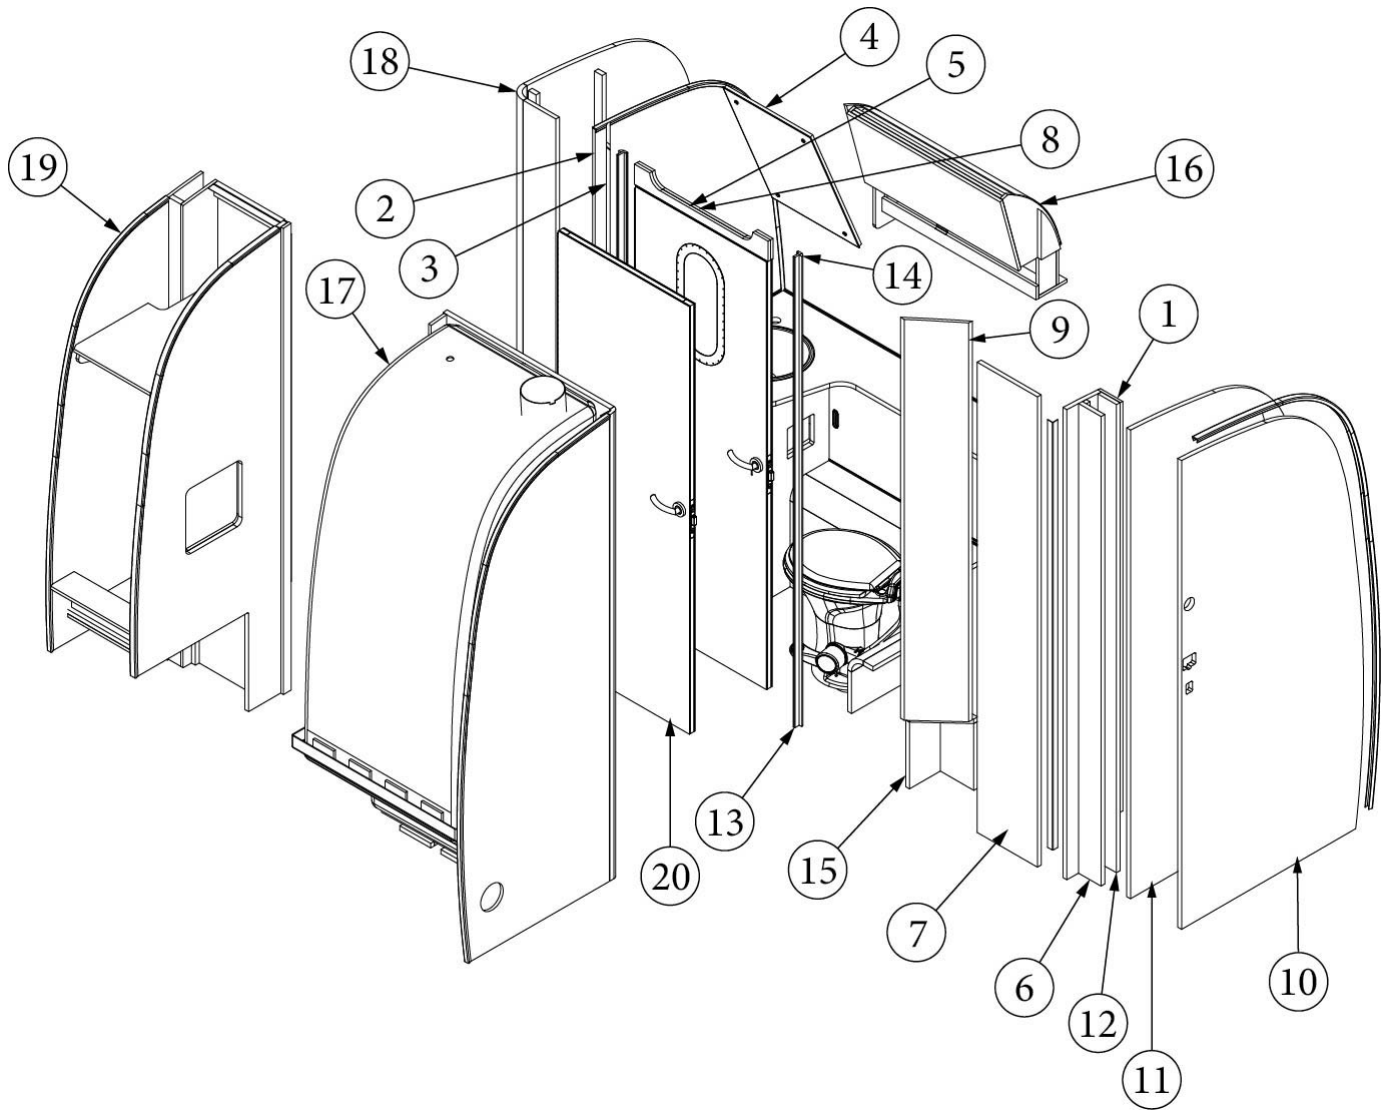

FURNITURE, LAVATORY

Bath Module, 28RB

Parts Listed on Next Page