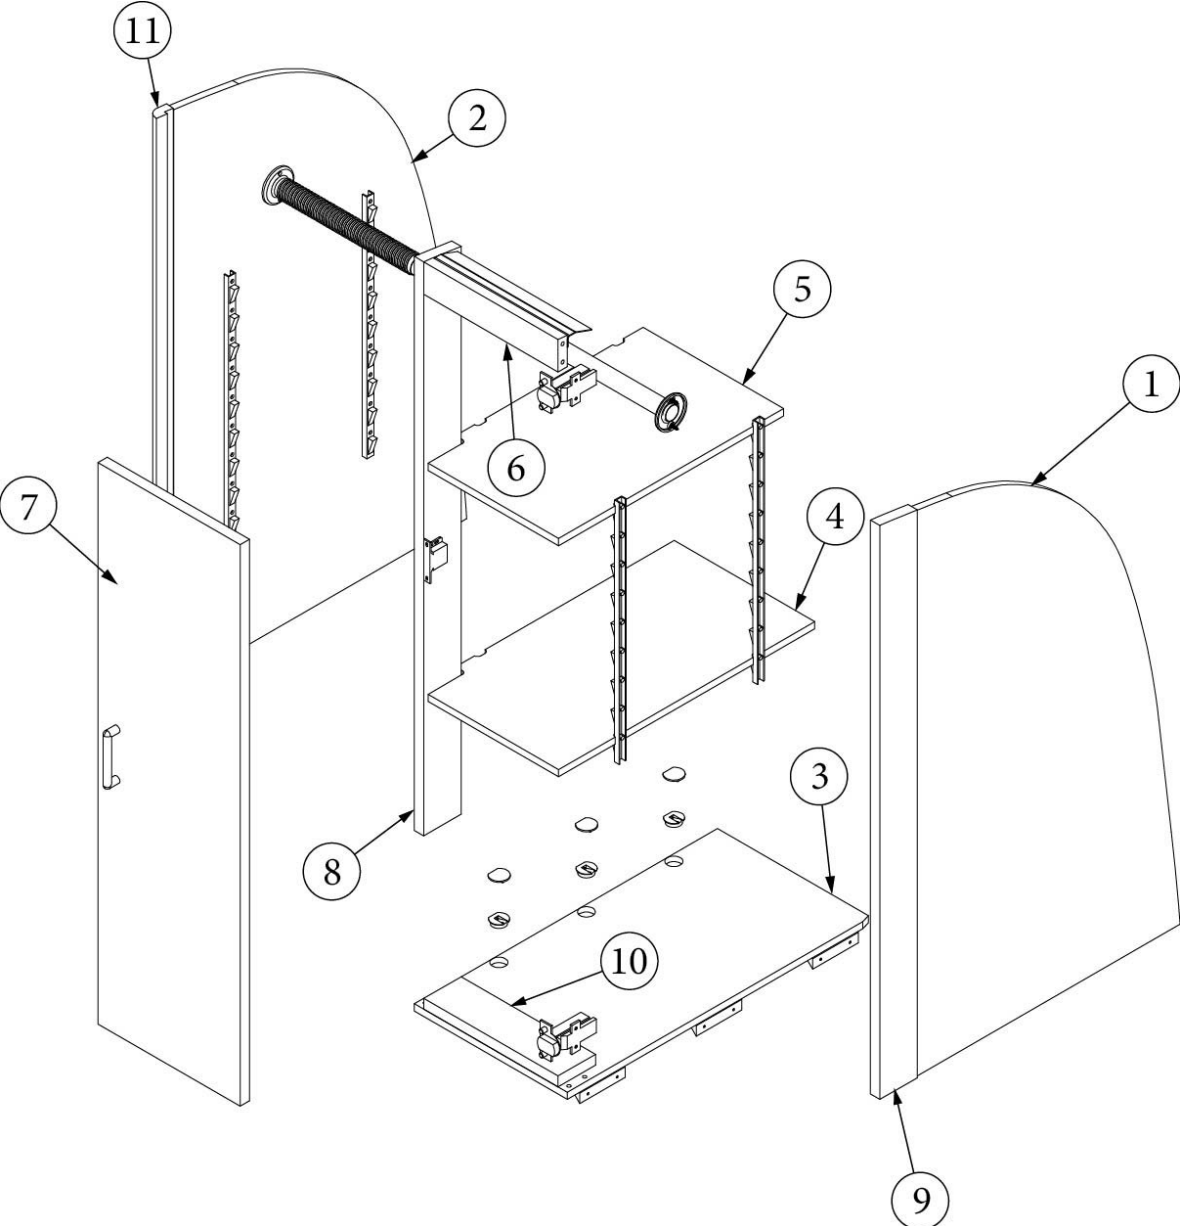

FURNITURE, BEDROOM

Hanging Wardrobe, Twin, CS 25FB & 27FB

Part Numbers Listed on Next Page