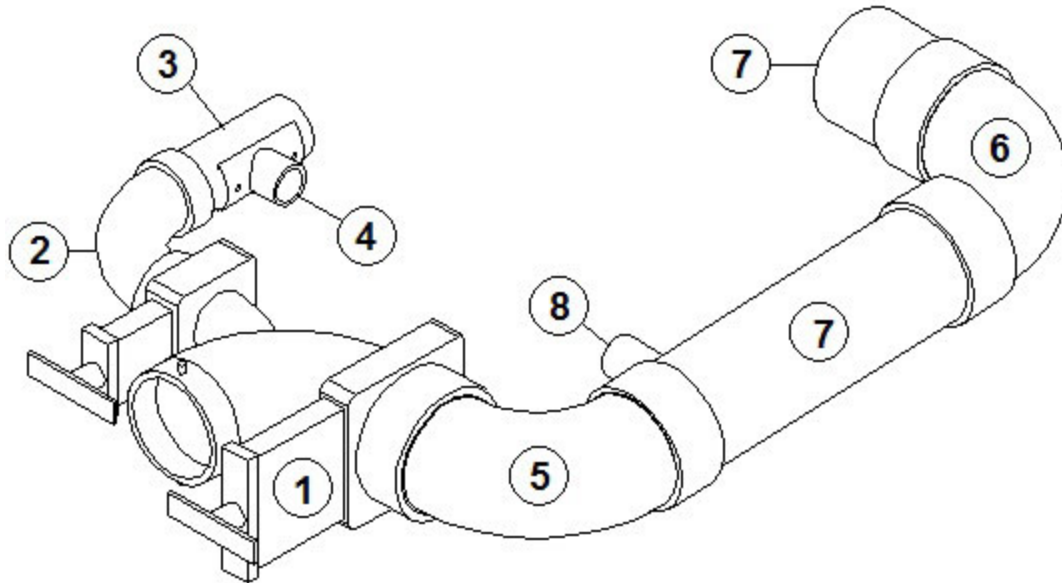

PLUMBING, DRAIN SYSTEM

Dump Valve, 28RB

943621

Dump Valve Assembly

1. 601482	Dump valve rotating assembly
2. 600431	Elbow, 90°, 1.5"
3. 601160-02	Pipe, ABS DVW, 1.5"
4. 601845	Adaptor, 1.5", pipe, Catcon
5. 600820	Single socket, 3", 90°
6. 600183	Ell, long sweep, ABS, 3"
7. 601160-04	Pipe, ABS DVW, 3"
8. 601846	Adaptor, 3" pipe, Catcon
200954	Slope pad, Holding tanks
601482-100	Valve Handle, Black, For 601482
601482-101	Cap, 3", Termination, W/Strap
601482-102	Valve Handle, Grey, For 601482
601482-103	Strap, Black, For 601482