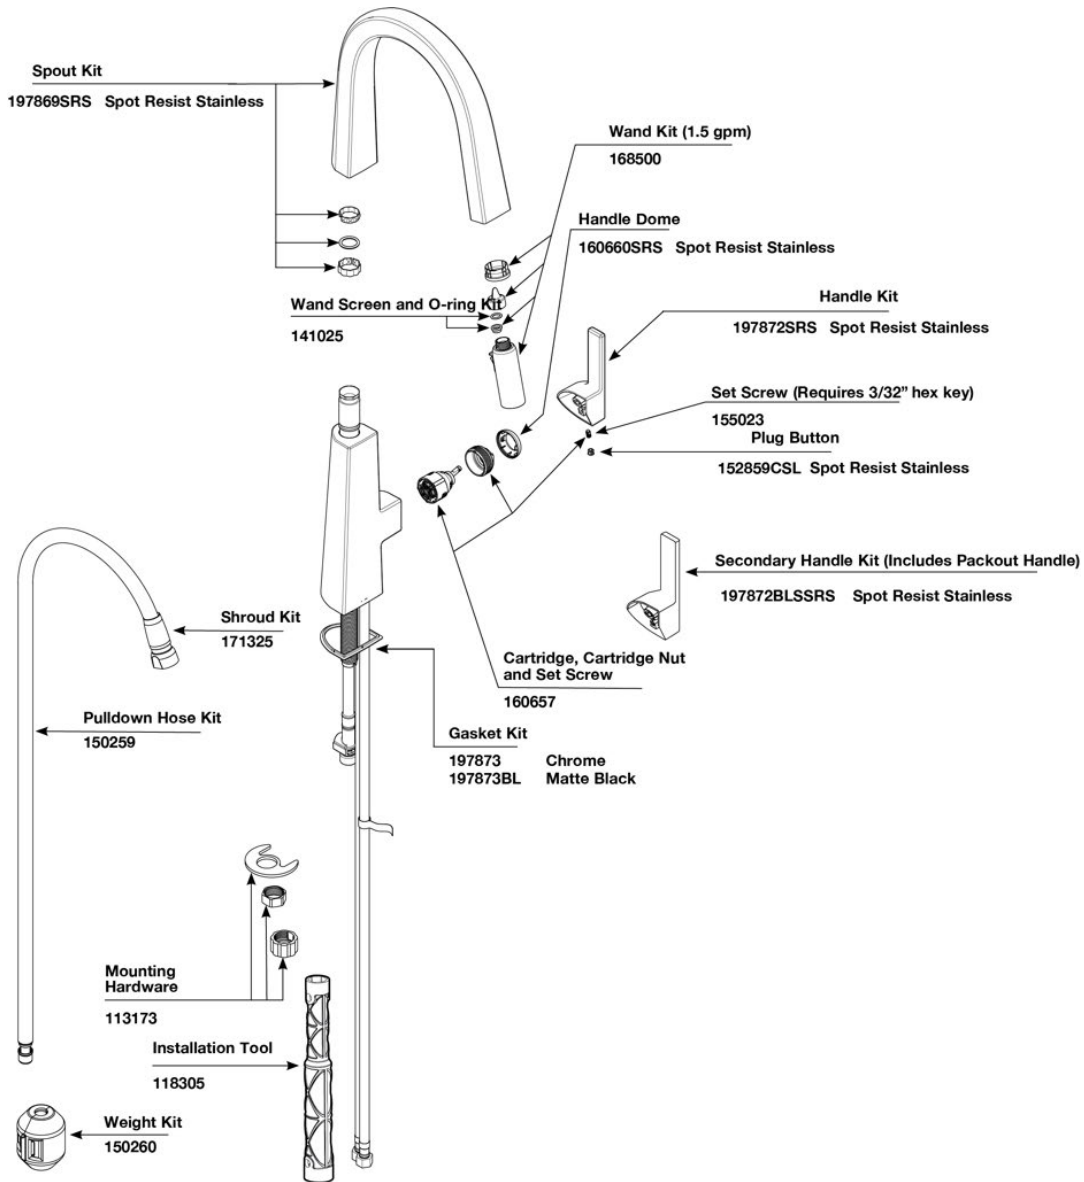

PLUMBING, FRESH WATER SYSTEM

Faucet, Galley

Numbers in diagram are Moen part numbers

602454	Galley faucet, pulldown, 1 handle, Moen
602454-100	Handle Kit, #197872SRS
602454-101	Pulldown Hose Kit, M150259
602454-102	Shroud Kit, M171325
602454-103	Hose Weight, MTL
602454-104	Spout Kit
602454-105	Handle Dome
602454-106	Spray Wand Kit