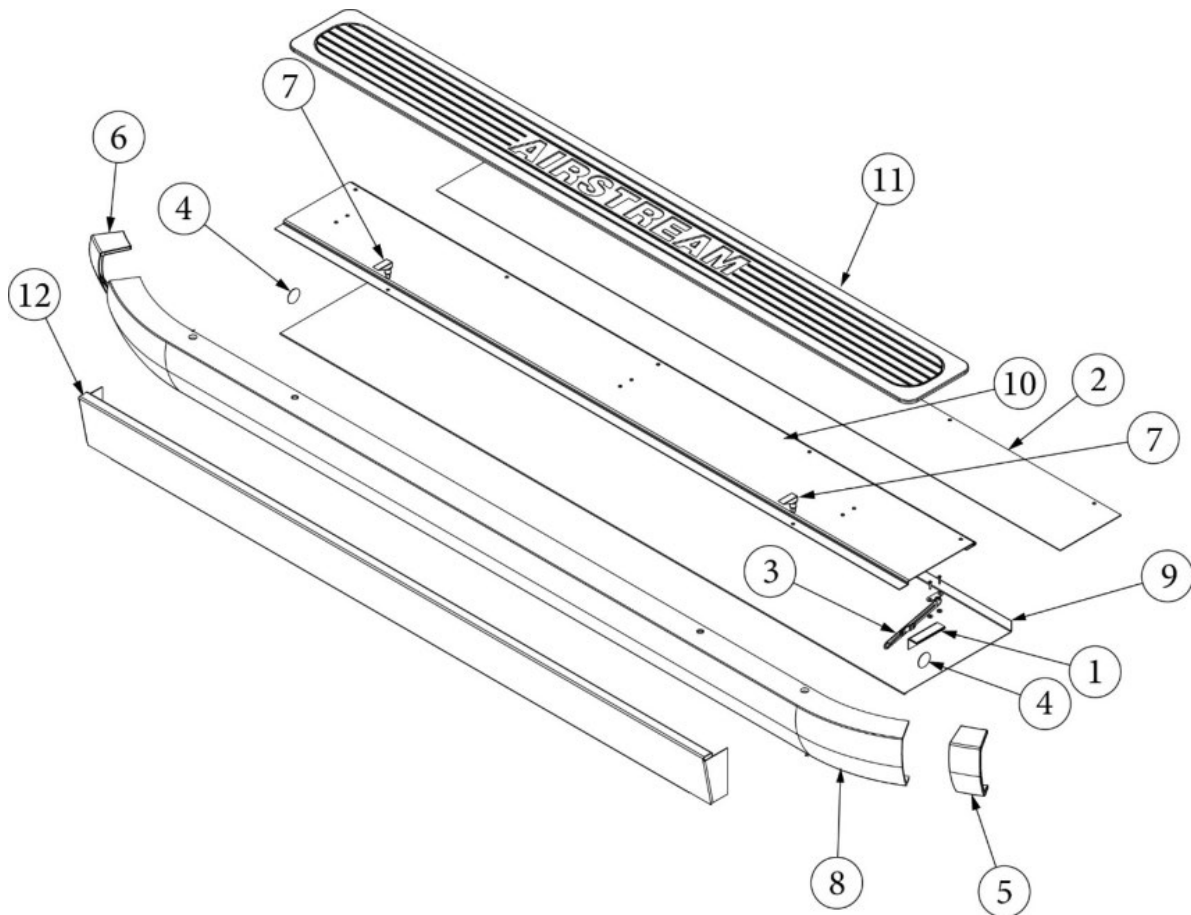

CHASSIS

Bumper and Storage, 25FB and 27FB w/Hatch Option

113696-02

Install, Hatch Option (not for order/see parts below)

1. 114812	Aluminum Angle, 1 X 1 X 12"
2. 114849-06	Aluminum sheet, .06" x 36" x 8', Black
3. 380024	Arms support, Trunk lid, RH
4. 382261	Decal, Hole Cover, Black, 1.25"
5. 382289-01	End cap, Bumper, CS
6. 382289-02	End cap, Bumper, RS
7. 382456	Swell latch
8. 411054	Rear bumper
9. 453538	Sewer hose compartment, bottom
10. 453497-01	Lid, Rear hose carrier, Black
11. 703938	Step Mat, w/Airstream Logo
12. 454909	Bracket, Bumper Support
380203-02	Piano hinge
112671-19	Compartment Liner, Vinyl, 66.5 x 11.5"
704518	Vinyl, Compartment Liner, Roll, 8' x 60'