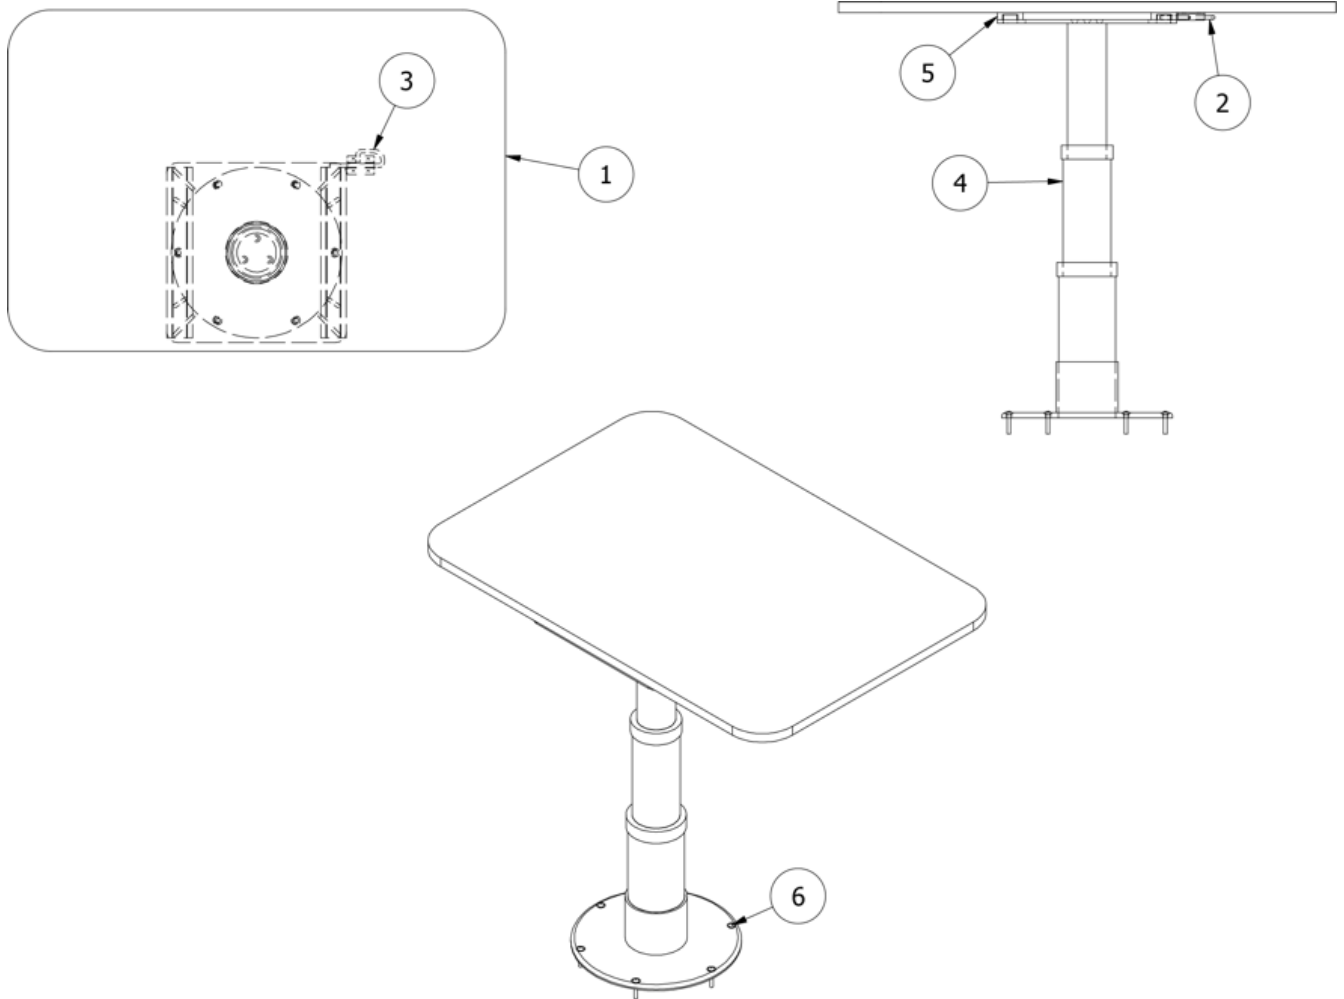

FURNITURE, GALLEY

Dinette Table, Sliding Pedestal, 23FB

969399

Sliding Pedestal Table

1. 969399&000118PC
2. 345496
3. 381109-01
4. 382073-01
5. 381400-01
6. 320230
  386416-02

1. Pre laminate, .75 x 35 x 24
   Screw, Truss HD #8-32 x .5
   Latch w/flat U-strike
   Bracket, Pedestal table
   Drawer slide, 12"
   18-8 SS oval head PH
   Edgebanding-15/16" Liquid Glass