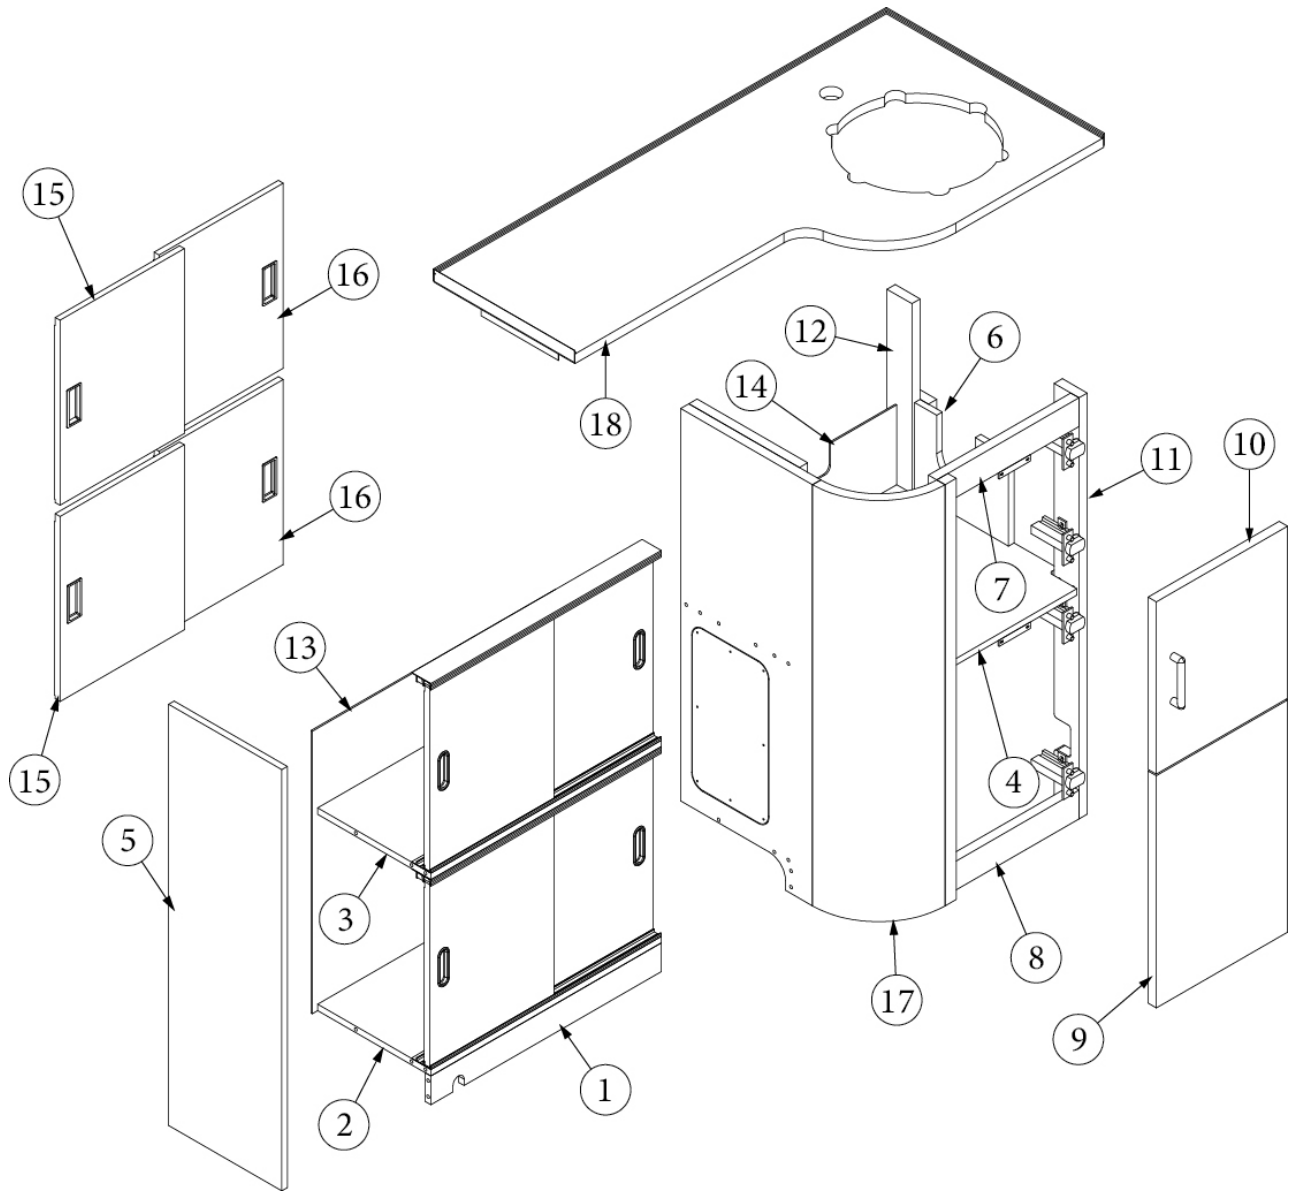

FURNITURE, LAVATORY

Lavatory Cabinet, 27FB

Parts Listed on Next Page