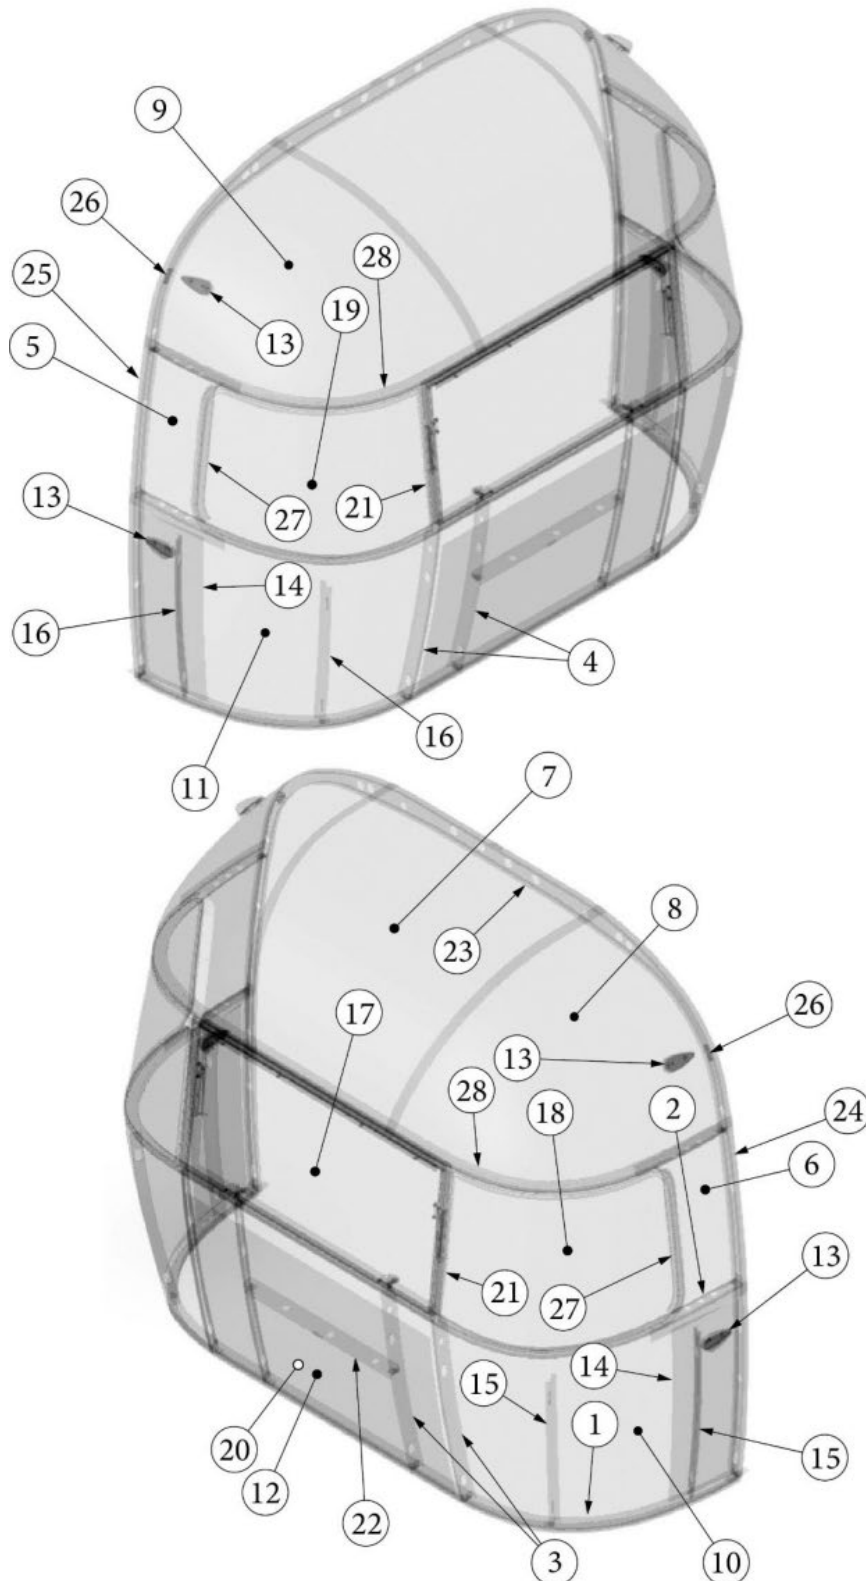

EXTERIOR SHELL

Front End, 28RB, 30RB

Parts Listed on Next Page