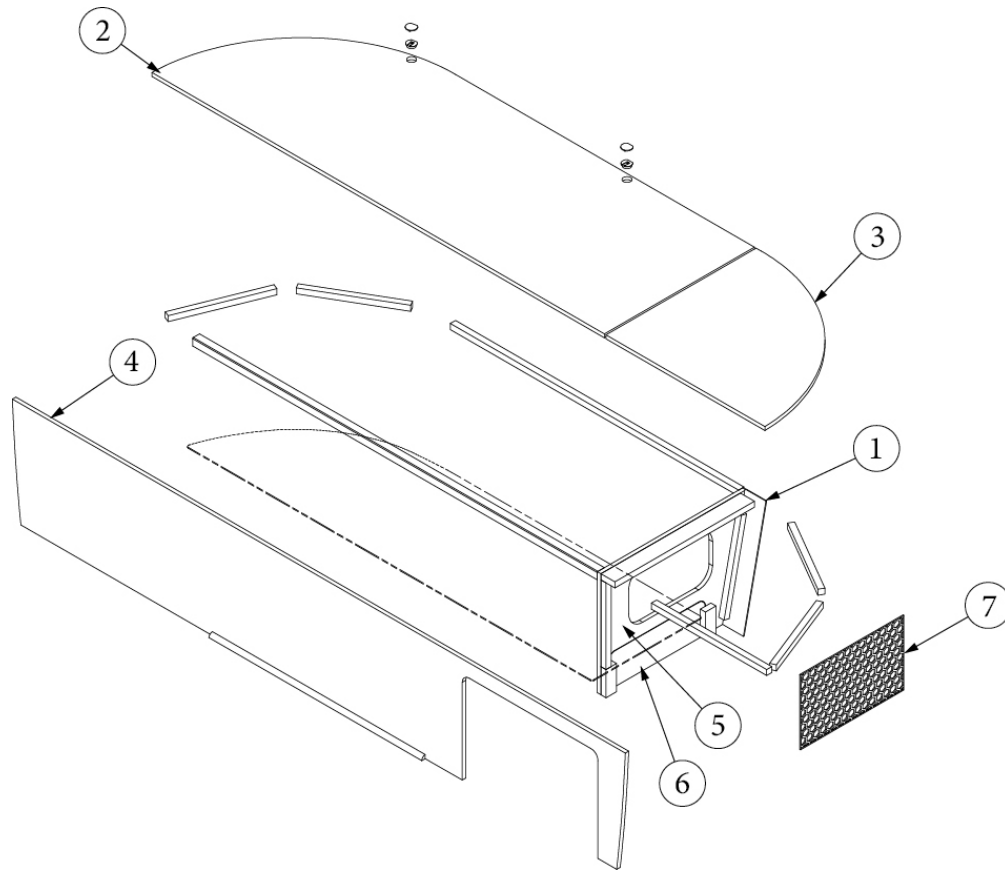

FURNITURE, BEDROOM

Storage Box, 23FB

969897-01

Storage Box, 23FB

1. 969897&000103CE	Pre laminate, .125 x 3.00 x 15.5"
2. 969897&000212BC	Pre laminate, .50 x 21.50 x 64.81"
3. 969897&000312BC	Pre laminate, .50 x 21.50 x 22.75"
4. 969897&000412BC	Pre laminate, .50 x 15.00 x 87.81"
5. 969897&000512CC	Pre laminate, .50 x 20.81 x 15"
6. 969897&001912CC	Pre laminate, .50 x 13.88 x 4.44"
7. 203664-01	Grill, Screen Plastic 9.25 x 14.8"
114812	Alum. Angle 1 X 1 X 12"
112671-34	Vinyl, Under Bed Storage
365386-01	Edgebanding, Linen, .63"
382057-04	Cap, Knockdown, White, #16387
382057	Knockdown, 8mm, #16289b
800638-0129	Molding, 1/2", Round, White Cypress
386413-01	Edgebanding, Sea White, 5/8"
701538	Carpet, Econolier, Velour Black