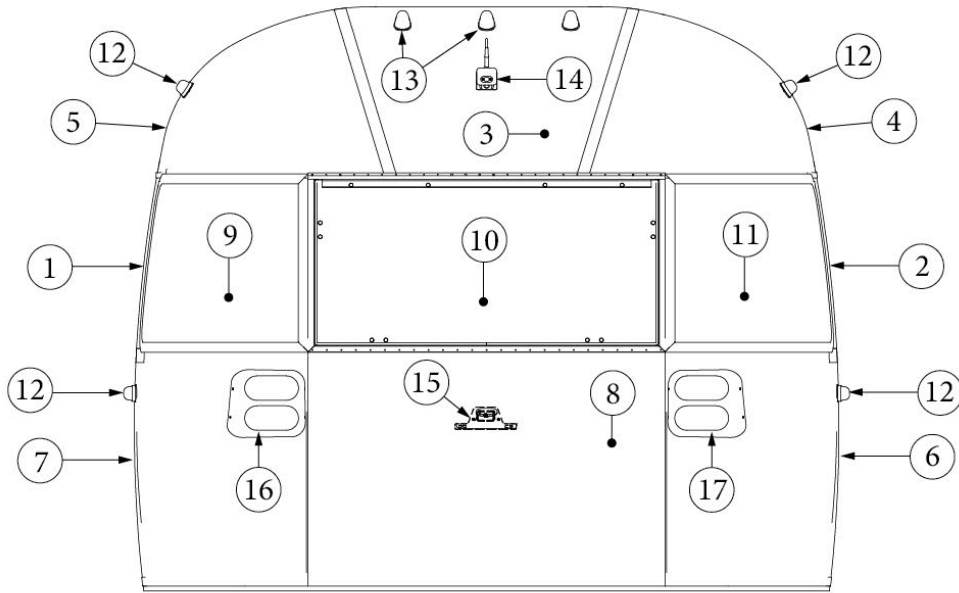

EXTERIOR SHELL

Aft End, 25FB, 27FB

Parts Listed on Next Page