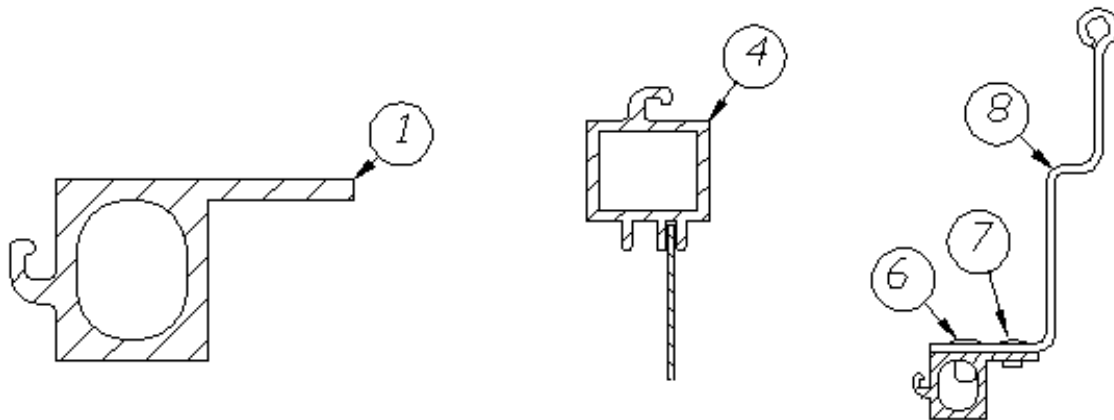

EXTERIOR DOORS

Screen Door, Old Style

Parts Listed on Next Page