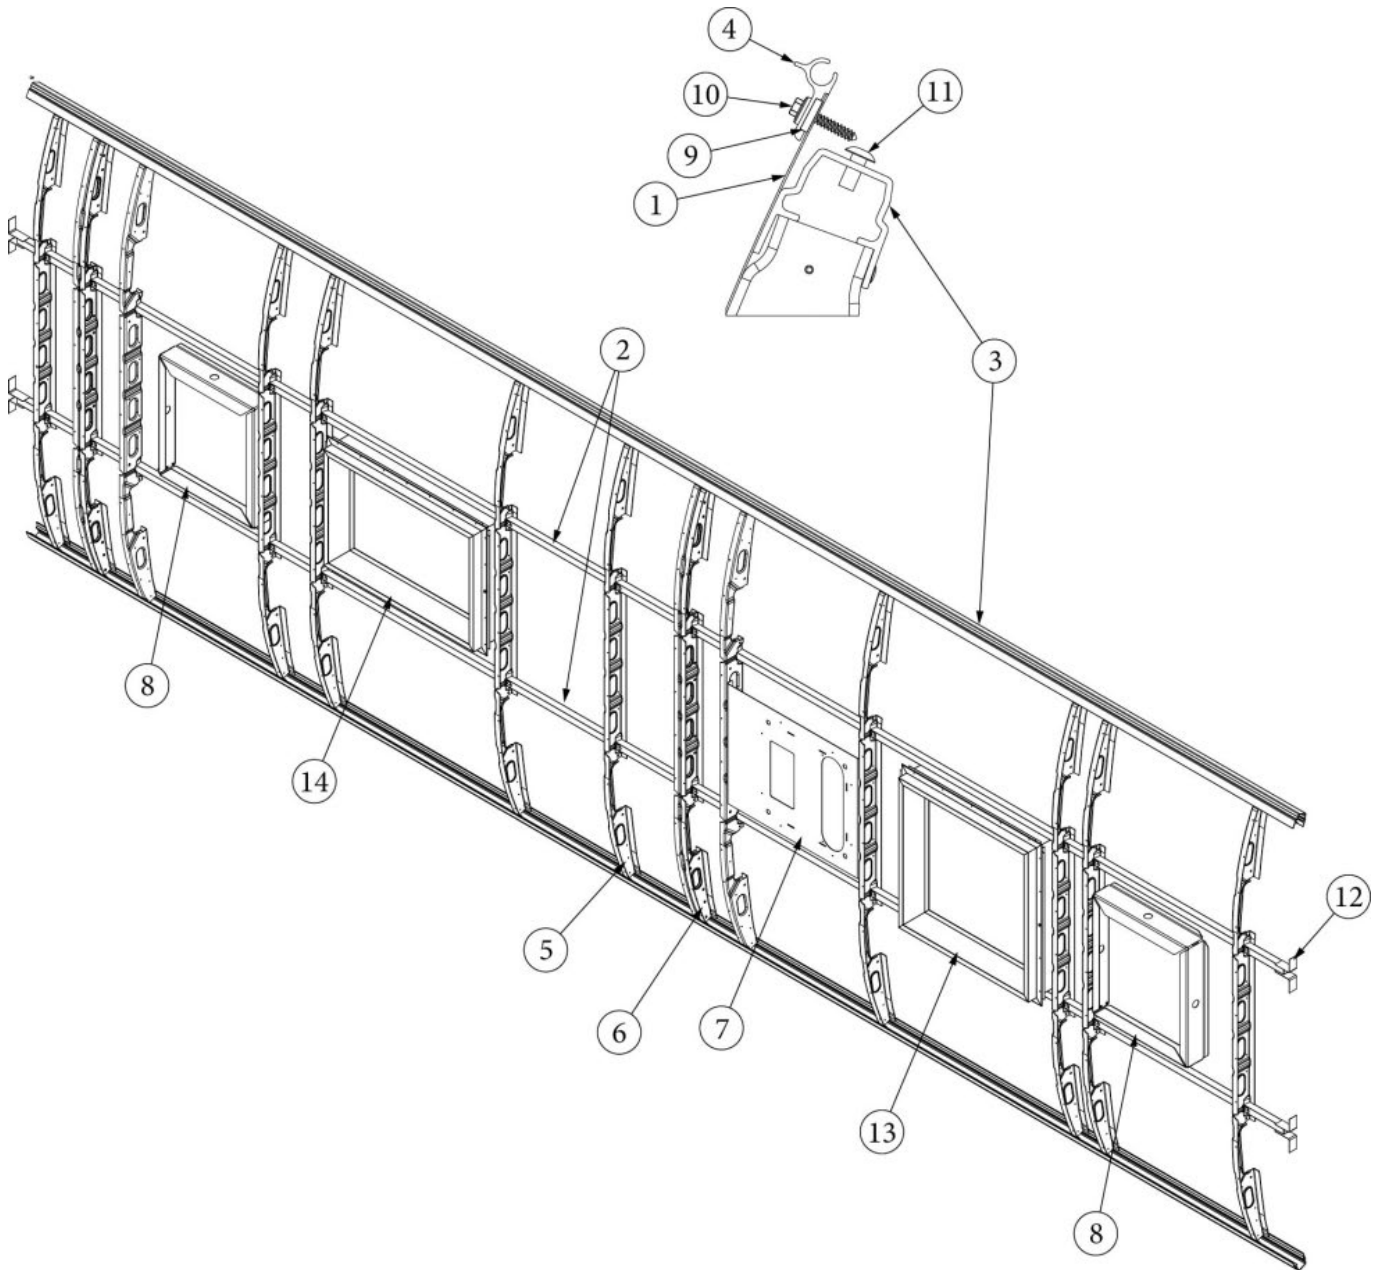

EXTERIOR SHELL

Roof, 1AC Unit, 28RB

Parts Listed on Next Page