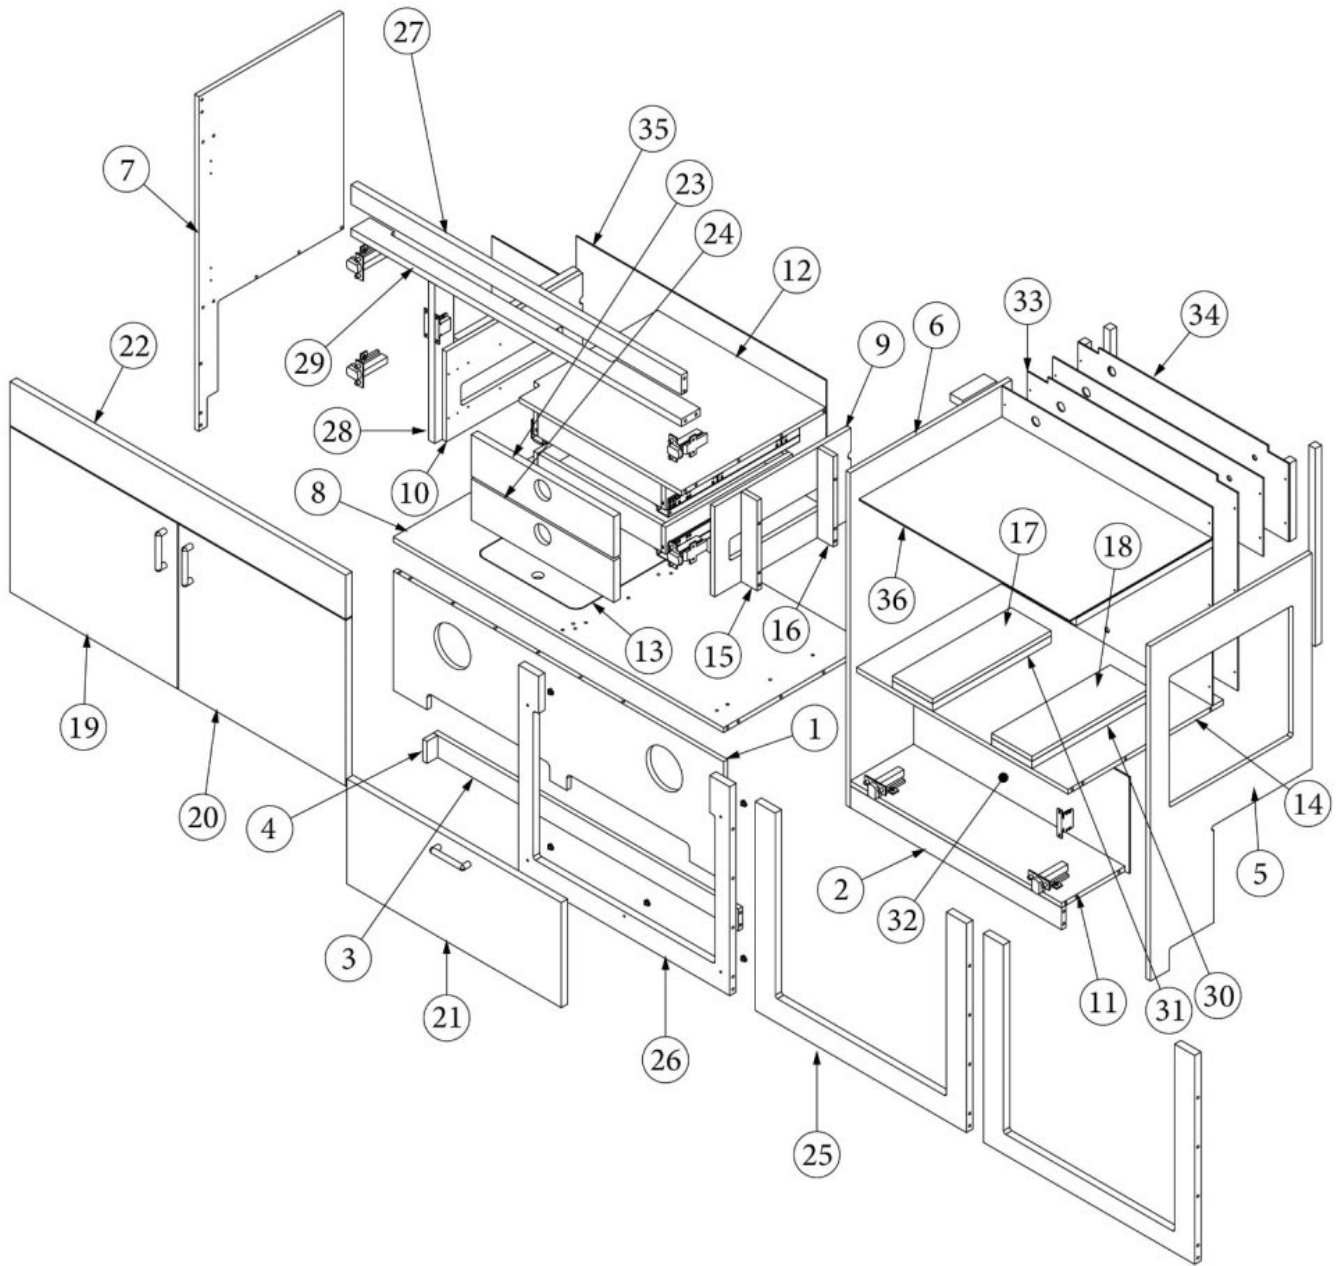

FURNITURE, GALLEY

Galley Cabinet, 23FB

Parts Listed on Next Page