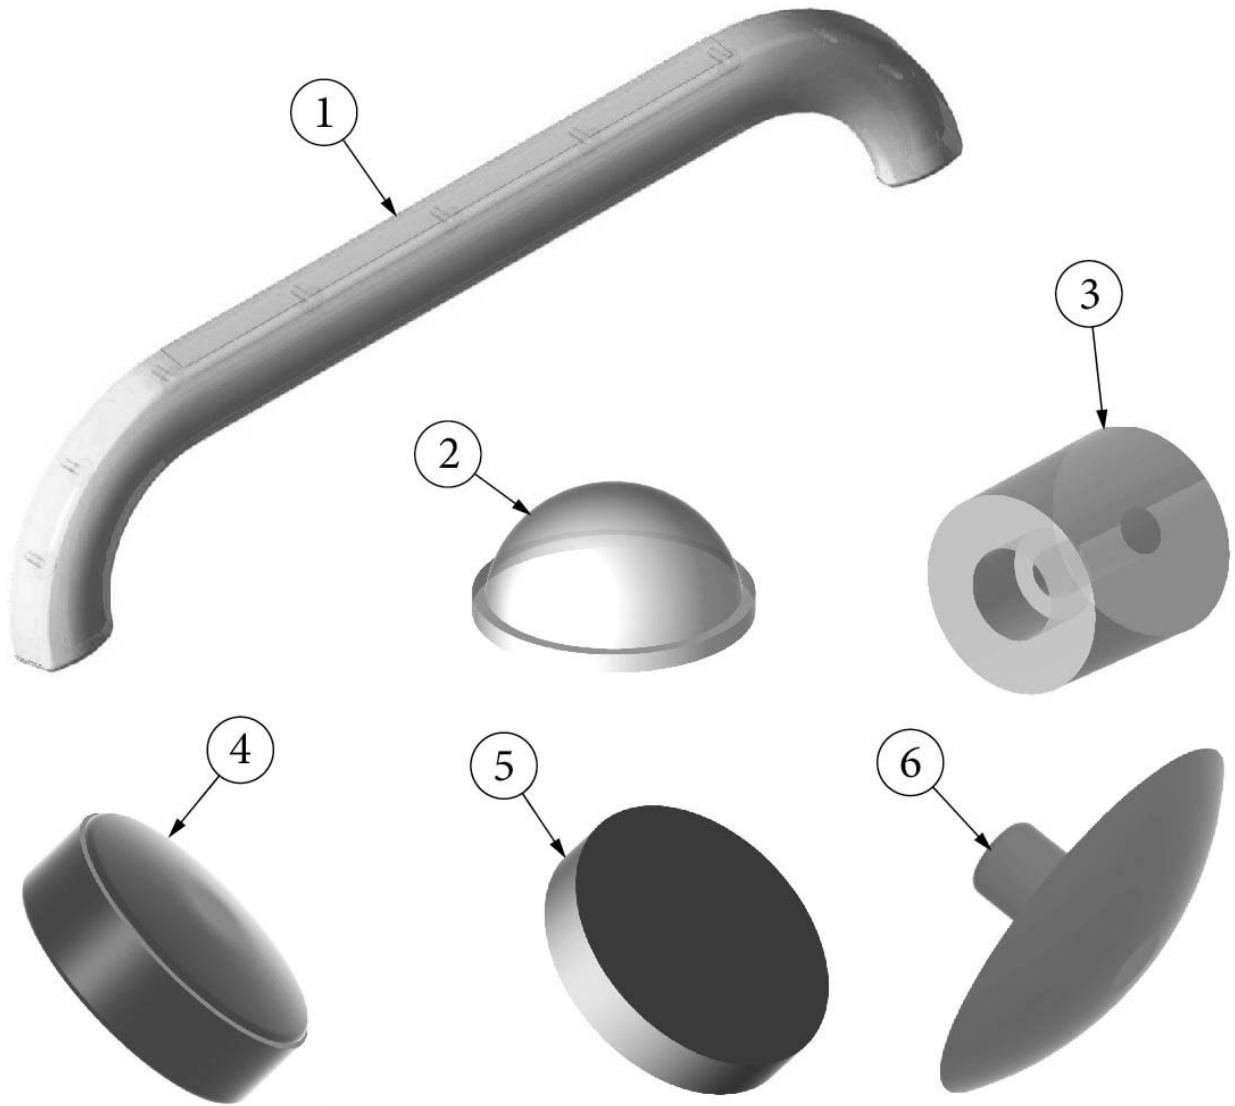

HARDWARE

Head knocker, Rubber Bumpers, and Caps

1. 382194	Head knocker, White
2. 381688	Bumpon, Clear
3. 381136	Rubber Bumper
4. 382358	Screw Cover, Snap cap, Black
5. 382070	Dots, Non-Skid, Rubber, w/Adhesive
6. 381610-01	Cover cap, Plastic, European White
381610-02	Cover Cap, Plastic, European Brown
381610-04	Cover cap, Plastic, Black