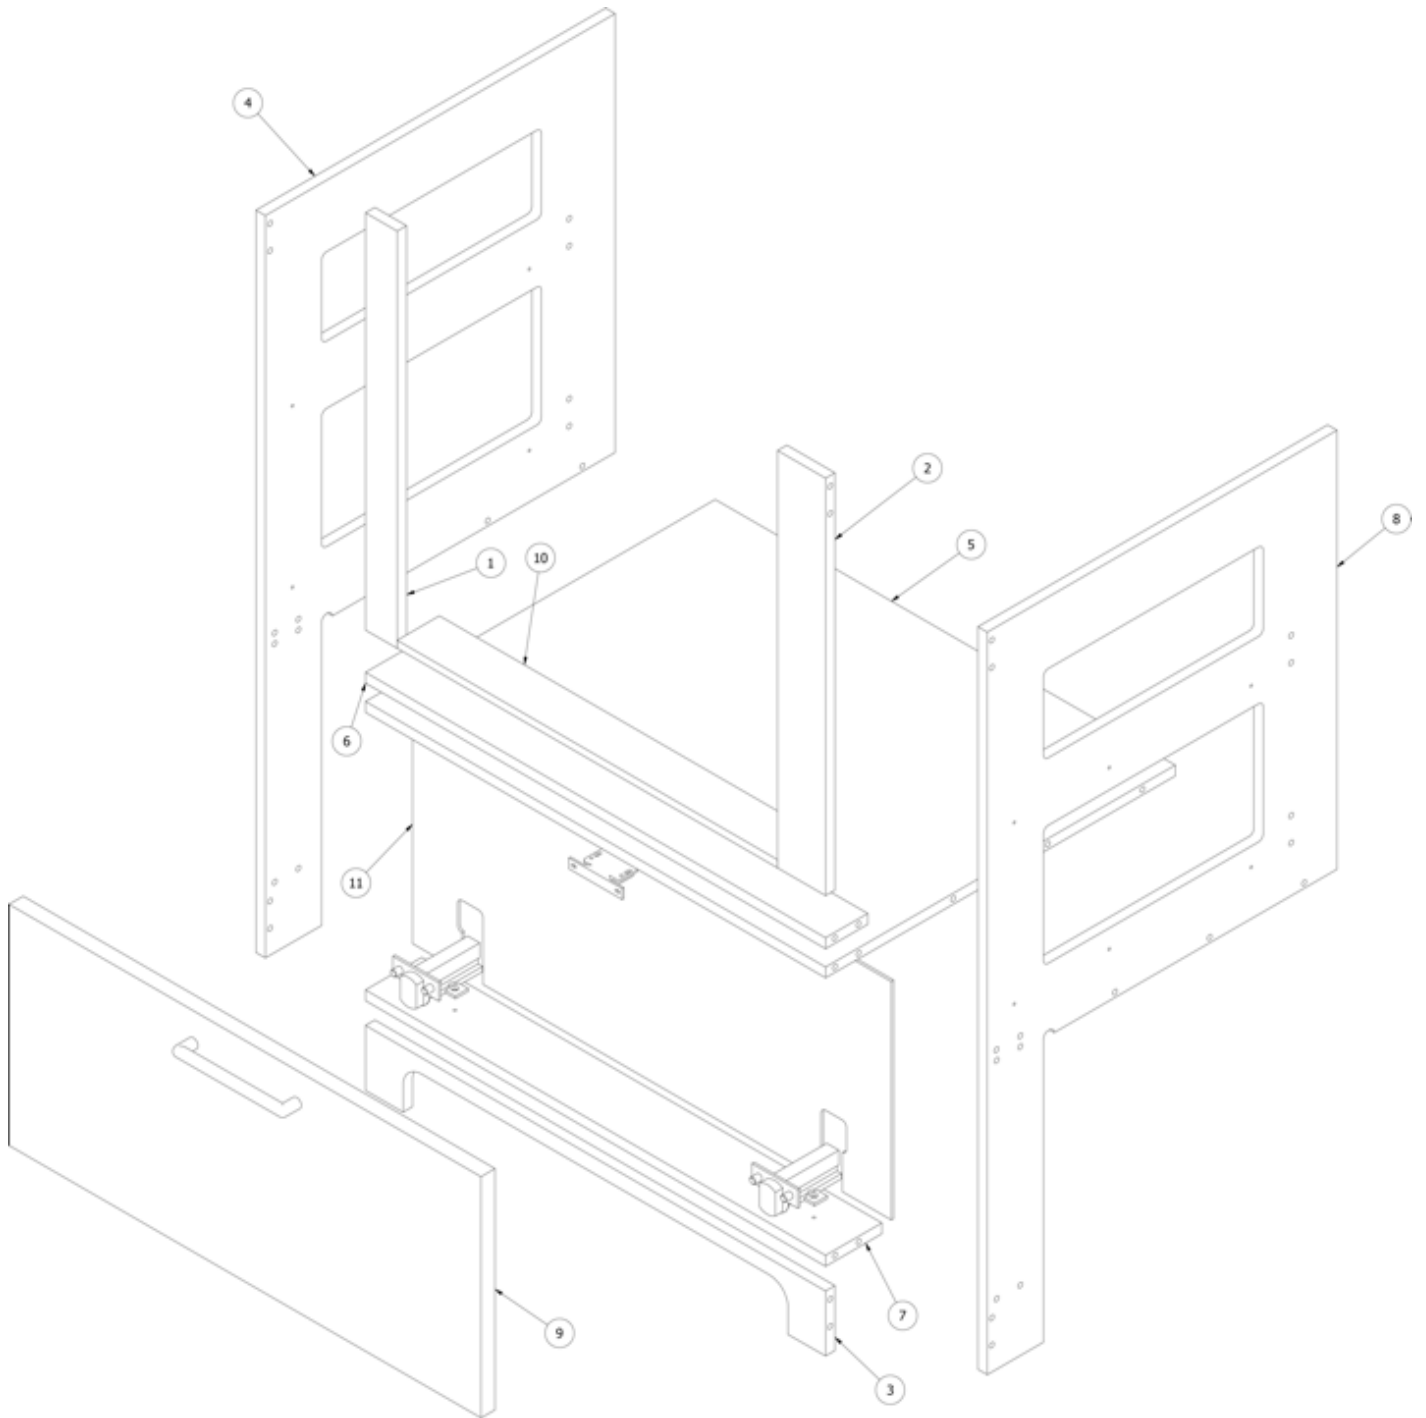

FURNITURE, GALLEY

Galley, Cook Side, Range w/Microwave, 30RB

Parts Listed on Next Page