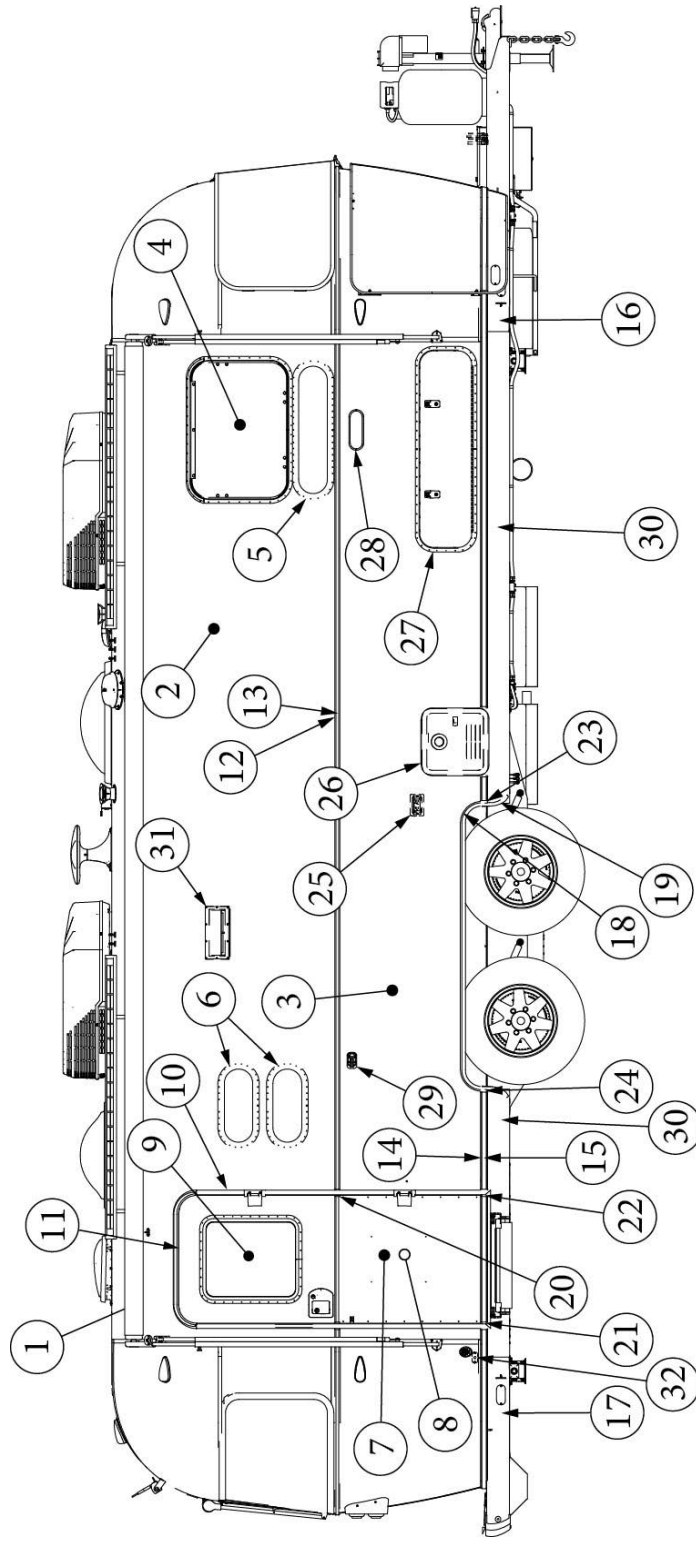

EXTERIOR SHELL

Exterior Components, Curbside, 27FB

Parts Listed on Next Page