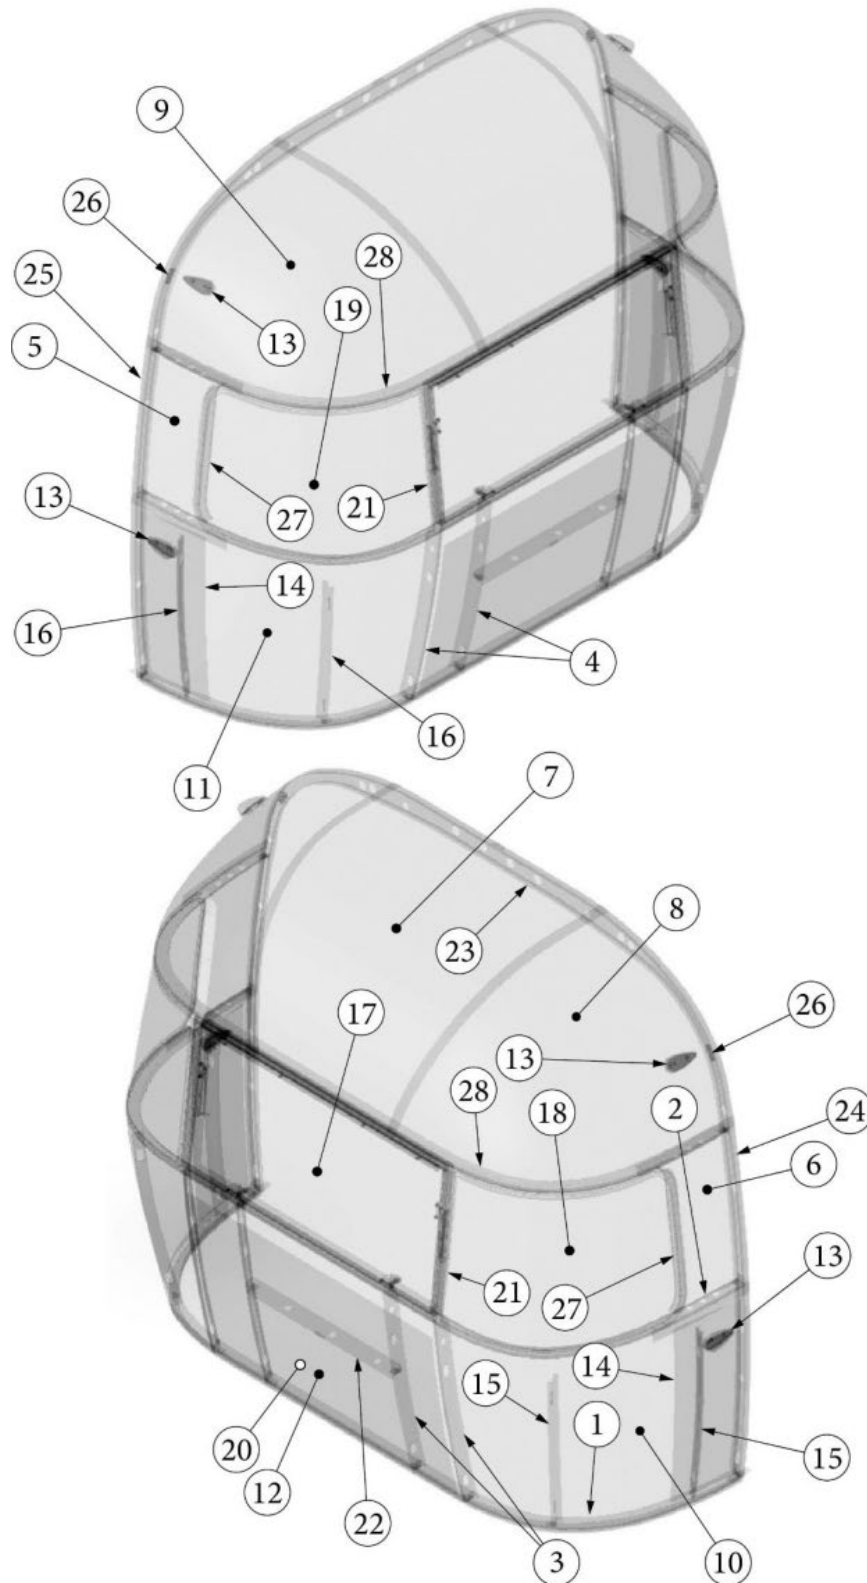

EXTERIOR SHELL

Front End, Queen, 25FB

Parts Listed on Next Page