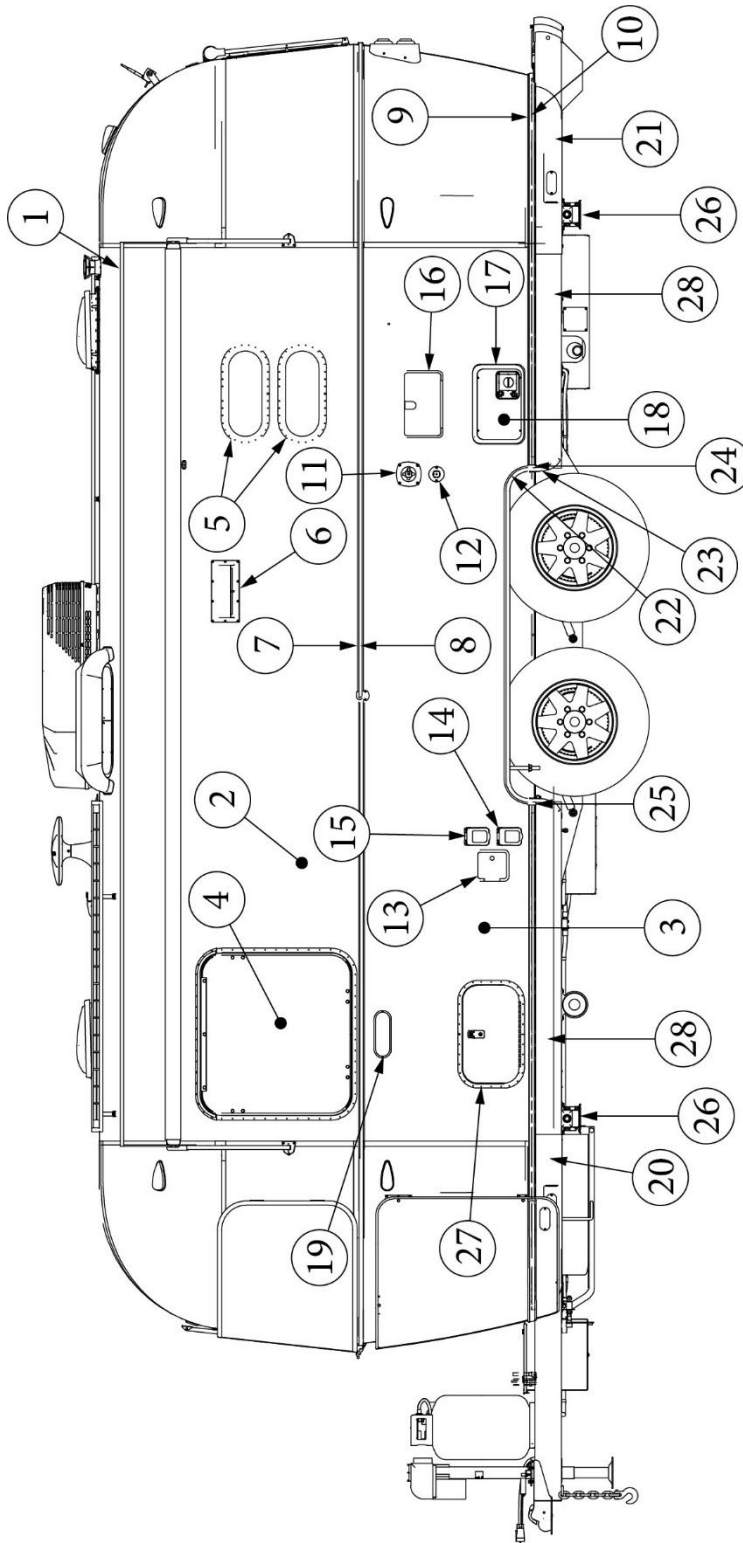

EXTERIOR SHELL

Exterior Components, Roadside, 23FB

Parts Listed on Next Page