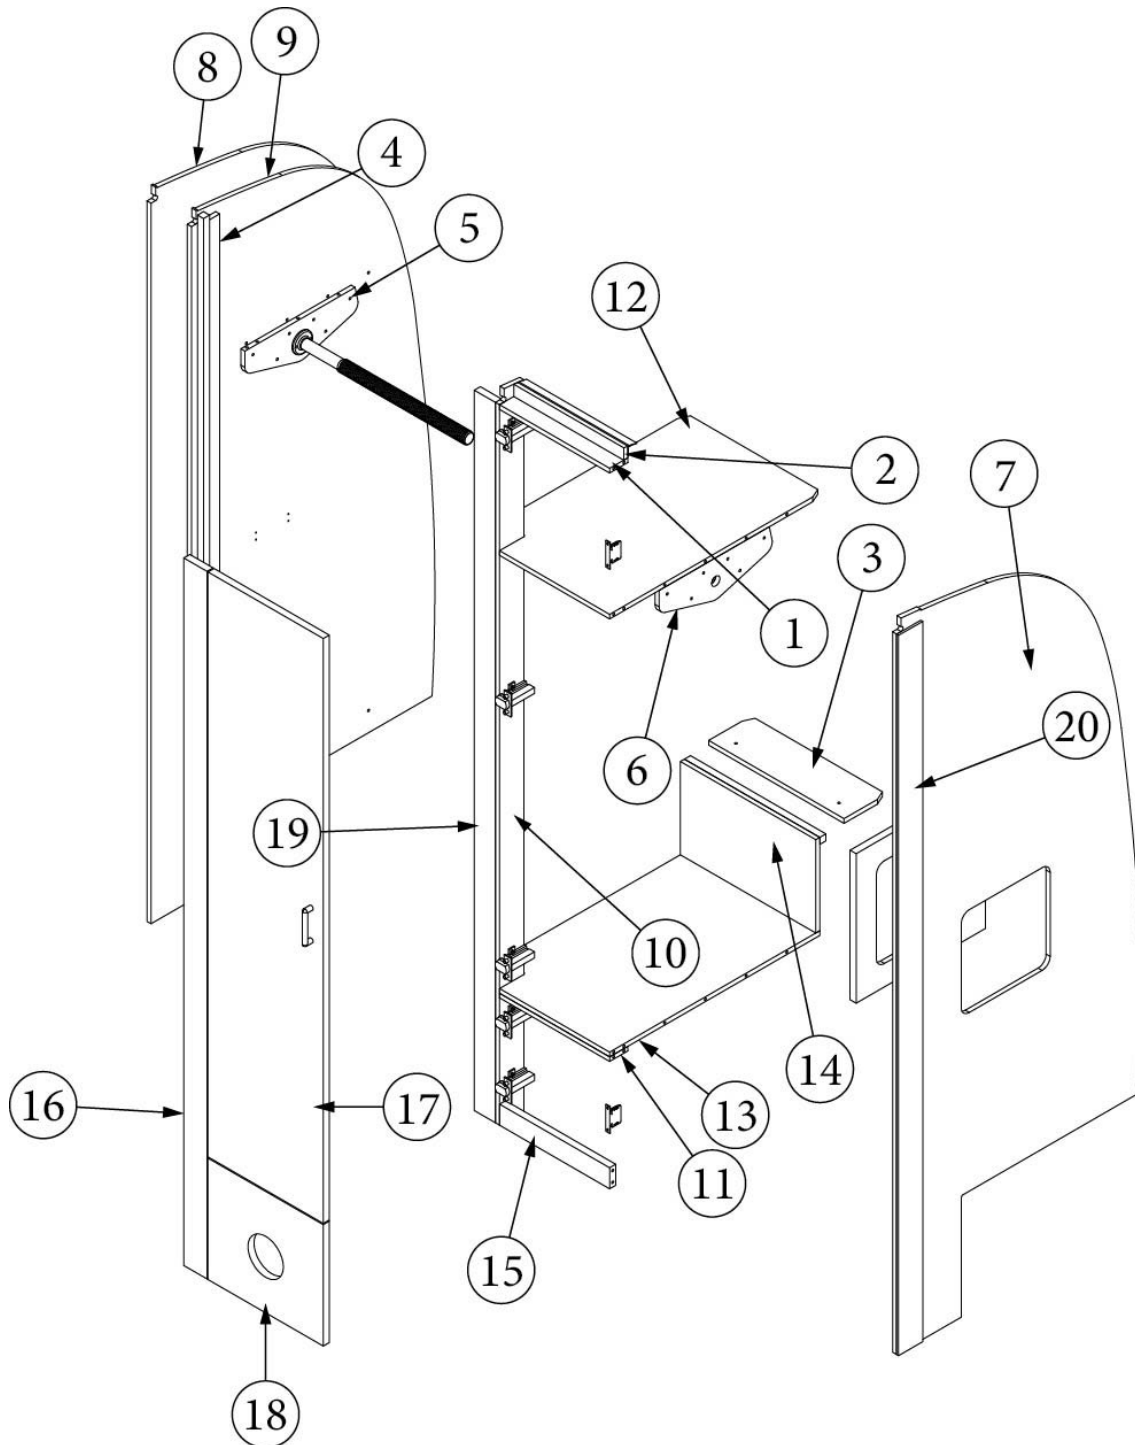

FURNITURE, LAVATORY

Wardrobe, 25FB, 25FB w/Hatch Option

Parts Listed on Next Page