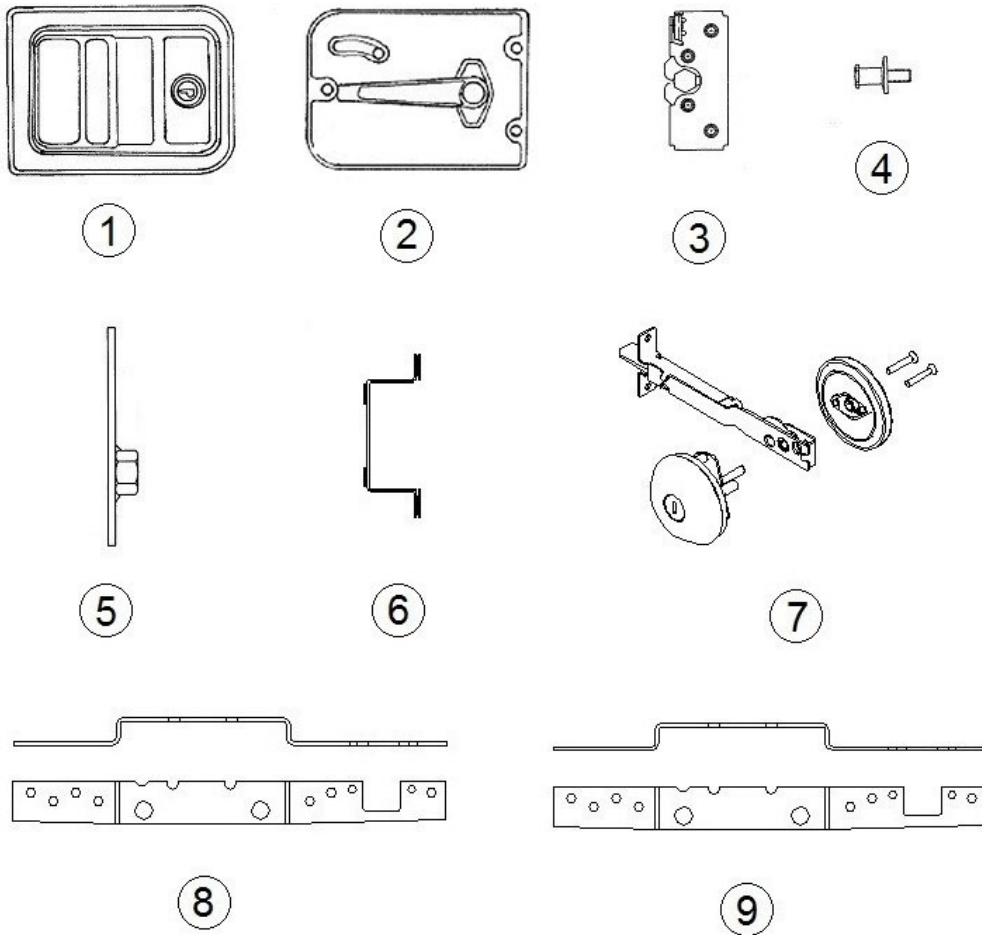

HARDWARE

Main Door Lock, LH, Old Style

1. 381547-01	Main door lock, Outside housing
2. 381547-07	Main door lock, Inside plate
3. 381547-03	Double rotary latch, Main door
4. 381547-04	Striker bolt w/washer, Main door lock
5. 381550	Plate, Striker bolt mounting
6. 115413	Door hat section
7. 382069	Deadbolt, Round, Trimark
8. 382067	Outer reinforcement plate, RH/LH hinged door
9. 382066	Inner reinforcement plate, LH hinged door
382069-100	Deadbolt key, Blank
381547-102	Main door key, Blank
381547-08	Screw package, Main door lock
385595	Pocket strike
382122	Key chain, Airstream logo