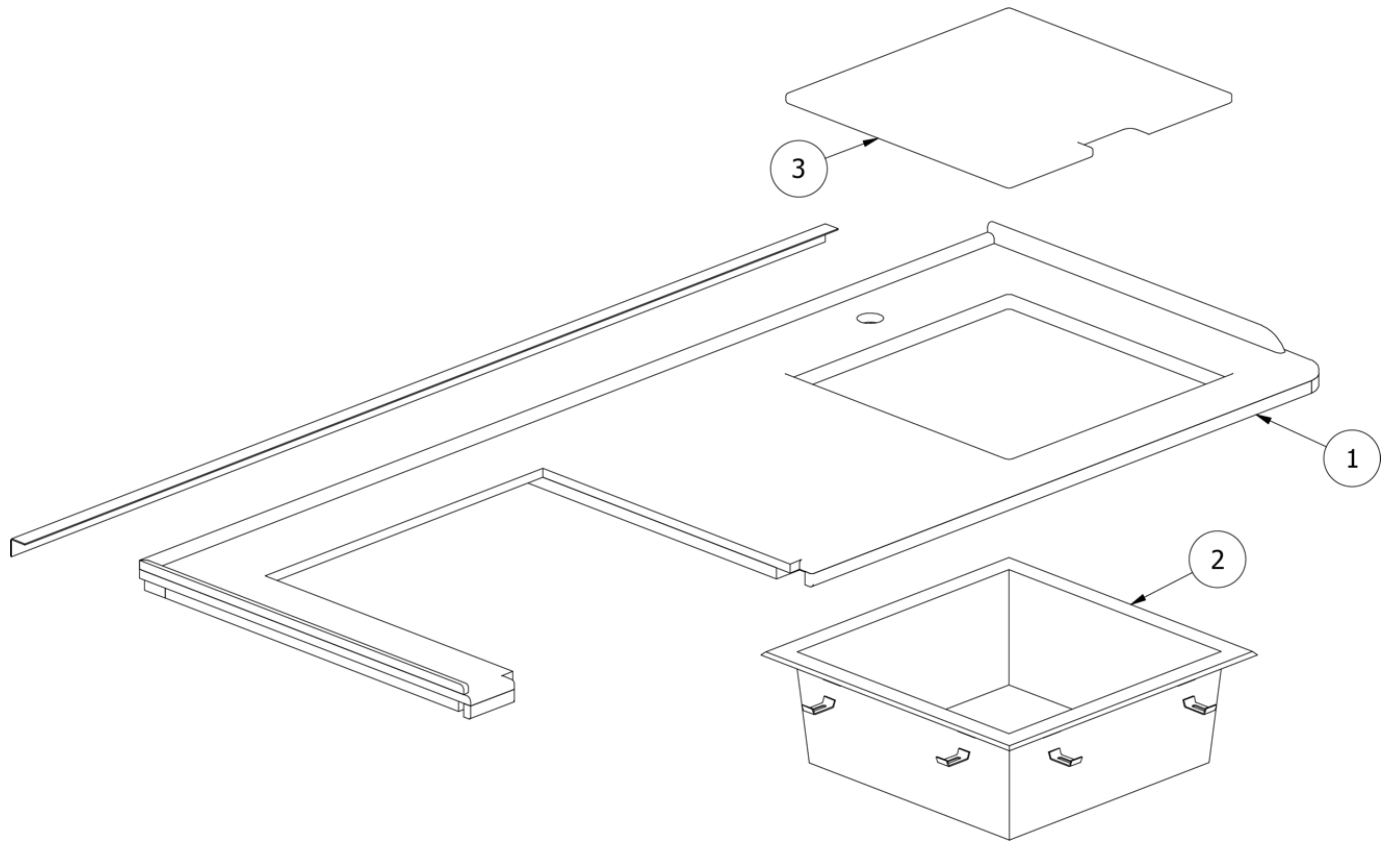

FURNITURE, GALLEY

Galley Top, 28RB

969468

Galley Top Assembly

1. 602884-01	Galley top, Corian
2. 602455	Galley sink, 18 x 18
3. 602837-01	Sink cover, Corian
602454	Galley faucet
602164-02	Tailpiece W/Nuts & Washers 1.5
602388	Sink clip