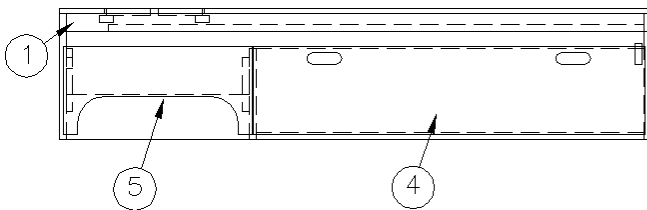

FURNITURE, LOUNGE

Sofa, 25FB, 27FB

966887

Sofa Assembly

1. 966888	Sofa bed
2. 966887&000212CE	Panel, 29.5 x 66.19
3. 966887&000312BC	Panel, 20.5 x 5
4. 966887&000418BC	Panel, 9.88 x 43.88
5. 966887&000518BC	Panel, 9.88 x 21.13
6. 966887&000618BC	Panel, 14.13 x 26.75
7. 966887&000718BC	Panel, 10.13 x 12
8. 966887&000812CC	Panel, 10.13 x 44.19
9. 966887&000918CC	Panel, 14.13 x 29.5
10. 966887&001018CC	Panel, 2.25 x 12
11. 966887&001118CC	Panel, 2.25 x 12
12. 966887&001518CC	Panel, 2.25 x 43.44
13. 966887&002512CE	Panel, 10.75 x 6
381775	Pull, Flush, Satin
381072-01	Hinge, Fixed pin
381228-02	Catch, Grabber door (5lb Pull)
365009	Foam tape, 1 x 1
382057	Knockdown
382057-04	Cap, Knockdown, White