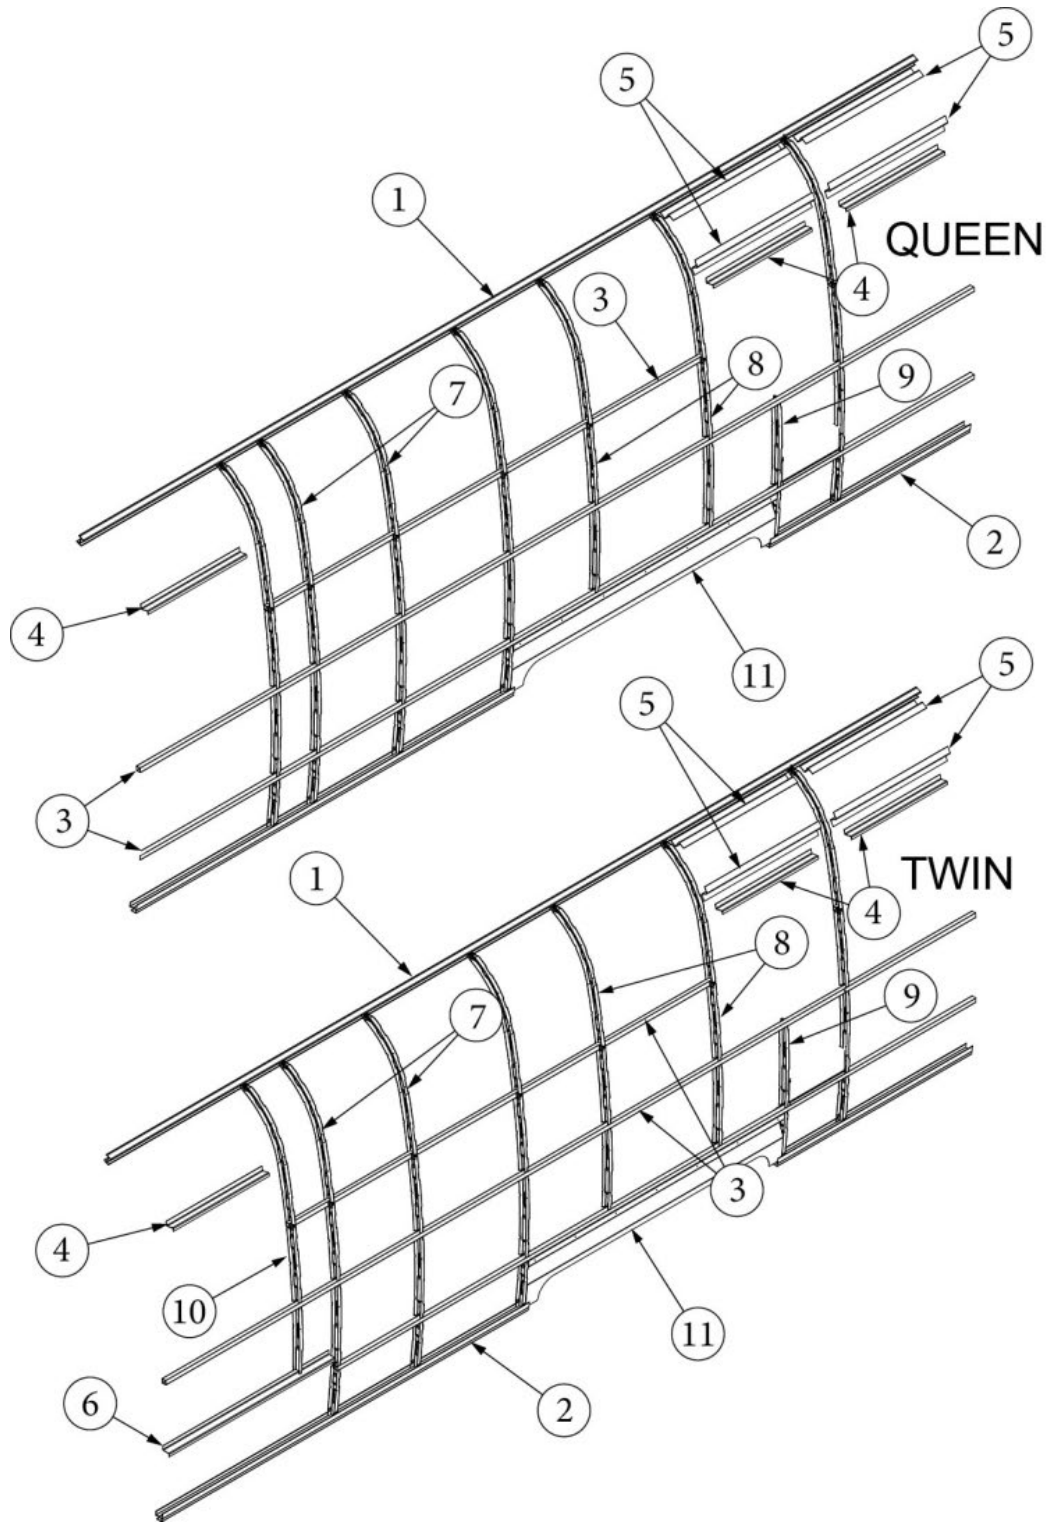

EXTERIOR SHELL

Wall Framing, Roadside, 27FB

Parts Listed on Next Page