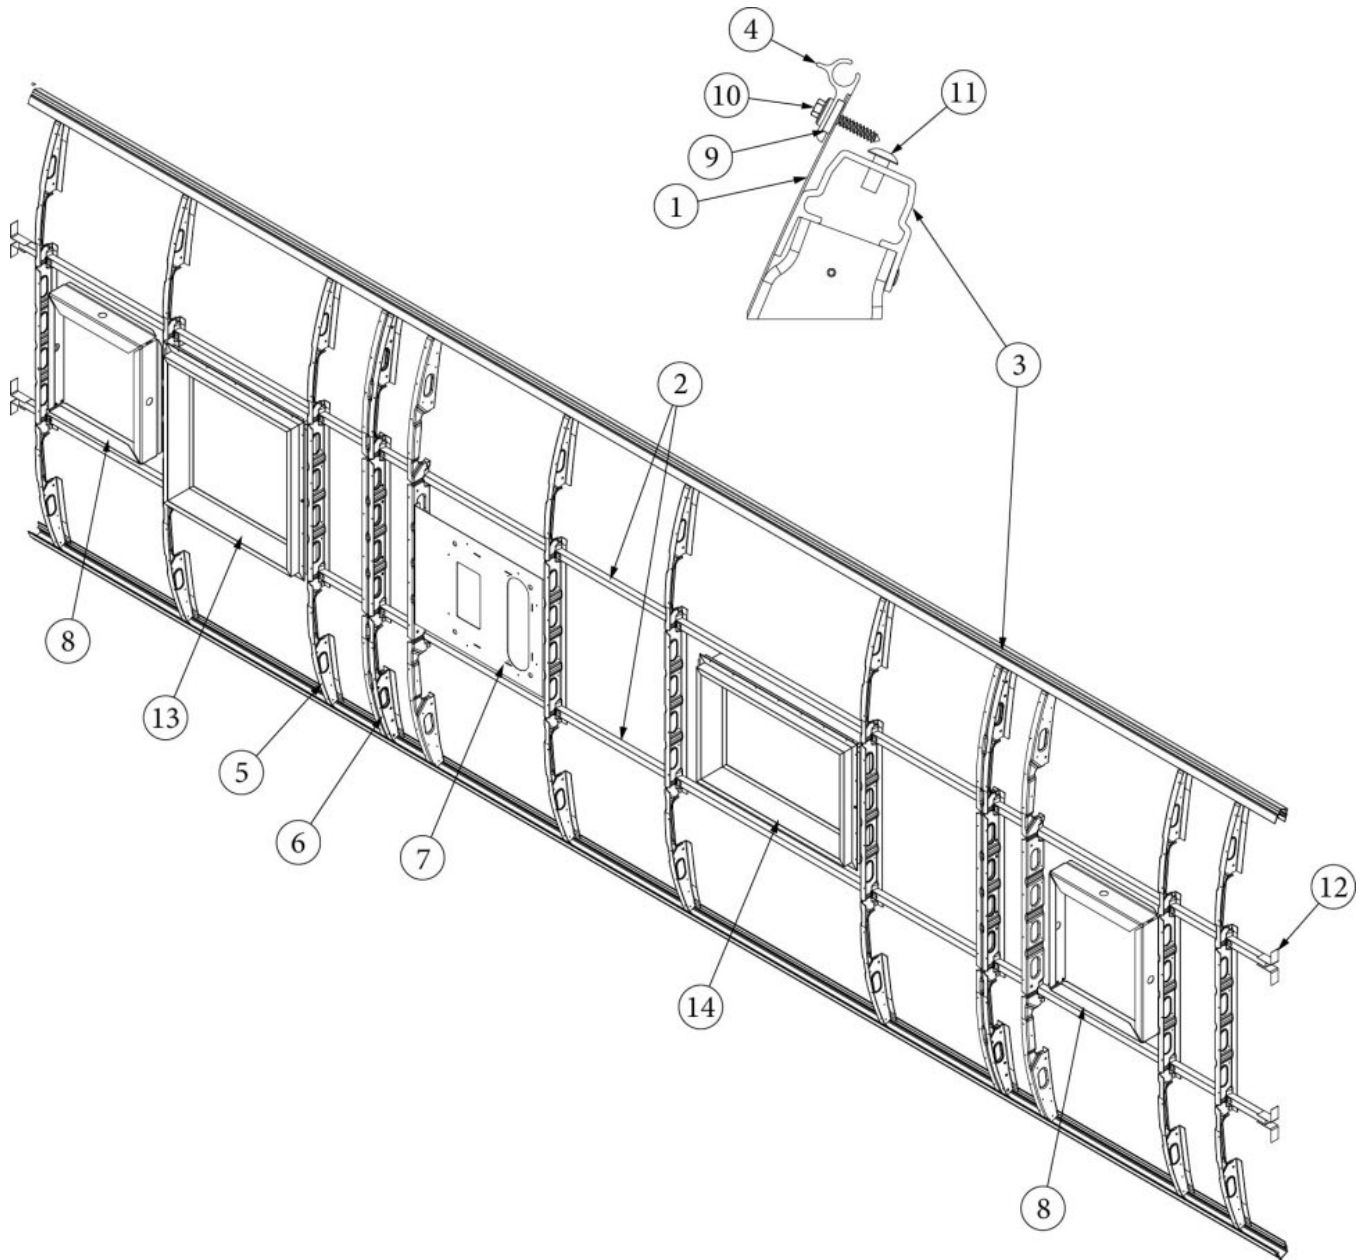

EXTERIOR SHELL

Roof, 1AC Unit, 27FB

Parts Listed on Next Page