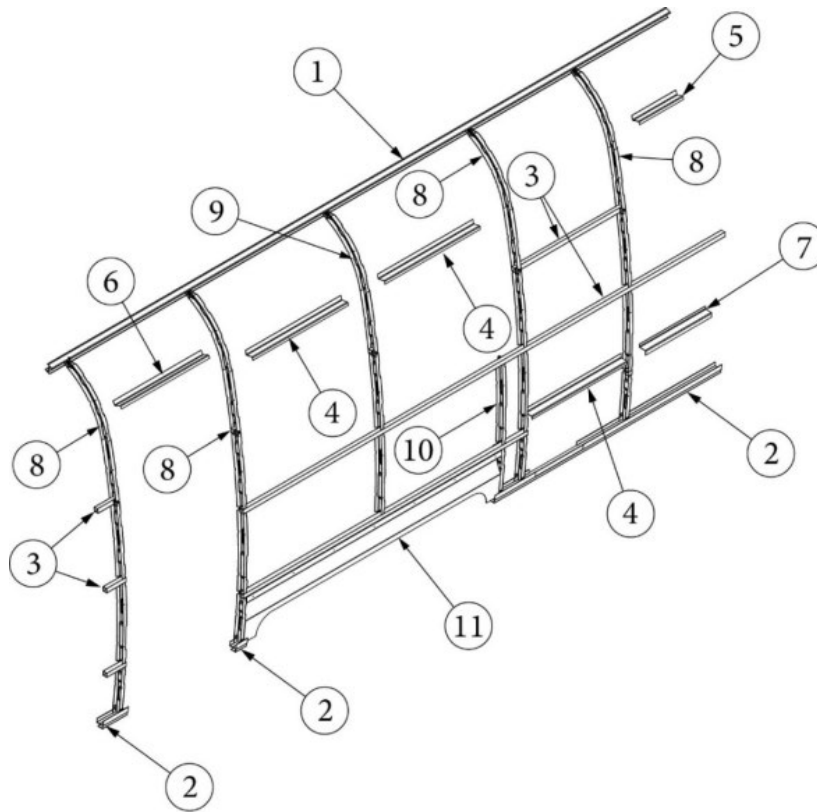

EXTERIOR SHELL

Wall Framing, Curbside, 23FB

923680-01

Assembly, CS Wall, Queen/Twin

1.	104707-05	Extrusion, "I" section, 195"
2.	116221	Extrusion, Floor channel, 192"
3.	116131	Tube, Shell Frame, 1" x 1" x 24'
4.	116219-01	Z Bar, Window Header, 26"
5.	116219-02	Z Bar, Window Header, 12"
6.	116219-03	Z Bar, Door Header
7.	116219-08	Z Bar, Countertop Backer, 18"
8.	116130-01	Wall bow, Standard
9.	116130-02	Wall Bow, Wheel Well
10.	116130-04	Wall Bow, Window
11.	116312-01	Header, Wheel Well, Dual Axle
	114880-03	Aluminum sheet, Upper, .04" x 51" x 224.75"
	114879-03	Aluminum sheet, Lower, .04" x 33" x 224.75"
	116131-01	Filler tube, Shell frame
	114813-02	Angle, 1.25 x 2 x 2.5"
	114813-03	Angle, 1.13 x 1.5 x 3.5"
	454931-09	Backer Plate, Side Wall, Power Awning