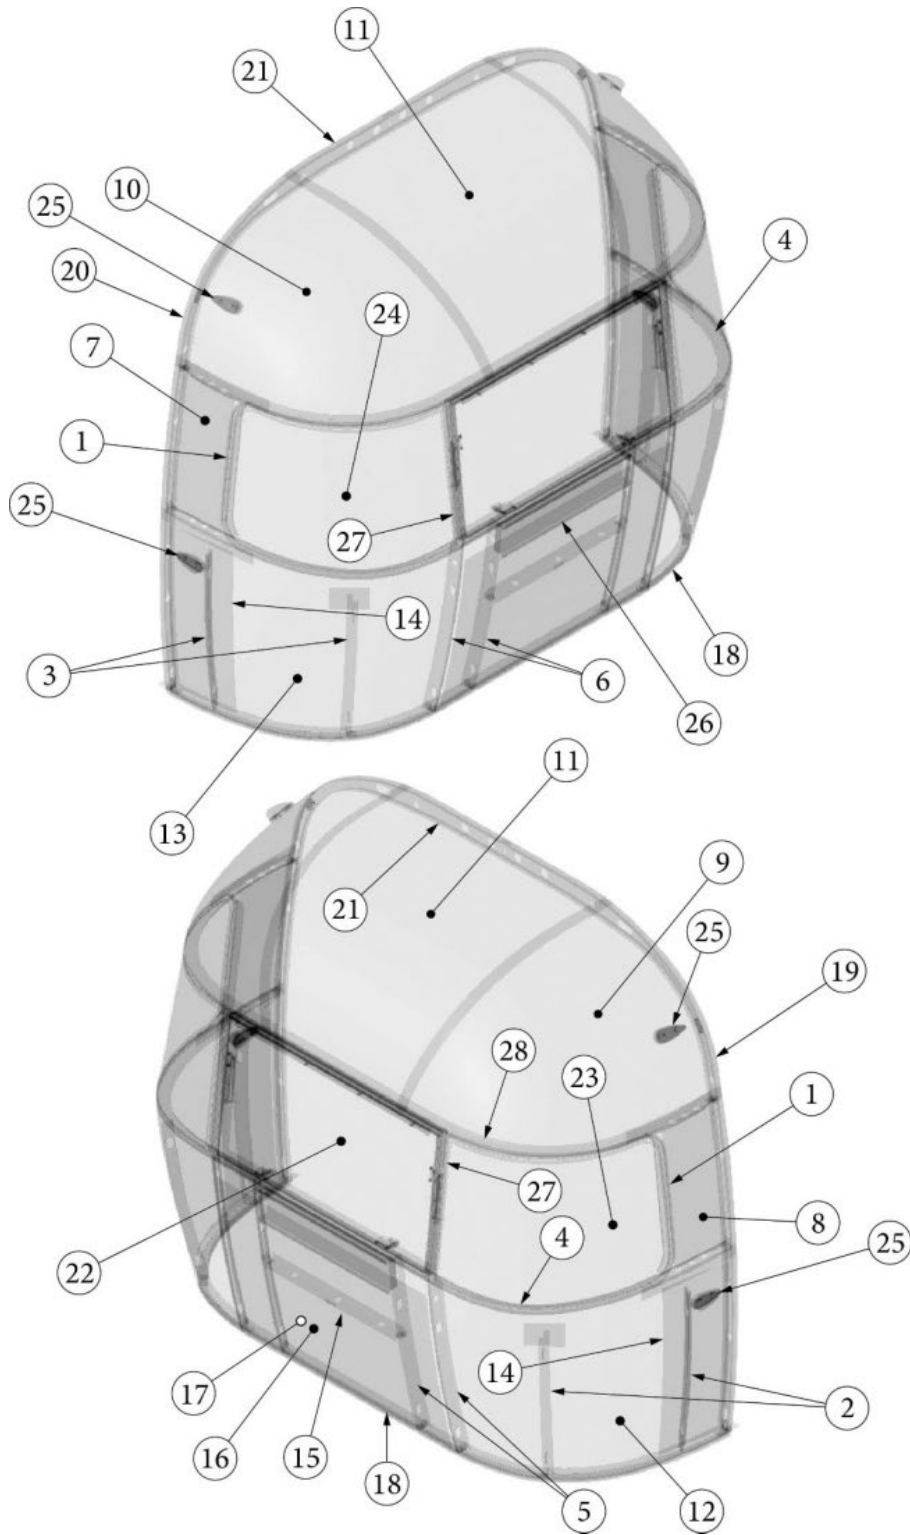

EXTERIOR SHELL

Front End, Queen, 23FB

Parts Listed on Next Page