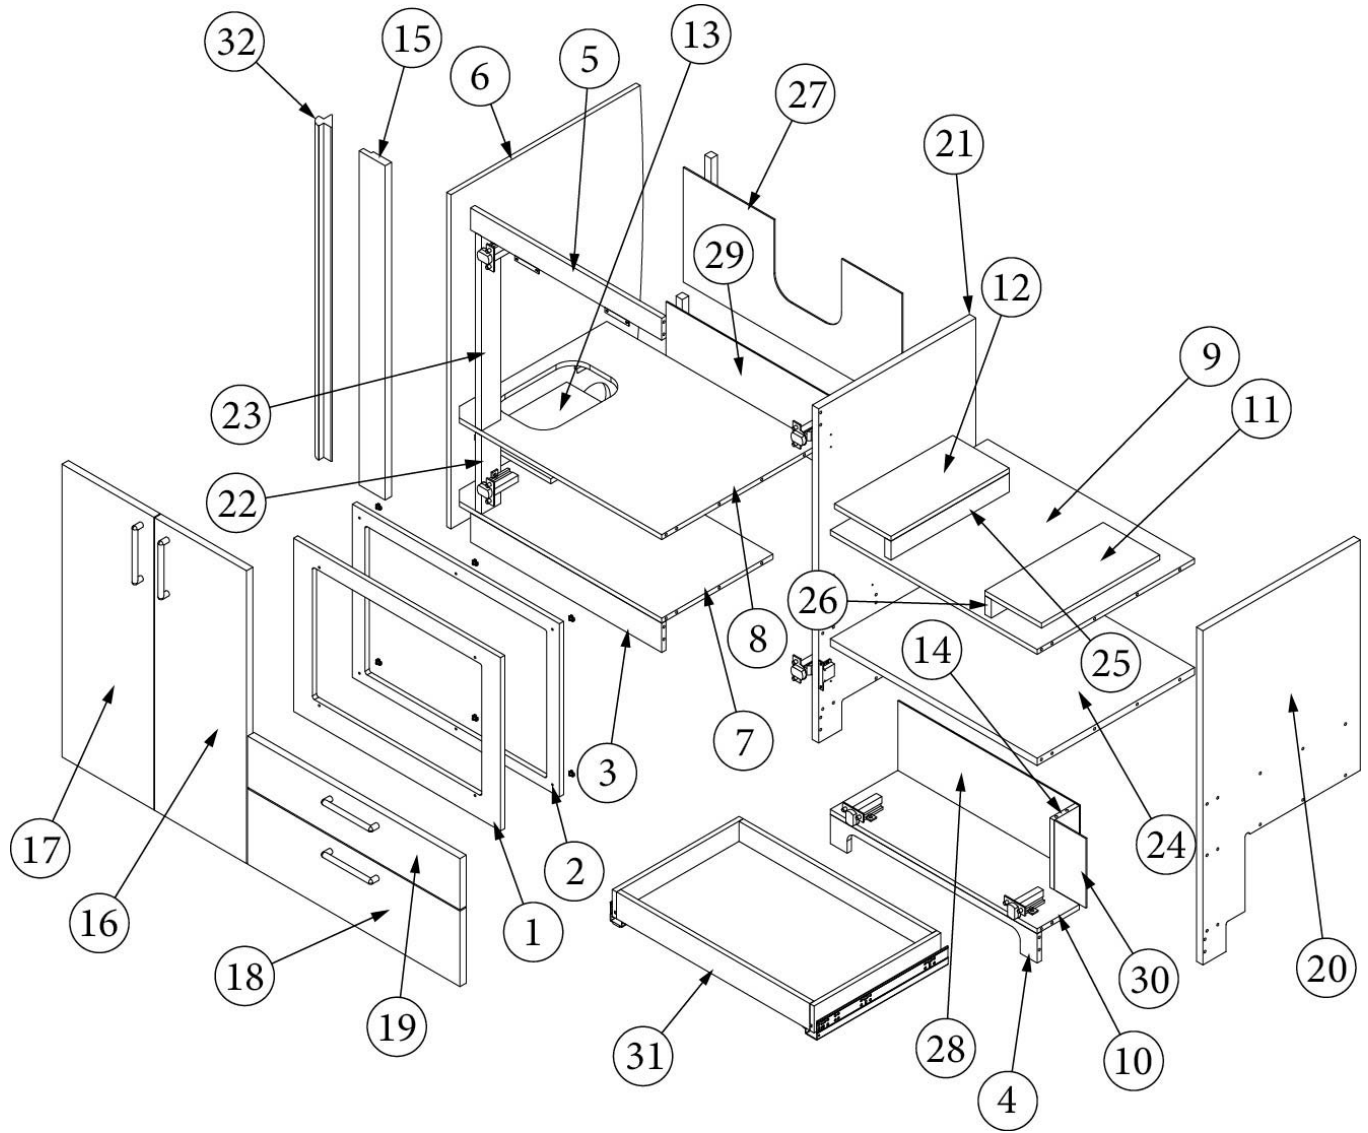

FURNITURE, GALLEY

Galley, Sink Side, 30RB

Parts Listed on Next Page