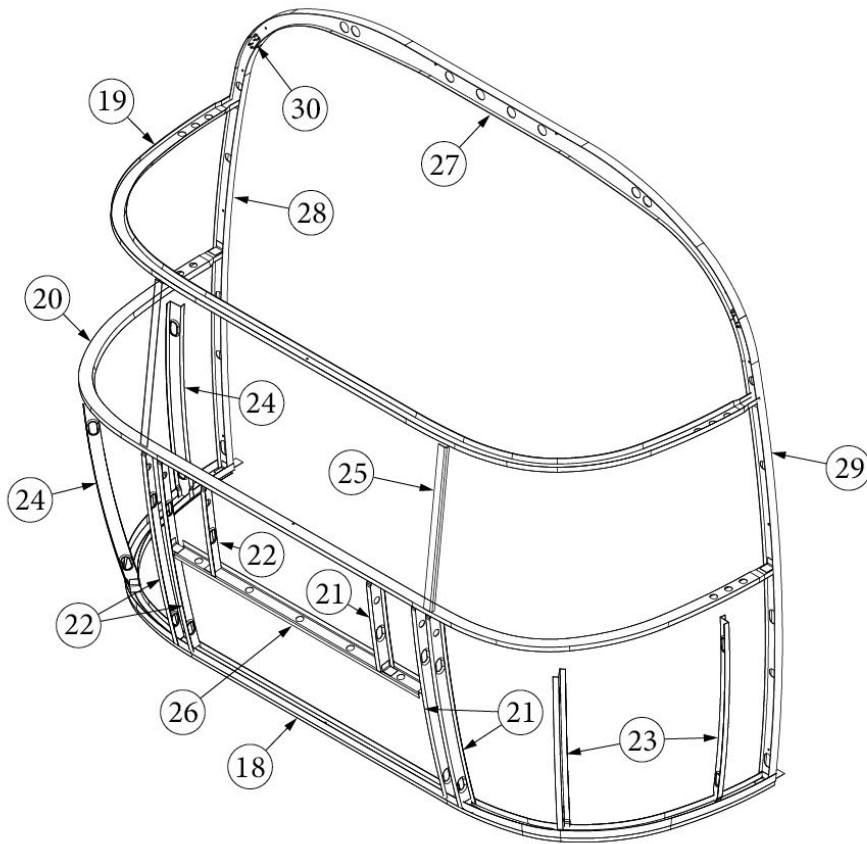

EXTERIOR SHELL

Aft End, 28RB, 30RB

Parts Listed on Next Page