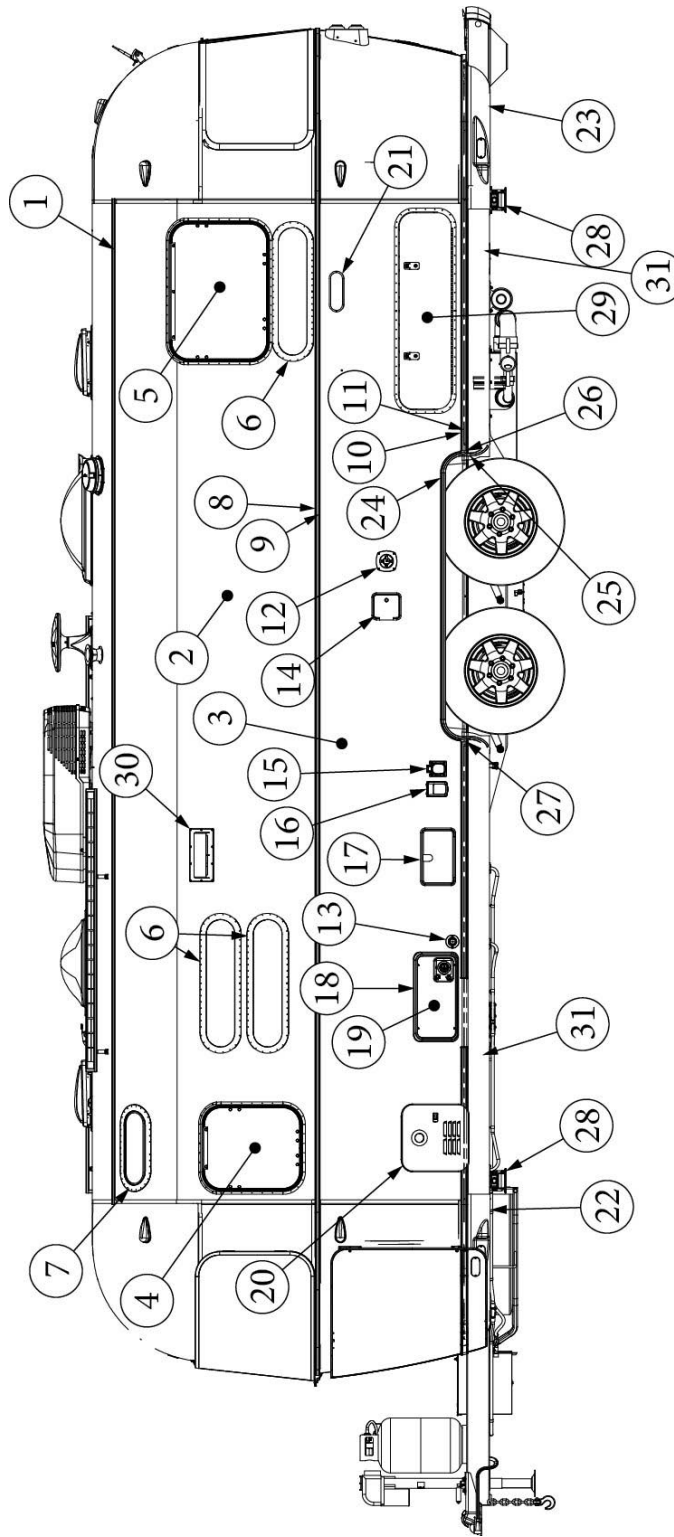

EXTERIOR SHELL

Exterior Components, Roadside, 28RB

Parts Listed on Next Page