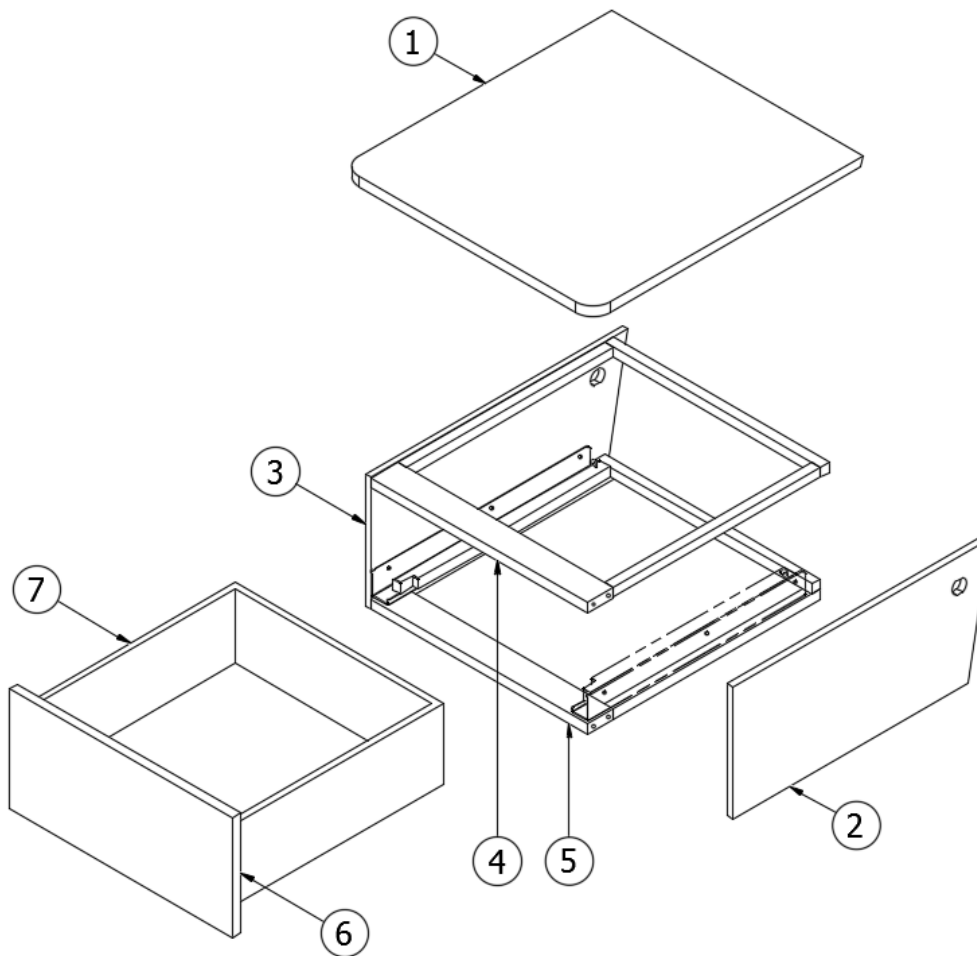

FURNITURE, BEDROOM

Nightstand, Twin, 25FB, 27FB, 28RB, 30RB

968030

Center Nightstand

1. 966860	Top, Twin Nightstand
2. 968030&000212BC	Panel, 22 x 9.75"
3. 968030&000312BC	Panel, 22 x 9.75"
4. 968030&000418CC	Panel, 18.5 x 2.5"
5. 968030&000518CC	Panel, 18.5 x 2.5"
6. 968030&000718BC	Door, 19.13 x 8.88"
7. 969707-01	Drawer box, 6 x 18 x 17.88"
386408	Pull, Brushed Nickel w/Back Plates, DOT, 5-7/16"
386413-01	Edgebanding, Sea White, 5/8"
381228-02	Catch, Grabber door (5lb Pull)
382807-08	Drawer slide, Self-close, 18"
382807-01	Fixing clip, Left front (for 382807 slides)
382807-02	Fixing clip, Right front (for 382807 slides)