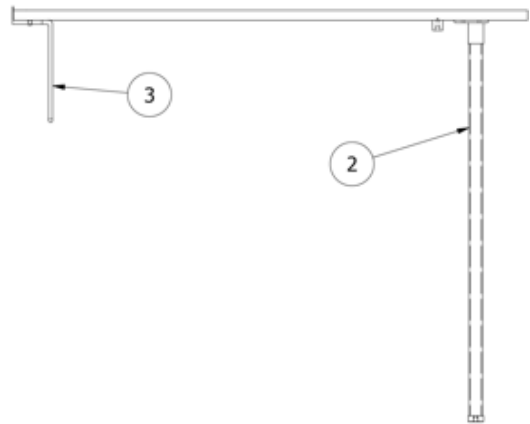

FURNITURE, GALLEY

Dinette Table, 28RB, 30RB

969446-01

Dinette Table

1. 969446&010118PC
2. 382177
3. 380284-02
4. 380284-03
- 386416-02
- 320006
- 340018
- 381136

Pre laminate, .75 x 32 x 39
Leg, Folding table
Bracket, Table hinge assembly kit
Center hinge, J-4
Edgebanding-15/16" Liquid Glass
Screw, #8 pan head, Phil .75"
Catch plate, J-1
Rubber bumper