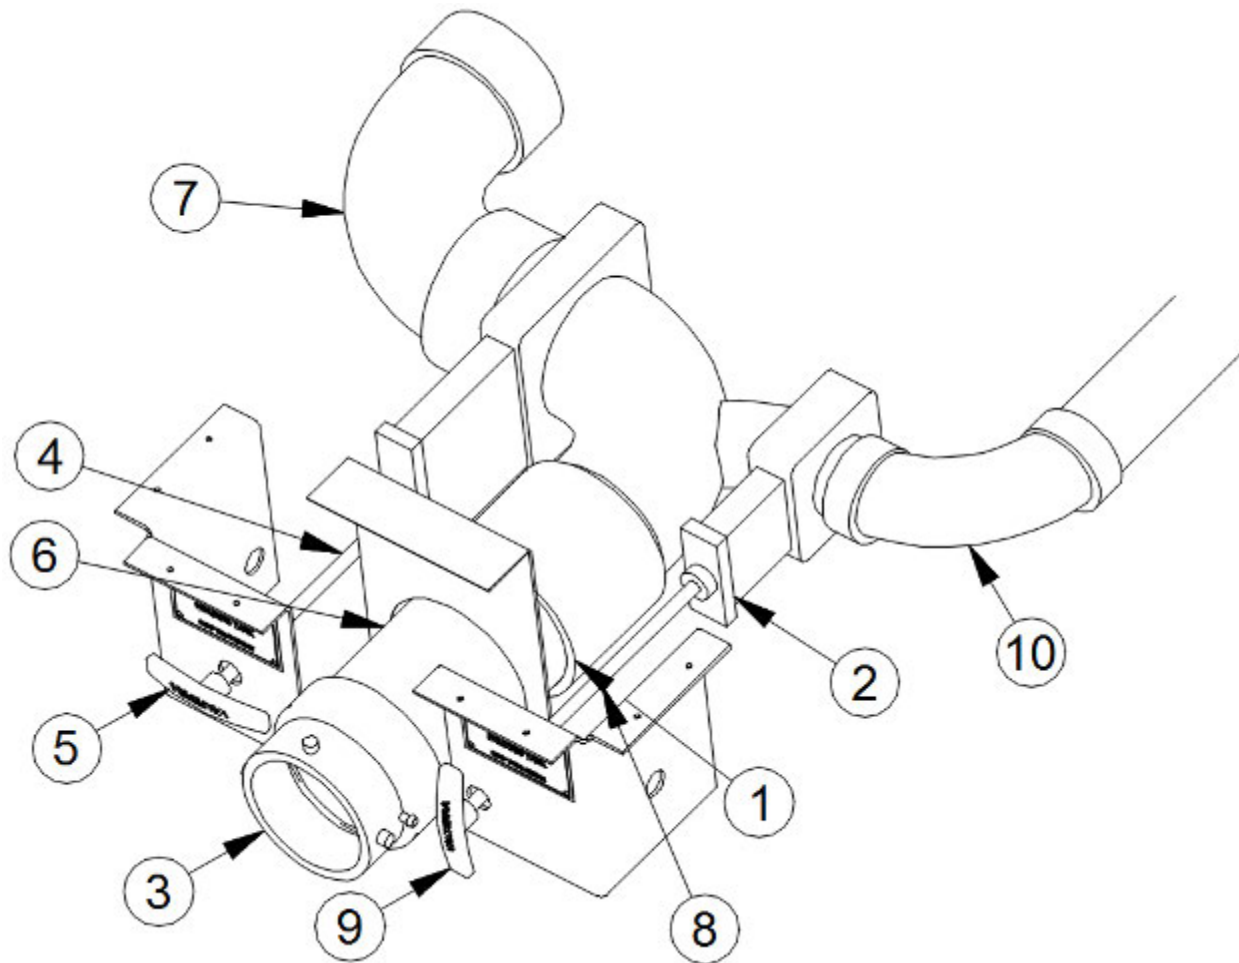

PLUMBING, DRAIN SYSTEM

Dump Valve, 30RB

943720

Dump Valve Assembly

1. 600253	Coupler, 3"
2. 601607-16	Dump valve, No handles
3. 601607-06	Termination adaptor
4. 601607-19	Threaded extension, 6"
5. 601607-17	Black tank handle
6. 601160-04	Pipe, ABS DWV, 3"
7. 600820	Single socket, 3", 90°
8. 601607-20	Threaded extension, 8"
9. 601607-18	Grey tank handle
10. 600035	Elbow, 90°, Long sweep