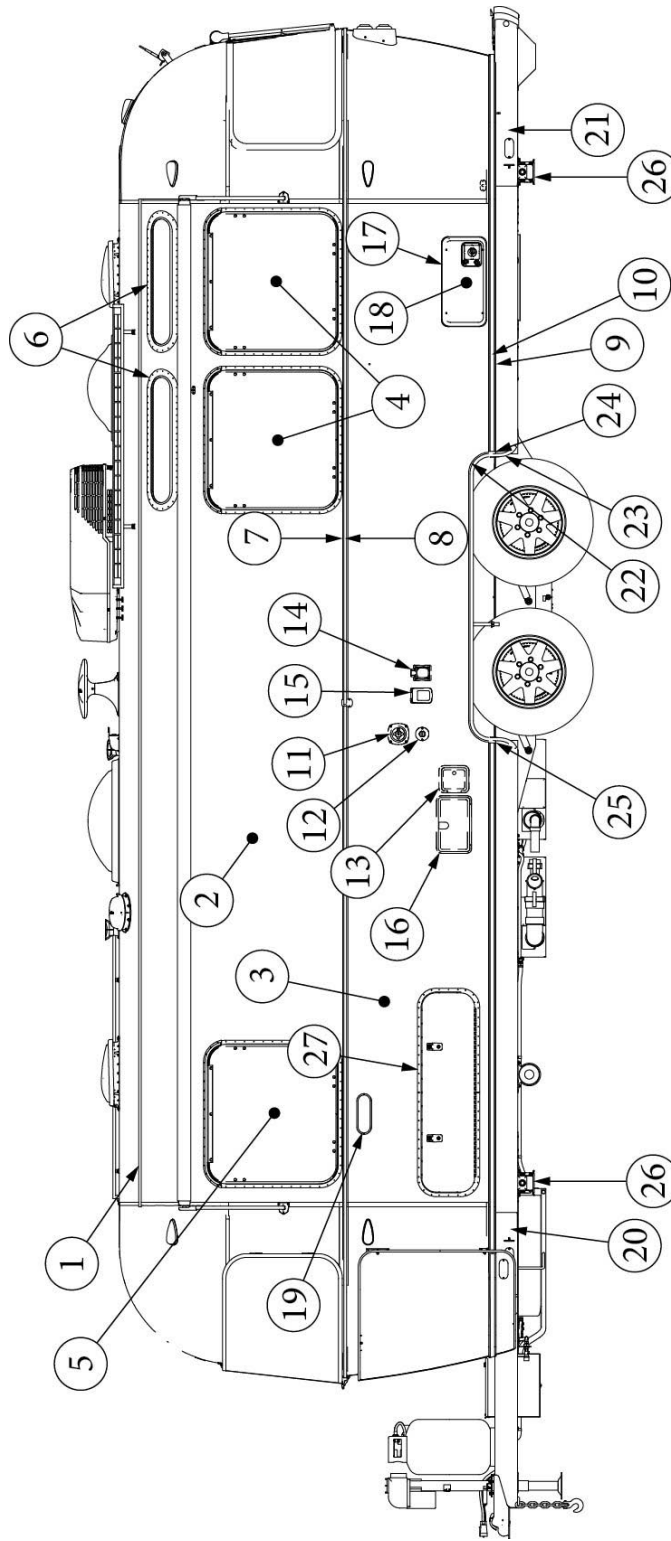

EXTERIOR SHELL

Exterior Components, Roadside, 27FB

Parts Listed on Next Page