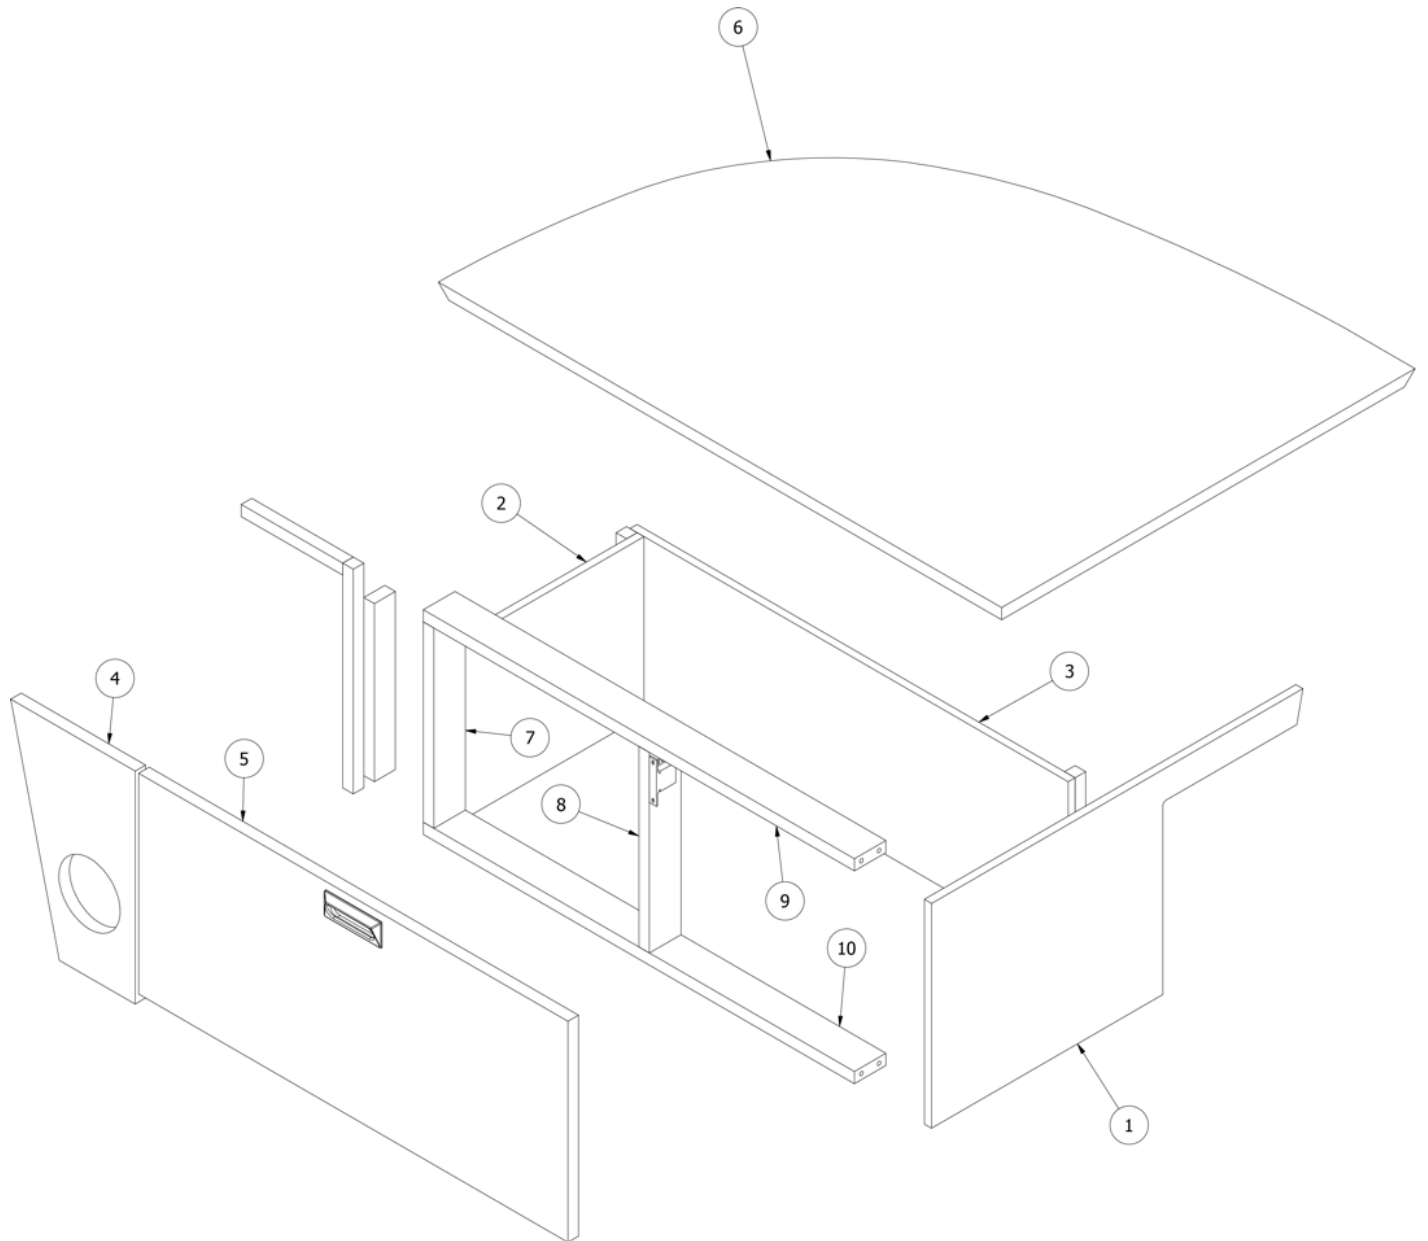

FURNITURE, LOUNGE

Dinette Seat, Roadside, 25FB, 27FB

Parts Listed on Next Page