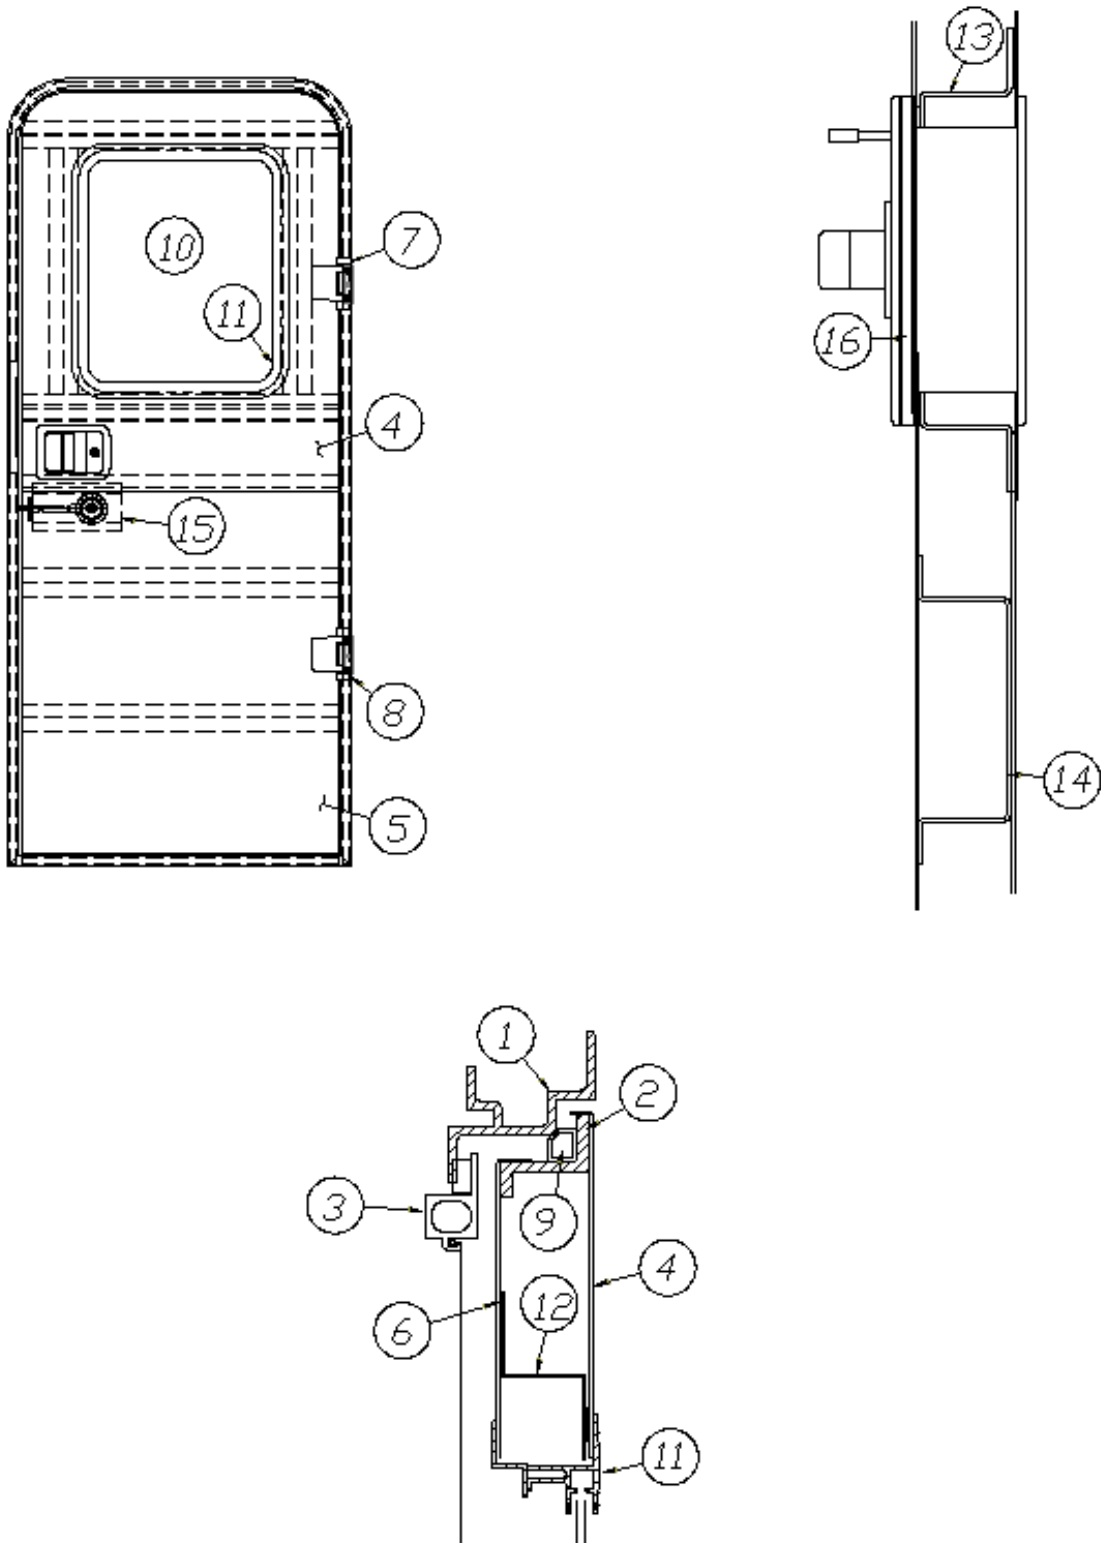

EXTERIOR DOORS

Main Door, RH Hinge, Old Style

Parts Listed on Next Page