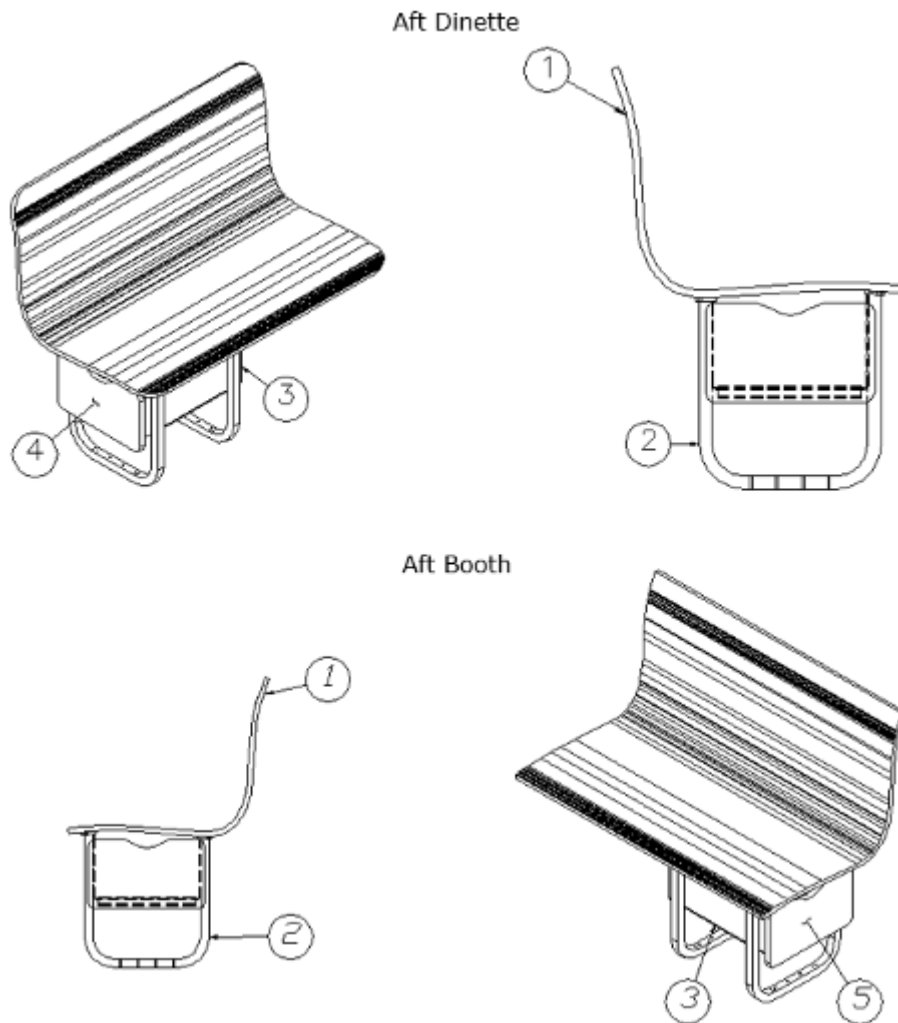

FURNITURE, GALLEY

Dinette Seats, 23FB

967631
966987

Aft Dinette Seat
Aft Booth

1. 801446
2. 115140
3. 115141-02
4. 967631&000618BC
5. 966987&000618BC
386413-02
381847-01
381228-02
114070
114812

Dinette seat, Contoured
Leg, Dinette base
Closeout, Under booth seat, 15.5"
Door, 13.06 x 7.75, Aft dinette seat
Door, 13.06 x 7.75, Aft booth seat
Edgebanding, Sea White, 5/8"
Piano hinge
Catch, Grabber door (5lb Pull)
Extrusion, J-trim
Aluminum angle, 1 x 1