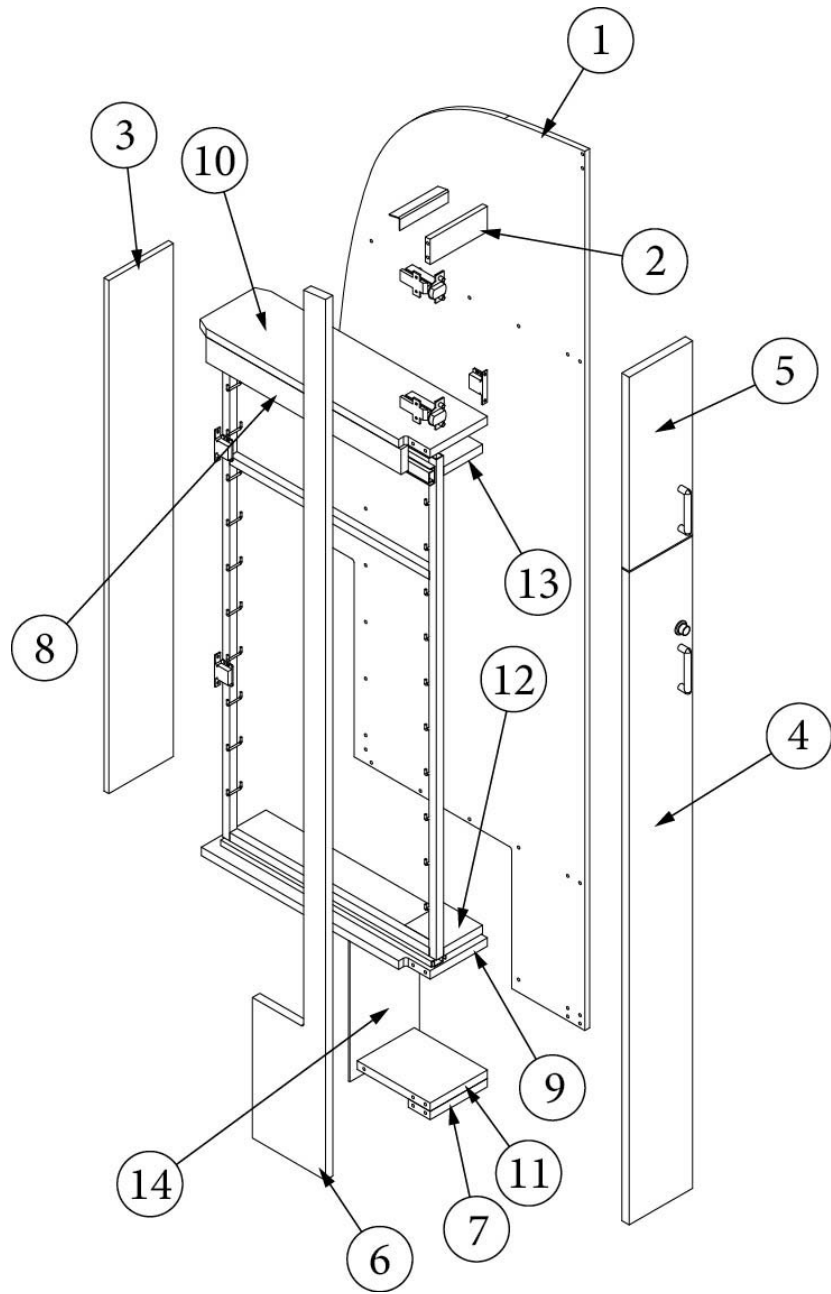

FURNITURE, GALLEY

Pantry, 25FB

Parts Listed on Next Page