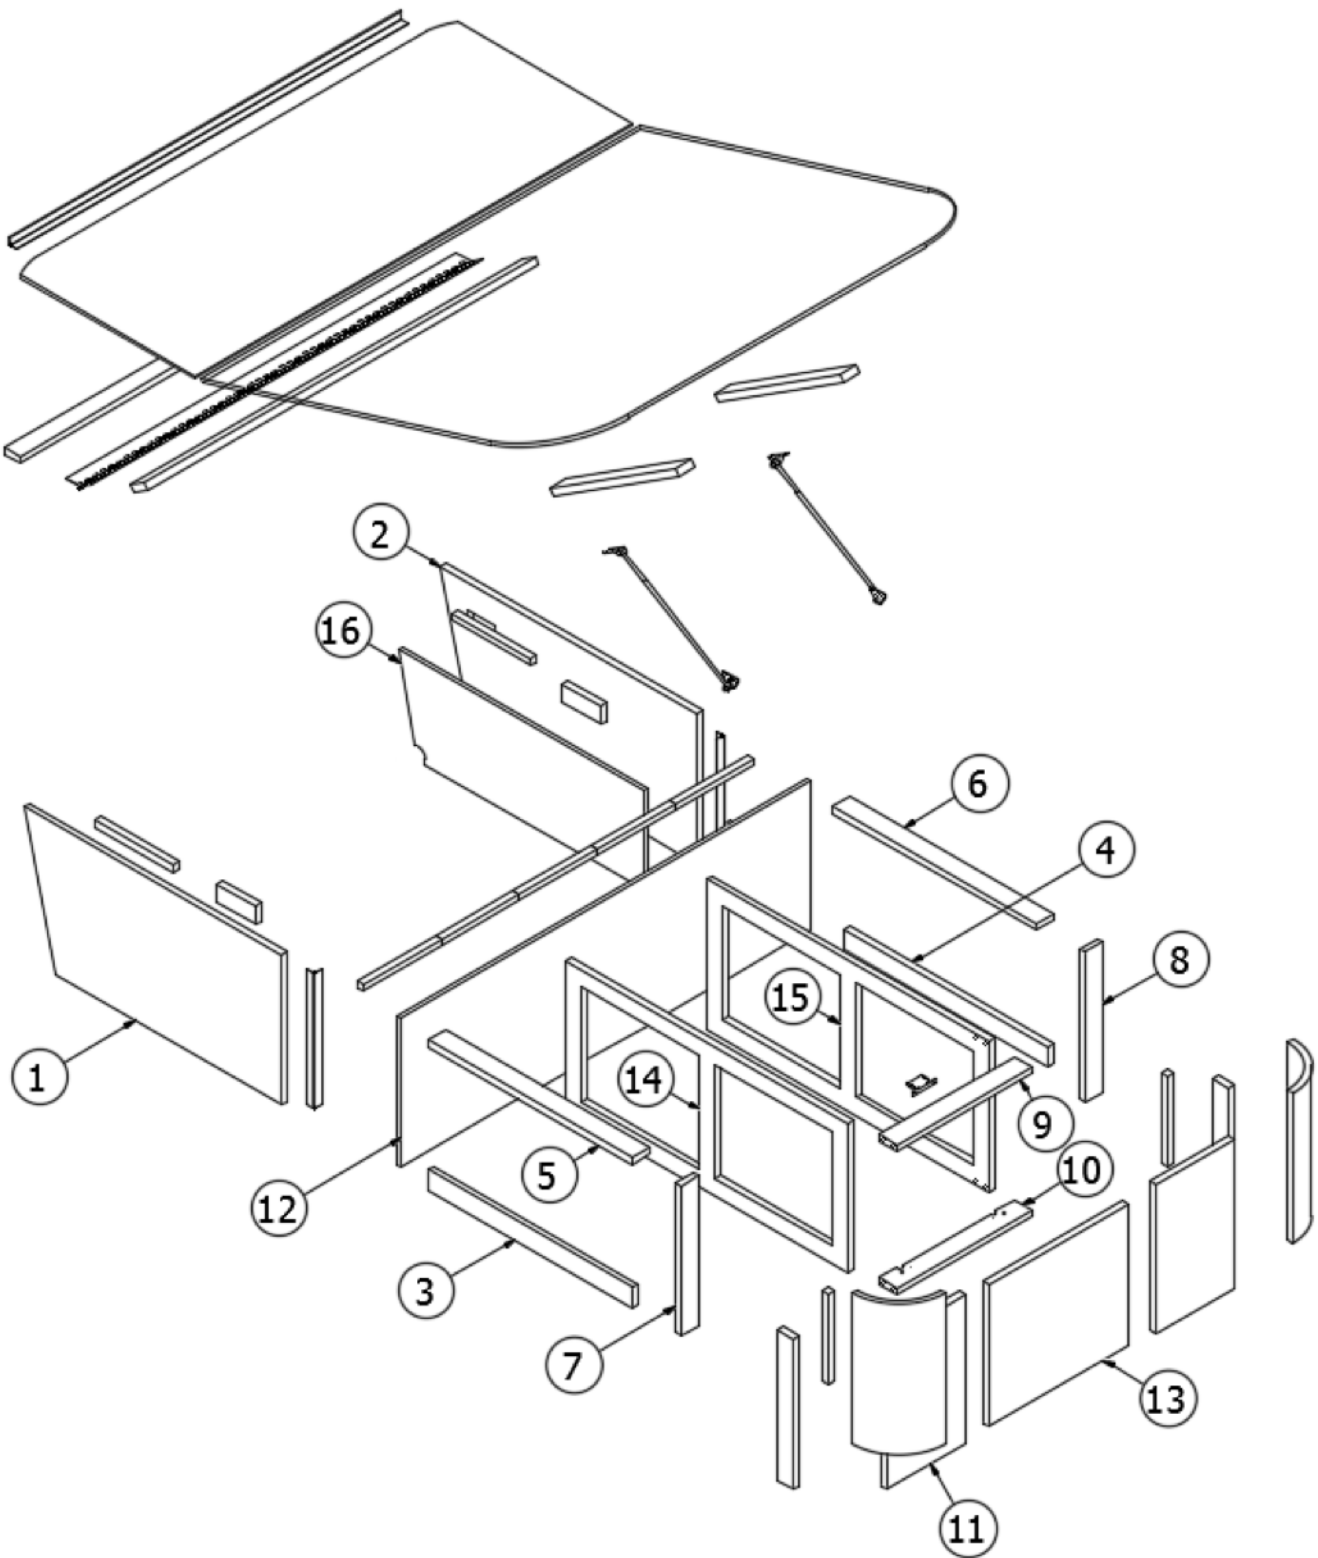

FURNITURE, BEDROOM

Bed, Queen, 27FB, 28RB, 30RB

Parts Listed on Next Page