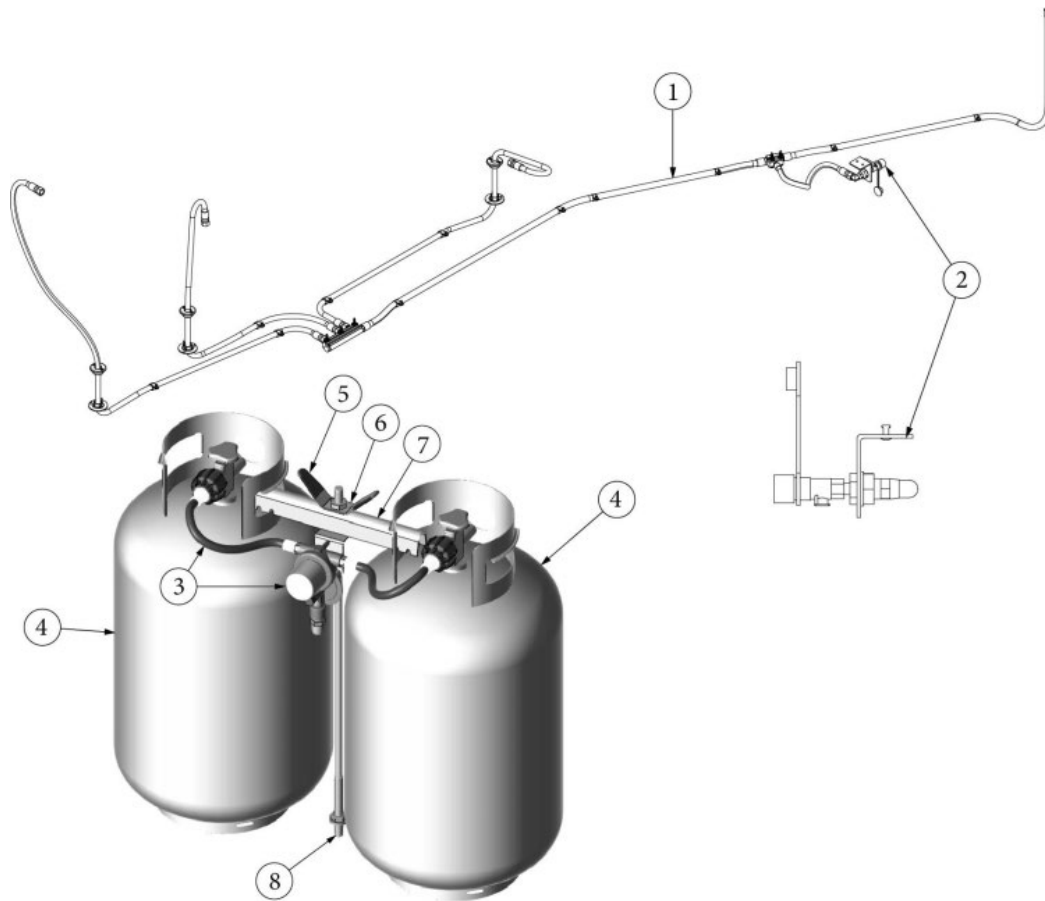

PLUMBING, LPG SYSTEM

LPG System, 28RB

944054
113718-01

Install, LP System (not for order/see parts below)
Install, LP Tanks/Regulator, 30lb (not for order/see parts below)

1. 943998	LPG Flex Line Assembly
2. 602465	Exterior propane port assembly
3. 602870	Regulator, LP gas, Dual 11" pigtails
4. 601710-01	Tank, LP Cylinder, Steel, 30LB
5. 381613	Plastisol Cover, LP Wing Handle
6. 455841	Wingnut, LP Bottle
7. 455842	Hold-down, VTD0046
8. 345764	Threaded Rod, 23.5", 1/2-13 4" each end
350132	Flange nut, Serrated, 1/2-13 UNC
386250	Label, LPG service port
365330-04	Sealant, Adseal, RTV #4553
382500	Grommet, .5" Pipe, Press Fit, Sealing
382556	Closeout, 2.38", D LP Assembly BC
512412	Bushing, Snap In, .75" ID
382160	Grommet, Flexible Vinyl