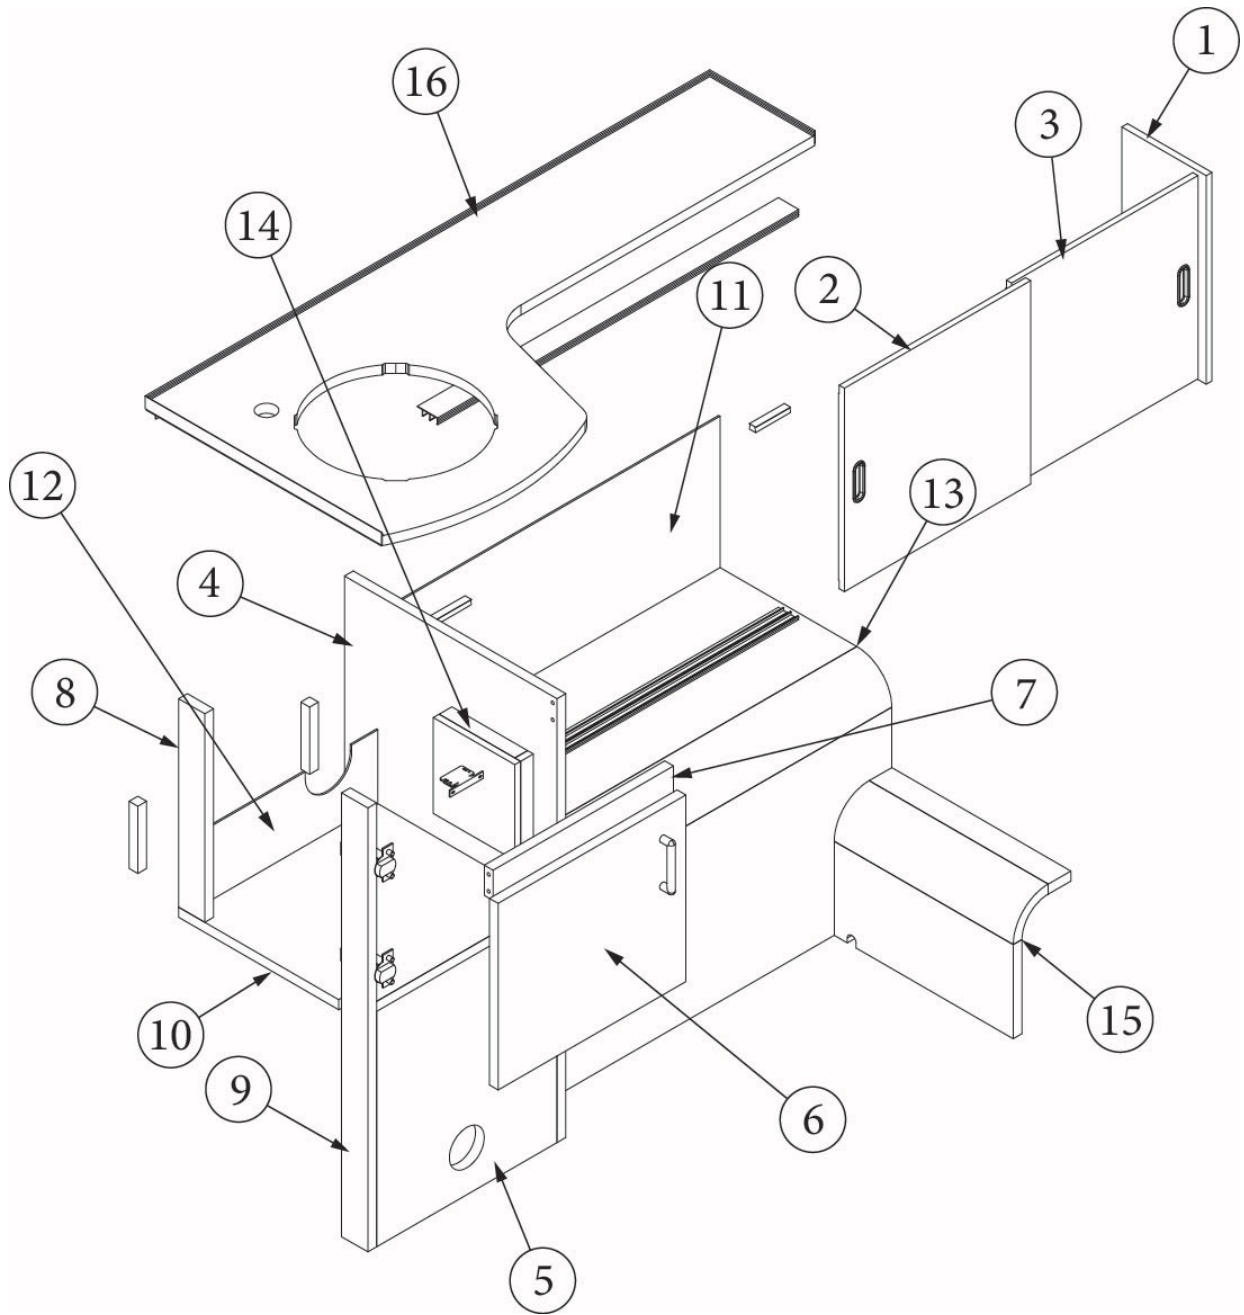

FURNITURE, LAVATORY

Lavatory Cabinet, 28RB

Parts Listed on Next Page