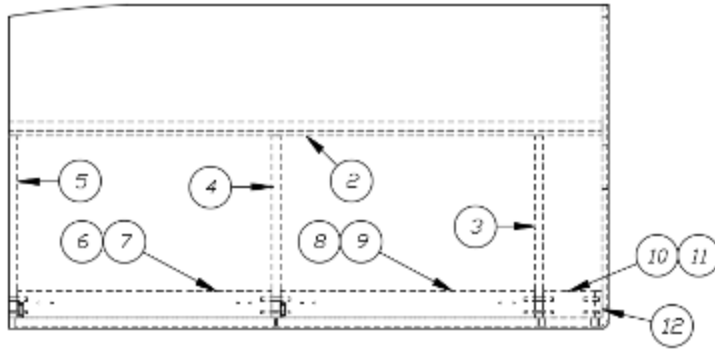

FURNITURE, BEDROOM

Bed, Twin, Roadside, 28RB

967856

RS Twin Bed

1. 800507-03	Top, Lauan, 3/8" x 4' x 8'
2. 967856&000212CC	Panel, 15.13 x 56.69
3. 967856&000318CC	Panel, 17.5 x 15.13
4. 967856&000418CC	Panel, 17.5 x 15.13
5. 967856&000518CC	Panel, 17.5 x 15.13
6. 967856&000618CC	Panel, 2.5 x 24.38
7. 967856&000718CC	Panel, 2.5 x 24.38
8. 967856&000818CC	Panel, 2.5 x 24.38
9. 967856&000918CC	Panel, 2.5 x 24.38
10. 967856&001018CC	Panel, 2.5 x 4.94
11. 967856&001118CC	Panel, 2.5 x 4.94
12. 967856&001218CC	Panel, 2.5 x 15.13
13. 967856&001318BC	Panel, 5.56 x 14.25
14. 967856&001718BC	Door, 25 x 14.25
15. 967856&002212BC	Panel, 29.3 x 15.13
16. 967856&002518BC	Door, 25 x 14.25
17. 801706-0029	Trim, Corner, 90-degree, White, 1" Radius
386408	Pull, Brushed Nickel w/Back Plates, DOT, 5-7/16"
386413-02	Edgebanding, Sea White, 5/8"
381607-11	Hinge, Self-close
381228-02	Catch, Grabber door, 5LB