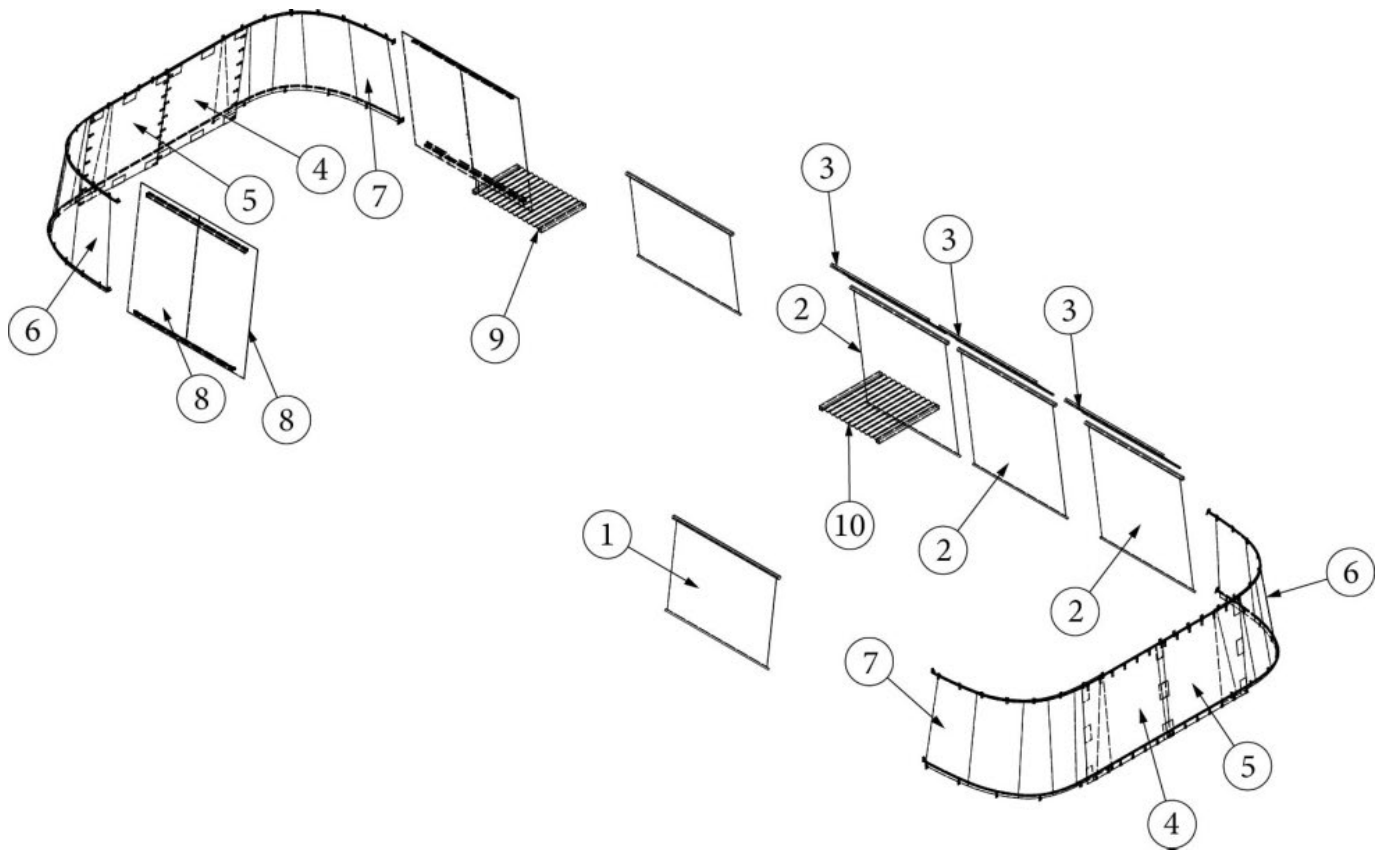

WINDOW COVERINGS

Drapes and Shades, 30RB

135345

Window Coverings Install (not for order/see parts below)

1. 703700-02	Shade, 32.5 x 24, Oceanair
2. 703700-04	Shade, 29.75 x 34, Oceanair
3. 704199-02	Shade-Pull VV 31.25 X 9.5 Ash
4. 998144-05	Drape-CS Frt Pnl 27"X 25.50"
5. 998144-07	Drape-RS Frt Pnl 27"X 25.5"
6. 998144-09	Drape-CS Side Panel 37" X 25.5"
7. 998144-11	Drape-Rs Side Panel 37" X 25.5"
8. 998171-20	Pull Curtain, 19" x 34.5"
9. 704120-01	Shade, Skylight, 14.5 x 22, Grey
10. 704120-02	Shade, Skylight, 19.25 x 20, Grey