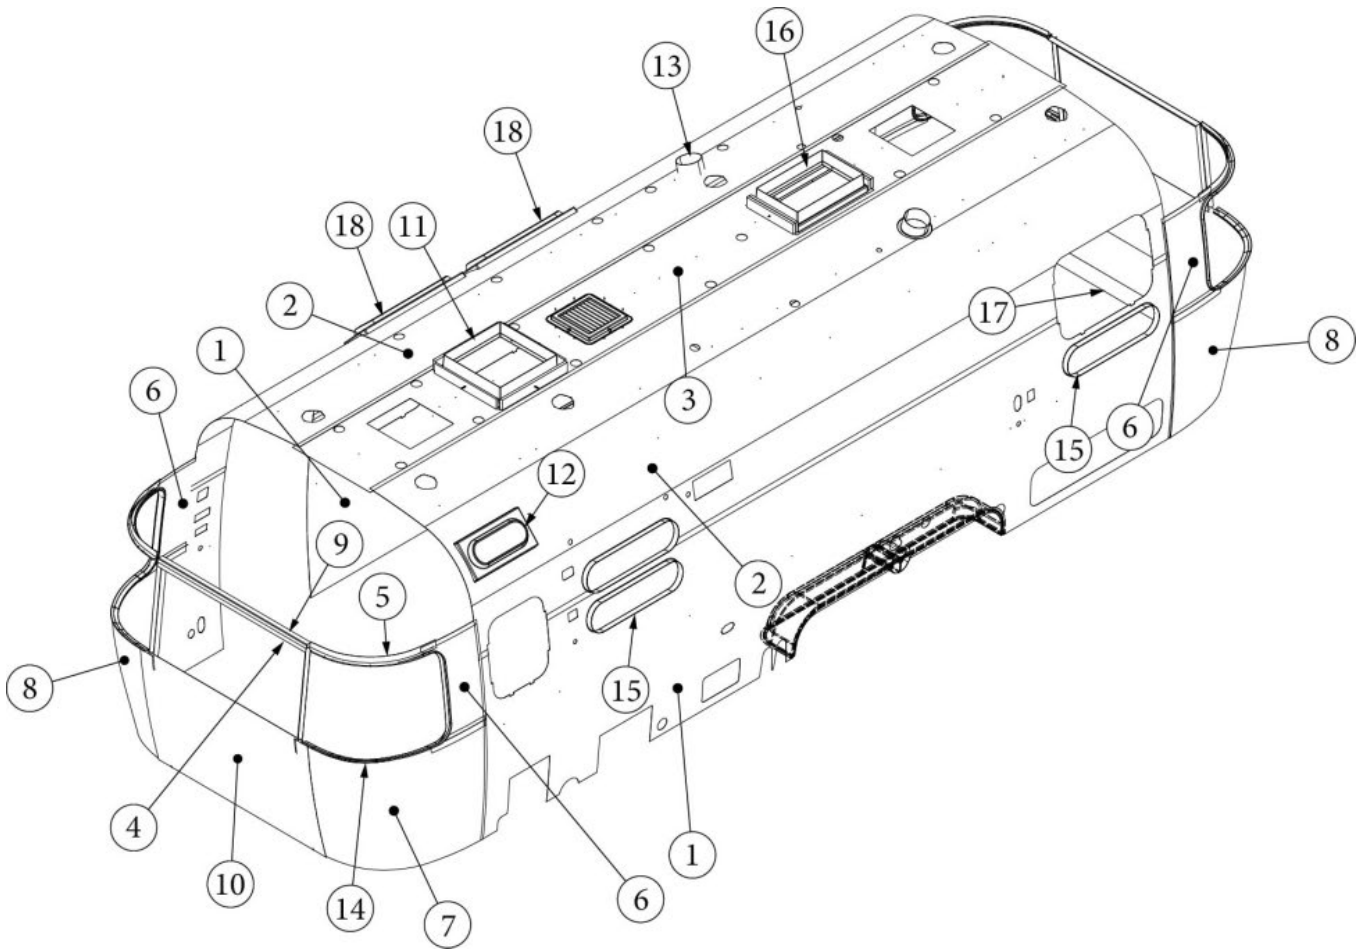

INTERIOR SHELL

Interior Skin, Twin, 28RB

Parts Listed on Next Page