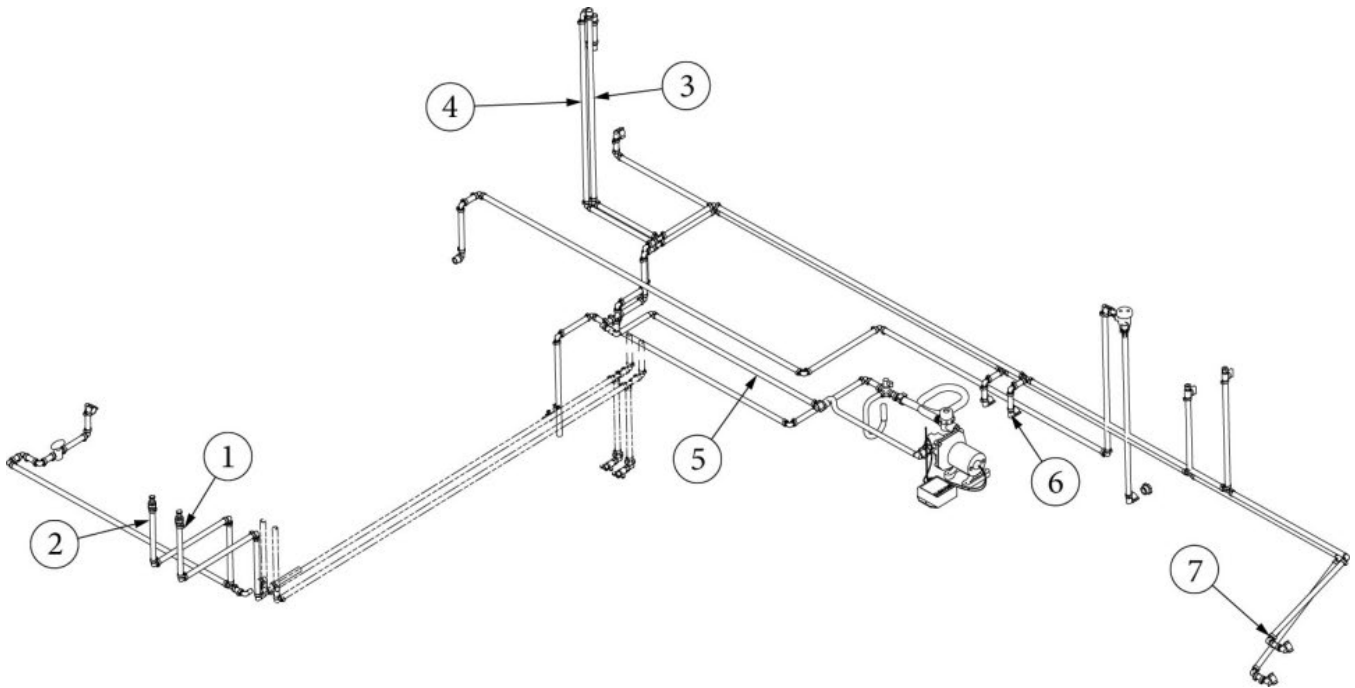

PLUMBING, FRESH WATER SYSTEM

Fresh Water Lines, 28RB

944050-02

Install, Fresh Water Layout (not for order/see parts below)

1. 944049-06	Layout, CS, Hot
2. 944049-07	Layout, CS, Cold
3. 944049-03	Layout, RS, Hot
4. 944049-04	Layout, RS, Cold
5. 944049-05	Layout, Water Pump Connect
6. 944049-08	Layout, Tank Flush
7. 944049-09	Layout, Water Heater, Hot & Cold