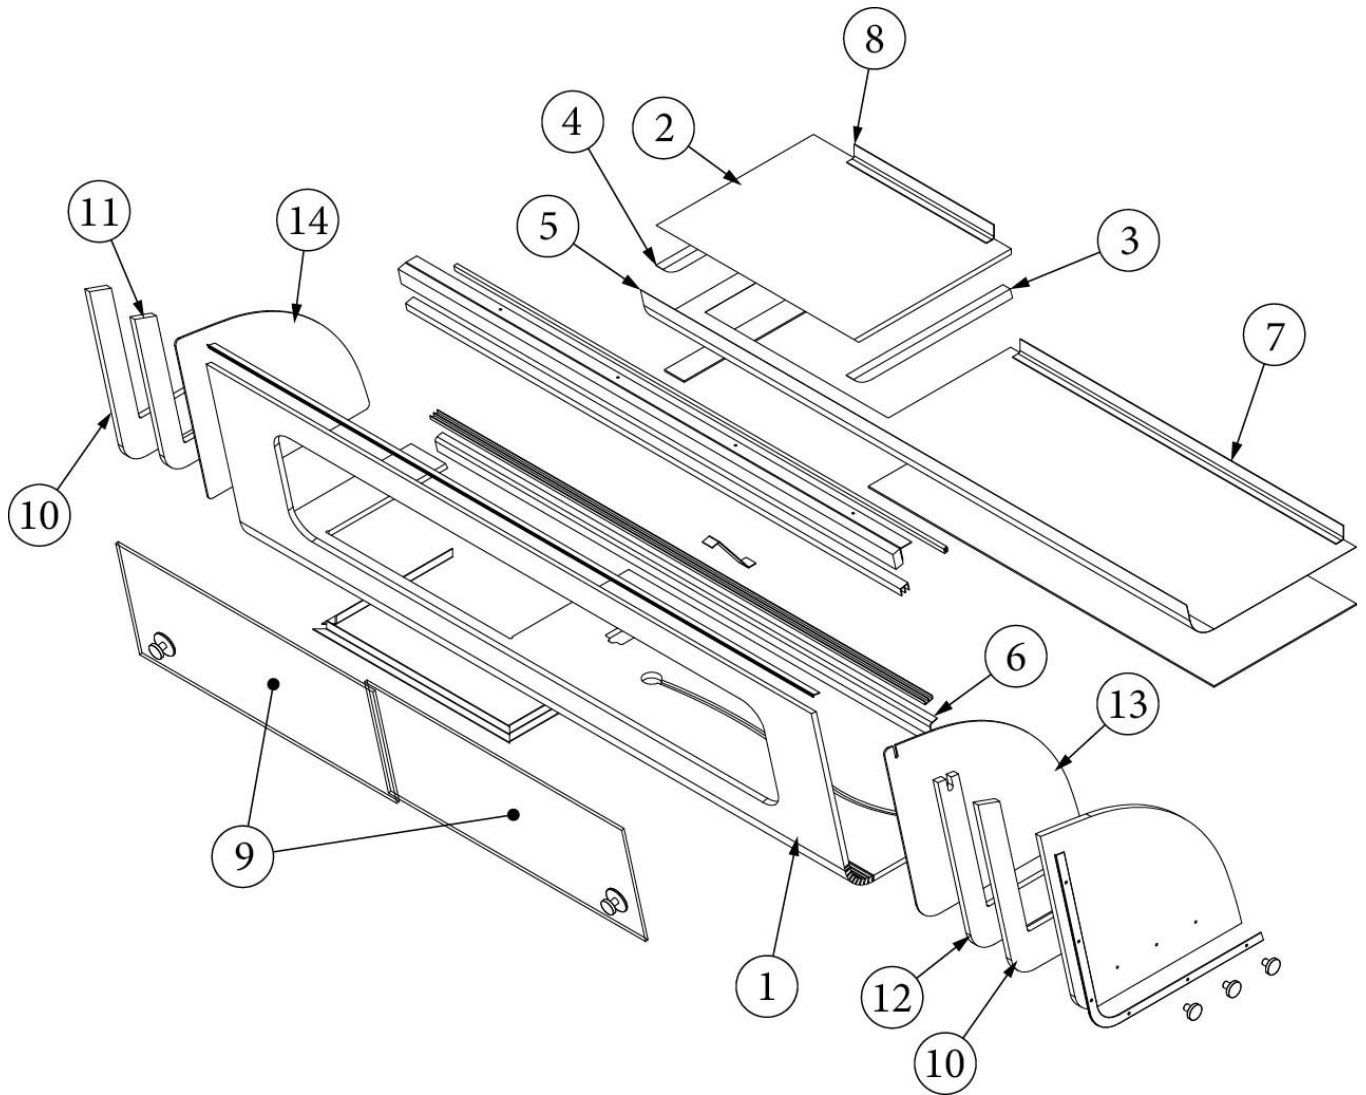

FURNITURE, GALLEY

Roof Locker, Galley, 28RB

Parts Listed on Next Page