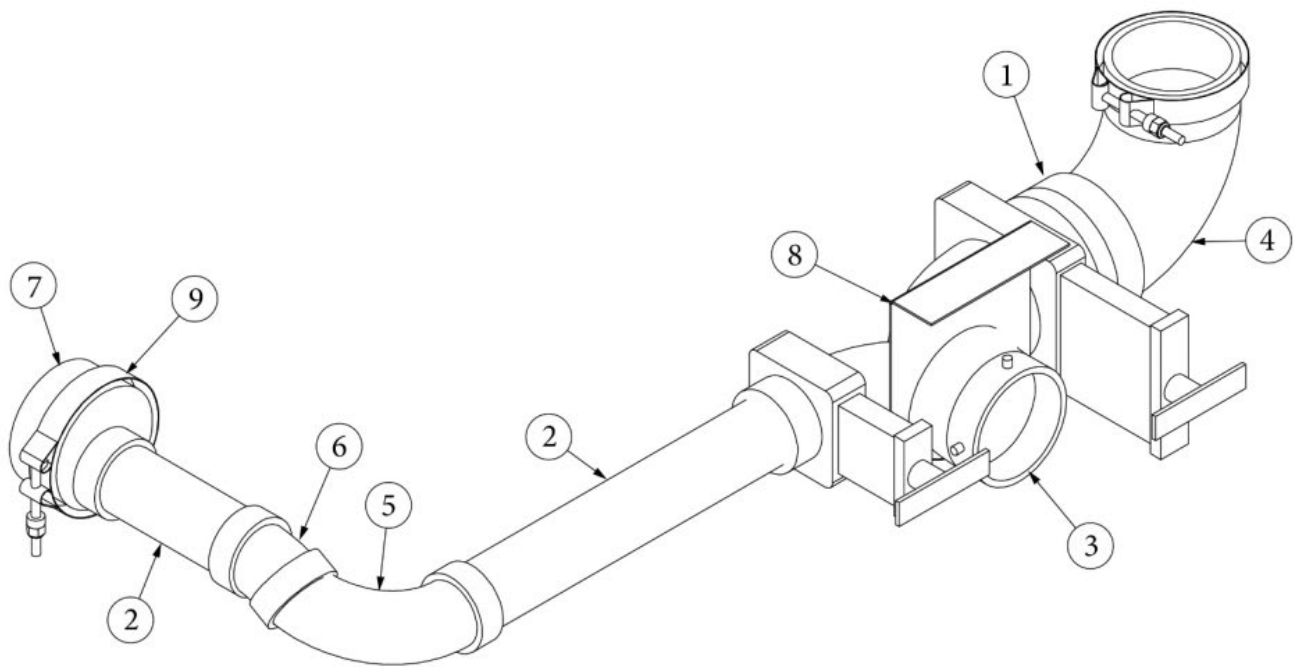

PLUMBING, DRAIN SYSTEM

Dump Valve, 23FB

943887-01 Assembly, Dump valve

- | | |
|---------------|---|
| 1. 601160-04 | Pipe, ABS DVW, 3"- 4" long |
| 2. 601160-02 | Pipe, ABS DVW, 1.5"-2" long |
| 3. 601482 | Dump valve, rotating assembly |
| 4. 601531 | Elbow, 90 °, 3" |
| 5. 600431 | Elbow, 90°, 1.5" |
| 6. 600116 | Elbow, 22-1/2 °, 1-1/2" |
| 7. 195329-229 | Reducer adaptor, 3" to 1.5" |
| 8. 114849-06 | Aluminum sheet, .06 x 36", 24 square ft sheet |
| 9. 340092 | Clamp, Worm type |
| 601482-100 | Valve Handle, Black, For 601482 |
| 601482-101 | Cap, 3", Termination, W/Strap |
| 601482-102 | Valve Handle, Grey, For 601482 |
| 601482-103 | Strap, Black, For 601482 |