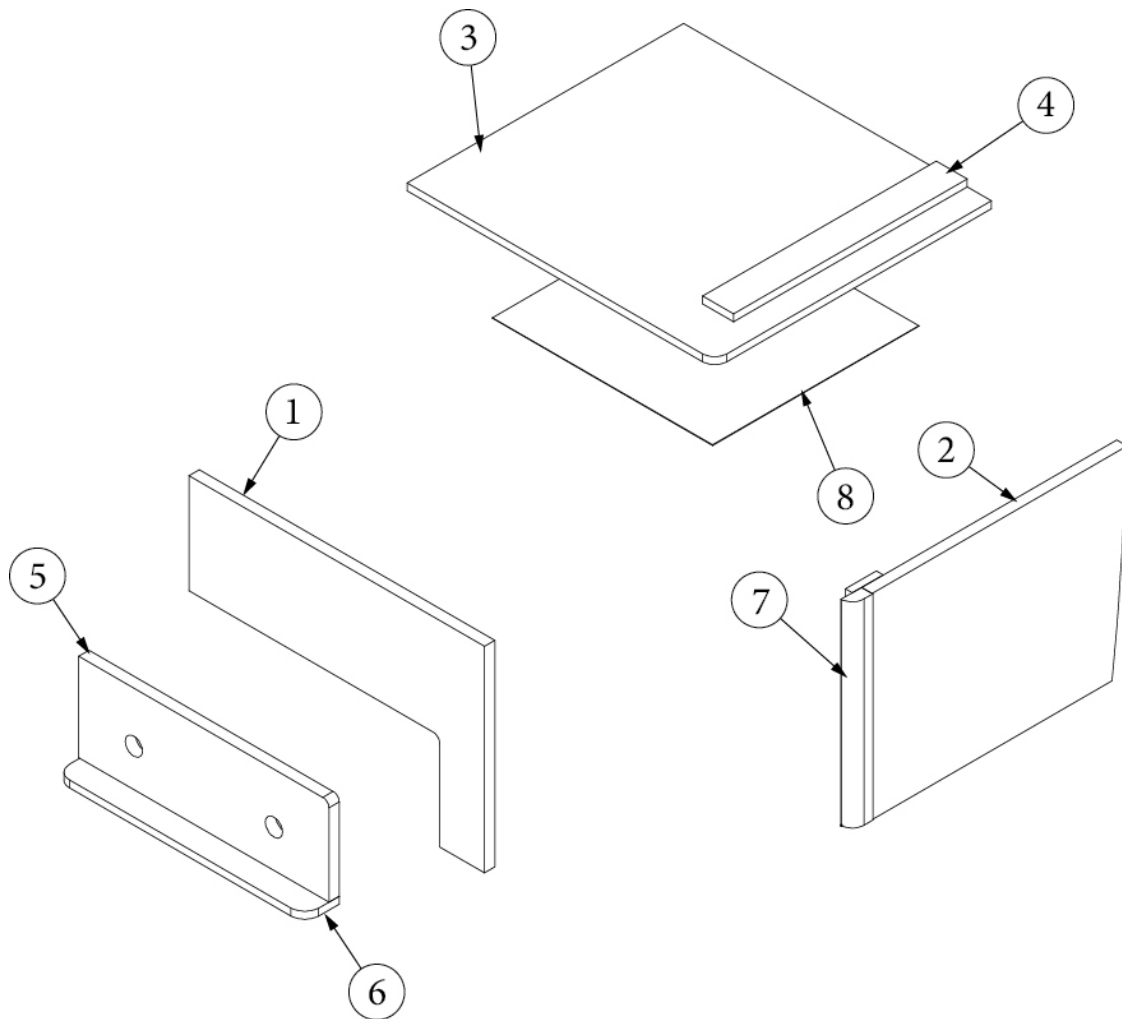

FURNITURE, GALLEY

Water Heater Cover, Dinette, 30RB

970312

Water Heater Cover, Under Dinette Seat

1. 970312&000418BC
2. 970312&000518BC
3. 970312&000112BC
4. 970312&000212BC
5. 970312&000618BC
6. 970312&000312BC
7. 801977-0029
8. 116336
  386413-01
  381228

1. PRELAM-14.25 X 21.50
2. PRELAM-14.25 X 18.56
3. PRELAM-20.13 X 22.38 EB5-B01
4. PRELAM-2.25 X 14.00 EB7-B01
5. PRELAM-18.19 X 6.38
6. PRELAM-18.10 X 2.50 EB8-B01
7. Corner Trim, White Cypress
8. Aluminum water heater cover
9. Edgebanding, Sea White, 5/8"
10. Catch, Grabber door (10lb Pull)