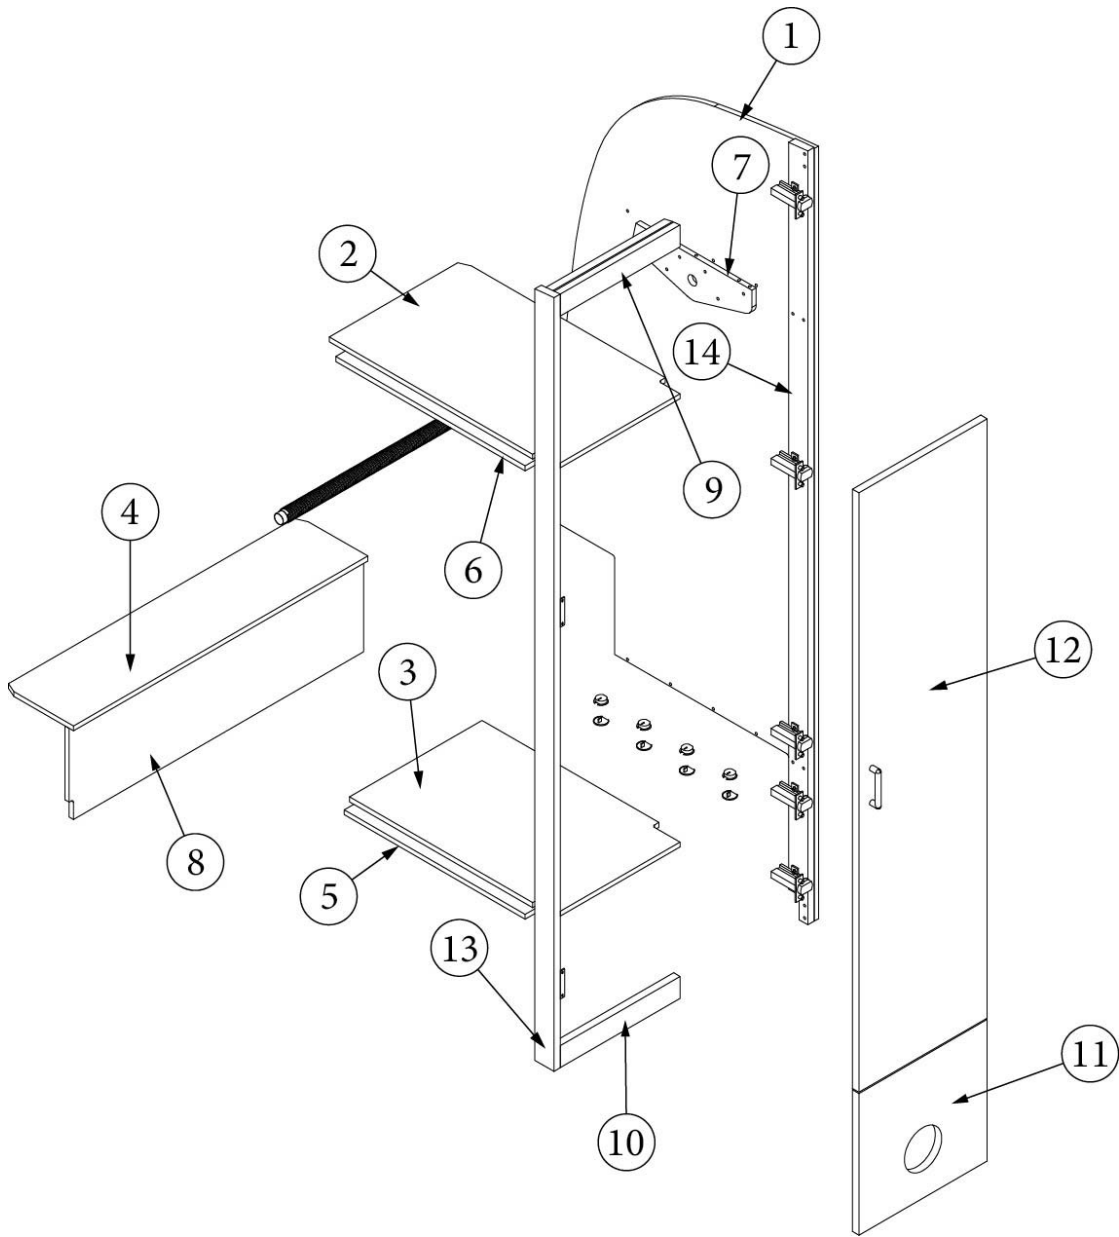

FURNITURE, LAVATORY

Wardrobe, Rear, 30RB

Parts Listed on Next Page