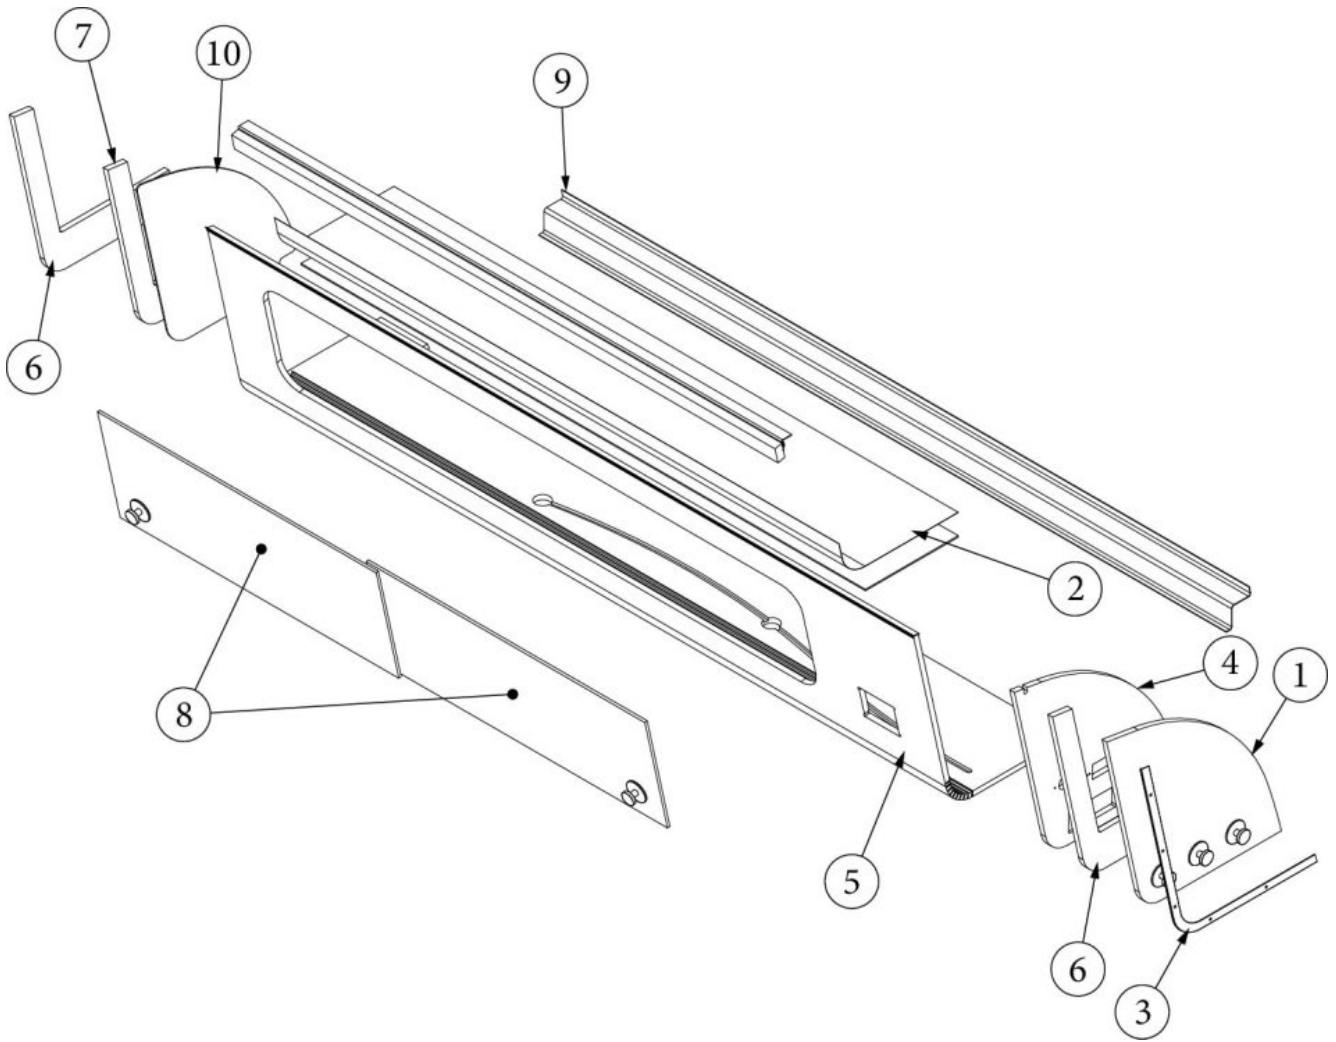

FURNITURE, GALLEY

Roof Locker, Dinette, 23FB

Parts Listed on Next Page