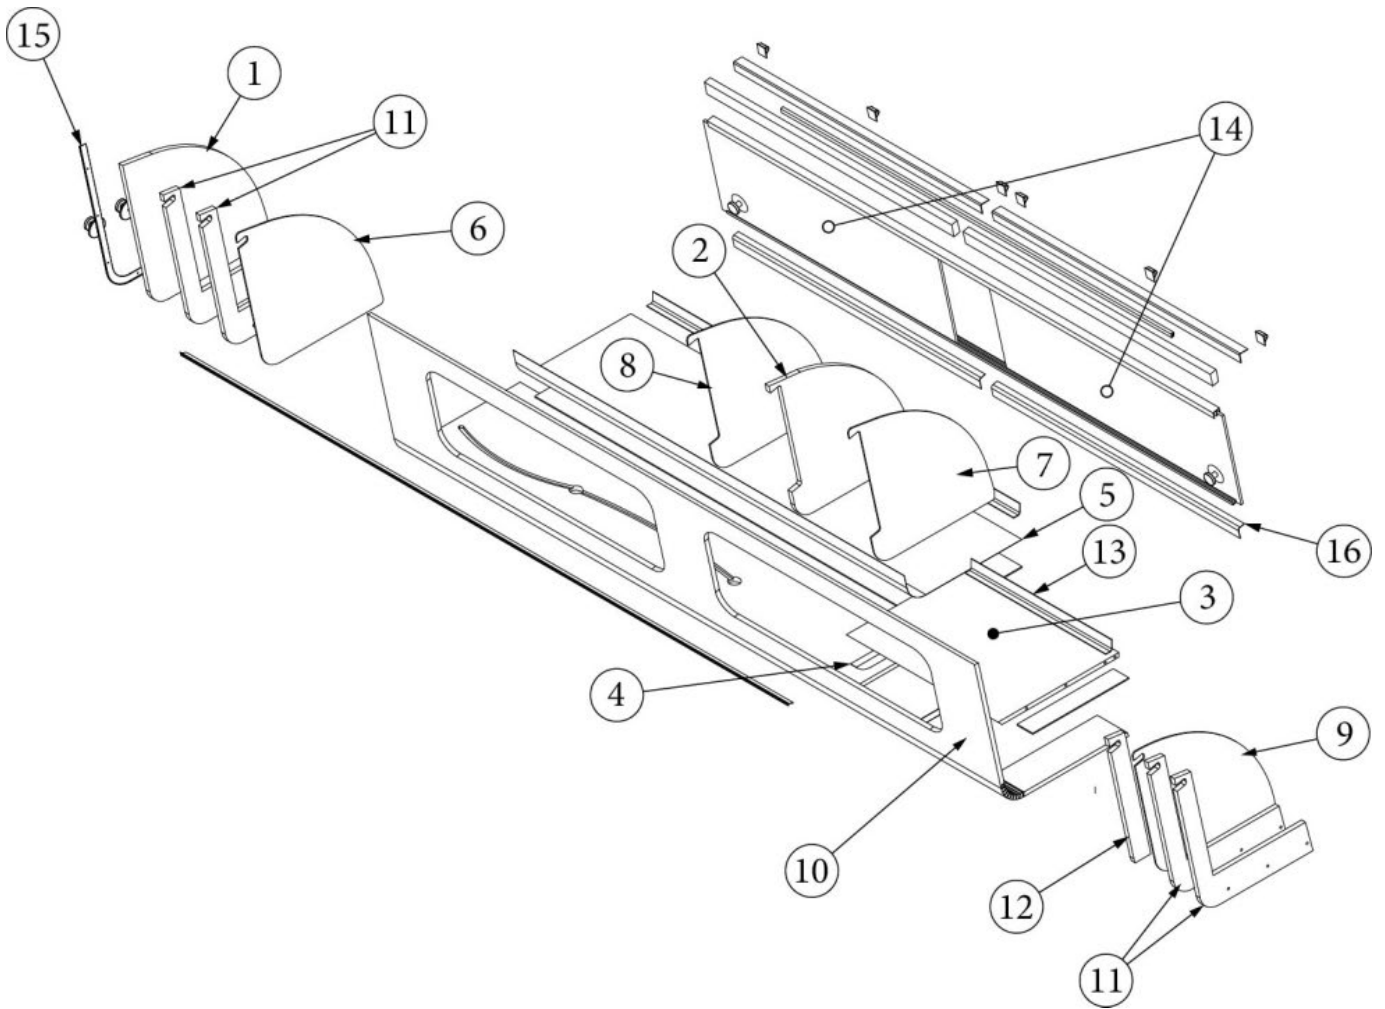

FURNITURE, GALLEY

Roof Locker, Galley, 30RB

Parts Listed on Next Page