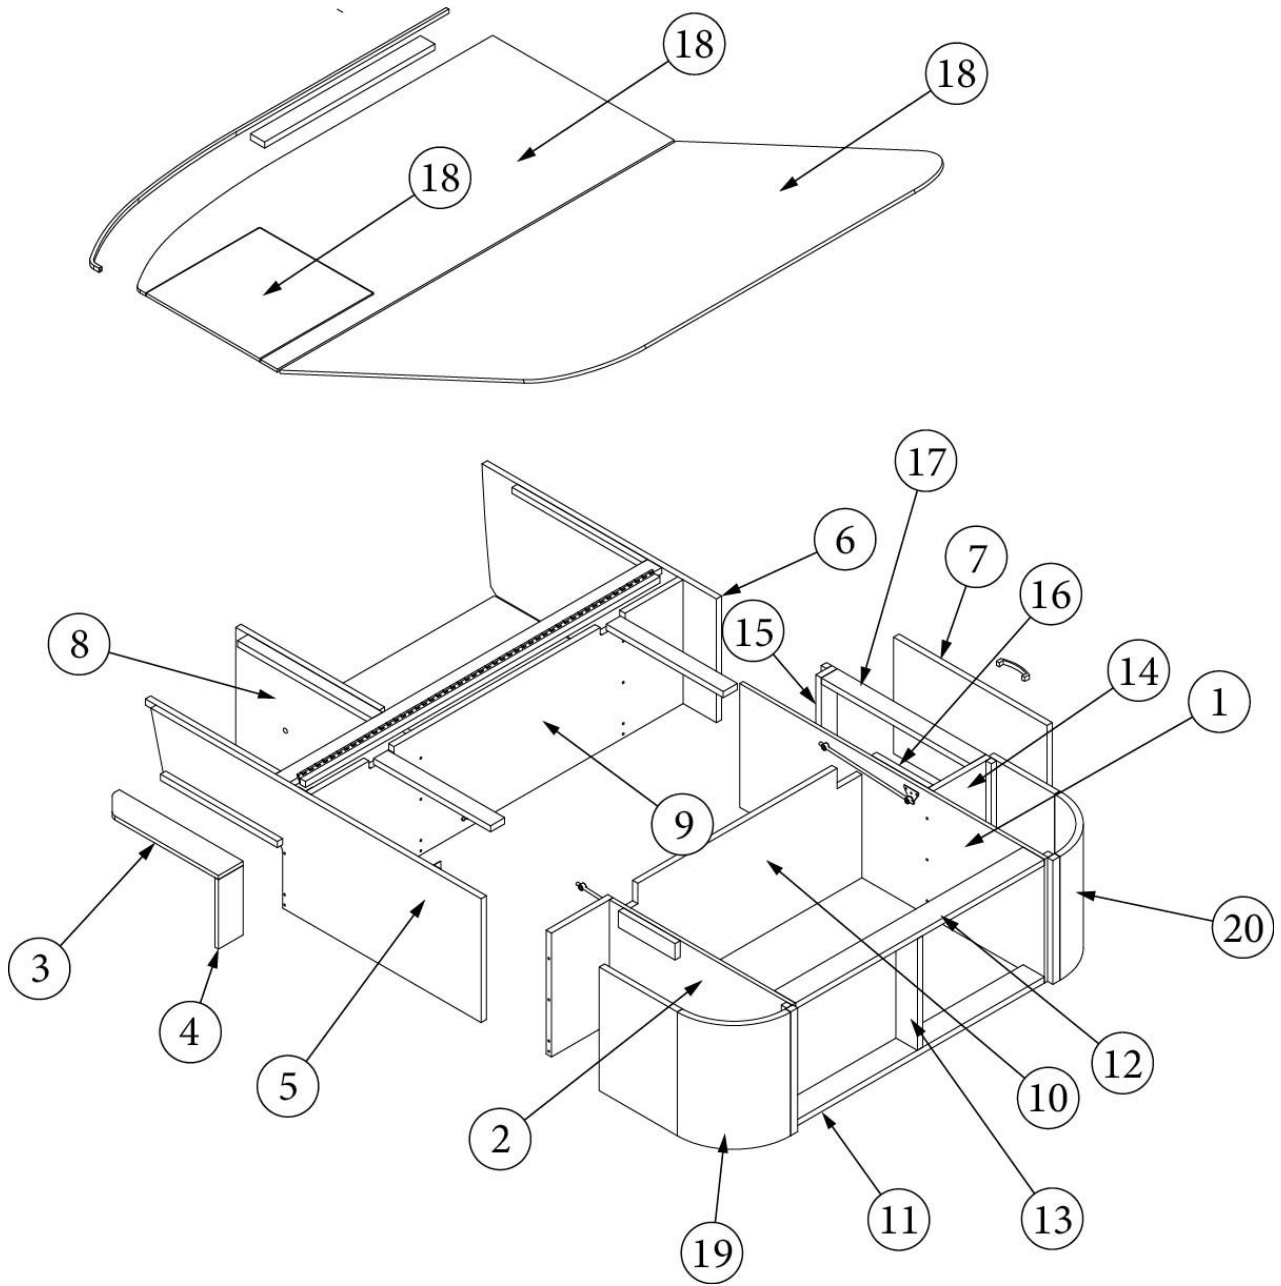

FURNITURE, BEDROOM

Bed, Queen, 23FB

Parts Listed on Next Page

FURNITURE, BEDROOM

Bed, Queen, 23FB

970201

Assembly, Bed Base

1. 970201&000112CC	Pre laminate, 15.13 X 43.00"
2. 970201&000212CC	Pre laminate, 15.13 X 25.75"
3. 970201&000312BC	Pre laminate, 3.50 X 17.50"
4. 970201&000412BC	Pre laminate, 3.50 X 8.50"
5. 970201&000518BC	Pre laminate, 46.62 X 15.13"
6. 970201&000618BC	Pre laminate, 33.06 X 15.13"
7. 970201&000718BC	Pre laminate, 21.63 X 14.25"
8. 970201&000818CC	Pre laminate, 15.13 X 25.00"
9. 970201&000918CC	Pre laminate, 15.13 X 52.50"
10. 970201&001018CC	Pre laminate, 15.13 X 43.81"
11. 970201&001118CC	Pre laminate, 3.00 X 35.13"
12. 970201&001218CC	Pre laminate, 3.00 X 35.13"
13. 970201&001318CC	Pre laminate, 3.00 X 13.63"
14. 970201&001418CC	Pre laminate, 8.19 X 15.13"
15. 970201&001518CC	Pre laminate, 2.25 X 15.13"
16. 970201&001618CC	Pre laminate, 2.25 X 21.00"
17. 970201&001718CC	Pre laminate, 2.25 X 21.00"
18. 800507-03	Lauan, 4 x 8' x 3/8"
19. 967200	Bed Corner Assembly
20. 967265	Bed Corner Assembly
801348	Radius Plywood, .75" X 8" X 6'
114812	Alum. Angle 1" X 1" X 12"
381067-09	Spring, Gas, 90 Lbs, #ML 16-90
382462	Bracket, Lower #LPB77
382463	Bracket, Upper #LPB26R
704131	Mattress, Pillow Top 60 X 75 "B"
112671-43	Liner, Compartment, Vinyl
386413-01	Edgebanding, Sea White, 5/8"
386413-02	Edgebanding, Sea White, 15/16"
382518	Piano Hinge, 3", Open, 72"
386408	Pull, Brushed Nickel w/Back Plates, DOT, 5-7/16"
381607-11	Hinge, Self-close
381607-12	Baseplate, Grass 9.5x37/32
381228-02	Catch, Grabber door, (5lb Pull)
381228	Catch Grabber, Door C3-810, 10LB