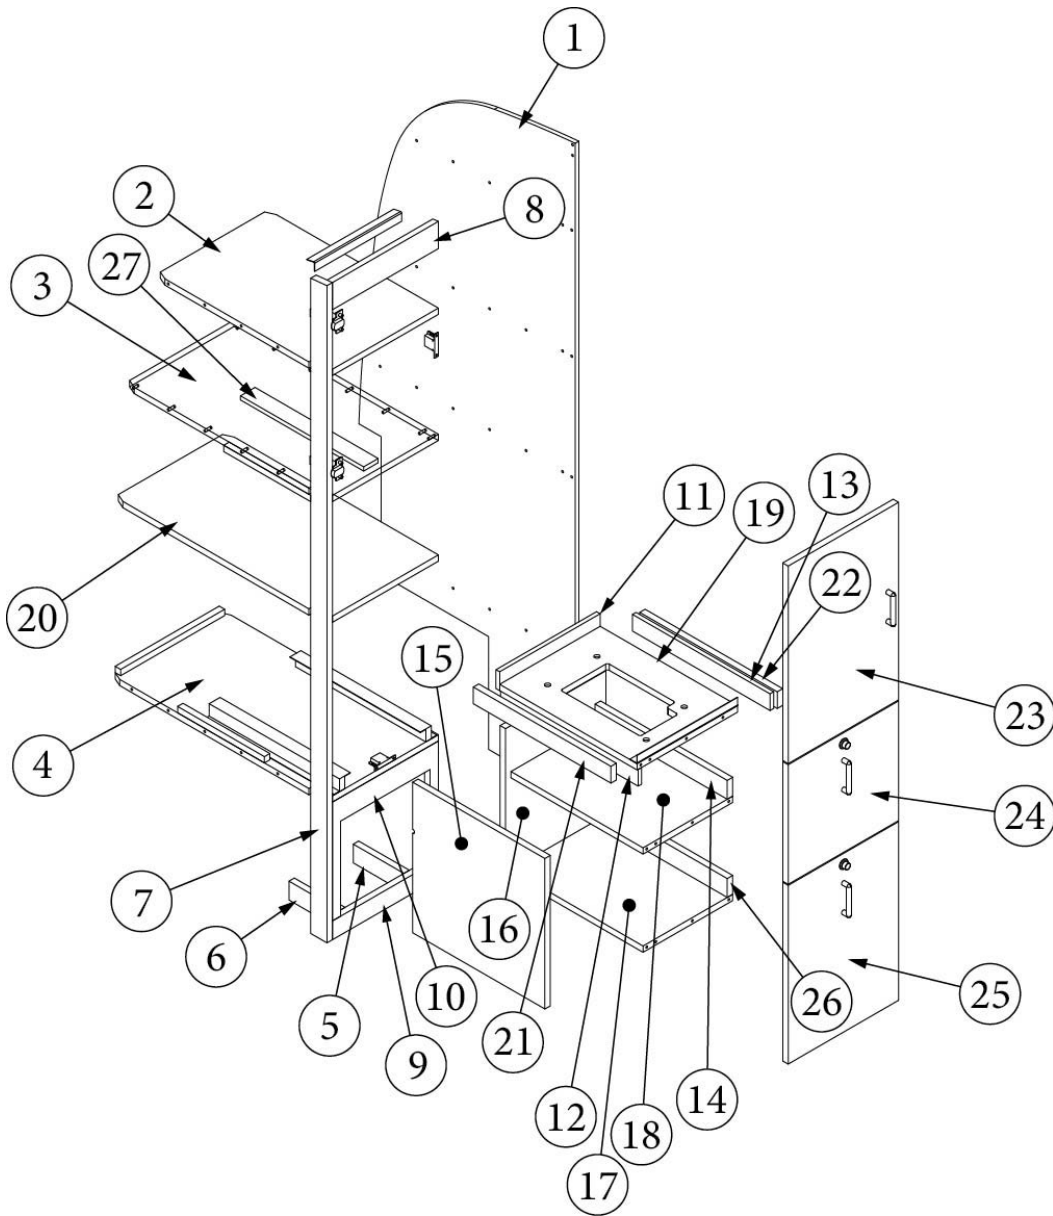

FURNITURE, GALLEY

Pantry, w/Microwave, 27FB

Parts Listed on Next Page