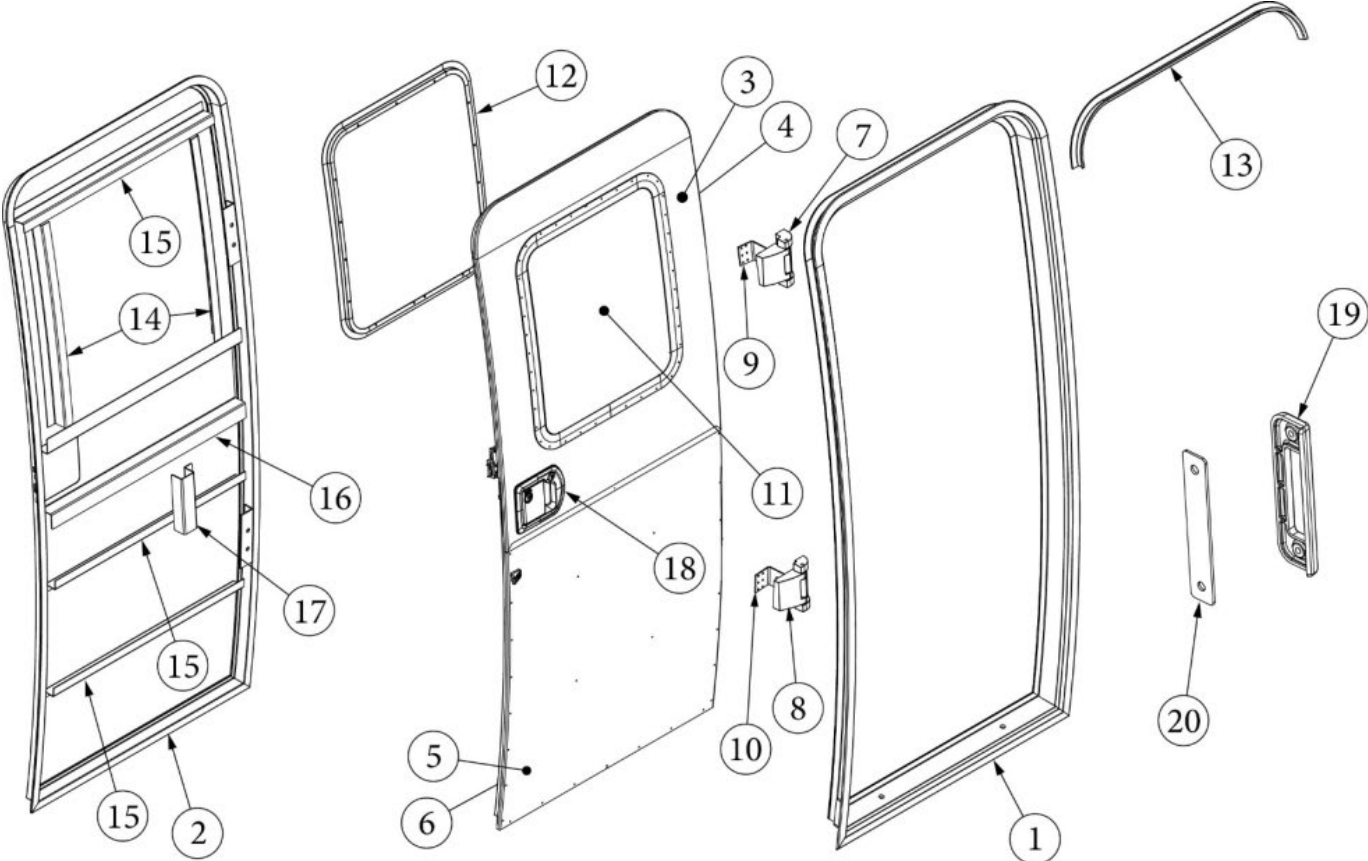

EXTERIOR DOORS

Main Door, RH Hinge, New Style

Parts Listed on Next Page