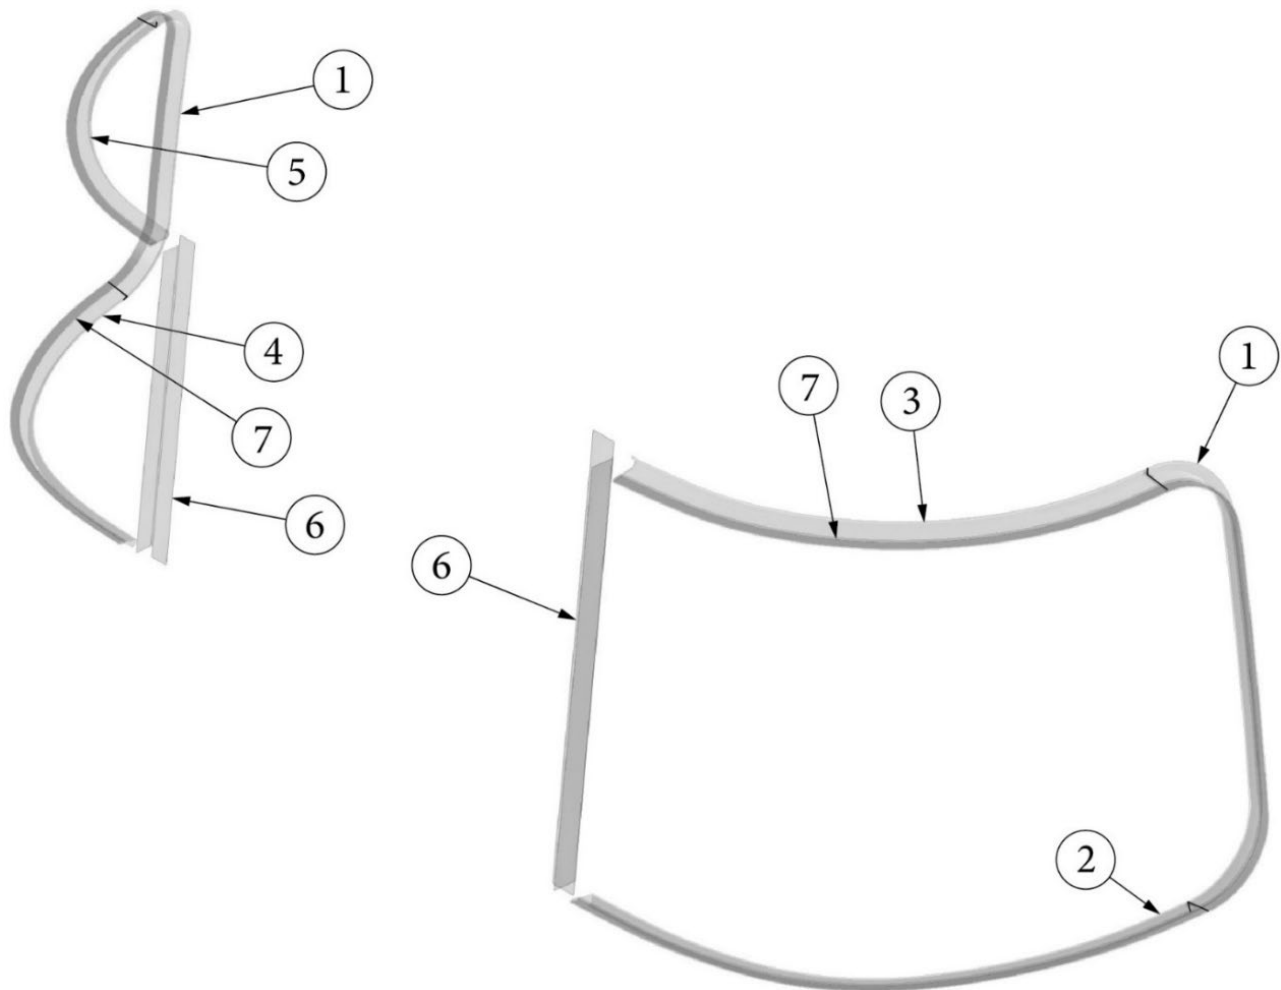

WINDOWS

Panoramic Window Trim

135394
135395

Install, Panoramic Window Trim, CS
Install, Panoramic Window Trim, RS

1. 201578-02
2. 201579-02
3. 201581-05
4. 201580-02
5. 201581-06
6. 110900
7. 203225-01

End cap, Trim ring, Aluminum
Trim ring, Lower, Aluminum
Trim ring, Upper, Aluminum
Trim ring, Lower, Aluminum
Trim ring, Upper, Aluminum
Trim formed, Aluminum.
Trim Lok, Gray, .75" #1375-1/8, G-7