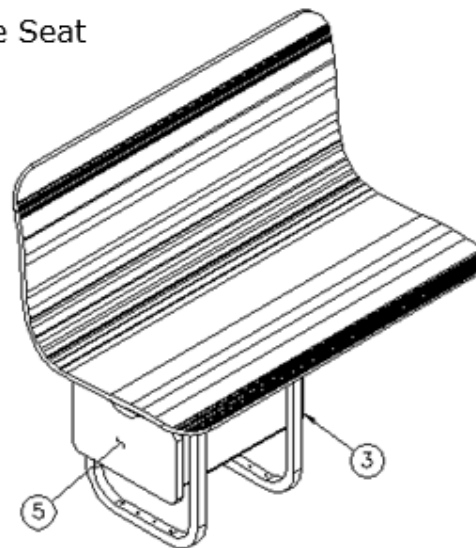

Forward Dinette Seat

FURNITURE, GALLEY

Dinette Seats, 30RB

Aft Dinette Seat