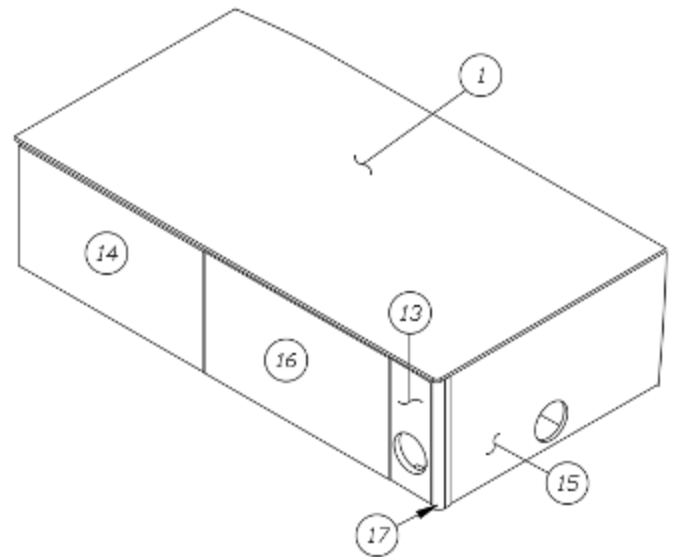

FURNITURE, BEDROOM

Bed, Twin, Roadside, 28RB

967856

RS Twin Bed

1. 800507-03	Top, Lauan, 3/8" x 4' x 8'
2. 967856&000212CC	Panel, 15.13 x 56.69
3. 967856&000318CC	Panel, 17.5 x 15.13
4. 967856&000418CC	Panel, 17.5 x 15.13
5. 967856&000518CC	Panel, 17.5 x 15.13
6. 967856&000618CC	Panel, 2.5 x 24.38
7. 967856&000718CC	Panel, 2.5 x 24.38
8. 967856&000818CC	Panel, 2.5 x 24.38
9. 967856&000918CC	Panel, 2.5 x 24.38
10. 967856&001018CC	Panel, 2.5 x 4.94
11. 967856&001118CC	Panel, 2.5 x 4.94
12. 967856&001218CC	Panel, 2.5 x 15.13
13. 967856&001318BC	Panel, 5.56 x 14.25
14. 967856&001718BC	Door, 25 x 14.25
15. 967856&002212BC	Panel, 29.3 x 15.13
16. 967856&002518BC	Door, 25 x 14.25
17. 801706-0029	Trim, Corner, 90-degree, White, 1" Radius
386408	Pull, Brushed Nickel w/Back Plates, DOT, 5-7/16"
386413-02	Edgebanding, Sea White, 5/8"
381607-11	Hinge, Self-close
381228-02	Catch, Grabber door, 5LB