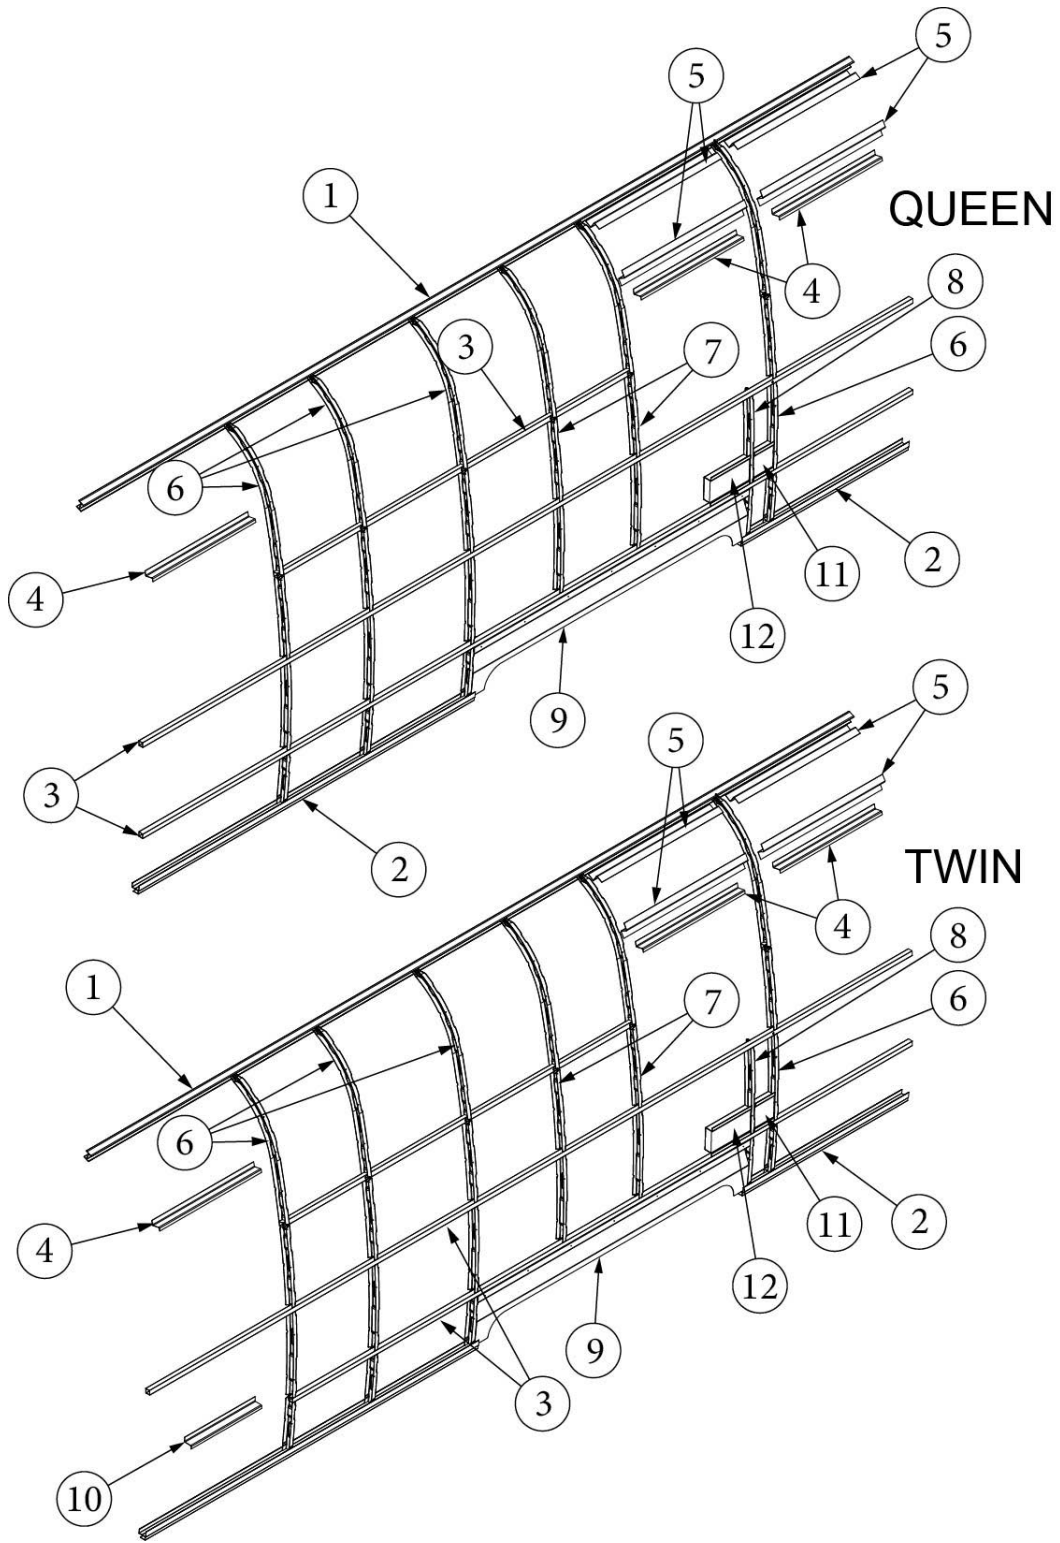

EXTERIOR SHELL

Wall Framing, Roadside, 25FB

Parts Listed on Next Page