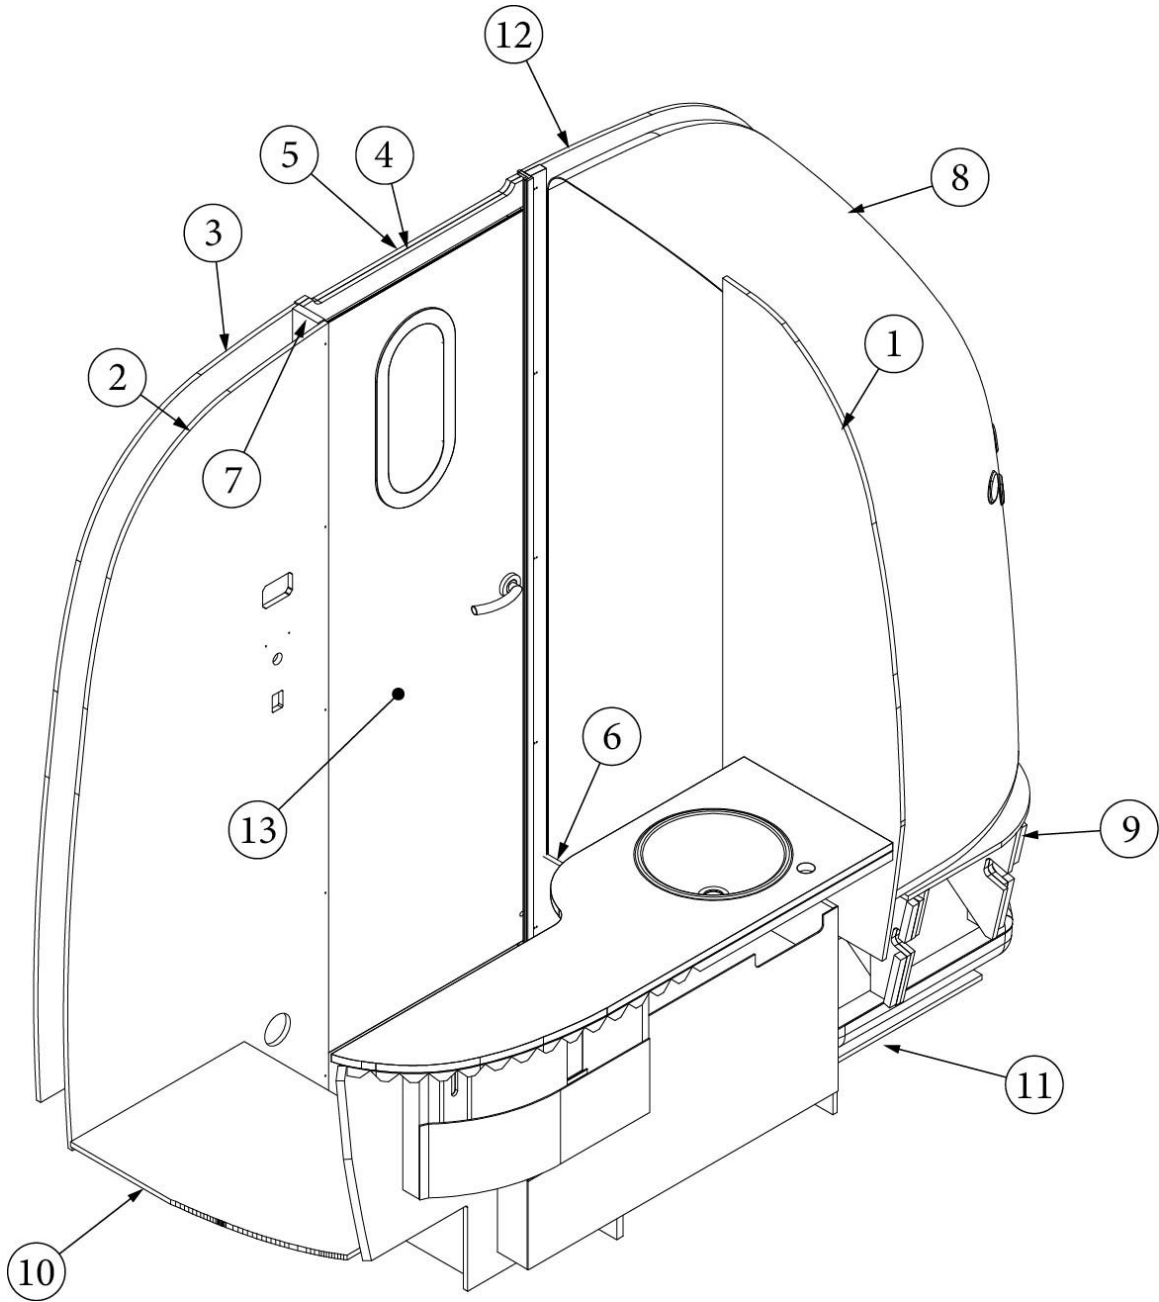

FURNITURE, LAVATORY

Bath Module, 23FB

Parts Listed on Next Page