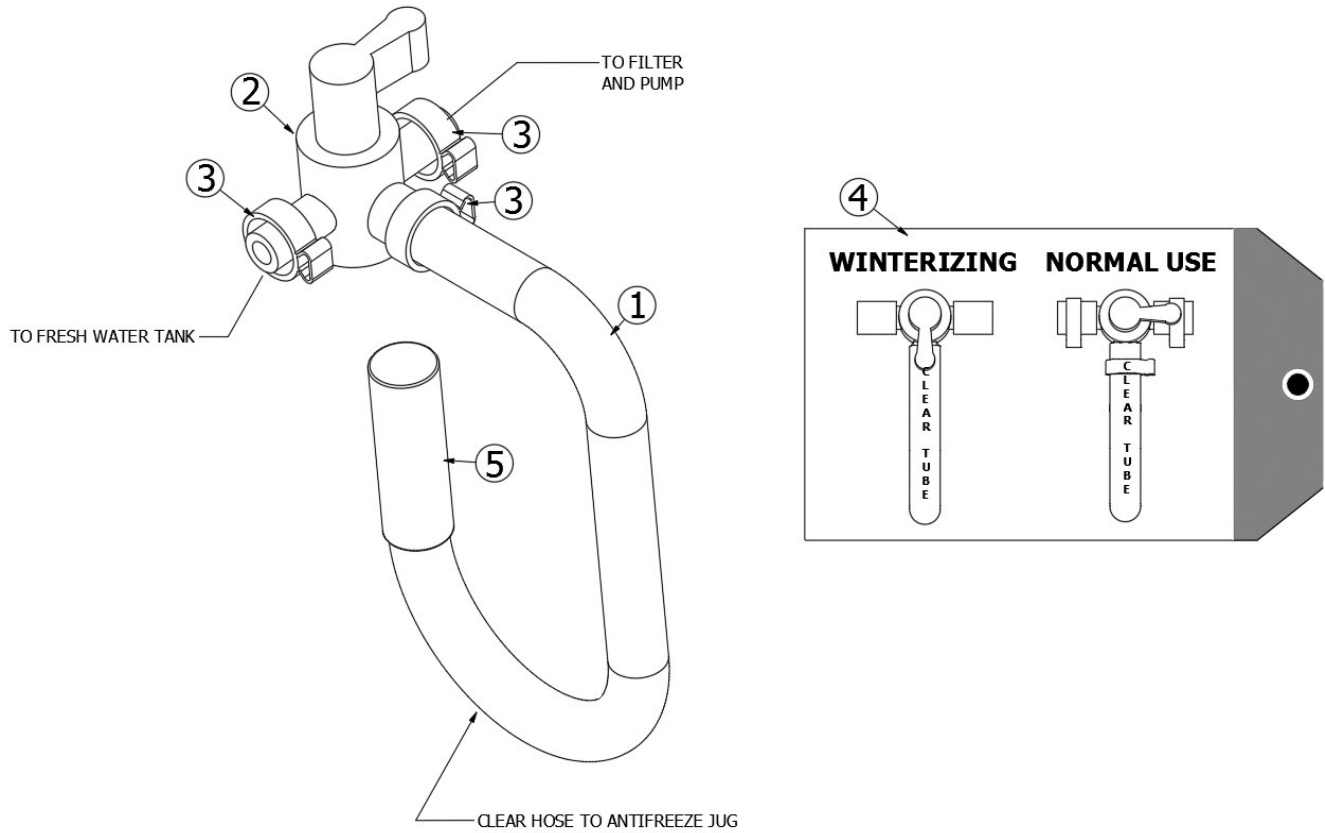

PLUMBING, FRESH WATER SYSTEM

Winterization Kit

112814

Winterization Kit Installation (not for order/see parts below)

1. 601240-01
2. 602711
3. 601698-15
4. 365453
5. 602801

Tubing 1/2 I.D. X 3/32 Wall Thick
Valve-3 Way Bypass .5" PEX #32788
1/2 CRIMP RING #14785
Tag-Instruction - Winterization Kit
Cap, 5/8" ID, Winterization Kit