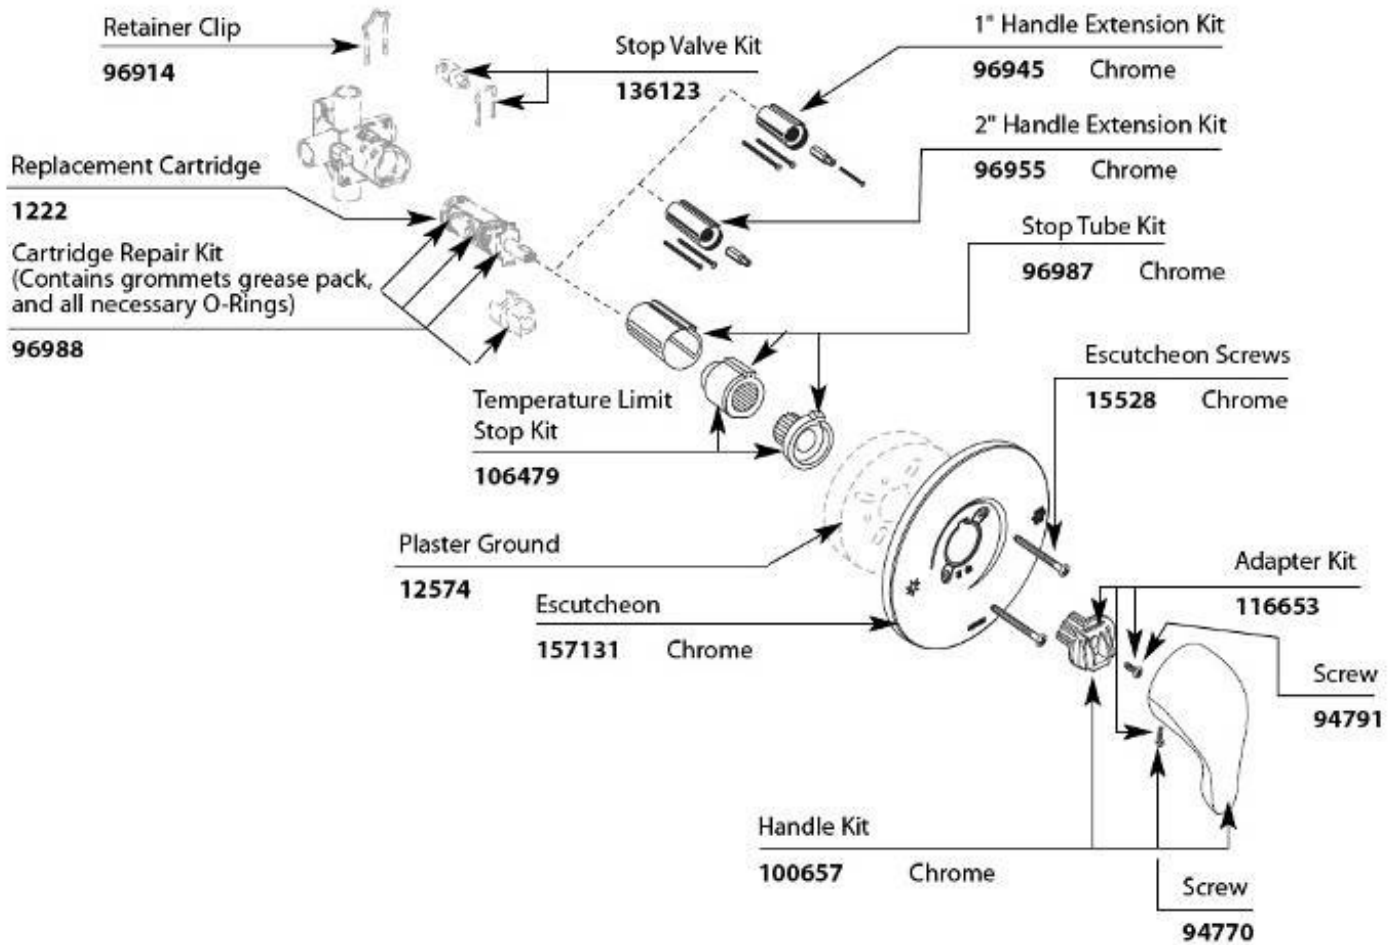

PLUMBING, FRESH WATER SYSTEM

Faucet, Shower

601829 Shower handle, Chrome

Numbers listed are Moen part numbers