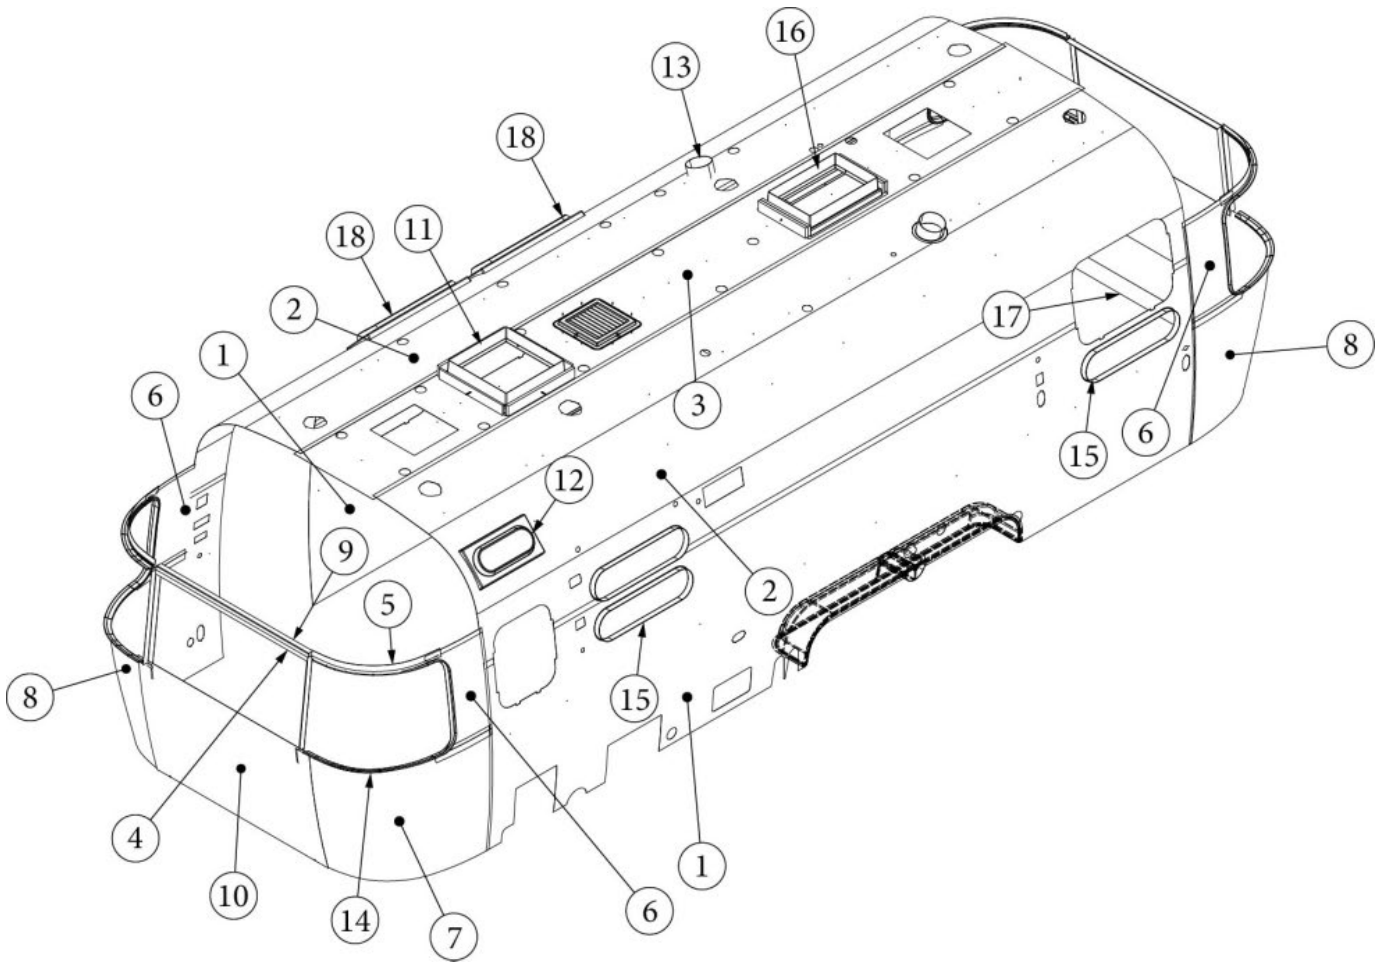

INTERIOR SHELL

Interior Skin, Queen, 28RB

Parts Listed on Next Page