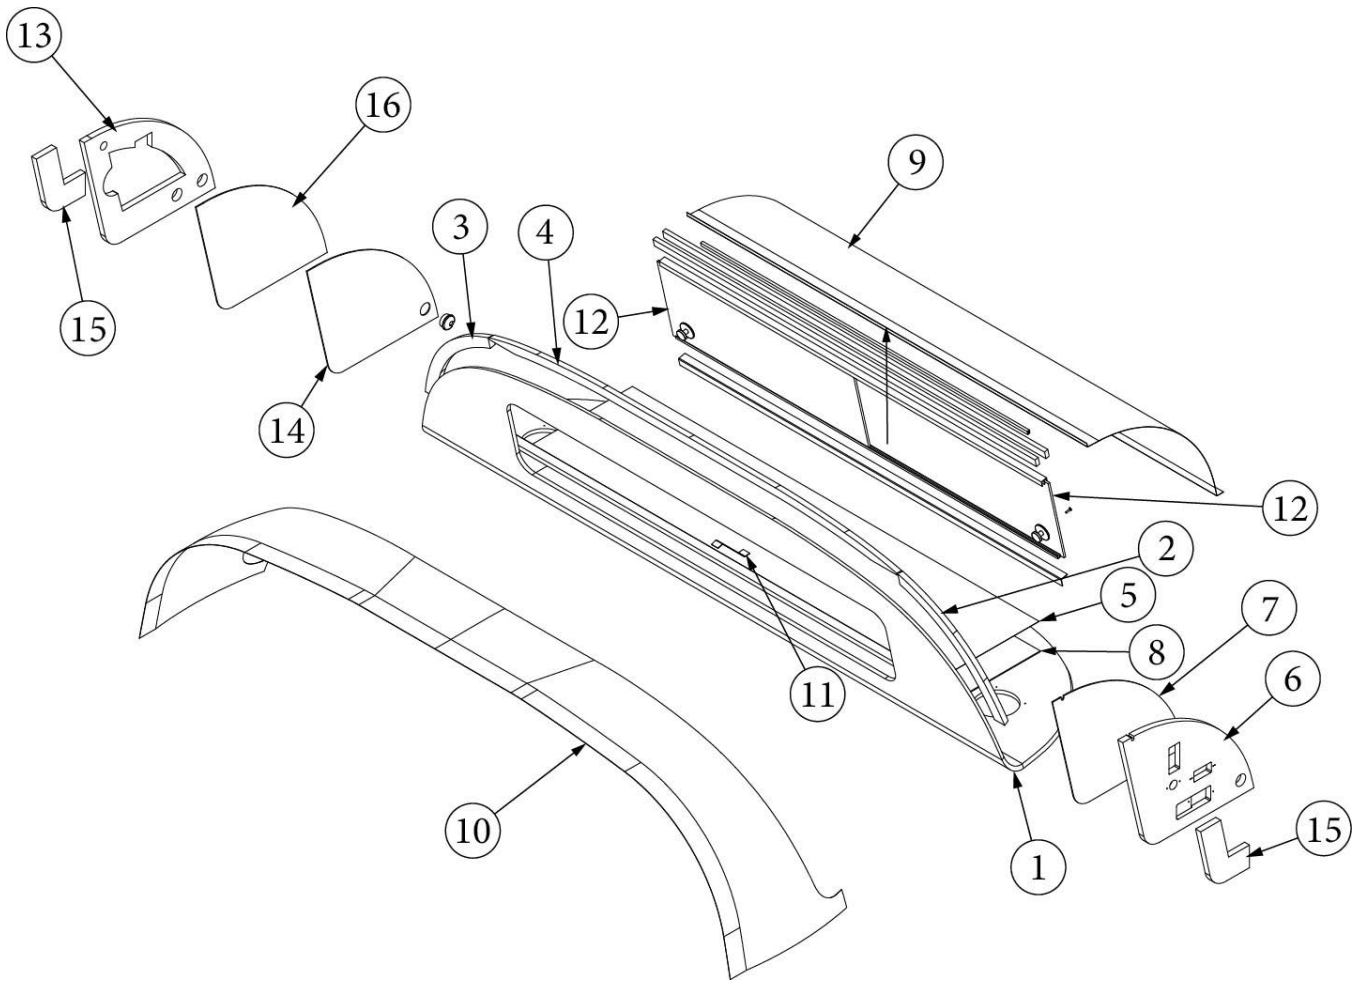

FURNITURE, BEDROOM

Roof Locker, Bedroom, 25FB, 27FB, 28RB, 30RB

Parts Listed on Next Page