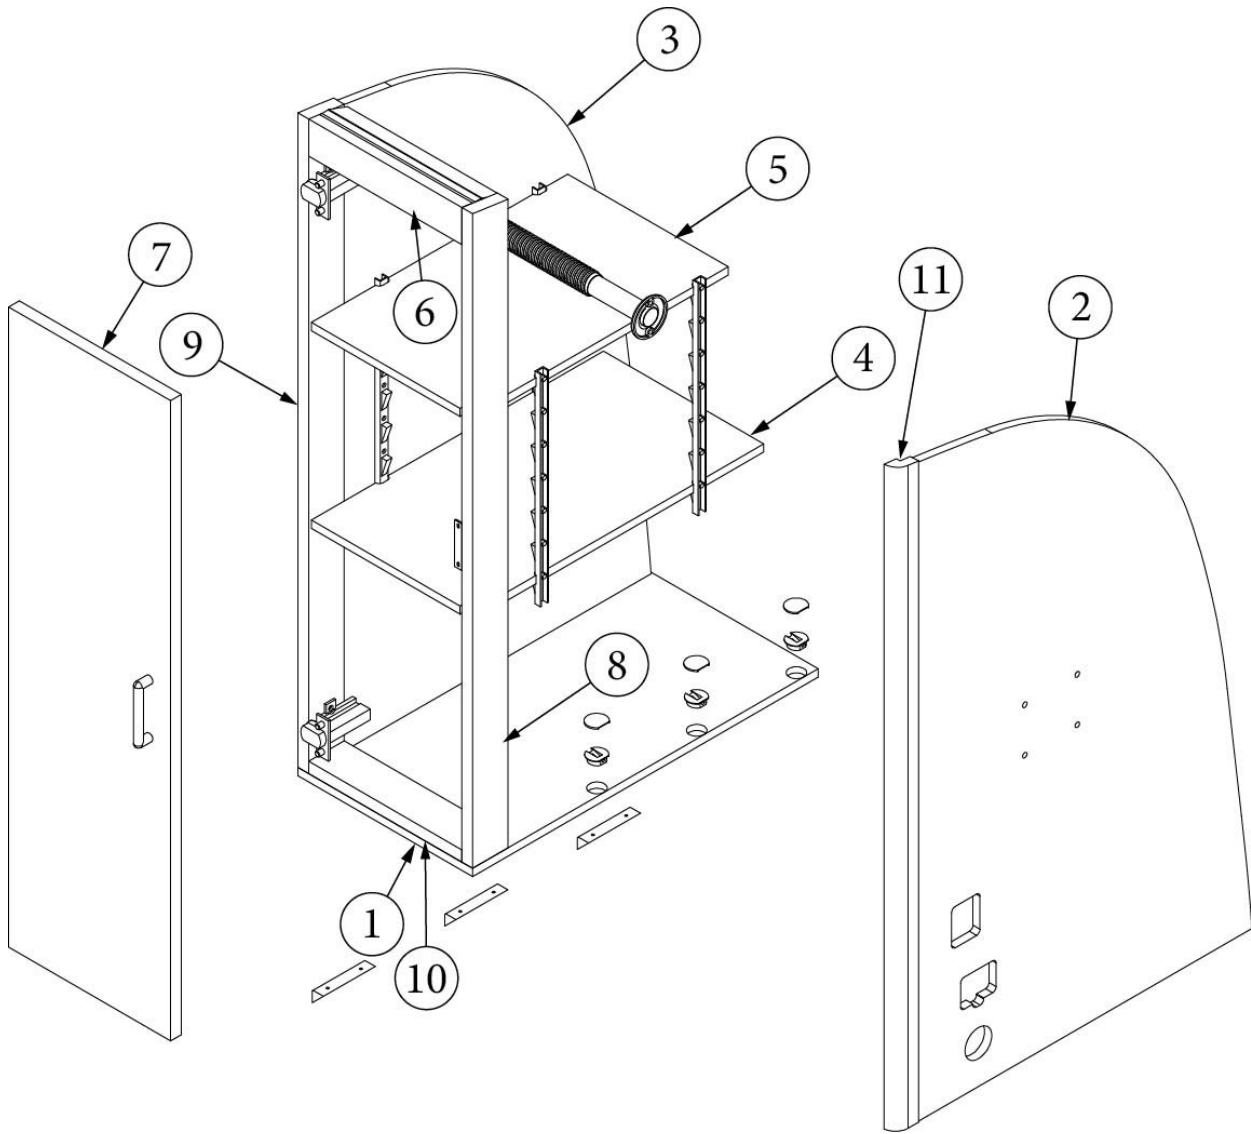

FURNITURE, BEDROOM

Hanging Wardrobe, Twin, RS 27FB

Parts Listed on Next Page