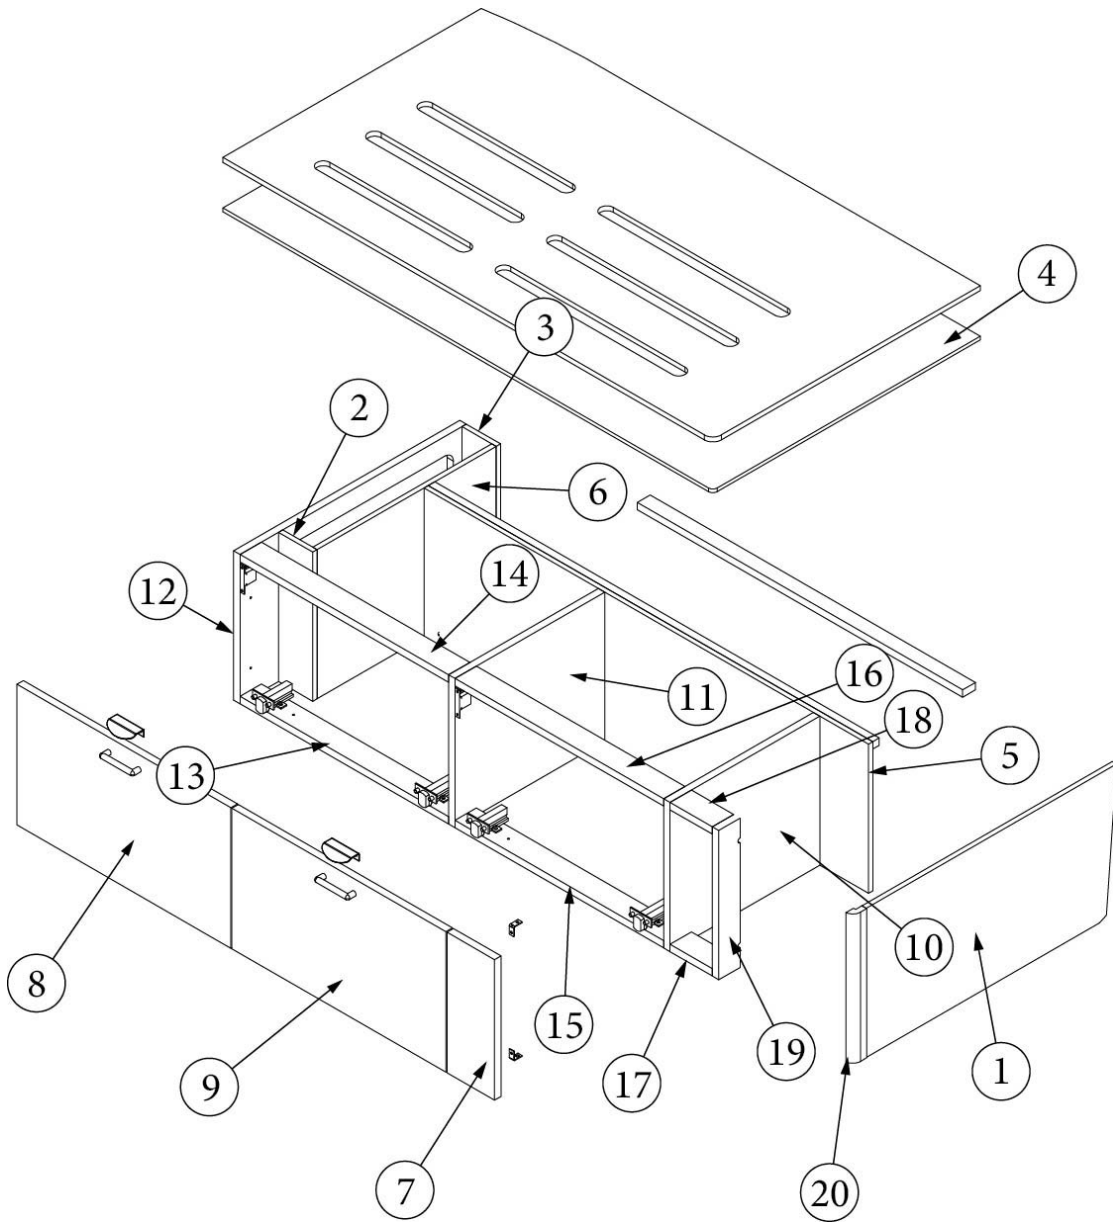

FURNITURE, BEDROOM

Bed, Twin, CS 27FB

Parts Listed on Next Page

FURNITURE, BEDROOM

Bed, Twin, CS 27FB

969911-02

Twin Bed, CS

1. 969911&000112BC	Pre laminate, .50 X 29.25 X 15.13"
2. 969911&000212CC	Pre laminate, .50 X 4.00 X 15.13"
3. 969911&000312CC	Pre laminate, .50 X 4.00 X 15.13"
4. 800507-03	Lauan, 4 x 8' x 3/8"
5. 969911&000512CC	Pre laminate, .50 X 15.13 X 51.94"
6. 969911&000612CC	Pre laminate, .50 X 20.94 X 15.13"
7. 969911&000718BC	Pre laminate, .75 X 5.56 X 14.24"
8. 969911&000818BC	Pre laminate, .75 X 25.00 X 14.25"
9. 969911&000918BC	Pre laminate, .75 X 25.00 X 14.25"
10. 969911&001018CC	Pre laminate, .75 X 17.50 X 15.13"
11. 969911&001118CC	Pre laminate, .75 X 17.50 X 15.13"
12. 969911&001218CC	Pre laminate, .75 X 26.44 X 15.13"
13. 969911&001318CC	Pre laminate, .75 X 24.38 X 2.50"
14. 969911&001418CC	Pre laminate, .75 X 24.38 X 2.50"
15. 969911&001518CC	Pre laminate, .75 X 24.38 X 2.50"
16. 969911&001618CC	Pre laminate, .75 X 24.38 X 2.50"
17. 969911&001718CC	Pre laminate, .75 X 4.94 X 2.50"
18. 969911&001818CC	Pre laminate, .75 X 4.94 X 2.50"
19. 969911&001918CC	Pre laminate, .75 X 2.50 X 15.13"
20. 801706-0029	Trim, Corner, 90-degree, White, 1" Radius
386413-01	Edgebanding, Sea White, 5/8"
386413-02	Edgebanding, Sea White, 15/16"
365386-01	Edgebanding, Linen, .63"
381607-11	Hinge, Self-Close, Overlay 110D
381607-12	Baseplate, Grass 9.5 x 37/32
204281	Storage Box 66 Qt
204283	Storage Box 15 Qt
380041	Brace 1", Stanley Corner
381228	Catch Grabber, Door C3-810, 10LB
386408	Pull, Brushed Nickel w/Back Plates, DOT, 5-7/16"