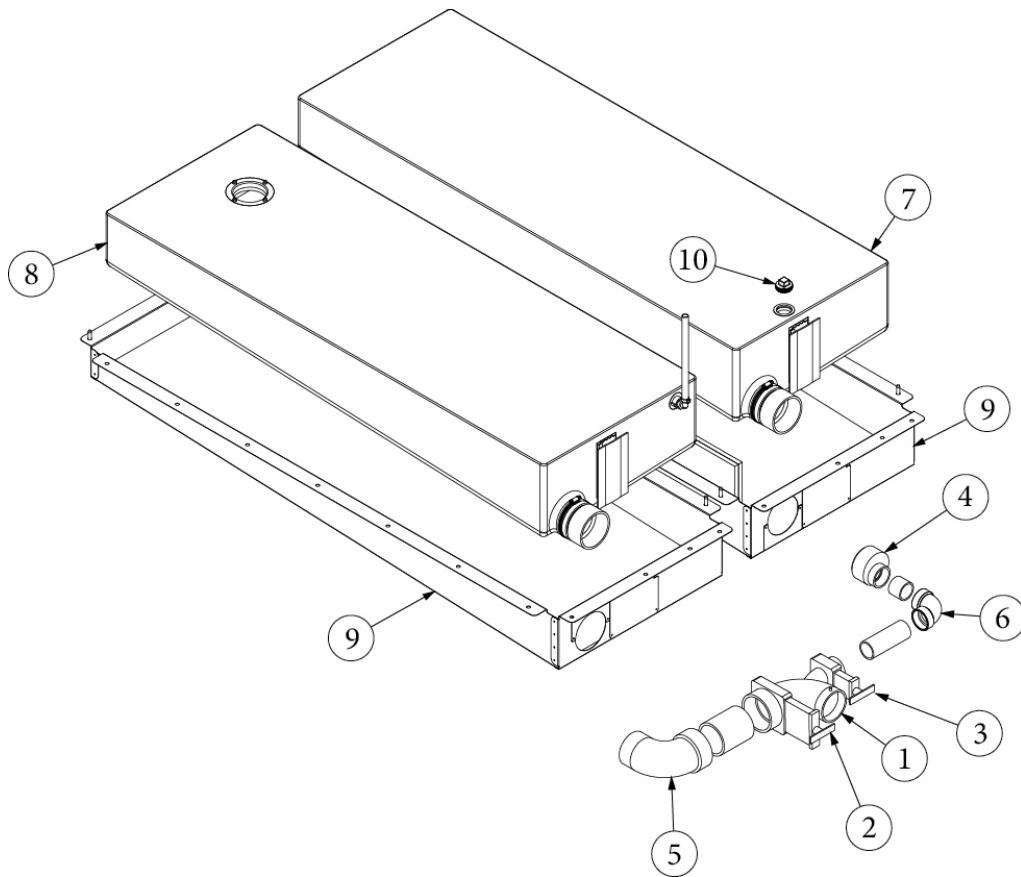

PLUMBING, DRAIN SYSTEM

Dump Valve and Waste Tanks, 25FB, 27FB

113882

Install, 25FB, 27FB (not for order/see parts below)

1. 601482	Dump Valve, Rotating Assembly
2. 601482-100	Valve Handle, Black, For 601482
3. 601482-102	Valve Handle, Grey For 601482
4. 195329-229	Reducer Adaptor, 3" To 1.5"
5. 601531	Fitting, 90 Degree, 3"
6. 601636	Elbow, 1-1/2" 90 °
7. 602911-01	Tank, Grey Water
8. 602911-02	Tank, Black Water
9. 602912	Tank Pan, Black and Grey
10. 601295	Plug, 1 1/4", ABS, DVW
514051-09	Sender Pad, 9", Seelevel,
365493-02	Gasket, Protective, Sensor pad
601482-101	Cap, 3" Termination, W/Strap
601482-103	Strap, Black, For 601482
601160-02	Pipe, ABS DVW, 1-1/2"
360073	Thread Compound, No. 5