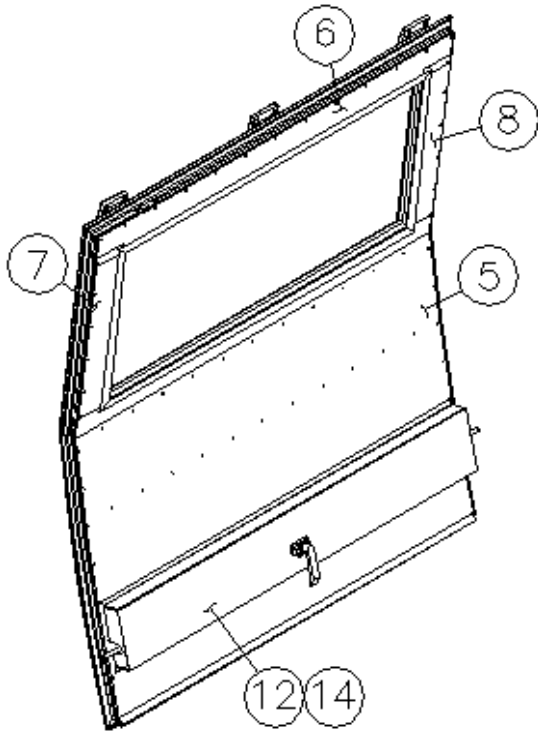

EXTERIOR DOORS

Hatch Door

Parts Listed on Next Page