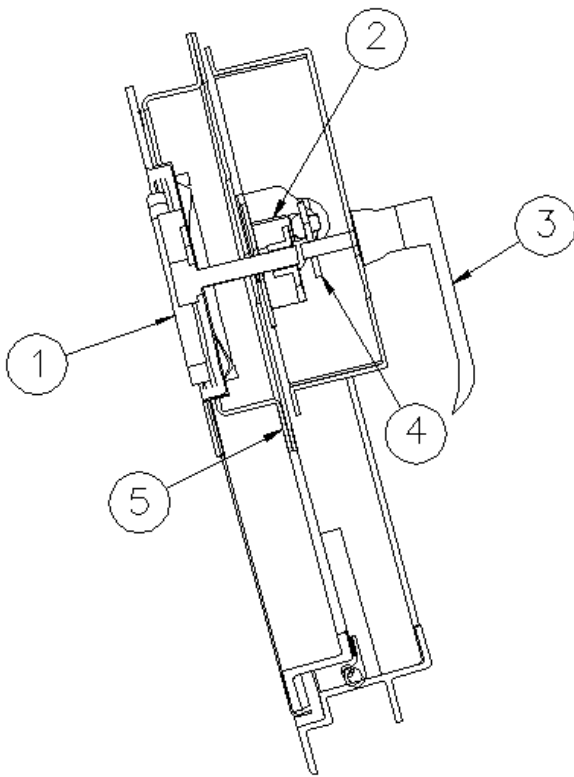

HARDWARE

Hatch Door Lock and Hinge

- | | |
|--------------|---------------------------|
| 1. 382018-10 | Handle, locking D-ring |
| 2. 382018-04 | Center case w/override |
| 3. 382018-08 | Handle-L, Non-locking |
| 4. 454577 | Adaptor, Latch release |
| 5. 115522 | Plate, Latch cover 45.81" |
| 6. 382065 | Hinge, Rear hatch door |