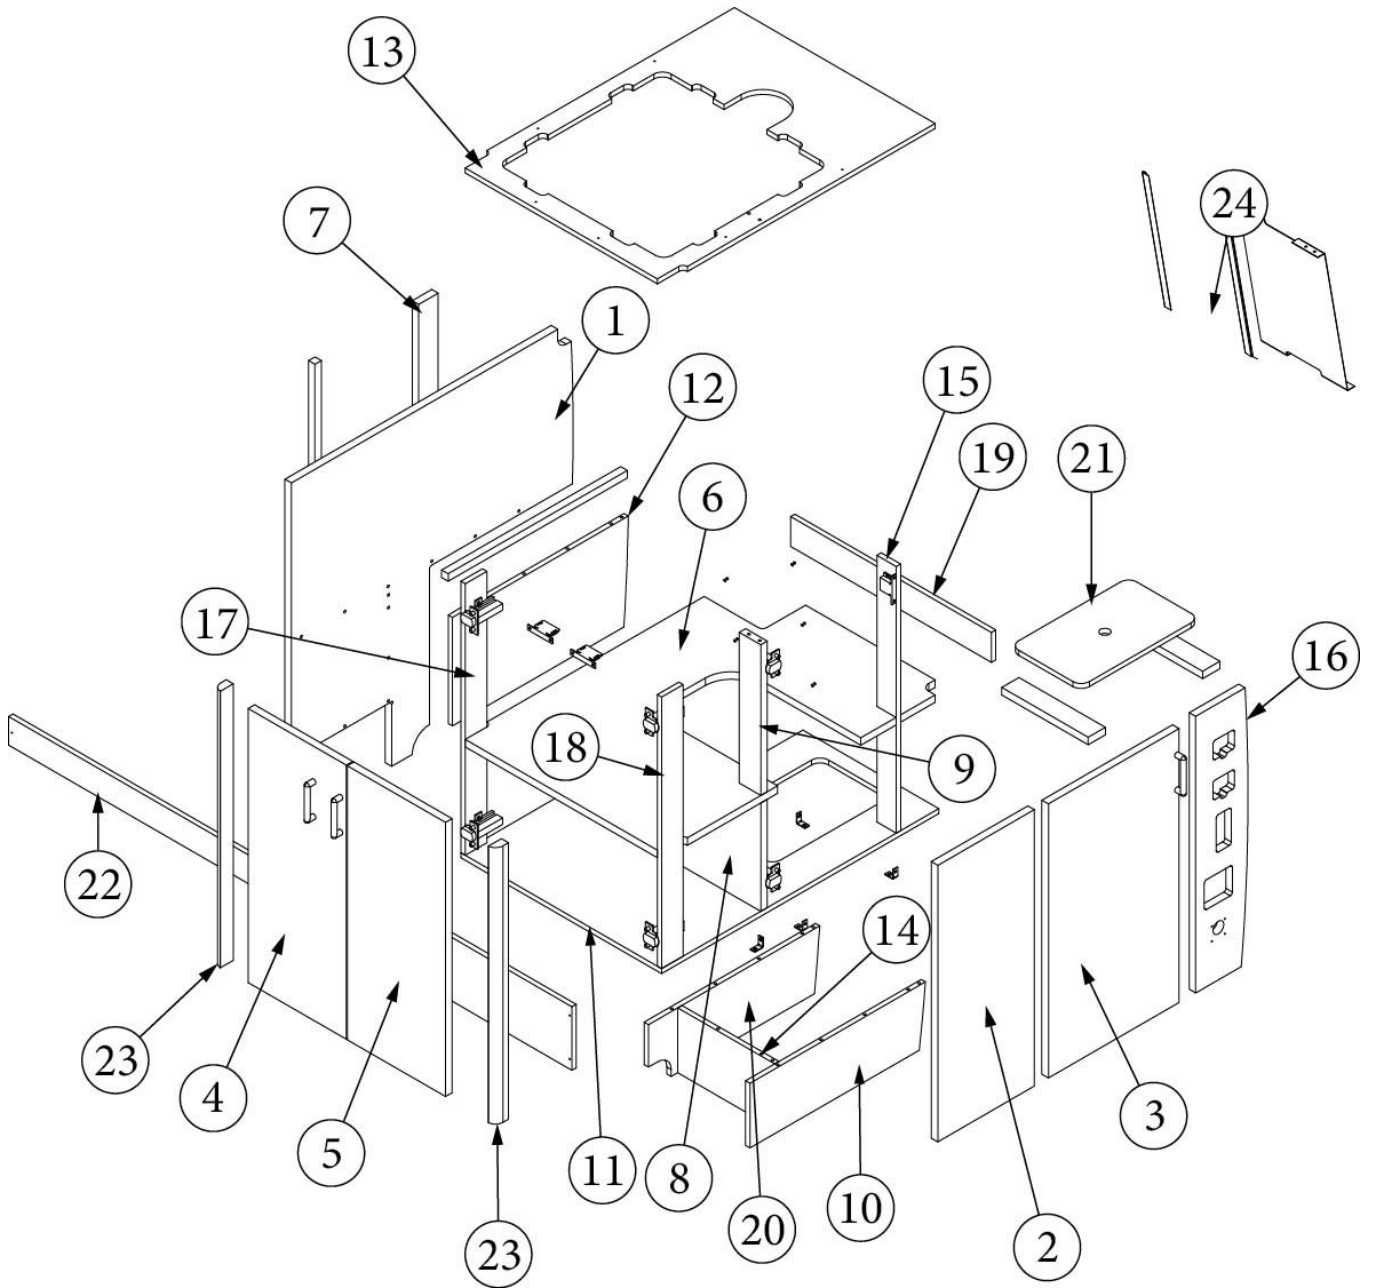

FURNITURE, GALLEY

Galley, Sink Side, 27FB

Parts Listed on Next Page