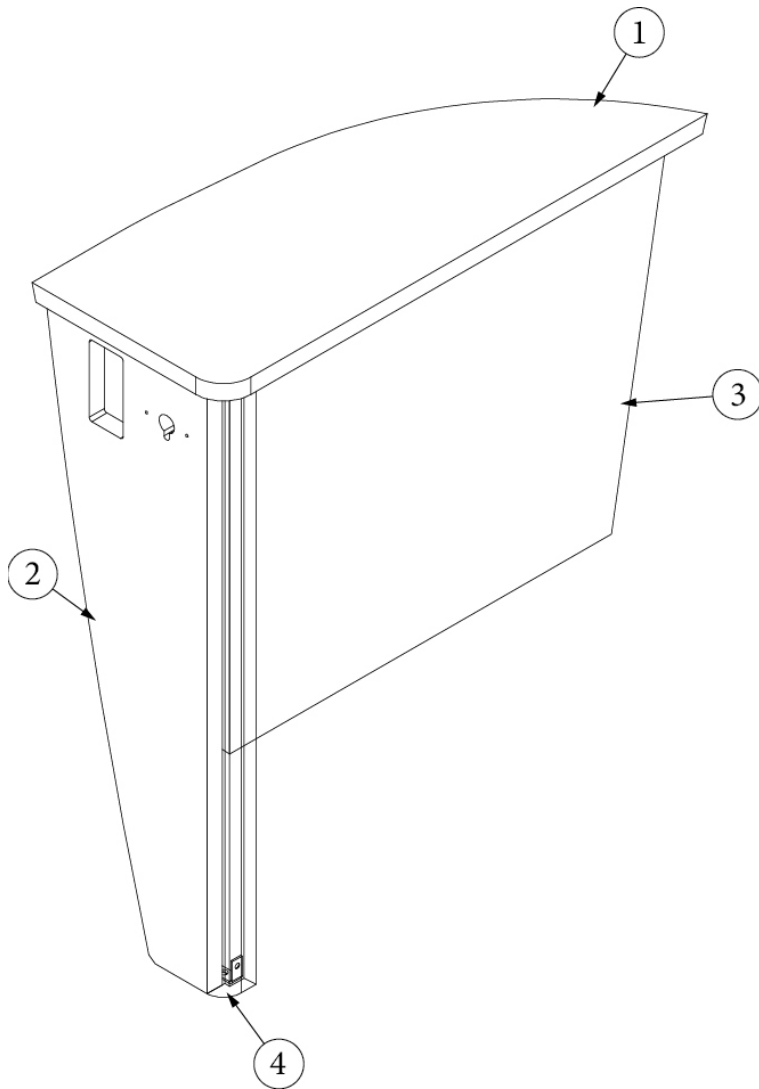

FURNITURE, BEDROOM

Nightstand, 23FB, 25FB

969751-01

Nightstand

1. 969751&000118JC
2. 969751&000218BC
3. 969751&000312BC
- 801706-0029
- 380041
- 386423-02
- 201673-03

Pre laminate, .75 X 24 X 9.5"
Pre laminate, .75 X 8 X 26"
Pre laminate, .50 X 21.75 X 16"
Corner Trim, 90 Deg, 1", Radius, White
Brace. 1", Stanley. Corner
Edgebanding, Benjamin Grey, 15/16"
Cove Molding, Ash Grey