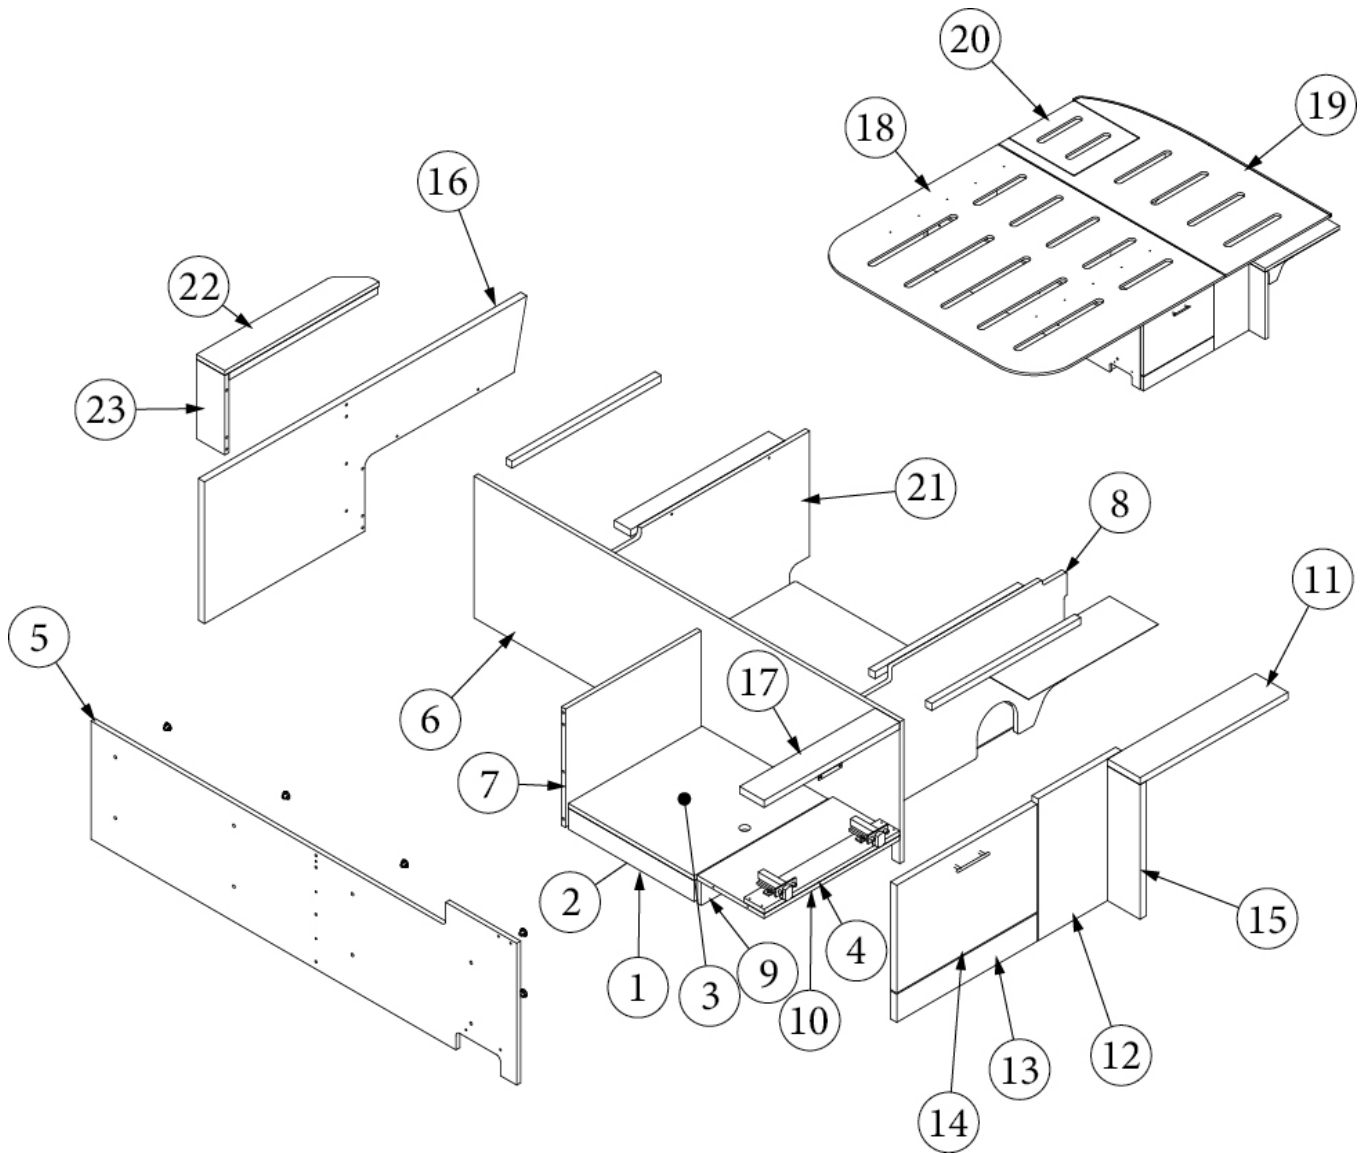

FURNITURE, BEDROOM

Bed, Queen, Head, 25FB

Parts Listed on Next Page