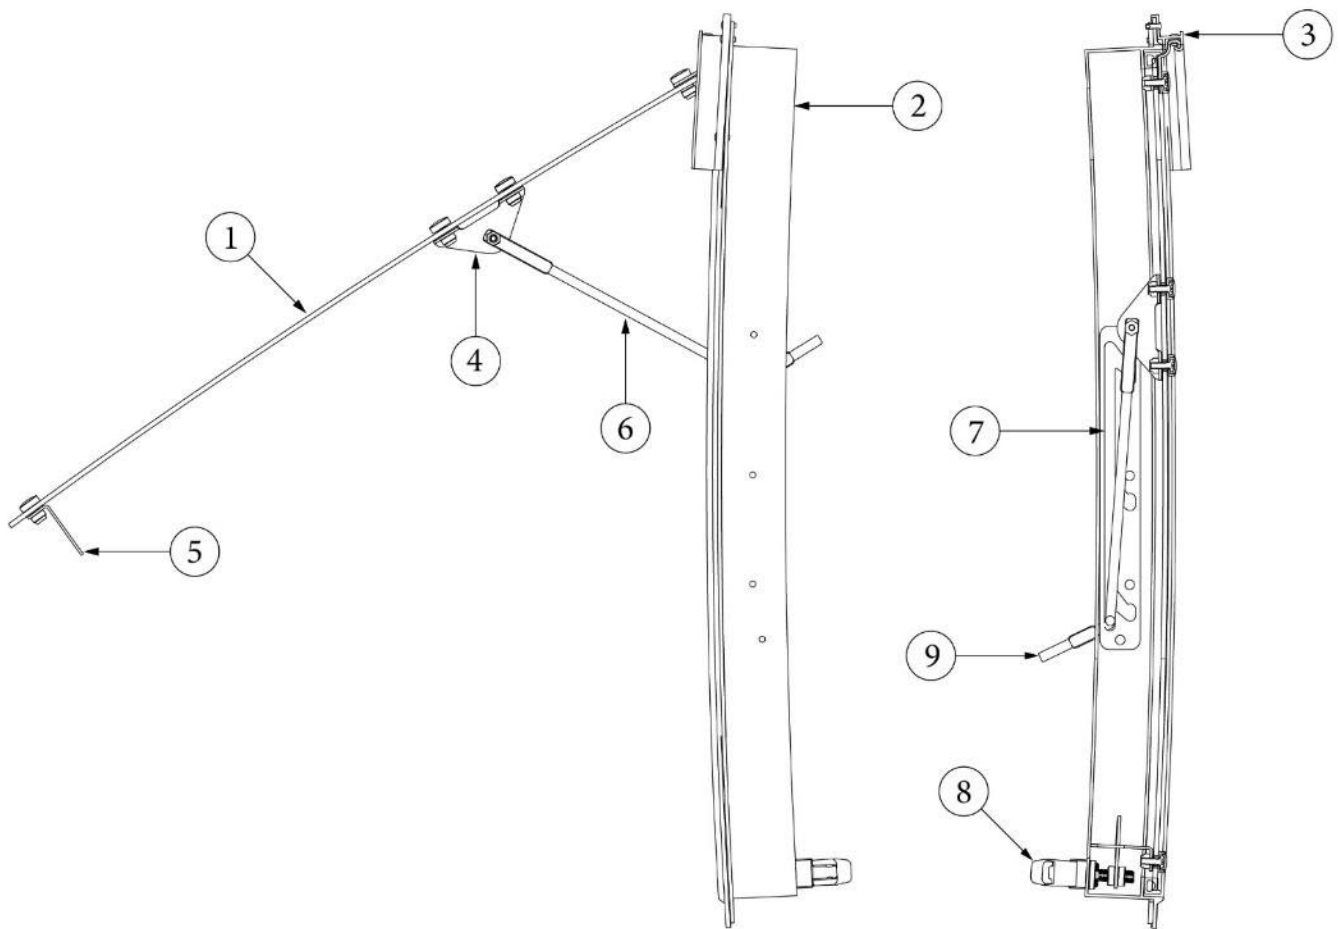

Window Parts, Opening Windows

Parts Listed on Next Page

WINDOWS

Window Parts, Opening Windows

371323-01	Window, 18", Opening
371324-02	Window, 30", Opening, Chrome Handle, Tinted
371380	Window, 30" tall, Opening
371380-01	Window, Opening Tall, Egress, 30"
1. 195510-12	Glass assembly, 18" window
195510-07	Glass assembly, 30", Opening, Chrome Handle, Tinted
195510-93	Glass assembly, 30" tall window
2. 371447-03	Frame assembly, 18" window
371447-02	Frame assembly, 30" window
371447-01	Frame assembly, 30" tall window
3. 371448-07	Extrusion, Window hinge eyebrow, Fixed, 18" window
371448-06	Extrusion, Window hinge eyebrow, Fixed, 30" window
371448-05	Extrusion, Window hinge eyebrow, Fixed, 30" window, Tall
4. 114478	Bracket, Window prop
5. 114479-01	Bracket, Window closer, RH
114479-02	Bracket, Window closer, LH
6. 382362	Opening arm, RH
382361	Opening arm, LH
7. 382360	Window guide, RH
382359	Window guide, LH
8. 382367-01	Latch assembly, Chrome
382367-02	Latch assembly, Egress, Red
9. 115780-01	Handle, Chrome
10. 380230-03	Knob, Window arm, Silver
380230-04	Knob, Window arm, Red
115776	Lock paw, Window latch
115770	Hinge stop
115778	Latch body, Zinc die cast
115779	Latch shaft
310030	Drive lock pin, 5/32 x 5/8