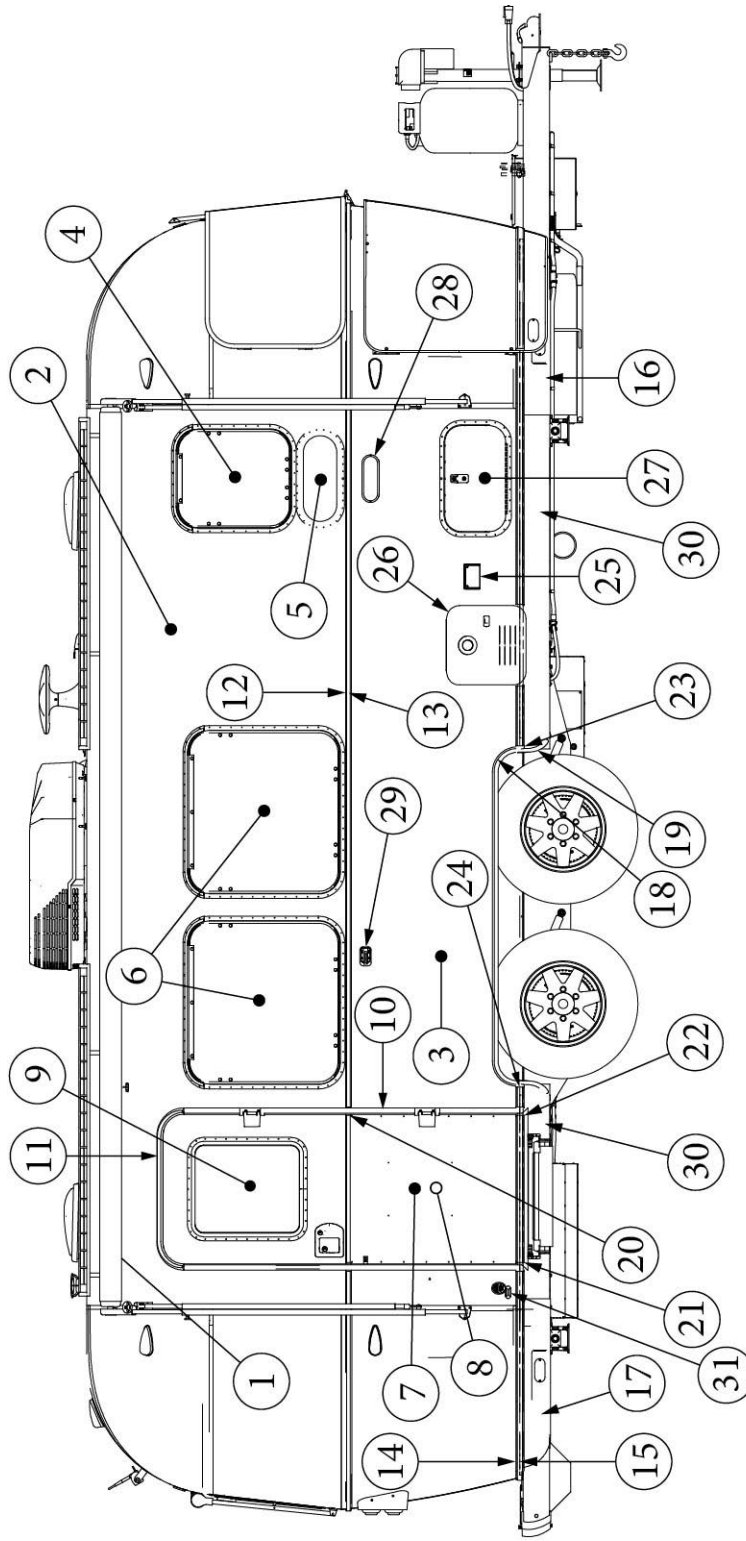

EXTERIOR SHELL

Exterior Components, Curbside, 23FB

Parts Listed on Next Page