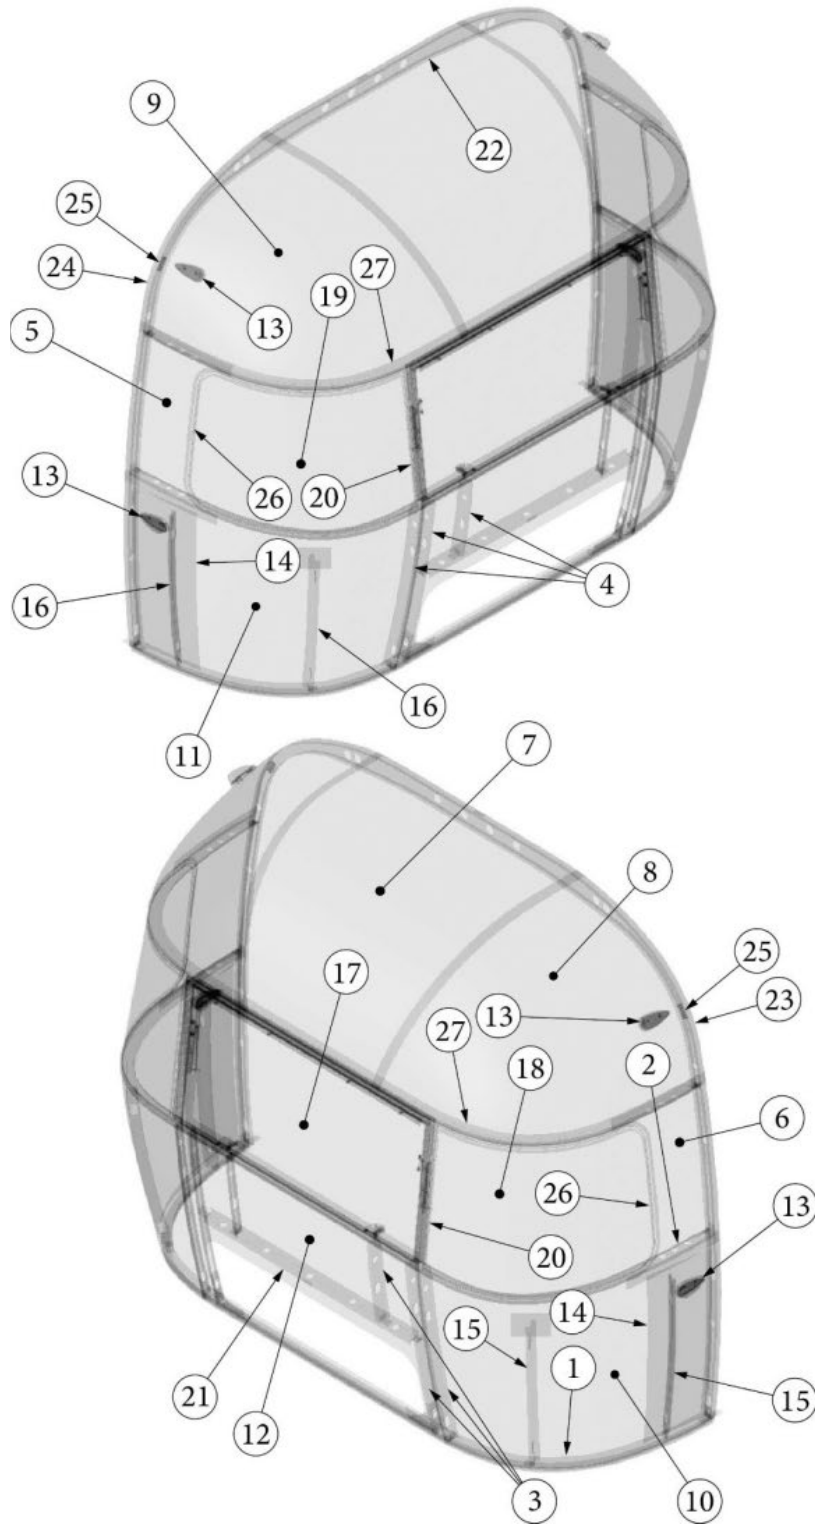

EXTERIOR SHELL

Front End, 27FB

Parts Listed on Next Page