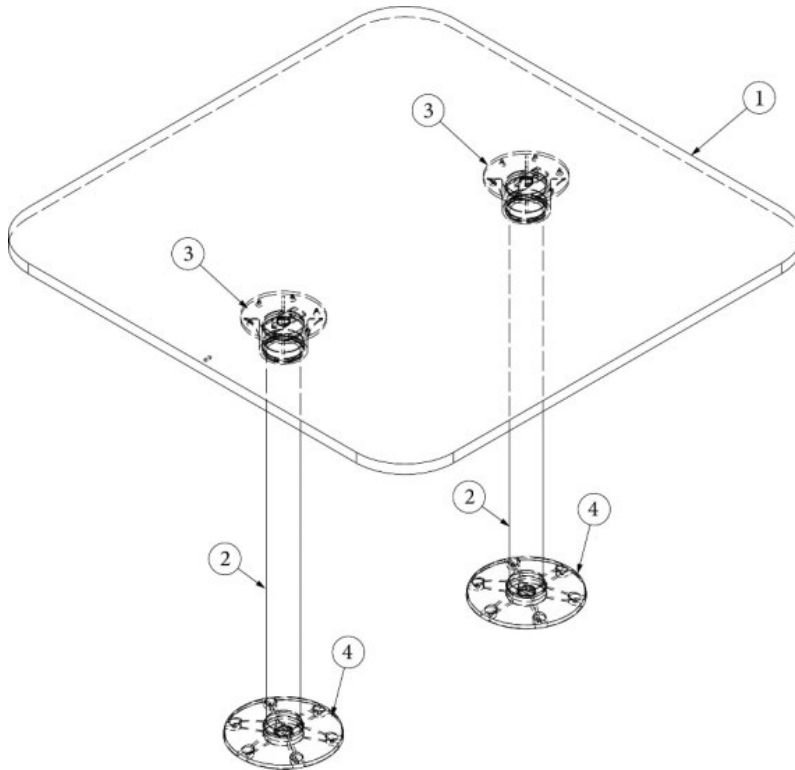

FURNITURE, LOUNGE

Dinette Table, 25FB, 27FB, Hatch Option

969161-03

Assembly Dinette Table FC

1. 969161&010118PC
2. 382722-02
3. 382724
4. 382723
- 969161&0204J04
- 381136
- 700005
- 700006
- 381581

- Pre laminate, .75 x 35 x 35
- Pedestal leg, 29.88"
- Table base, Pedestal leg
- Floor base, Pedestal leg
- Edgebanding, 15/16"
- Rubber bumper
- Fastener, Cap
- Fastener Socket
- Strap Clear Plastic .75"