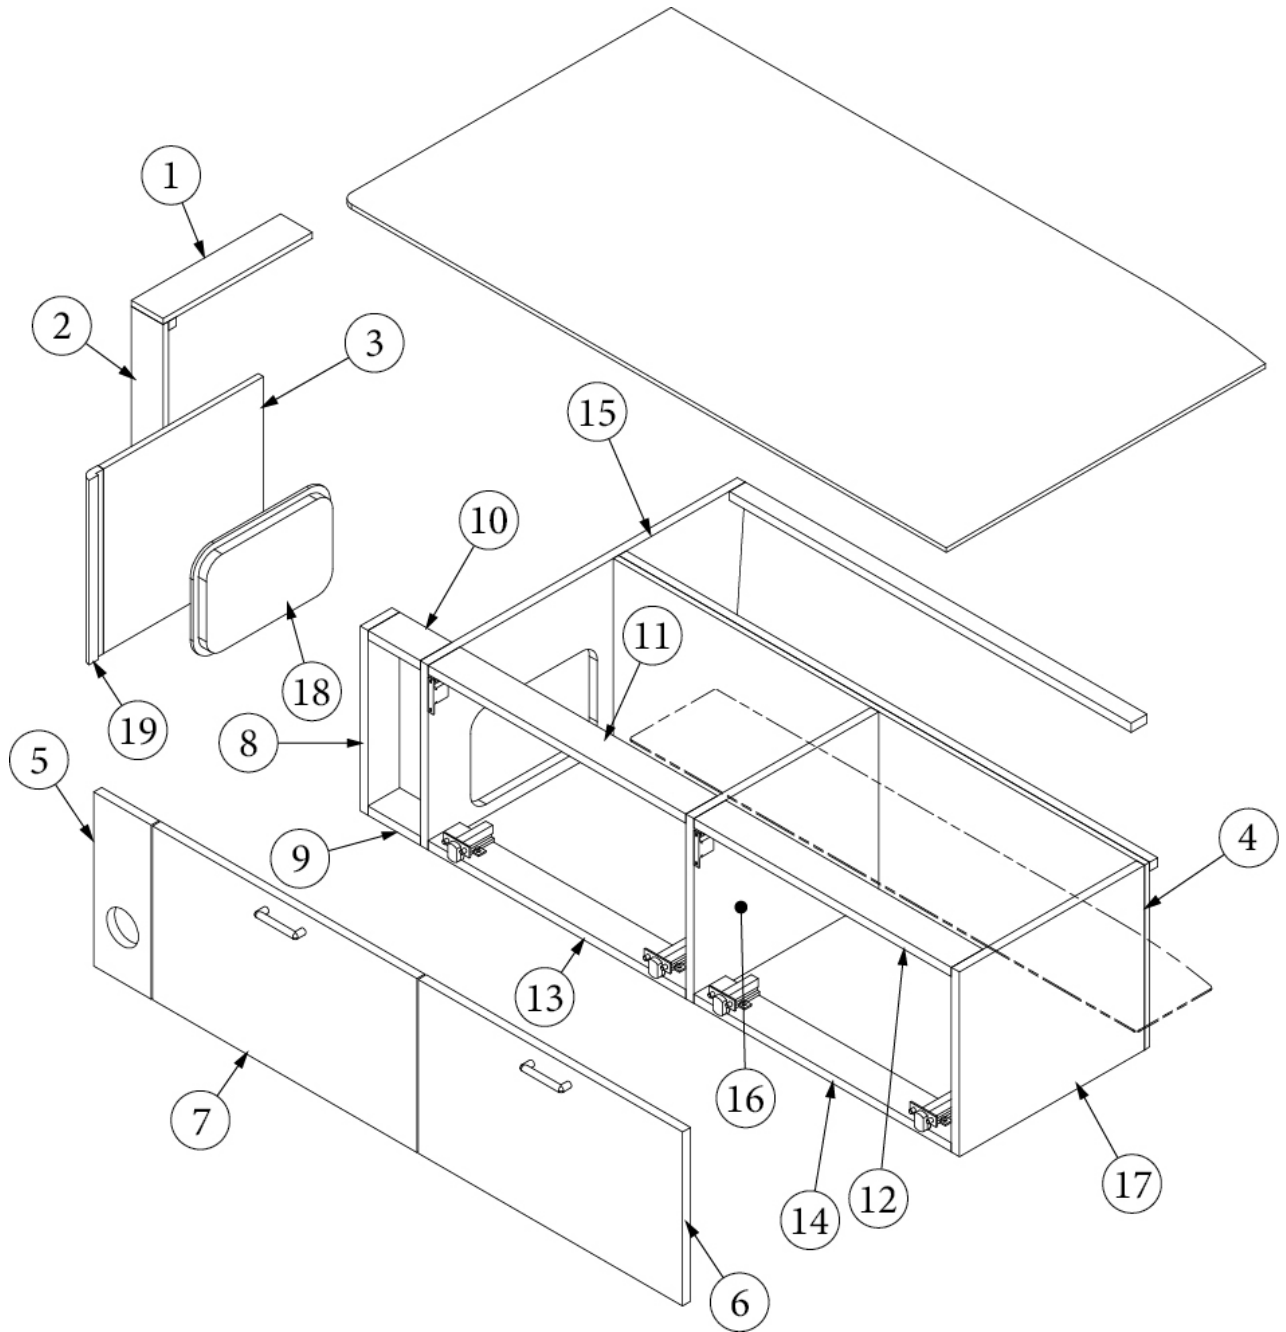

FURNITURE, BEDROOM

Bed, Twin, RS, 23FB

Parts Listed on Next Page