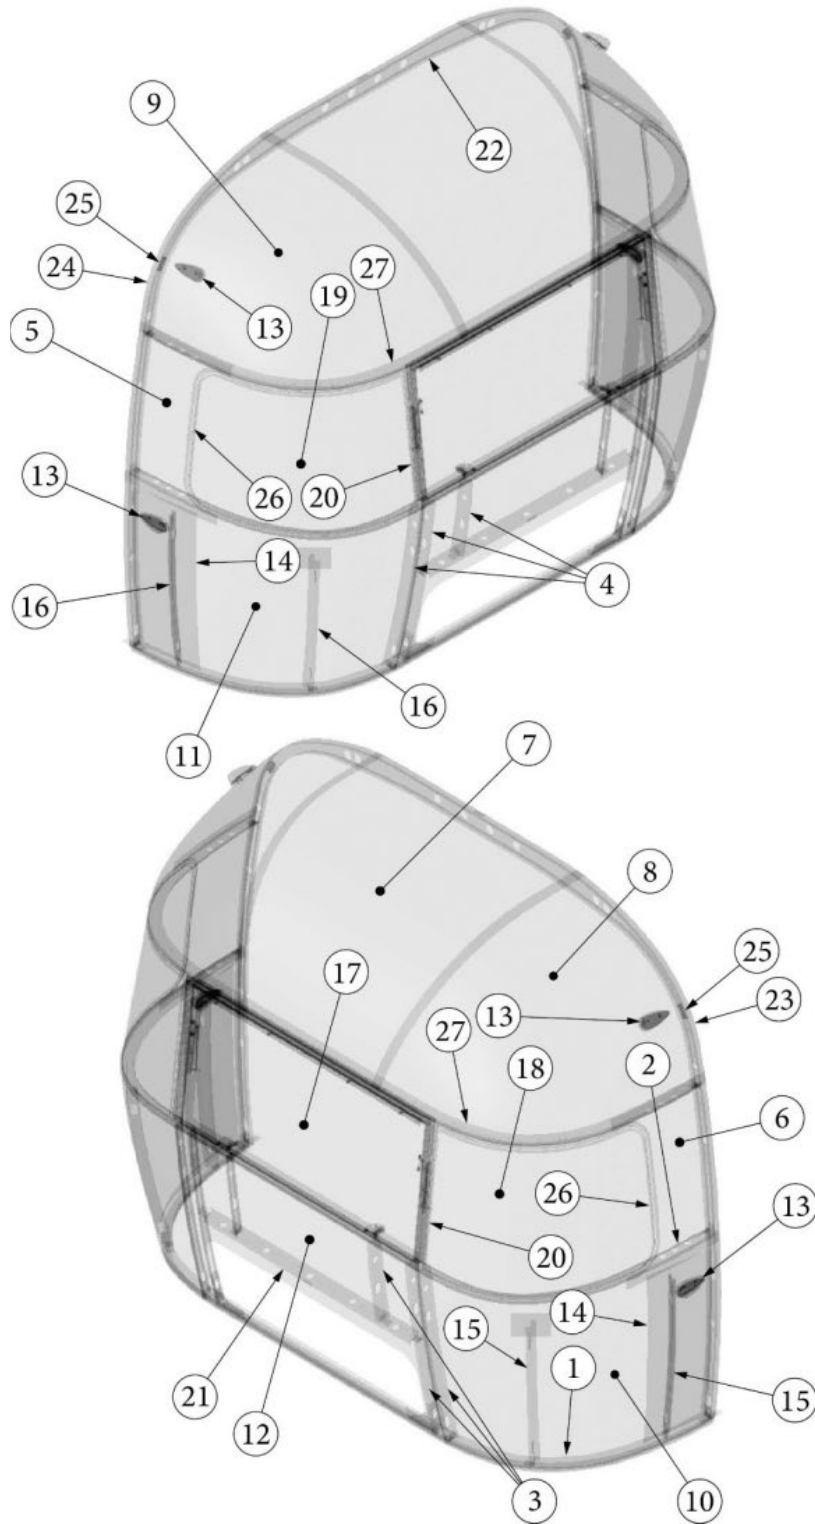

EXTERIOR SHELL

Front End, Twin, 25FB

Parts Listed on Next Page