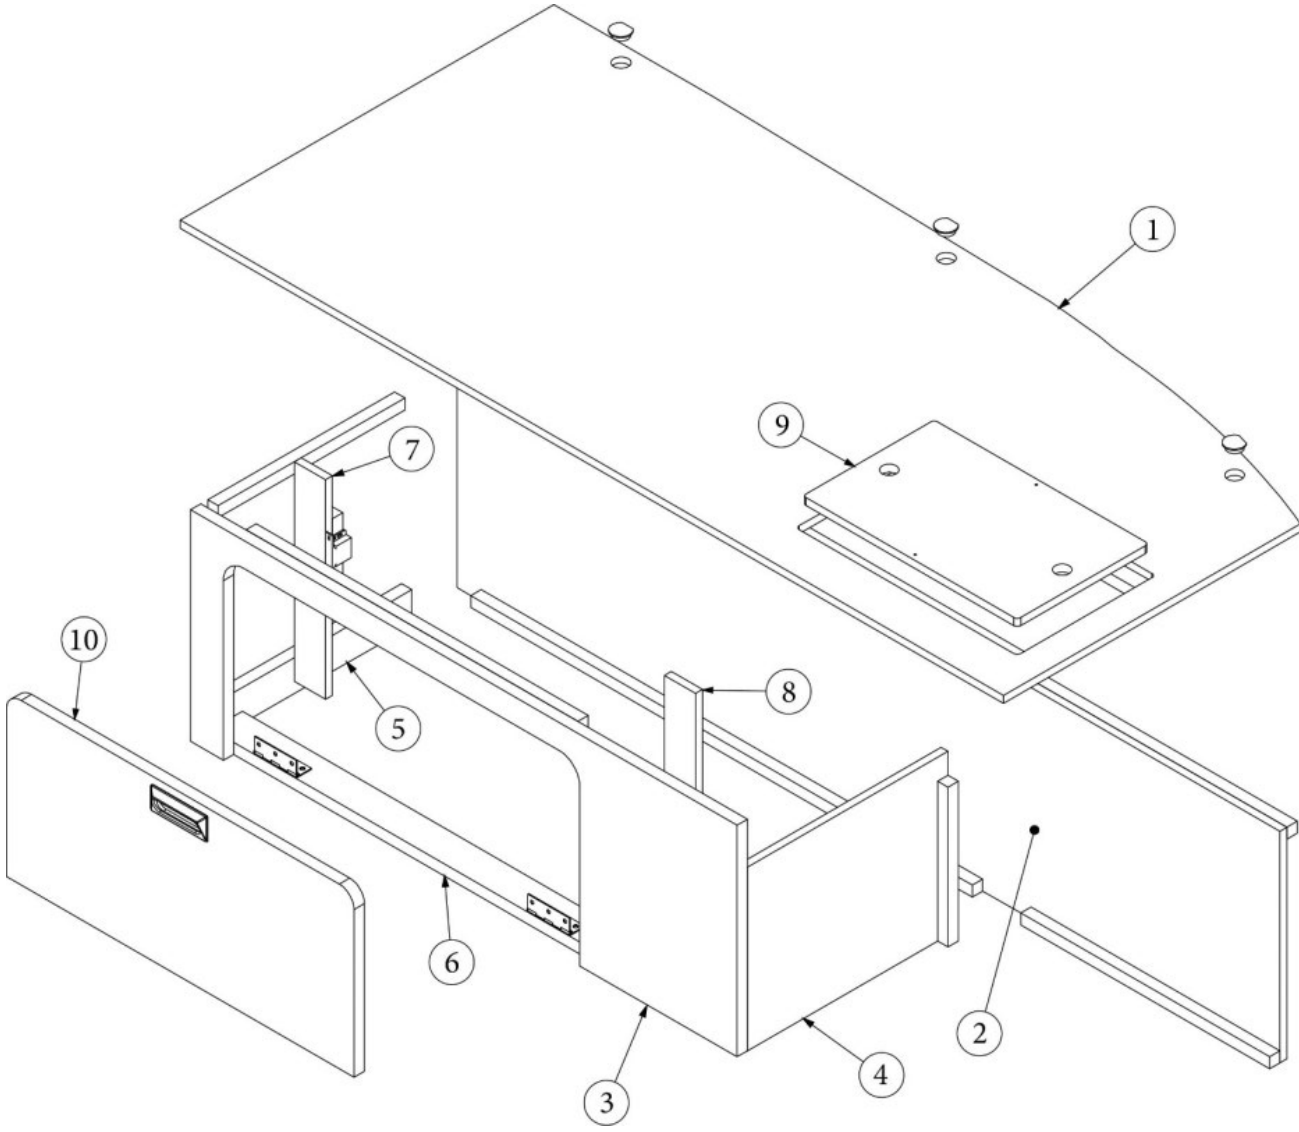

FURNITURE, LOUNGE

Sofa, L-Section, 30RB

Parts Listed on Next Page