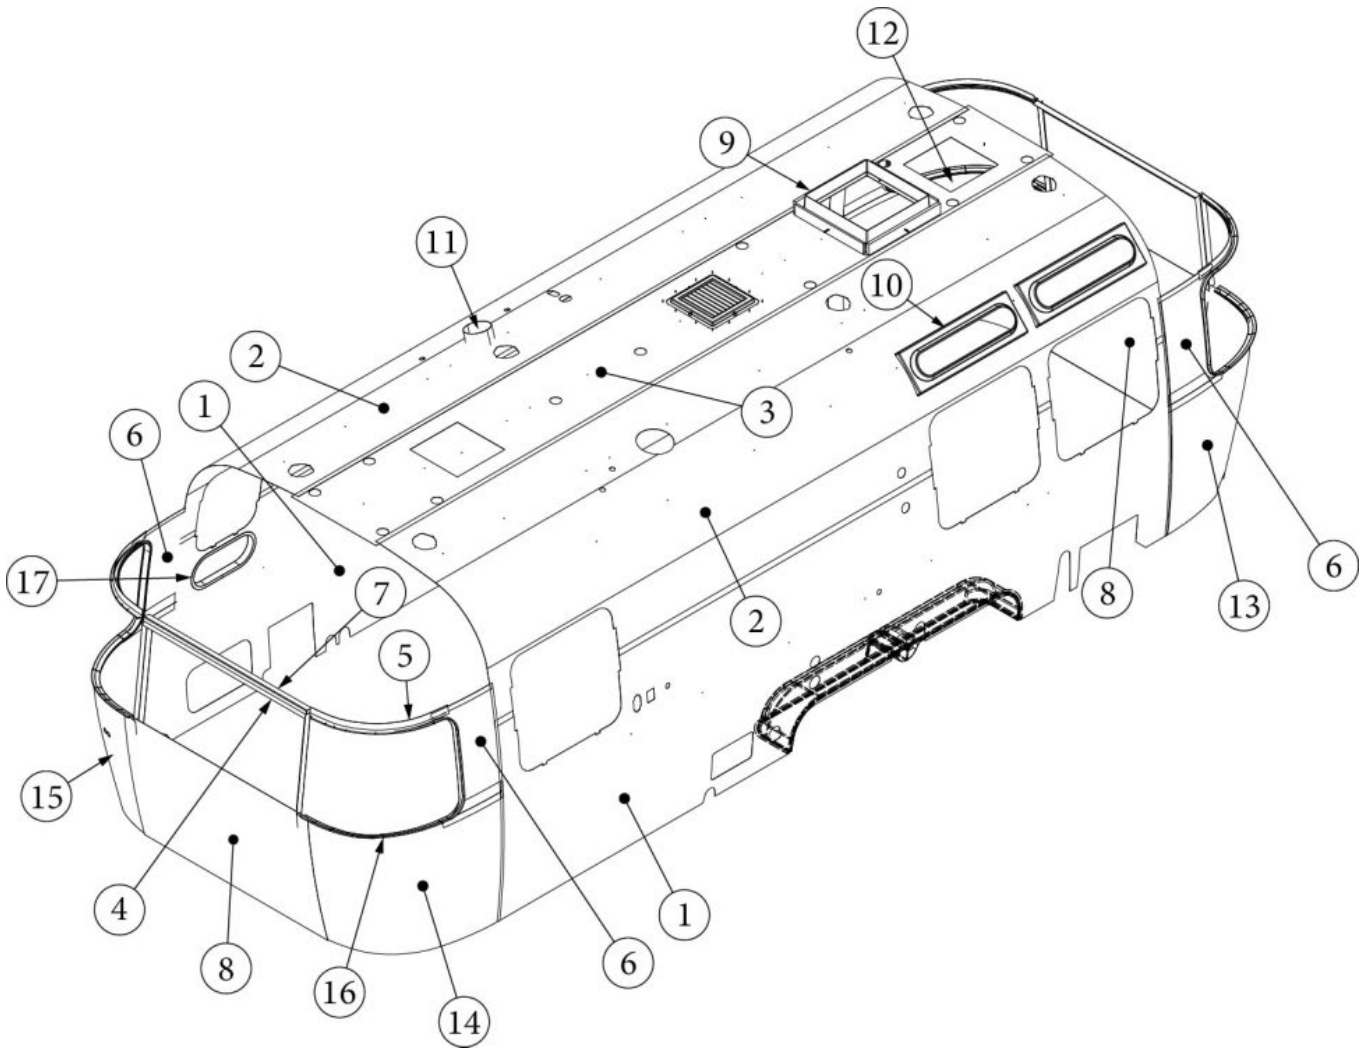

INTERIOR SHELL

Interior Skin, Queen, 25FB

Parts Listed on Next Page