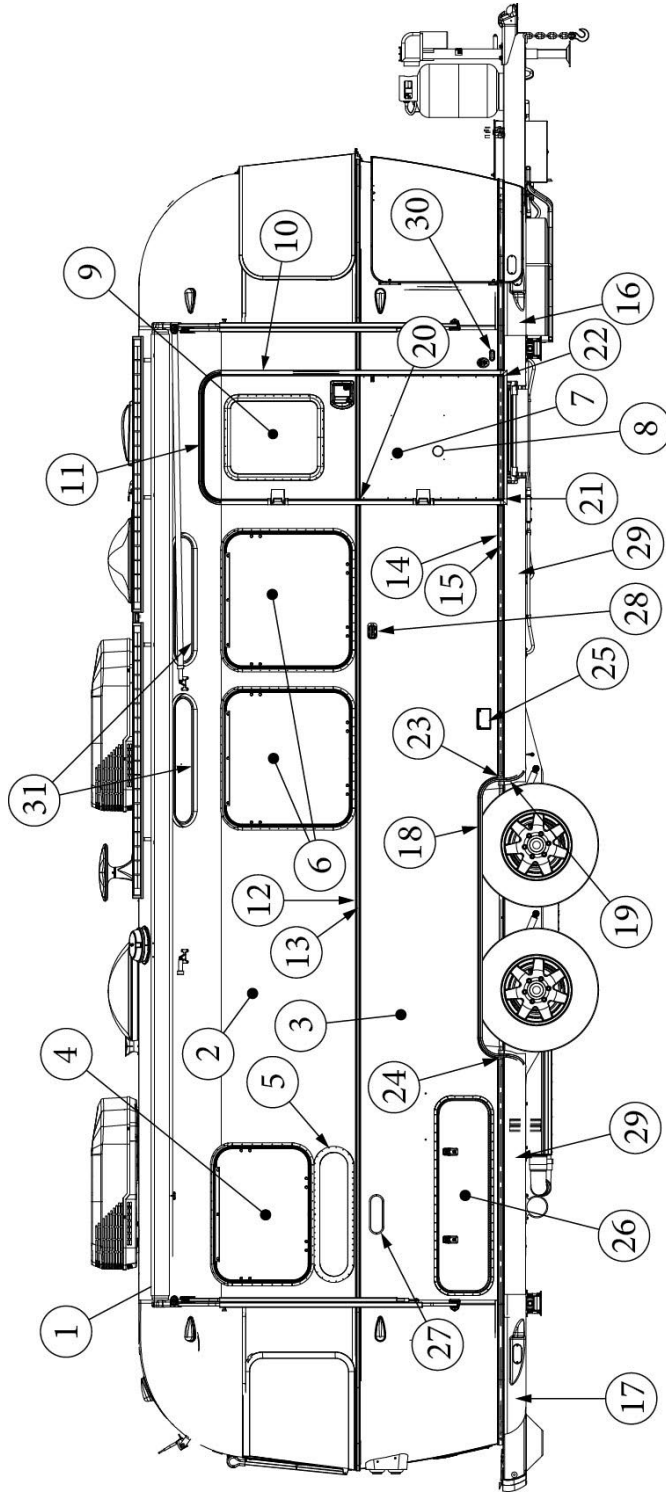

EXTERIOR SHELL

Exterior Components, Curbside, 28RB

Parts Listed on Next Page