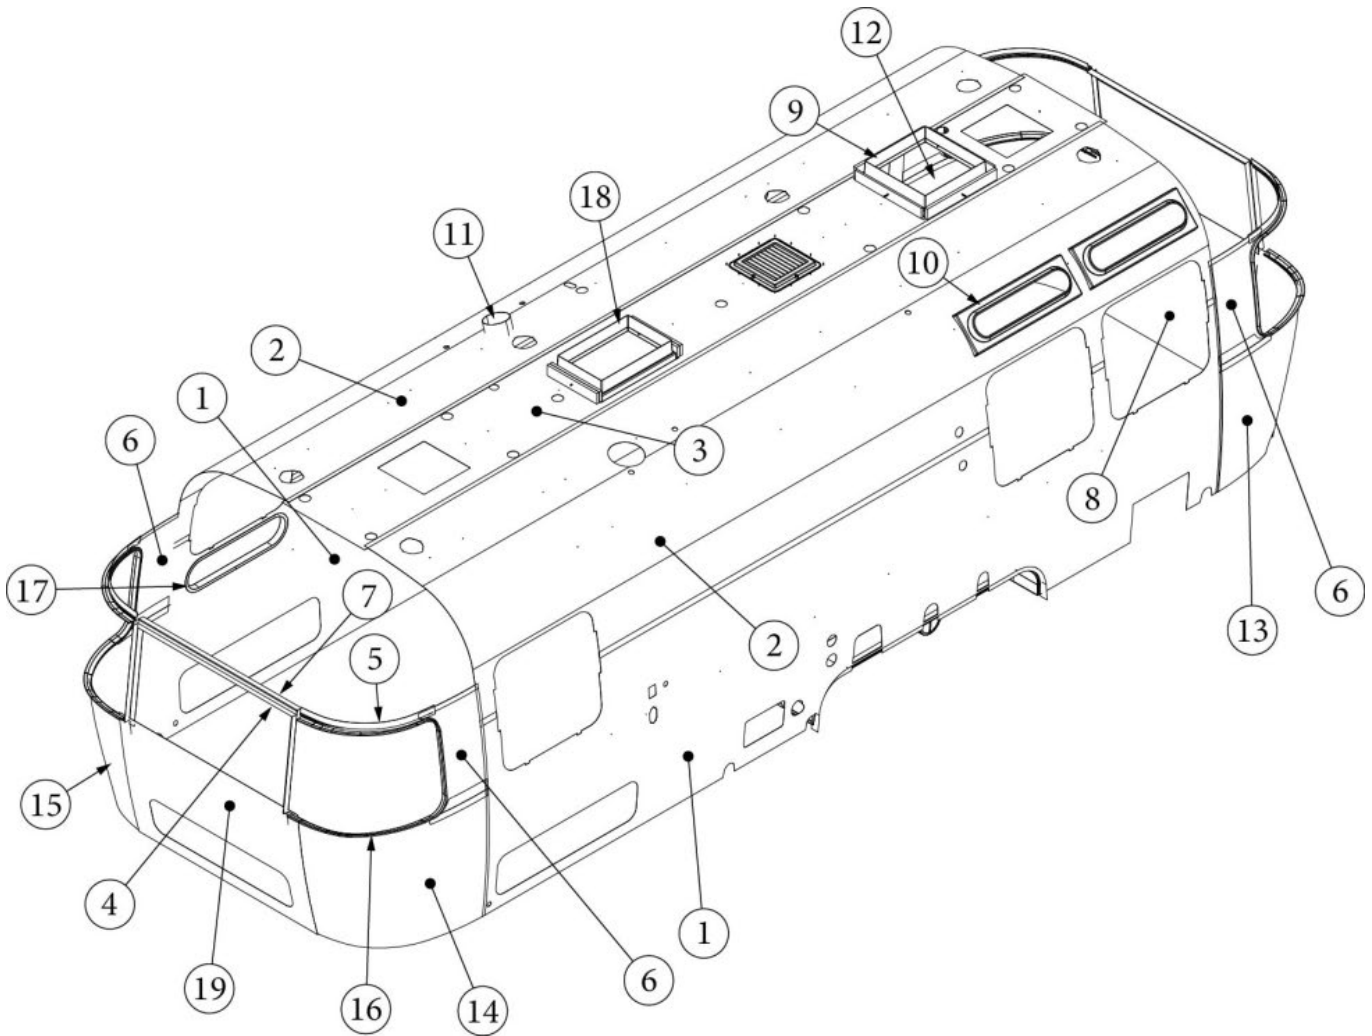

INTERIOR SHELL

Interior Skin, Twin, 27FB

Parts Listed on Next Page