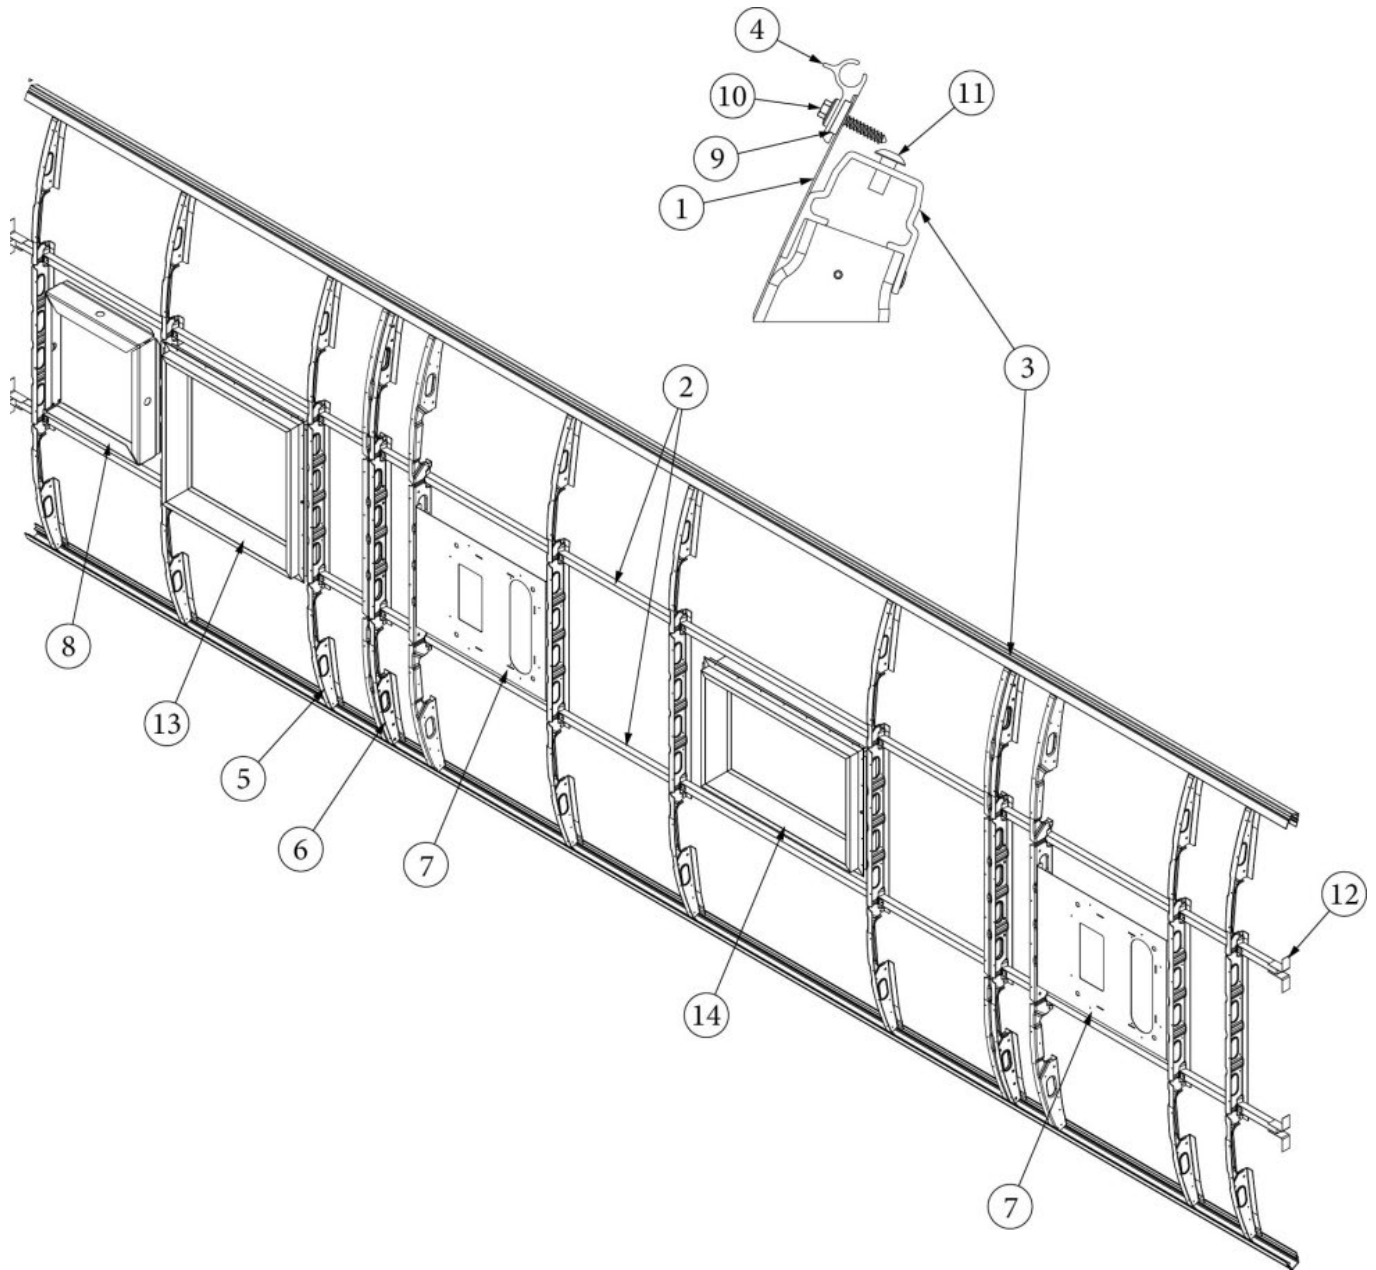

EXTERIOR SHELL

Roof, 2AC Units, 27FB

Parts Listed on Next Page