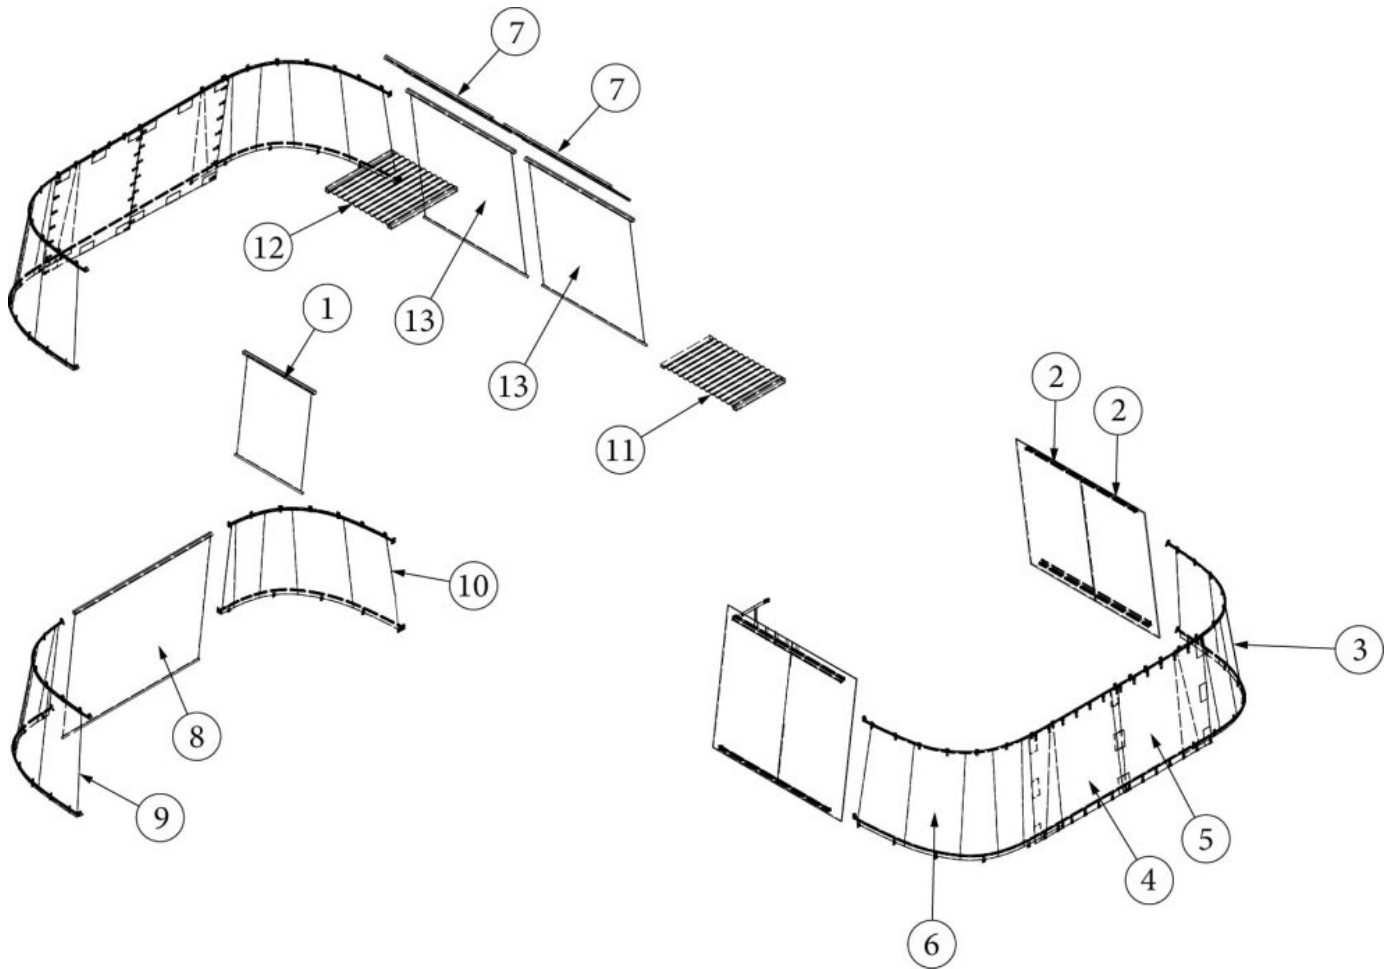

WINDOW COVERINGS

Drapes and Shades, 27FB

135343

Window Coverings Install (not for order/see parts below)

1. 703700-01	Shade, 19 x 24.00, Oceanair
2. 998171-20	Pnl-Curtain 19" X 34.5" OB
3. 998144-09	Drape, CS side panel, 37 x 25.5
4. 998144-05	Drape, CS front panel, 27 x 25.5
5. 998144-07	Drape, RS front panel, 27 x 25.5
6. 998144-11	Drape, RS side panel, 37 x 25.5
7. 704199-02	Shade-Pull VV 31.25 X 9.5 Ash
8. 703700-08	Shade-Oceanair 40.5"X34"L
9. 998144-19	Drape, Side Panel RS Rear/CS Front
10. 998144-20	Drape, Side Pre laminate, CS Rear/RS Front
11. 704120-01	Shade, Skylight, 14.5 x 22, Grey
12. 704120-02	Shade, Skylight, 19.25 x 20, Grey
13. 703700-04	Shade, 29.75 x 34, Oceanair
704546	Shade, Fantastic Fan