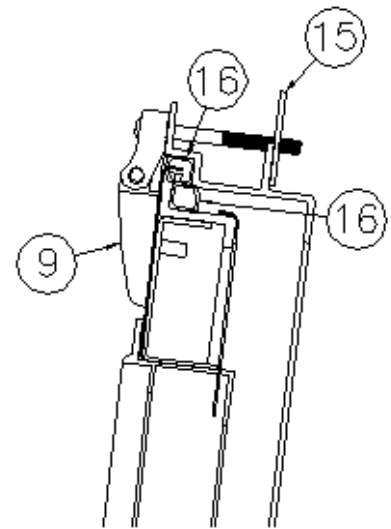

EXTERIOR DOORS

Hatch Door

Parts Listed on Next Page