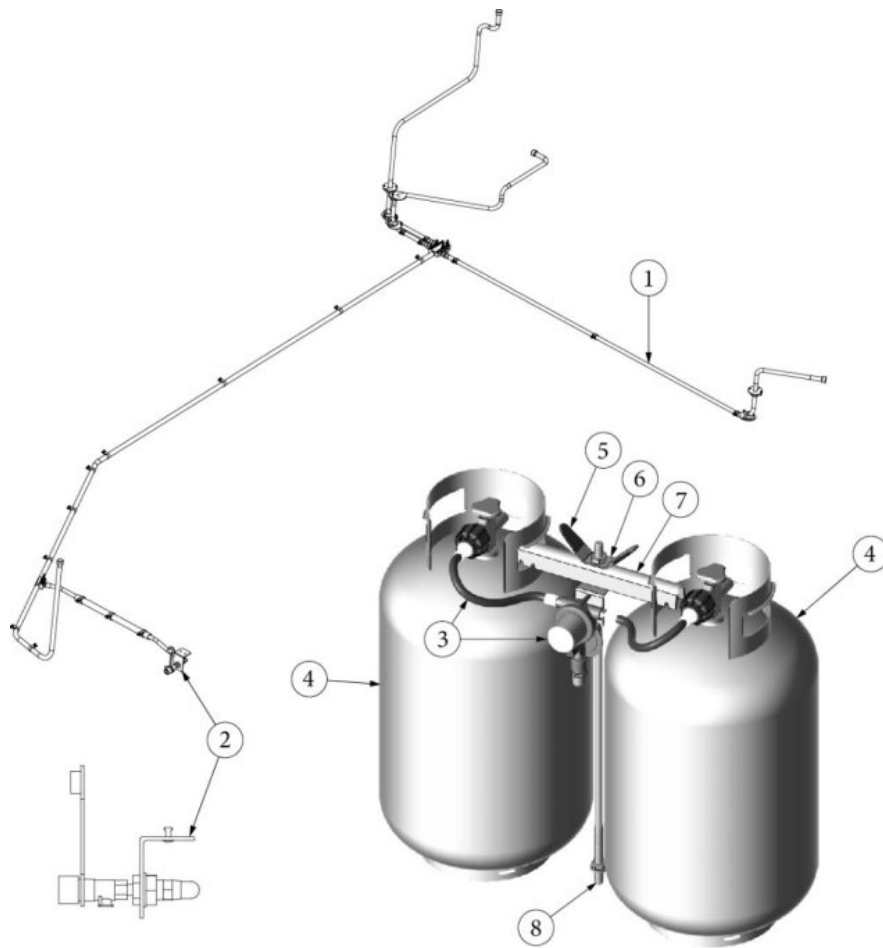

PLUMBING, LPG SYSTEM

LPG System, 30RB

113183
113718-01

Install, LP System, 30RB (not for order/see parts below)
Install, LP Tanks/Regulator, 30lb (not for order/see parts below)

1. 944000	Assembly, LP flex line
2. 602465	Exterior propane port assembly
3. 602870	Regulator, LP gas, Dual 11" pigtails
4. 601710-01	Tank, LP Cylinder, Steel, 30LB
5. 381613	Plastisol Cover, LP Wing Handle
6. 455841	Wingnut, LP Bottle
7. 455842	Hold-down, VTD0046
8. 345764	Threaded Rod, 23.5", 1/2-13 4" each end
350132	Flange nut, Serrated, 1/2-13 UNC
386250	Label, LPG service port
365330-04	Sealant, Adseal, RTV #4553
382500	Grommet, .5" Pipe, Press Fit, Sealing
382556	Closeout, 2.38", D LP Assembly BC
512412	Bushing, Snap In, .75" ID
382160	Grommet, Flexible Vinyl