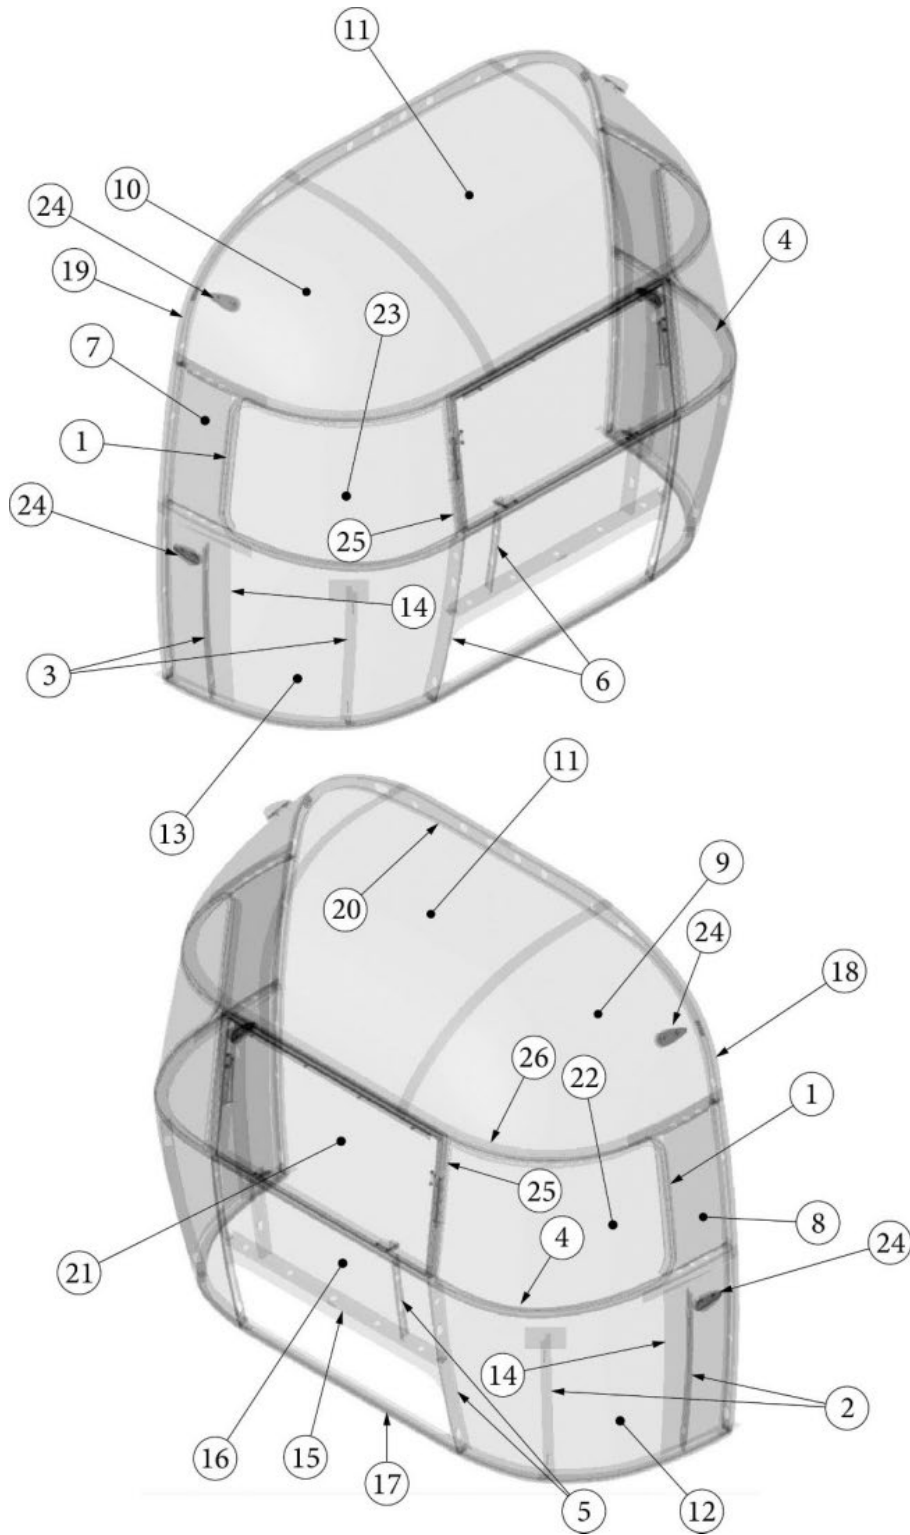

EXTERIOR SHELL

Front End, Twin, 23FB

Parts Listed on Next Page