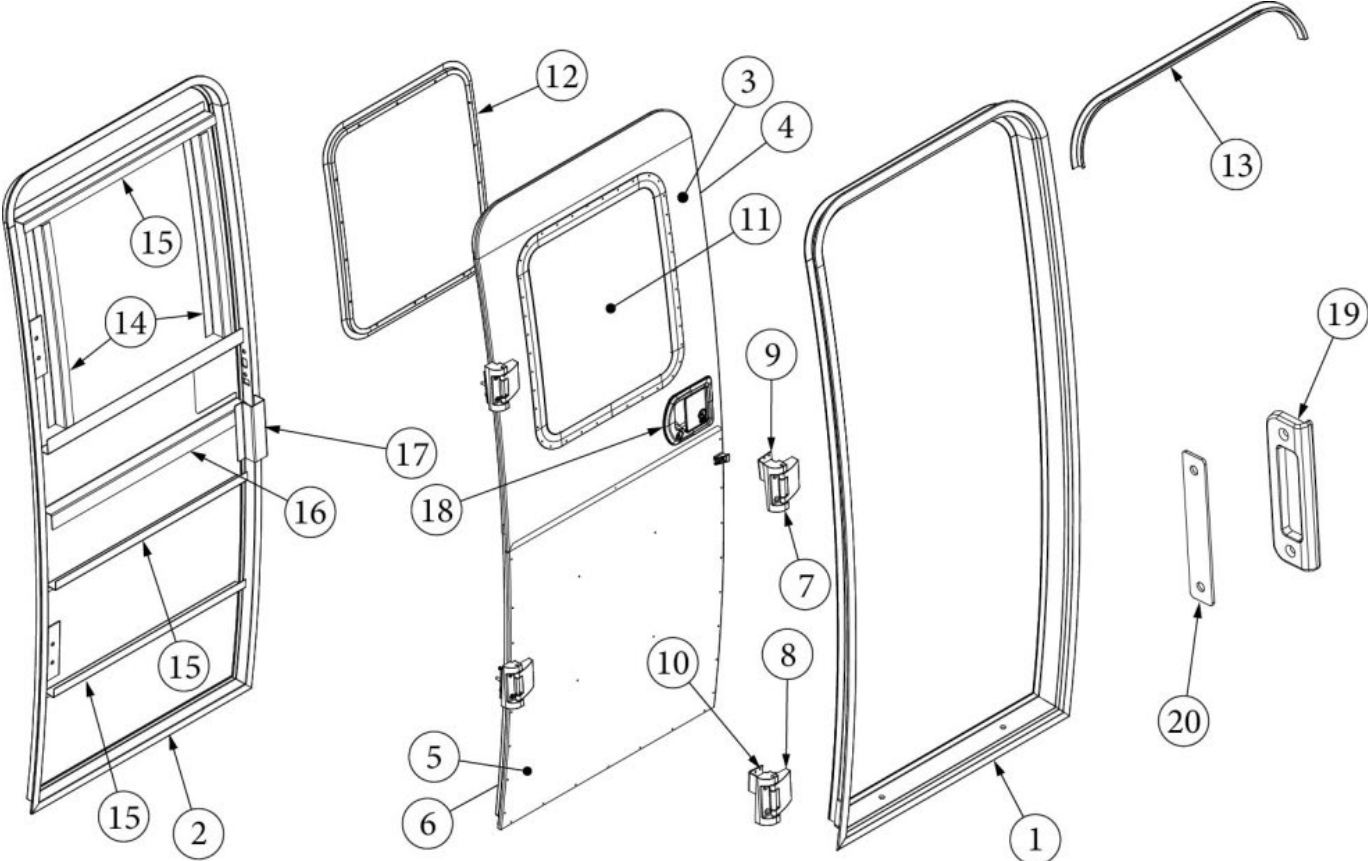

EXTERIOR DOORS

Main Door, LH Hinge, New Style

Parts Listed on Next Page