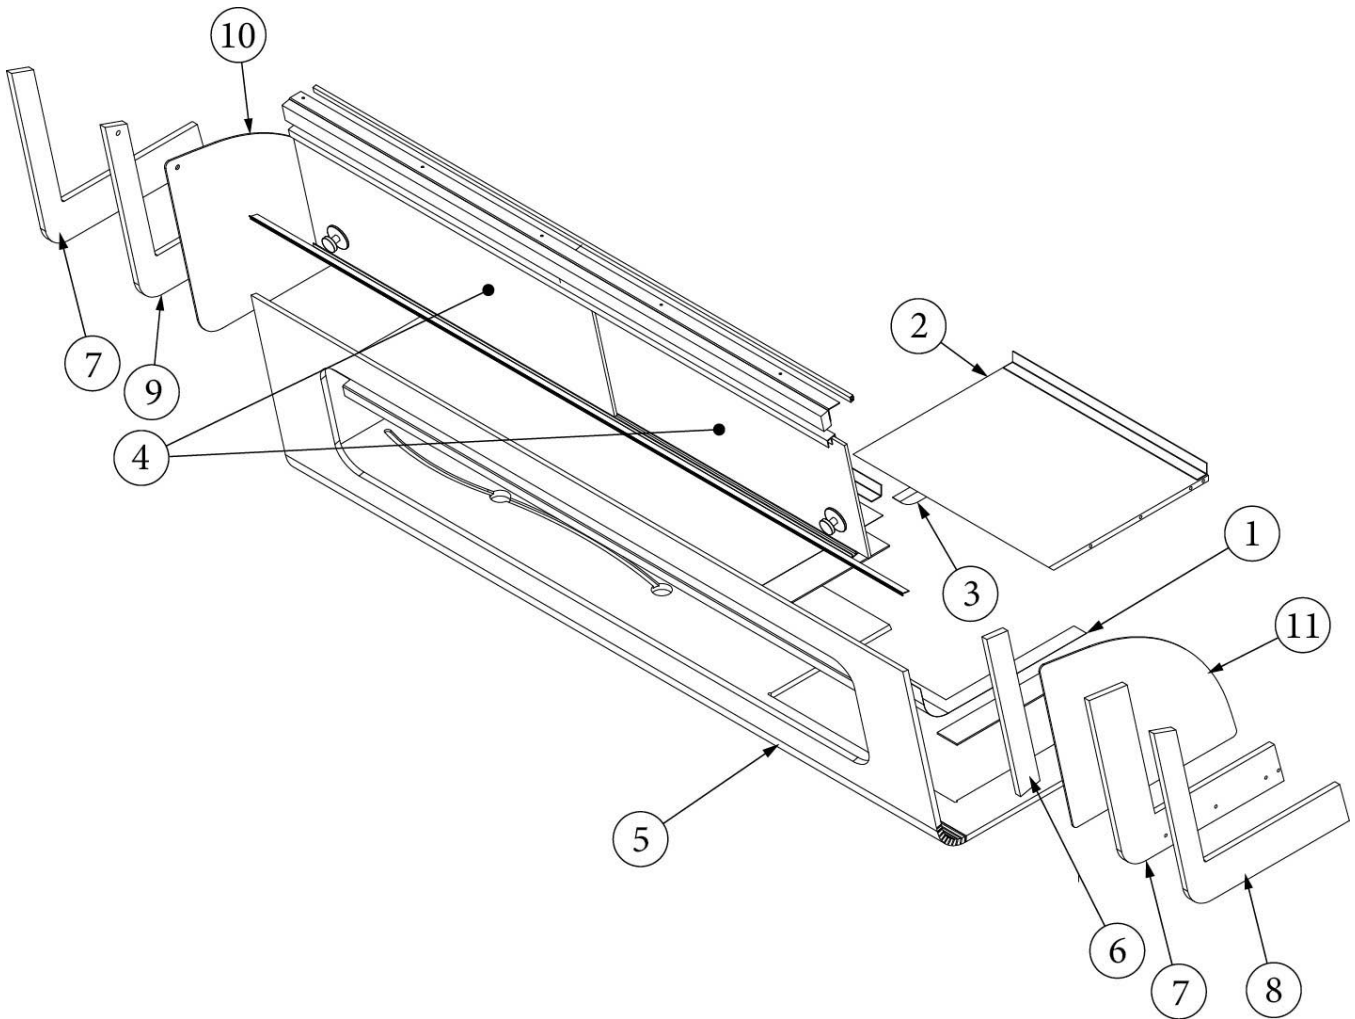

FURNITURE, GALLEY

Roof Locker, Galley, 23FB

Parts Listed on Next Page