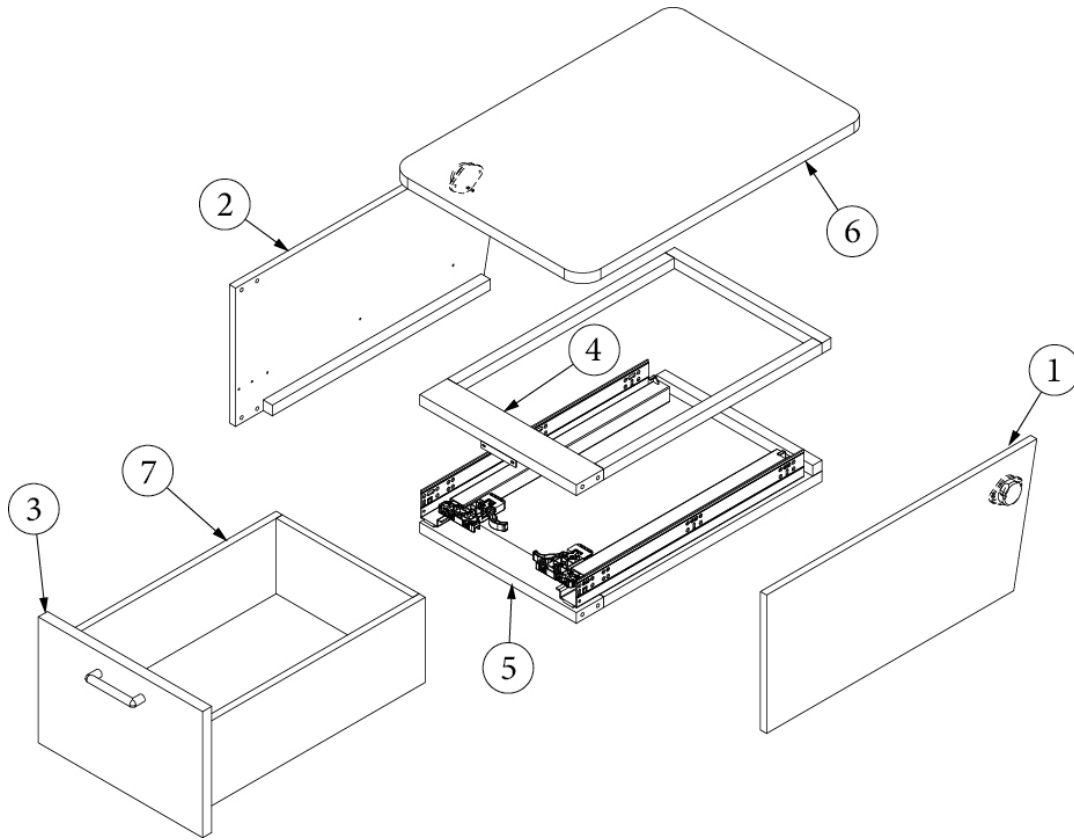

FURNITURE, BEDROOM

Nightstand, 23FB

969899-01

Nightstand

1. 969899&000112BC	Pre laminate, .50X9.75X22"
2. 969899&000212BC	Pre laminate, .50X9.75X22"
3. 969899&000318BC	Pre laminate, .75X8.88X13.38"
4. 969899&000418CC	Pre laminate, .75X12.75X2.25"
5. 969899&000518CC	Pre laminate, .75X12.75X2.25"
6. 969899&000618JC	Pre laminate, .75X23.13X15.75"
7. 969707-11	Drawer Box, 6 X 18 X 12.13"
382807-08	Drawer Slide, 18", Self-Close
382807-01	Left Front Fixing Clip
382807-02	Right Front Fixing Clip
320166-01	Screw, #8 X .50"
320005	Screw, Sheet Metal, #8 X 1"
386408	Pull, Brushed Nickel w/Back Plates, DOT, 5-7/16"
386413-01	Edgebanding, 5/8", Sea White
386413-02	Edgebanding, 15/16", Sea White
386423-02	Edgebanding, Benjamin Grey, 15/16"
381228-02	Catch Grabber, Door, C3-805, 5LB