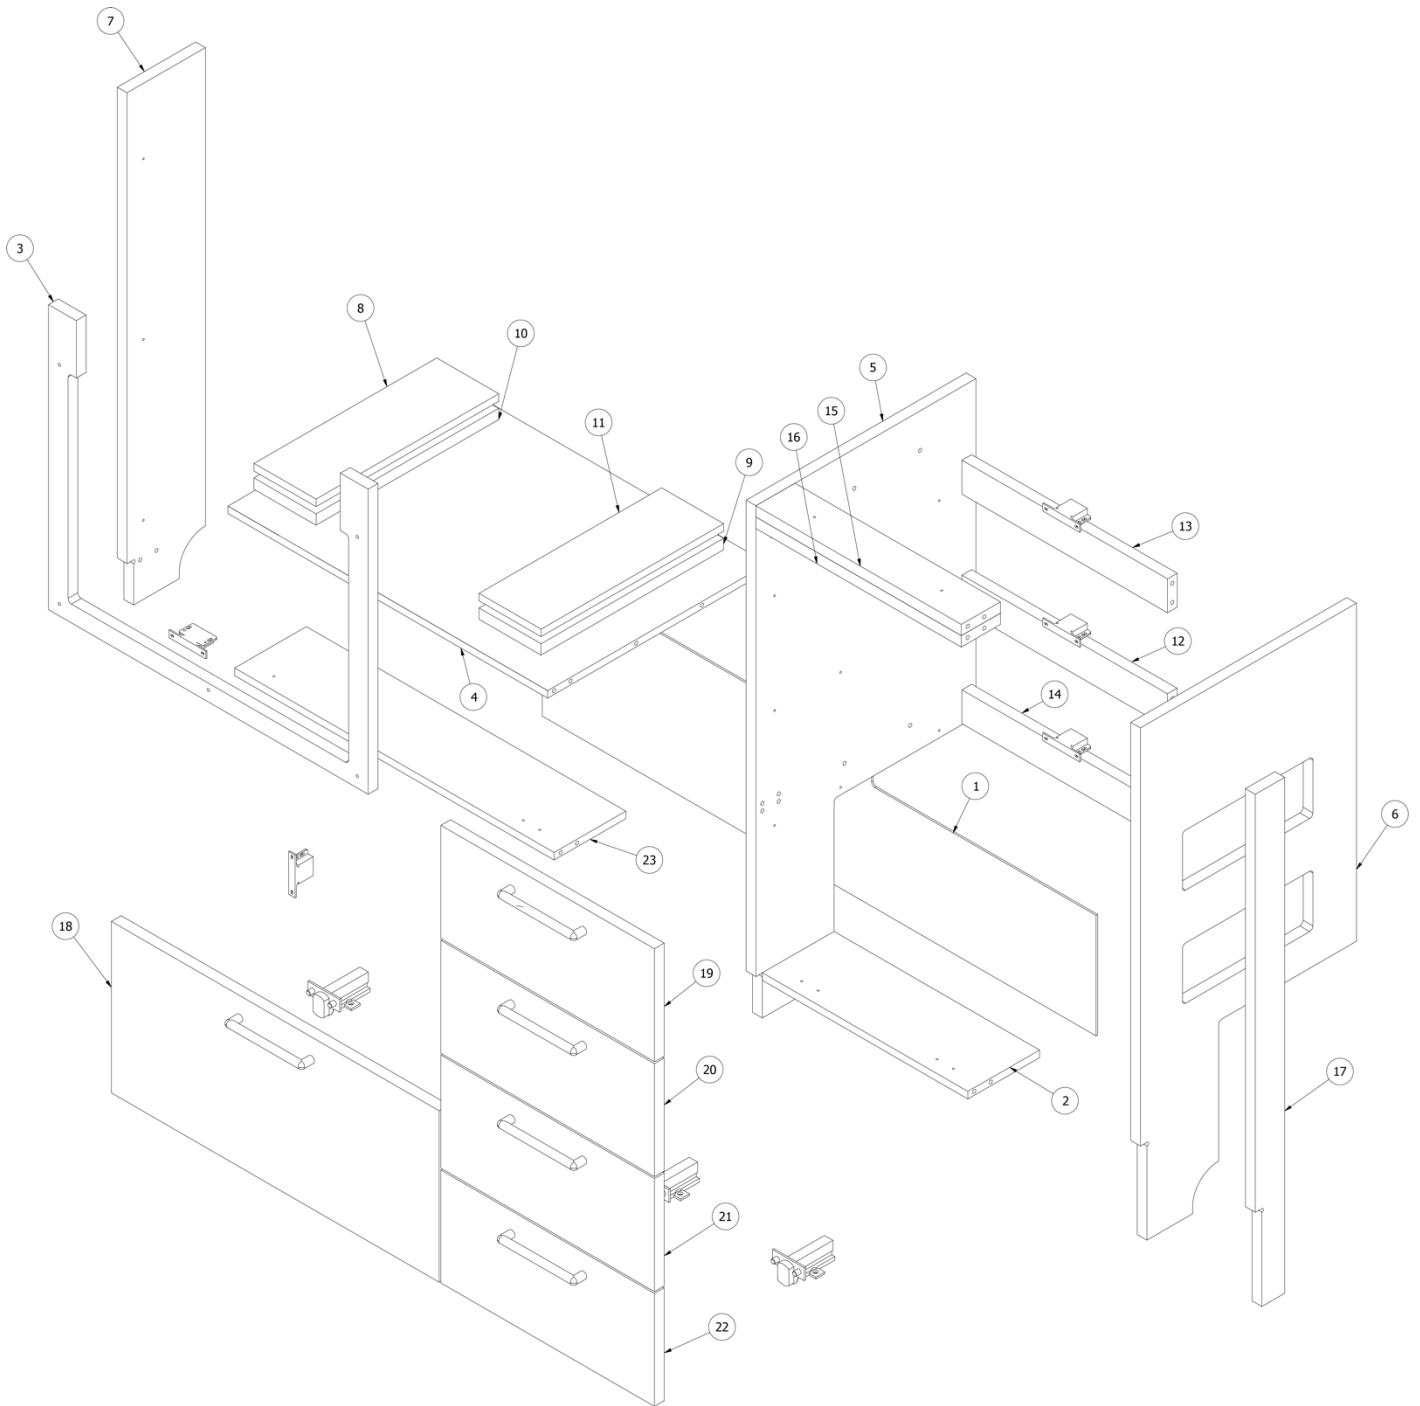

FURNITURE, GALLEY

Galley, Cook Side, Cooktop w/Convection Microwave, 27FB

Parts Listed on Next Page