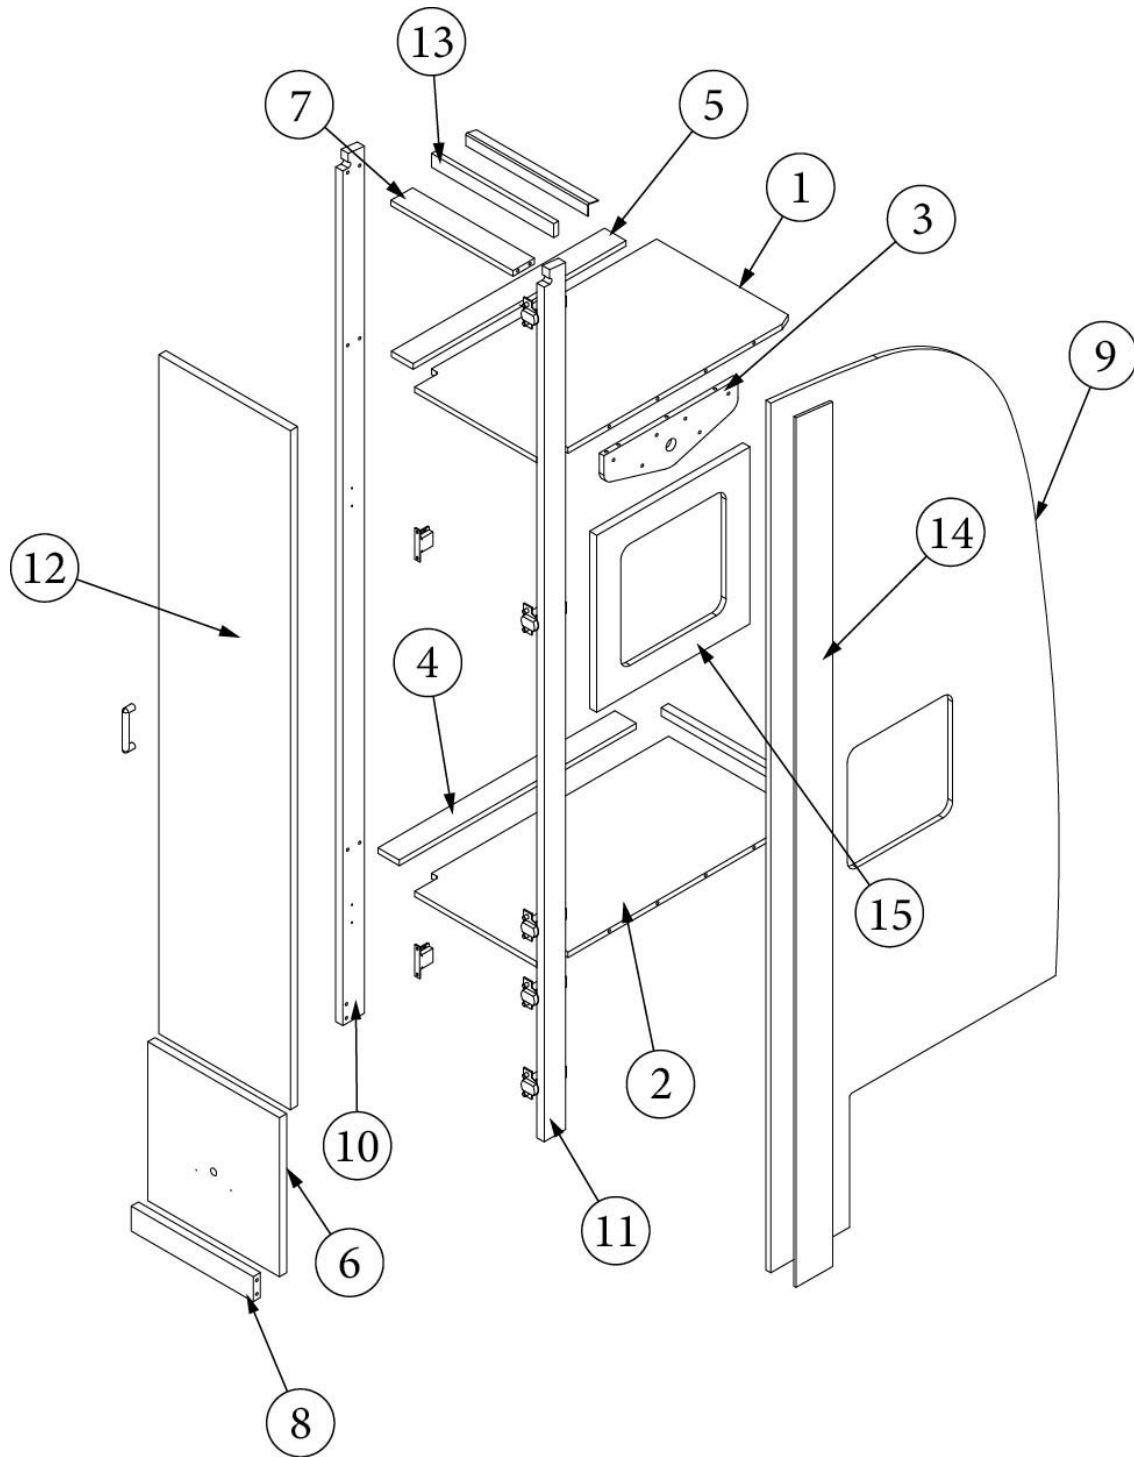

FURNITURE, LAVATORY

Wardrobe, Forward, 27FB

Parts Listed on Next Page