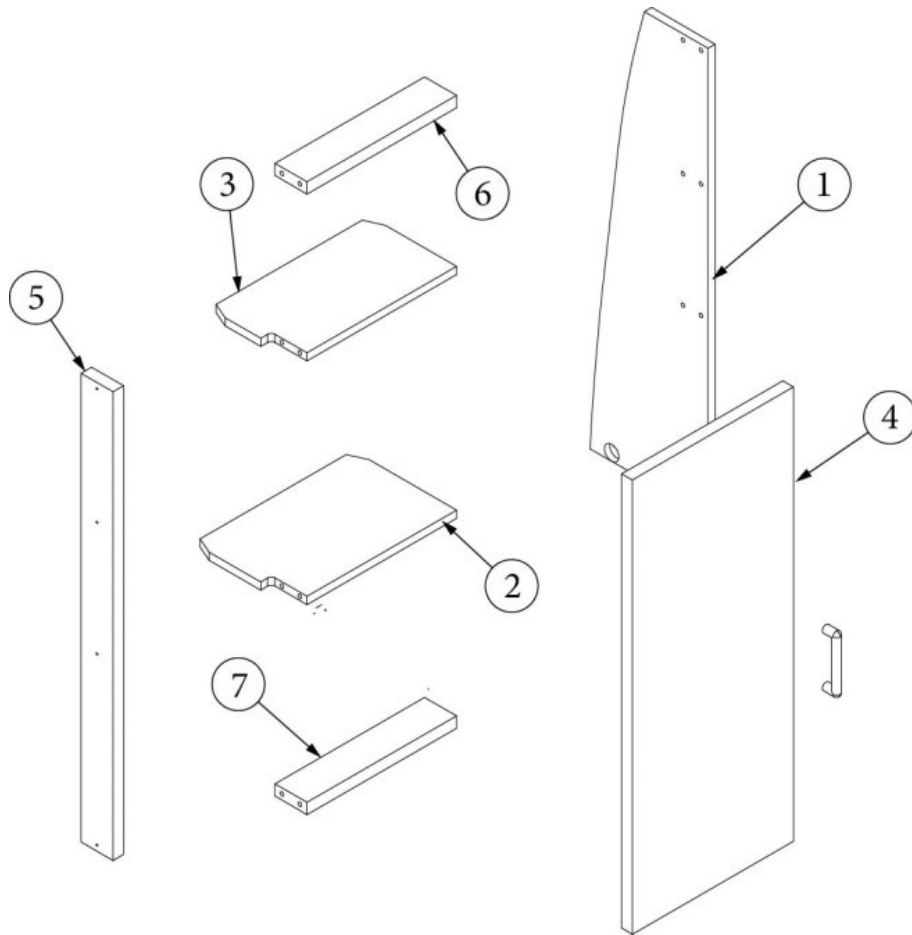

FURNITURE, LAVATORY

Lavatory Cabinet, Upper, 30RB

969842-02

Upper Lavy Cabinet

1. 969842&010112BC
  2. 969842&010212CC
  3. 969842&010312CC
  4. 969842&010418BC
  5. 969842&010518CC
  6. 969842&010618CC
  7. 969842&010718CC
2. 382057
   382057-04
   203138-06
   381607-11
   381607-12
   381228
   386408

1. Pre laminate, 8.29 x 28.5"
   Pre laminate, .50 x 11.25 x 7.25"
   Pre laminate, .500 x 11.25 x 6.13"
   Pre laminate, .75 x 11.31 x 27.63"
   Pre laminate, .75 x 2.25 x 28.5"
   Pre laminate, .75 x 2.25 x 10.5"
   Pre laminate, .75 x 2.25 x 10.5"
   Knockdown, 8MM
   Cap, Knockdown, White, #16387
   Extrusion, Wall, Plastic, Ash Grey
   Hinge, Self-close
   Baseplate, Hinge, Grass
   Catch Grabber Door, 10LB
   Pull, Brushed Nickel w/Back Plates, DOT, 5-7/16"