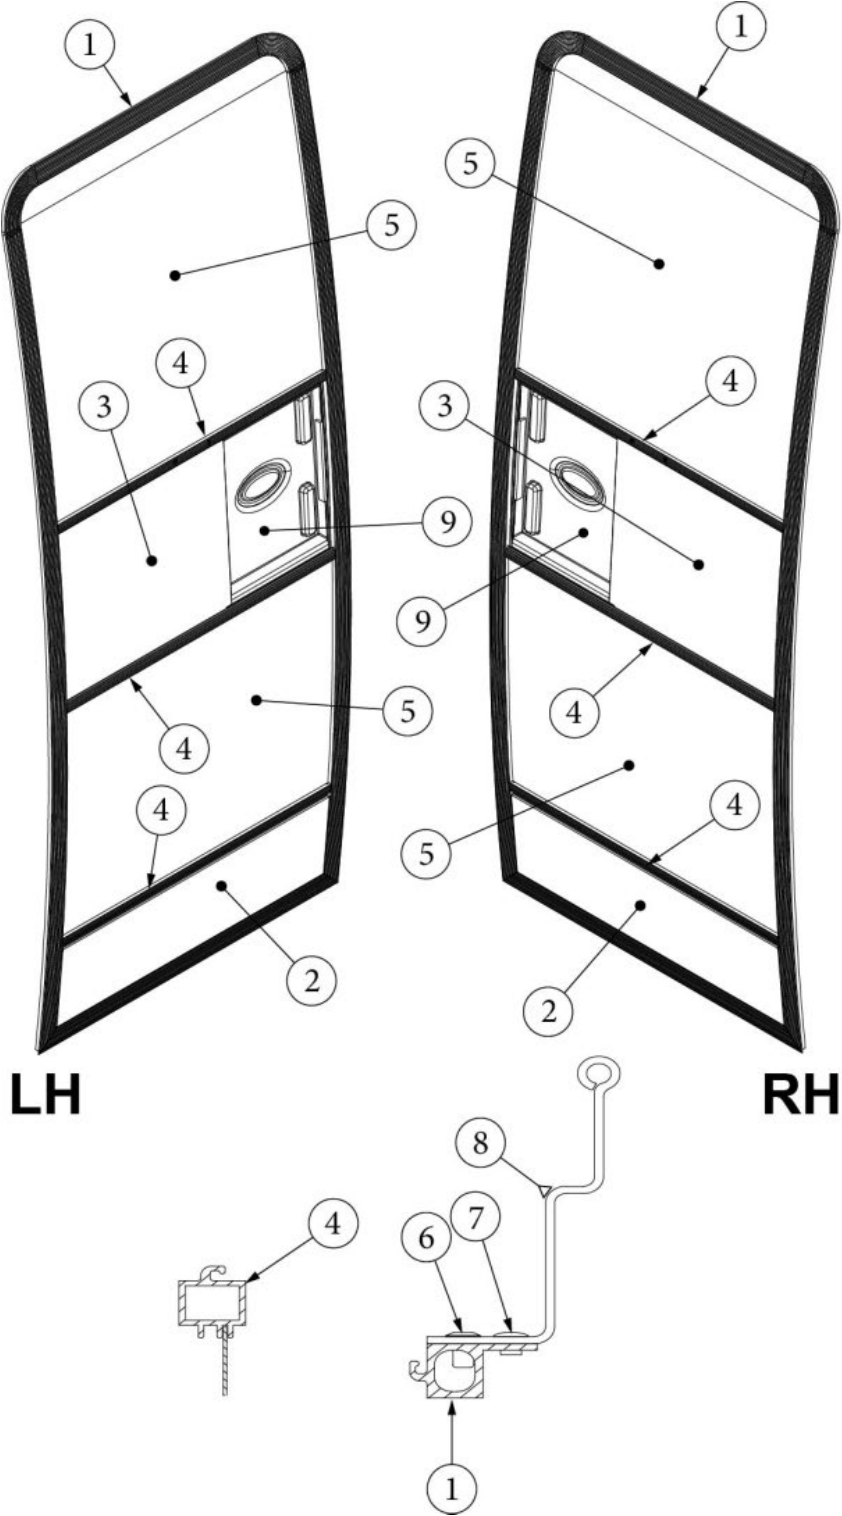

EXTERIOR DOORS

Screen Door, New Style

Parts Listed on Next Page