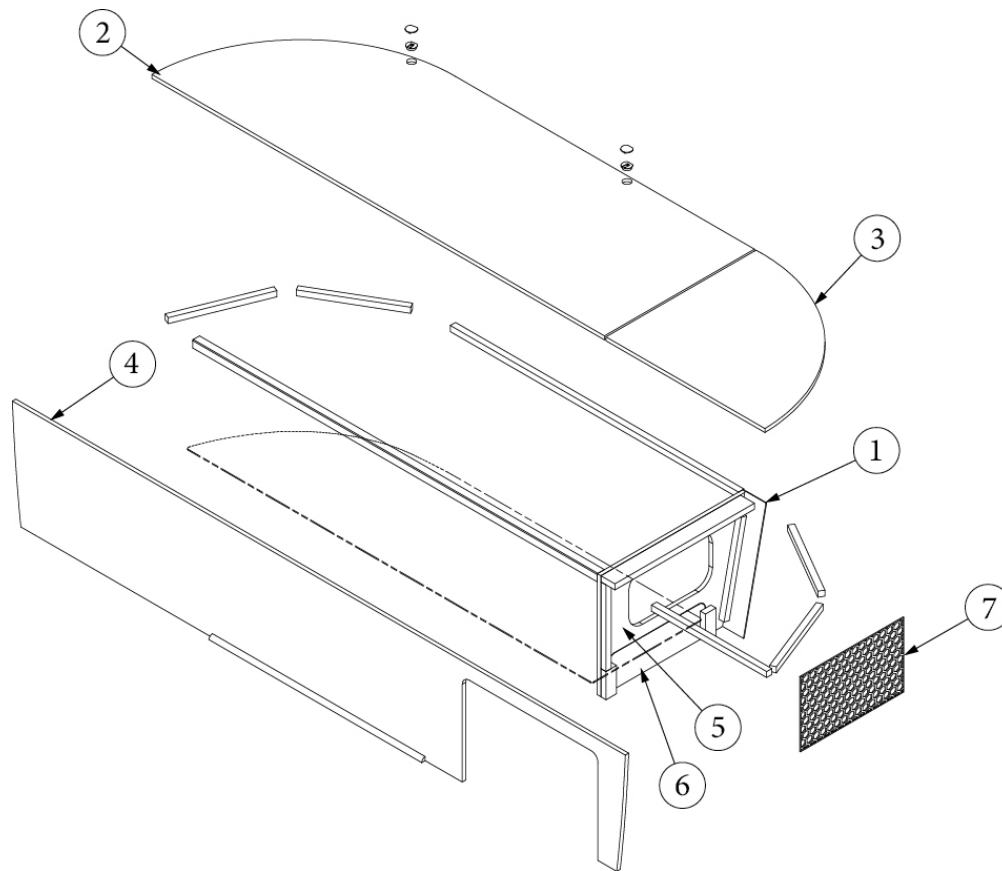

FURNITURE, BEDROOM

Storage Box, 27FB

969921-01

Storage Box, 27FB

1. 969921&000103CE	Pre laminate, .125 x 5.00 x 15.38"
2. 969921&000212BC	Pre laminate, .50 x 21.50 x 70"
3. 969921&000312BC	Pre laminate, .50 x 21.50 x 23.38"
4. 969921&000412BC	Pre laminate, .50 x 15.00 x 93.5"
5. 969921&000512CC	Pre laminate, .50 x 20.81 x 15"
6. 969921&000612CC	Pre laminate, .50 x 13.88 x 4.44"
7. 203664-01	Grill, Screen Plastic 9.25 x 14.8"
114812	Alum. Angle 1 X 1 X 12"
112671-34	Vinyl, Under Bed Storage
365386-01	Edgebanding, Linen, .63"
382057-04	Cap, Knockdown, White, #16387
382057	Knockdown, 8mm, #16289b
800638-0129	Molding, 1/2", Round, White Cypress
386413-01	Edgebanding, Sea White, 5/8"
701538	Carpet, Econolier, Velour Black