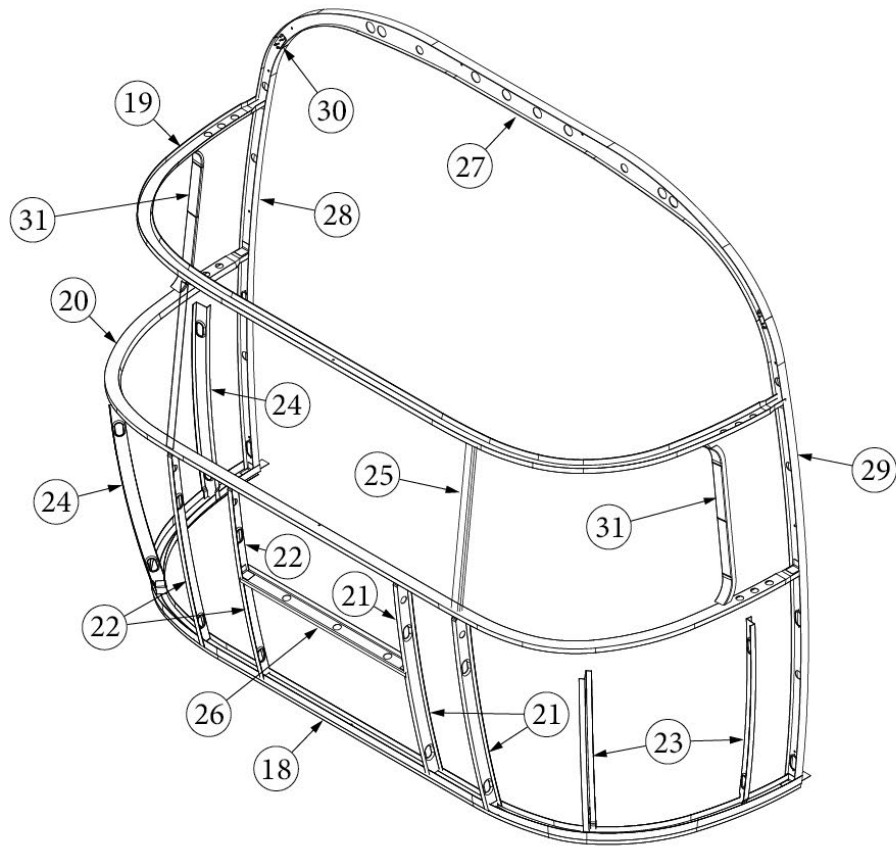

EXTERIOR SHELL

Aft End, 25FB, 27FB

Parts Listed on Next Page