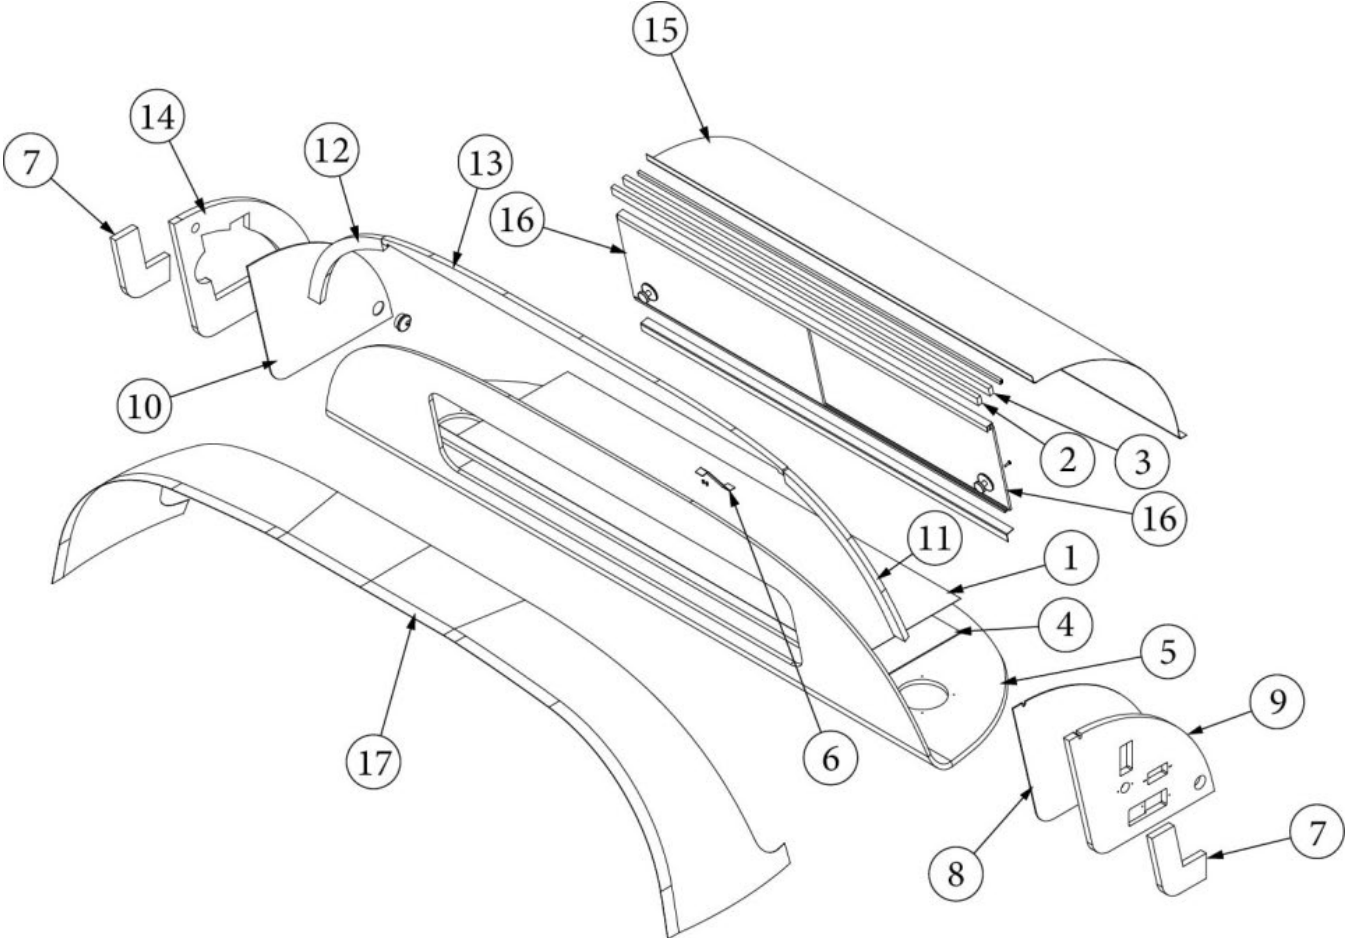

FURNITURE, BEDROOM

Roof Locker, Bedroom, 23FB

Parts Listed on Next Page