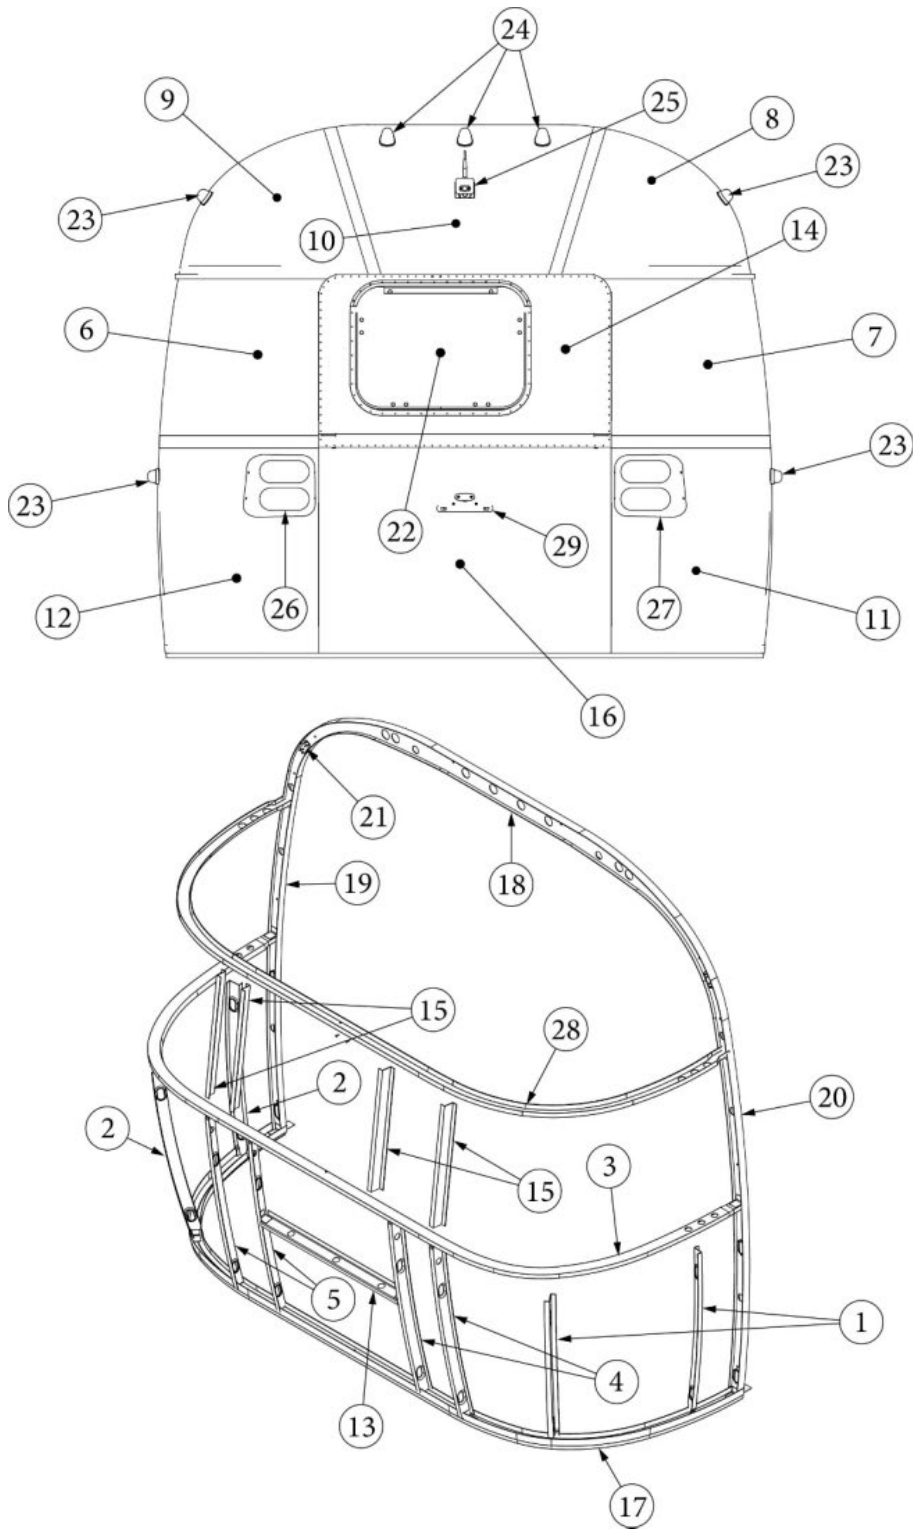

EXTERIOR SHELL

Aft End, 23FB

Parts Listed on Next Page