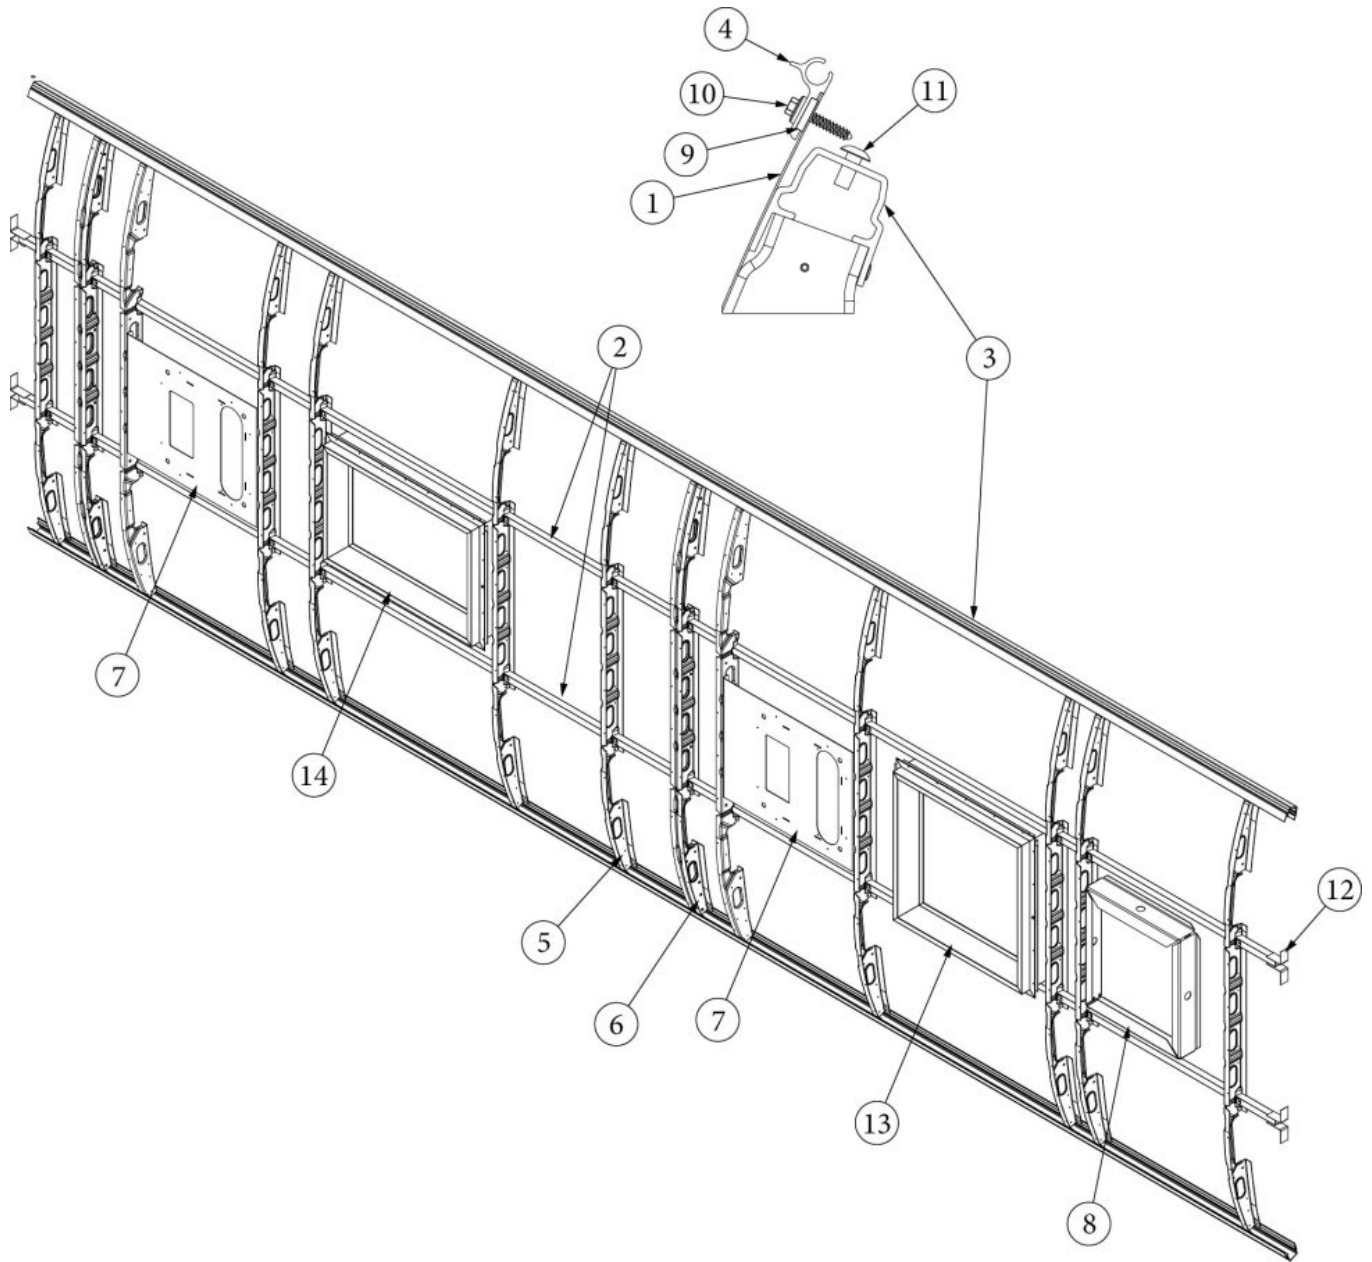

EXTERIOR SHELL

Roof, 2AC Units, 28RB

Parts Listed on Next Page