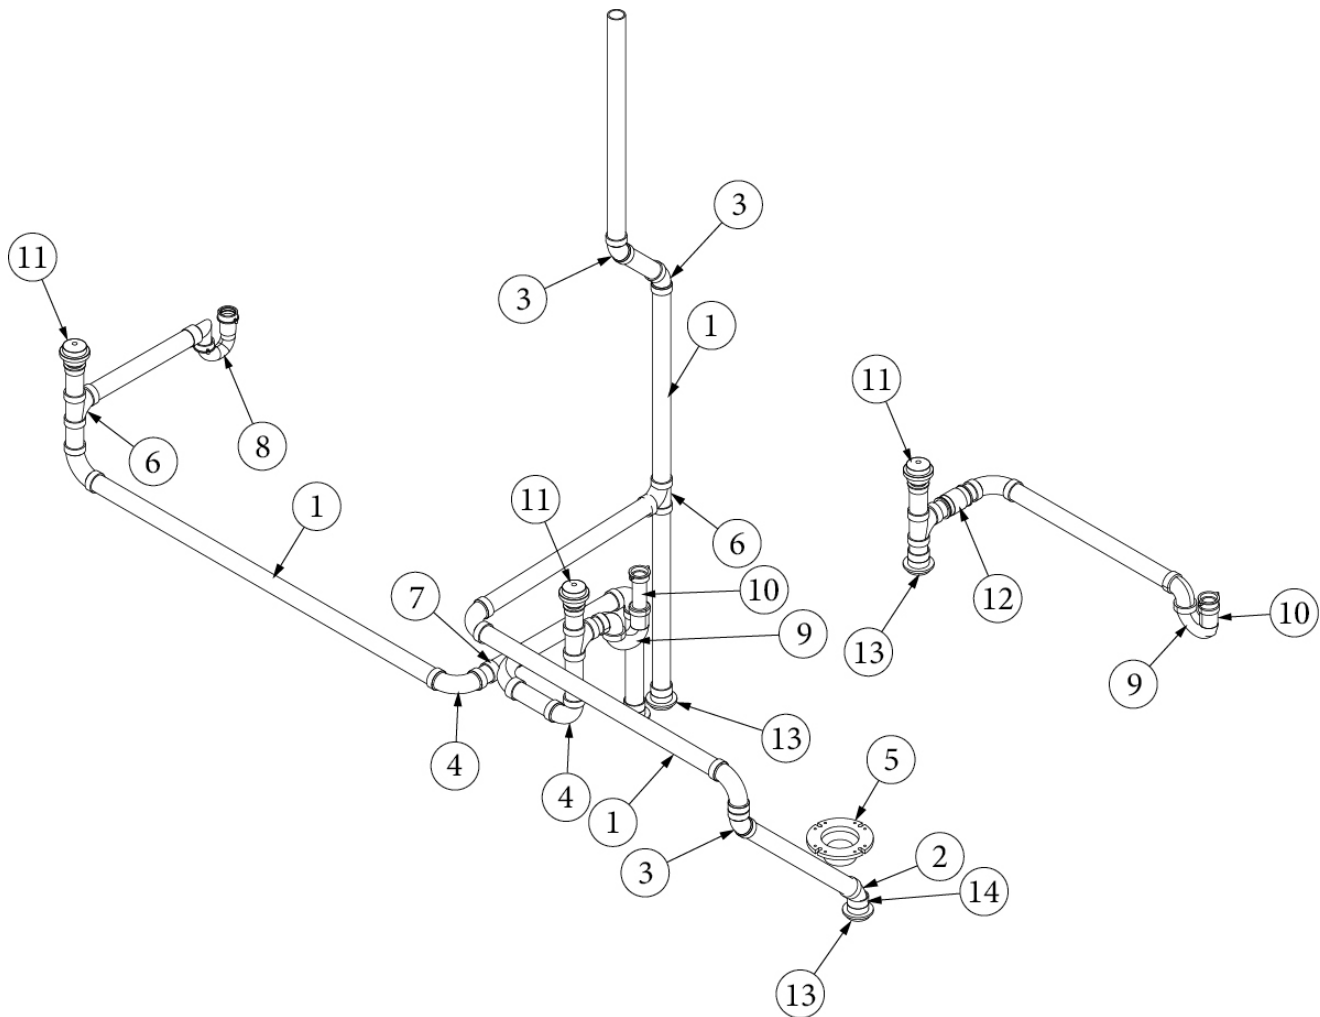

PLUMBING, DRAIN SYSTEM

Drain, Above Floor, 25FB

944032-01

Above Floor Drain System (not for order/see parts below)

1. 601160-02	Pipe, ABS, 1.5"
2. 600027	Elbow, ABS, Long, 45 Degree
3. 600030	Ell, ABS, 45°, Long turn
4. 600035	Ell, ABS, Long sweep, 1.5"
5. 600065	Flange, Floor, Threaded
6. 600156	Tee, Sanitary, 1.5"
7. 600182	Wye, 1.5 x 1.5 x 1.5"
8. 600622	P-trap, 1.5" w/slip nut & washer
9. 602164-01	P-trap w/compression nut, 1.5"
10. 602164-02	Tailpiece w/nuts & washers, 1.5"
11. 602306	Valve-2" Air Admittance Ayrlett
12. 602201	Coupling, Flexible, 1.5"3
13. 602429	Grommet, Rubber Tank Fitting, 1.5"
14. 602430	Coupler, Barbed, 1.5"