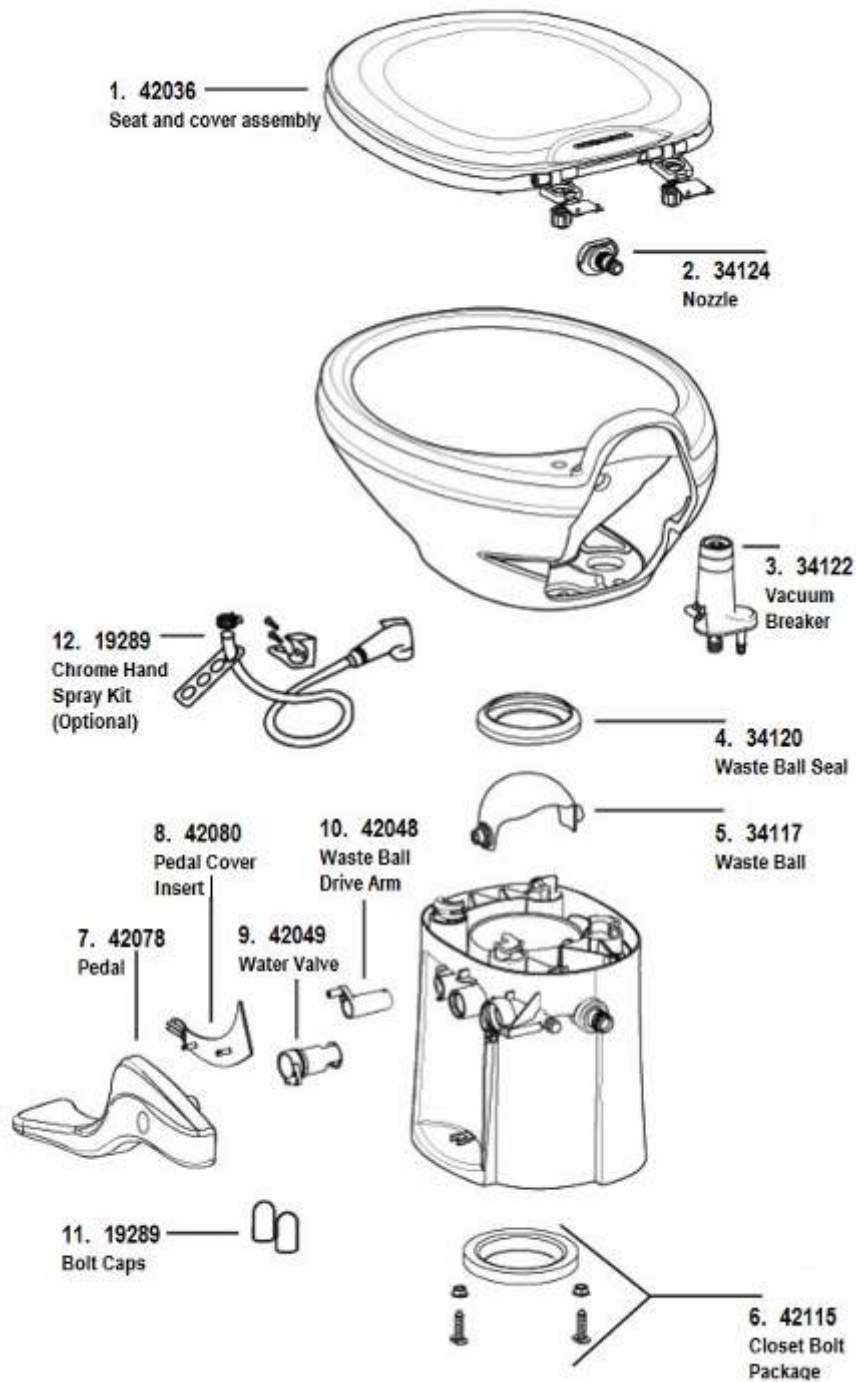

PLUMBING, DRAIN SYSTEM

Toilet, 23FB

602334 Toilet, Thetford Aqua Magic Style II China
601266 Toilet flange, 3" x 4", Slip fit
602137 Shut off valve

Parts listed are Thetford part numbers