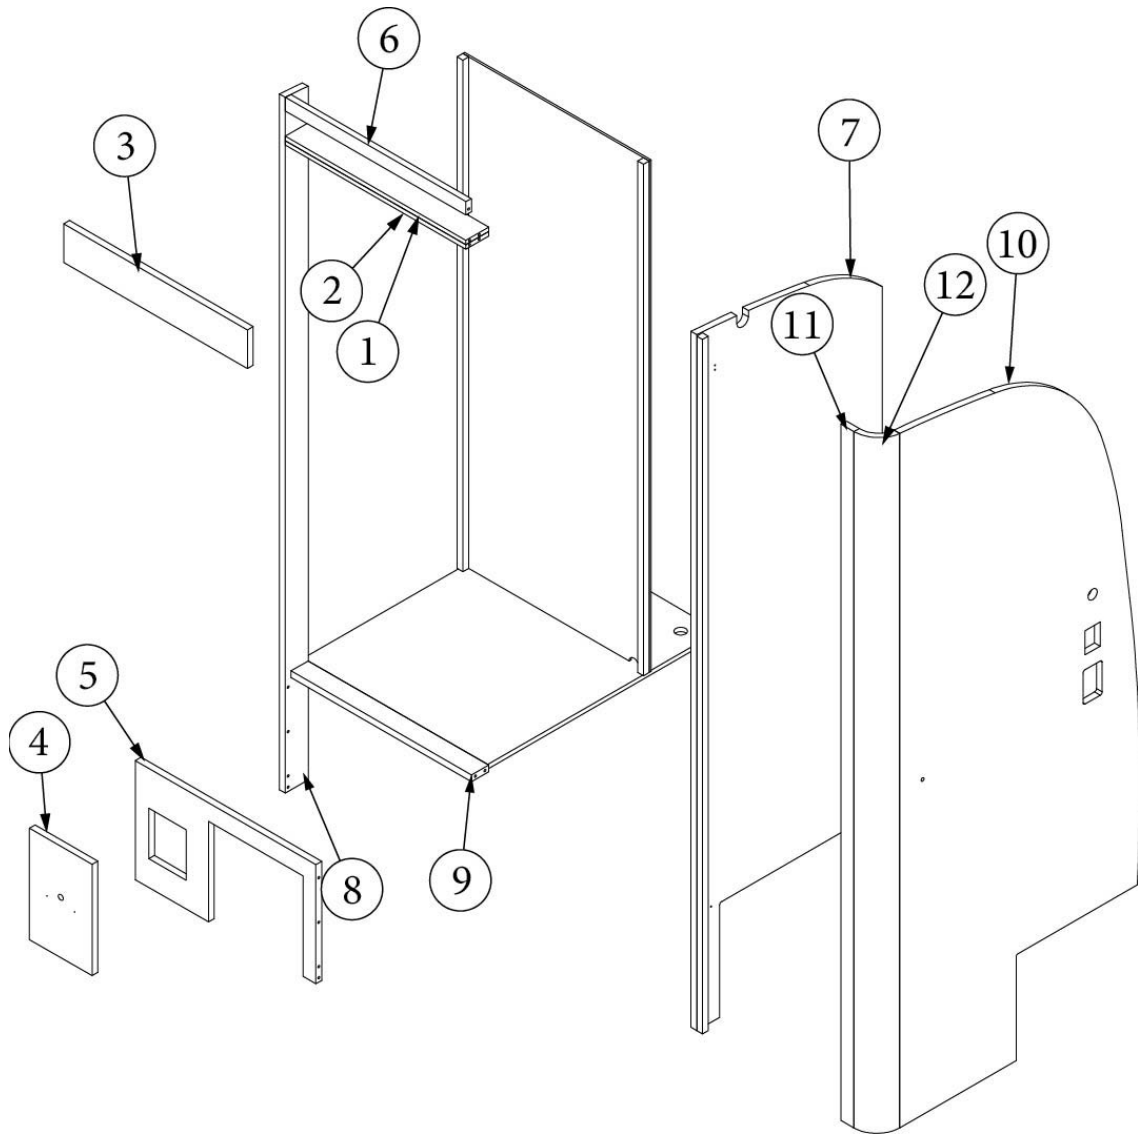

FURNITURE, GALLEY

Refrigerator Cabinet, 30RB

Parts Listed on Next Page