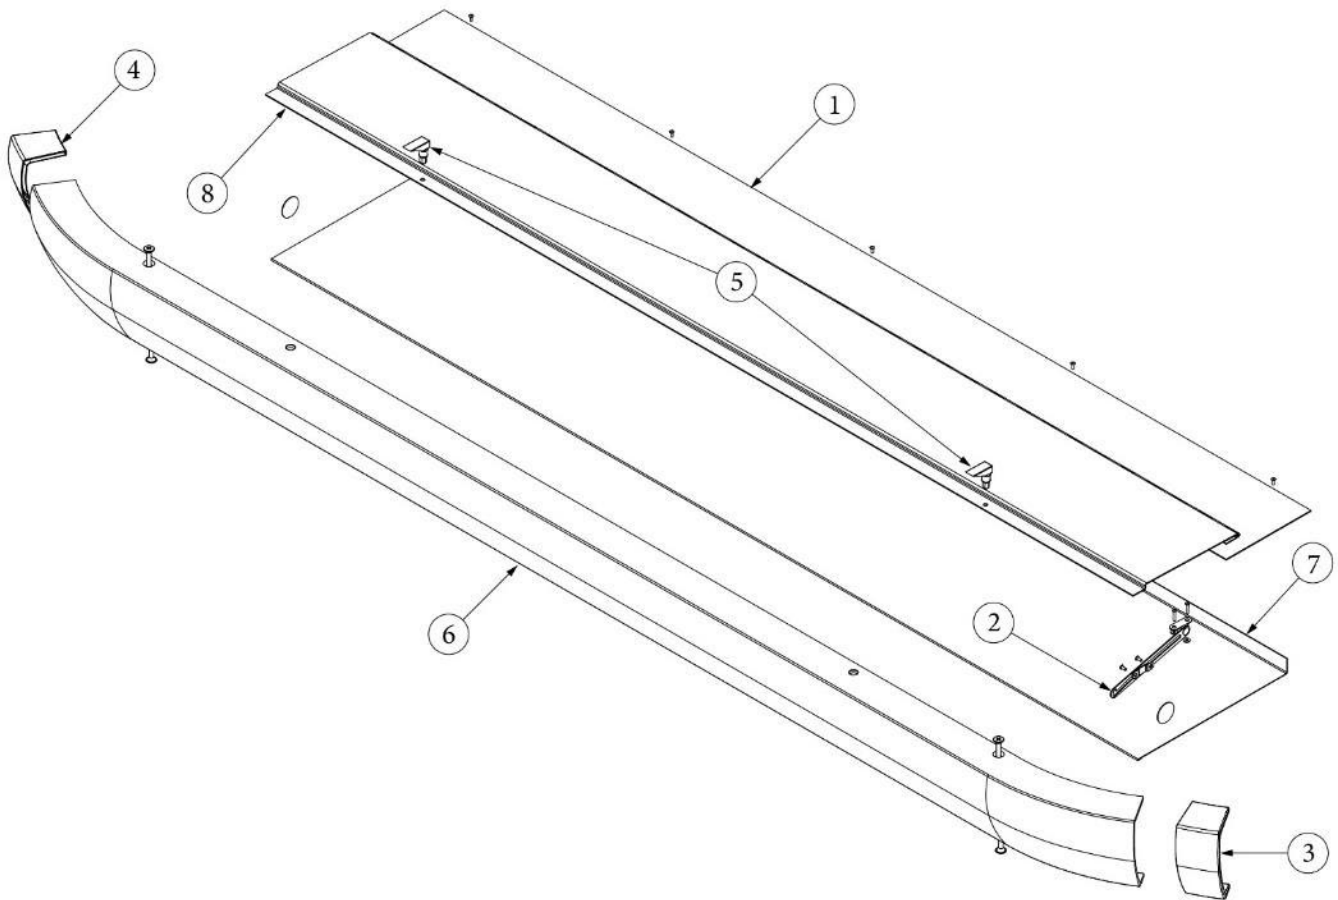

CHASSIS

Bumper and Storage, 25FB, 27FB, 28RB, 30RB

113696
113696-01

Install (not for order/see parts below)
Install (not for order/see parts below)

1. 114849-06	Aluminum sheet, .06" x 36" x 8', Black
2. 380024	Arms support, Trunk lid, RH
3. 382289-01	End cap, Bumper, CS
4. 382289-02	End cap, Bumper, RS
5. 382456	Swell latch
6. 411054	Rear bumper
7. 453538	Sewer hose compartment, bottom
8. 453497-01	Lid, Rear hose carrier, Black
380203-02	Piano hinge
112671-19	Compartment Liner, Vinyl, 66.5 x 11.5"
704518	Vinyl, Compartment Liner, Roll, 8' x 60'
382261	Decal, Hole Cover