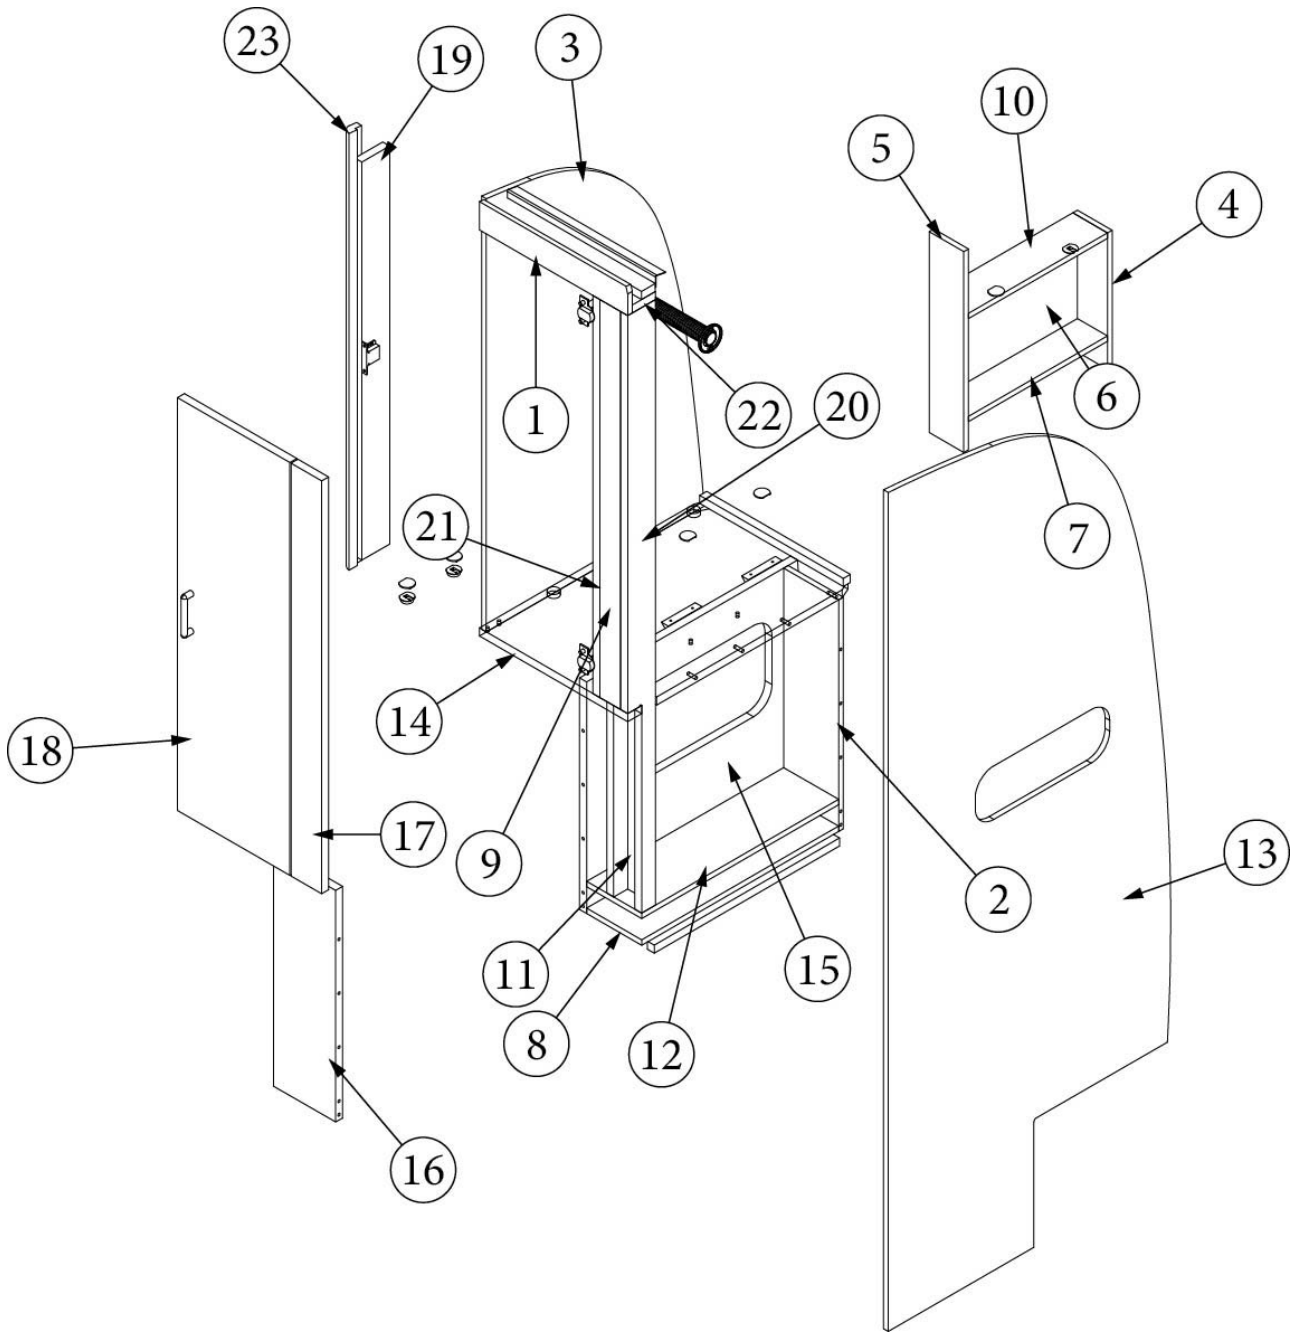

FURNITURE, BEDROOM

Hanging Wardrobe, Twin, 23FB

Part Numbers Listed on Next Page