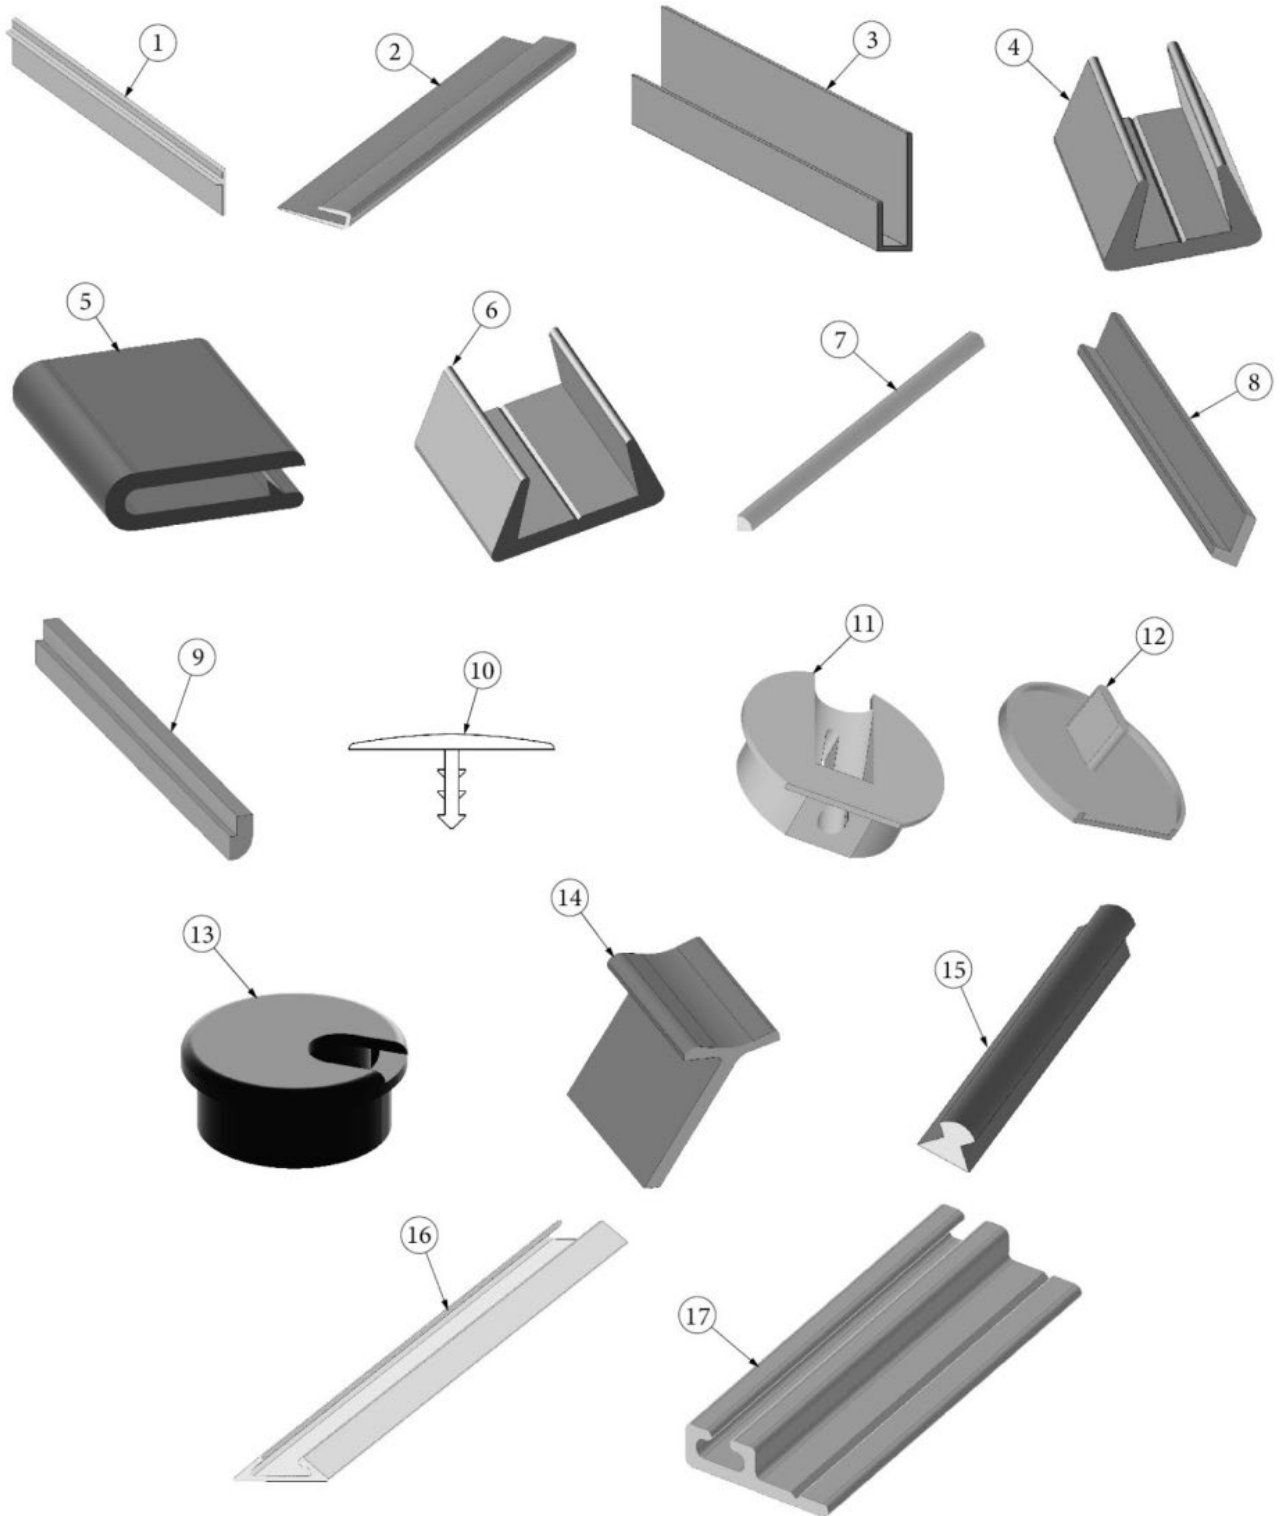

TRIMS AND TOUCH-UP

Trim