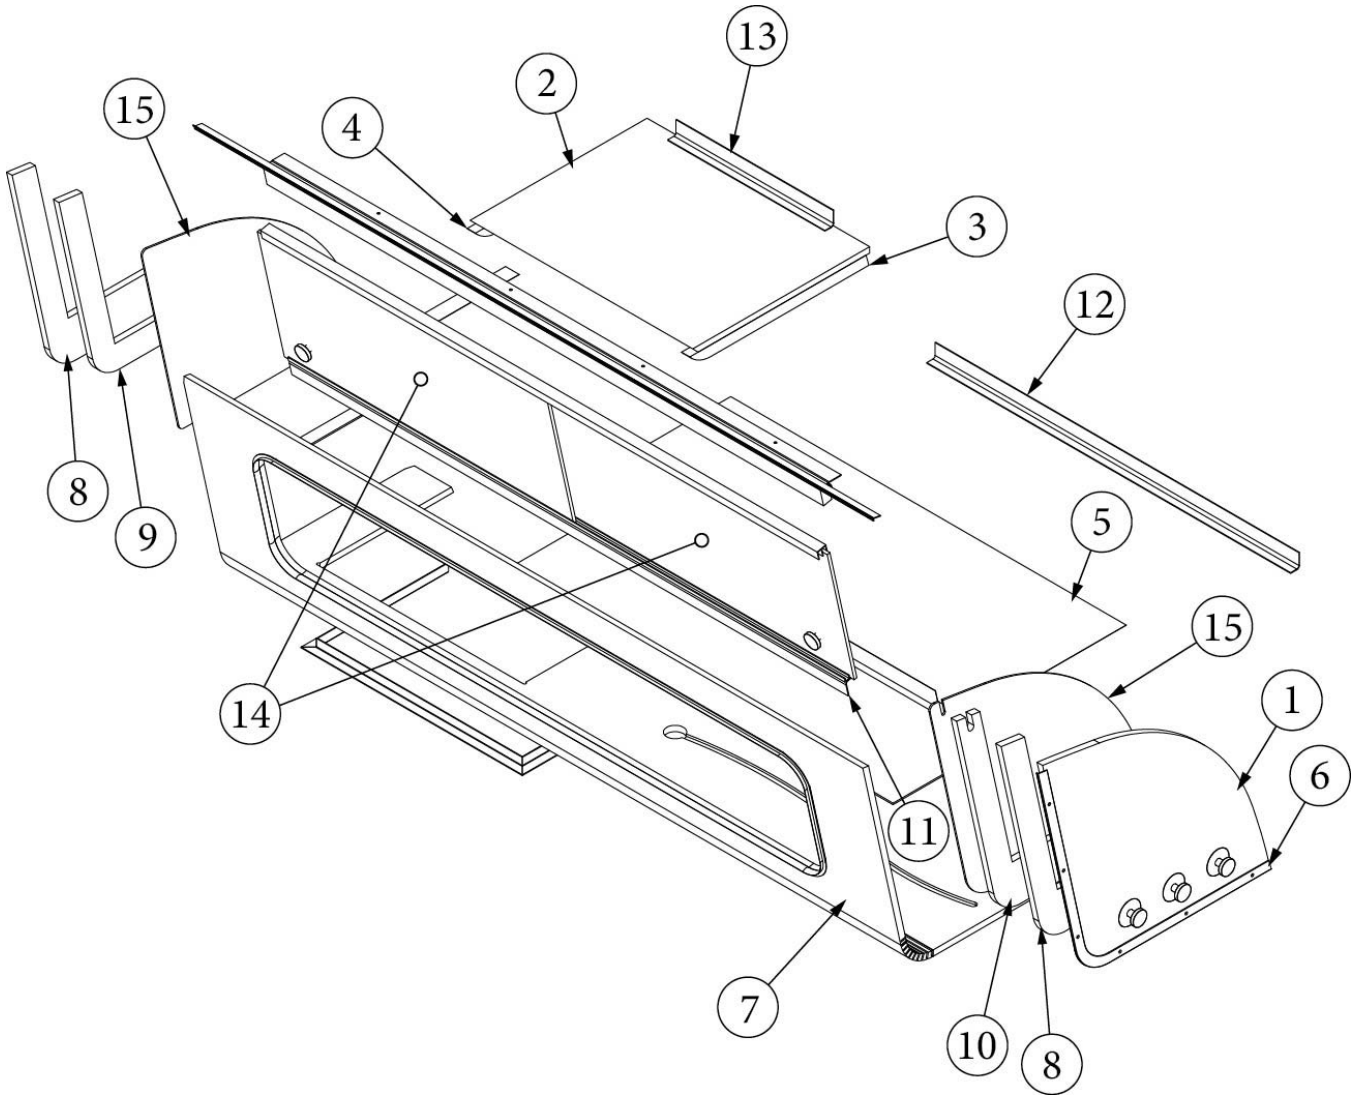

FURNITURE, GALLEY

Roof Locker, Galley, 25FB

Parts Listed on Next Page