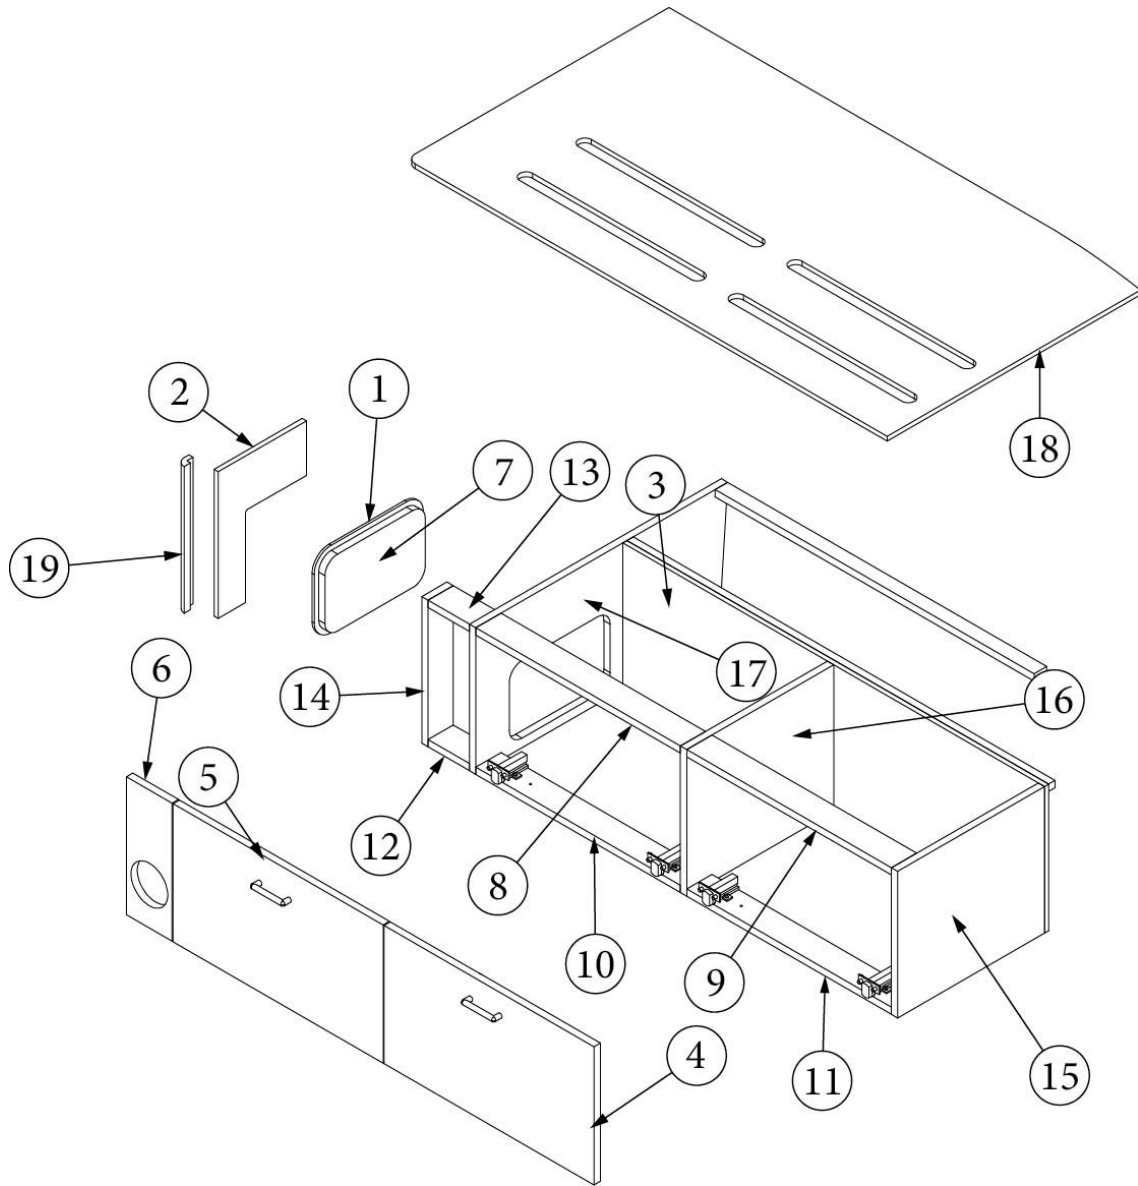

FURNITURE, BEDROOM

Bed, Twin, Roadside, 25FB

Parts Listed on Next Page