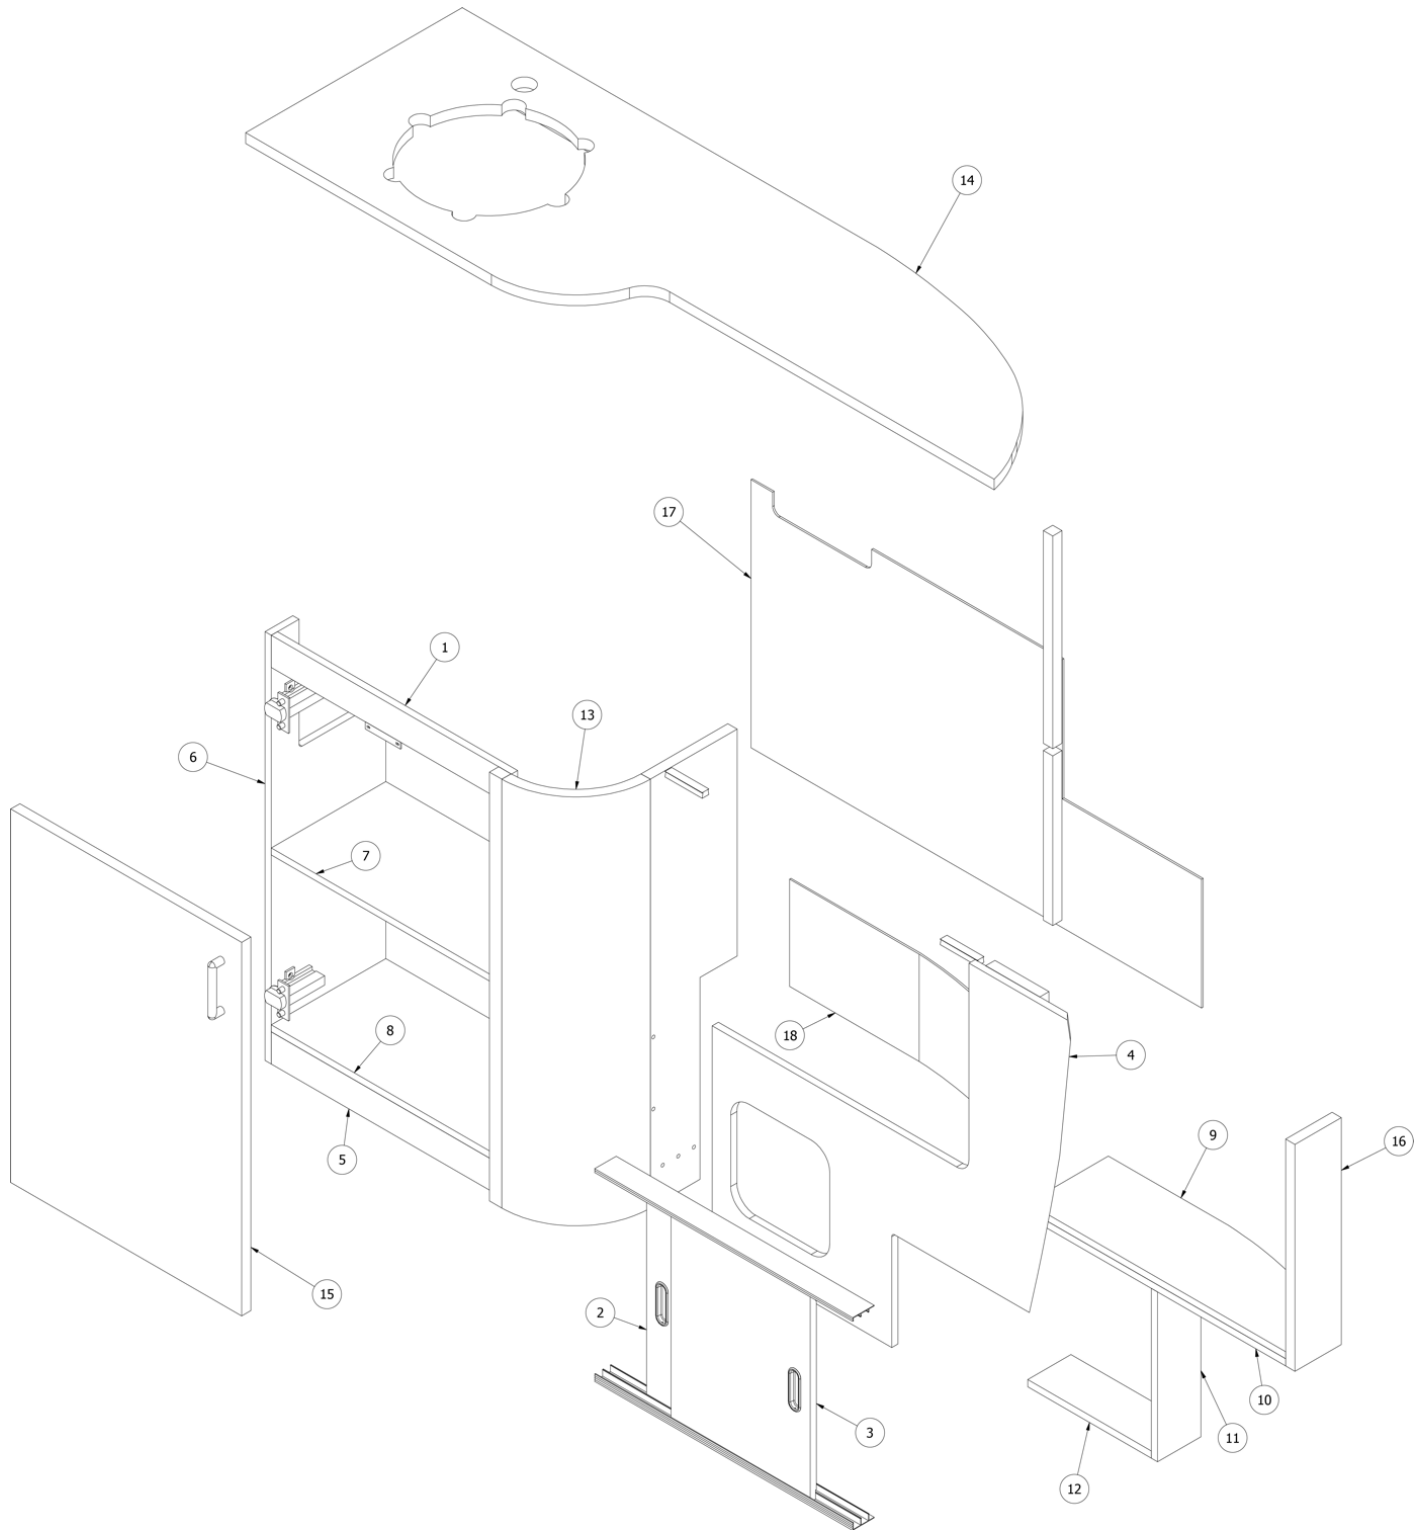

FURNITURE, LAVATORY

Lavatory Cabinet, 23FB

Parts Listed on Next Page