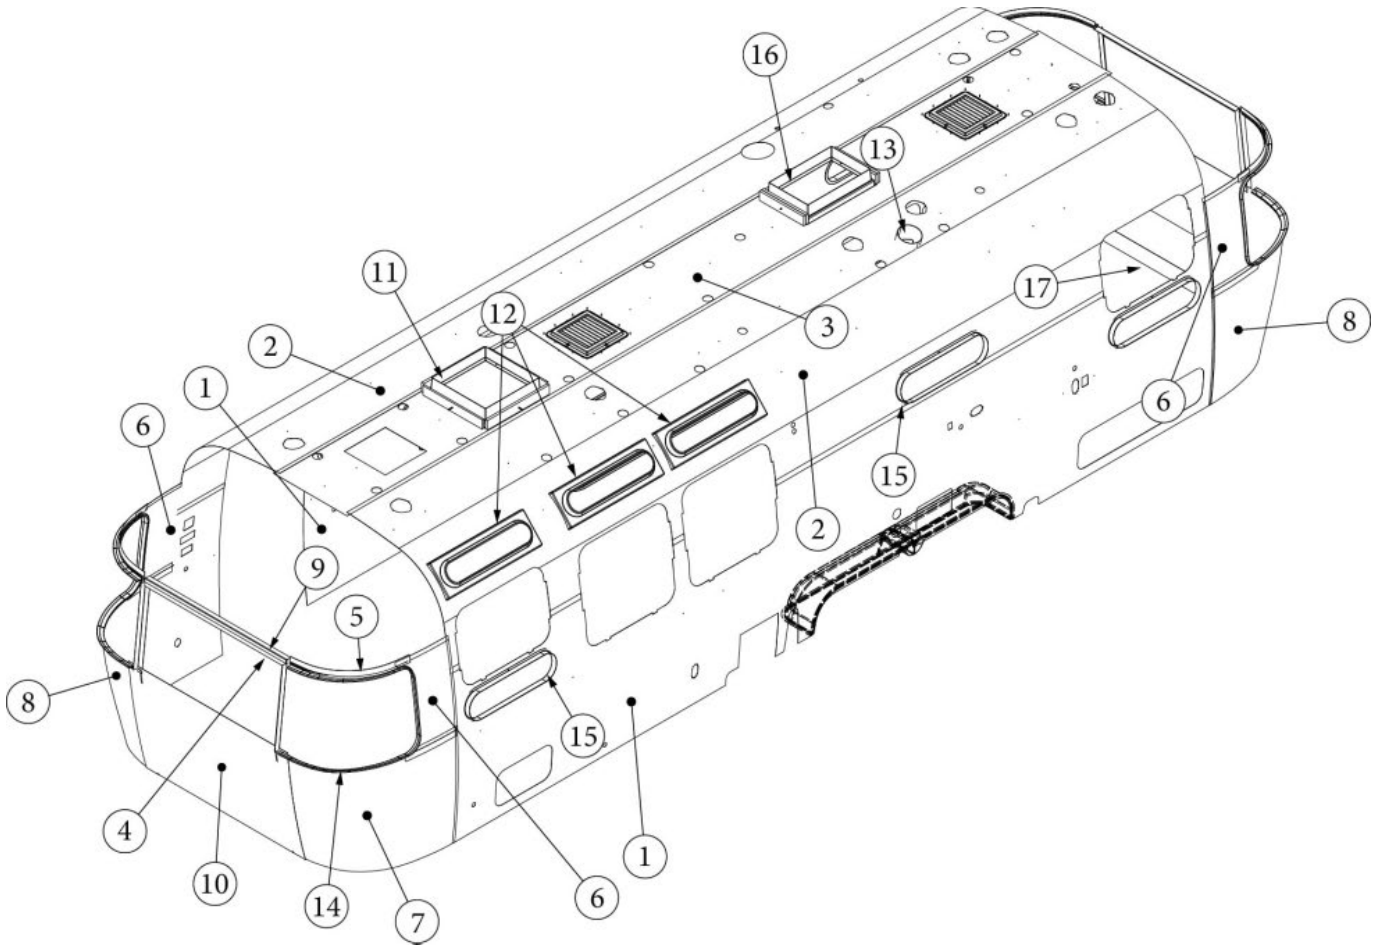

INTERIOR SHELL

Interior Skin, Twin, 30RB

Parts Listed on Next Page