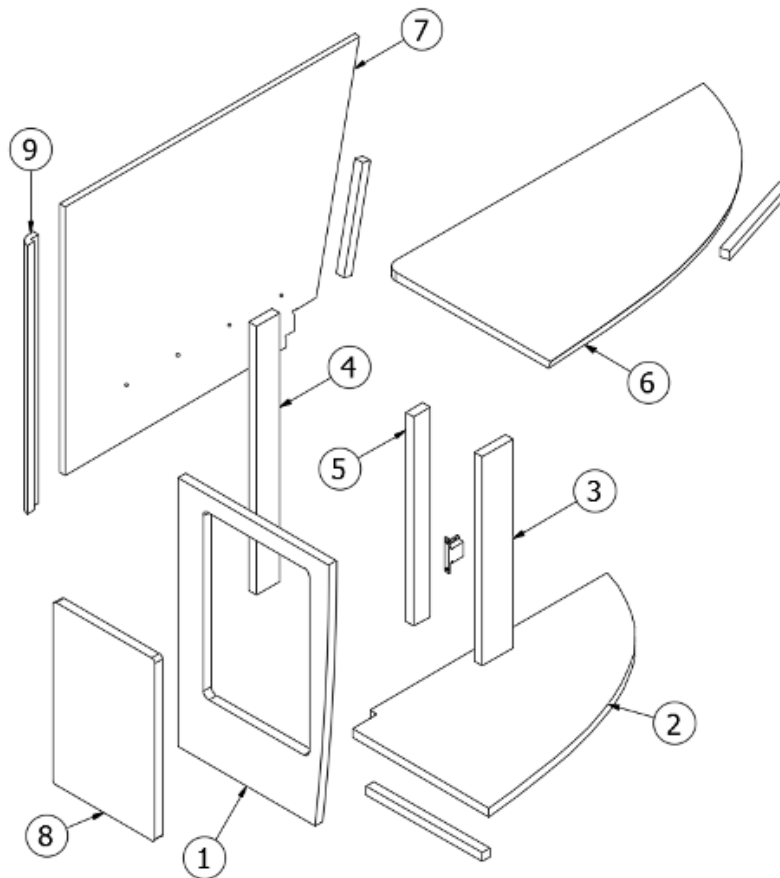

FURNITURE, BEDROOM

Nightstand, RH, 27FB

966851

RH Nightstand

1. 966851&000118BC	Panel, 14.78 x 22.75
2. 966851&000218CC	Panel, 14.13 x 25.7
3. 966851&000318CC	Panel, 3 x 17.75
4. 966851&000418CC	Panel, 2.25 x 22.75
5. 966851&000518CC	Panel, 17.75 x 1.63
6. 966851&000618JC	Panel, 16.09 x 31.06
7. 966851&000712BC	Panel, 28.84 x 22.75
8. 966851&000818BC	Door, 10 x 15.44
9. 801706-0029	Trim, Corner, 90-degree, White, 1" Radius
386408	Pull, Brushed Nickel w/Back Plates, DOT, 5-7/16"
201673-03	Cove Molding-Ash Grey
386413-02	Edgebanding, Sea White, 5/8"
203138-06	Wall Extrusion-Plas Ash Grey
381607-11	Hinge, Self-close
381228-02	Catch, Grabber door, (5lb Pull)