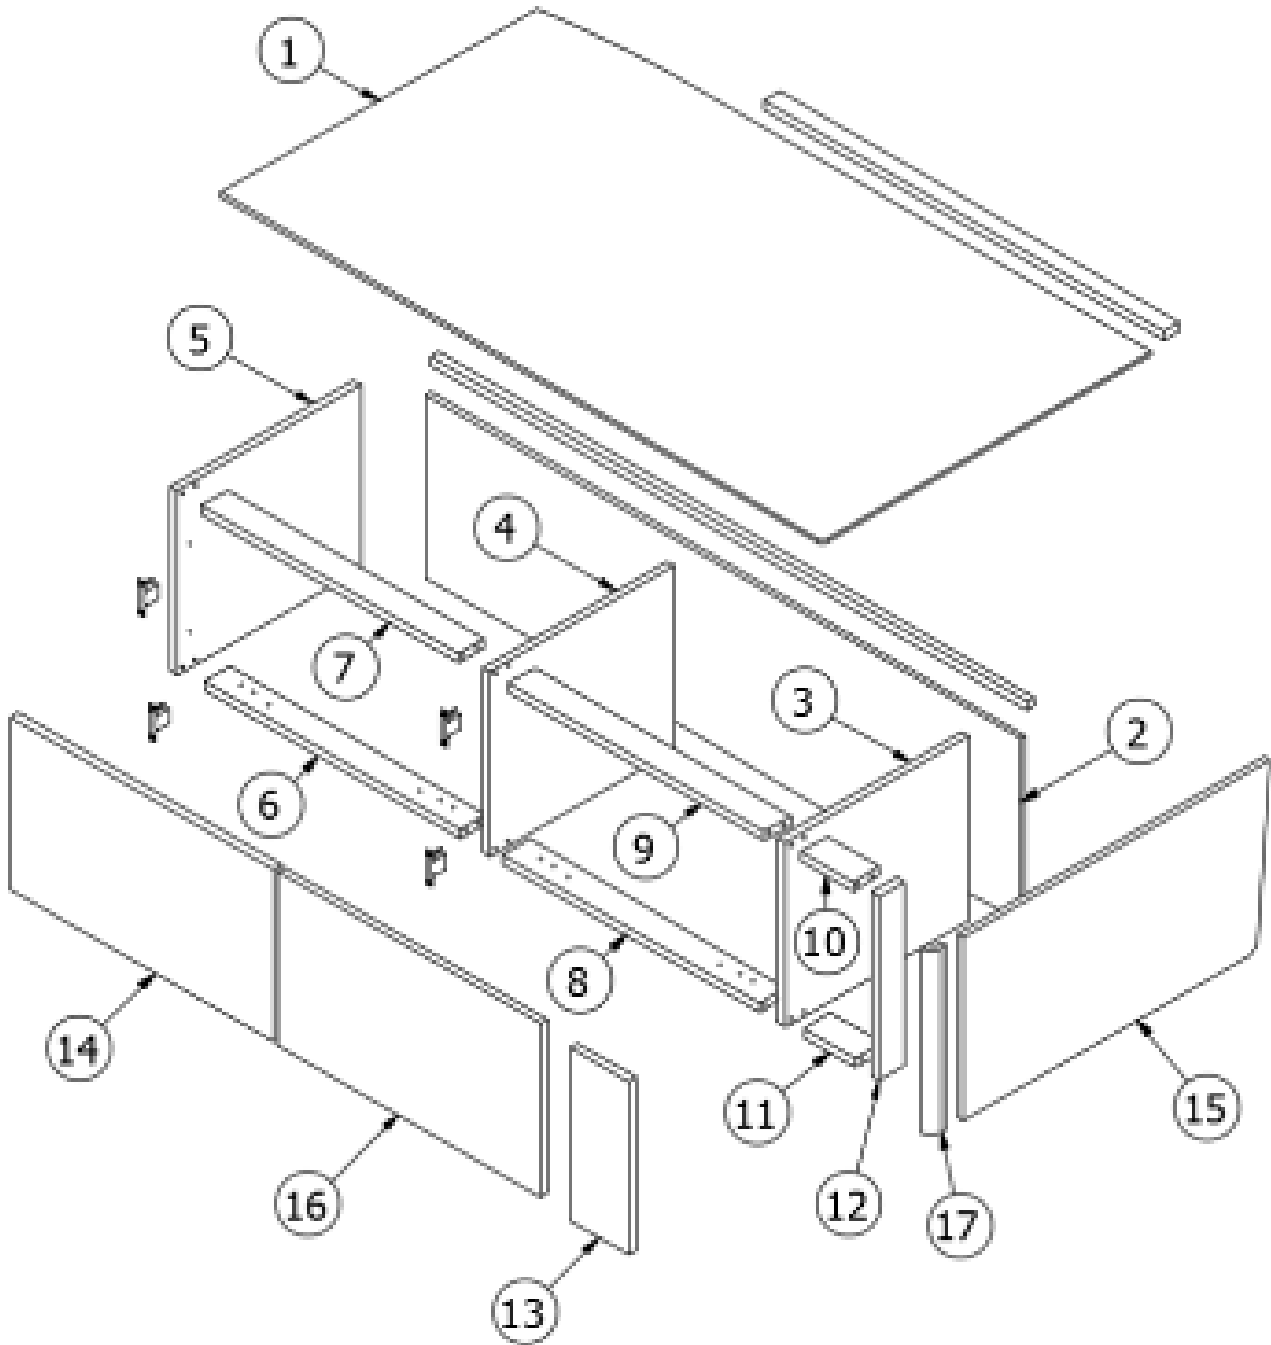

FURNITURE, BEDROOM

Bed, Twin, RS 30RB

Parts Listed on Next Page