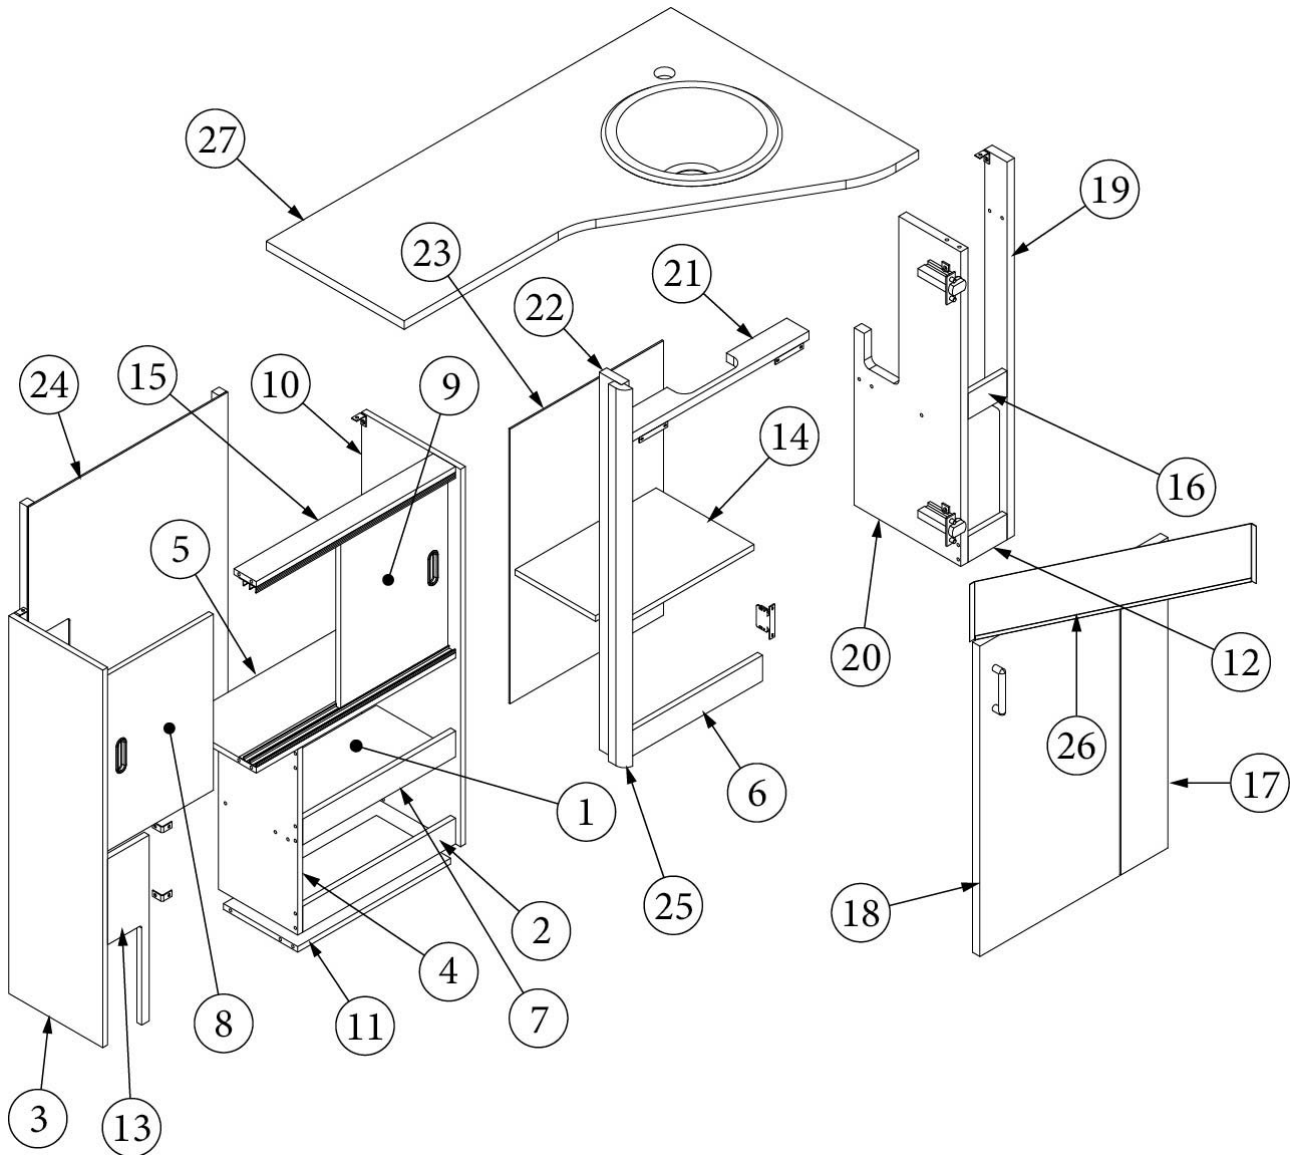

FURNITURE, LAVATORY

Lavatory Cabinet, 25FB

Parts Listed on Next Page