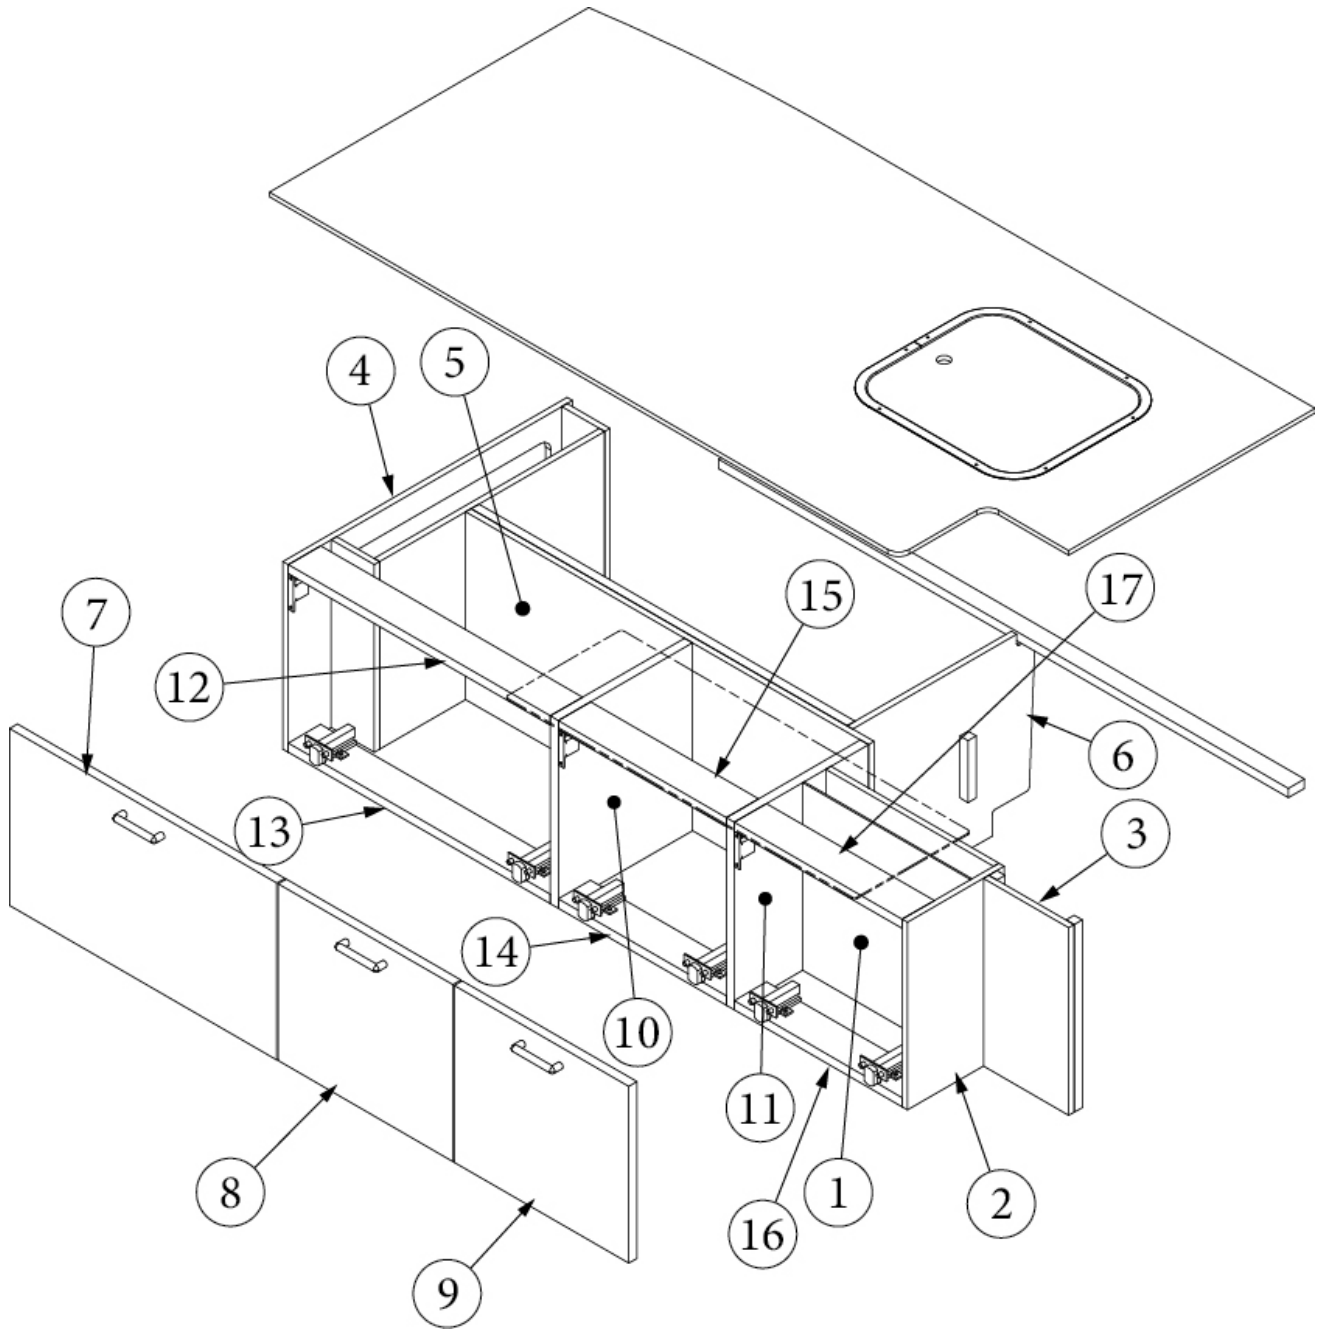

FURNITURE, BEDROOM

Bed, Twin, CS, 23FB

Parts Listed on Next Page