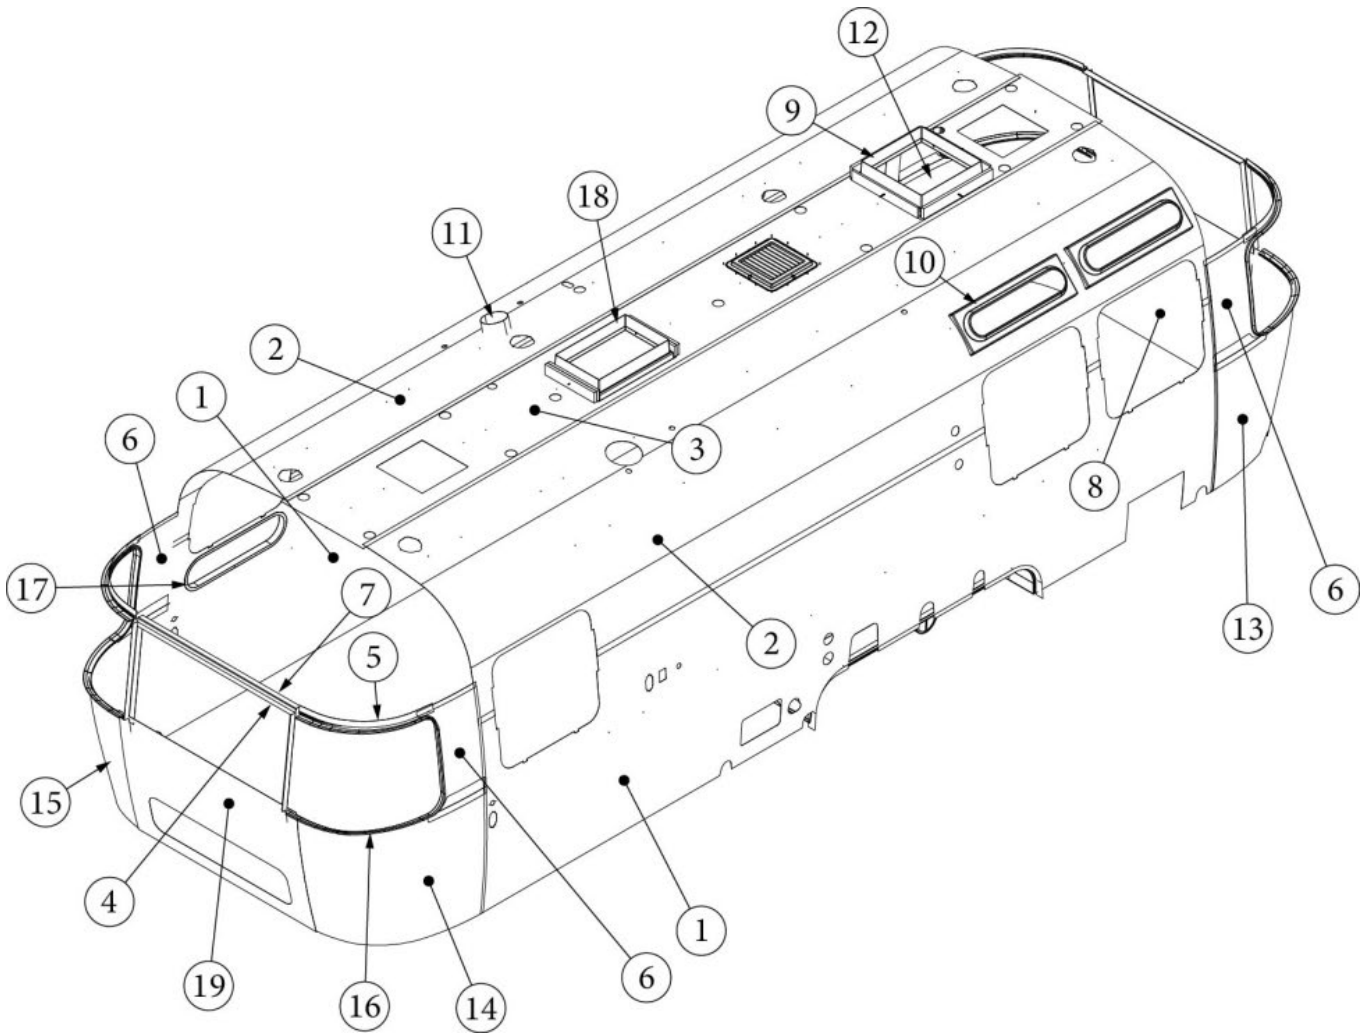

INTERIOR SHELL

Interior Skin, Queen, 27FB

Parts Listed on Next Page