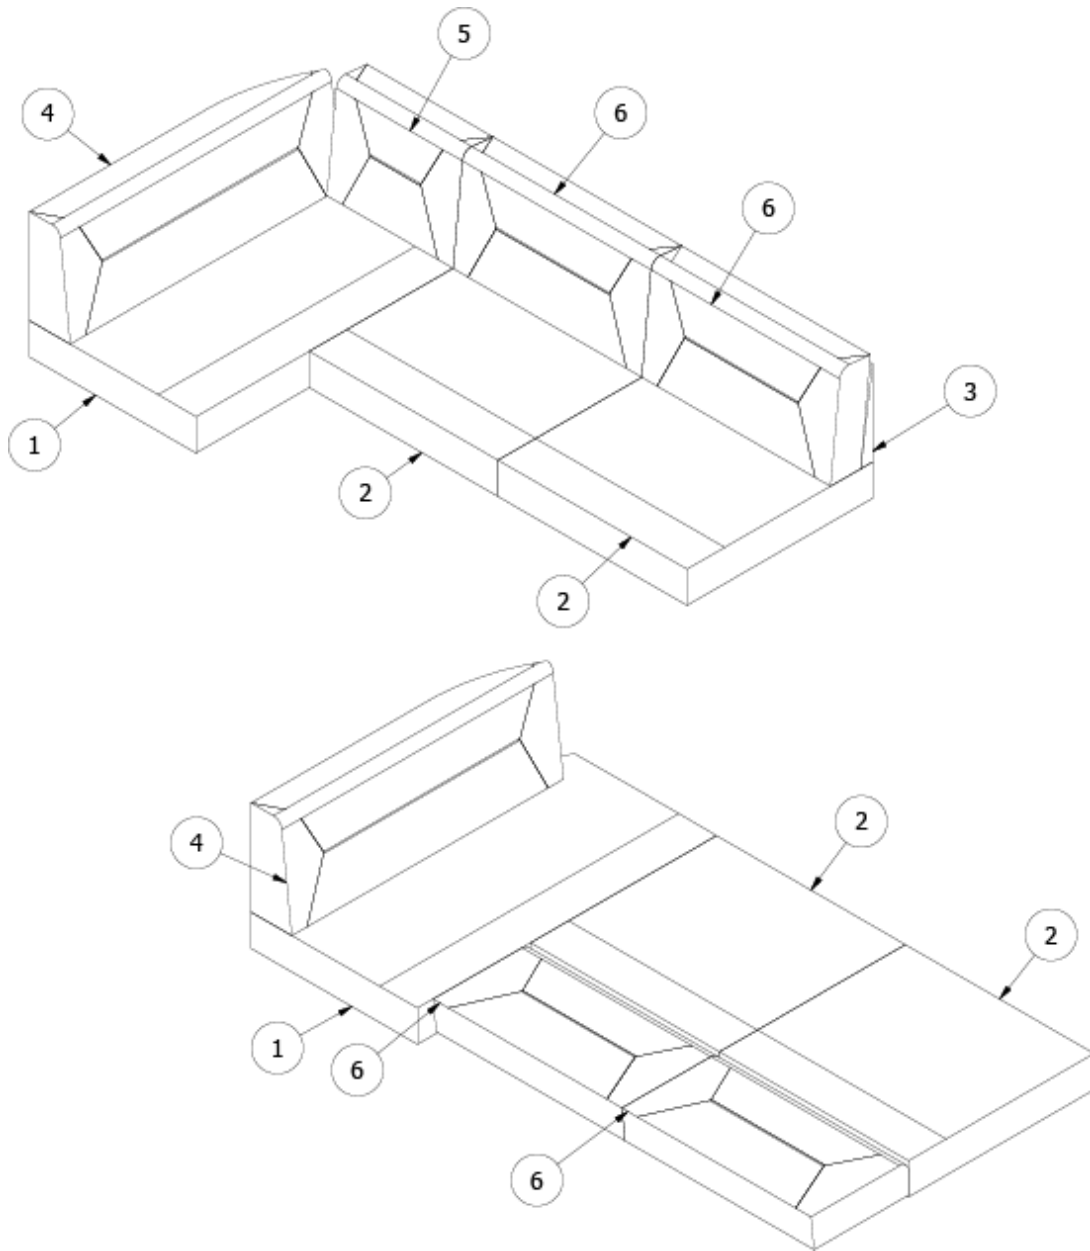

UPHOLSTERY

L-Lounge Cushions, 28RB

Parts Listed on Next Page