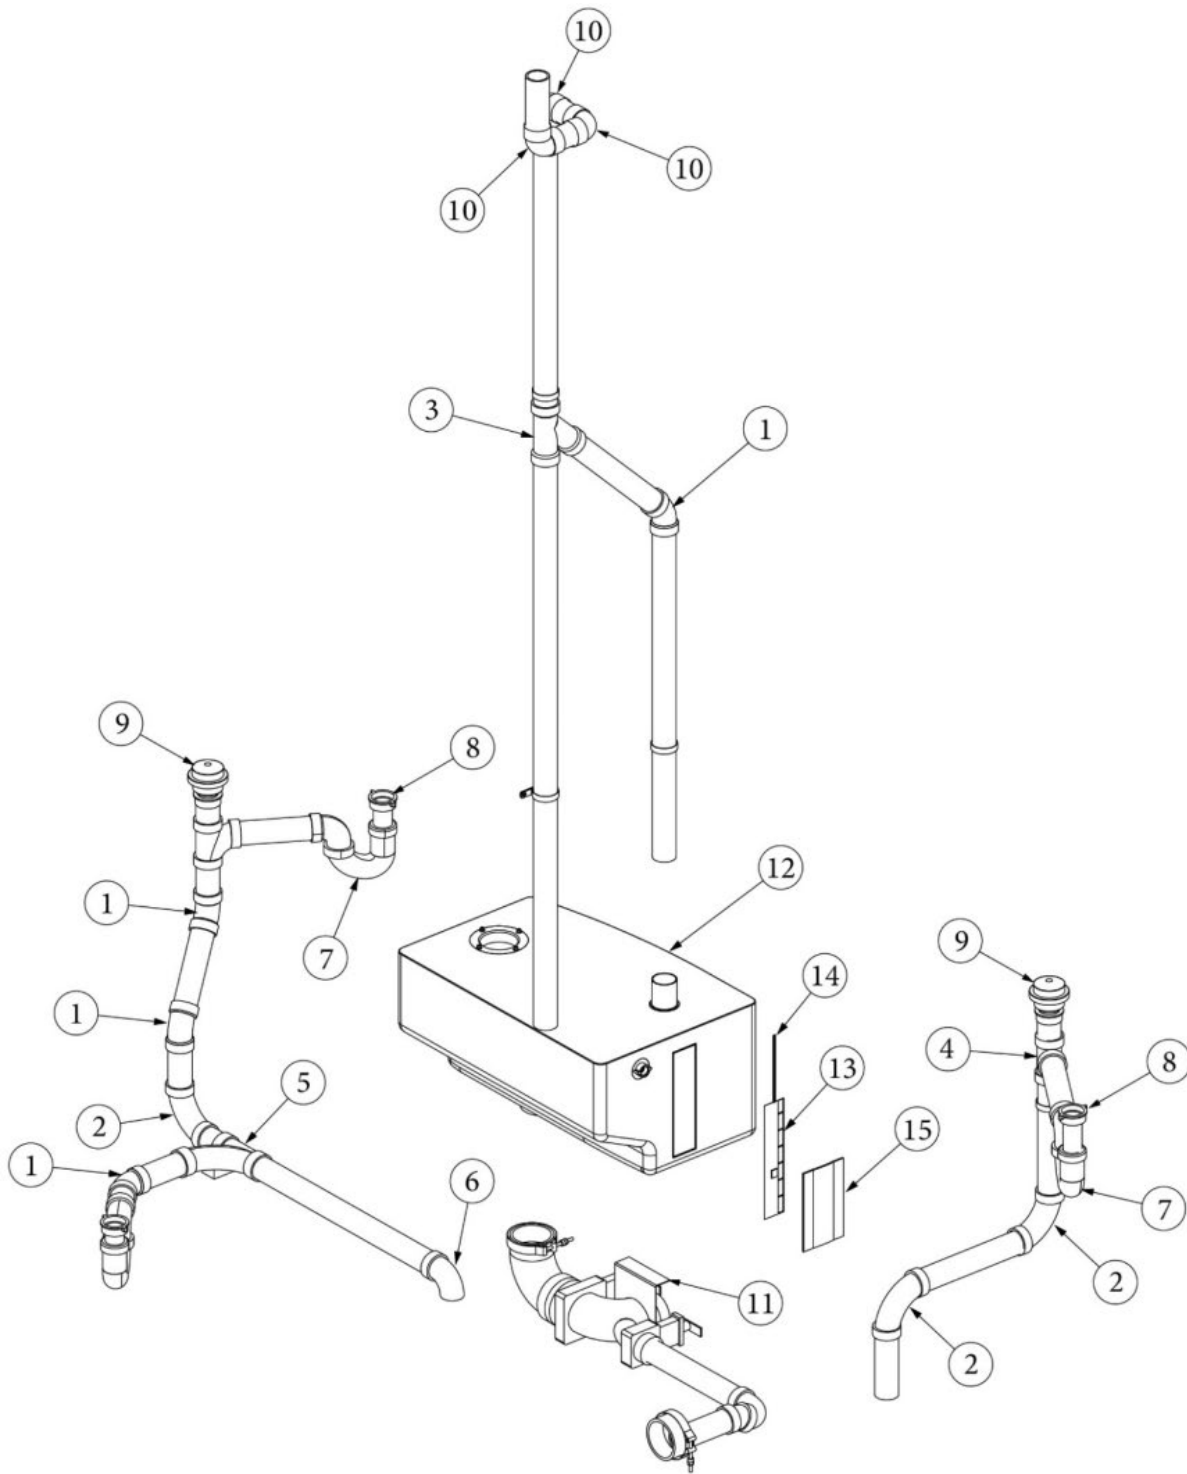

PLUMBING, DRAIN SYSTEM

Drain, Above Floor, 23FB

Parts Listed on Next Page