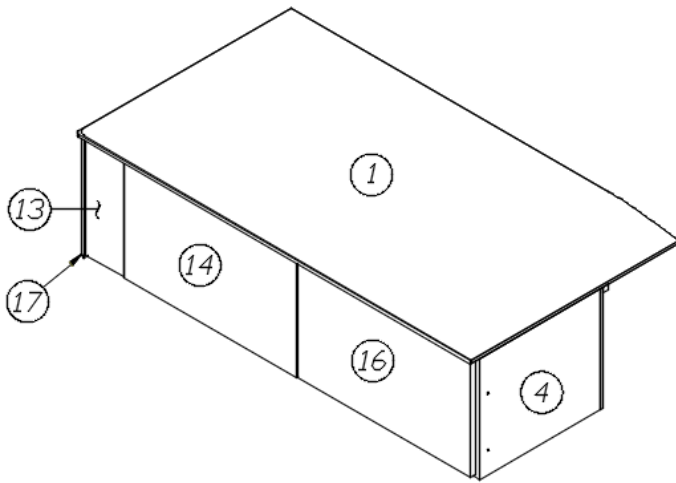

FURNITURE, BEDROOM

Bed, Twin, Curbside, 28RB

967925

CS Twin Bed

1. 800507-03	Top, Lauan, 3/8" x 4' x 8'
2. 967925&000212CC	Panel, 15.13 x 56.69
3. 967925&000318CC	Panel, 17.5 x 15.13
4. 967925&000418CC	Panel, 17.5 x 15.13
5. 967925&000518CC	Panel, 2.5 x 24.38
6. 967925&000618CC	Panel, 2.5 x 24.38
7. 967925&000718CC	Panel, 2.5 x 24.38
8. 967925&000818CC	Panel, 2.5 x 24.38
9. 967925&000918CC	Panel, 17.5 x 15.13
10. 967925&001018CC	Panel, 2.5 x 4.94
11. 967925&001118CC	Panel, 2.5 x 4.94
12. 967925&001218CC	Panel, 2.5 x 15.13
13. 967925&001318BC	Panel, 5.56 x 14.25
14. 967925&001718BC	Door, 25 x 14.25
15. 967925&002212BC	Panel, 29.5 x 15.13
16. 967925&002618BC	Door, 25 x 14.25
17. 801706-0029	Trim, Corner, 90-degree, White, 1" Radius
967857	Closeout Assembly
386408	Pull, Brushed Nickel w/Back Plates, DOT, 5-7/16"
386413-02	Edgebanding, Sea White, 5/8"
381607-11	Hinge, Self-close
381228-02	Catch, Grabber door, 5LB