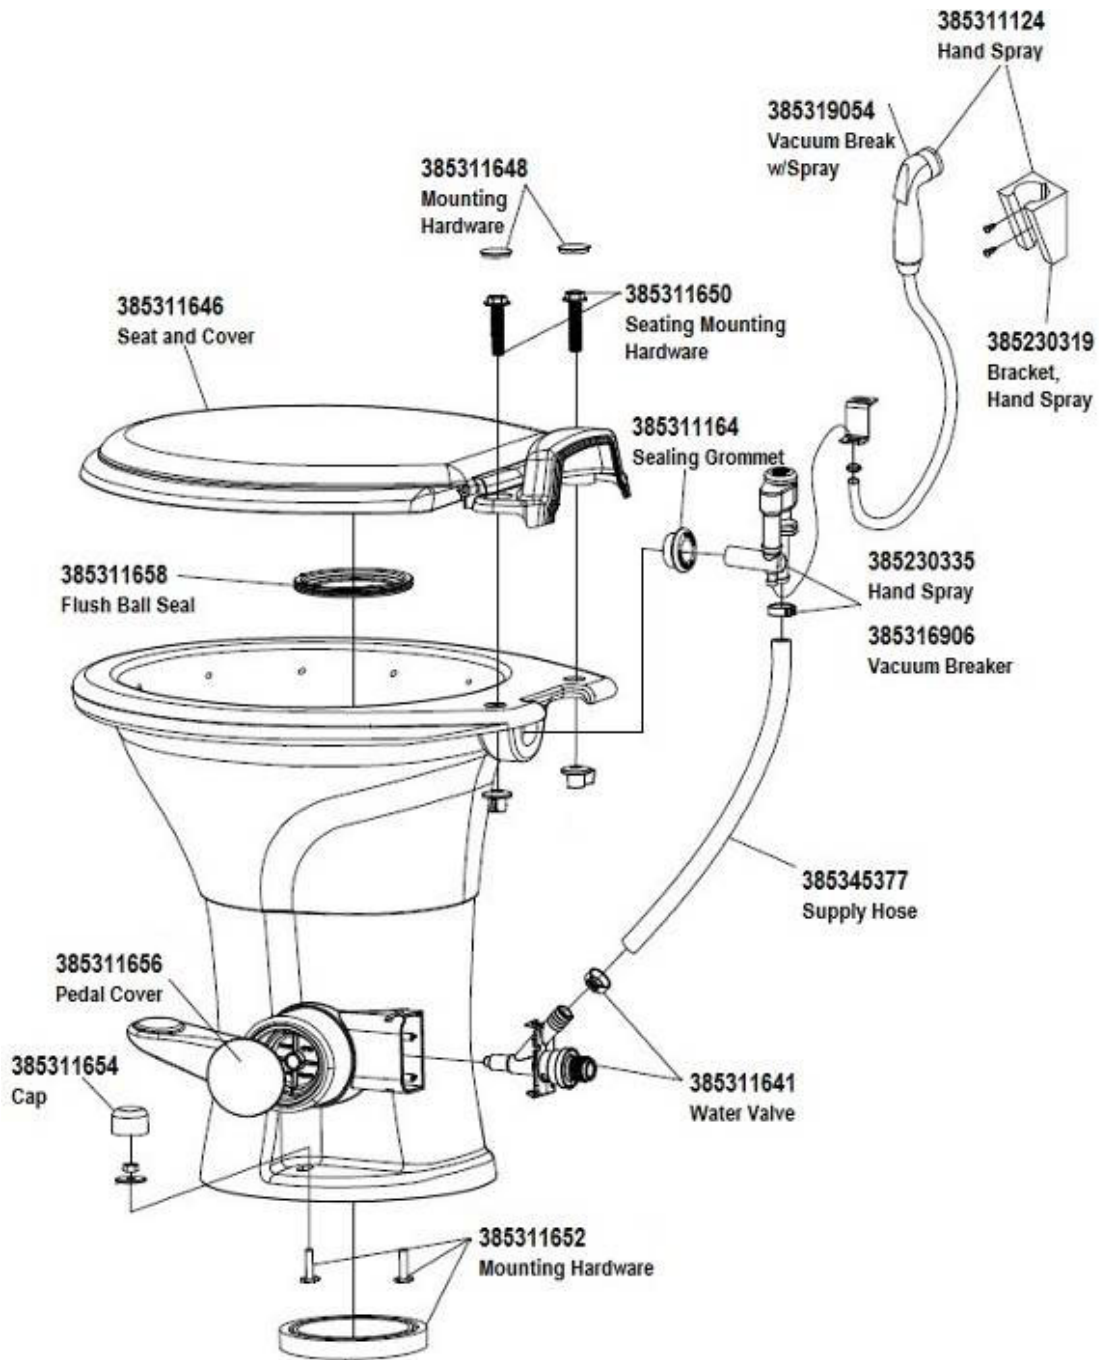

PLUMBING, DRAIN SYSTEM

Toilet, 25FB, 27FB, 28RB, 30RB

690621-BOX Toilet, China, Dometic
601266 Toilet flange, Slip fit
602137 Shut off valve

Parts listed are Dometic part numbers