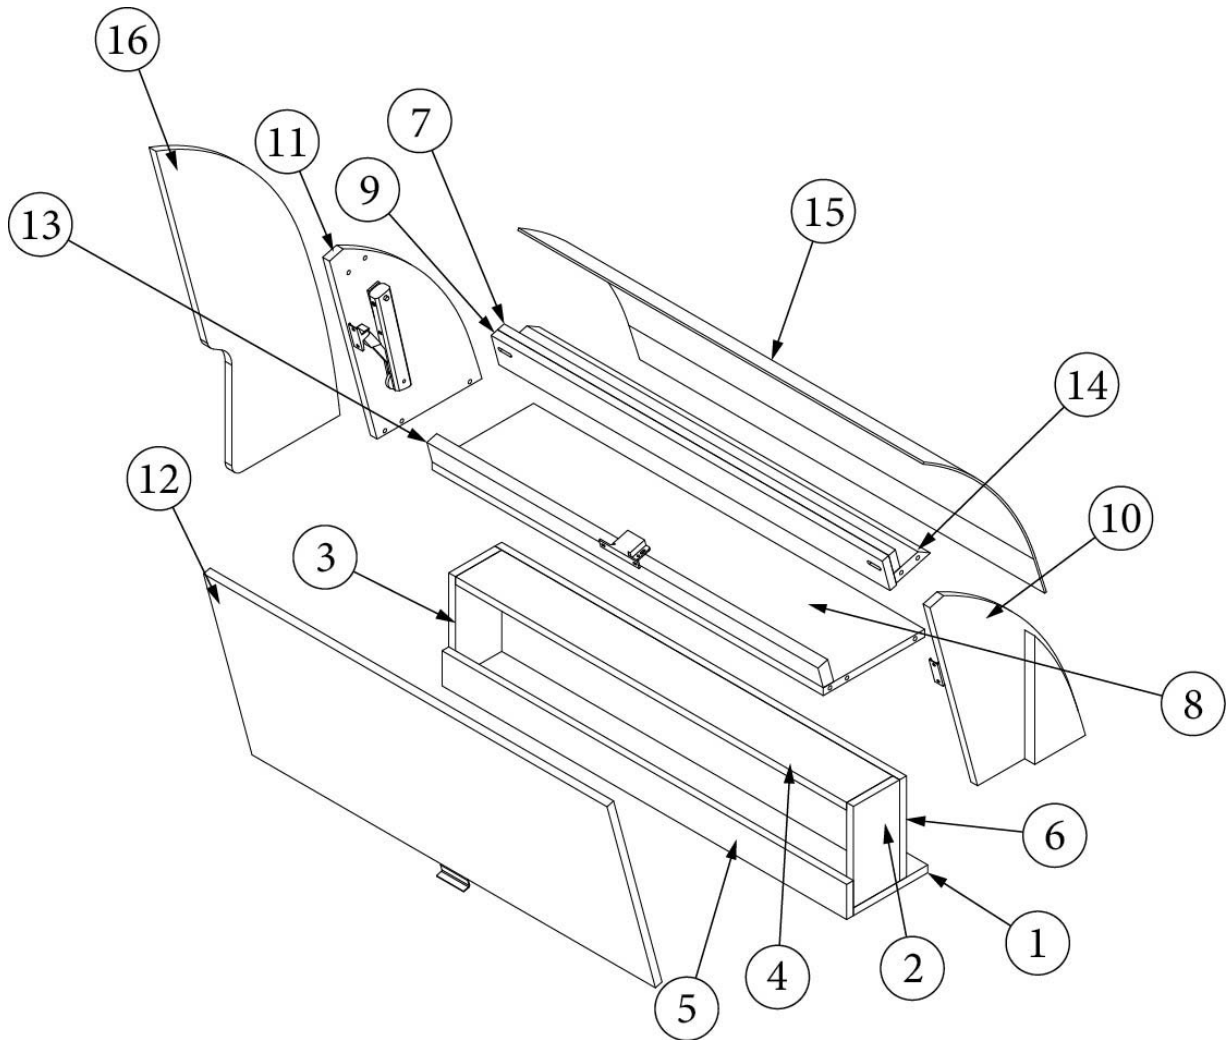

FURNITURE, LAVATORY

Medicine Cabinet, 28RB

Parts Listed on Next Page