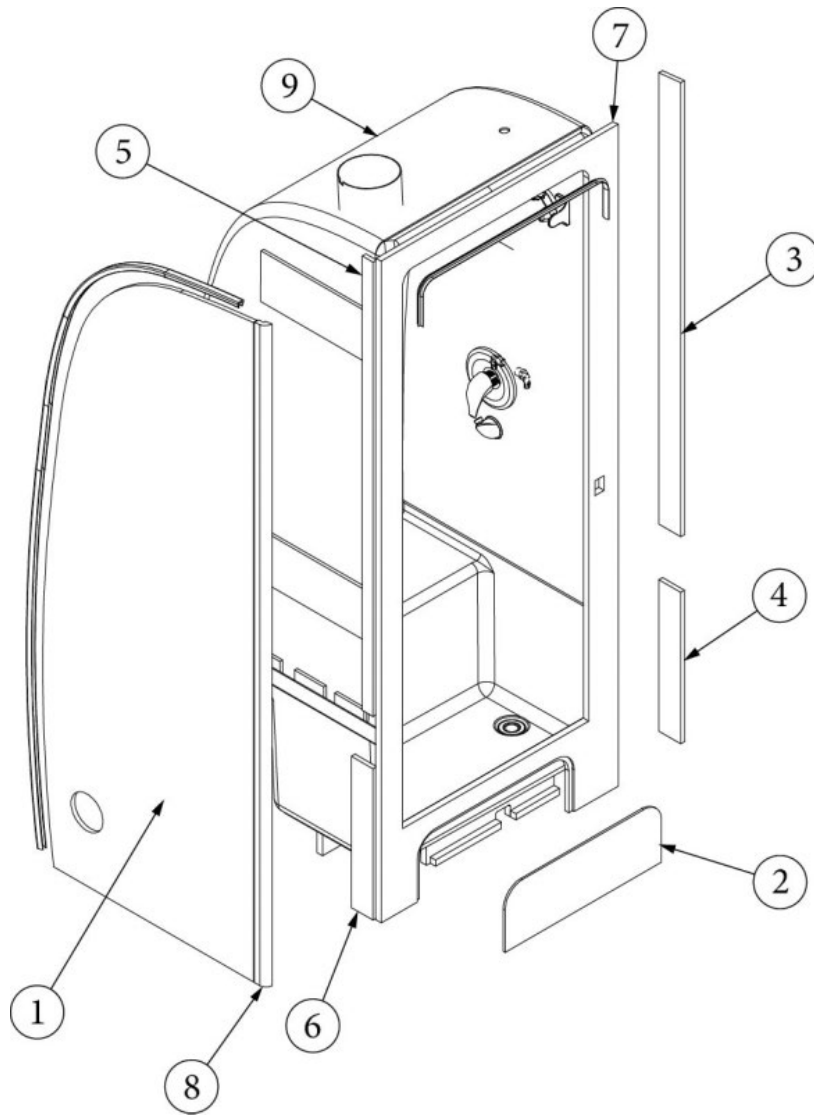

FURNITURE, LAVATORY

Shower Module, 28RB

Parts Listed on Next Page