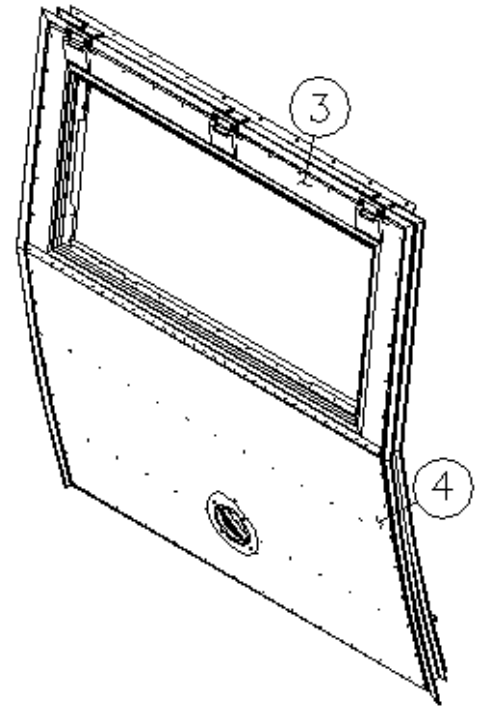

EXTERIOR DOORS

Hatch Door

Parts Listed on Next Page