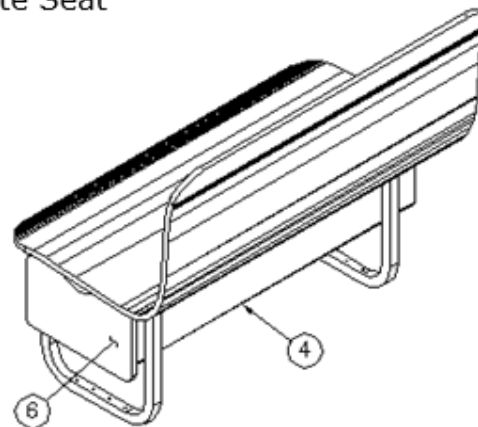

Forward Dinette Seat

967631
967632

Aft Dinette Seat
Forward Dinette Seat

1. 801446
2. 115140
3. 115141-02
4. 115141
5. 967631&000618BC
6. 967632&000618BC
- 386413-02
- 381847-01
- 381228-02

1. Dinette seat, Contoured
   Leg, Dinette base
   Closeout, Under booth seat
   Closeout, Under booth seat
   Door, 13.06 x 7.75, Aft dinette seat
   Door, 13.06 x 7.75, Forward dinette seat
   Edgebanding, Sea White, 5/8"
   Piano hinge
   Catch, Grabber door (5lb Pull)