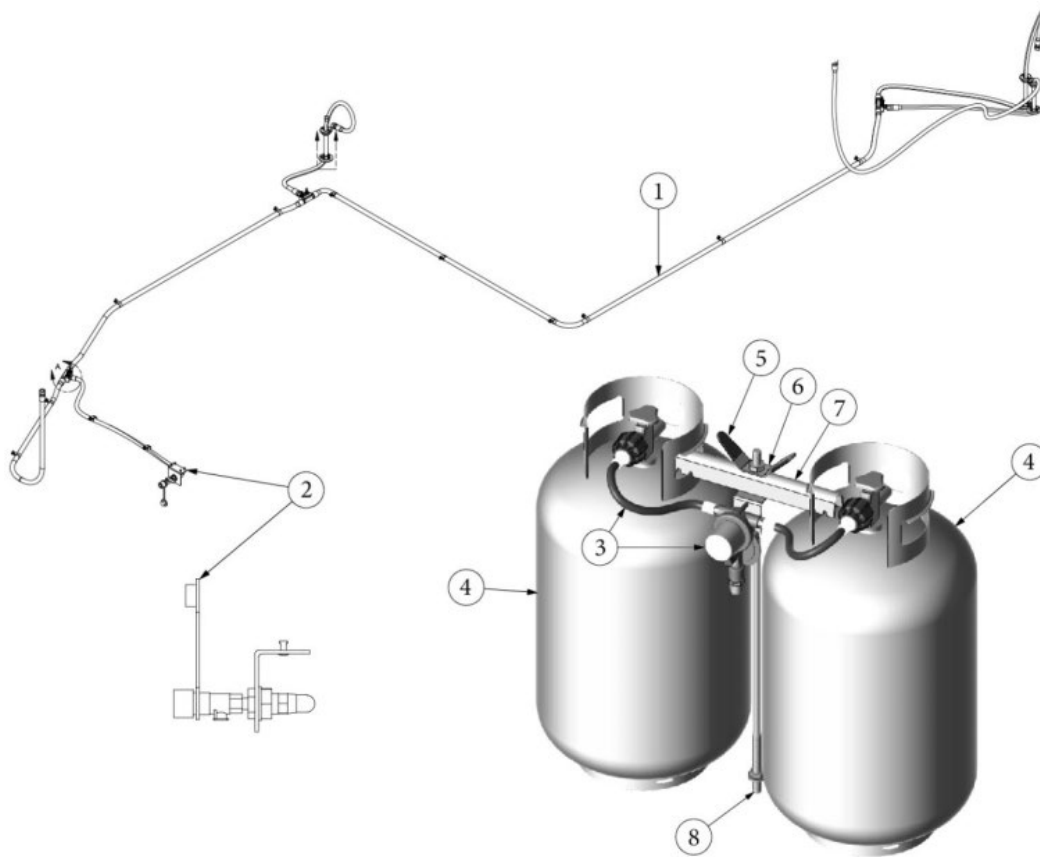

PLUMBING, LPG SYSTEM

LPG System, 23FB

113938
113718-01

Install, LP System (not for order/see parts below)
Install, LP Tanks/Regulator, 30lb (not for order/see parts below)

1. 943994	LPG Flex Line Assembly
2. 602465	Exterior propane port assembly
454901	Bracket, LP Port
602109-01	Coupler, Quick Connect
3. 602870	Regulator, LP gas, Dual 11" pigtails
4. 601710-01	Tank, LP Cylinder, Steel, 30LB
5. 381613	Plastisol Cover, LP Wing Handle
6. 455841	Wingnut, LP Bottle
7. 455842	Hold-down, VTD0046
8. 345764	Threaded Rod, 23.5", 1/2-13 4" each end
350132	Flange nut, Serrated, 1/2-13 UNC
386250	Label, LPG service port
365330-04	Sealant, Adseal, RTV #4553
382500	Grommet, .5" Pipe, Press Fit, Sealing
382556	Closeout, 2.38", D LP Assembly BC
512412	Bushing, Snap In, .75" ID
382160	Grommet, Flexible Vinyl