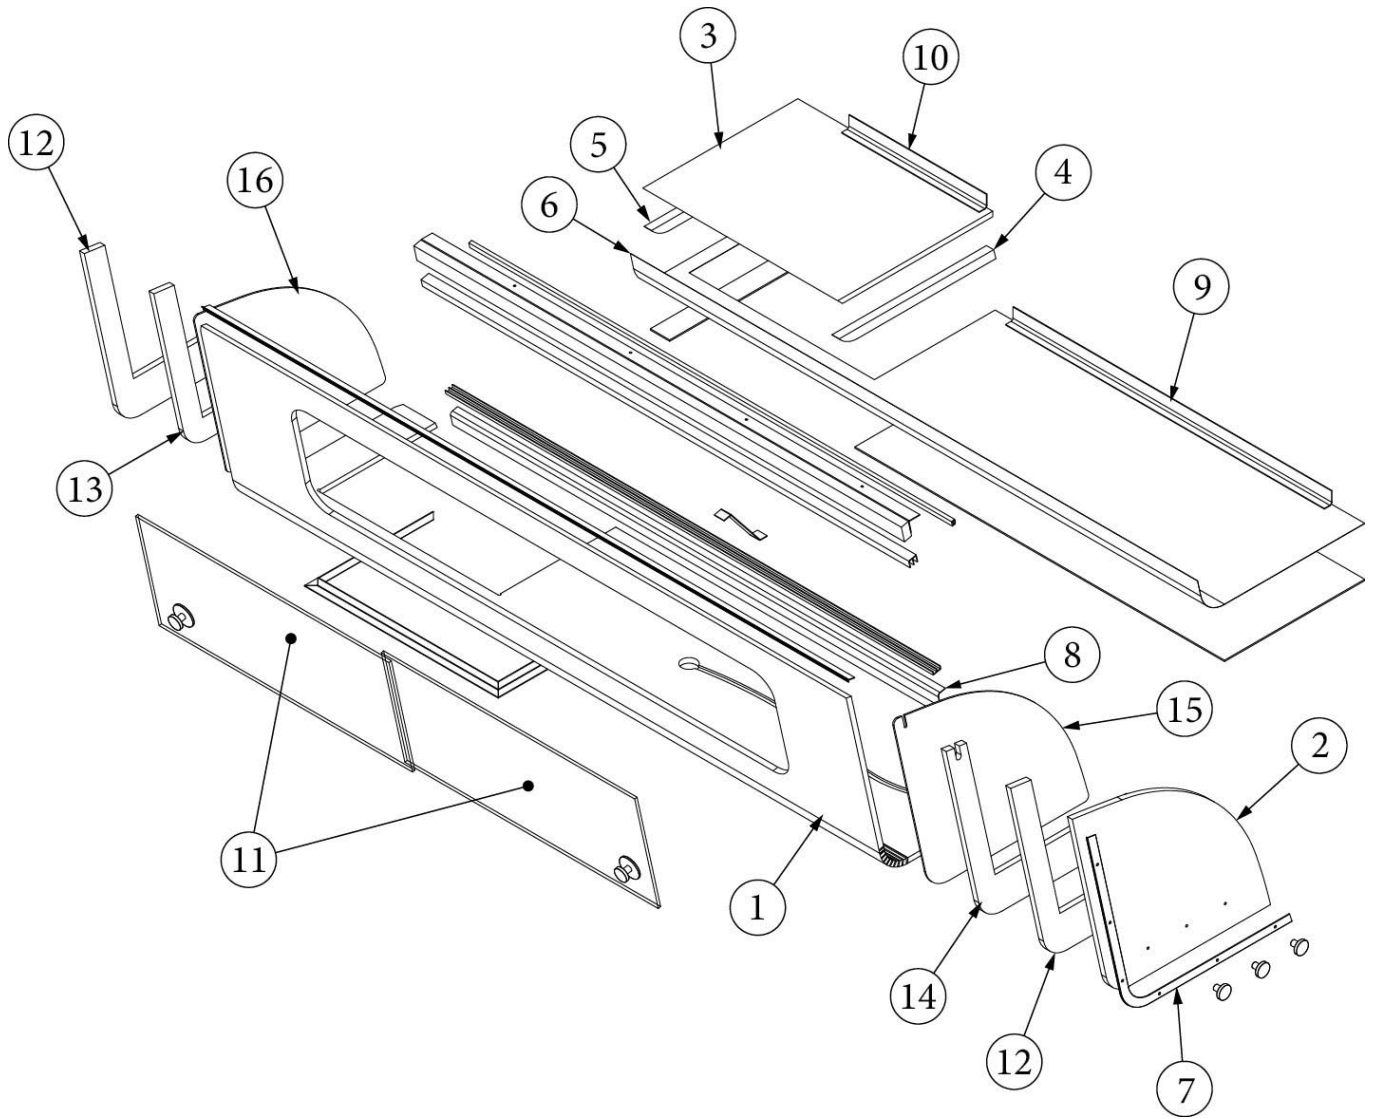

FURNITURE, GALLEY

Roof Locker, Galley, 27FB

Parts Listed on Next Page