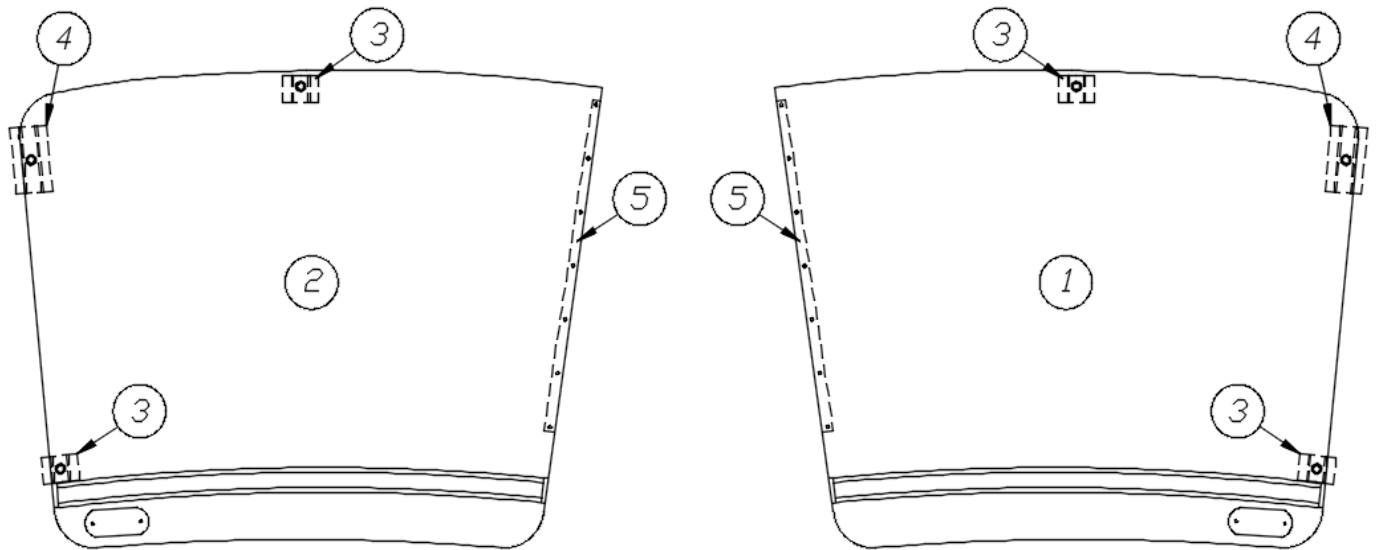

EXTERIOR SHELL

Wrap Protectors and Holdbacks

1. 966277	Wrap Protector, Tall, RS
685366-100	Wrap Protector, RS, Short, CSA
2. 966276	Wrap Protector, Tall, CS
685365-100	Wrap Protector, CS, Short, CSA
3. 114819-02	Wrap protector hold back, 2"
4. 114819-03	Wrap protector hold back, 5"
5. 381605-03	Piano hinge, Stainless Steel
100742-01	Extrusion, Mirror trim
116421	Extrusion, Rub rail
201763-100	Insert, Rub rail, 1", Chrome
114465-01	Casting, Rub rail, RH
114465-02	Casting, Rub rail, LH
685343	Gusset, Corner
500096	Reflector, Amber
114819-04	Holdback Assembly - Wrap Protector

Exterior/Outer Wheel Well Liner and Outriggers

204217-01	Liner, Wheel Well, Outer
116311-01	Angle, Wheel Well, Aluminum