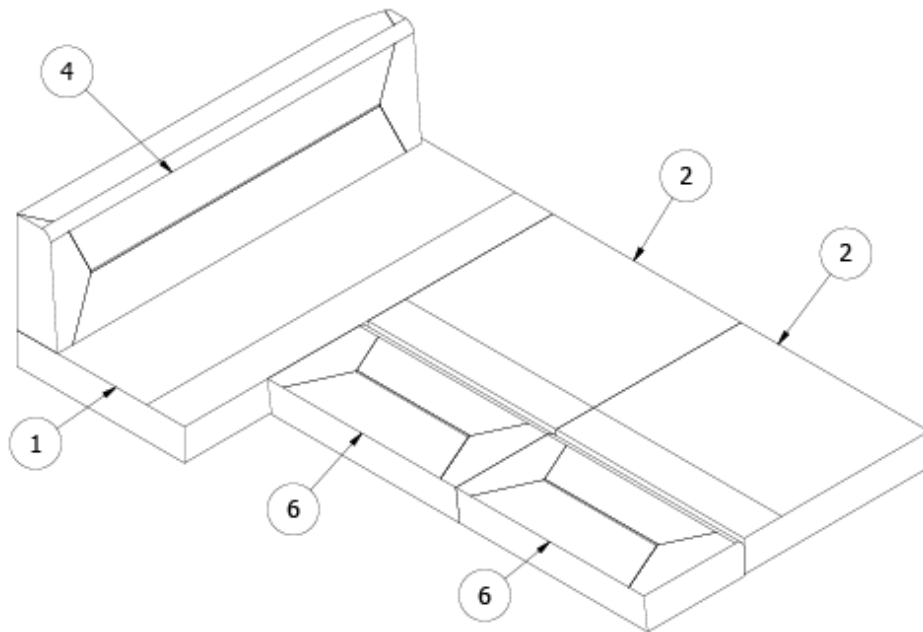

UPHOLSTERY

L-Lounge Cushions, 30RB

Parts Listed on Next Page