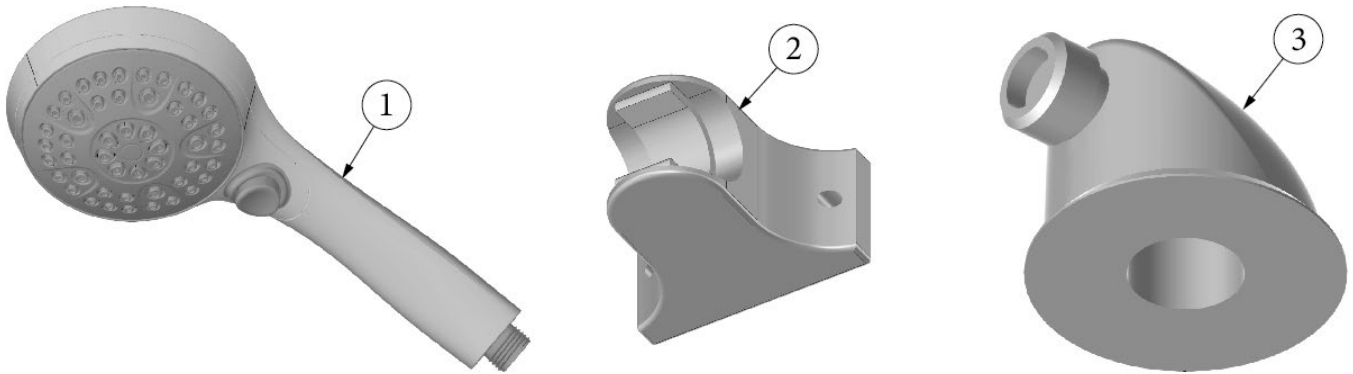

118305

Pop-Up Plug & Seat

10709BN Brushed Nickel

Filter Screens

147548

Numbers listed are Moen part numbers

PLUMBING, FRESH WATER SYSTEM

Showerhead, Handheld