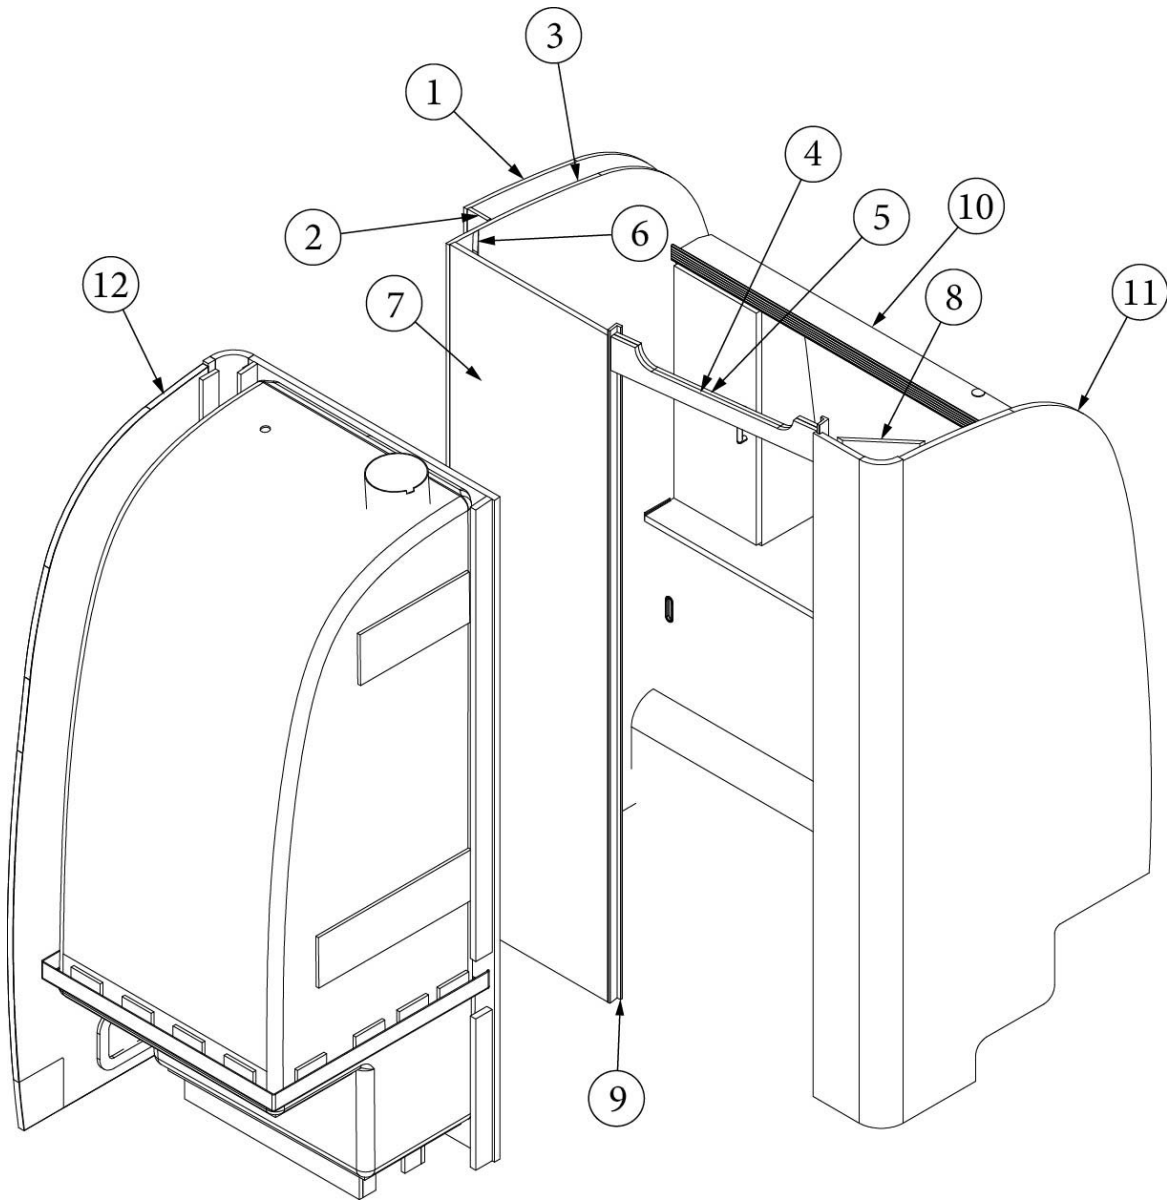

FURNITURE, LAVATORY

Bath Module, 30RB

Parts Listed on Next Page