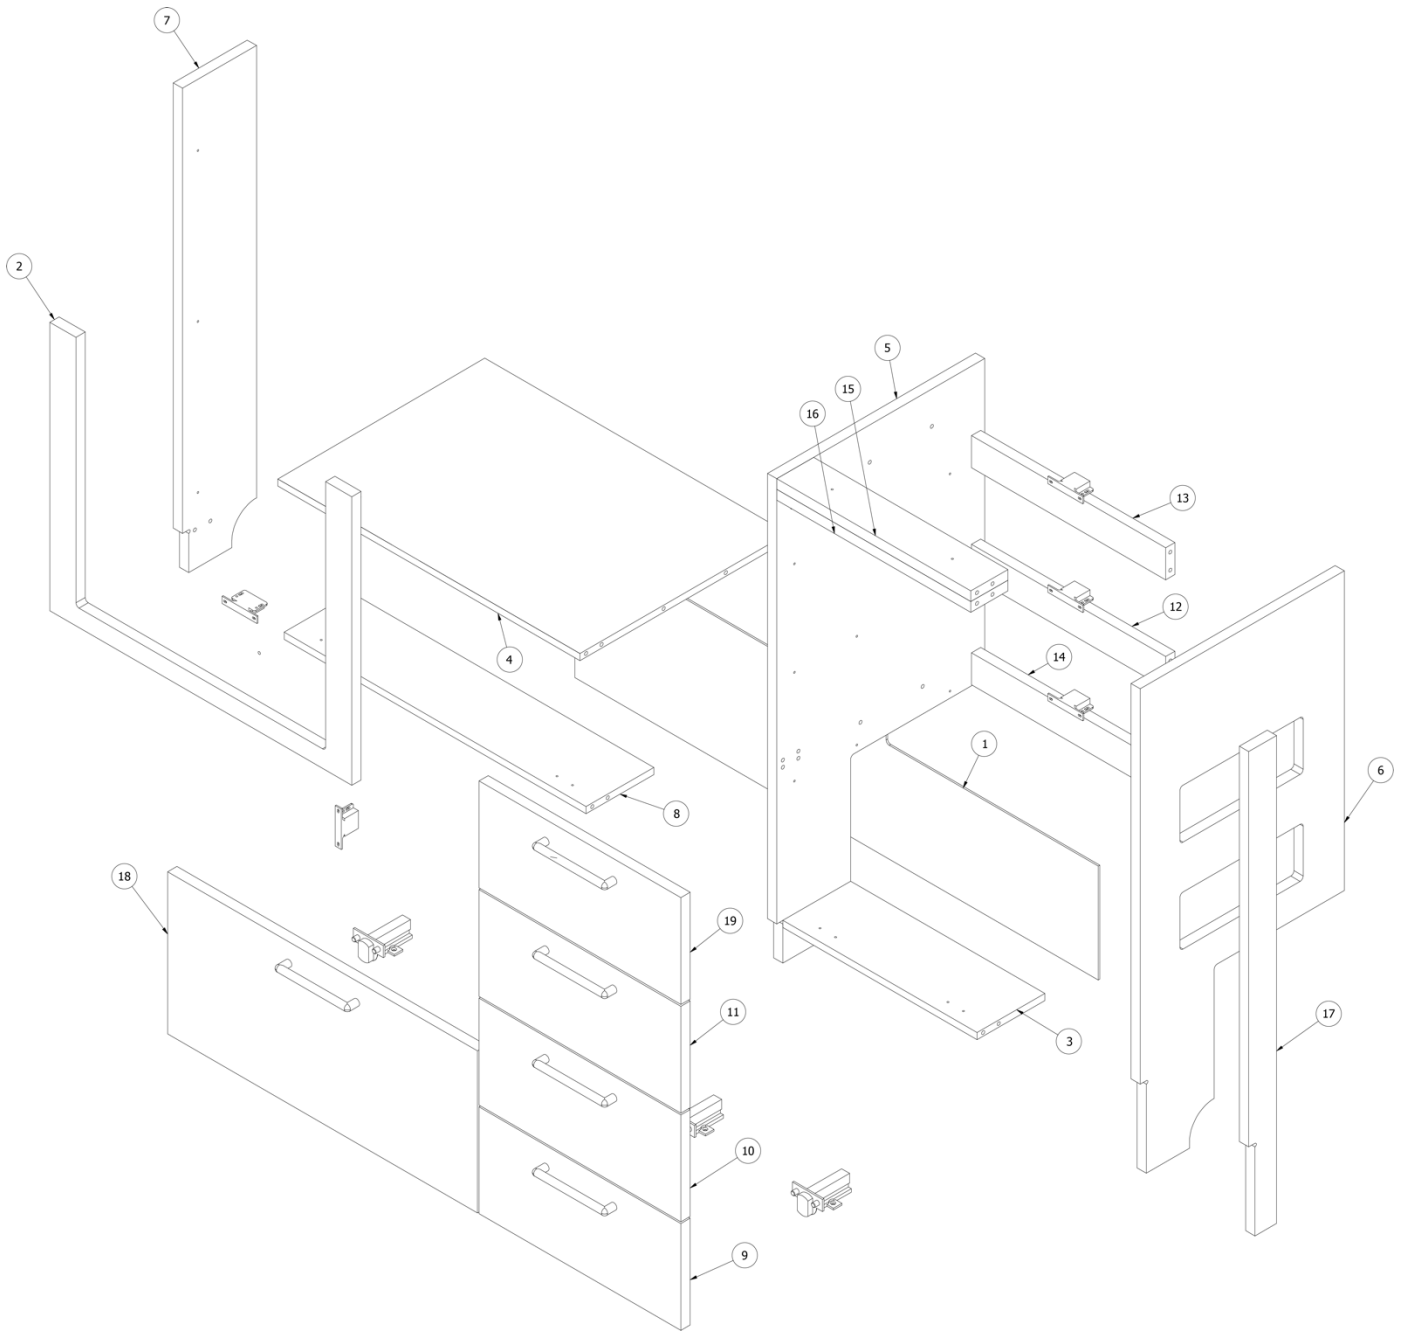

FURNITURE, GALLEY

Galley, Cook Side, Range w/Microwave, 27FB

Parts Listed on Next Page