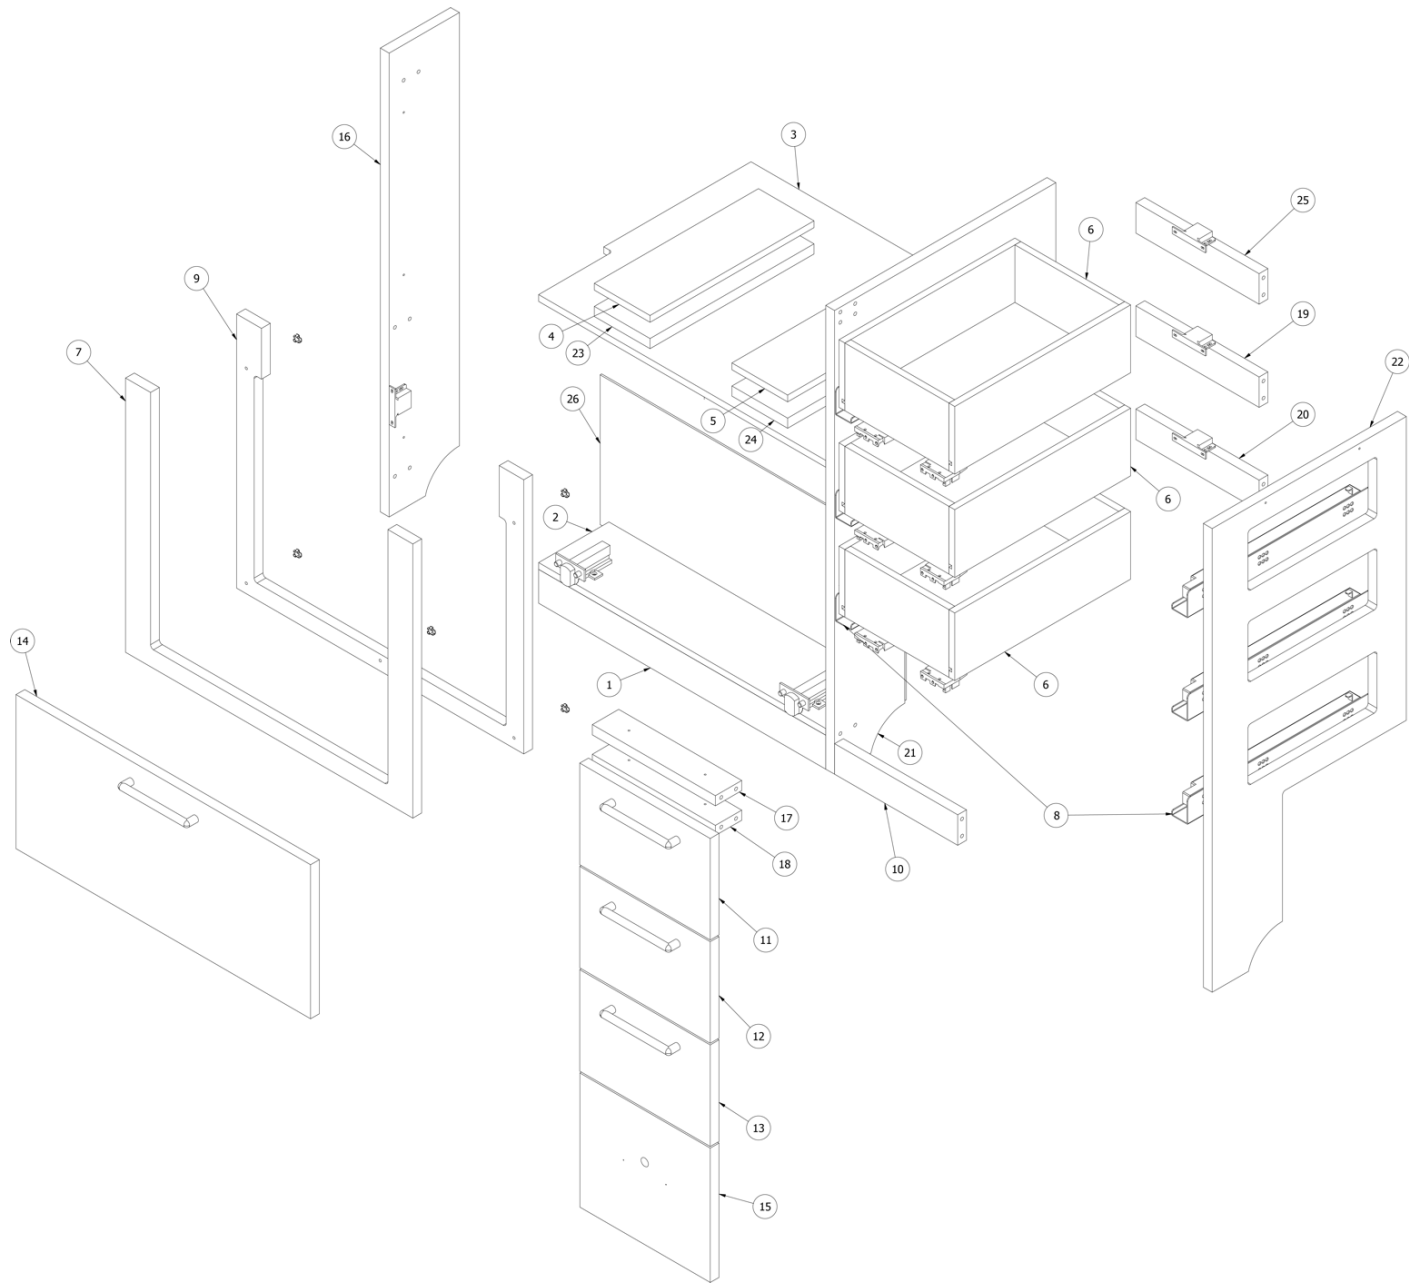

FURNITURE, GALLEY

Galley Cabinet, Cook Side, 25FB

Parts Listed on Next Page