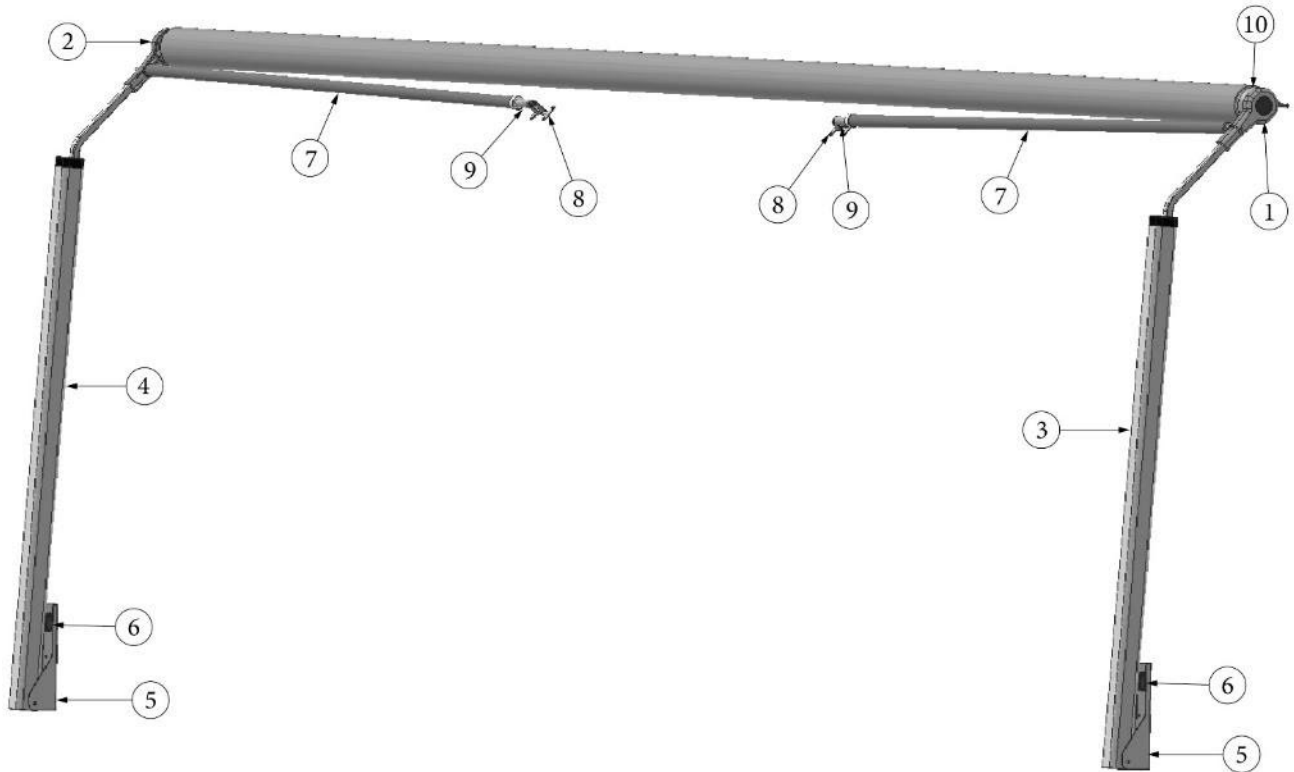

HARDWARE

Awning Hardware, Power Awning

704825-01

Awning Hardware Kit

1.	704049-111	Head casting, Front
2.	704049-110	Head casting, Rear
3.	704049-100	Arm assembly, Front
4.	704049-101	Arm assembly, Rear
5.	704049-102	Hinge assembly
6.	704049-115	Tubus Bumper, 6mm mount hole
7.	704049-108	Gas rafter assembly
8.	704049-108B	Bracket, New style
9.	704049-114	Universal joint
10.	704049-106	Motor assembly, w/Drive adapter
	704049-119	Control board, Wired w/enclosure
	704049-109	Control board only, Wired
	704049-116	Spring change
	704049-112	Emergency kit, Power awning
	704049-113	Hex head tool
	512649-02	Ethernet patch cable, Cat5e, 2'