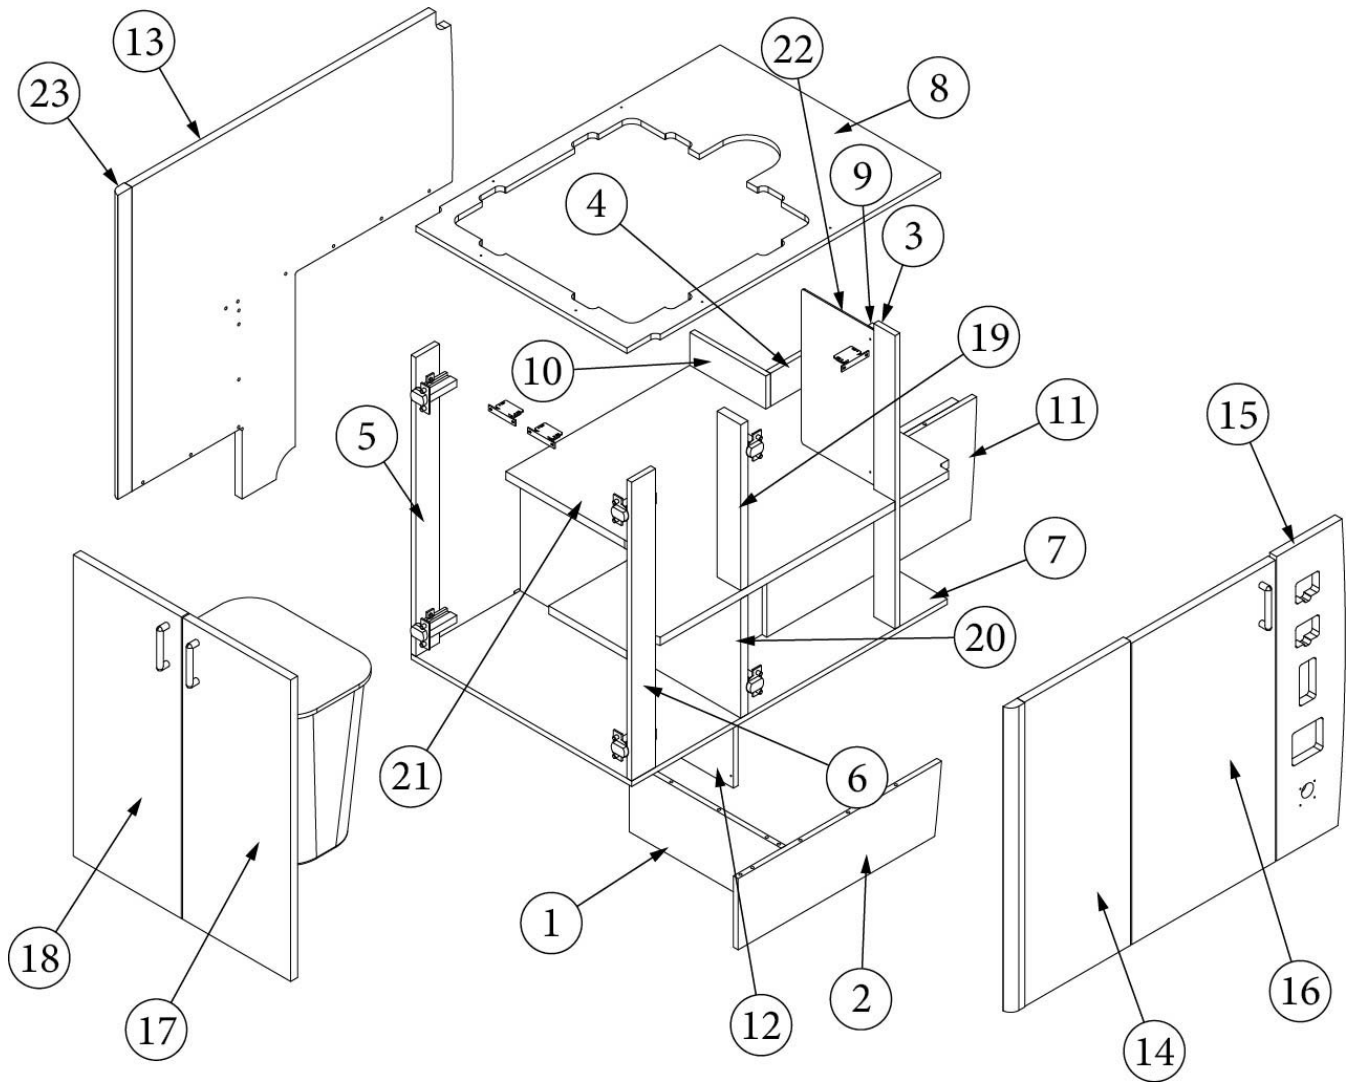

FURNITURE, GALLEY

Galley, Sink Side, 25FB

Parts Listed on Next Page