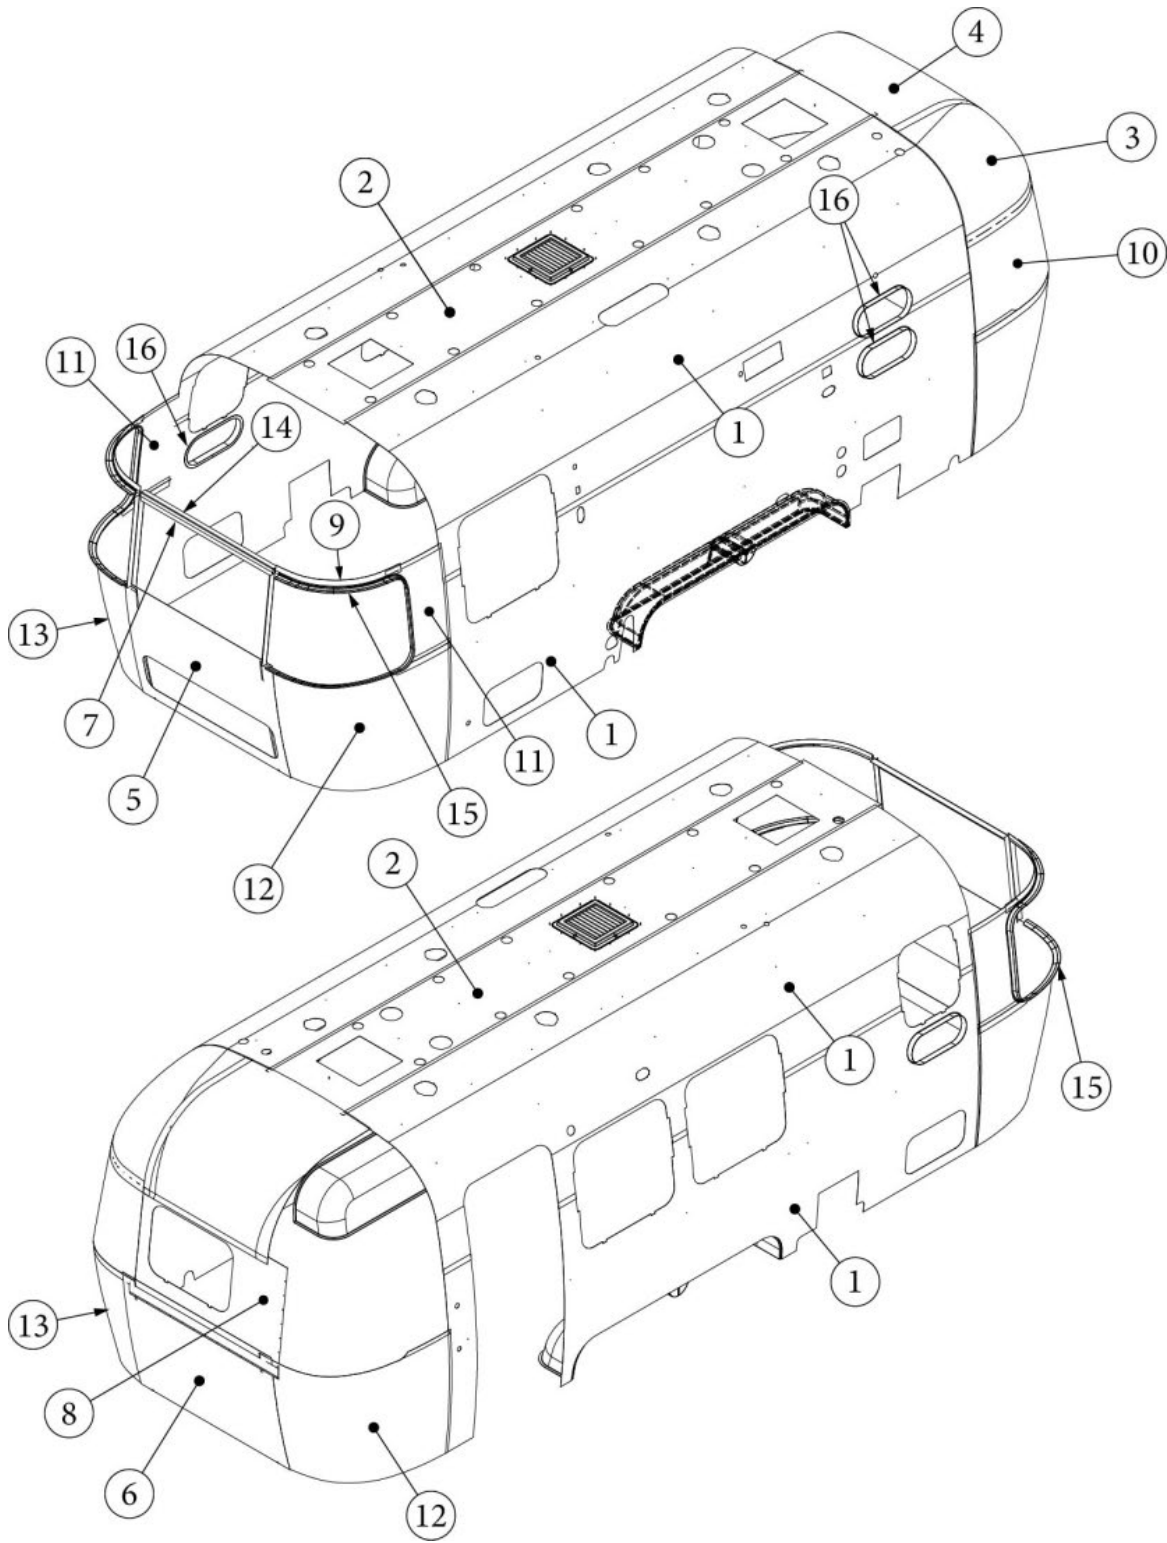

INTERIOR SHELL

Interior Skin, Twin, 23FB

Parts Listed on Next Page