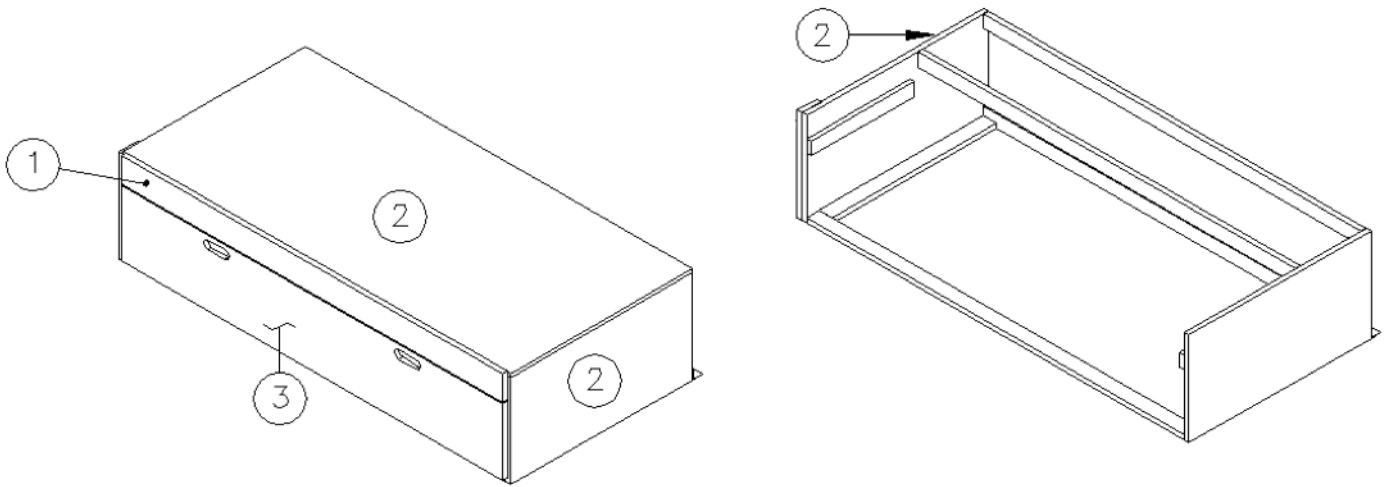

FURNITURE, LOUNGE

Sofa, 28RB, 30RB

966970

Sofa Assembly

1. 966971
2. 801351
3. 966970&000618BC
  386408
  382518
  386413-02
  386413-01
  381228-02
  114809
  381826
  382057
  382057-04

Sofa bed
Lite ply, 18mm
Door, 10.25 x 59.13
Pull, Brushed Nickel w/Back Plates, DOT, 5-7/16"
Piano Hinge, 3" Open 72" No Finish
Edgebanding, Sea White, 5/8"
Edgebanding, Sea White, 5/8"
Catch, Grabber door (5lb Pull)
Aluminum angle 1.5 x 1.5
Slide, Ball bearing, 16"
Knockdown
Cap, Knockdown, White