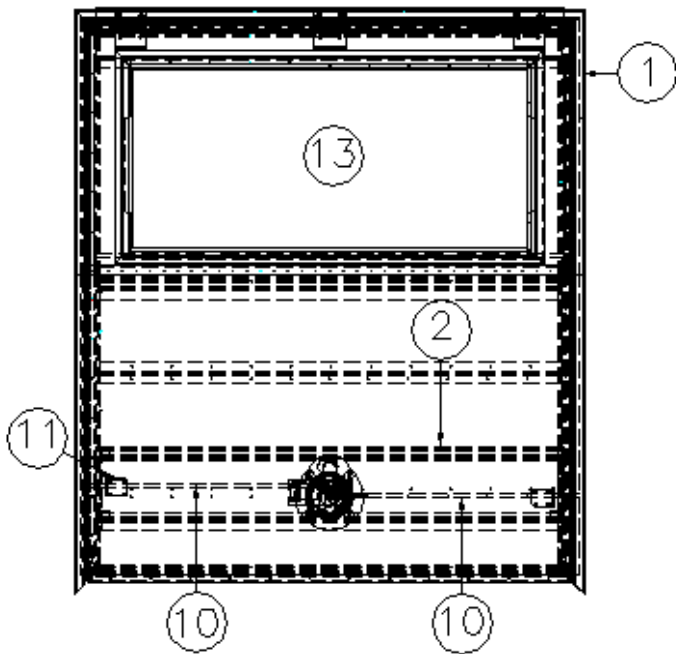

EXTERIOR DOORS

Hatch Door

Parts Listed on Next Page