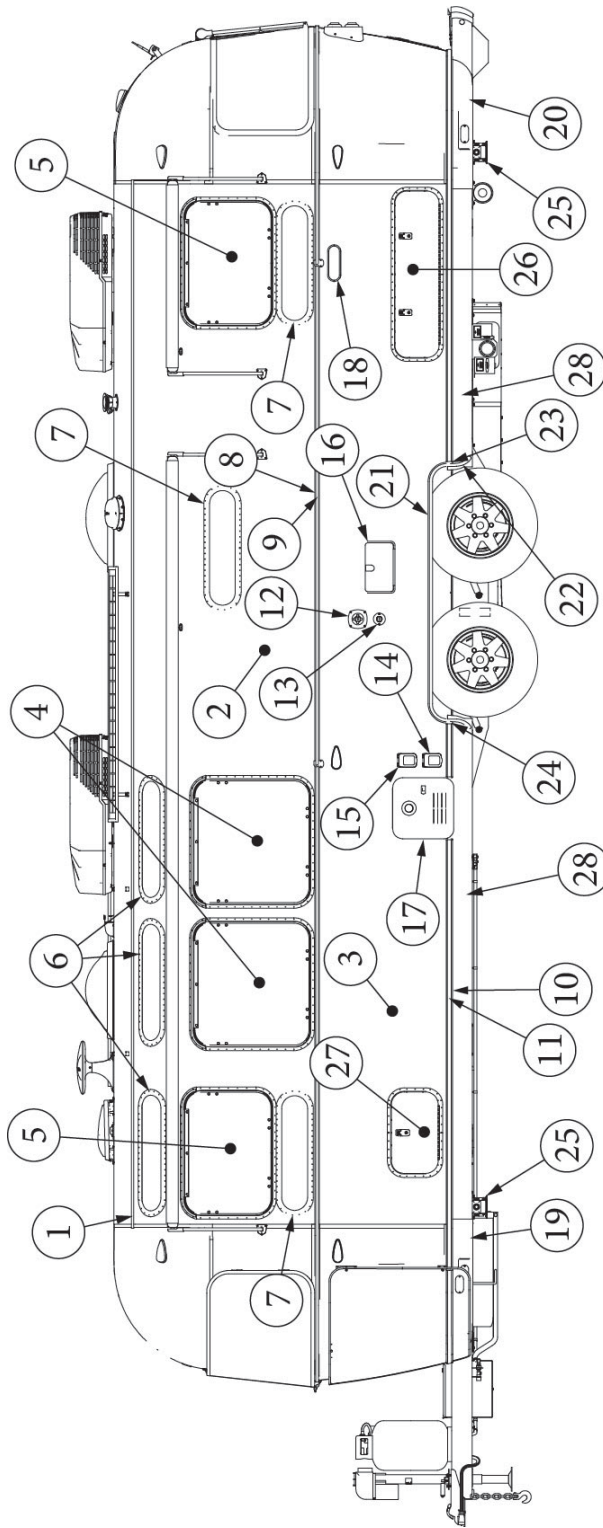

EXTERIOR SHELL

Exterior Components, Roadside, 30RB

Parts Listed on Next Page