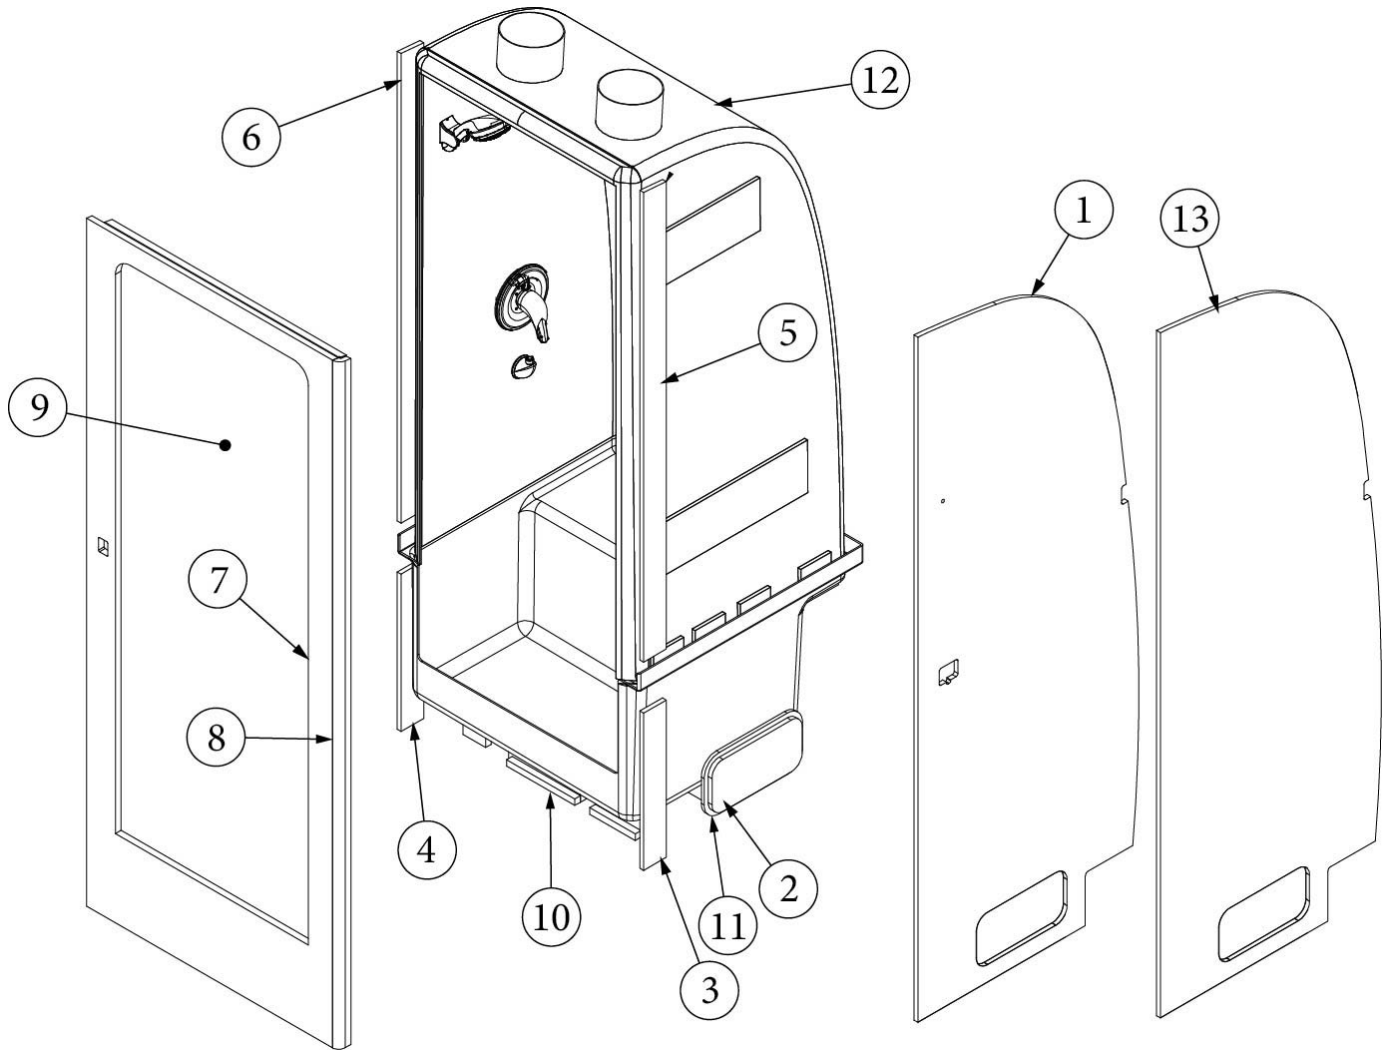

FURNITURE, LAVATORY

Shower Compartment, 25FB, 27FB

Parts Listed on Next Page