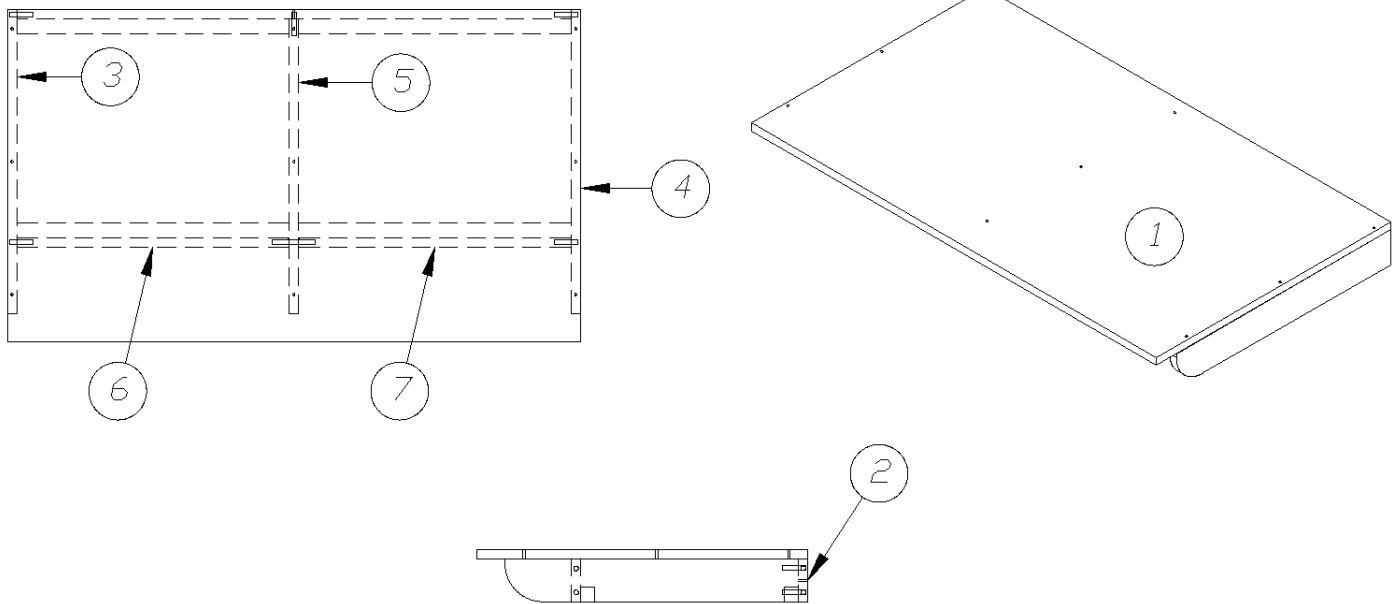

FURNITURE, GALLEY

Dinette Seat, Center, 23FB

968012

Center Seat

1. 968012&000112CC	Panel, 30.25 x 17.5
2. 968012&000212CC	Panel, 2.25 x 29.25
3. 968012&000312CC	Panel, 2.25 x 16
4. 968012&000412CC	Panel, 2.25 x 16
5. 968012&000512CC	Panel, 2.25 x 16
6. 968012&000812CC	Panel, 2.25 x 14.38
7. 968012&000912CC	Panel, 2.25 x 14.38
8. 386413-01	Edgebanding, Sea White, 5/8"