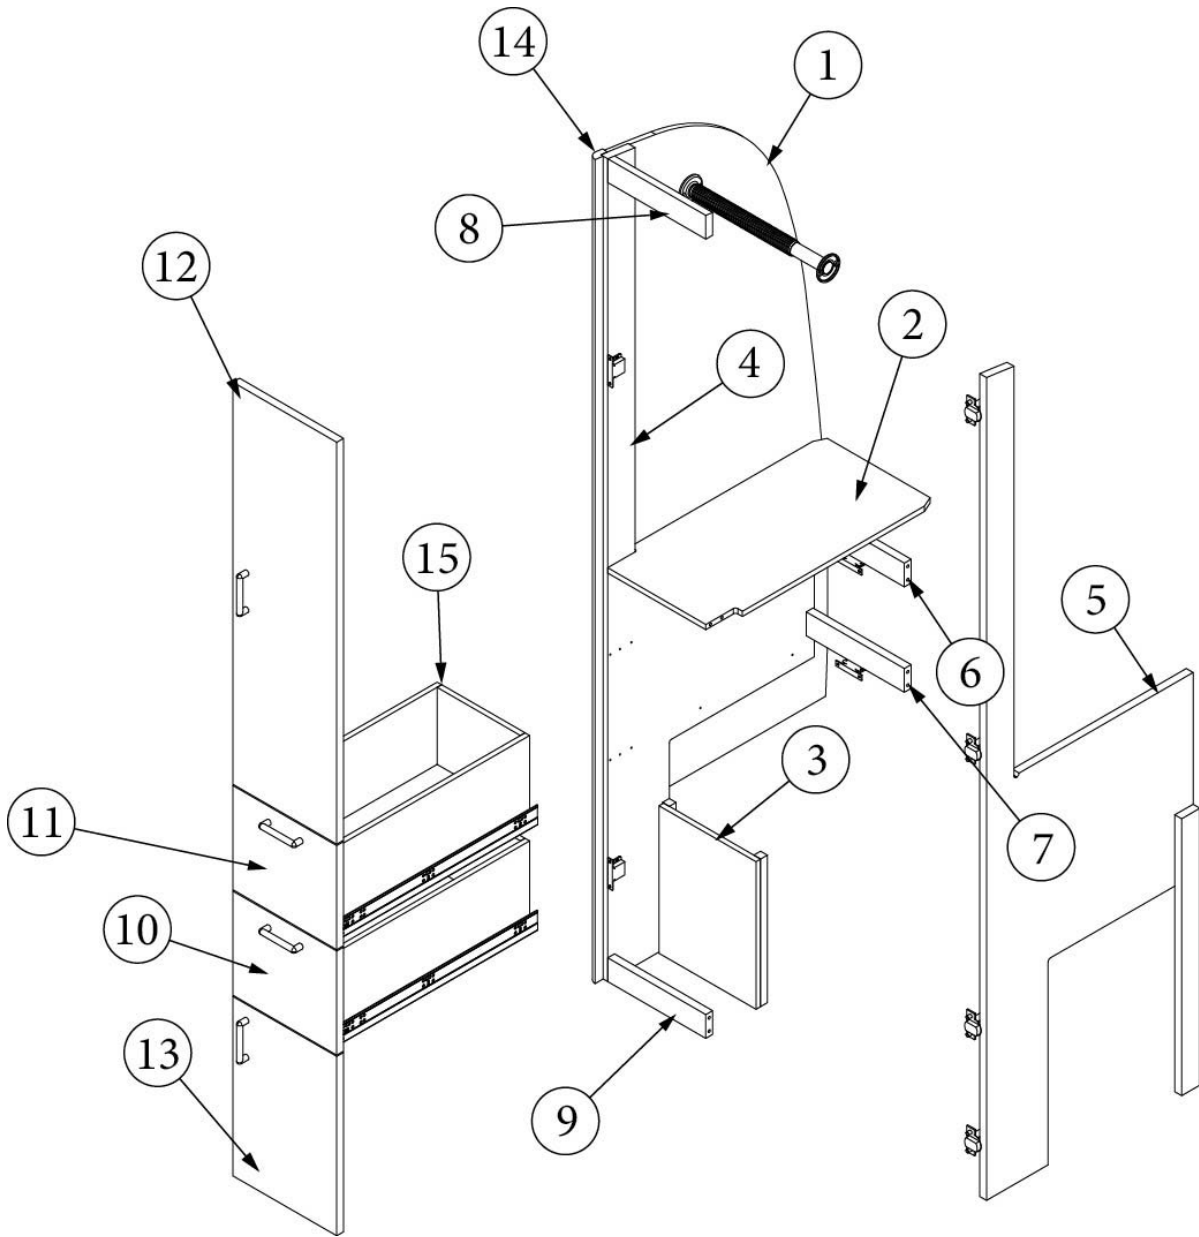

FURNITURE, BEDROOM

Wardrobe, Queen, 25FB

Parts Listed on Next Page