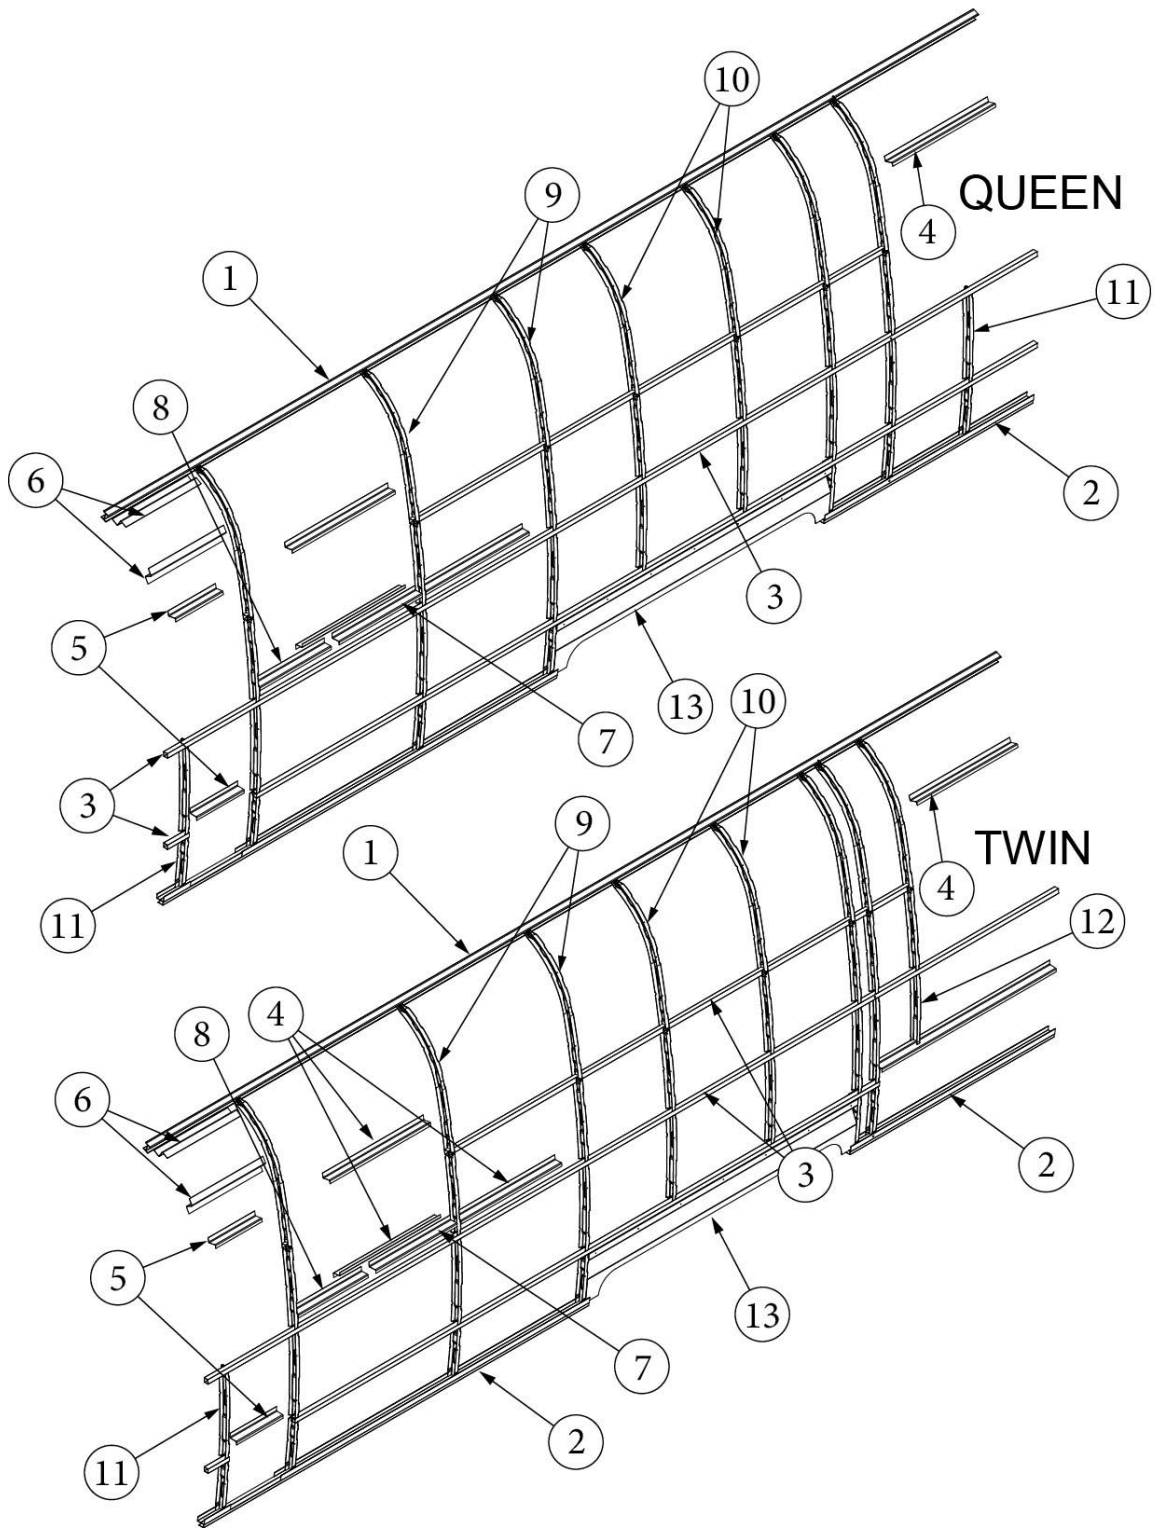

EXTERIOR SHELL

Wall Framing, Roadside, 28RB

Parts Listed on Next Page