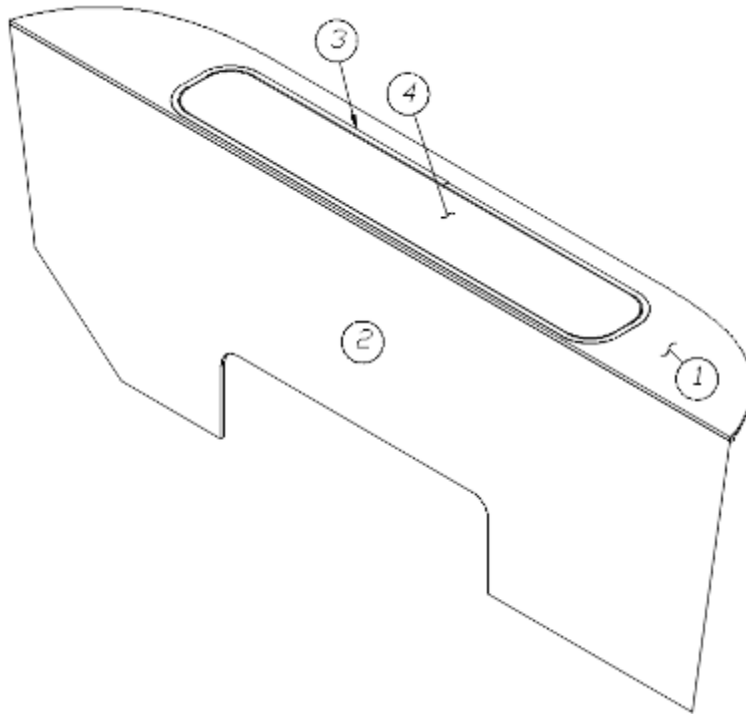

FURNITURE, LOUNGE

Sofa, Back, 28RB, 30RB

967625

Sofa Back Assembly

1. 967625-1

Panel, 12.25 x 90.06

2. 967625-2

Panel, 31.63 x 90.06

3. 115203

Door jamb

4. 969561

Door on sofa back assembly

381847-01

Piano hinge

203622

Storage tub

700414

Foam, 3/8"

091132-C

Fabric-L sofa