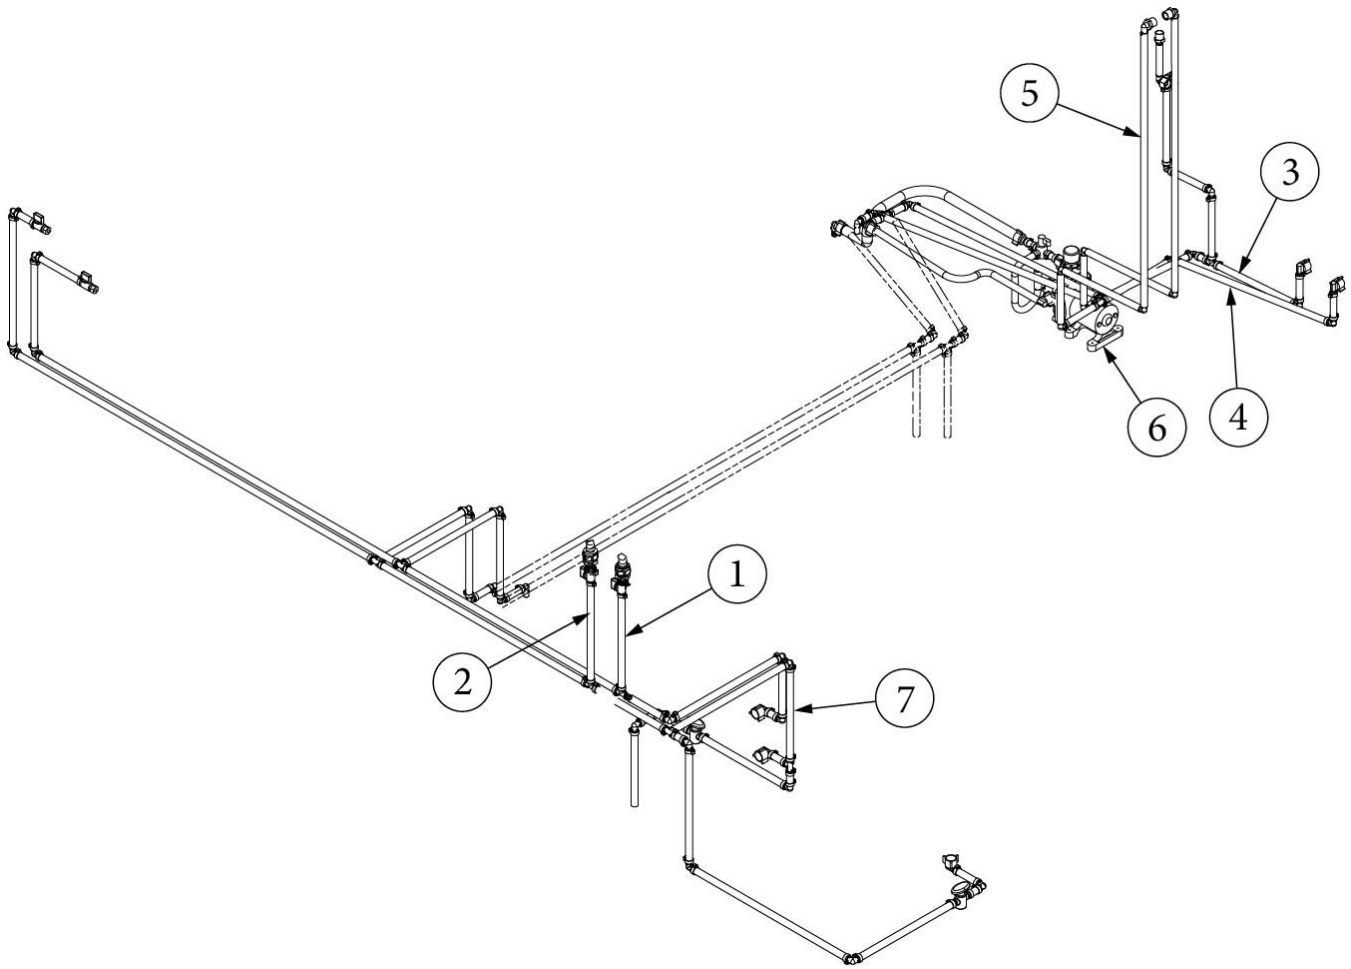

PLUMBING, FRESH WATER SYSTEM

Fresh Water Lines, 27FB

944062-02

Install, Fresh Water Layout (not for order/see parts below)

1. 944061-02	Layout, CS Hot
2. 944061-04	Layout, CS Cold
3. 944061-05	Layout, RS Cold
4. 944061-06	Layout, RS, Hot, Forward
5. 944061-07	Layout, Shower Lines
6. 944061-08	Layout, Water Pump
7. 944061-09	Layout, Water Heater