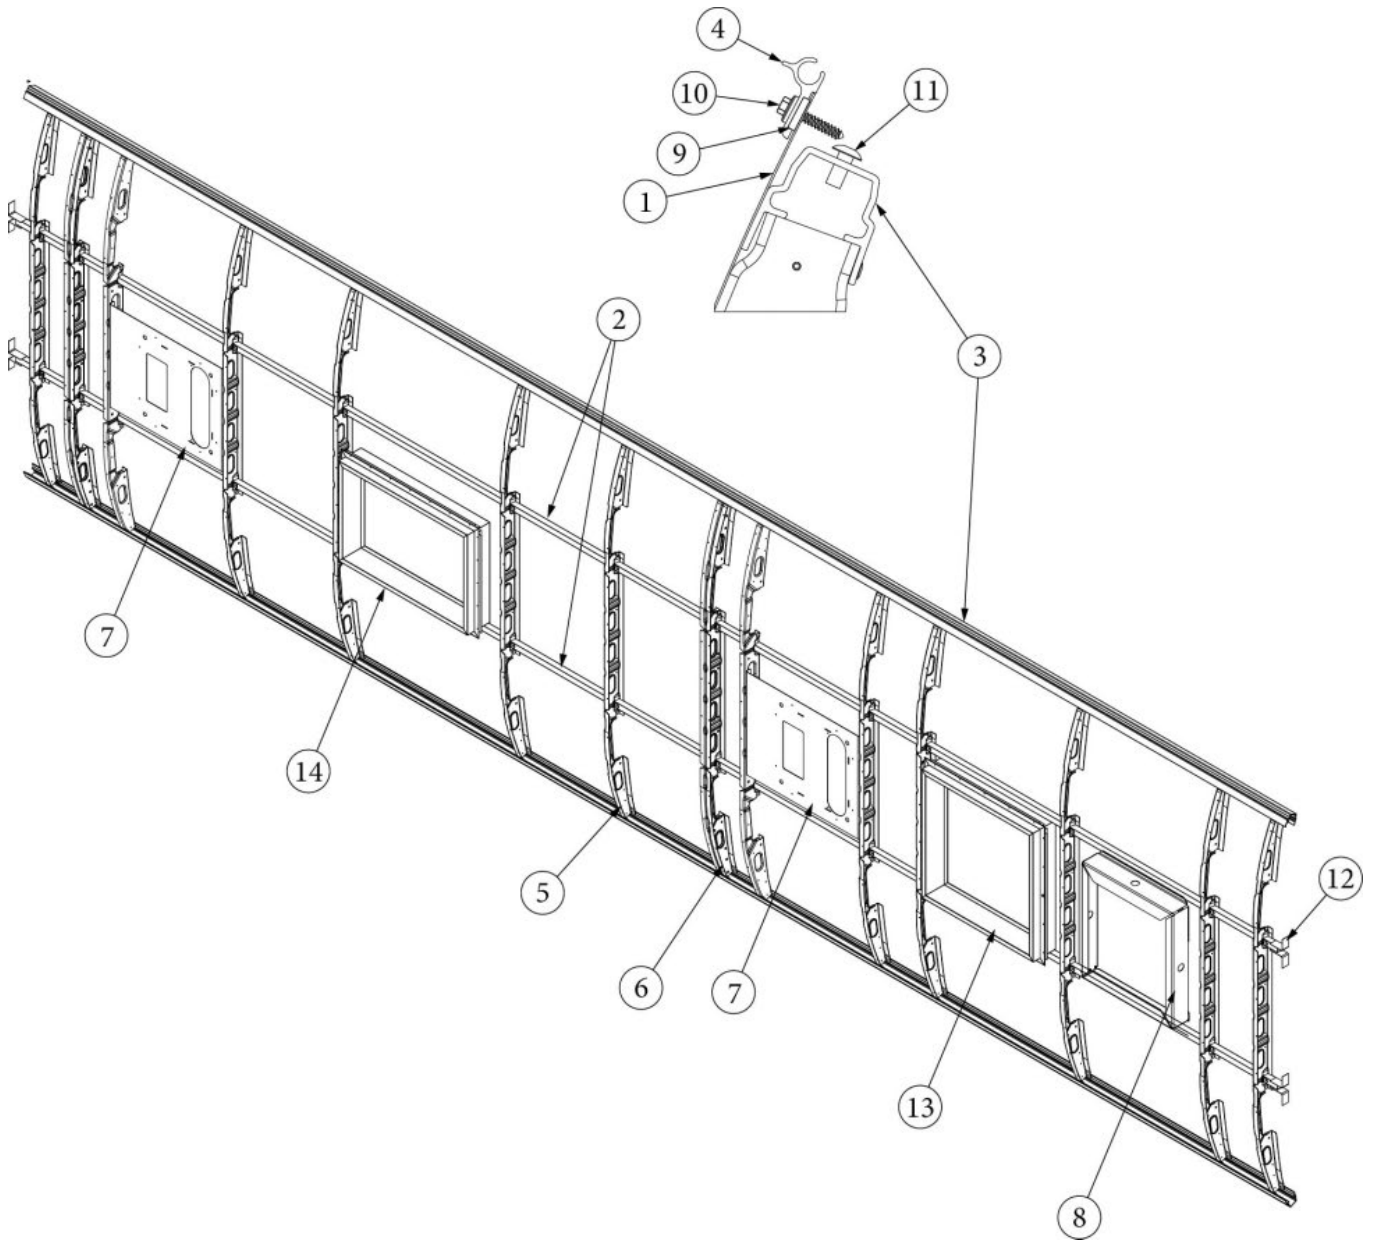

EXTERIOR SHELL

Roof, 30RB

Parts Listed on Next Page