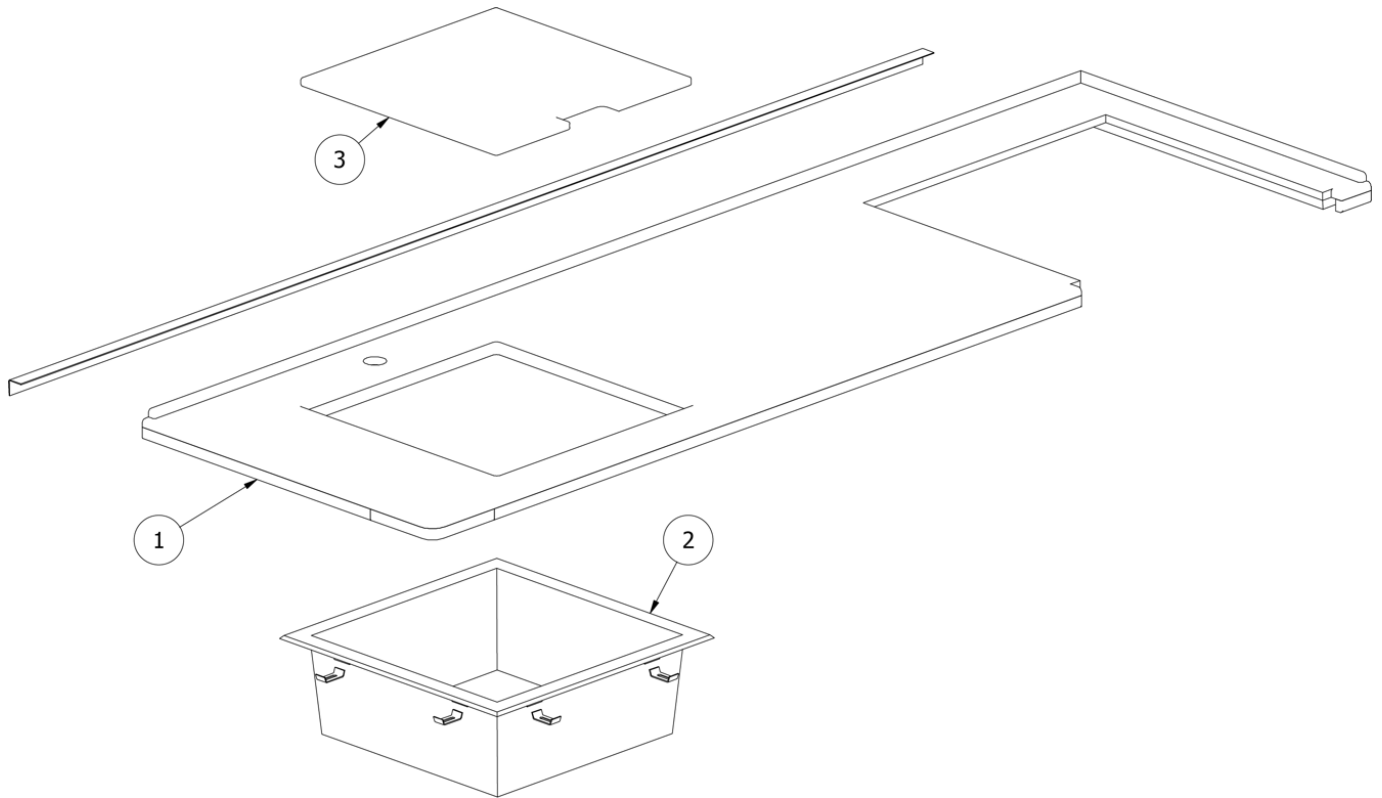

FURNITURE, GALLEY

Galley Top, 30RB

969469

Galley Top Assembly

1. 602885-01	Galley top, Corian
2. 602455	Galley sink, 18 x 18
3. 602837-01	Sink cover, Corian
602454	Galley faucet
602164-02	Tailpiece W/Nuts & Washers 1.5
114812	Aluminum angle, 1 x 1
602388	Sink clip