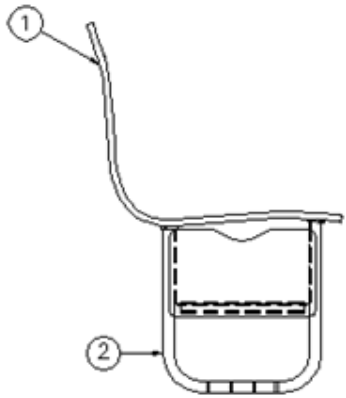

FURNITURE, GALLEY

Dinette Seats, 30RB

Aft Dinette Seat