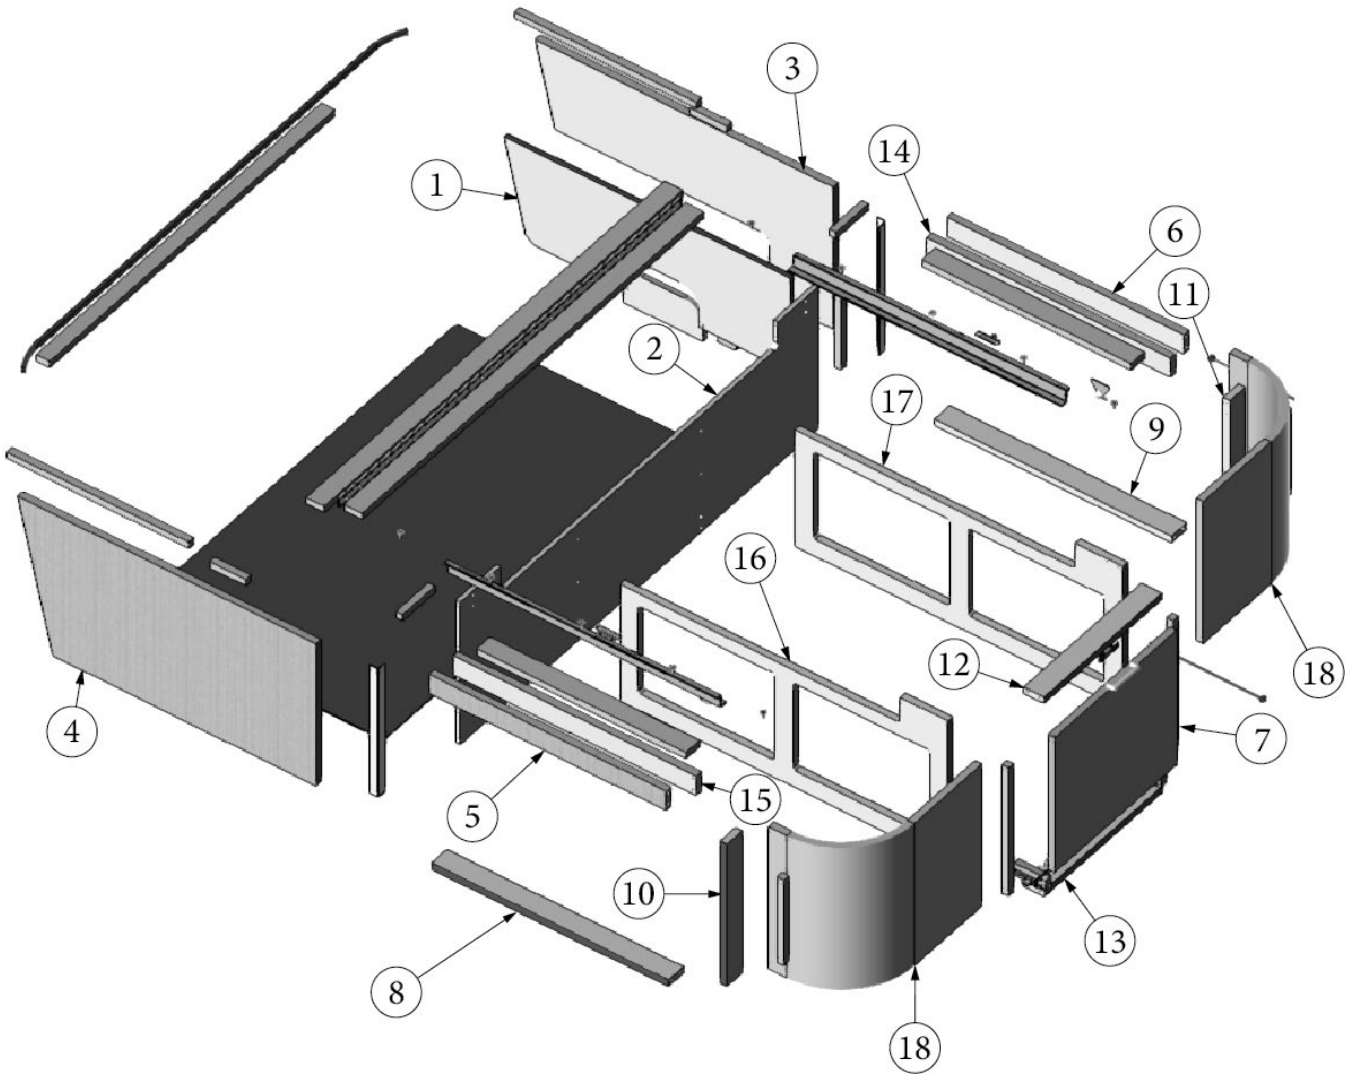

FURNITURE, BEDROOM

Bed, Queen, 27FB, Hatch Option

Parts Listed on Next Page