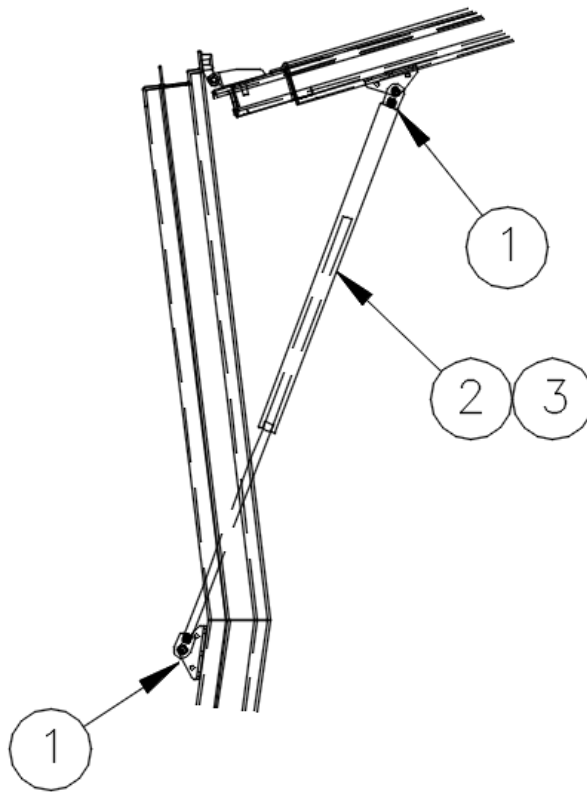

EXTERIOR DOORS

Hatch Door Struts

111935

Install, Struts, Hatch Door (not for order/see parts below)

1. 382462

Bracket, Prop w/ball

2. 382084-01

Gas spring, 175LB

3. 382084-02

Socket, Gas rod, Nylon

382808

Bracket, Hatch Door, 10mm Ball Socket

330031-01

Rivet, 3/16 x 5/8, SSD68SSBS

Screen Door, Rear

111933

Install, Rear Screen Door (not for order/see parts below)

382150

Screen, Pull-down retractable

454859

Closeout, Rear screen door

203138-04

Extrusion Plastic 1/2" Oak Wall

365232

Seal, Baggage door

382151

Plug, Snap-in, .5" Dia., Black