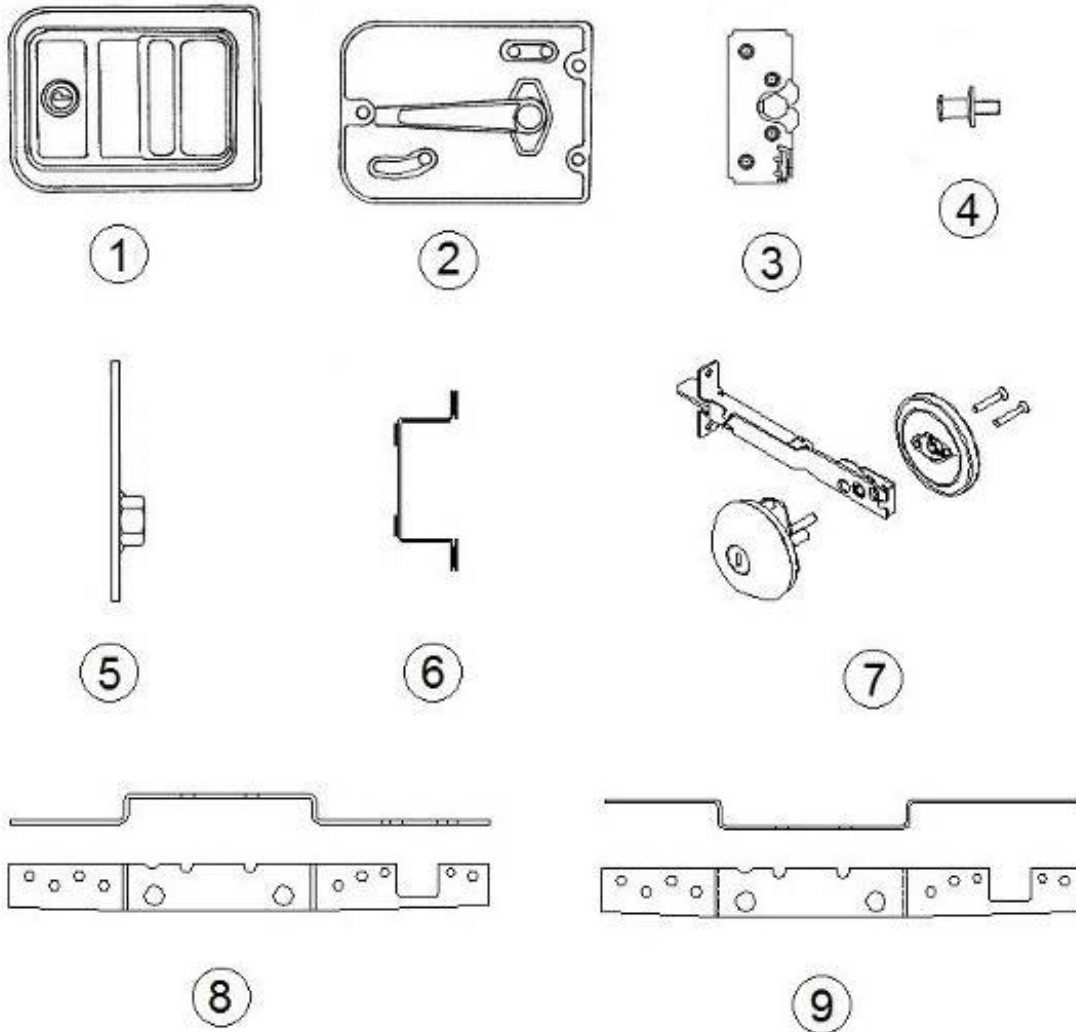

HARDWARE

Main Door Lock, RH, Old Style

1. 381547-09 2. 381547-11 3. 381547-10 4. 381547-04 5. 381550 6. 115413 7. 382069 8. 382067 9. 382068	- Main door lock, Outside housing - Main door lock, Inside plate - Double rotary latch, Main door lock - Striker bolt w/washer, Main door lock - Plate, Striker bolt - Door hat section - Deadbolt, Round, Trimark - Outer reinforcement plate, RH/LH hinged door - Inner reinforcement plate, RH hinged door

382069-100 381547-102 381547-08 385595 382122	- Deadbolt key, Blank - Main door key, Blank - Screw package, Main door lock - Pocket strike - Key chain, Airstream logo