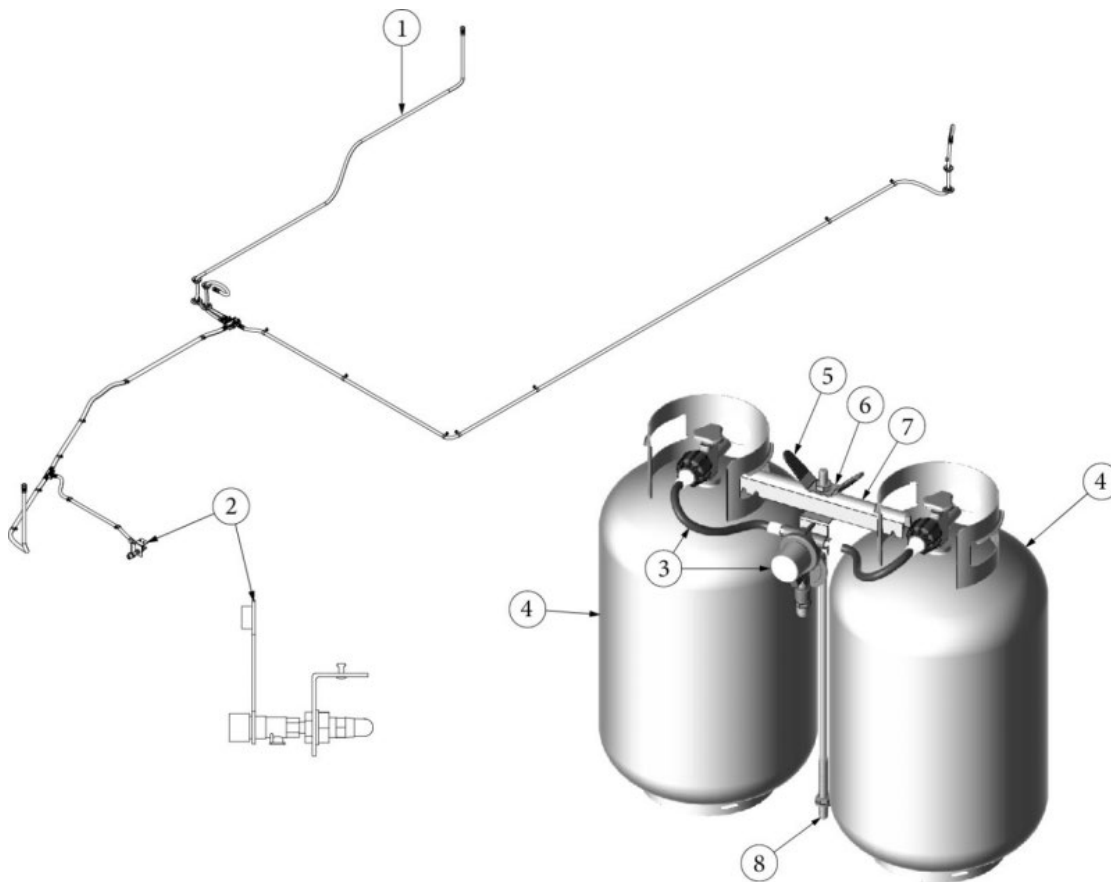

PLUMBING, LPG SYSTEM

LPG System, 25FB

113937
113718-01

Install, LP System, 25FB (not for order/see parts below)
Install, LP Tanks/Regulator, 30lb (not for order/see parts below)

1. 943995	Assembly, LP flex line
2. 602465	Exterior propane port assembly
3. 602870	Regulator, LP gas, Dual 11" pigtails
4. 601710-01	Tank, LP Cylinder, Steel, 30LB
5. 381613	Plastisol Cover, LP Wing Handle
6. 455841	Wingnut, LP Bottle
7. 455842	Hold-down, VTD0046
8. 345764	Threaded Rod, 23.5", 1/2-13 4" each end
350132	Flange nut, Serrated, 1/2-13 UNC
386250	Label, LPG service port
365330-04	Sealant, Adseal, RTV #4553
382500	Grommet, .5" Pipe, Press Fit, Sealing
382556	Closeout, 2.38", D LP Assembly BC
512412	Bushing, Snap In, .75" ID
382160	Grommet, Flexible Vinyl