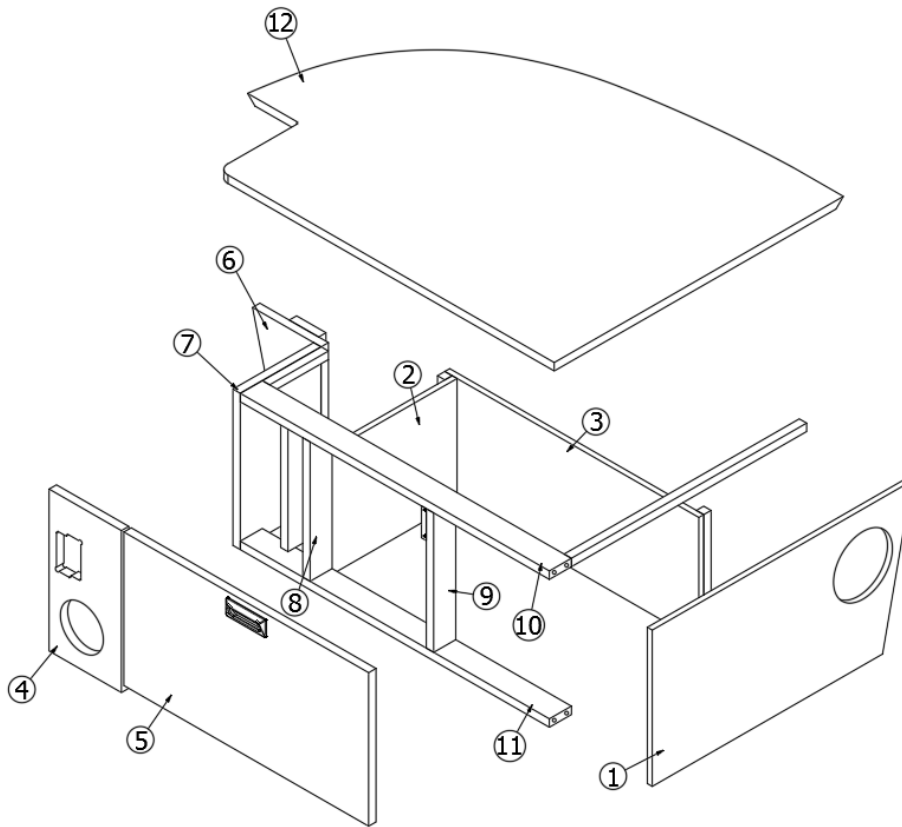

FURNITURE, LOUNGE

Dinette Seat, Roadside, 25FB, 27FB, Hatch Option

969158

Assembly -Dinette Seat RS

1. 969158&000112CC	Pre Laminate- 0.50 X 26.50 X 11.00
2. 969158&000212CC	Pre Laminate- 0.50 X 13.00 X 11.00
3. 969158&000312CC	Pre Laminate- 0.50 X 26.31 X 11.00
4. 969158&000418BC	Pre Laminate- 0.75 X 14.38 X 7.38
5. 969158&000518BC	Pre Laminate- 0.75 X 13.63 X 24.98
6. 969158&000618BC	Pre Laminate- 0.75 X 13.88 X 7.00
7. 969158&000718BC	Pre Laminate- 0.75 X 8.25 X 13.88
8. 969158&000818CC	Pre Laminate- 0.75 X 2.25 X 12.38
9. 969158&000918CC	Pre Laminate- 0.75 X 2.25 X 12.38
10. 969158&001018CC	Pre Laminate- 0.75 X 2.25 X 31.54
11. 969158&001118CC	Pre Laminate- 0.75 X 2.25 X 31.54
12. 969158&001218CC	Pre Laminate- 0.75 X 29.50 X 40.18
386413-01	Edgebanding, Sea White, 5/8"
386413-02	Edgebanding, Sea White, 5/8"
381072-01	Hinge-3" X 2" Fixed Pin
381228-02	Catch Grabber Door C3-805
381775	Drawer Pull-Flush Satin