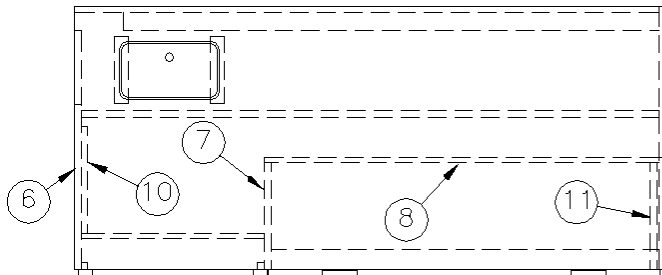

FURNITURE, LOUNGE

Sofa, 25FB, 27FB

966887

Sofa Assembly

1. 966888	Sofa bed
2. 966887&000212CE	Panel, 29.5 x 66.19
3. 966887&000312BC	Panel, 20.5 x 5
4. 966887&000418BC	Panel, 9.88 x 43.88
5. 966887&000518BC	Panel, 9.88 x 21.13
6. 966887&000618BC	Panel, 14.13 x 26.75
7. 966887&000718BC	Panel, 10.13 x 12
8. 966887&000812CC	Panel, 10.13 x 44.19
9. 966887&000918CC	Panel, 14.13 x 29.5
10. 966887&001018CC	Panel, 2.25 x 12
11. 966887&001118CC	Panel, 2.25 x 12
12. 966887&001518CC	Panel, 2.25 x 43.44
13. 966887&002512CE	Panel, 10.75 x 6
381775	Pull, Flush, Satin
381072-01	Hinge, Fixed pin
381228-02	Catch, Grabber door (5lb Pull)
365009	Foam tape, 1 x 1
382057	Knockdown
382057-04	Cap, Knockdown, White