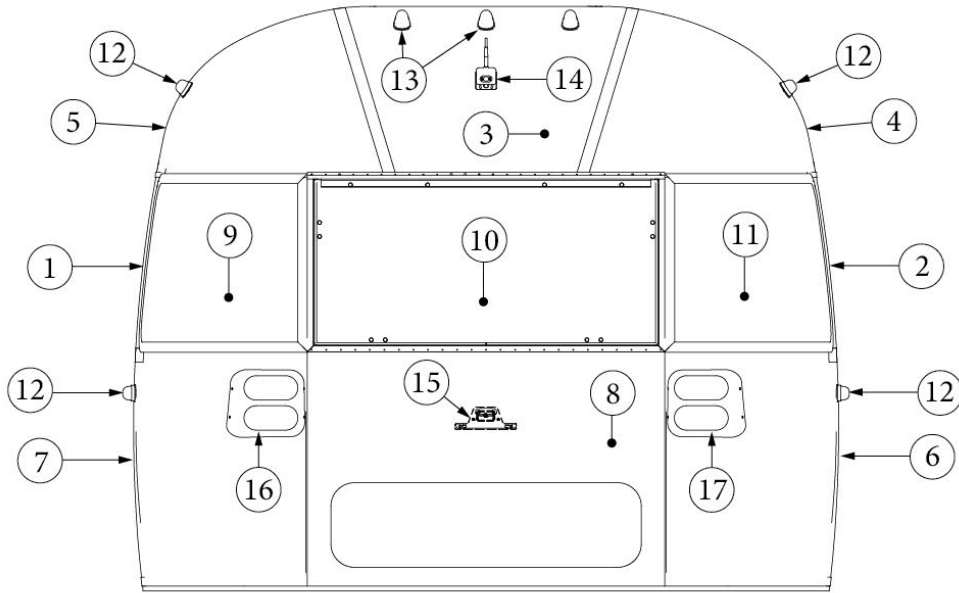

EXTERIOR SHELL

Aft End, 28RB, 30RB

Parts Listed on Next Page