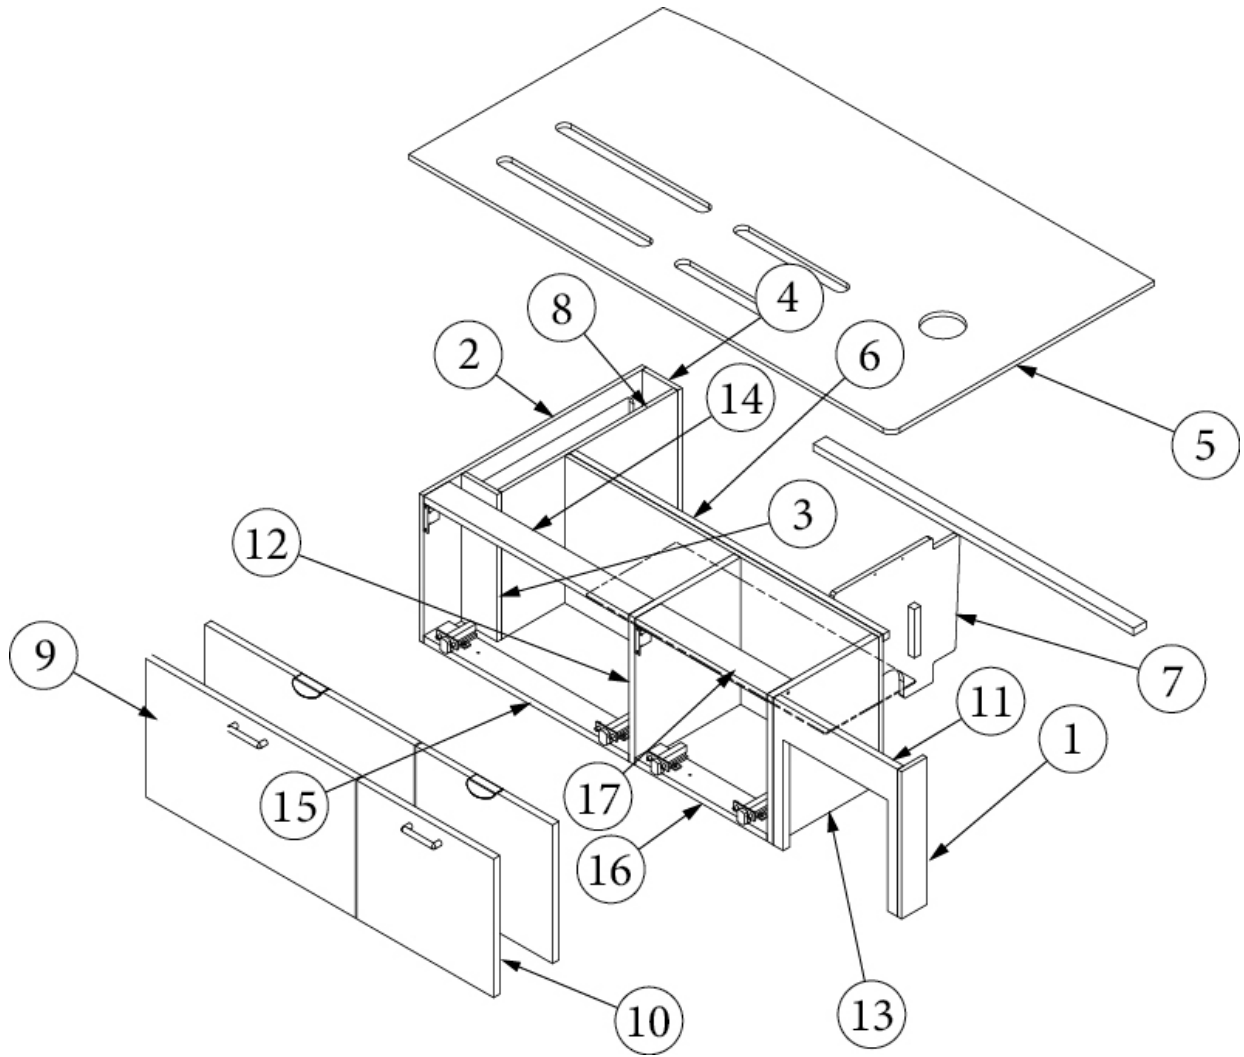

FURNITURE, BEDROOM

Bed, Twin, Curbside, 25FB

Parts Listed on Next Page