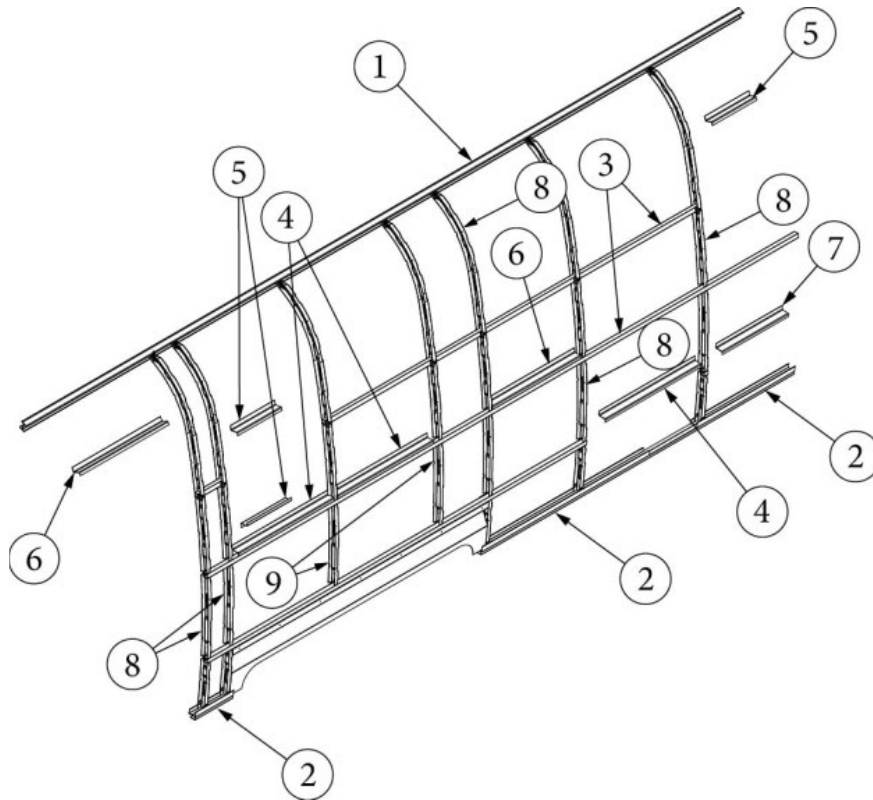

EXTERIOR SHELL

Wall Framing, Curbside, 25FB

923688-02

Assembly, CS Wall, Queen/Twin

1. 104707-05	Extrusion, "I" section, 195"
2. 116221	Extrusion, Floor channel, 192"
3. 116131	Tube, Shell Frame, 1" x 1" x 24'
4. 116219-01	Z Bar, Window Header, 26"
5. 116219-02	Z Bar, Window Header, 12"
6. 116219-03	Z Bar, Door Header
7. 116219-08	Z Bar, Countertop Backer, 18"
8. 116130-01	Wall bow, Standard
9. 116130-02	Wall Bow, Wheel Well
10. 116130-04	Wall Bow, Window
11. 116312-01	Header, Wheel Well, Dual Axle
114880-04	Aluminum sheet, Upper, .04 x 51 x 201"
114879-04	Aluminum sheet, Lower, .04" x 33" x 199.25"
116131-01	Filler tube, Shell frame
114813-02	Angle, 1.25 x 2 x 2.5"
114813-03	Angle, 1.1 x 1.5 x 3.5"
454931-09	Backer Plate, Side Wall, Power Awning