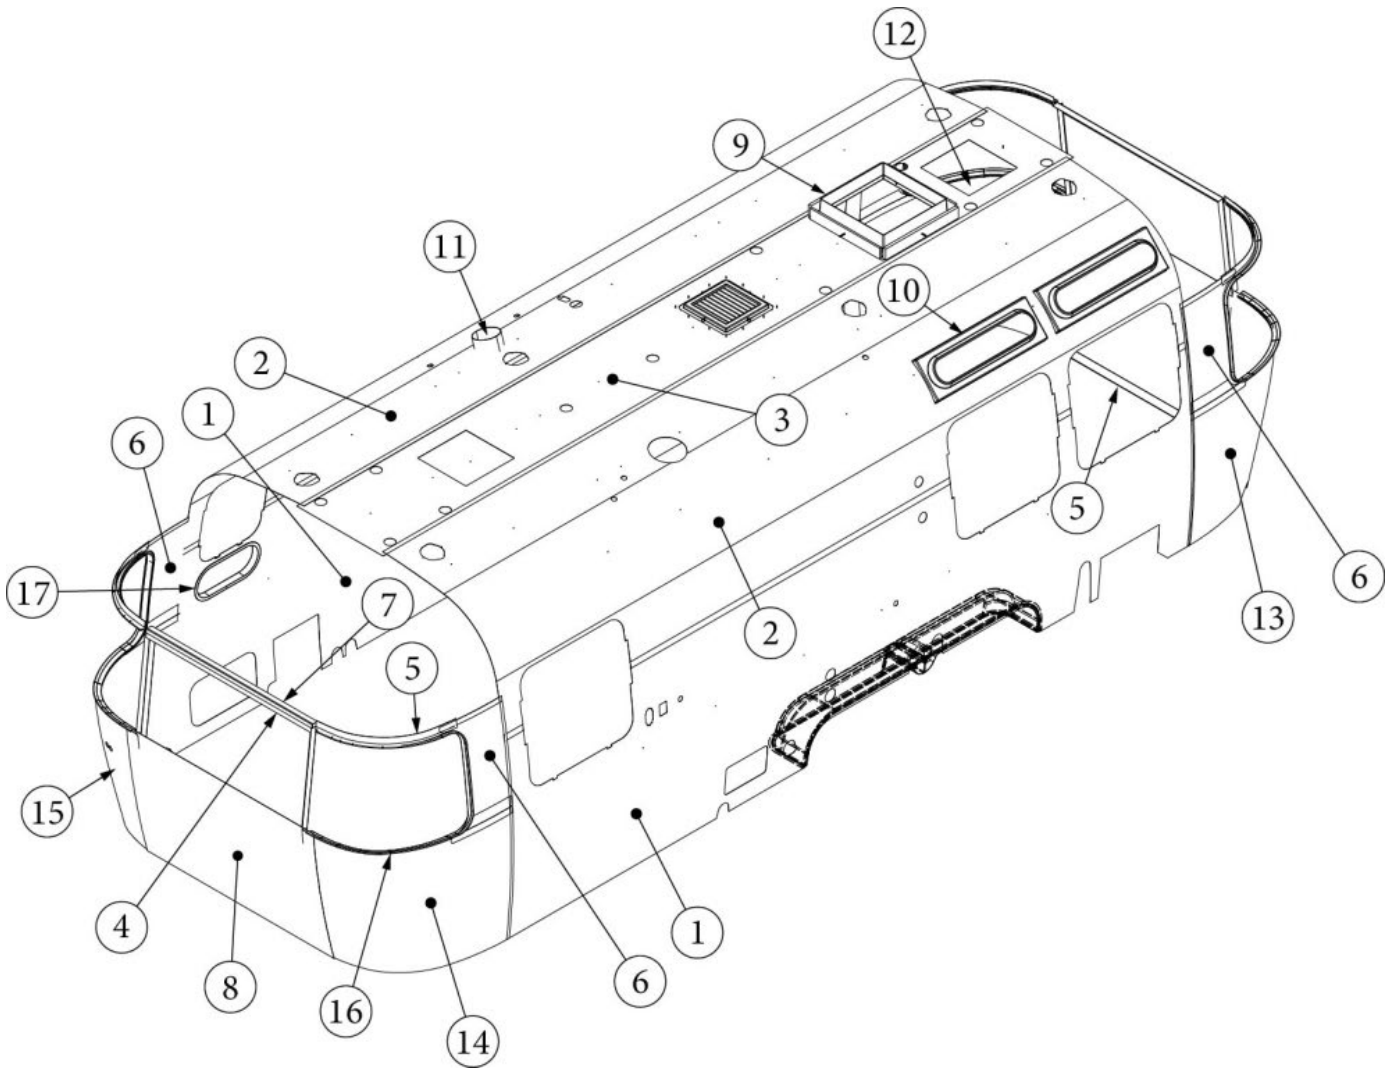

INTERIOR SHELL

Interior Skin, Queen, Hatch Option, 25FB

Parts Listed on Next Page