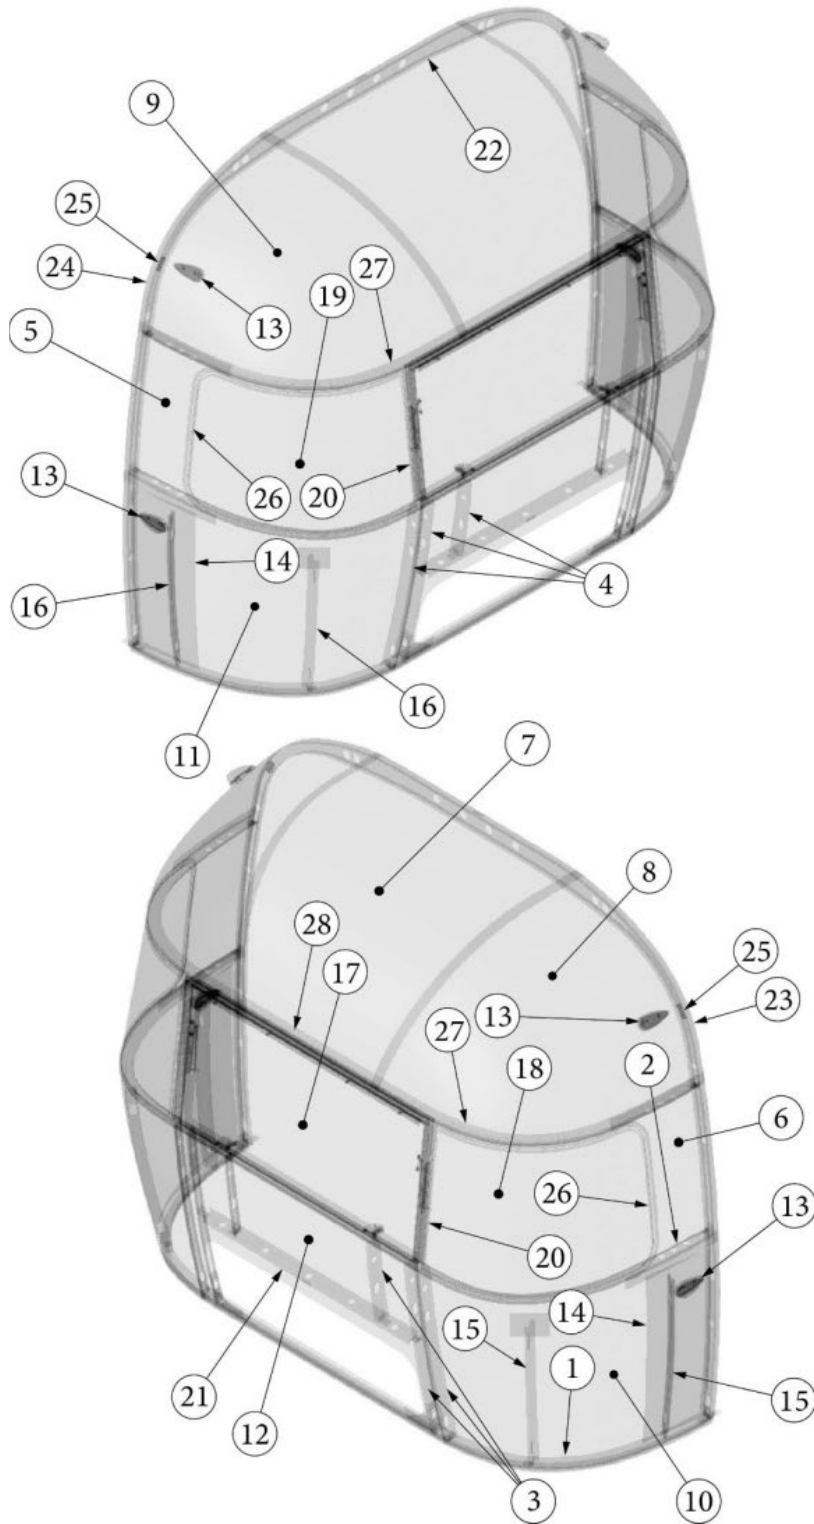

EXTERIOR SHELL

Front End, w/Bunk, 27FB

Parts Listed on Next Page