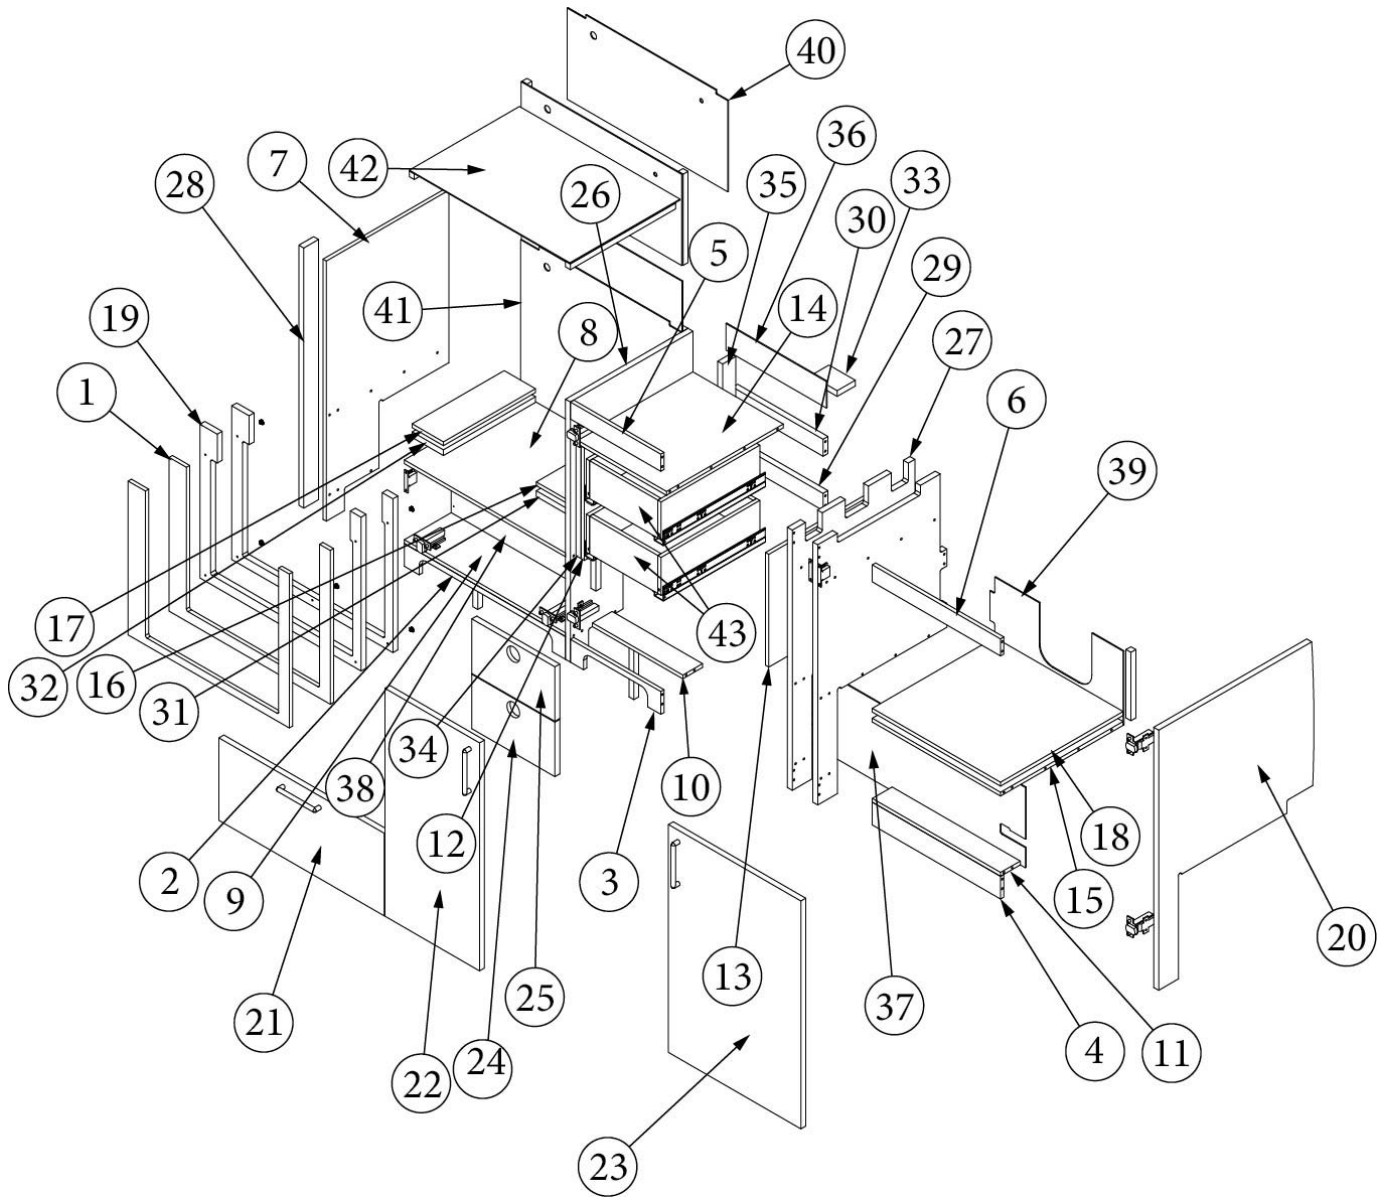

FURNITURE, GALLEY

Galley, 28RB

Parts Listed on Next Page