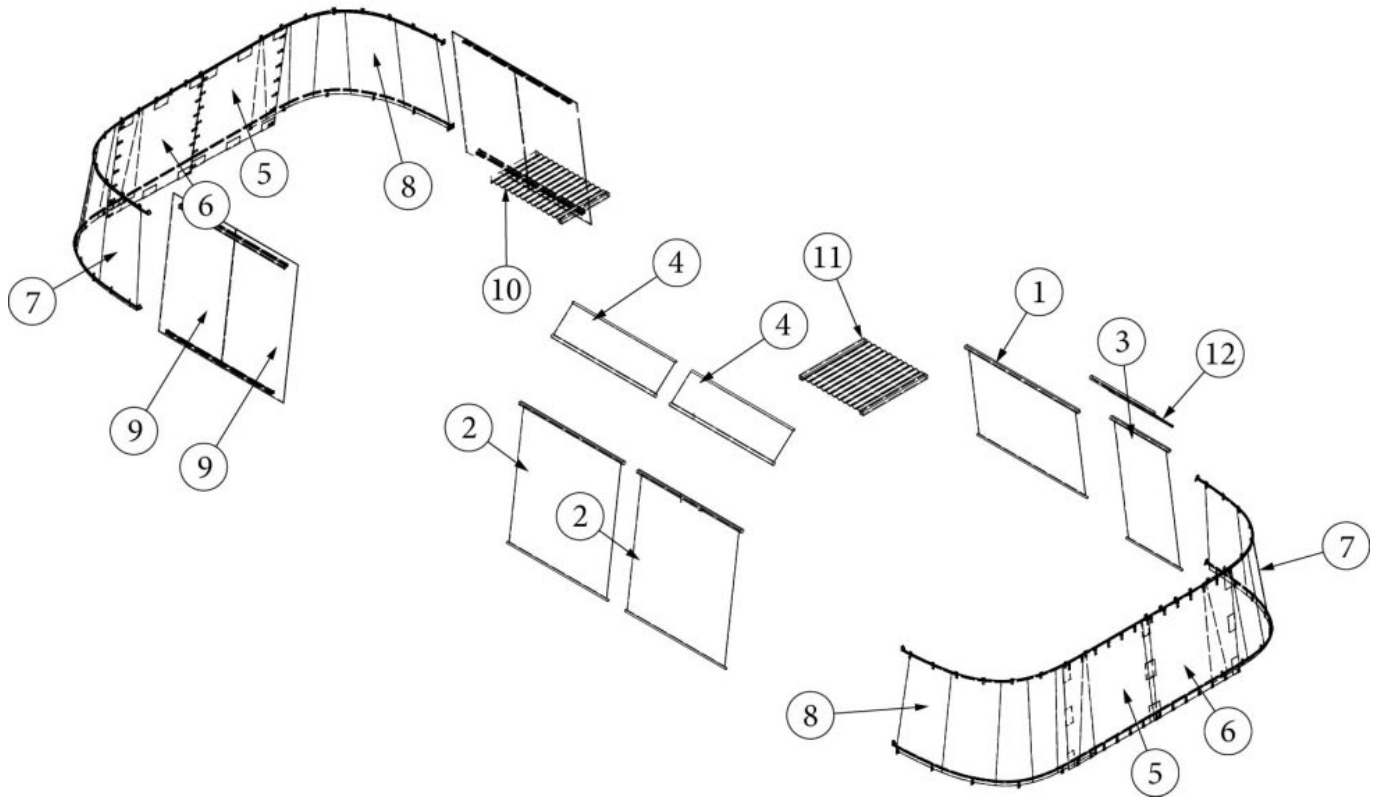

WINDOW COVERINGS

Drapes and Shades, 28RB

135291

Install, Window Coverings (not for order/see parts below)

1.	703700-02	Shade, 32.5 x 24, Oceanair
2.	703700-04	Shade, 29.75 x 34, Oceanair
3.	703700-07	Shade, 17.75 x 34, Oceanair
4.	704199-02	Shade, Pull, Vista View, 32.25 x 9.5"
5.	998144-05	Drape, CS front panel, 27 x 29
6.	998144-07	Drape, RS front panel, 27 x 29
7.	998144-09	Drape, CS side panel, 37 x 25.5
8.	998144-11	Drape, RS Side Panel 37" X 25.5"
9.	998171-20	Panel Curtain 19" X 34.5" OB
10.	704120-01	Shade, Skylight, 14.5 x 22, Grey
11.	704120-02	Shade, Skylight, 19.25 x 20, Grey
12.	704199-01	Shade, Pull, Vista View, 19.25 x 9.5"
	704546	Shade, Fantastic Fan