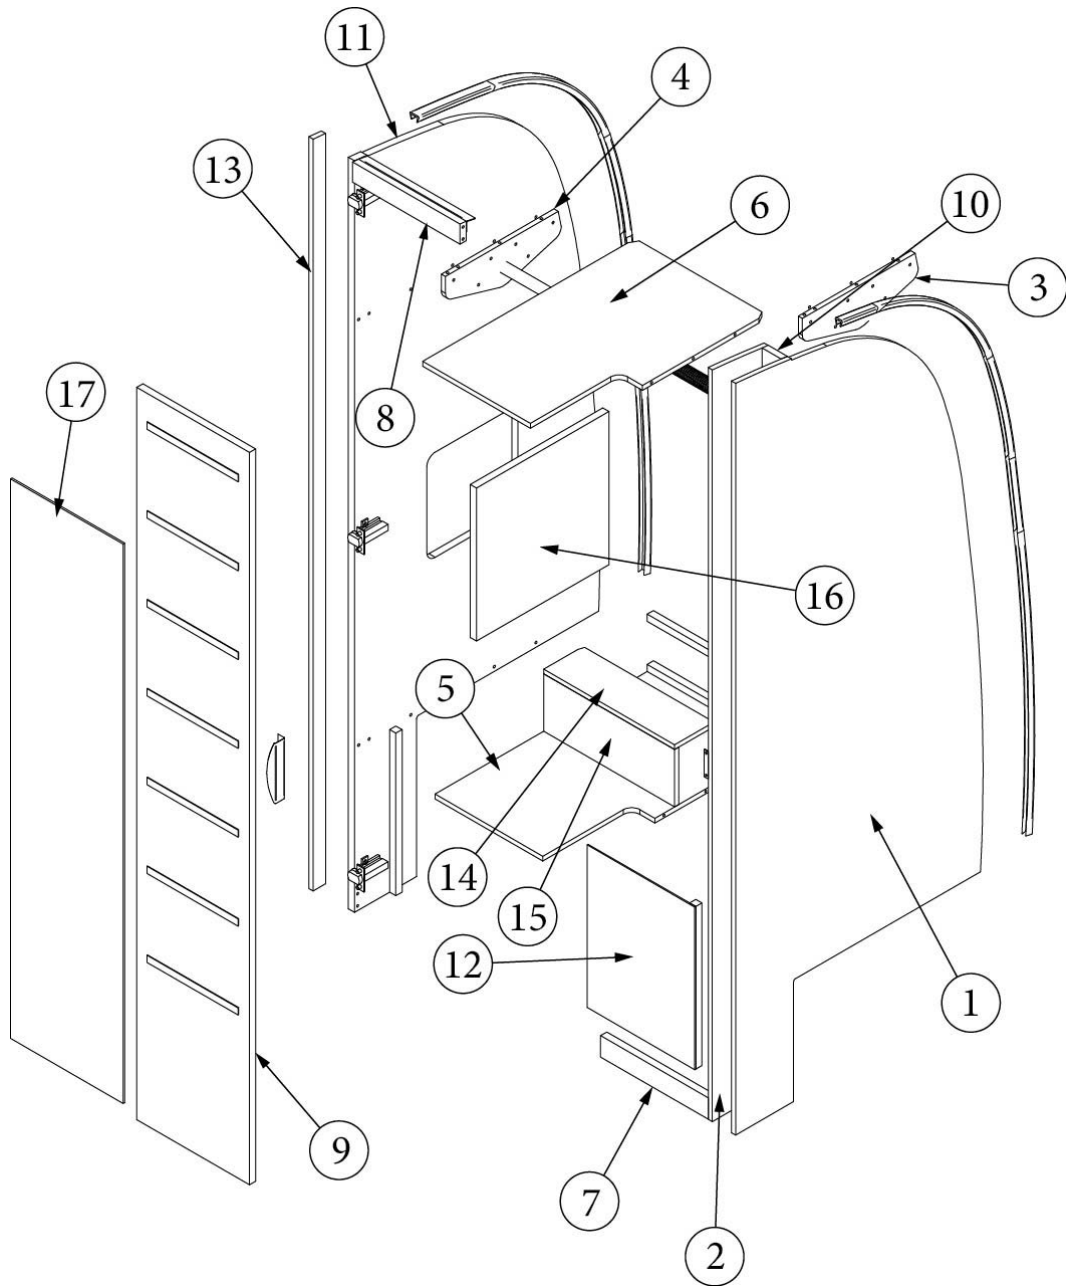

FURNITURE, LAVATORY

Wardrobe, Roadside, 28RB

Parts Listed on Next Page