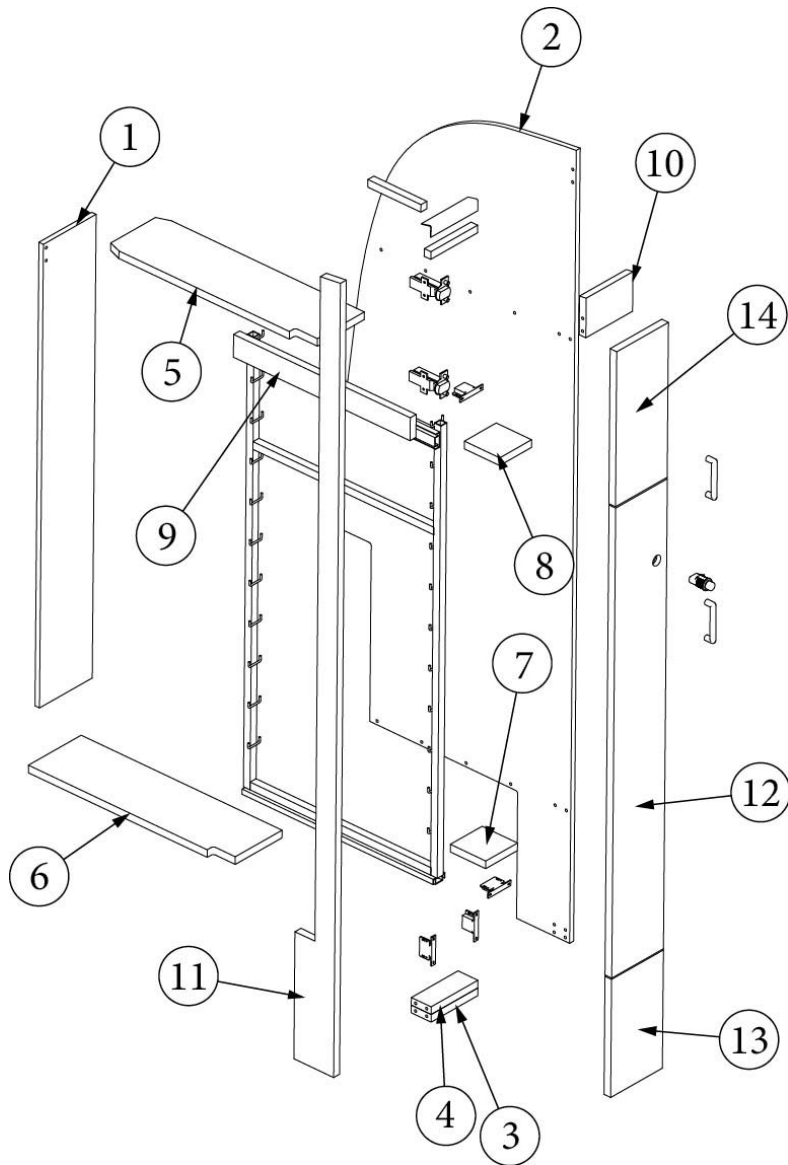

FURNITURE, GALLEY

Pantry, 23FB

Parts Listed on Next Page

FURNITURE, GALLEY

Pantry, 23FB

969998

Pantry Cabinet

1. 969998&000112CC	Pre laminate, 6.63 X 45.63"
2. 969998&000312BC	Pre laminate, 26.74 X 78.03"
3. 969998&000418CC	Pre laminate, 2.25 X 5.88"
4. 969998&000518CC	Pre laminate, 2.25 X 5.88"
5. 969998&000618CC	Pre laminate, 6.63 X 23.19"
6. 969998&000718CC	Pre laminate, 6.63 X 22.75"
7. 969998&000818CC	Pre laminate, 4.00 X 4"
8. 969998&000918CC	Pre laminate, 4.00 X 4"
9. 969998&001018CC	Pre laminate, 2.25 X 20"
10. 969998&001118BC	Pre laminate, 3.89 X 5.88"
11. 969998&001218BC	Pre laminate, 4.50 X 78.14"
12. 969998&001318BC	Pre laminate, 6.50 X 46.25"
13. 969998&001418BC	Pre laminate, 6.50 X 11.63"
14. 969998&001518BC	Pre laminate, 6.50 X 15.25"
104821	Support, Angle Bracket, 1.18 x 1.18 x 71"
386413-01	Edgebanding, Sea White, 5/8"
386413-02	Edgebanding, Sea White, 5/8"
203138-06	Wall Extrusion, Plastic, Ash Grey
386408	Pull, Brushed Nickel w/Back Plates, DOT, 5-7/16"
381408	Lock, Push button style, Black
381551-01	Pantry pull-out
381607-11	Hinge, Self-close
381607-12	Baseplate, Hinge, Grass
380041	Corner Brace, Stanley, 1"