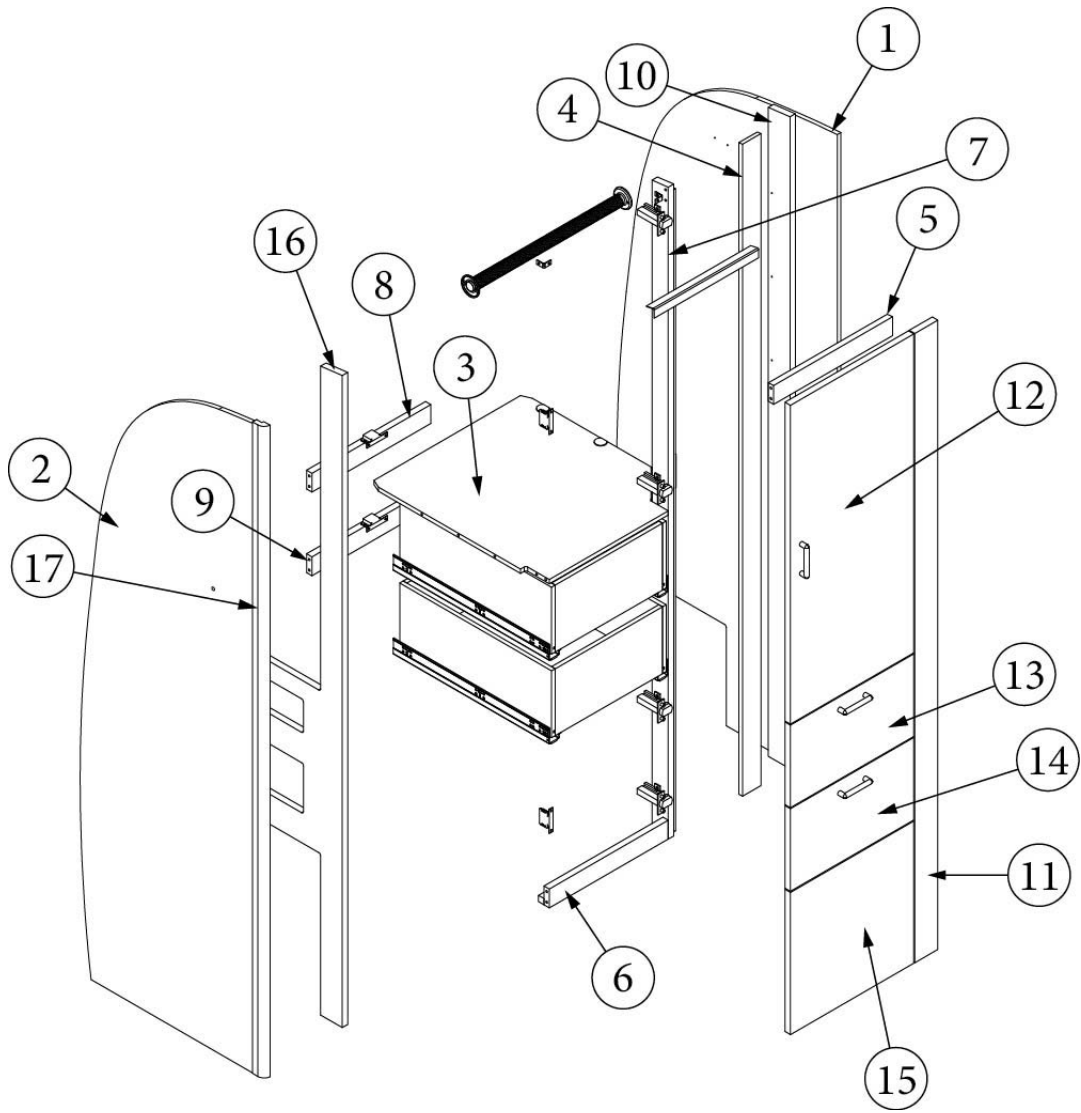

FURNITURE, BEDROOM

Wardrobe, Queen, 23FB

Part Numbers Listed on Next Page

FURNITURE, BEDROOM

Wardrobe, Queen, 23FB

969989

Wardrobe Assembly

1. 969989&000112HB	Pre laminate, 30.47 X 78.35
2. 969989&000212BC	Pre laminate, 23.86 X 77.69
3. 969989&000312CC	Pre laminate, 21.25 X 24
4. 969989&000412BC	Pre laminate, 2.56 X 77.96
5. 969989&000518BC	Pre laminate, 2.25 X 16.44
6. 969989&000618BC	Pre laminate, 2.25 X 16.44
7. 969989&000718CC	Pre laminate, 22.56 X 77.96
8. 969989&000818CC	Pre laminate, 16.44 X 2.25
9. 969989&000918CC	Pre laminate, 16.44 X 2.25
10. 969989&001018CC	Pre laminate, 3.00 X 77.96
11. 969989&001118BC	Pre laminate, 3.19 X 75.25
12. 969989&001218BC	Pre laminate, 17.06 X 38.13
13. 969989&001318BC	Pre laminate, 17.06 X 9.88
14. 969989&001418BC	Pre laminate, 17.06 X 9.88
15. 969989&001518BC	Pre laminate, 17.06 X 17
16. 969989&001618CC	Pre laminate, 22.56 X 77.96
17. 969989&001703CE	Pre laminate, 4.00 X 3.31
18. 801706-0029	Trim, Corner, 90-degree, White, 1" Radius
386413-01	Edgebanding, Sea White, 5/8"
386413-02	Edgebanding, Sea White, 5/8"
969708-02	Drawer Box, 8.00 X 21.00 X 15.82"
203138-06	Wall Extrusion, Plastic, Ash Grey
380045	Tubing ,3/4", Metallic
200975-04	Conduit, Flexible, Black Plastic
104821	Bracket, Angle, 1.18 X 1.18 X 71"
382057-04	Cap, Knockdown, White, #16387
382807-09	Drawer Slide, 21", Self-Close
382807-01	Left Front Fixing Clip
382807-02	Right Front Fixing Clip
386408	Pull, Brushed Nickel w/Back Plates, DOT, 5-7/16"
380046	Flange, Chrome
381228	Catch Grabber, Door C3-810, 10LB
382057	Knockdown, 8mm, #16289b
380041	Brace, 1", Stanley, Corner
381607-11	Hinge, Self-Close Overlay 110d
381607-12	Baseplate, Grass 9.5x37/32