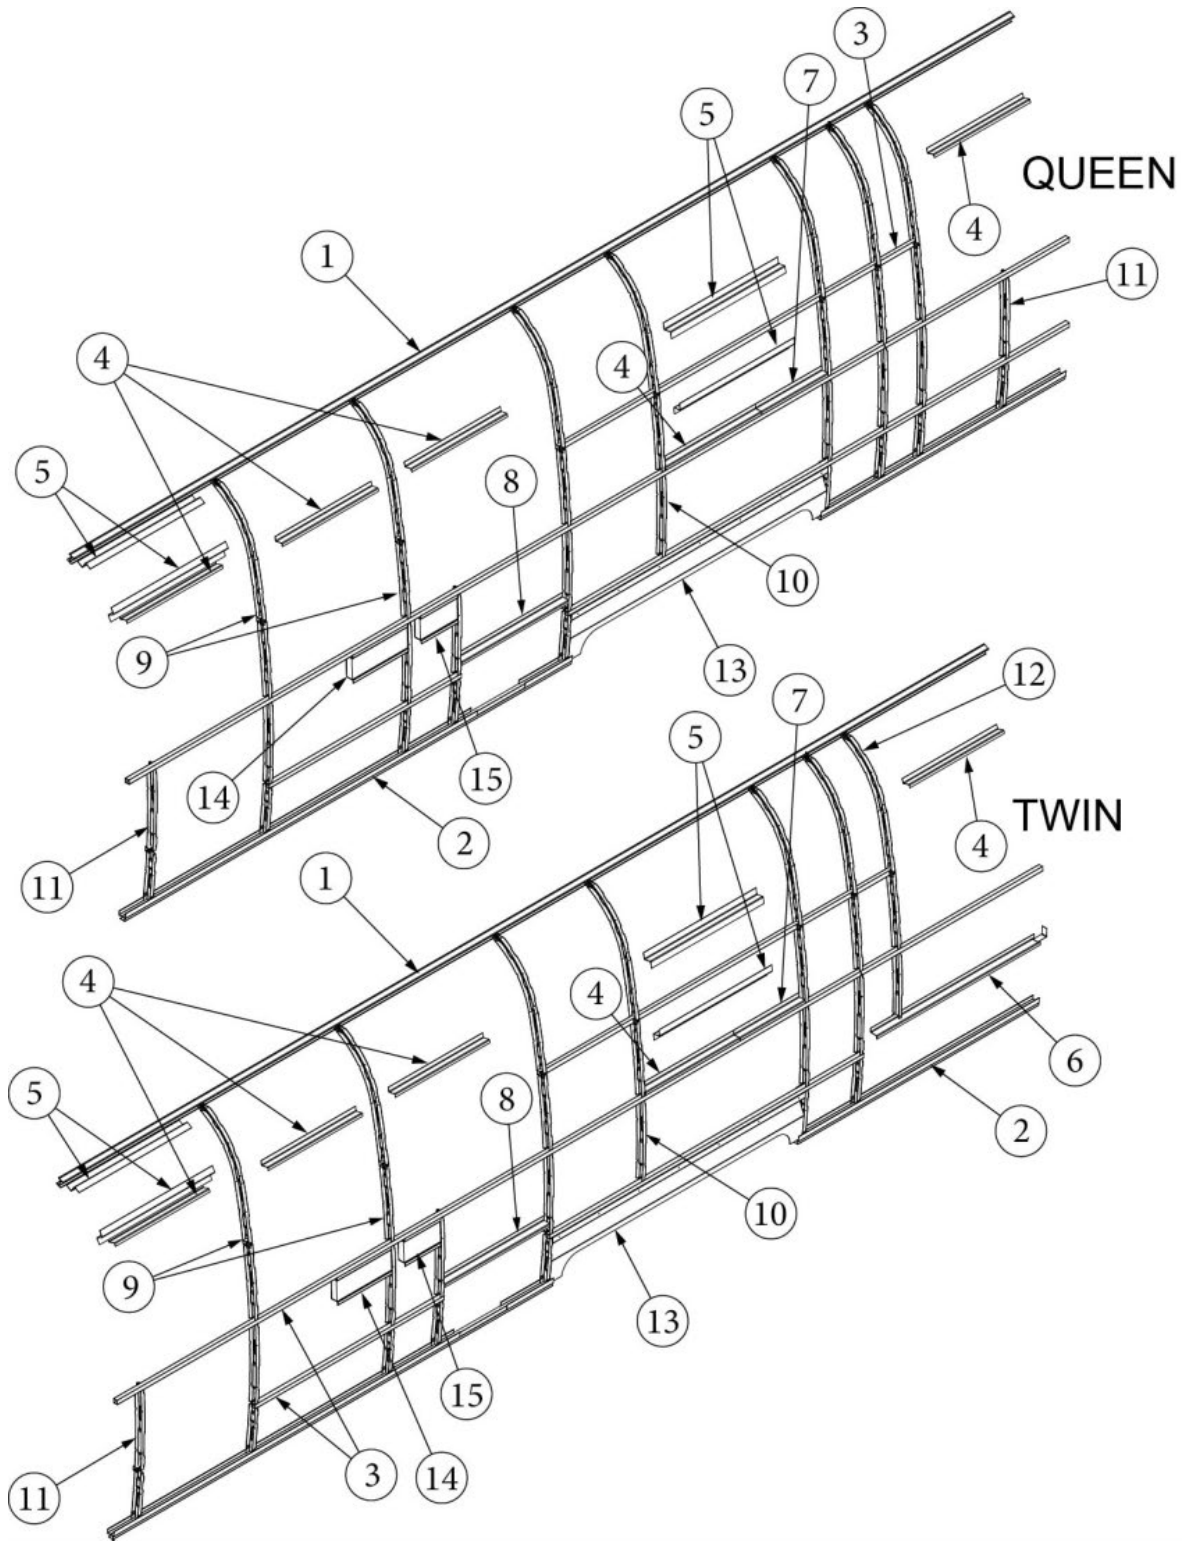

EXTERIOR SHELL

Wall Framing, Roadside, 30RB

Parts Listed on Next Page