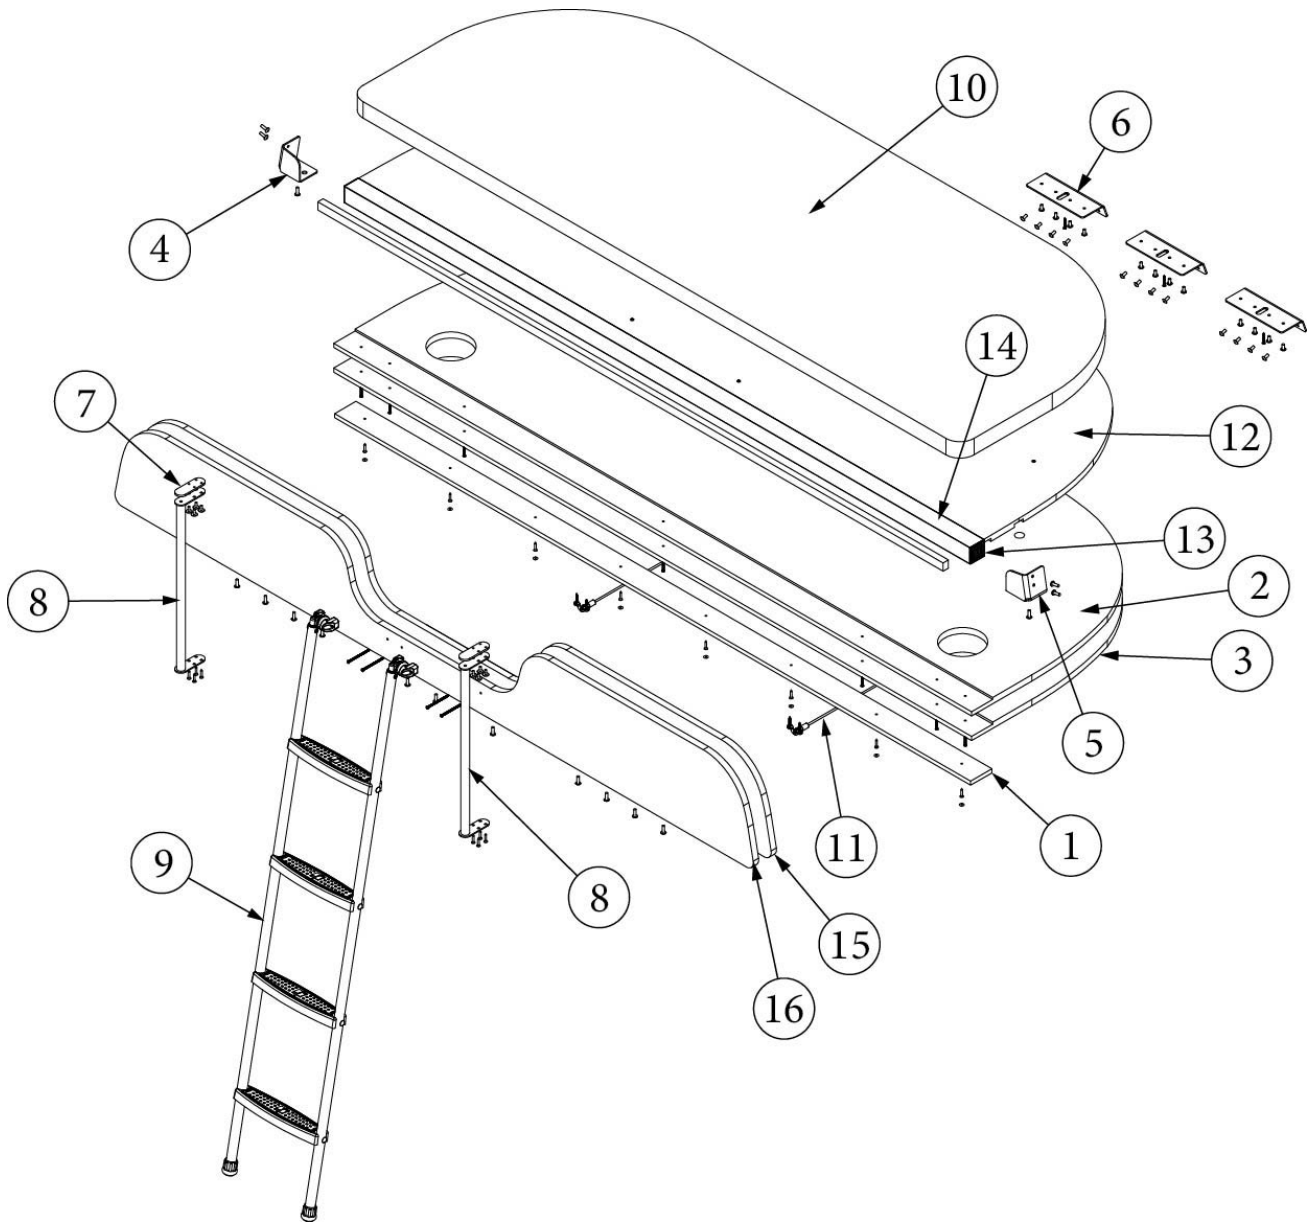

FURNITURE, BEDROOM

Bunk Bed, 25FB, 27FB

Parts Listed on Next Page