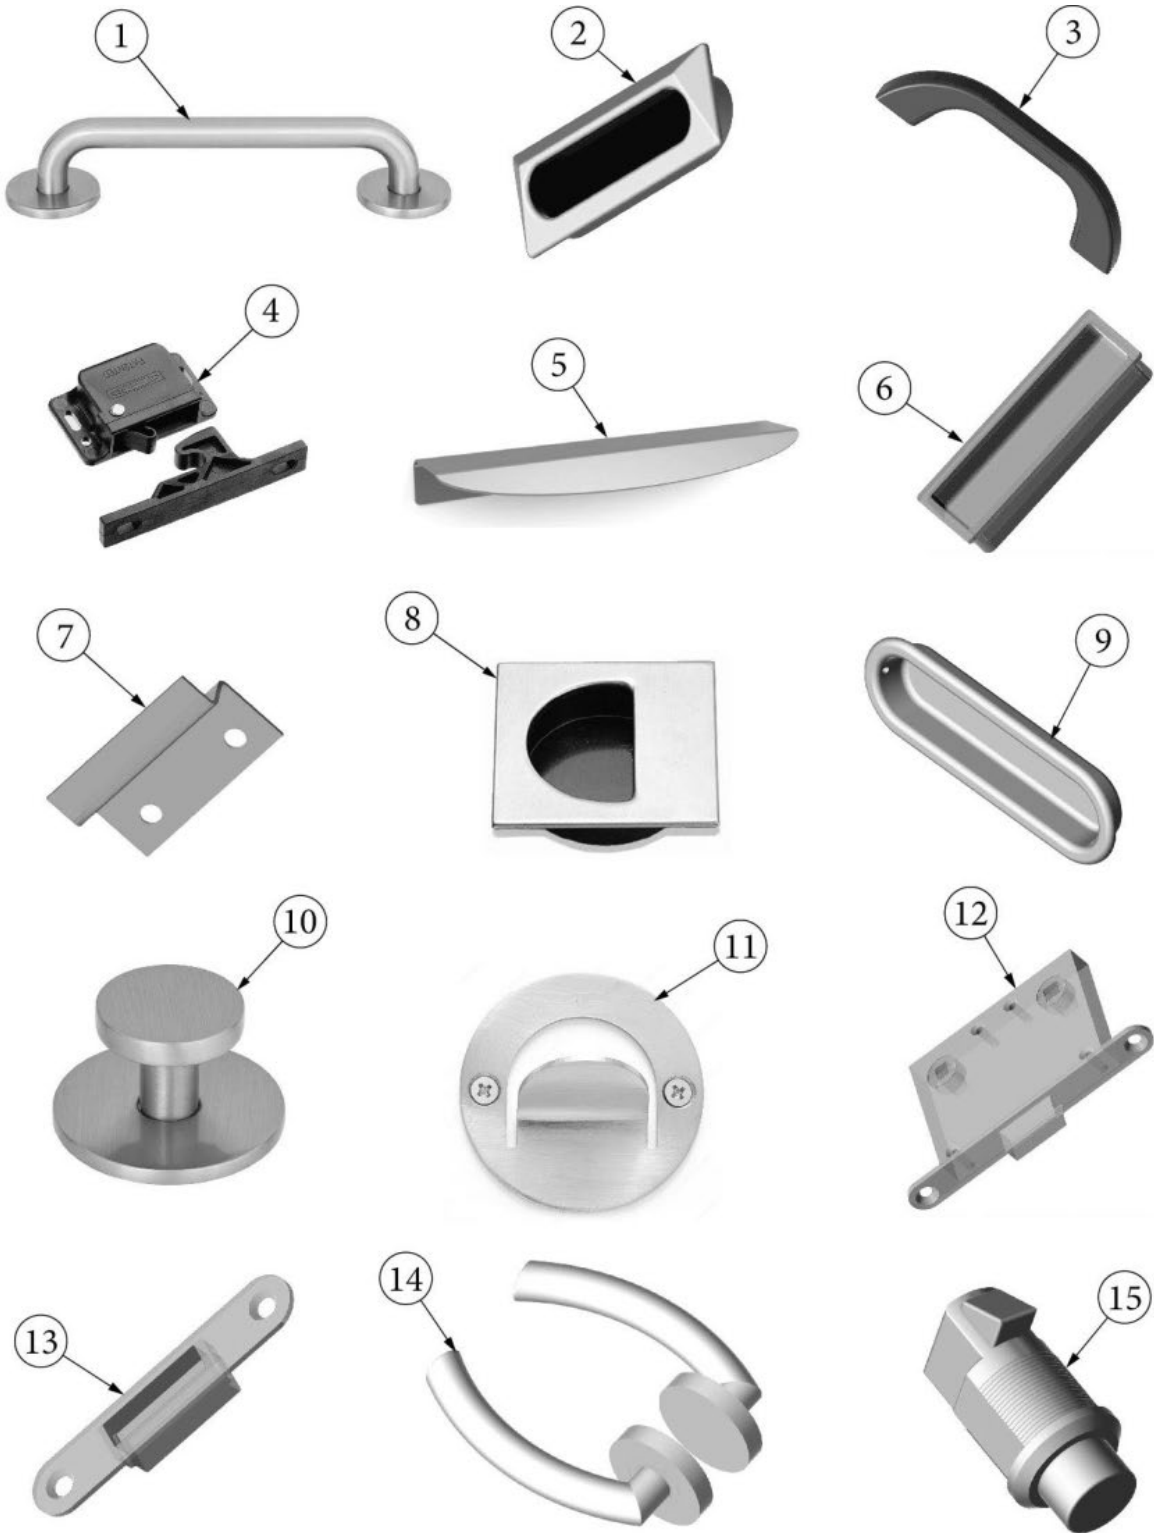

HARDWARE

Interior Latches and Handles

Parts Listed on Next Page