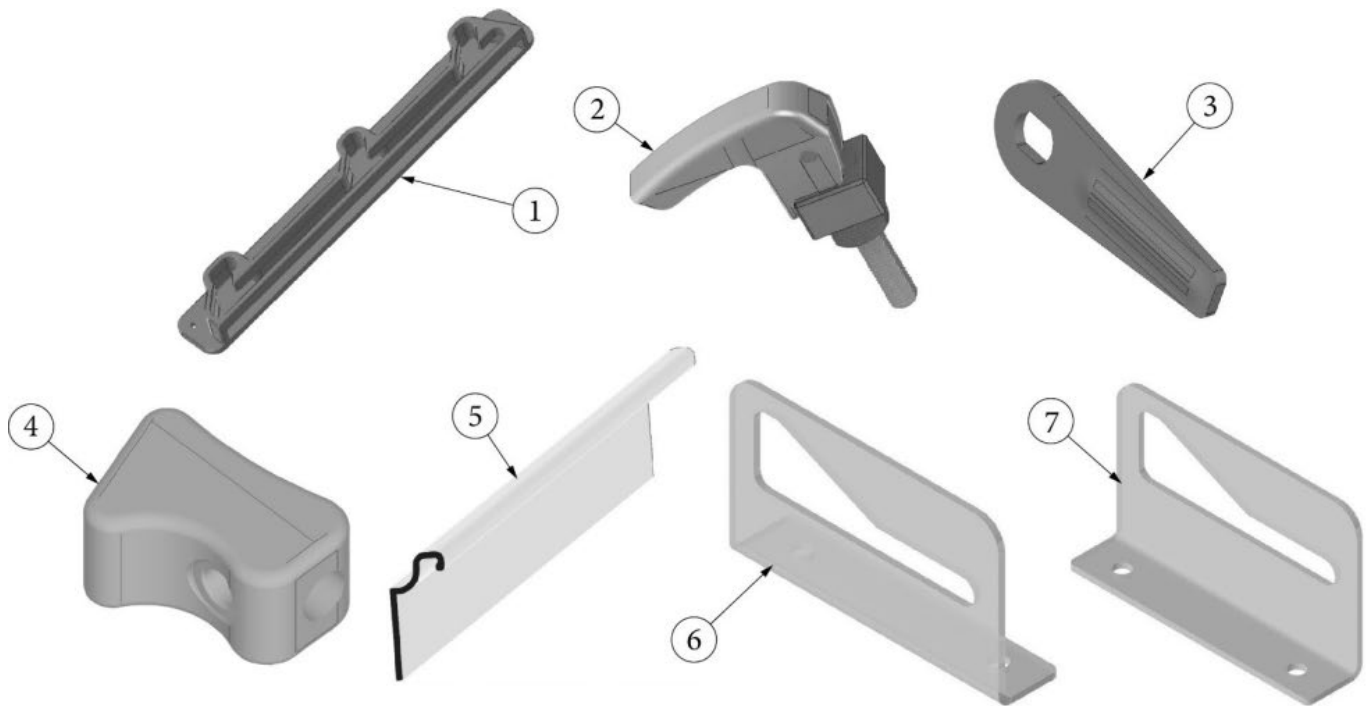

HARDWARE

Window Hardware

1. 382360	Window guide, RH
382359	Window guide, LH
2. 382367-01	Lower window latch, Chrome
382367-02	Lower window latch w/Red handle
3. 115776	Lock paw, Window latch assembly
4. 380230-03	Knob, Window arm, Silver
380230-04	Knob, Window arm, Red
5. 382116-03	Cap-Screw, Rubber, 5/32 X .5"
6. 114476	Hinge, Window, 110"
7. 114479-01	Bracket, Window closer, RH
114479-02	Bracket, Window closer, LH