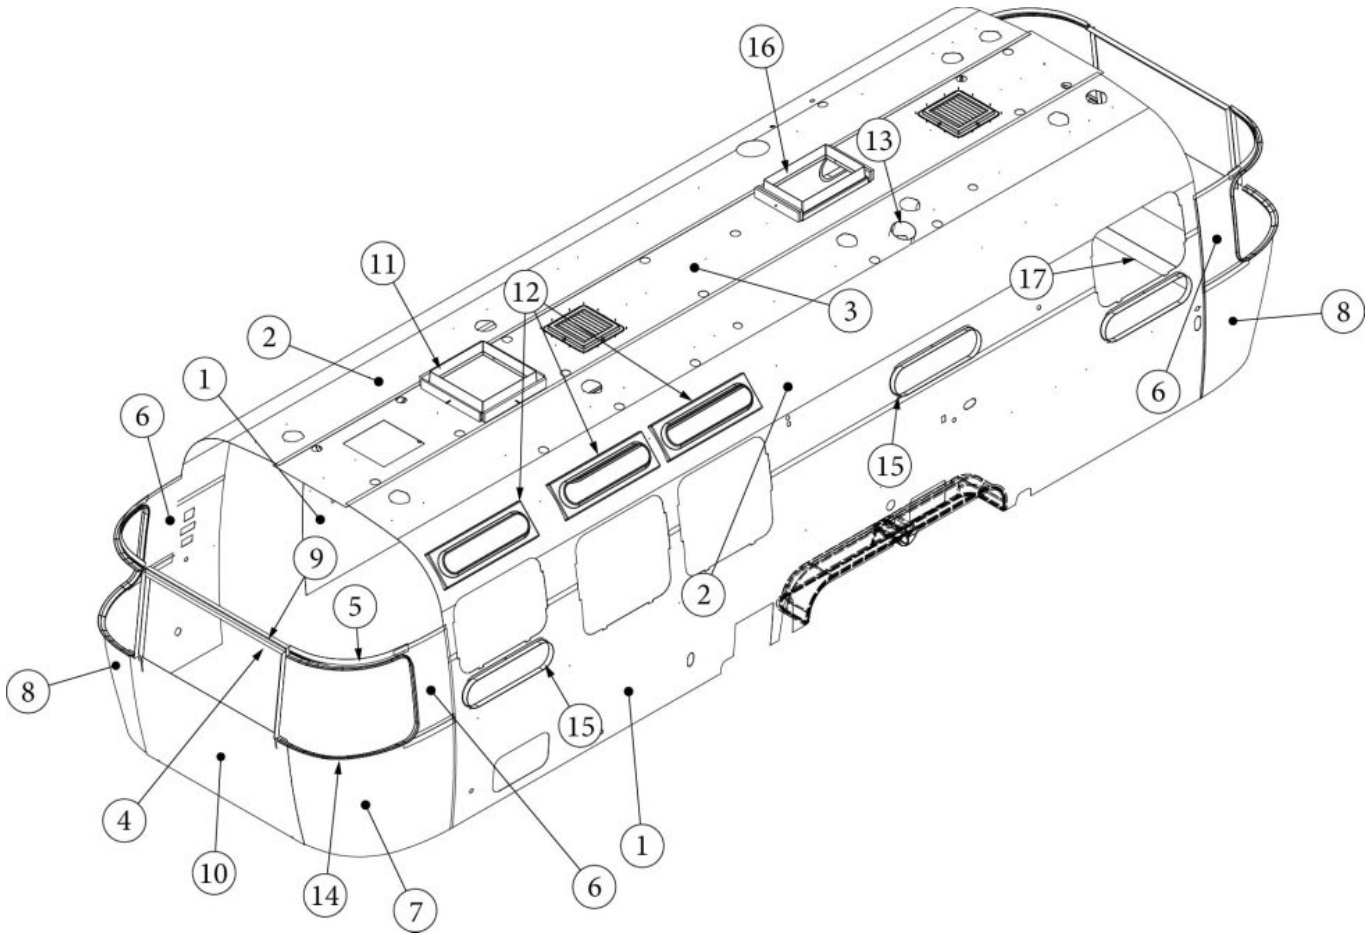

INTERIOR SHELL

Interior Skin, Queen, 30RB

Parts Listed on Next Page