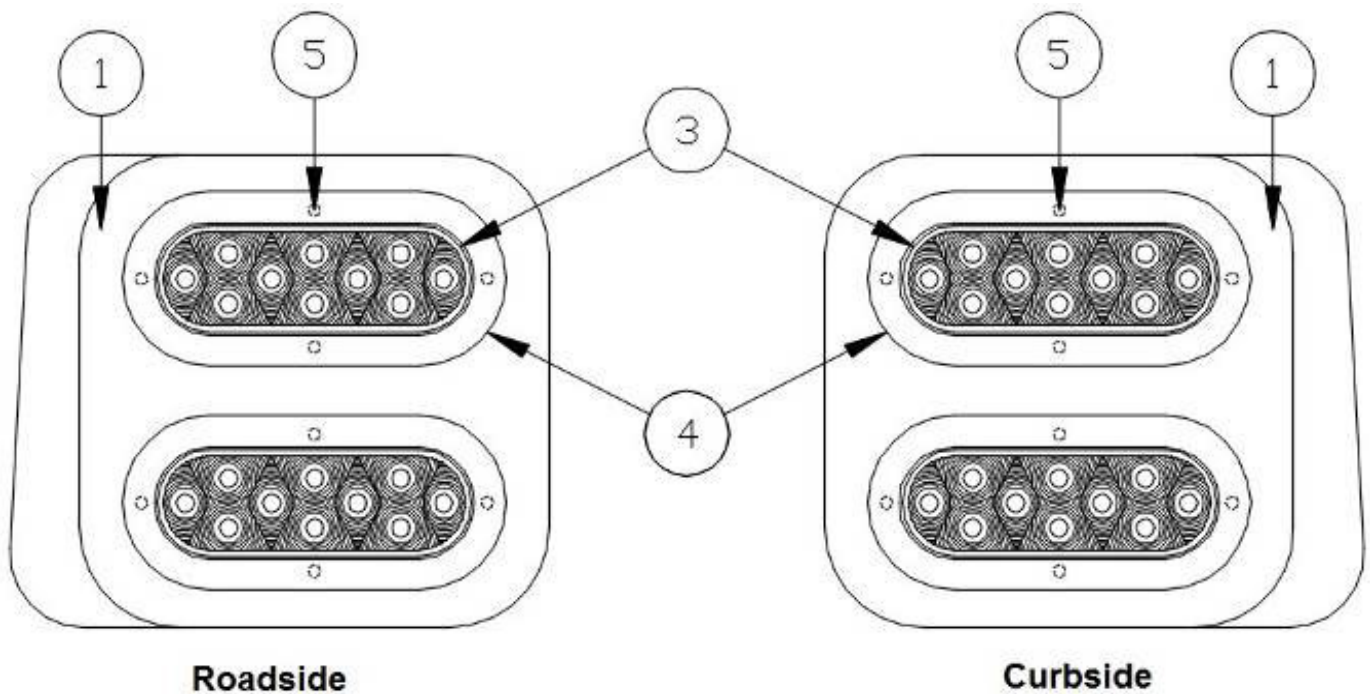

ELECTRICAL, 12 VOLT

Taillight Assembly

952929-01 Taillight Assembly, LED, Roadside
952929-02 Taillight Assembly, LED, Curbside

1. 511664-01 Taillight casting, Roadside
2. 511664-02 Taillight casting, Curbside
3. *512425 6" oval LED taillight kit
4. 512425-02 Trim ring
5. 345473 Screw, #6 x 3/4", Self-drilling
512425-03 Gasket, Taillight
115073-01 Bracket, Roadside taillight
115073-02 Bracket, Curbside taillight
115074 Bracket, Center taillight

*512425 Taillight Kit Includes Taillight, Trim Ring & Gasket.