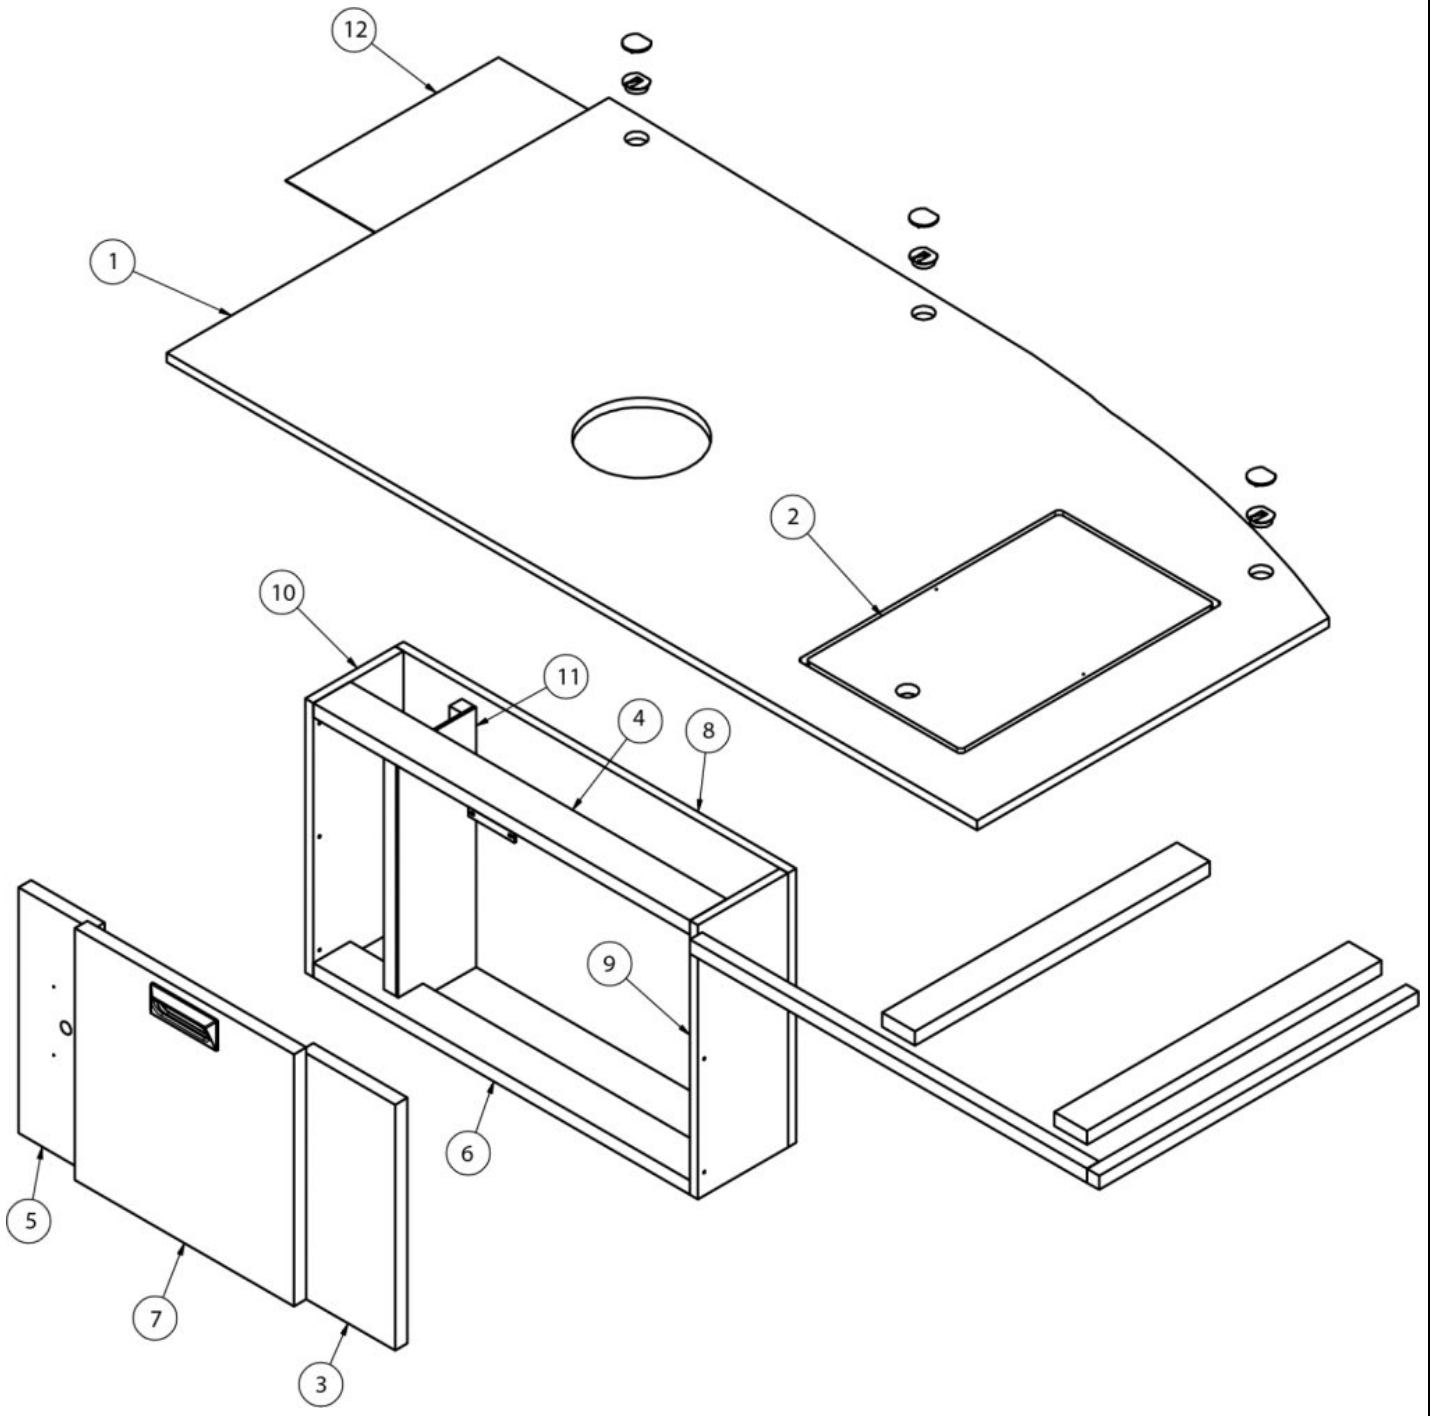

FURNITURE, LOUNGE

Sofa, L-Section, 28RB

Parts Listed on Next Page