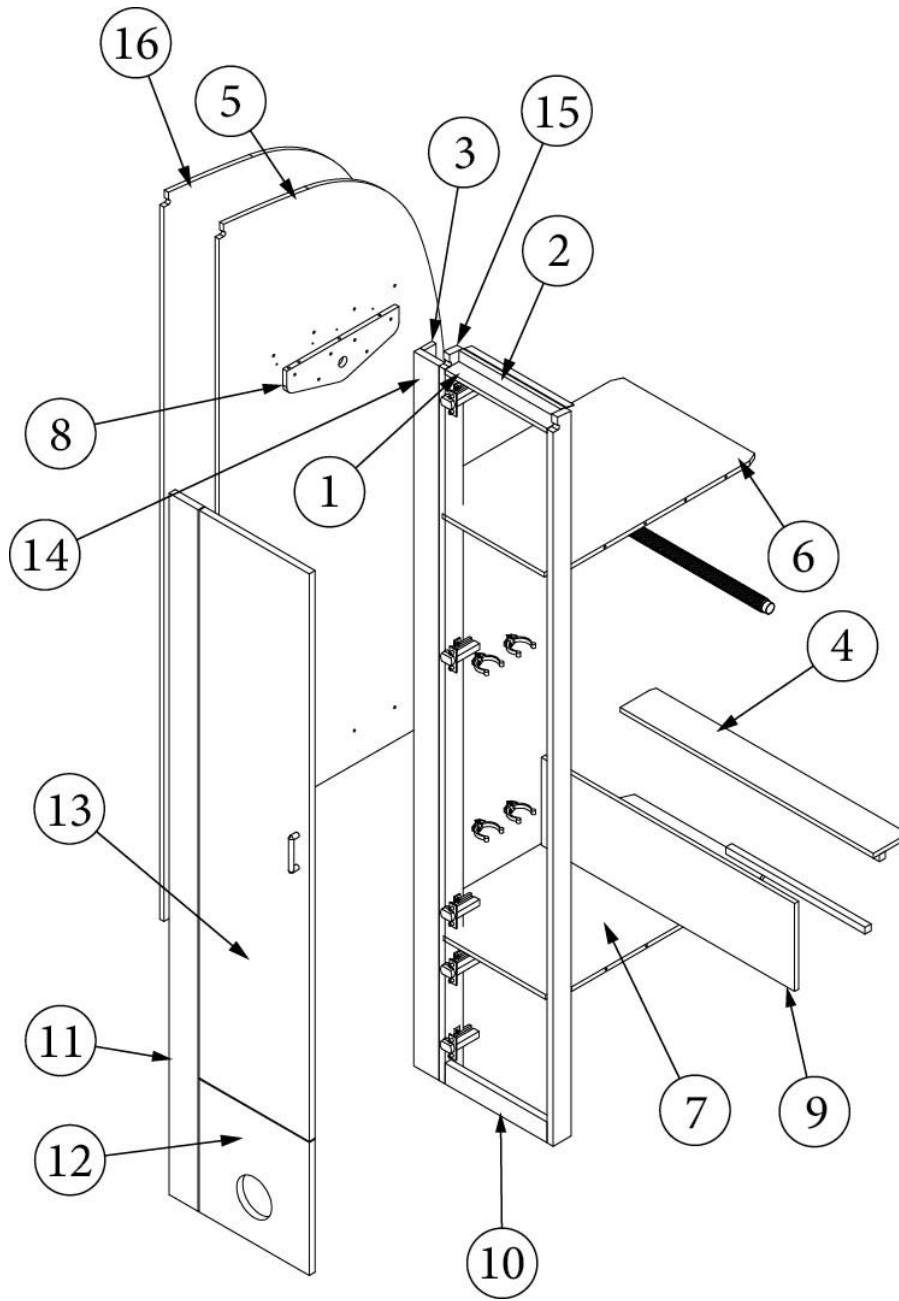

FURNITURE, LAVATORY

Wardrobe, Aft, 27FB, 27FB w/Hatch Option

Parts Listed on Next Page