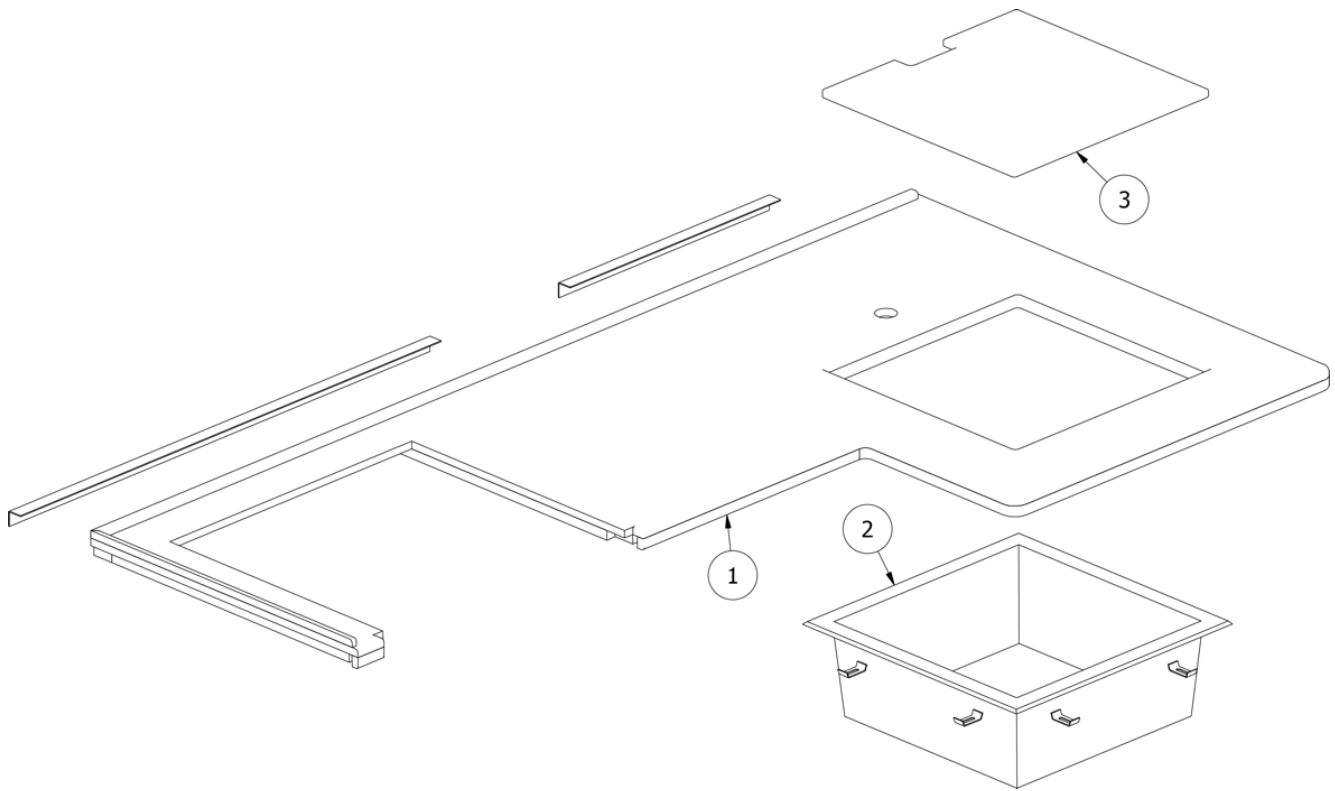

FURNITURE, GALLEY

Galley Top, 25FB

969466

Galley Top Assembly

1. 602882-01	Gally top, Corian
2. 602455	Galley sink, 18 x 18
3. 602837-01	Sink cover, Corian
602454	Galley faucet
602164-02	Tailpiece W/Nuts & Washers 1.5"
114812	Aluminum angle, 1 x 1
602388	Sink clip