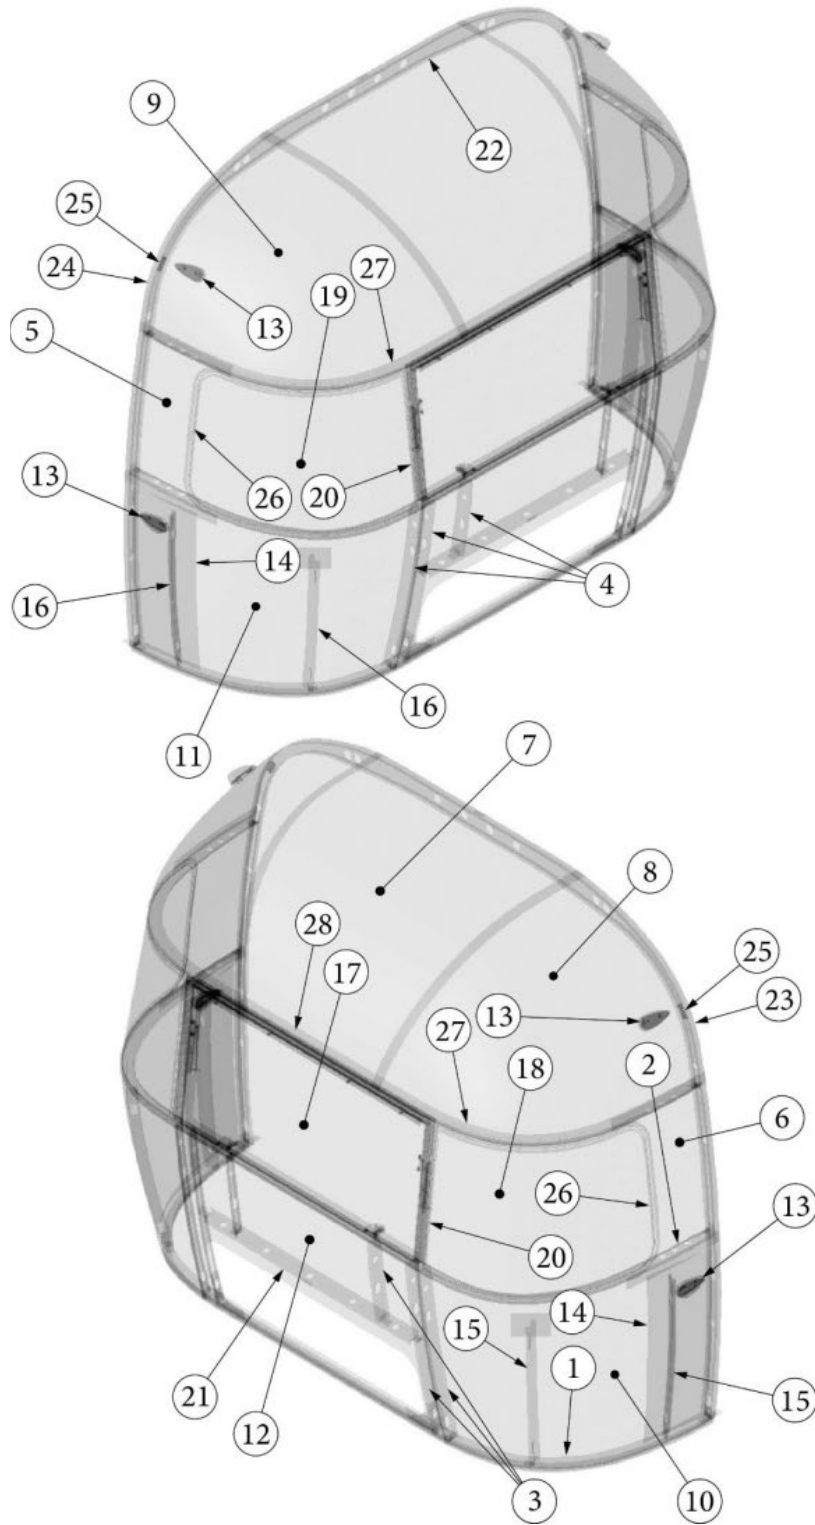

EXTERIOR SHELL

Front End, Twin w/Bunk, 25FB

Parts Listed on Next Page