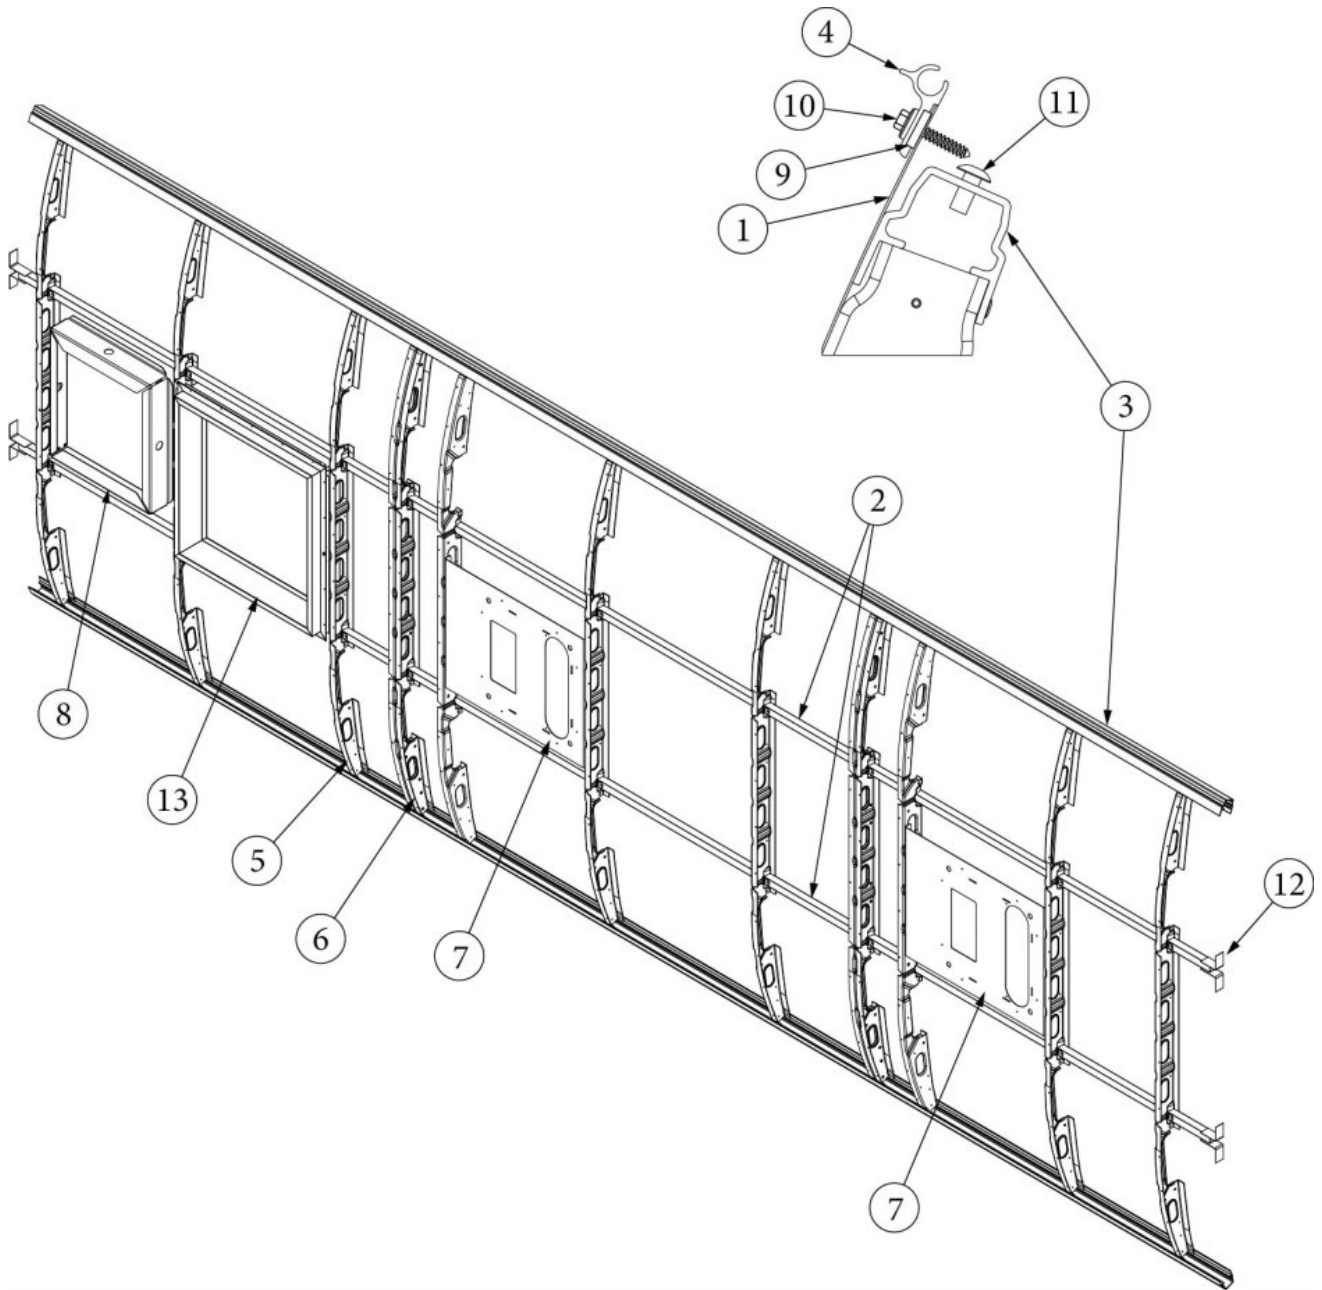

EXTERIOR SHELL

Roof, 2AC Units, 25FB

Parts Listed on Next Page