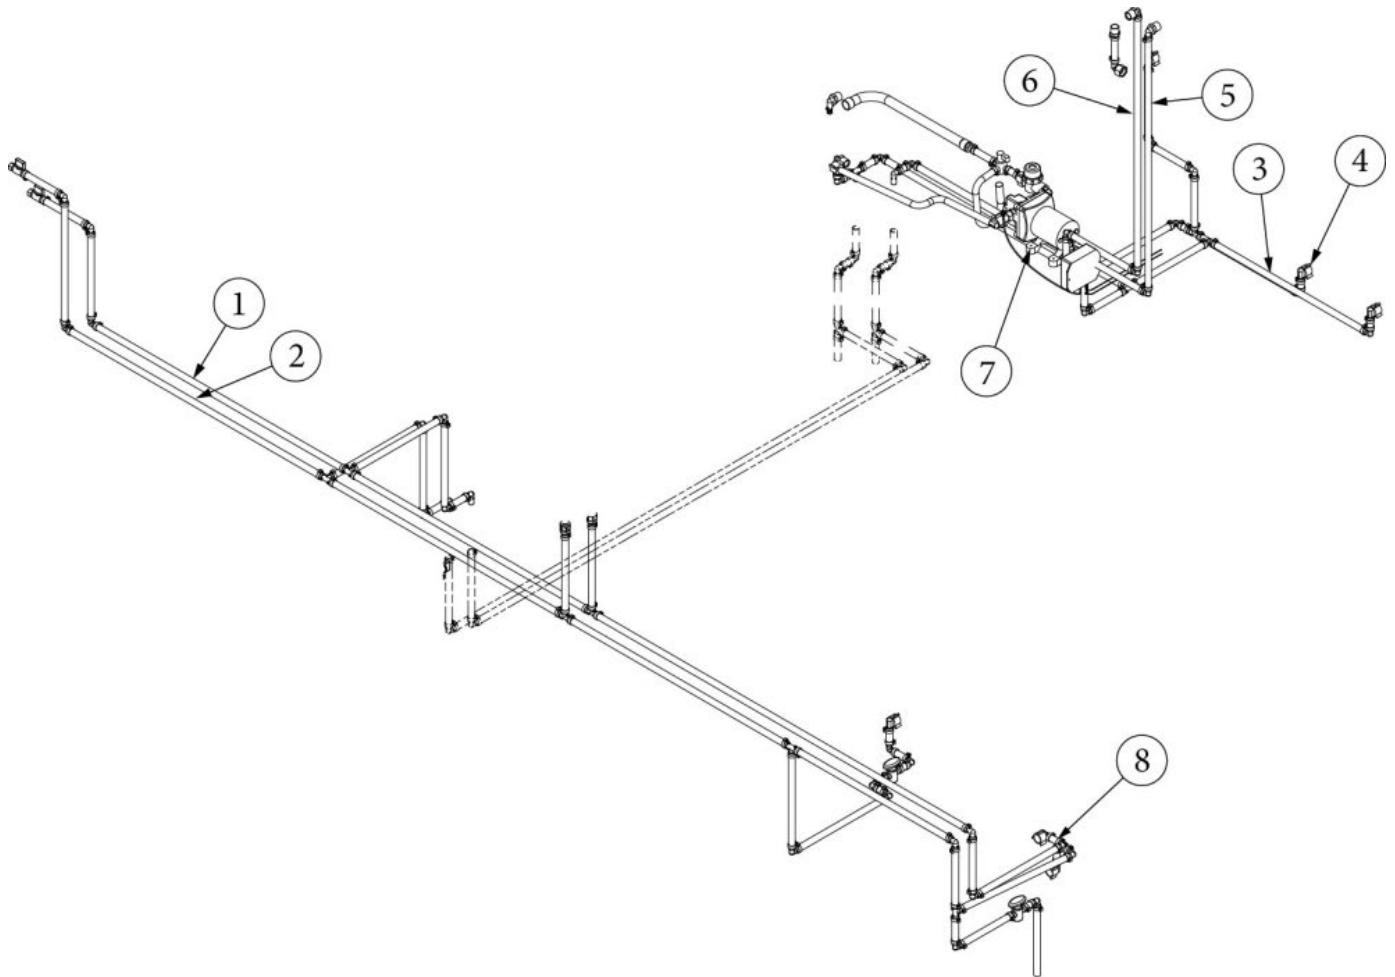

PLUMBING, FRESH WATER SYSTEM

Fresh Water Lines, 25FB

944056-01

Install, Fresh Water Layout (not for order/see parts below)

1. 944055-09	CS, Hot Water
2. 944055-10	CS, Cold Layout
3. 944055-03	RS, Hot Layout Forward
4. 944055-04	RS, Cold Layout
5. 944055-05	Layout, Shower, Hot
6. 944055-06	Layout, Shower, Cold
7. 944055-07	Layout, Water Pump
8. 944055-08	Layout, Water Heater