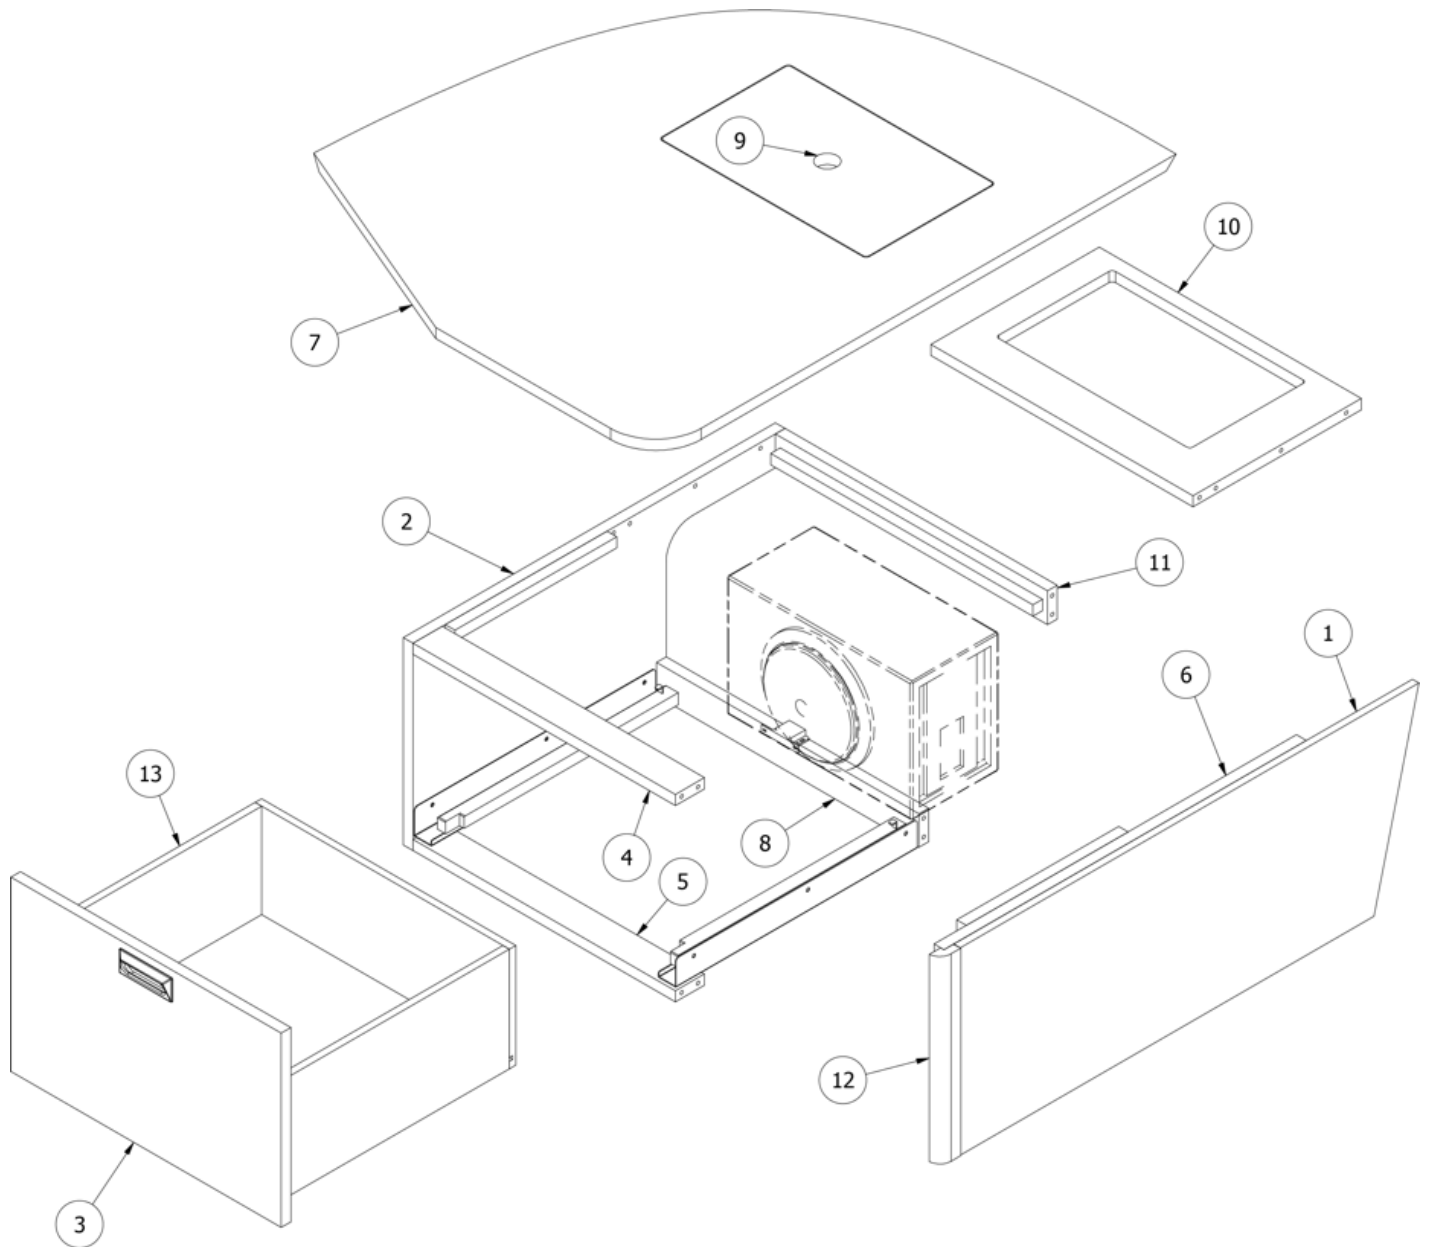

FURNITURE, LOUNGE

Dinette Seat, Curbside, 25FB, 27FB

Parts Listed on Next Page