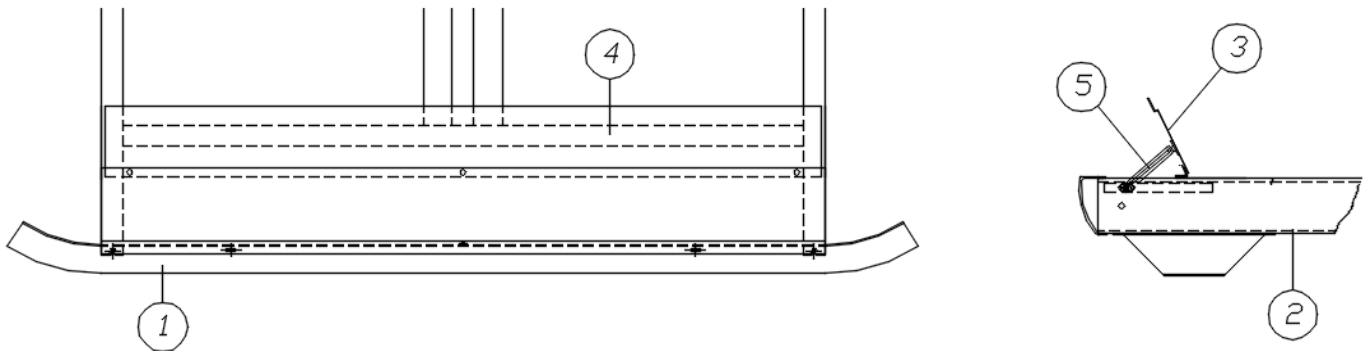

CHASSIS

Bumper and Storage, 23FB

112495-TAB
112495-04

Install, (not for order/see parts below), Multiple
Install, (not for order/see parts below), 23FB

1. 411055	Bumper
2. 454314	Bottom, Sewer hose compartment, 23FB
3. 454214-01	Lid, Rear hose carrier, Black
4. 114849-06	Aluminum sheet, .06" x 36" x 8', Black
5. 380024	Arms support, RH
380203-02	Piano hinge
382456	Swell latch
115601-02	Insert-Bumper Storage Tread 60.82", 23FB