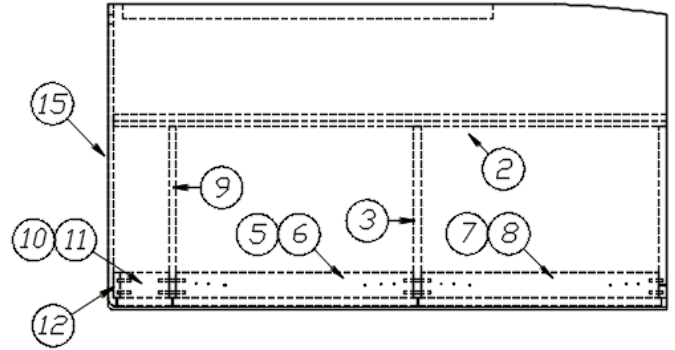

FURNITURE, BEDROOM

Bed, Twin, Curbside, 28RB

967925

CS Twin Bed

1. 800507-03	Top, Lauan, 3/8" x 4' x 8'
2. 967925&000212CC	Panel, 15.13 x 56.69
3. 967925&000318CC	Panel, 17.5 x 15.13
4. 967925&000418CC	Panel, 17.5 x 15.13
5. 967925&000518CC	Panel, 2.5 x 24.38
6. 967925&000618CC	Panel, 2.5 x 24.38
7. 967925&000718CC	Panel, 2.5 x 24.38
8. 967925&000818CC	Panel, 2.5 x 24.38
9. 967925&000918CC	Panel, 17.5 x 15.13
10. 967925&001018CC	Panel, 2.5 x 4.94
11. 967925&001118CC	Panel, 2.5 x 4.94
12. 967925&001218CC	Panel, 2.5 x 15.13
13. 967925&001318BC	Panel, 5.56 x 14.25
14. 967925&001718BC	Door, 25 x 14.25
15. 967925&002212BC	Panel, 29.5 x 15.13
16. 967925&002618BC	Door, 25 x 14.25
17. 801706-0029	Trim, Corner, 90-degree, White, 1" Radius
967857	Closeout Assembly
386408	Pull, Brushed Nickel w/Back Plates, DOT, 5-7/16"
386413-02	Edgebanding, Sea White, 5/8"
381607-11	Hinge, Self-close
381228-02	Catch, Grabber door, 5LB