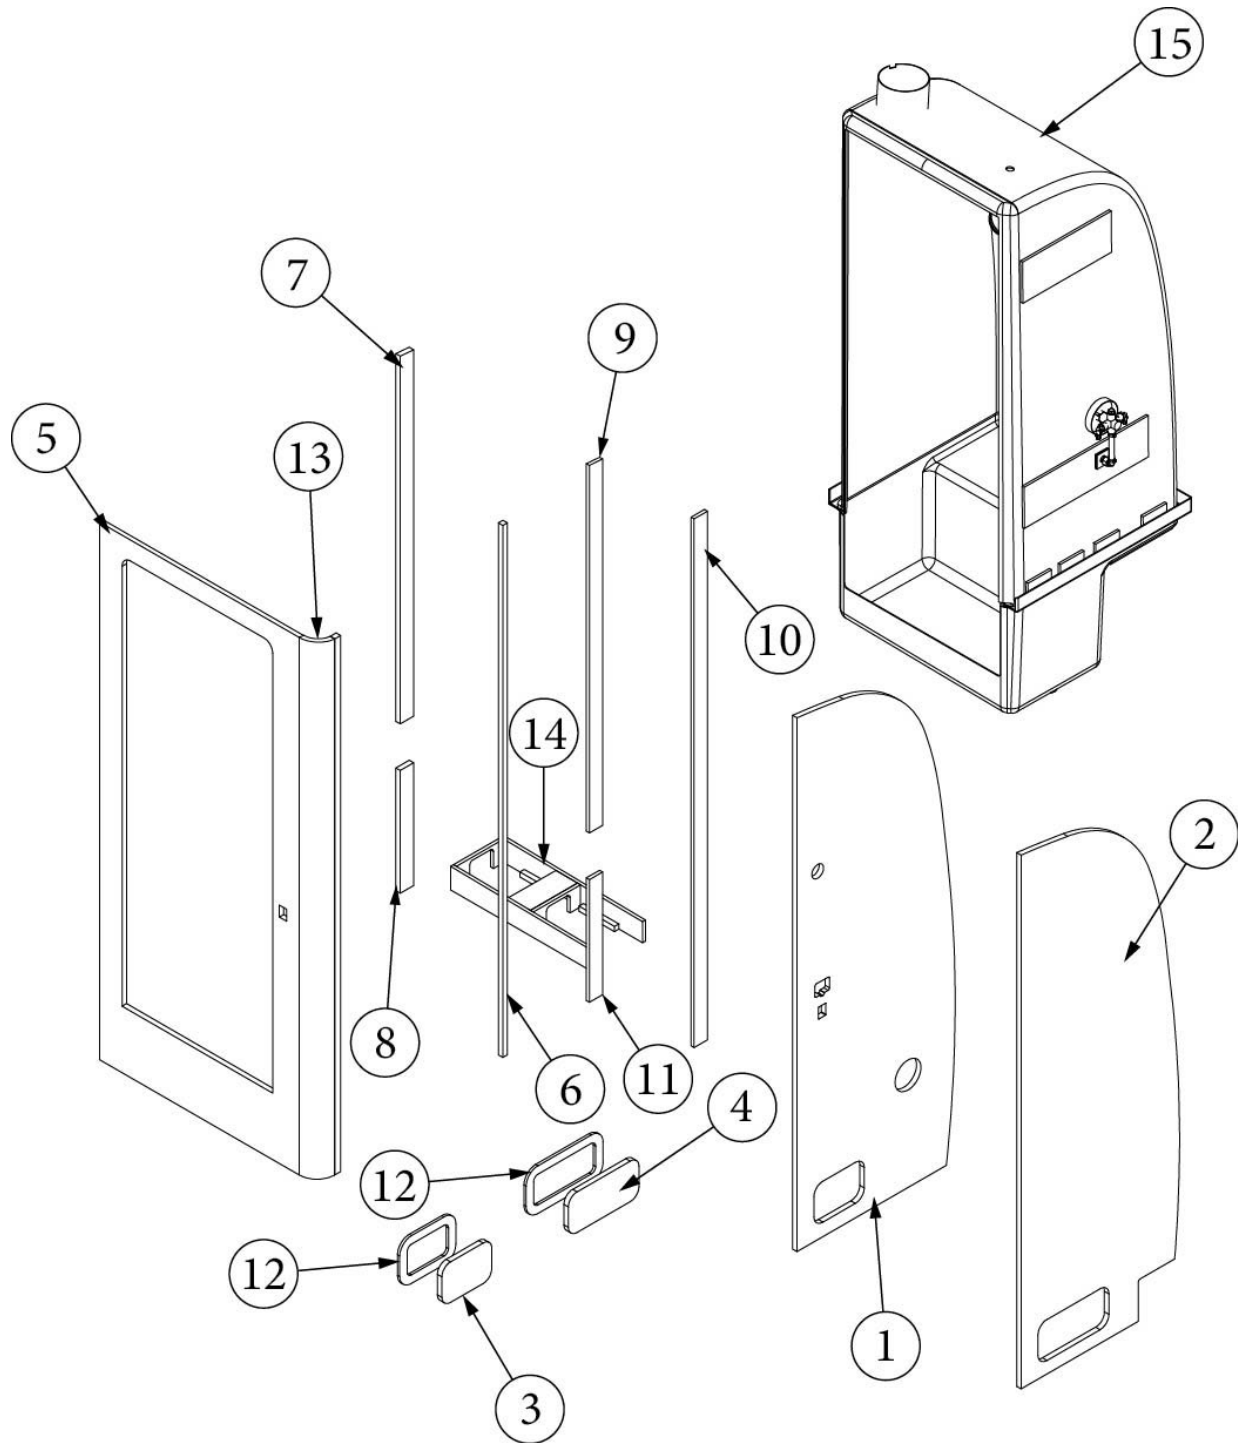

FURNITURE, LAVATORY

Shower Compartment, 30RB

Parts Listed on Next Page