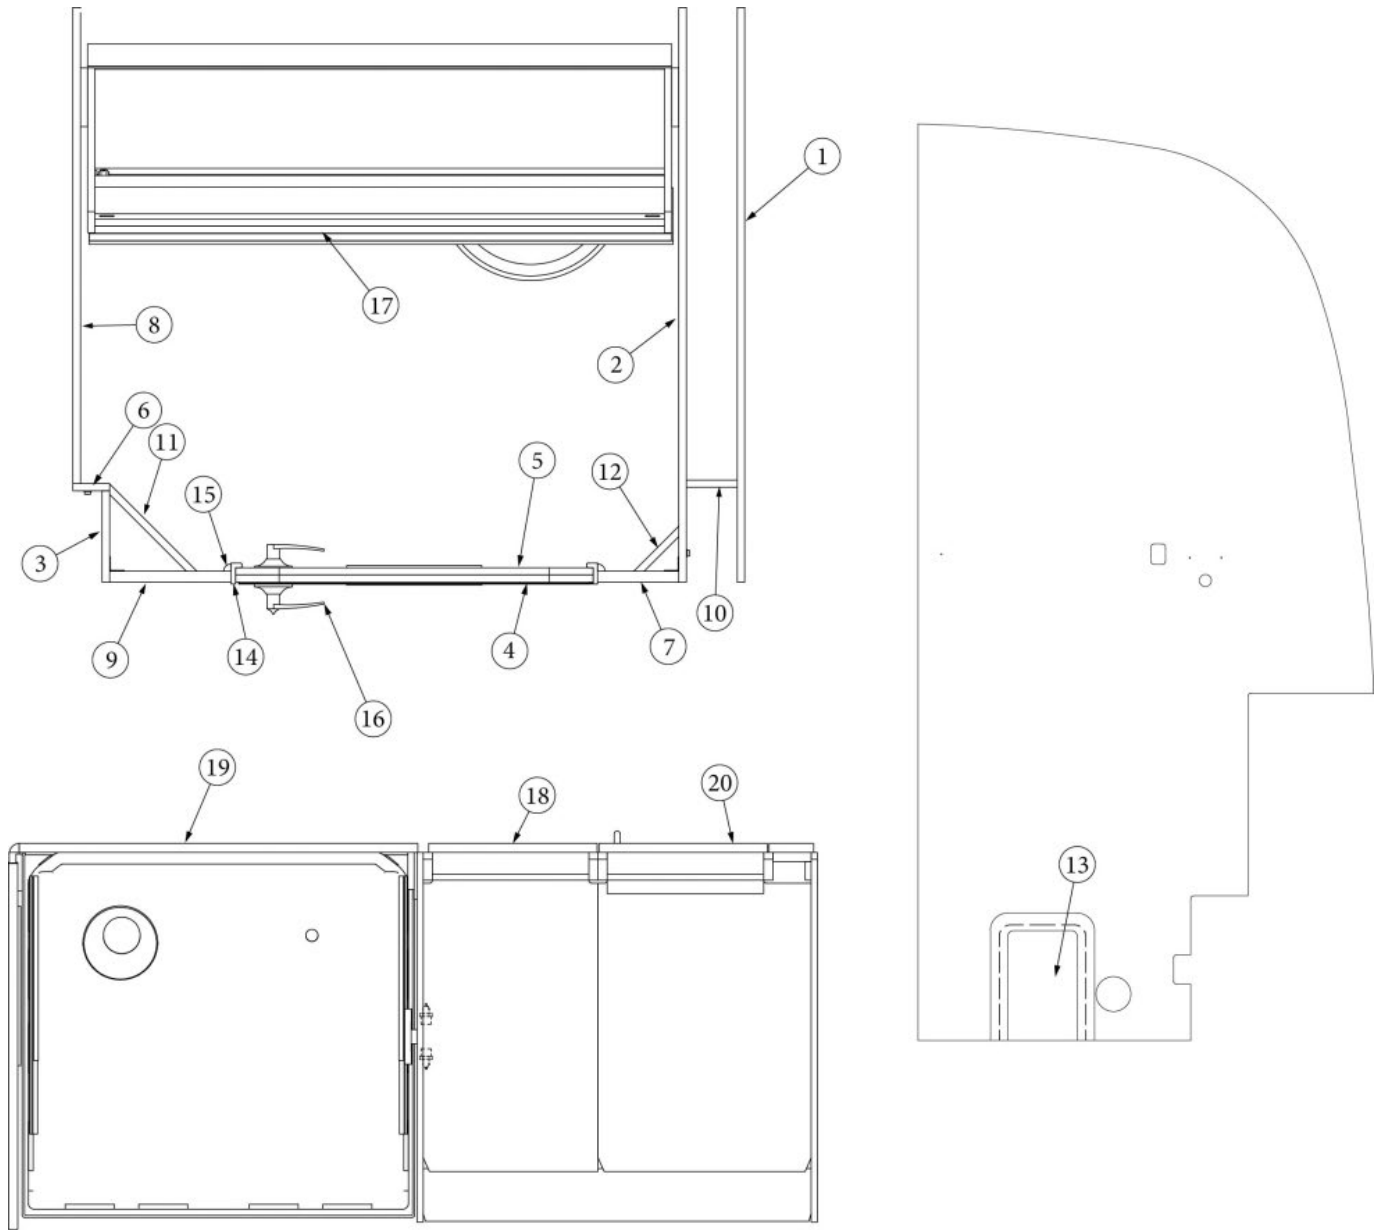

FURNITURE, LAVATORY

Bath Module, 27FB, 27FB w/Hatch Option

Parts Listed on Next Page