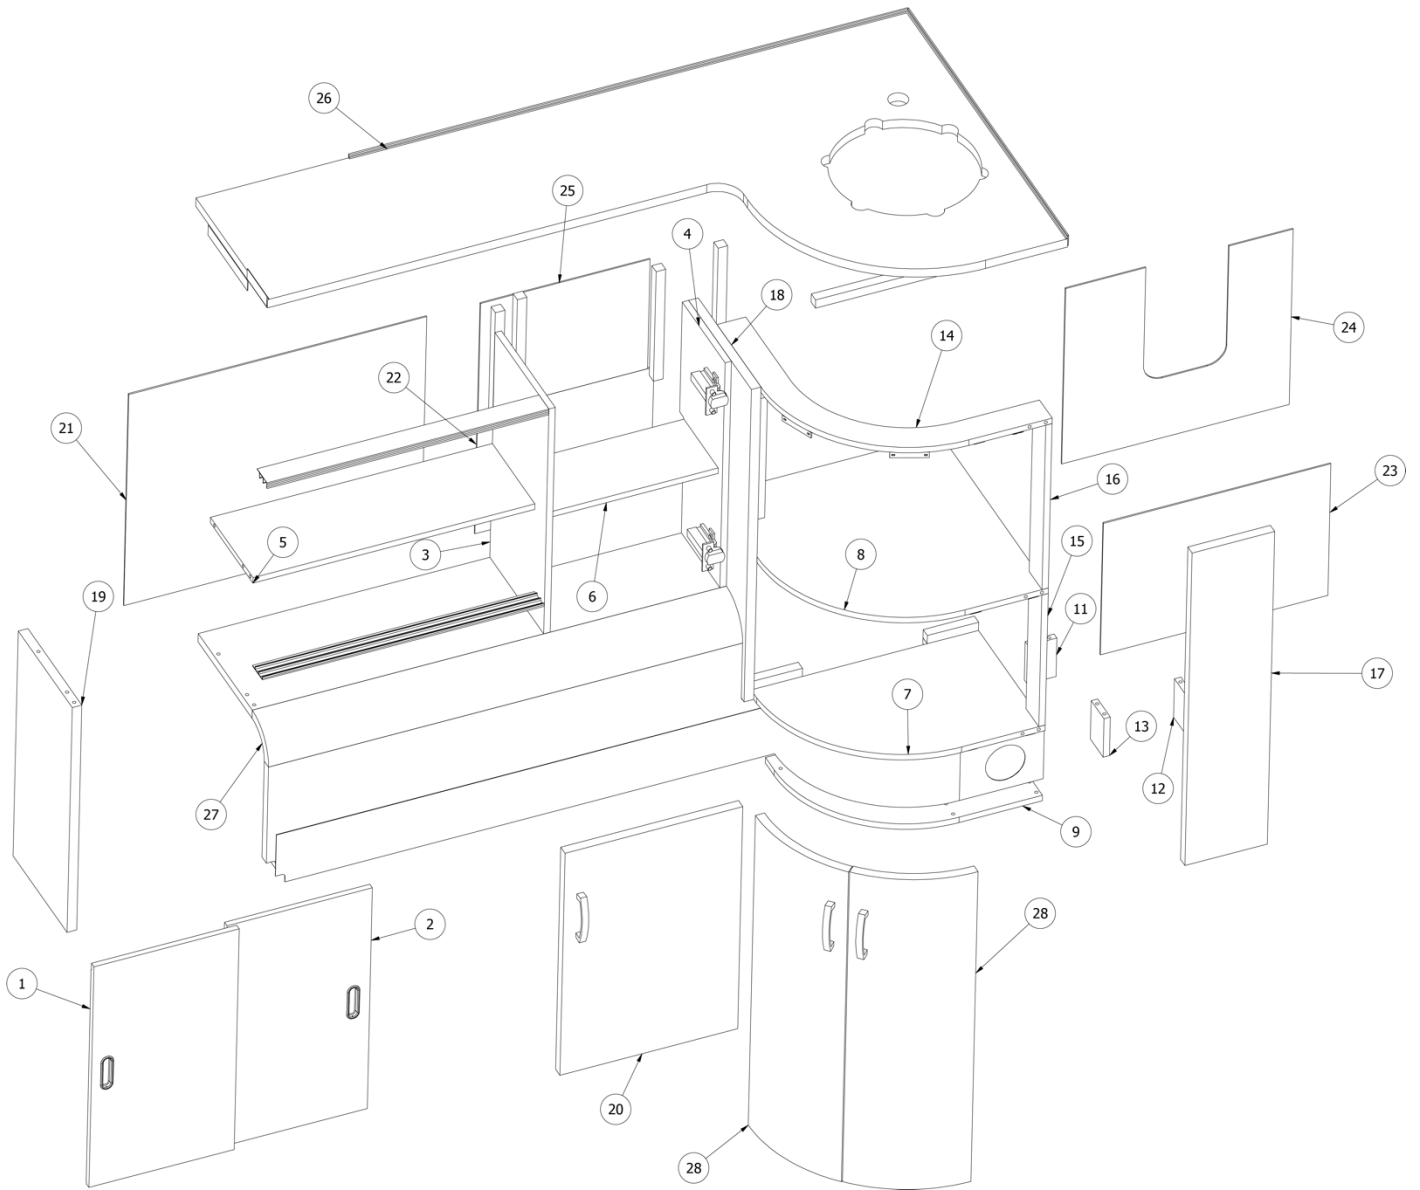

FURNITURE, LAVATORY

Lavatory Cabinet, 30RB

Parts Listed on Next Page