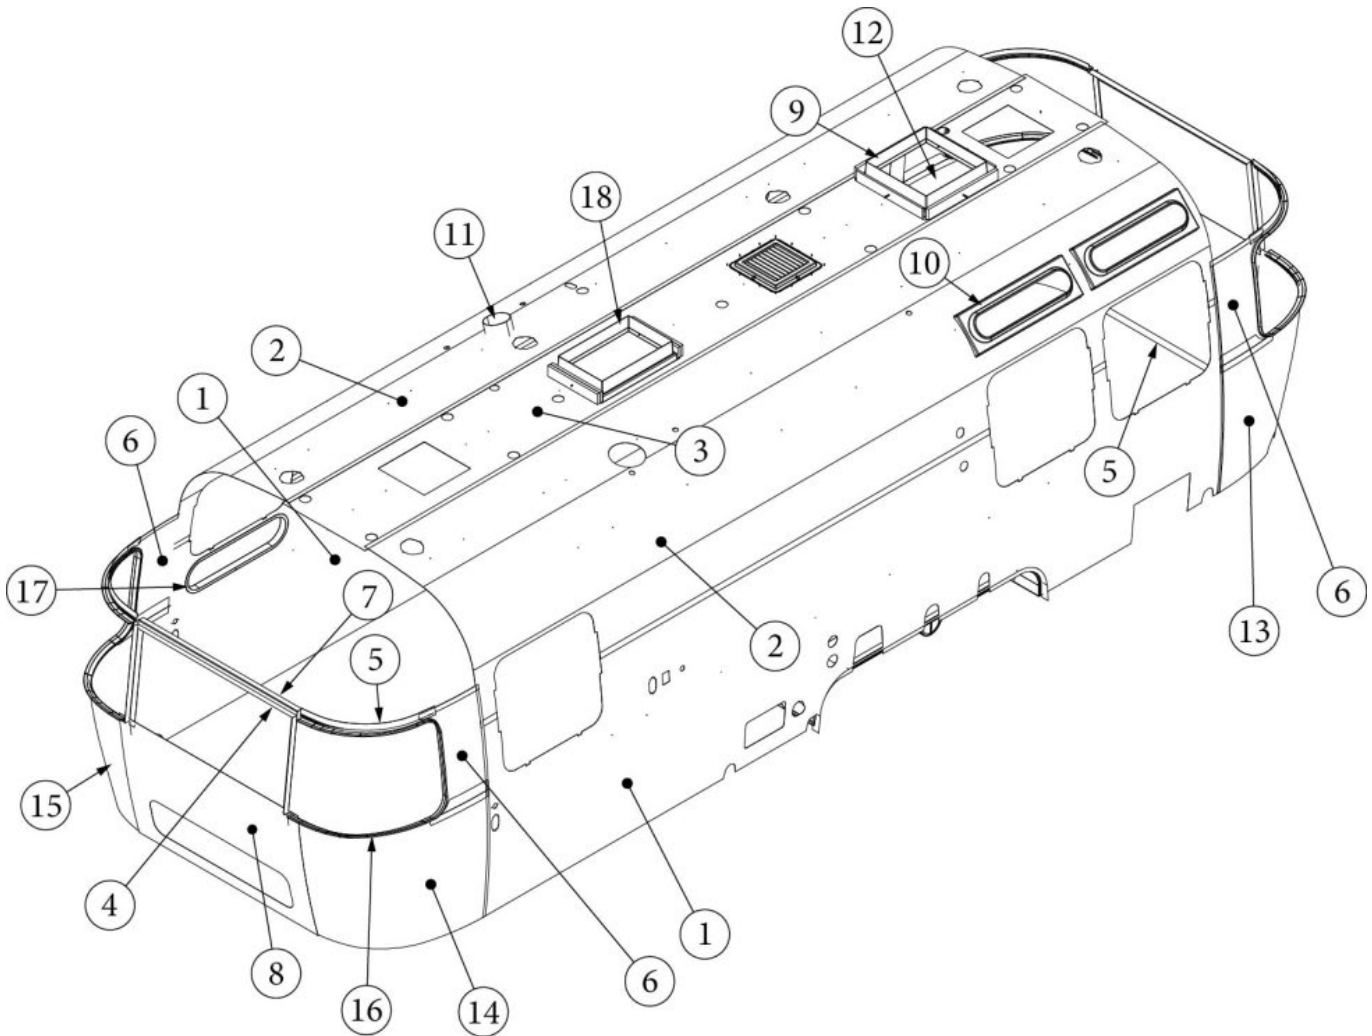

INTERIOR SHELL

Interior Skin, Queen, Hatch Option, 27FB

Parts Listed on Next Page