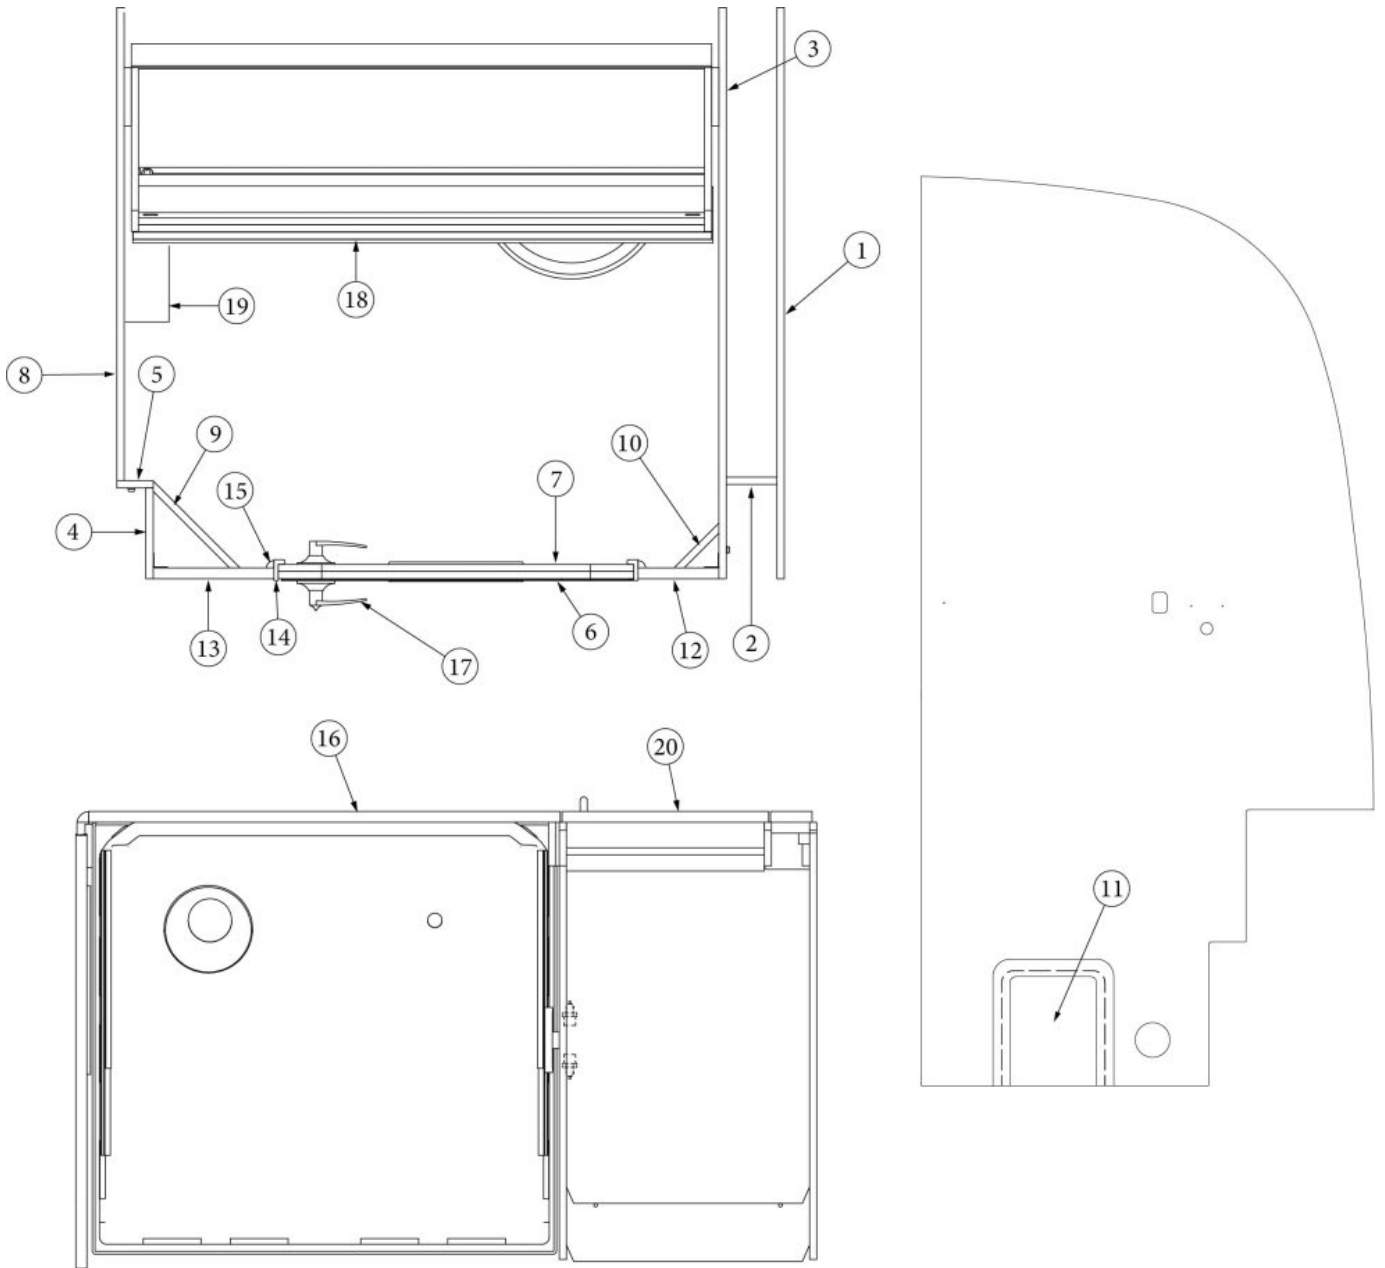

FURNITURE, LAVATORY

Bath Module, 25FB, 25FB w/Hatch Option

Parts Listed on Next Page