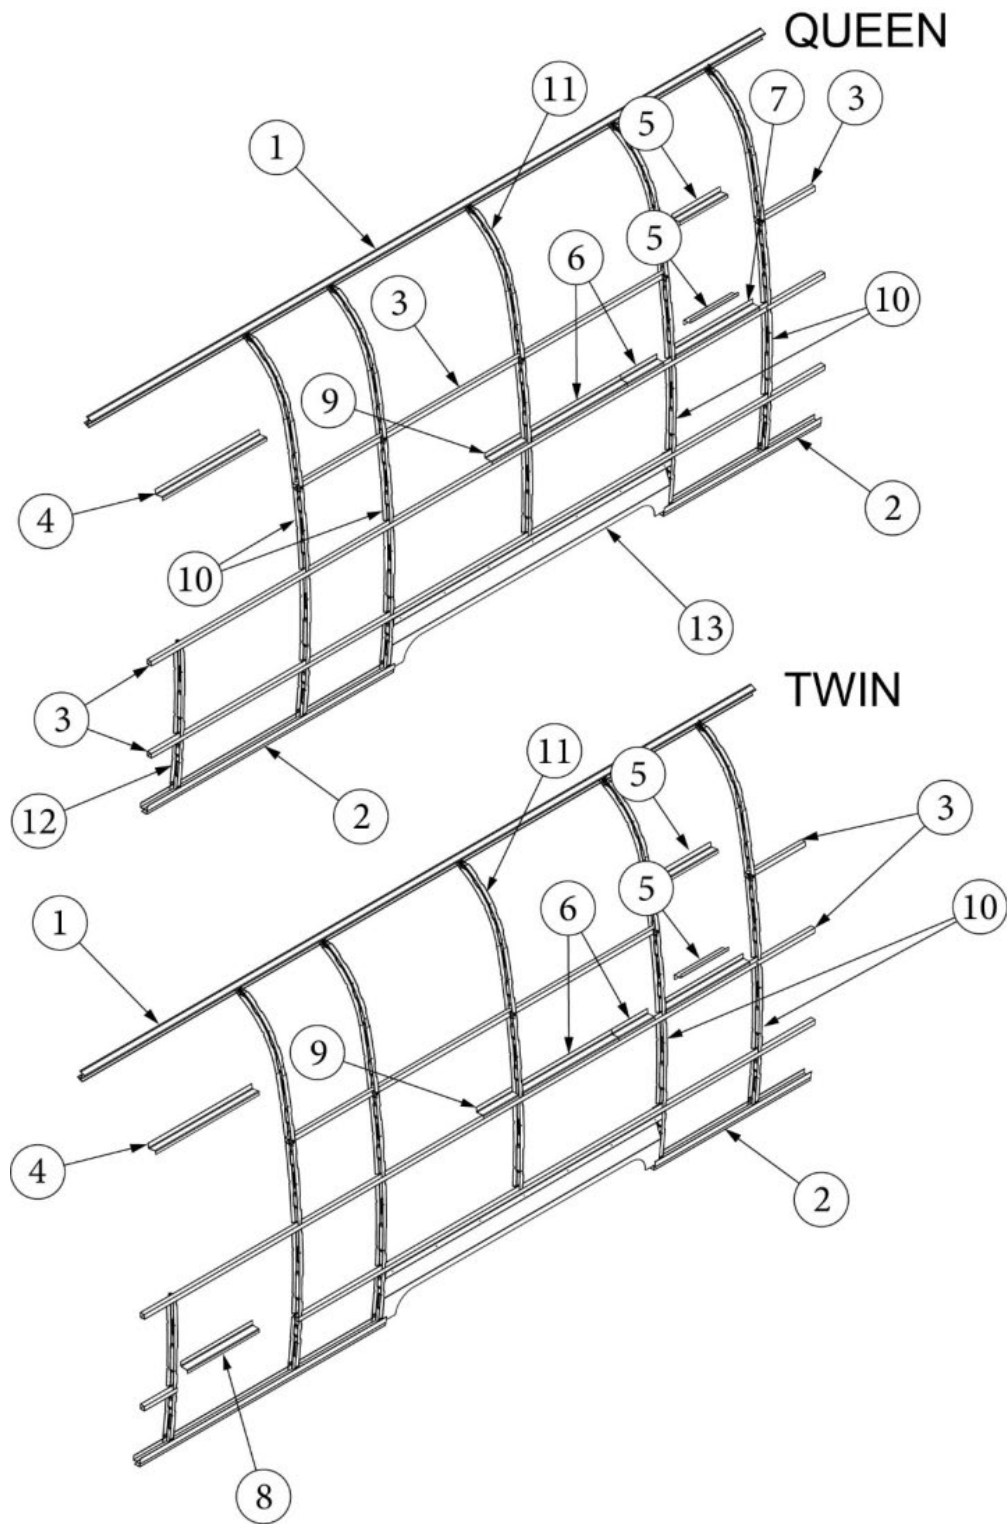

EXTERIOR SHELL

Wall Framing, Roadside, 23FB

Parts Listed on Next Page