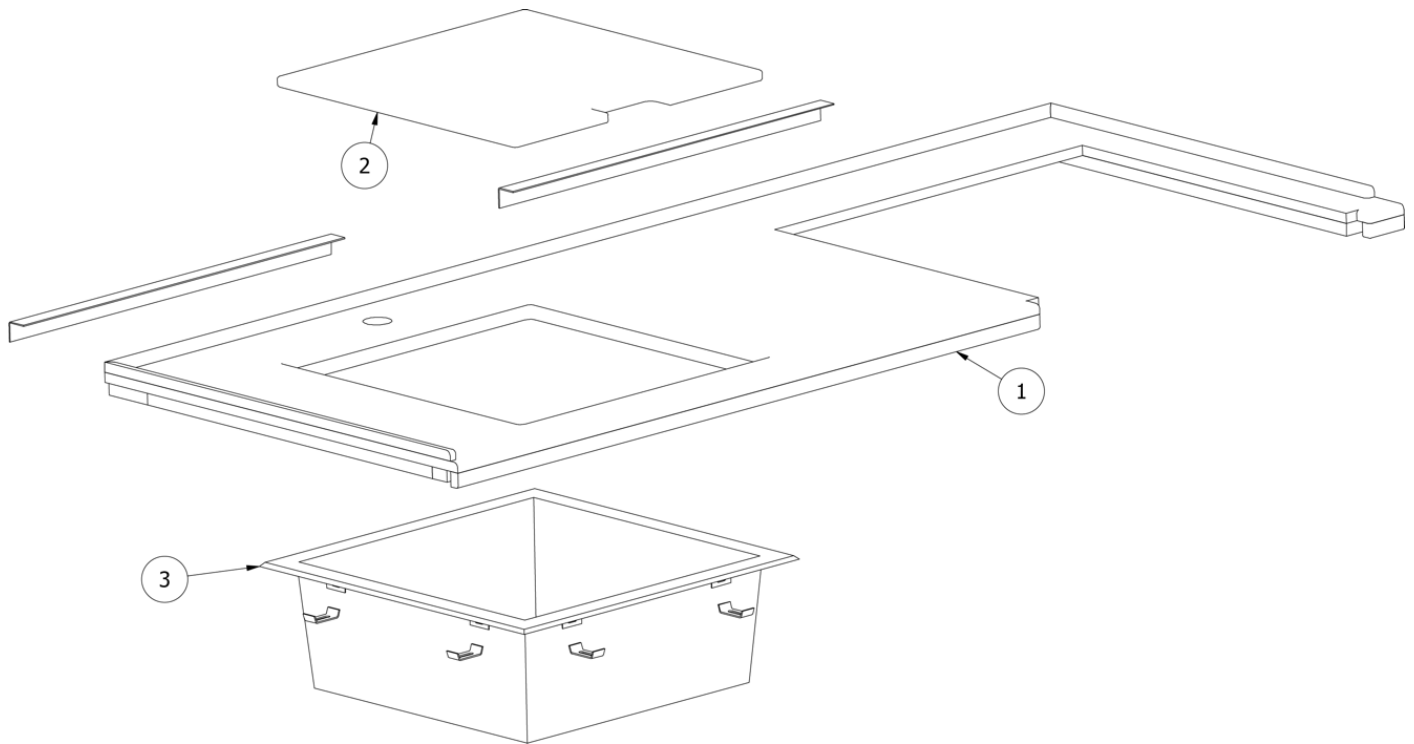

FURNITURE, GALLEY

Galley Top, 23FB

969733

Galley Top Assembly

1. 602897-01	Galley top, Corian
2. 602837-01	Sink cover
3. 602455	Galley sink, 18 x 18
602454	Galley faucet
602164-02	Tailpiece W/Nuts & Washers 1.5"
602388	Sink clip
114812	Aluminum angle, 1 x 1