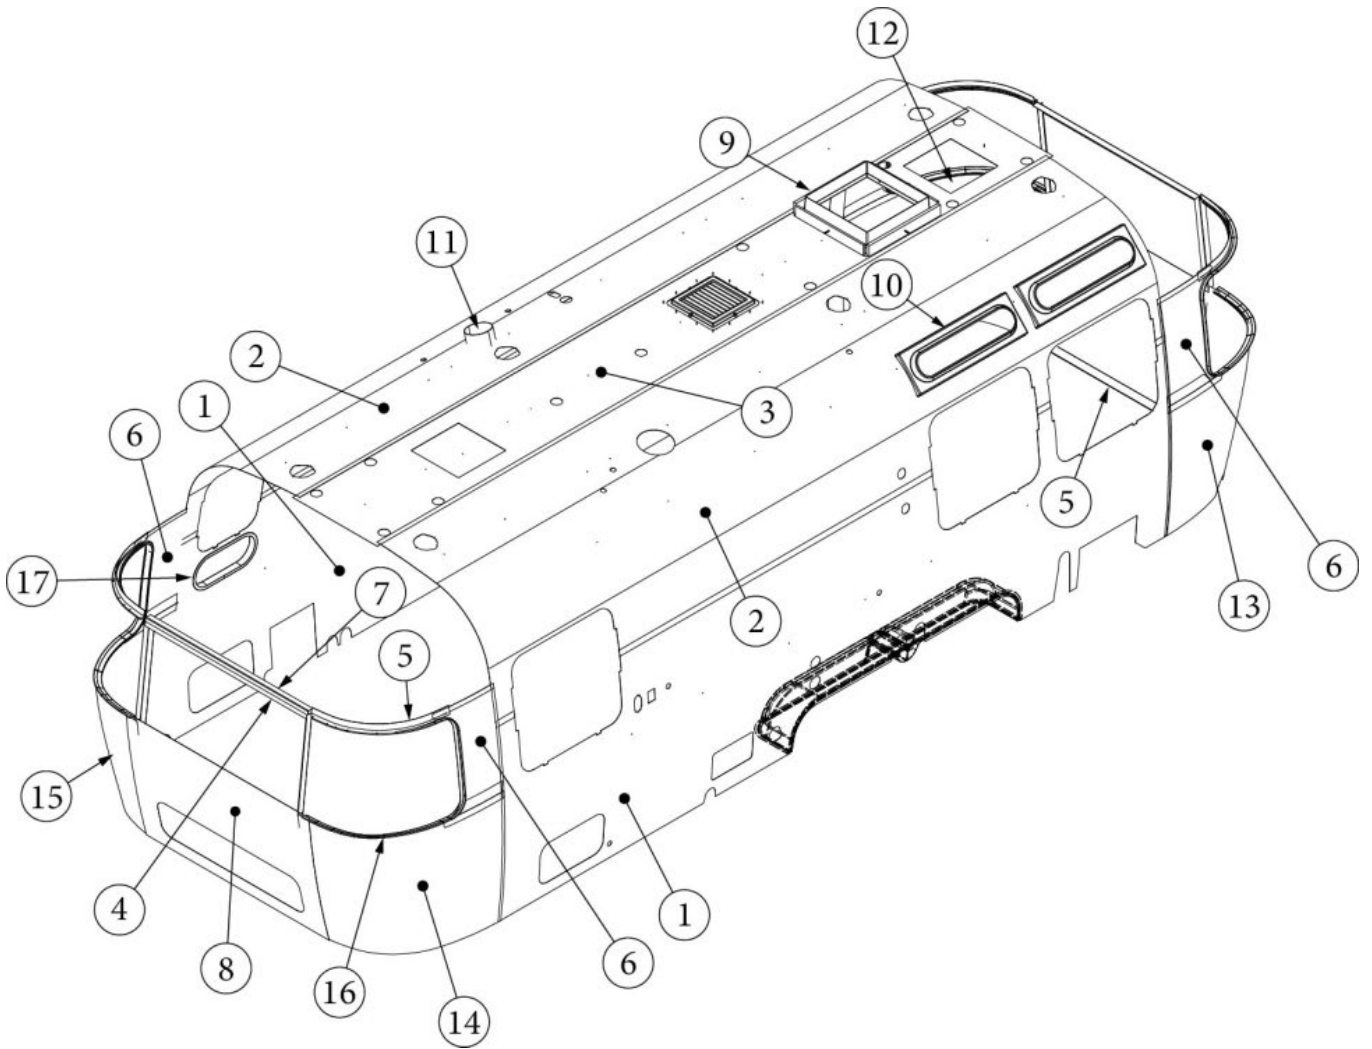

INTERIOR SHELL

Interior Skin, Twin, Hatch Option, 25FB

Parts Listed on Next Page