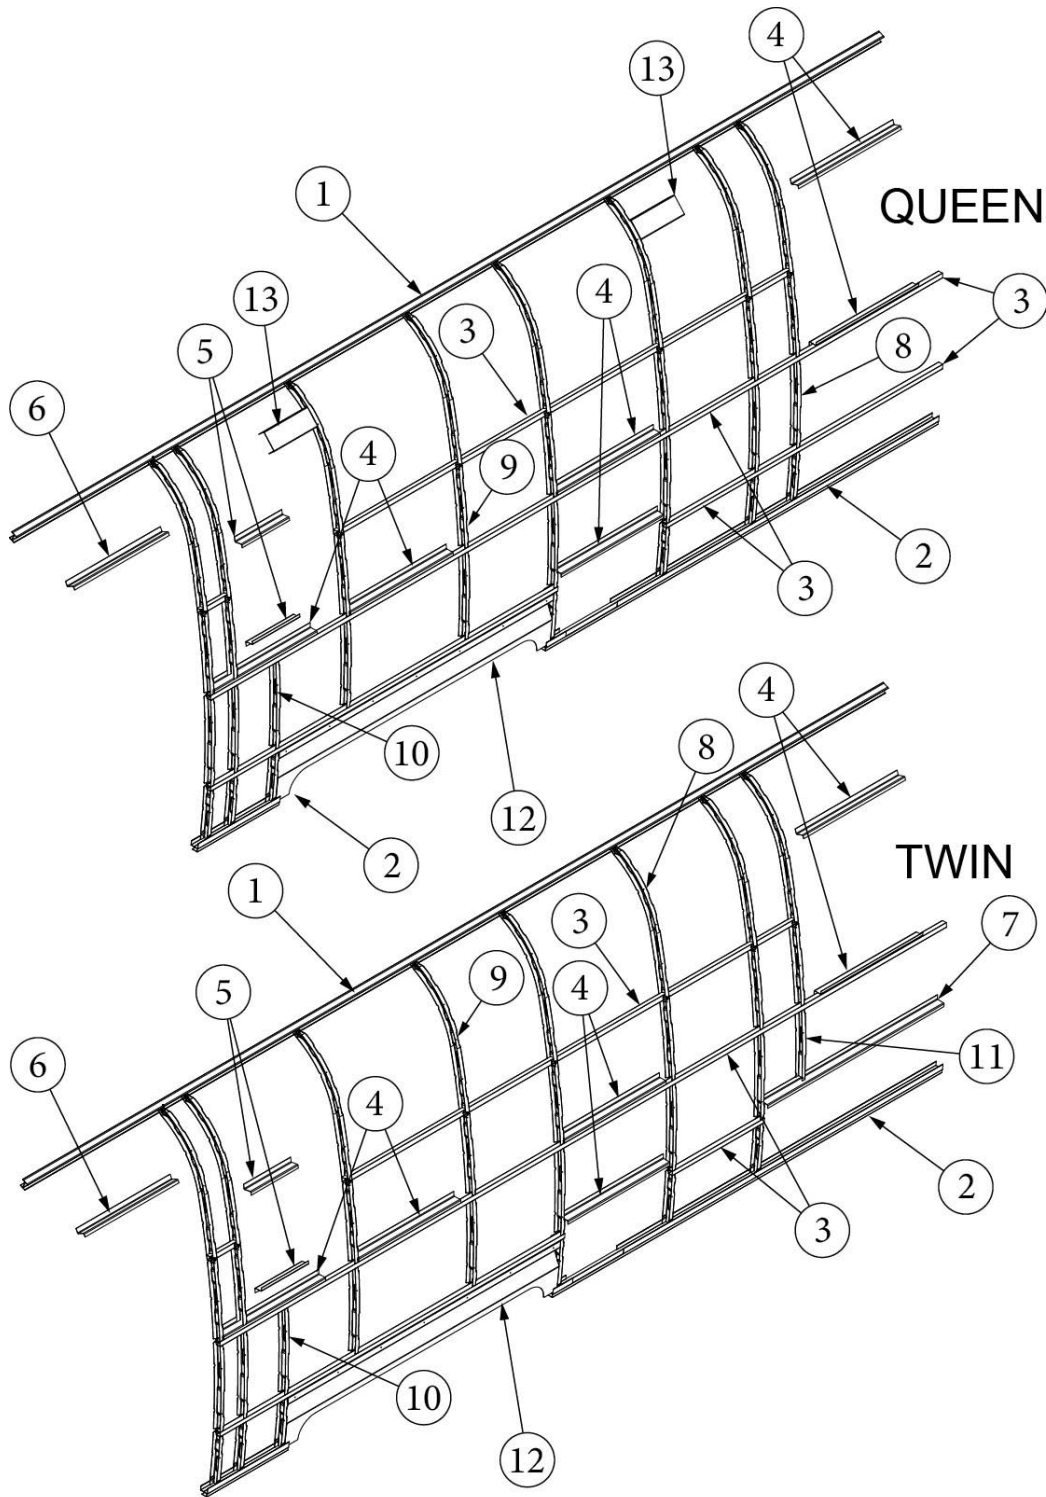

EXTERIOR SHELL

Wall Framing, Curbside, 27FB

Parts Listed on Next Page