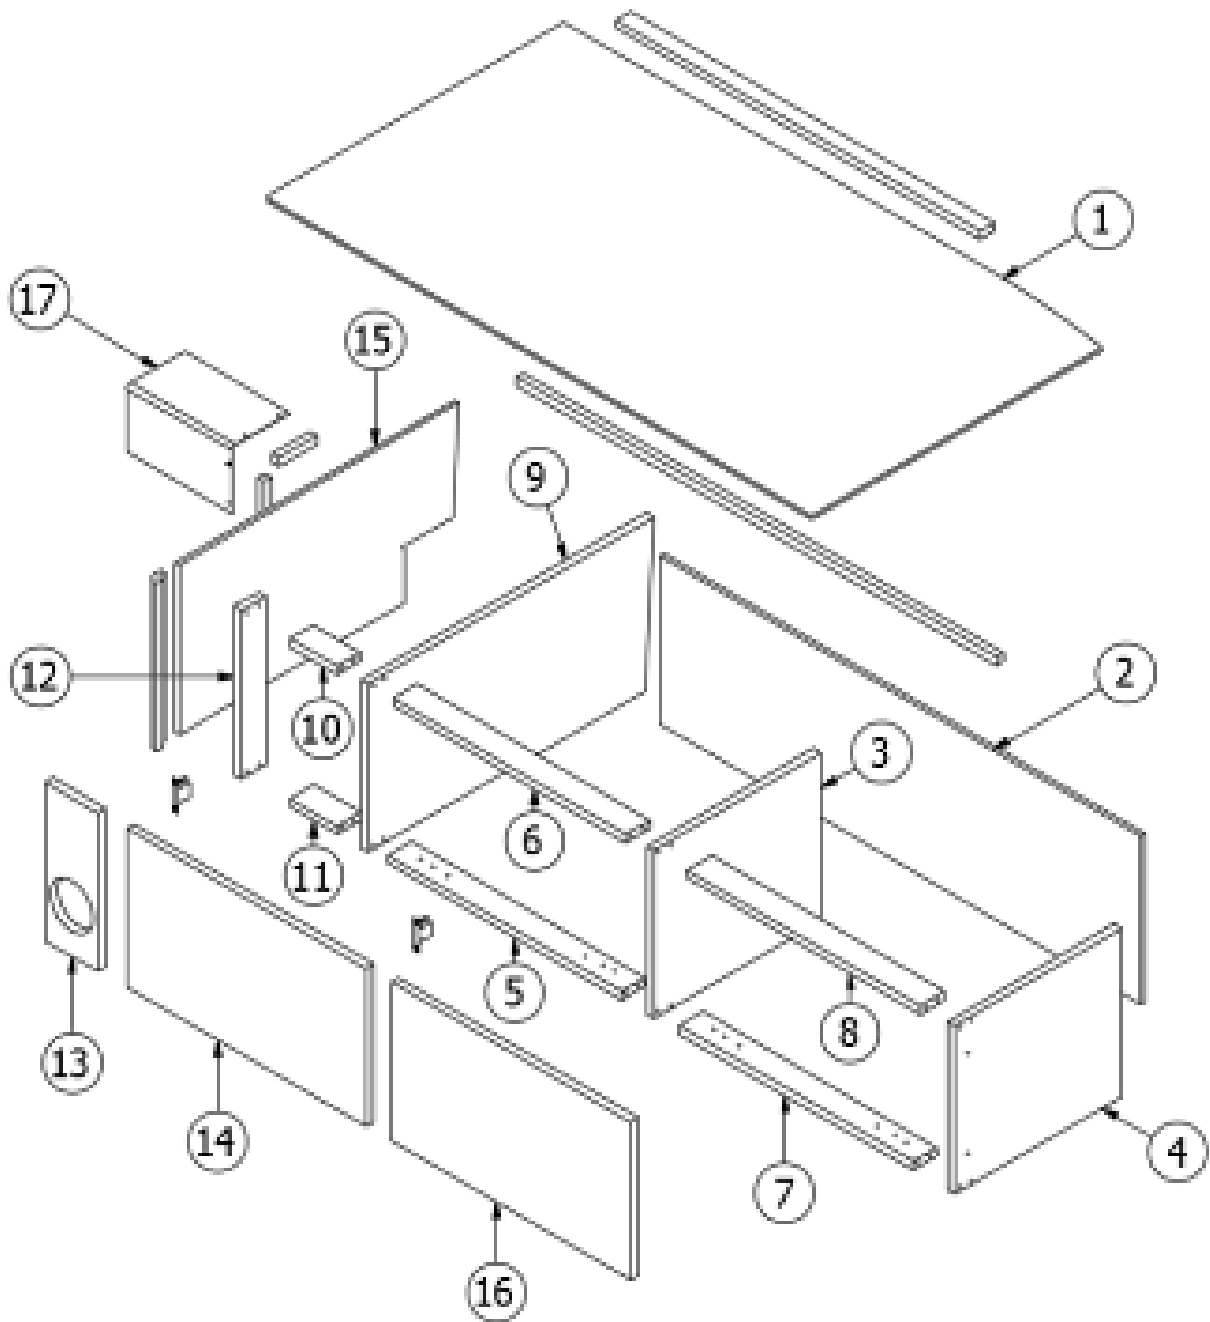

FURNITURE, BEDROOM

Bed, Twin, RS 27FB, CS 30RB

Parts Listed on Next Page