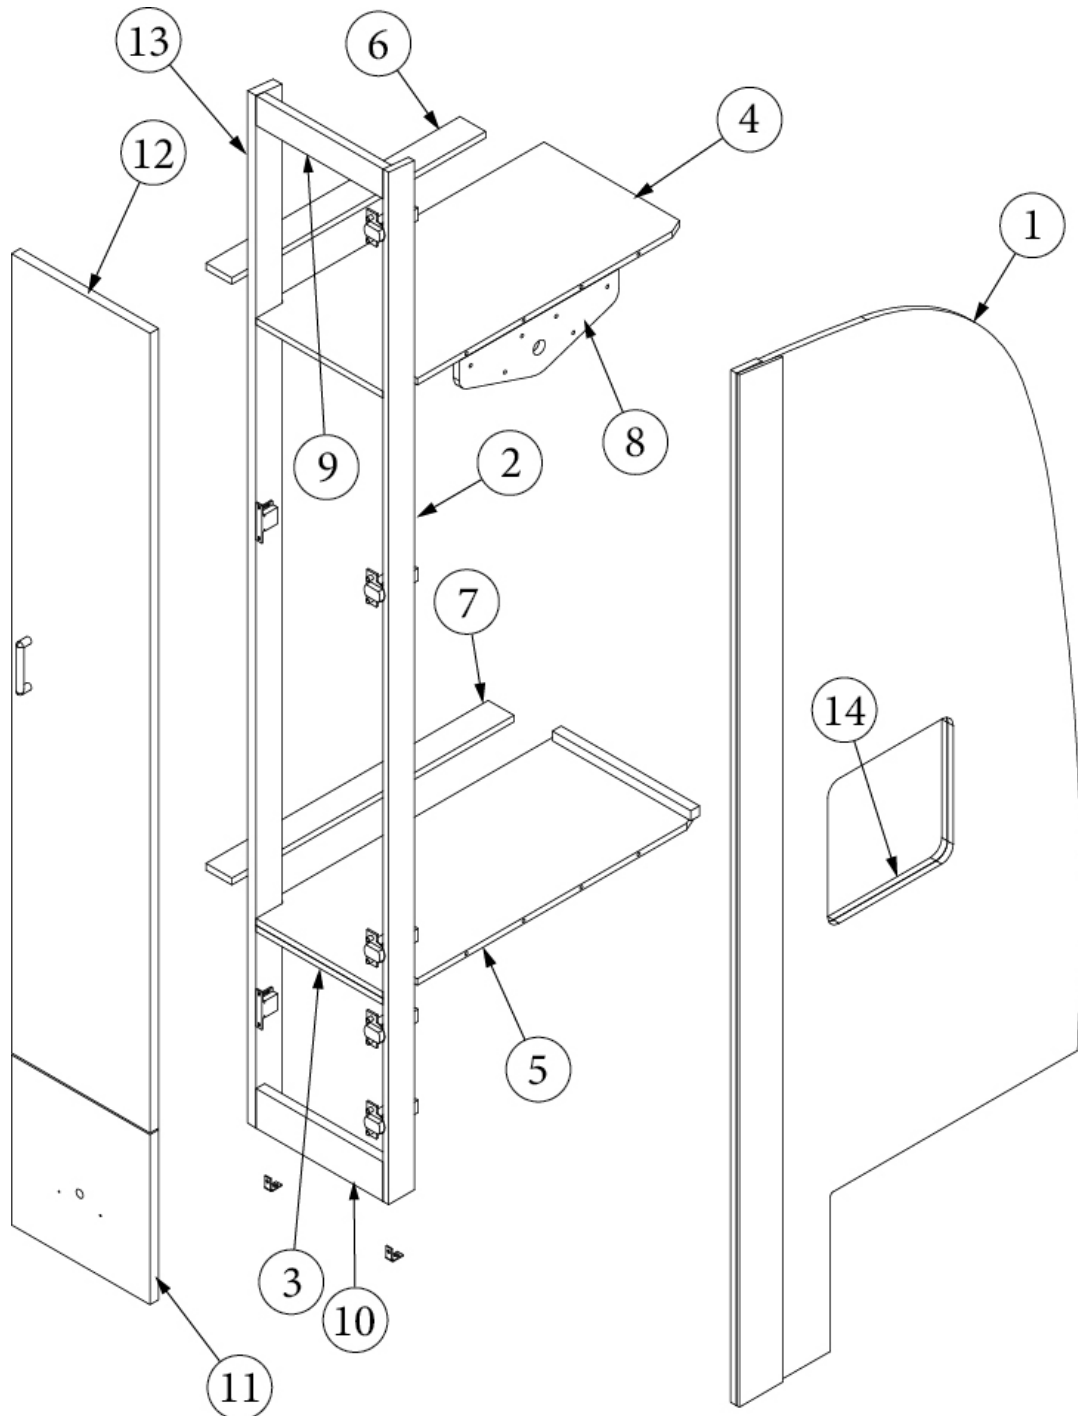

FURNITURE, LAVATORY

Wardrobe, Forward, 27FB

Parts Listed on Next Page