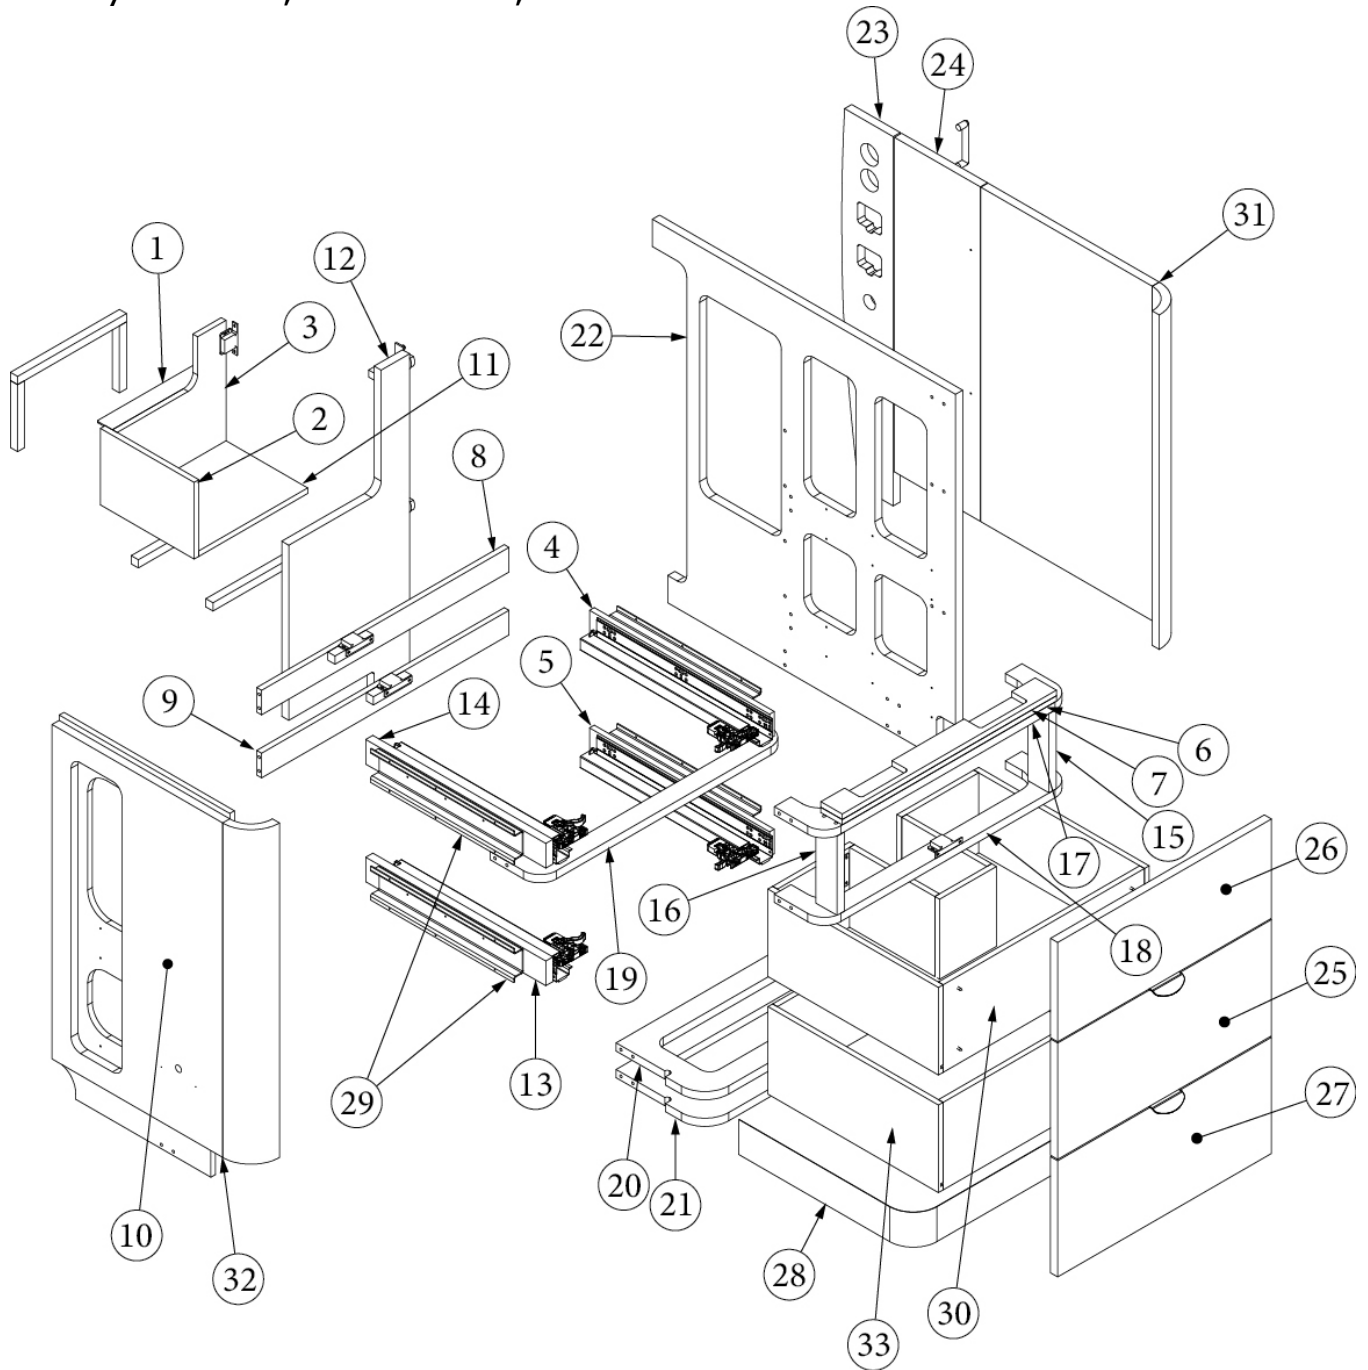

FURNITURE, GALLEY

Galley Cabinet, Aft Section, 25FB

Parts Listed on Next Page