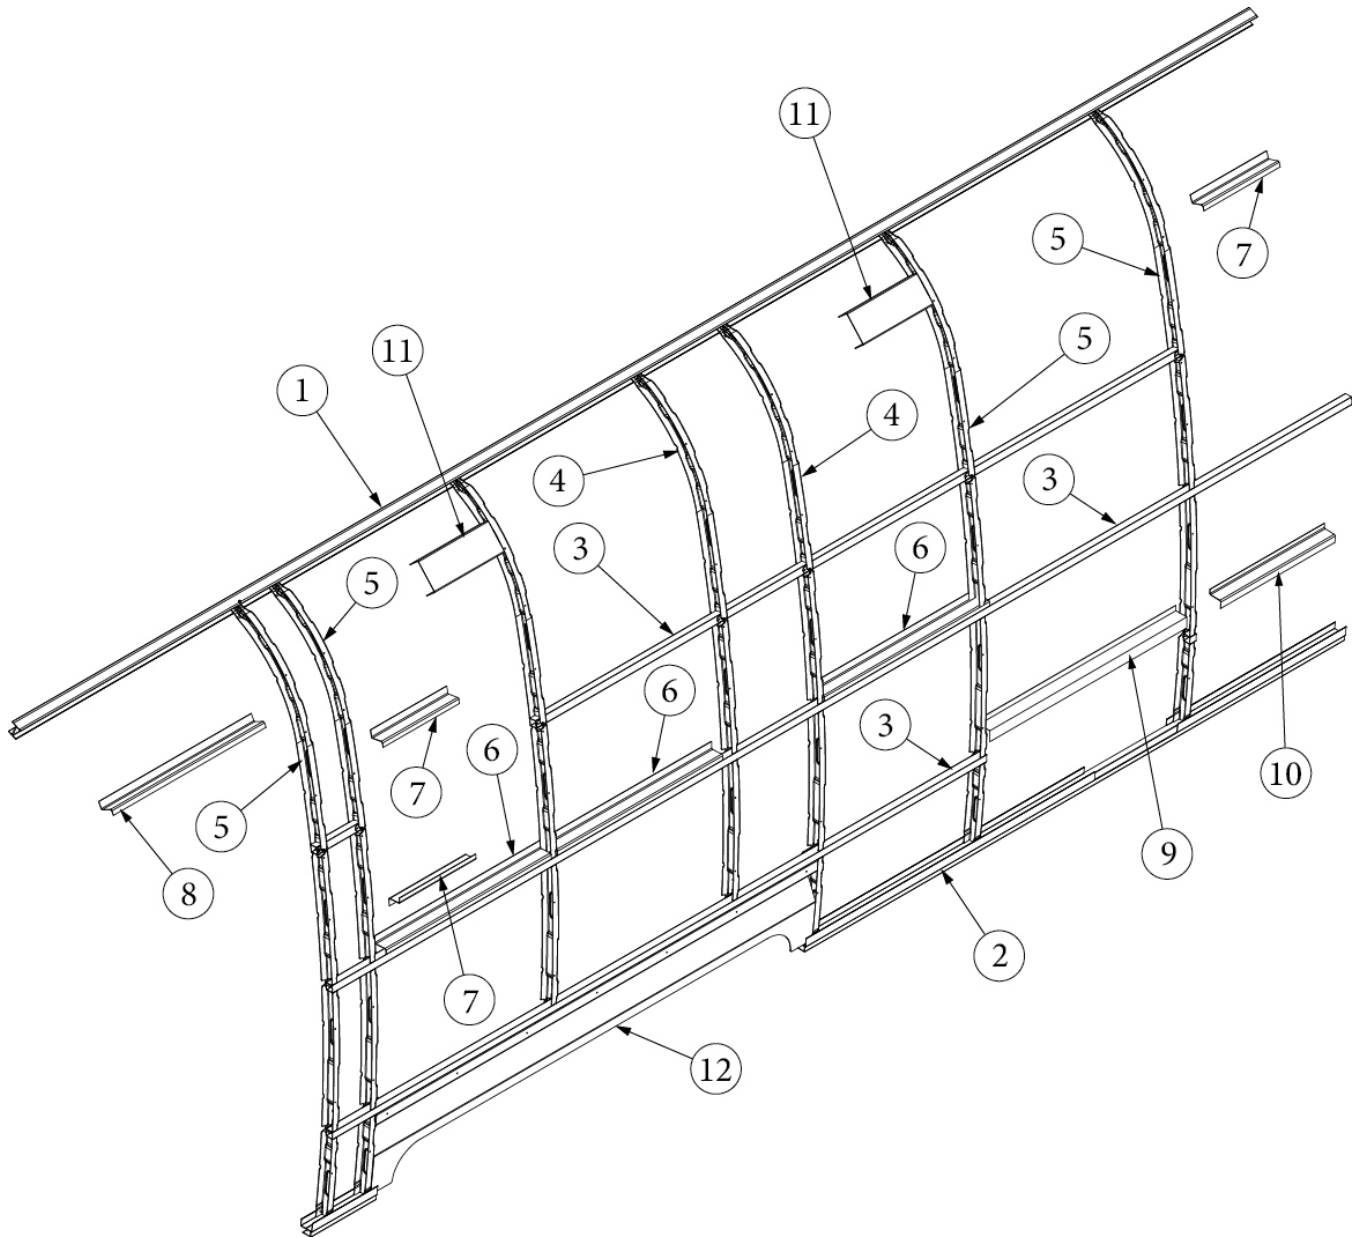

EXTERIOR SHELL

Wall Framing, Curbside, Queen/Twin, 25FB

Parts Listed on Next Page