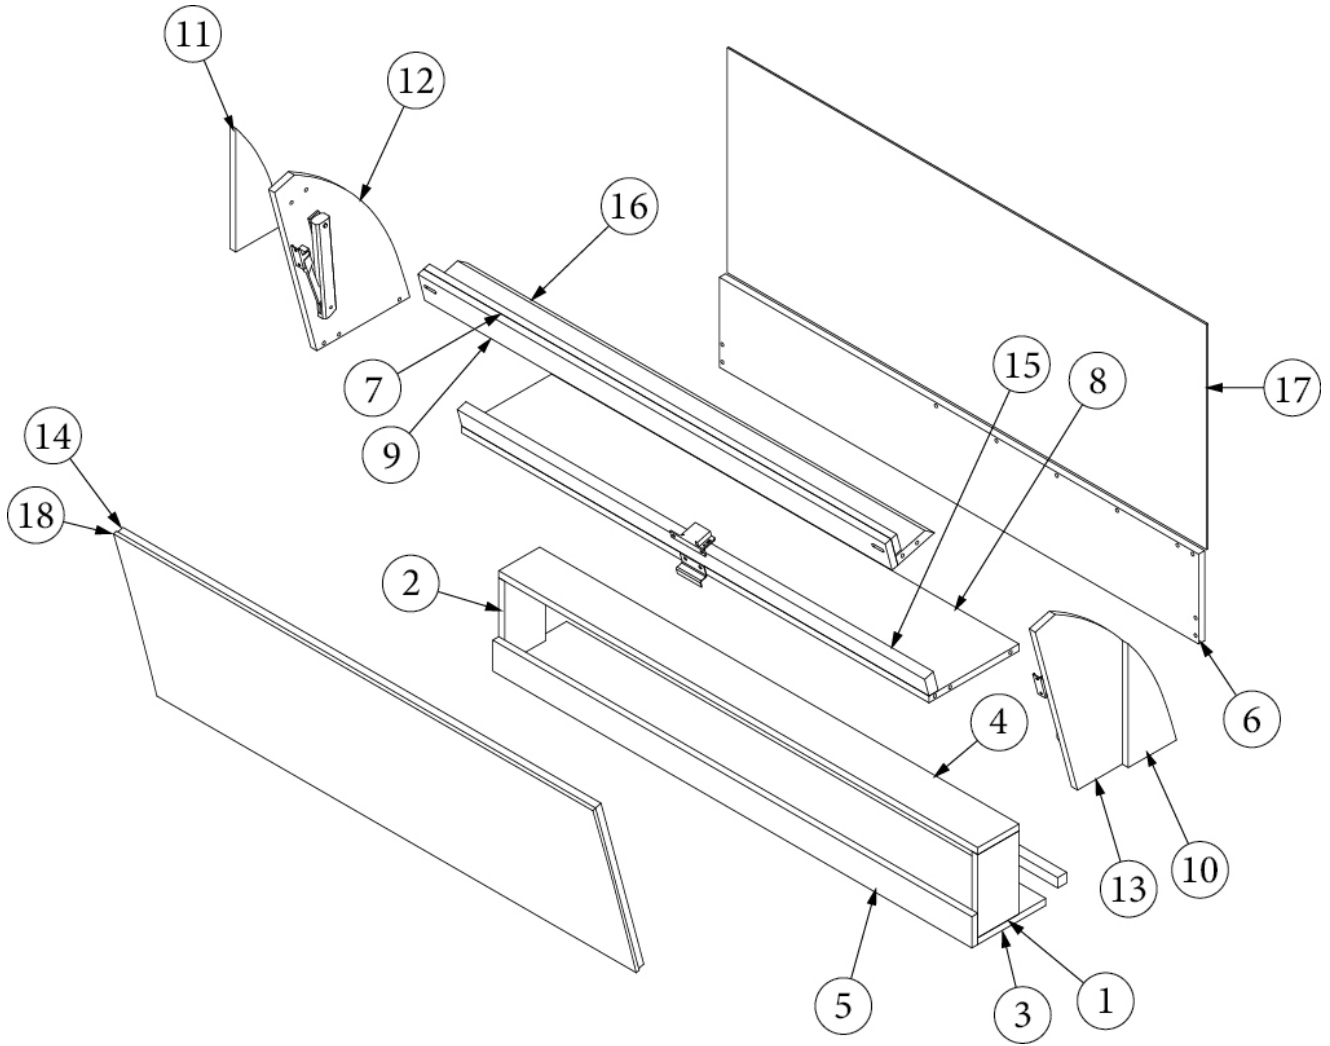

FURNITURE, LAVATORY

Medicine Cabinet, 25FB, 27FB

Parts Listed on Next Page