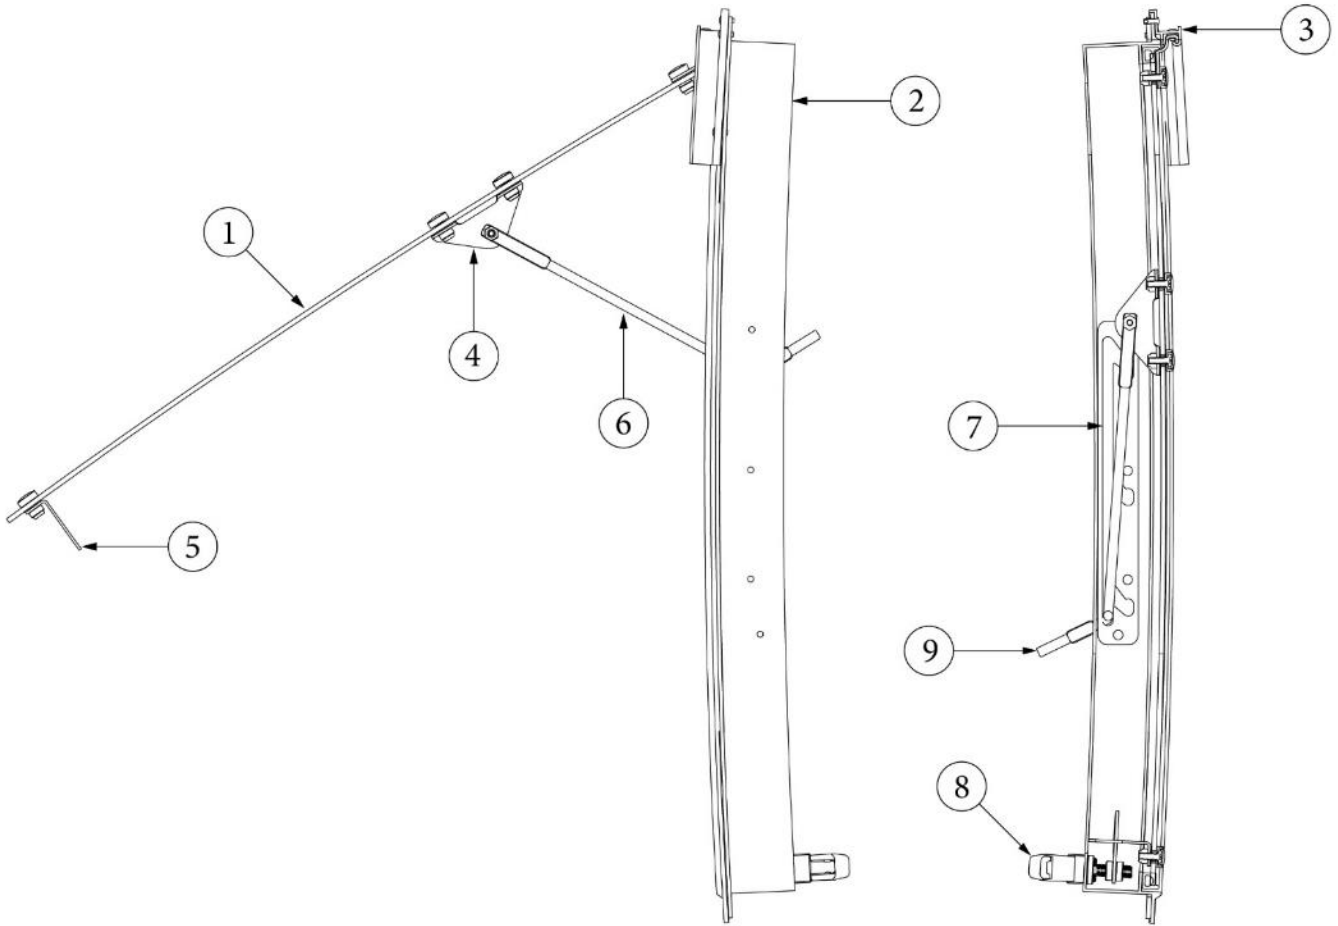

WINDOWS

Window Parts, Opening Windows

Parts Listed on Next Page

WINDOWS

Window Parts, Opening Windows

371323-01	Window, 18", Opening
371324-02	Window, 30", Opening
371380	Window, 30" tall, Opening
1. 195510-12	Glass assembly, 18" window
195510-07	Glass assembly, 30" opening window
195510-93	Glass assembly, 30" tall window
2. 371447-03	Frame assembly, 18" window
371447-02	Frame assembly, 30" window
371447-01	Frame assembly, 30" tall window
3. 371448-07	Extrusion, Window hinge eyebrow, Fixed, 18" window
371448-06	Extrusion, Window hinge eyebrow, Fixed, 30" window
371448-05	Extrusion, Window hinge eyebrow, Fixed, 30" window
4. 114478	Bracket, Window prop
5. 114479-01	Bracket, Window closer, RH
114479-02	Bracket, Window closer, LH
6. 382362	Opening arm, RH
382361	Opening arm, LH
7. 382360	Guide, Operating arm, RH
382359	Guide, Operating arm, LH
8. 382367-01	Latch assembly, Chrome
115780-01	Handle, Chrome
9. 380230-03	Knob, Window arm, Silver
380230-04	Knob, Window arm, Red
115776	Lock paw, Window latch
115770	Hinge stop
115778	Latch body, Zinc die cast
115779	Latch shaft
310030	Drive lock pin, 5/32 x 5/8