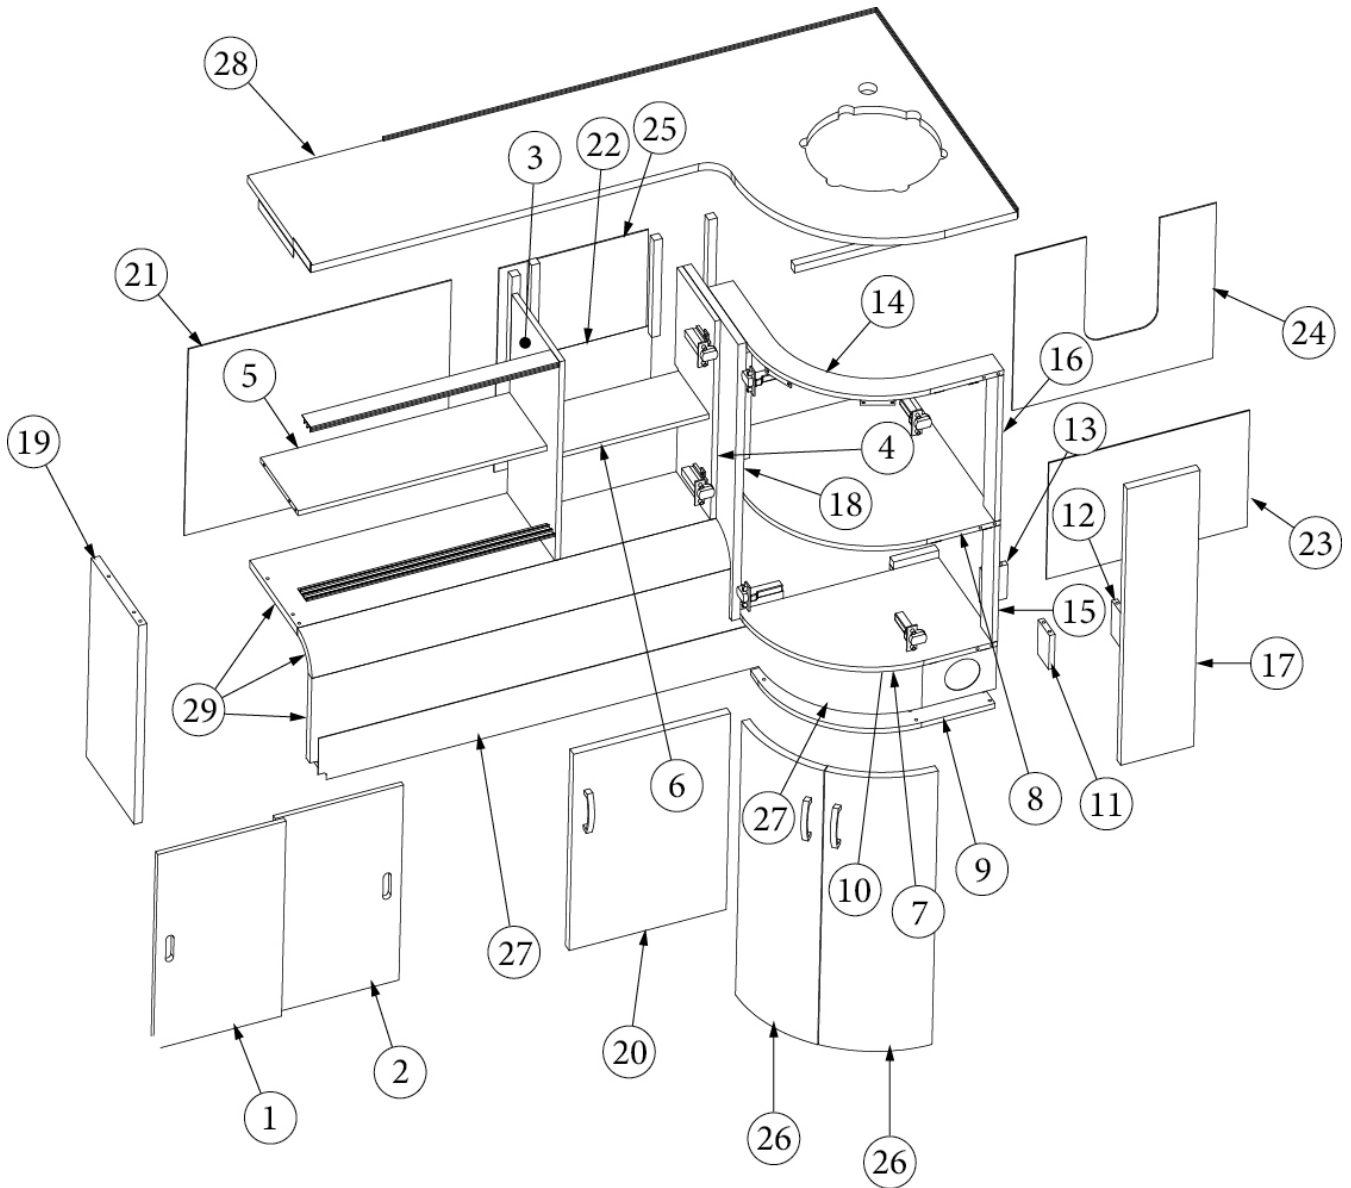

FURNITURE, LAVATORY

Lavatory Cabinet, 30RB

Parts Listed on Next Page

FURNITURE, LAVATORY

Lavatory Cabinet, 30RB

969216-01

Assembly, Lavy Cabinet

1. 969216&000112BC	Pre laminate, 0.50 X 11.34 X 20.13"
2. 969216&000212BC	Pre laminate, 0.50 X 11.34 X 20.13"
3. 969216&000312BC	Pre laminate, 9.50 X 20.5"
4. 969216&000412CC	Pre laminate, 0.50 X 7.55 X 20.5"
5. 969216&000512CC	Pre laminate, 7.49 X 22"
6. 969216&000612CC	Pre laminate, 6.05 X 13.25"
7. 969216&000712CC	Pre laminate, 0.50 X 17.75 X 12.5"
8. 969216&000812CC	Pre laminate, 0.50 X 17.75 X 19"
9. 969216&000912CC	Pre laminate, 0.50 X 16.50 X 11.56"
10. 969216&001012CC	Pre laminate, 0.50 X 16.50 X 11.56"
11. 969216&001112CC	Pre laminate, 2.25 X 3.5"
12. 969216&001212CC	Pre laminate, 2.25 X 3.5"
13. 969216&001312CC	Pre laminate, 2.25 X 3.5"
14. 969216&001412CC	Pre laminate, 0.50 X 17.75 X 19"
15. 969216&001512CC	Pre laminate, 2.25 X 12"
16. 969216&001612CC	Pre laminate, 2.25 X 15"
17. 969216&001718BC	Pre laminate, 6.44 X 28.5"
18. 969216&001818BC	Pre laminate, 0.75 X 11.05 X 2"
19. 969216&001918BC	Pre laminate, 9.50 X 20.5"
20. 969216&002018BC	Pre laminate, 0.75 X 13.88 X 20.25"
21. 969216&002103CE	Pre laminate, 19.25 X 23.25"
22. 969216&002203CE	Pre laminate, 11.00 X 13.75"
23. 969216&002303CE	Pre laminate, 12.00 X 17.75"
24. 969216&002403CE	Pre laminate, 17.75 X 16"
25. 969216&002503CE	Pre laminate, 10.00 X 13.22"
26. 801788-0140	Door, Plyform, 9.18 x 28.25, Formica, Black Walnut
801788-0141	Door, Plyform, 9.18 x 28.25, Decotone, Natural Elm
27. 115438-03	Toekick, Aluminum, Lavy, 23.75"
28. 967618	Assembly, Lavy Top
29. 967522	Sub Assembly, Lavy Base
115374	Extrusion, Sliding Door Track, .5"
111921	Leaf Spring, Lavy Door
382522	Pull, W/Screws, New Haven M516
382437-1	Pull, Recessed, Finger, Nickel
381228-02	Catch, Grabber Door, C3-805, 5LB
382030	Pull, Recessed Finger, .7 x 2.7