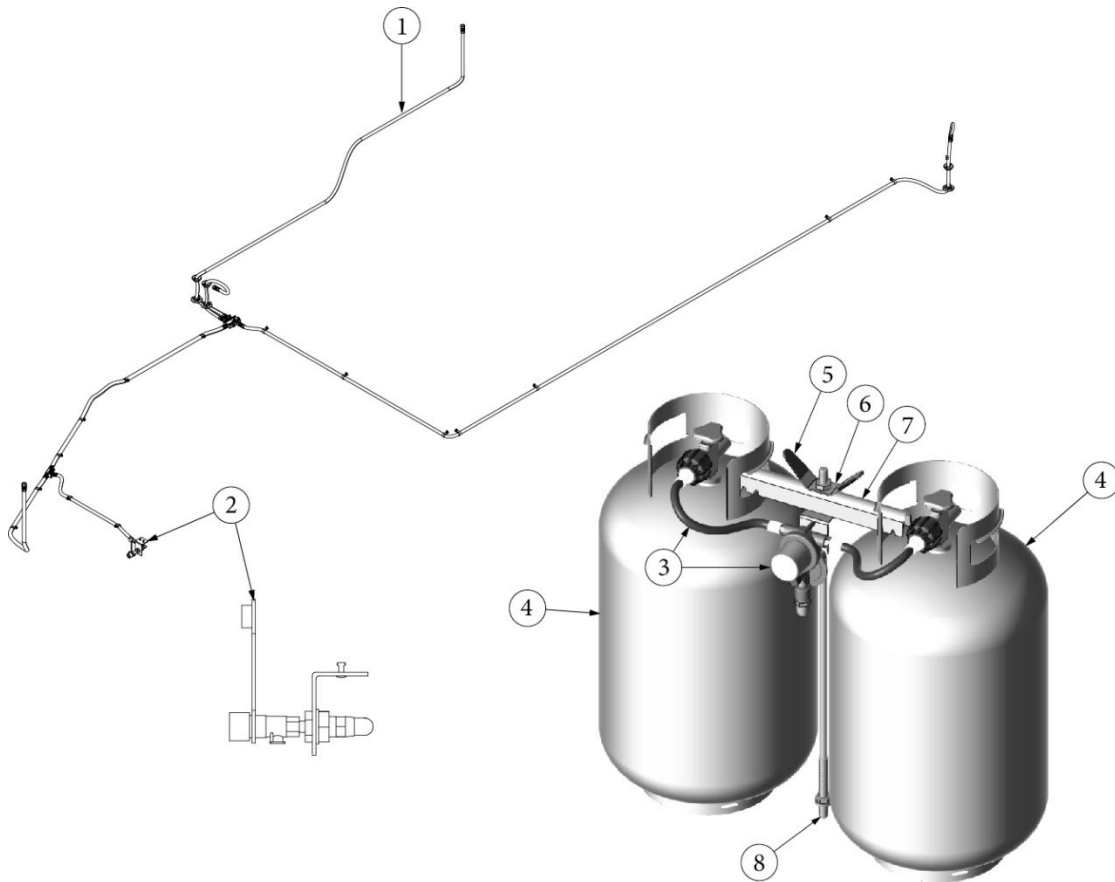

PLUMBING, LPG SYSTEM

LPG System, 25FB

113937
113718-01

Install, LP System, 25FB
Install, LP Tanks/Regulator, 30lb

1. 943995	Assembly, LP flex line
2. 602465	Exterior propane port assembly
3. 602870	Regulator, LP gas, Dual 11" pigtails
4. 601710-01	Tank, LP Cylinder, Steel, 30LB
5. 381613	Plastisol Cover, LP Wing Handle
6. 455841	Wingnut, LP Bottle
7. 455842	Hold-down, VTD0046
8. 345764	Threaded Rod, 23.5", 1/2-13 4" each end
350132	Flange nut, Serrated, 1/2-13 UNC
386250	Label, LPG service port
365330-04	Sealant, Adseal, RTV #4553
382500	Grommet, .5" Pipe, Press Fit, Sealing
382556	Closeout, 2.38", D LP Assembly BC
512412	Bushing, Snap In, .75" ID
382160	Grommet, Flexible Vinyl