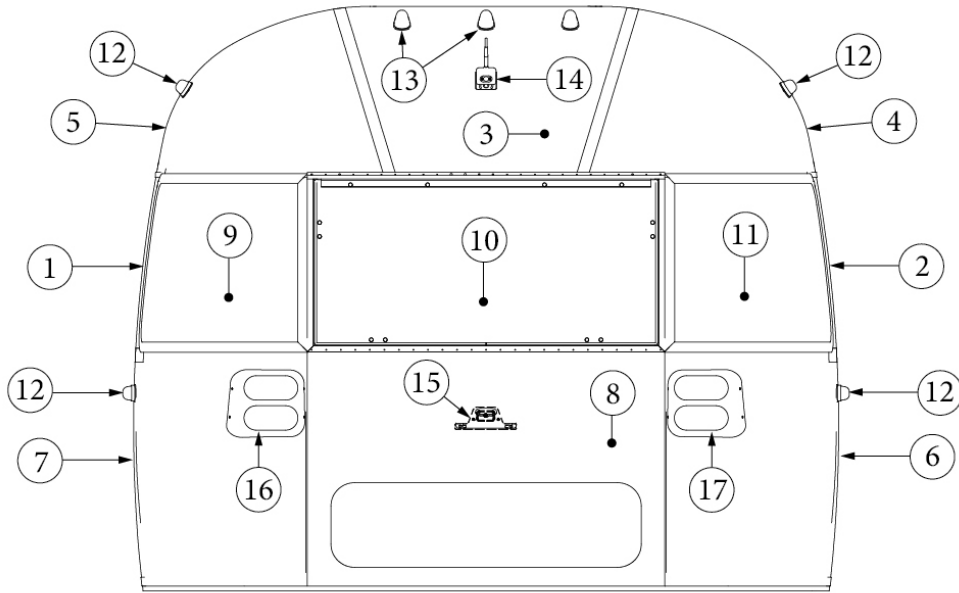

EXTERIOR SHELL

Aft End, 30RB

Parts Listed on Next Page