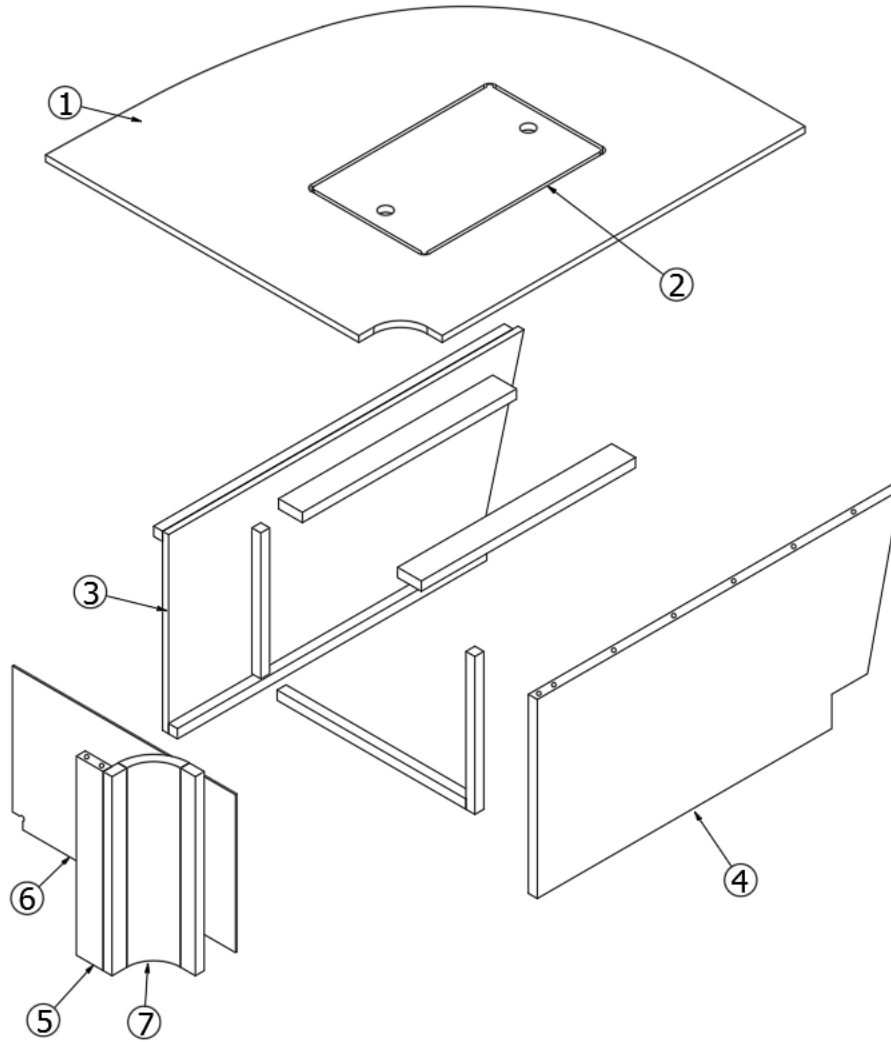

FURNITURE, LOUNGE

Corner Seat Base Assembly, 30RB

969273

Assembly, Corner Seat Base

1. 969273&000112CC	Pre laminate, 0.50 X 34.00 X 29.84
2. 969273&000212CC	Pre laminate, 0.50 X 9.50 X 15.00
3. 969273&000312CC	Pre laminate, 0.50 X 14.50 X 29.88
4. 969273&000418CC	Pre laminate, 0.75 X 14.50 X 31.48
5. 969273&000518CC	Pre laminate, 0.75 X 14.50 X 2.25
6. 969273&000612CE	Pre laminate, .5 X 11.5 X 18.75
7. 969272	Sub-Assembly, Corner Seat Base
365429-02	Edgebanding 15/16: Blk Walnut
365426-02	Edgebanding-15/16" Natl Elm
365429-01	Edgebanding 5/8 Blk Walnut
365426-01	Edbanding-5/8 Natl Elm