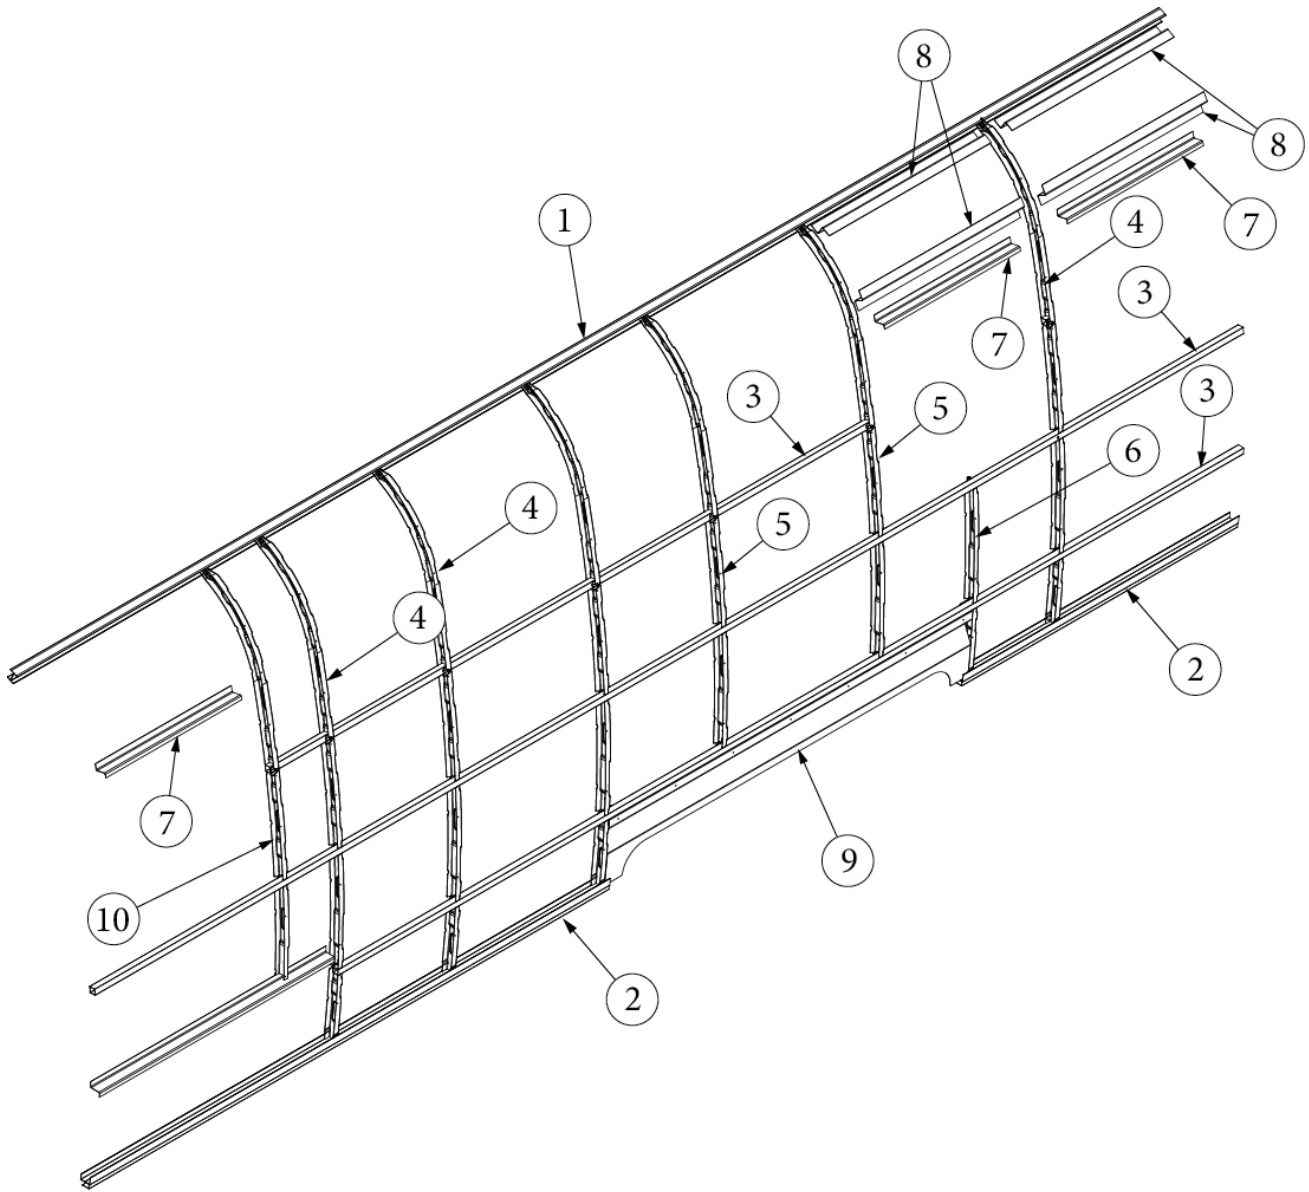

EXTERIOR SHELL

Wall Framing, Roadside, Twin, 27FB

Parts Listed on Next Page