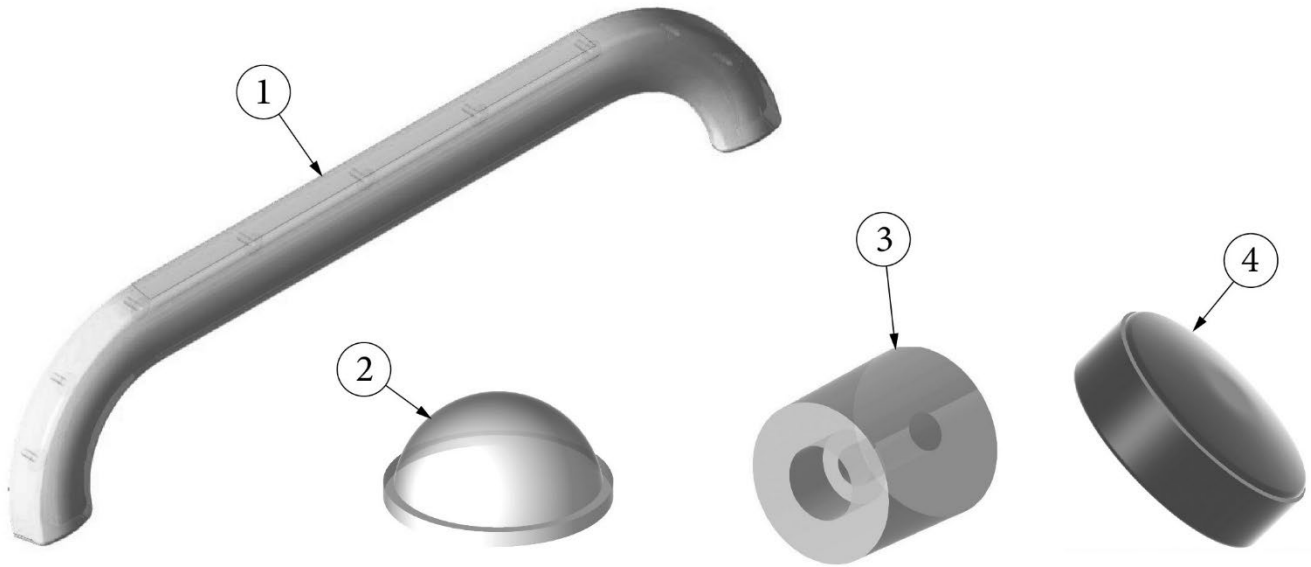

HARDWARE

Head knocker and Rubber Bumpers

1. 382194
2. 381688
3. 381136
4. 382358

Head knocker, White
Bumpon, Clear
Rubber Bumper
Screw Cover, Snap cap, Black