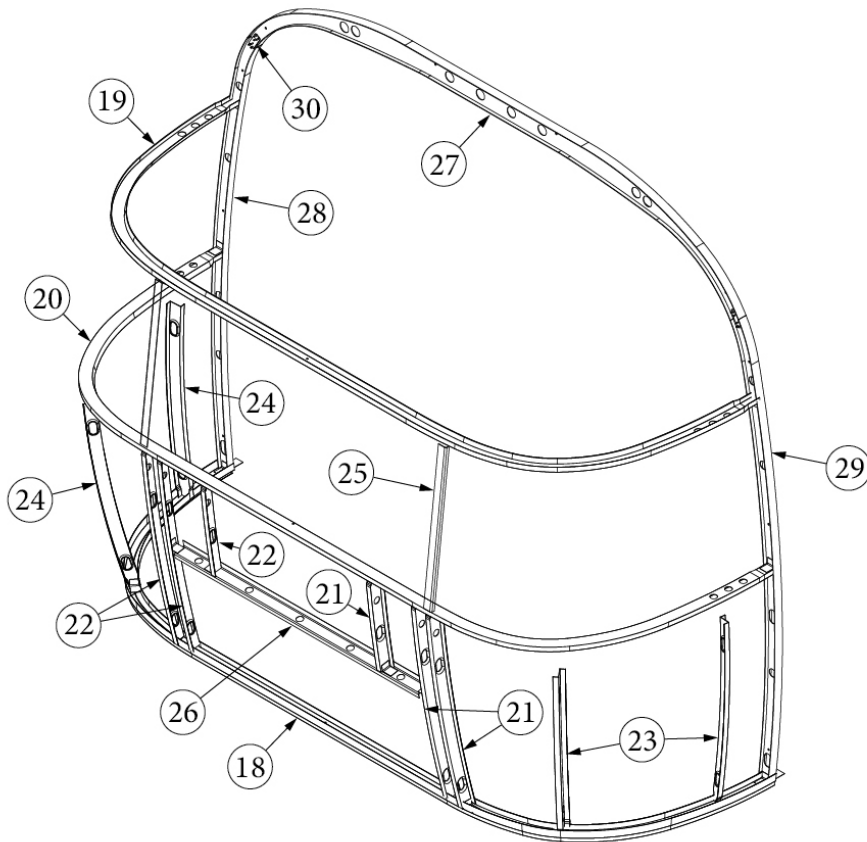

EXTERIOR SHELL

Aft End, 30RB

Parts Listed on Next Page