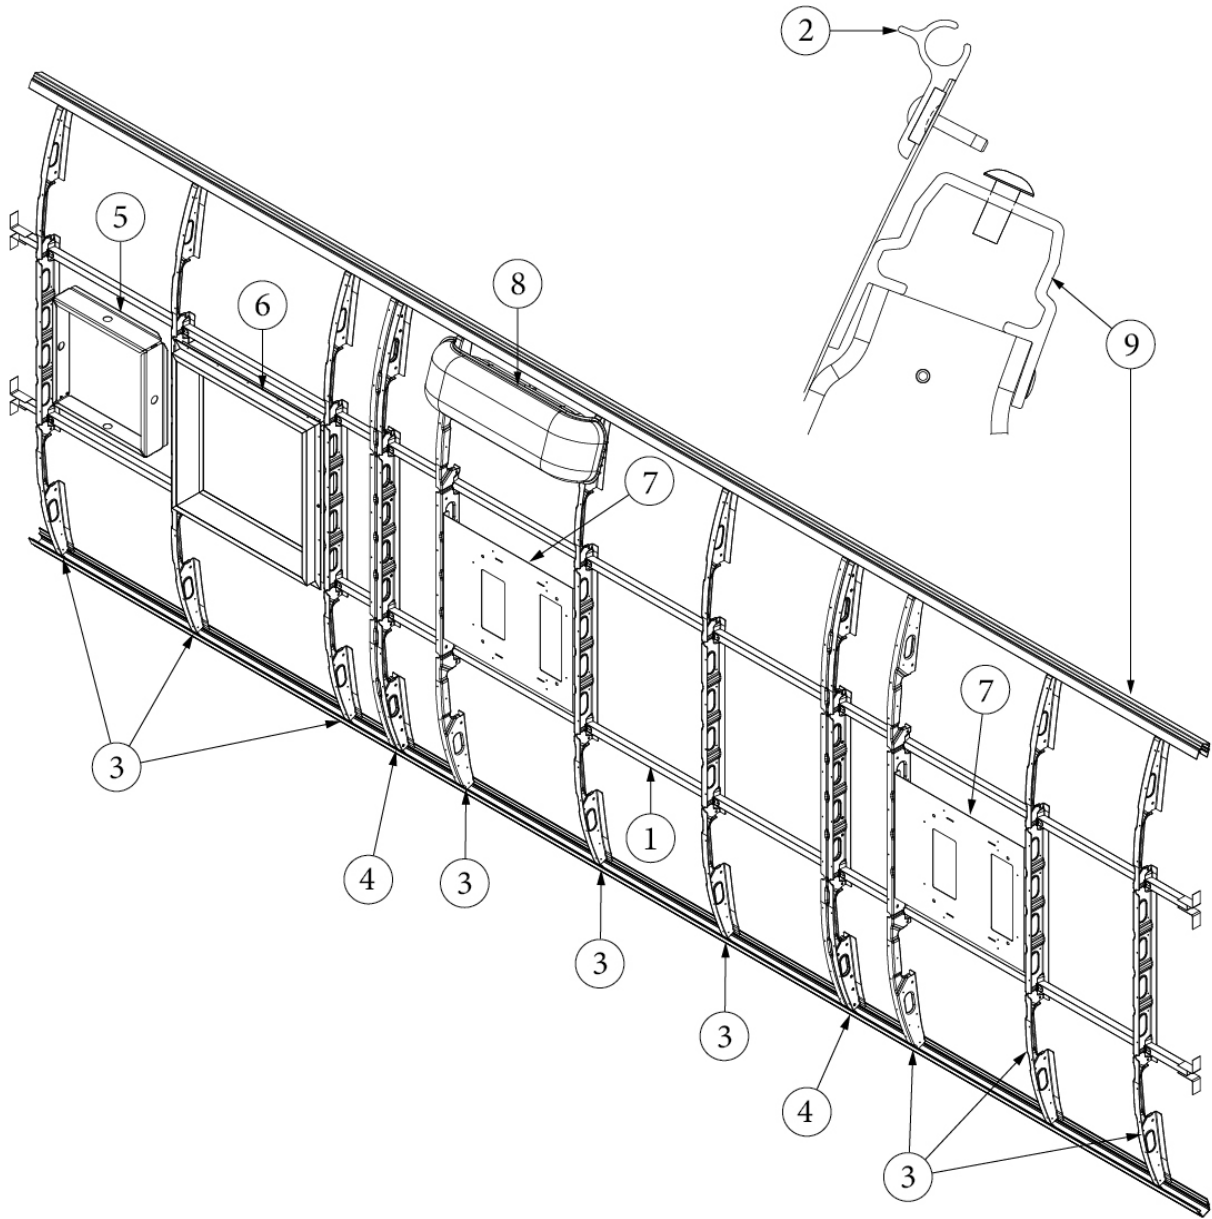

EXTERIOR SHELL

Roof, 25FB, With Two A/C

Parts Listed on Next Page