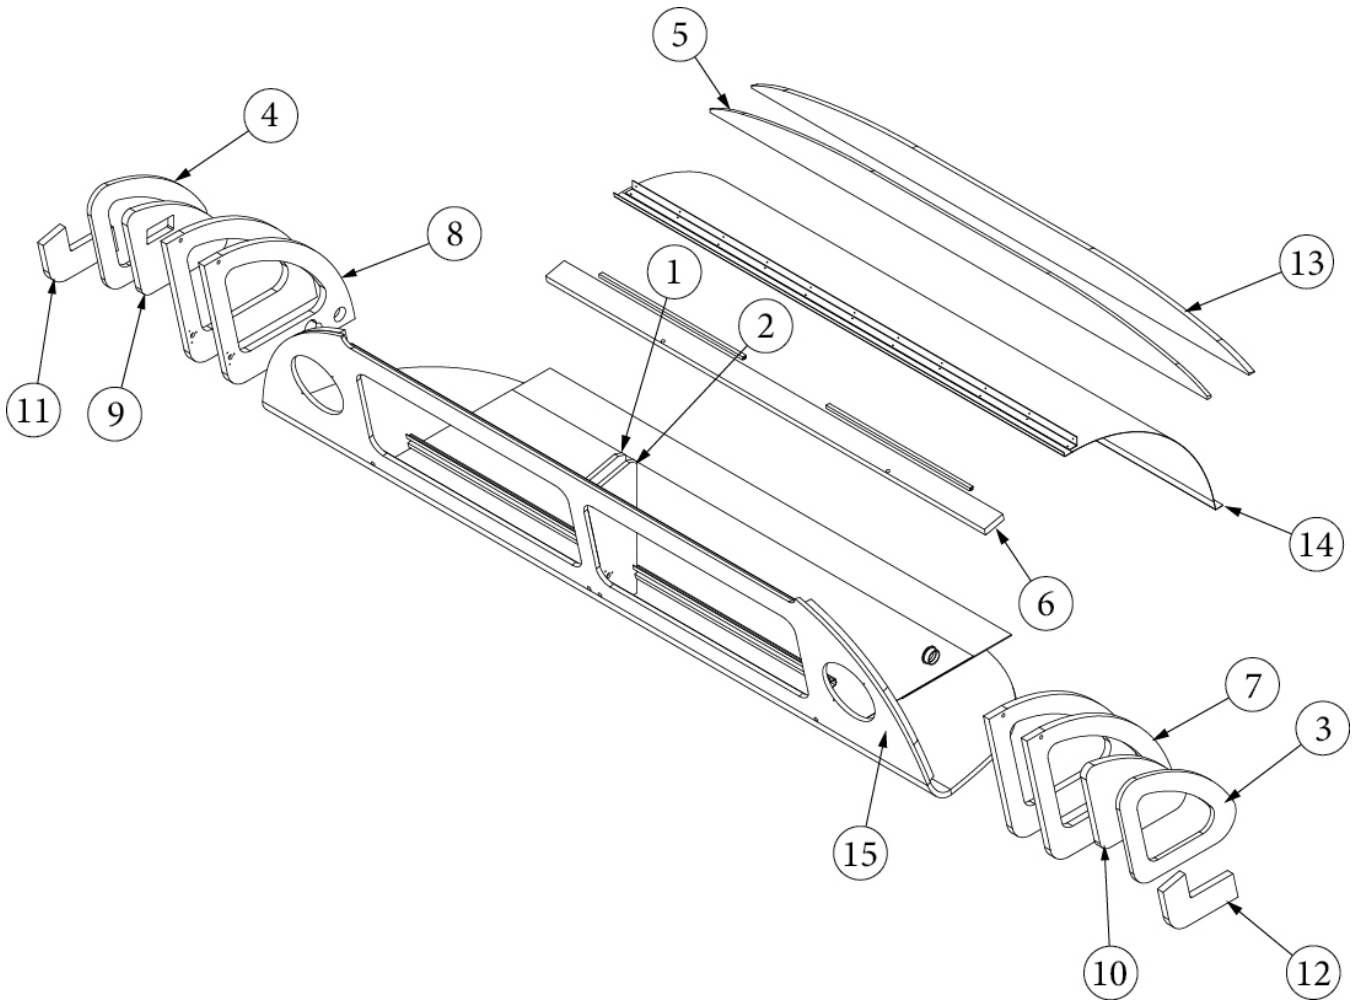

FURNITURE, LOUNGE

Roof Locker, Lounge, 25FB, 27FB

Parts Listed on Next Page