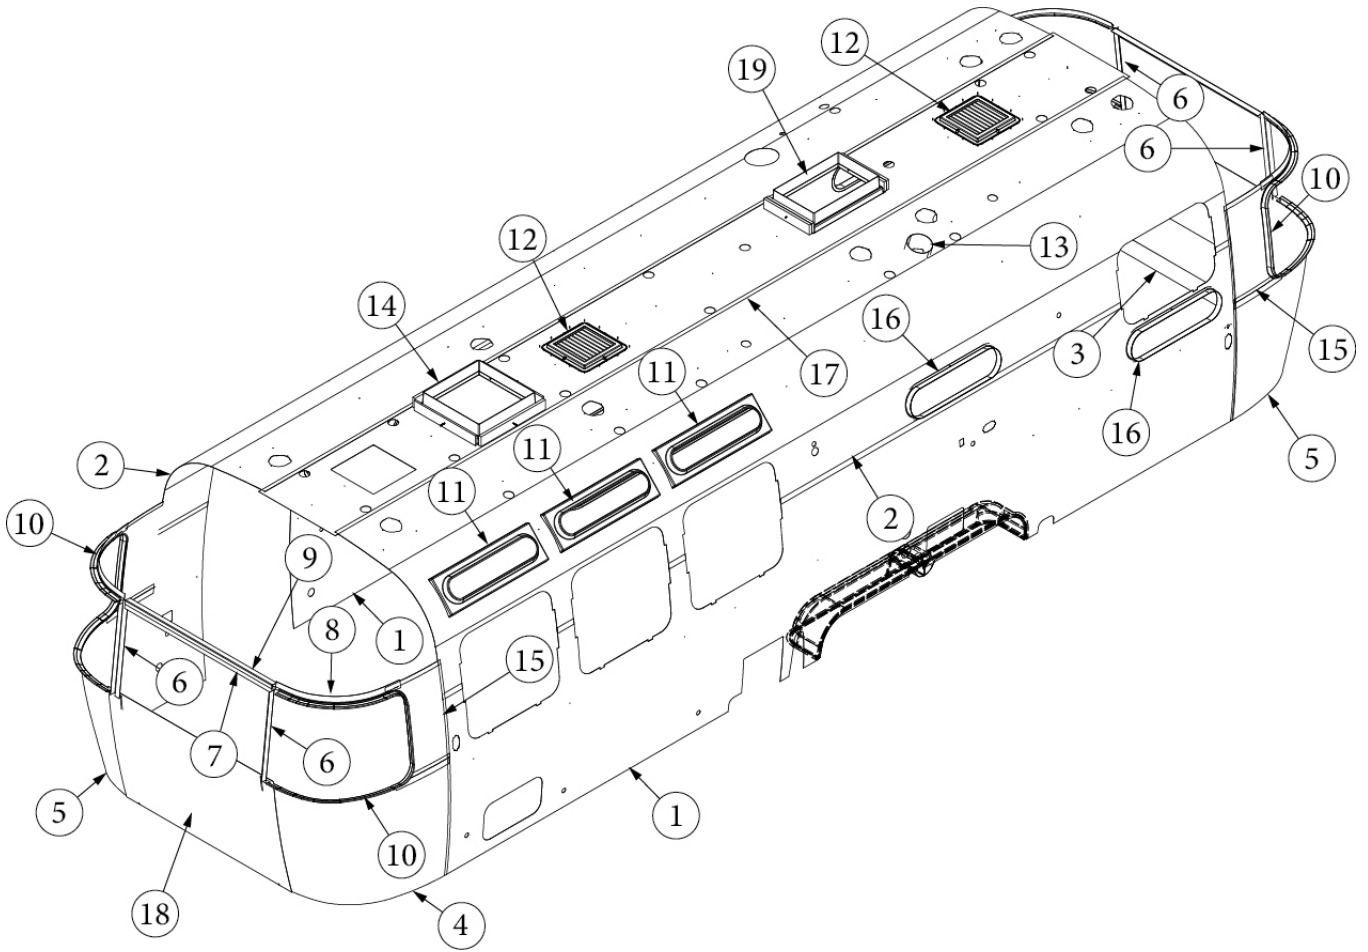

INTERIOR SHELL

Interior Skin, Queen, 30RB

Parts Listed on Next Page