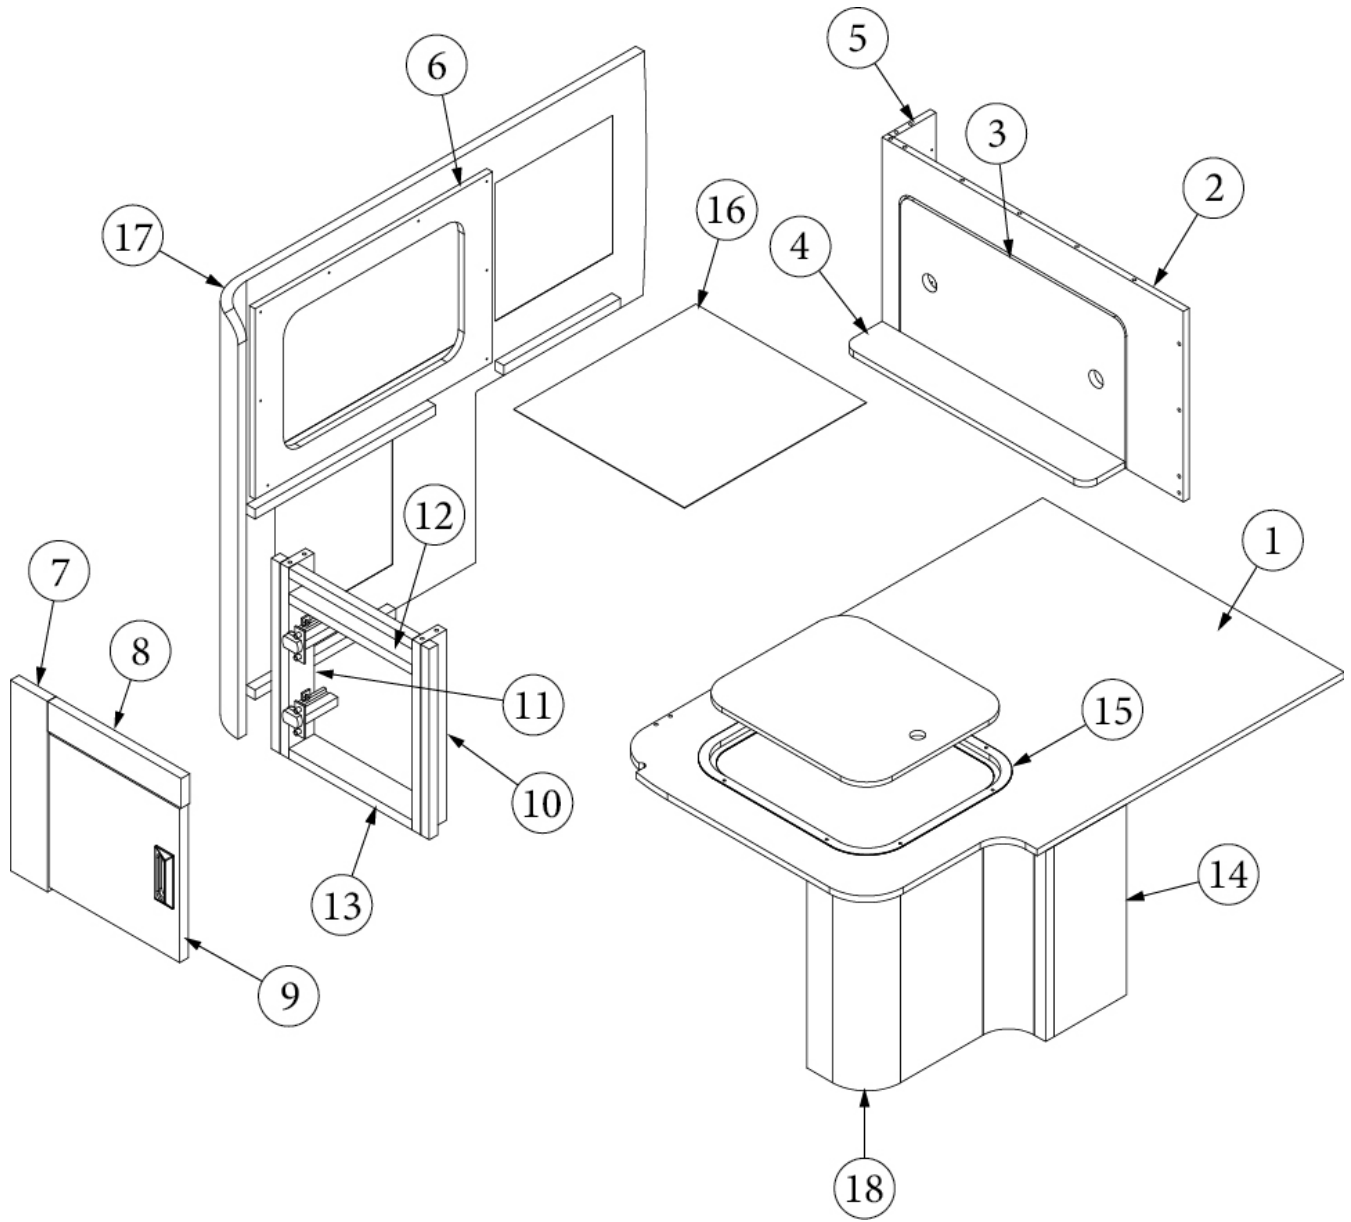

FURNITURE, LOUNGE

Dinette Seat, 30RB

Parts Listed on Next Page

FURNITURE, LOUNGE

Dinette Seat, 30RB

969841-01

Assembly, Dinette Seat

- | | |
|---|---|
| <ol style="list-style-type: none"> 1. 969841&010112CC 2. 969841&010212CC 3. 969841&010312CC 4. 969841&010412CC 5. 969841&010512CC 6. 969841&010612CE 7. 969841&010718BC 8. 969841&010818BC 9. 969841&010918BC 10. 969841&011018CC 11. 969841&011118CC 12. 969841&011218CC 13. 969841&011318CC 14. 969841&011418CC 15. 115812 16. 116336 17. 802663-0041
802663-0040 18. 969999
365426-01
365426-02
365429-01
365429-02
203464-02
203464-07
381607-11
381607-12
114295
380041
381228-02
381775 | <p>Pre laminate, .50 x 26.50 x 38.99"</p> <p>Pre laminate, 26.50 x 14.5"</p> <p>Pre laminate, .50 x 19.75 x 11"</p> <p>Pre laminate, .50 x 21.38 x 3.5"</p> <p>Pre laminate, .50 x 3.75 x 14.5"</p> <p>Pre laminate, .50 x 20.87 x 14.5"</p> <p>Pre laminate, .75 x 3.25 x 14.5"</p> <p>Pre laminate, .75 x 11.75 x 2.25"</p> <p>Pre laminate, .75 x 11.50 x 11.69"</p> <p>Pre laminate, 2.25 x 14.5"</p> <p>Pre laminate, .75 x 2.25 x 14.5"</p> <p>Pre laminate, .75 x 2.25 x 10.88"</p> <p>Pre laminate, .75 x 2.25 x 10.88"</p> <p>Pre laminate, .75 x 6.38 x 14.5"</p> <p>Trim Ring, Dinette Seat</p> <p>Water Heater Cover, Aluminum</p> <p>Dinette wall, Forward, Natural elm</p> <p>Dinette wall, Forward, Black walnut</p> <p>Sub Assembly, Dinette</p> <p>Edgebanding, Natural Elm, 5/8"</p> <p>Edgebanding, Natural Elm, 15/16"</p> <p>Edgebanding, Black Walnut, 5/8"</p> <p>Edgebanding, Black Walnut, 15/16"</p> <p>Trim, Panel, Beige, PVC, .75"</p> <p>Trim, Panel, Brown, PVC, .75"</p> <p>Hinge, Self-Close Overlay 110 Degree</p> <p>Baseplate, Hinge, Grass</p> <p>Extrusion, Window Clamp, Main Door</p> <p>Brace, 1", Stanley Corner</p> <p>Catch Grabber, Door, C3-805, 5LB</p> <p>Drawer Pull, Flush, Satin, #UT-10</p> |
|---|---|