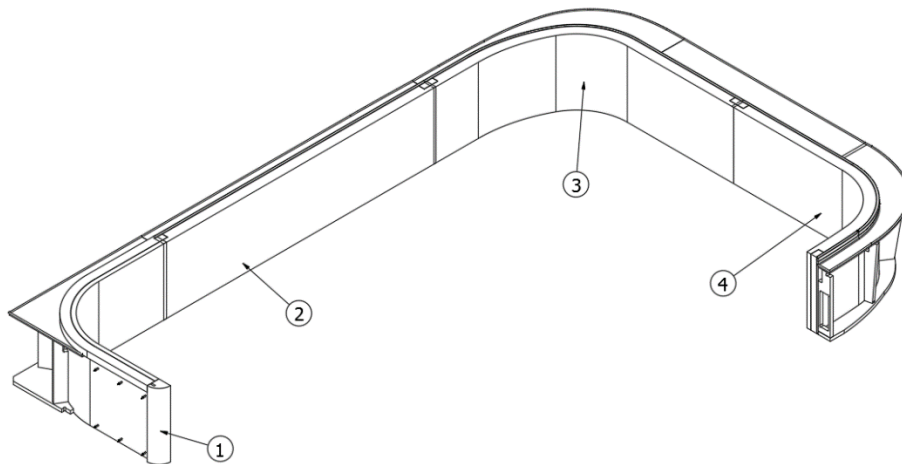

Seat Backs Install, 30RB

1. 969280	Sub-Assembly, Radius Seat Back Dinette
2. 969281	Sub-Assembly, Seat Back Wall
3. 969282	Sub-Assembly, Radius Seat Back Corner
4. 969283	Sub-Assembly, Radius Seat Back Front
998243	Vinyl Fabric/Welt Cord