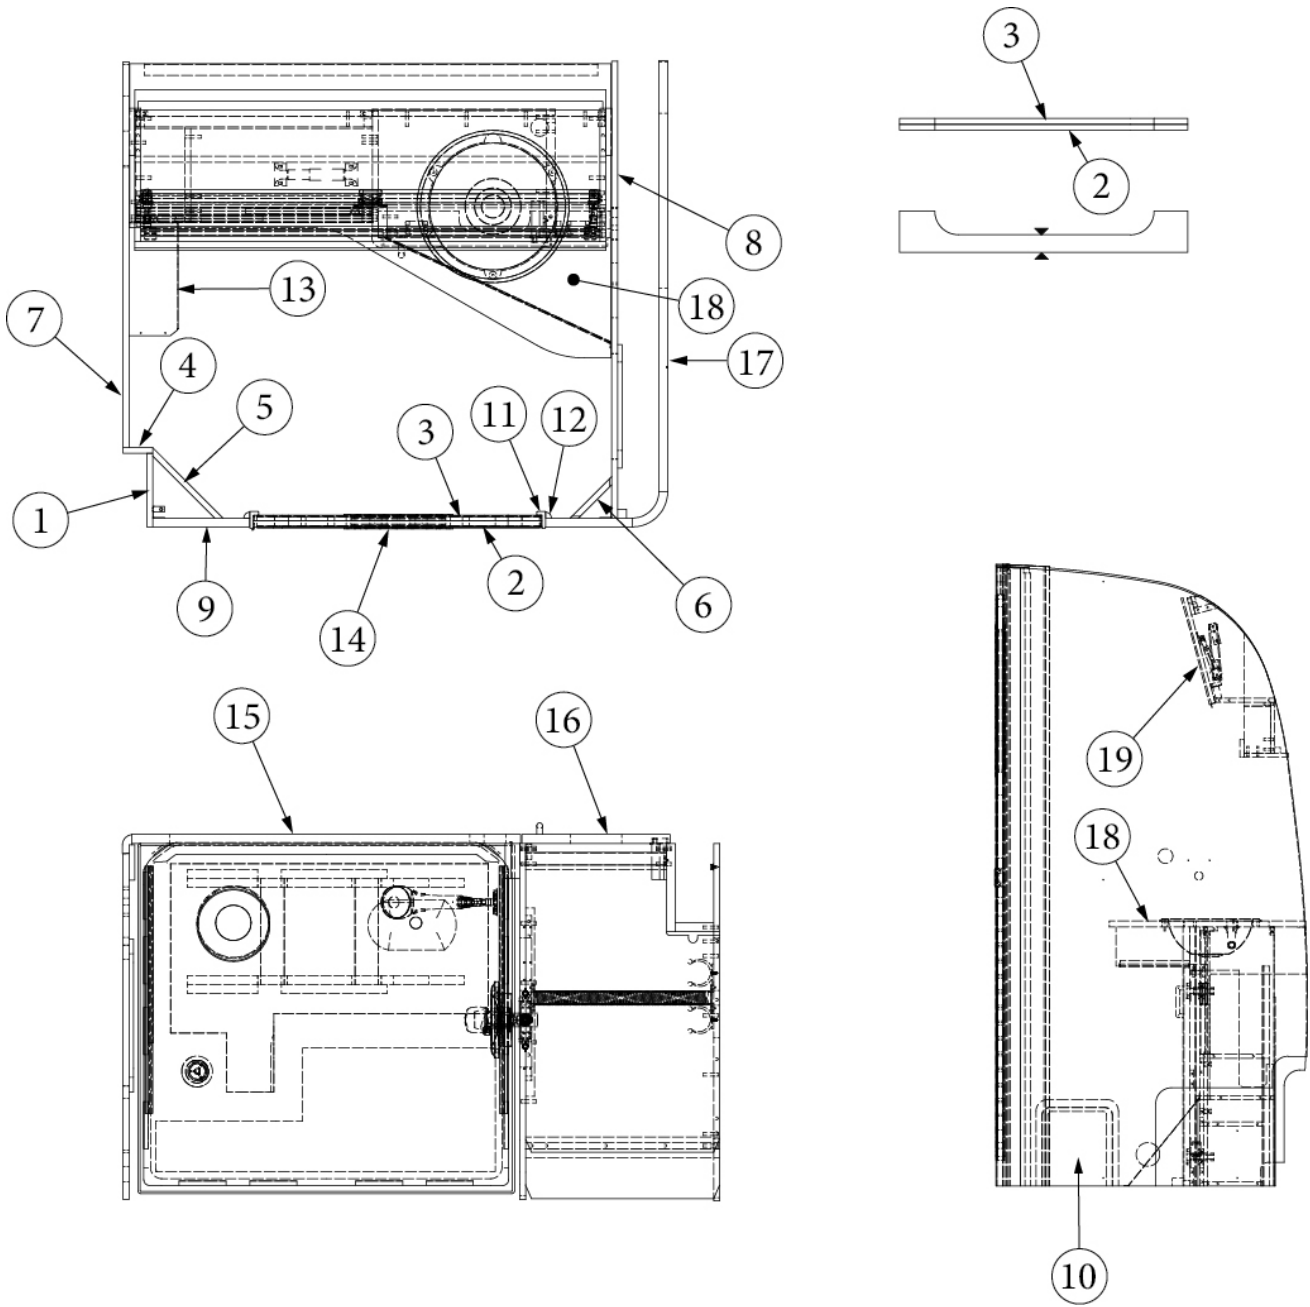

FURNITURE, LAVATORY

Bath Module, 25FB

Parts Listed on Next Page