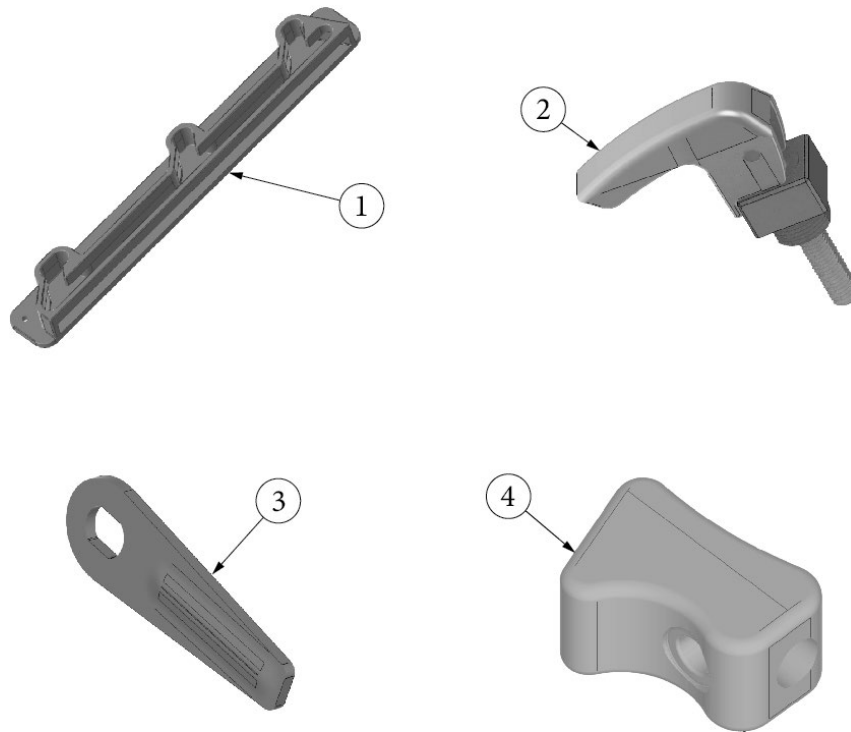

HARDWARE

Window Hardware

1. 382360	Window guide, RH
382359	Window guide, LH
2. 382367-01	Lower window latch, Chrome
382367-02	Lower window latch w/Red handle
3. 115776	Lock paw, Window latch assembly
4. 380230-03	Knob, Window arm, Silver
380230-04	Knob, Window arm, Red
382116-03	Cap-Screw Rubber 5/32 X .5'
114476	Hinge, Window, 110"
114479-01	Bracket, Window closer, RH
114479-02	Bracket, Window closer, LH