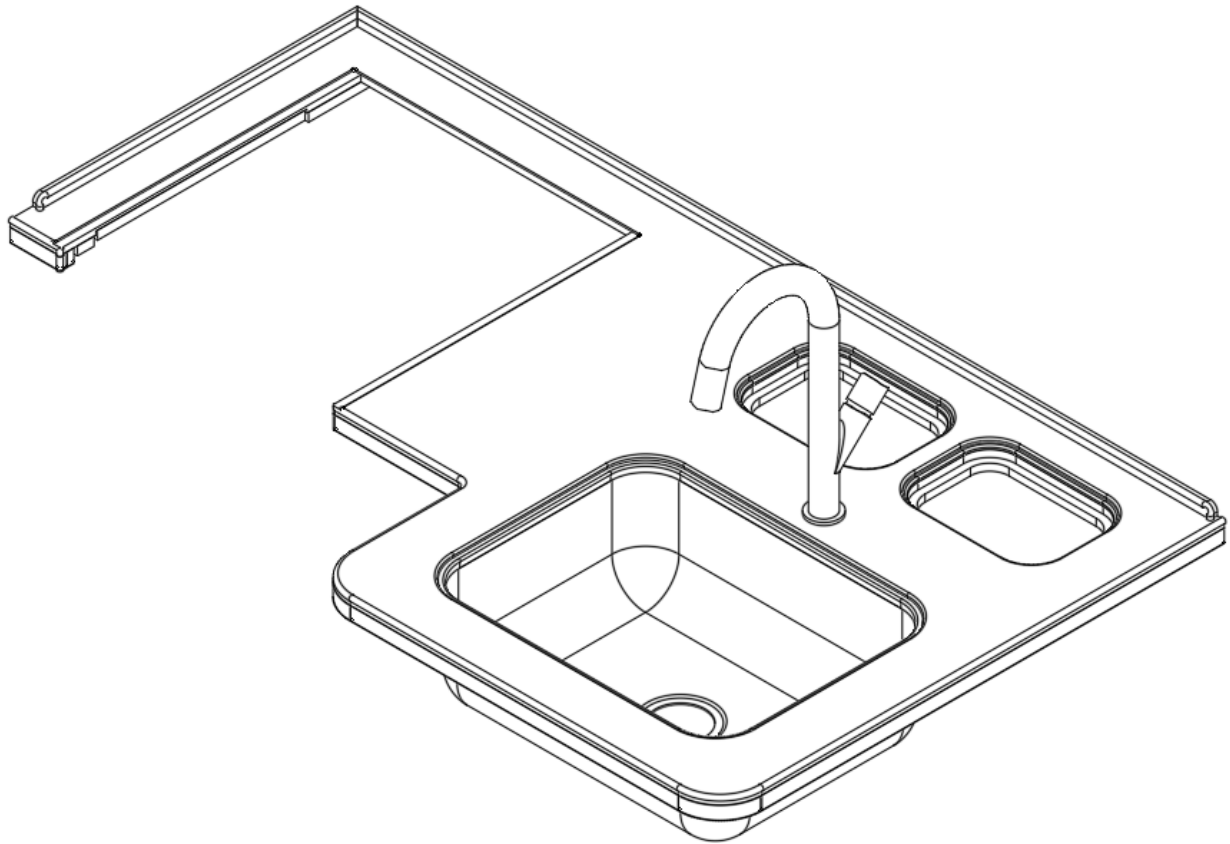

FURNITURE, GALLEY

Galley Top, 25FB

968891	Galley Top, 25FB, Standard Oven
969932	Galley Top, 25FB, Convection Option
602887	Galley top, Corian, Verano white, Standard Oven
602937	Galley Top, Corian, Verano White, Convection Option
602961	Faucet, Chrome, Pull-out, Franke, FF5800CH
602894	Sink cover, Corian, Verano white
602829	Sink, Single bowl, Moen
602895	Trash lid, Corian, Verano white
602388	Clip, Sink
600968	4 IN. Plastic Chrome Basket Strainer
382555	Wastebasket, 10 x 7 x 9, White
381708	Wastebasket, 11.38 x 8.25 x 12.13, Black