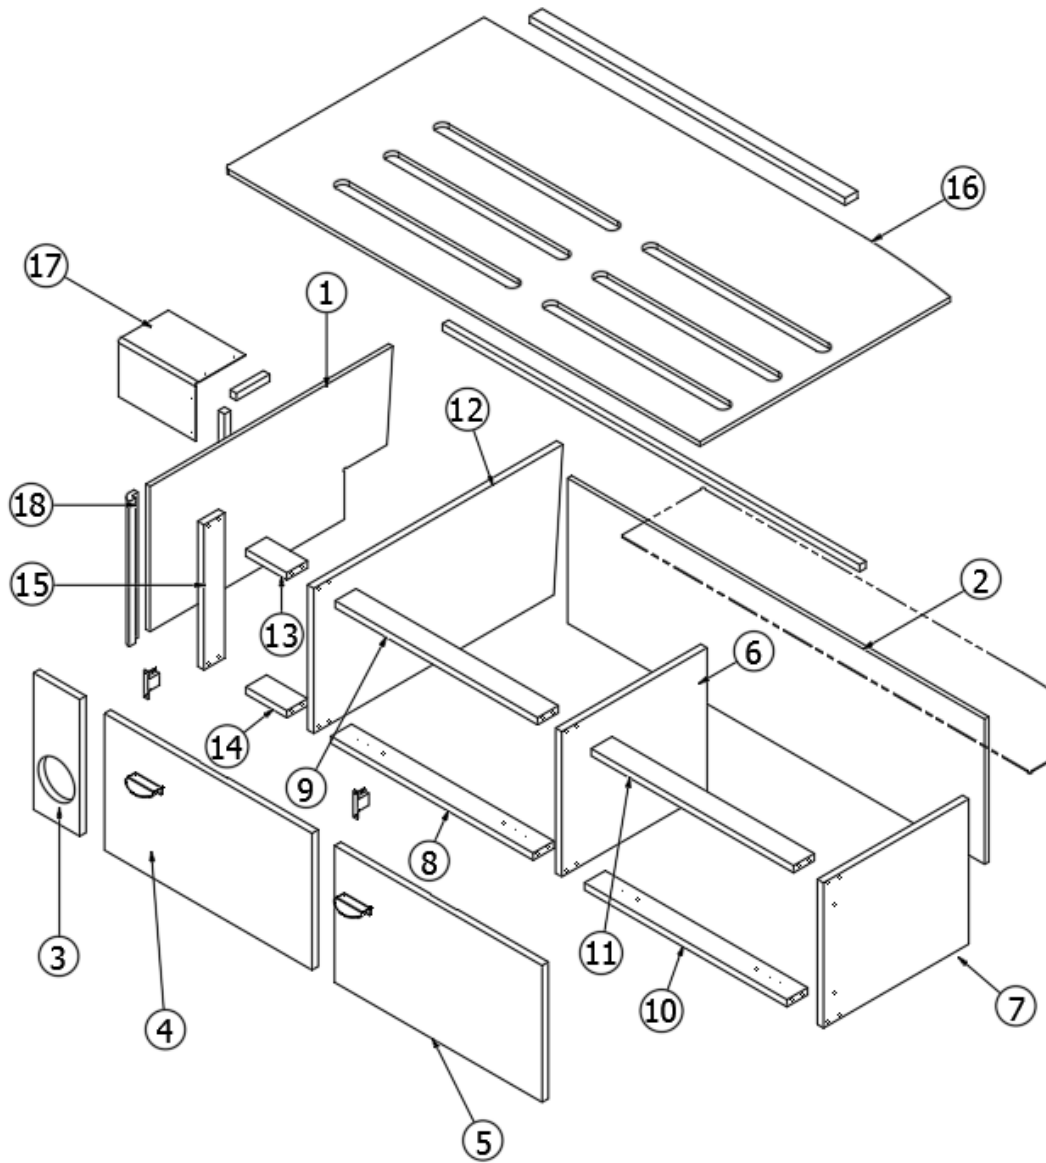

FURNITURE, BEDROOM

Bed, Twin, CS, 30RB

Parts Listed on Next Page