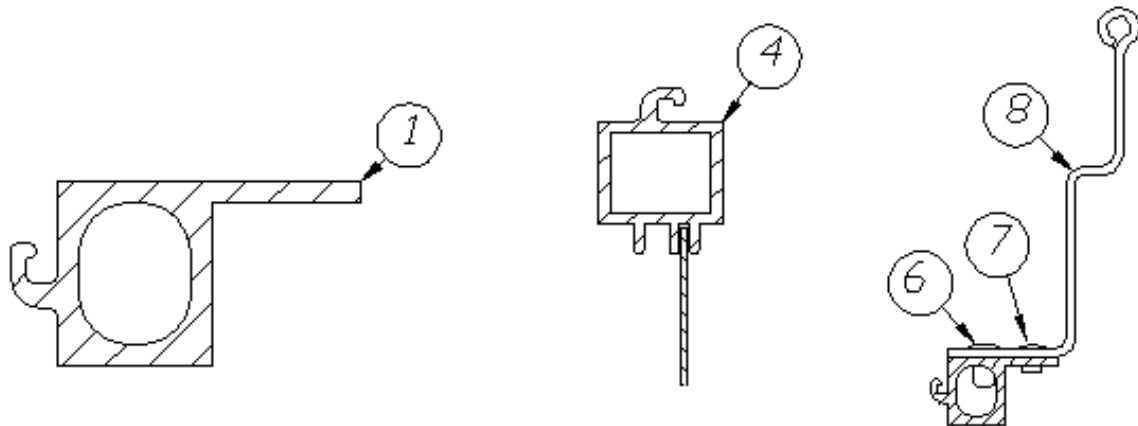

EXTERIOR DOORS

Screen Door

Parts Listed on Next Page