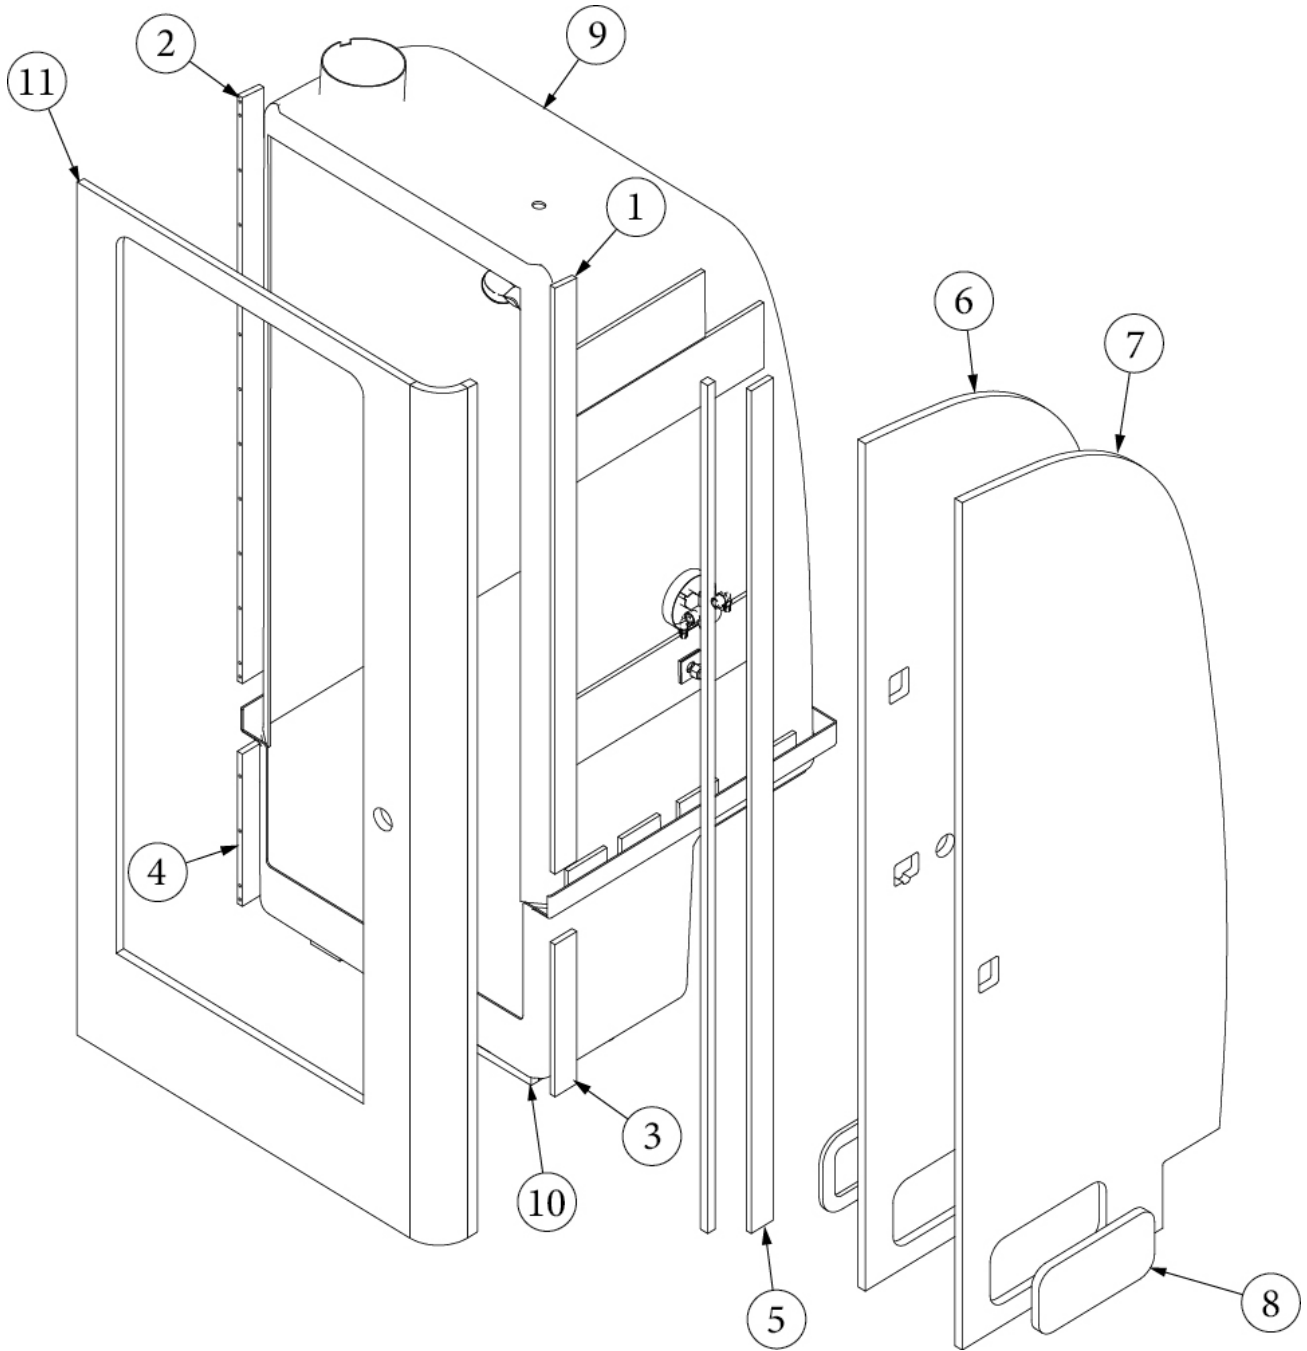

FURNITURE, LAVATORY

Shower Compartment, 30RB

Parts Listed on Next Page