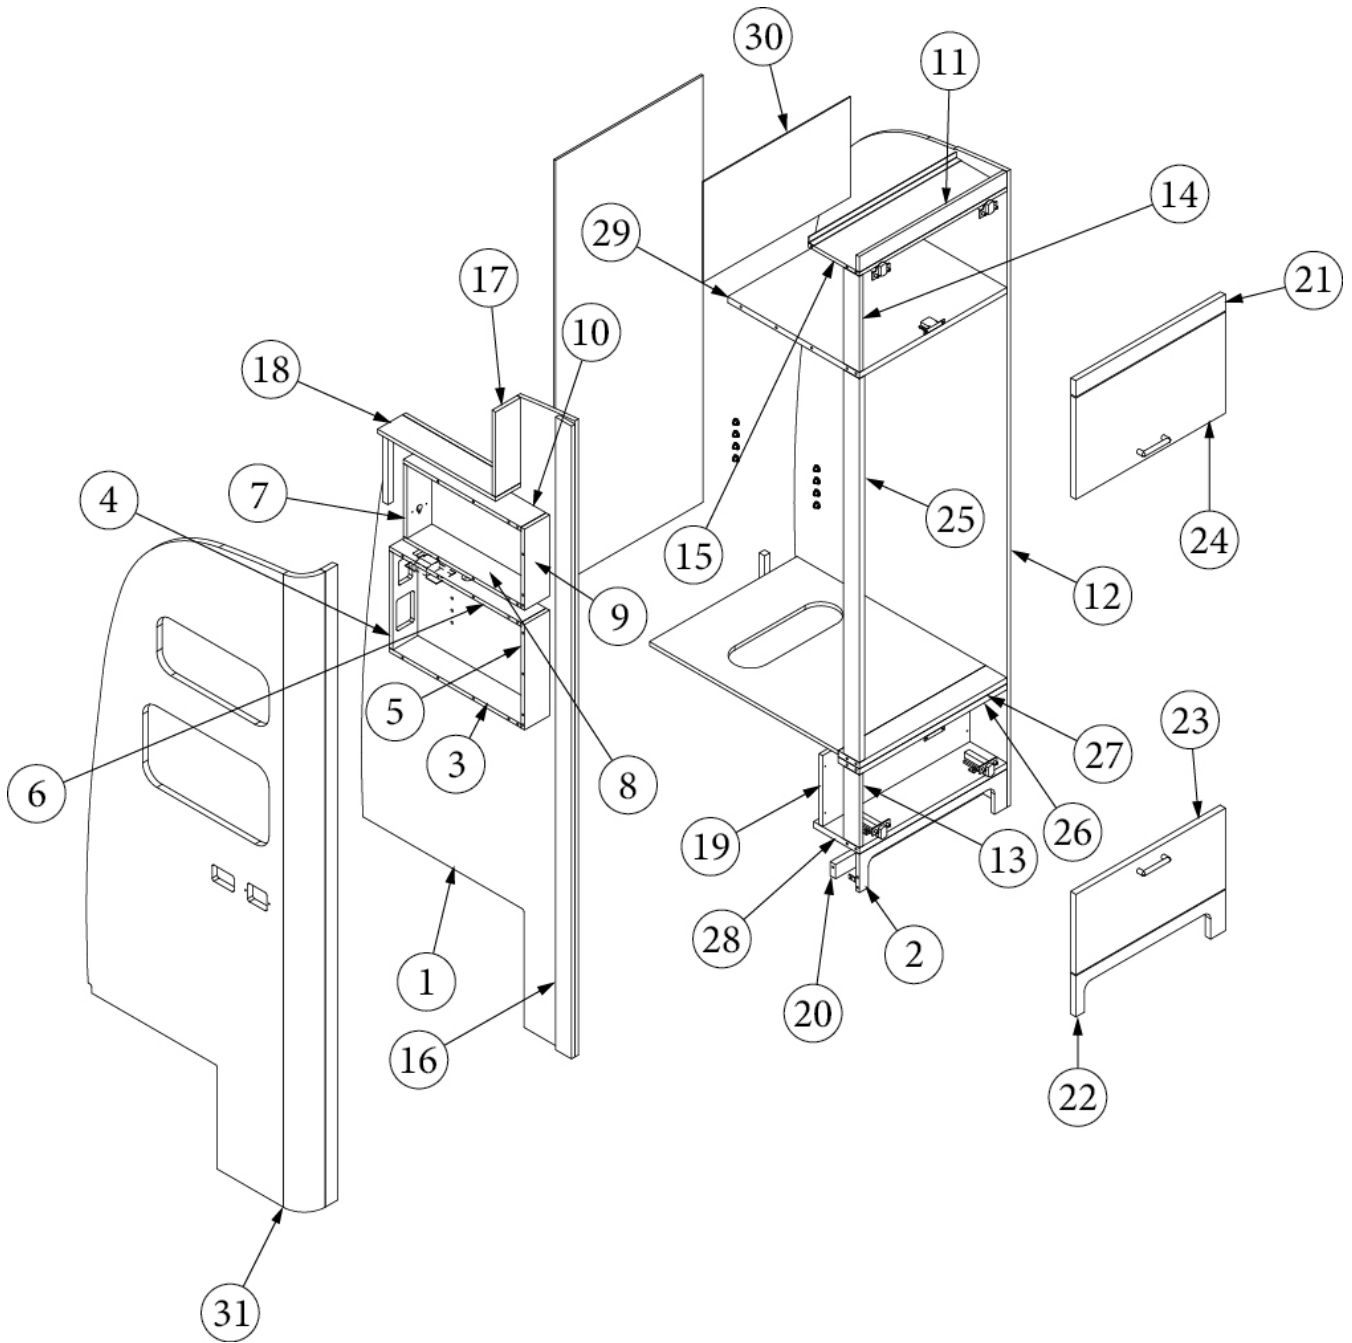

FURNITURE, GALLEY

Refrigerator Cabinet, 25FB

Parts Listed on Next Page