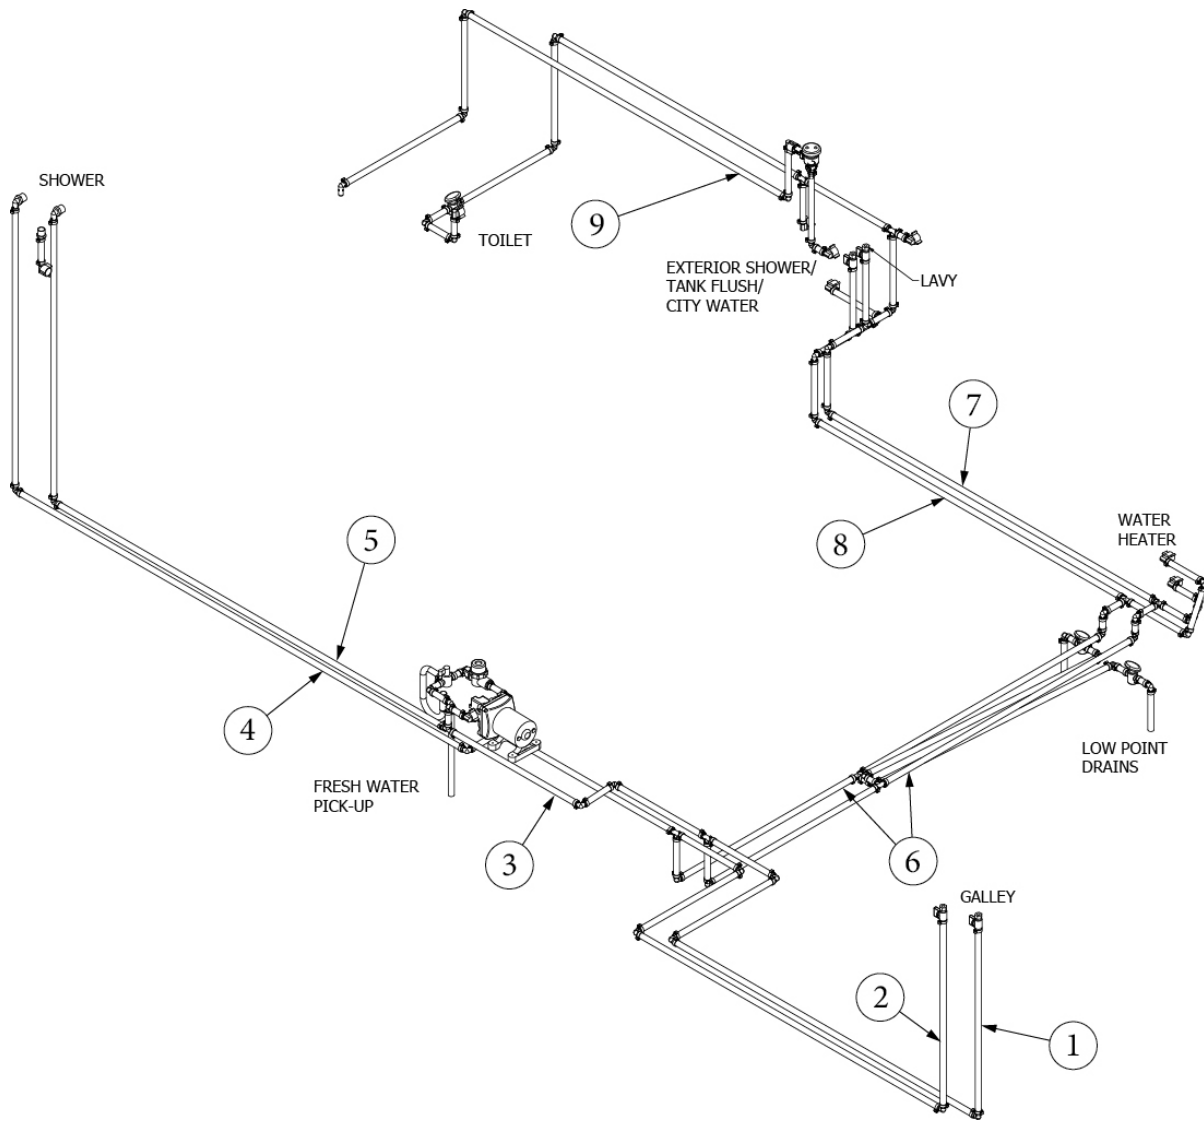

PLUMBING, FRESH WATER SYSTEM

Fresh Water Lines, 30RB

135052-01

Install, Fresh Water System, 30RB

1. 944039-01	Galley Cold Water Line
2. 944039-02	Galley Hot Water Line
3. 944039-03	Pickup Cold Water Line
4. 944039-04	Shower Hot Water Lines
5. 944039-05	Shower Cold Water Lines
6. 944039-06	Cross-Car Water Lines
7. 944039-07	RS Cold Water Lines
8. 944039-08	RS Hot Water Lines
9. 944039-11	Tank Flush Water Lines