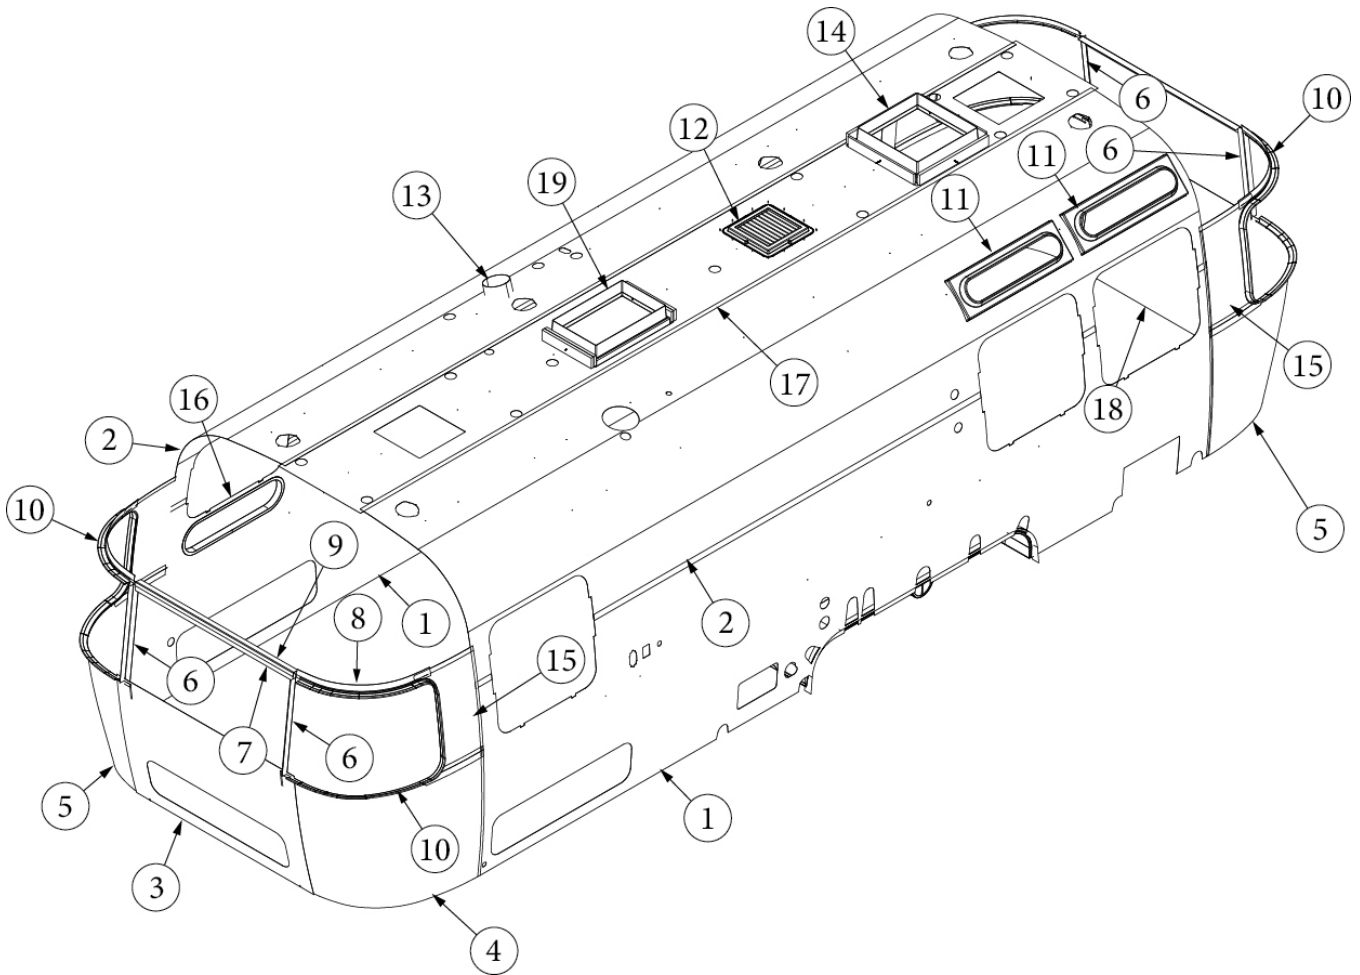

INTERIOR SHELL

Interior Skin, Twin, 27FB

Parts Listed on Next Page