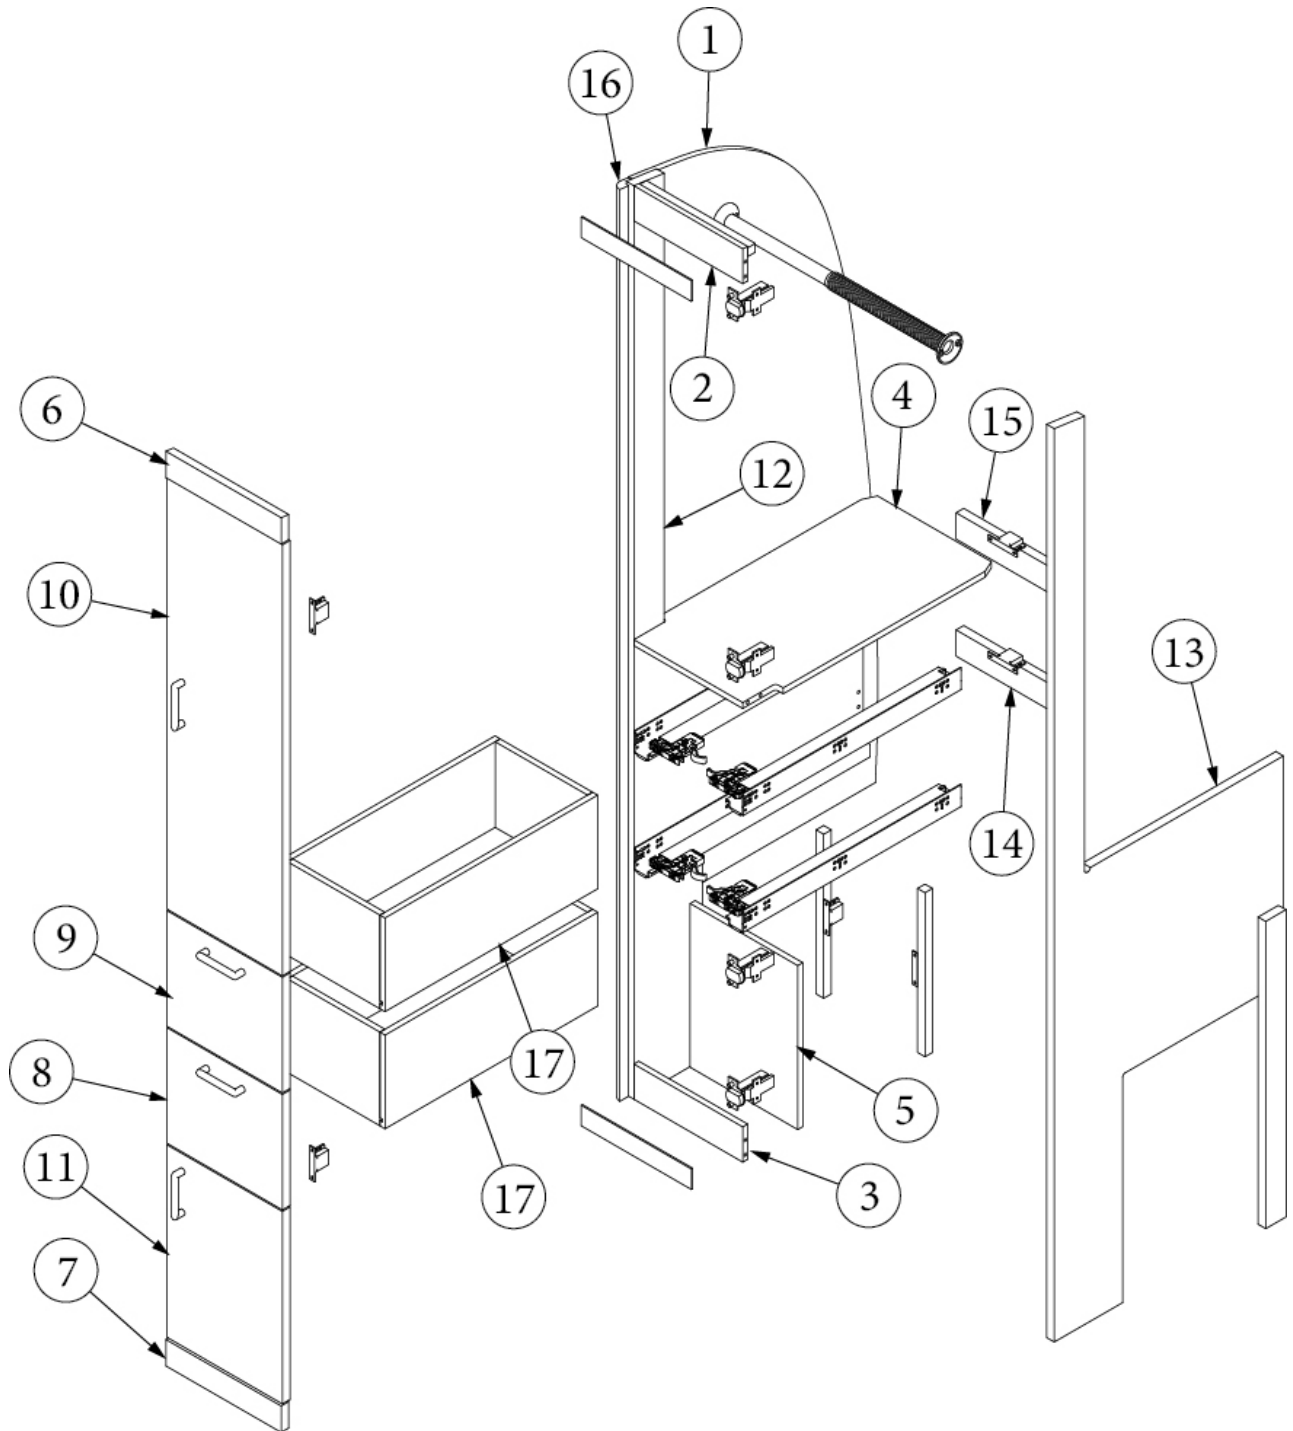

FURNITURE, BEDROOM

Wardrobe, Bedroom, Queen, 25FB

Parts Listed on Next Page