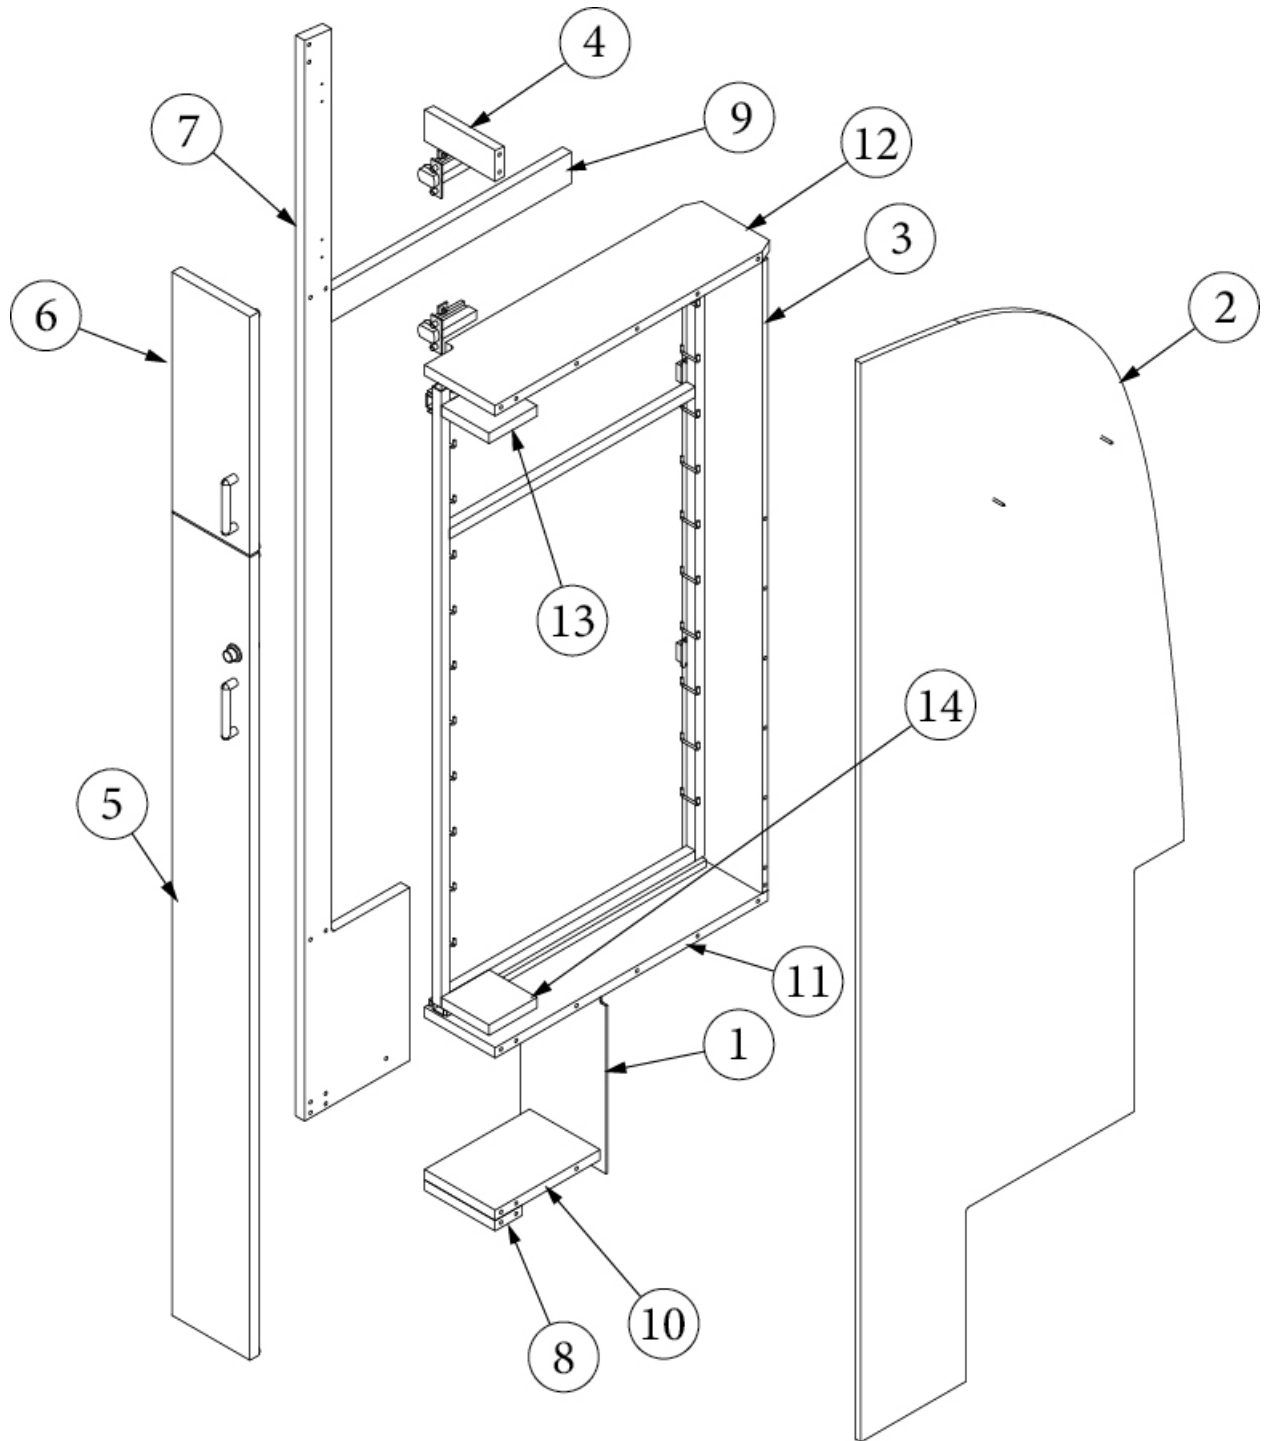

FURNITURE, GALLEY

Pantry, 25FB

Parts Listed on Next Page

FURNITURE, GALLEY

Pantry, 25FB

969799-01

Assembly, Pantry Cabinet

1. 969799&010103CE	Pre laminate, .13 x 7.13 x 12.5"
2. 969799&010212BC	Pre laminate, 26.95 x 77.93"
3. 969799&010312CC	Pre laminate, .50 x 6.63 x 45.63"
4. 969799&010418BC	Pre laminate, .75 x 5.88 x 2.25"
5. 969799&010518BC	Pre laminate, .75 x 6.50 x 58"
6. 969799&010618BC	Pre laminate, .75 x 6.50 x 17.25"
7. 969799&010718CC	Pre laminate, .75 x 8.75 x 78.06"
8. 969799&010818CC	Pre laminate, .75 x 5.88 x 2.25"
9. 969799&010918CC	Pre laminate, .75 x 20.00 x 2.25"
10. 969799&011018CC	Pre laminate, .75 x 5.88 x 8.75"
11. 969799&011118CC	Pre laminate, .75 x 6.63 x 22.75"
12. 969799&011218CC	Pre laminate, .75 x 6.63 x 23.38"
13. 969799&011318CC	Pre laminate, .75 x 4.00 x 4"
14. 969799&011418CC	Pre laminate, .75 x 4.00 x 4"
382522	Pull W/Screws, New Haven M516
365426-01	Edgebanding, Natural Elm, 5/8"
365426-02	Edgebanding, Natural Elm, 15/16"
203138-03	Extrusion, Wall, Plastic, Beige
203138-09	Extrusion, Wall, Plastic, Brown
381228-02	Catch Grabber, 5 Lb.
381408	Lock, Push Button
381551-01	Pantry Rack 1.5"W X 45"H White
381607-11	Hinge, Self-Close Overlay
381607-12	Baseplate, Hinge, Grass
382070	Rubber Dots