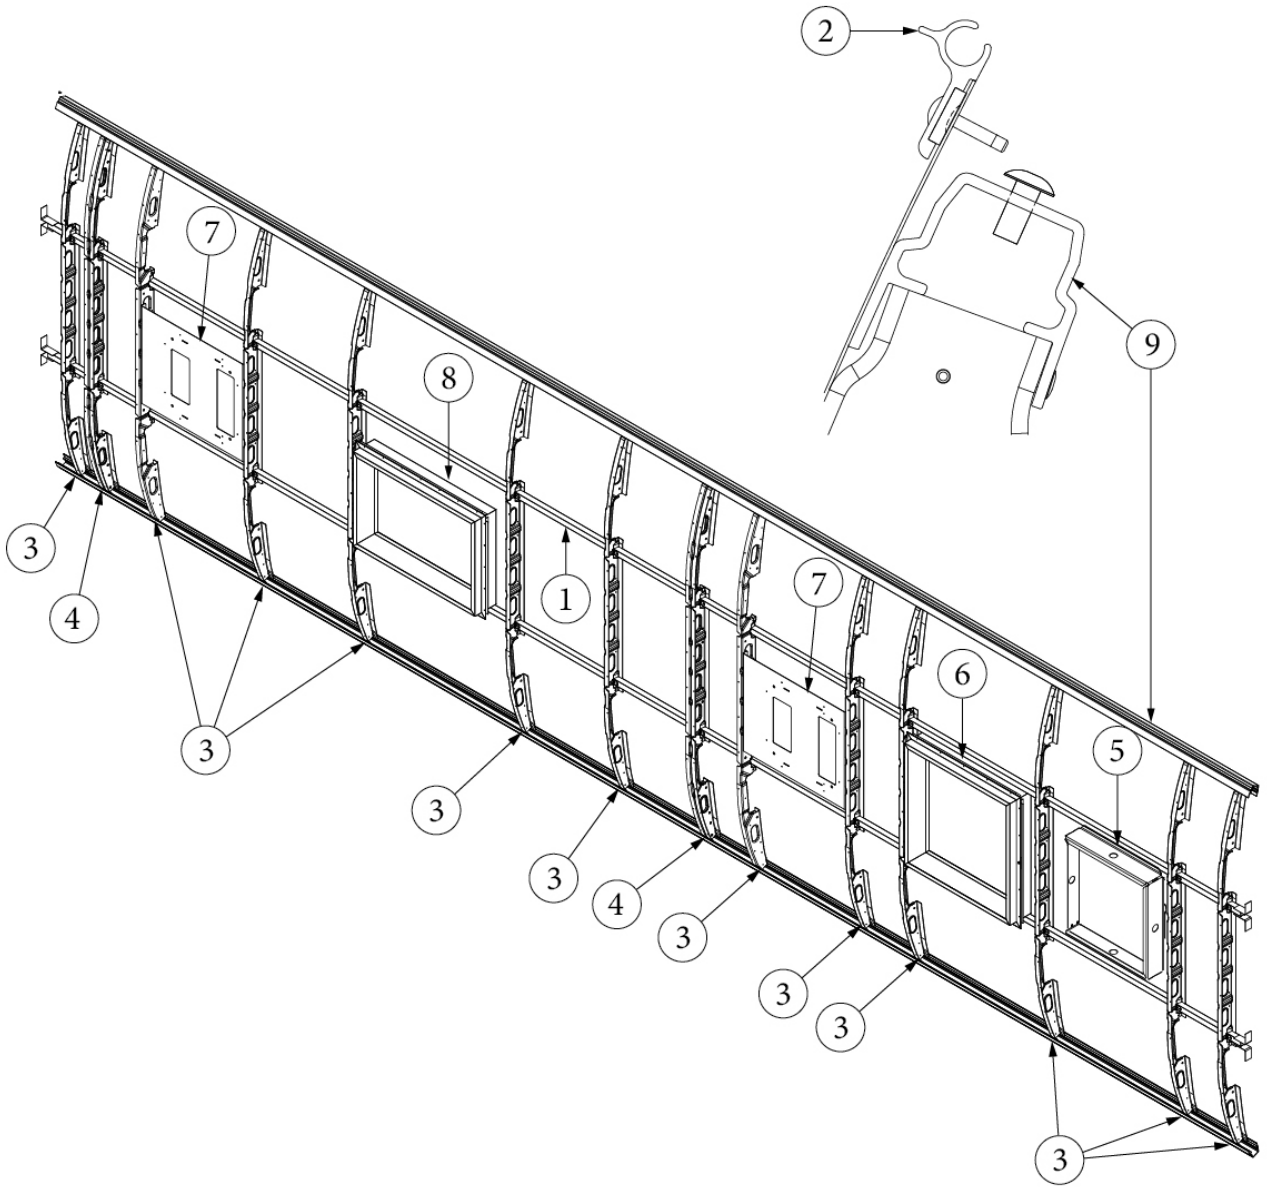

EXTERIOR SHELL

Roof, 30RB

Parts Listed on Next Page