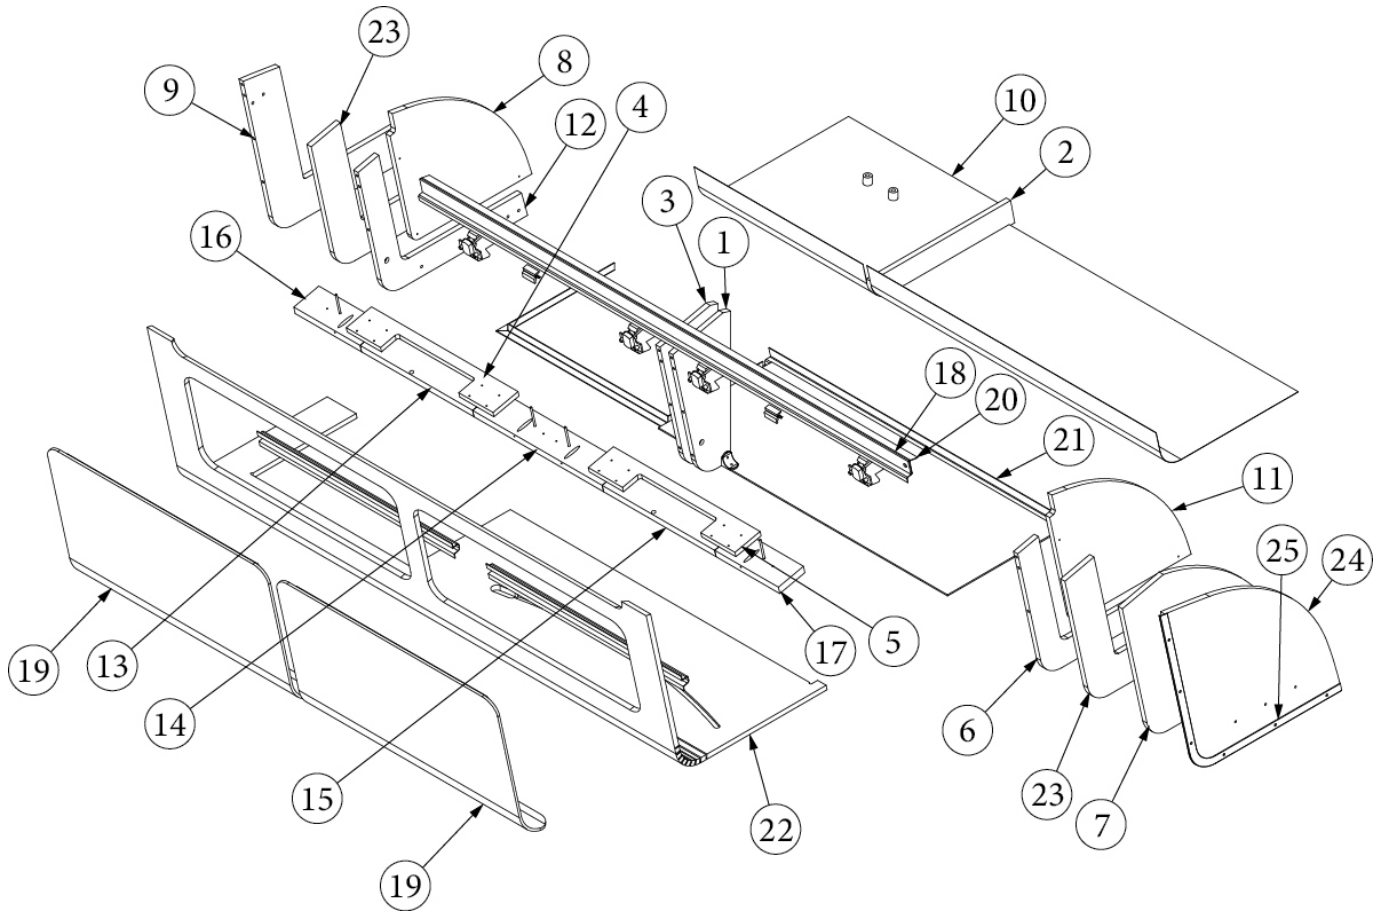

FURNITURE, GALLEY

Roof Locker, Galley, 25FB

Parts Listed on Next Page