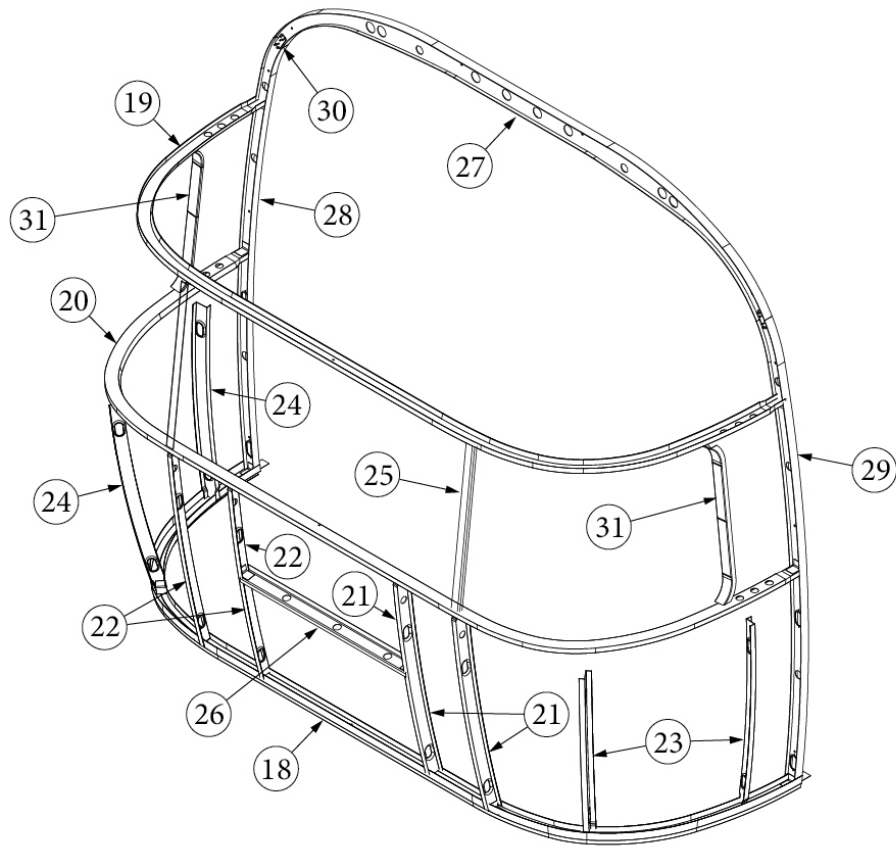

EXTERIOR SHELL

Aft End, 25FB, 27FB

Parts Listed on Next Page