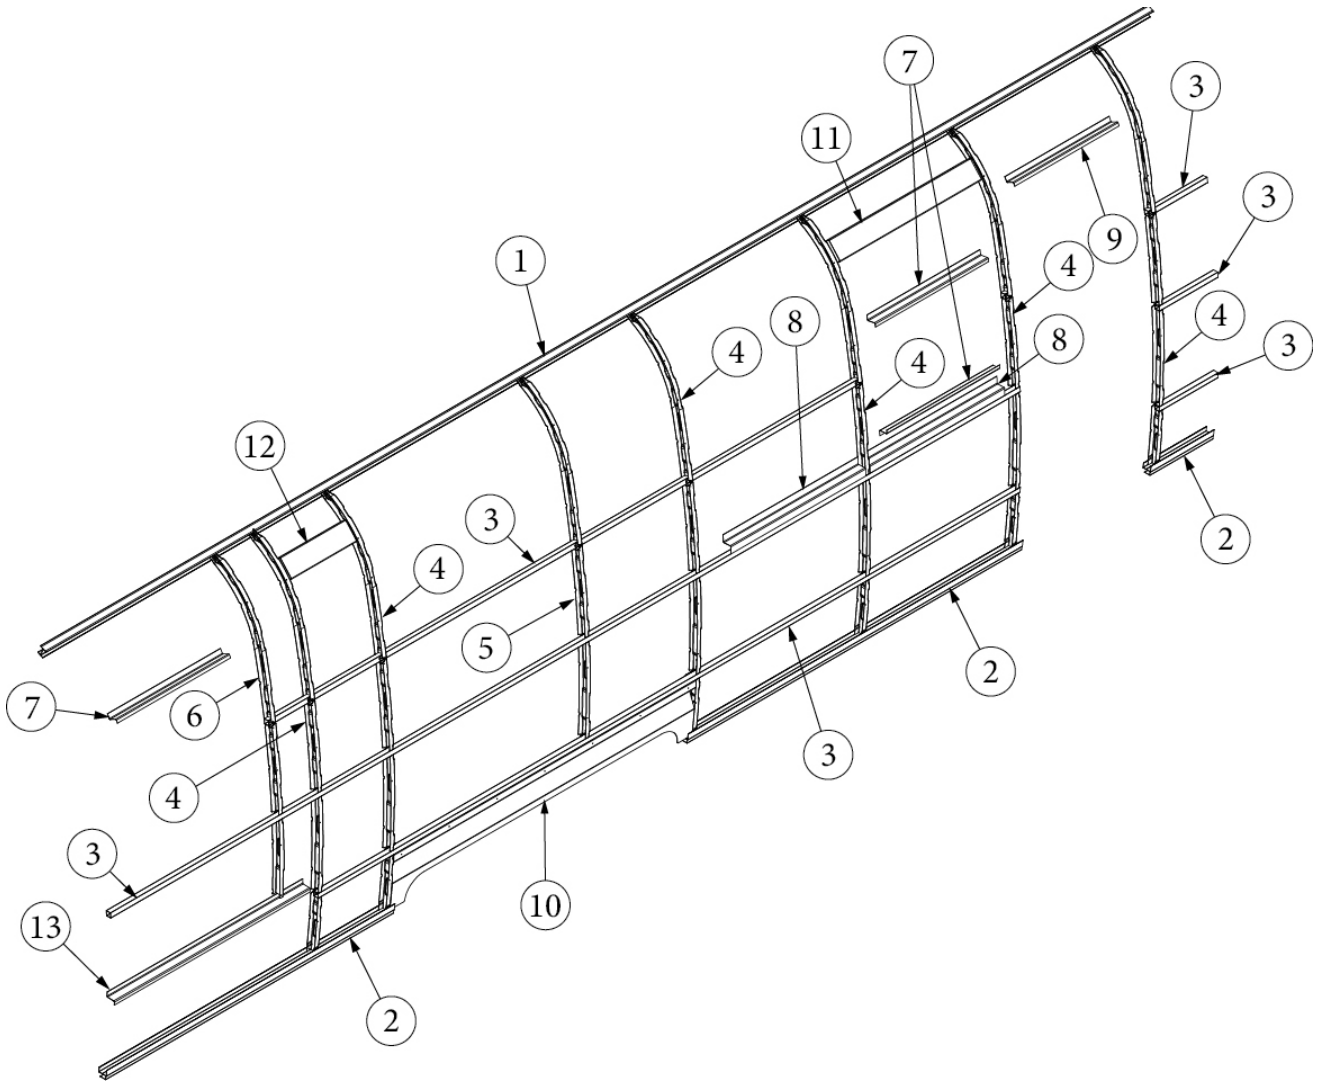

EXTERIOR SHELL

Wall Framing, Curbside, Twin, 30RB

Parts Listed on Next Page