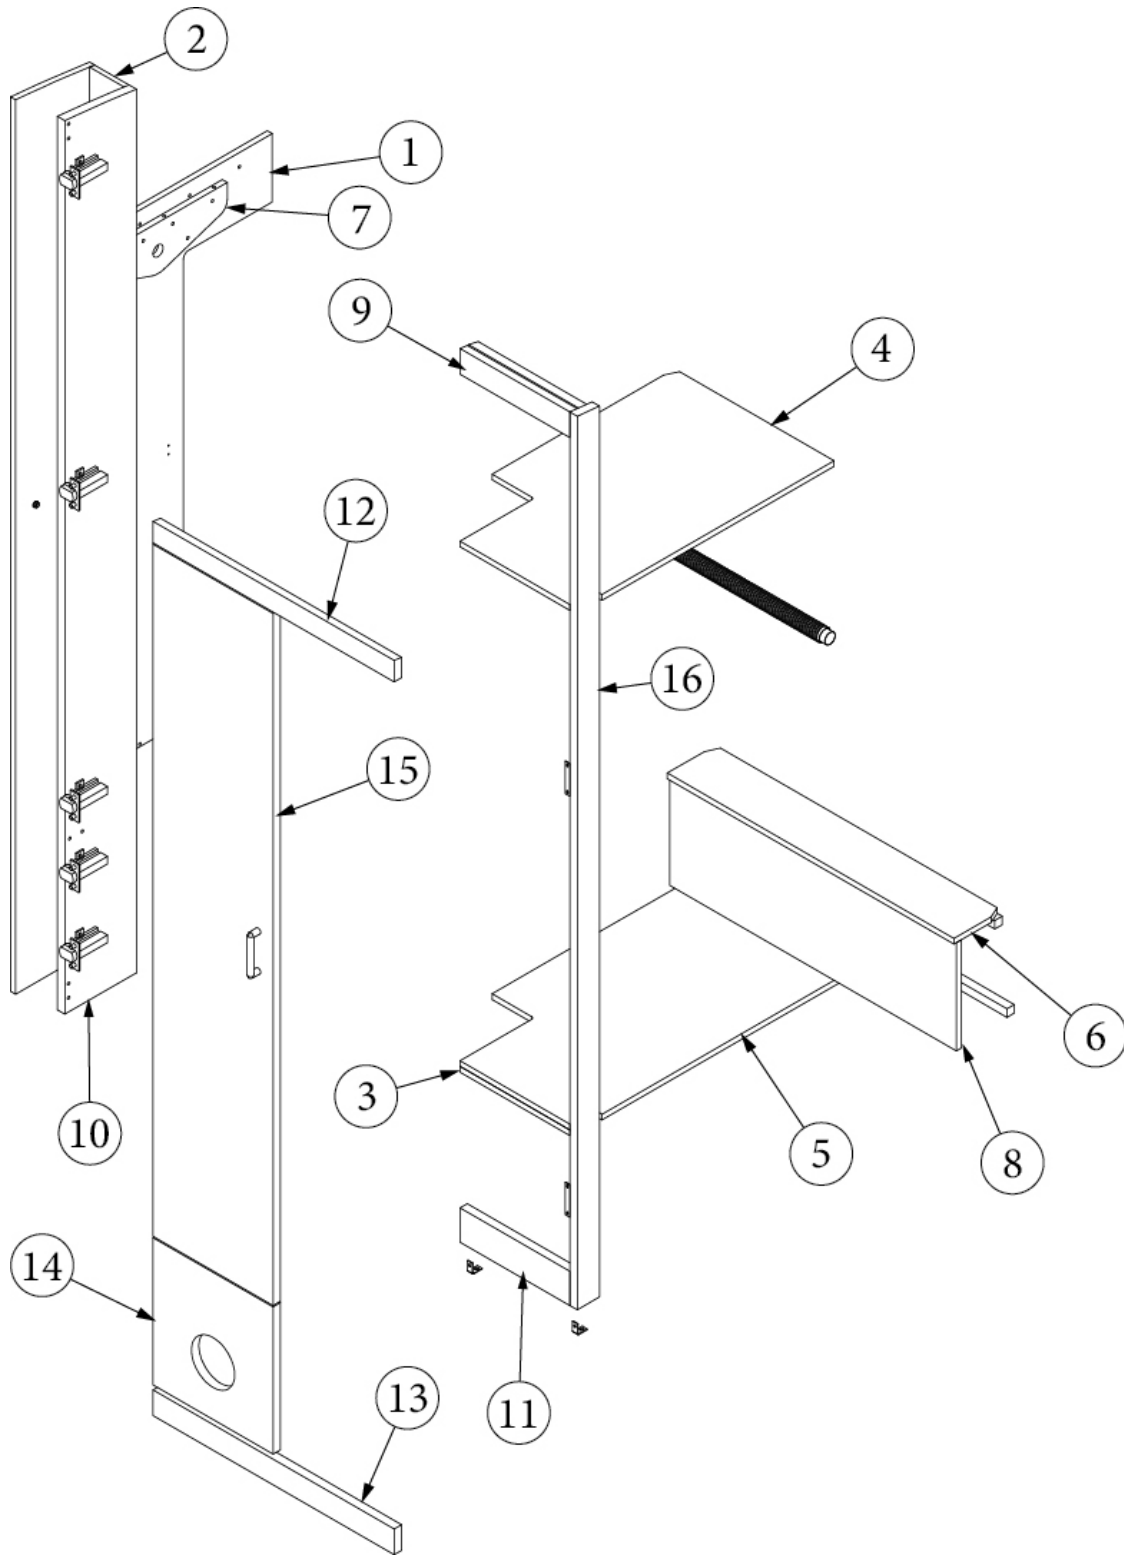

FURNITURE, LAVATORY

Wardrobe, Aft, 27FB

Parts Listed in Next Page