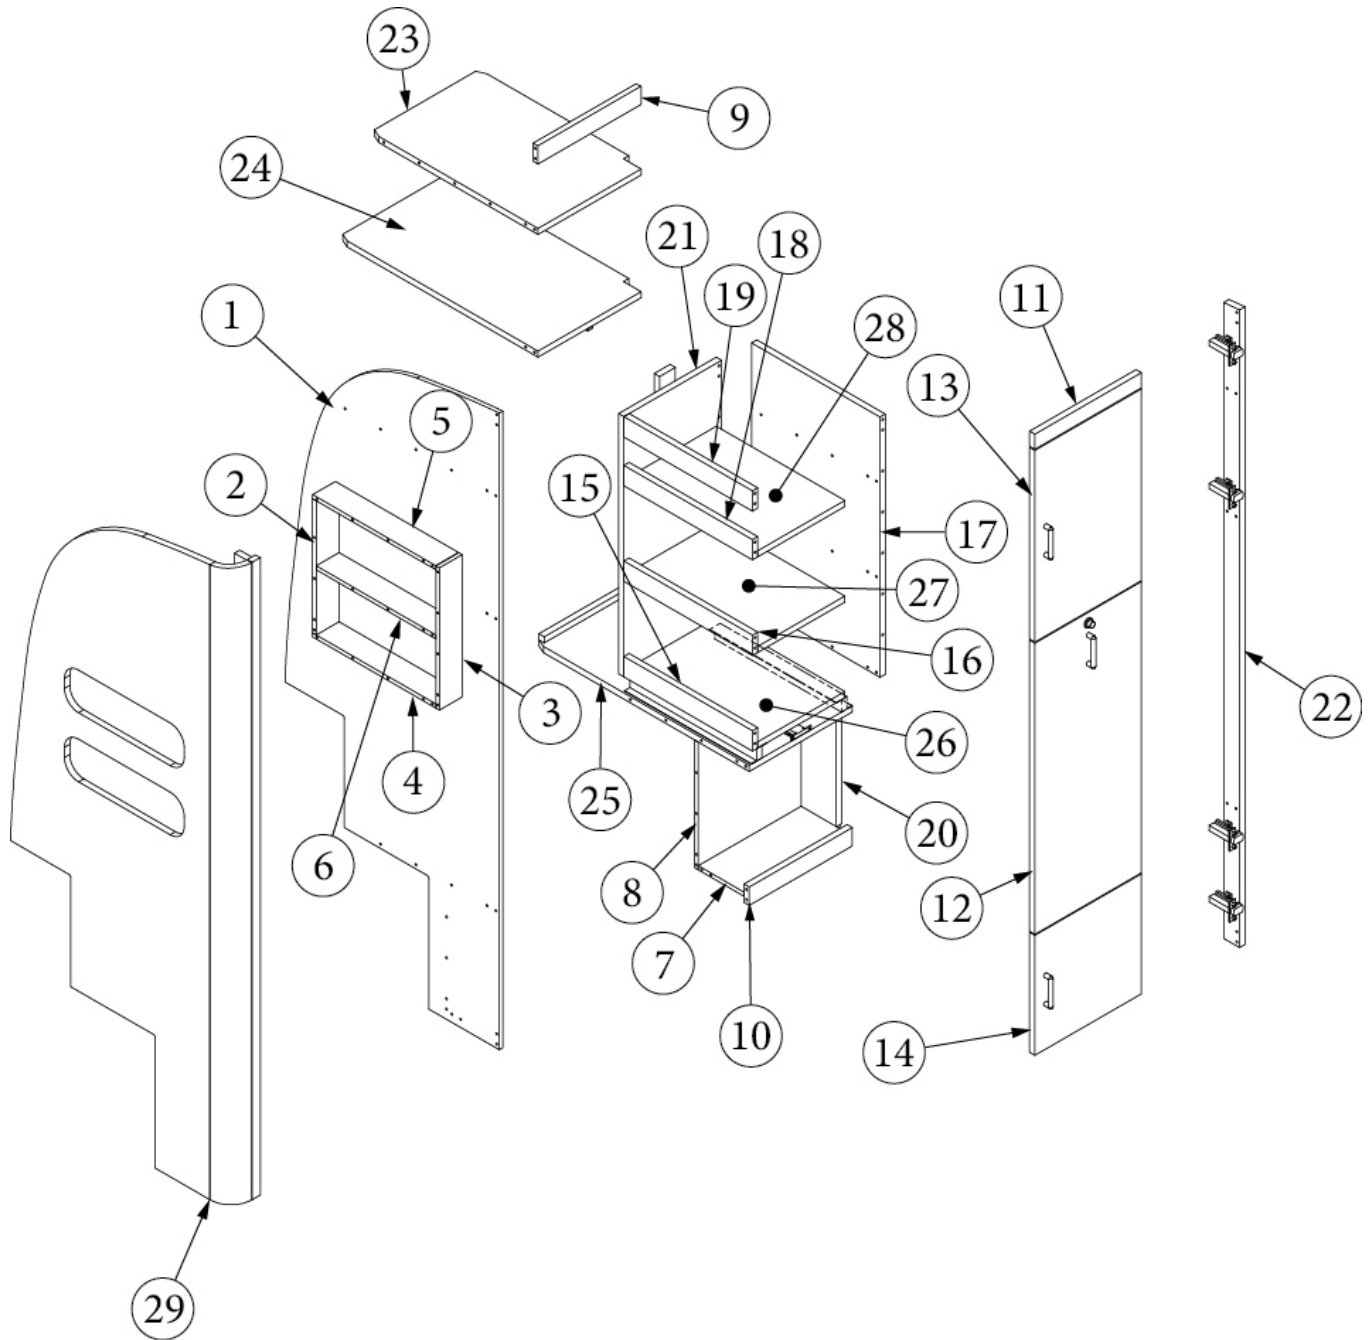

FURNITURE, GALLEY

Pantry, without Microwave, 30RB

Parts Listed on Next Page