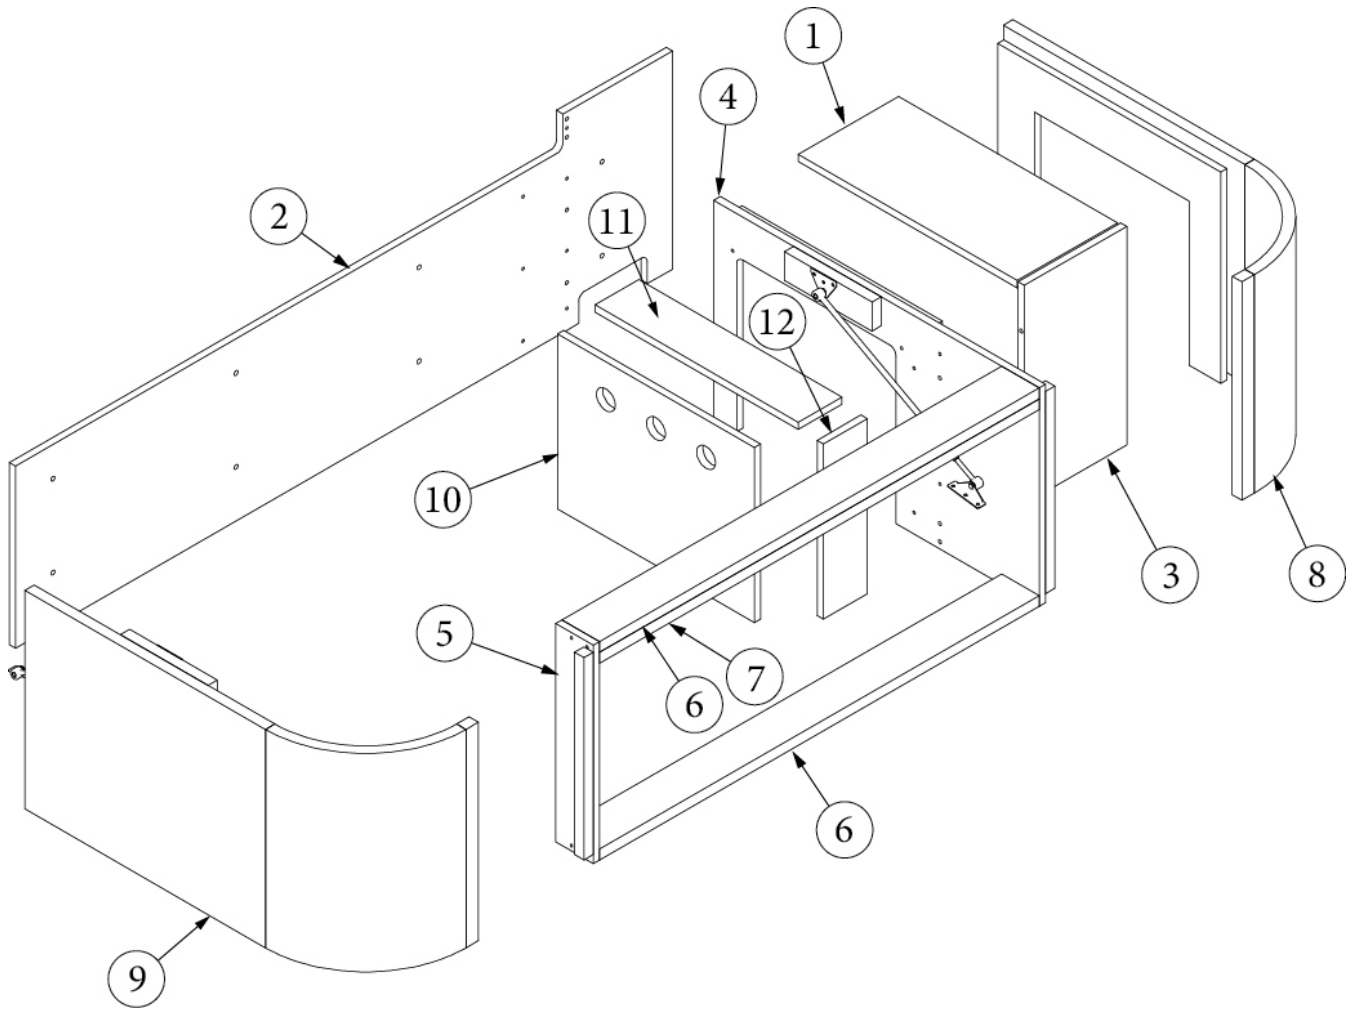

FURNITURE, BEDROOM

Bed, Queen, Foot, 25FB

Parts Listed on Next Page