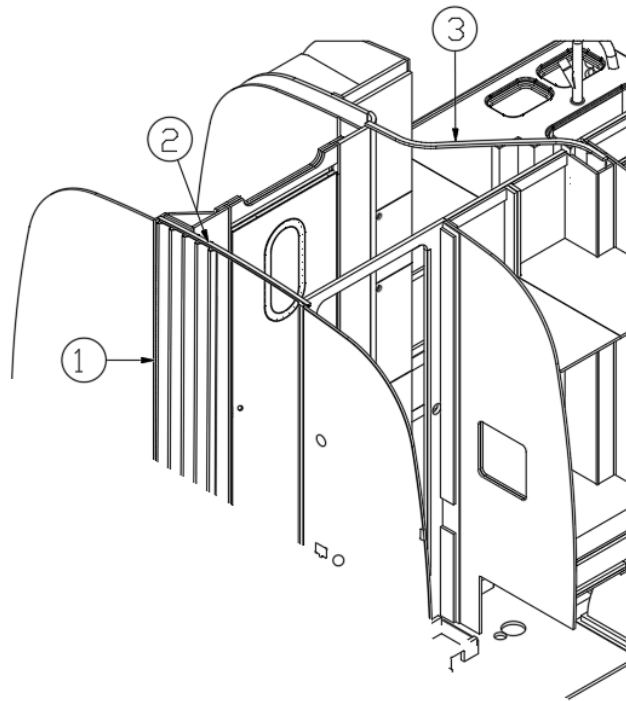

FURNITURE, INTERIOR DOORS AND MIRRORS

Dividing Curtain

1. 704489	Dividing curtain w/tieback, 41 x 77.5, 25FB, 27FB, 30RB
2. 382295	Track, Plastic, Grey
3. 382661	Foldette track, Formed, 30RB
382635	Foldette track, Formed, 25FB
382750-01	Foldette track, Formed, 27FB
381581	Strap, Clear plastic
700005	Fastener, Cap
700006	Fastener, Socket