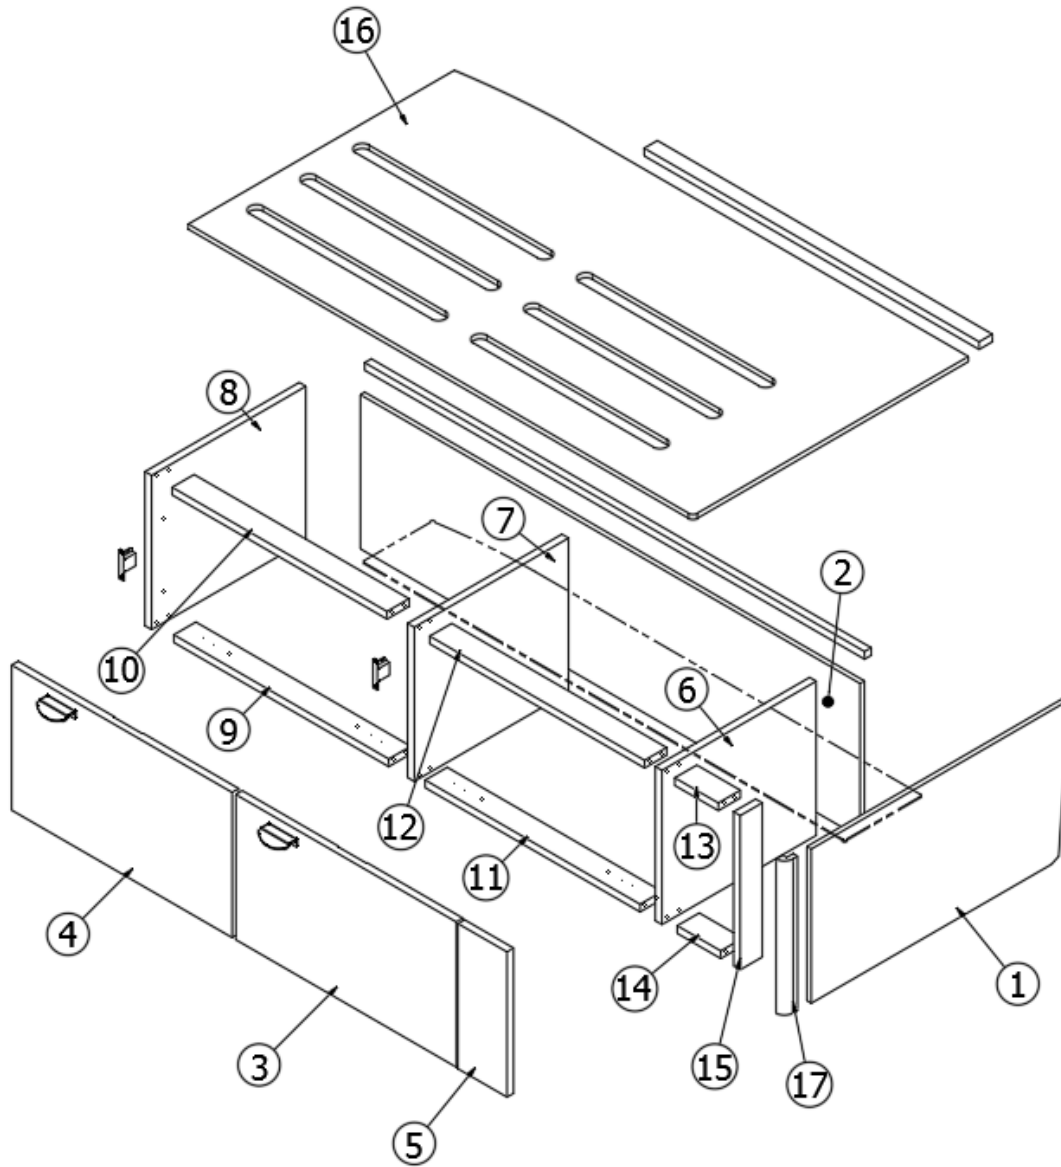

21. FURNITURE, BEDROOM

Bed, Twin, RS, 30RB

Parts Listed on Next Page