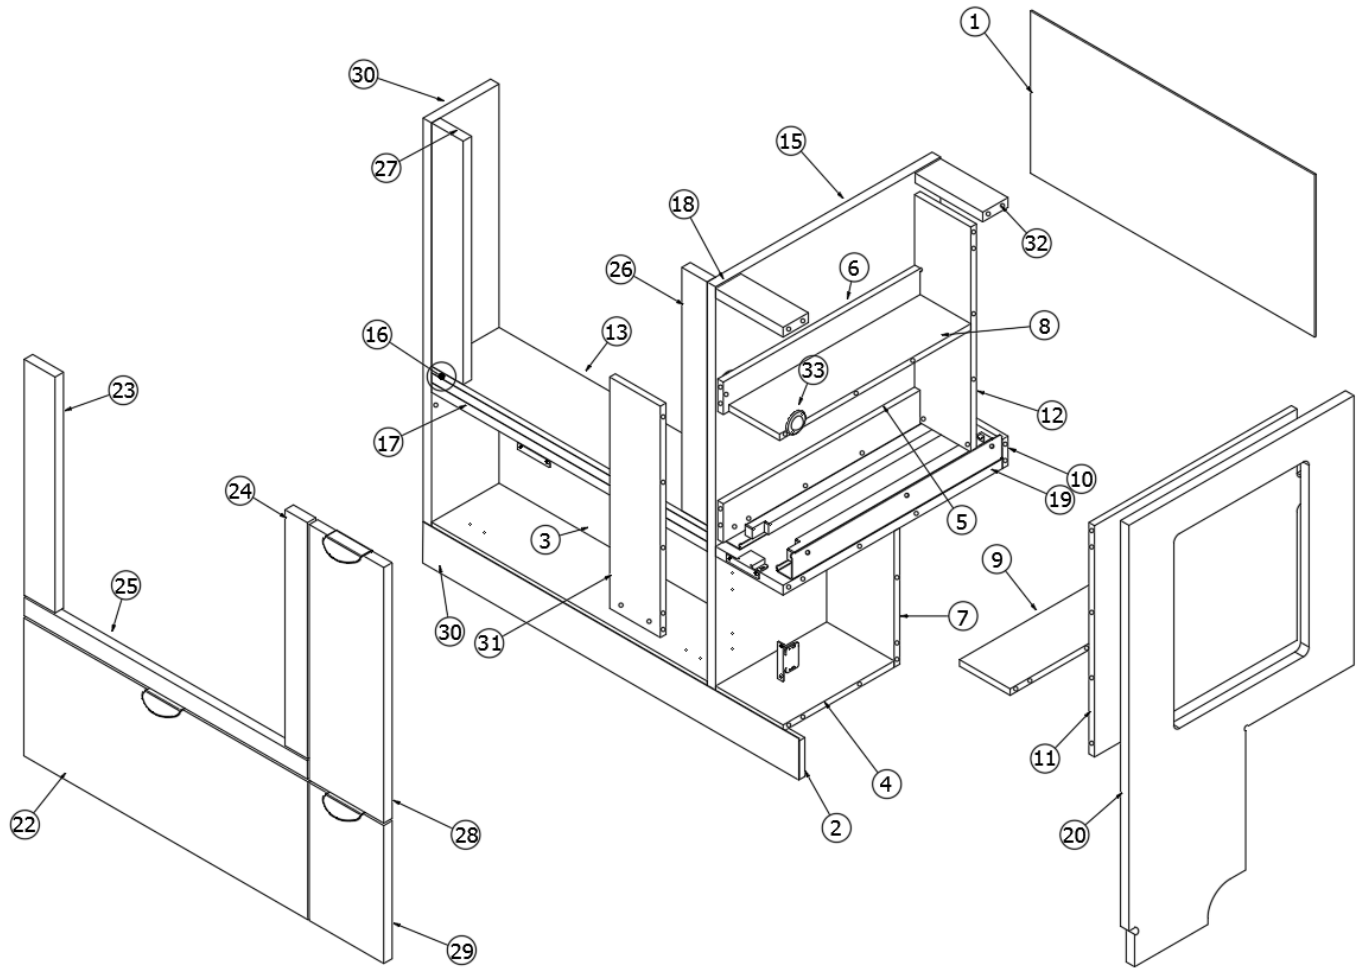

FURNITURE, GALLEY

Galley Cabinet, Range/Oven, Dometic, 25FB

Parts Listed on Next Page