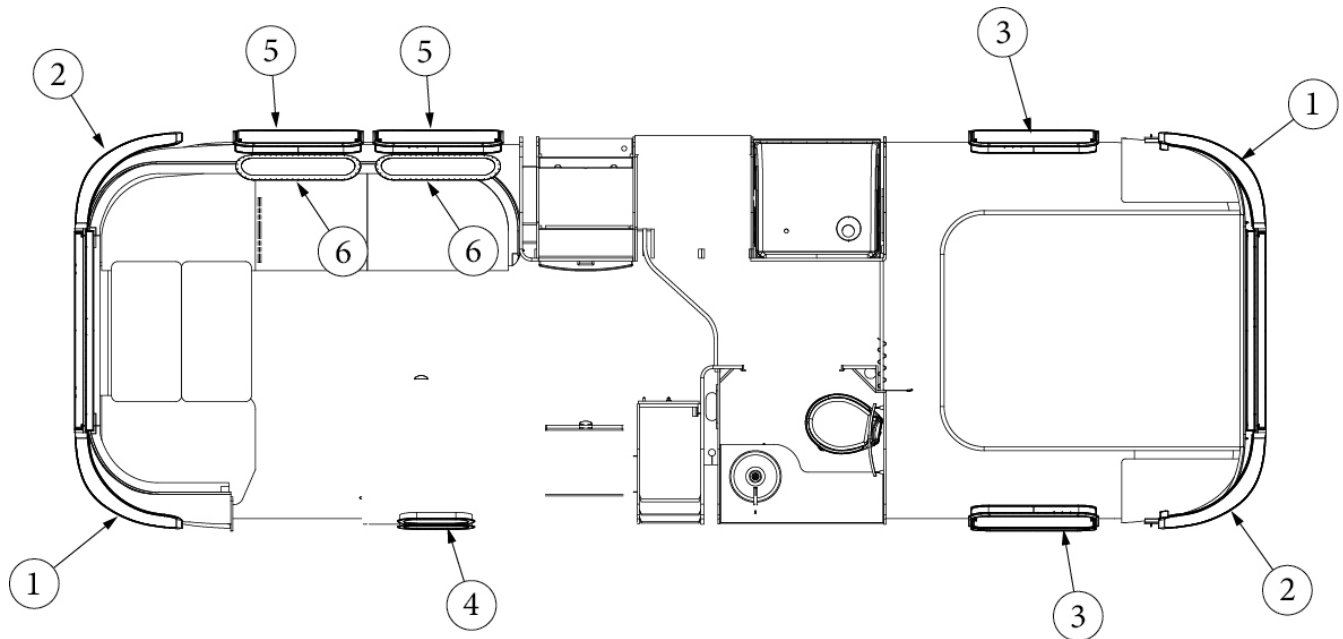

WINDOW COVERINGS

Drapes and Shades, 27FB

135072
135072-01

Window Coverings Install, 27FB
Window Coverings Install, 27FB, With 2 A/C

1. 998240-01	Pleated drape, Front/rear wrap, CS
2. 998240-02	Pleated drape, Front/rear wrap, RS
3. 998240-03	Pleated drape, LH side
998240-04	Pleated drape, RH side
4. 703700-01	Shade, Oceanaire, 19 x 24"
5. 703700-04	Shade, Oceanaire, 29.75 x 34"
6. 704199-02	Shade-Pull VV 31.25 X 9.5 ASH
704546	Shade, Fantastic Fan, 13.25 x 13
101217	Extrusion Curtain Track
101225	Extrusion Alum Curtain Track Attach
700005	Cap, Fasnap
700006	Socket, Fasnap