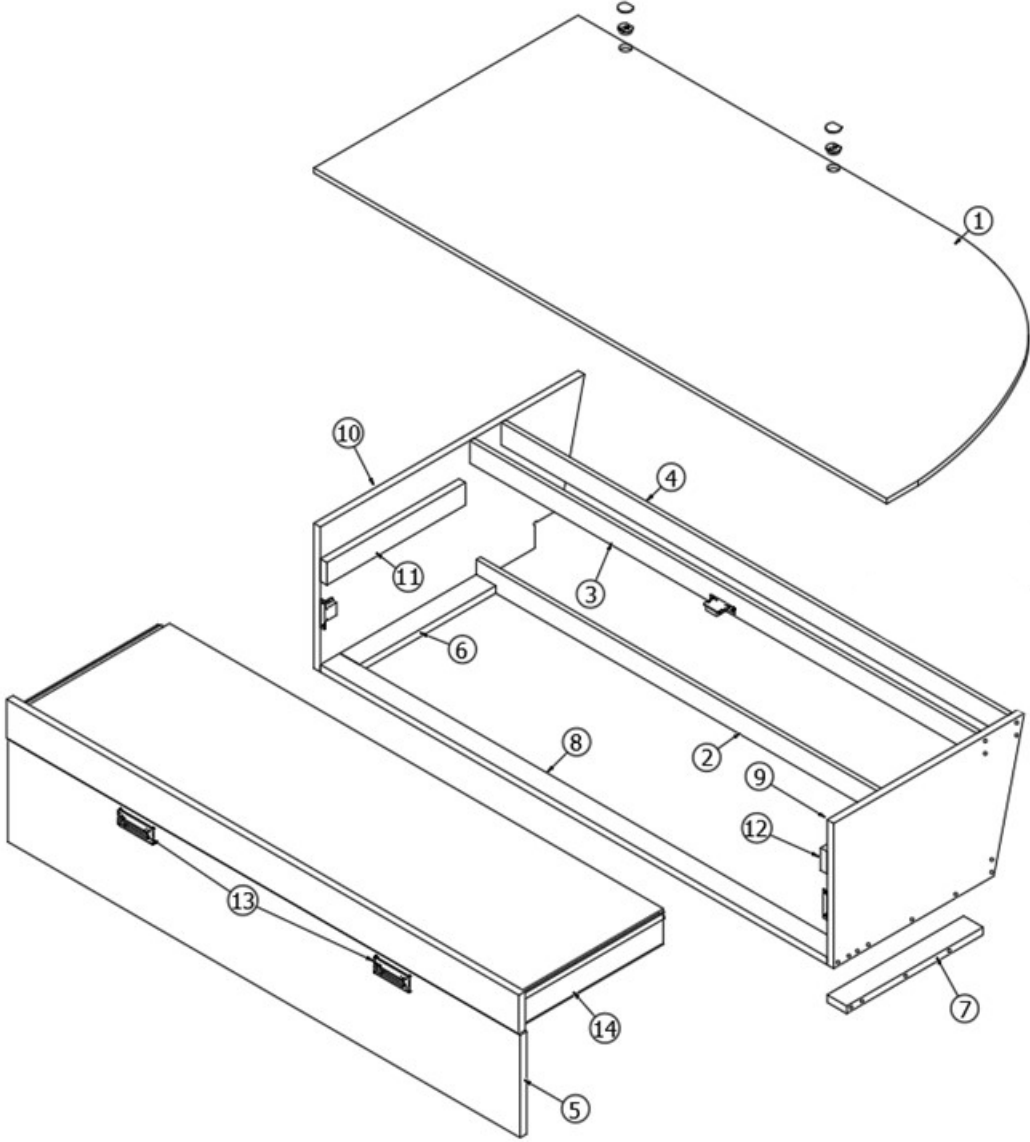

FURNITURE, LOUNGE

Sofa Endshell Assembly, 30RB

Parts Listed on Next Page