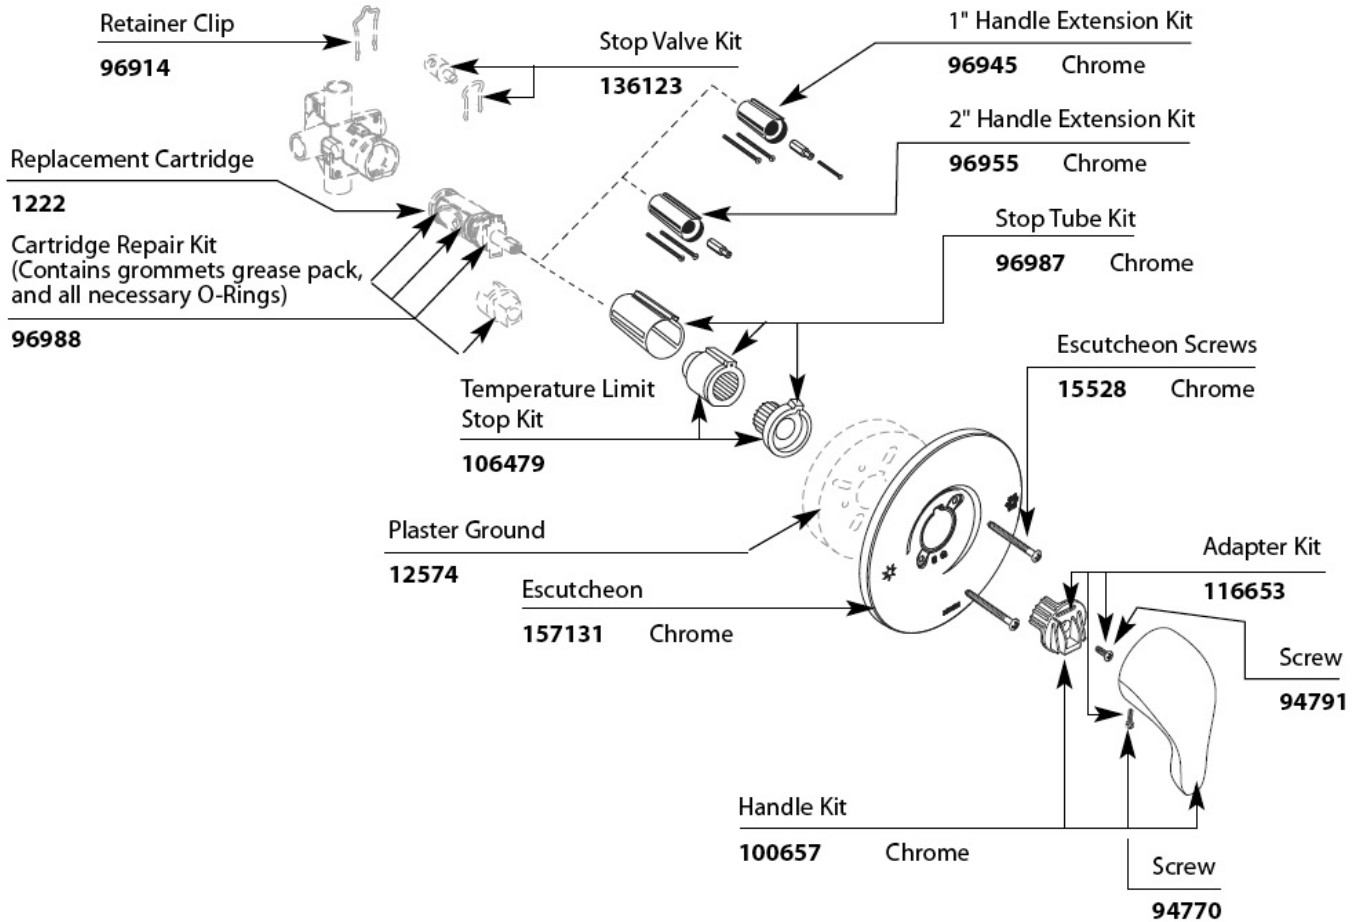

PLUMBING, FRESH WATER SYSTEM

Faucet, Shower

601829 Shower/Faucet handle, Chrome, Moen
 601829-100 Stop Valve Kit, for Faucet

Parts Listed in Drawing are Moen Part Numbers

PLUMBING, FRESH WATER SYSTEM

Showerhead, Handheld