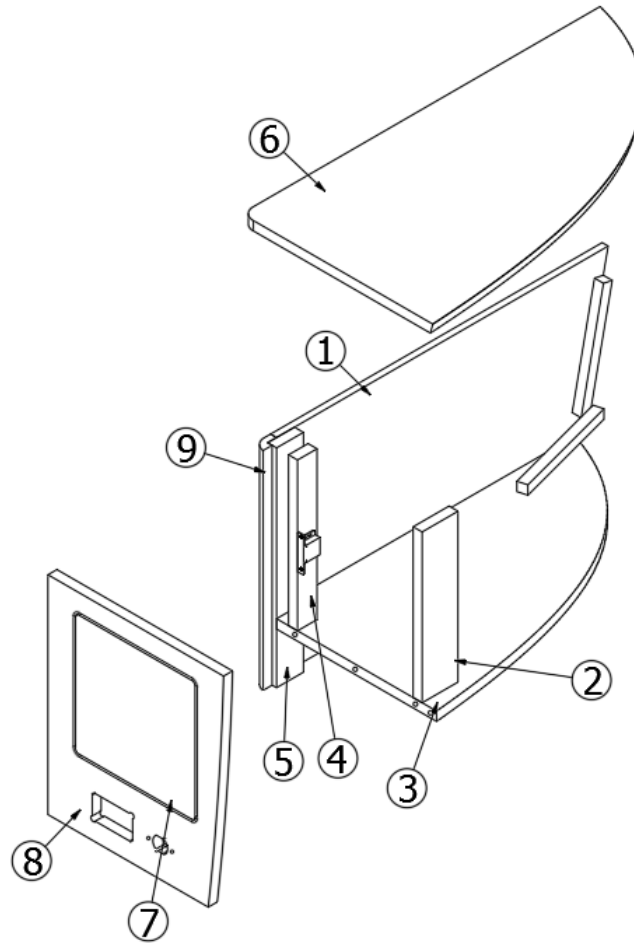

FURNITURE, BEDROOM

Nightstand, RH, 30RB

969287

Assembly, Nightstand RH

1. 969287&000112BC	Pre Laminate- 0.50 X 27.74 X 17.38
2. 969287&000218CC	Pre Laminate- 0.75 X 3.00 X 12.38
3. 969287&000318CC	Pre Laminate- 0.75 X 14.13 X 25.70
4. 969287&000418CC	Pre Laminate- 0.75 X 1.63 X 12.38
5. 969287&000518CC	Pre Laminate- 0.75 X 2.25 X 17.38
6. 969287&000618BC	Pre Laminate- 0.75 X 16.01 X 30.00
7. 969287&000718BC	Pre Laminate- 0.75 X 10.00 X 10.07
8. 969287&000818BC	Pre Laminate- 0.75 X 14.69 X 17.38
9. 801706-0040	Corner Trim 90 Deg Rad Blk Walnut
801706-0041	Corner Trim 90deg 1" Rad Nat Elm
382522	Pull, New Haven
381607-11	Hinge, Self-close
381607-12	Baseplate, Hinge, Grass
381228-02	Catch, Grabber door, (5lb Pull)
203985	Molding-T Flexible 13/16" Hol White