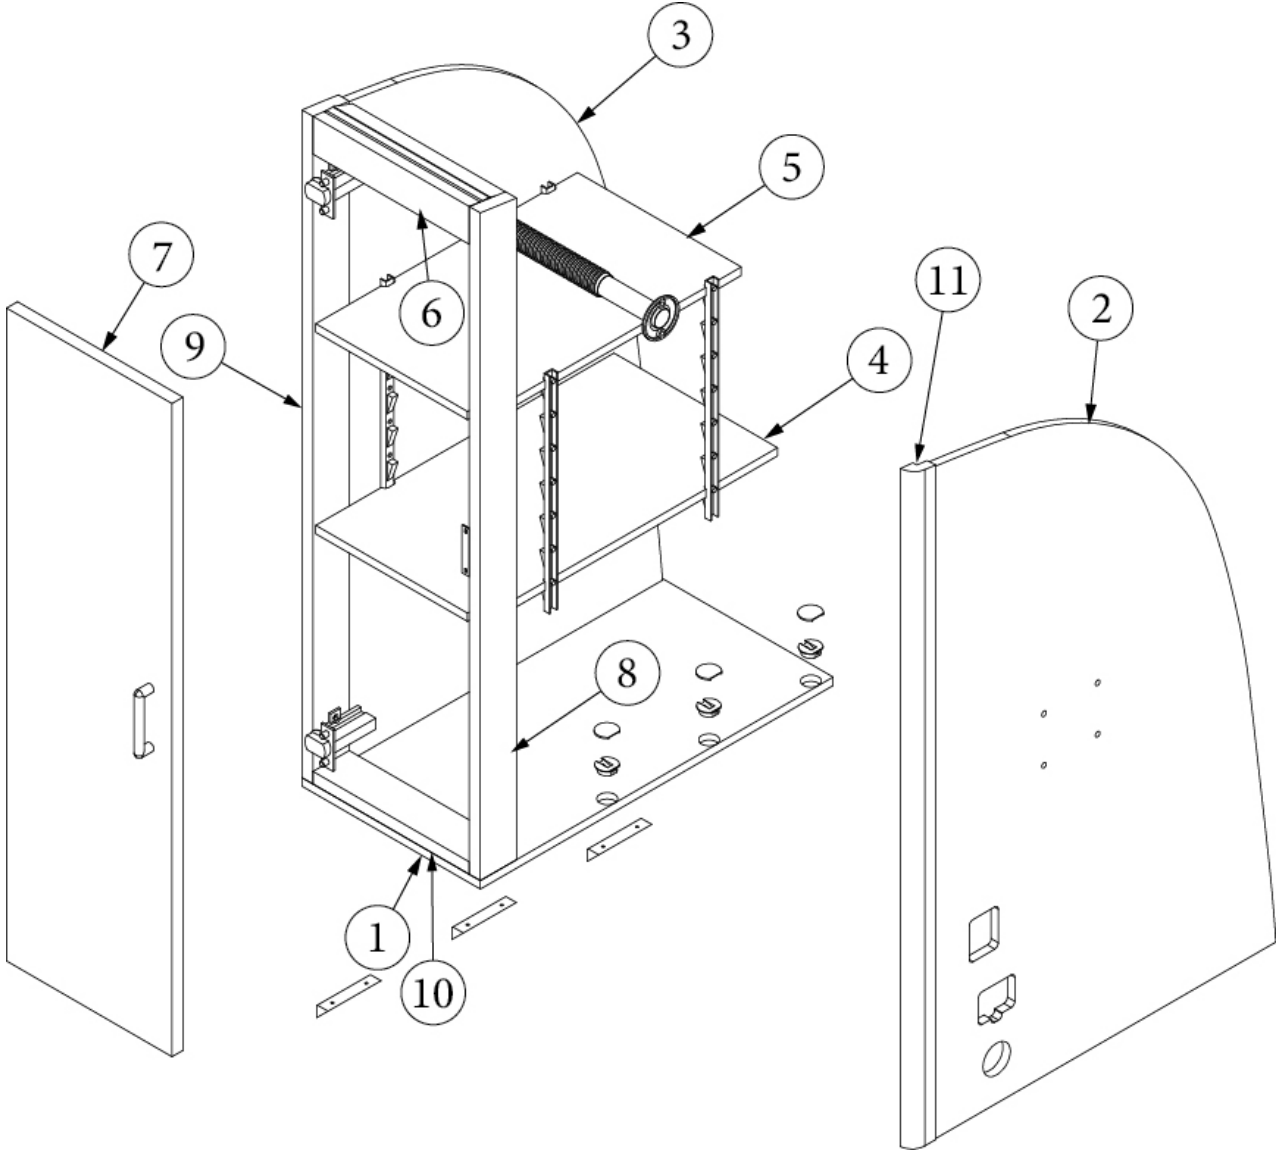

FURNITURE, BEDROOM

Hanging Wardrobe, RS, Twin, 27FB

Parts Listed on Next Page