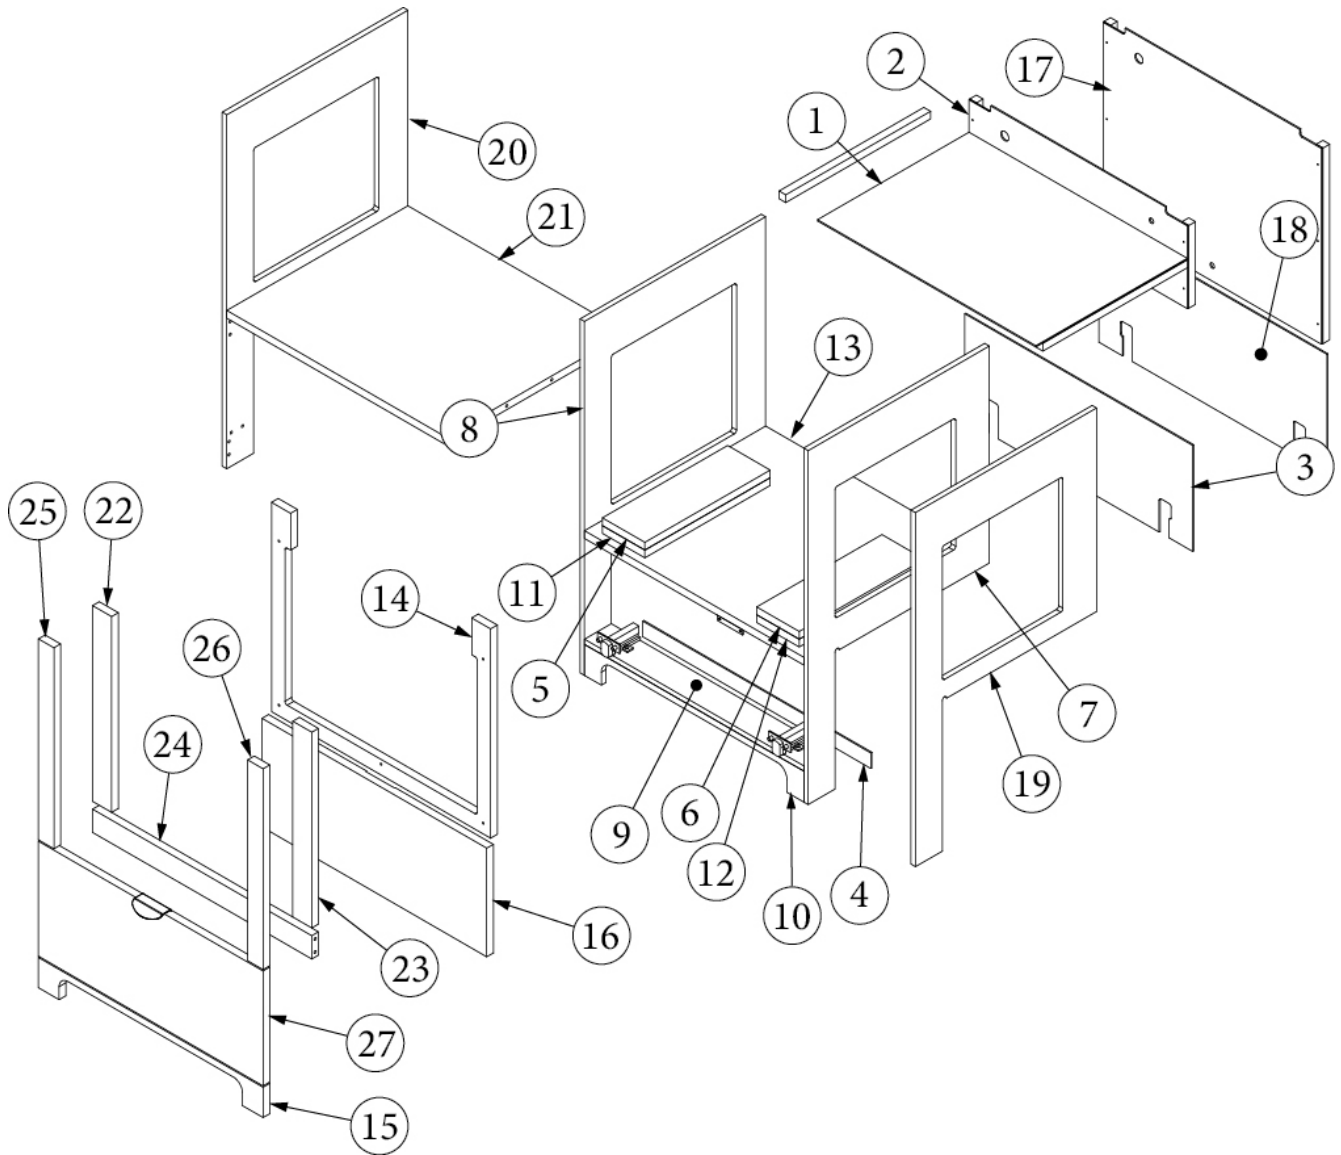

FURNITURE, GALLEY

Galley Cabinet, All Options, Furrion, 30RB

Parts Listed on Next Page