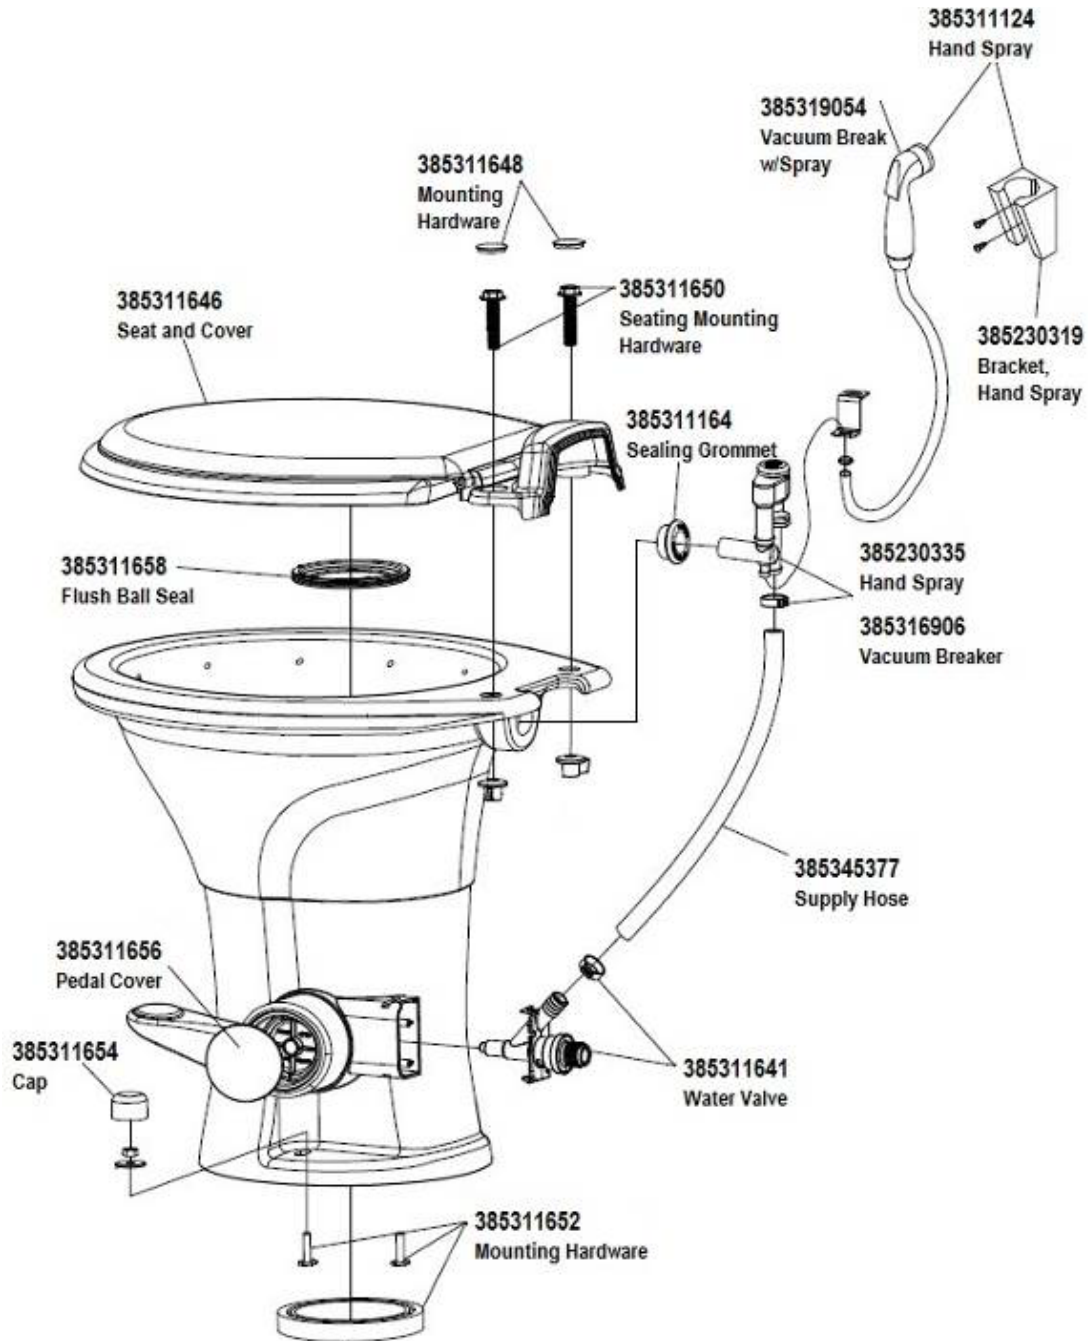

PLUMBING, TOILET

Toilet, 25FB, 27FB

690621-BOX Toilet, China, Dometic
601266 Toilet flange, Slip fit
602137 Shut off valve

Parts listed are Dometic part numbers

PLUMBING, TOILET

Toilet, 30RB

602334 Toilet, Thetford Aqua Magic Style II China
 601266 Toilet flange, 3" x 4", Slip fit
 602137 Shut-off valve