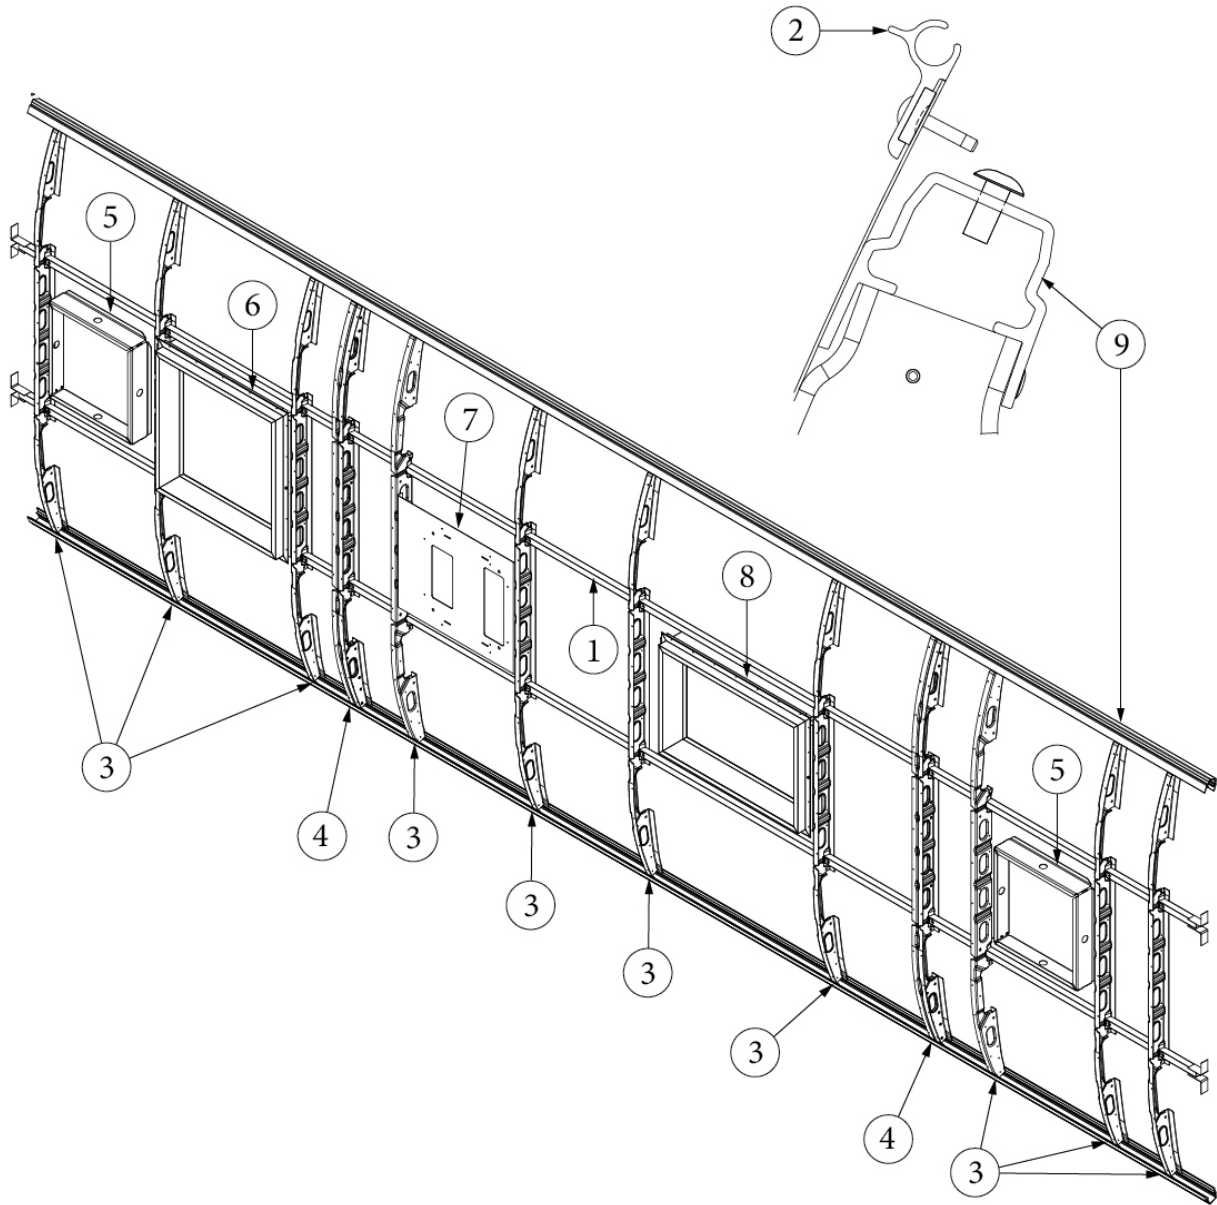

EXTERIOR SHELL

Roof, 27FB

Parts Listed on Next Page