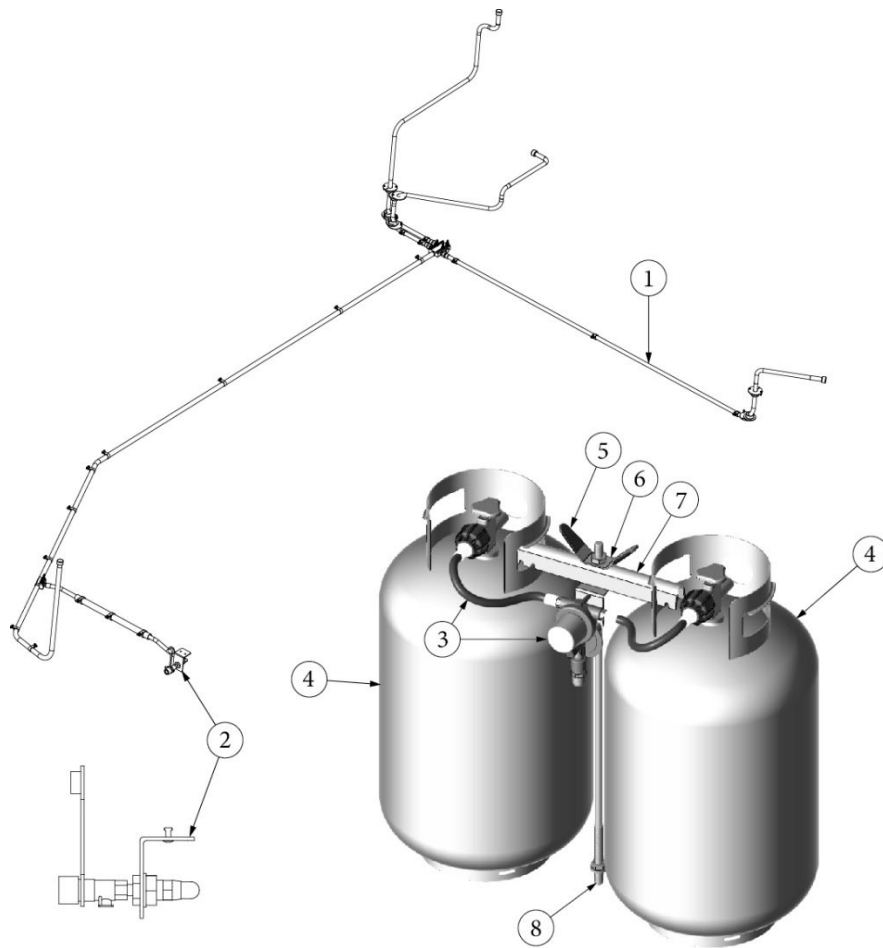

PLUMBING, LPG SYSTEM

LPG System, 30RB

113183
113718-01

Install, LP System, 30RB
Install, LP Tanks/Regulator, 30lb

1. 944000	Assembly, LP flex line
2. 602465	Exterior propane port assembly
3. 602870	Regulator, LP gas, Dual 11" pigtails
4. 601710-01	Tank, LP Cylinder, Steel, 30LB
5. 381613	Plastisol Cover, LP Wing Handle
6. 455841	Wingnut, LP Bottle
7. 455842	Hold-down, VTD0046
8. 345764	Threaded Rod, 23.5", 1/2-13 4" each end
350132	Flange nut, Serrated, 1/2-13 UNC
386250	Label, LPG service port
365330-04	Sealant, Adseal, RTV #4553
382500	Grommet, .5" Pipe, Press Fit, Sealing
382556	Closeout, 2.38", D LP Assembly BC
512412	Bushing, Snap In, .75" ID
382160	Grommet, Flexible Vinyl