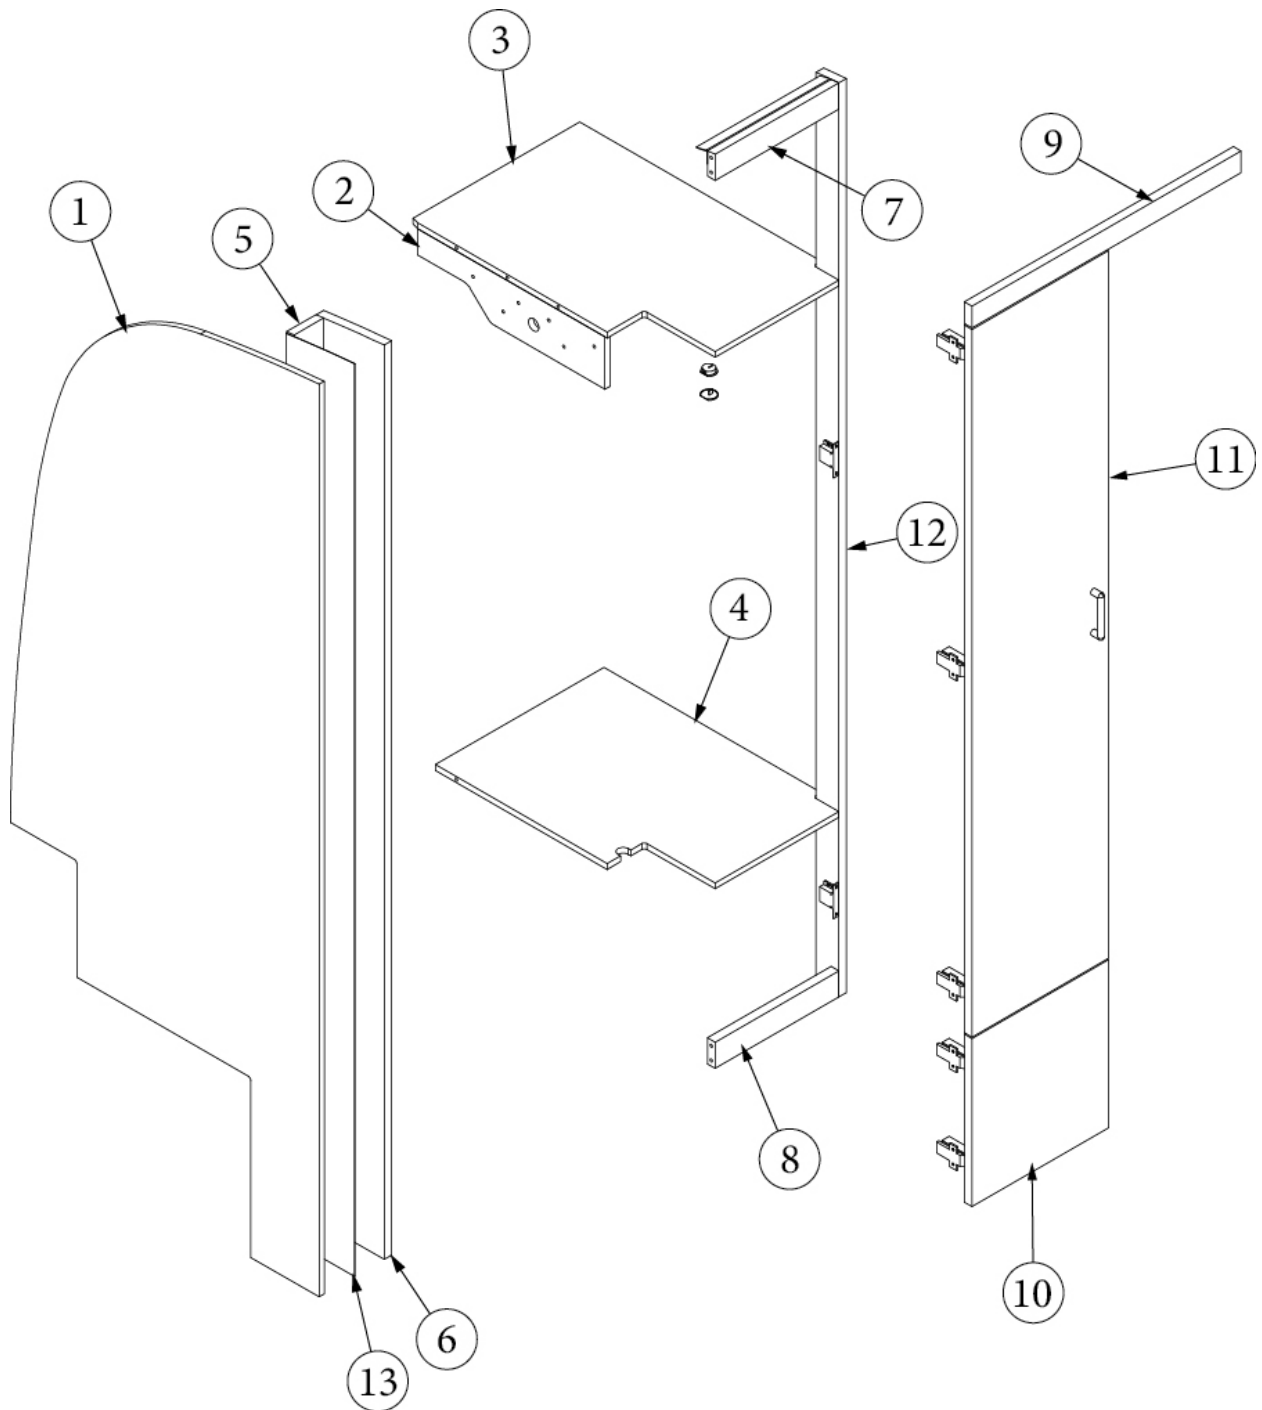

FURNITURE, LAVATORY

Wardrobe, Forward, 30RB

Parts Listed on Next Page