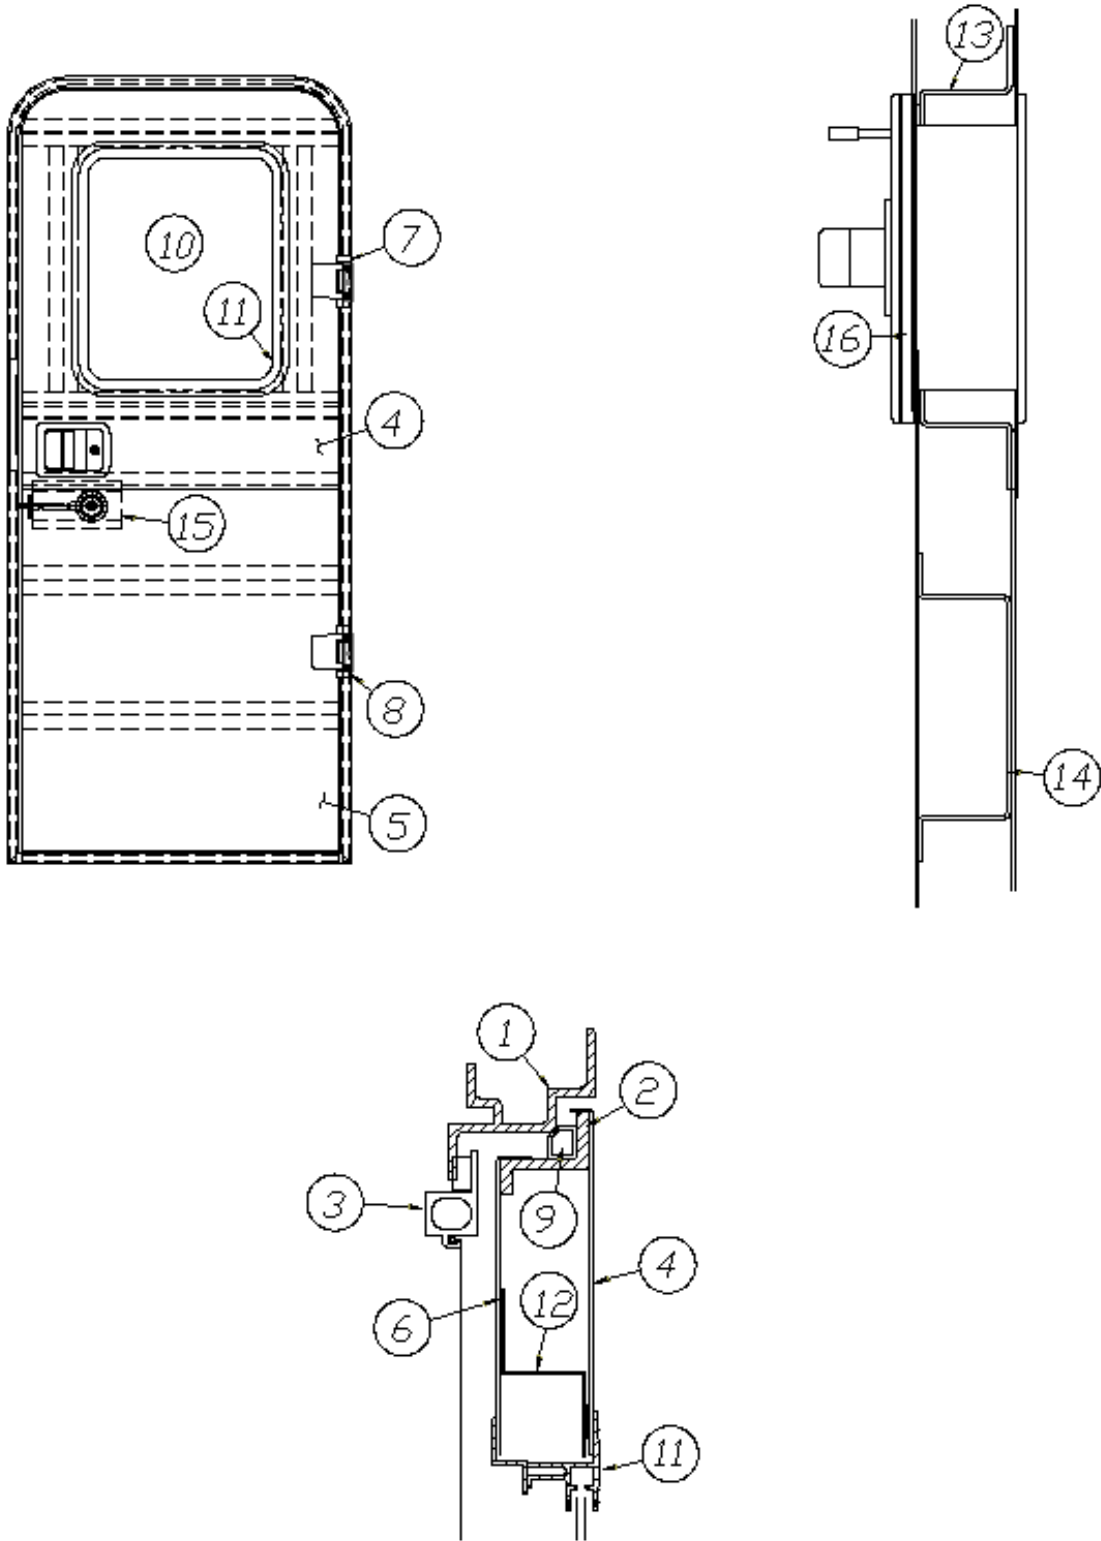

EXTERIOR DOORS

Main Door, RH Hinge, 25FB, 27FB

Parts Listed on Next Page