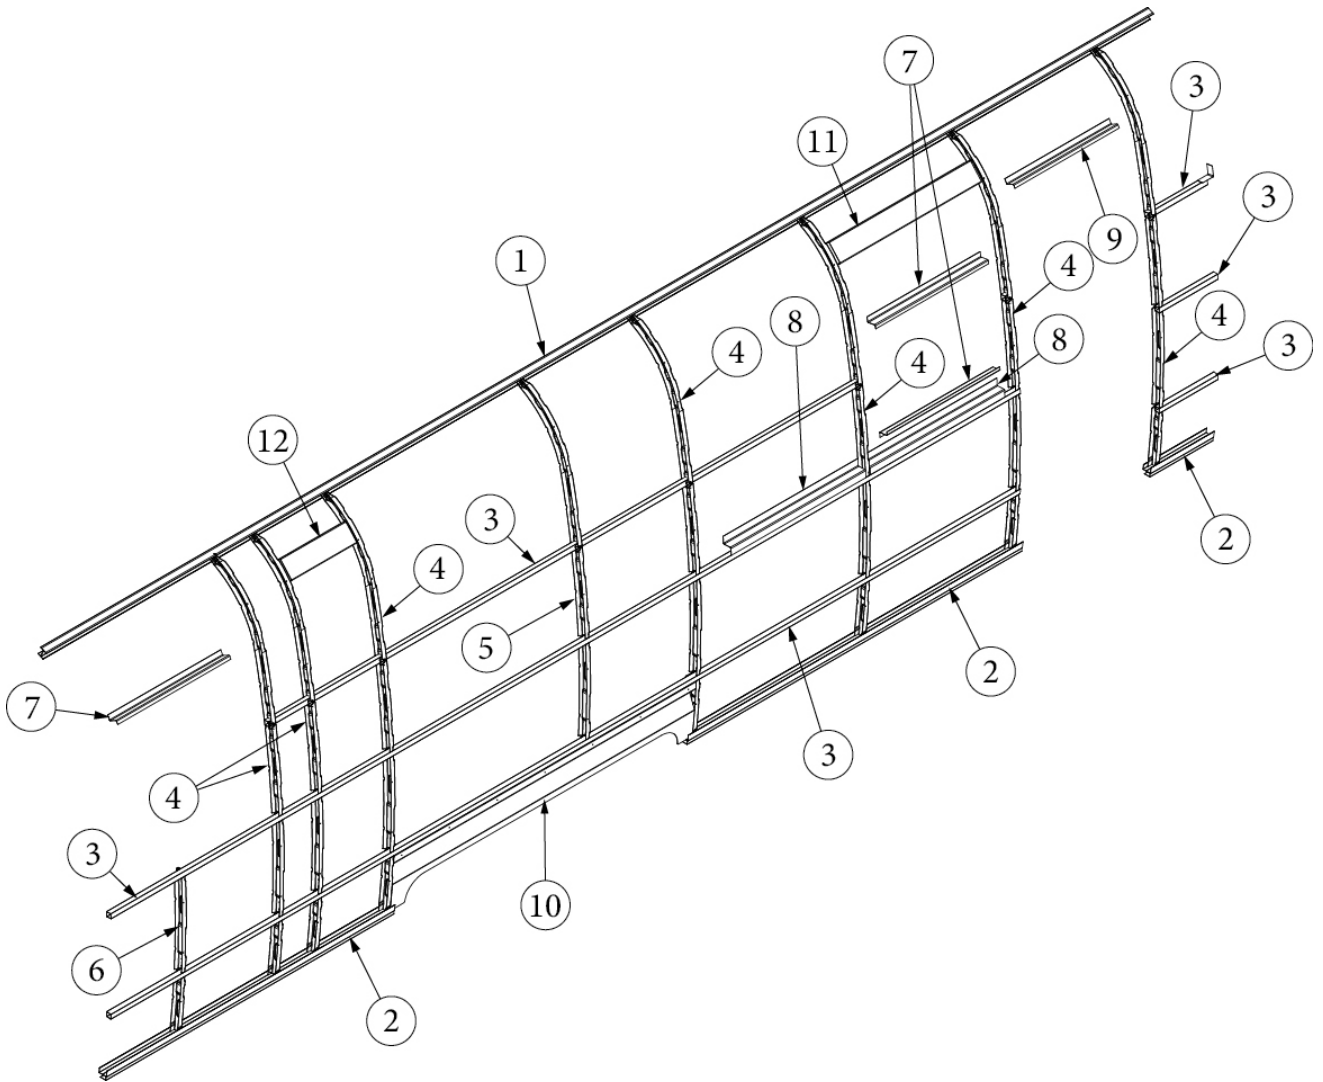

EXTERIOR SHELL

Wall Framing, Curbside, Queen, 30RB

Parts Listed on Next Page