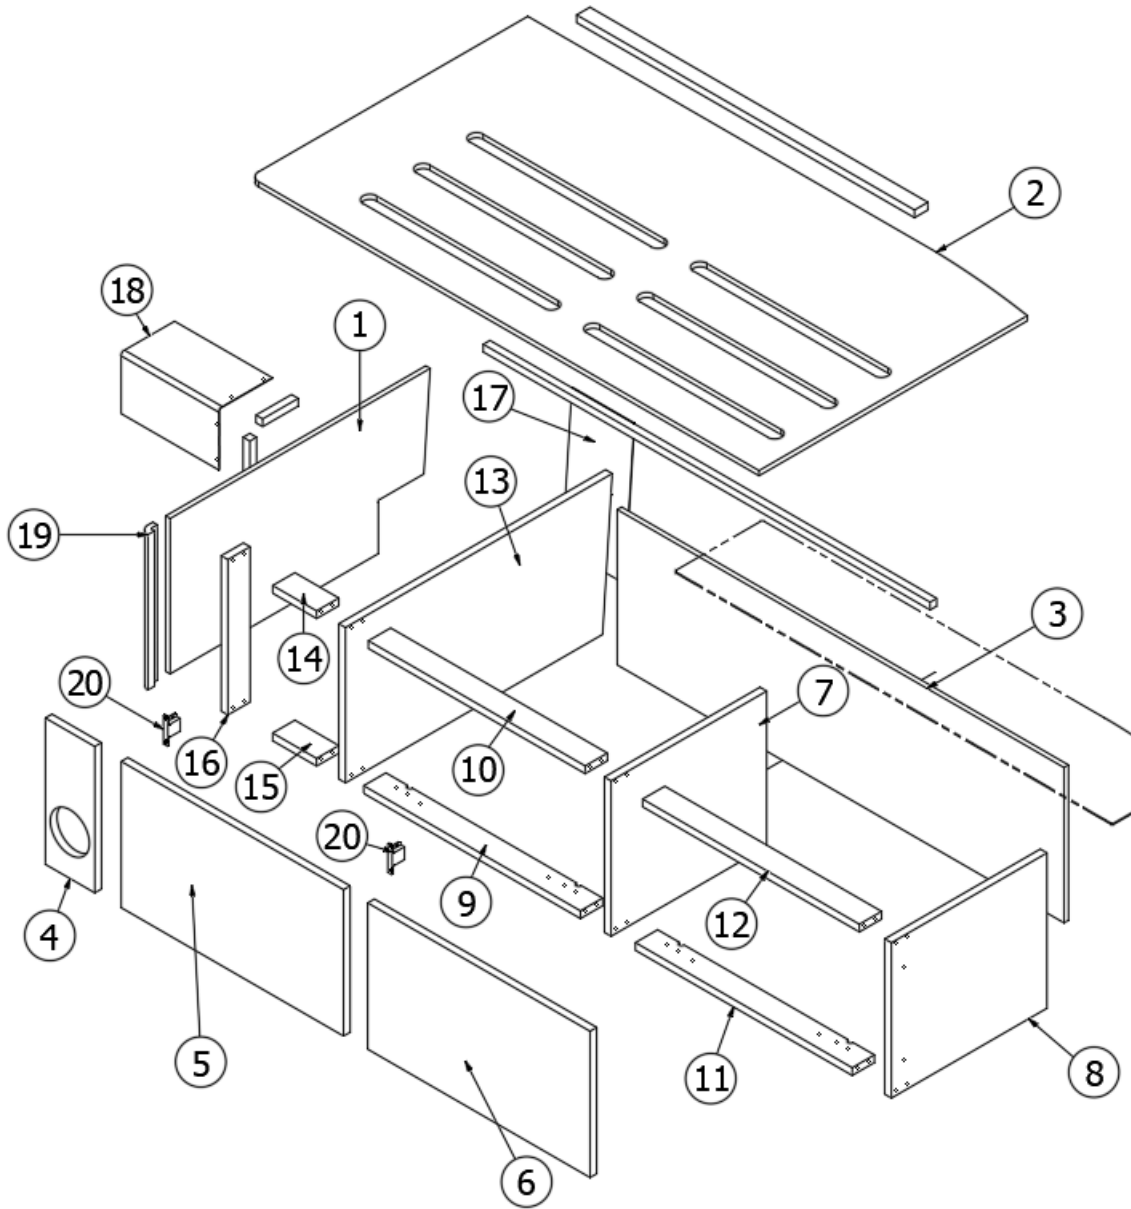

FURNITURE, BEDROOM

Bed, Twin, RS, 27FB

Parts Listed on Next Page