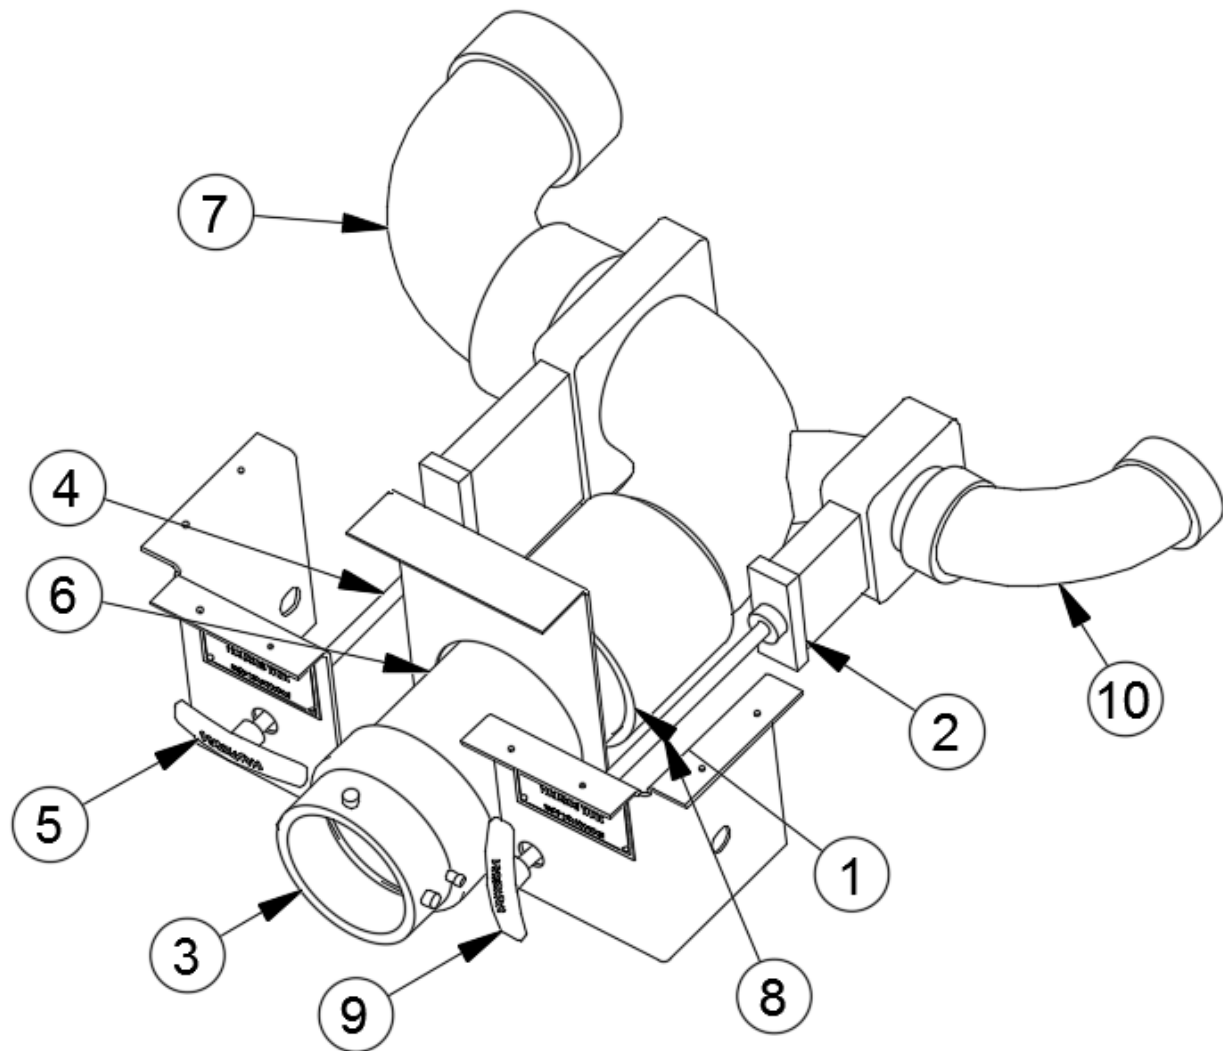

PLUMBING, DRAIN SYSTEM

Dump Valve and Waste Tanks, 30RB

943720

Dump Valve Assembly

1. 600253	Coupler, 3"
2. 601607-16	Dump valve, No handles
3. 601607-06	Termination adaptor
4. 601607-19	Threaded extension, 6"
5. 601607-17	Black tank handle
6. 601160-04	Pipe, ABS DWV, 3"
7. 600820	Single socket, 3", 90°
8. 601607-20	Threaded extension, 8"
9. 601607-18	Grey tank handle
10. 600035	Elbow, 90°, Long sweep
602245-01	Black tank, 39.3 Gallon
602245-02	Grey tank, 39.3 Gallon
602248	Pan Assy-Blk/Grey Tank