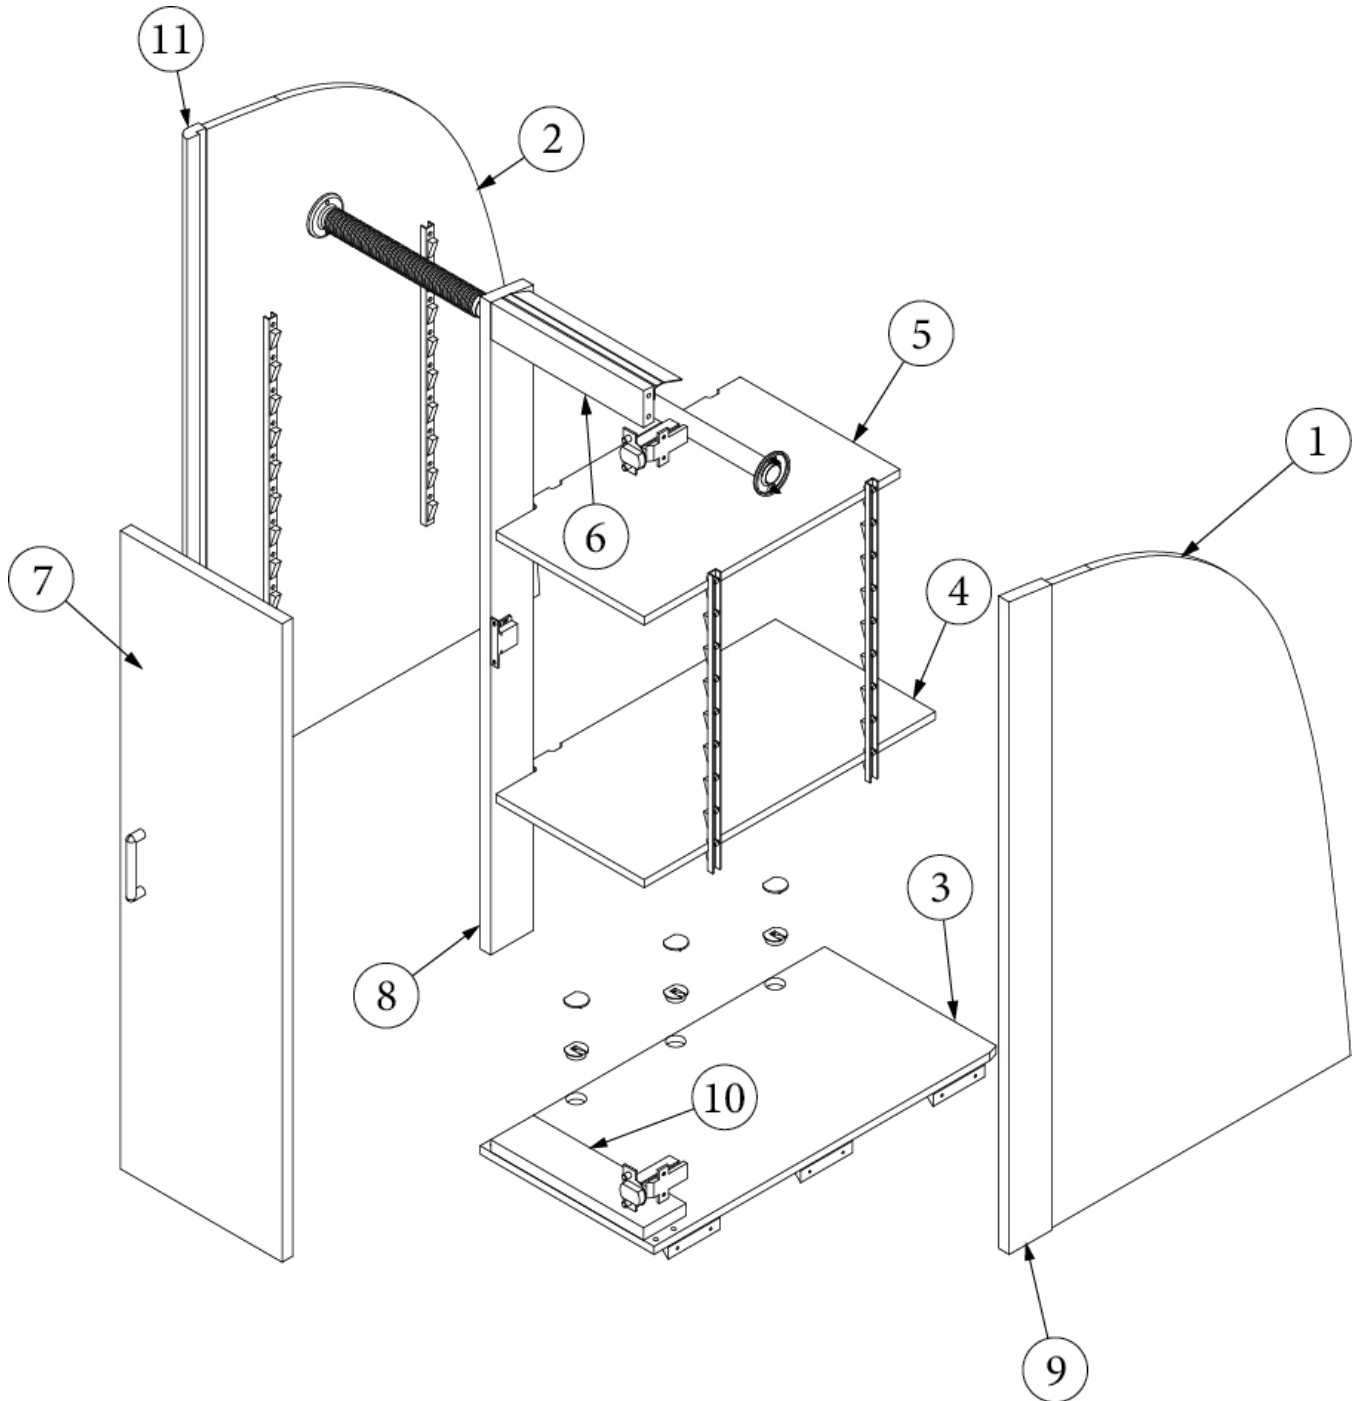

FURNITURE, BEDROOM

Hanging Wardrobe, RS, Twin, 30RB

Parts Listed in Next Page