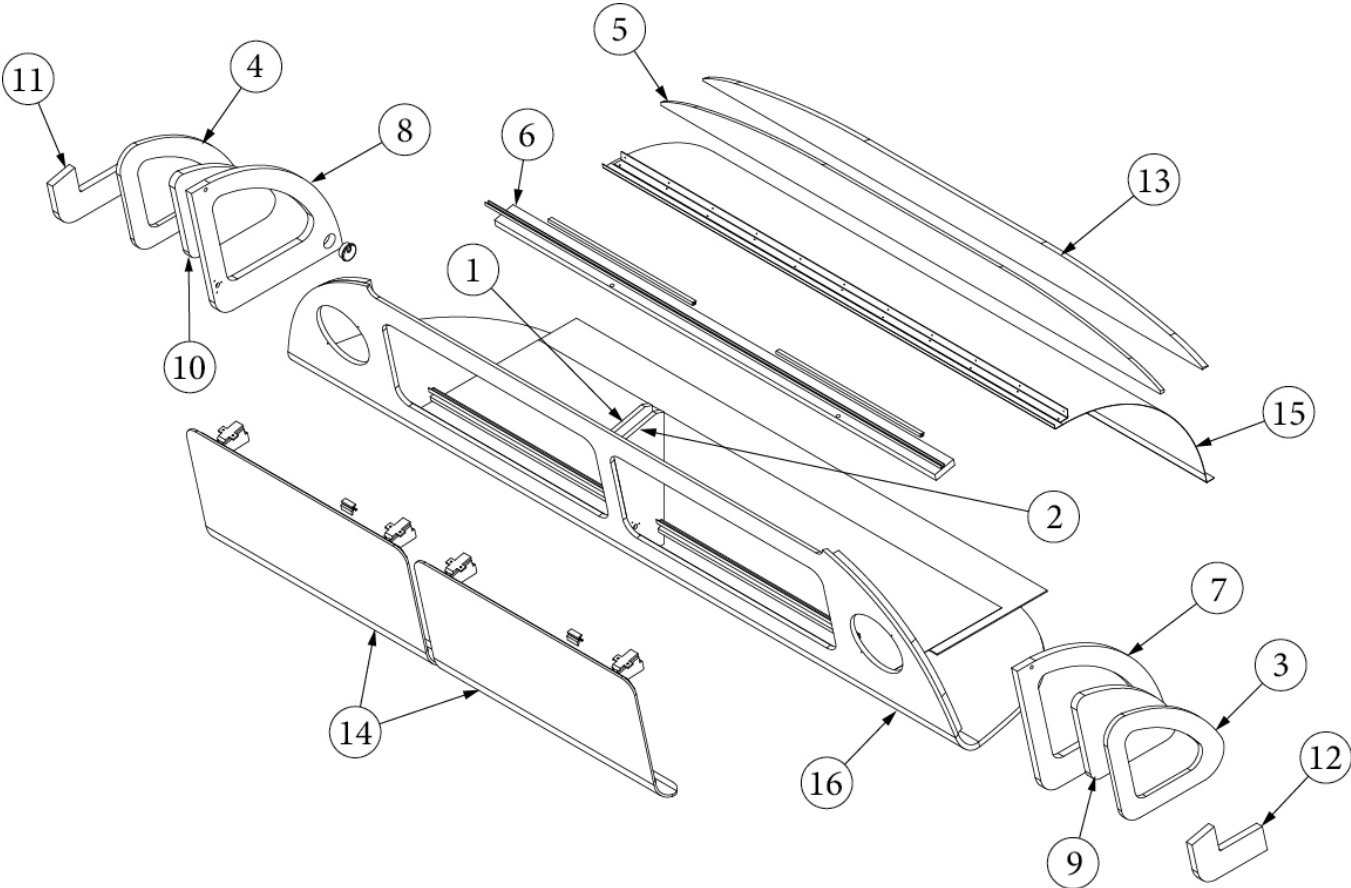

FURNITURE, BEDROOM

Roof Locker, Bedroom, 25FB, 27FB, 30RB

Part Numbers on Next Page