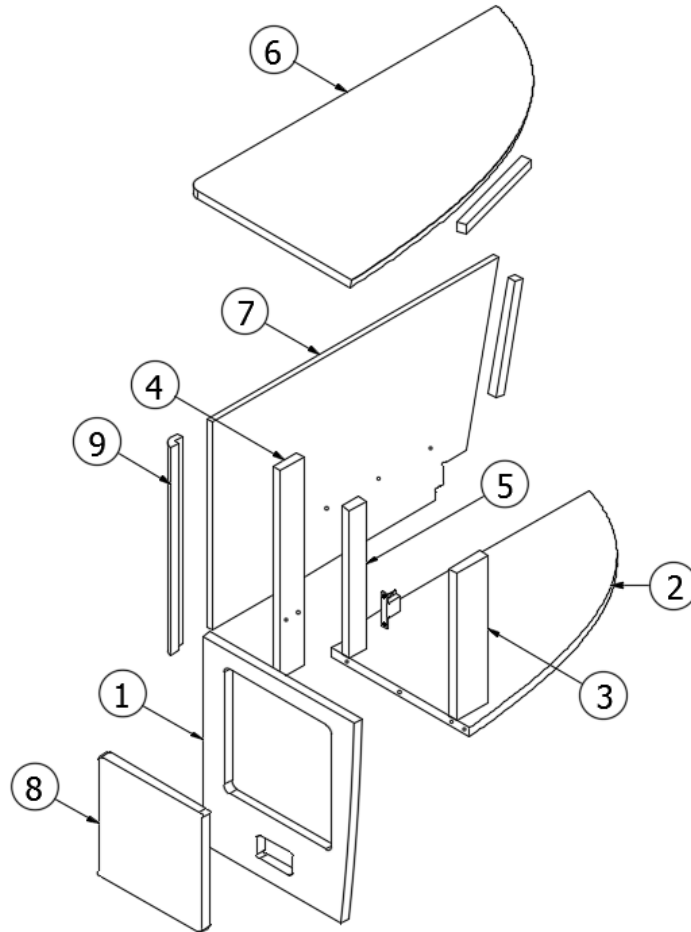

FURNITURE, BEDROOM

Nightstand, RH, 27FB

968727

RH Nightstand

1. 968727&000118BC	Panel, 14.69 x 17.38
2. 968727&000218CC	Panel, 14.13 x 25.7
3. 968727&000318CC	Panel, 3 x 12.38
4. 968727&000418CC	Panel, 2.25 x 17.38
5. 968727&000518CC	Panel, 1.63 x 12.38
6. 968727&000618BC	Panel, 16.01 x 30
7. 968727&000712BC	Panel, 27.74 x 17.38
8. 968727&000818BC	Panel, 10 x 10.07
9. 968727&0009T06A	Corner trim, 90°, 1 radius
801706-0040	Corner Trim 90 Deg Rad Blk Walnut
801706-0041	Corner Trim 90deg 1" Rad Nat Elm
382522	Pull, New Haven
381607-11	Hinge, Self-close
381607-12	Baseplate, Hinge, Grass
381228-02	Catch, Grabber door, (5lb Pull)
365429-02	Edgebanding 15/16: Blk Walnut
365426-02	Edgebanding-15/16" Natl Elm