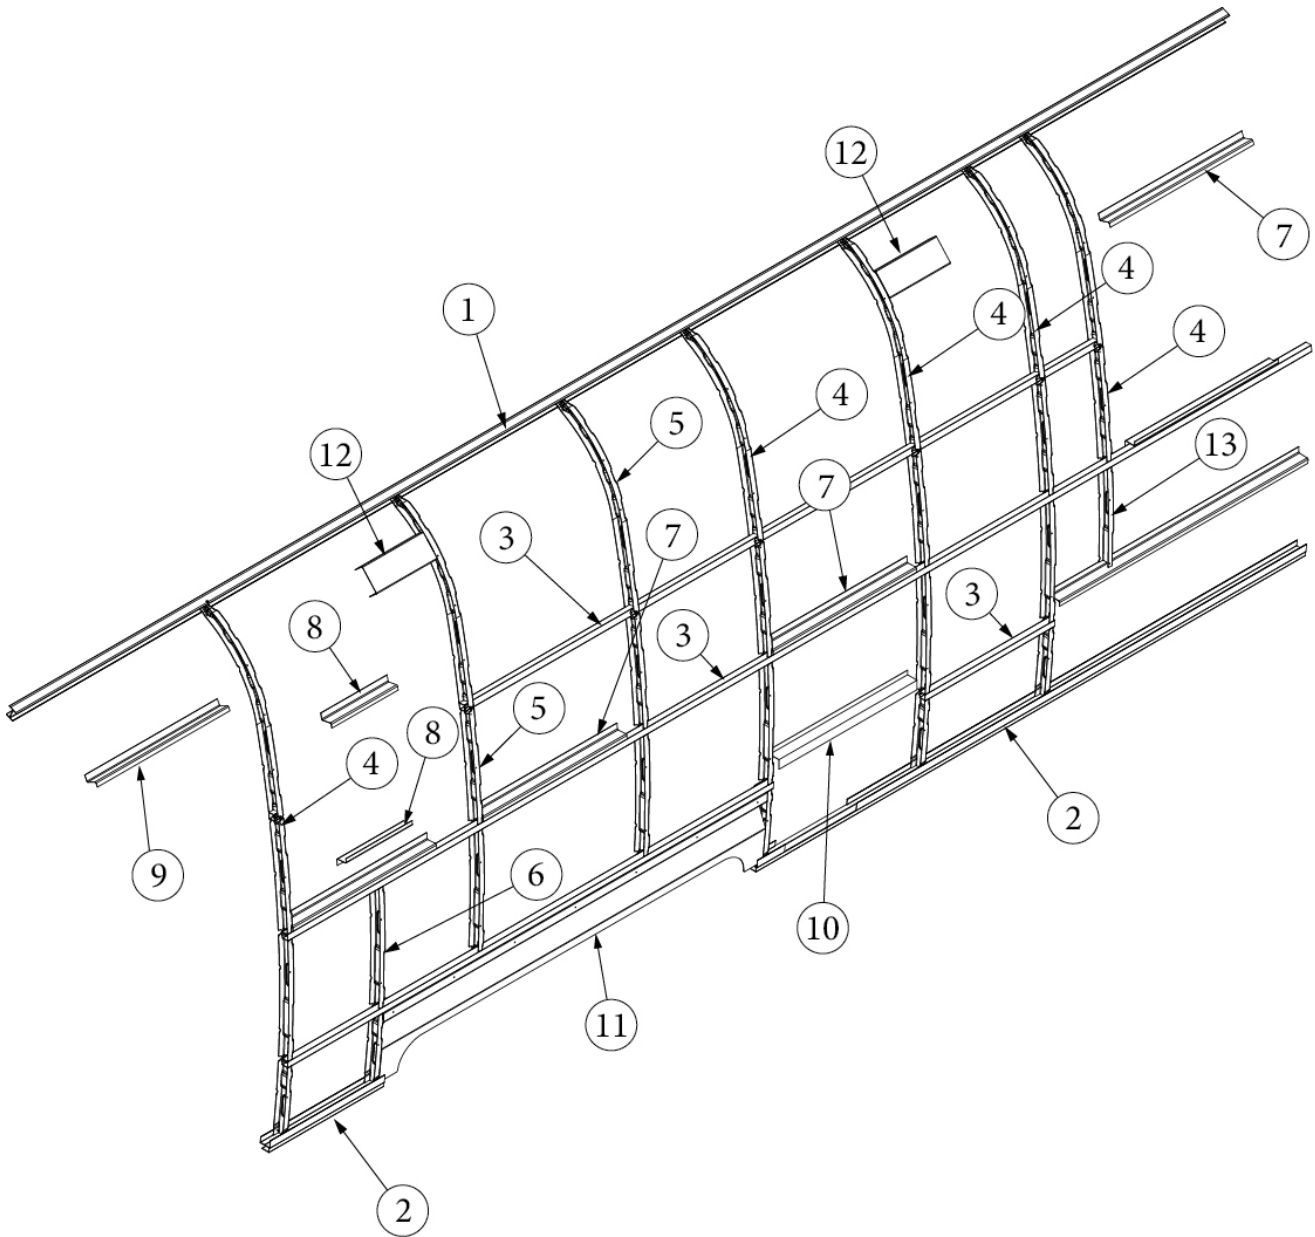

EXTERIOR SHELL

Wall Framing, Curbside, Twin, 27FB

Parts Listed on Next Page