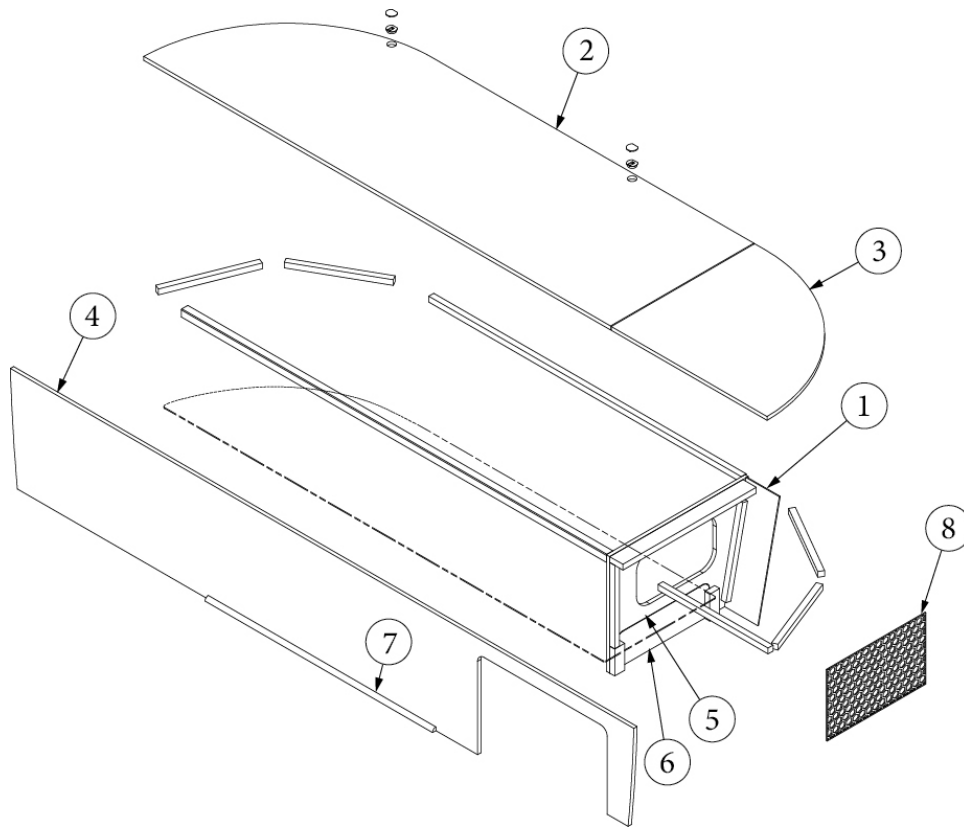

FURNITURE, BEDROOM

Storage Box, Twin, 25FB, 27FB

969912-01

Assembly - Front Storage Box

1. 969912&000103CE	Pre laminate, .125 x 5 x 15.5"
2. 969912&000212BC	Pre laminate, .50 x 21.50 x 70"
3. 969912&000312BC	Pre laminate, .50 x 21.50 x 23.37"
4. 969912&000412BC	Pre laminate, .50 x 15.13 x 93.5"
5. 969912&000512CC	Pre laminate, .50 x 20.81 x 15.13"
6. 969912&000612CC	Pre laminate, .50 x 13.88 x 4.44"
7. 800638-0141	Molding, Quarter Round, Natural Elm, 1/2"
8. 800638-0140	Molding, Quarter Round, Black Walnut, 1/2"
9. 203664-01	Grill, Screen Plastic
382057	Knock Down
382057-04	Cap, Knockdown, White, #16387
365429-01	Edgebanding, 5/8, Black Walnut
365426-01	Edgebanding, 5/8, Natural Elm
365386-01	Edgebanding, Linen .63"
114812	Aluminum Angle, 1 X 1 X 12"
701538	Carpet, Ecoliner
112671-37	Compartment Liner, Vinyl