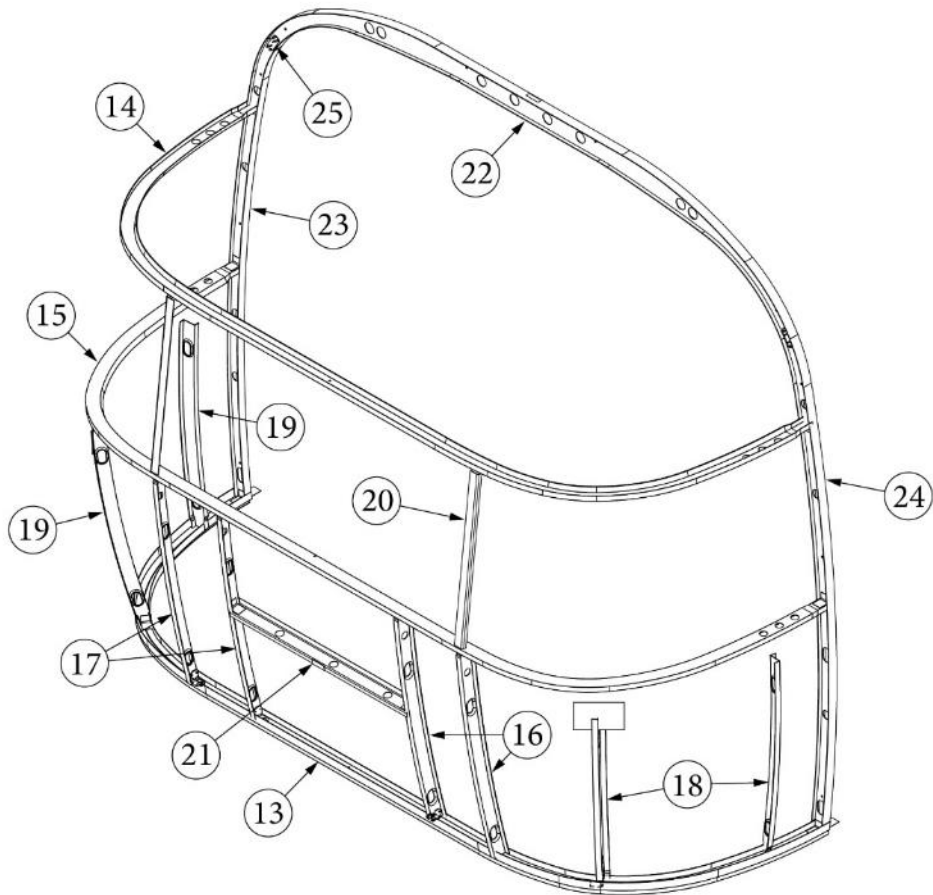

EXTERIOR SHELL

Front End, 25FB Queen, 30RB

Parts Listed on Next Page