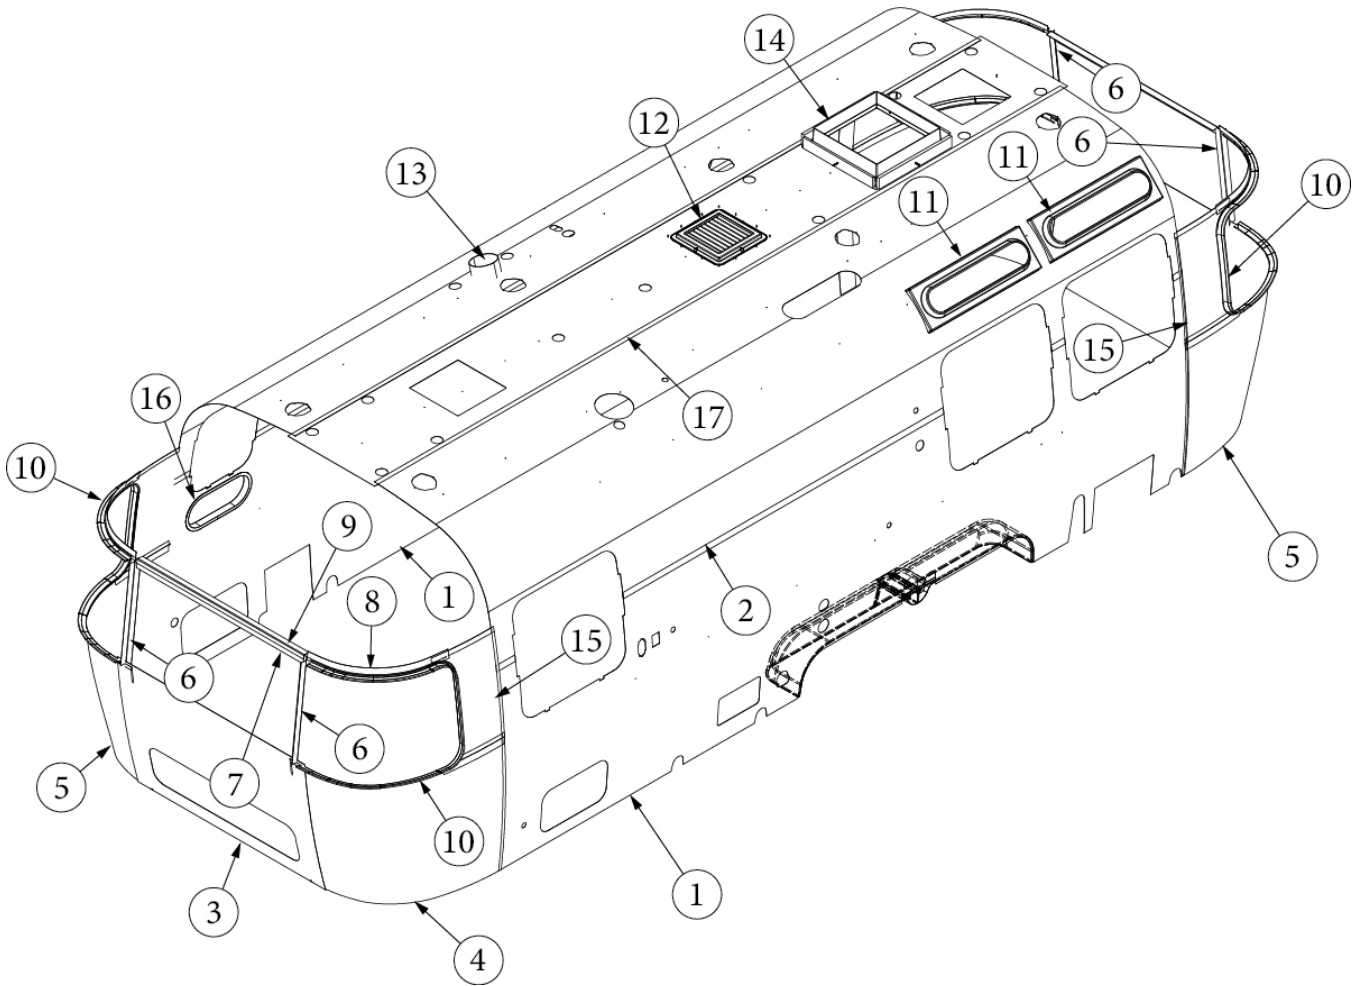

INTERIOR SHELL

Interior Skin, Twin, 25FB

Parts Listed on Next Page