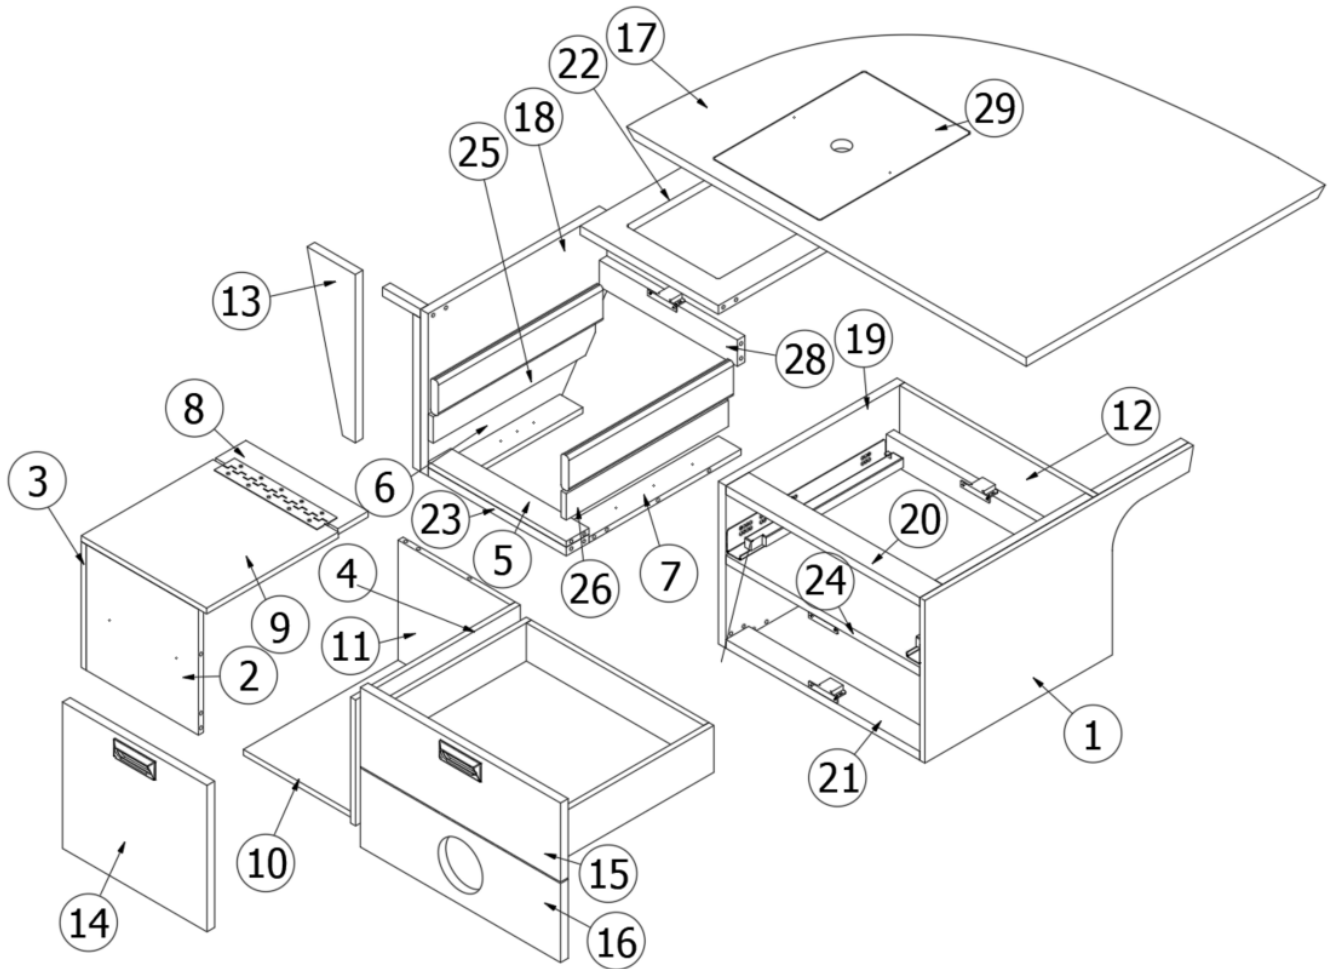

FURNITURE, LOUNGE

Dinette Seat, Roadside, 25FB, 27FB

Parts Listed on Next Page