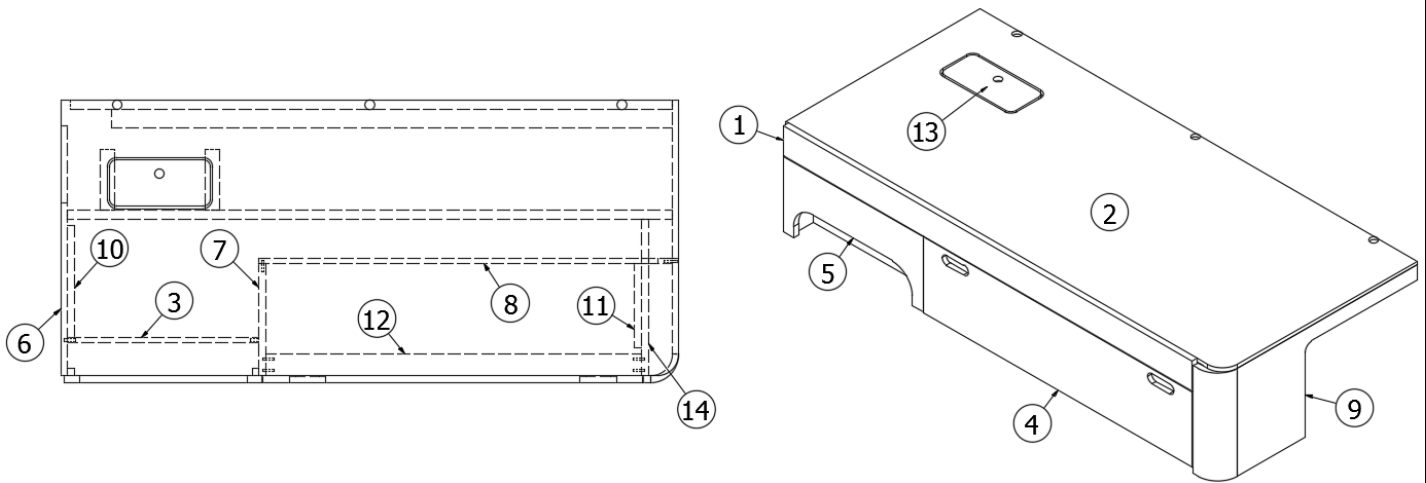

FURNITURE, LOUNGE

Sofa, 25FB, 27FB

968740

Sofa Assembly

- | | |
|---------------------|-------------------------------------|
| 1. 968738 | Sofa bed |
| 2. 968740&000212CE | Panel, 29.5 x 66.19 |
| 3. 968740&000312BC | Panel, 20.5 x 5 |
| 4. 968740&000418BC | Panel, 9.88 x 40.63 |
| 5. 968740&000518BC | Panel, 9.88 x 21.13 |
| 6. 968740&000618BC | Panel, 14.13 x 26.75 |
| 7. 968740&000718BC | Panel, 10.13 x 12 |
| 8. 968740&000812CC | Panel, 10.13 x 44.19 |
| 9. 968739 | Sub assembly, Right radius |
| 10. 968740&001018CC | Panel, 2.25 x 12 |
| 11. 968740&001118CC | Panel, 2.25 x 9 |
| 12. 968740&001518CC | Panel, 2.25 x 40.19 |
| 13. 968740&002512CE | Panel, 10.75 x 5 |
| 14. 968740&002918CC | Panel, 16.75 x 14.13 |
| 381775 | Drawer pull |
| 381072-01 | Hinge 3" x 2", Fixed pin |
| 381228-02 | Catch, Grabber door (5lb Pull) |
| 204283 | Storage box, 15Qt, 12 x 16.8 x 6.6" |
| 382057 | Knockdown |
| 382057-04 | Cap, Knockdown, White |
| 365429-02 | Edgebanding 15/16: Blk Walnut |
| 365426-02 | Edgebanding-15/16" Natl Elm |
| 365429-01 | Edgebanding 5/8 Blk Walnut |
| 365426-01 | Edbanding-5/8 Natl Elm |