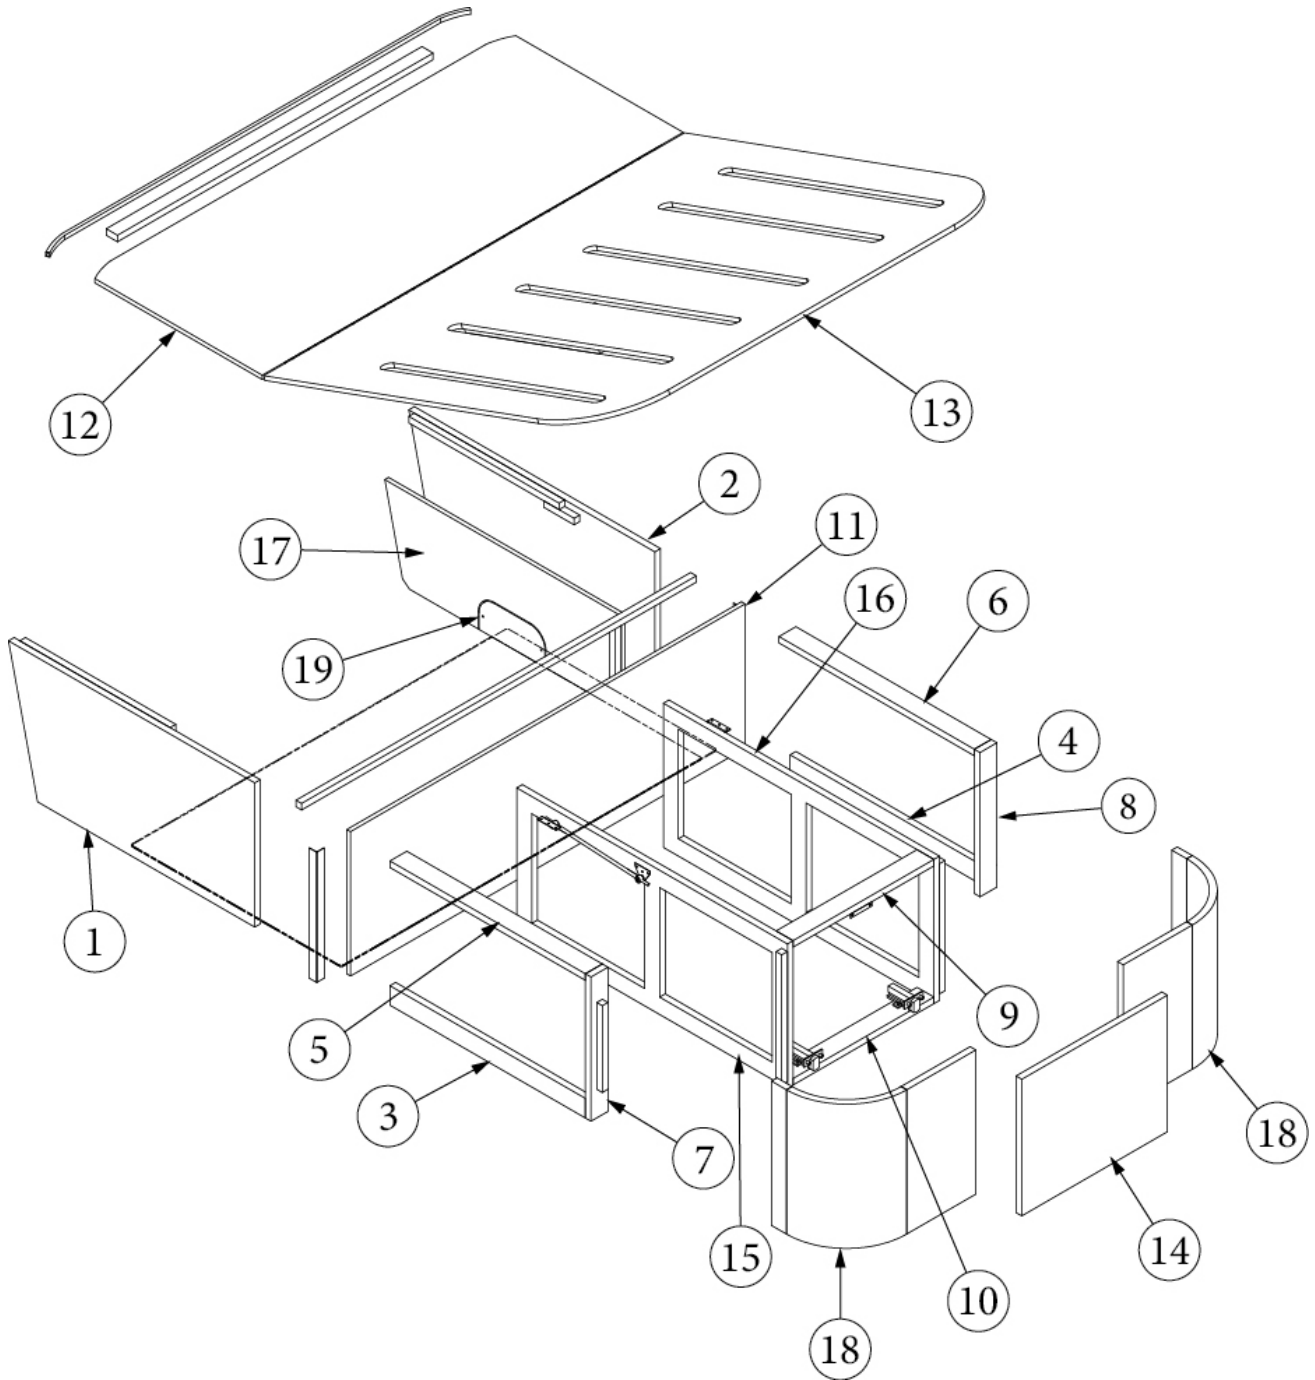

FURNITURE, BEDROOM

Bed, Queen, 27FB

Parts Listed on Next Page