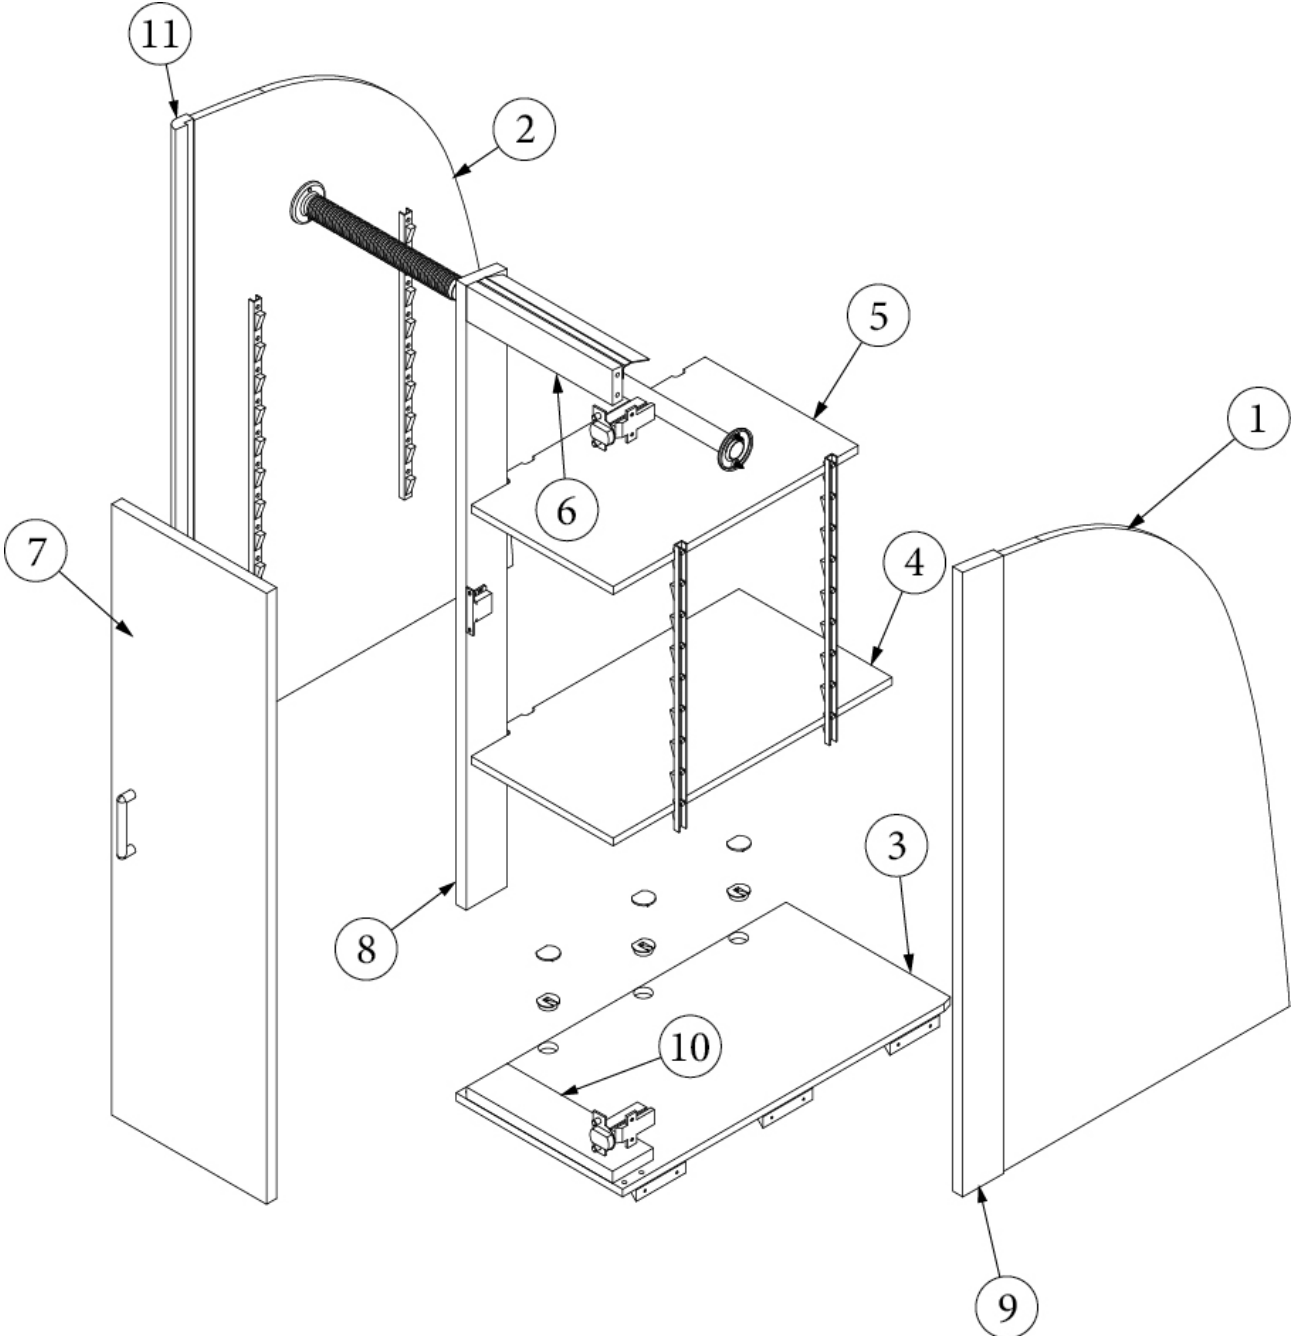

FURNITURE, BEDROOM

Hanging Wardrobe, CS, Twin, 25FB, 27FB

Parts Listed on Next Page