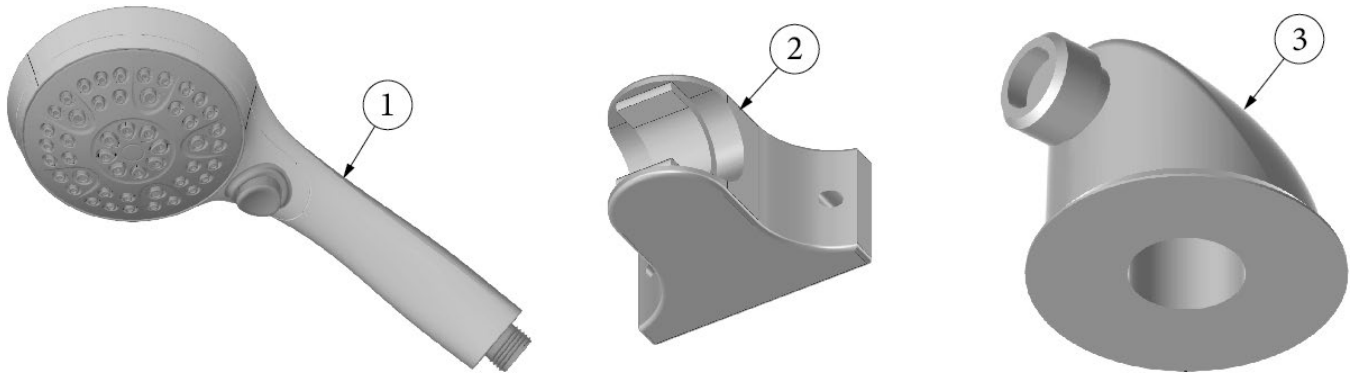

PLUMBING, FRESH WATER SYSTEM

Faucet, Shower

601829 Shower/Faucet handle, Chrome, Moen
 601829-100 Stop Valve Kit, for Faucet

Parts Listed in Drawing are Moen Part Numbers

PLUMBING, FRESH WATER SYSTEM

Showerhead, Handheld