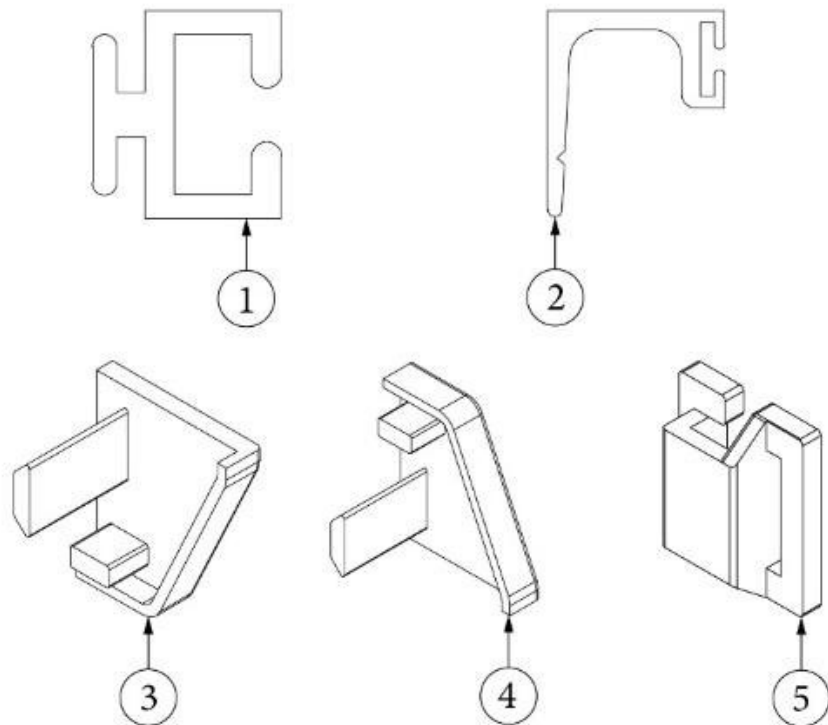

WINDOW COVERINGS

Drapes and Shades Hardware

1. 101217	Track, Curtain
2. 101225	Bracket, Curtain stand off
3. 200785	End, Curtain track, LH
4. 200784	End, Curtain track, RH
5. 700045	Glides w/elastic "G" type
703903	Fabric, Drapery, Wyeth Off White, A2GO
704198	Fabric lining blackout, Ivory White
700005	Fastener, Cap
700006	Fastener, Socket
700020	Pile Velcro
700021	Hook, Velcro, White
381519	Screw Stud, Fasnap