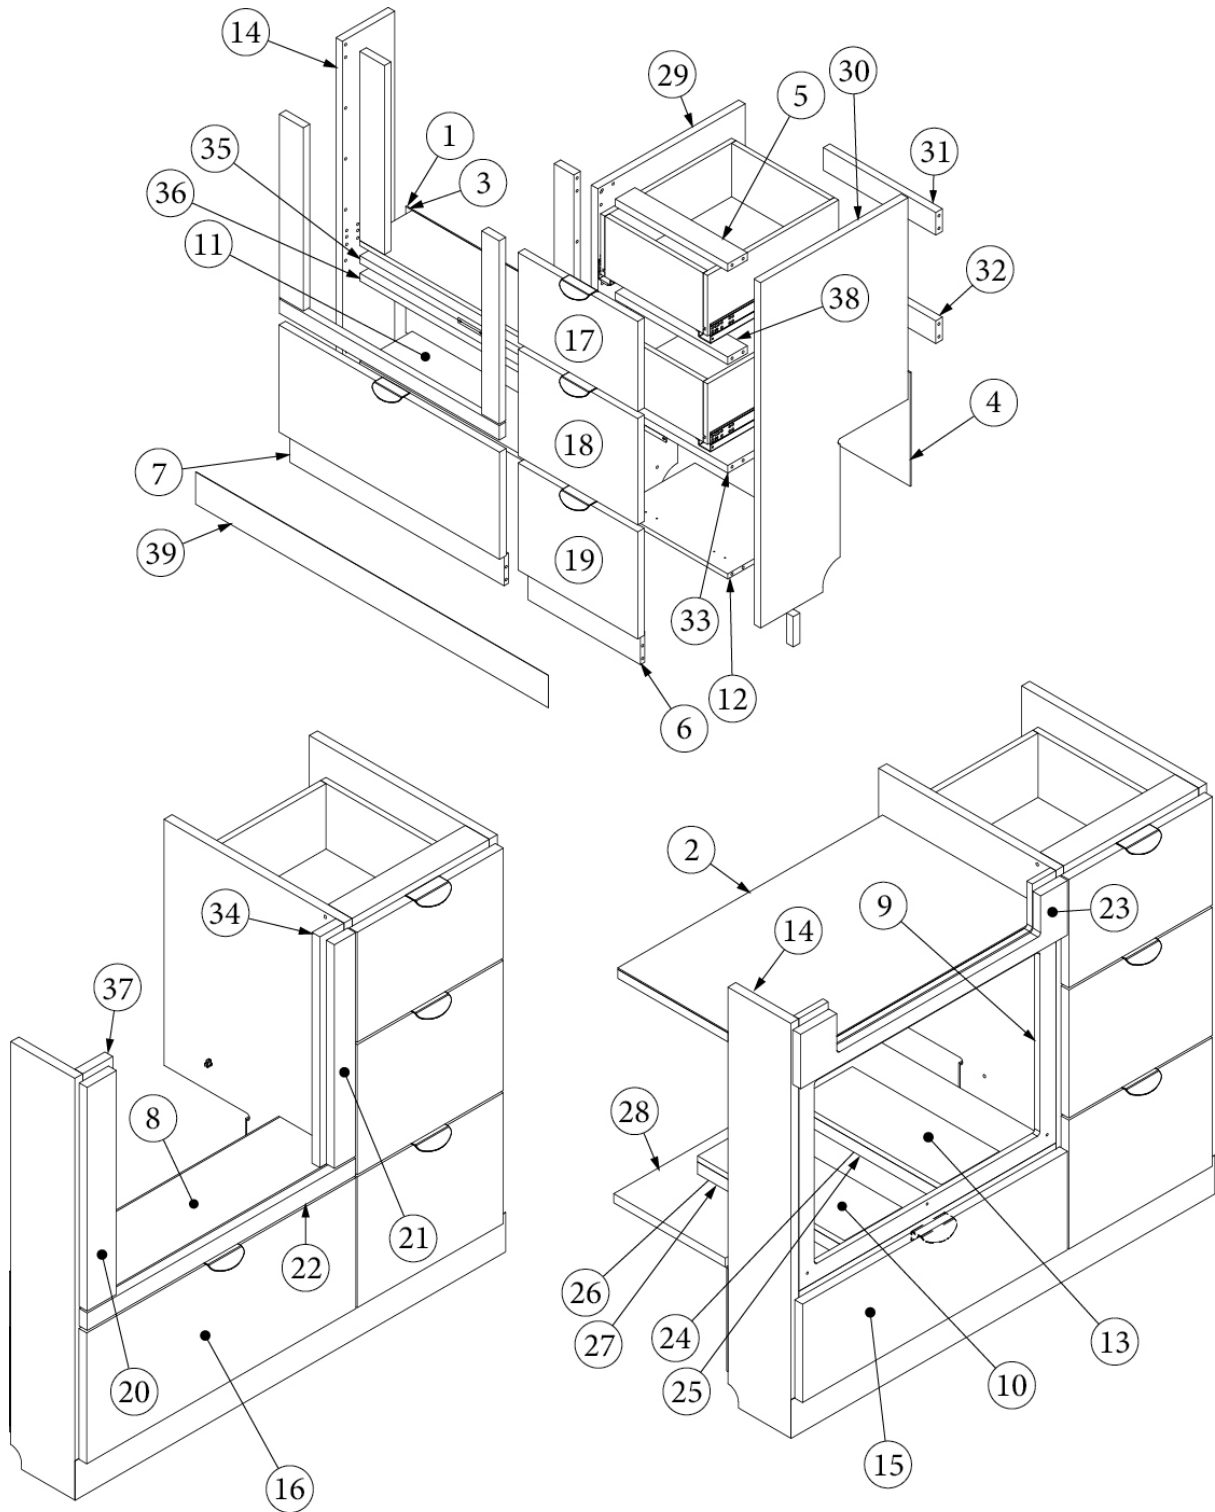

FURNITURE, GALLEY

Galley Cabinet, All Options, Dometic, 27FB

Range/Oven

Cooktop/Convection

Parts Listed on Next Page