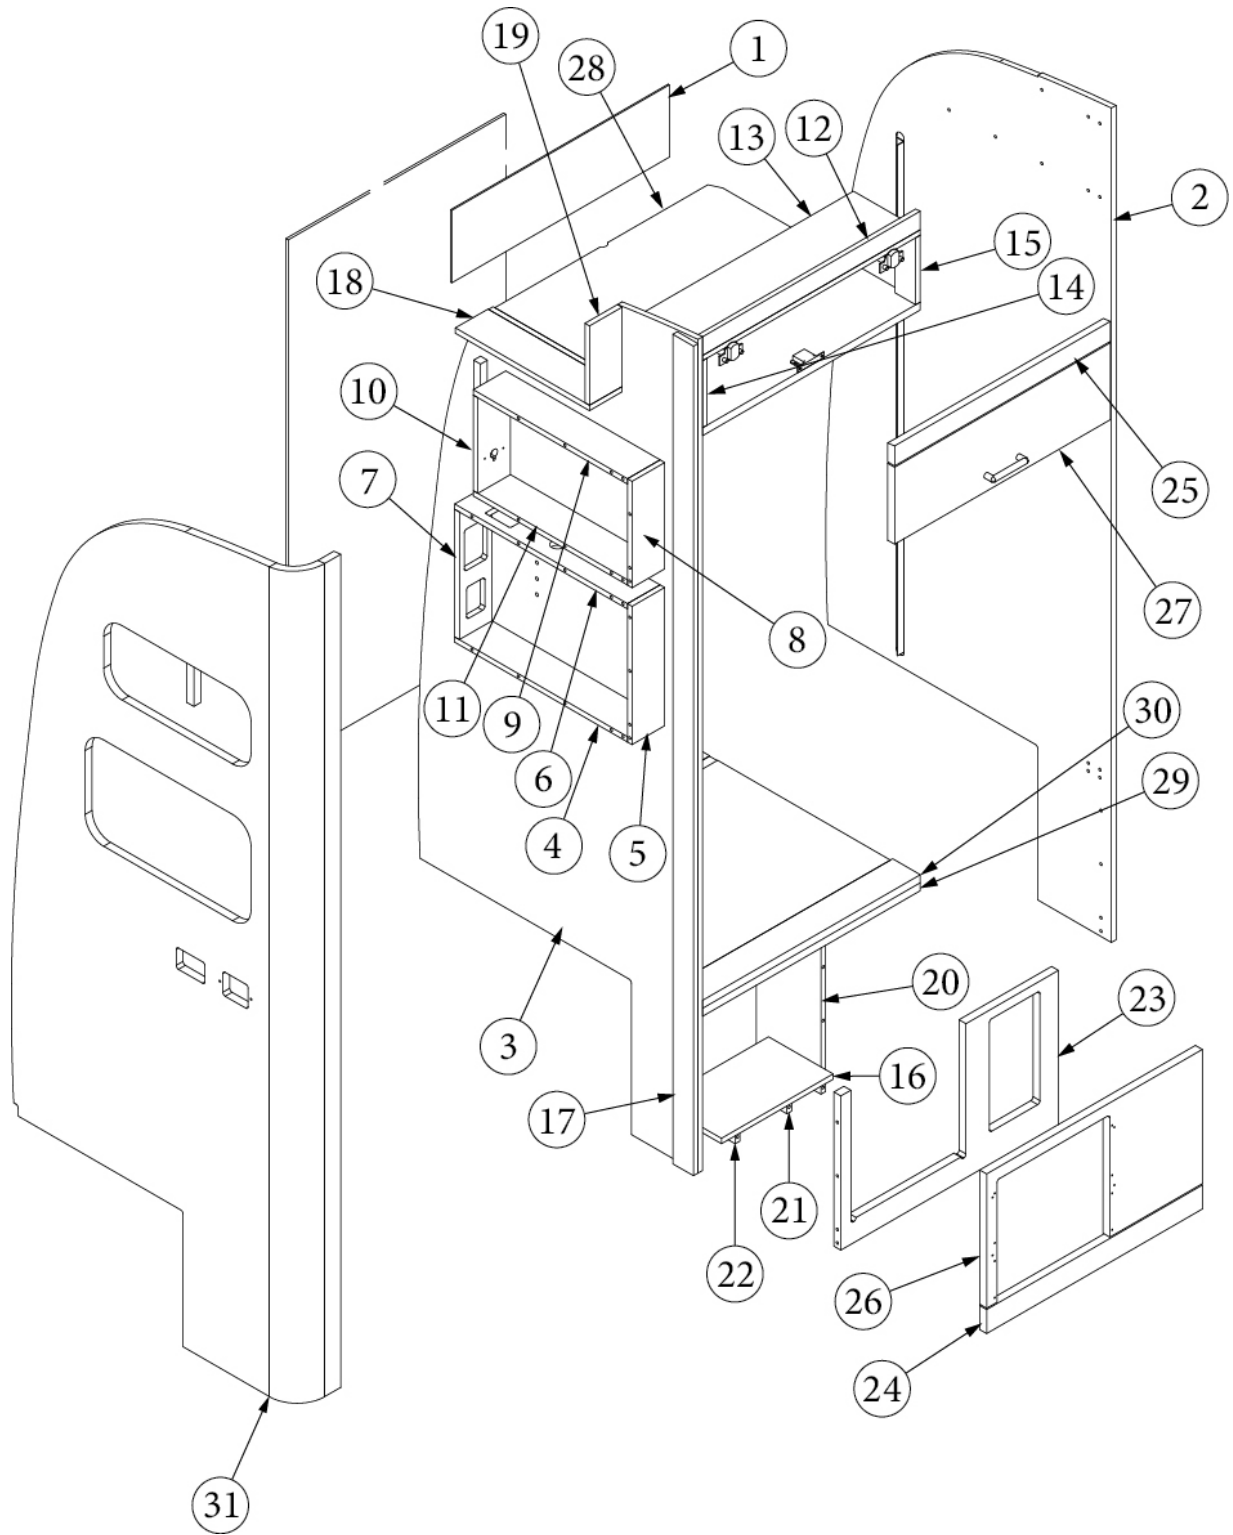

FURNITURE, GALLEY

Refrigerator Cabinet, 27FB

Parts Listed on Next Page