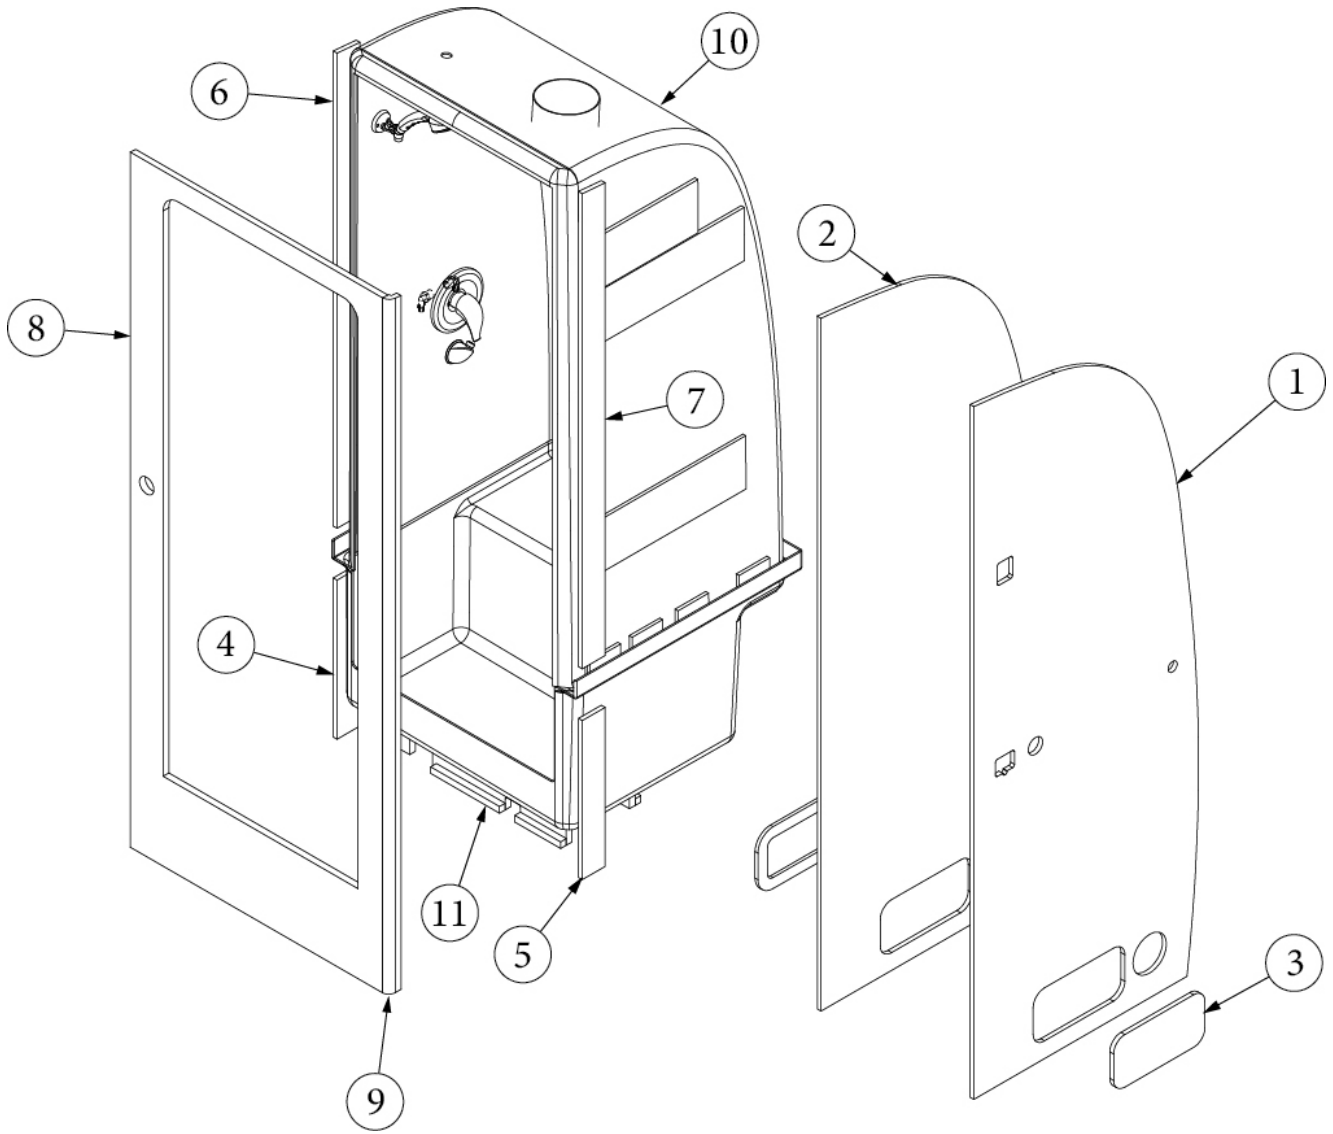

FURNITURE, LAVATORY

Shower Compartment, 25FB, 27FB

Parts Listed on Next Page