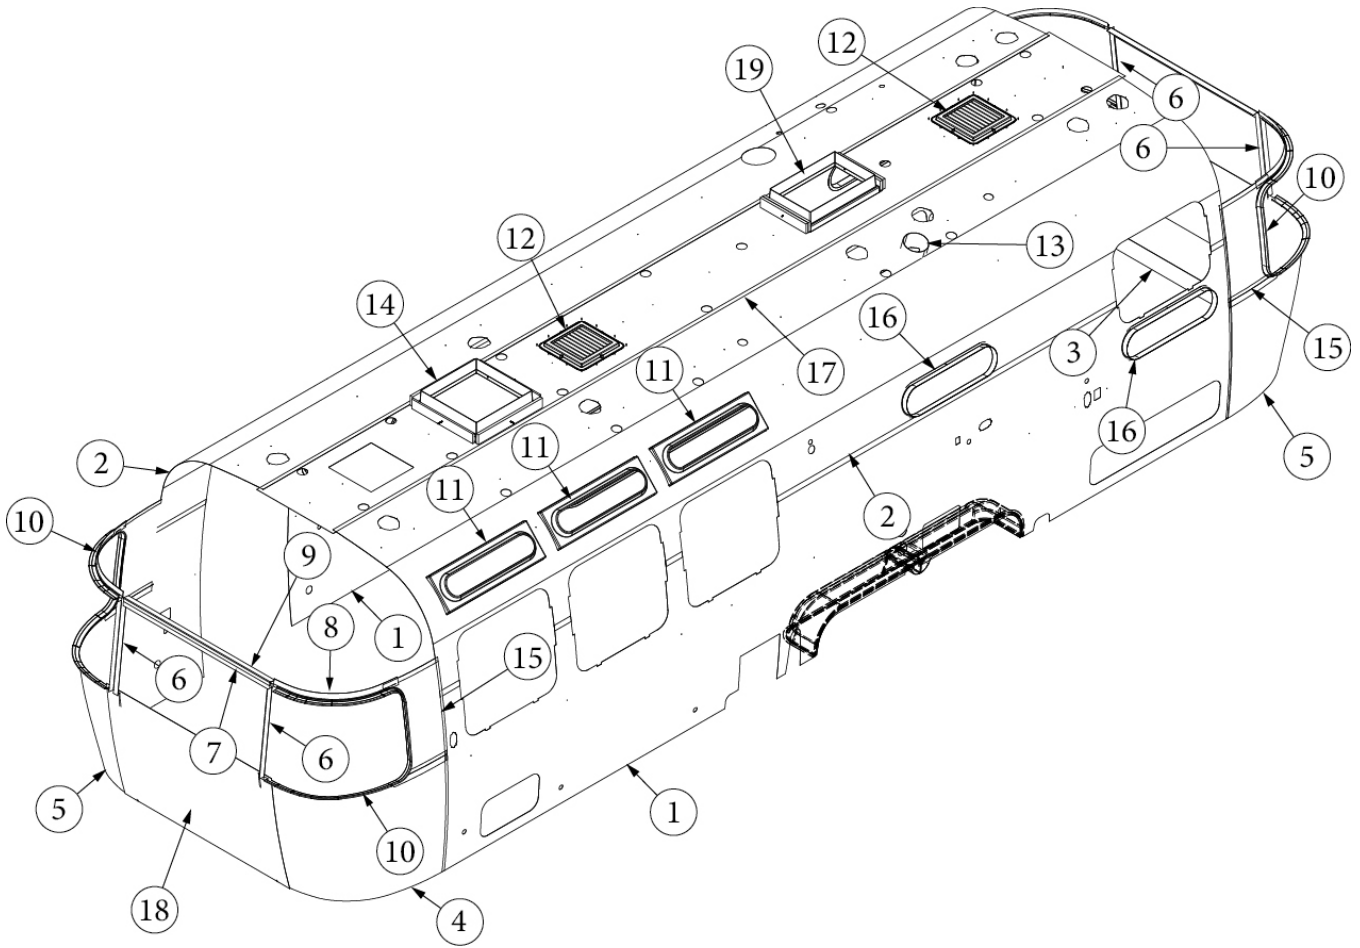

INTERIOR SHELL

Interior Skin, Twin, 30RB

Parts Listed on Next Page