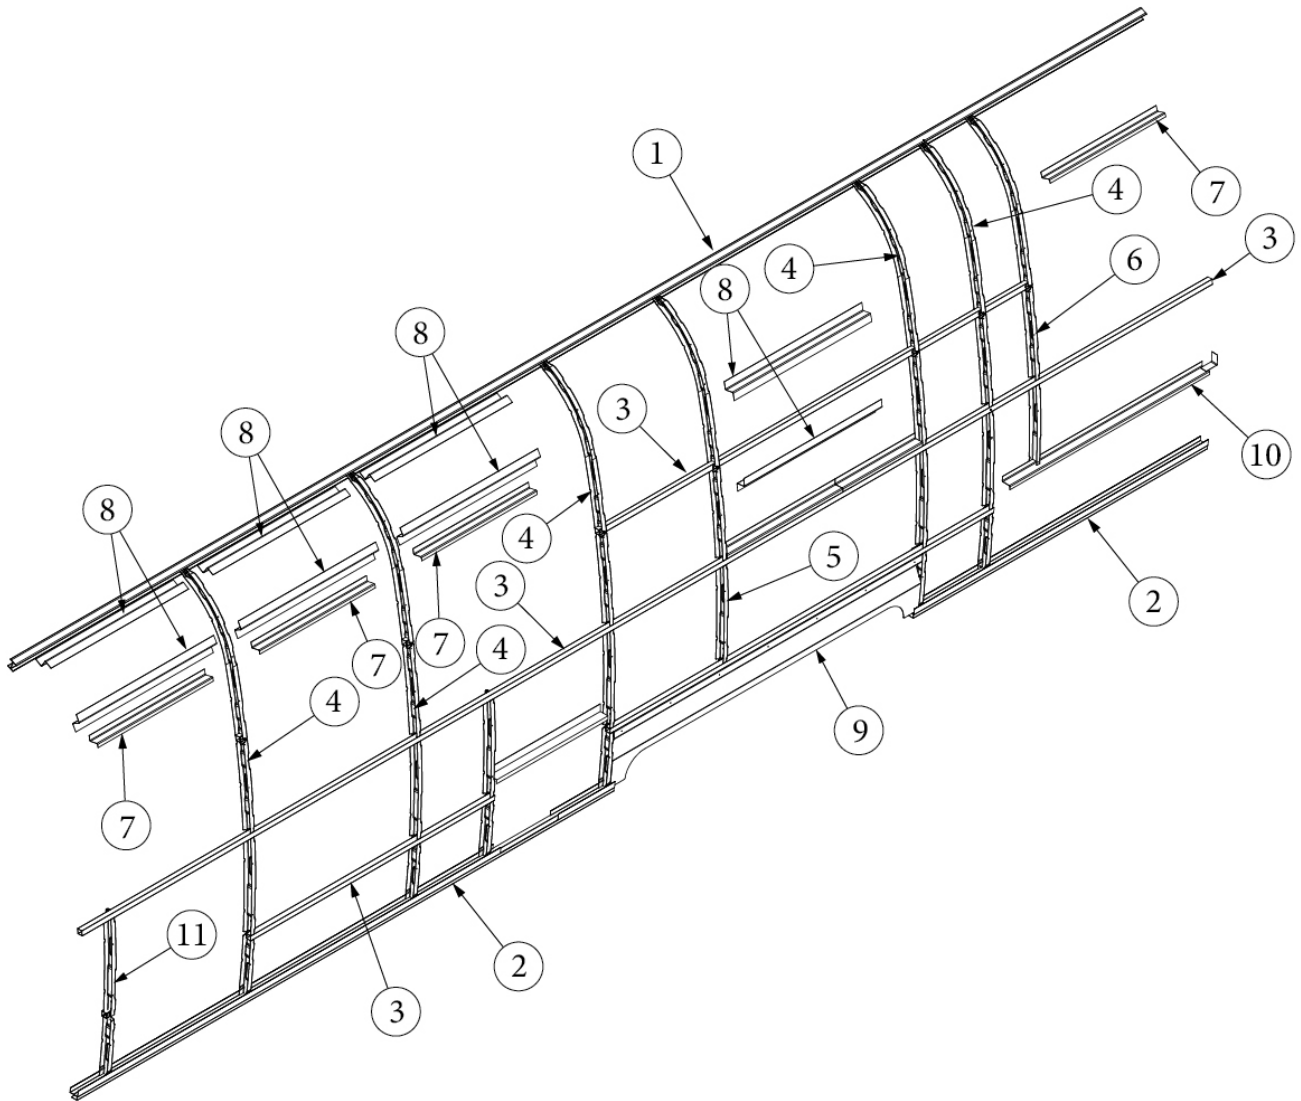

EXTERIOR SHELL

Wall Framing, Roadside, Twin, 30RB

Parts Listed on Next Page