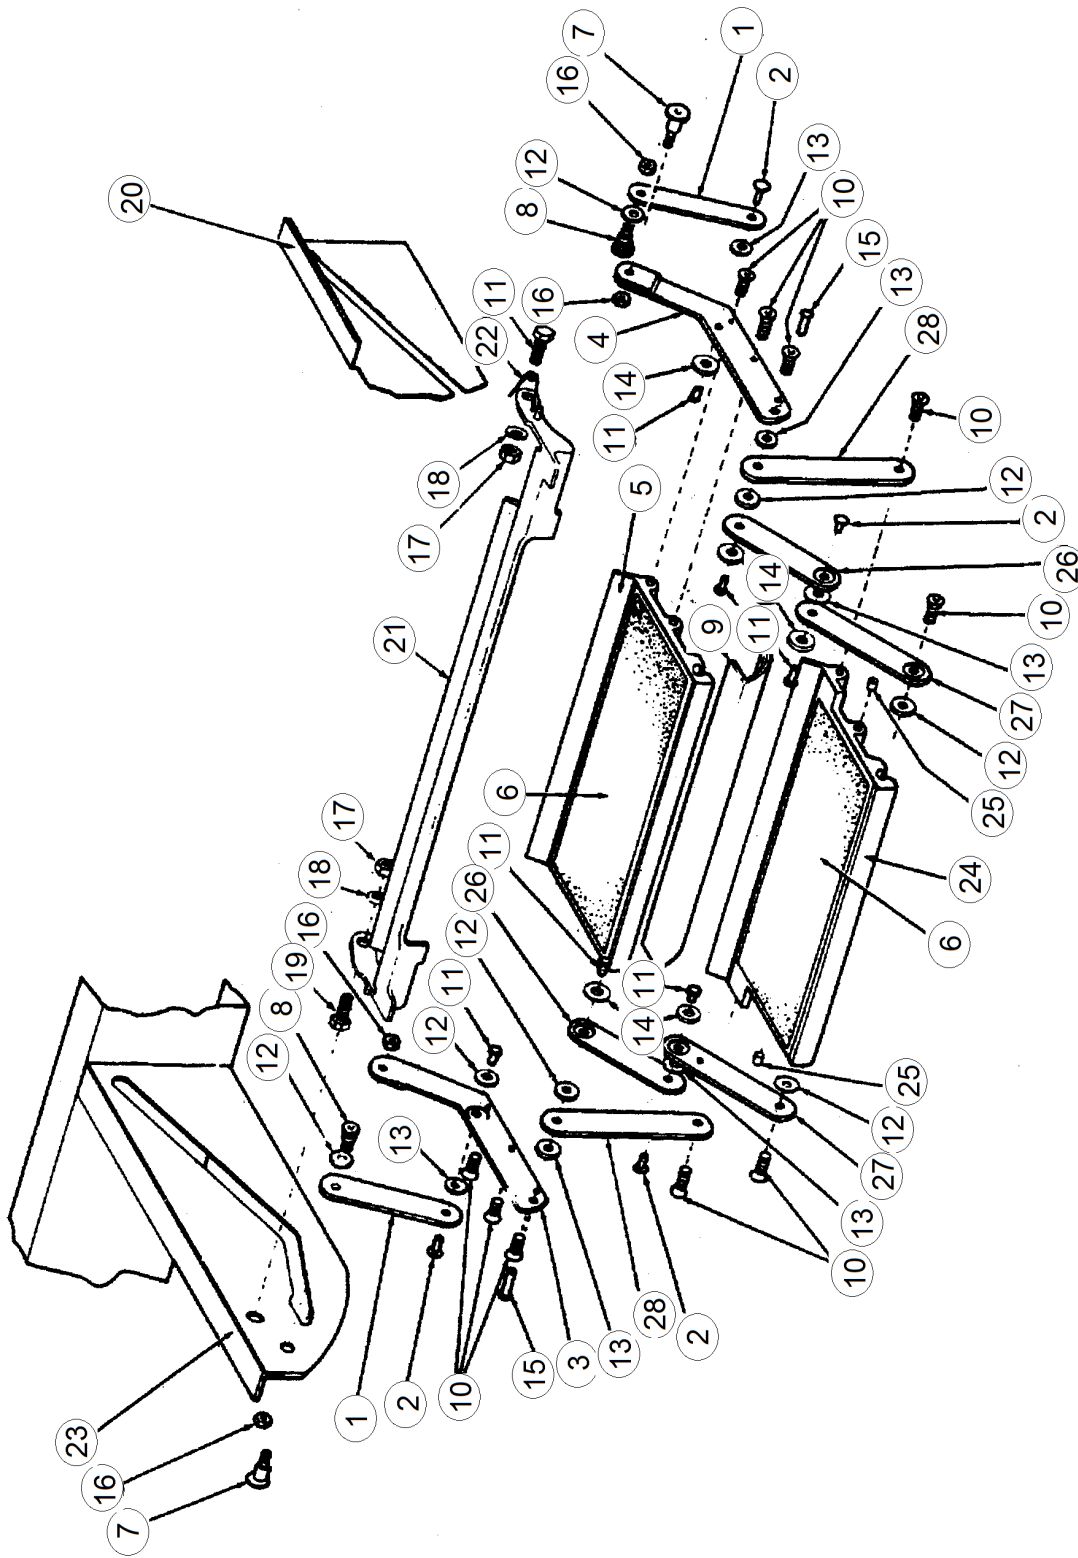

CHASSIS

Step Assembly

Parts Listed on Next Page