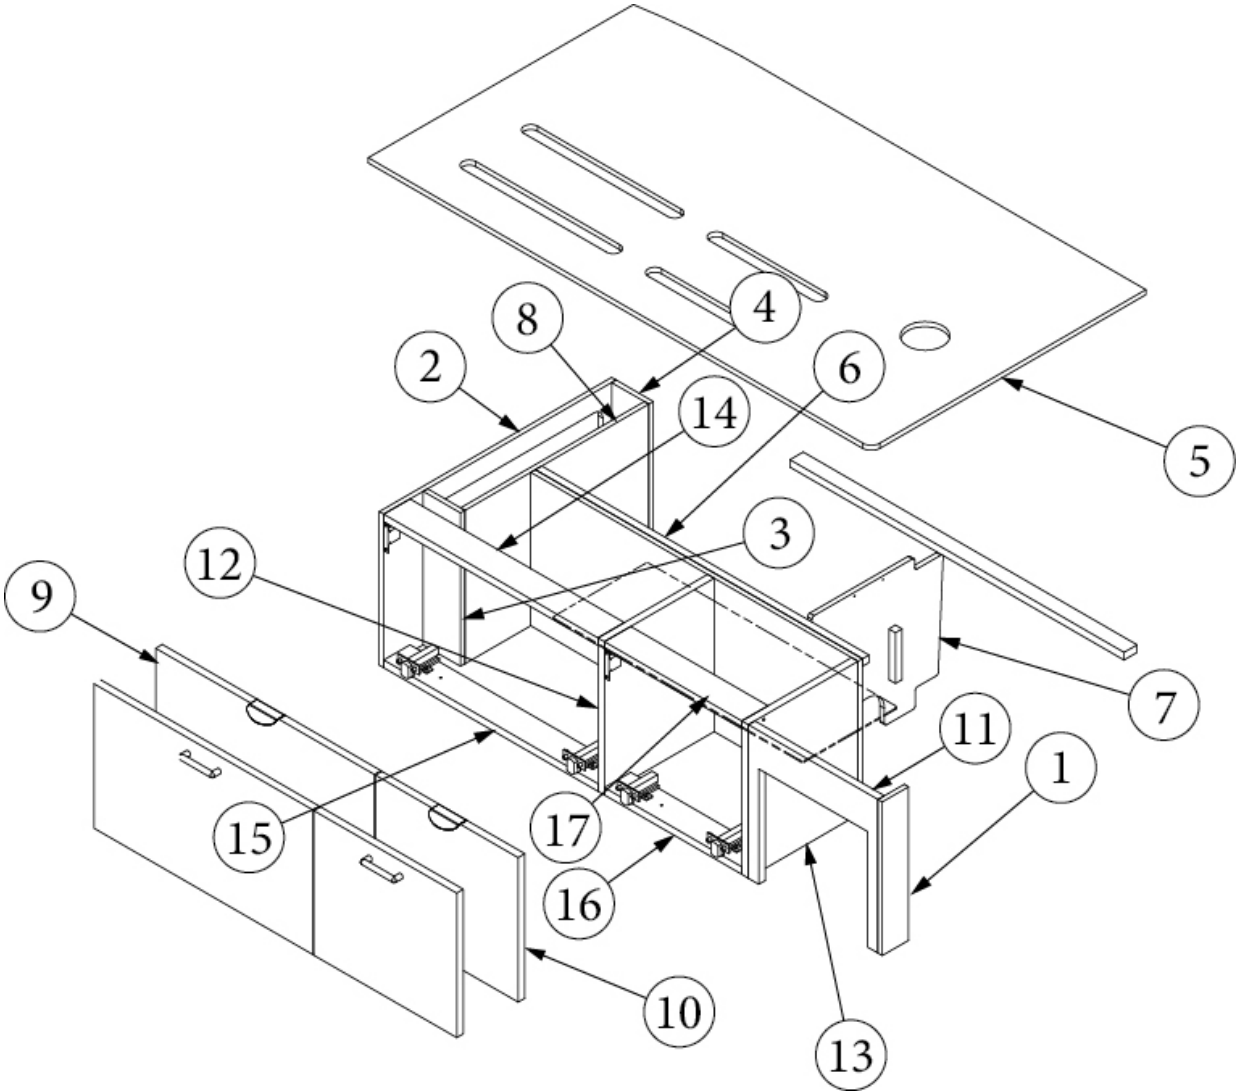

FURNITURE, BEDROOM

Bed, Twin CS, 25FB

Parts Listed on Next Page