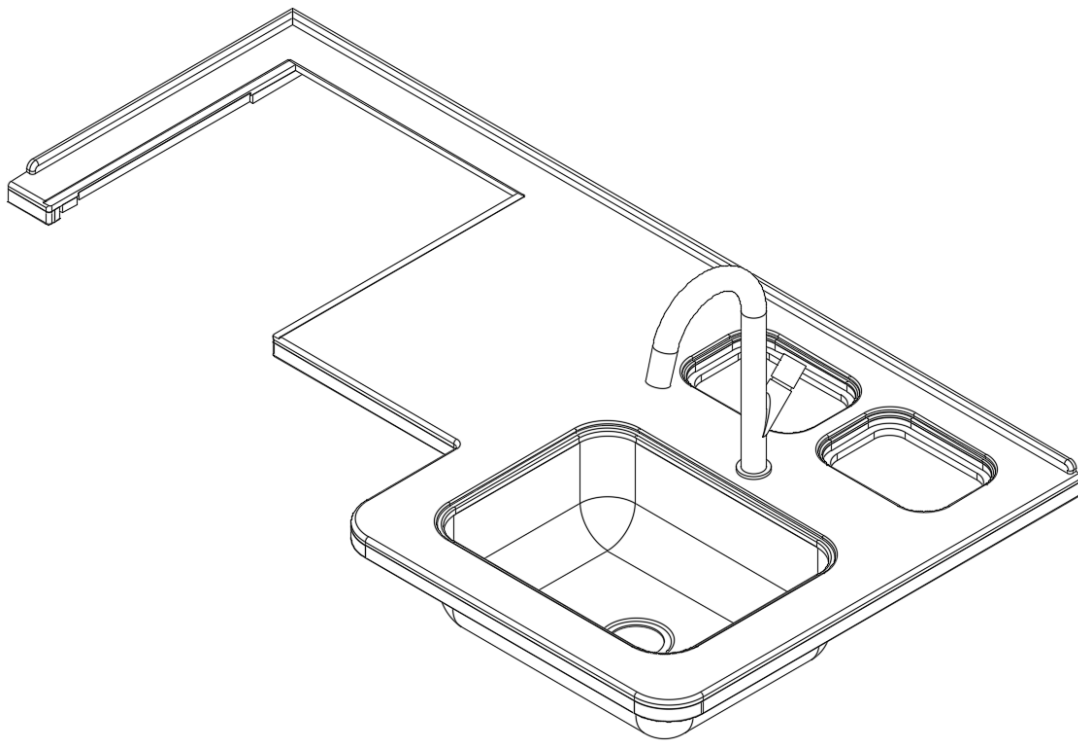

FURNITURE, GALLEY

Galley Top, 27FB

968683	Assembly, Galley Top, Standard Oven
969930	Assembly, Galley Top, Convection Option
602888	Galley top, Corian, Verano white, Standard Oven
602936	Galley top, Corian, Verano White, Convection Option
602961	Faucet, Chrome, Pull-out, Franke, FF5800CH
602894	Sink cover, Corian, Verano white
602829	Sink, Single bowl, Moen
602895	Trash lid, Corain, Verano white
602388	Clip, Sink
600968	4 IN. Plastic Chrome Basket Strainer
382555	Wastebasket, 10 x 7 x 9, White
381708	Wastebasket, 11.38 x 8.25 x 12.13, Black