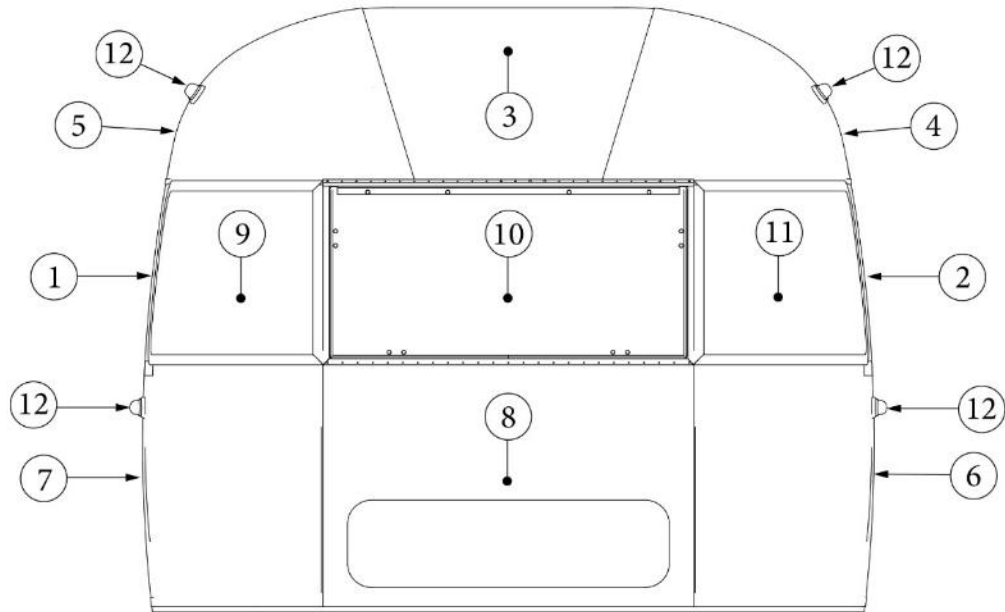

EXTERIOR SHELL

Front End, 25FB Twin, 27FB

Parts Listed on Next Page