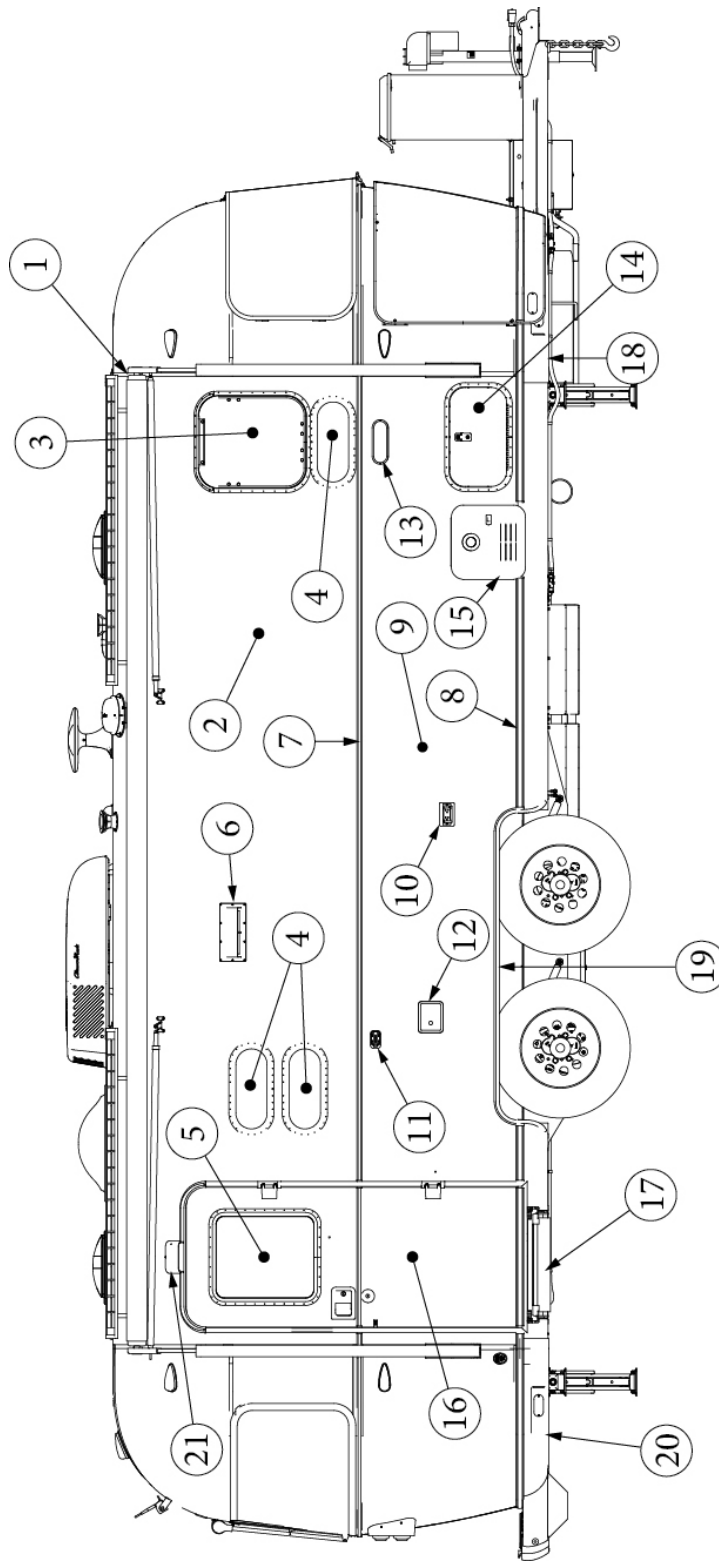

EXTERIOR SHELL

Exterior Components, Curbside, 25FB

Parts Listed on Next Page