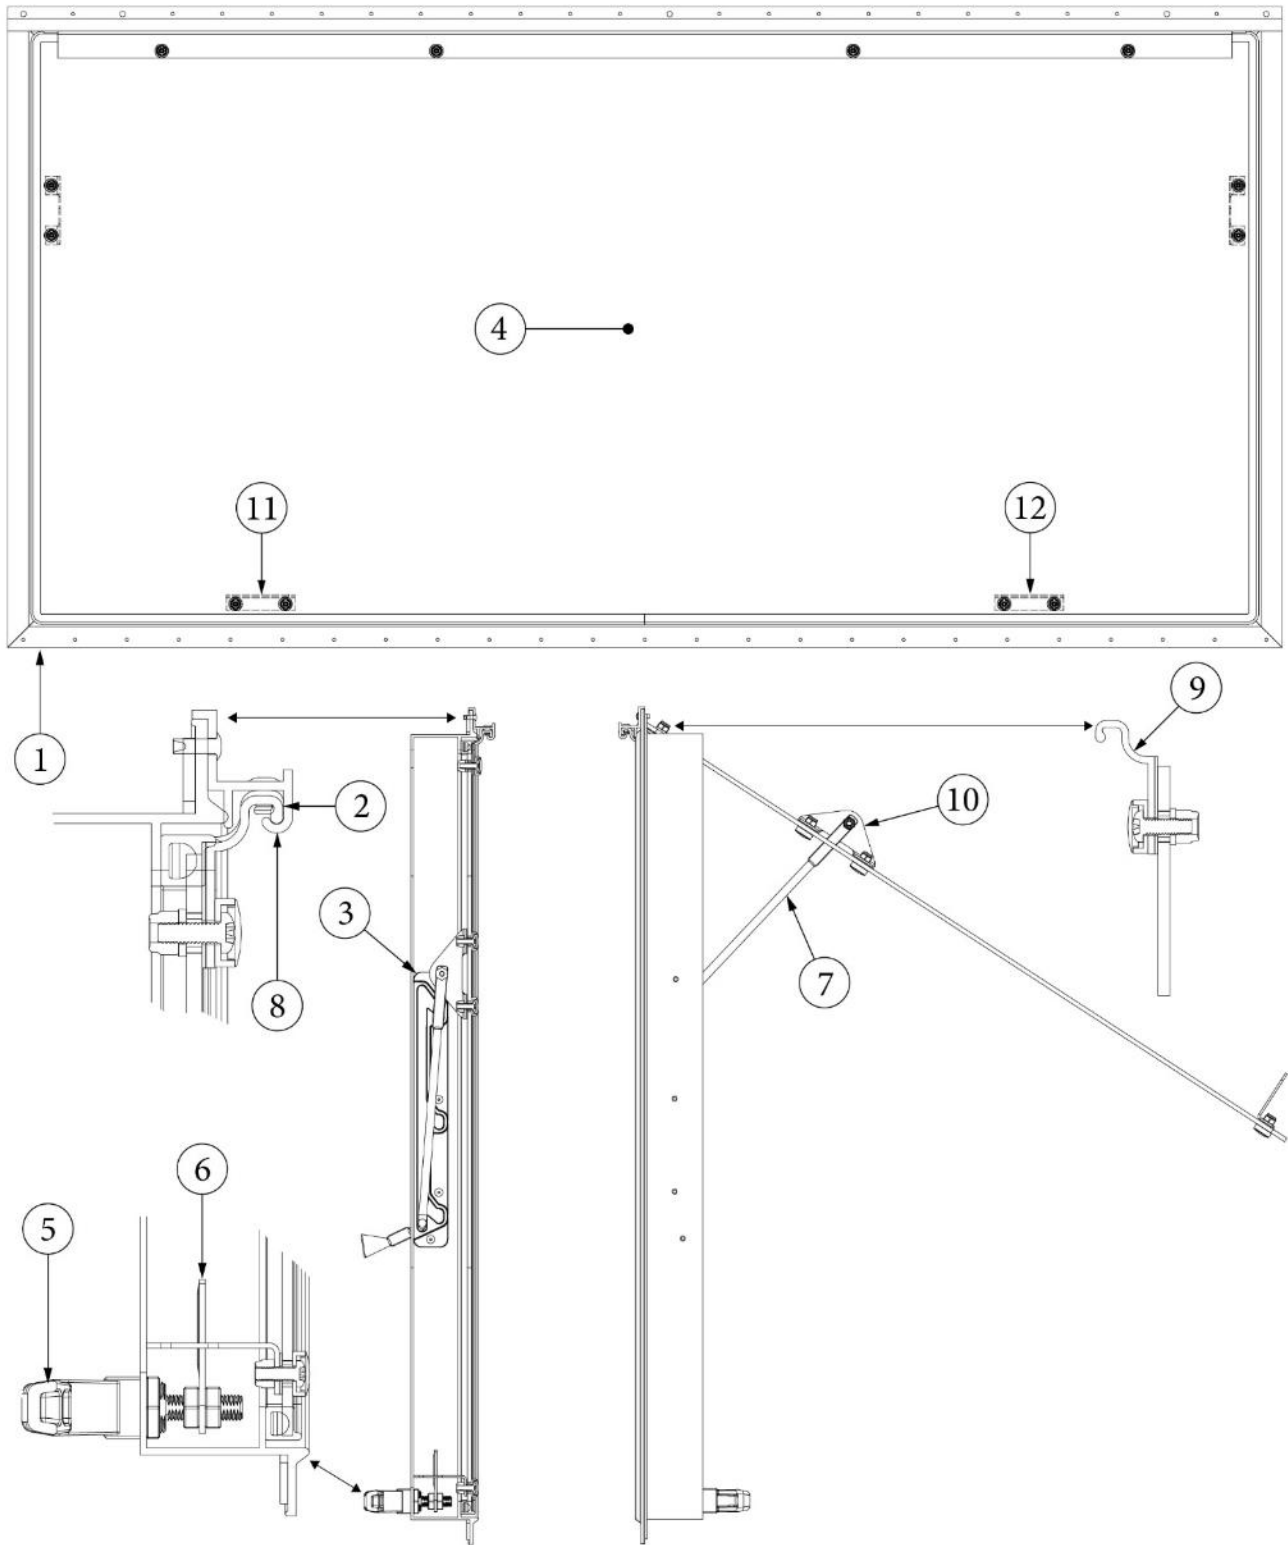

WINDOWS

Windows, Front and Rear, Flat

Parts Listed on Next Page