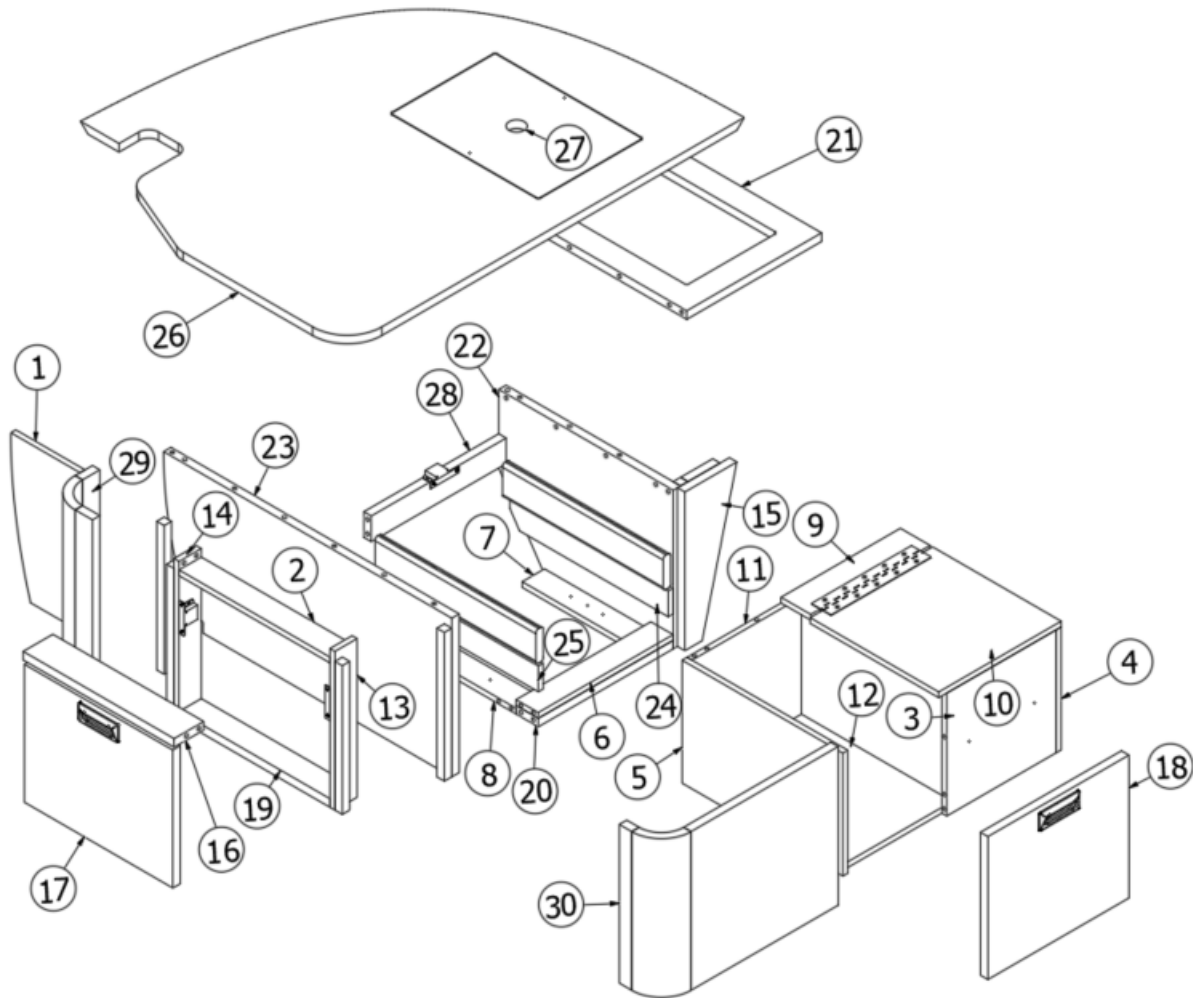

FURNITURE, LOUNGE

Dinette Seat, Curbside, 25FB, 27FB

Parts Listed on Next Page