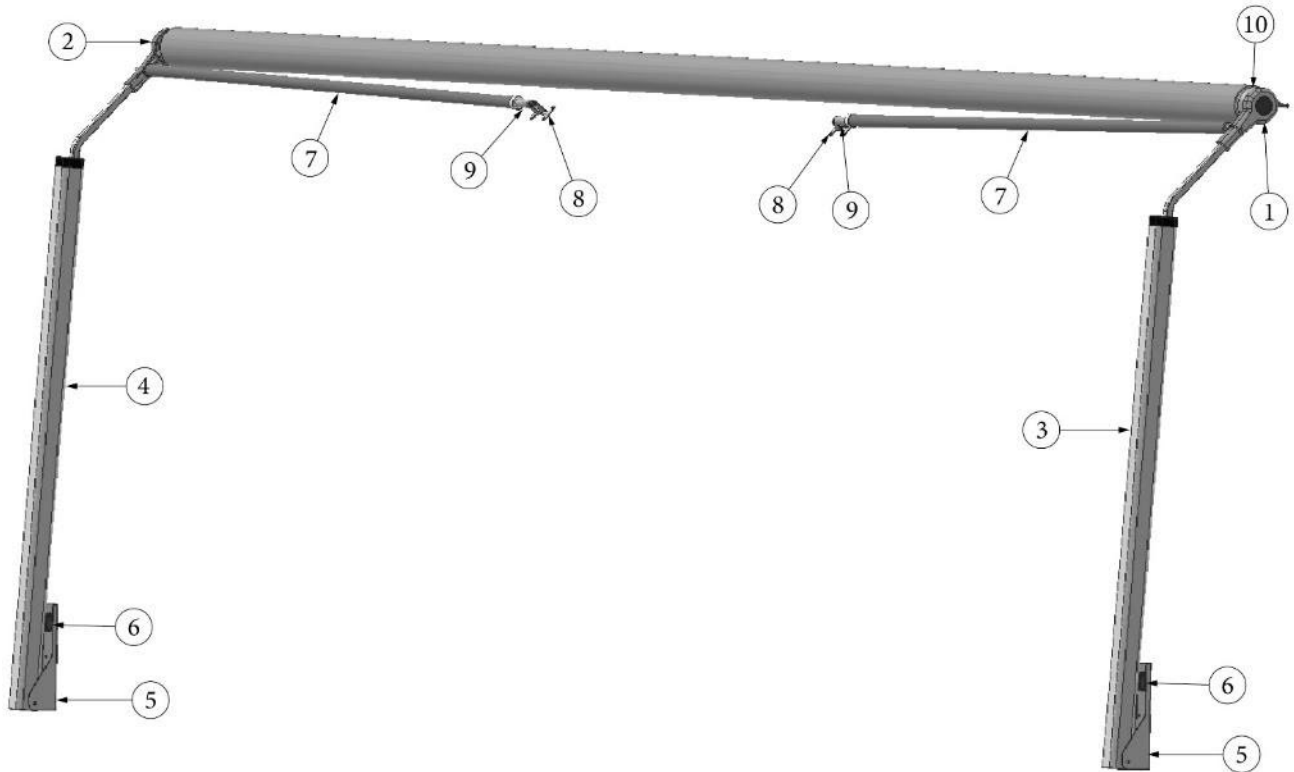

382525-01 Ball stud mounting bracket

382525-02 Mounting bracket, 90°

382525-04 Black carbon steel gas spring, 10 LB

Hooks

382541 Hook, Polished Chrome

386394 Coat Hook, Baldacci

HARDWARE

Awning Hardware, Power Awning