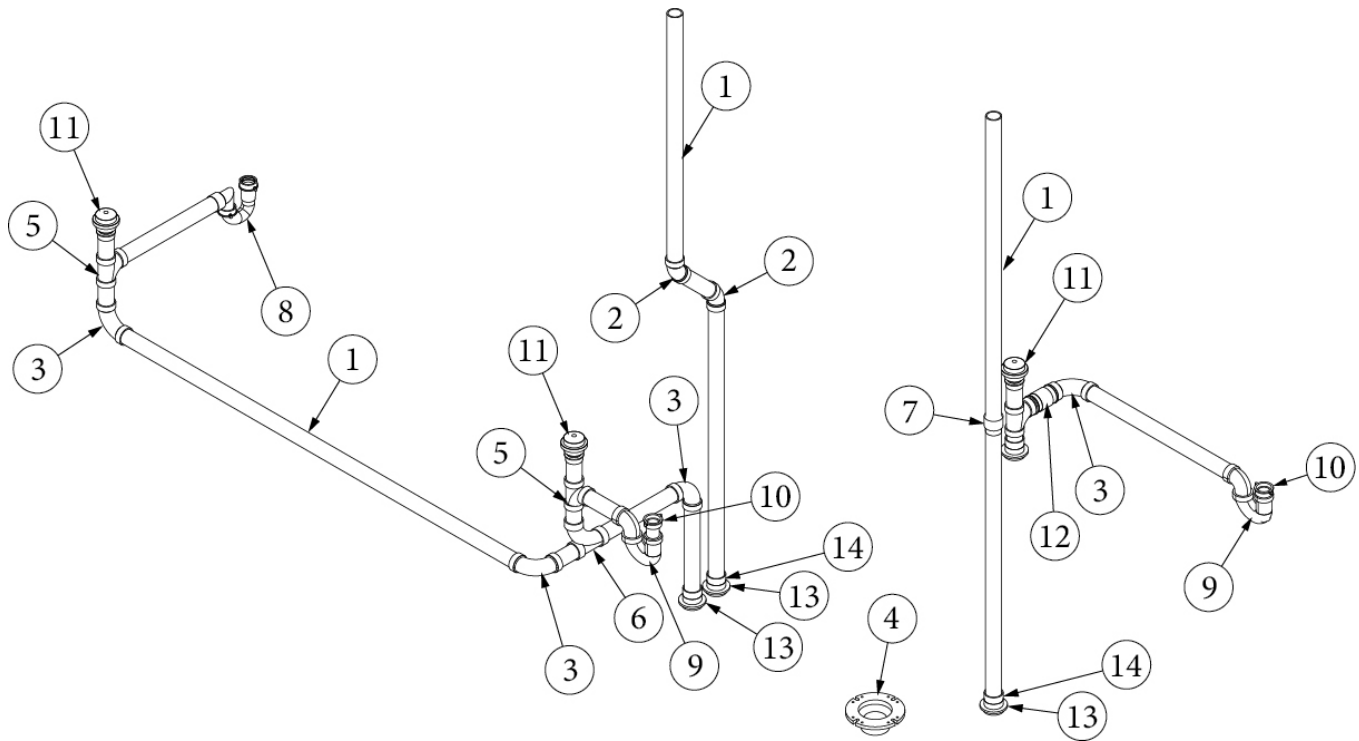

PLUMBING, DRAIN SYSTEM

Drain, Above Floor, 27FB

944036

Above Floor Drain System

1. 601160-02	Pipe, ABS, 1.5"
2. 600030	Ell, ABS, 45°, Long turn
3. 600035	Ell, ABS, Long sweep, 1.5"
4. 600065	Flange, Floor, Threaded
5. 600156	Tee, Sanitary, 1.5"
6. 600182	Wye, 1.5 x 1.5 x 1.5"
7. 600227	Coupling, 1.5"
8. 600622	P-trap, 1.5" w/slip nut & washer
9. 602164-01	P-trap w/compression nut, 1.5"
10. 602164-02	Tailpiece w/nuts & washers, 1.5"
11. 602306	Valve-2" Air Admittance Ayrlett
12. 602201	Coupling, Flexible, 1.5"3
13. 602429	Grommet, Rubber Tank Fitting, 1.5"
14. 602430	Coupler, Barbed, 1.5"