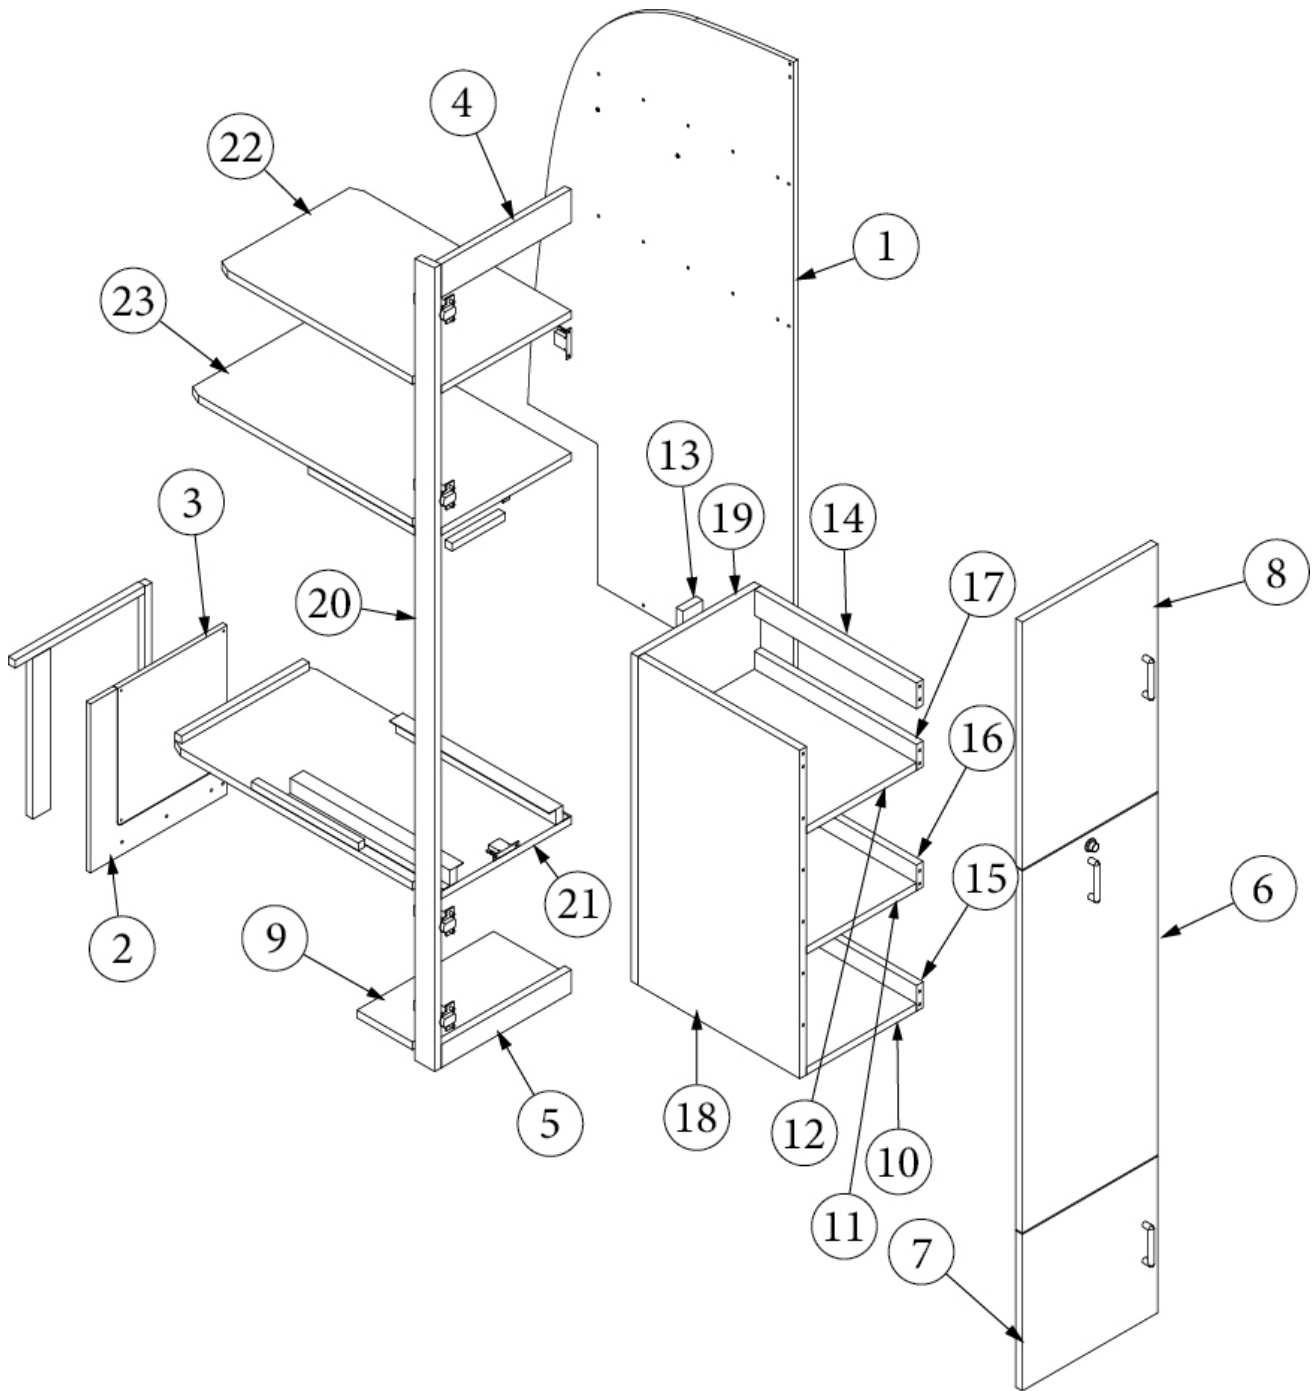

FURNITURE, GALLEY

Pantry, without Microwave, 27FB

Parts Listed on Next Page