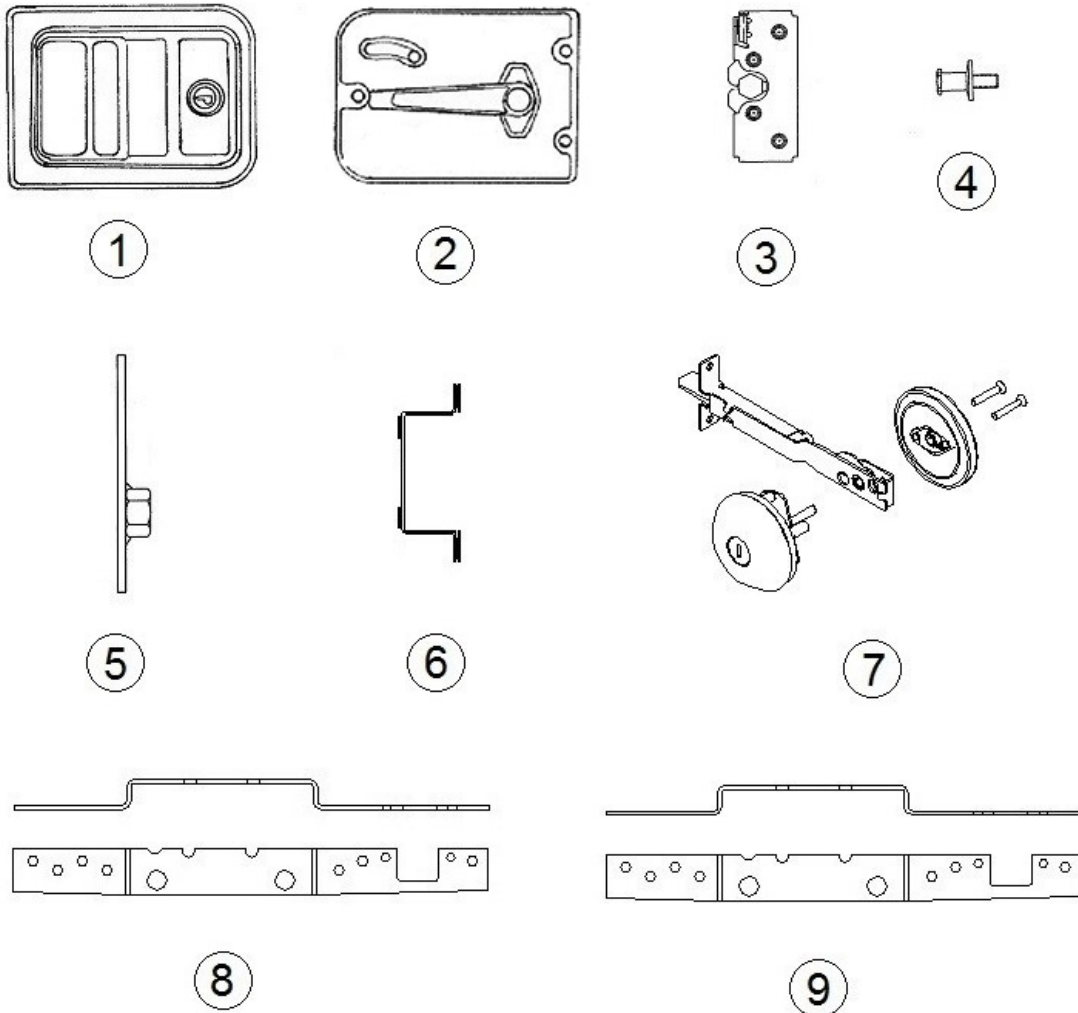

HARDWARE

Main Door Lock, Left Hand Hinge, 30RB

1. 381547-01 2. 381547-07 3. 381547-03 4. 381547-04 5. 381550 6. 115413 7. 382069 8. 382067 9. 382066	- Main door lock, Outside housing - Main door lock, Inside plate - Double rotary latch, Main door - Striker bolt w/washer, Main door lock - Plate, Striker bolt mounting - Door hat section - Deadbolt, Round, Trimark - Outer reinforcement plate, RH/LH hinged door - Inner reinforcement plate, LH hinged door

382069-100 381547-102 381547-08 385595 382122	- Deadbolt key, Blank - Main door key, Blank - Screw package, Main door lock - Pocket strike - Key chain, Airstream logo