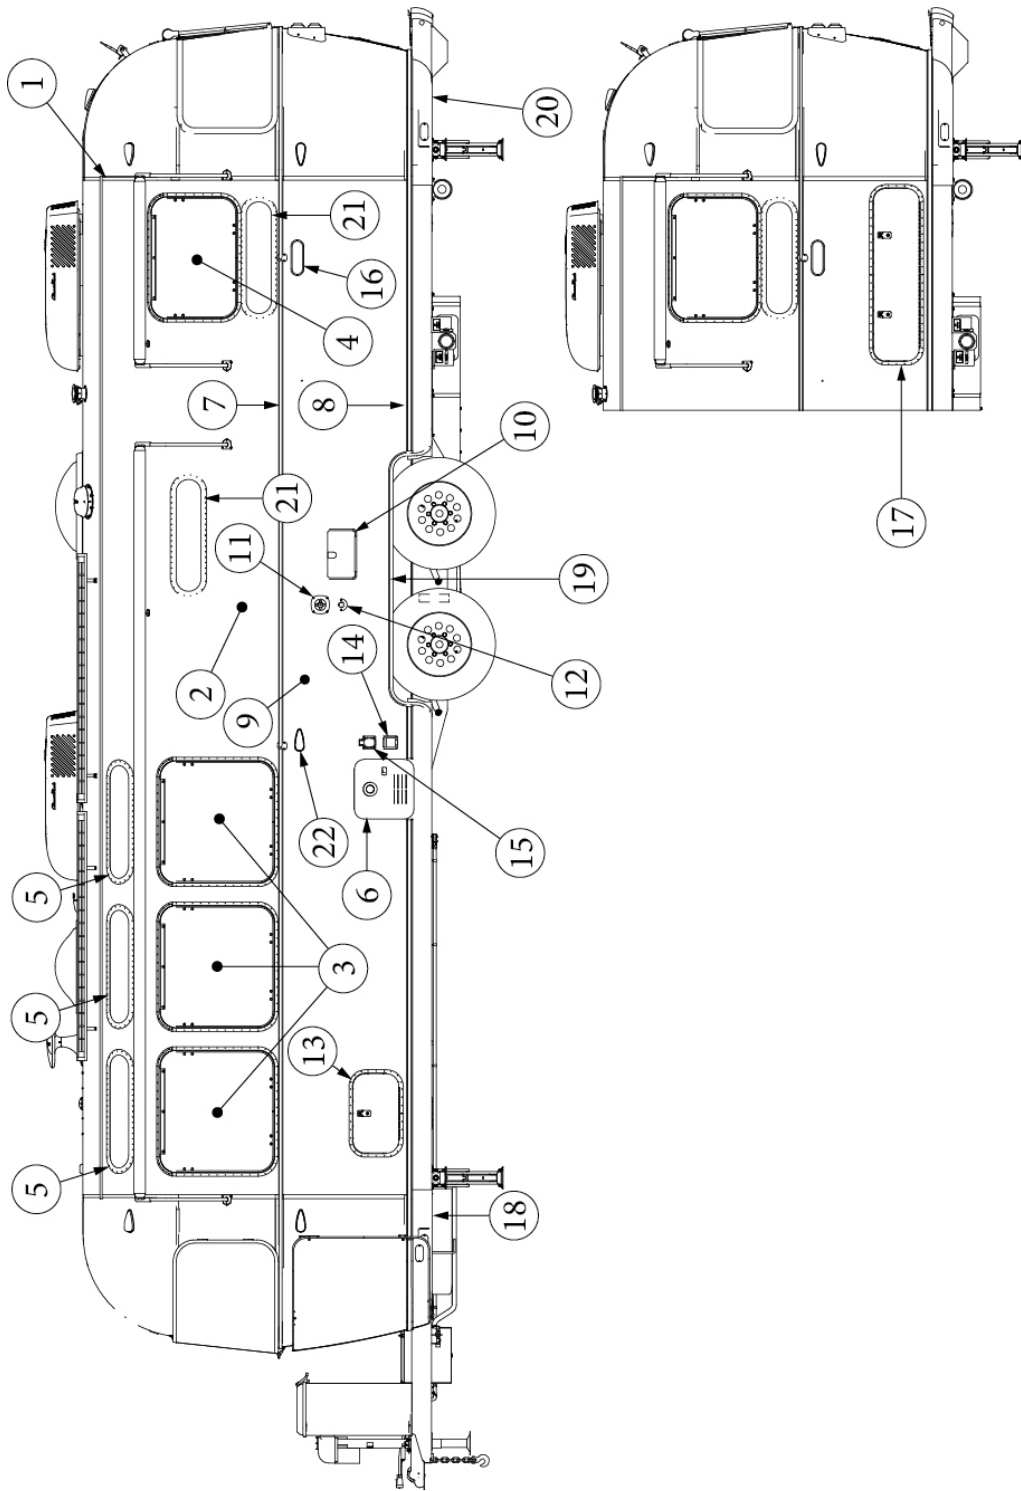

EXTERIOR SHELL

Exterior Components, Roadside, 30RB

Parts Listed on Next Page