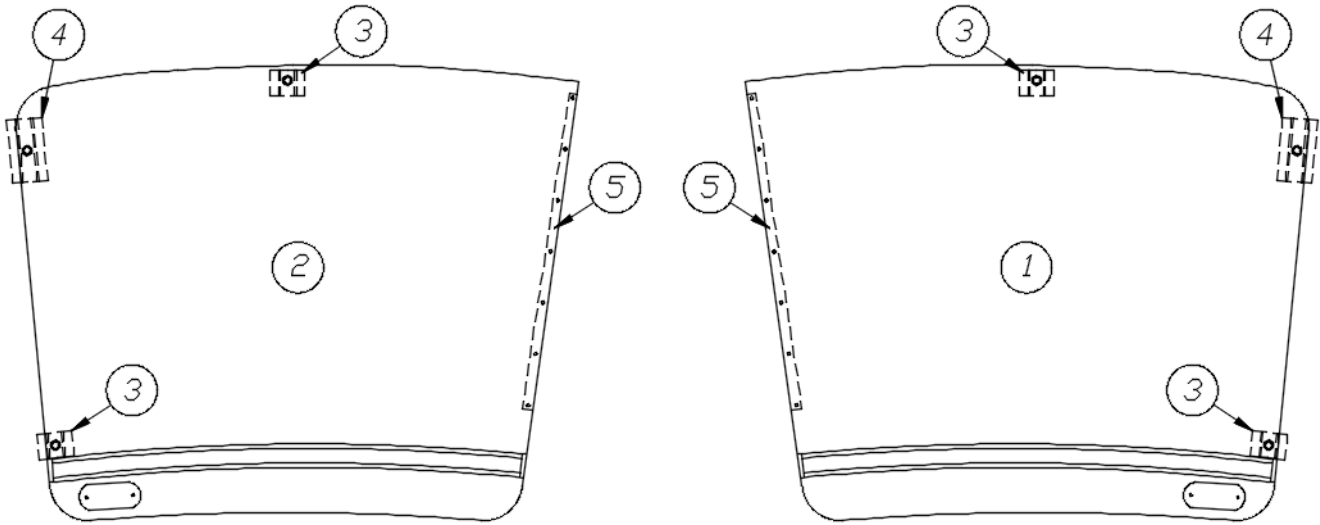

EXTERIOR SHELL

Exterior/Outer Wheel Well Liner and Outriggers

204217-01	Liner, Wheel Well, Outer
411186-01	Outrigger, Solid, Notched, RH
411186-02	Outrigger, Solid, Notched, LH

Wrap Protectors and Holdbacks

1. 966277	Wrap Protector, Tall, RS
685366-100	Wrap Protector, RS, Short, CSA
2. 966276	Wrap Protector, Tall, CS
685365-100	Wrap Protector, CS, Short, CSA
3. 114819-02	Wrap protector hold back, 2"
4. 114819-03	Wrap protector hold back, 5"
5. 381605-03	Piano hinge, Stainless Steel
100742-01	Extrusion, Mirror trim
116421	Extrusion, Rub rail
201763-100	Insert, Rub rail, 1", Chrome
114465-01	Casting, Rub rail, RH
114465-02	Casting, Rub rail, LH
685343	Gusset, Corner
500096	Reflector, Amber
114819-04	Holdback Assy - Wrap Protector