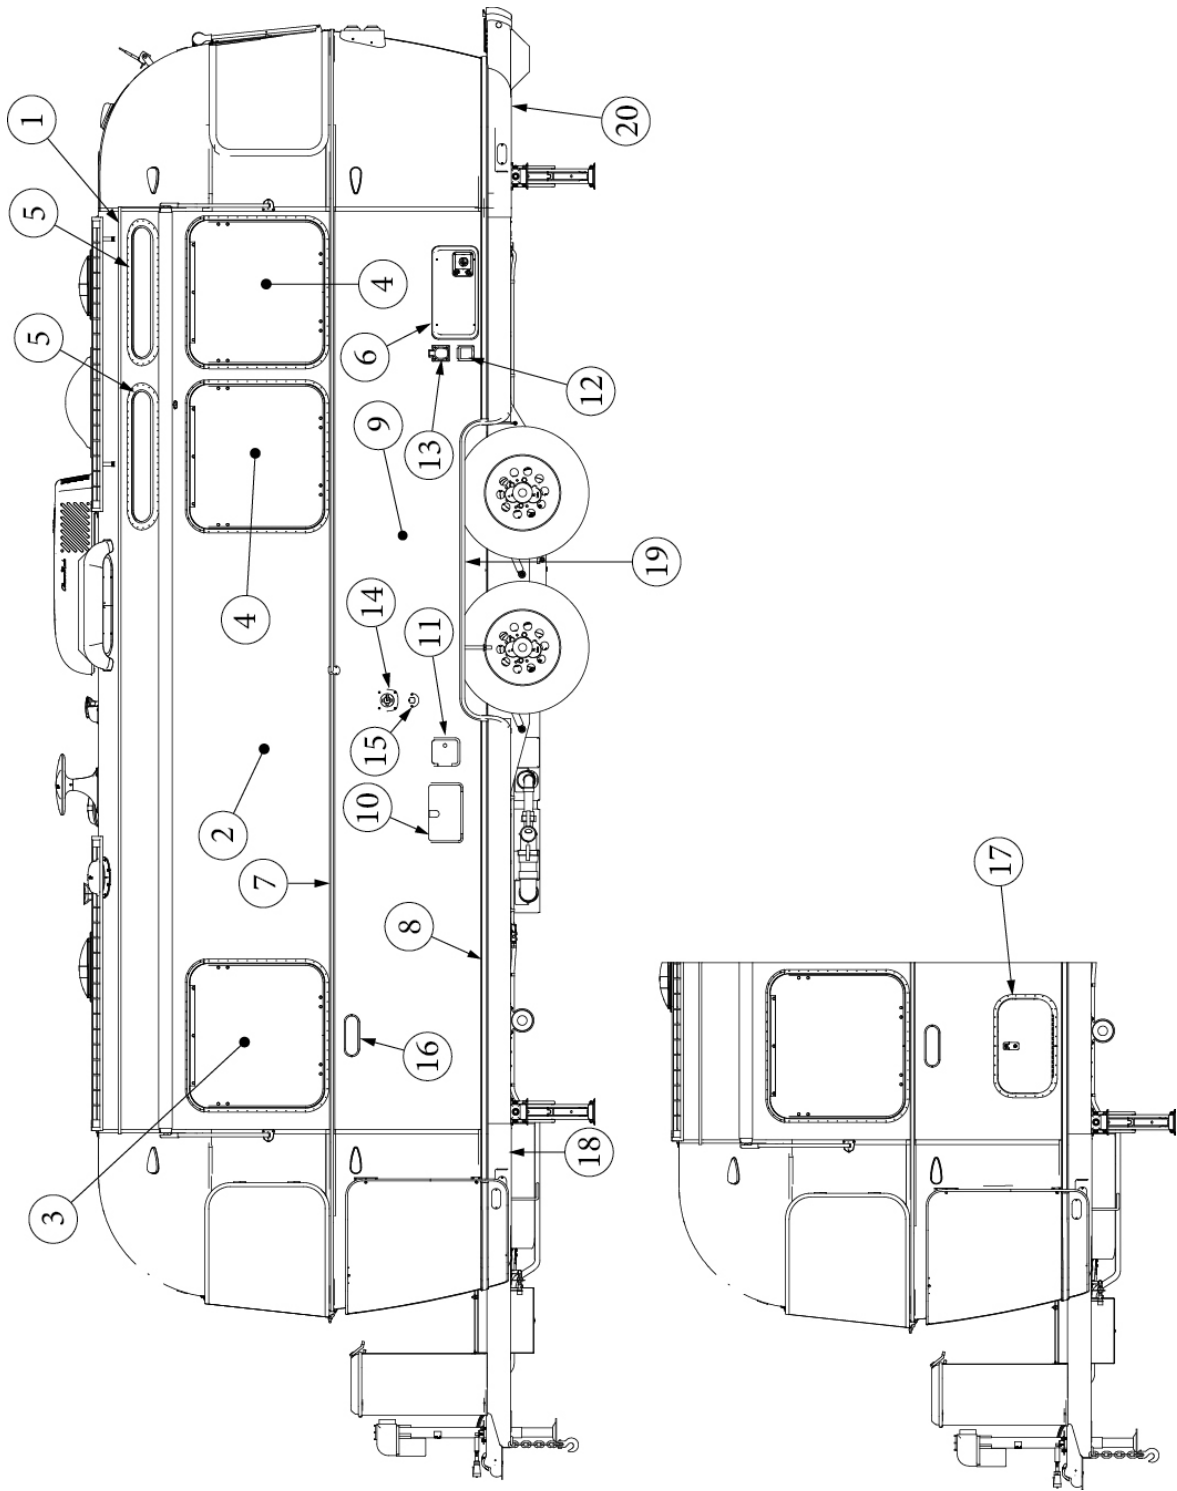

EXTERIOR SHELL

Exterior Components, Roadside, 25FB

Parts Listed on Next Page