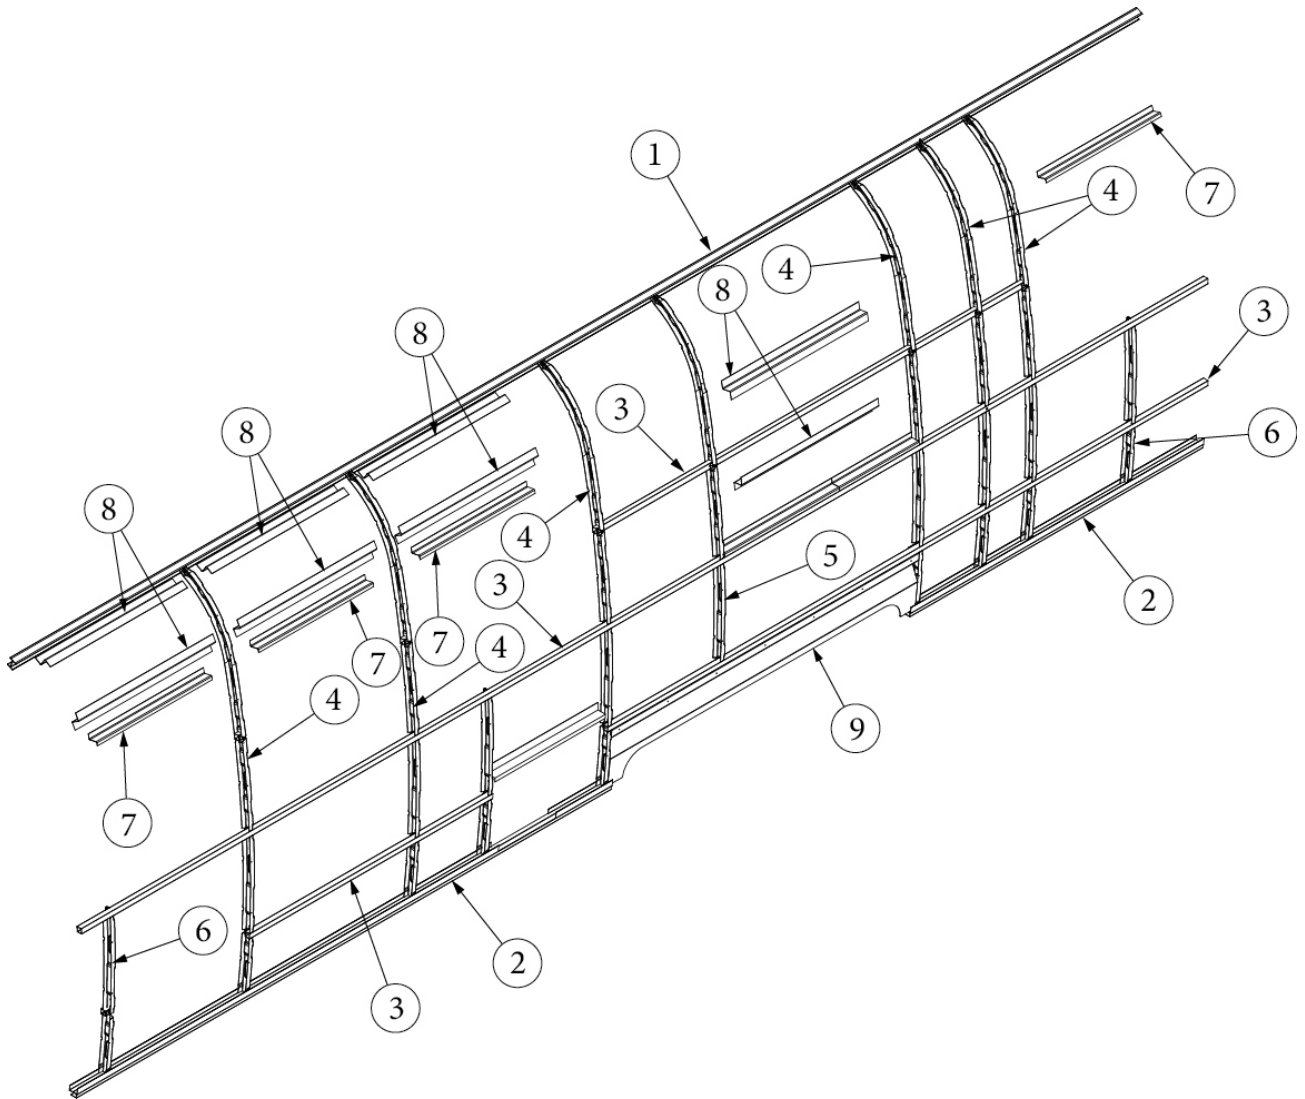

EXTERIOR SHELL

Wall Framing, Roadside, Queen, 30RB

Parts Listed on Next Page