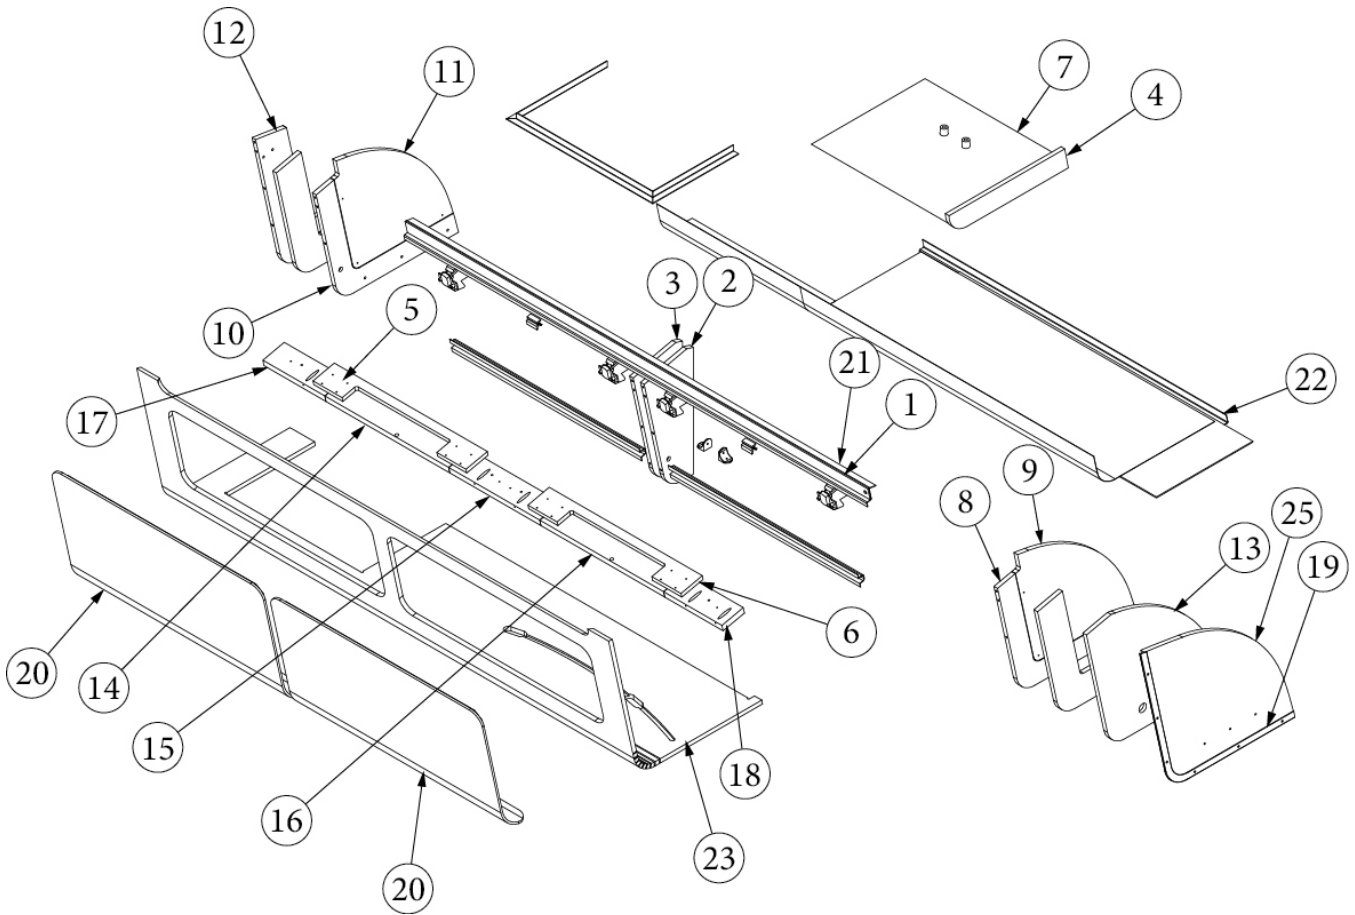

FURNITURE, GALLEY

Roof Locker, Galley, 27FB

Parts Listed on Next Page