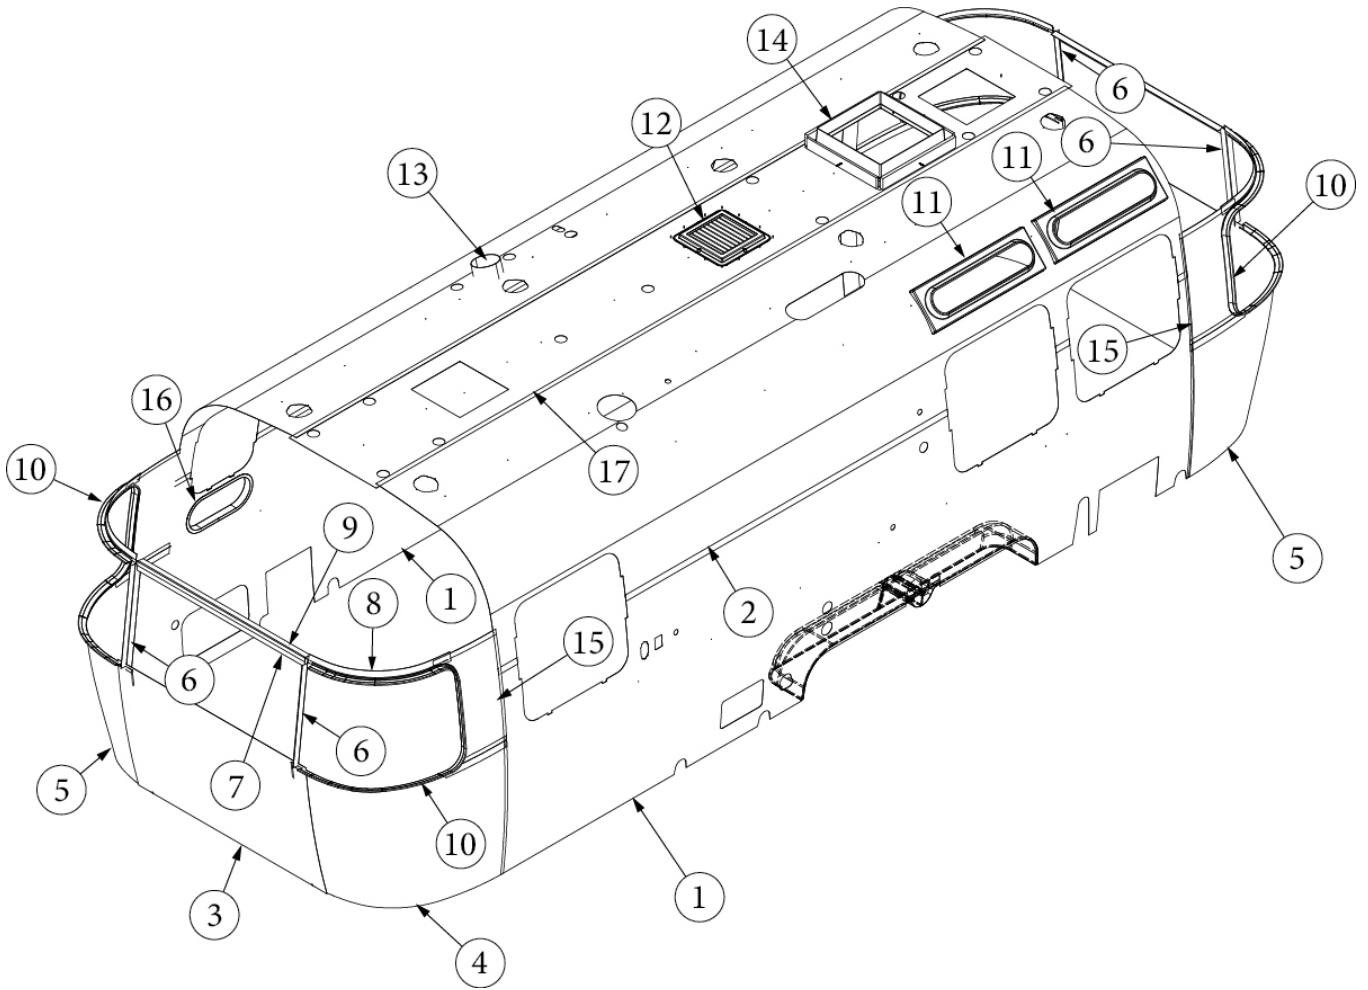

INTERIOR SHELL

Interior Skin, Queen, 25FB

Parts Listed on Next Page