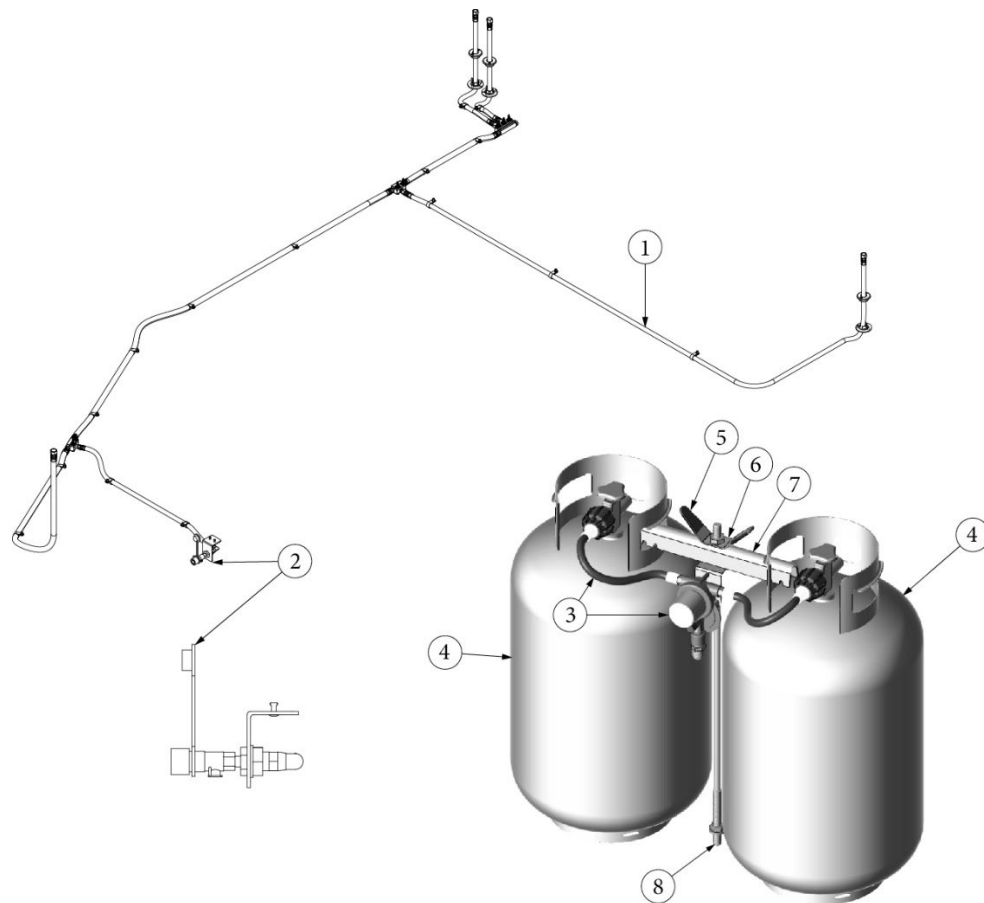

PLUMBING, LPG SYSTEM

LPG System, 27FB

113936
113718-01

Install, LP System, 27FB
Install, LP Tanks/Regulator, 30lb

1. 943997	Assembly, LP flex line
2. 602465	Exterior propane port assembly
3. 602870	Regulator, LP gas, Dual 11" pigtails
4. 601710-01	Tank, LP Cylinder, Steel, 30LB
5. 381613	Plastisol Cover, LP Wing Handle
6. 455841	Wingnut, LP Bottle
7. 455842	Hold-down, VTD0046
8. 345764	Threaded Rod, 23.5", 1/2-13 4" each end
350132	Flange nut, Serrated, 1/2-13 UNC
386250	Label, LPG service port
365330-04	Sealant, Adseal, RTV #4553
382500	Grommet, .5" Pipe, Press Fit, Sealing
382556	Closeout, 2.38", D LP Assembly BC
512412	Bushing, Snap In, .75" ID
382160	Grommet, Flexible Vinyl