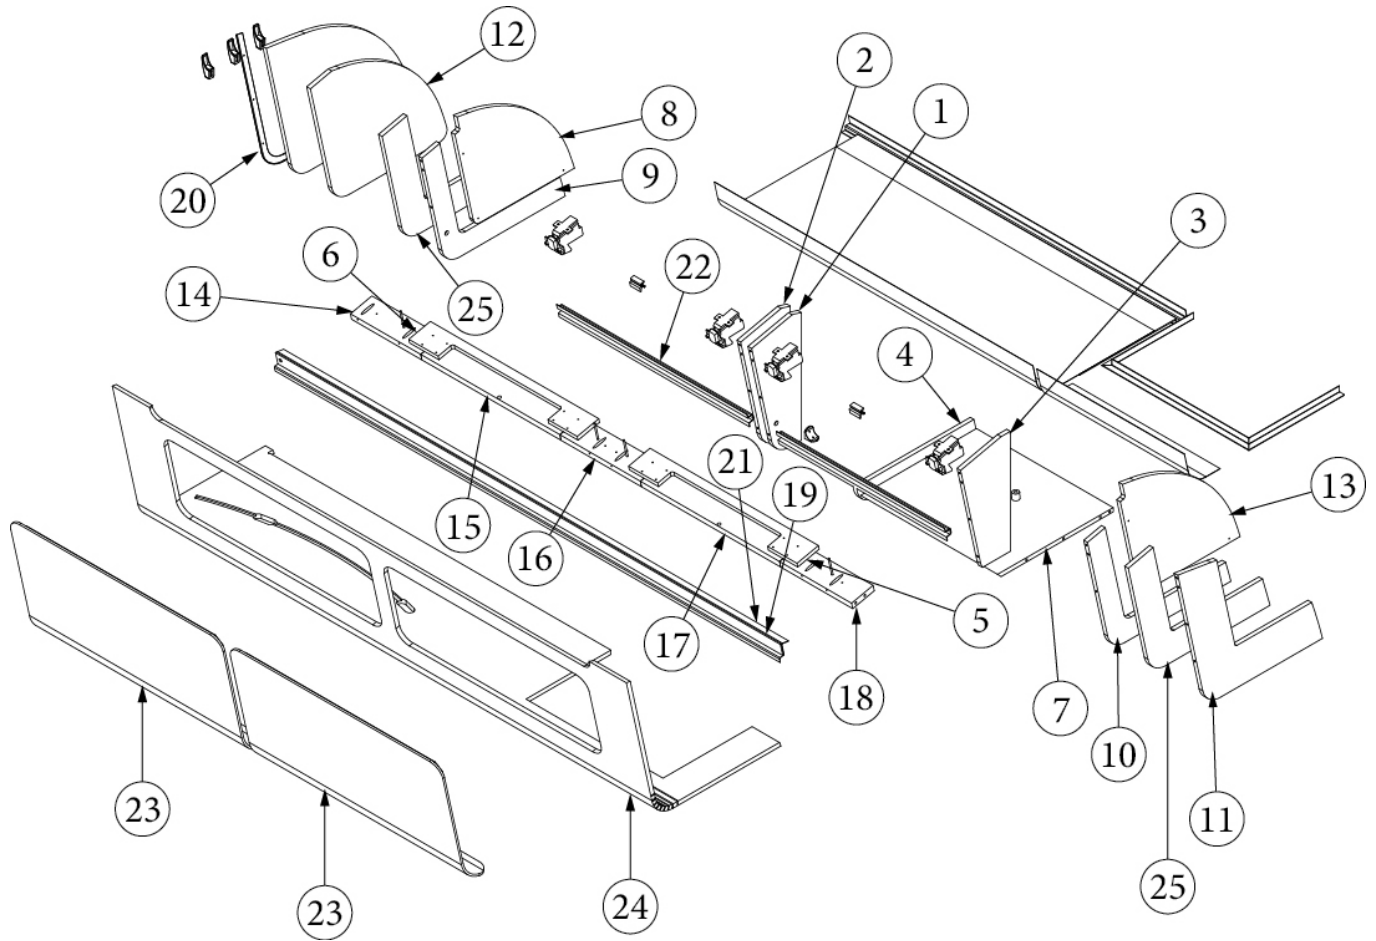

FURNITURE, GALLEY

Roof Locker, Galley, 30RB

Parts Listed on Next Page