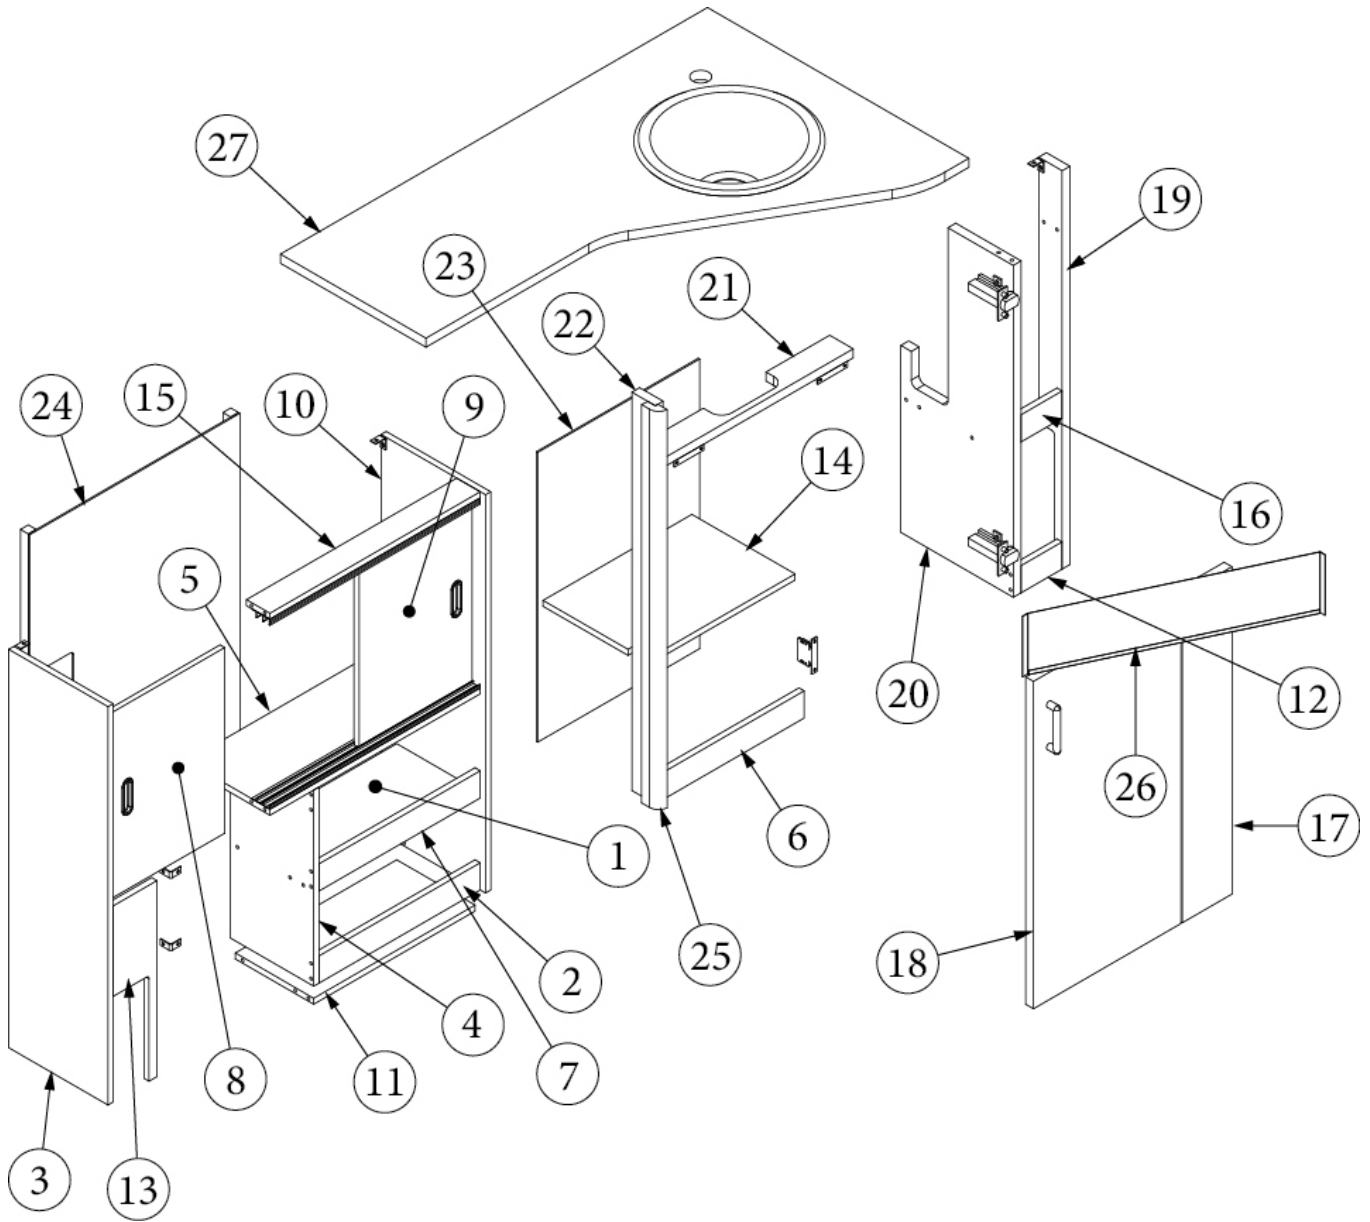

Parts Listed on Next Page

FURNITURE, LAVATORY

Lavatory Cabinet, 25FB

969832-01

Assembly, Lavy Cabinet

1. 969832&010112BB	Pre laminate, .50 x 15.44 x 7.5"
2. 969832&010212BB	Pre laminate, .50 x 15.44 x 2.25"
3. 969832&010312BC	Pre laminate, .50 x 9.50 x 33"
4. 969832&010412BC	Pre laminate, .50 x 8.00 x 16.25"
5. 969832&010512BC	Pre laminate, .50 x 20.13 x 8"
6. 969832&010612BC	Pre laminate, .50 x 13.50 x 2.25"
7. 969832&010712BB	Pre laminate, .50 x 15.44 x 2.25"
8. 969832&010812BC	Pre laminate, .50 x 10.81 x 15.38"
9. 969832&010912BC	Pre laminate, .50 x 10.81 x 15.38"
10. 969832&011012BC	Pre laminate, .50 x 10.00 x 33"
11. 969832&011112BC	Pre laminate, .50 x 15.44 x 7.5"
12. 969832&011212BC	Pre laminate, .50 x 3.94 x 2.25"
13. 969832&011312BC	Pre laminate, .50 x 4.19 x 16.25"
14. 969832&011412CC	Pre laminate, .50 x 14.25 x 9.88"
15. 969832&011512CC	Pre laminate, .50 x 2.25 x 20.13"
16. 969832&001612BC	Pre laminate, .50 x 3.94 x 2.25"
17. 969832&011718BC	Pre laminate, .75 x 4.75 x 27.13"
18. 969832&011818BC	Pre laminate, .75 x 14.13 x 27.13"
19. 969832&011918CC	Pre laminate, .75 x 2.25 x 33"
20. 969832&012018CC	Pre laminate, .75 x 10.75 x 27.5"
21. 969832&012118CC	Pre laminate, .75 x 18.19 x 2.25"
22. 969832&012218CC	Pre laminate, .75 x 2.25 x 33"
23. 969832&012303CE	Pre laminate, .13 x 15.50 x 24"
24. 969832&012403CE	Pre laminate, .13 x 20.13 x 28"
25. 801706-0040	Corner Trim 90 Deg Rad Blk Walnut
801706-0041	Corner Trim 90deg 1" Rad Nat Elm
26. 454225	Assembly, Lavy Closeout
27. 966903-02	Lavy Top Assembly
115374	Extrusion-Sliding Door Track .5"
382522	Pull W/Screws - New Haven M516
365429-02	Edgebanding, 15/16: Blk Walnut
365426-02	Edgebanding, 15/16" Natl Elm
365429-01	Edgebanding, 5/8 Blk Walnut
365426-01	Edgebanding, 5/8 Natl Elm
382030	Pull, Recessed Finger
381228-02	Catch Grabber, Door, C3-805, 5LB
602489	Lavy sink, 12" round, Stainless Steel
381607-11	Hinge-Self Close Overlay
381607-12	Baseplate, Hinge, Grass