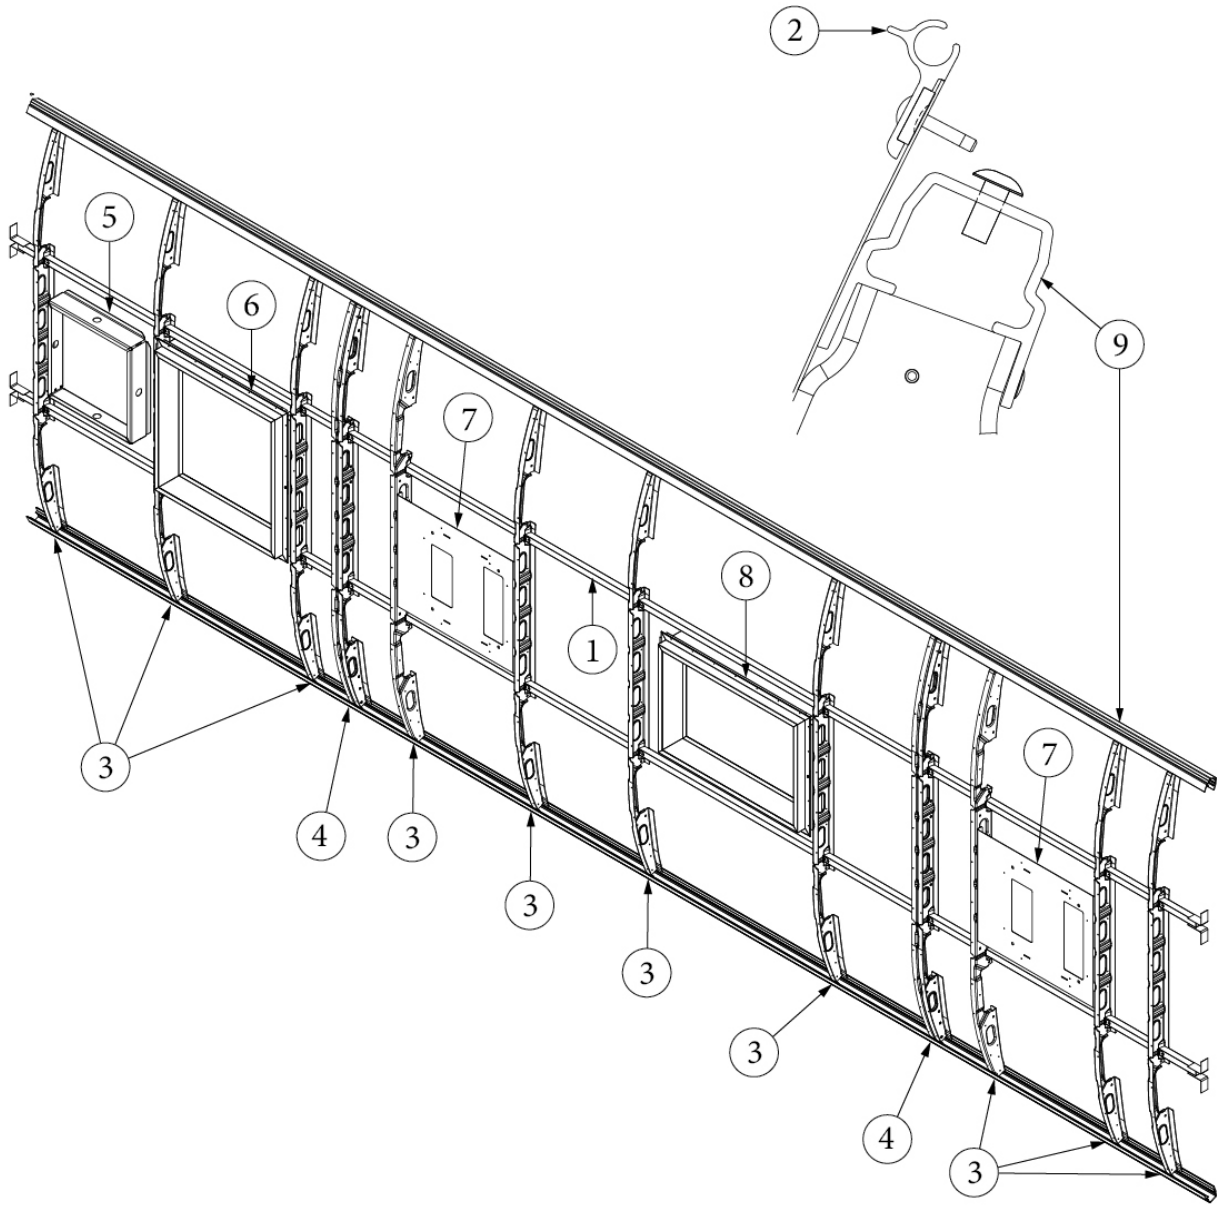

EXTERIOR SHELL

Roof, 27FB, With Two A/C

Parts Listed on Next Page