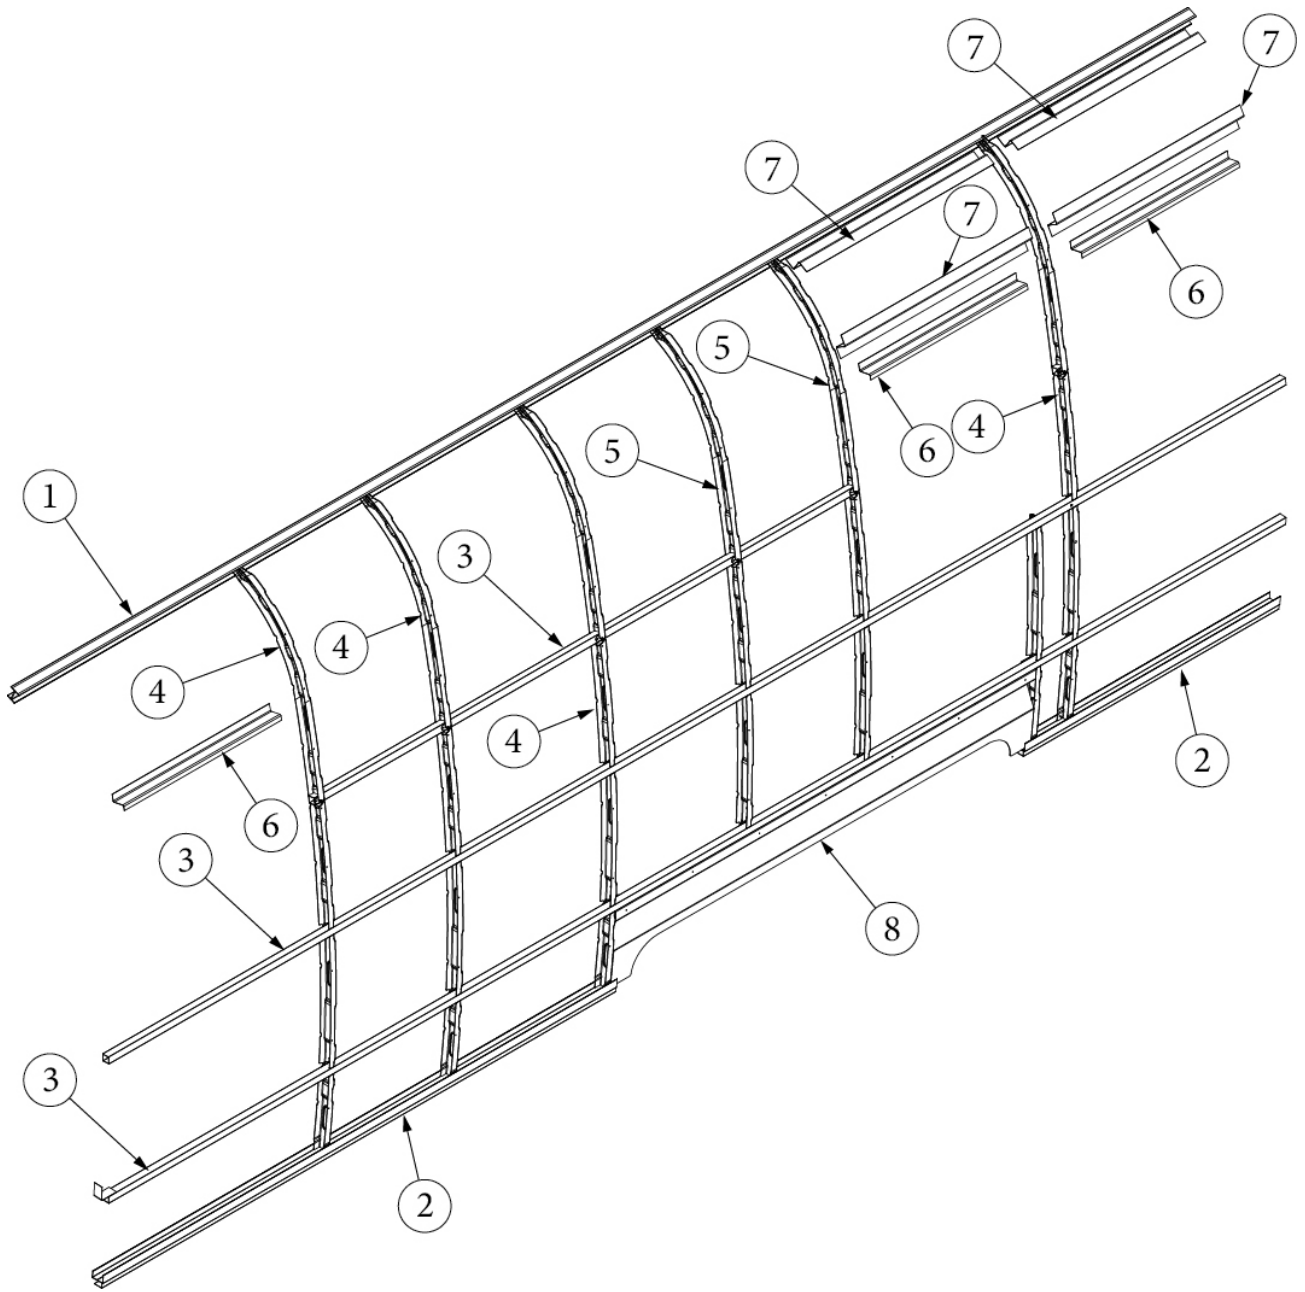

EXTERIOR SHELL

Wall Framing, Roadside, Queen, 25FB

Parts Listed on Next Page