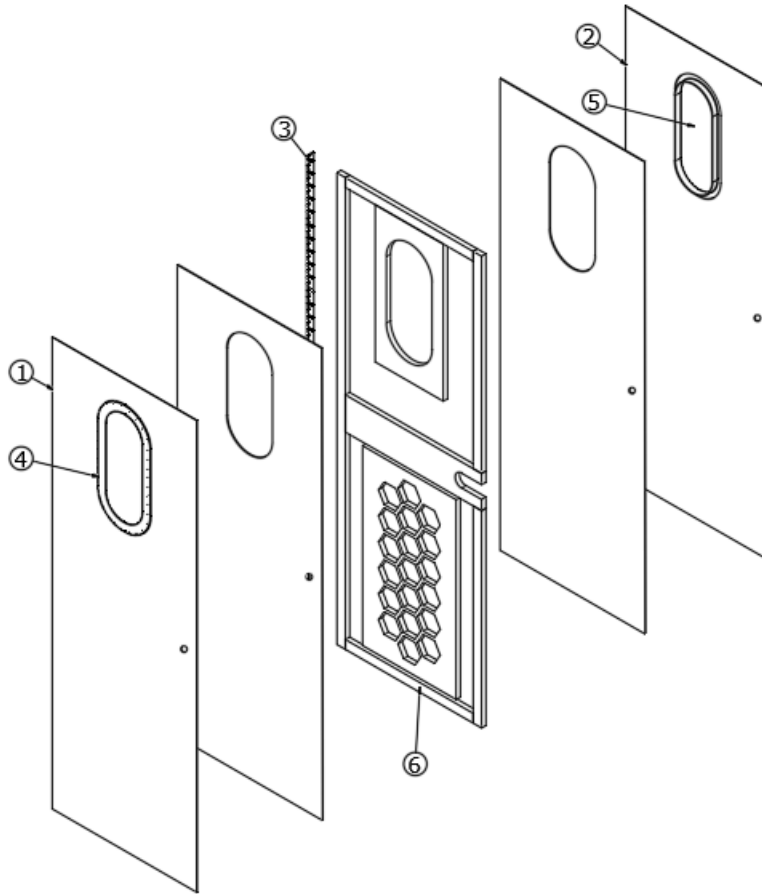

FURNITURE, LAVATORY

Bath Door with Porthole, 30RB

969267

Ass'y Bath Door W/ Porthole 25.50 X 72.00

- 1. 969267&000701BE
- 2. 969267&000801BE
- 3. 380203-01
- 4. 203761-02
- 5. 371438
382523

Laminate-4'X 8'
Lam-4'x8'vert
Piano Hinge 1/8" Pin Clr Anodized
Trim-18" Bath Window 1.02 Thk
Window-Bath Door 9.25X19.31
Kit - Handle-Door Baldacci