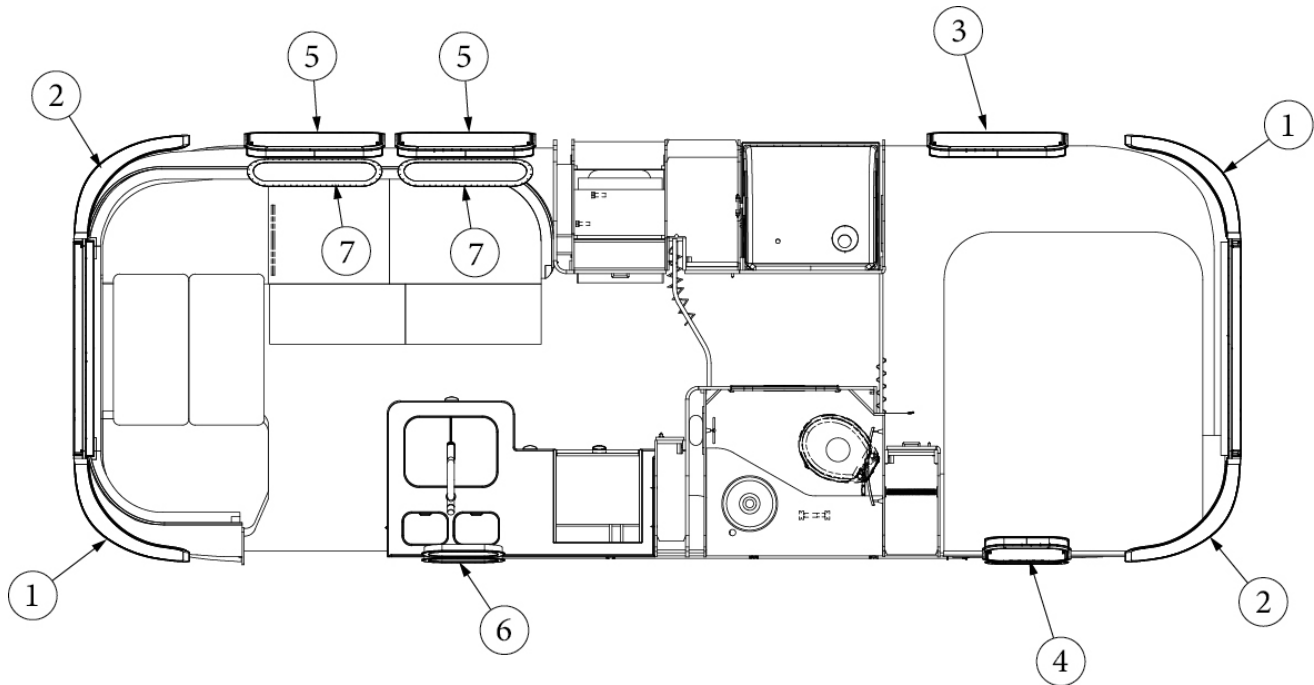

WINDOW COVERINGS

Drapes and Shades, 25FB

135071
135071-01

Window Coverings Install, 25FB
Window Coverings Install, 25FB, with Two A/C

1. 998240-01 2. 998240-02 3. 998240-03 998240-04 4. 998240-05 998240-06 5. 703700-04 6. 703700-01 7. 704199-02 704546 101217 101225	- Panel, Drape CS Front Wrap - Panel, Drape RS Front Wrap - Panel, Drape, LH Side, Pleated - Panel, Drape, RH Side, Pleated - Panel, Drape, LH Side - Panel, Drape, RH Side - Shade, Oceanaire, 29.75 x 34" - Shade, Oceanaire, 19 x 24" - Shade-Pull VV 31.25 X 9.5 ASH - Shade, Fantastic Fan, 13.25 x 13 - Extrusion Curtain Track - Extrusion Alum Curtain Track Attach