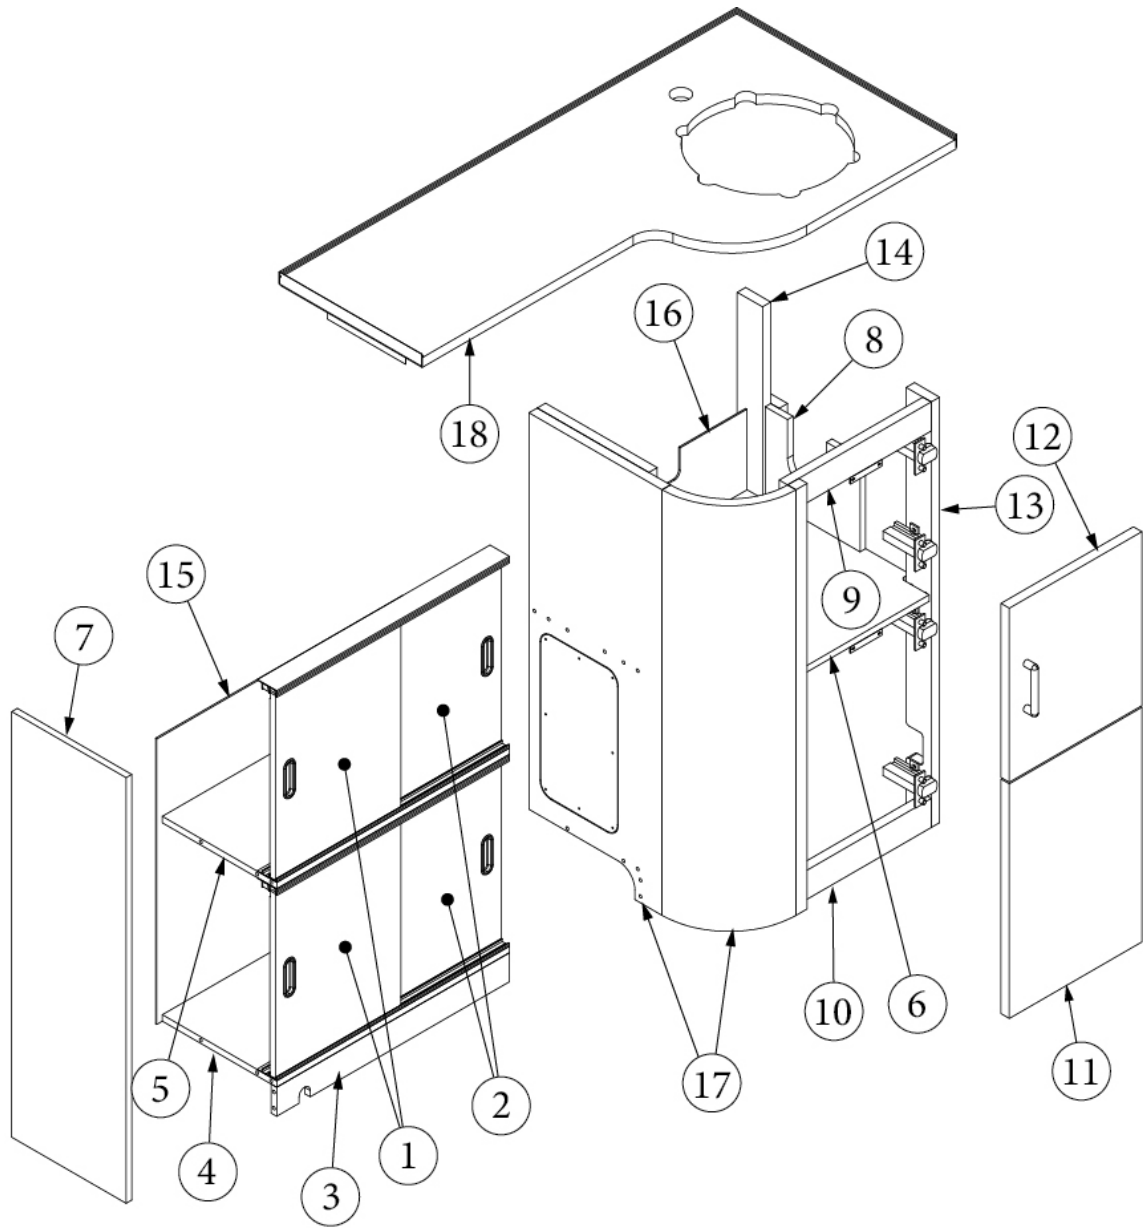

FURNITURE, LAVATORY

Lavatory Cabinet, 27FB

Parts Listed on Next Page