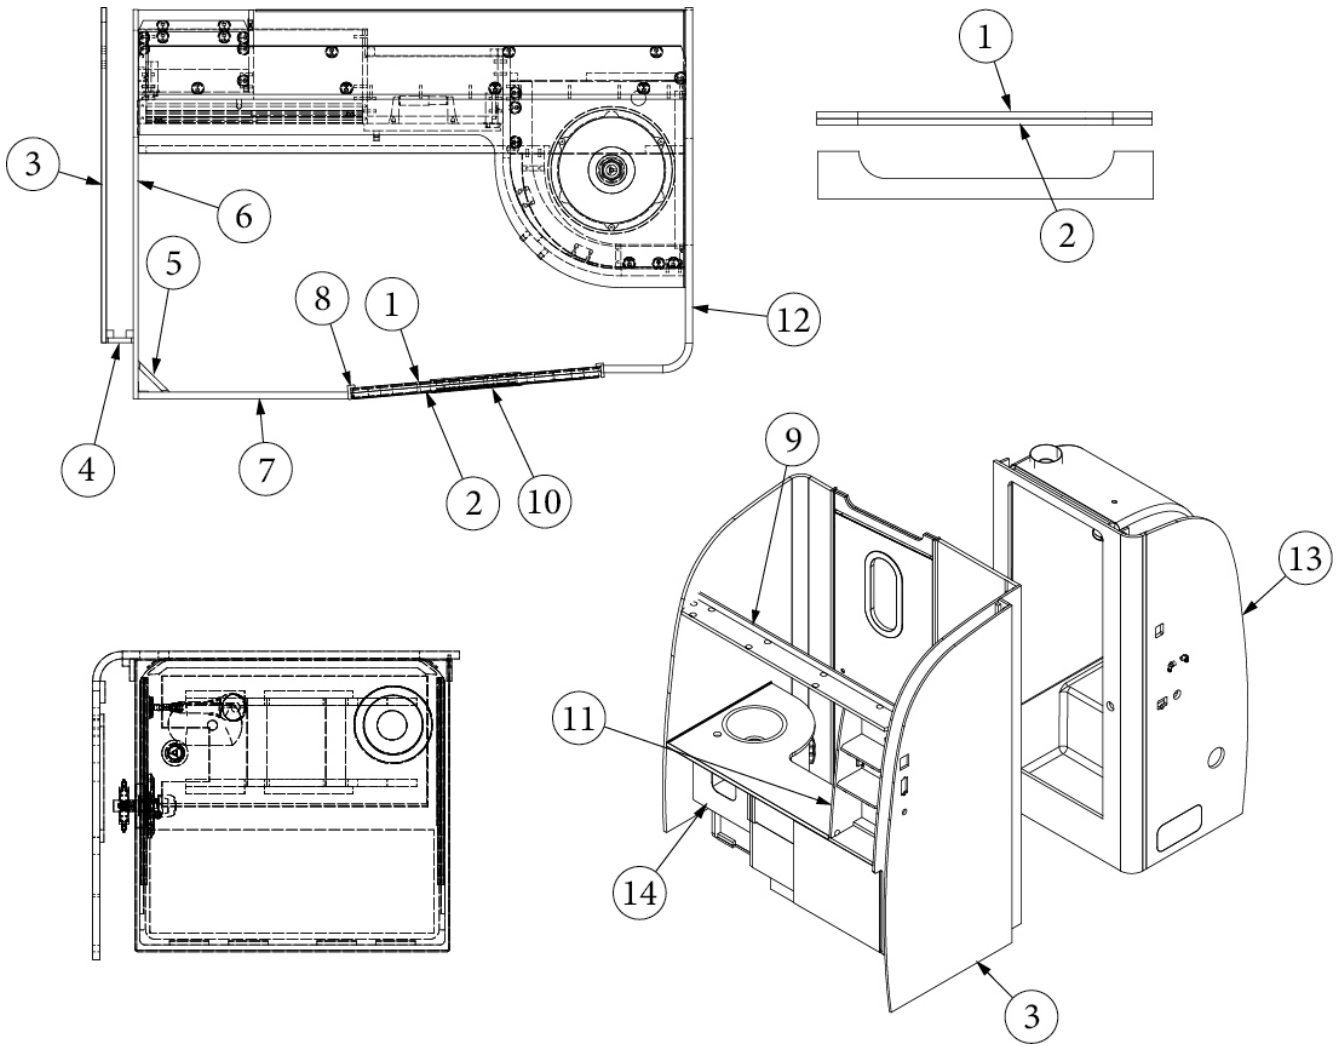

FURNITURE, LAVATORY

Bath Module, 30RB

Parts Listed on Next Page