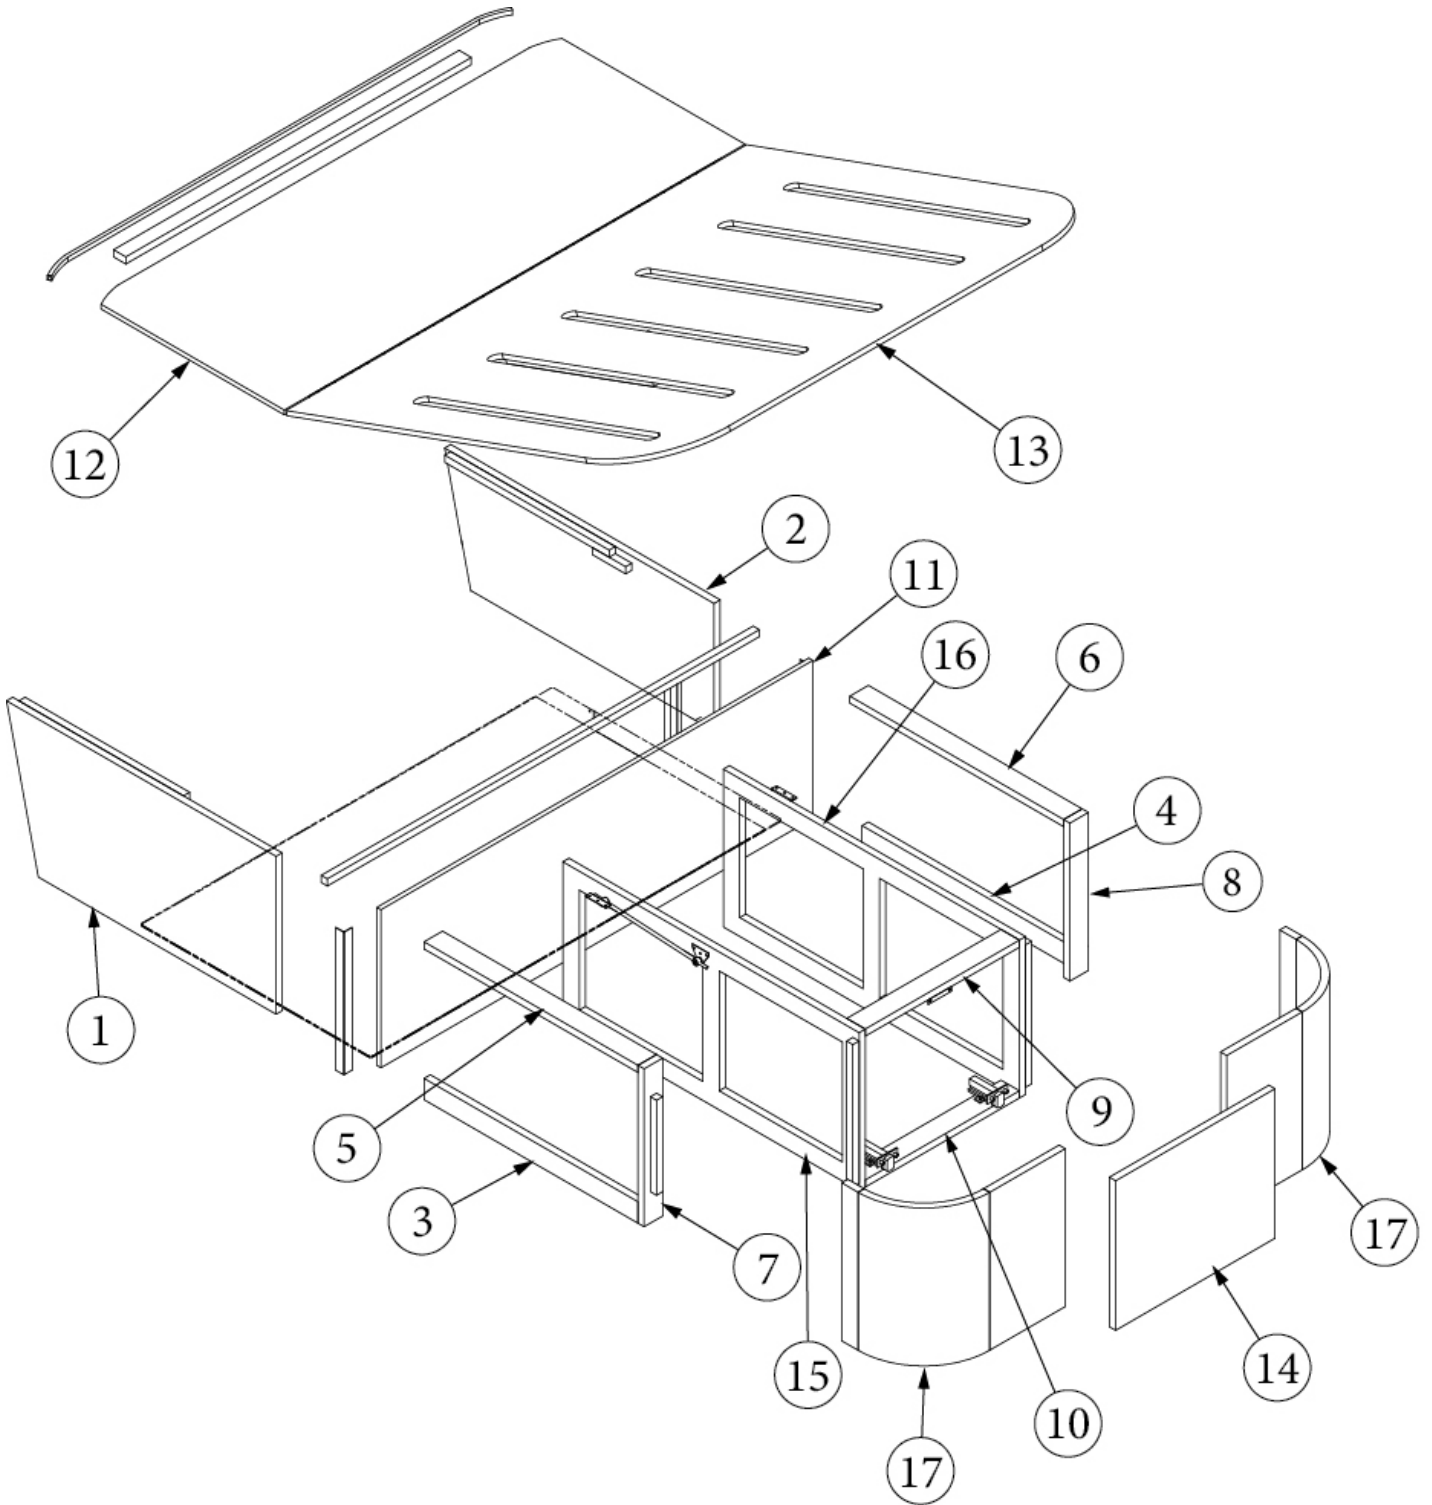

FURNITURE, BEDROOM

Bed, Queen, 30RB

Parts Listed on Next Page