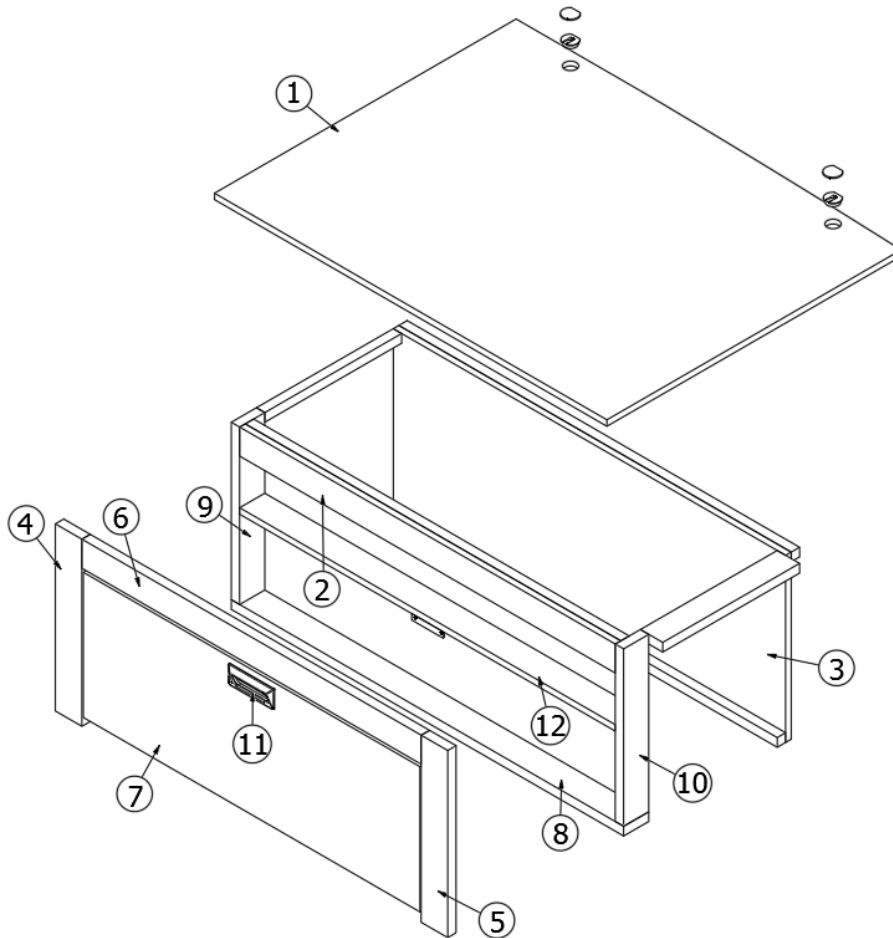

FURNITURE, LOUNGE

Lounge Forward, 30RB

969274

Assembly, Lounge Fwd

1. 969274&000112CC	Pre laminate, 0.50 X 27.00 X 35.13"
2. 969274&000212CC	Pre laminate, 0.50 X 2.25 X 33.63"
3. 969274&000312CC	Pre laminate, 0.50 X 14.50 X 35.13"
4. 969274&000418BC	Pre laminate, 0.75 X 14.50 X 2.38"
5. 969274&000518BC	Pre laminate, 0.75 X 14.50 X 2.38"
6. 969274&000618BC	Pre laminate, 0.75 X 2.25 X 30.38"
7. 969274&000718BC	Pre laminate, 0.75 X 11.25 X 30.13"
8. 969274&000818CC	Pre laminate, 0.75 X 2.25 X 35.13"
9. 969274&000918CC	Pre laminate, 0.75 X 13.75 X 2.25"
10. 969274&001018CC	Pre laminate, 0.75 X 13.75 X 2.25"
11. 381775	Drawer Pull, Flush Satin #UT-105/S
12. 969274&001612CC	Pre laminate, 0.50 x 2.25 x 33.63
381072-01	Hinge, 3" X 2" Fixed Pin (PR)#V518 3
381228	Catch Grabber, 10 Lb.
382057	Knockdown 8MM
382057-04	Cap, Knockdown White #16387