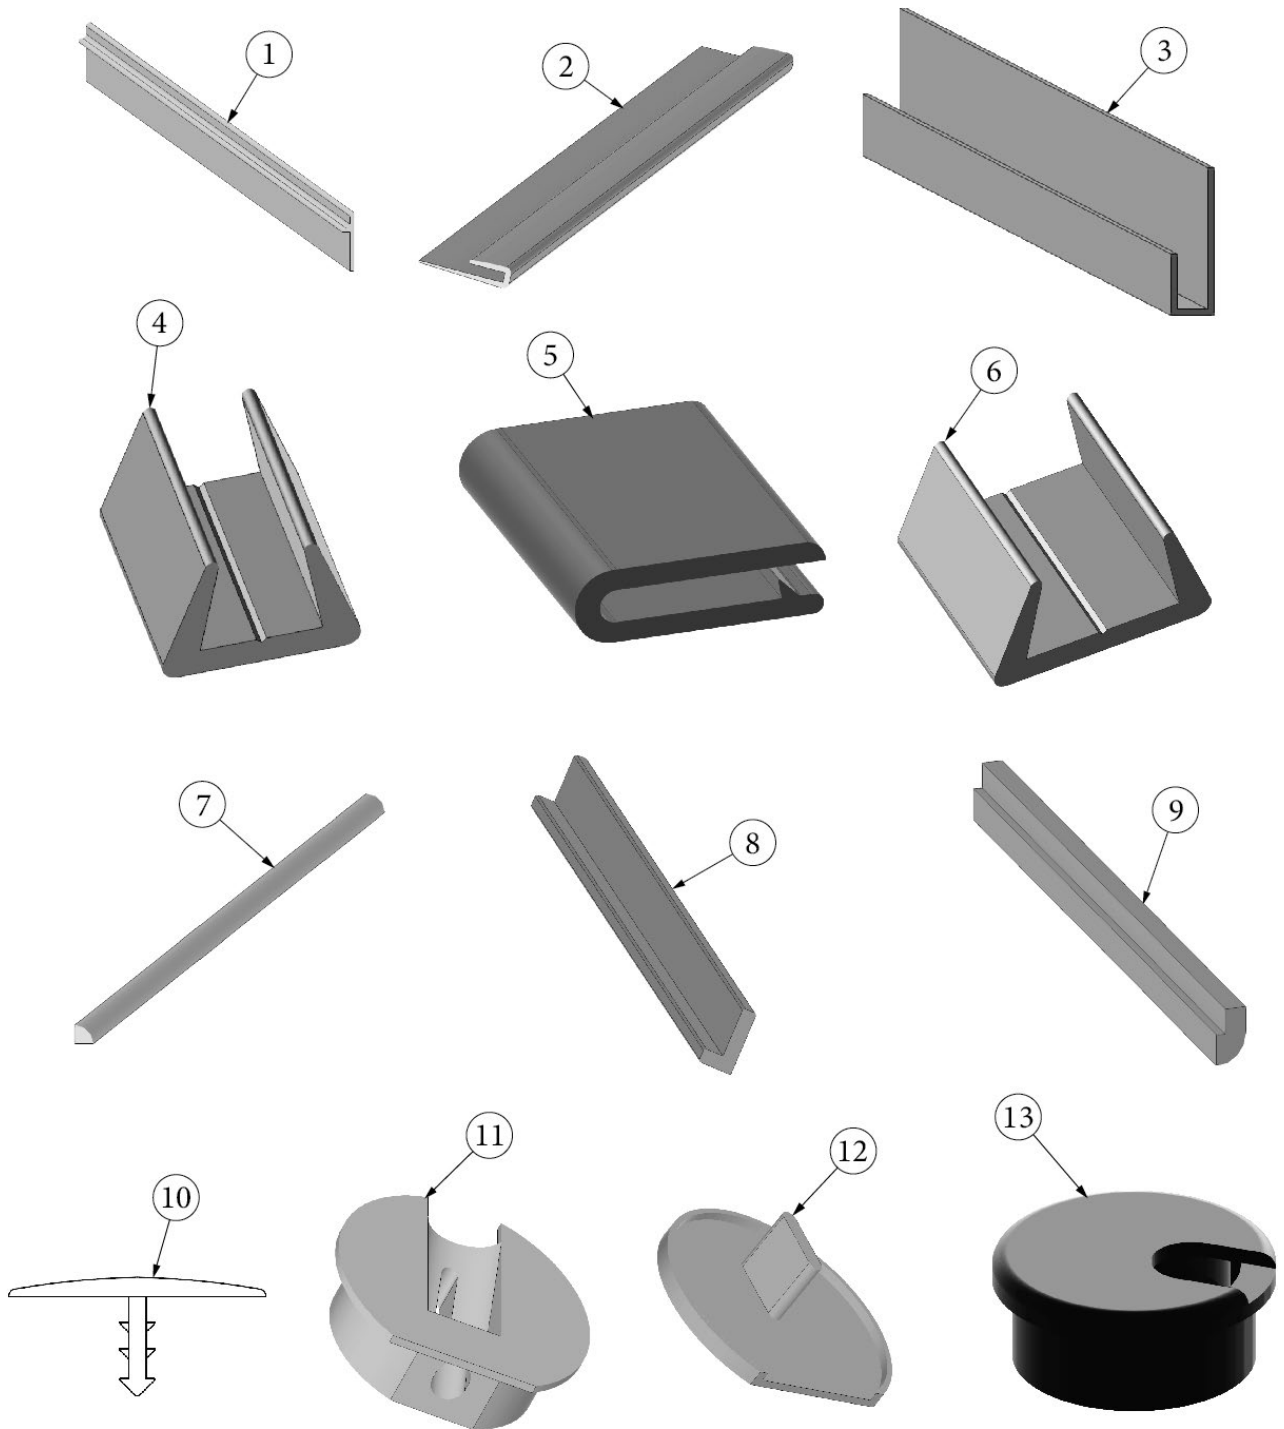

TRIMS AND TOUCH-UP

Trim

Parts Listed on Next Page

TRIMS AND TOUCH-UP

Trim

1. 115064 Trim, Aluminum counter top
2. 114070 J-molding, Mill finish
3. 201666-01 J-molding, 3/16", Plastic, White
4. 203138-03 Extrusion, Panel edging, Beige
- 203138-09 Extrusion, Panel edging, Brown
5. 203225-01 Trim lock, .75", Gray
6. 203464-02 Extrusion, Panel, .75", Beige
- 203464-07 Extrusion, Panel, .75", Brown
7. 800638-0140 Molding, 1/4 round, .5", Black Walnut
- 800638-0141 Molding, 1/4 round, .5", Natural Elm
8. 801665-0040 L-Molding, Door Jamb, Black Walnut
- 801665-0041 L-Molding, Door Jamb, Natural Elm
9. 801706-0040 Corner trim, 90°, 1" radius, Black Walnut
- 801706-0041 Corner trim, 90°, 1" radius, Natural Elm
10. 203445 T-molding, Black, 9/16"
- 203445-01 T-Molding, White, .5625"
- 204286 T-Molding, Brown, 13/16"
- 203985 T-Molding, Flexible, White, 13/16"
11. 382057 Knockdown, 8mm
12. 382057-04 Cap, Knockdown Wht #16387
13. 381209-01 Grommet, W/Cap, Black, 1.5"