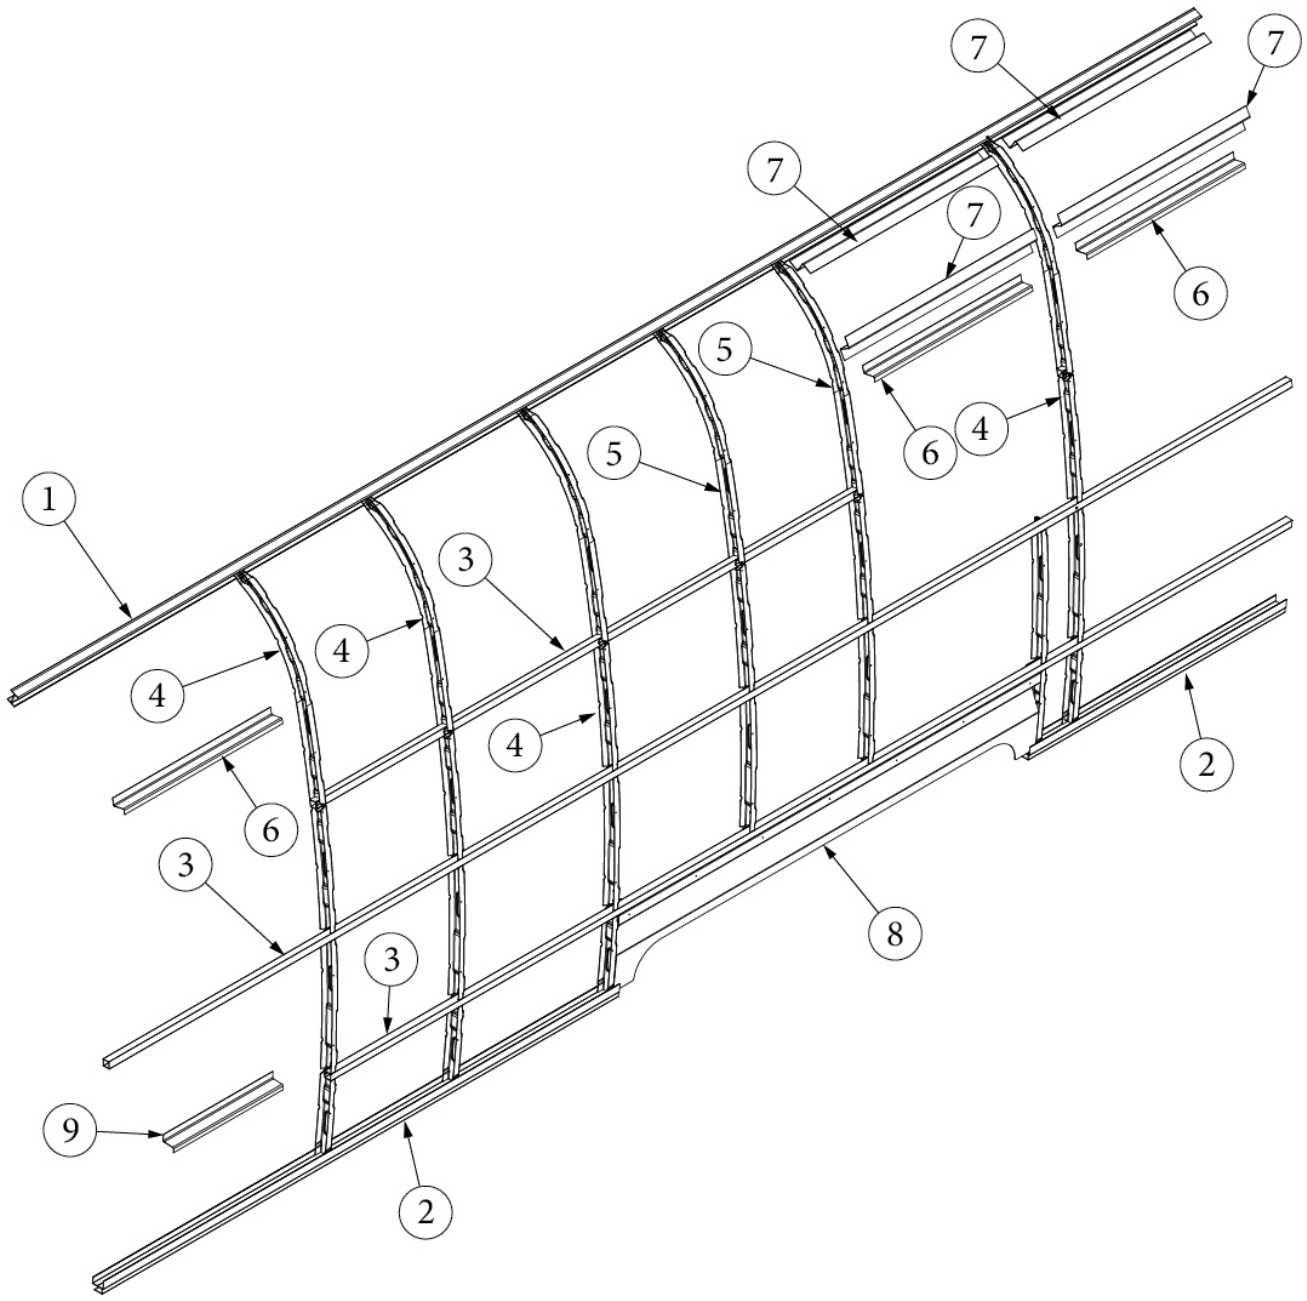

EXTERIOR SHELL

Wall Framing, Roadside, Twin, 25FB

Parts Listed on Next Page