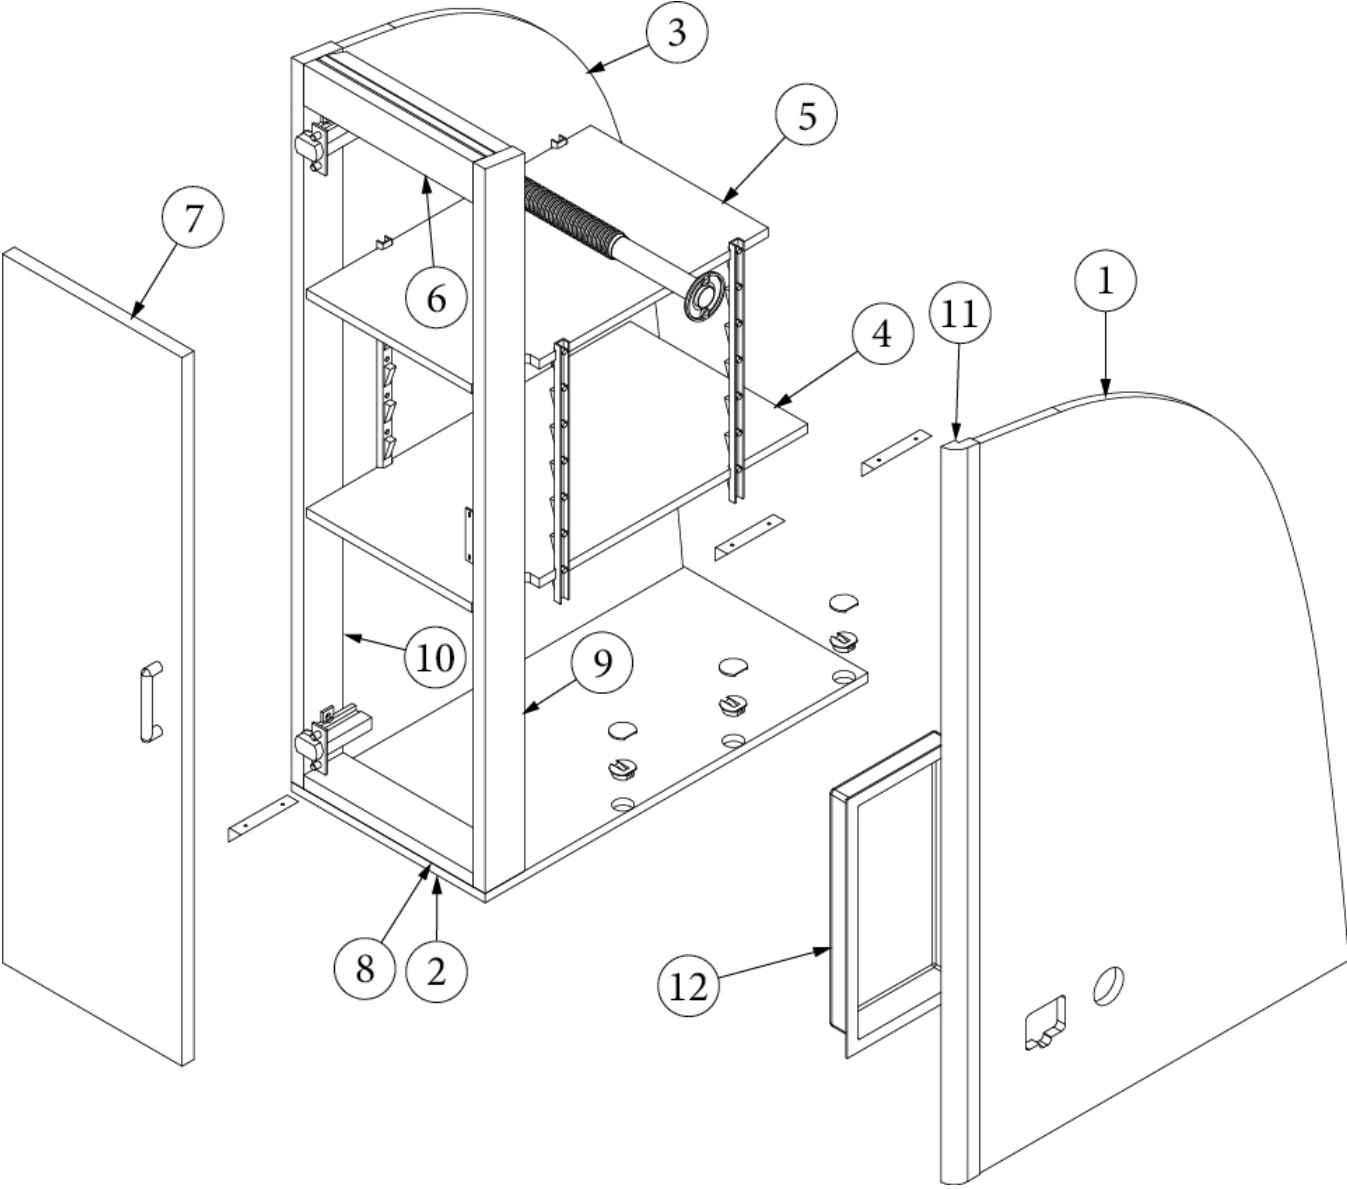

FURNITURE, BEDROOM

Hanging Wardrobe, CS, Twin, 30RB

Parts Listed on the Next Page