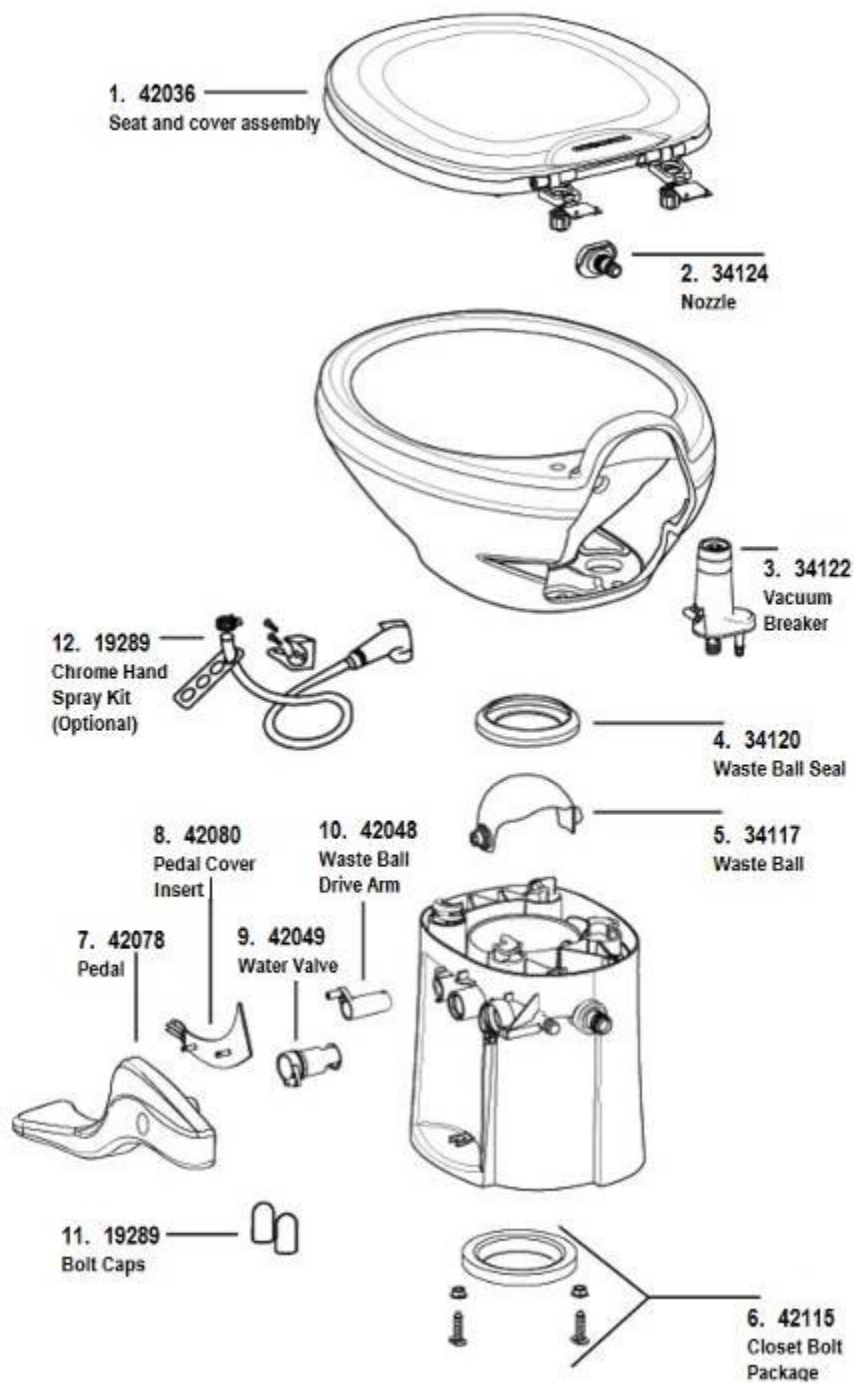

PLUMBING, TOILET

Toilet, 25FB, 27FB

690621-BOX Toilet, China, Dometic
601266 Toilet flange, Slip fit
602137 Shut off valve

Parts listed are Dometic part numbers

PLUMBING, TOILET

Toilet, 30RB

602334 Toilet, Thetford Aqua Magic Style II China
 601266 Toilet flange, 3" x 4", Slip fit
 602137 Shut-off valve