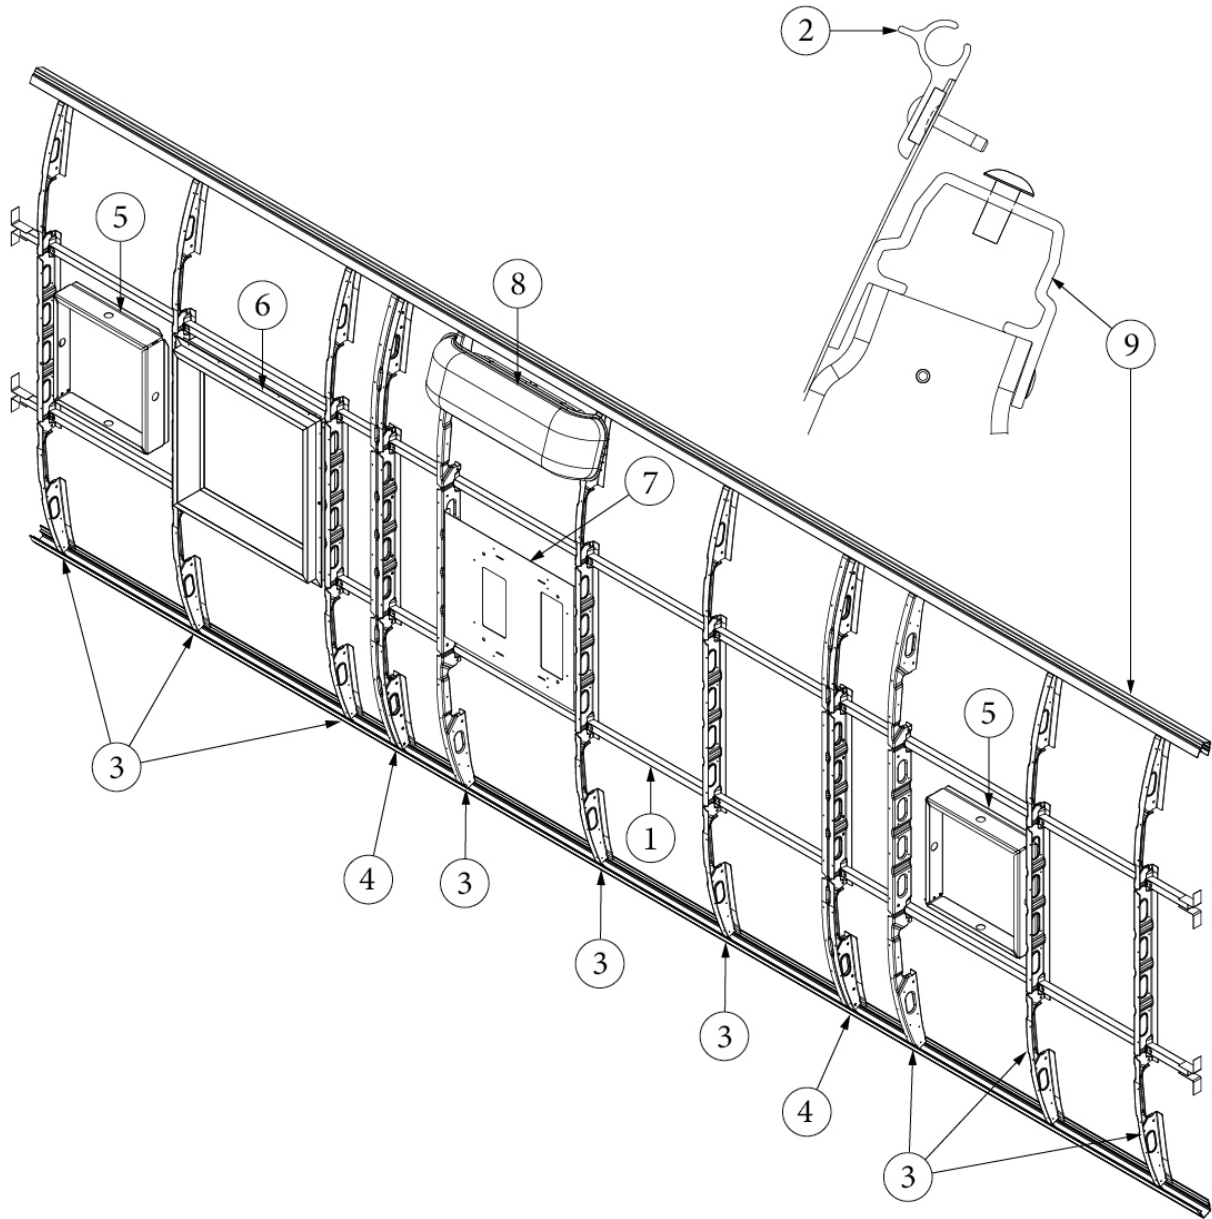

EXTERIOR SHELL

Roof, 25FB

Parts Listed on Next Page