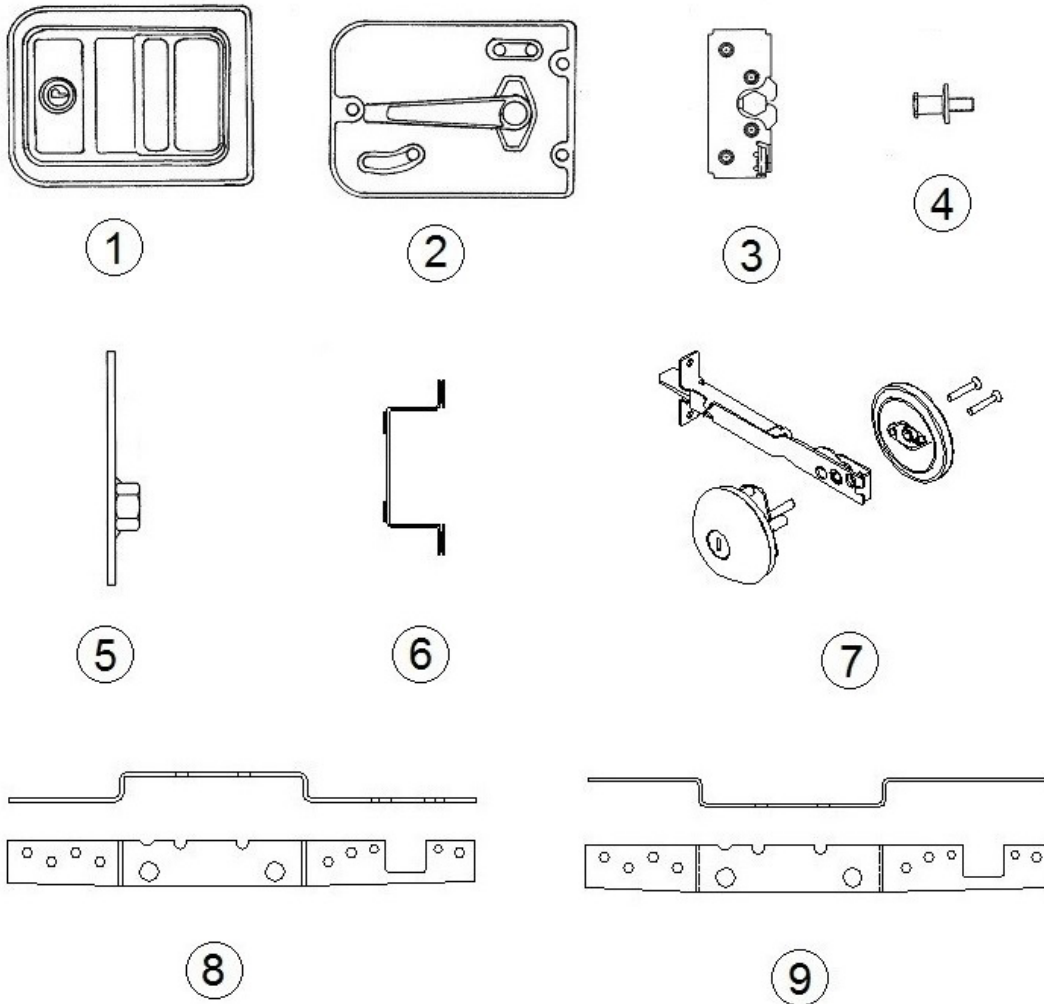

HARDWARE

Main Door Lock, Right Hand Hinge

1. 381547-09 2. 381547-11 3. 381547-10 4. 381547-04 5. 381550 6. 115413 7. 382069 8. 382067 9. 382068	- Main door lock, Outside housing - Main door lock, Inside plate - Double rotary latch, Main door lock - Striker bolt w/washer, Main door lock - Plate, Striker bolt - Door hat section - Deadbolt, Round, Trimark - Outer reinforcement plate, RH/LH hinged door - Inner reinforcement plate, RH hinged door

- 382069-100 Deadbolt key, Blank
  381547-102 Main door key, Blank
  381547-08 Screw package, Main door lock
  385595 Pocket strike
  382122 Key chain, Airstream logo