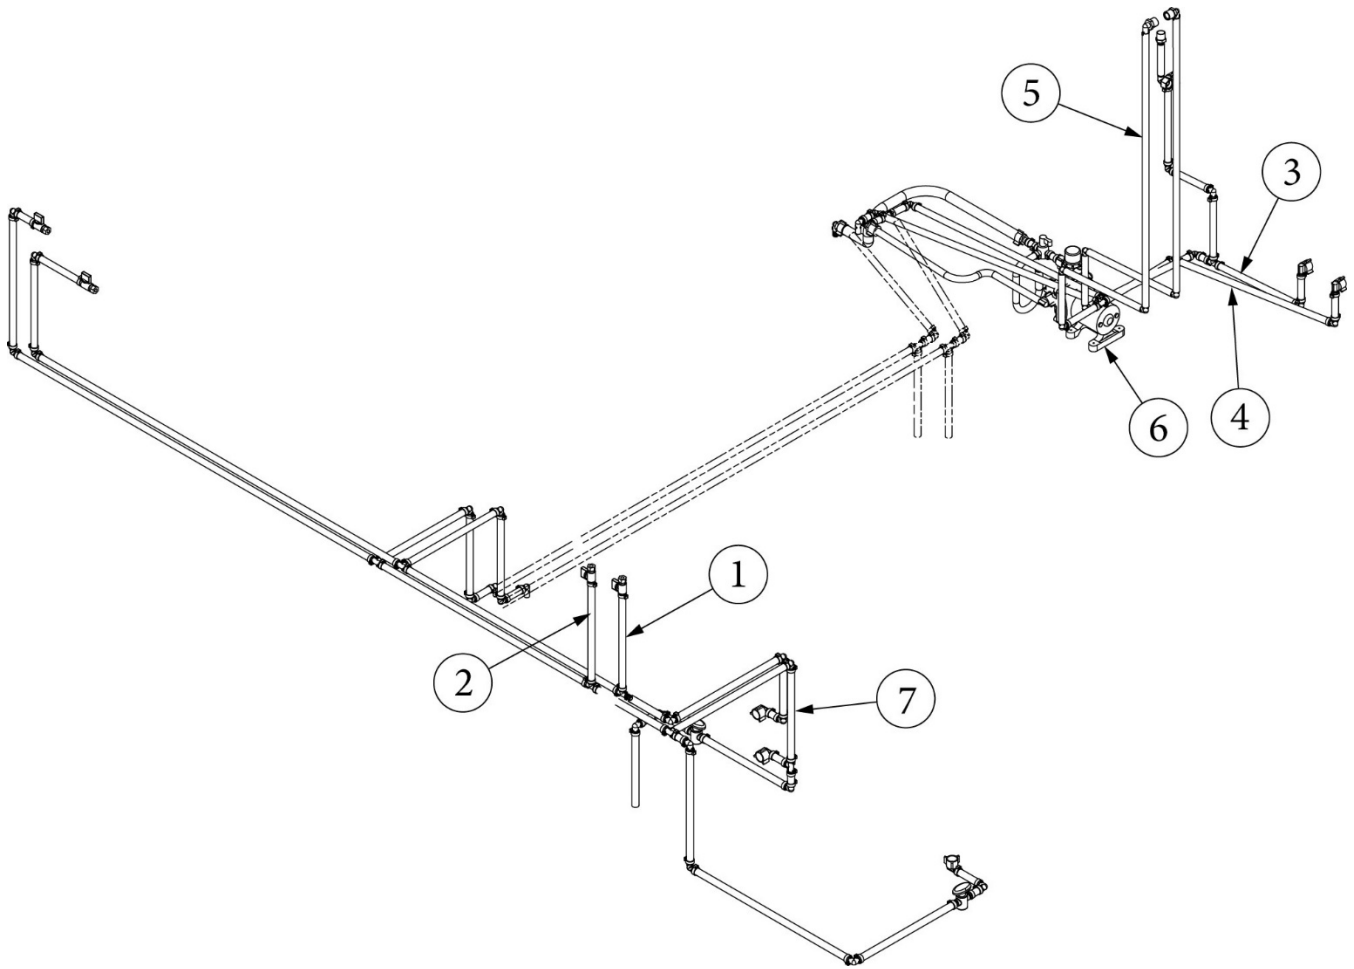

PLUMBING, FRESH WATER SYSTEM

Fresh Water Lines, 27FB

944062-02

Fresh Water Layout

1. 944061-02	CS, Hot Layout
2. 944061-04	CS, Cold Layout
3. 944061-05	RS, Cold Layout
4. 944061-06	RS, Hot Layout
5. 944061-07	Shower Layout
6. 944061-08	Water Pump Layout
7. 944061-09	Water Hookup Layout