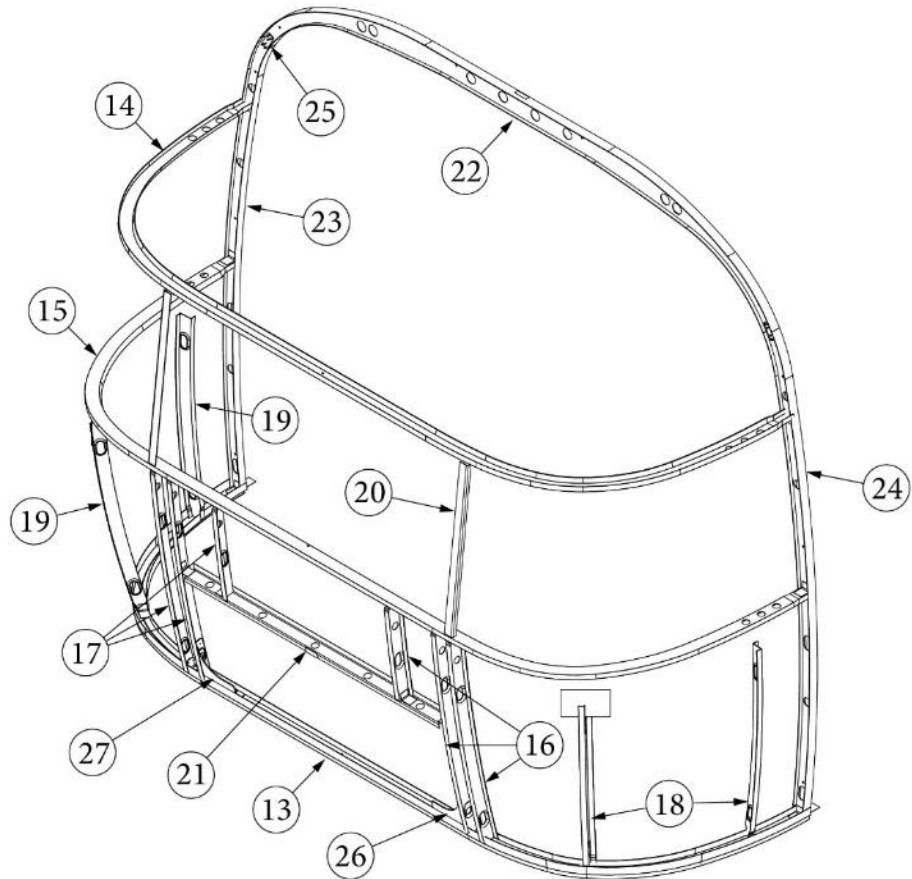

EXTERIOR SHELL

Front End, 25FB Twin, 27FB

Parts Listed on Next Page