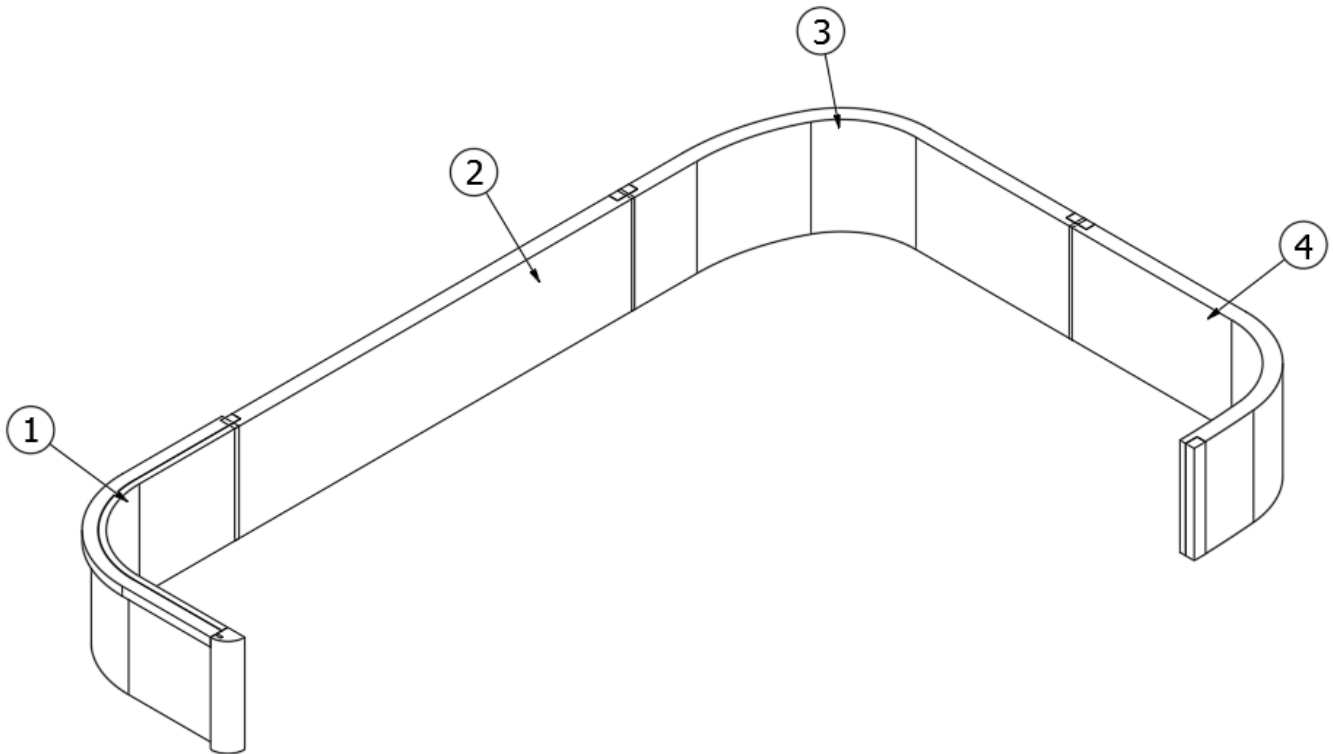

UPHOLSTERY

Backrest Foam Kit, 30RB

704702

Kit-Foam For Backrest 30 RB GL

1. 704702-01
2. 704702-02
3. 704702-03
4. 704702-04

Foam-Seat Back Dinette
Foam-Seat Back Wall
Foam-Seat Back Corner
Foam-Seat Back Frt