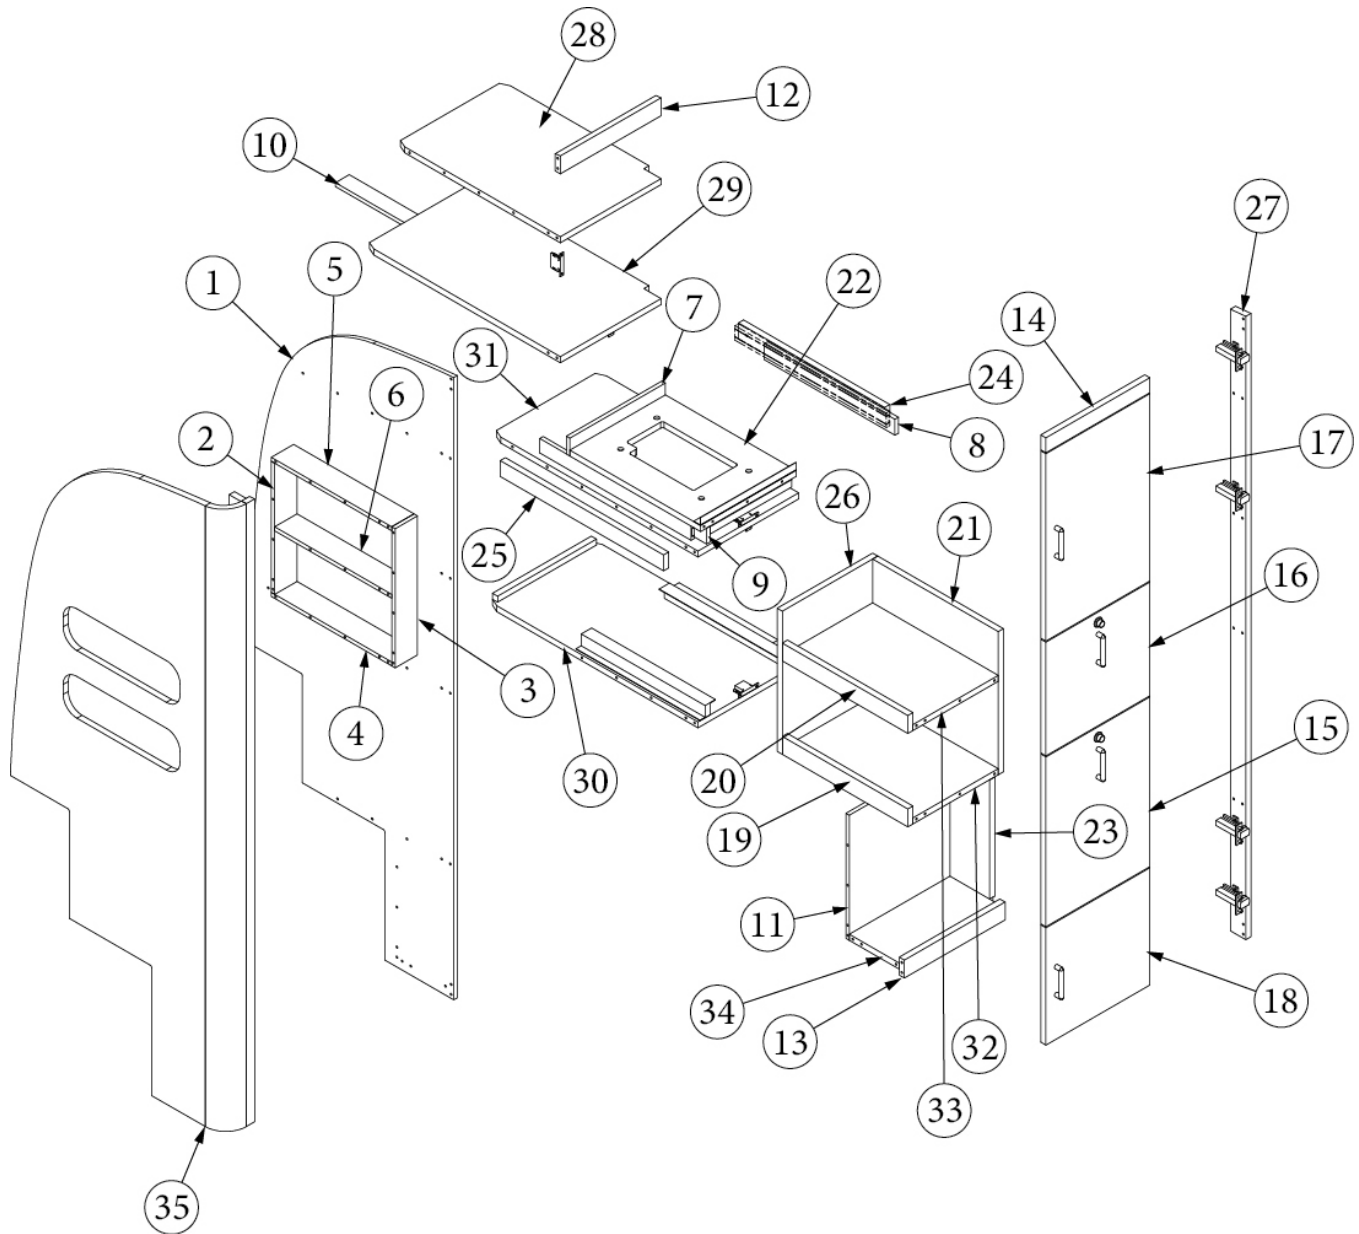

FURNITURE, GALLEY

Pantry, with Microwave, 30RB

Parts Listed on Next Page