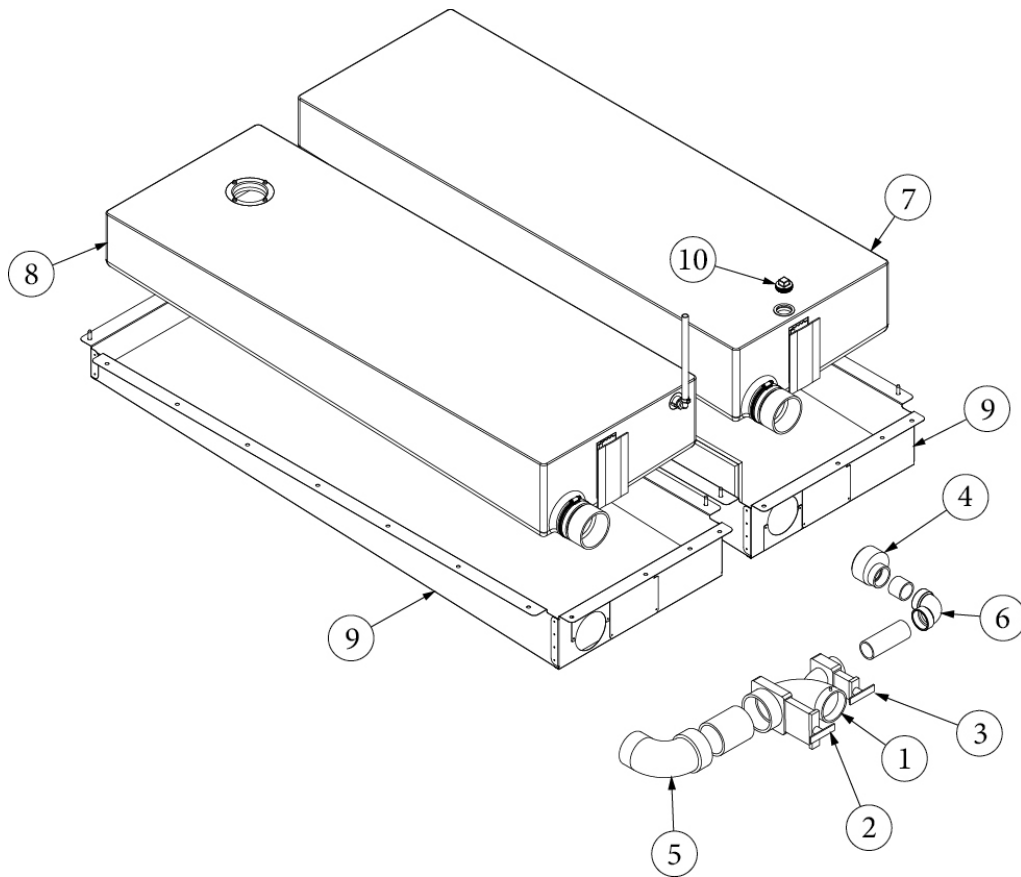

PLUMBING, DRAIN SYSTEM

Dump Valve and Waste Tanks, 25FB, 27FB

113882

Install, Waste Tanks, 25FB, 27FB

- | | |
|---------------|---------------------------------|
| 1. 601482 | Dump Valve, Rotating Assembly |
| 2. 601482-100 | Valve Handle, Black, For 601482 |
| 3. 601482-102 | Valve Handle, Grey For 601482 |
| 4. 195329-229 | Reducer Adaptor, 3" To 1.5" |
| 5. 601531 | Fitting, 90 Degree, 3" |
| 6. 601636 | Elbow, 1-1/2" 90 degree |
| 7. 602911-01 | Tank, Grey Water |
| 8. 602911-02 | Tank, Black Water |
| 9. 602912 | Tank Pan, Black and Grey |
| 10. 601295 | Plug, 1 1/4", ABS, DVW |
| 514051-09 | Sender Pad, 9", Seelevel, |
| 365493 | Sensor Pad, Protective Gasket |
| 601482-101 | Cap, 3" Termination, W/Strap |
| 601482-103 | Strap, Black, For 601482 |
| 601160-02 | Pipe, ABS DVW, 1-1/2" |
| 601160-02 | Pipe, ABS DVW, 3 x 4" |
| 360073 | Thread Compound, No. 5 |