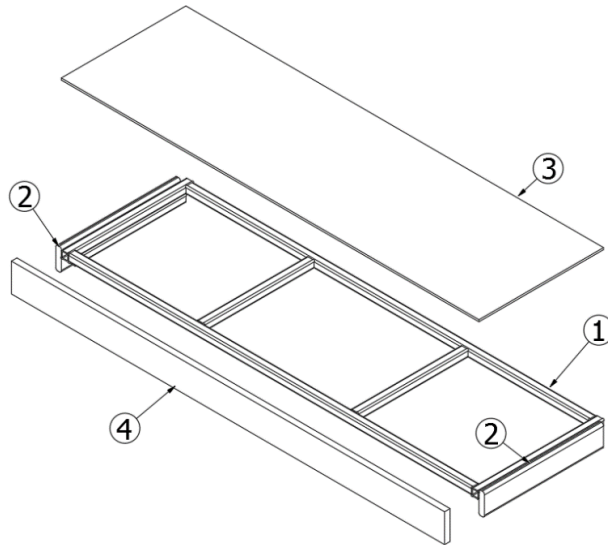

FURNITURE, LOUNGE

Sofa Bed Assembly, 30RB

966971

Ass'y Sofa Bed

1. 915708	Weldment-Sofa Bed
2. 381826	Slide-Ball Bearing 16"
3. 800507-02	Lauan, 1/4" X 4' X 8'
4. 966971&000218BC	Pre laminate, 0.75 X 3.88 X 59.13