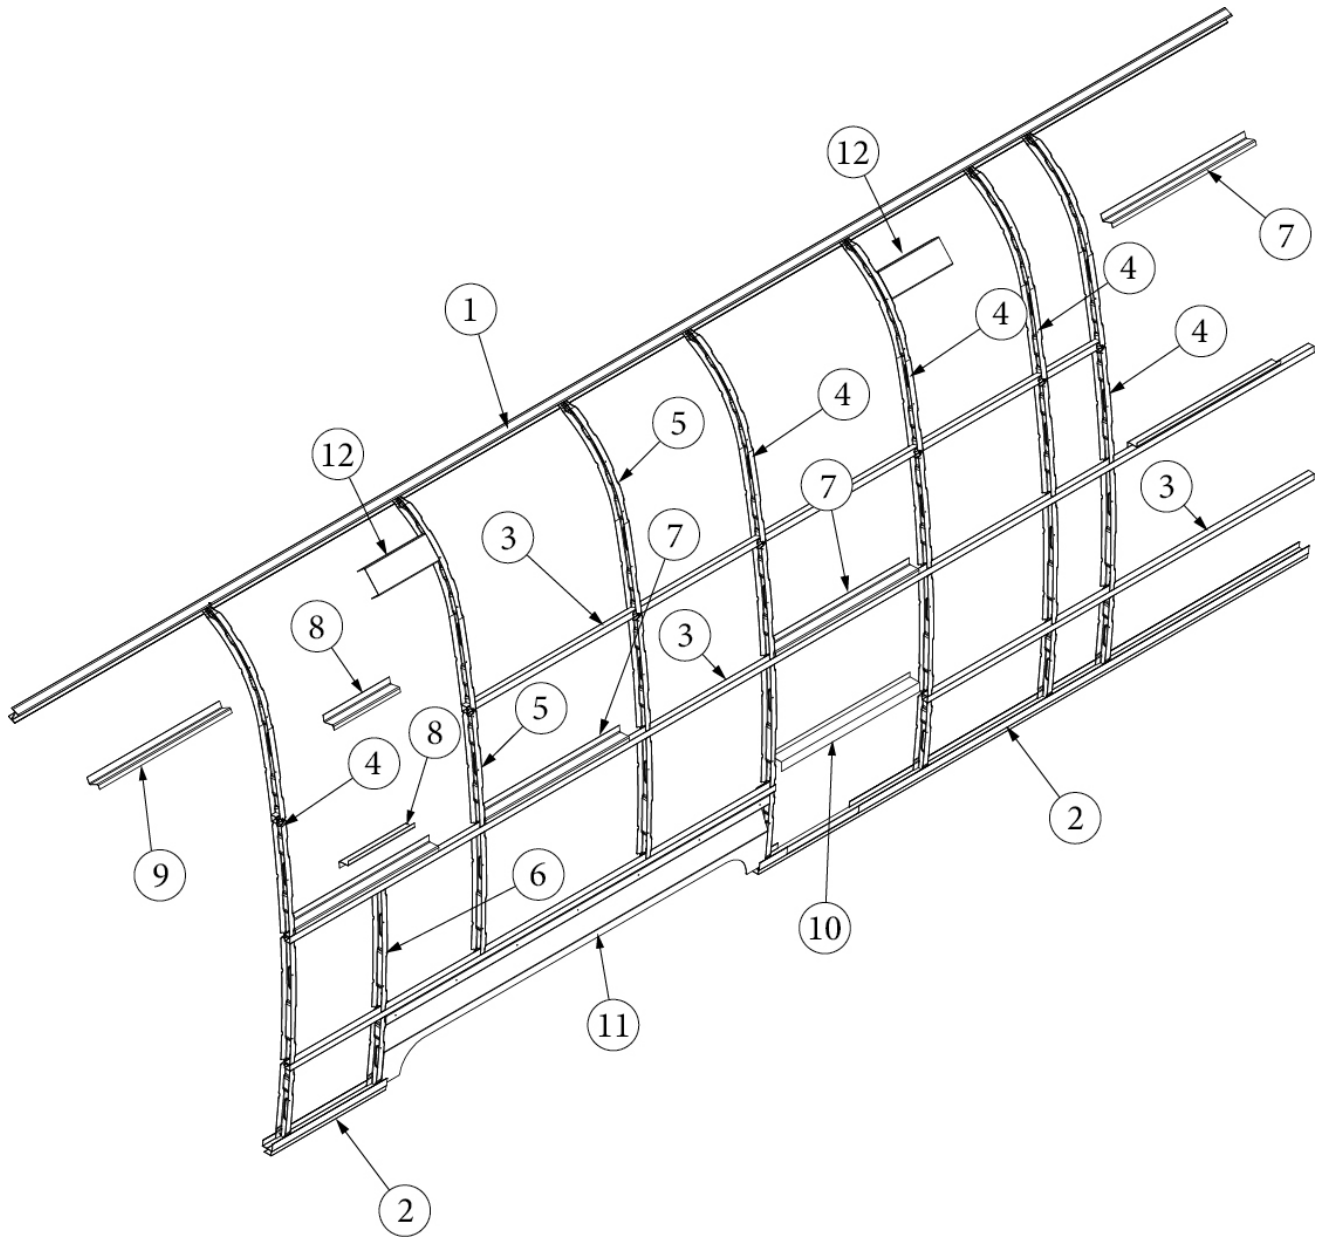

EXTERIOR SHELL

Wall Framing, Curbside, Queen, 27FB

Parts Listed on Next Page