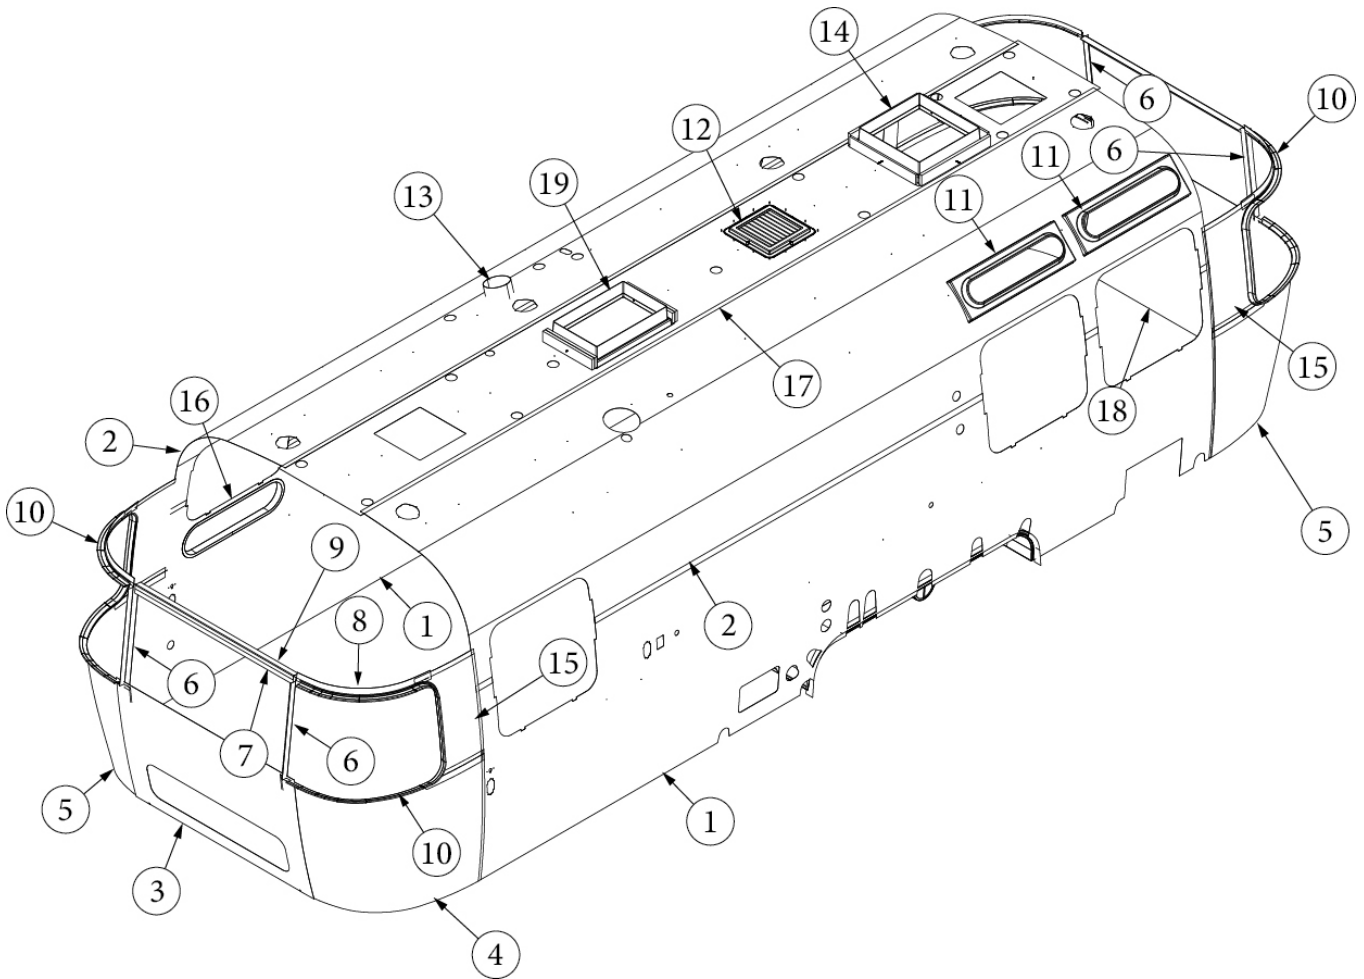

INTERIOR SHELL

Interior Skin, Queen, 27FB

Parts Listed on Next Page