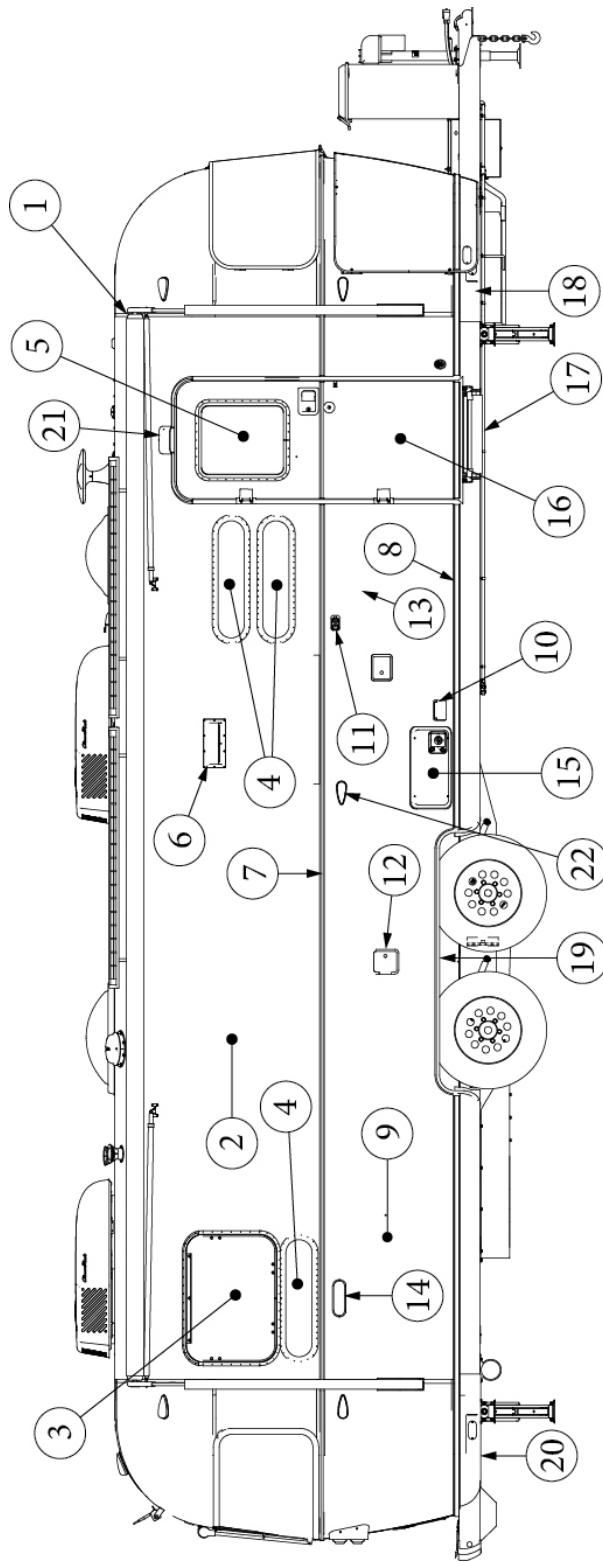

EXTERIOR SHELL

Exterior Components, Curbside, 30RB

Parts Listed on Next Page