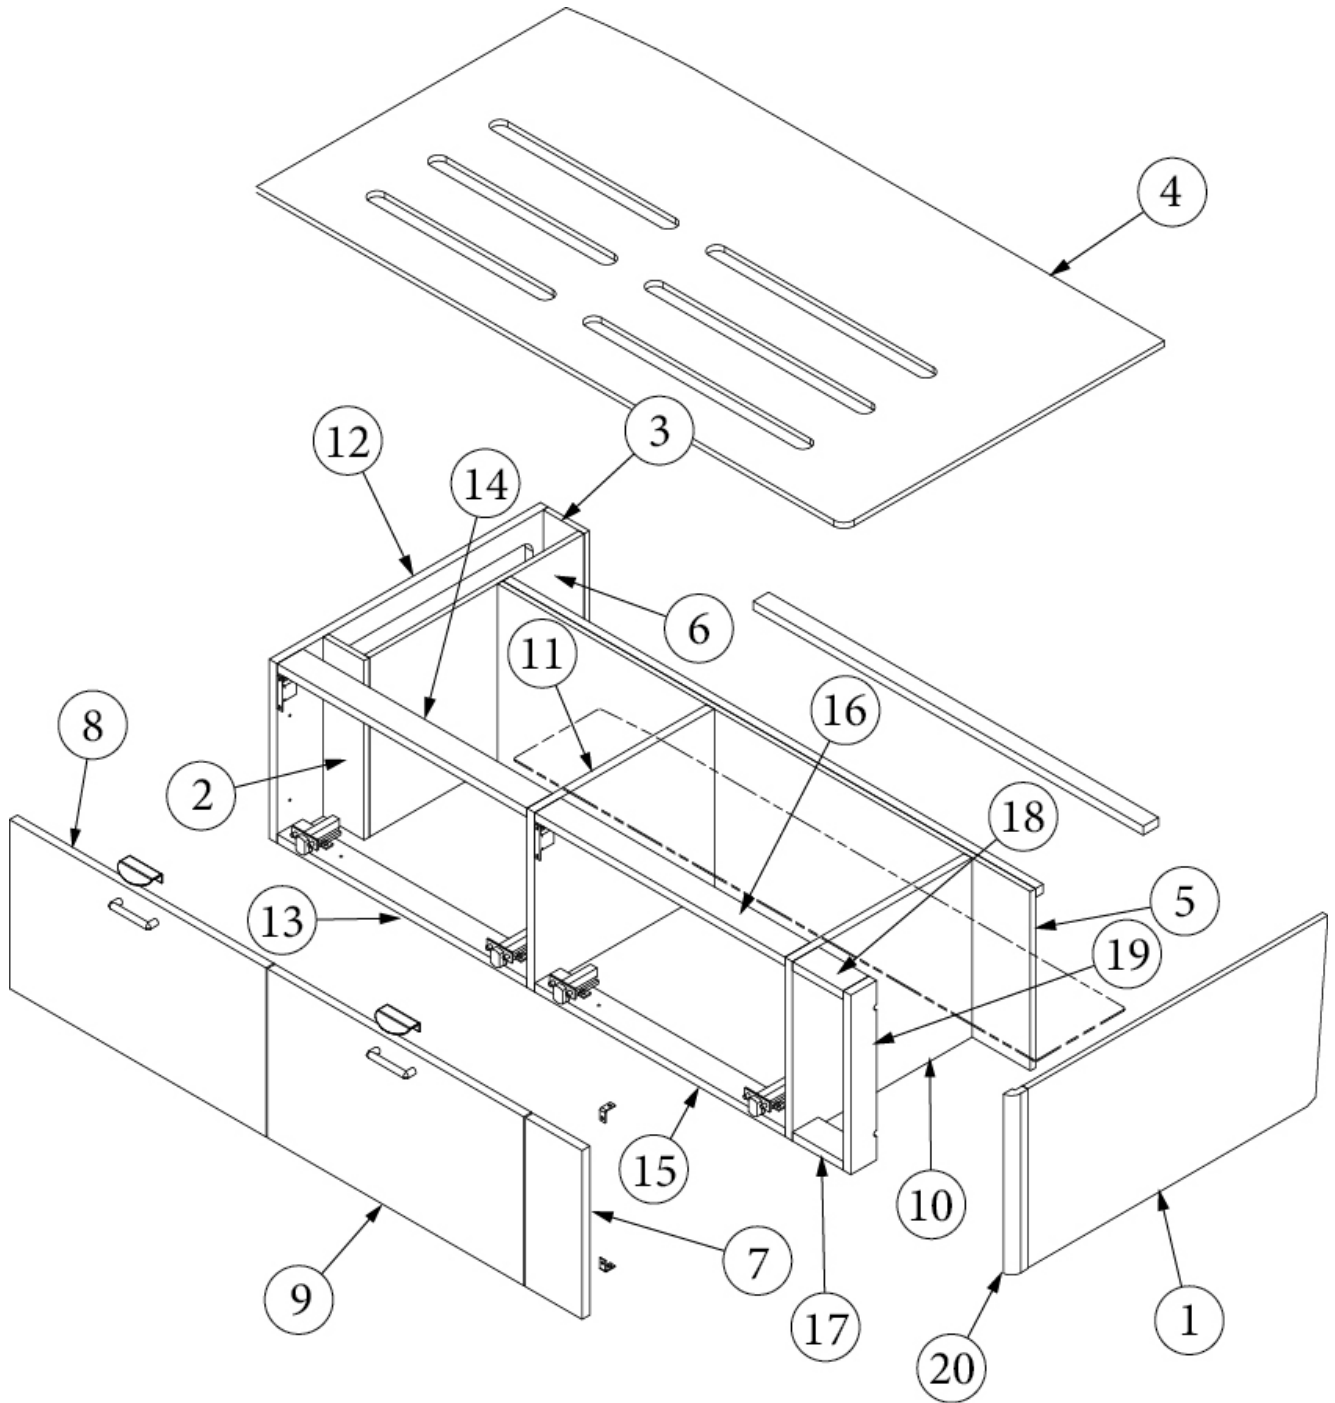

FURNITURE, BEDROOM

Bed, Twin, CS, 27FB

Parts Listed on Next Page