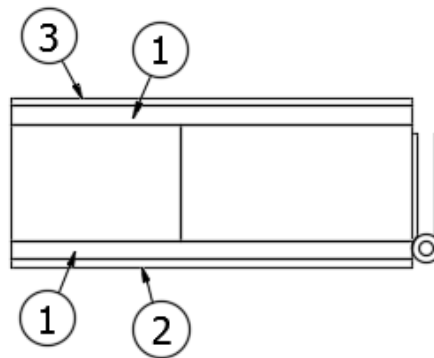

FURNITURE, LAVATORY

Bath Door with Porthole, 25FB, 27FB

968731

Bath Door w/Porthole

1. 801917-01

Panel, MDF, 26" x 76"

2. 968731&000201BE

Laminate

3. 968731&000301BE

Laminate

371438

Bath door window

203761-02

Trim, Bath door window

382523

Door handle, Baldacci

380203-01

Piano hinge

203333-02

Glass only, Bath door window

365429-03

Edgebanding Blk Walnut 1-1/4"

365426-03

Edgebanding-1-1/4" Natl Elm