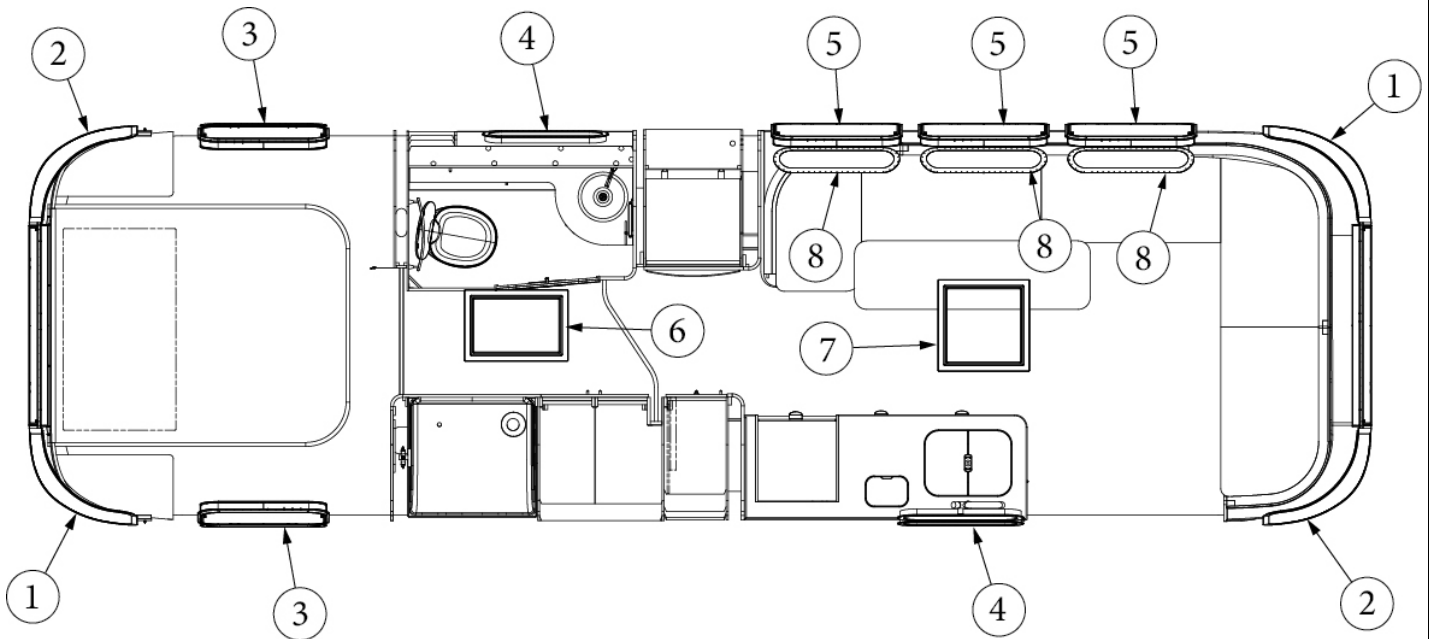

WINDOW COVERINGS

Drapes and Shades, 30RB

135073

Window Coverings Install 30GLO

1. 998240-02	Panel, Drape, Wrap
2. 998240-01	Panel, Drape, Wrap
3. 998240-03	Panel, Drape, LH Side, Pleated
998240-04	Panel, Drape, RH Side, Pleated
4. 703700-02	Shade, Oceanaire, 32.5 x 24"
5. 703700-04	Shade, Oceanaire, 29.75 x 34"
6. 704120-01	Shade, Skylight Grey 14.5X22
7. 704120-02	Shade, Skylight Grey 19.25X20
8. 704199-02	Shade, Pull, Ash Grey, 31.25 x 9.5"
704546	Shade, Fantastic Fan, 13.25 x 13"
101217	Extrusion Curtain Track
101225	Extrusion Alum Curtain Track Attach
700005	Cap, Fasnep
700006	Socket, Fasnep
381519	Screw Stud, Fasnep