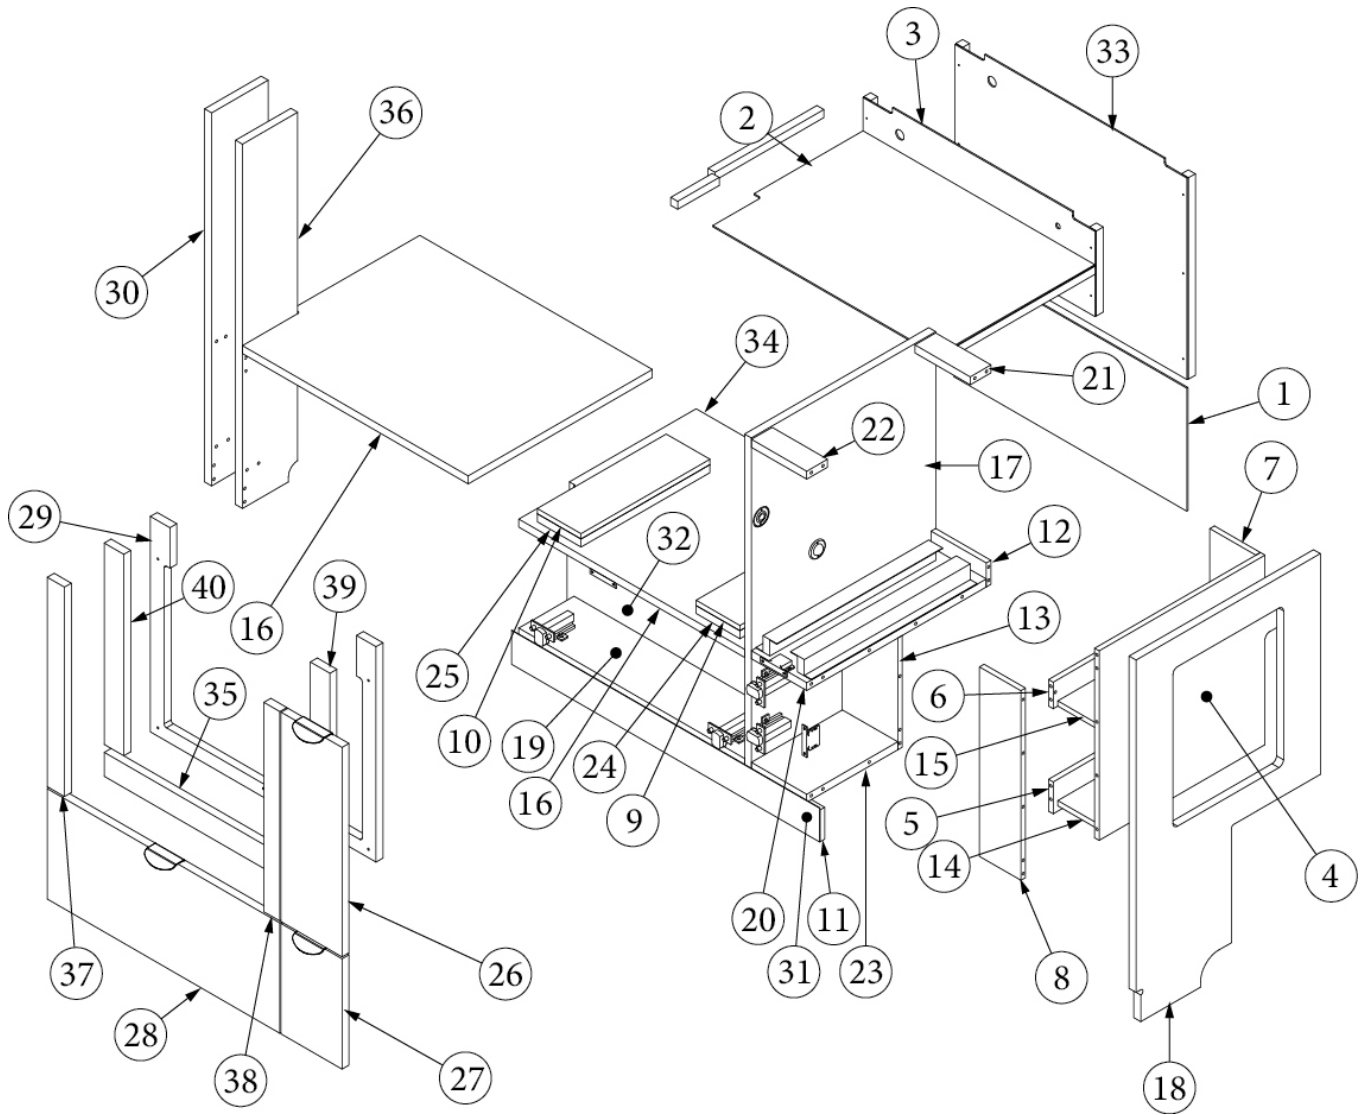

FURNITURE, GALLEY

Galley Cabinet, All Options, Furrion, 25FB

Parts Listed on Next Page