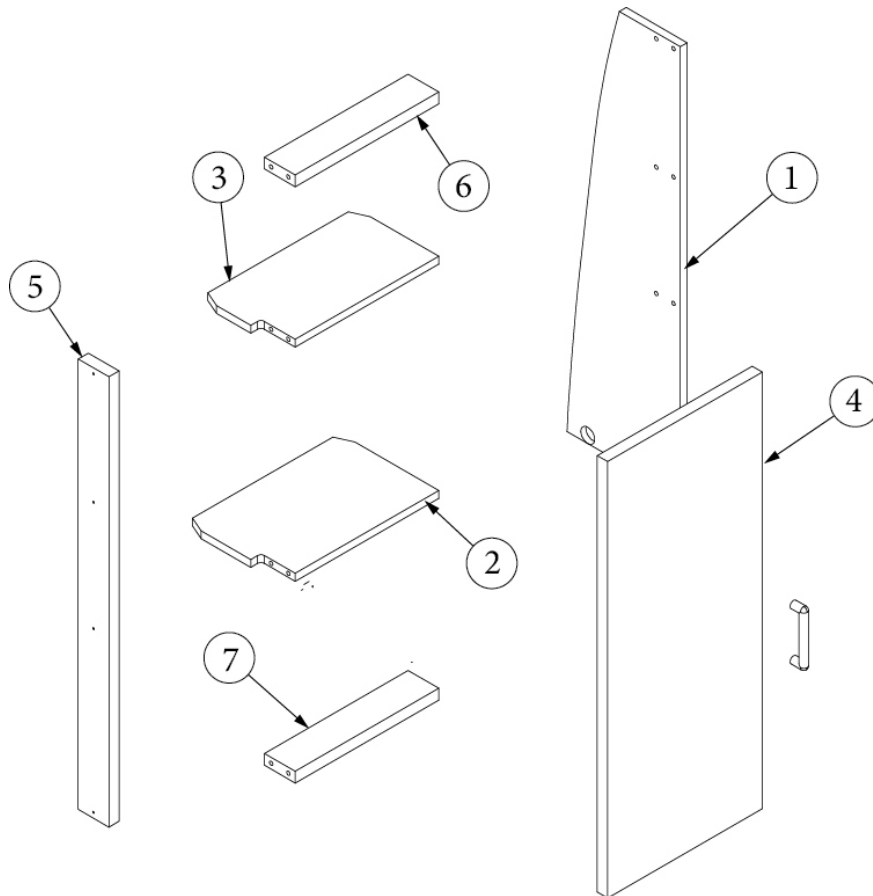

FURNITURE, LAVATORY

Lavatory Upper Cabinet, 30RB

969842-01

Assembly, Upper Lavy Cabinet

1. 969842&010112BC
2. 969842&010212CC
3. 969842&010312CC
4. 969842&010418BC
5. 969842&010518CC
6. 969842&010618CC
7. 969842&010718CC
- 203138-03
- 203138-09
- 381607-11
- 381607-12
- 381228-02
- 382057-04
- 365426-01
- 365426-02
- 365429-01
- 365429-02

1. Pre laminate, 8.29 x 28.5"
2. Pre laminate, .50 x 11.25 x 7.25"
3. Pre laminate, .500 x 11.25 x 6.13"
4. Pre laminate, .75 x 11.31 x 27.63"
5. Pre laminate, .75 x 2.25 x 28.5"
6. Pre laminate, .75 x 2.25 x 10.5"
7. Pre laminate, .75 x 2.25 x 10.5"
8. Extrusion, Wall, Plastic, Beige
9. Extrusion, Wall, Plastic, Brown
10. Hinge, Self-close
11. Baseplate, Hinge, Grass
12. Catch, Grabber door (5lb Pull)
13. Cap, Knockdown, White
14. Edgebanding, Natural Elm, 5/8"
15. Edgebanding, Natural Elm, 15/16"
16. Edgebanding, Black Walnut, 5/8"
17. Edgebanding, Black Walnut, 15/16"