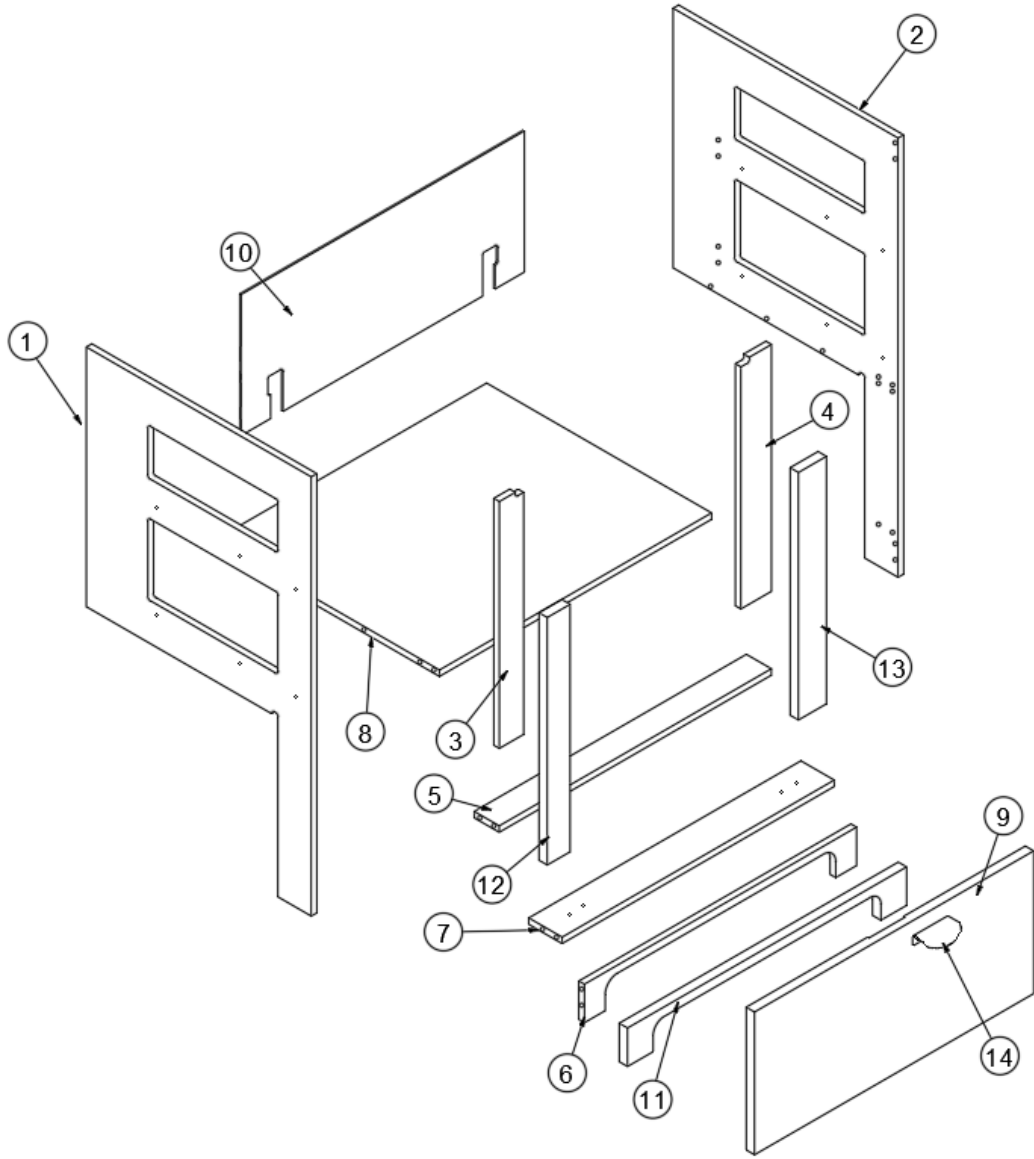

FURNITURE, GALLEY

Galley Cabinet, Range/Oven, Dometic, 30RB

Parts Listed on Next Page