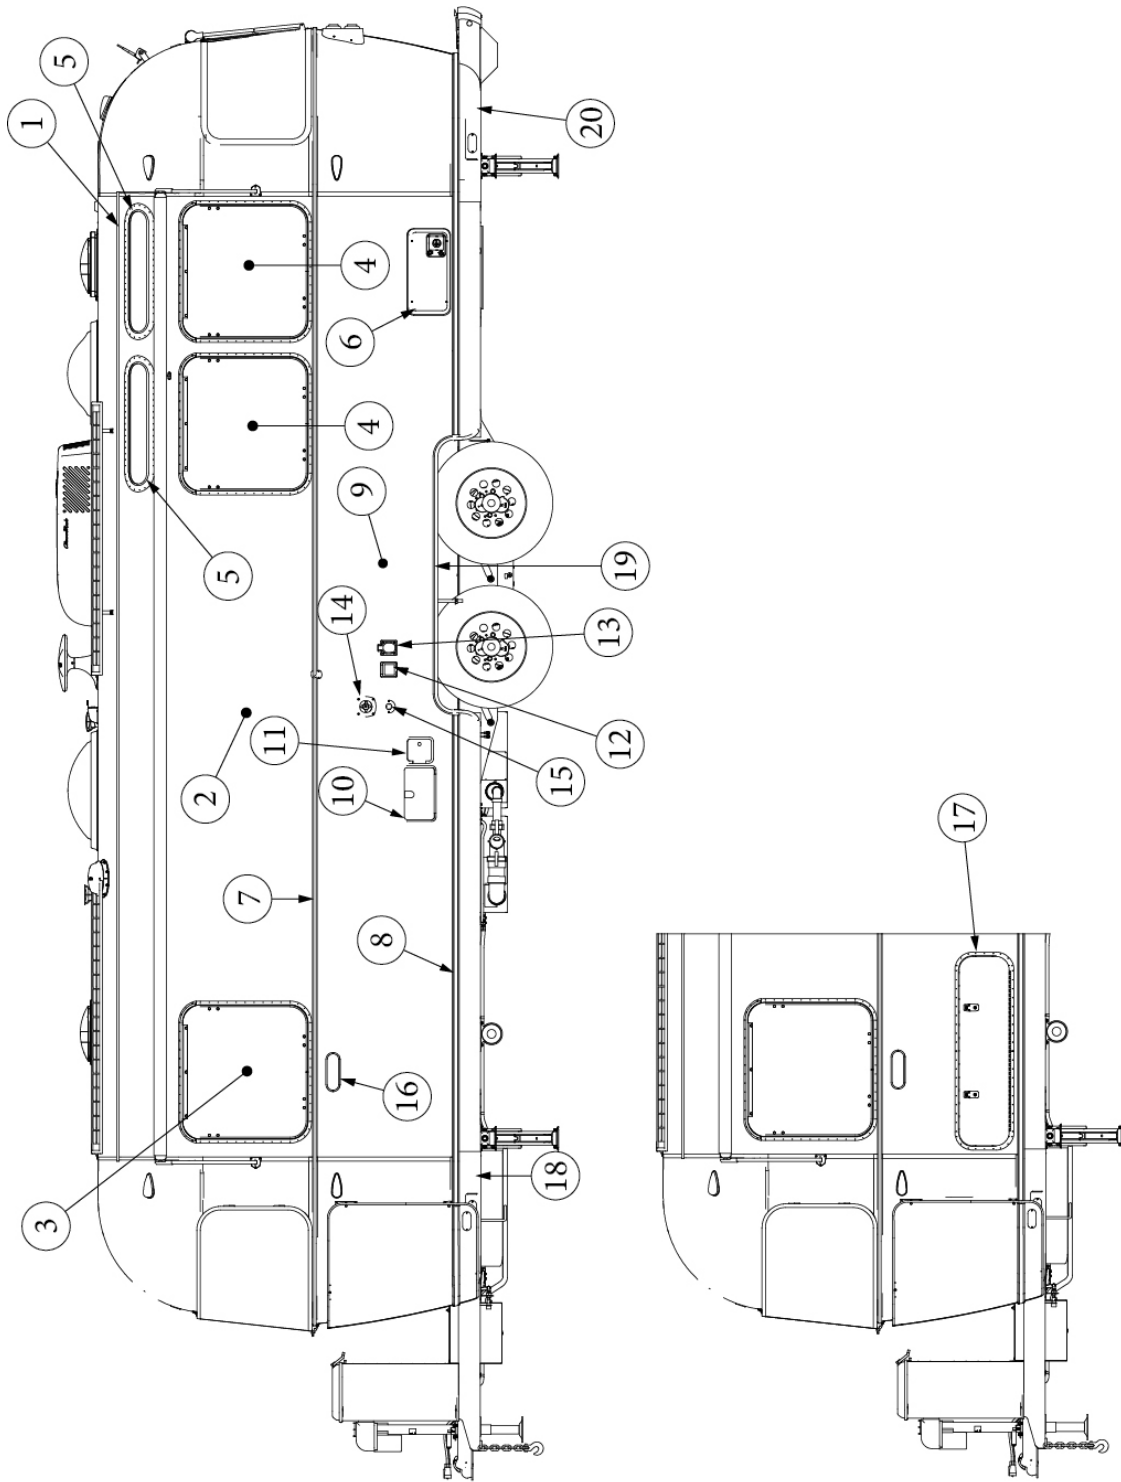

EXTERIOR SHELL

Exterior Components, Roadside, 27FB

Parts Listed on Next Page