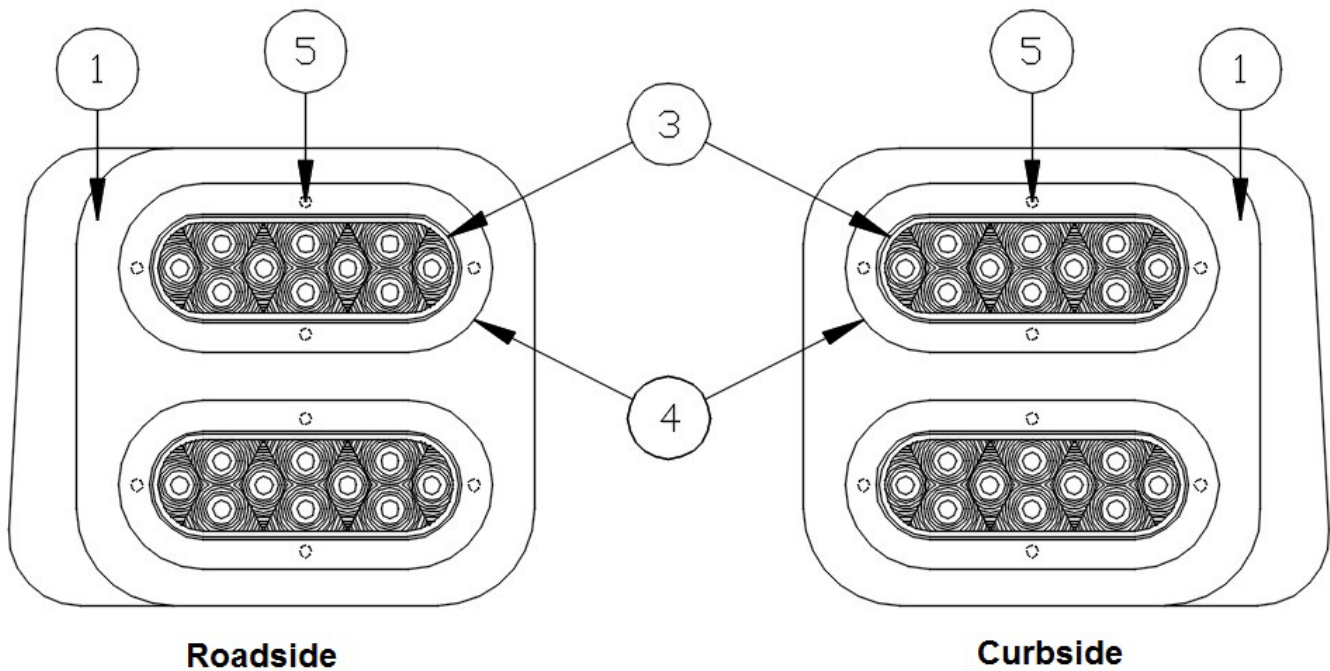

ELECTRICAL, 12 VOLT

Taillight Assembly

- 952929-01 Taillight Assembly, LED, Roadside
- 952929-02 Taillight Assembly, LED, Curbside

1. 511664-01 Taillight casting, Roadside
2. 511664-02 Taillight casting, Curbside
3. 512425 6" oval LED taillight kit*
- 512425-01 Taillight w/Pigtail
4. 512425-02 Trim ring
5. 345473 Screw, #6 x 3/4", Self-drilling
- 512425-03 Gasket, Taillight

*512425 Taillight Kit Includes Taillight, Trim Ring & Gasket.