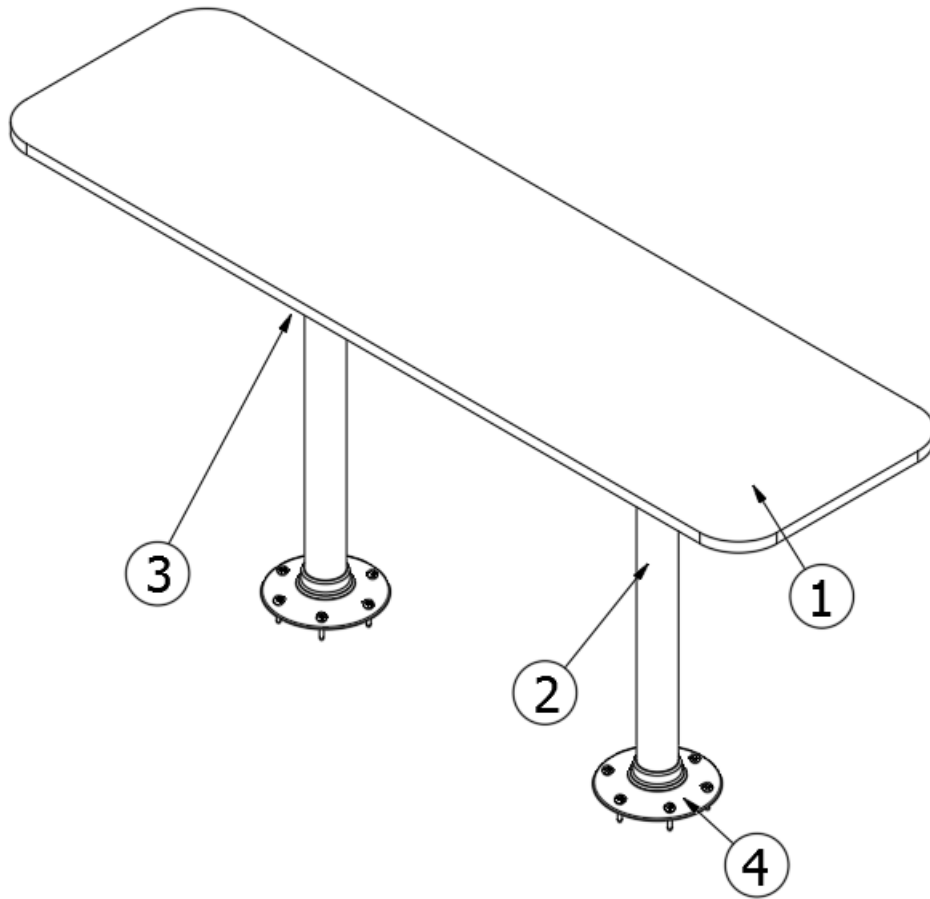

FURNITURE, LOUNGE

Dinette Table, 30RB

969279

Assembly, Dinette Table

1. 969279&000118PC

Pre laminate, 0.75 X 17.00 X 58.50

2. 382722-03

Leg, Pedestal, 27.88"

382722-04

Leg, Pedestal, 14.25"

3. 382724

Table base, Pedestal leg

4. 382723

Floor base, Pedestal leg