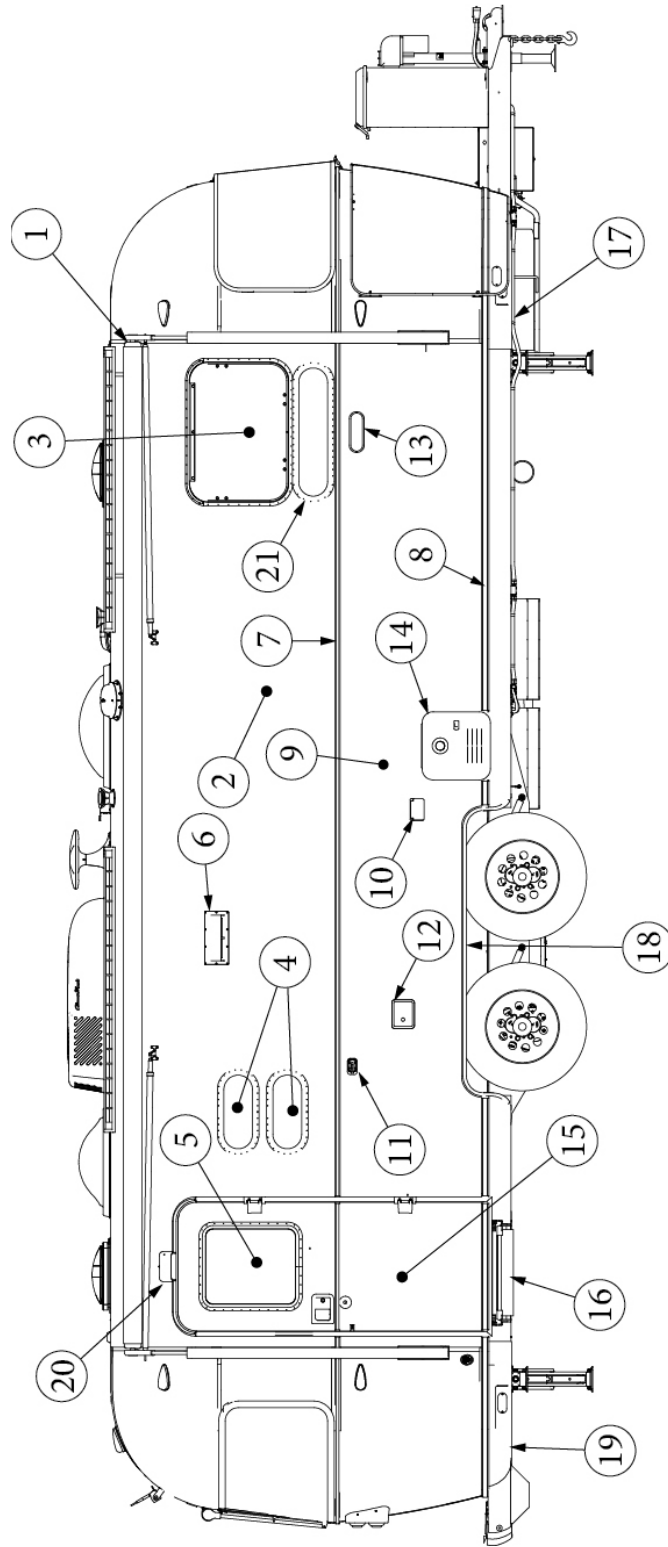

EXTERIOR SHELL

Exterior Components, Curbside, 27FB

Parts Listed on Next Page