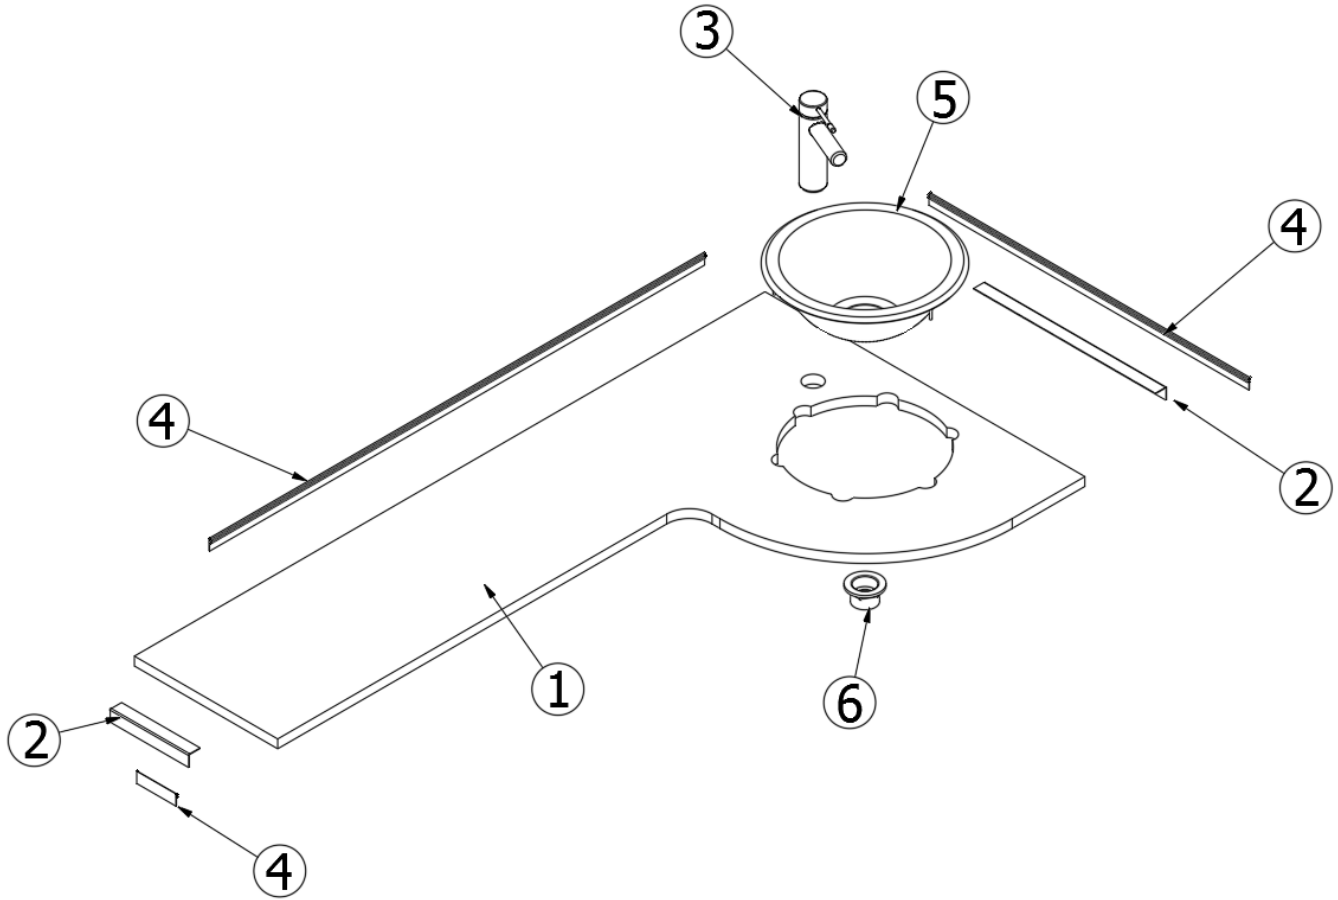

FURNITURE, LAVATORY

Lavatory Top, 30RB

967618

Assembly, Lavy Top

1. 967618&000118JC
2. 114812
3. 602813-01
4. 115064
5. 602489
6. 601813

Panel-28.19 X 55.56
Alum. Angle 1" X 1 "X 12"
Lavy faucet, Single Handle, Moen, 6190
Trim-Alum Counter Top Int
Lavy sink, 12" round, Stainless Steel
Tail Piece-Lift/Turn Drain