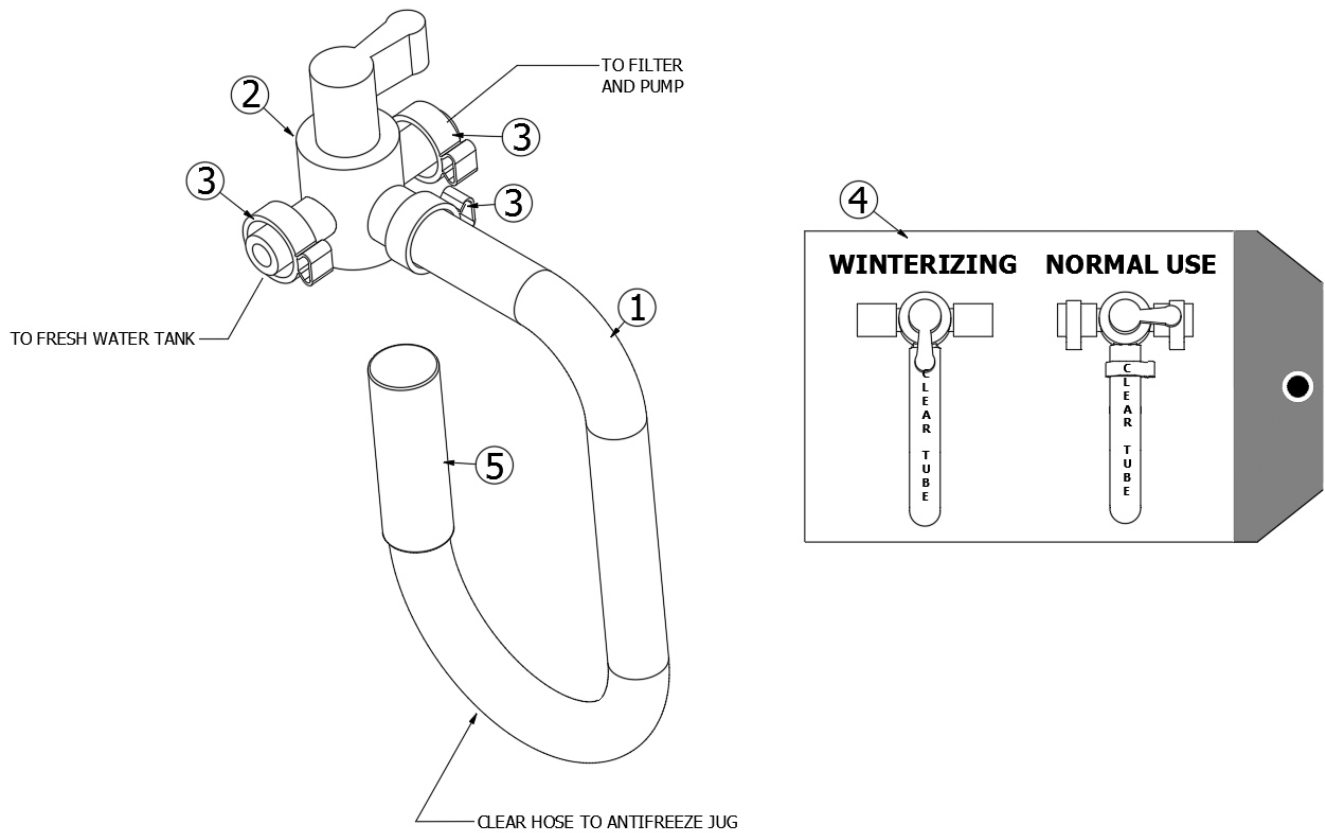

PLUMBING, FRESH WATER SYSTEM

Winterization Kit

112814

Winterization Kit Installation

1. 601240-01	Tubing 1/2 I.D. X 3/32 Wall Thick
2. 602711	Valve-3 Way Bypass .5" PEX #32788
3. 601698-15	1/2 CRIMP RING #14785
4. 365453	Tag-Instruction - Winterization Kit
5. 602801	Cap, 5/8" ID, Winterization Kit