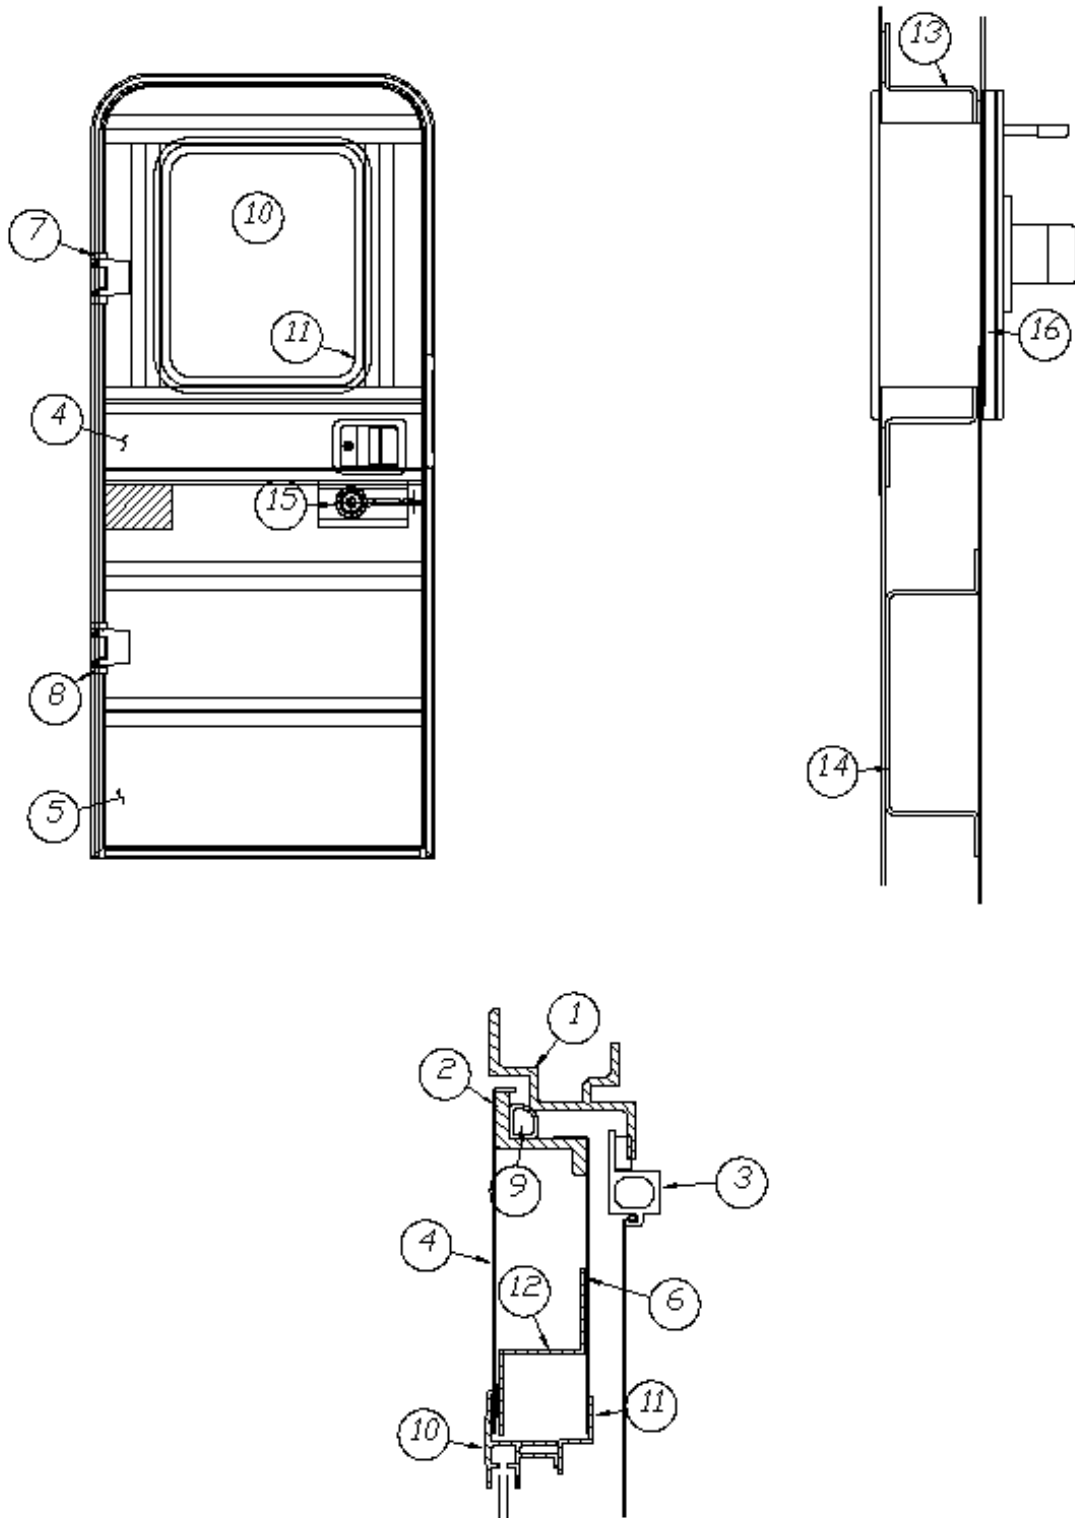

EXTERIOR DOORS

Main Door, LH Hinge, 30RB

Parts Listed on Next Page