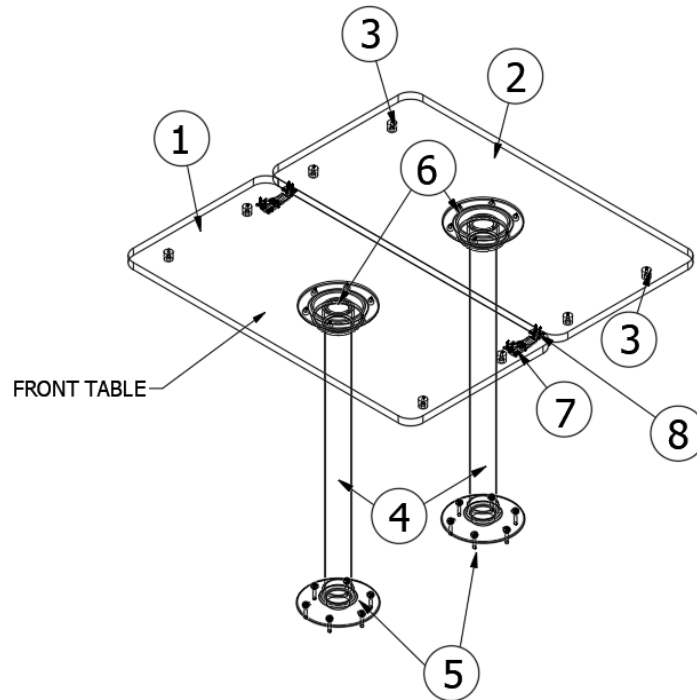

FURNITURE, LOUNGE

Dinette Table, 25FB

969477-01

Assembly Dinette Table

1. 969477&000118PC
2. 969477&000218PC
3. 381136
4. 382722-02
5. 382723
6. 382724
7. 382603
8. 382603-01

1. Pre Laminate .75 x 35.00 x 17.50
   Pre Laminate .75 x 35.00 x 17.50
   Rubber Bumper
   Leg, Pedestal, 29.88"
   Floor base, Pedestal leg
   Table base, Pedestal leg
   Latch- Interior #91-562-07
   Keeper-Latch #K4-2338-07