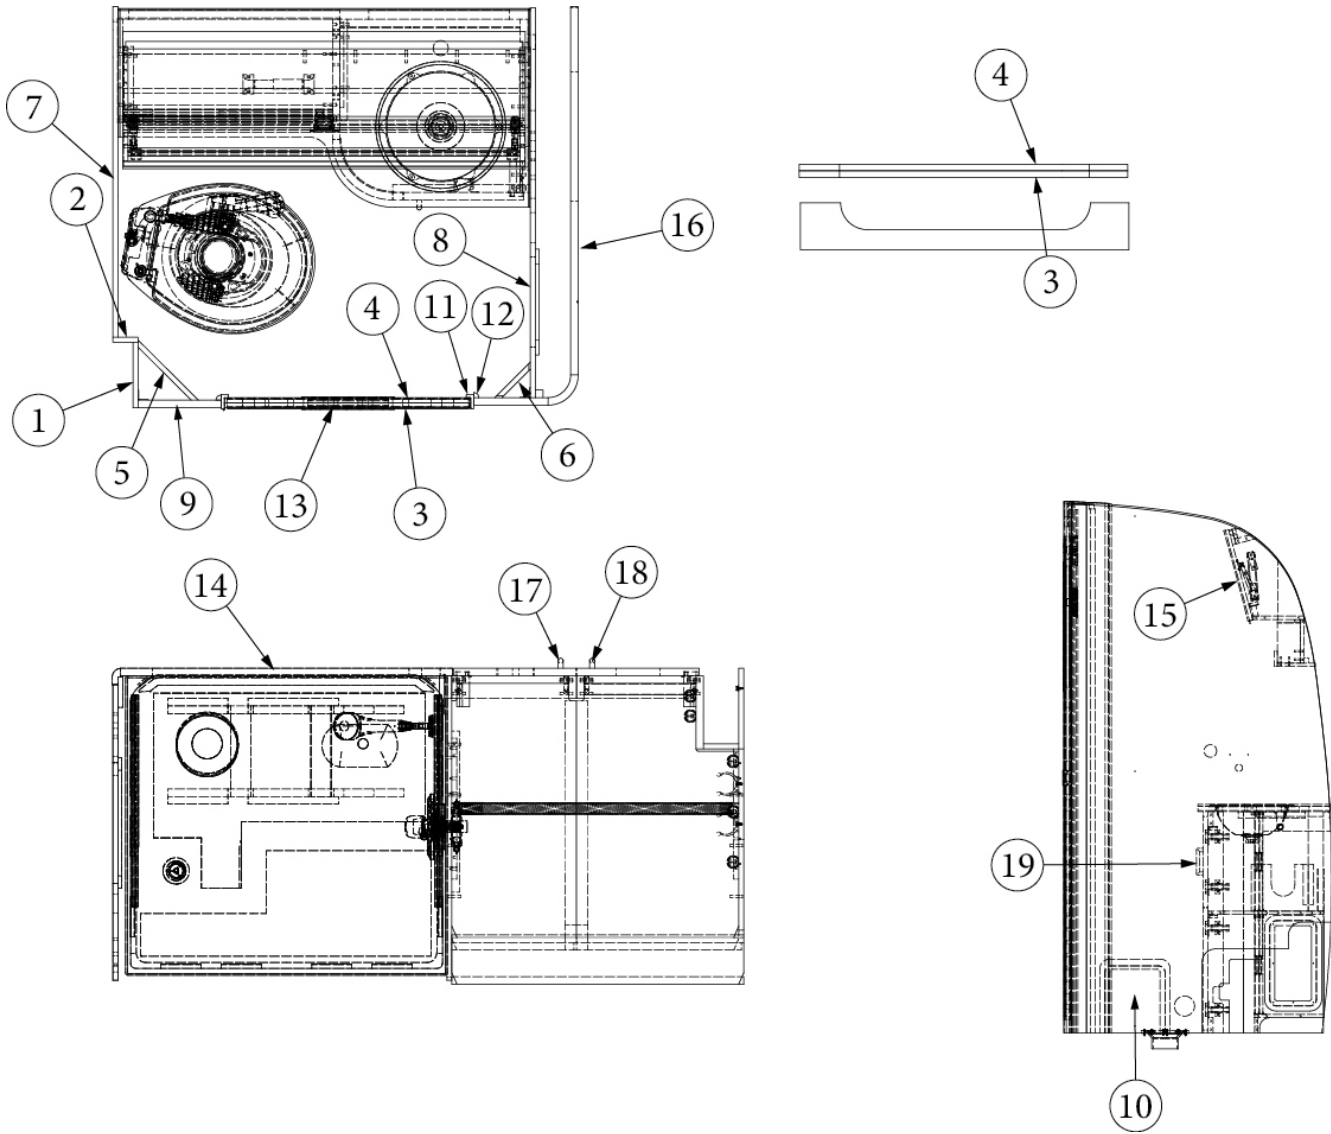

FURNITURE, LAVATORY

Bath Module, 27FB

Parts Listed on Next Page