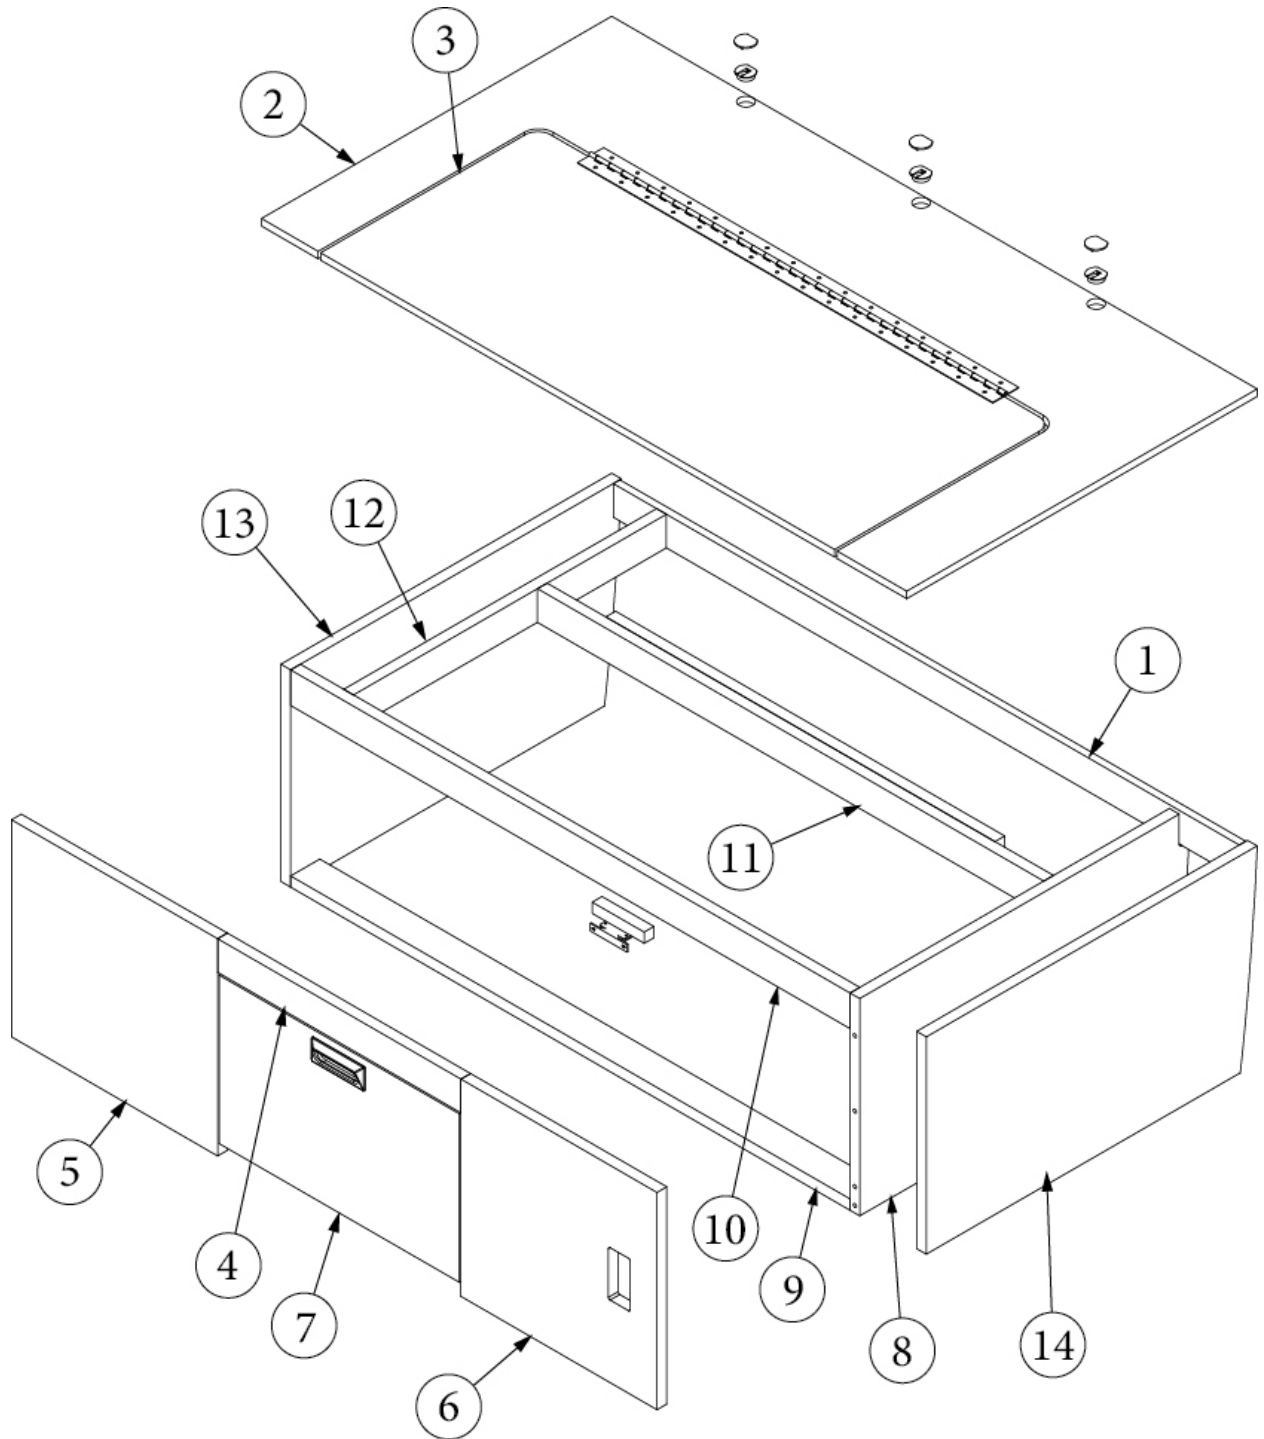

FURNITURE, LOUNGE

Aft Lounge Assembly, 30RB

Parts Listed on Next Page