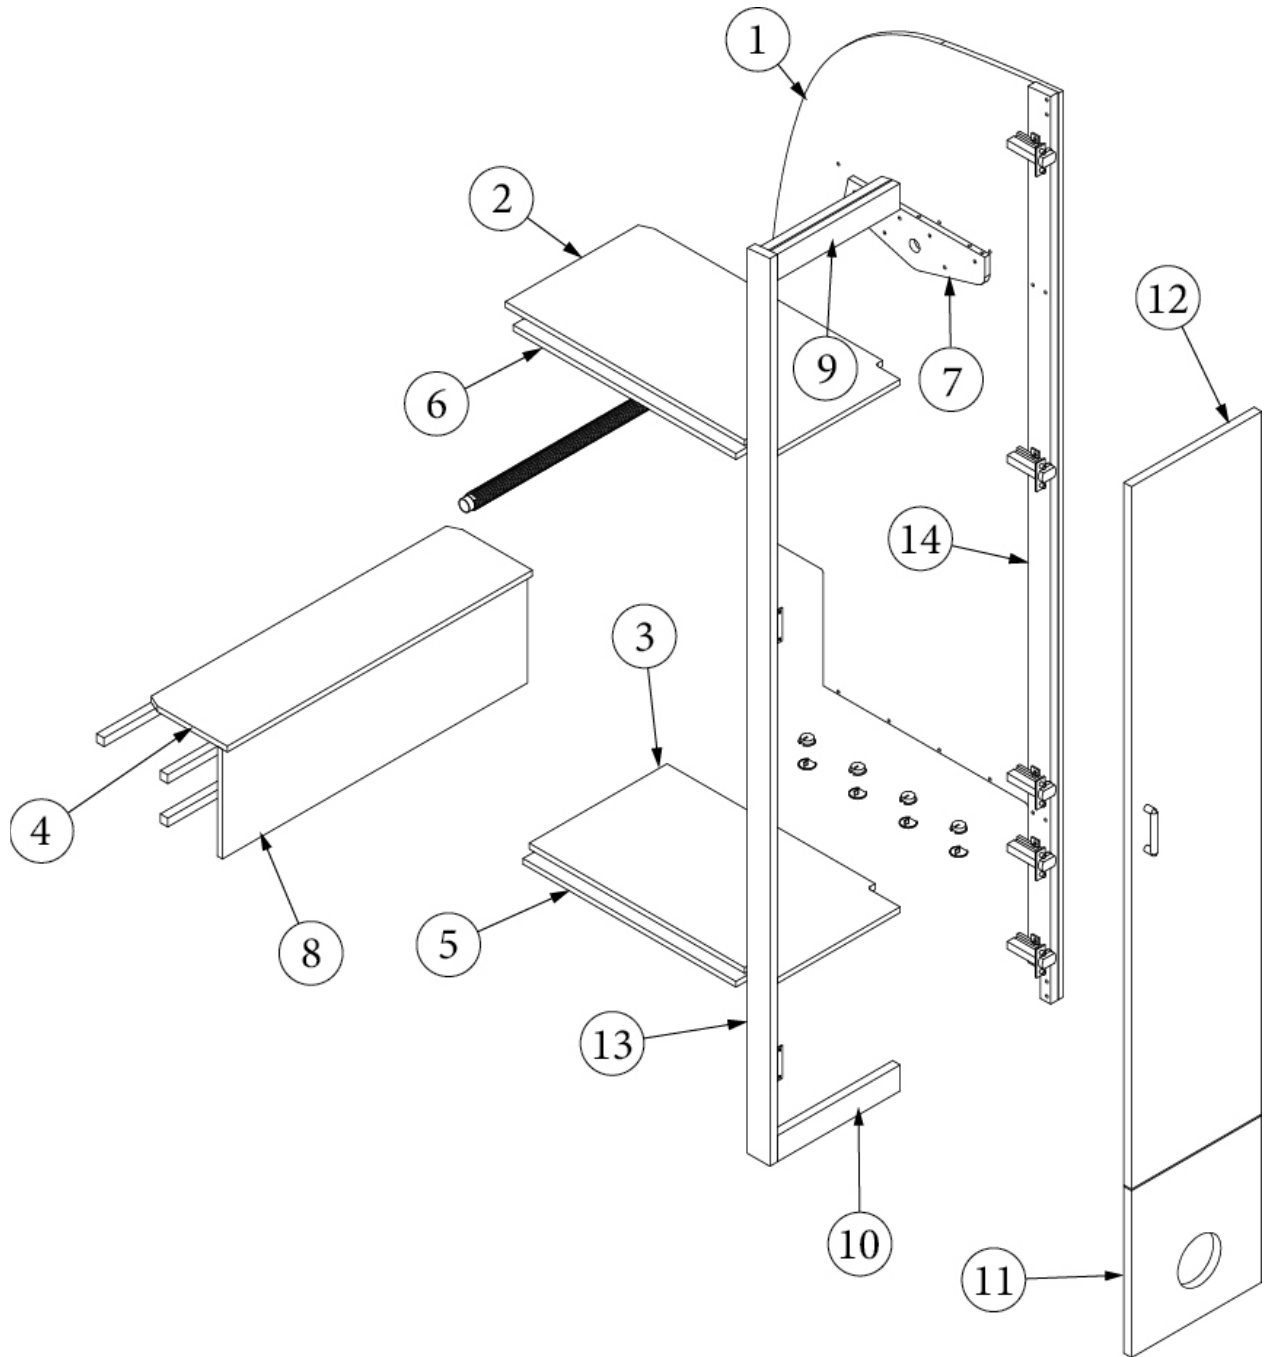

FURNITURE, LAVATORY

Wardrobe, Aft, 30RB

Parts Listed on Next Page