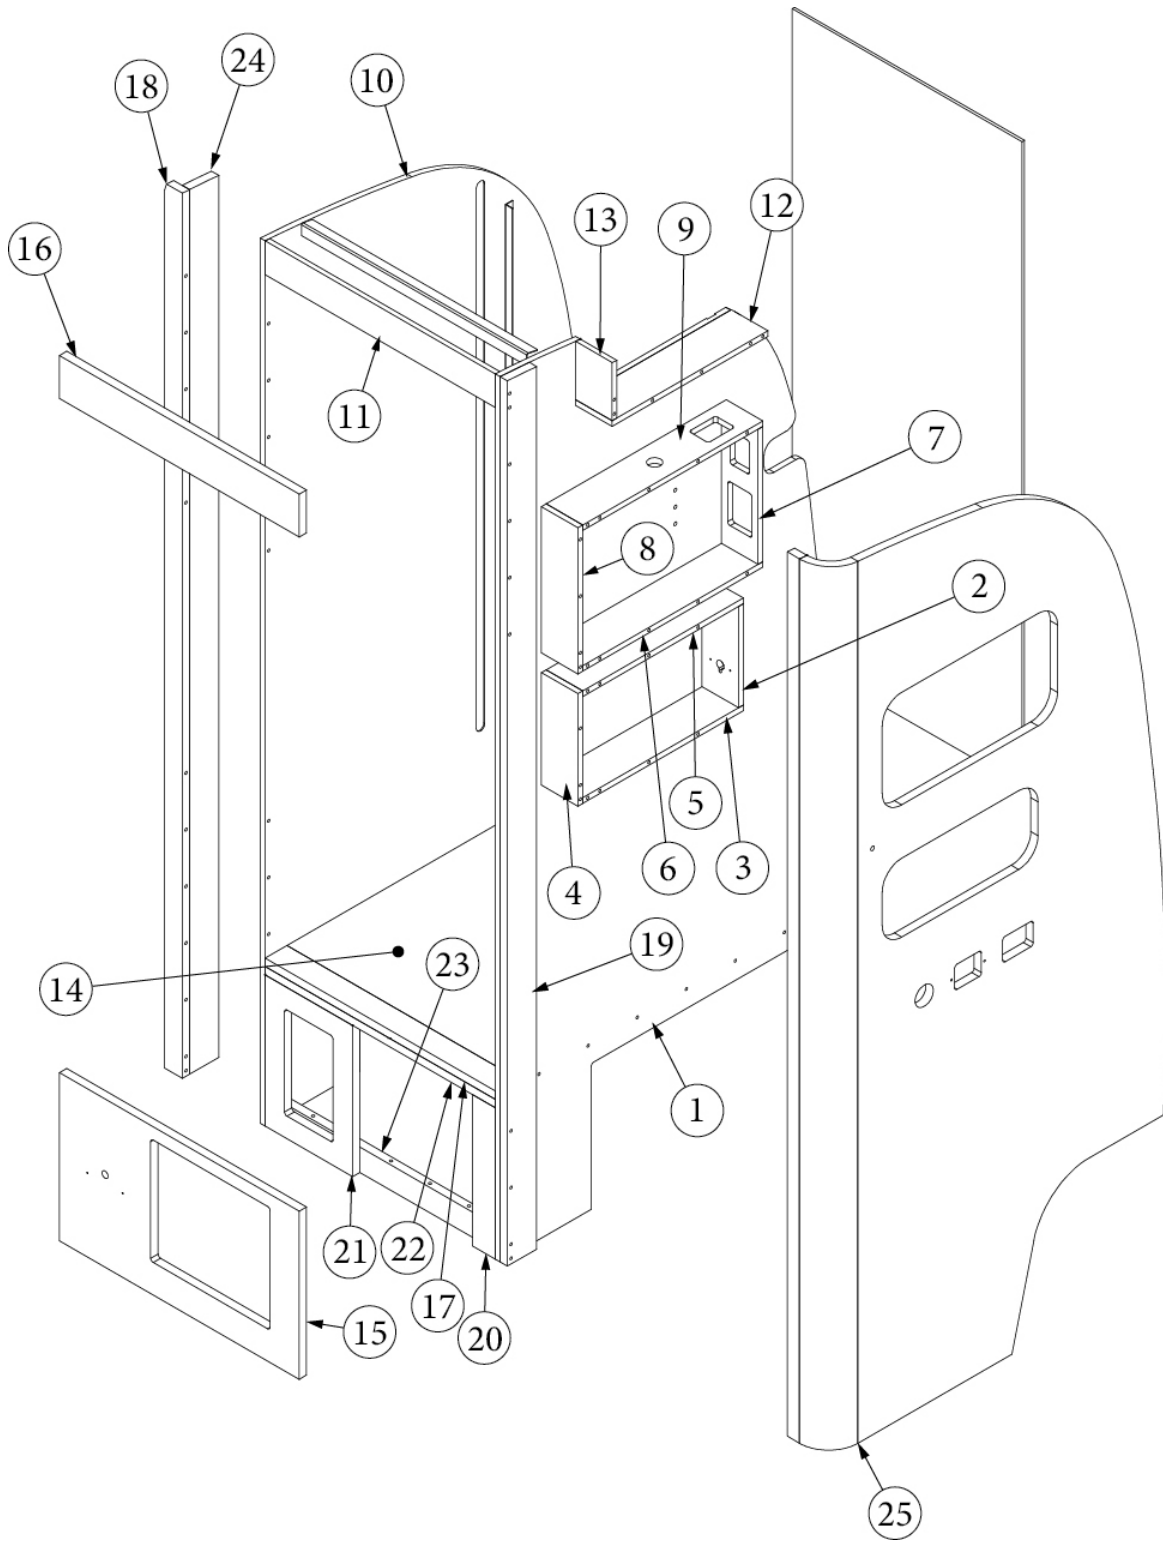

FURNITURE, GALLEY

Refrigerator Cabinet, 30RB

Parts Listed on Next Page