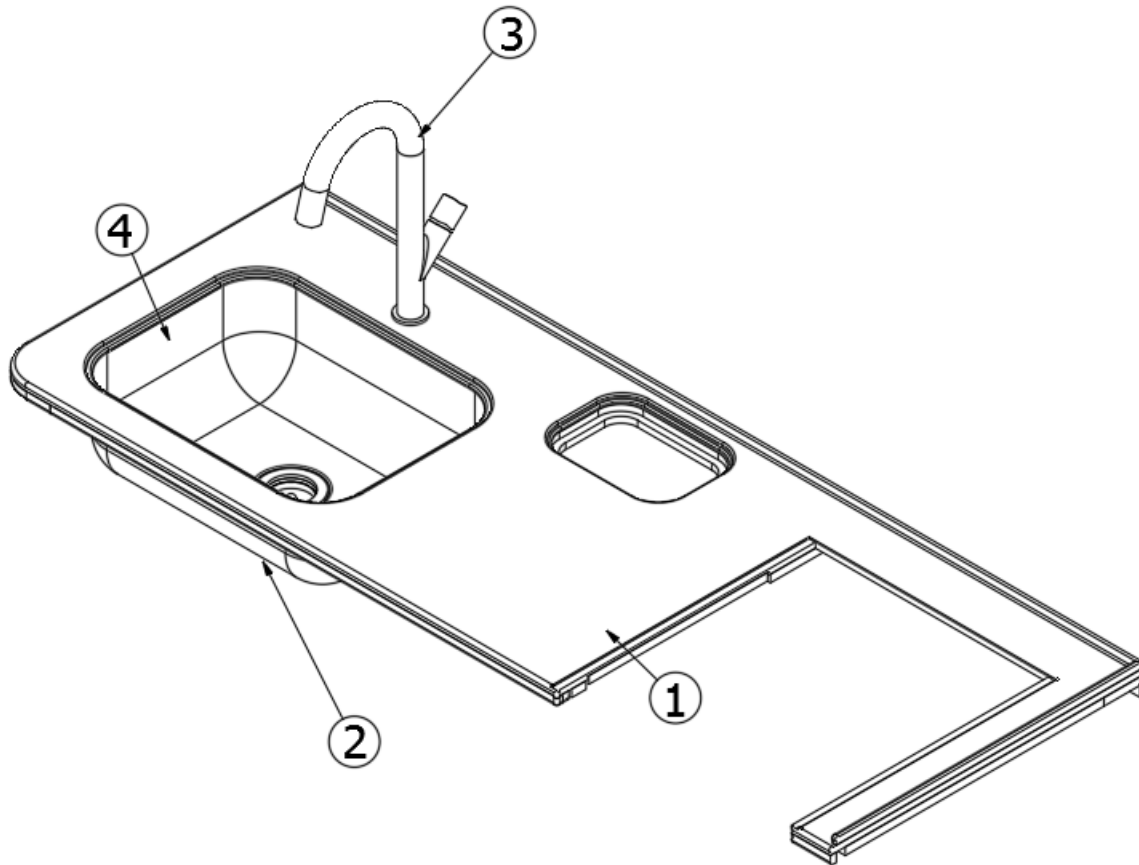

FURNITURE, GALLEY

Galley Top, 30RB

969256
969935

Assembly, Galley Top, Standard Oven
Assembly, Galley Top, Convection Option

1. 602889	Galley top, Corian, Verano, Standard Oven
602938	Galley top, Corian, Verano, Convection Option
2. 602164-02	Tailpiece W/Nuts & Washers 1.5"
3. 602961	Faucet, Chrome, Pull-out, Franke, FF5800CH
4. 602829	Sink - Moen
600968	Basket Strainer
602388	Kit, Clips - Sink Classic Tr
114812	Alum. Angle 1" X 1 "X 12"
602894	Sink cover, Corian, Verano white
602895	Trash lid, Corian, Verano white
382555	Wastebasket, White, 10 x 7 x 9"
381708	Wastebasket, Black, 11.38 x 8.25 x 12.13"