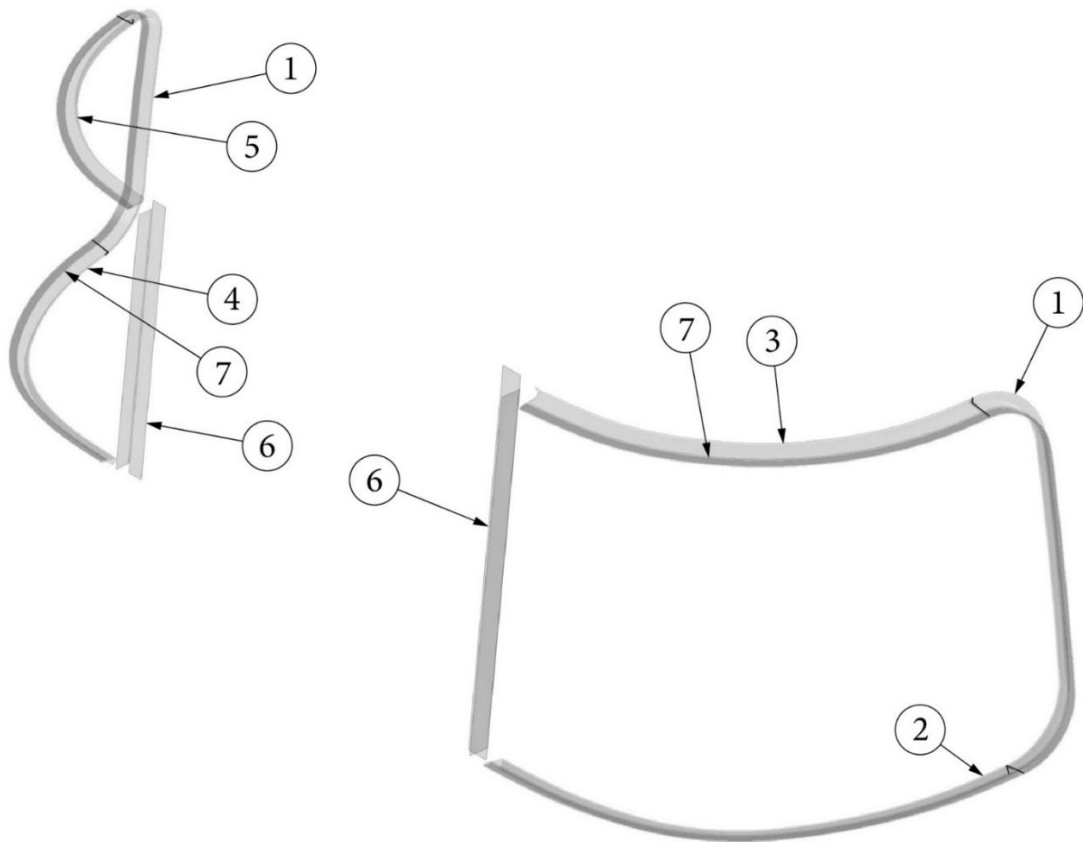

WINDOWS

Window Trim

372269	Trim ring, Inner support, 30"
372270	Trim ring, Inner support, 18"
372267	Trim ring, 30" stack window, Clear
372268	Trim ring, 18" stack window, Clear
203225-01	Trim, Gray flexible

Panoramic Window Trim

135394	Install, Panoramic Window Trim, CS
135395	Install, Panoramic Window Trim, RS

1. 201578-02	End cap, Trim ring, Aluminum
2. 201579-02	Trim ring, Lower, Aluminum
3. 201581-05	Trim ring, Upper, Aluminum
4. 201580-02	Trim ring, Lower, Aluminum
5. 201581-06	Trim ring, Upper, Aluminum
6. 110900	Trim formed, Aluminum.
7. 203225-01	Trim Lok, Gray, .75" #1375-1/8, G-7