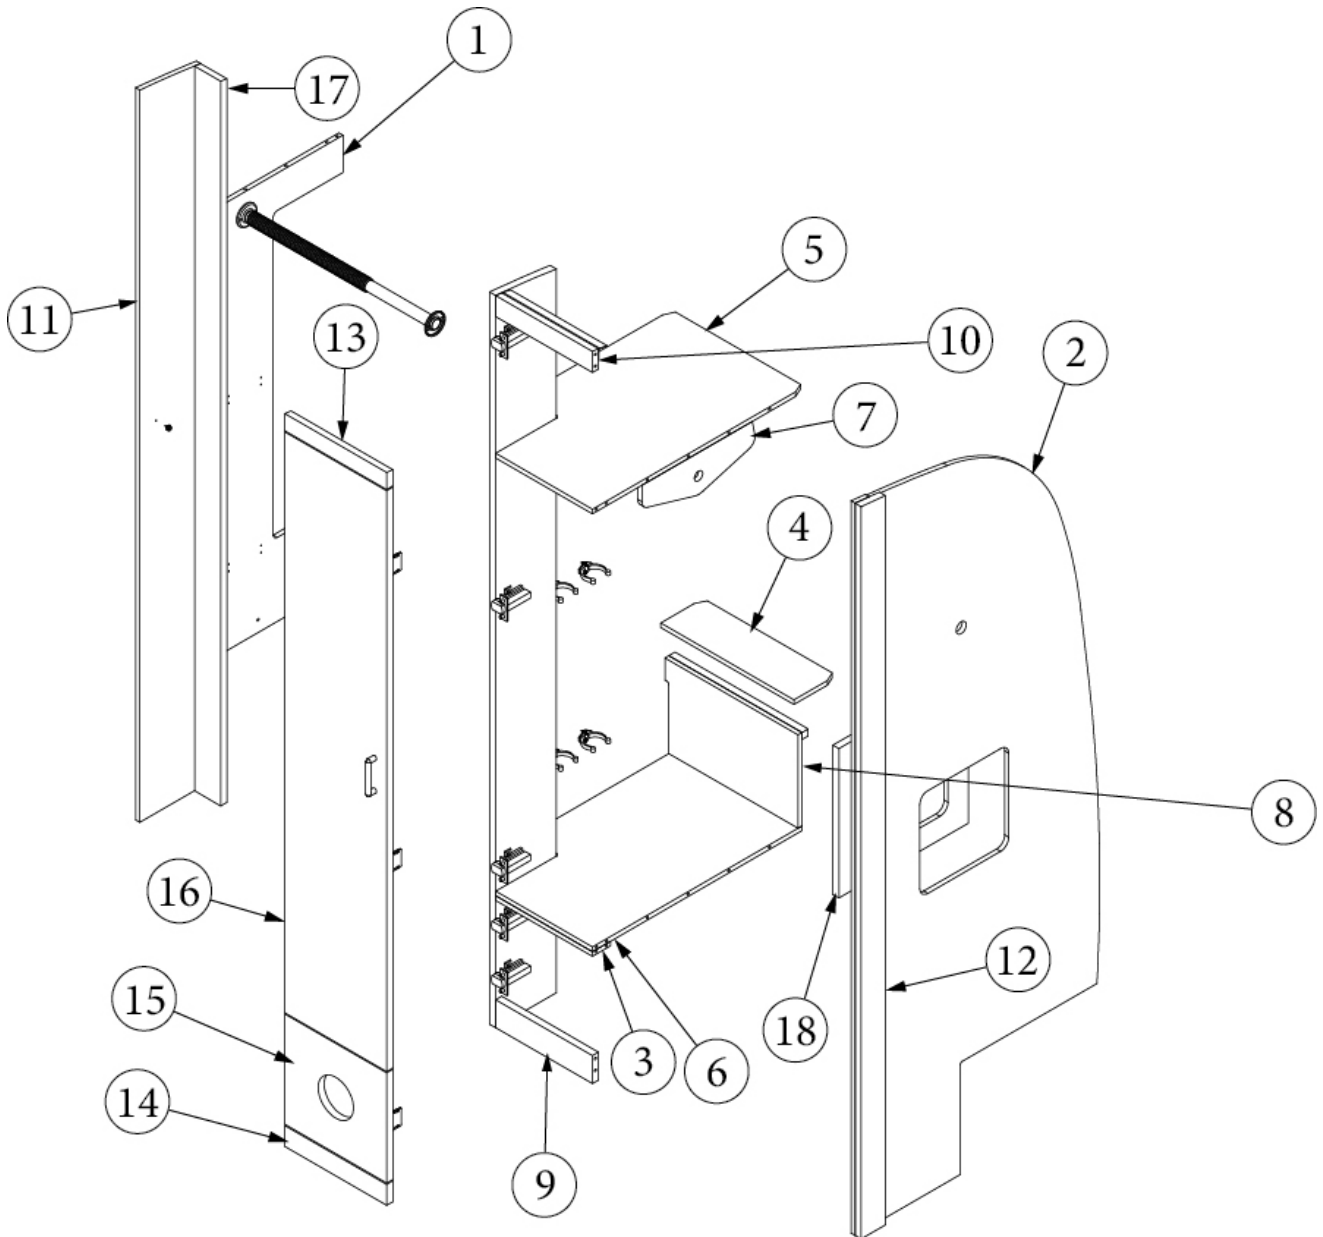

FURNITURE, LAVATORY

Wardrobe, Aft, 25FB

Parts Listed on Next Page