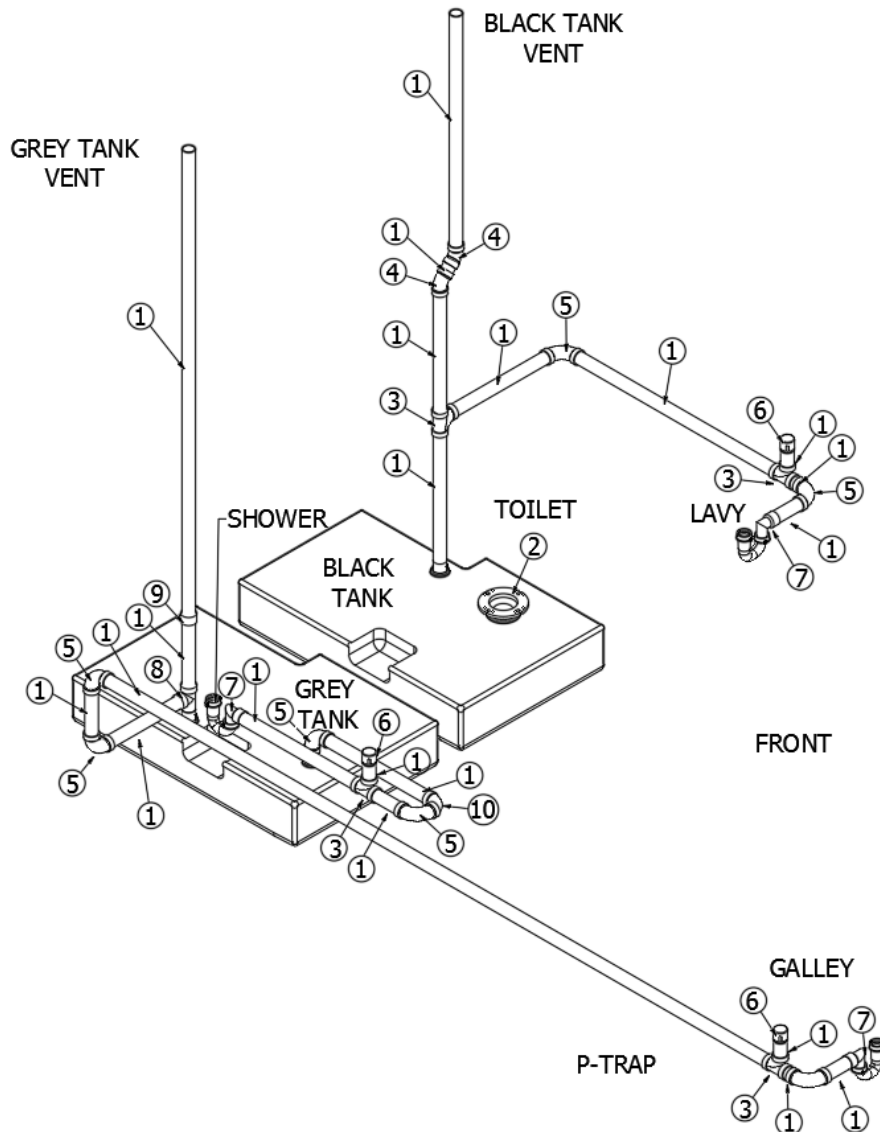

PLUMBING, DRAIN SYSTEM

Drain, Above Floor, 30RB

113196

Install, Drainage, 30RB

1. 601160-02	Pipe, ABS DVW, 1-1/2"
2. 600065	Toilet Floor Flange, Screw-In Fitting
3. 600156	Tee, Sanitary 1.5IN X 1.5IN. X 1.5IN
4. 600030	ELL- ABS 45 Degrees LG Turn
5. 600035	Elbow, 1.5 In. Xlt 90 Degree
6. 600538	Pump Vent, Automatic V-200
7. 600622	'P' Trap - 1.5IN W/Slip Nut & Washer
8. 601868	Sanitary Tee-SPIG X HUB X HUB
9. 600227	Coupling, 1.5 In. Plastic
10. 600662	1 1/2" Elbow, Short Radius
11. 340084-28	Clamp, Hose - Size 2-1/4IN