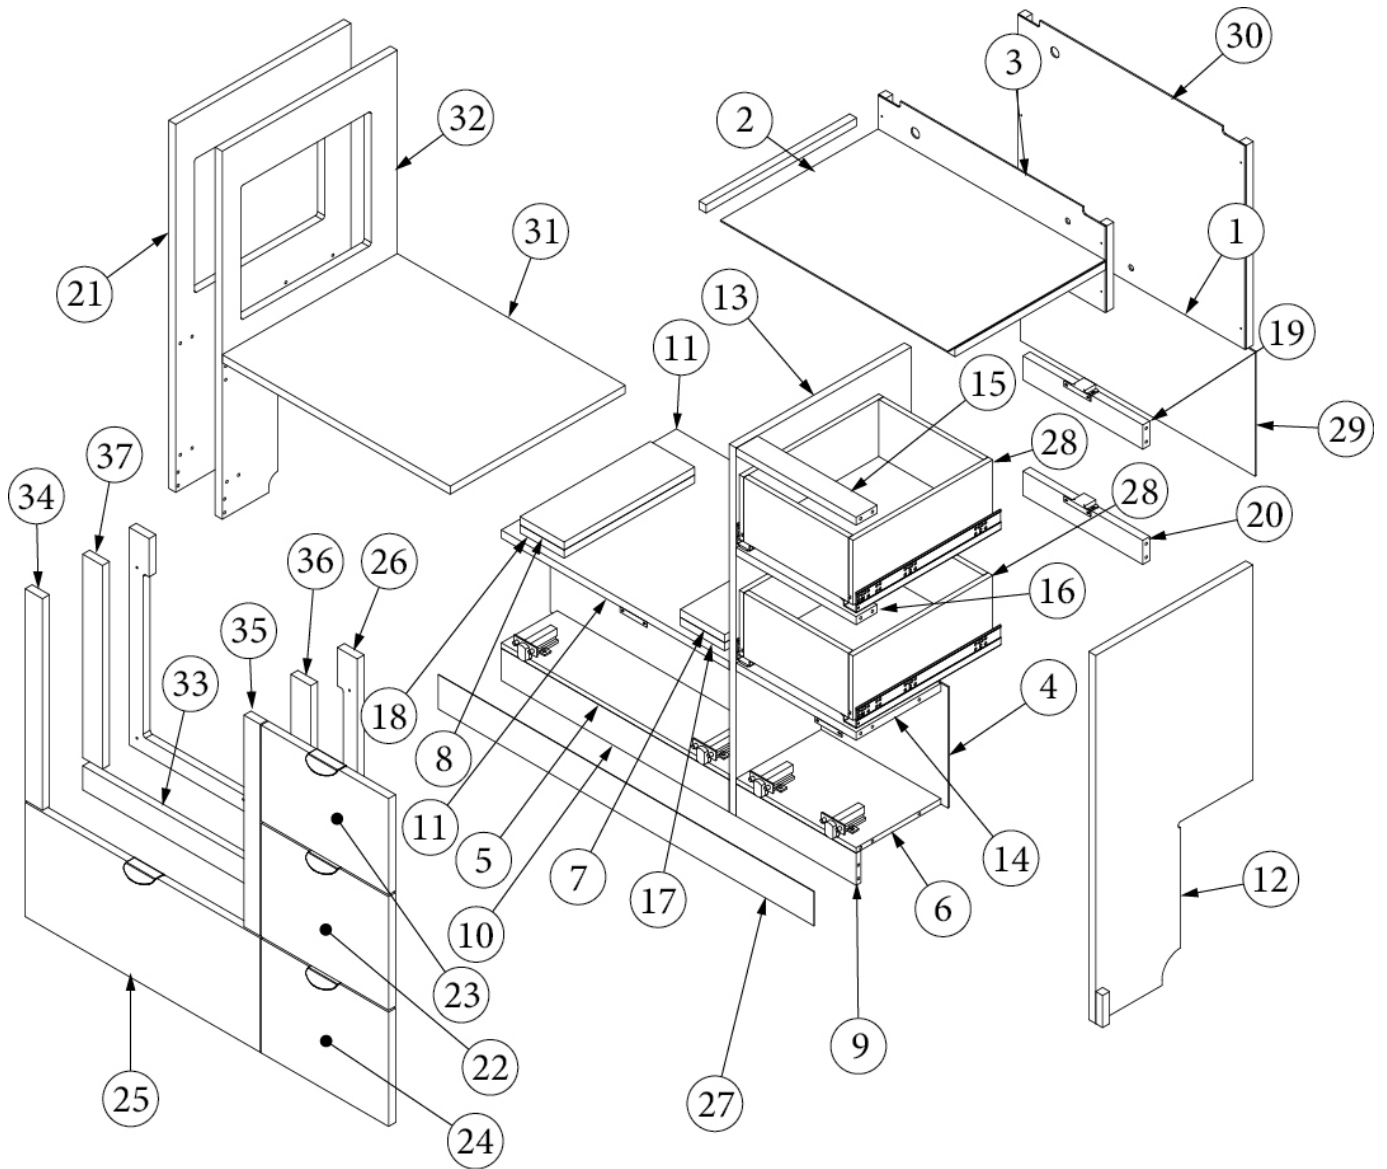

FURNITURE, GALLEY

Galley Cabinet, All Options, Furrion, 27FB

Parts Listed on Next Page