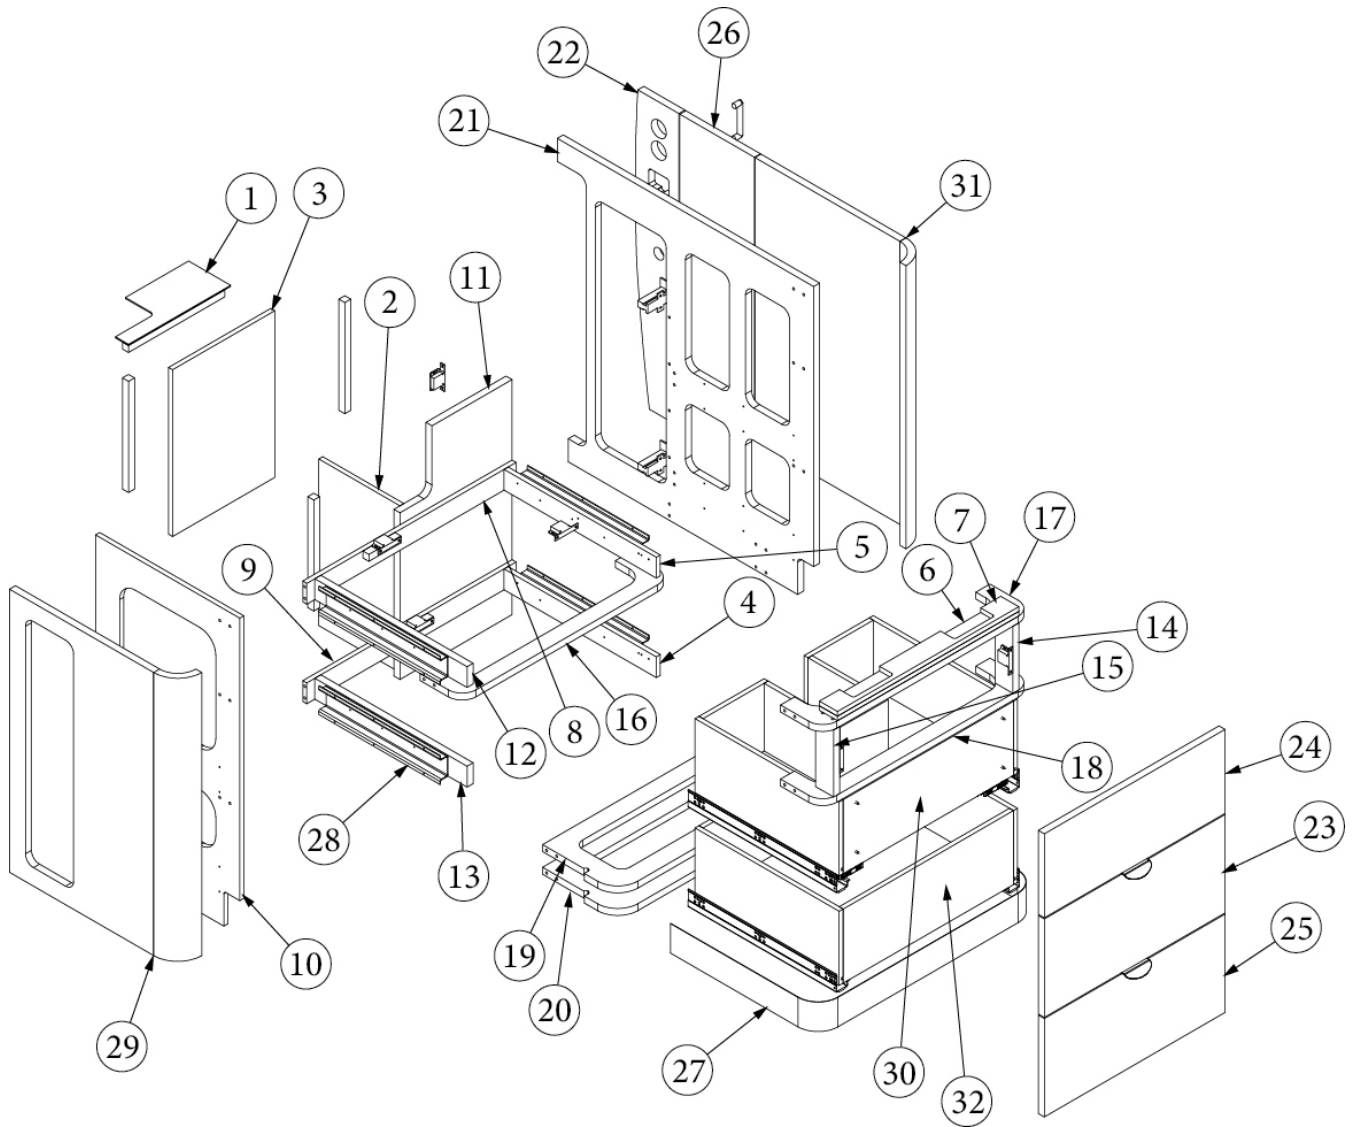

FURNITURE, GALLEY

Galley Cabinet, Aft Section, 27FB

Parts Listed on Next Page