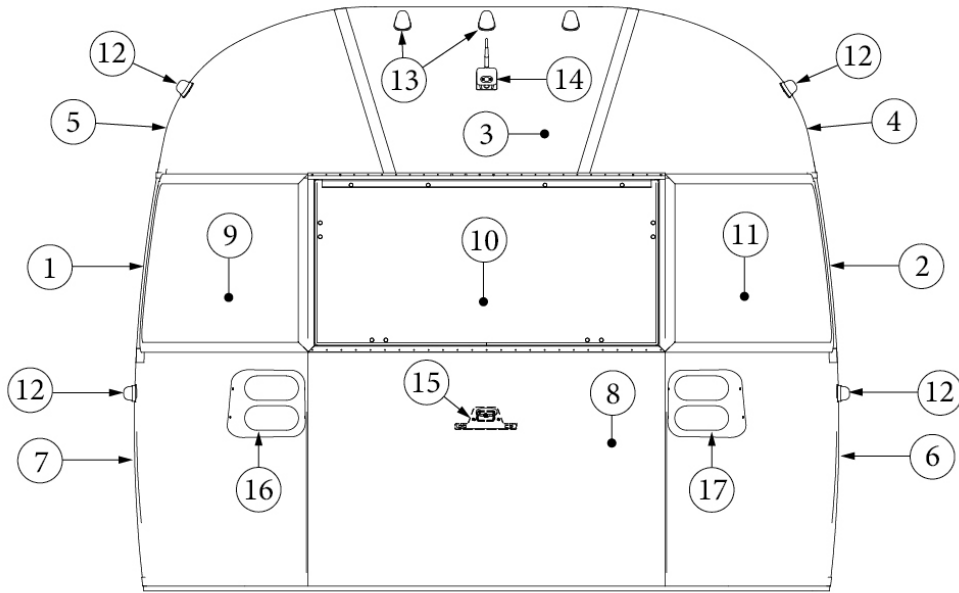

EXTERIOR SHELL

Aft End, 25FB, 27FB

Parts Listed on Next Page