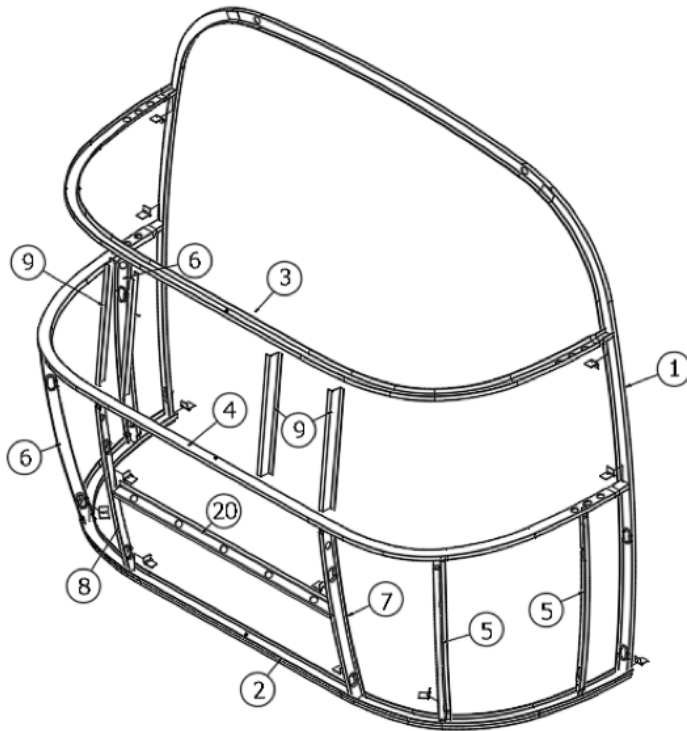

EXTERIOR SHELL

Aft End, 22'

Parts Listed on Next Page