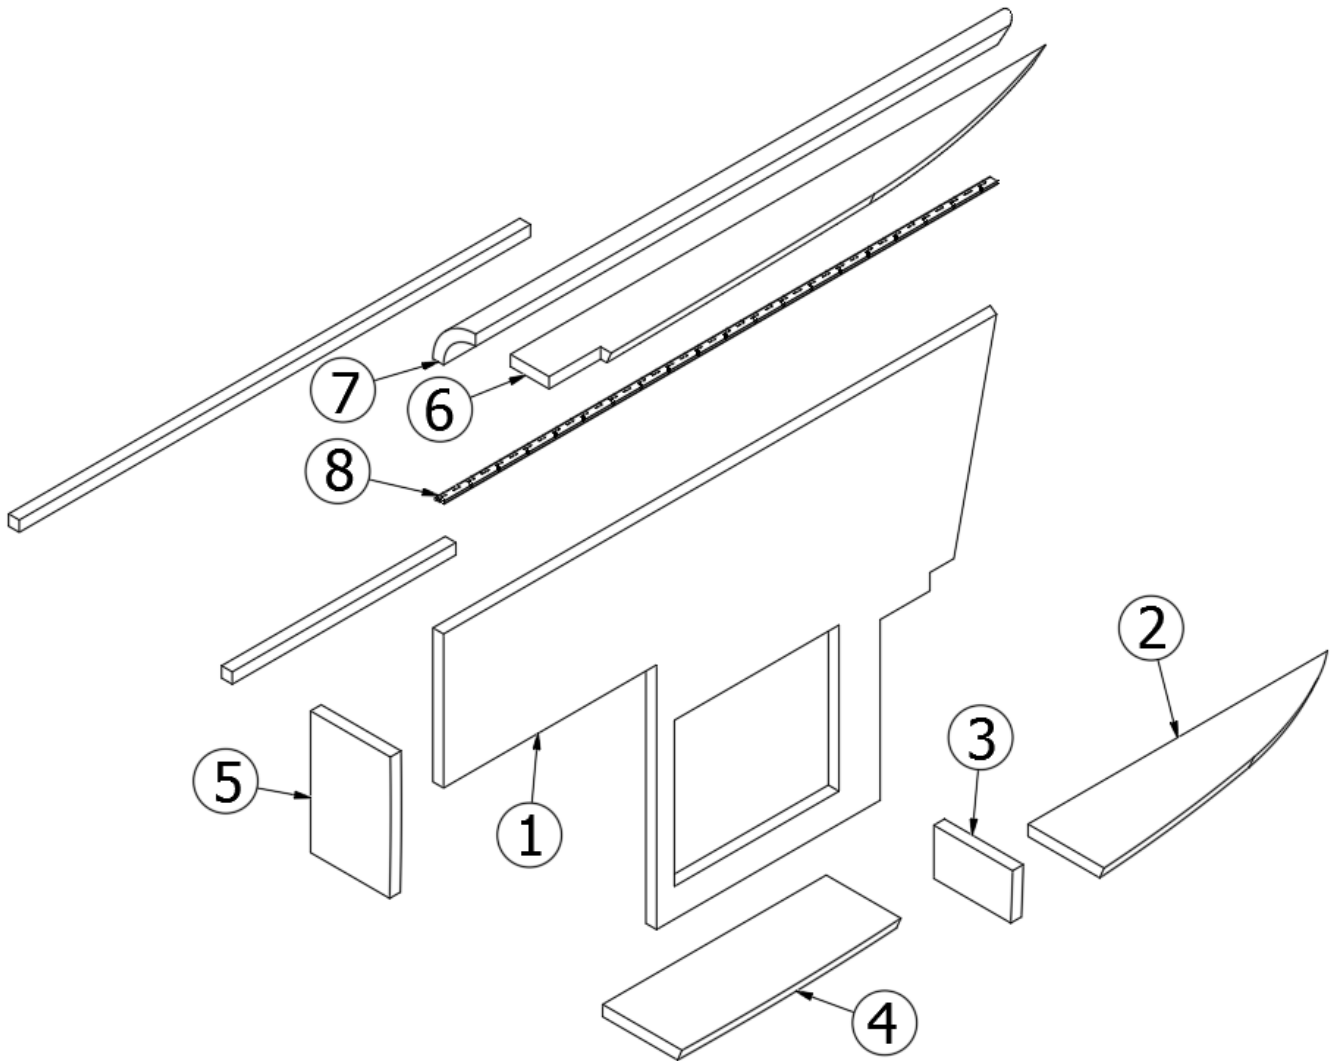

FURNITURE, BEDROOM

Hamper, RS, 16', CS 20'

969027

Assembly - RS Hamper

1. 969027&000118CC	Pre laminate, .75 x 26 x 39.5
2. 969027&000218CC	Pre laminate, .75 x 5.36 x 21.07
3. 969027&000318CC	Pre laminate, .75 x 3.25 x 5.75
4. 969027&000418CC	Pre laminate, .75 x 5.59 x 15.75
5. 969027&000518CC	Pre laminate, .75 x 5.62 x 8.63
6. 969027&000618CC	Pre laminate, .75 x 3.5 x 38
7. 801345	Radius Plywood .75" x 3" x 8'
8. 380458	Hinge, Piano 3/32 Pin, 5/8in Leaf - Brown
365386-02	Edgebanding-White Linen .94"
704233	Vinyl-Aries Soft White W/.75" Foam