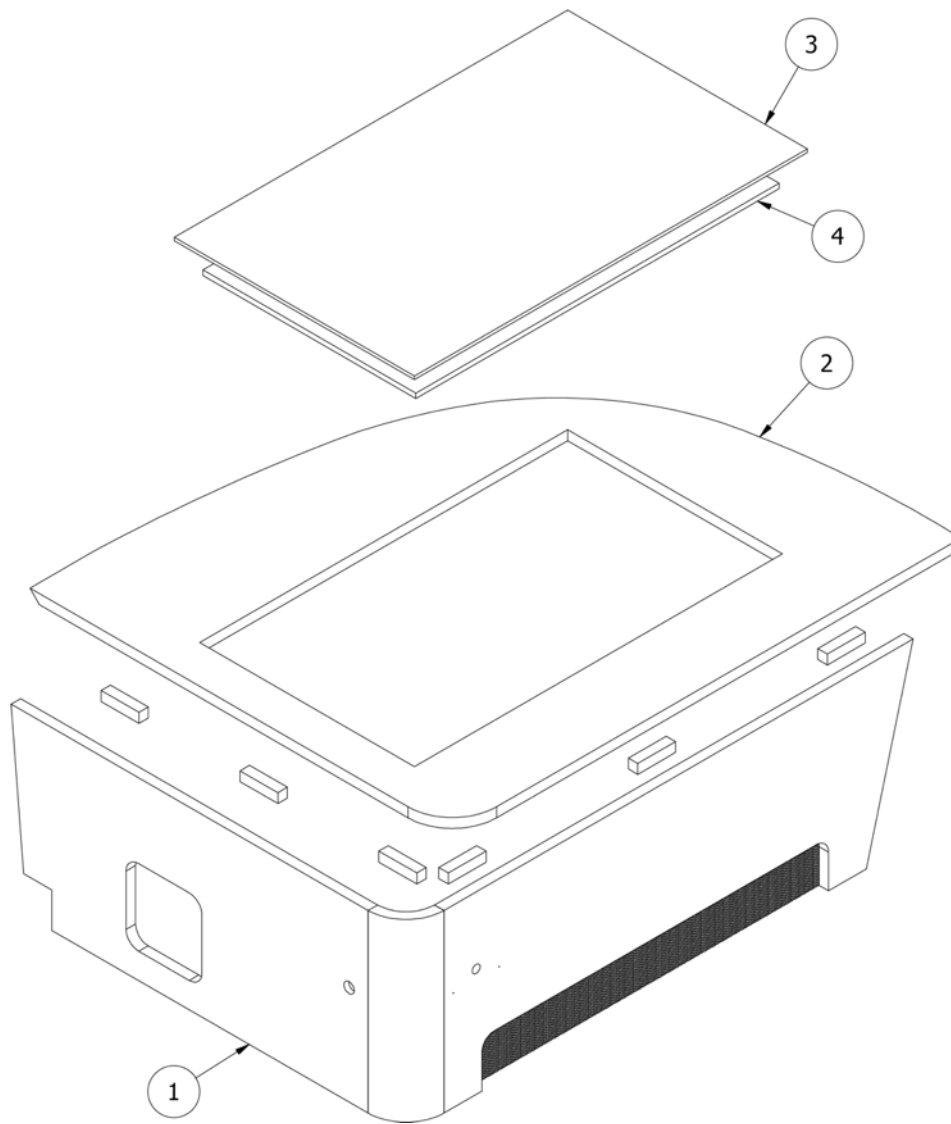

FURNITURE, LOUNGE

Dinette Seat, Roadside, 16'

968940

Assembly - Dinette Base RS

1. 968939

Sub Assembly, RS Dinette Base

2. 968940&000218CC

Pre laminate, .75 x 33.44 x 40.29

3. 968940&000306DD

Pre laminate, .25 x 19 x 31.13

4. 800507-03

Luan, .38 x 16.88 x 28.75

365481-02

Edgebanding 1MM - .93" Cool Autumn Night

701538-01

Carpet-Econolier W/PSA Back