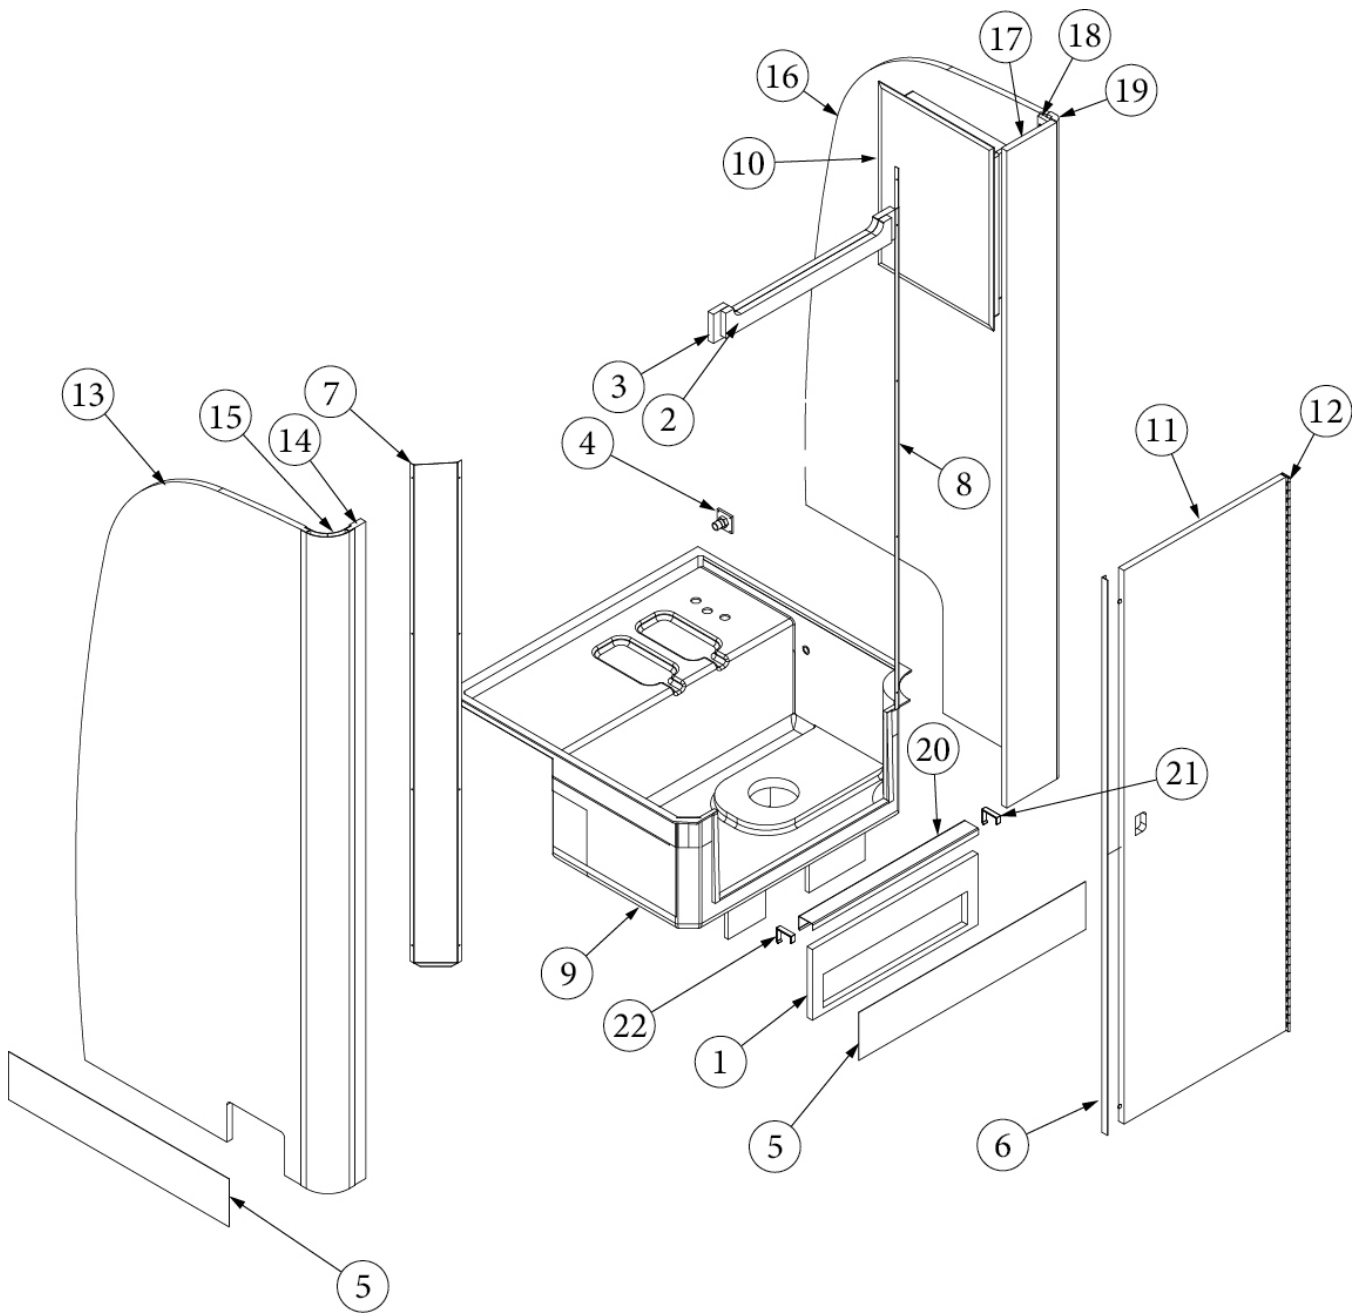

FURNITURE, LAVATORY

Bath Module, 16'

Parts Listed on Next Page