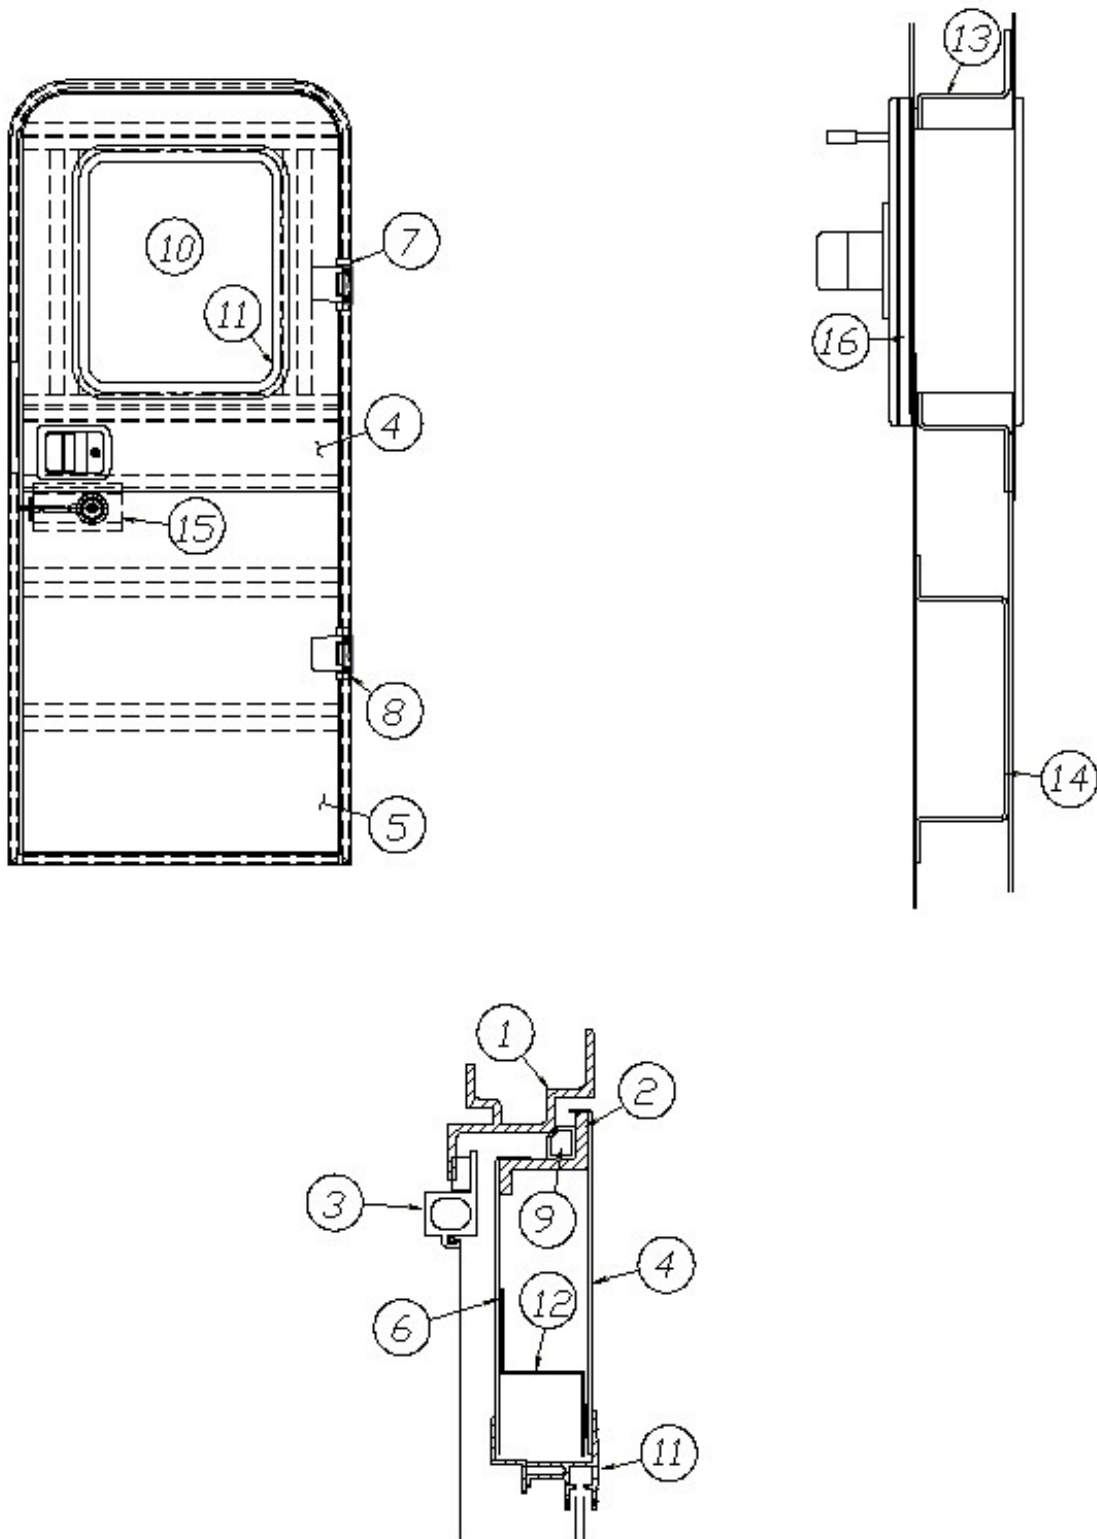

EXTERIOR DOORS

Main Door, RH Hinge, Old Style, 22'

Parts Listed on Next Page