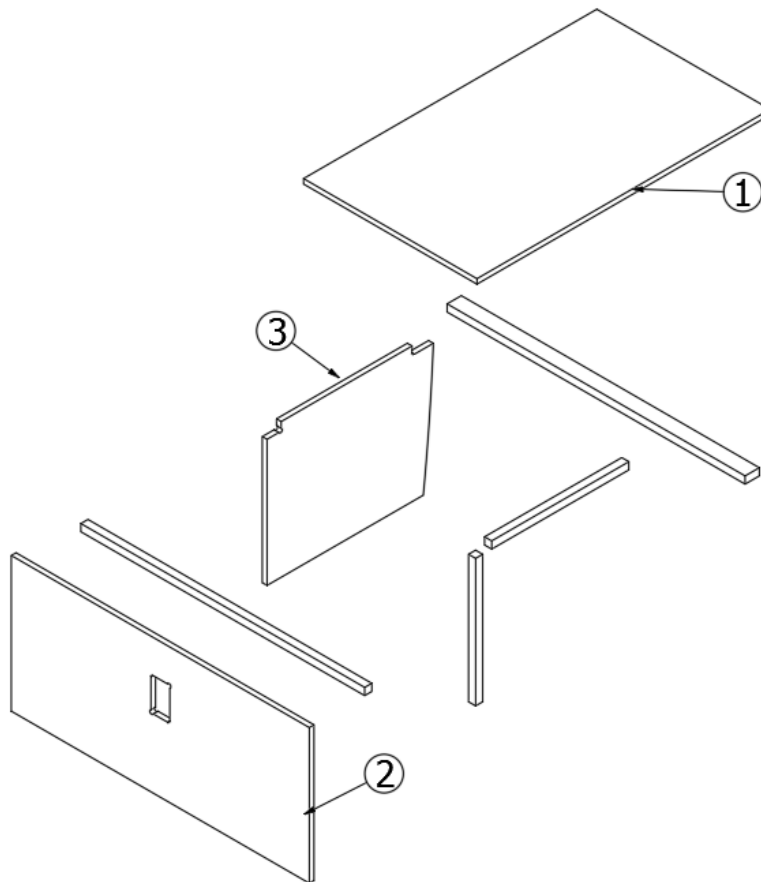

FURNITURE, LOUNGE

Dinette Seat, Middle, 22'

969003

Assy Middle Dinette Seat

1. 969003&000112BC
2. 969003&000212BC
3. 969003&000312BC
  365481-01

Pre laminate, .5 x 18.33 x 31
Pre laminate, .5 x 31.5 x 14.25
Pre laminate, 17.58 x 14.25
Edgebanding 1MM - .63" Cool Autumn Night