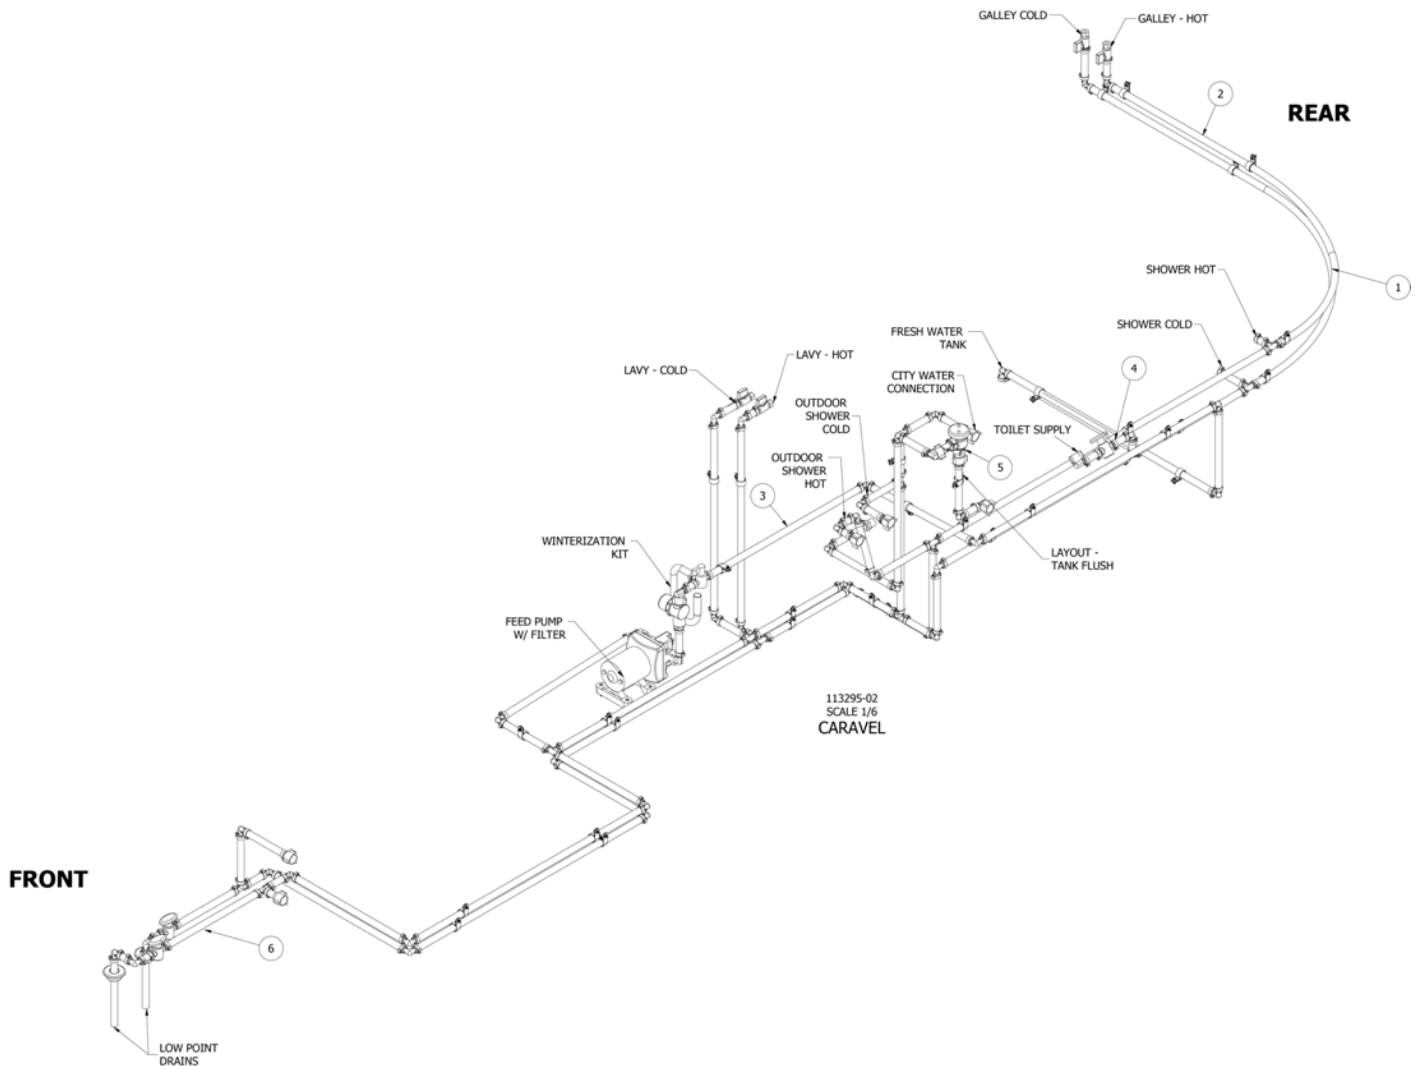

PLUMBING, FRESH WATER SYSTEM

Fresh Water Lines, 20'

113295-02

Fresh Water Layout

1. 943935-01	Layout, Cold water supply
2. 943935-02	Layout, Hot water supply
3. 943935-03	Layout, Tank/pump supply
4. 943935-05	Layout, Toilet supply
5. 943935-08	Layout, Tank flush
6. 943935-09	Layout, Water heater connector
340085-06	Clamp, Loop, Steel w/rubber, 3/4"
365330-01	Silicone, White
382500	Press fit sealing grommet, 1/2" pipe