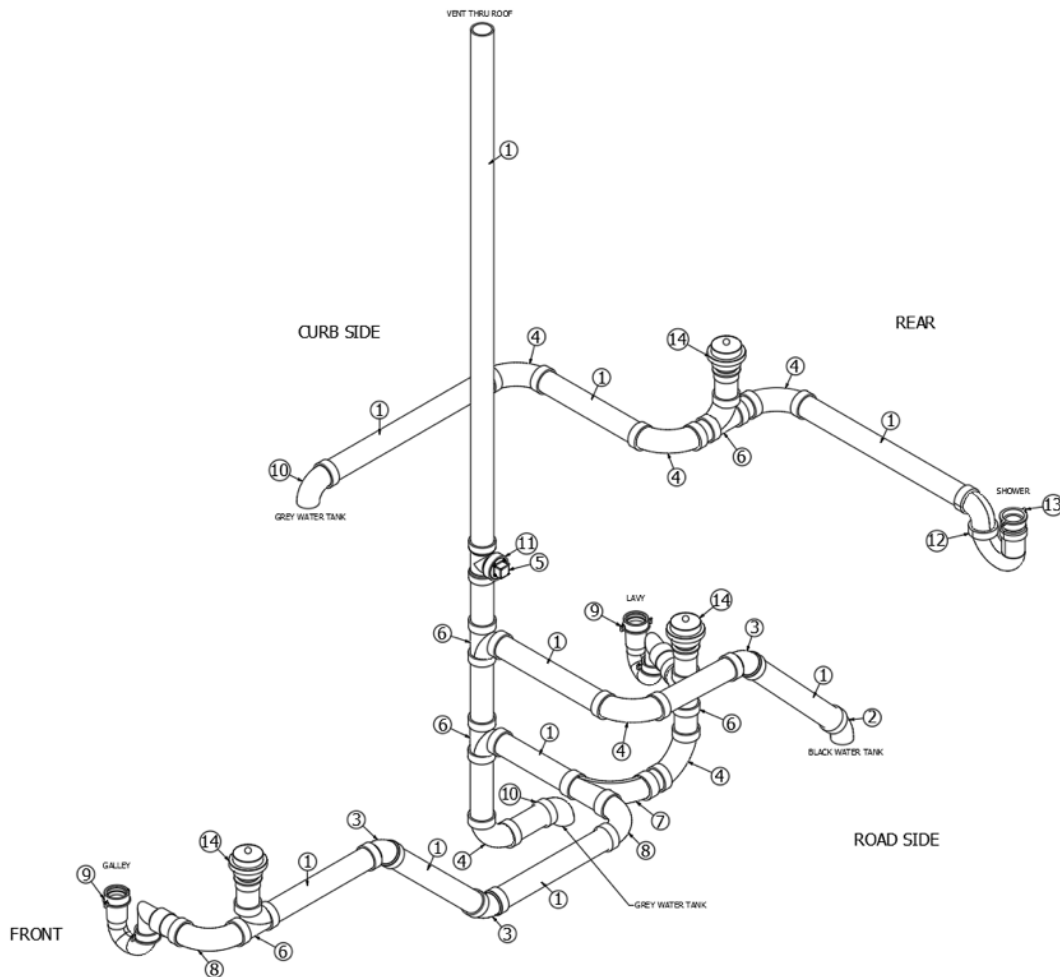

PLUMBING, DRAIN SYSTEM

Drain, Above Floor, 19'

943917

Above Floor Drain System

1. 601160-02	Abs Pipe, 1.5in.
2. 600027	Elbow Abs Long St 45 Degrees
3. 600030	Ell- Abs 45 Degrees Lg Turn
4. 600035	Ell- Abs Long Sweep 1-1/2
5. 600155	Plug, Cleanout 1-1/2
6. 600156	Tee- Sanitary 1.5"
7. 600182	Wye, 1.5 x 1.5 x 1.5, 1/8 Bend, Abs
8. 600431	St. Elbow, 1.5in. xlt 90 Degree
9. 600622	'P' Trap - 1.5in W/Slip Nut & Washer
10. 600662	1 1/2" Elbow, Short Radius
11. 601318	Tee, Bi-Directional Cleanout 1-1/2
12. 602164-01	P Trap W/Compression Nut 1.5"
13. 602164-02	Tailpiece W/Nuts & Washers 1.5"
14. 602306	Valve-2" Air Admittance Ayrlett