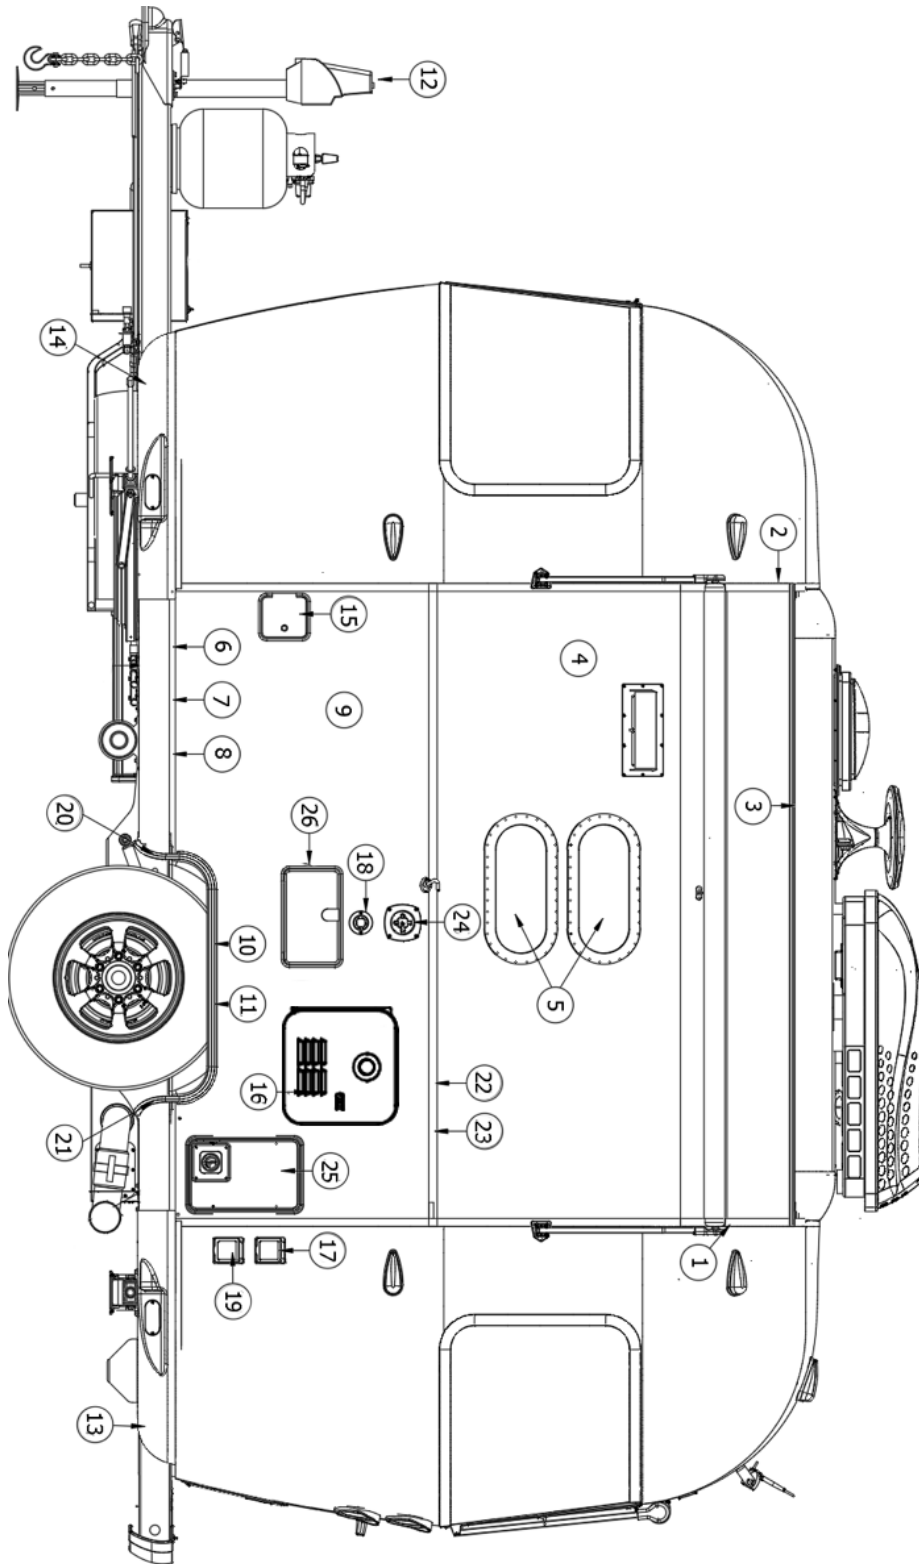

EXTERIOR SHELL

Wall, Roadside, 16'