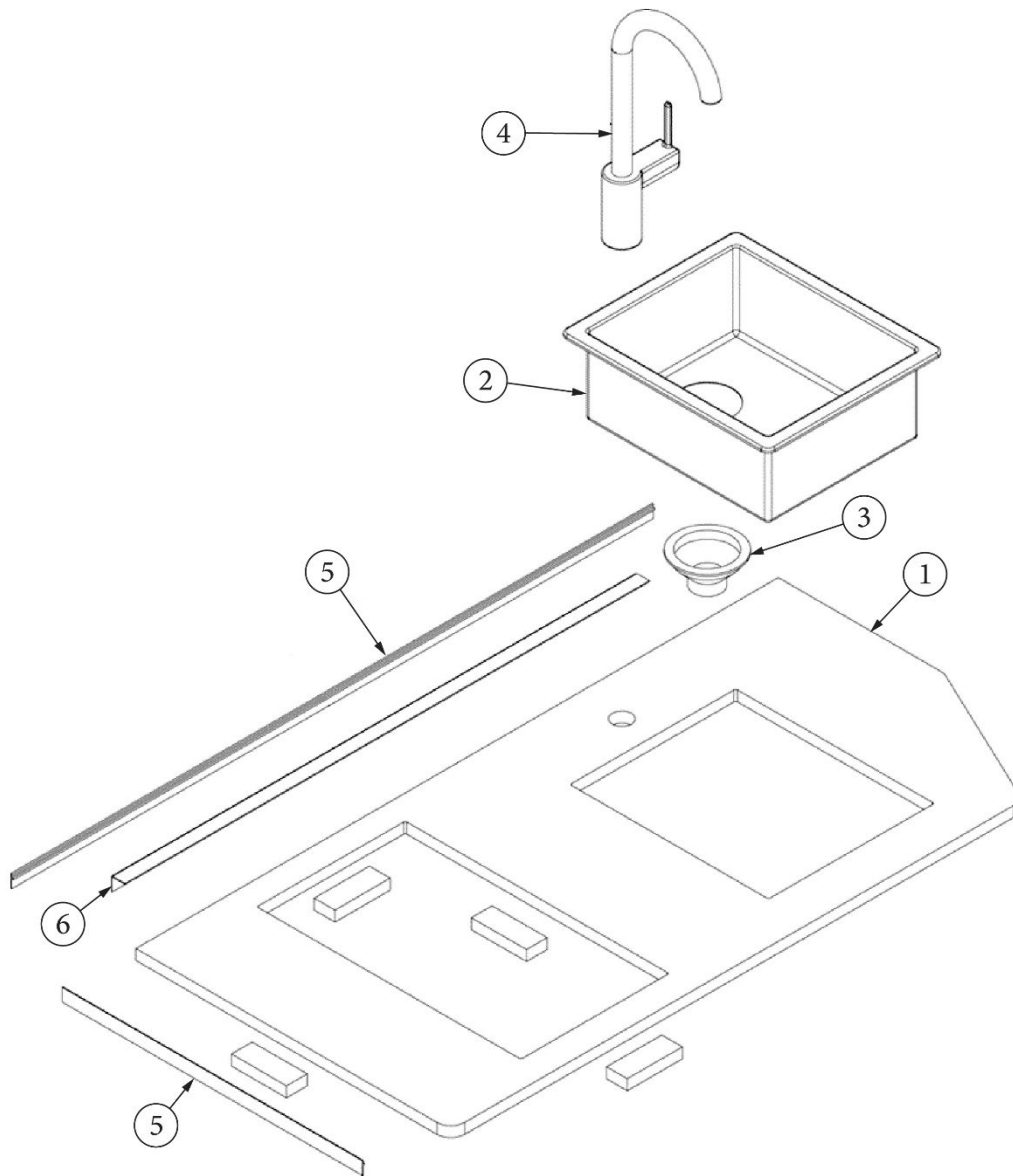

FURNITURE, GALLEY

Galley Top, 19'

969168

Galley Top Install

1. 969168&000118JC
2. 602812
3. 602812-02
4. 602814
5. 116079-01
6. 114812

Pre laminate, .75 x 22.82 x 46.56
Sink- Single Bowl SS 13 x 15 NQP
Drainer Basket Kit
Moen Faucet, Matte Black
Aluminum counter molding
Alum. Angle 1" x 1 "x 12"