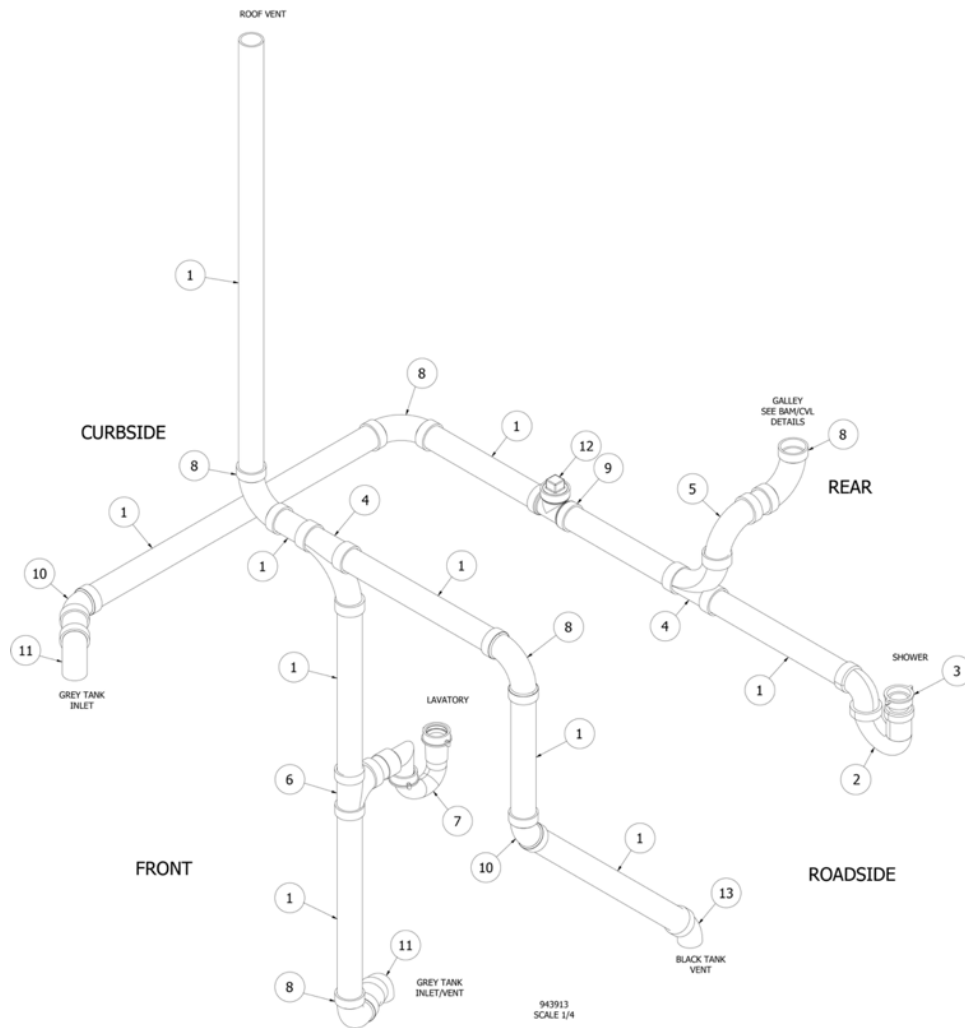

PLUMBING, DRAIN SYSTEM

Drain, Above Floor, 20'

943913

Layout-Above Floor Drain

1. 601160-02	ABS Pipe, 1.5IN.
2. 602164-01	P Trap W/Compression Nut 1.5"
3. 602164-02	Tailpiece W/Nuts & Washers 1.5"
4. 600182	WYE, 1.5 x 1.5 x 1.5, 1/8 Bend, ABS
5. 600431	WYE, 1.5 x 1.5 x 1.5, 1/8 Bend, ABS
6. 600156	Tee, Sanitary 1.5IN x 1.5IN. x 1.5IN
7. 600622	'P' Trap - 1.5IN W/Slip Nut & Washer
8. 600035	Elbow, 1.5 IN. XLT 90 Degree
9. 601318	Tee, Bi-Directional Cleanout 1-1/2
10. 600030	ELL- ABS 45 Degrees Long Turn
11. 600662	1 1/2" Elbow, Short Radius
12. 600155	Plug, Cleanout 1-1/2
13. 600027	Elbow ABS Long St 45 Degrees