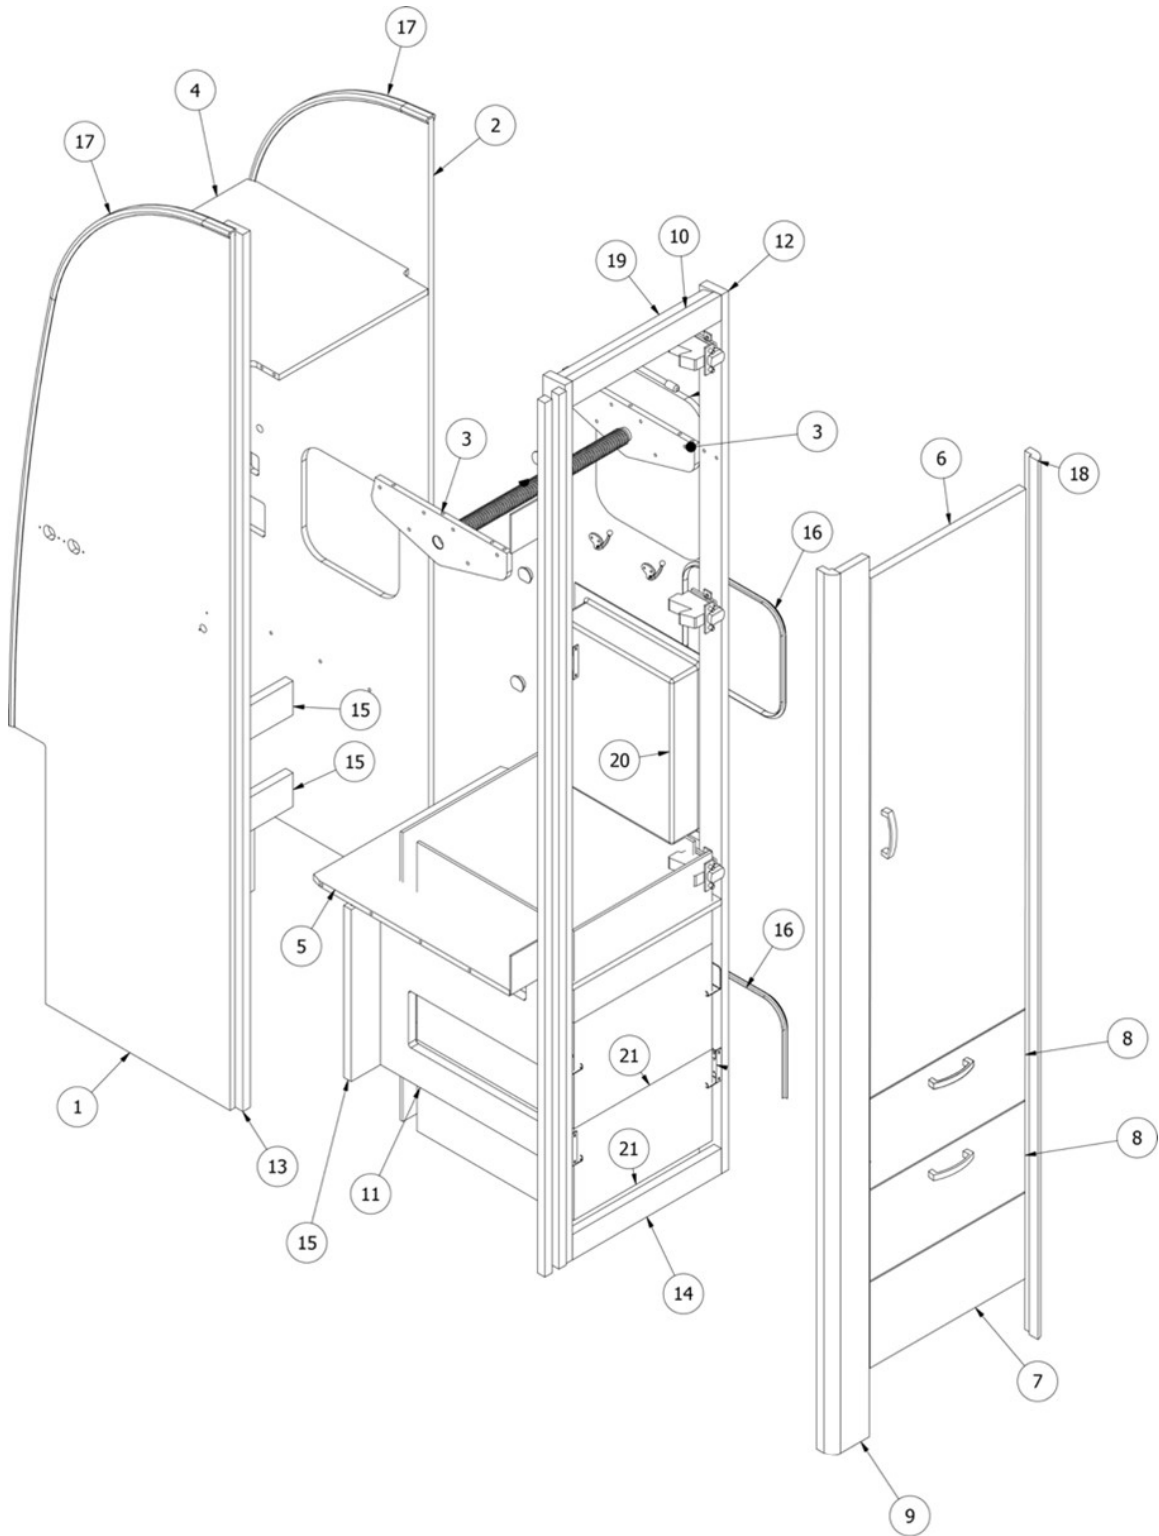

FURNITURE, BEDROOM

Wardrobe, 20'

Parts Listed on Next Page