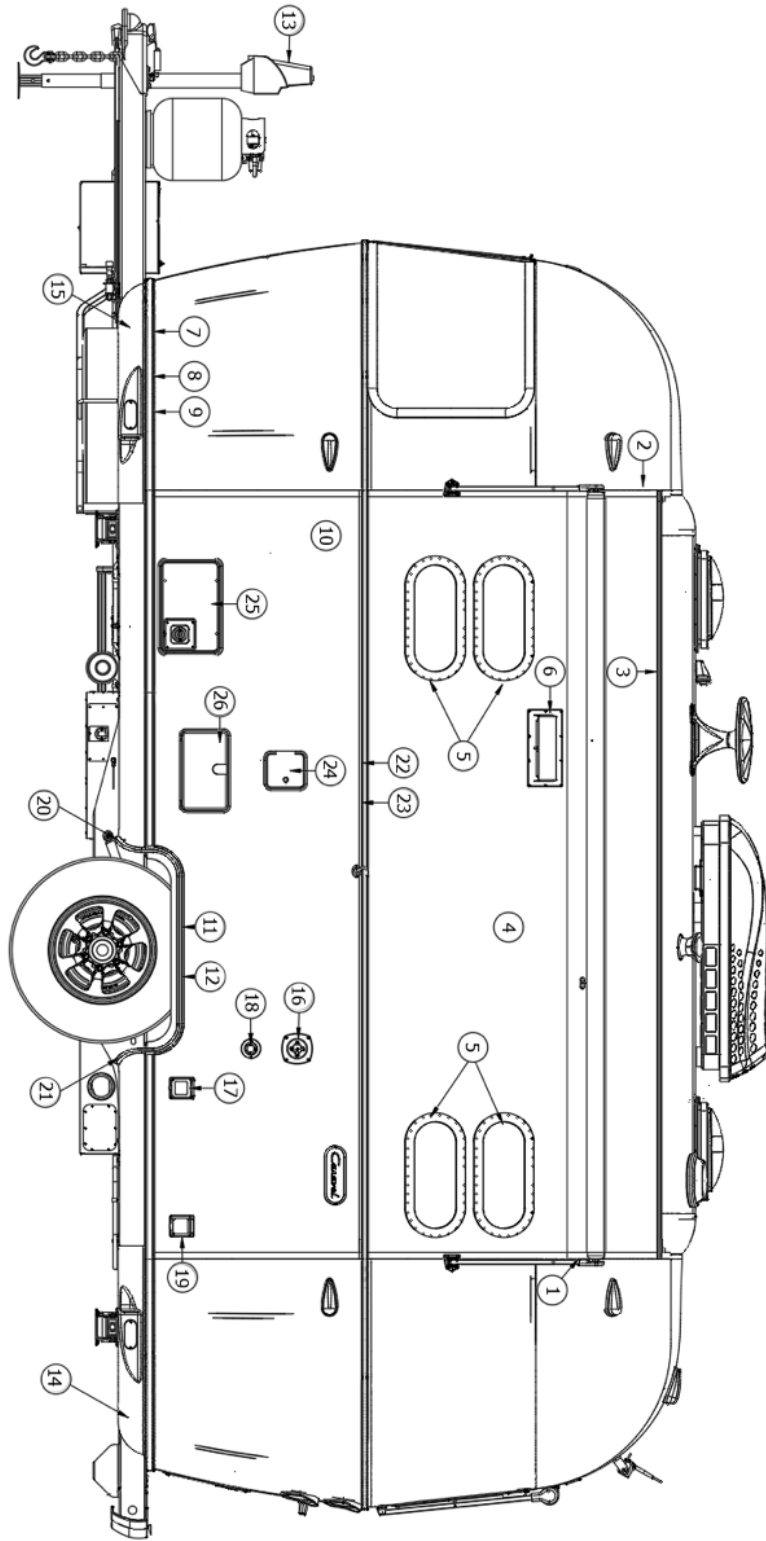

EXTERIOR SHELL

Wall, Roadside, 19'

Parts Listed on Next Page