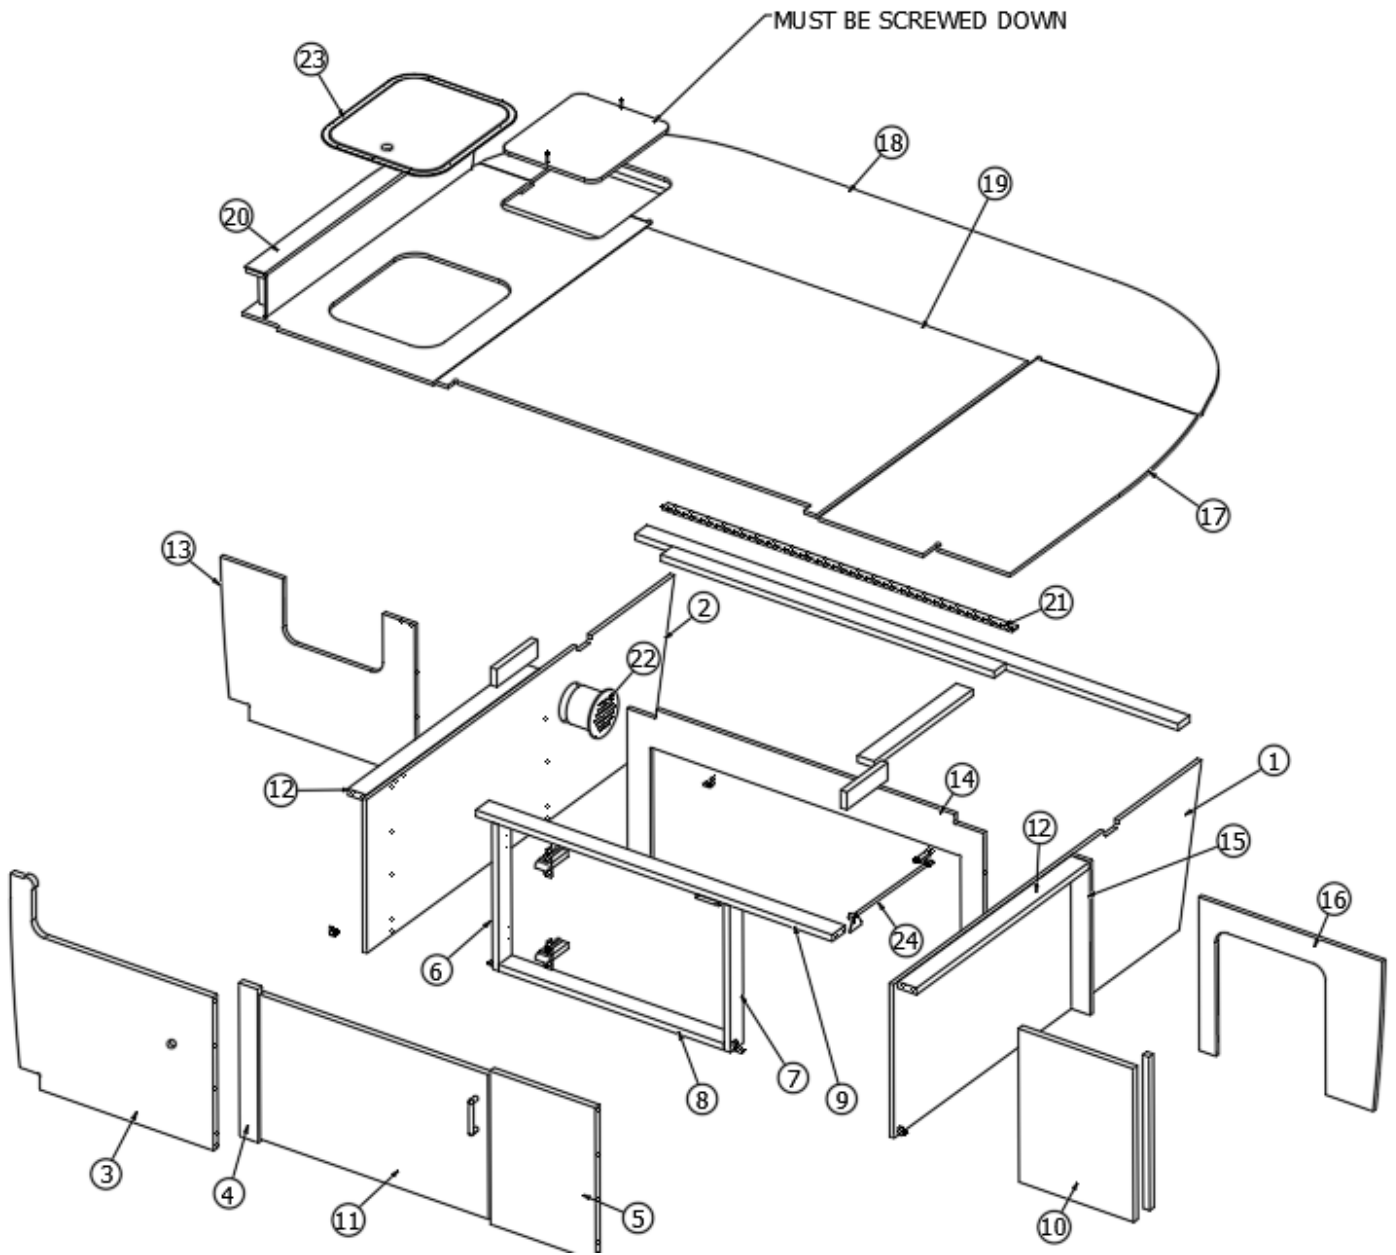

FURNITURE, BEDROOM

Bed, 22'

Parts Listed on Next Page