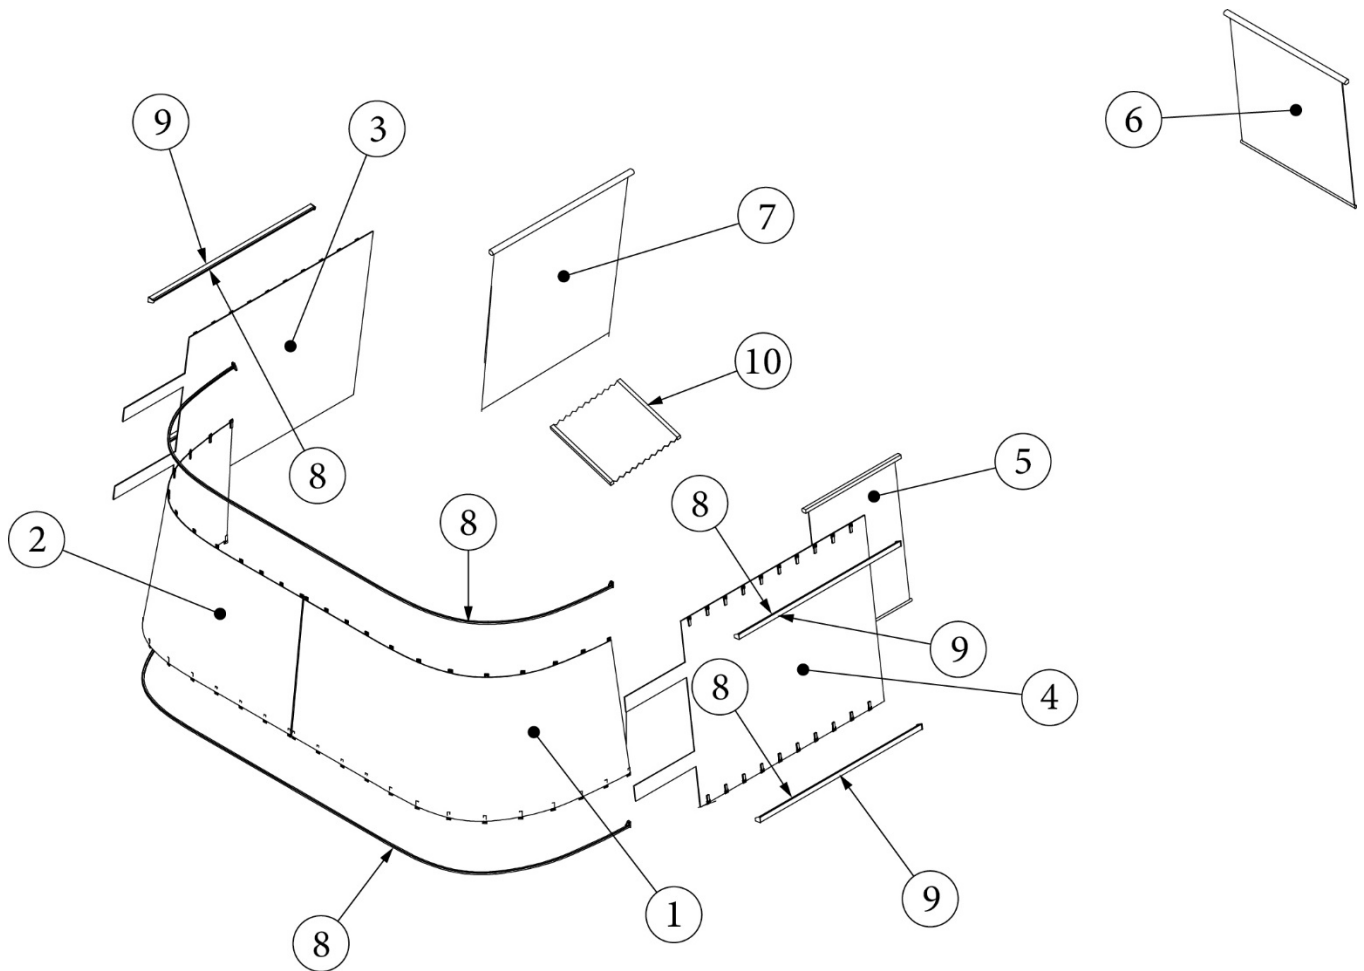

WINDOW COVERINGS

Curtains and Shades, 22'

112925

Install, Window Coverings, 22'

1.	998227-01	Panel Assembly, Curtain, Blackout (Wrap Window)
2.	998227-02	Panel Assembly, Curtain, Blackout (Wrap Window)
3.	998144-15	Drape-Bedroom Panel CS
4.	998144-16	Drape-Bedroom Panel RS
5.	705061-02	Toggle Roller Shade, White/Silver, 21.5 x 26"
6.	705061-04	Toggle Roller Shade, White/Silver, 27 x 26"
7.	705061-05	Toggle Roller Shade, White/Silver, 31.5 x 34"
8.	101217	Curtain Track, Extrusion, Aluminum, 11'
9.	101225	Curtain Track Attach, Extrusion, Aluminum, 10.5'
10.	704546	Shade, Fantastic Fan, 13.25 x 13.25