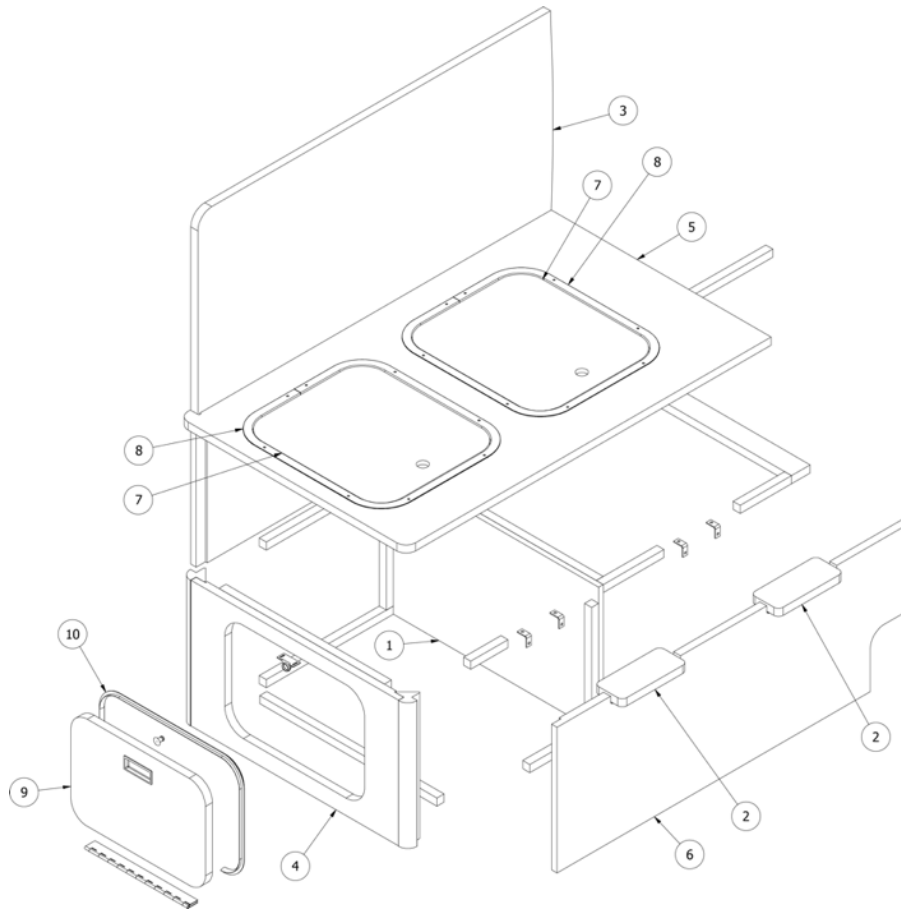

FURNITURE, LOUNGE

Dinette Seat, LH, 20'

969091

Assembly LH Dinette Seat

1. 969091&000112CC	Pre laminate, .5 x 22.75 x 13.5
2. 969091&000218BB	Pre laminate, .75 x 3 x 7
3. 969091&000318BB	Pre laminate, 38.07 x 32.75
4. 969091&000418BC	Pre laminate, .75 x 22.25 x 13.5
5. 969091&000518BC	Pre laminate, .75 x 39.13 x 24.38
6. 969091&000618BC	Pre laminate, 37.86 x 13.5
7. 800507-03	Lauan, 13 x 15
8. 115812	Trim Ring-Dinette Seat
9. 969091&002018BC	Pre laminate, .75x14.63x10.13
10. 203942-03	T-Molding, Black, 13/16"
801415-0044	Corner Trim -1" Rad. Cool Autumn Night
365481-02	Edgebanding 1MM - .93" Cool Autumn Night
382044-01	Handle - Matte Black
381074	Catch Bull Dog #65s (Copper)
380041	Brace 1" Stanley Corner
380203-02	Piano Hinge-Blk Anodized 72" (Sold in A 6 Ft Piece)