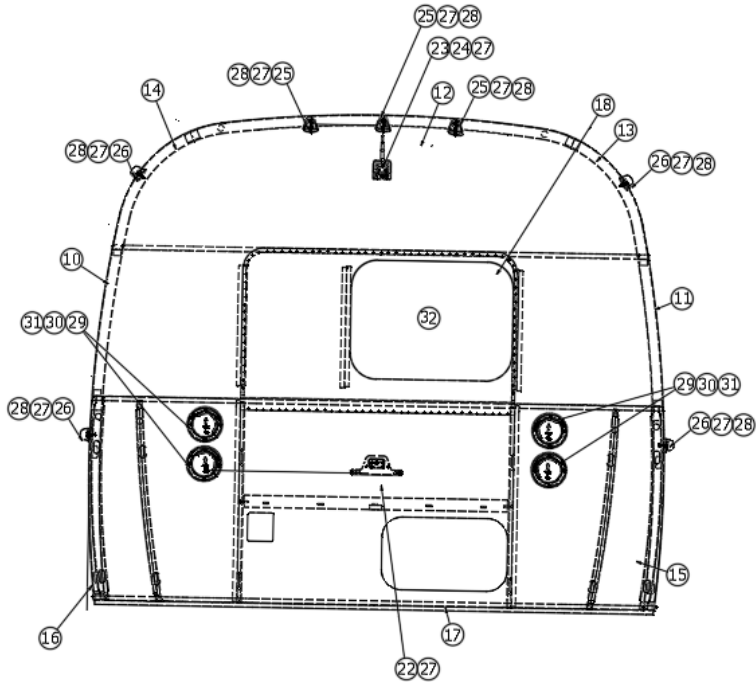

EXTERIOR SHELL

Aft End, 20'