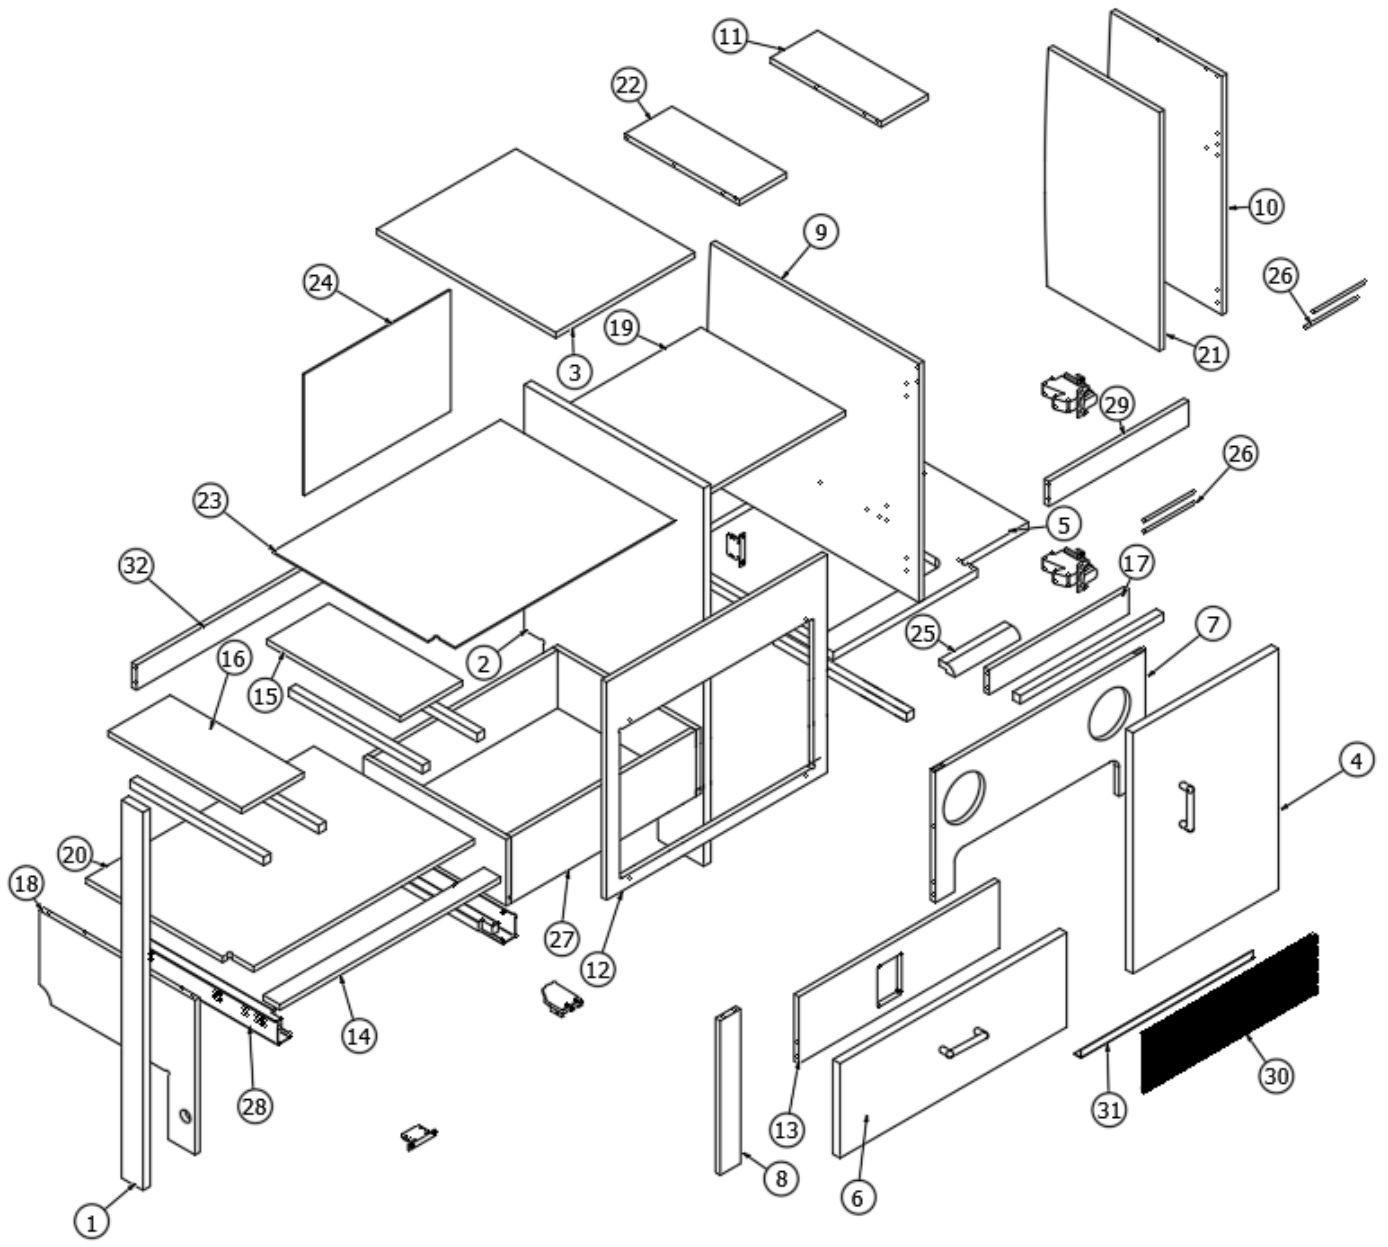

FURNITURE, GALLEY

Galley Cabinet, 19', Standard Microwave

Parts Listed on Next Page

FURNITURE, GALLEY

Galley Cabinet, 19', Standard Microwave

969113-01

Galley Assembly, Standard Microwave

1. 969113&010218CC	Pre laminate, 2.25 x 34.25
2. 969113&010418CC	Pre laminate, .75 x 34.25 x 18.81
3. 969113&010518DC	Pre laminate, .75 x 10.56 x 9.94
4. 969113&010618DC	Pre laminate, .75 x 15.26 x 21.81
5. 969113&010718DC	Pre laminate, .75 x 22 x 22
6. 969113&010818DC	Pre laminate, .75 x 21.63 x 8.56
7. 969113&010912DC	Pre laminate, 22 x 11.88
8. 969113&011012DC	Pre laminate, .5 x 2.13 x 14
9. 969113&011112DC	Pre laminate, 22.18 x 21.63
10. 969113&011312GG	Pre laminate, 12 x 21.63
11. 969113&011412DC	Pre laminate, 4.93 x 11.59
12. 969113&011512DC	Pre laminate, .5 x 23.13 x 19.75
13. 969113&011812DC	Pre laminate, 21 x 6.06
14. 969113&011912CC	Pre laminate, .5 x 1.75 x 23.13
15. 969113&012012CC	Pre laminate, .5 x 6.5 x 14
16. 969113&012112CC	Pre laminate, .5 x 6.5 x 14.0
17. 969113&012212CC	Pre laminate, 2.25 x 14.63
18. 969113&012312CC	Pre laminate, .5 x 14 x 16.31
19. 969113&012412CC	Pre laminate, 15.13 x 14.63
20. 969113&012512CC	Pre laminate, .5 x 23.88 x 16.81
21. 969113&012612DC	Pre laminate, 12 x 21.63
22. 969113&012712GG	Pre laminate, 4.93 x 12
23. 969113&012803CE	Pre laminate, .13 x 18.25 x 23.88
24. 969113&012903CE	Pre laminate, .13 x 15.38 x 11
25. 801706-WH	Corner Trim, 90 Deg, 1" Rad, White
26. 115042	Rod-.25" Aluminum 6' Length
27. 969707-08	Drawer Box 6 x 15 x 20.38
28. 382807-07	Drawer Slide, 15" self-close
29. 969113&015512DC	Pre laminate, 2.25 x 14.63
30. 115855	Alum-Perforated .063x48x120
31. 115483	Angle-Alum .06x.75"x.75"x6'
32. 969113&015812CC	Pre laminate, 2.25 x 21
382044-01	Handle - Matte Black
365386-02	Edgebanding-White Linen .94"
365386-01	Edgebanding-Linen .63"
381607-11	Hinge, Self-close, Overlay, 110 degree
381607-12	Baseplate, Grass, 9.5 x 37/32
382057	Knockdown 8MM
381228-02	Catch Grabber, Door C3-805, 5lb