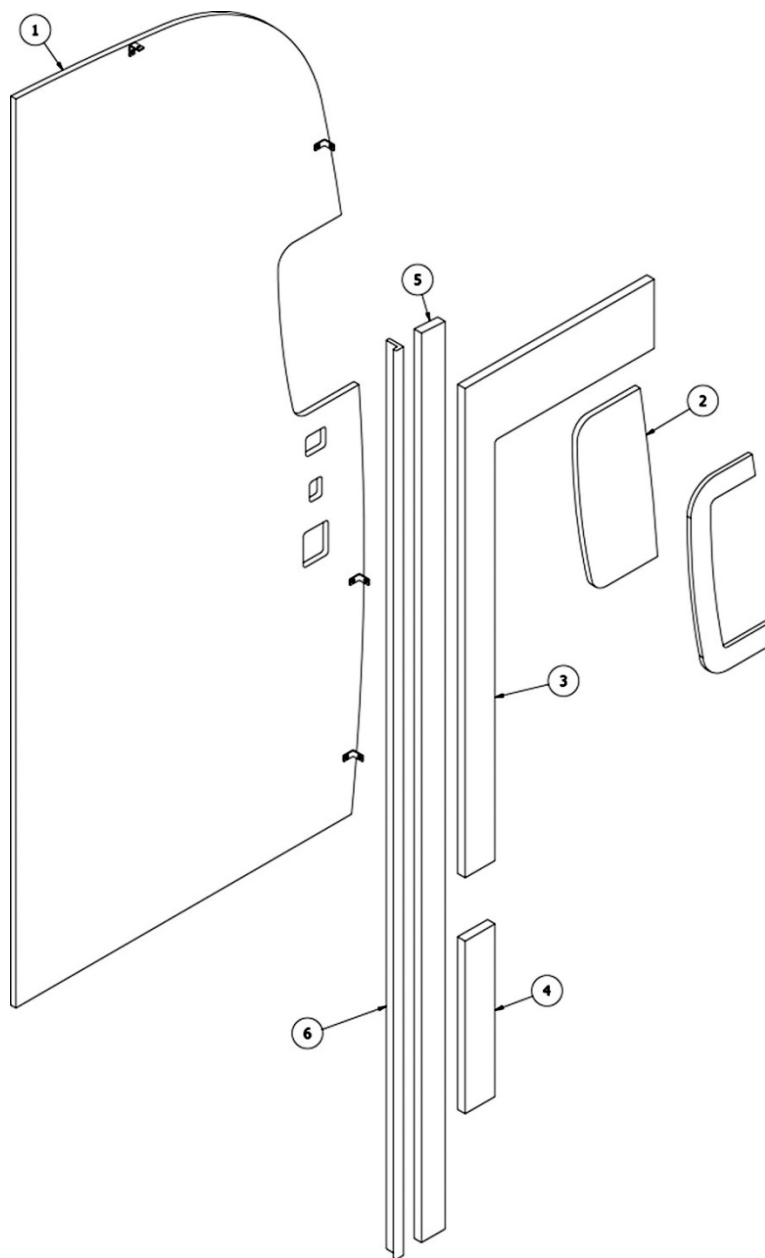

FURNITURE, LAVATORY

Forward Shower Wall, 22'

968948

Sub-Assembly - Forward Shower Panel

1. 968948&000112HC
2. 968948&000212HC
3. 968948&000318BC
4. 968948&000418BC
5. 968948&000518DD
6. 801665-0044

Pre laminate, 34.23 x 78.92
Pre laminate, .5 x 34.98 x 78.96
Pre laminate, .75 x 19 x 42.5
Pre laminate, .75 x 3 x 15
Pre laminate, .75 x 2.38 x 79
Molding - L Door Jamb Cool Autumn Night