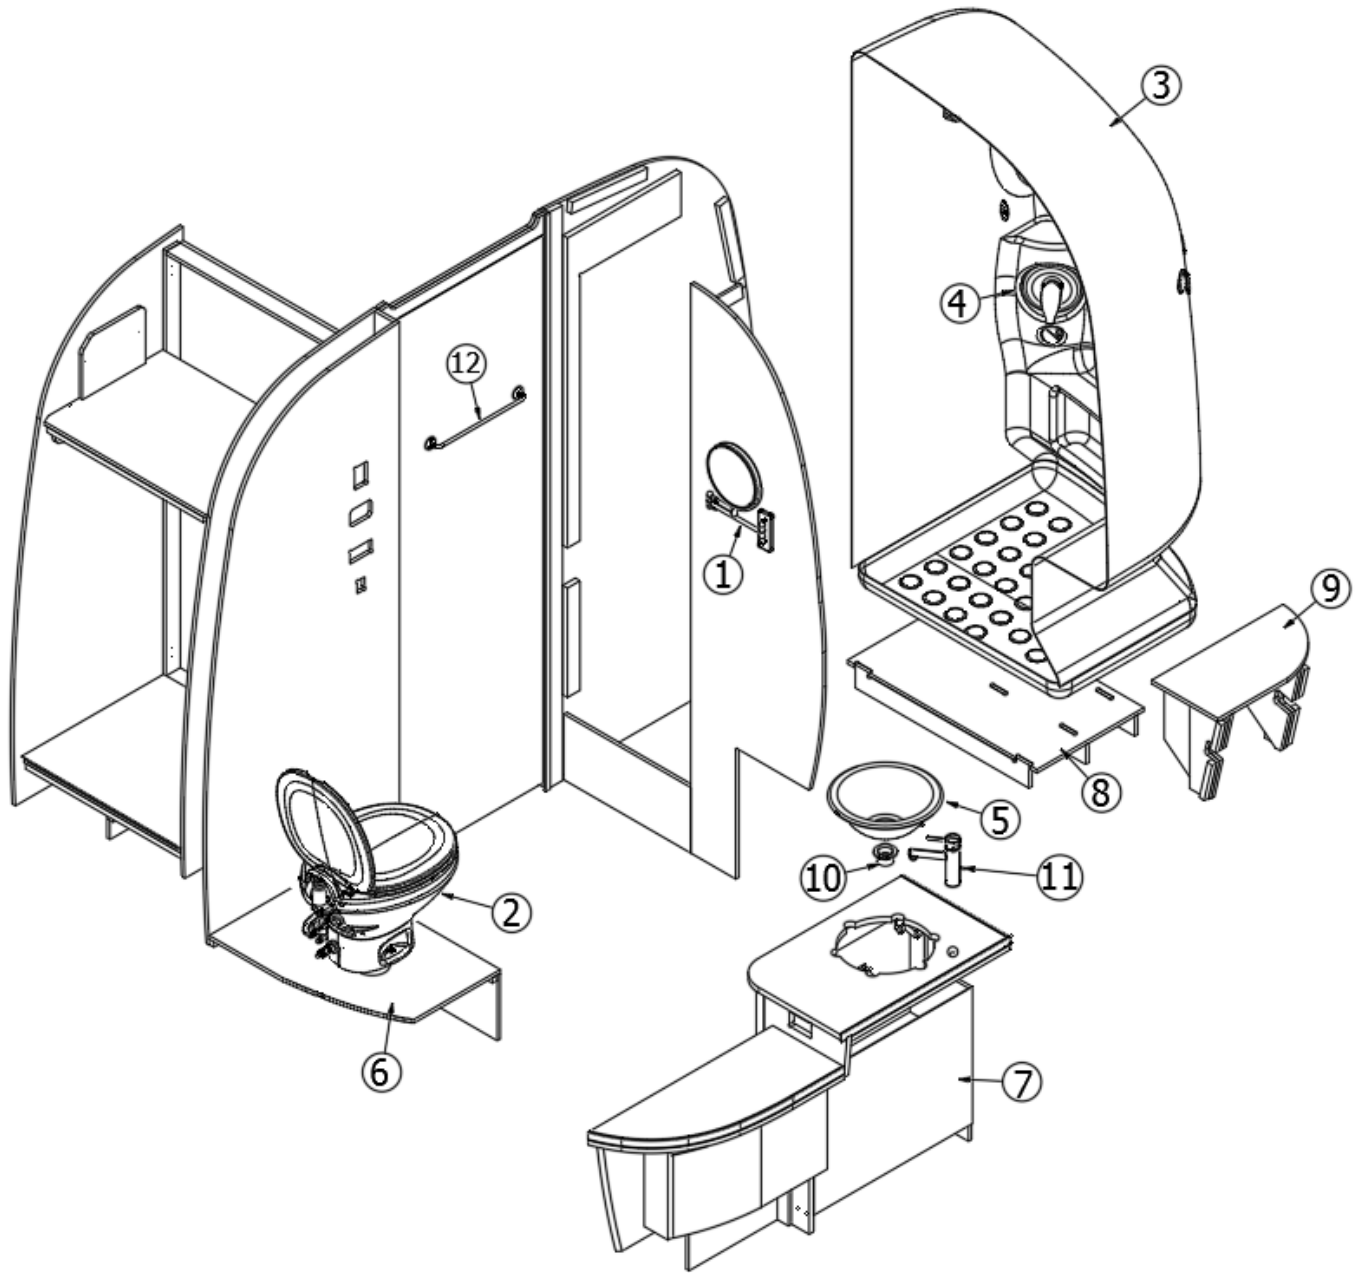

FURNITURE, LAVATORY

Bath Module, 22'

Parts Listed on Next Page