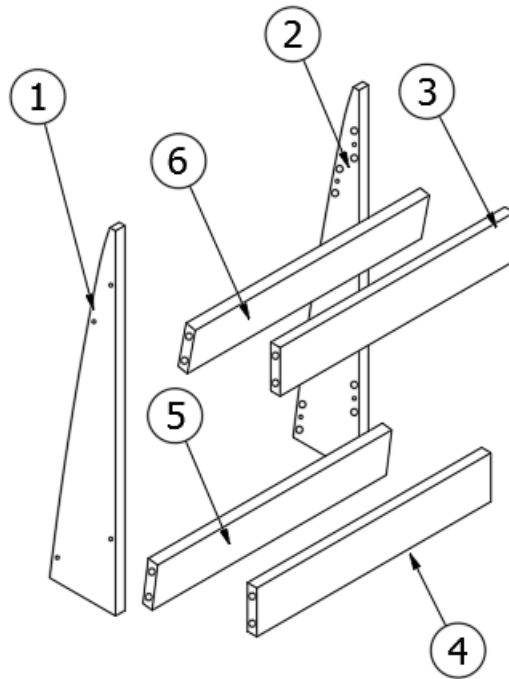

FURNITURE, LAVATORY

Medicine Cabinet Wedge, 19'

969200

Wedge Assy - Medicine Cabinet

1. 969200&000112CC
  2. 969200&000212CC
  3. 969200&000312CC
  4. 969200&000412CC
  5. 969200&000512CC
  6. 969200&000612CC
- 365386-01

Pre laminate, 3.52 x 17.8
Pre laminate, 3.52 x 17.8
Pre laminate, 2.25 x 12.5
Pre laminate, 2.25 x 12.5
Pre laminate, 2.25 x 12.5
Pre laminate, 2.25 x 12.5
Edgebanding-Linen .63"