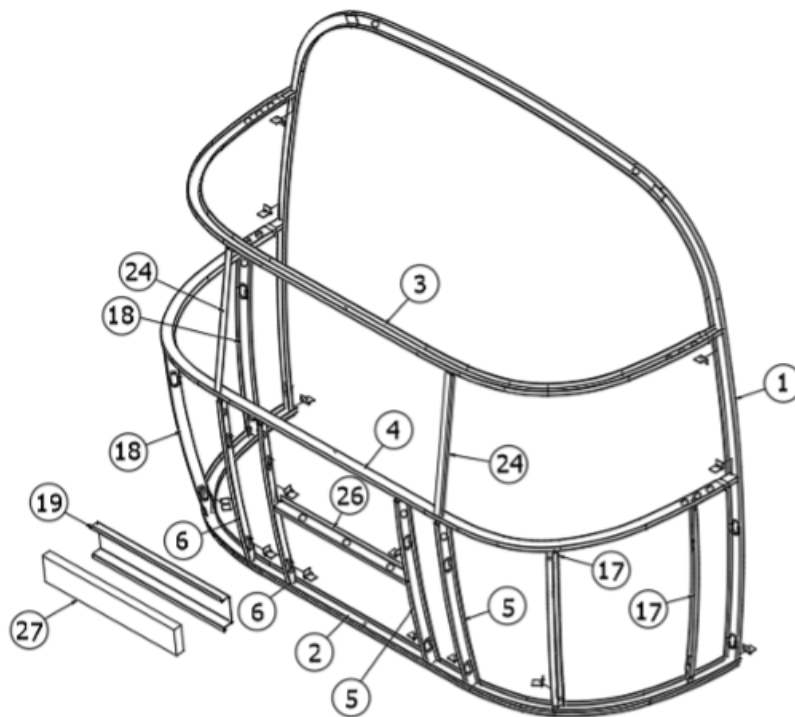

EXTERIOR SHELL

Front End, All Lengths

Parts Listed on Next Page