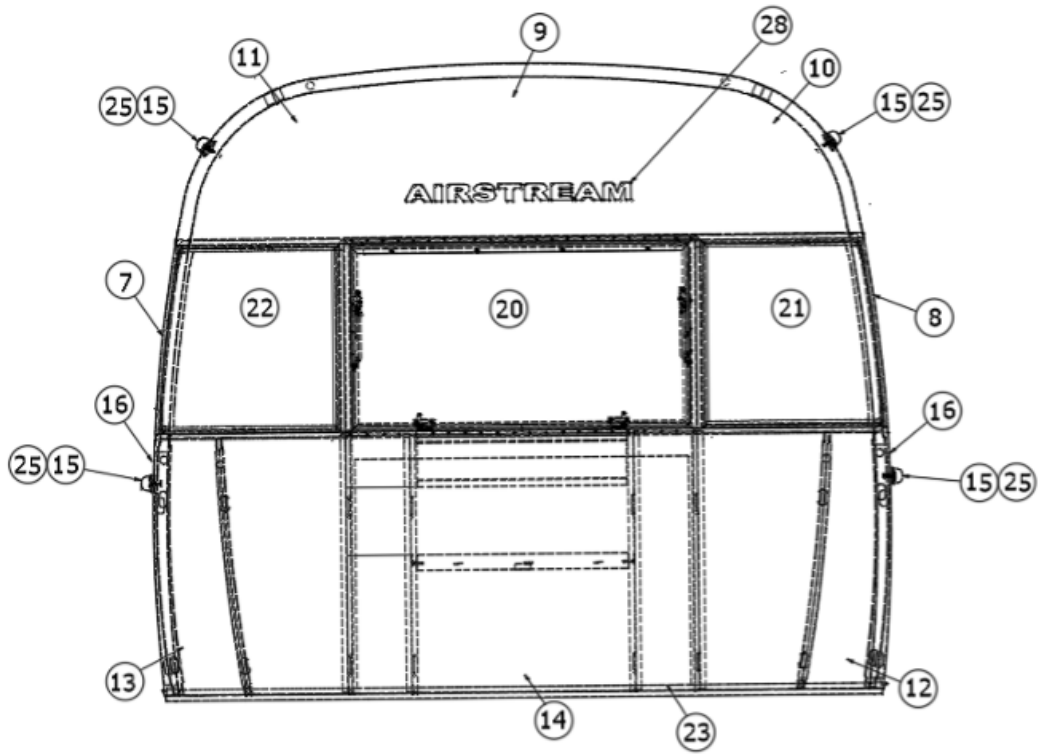

EXTERIOR SHELL

Front End, All Lengths

Parts Listed on Next Page