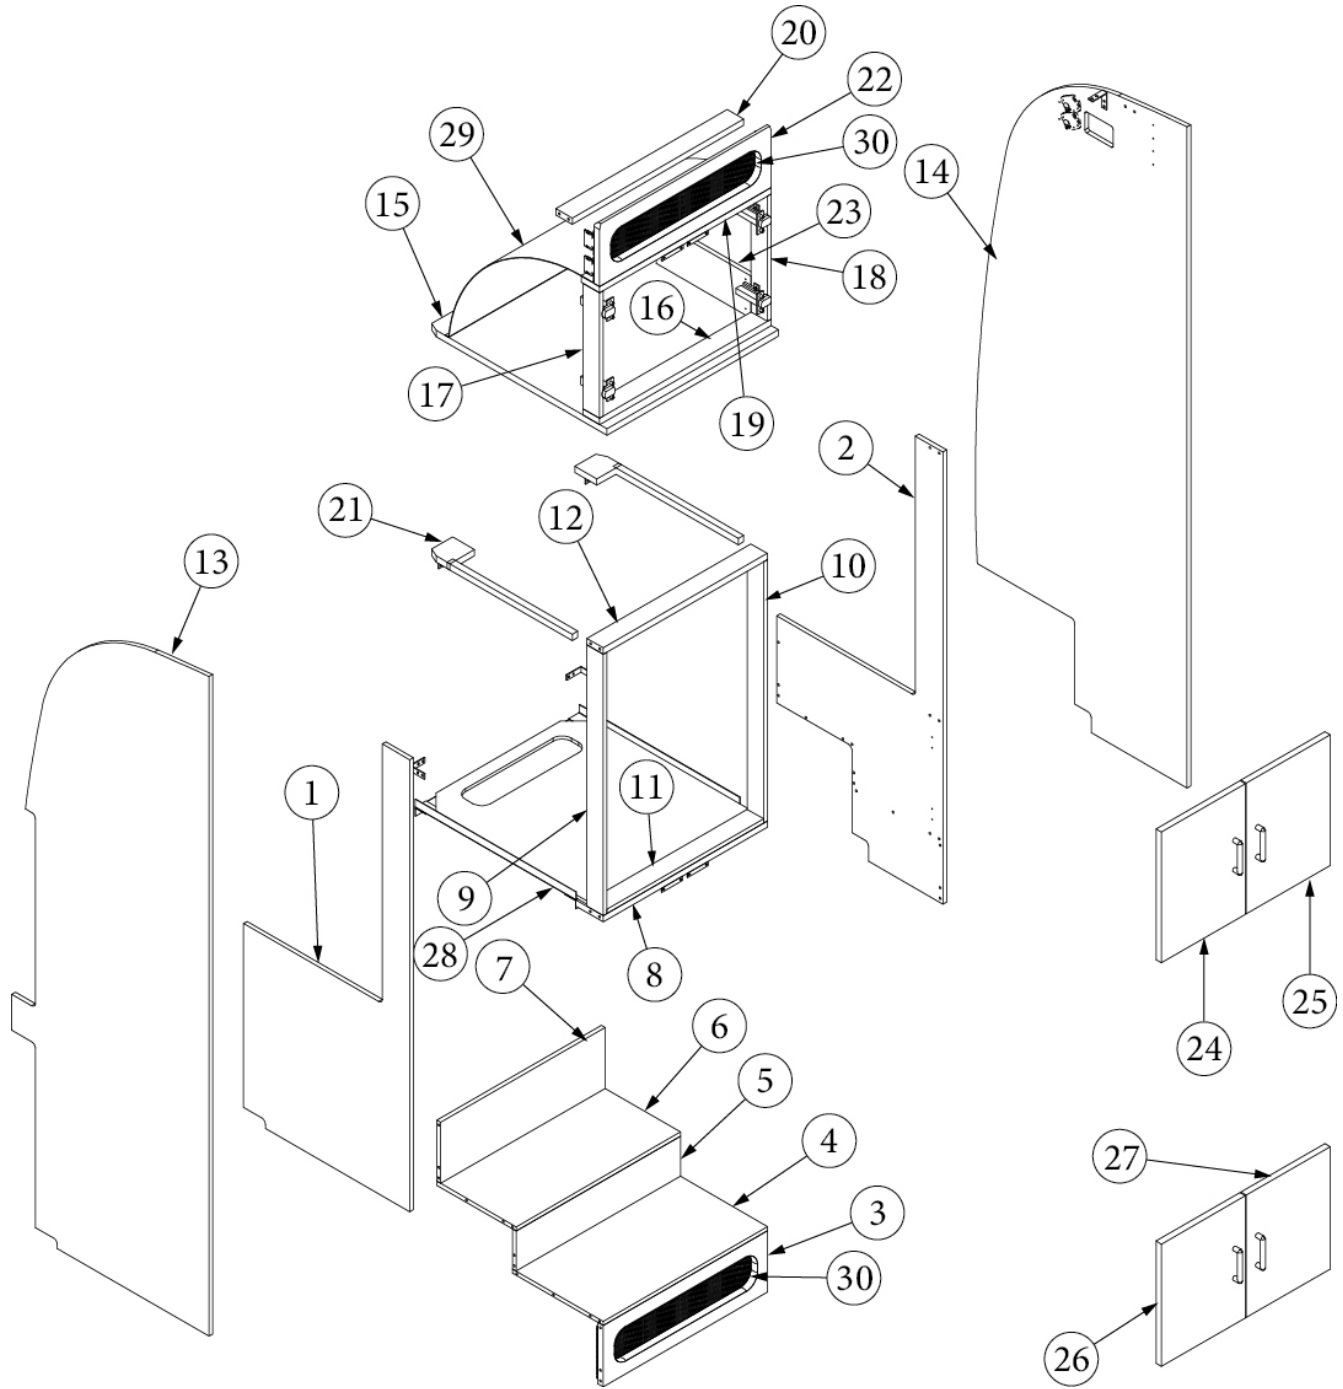

FURNITURE, GALLEY

Refrigerator Cabinet, 19'

Parts Listed on Next Page