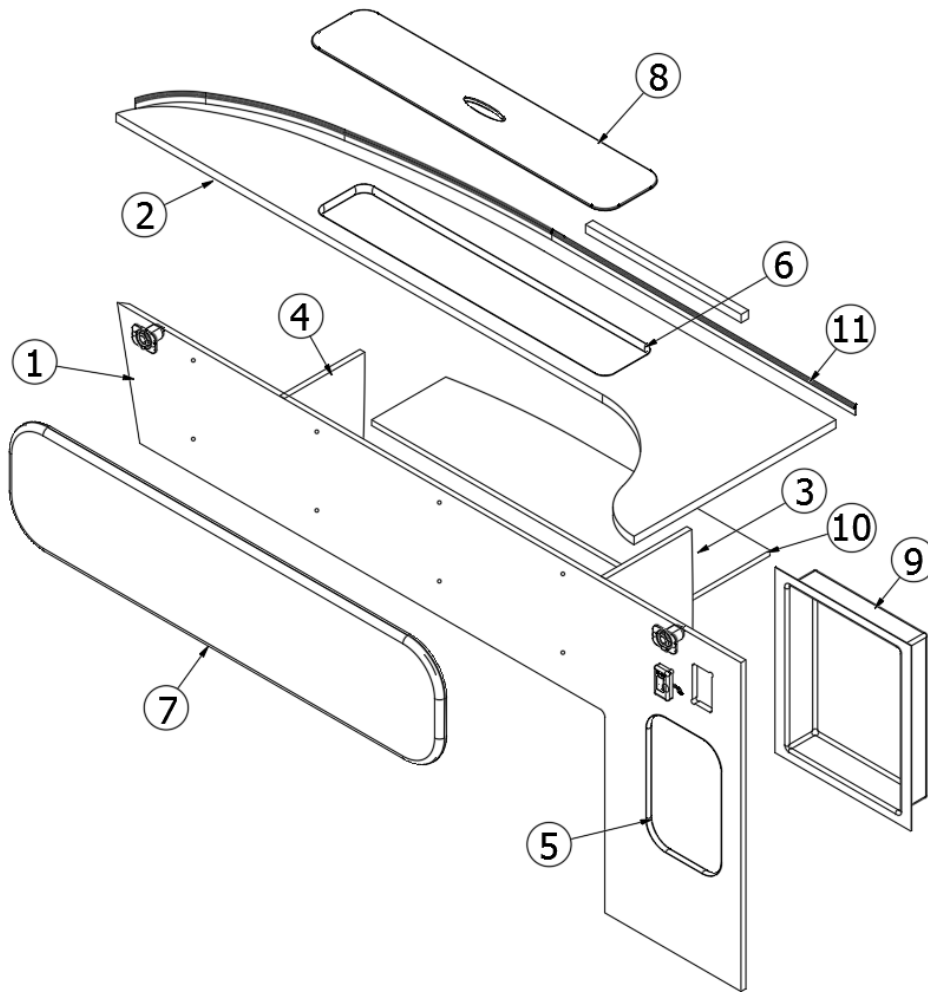

FURNITURE, BEDROOM

Hamper and Headboard, 22'

968945

Hamper Assembly

1. 968945&000112BC	Pre laminate, .5 x 63.38 x 29.25
2. 968945&000218BC	Pre laminate, .75 x 20 x 64.25
3. 968945&000312BC	Pre laminate, .5 x 8.25 x 11.38
4. 968945&000412BC	Pre laminate, .5 x 6.88 x 11.38
5. 203445	T-Trim Blk Flexible Poly .56"
6. 203942-03	T-Molding, Black, 13/16"
7. 968982	Assembly - Bed Headrest -For 22' Caravel
8. 204081	Lid, Hamper - Acrylic
9. 203383	Rack-Magazine ABS
10. 968945&001612BC	Pre laminate, .5 x 8.88 x 32.07
11. 116079-01	Aluminum counter molding
365481-02	Edgebanding 1MM - .93" Cool Autumn Night