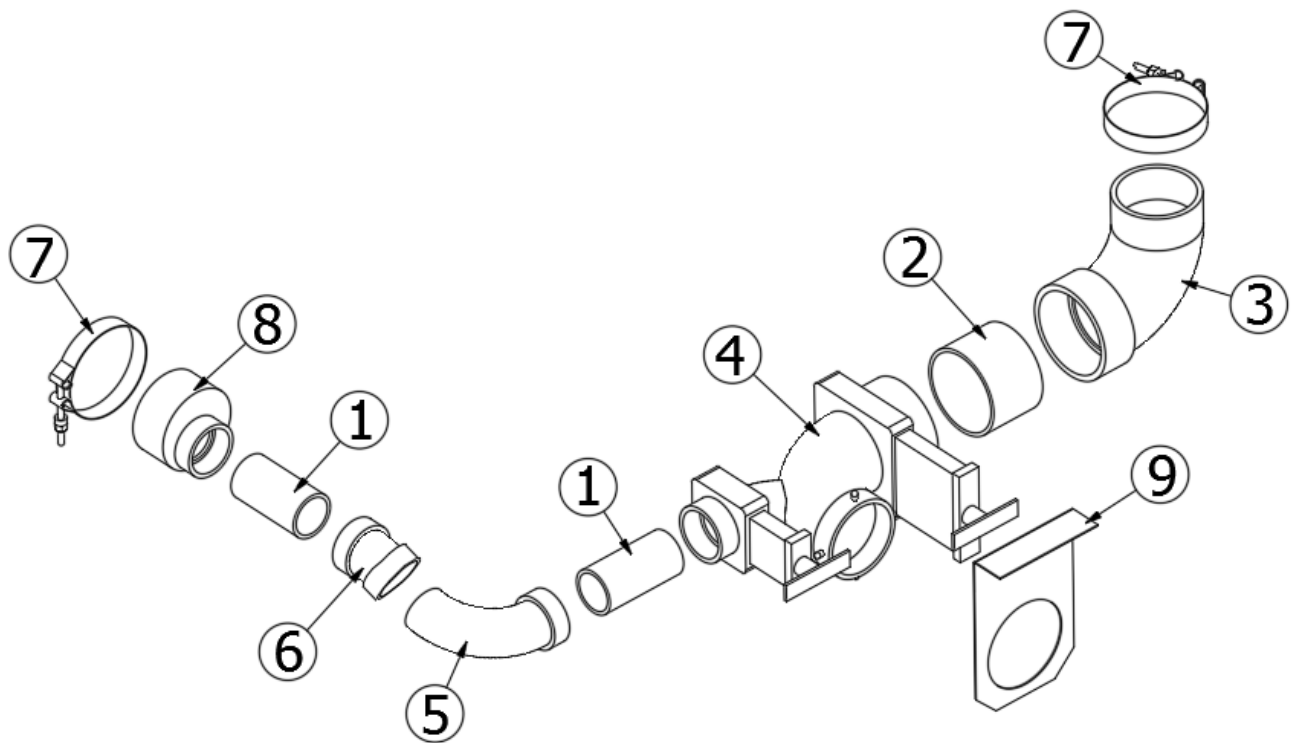

PLUMBING, DRAIN SYSTEM

Tank Drain, 22'

943887

Assembly, Dump Valve

1. 601160-02	Pipe, ABS DWV 1 1/2"
2. 601160-04	Pipe, ABS DWV 3"
3. 601531	Elbow 90° 3" DWV Street
4. 601482	Dump Valve Rotating
5. 600431	Elbow, 90° Street, ABS
6. 600116	1 1/2" Corlon, 22 1/2° Elbow
7. 340092	Clamp, T-Bolt
8. 195329-229	Reducer Adapter, 3" to 1 1/2"
9. 115555	Bracket, Dump valve