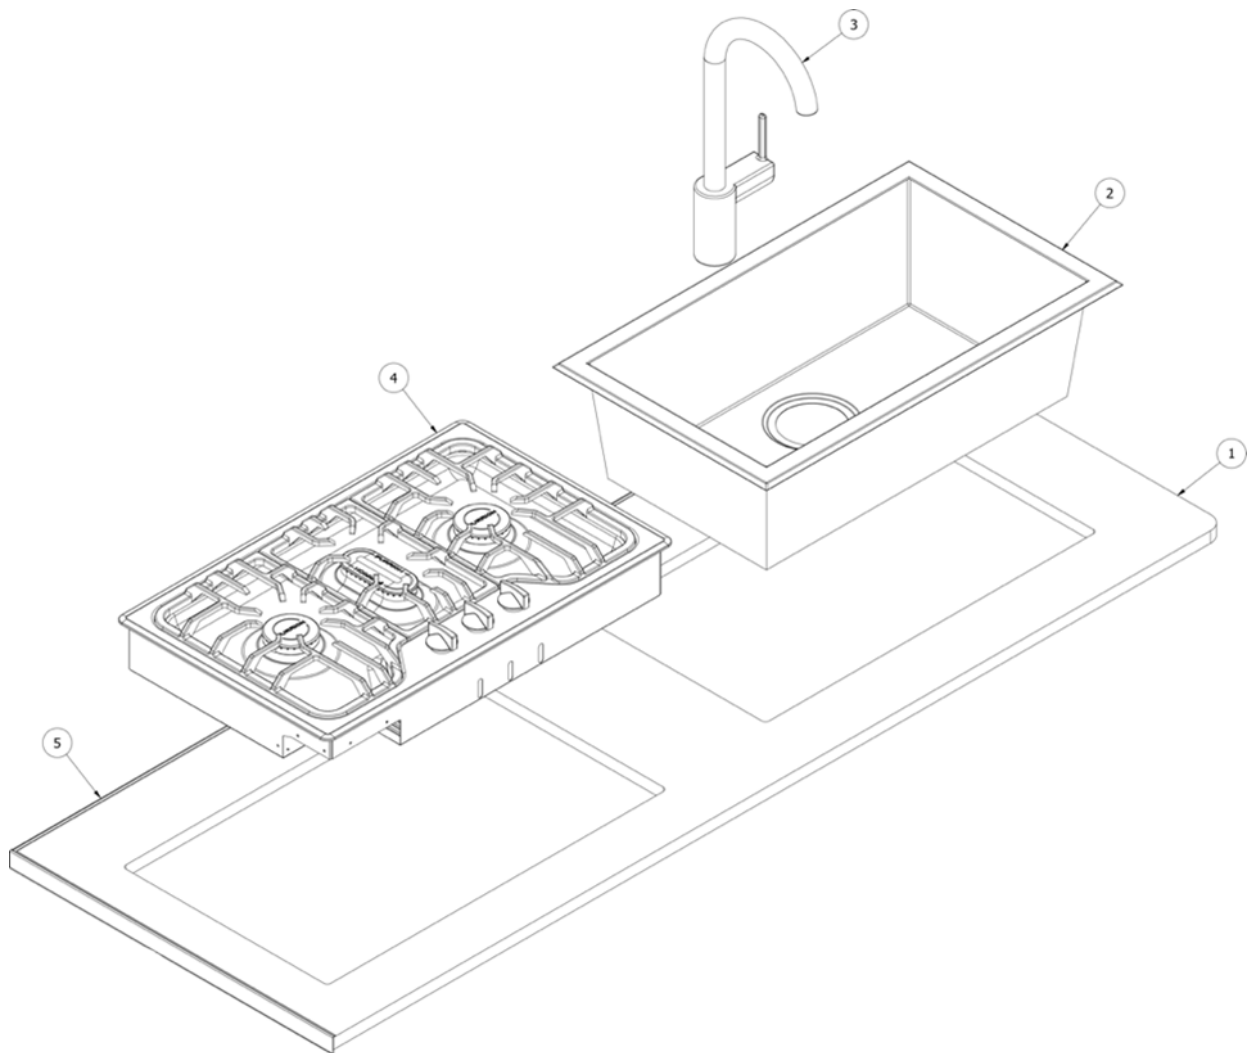

FURNITURE, GALLEY

Galley Top, 22'

113000

Galley Top Install

1. 969001-01
2. 602825
3. 602814
4. 690739
5. 116079-01
  365483-02
  204092

Galley top assembly
Sink, SS Single Bowl 15 x 25 x 7
Moen Faucet, Matte Black
Cooktop, Drop-in, 3 Burner
Counter molding
Edgebanding 2MM - .93" White Cascade
Sink Cover