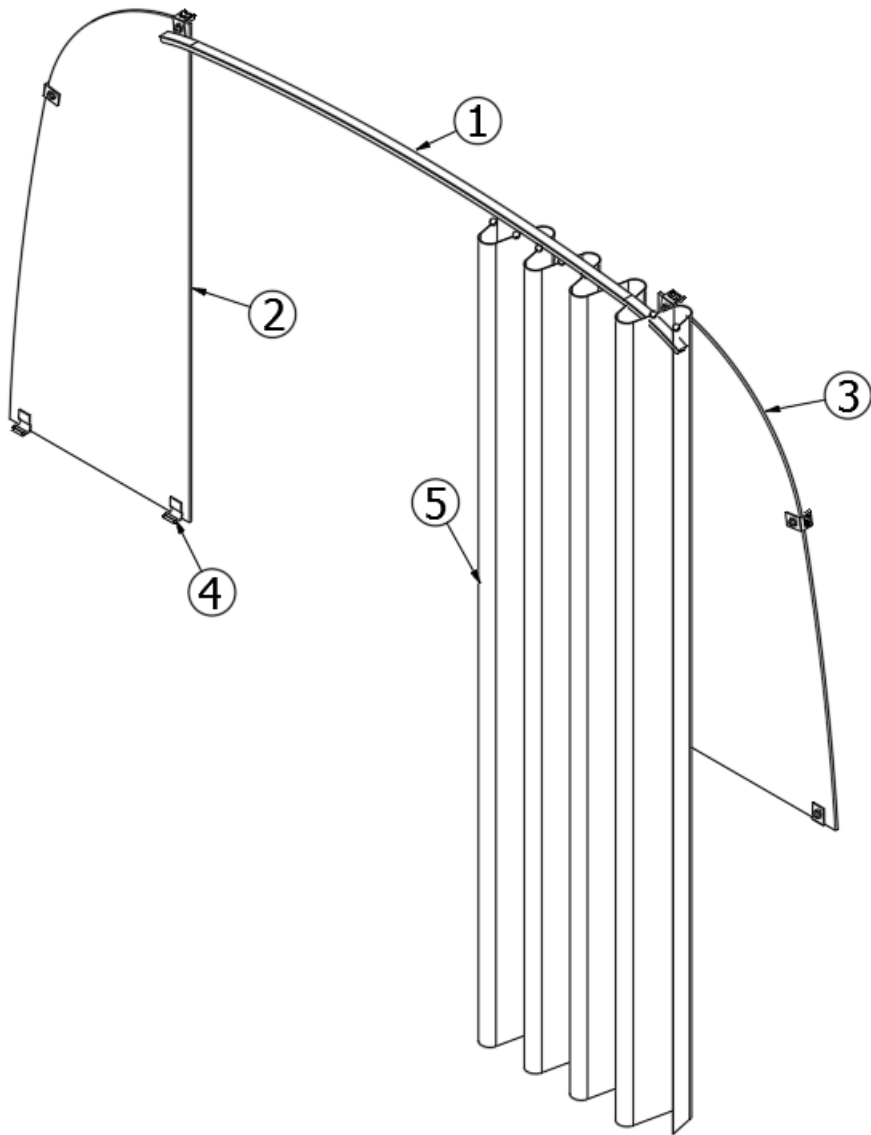

FURNITURE, BEDROOM

Privacy Panels, 22'

113002-02

Curtain, Privacy Panels Install

1. 382295	Track-Plastic Gray Straight
2. 204090	Acrylic Panel Divider - CS
3. 204091	Acrylic Panel Divider - RS
4. 381782	Pull-Glass Door Chrome Plated
5. 704657-01	Curtain-Dividing 72" x 76" W/Tie Back