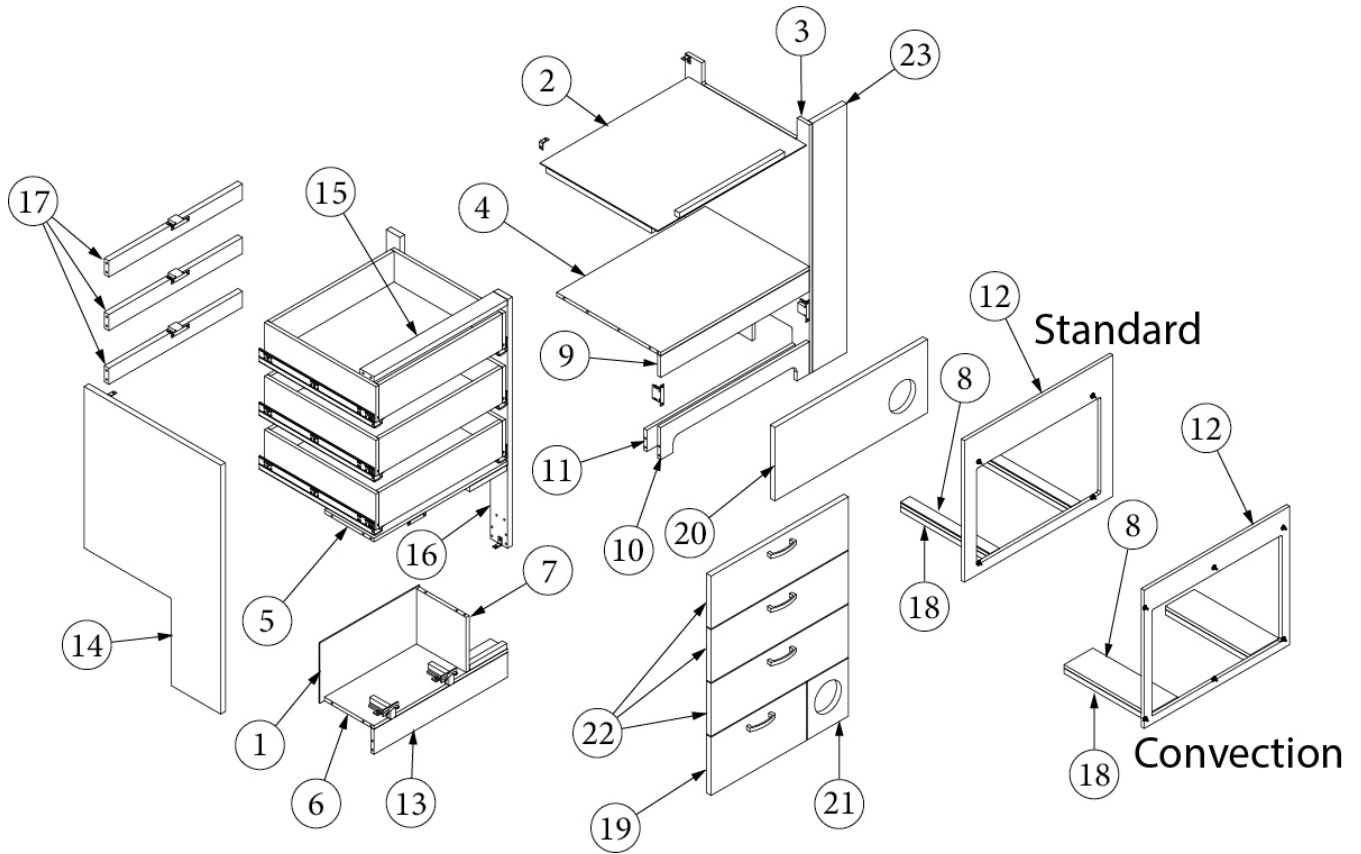

FURNITURE, GALLEY

Galley Cabinet, Forward, 20', Standard and Convection

Parts Listed on Next Page

FURNITURE, GALLEY

Galley Cabinet, Forward, 20', Standard and Convection

969860-01	Galley Cabinet Assembly, Standard Microwave
969860-02	Galley Cabinet Assembly, Convection Microwave
1. 969860&000103CE	Pre laminate, .13 x 16.13 x 8.44"
2. 969860&000203CE	Pre laminate, .13 x 19 x 24"
3. 969860&000312CC	Pre laminate, .5 x 20.01 x 34.75"
4. 969860&000412CC	Pre laminate, .5 x 16.81 x 24"
5. 969860&000512CC	Pre laminate, .5 x 8 x 21.56"
6. 969860&000612CC	Pre laminate, .5 x 8 x 21.56"
7. 969860&000712CC	Pre laminate, .5 x 8 x 7.69"
8. 969860&000912CC	Pre laminate, .5 x 1.5 x 14.5", Standard
969860&000812CC	Pre laminate, .5 x 4.75 x 14", Convection
9. 969860&001012DC	Pre laminate, .5 x 3 x 24"
10. 969860&001112DC	Pre laminate, .5 x 4.5 x 24"
11. 969860&001212DC	Pre laminate, .5 x 3 x 24"
12. 969860&001412DC	Pre laminate, .5 x 24 x 19.75", Standard
969860&001312DC	Pre laminate, .5 x 24 x 19.75", Convection
13. 969860&001512DC	Pre laminate, .5 x 3.5 x 21.56"
14. 969860&001618CC	Pre laminate, .75 x 22.06 x 34.75"
15. 969860&001718CC	Pre laminate, .75 x 2.25 x 21.56"
16. 969860&001818CC	Pre laminate, .75 x 19.56 x 34.75"
17. 969860&001918CC	Pre laminate, .75 x 2.25 x 21.56"
18. 969860&002118CC	Pre laminate, .75 x 1.5 x 14.5", Standard
969860&002018CC	Pre laminate, .75 x 1.5 x 14.5", Convection
19. 969860&002218DC	Pre laminate, .75 x 15.44 x 8.13"
20. 969860&002318DC	Pre laminate, .75 x 24.63 x 10.25"
21. 969860&002418DC	Pre laminate, .75 x 6.63 x 8.13"
22. 969860&002518DC	Pre laminate, .75 x 22.19 x 7.38"
23. 969860&002618DC	Pre laminate, .75 x 5.55 x 34.75"
968024	Insert, Cutlery Drawer
382044-01	Handle, Matte Black
381228-02	Catch Grabber, Door C3-805, 5lb
381607-11	Hinge, Self-close, Overlay, 110-degree
381607-12	Baseplate, Grass, 9.5 x 37/32
381607-05	Screw, Hinge, #6 x 3/4"
381228	Catch Grabber, Door C3-810, 10lb
365386-01	Edgebanding, Linen, .63"
365386-02	Edgebanding, White Linen, .94"
969747-04	Undermount Hardware Parts, 18"
382807-08	Drawer Slide, 18" Self-Close
382807-01	Left Front Fixing Clip
382807-02	Right Front Fixing Clip
969706-19	Drawer Box, 5.00 x 18.00 x 19.94