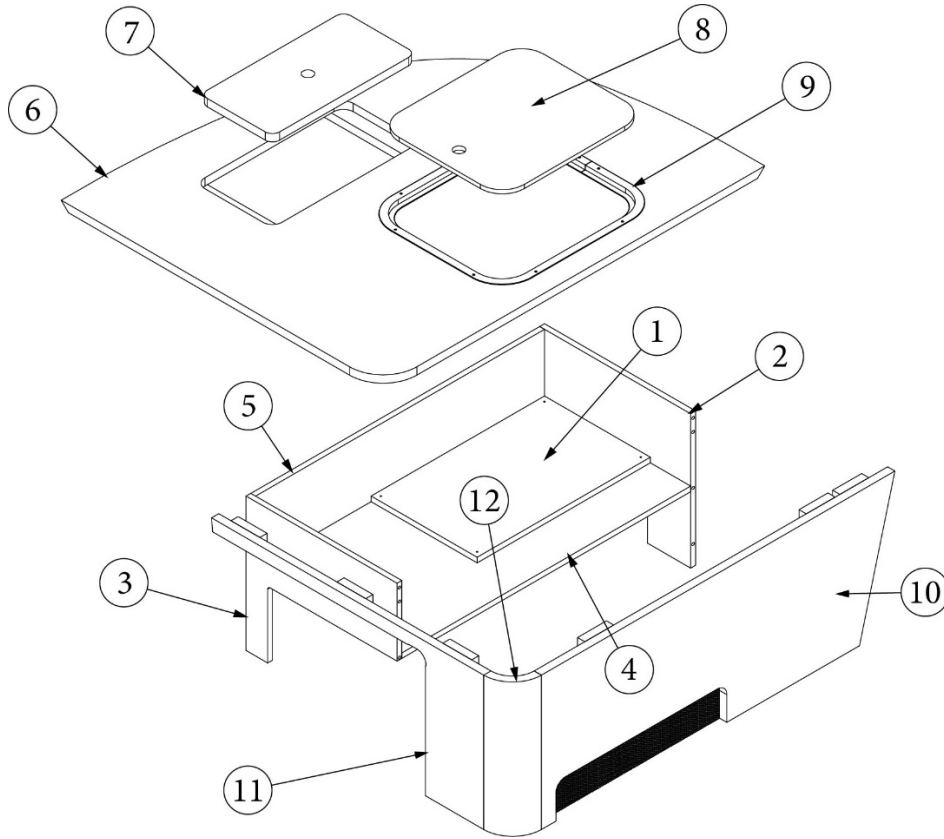

FURNITURE, LOUNGE

Dinette Seat, Roadside, 19'

970291

RS Dinette Seat Assembly

1. 970291&000112CC	Pre laminate, 18.00 x 11"
2. 970291&000212CC	Pre laminate, 15.69 x 13.88"
3. 970291&000312CC	Pre laminate, 15.69 x 13.88"
4. 970291&000412CC	Pre laminate, 30.00 x 15.69"
5. 970291&000512CC	Pre laminate, 30.00 x 6.5"
6. 970291&000618CC	Pre laminate, 33.44 x 39.63"
7. 970291&000718CC	Pre laminate, 14.88 x 7.50"
8. 800507-03	Lauan, 4 x 8'
9. 115812	Trim ring, Dinette seat
10. 969126&000118CE	Pre laminate, 0.75 x 13.88
11. 969126&000218CE	Pre laminate, 0.75 x 13.88
12. 801345	Radius Plywood, .75" x 3" x 8'
116145-06	Perforated Vent Metal 3.88 x 19.63"
365386-01	Edgebanding, Linen, .63"
365481-02	Edgebanding 1MM - .93" Cool Autumn Night