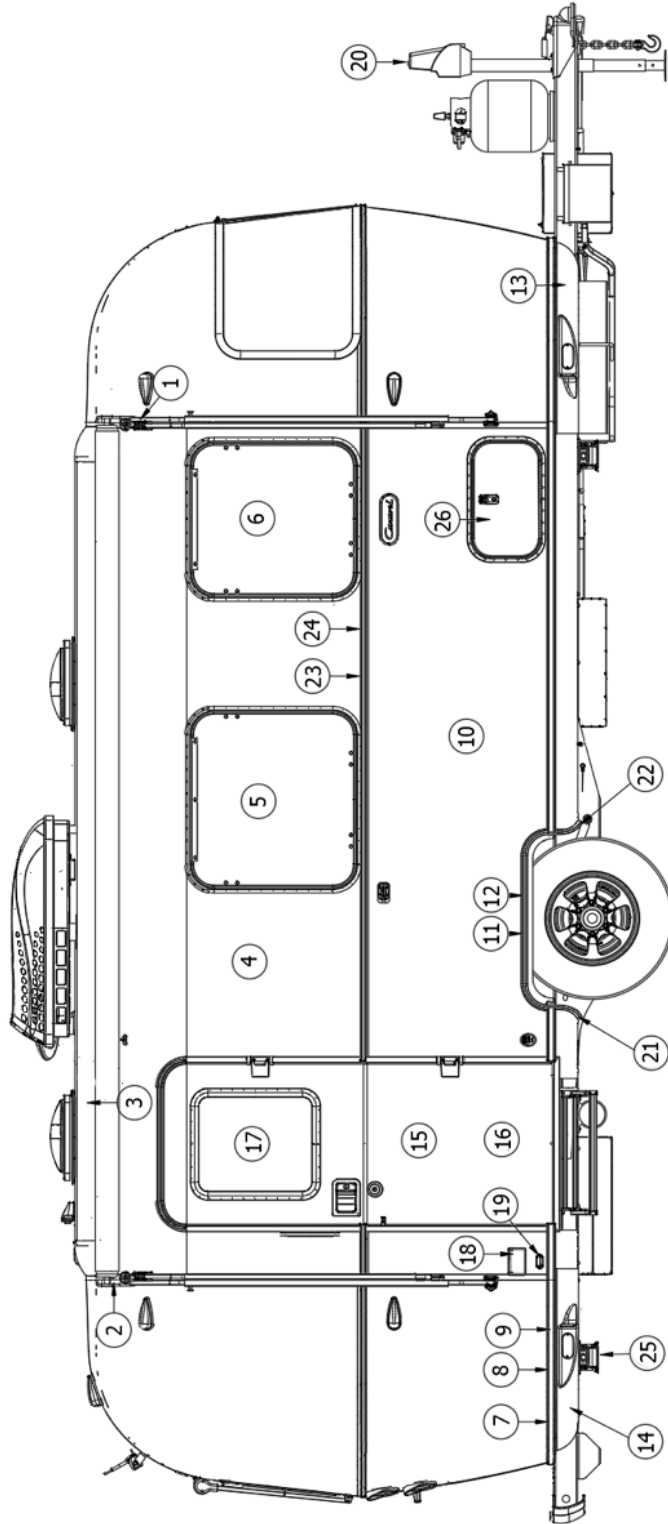

EXTERIOR SHELL

Wall, Curbside, 22'

Parts Listed on Next Page