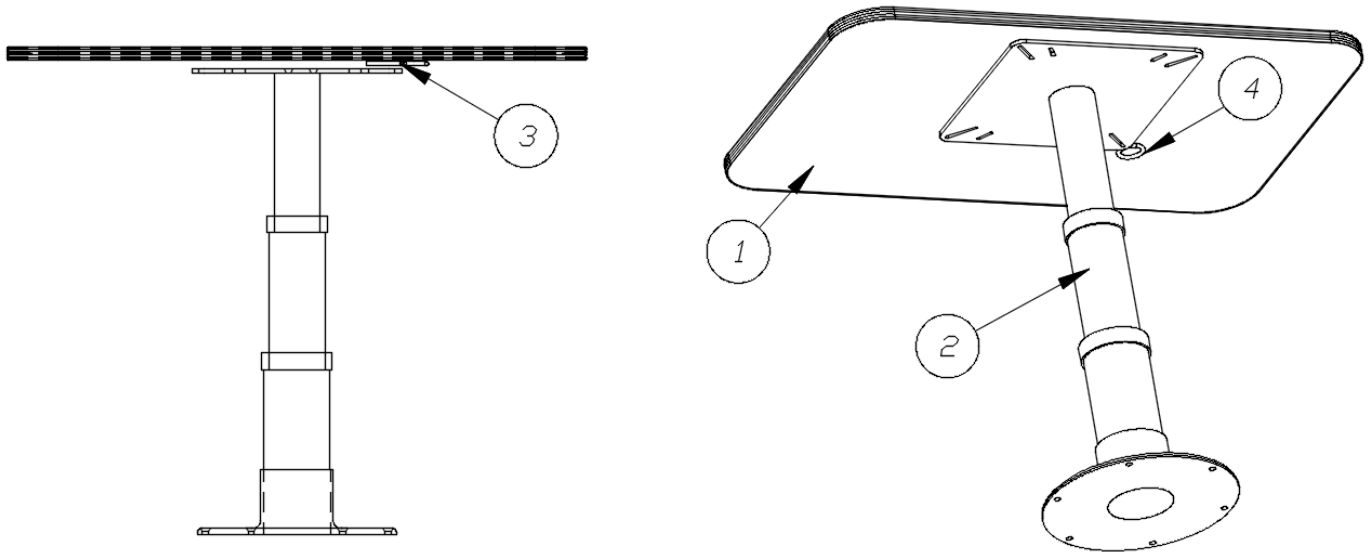

FURNITURE, LOUNGE

Dinette Table, 22'

969015

Dinette Table

1. 969015&000118JC
2. 382073-01
3. 381400-01
4. 381109-01
- 365483-02
6. 350196
7. 381136

Pre laminate, .75 x 21 x 35
Bracket, Pedestal table
Drawer slide, 12"
Bunk latch w/flat U strike
Edgebanding 2MM - .93" White Cascade
Acorn nut, Self-locking
Rubber Bumper