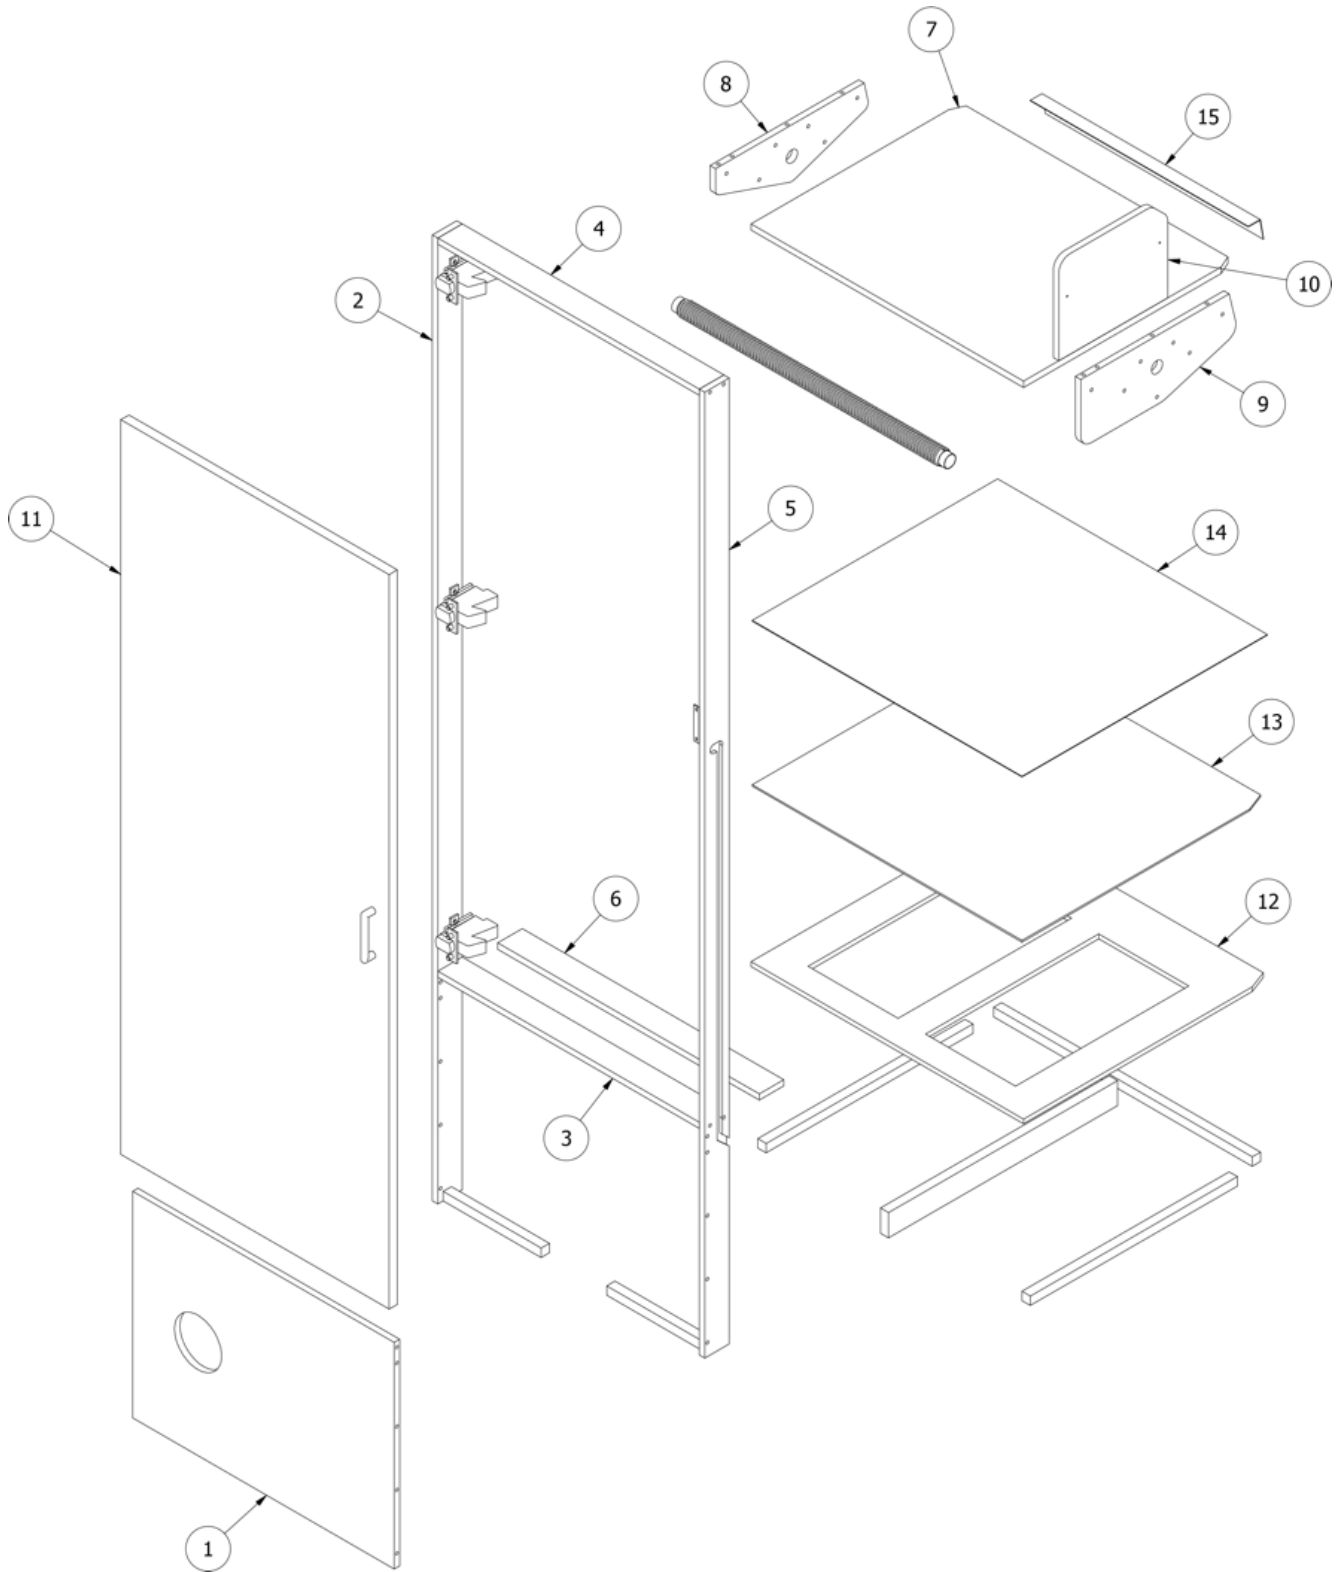

FURNITURE, GALLEY

Storage Cabinet, 22'

Parts Listed on Next Page