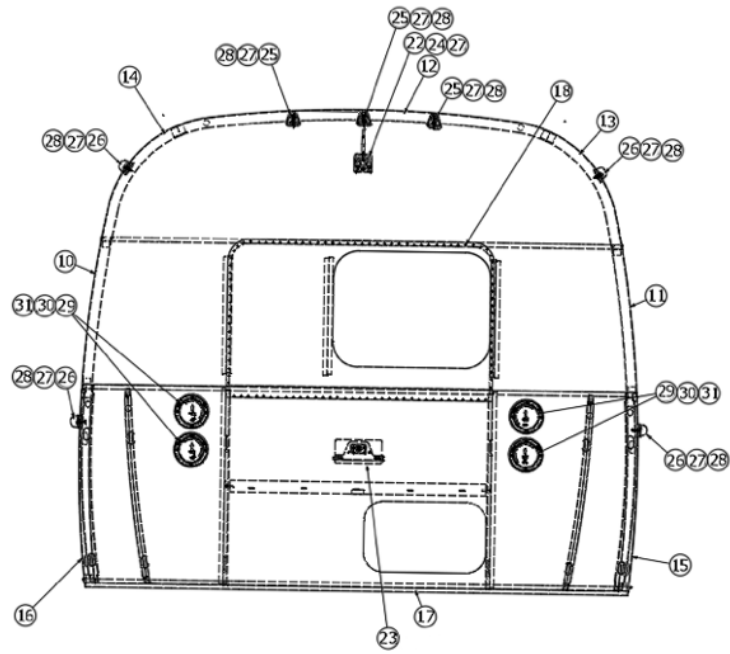

EXTERIOR SHELL

Aft End, 19'

Parts Listed on Next Page