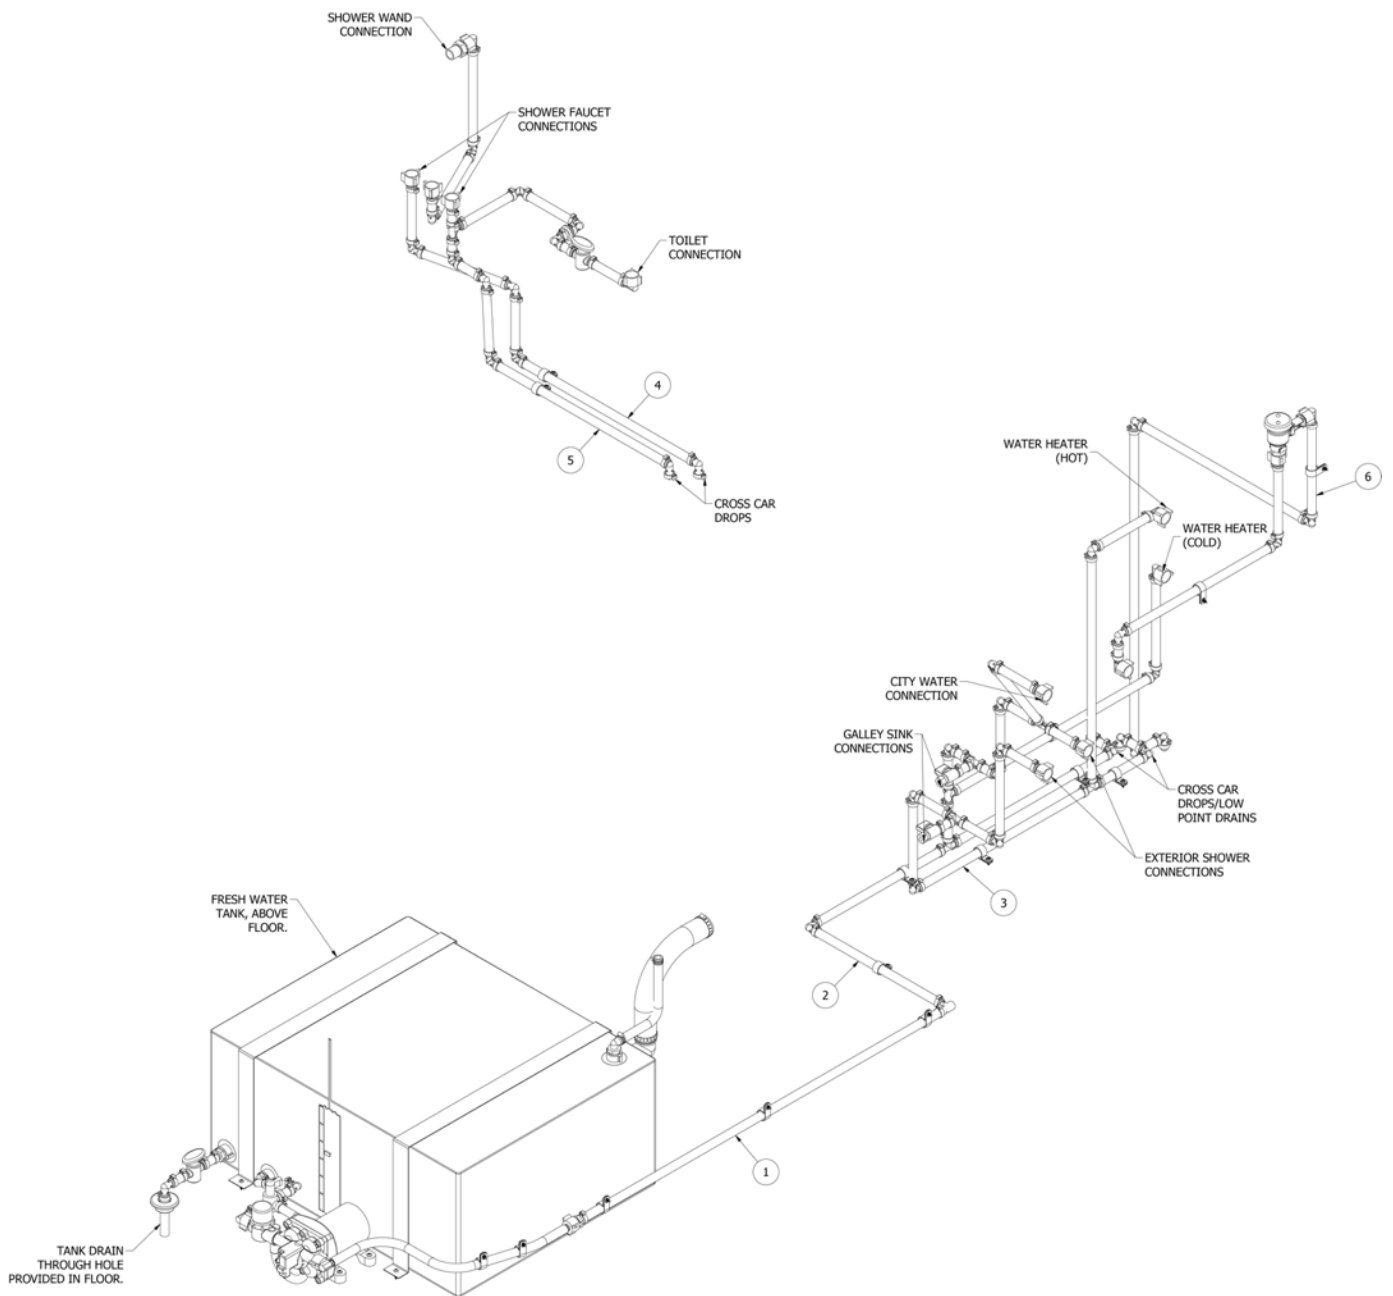

PLUMBING, FRESH WATER SYSTEM

Fresh Water Lines, 16'

113044-02

Fresh Water Install, 16'

1. 943920-01	Layout – Fresh Tank
2. 943920-13	Layout, Galley cold supply
3. 943920-12	Layout, Galley hot supply
4. 943920-06	Layout – Wetbath Hot Supply
5. 943920-07	Wetbath Cold Supply
6. 943920-08	Layout – Tank Flush