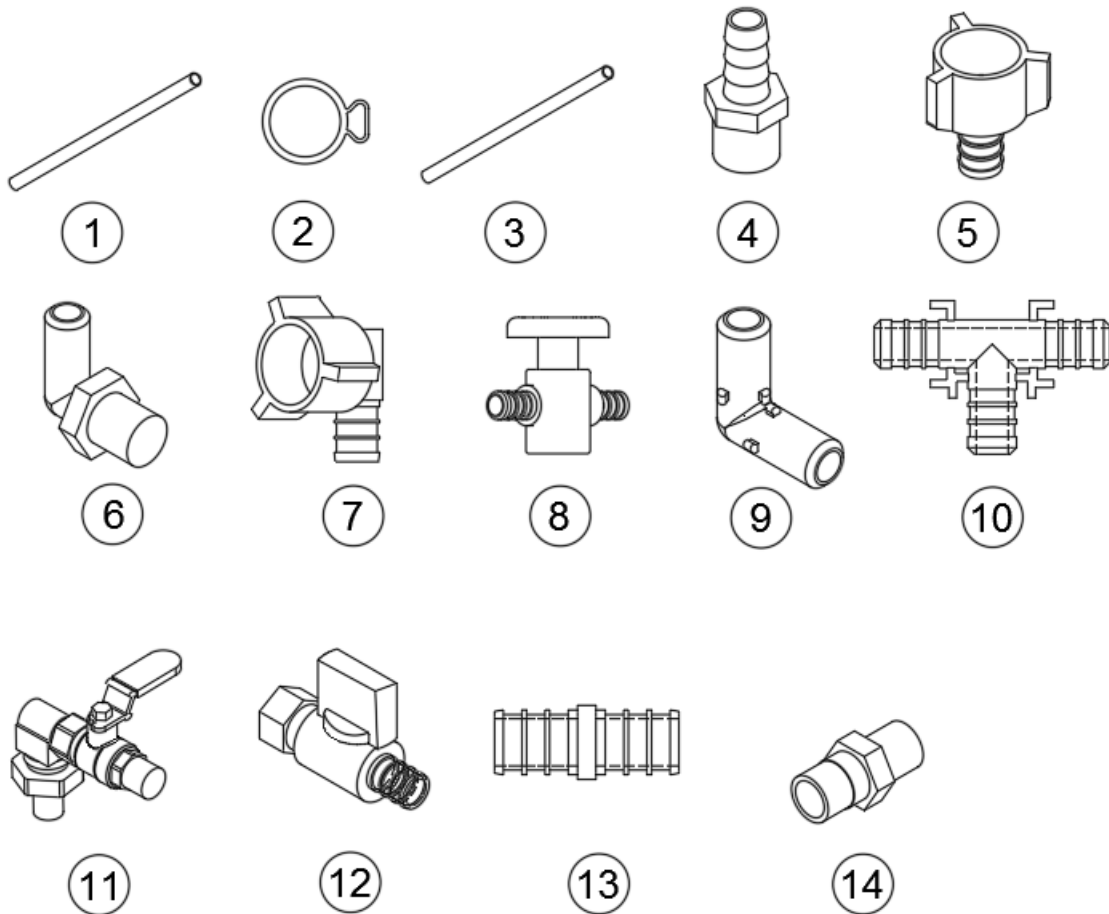

PLUMBING, FRESH WATER SYSTEM

Fresh Water Fittings

1. 601698-01	E-Pex tube, 1/2"
2. 601698-15	Crimp ring, 1/2" E-Pex, 1/2", Black
3. 601698-21	E-Pex tube, 1/2", Red
4. 602256-02	Coupler, 1/2" barb x 1/2" MPT
5. 602256-03	Coupler, 1/2" barb x 1/2" FPT
6. 602256-04	Elbow, 1/2" barb x 1/2" MPT
7. 602256-05	Elbow, 1/2 barb x 1/2" FPT
8. 602256-22	Valve straight .5B x .5"B #1406
9. 602256-10	Elbow, 1/2" barb x 1/2" barb
10. 602256-11	Tee, 1/2" x 1/2" x 1/2"
11. 602185-01	Drain valve, 90°
12. 602137	Valve-Shut Off .5"Bx.38"COMP
13. 602256-08	Coupling-Poly .5 BARB
14. 602308	Valve-Check .5" MPT x .5" MPT Brass
602905	Ball valve, Nickel Plated
601237	Elbow 90 degrees 1 1/4 barb-1 1/4 Male NPT