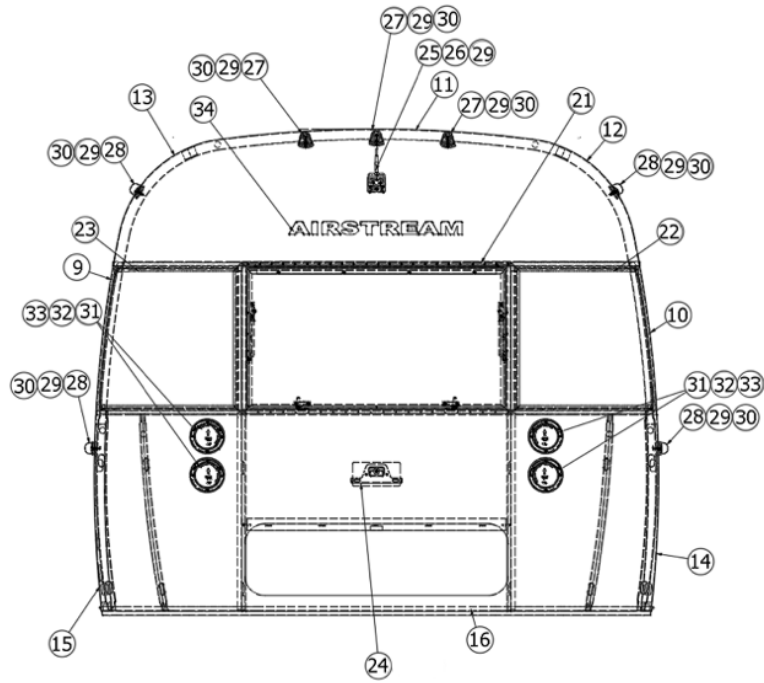

EXTERIOR SHELL

Aft End, 16'

Parts Listed on Next Page