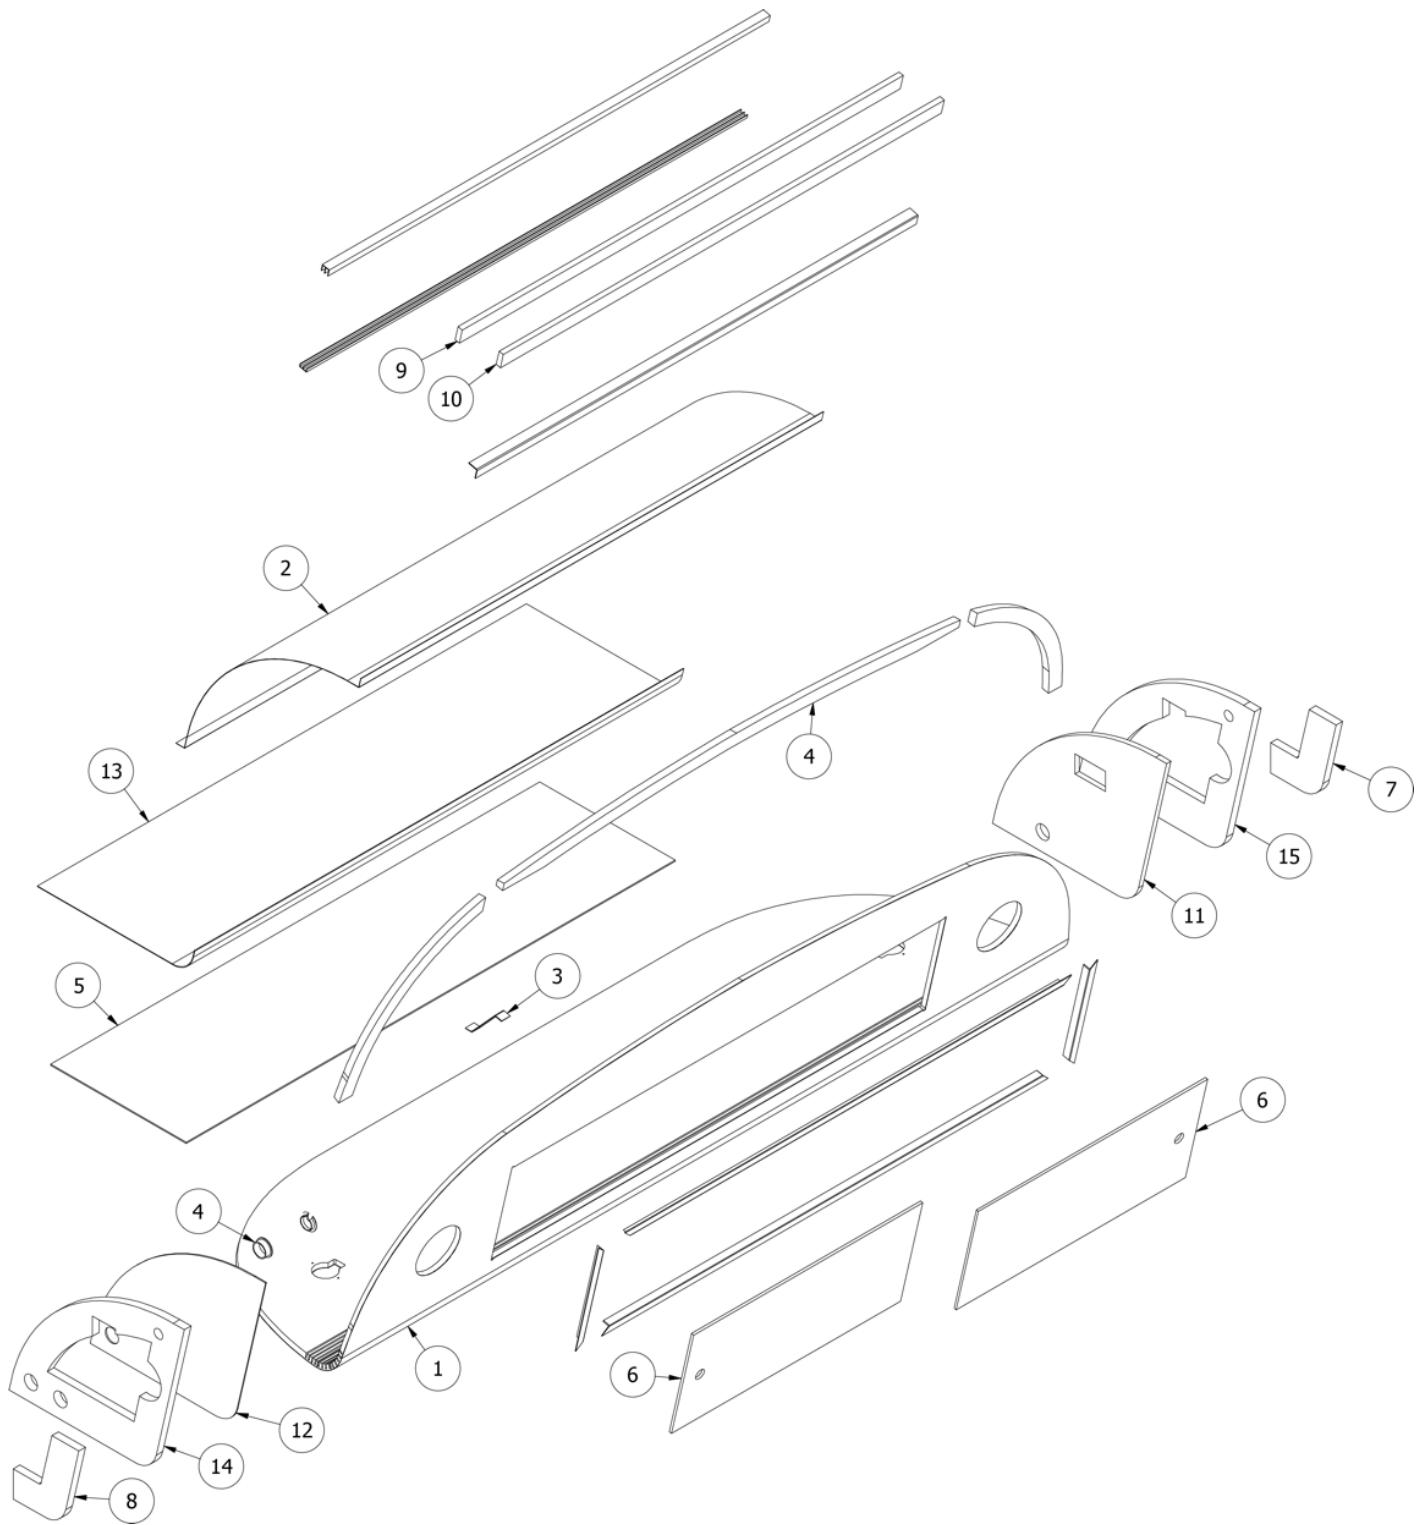

FURNITURE, BEDROOM

Roof Locker, Front, 16', 19'

Parts Listed on Next Page