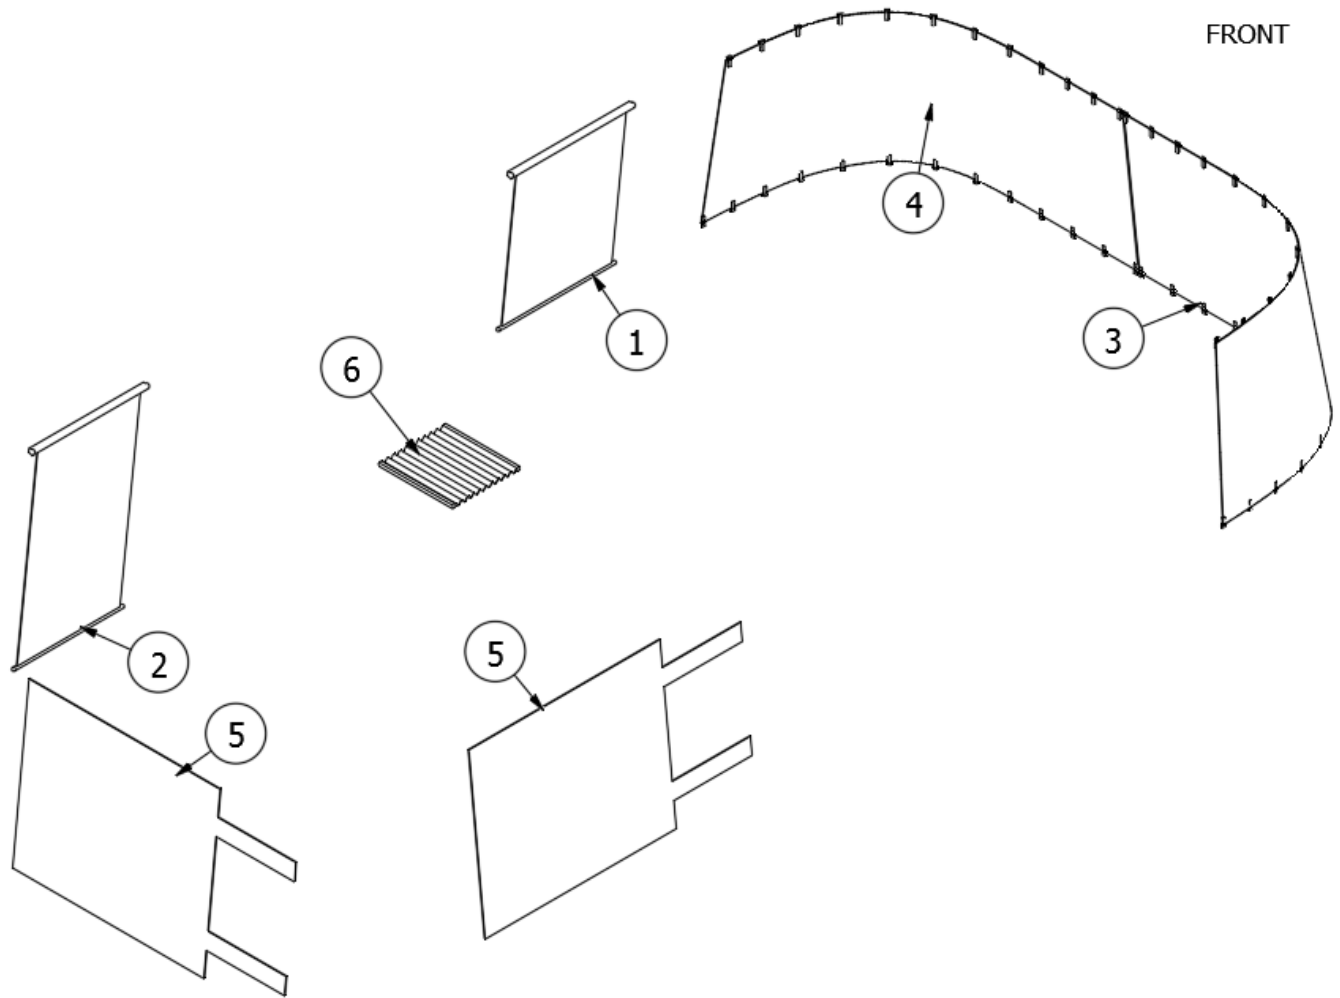

WINDOW COVERINGS

Curtains and Shades, 19'

113074

Window Covering Install

1. 705061-02 2. 705061-03 3. 998227-02 4. 998227-01 5. 998144-17 6. 704546 101217	- Toggle Roller Shade, White/Silver, 21.25 X 26" - Toggle Roller Shade, White/Silver, 19.75 X 26" - Panel-Curtain Black Out (Wrap Win) - Panel-Curtain Blackout (Wrap Wind) - Drape W/Tieback 33 x 25.5 - Shade-Fantastic Fan 13.25 x 13.25 - Curtain Track, Extrusion, Aluminum, 11'