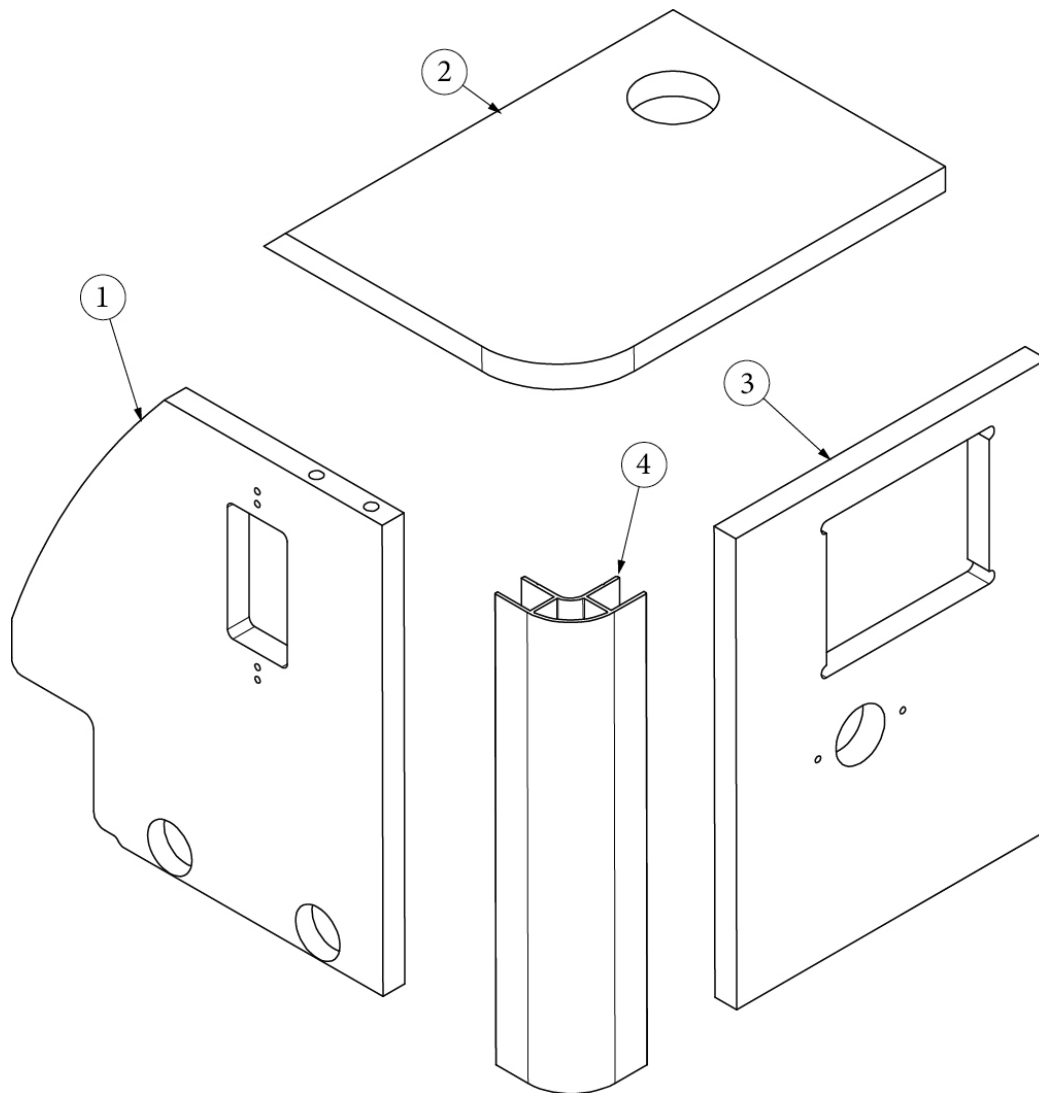

FURNITURE, GALLEY

Radio Box, Roof Locker, 20'

969871

Assembly, Radio Box, 20'

1. 969871&000112CC
2. 969871&000212CC
3. 969871&000312CC
4. 116395-01
  513656
  365386-01
  382057
  382057-04
  381209-01
  385963

Pre laminate, .50 x 10 x 10.07"
Pre laminate, .50 x 6.76 x 8.34"
Pre laminate, .50 x 9.38 x 6.59"
Extrusion, Aluminum, Corner, 1" Radius
Device, Radio Source Unit, JL Audio
Edgebanding, Linen, .63"
Knockdown, 8mm
Cap, Knockdown, White
Grommet, W/Cap, Black, 1.5" Hole
Bracket, Mounting, 90 Degree