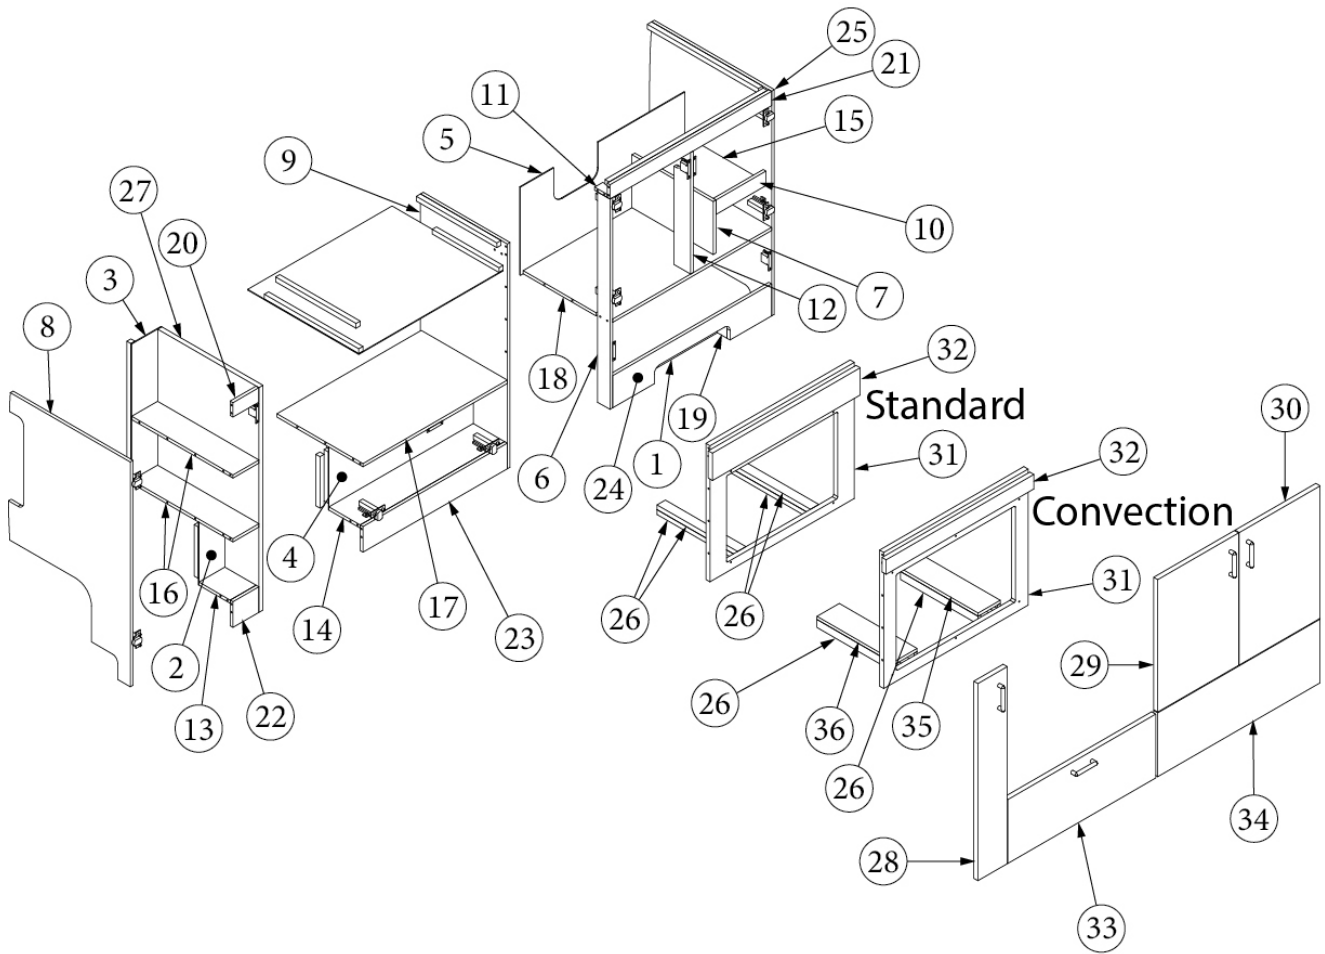

FURNITURE, GALLEY

Galley Cabinet, 22', Standard and Convection

Parts Listed on Next Page