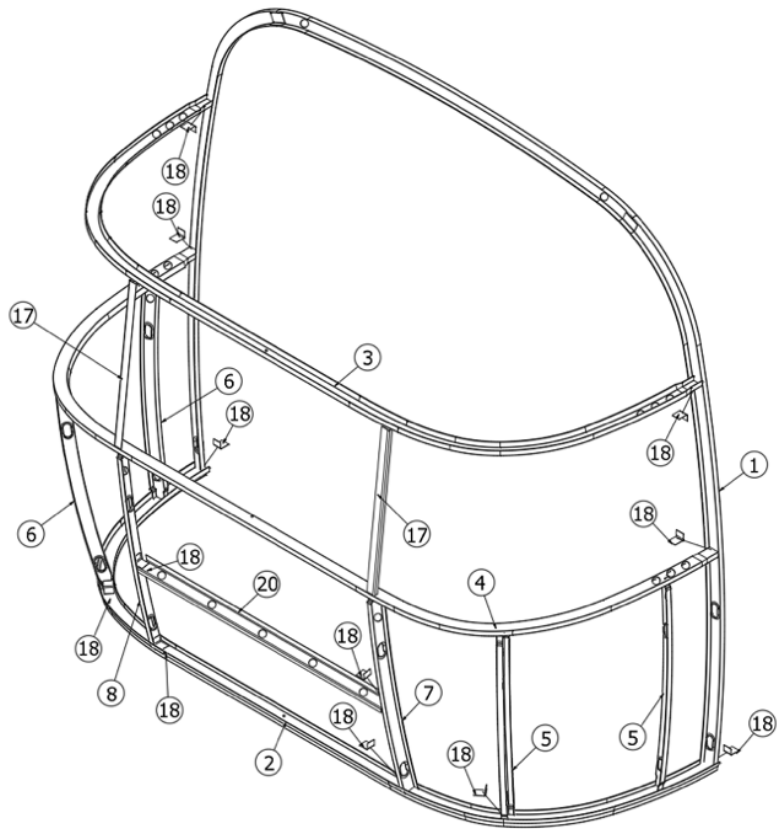

EXTERIOR SHELL

Aft End, 16'

Parts Listed on Next Page