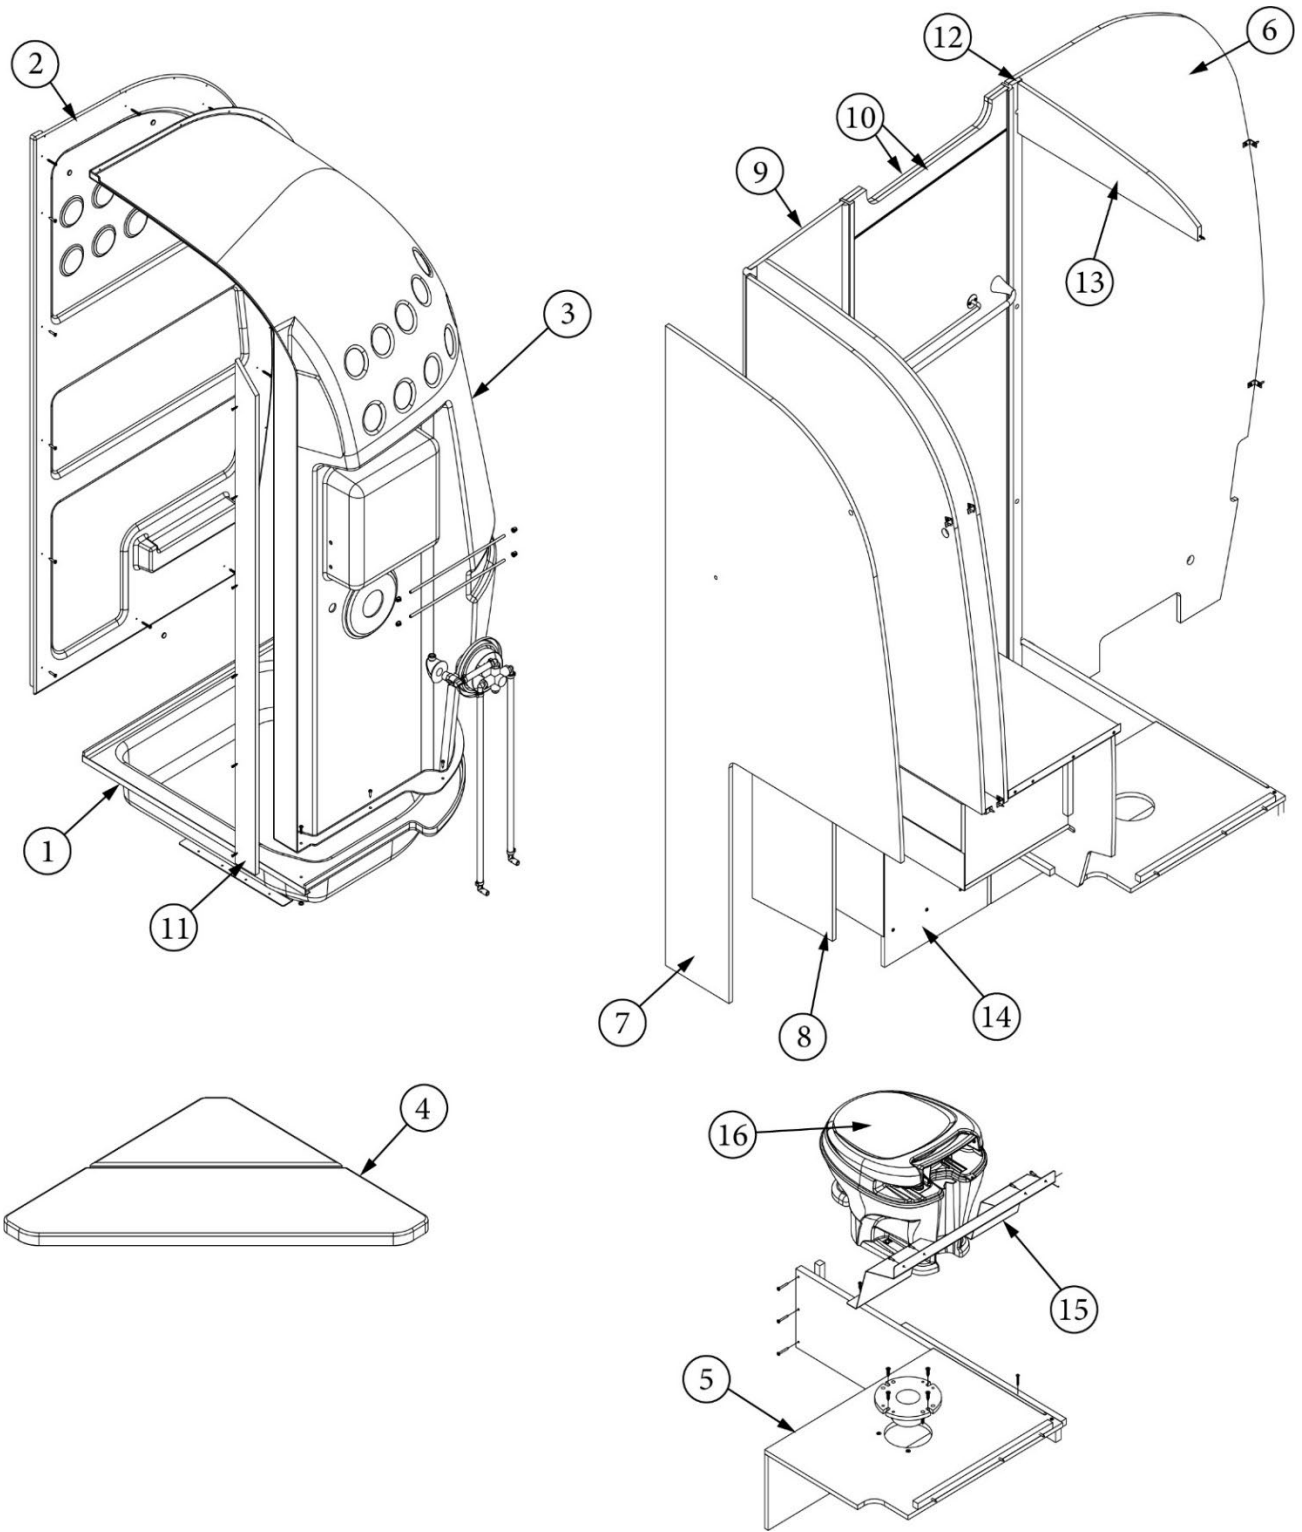

FURNITURE, LAVATORY

Bath Module, 20'

Parts Listed on Next Page