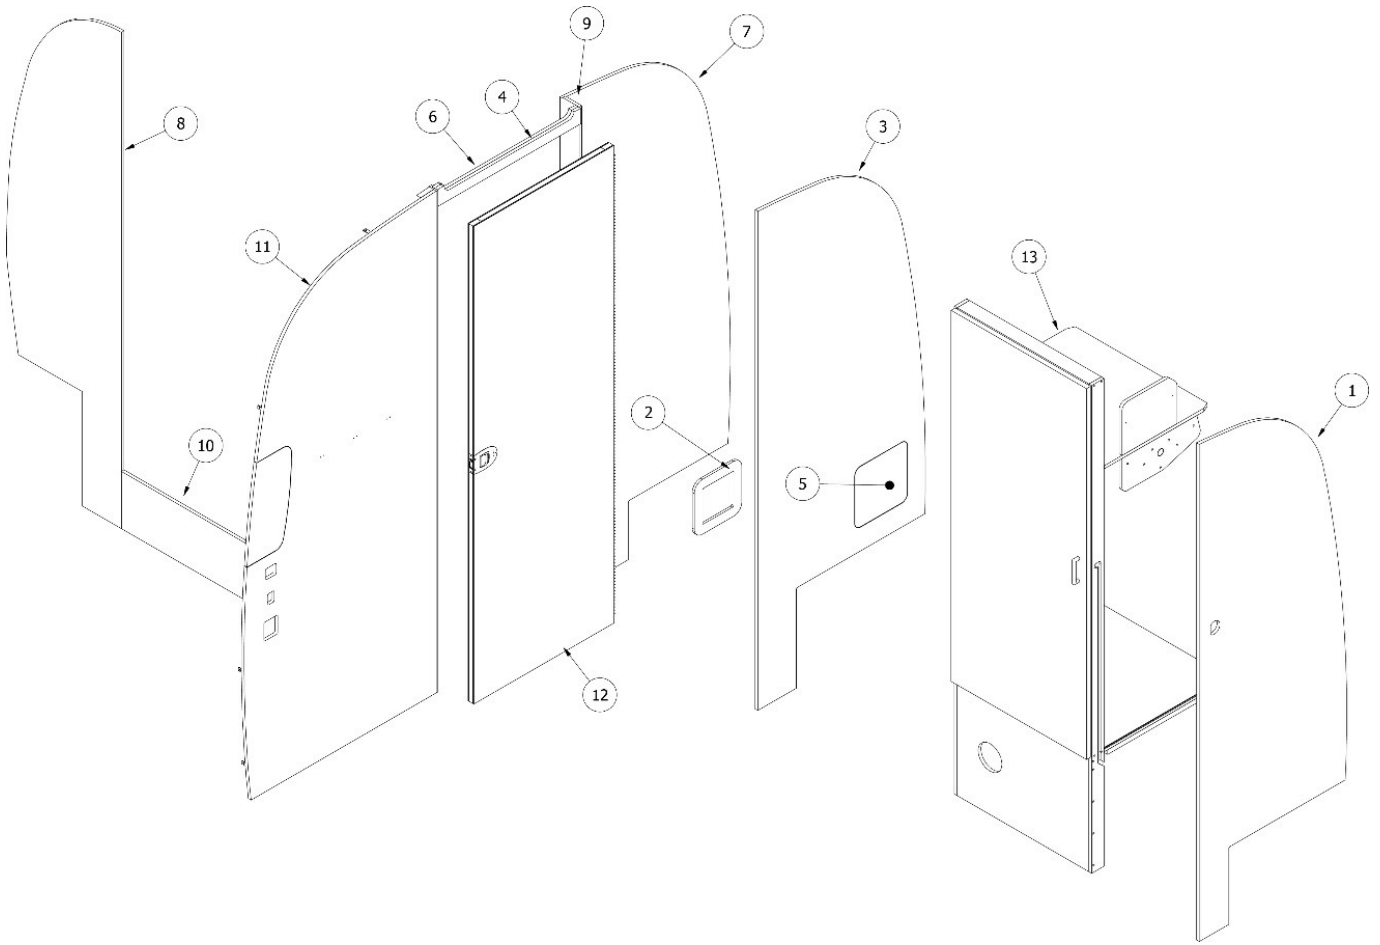

FURNITURE, LAVATORY

Bath Panels, 22'

Parts Listed on Next Page