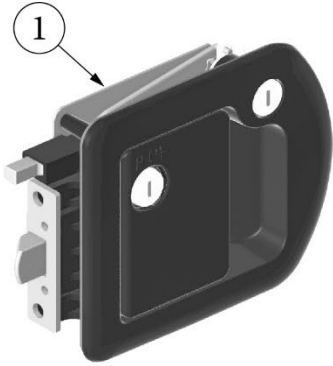

HARDWARE

Main Door Lock, New Style

1. 383017-01
2. 383017-02
  383017-03
3. 116274
4. 116509
  382122

1. Outer Latch Assembly, W/Deadbolt
2. Inner Latch Assembly, W/Deadbolt
   Screw Kit, Inside Handle Mounting
3. Striker Catch, Main Door
4. Backer Plate, Striker Catch, Main Door
   Key chain, Airstream logo