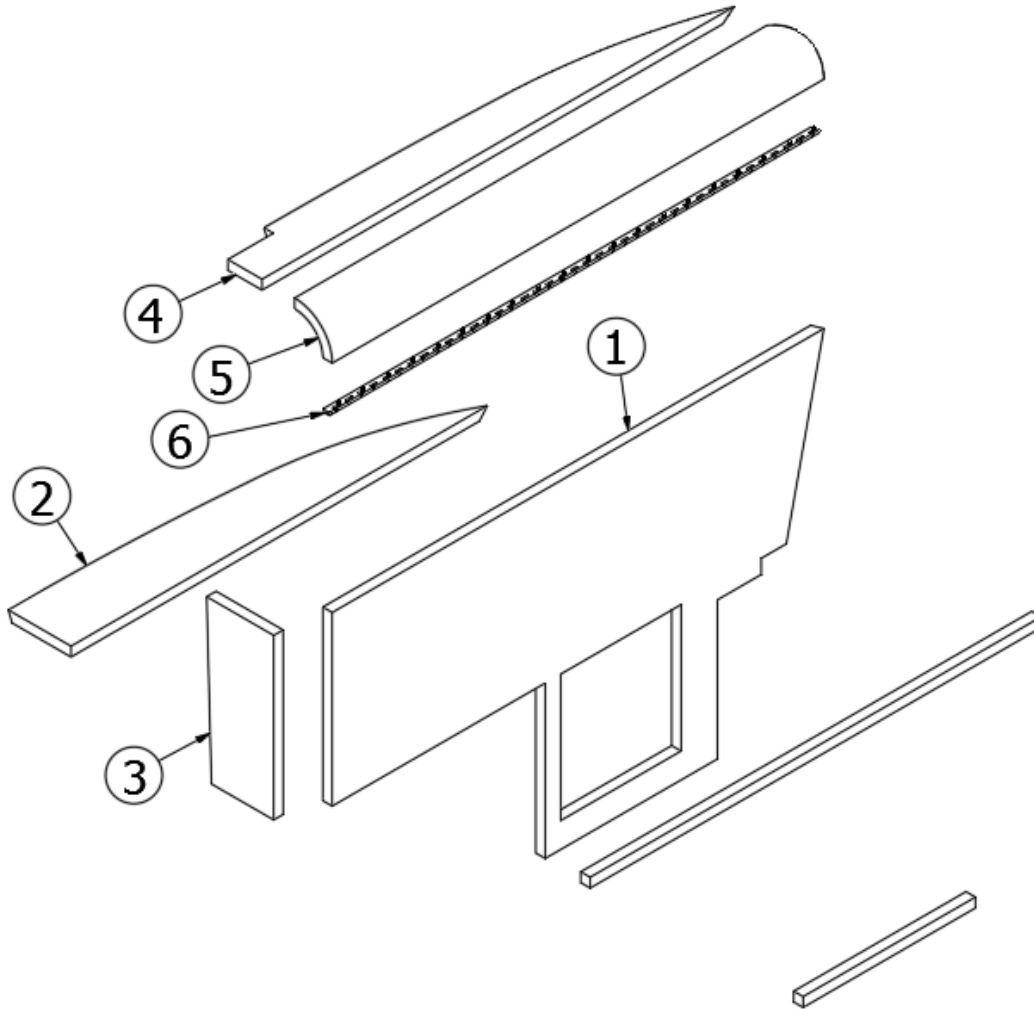

FURNITURE, BEDROOM

Hamper, CS, 16'

969028

Assembly - CS Hamper

1. 969028&000118CC
2. 969028&000218CC
3. 969028&000318CC
4. 969028&000418CC
5. 801345
6. 380458
- 365386-02
- 704233

- Pre laminate, .75 x 26 x 40
- Pre laminate, .75 x 5 x 33.75
- Pre laminate, .75 x 5.5 x 12.75
- Pre laminate, .75 x 3.5 x 38
- Radius Plywood .75" x 3" x 8'
- Hinge-Piano Copper Metallic Bake Enamel
- Edgebanding-White Linen .94"
- Vinyl-Aries Soft White W/.75" Foam