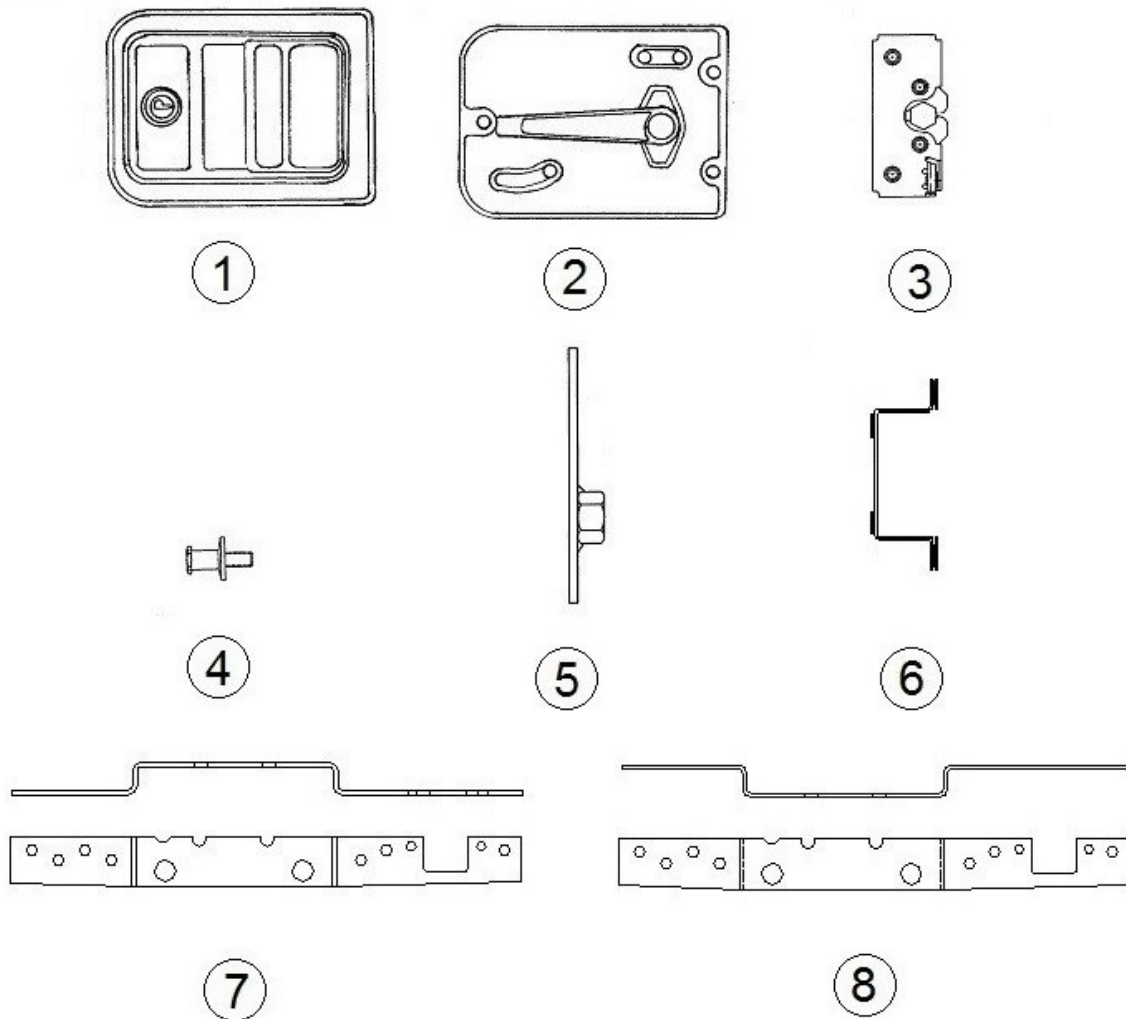

HARDWARE

Main Door Lock, RH, Old Style

1. 381547-09 2. 381547-11 3. 381547-10 4. 381547-04 5. 381550 6. 114657 7. 382067 8. 382068 381547-08 381547-102 385595 382122	- Main door lock, Outside housing - Main door lock, Inside plate - Double rotary latch, Main door lock - Striker bolt w/washer, Main door lock - Plate, Striker Bolt - Door hat section - Outer reinforcement plate, RH/LH hinged door - Inner reinforcement plate, RH hinged door - Screw package, Main door lock - Main door key, Blank - Pocket strike - Key chain, Airstream logo