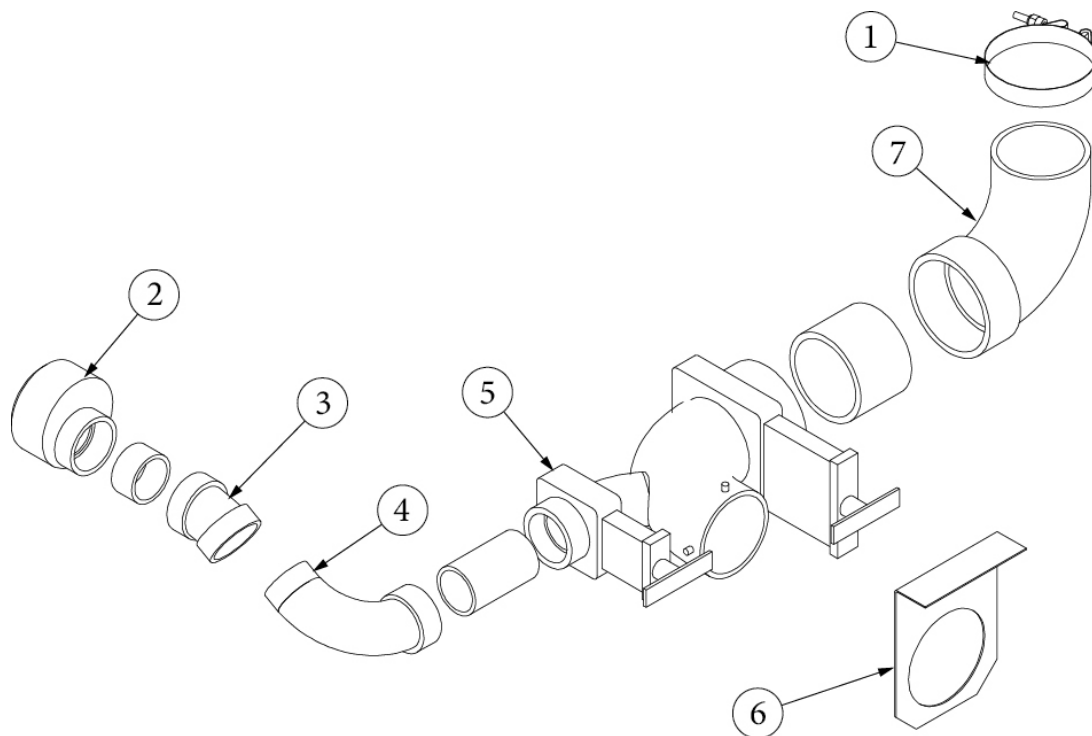

PLUMBING, DRAIN SYSTEM

Tank Drain, 19'

943918

Assembly, Dump Valve

1. 340092	Clamp, Worm Type T40C-75-388-SB
2. 195329-229	Reducer Adaptor 3" TO 1.5"
3. 600116	1 1/2 IN Corlon 22 1/2 Degree Elbow
4. 600431	St. Elbow, 1.5in. xlt 90 Degree
5. 601482	Dump Valve Rotating Assy.
6. 115555	Bracket, Dump valve
7. 601531	Fitting-90 Degree 3" H x ST
601160-02	Pipe, ABS, 1-1/2"
601160-04	Pip, ABS, 3"