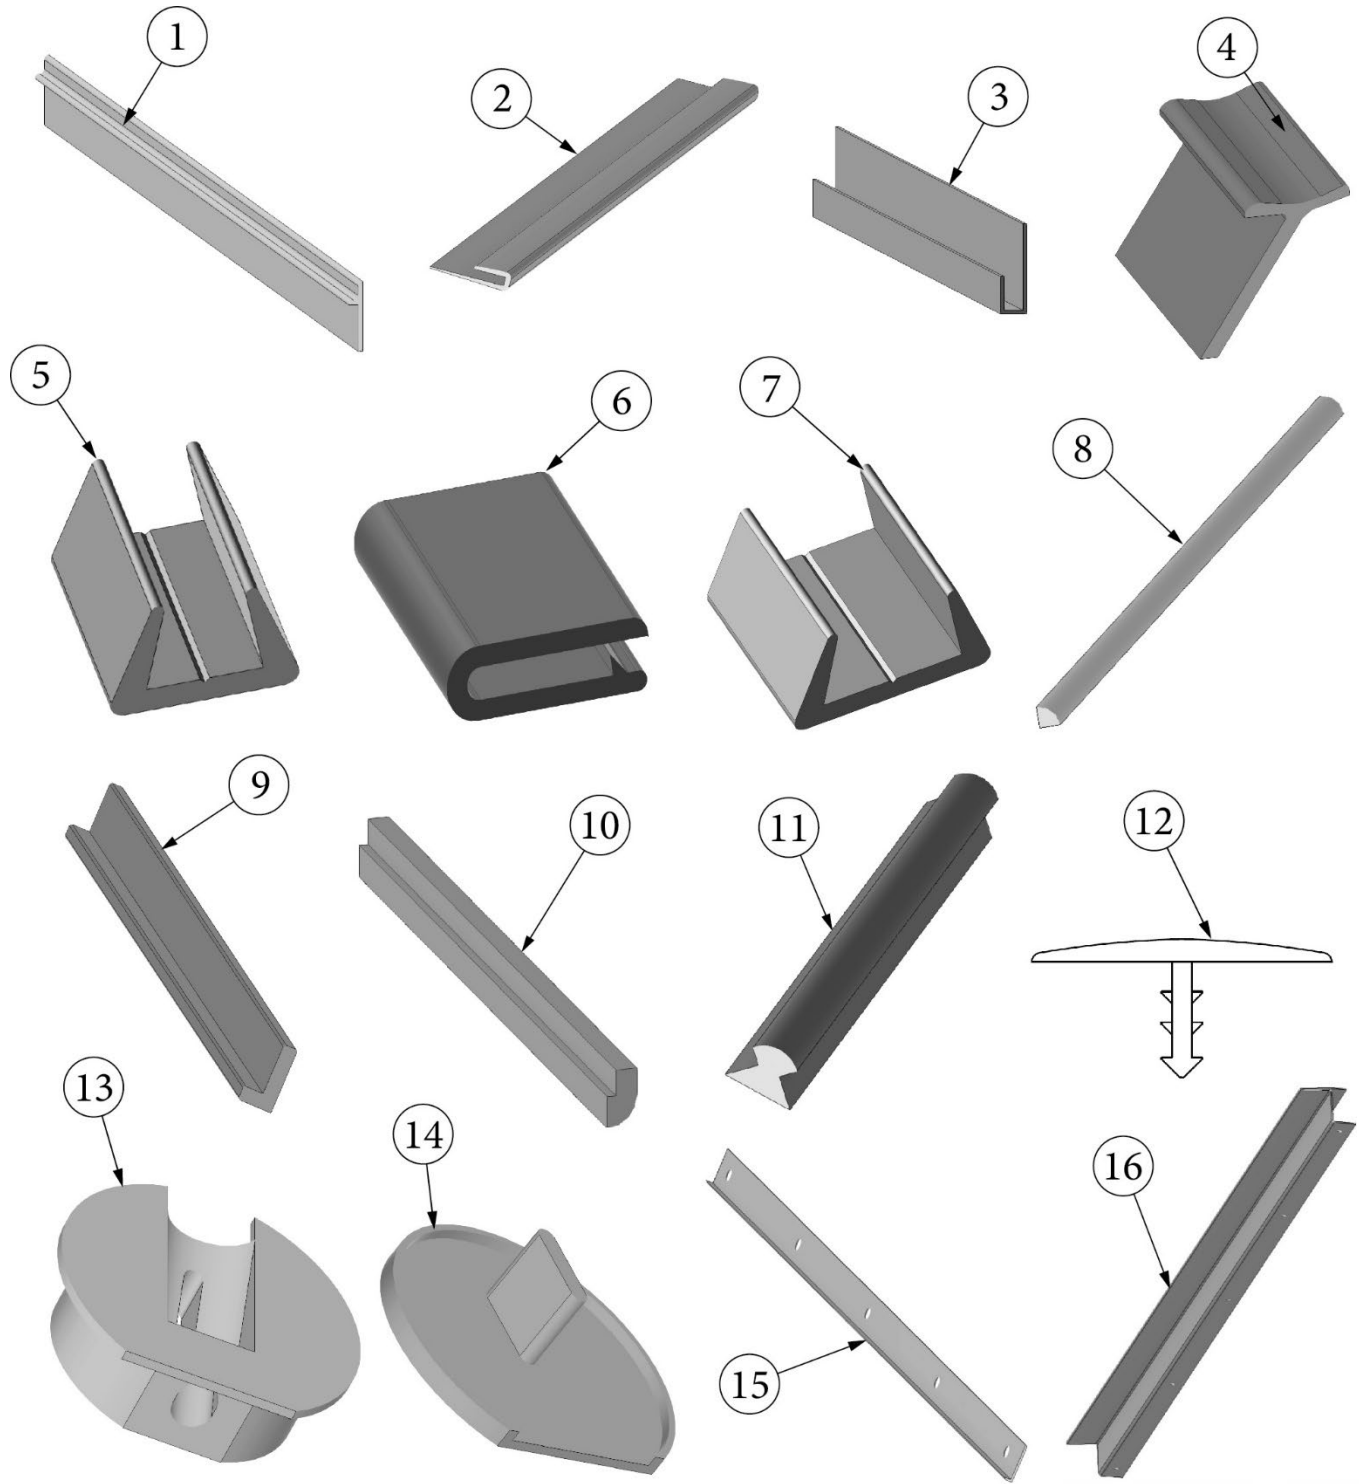

TRIMS AND TOUCH-UP

Trim

Parts Listed on Next Page