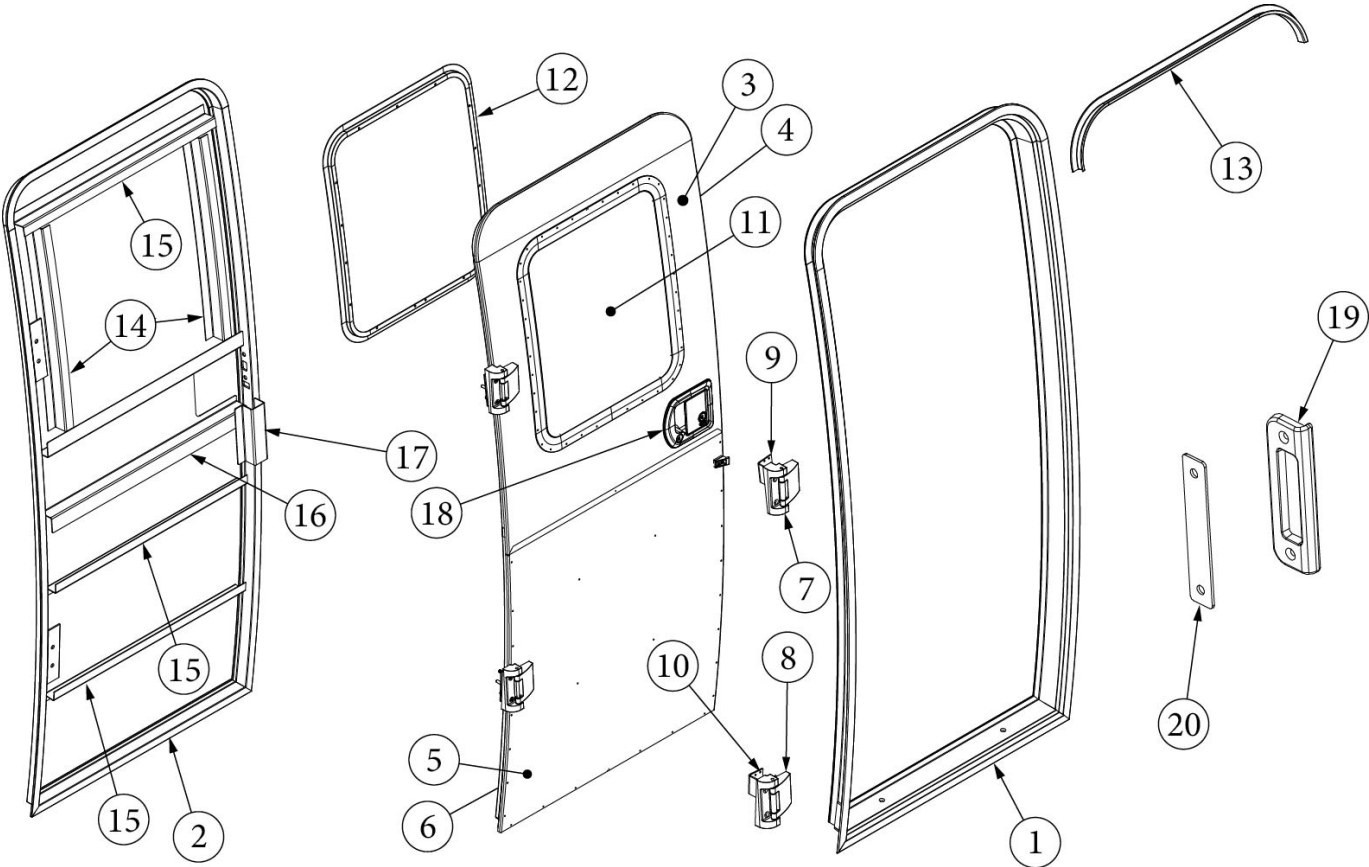

EXTERIOR DOORS

Main Door, LH Hinge, New Style, 16, 19', 20'

Parts Listed on Next Page