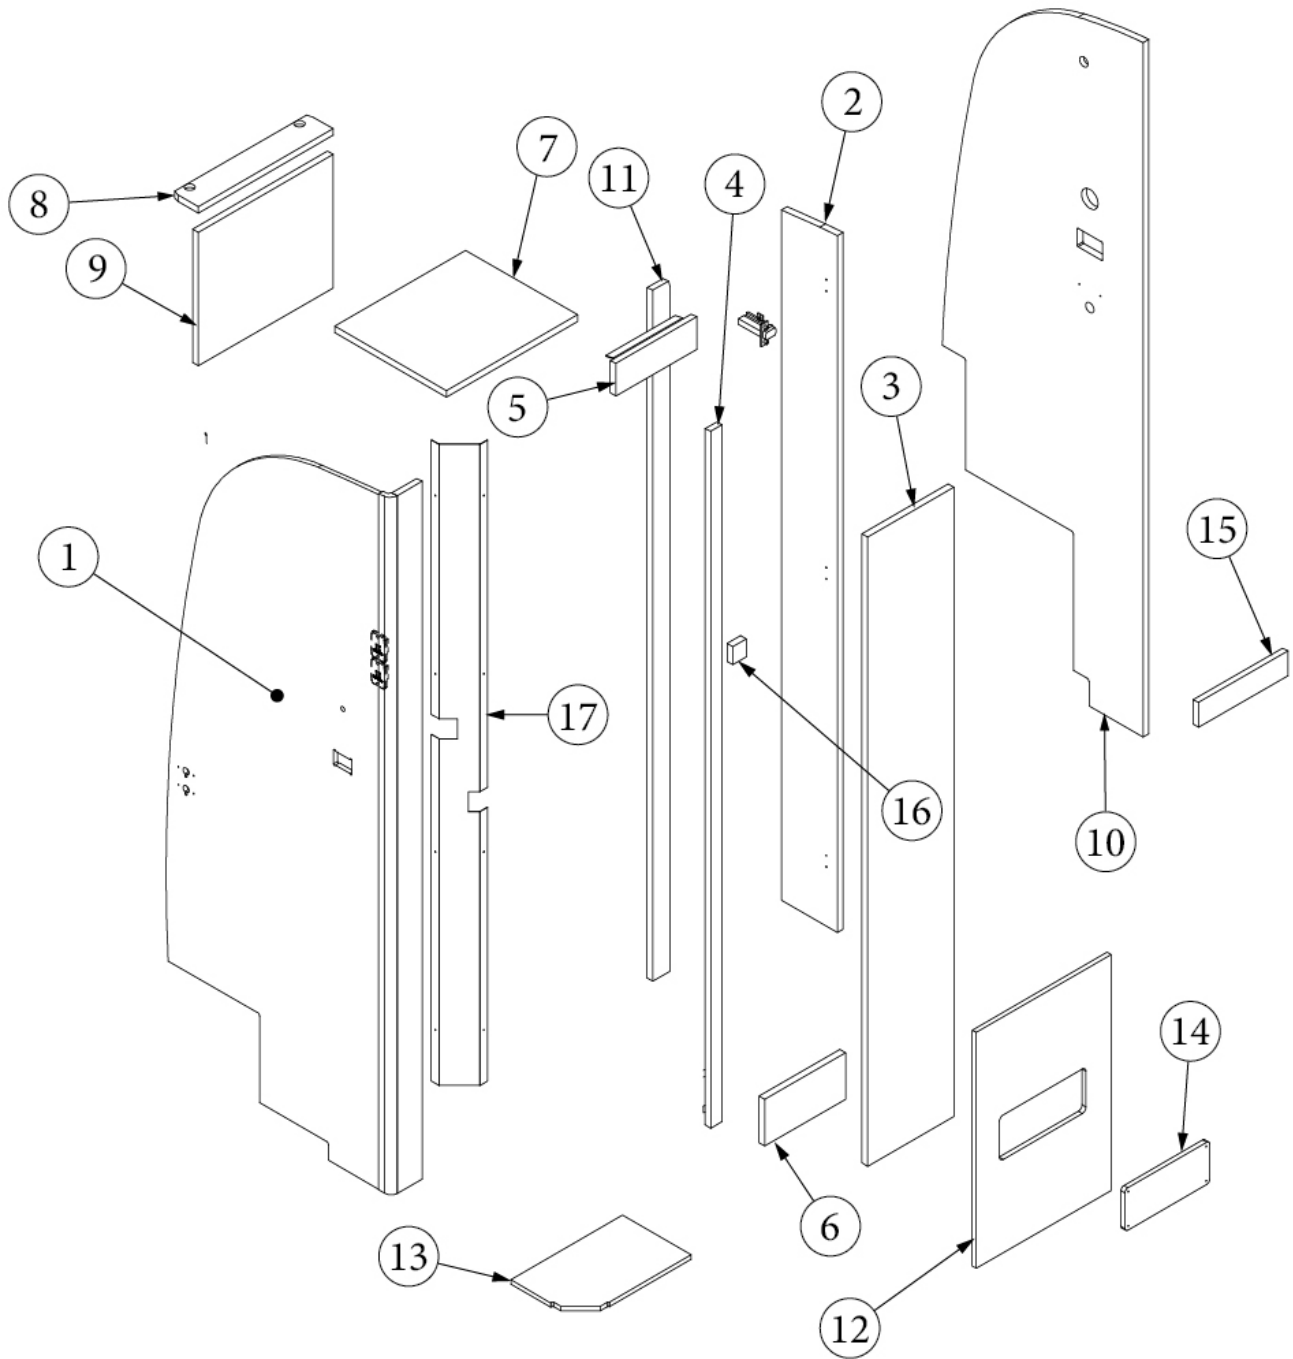

FURNITURE, BEDROOM

Wardrobe, Roadside, 16'

Parts Listed on Next Page