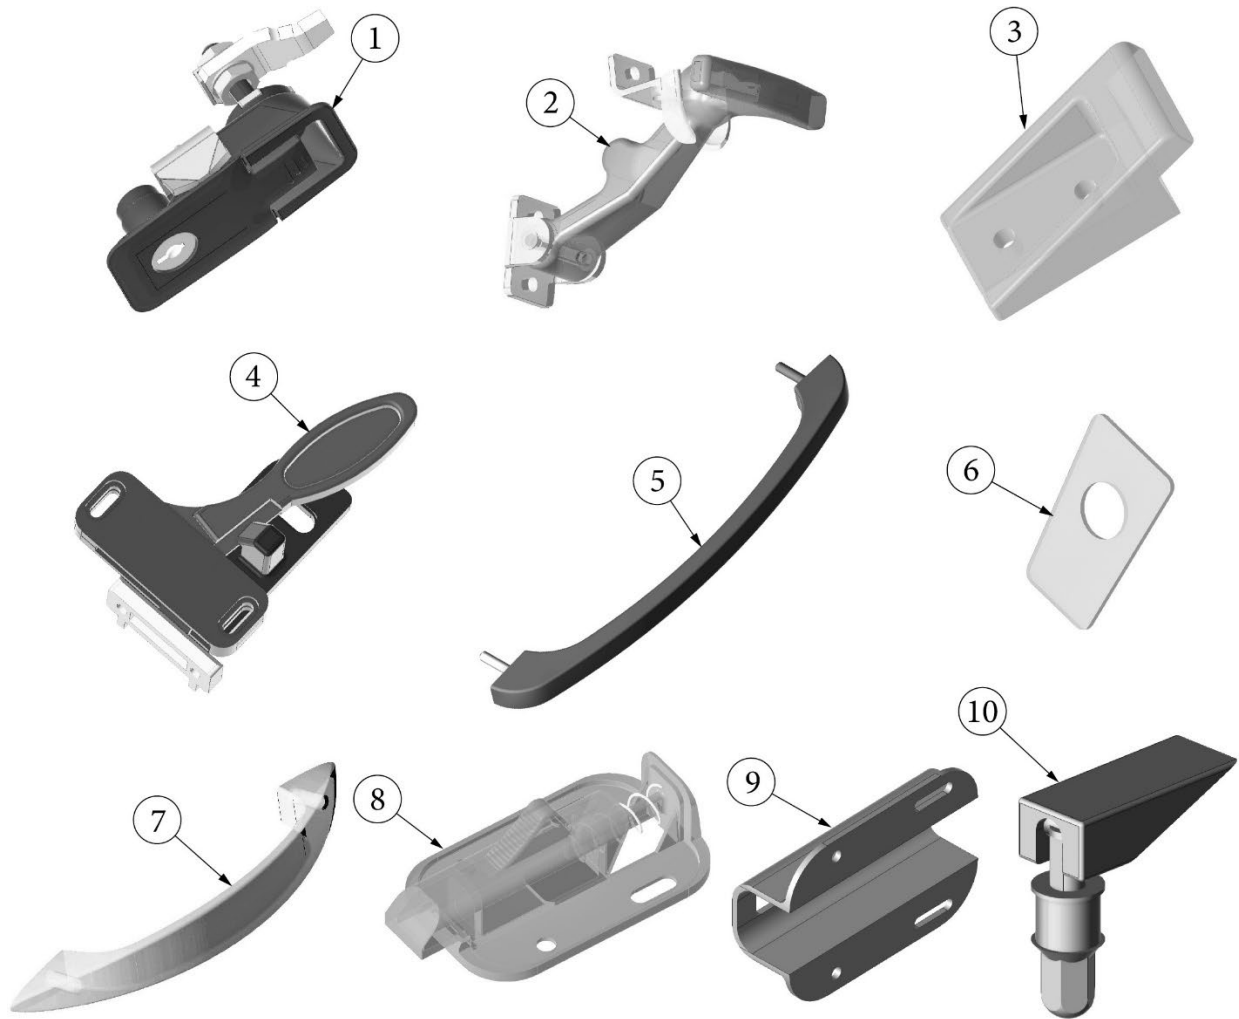

HARDWARE

Exterior Latches, Locks, and Handles

1. 382230-03	Latch, Compression, Locking
2. 381021-01	Rubber T handle
3. 201056	Catch, Main door hold-back
203620	Spacer, Striker, main door hold-back
4. 383024	Latch, Screen Door, RH
383025	Latch, Screen Door, LH
383026	Striker Plate, Screen Door
5. 101171-02	Grab handle, Cast Aluminum, silver painted.
101171-03	Grab handle, Raw Aluminum
6. 382074	Gasket, Main door grab handle
7. 380004	Handle, Screen door
8. 380291	Main door hold-back
9. 380290	Latch housing
10. 382456	Swell latch