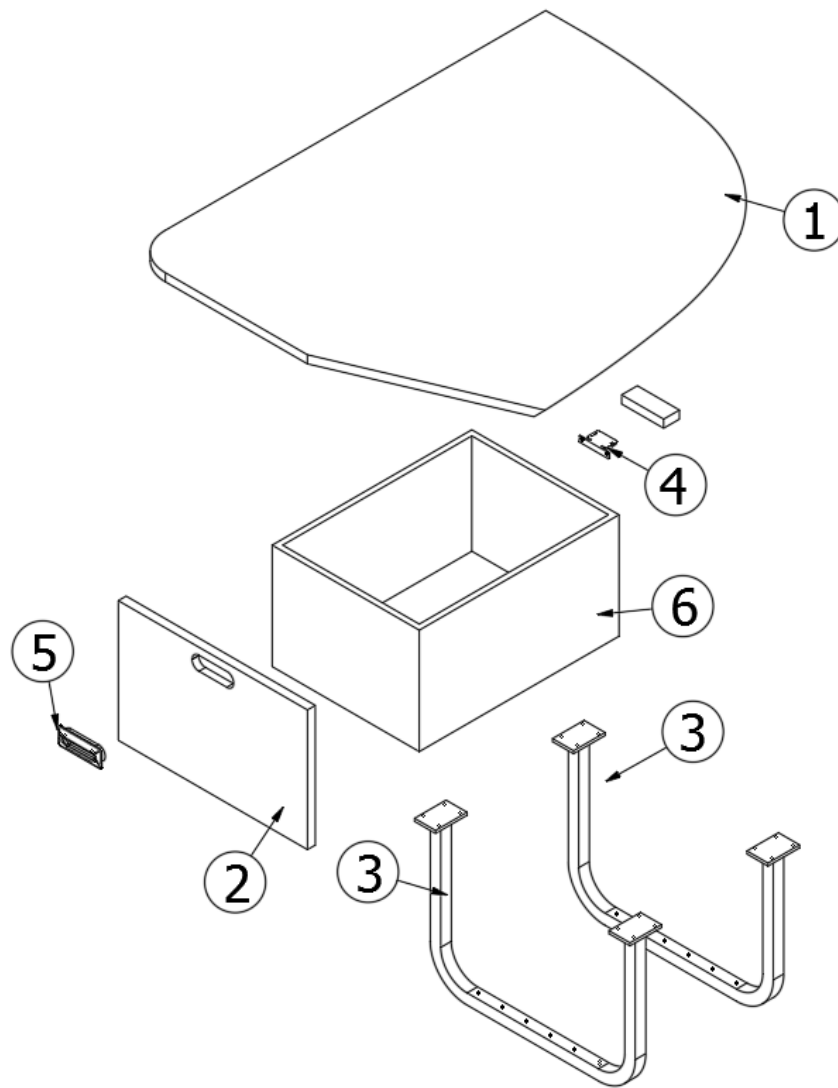

FURNITURE, LOUNGE

Dinette Seat, Curbside, 16', 19'

969033

Assembly - CS Dinette Base

1. 969033&000118CC
2. 969033&000218BC
3. 454177
4. 381228
5. 382437
6. 964909-11
381833-01

Pre laminate, 39.68 x 32.88
Pre laminate, 18 x 11.5
Leg-Dinette Aluminum
Catch Grabber, Door C3-810, 10lb
Pull, Recessed finger
Drawer box assembly, 10"
Drawer slide, Under shelf, 18"