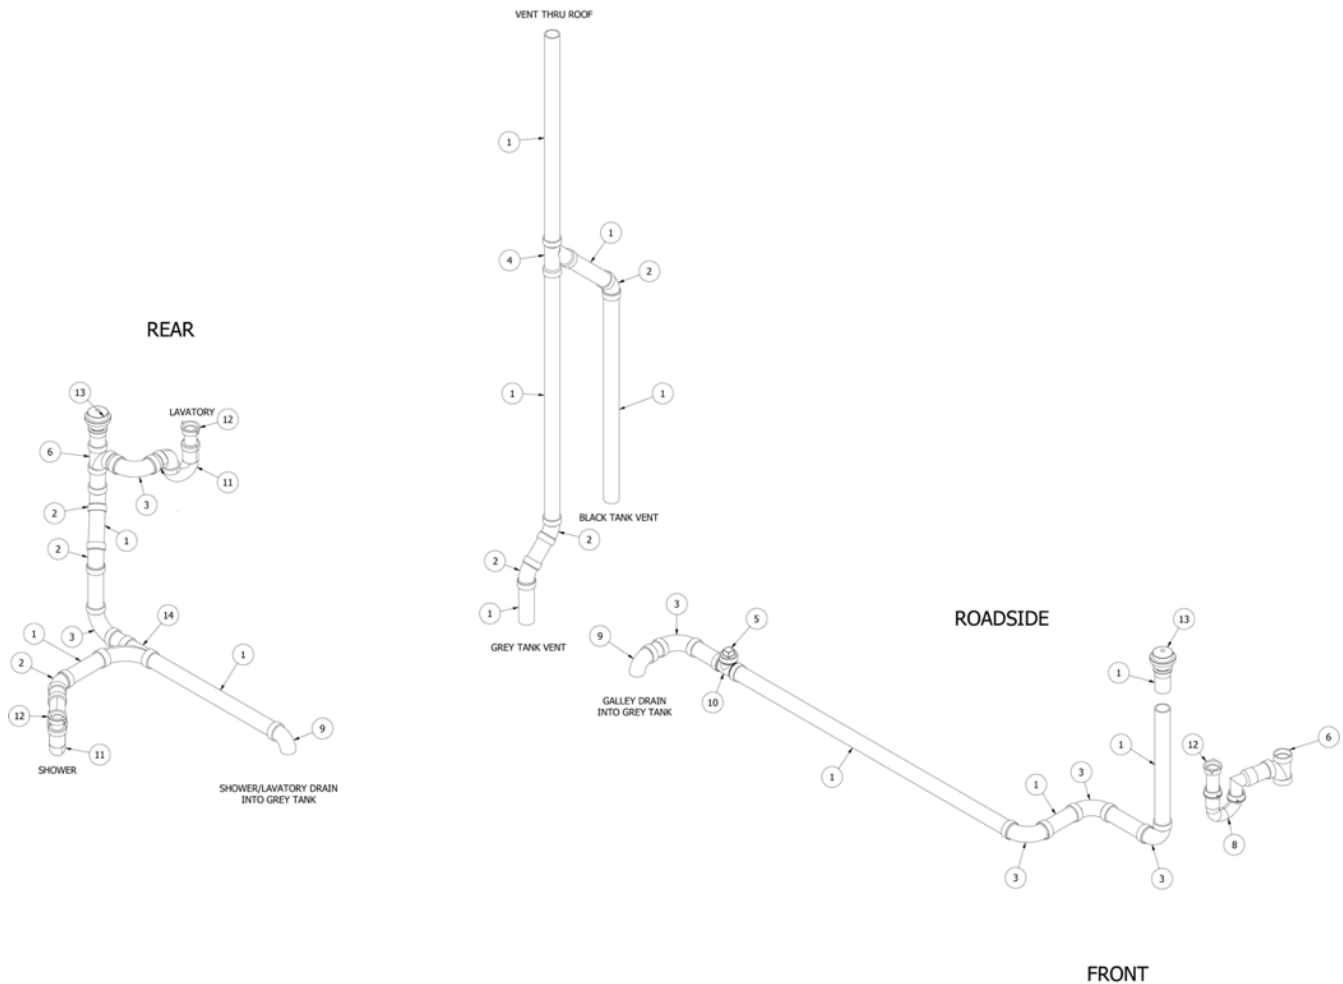

PLUMBING, DRAIN SYSTEM

Drain, Above Floor, 22'

943900-02

Layout - Above Floor Drain

1. 601160-02	ABS PIPE, 1.5IN.
2. 600030	Elbow, 1.5 IN. 45°
3. 600035	Elbow- ABS Long Sweep 1-1/2
4. 600094	WYE, 45° 1-1/2IN
5. 600155	Plug, Cleanout 1-1/2
6. 600156	Tee, Sanitary 1.5IN x 1.5IN. x 1.5IN
7. 600378	Continuous Waste, 1-1/2IN.
8. 600622	'P' TRAP - 1.5IN W/SLIP Nut & Washer
9. 600662	1 1/2" Elbow, Short Radius
10. 601318	Tee, Bi-Directional Cleanout 1-1/2
11. 602164-01	P Trap W/Compression Nut 1.5"
12. 602164-02	Tailpiece W/Nuts & Washers 1.5"
13. 602306	Valve-2" Air Admittance Ayrlett
14. 600182	WYE, 1.5 x 1.5 x 1.5, 1/8 Bend, ABS