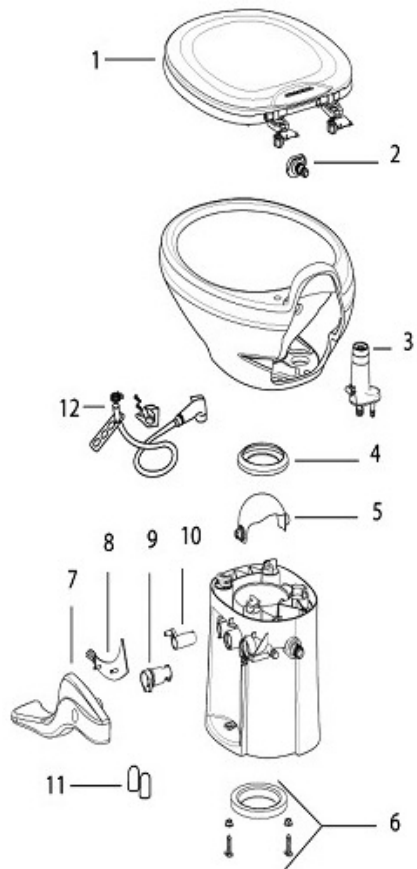

PLUMBING, DRAIN SYSTEM

Toilet, 16'

602329 Toilet w/o Hand Spray, Aqua Magic Style II Thetford, White
601266 Flange, 3 x 4, Slip fit
602137 Shut-off valve

Thetford Part Numbers:

1. 42036	Seat & cover assembly
2. 34124	Nozzle, White
3. 34122	Vacuum breaker
4. 34120	Waste ball seal
5. 34117	Waste ball, White
6. 42115	Closet bolt package
7. 42067	Pedal, High, White
8. 42080	Pedal cover insert, White
9. 42049	Water valve
10. 42048	Waste ball drive arm
11. 42111	Bolt caps, White
12. 19289	Chrome hand spray kit