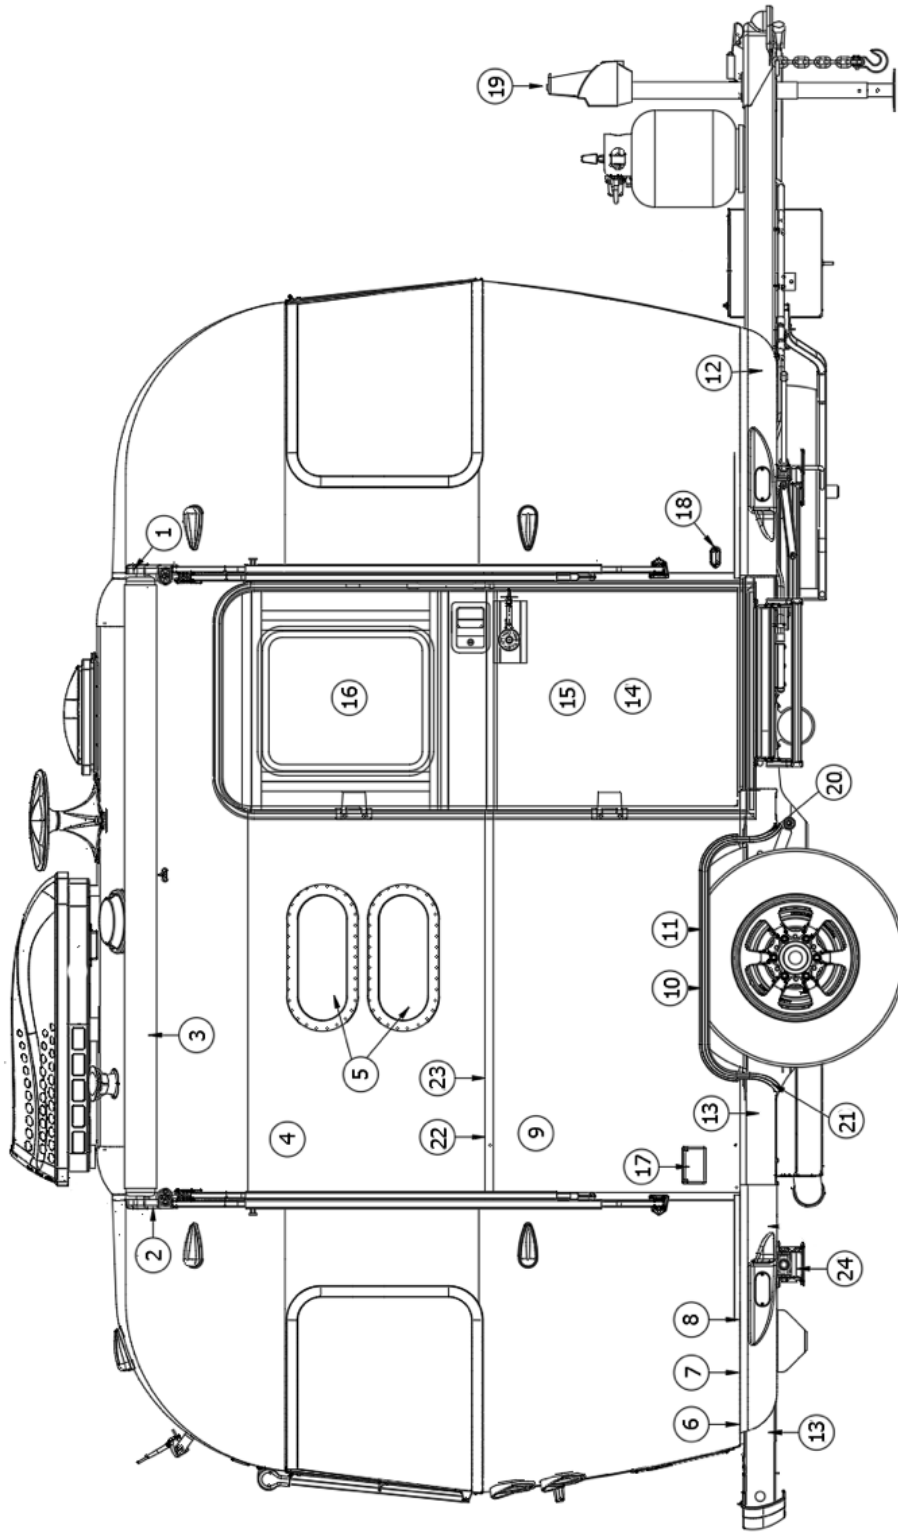

EXTERIOR SHELL

Wall, Curbside, 16'

Parts Listed on Next Page