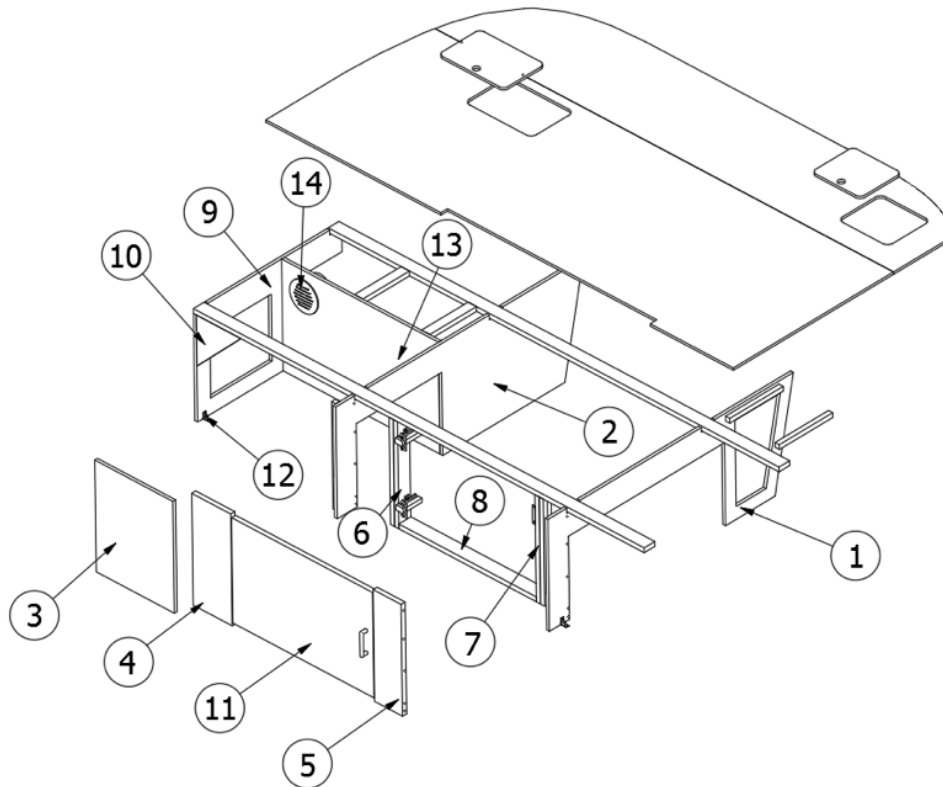

FURNITURE, BEDROOM

Bed, 20'

969094

Assembly, Bed

1. 969094&000112BC	Pre laminate, .5 x 45.96 x 17.5
2. 969094&000212BC	Pre laminate, .5 x 46.33 x 17.5
3. 969094&000312BC	Pre laminate, .5 x 14 x 17.5
4. 969094&000418BC	Pre laminate, 17.5 x 7
5. 969094&000518BC	Pre laminate, 17.5 x 5
6. 969094&000618CC	Pre laminate, 16.75 x 2.25
7. 969094&000718CC	Pre laminate, 16.75 x 2.25
8. 969094&000818CC	Pre laminate, 2.25 x 24.63
9. 969094&001012CC	Pre laminate, .5 x 17.5 x 27.25
10. 969094&001112CC	Pre laminate, .5 x 8 x 8
11. 969094&001318BC	Pre laminate, .75 x 25.25 x 16.5
12. 380041	Brace 1" Stanley Corner
13. 969094&002512CC	Pre laminate, 0.5x17.5x28.11
14. 602394-03	Register 4" Directional
365481-02	Edgebanding 1MM - .93" Cool Autumn Night
382044-01	Handle - Matte Black
381607-11	Hinge, Self-close, Overlay, 110 degree
381607-12	Baseplate, Grass, 9.5 x 37/32
381228-02	Catch Grabber, Door C3-805, 5lb