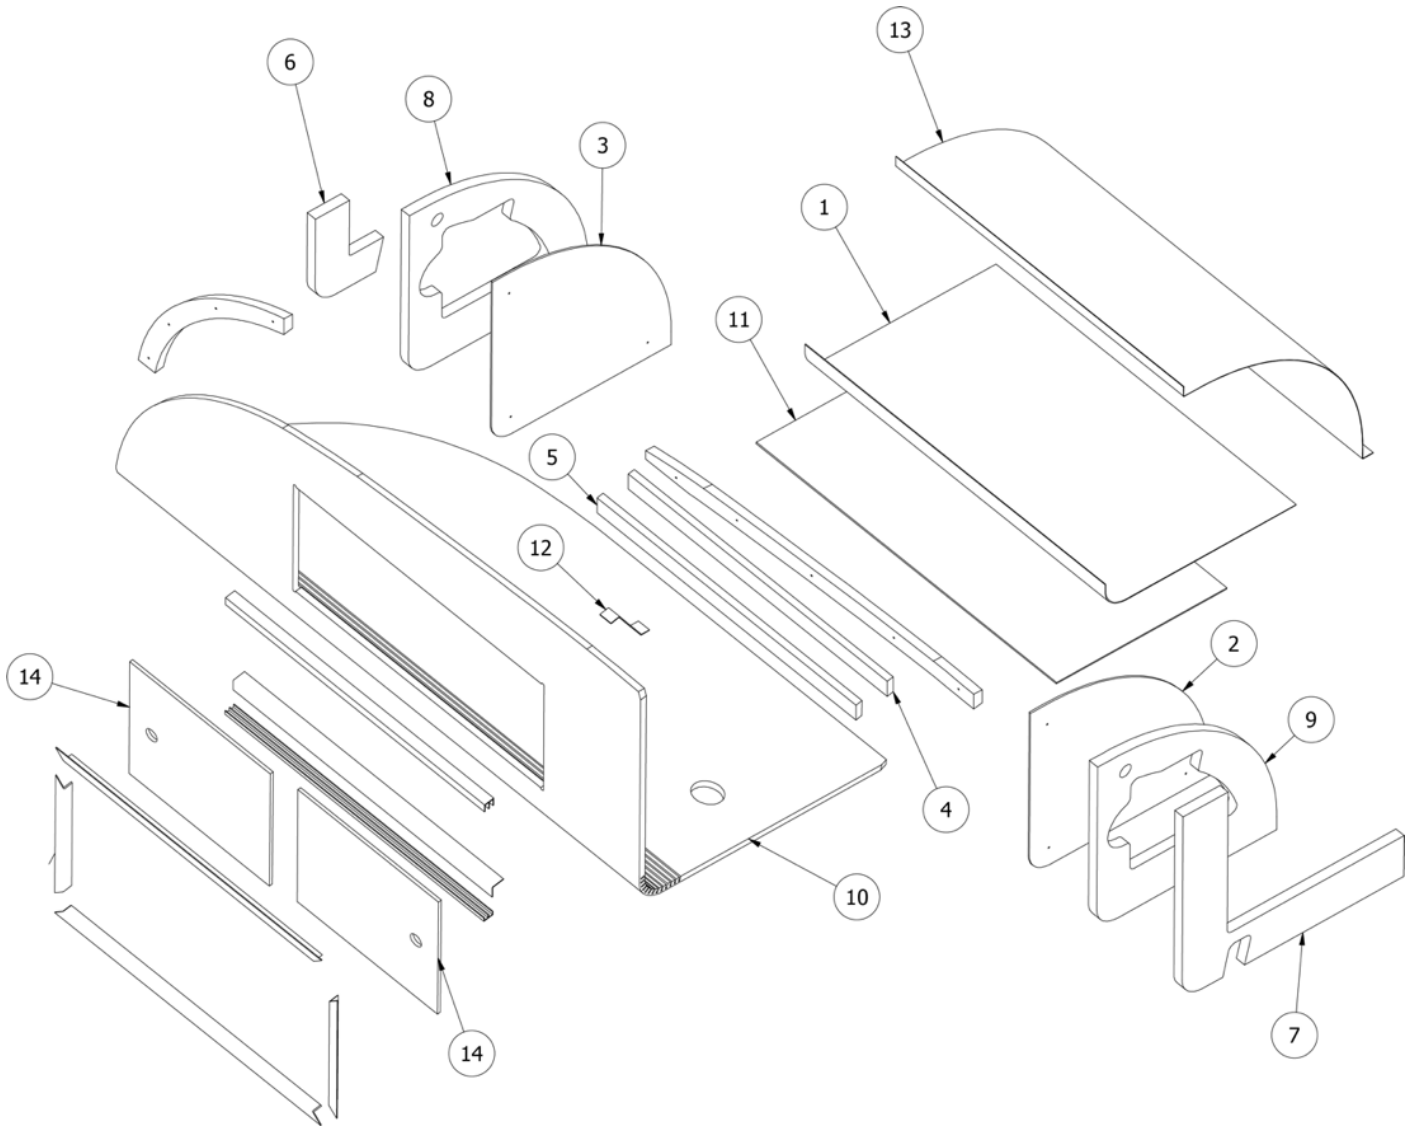

FURNITURE, BEDROOM

Roof Locker, Rear, 19'

Parts Listed on Next Page