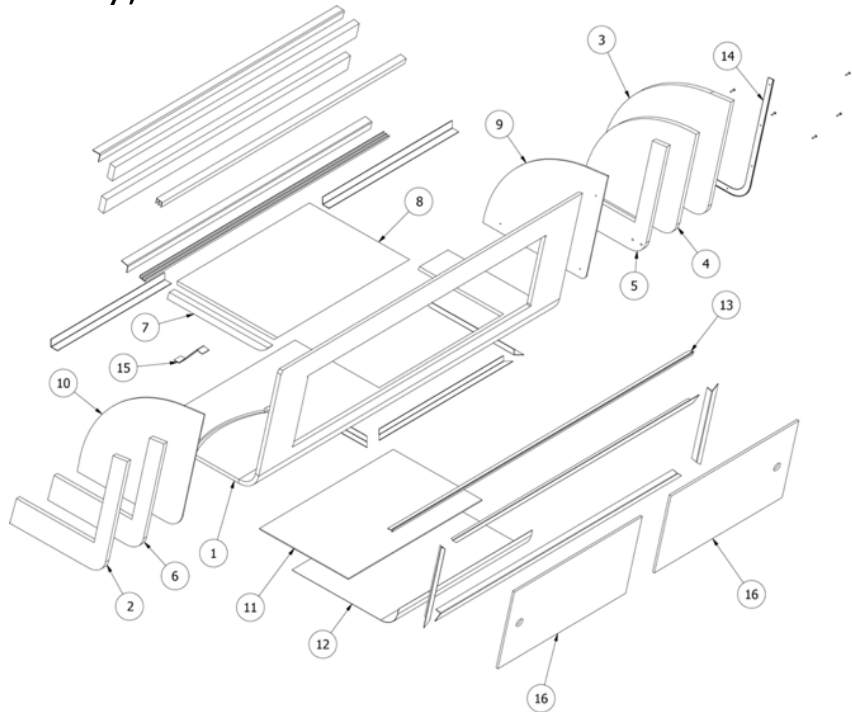

FURNITURE, GALLEY

Roof Locker, Galley, 16'

968947

Assembly - Galley Roof Locker

1. 802419	Locker Face, Galley
2. 968947&003512CC	Pre laminate, .5 x 16.4 x 17.3
3. 802419&000312DK	Pre laminate, 18.97 x 16.92
4. 968947&000412CC	Pre laminate, .5 x 16.4 x 17.3
5. 968947&000512CC	Pre laminate, .5 x 16.4 x 17.3
6. 968947&000612CC	Pre laminate, .5 x 16.4 x 17.3
7. 968947&002318CC	Pre laminate, .75 x 1 x 15.25
8. 968947&002412CC	Pre laminate, 19.75 x 14.65
9. 968947&000903CE	Pre laminate, .13 x 18 x 18
10. 968947&001003CE	Pre laminate, .13 x 18 x 18
11. 800507-01	Luan, .13 x 13 x 20
12. 968947&001201CE	Laminate 15.12 x 51.37
13. 201673	Cove Molding, Ivory, Plastic
14. 116396-02	Formed extrusion, Locker end
15. 115226-01	Bracket, Formed, Center support
16. 204088-02	Door, Sliding, Plexiglass, 26.25
365386-01	Edgebanding-Linen .63"
115483	Angle-Alum .06x.75"x.75"x6'
114812	Alum. Angle 1" x 1" x 12"
203388	Track-Sliding Door
104821	Support, Roof locker
116463-03	Trim Ring, Locker, 35.5" Opening