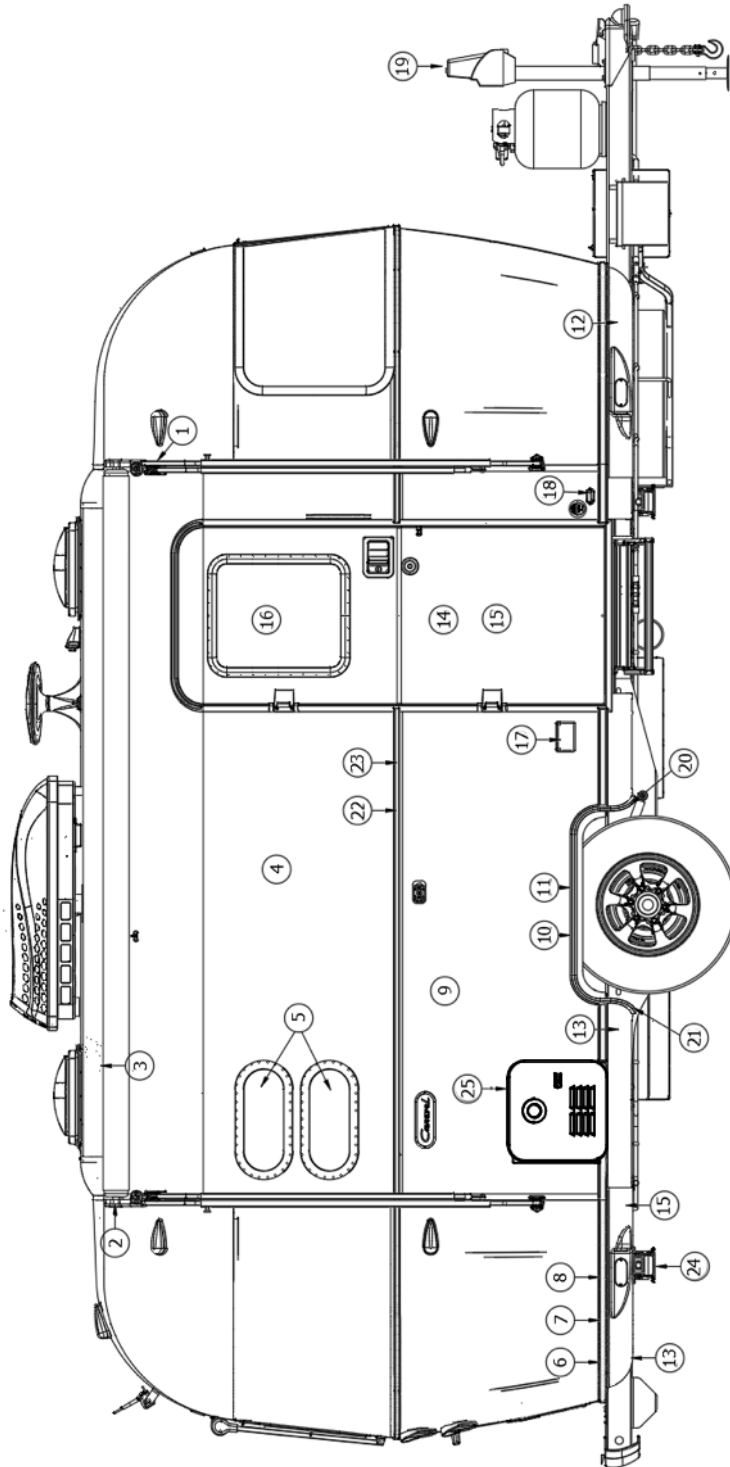

EXTERIOR SHELL

Wall, Curbside, 19'

Parts Listed on Next Page