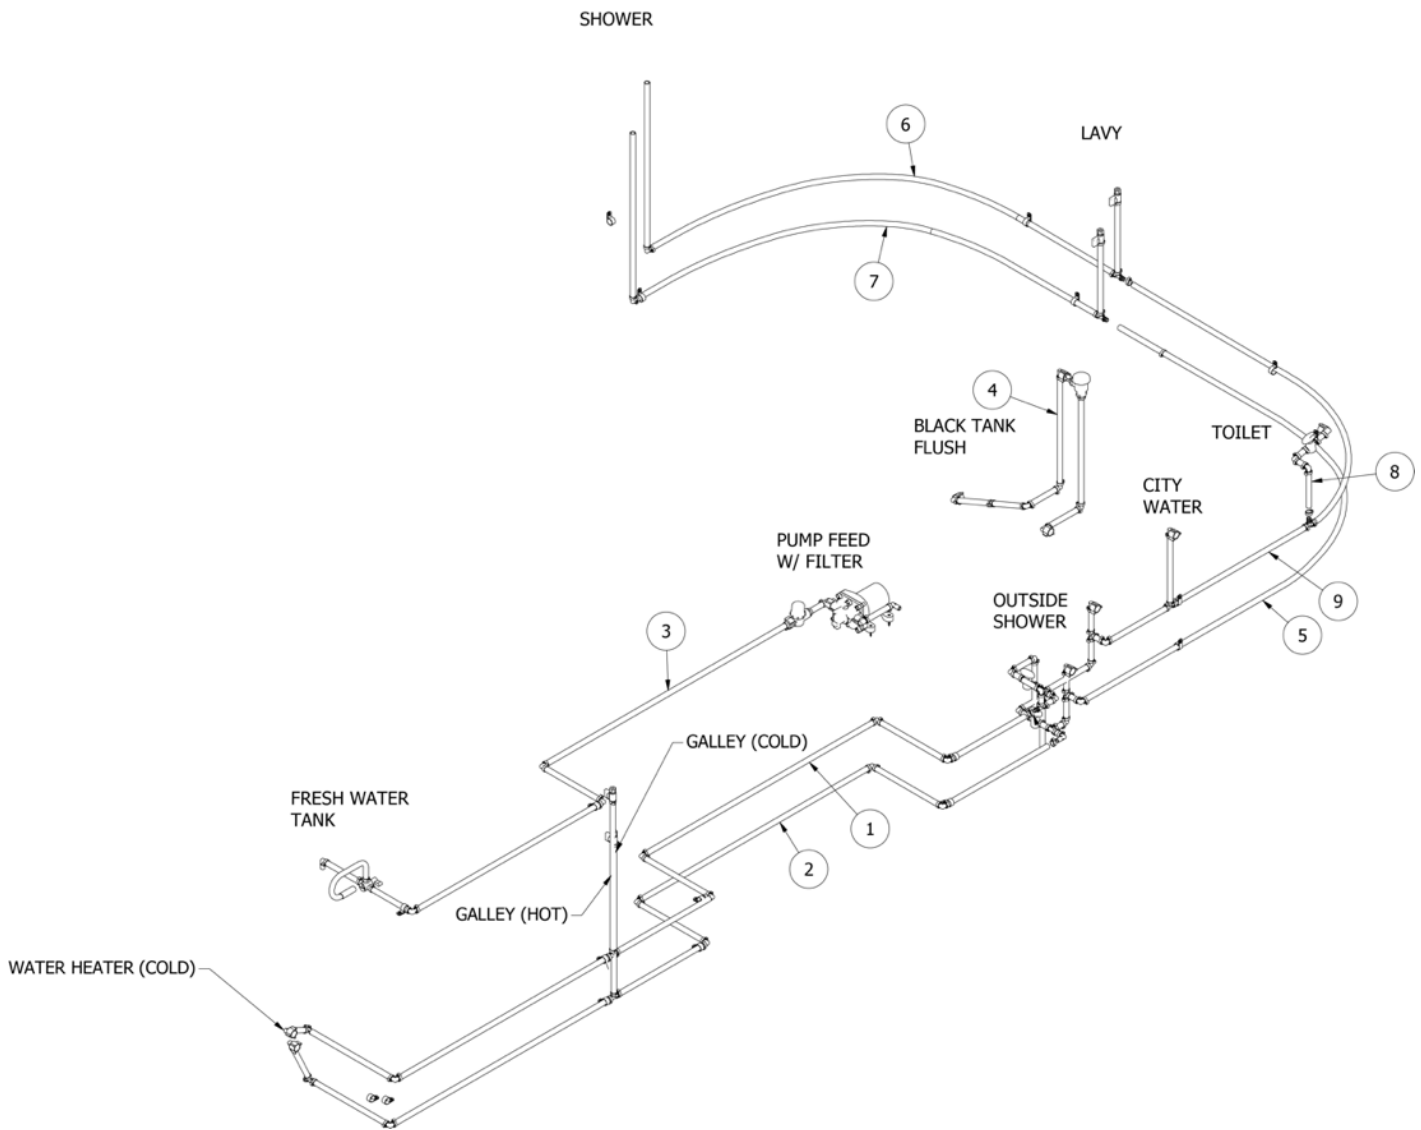

PLUMBING, FRESH WATER SYSTEM

Fresh Water Lines, 22'

112964-02

Fresh Water Layout

1. 943903-02	Galley Cold Water - Layout 22' Caravel
2. 943903-03	Galley Hot Water - Layout 22' Caravel
3. 943903-04	Fresh Water Feed-Layout 22' Caravel
4. 943903-06	Black Tank Flush-Layout-22' Caravel
5. 943903-07	Rear Rs Hot- Layout- 22' Caravel
6. 943903-08	Cold Cs - Layout - 22' Caravel
7. 943903-09	Hot Cs - Layout - 22' Caravel
8. 943903-14	Toilet Line-Layout-22' Caravel
9. 943903-15	Ext. Shower, Lpd, City Water- Caravel