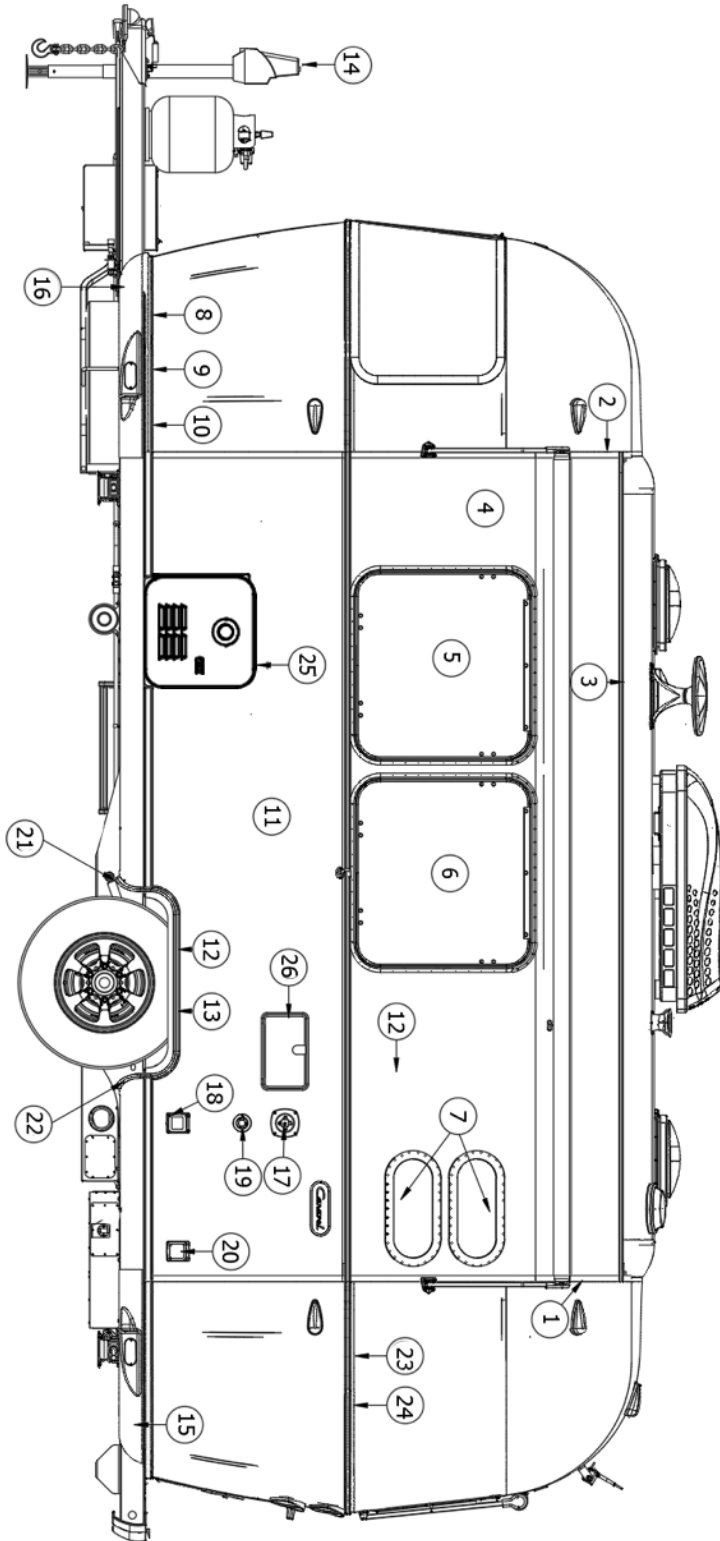

EXTERIOR SHELL

Wall, Roadside, 20'

Parts Listed on Next Page