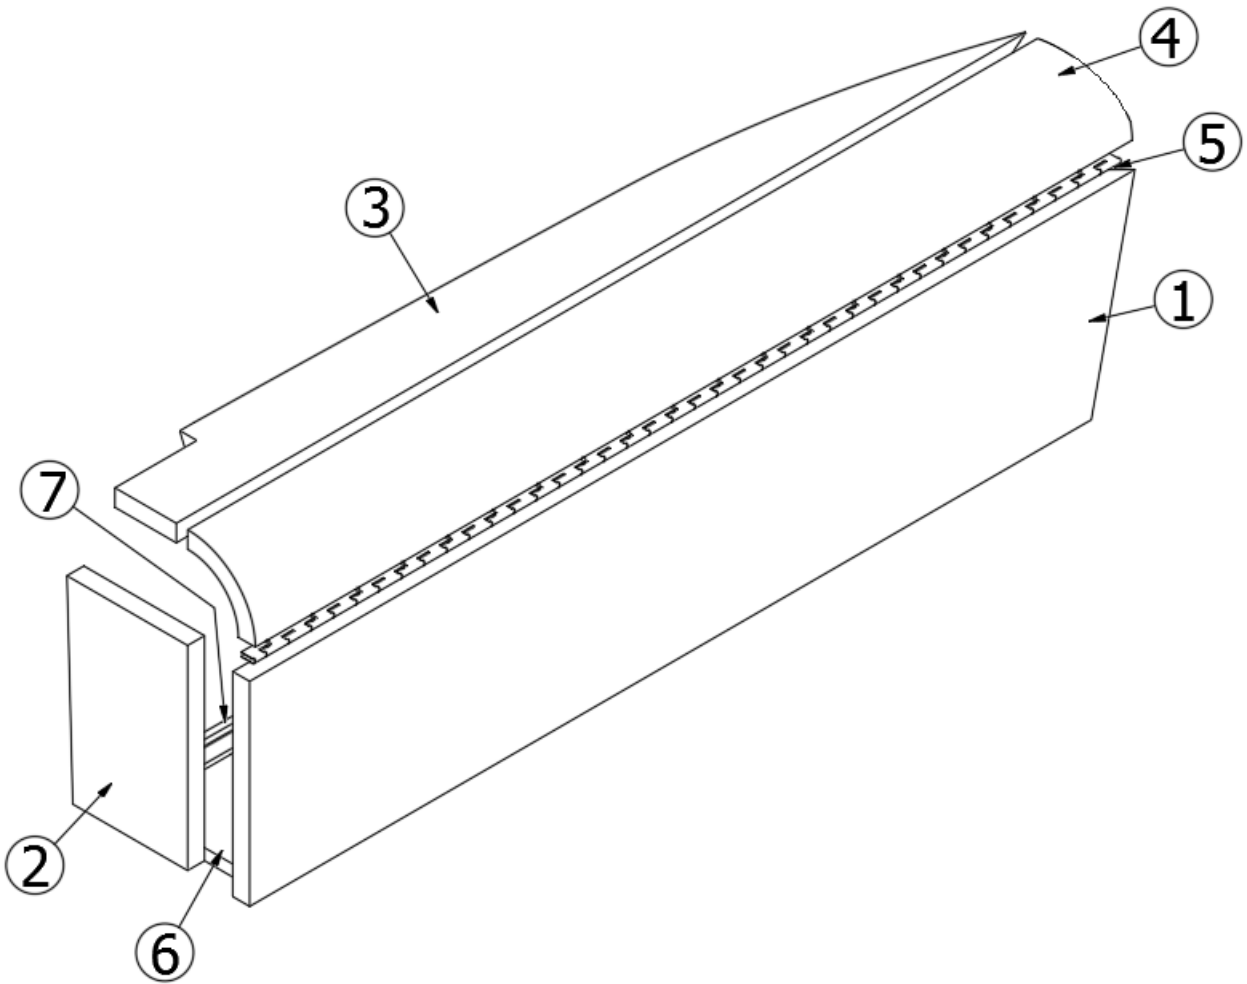

FURNITURE, BEDROOM

Hamper, RS, 20'

969093

RS Hamper Ass'y

1. 969093&000118CE	Pre laminate, .75 x 8.63 x 39.25
2. 969093&000218CE	Pre laminate, .75 x 5.35 x 8.63
3. 969093&000318CE	Pre laminate, .75 x 3.47 x 37.68
4. 801345	Rad. Plywood .75"x 3"x 8'
5. 380458	Hinge-Piano Copper Metallic Bake Enamel
6. 969093&000812CC	Pre laminate, .5 x 5 x 36
7. 201673	Cove Molding, Ivory, Plastic
365481-02	Edgebanding 1MM - .93" Cool Autumn Night
704233	Vinyl-Aries Soft White W/.75" Foam