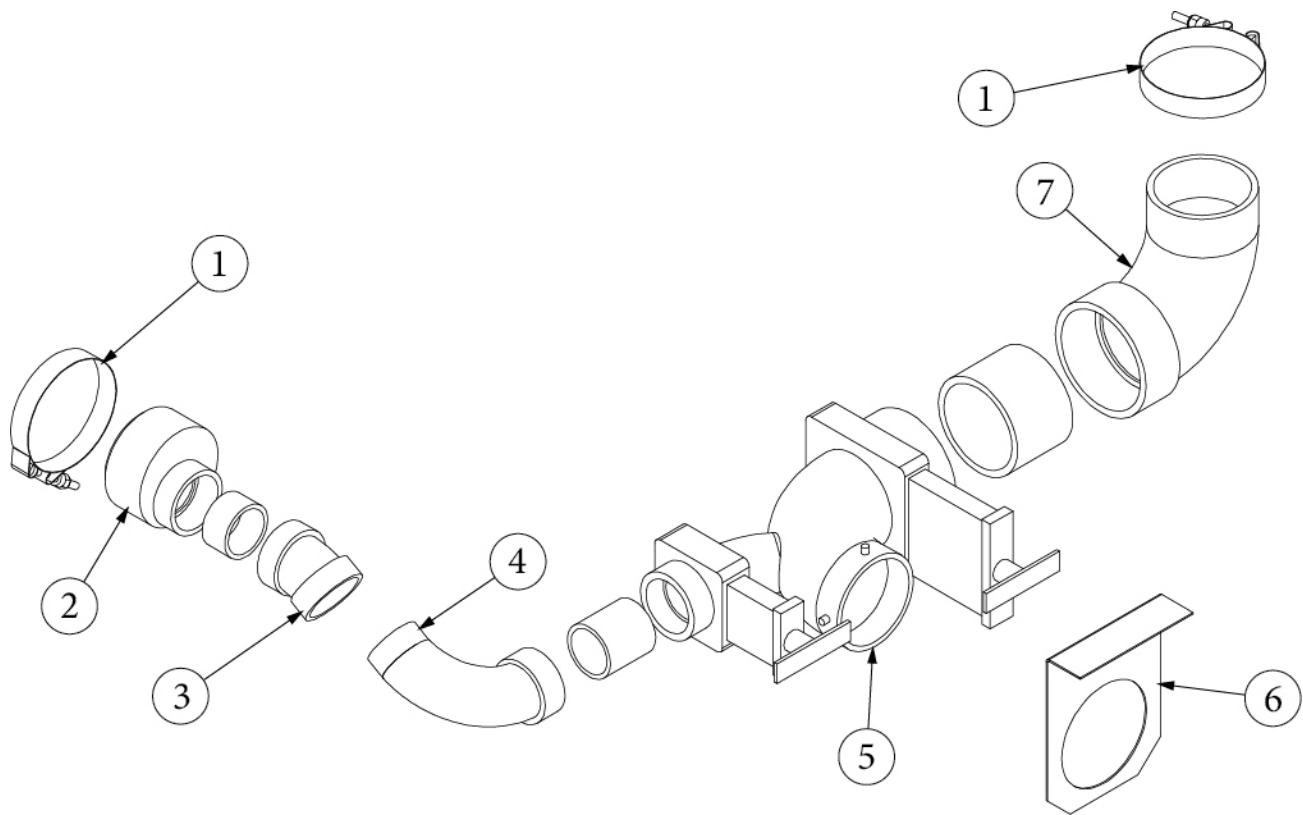

PLUMBING, DRAIN SYSTEM

Tank Drain, 20'

943914

Assembly, Dump Valve

1. 340092	Clamp, T-Bolt
2. 195329-229	Reducer Adapter, 3" to 1 1/2"
3. 600116	1 1/2" Corlon, 22 1/2° Elbow
4. 600431	Elbow, 90° Street, ABS
5. 601482	Dump Valve Rotating
6. 115555	Bracket, Dump valve
7. 601531	Elbow 90° 3" DWV Street
601160-02	Pipe, ABS DWV 1 1/2"
601160-04	Pipe, ABS DWV 3"