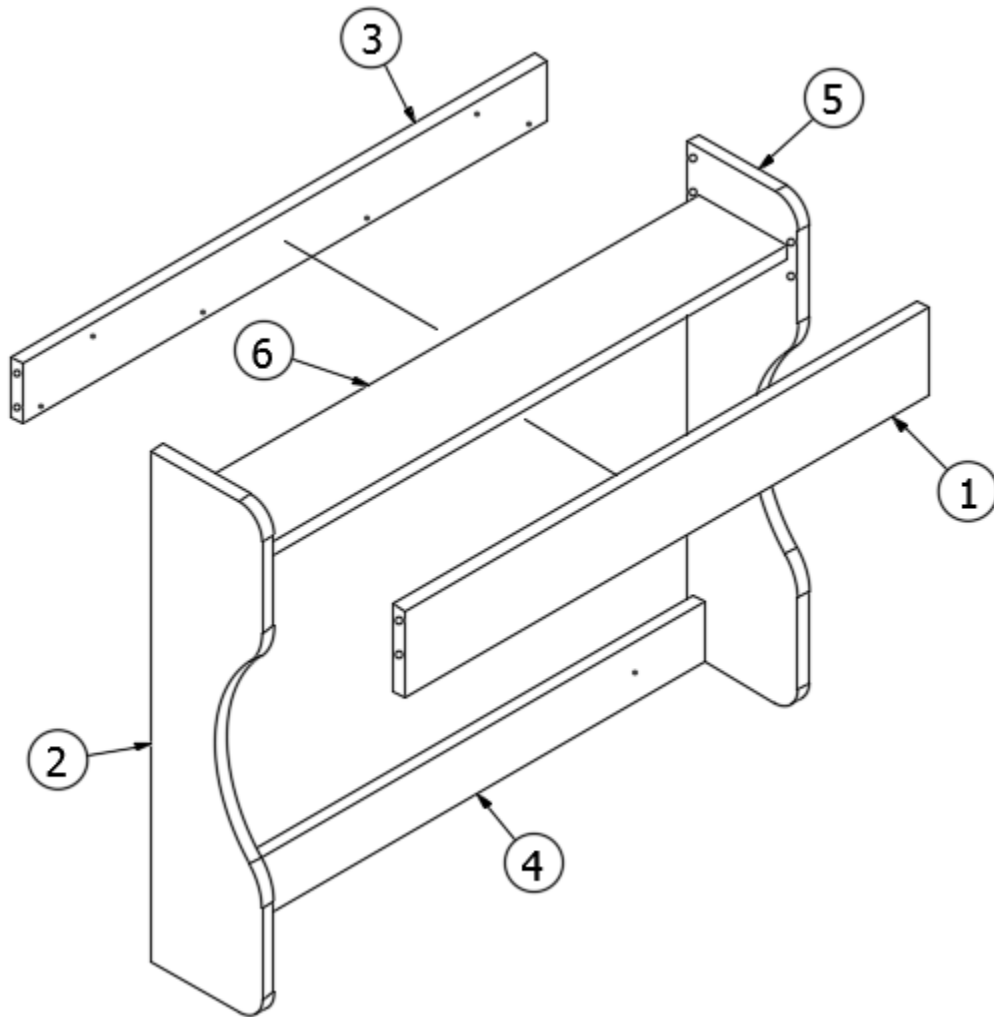

FURNITURE, BEDROOM

Bedroom Closeout/Shelf, 19'

968699

Bedroom Closeout/Shelf

1. 968699&000112GG
  2. 968699&000212GG
  3. 968699&000312GG
  4. 968699&000412GG
  5. 968699&000512GG
  6. 968699&000612GG
- 203445-01
  365386-01

Pre laminate, 22.5 x 3.25
Pre laminate, 4.75 x 19
Pre laminate, 22.5 x 2.25
Pre laminate, 22.5 x 2.25
Pre laminate, 4.75 x 19
Pre laminate, 22.5 x 3.75
T-Trim - .5625" White
Edgebanding-Linen .63"