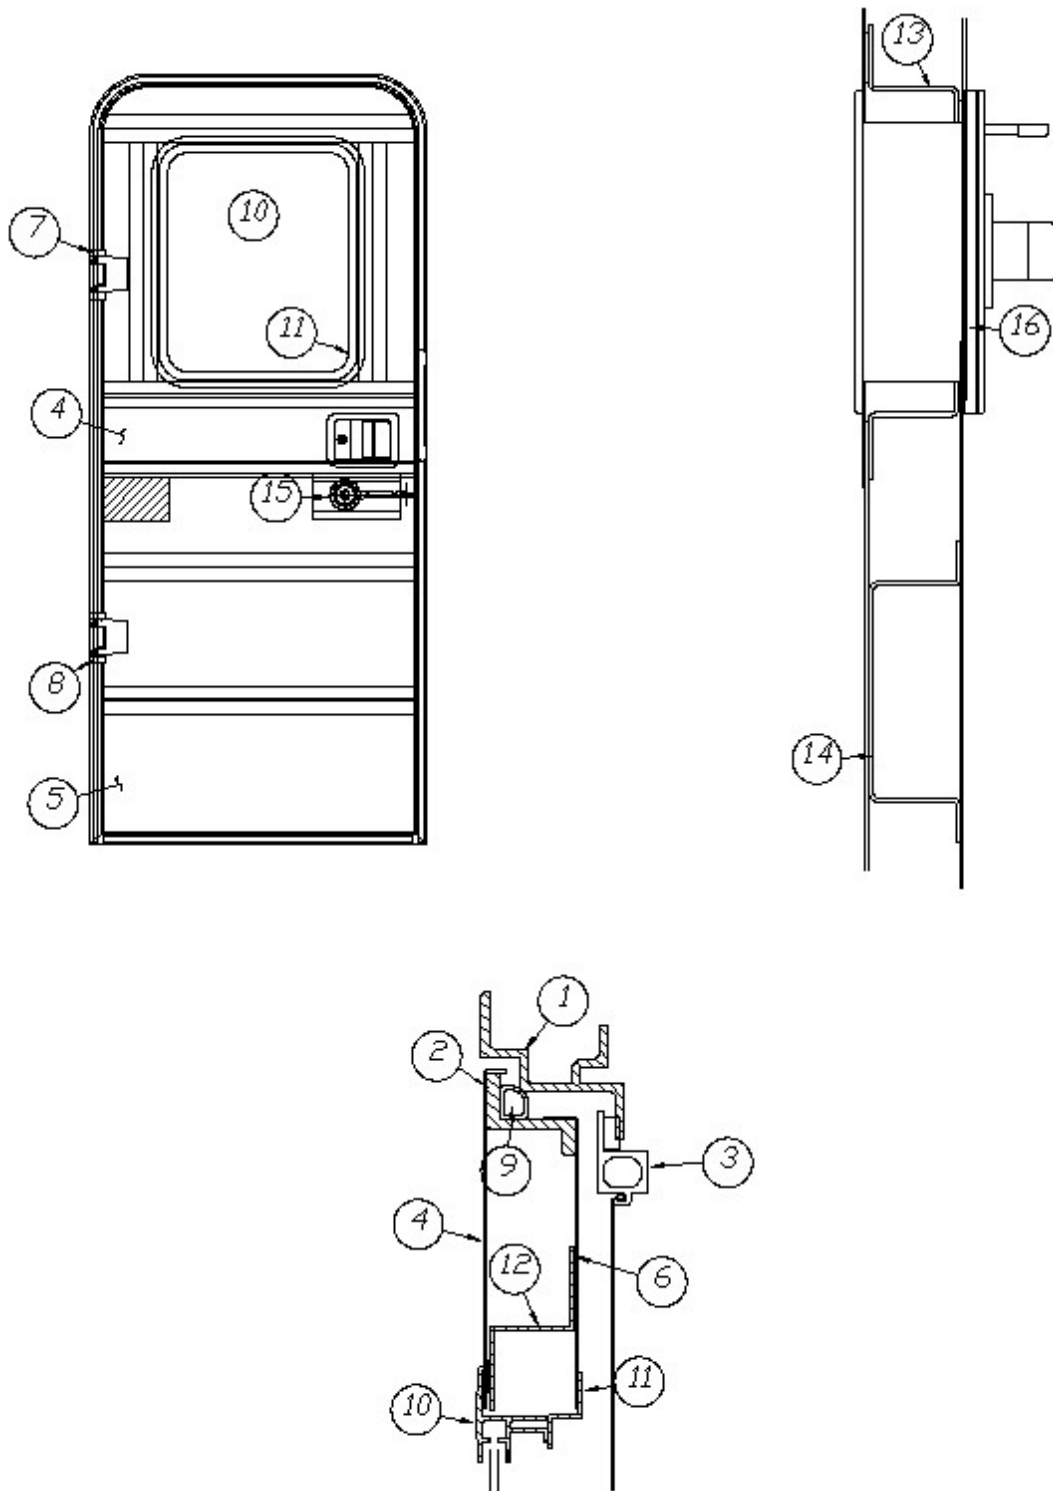

EXTERIOR DOORS

Main Door, LH Hinge, Old Style, 16', 19', 20'

Parts Listed on Next Page