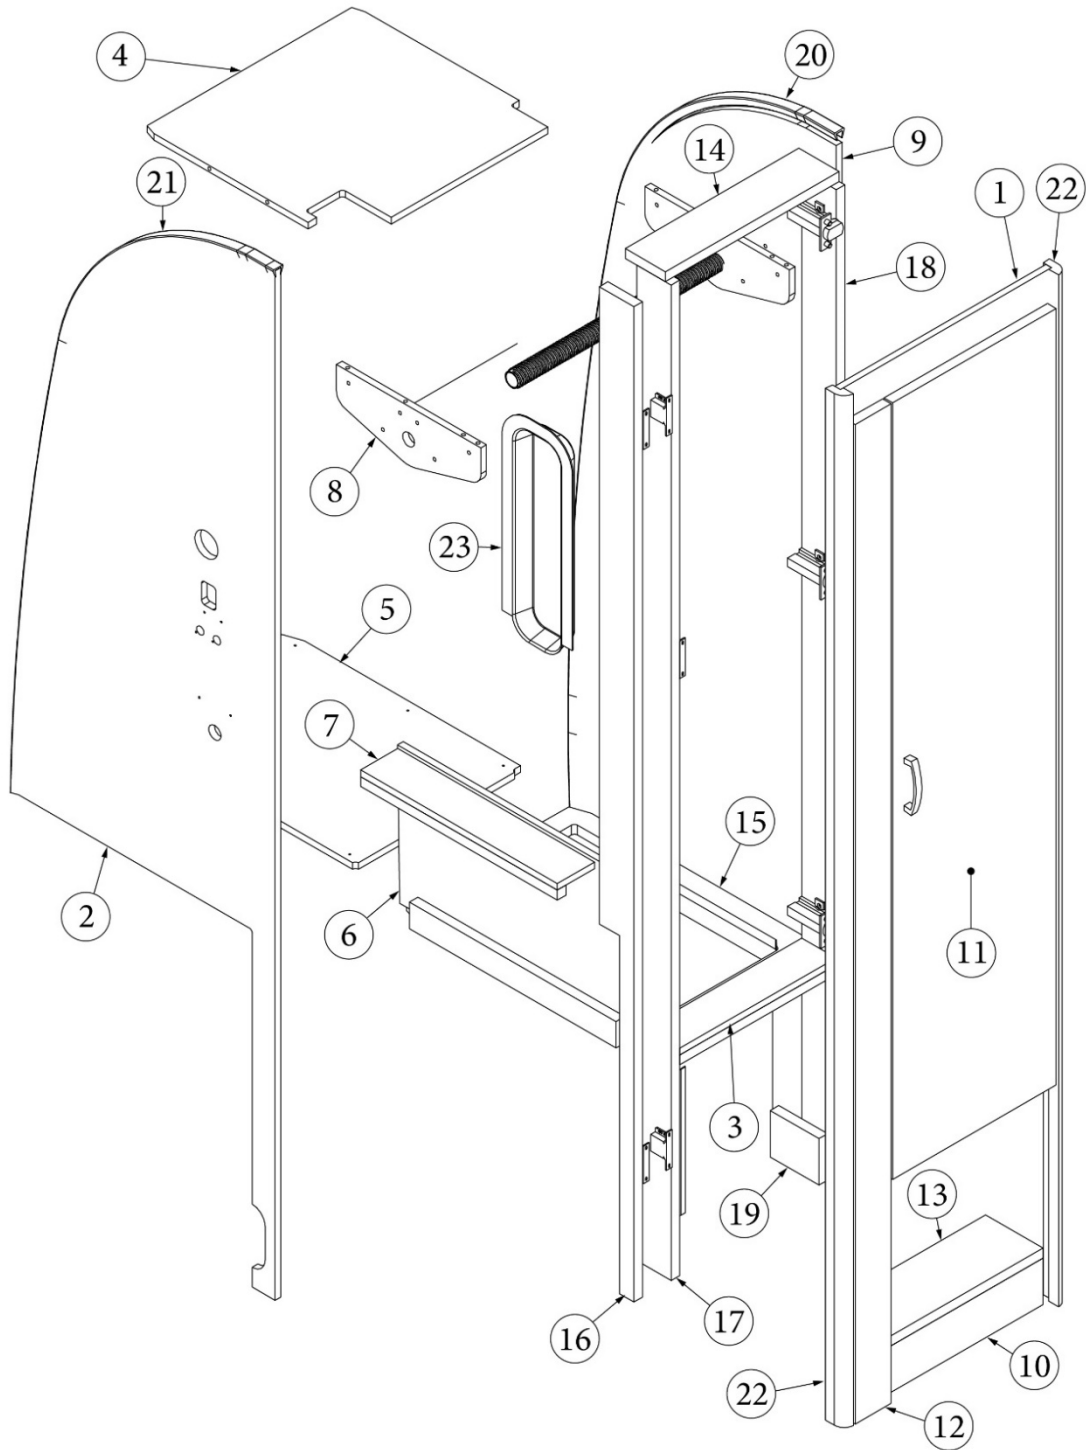

FURNITURE, BEDROOM

Wardrobe, 19'

Parts Listed on Next Page