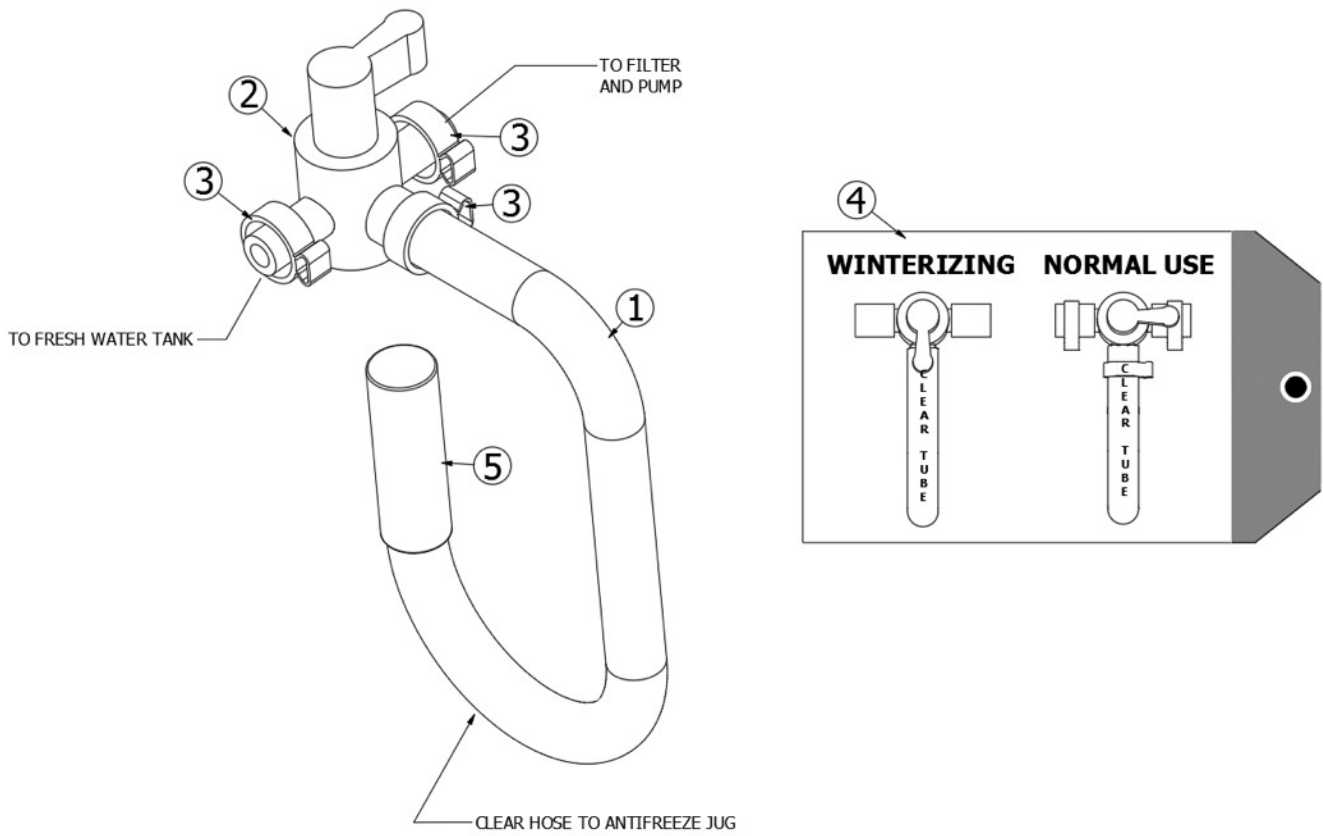

PLUMBING, FRESH WATER SYSTEM

Winterization Kit

112814

Winterization Kit Installation

1. 601240-01
2. 602711
3. 601698-15
4. 365453
5. 602801

Tubing 1/2 I.D. x 3/32 Wall Thick
Valve-3 Way Bypass .5" PEX #32788
1/2 CRIMP RING #14785
Tag-Instruction - Winterization Kit
Cap, 5/8" ID, Winterization Kit