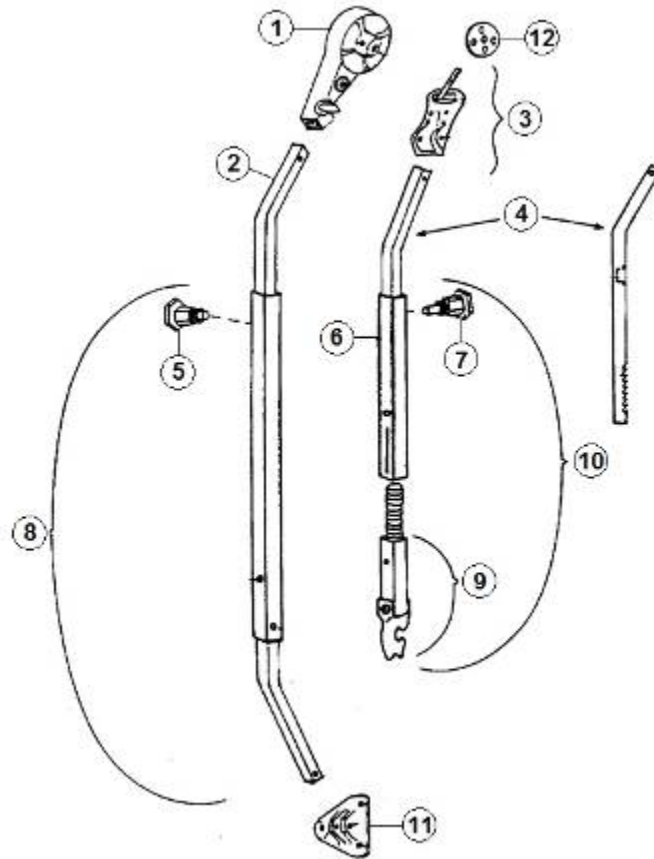

HARDWARE

Awning Hardware

704824-01

Awning Hardware

1. 74043W-06	Front head
74043W-07	Rear head
2. 74047W-11	Front main arm bar
74047W-12	Rear main arm bar
3. 74056W	Clamp, Front, Curved
74056W-01	Clamp, Rear, Curved
4. 74061WS-08	Rafter arm bar, Satin
5. 74054W	Snap stud
6. 74063W-04	Rafter arm tube, Satin
7. 74072W	Ratchet stud
8. 74048WS-15	Front main arm tube
74048WS-16	Rear main arm tube
9. 74068W-04	Claw bar
10. 74048WS-17	Rafter arm
11. 74055W	Base hinge, Rib mount
12. 74060W	Clamp wheel
74041W-01	Zip Dee hook, Pull rod, 52"