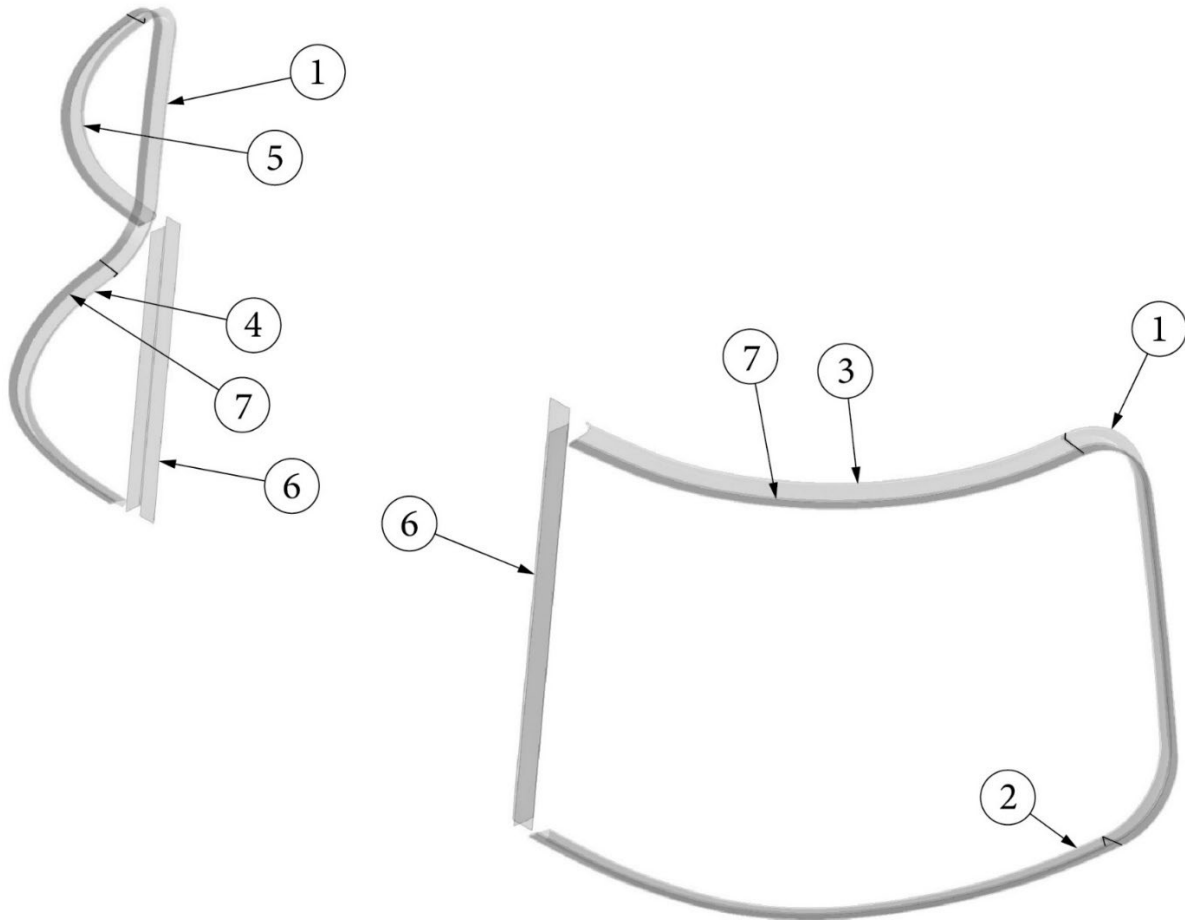

WINDOWS

Window Trim

372270	Trim ring, Inner Support, 18"
372268	Trim ring, Stacked, 18"
115208	Trim ring, Main door window

Panoramic Window Trim

135394	Install, Panoramic Window Trim, CS
135395	Install, Panoramic Window Trim, RS

1. 201578-02	End cap, Trim ring, Aluminum
2. 201579-02	Trim ring, Lower, Aluminum
3. 201581-05	Trim ring, Upper, Aluminum
4. 201580-02	Trim ring, Lower, Aluminum
5. 201581-06	Trim ring, Upper, Aluminum
6. 110900	Trim formed, Aluminum
7. 203225-01	Trim Lok, Gray, .75" #1375-1/8, G-7