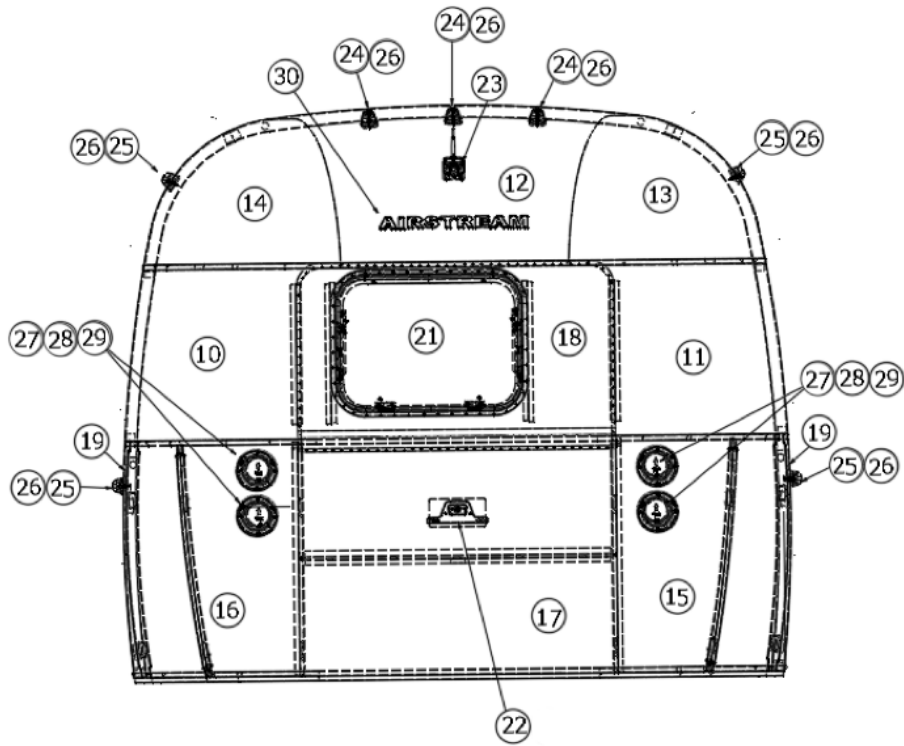

EXTERIOR SHELL

Aft End, 22'

Parts Listed on Next Page