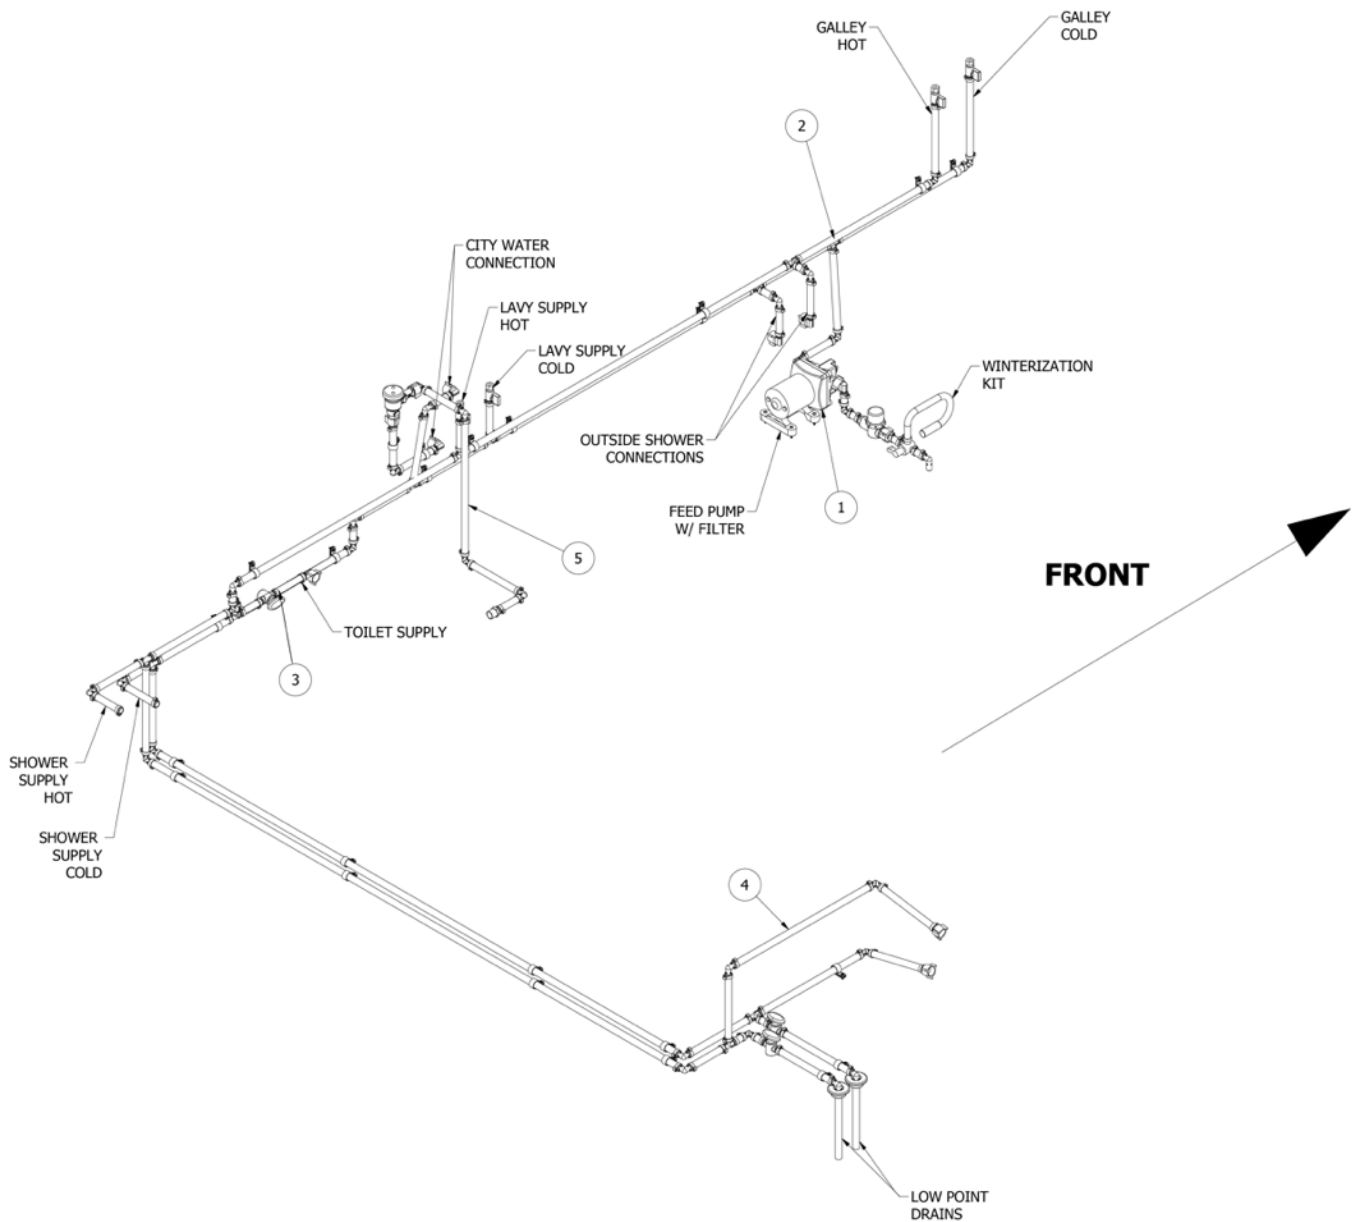

PLUMBING, FRESH WATER SYSTEM

Fresh Water Lines, 19'

113318-02

Fresh Water Layout

- | | |
|--------------|--------------------------------------|
| 1. 943941-01 | Layout, Cold water supply |
| 2. 943941-02 | Layout, Hot water supply |
| 3. 943941-04 | Layout, Toilet supply |
| 4. 943941-06 | Layout, Water heater bypass |
| 5. 943941-07 | Layout, Tank flush |
| 340085-06 | Clamp, Loop, Steel w/rubber, 3/4" |
| 365330-01 | Silicone, White |
| 382500 | Press fit sealing grommet, 1/2" pipe |