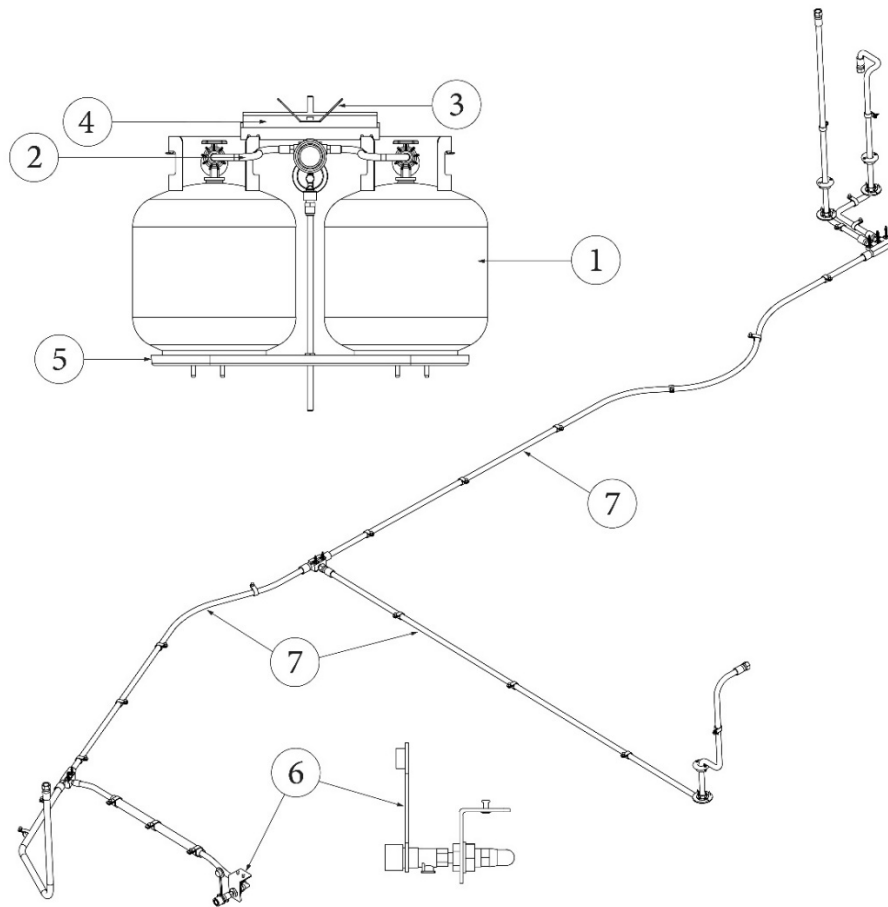

PLUMBING, LPG SYSTEM

LPG System, 20'

112898

LP System Install, 20'

1. 601781	LP Tank-20LB Steel
2. 602870	LP Regulator
3. 455841	LP bottle wing nut
381613	Plastisol cover (for wing nut)
4. 455842	LP bottle hold down
5. 602332-02	Pan Kit, Black
6. 602465	Exterior propane port assembly
7. 943975	LP flex line assembly, 20'
382500	Grommet- .5" Pipe Press Fit Sealing
340085-07	Clamp-Loop W/Rub.1"
201267-11	Convuluted Conduit 1"
340085-06	Clamp, Loop, Steel W/Rubber,.75 DIA
382556	Closeout- 2.38" D LP ASSY BC
512412	Bushing-Snap IN .75" ID