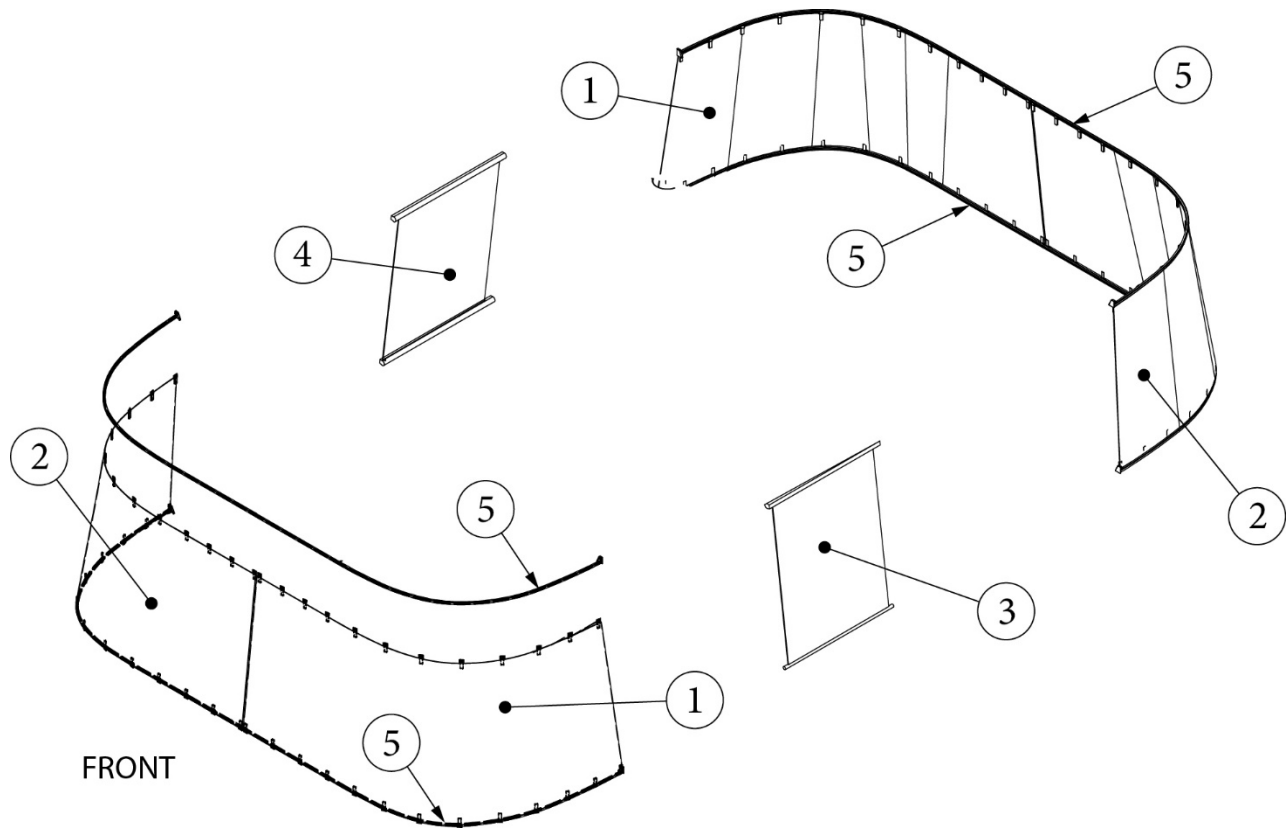

WINDOW COVERINGS

Curtains and Shades, 16'

112983

Window Covering Install

1. 998227-01	Panel-Curtain Blackout (Wrap Window)
2. 998227-02	Panel-Curtain Blackout (Wrap Window)
3. 705061-06	Toggle Roller Shade, White/Silver, 19.75 x 26"
4. 705061-01	Toggle Roller Shade, White/Silver, 21.5 x 26"
5. 101217 382683	Curtain Track, Extrusion, Aluminum, 11' Peg Kit, Pull Shade, 2 grey Pegs, caps, and screws.