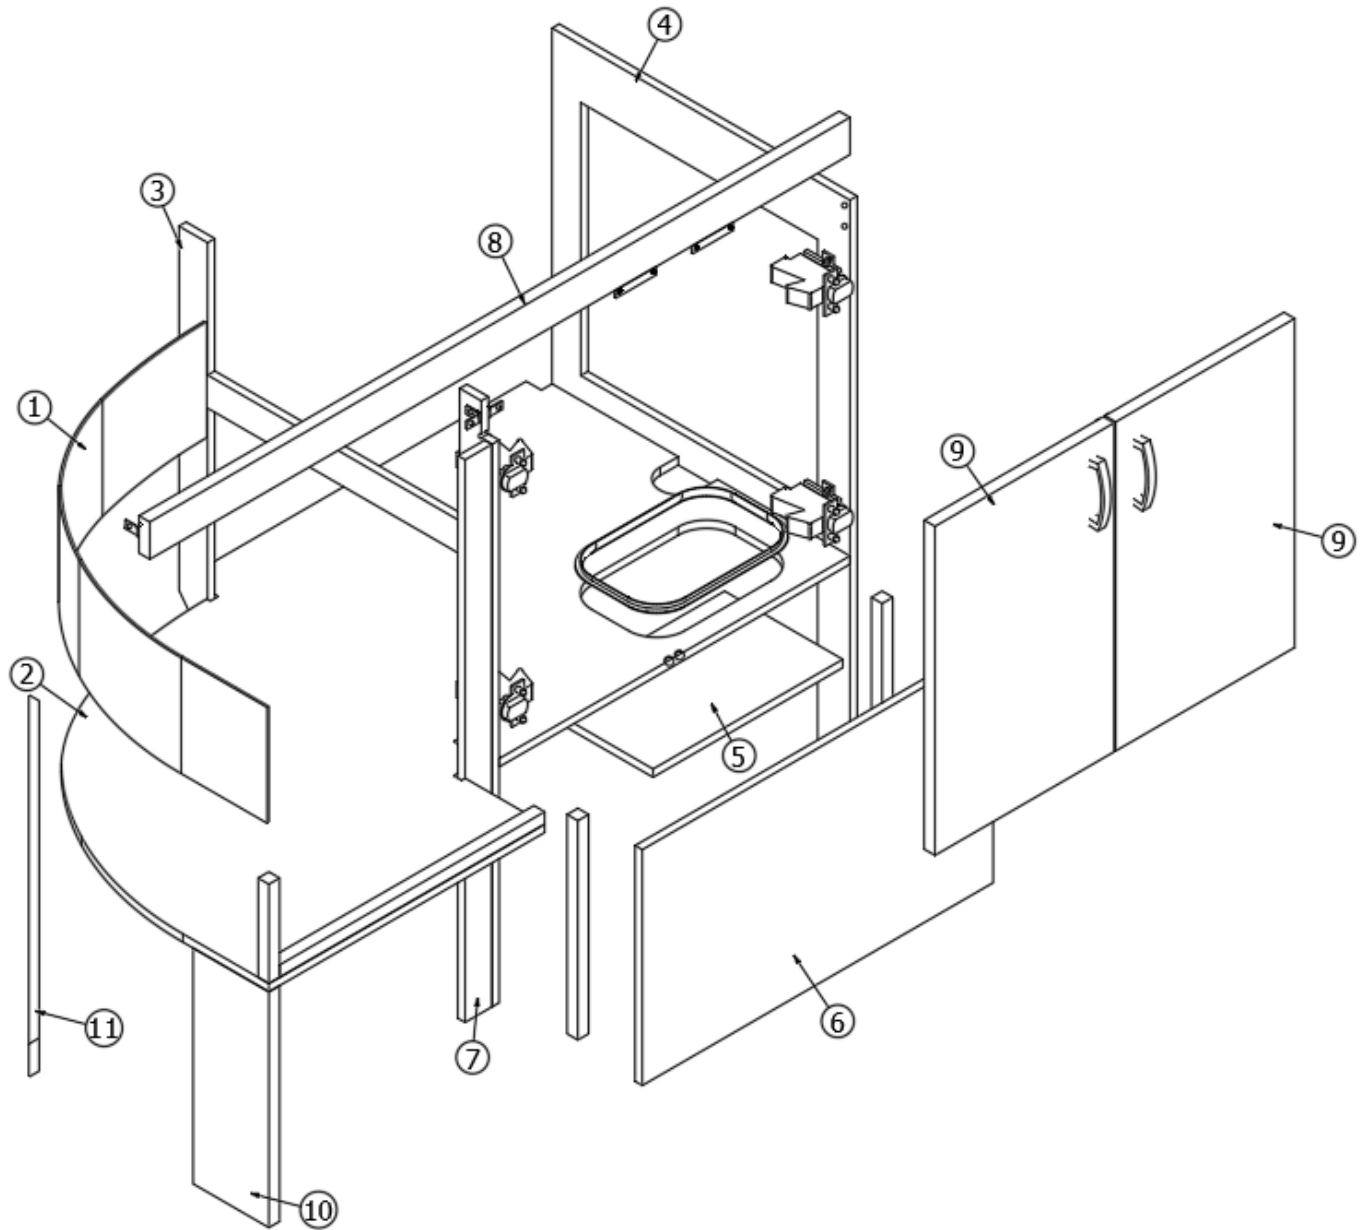

FURNITURE, GALLEY

Galley Cabinet, Aft, 20'

Parts Listed on Next Page