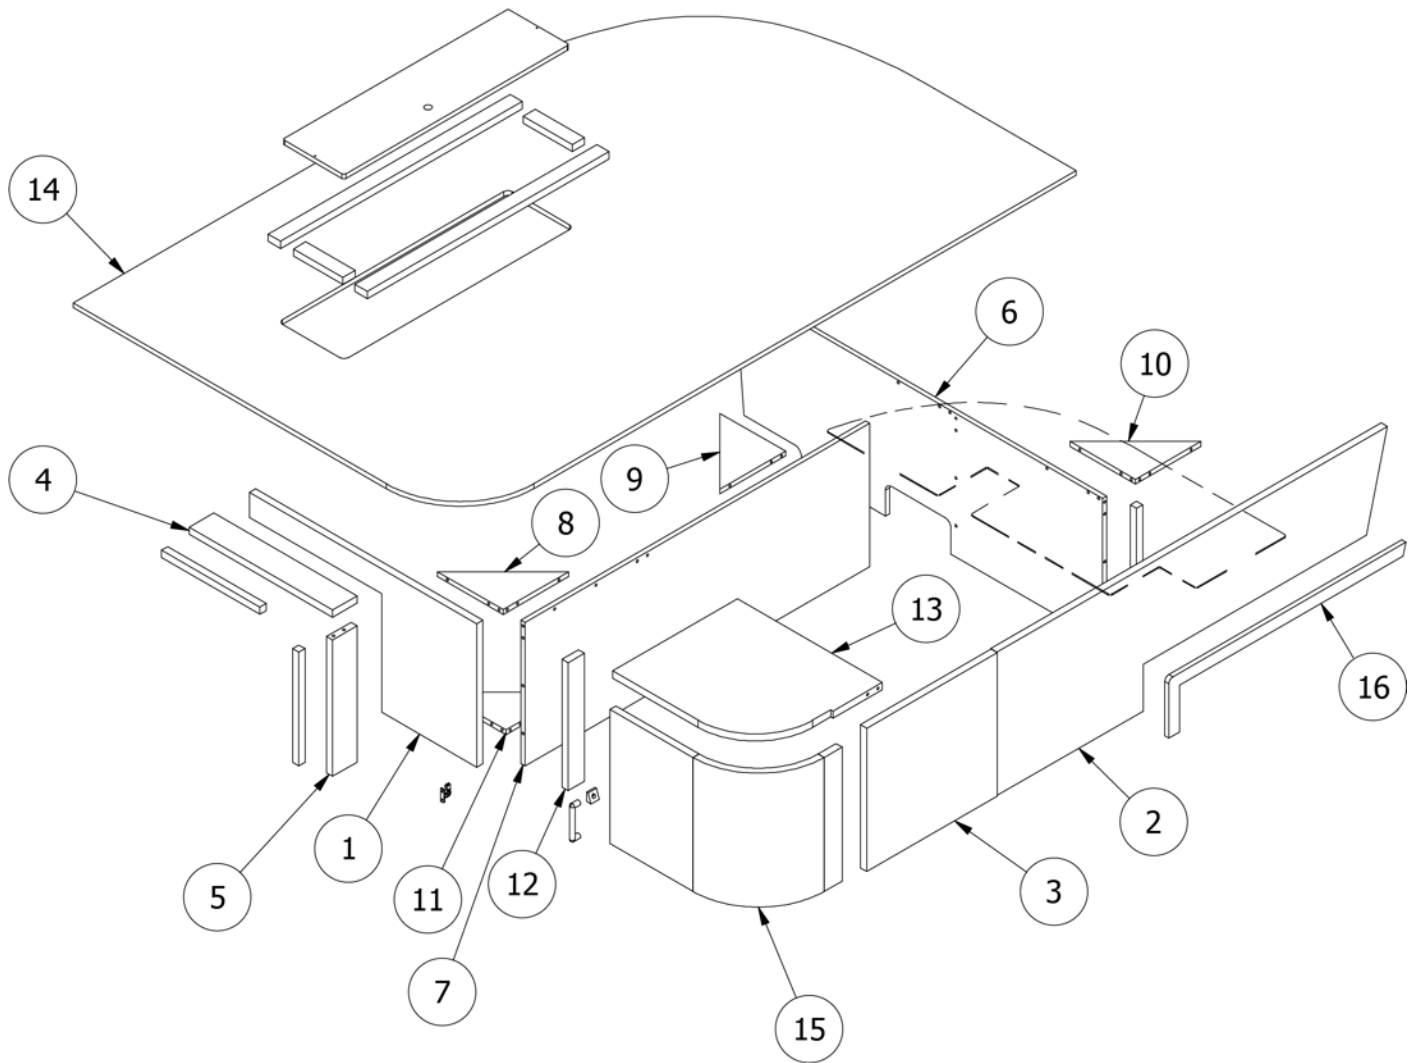

FURNITURE, BEDROOM

Bed, 19'

Parts Listed on Next Page