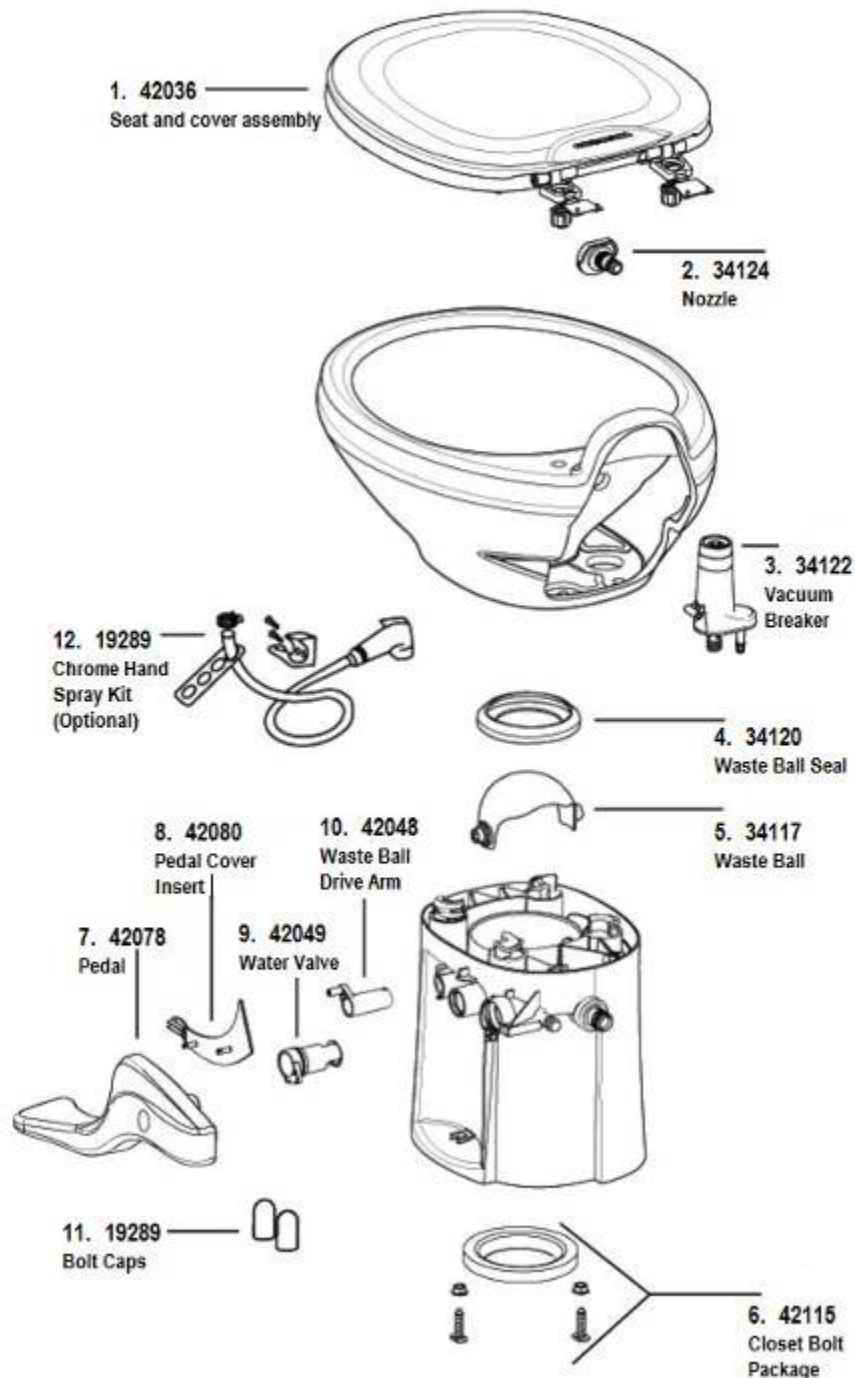

PLUMBING, DRAIN SYSTEM

Toilet 19', 20', 22'

602334 Toilet, Thetford Aqua Magic Style II China
601266 Toilet flange, 3" x 4", Slip fit
602137 Shut-off valve

Parts listed are Thetford part numbers