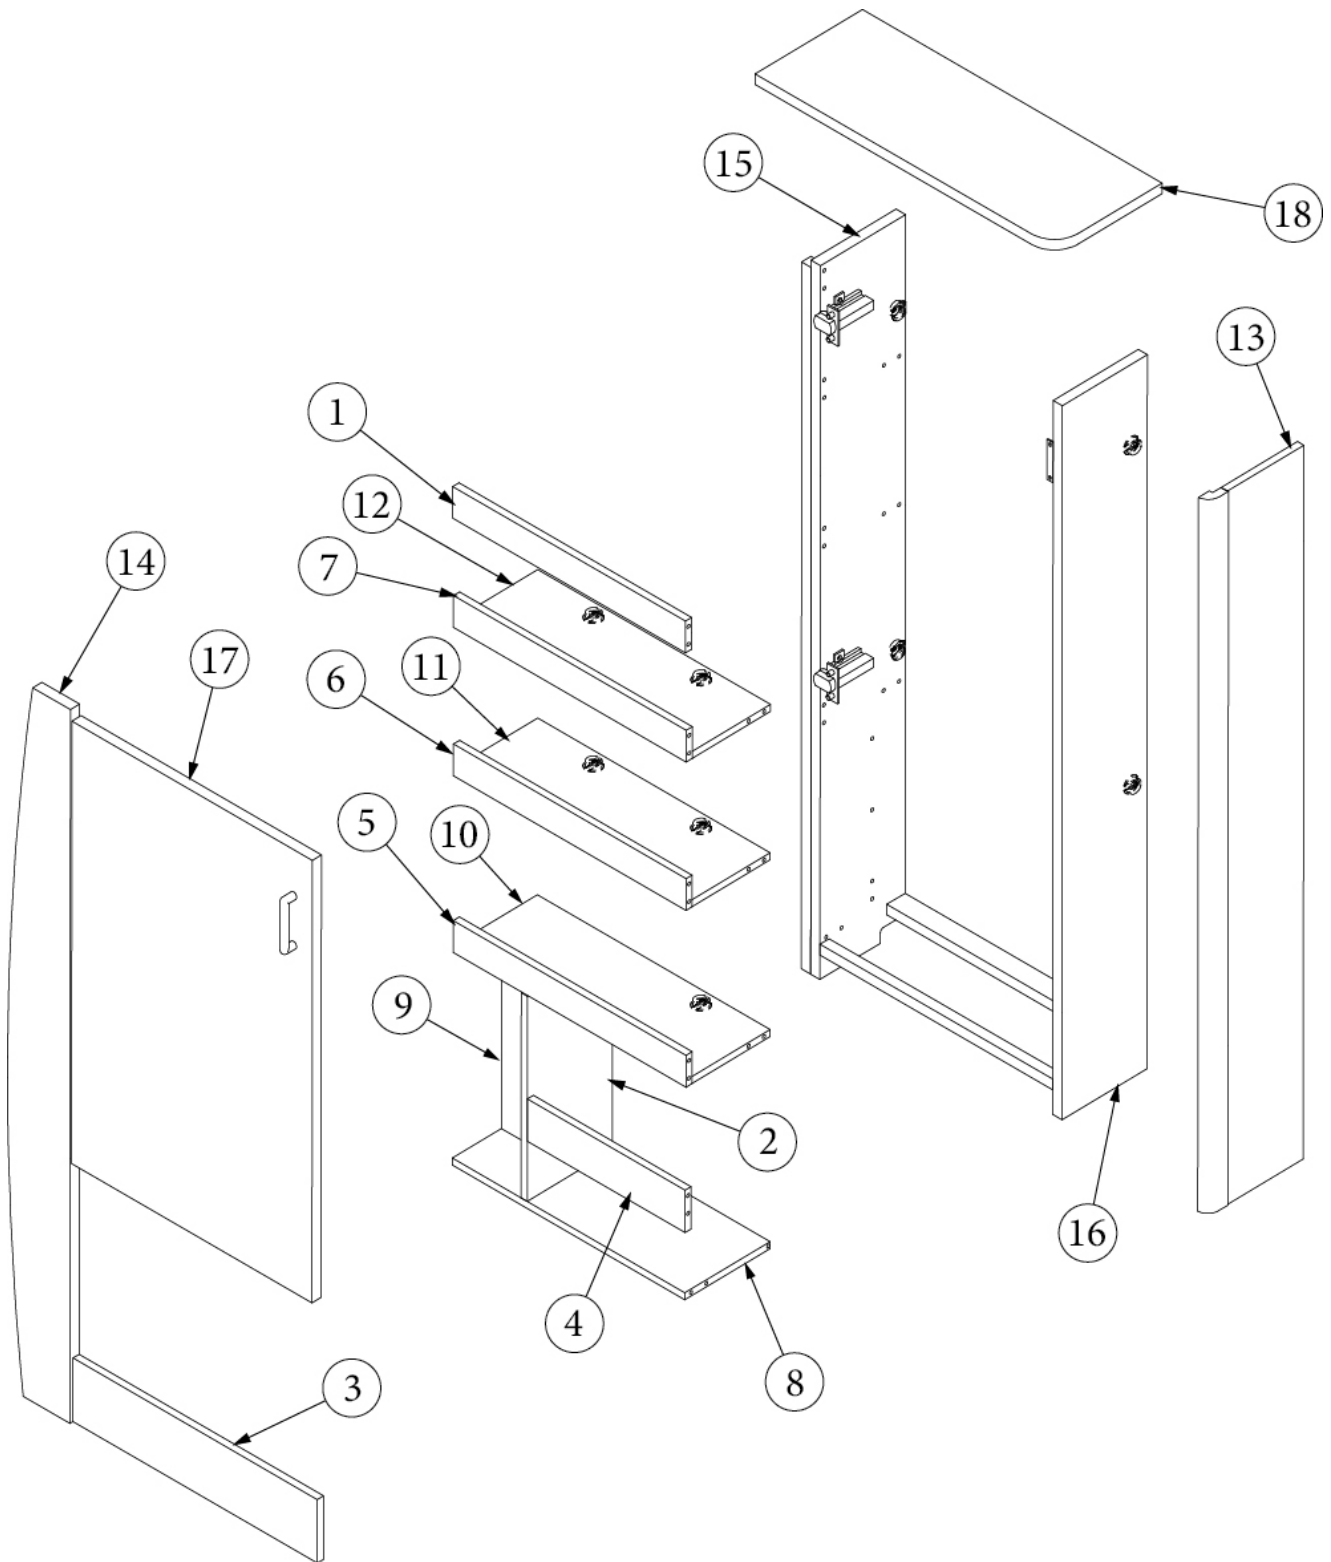

FURNITURE, GALLEY

Entry Shelving Unit, 19'

Parts Listed on Next Page

FURNITURE, GALLEY

Entry Shelving Unit, 19'

969853

Entry Shelving Unit Assembly

1. 969853&000112GG	Pre laminate, .50 x 2.25 x 18.63"
2. 969853&000212GG	Pre laminate, .50 x 6.94 x 14.50"
3. 969853&000312GG	Pre laminate, .50 x 19.57 x 4.50"
4. 969853&000412GG	Pre laminate, .50 x 3.00 x 12.63"
5. 969853&000512GG	Pre laminate, .50 x 2.25 x 18.63"
6. 969853&000612GG	Pre laminate, .50 x 2.25 x 18.63"
7. 969853&000712GG	Pre laminate, .50 x 2.25 x 18.63"
8. 969853&000812GG	Pre laminate, .50 x 18.63 x 6.94"
9. 969853&000912GG	Pre laminate, .50 x 5.50 x 14.50"
10. 969853&001012GG	Pre laminate, .50 x 6.37 x 18.63"
11. 969853&001112GG	Pre laminate, .50 x 6.37 x 18.63"
12. 969853&001212GG	Pre laminate, .50 x 6.37 x 18.63"
13. 969853&001312GG	Pre laminate, .50 x 6.25 x 50.50"
14. 969853&001418DC	Pre laminate, .75 x 5.00 x 50.50"
15. 969853&001518DC	Pre laminate, .75 x 6.94 x 50.50"
16. 969853&001618DC	Pre laminate, .75 x 6.94 x 50.50"
17. 969853&001718DC	Pre laminate, .75 x 19.25 x 31.31"
18. 969853&001818JC	Pre laminate, .75 x 8.75 x 24.00"
801706-WH	Corner Trim, 90-degree, White
381607-11	Hinge, Self-Close, Overlay, 110 Degree
381607-12	Baseplate, Grass, 9.5 x 37/32
381607-05	Hinge Screw, 6 x 3/4"
381228-02	Catch Grabber, Door C3-805, 5lb
365386-01	Edgebanding, Linen, .63"
365386-02	Edgebanding, White Linen, .94"
365483-02	Edgebanding, 2mm, White Cascade, .93"
382057	Knockdown 8mm, #16289b
382057-04	D-Cover Cap, White
382044-01	Handle, Matte Black
345001-08	Mach Screw, #8-32 x 1"