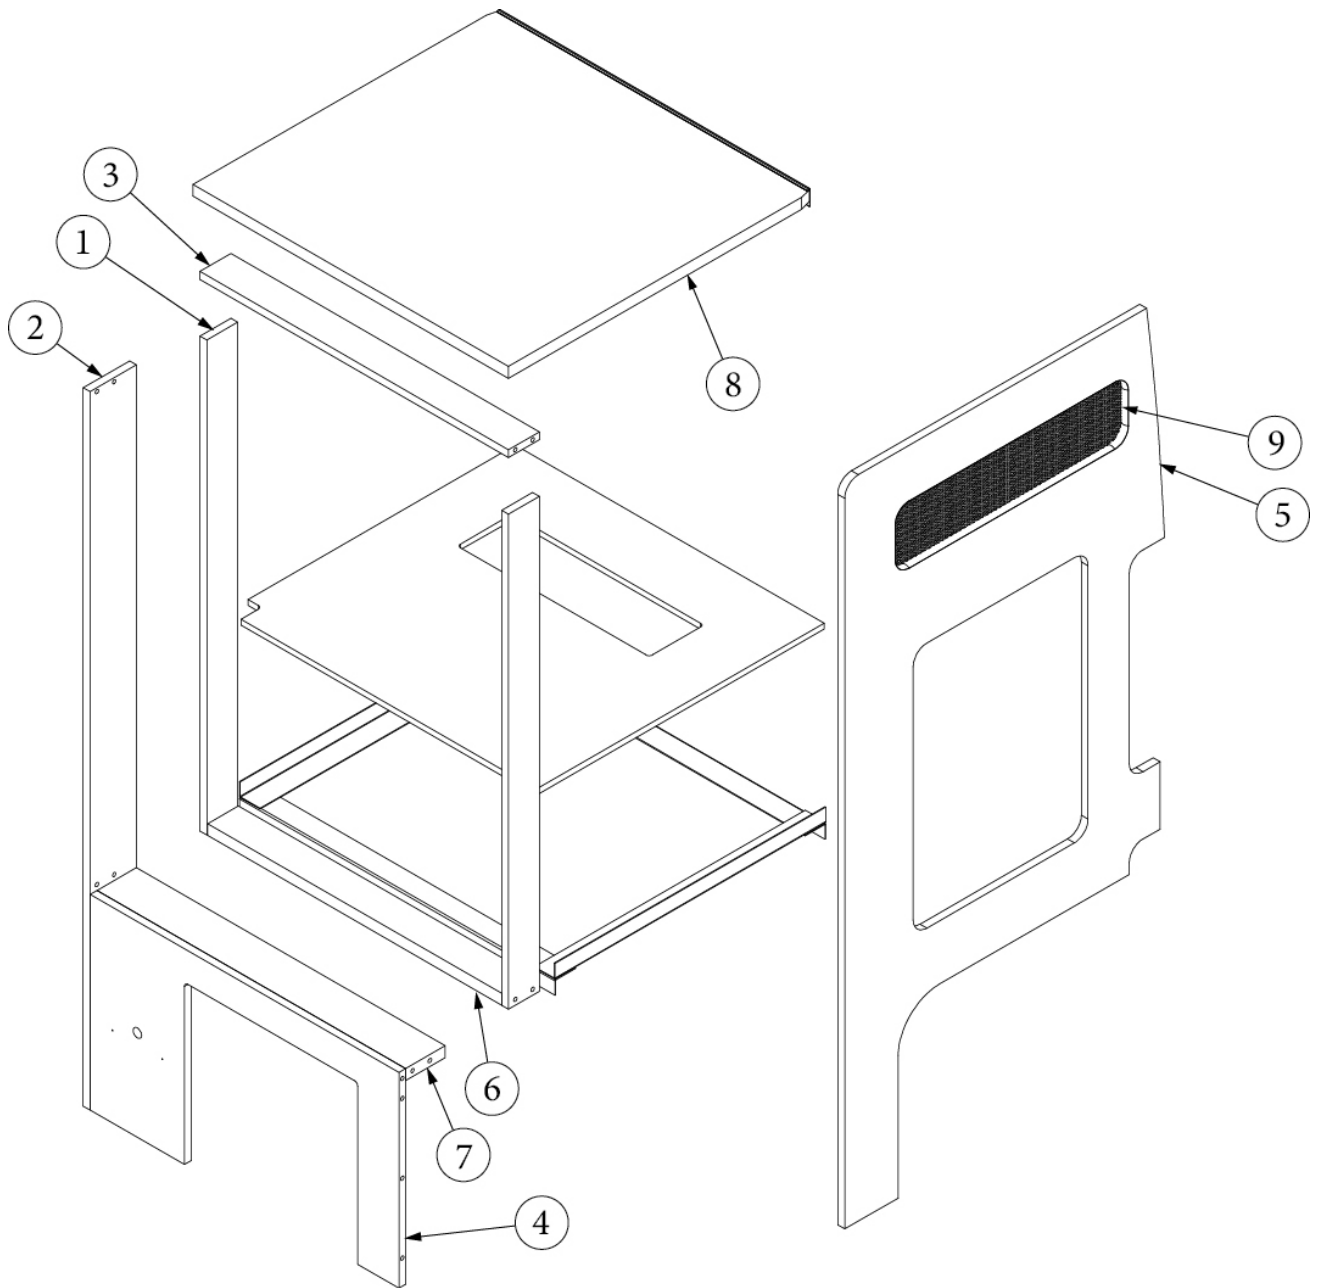

FURNITURE, GALLEY

Refrigerator Cabinet, 22'

Parts Listed on Next Page