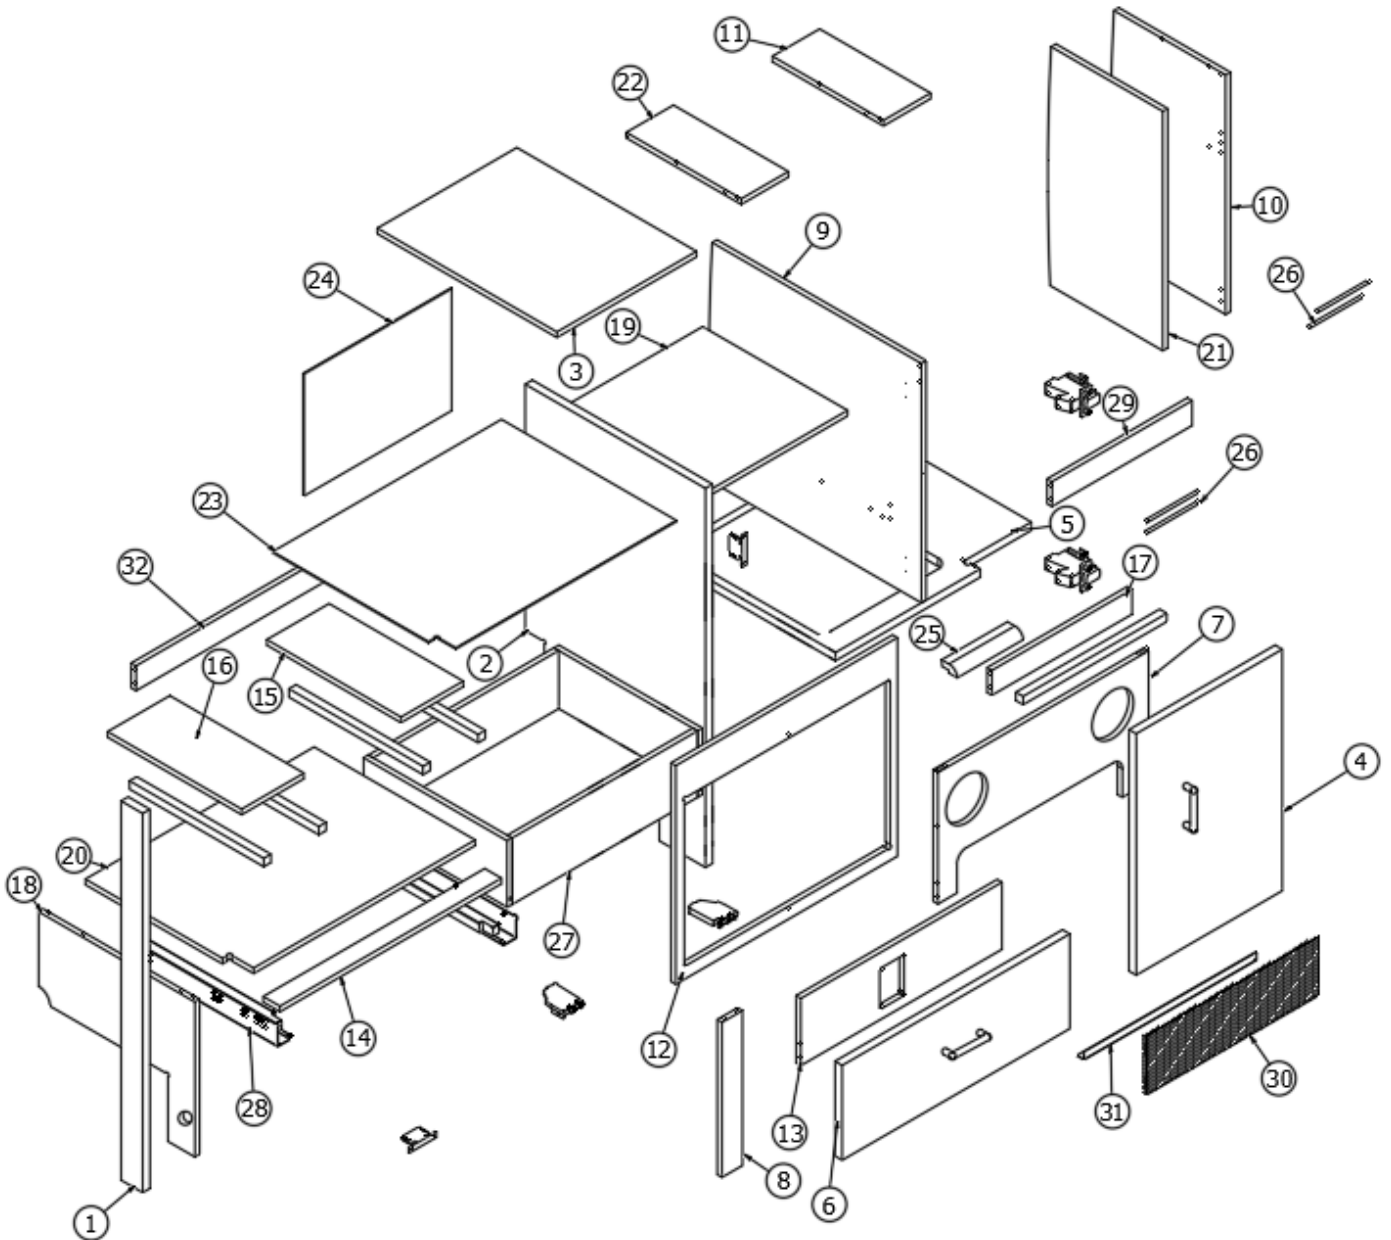

FURNITURE, GALLEY

Galley Cabinet, 19', Convection Microwave

Parts Listed on Next Page