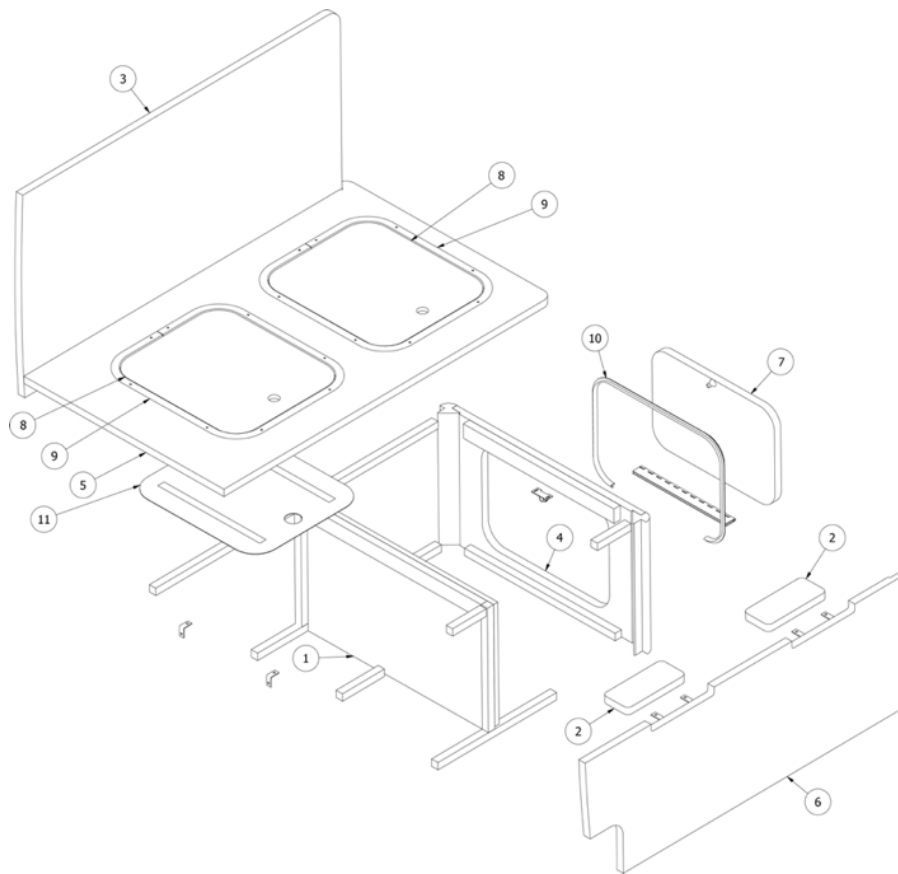

FURNITURE, LOUNGE

Dinette Seat, RH, 20'

969090

Assembly RH Dinette Seat

1. 969090&000112CC	Pre laminate, .5 x 22.75 x 13.5
2. 969090&000218BB	Pre laminate, .75 x 3 x 7
3. 969090&000318BB	Pre laminate, 38.07 x 32.75
4. 969090&000418BC	Pre laminate, .75 x 22.25 x 13.5
5. 969090&000518BC	Pre laminate, .75 x 39.13 x 24.38
6. 969090&000618BC	Pre laminate, 37.86 x 13.5
7. 969090&001918BC	Pre laminate, .75 x 14.42 x 9.92
8. 800507-03	Lauan, 13 x 15
9. 115812	Trim Ring-Dinette Seat
10. 203942-03	T-Molding, Black, 13/16"
11. 116331	Aluminum access door cover
801415-0044	Corner Trim -1" Rad. Cool Autumn Night
365481-02	Edgebanding 1MM - .93" Cool Autumn Night
380203-02	Piano hinge, 2" open
382437	Pull, Recessed finger
381074	Catch, Bulldog
380041	Brace 1" Stanley Corner