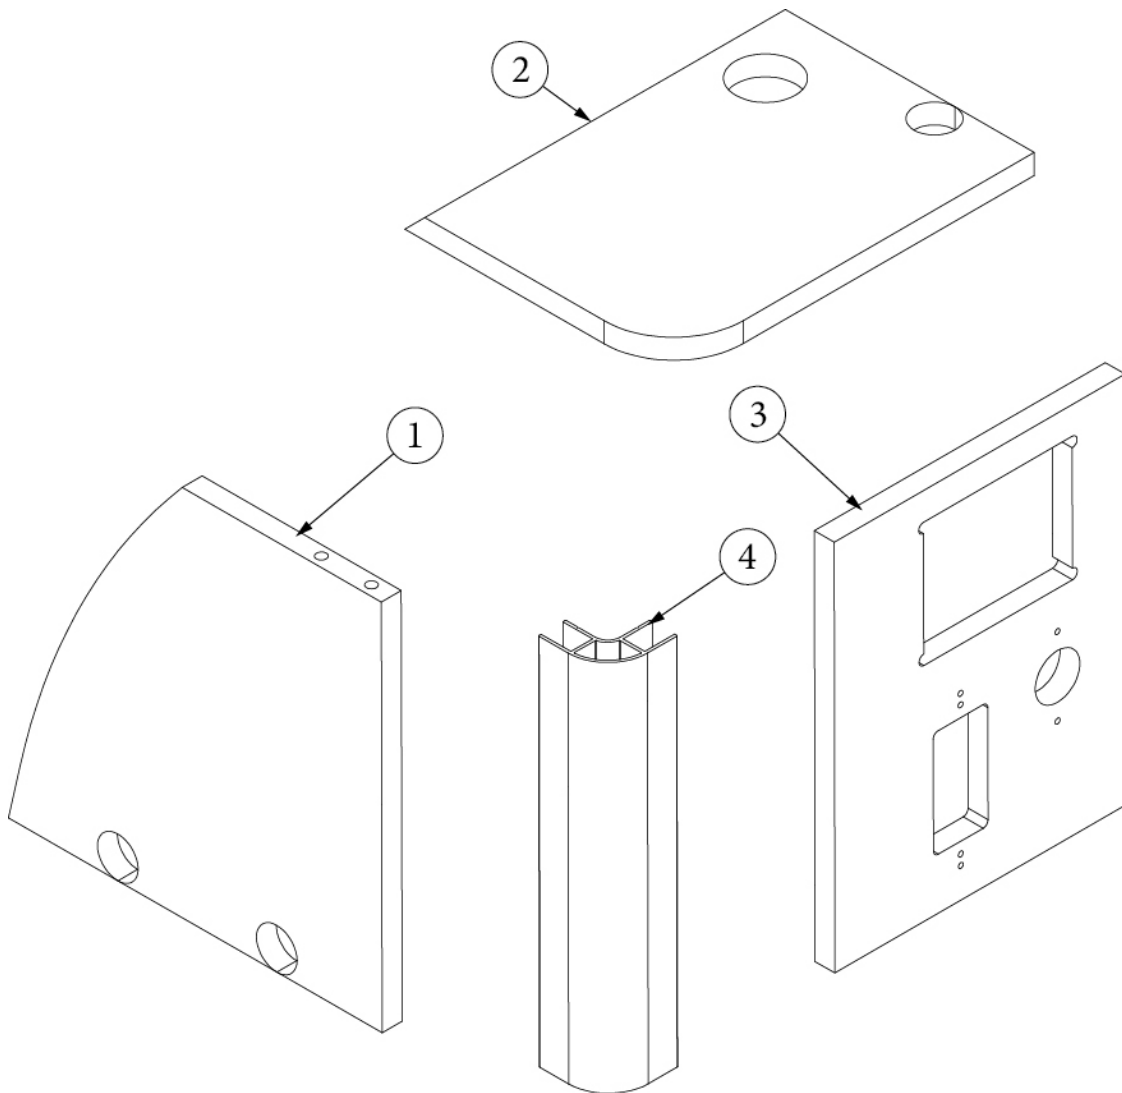

FURNITURE, BEDROOM

Radio Box, Roof Locker, 16', 19', 22'

969873

Assembly, Radio Box, 16', 19', 22'

1. 969873&000212CC
2. 969873&000312CC
3. 969873&000412CC
4. 116395-01
  513656
  365386-01
  382057
  382057-04
  381209-01

Pre laminate, .50 x 10 x 10.07
Pre laminate, .50 x 6.76 x 8.34
Pre laminate, .50 x 9.38 x 7.33
Extrusion, Aluminum, Corner, 1" Radius
Device, Radio Source Unit, JL Audio
Edgebanding, Linen, .63"
Knockdown, 8mm
Cap, Knockdown, White
Grommet, W/Cap, Black, 1.5" Hole