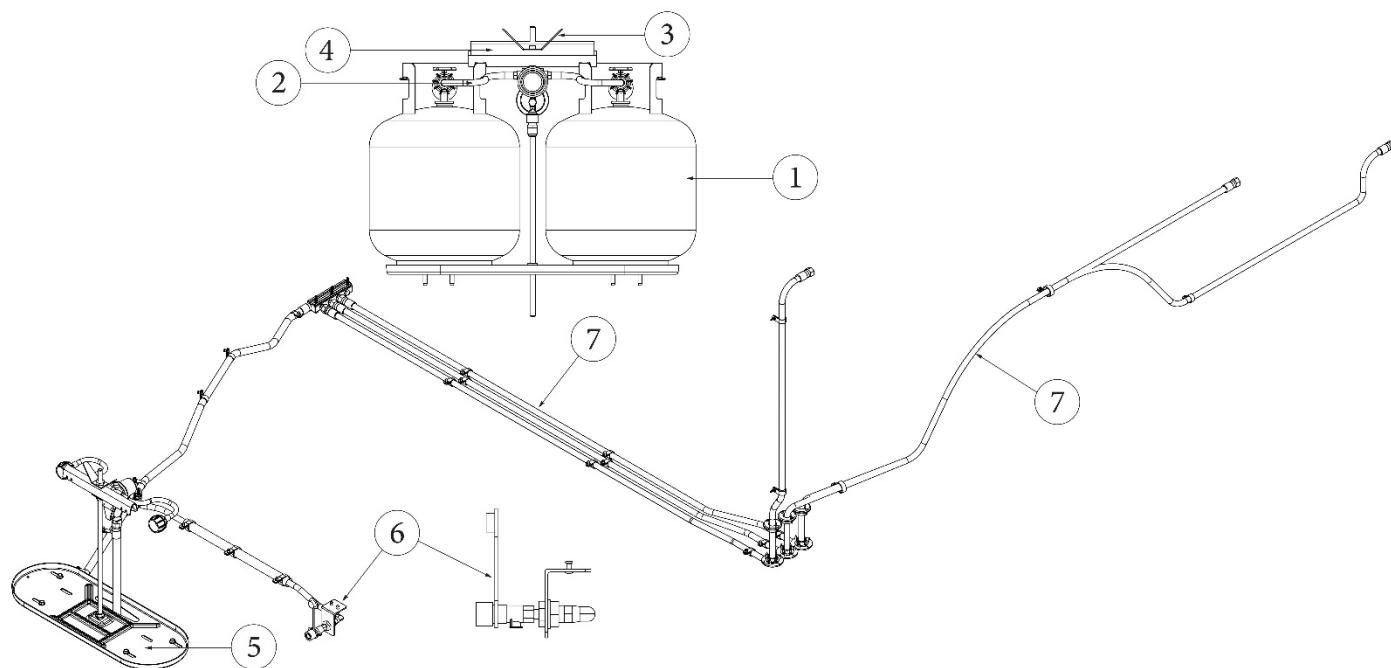

PLUMBING, LPG SYSTEM

LPG System, 16'

112900

LP System Install, 16'

1. 601781	LP Tank-20LB Steel
2. 602870	LP Regulator
3. 455841	LP bottle wing nut
381613	Plastisol cover (for wing nut)
4. 455842	LP bottle hold down
5. 602332-02	Pan Kit, Black
6. 602465	Exterior propane port assembly
7. 943973	LP Flex Hose Assy, 16'
382500	Grommet- .5" Pipe Press Fit Sealing
340085-07	Clamp-Loop W/Rub.1"
201267-11	Convuloted Conduit 1"
340085-06	Clamp, Loop, Steel W/Rubber,.75 DIA
382556	Closeout- 2.38"D LP ASSY BC
512412	Bushing-Snap IN .75"ID