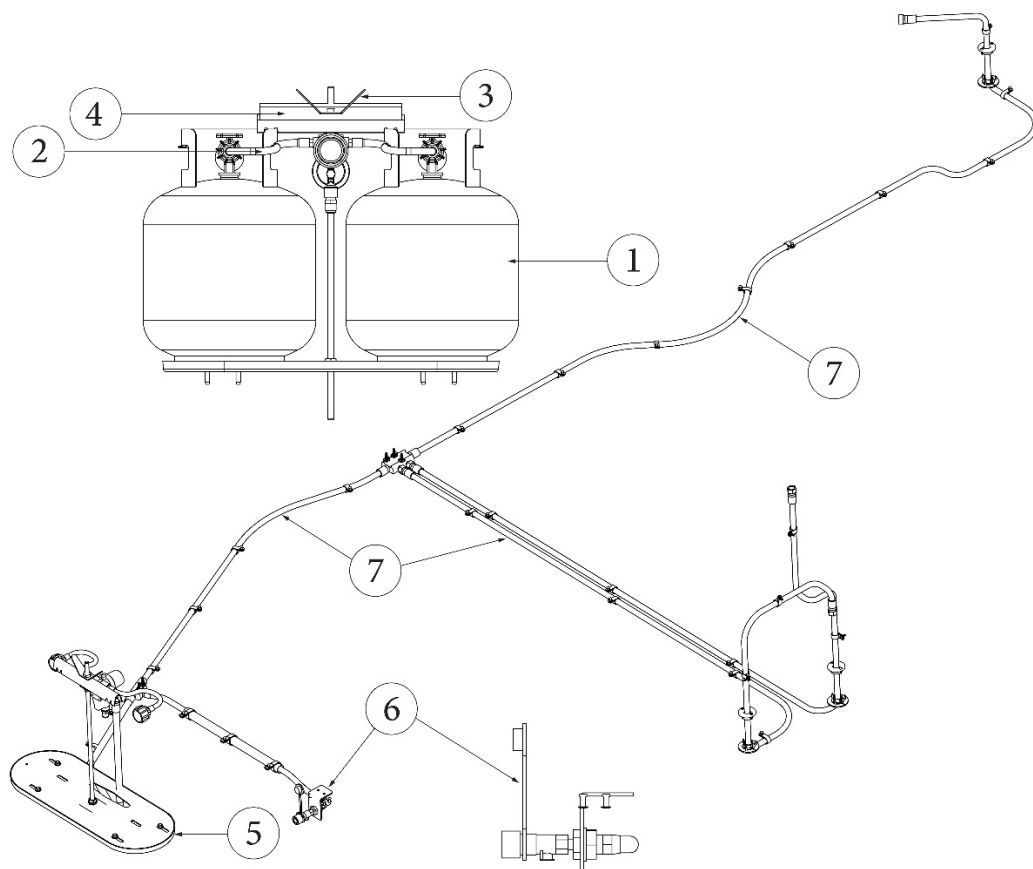

PLUMBING, LPG SYSTEM

LPG System, 19'

112899

LP System Install, 19'

1. 601781	LP Tank-20LB Steel
2. 602870	LP Regulator
3. 455841	LP bottle wing nut
381613	Plastisol cover (for wing nut)
4. 455842	LP bottle hold down
5. 602332-02	Pan Kit, Black
6. 602465	Exterior propane port assembly
7. 943974	LP flex line assembly, 19'
382500	Grommet- .5" Pipe Press Fit Sealing
340085-07	Clamp-Loop W/Rub.1"
201267-11	Convoluted Conduit 1"
340085-06	Clamp, Loop, Steel W/Rubber,.75 DIA
382556	Closeout- 2.38" D LP ASSY BC
512412	Bushing-Snap IN .75" ID