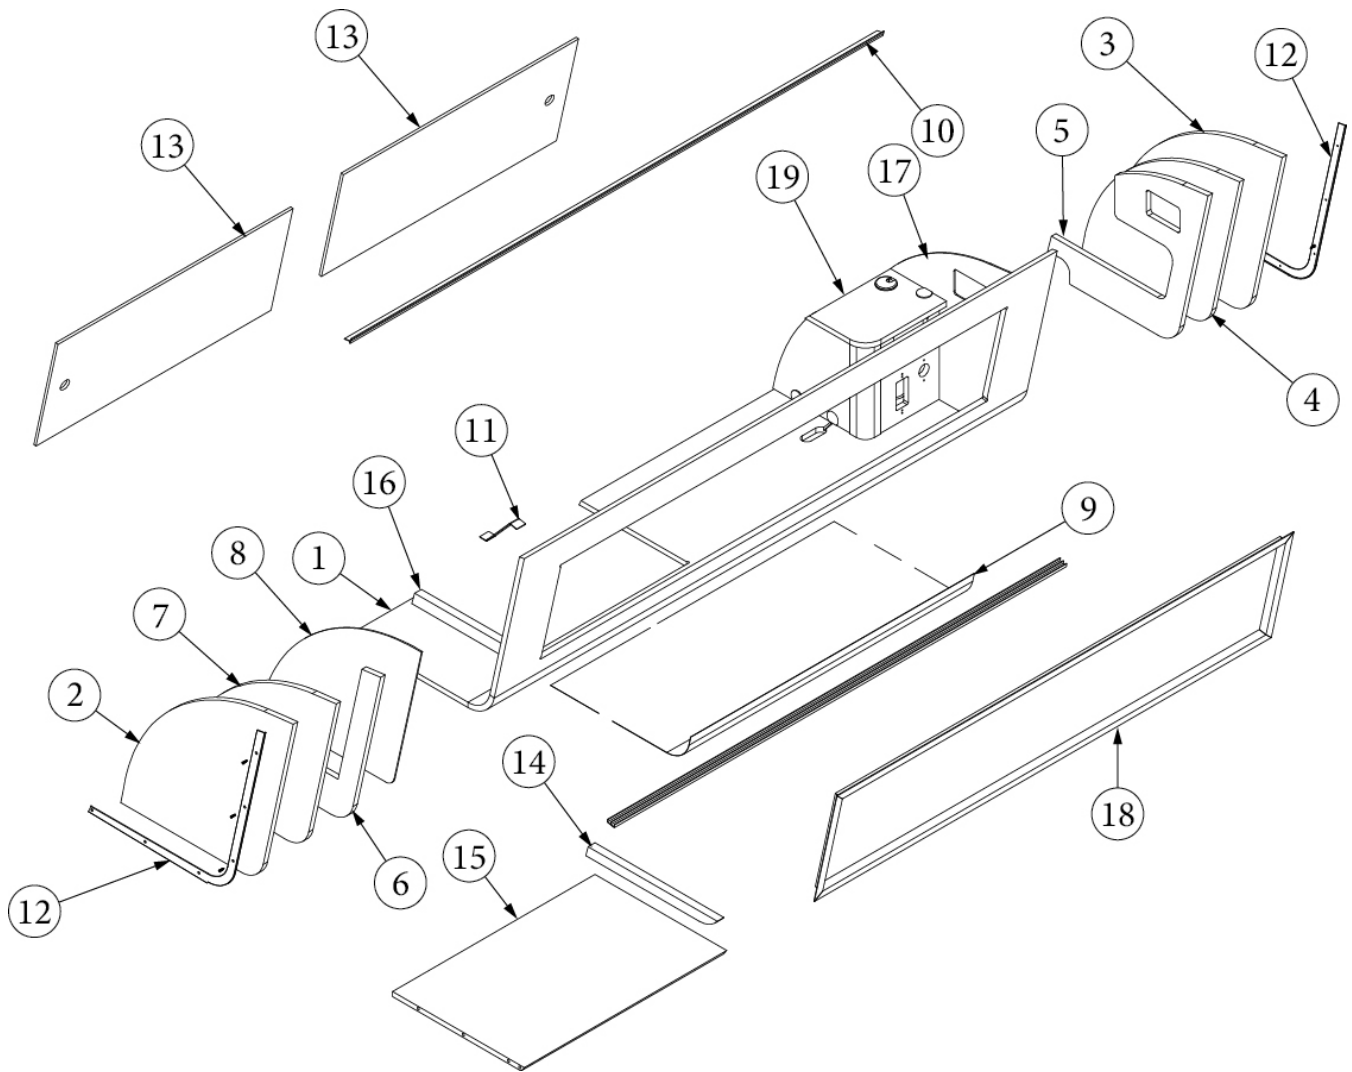

FURNITURE, GALLEY

Roof Locker, Galley, 22'

Parts Listed on Next Page