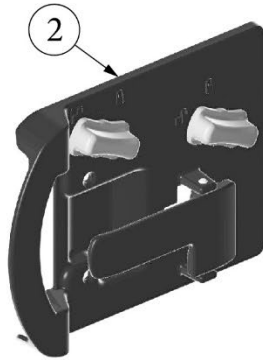

HARDWARE

Main Door Lock, New Style

1. 383017-01
2. 383017-02
  383017-03
3. 116274
4. 116509
  382122

1. Outer Latch Assembly, W/Deadbolt
2. Inner Latch Assembly, W/Deadbolt
   Screw Kit, Inside Handle Mounting
3. Striker Catch, Main Door
4. Backer Plate, Striker Catch, Main Door
   Key chain, Airstream logo