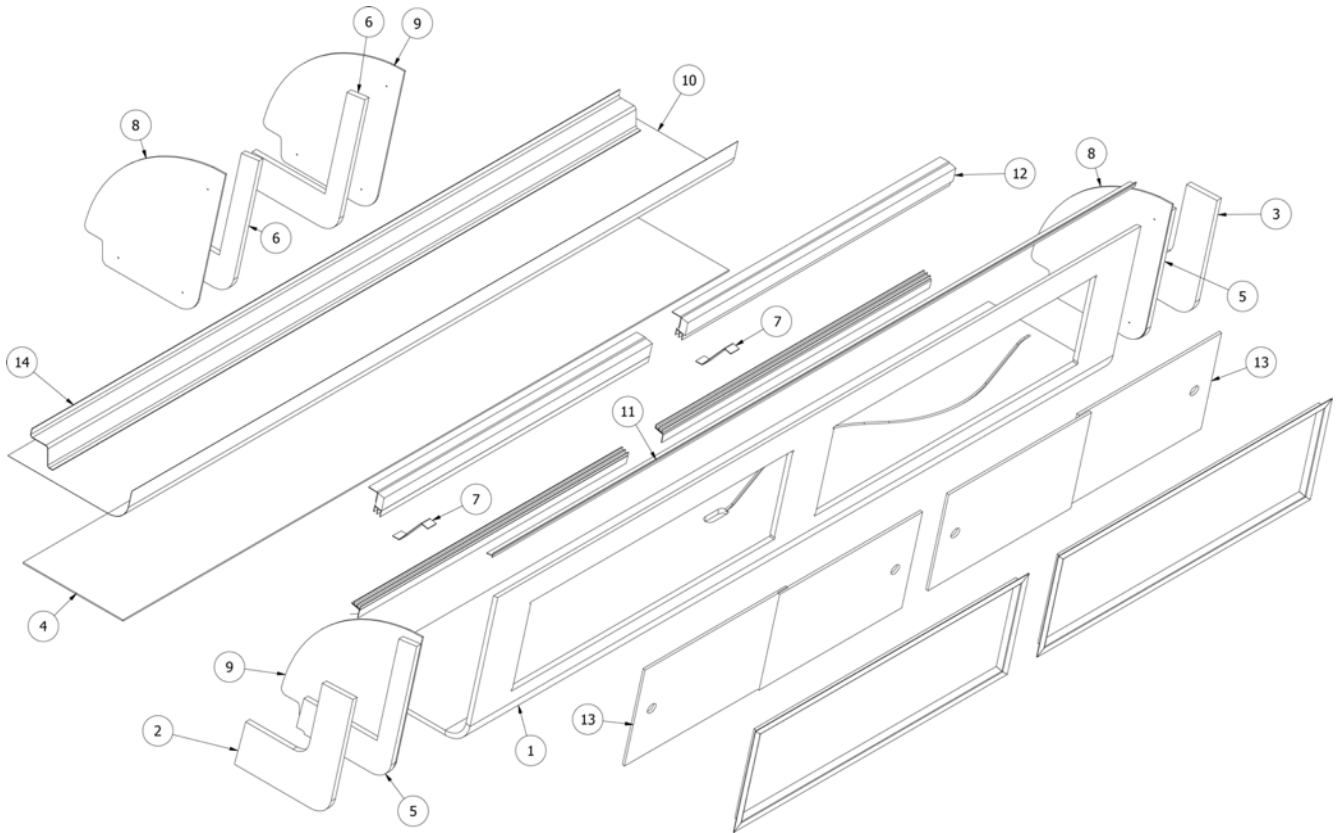

FURNITURE, GALLEY

Roof Locker, Dinette, 20'

969133

Ass'y-Dinette Roof Locker

1. 802436	Locker face, Galley
2. 802436-2	Pre laminate, 0.5 x 16.70 x 17.70
3. 802391-3	Pre laminate, 0.5 x 17.70 x 16.70
4. 800507-01	Luan, .13 x 11.81 x 71.63
5. 969133&000512CC	Pre laminate, 0.5 x 16.40 x 17.30
6. 969133&000612CC	Pre laminate, 0.5 x 16.40 x 17.30
7. 115226-01	Bracket, Formed, Center support
8. 969133&000803CE	Pre laminate, 0.13 x 18 x 18
9. 969133&000903CE	Pre laminate, 0.13 x 18 x 18
10. 969133&001001CE	Laminate 56 x 16.5
11. 201673	Cove Molding, Ivory, Plastic
12. 969133&001218CC	Pre laminate, .75 x 1.5 x 31.69
13. 204088-03	Door-Sliding-Plexiglass, 16.875
14. 101115-01	Blind closeout, Formed, Locker
116463-02	Trim ring, Locker, 30.94" opening
114812	Alum. Angle 1" x 1 "x 12"
104821	Support, Roof locker
203388	Track-Sliding Door