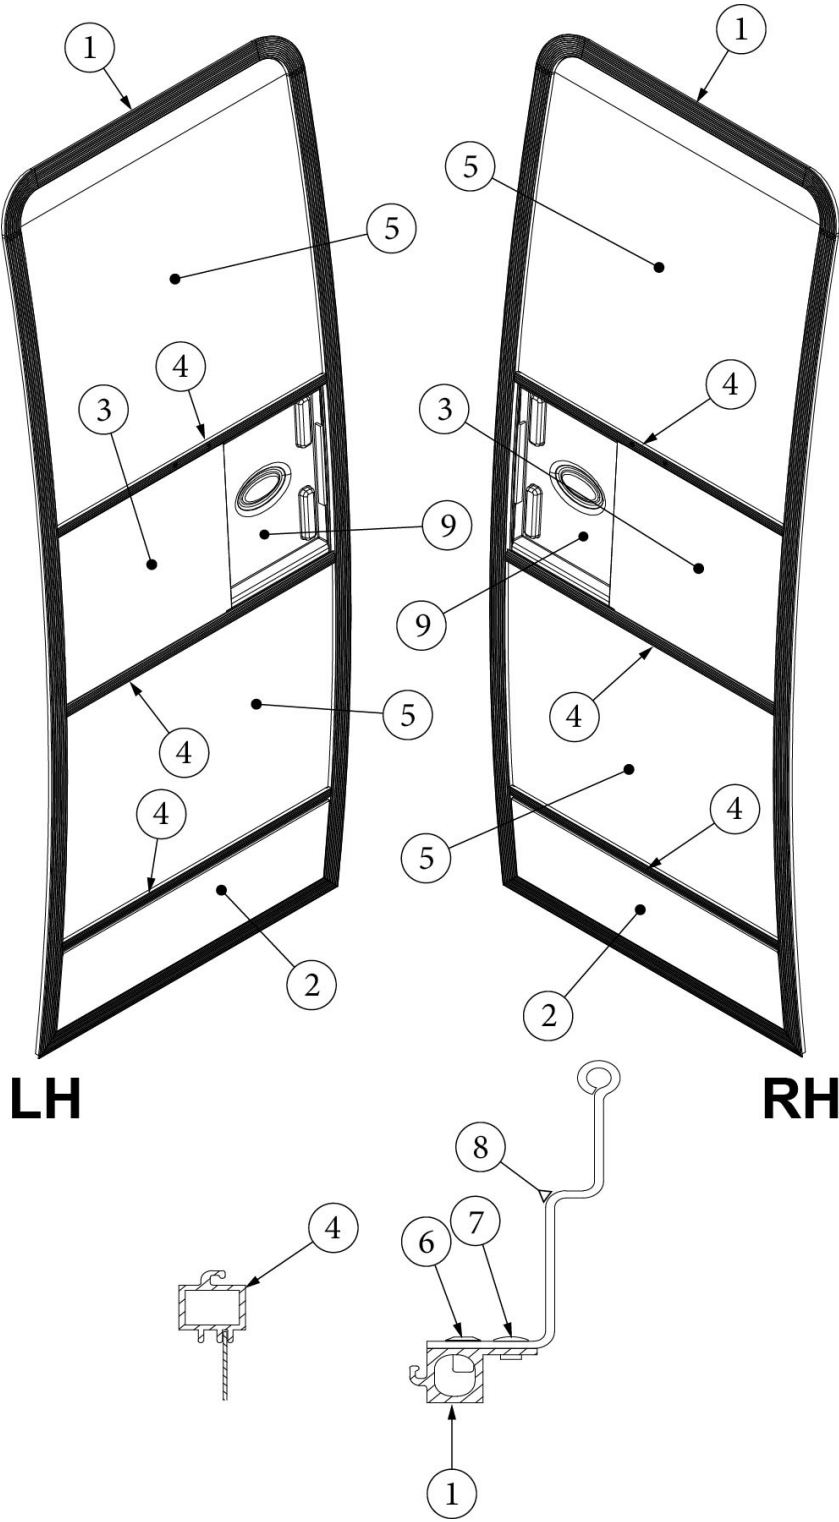

EXTERIOR DOORS

Screen Door, New Style

Parts Listed on Next Page