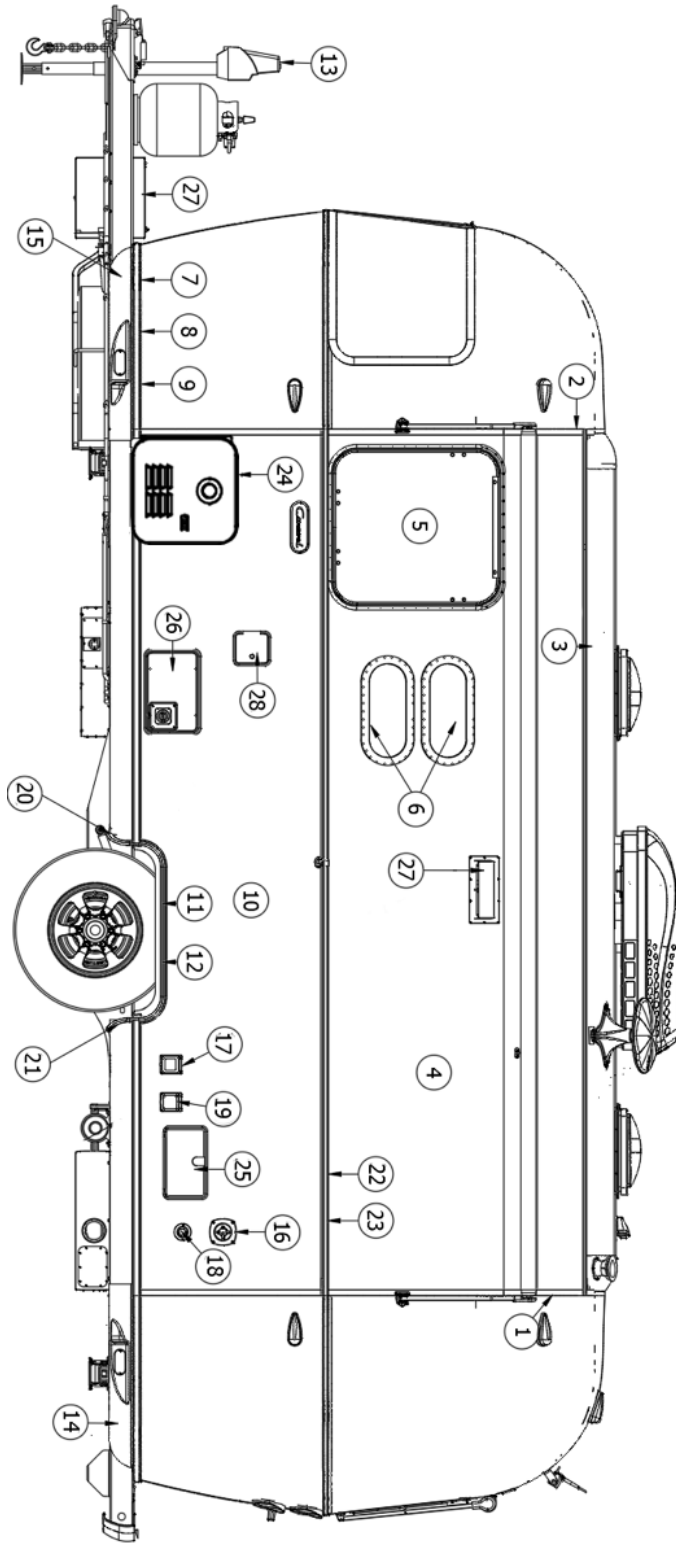

EXTERIOR SHELL

Wall, Roadside, 22'

Parts Listed on Next Page