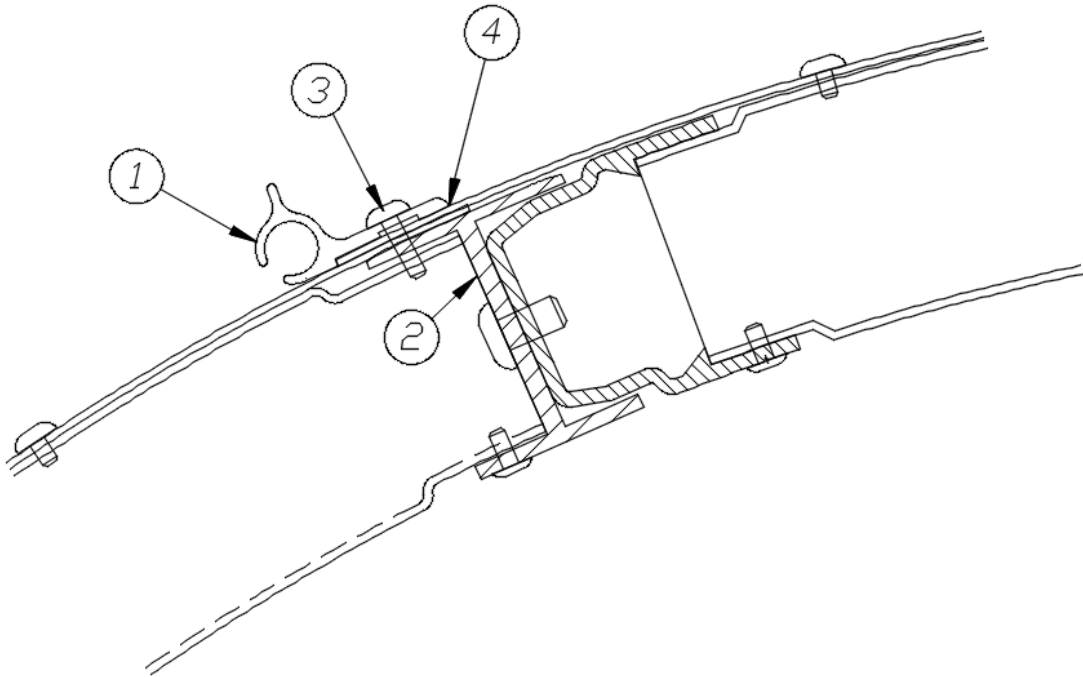

EXTERIOR SHELL

Roof

1. 114290-01	Extrusion, Awning drip rail
2. 114387-01	Box Z-rib, Roof
3. 325002-03	Rivet, 1/8 x 3/8, White
4. 365330-03	Adseal, Awning rail
115728-02	Aluminum sheet, .032" x 66.75" x 170", White
115571	Z Rib - .060 x 3" x 48"
115654	Transition, NB Ducted Trailer
115651	Roof Bow Ducted AC Narrow Body
114987-01	Extrusion-Roof Corners 194"