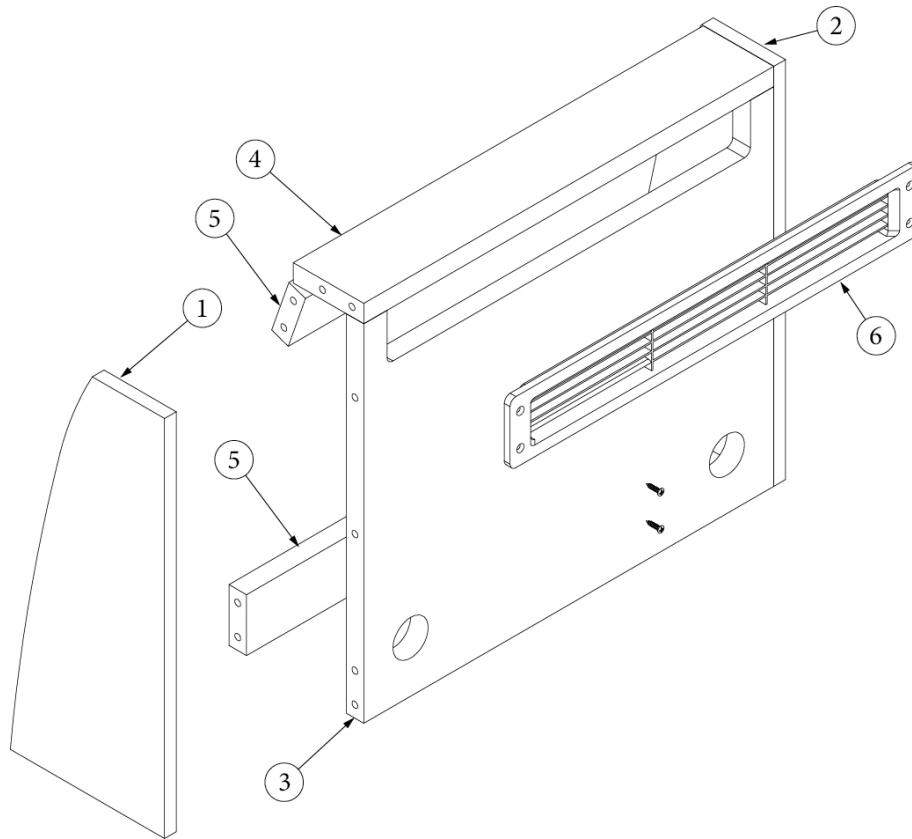

FURNITURE, GALLEY

Flat Screen TV Support, 20'

969901

Flat Screen TV Support

1. 969901&000112DC
2. 969901&000212DC
3. 969901&000318DC
4. 969901&000418DC
5. 969901&000518CC
6. 386206
  365386-01
  365386-02
  203138-01
  381209
  345580-01
  512499-01
  340300
  382184
  345468-01
  381209

1. Pre laminate, .5 x 6.37 x 15.5"
   Pre laminate, .5 x 6.37 x 15.5"
   Pre laminate, .75 x 17.5 x 14.75"
   Pre laminate, .75 x 17.5 x 3"
   Pre laminate, .75 x 17.5 x 2.25"
   Vent, Louvered, 2.63 x 17.5" Black
   Edgebanding, Linen, .63"
   Edgebanding, White Linen, .94"
   Extrusion, Plastic Wall, White
   Grommet & Cap(Below Counter Pl
   Screw, #6-5/8", Oval Black
   Cable, Mini Coax, 64"
   Clip, Cable Holder, 1.5"
   Sleeving, .75", Flexo Braided
   Screw, #12 x .625"
   Grommet and Cap, Putty 1.5"