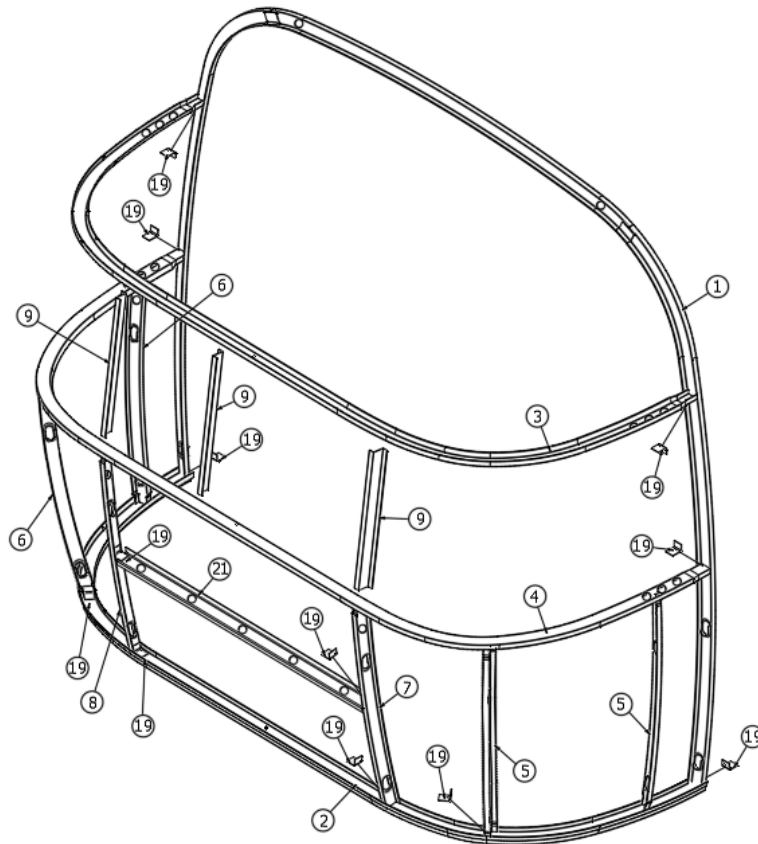

EXTERIOR SHELL

Aft End, 20'