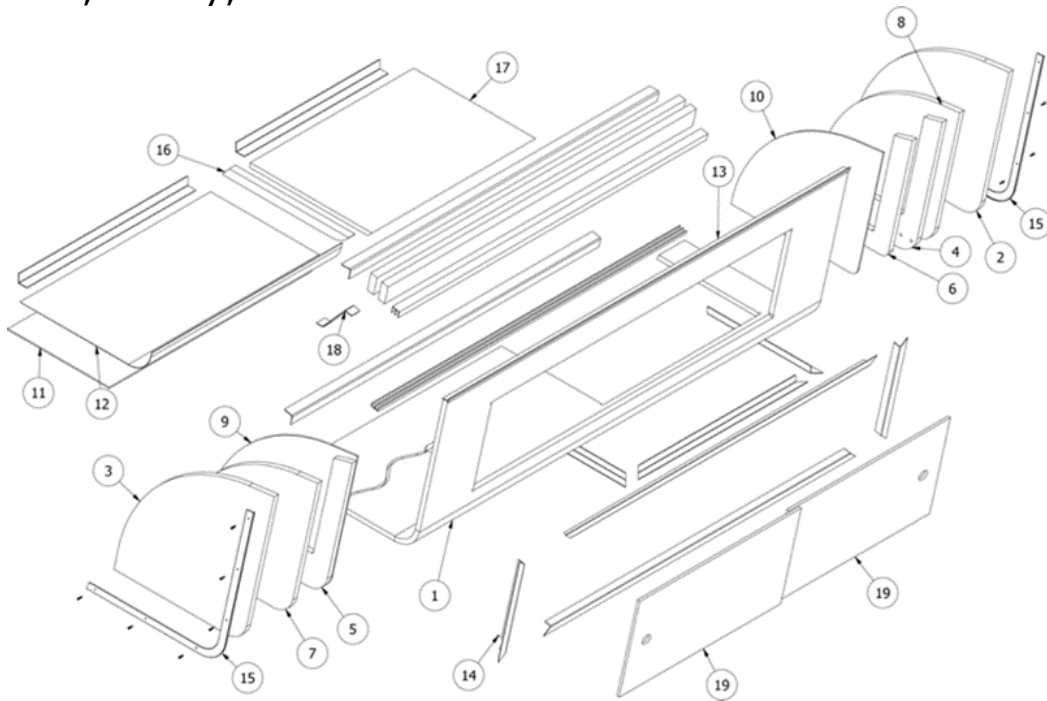

FURNITURE, GALLEY

Roof Locker, Galley, 20'

969203

Assy Galley Roof locker

1. 802441&000112DK	Locker face, Galley
2. 802441-2	Pre laminate, 18.97 x 16.92
3. 802441-3	Pre laminate, 18.97 x 16.92
4. 969203&000412CC	Pre laminate, .5 x 15.44 x 18.25
5. 969203&000512CC	Pre laminate, .5 x 15.25 x 18
6. 969203&000612CC	Pre laminate, .5 x 14 x 17.88
7. 969203&003312CC	Pre laminate, .5 x 16 x 18
8. 969203&002812CC	Pre laminate, .5 x 16 x 18
9. 969203&000903CE	Pre laminate, .13 x 16.25 x 18.38
10. 969203&001003CE	Pre laminate, .13 x 14.75 x 18.38
11. 800507-01	Lauan, .13 x 12 x 24
12. 969203&001201CE	Laminate 15.25 x 22.563
13. 201673	Cove Molding, Ivory, Plastic
14. 116463-03	Trim ring, Locker, 35.5" opening
15. 116396-02	Formed extrusion, Locker end
16. 969203&002418CC	Pre laminate, .75 x 1 x 15.25
17. 969203&002512CC	Pre laminate, 19.13 x 14.93
18. 115226-01	Bracket, Formed Locker Ctr Support
19. 204088-02	Door-Sliding-Plexiglass, 19.125"
969871	Assembly, Radio Box, Roof Locker
365386-01	Edgebanding-Linen .63"
115483	Angle-Alum .06x.75"x.75"x6'
114812	Alum. Angle 1" x 1" x 12"
104821	Support, Roof locker
203388	Track-Sliding Door