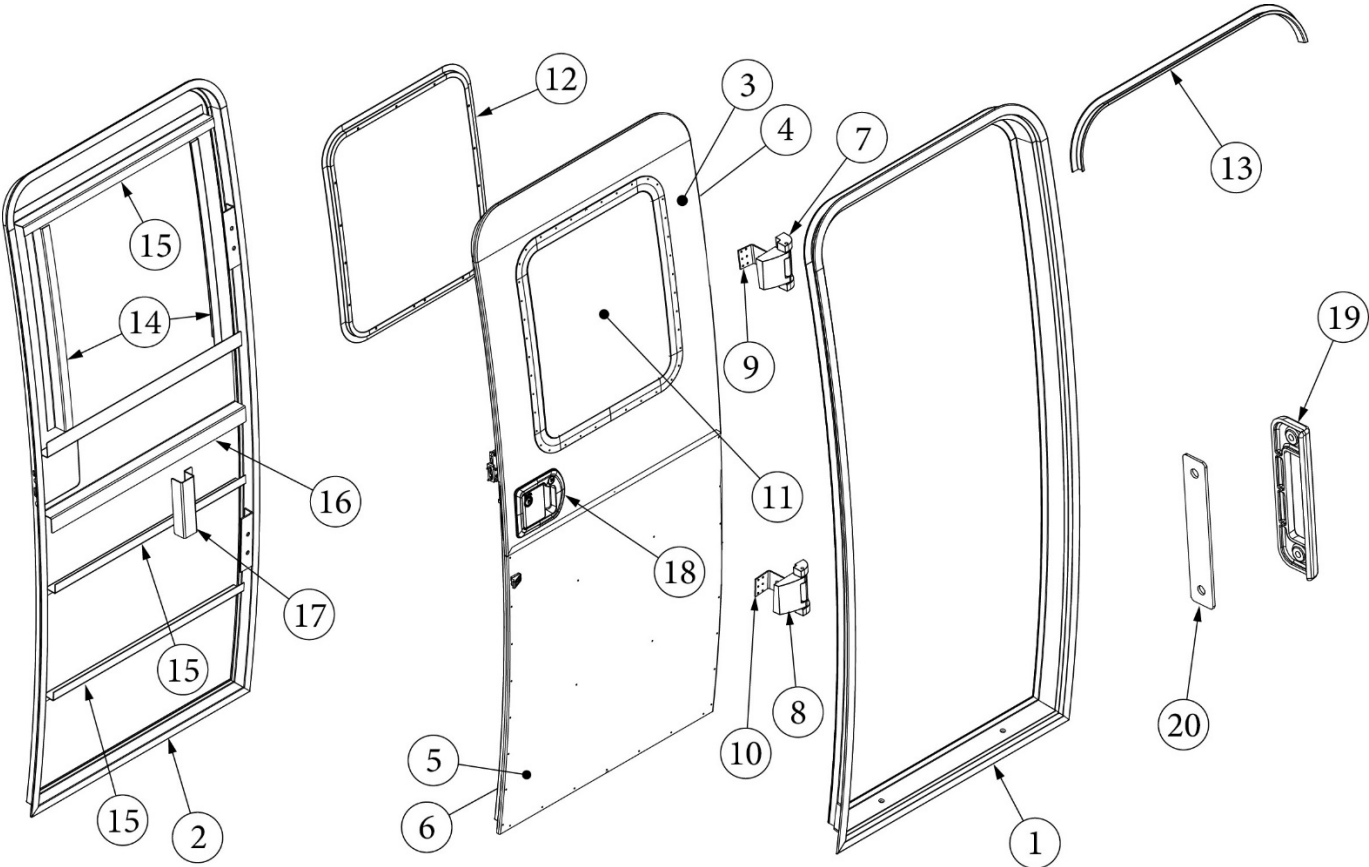

EXTERIOR DOORS

Main Door, RH Hinge, New Style, 22'

Parts Listed on Next Page