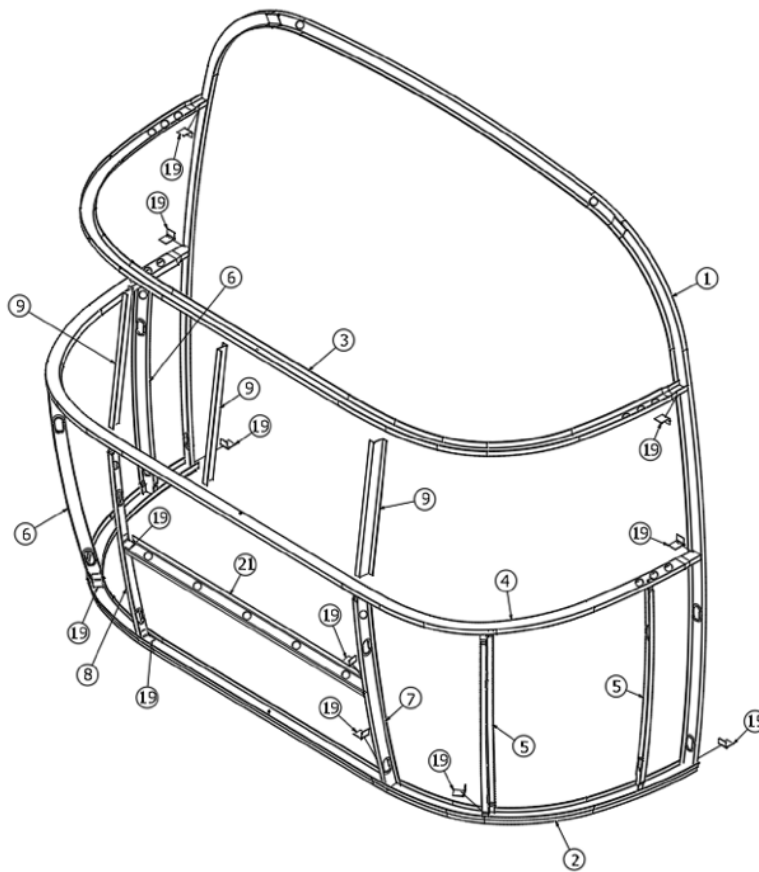

EXTERIOR SHELL

Aft End, 19'

Parts Listed on Next Page