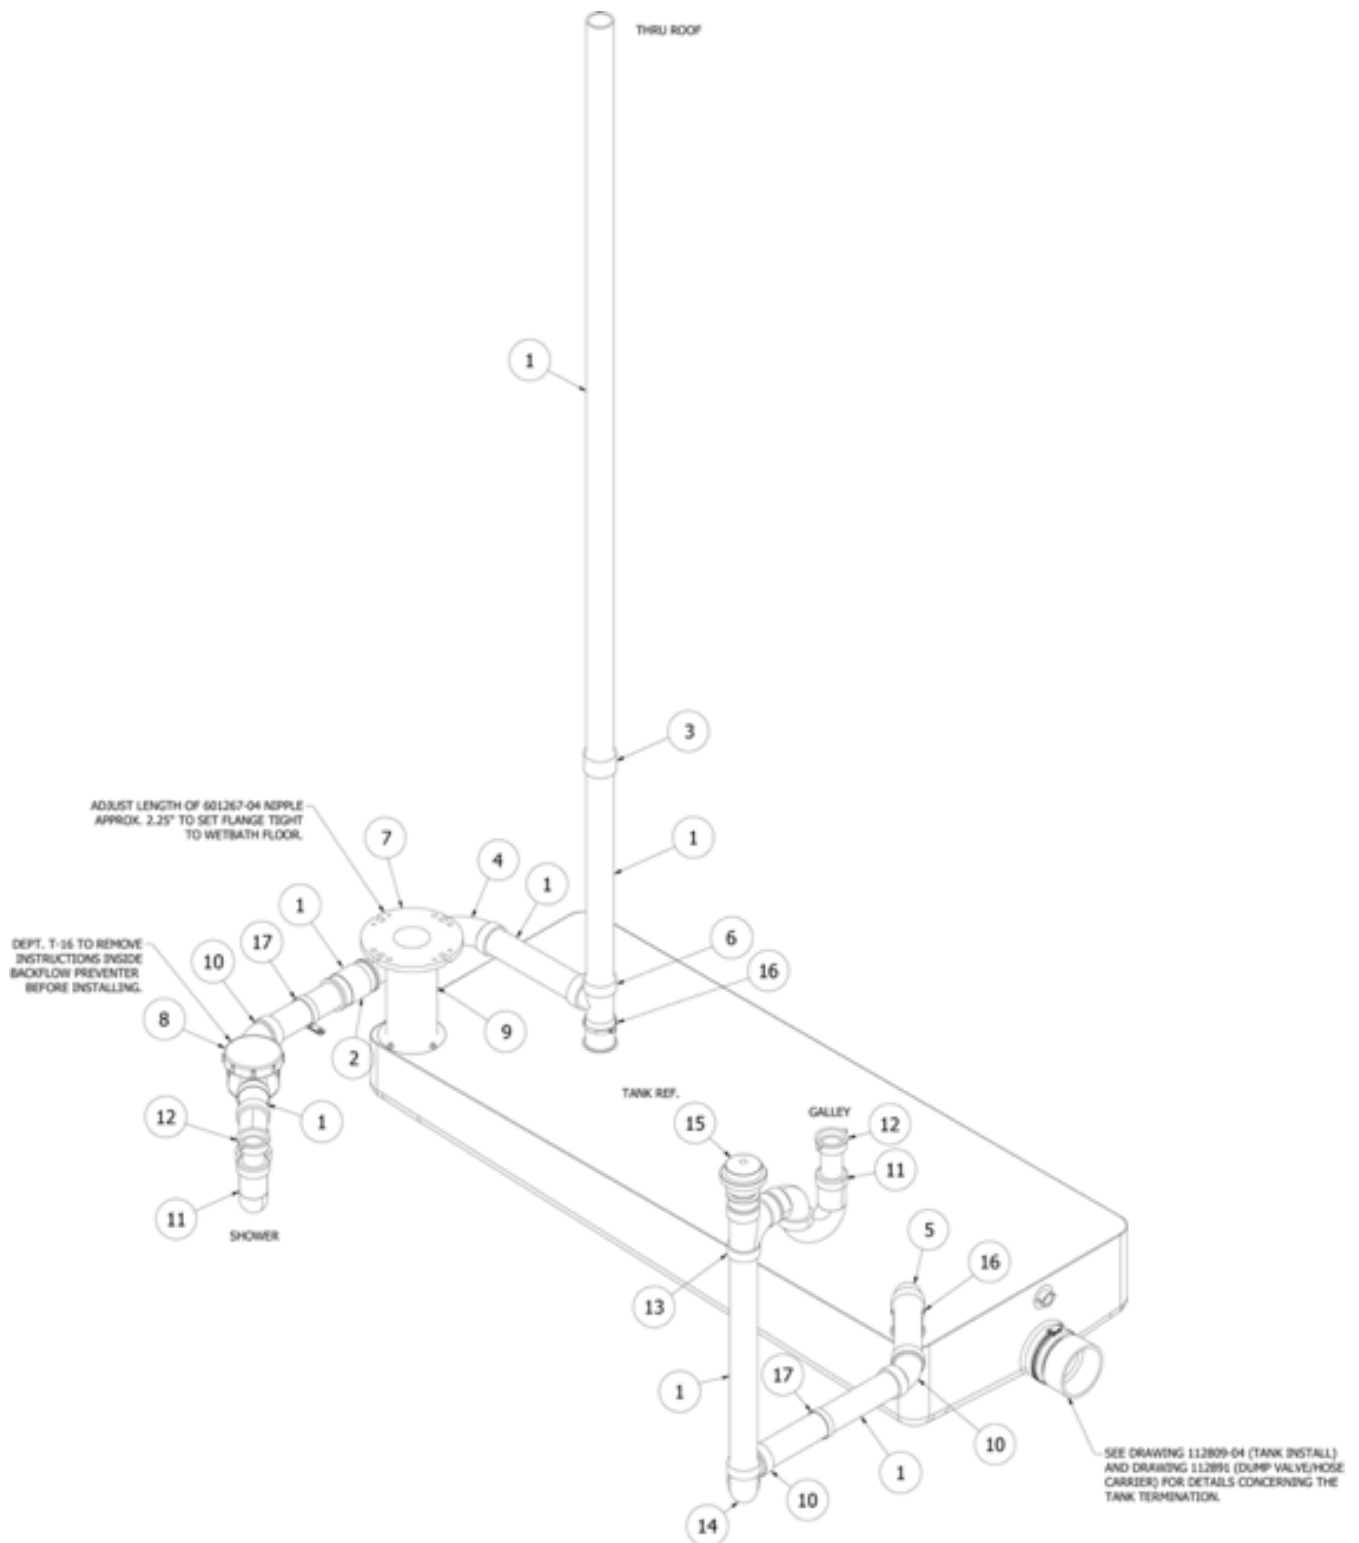

PLUMBING, DRAIN SYSTEM

Drain, Above Floor, 16'

Parts Listed on Next Page