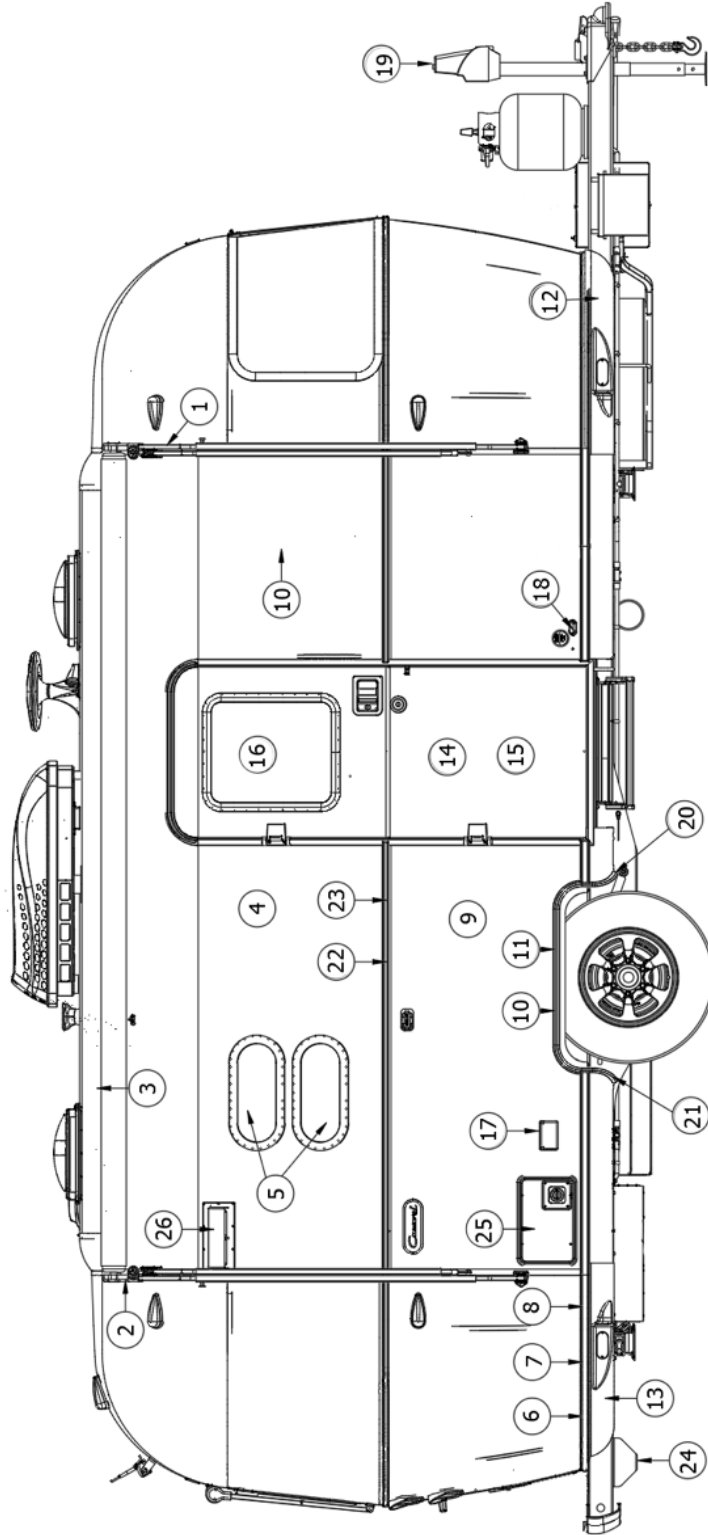

EXTERIOR SHELL

Wall, Curbside, 20'

Parts Listed on Next Page