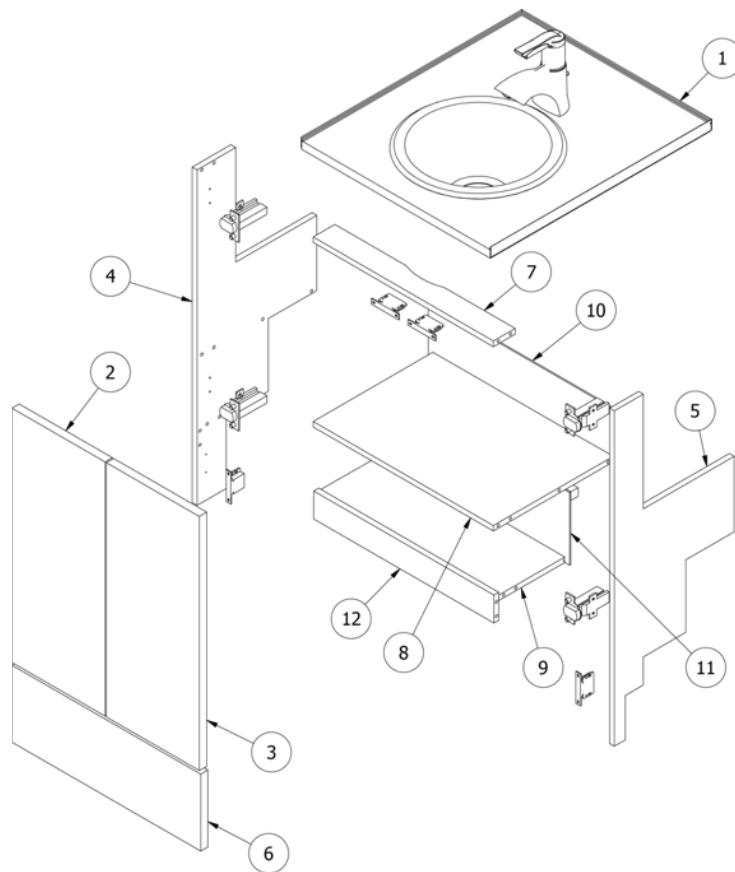

FURNITURE, LAVATORY

Lavatory Cabinet, 19'

969103

Lavy Assembly

1.	969115-02	Lavy countertop assembly
2.	969103&000118BC	Pre laminate, 9.63 x 22.75
3.	969103&000218BC	Pre laminate, 9.63 x 22.75
4.	969103&000312BC	Pre laminate, 30 x 12.38
5.	969103&000412BC	Pre laminate, 30 x 12.38
6.	969103&000518BC	Pre laminate, 19.5 x 6.88
7.	969103&000612CC	Pre laminate, 2.25 x 18.63
8.	969103&000712CC	Pre laminate, 12.38 x 18.63
9.	969103&000812CC	Pre laminate, 6.81 x 18.63
10.	969103&000903CE	Pre laminate, 4.75 x 19.63
11.	969103&001003CE	Pre laminate, 6.5 x 19.63
12.	969103&001812BC	Pre laminate, 18.63 x 2.5
	365481-02	Edgebanding 1MM - .93" Cool Autumn Night
	365481-01	Edgebanding 1MM - .63" Cool Autumn Night
	381228-02	Catch Grabber, Door C3-805, 5lb
	381607-11	Hinge, Self-close, Overlay, 110 degree
	381607-12	Baseplate, Grass, 9.5 x 37/32