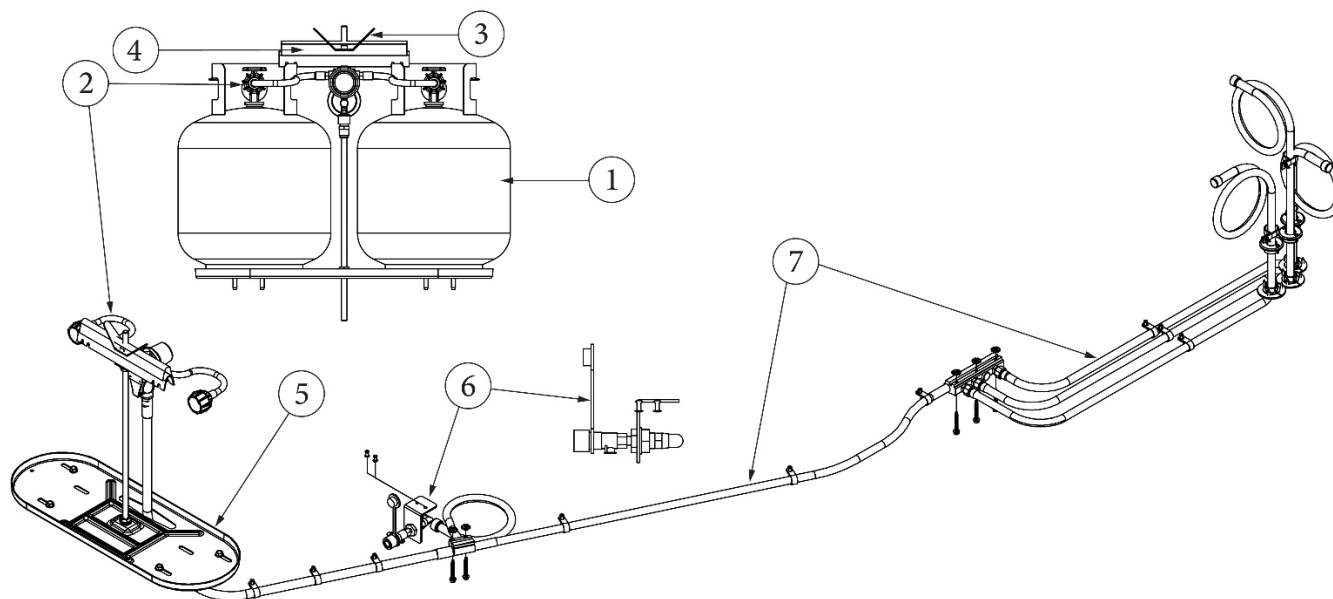

PLUMBING, LPG SYSTEM

LPG System, 22'

112928

LP System Install, 22'

1. 601781	LP Tank-20LB Steel
2. 602870	LP Regulator
3. 455841	LP bottle wing nut
381613	Plastisol cover (for wing nut)
4. 455842	LP bottle hold down
5. 602332-02	Pan Kit, Black
6. 602465	Exterior propane port assembly
7. 943976	LP flex line assembly, 22'
382500	Grommet- .5" Pipe Press Fit Sealing
340085-07	Clamp-Loop W/Rub.1"
201267-11	Convolutd Conduit 1"
340085-06	Clamp, Loop, Steel W/Rubber,.75 DIA
382556	Closeout- 2.38" D LP ASSY BC
512412	Bushing-Snap IN .75" ID