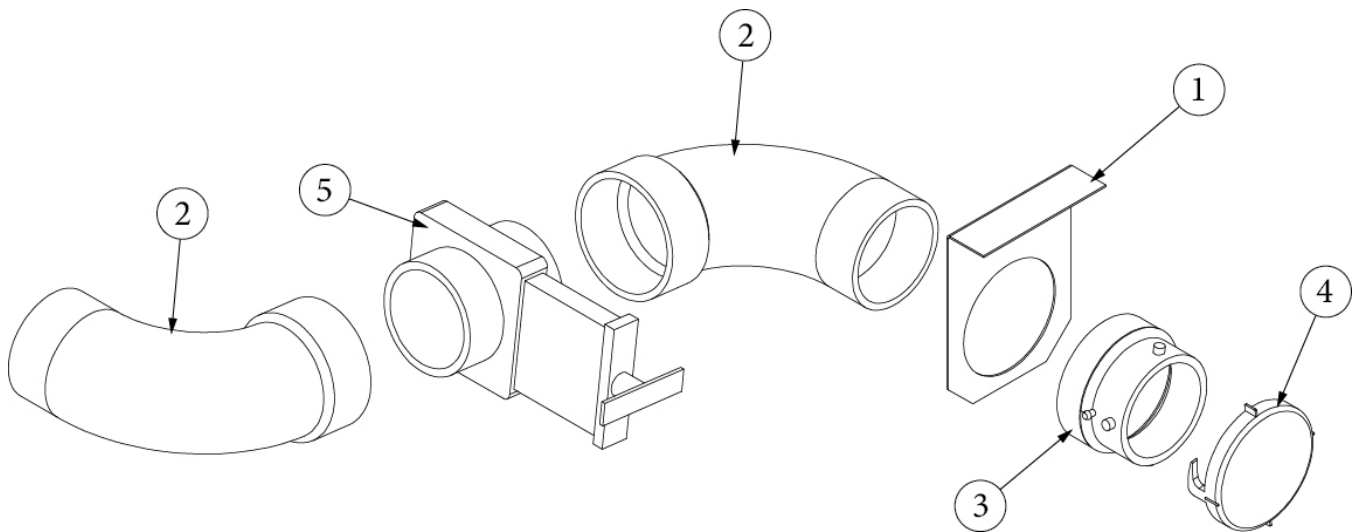

PLUMBING, DRAIN SYSTEM

Tank Drain, 16'

112891

Assembly, Dump Valve

1. 115555	Bracket-Dump Valve
2. 600820	3" Single Socket 90 degree
3. 601607-06	Term. Adaptor - 3" Hub x 3" Bay
4. 601607-07	Termination Cap - 3" Bay
5. 601607-14	Valve Assy-3"SPIG x 3"SPIG #T40A