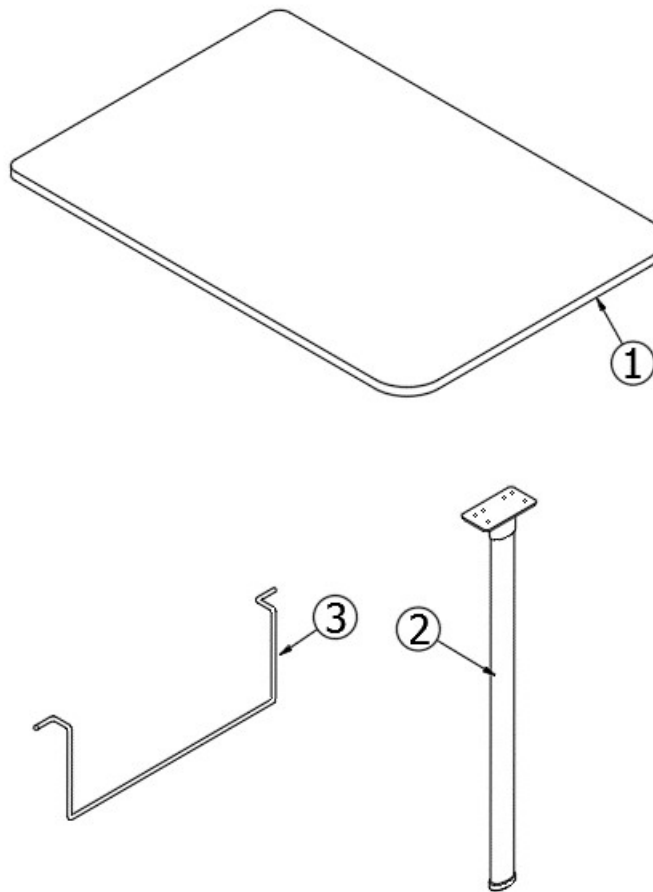

FURNITURE, LOUNGE

Dinette Table, 16', 19', 20'

969034

Ass'y - Dinette Table

1. 969034&000118JC
2. 382177
3. 380284-02
  365483-02

Pre laminate, .75 x 26 x 38
Table Leg, Folding
Table hinge bracket
Edgebanding 2MM - .93" White Cascade