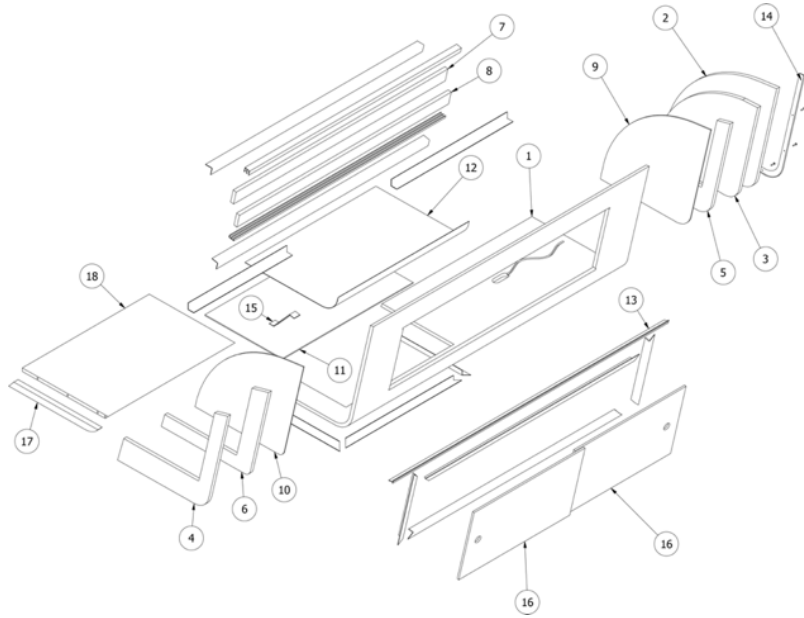

FURNITURE, GALLEY

Roof Locker, Galley, 19'

969134

Galley Roof Locker Assembly

1. 802437	Locker Face, Galley
2. 802437&000212DK	Pre laminate, 18.97 x 16.92
3. 969134&003512CC	Pre laminate, .5 x 15.44 x 18.25
4. 969134&000412CC	Pre laminate, .5 x 15.44 x 18.25
5. 969134&000512CC	Pre laminate, .5 x 15.25 x 18
6. 969134&000612CC	Pre laminate, .5 x 13.63 x 18.38
7. 969134&000712CC	Pre laminate, .5 x 2 x 36.5
8. 969134&000812CC	Pre laminate, .5 x 2 x 36.5
9. 969134&000903CE	Pre laminate, .13 x 16.25 x 18.38
10. 969134&001003CE	Pre laminate, .13 x 14.25 x 18
11. 800507-01	Lauan, 1/8"x4'x8'
12. 969134&001201CE	Laminate 15.12 x 22.563
13. 201673	Cove Molding, Ivory, Plastic
14. 116396-02	Formed extrusion, Locker end
15. 115226-01	Bracket, Formed, Center support
16. 204088-02	Door-Sliding-Plexiglass, 19.125"
17. 969134&002412CC	Pre laminate, .75 x 1 x 15.25
18. 969134&002512CC	Pre laminate, 21.88 x 14.41
116463-03	Trim ring, Locker, 35.5" opening
365386-01	Edgebanding-Linen .63"
115483	Angle-Alum .06x.75"x.75"x6'
114812	Alum. Angle 1" x 1" x 12"
104821	Support, Roof locker
203388	Track-Sliding Door
703991	Seal-Pile Weather Strip Black