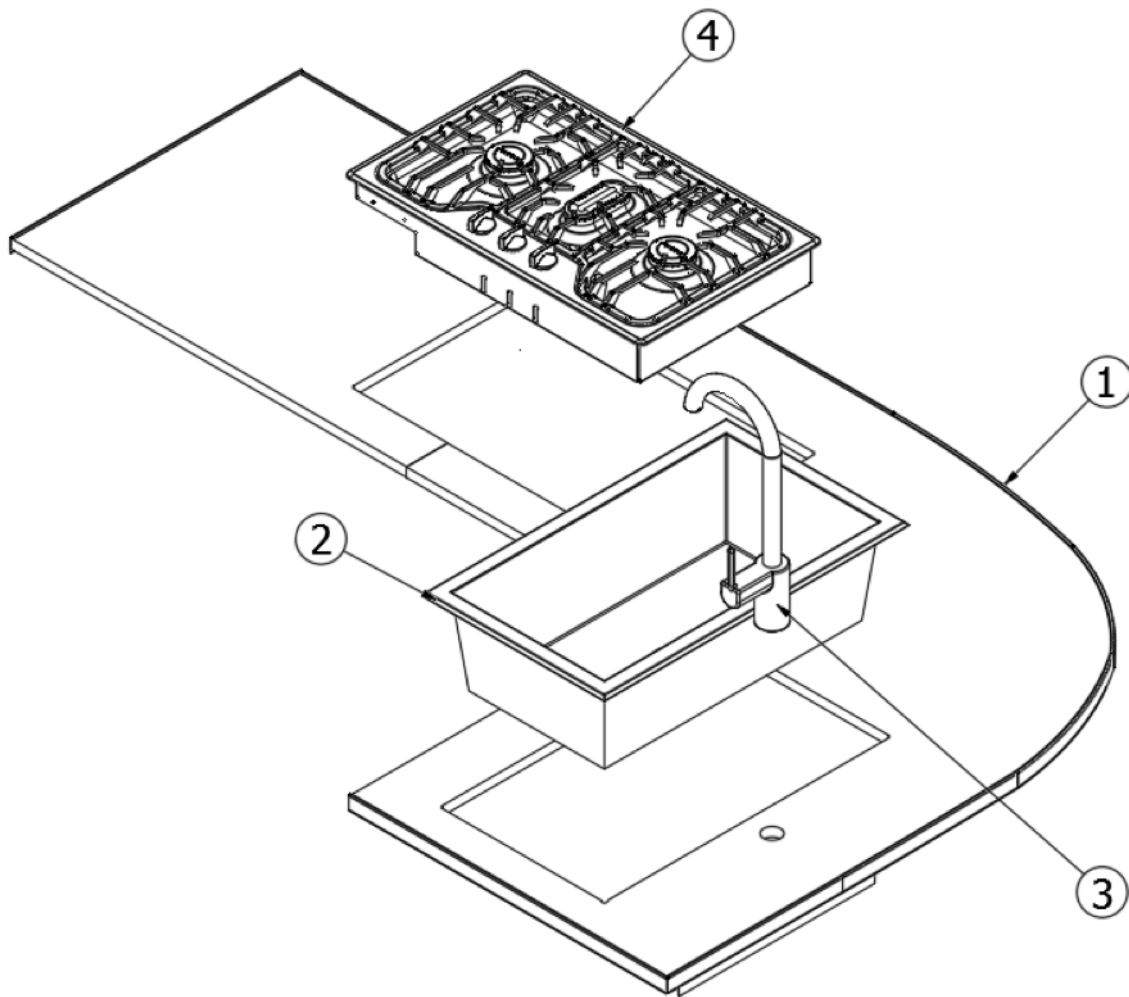

FURNITURE, GALLEY

Galley Top, 20'

112998

Galley Top Install

1. 969900-02
2. 602825
3. 602814
4. 690739
- 602164-02
- 602812-01
- 602812-02

1. Galley Top Assy - 20' CVL
   Sink-SS Single Bowl-15x25x7 - 20',22'CVL
   Moen Faucet, Matte Black
   Cooktop - Drop In 3 Burner - 20, 22 CVL
   Tailpiece, with nuts and washers, 1-1/2"
   Strainer rack
   Drainer basket kit