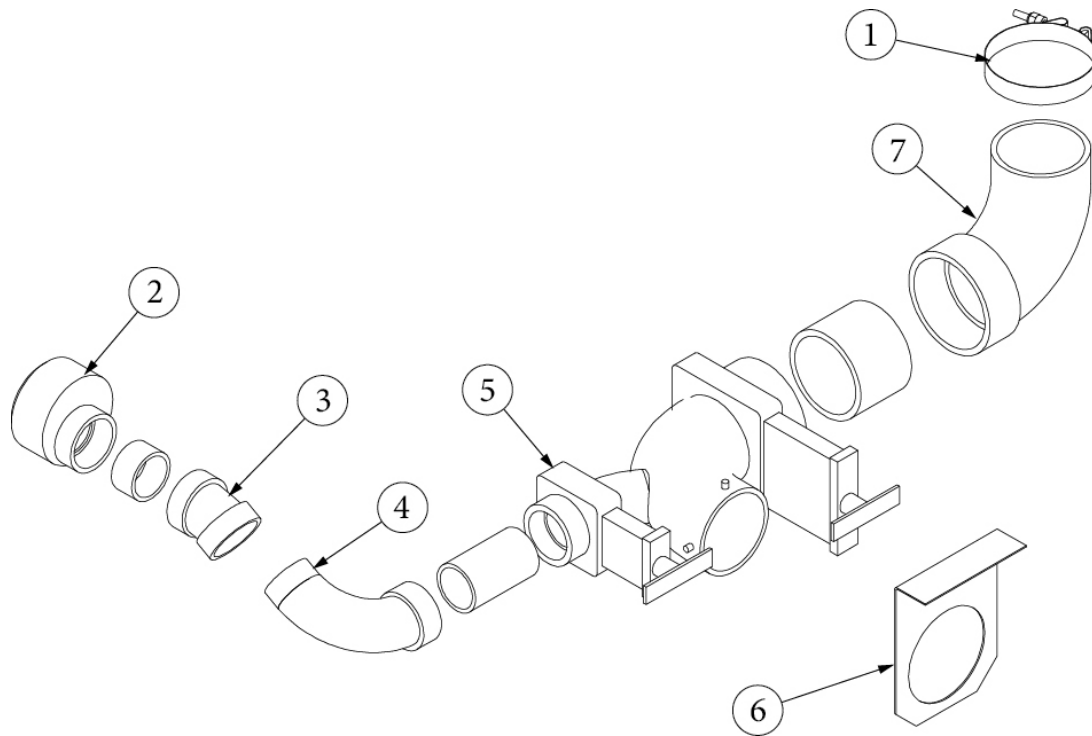

PLUMBING, DRAIN SYSTEM

Tank Drain, 19'

943918

Assembly, Dump Valve

- | | |
|---------------|-------------------------------------|
| 1. 340092 | Clamp, Worm Type T40C-75-388-SB |
| 2. 195329-229 | Reducer Adaptor 3" TO 1.5" |
| 3. 600116 | 1 1/2 IN Corlon 22 1/2 Degree Elbow |
| 4. 600431 | St. Elbow, 1.5in. xlt 90 Degree |
| 5. 601482 | Dump Valve Rotating Assy. |
| 6. 115555 | Bracket, Dump valve |
| 7. 601531 | Fitting-90 Degree 3" H x ST |
| 601160-02 | Pipe, ABS, 1-1/2" |
| 601160-04 | Pip, ABS, 3" |