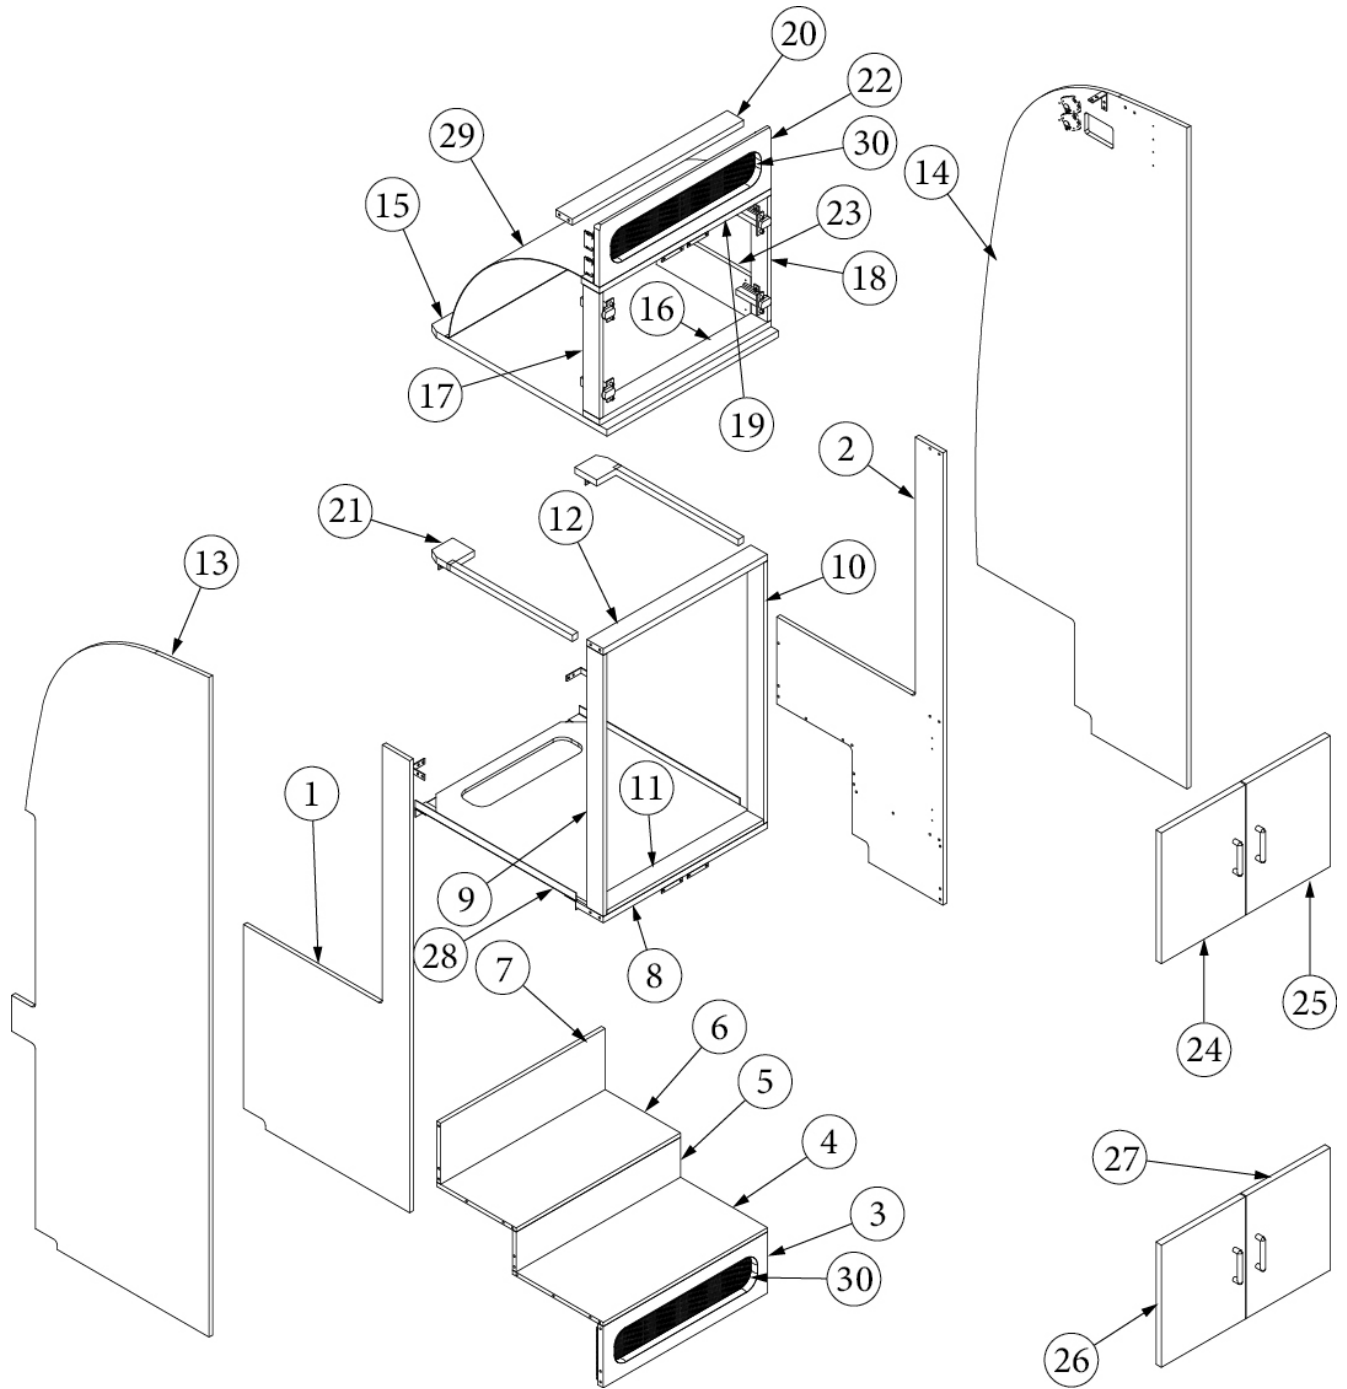

FURNITURE, GALLEY

Refrigerator Cabinet, 19'

Parts Listed on Next Page