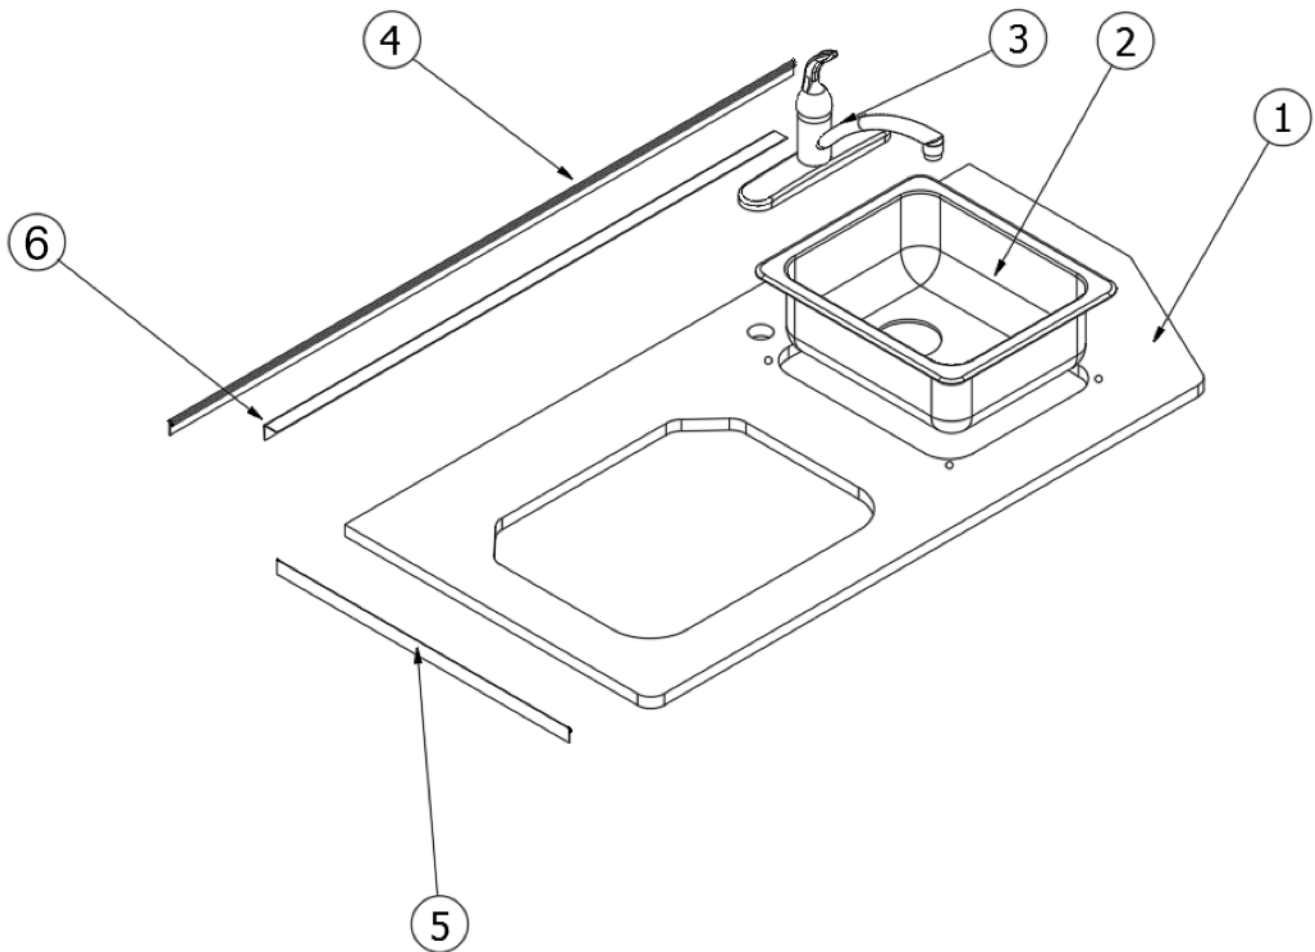

FURNITURE, GALLEY

Galley Top, 19'

969167

Galley Top Install

1. 969167&000118JC

Pre laminate, .75 x 22.82 x 46.56

2. 602827

Sink, SS Single Bowl, 13 x 15

3. 602243

Faucet-Galley Chateau - One Handle Chrome

4. 115064

Trim-Alum Countertop

5. 969167&0003T02B

Aluminum counter molding

6. 114812

Alum. Angle 1" x 1 "x 12"

600963

Drainer basket kit