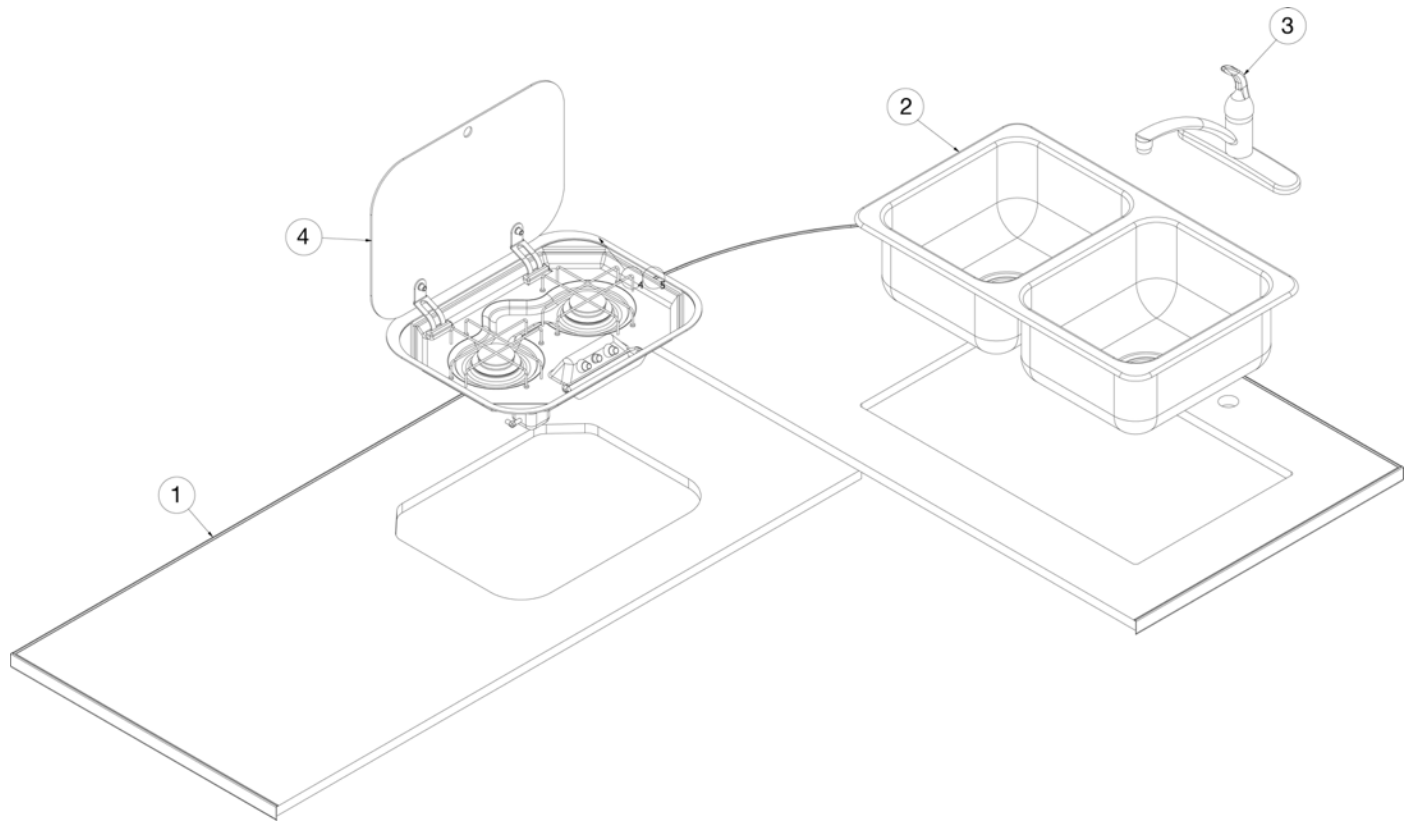

FURNITURE, GALLEY

Galley Top, 20'

112999

Galley Top Install

1. 969900-01	Galley Top Assy - 20' Bambi
2. 602492	Sink-Stainless Steel 16" x 27"
3. 602243	Faucet-Galley Chateau - One Handle Chrome
4. 690816	Cooktop, Two Burner, Suburban 3036AST
602164-02	Tailpiece, w/nuts & washers
600968	Basket Strainer
115064	Trim, Aluminum, Counter Top
365491-02	Edgebanding, 15/16 - 2mm, Linen