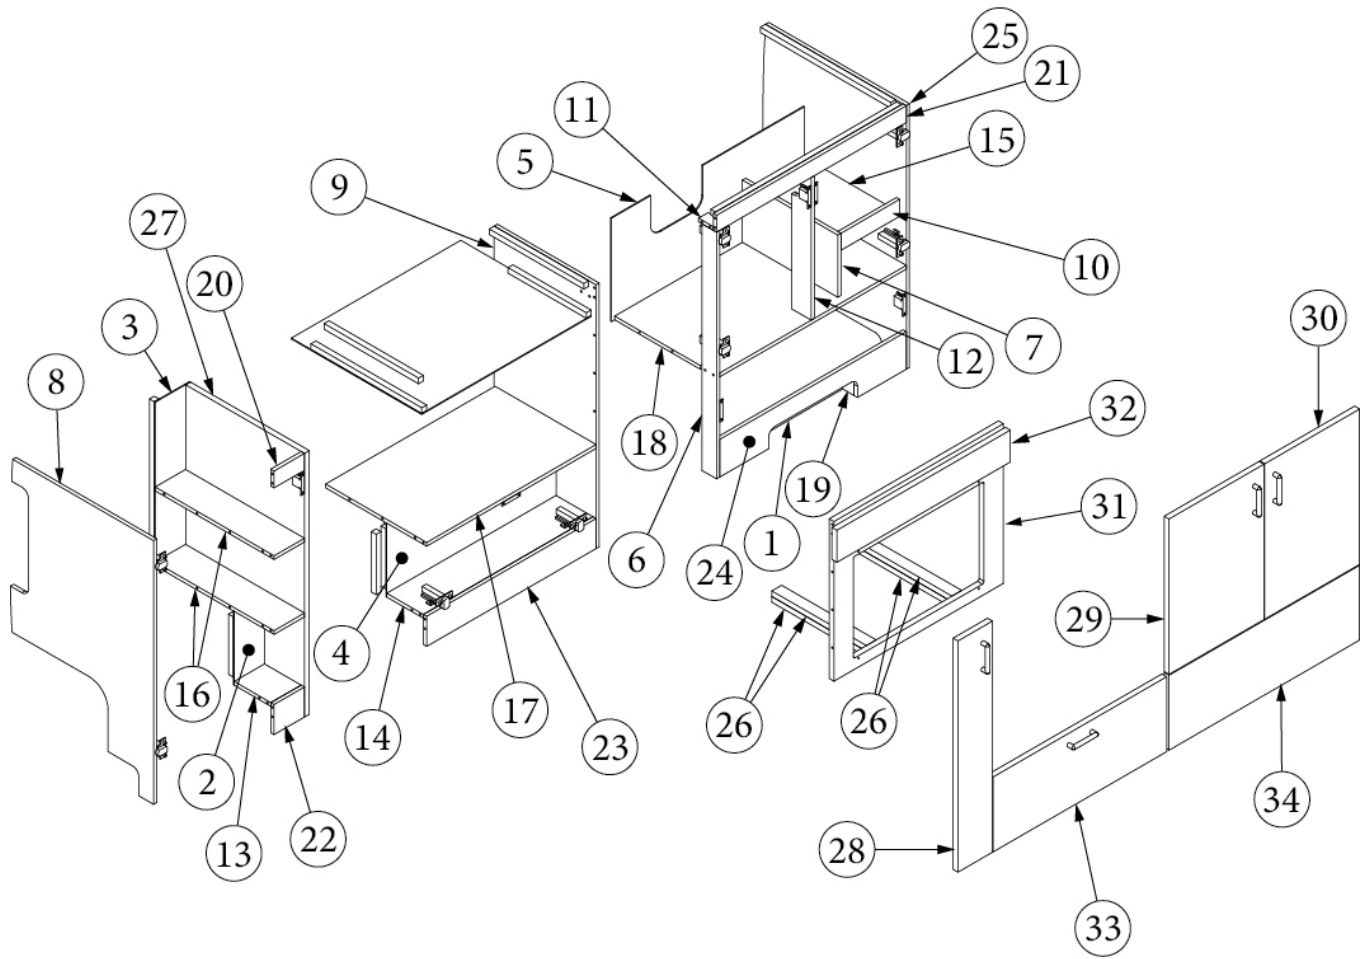

FURNITURE, GALLEY

Galley Cabinet, 22'

Parts Listed on Next Page