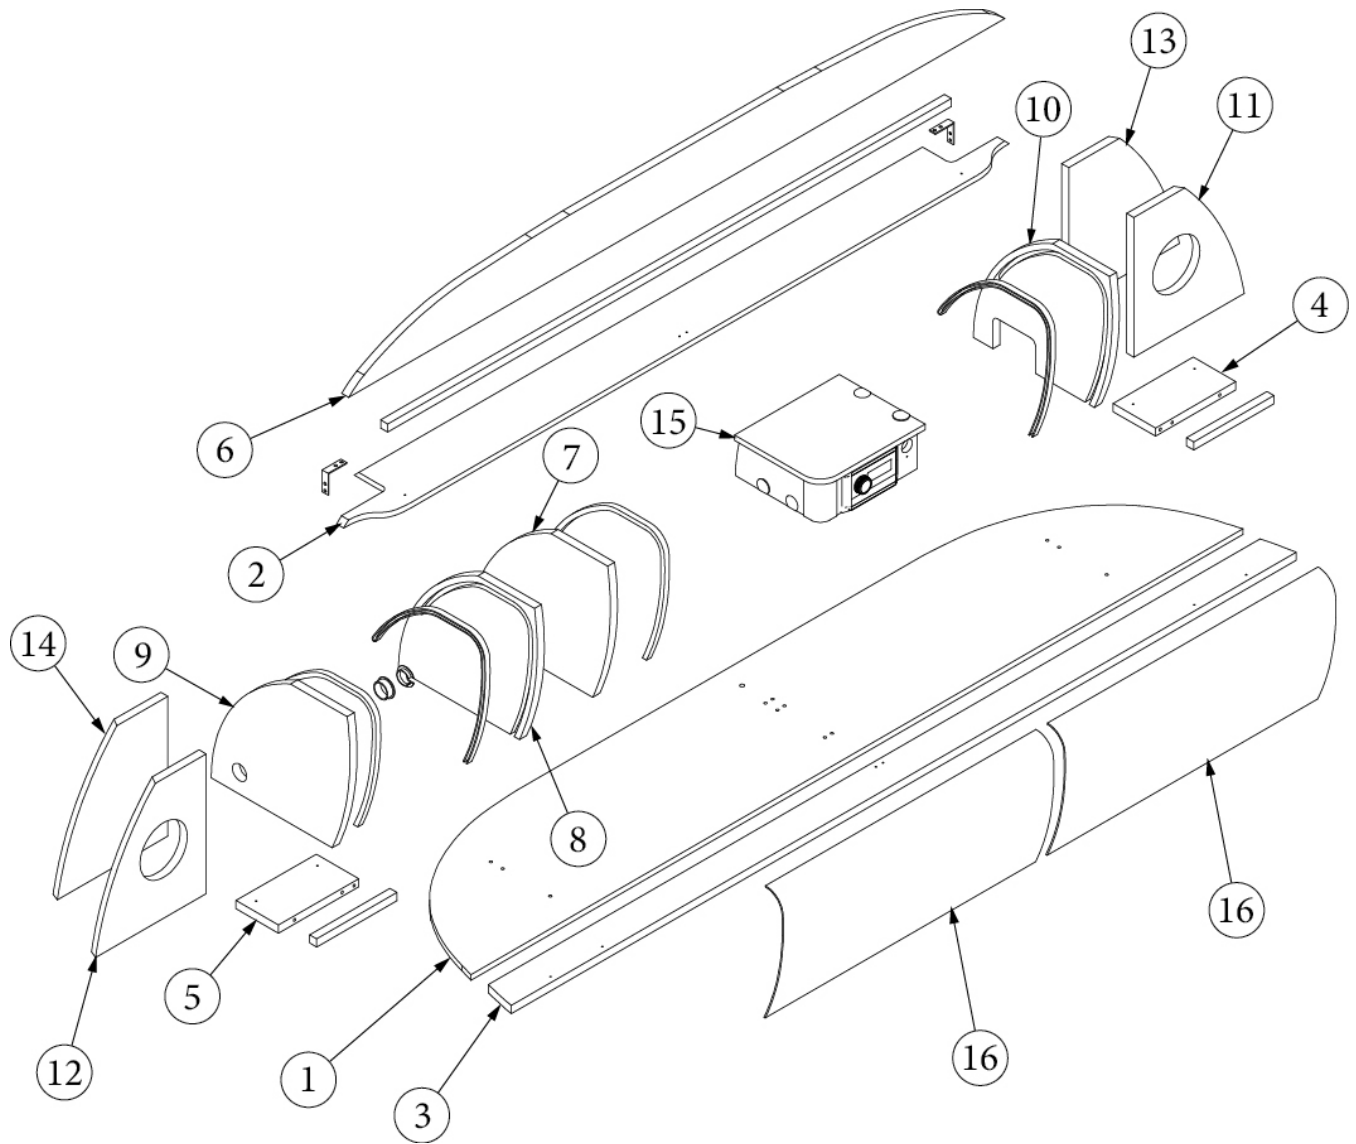

FURNITURE, GALLEY

Roof Locker, Dinette, 16', 19'

Parts Listed on Next Page