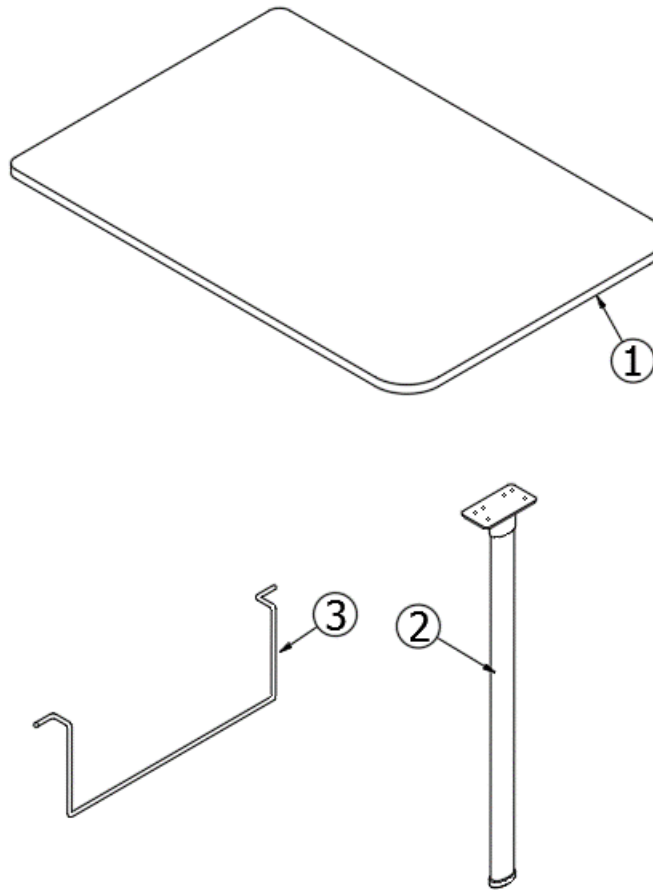

FURNITURE, LOUNGE

Dinette Table, 16', 19', 20'

969034

Dinette Table Assembly

1. 969034&000118JC
2. 382177
3. 380284-02
  365484-02

Pre laminate, .75 x 26 x 38
Table Leg, Folding
Bracket, Table hinge assembly kit
Edgebanding - 15/16 - 2MM Citadel