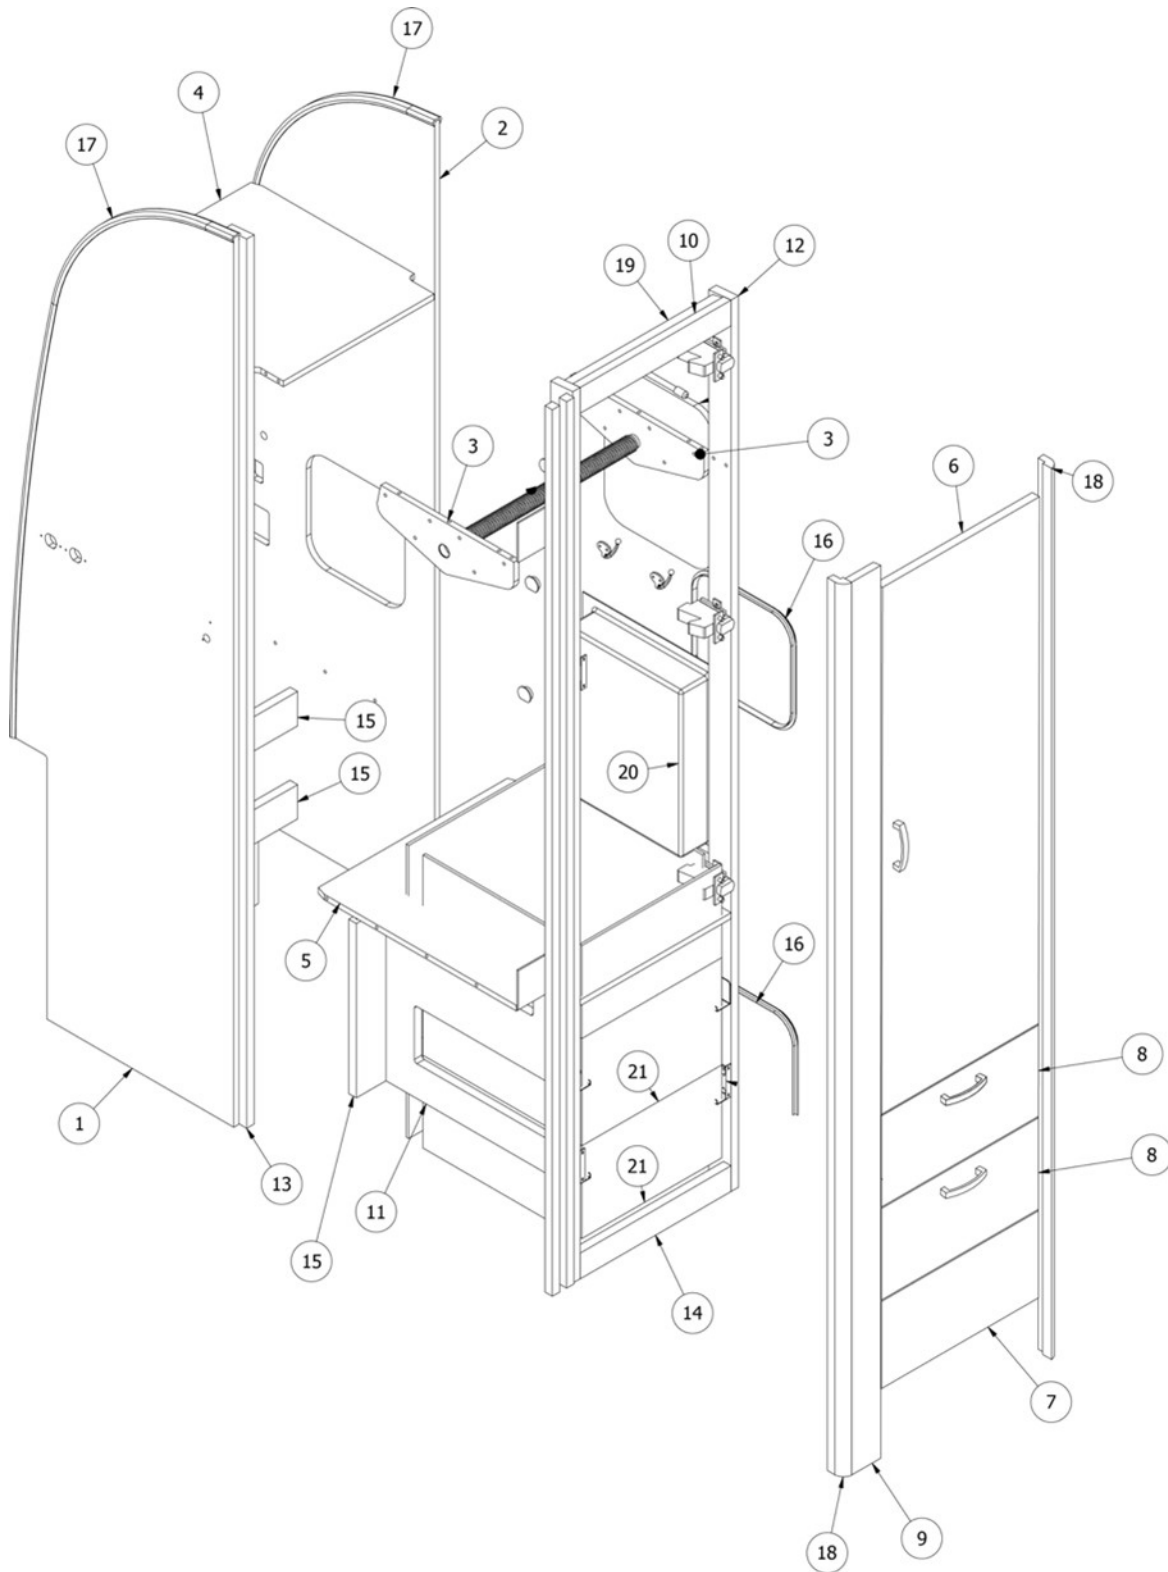

Panel, 22.5 x 3.25
Panel, 4.75 x 19
Panel, 22.5 x 2.25
Panel, 22.5 x 2.25
Panel, 4.75 x 19
Panel, 22.5 x 3.75
T-Molding - .5625" White
Edgebanding, 5/8"

FURNITURE, BEDROOM

Wardrobe, 20'

Parts Listed on Next Page