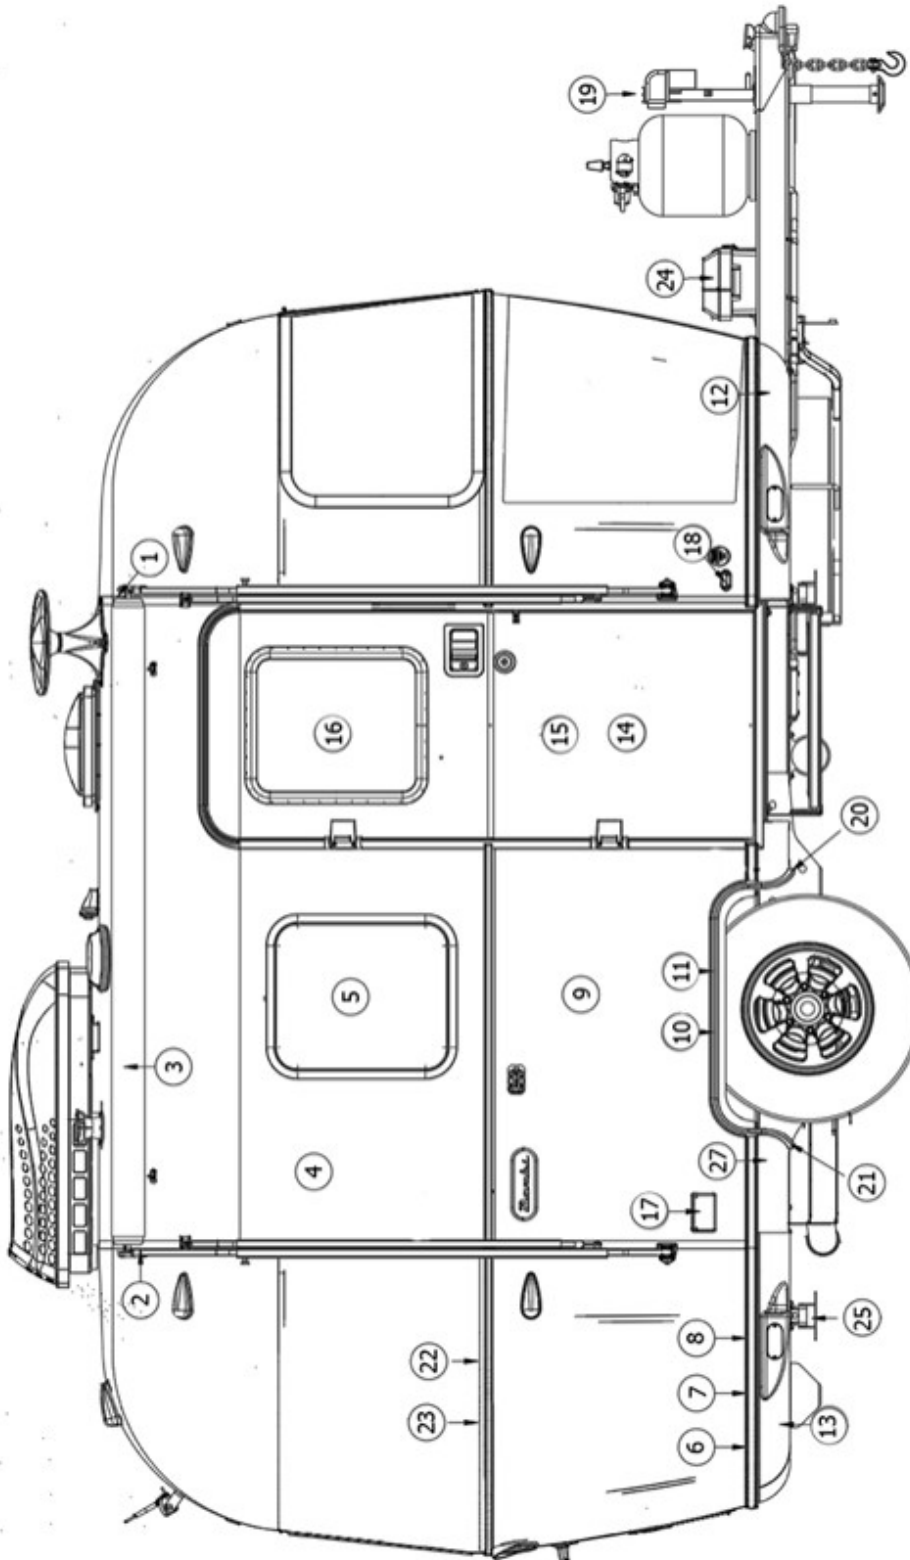

EXTERIOR SHELL

Wall, Curbside, 16'

Parts Listed on Next Page