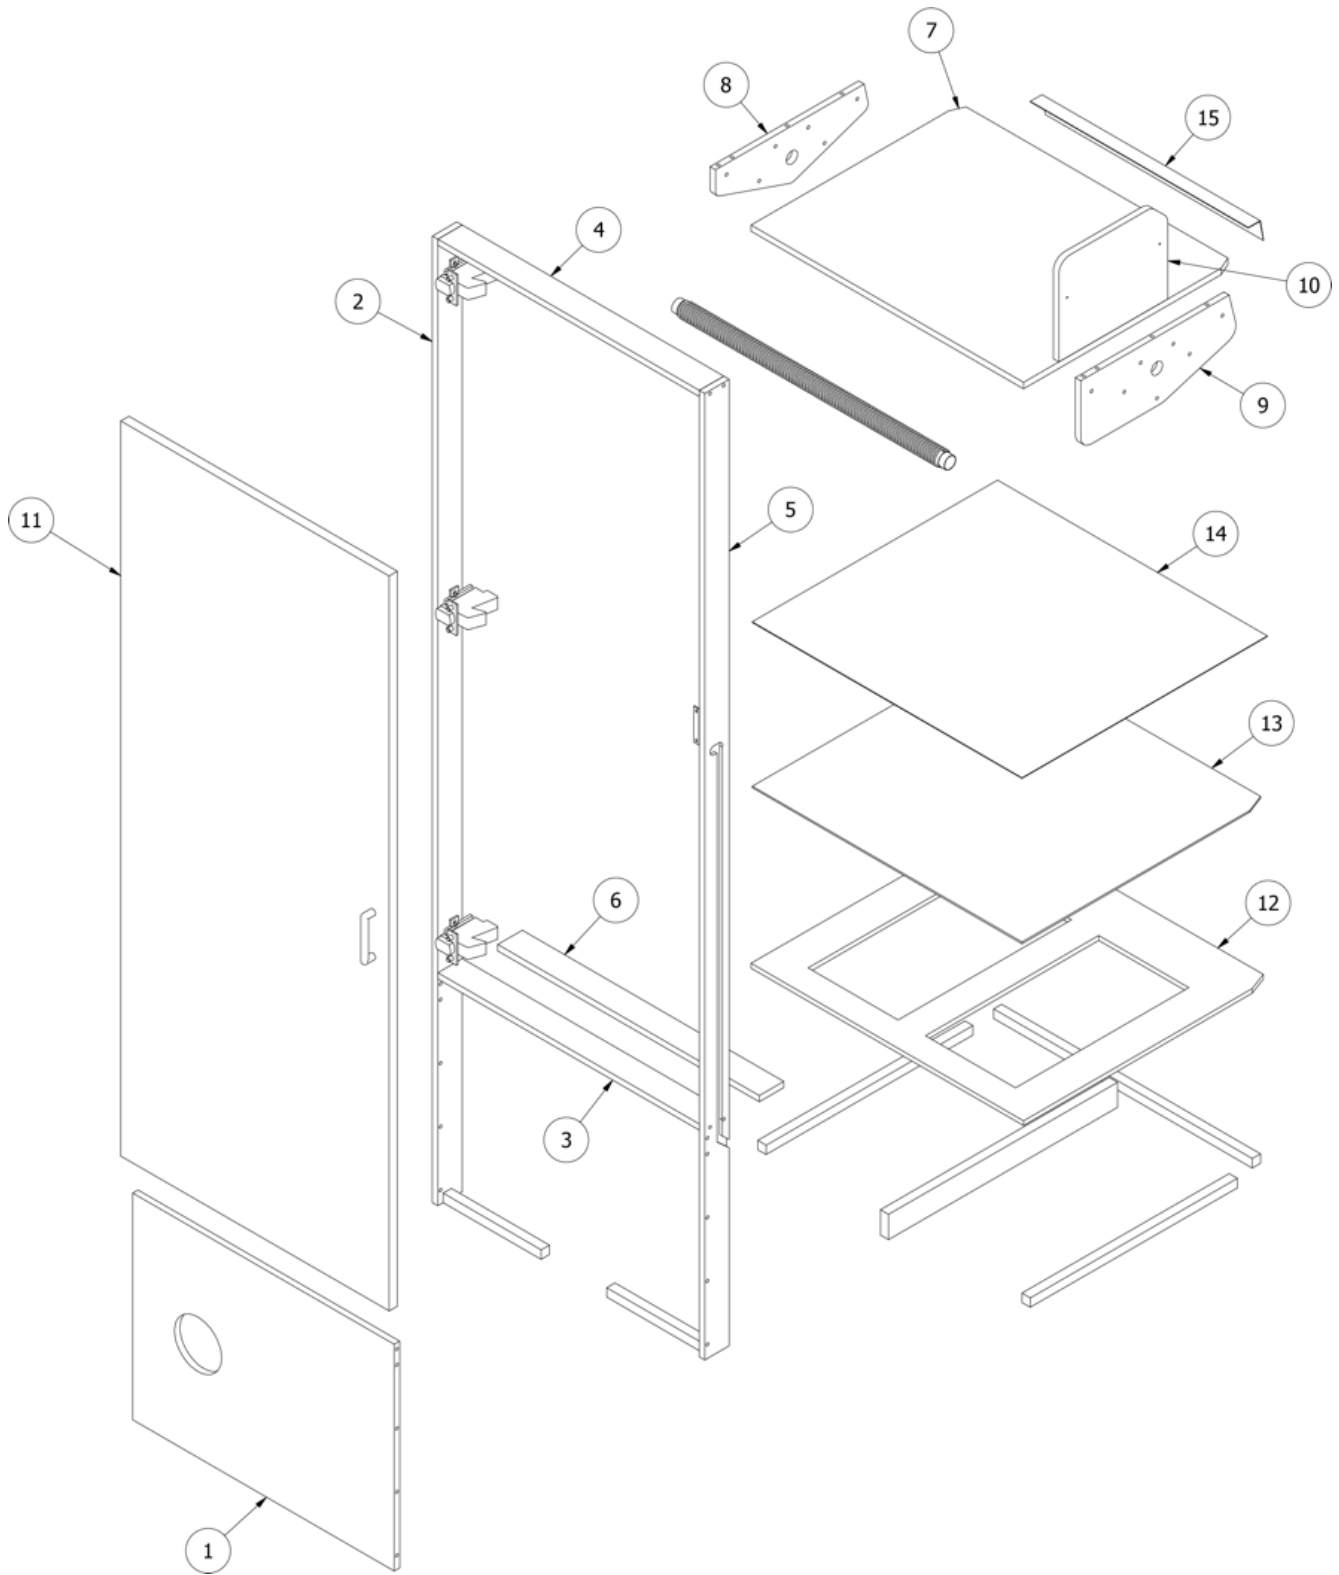

FURNITURE, GALLEY

Storage Cabinet, 22'

Parts Listed on Next Page