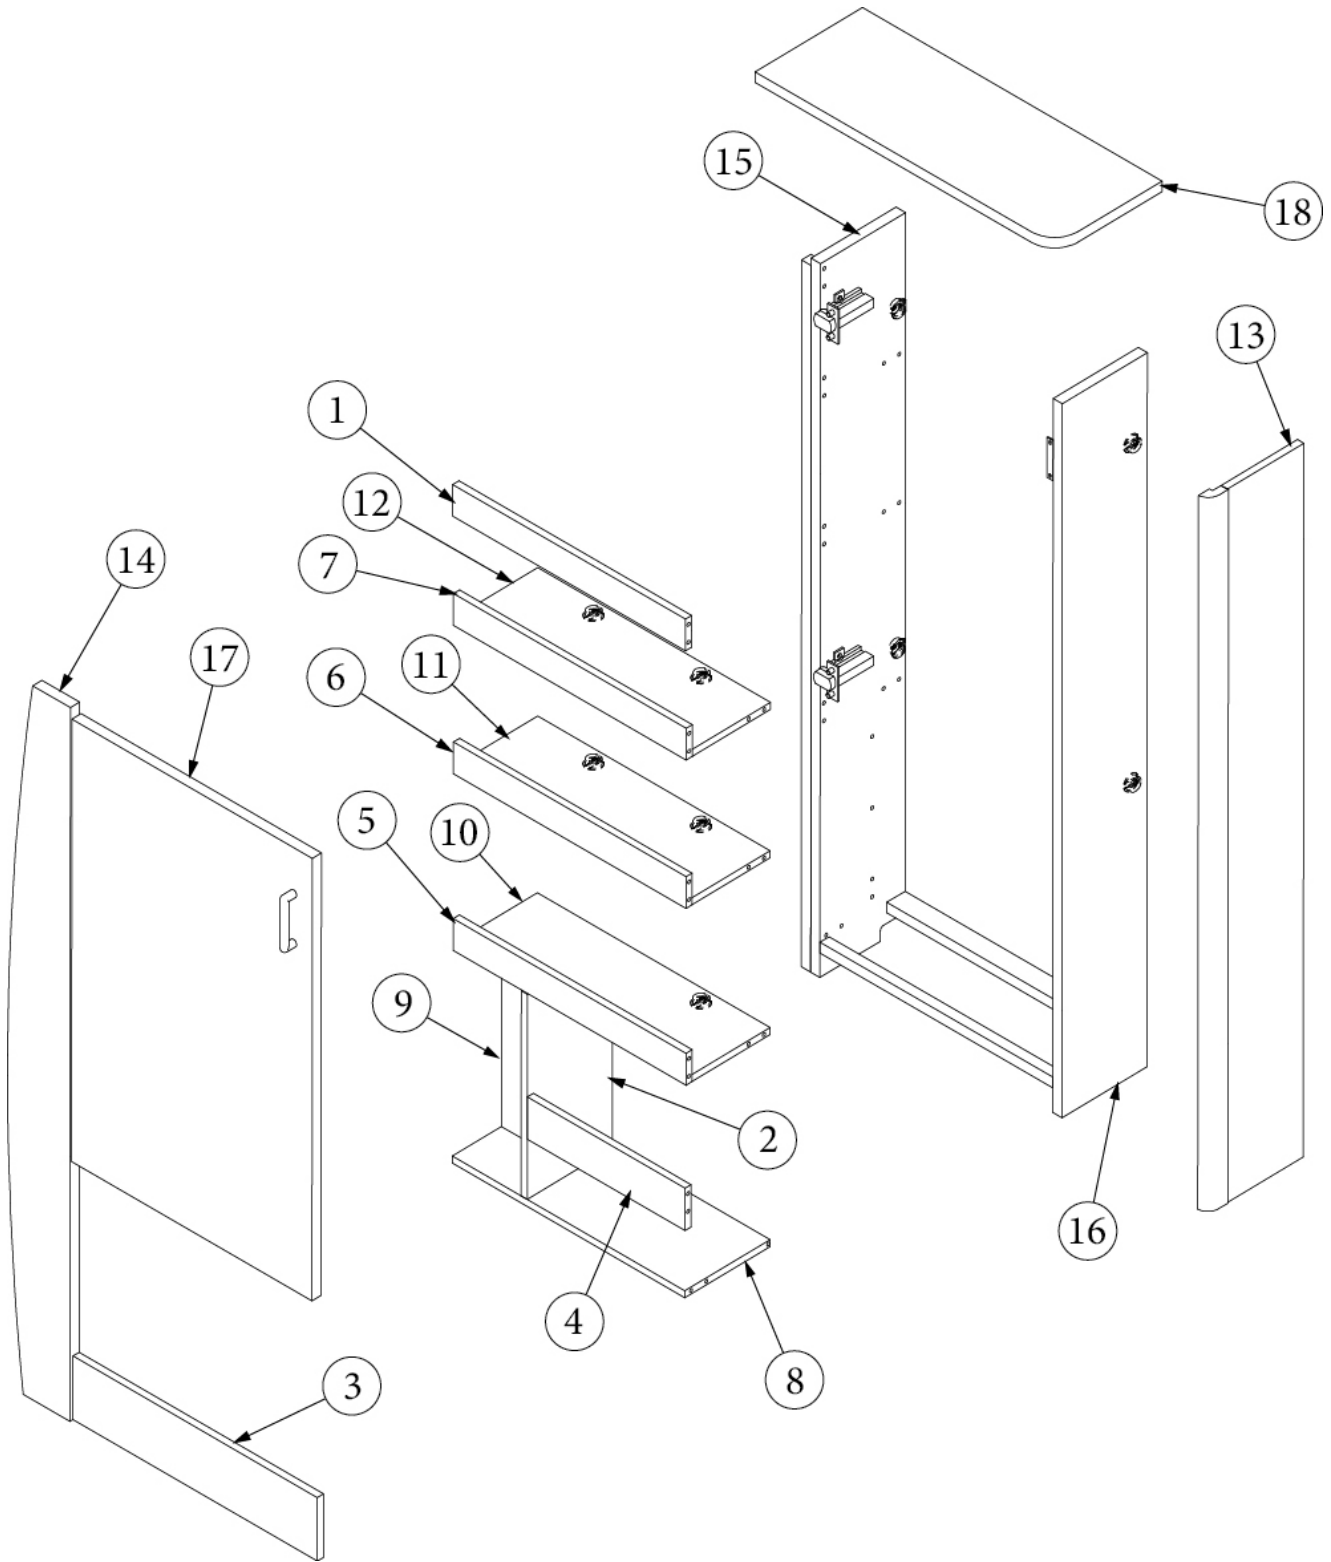

FURNITURE, GALLEY

Entry Shelving Unit, 19'

Parts Listed on Next Page

FURNITURE, GALLEY

Entry Shelving Unit, 19'

969853

Entry Shelving Unit Assembly

1. 969853&000112GG	Pre laminate, .50 x 2.25 x 18.63"
2. 969853&000212GG	Pre laminate, .50 x 6.94 x 14.50"
3. 969853&000312GG	Pre laminate, .50 x 19.57 x 4.50"
4. 969853&000412GG	Pre laminate, .50 x 3.00 x 12.63"
5. 969853&000512GG	Pre laminate, .50 x 2.25 x 18.63"
6. 969853&000612GG	Pre laminate, .50 x 2.25 x 18.63"
7. 969853&000712GG	Pre laminate, .50 x 2.25 x 18.63"
8. 969853&000812GG	Pre laminate, .50 x 18.63 x 6.94
9. 969853&000912GG	Pre laminate, .50 x 5.50 x 14.50
10. 969853&001012GG	Pre laminate, .50 x 6.37 x 18.63
11. 969853&001112GG	Pre laminate, .50 x 6.37 x 18.63
12. 969853&001212GG	Pre laminate, .50 x 6.37 x 18.63
13. 969853&001312GG	Pre laminate, .50 x 6.25 x 50.50
14. 969853&001418DC	Pre laminate, .75 x 5.00 x 50.50"
15. 969853&001518DC	Pre laminate, .75 x 6.94 x 50.50"
16. 969853&001618DC	Pre laminate, .75 x 6.94 x 50.50"
17. 969853&001718DC	Pre laminate, .75 x 19.25 x 31.31"
18. 969853&001818JC	Pre laminate, .75 x 8.75 x 24.00"
801706-0029	Trim, Corner, 90 Deg, 1" Rad, White
381607-11	Hinge, Self-Close, Overlay, 110 Degree
381607-12	Baseplate, Grass, 9.5 x 37/32
381607-05	Hinge Screw, 6 x 3/4"
381228-02	Catch Grabber, Door C3-805, 5lb
365385-02	Edgebanding, White Cypress 15/16"
365385-01	Edgebanding, White Cypress 5/8"
365491-02	Edgebanding, 15/16 - 2mm, Linen
382057	Knockdown 8mm, #16289b
382057-04	D-Cover Cap, White
382044	Handle, Brushed Nickel
345001-08	Mach Screw, #8-32 x 1"