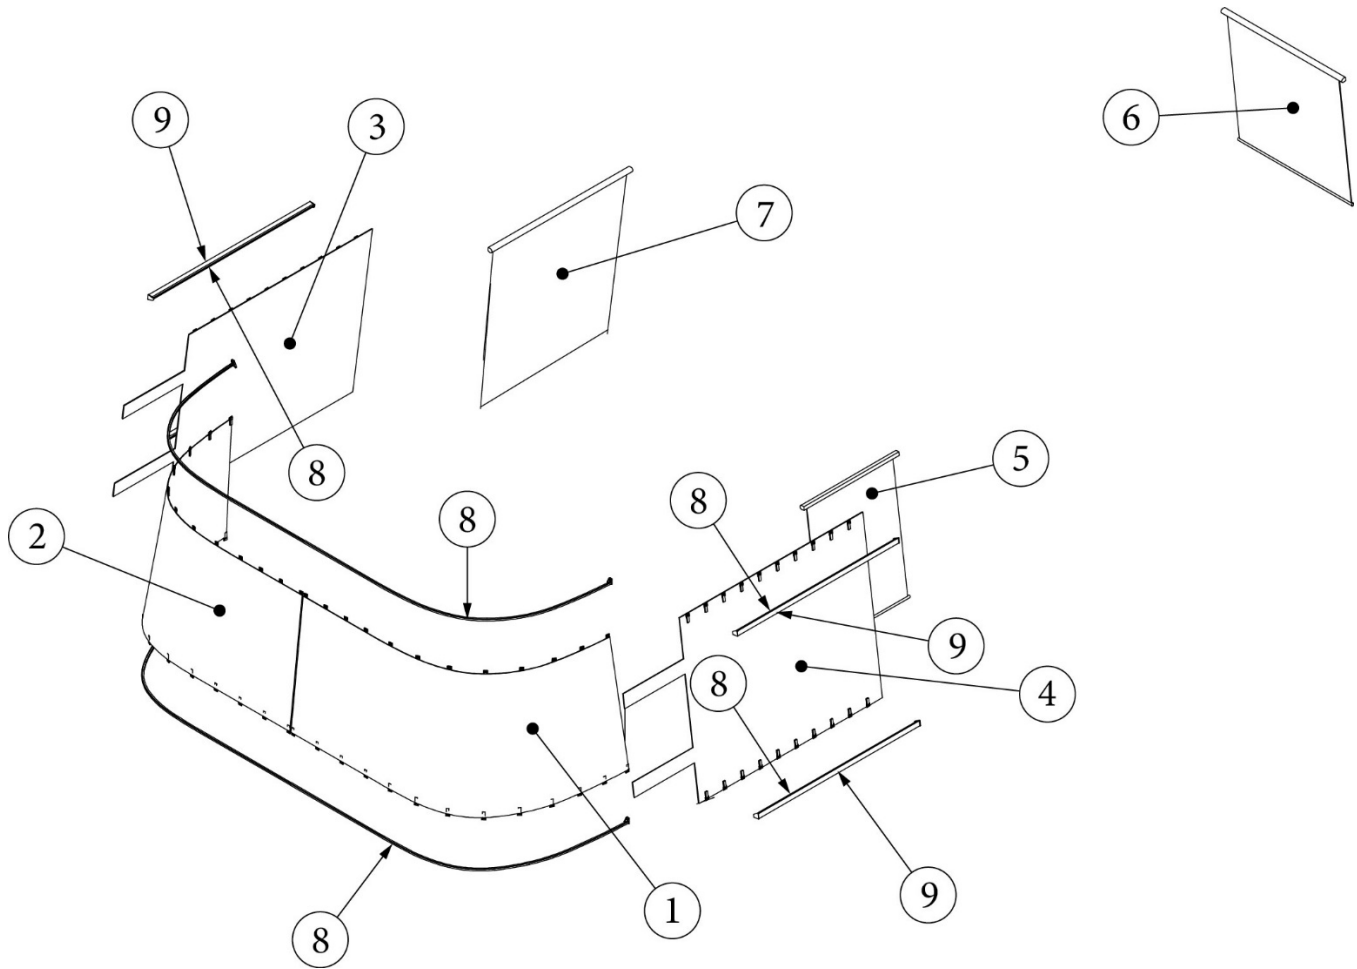

WINDOW COVERINGS

Curtains and Shades, 22'

112926

Install, Window Coverings, 22'

1. 998227-01	Panel Assembly, Curtain, Blackout (Wrap Window)
2. 998227-02	Panel Assembly, Curtain, Blackout (Wrap Window)
3. 998144-15	Drape-Bedroom Panel CS
4. 998144-16	Drape-Bedroom Panel RS
5. 705060-02	Toggle Roller Shade, White, 21.5 x 26"
6. 705060-04	Toggle Roller Shade, White, 27 x 26"
7. 705060-05	Toggle Roller Shade, White, 31.5 x 34"
8. 101217	Curtain Track, Extrusion, Aluminum, 11'
9. 101225	Curtain Track Attach, Extrusion, Aluminum, 10.5'