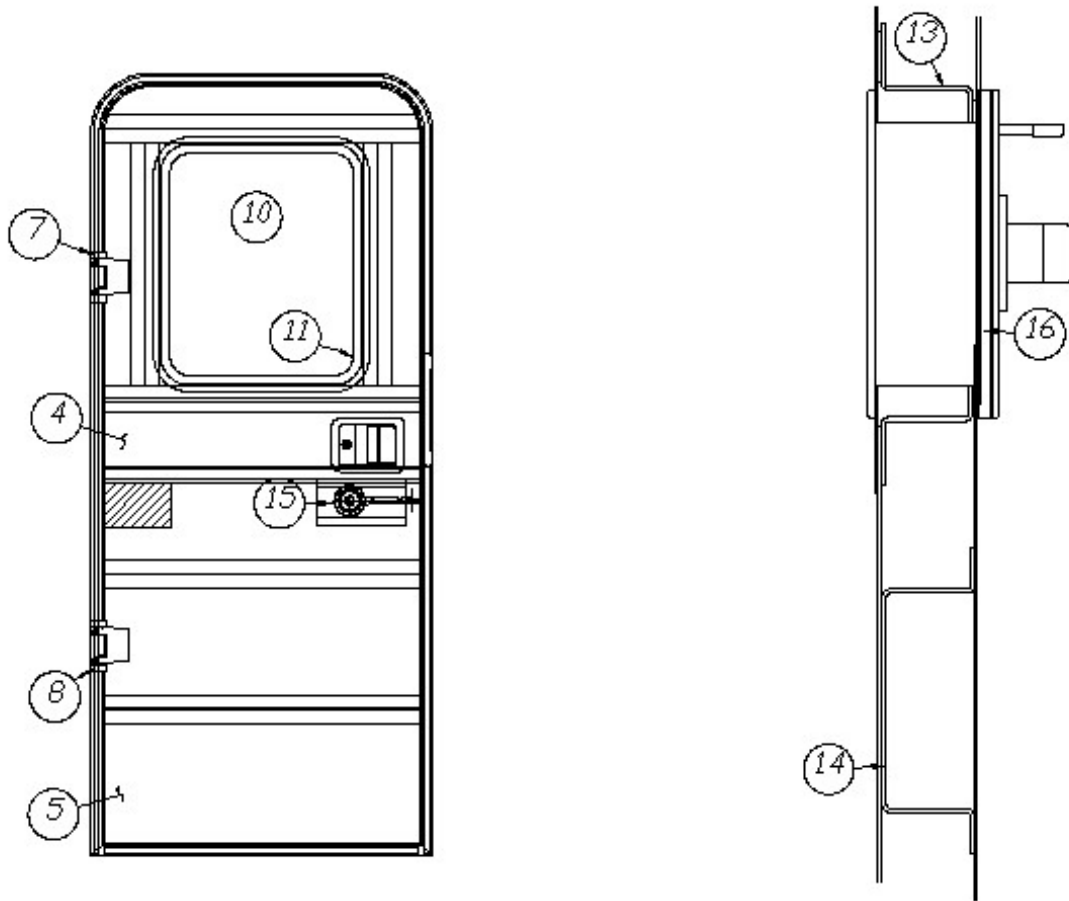

EXTERIOR DOORS

Main Door, LH Hinge, Old Style, 16', 19', 20'

Parts Listed on Next Page