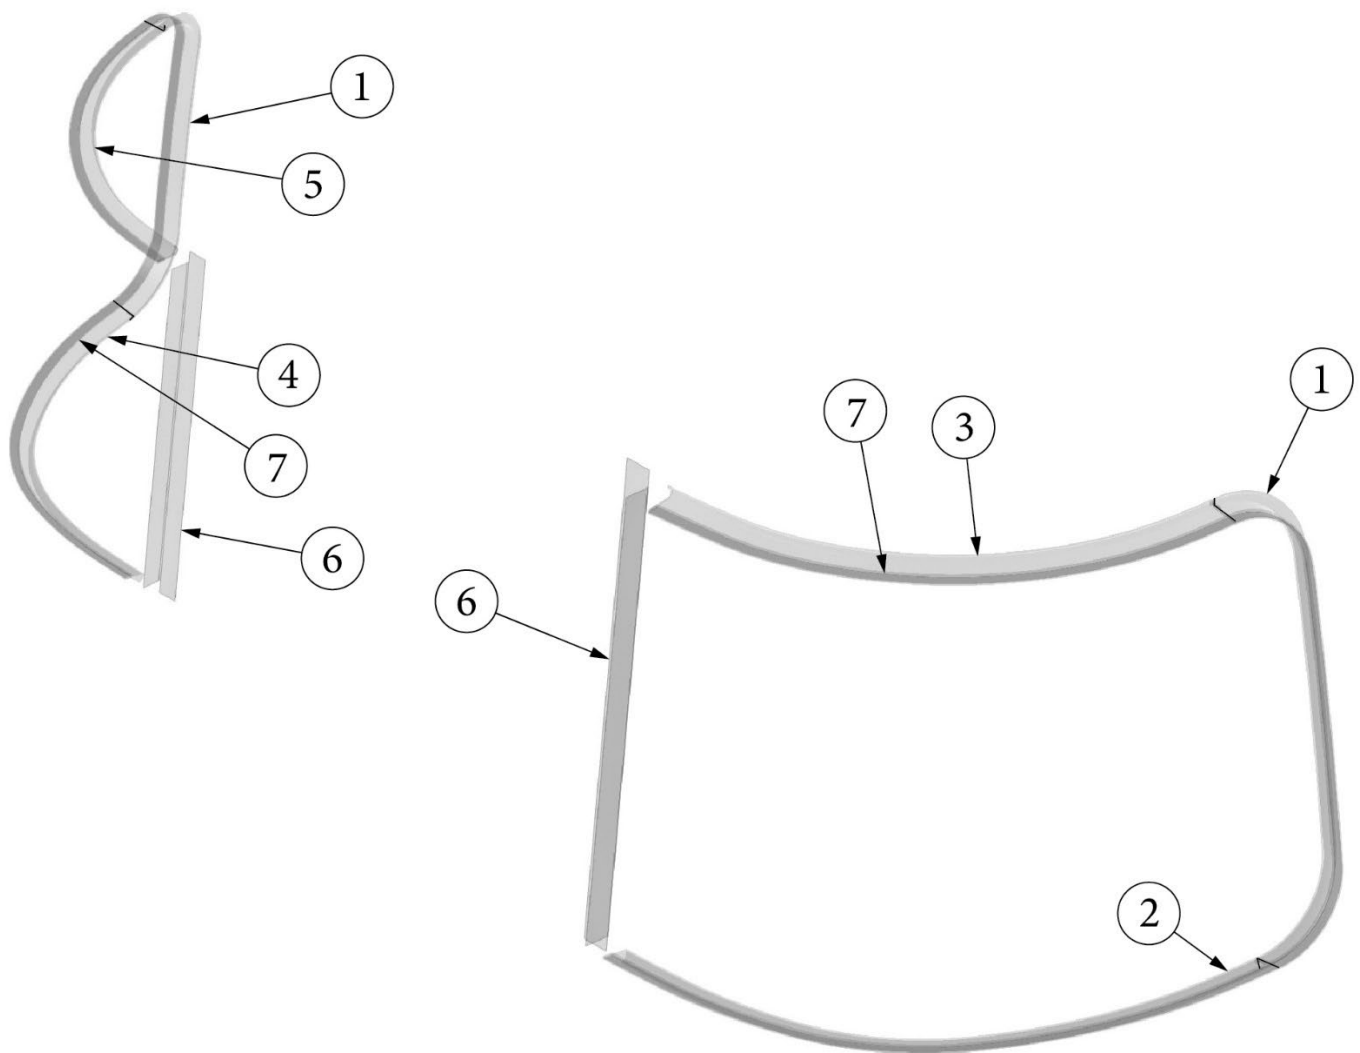

WINDOWS

Panoramic Window Trim

135394
135395

Install, Panoramic Window Trim, CS
Install, Panoramic Window Trim, RS

1. 201578-02
2. 201579-02
3. 201581-05
4. 201580-02
5. 201581-06
6. 110900
7. 203225-01

- End cap, Trim ring, Aluminum
- Trim ring, Lower, Aluminum
- Trim ring, Upper, Aluminum
- Trim ring, Lower, Aluminum
- Trim ring, Upper, Aluminum
- Trim formed, Aluminum
- Trim Lok, Gray, .75" #1375-1/8, G-7