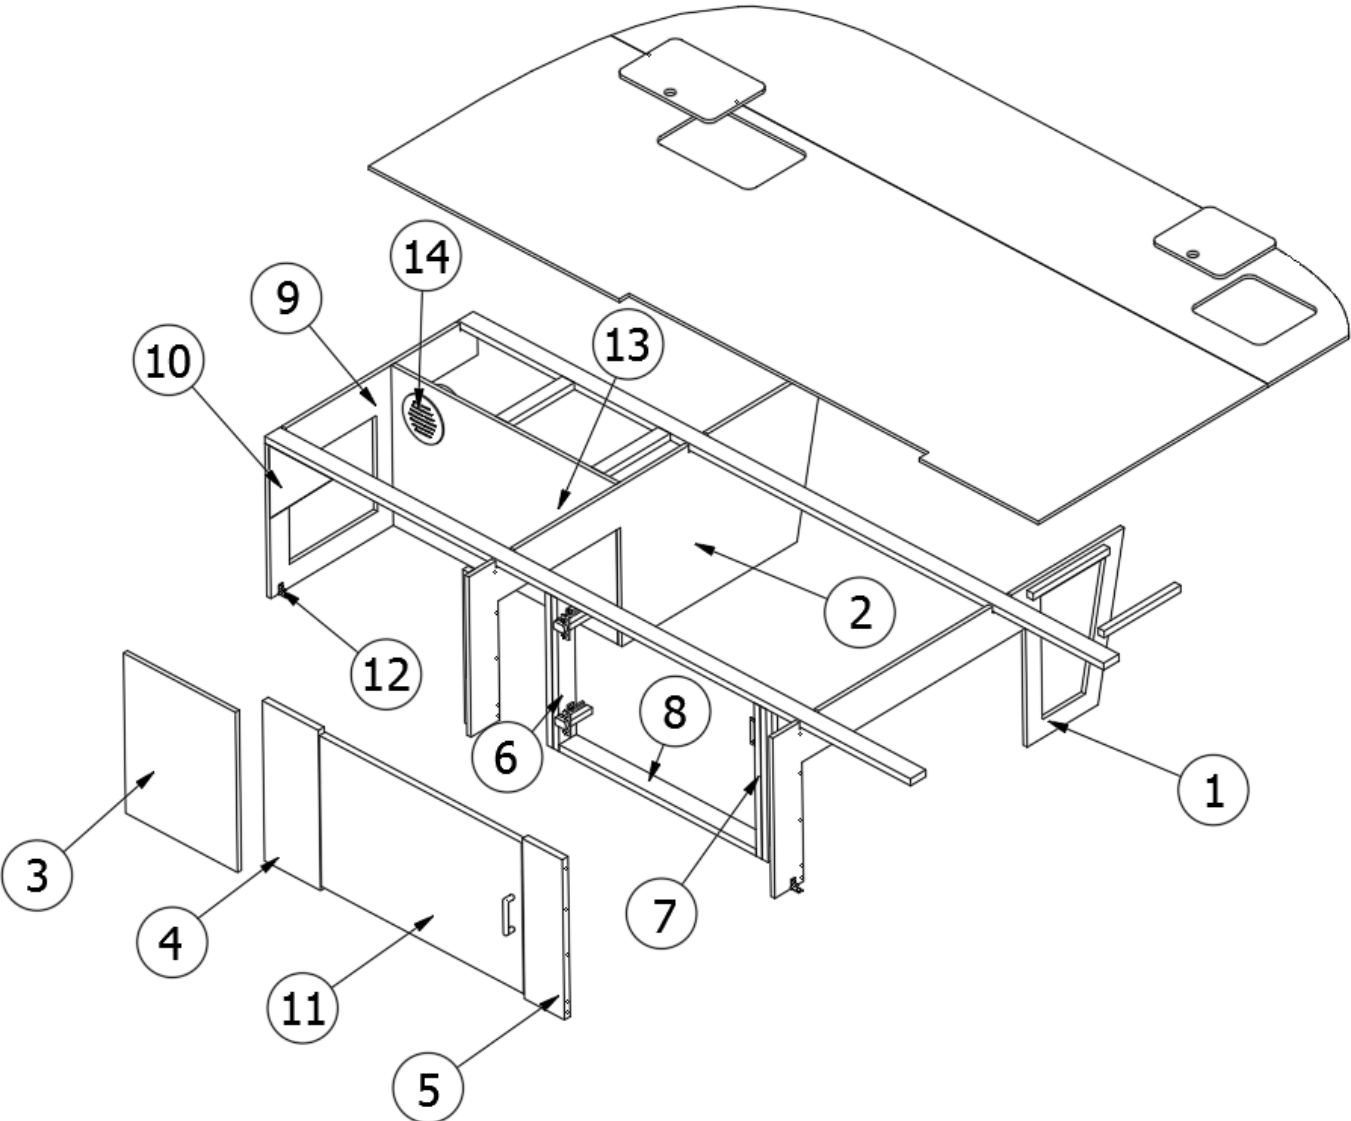

FURNITURE, BEDROOM

Bed, 20'

Parts Listed on Next Page