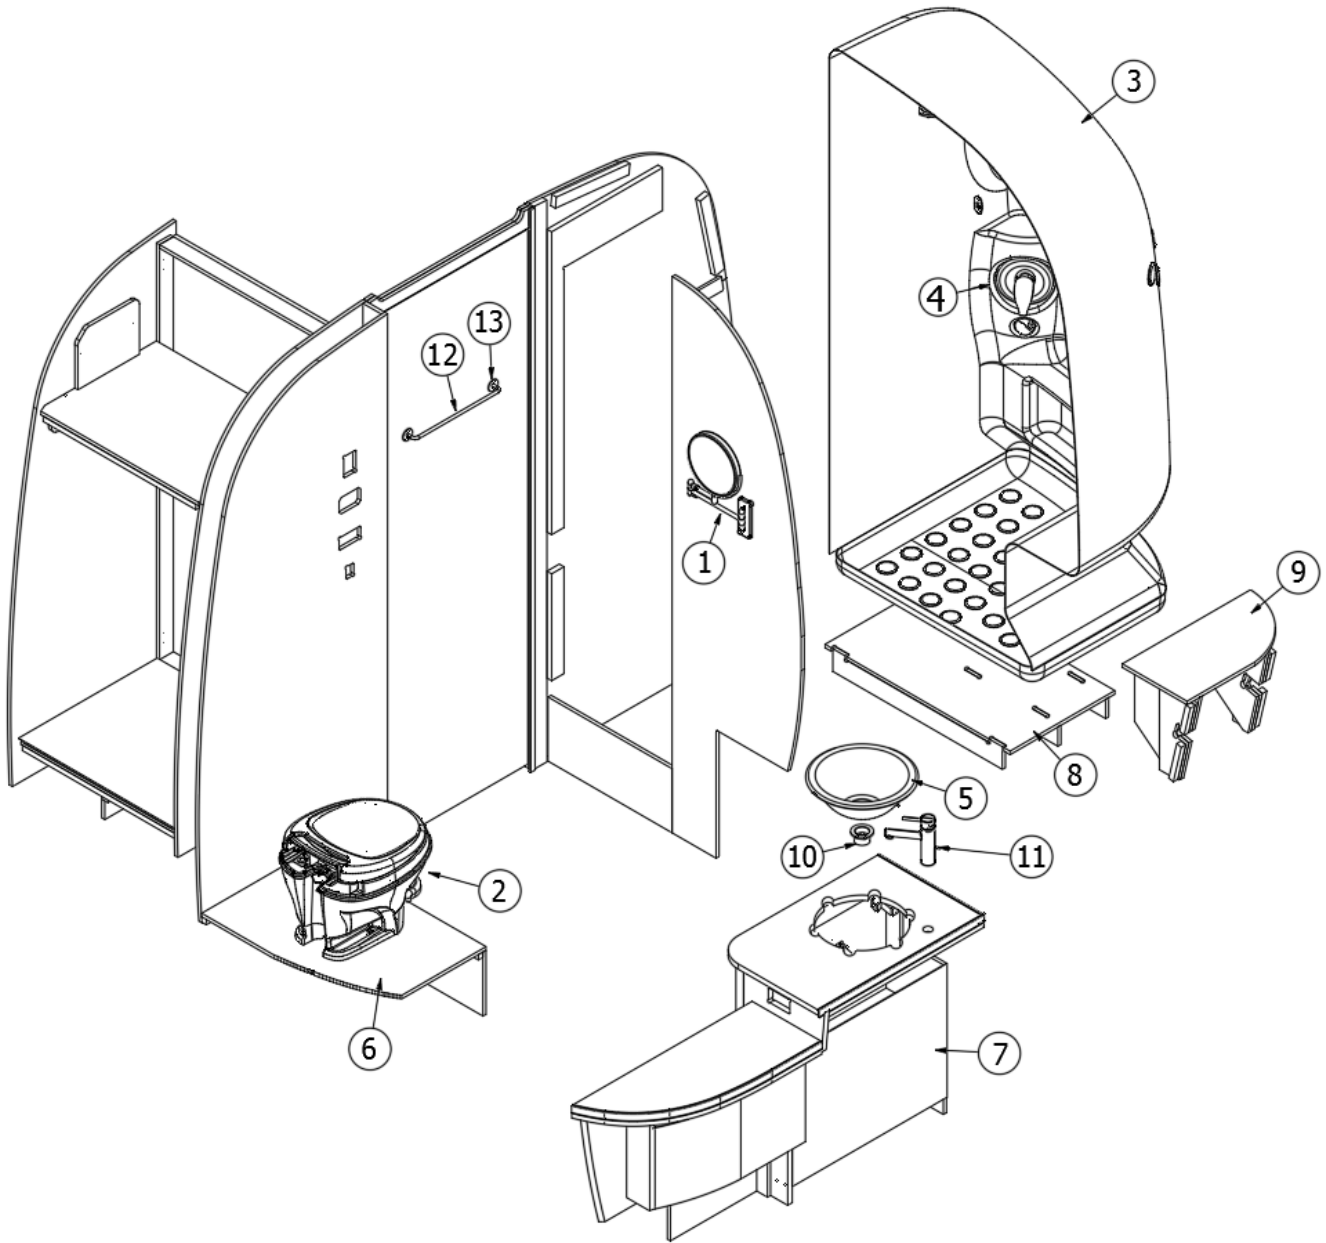

FURNITURE, LAVATORY

Bath Module, 22'

Parts Listed on Next Page