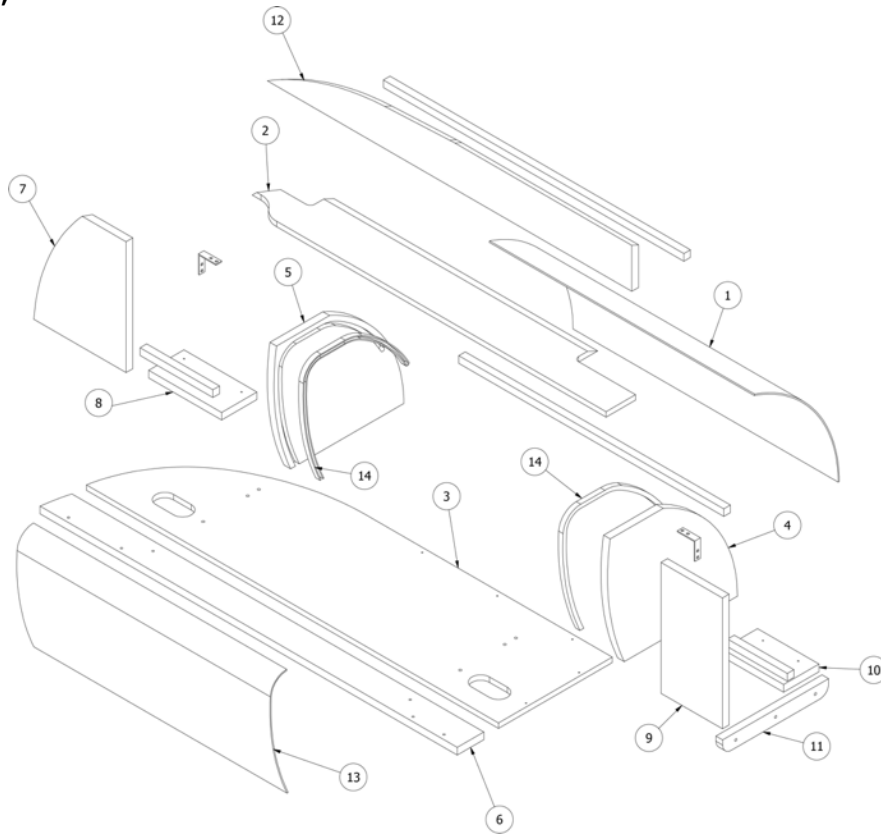

FURNITURE, BEDROOM

Rear Locker, 19'

969359

Rear Locker Assembly

1. 969359&000103CE	Pre laminate, .13 x 17.44 x 30
2. 969359&000212DD	Pre laminate, .5 x 6 x 41.78
3. 969359&000312MC	Pre laminate, .5 x 12.88 x 46.63
4. 969359&000418DD	Pre laminate, .75 x 15 x 14
5. 969359&000518DD	Pre laminate, .75 x 15 x 14
6. 969359&000618DD	Pre laminate, .75 x 3 x 47.5
7. 969359&000718MC	Pre laminate, 10.5 x 12.81
8. 969359&000818MC	Pre laminate, .75 x 4 x 8.25
9. 969359&000918MC	Pre laminate, .75 x 6.95 x 12.81
10. 969359&001018MC	Pre laminate, .75 x 4 x 6.95
11. 969359&001118MC	Pre laminate, .75 x 1.5 x 12
12. 969359&001218MC	Pre laminate, .75 x 4.5 x 41.25
13. 967104-09	Tambour door assembly
14. 203748	Track-Tambour
380264	Corner Bracket, 2 x 2 x 5/8
365386-02	Edgebanding-White Linen .94"
201673	Cove molding, White
381610-01	Cover cap, Plastic, White