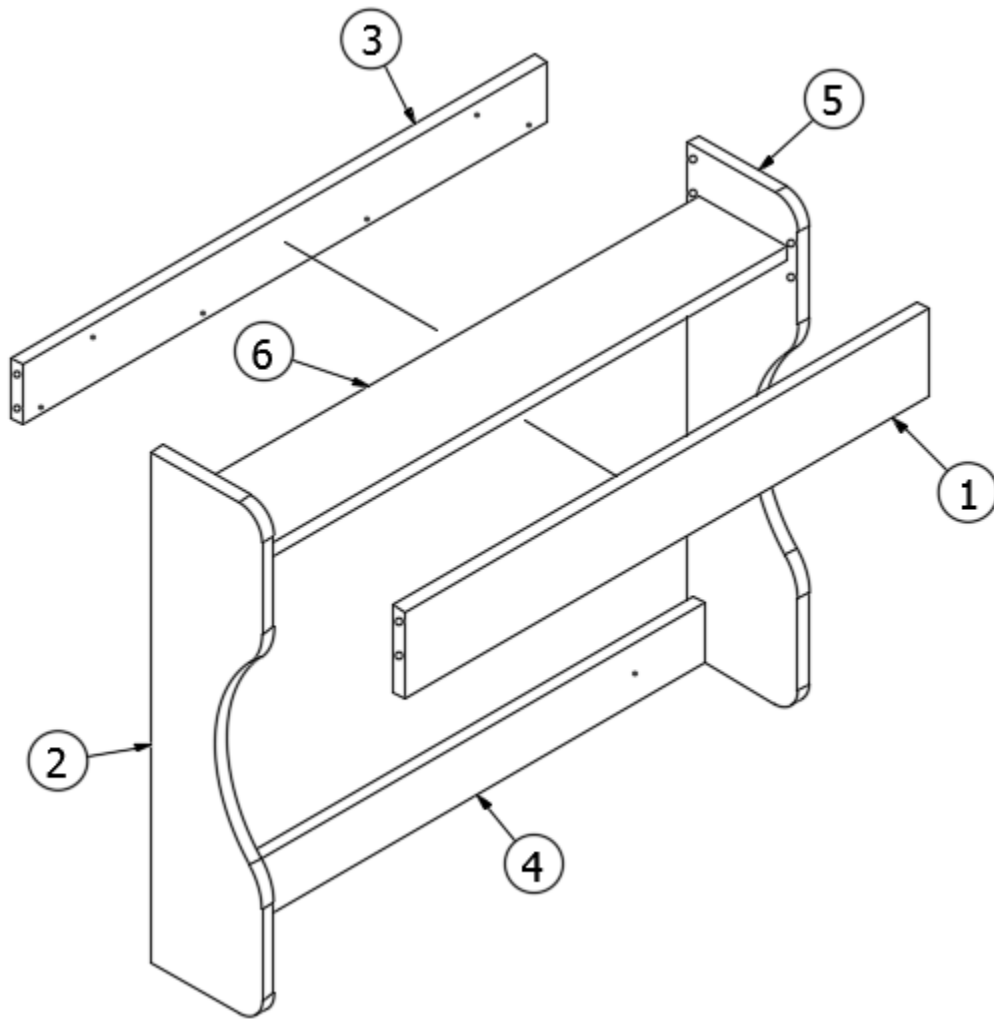

FURNITURE, BEDROOM

Bedroom Closeout/Shelf, 19'

968699

Bedroom Closeout/Shelf

1. 968699&000112GG
  2. 968699&000212GG
  3. 968699&000312GG
  4. 968699&000412GG
  5. 968699&000512GG
  6. 968699&000612GG
- 203445-01
  365385-01

Panel, 22.5 x 3.25
Panel, 4.75 x 19
Panel, 22.5 x 2.25
Panel, 22.5 x 2.25
Panel, 4.75 x 19
Panel, 22.5 x 3.75
T-Molding - .5625" White
Edgebanding, 5/8"