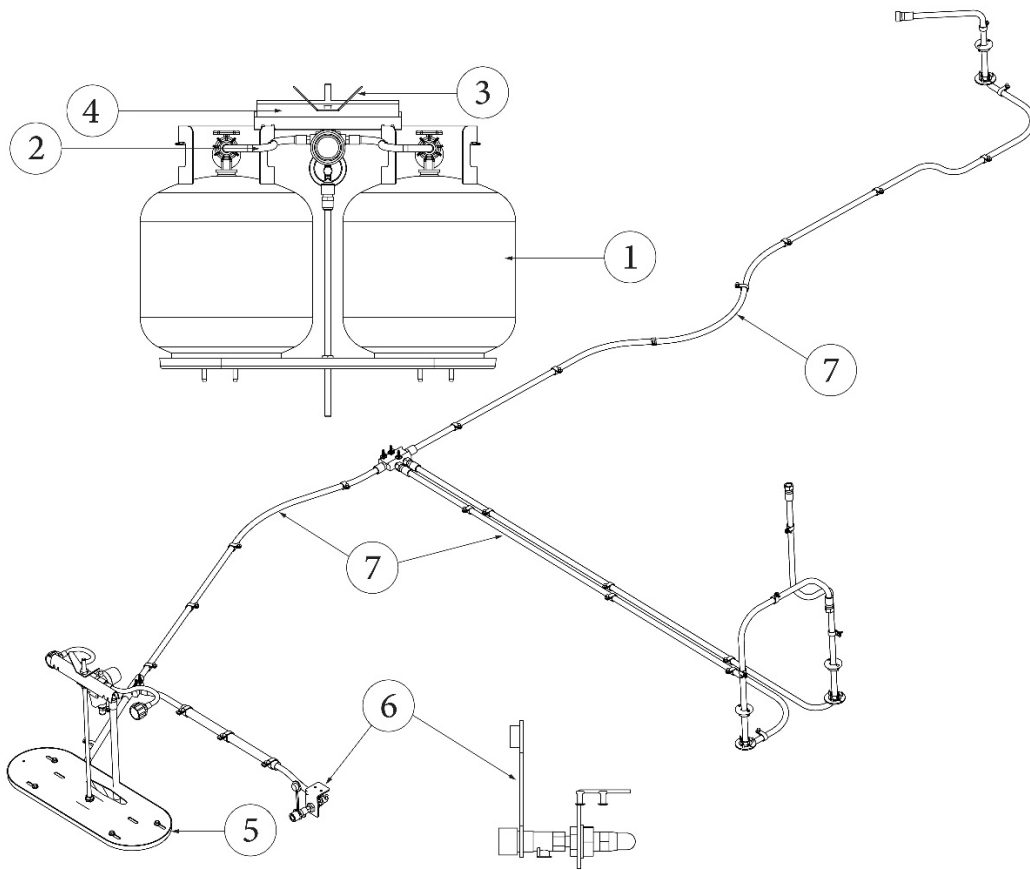

PLUMBING, LPG SYSTEM

LPG System, 19'

112899

LP System Install, 19'

1. 601781	LP Tank-20LB Steel
2. 602870	LP Regulator
3. 455841	LP bottle wing nut
381613	Plastisol cover (for wing nut)
4. 455842	LP bottle hold down
5. 602332-02	Pan Kit, Black
6. 602465	Exterior propane port assembly
7. 943974	LP flex line assembly, 19'
382500	Grommet- .5" Pipe Press Fit Sealing
340085-07	Clamp-Loop W/Rub.1"
201267-11	Convoluted Conduit 1"
340085-06	Clamp, Loop, Steel W/Rubber,.75 DIA
382556	Closeout- 2.38" D LP ASSY BC
512412	Bushing-Snap IN .75" ID