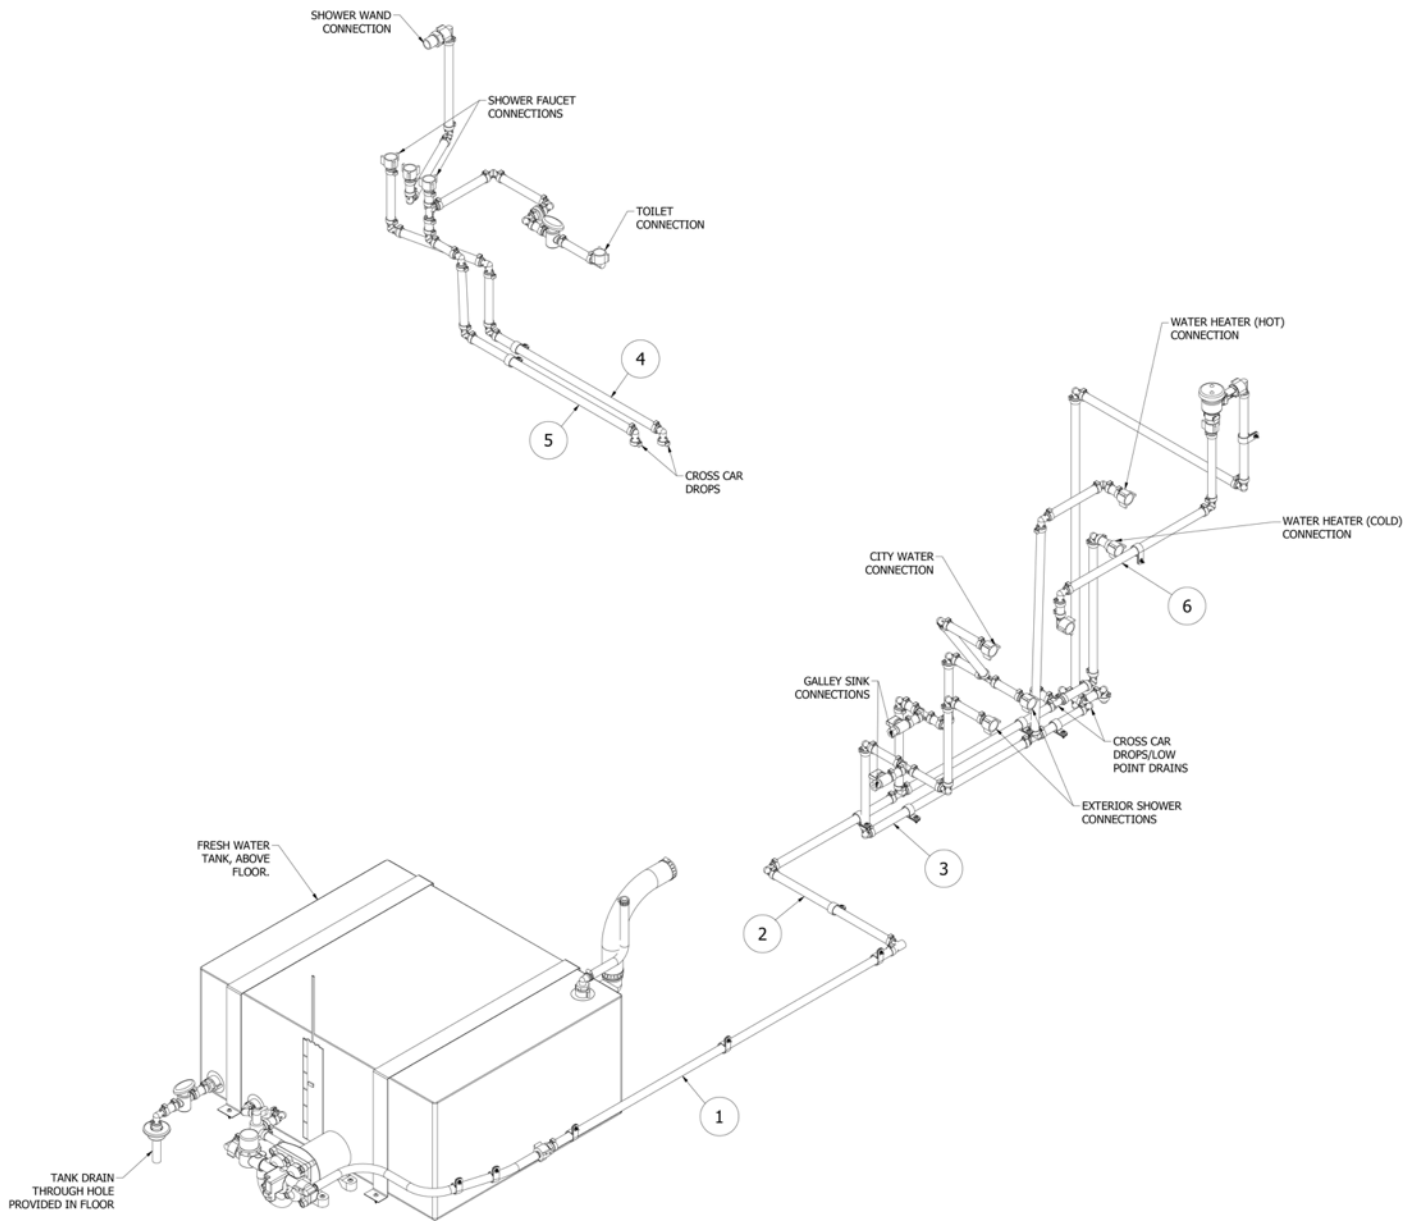

PLUMBING, FRESH WATER SYSTEM

Fresh Water Lines, 16'

113044-01

Fresh Water Layout

1. 943920-01   Layout - Pump Feed
2. 943920-11   Layout, Galley cold supply
3. 943920-12   Layout, Galley hot supply
4. 943920-07   Layout-Shower Faucet to Handset
5. 943920-06   Layout-Curbside-Hot
6. 943920-08   Layout - Tank Flush