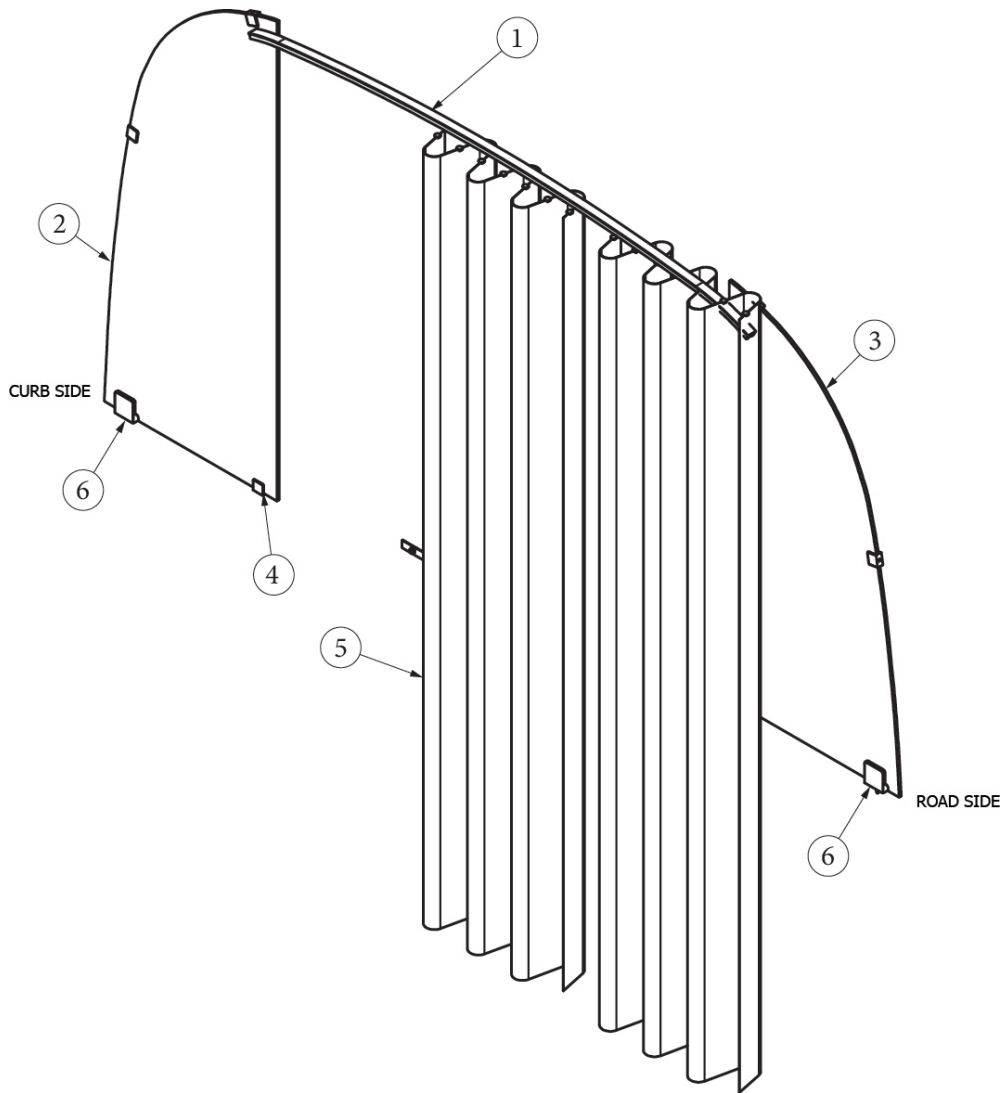

FURNITURE, BEDROOM

Privacy Panels, 22'

113002-01 Curtain, Privacy Panels Install

1. 382295 Track-Plastic Gray Straight
2. 204090 Acrylic Panel Divider - CS
3. 204091 Acrylic Panel Divider - RS
4. 381782 Pull-Glass Door Chrome Plated
5. 704657 Curtain-Dividing 72" x 76" W/Tie Back
6. 382829 Glass Clip - Through hole