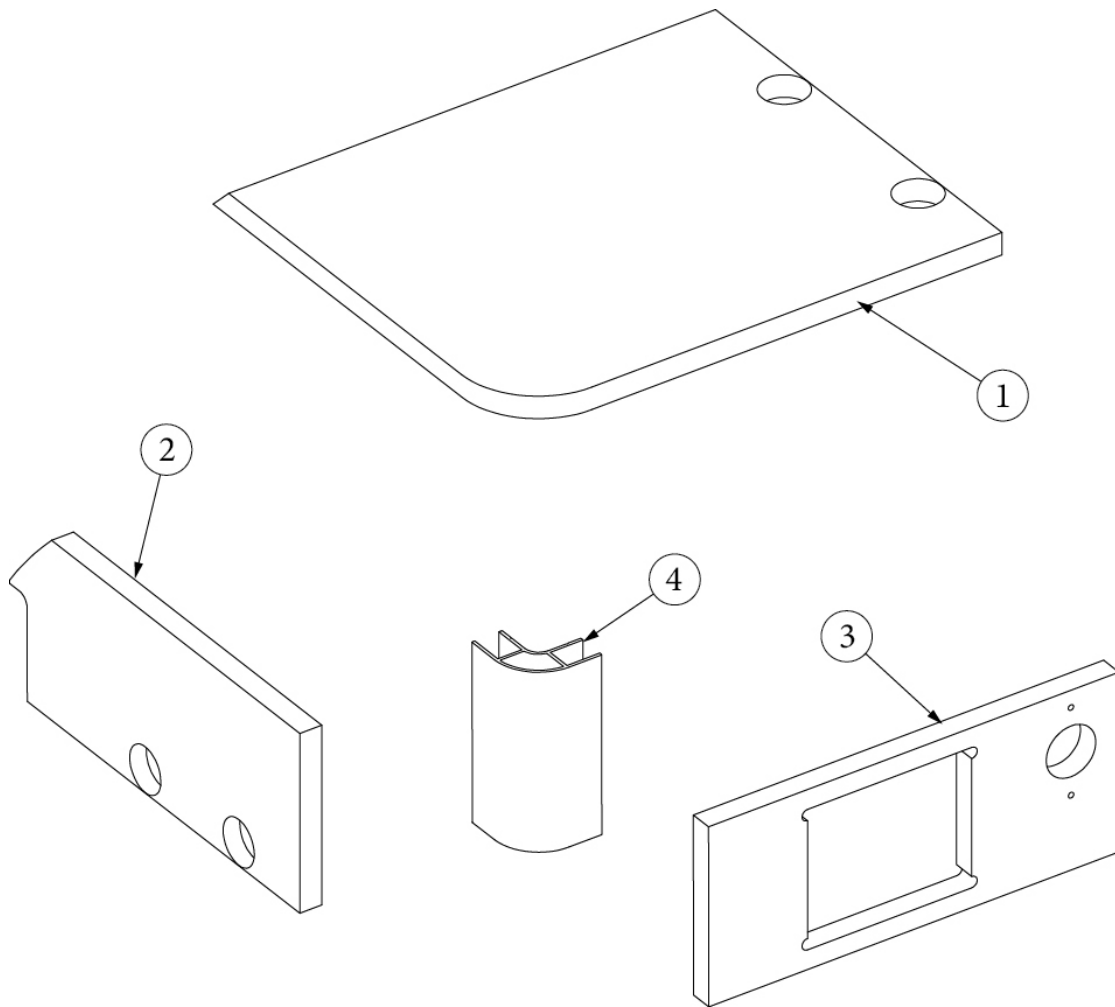

FURNITURE, GALLEY

Radio Box, Roof Locker, 20'

969945

Assembly, Radio Box, 20'

1. 969945&000112CC
2. 969945&000212CC
3. 969945&000312CC
4. 116395-01
  514048
  365386-01
  382057
  382057-04

Pre laminate, .50 x 9.88 x 11.09"
Pre laminate, .5 x 4.5 x 9.5"
Pre laminate, .5 x 4 x 9.34"
Extrusion, Aluminum, Corner, 1" Radius
Clarion Radio
Edgebanding, Linen, .63"
Knockdown, 8mm
Cap, Knockdown, White