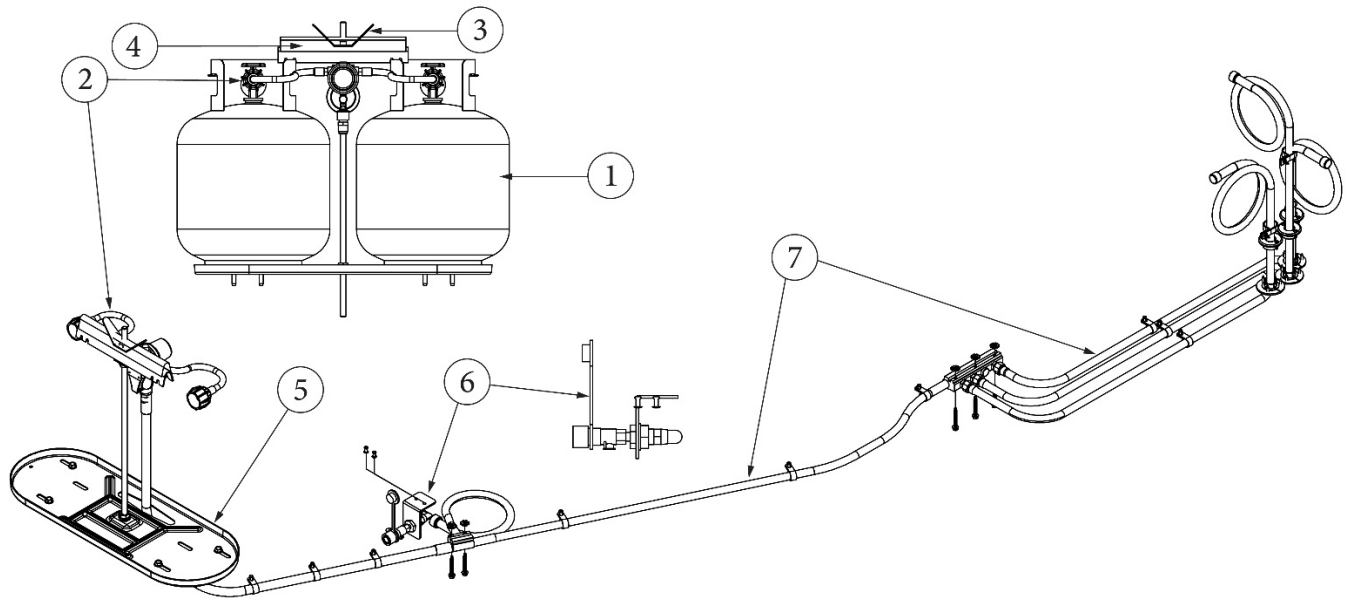

PLUMBING, LPG SYSTEM

LPG System, 22'

112928

LP System Install, 22'

1. 601781	LP Tank-20LB Steel
2. 602870	LP Regulator
3. 455841	LP bottle wing nut
381613	Plastisol cover (for wing nut)
4. 455842	LP bottle hold down
5. 602332-02	Pan Kit, Black
6. 602465	Exterior propane port assembly
7. 943976	LP flex line assembly, 22'
382500	Grommet- .5" Pipe Press Fit Sealing
340085-07	Clamp-Loop W/Rub.1"
201267-11	Convuluted Conduit 1"
340085-06	Clamp, Loop, Steel W/Rubber,.75 DIA
382556	Closeout- 2.38" D LP ASSY BC
512412	Bushing-Snap IN .75" ID