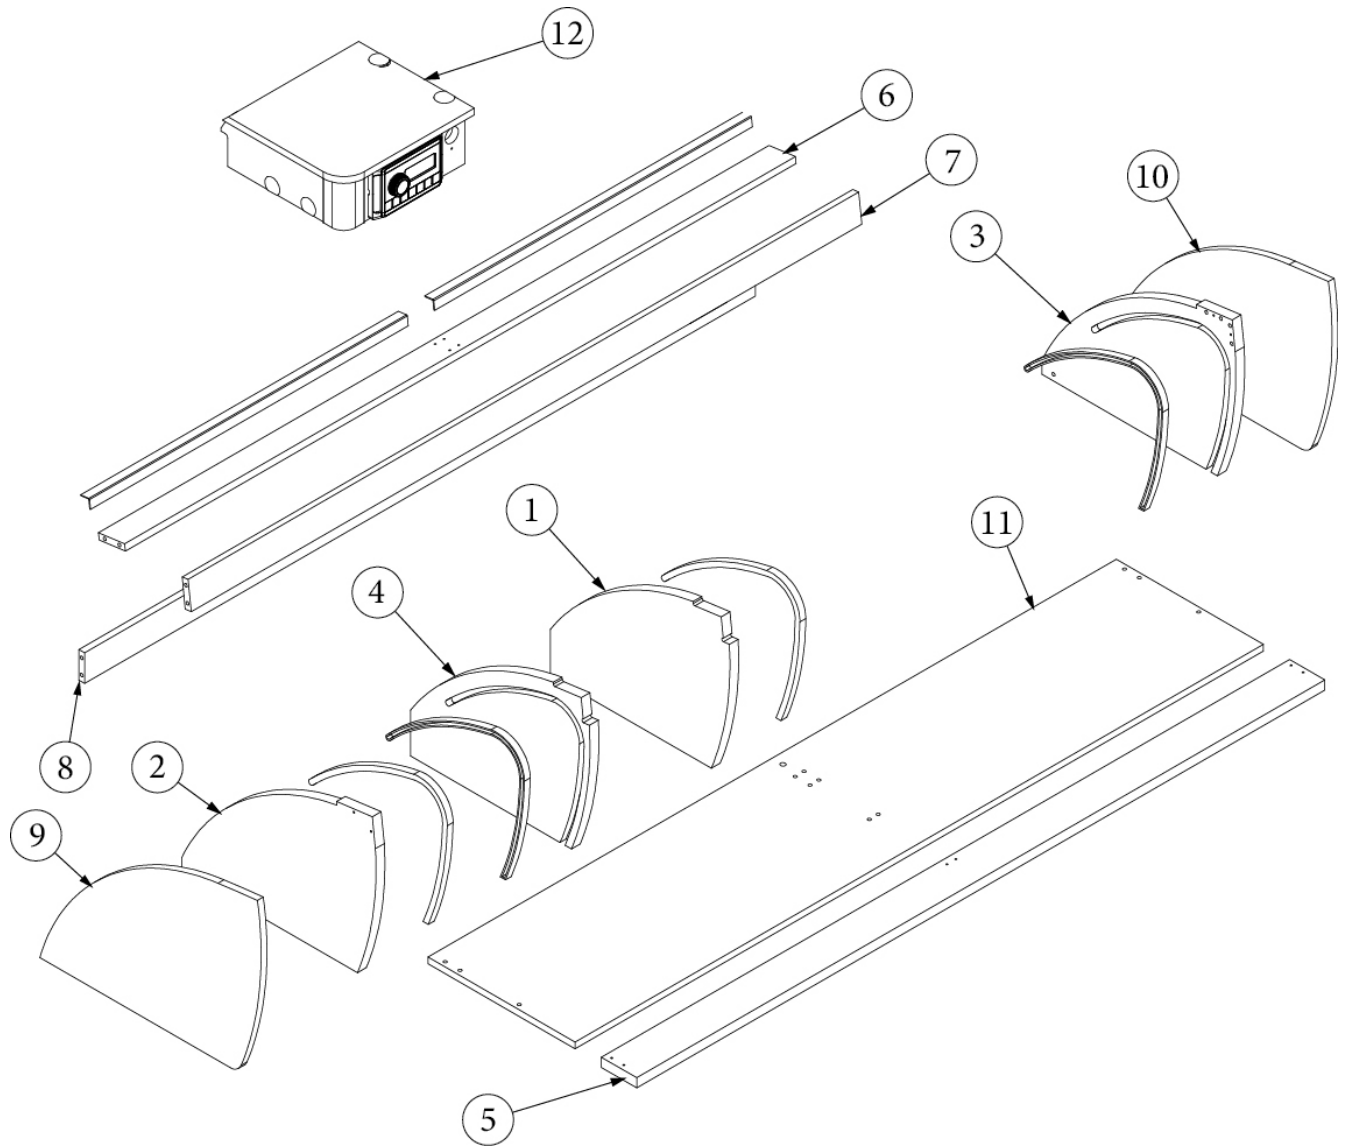

FURNITURE, GALLEY

Roof Locker, Galley, 22'

Parts Listed on Next Page