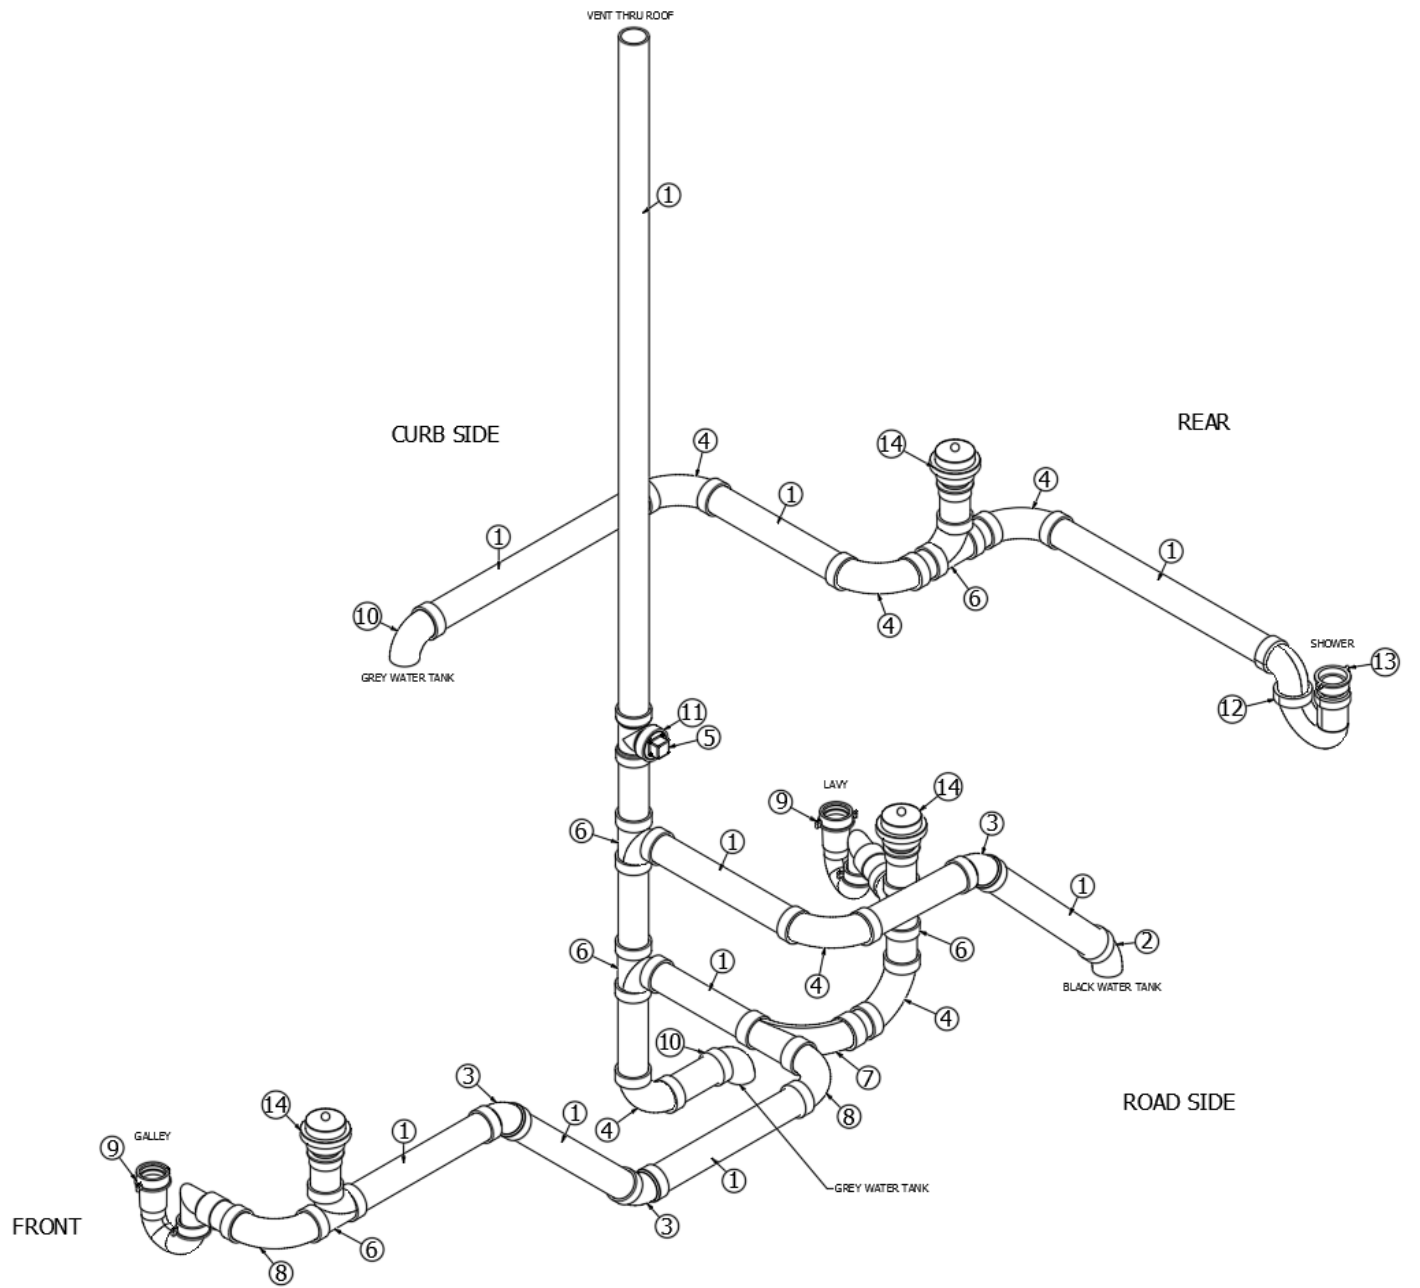

PLUMBING, DRAIN SYSTEM

Drain, Above Floor, 19'

Parts Listed on Next Page