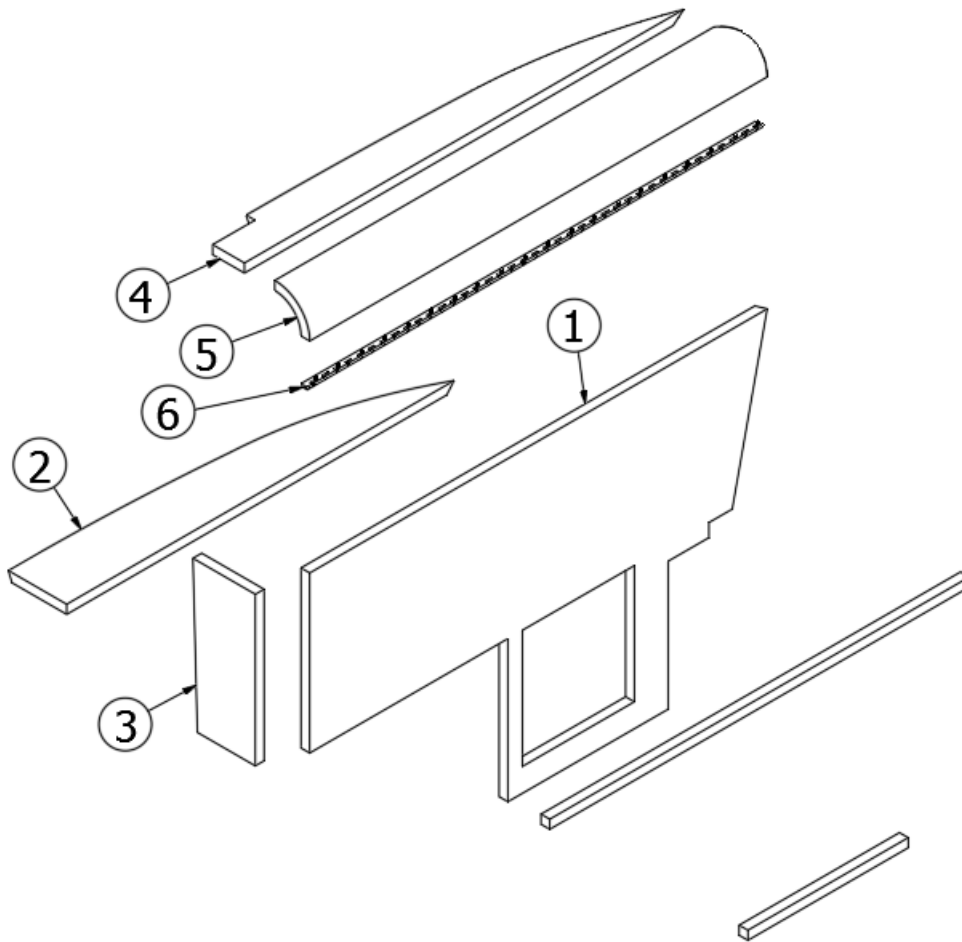

FURNITURE, BEDROOM

Hamper, CS, 16'

969028

CS Hamper Assembly

1. 969028&000118CC
2. 969028&000218CC
3. 969028&000318CC
4. 969028&000418CC
5. 801345
6. 380458
  704233
  365386-02

Pre laminate, .75 x 26 x 40
Pre laminate, .75 x 5 x 33.75
Pre laminate, .75 x 5.5 x 12.75
Pre laminate, .75 x 3.5 x 38.00
Radius Plywood .75"x 3"x 8'
Hinge-Piano Copper Metallic Bake Enamel
Vinyl-Aries Soft White W/.75" Foam
Edgebanding-White Linen .94"