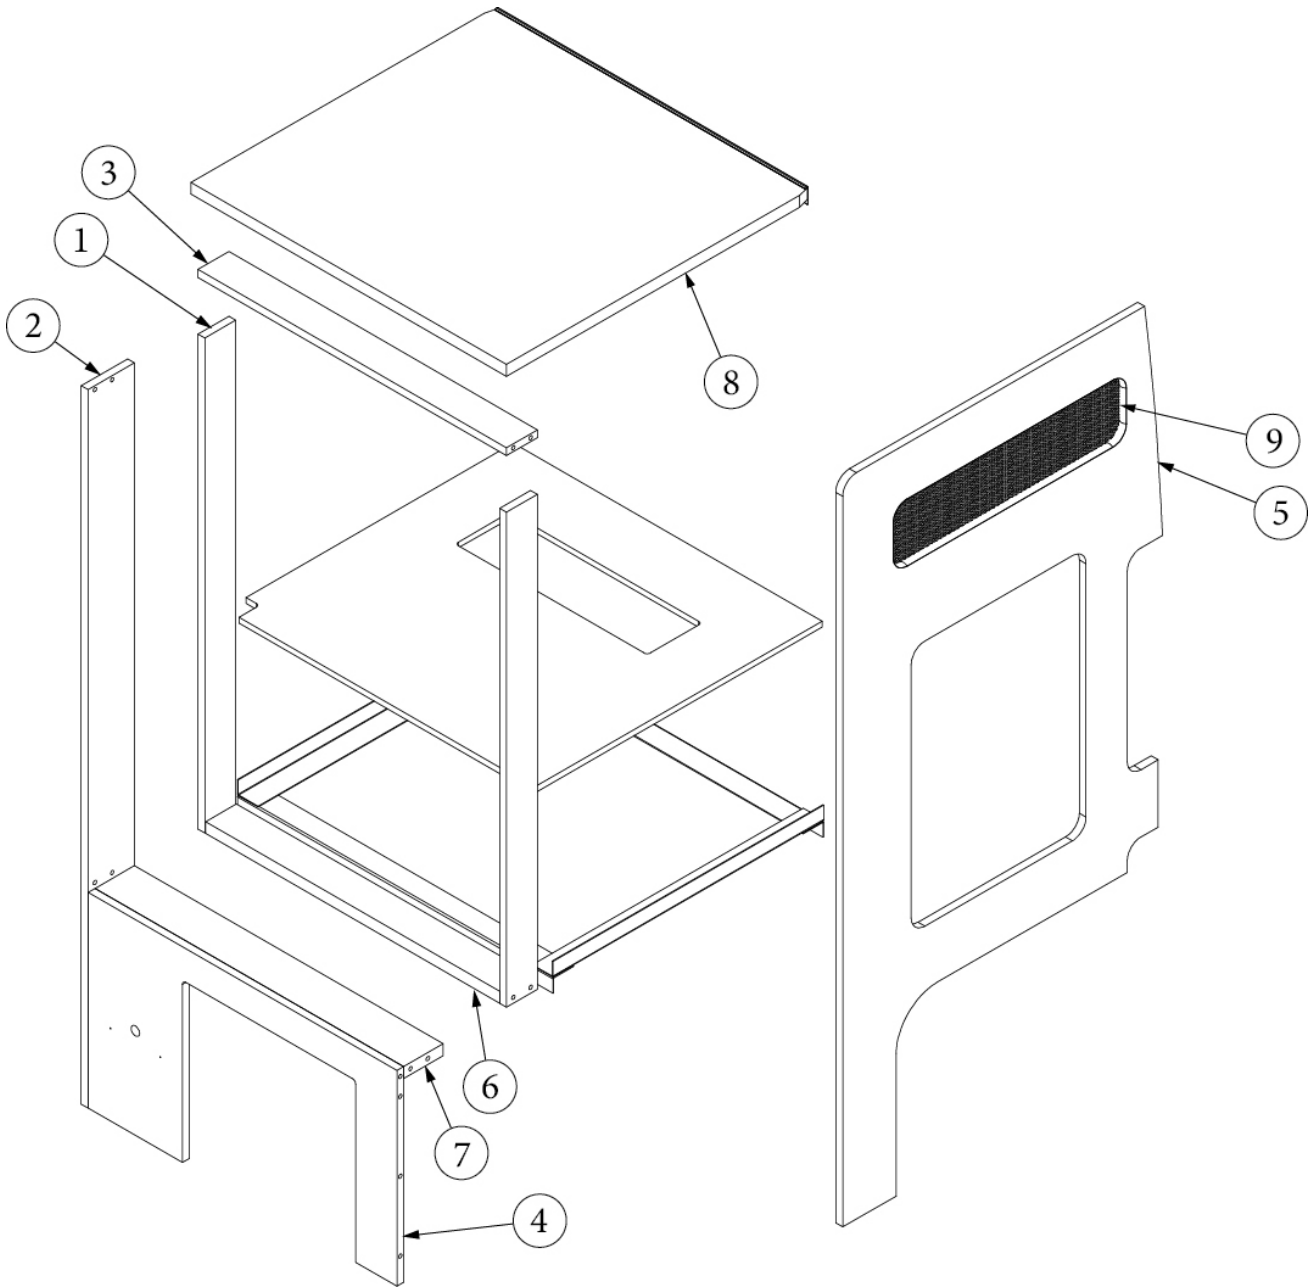

FURNITURE, GALLEY

Refrigerator Cabinet, 22'

Parts Listed on Next Page