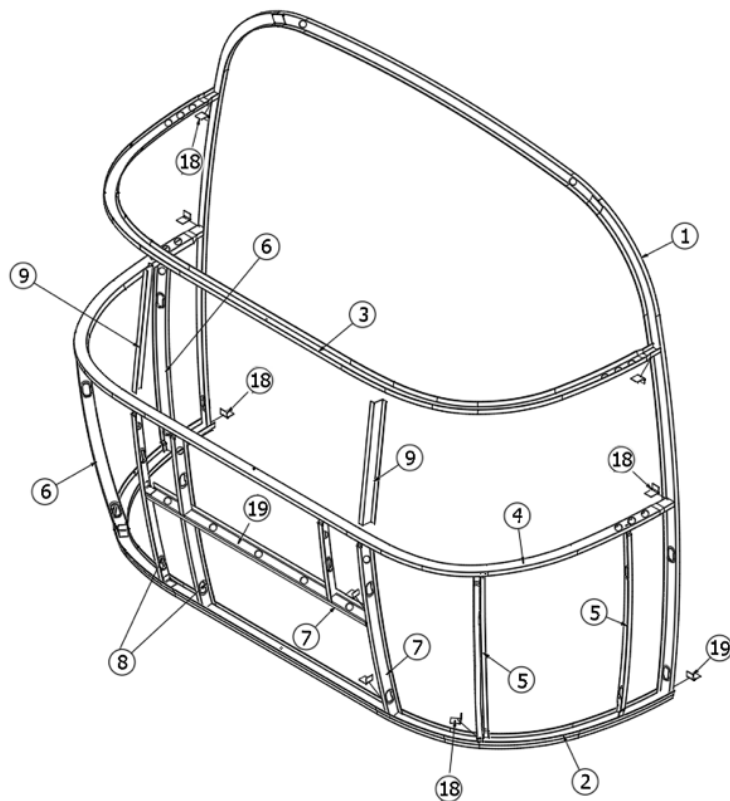

EXTERIOR SHELL

Aft End, 20'

Parts Listed on Next Page