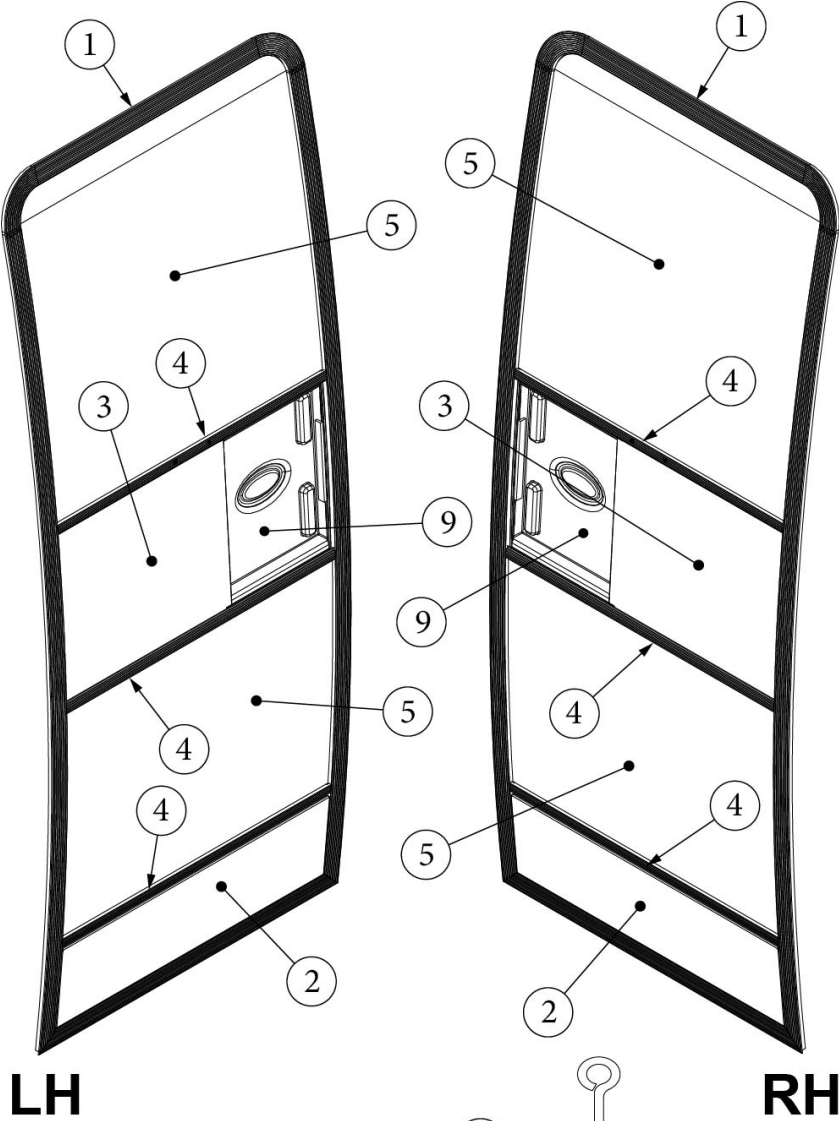

EXTERIOR DOORS

Screen Door, New Style

Parts Listed on Next Page