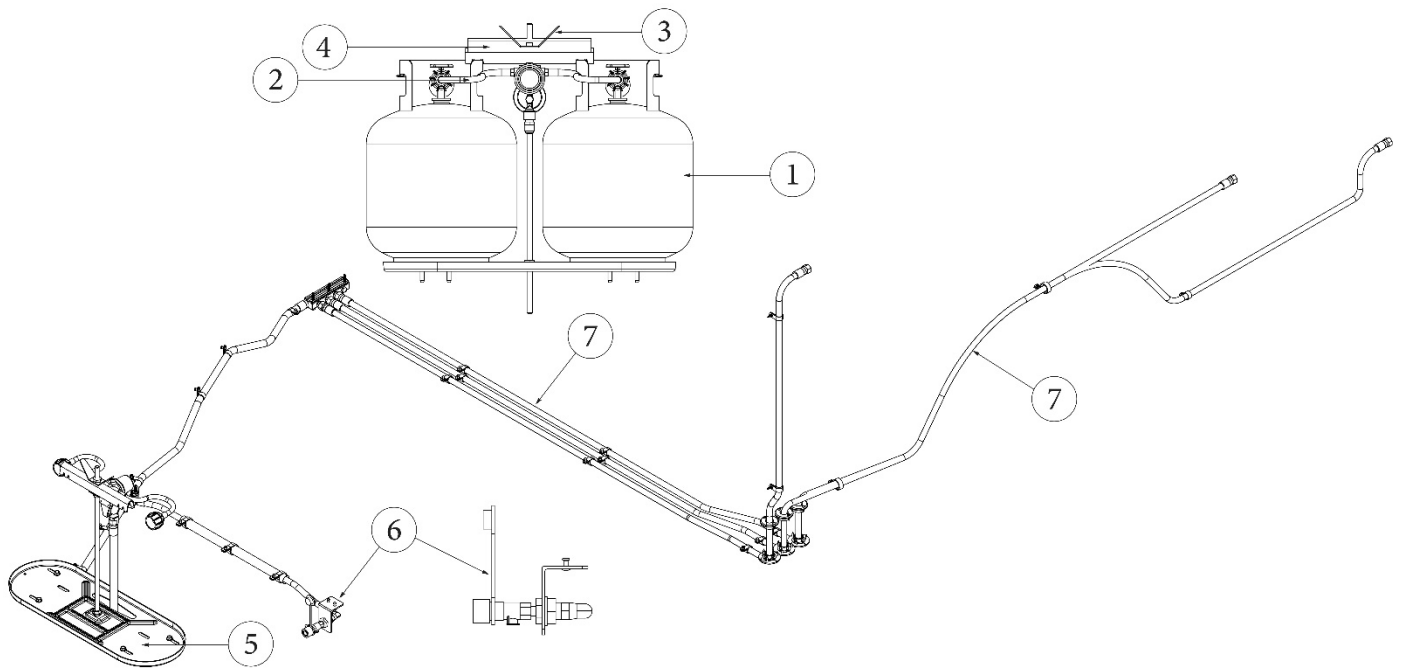

PLUMBING, LPG SYSTEM

LPG System, 16'

112900

LP System Install, 16'

1. 601781	LP Tank-20LB Steel
2. 602870	LP Regulator
3. 455841	LP bottle wing nut
381613	Plastisol cover (for wing nut)
4. 455842	LP bottle hold down
5. 602332-02	Pan Kit, Black
6. 602465	Exterior propane port assembly
7. 943973	LP Flex Hose Assy, 16'
382500	Grommet- .5" Pipe Press Fit Sealing
340085-07	Clamp-Loop W/Rub.1"
201267-11	Convoluted Conduit 1"
340085-06	Clamp, Loop, Steel W/Rubber,.75 DIA
382556	Closeout- 2.38"D LP ASSY BC
512412	Bushing-Snap IN .75"ID