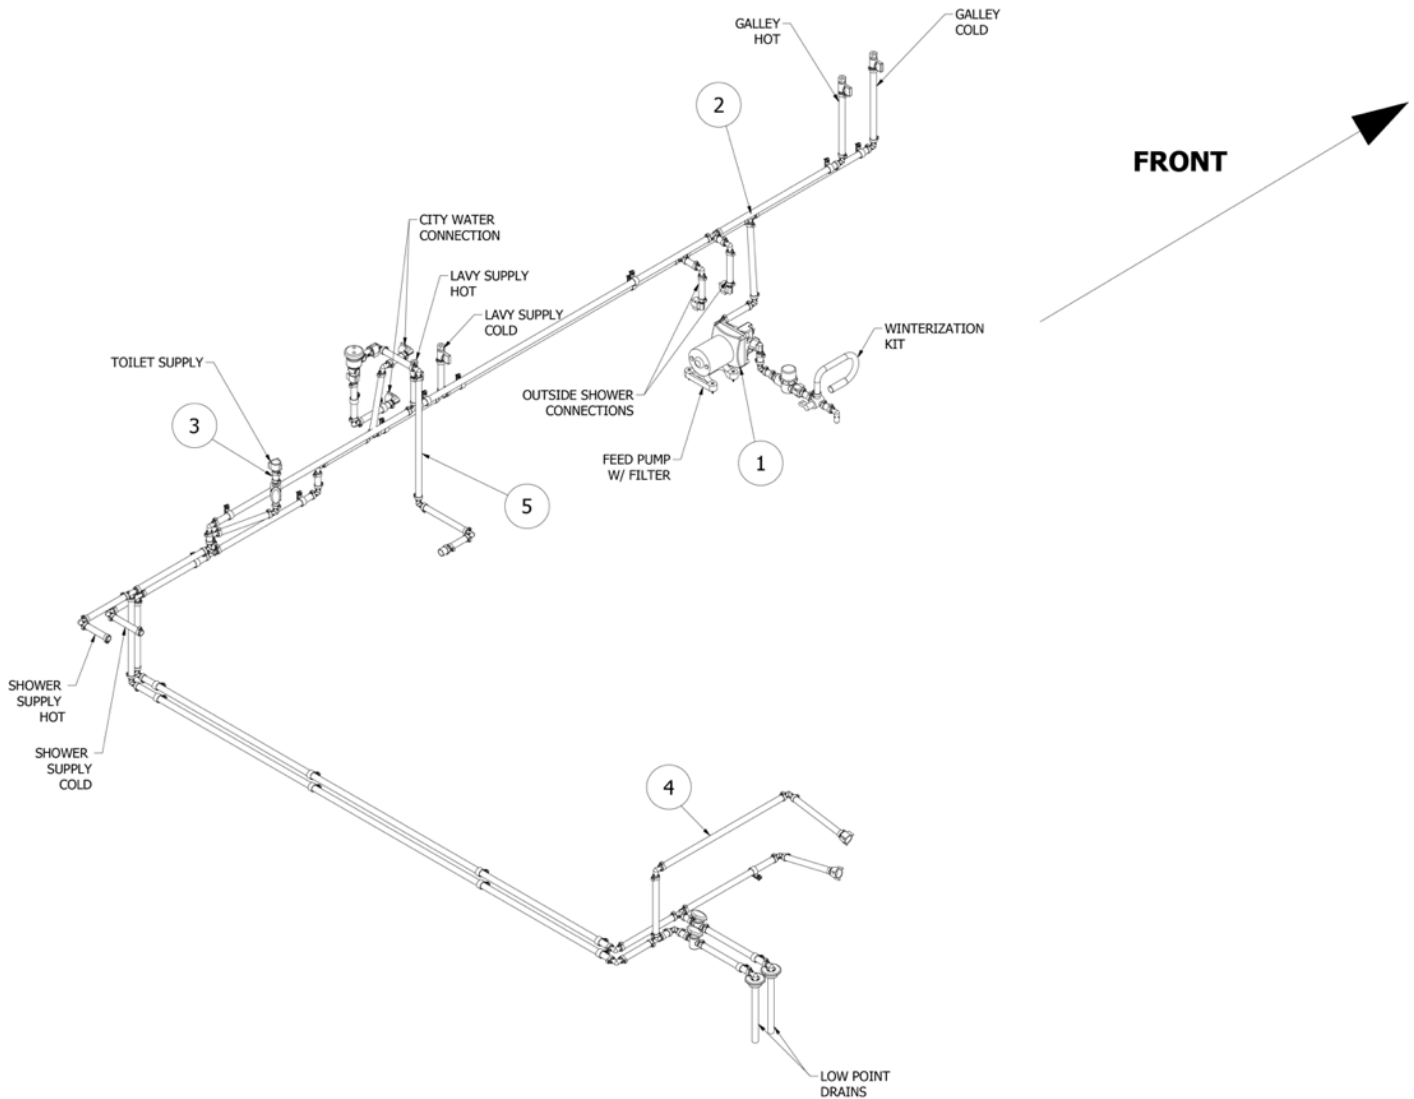

PLUMBING, FRESH WATER SYSTEM

Fresh Water Lines, 19'

113318-01

Fresh Water Layout

1. 943941-08	Layout, Cold water supply
2. 943941-09	Layout, Hot water supply
3. 943941-04	Layout, Toilet supply
4. 943941-06	Layout, Water heater bypass
5. 943941-07	Layout, Tank flush
340085-06	Clamp, Loop, Steel w/rubber, 3/4"
365330-01	Silicone, White
382500	Press fit sealing grommet, 1/2" pipe