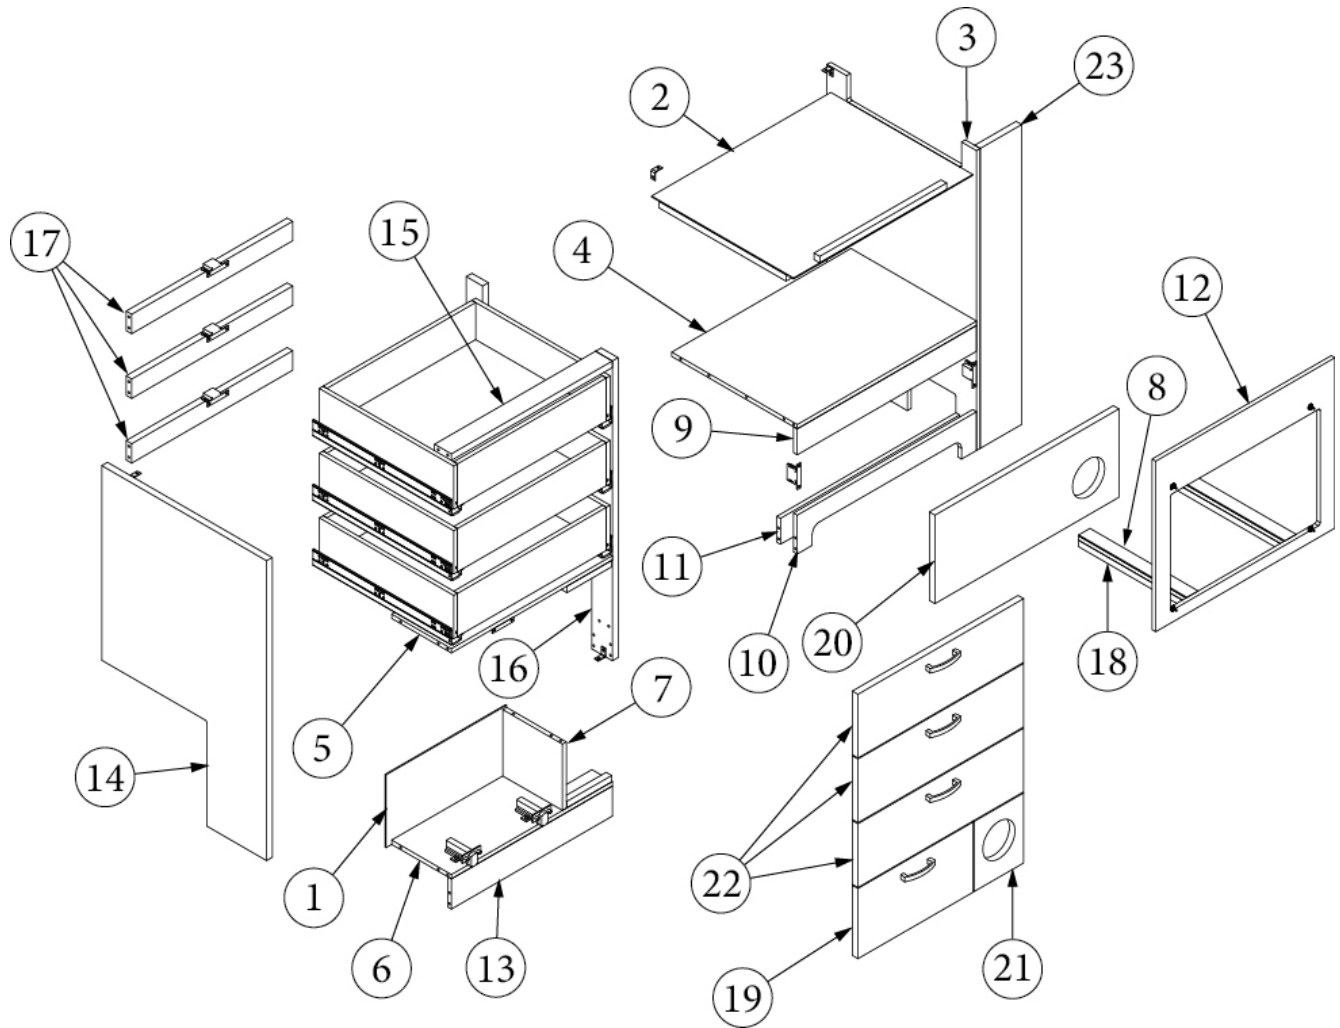

FURNITURE, GALLEY

Galley Cabinet, Forward, 20'

Parts Listed on Next Page

FURNITURE, GALLEY

Galley Cabinet, Forward, 20'

969860-01

Galley Cabinet Assembly, Standard Microwave

1. 969860&000103CE	Pre laminate, .13 x 16.13 x 8.44"
2. 969860&000203CE	Pre laminate, .13 x 19 x 24"
3. 969860&000312CC	Pre laminate, .5 x 20.01 x 34.75"
4. 969860&000412CC	Pre laminate, .5 x 16.81 x 24"
5. 969860&000512CC	Pre laminate, .5 x 8 x 21.56"
6. 969860&000612CC	Pre laminate, .5 x 8 x 21.56"
7. 969860&000712CC	Pre laminate, .5 x 8 x 7.69"
8. 969860&000912CC	Pre laminate, .5 x 1.5 x 14.5"
9. 969860&001012DC	Pre laminate, .5 x 3 x 24"
10. 969860&001112DC	Pre laminate, .5 x 4.5 x 24"
11. 969860&001212DC	Pre laminate, .5 x 3 x 24"
12. 969860&001412DC	Pre laminate, .5 x 24 x 19.75"
13. 969860&001512DC	Pre laminate, .5 x 3.5 x 21.56"
14. 969860&001618CC	Pre laminate, .75 x 22.06 x 34.75"
15. 969860&001718CC	Pre laminate, .75 x 2.25 x 21.56"
16. 969860&001818CC	Pre laminate, .75 x 19.56 x 34.75"
17. 969860&001918CC	Pre laminate, .75 x 2.25 x 21.56"
18. 969860&002118CC	Pre laminate, .75 x 1.5 x 14.5"
19. 969860&002218DC	Pre laminate, .75 x 15.44 x 8.13"
20. 969860&002318DC	Pre laminate, .75 x 24.63 x 10.25"
21. 969860&002418DC	Pre laminate, .75 x 6.63 x 8.13"
22. 969860&002518DC	Pre laminate, .75 x 22.19 x 7.38"
23. 969860&002618DC	Pre laminate, .75 x 5.55 x 34.75"
968024	Insert, Cutlery Drawer
382044	Handle, Brushed Nickel
381228-02	Catch Grabber, Door C3-805, 5lb
381607-11	Hinge, Self-close, Overlay, 110-degree
381607-12	Baseplate, Grass, 9.5 x 37/32
381607-05	Screw, Hinge, #6 x 3/4"
381228	Catch Grabber, Door C3-810, 10lb
365385-01	Edgebanding, White Cypress 5/8"
365385-02	Edgebanding, White Cypress 15/1
969747-04	Undermount Hardware Parts, 18"
382807-08	Drawer Slide, 18" Self-Close
382807-01	Left Front Fixing Clip
382807-02	Right Front Fixing Clip
969706-19	Drawer Box, 5.00 x 18.00 x 19.94
381228-02	Catch Grabber, Door C3-805, 5lb
380041	Brace, 1" Stanley Corner