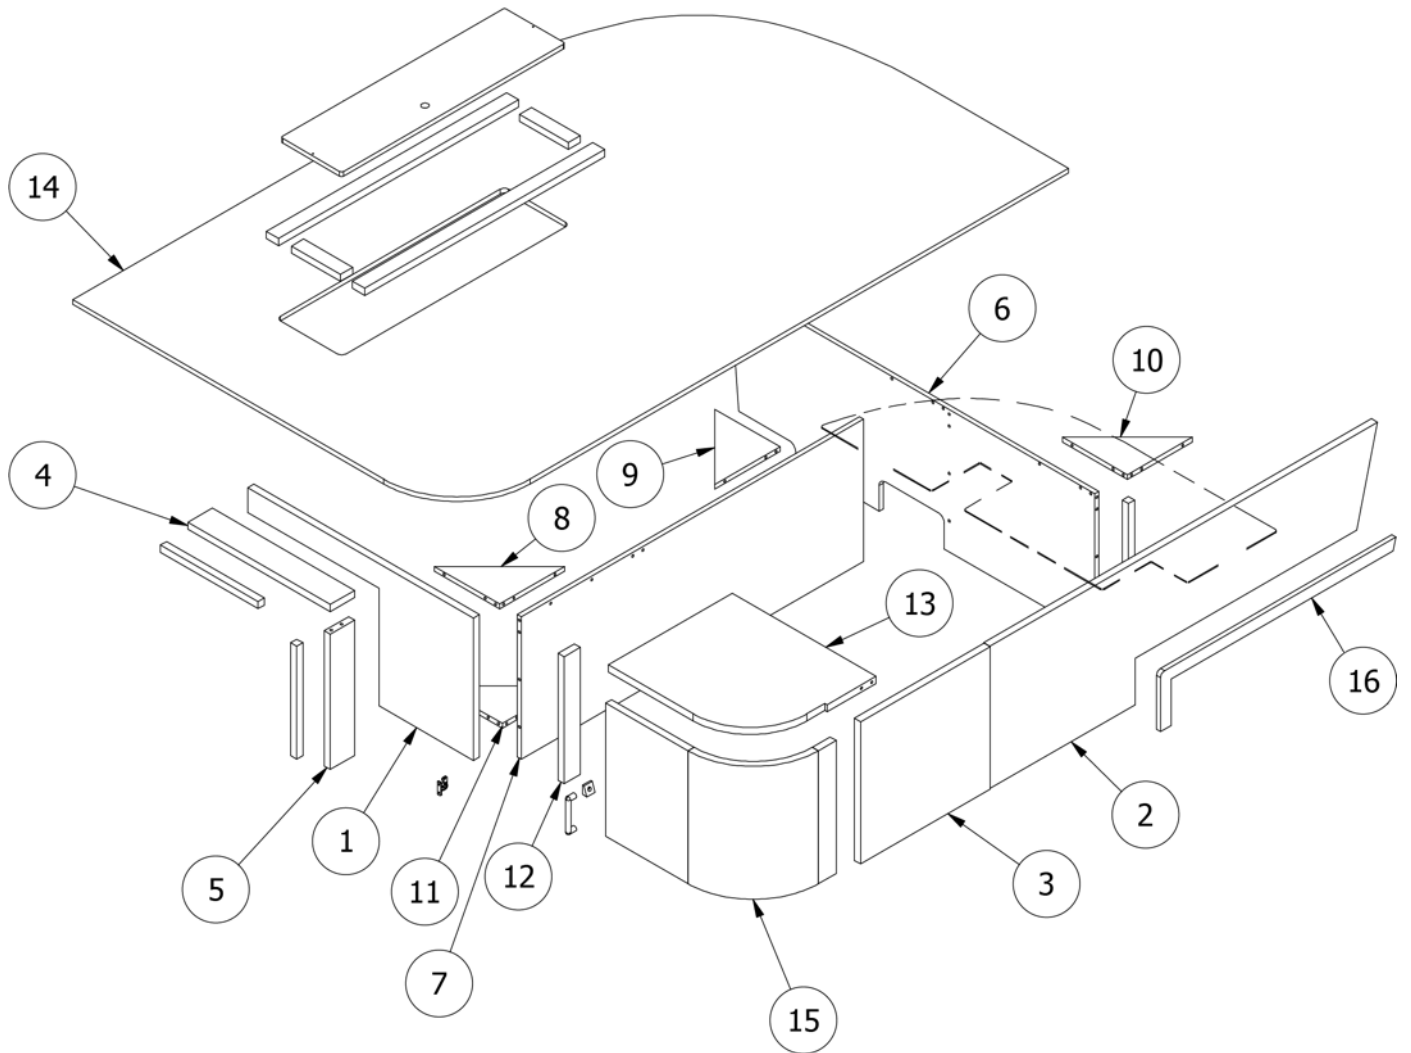

FURNITURE, BEDROOM

Bed, 19'

Parts Listed on Next Page