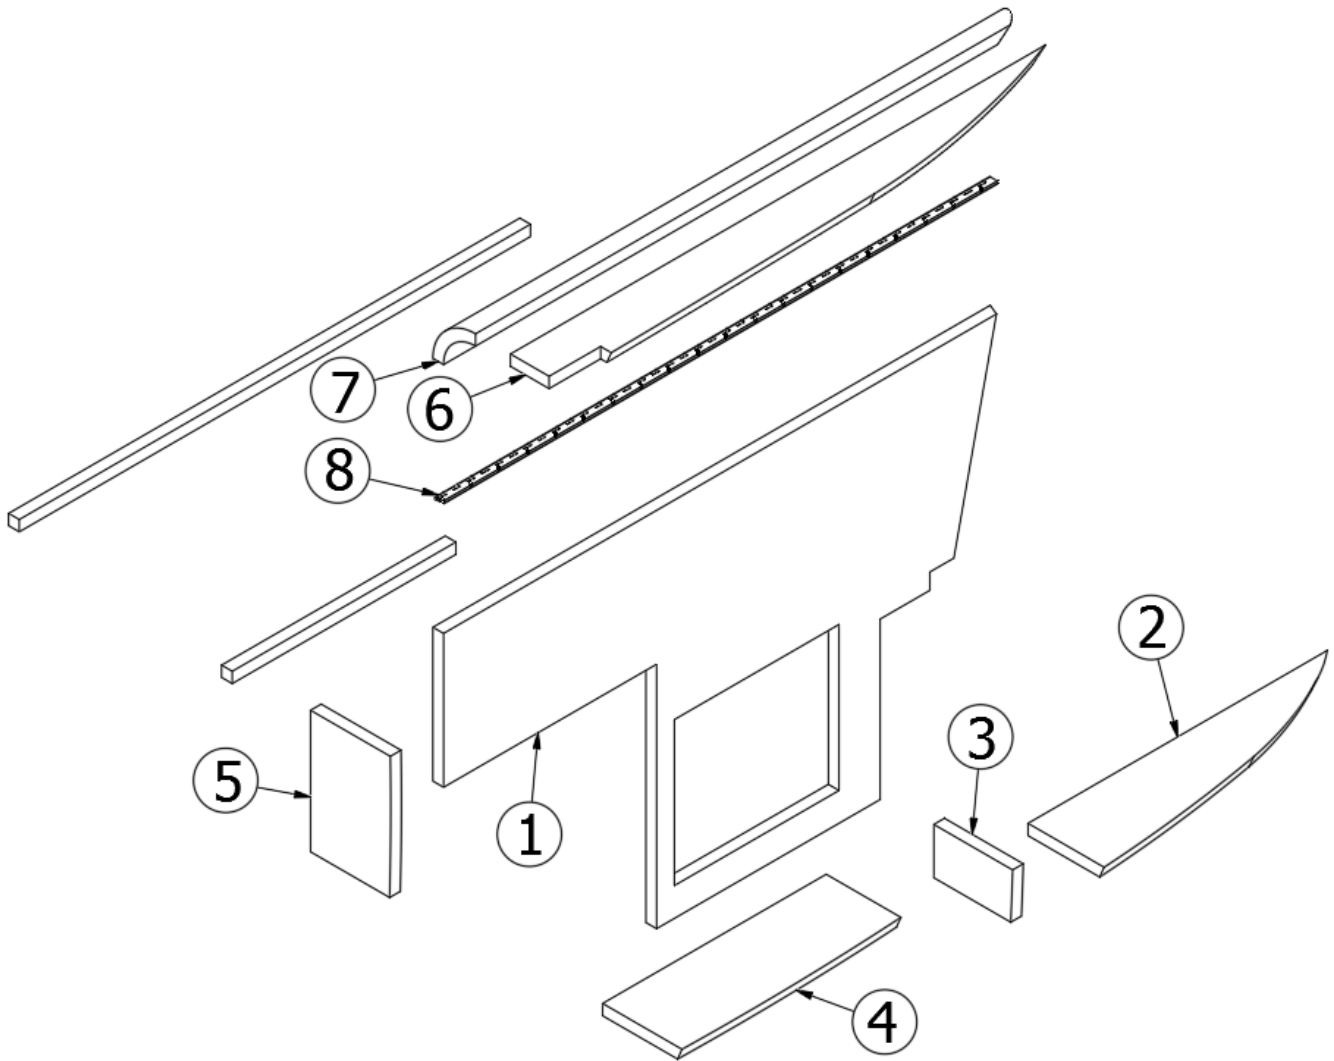

FURNITURE, BEDROOM

Hamper, RS 16', CS 20'

969027

RS Hamper Assembly

1. 969027&000118CC
2. 969027&000218CC
3. 969027&000318CC
4. 969027&000418CC
5. 969027&000518CC
6. 969027&000618CC
7. 801345
8. 380458
  365386-02
  704233

1. Pre laminate, .75 x 26 x 39.5
2. Pre laminate, .75 x 5.36 x 21.07
3. Pre laminate, .75 x 3.25 x 5.75
4. Pre laminate, .75 x 5.59 x 15.75
5. Pre laminate, .75 x 5.62 x 8.63
6. Pre laminate, .75 x 3.5 x 38
7. Radius Plywood .75"x 3"x 8'
8. Hinge, Piano 3/32 Pin, 5/8in Leaf – Brown
  Edgebanding-White Linen .94"
  Vinyl-Aries Soft White W/.75" Foam