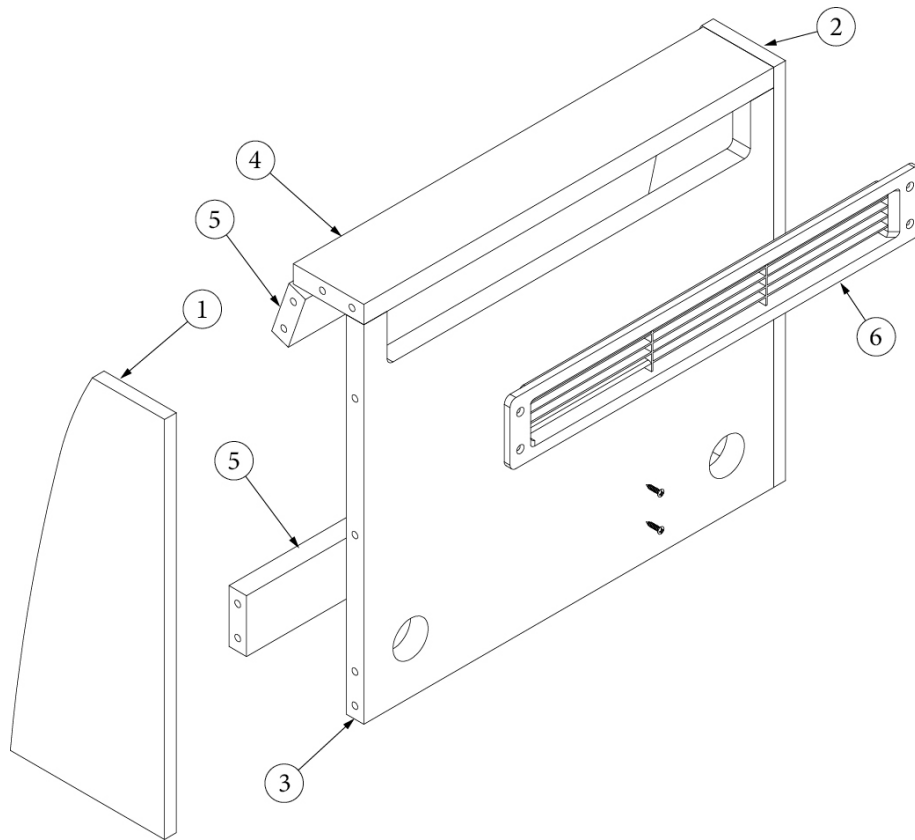

FURNITURE, GALLEY

Flat Screen TV Support, 20'

969901

Flat Screen TV Support

1. 969901&000112DC
2. 969901&000212DC
3. 969901&000318DC
4. 969901&000418DC
5. 969901&000518CC
6. 386206
  - 365385-01
  - 365385-02
  - 203138-01
  - 381209
  - 345580-01
  - 512499-01
  - 340300
  - 382184
  - 345468-01
  - 365386-02

- Pre laminate, .5 x 6.37 x 15.5"
- Pre laminate, .5 x 6.37 x 15.5"
- Pre laminate, .75 x 17.5 x 14.75"
- Pre laminate, .75 x 17.5 x 3"
- Pre laminate, .75 x 17.5 x 2.25"
- Vent, Louvered, 2.63 x 17.5" Black
- Edgebanding, White Cypress, 5/8"
- Edgebanding, White Cypress, 15/16"
- Extrusion, Plastic Wall, White
- Grommet & Cap(Below Counter Pl
- Screw, #6-5/8", Oval Black
- Cable, Mini Coax, 64"
- Clip, Cable Holder, 1.5"
- Sleeving, .75", Flexo Braided
- Screw, #12 x .625"
- Edgebanding, White Linen .94"