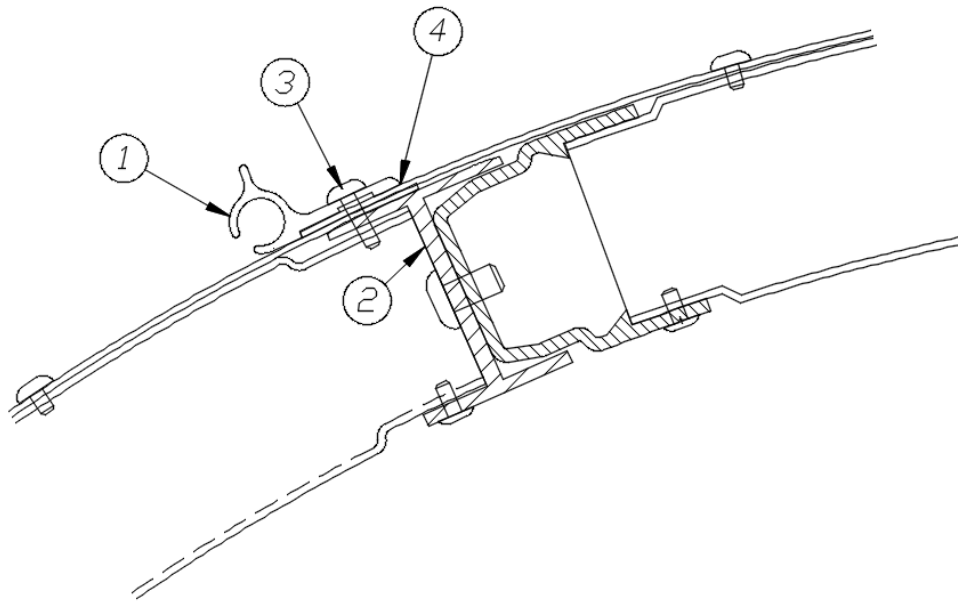

EXTERIOR SHELL

Roof

1. 114290-01	Extrusion, Awning drip rail
2. 114387-03	Box Z-rib, Roof
3. 325002-03	Rivet, 1/8 x 3/8, White
4. 365330-03	Adseal, Awning rail
115728-02	Aluminum sheet, .032 x 66.75 x 170", White
114987-01	Extrusion, Roof corner
104408	Extrusion, Z-bar, Horizontal
114813-02	Angle, 2 x 1.25 x 2.5

Underbelly Skin and Wraps

204061-1	Banana Wrap-Front CS
204061-2	Banana Wrap-Front RS
204061-3	Banana Wrap-Rear RS
204061-4	Banana Wrap-Rear CS
204061-5	Banana Wrap-Rear Center
204061-8	Banana Wrap-Rear Center, 22'
115684	Aluminum underbelly, .035" x 65.75

Wheel Wells

204064-1	Wheel well, Single axle, Outer
204064-2	Wheel well, Single axle, Inner
204064-3	Wheel well, Single axle, Insulation