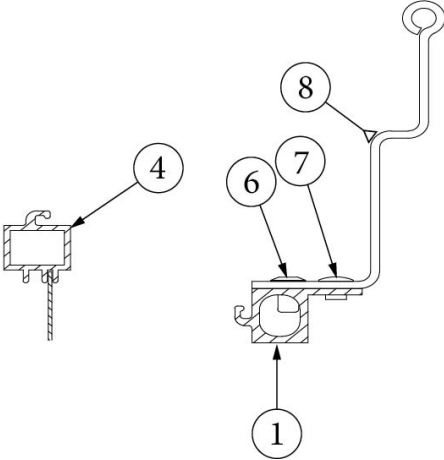

EXTERIOR DOORS

Screen Door, New Style

Parts Listed on Next Page