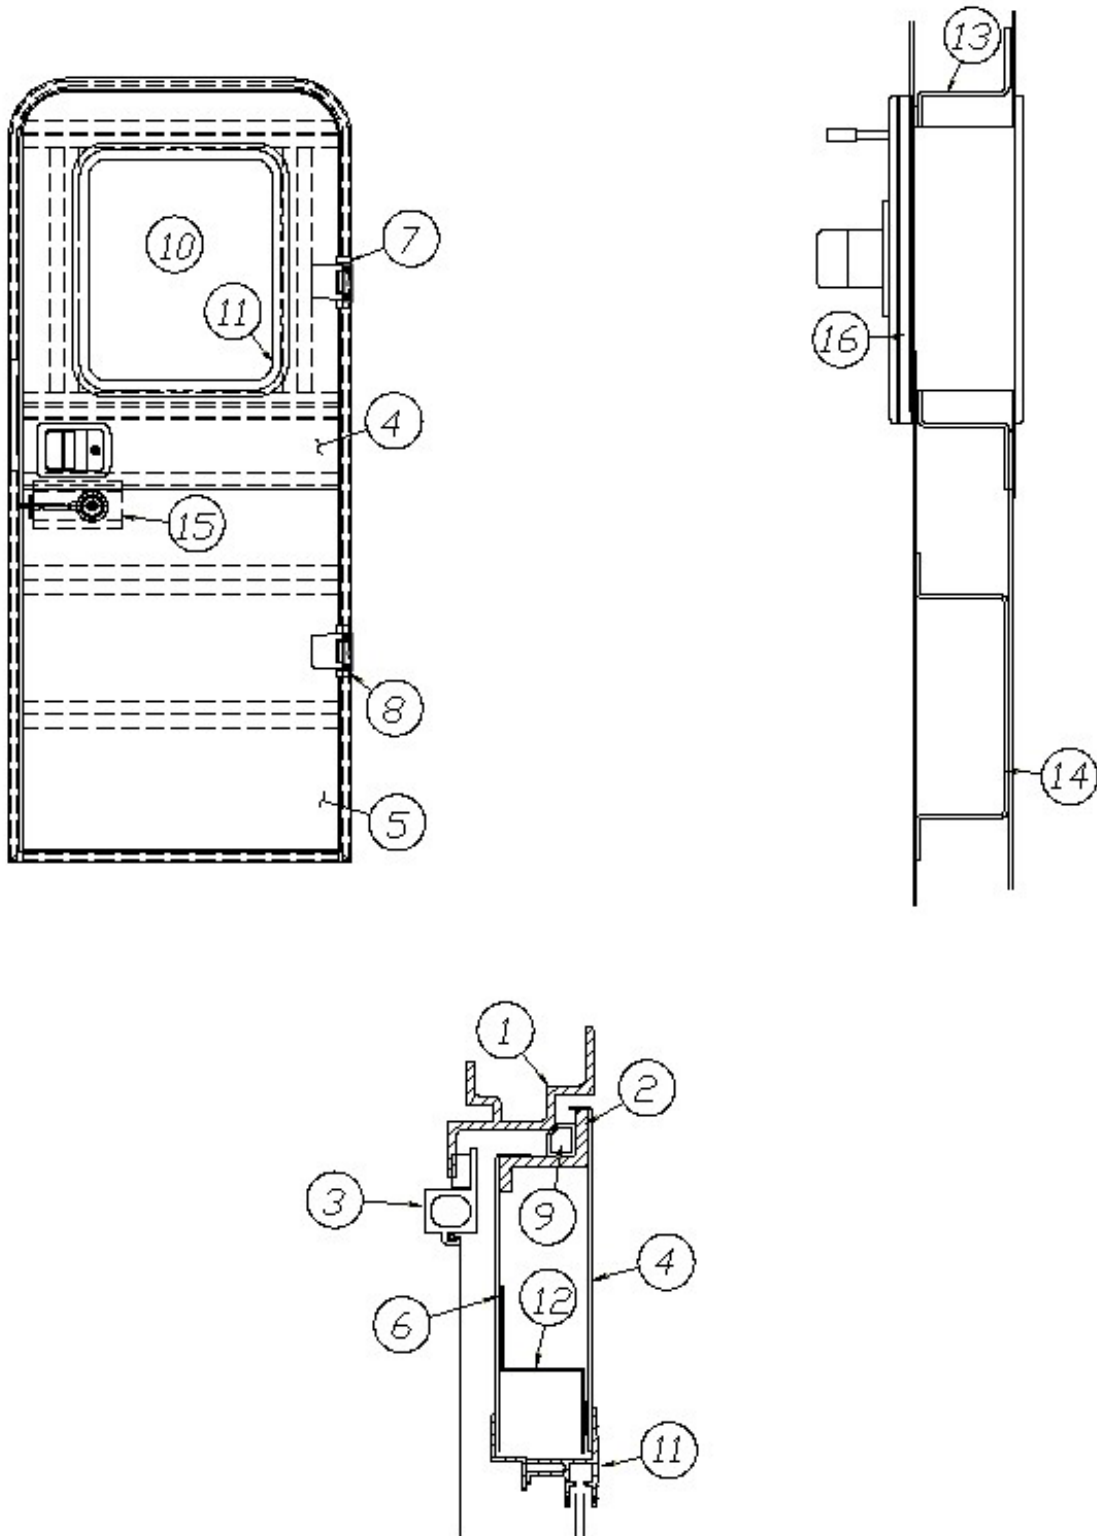

EXTERIOR DOORS

Main Door, RH Hinge, Old Style, 22'

Parts Listed on Next Page