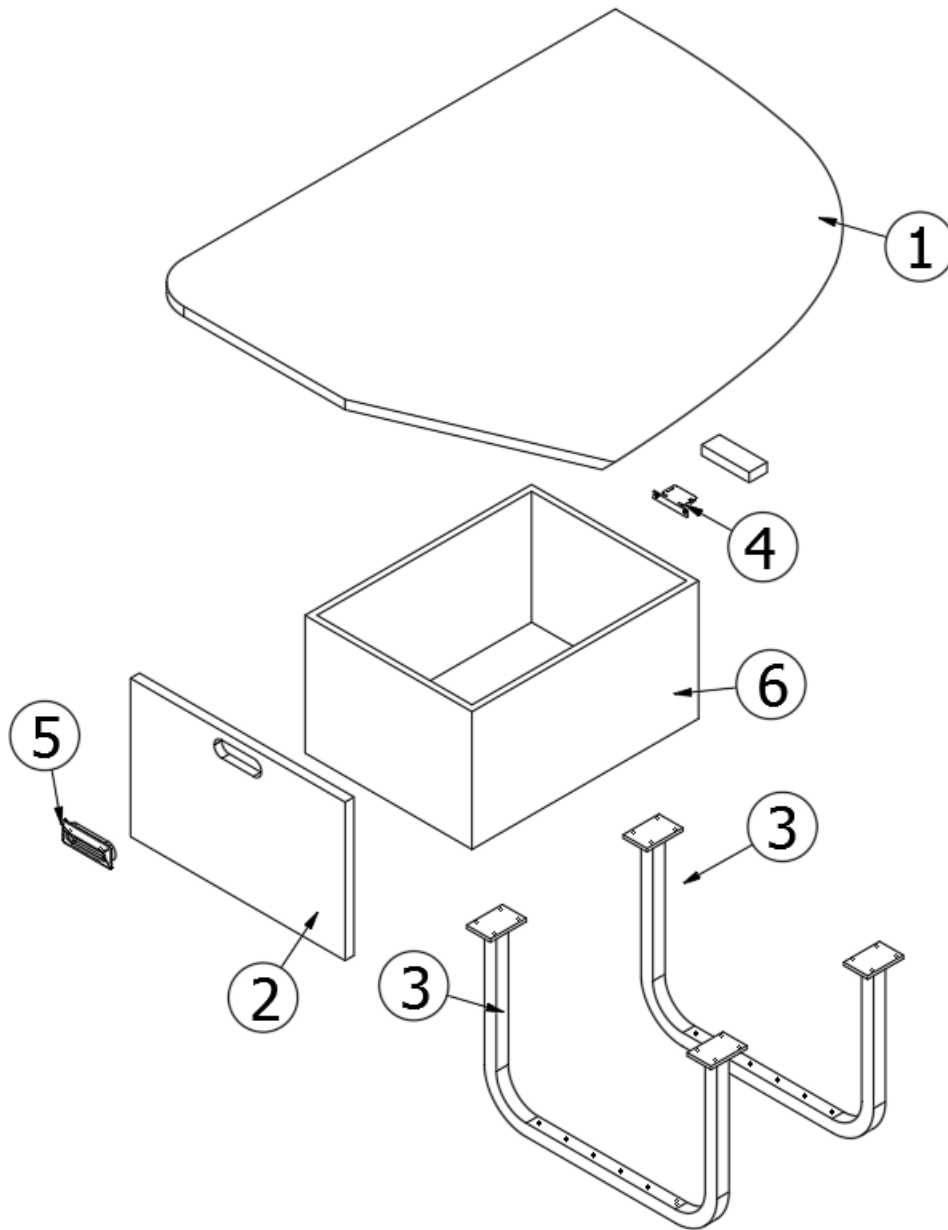

382057

Knockdown, 8mm

382057-04

Cap, Knockdown, White

FURNITURE, LOUNGE

Dinette Seat, Curbside, 16', 19'

969033

CS Dinette Seat Assembly