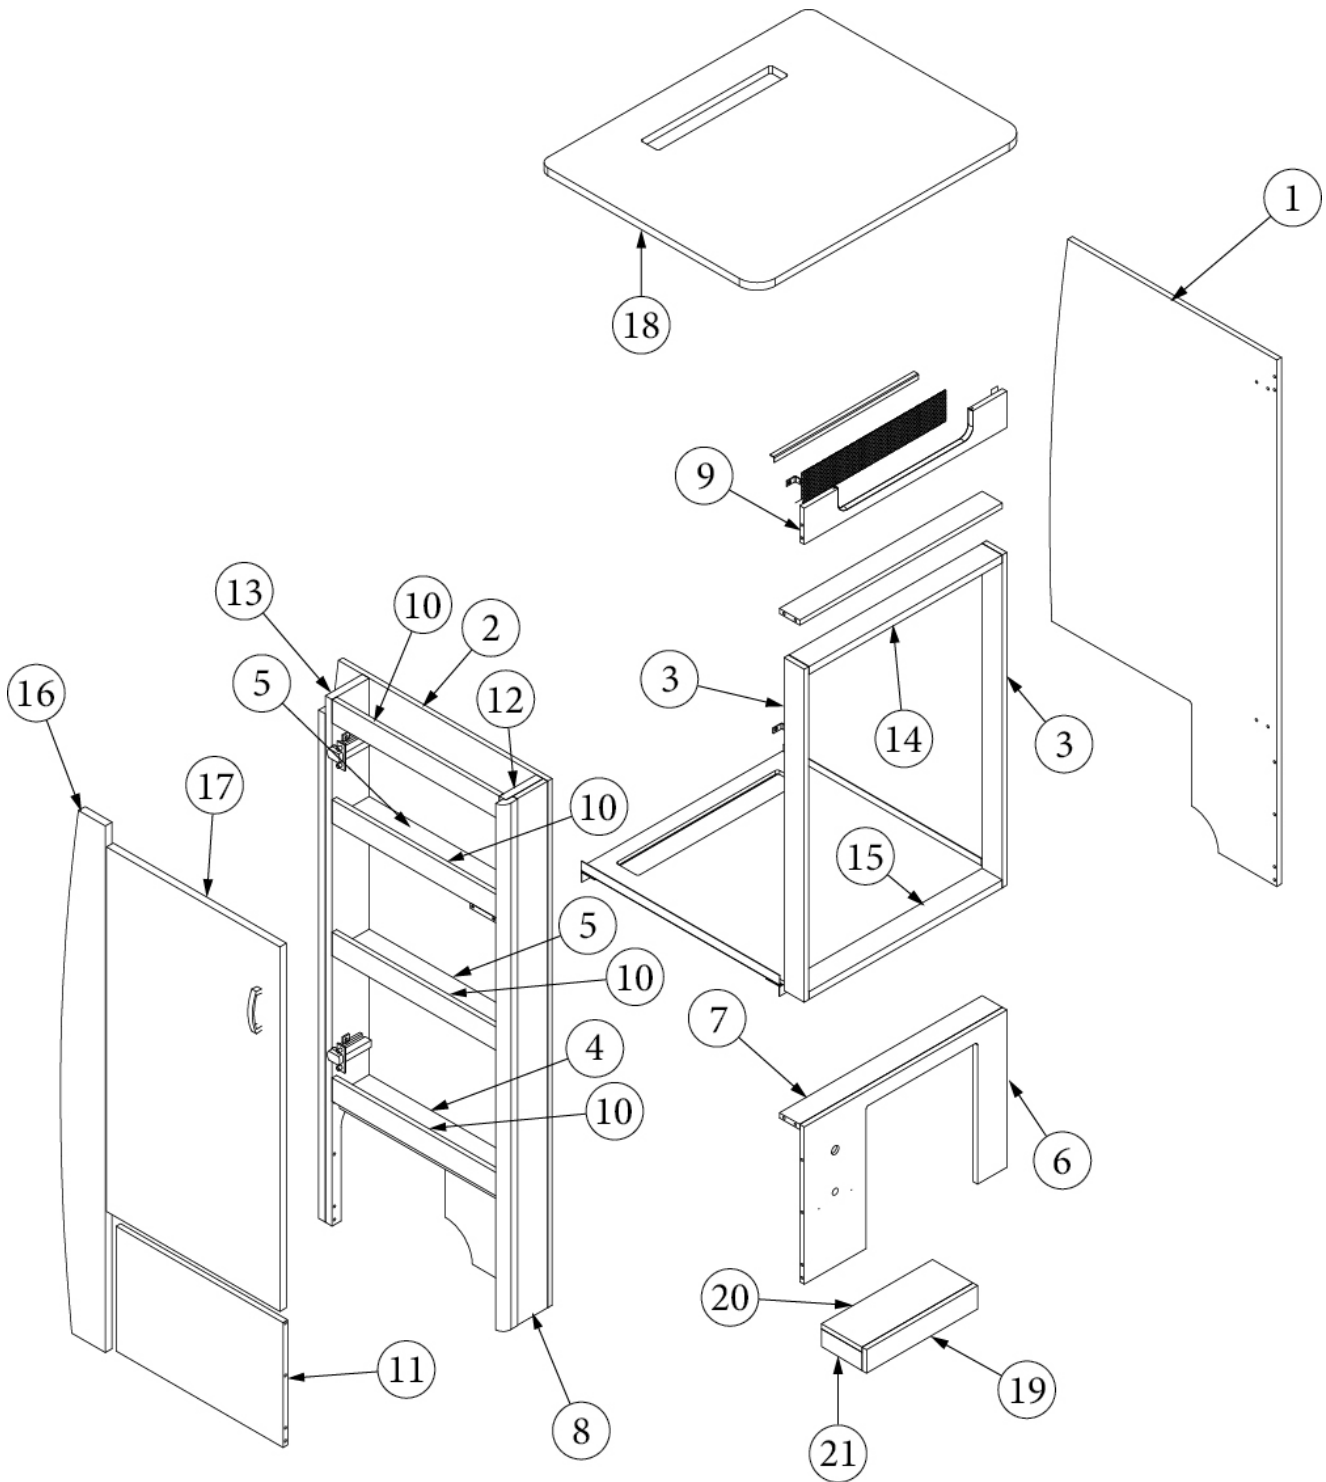

FURNITURE, GALLEY

Refrigerator Cabinet, 20'

Parts Listed on Next Page