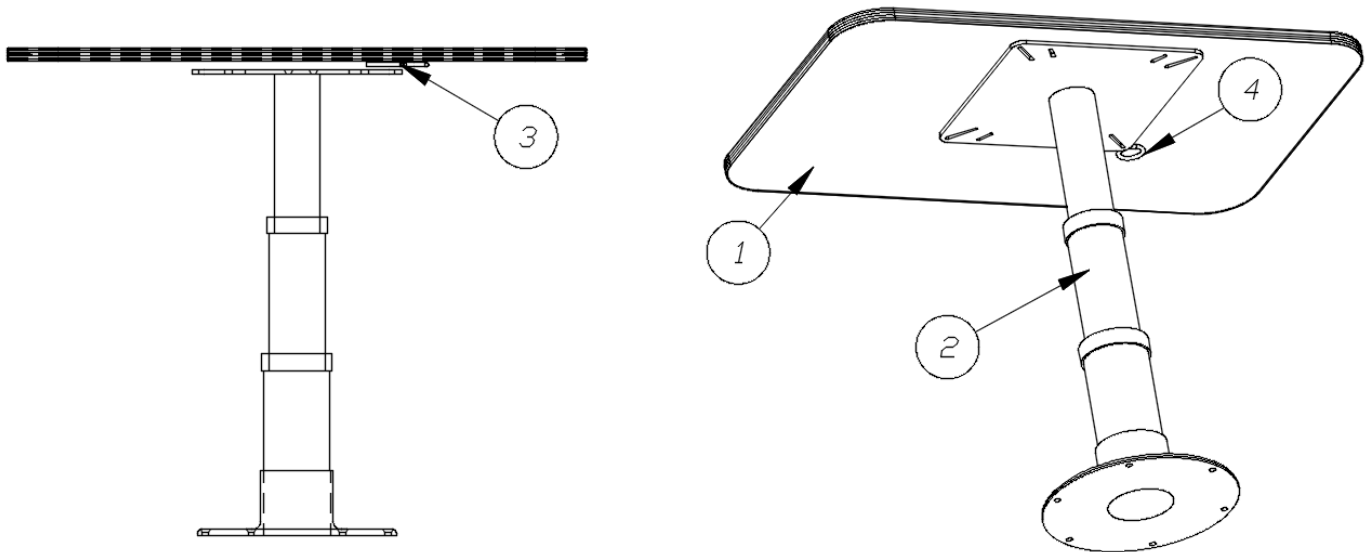

FURNITURE, LOUNGE

Dinette Table, 22'

969015

Dinette Table Assembly

1. 969015&000118JC
2. 382073-01
3. 381400-01
4. 381109-01
- 365484-02
6. 350196
7. 381136

1. Pre laminate, .75 x 21 x 35
   Bracket, Pedestal table
   Drawer slide, 12"
   Bunk latch w/flat U strike
   Edgebanding - 15/16 - 2MM Citadel
   Acorn nut, Self-locking
   Rubber Bumper