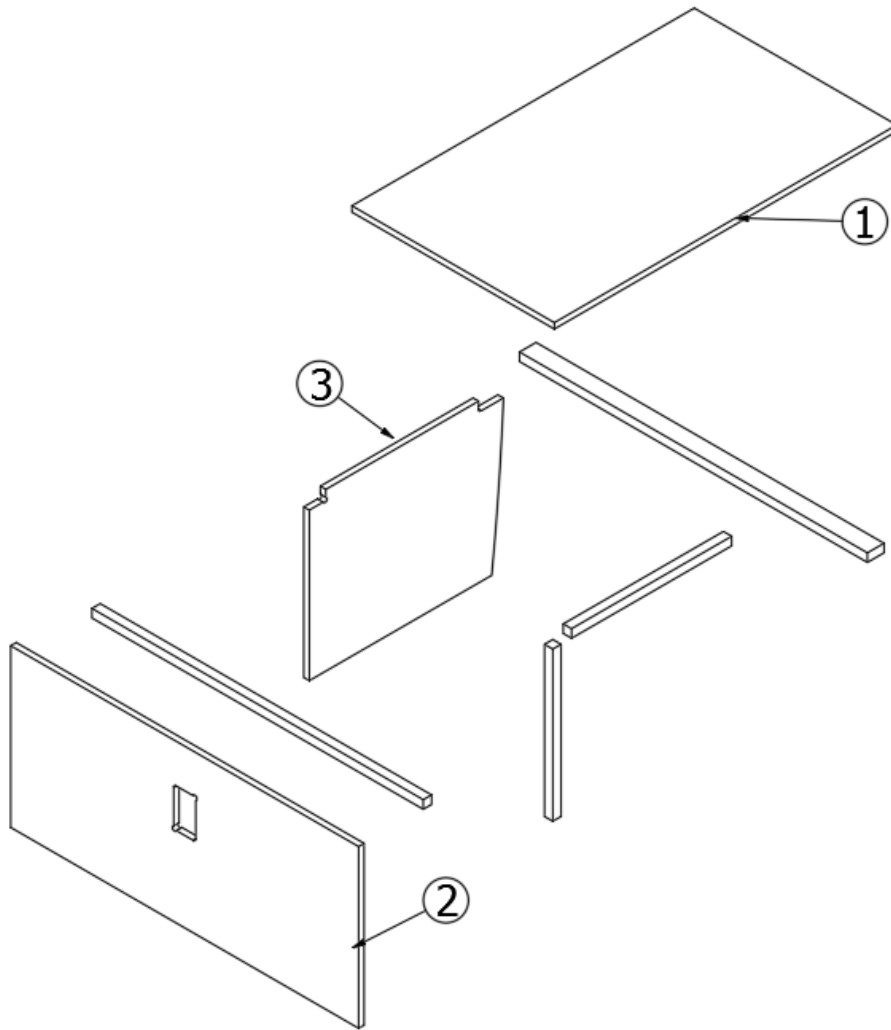

FURNITURE, LOUNGE

Dinette Seat, Middle, 22'

969003

Middle Dinette Seat Assembly

1. 969003&000112BC
2. 969003&000212BC
3. 969003&000312BC
  365385-01

Pre laminate, .5 x 18.33 x 31
Pre laminate, .5 x 31.5 x 14.25
Pre laminate, 17.58 x 14.25
Edgebanding-White Cypress 5/8"