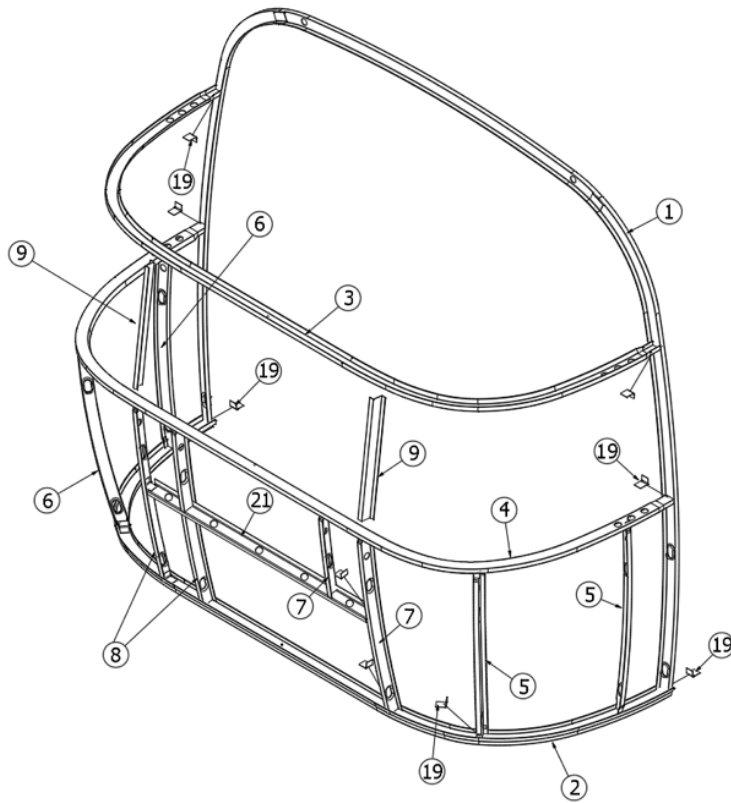

EXTERIOR SHELL

Aft End, 19'

Parts Listed on Next Page