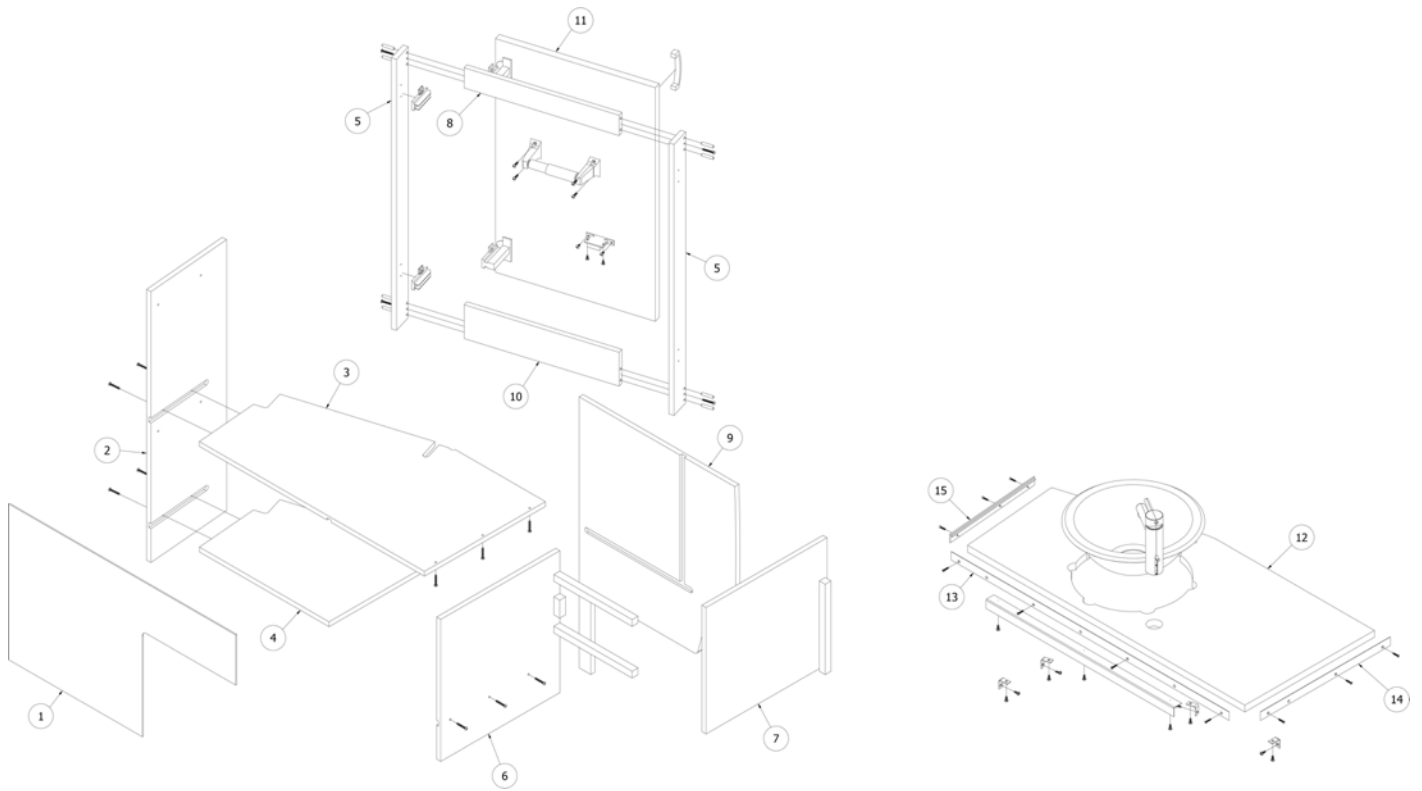

FURNITURE, LAVATORY

Lavatory Cabinet, 20'

Parts Listed on Next Page