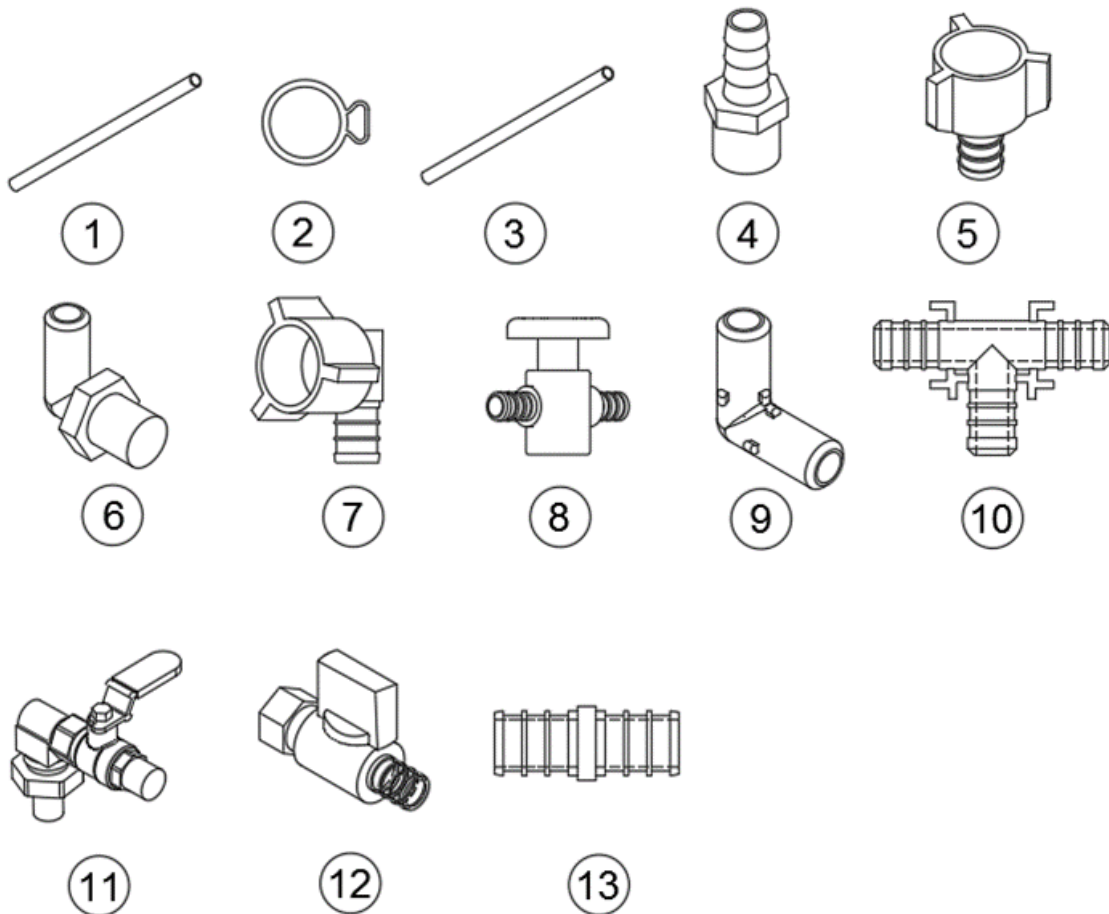

PLUMBING, FRESH WATER SYSTEM

Fresh Water Fittings

1. 601698-01	E-Pex tube, 1/2"
2. 601698-15	Crimp ring, 1/2" E-Pex, 1/2", Black
3. 601698-21	E-Pex tube, 1/2", Red
4. 602256-02	Coupler, 1/2" barb x 1/2" MPT
5. 602256-03	Coupler, 1/2" barb x 1/2" FPT
6. 602256-04	Elbow, 1/2" barb x 1/2" MPT
7. 602256-05	Elbow, 1/2 barb x 1/2" FPT
8. 602256-22	Valve straight .5B x.5"B #1406
9. 602256-10	Elbow, 1/2" barb x 1/2" barb
10. 602256-11	Tee, 1/2" x 1/2" x 1/2"
11. 602185-01	Drain valve, 90°
12. 602137	Valve-Shut Off .5"Bx.38"COMP
13. 602256-08	Coupling-Poly .5 BARB
602905	Ball valve, Nickel Plated
601237	Elbow 90 degrees 1 1/4 barb-1 1/4 Male NPT