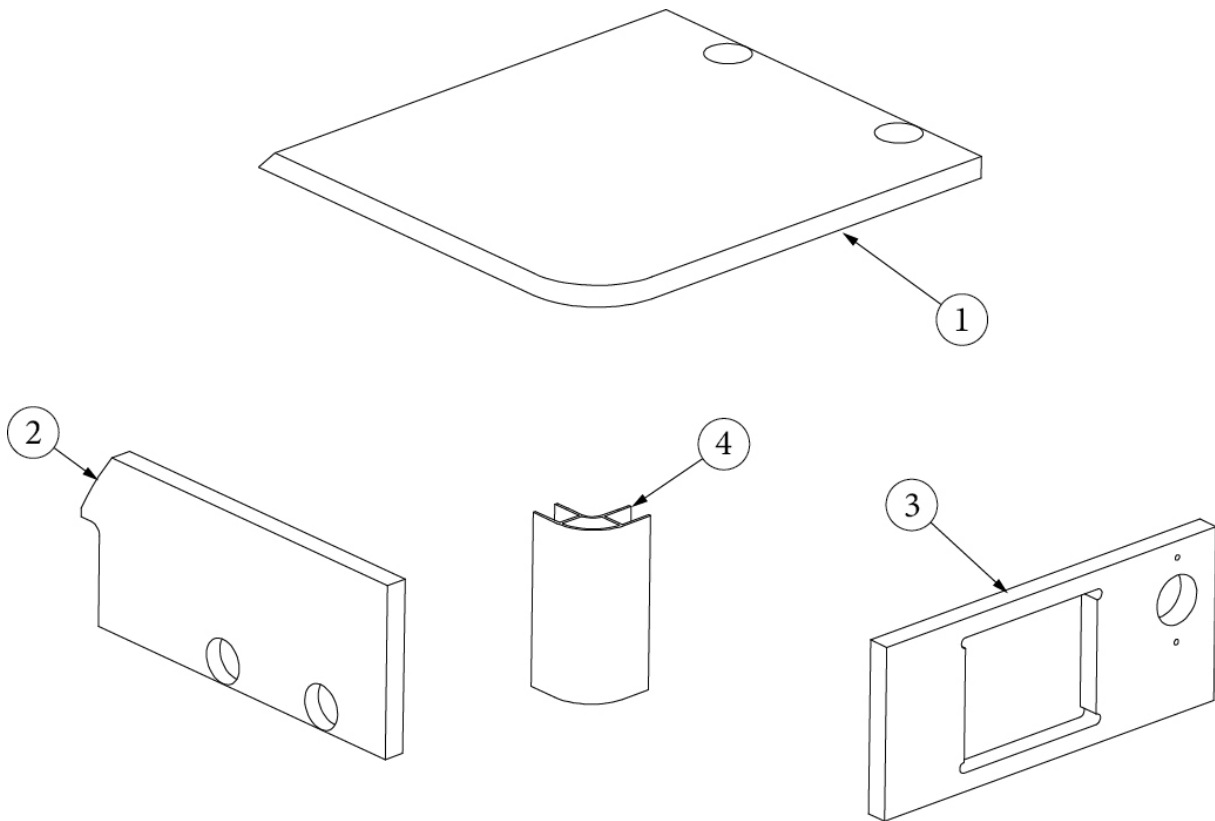

FURNITURE, GALLEY

Radio Box, Roof Locker, 22'

969944

Assembly, Radio Box, 22'

1. 969944&000112CC

Pre laminate, .5 x 10 x 11.09"

2. 969944&000212CC

Pre laminate, .5 x 4.5 x 9.5"

3. 969944&000312CC

Pre laminate, .5 x 4 x 9.34"

116395-01

Extrusion, Aluminum, Corner, 1" Radius

514048

Clarion Radio

365386-01

Edgebanding, Linen, .63"

382057

Knockdown, 8mm

382057-04

Cap, Knockdown, White