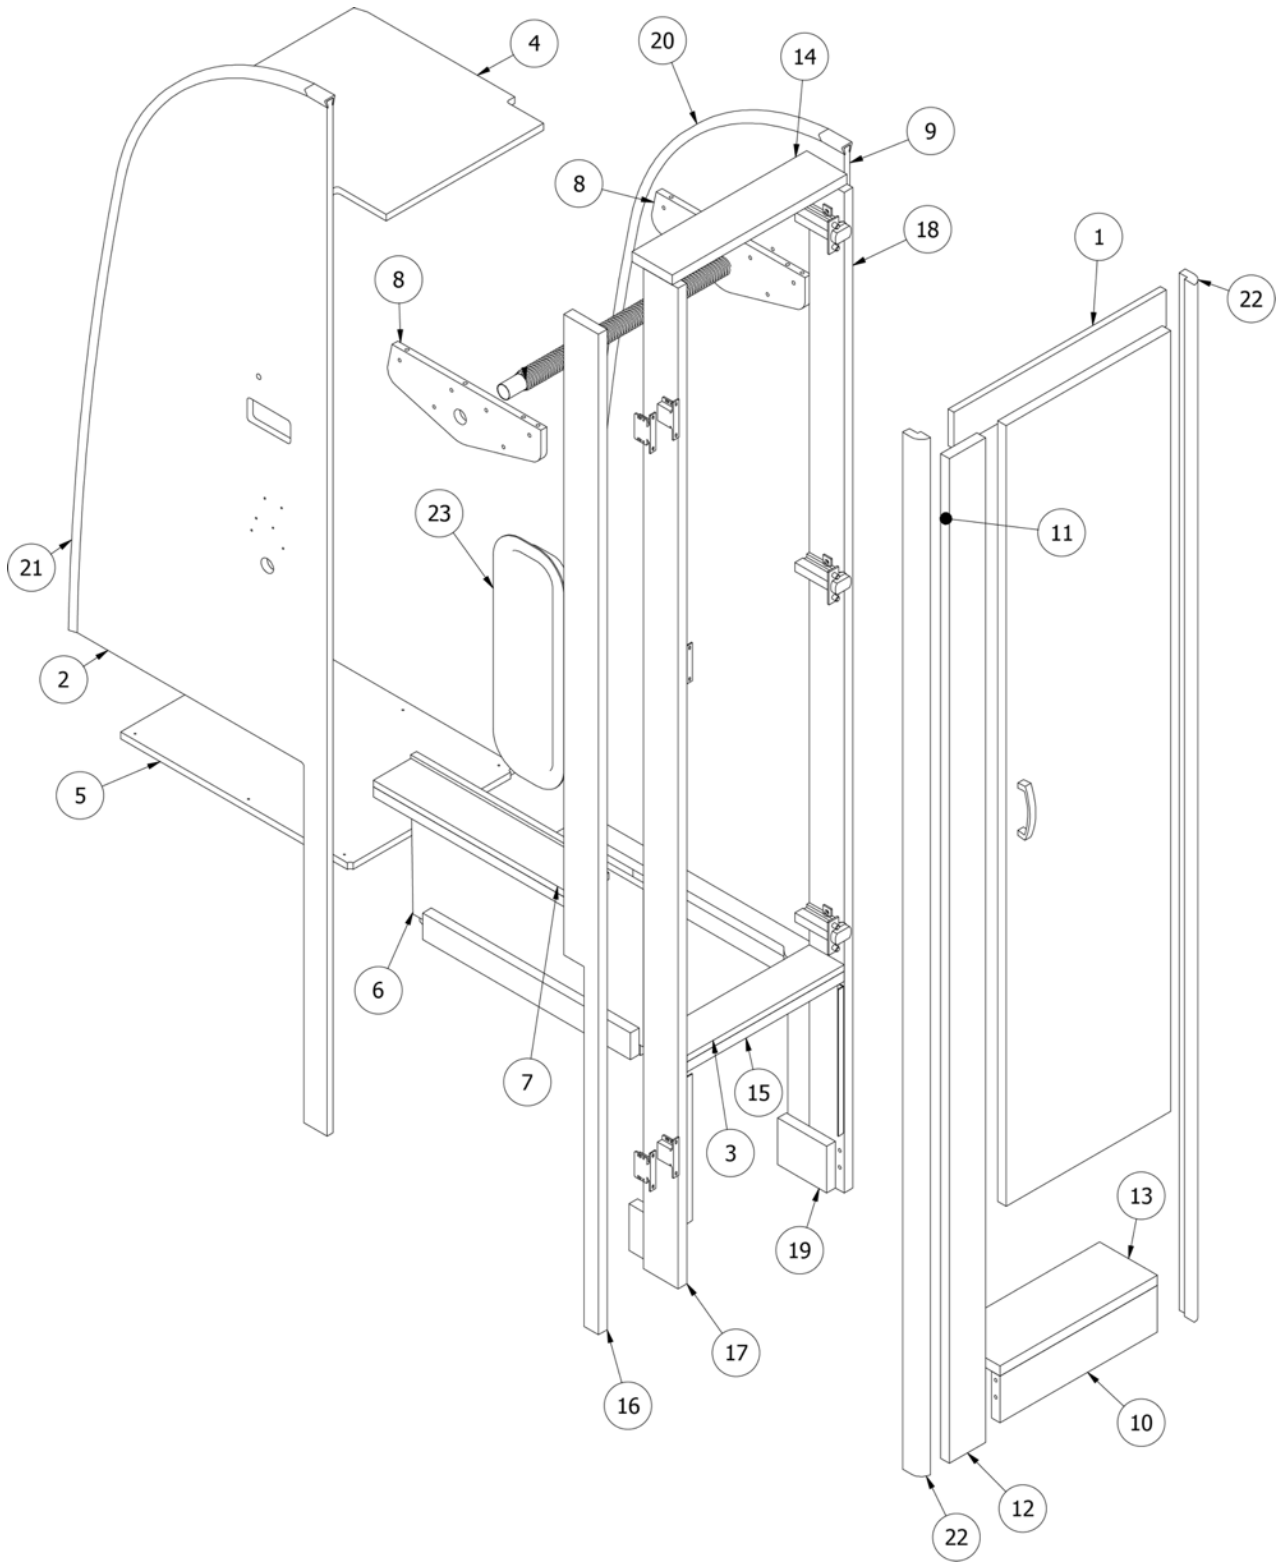

FURNITURE, BEDROOM

Wardrobe, 19'

Parts Listed on Next Page