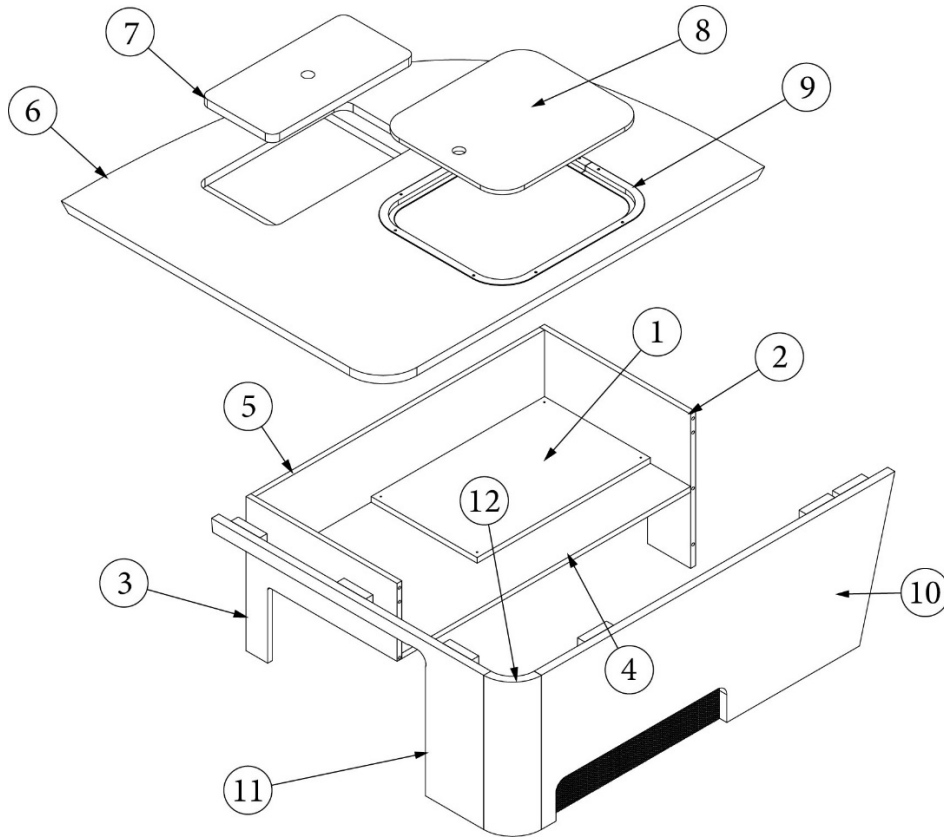

FURNITURE, LOUNGE

Dinette Seat, Roadside, 19'

970291

RS Dinette Seat Assembly

1. 970291&000112CC	Pre laminate, 18.00 x 11"
2. 970291&000212CC	Pre laminate, 15.69 x 13.88"
3. 970291&000312CC	Pre laminate, 15.69 x 13.88"
4. 970291&000412CC	Pre laminate, 30.00 x 15.69"
5. 970291&000512CC	Pre laminate, 30.00 x 6.5"
6. 970291&000618CC	Pre laminate, 33.44 x 39.63"
7. 970291&000718CC	Pre laminate, 14.88 x 7.50"
8. 800507-03	Lauan, 4 x 8'
9. 115812	Trim ring, Dinette seat
10. 969126&000118CE	Pre laminate, 0.75 x 13.88
11. 969126&000218CE	Pre laminate, 0.75 x 13.88
12. 801345	Radius Plywood, .75" x 3" x 8'
116145-06	Perforated Vent Metal 3.88 x 19.63"
365386-01	Edgebanding, Linen, .63"
365385-02	Edgebanding - White Cypress 15/16"
203445-01	T-Trim - .5625" White
115483	Angle-Alum .06 x .75" x .75" x 6'