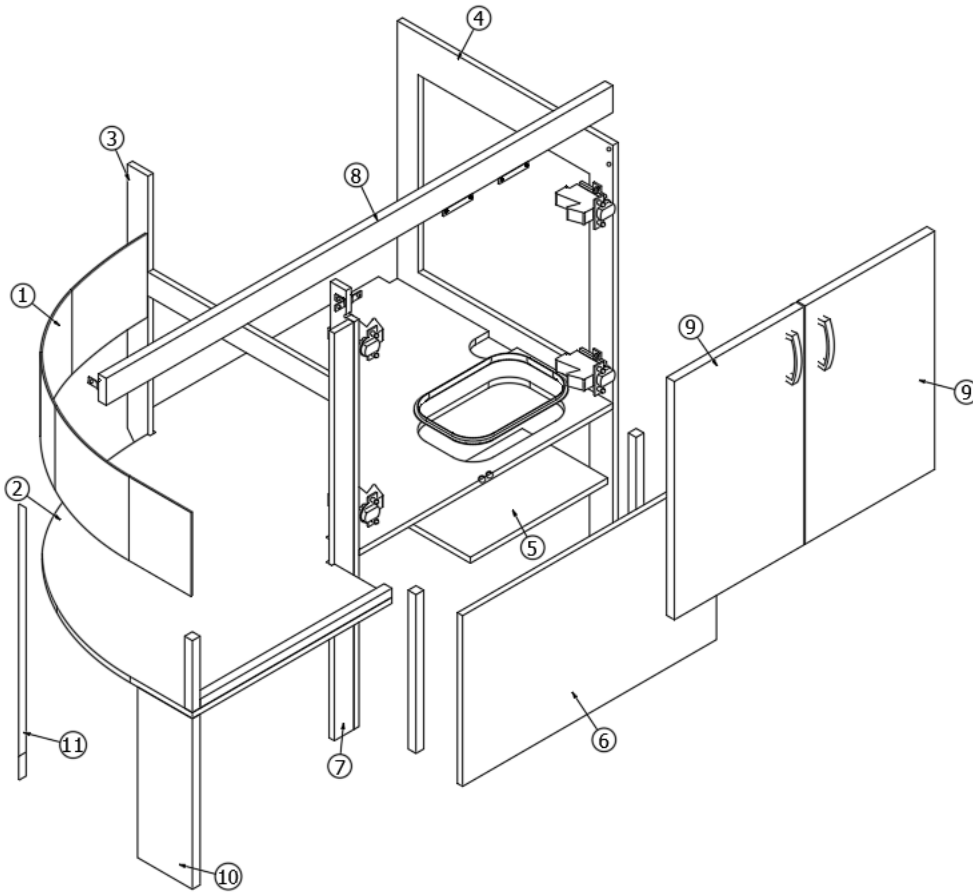

FURNITURE, GALLEY

Galley Cabinet, Aft 20'

969086

Aft Galley Cabinet Assembly

1. 969086&000103CE	Pre-Laminate 7 x 39.33
2. 969086&000212CC	28.41 x 46.13
3. 969086&000312CC	Pre laminate, .5 x 21.86 x 34.75
4. 969086&000412CC	Pre laminate, .5 x 20.80 x 34.75
5. 969086&000512CC	Pre laminate, .5 x 13.25 x 8.25
6. 969086&000612DC	Pre laminate, 24.5 x 14.25
7. 969086&000712DC	Pre laminate, .5 x 1.88 x 34.75
8. 969086&000818CC	Pre laminate, 2.25 x 24.5
9. 969086&000918DC	Pre laminate, .75 x 12.5 x 19.88
10. 969086&001012CC	Pre laminate, .5 x 2 x 29.83
11. 969086&001118CC	Pre laminate, .75 x 5.29 x 14.25
381607-11	Hinge, Self-close, Overlay, 110 degree
381607-12	Baseplate, Grass, 9.5 x 37/32
381607-04	Hinge Screw, Grass, #6 x 5/8
381228-02	Catch Grabber, Door C3-805, 5lb
365386-01	Edgebanding-Linen .63"
365386-02	Edgebanding-White Linen .94"
382044	Handle Brushed Nickel
203445-01	T-molding, 9/16"