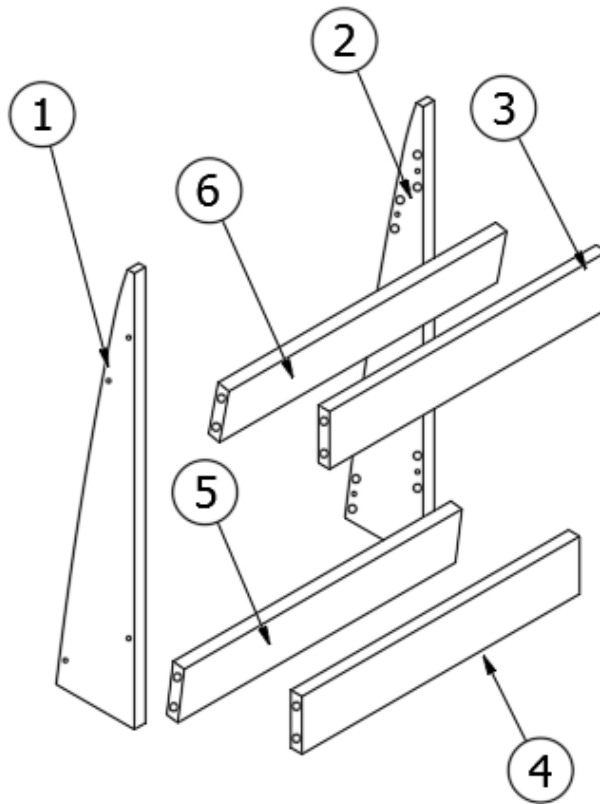

FURNITURE, LAVATORY

Medicine Cabinet, 19'

969200

Medicine Cabinet Assembly

1. 969200&000112CC
2. 969200&000212CC
3. 969200&000312CC
4. 969200&000412CC
5. 969200&000512CC
6. 969200&000612CC
  365386-02

Pre laminate 3.52 x 17.8
Pre laminate 3.52 x 17.8
Pre laminate 2.25 x 12.5
Pre laminate 2.25 x 12.5
Pre laminate 2.25 x 12.5
Pre laminate 2.25 x 12.5
Edgebanding-White Linen .94"