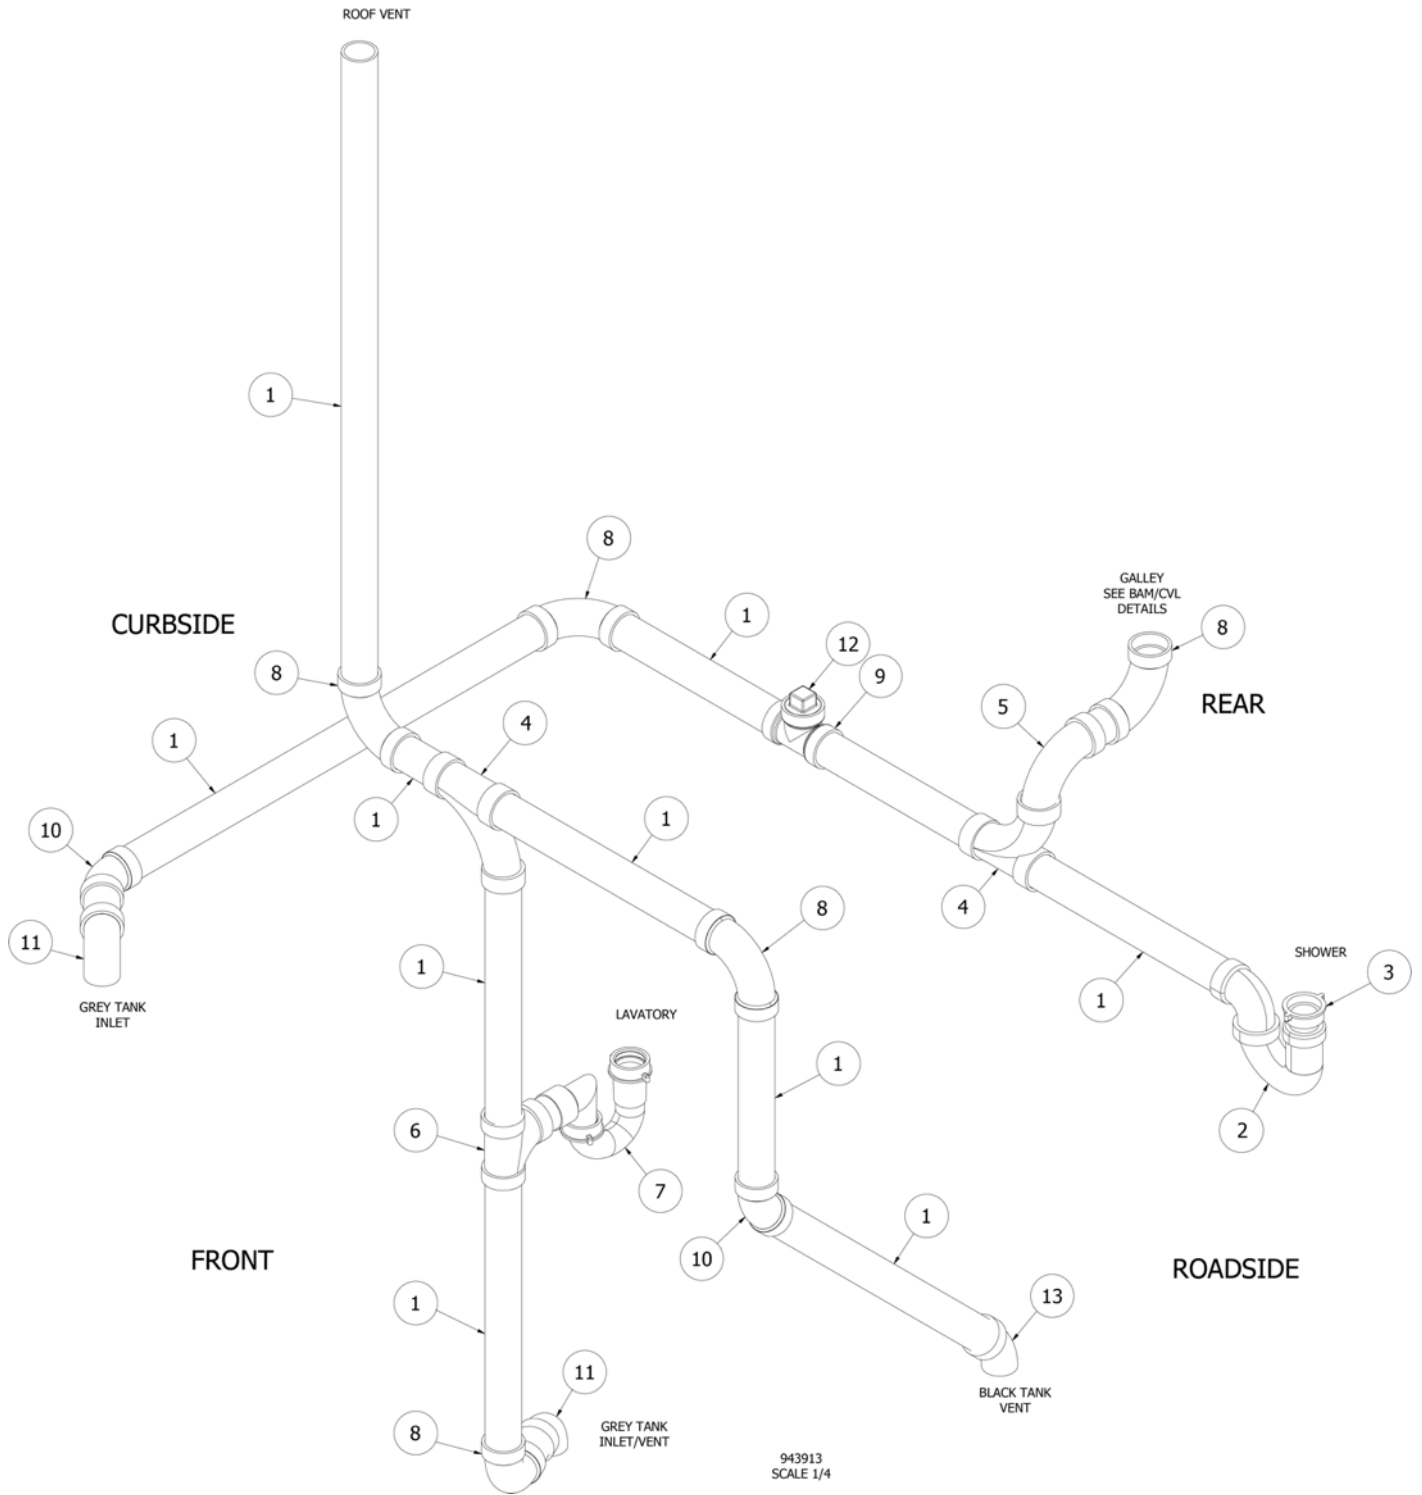

PLUMBING, DRAIN SYSTEM

Drain, Above Floor, 20'

Parts Listed on Next Page