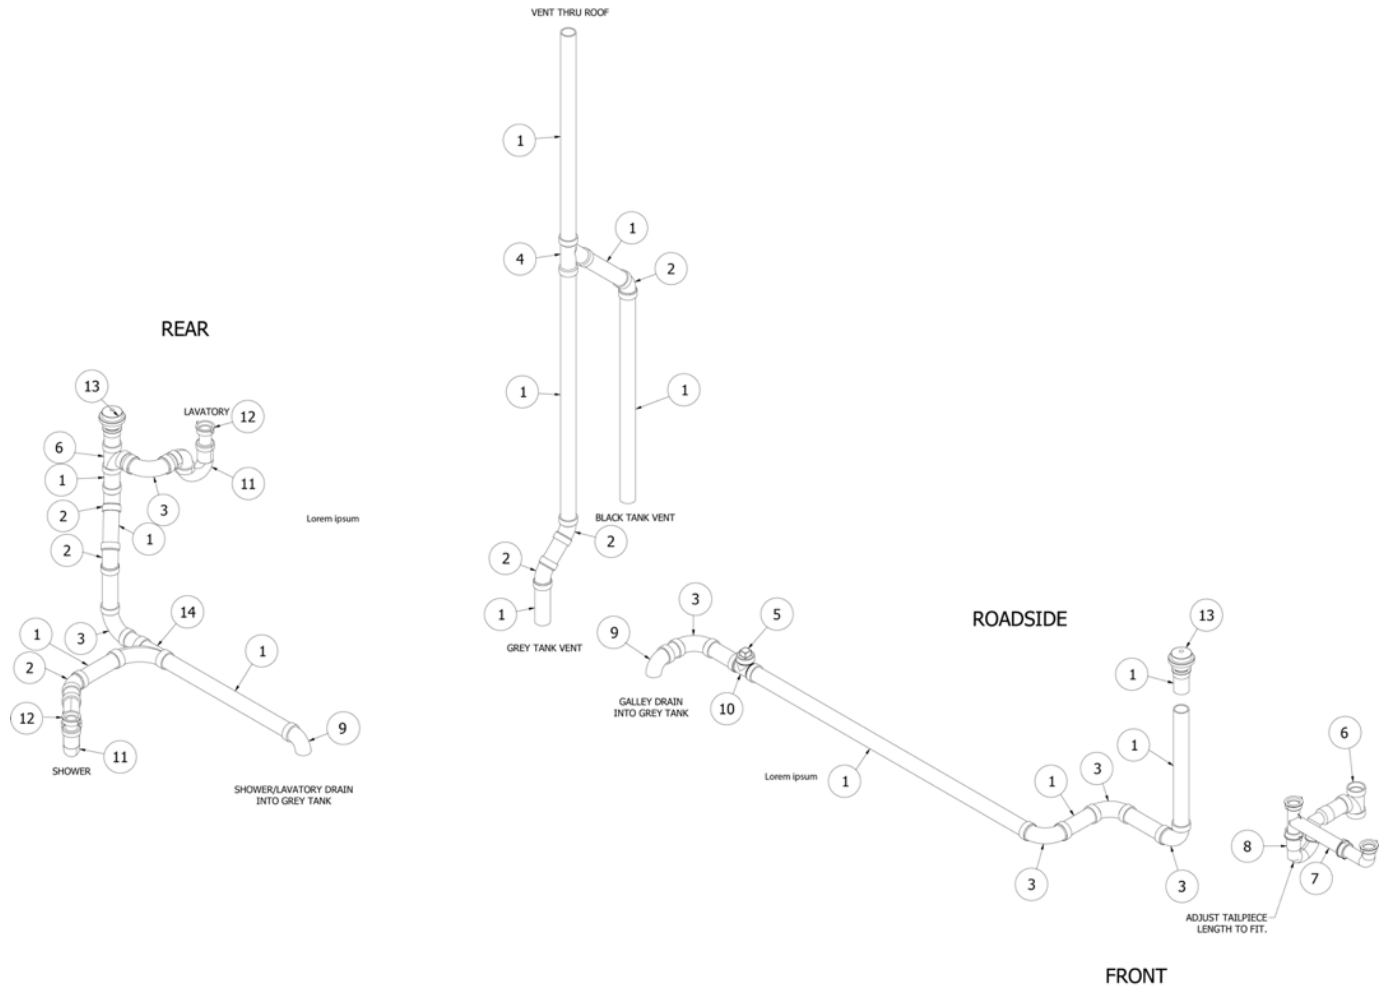

PLUMBING, DRAIN SYSTEM

Drain, Above Floor, 22'

Parts Listed on Next Page