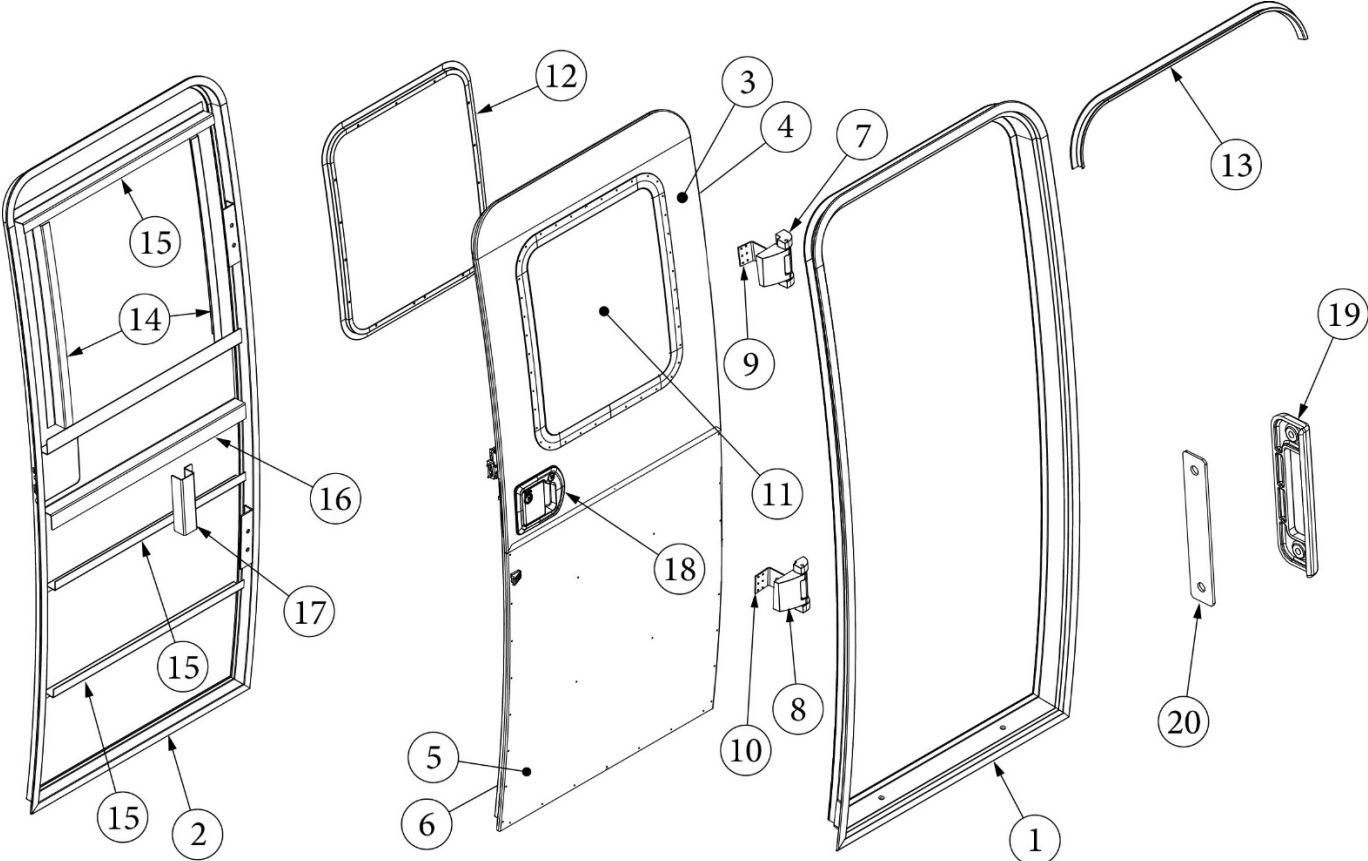

EXTERIOR DOORS

Main Door, RH Hinge, New Style, 22'

Parts Listed on Next Page