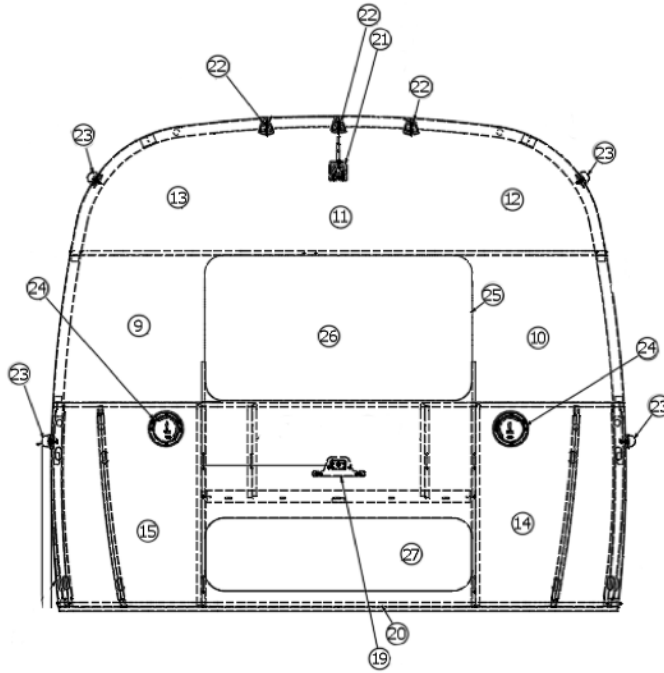

EXTERIOR SHELL

Aft End, 16'

Parts Listed on Next Page