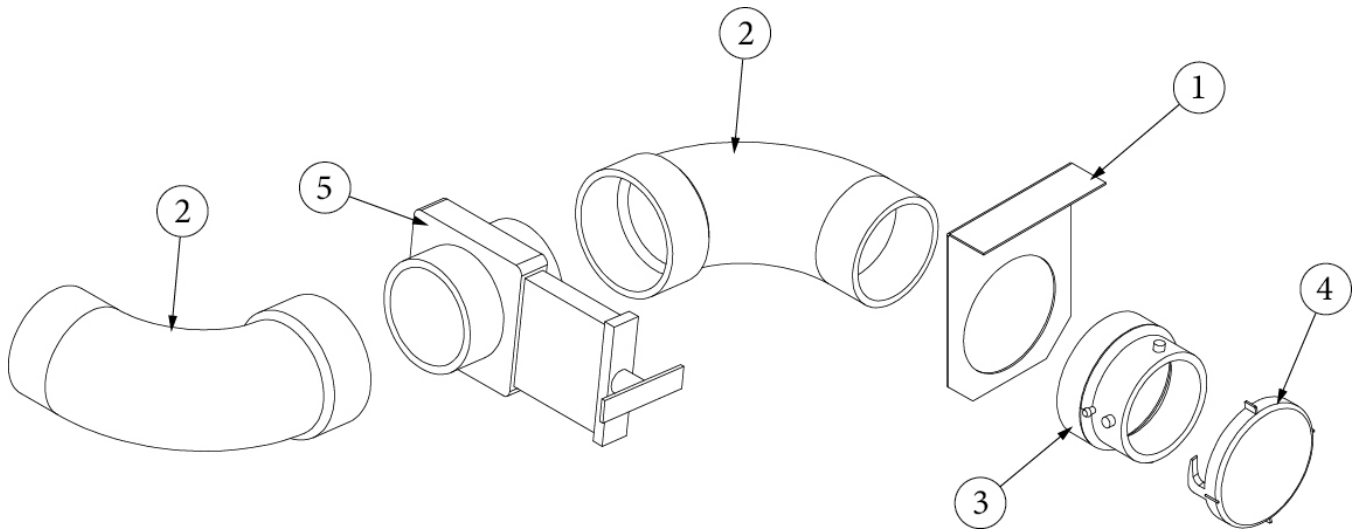

PLUMBING, DRAIN SYSTEM

Tank Drain, 16'

112891

Assembly, Dump Valve

1. 115555	Bracket-Dump Valve
2. 600820	3" Single Socket 90 degree
3. 601607-06	Term. Adaptor - 3" Hub x 3" Bay
4. 601607-07	Termination Cap - 3" Bay
5. 601607-14	Valve Assy-3"SPIG x 3"SPIG #T40A