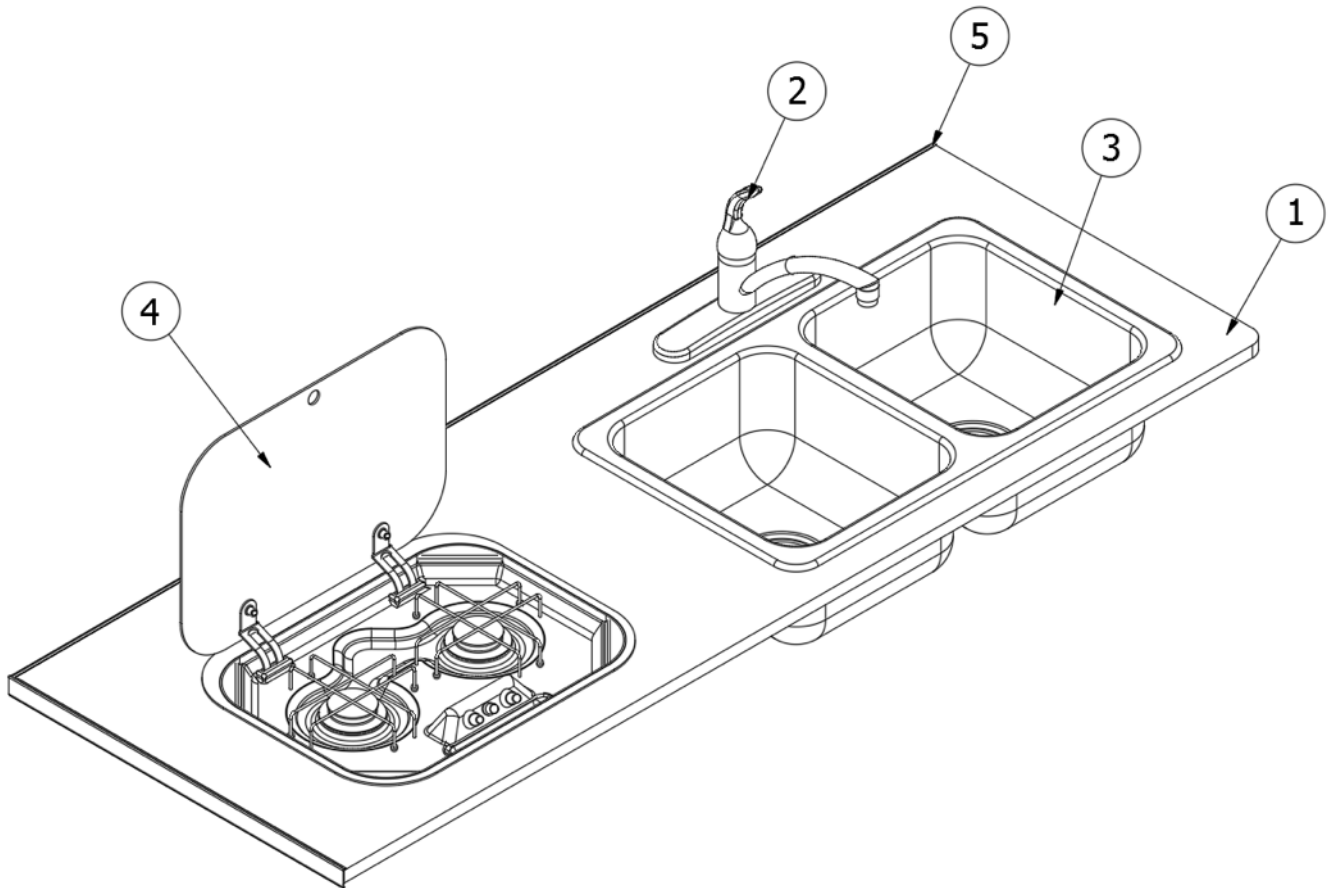

FURNITURE, GALLEY

Galley Top, 22'

113001

Galley Top Install

1. 969001-02
2. 602243
3. 602492
4. 690816

Galley Top Assy - 22' Bambi
Galley faucet, Chateau, Moen, Bambi
Sink-Stainless Steel 16" x 27"
Cooktop, Two Burner, Suburban 3036AST