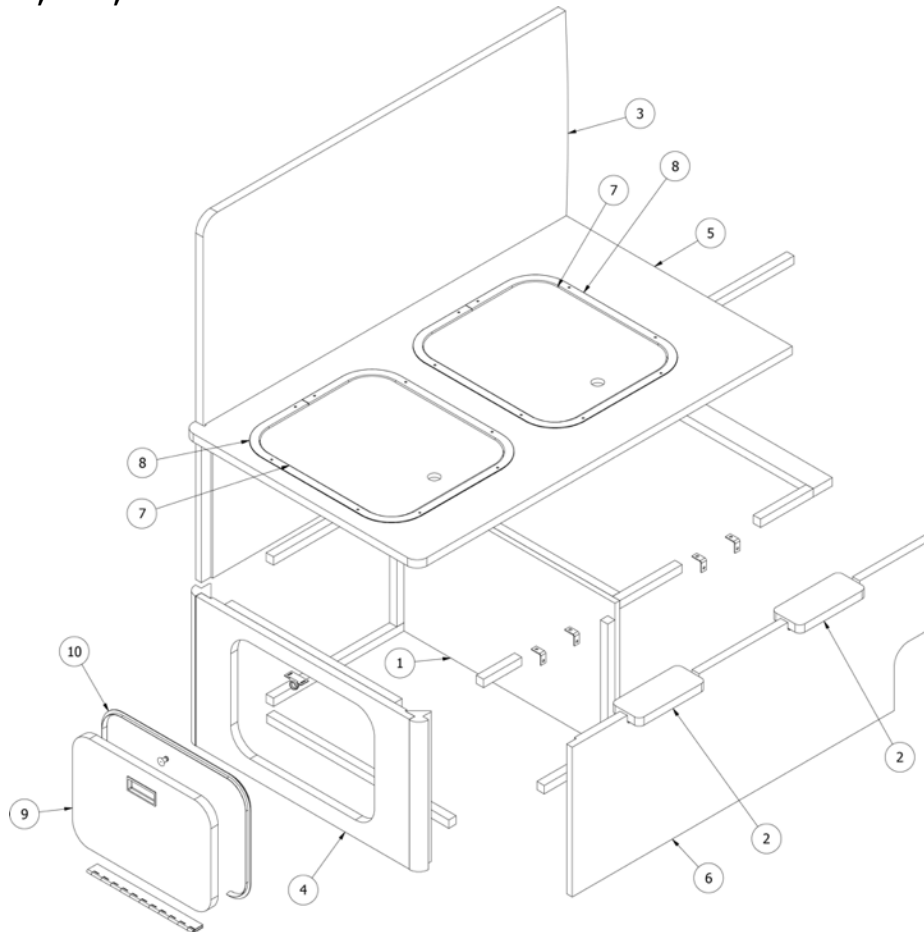

FURNITURE, LOUNGE

Dinette Seat, LH, 20'

969091

LH Dinette Seat Assembly

1. 969091&000112CC	Pre laminate, .5 x 22.75 x 13.5
2. 969091&000218BB	Pre laminate, .75 x 3 x 7
3. 969091&000318BB	Pre laminate, 38.07 x 32.75
4. 969091&000418BC	Pre laminate, .75 x 22.25 x 13.5
5. 969091&000518BC	Pre laminate, .75 x 39.13 x 24.38
6. 969091&000618BC	Pre laminate, 37.86 x 13.5
7. 800507-03	Lauan, 13 x 15
8. 115812	Trim ring, Dinette seat
9. 969091&002018BC	Pre laminate, .75 x 14.63 x 10.13
10. 203597	T Molding- White 13/16"
11. 380203-01	Piano Hinge 1/8" Pin Clr Anodized (Sold In 6' Pcs)
365385-02	Edgebanding-White Cypress 15/16"
382437-1	Pull-Recessed Finger-Pol. Nickel
381074	Catch Bull Dog #65s (Copper)
380041	Brace 1" Stanley Corner