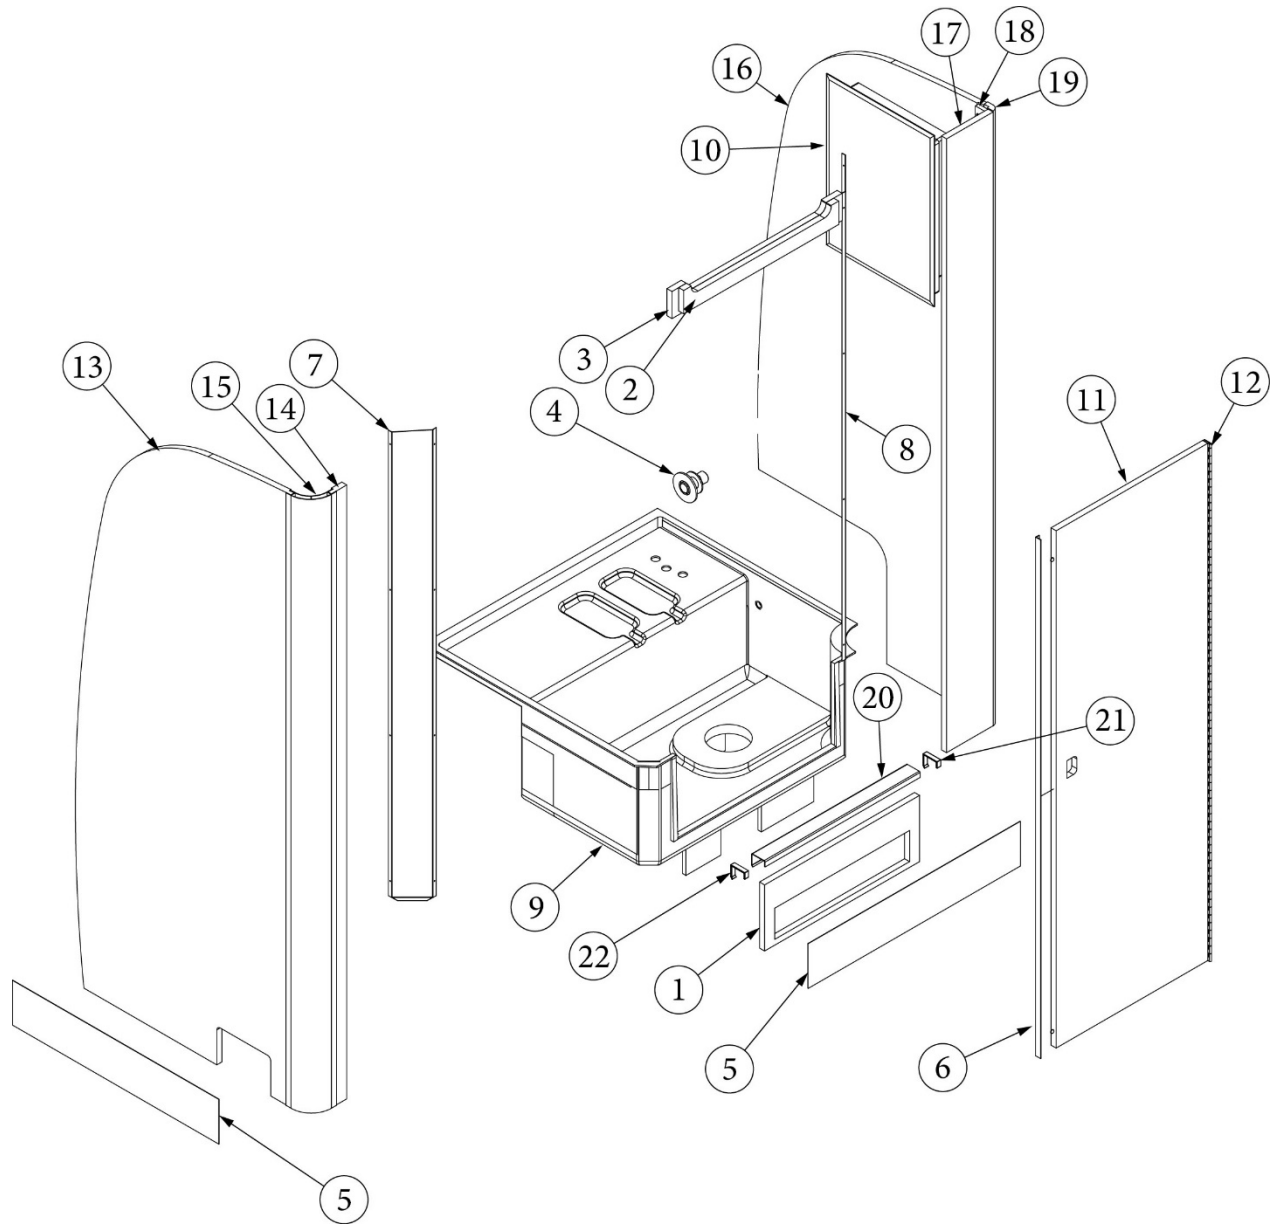

FURNITURE, LAVATORY

Bath Module, 16'

Parts Listed on Next Page