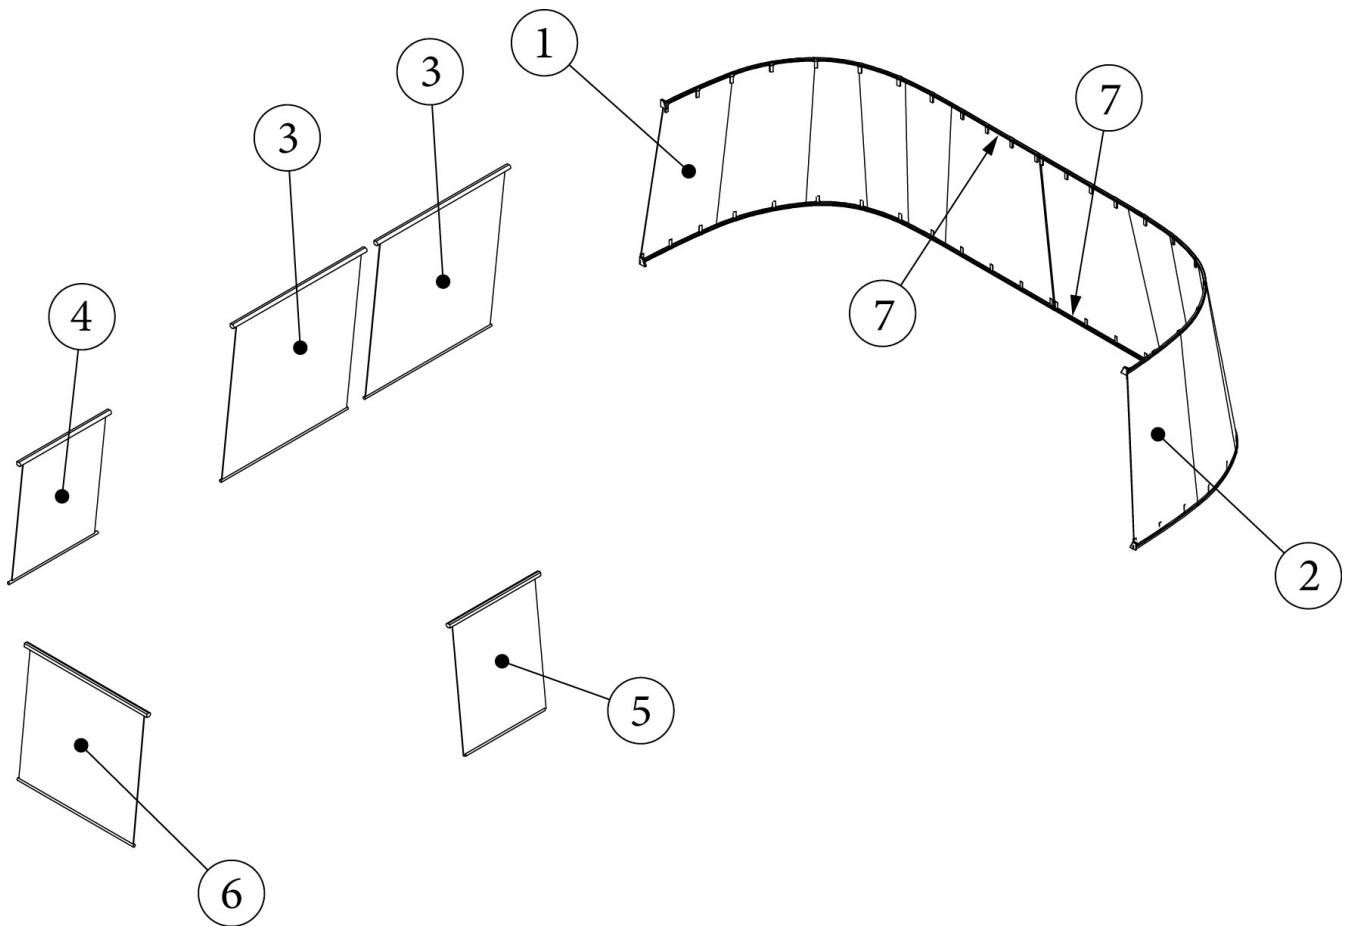

WINDOW COVERINGS

Curtains and Shades, 20'

113015

Install, Window Coverings, 20'

1. 998227-01	Panel Assembly, Curtain, Blackout (Wrap Window)
2. 998227-02	Panel Assembly, Curtain, Blackout (Wrap Window)
3. 705060-05	Toggle Roller Shade, White, 31.5 x 34"
4. 705060-01	Toggle Roller Shade, White, 21.5 x 26"
5. 705060-02	Toggle Roller Shade, White, 21.5 x 26"
6. 705060-03	Toggle Roller Shade, White, 29 x 26"
7. 101217	Curtain Track, Extrusion, Aluminum, 11'