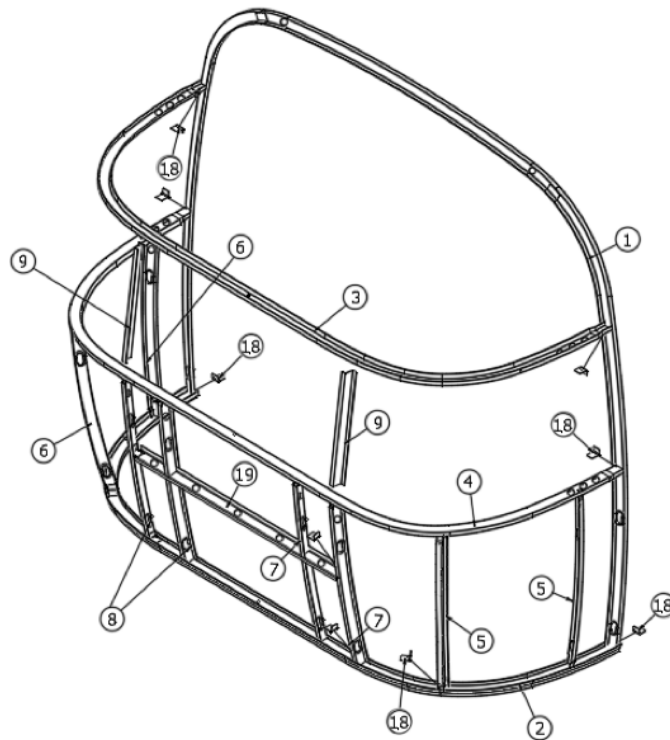

EXTERIOR SHELL

Aft End, 22'

Parts Listed on Next Page