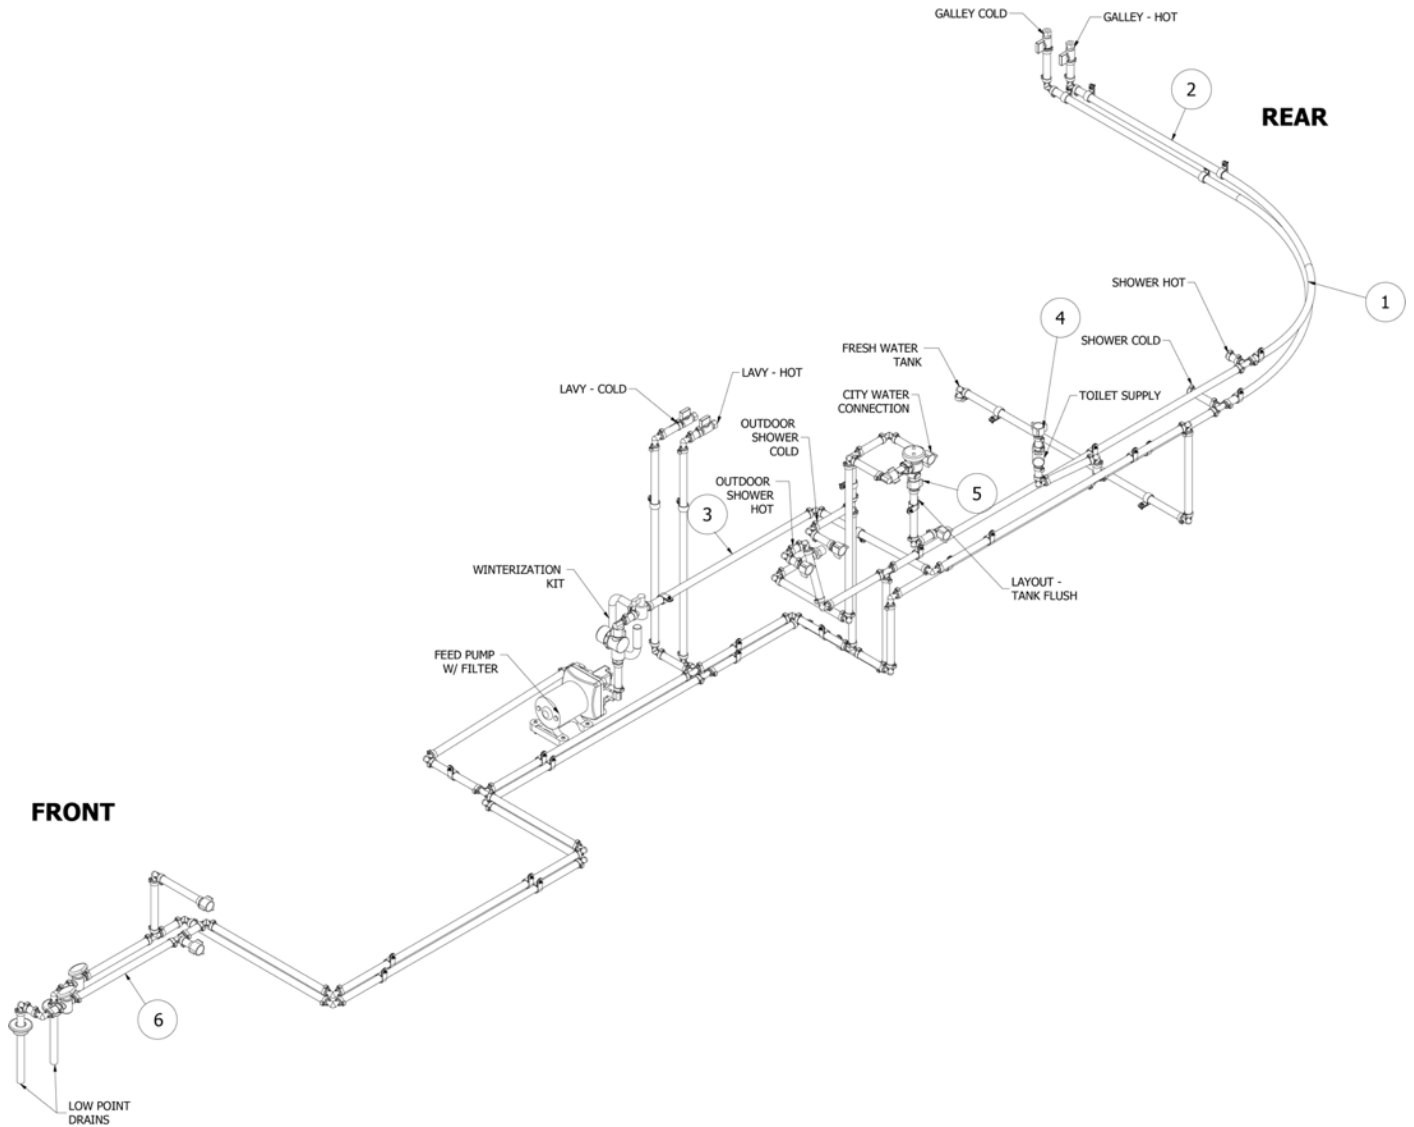

PLUMBING, FRESH WATER SYSTEM

Fresh Water Lines, 20'

113295-01

Fresh Water Layout

1. 943962	Layout, Cold water supply
2. 943963	Layout, Hot water supply
3. 943935-03	Layout, Tank/pump supply
4. 943935-05	Layout, Toilet supply
5. 943935-08	Layout, Tank flush
6. 943935-09	Layout, Water heater connector
340085-06	Clamp, Loop, Steel w/rubber, 3/4"
365330-01	Silicone, White
382500	Press fit sealing grommet, 1/2" pipe