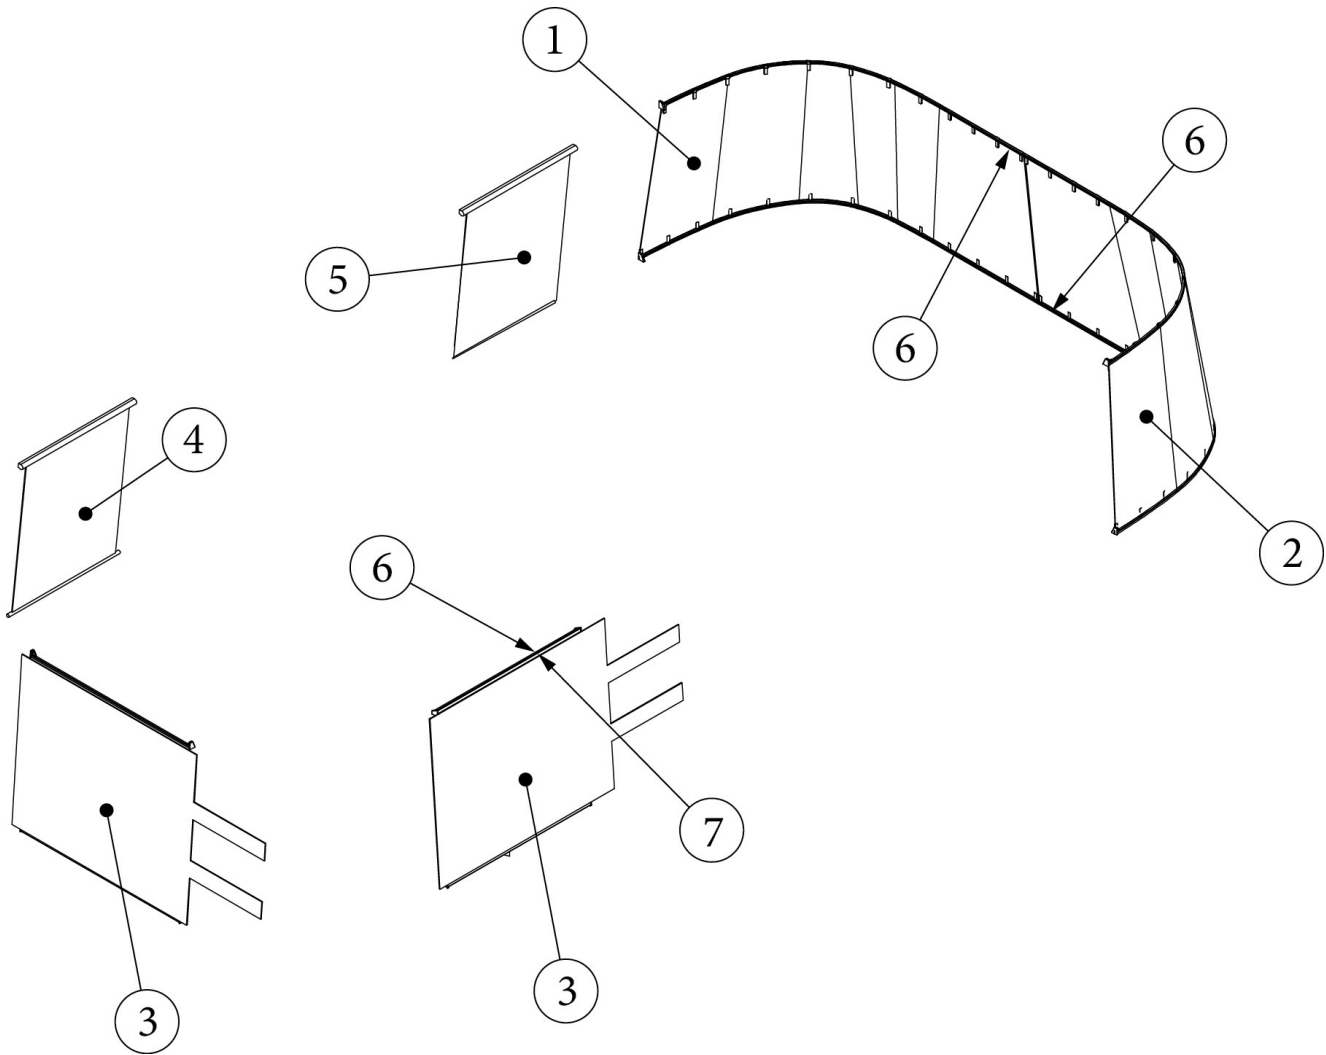

WINDOW COVERINGS

Curtains and Shades, 19'

113020

Install, Window Coverings, 19'

1. 998227-01 2. 998227-02 3. 998144-17 4. 705060-01 5. 705060-02 6. 101217 7. 101225	- Panel Assembly, Curtain, Blackout (Wrap Window) - Panel Assembly, Curtain, Blackout (Wrap Window) - Drape W/Tieback, 28 x 32.5" - Toggle Roller Shade, White, 21.5 x 26" - Toggle Roller Shade, White, 21.5 x 26" - Curtain Track, Extrusion, Aluminum, 11' - Curtain Track Attach, Extrusion, Aluminum, 10.5'