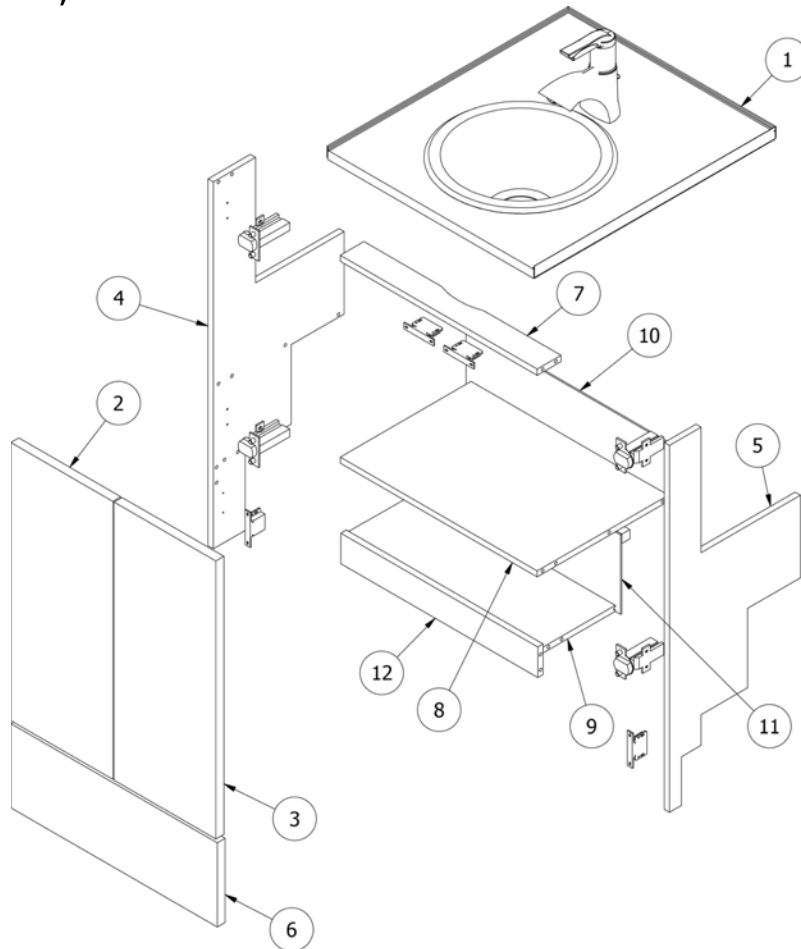

FURNITURE, LAVATORY

Lavatory Cabinet, 19'

969103-01

Lavatory Assembly

1. 969115-01	Lavy countertop assembly
2. 969103&000118BC	Panel, 9.63 x 22.75
3. 969103&000218BC	Panel, 9.63 x 22.75
4. 969103&000312BC	Panel, 30 x 12.38
5. 969103&000412BC	Panel, 30 x 12.38
6. 969103&000518BC	Panel, 19.5 x 6.88
7. 969103&000612CC	Panel, 2.25 x 18.63
8. 969103&000712CC	Panel, 12.38 x 18.63
9. 969103&000812CC	Panel, 6.81 x 18.63
10. 969103&000903CE	Panel, 4.75 x 19.63
11. 969103&001003CE	Panel, 6.5 x 19.63
12. 969103&001812BC	Pre laminate, 18.63 x 2.5
365385-02	Edgebanding-White Cypress 15/16"
365385-01	Edgebanding-White Cypress 5/8"
381228-02	Catch Grabber, Door C3-805, 5lb
381607-11	Hinge-Self Close Overlay 110D
381607-12	Baseplate-Grass 9.5x37/32