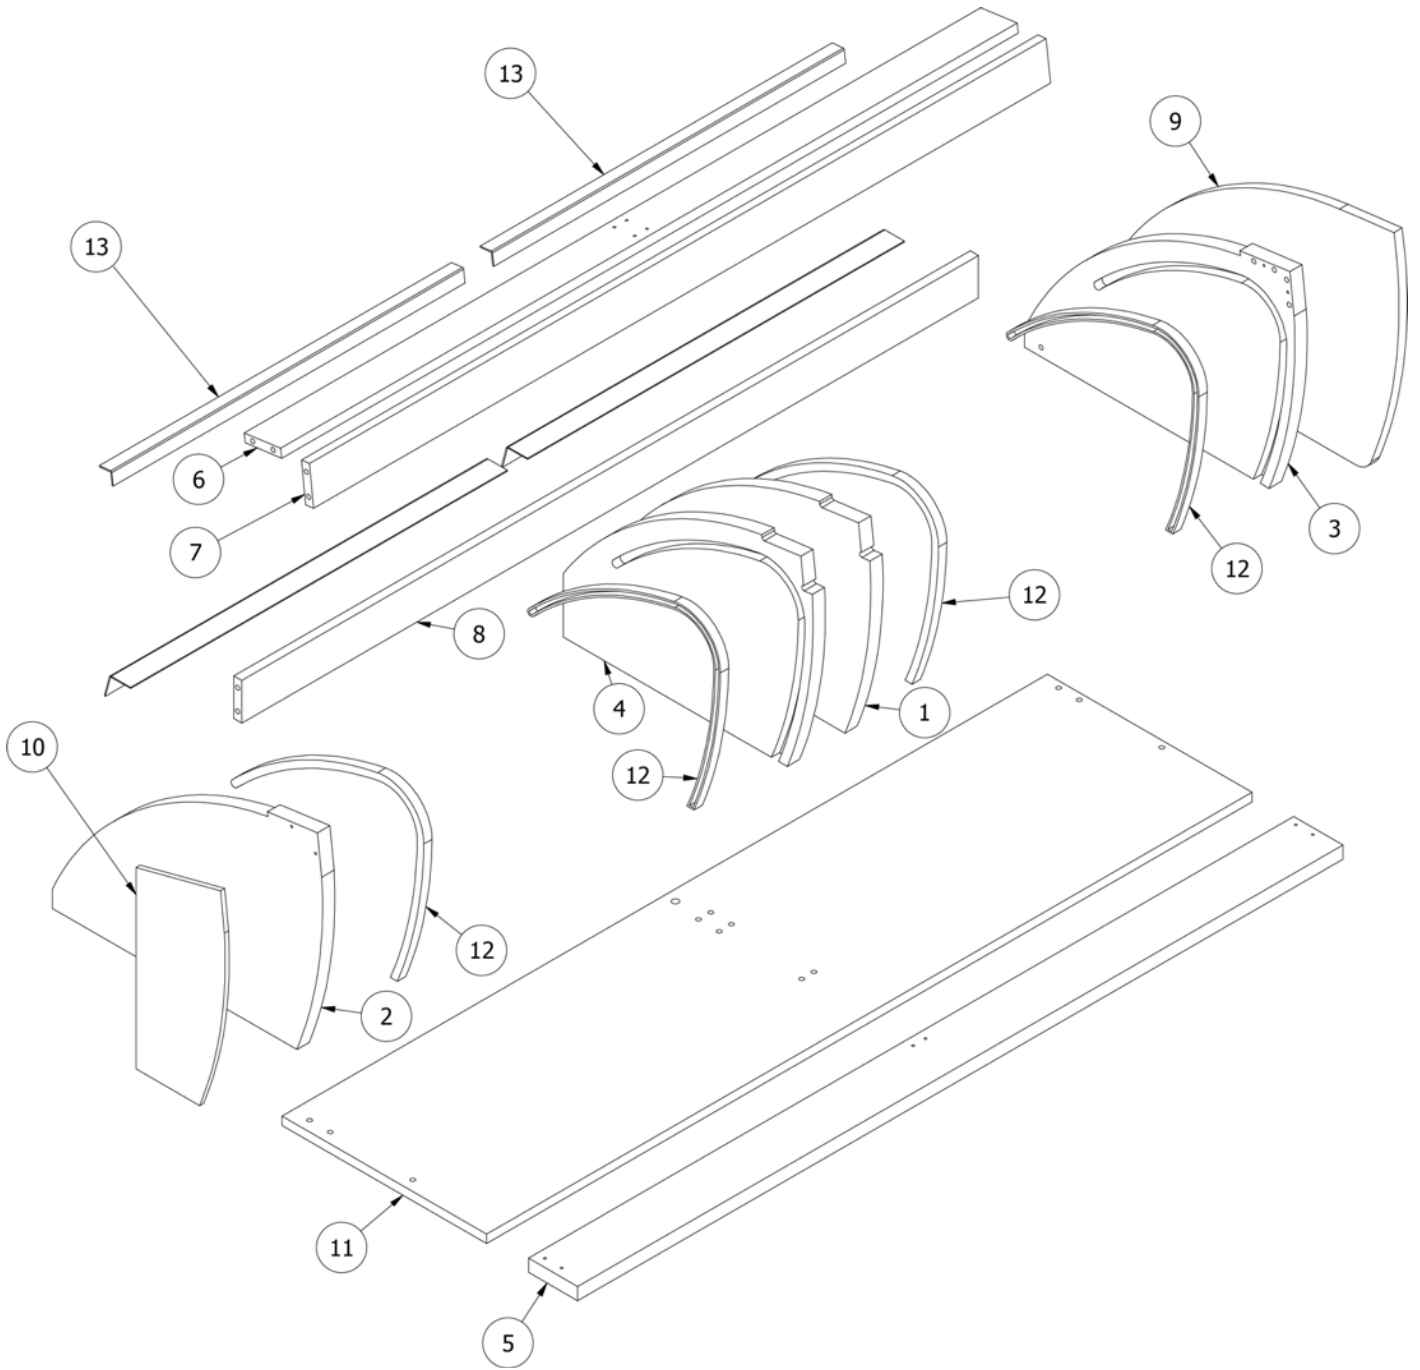

FURNITURE, GALLEY

Roof Locker, Galley, 19'

Parts Listed on Next Page