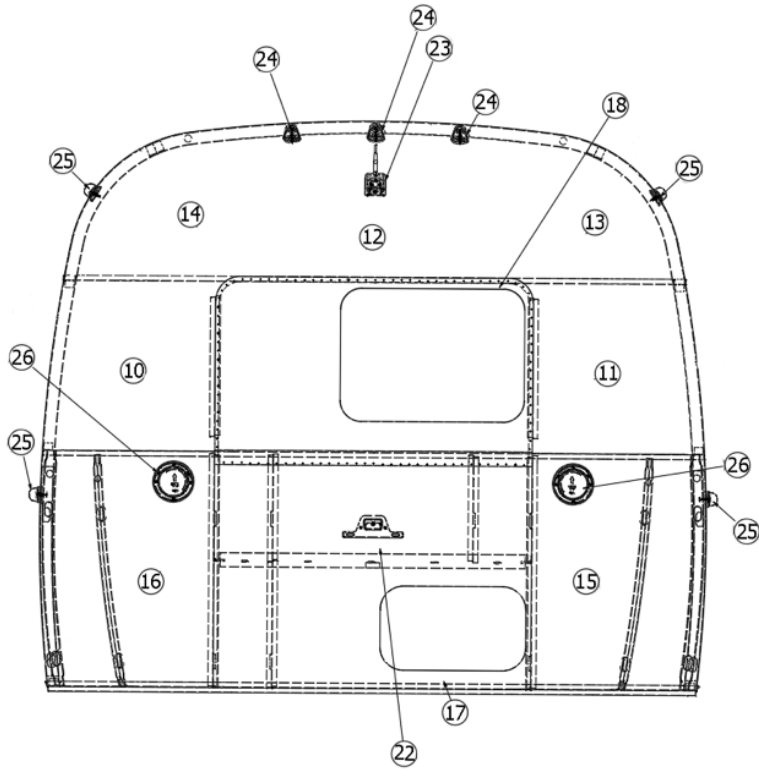

EXTERIOR SHELL

Aft End, 19'

Parts Listed on Next Page