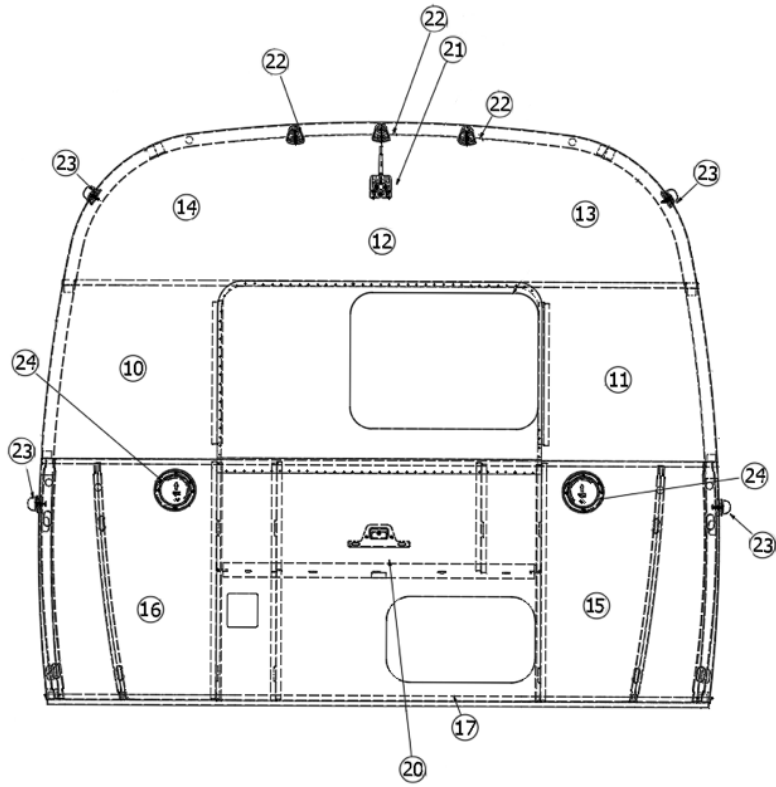

EXTERIOR SHELL

Aft End, 20'

Parts Listed on Next Page