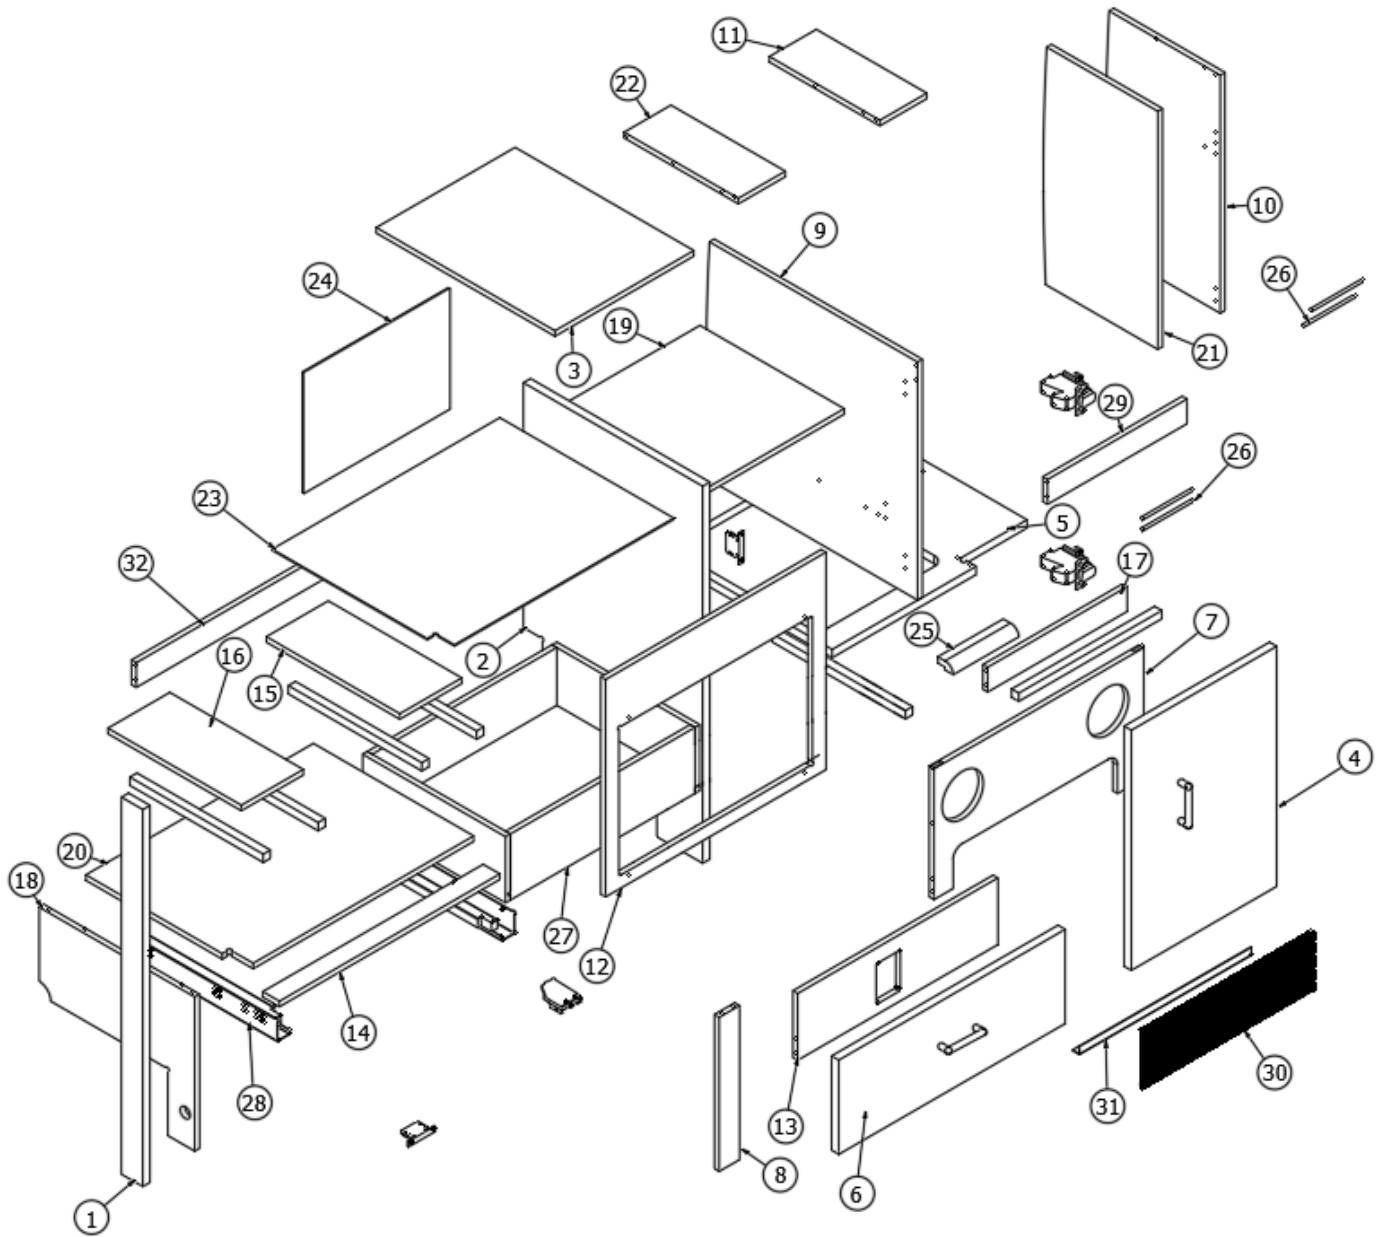

FURNITURE, GALLEY

Galley Cabinet, 19'

Parts Listed on Next Page