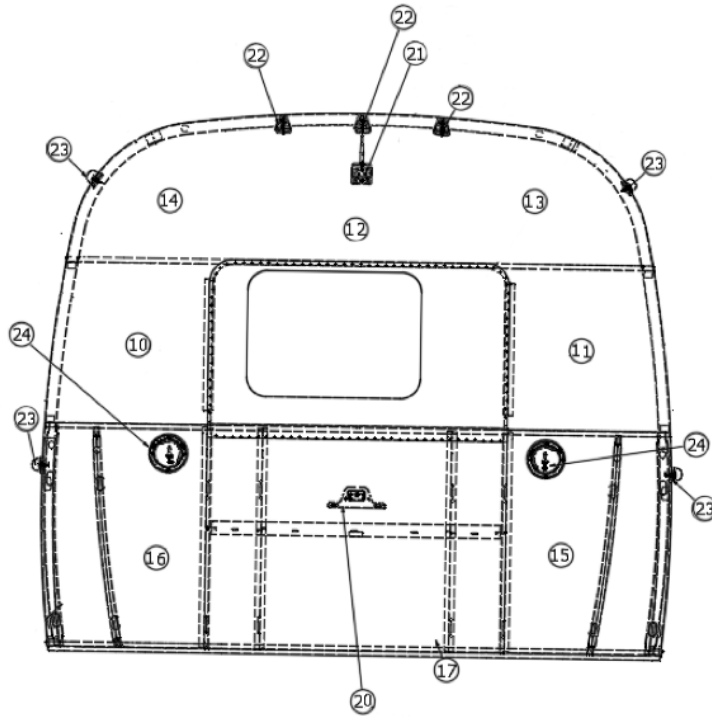

EXTERIOR SHELL

Aft End, 22'

Parts Listed on Next Page