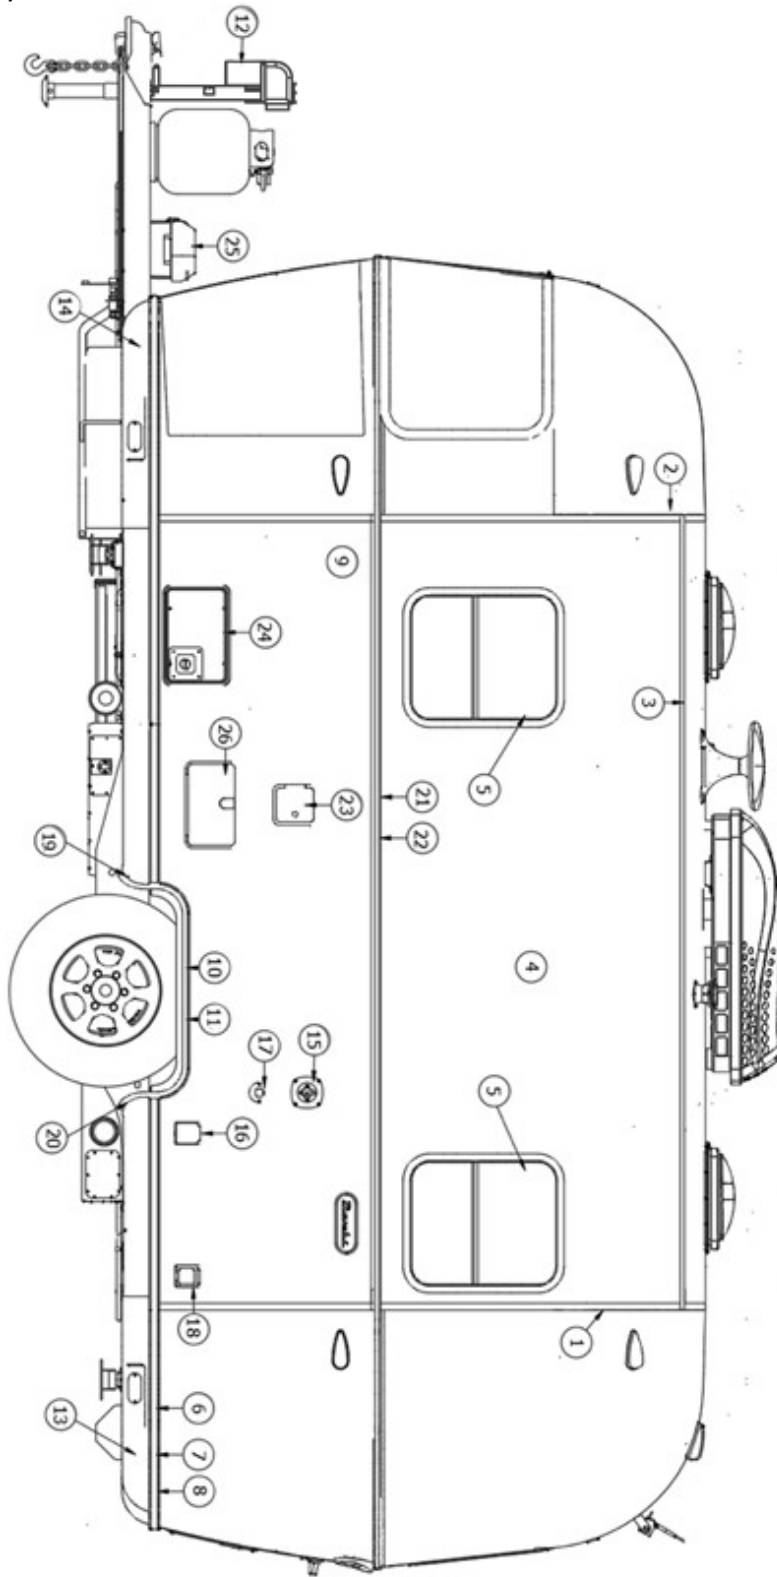

EXTERIOR SHELL

Wall, Roadside, 19'

Parts Listed on Next Page