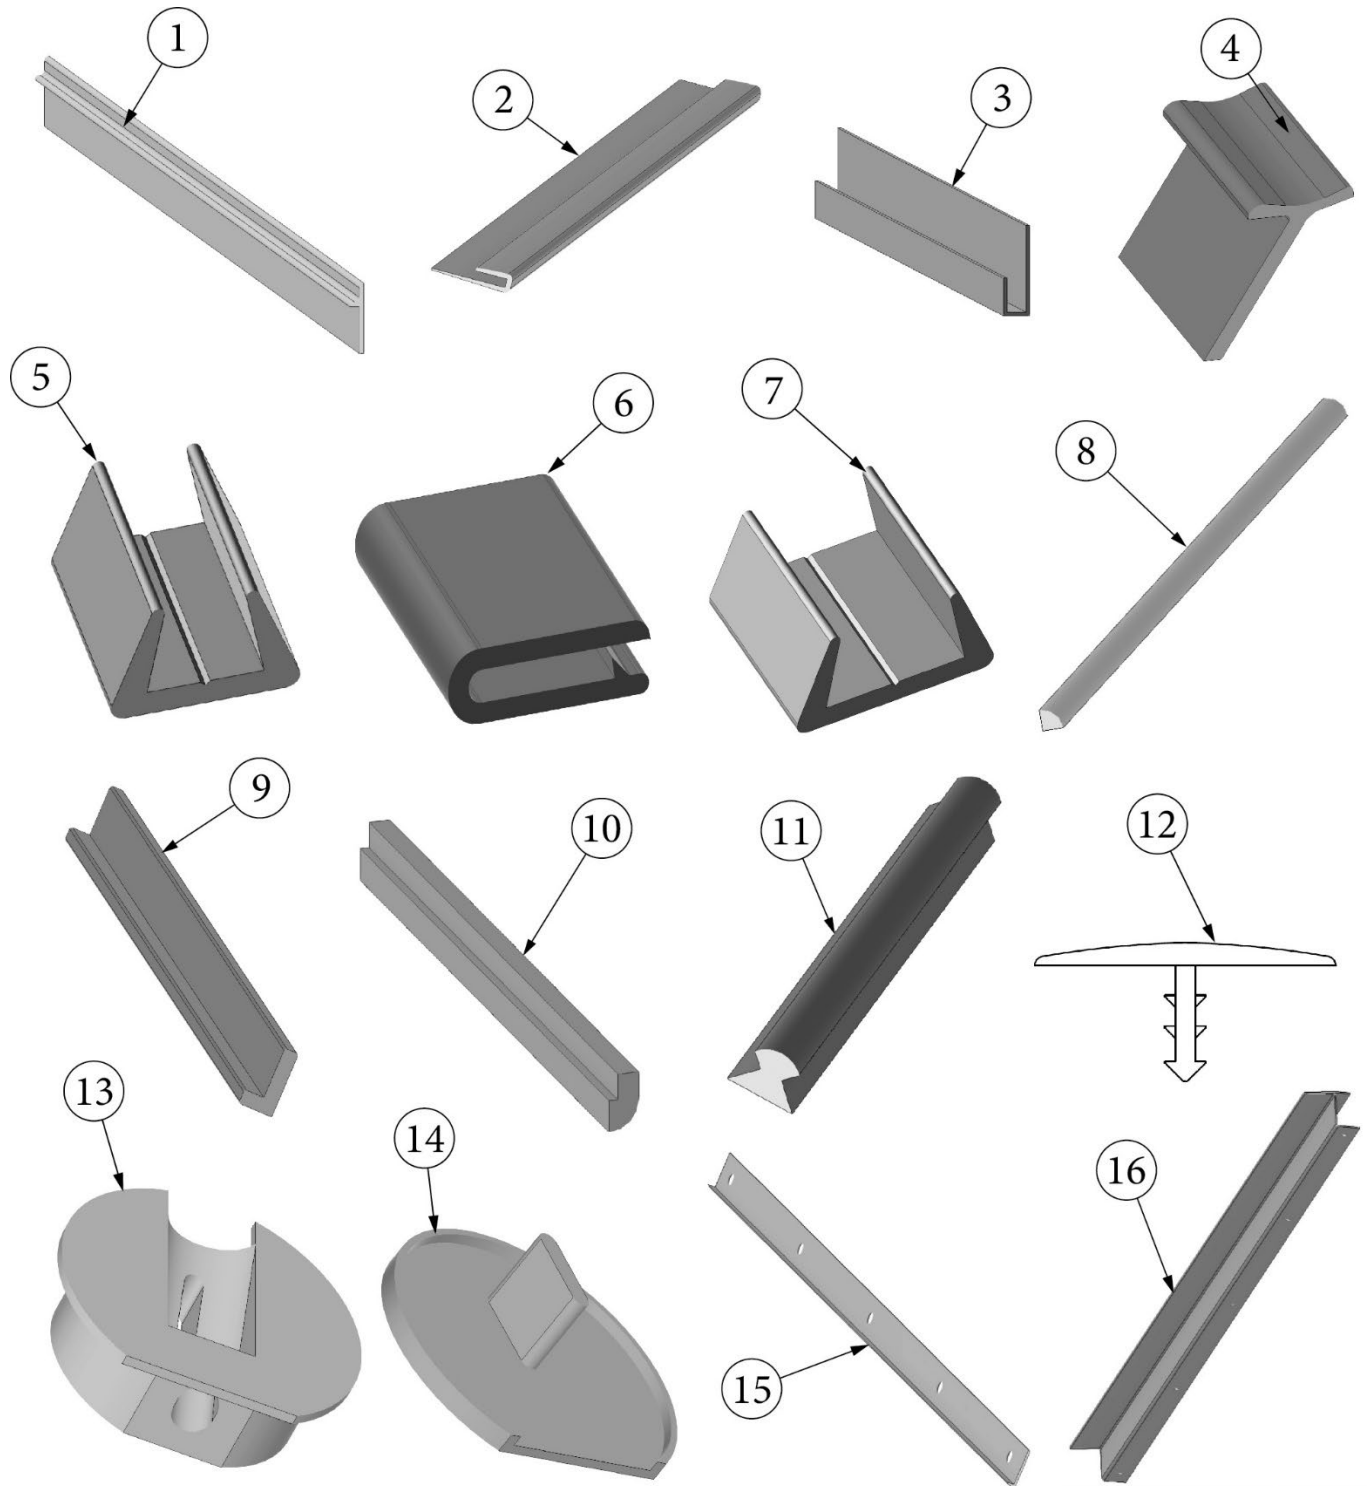

TRIMS AND TOUCH-UP

Trim

Parts Listed on Next Page