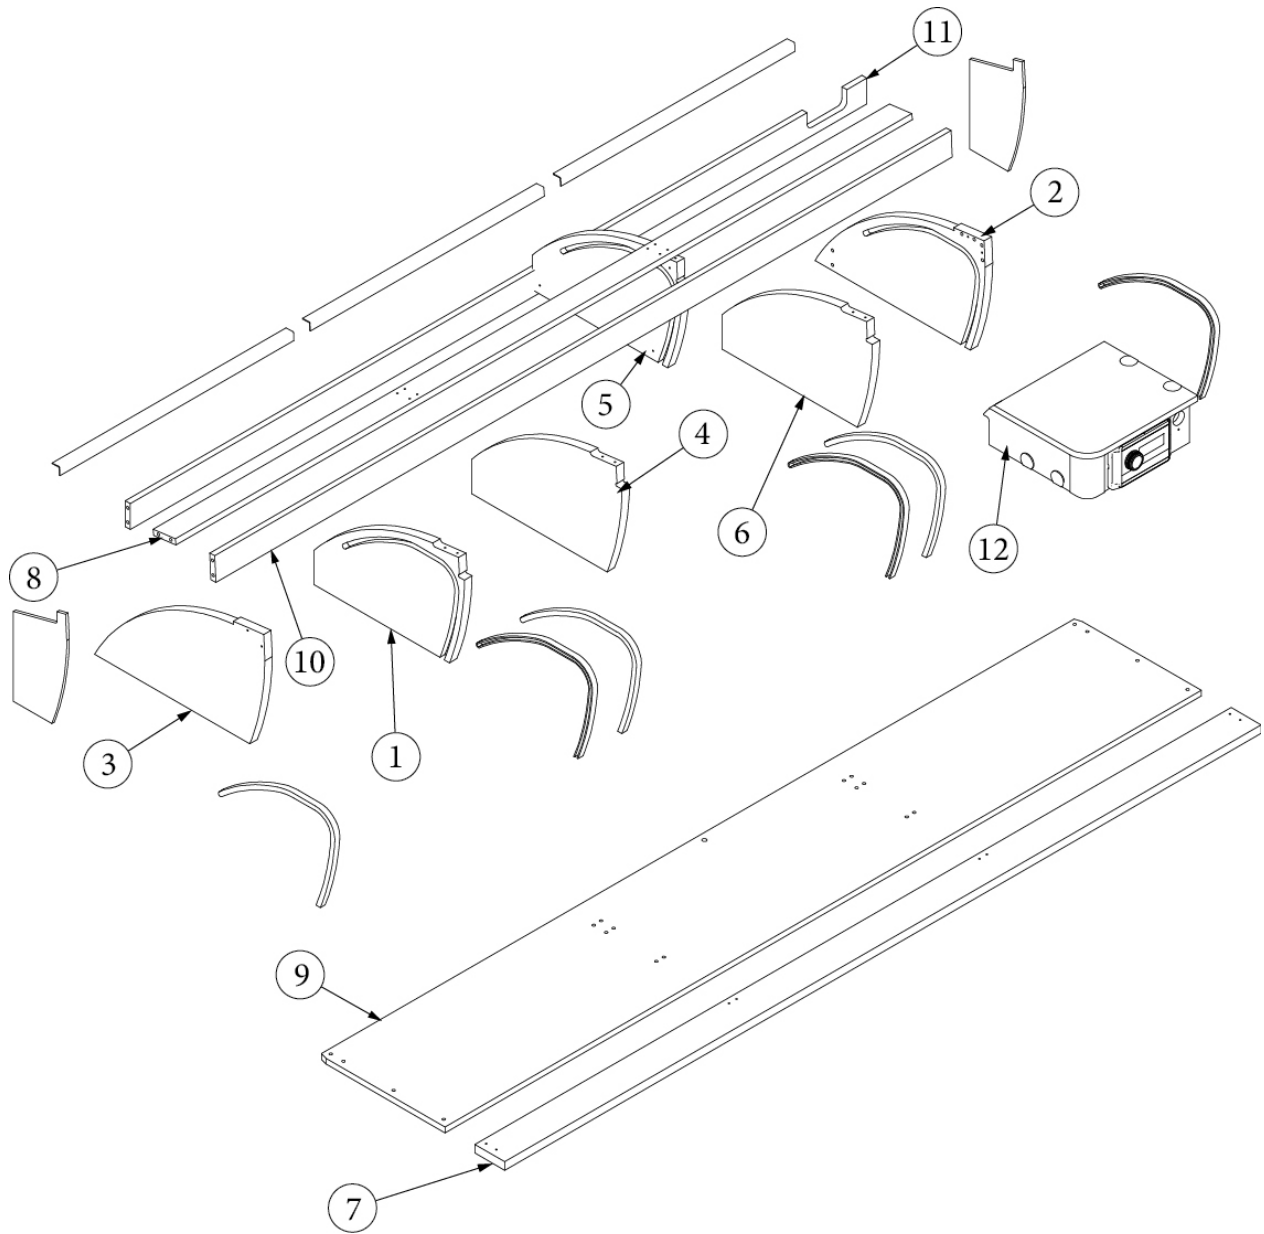

FURNITURE, GALLEY

Roof Locker, Dinette, 20'

Parts Listed on Next Page