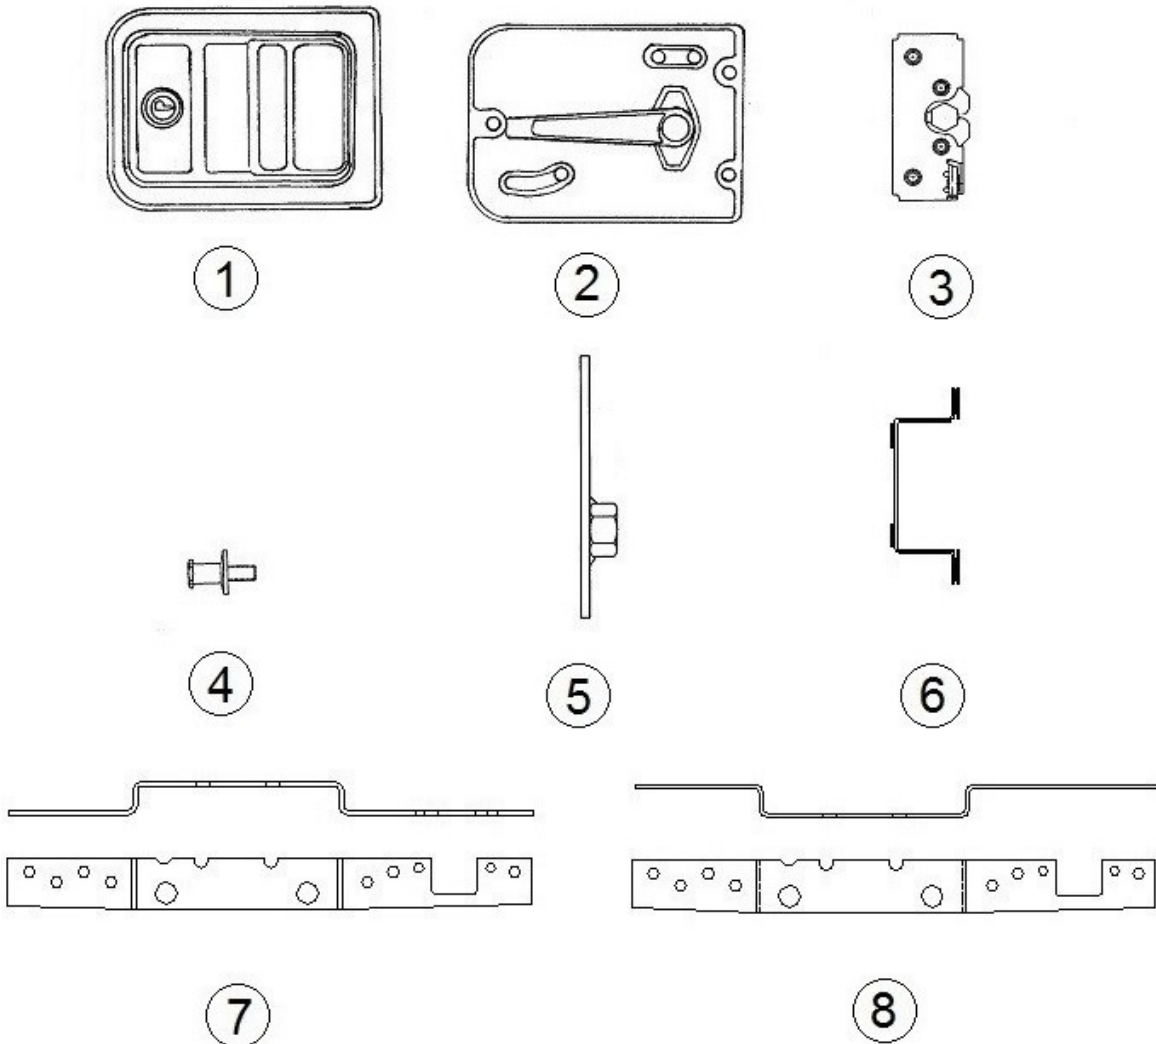

HARDWARE

Main Door Lock, RH, Old Style

1. 381547-09 2. 381547-11 3. 381547-10 4. 381547-04 5. 381550 6. 114657 7. 382067 8. 382068 381547-08 381547-102 385595 382122	- Main door lock, Outside housing - Main door lock, Inside plate - Double rotary latch, Main door lock - Striker bolt w/washer, Main door lock - Plate, Striker Bolt - Door hat section - Outer reinforcement plate, RH/LH hinged door - Inner reinforcement plate, RH hinged door - Screw package, Main door lock - Main door key, Blank - Pocket strike - Key chain, Airstream logo