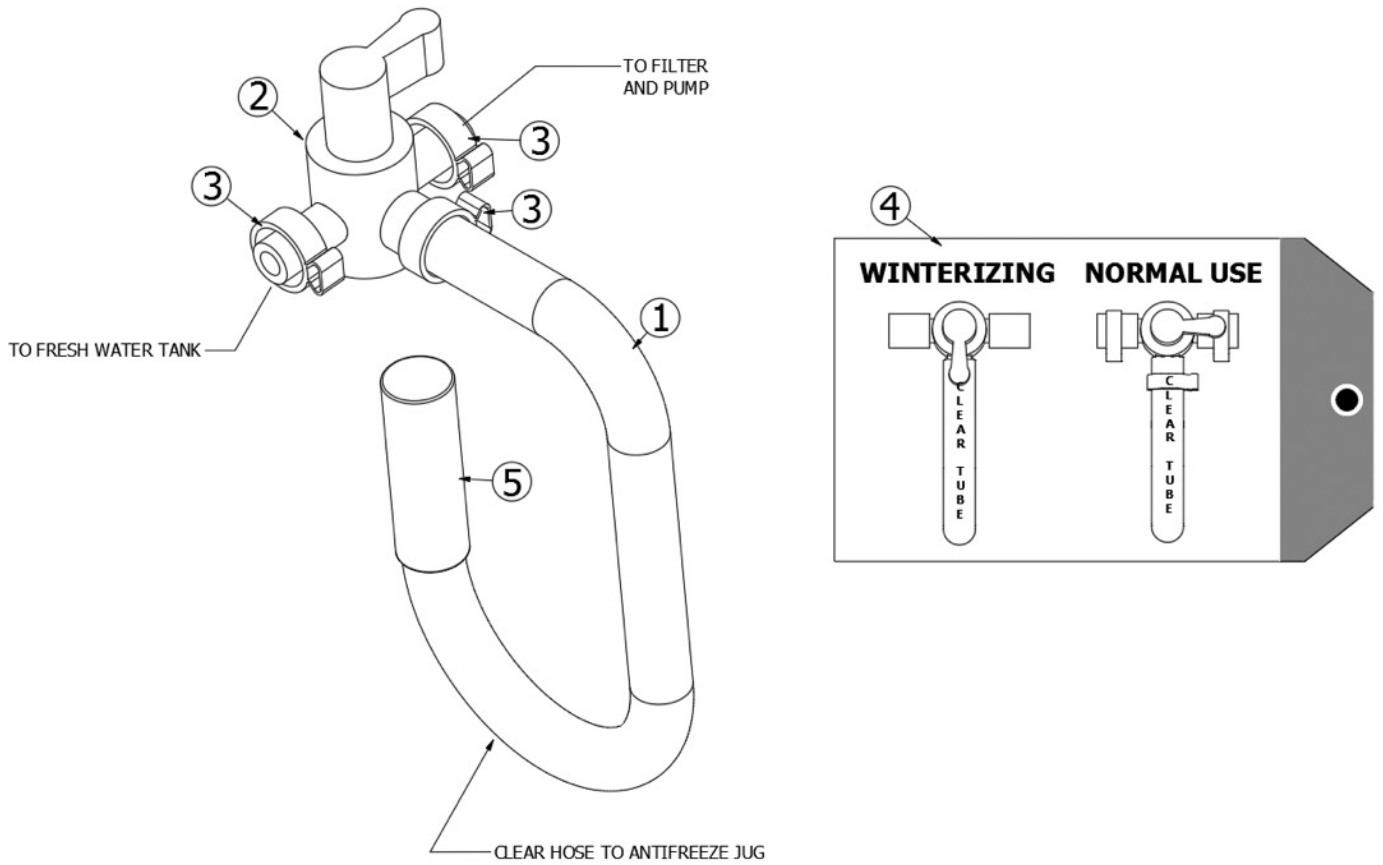

PLUMBING, FRESH WATER SYSTEM

Winterization Kit

112814

Winterization Kit Installation

1. 601240-01
2. 602711
3. 601698-15
4. 365453
5. 602801

Tubing 1/2 I.D. x 3/32 Wall Thick
Valve-3 Way Bypass .5" PEx #32788
1/2 CRIMP RING #14785
Tag-Instruction - Winterization Kit
Cap, 5/8" ID, Winterization Kit