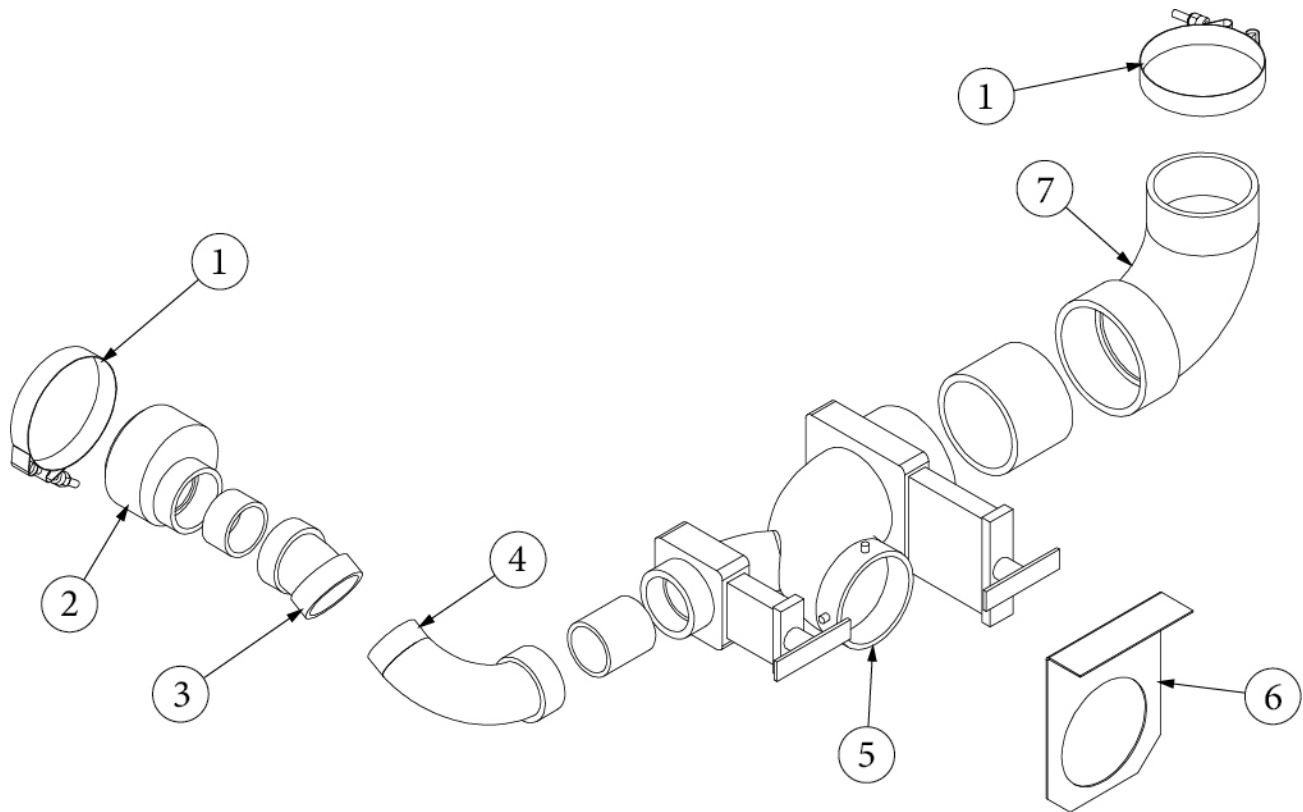

PLUMBING, DRAIN SYSTEM

Tank Drain, 20'

943914

Assembly, Dump Valve

1. 340092	Clamp, T-Bolt
2. 195329-229	Reducer Adapter, 3" to 1 1/2"
3. 600116	1 1/2" Corlon, 22 1/2° Elbow
4. 600431	Elbow, 90° Street, ABS
5. 601482	Dump Valve Rotating Bracket, Dump valve
6. 115555	Bracket, Dump valve
7. 601531	Elbow 90° 3" DWV Street
601160-02	Pipe, ABS DWV 1 1/2"
601160-04	Pipe, ABS DWV 3"