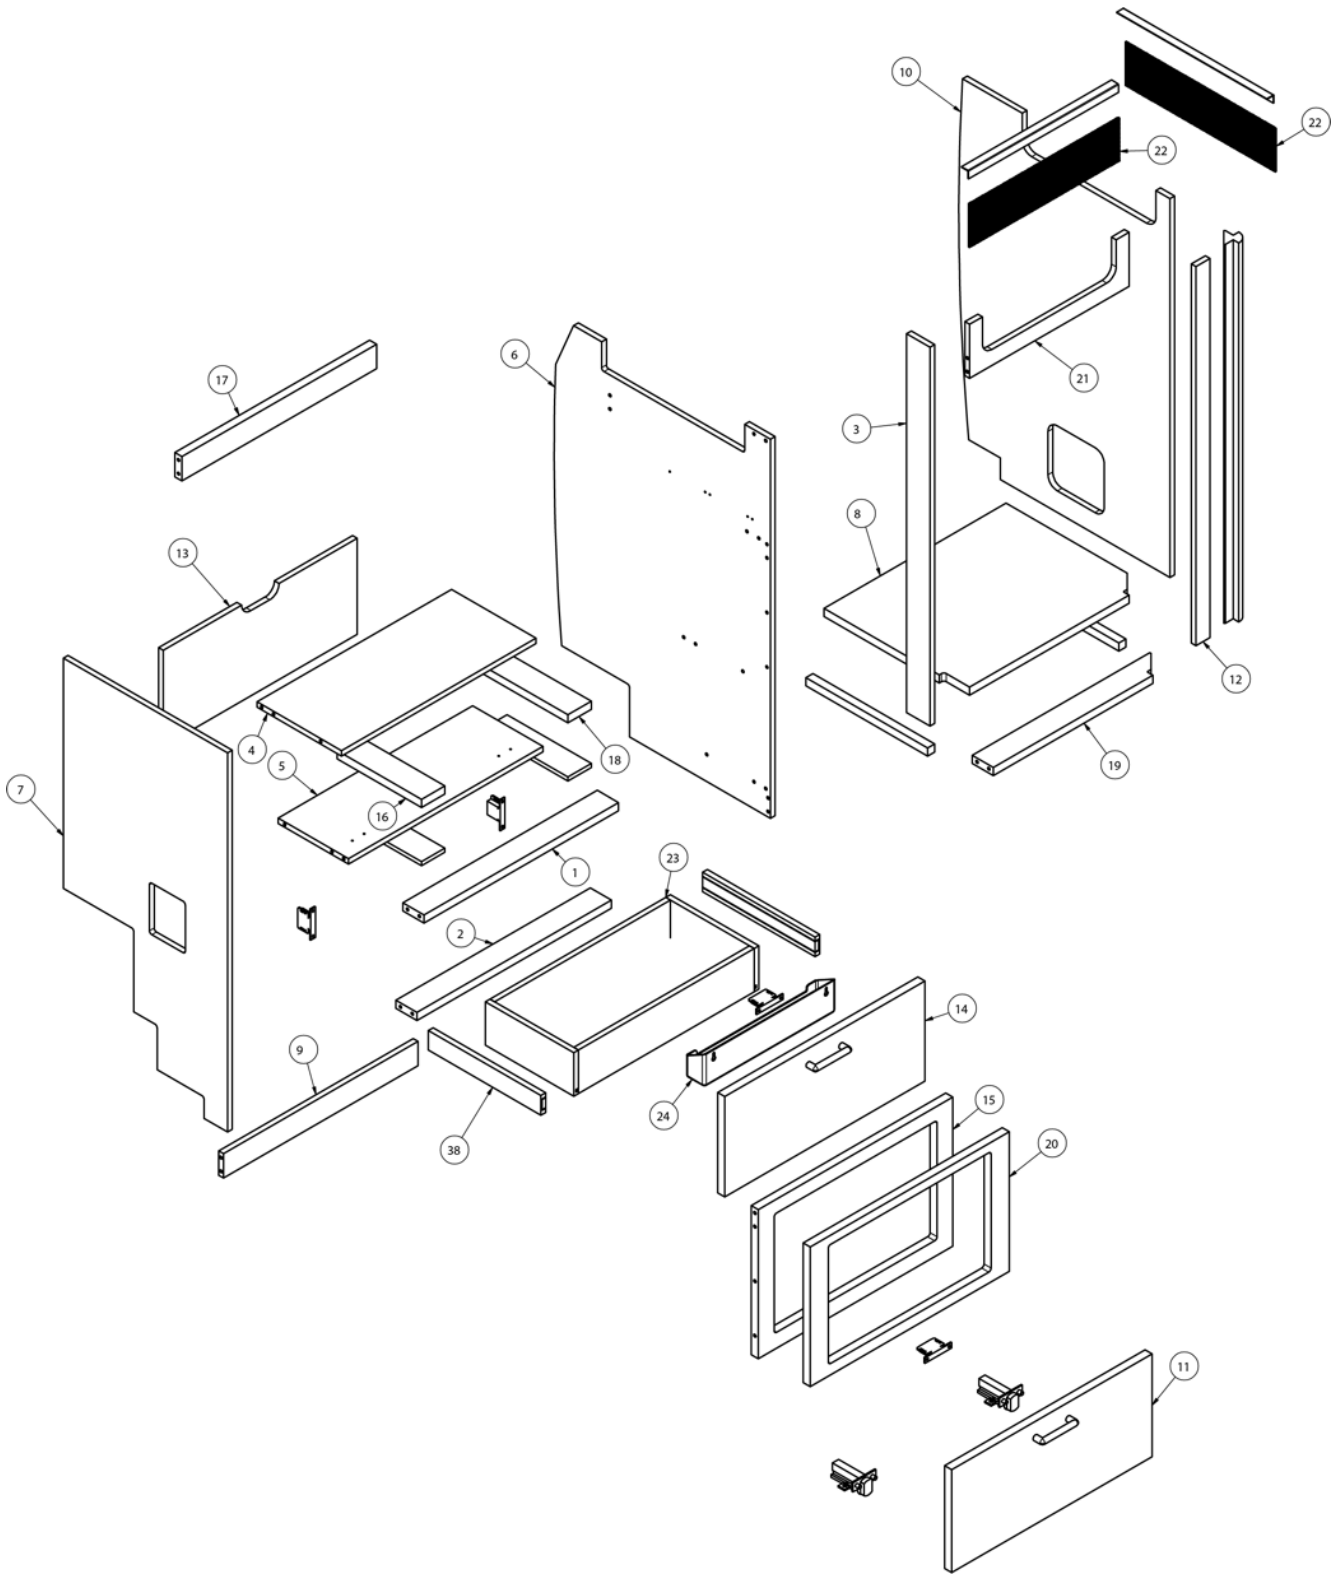

Aluminum counter molding

6. 114812

Aluminum angle, 1" x 1 "x 40

600968

Drainer basket kit

FURNITURE, GALLEY

Galley Cabinet, 16'

Parts Listed on Next Page