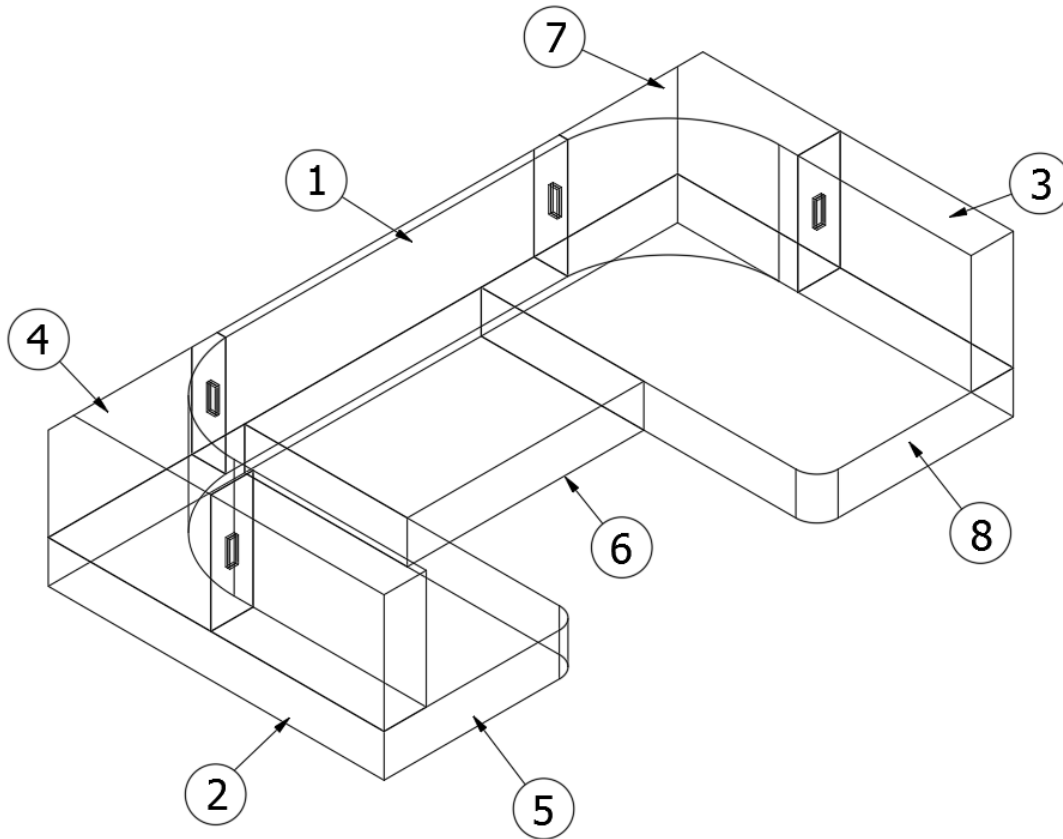

UPHOLSTERY

Dinette Seat Cushion Kit, 22'

704662D
704662C

Kit-Foam/Performtex - U-Dinette- Dune
Kit-Foam/Performtex - U-Dinette- Ocean

1. 704662D-1	Middle Backrest - Dune
704662C-1	Middle Backrest - Ocean
2. 704662D-2	Side Backrest Fwd - Dune
704662C-2	Side Backrest Fwd - Ocean
3. 704662D-3	Side Backrest Aft - Dune
704662C-3	Side Backrest Aft - Ocean
4. 704662D-4	Corner Backrest Aft - Dune
704662C-4	Corner Backrest Aft - Ocean
5. 704662D-5	Seat Bottom - Fwd - Dune
704662C-5	Seat Bottom - Fwd - Ocean
6. 704662D-6	Seat Bottom - Center - Dune
704662C-6	Seat Bottom - Center - Ocean
7. 704662D-7	Corner Back Rest - Fwd- Dune
704662C-7	Corner Back Rest - Fwd- Ocean
8. 704662D-8	Seat Bottom -Aft- Dune
704662C-8	Seat