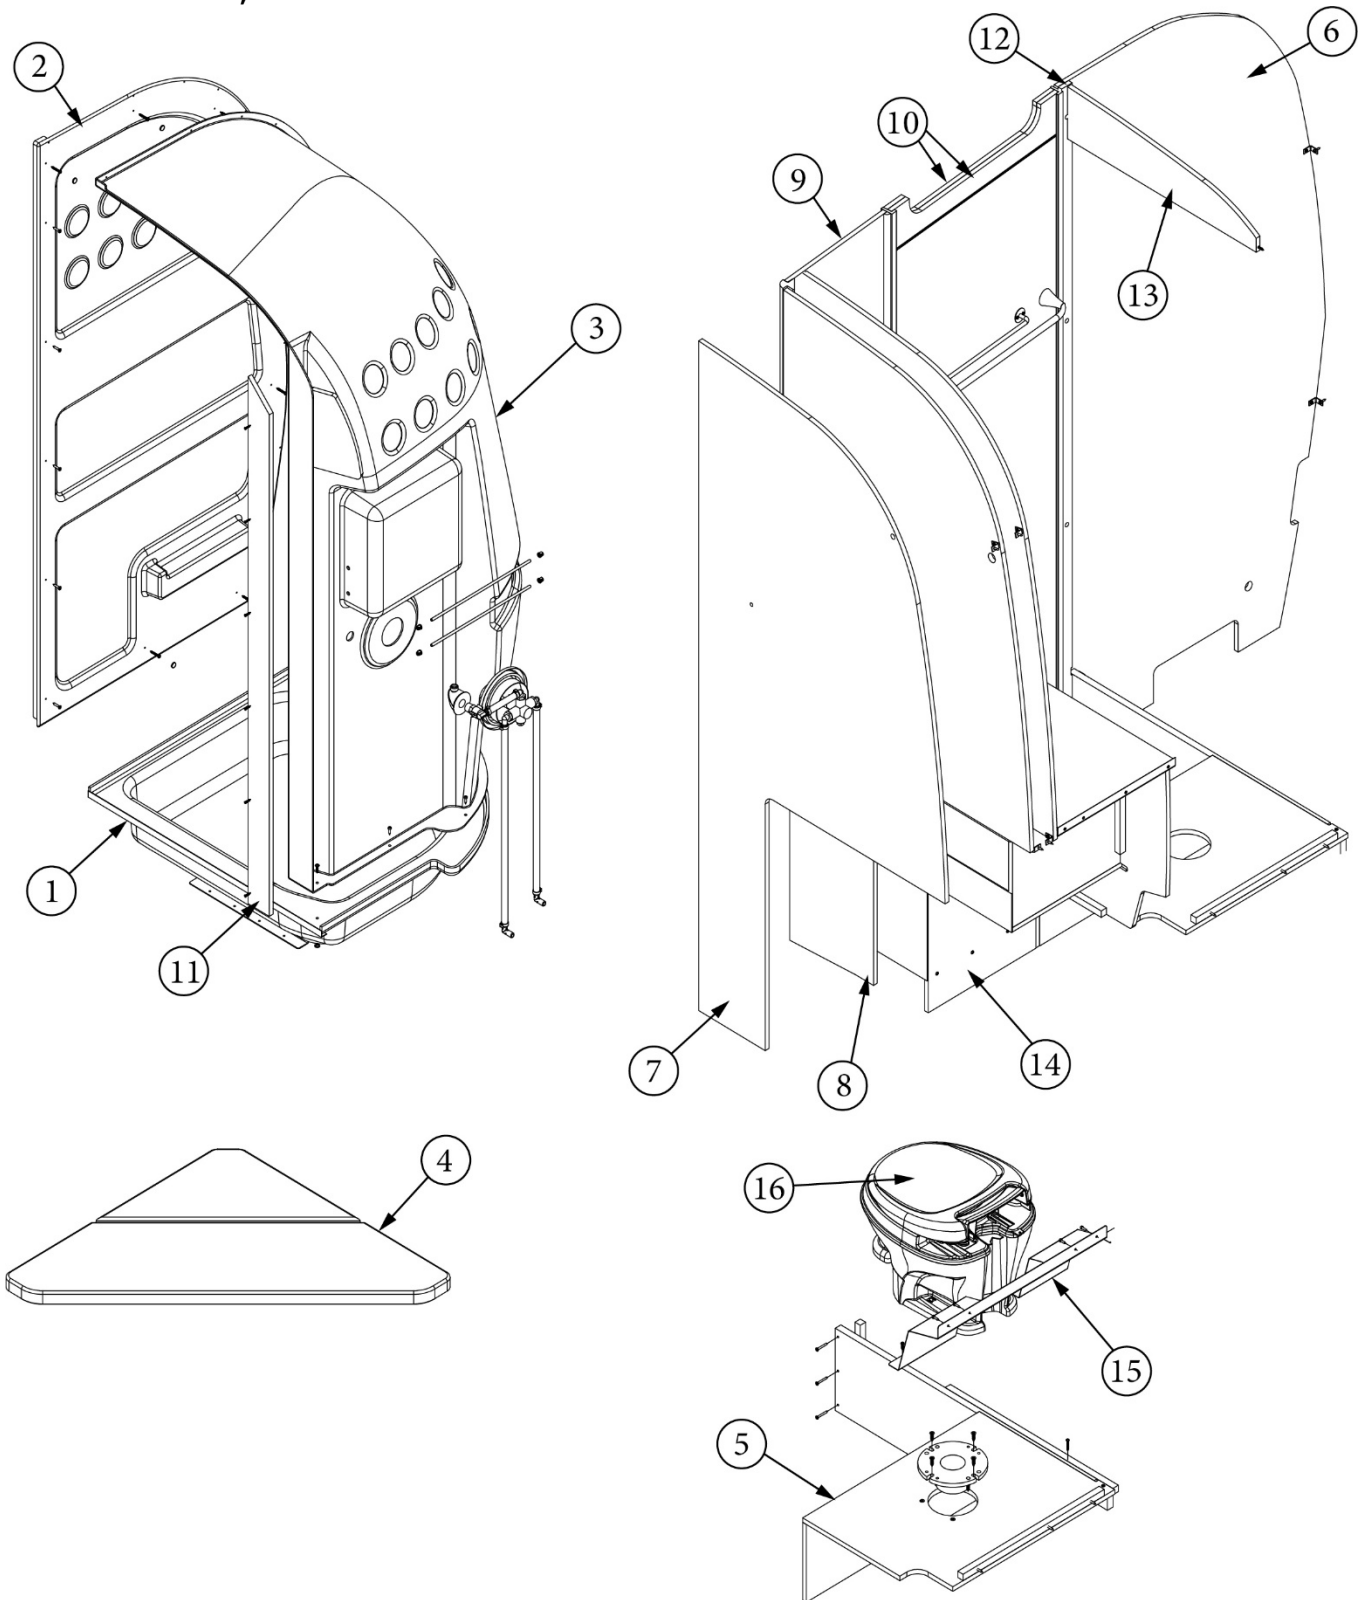

FURNITURE, LAVATORY

Bath Module, 20'

Parts Listed on Next Page