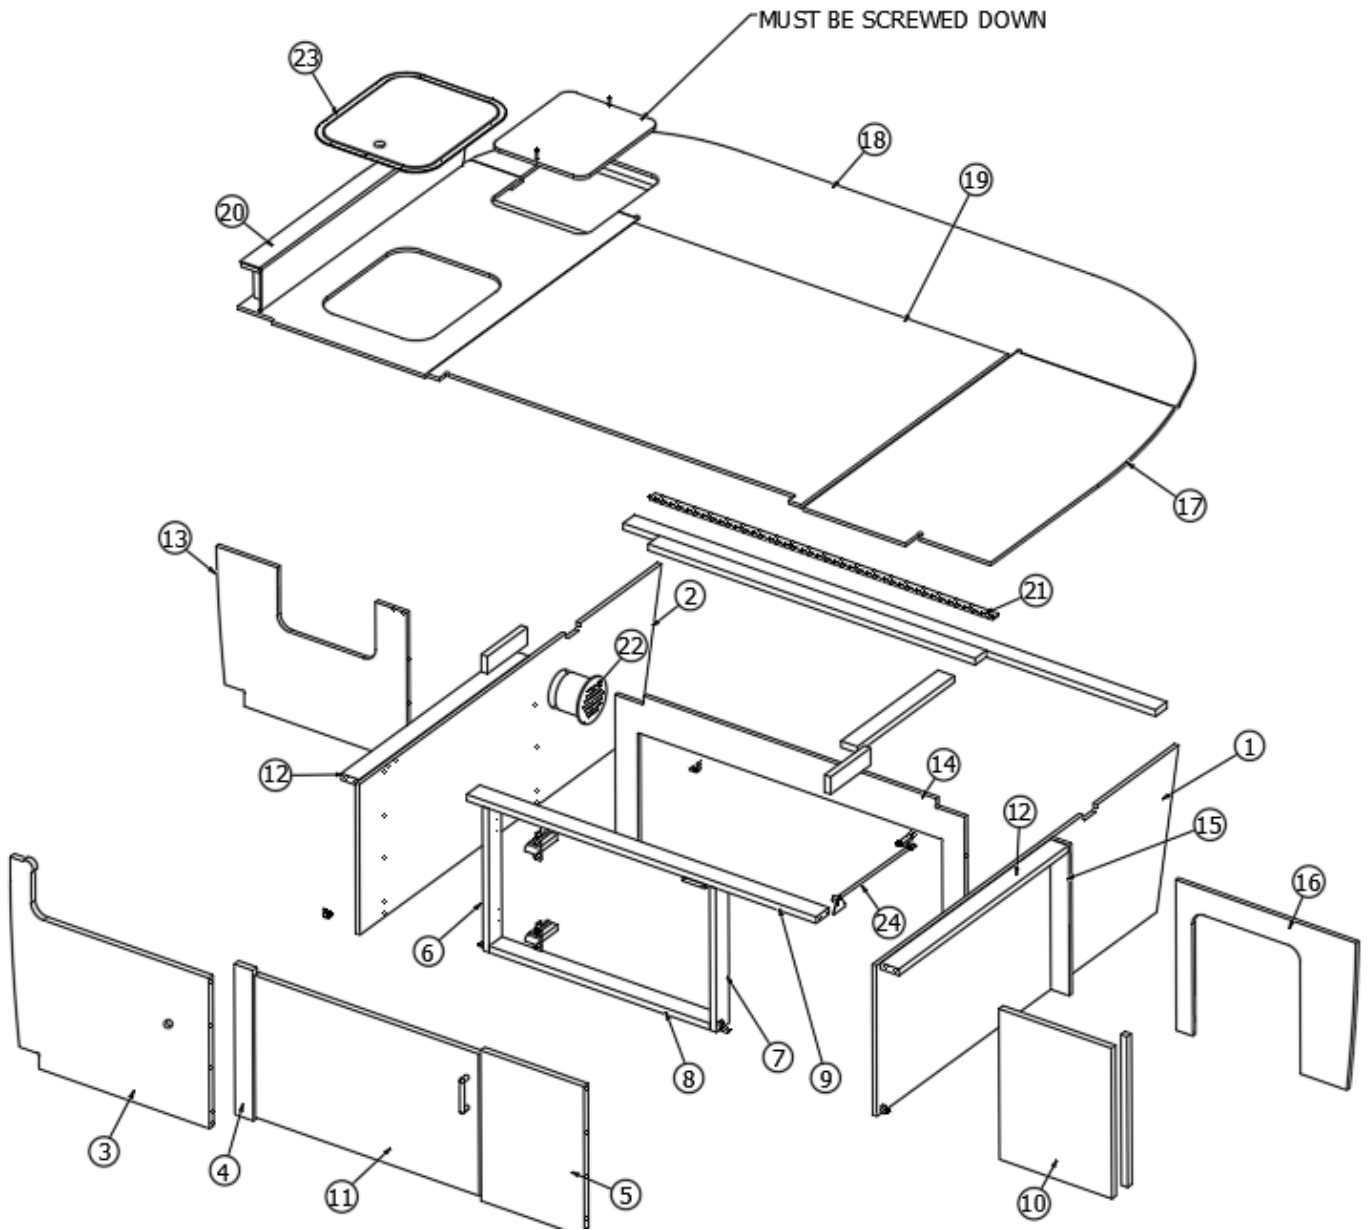

FURNITURE, BEDROOM

Bed, 22'

Parts Listed on Next Page