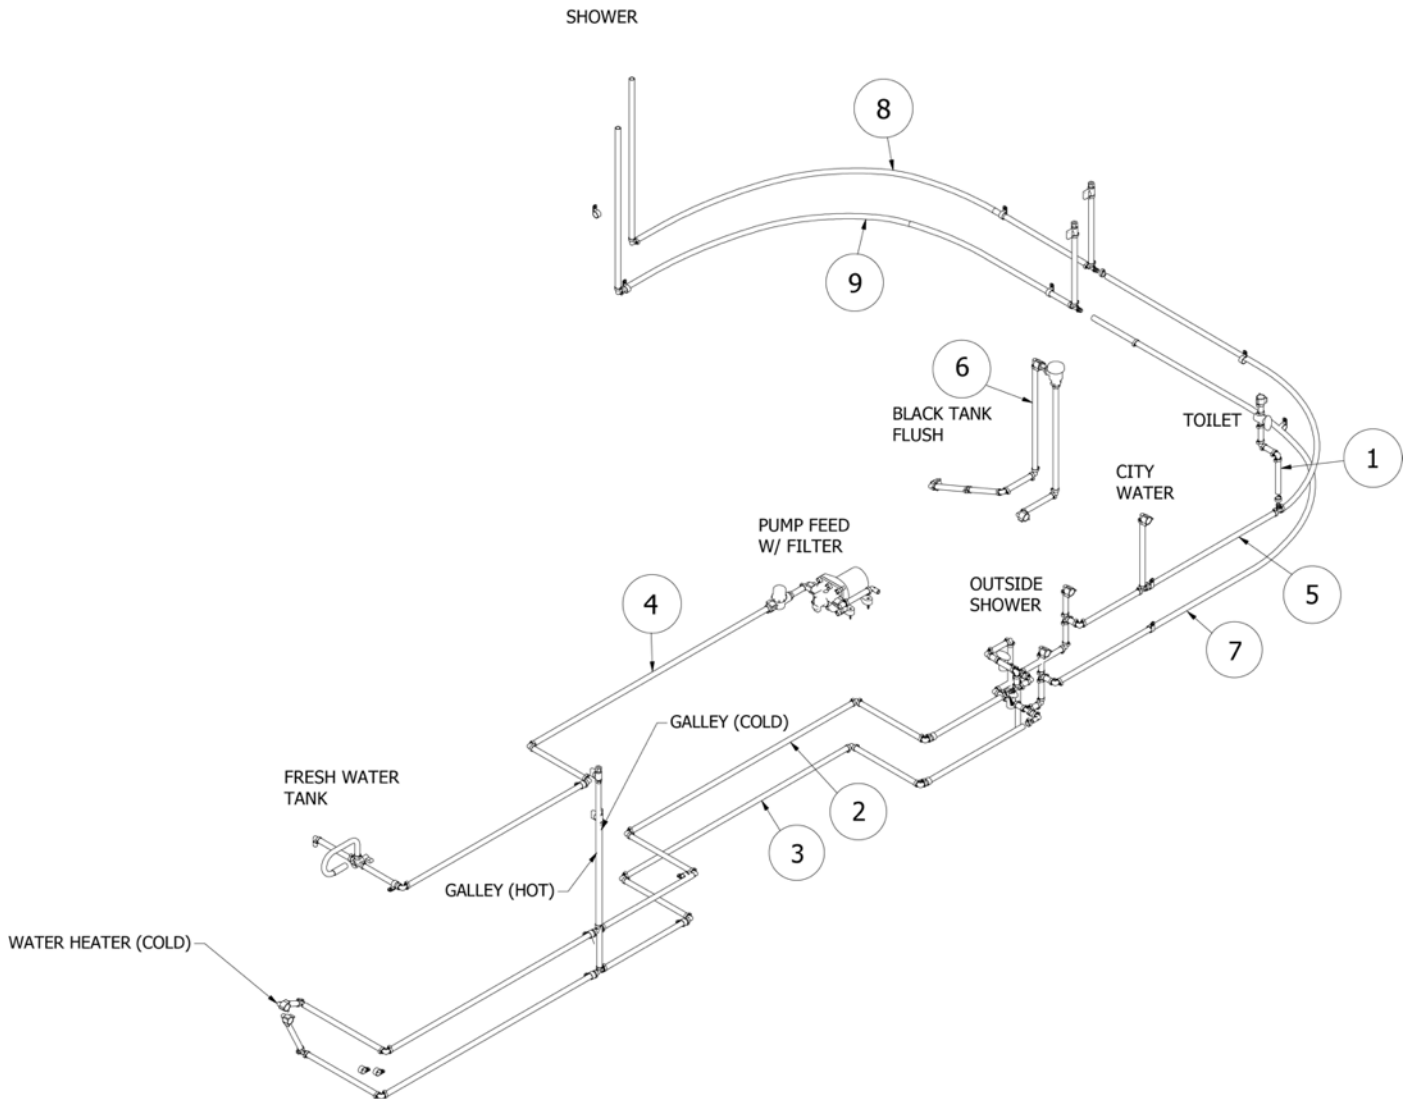

PLUMBING, FRESH WATER SYSTEM

Fresh Water Lines, 22'

112964-01

Fresh Water Layout

1. 943903-14   Layout, Toilet line
2. 943903-02   Layout, Galley cold
3. 943903-03   Layout, Galley hot
4. 943903-04   Layout, Fresh water feed
5. 943903-05   Layout, LPD, Exterior shower, Toilet
6. 943903-06   Layout, Black tank flush
7. 943903-07   Layout, Rear RS hot
8. 943903-18   Layout, Cold CS
9. 943903-19   Layout, Hot CS
- 340085-06   Clamp, Loop, Steel w/rubber, 3/4"