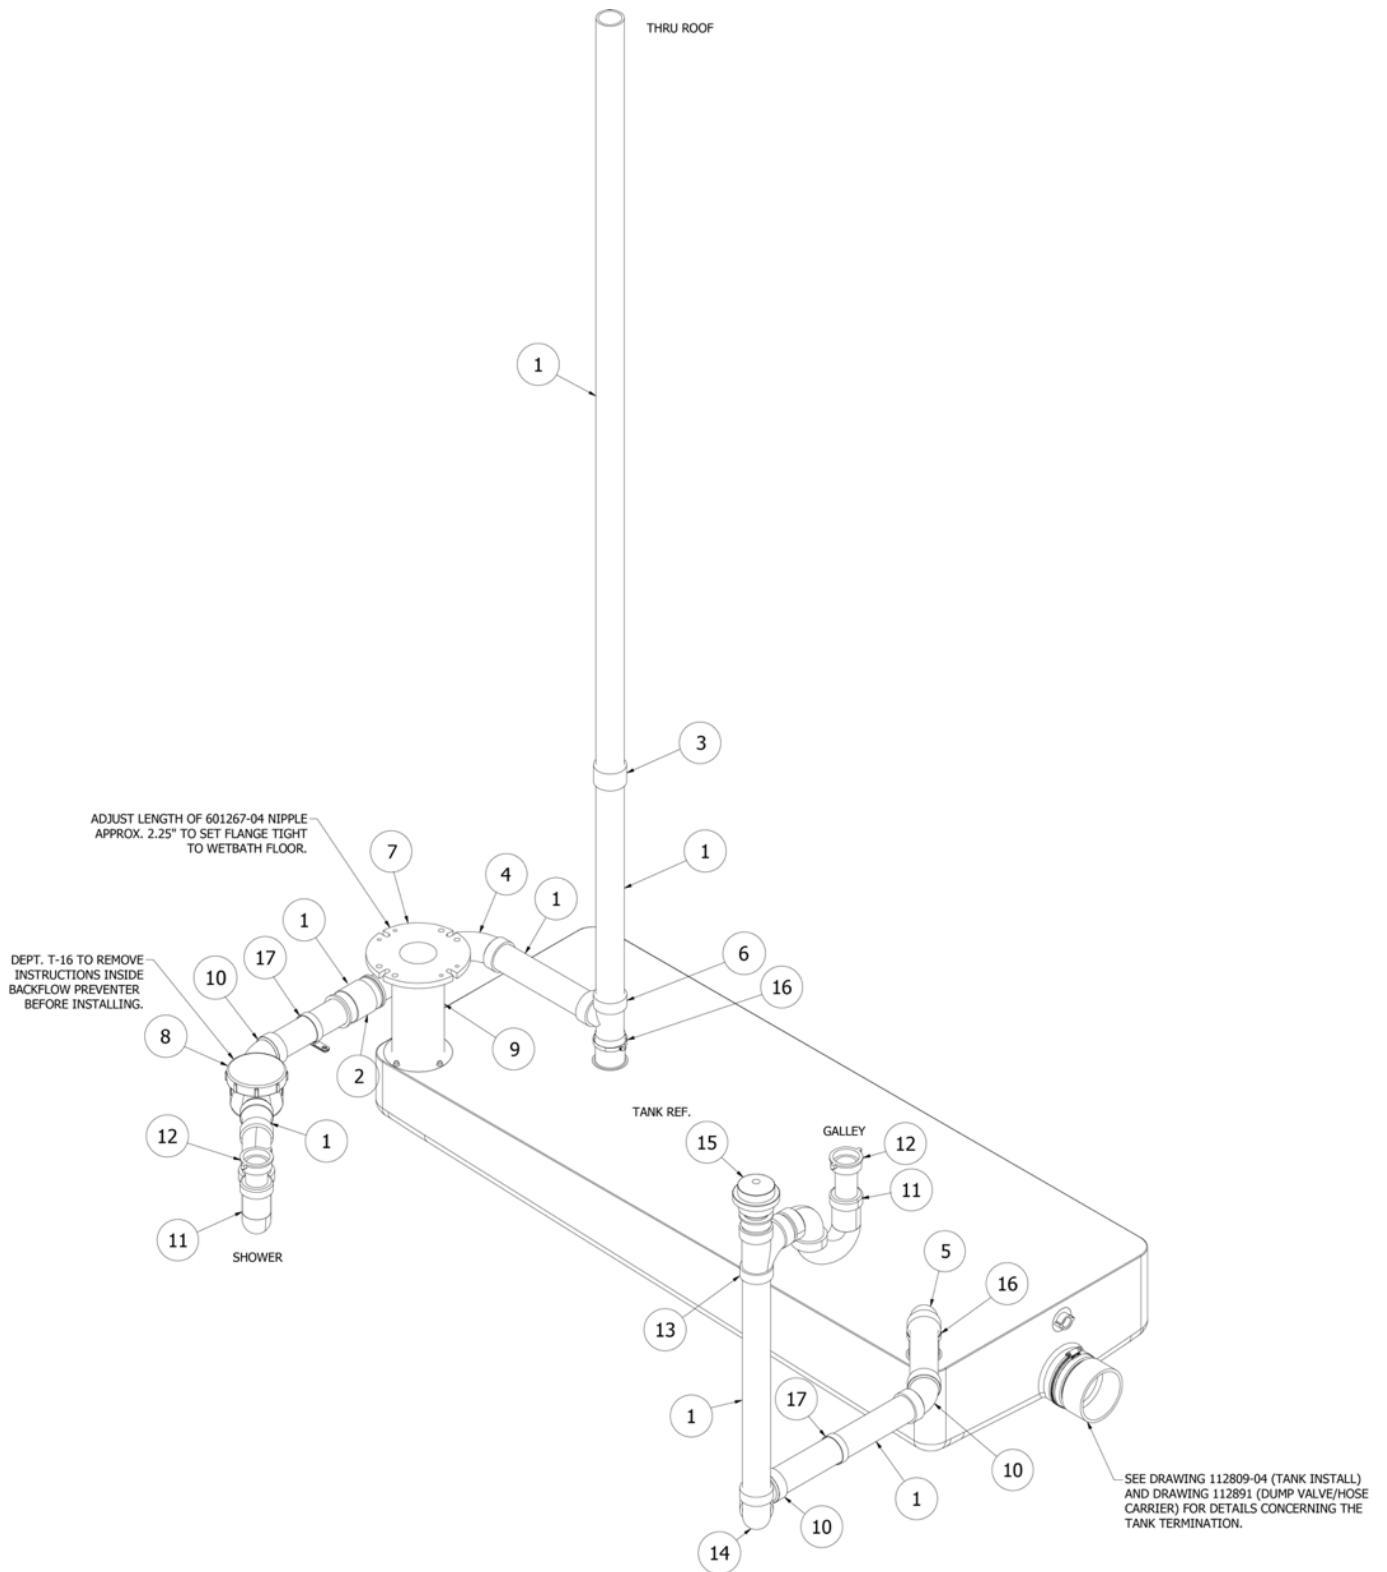

PLUMBING, DRAIN SYSTEM

Drain, Above Floor, 16'

Parts Listed on Next Page