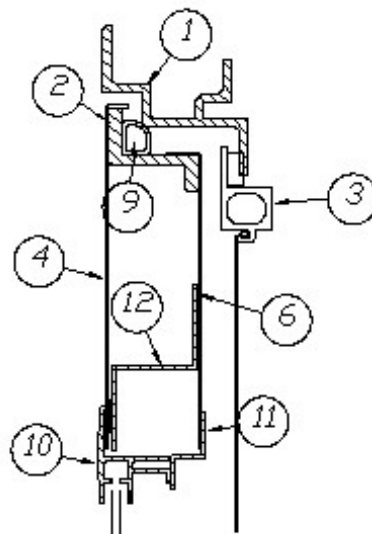

EXTERIOR DOORS

Main Door, LH Hinge, Old Style, 16', 19', 20'

Parts Listed on Next Page