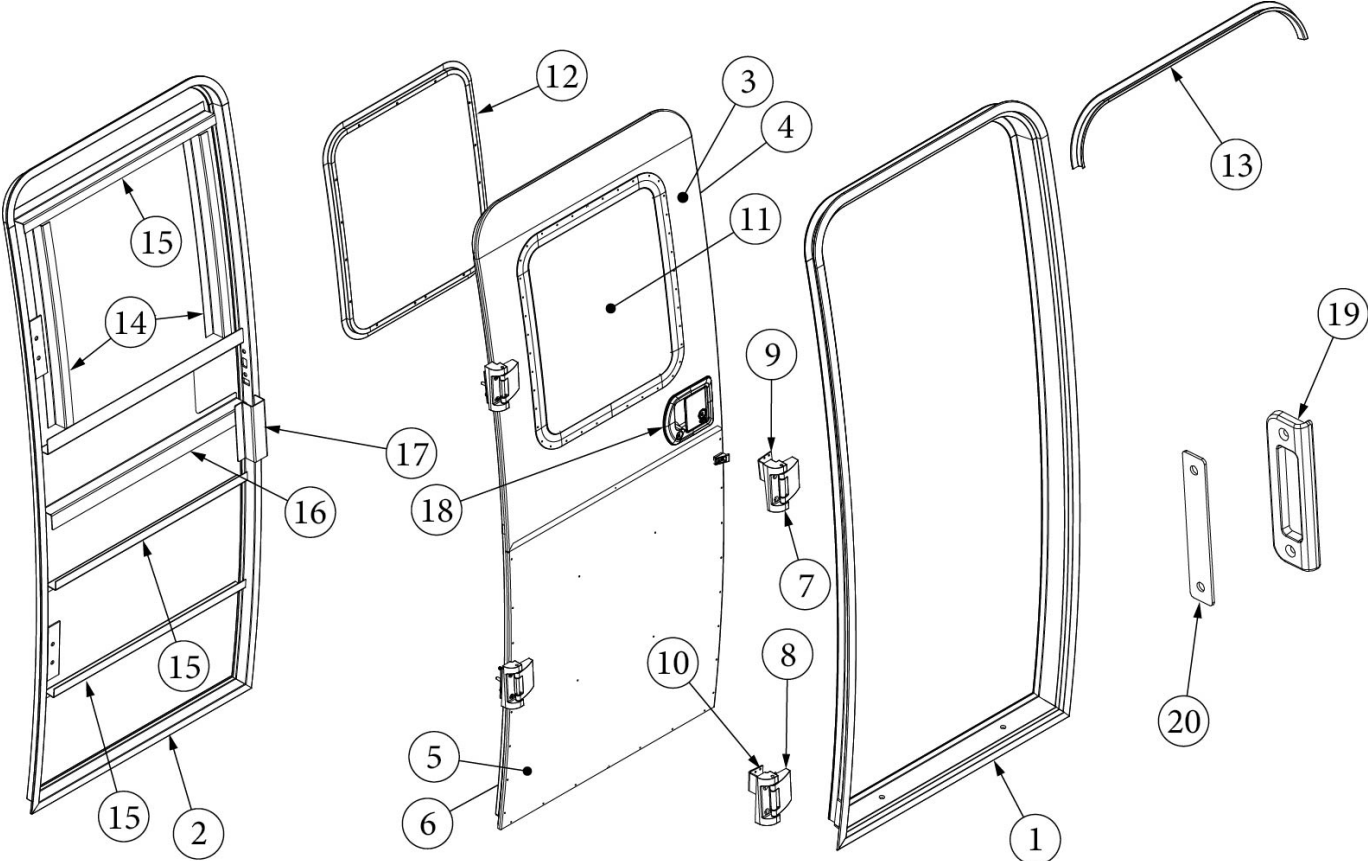

EXTERIOR DOORS

Main Door, LH Hinge, New Style, 16, 19', 20'

Parts Listed on Next Page