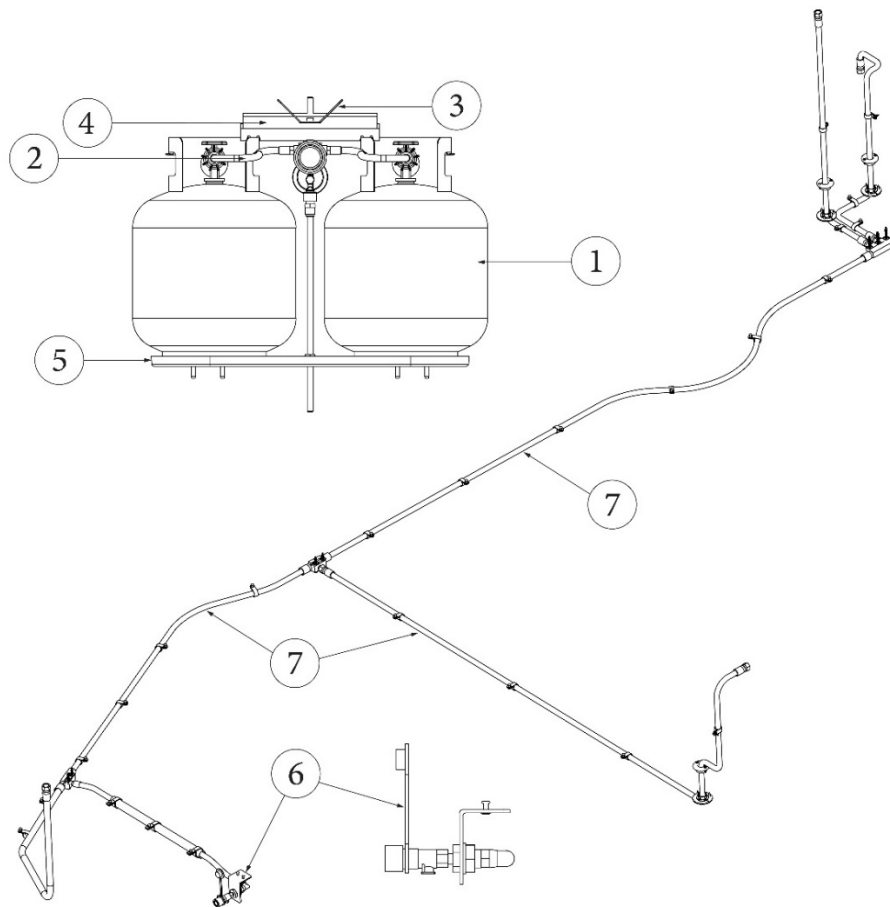

PLUMBING, LPG SYSTEM

LPG System, 20'

112898

LP System Install, 20'

1. 601781	LP Tank-20LB Steel
2. 602870	LP Regulator
3. 455841	LP bottle wing nut
381613	Plastisol cover (for wing nut)
4. 455842	LP bottle hold down
5. 602332-02	Pan Kit, Black
6. 602465	Exterior propane port assembly
7. 943975	LP flex line assembly, 20'
382500	Grommet- .5" Pipe Press Fit Sealing
340085-07	Clamp-Loop W/Rub.1"
201267-11	Convolved Conduit 1"
340085-06	Clamp, Loop, Steel W/Rubber,.75 DIA
382556	Closeout- 2.38" D LP ASSY BC
512412	Bushing-Snap IN .75" ID