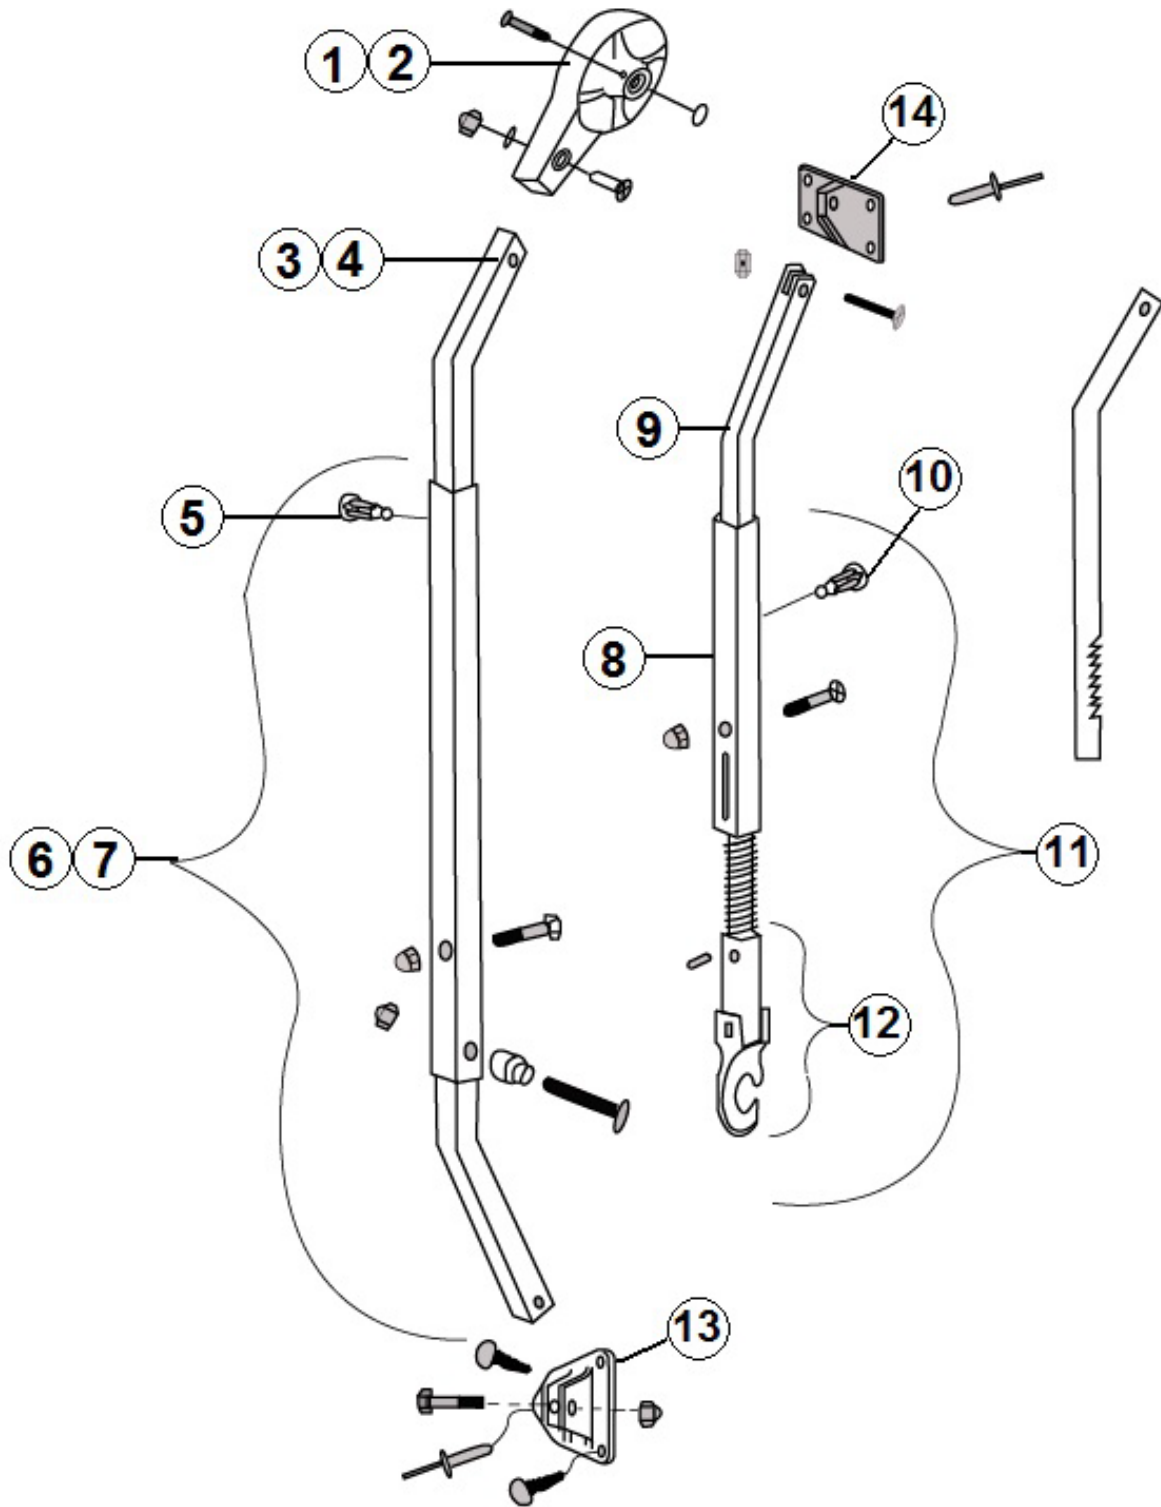

HARDWARE

Awning Hardware, Patio

Parts Listed on Next Page