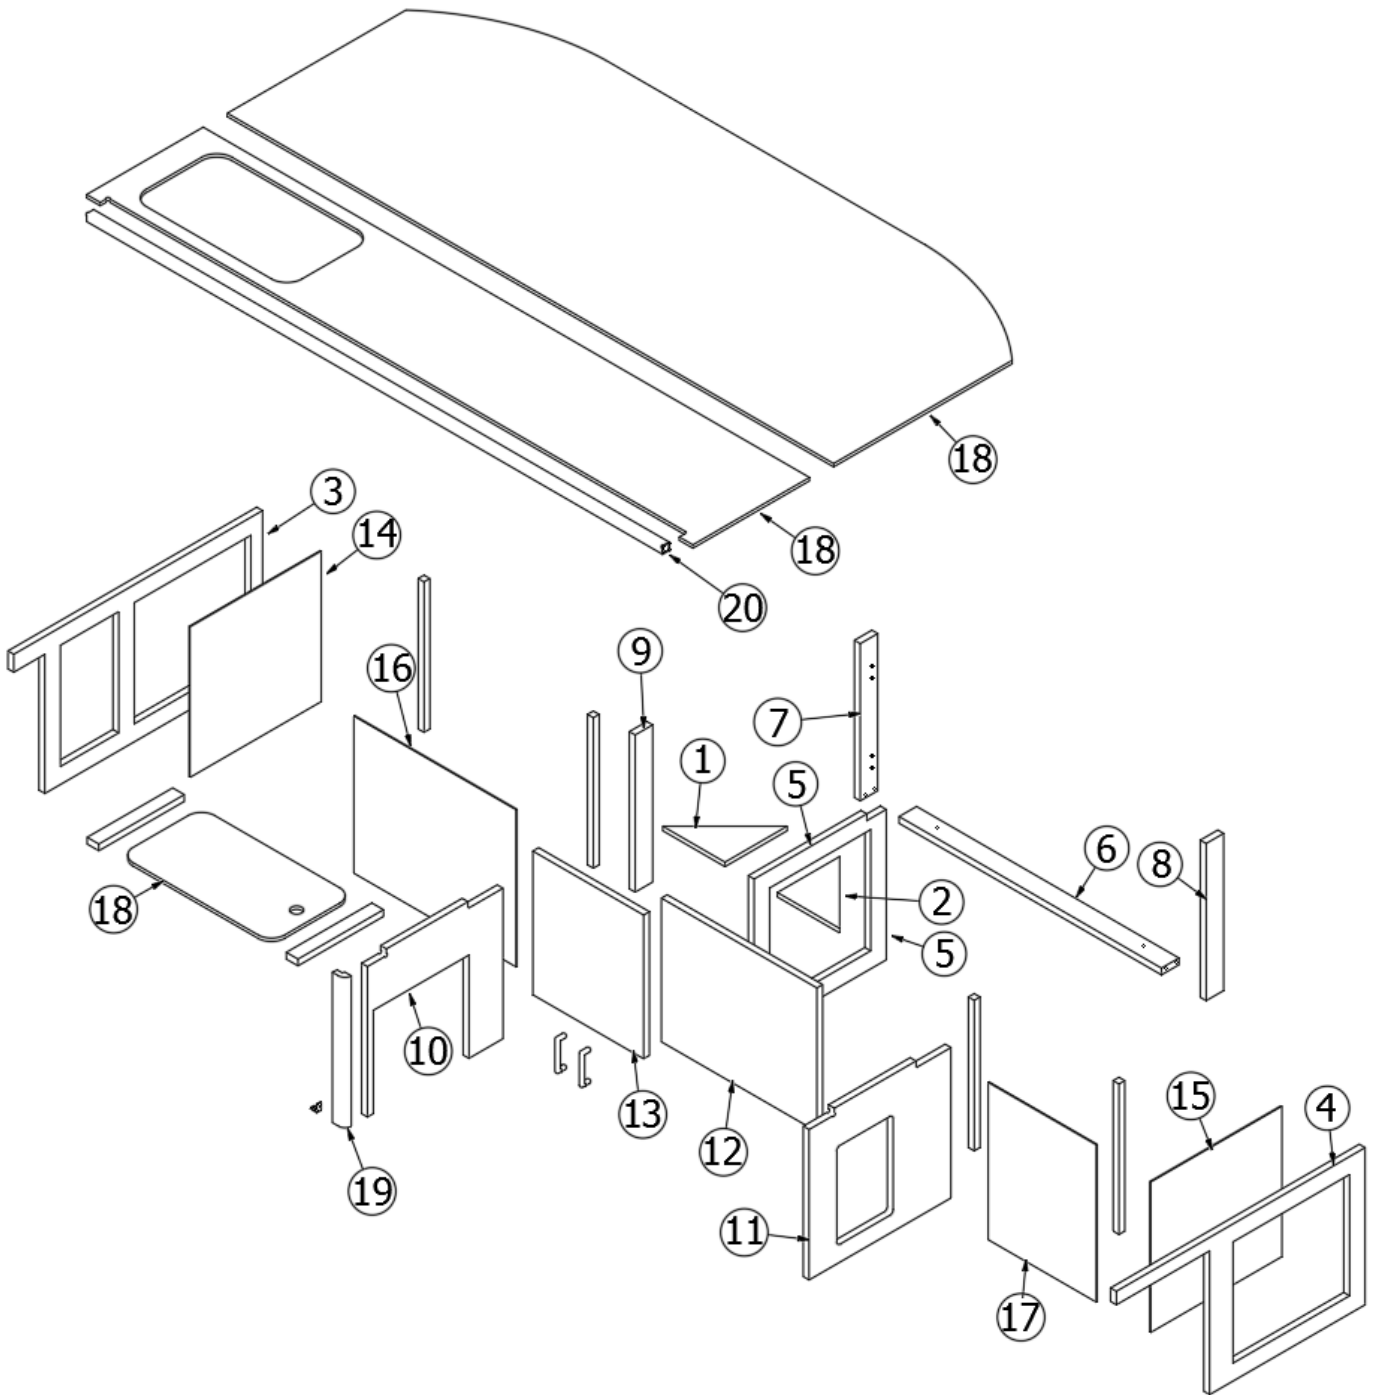

FURNITURE, BEDROOM

Bed, 16'

Parts Listed on Next Page