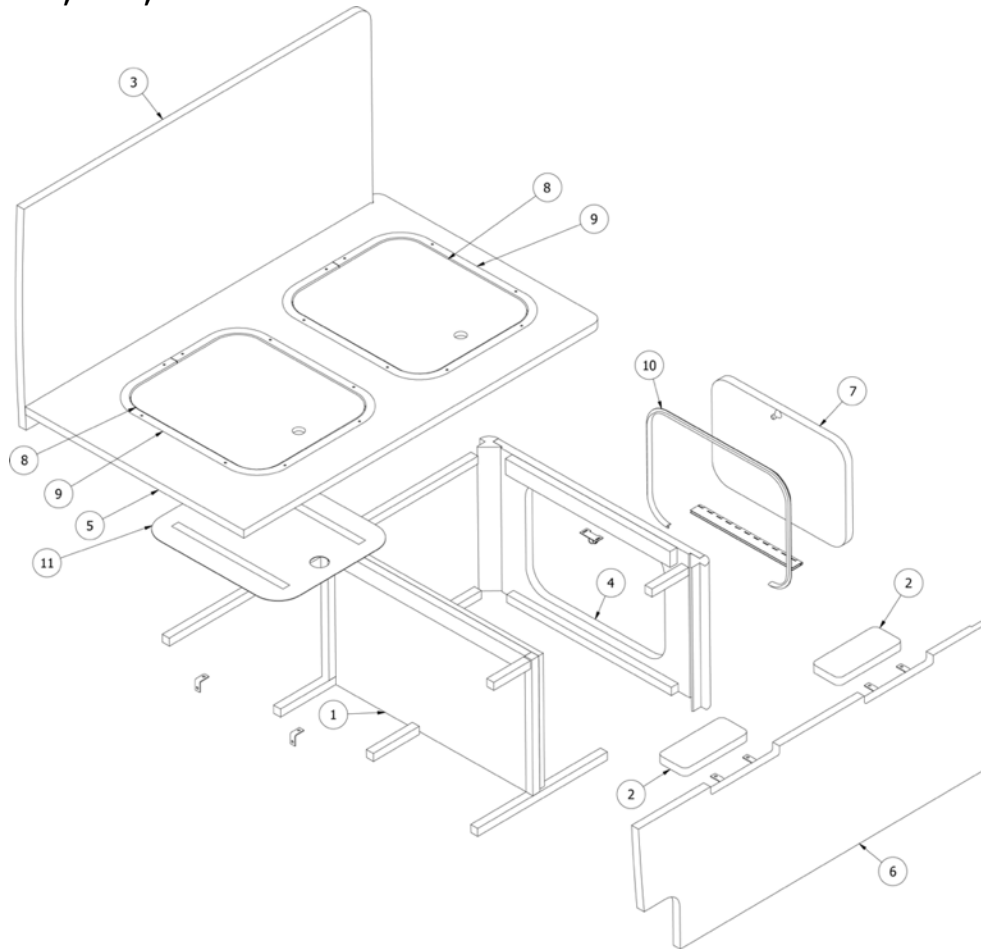

FURNITURE, LOUNGE

Dinette Seat, RH, 20'

969090

RH Dinette Seat Assembly

- | | |
|--------------------|---------------------------------------|
| 1. 969090&000112CC | Pre laminate, .5 x 22.75 x 13.5 |
| 2. 969090&000218BB | Pre laminate, .75 x 3 x 7 |
| 3. 969090&000318BB | Pre laminate, 38.07 x 32.75 |
| 4. 969090&000418BC | Pre laminate, .75 x 22.25 x 13.5 |
| 5. 969090&000518BC | Pre laminate, .75 x 39.13 x 24.38 |
| 6. 969090&000618BC | Pre laminate, 37.86 x 13.5 |
| 7. 969090&001918BC | Pre laminate, .75 x 14.42 x 9.92 |
| 8. 800507-03 | Lauan, 13 x 15 |
| 9. 115812 | Trim ring, Dinette seat |
| 10. 203597 | T-molding, Black |
| 11. 116331 | Aluminum access door cover |
| 801415-0029 | Corner Trim, 1" Radius, White Cypress |
| 365385-02 | Edgebanding-White Cypress 15/16" |
| 380203-01 | Piano hinge, 2" open |
| 382437-1 | Pull, Recessed finger |
| 381074 | Catch, Bulldog |
| 380041 | Brace 1" Stanley Corner |