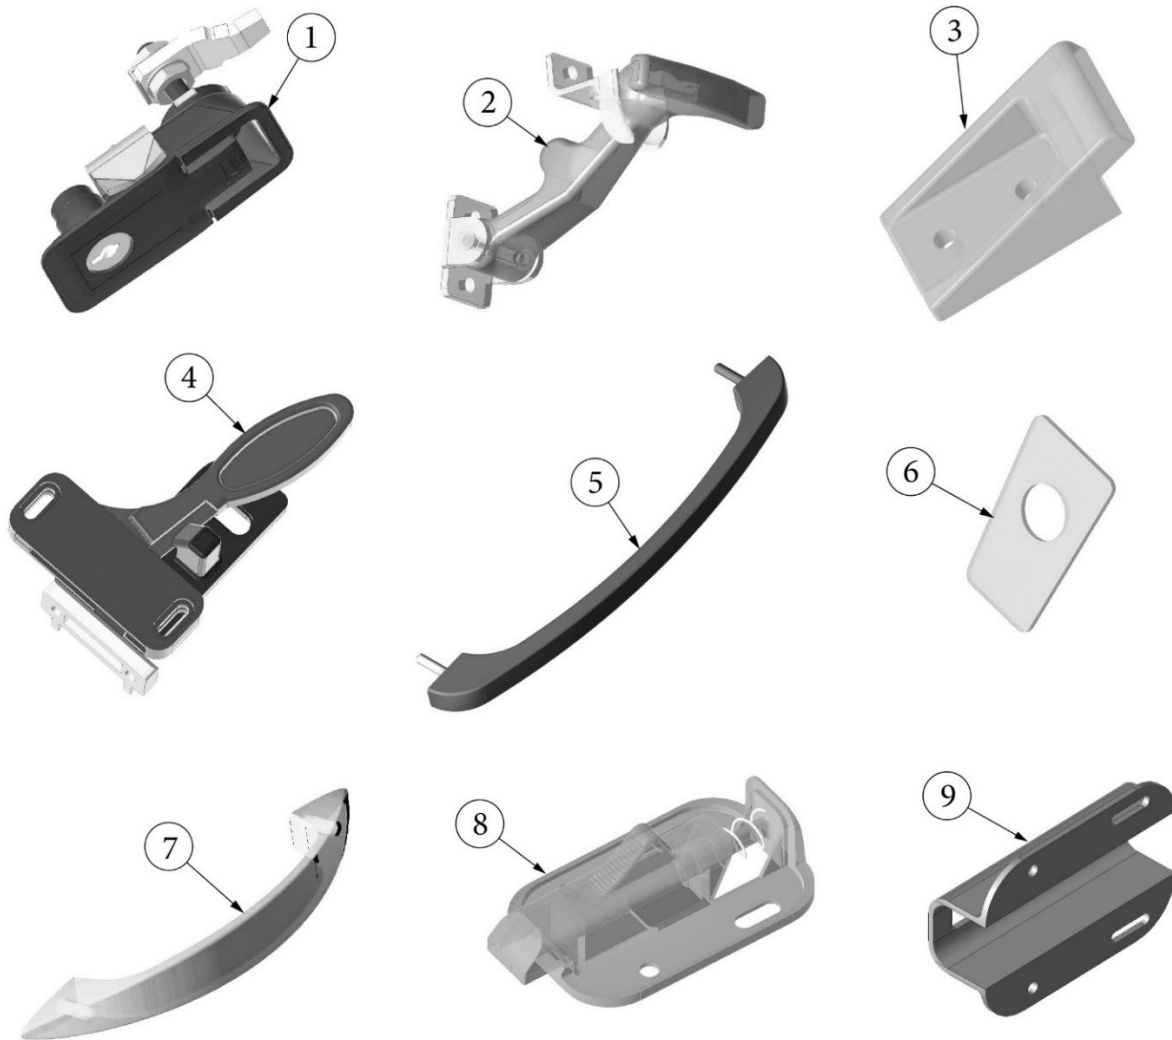

HARDWARE

Exterior Latches, Locks, and Handles

1. 382230-03	Latch, Compression, Locking
2. 381021-01	Rubber T handle
3. 201056	Catch, Main door hold-back
203620	Spacer, Striker, main door hold-back
4. 383024	Latch, Screen Door, RH
383025	Latch, Screen Door, LH
383026	Striker Plate, Screen Door
5. 101171-02	Grab handle, Cast Aluminum, silver painted.
101171-03	Grab handle, Raw Aluminum
6. 382074	Gasket, Main door grab handle
7. 380004	Handle, Screen door
8. 380291	Main door hold-back
9. 380290	Latch housing