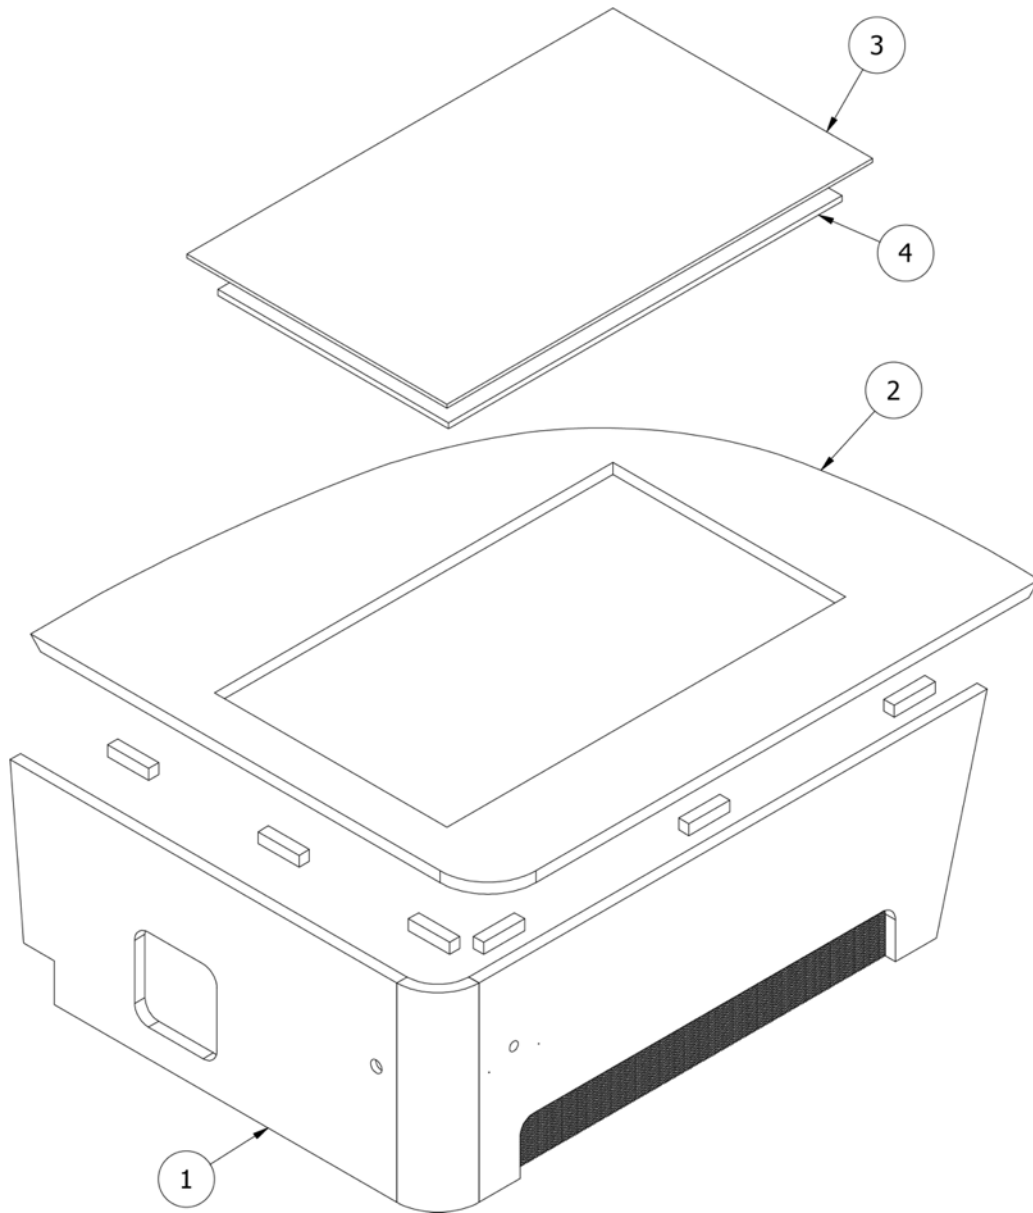

FURNITURE, LOUNGE

Dinette Seat, Roadside, 16'

968940

RS Dinette Seat Assembly

1. 968939

Sub Assembly, RS Dinette Base

2. 968940&000218CC

Pre laminate, .75 x 33.44 x 40.29

3. 968940&000306DD

Pre laminate, .25 x 19 x 31.13

4. 800507-03

Lauan, .38 x 16.88 x 28.75

365385-02

Edgebanding - White Cypress 15/16"

701538-01

Trunk liner