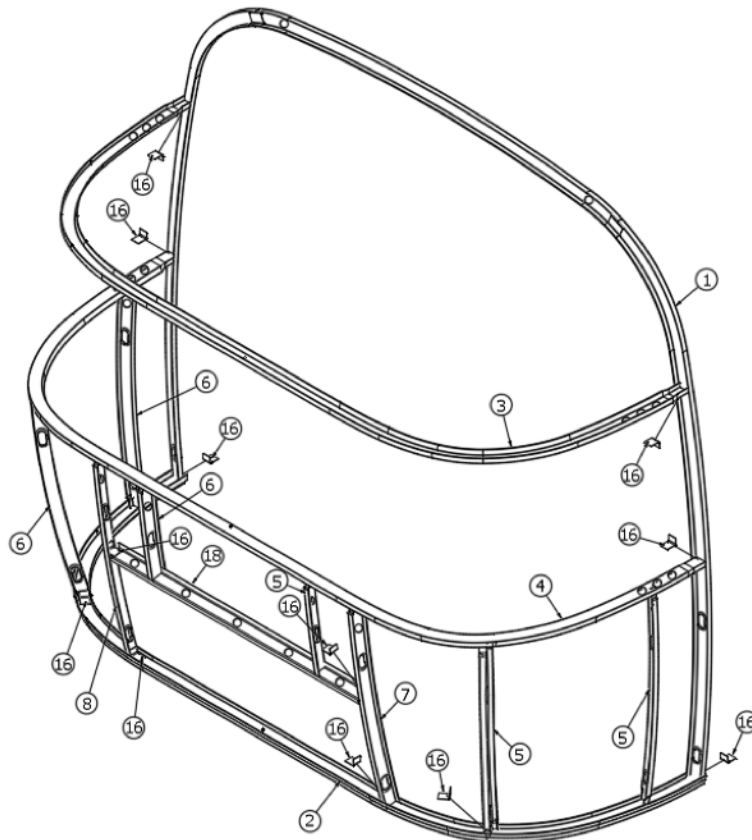

EXTERIOR SHELL

Aft End, 16'

Parts Listed on Next Page