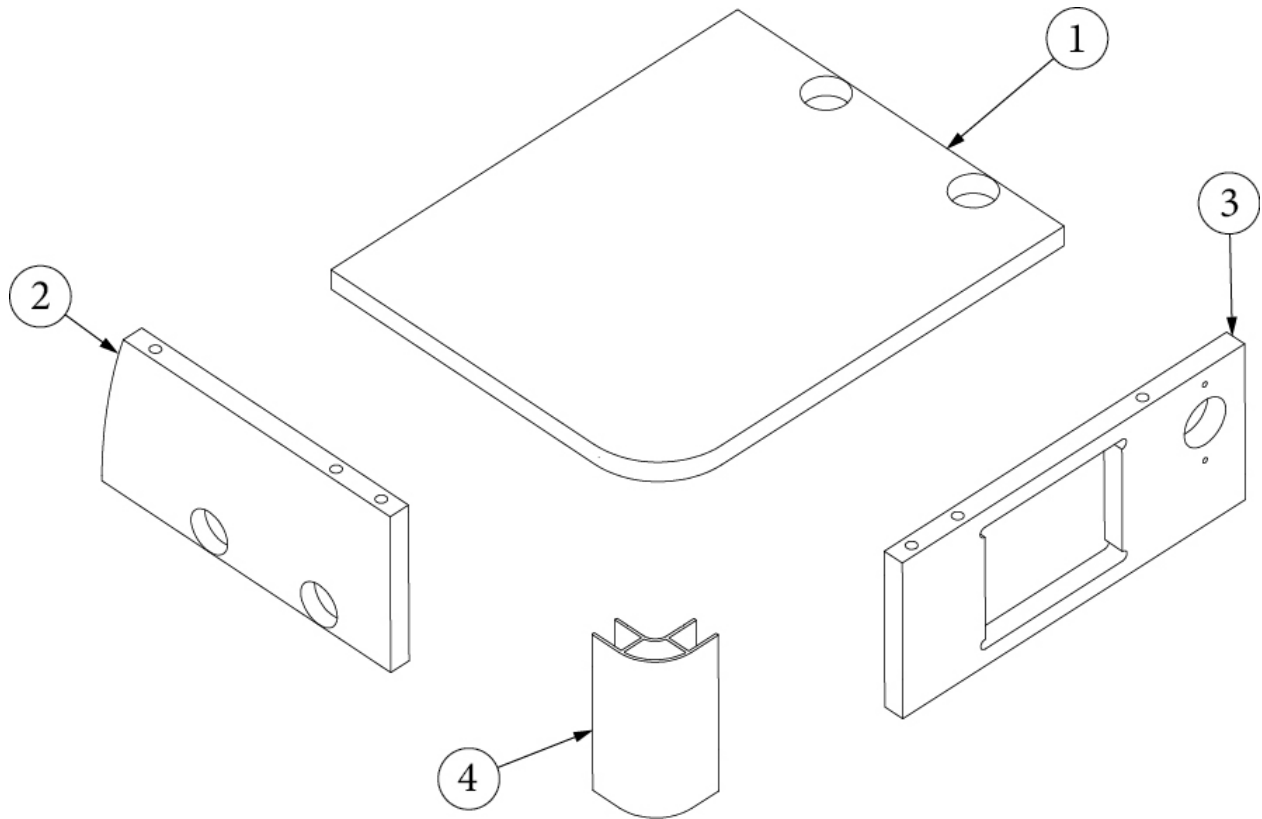

FURNITURE, GALLEY

Radio Box, Roof Locker, 16', 19'

969941

Assembly, Radio Box, 16', 19'

1. 969941&000112CC
2. 969941&000212CC
3. 969941&000312CC
4. 116395-01
  514048
  365386-01
  382057
  382057-04

1. Pre laminate, .5 x 9.1 x 11.09"
   Pre laminate, .5 x 4 x 8.06"
   Pre laminate, .5 x 4 x 9.34"
   Extrusion, Aluminum, Corner, 1" Radius
   Clarion Radio
   Edgebanding, Linen, .63"
   Knockdown, 8mm
   Cap, Knockdown, White