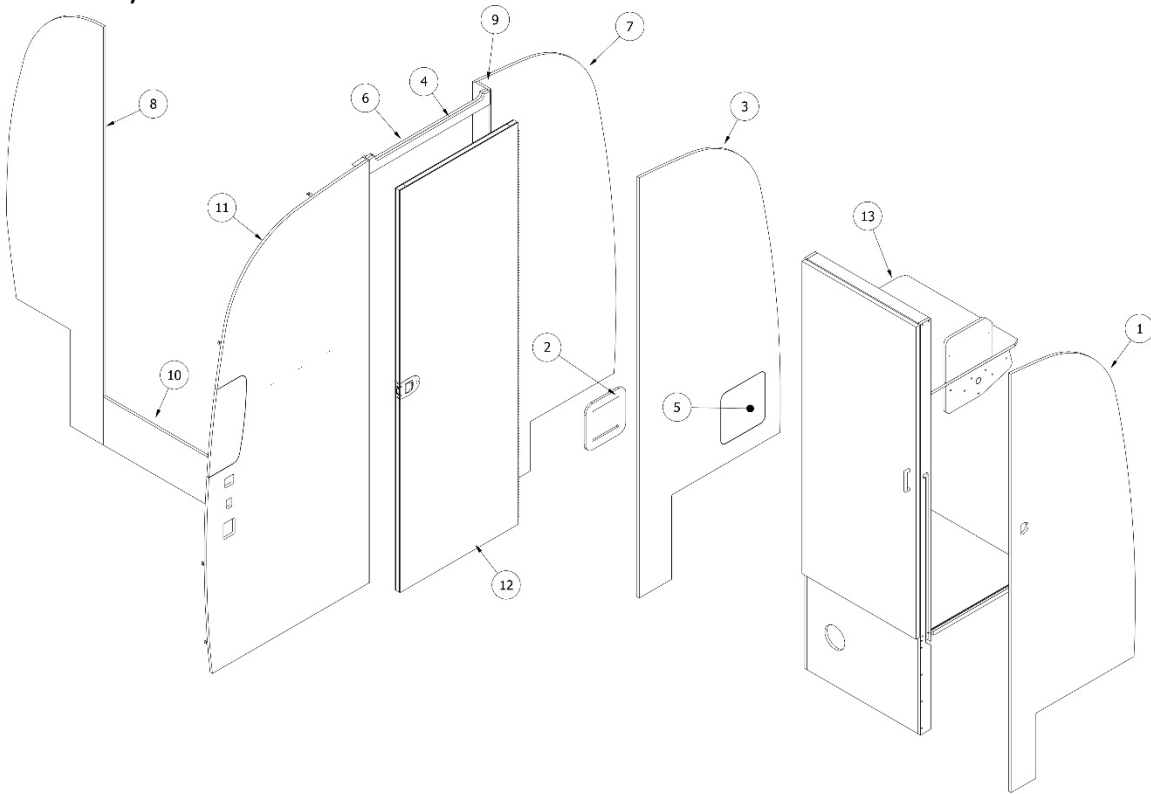

FURNITURE, LAVATORY

Bath Panels, 22'

112819

Bath Panel Install

1. 112819&000112BF	Pre laminate, 26.84 x 78.23
2. 112819&000212CC	Pre laminate, .5 x 11.5 x 11.5
3. 112819&000312HC	Pre laminate, 30.63 x 78.55
4. 112819&000412HC	Pre laminate, .5 x 26.13 x 2.72
5. 112819&000512HC	Pre laminate, .5 x 9.5 x 9.5
6. 112819&000612MC	Pre laminate, .5 x 26.13 x 2.72
7. 112819&000712MC	Pre laminate, 30.63 x 78.55
8. 112819&000812NC	Pre laminate, 20.92 x 78.08
9. 112819&000918MC	Pre laminate, .5 x 3 x 78.55
10. 112819&001012NC	Pre laminate, 9 x 20.13
11. 968948	Sub-Assembly- FWD Shower Panel
12. 968949	Assembly Bath Door W/ Window
13. 968954	Assembly, RS Storage Cabinet
602394-03	Register-Black 4" #HV4BK
382034	Latch-Flush Mount
380203-02	Piano Hinge - Blk Anodized 72"
365386-01	Edgebanding-Linen .63"
365385-01	Edgebanding-White Cypress 5/8"
203138-03	Extrusion Plastic 1/2" Wall Beige
203464-02	Plastic Wall Extrusion 3/4 Beige