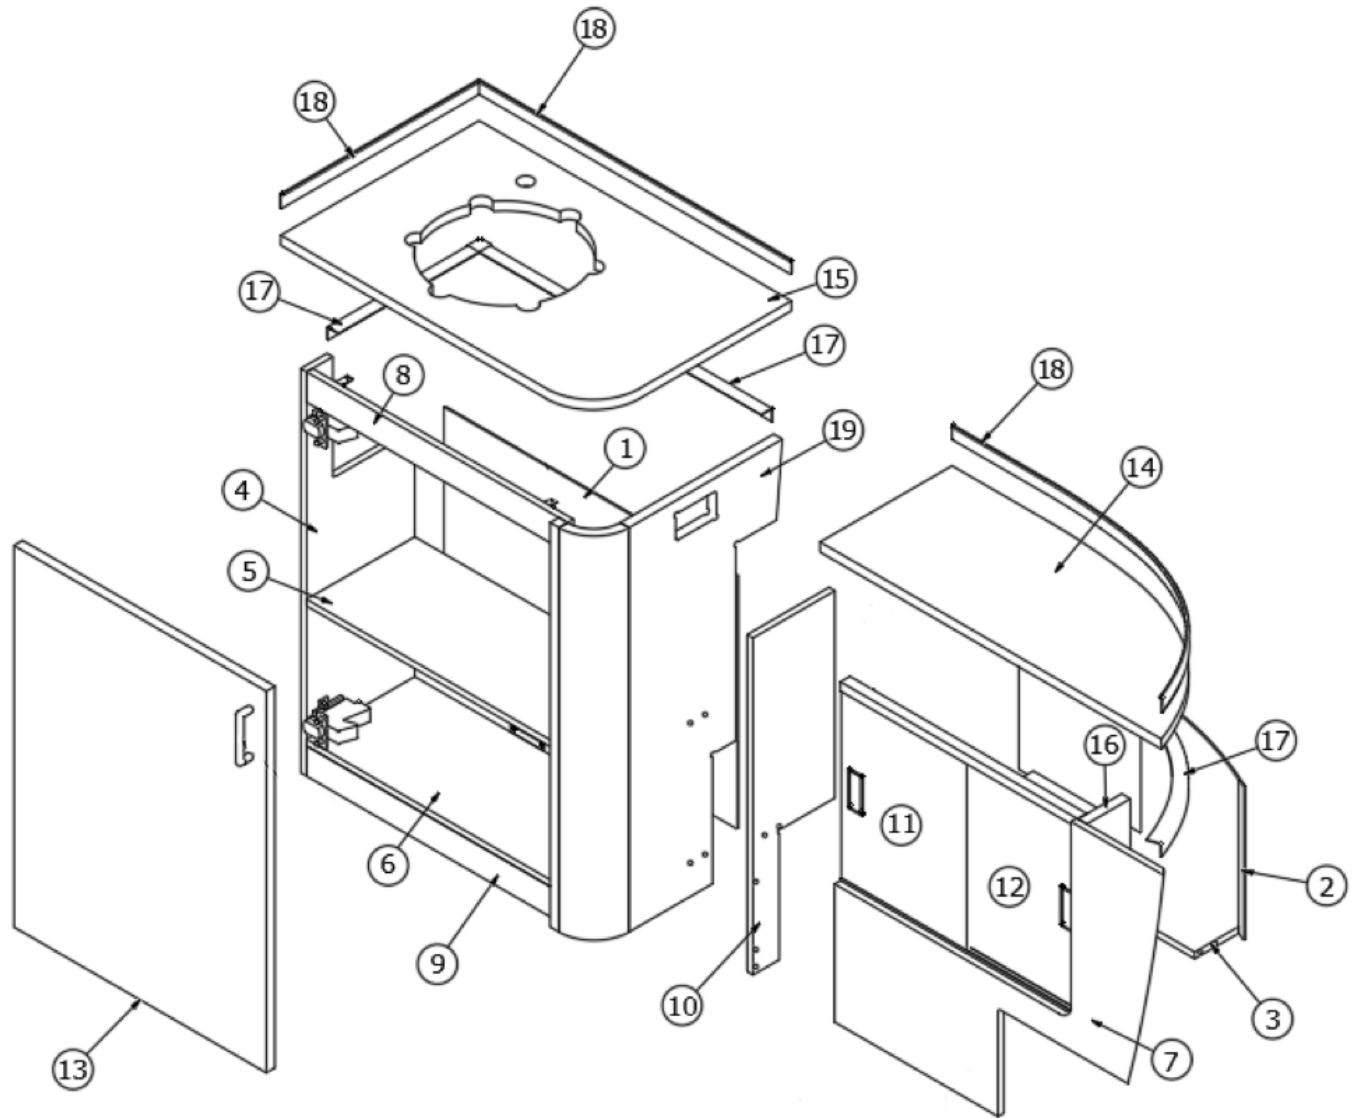

FURNITURE, LAVATORY

Lavatory Cabinet, 22'

Parts Listed on Next Page