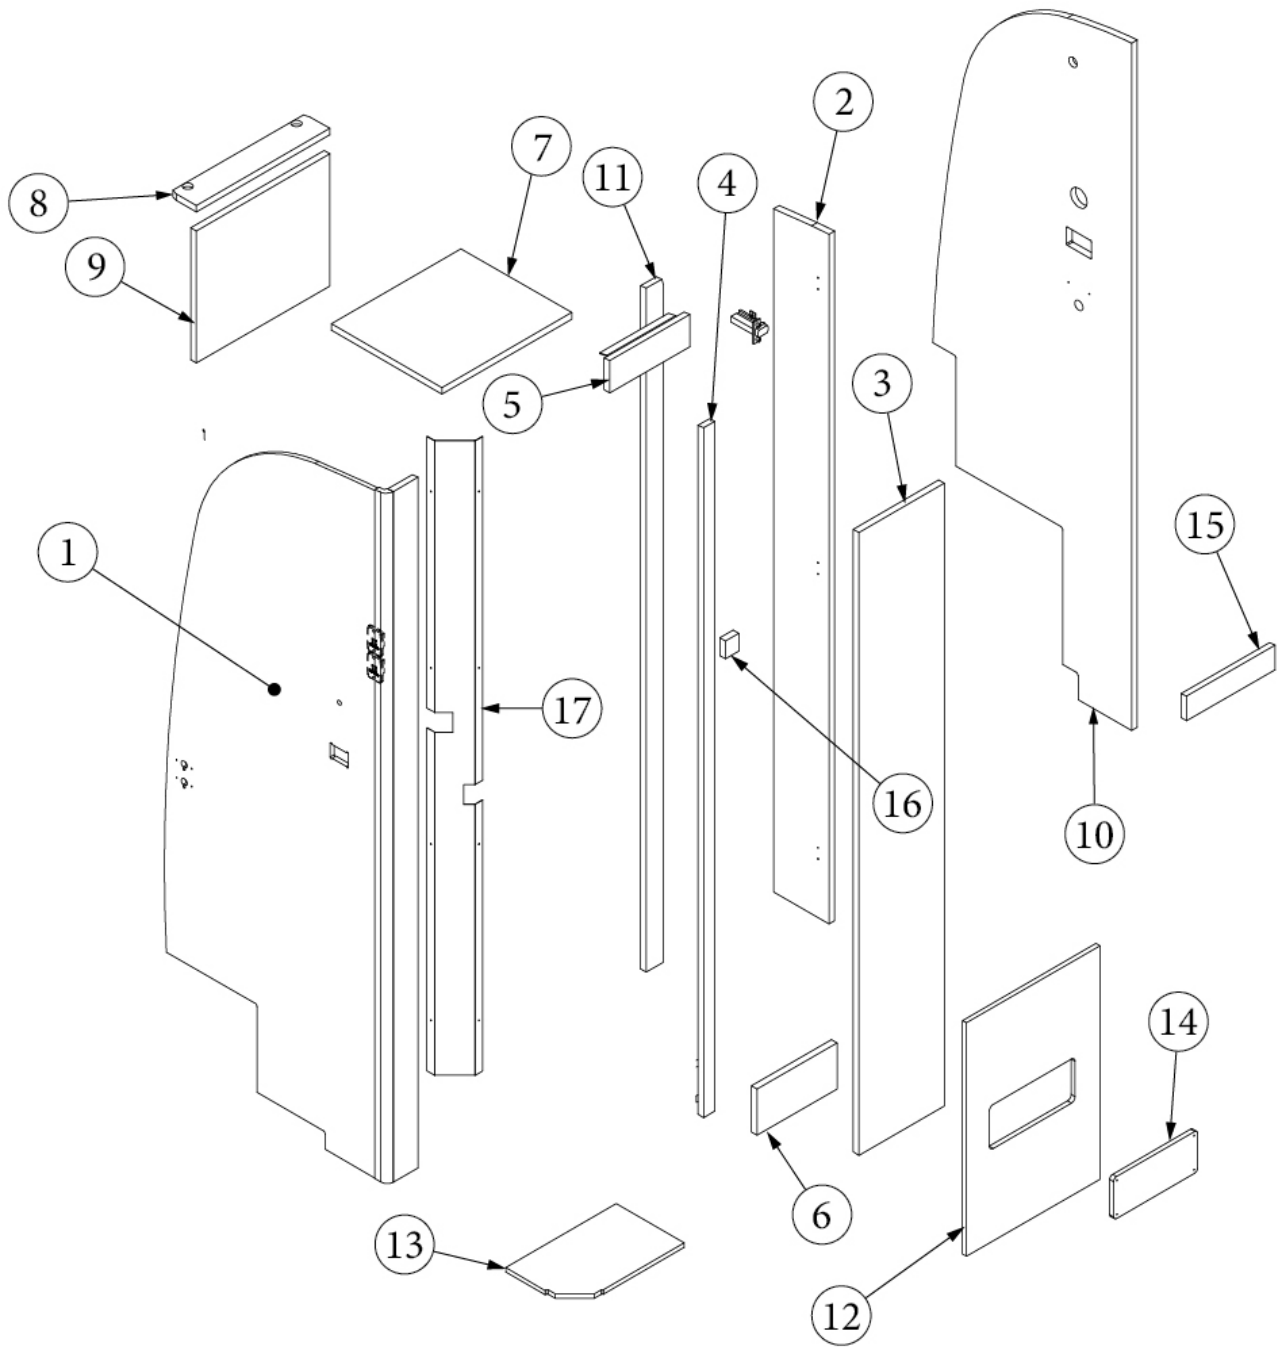

FURNITURE, BEDROOM

Wardrobe, Roadside, 16'

Parts Listed on Next Page