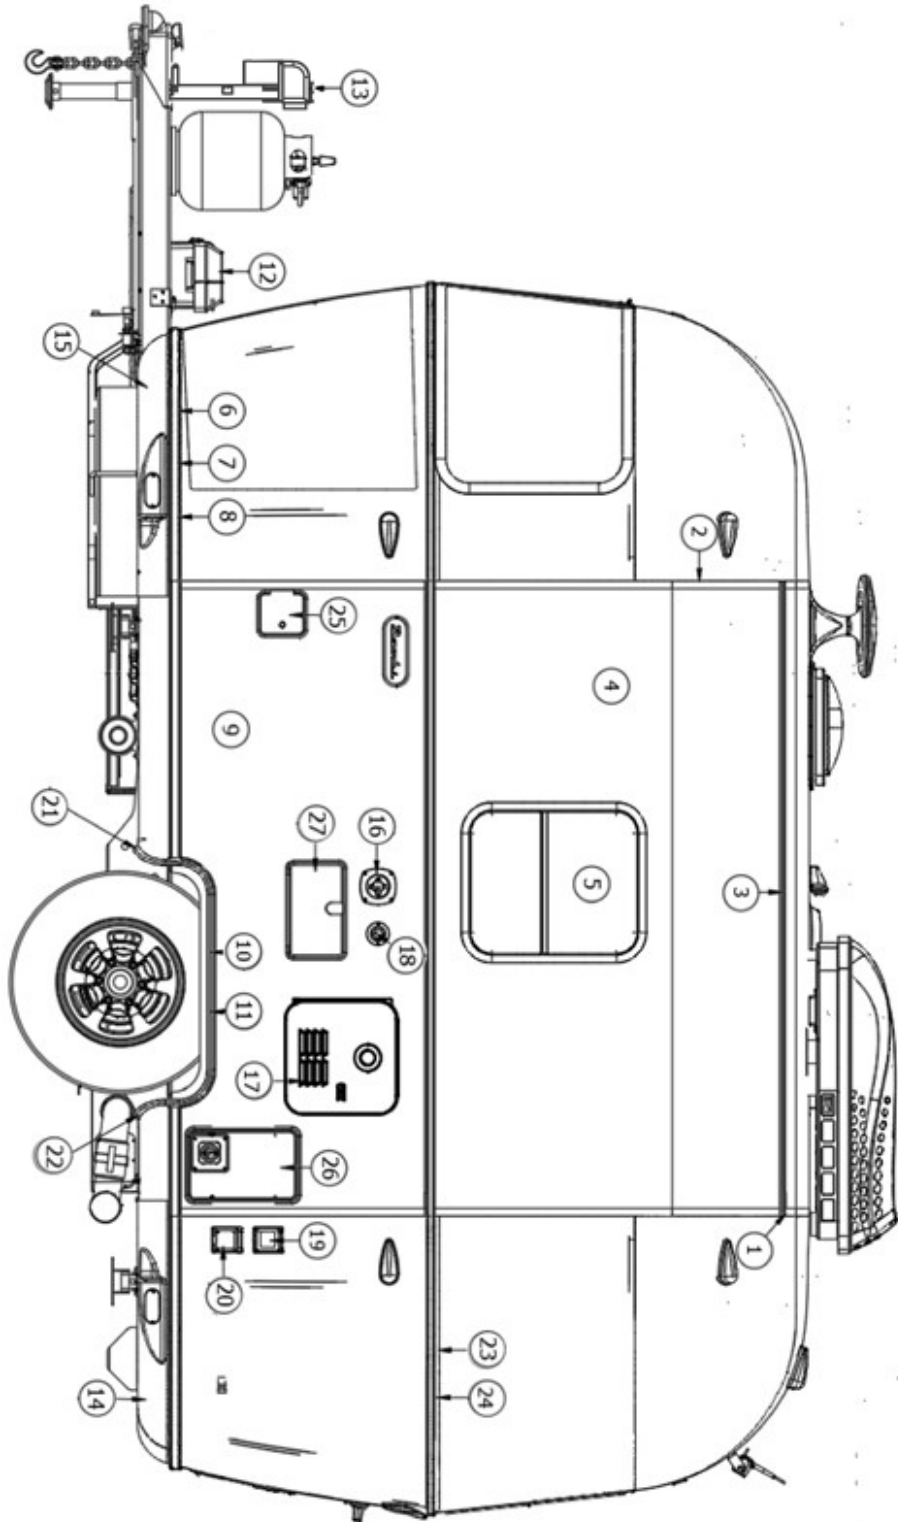

EXTERIOR SHELL

Wall, Roadside, 16'

Parts Listed on Next Page