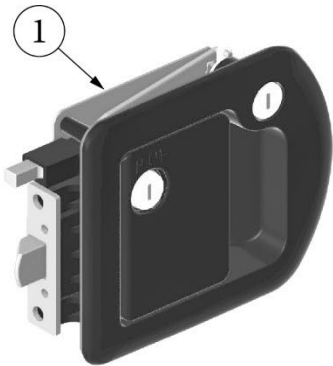

HARDWARE

Main Door Lock, New Style

1. 383017-01
2. 383017-02
  383017-03
3. 116274
4. 116509
  382122

1. Outer Latch Assembly, W/Deadbolt
2. Inner Latch Assembly, W/Deadbolt
3. Screw Kit, Inside Handle Mounting
4. Striker Catch, Main Door
5. Backer Plate, Striker Catch, Main Door
6. Key chain, Airstream logo