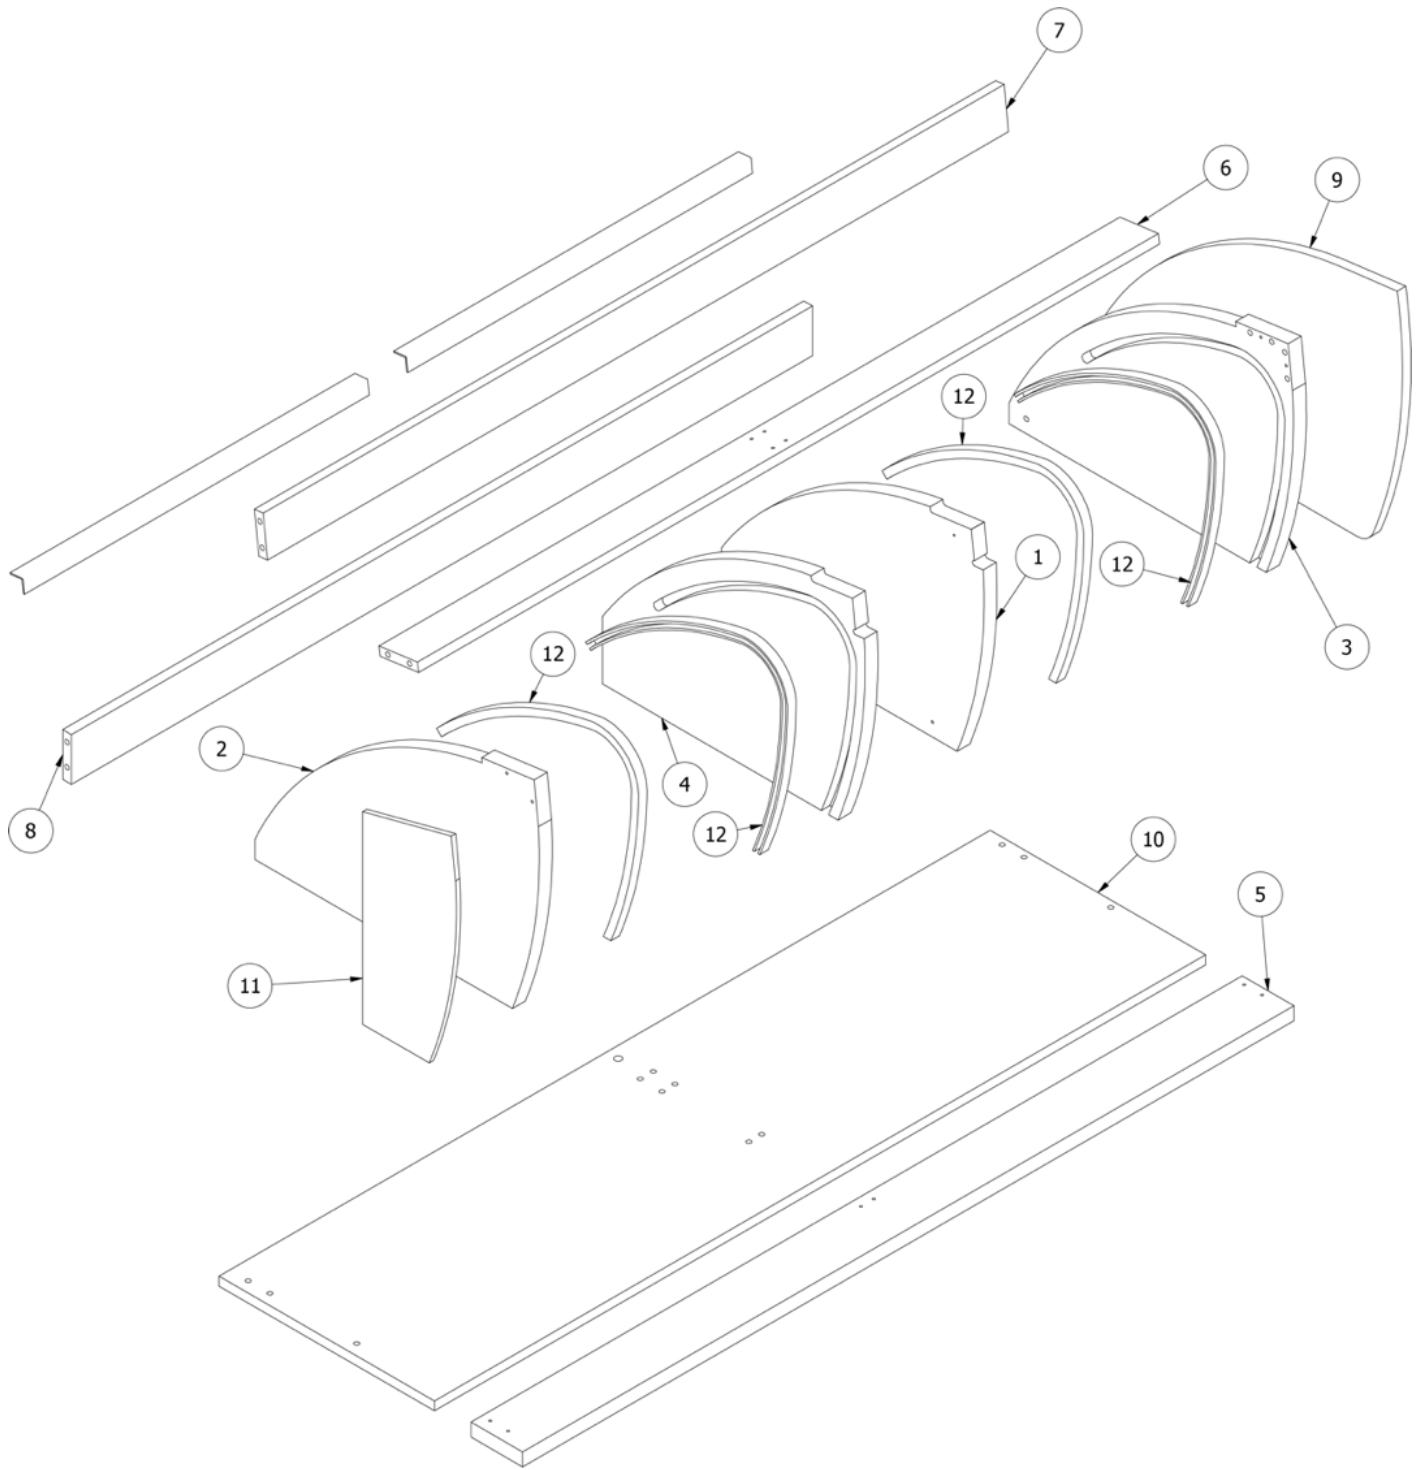

FURNITURE, GALLEY

Galley Roof Locker, 16'

Parts Listed on Next Page