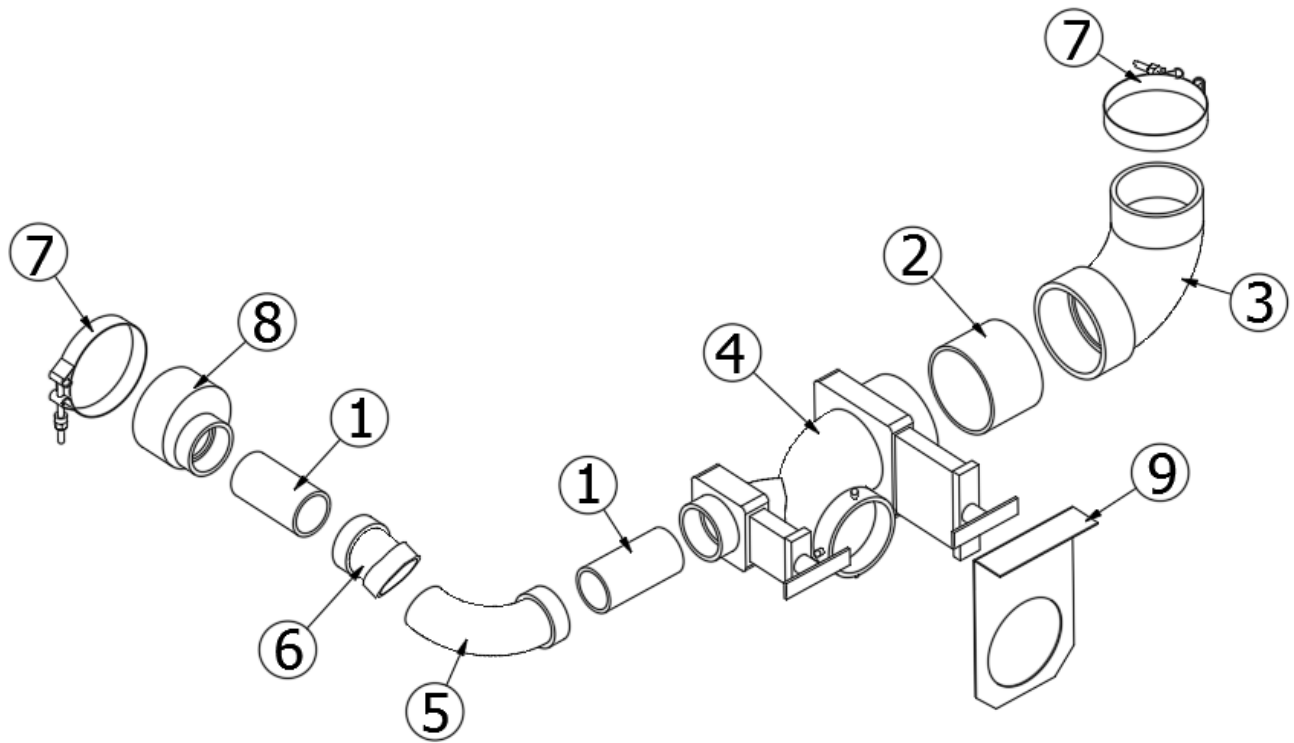

PLUMBING, DRAIN SYSTEM

Tank Drain, 22'

943887

Assembly, Dump Valve

1. 601160-02	Pipe, ABS DWV 1 1/2"
2. 601160-04	Pipe, ABS DWV 3"
3. 601531	Elbow 90° 3" DWV Street
4. 601482	Dump Valve Rotating
5. 600431	Elbow, 90° Street, ABS
6. 600116	1 1/2" Corlon, 22 1/2° Elbow
7. 340092	Clamp, T-Bolt
8. 195329-229	Reducer Adapter, 3" to 1 1/2"
9. 115555	Bracket, Dump valve