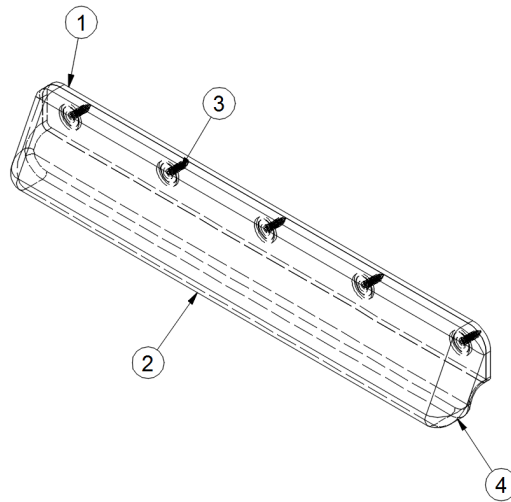

HARDWARE

Head knocker

998234 Head Knocker

1. 802149 Head knocker backer board
2. 704326 Head knocker foam
3. 382062 Fastener, Finned
4. 704322 Sunbrella sail cloth shade

Bathroom Accessories

- 382550 Towel bar, 18"
- 381834 Hook, Aluminum
- 602175 Holder, Dryroll toilet roll, White
- 704272 Shower caddy
- 371455 Mirror, Exterior of bath door
- 371456 Mirror, Interior of bath door

Shower Curtain

- 101225 Extr. Alum Curtain Track Attach (Sold in A 10.5 Ft Piece)
- 101217 Extrusion Curtain Track
- 200784 Ends, Curtain Track, RH White
- 200785 Ends, Curtain Track, LH White
- 320078 Screw, 8 x 3-8
- 704679 Shower Curtain-Basecamp
- 703467-03 Shower Curtain Strap

Clothesline

- 382063 Clothesline, Retractable