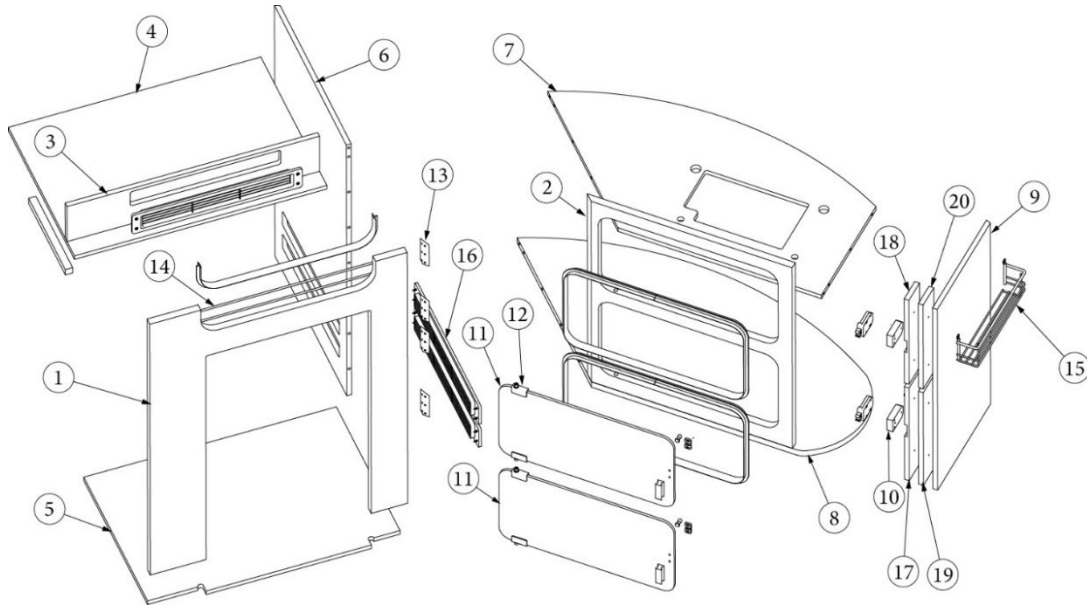

FURNITURE, GALLEY

Galley Cabinet, CS, BC16

968988-01
968988-02

Assembly, Galley Cabinet CS
Assembly, Galley Cabinet CS, Microwave Option

1. 968988&010118HC	Pre laminate, 35.75 x 26.5"
2. 968988&010218HC	Pre laminate, 25.75 x 22"
3. 968988&010312HC	Pre laminate, 5 x 26"
4. 968988&010412CC	Pre laminate, 18 x 26"
5. 968988&010512CC	Pre laminate, 18.13 x 26"
6. 968988&010612HC	Pre laminate, 35.75 x 19.56"
7. 968988&010712CC	Pre laminate, 17.38 x 35.02"
8. 968988&010818JC	Pre laminate, 18.13 x 40.37"
9. 968988&010912HC	Pre laminate, 25.75 x 12.63"
10. 204257-01	Spacer - Door Catch
11. 372284-01	Glass-Door 18.5 x 9.8"
12. 381654	Hinge, Non-Bore glass door, black XL
13. 382308	Bracket, 135 Deg. Corner Brace #10-1682
14. 704257	Kit, 22" Bungee (2) Cords (4) Holders
15. 382052	Spice Rack-Chrome BC/SP
16. 386206	Louvered vent
17. 968988&003412CC	Pre laminate, 2.5 x 13.22"
18. 968988&003512CC	Pre laminate, 2.5 x 11.97" (standard only)
19. 968988&003612CC	Pre laminate, 2.5 x 13.22"
20. 968988&003712CC	Pre laminate, 2.5 x 11.97" (standard only)
382839	Door handle
116079	Extrusion, Corner Nosing, 12' x 7/8"
382993-01	Pressure catch
365386-01	Edgebanding, Linen, 5/8"
365411-02	Edgebanding, Steel mesh, 15/16"