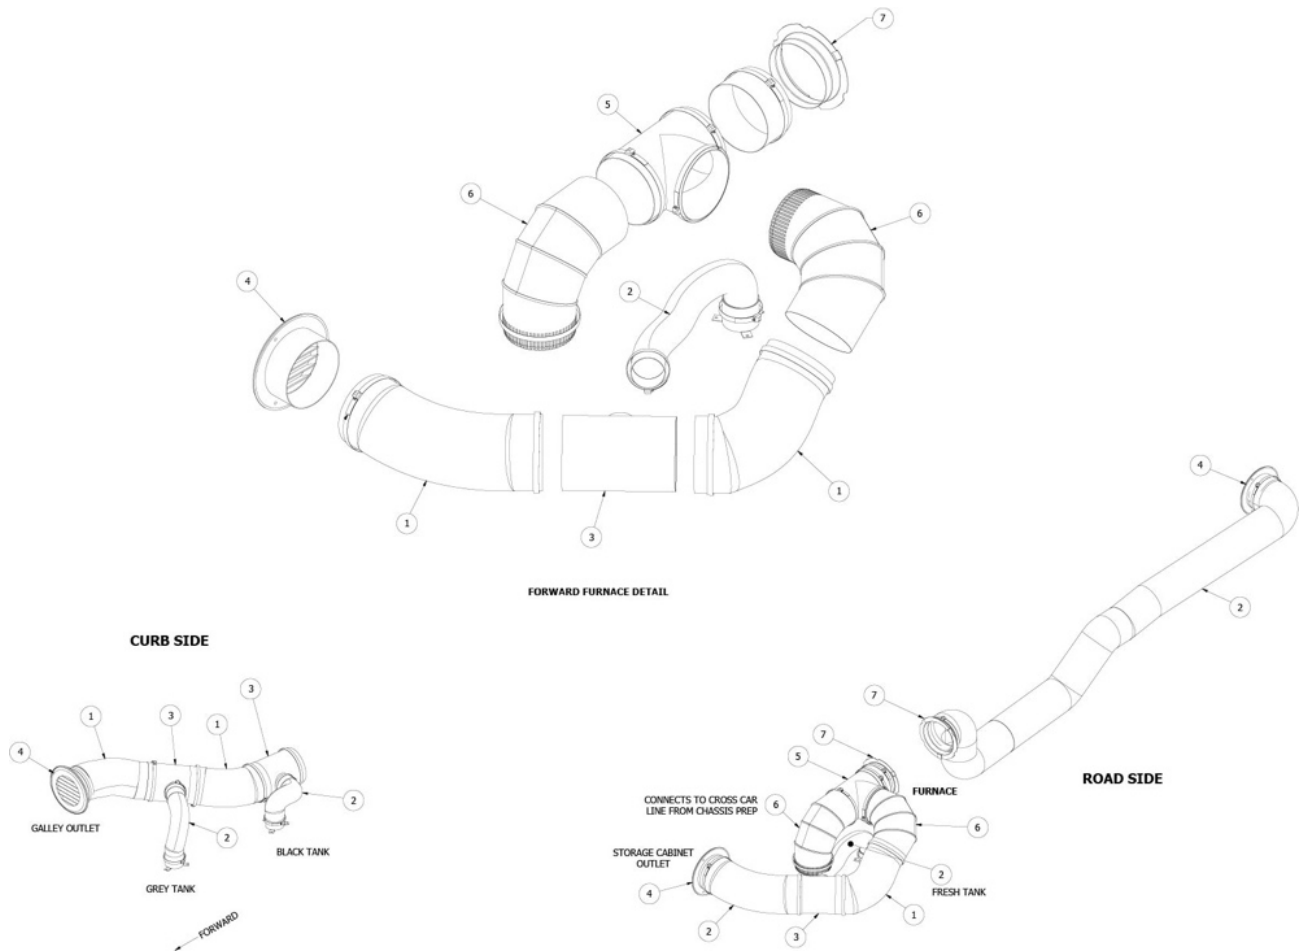

PLUMBING, HEATING SYSTEM

Heat System, BC20

113252

Heat Duct Install

1. 600247
2. 600193
3. 601348
4. 602394-03
5. 601338-01
6. 382705
7. 600526
- 340084-28
- 340084-60
10. 600184

- Hose - 4" Heat Duct Round Flex
- 2"Duct Thermaflex Flexible Air
- Tee, Heat Duct, 4 x 4 x 2
- Register-Black 4" #HV4BK
- Tee, Heat duct, 4 x 4 x 4
- Elbow, 90 degree, 4" adjustable
- Duct flange, 4"
- Clamp, Hose - Size 2-1/4IN
- Clamp, Hose - Size 4-1/4IN
- Fitting- 2" Heat Duct