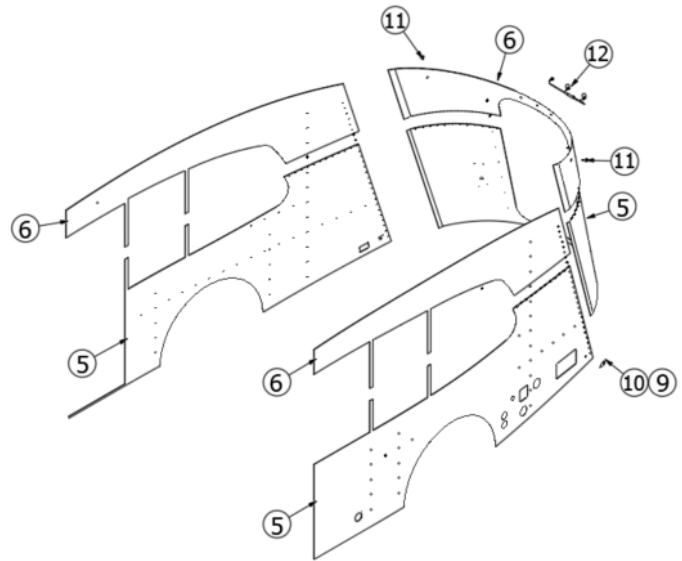

EXTERIOR SHELL

Rear, Framing, Exterior Skins, BC20

923495

End Shell, Rear

1.	115725	Z Extrusion-Floor Frt BC
2.	104408	Extr., Z Rib - Die No. 240572 (Sold in A 19.16 Ft. Piece)
3.	115743	Halo - Rear Roof BC
4.	114414	Angle, Formed, 1 x 1 x 1.5
5.	114880-06	Alum. Sheet .040 x 51 x 152.5" (Sold in A 54 Sf Sheet)
6.	114879-06	Alum. Sheet .40 x 33 x 152.5" (Sold in A 35 Sf Sheet)
7.	115661	Extrusion-Vertical Supports BC
8.	115734	U Extrusion Interlocking
9.	512965	Light-Red Marker/Clearance
10.	512968	Reflector-Red Oval #A11RXB
11.	513026	Marker/Clearance Lt Red
12.	512971	Kit-Red Light ID #MCL12RK3 BC