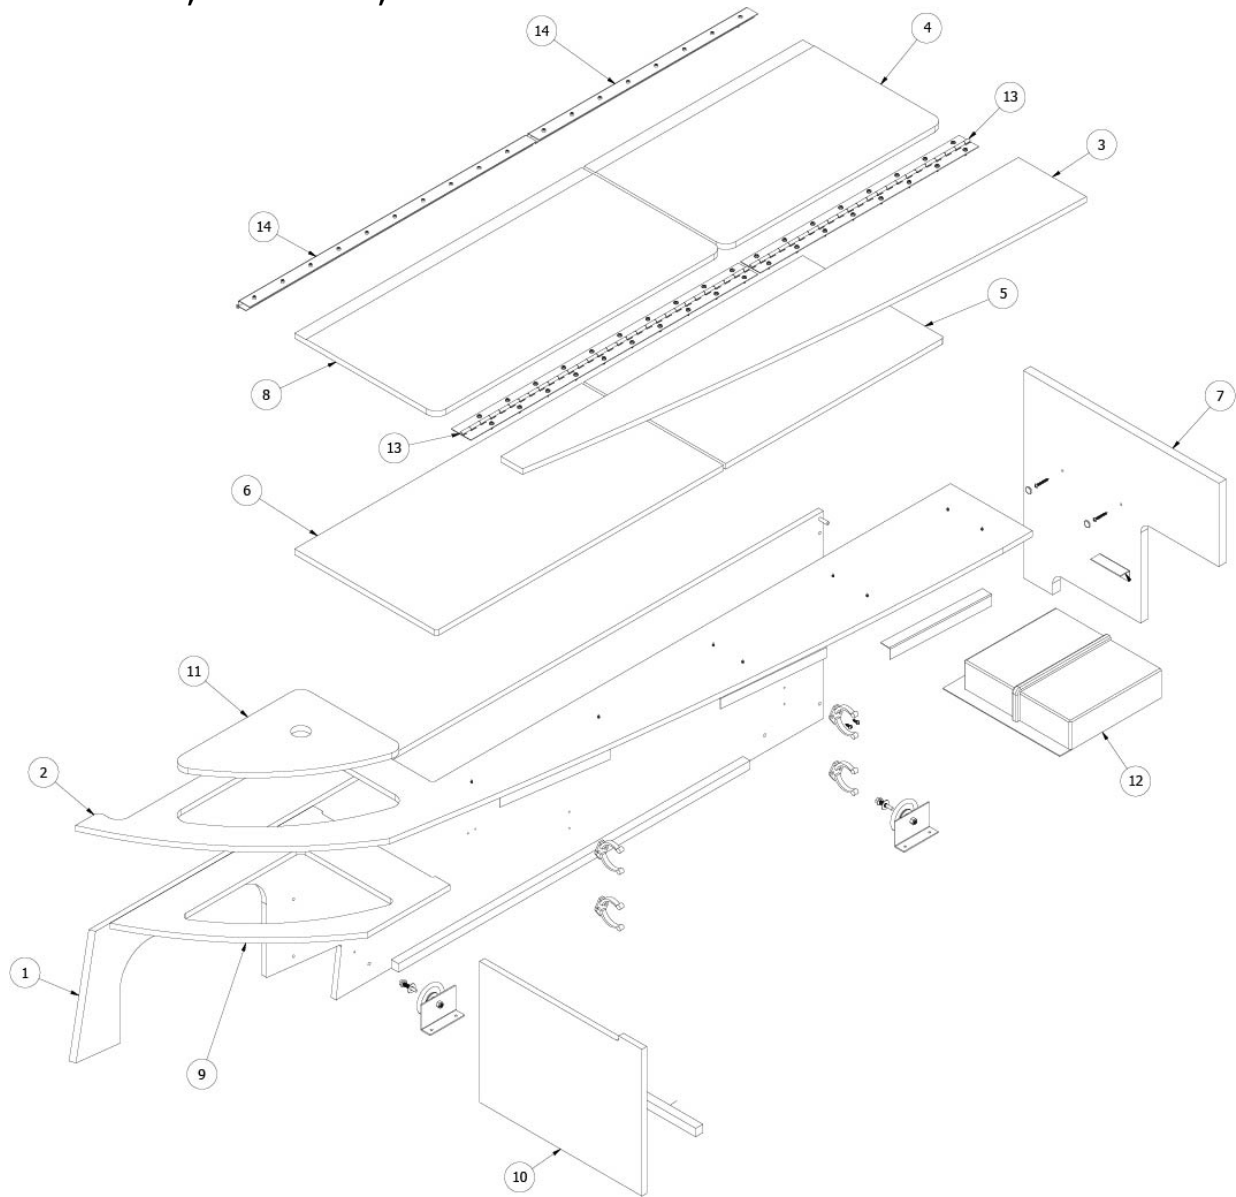

FURNITURE, LOUNGE

Dinette Seat, Curbside, BC16

Parts Listed on Next Page