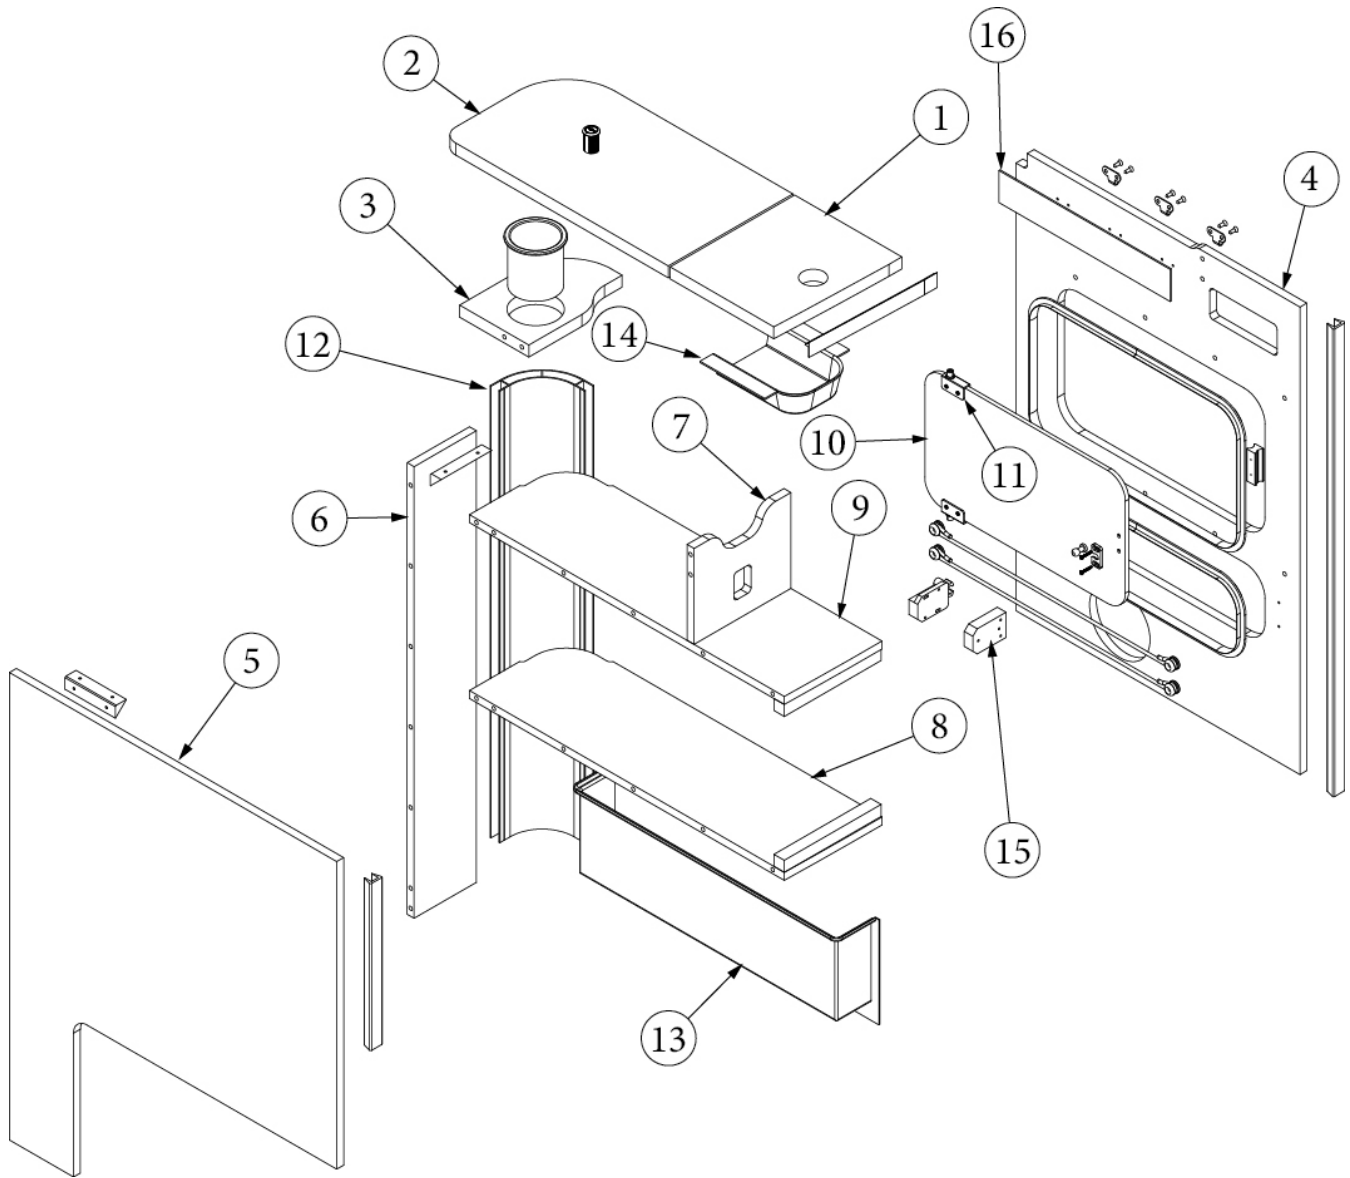

FURNITURE, GALLEY

End Cabinet, CS, BC16

Parts Listed on Next Page