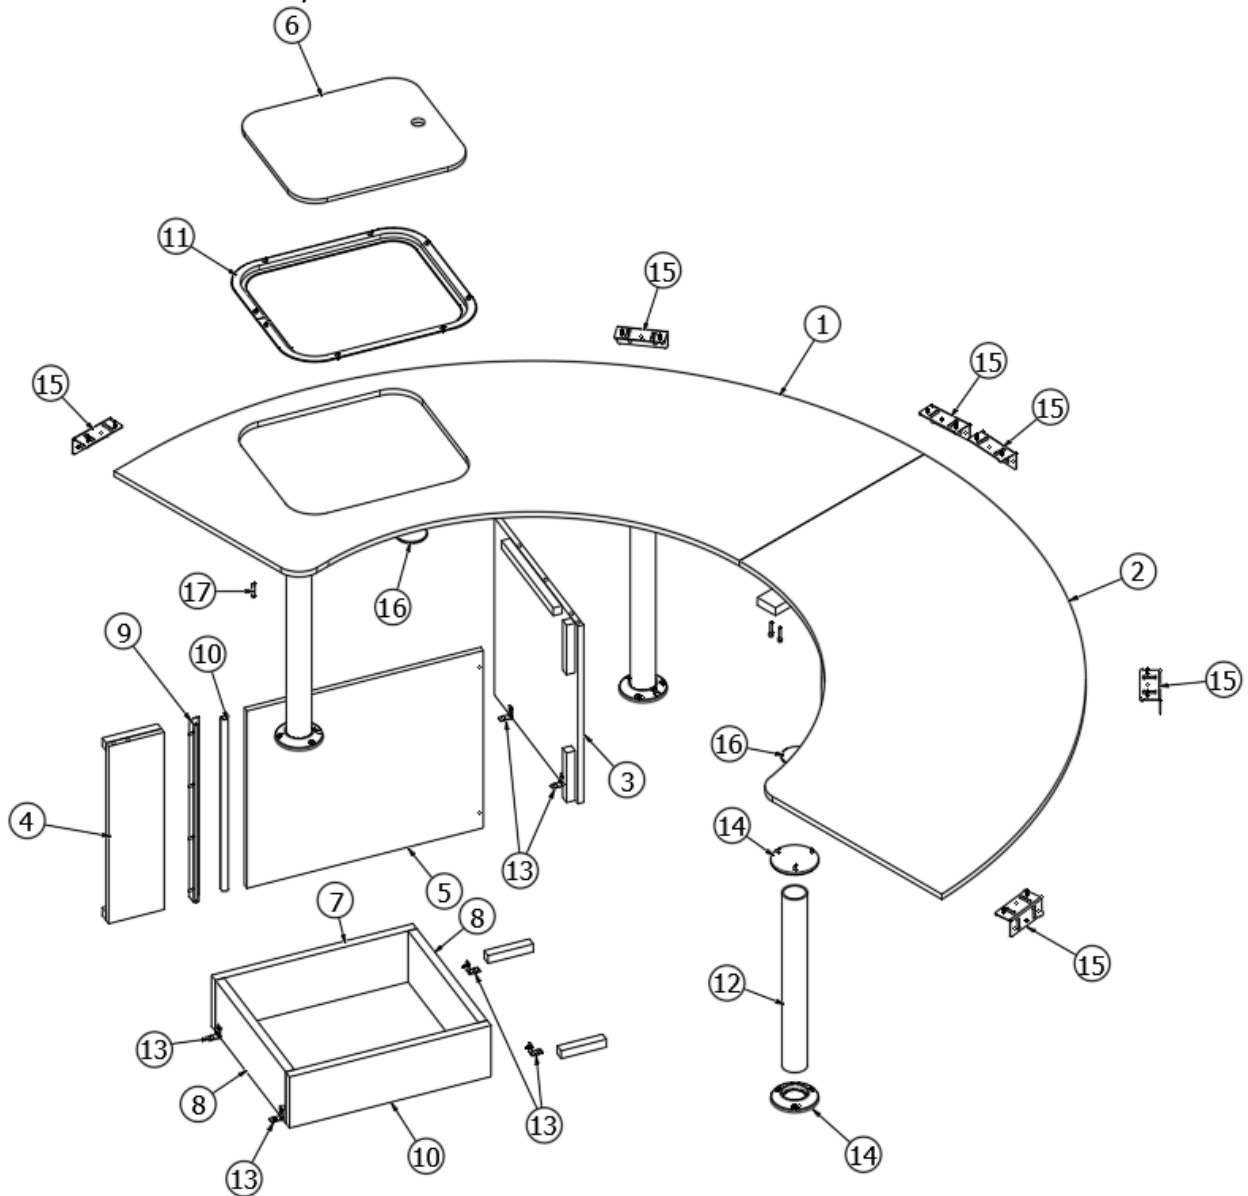

FURNITURE, LOUNGE

Front Dinette Seat, BC20

Parts Listed on Next Page

FURNITURE, LOUNGE

Front Dinette Seat, BC20

969374	Assembly-Front Dinette
1. 969374&000112CC	Pre laminate, .5 x 48 x 48
2. 969374&000212CC	Pre laminate, .5 x 48 x 48
3. 969374&000312HC	Pre laminate, .5 x 16.13 x 17
4. 969374&000412HC	Pre laminate, .5 x 4.75 x 17
5. 969374&000512HC	Pre laminate, .5 x 20.24 x 17
6. 800507-03	Lauan, 3/8" x 4' x 8'
7. 969374&001018HC	Pre laminate, .75 x 4.9 x 17.25
8. 969374&001118HC	Pre laminate, .75 x 4.9 x 13.6
9. 0106-0015	Extr.5516 95" Eyebrow Trl Door
10. 365458	Rubber Seal, W/PSA 5/8 x 3/8
11. 114295	Trim ring, Dinette seat
12. 116243	Pole, Seat 2" Tubing
13. 380041	Brace 1" Stanley Corner
14. 116242	2" Socket
15. 455309-05	Bracket-Furniture Mount
16. 116266	Bracket, Table Stop
17. 800422	Dowel Pin 1/4 x 1-1/4
365411-01	Edgebanding, 1MM Steel Mesh 5/8"
365395-01	Edgebanding, 1MM 5/8" Crisp Linen
203138-06	Wall Extrusion-Plas Ash Grey
704787	Velcro Loop Black 2.0" Wide-Adhesive Back