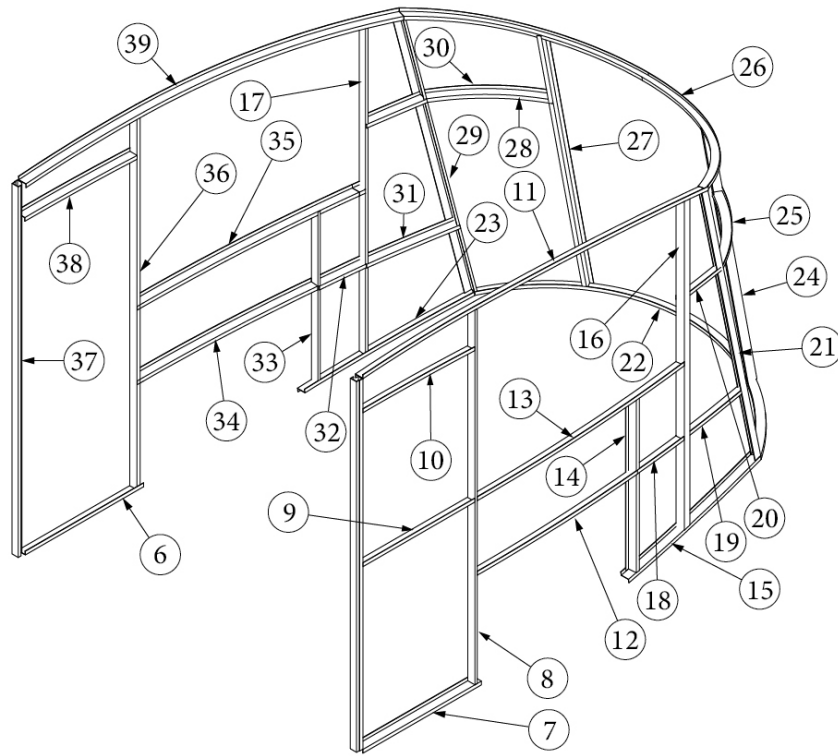

EXTERIOR SHELL

Rear, Framing, Exterior Skins, BC16

Parts Listed on Next Page