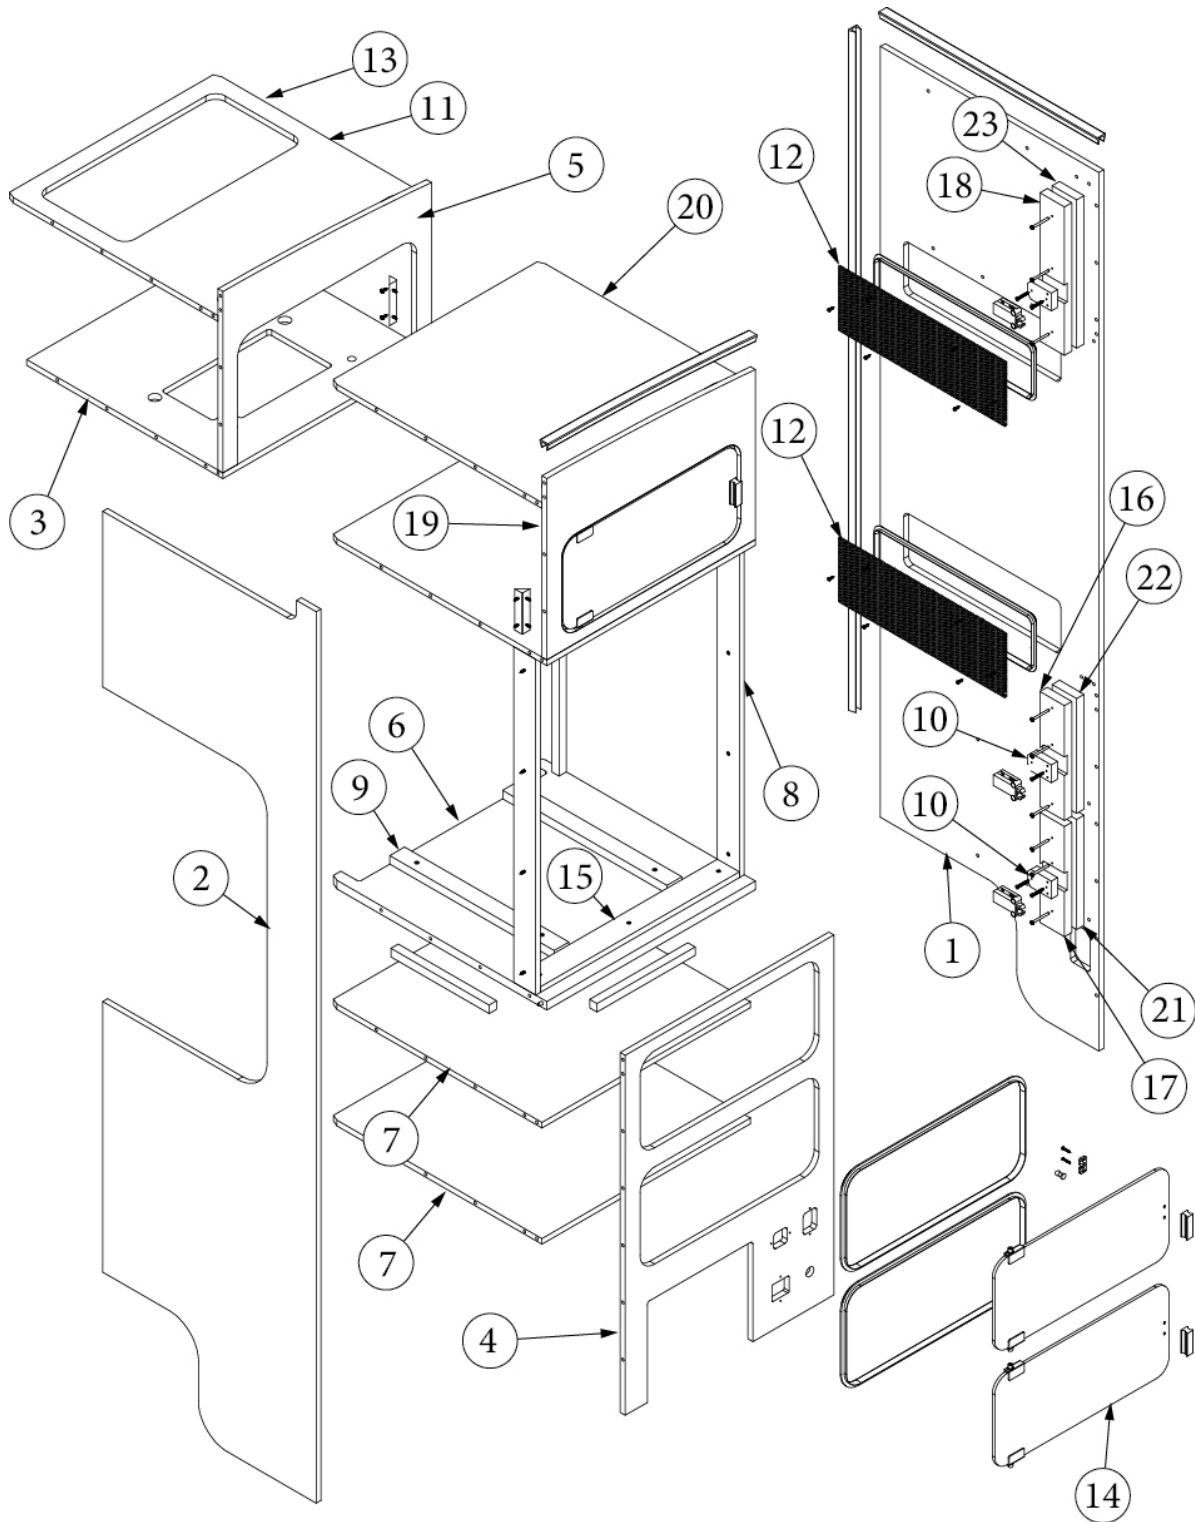

FURNITURE, GALLEY

Refrigerator Cabinet Assembly, BC20

Parts Listed on Next Page