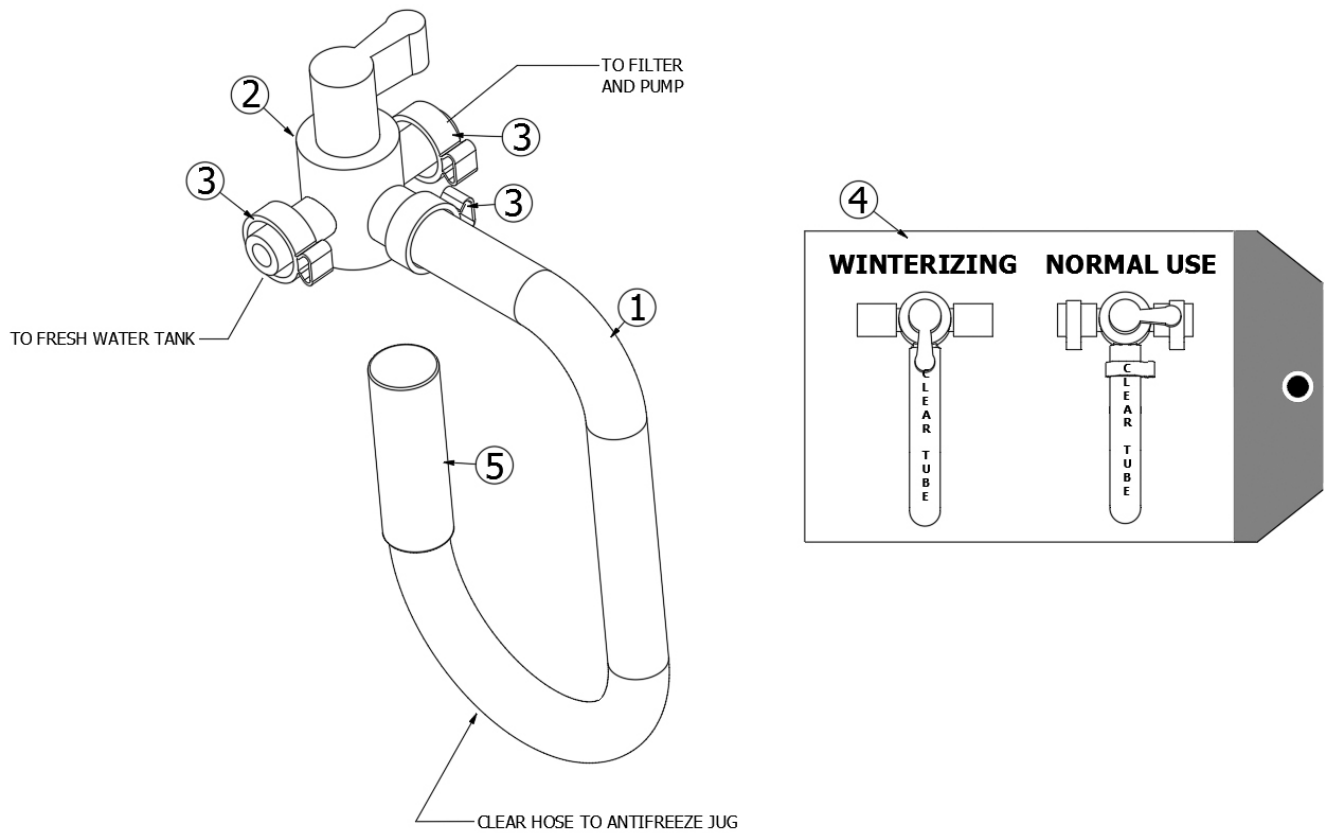

PLUMBING, FRESH WATER SYSTEM

Winterization Kit

112814

Winterization Kit Installation

1. 601240-01
2. 602711
3. 601698-15
4. 365453
5. 602801

Tubing 1/2 I.D. x 3/32 Wall Thick
Valve-3 Way Bypass .5" PEX #32788
1/2 CRIMP RING #14785
Tag-Instruction - Winterization Kit
Cap, 5/8" ID, Winterization Kit