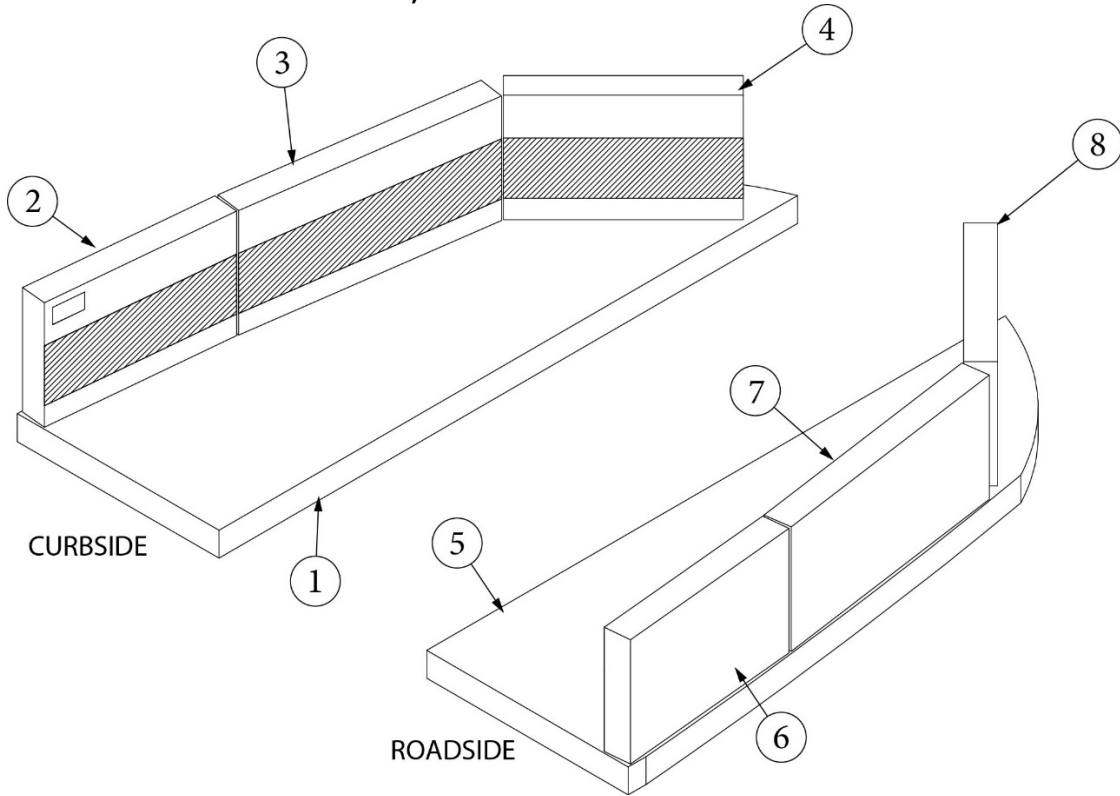

UPHOLSTERY

Rear Dinette Seat Cushions, BC20

704745-01
704745-02
704745-03
704745-01-100
704745-02-102
704745-03-100

Kit, Foam/Cushion Rear Dinette - Glacier Lake 2.0
Kit, Foam/Cushion Rear Dinette - Forest Ridge
Kit, Foam/Cushion Rear Dinette - Red Rock
Covers Only, All Cushions, For 704745-01, Glacier Lake
Covers Only, All Cushions, For 704745-02, Forest Ridge
Covers Only, All Cushions, For 704745-03, Red Rock

1. 704745-03-102
2. 704745-01-104
704745-03-104
3. 704745-01-107
704745-02-101
704745-03-103
4. 704745-01-102
704745-02-100
704745-03-107
5. 704745-01-101
704745-03-106
6. 704745-01-105
704745-03-101
7. 704745-01-106
704745-03-105
8. 704745-01-103

Seat Cushion, C/S, Foam & Cover, Red Rock
Backrest, CS, Front, Foam & Cover, Glacier Lake
Backrest, CS, Front, **Cover Only**, Red Rock
Backrest, CS, Center, Foam & Cover, Glacier Lake
Backrest, CS, Center, Foam & Cover, Forest Ridge
Backrest, CS, Center, Foam & Cover, Red Rock
Backrest, CS, Rear, Foam & Cover, Glacier Lake
Backrest, CS, Rear, Foam & Cover, Forest Ridge
Backrest, CS, Rear, Foam & Cover, Red Rock
Seat Cushion, R/S, Foam & Cover, Glacier Lake
Seat Cushion, R/S, Foam & Cover, Red Rock
Backrest, RS, Front, **Cover Only**, Glacier Lake
Backrest, RS, Front, Foam & Cover, Red Rock
Backrest, RS, Center, Foam & Cover, Glacier Lake
Backrest, RS, Center, Foam & Cover, Red Rock
Backrest, RS, Rear, Foam & Cover, Glacier Lake