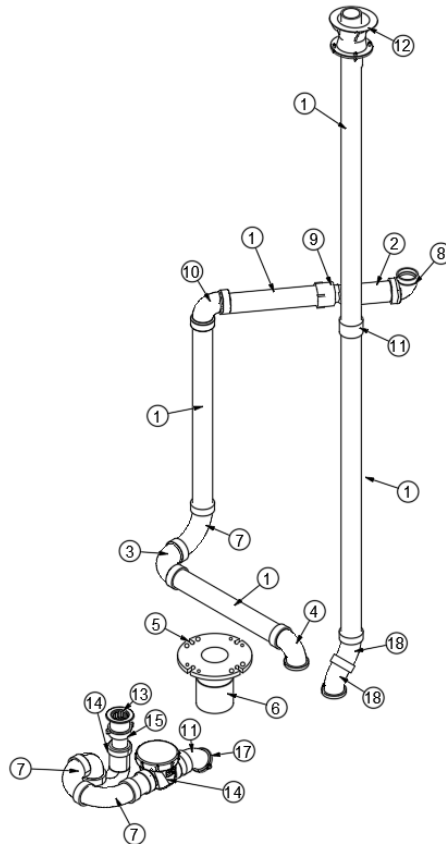

PLUMBING, DRAIN SYSTEM

Drain System, BC16

943933

Layout, Drainage System

- | | |
|---------------|--|
| 1. 601160-02 | ABS Pipe, 1.5IN. |
| 2. 690603-01 | Valve-Waste #92010 |
| 3. 600035 | Elbow, 1.5 IN. XLT 90 Degree |
| 4. 600662 | 1 1/2" Elbow, Short Radius |
| 5. 601266 | Flange, Closet, 3IN HUB X 4IN HORN HUB, Slip Fitting |
| 6. 601267-04 | Nipple 3" DIA. THD ONE 10" LG |
| 7. 600431 | ST. Elbow, 1.5IN. XLT 90 Degree |
| 8. 690603-02 | Adapter-Angle #92000 |
| 9. 600308 | Adapter ABS Female Sloan #2891 |
| 10. 601636 | Elbow 1-1/2" 90DEG |
| 11. 600227 | Coupling, 1.5 IN. Plastic |
| 12. 690700-01 | Cap-Tank Vent White #54062 |
| 13. 600594-02 | Drain, Shower with strainer |
| 14. 602720 | Valve-Sanitary Check 1.5" ABS |
| 15. 602164-01 | P Trap W/Compression Nut 1.5" |
| 16. 602164-02 | Tailpiece W/Nuts & Washers 1.5 |
| 17. 340084-28 | Clamp, Hose - Size 2-1/4IN |
| 18. 600027 | Elbow ABS Long ST 45 Degrees |