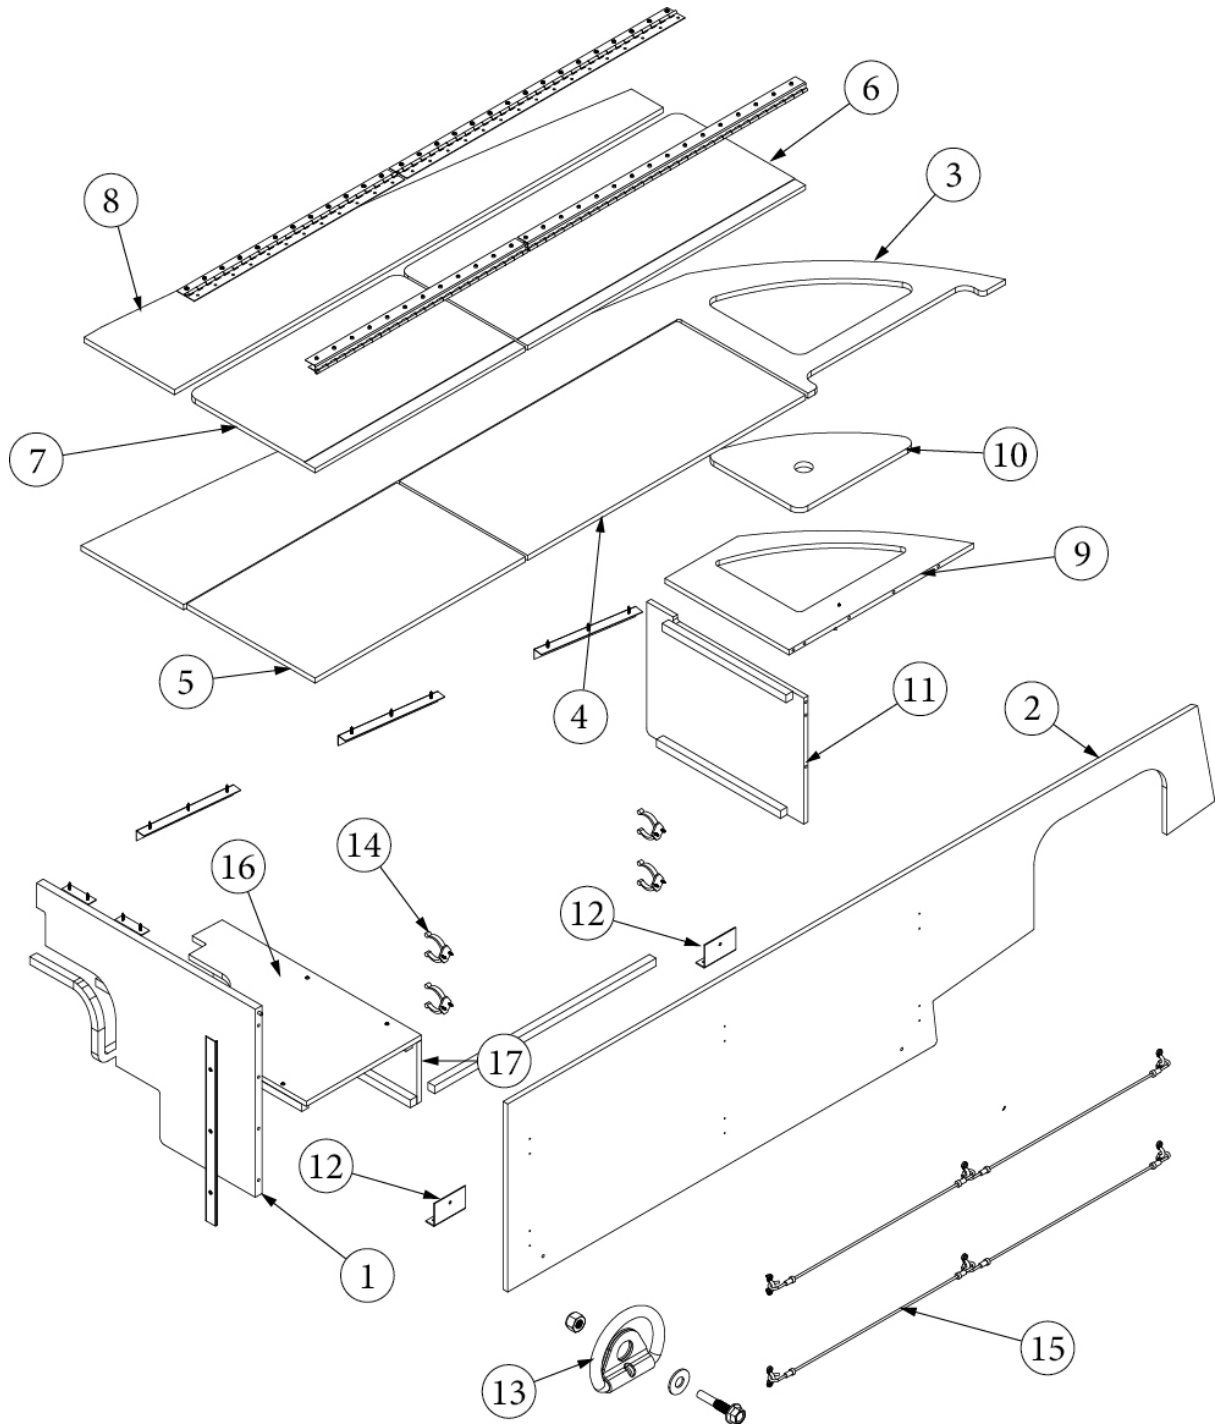

FURNITURE, LOUNGE

Rear Dinette Seat, CS, BC20

Parts Listed on Next Page