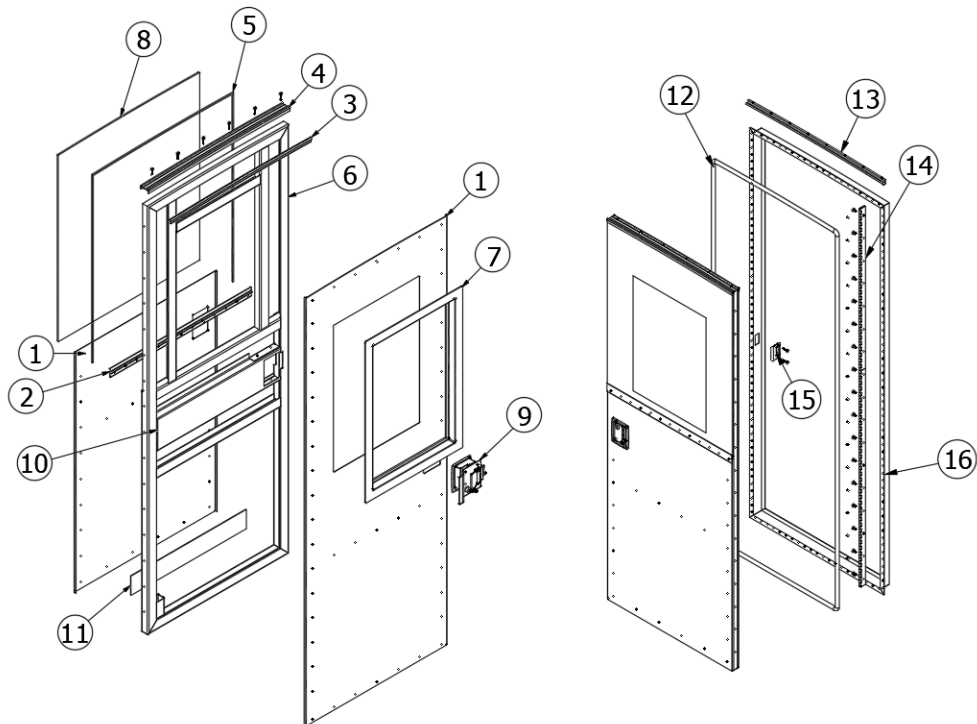

DOORS, WINDOWS

Main Door, BC20

969330

Main Entry Door Assembly BC 20

1. 114879-05 2. 0101-0025 3. 114070 4. 204166 5. 365367 6. 969331 7. 203859 8. 372308 9. 382311 10. 923316 11. 116032 12. 365458 13. 0106-0015 14. 382451 15. 455371 16. 923513 17. 382470	- Alum. Sheet .4 x 33 x 173.5" (Sold in A 38 Sf Sheet) - Ext 6158 125" Bonded Sash - Extrusion, J Trim, Mill Finish (Sold in A 12 Ft. Piece) - Door Header Trim - Tape- Foam Automotive 18' RL - Frame Assy - Main Door BC 20 - Trim Ring- Window Blk 18 x 25.5 - Window - Door BC 20 - Latch-Main Dr W/Deadbolt BLK #0020155 - Hat Section Assy BC - Door Stay - Aluminum Support - Rubber Seal, W/PSA 5/8 x 3/8 - Extr.5516 95" Eyebrow Trl Door - Piano hinge, Painted at top, 2" open - Strike-Main Door BC - Door Jamb Assy BC 20 - Trim Lok-Dual Gripper #0011122 - Tape Dbl Coated .08 x 1/2" (Sold in A 200 Ft Roll) - Primer Lord's Glue AP-134 GAL. - Glue-Lords Black 400 ML CART. - Screen Door, Stowaway retractable