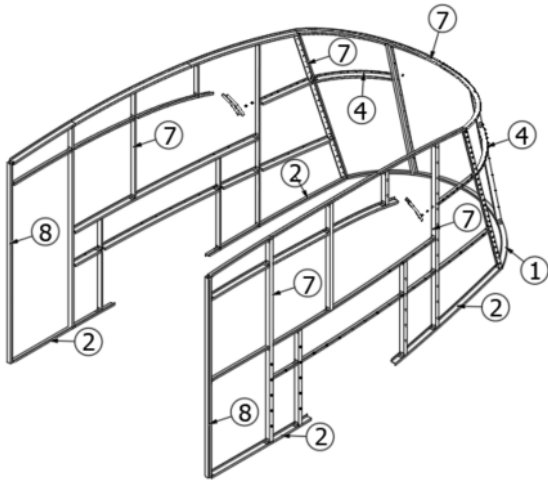

EXTERIOR SHELL

Rear, Framing, Exterior Skins, BC20

923495

End Shell, Rear

1.	115725	Z Extrusion-Floor Frt BC
2.	104408	Extr., Z Rib - Die No. 240572 (Sold in A 19.16 Ft. Piece)
3.	115743	Halo - Rear Roof BC
4.	114414	Angle, Formed, 1 x 1 x 1.5
5.	114880-06	Alum. Sheet .040 x 51 x 152.5" (Sold in A 54 Sf Sheet)
6.	114879-06	Alum. Sheet .40 x 33 x 152.5" (Sold in A 35 Sf Sheet)
7.	115661	Extrusion-Vertical Supports BC
8.	115734	U Extrusion Interlocking
9.	512965	Light-Red Marker/Clearance
10.	512968	Reflector-Red Oval #A11RXB
11.	513026	Marker/Clearance Lt Red
12.	512971	Kit-Red Light ID #MCL12RK3 BC