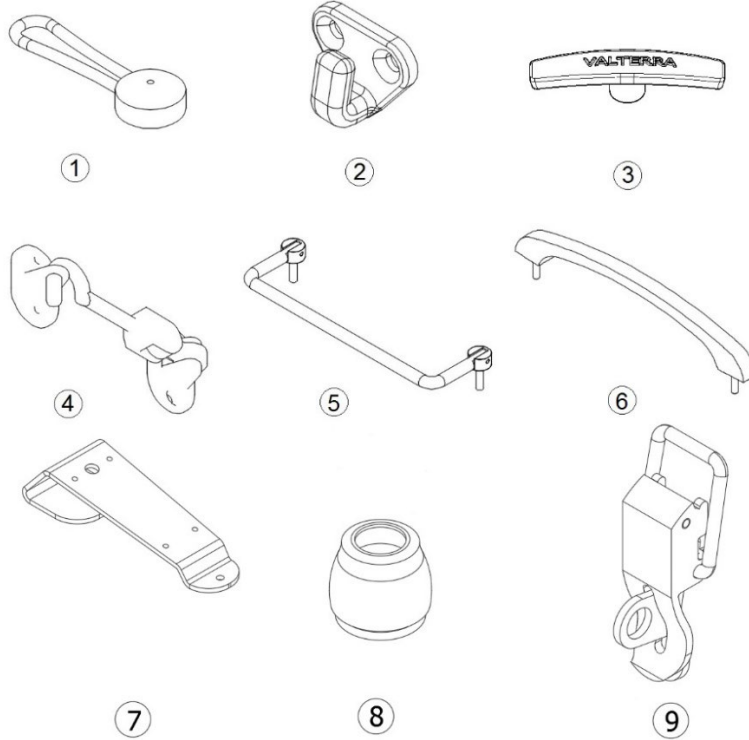

HARDWARE

Exterior Latches and Handles

1. 99900P-1001	Shock cord clip, Black
2. 99900P-1002	Shock cord hook, Black
3. 601607-17	Handle, Dump valve, Black
601607-18	Handle, Dump valve, Gray
4. 386314	Main door stay
5. 386318	Folding Handle
6. 101171-01	Grab handle, Main door, Black
7. 116003-01	Door Latch Bracket
8. 382624	Rubber Bumper
9. 340023-01	Catch and strike, Zinc
382689	Gasket - Door Stay

Interior Latches and Handles

381707	Strike w/pull, Glass door, Black
382311-01	Interior handle w/deadbolt, Black
382312-03	Non-locking L-handle
382415	Tapered Handle
381653	Latch, Single touch, Black
382388	Latch, Rear window
455175-01	Bracket, CS window latch
455175-02	Bracket, RS window latch
382055	Latch, Privacy door
381737-02	Handle, Assist, Molded, Black