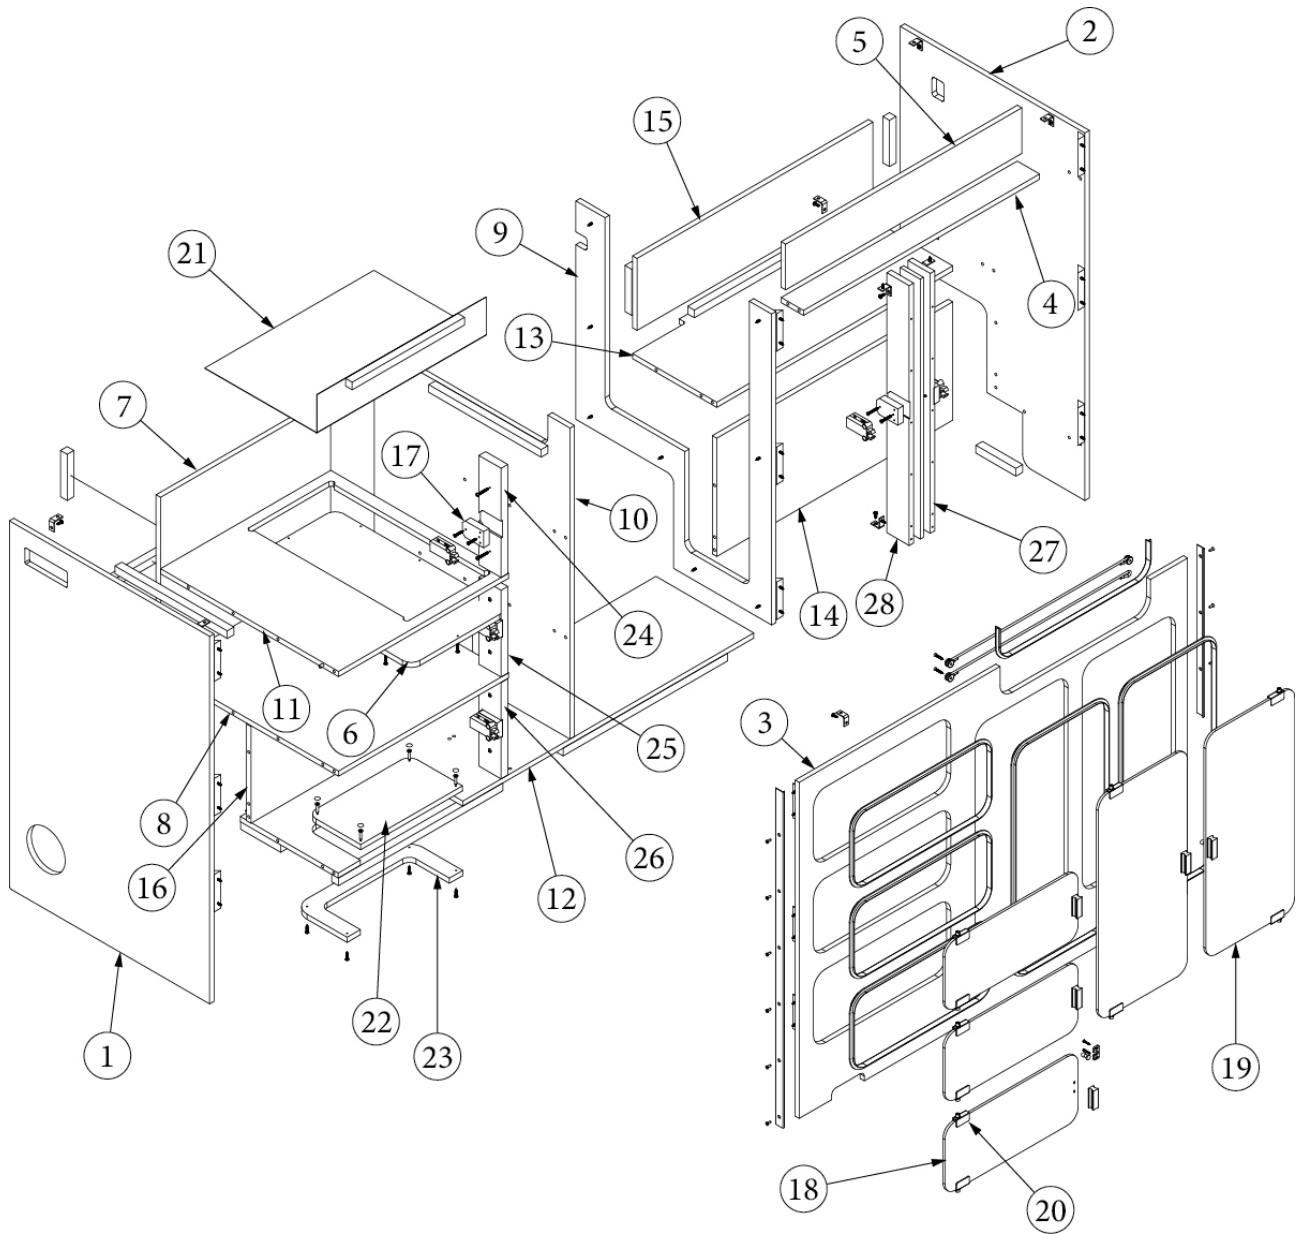

FURNITURE, GALLEY

Galley Cabinet Assembly, BC20

Parts Listed on Next Page