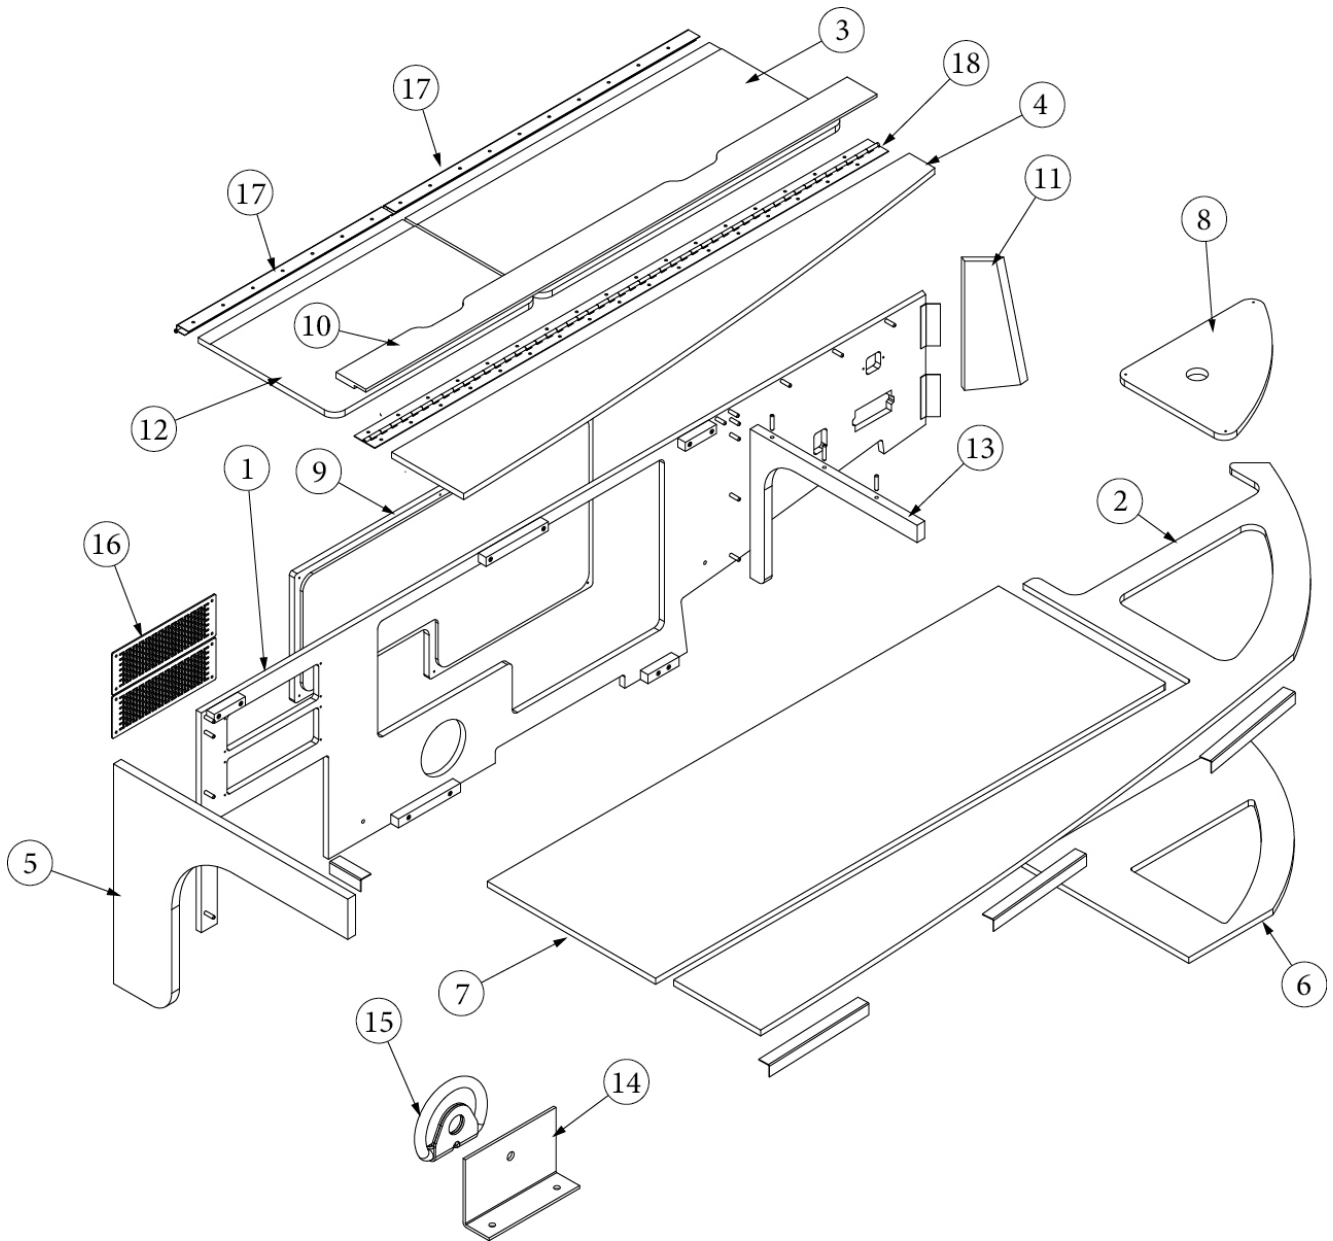

FURNITURE, LOUNGE

Dinette Seat, Roadside, BC16

Parts Listed on Next Page