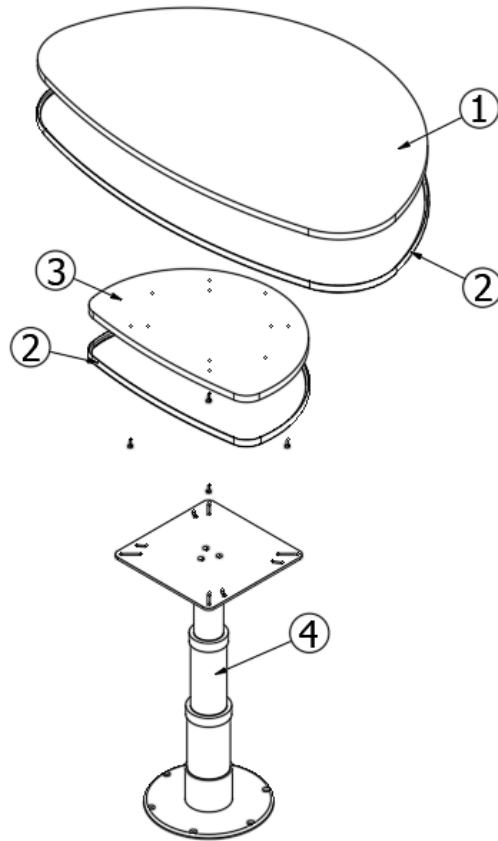

FURNITURE, LOUNGE

Front Dinette Table, BC20

969379

Assembly, Dinette Table, Front

1. 969379&000118JC
2. 203942-01
  203941-01
3. 969379&000318JC
4. 382073-01

Pre laminate, .75 x 44 x 26.18
Molding-T 13/16 Storm Gray (Steel Mesh)
Molding-7/8" Putty Gray (Crisp Linen)
Panel .75 x 22 x 15.13"
Bracket-Pedestal Table