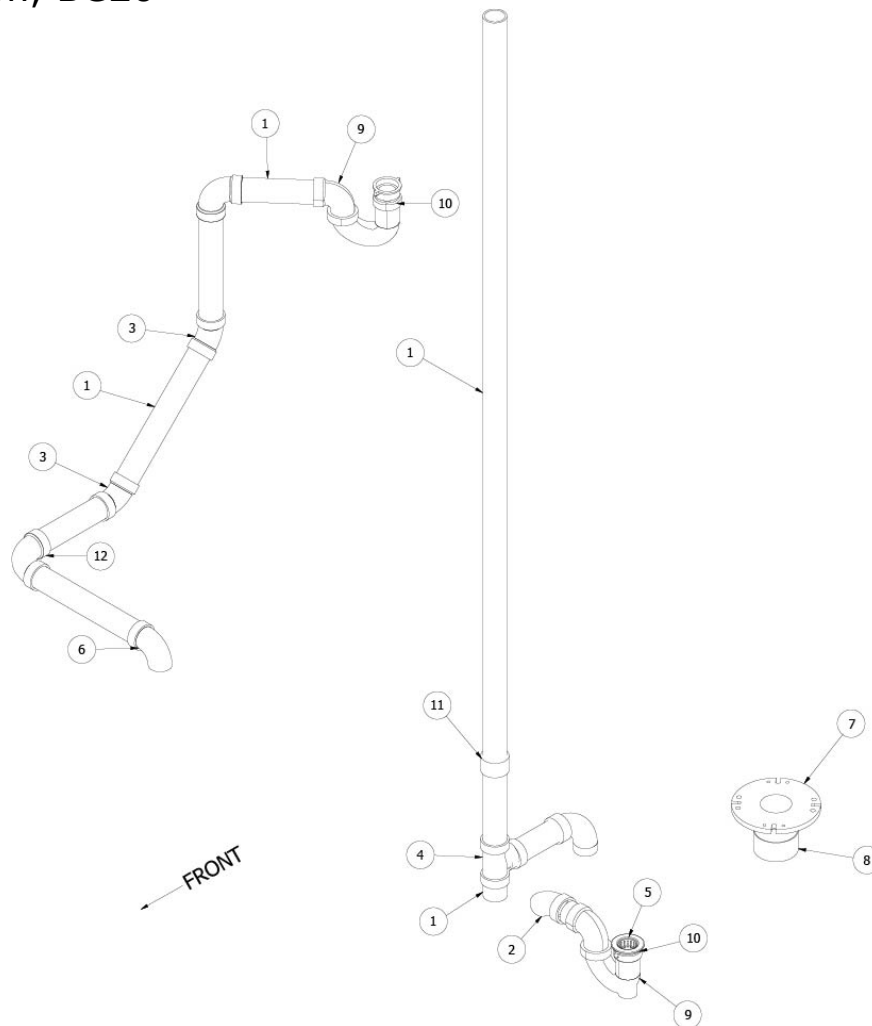

PLUMBING, DRAIN SYSTEM

Drain System, BC20

943934

Drainage System Layout

1. 601160-02	ABS Pipe, 1.5IN.
2. 600027	Elbow ABS Long St 45 Degrees
3. 600030	ELL- ABS 45 Degrees LG Turn
4. 600156	Tee, Sanitary 1.5IN x 1.5IN. x 1.5IN
5. 600594-02	Drain, Shower with strainer
6. 600662	1 1/2" Elbow, Short Radius
7. 601266	Flange, Closet, 3in Hub x 4in Horn Hub, Slip Fitting
8. 601267-04	Nipple 3" Dia. Thd One 10" LG
9. 602164-01	P Trap W/Compression Nut 1.5"
10. 602164-02	Tailpiece W/Nuts & Washers 1.5"
11. 600227	Coupling, 1.5"
12. 600035	Elbow, 90-degree, long sweep
601636	Elbow, 90-degree, short sweep
600431	Elbow, 90-degree, Street