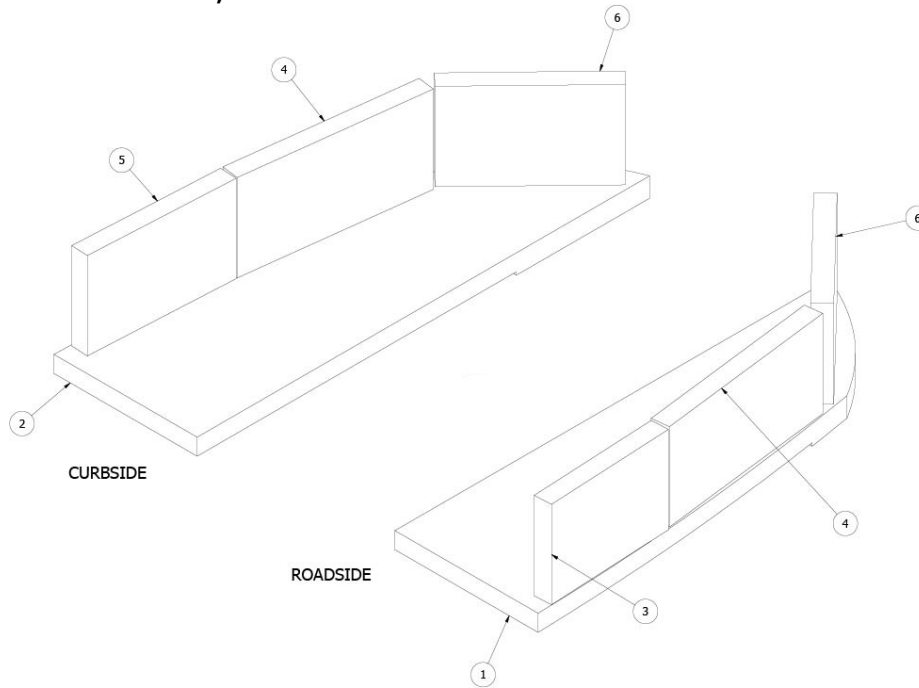

UPHOLSTERY

Dinette Seat Cushions, BC16

705009-01 Kit, Din Cushion, Glacier Lake
705009-02 Kit, Din Cushion, Forest Ridge
705009-03 Kit, Din Cushion, Red Rock

1.	705009-01-1	Seat RS, Glacier lake
	705009-02-1	Seat RS, Forrest ridge
	705009-03-1	Seat RS, Red rock
2.	705009-01-2	Seat CS, Glacier lake
	705009-02-2	Seat CS, Forrest ridge
	705009-03-2	Seat CS, Red rock
3.	705009-01-3	Backrest, RS, Glacier lake
	705009-02-3	Backrest, RS, Forrest ridge
	705009-03-3	Backrest, RS, Red rock
4.	705009-01-4	Backrest, RS & CS, Glacier lake
	705009-02-4	Backrest, RS & CS, Forrest ridge
	705009-03-4	Backrest, RS & CS, Red rock
5.	705009-01-5	Backrest, CS, Glacier lake
	705009-02-5	Backrest, CS, Forrest ridge
	705009-03-5	Backrest, CS, Red rock
6.	705009-01-6	Backrest, Rear, Glacier lake
	705009-02-6	Backrest, Rear, Forrest ridge
	705009-03-6	Backrest, Rear, Red rock