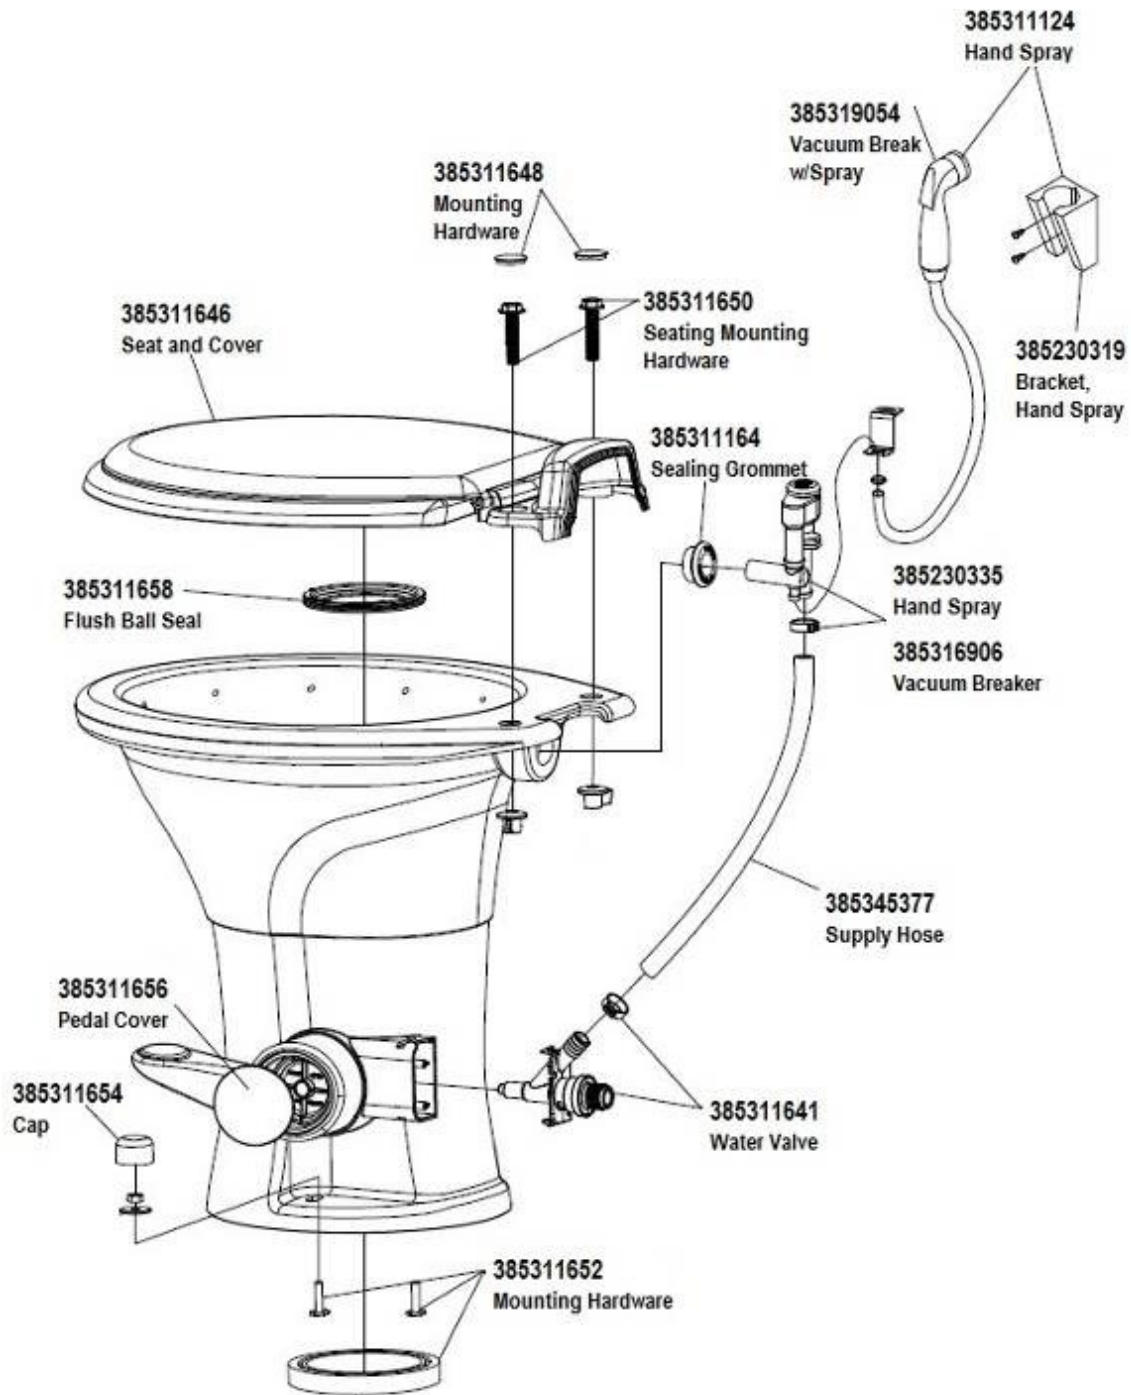

PLUMBING, DRAIN SYSTEM

Toilet

Part numbers in drawing are Dometic

690621-BOX
601266

Toilet, China, Dometic
Toilet flange, Slip fit