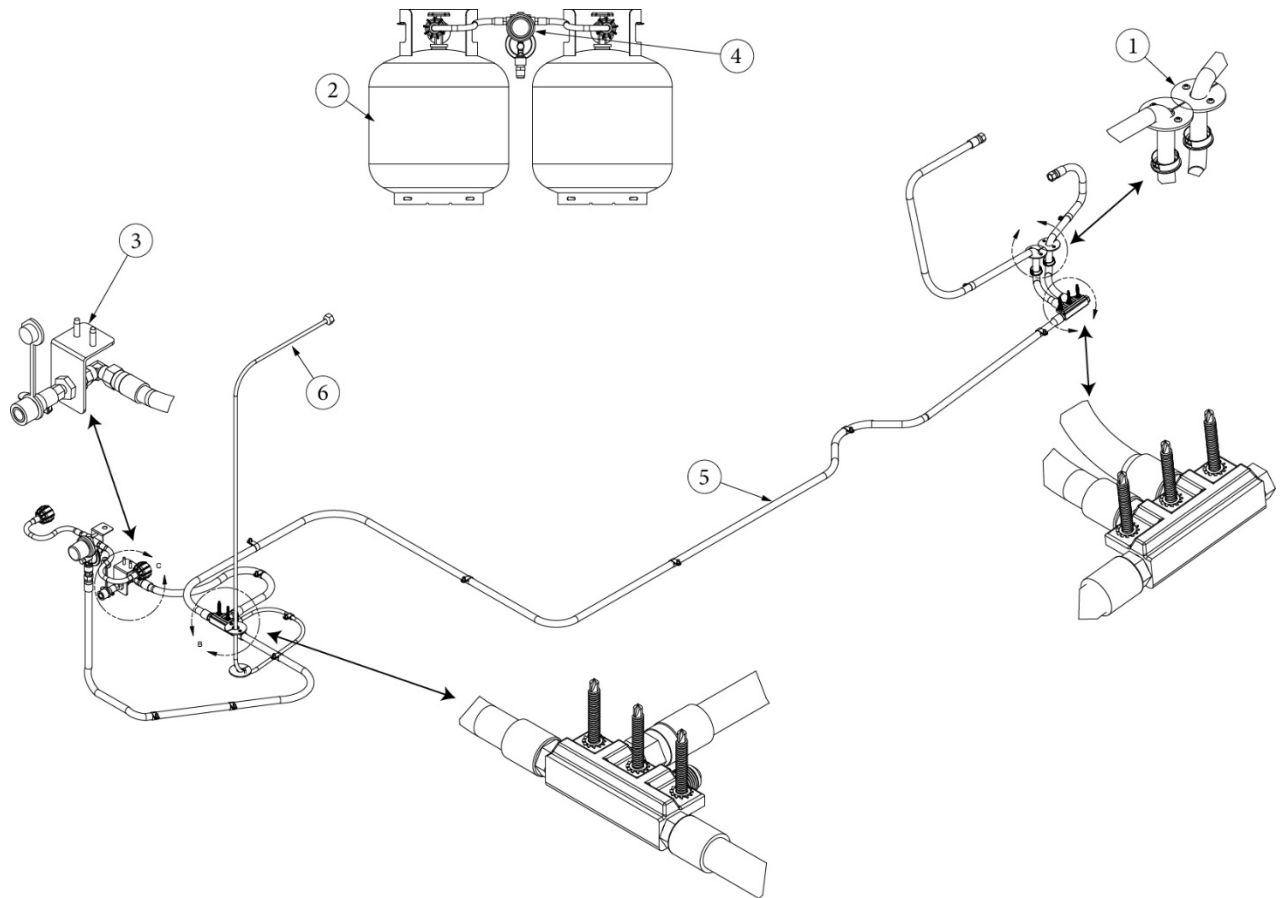

PLUMBING, LPG SYSTEM

LPG System, BC16

113800

Install, LP System

1. 382556	LP closeout
2. 601781	LP tank, 20#, Steel
3. 602465	Exterior propane port assembly
4. 602870	LP Regulator
5. 944020	LP flex line assembly
6. 944017	LP copper line assembly