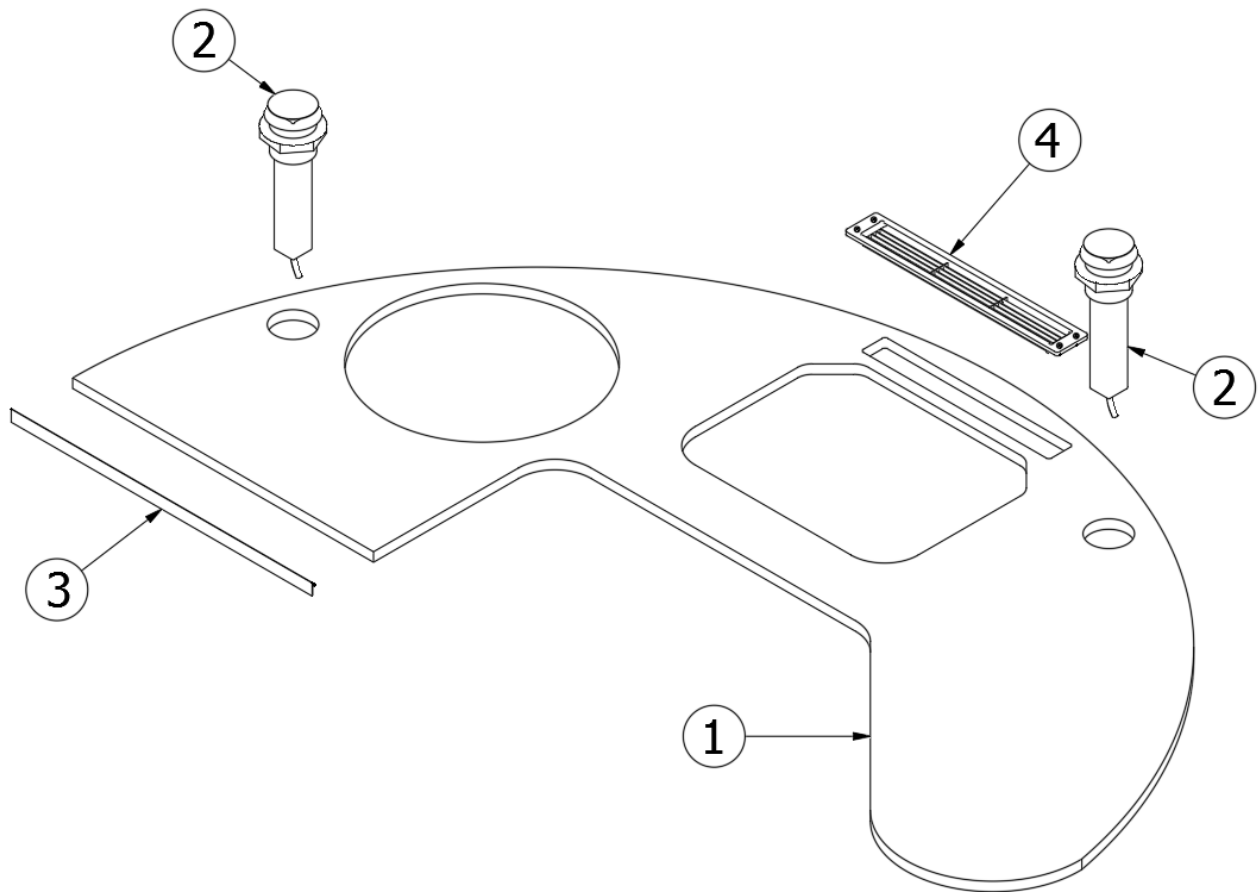

FURNITURE, GALLEY

Galley Top, BC16

968990

Assembly, Galley Top

1. 968990&000118JC

Pre laminate, 76.57 x 38.29

2. 512986

Outlet - Pop Up BC

3. 115064

Trim-Alum Countertop

4. 386206

Vent-Louvered 2.63 x 17.5 Blk #337211-1WM

203942-01

Molding-T 13/16 Storm Gray (Steel Mesh)

386349

Grommet, Black Plastic, 3.25" DIA.