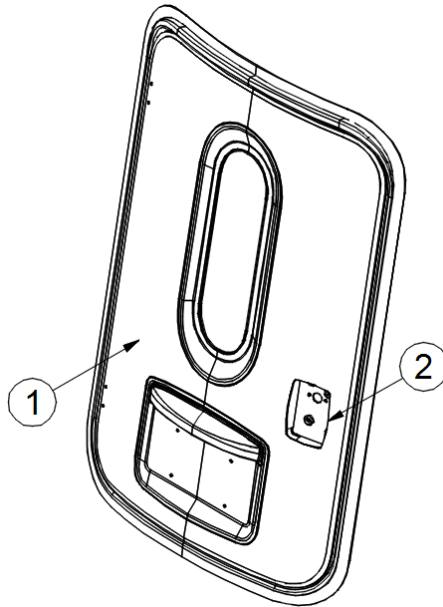

DOORS, WINDOWS

Rear Door

968465

Rear Door

1. 968461	Fiberglass Rear Door
2. 382312	Rear door latch
382065	Hinge
115781	Rear door cam
0230016	Snap-in plastic bushing, 5/8"
381423-04	Strike plate
203873	Rear door closeout
115783	Rear door latch plate
372280	Window, Rear cargo door
802123	Whiteboard, Rear door
382415	Tapered handle
365232	Baggage door seal
360382	Trim seal, 3/16"
381665	Gasket, D-seal
455250	Strike plate w/box
115869	Drip rail, Rear door
512472	Kit, Door jamb contact

Rear Door Netting

704276	Kit, Rear door netting
704276-01	Strap and mounting bracket for door, 12"
704276-02	Stretch net w/bungee & Brass clips, 7.5" x 7"
704276-03	Stretch net w/bungee & Brass clips, 7.5" x 11"