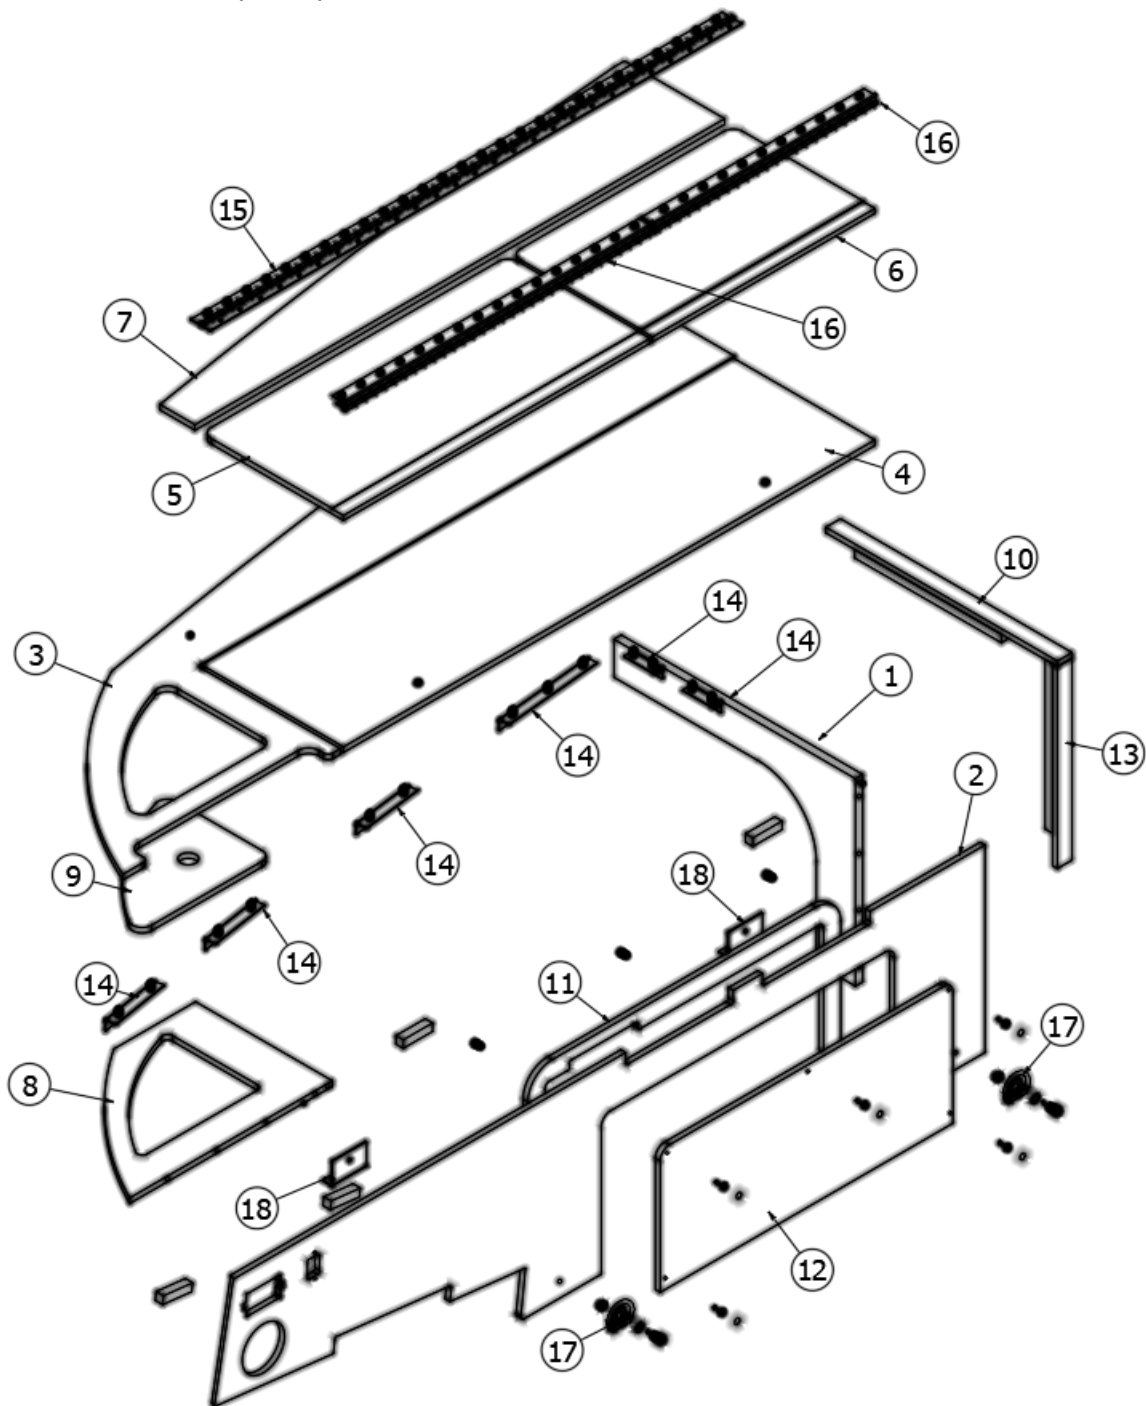

FURNITURE, LOUNGE

Rear Dinette Seat, RS, BC20

Parts Listed on Next Page