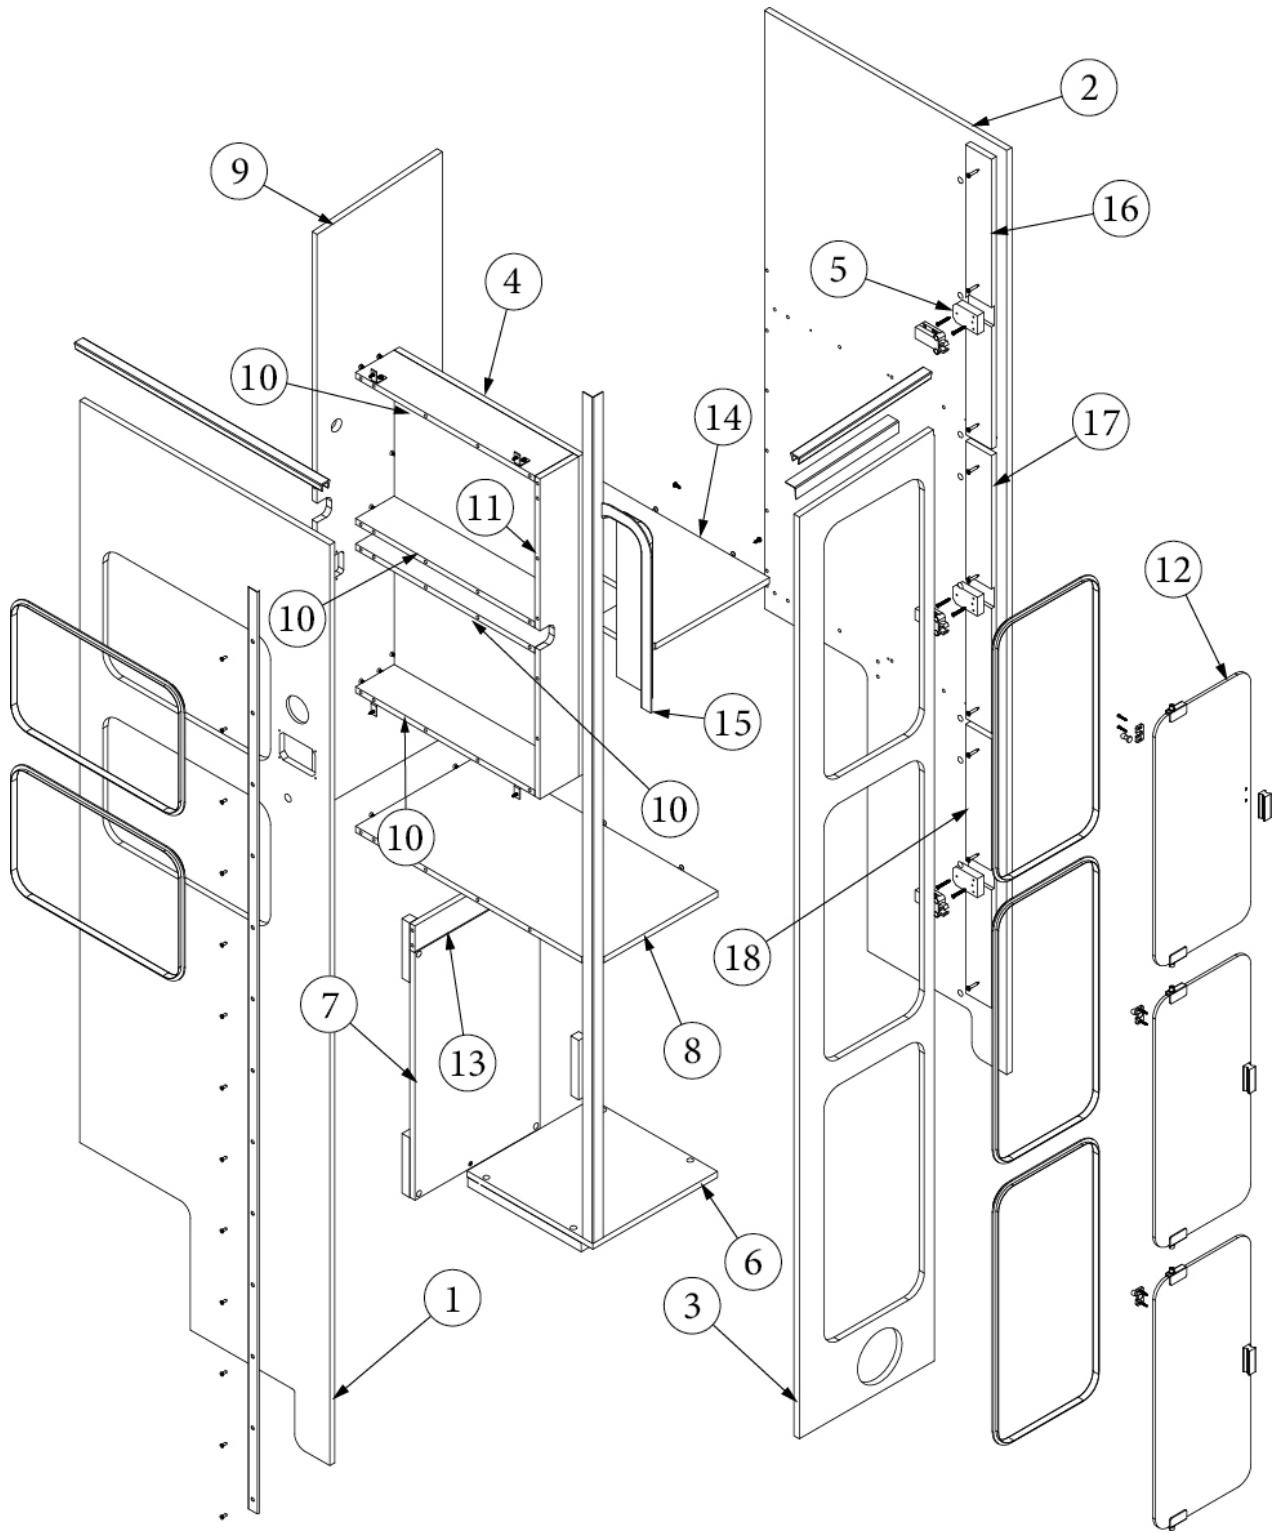

FURNITURE, GALLEY

Storage Cabinet, BC20

Parts Listed on Next Page