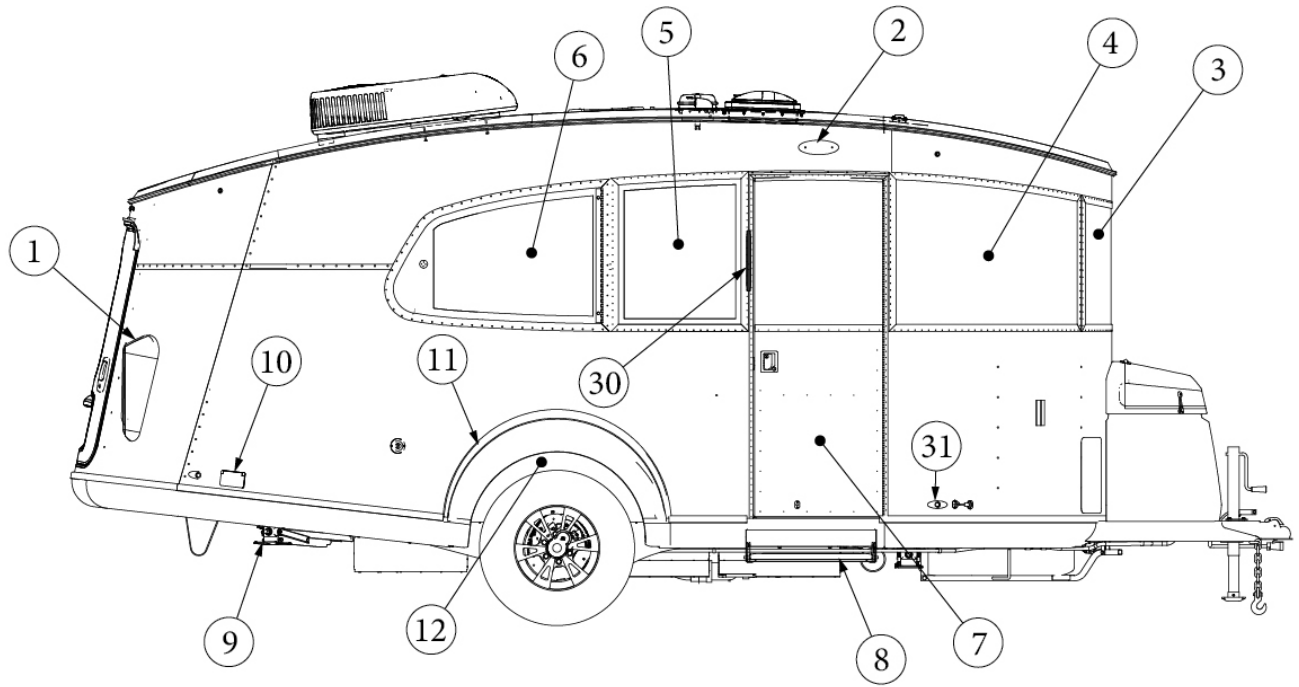

EXTERIOR SHELL

Exterior Components, BC20

Parts Listed on Next Page