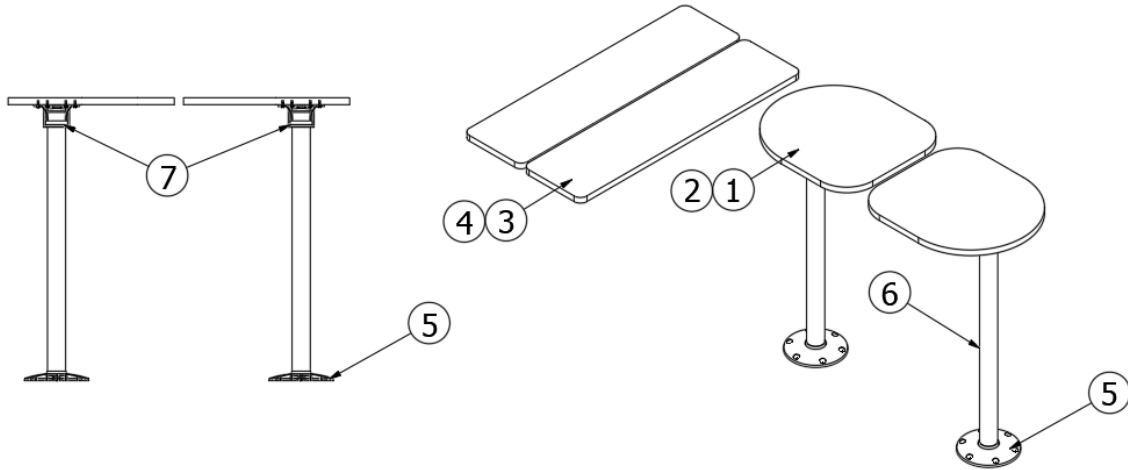

FURNITURE, LOUNGE

Rear Dinette Tables, BC20

969380

Assembly, Dinette Table / U-Panels, Rear

1. 969380&000118JC
2. 365395-02
  365411-02
3. 969380&000218JC
4. 203941-01
  203942-01
5. 382723
6. 382722-02
7. 382724
  382722-01

1. Pre laminate, .75 x 16 x 18
2. Edgebanding-.94" Crisp Linen
  Edgebanding-15/16" 1MM Steel Mesh
3. Pre laminate, .75 x 8.88 x 34
4. Molding-7/8" Putty Gray (Crisp Linen)
  Molding-T 13/16 Storm Gray (Steel Mesh)
5. Floor Base-Pedestal Leg
6. Table Leg 29.88"
7. Table Base - Pedestal Leg
  Table Leg 17.38"