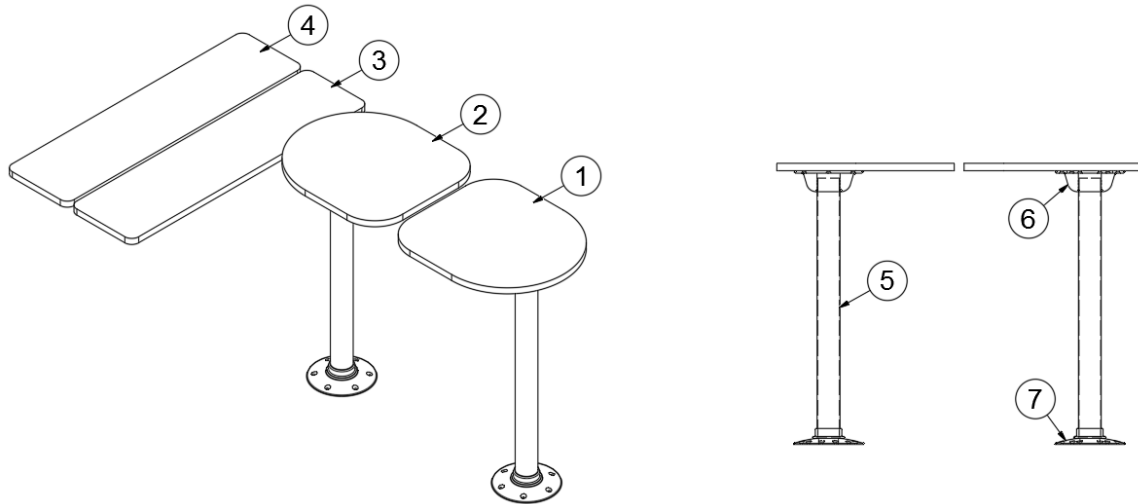

FURNITURE, LOUNGE

Dinette Tables, BC16

968455

Dinette Table

1. 968455&000118JC	Pre laminate, 16 x 18
2. 968455&000218JC	Pre laminate, 16 x 18
3. 968455&000318JC	Pre laminate, 34 x 8.88
4. 968455&000418JC	Pre laminate, 34 x 8.88
5. 382722-02	Table Leg 29.88
382722-01	Table Leg 17.38
6. 382724	Table Base - Pedestal Leg
7. 382723	Floor Base-Pedestal Leg
203941-01	Molding-5 7/8" Putty Gray (Crisp Linen)
203942-01	Molding-T 13/16 Storm Gray (Steel Mesh)
365464-02	Edgebanding, 2MM-15/16" Crisp Linen
365465-02	Edgebanding, 2MM - 15/16" Steel Mesh

Dinette Table Storage

704270	Kit, Dinette tabletop storage
382365	Plastic eyelets, Black
704279	Bungee w/hook, No tongue, 22"