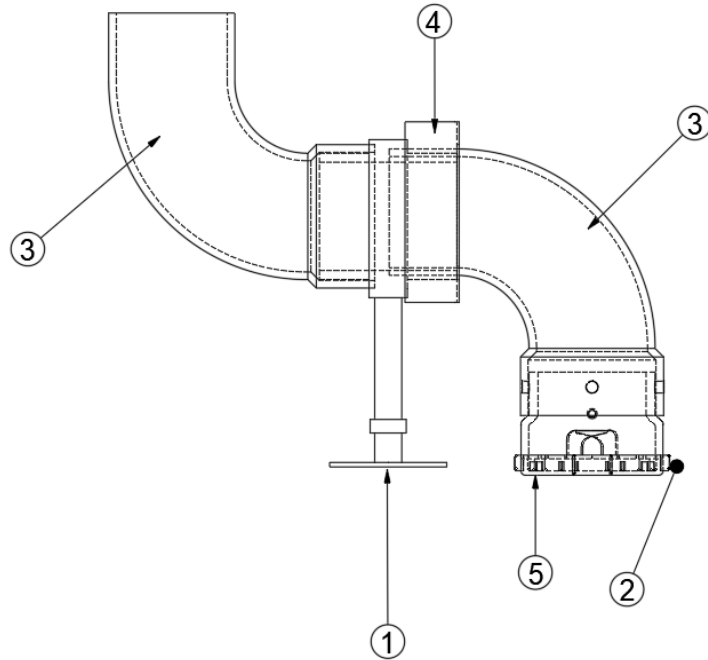

PLUMBING, DRAIN SYSTEM

Toilet

Part numbers in drawing are Dometic

690621-BOX
601266

Toilet, China, Dometic
Toilet flange, Slip fit

PLUMBING, DRAIN SYSTEM

Dump Valve Install, BC16

1. 601607-07
2. 115852
3. 600820
4. 601607-06
5. 601607-14