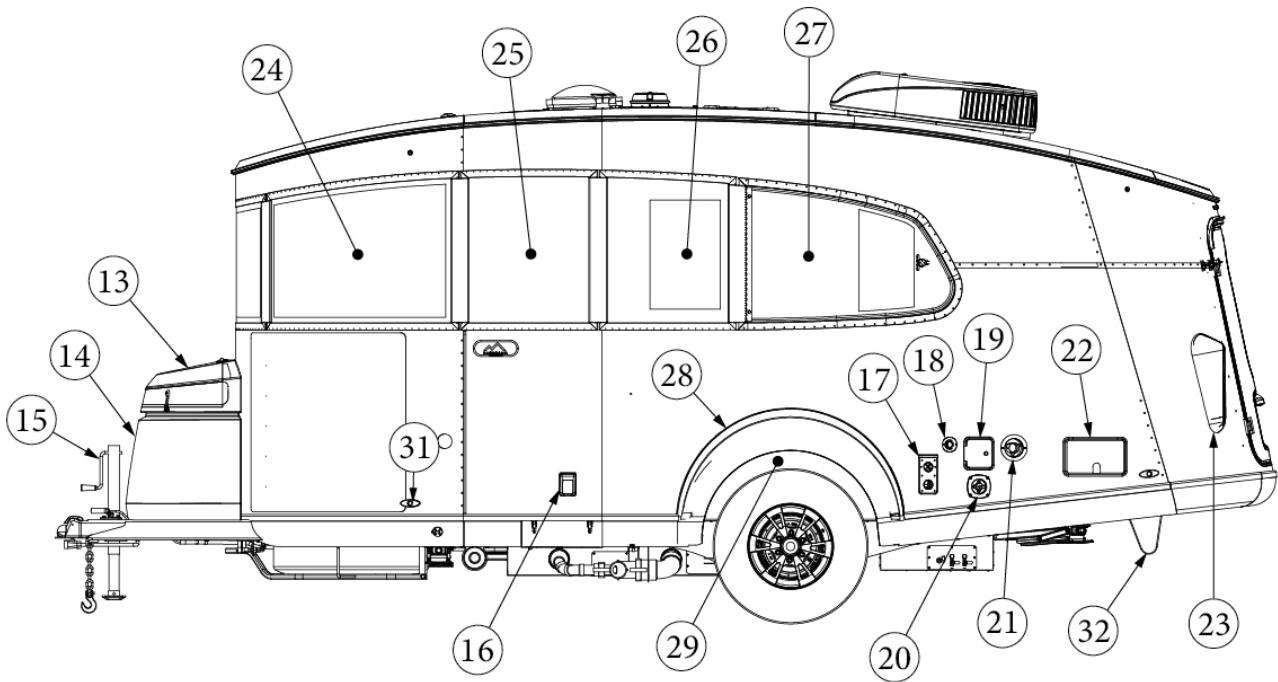

EXTERIOR SHELL

Exterior Components, BC20

Parts Listed on Next Page