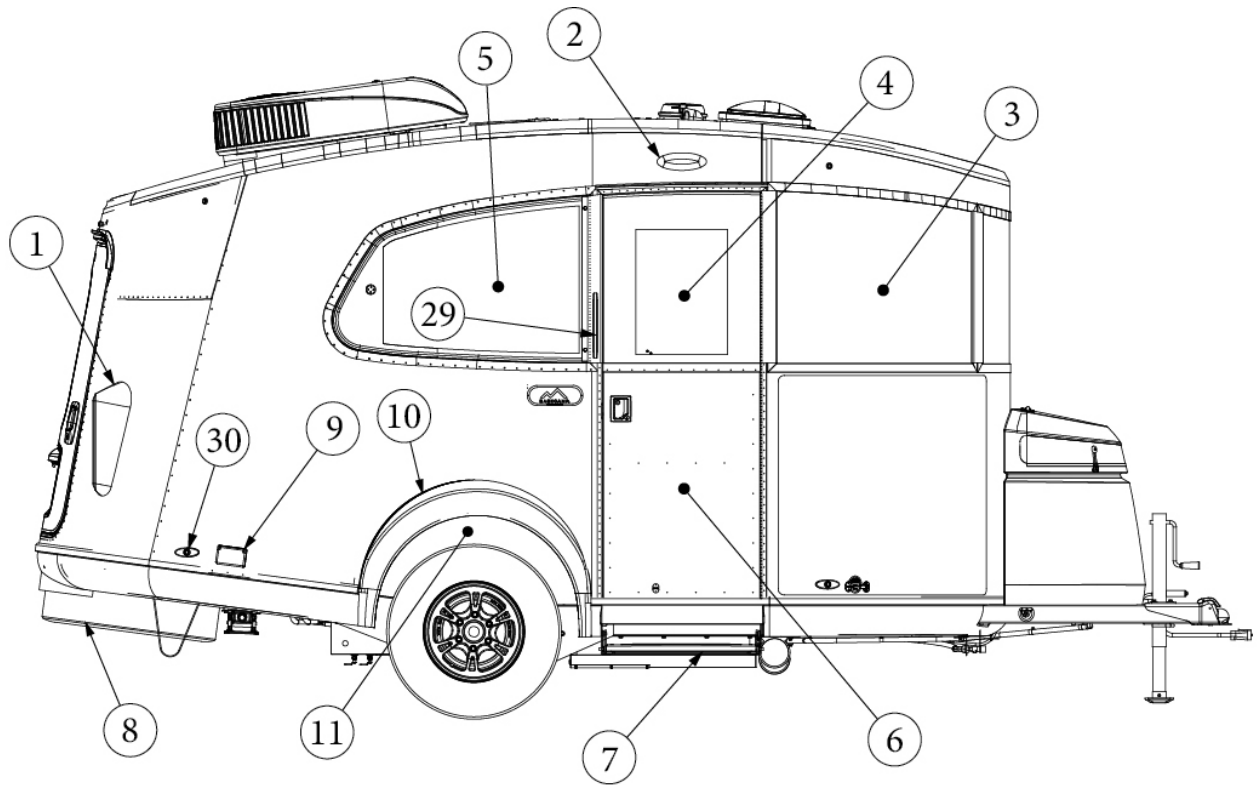

EXTERIOR SHELL

Exterior Components, BC16

Parts Listed on Next Page