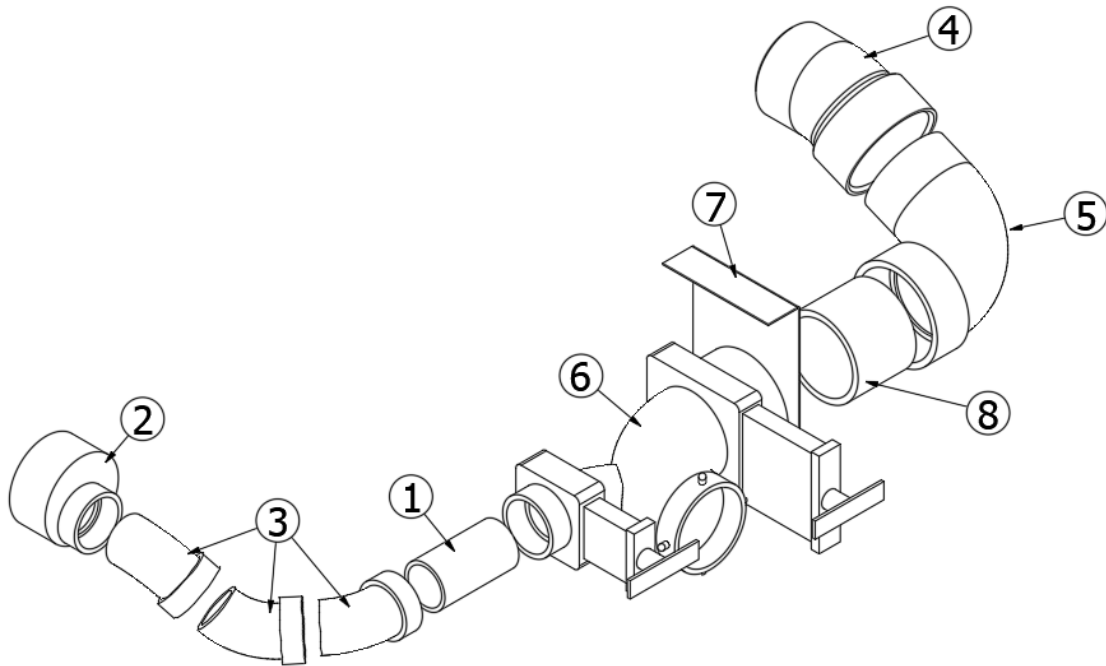

PLUMBING, DRAIN SYSTEM

Dump Valve Install, BC20

1. 601160-02	ABS Pipe, 1.5IN.
2. 195329-229	Reducer Adaptor 3" TO 1.5" 40740
3. 600027	Elbow ABS Long ST 45 Degrees
4. 601403	Elbow, ST. 22.5 Degrees 3IN ABS
5. 601531	Fitting-90 Degree 3" H X ST
6. 601482	Dump Valve Rotating Assy.
7. 114916	Bracket Dump Valve
8. 601160-04	ABS Pipe, 3IN.