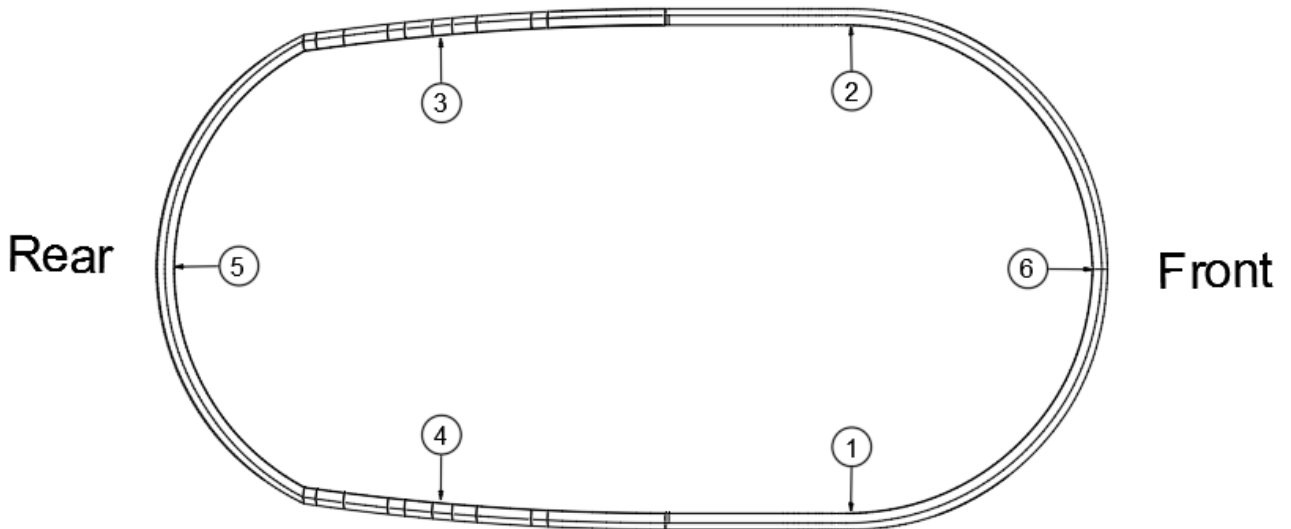

EXTERIOR SHELL

Roof Trim, BC16

1. 203867-01	Roof trim, CS
2. 203867-02	Roof trim, RS
3. 203867-03	Roof trim, RS rear
4. 203867-04	Roof trim, CS rear
5. 203867-05	Roof trim, Rear center
6. 203867-06	Roof trim, Front center
115717	Halo, Z front
115743	Halo, Rear roof
115744	Halo, CS roof
115745	Halo, RS roof