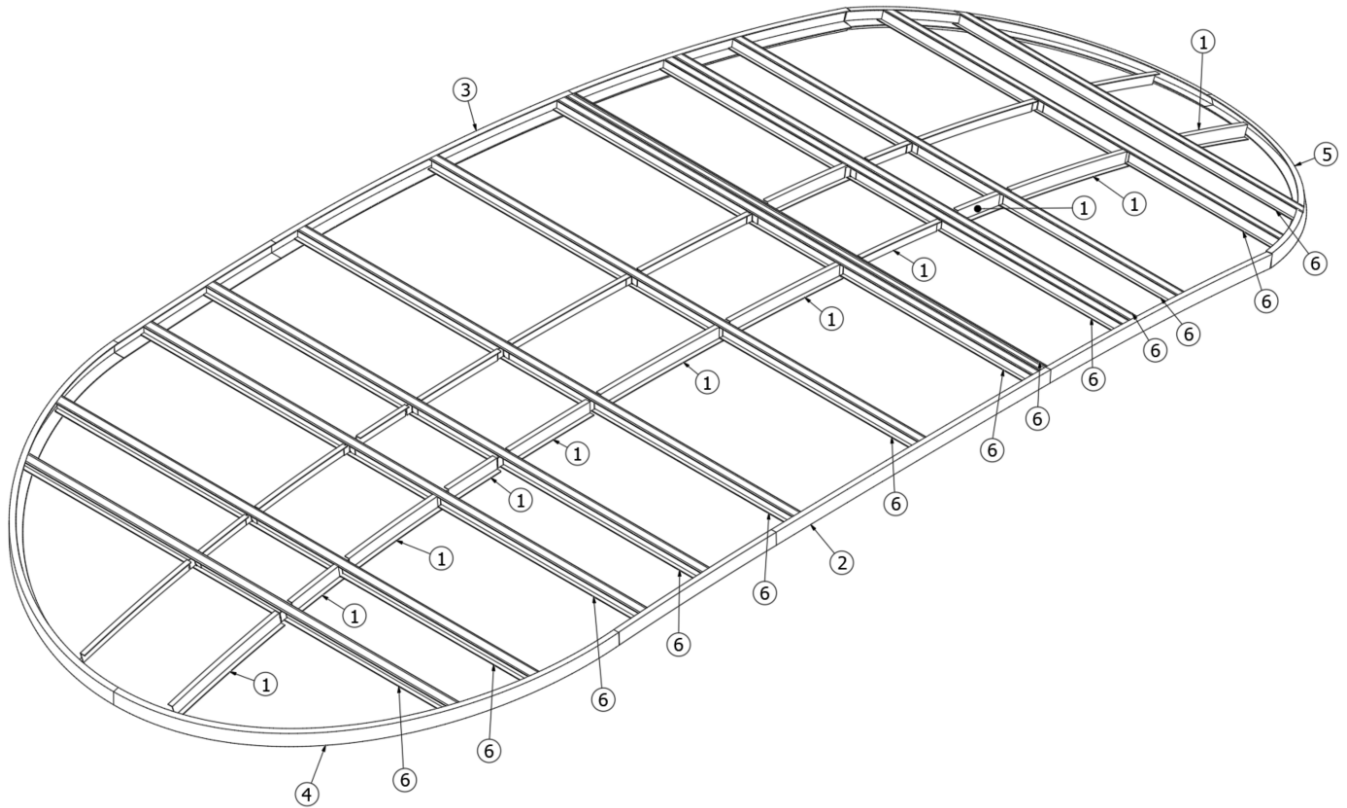

EXTERIOR SHELL

Roof, BC20

923502

Roof Assy BC 20

- | | |
|--------------|---|
| 1. 104408 | Extr., Z Rib - Die No. 240572 (Sold in A 19.16 Ft. Piece) |
| 2. 923502-17 | Halo-RS Roof-Stretch Bent BC20 |
| 3. 923502-18 | CS Roof "U" Halo Stretch Bent |
| 4. 923502-19 | Front Roof U Halo Stretch Bent |
| 5. 115716 | U Halo - Rear BC |
| 6. 104707-06 | Extrusion "I" 258" 6063-T4 (Sold Ina 21.5 Ft Piece) |
| 114414 | Angle Formed 1 x 1 x 1.5 |
| 114880-06 | Alum. Sheet .04 x 51 x 152.5" (Sold in A 54 Sf Sheet) |