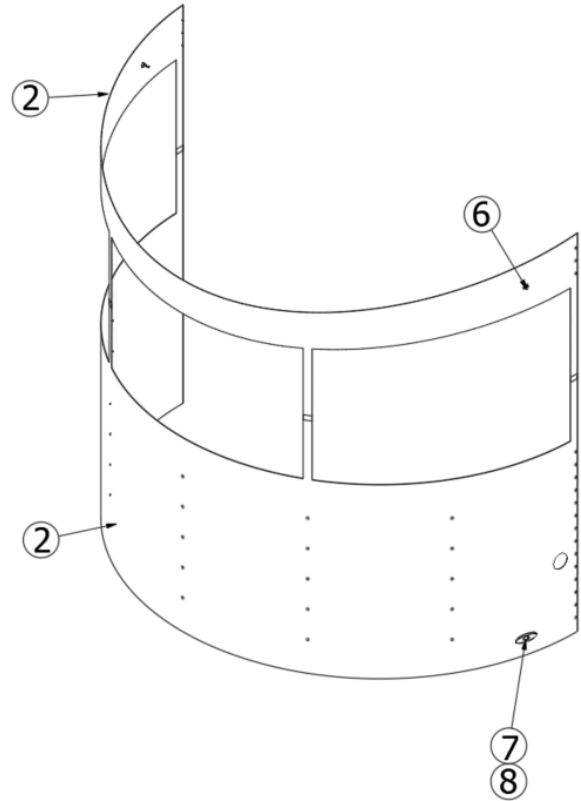

EXTERIOR SHELL

Front, Framing, Exterior Skins, BC20

923494

End Shell Assy - Front BC 20

1. 104408
2. 114879-06
- 114880-06
3. 115661
4. 115661-02
5. 115730
6. 513025
7. 512967
8. 512964
- 114414

- Extr., Z Rib - Die No. 240572 (Sold in A 19.16 Ft. Piece)
- Upper, Alum. Sheet .4 x 33 x 152.5" (35 Sf Sheet)
- Lower, Alum. Sheet .4 x 51 x 152.5" (35 Sf Sheet)
- Extrusion-Vertical Supports BC
- Support-Lower Vertical BC
- C Extrusion-Interlocking Shell
- Marker/Clearance Lt Yellow
- Reflector-Yellow Oval #A11AXB
- Light-Yellow Marker/Clearance
- Angle, Formed, 1 x 1 x 1.5