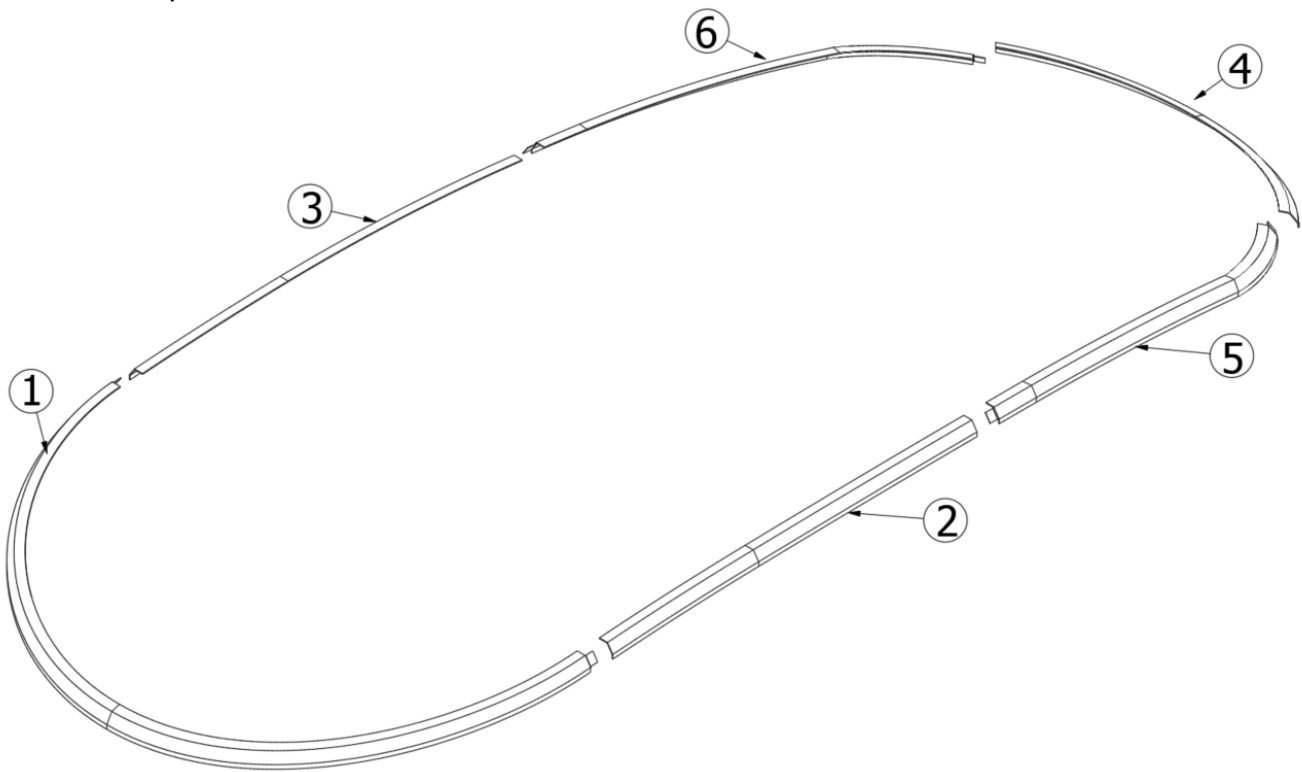

EXTERIOR SHELL

Roof Trim, BC20

1. 204175-1
2. 204175-2
3. 204175-3
4. 204175-4
5. 204175-5
6. 204175-6

- Roof Trim BC 20
- Roof Trim RS Front BC 20
- Roof Trim S Frt BC 20 Mirrored
- Roof Trim BC 20
- Roof Trim RS Rear BC 20
- Roof Trim - CS Rear BC 20