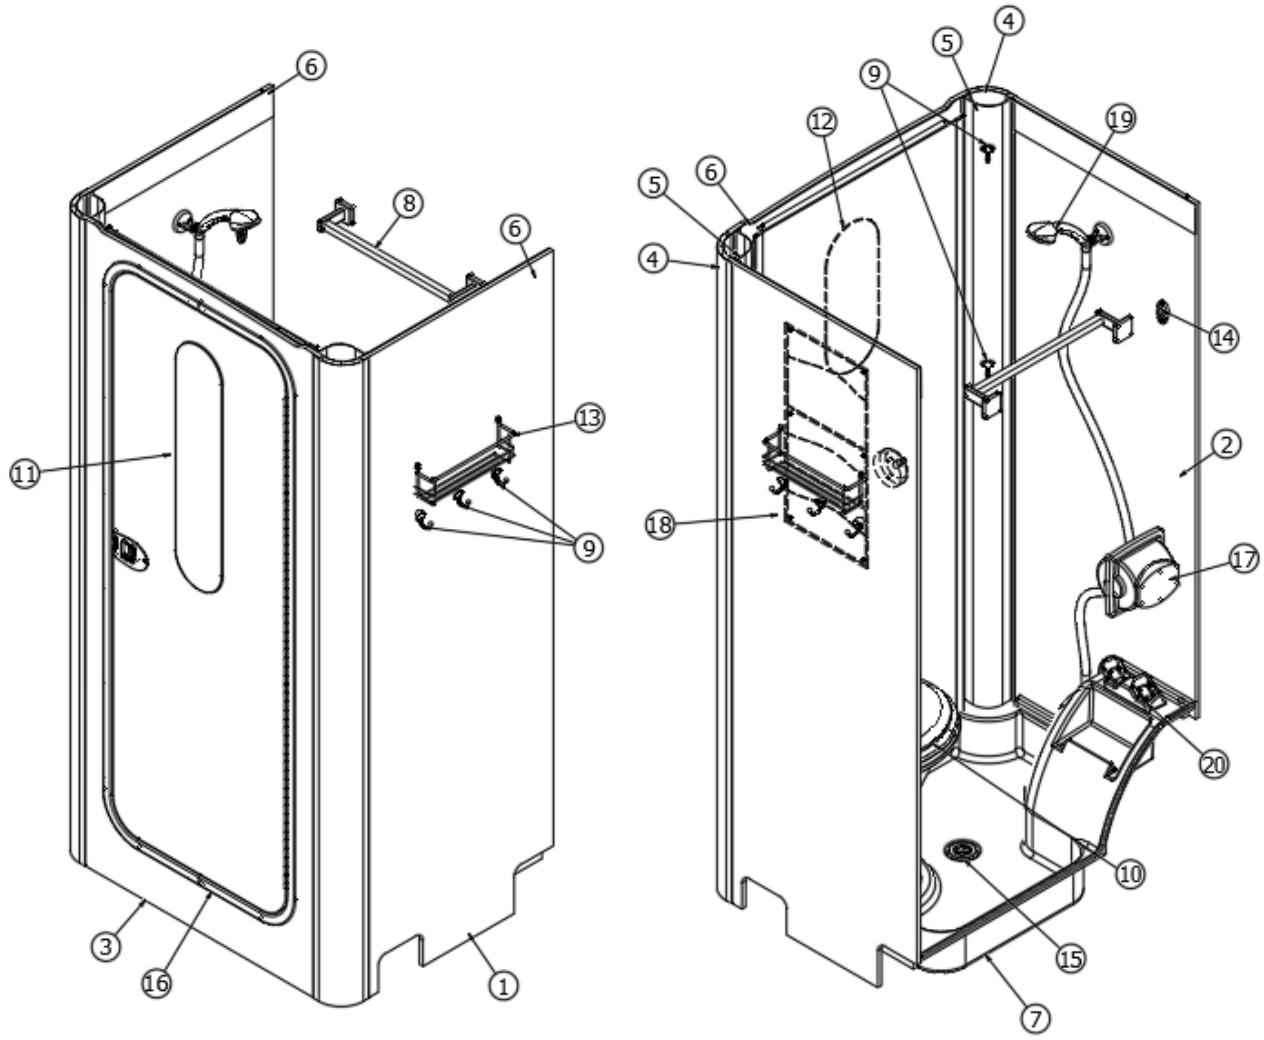

FURNITURE, LAVATORY

Bath Module, BC16

Parts Listed on Next Page

FURNITURE, LAVATORY

Bath Module, BC16

113116

Wet Bath Install

1. 113116&000112BJ Pre laminate, .5 x 25.5 x 74.4
2. 113116&000212BJ Pre laminate, .05 x 25.41 x 74.76
3. 113116&000312BJ Pre laminate, .05 x 32 x 75.05
4. 115682 Extrusion-3"Rad Corner .5 PNL 90"
5. 115683 Extrusion-2"Rad Inner Corner BC
6. 114880-06 Alum, sheet, .4 x 51 x 152.5
7. 203829 Shower Pan- Basecamp
8. 382550 Towel Bar, 18"
9. 381834 Hook- Coat Aluminum #1760A1
10. 690621-BOX Toilet-China White, Single Box
11. 371455 Mirror - Bathroom Radius 6.25 x 28.375
12. 371456 Mirror Bath Int of Door Radius 7.125 x 17.187
13. 382052 Spice Rack-Chrome BC/SP
14. 382063 Clothesline-Retractable #Dry-01101
15. 600594-02 Drain, Shower with strainer
16. 969166 Assembly, Bath Door
17. 602175 Holder-Dryroll Toilet Roll White
18. 704272 Caddy-Bathroom Grey 23x11
19. 601358 Shower Hdw Unit, Chrome (Head, Hose, Etc.)
20. 604877-01 Shower Valve 4 Cp W/Flt Wshr
- 381081-04 Snap Cap White (Screw Size #6, #8)
- 700822 Velcro Hook, Circle - Adhesive
- 704679 Shower Curtain-Basecamp