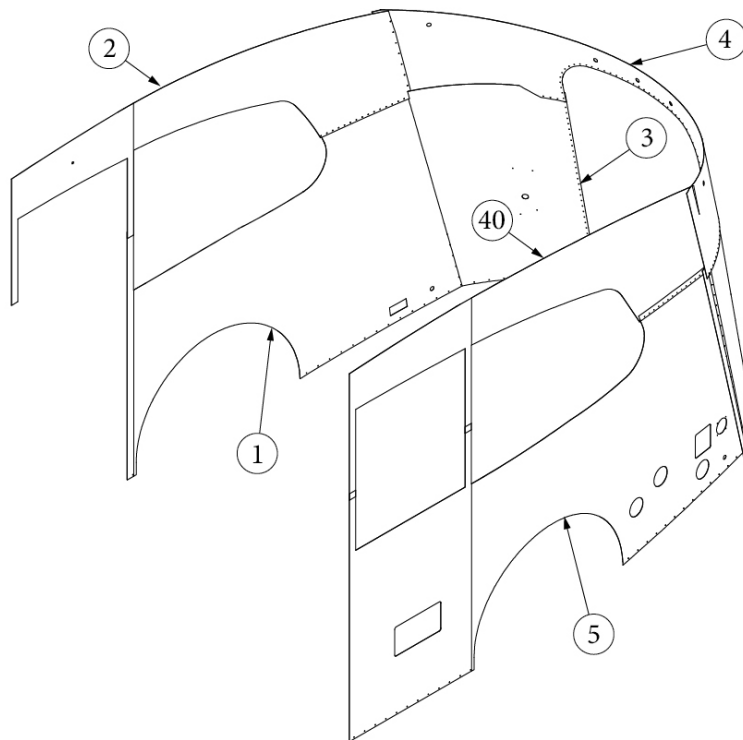

EXTERIOR SHELL

Rear, Framing, Exterior Skins, BC16

Parts Listed on Next Page