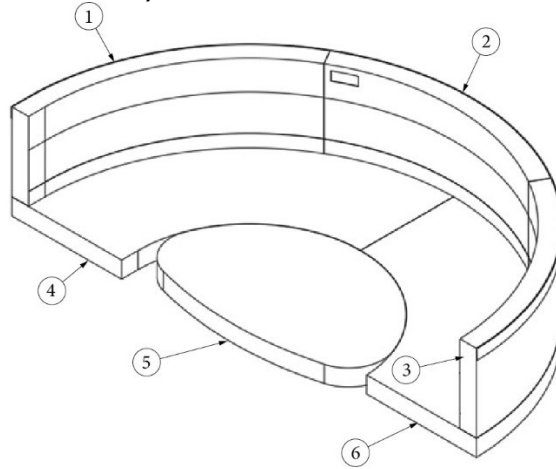

UPHOLSTERY

Front Dinette Seat Cushions, BC20

704744-01
704744-02
704744-03

Kit-Foam/Cushion Glacier Lake BC 20
Kit-Foam/Cushion Forext Ridge BC 20
Kit-Foam/Cushion Red Rock BC 20

1.	704744-01-2 704744-02-104 704744-03-101	Backrest, RS cushion, Glacier lake Backrest, RS cushion, Cover only, Forest ridge Backrest, RS cushion, Foam & cover, Red rock
2.	704744-01-03	Backrest center cushion for 704744-01, Glacier lake
3.	704744-01-1 704744-02-101 704744-03-103	Backrest, CS cushion (foam & cover), Glacier lake Backrest, CS cushion (foam & cover), Forrest ridge Backrest, CS cushion (foam & fabric), Red rock
4.	704744-01-200 704744-02-103	RS seat cushion, Glacier lake RS seat cushion, Cover only, Forest ridge
5.	704744-01-101 704744-02-102	Center seat cushion for 704744-01, Glacier lake Center seat cushion for 704744-02, Forest ridge
6.	704744-01-100 704744-01-105 704744-03-100 704744-03-102 704744-03-104	CS seat cushion, Glacier lake Cover only, Seat filler cushion for 704744-01, Glacier lake Covers only, frt dinette for kit 704744-03, Red rock Center filler cushion, 704744-03 (foam & fabric), Red rock rs seat bottom cushion for 704744-03, red rock