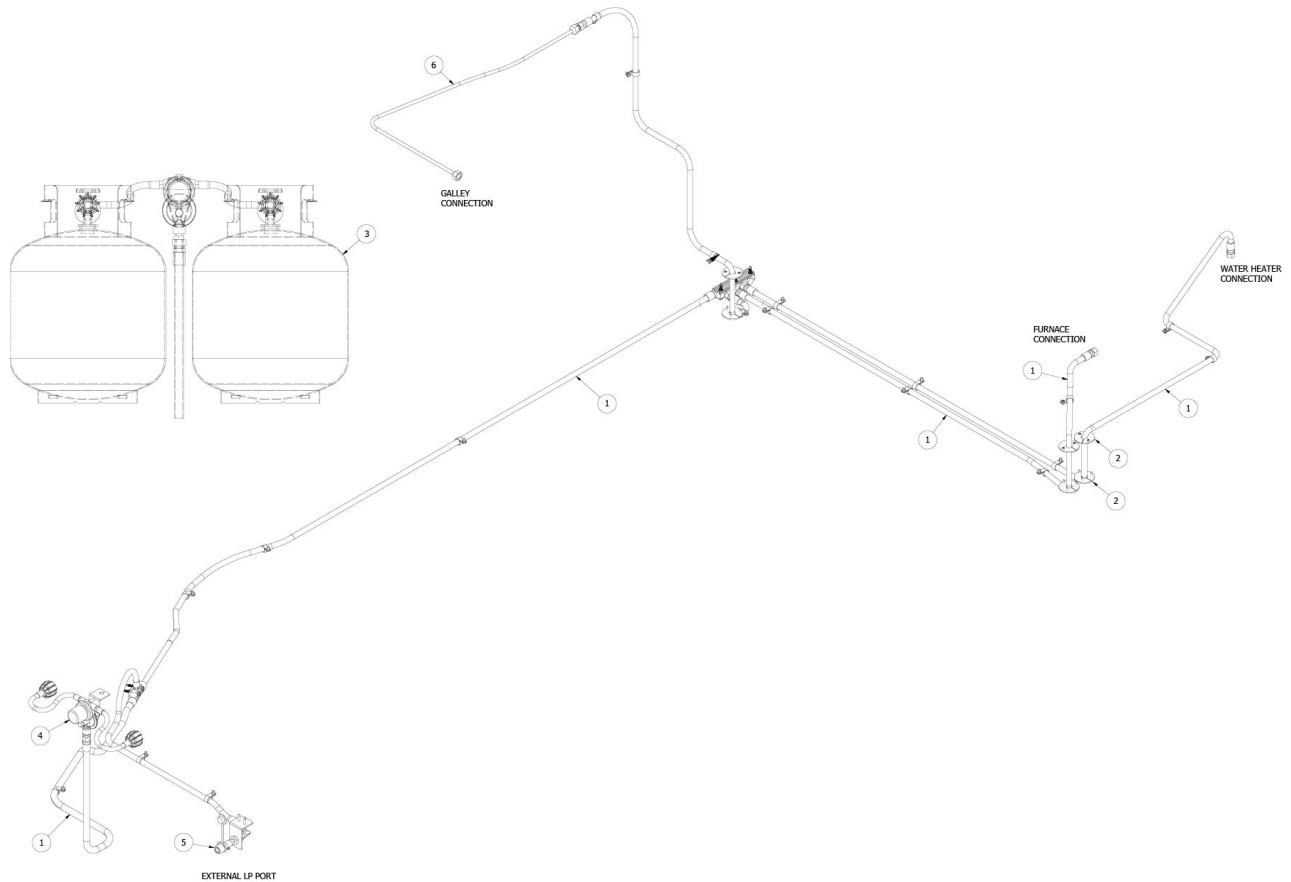

PLUMBING, LPG SYSTEM

LPG System, BC20

113233

LPG System Layout

1. 944016	LP flex line assembly
2. 382556	Closeout- 2.38"D LP Assy BC
3. 601781	LP Tank-20lb Steel
4. 602870	LP Regulator
5. 602465	Exterior propane port assembly
6. 944018	LP copper line assembly
340085-06	Clamp, Loop, Steel W/Rubber,.75 DIA
381332-16	Star washer
600238	Flare union, 3/8"