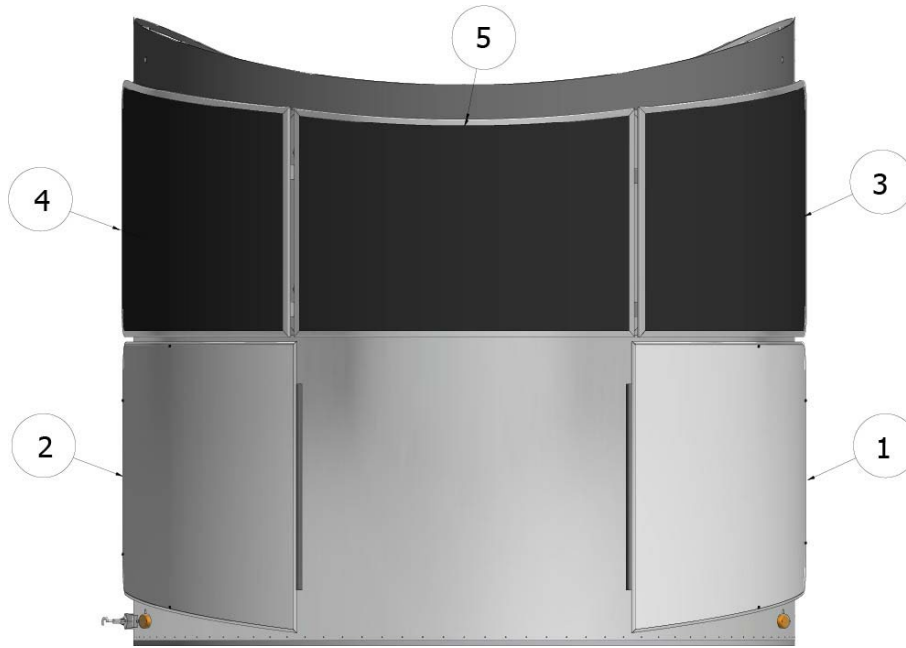

EXTERIOR SHELL

Wrap Protectors and Holdbacks, BC16X

1. 968857	Stone guard assembly, RS
2. 968858	Stone guard assembly, CS
3. 923379	Solar guard assembly, RS
4. 923378	Solar guard assembly, CS
5. 923380	Solar guard assembly, Center
381605-03	Piano Hinge
114819-03	Wrap protector holdback assembly, Large
114819-02	Wrap protector holdback assembly, Small