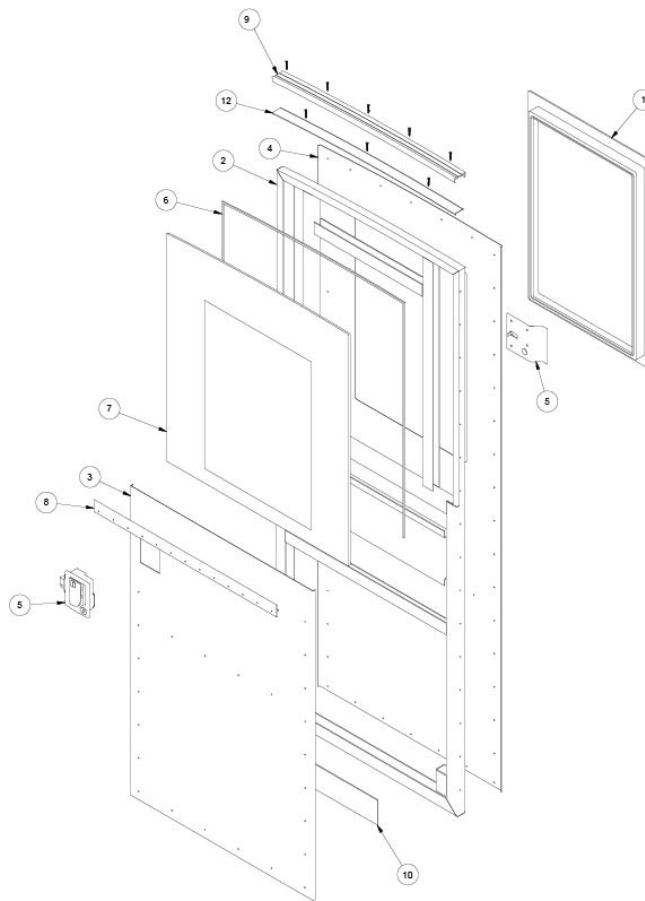

DOORS, WINDOWS

Main Door, BC16

968440

Main Door

1. 203859	Window trim ring
2. 968439	Door frame assembly
3. 115756	Door skin, Front
4. 115757	Door skin, Back
5. 382311	Main door latch w/deadbolt, Black
6. 365367	Flat gasket
7. 372282	Door window
8. 115848	Main door closeout trim
9. 204166	Door header trim
10. 116032	Door Stay, Aluminum Support
11. 116079-01	Aluminum extrusion
0101-0025	Door window extrusion
968437	Door jamb assembly
455371	Pocket strike
382351	Stowaway Retractable Screen Door
382470	Trim-lok, Dual gripper