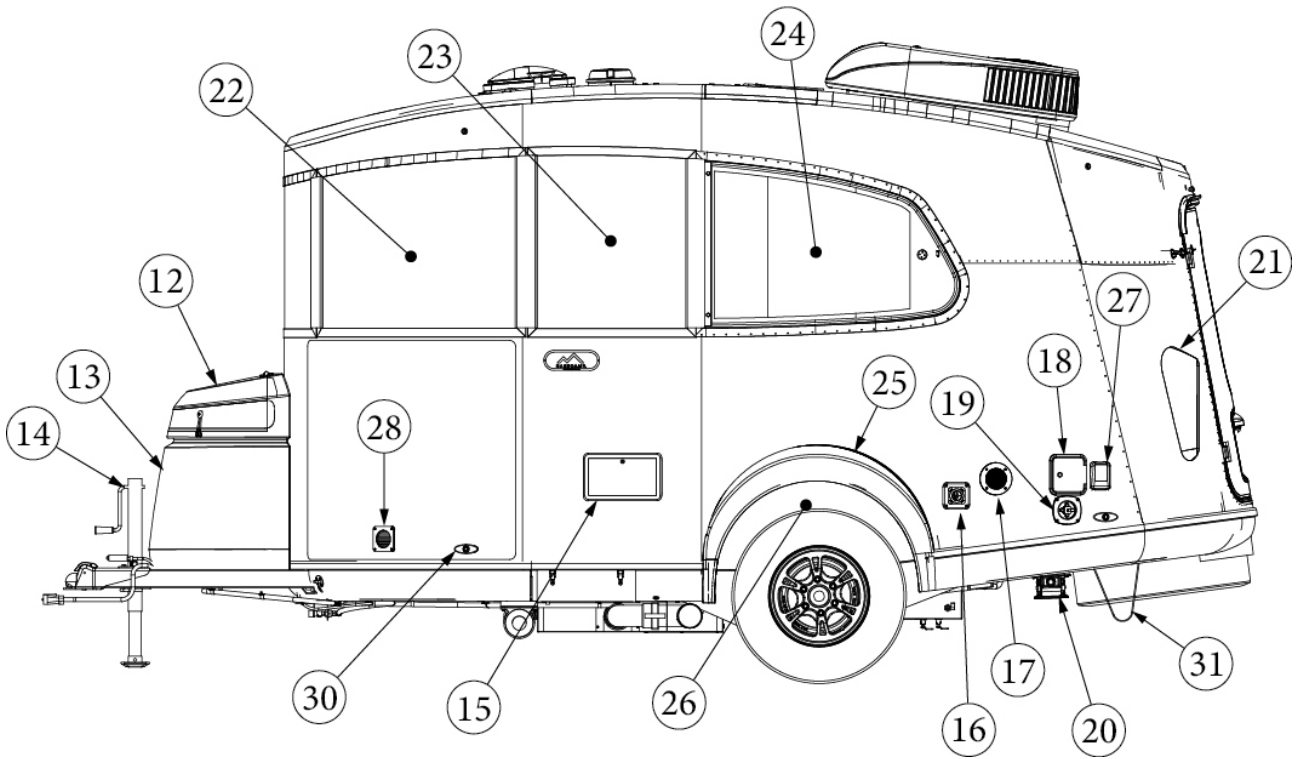

EXTERIOR SHELL

Exterior Components, BC16

Parts Listed on Next Page