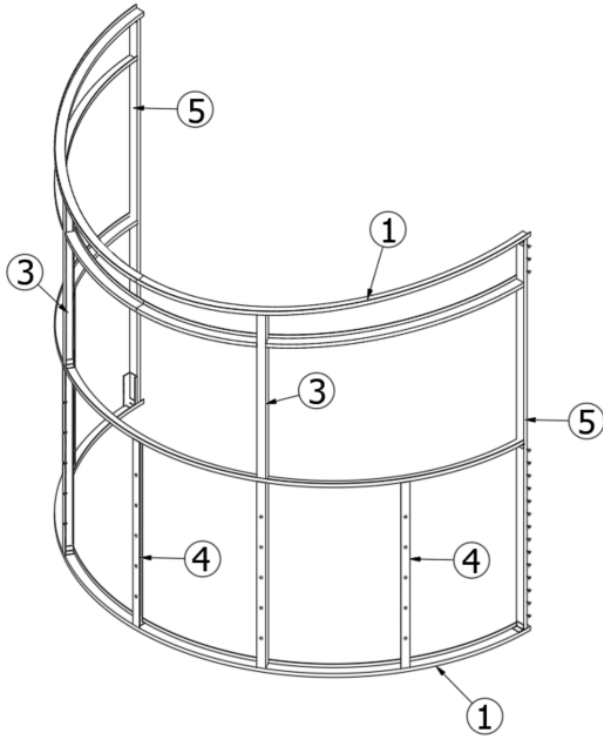

EXTERIOR SHELL

Front, Framing, Exterior Skins, BC20

923494

End Shell Assy - Front BC 20

1. 104408
2. 114879-06
- 114880-06
3. 115661
4. 115661-02
5. 115730
6. 513025
7. 512967
8. 512964
- 114414

- Extr., Z Rib - Die No. 240572 (Sold in A 19.16 Ft. Piece)
- Upper, Alum. Sheet .4 x 33 x 152.5" (35 Sf Sheet)
- Lower, Alum. Sheet .4 x 51 x 152.5" (35 Sf Sheet)
- Extrusion-Vertical Supports BC
- Support-Lower Vertical BC
- C Extrusion-Interlocking Shell
- Marker/Clearance Lt Yellow
- Reflector-Yellow Oval #A11AXB
- Light-Yellow Marker/Clearance
- Angle, Formed, 1 x 1 x 1.5