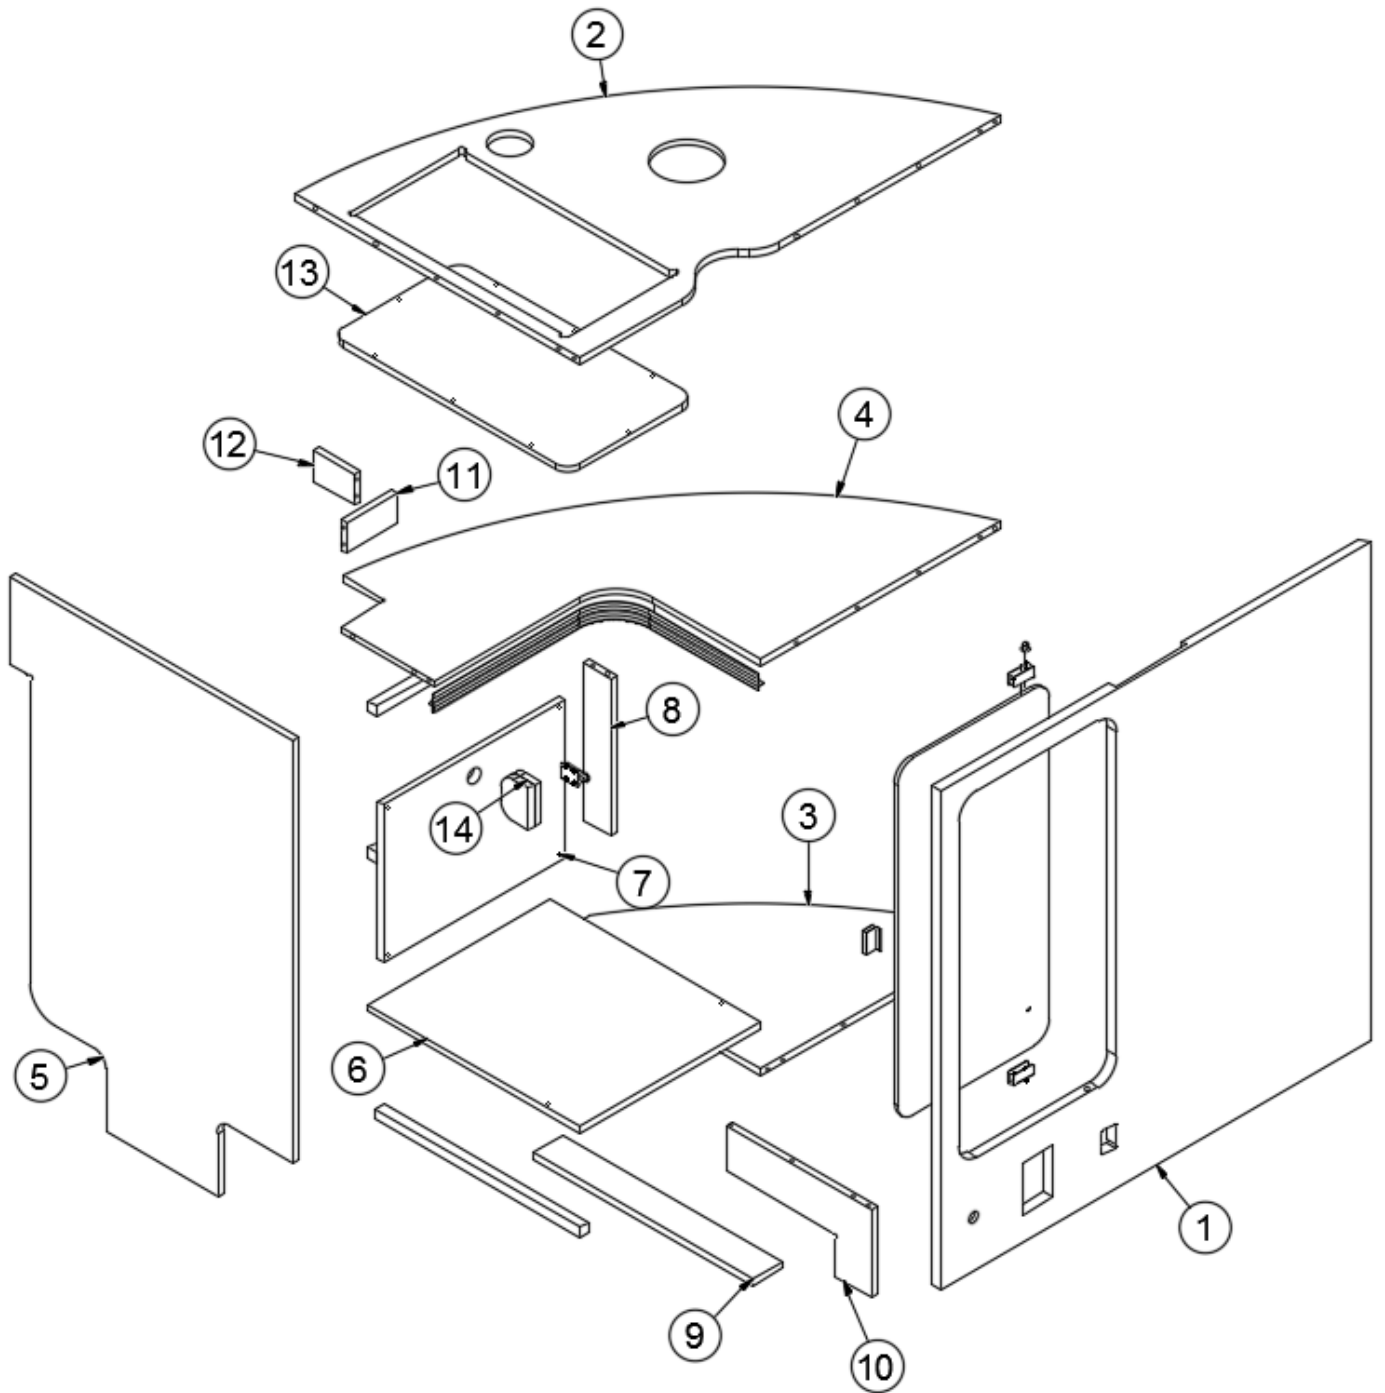

FURNITURE, GALLEY

Galley Cabinet, RS, BC16

Parts Listed on Next Page