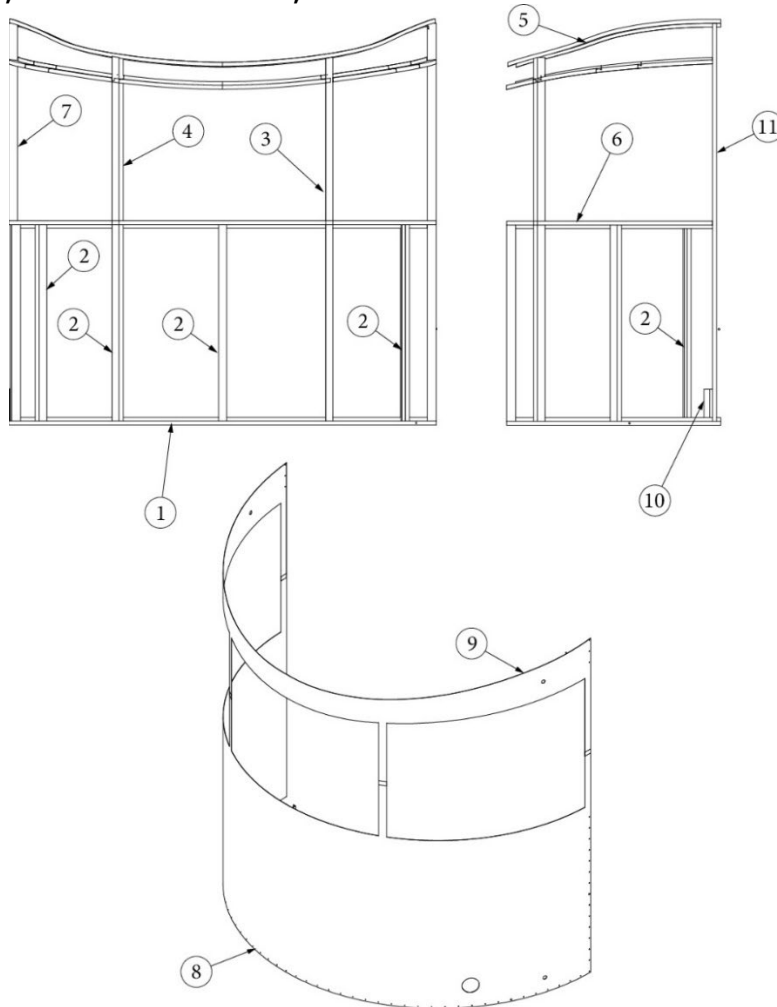

EXTERIOR SHELL

Front, Framing, Exterior Skins, BC16

923286

End Shell, Front

- | | |
|--|---|
| <ul style="list-style-type: none"> 1. 115725 2. 115661-02 3. 115661-03 4. 115661-04 5. 115717 6. 115726 7. 115730-01 8. 116283-01 9. 116283-02 10. 115661 371453 372275 365001 365222-01 365300 114880-03 114879-03 | <ul style="list-style-type: none"> Z extrusion, Front floor Lower vertical supports Window Vertical supports, RS Window, Vertical supports, CS Roof halo, Z front Window bow, Lower C-extrusion, Interlocking Exterior skin, Front lower Exterior skin, Front upper Door stop support rib Window assembly, Front center Window, Front center, Glass only Seam tape Tape, Double coated Sika 95, .09" x .5" Sheet Aluminum, .04 x 51 x 224.75" Sheet Aluminum, .04 x 33 x 224.75" |
|--|---|