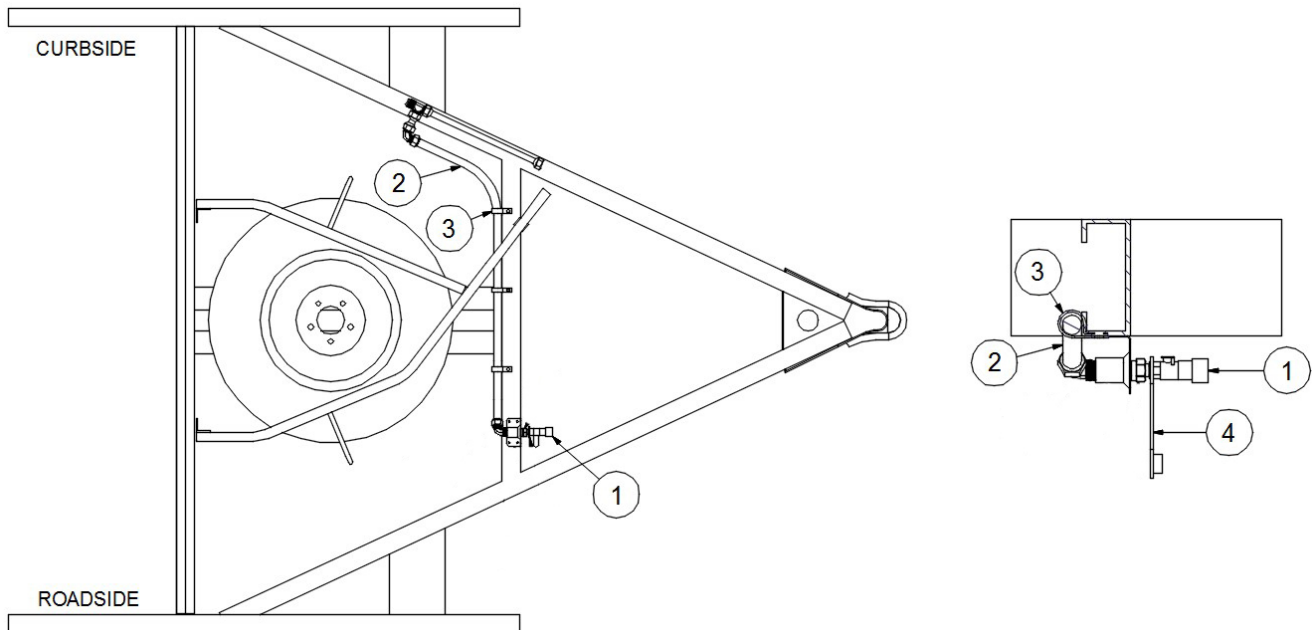

PLUMBING, LPG SYSTEM

Propane Port, Exterior

112008

Exterior Propane Port

1. 602465	Exterior propane port assembly
2. 602315-01	LP Hose, .5" FLR SWV, 18"
3. 340085-07	Clamp, Loop, Steel w/rub, 1"
4. 602109-03	Dust plug
201267-11	Conduit, Convoluted, 1"
386250	Label, LPG Service Port