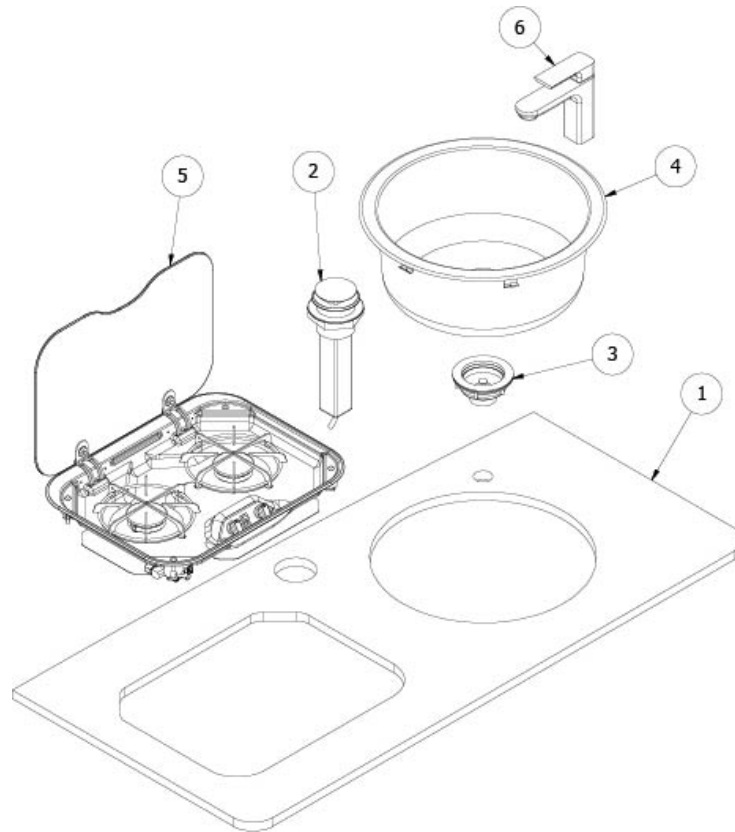

FURNITURE, GALLEY

Galley Top, BC20

113261

Galley Top Install

1. 969358	Top Assy - Galley BC20
2. 512986	Outlet - Pop Up BC
3. 600968	Basket strainer
4. 602877	Sink 7" Hamat Hot-18rt SS 18GA
5. 690784	Cooktop, Two burner, Suburban
6. 602878-01	Faucet, Vigo, VG01043GB
204275	Cover-Sink- 16 & 20 Basecamp (Black)
601813	Tail Piece-Lift/Turn Drain