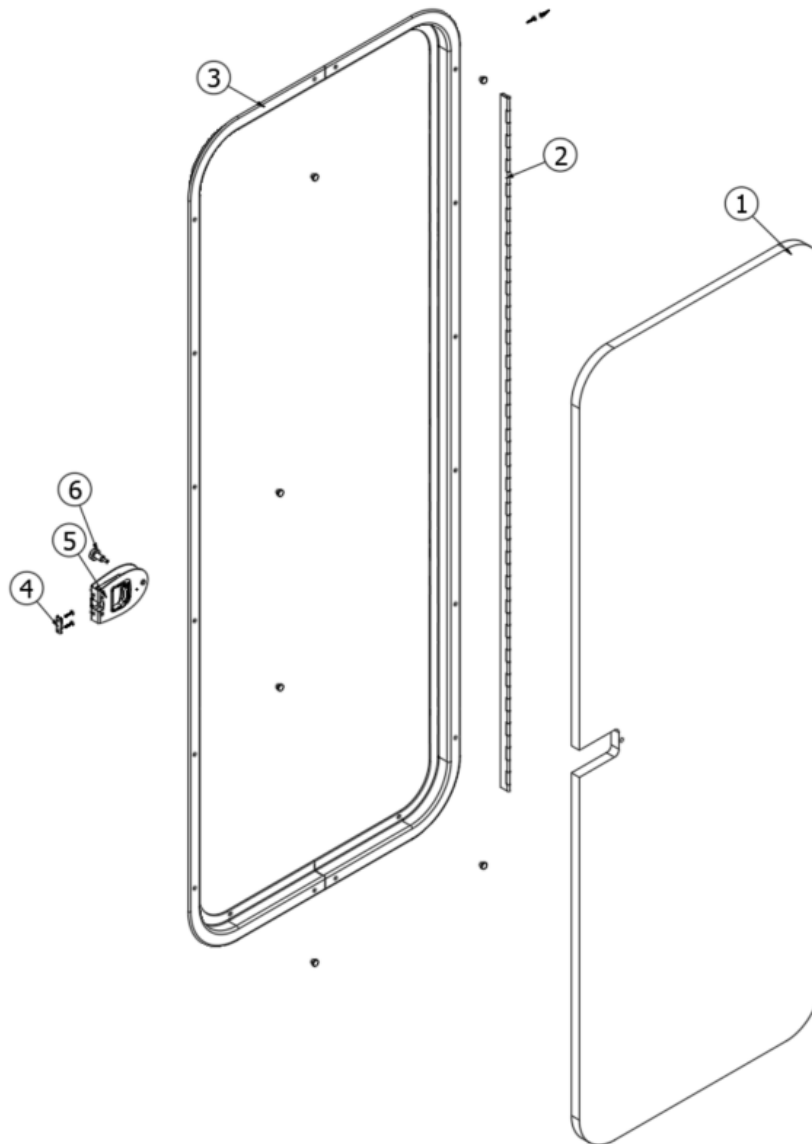

FURNITURE, LAVATORY

Bath Door

969166

Assembly, Bath Door

1. 969166&000118BJ
2. 382731
3. 116121
4. 382061
5. 382055
6. 382744
7. 382711
- 365464-02
- 365465-02

Pre laminate, 75 x 22.92 x 65.17 EB9-C04
Hinge-Cont.-Clear Anodized 57"
Assy, Door Frame, Bath
Striker-Omni Flat Latch #MR901
Latch-Privacy Omni for .75 Door
Knob-3/4" Round SS
Bumper Rubber 7/16" Dia
Edgebanding 2MM-15/16" Crisp Linen
Edgebanding 2MM - 15/16" Steel Mesh