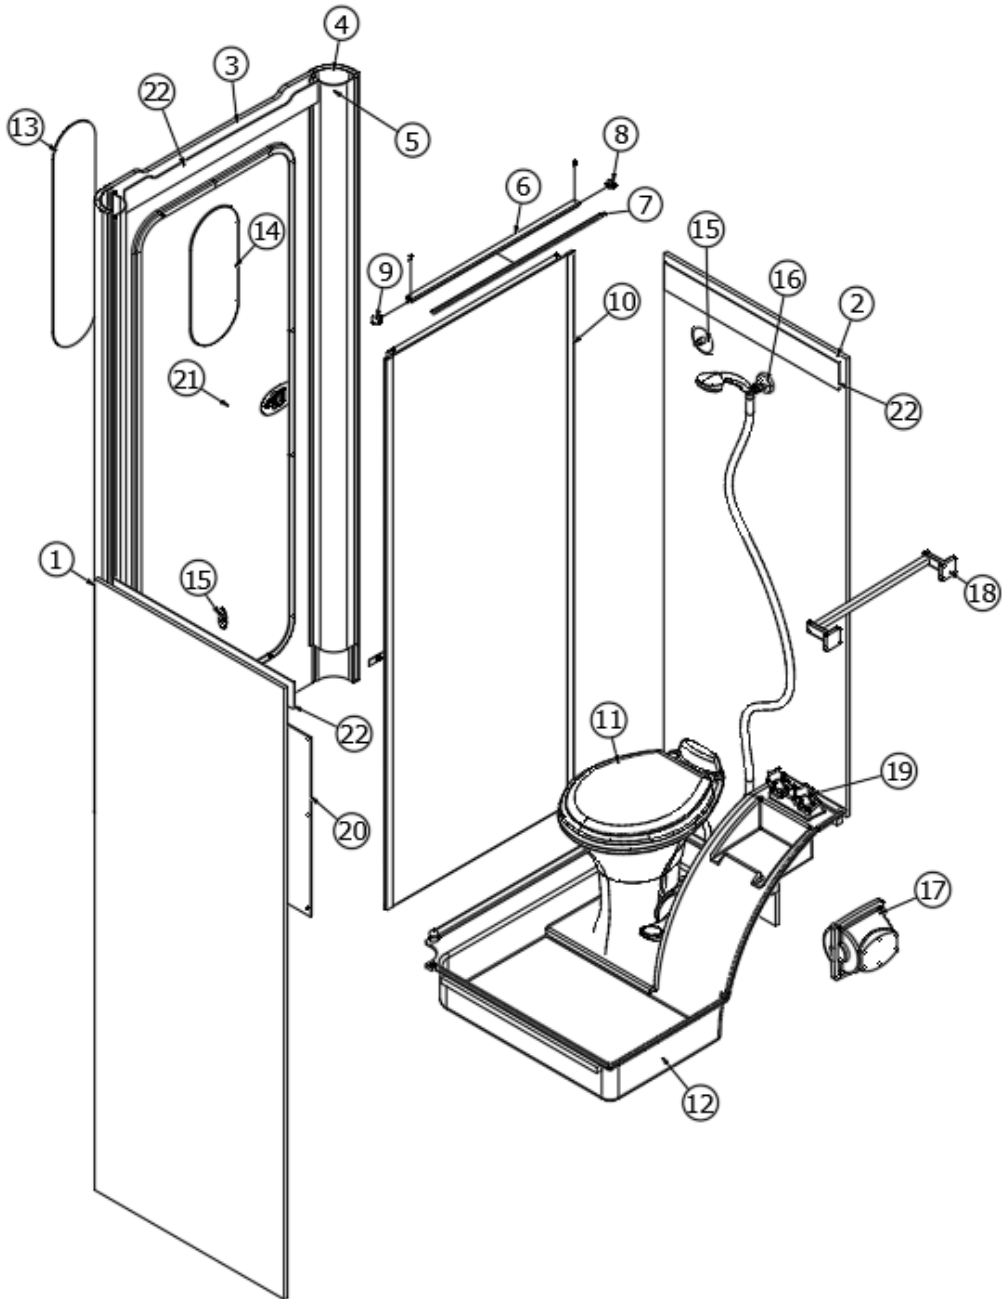

FURNITURE, LAVATORY

Bath Module, BC20

Parts Listed on Next Page