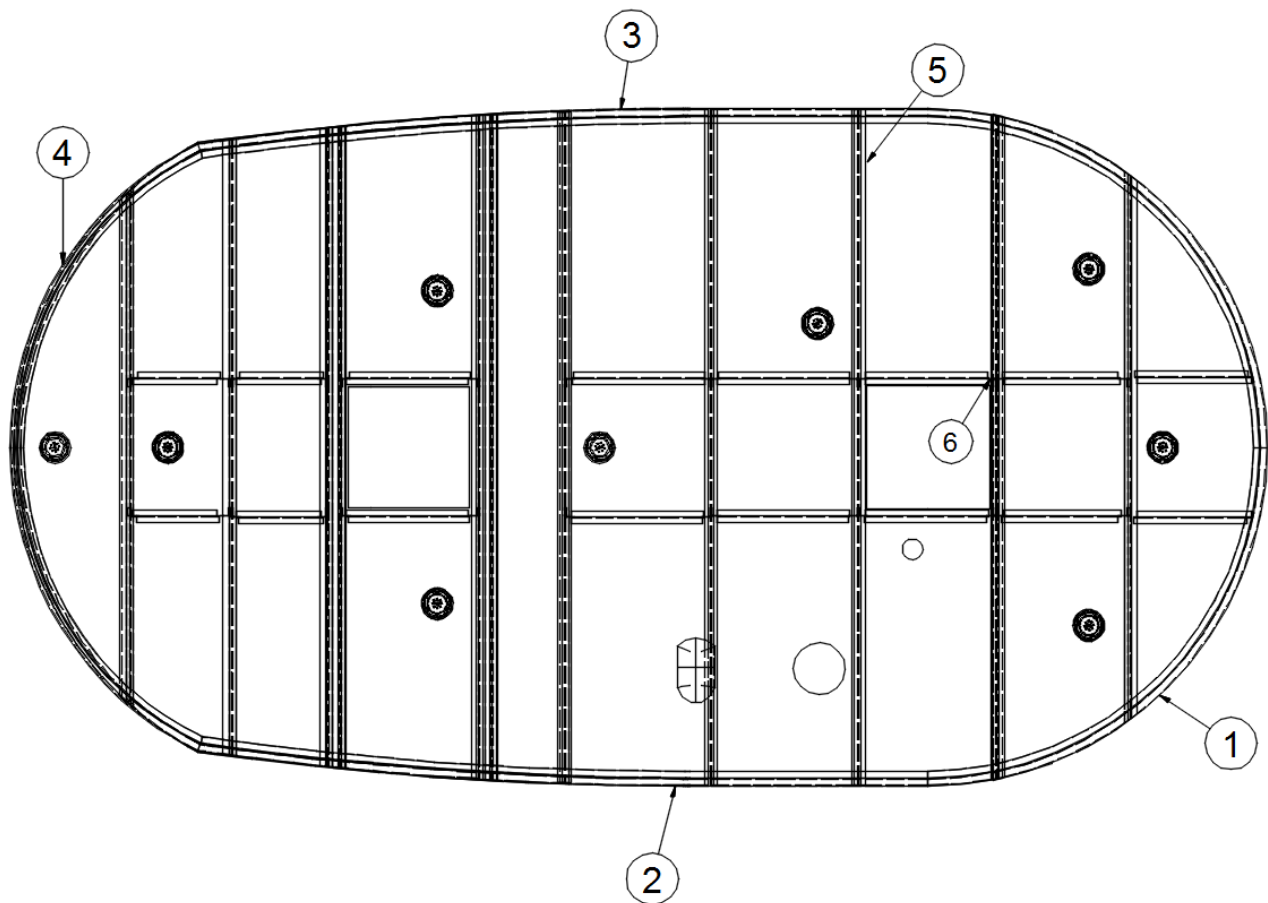

EXTERIOR SHELL

Roof, BC16

923280

Roof Assembly

1.	115714	U-halo, Front
2.	115715-01	U-halo, CS
3.	115715-02	U-halo, RS
4.	115716	U-halo, Rear
5.	104707-06	Extrusion, I section
6.	114414	Angle, Formed
	325004-01	Rivet, 1/8" x .5", Clear Anodized
	365334	Tape, Sealfoam w/PSA one side
	365001	Tape, Double coated foam
	114880-05	Aluminum, .4 x 51" x 173.5"
	104408	Z-bar, .075 x 1.75 x .75
	685510	Seam tape, Black rubber