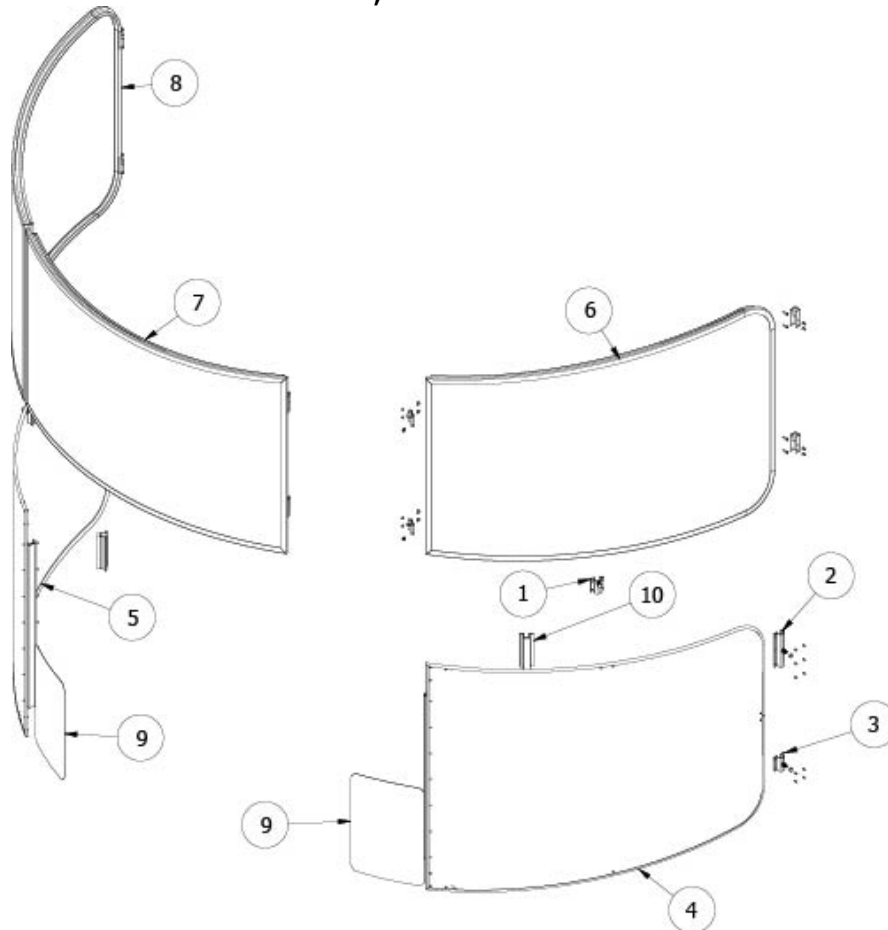

EXTERIOR SHELL

Wrap Protectors and Holdbacks, BC20X

1. 114819-02	Assembly Wrap Protector Hold Back
2. 114819-03	Assembly Wrap Protector Hold Back
3. 114819-04	Assembly Wrap Protector Hold Back
4. 923524	Assembly Stone Guard RS
5. 923525	Assembly Stone Guard CS
6. 923526	Assembly Solar Guard RS
7. 923527	Assembly Solar Guard Center
8. 923528	Assembly Solar Guard CS
9. 203881-01	Body Film Protector 10" x 15.0
10. 101401	Extrusion, Door latch housing/stone guard
345417	Nut Acorn – Hex Locking SS
685358-01	Quarter turn fastener, Stone guards
685359	Rubber Receptacle
685362	Retainer, Split Ring, Stone Guard
204205	Plexiglass RS/CS, Solar guard
204206	Plexiglass Center, Solar guard
365334	Tape-Sealfoam 7#W/Psa One Side (Sold in A 100 Ft Roll)
360417	Seal, Closed cell w/adhesive back