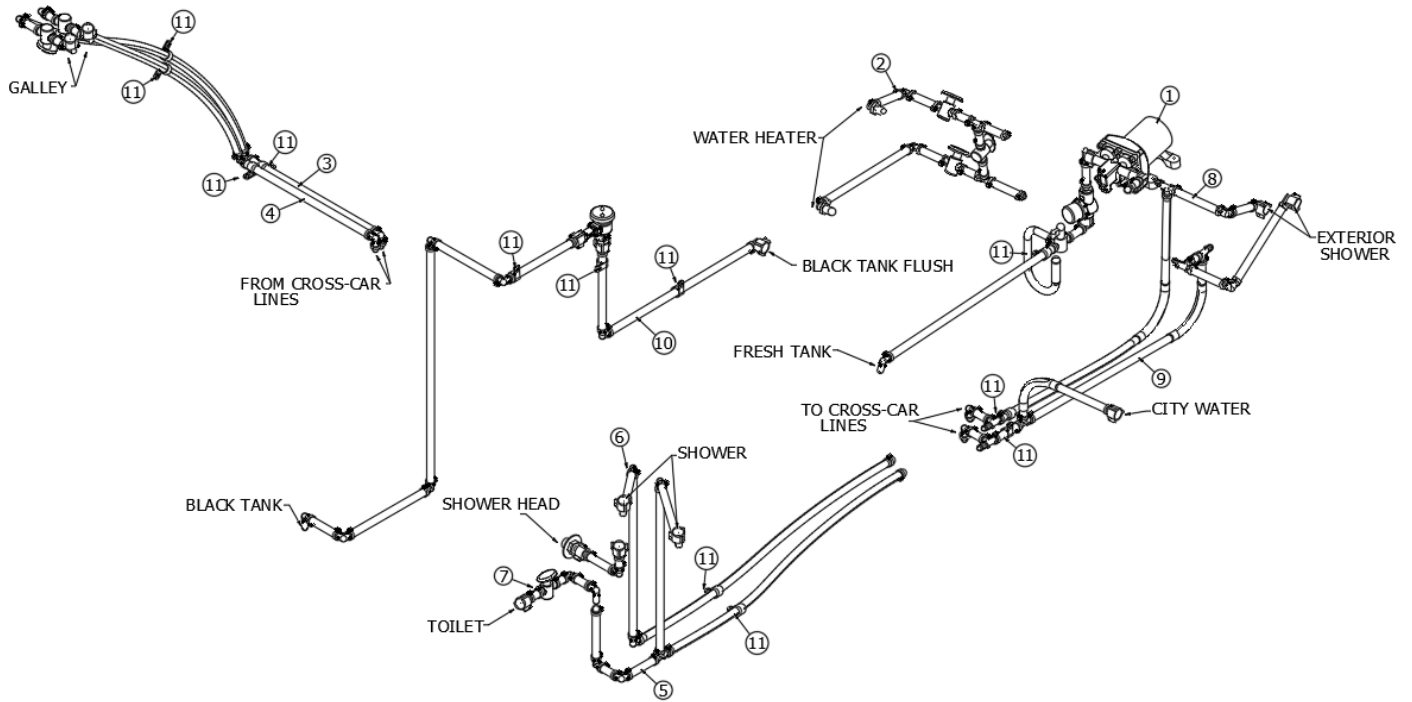

PLUMBING, FRESH WATER SYSTEM

Fresh Water Lines, BC20

1. 943936-1	Layout-Fresh Water Pump BC20
2. 943936-2	Layout-Water Heater Bypass BC2
3. 943936-3	Layout-Galley Hot BC 20
4. 943936-4	Layout-Galley Cold BC 20
5. 943936-5	Layout-Wet Bath - Cold BC 20
6. 943936-6	Layout-Wet Bath - Hot BC 20
7. 943936-7	Layout-Toilet Supply BC 20
8. 943936-8	Layout-Supply Hot BC 20
9. 943936-9	Layout-Supply - Cold BC 20
10. 943936-10	Layout-Black Tank Flush
11. 340085-06	Clamp, Loop, Steel W/Rubber, .75 Dia
12. 601698-15	1/2 Crimp Ring #14785