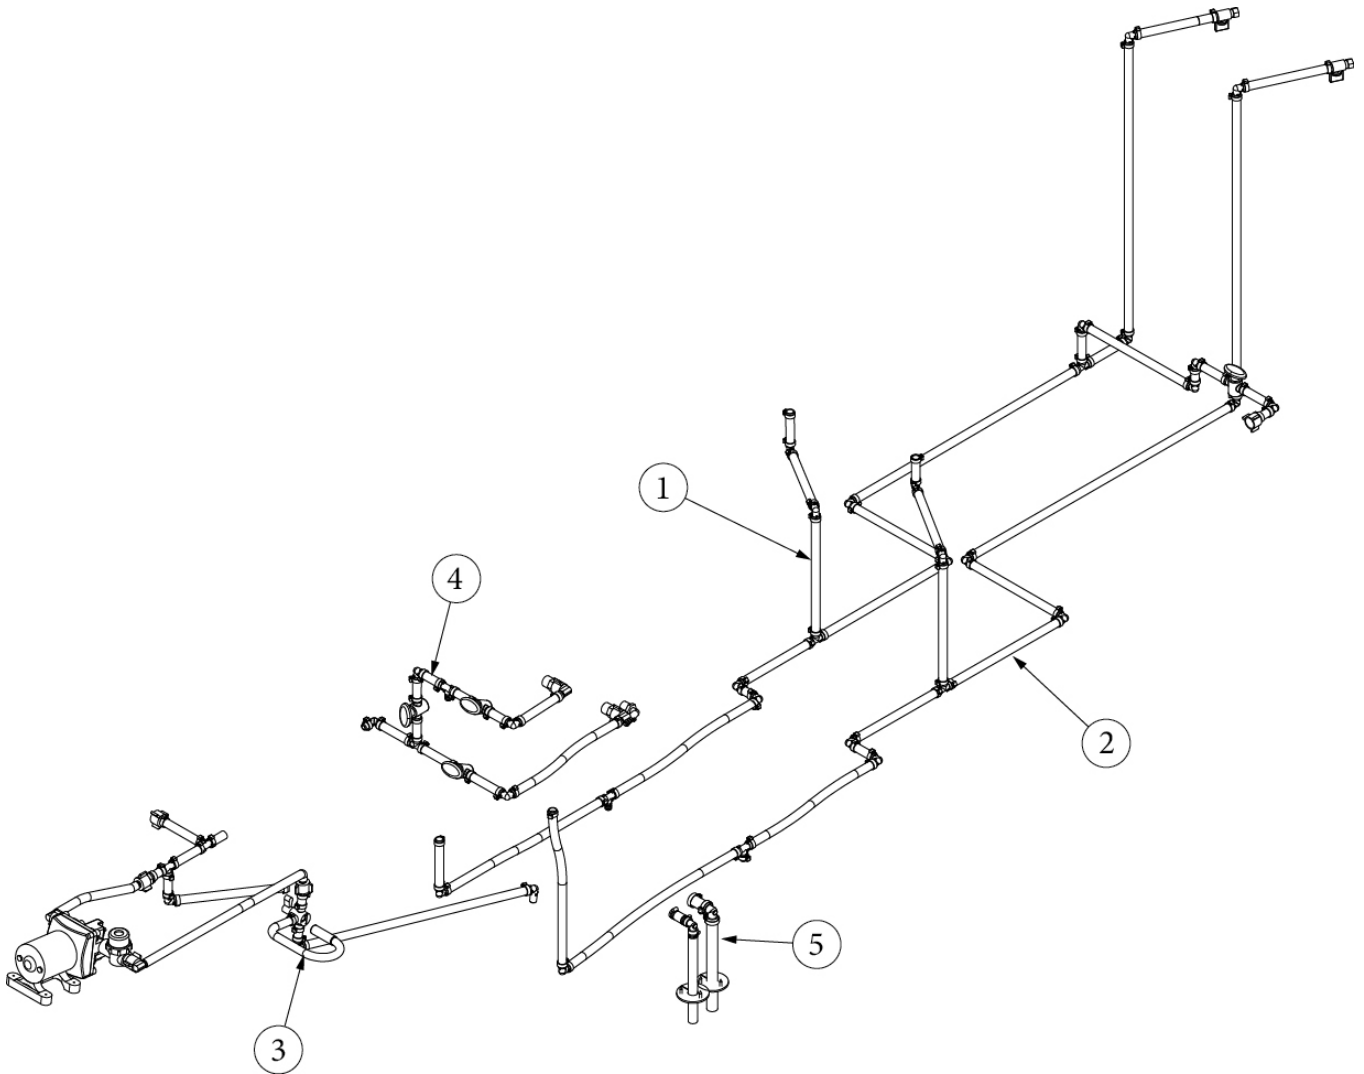

PLUMBING, FRESH WATER SYSTEM

Fresh Water Lines, BC16

113805-01

Fresh Water Layout

1. 944021-01	RS Cold
2. 944021-02	RS Hot
3. 944021-03	Layout, Fresh water pump
4. 944021-04	Layout, Water heater bypass
5. 943936-12	Drain lines, Water heater