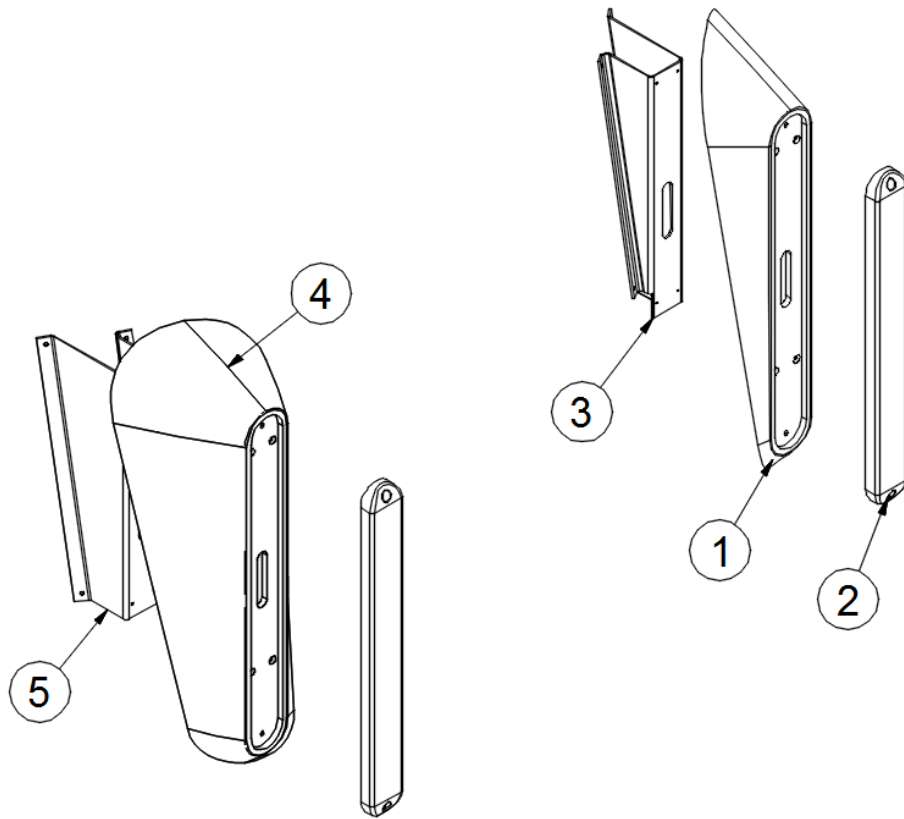

ELECTRICAL, 12 VOLT

Taillights

112294

Taillight Install

1. 115670-01	Casting, CS taillight
2. 512961	Light, Stop/turn/tail, Red
3. 115678-01	Bracket, CS taillight
4. 115670-02	Casting, RS taillight
5. 115678-02	Bracket, RS taillight